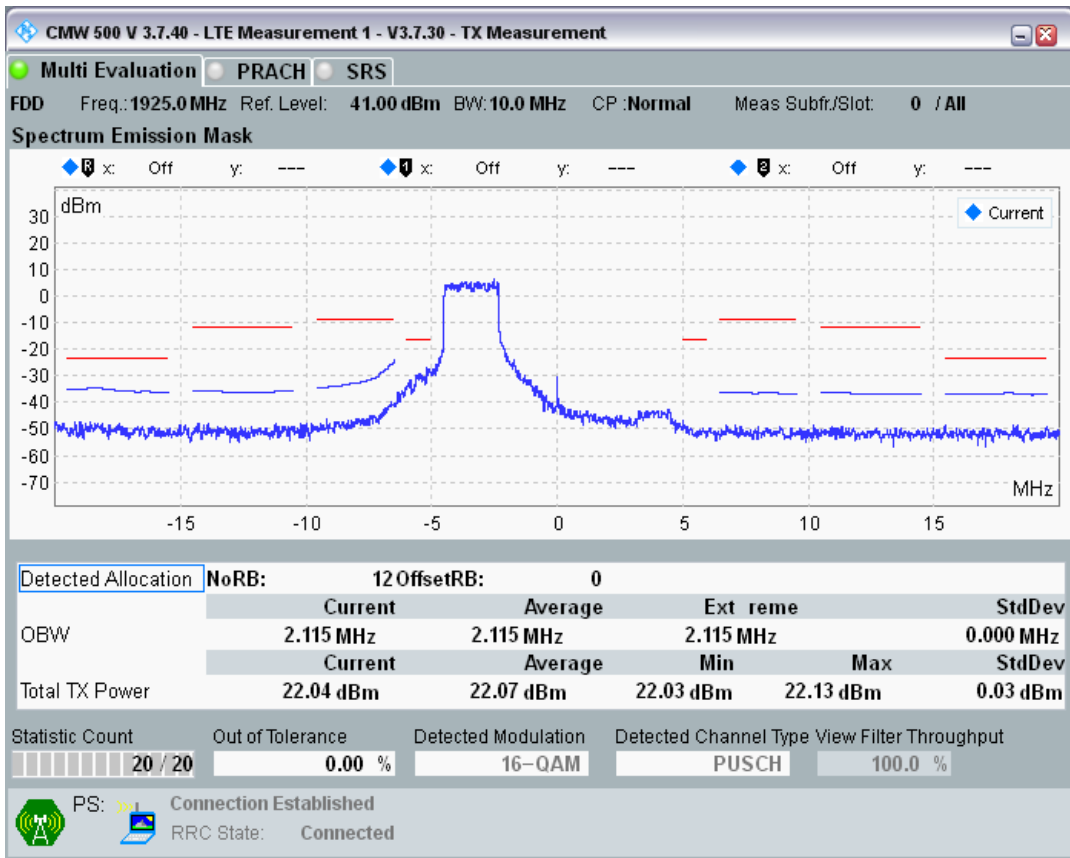

Band1 QAM16 BW=10MHz Channel=18050 RB Size=12 Position=#0

Band1 QAM16 BW=10MHz Channel=18050 RB Size=12 Position=#Max