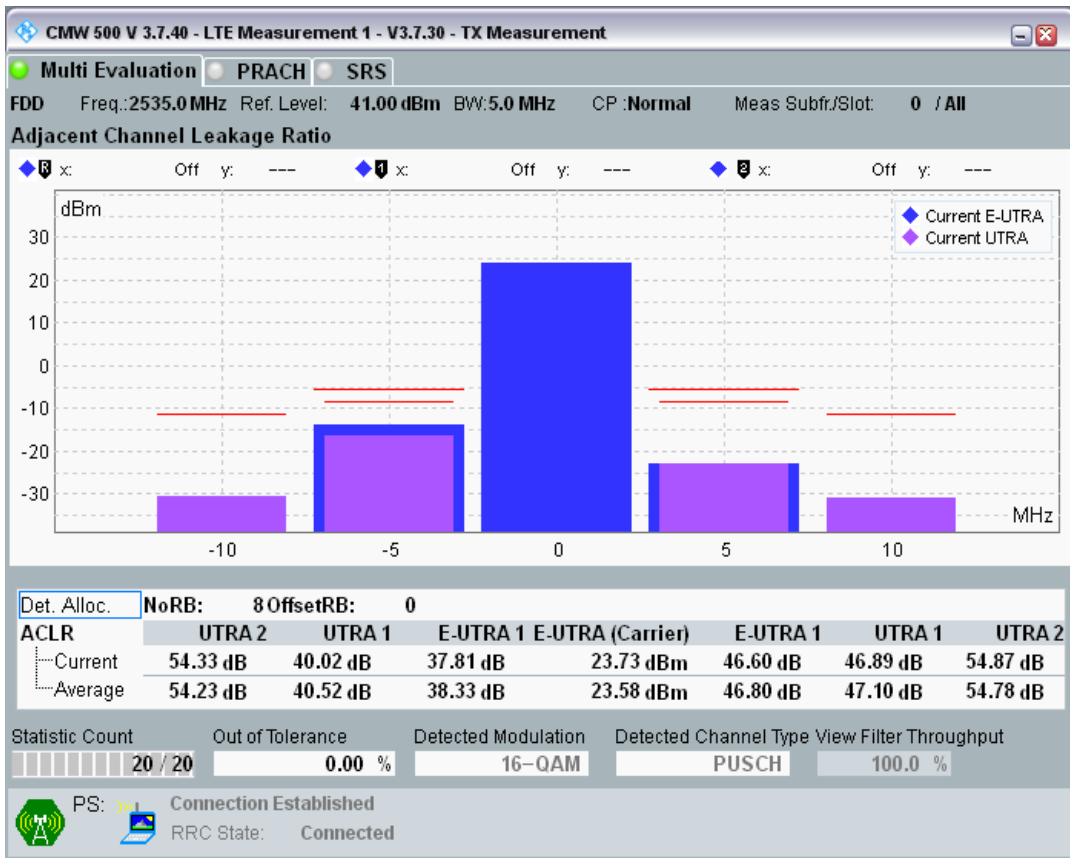

Band7 QAM16 BW=5MHz Channel=21100 RB Size=25 Position=#0

Band7 QAM16 BW=5MHz Channel=21100 RB Size=8 Position=#0

Band7 QAM16 BW=5MHz Channel=20775 RB Size=8 Position=#Max

Band7 QAM16 BW=5MHz Channel=20775 RB Size=25 Position=#0