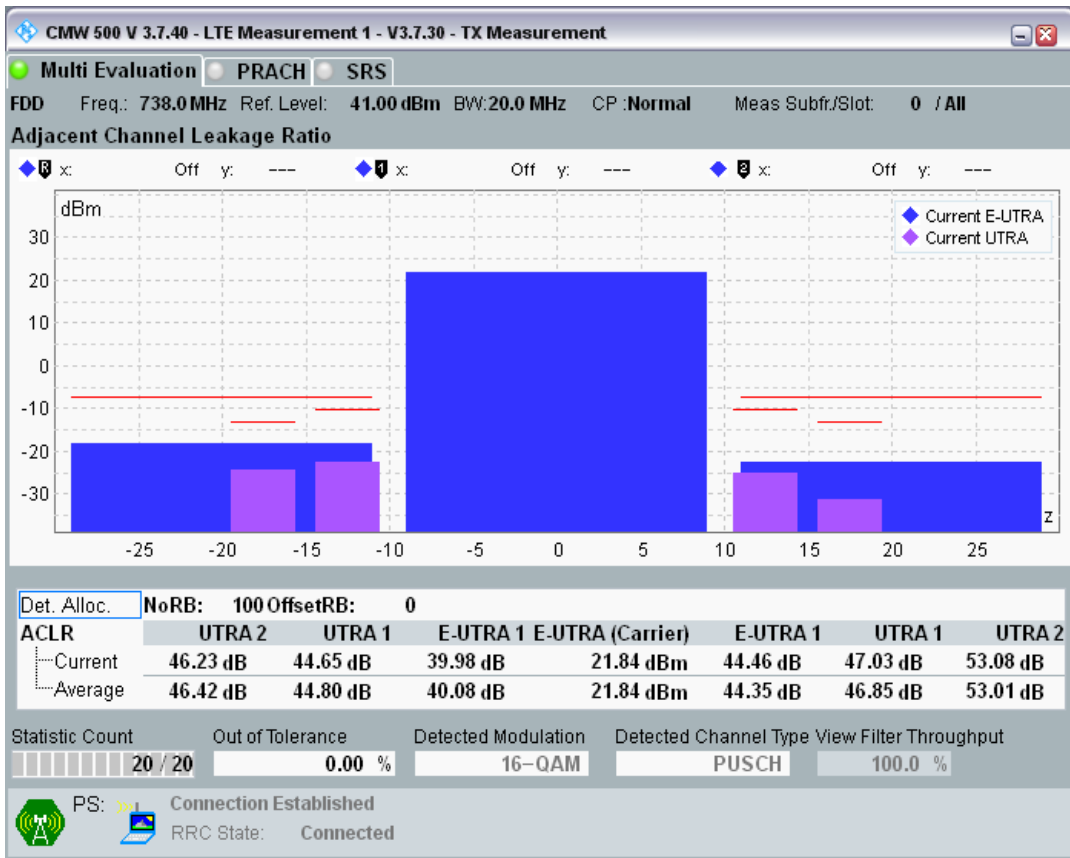

Band28 QPSK BW=20MHz Channel=27560 RB Size=100 Position=#0

Band28 QAM16 BW=20MHz Channel=27560 RB Size=18 Position=#0

Band28 QAM16 BW=20MHz Channel=27560 RB Size=18 Position=#Max

Band28 QAM16 BW=20MHz Channel=27560 RB Size=100 Position=#0