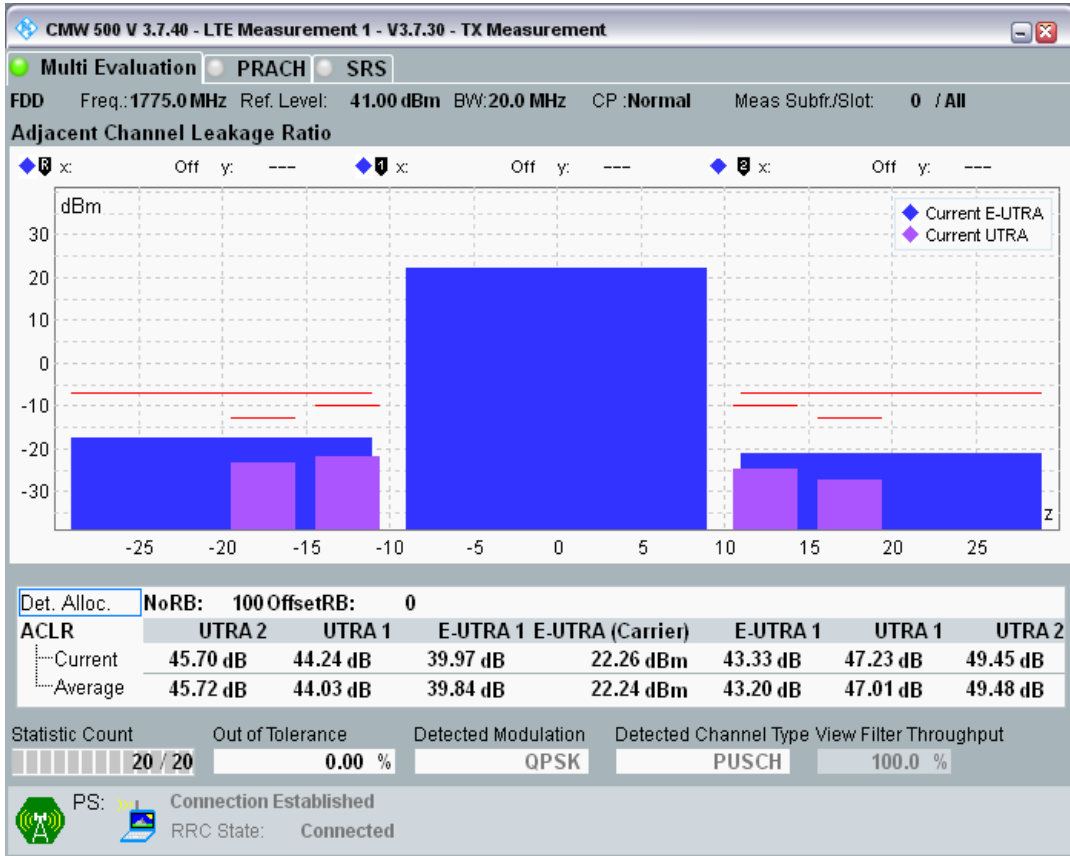

Band3 QPSK BW=20MHz Channel=19850 RB Size=100 Position=#0

Band3 QAM16 BW=20MHz Channel=19850 RB Size=18 Position=#0