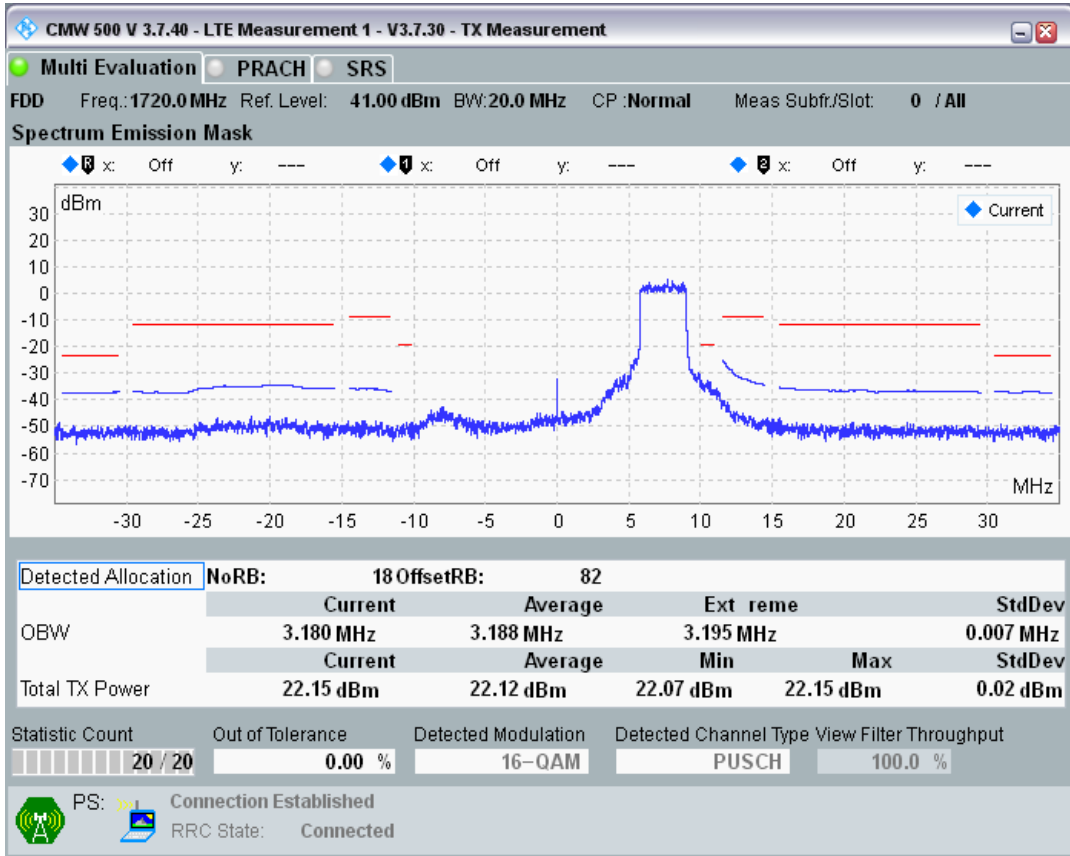

Band3 QAM16 BW=20MHz Channel=19300 RB Size=18 Position=#Max

Band3 QAM16 BW=20MHz Channel=19300 RB Size=100 Position=#0