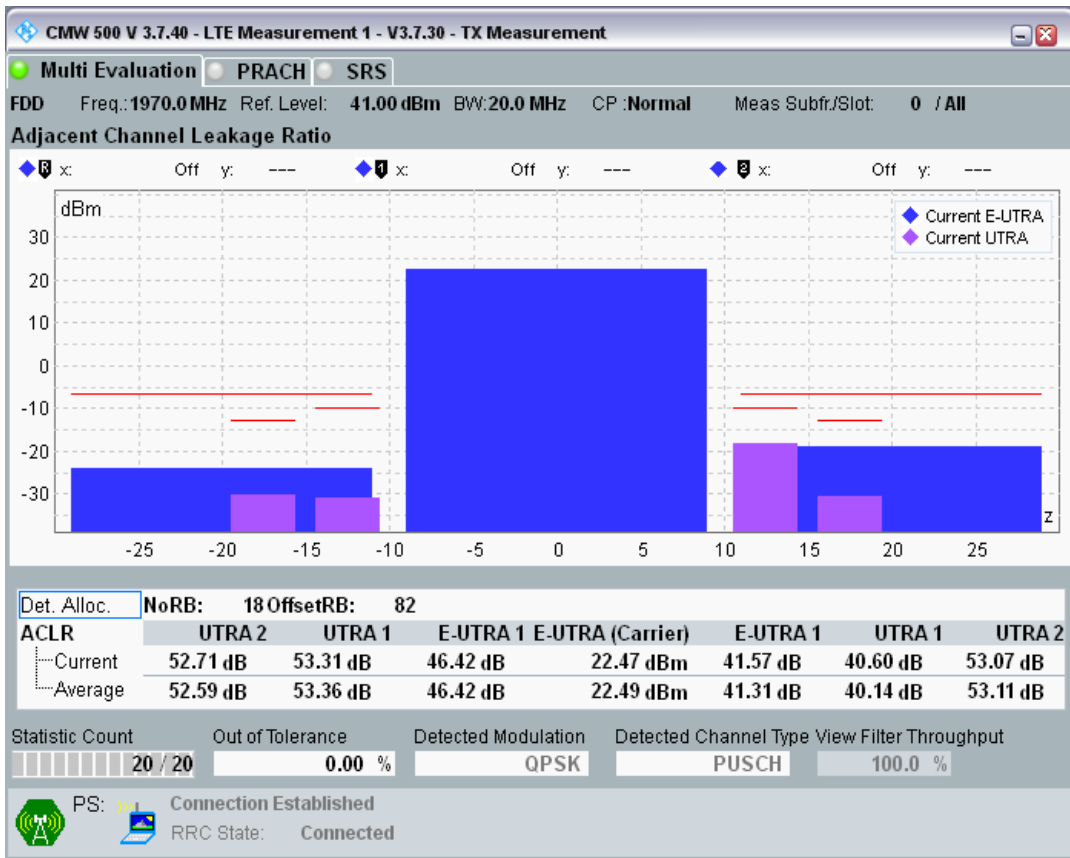

Band1 QPSK BW=20MHz Channel=18500 RB Size=18 Position=#Max

Band1 QPSK BW=20MHz Channel=18500 RB Size=100 Position=#0