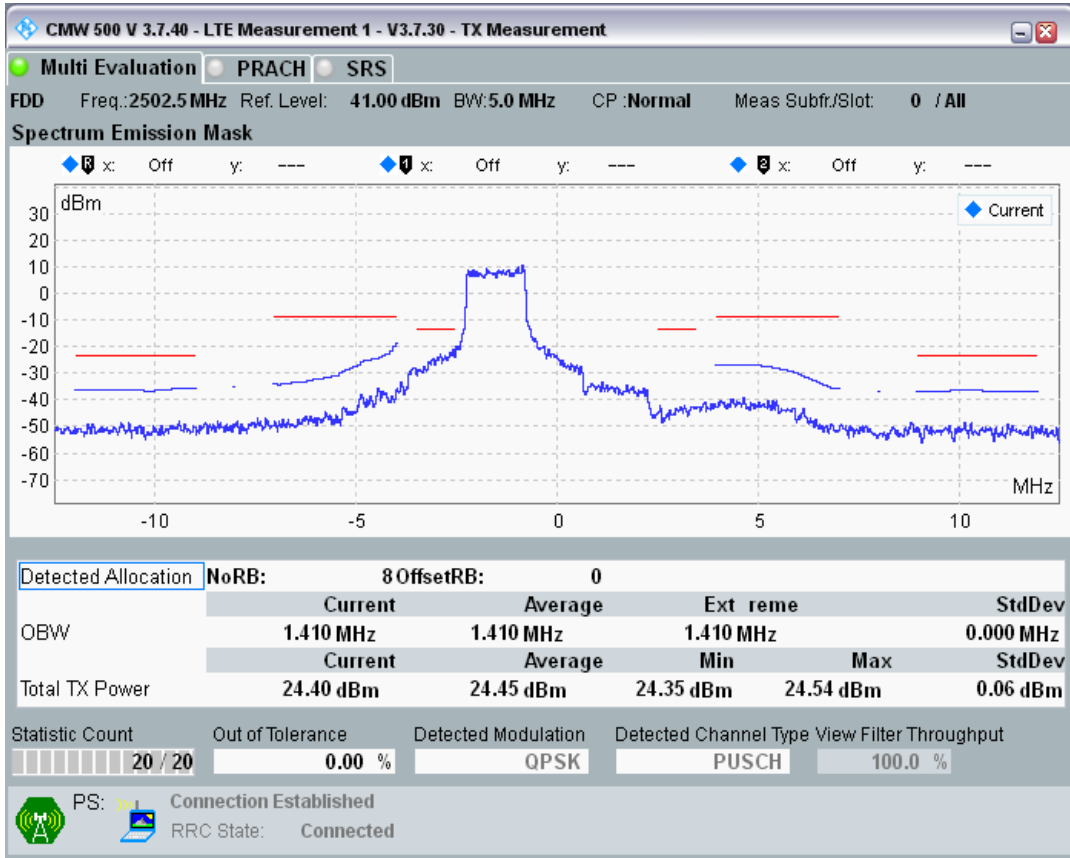

Band7 QPSK BW=5MHz Channel=20775 RB Size=8 Position=#0

Band7 QPSK BW=5MHz Channel=21425 RB Size=8 Position=#0