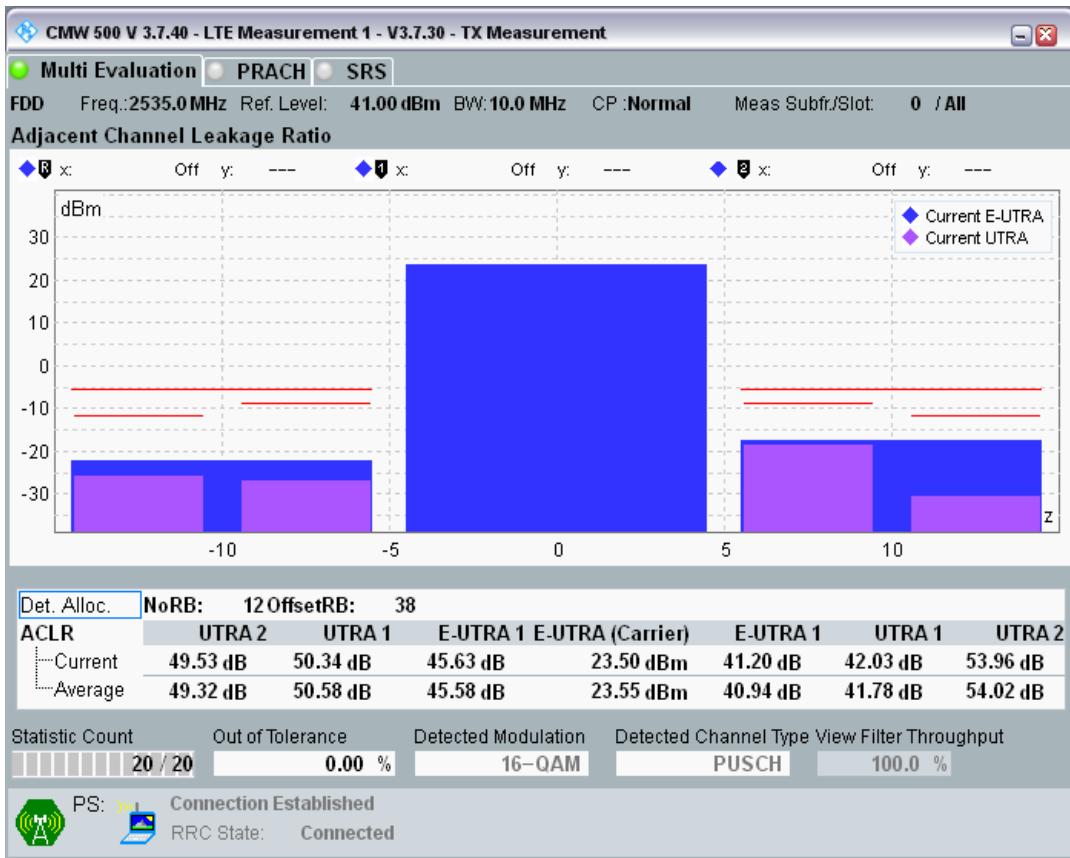

Band7 QAM16 BW=10MHz Channel=21100 RB Size=12 Position=#0

Band7 QAM16 BW=10MHz Channel=20800 RB Size=50 Position=#0

Band7 QAM16 BW=10MHz Channel=21100 RB Size=50 Position=#0

Band7 QAM16 BW=10MHz Channel=21100 RB Size=12 Position=#Max