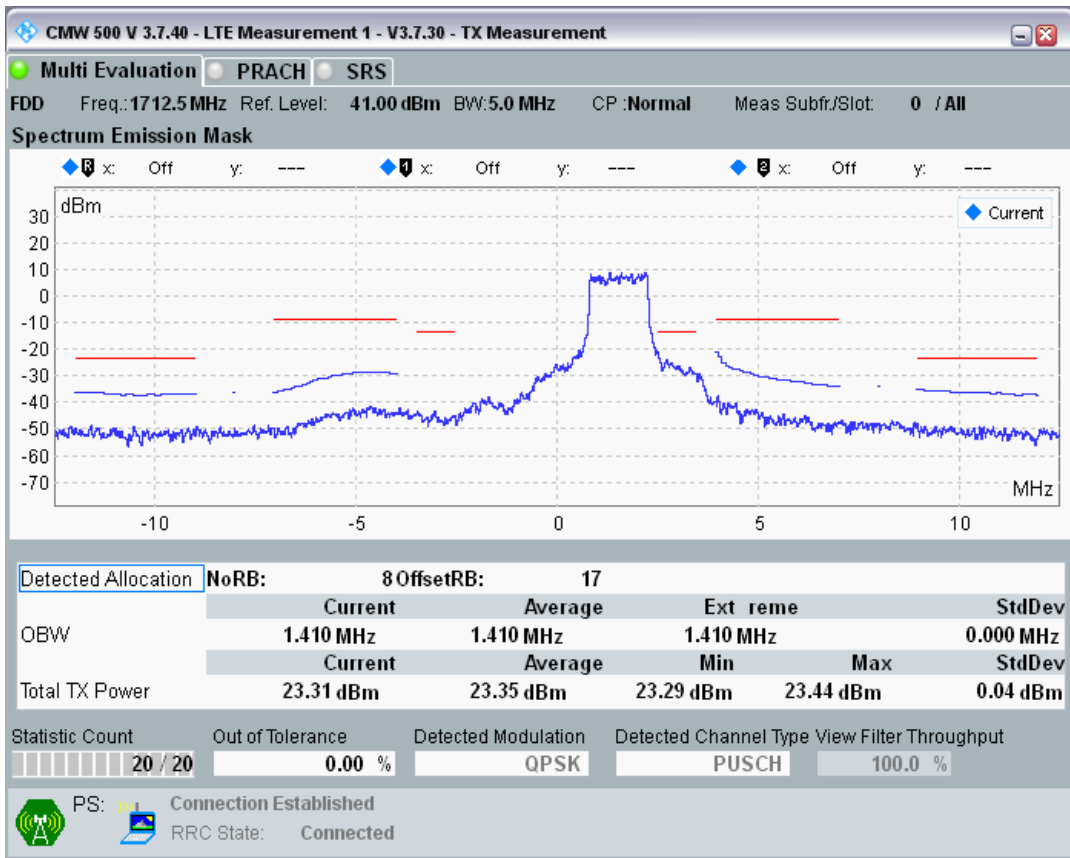

Band3 QAM16 BW=1.4MHz Channel=19943 RB Size=5 Position=#Max

Band3 QAM16 BW=1.4MHz Channel=19943 RB Size=6 Position=#0

Band3 QPSK BW=5MHz Channel=19225 RB Size=8 Position=#0

Band3 QPSK BW=5MHz Channel=19225 RB Size=8 Position=#Max