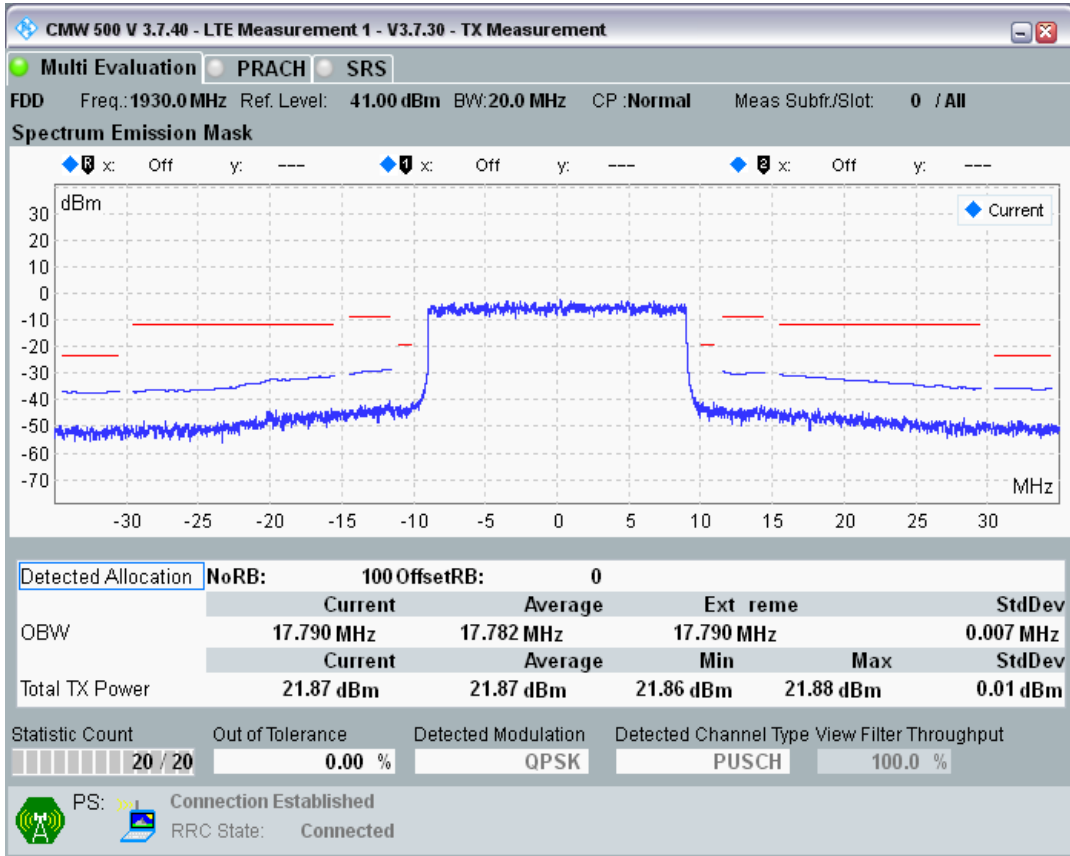

Band1 QPSK BW=20MHz Channel=18100 RB Size=100 Position=#0

Band1 QAM16 BW=20MHz Channel=18100 RB Size=18 Position=#0