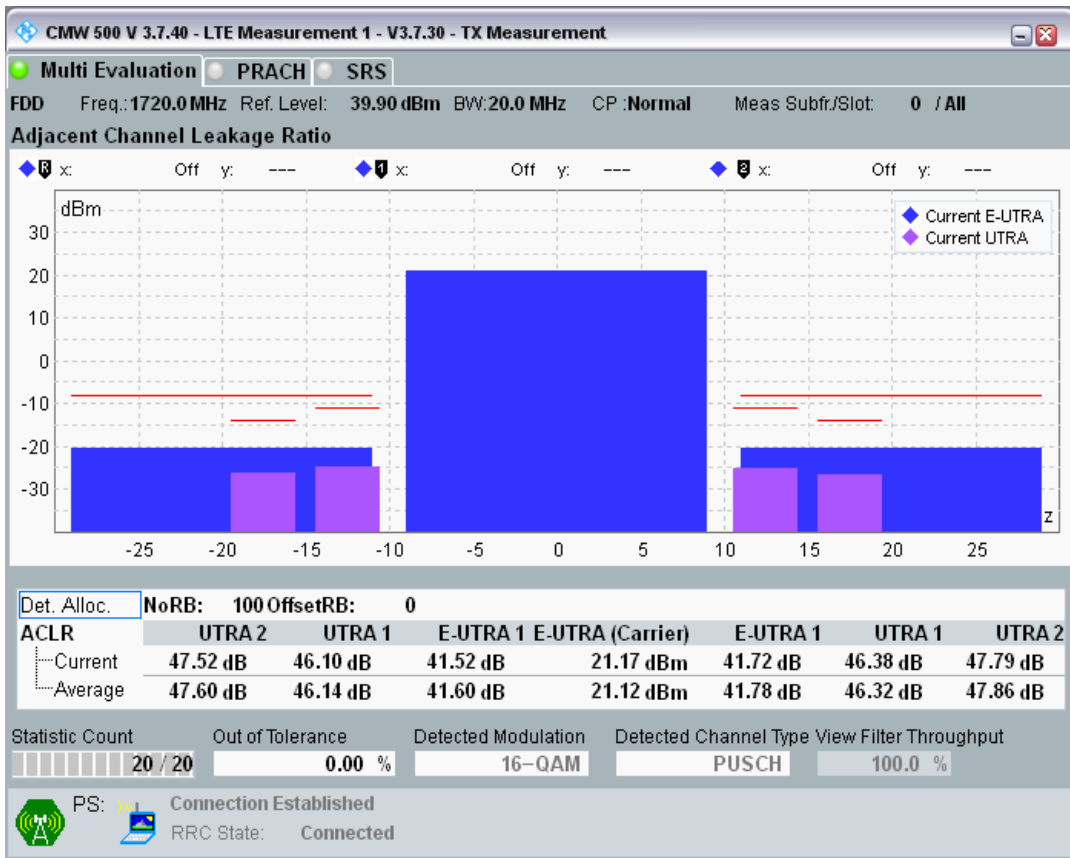

Band3 QPSK BW=20MHz Channel=19300 RB Size=100 Position=#0

Band3 QAM16 BW=20MHz Channel=19300 RB Size=18 Position=#0

Band3 QAM16 BW=20MHz Channel=19300 RB Size=18 Position=#Max

Band3 QAM16 BW=20MHz Channel=19300 RB Size=100 Position=#0