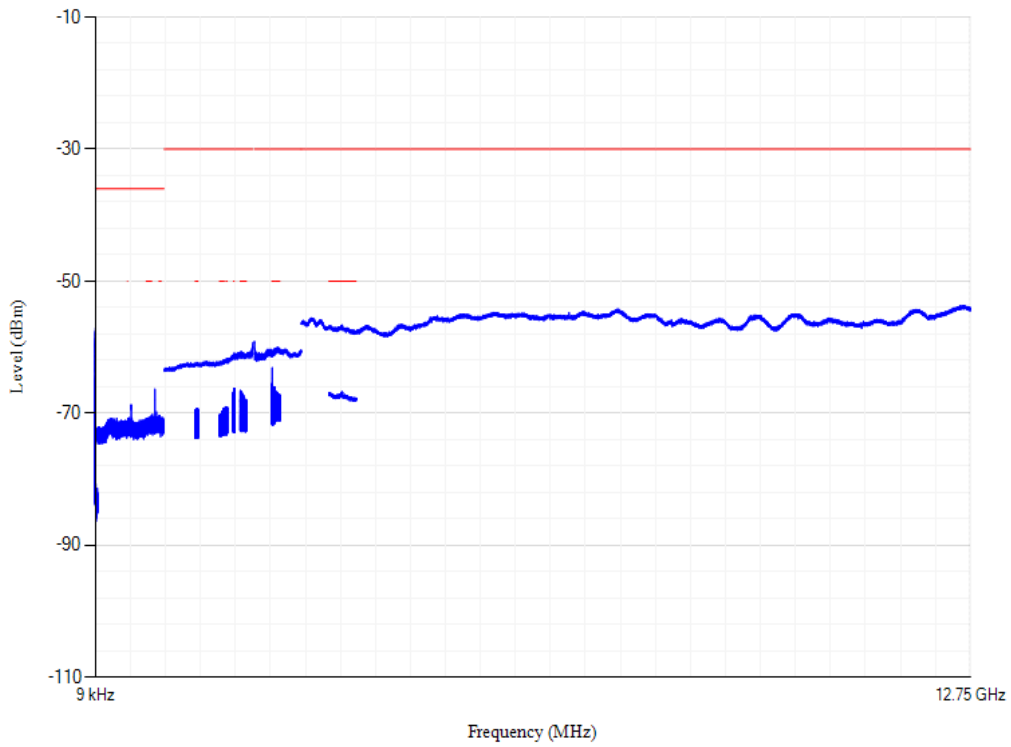

Conducted spurious emissions

Band40 QPSK BW=20MHz Channel=39550 RB Size=1 Position=#0