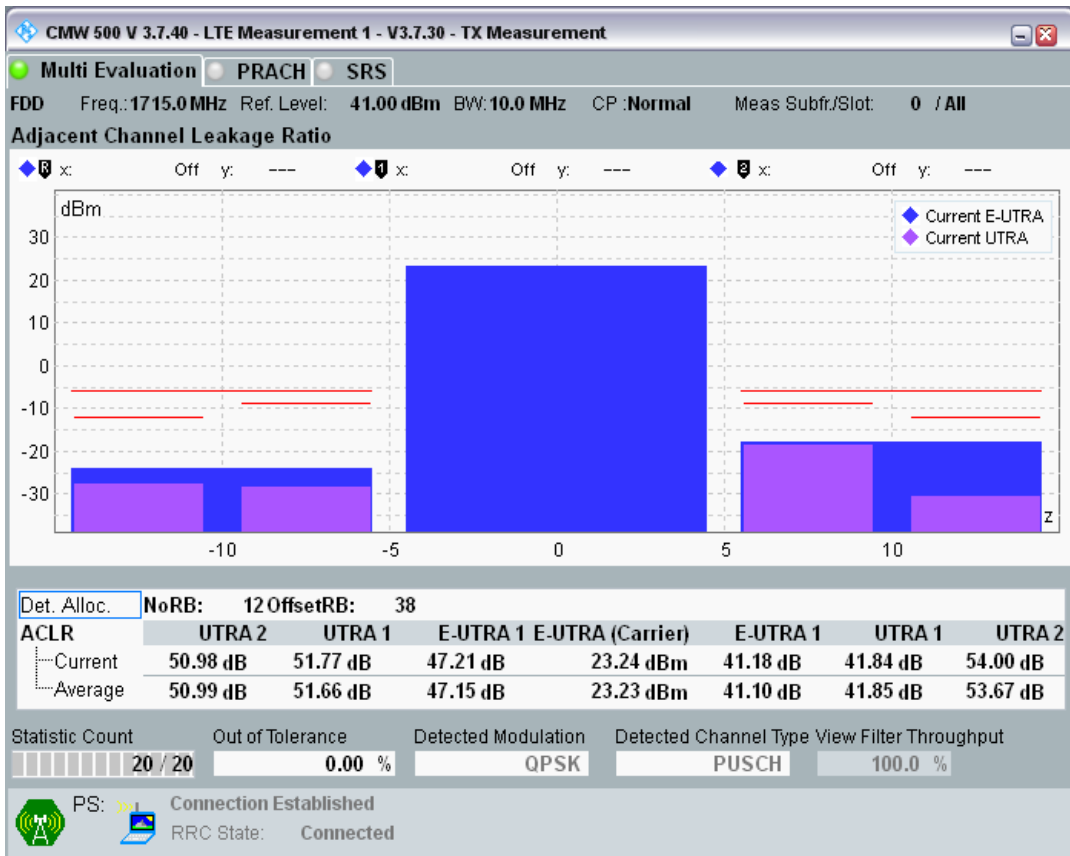

Band3 QPSK BW=10MHz Channel=19250 RB Size=12 Position=#Max

Band3 QPSK BW=10MHz Channel=19250 RB Size=50 Position=#0