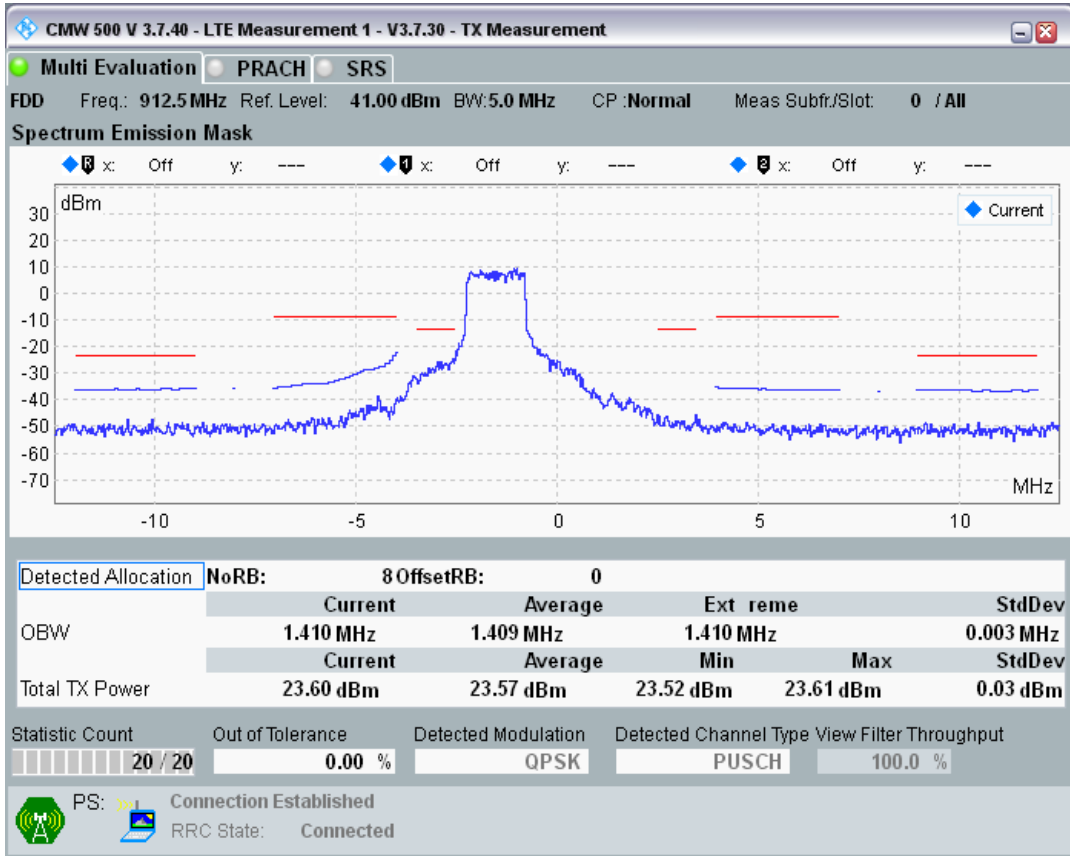

Band8 QPSK BW=5MHz Channel=21775 RB Size=8 Position=#0

Band8 QPSK BW=5MHz Channel=21775 RB Size=8 Position=#Max