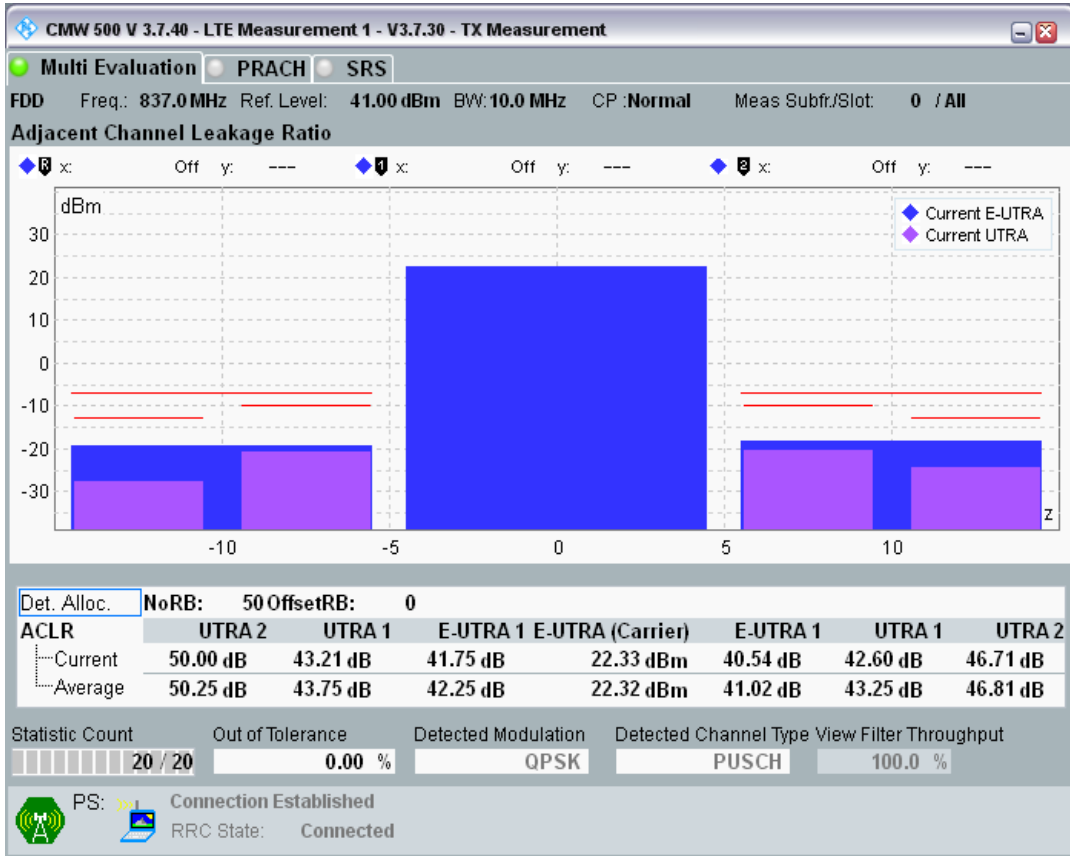

Band20 QPSK BW=10MHz Channel=24200 RB Size=50 Position=#0

Band20 QAM16 BW=10MHz Channel=24200 RB Size=12 Position=#0