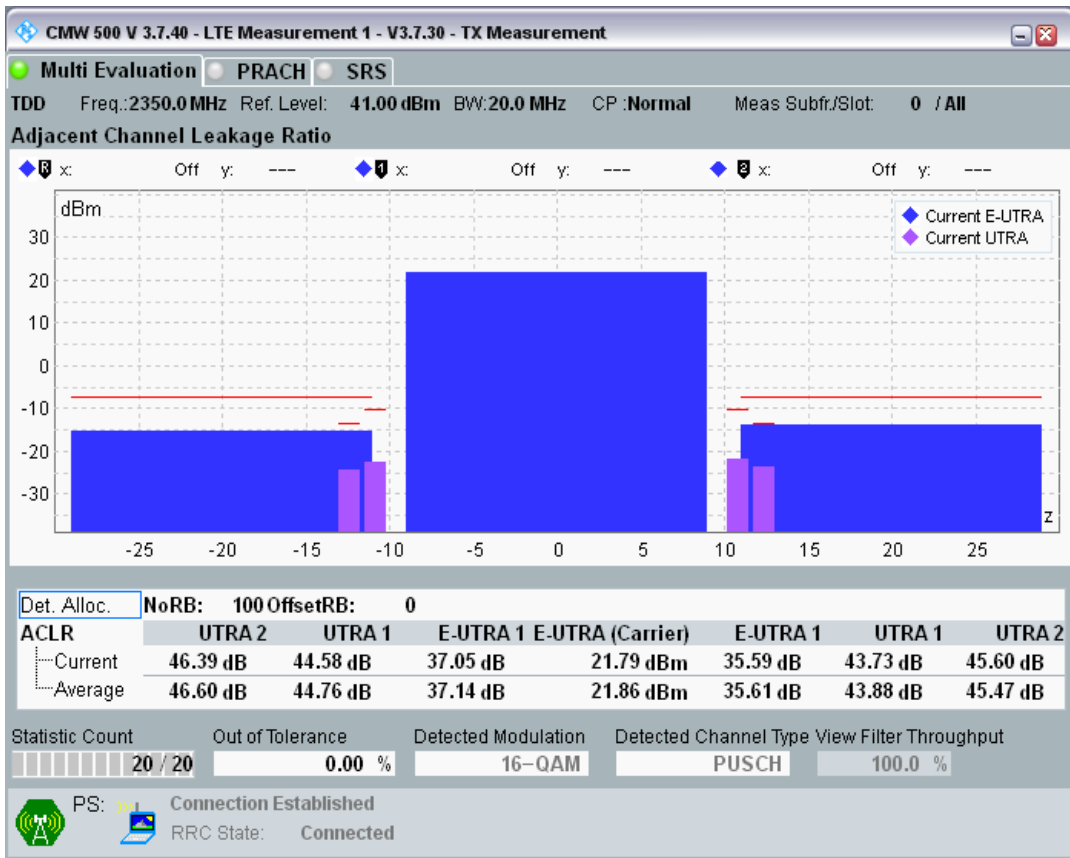

Band40 QAM16 BW=20MHz Channel=39150 RB Size=100 Position=#0

Band40 QAM16 BW=20MHz Channel=39150 RB Size=18 Position=#0