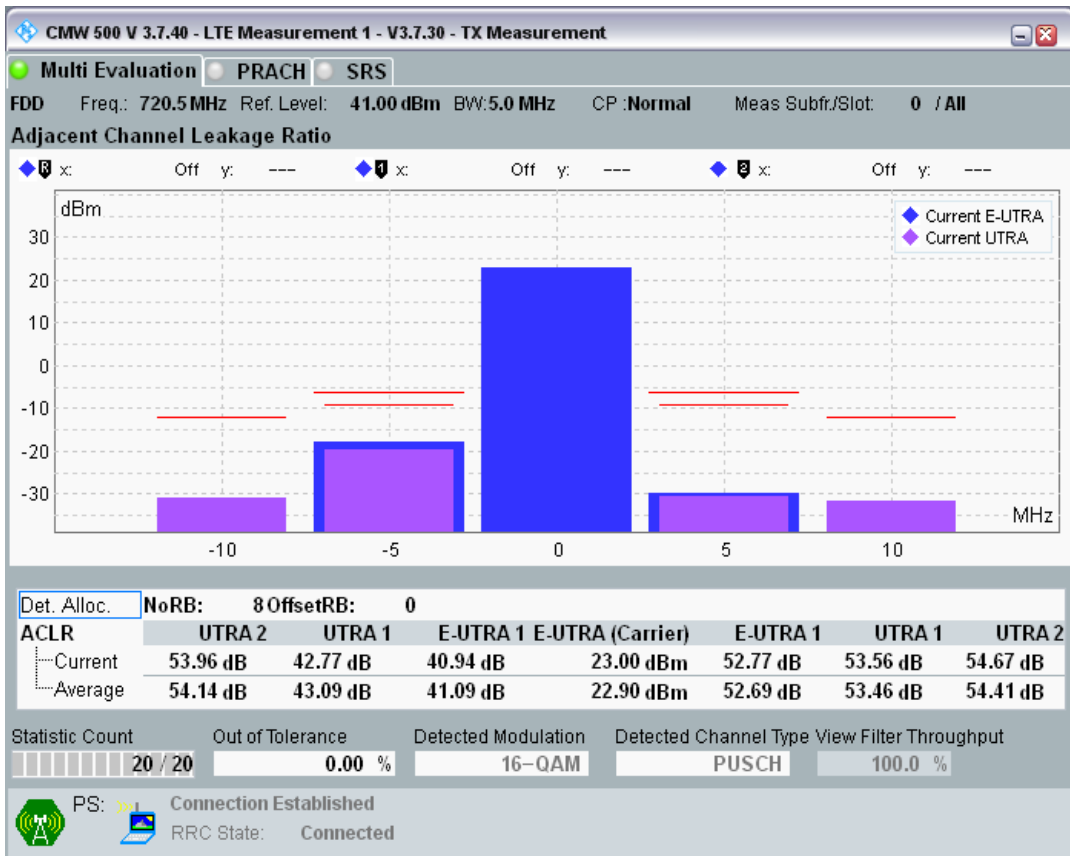

Band28 QPSK BW=5MHz Channel=27385 RB Size=8 Position=#0

Band28 QPSK BW=5MHz Channel=27385 RB Size=8 Position=#Max

Band28 QPSK BW=5MHz Channel=27385 RB Size=25 Position=#0

Band28 QAM16 BW=5MHz Channel=27385 RB Size=8 Position=#0