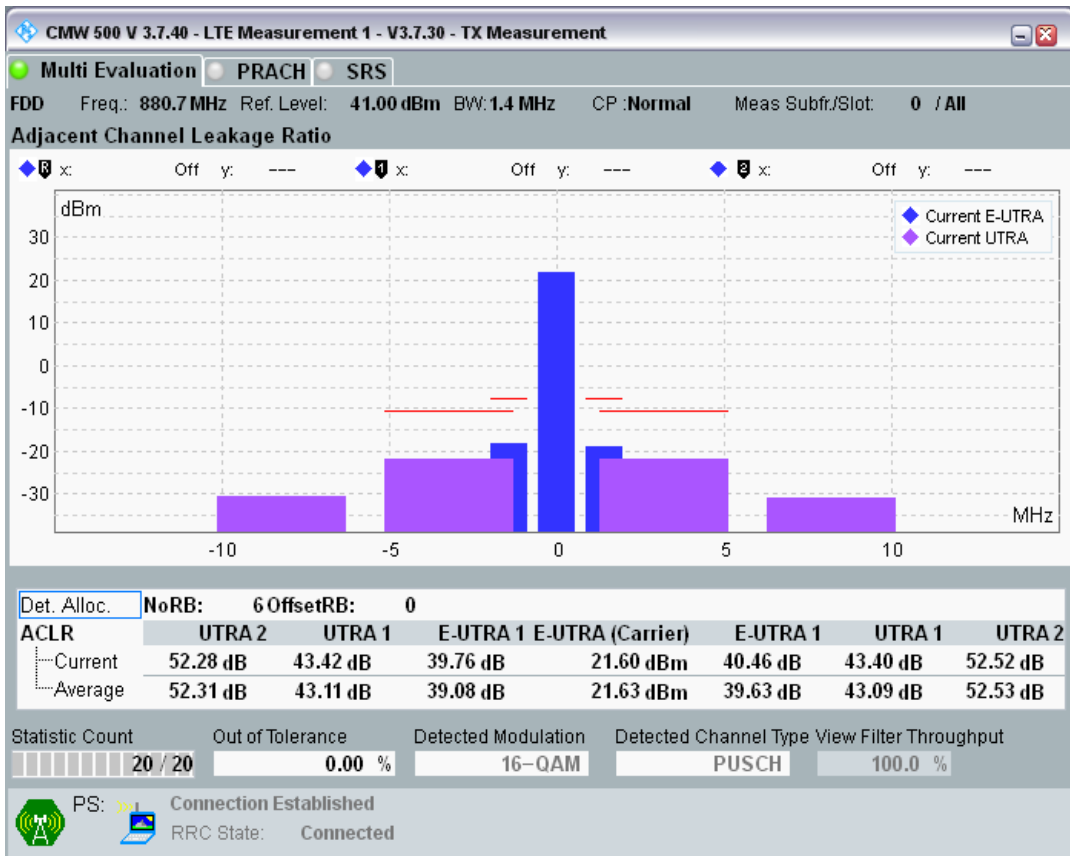

Band8 QAM16 BW=1.4MHz Channel=21457 RB Size=6 Position=#0

Band8 QPSK BW=1.4MHz Channel=21625 RB Size=5 Position=#0