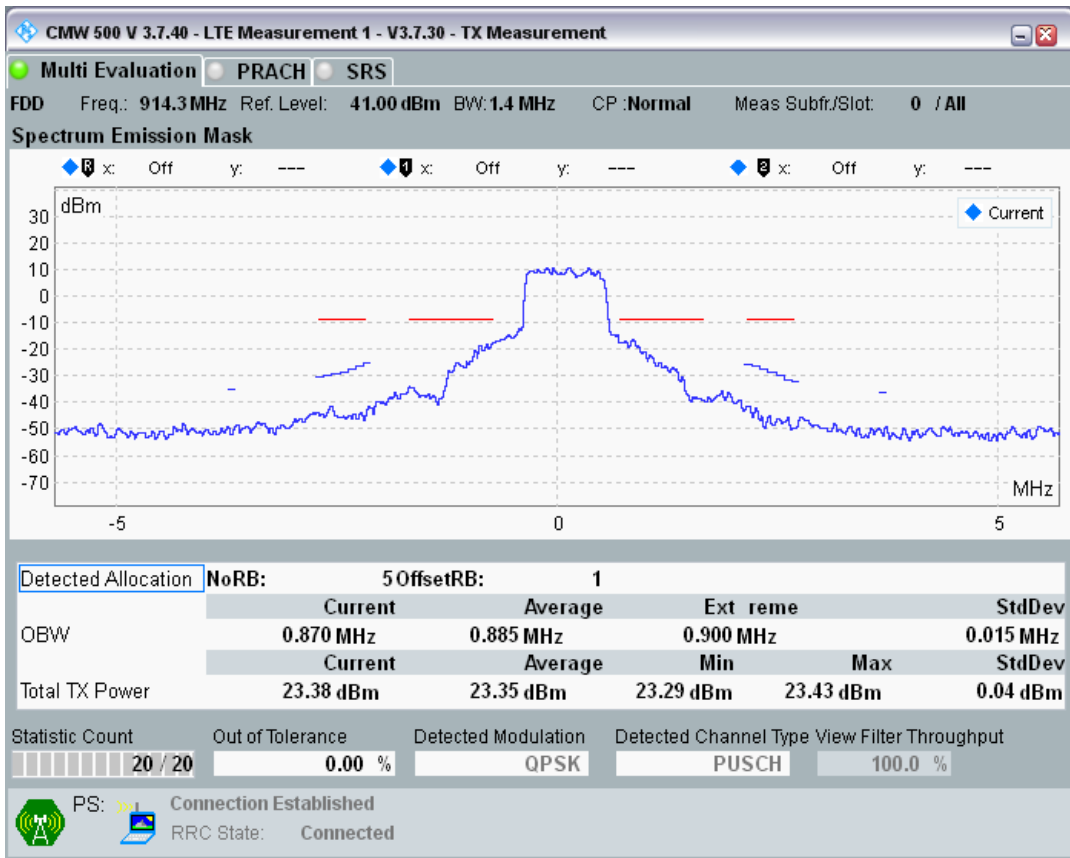

Band8 QPSK BW=1.4MHz Channel=21793 RB Size=5 Position=#Max

Band8 QPSK BW=1.4MHz Channel=21793 RB Size=6 Position=#0