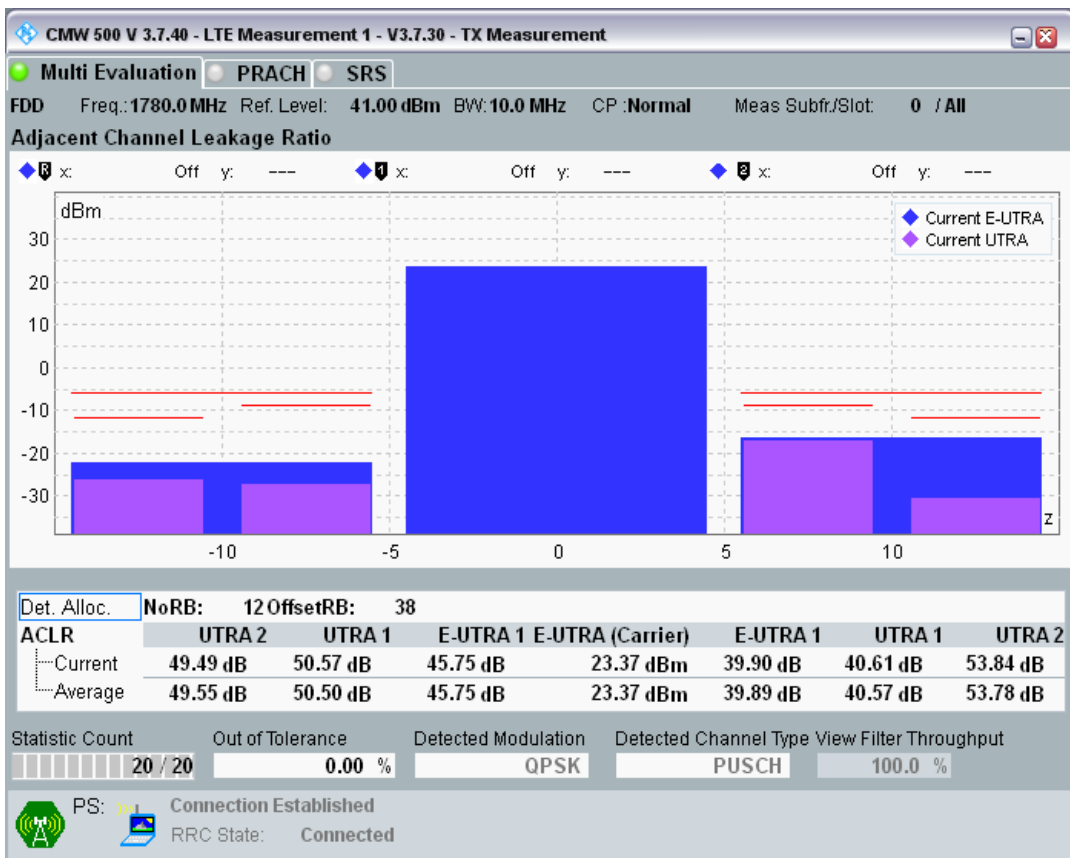

Band3 QPSK BW=10MHz Channel=19900 RB Size=12 Position=#Max

Band3 QPSK BW=10MHz Channel=19900 RB Size=50 Position=#0