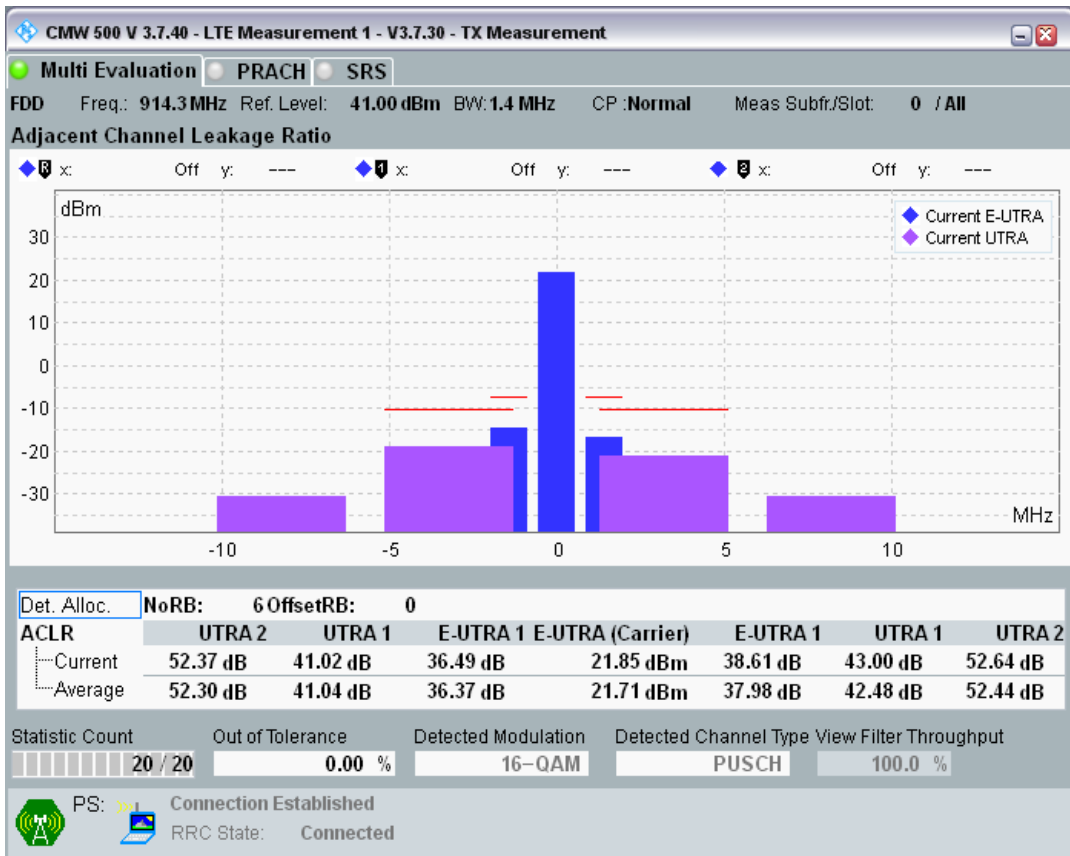

Clause 4.2.12 LTE Receiver Reference Sensitivity Level