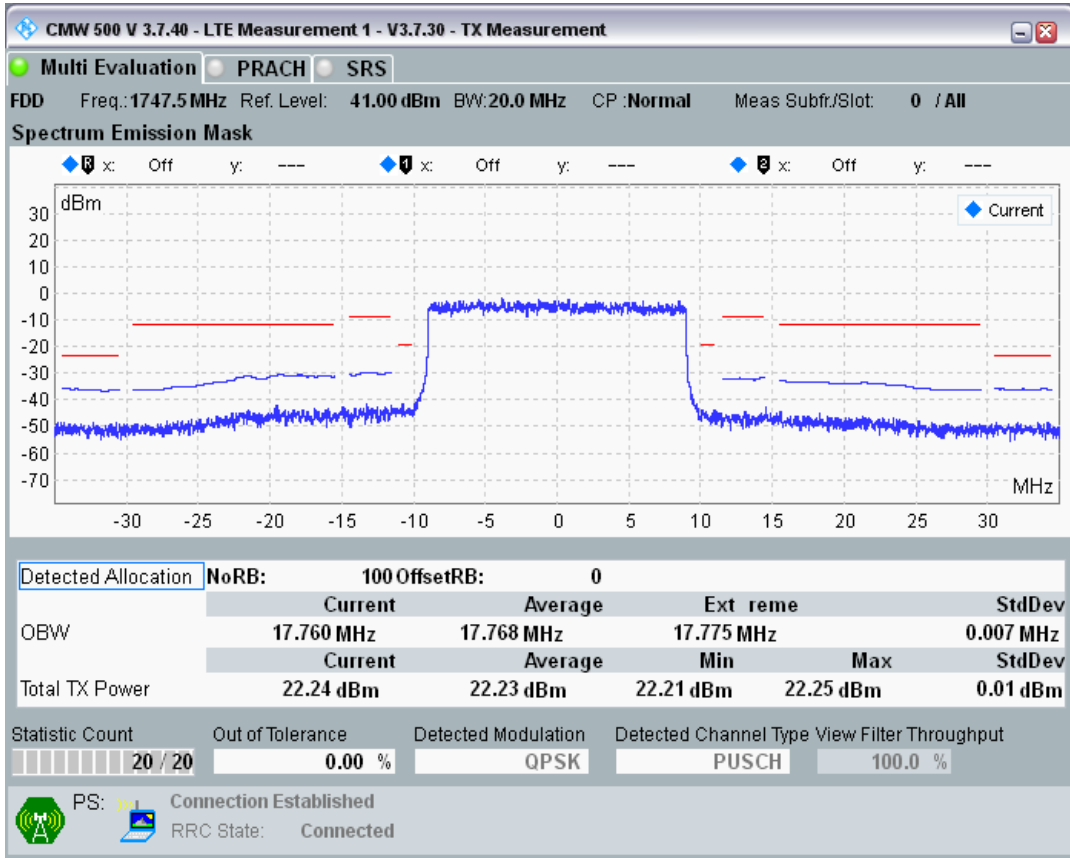

Band3 QPSK BW=20MHz Channel=19575 RB Size=100 Position=#0

Band3 QAM16 BW=20MHz Channel=19575 RB Size=18 Position=#0