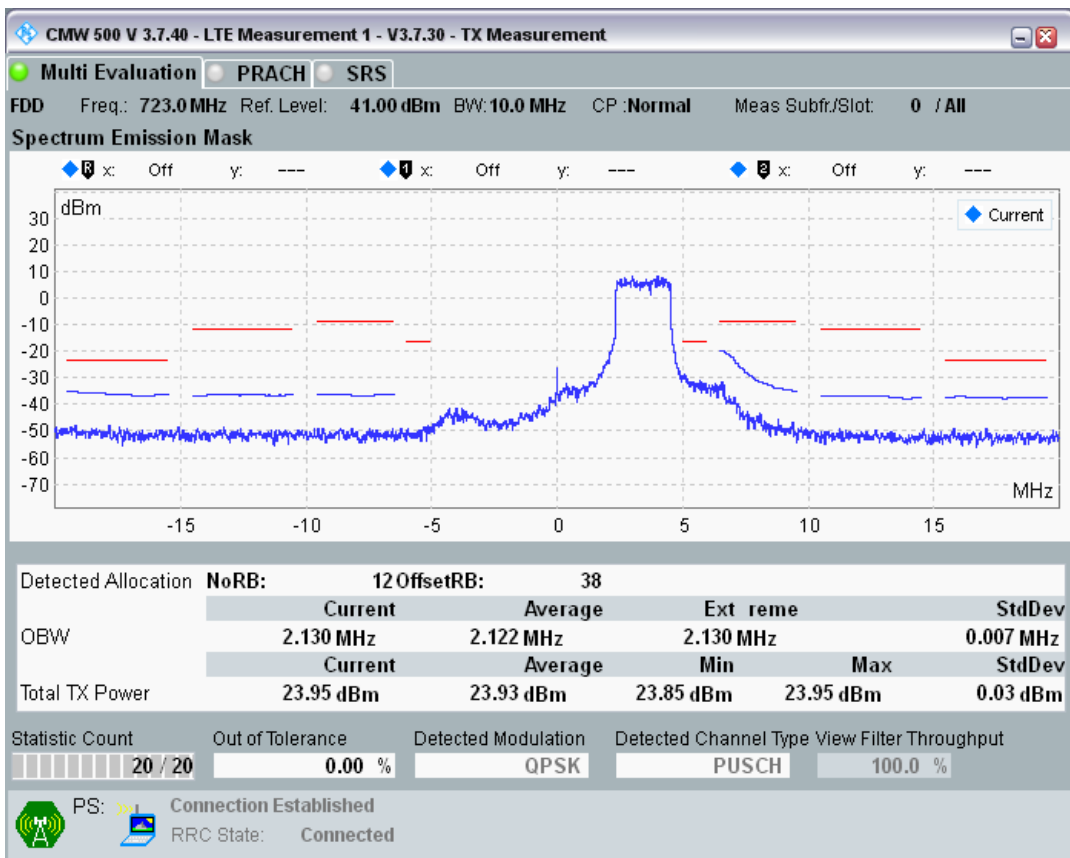

Band28 QAM16 BW=10MHz Channel=27260 RB Size=12 Position=#Max

Band28 QAM16 BW=10MHz Channel=27260 RB Size=50 Position=#0

Band28 QPSK BW=10MHz Channel=27410 RB Size=12 Position=#0

Band28 QPSK BW=10MHz Channel=27410 RB Size=12 Position=#Max