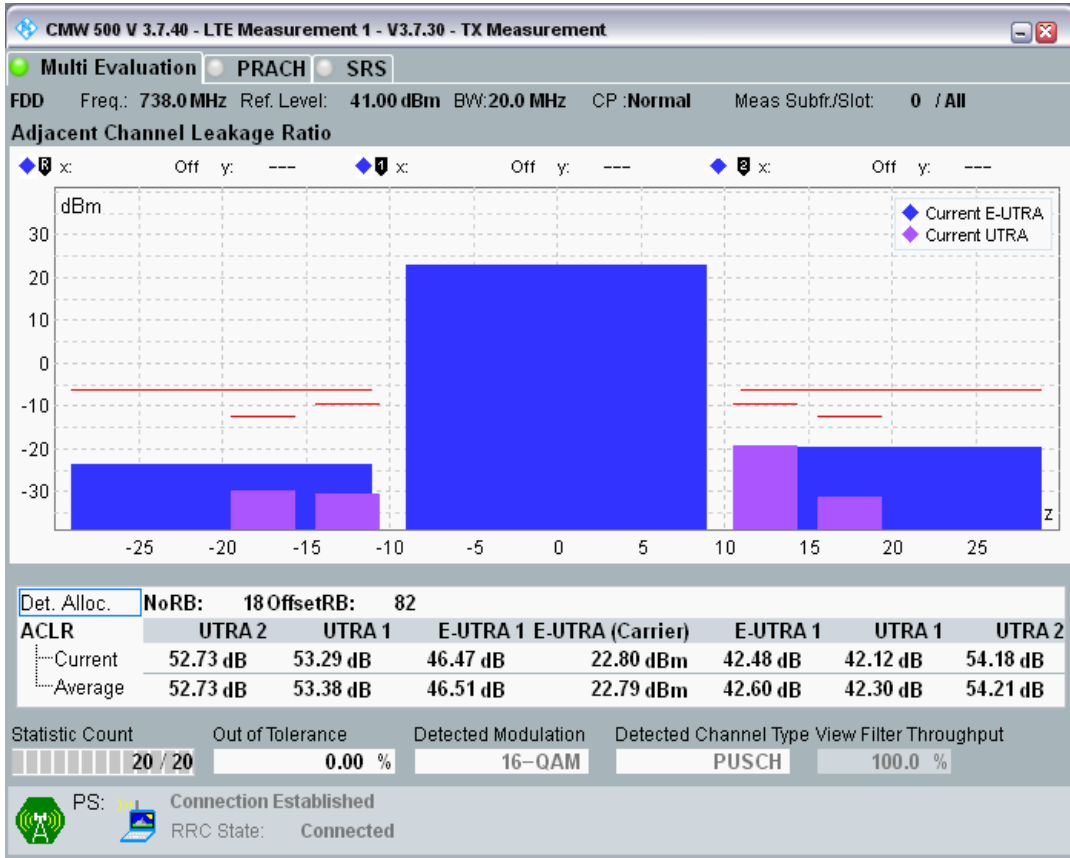

Band28 QAM16 BW=20MHz Channel=27560 RB Size=18 Position=#Max

Band28 QAM16 BW=20MHz Channel=27560 RB Size=100 Position=#0