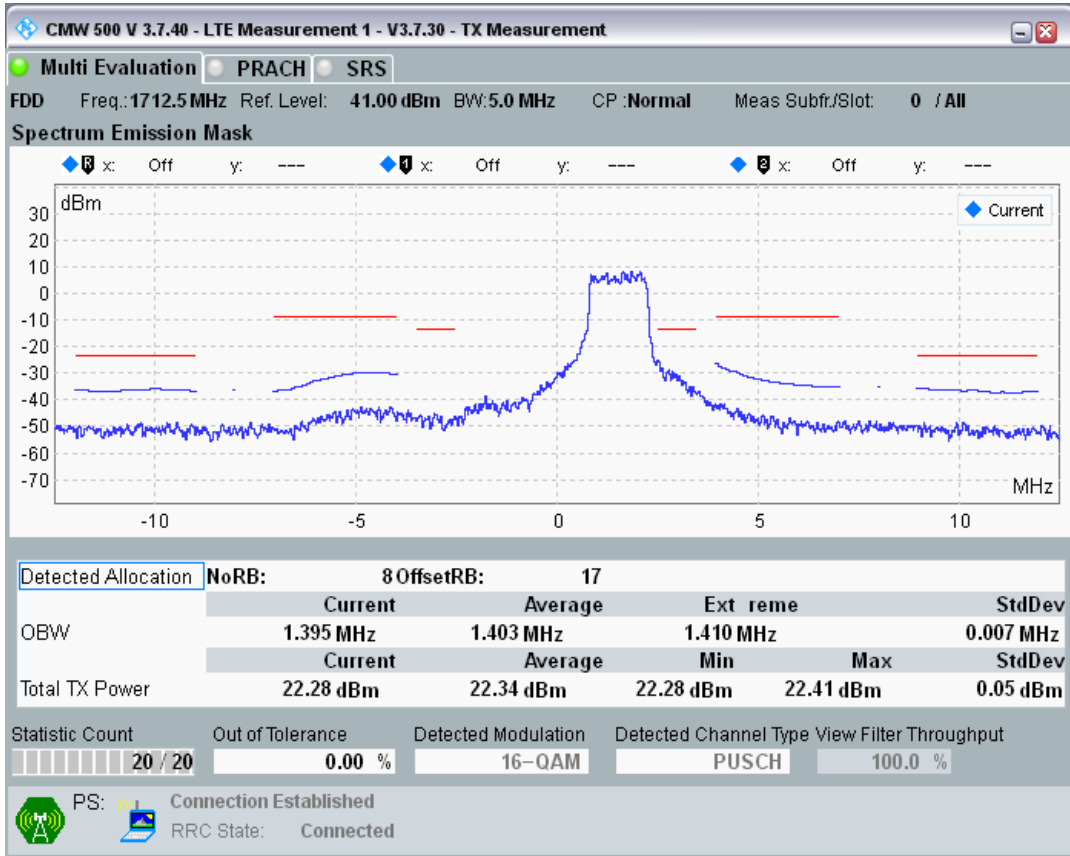

Band3 QAM16 BW=5MHz Channel=19225 RB Size=8 Position=#Max

Band3 QAM16 BW=5MHz Channel=19225 RB Size=25 Position=#0