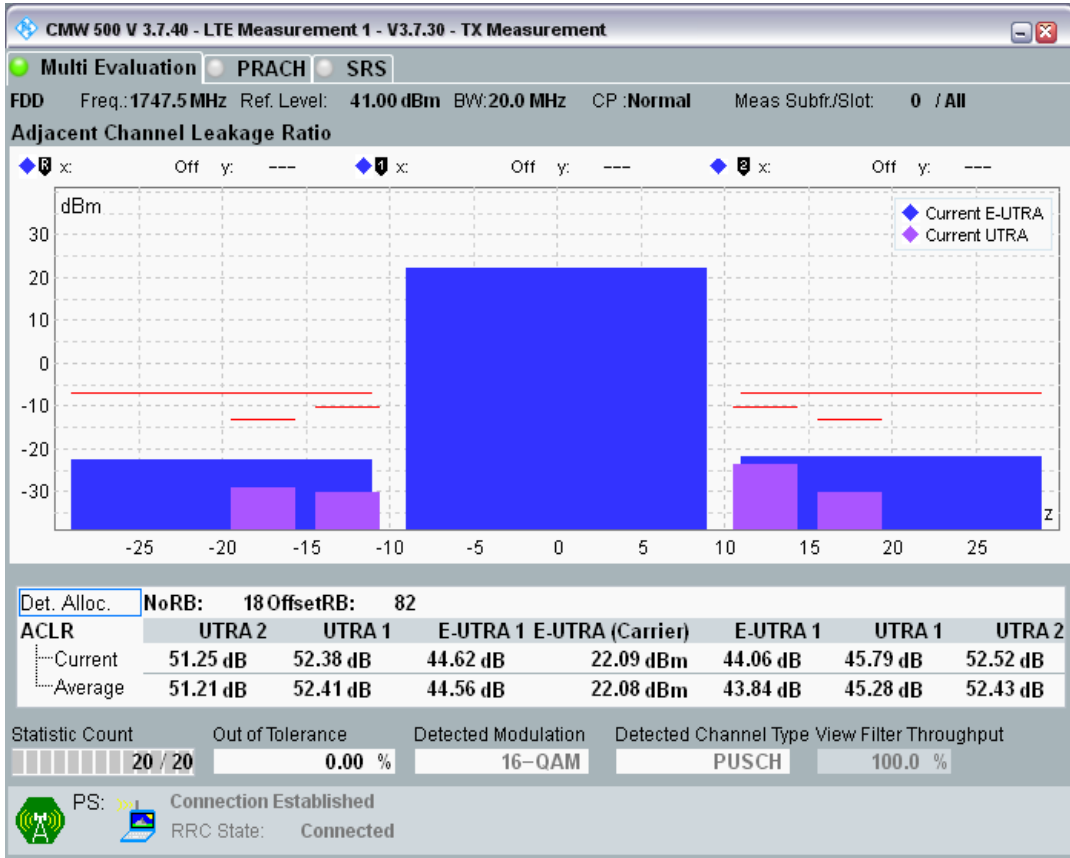

Band3 QAM16 BW=20MHz Channel=19575 RB Size=18 Position=#Max

Band3 QAM16 BW=20MHz Channel=19575 RB Size=100 Position=#0