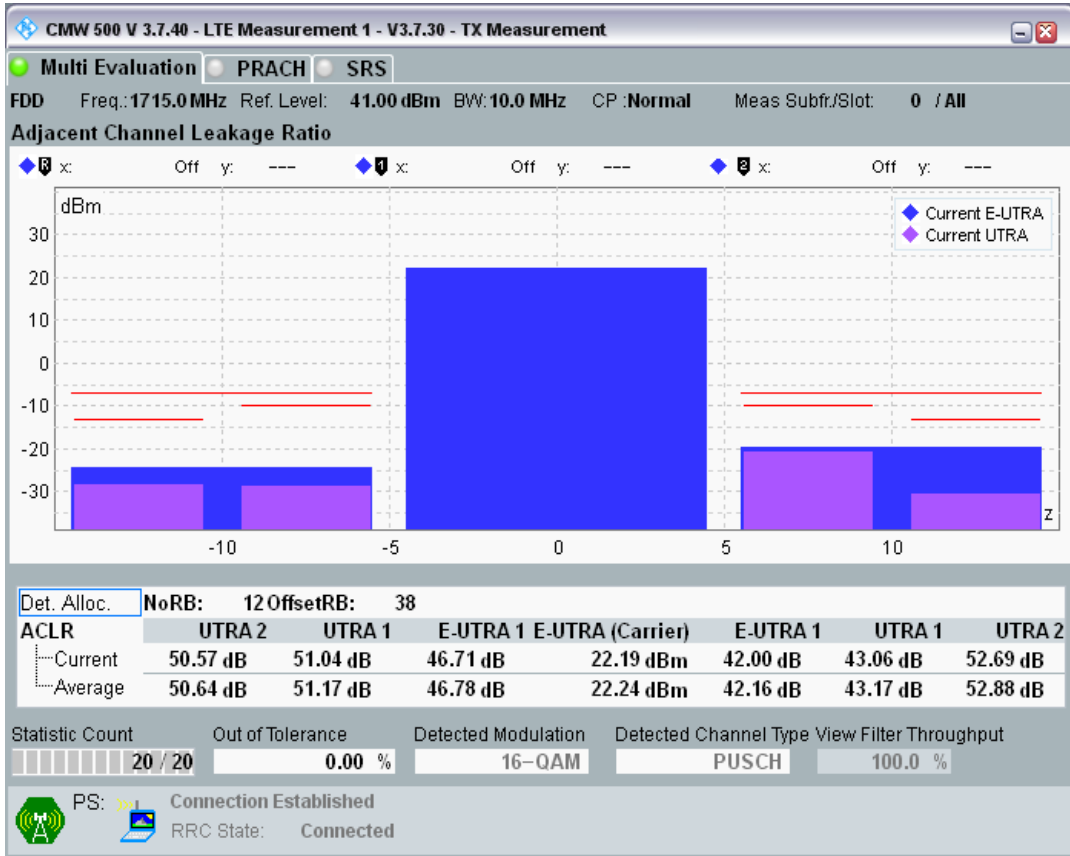

Band3 QAM16 BW=10MHz Channel=19250 RB Size=12 Position=#Max

Band3 QAM16 BW=10MHz Channel=19250 RB Size=50 Position=#0