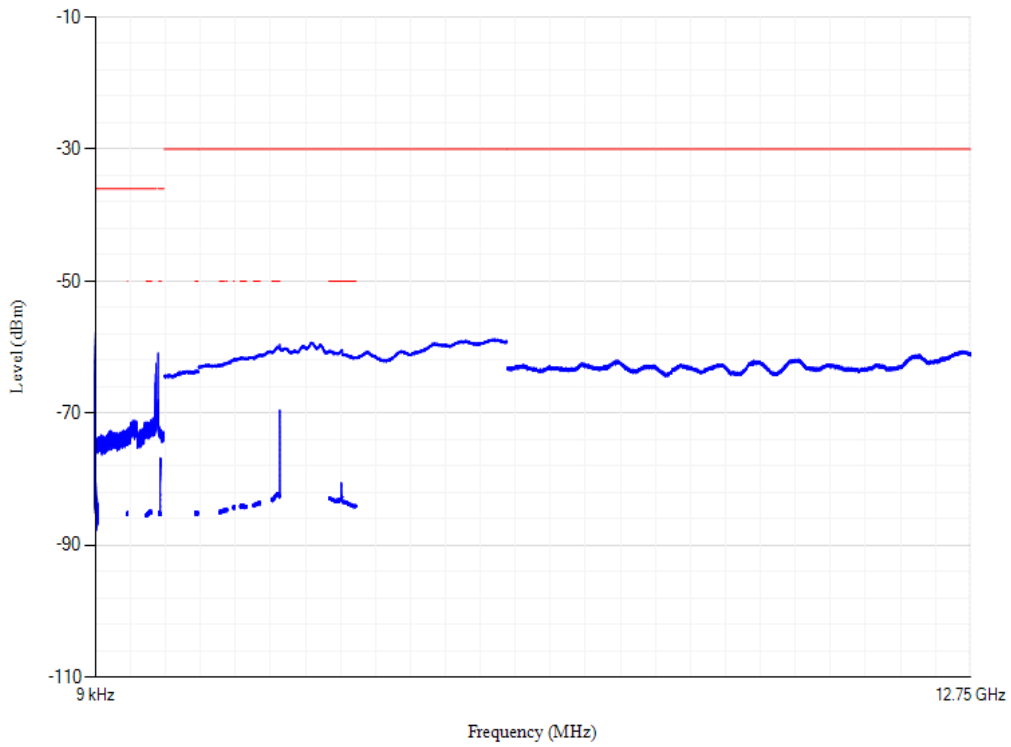

Conducted spurious emissions

Band8 QPSK BW=10MHz Channel=21500 RB Size=1 Position=#0