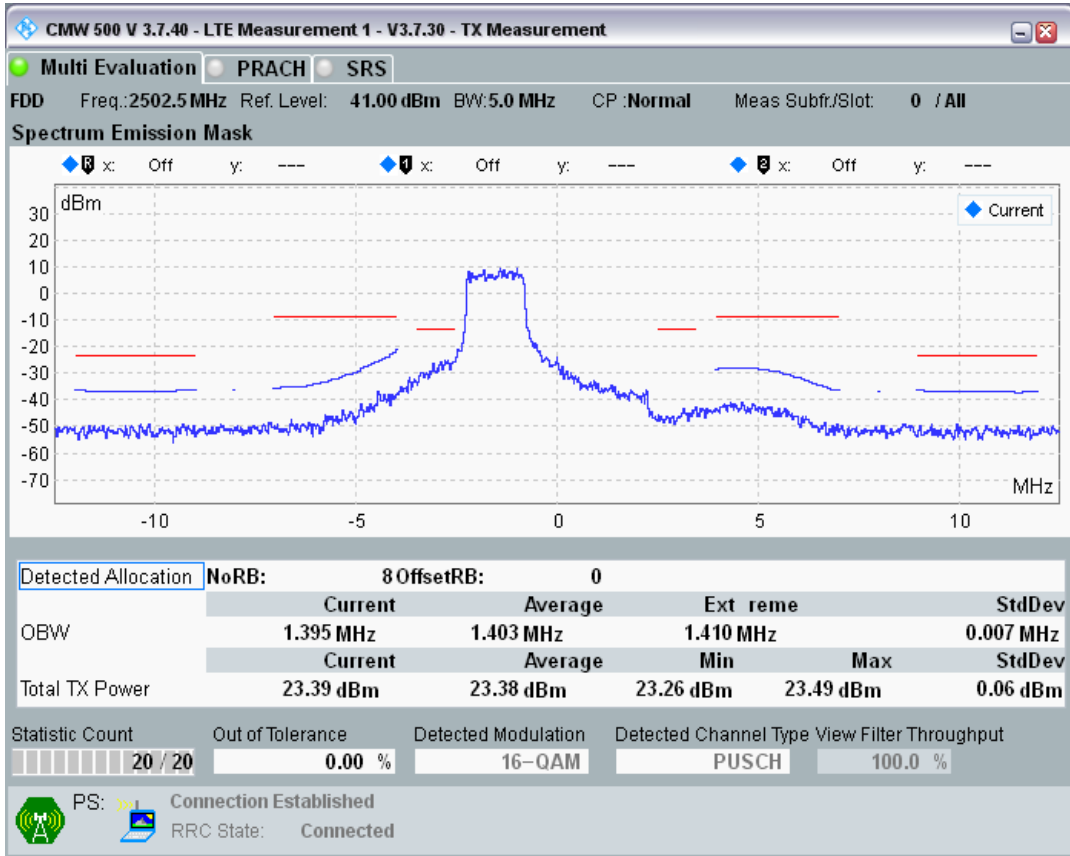

Band7 QAM16 BW=5MHz Channel=20775 RB Size=8 Position=#0

Band7 QAM16 BW=5MHz Channel=20775 RB Size=25 Position=#0