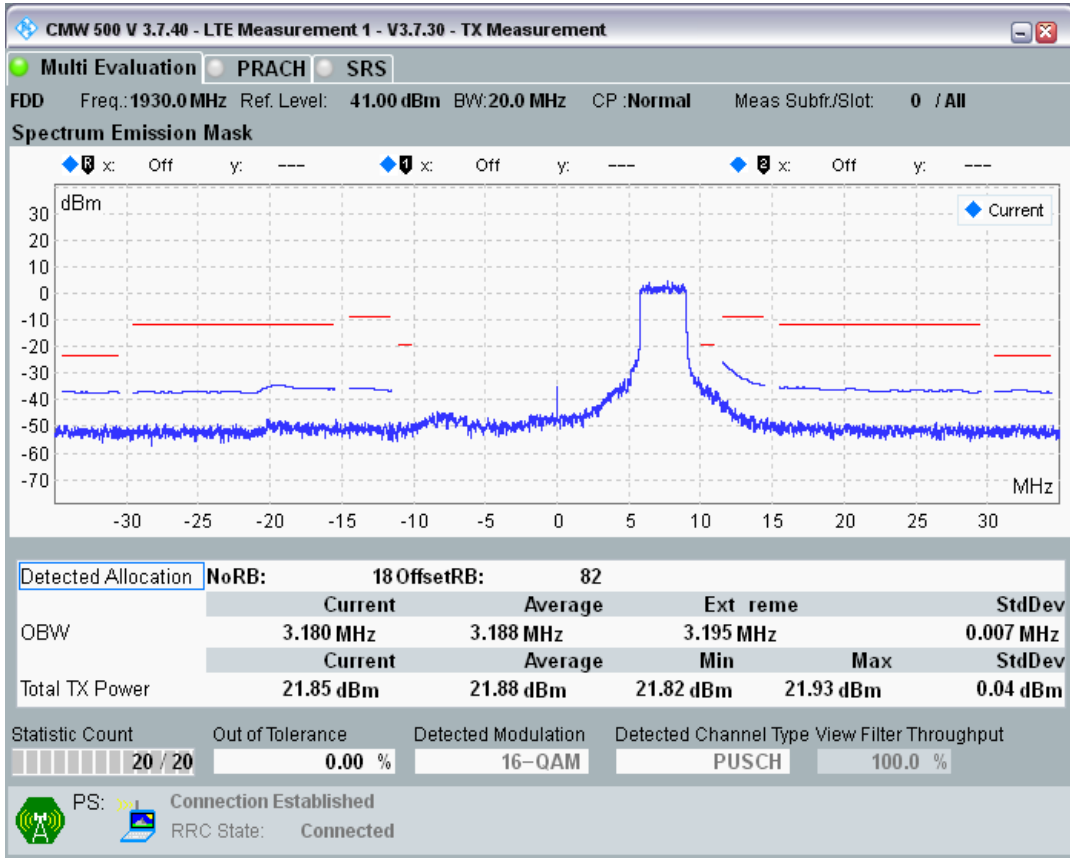

Band1 QAM16 BW=20MHz Channel=18100 RB Size=18 Position=#Max

Band1 QAM16 BW=20MHz Channel=18100 RB Size=100 Position=#0