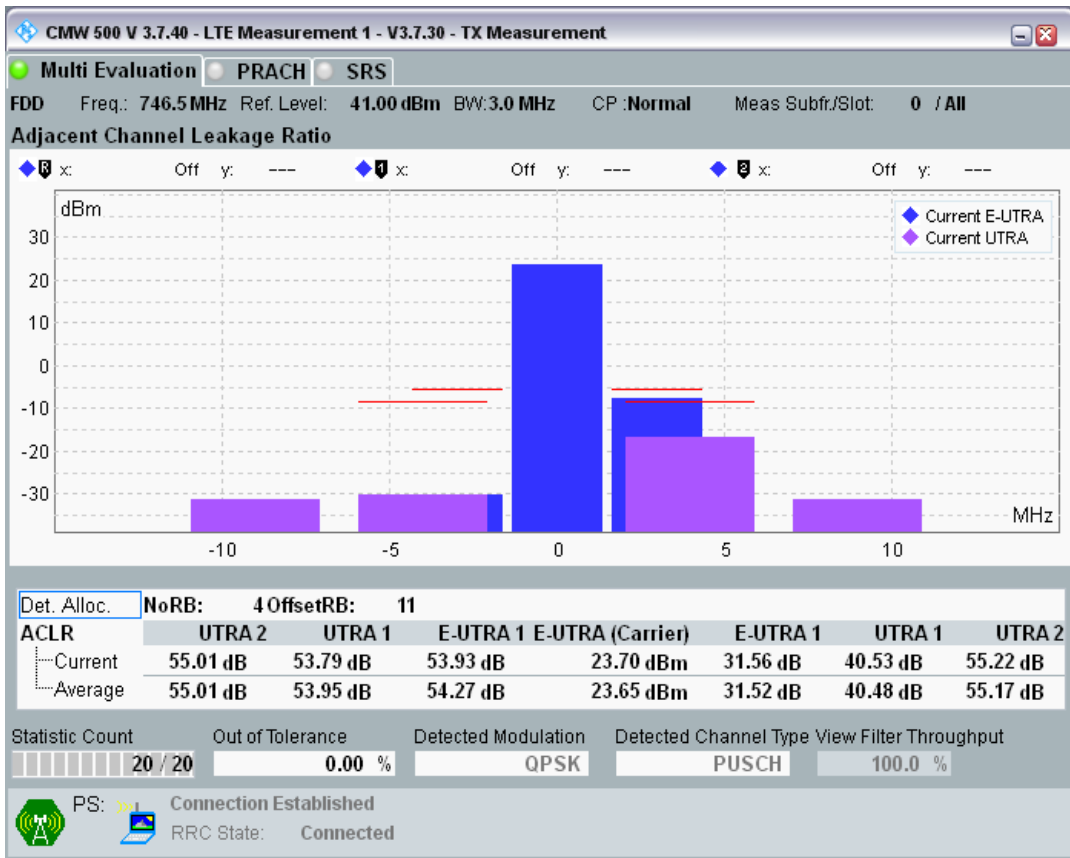

Band28 QPSK BW=3MHz Channel=27645 RB Size=4 Position=#Max

Band28 QPSK BW=3MHz Channel=27645 RB Size=15 Position=#0