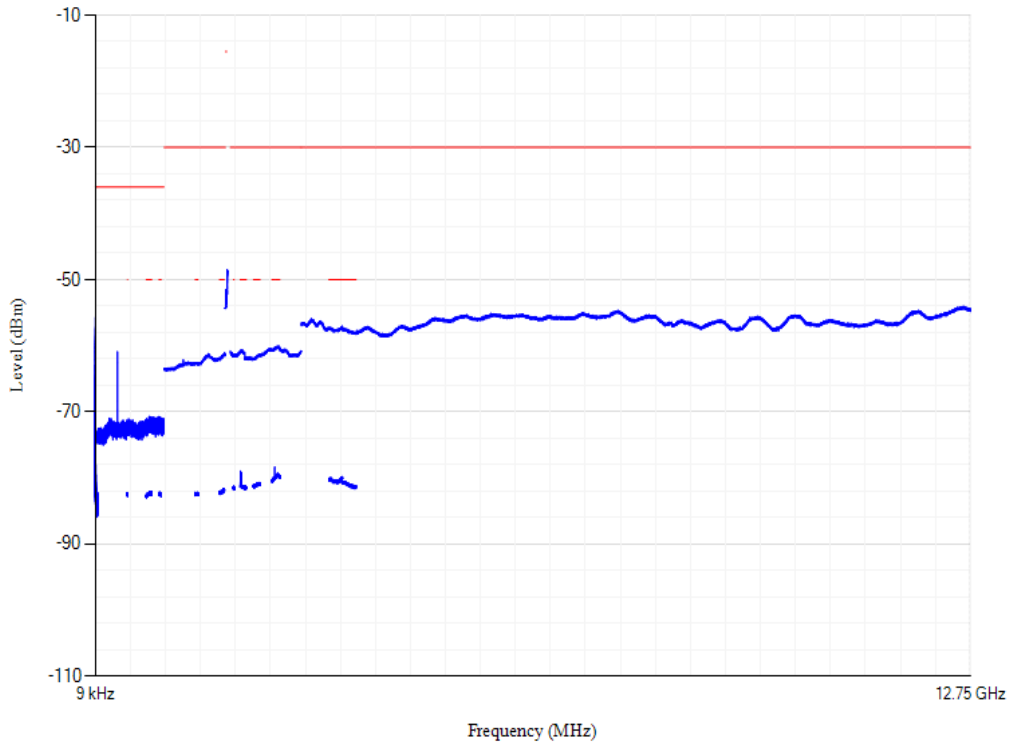

Conducted spurious emissions

Band1 QPSK BW=20MHz Channel=18300 RB Size=1 Position=#0