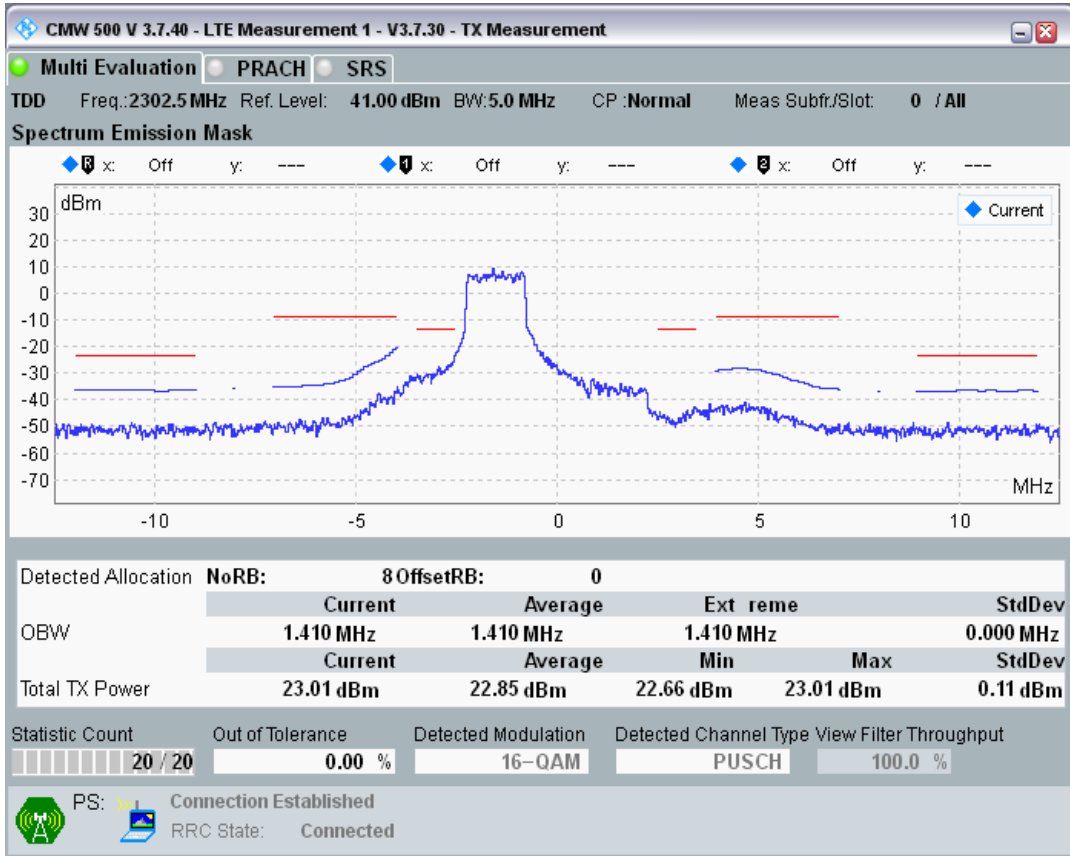

Band40 QAM16 BW=5MHz Channel=38675 RB Size=8 Position=#0

Band40 QAM16 BW=5MHz Channel=38675 RB Size=25 Position=#0