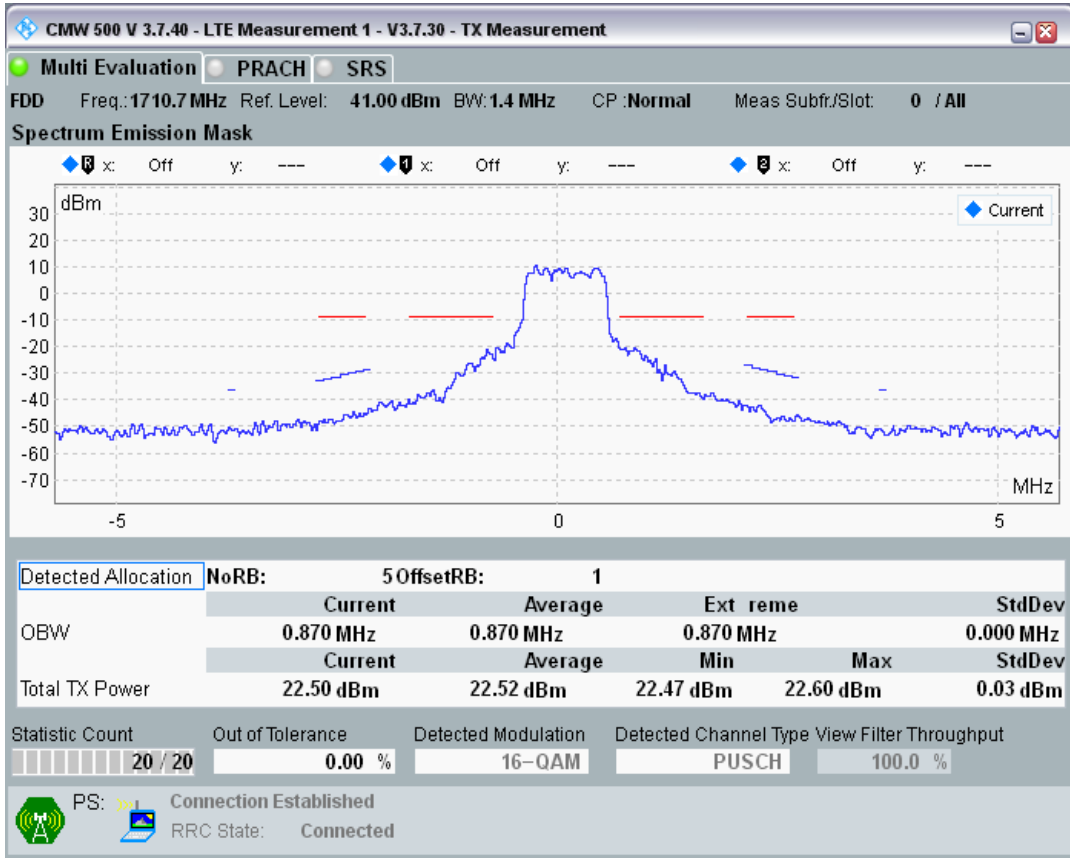

Band3 QAM16 BW=1.4MHz Channel=19207 RB Size=5 Position=#Max

Band3 QAM16 BW=1.4MHz Channel=19207 RB Size=6 Position=#0