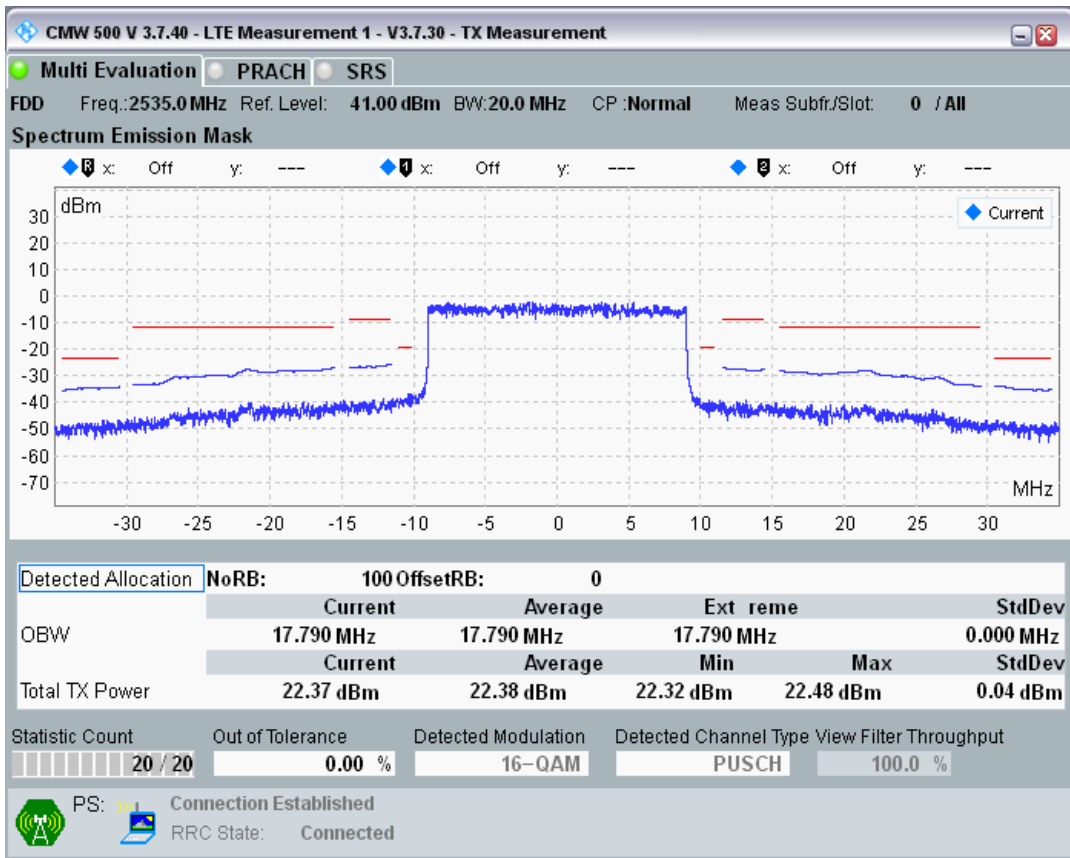

Band7 QAM16 BW=20MHz Channel=21100 RB Size=100 Position=#0

Band7 QAM16 BW=20MHz Channel=21100 RB Size=18 Position=#Max