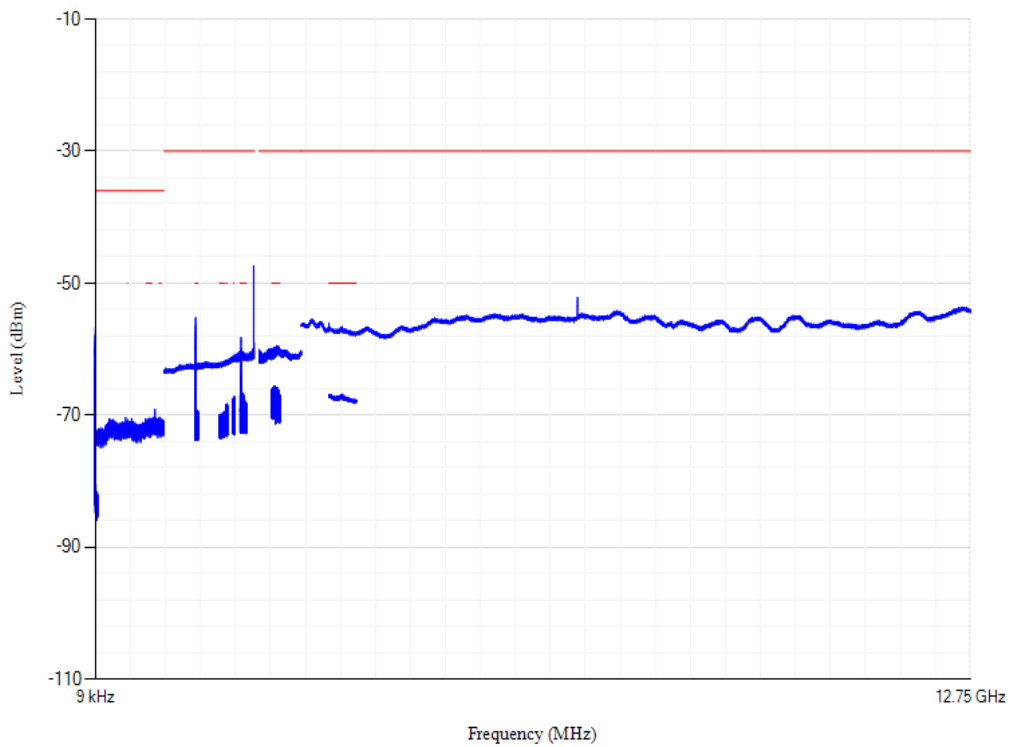

Conducted spurious emissions

Band3 QPSK BW=20MHz Channel=19850 RB Size=1 Position=#0

Conducted spurious emissions

Band40 QPSK BW=20MHz Channel=39150 RB Size=1 Position=#0

Conducted spurious emissions

Band40 QPSK BW=20MHz Channel=38750 RB Size=1 Position=#0