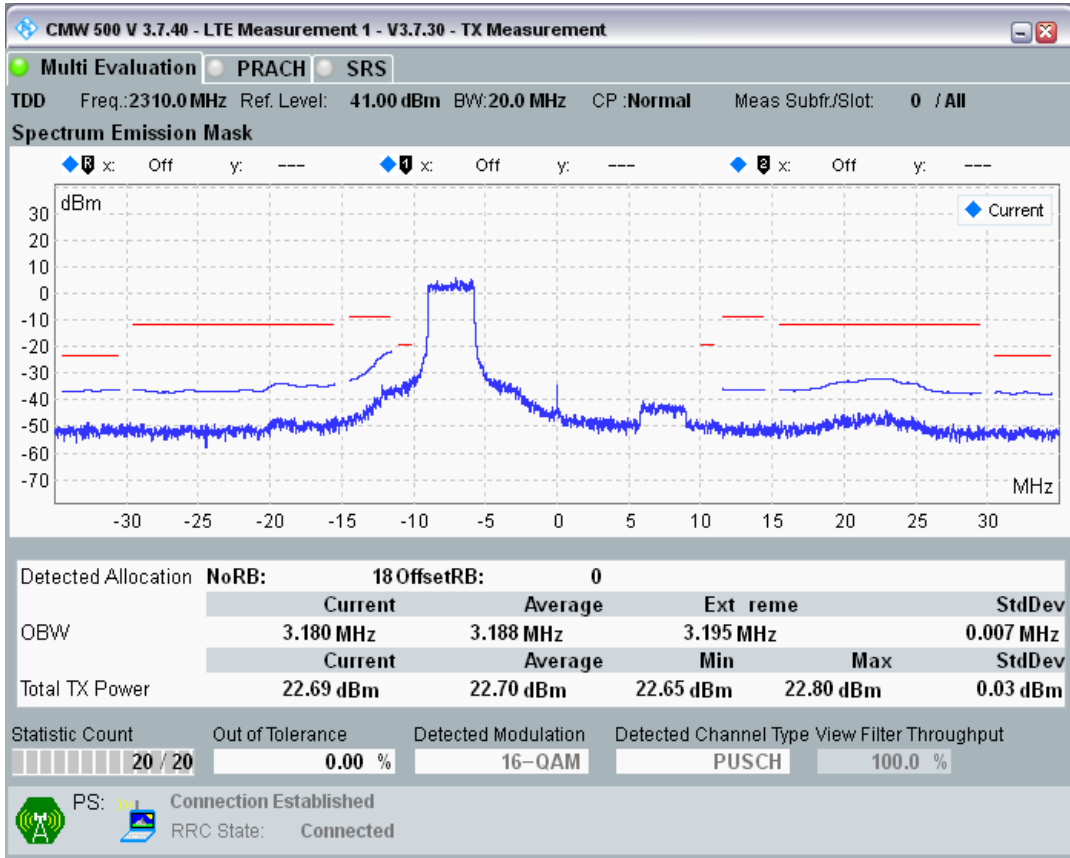

Band40 QAM16 BW=20MHz Channel=38750 RB Size=18 Position=#0

Band40 QAM16 BW=10MHz Channel=39600 RB Size=50 Position=#0