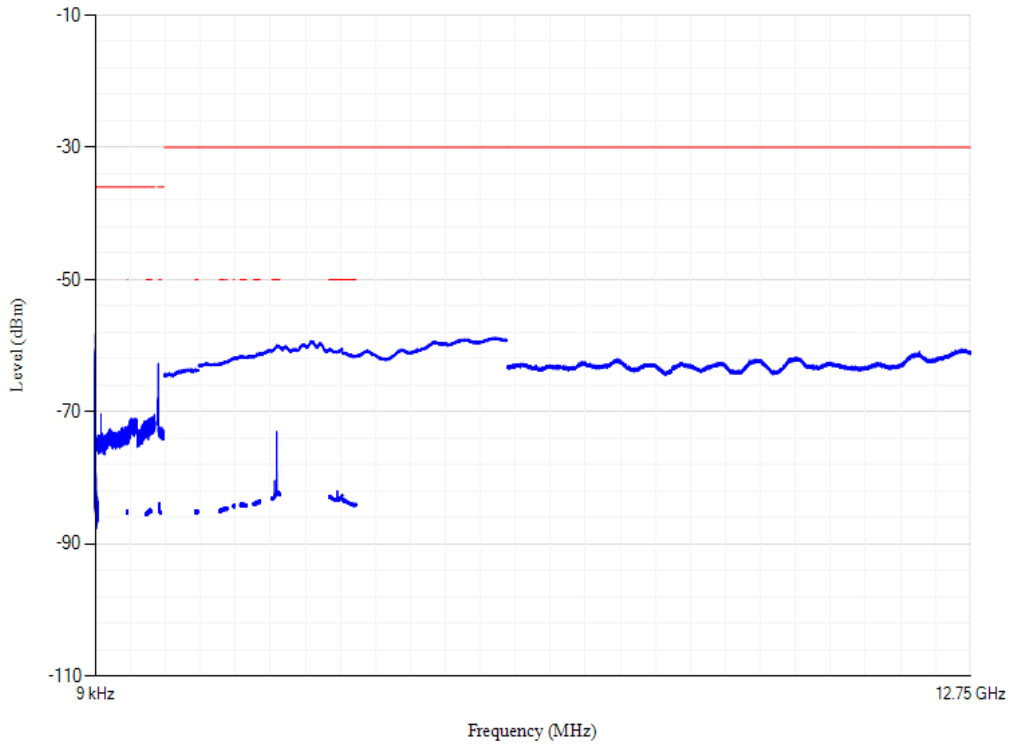

Conducted spurious emissions

Band8 QPSK BW=5MHz Channel=21775 RB Size=1 Position=#0