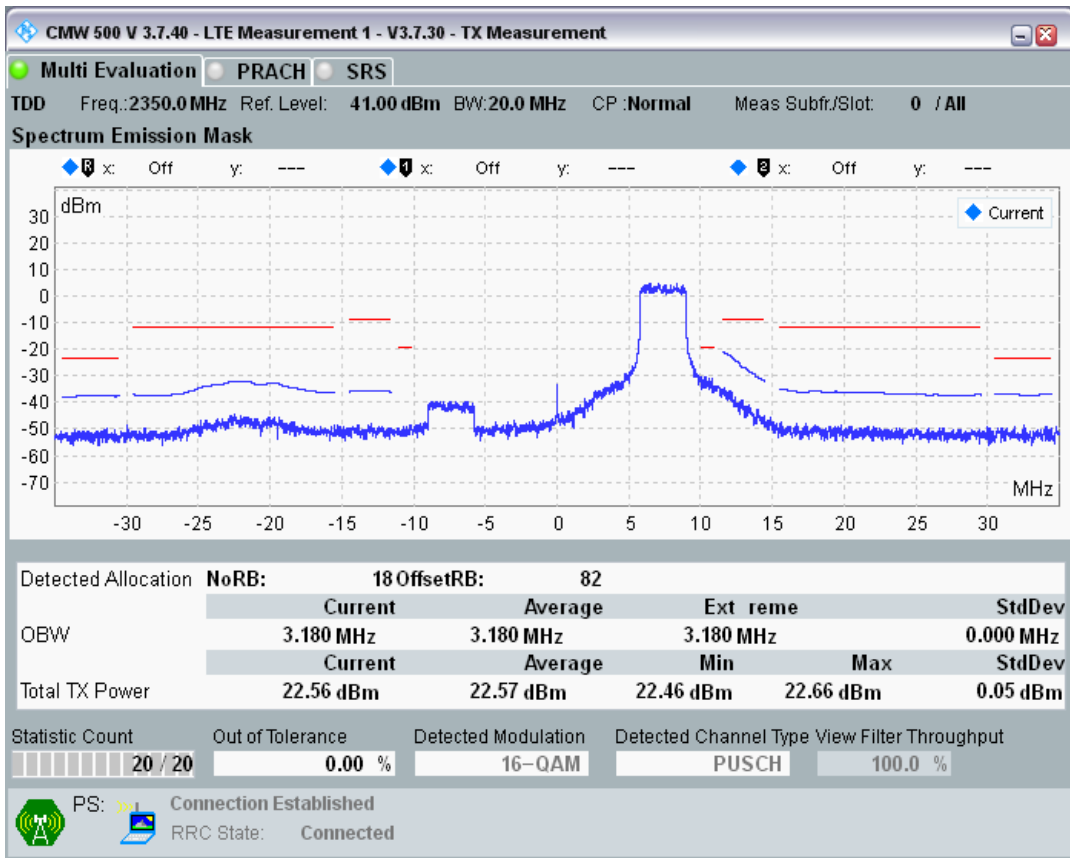

Band40 QAM16 BW=20MHz Channel=39150 RB Size=18 Position=#Max

Band40 QAM16 BW=5MHz Channel=38675 RB Size=8 Position=#0