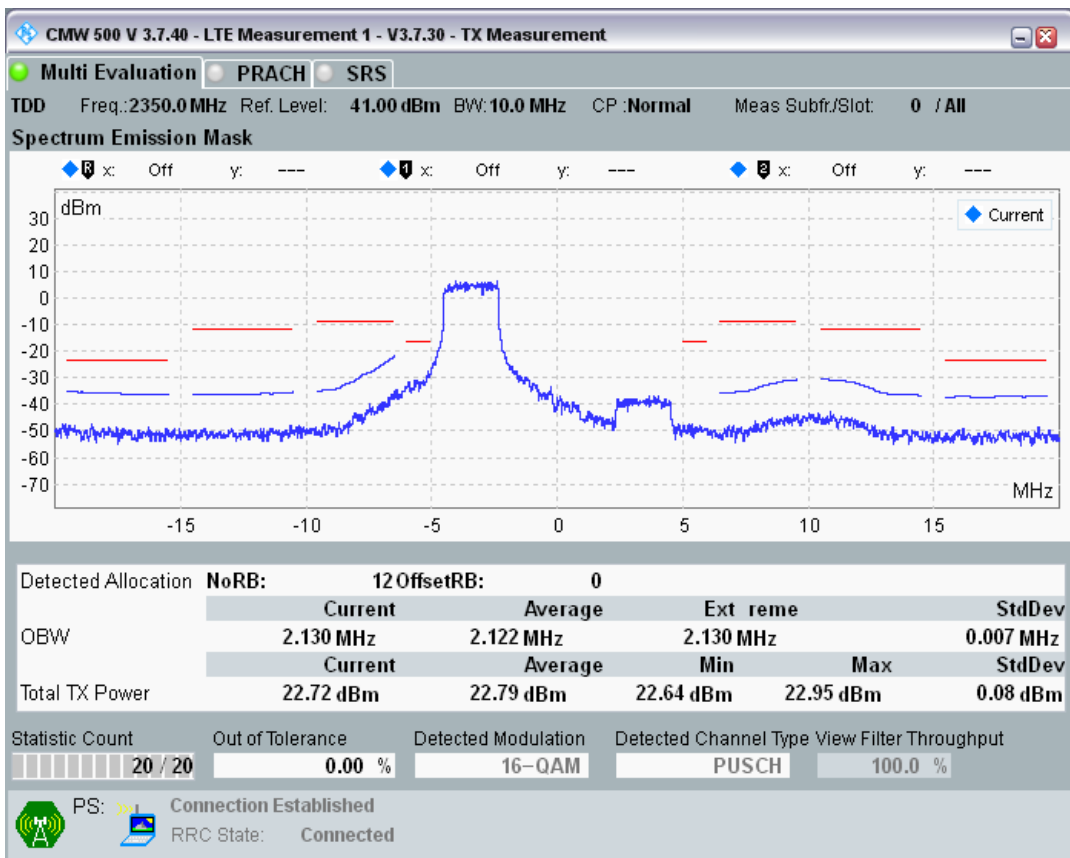

Band40 QAM16 BW=10MHz Channel=39150 RB Size=12 Position=#0

Band40 QAM16 BW=10MHz Channel=39150 RB Size=12 Position=#Max