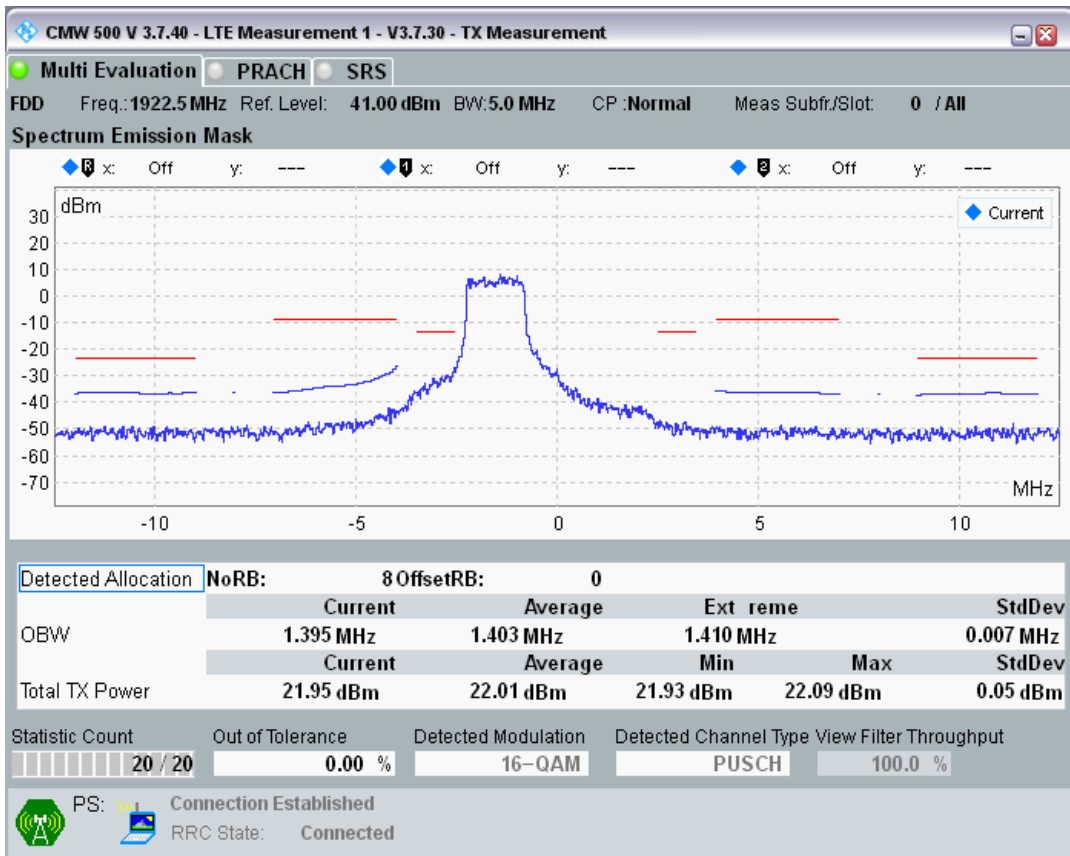

Band1 QPSK BW=5MHz Channel=18025 RB Size=8 Position=#0

Band1 QPSK BW=5MHz Channel=18025 RB Size=8 Position=#Max

Band1 QPSK BW=5MHz Channel=18025 RB Size=25 Position=#0

Band1 QAM16 BW=5MHz Channel=18025 RB Size=8 Position=#0