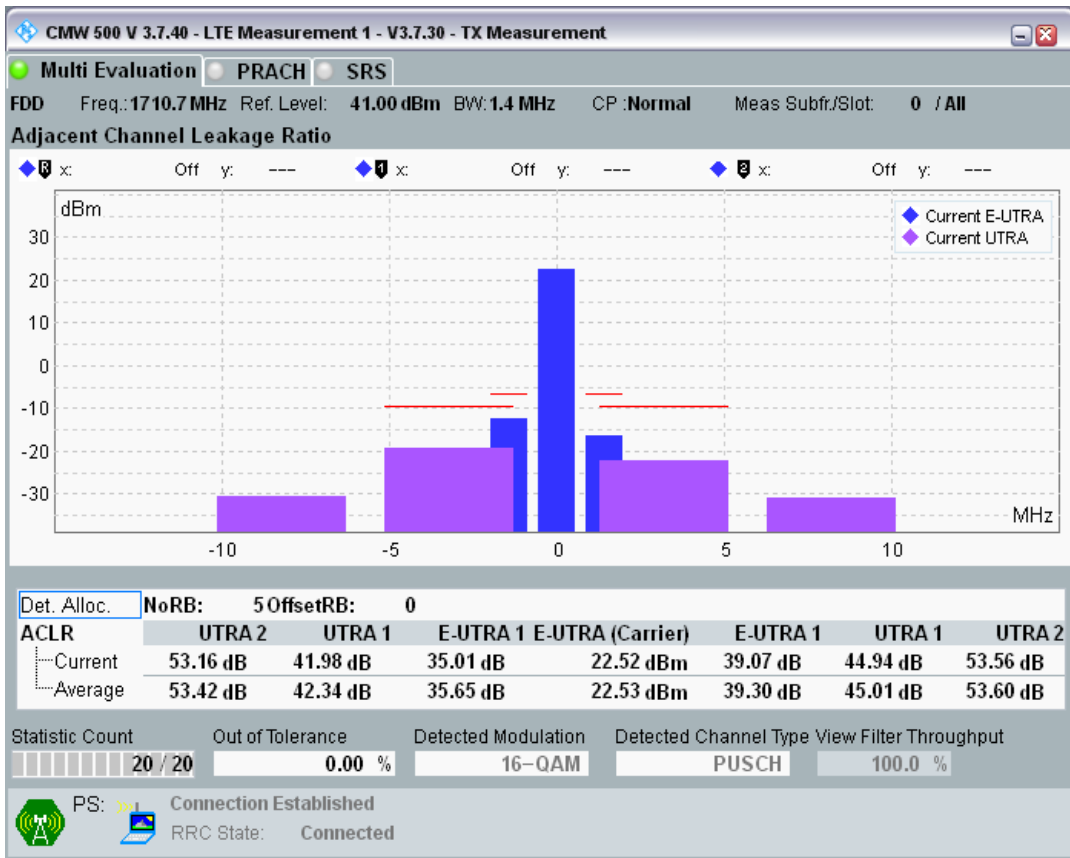

Band3 QPSK BW=1.4MHz Channel=19207 RB Size=5 Position=#0

Band3 QPSK BW=1.4MHz Channel=19207 RB Size=5 Position=#Max

Band3 QPSK BW=1.4MHz Channel=19207 RB Size=6 Position=#0

Band3 QAM16 BW=1.4MHz Channel=19207 RB Size=5 Position=#0