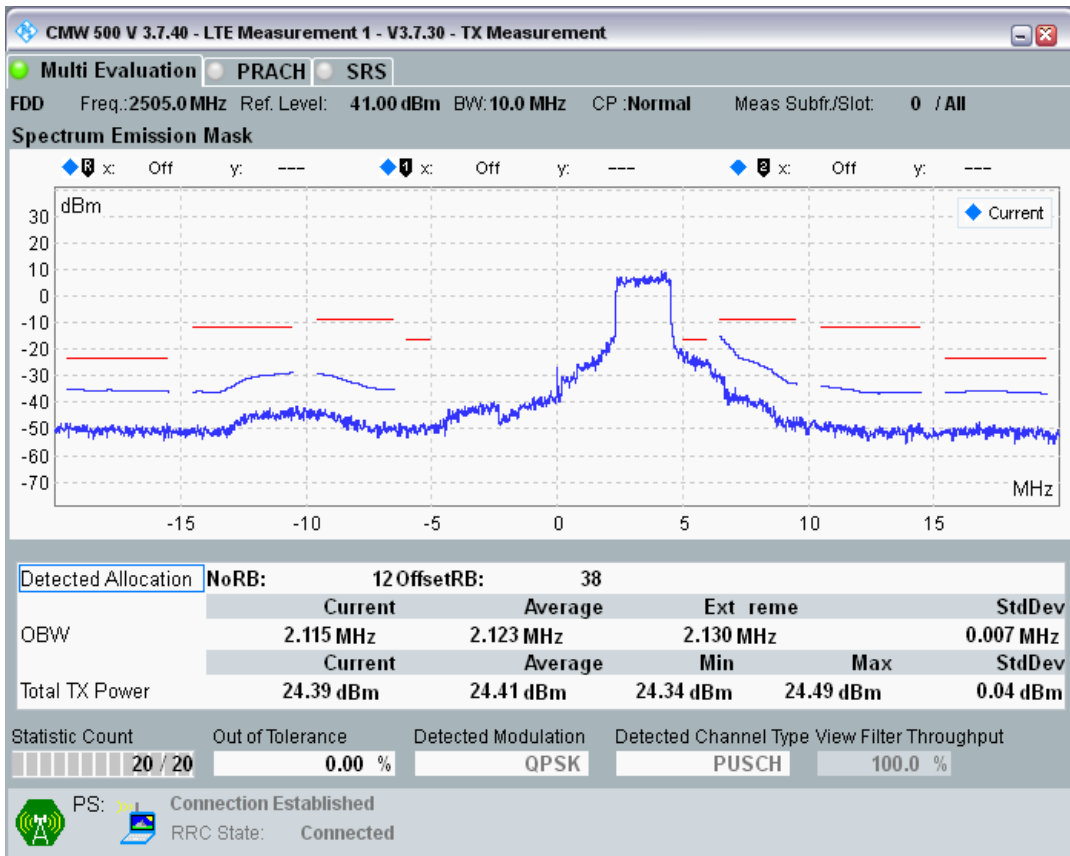

Band7 QAM16 BW=20MHz Channel=21350 RB Size=100 Position=#0

Band7 QAM16 BW=5MHz Channel=21425 RB Size=8 Position=#Max

Band7 QPSK BW=10MHz Channel=20800 RB Size=12 Position=#0

Band7 QPSK BW=10MHz Channel=20800 RB Size=12 Position=#Max