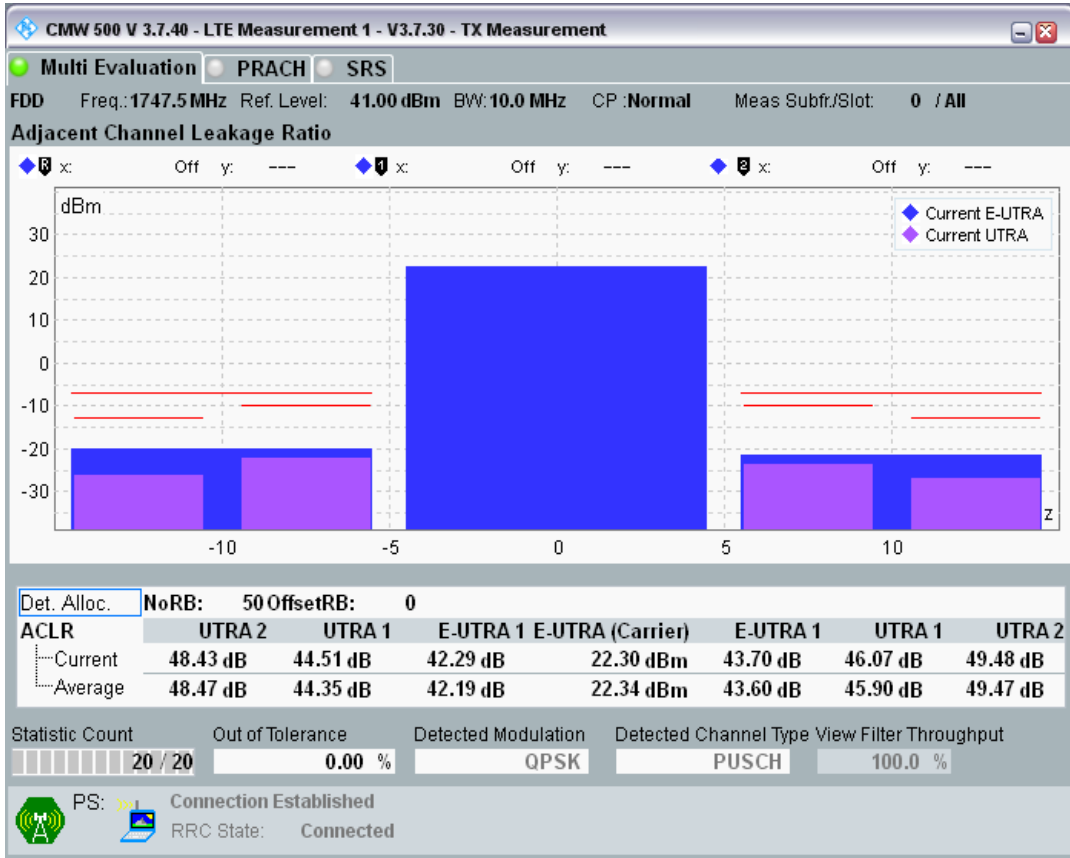

Band3 QPSK BW=10MHz Channel=19575 RB Size=50 Position=#0

Band3 QAM16 BW=10MHz Channel=19575 RB Size=12 Position=#0

Band3 QAM16 BW=10MHz Channel=19575 RB Size=12 Position=#Max

Band3 QAM16 BW=10MHz Channel=19575 RB Size=50 Position=#0