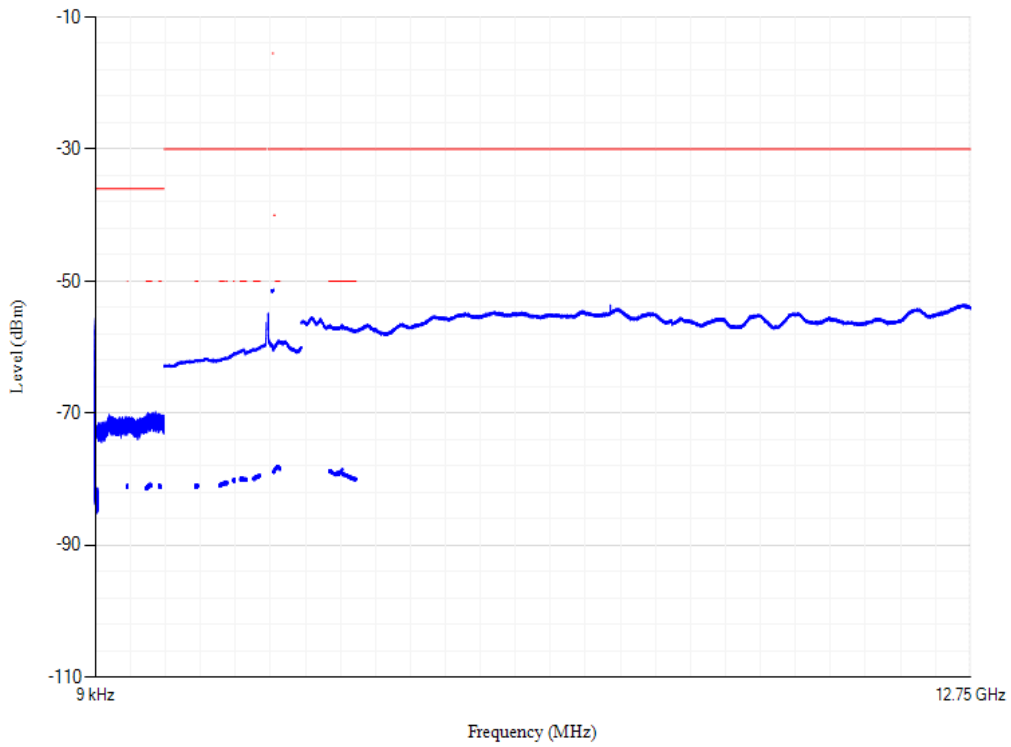

Conducted spurious emissions

Band40 QPSK BW=5MHz Channel=39150 RB Size=1 Position=#0

Conducted spurious emissions

Band7 QPSK BW=5MHz Channel=20775 RB Size=1 Position=#0

Conducted spurious emissions

Band7 QPSK BW=5MHz Channel=21425 RB Size=1 Position=#0