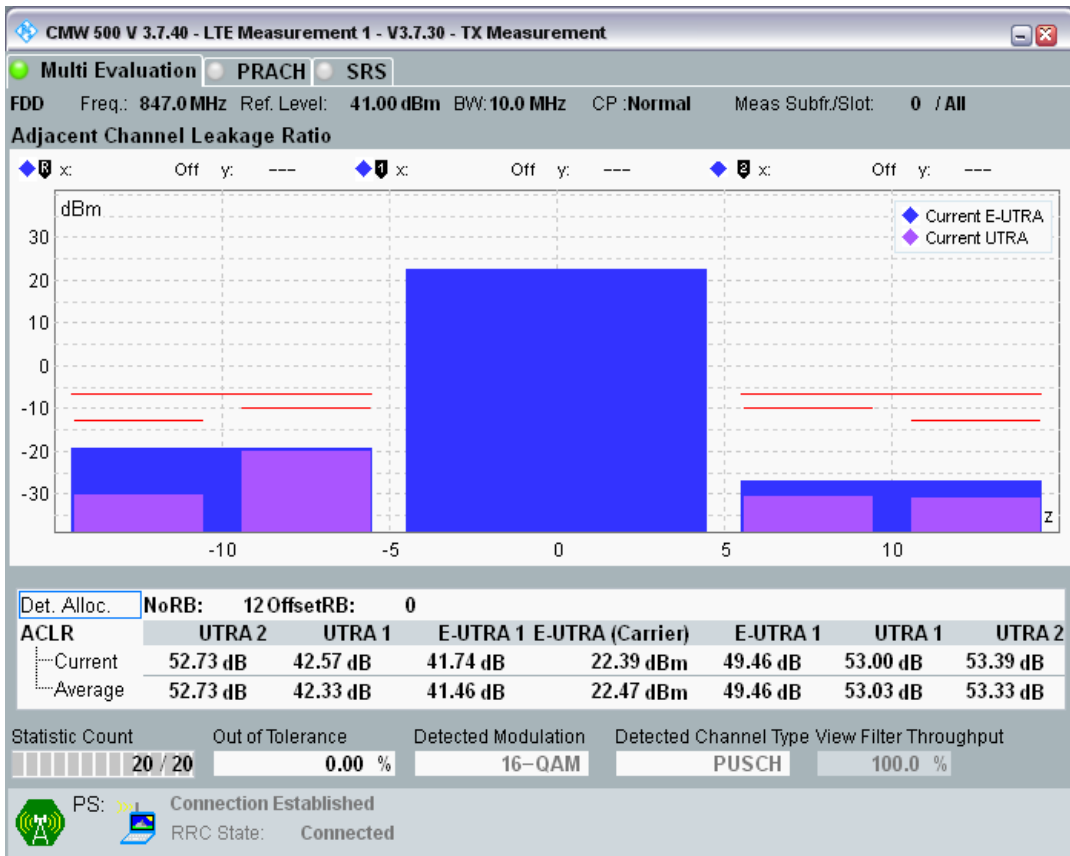

Band20 QAM16 BW=10MHz Channel=24300 RB Size=12 Position=#0

Band20 QAM16 BW=10MHz Channel=24300 RB Size=12 Position=#Max