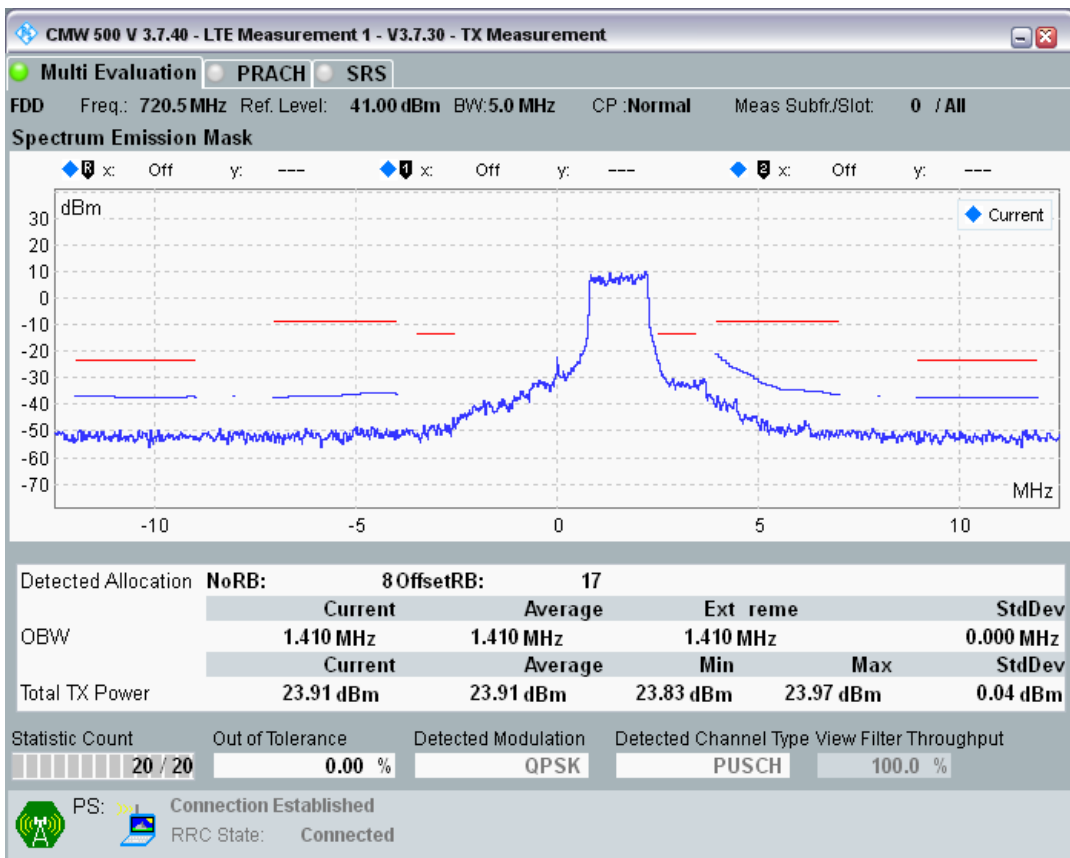

Band28 QPSK BW=5MHz Channel=27385 RB Size=8 Position=#Max

Band28 QPSK BW=5MHz Channel=27385 RB Size=25 Position=#0