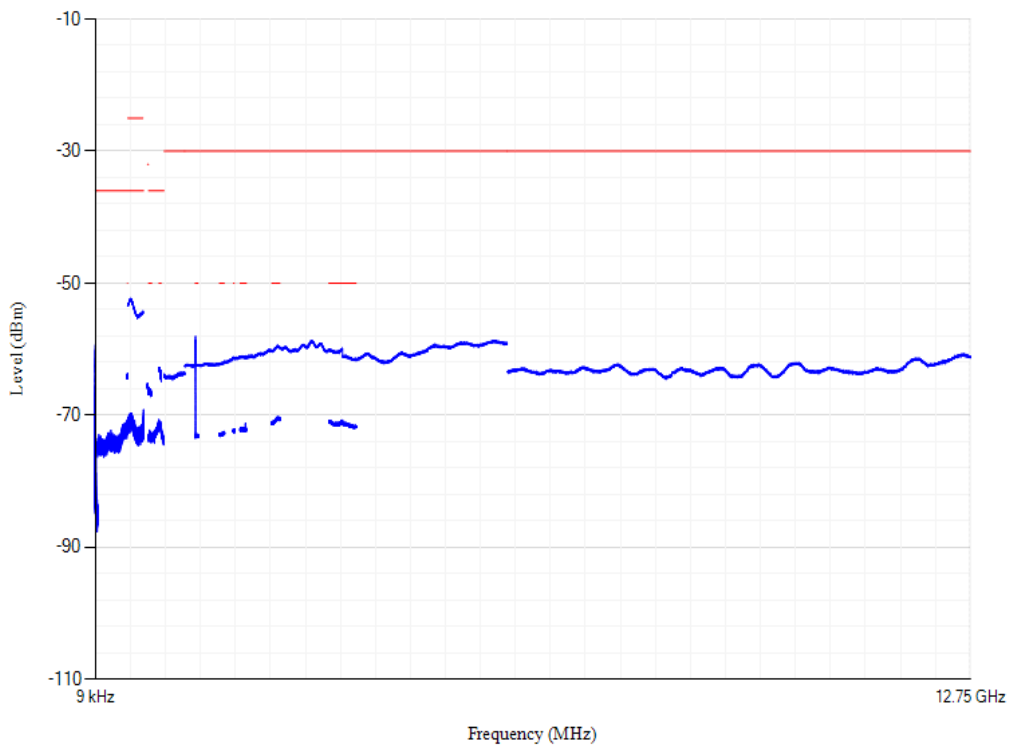

Conducted spurious emissions

Band3 QPSK BW=1.4MHz Channel=19207 RB Size=1 Position=#0