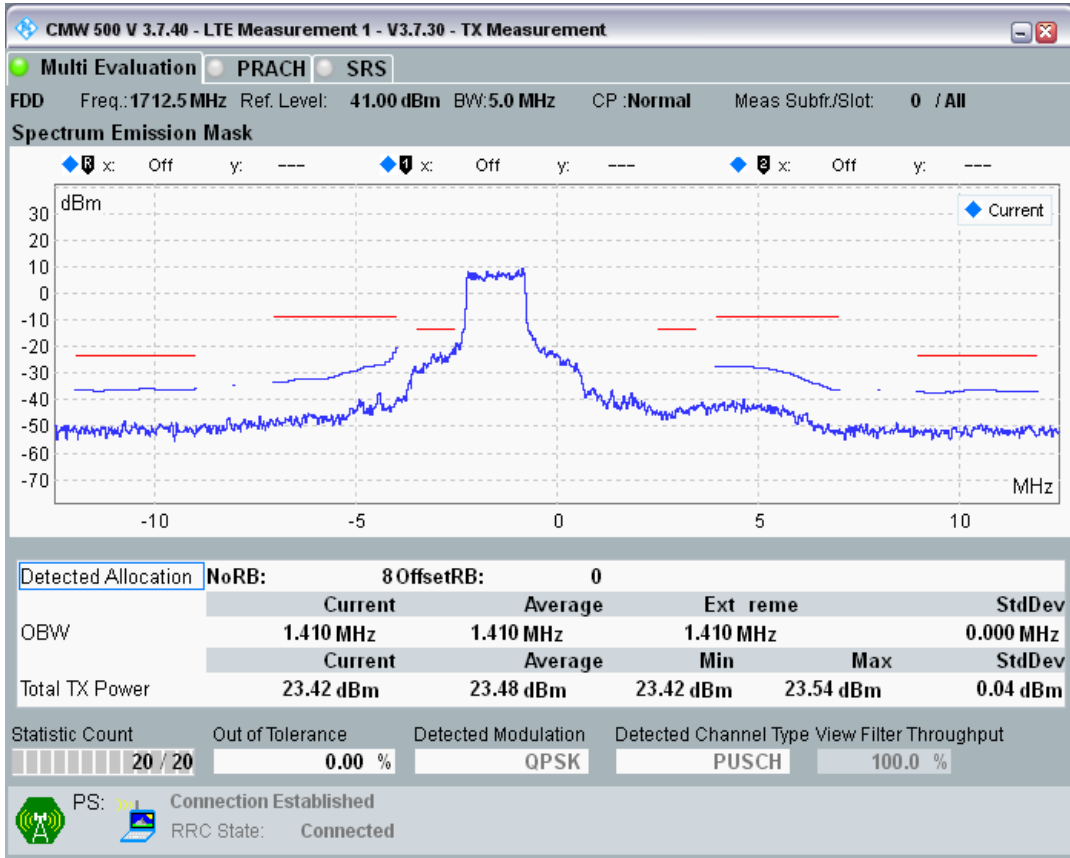

Band3 QPSK BW=5MHz Channel=19225 RB Size=8 Position=#0

Band3 QPSK BW=5MHz Channel=19225 RB Size=8 Position=#Max