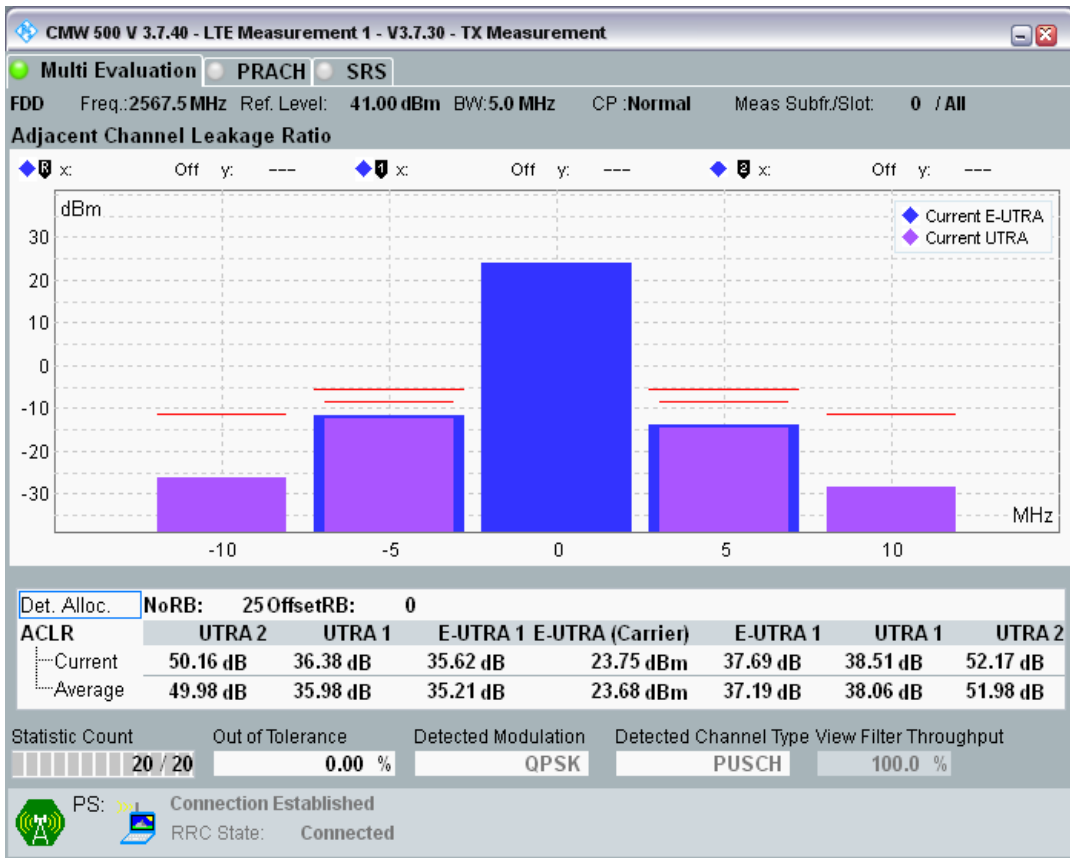

Band7 QPSK BW=5MHz Channel=20775 RB Size=8 Position=#Max

Band7 QPSK BW=5MHz Channel=21425 RB Size=8 Position=#Max

Band7 QPSK BW=5MHz Channel=21425 RB Size=8 Position=#0

Band7 QPSK BW=5MHz Channel=21425 RB Size=25 Position=#0