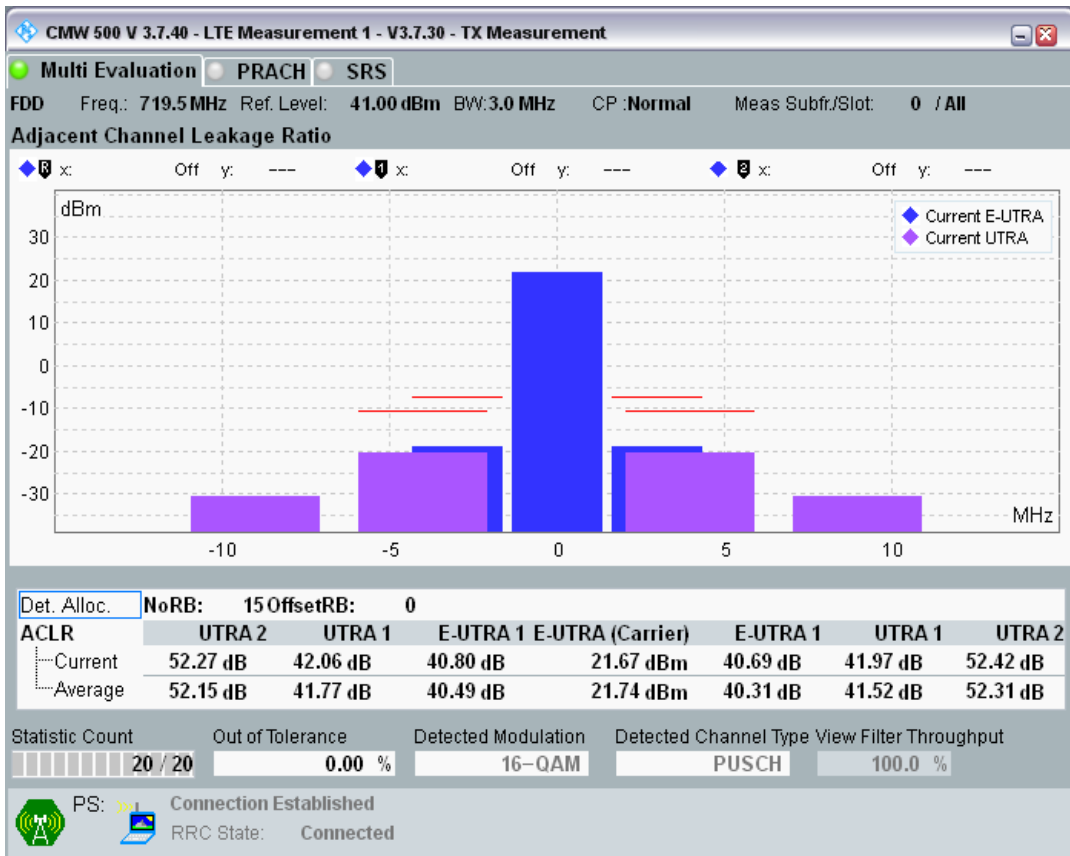

Band28 QPSK BW=3MHz Channel=27375 RB Size=15 Position=#0

Band28 QAM16 BW=3MHz Channel=27375 RB Size=4 Position=#0

Band28 QAM16 BW=3MHz Channel=27375 RB Size=4 Position=#Max

Band28 QAM16 BW=3MHz Channel=27375 RB Size=15 Position=#0