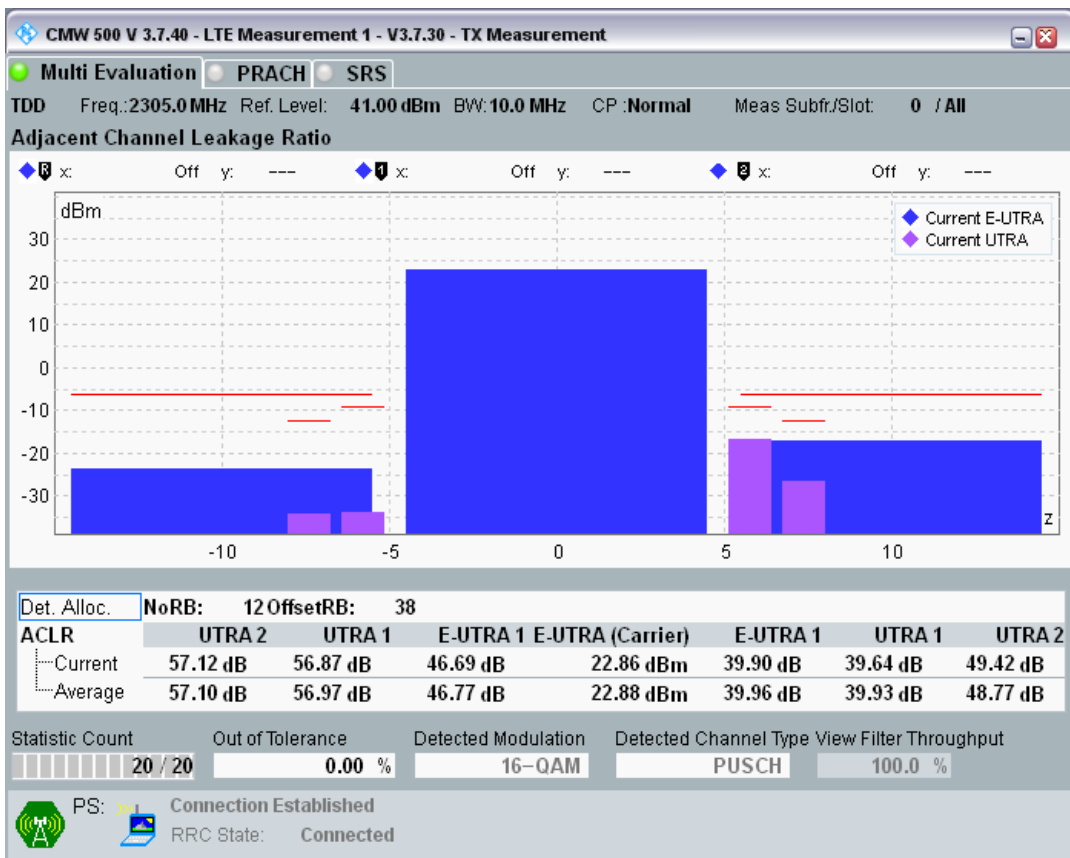

Band40 QAM16 BW=10MHz Channel=38700 RB Size=12 Position=#0

Band40 QAM16 BW=10MHz Channel=39150 RB Size=12 Position=#0

Band40 QAM16 BW=10MHz Channel=38700 RB Size=50 Position=#0

Band40 QAM16 BW=10MHz Channel=38700 RB Size=12 Position=#Max