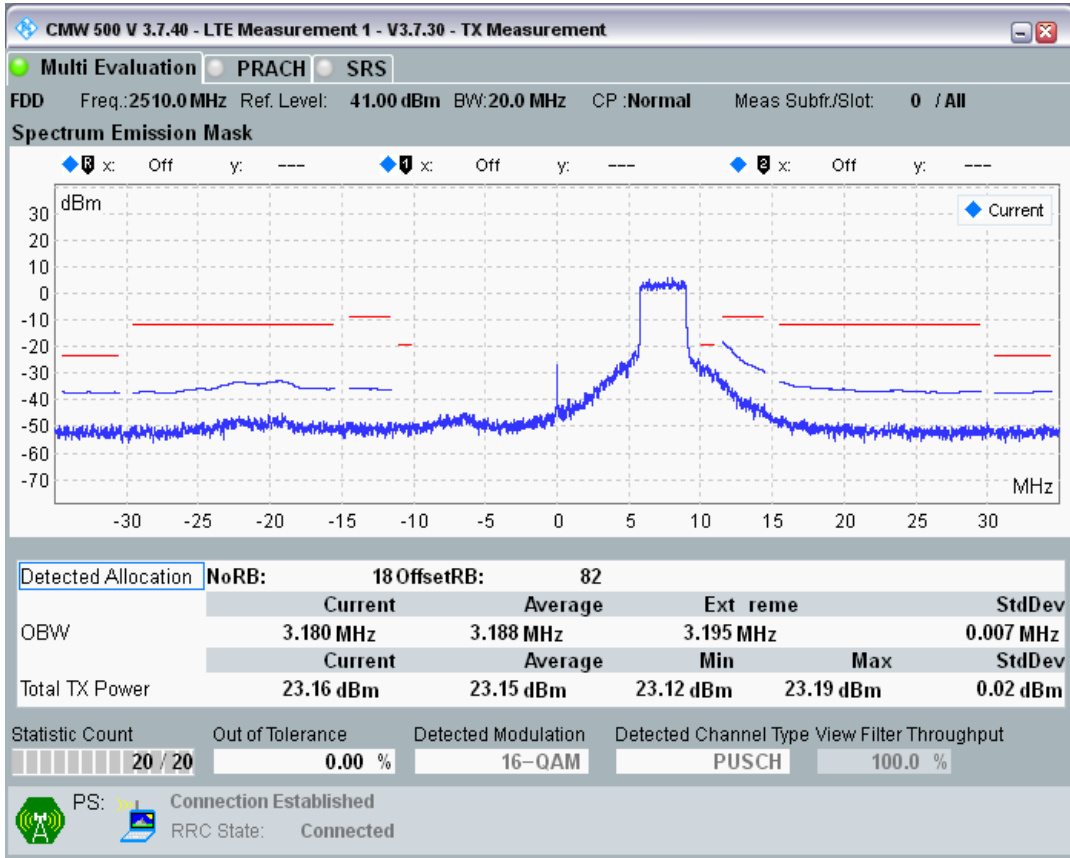

Band7 QAM16 BW=20MHz Channel=20850 RB Size=18 Position=#Max

Band7 QAM16 BW=10MHz Channel=21400 RB Size=12 Position=#0