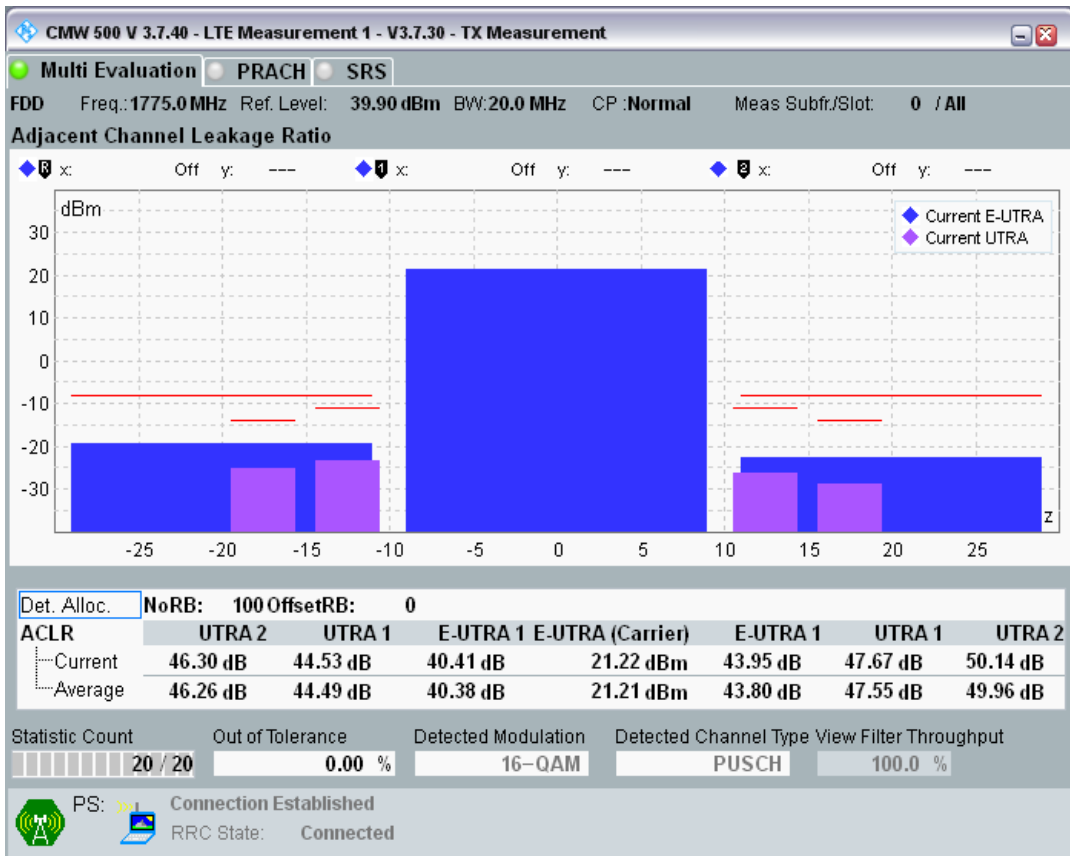

Band3 QPSK BW=20MHz Channel=19850 RB Size=100 Position=#0

Band3 QAM16 BW=20MHz Channel=19850 RB Size=18 Position=#0

Band3 QAM16 BW=20MHz Channel=19850 RB Size=18 Position=#Max

Band3 QAM16 BW=20MHz Channel=19850 RB Size=100 Position=#0