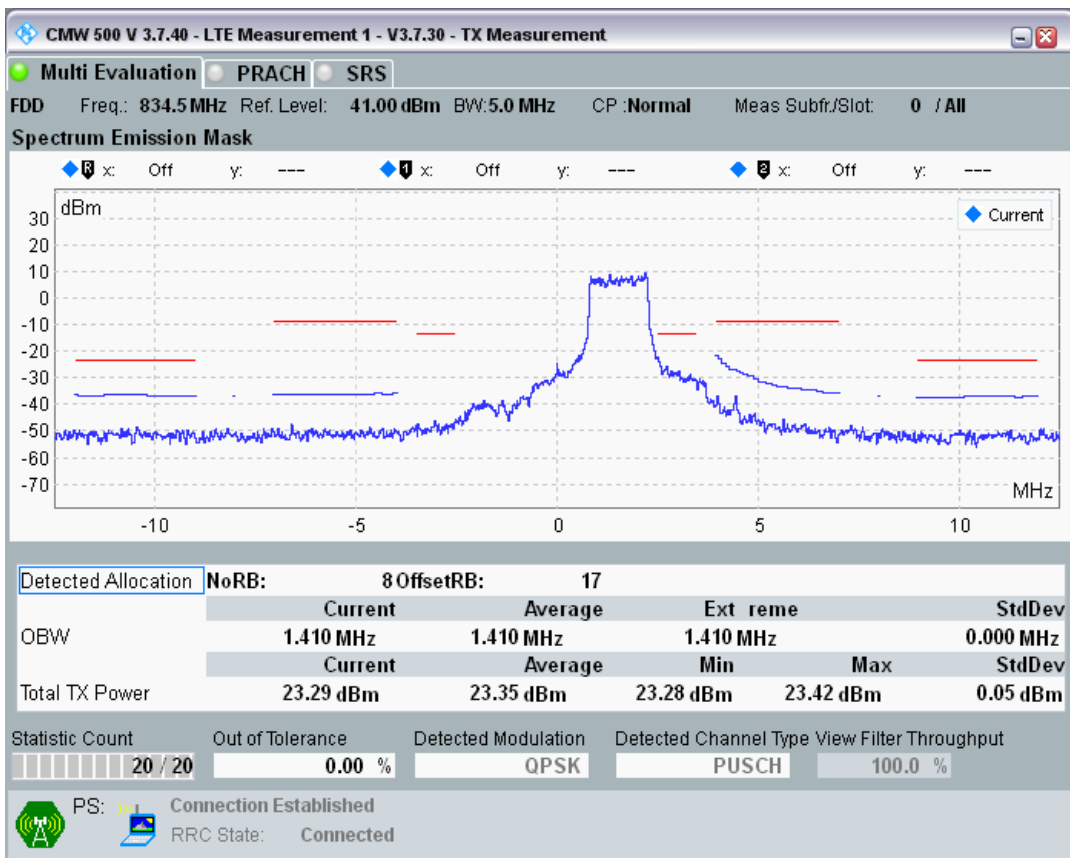

Band1 QAM16 BW=20MHz Channel=18500 RB Size=18 Position=#Max

Band1 QAM16 BW=20MHz Channel=18500 RB Size=100 Position=#0

Band20 QPSK BW=5MHz Channel=24175 RB Size=8 Position=#0

Band20 QPSK BW=5MHz Channel=24175 RB Size=8 Position=#Max