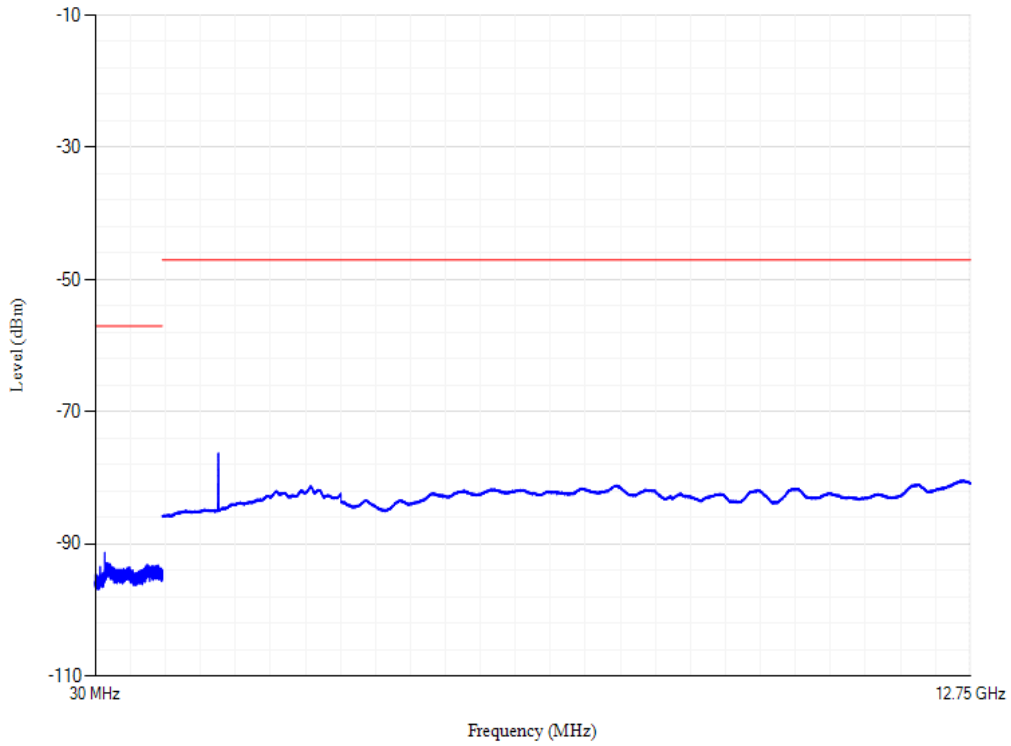

Conducted spurious emissions

Band40 QPSK BW=20MHz Channel=38750