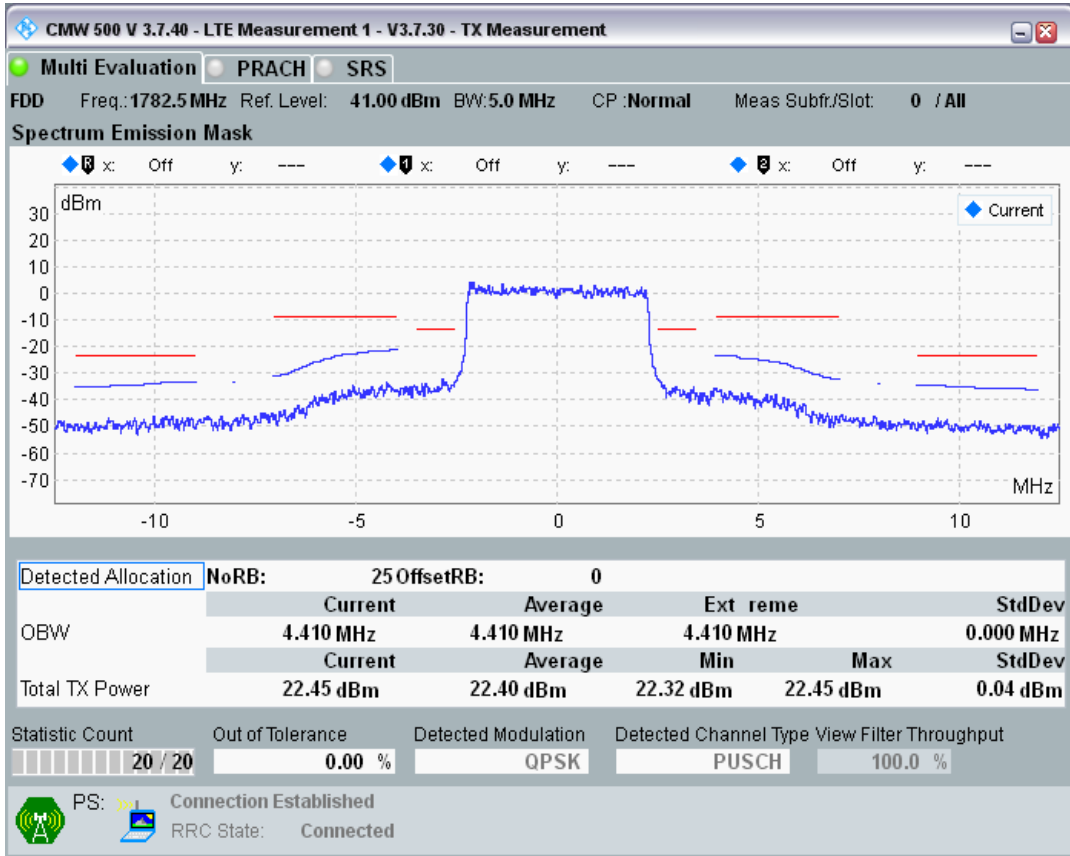

Band3 QPSK BW=5MHz Channel=19925 RB Size=25 Position=#0

Band3 QAM16 BW=5MHz Channel=19925 RB Size=8 Position=#0