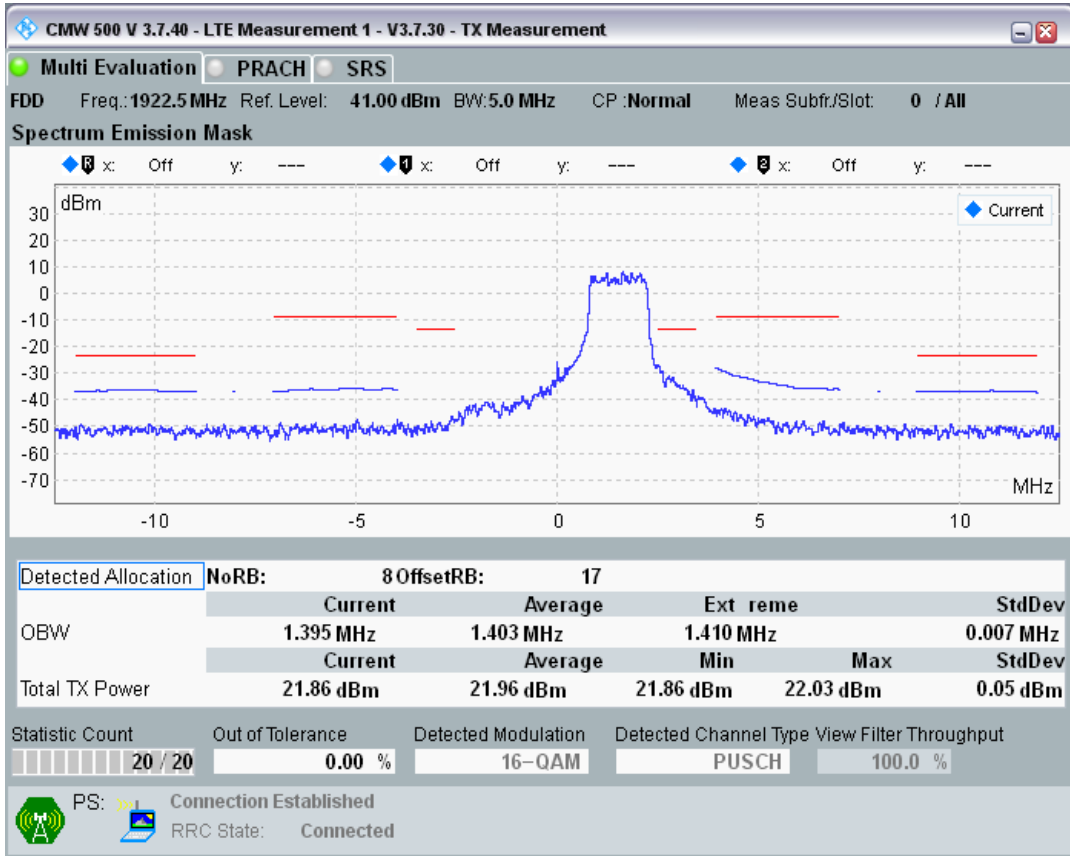

Band1 QAM16 BW=5MHz Channel=18025 RB Size=8 Position=#Max

Band1 QAM16 BW=5MHz Channel=18025 RB Size=25 Position=#0