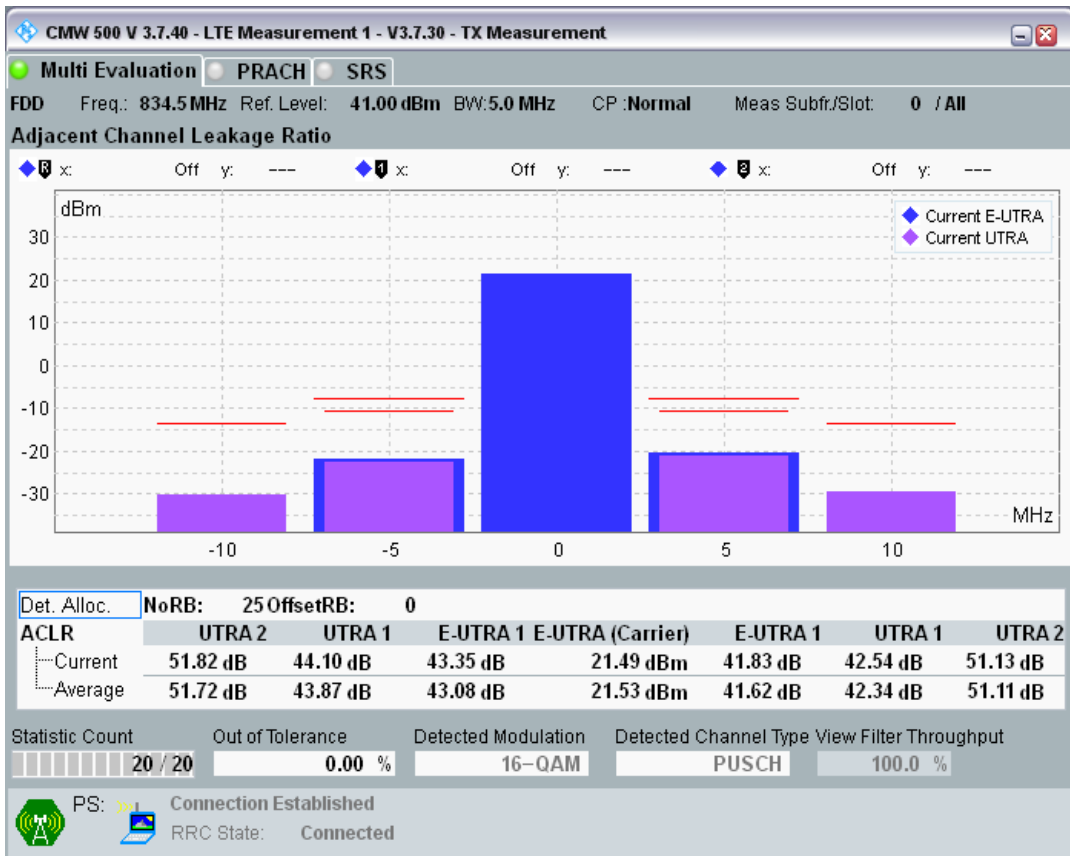

Band20 QPSK BW=5MHz Channel=24175 RB Size=25 Position=#0

Band20 QAM16 BW=5MHz Channel=24175 RB Size=8 Position=#0

Band20 QAM16 BW=5MHz Channel=24175 RB Size=8 Position=#Max

Band20 QAM16 BW=5MHz Channel=24175 RB Size=25 Position=#0