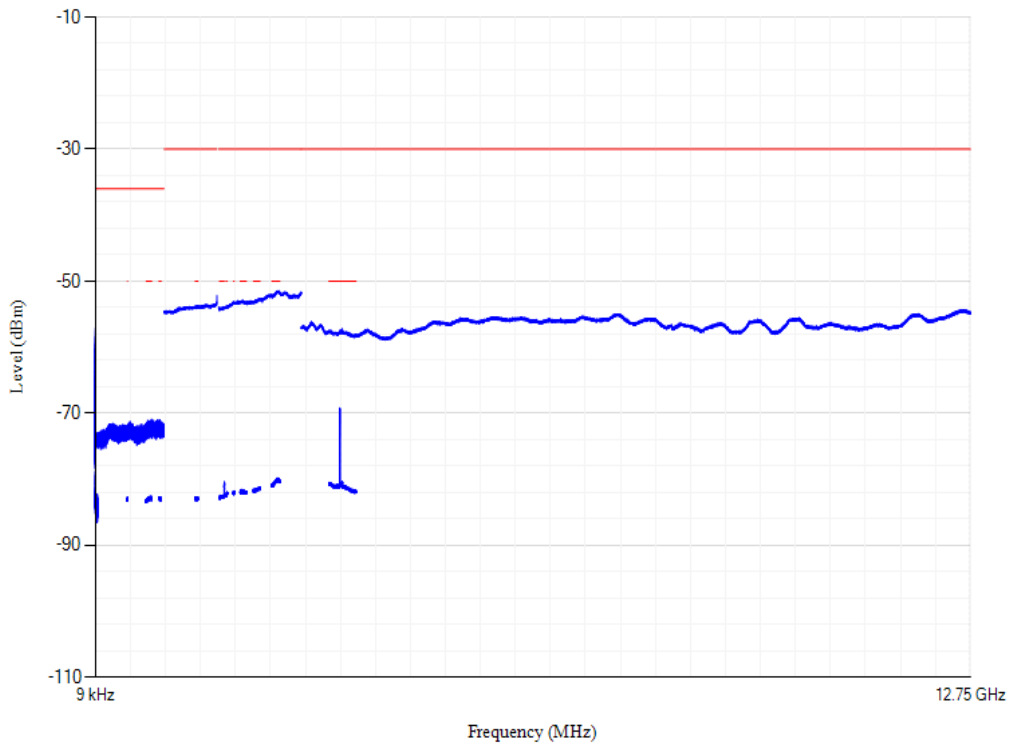

Conducted spurious emissions

Band3 QPSK BW=20MHz Channel=19300 RB Size=1 Position=#0