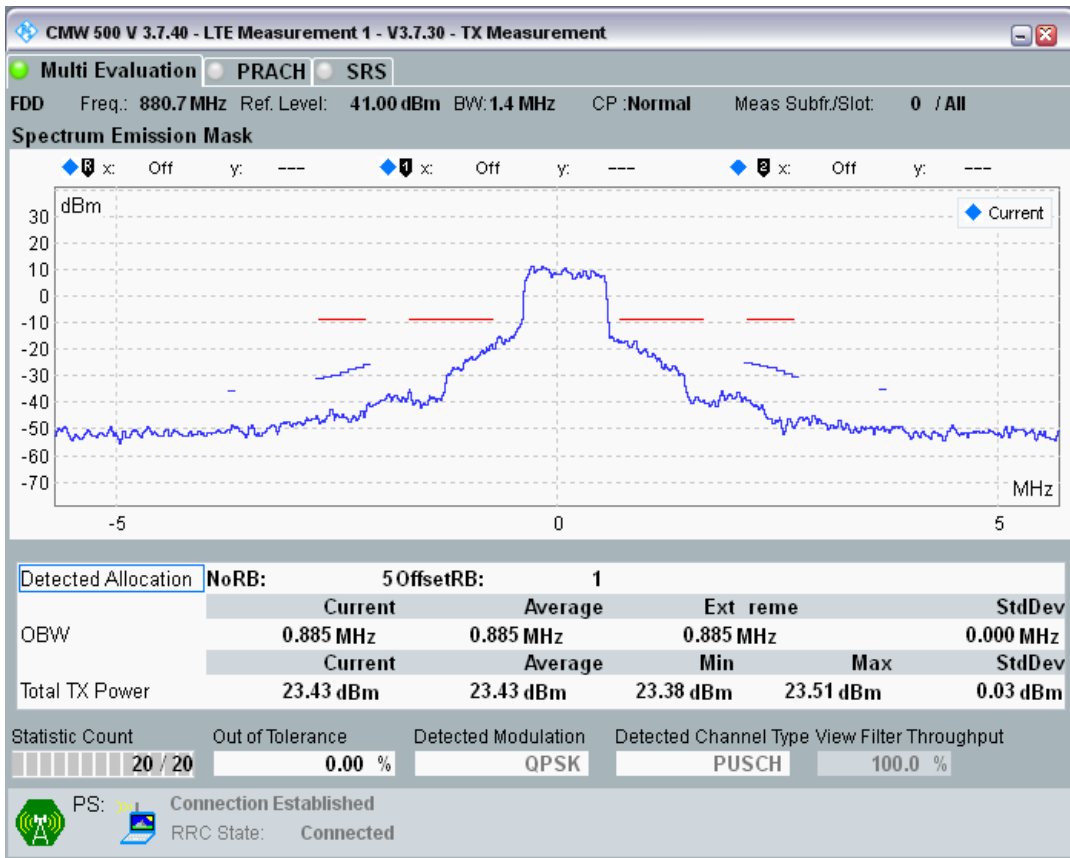

Band8 QPSK BW=1.4MHz Channel=21457 RB Size=5 Position=#Max

Band8 QPSK BW=1.4MHz Channel=21457 RB Size=6 Position=#0