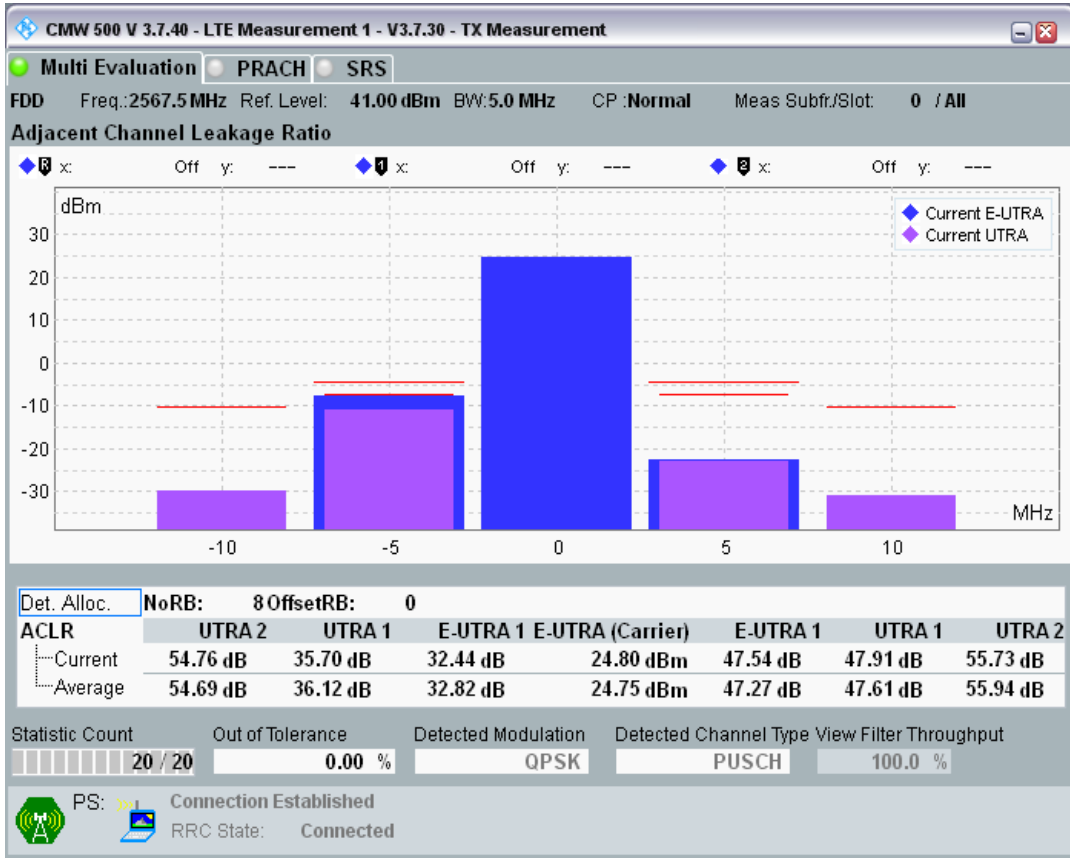

Band7 QPSK BW=5MHz Channel=21425 RB Size=8 Position=#0

Band7 QPSK BW=5MHz Channel=21425 RB Size=25 Position=#0