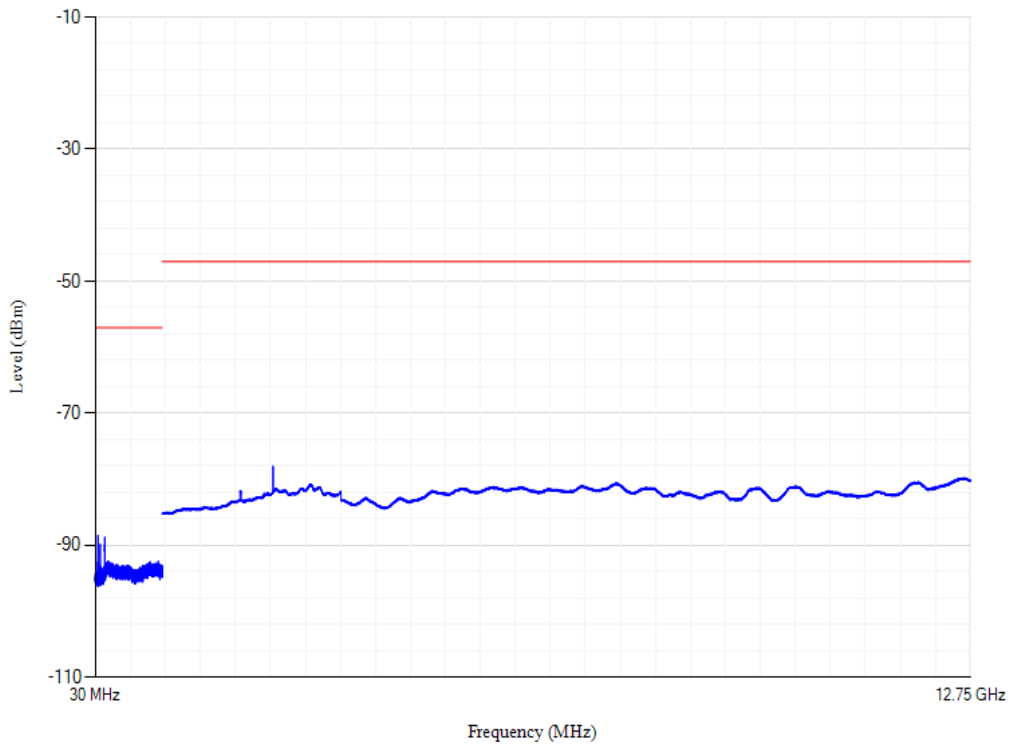

Band1 QPSK BW=20MHz Channel=18100

Conducted spurious emissions

Band1 QPSK BW=20MHz Channel=18500

Conducted spurious emissions

Band1 QPSK BW=20MHz Channel=18300

Conducted spurious emissions

Band20 QPSK BW=20MHz Channel=24250