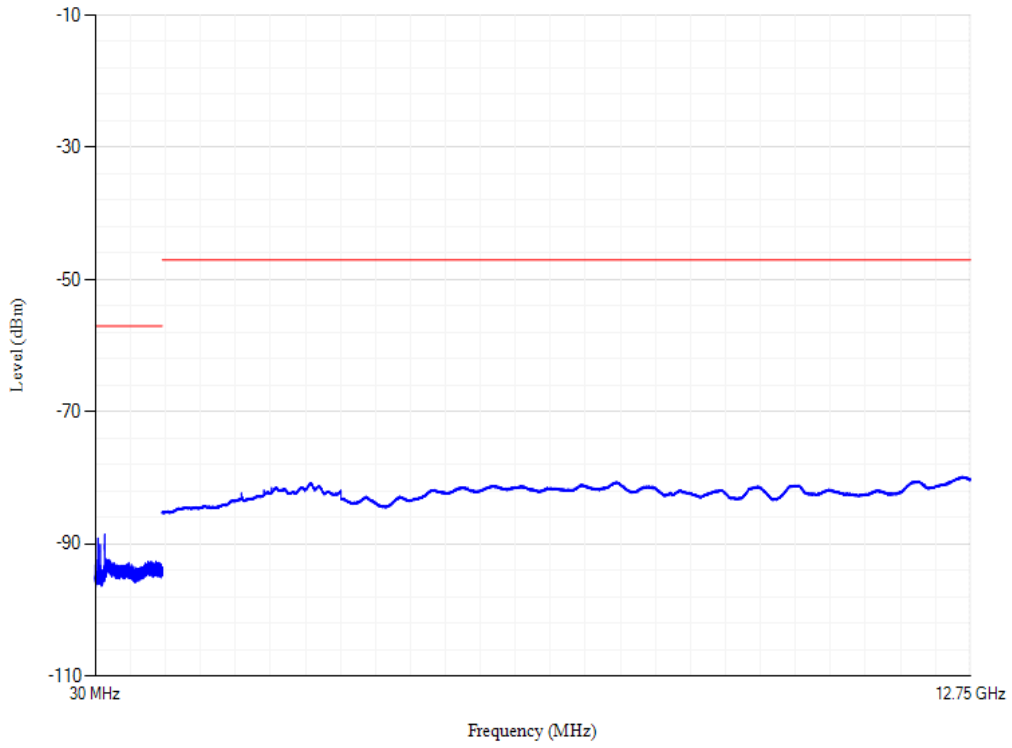

Conducted spurious emissions

Band1 QPSK BW=20MHz Channel=18300