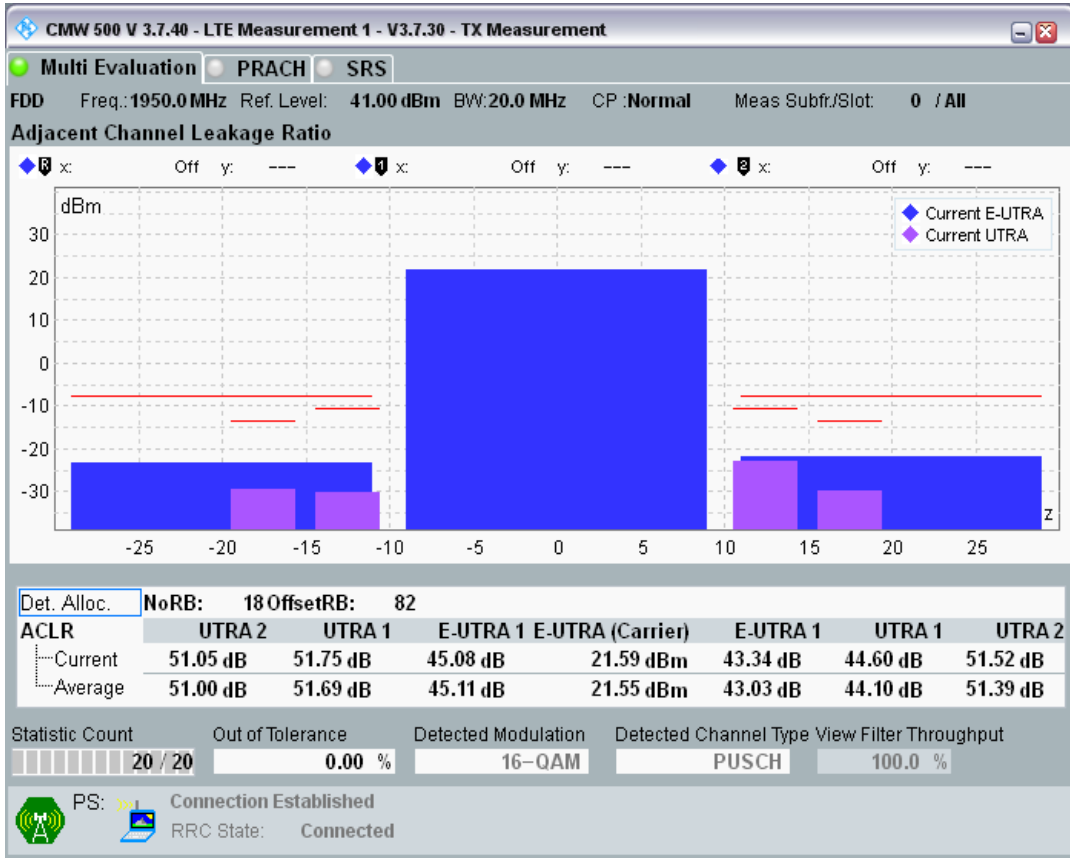

Band1 QAM16 BW=20MHz Channel=18300 RB Size=18 Position=#Max

Band1 QAM16 BW=20MHz Channel=18300 RB Size=100 Position=#0