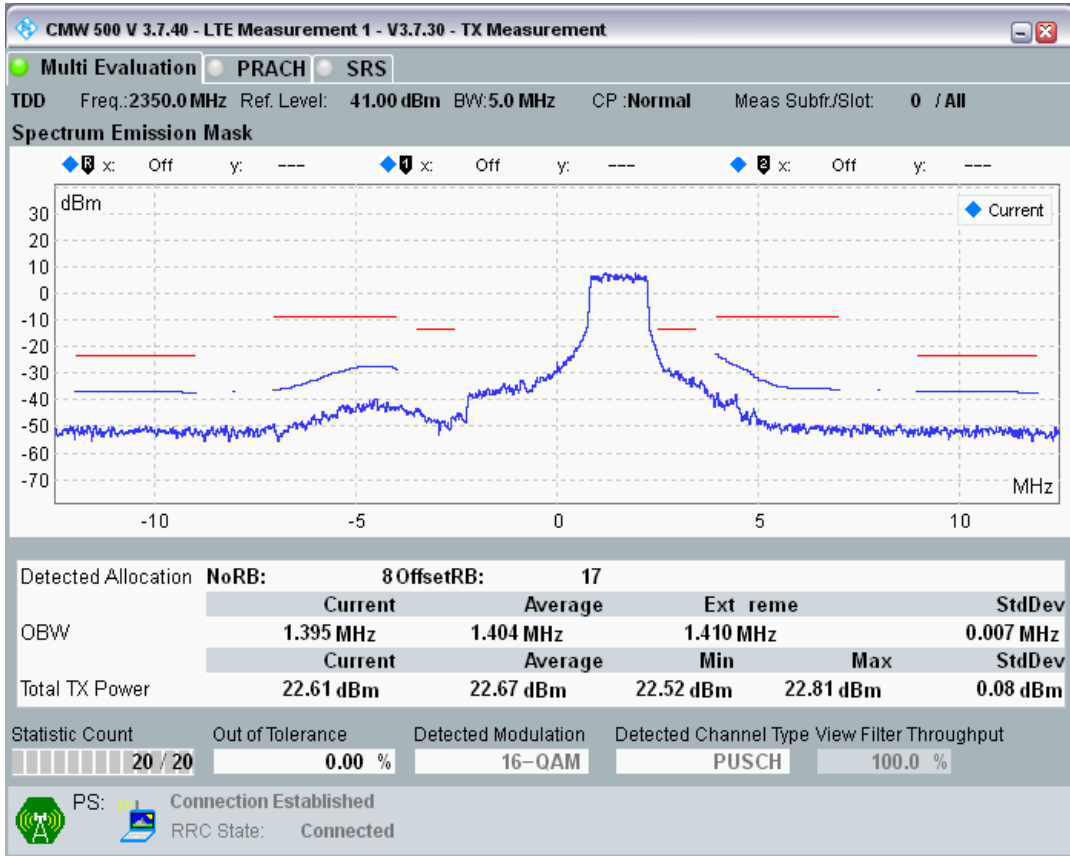

Band40 QAM16 BW=5MHz Channel=39150 RB Size=8 Position=#Max

Band40 QPSK BW=10MHz Channel=38700 RB Size=12 Position=#Max