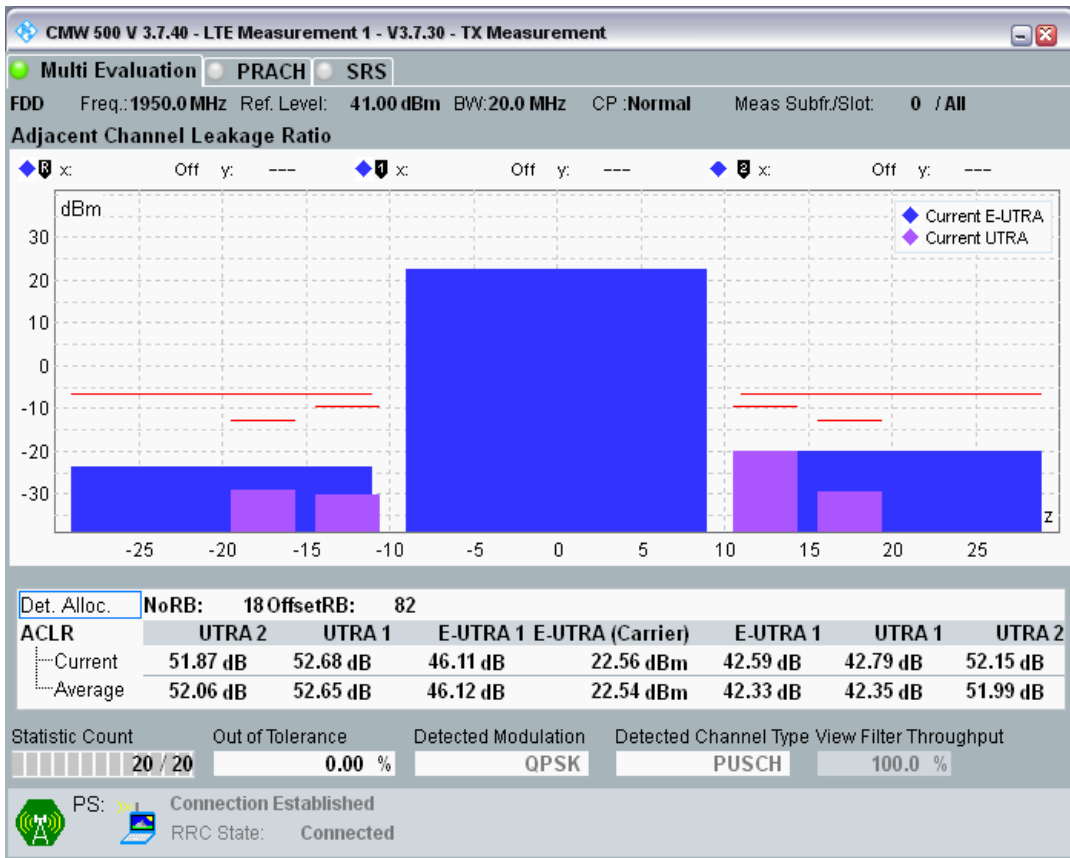

Band1 QAM16 BW=20MHz Channel=18100 RB Size=18 Position=#Max

Band1 QAM16 BW=20MHz Channel=18100 RB Size=100 Position=#0

Band1 QPSK BW=20MHz Channel=18300 RB Size=18 Position=#0

Band1 QPSK BW=20MHz Channel=18300 RB Size=18 Position=#Max