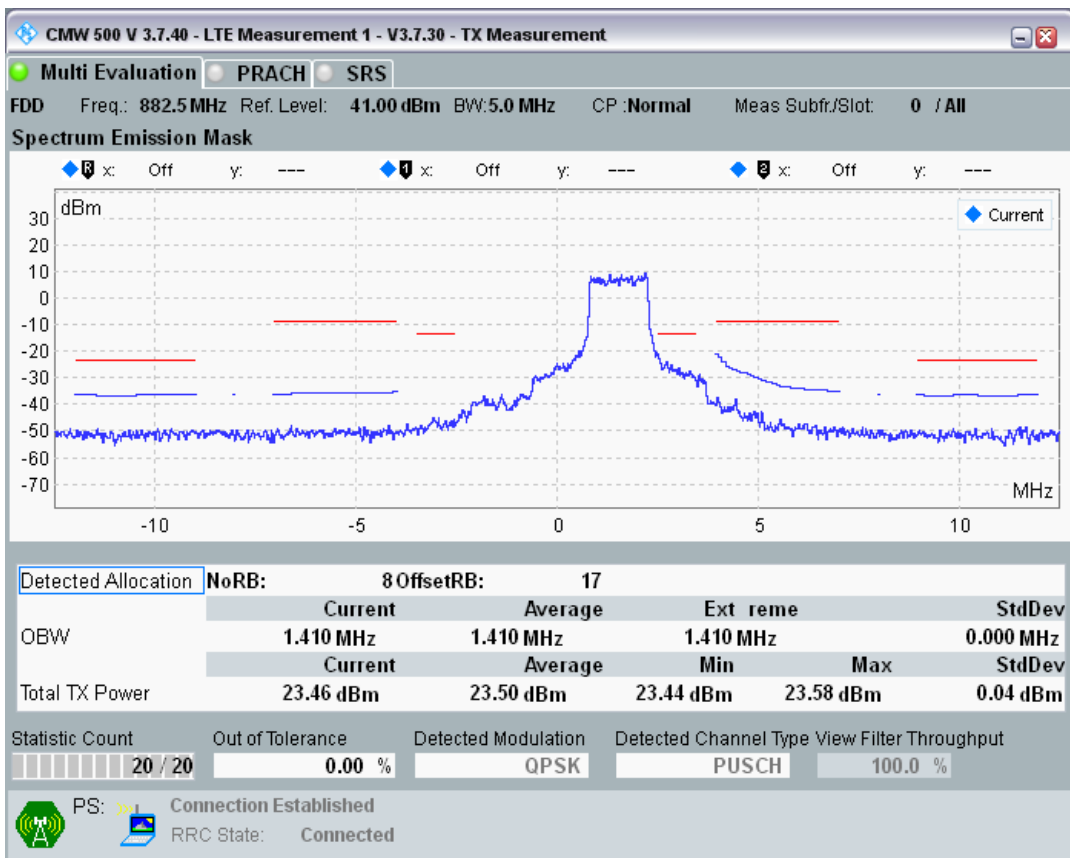

Band8 QAM16 BW=1.4MHz Channel=21793 RB Size=5 Position=#Max

Band8 QAM16 BW=1.4MHz Channel=21793 RB Size=6 Position=#0

Band8 QPSK BW=5MHz Channel=21475 RB Size=8 Position=#0

Band8 QPSK BW=5MHz Channel=21475 RB Size=8 Position=#Max