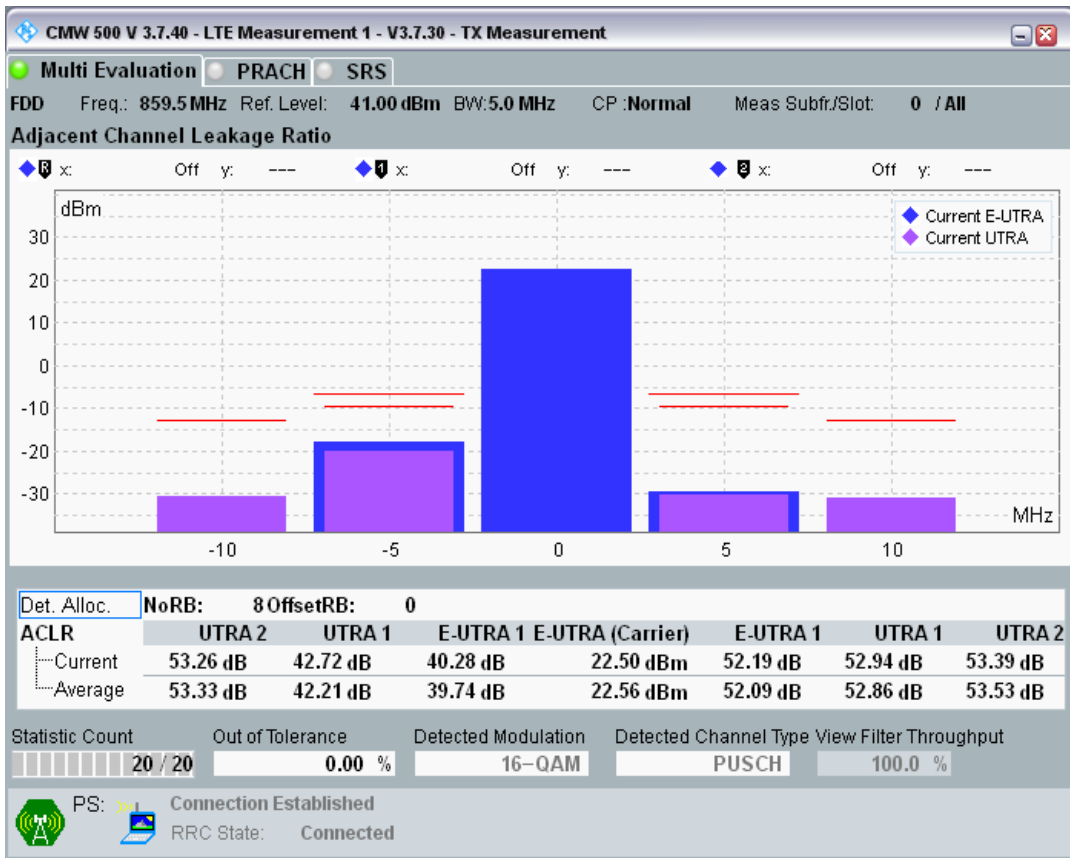

Band20 QAM16 BW=5MHz Channel=24425 RB Size=8 Position=#0

Band20 QAM16 BW=5MHz Channel=24425 RB Size=8 Position=#Max