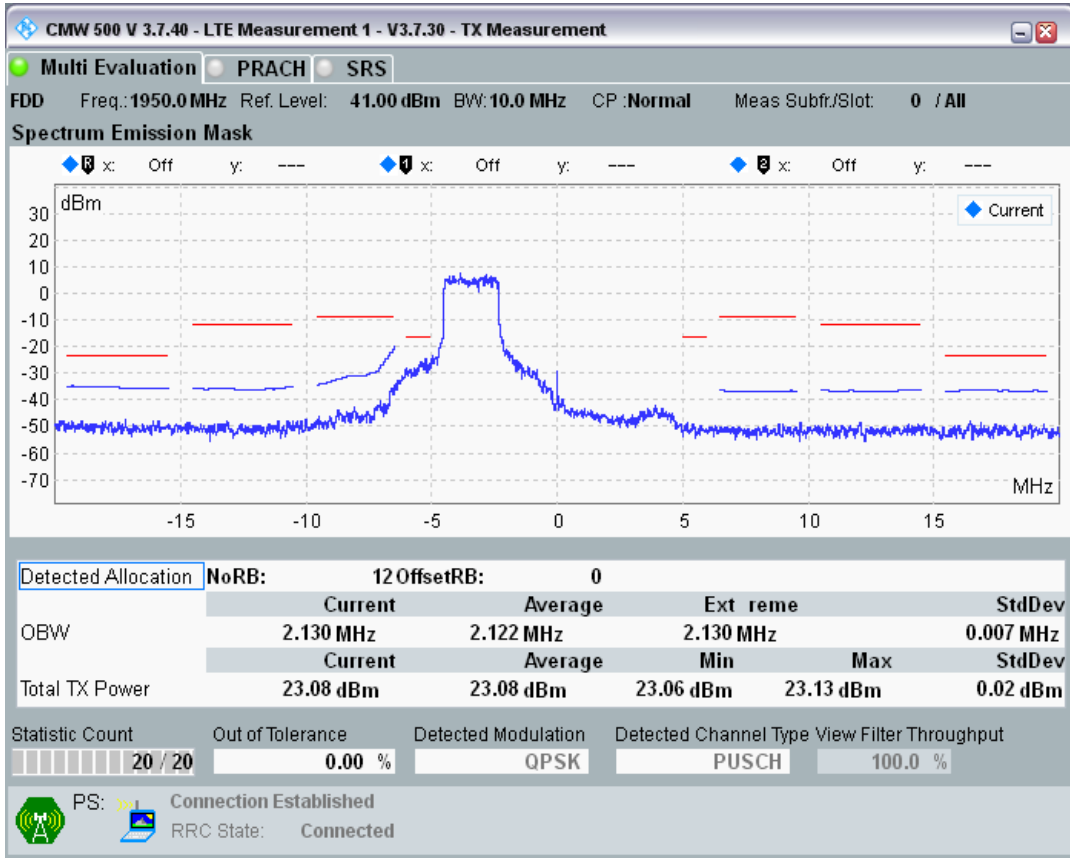

Band1 QPSK BW=10MHz Channel=18300 RB Size=12 Position=#0

Band1 QPSK BW=10MHz Channel=18300 RB Size=12 Position=#Max