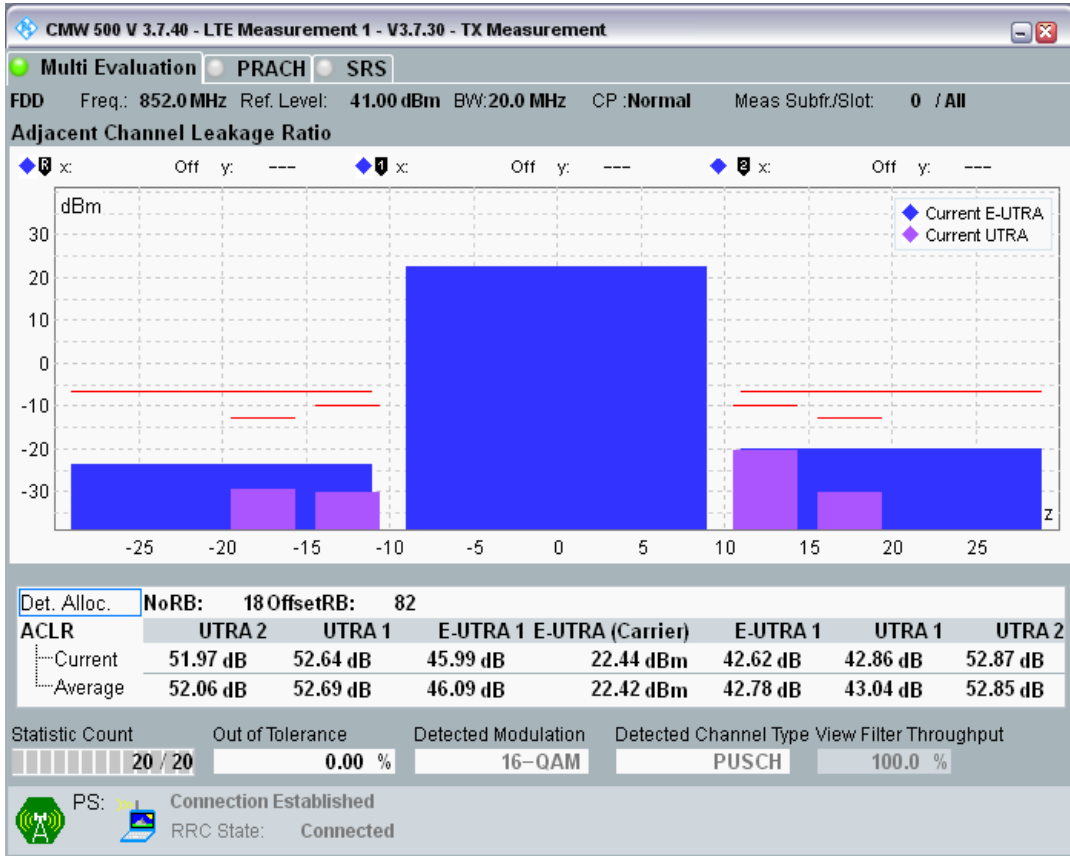

Band20 QAM16 BW=20MHz Channel=24350 RB Size=18 Position=#Max

Band20 QAM16 BW=20MHz Channel=24350 RB Size=100 Position=#0