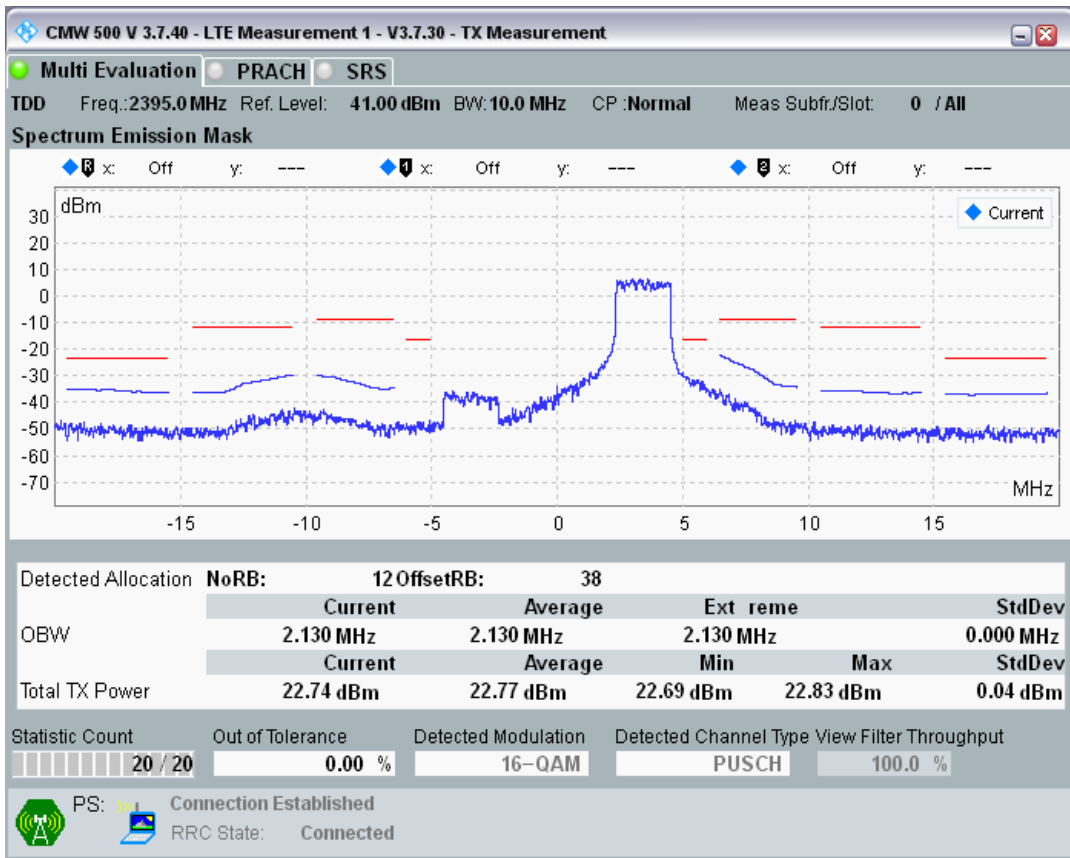

Band40 QAM16 BW=10MHz Channel=39600 RB Size=12 Position=#Max

Band40 QAM16 BW=10MHz Channel=39600 RB Size=12 Position=#0