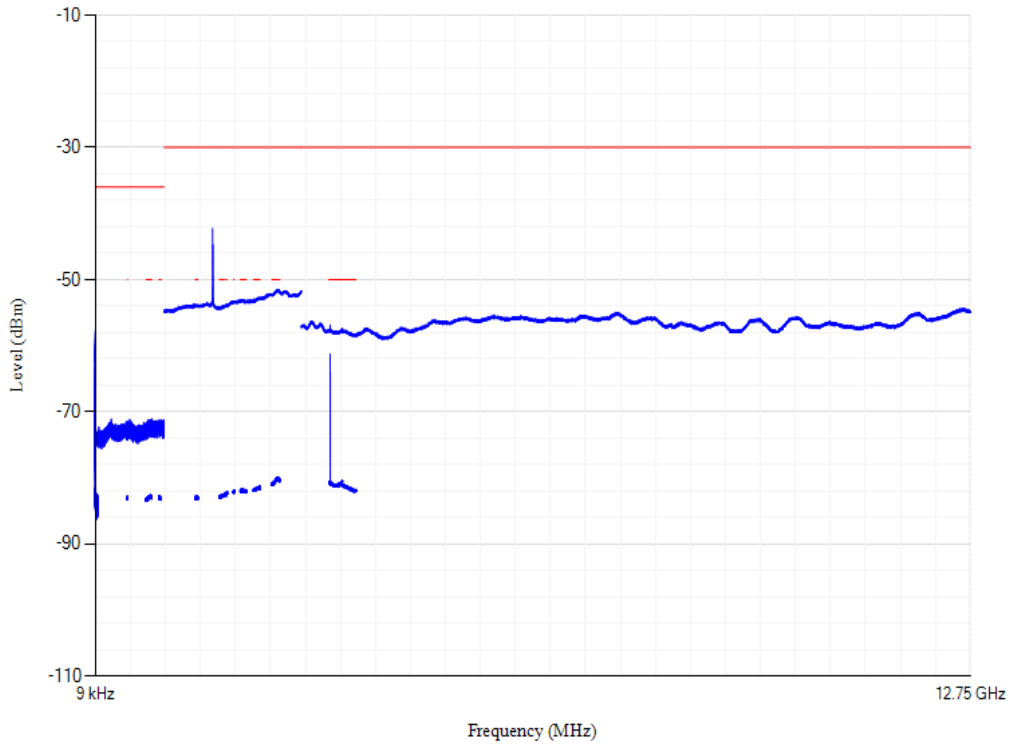

Conducted spurious emissions

Band28 QPSK BW=20MHz Channel=27560 RB Size=1 Position=#0

Conducted spurious emissions

Band3 QPSK BW=1.4MHz Channel=19207 RB Size=1 Position=#0

Conducted spurious emissions

Band3 QPSK BW=5MHz Channel=19225 RB Size=1 Position=#0