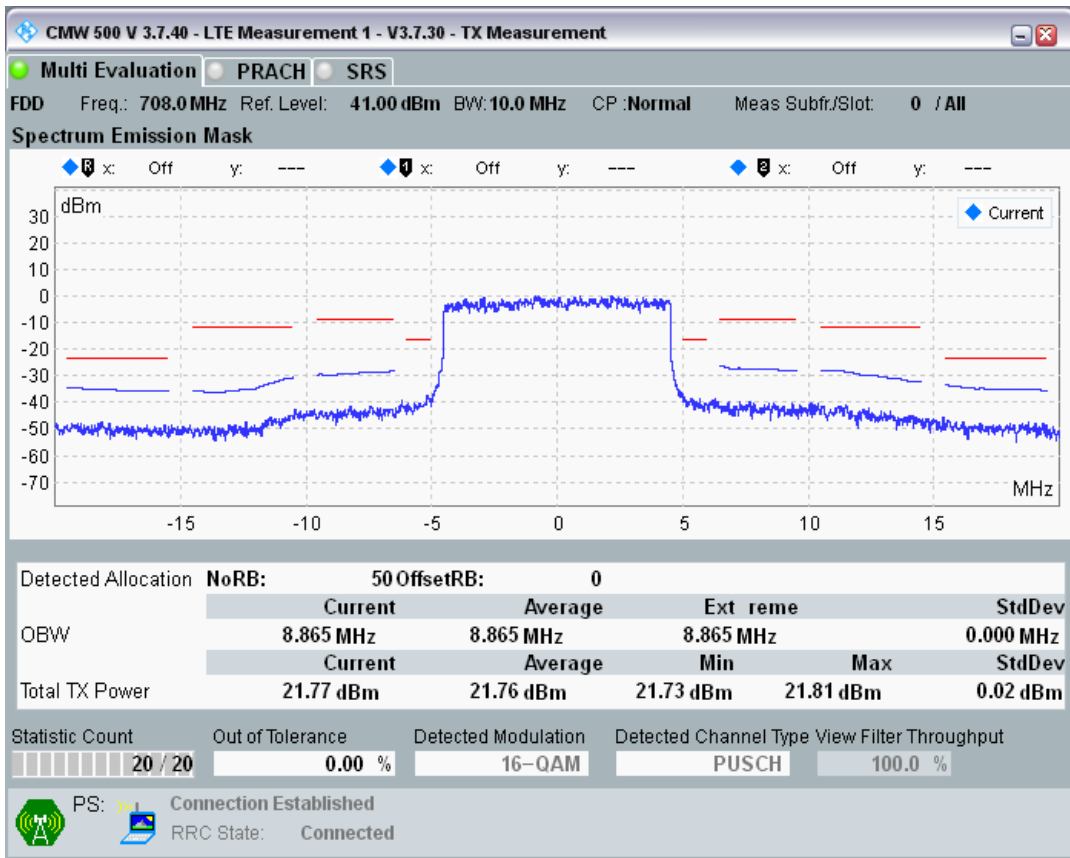

Band28 QAM16 BW=10MHz Channel=27260 RB Size=50 Position=#0

Band28 QPSK BW=10MHz Channel=27410 RB Size=12 Position=#0