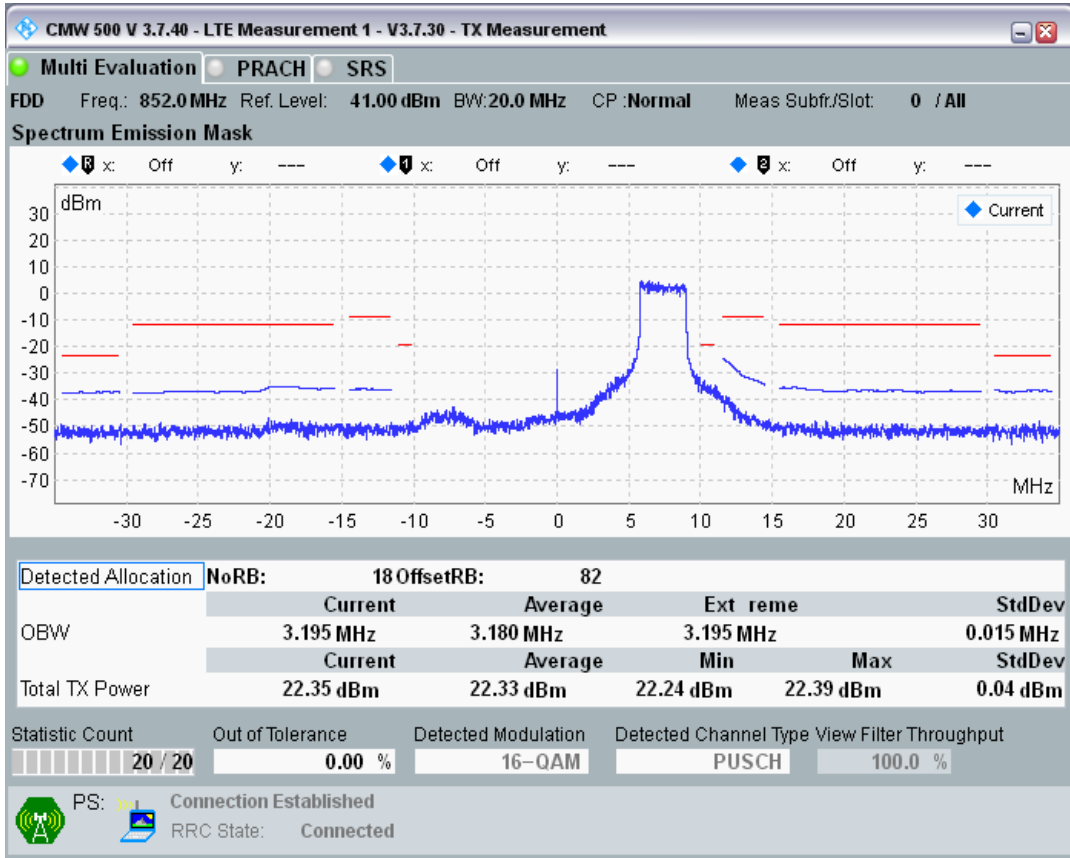

Band20 QAM16 BW=20MHz Channel=24350 RB Size=18 Position=#Max

Band20 QAM16 BW=20MHz Channel=24350 RB Size=100 Position=#0