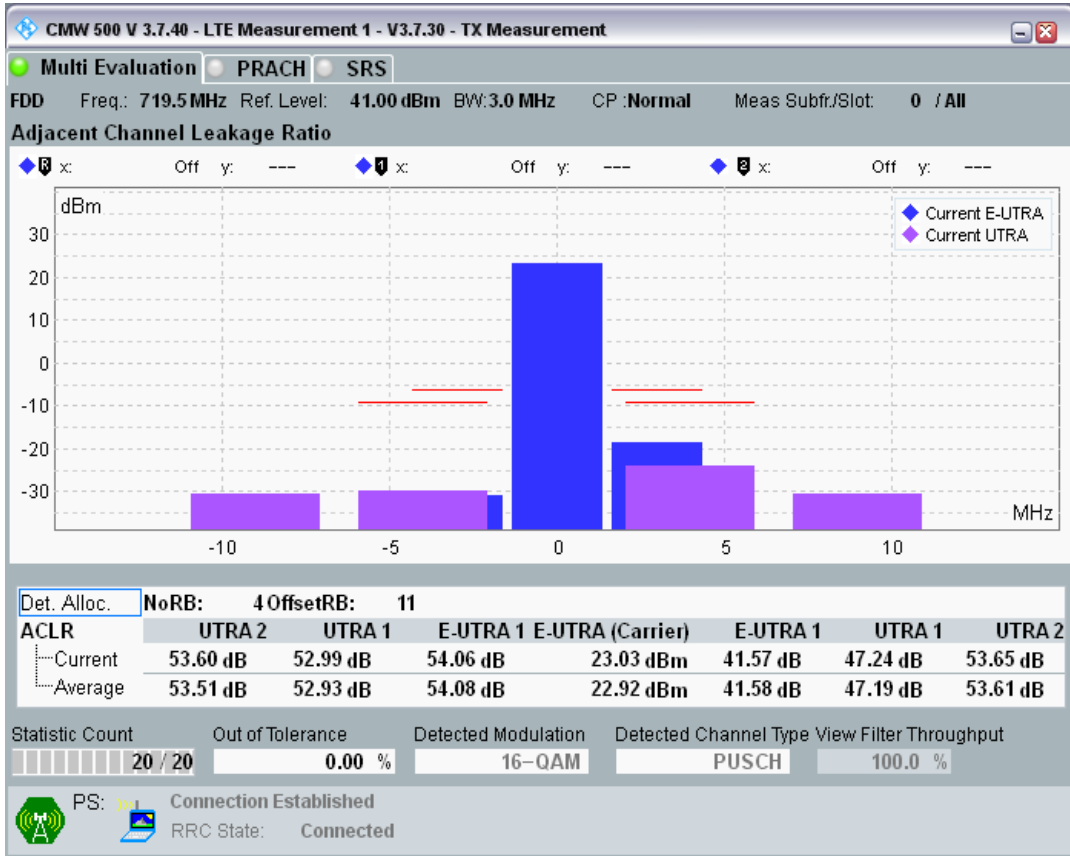

Band28 QAM16 BW=3MHz Channel=27375 RB Size=4 Position=#Max

Band28 QAM16 BW=3MHz Channel=27375 RB Size=15 Position=#0