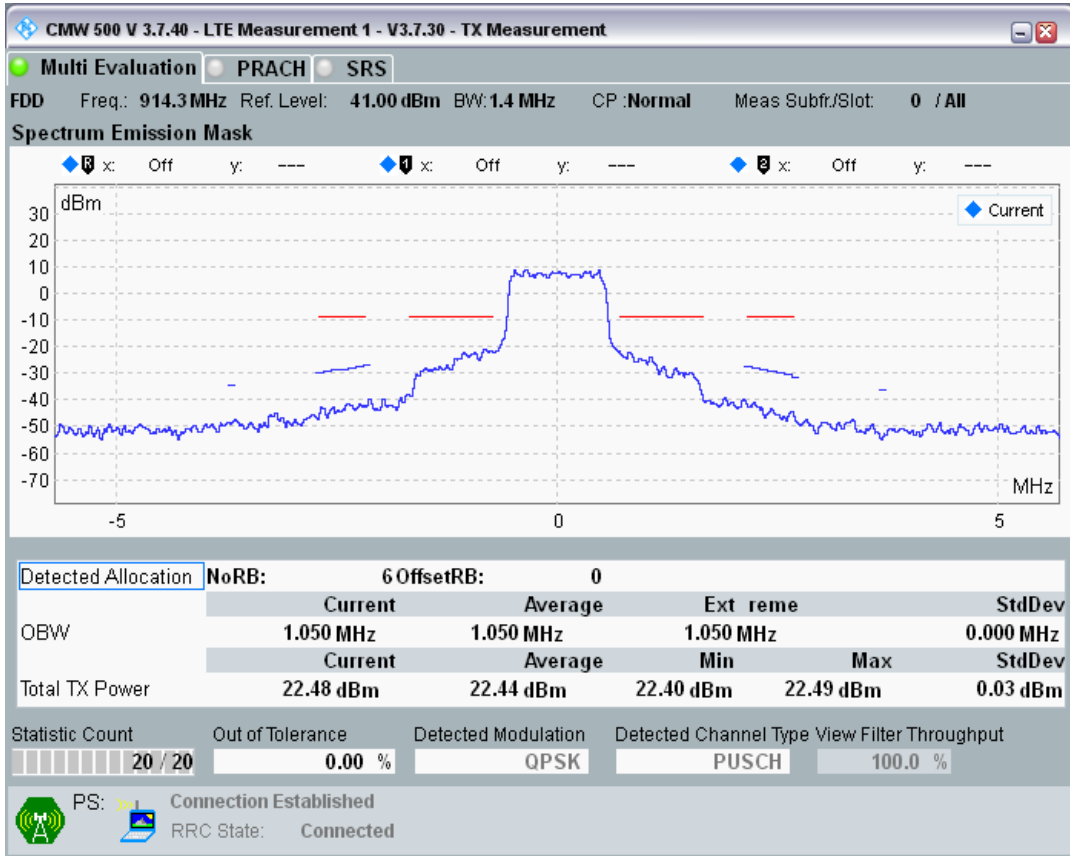

Band8 QPSK BW=1.4MHz Channel=21793 RB Size=6 Position=#0

Band8 QAM16 BW=1.4MHz Channel=21793 RB Size=5 Position=#0