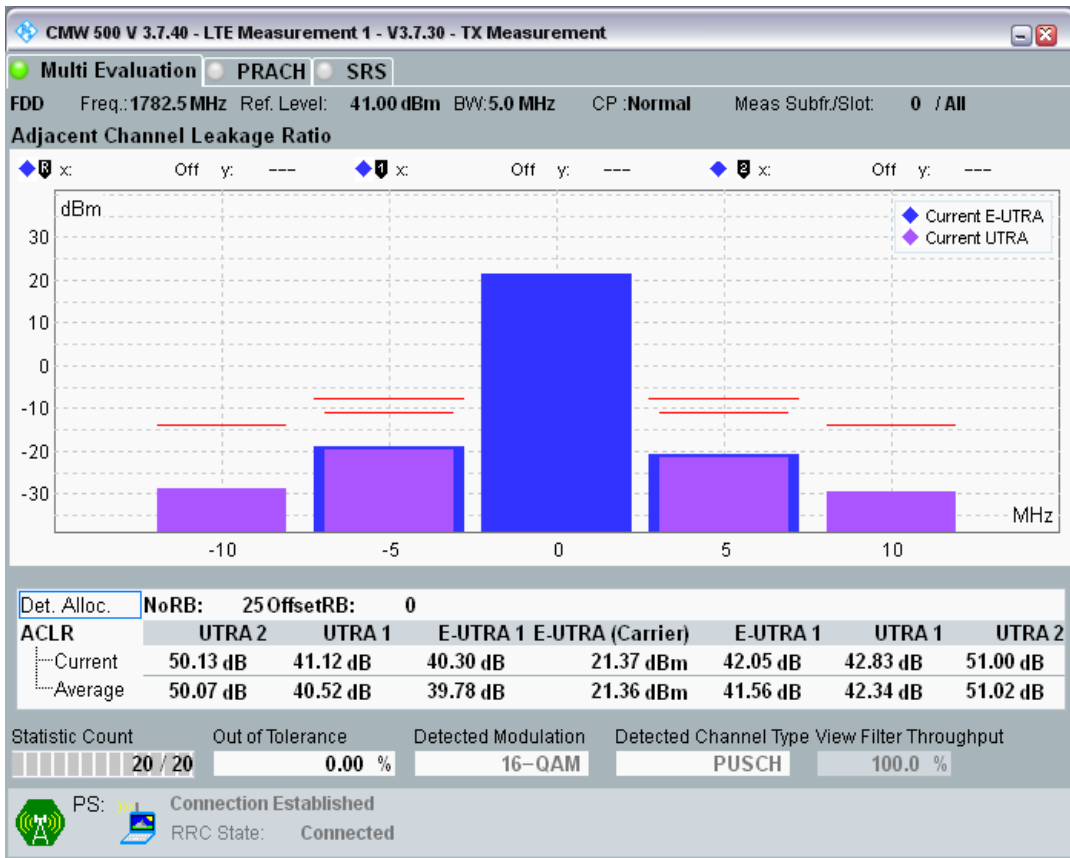

Band3 QPSK BW=5MHz Channel=19925 RB Size=25 Position=#0

Band3 QAM16 BW=5MHz Channel=19925 RB Size=8 Position=#0

Band3 QAM16 BW=5MHz Channel=19925 RB Size=8 Position=#Max

Band3 QAM16 BW=5MHz Channel=19925 RB Size=25 Position=#0