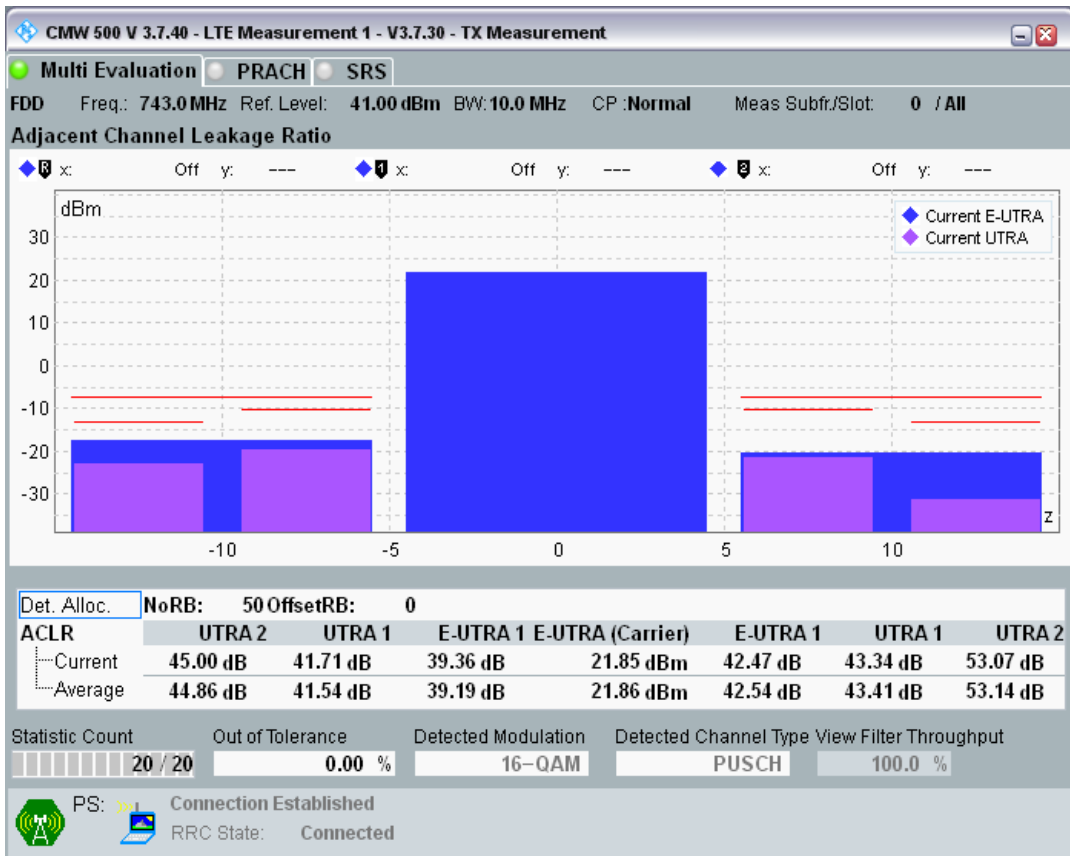

Band28 QAM16 BW=10MHz Channel=27610 RB Size=50 Position=#0

Band28 QPSK BW=20MHz Channel=27310 RB Size=18 Position=#0