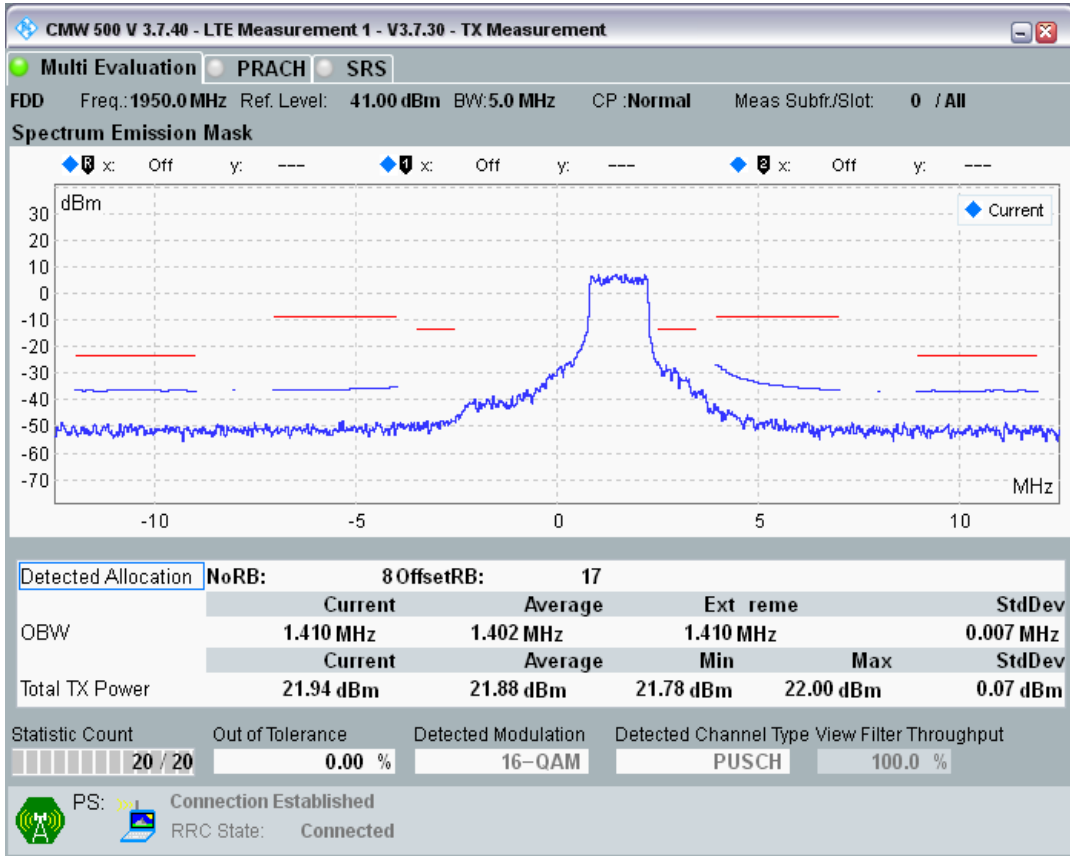

Band1 QAM16 BW=5MHz Channel=18300 RB Size=8 Position=#Max

Band1 QAM16 BW=5MHz Channel=18300 RB Size=25 Position=#0