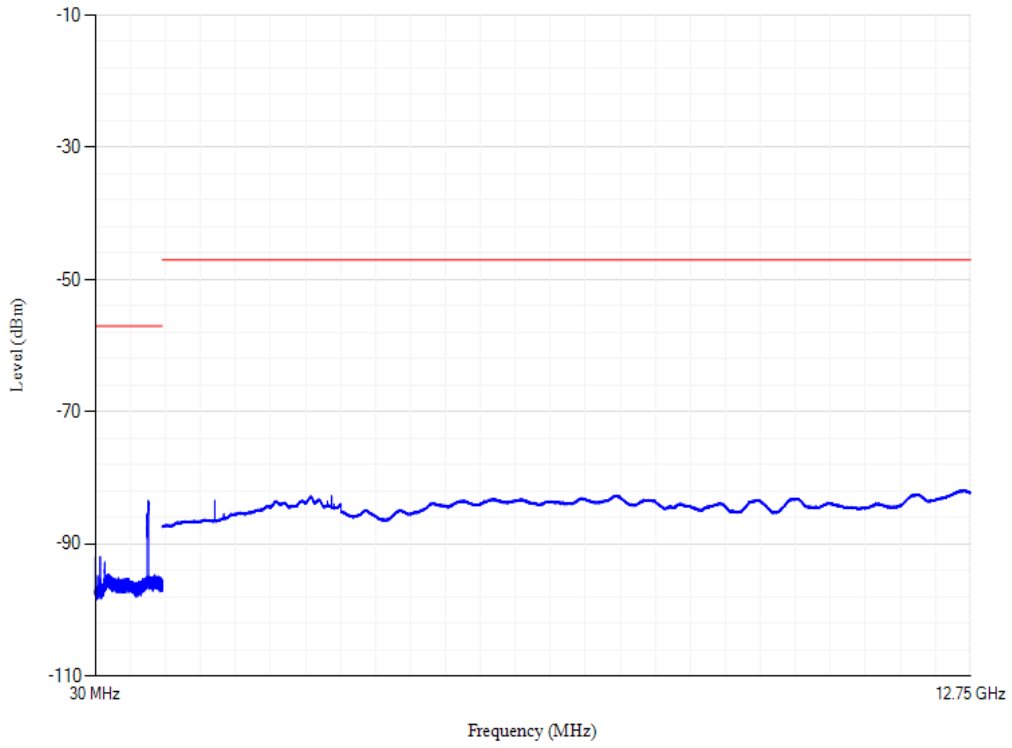

Band28 QPSK BW=20MHz Channel=27560

Conducted spurious emissions

Band28 QPSK BW=20MHz Channel=27460

Conducted spurious emissions

Band3 QPSK BW=20MHz Channel=19850

Conducted spurious emissions

Band3 QPSK BW=20MHz Channel=19575