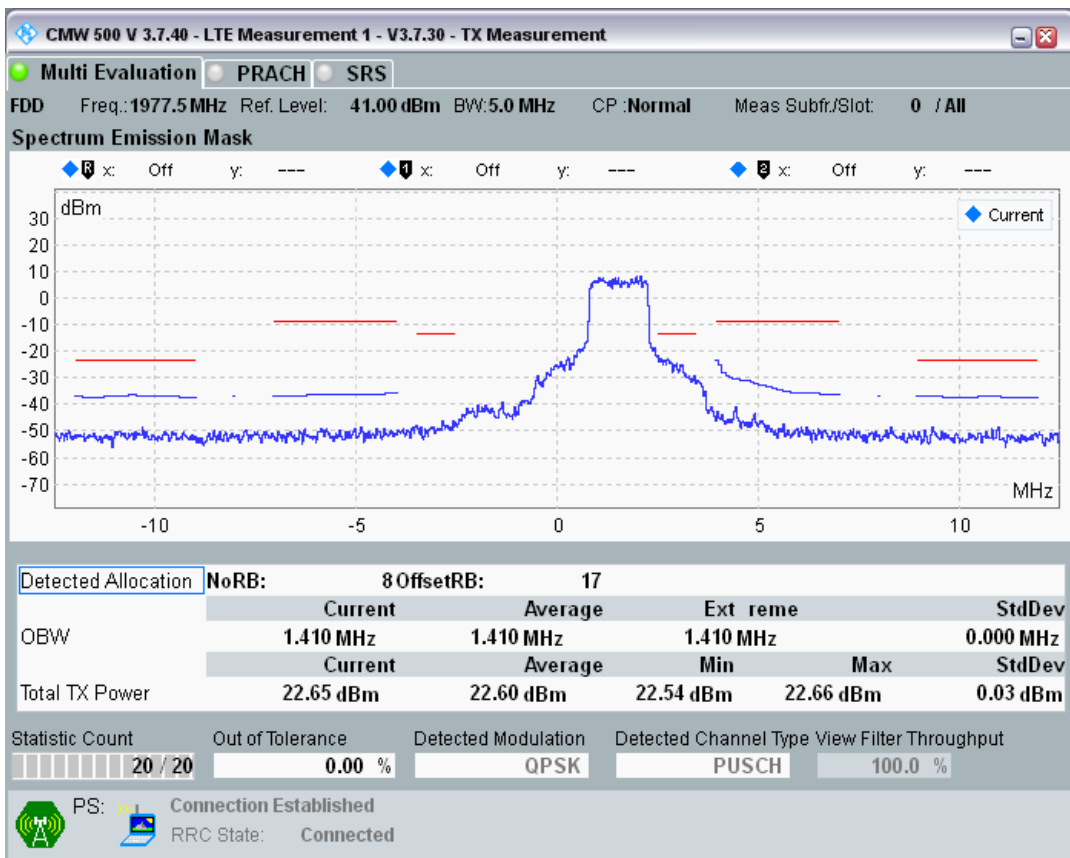

Band1 QPSK BW=5MHz Channel=18575 RB Size=8 Position=#Max

Band1 QPSK BW=5MHz Channel=18575 RB Size=25 Position=#0