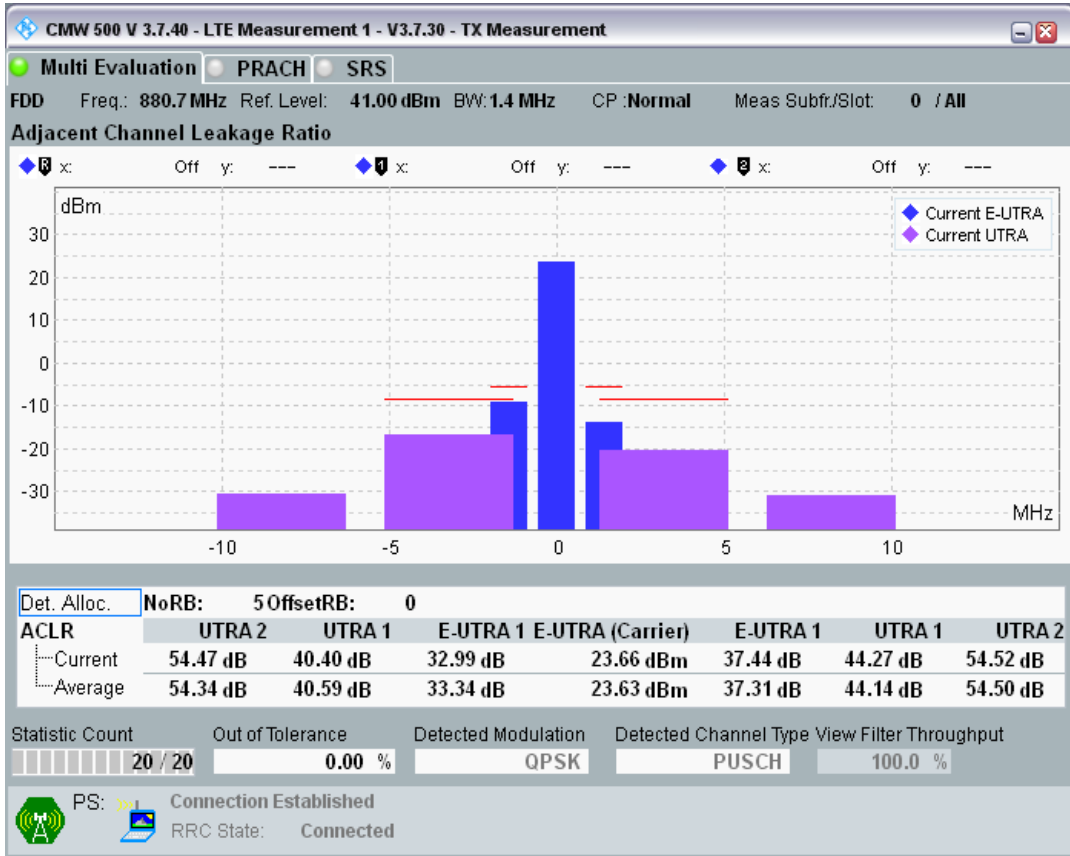

Band8 QPSK BW=1.4MHz Channel=21457 RB Size=5 Position=#0

Band8 QPSK BW=1.4MHz Channel=21457 RB Size=5 Position=#Max