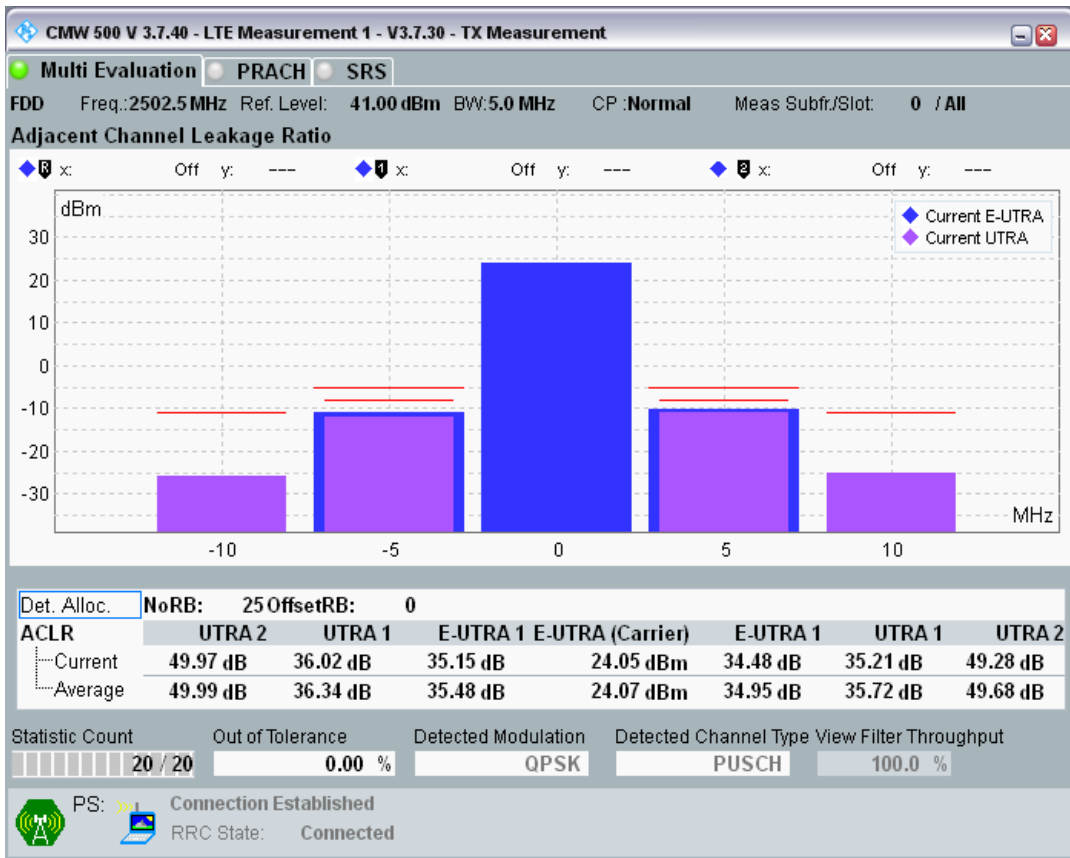

Band7 QPSK BW=5MHz Channel=20775 RB Size=25 Position=#0

Band7 QPSK BW=20MHz Channel=21350 RB Size=18 Position=#Max