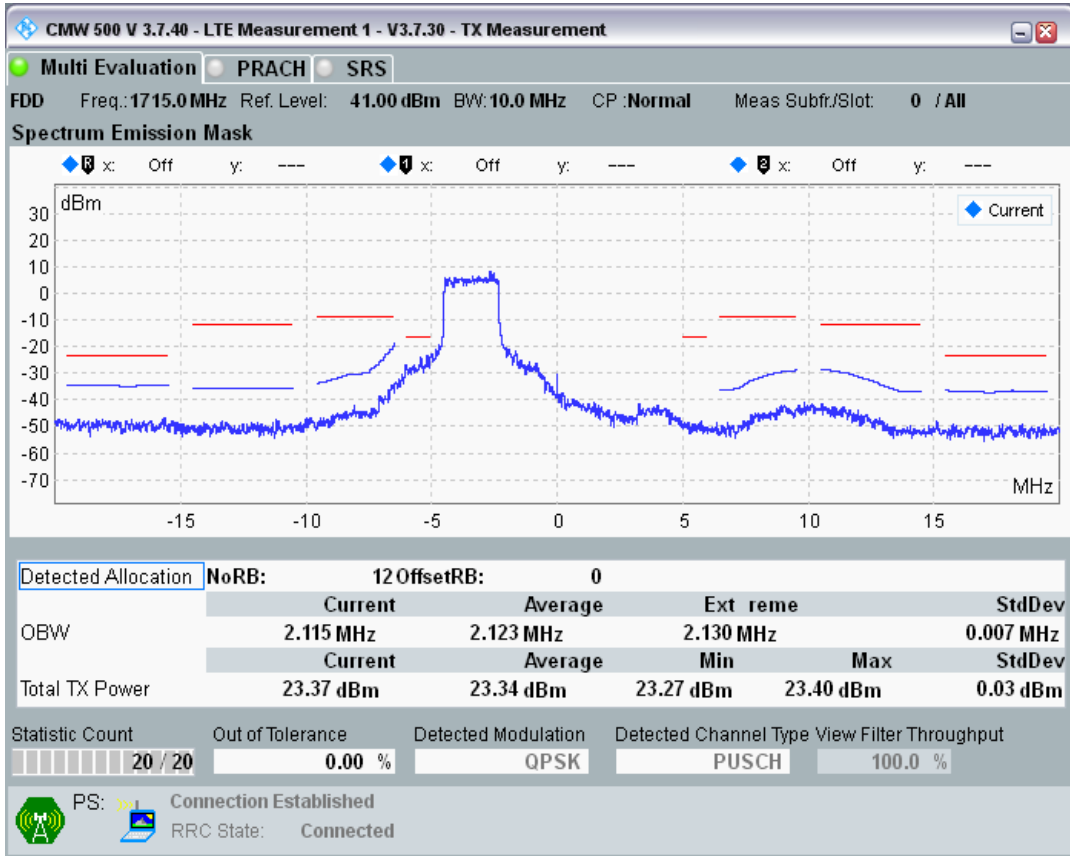

Band3 QPSK BW=10MHz Channel=19250 RB Size=12 Position=#0

Band3 QPSK BW=10MHz Channel=19250 RB Size=12 Position=#Max