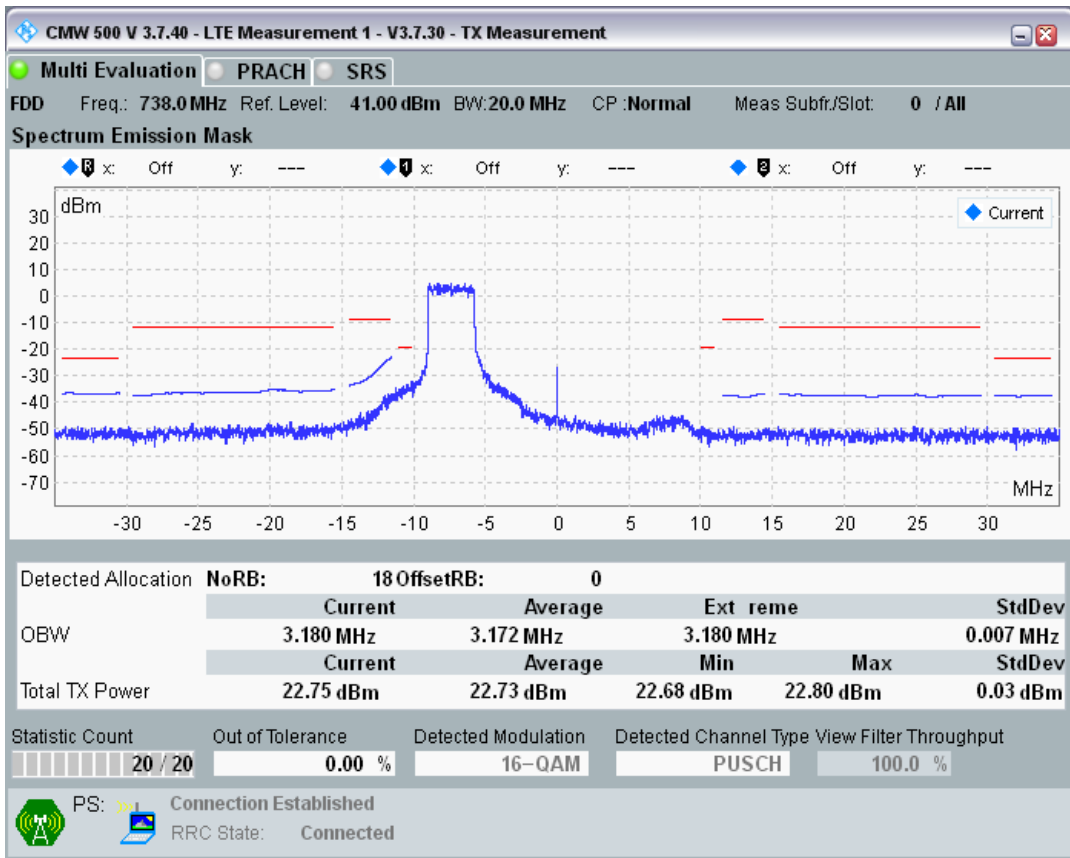

Band28 QAM16 BW=20MHz Channel=27560 RB Size=18 Position=#0

Band28 QAM16 BW=20MHz Channel=27560 RB Size=18 Position=#Max