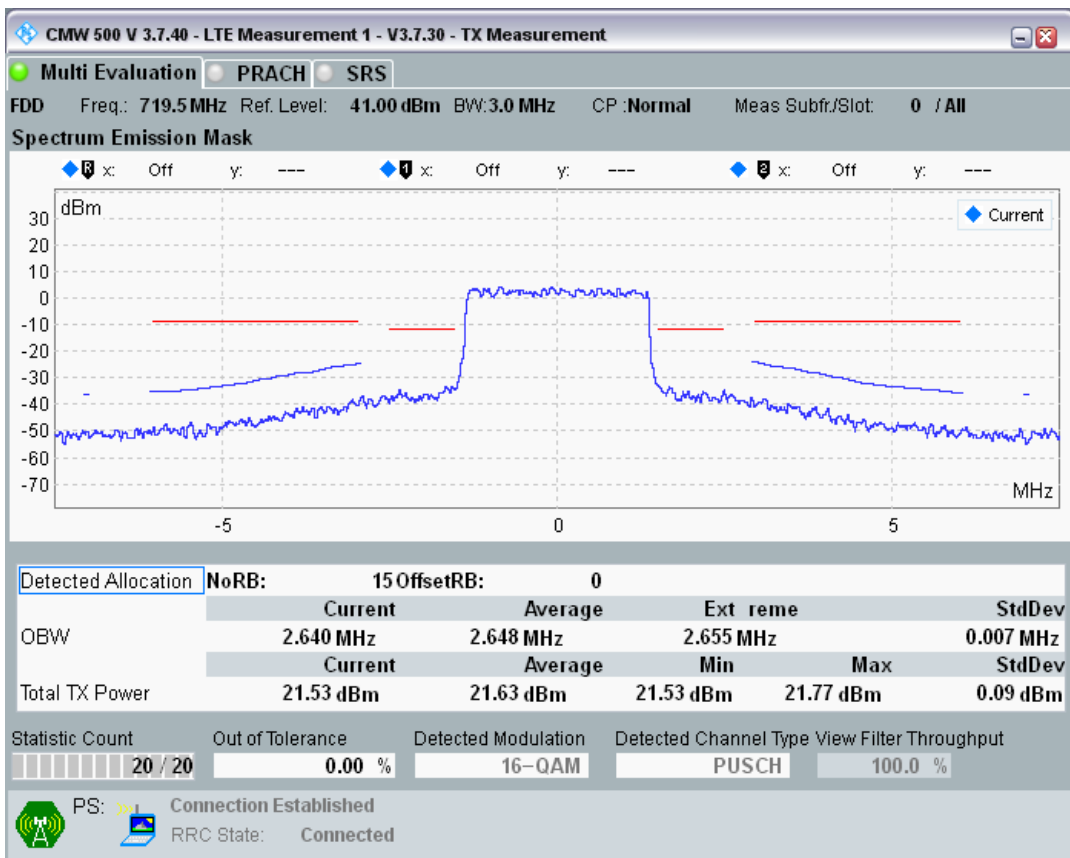

Band28 QPSK BW=3MHz Channel=27375 RB Size=15 Position=#0

Band28 QAM16 BW=3MHz Channel=27375 RB Size=4 Position=#0

Band28 QAM16 BW=3MHz Channel=27375 RB Size=4 Position=#Max

Band28 QAM16 BW=3MHz Channel=27375 RB Size=15 Position=#0