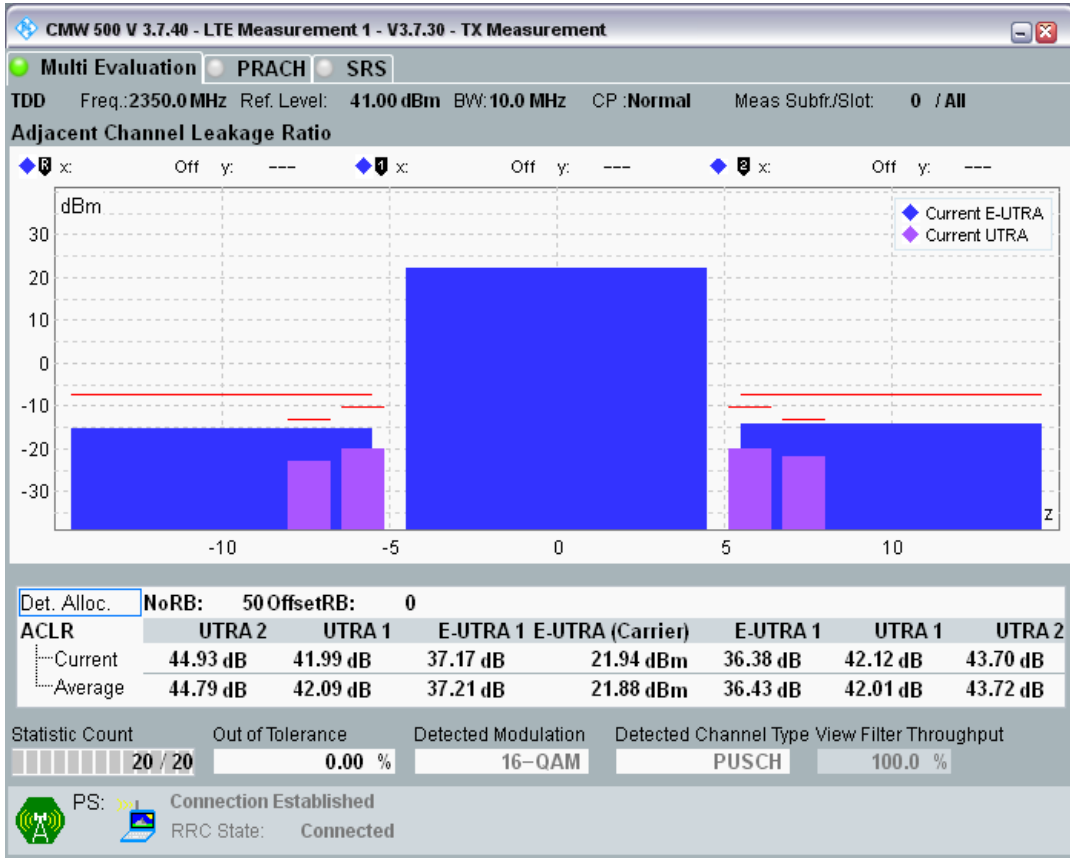

Band40 QAM16 BW=10MHz Channel=39150 RB Size=50 Position=#0

Band40 QAM16 BW=20MHz Channel=39150 RB Size=100 Position=#0