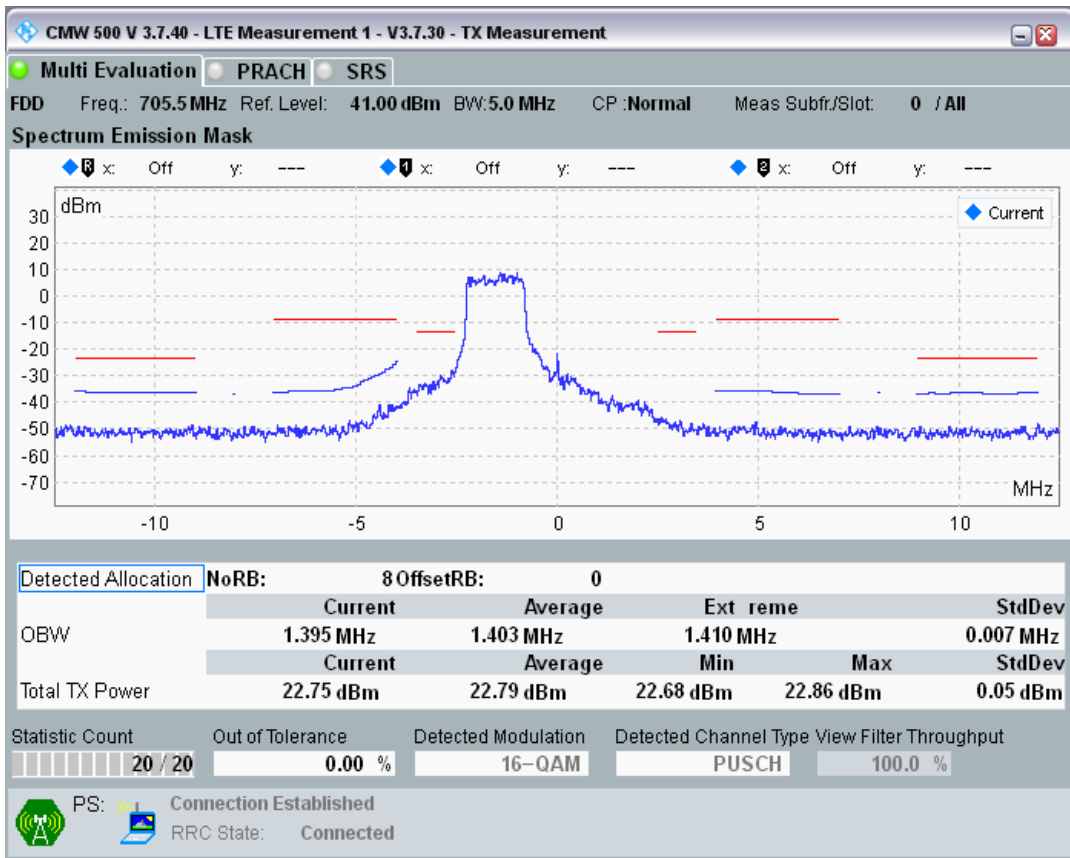

Band28 QAM16 BW=5MHz Channel=27235 RB Size=8 Position=#0

Band28 QAM16 BW=5MHz Channel=27235 RB Size=8 Position=#Max