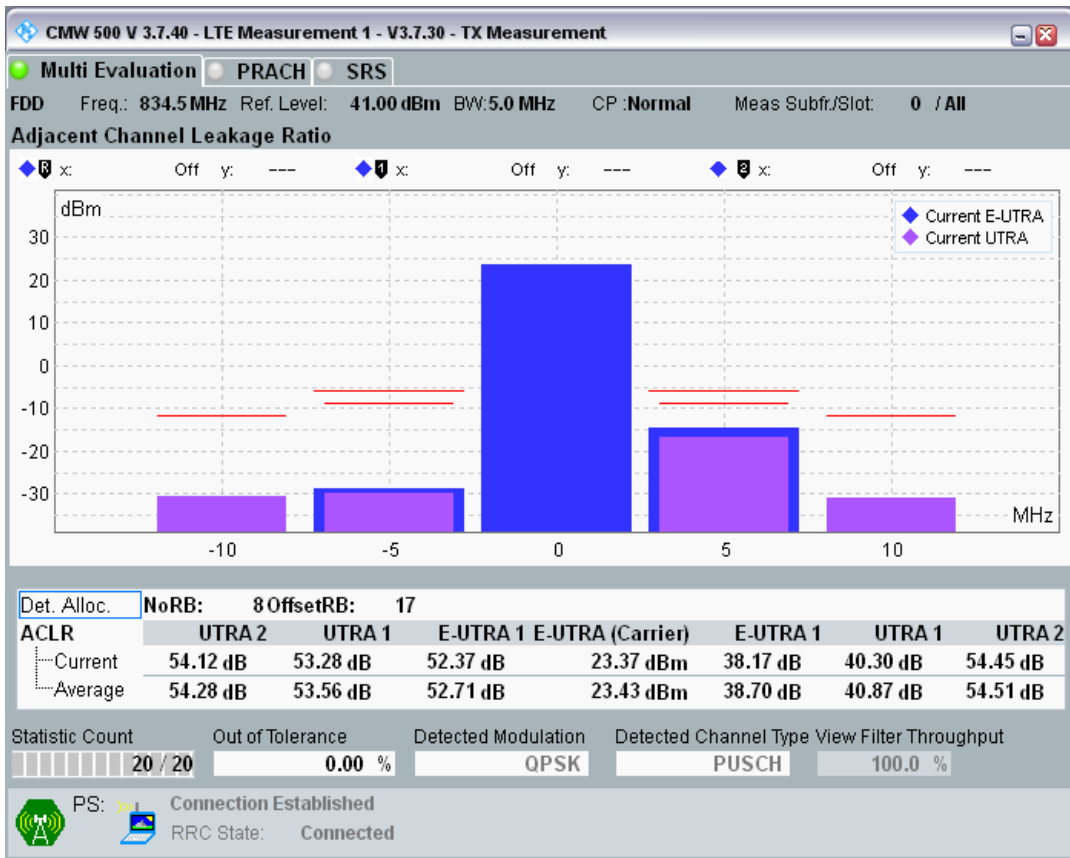

Band1 QAM16 BW=20MHz Channel=18500 RB Size=18 Position=#Max

Band1 QAM16 BW=20MHz Channel=18500 RB Size=100 Position=#0

Band20 QPSK BW=5MHz Channel=24175 RB Size=8 Position=#0

Band20 QPSK BW=5MHz Channel=24175 RB Size=8 Position=#Max