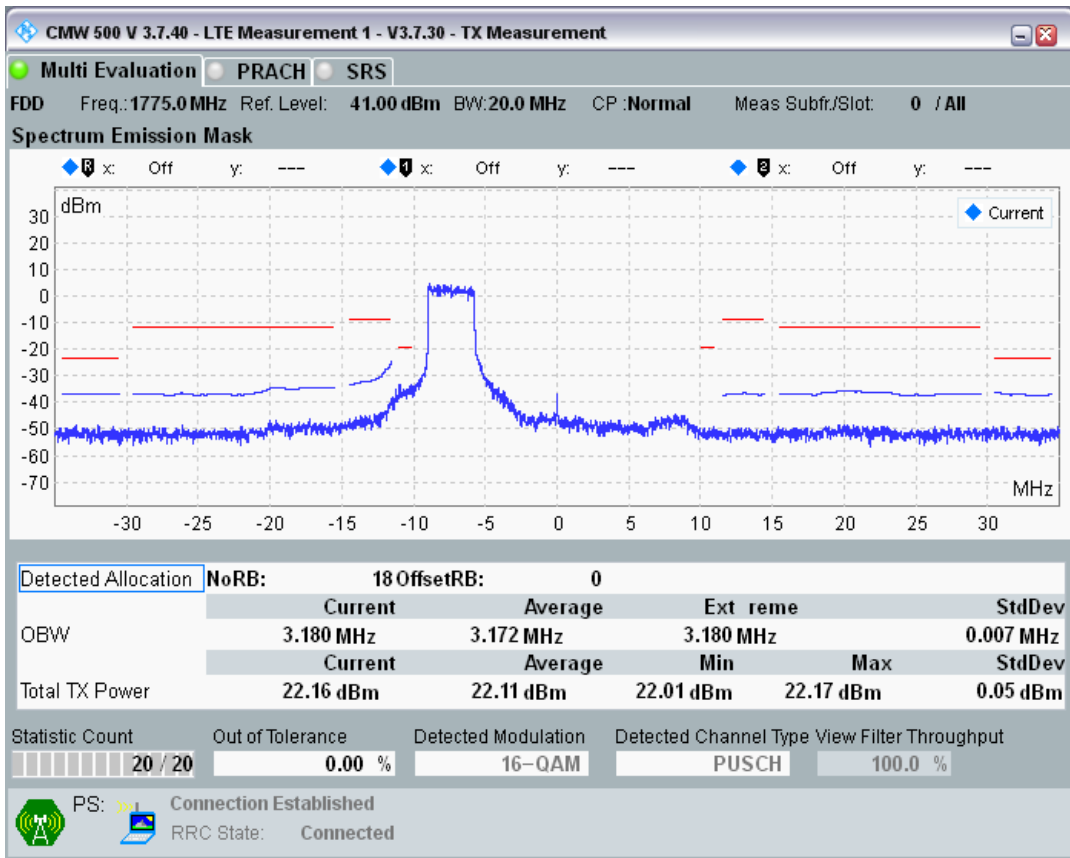

Band3 QAM16 BW=20MHz Channel=19850 RB Size=18 Position=#0

Band3 QAM16 BW=20MHz Channel=19850 RB Size=18 Position=#Max