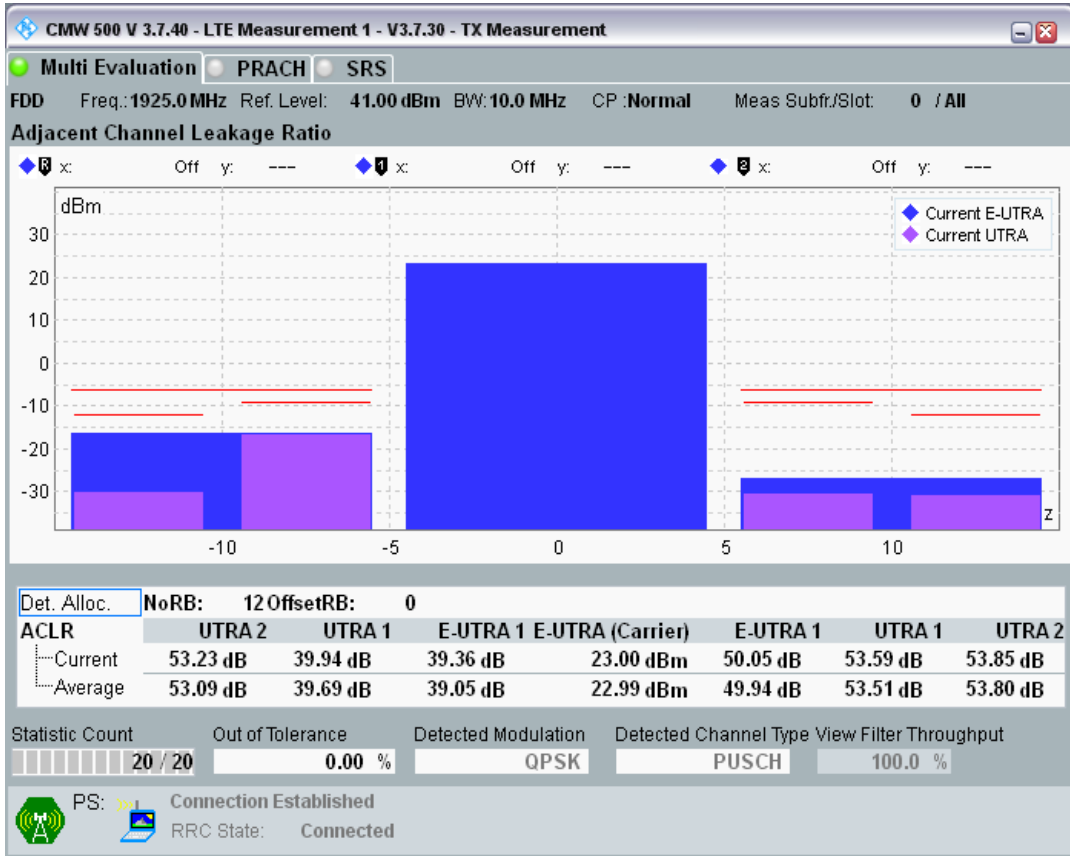

Band1 QPSK BW=10MHz Channel=18050 RB Size=12 Position=#0

Band1 QPSK BW=10MHz Channel=18050 RB Size=12 Position=#Max