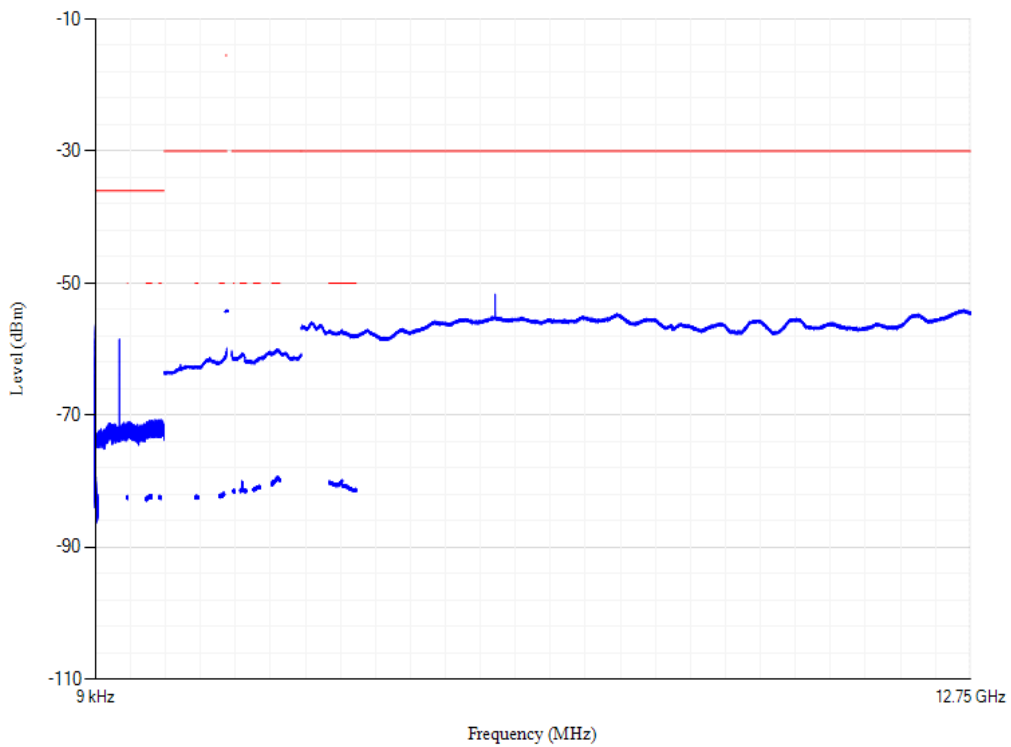

Conducted spurious emissions

Band1 QPSK BW=20MHz Channel=18500 RB Size=1 Position=#0