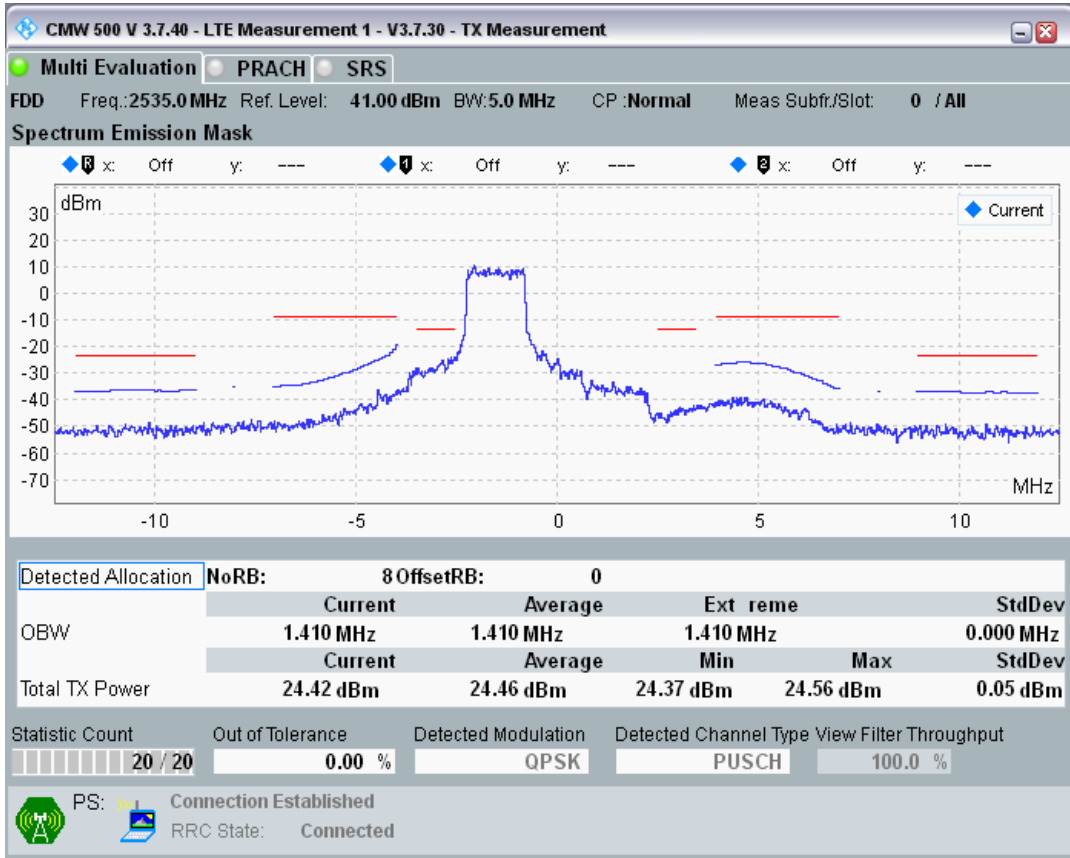

Band7 QPSK BW=5MHz Channel=21100 RB Size=8 Position=#0

Band7 QPSK BW=5MHz Channel=21100 RB Size=8 Position=#Max