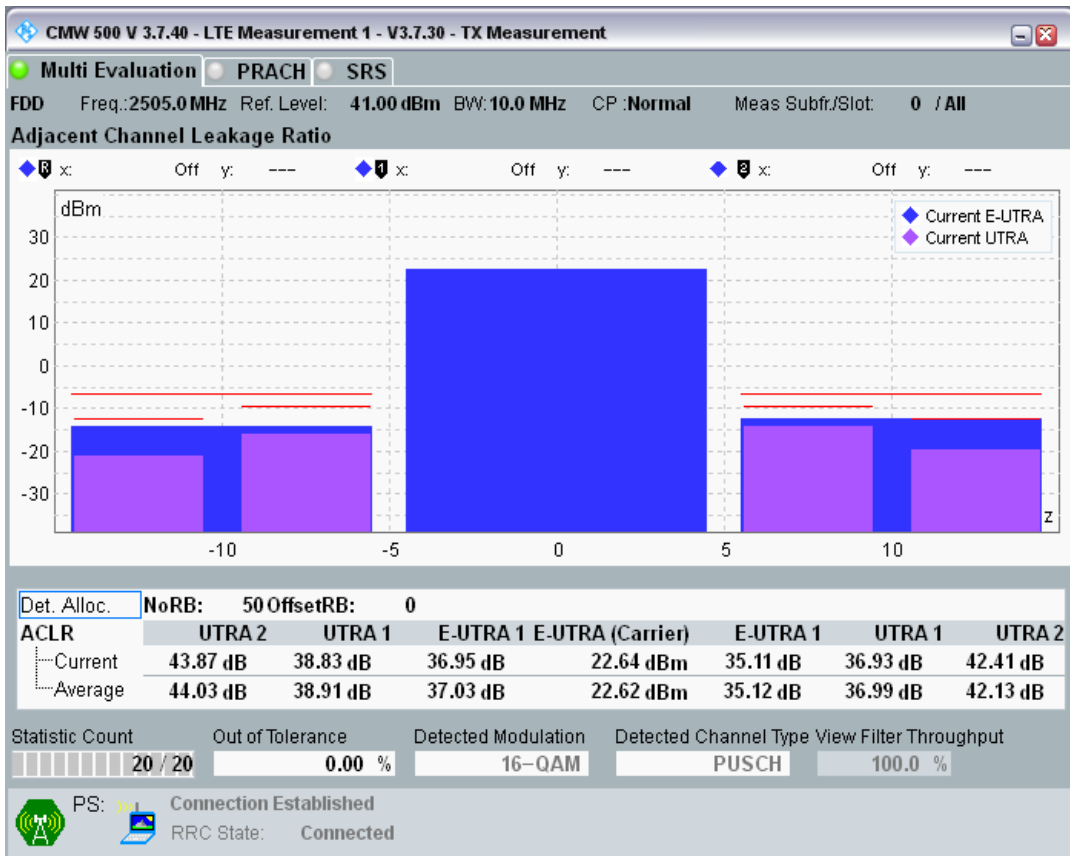

Band7 QAM16 BW=10MHz Channel=21100 RB Size=12 Position=#0

Band7 QAM16 BW=10MHz Channel=20800 RB Size=50 Position=#0

Band7 QAM16 BW=10MHz Channel=21100 RB Size=50 Position=#0

Band7 QAM16 BW=10MHz Channel=21100 RB Size=12 Position=#Max