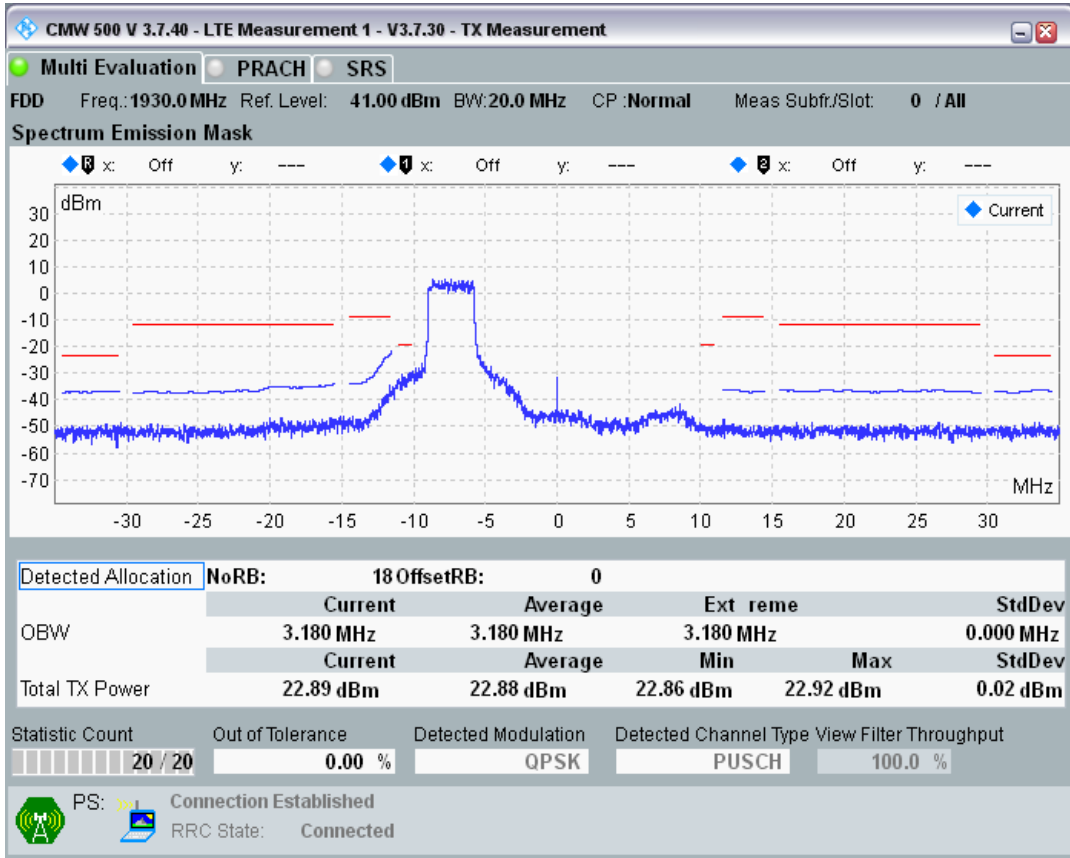

Band1 QPSK BW=20MHz Channel=18100 RB Size=18 Position=#0

Band1 QPSK BW=20MHz Channel=18100 RB Size=18 Position=#Max