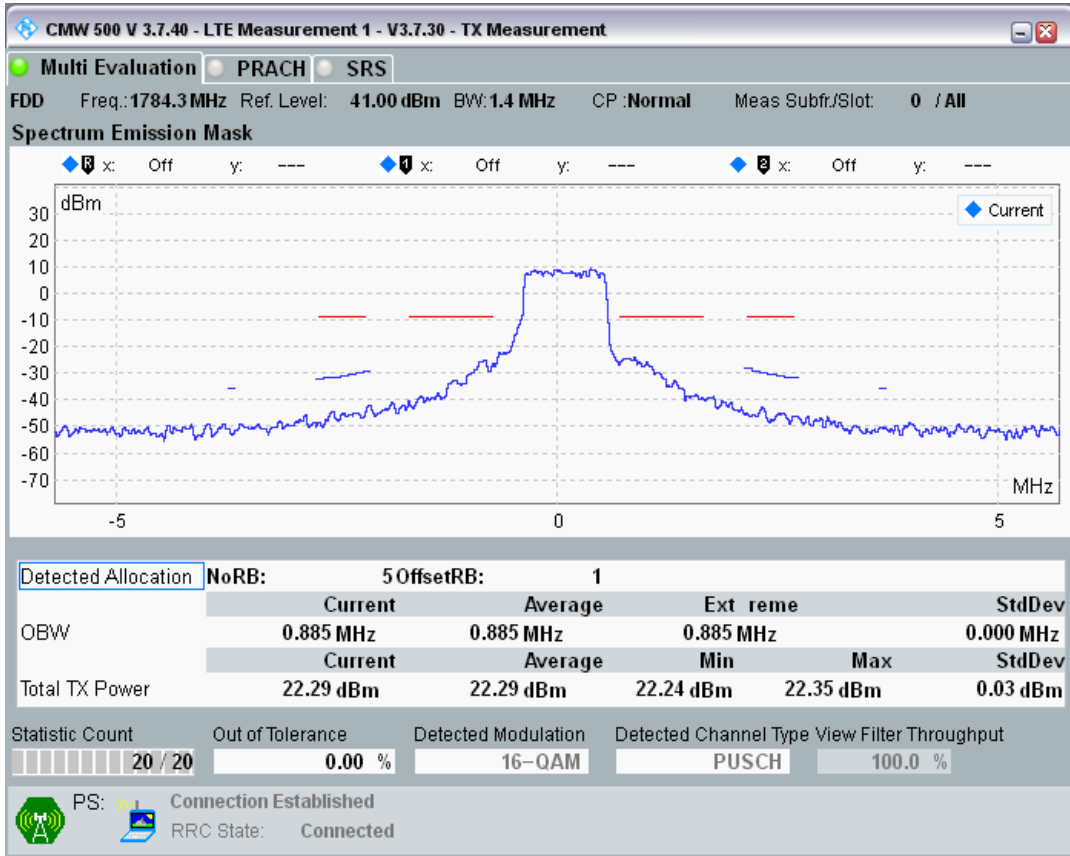

Band3 QAM16 BW=1.4MHz Channel=19943 RB Size=5 Position=#Max

Band3 QAM16 BW=1.4MHz Channel=19943 RB Size=6 Position=#0