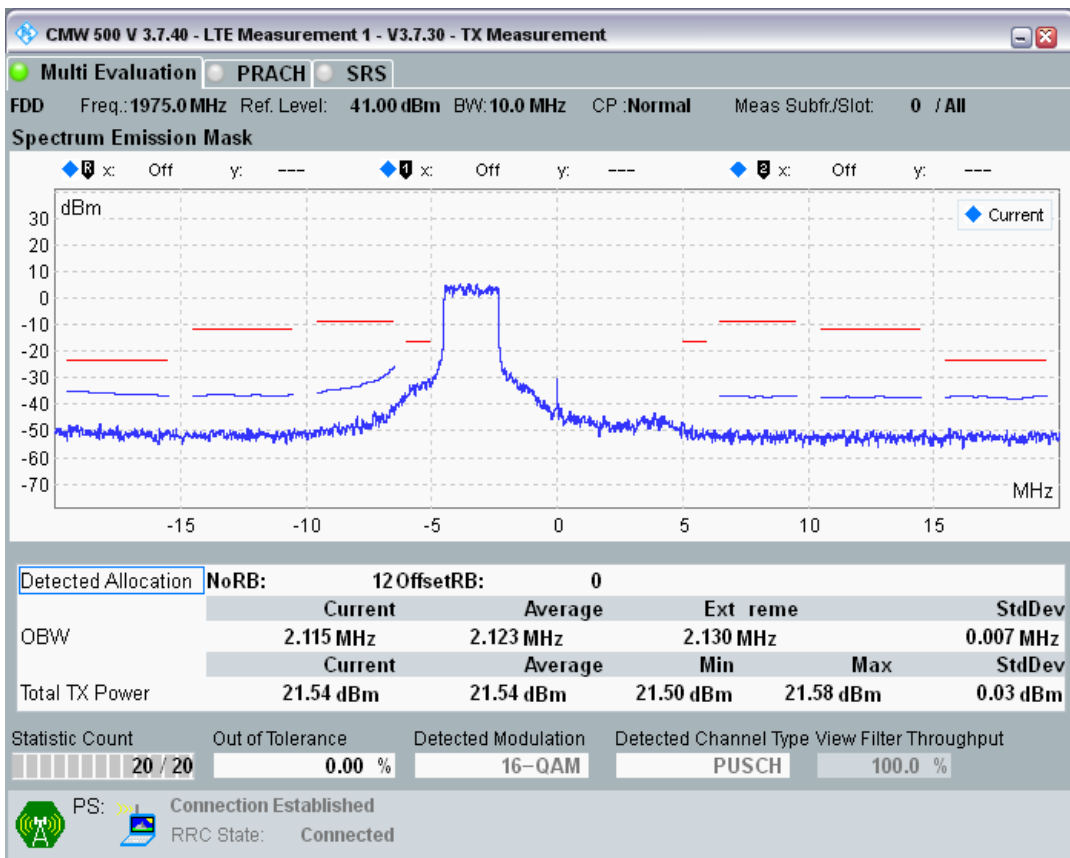

Band1 QAM16 BW=10MHz Channel=18550 RB Size=12 Position=#0

Band1 QAM16 BW=10MHz Channel=18550 RB Size=12 Position=#Max