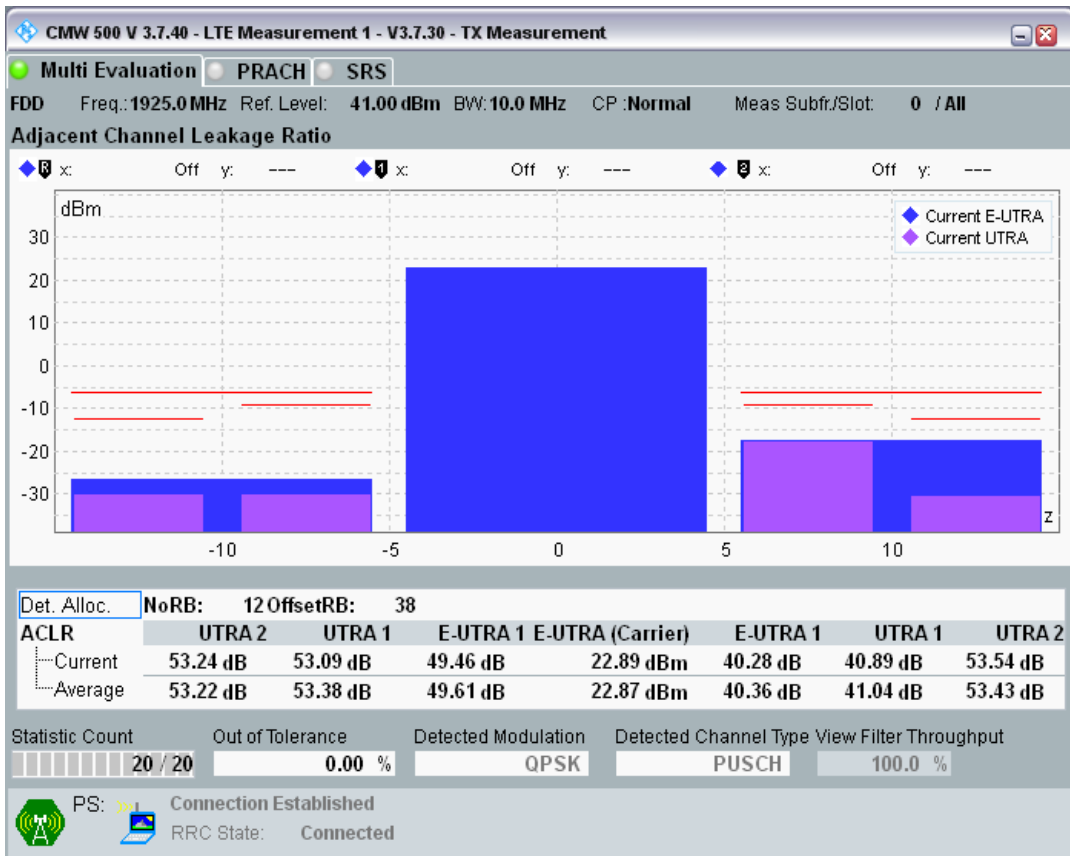

Band1 QAM16 BW=5MHz Channel=18575 RB Size=8 Position=#Max

Band1 QAM16 BW=5MHz Channel=18575 RB Size=25 Position=#0

Band1 QPSK BW=10MHz Channel=18050 RB Size=12 Position=#0

Band1 QPSK BW=10MHz Channel=18050 RB Size=12 Position=#Max