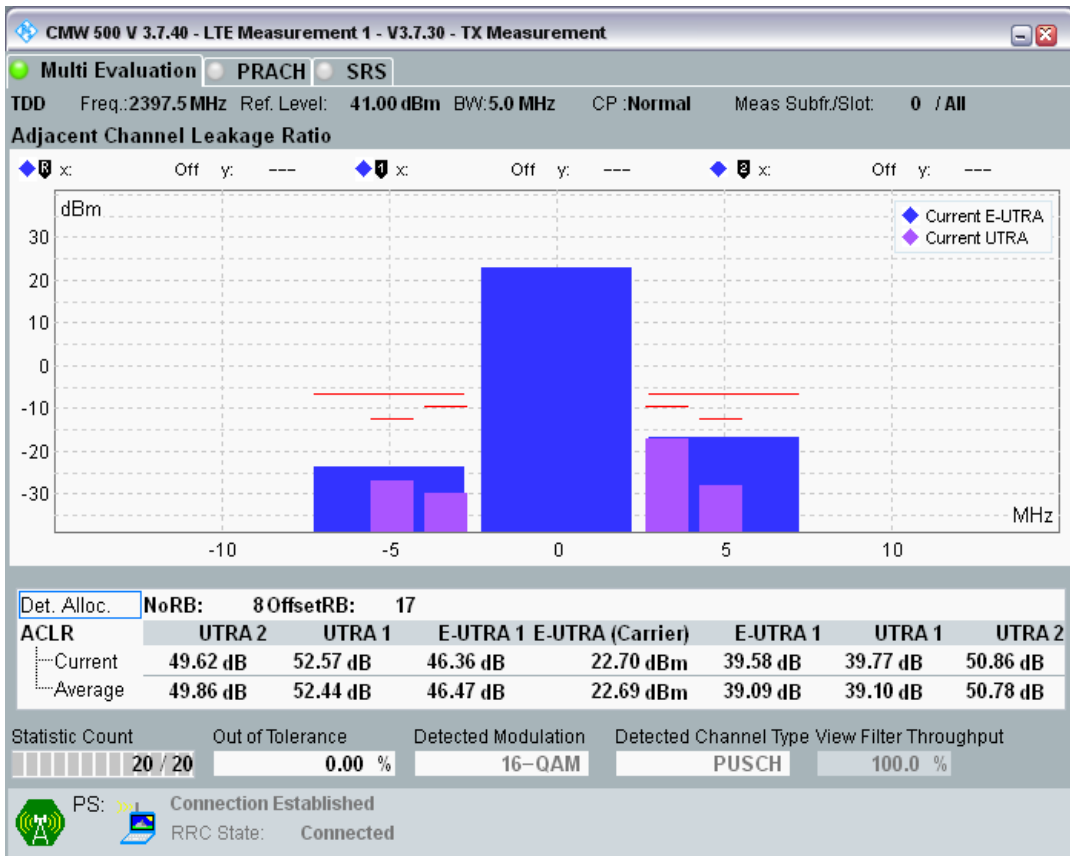

Band40 QAM16 BW=5MHz Channel=39625 RB Size=8 Position=#Max

Band40 QPSK BW=10MHz Channel=38700 RB Size=12 Position=#0