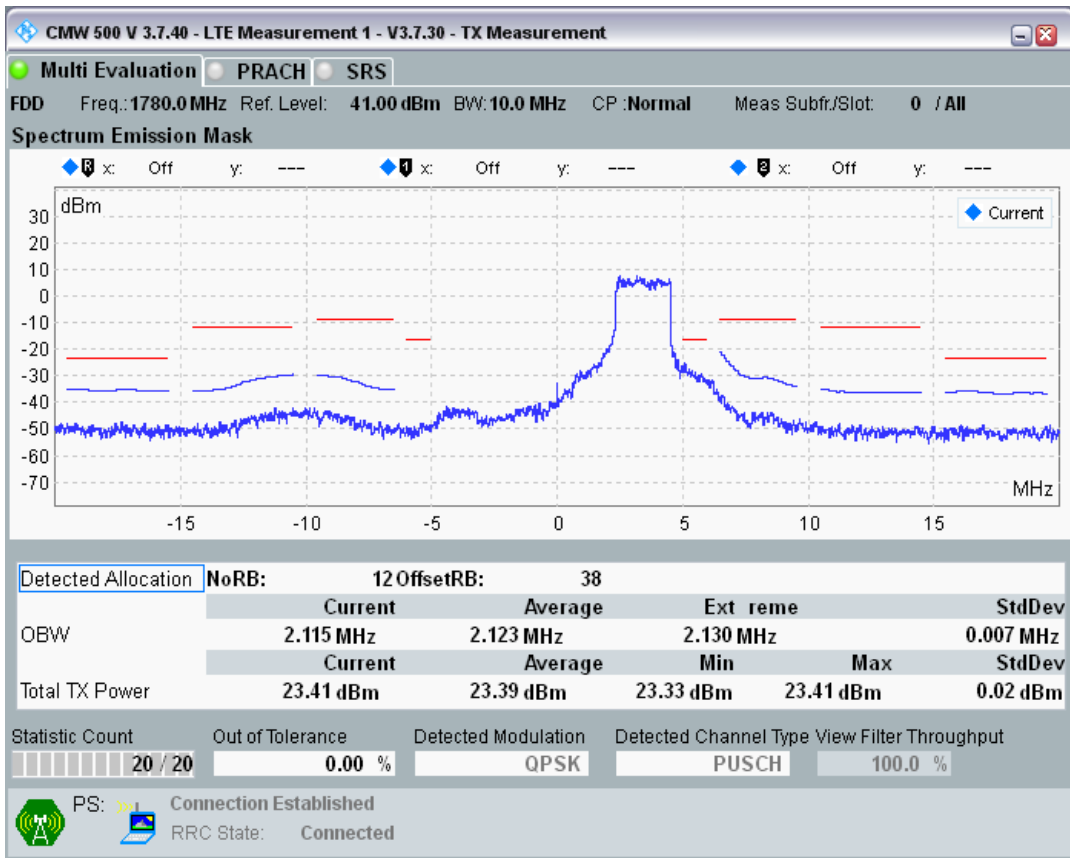

Band3 QPSK BW=10MHz Channel=19900 RB Size=12 Position=#Max

Band3 QPSK BW=10MHz Channel=19900 RB Size=50 Position=#0