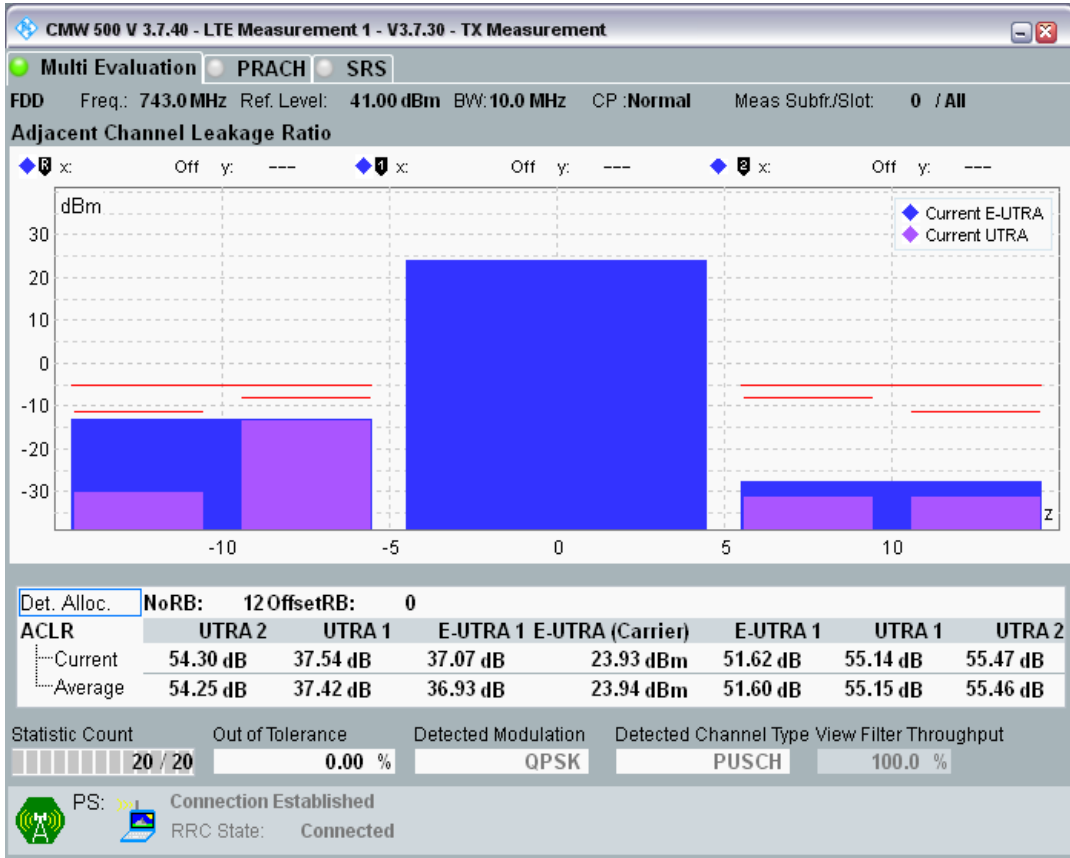

Band28 QPSK BW=10MHz Channel=27610 RB Size=12 Position=#0

Band28 QPSK BW=10MHz Channel=27610 RB Size=12 Position=#Max