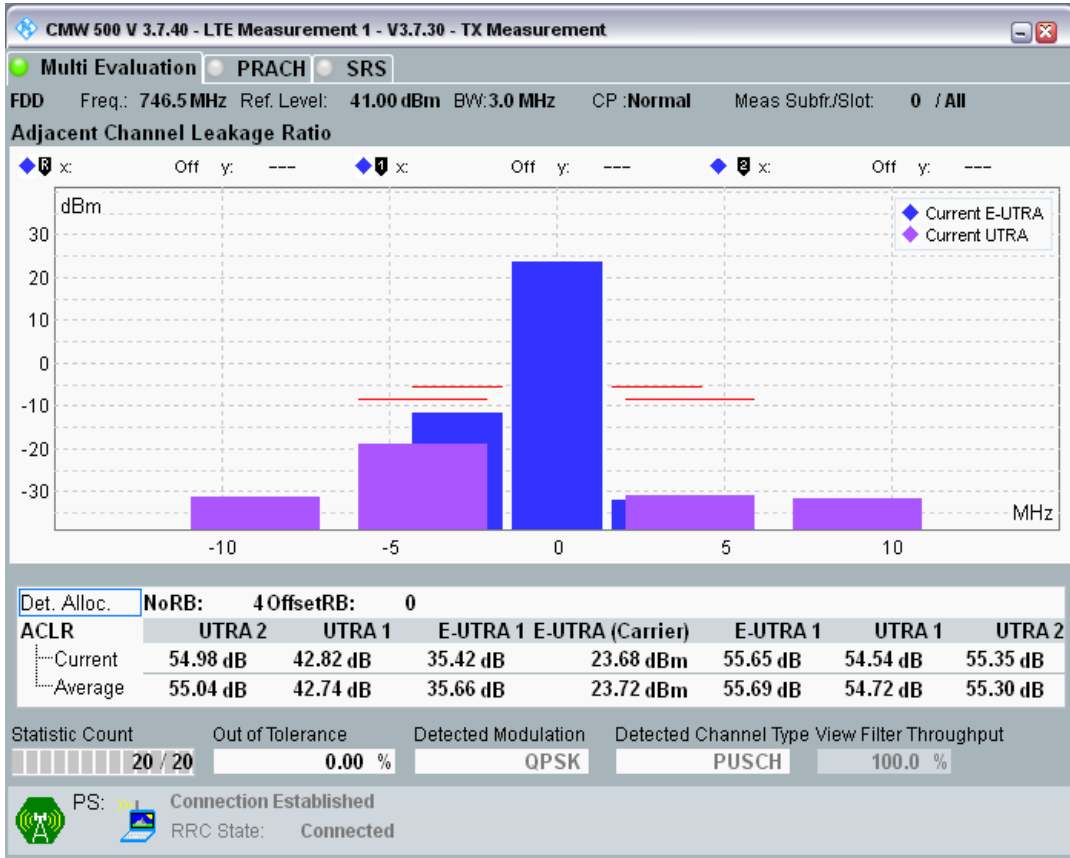

Band28 QPSK BW=3MHz Channel=27645 RB Size=4 Position=#0

Band28 QPSK BW=3MHz Channel=27645 RB Size=4 Position=#Max