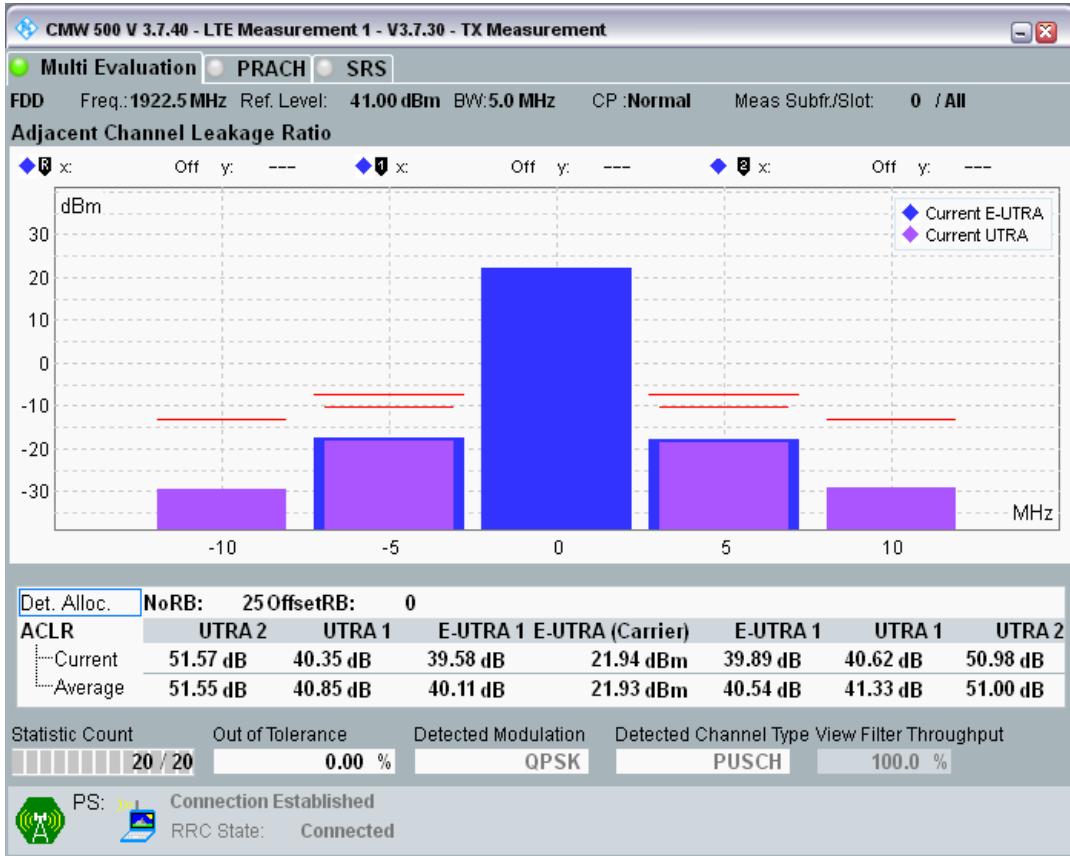

Band1 QPSK BW=5MHz Channel=18025 RB Size=8 Position=#0

Band1 QPSK BW=5MHz Channel=18025 RB Size=8 Position=#Max

Band1 QPSK BW=5MHz Channel=18025 RB Size=25 Position=#0

Band1 QAM16 BW=5MHz Channel=18025 RB Size=8 Position=#0