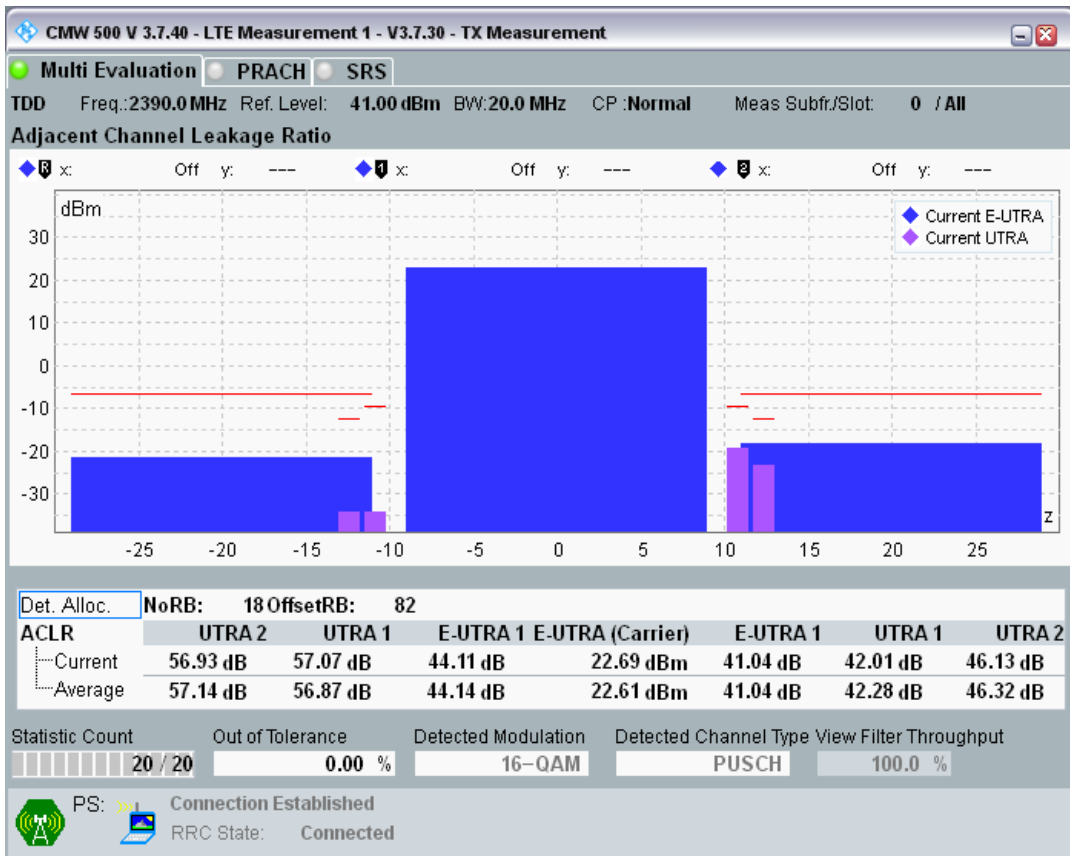

Band40 QAM16 BW=20MHz Channel=39550 RB Size=18 Position=#Max

Band40 QAM16 BW=20MHz Channel=39550 RB Size=18 Position=#0