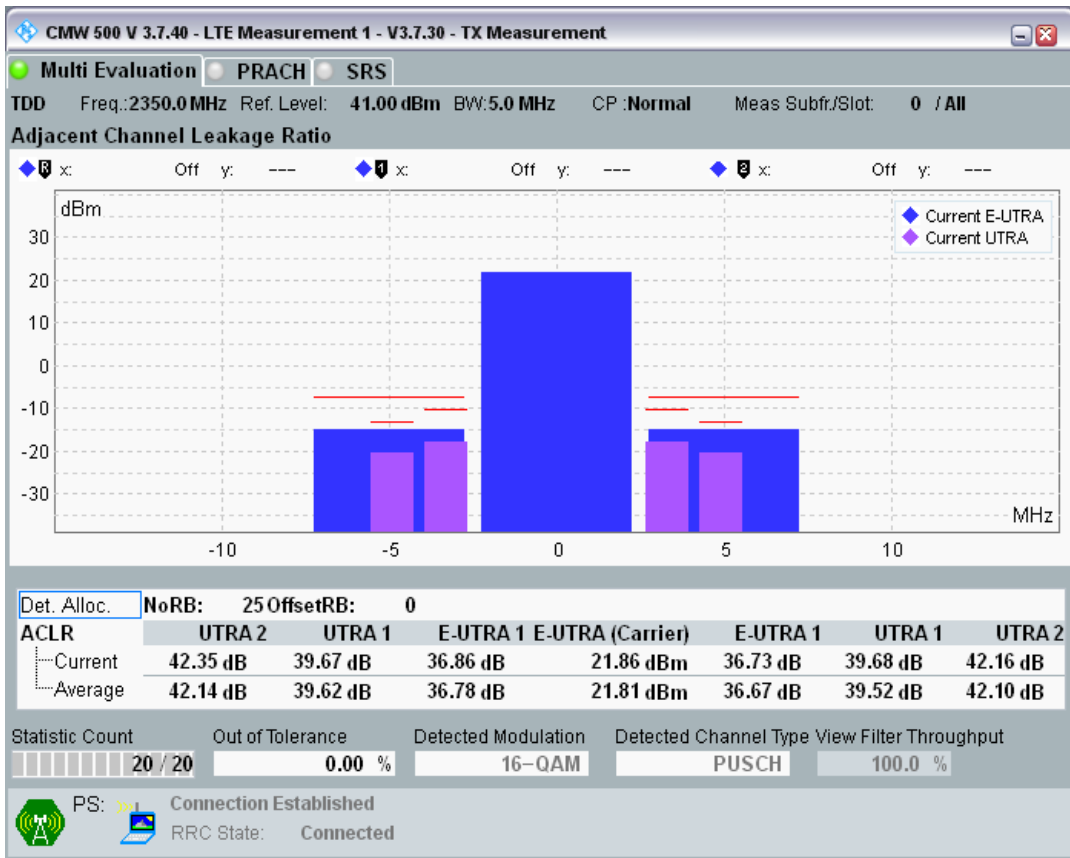

Band40 QAM16 BW=5MHz Channel=39150 RB Size=25 Position=#0

Band40 QAM16 BW=5MHz Channel=38675 RB Size=8 Position=#Max