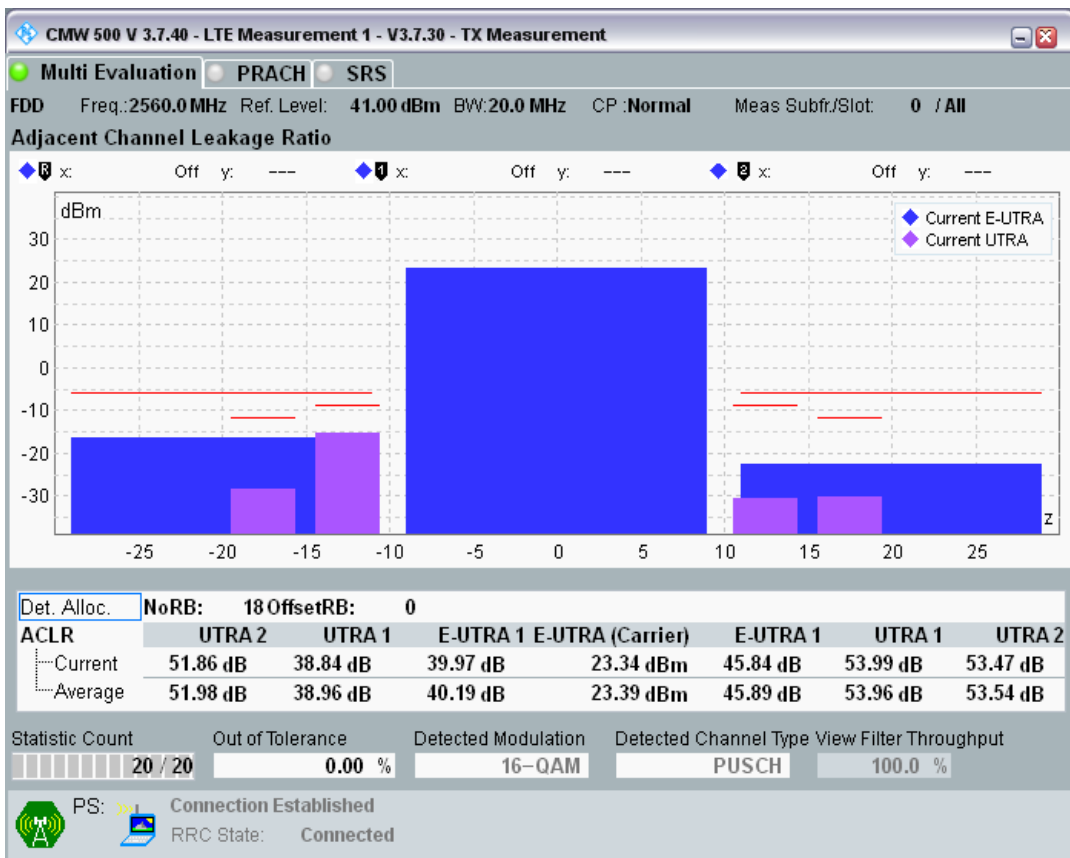

Band7 QAM16 BW=5MHz Channel=21100 RB Size=25 Position=#0

Band7 QAM16 BW=5MHz Channel=21100 RB Size=8 Position=#0

Band7 QAM16 BW=5MHz Channel=20775 RB Size=8 Position=#Max

Band7 QAM16 BW=5MHz Channel=20775 RB Size=25 Position=#0