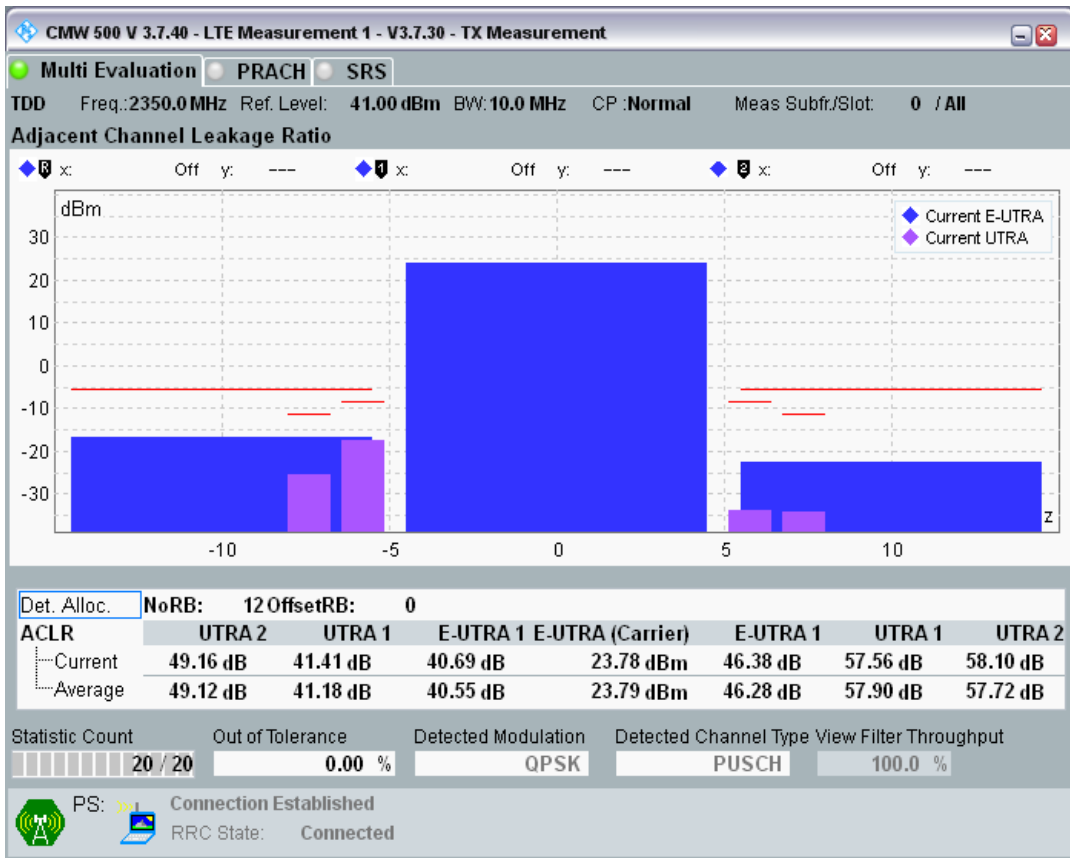

Band40 QAM16 BW=5MHz Channel=39625 RB Size=25 Position=#0

Band40 QAM16 BW=5MHz Channel=39150 RB Size=8 Position=#Max

Band40 QPSK BW=10MHz Channel=38700 RB Size=50 Position=#0

Band40 QPSK BW=10MHz Channel=39150 RB Size=12 Position=#0