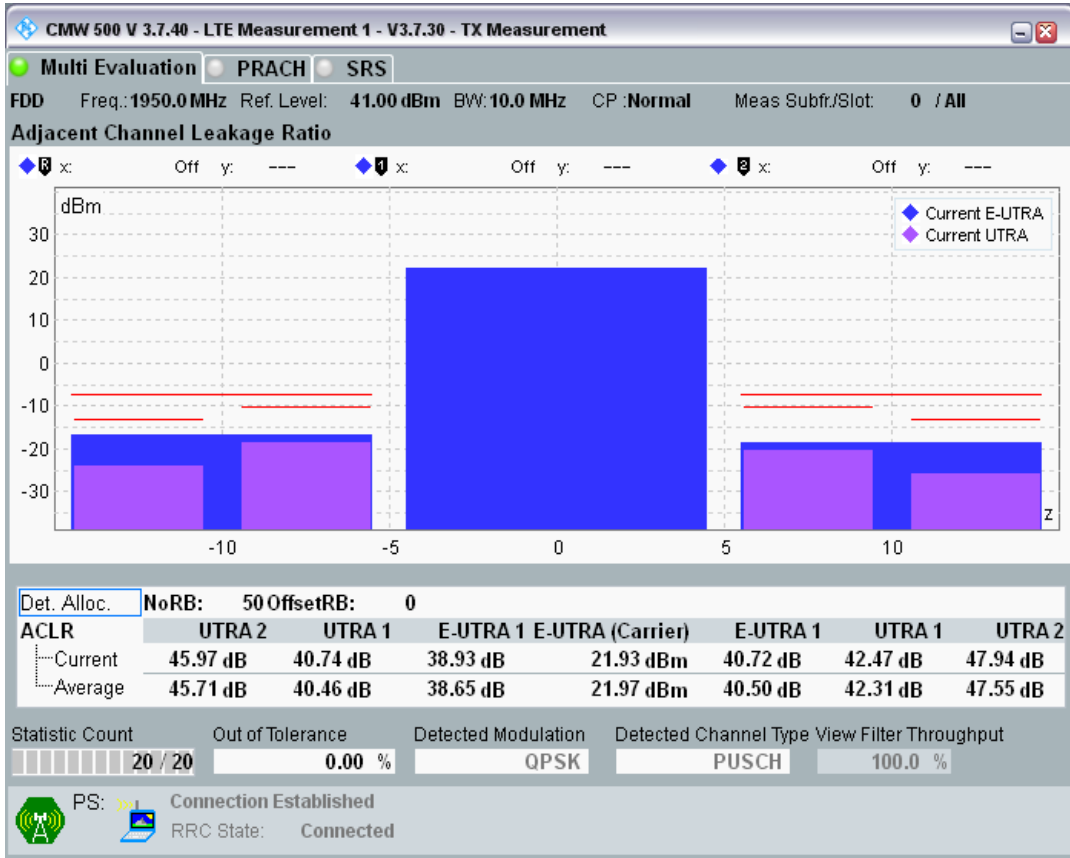

Band1 QPSK BW=10MHz Channel=18300 RB Size=50 Position=#0

Band1 QAM16 BW=10MHz Channel=18300 RB Size=12 Position=#0