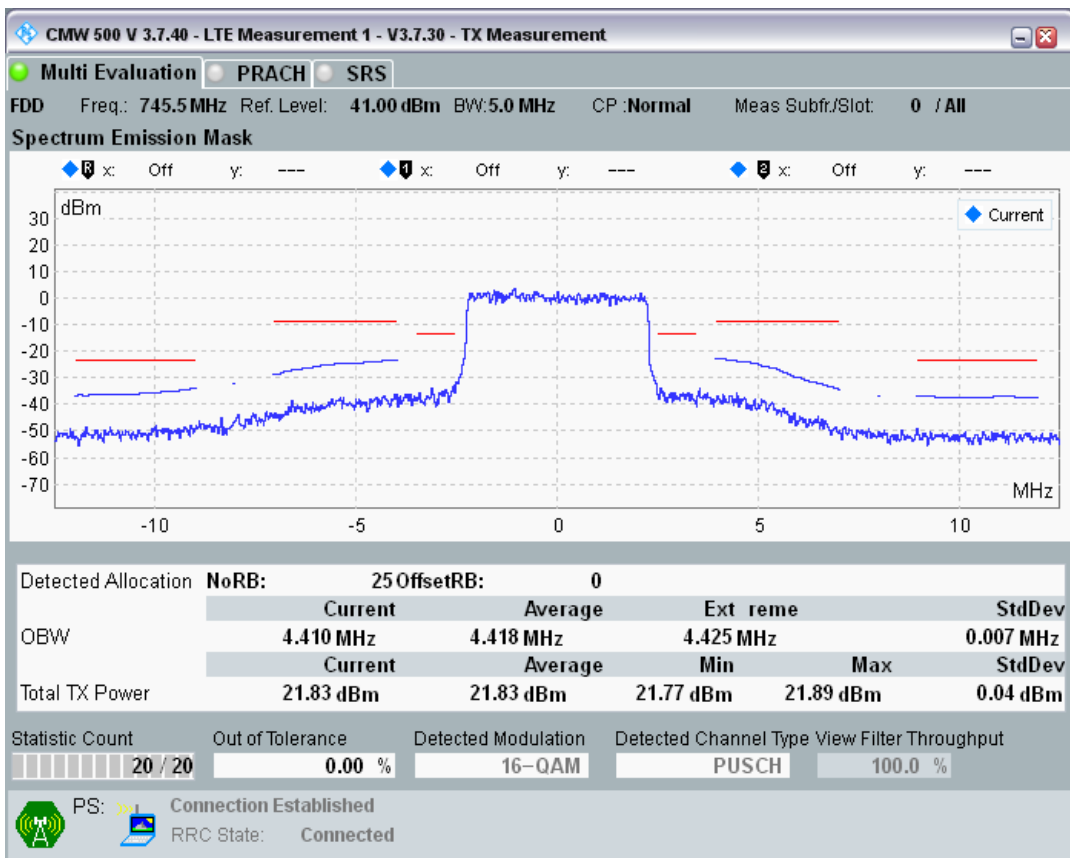

Band28 QPSK BW=5MHz Channel=27635 RB Size=25 Position=#0

Band28 QAM16 BW=5MHz Channel=27635 RB Size=8 Position=#0

Band28 QAM16 BW=5MHz Channel=27635 RB Size=8 Position=#Max

Band28 QAM16 BW=5MHz Channel=27635 RB Size=25 Position=#0