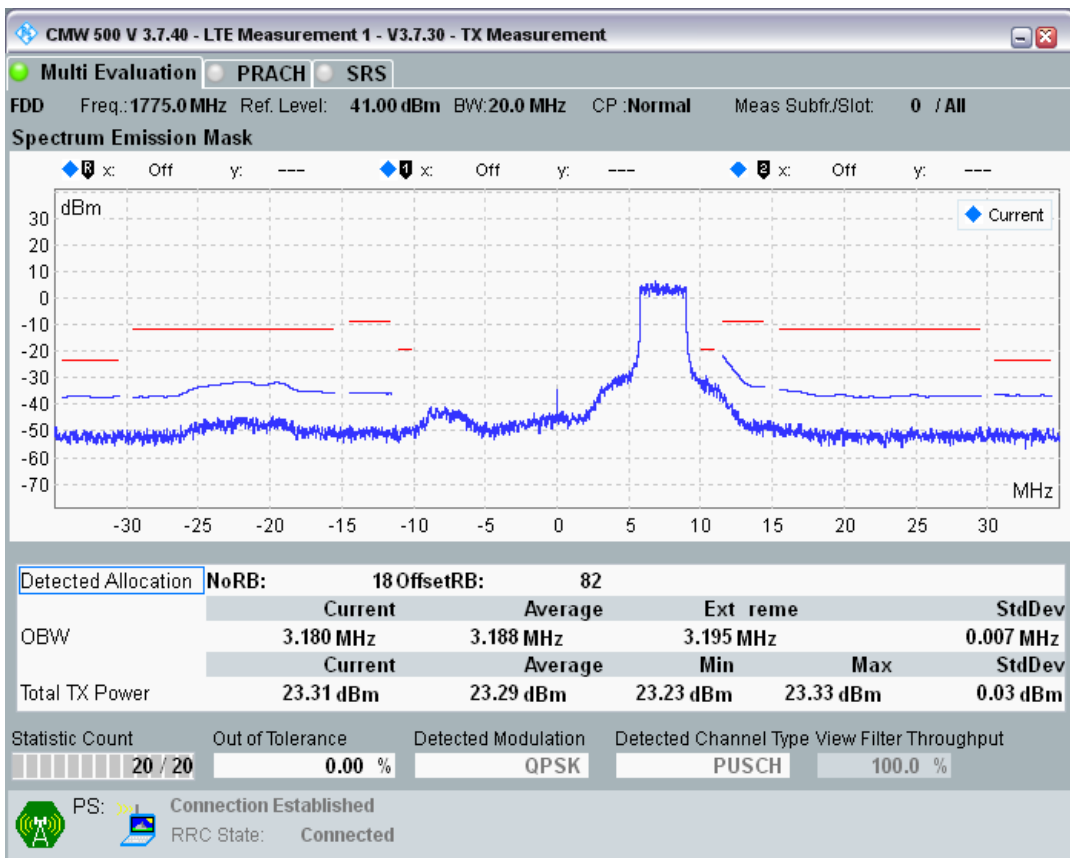

Band3 QAM16 BW=20MHz Channel=19575 RB Size=18 Position=#Max

Band3 QAM16 BW=20MHz Channel=19575 RB Size=100 Position=#0

Band3 QPSK BW=20MHz Channel=19850 RB Size=18 Position=#0

Band3 QPSK BW=20MHz Channel=19850 RB Size=18 Position=#Max