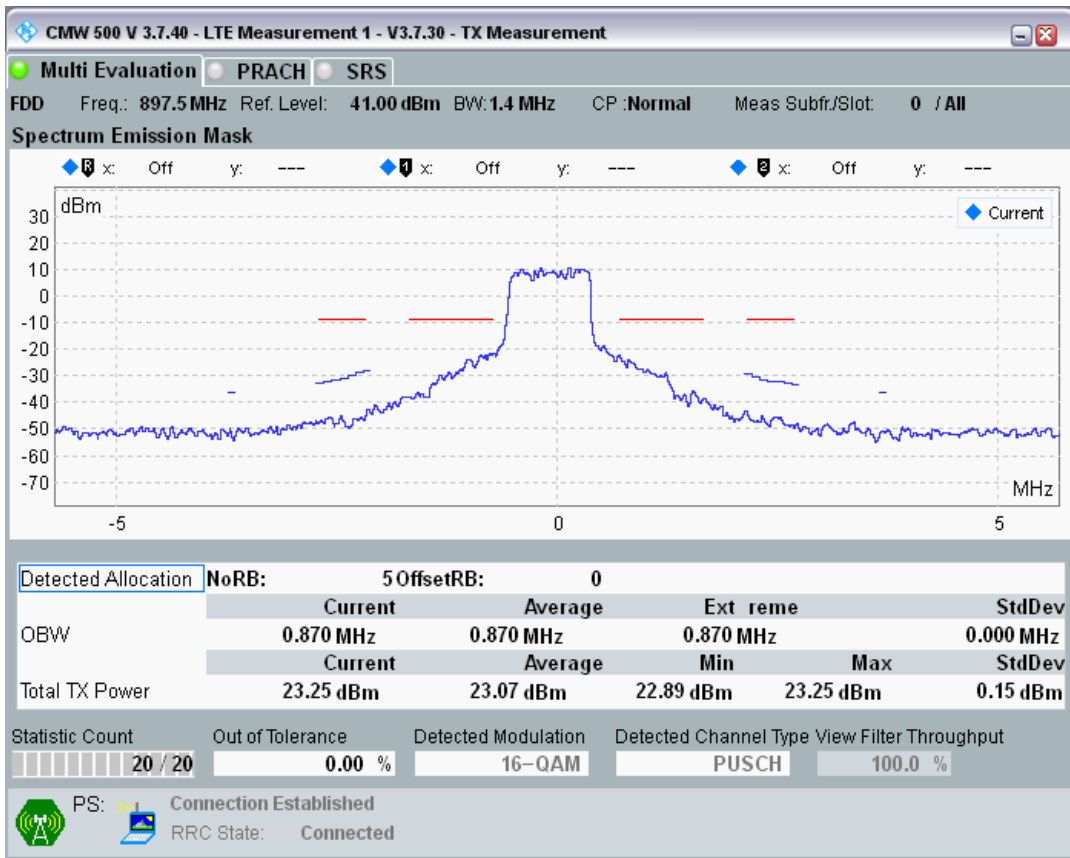

Band8 QAM16 BW=1.4MHz Channel=21625 RB Size=5 Position=#0

Band8 QAM16 BW=1.4MHz Channel=21625 RB Size=5 Position=#Max