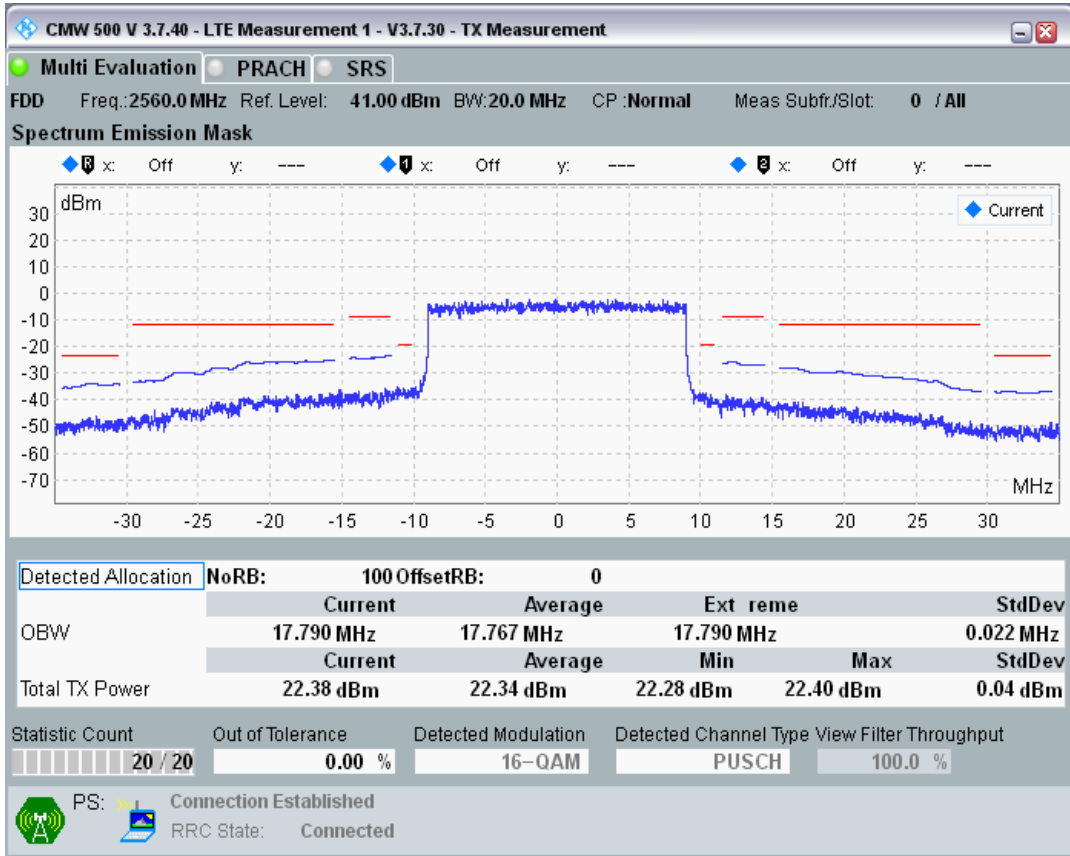

Band7 QAM16 BW=20MHz Channel=21350 RB Size=100 Position=#0

Band7 QAM16 BW=5MHz Channel=21425 RB Size=8 Position=#Max