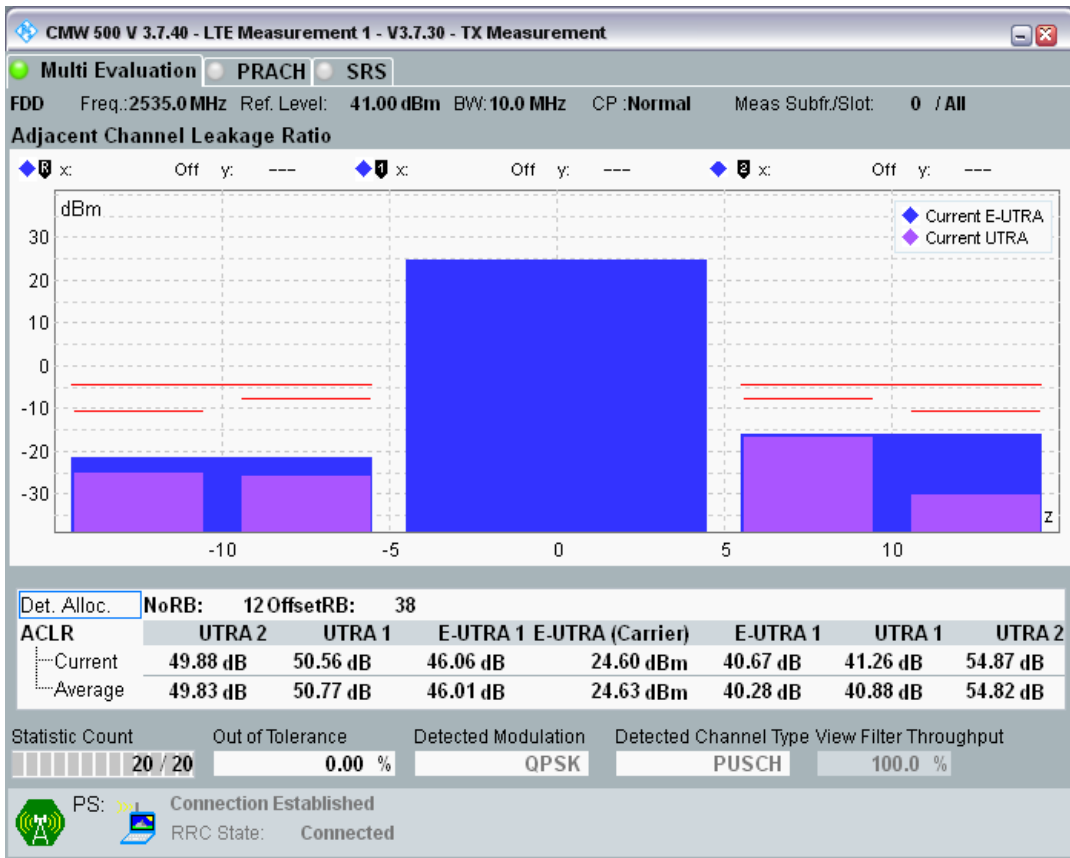

Band7 QPSK BW=10MHz Channel=21100 RB Size=12 Position=#Max

Band7 QPSK BW=10MHz Channel=21100 RB Size=12 Position=#0