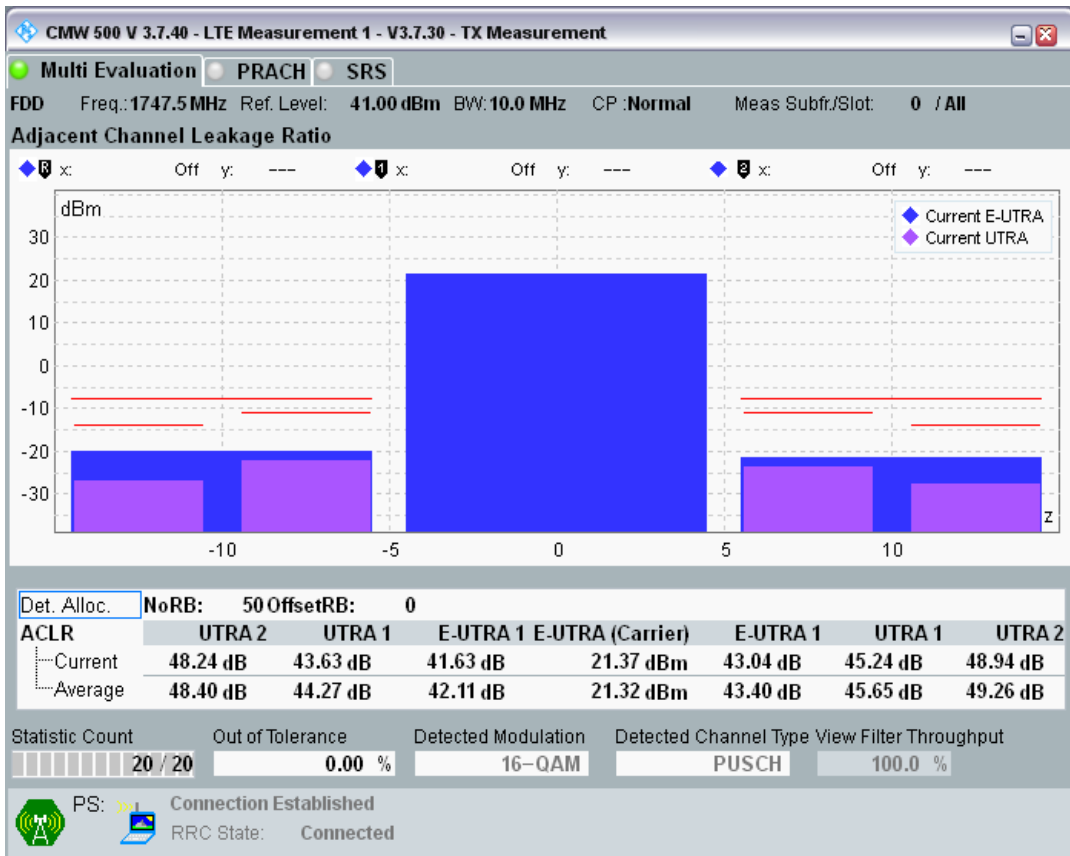

Band3 QPSK BW=10MHz Channel=19575 RB Size=50 Position=#0

Band3 QAM16 BW=10MHz Channel=19575 RB Size=12 Position=#0

Band3 QAM16 BW=10MHz Channel=19575 RB Size=12 Position=#Max

Band3 QAM16 BW=10MHz Channel=19575 RB Size=50 Position=#0