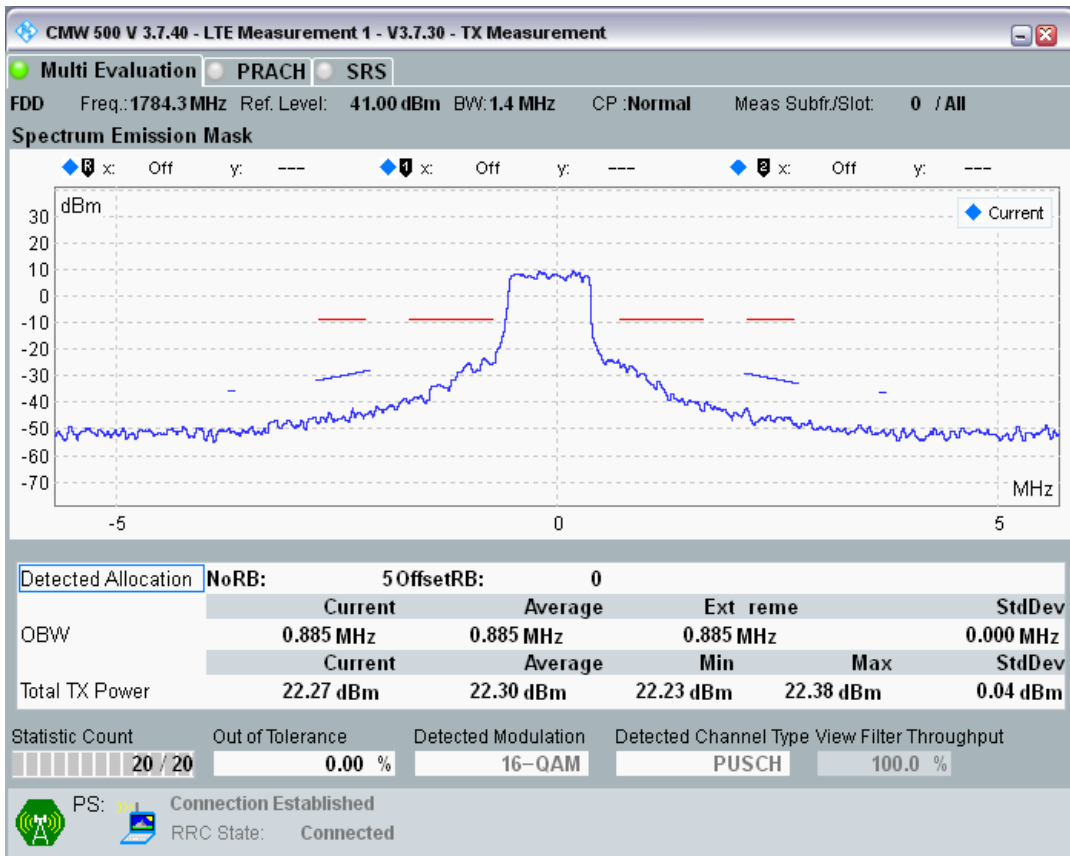

Band3 QPSK BW=1.4MHz Channel=19943 RB Size=5 Position=#0

Band3 QPSK BW=1.4MHz Channel=19943 RB Size=5 Position=#Max

Band3 QPSK BW=1.4MHz Channel=19943 RB Size=6 Position=#0

Band3 QAM16 BW=1.4MHz Channel=19943 RB Size=5 Position=#0