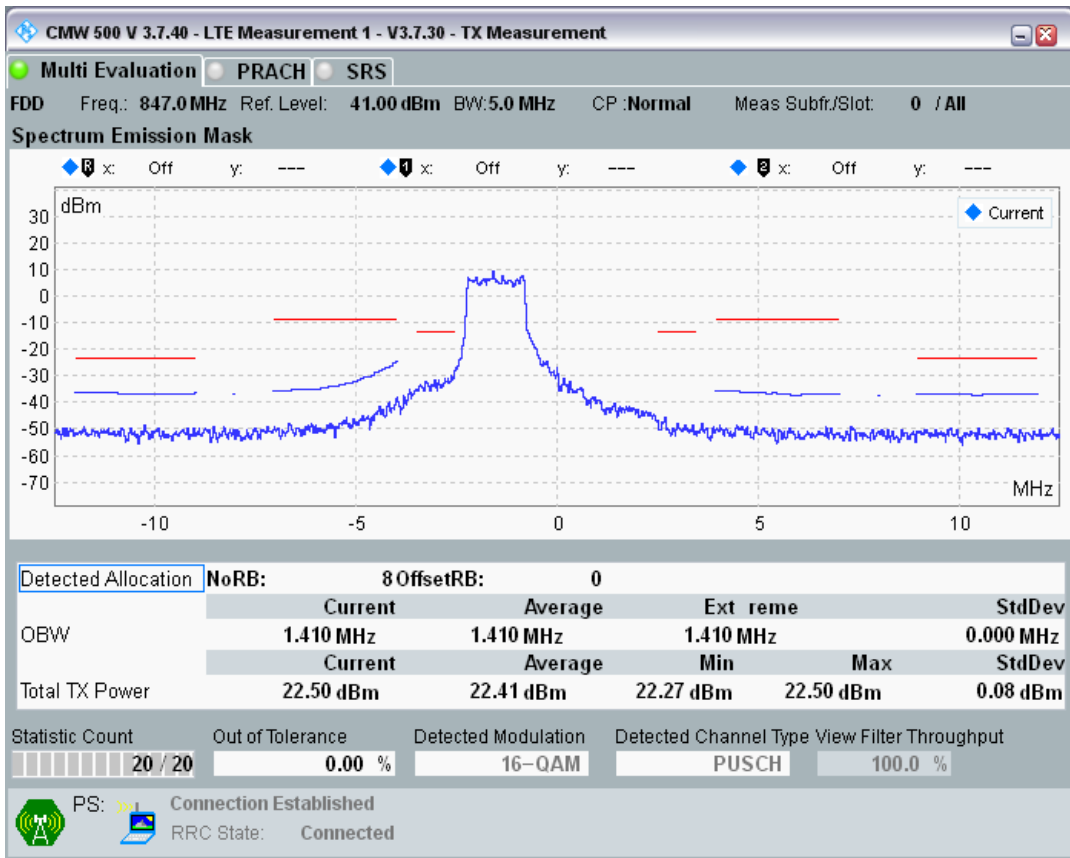

Band20 QPSK BW=5MHz Channel=24300 RB Size=8 Position=#0

Band20 QPSK BW=5MHz Channel=24300 RB Size=8 Position=#Max

Band20 QPSK BW=5MHz Channel=24300 RB Size=25 Position=#0

Band20 QAM16 BW=5MHz Channel=24300 RB Size=8 Position=#0