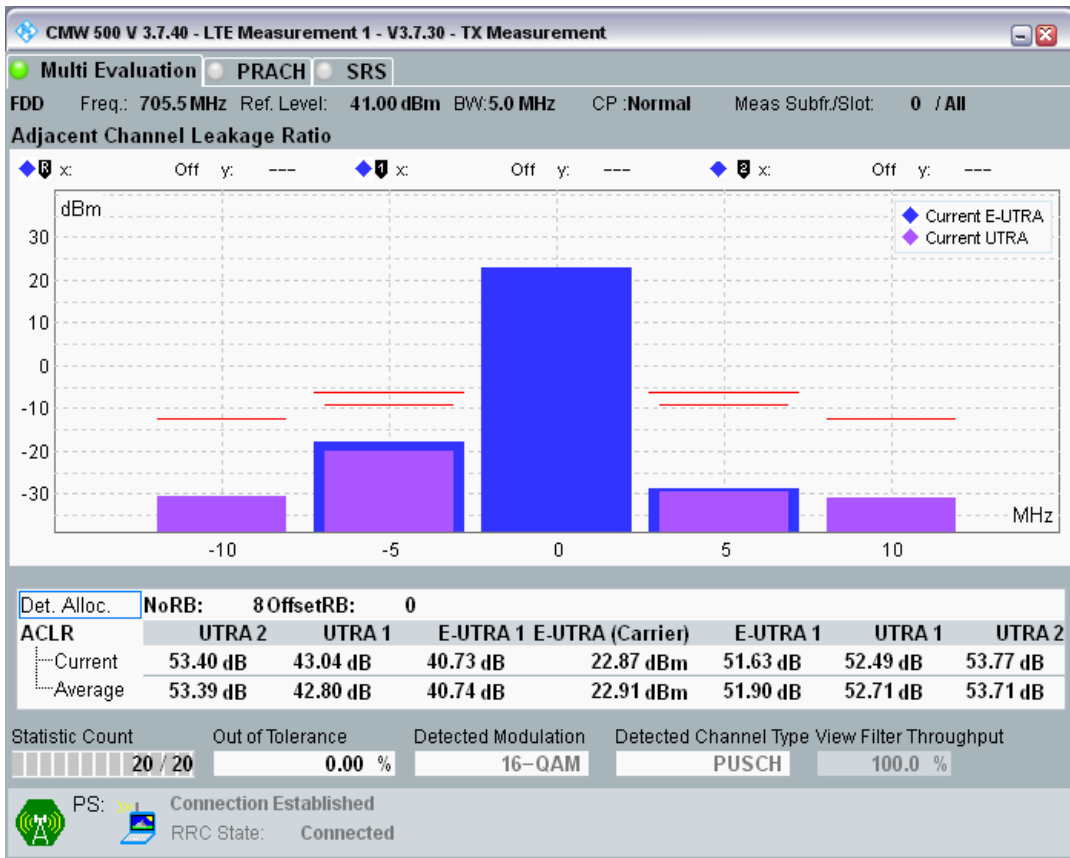

Band28 QAM16 BW=5MHz Channel=27235 RB Size=8 Position=#0

Band28 QAM16 BW=5MHz Channel=27235 RB Size=8 Position=#Max