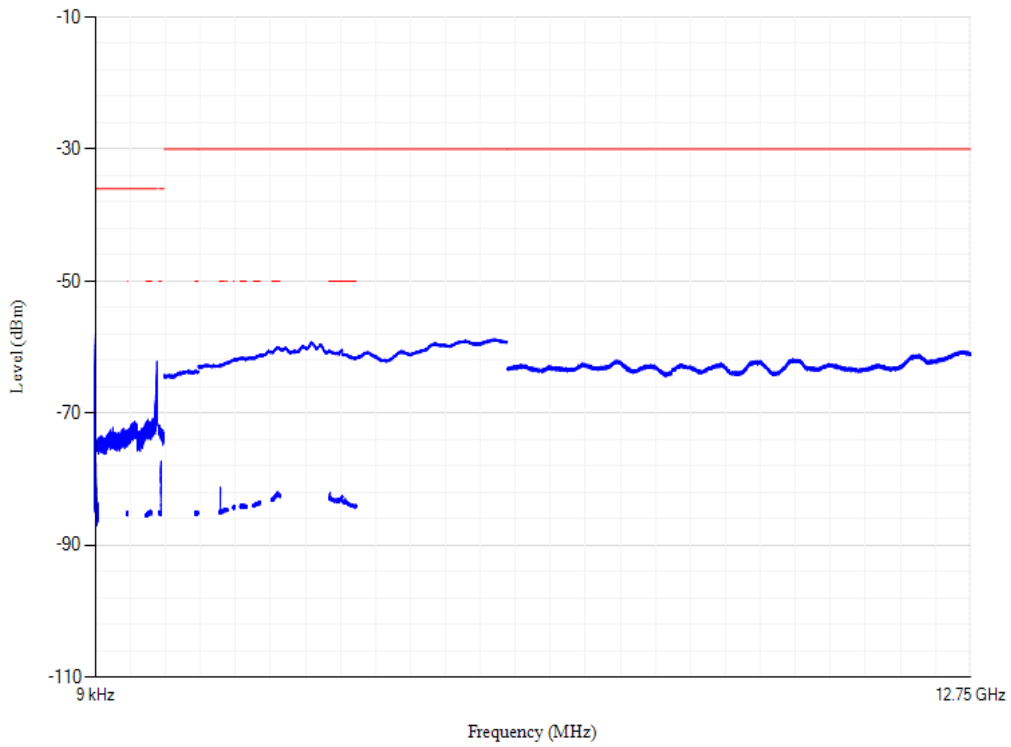

Conducted spurious emissions

Band8 QPSK BW=10MHz Channel=21500 RB Size=1 Position=#0

Conducted spurious emissions

Band8 QPSK BW=5MHz Channel=21775 RB Size=1 Position=#0

Conducted spurious emissions

Band8 QPSK BW=10MHz Channel=21625 RB Size=1 Position=#0