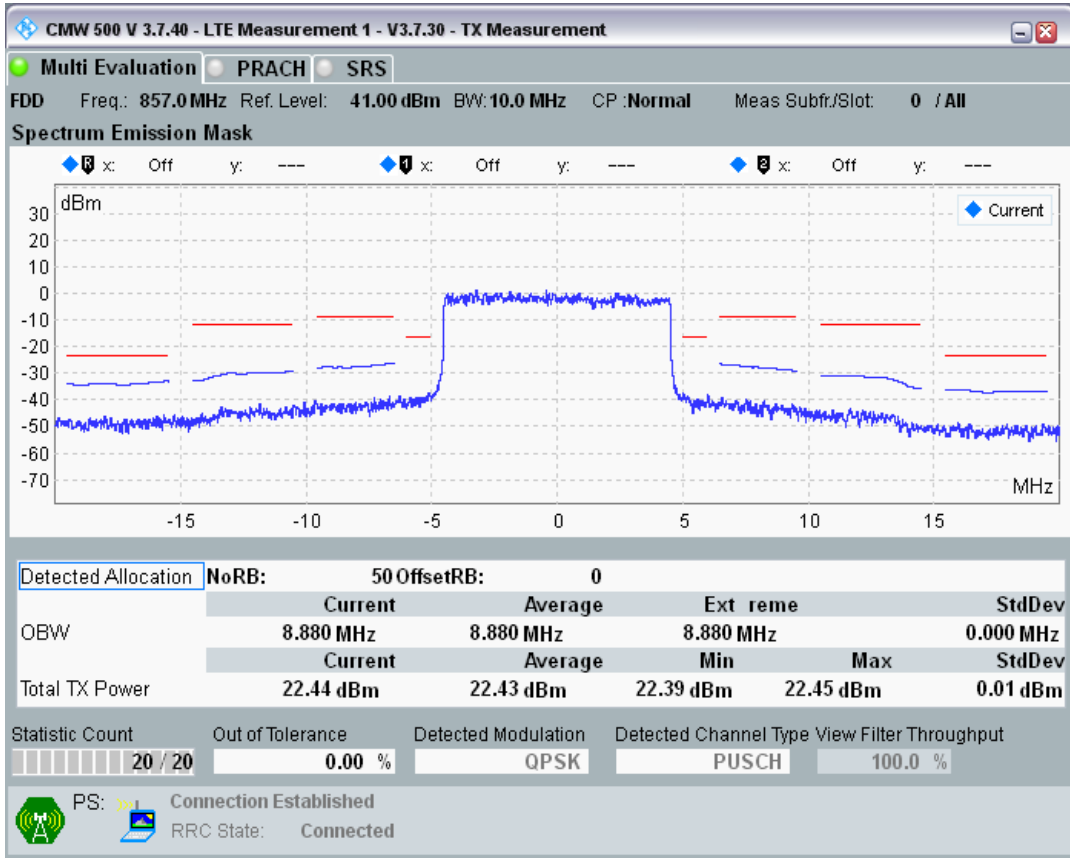

Band20 QPSK BW=10MHz Channel=24400 RB Size=50 Position=#0

Band20 QAM16 BW=10MHz Channel=24400 RB Size=12 Position=#0