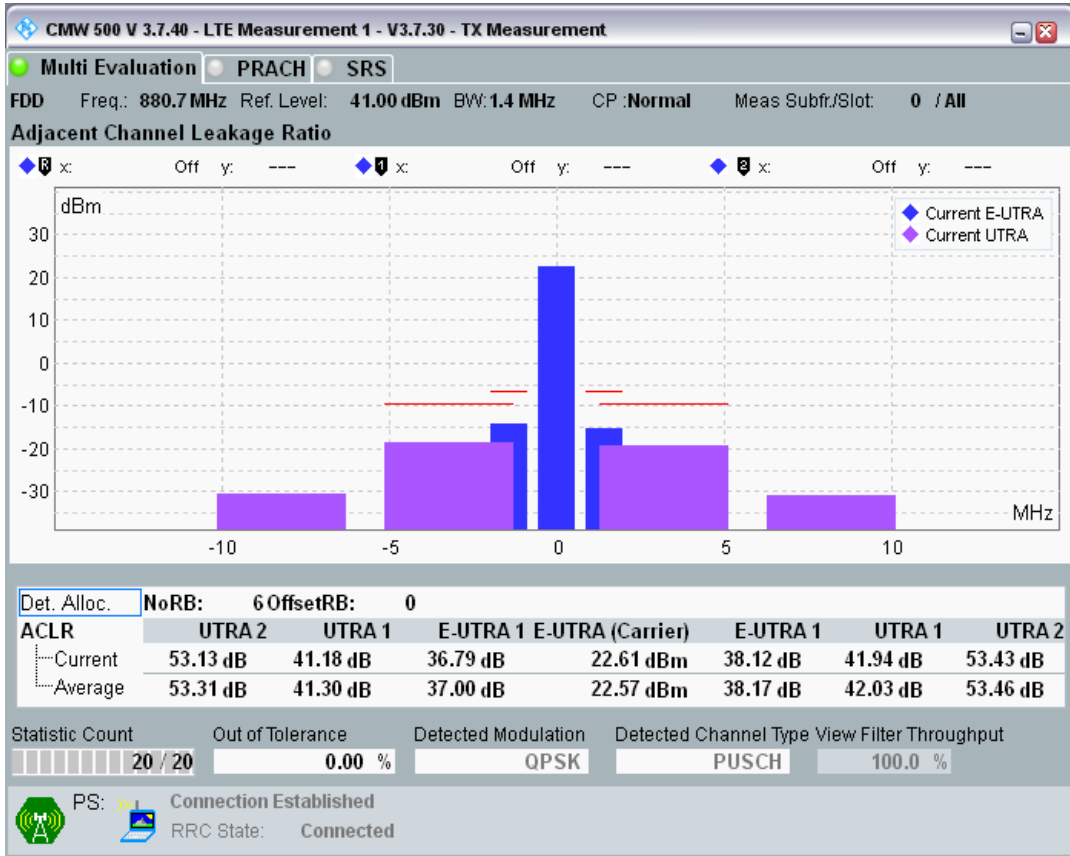

Band8 QPSK BW=1.4MHz Channel=21457 RB Size=6 Position=#0

Band8 QAM16 BW=1.4MHz Channel=21457 RB Size=5 Position=#0