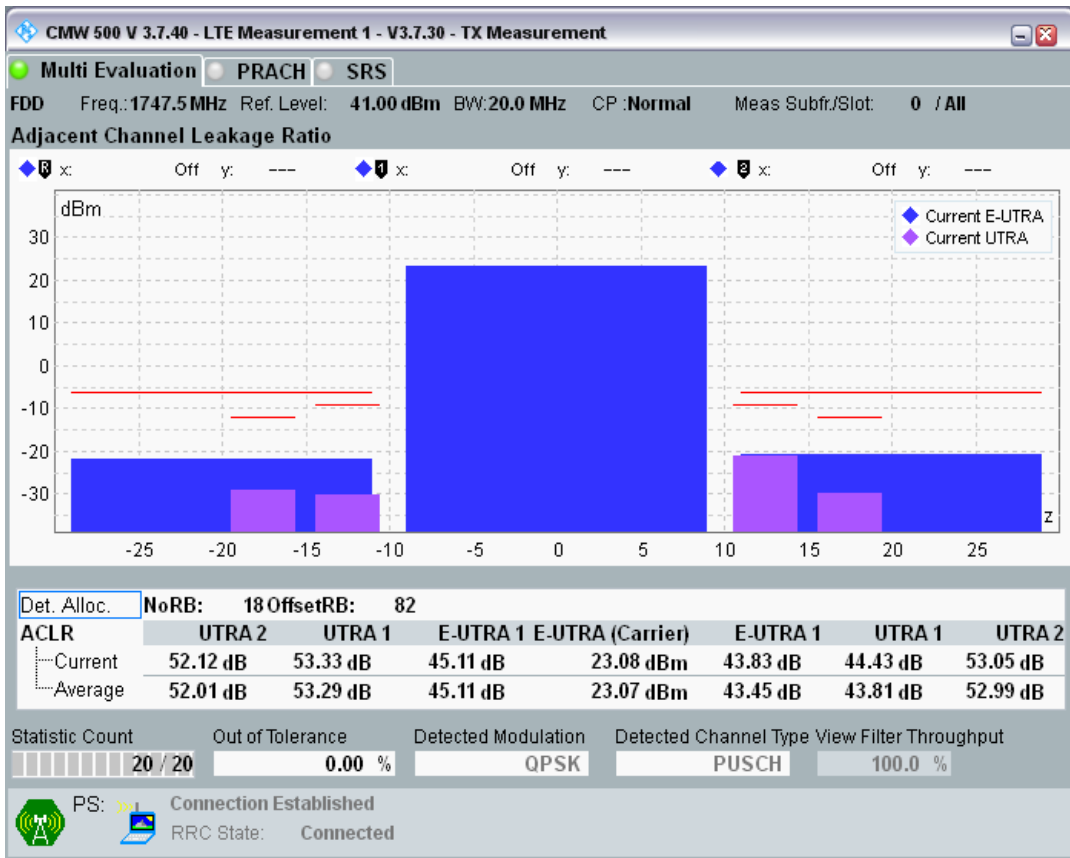

Band3 QPSK BW=20MHz Channel=19575 RB Size=18 Position=#Max

Band3 QPSK BW=20MHz Channel=19575 RB Size=100 Position=#0