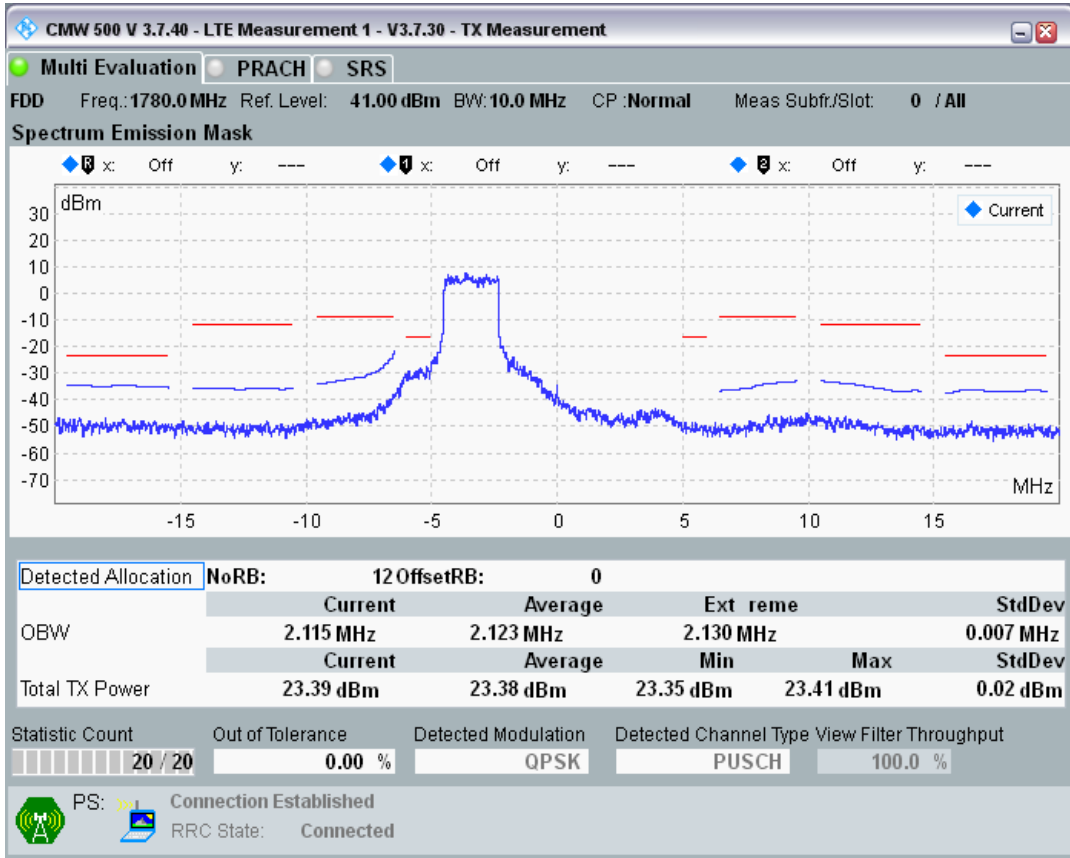

Band3 QPSK BW=10MHz Channel=19900 RB Size=12 Position=#0

Band3 QPSK BW=10MHz Channel=19900 RB Size=12 Position=#Max