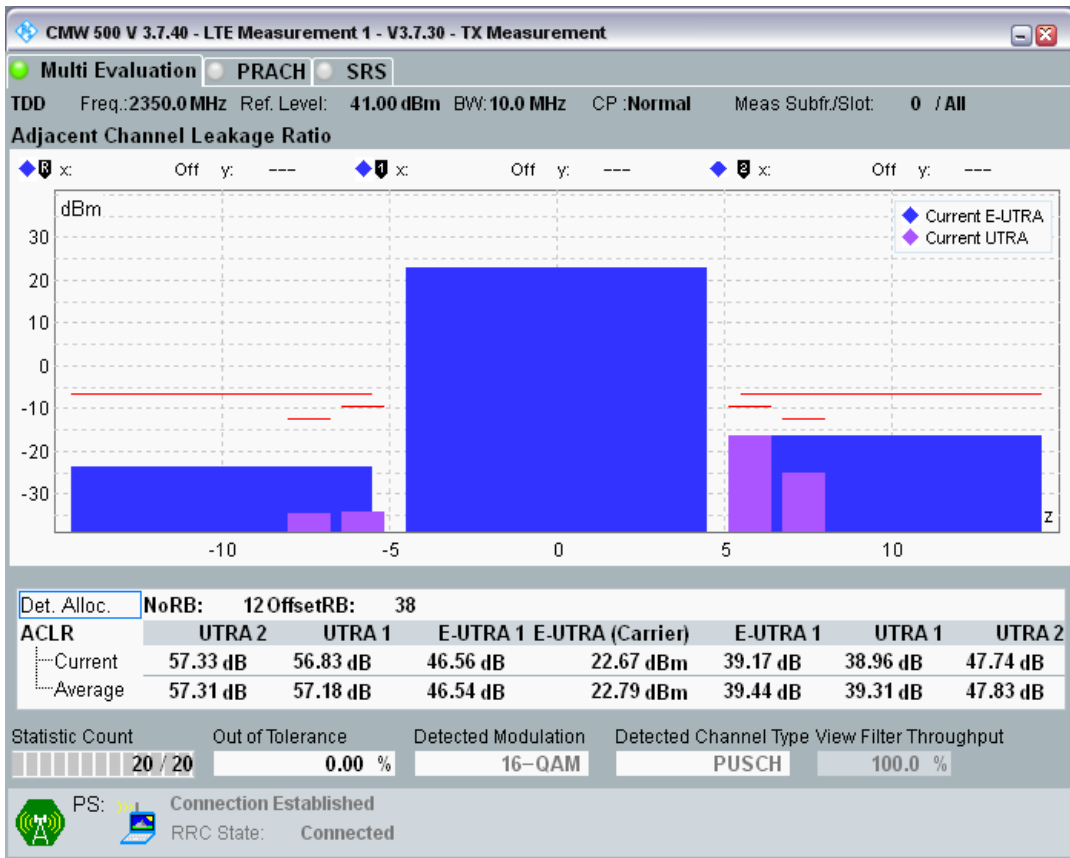

Band40 QAM16 BW=10MHz Channel=39600 RB Size=12 Position=#Max

Band40 QAM16 BW=10MHz Channel=39600 RB Size=50 Position=#0

Band40 QAM16 BW=10MHz Channel=39600 RB Size=12 Position=#0

Band40 QAM16 BW=10MHz Channel=39150 RB Size=12 Position=#Max