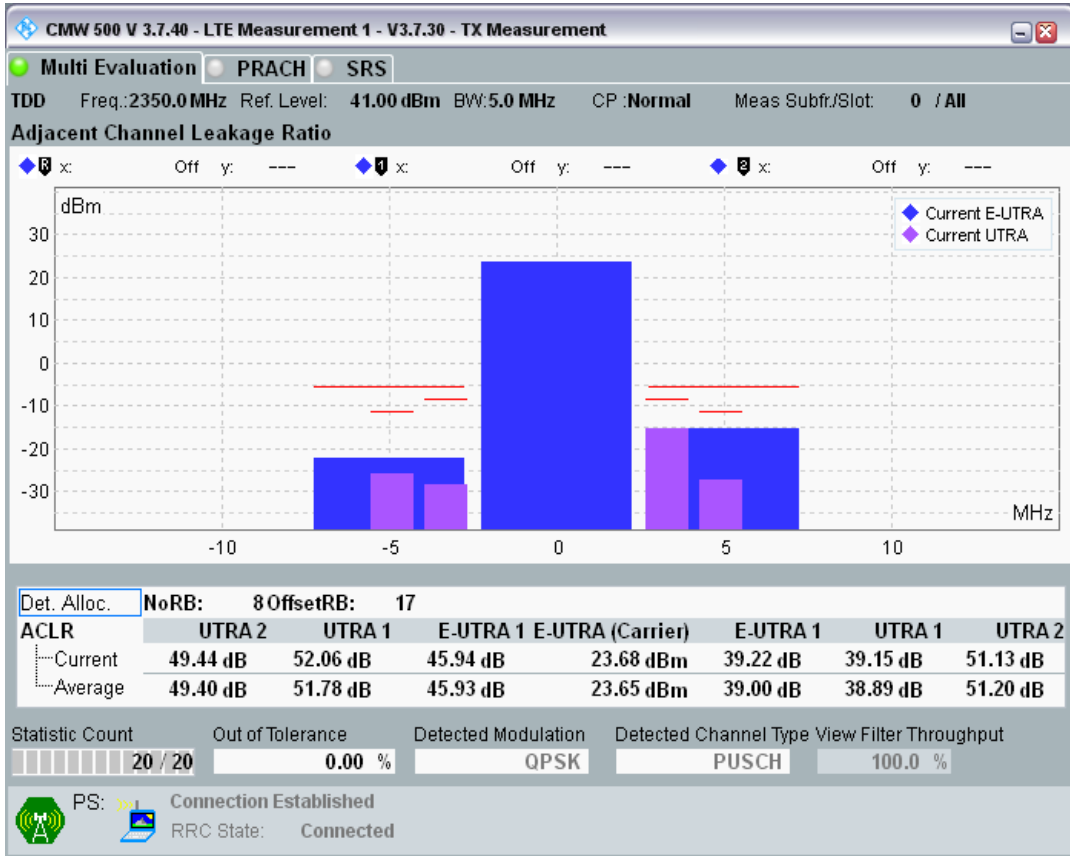

Band40 QPSK BW=5MHz Channel=39150 RB Size=8 Position=#Max

Band40 QPSK BW=5MHz Channel=38675 RB Size=8 Position=#Max