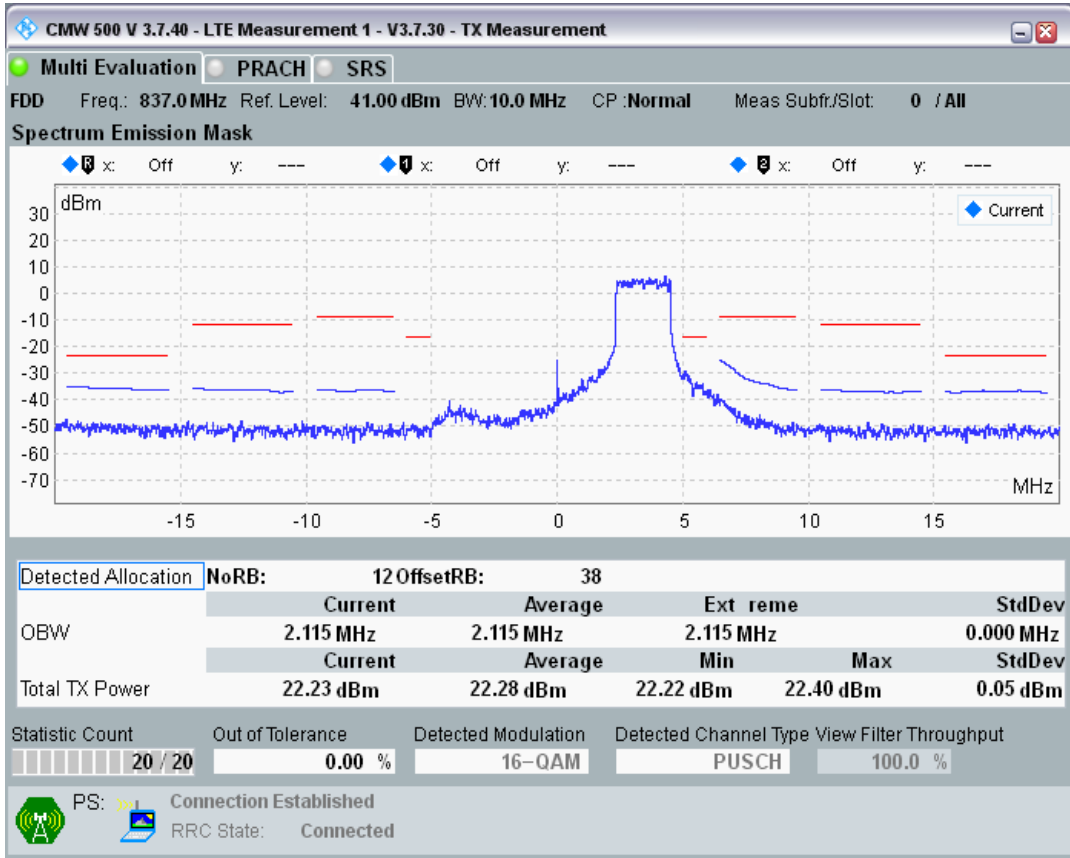

Band20 QAM16 BW=10MHz Channel=24200 RB Size=12 Position=#Max

Band20 QAM16 BW=10MHz Channel=24200 RB Size=50 Position=#0