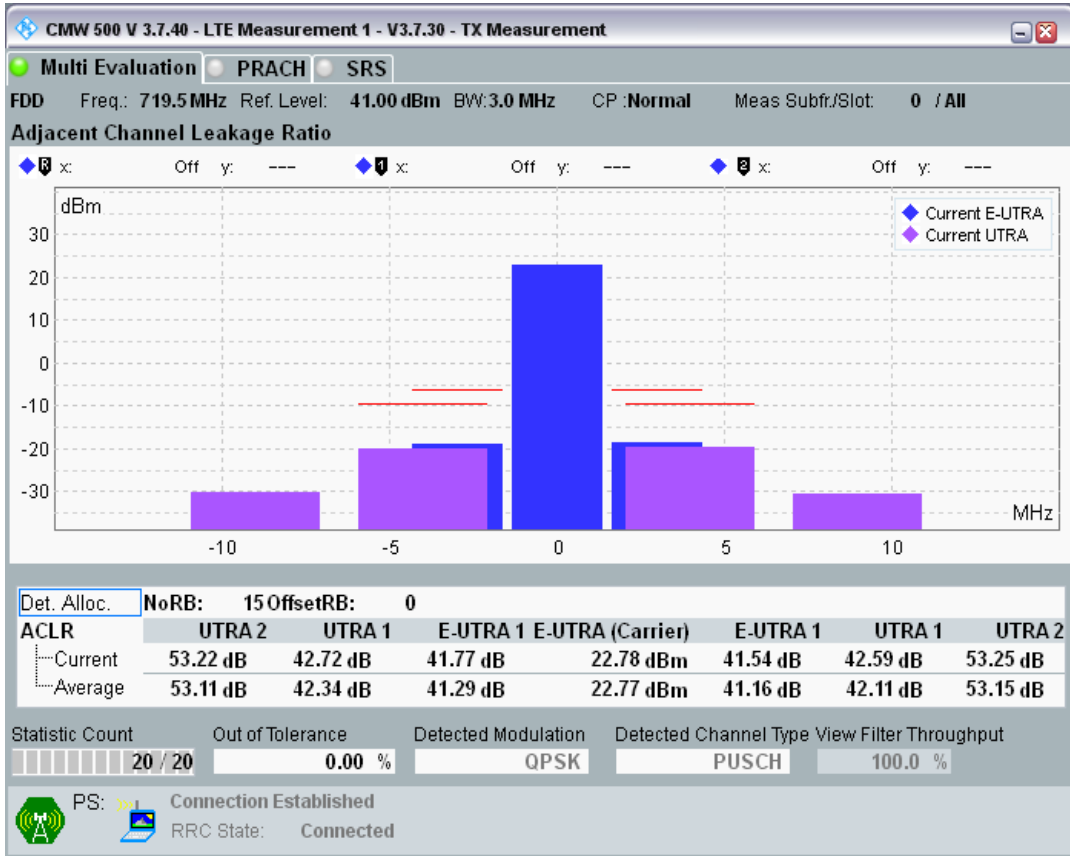

Band28 QPSK BW=3MHz Channel=27375 RB Size=15 Position=#0

Band28 QAM16 BW=3MHz Channel=27375 RB Size=4 Position=#0