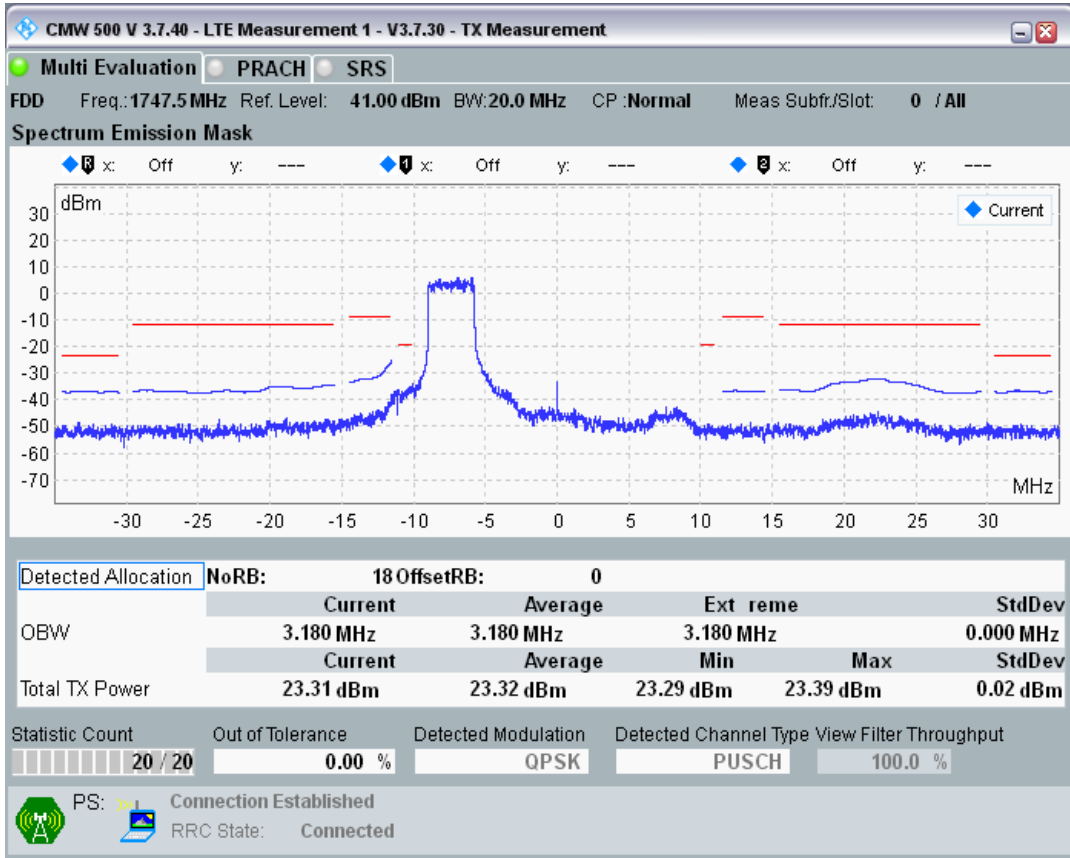

Band3 QPSK BW=20MHz Channel=19575 RB Size=18 Position=#0

Band3 QPSK BW=20MHz Channel=19575 RB Size=18 Position=#Max