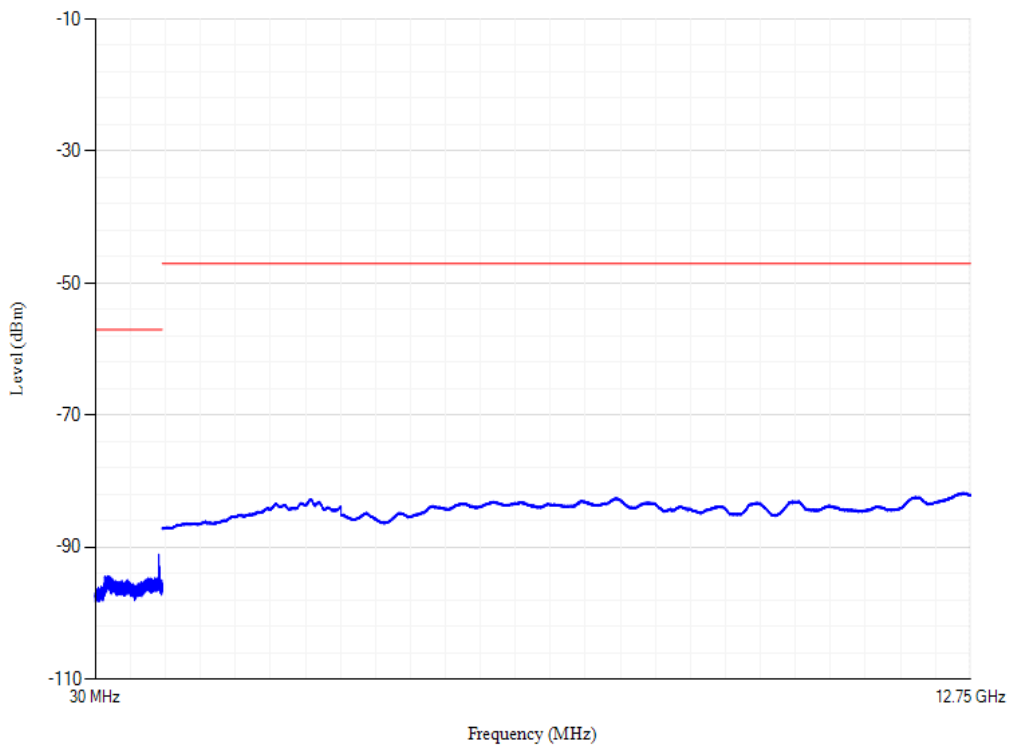

Conducted spurious emissions

Band8 QPSK BW=10MHz Channel=21625

Conducted spurious emissions

Band8 QPSK BW=10MHz Channel=21500

Conducted spurious emissions

Band8 QPSK BW=10MHz Channel=21750

Conducted spurious emissions