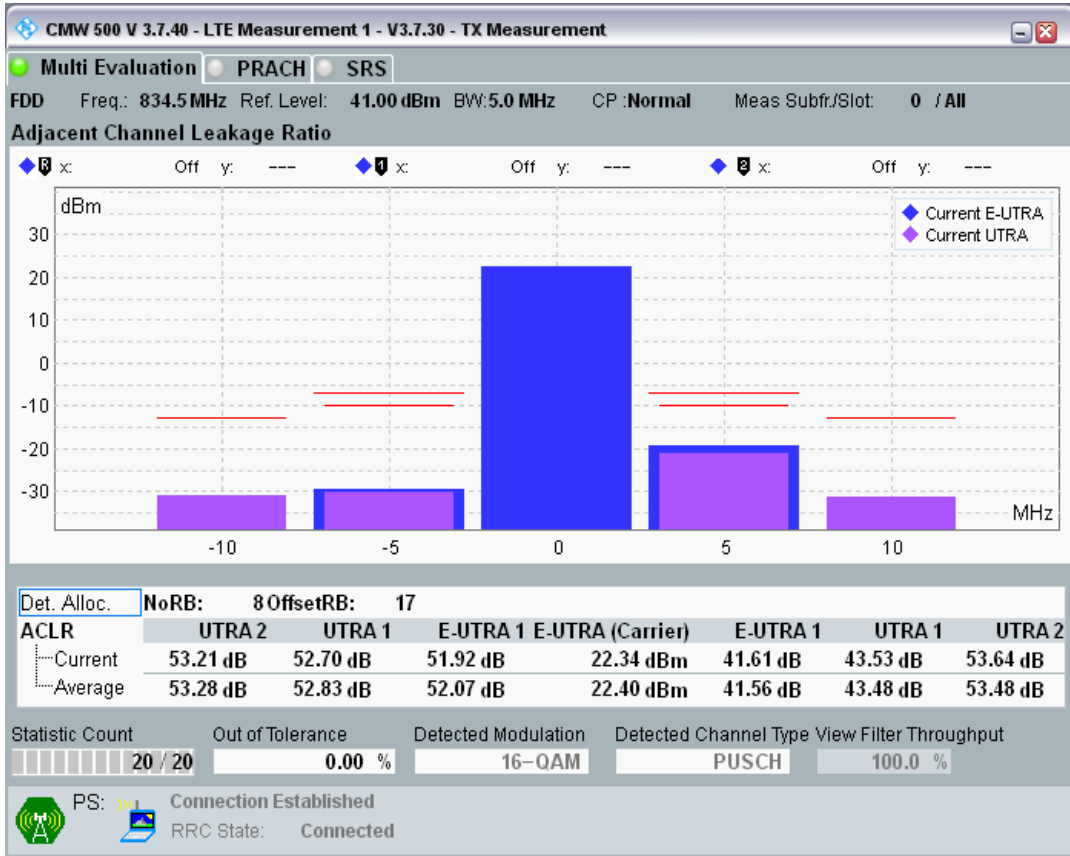

Band20 QAM16 BW=5MHz Channel=24175 RB Size=8 Position=#Max

Band20 QAM16 BW=5MHz Channel=24175 RB Size=25 Position=#0