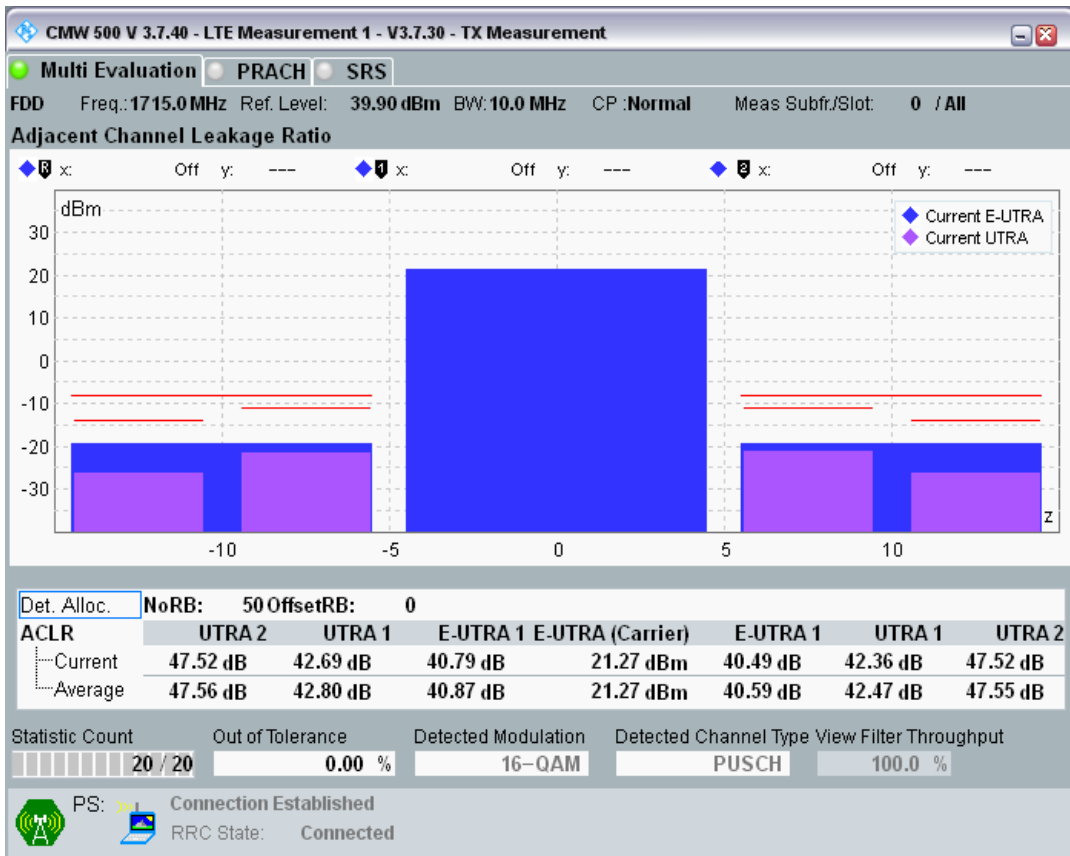

Band3 QAM16 BW=10MHz Channel=19250 RB Size=50 Position=#0

Band3 QPSK BW=10MHz Channel=19575 RB Size=12 Position=#0