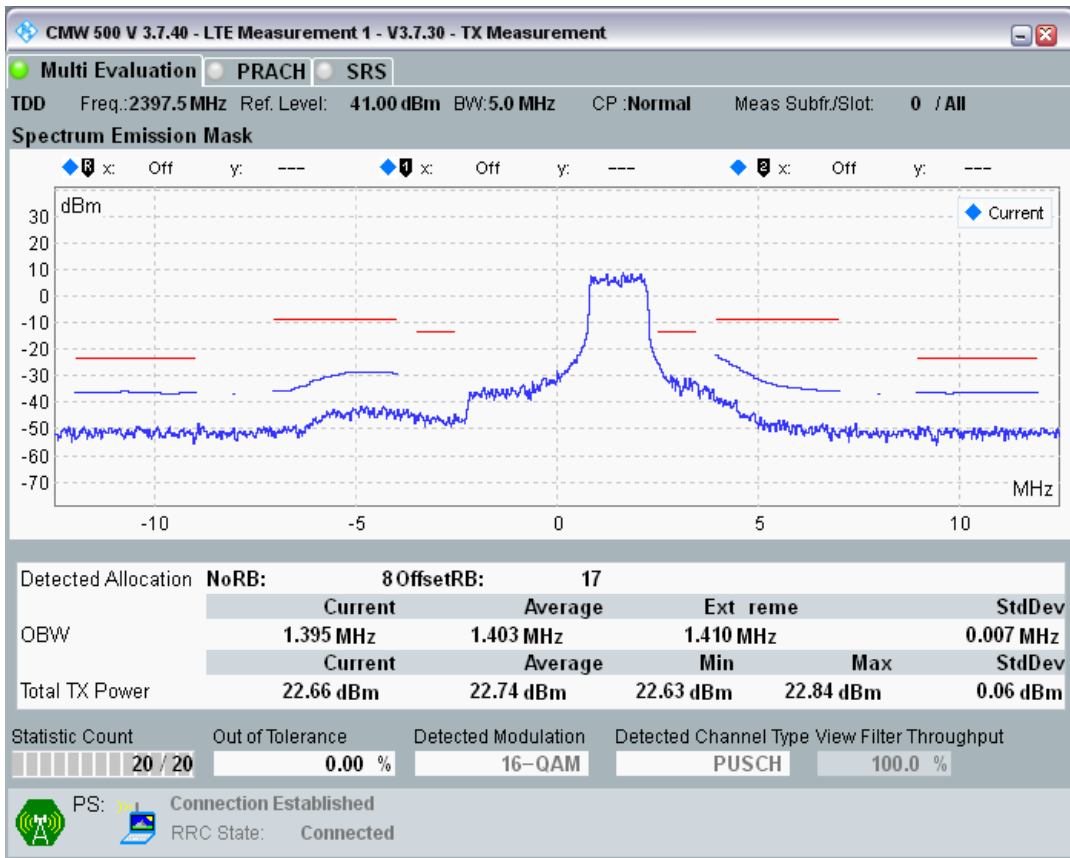

Band40 QAM16 BW=5MHz Channel=39625 RB Size=8 Position=#Max

Band40 QPSK BW=10MHz Channel=39600 RB Size=12 Position=#0