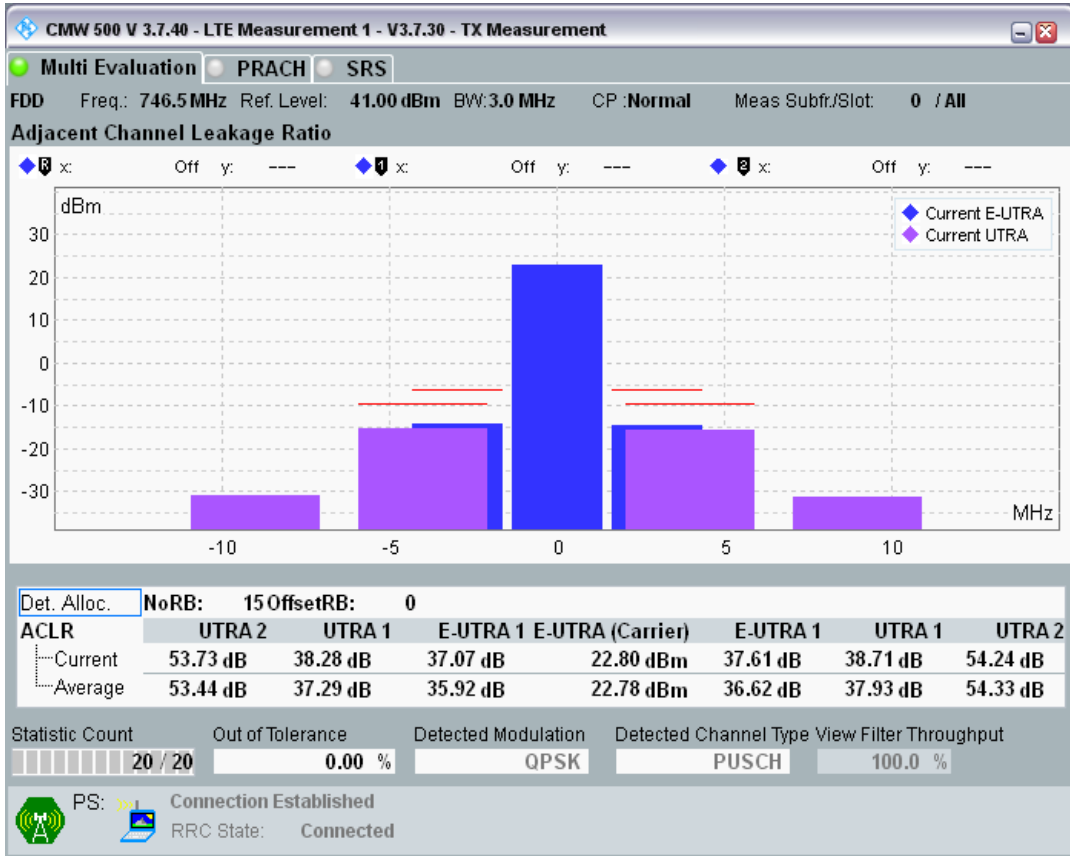

Band28 QPSK BW=3MHz Channel=27645 RB Size=15 Position=#0

Band28 QAM16 BW=3MHz Channel=27645 RB Size=4 Position=#0