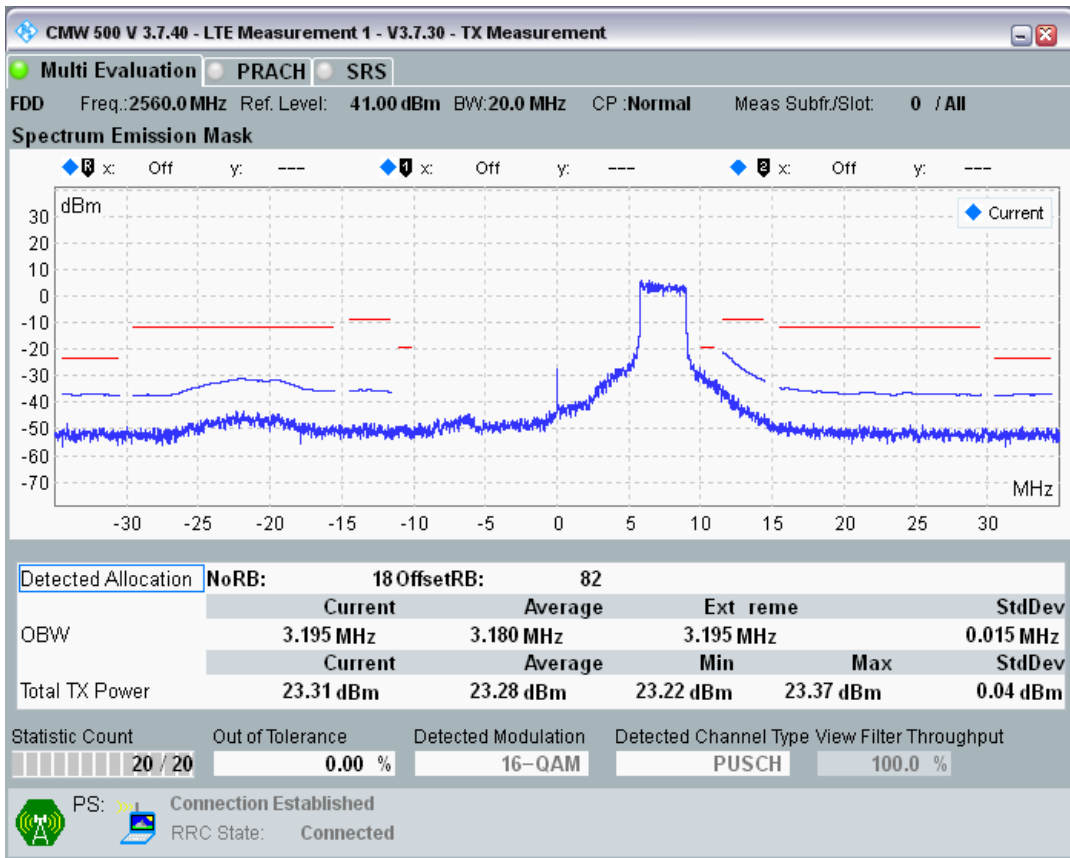

Band7 QAM16 BW=5MHz Channel=20775 RB Size=8 Position=#Max

Band7 QAM16 BW=5MHz Channel=21100 RB Size=8 Position=#0

Band7 QAM16 BW=5MHz Channel=21100 RB Size=25 Position=#0

Band7 QAM16 BW=20MHz Channel=21350 RB Size=18 Position=#Max