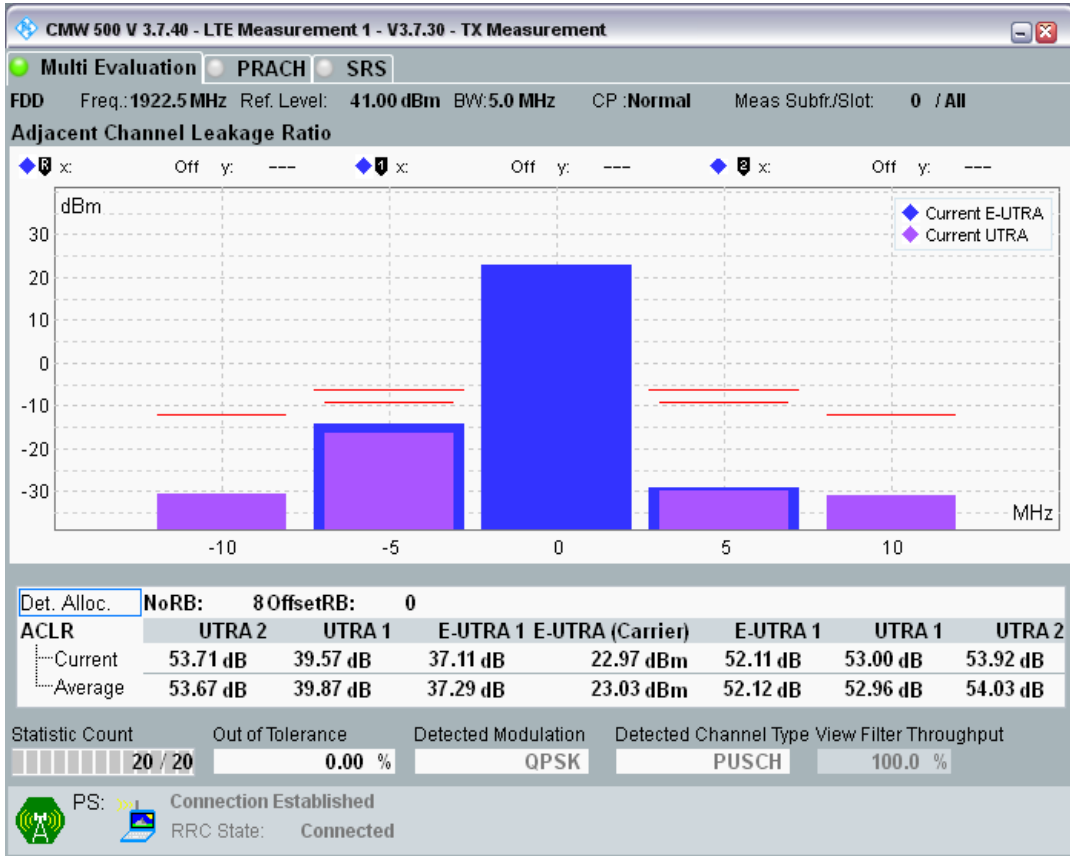

Band1 QPSK BW=5MHz Channel=18025 RB Size=8 Position=#Max