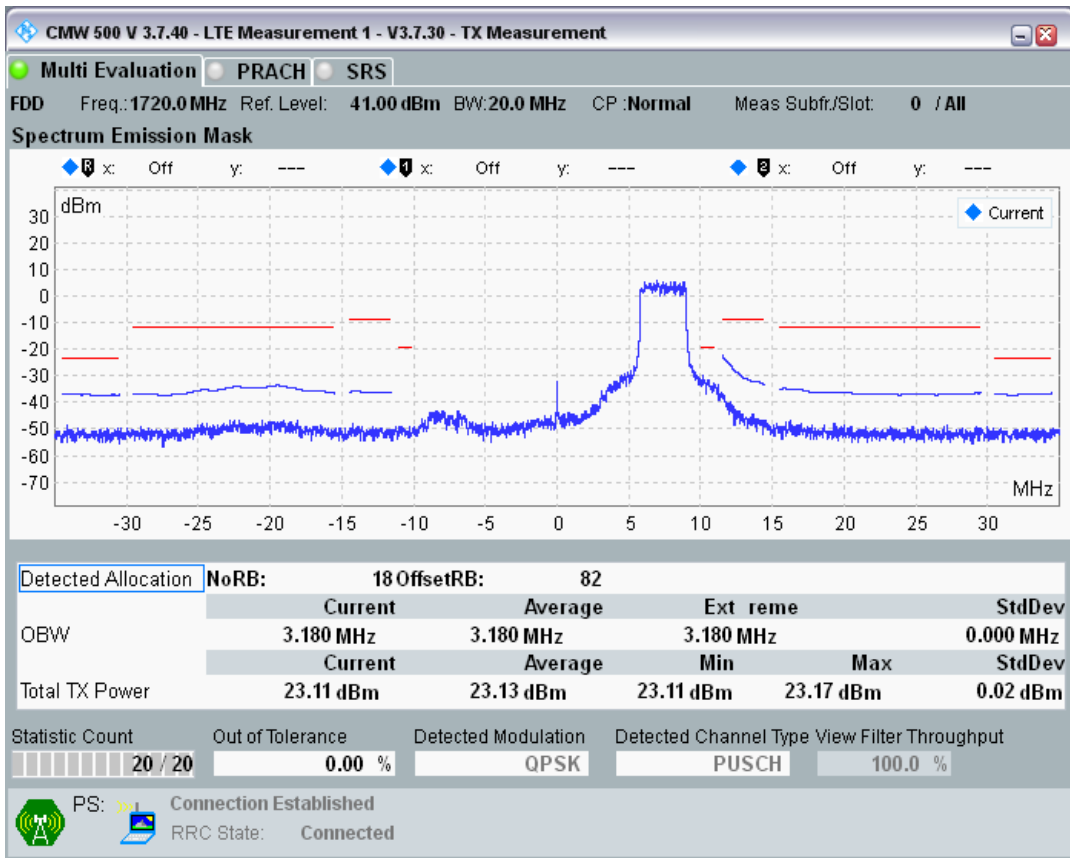

Band3 QAM16 BW=10MHz Channel=19900 RB Size=12 Position=#Max

Band3 QAM16 BW=10MHz Channel=19900 RB Size=50 Position=#0

Band3 QPSK BW=20MHz Channel=19300 RB Size=18 Position=#0

Band3 QPSK BW=20MHz Channel=19300 RB Size=18 Position=#Max