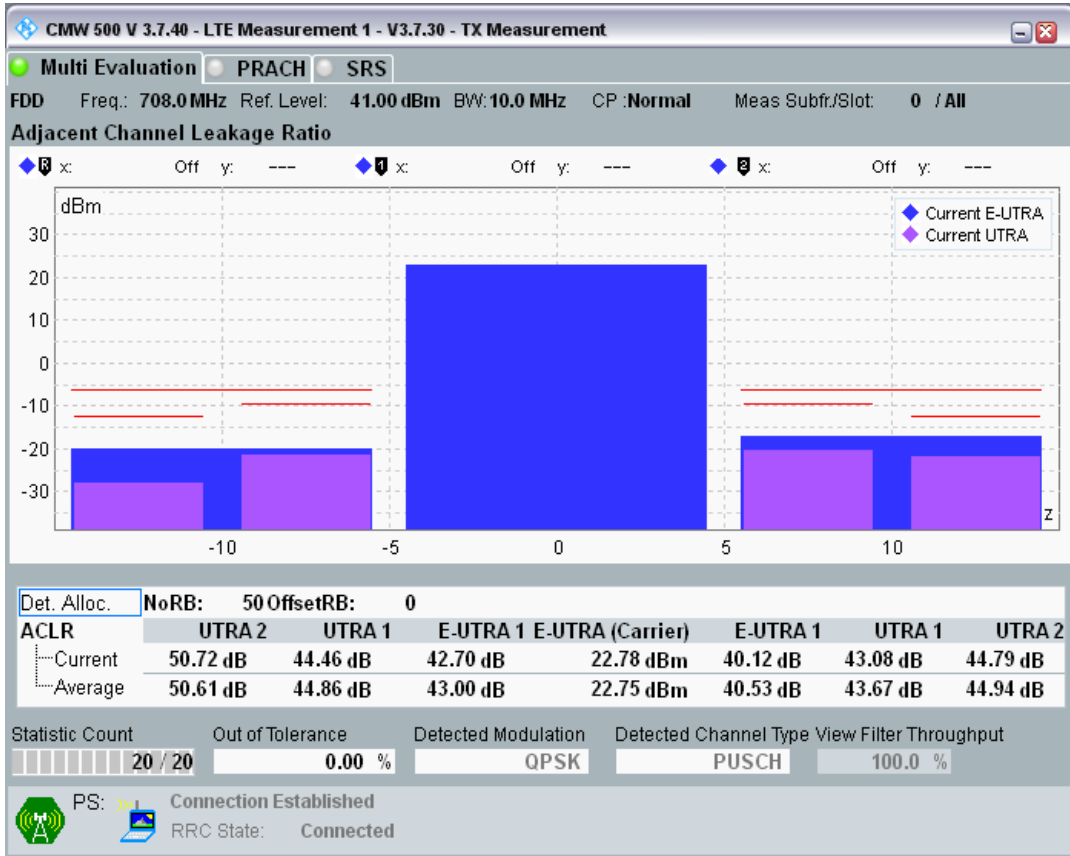

Band28 QPSK BW=10MHz Channel=27260 RB Size=50 Position=#0

Band28 QAM16 BW=10MHz Channel=27260 RB Size=12 Position=#0