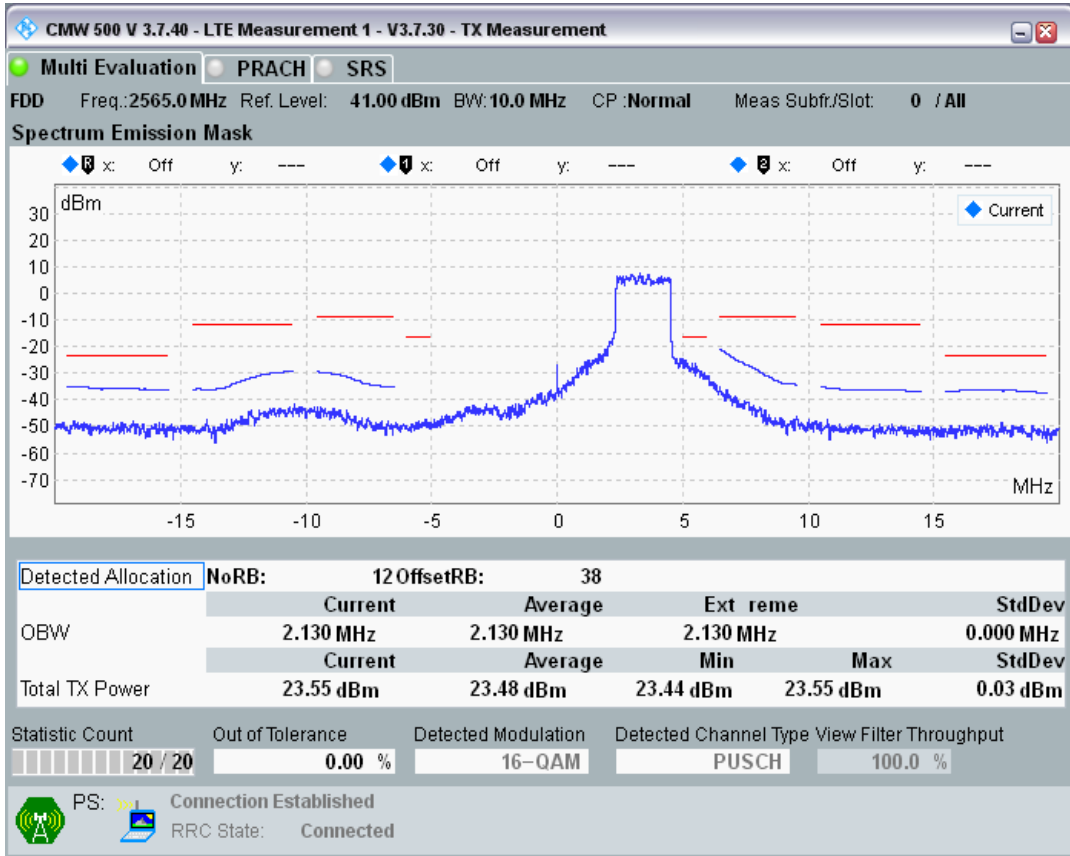

Band7 QAM16 BW=10MHz Channel=21400 RB Size=12 Position=#Max

Band7 QAM16 BW=10MHz Channel=21400 RB Size=50 Position=#0