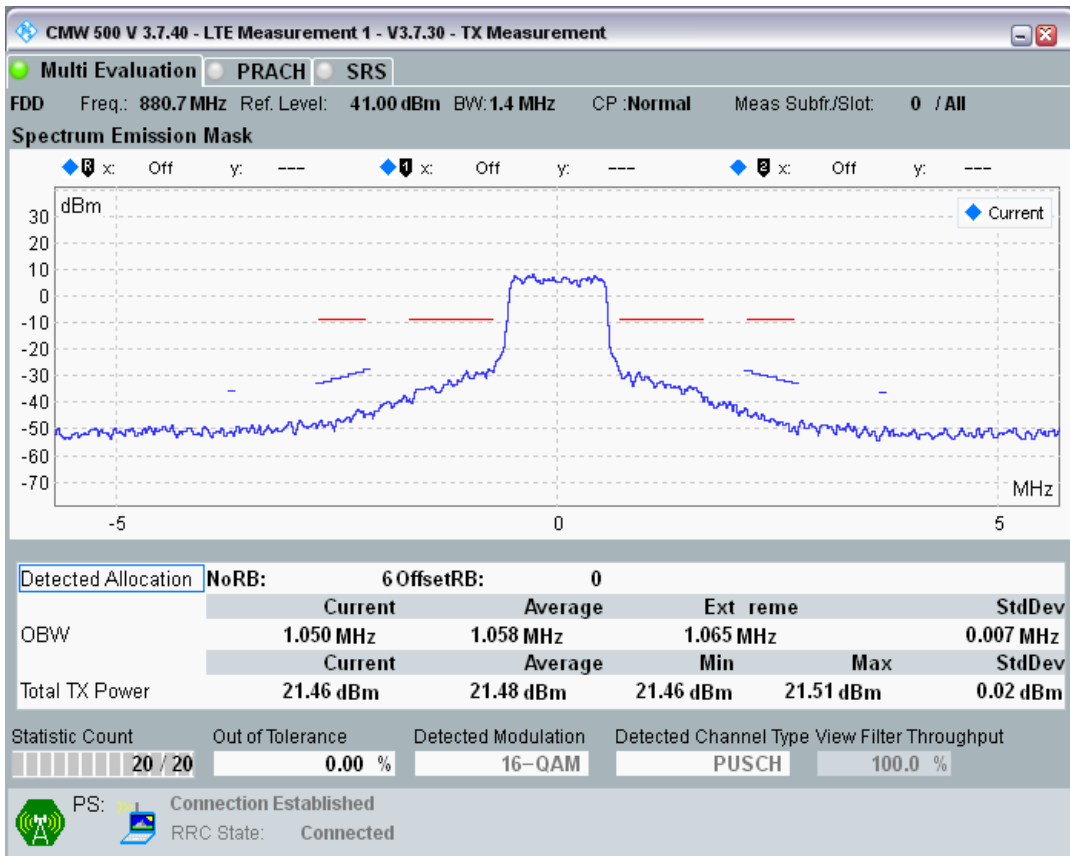

Band8 QAM16 BW=1.4MHz Channel=21457 RB Size=6 Position=#0

Band8 QPSK BW=1.4MHz Channel=21625 RB Size=5 Position=#0