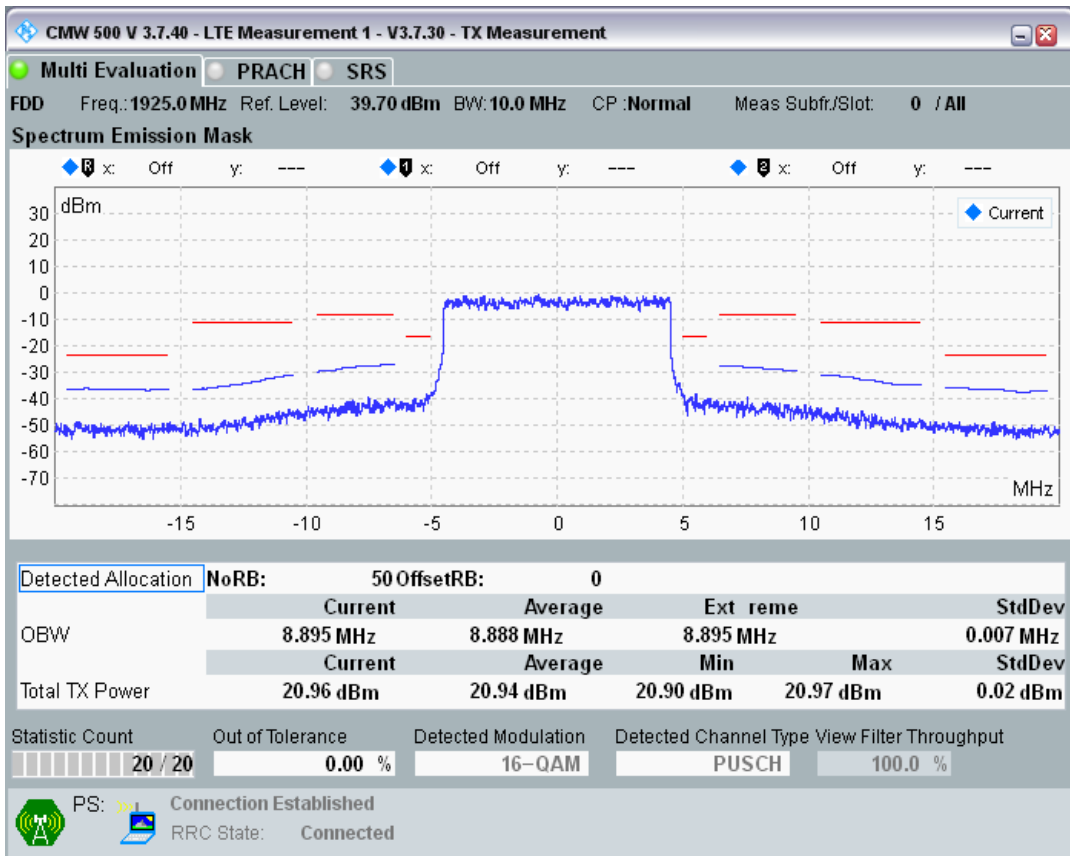

Band1 QPSK BW=10MHz Channel=18050 RB Size=50 Position=#0

Band1 QAM16 BW=10MHz Channel=18050 RB Size=12 Position=#0

Band1 QAM16 BW=10MHz Channel=18050 RB Size=12 Position=#Max

Band1 QAM16 BW=10MHz Channel=18050 RB Size=50 Position=#0