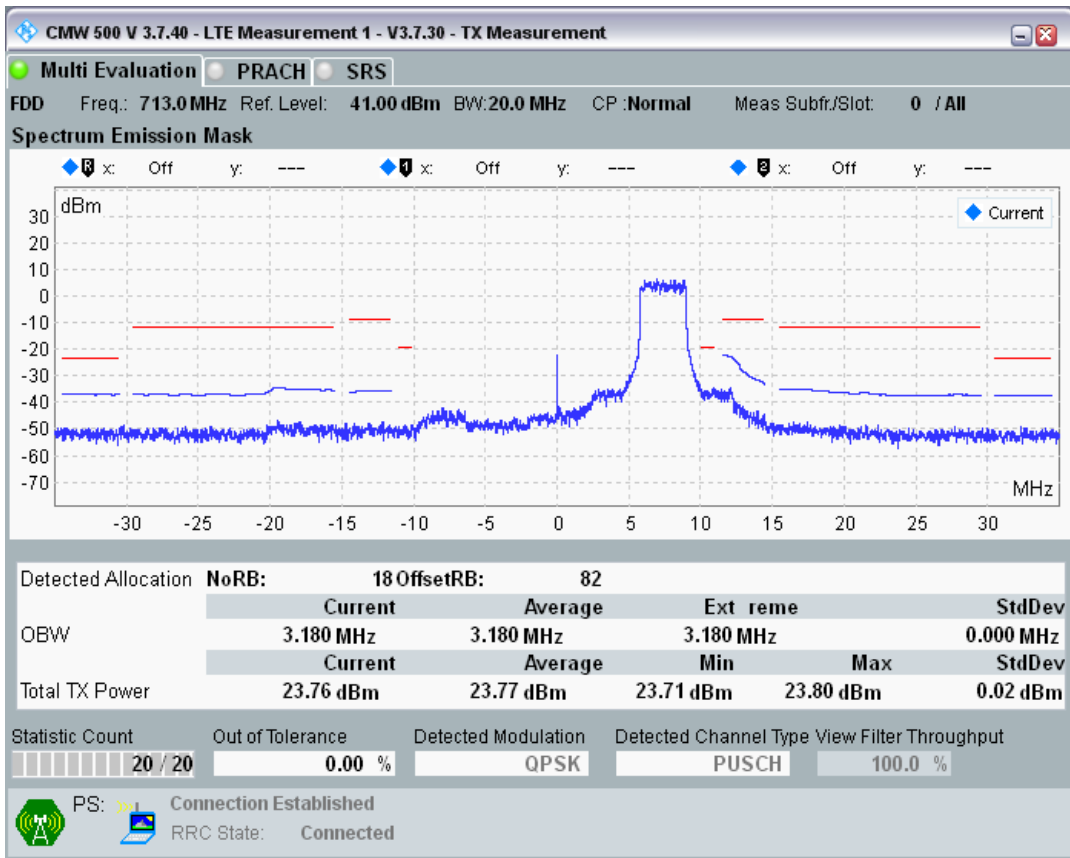

Band28 QAM16 BW=10MHz Channel=27610 RB Size=12 Position=#Max

Band28 QAM16 BW=10MHz Channel=27610 RB Size=50 Position=#0

Band28 QPSK BW=20MHz Channel=27310 RB Size=18 Position=#0

Band28 QPSK BW=20MHz Channel=27310 RB Size=18 Position=#Max