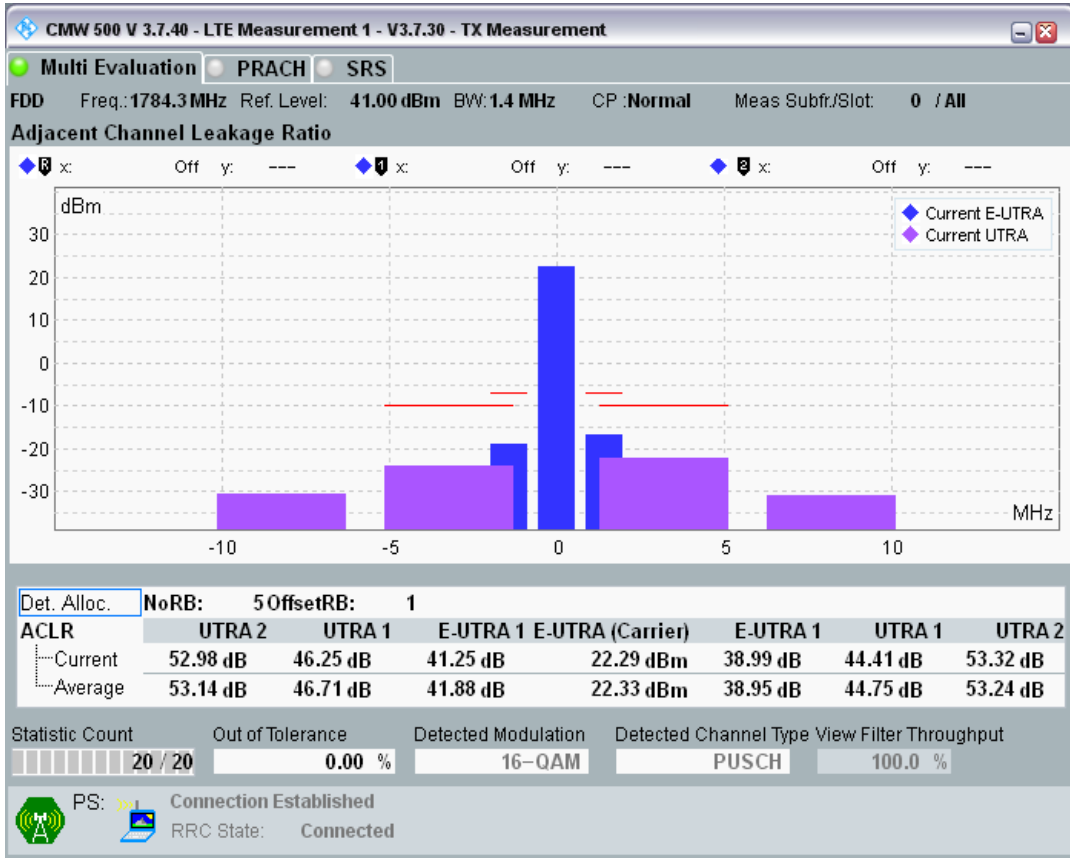

Band3 QAM16 BW=1.4MHz Channel=19943 RB Size=5 Position=#Max

Band3 QAM16 BW=1.4MHz Channel=19943 RB Size=6 Position=#0