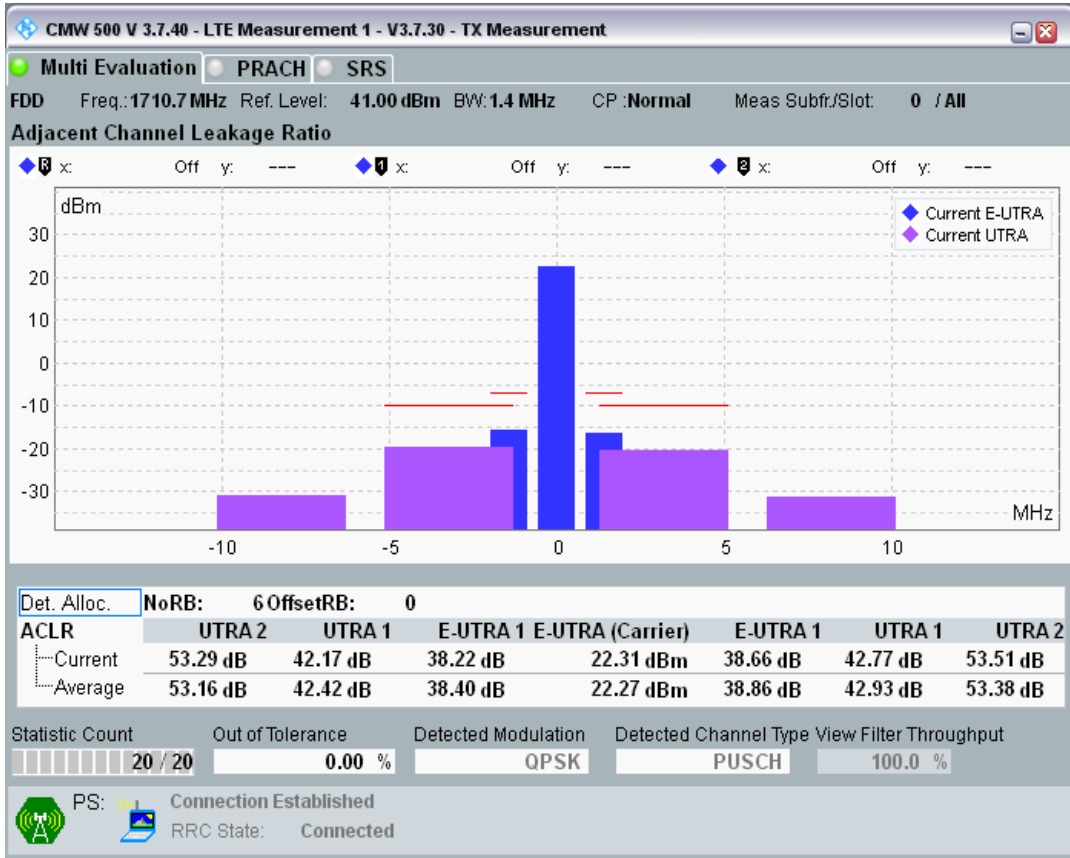

Band3 QPSK BW=1.4MHz Channel=19207 RB Size=6 Position=#0

Band3 QAM16 BW=1.4MHz Channel=19207 RB Size=5 Position=#0