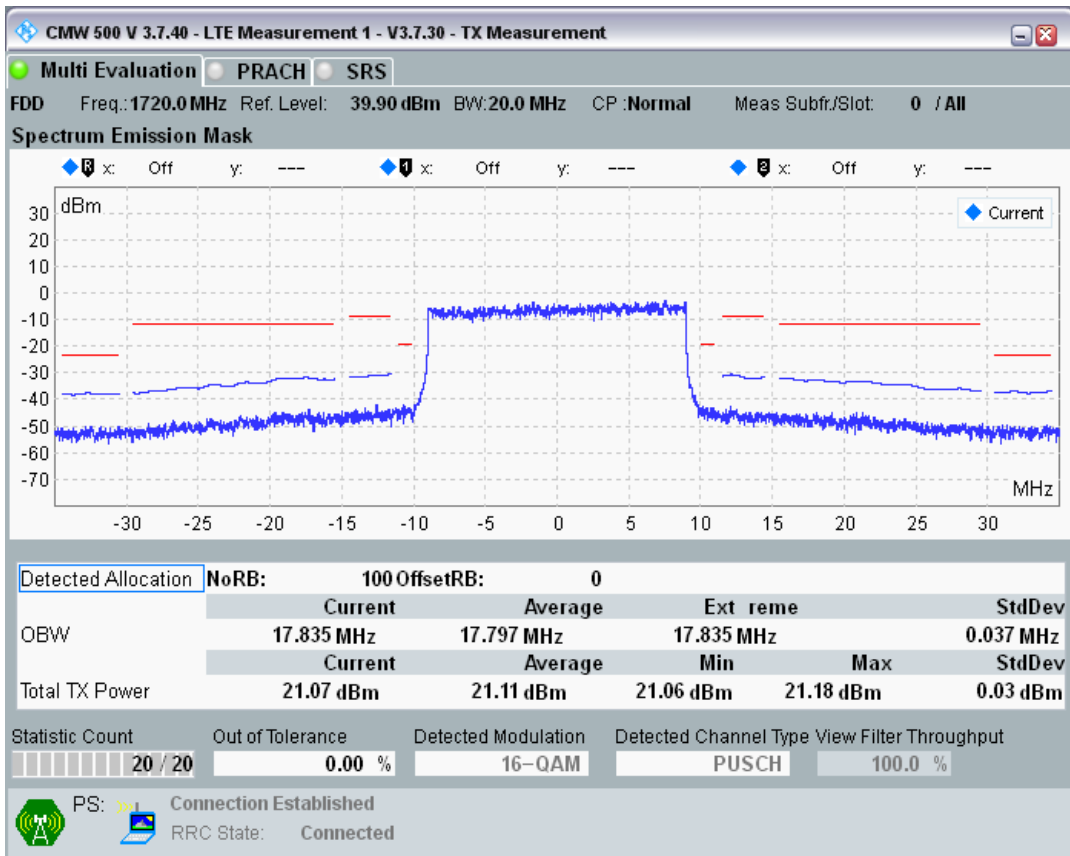

Band3 QPSK BW=20MHz Channel=19300 RB Size=100 Position=#0

Band3 QAM16 BW=20MHz Channel=19300 RB Size=18 Position=#0

Band3 QAM16 BW=20MHz Channel=19300 RB Size=18 Position=#Max

Band3 QAM16 BW=20MHz Channel=19300 RB Size=100 Position=#0