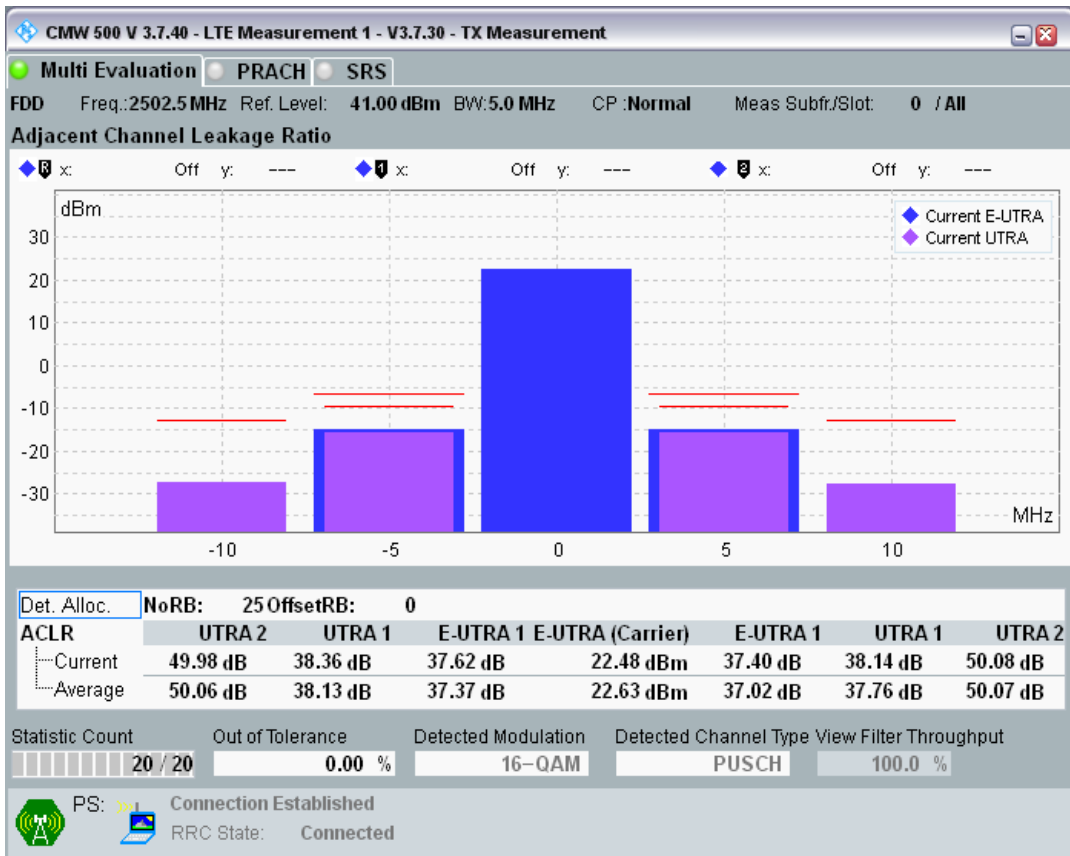

Band7 QAM16 BW=5MHz Channel=21100 RB Size=25 Position=#0

Band7 QAM16 BW=5MHz Channel=21100 RB Size=8 Position=#0

Band7 QAM16 BW=5MHz Channel=20775 RB Size=8 Position=#Max

Band7 QAM16 BW=5MHz Channel=20775 RB Size=25 Position=#0