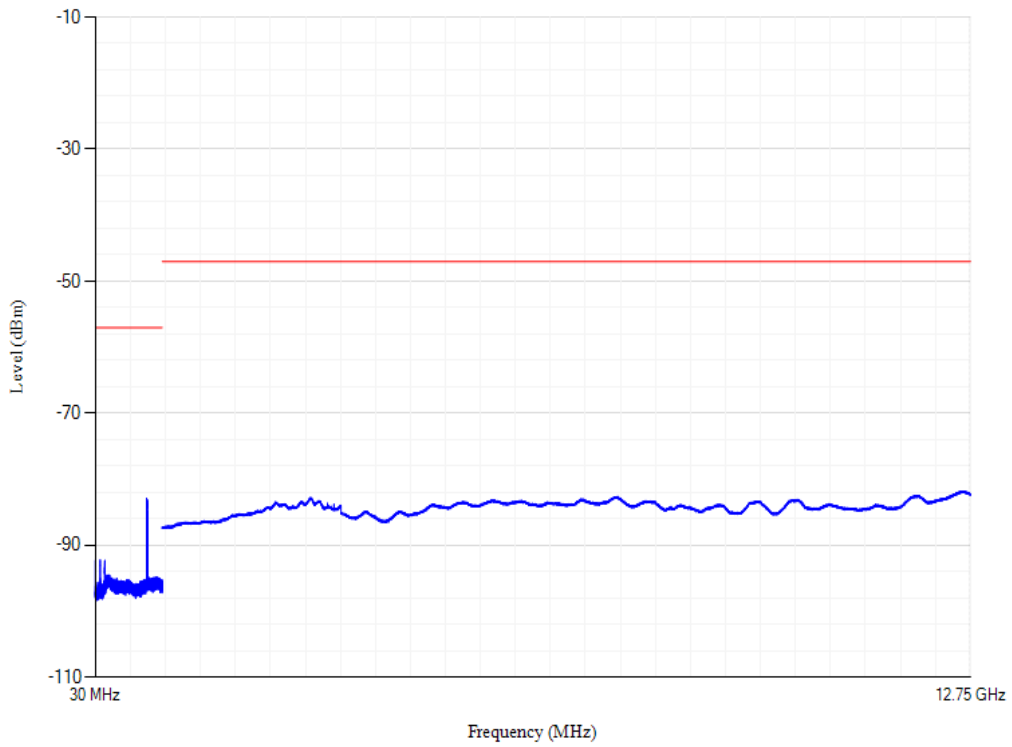

Conducted spurious emissions

Band3 QPSK BW=20MHz Channel=19850