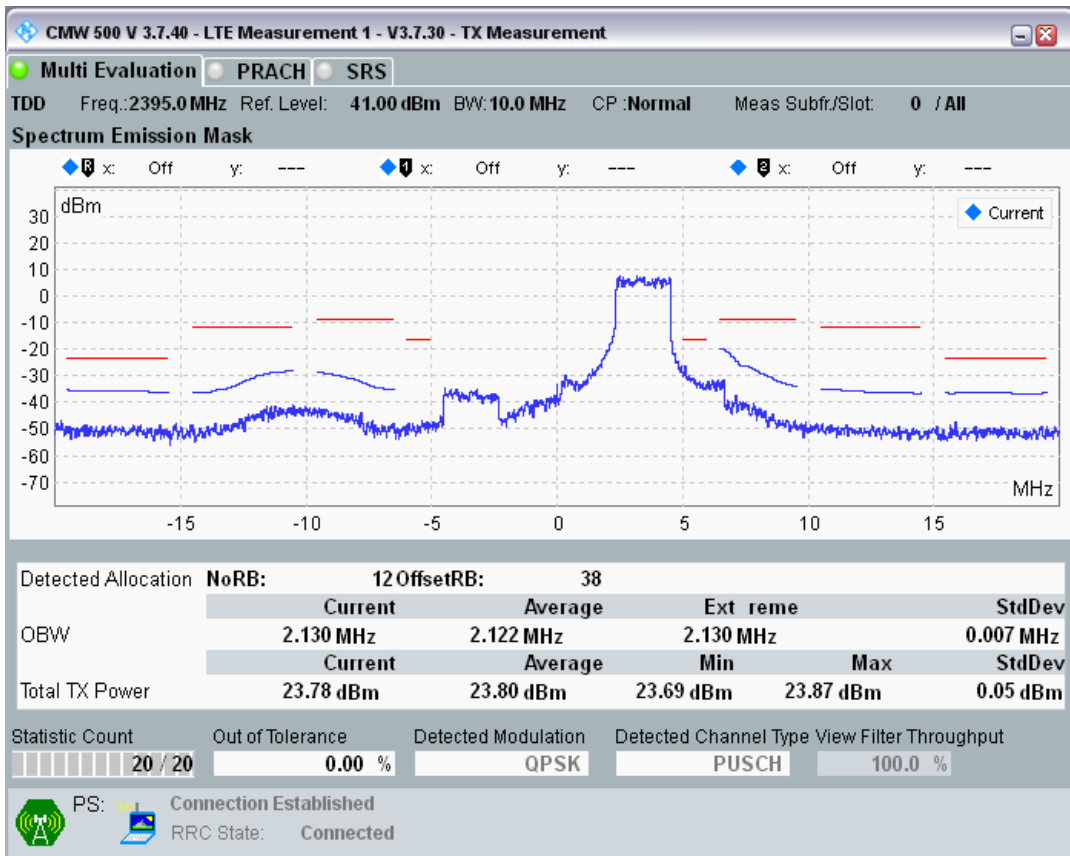

Band40 QAM16 BW=5MHz Channel=39625 RB Size=8 Position=#0

Band40 QAM16 BW=5MHz Channel=39625 RB Size=8 Position=#Max

Band40 QPSK BW=10MHz Channel=39600 RB Size=12 Position=#0

Band40 QPSK BW=10MHz Channel=39600 RB Size=12 Position=#Max