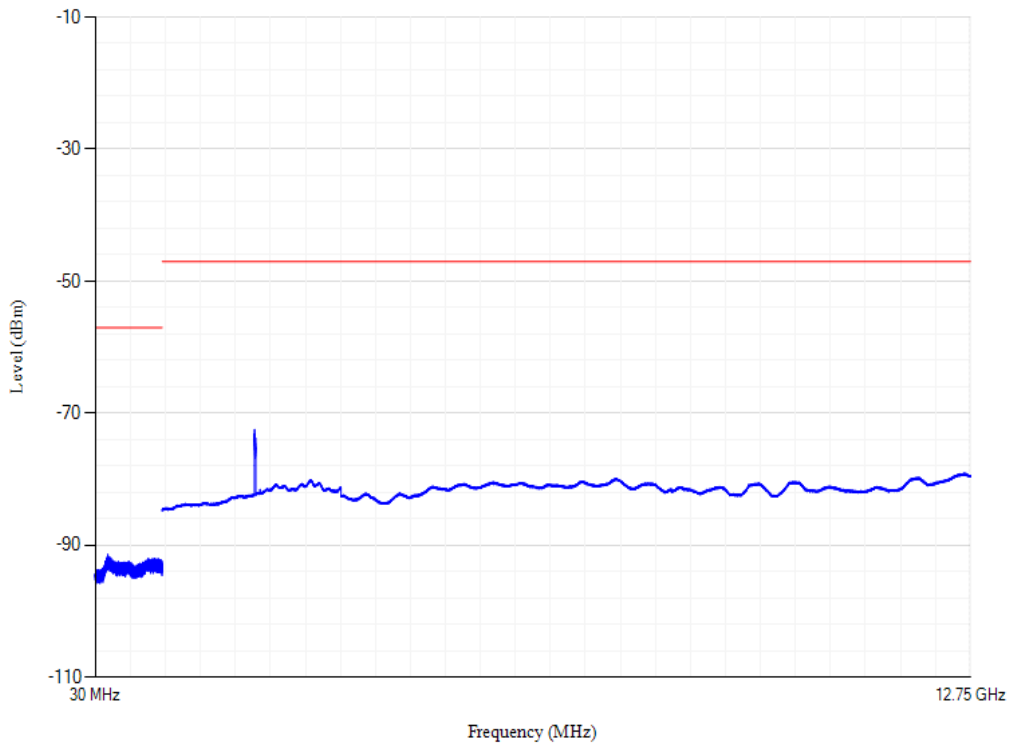

Conducted spurious emissions

Band7 QPSK BW=20MHz Channel=21100