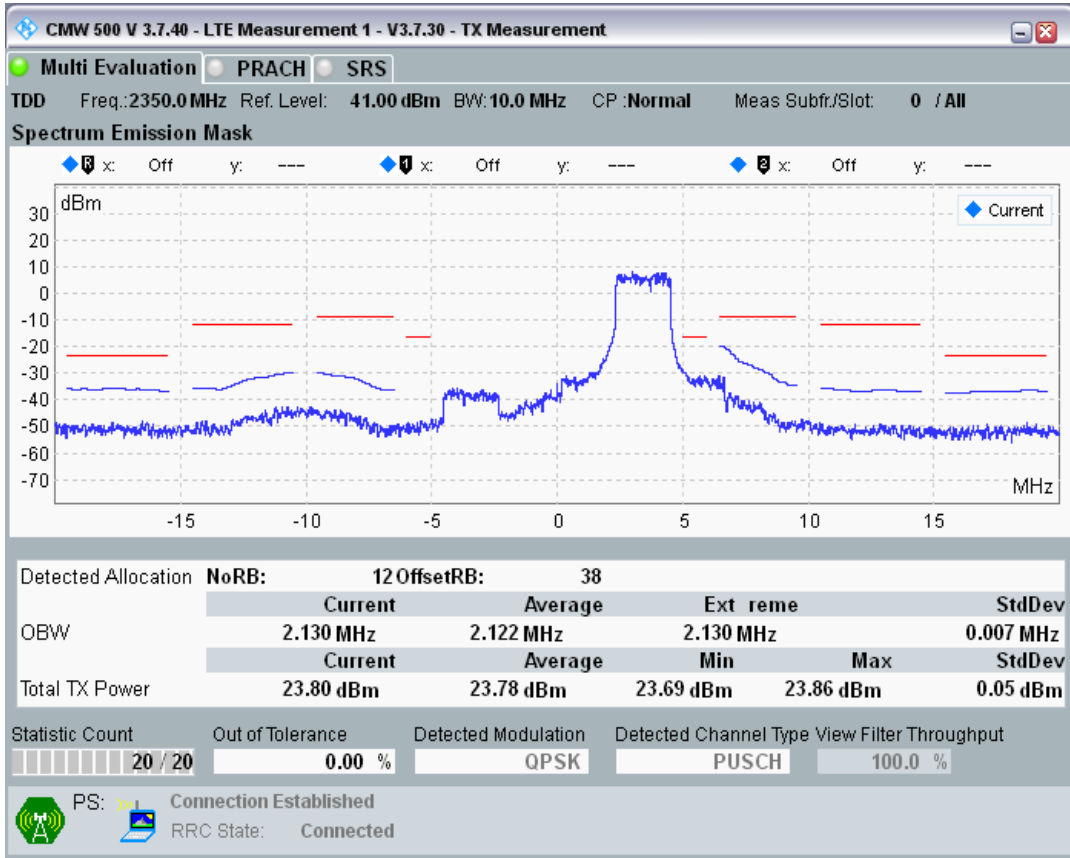

Band40 QPSK BW=10MHz Channel=39150 RB Size=12 Position=#Max

Band40 QPSK BW=20MHz Channel=38750 RB Size=100 Position=#0