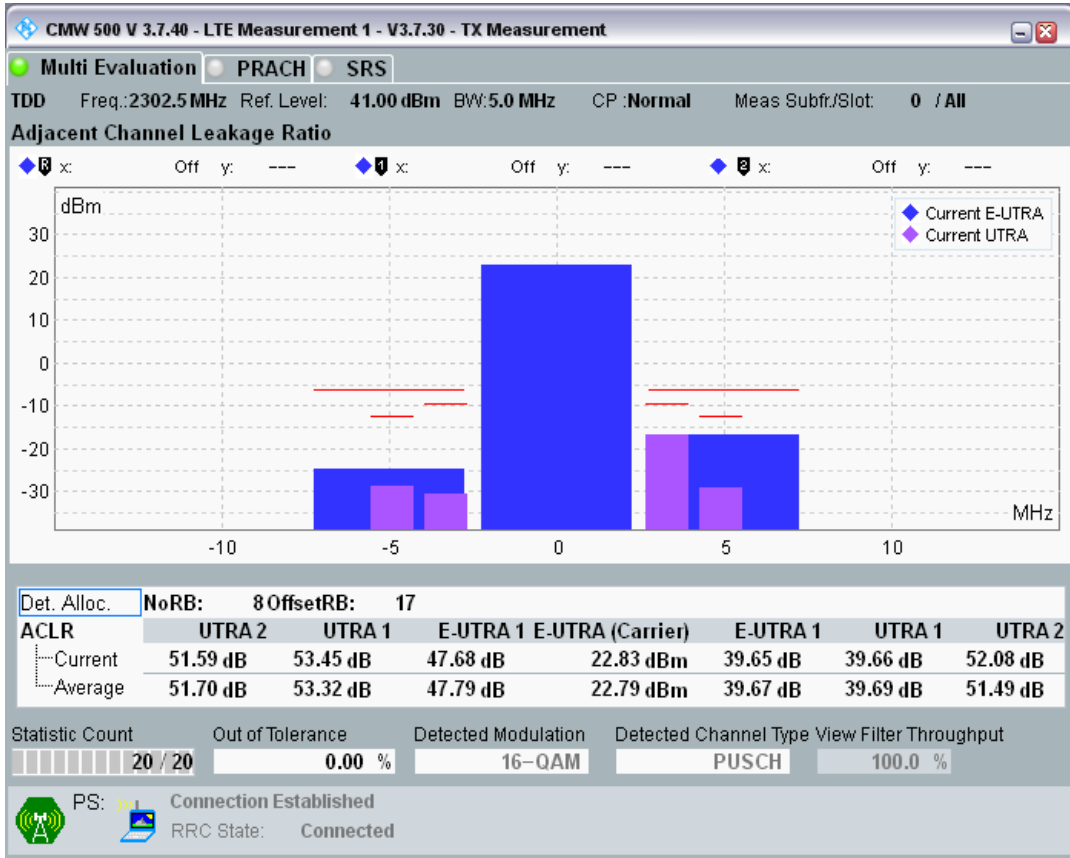

Band40 QAM16 BW=5MHz Channel=38675 RB Size=8 Position=#Max

Band40 QAM16 BW=5MHz Channel=39625 RB Size=8 Position=#0