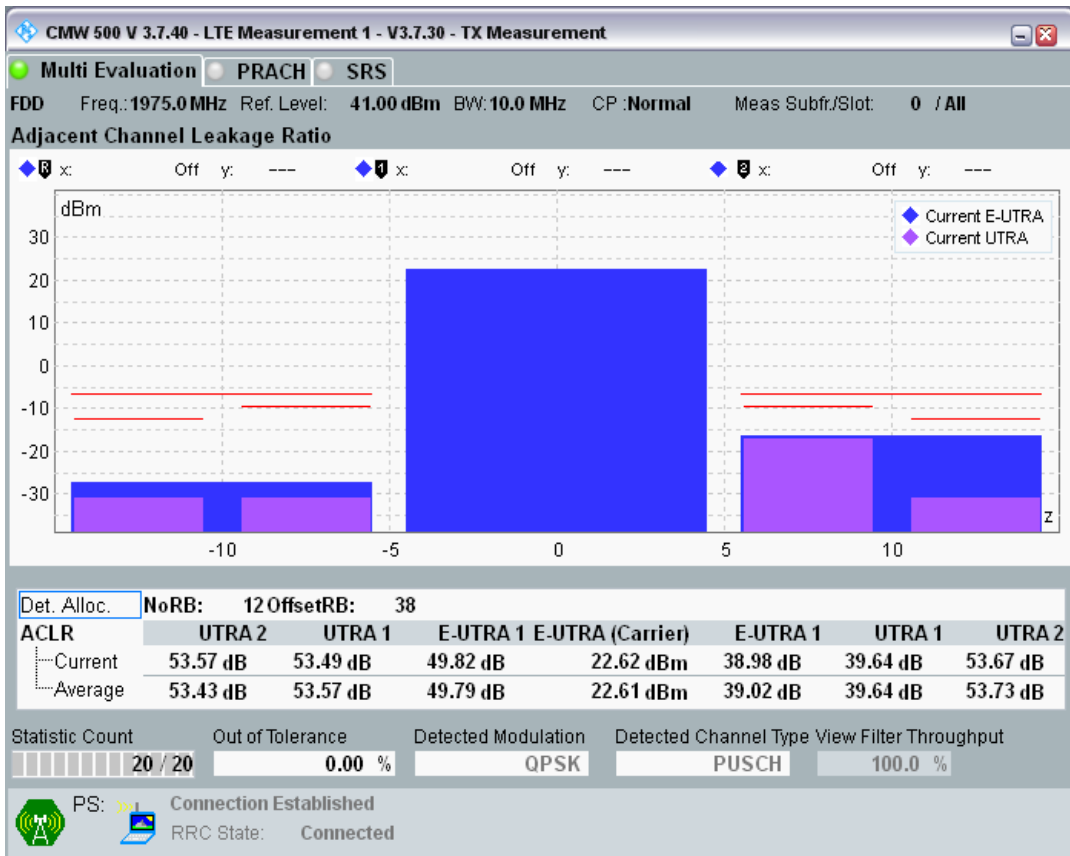

Band1 QAM16 BW=10MHz Channel=18300 RB Size=12 Position=#Max

Band1 QAM16 BW=10MHz Channel=18300 RB Size=50 Position=#0

Band1 QPSK BW=10MHz Channel=18550 RB Size=12 Position=#0

Band1 QPSK BW=10MHz Channel=18550 RB Size=12 Position=#Max