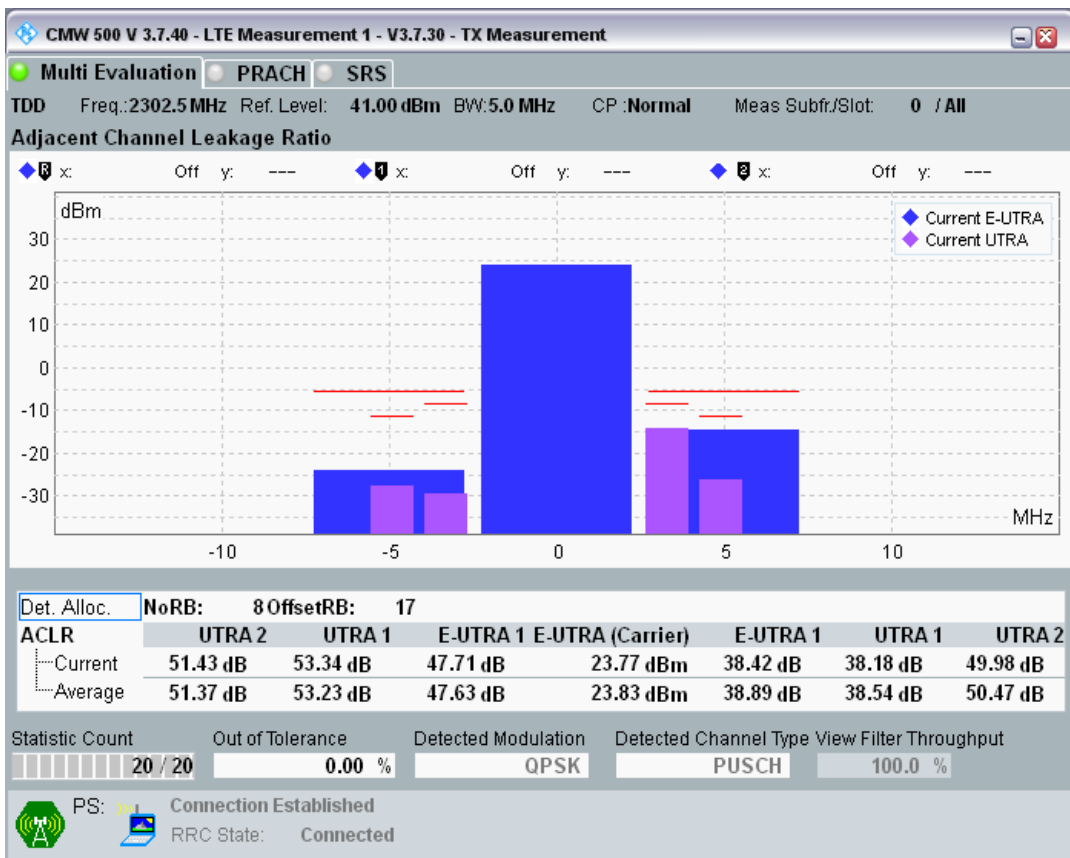

Band40 QPSK BW=5MHz Channel=38675 RB Size=8 Position=#Max

Band40 QPSK BW=5MHz Channel=39150 RB Size=25 Position=#0