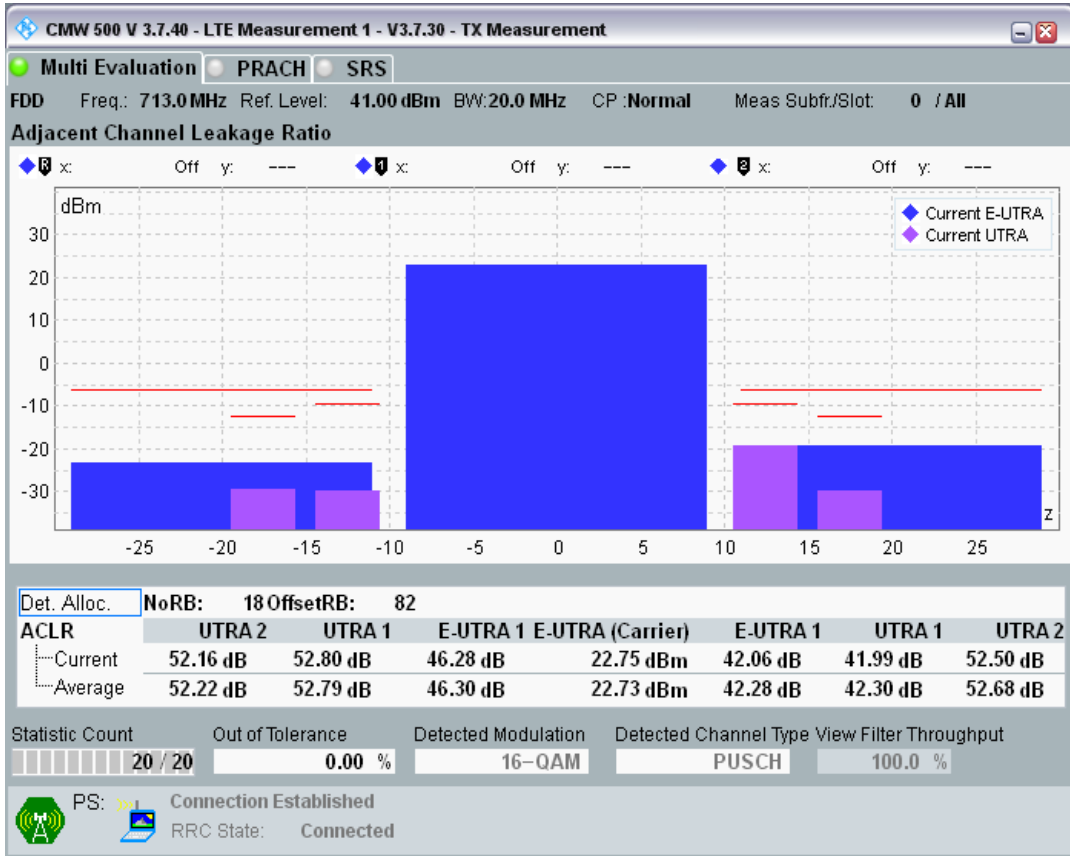

Band28 QAM16 BW=20MHz Channel=27310 RB Size=18 Position=#Max

Band28 QAM16 BW=20MHz Channel=27310 RB Size=100 Position=#0