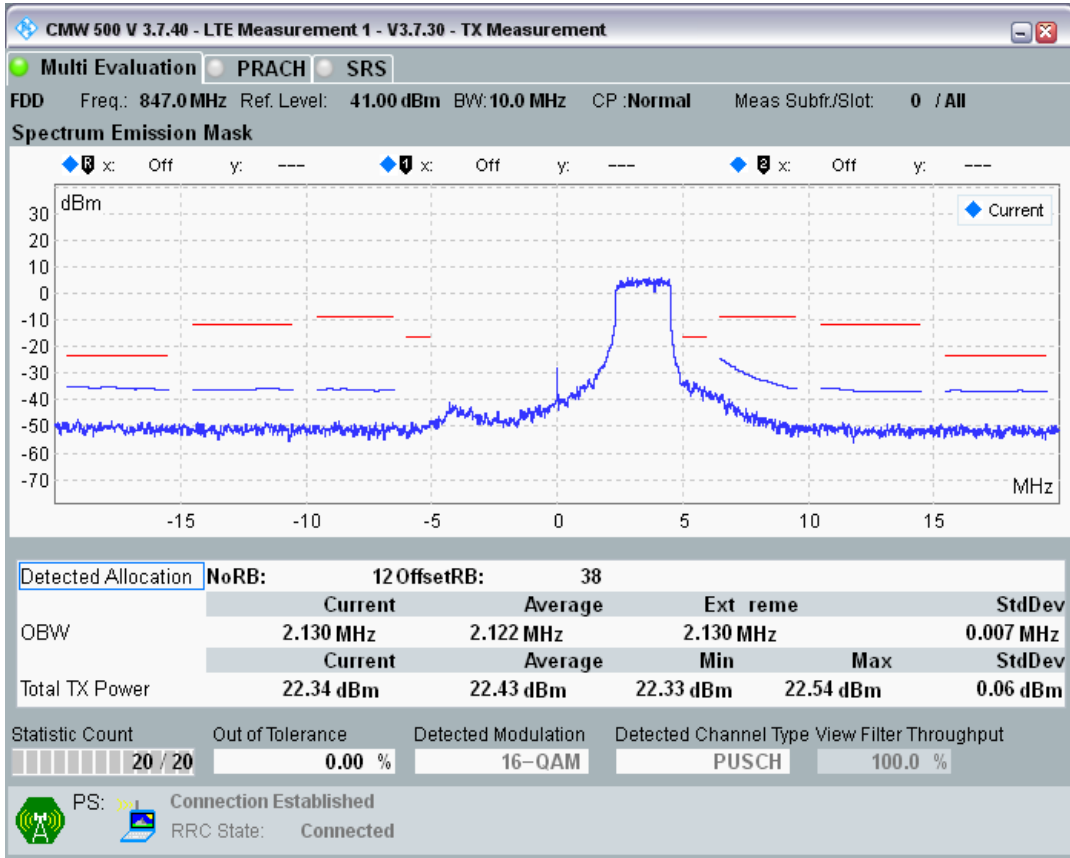

Band20 QAM16 BW=10MHz Channel=24300 RB Size=12 Position=#Max

Band20 QAM16 BW=10MHz Channel=24300 RB Size=50 Position=#0