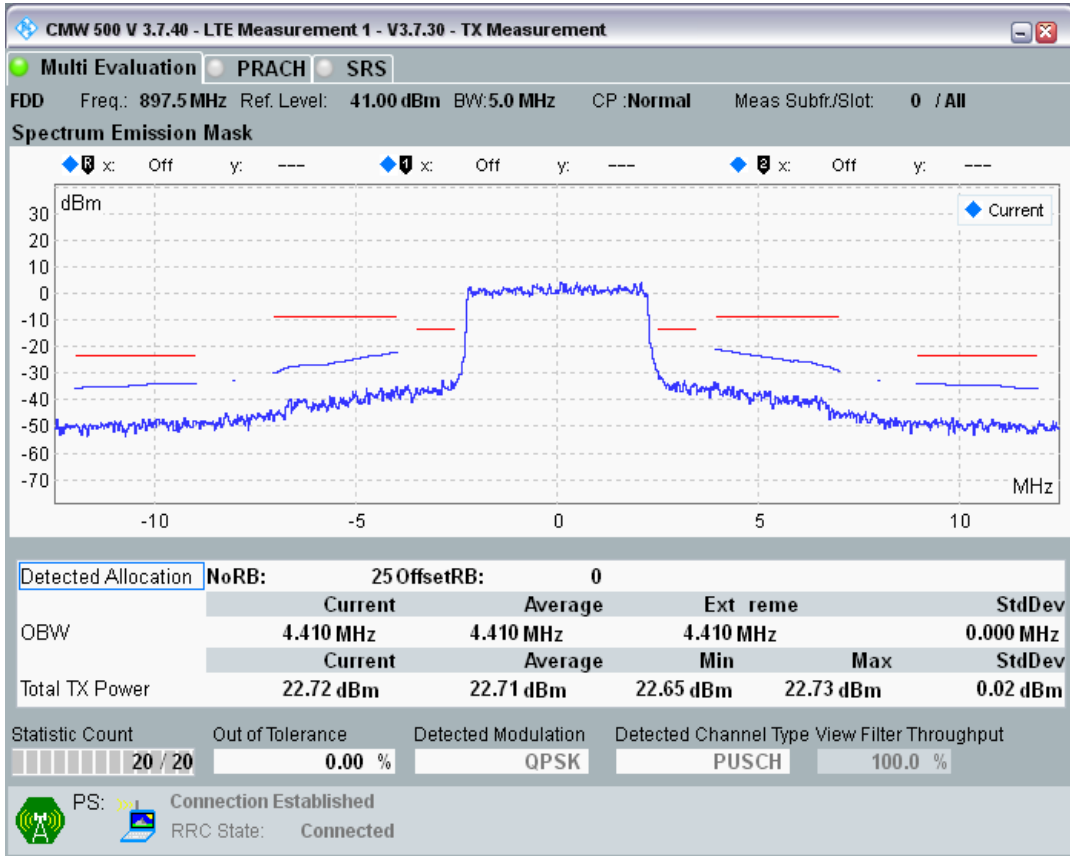

Band8 QPSK BW=5MHz Channel=21625 RB Size=25 Position=#0

Band8 QAM16 BW=5MHz Channel=21625 RB Size=8 Position=#0