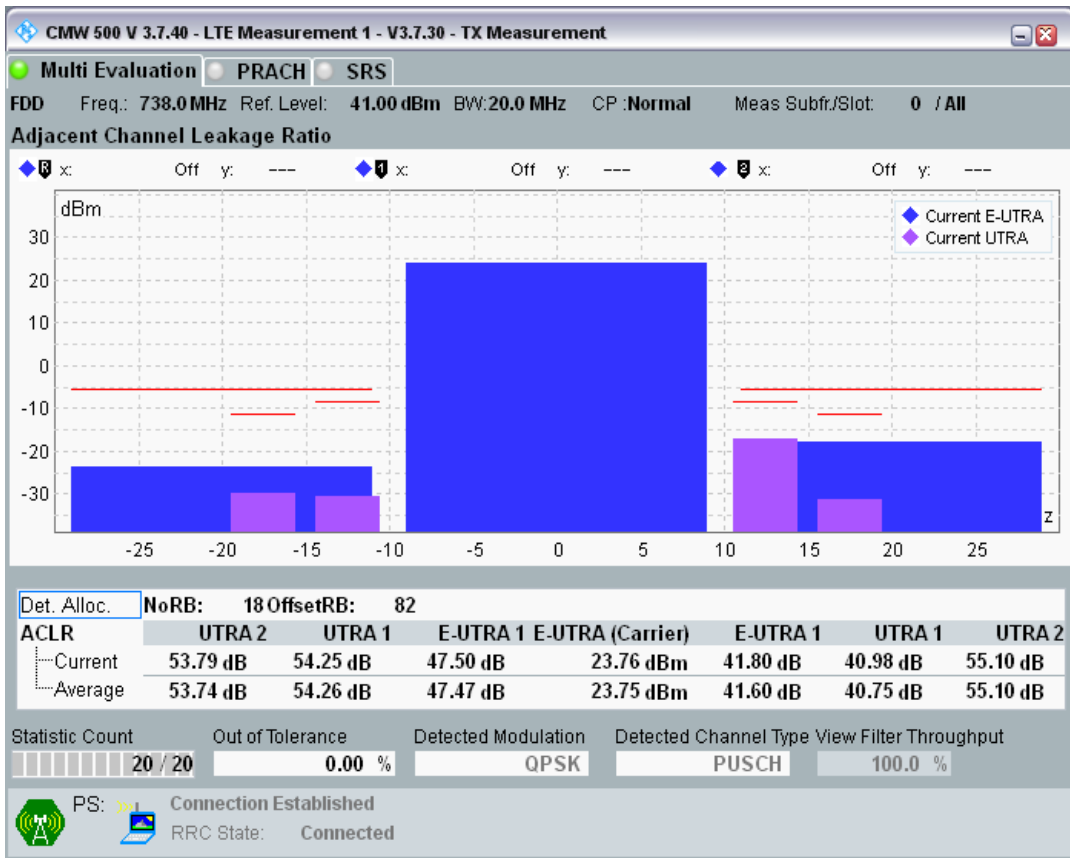

Band28 QAM16 BW=20MHz Channel=27460 RB Size=18 Position=#Max

Band28 QAM16 BW=20MHz Channel=27460 RB Size=100 Position=#0

Band28 QPSK BW=20MHz Channel=27560 RB Size=18 Position=#0

Band28 QPSK BW=20MHz Channel=27560 RB Size=18 Position=#Max