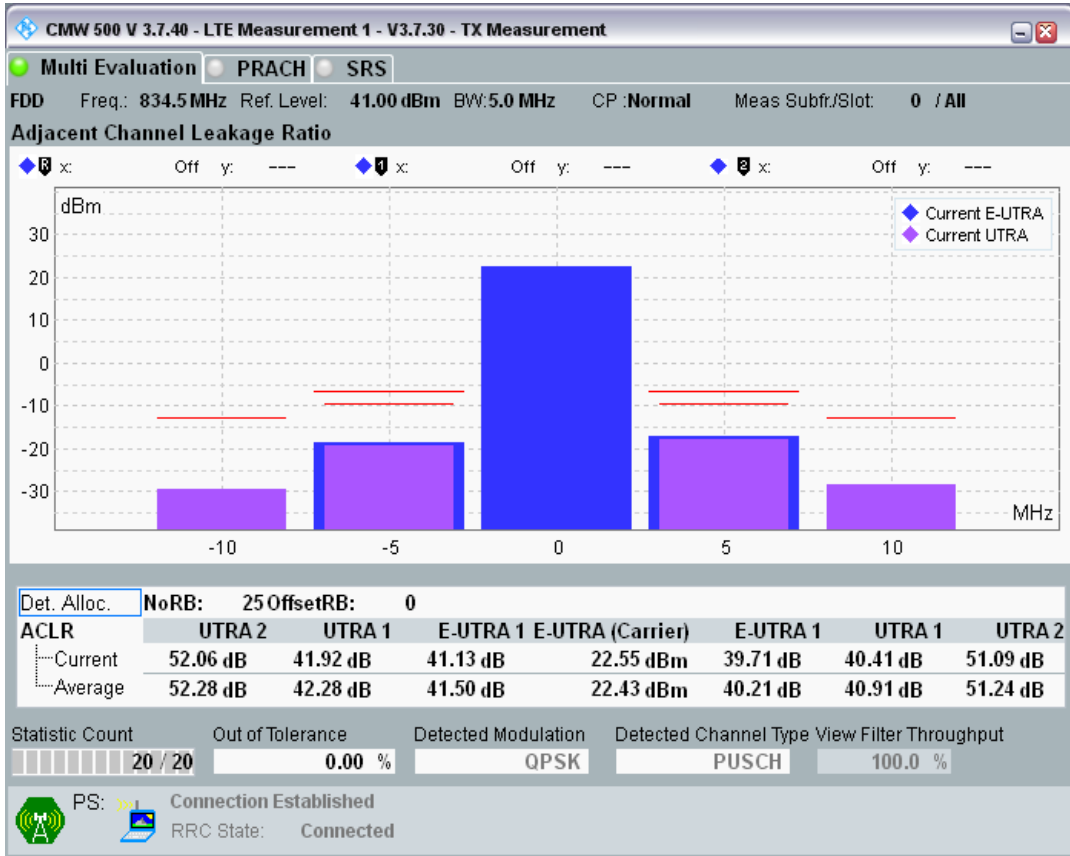

Band20 QPSK BW=5MHz Channel=24175 RB Size=25 Position=#0

Band20 QAM16 BW=5MHz Channel=24175 RB Size=8 Position=#0