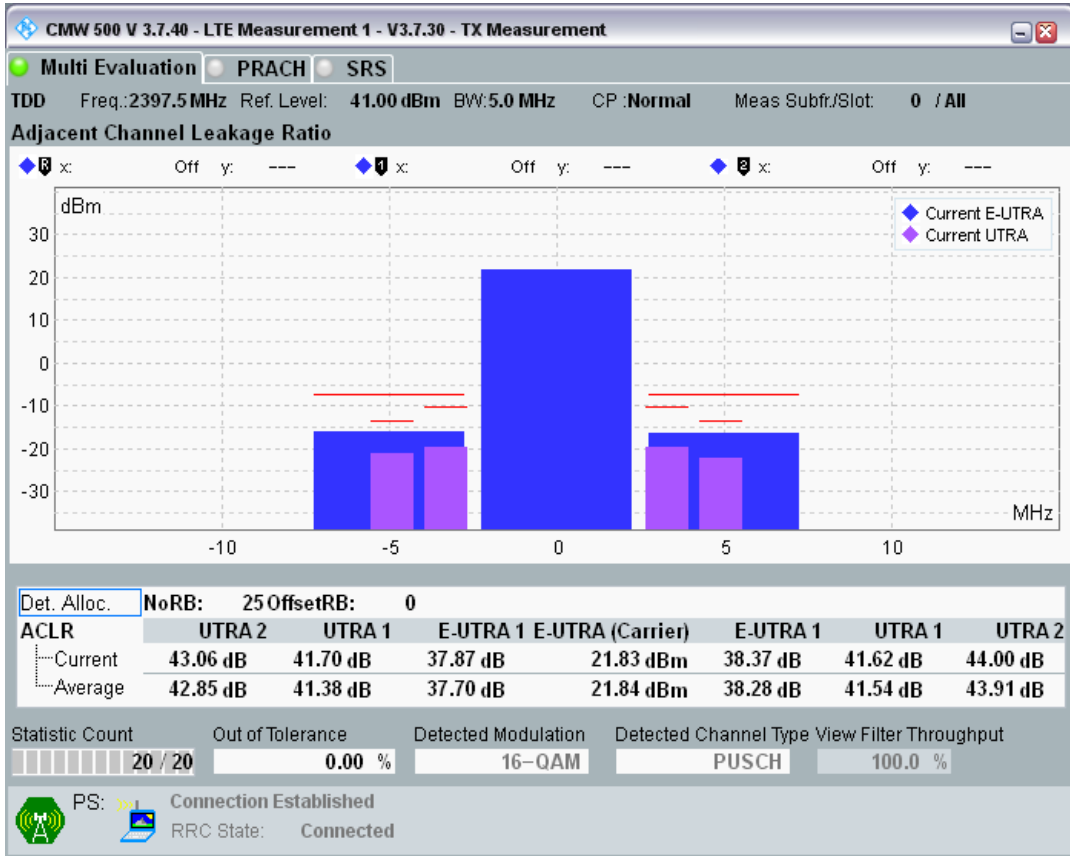

Band40 QAM16 BW=5MHz Channel=39625 RB Size=25 Position=#0

Band40 QAM16 BW=5MHz Channel=39150 RB Size=8 Position=#Max