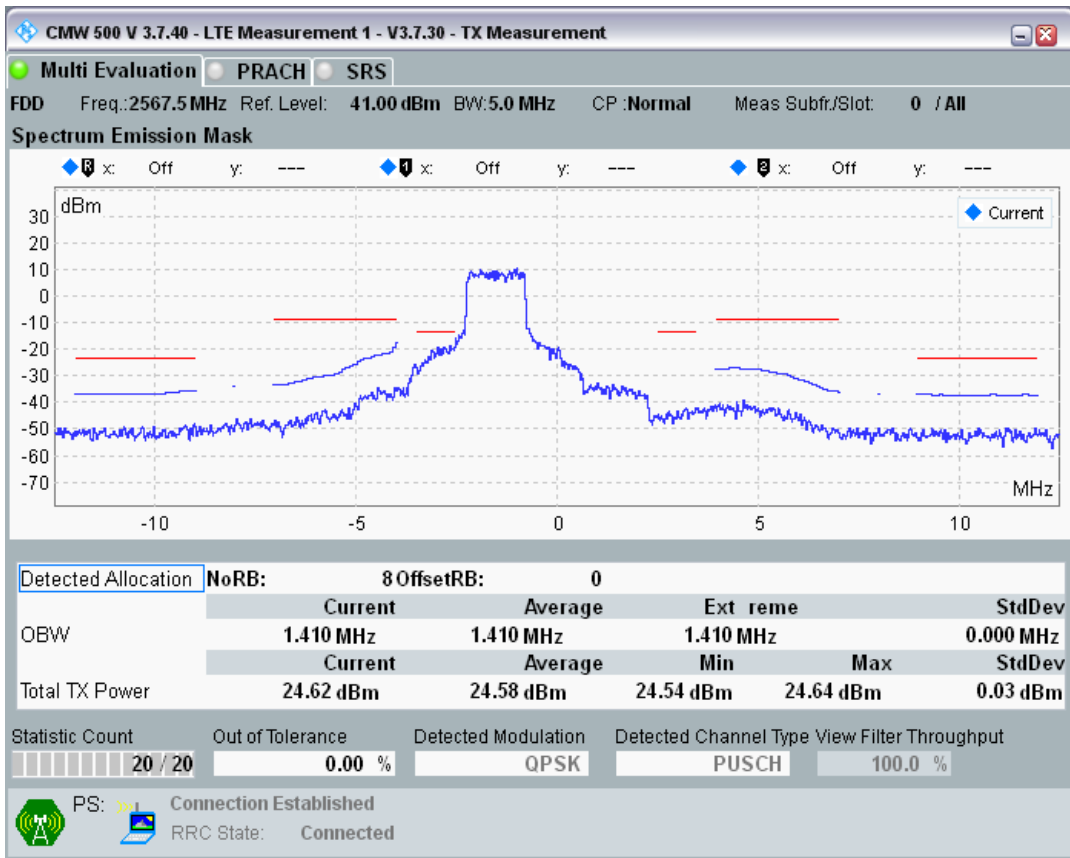

Band7 QPSK BW=5MHz Channel=21100 RB Size=25 Position=#0

Band7 QPSK BW=5MHz Channel=20775 RB Size=25 Position=#0

Band7 QPSK BW=5MHz Channel=20775 RB Size=8 Position=#0

Band7 QPSK BW=5MHz Channel=21425 RB Size=8 Position=#0