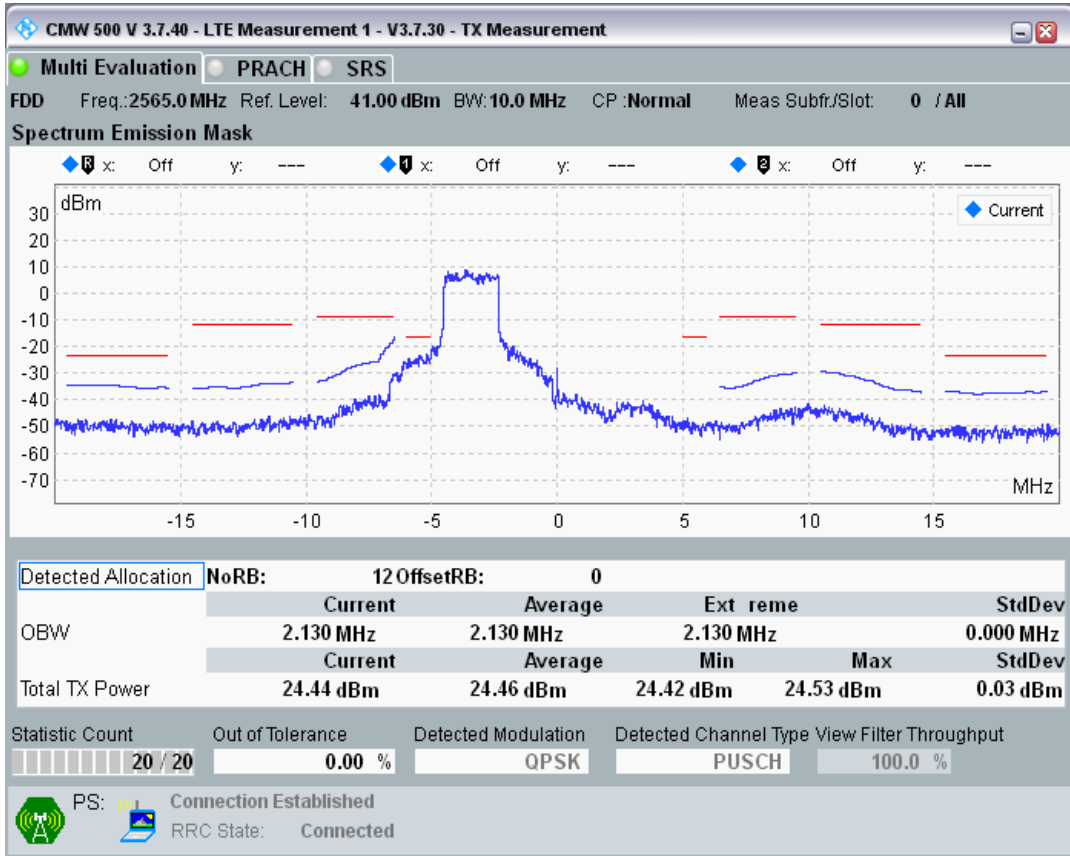

Band7 QPSK BW=10MHz Channel=21400 RB Size=12 Position=#0

Band7 QPSK BW=10MHz Channel=21100 RB Size=12 Position=#Max