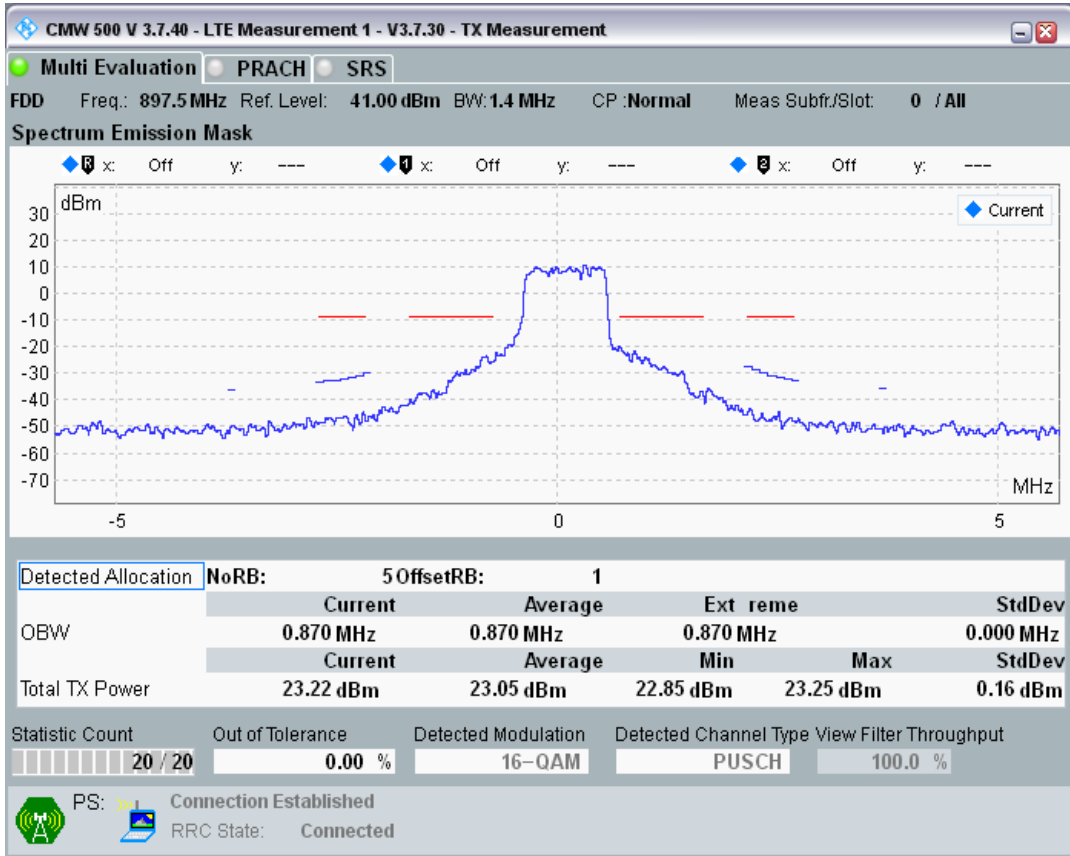

Band8 QAM16 BW=1.4MHz Channel=21625 RB Size=5 Position=#Max

Band8 QAM16 BW=1.4MHz Channel=21625 RB Size=6 Position=#0