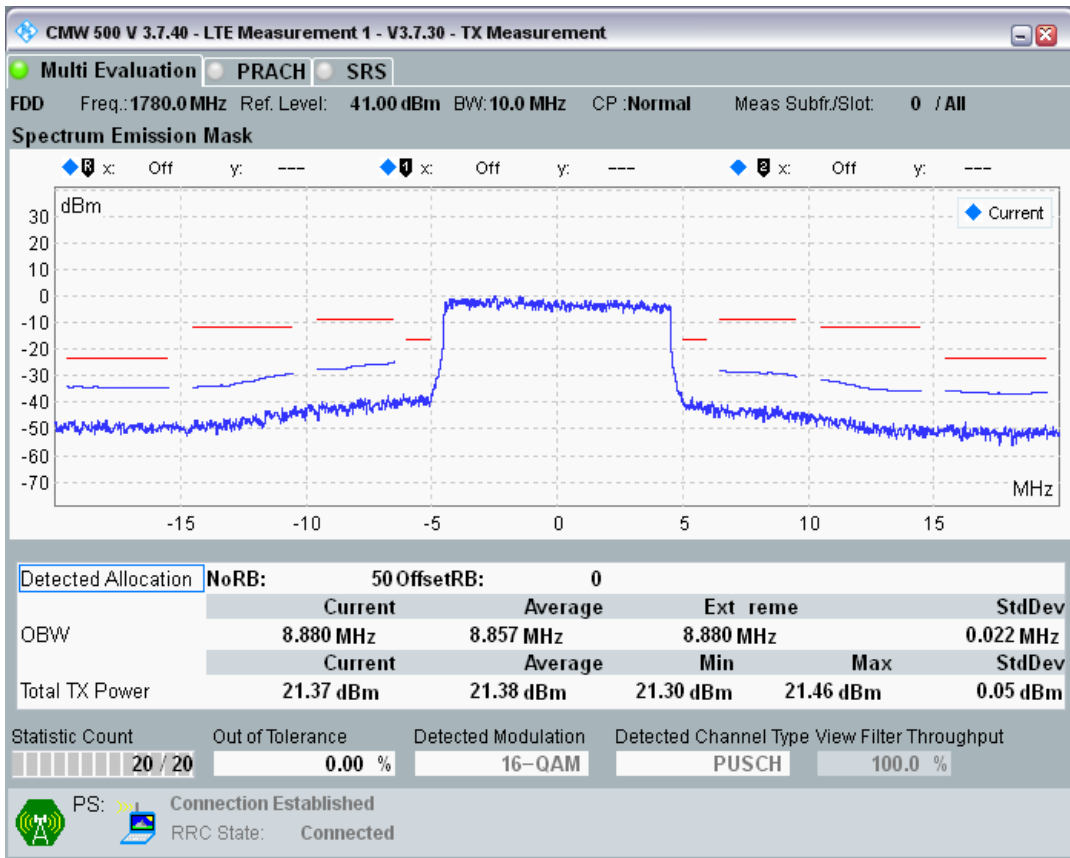

Band3 QAM16 BW=10MHz Channel=19900 RB Size=50 Position=#0

Band3 QPSK BW=20MHz Channel=19300 RB Size=18 Position=#0