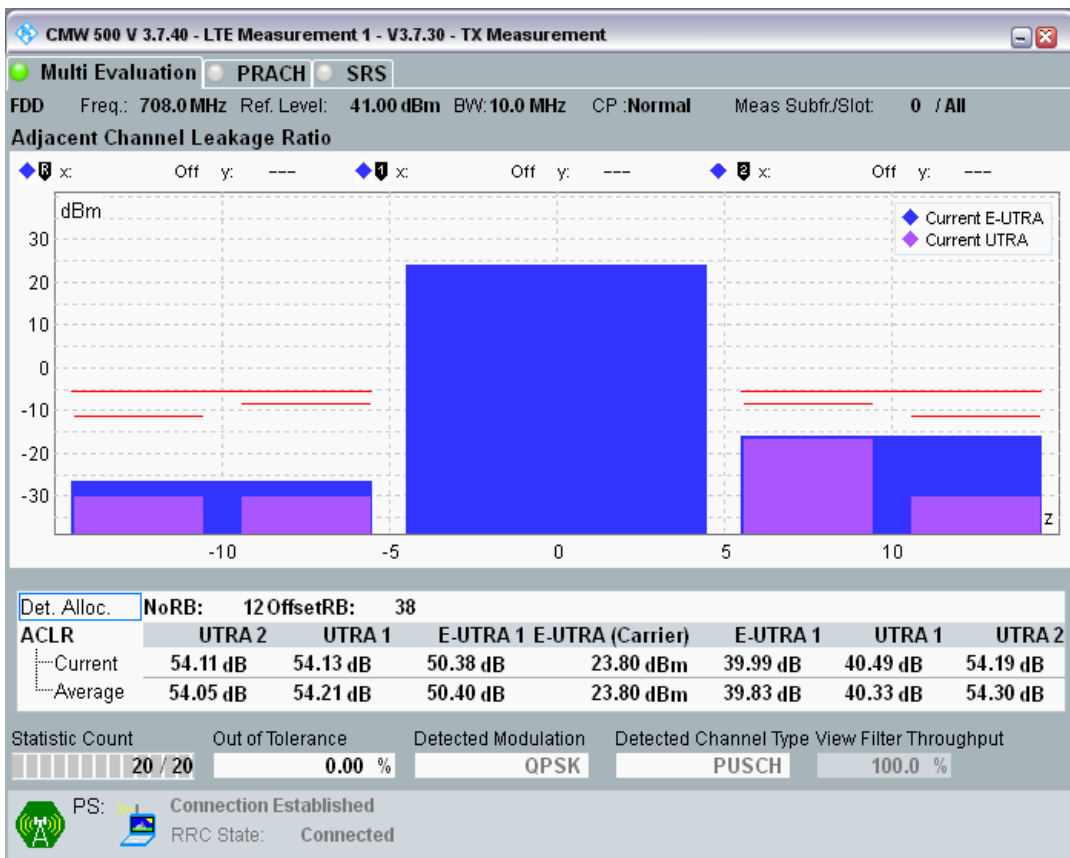

Band28 QPSK BW=10MHz Channel=27260 RB Size=12 Position=#Max

Band28 QPSK BW=10MHz Channel=27260 RB Size=50 Position=#0