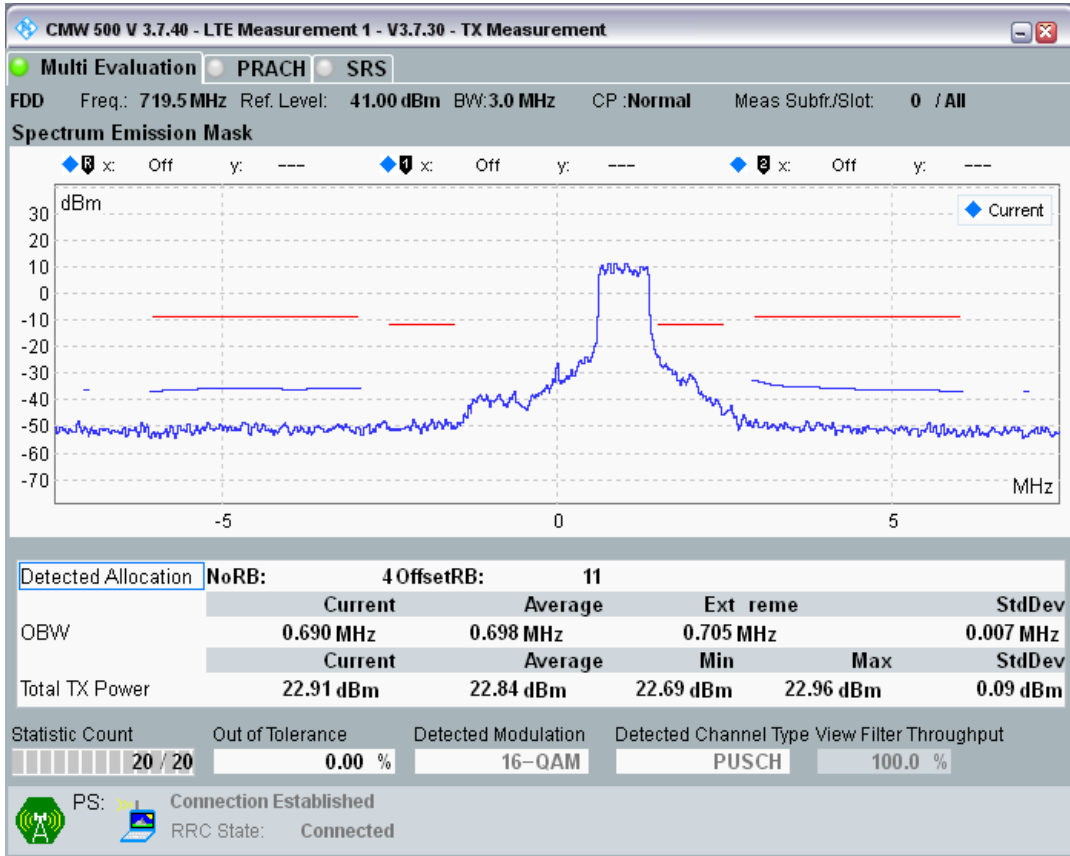

Band28 QAM16 BW=3MHz Channel=27375 RB Size=4 Position=#Max

Band28 QAM16 BW=3MHz Channel=27375 RB Size=15 Position=#0