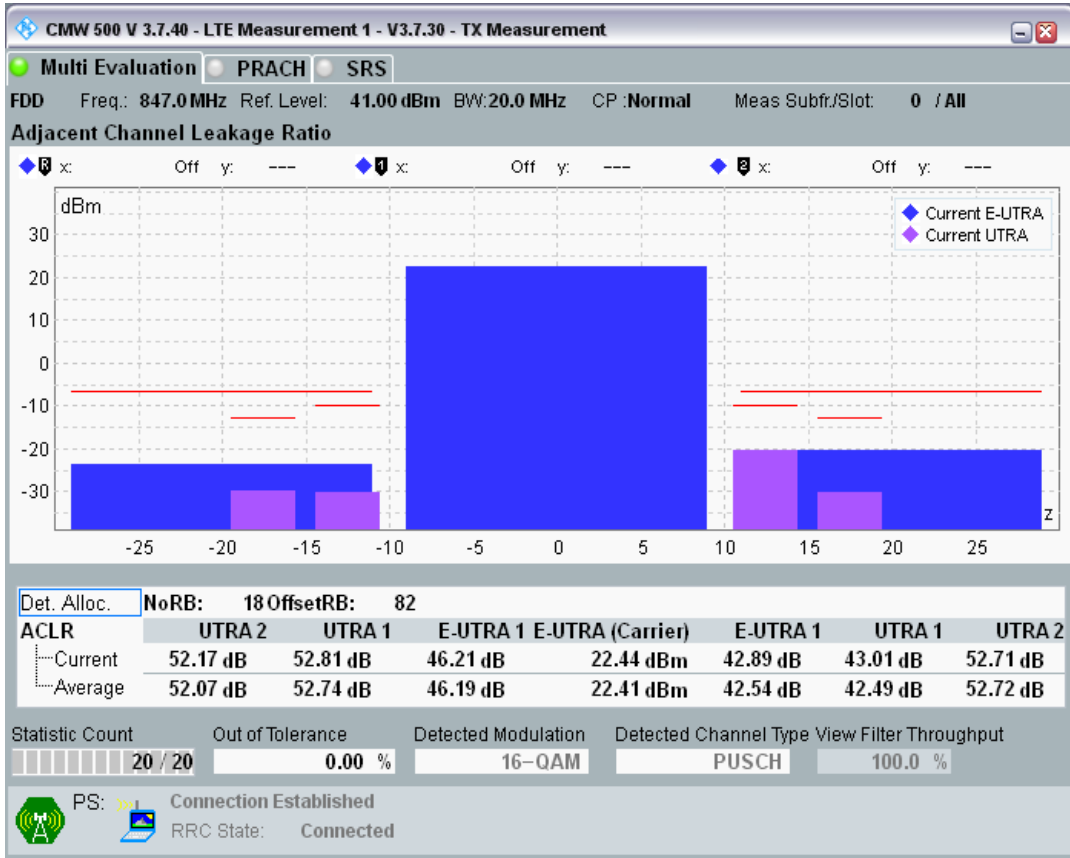

Band20 QAM16 BW=20MHz Channel=24300 RB Size=18 Position=#Max

Band20 QAM16 BW=20MHz Channel=24300 RB Size=100 Position=#0