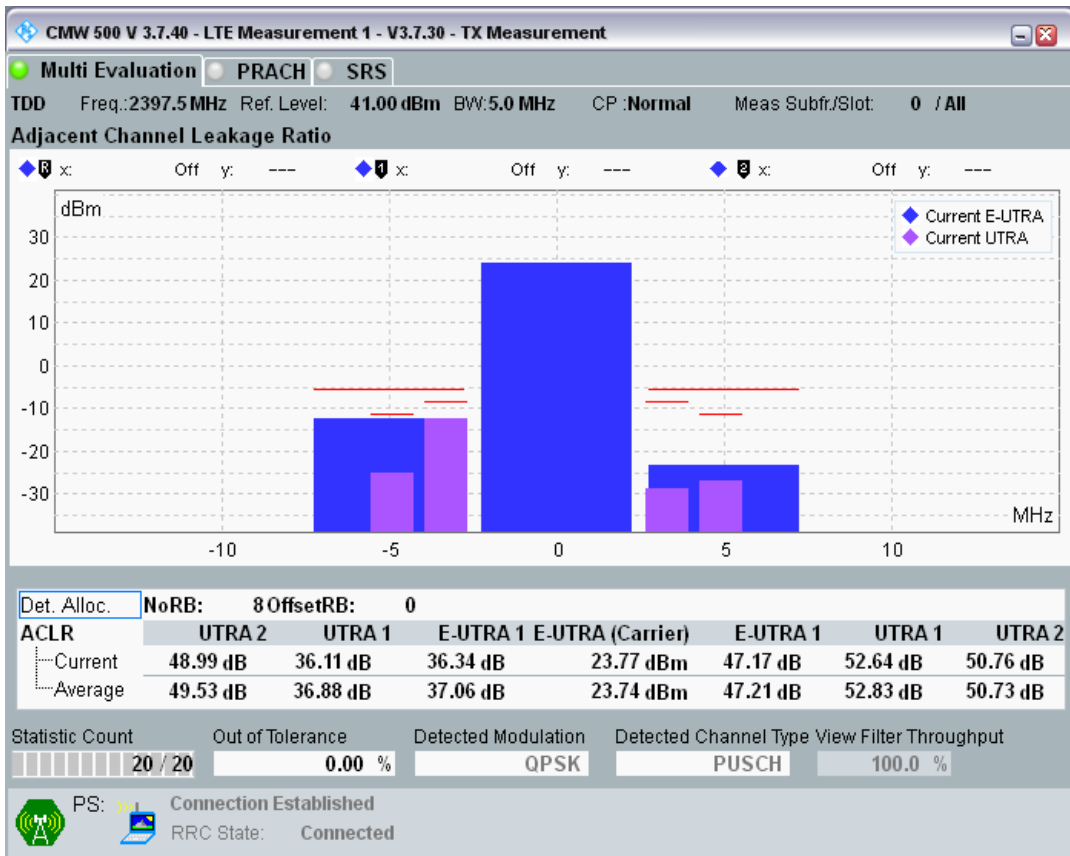

Band40 QPSK BW=5MHz Channel=39150 RB Size=8 Position=#Max

Band40 QPSK BW=5MHz Channel=38675 RB Size=8 Position=#Max

Band40 QPSK BW=5MHz Channel=39150 RB Size=25 Position=#0

Band40 QPSK BW=5MHz Channel=39625 RB Size=8 Position=#0