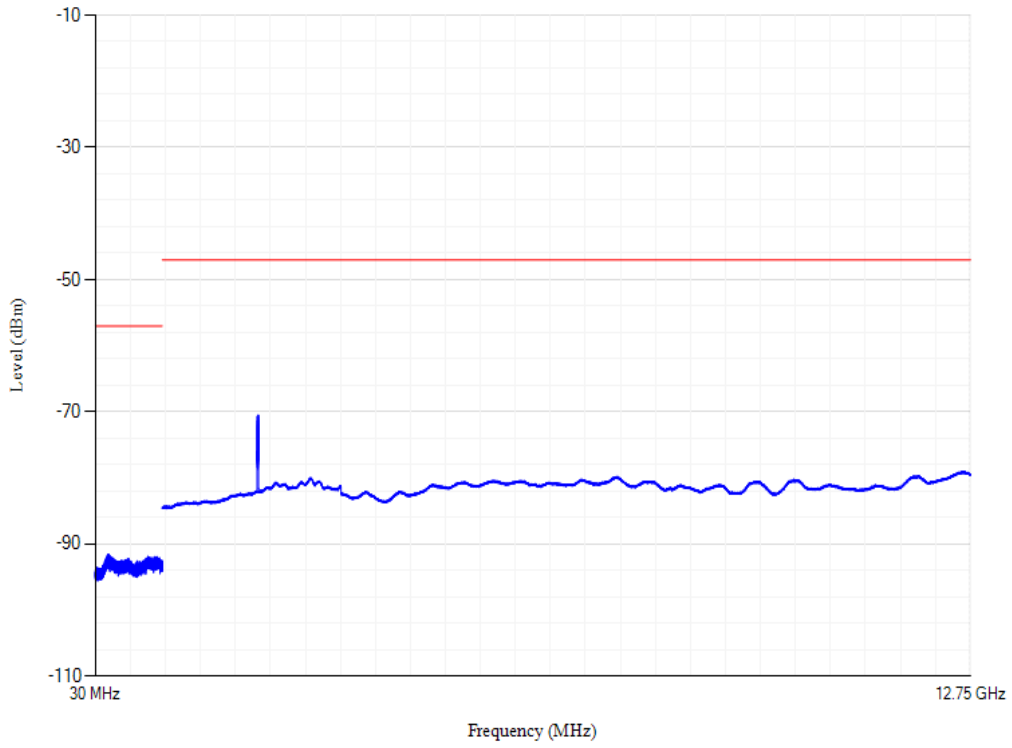

Conducted spurious emissions

Band40 QPSK BW=20MHz Channel=39150