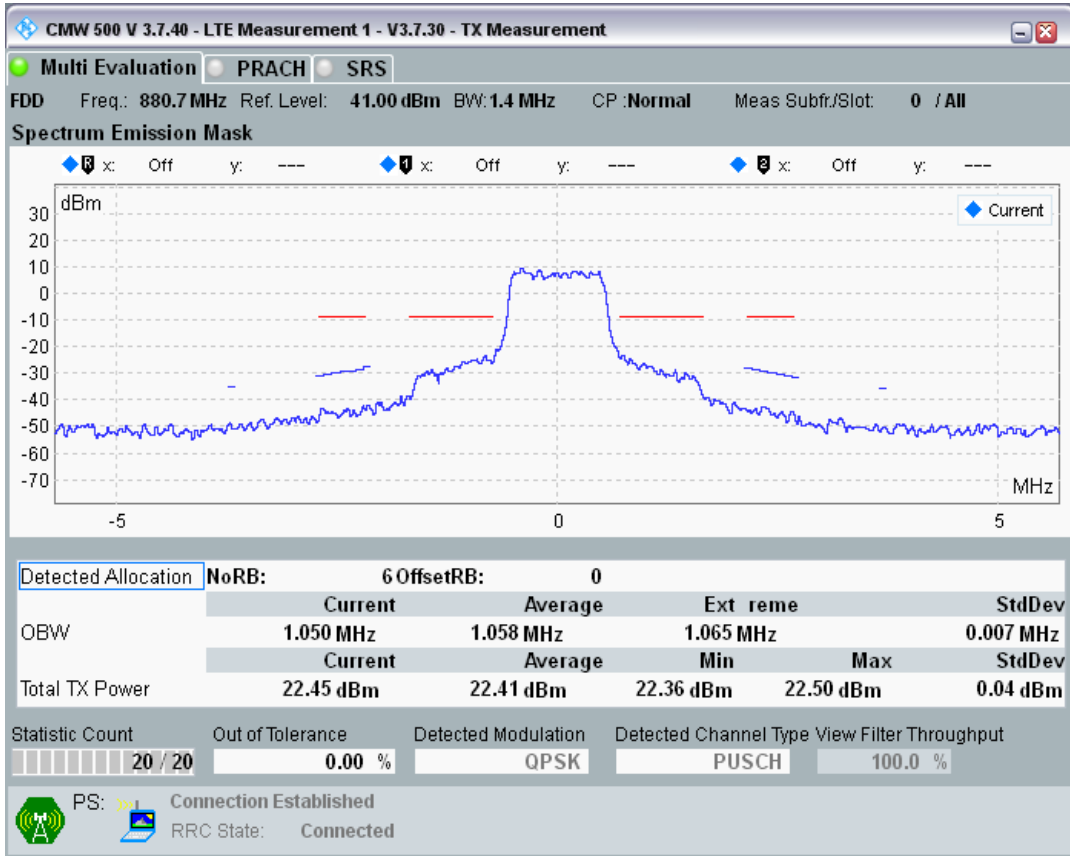

Band8 QPSK BW=1.4MHz Channel=21457 RB Size=6 Position=#0

Band8 QAM16 BW=1.4MHz Channel=21457 RB Size=5 Position=#0