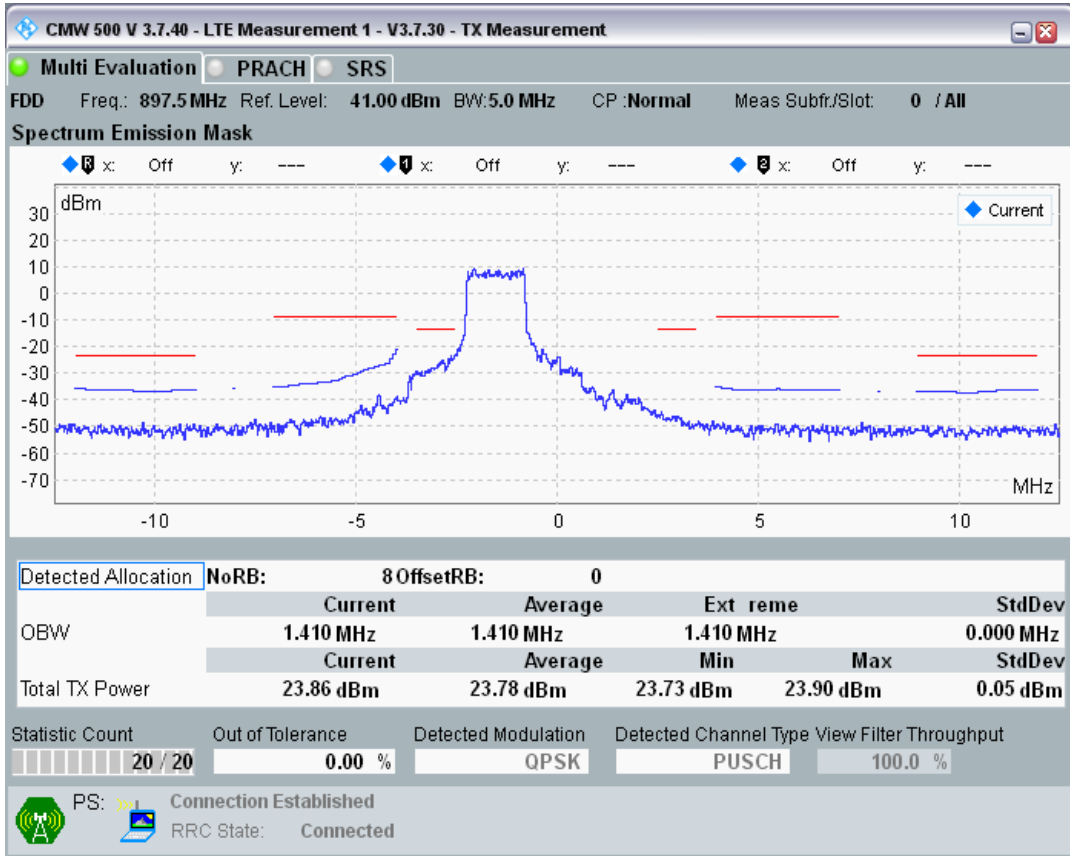

Band8 QPSK BW=5MHz Channel=21625 RB Size=8 Position=#0

Band8 QPSK BW=5MHz Channel=21625 RB Size=8 Position=#Max