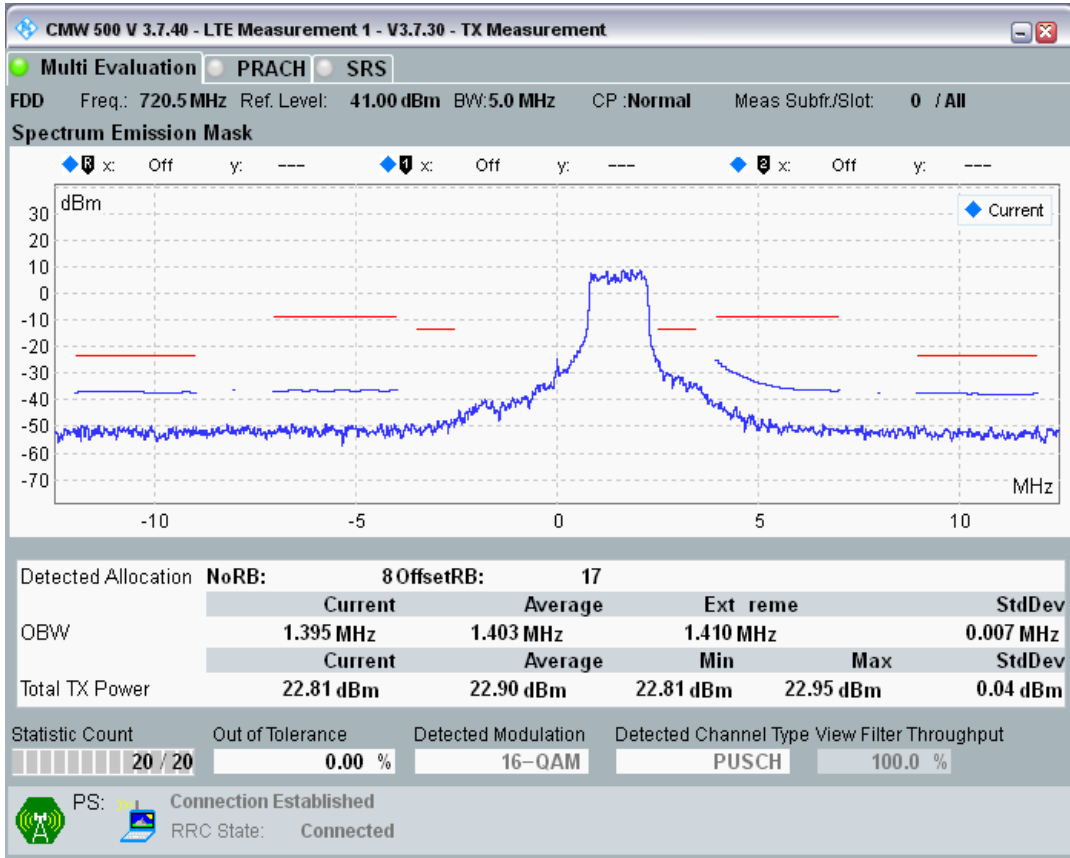

Band28 QAM16 BW=5MHz Channel=27385 RB Size=8 Position=#Max

Band28 QAM16 BW=5MHz Channel=27385 RB Size=25 Position=#0