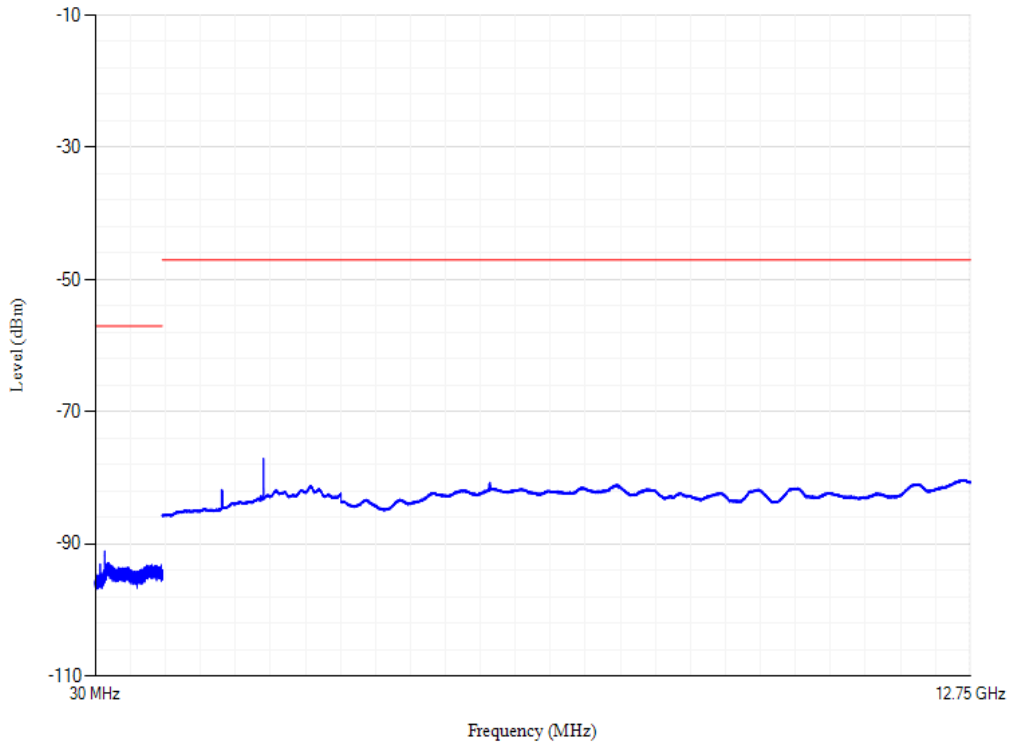

Band28 QPSK BW=20MHz Channel=27560

Conducted spurious emissions

Band28 QPSK BW=20MHz Channel=27460

Conducted spurious emissions

Band3 QPSK BW=20MHz Channel=19850

Conducted spurious emissions

Band3 QPSK BW=20MHz Channel=19575