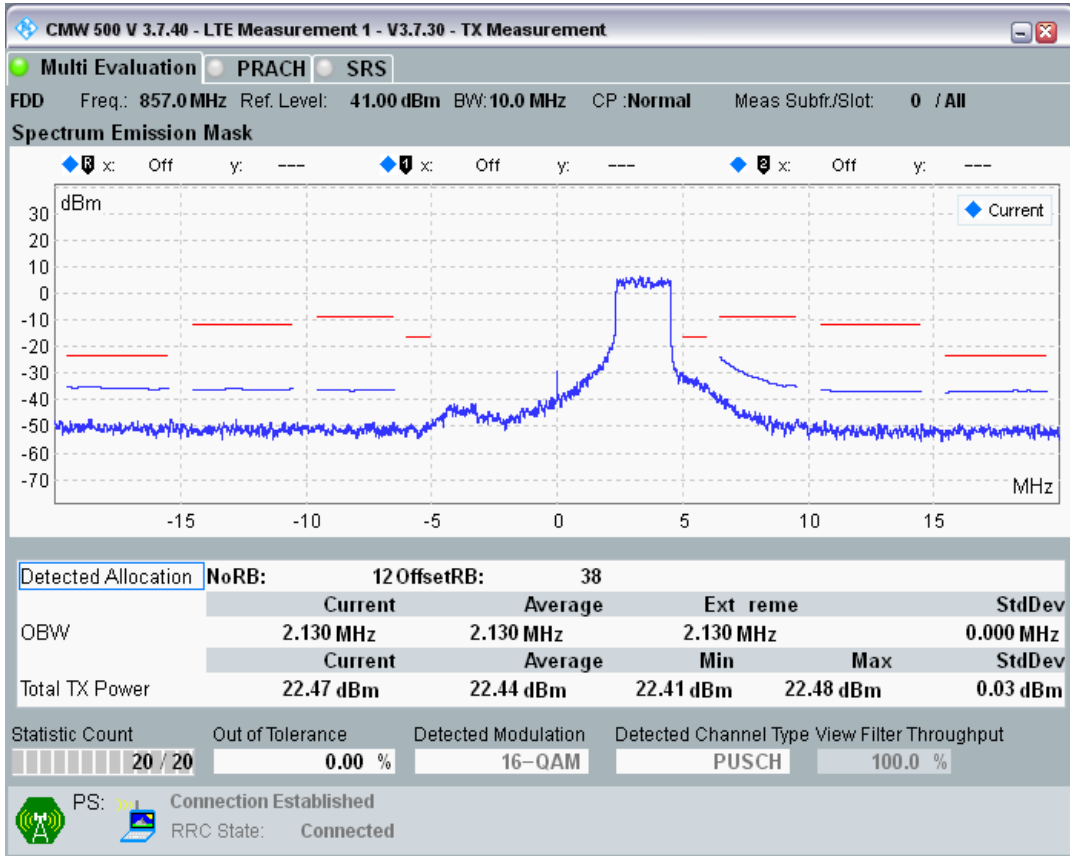

Band20 QAM16 BW=10MHz Channel=24400 RB Size=12 Position=#Max

Band20 QAM16 BW=10MHz Channel=24400 RB Size=50 Position=#0