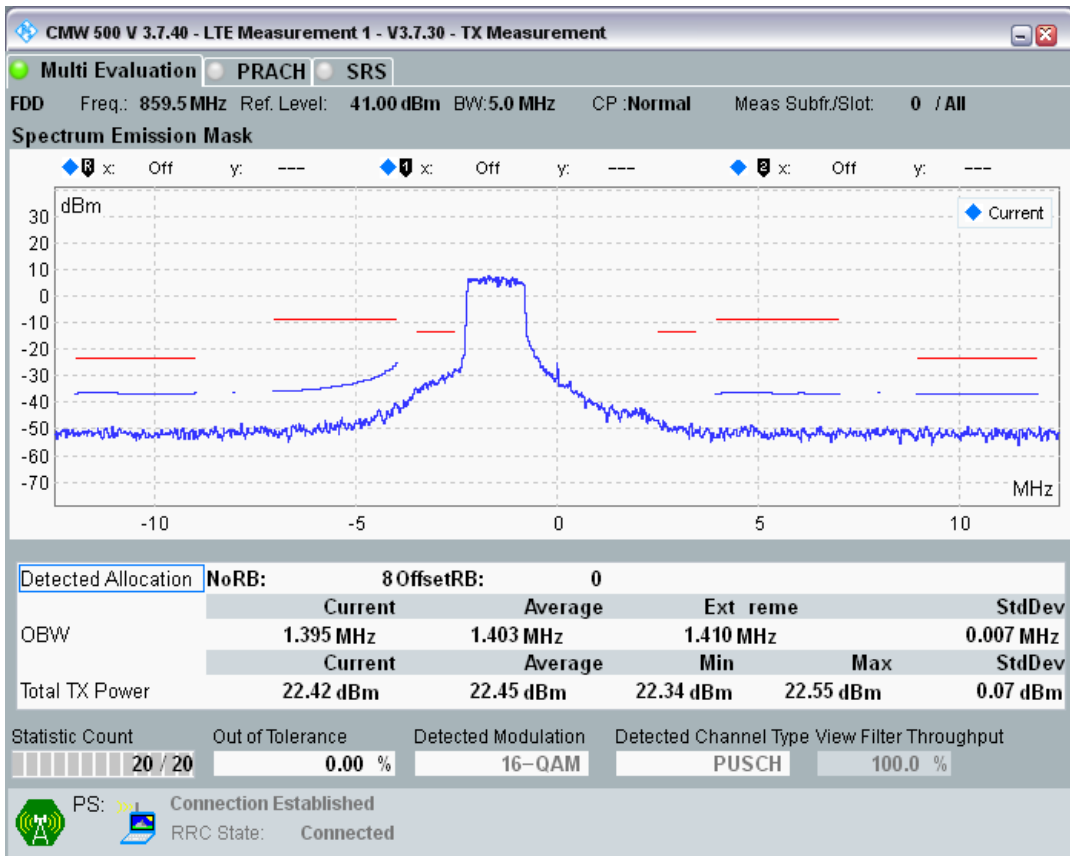

Band20 QAM16 BW=5MHz Channel=24425 RB Size=8 Position=#0

Band20 QAM16 BW=5MHz Channel=24425 RB Size=8 Position=#Max