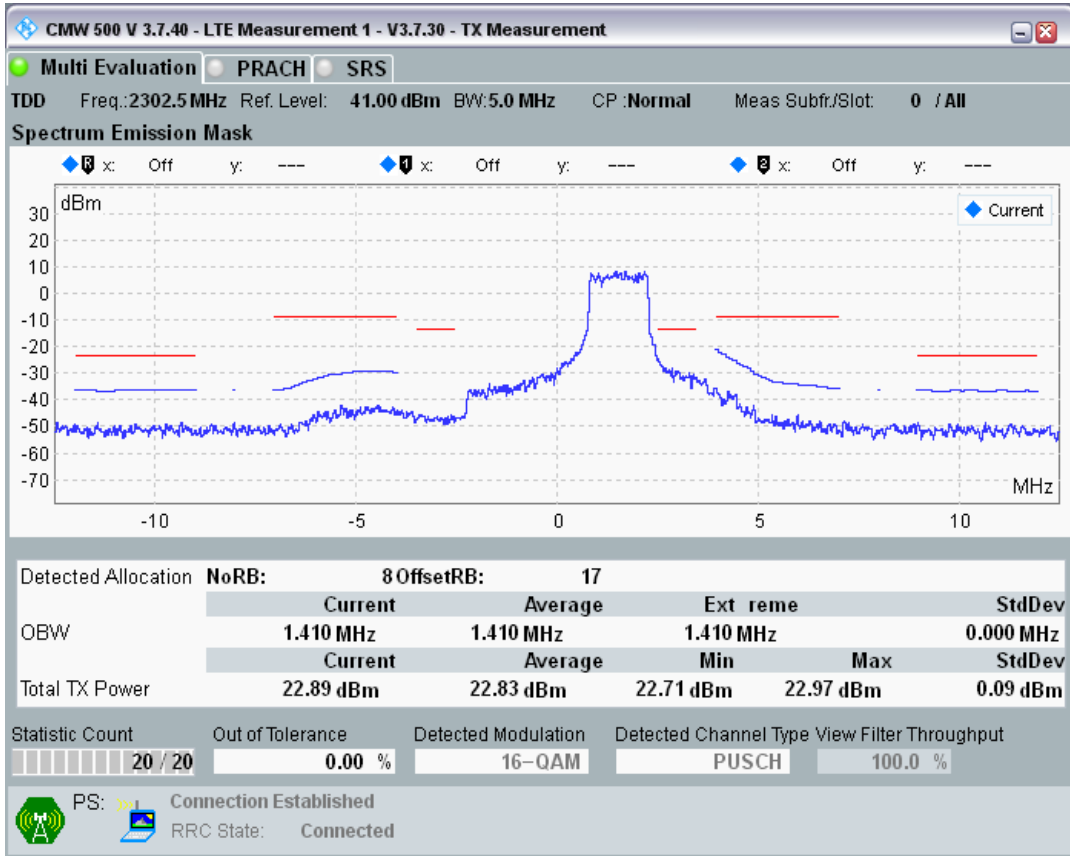

Band40 QAM16 BW=5MHz Channel=38675 RB Size=8 Position=#Max

Band40 QAM16 BW=5MHz Channel=39625 RB Size=25 Position=#0