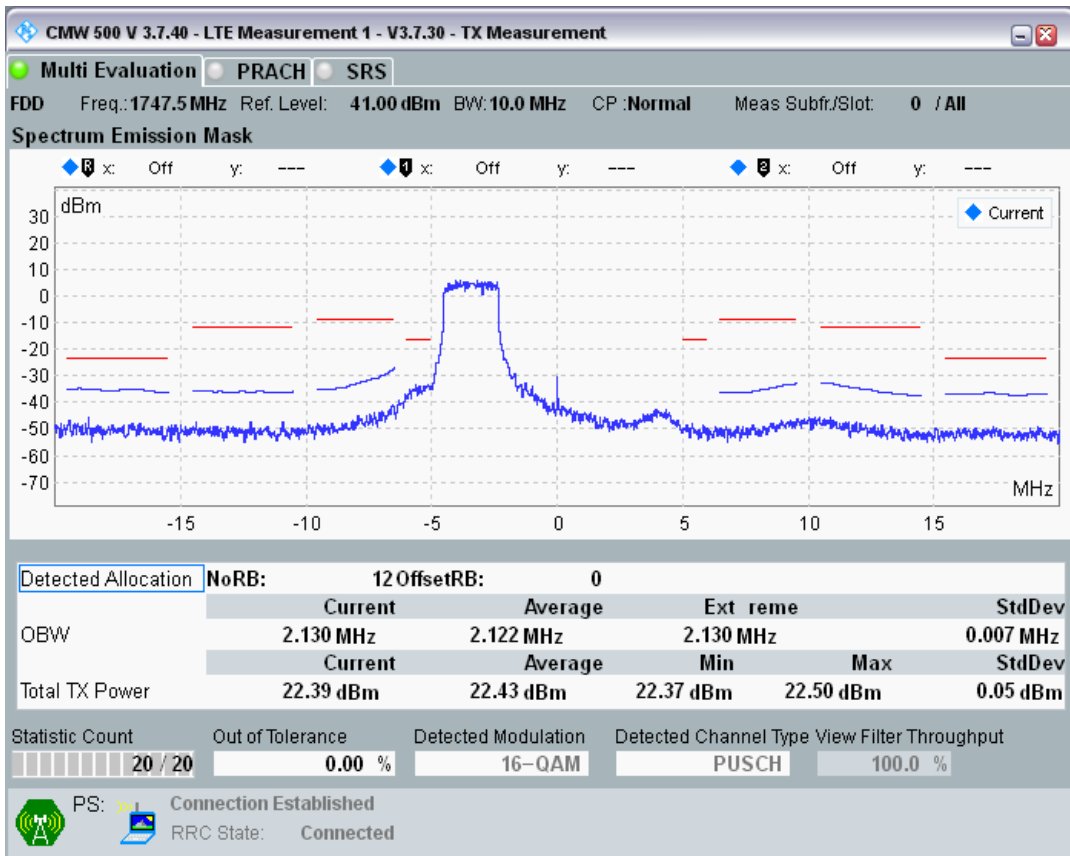

Band3 QAM16 BW=10MHz Channel=19575 RB Size=12 Position=#0

Band3 QAM16 BW=10MHz Channel=19575 RB Size=12 Position=#Max