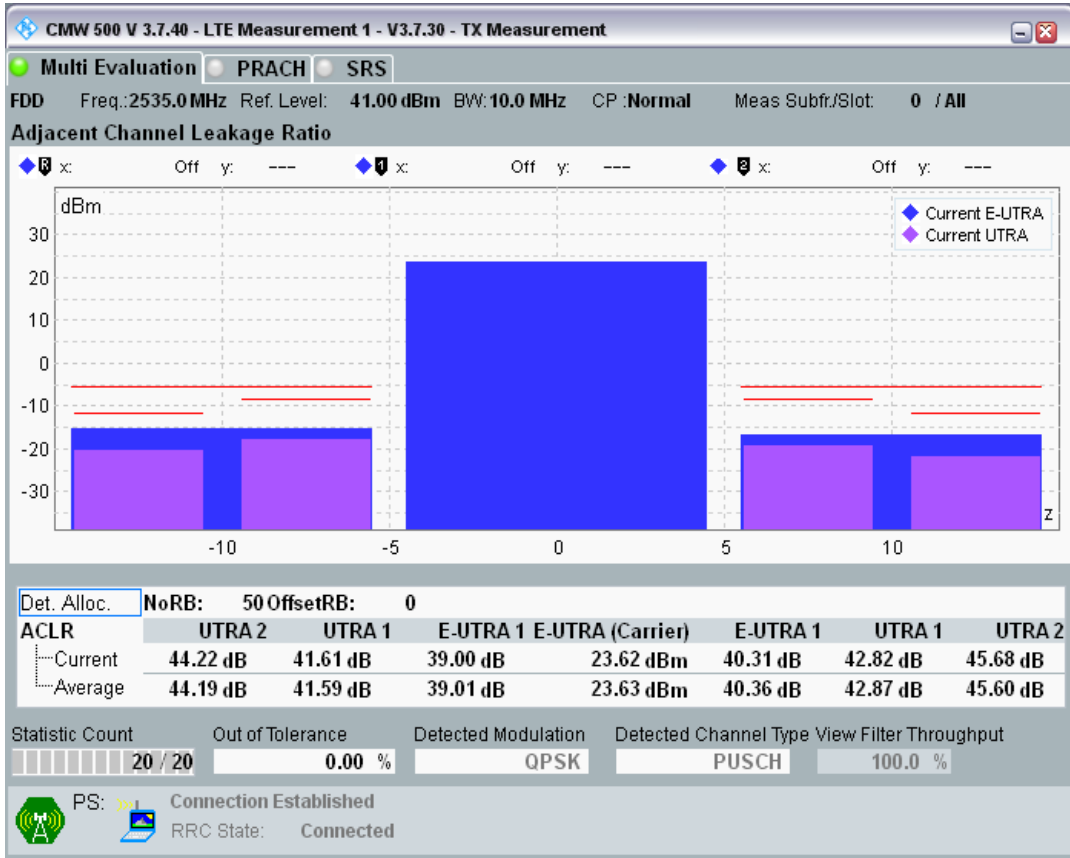

Band7 QPSK BW=10MHz Channel=21100 RB Size=50 Position=#0

Band7 QPSK BW=10MHz Channel=21100 RB Size=12 Position=#Max