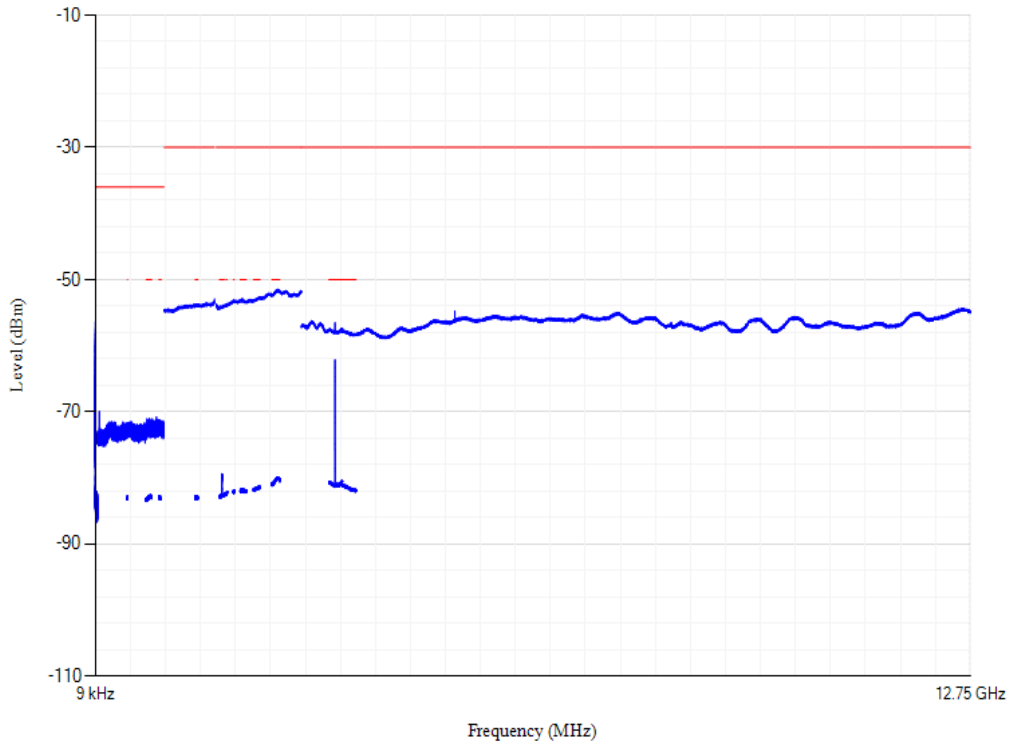

Conducted spurious emissions

Band3 QPSK BW=5MHz Channel=19925 RB Size=1 Position=#0