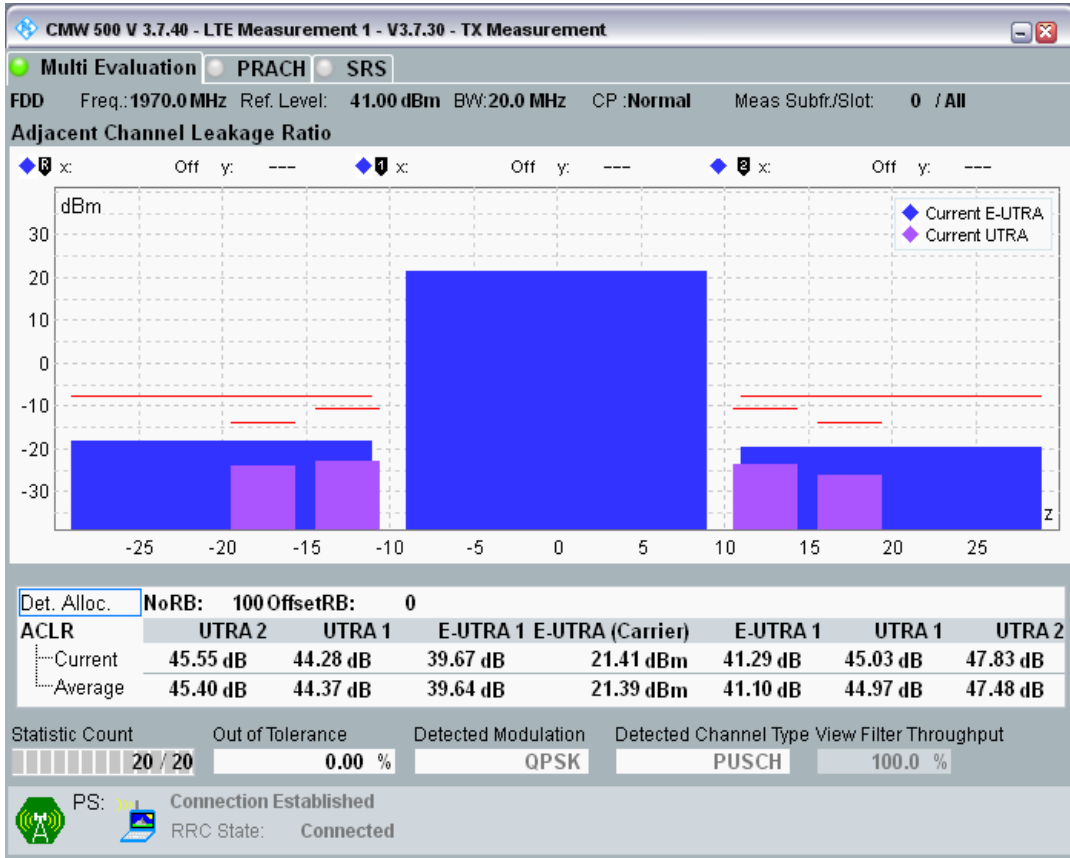

Band1 QPSK BW=20MHz Channel=18500 RB Size=100 Position=#0

Band1 QAM16 BW=20MHz Channel=18500 RB Size=18 Position=#0