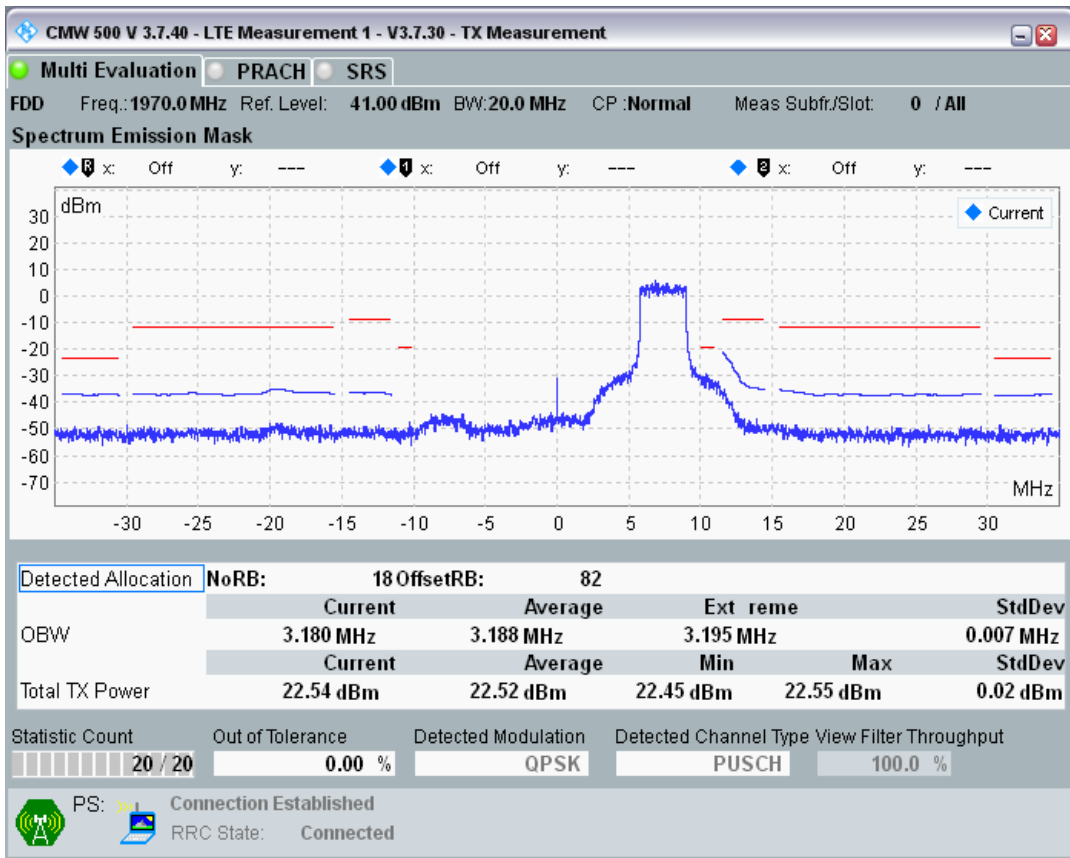

Band1 QPSK BW=20MHz Channel=18500 RB Size=18 Position=#Max

Band1 QPSK BW=20MHz Channel=18500 RB Size=100 Position=#0