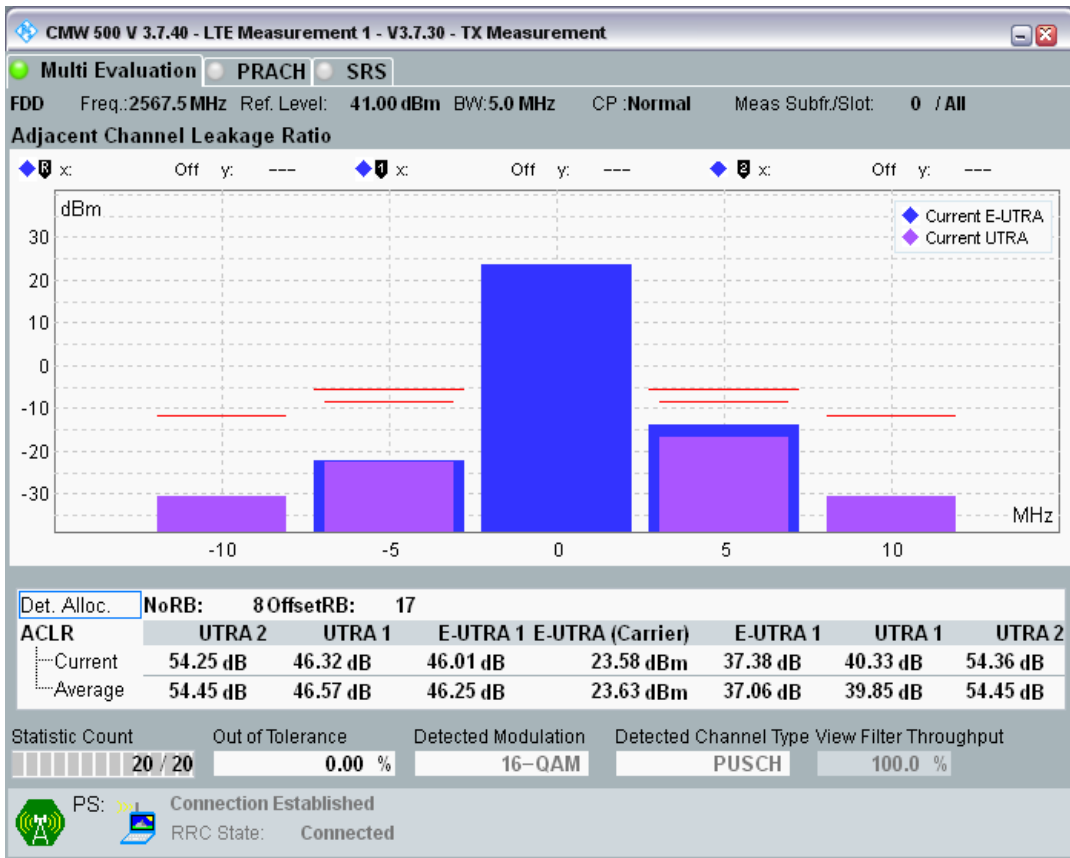

Band7 QPSK BW=10MHz Channel=20800 RB Size=50 Position=#0

Band7 QPSK BW=10MHz Channel=20800 RB Size=12 Position=#0

Band7 QAM16 BW=5MHz Channel=21425 RB Size=8 Position=#0

Band7 QAM16 BW=5MHz Channel=21425 RB Size=8 Position=#Max