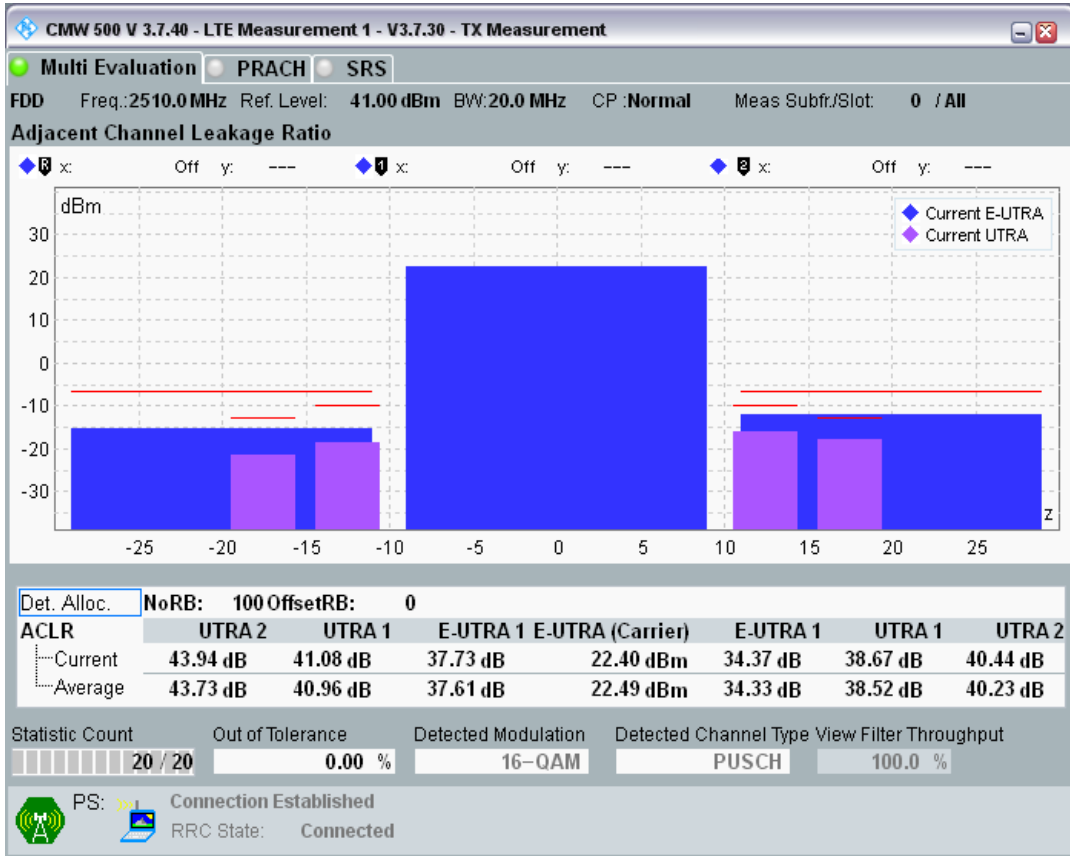

Band7 QAM16 BW=20MHz Channel=20850 RB Size=100 Position=#0

Band7 QAM16 BW=20MHz Channel=21100 RB Size=100 Position=#0