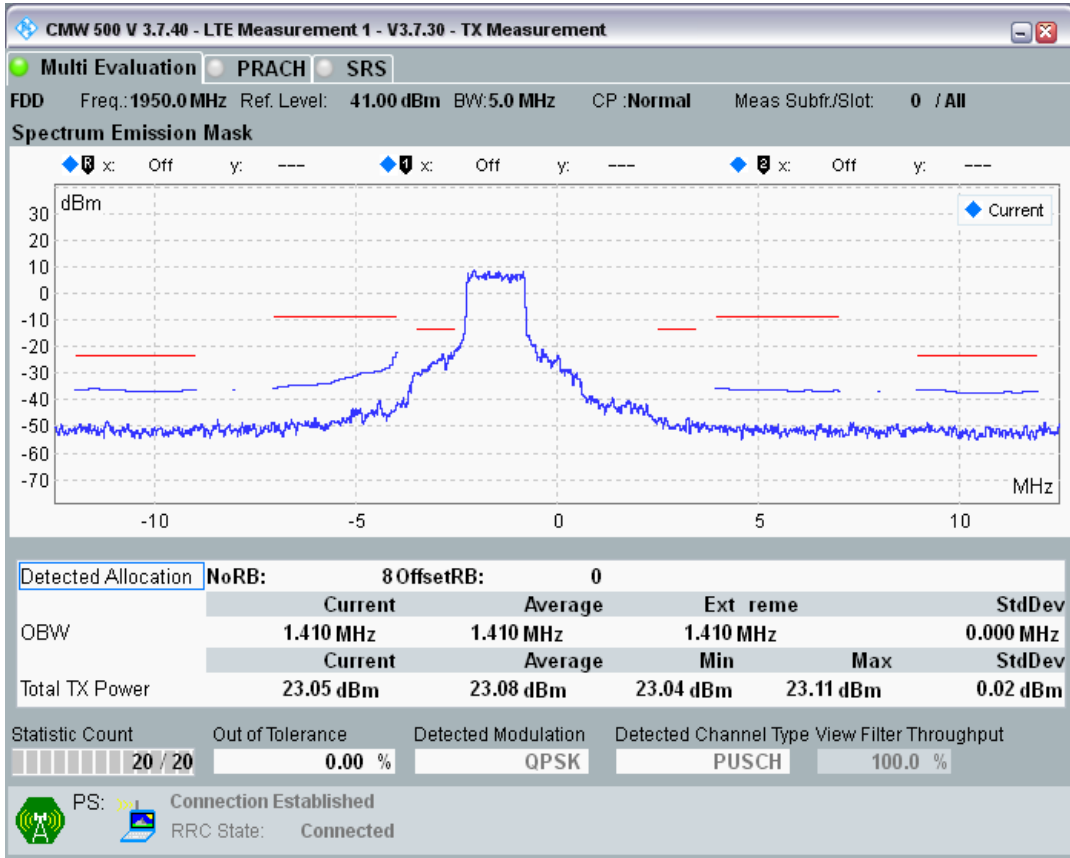

Band1 QPSK BW=5MHz Channel=18300 RB Size=8 Position=#0

Band1 QPSK BW=5MHz Channel=18300 RB Size=8 Position=#Max