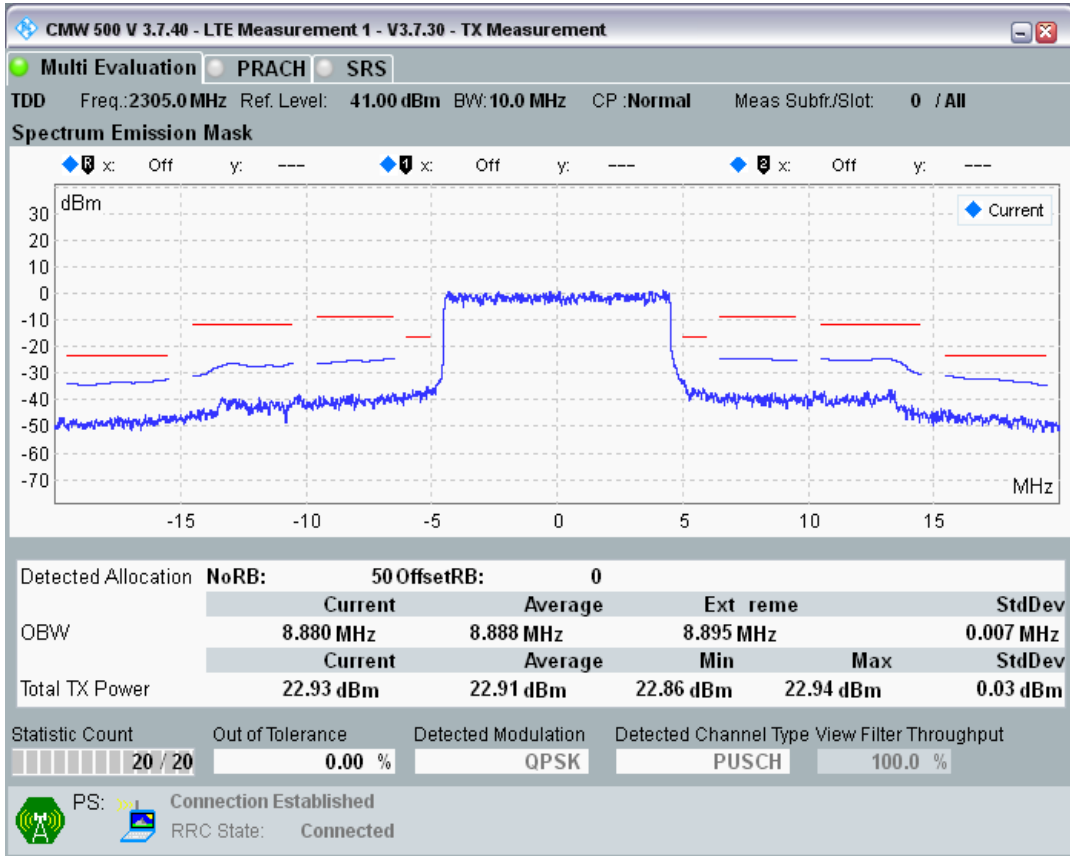

Band40 QPSK BW=10MHz Channel=38700 RB Size=50 Position=#0

Band40 QPSK BW=10MHz Channel=38700 RB Size=12 Position=#0