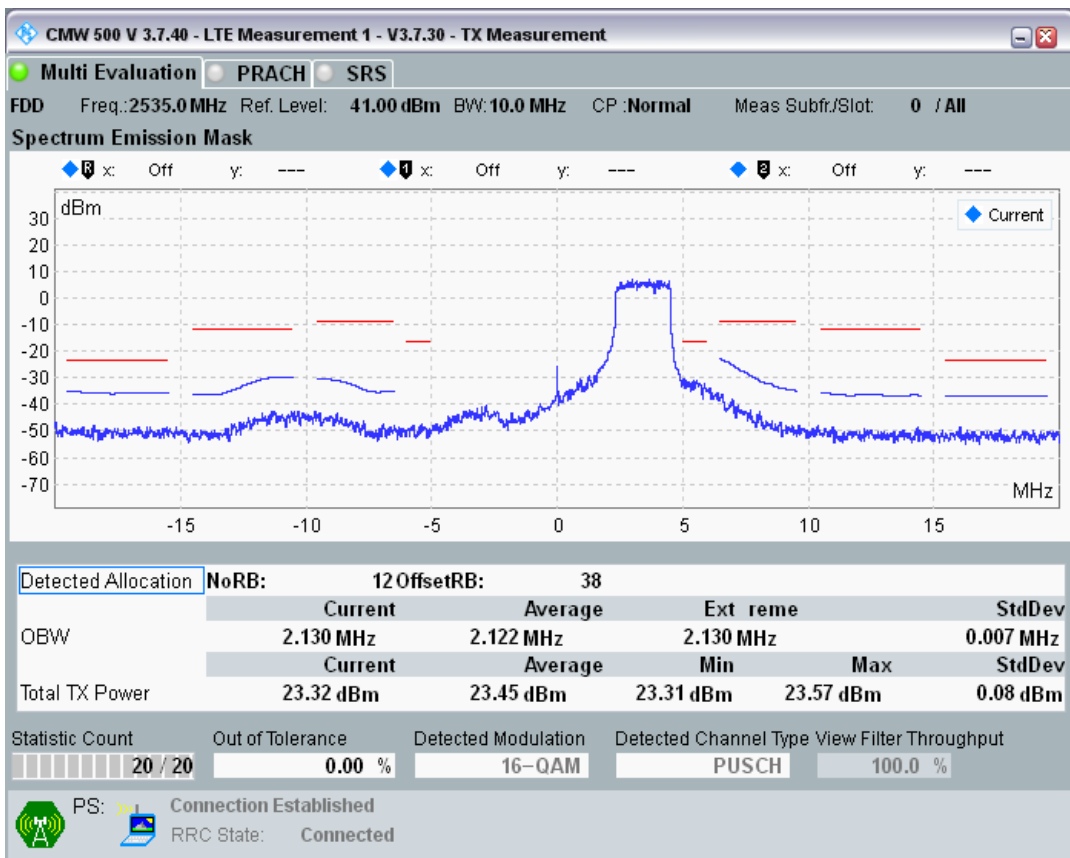

Band40 QPSK BW=5MHz Channel=39150 RB Size=8 Position=#0

Band40 QPSK BW=5MHz Channel=39150 RB Size=8 Position=#Max

Band7 QAM16 BW=10MHz Channel=20800 RB Size=12 Position=#0

Band7 QAM16 BW=10MHz Channel=21100 RB Size=12 Position=#Max