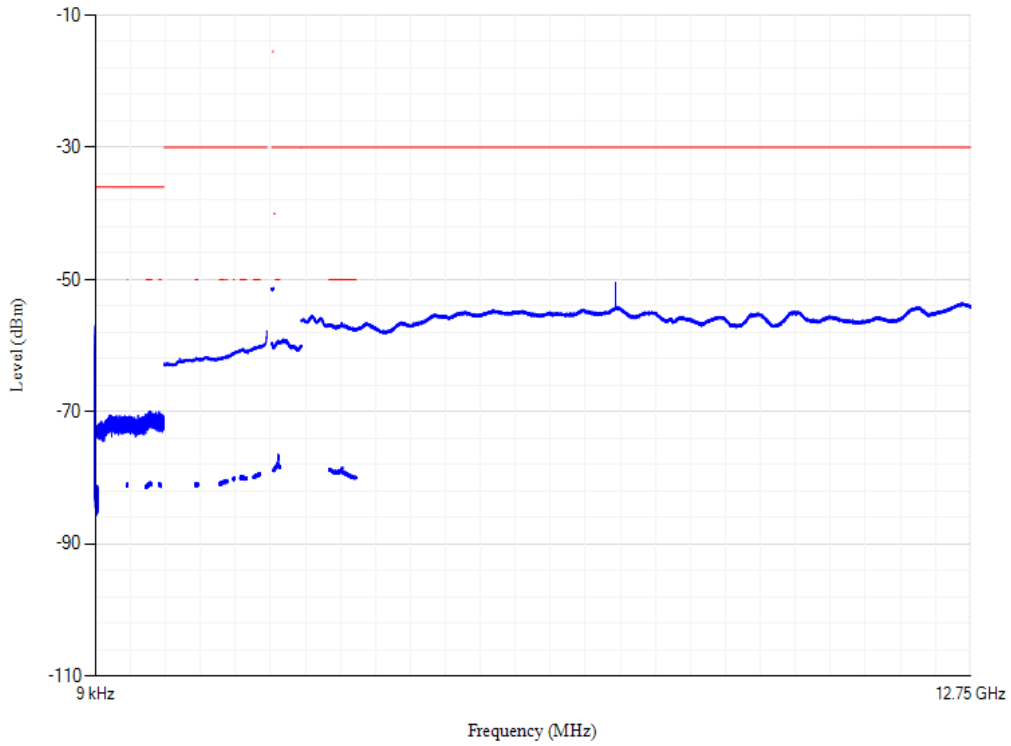

Conducted spurious emissions

Band7 QPSK BW=5MHz Channel=21100 RB Size=1 Position=#0

Conducted spurious emissions

Band7 QPSK BW=20MHz Channel=21100 RB Size=1 Position=#0

Conducted spurious emissions

Band7 QPSK BW=20MHz Channel=20850 RB Size=1 Position=#0