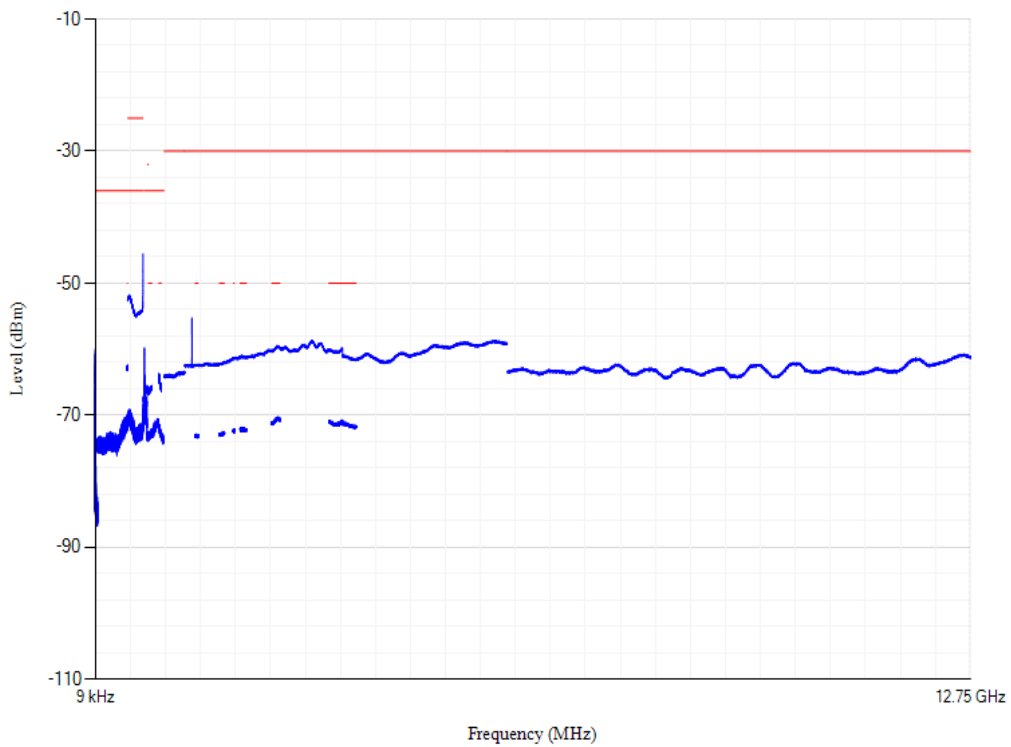

Conducted spurious emissions

Band28 QPSK BW=3MHz Channel=27375 RB Size=1 Position=#0