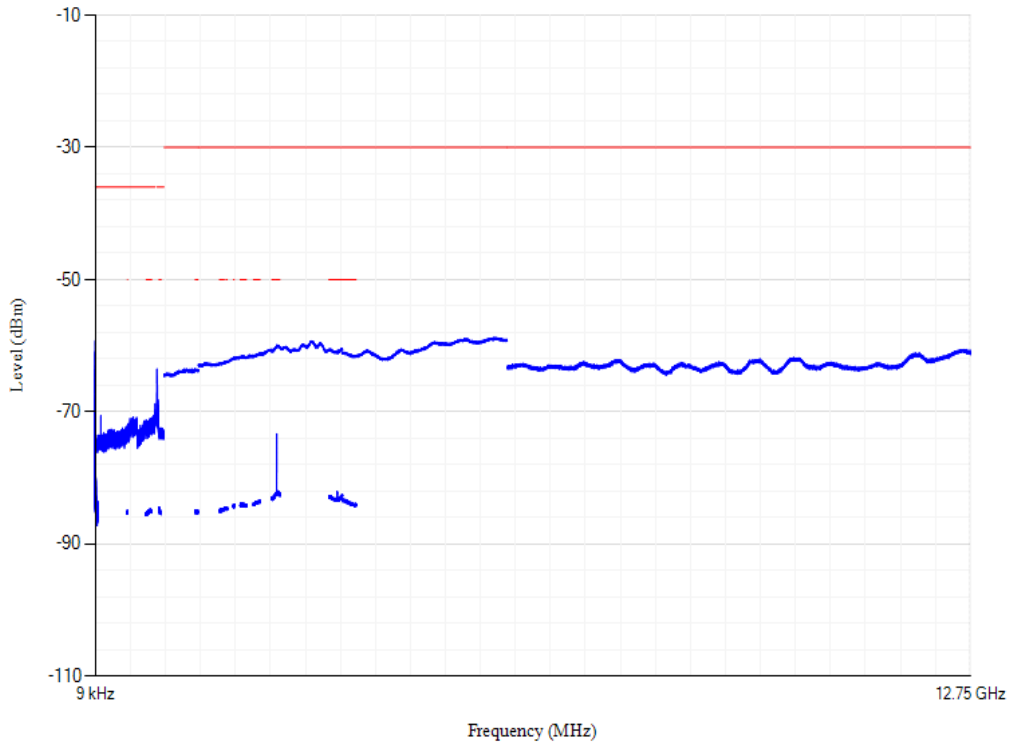

Conducted spurious emissions

Band8 QPSK BW=1.4MHz Channel=21457 RB Size=1 Position=#0

Conducted spurious emissions

Band8 QPSK BW=5MHz Channel=21475 RB Size=1 Position=#0

Conducted spurious emissions

Band8 QPSK BW=5MHz Channel=21625 RB Size=1 Position=#0