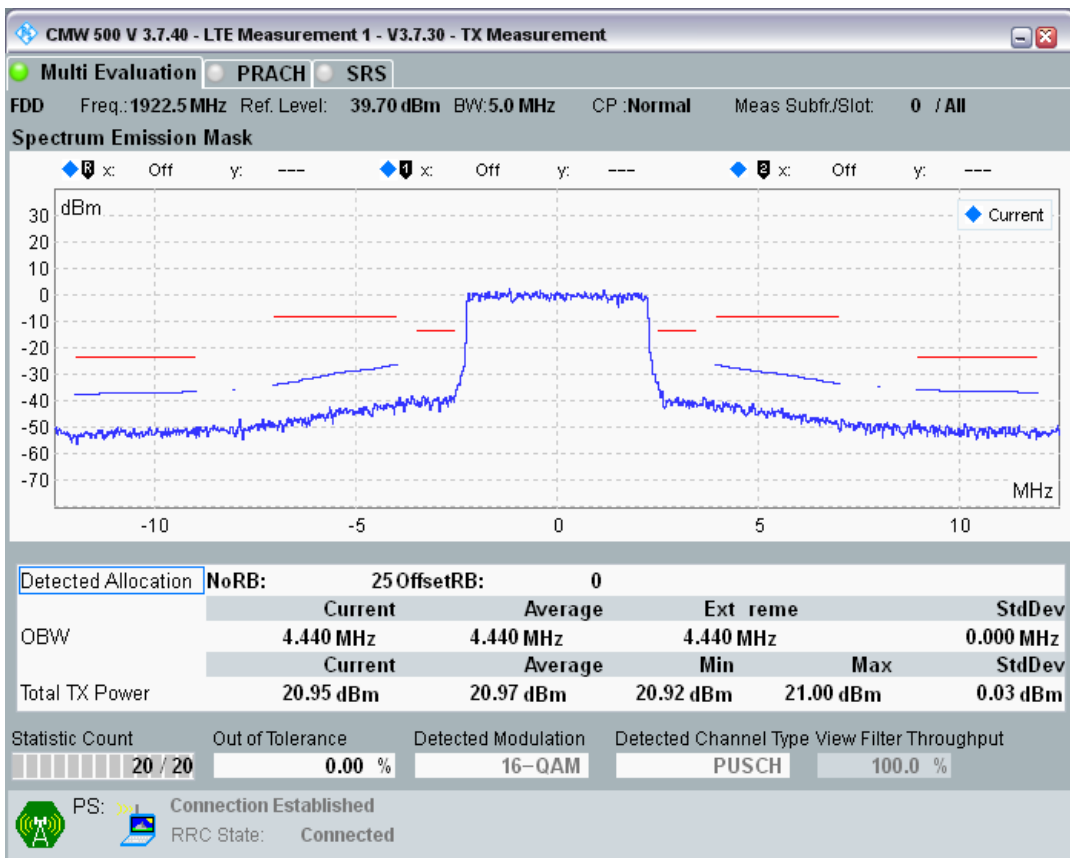

Band1 QAM16 BW=5MHz Channel=18025 RB Size=25 Position=#0

Band1 QPSK BW=5MHz Channel=18300 RB Size=8 Position=#0