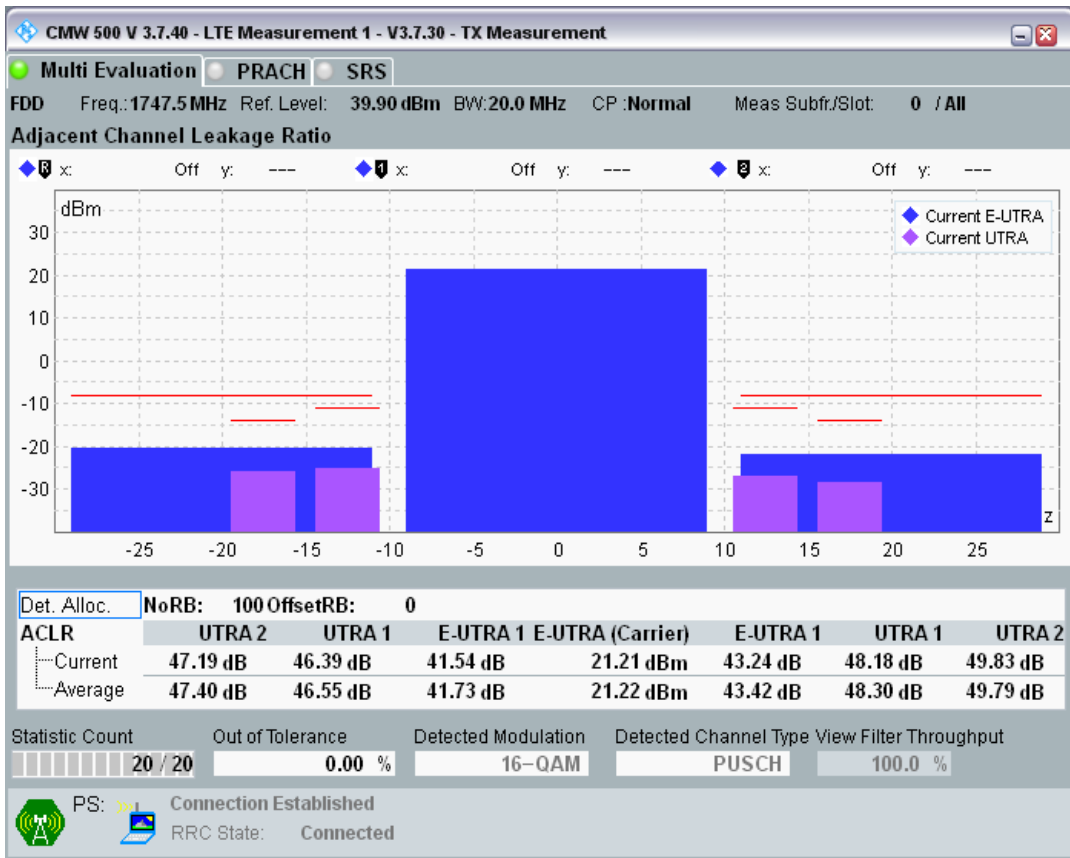

Band3 QAM16 BW=20MHz Channel=19575 RB Size=100 Position=#0

Band3 QPSK BW=20MHz Channel=19850 RB Size=18 Position=#0