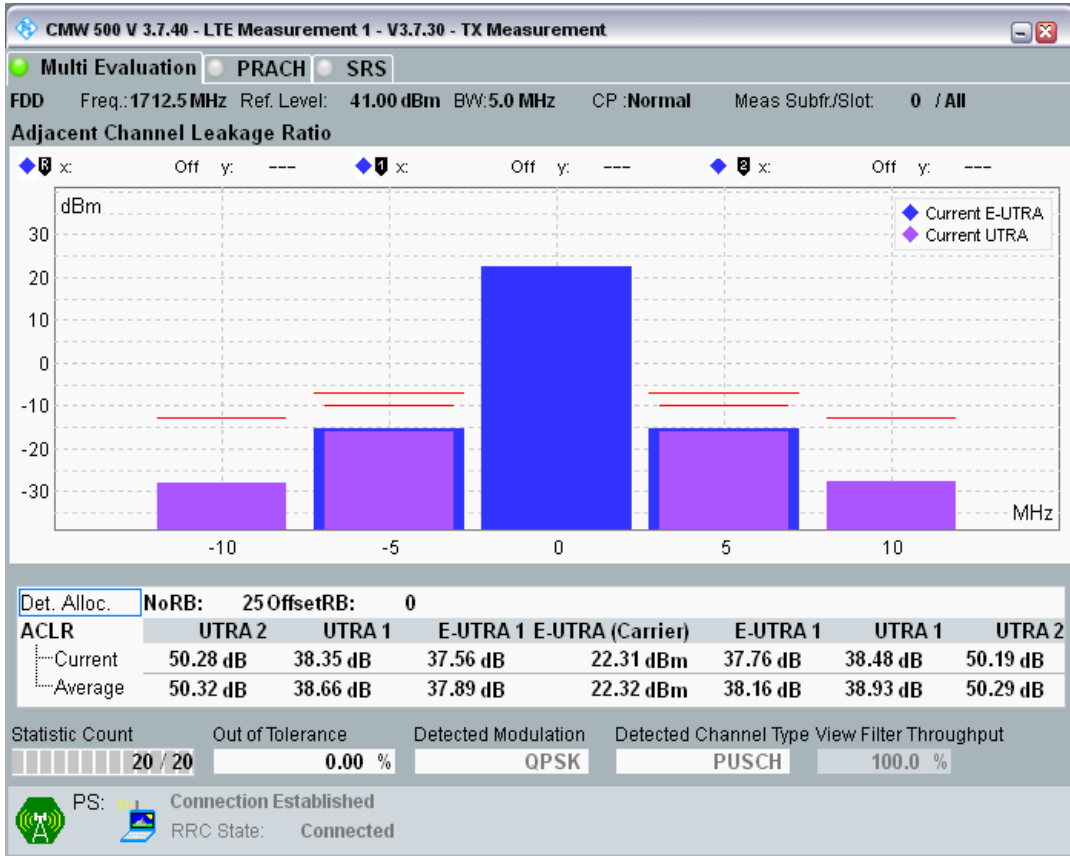

Band3 QPSK BW=5MHz Channel=19225 RB Size=25 Position=#0

Band3 QAM16 BW=5MHz Channel=19225 RB Size=8 Position=#0