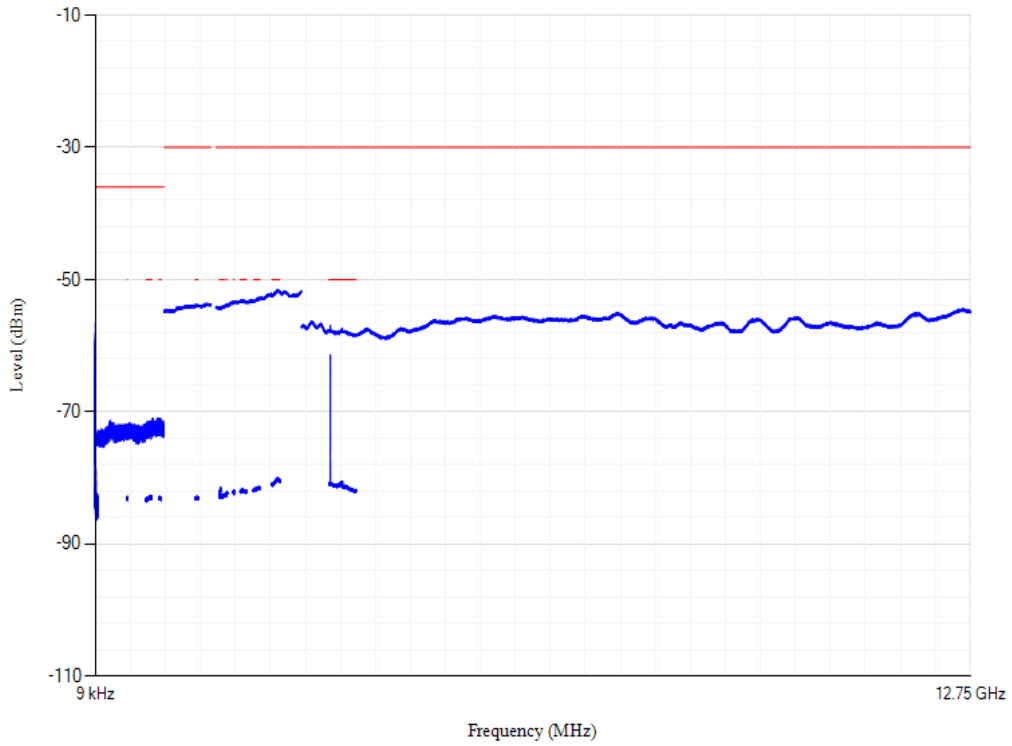

Conducted spurious emissions

Band3 QPSK BW=5MHz Channel=19925 RB Size=1 Position=#0

Conducted spurious emissions

Band3 QPSK BW=20MHz Channel=19300 RB Size=1 Position=#0

Conducted spurious emissions

Band3 QPSK BW=20MHz Channel=19575 RB Size=1 Position=#0