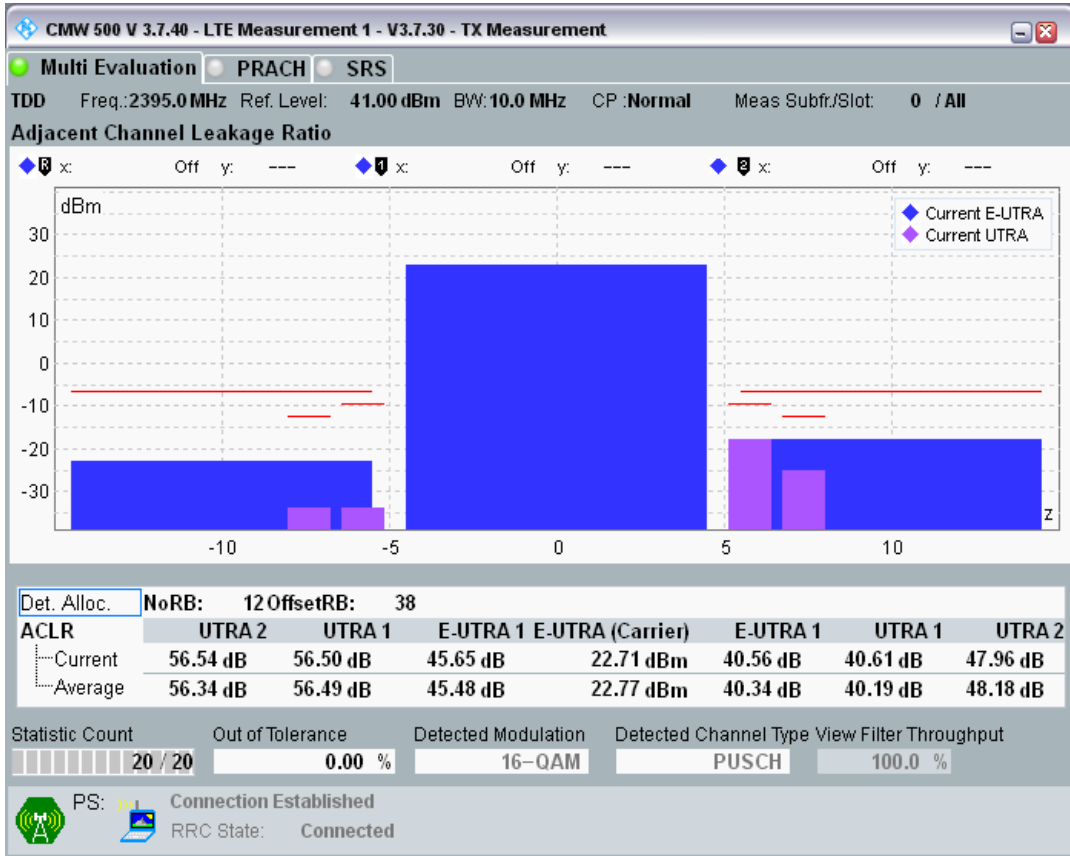

Band40 QAM16 BW=10MHz Channel=39600 RB Size=12 Position=#Max

Band40 QAM16 BW=10MHz Channel=39600 RB Size=50 Position=#0