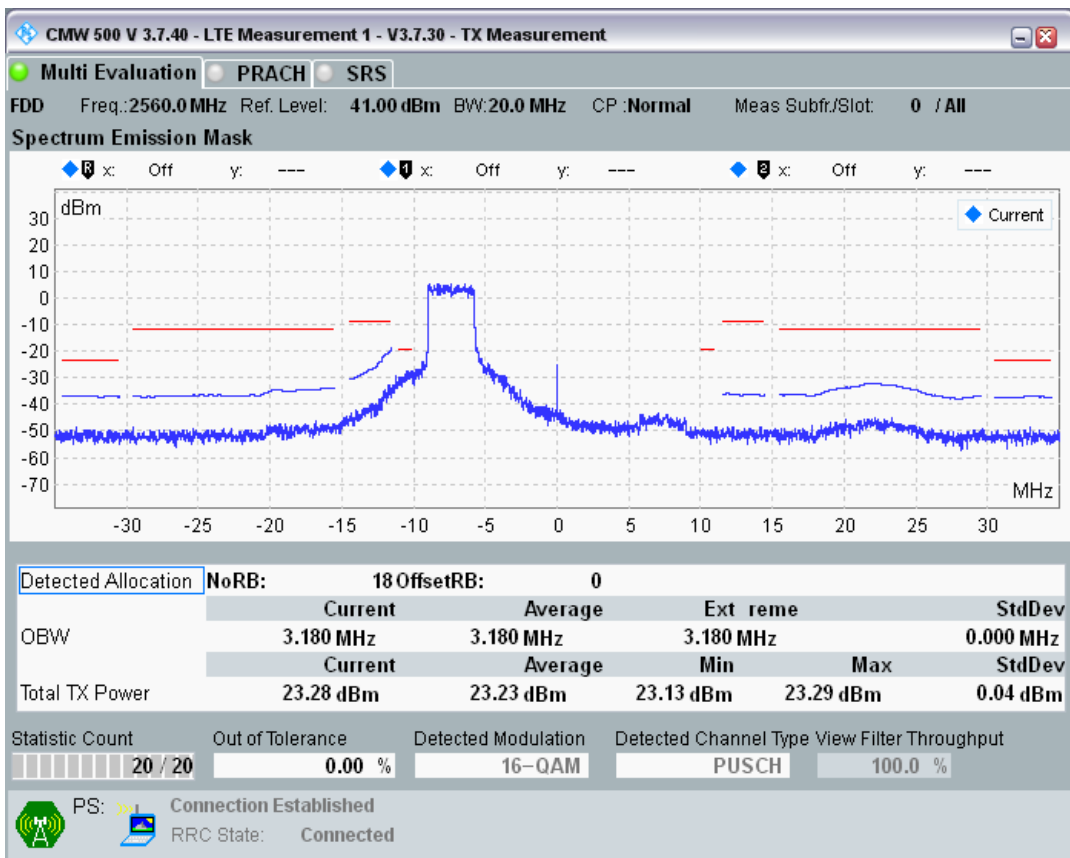

Band7 QAM16 BW=20MHz Channel=21100 RB Size=18 Position=#0

Band7 QAM16 BW=20MHz Channel=21100 RB Size=100 Position=#0

Band7 QAM16 BW=20MHz Channel=21100 RB Size=18 Position=#Max

Band7 QAM16 BW=20MHz Channel=21350 RB Size=18 Position=#0