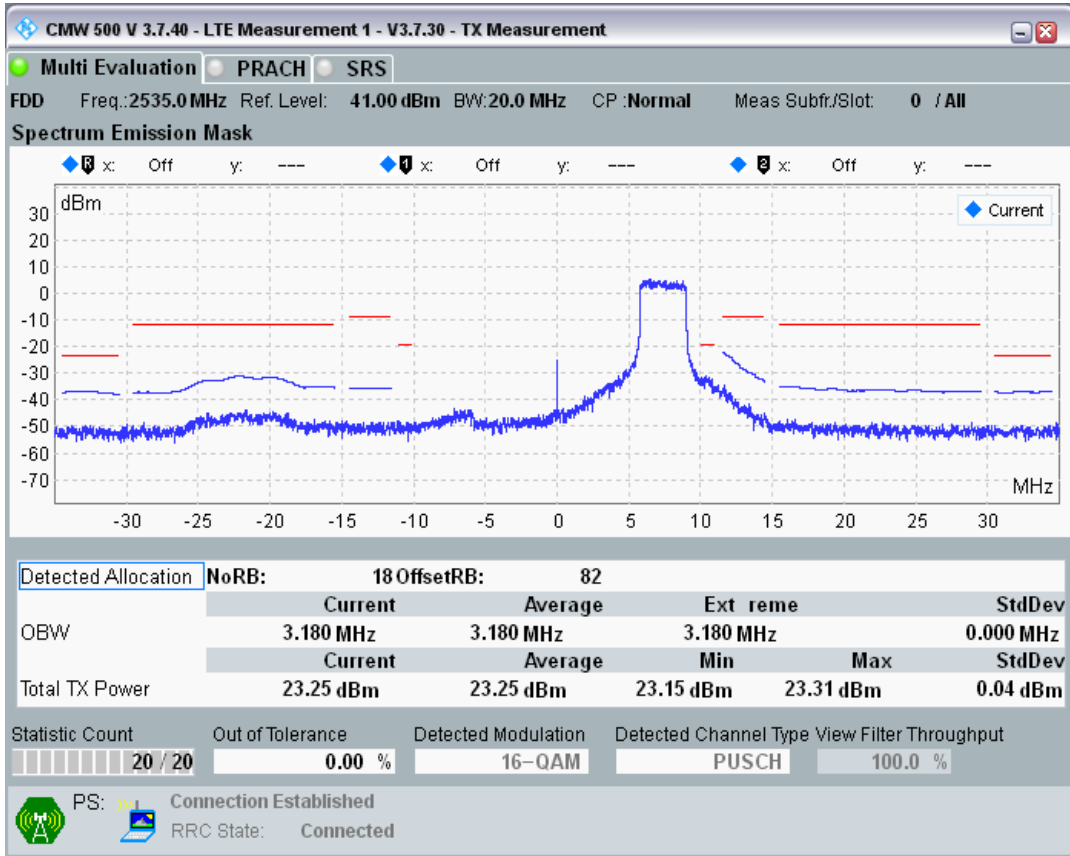

Band7 QAM16 BW=20MHz Channel=21100 RB Size=18 Position=#Max

Band7 QAM16 BW=20MHz Channel=21350 RB Size=18 Position=#0