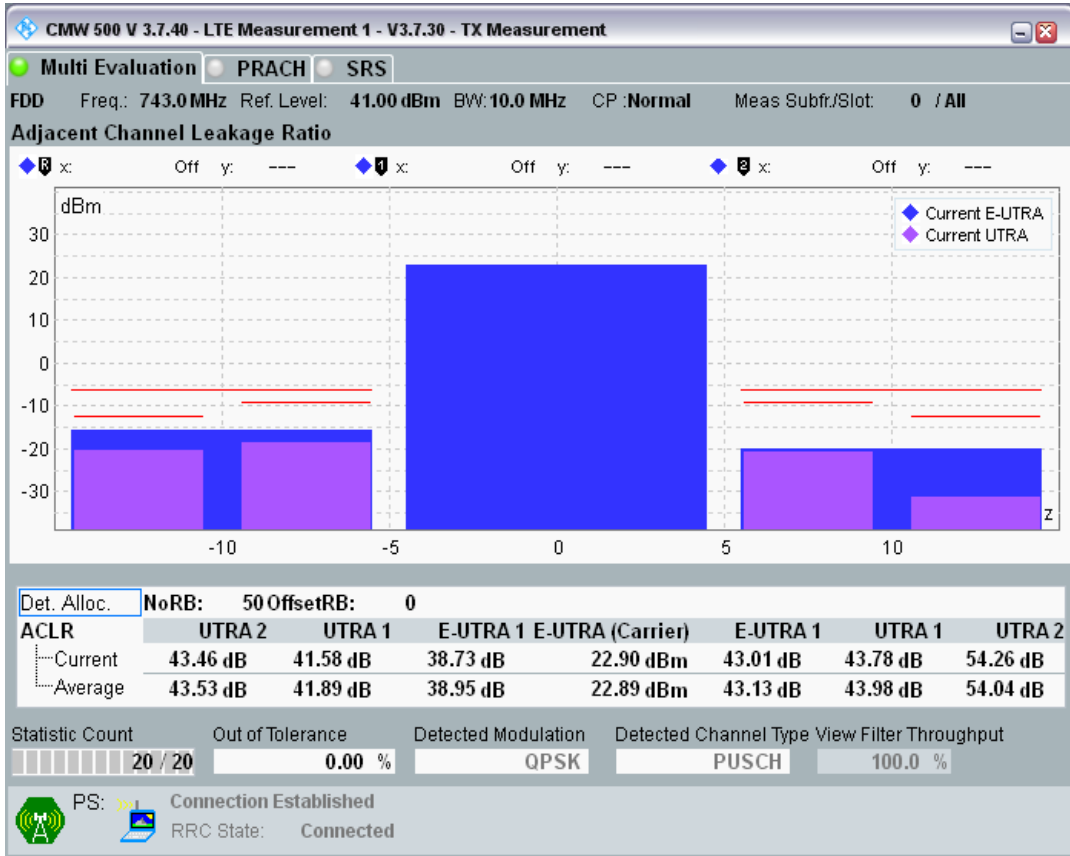

Band28 QPSK BW=10MHz Channel=27610 RB Size=50 Position=#0

Band28 QAM16 BW=10MHz Channel=27610 RB Size=12 Position=#0