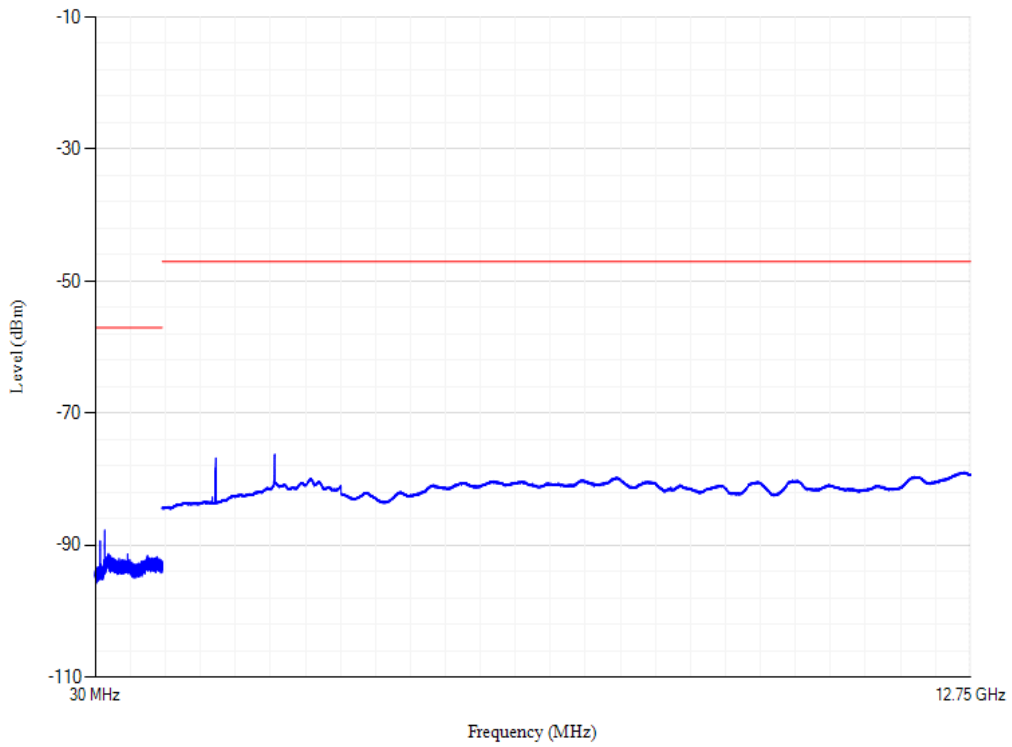

Band40 QPSK BW=20MHz Channel=39150

Conducted spurious emissions

Band7 QPSK BW=20MHz Channel=21100

Conducted spurious emissions

Band7 QPSK BW=20MHz Channel=20850

Conducted spurious emissions

Band7 QPSK BW=20MHz Channel=21350