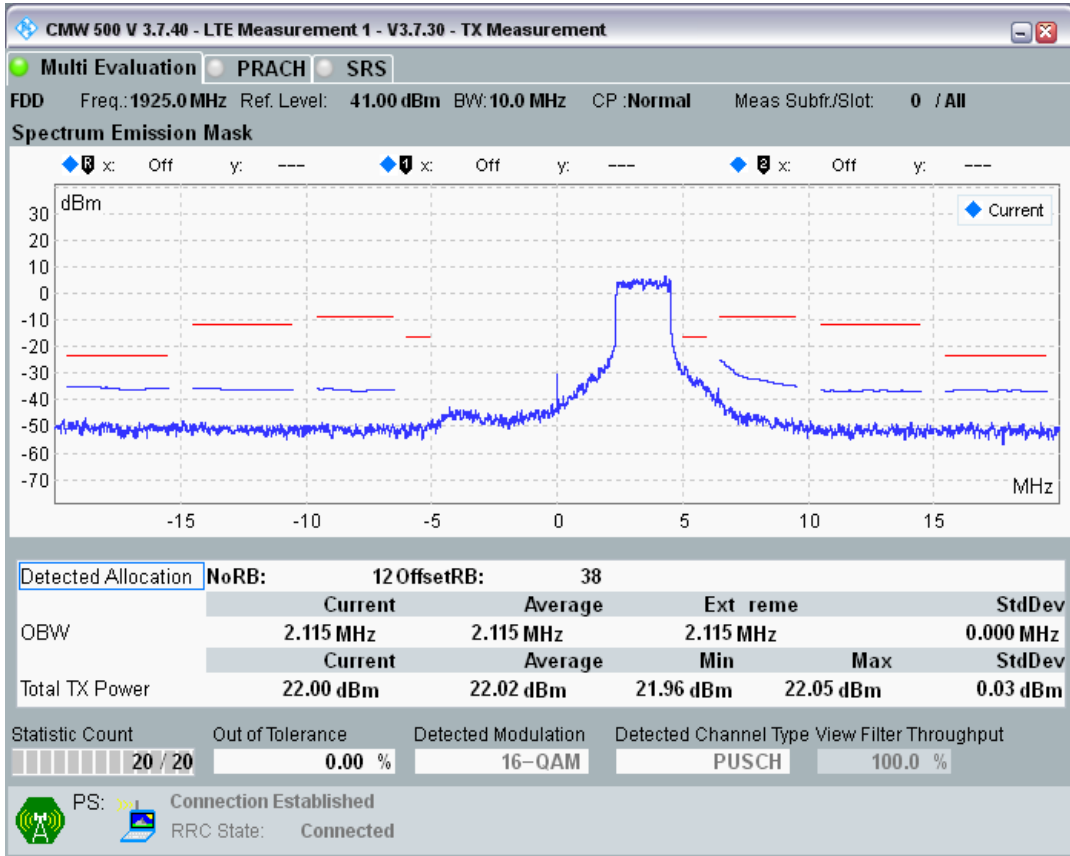

Band1 QAM16 BW=10MHz Channel=18050 RB Size=12 Position=#Max

Band1 QAM16 BW=10MHz Channel=18050 RB Size=50 Position=#0