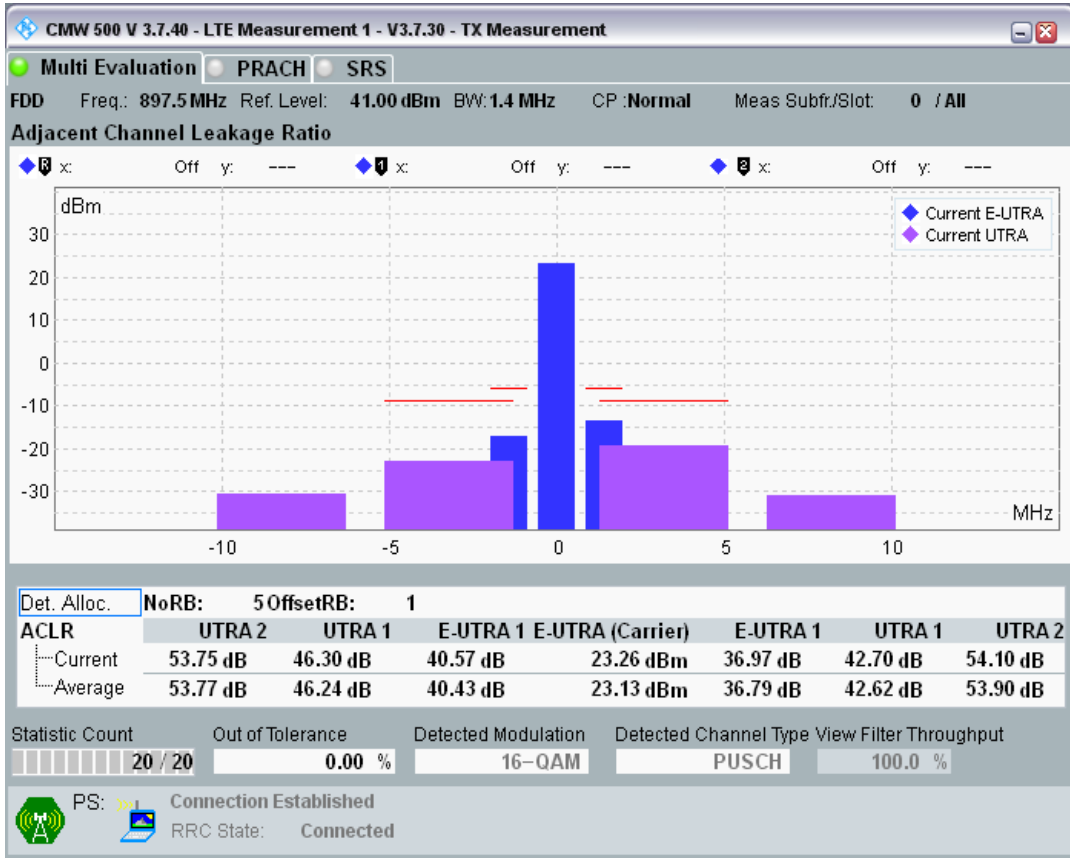

Band8 QAM16 BW=1.4MHz Channel=21625 RB Size=5 Position=#Max

Band8 QAM16 BW=1.4MHz Channel=21625 RB Size=6 Position=#0