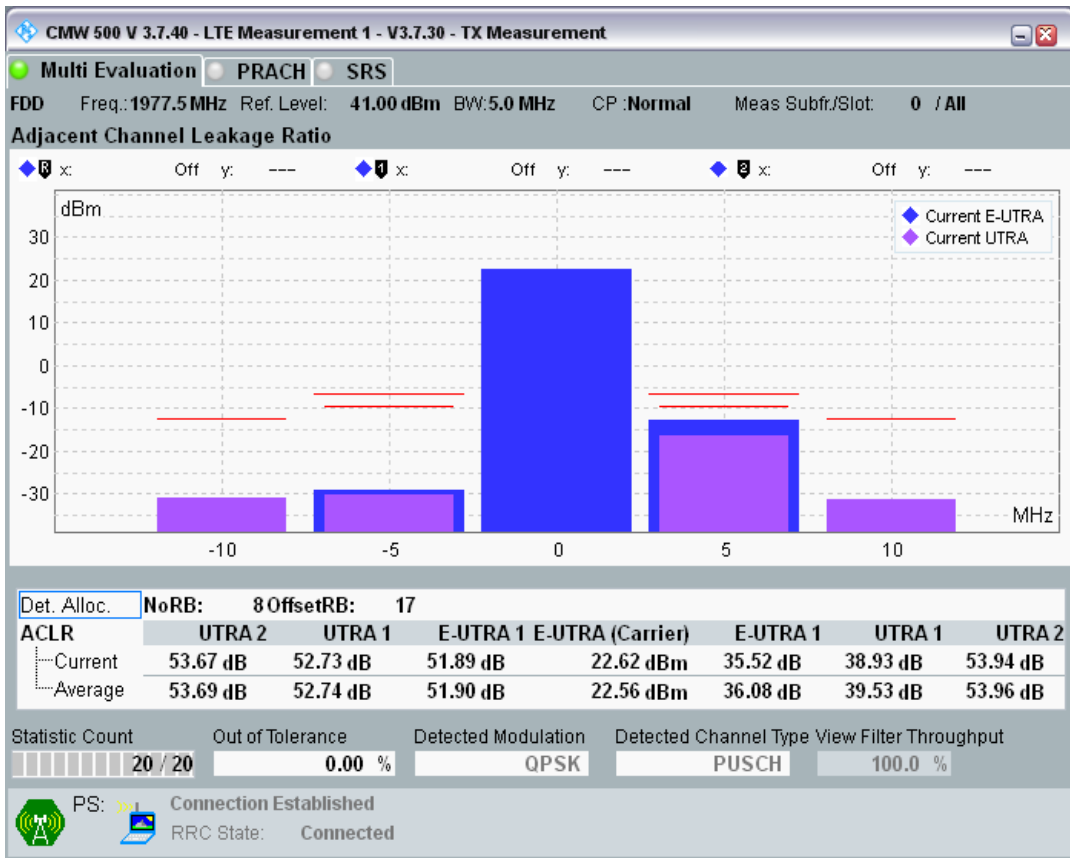

Band1 QPSK BW=5MHz Channel=18575 RB Size=8 Position=#Max

Band1 QPSK BW=5MHz Channel=18575 RB Size=25 Position=#0