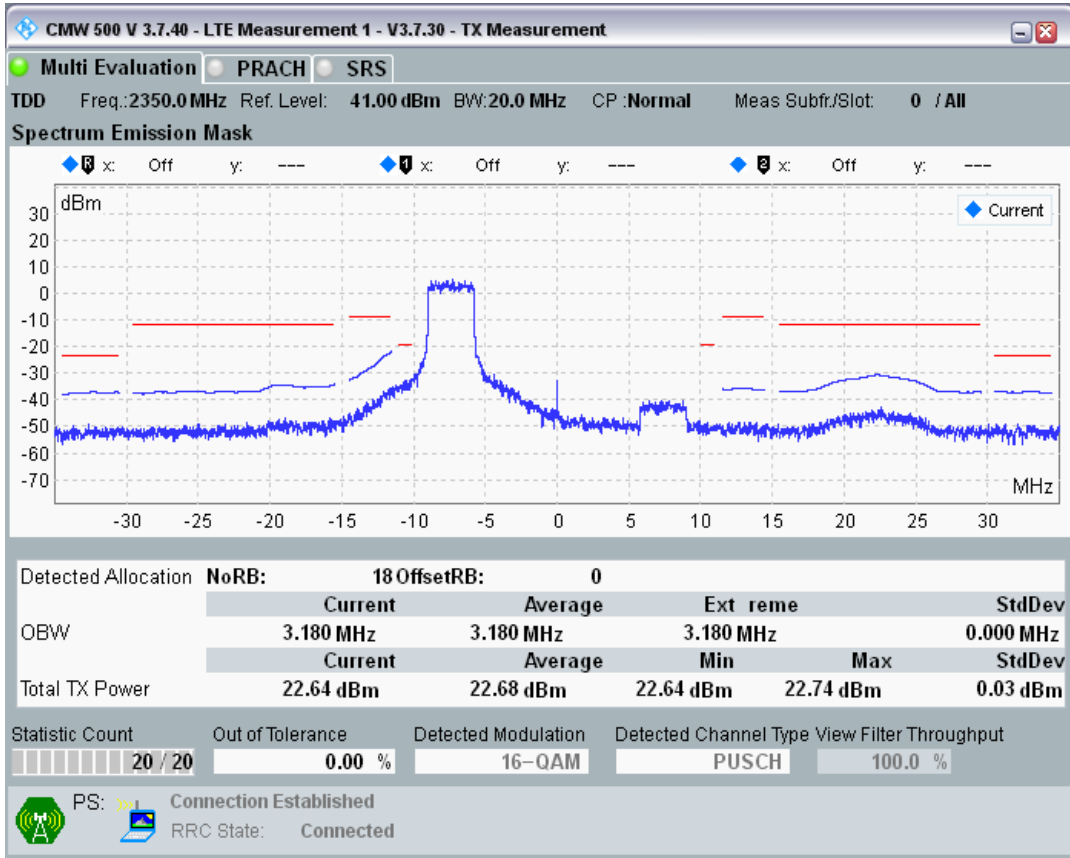

Band40 QAM16 BW=20MHz Channel=39150 RB Size=18 Position=#0

Band40 QAM16 BW=20MHz Channel=39150 RB Size=18 Position=#Max