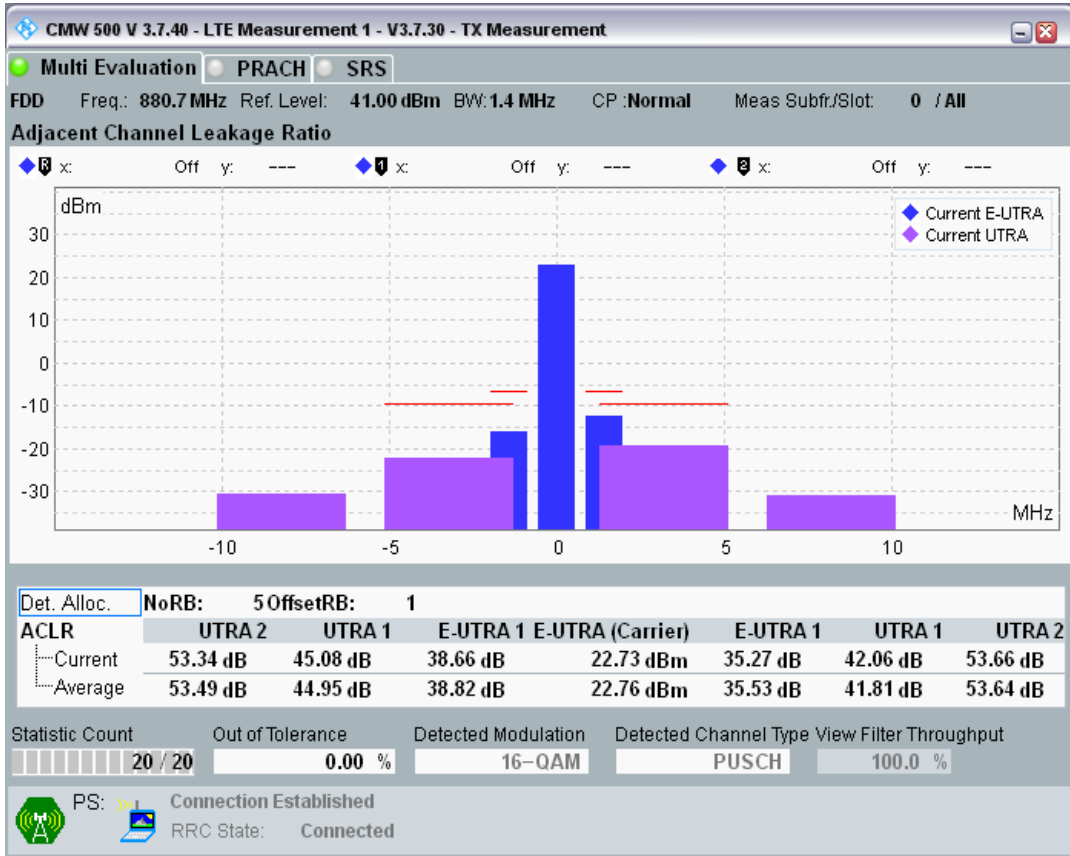

Band8 QAM16 BW=1.4MHz Channel=21457 RB Size=5 Position=#Max

Band8 QAM16 BW=1.4MHz Channel=21457 RB Size=6 Position=#0