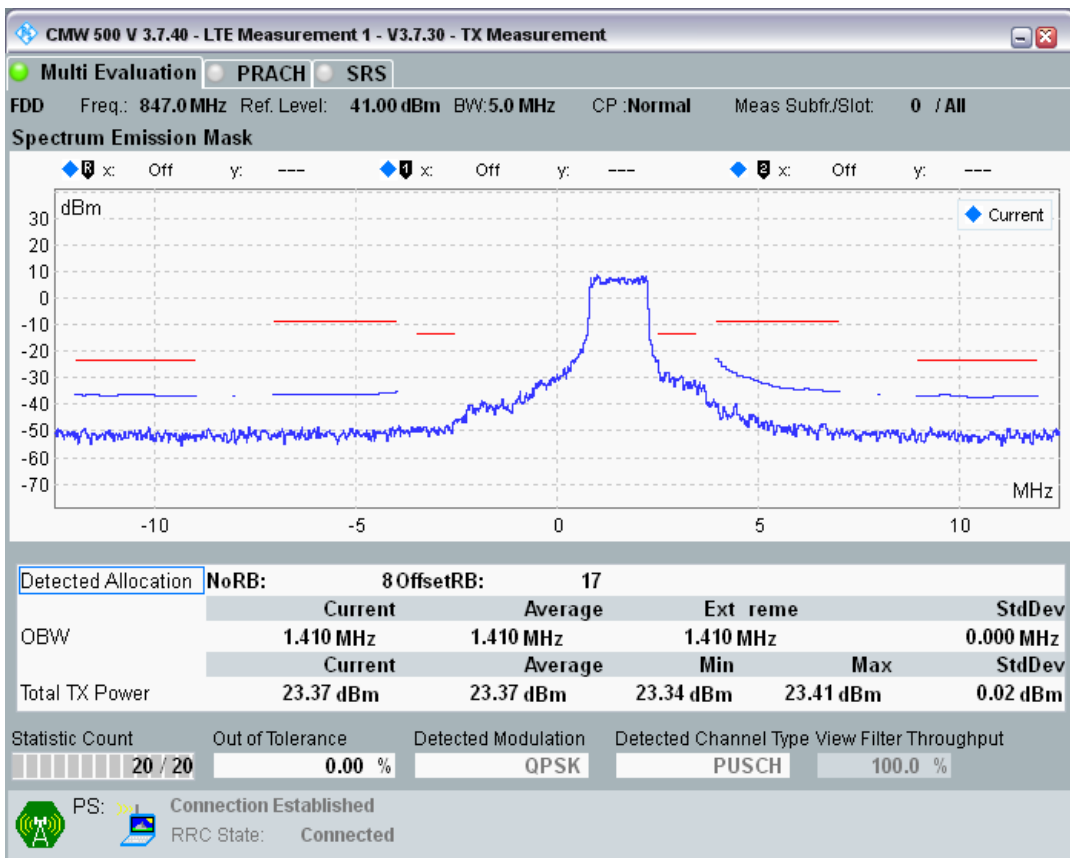

Band20 QPSK BW=5MHz Channel=24300 RB Size=8 Position=#Max

Band20 QPSK BW=5MHz Channel=24300 RB Size=25 Position=#0