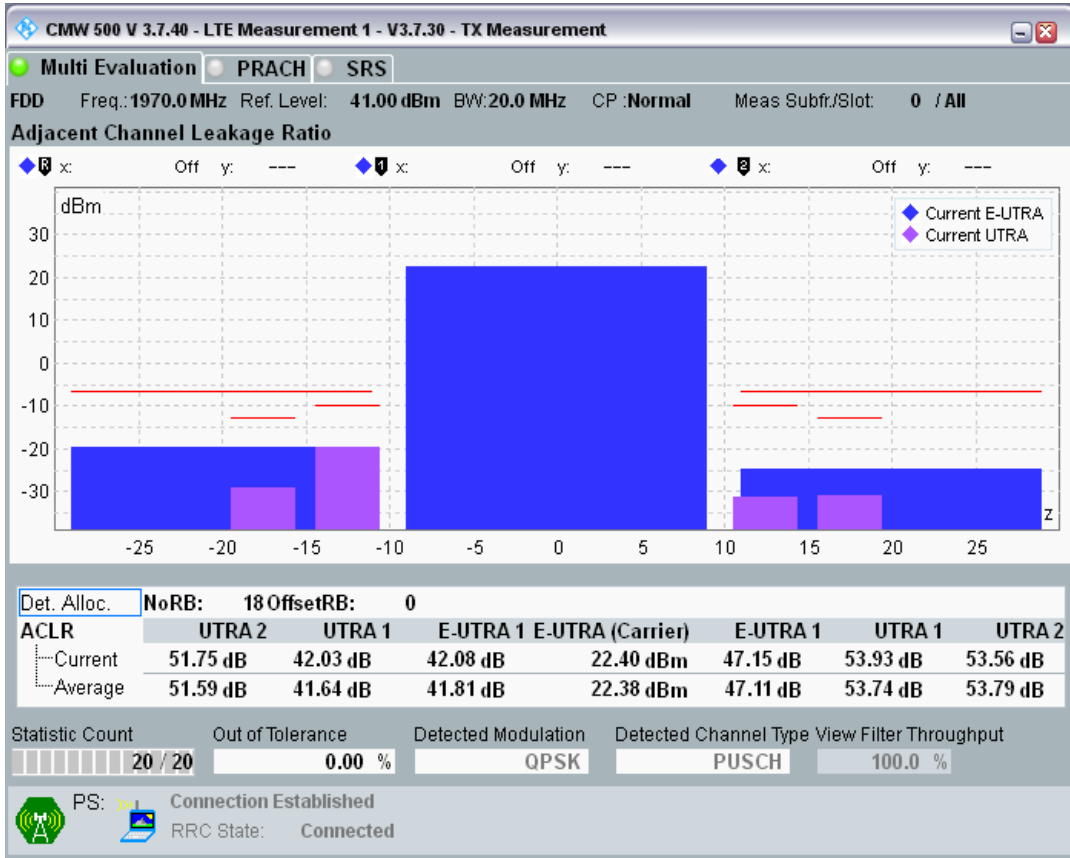

Band1 QPSK BW=20MHz Channel=18500 RB Size=18 Position=#0

Band1 QPSK BW=20MHz Channel=18500 RB Size=18 Position=#Max