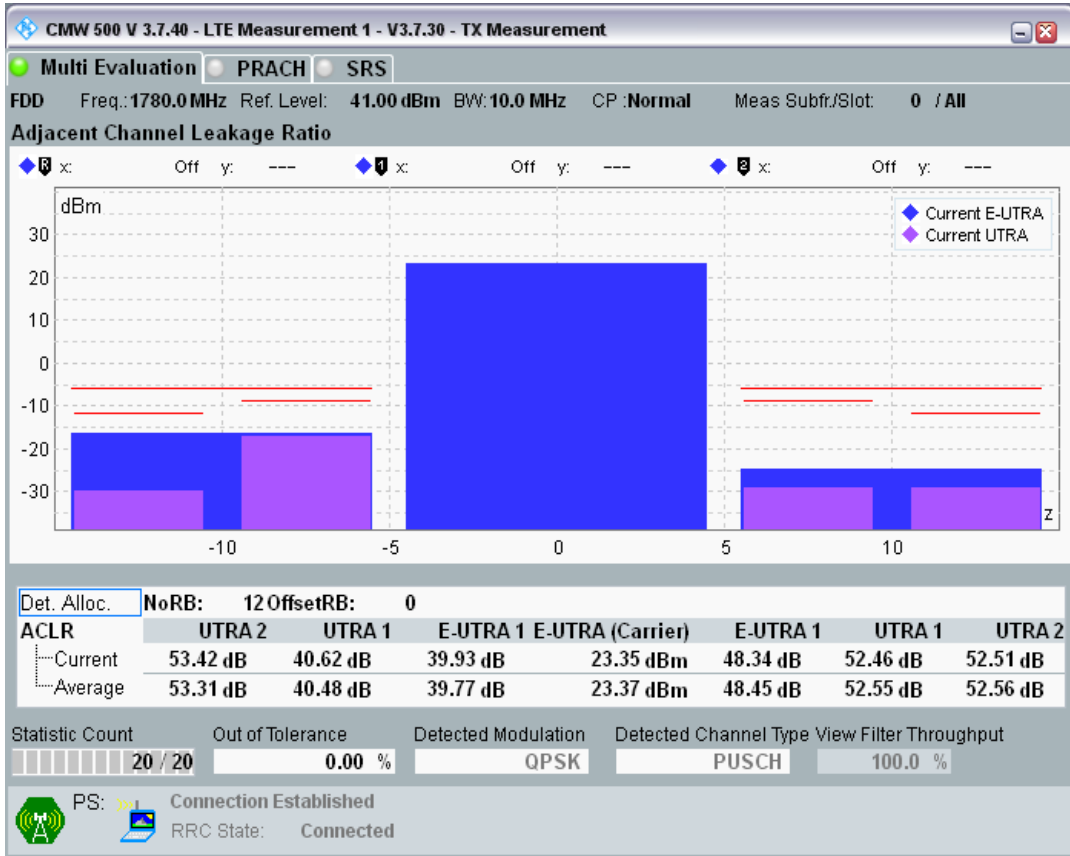

Band3 QPSK BW=10MHz Channel=19900 RB Size=12 Position=#0

Band3 QPSK BW=10MHz Channel=19900 RB Size=12 Position=#Max