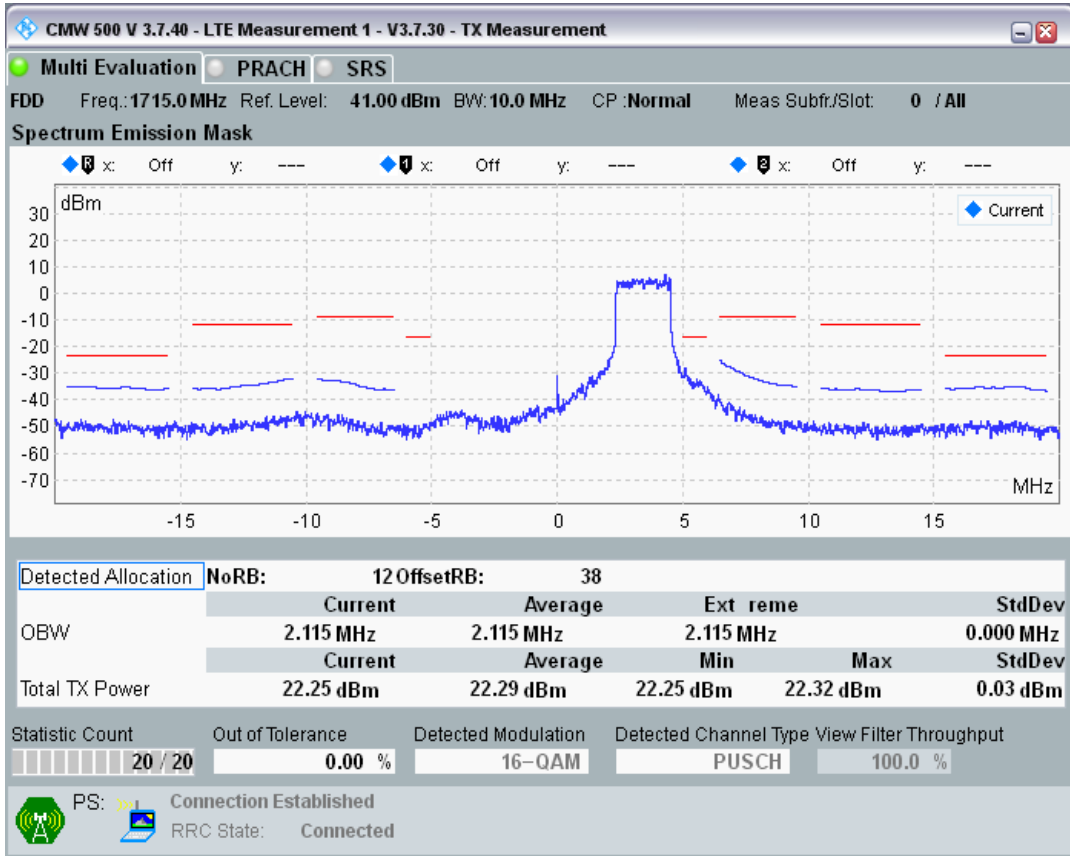

Band3 QAM16 BW=10MHz Channel=19250 RB Size=12 Position=#Max

Band3 QAM16 BW=10MHz Channel=19250 RB Size=50 Position=#0