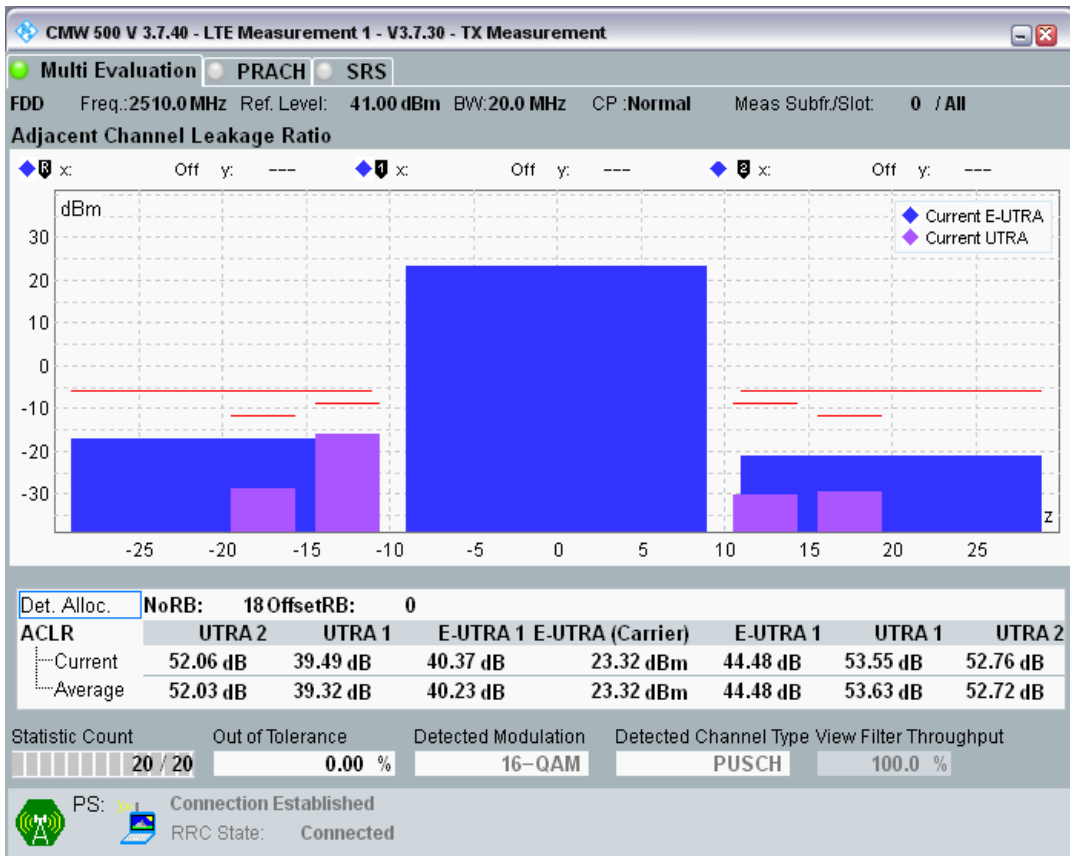

Band7 QAM16 BW=10MHz Channel=21400 RB Size=12 Position=#0

Band7 QAM16 BW=10MHz Channel=21400 RB Size=50 Position=#0

Band7 QAM16 BW=10MHz Channel=21400 RB Size=12 Position=#Max

Band7 QAM16 BW=20MHz Channel=20850 RB Size=18 Position=#0