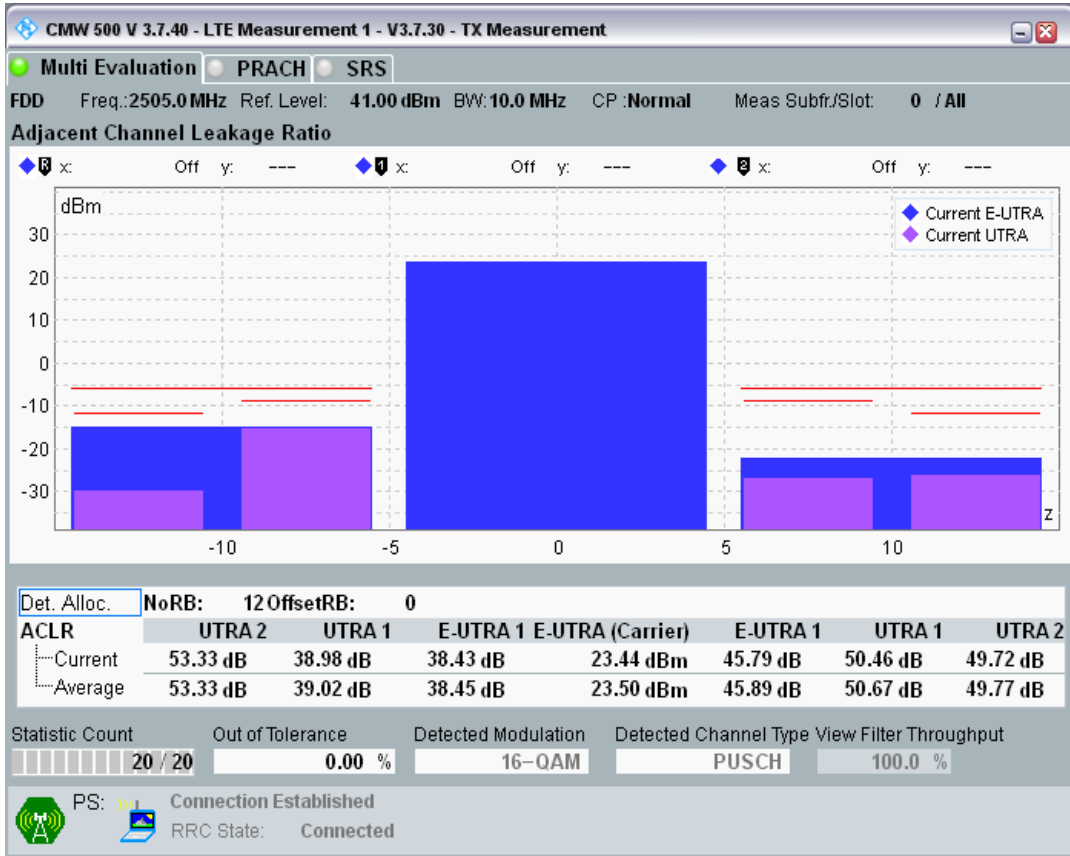

Band7 QAM16 BW=10MHz Channel=20800 RB Size=12 Position=#0

Band7 QAM16 BW=10MHz Channel=20800 RB Size=12 Position=#Max