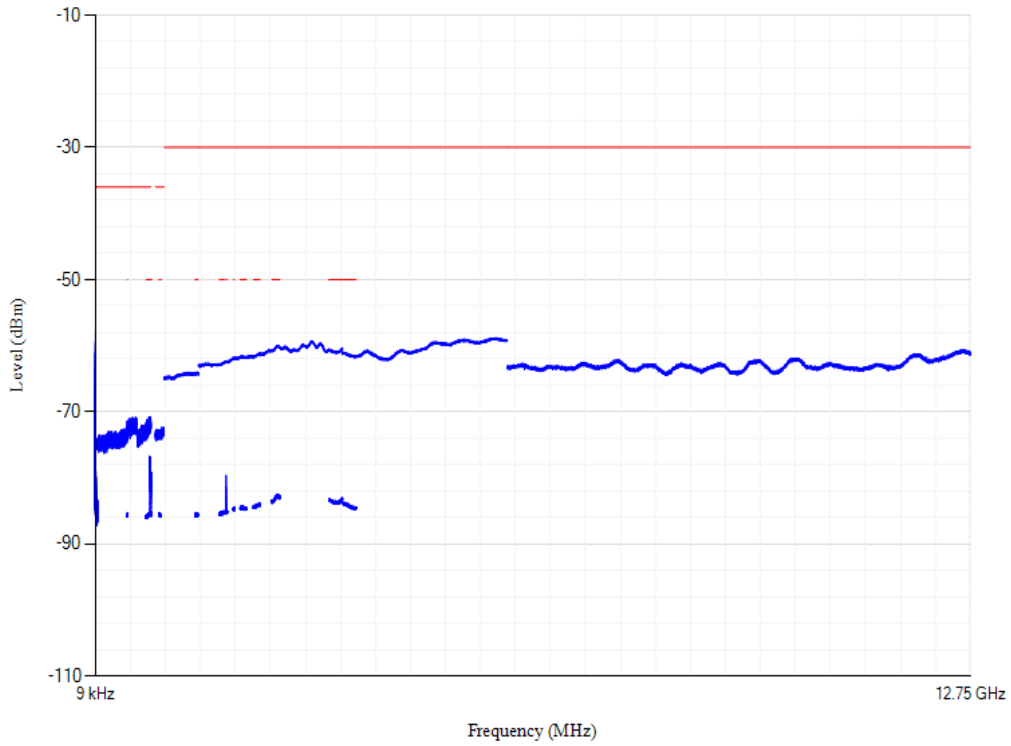

Conducted spurious emissions

Band20 QPSK BW=5MHz Channel=24425 RB Size=1 Position=#0

Conducted spurious emissions

Band20 QPSK BW=20MHz Channel=24250 RB Size=1 Position=#0

Conducted spurious emissions

Band20 QPSK BW=20MHz Channel=24300 RB Size=1 Position=#0