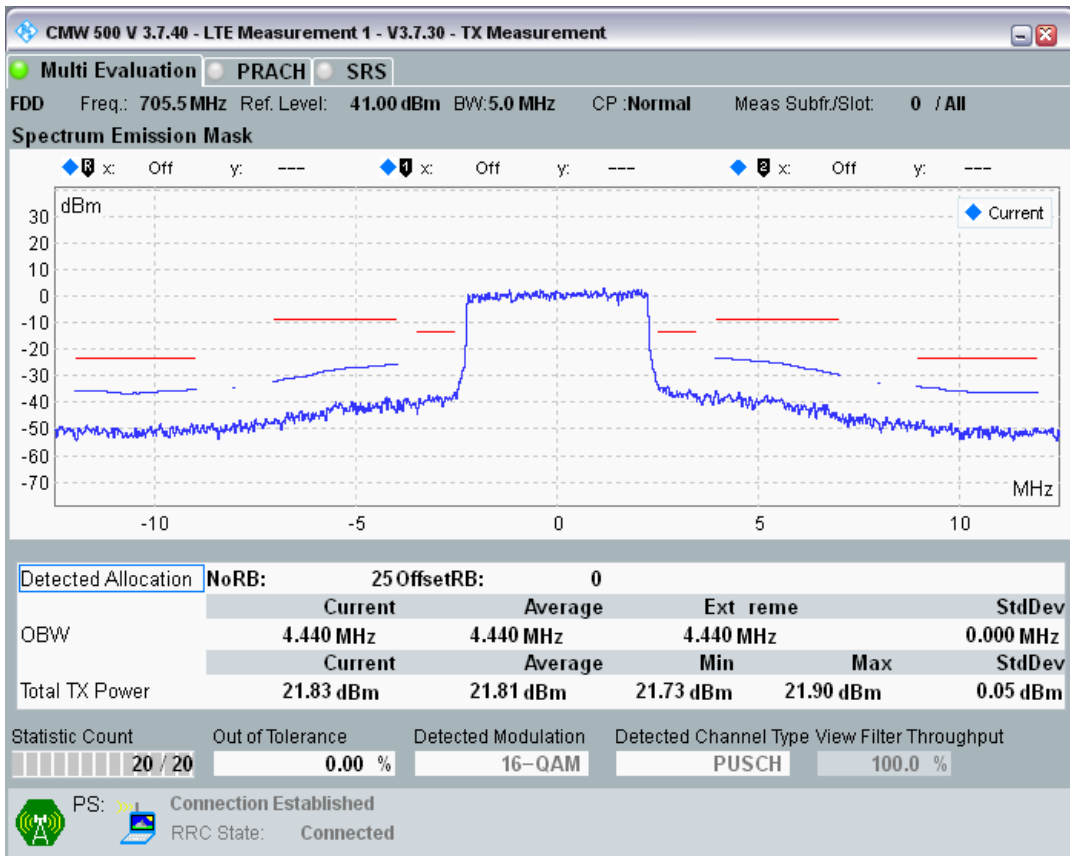

Band28 QPSK BW=5MHz Channel=27235 RB Size=25 Position=#0

Band28 QAM16 BW=5MHz Channel=27235 RB Size=8 Position=#0

Band28 QAM16 BW=5MHz Channel=27235 RB Size=8 Position=#Max

Band28 QAM16 BW=5MHz Channel=27235 RB Size=25 Position=#0