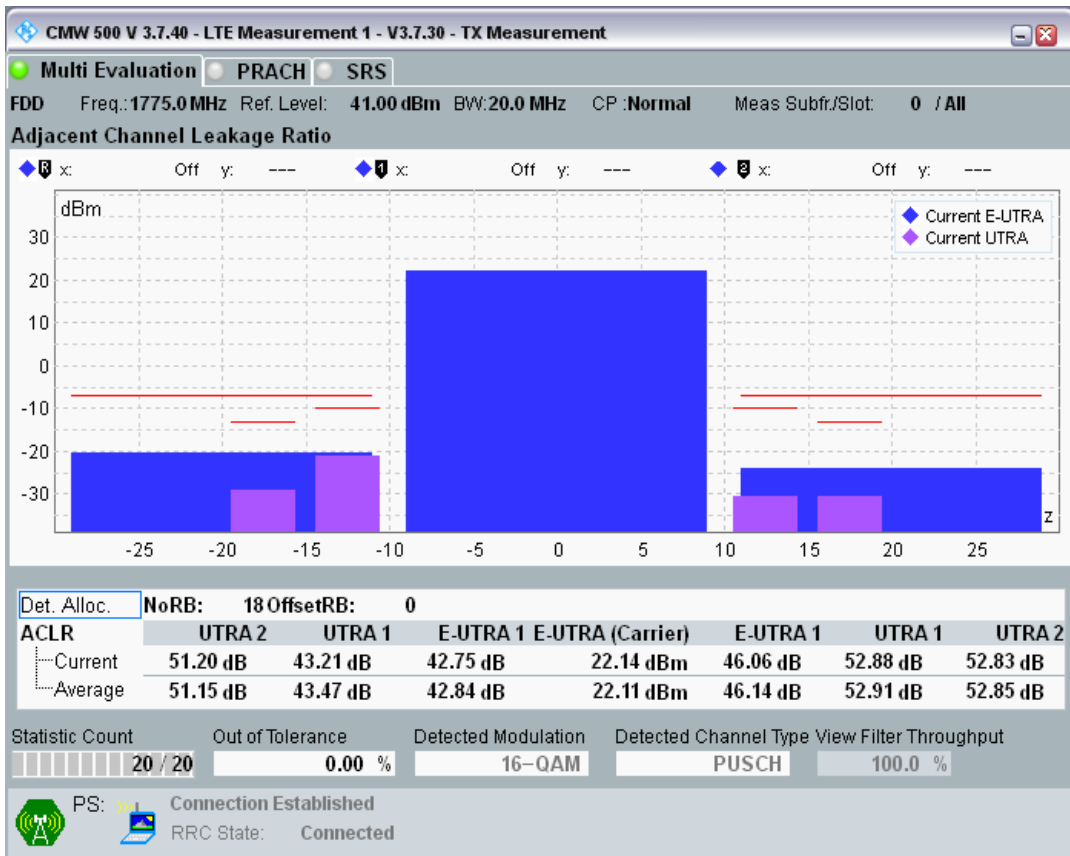

Band3 QAM16 BW=20MHz Channel=19850 RB Size=18 Position=#0

Band3 QAM16 BW=20MHz Channel=19850 RB Size=18 Position=#Max