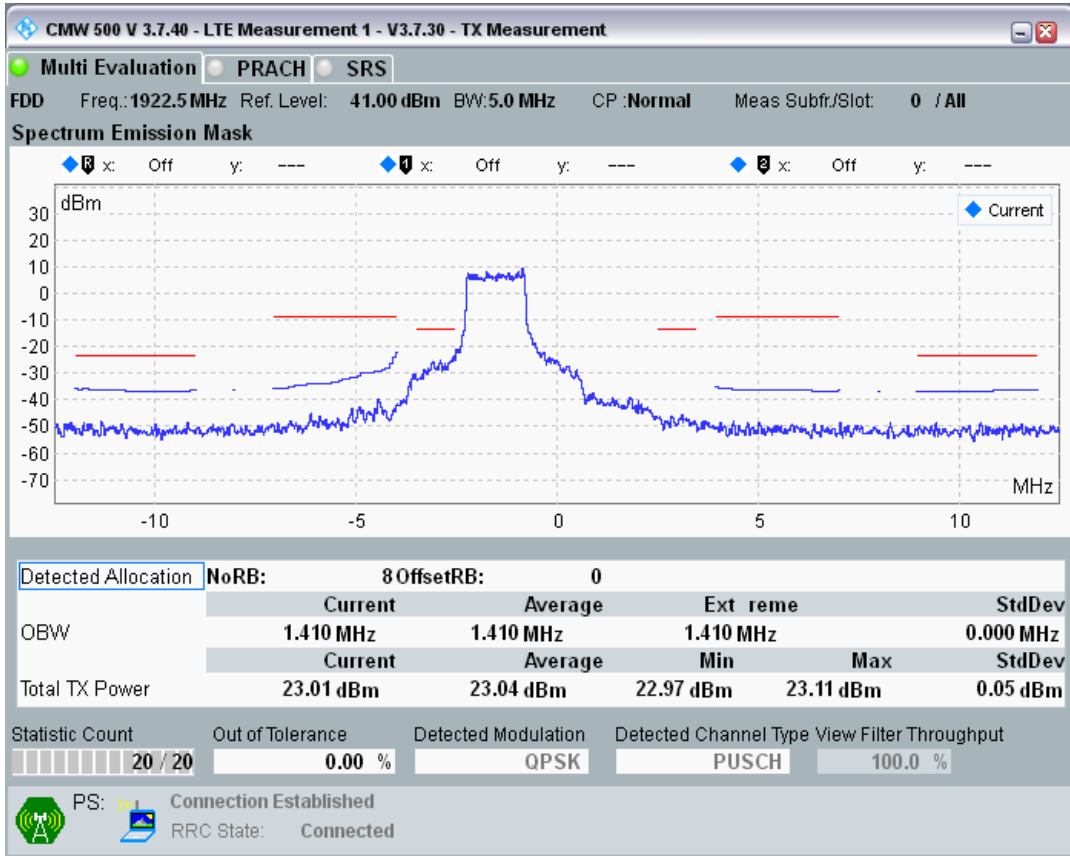

Band1 QPSK BW=5MHz Channel=18025 RB Size=8 Position=#Max