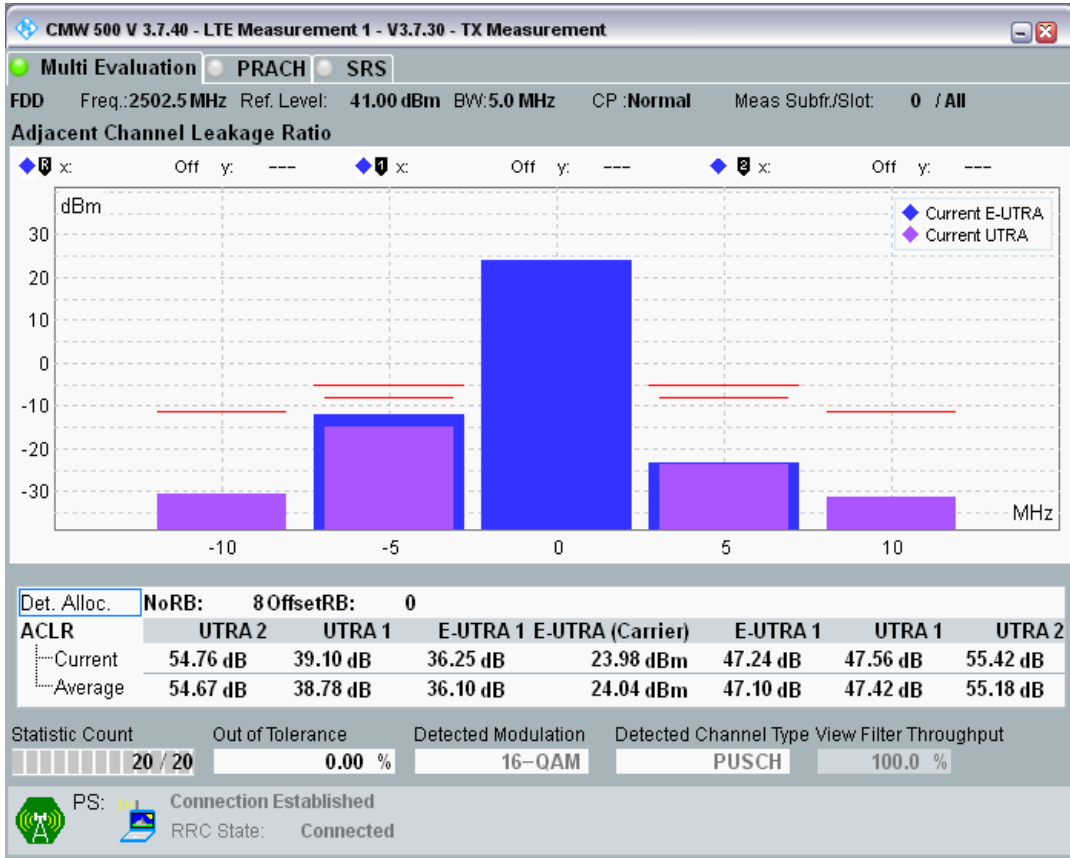

Band7 QAM16 BW=5MHz Channel=20775 RB Size=8 Position=#0

Band7 QAM16 BW=5MHz Channel=21425 RB Size=25 Position=#0