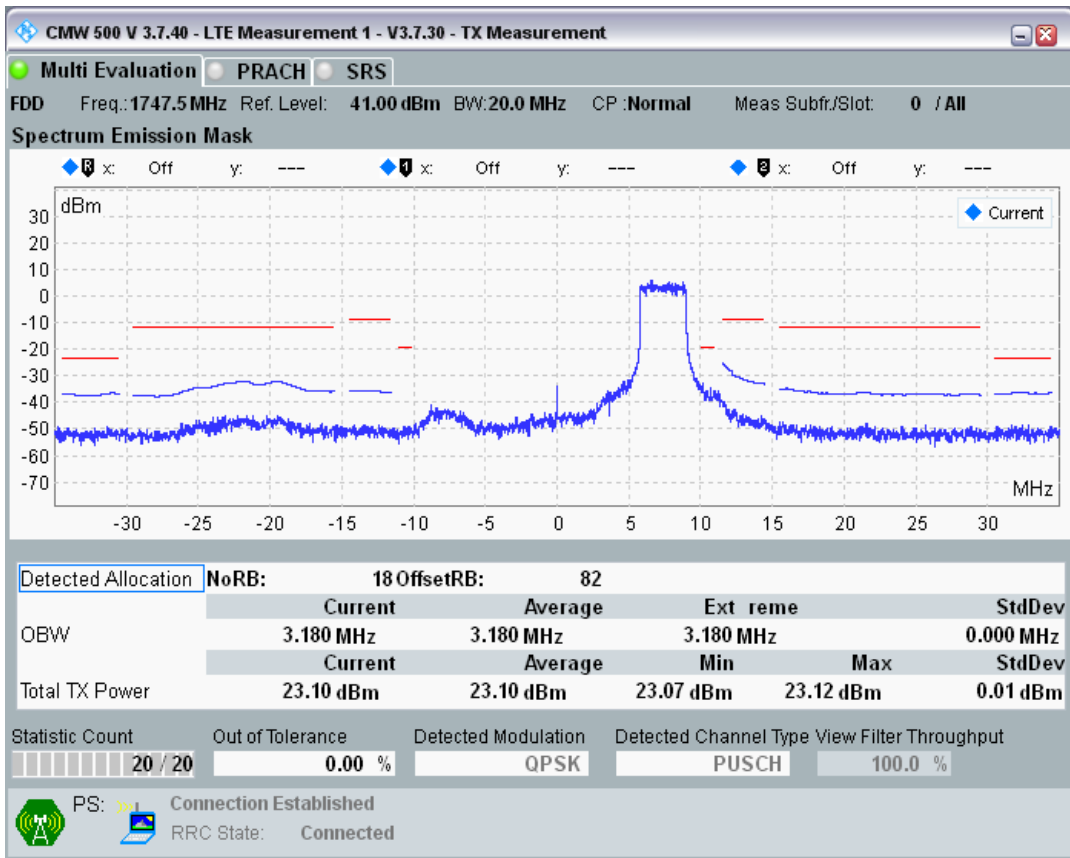

Band3 QPSK BW=20MHz Channel=19575 RB Size=18 Position=#Max

Band3 QPSK BW=20MHz Channel=19575 RB Size=100 Position=#0