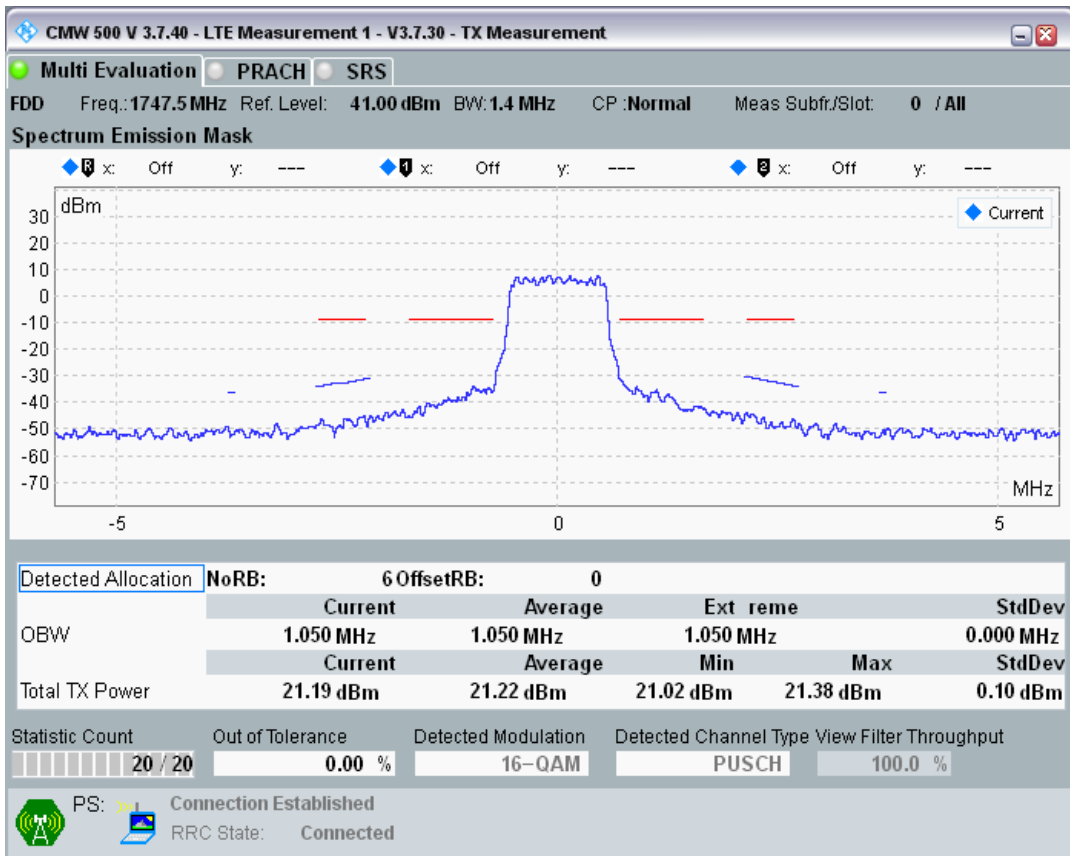

Band3 QPSK BW=1.4MHz Channel=19575 RB Size=6 Position=#0

Band3 QAM16 BW=1.4MHz Channel=19575 RB Size=5 Position=#0

Band3 QAM16 BW=1.4MHz Channel=19575 RB Size=5 Position=#Max

Band3 QAM16 BW=1.4MHz Channel=19575 RB Size=6 Position=#0