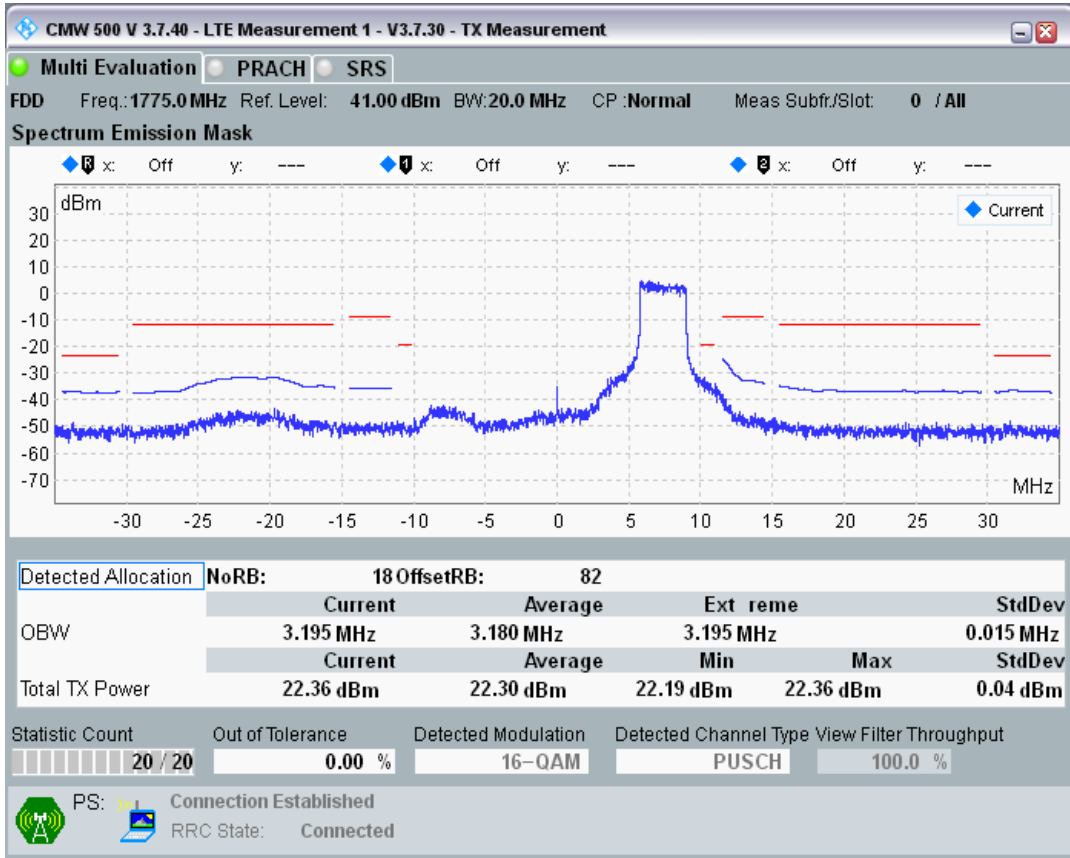

Band3 QAM16 BW=20MHz Channel=19850 RB Size=18 Position=#Max

Band3 QAM16 BW=20MHz Channel=19850 RB Size=100 Position=#0