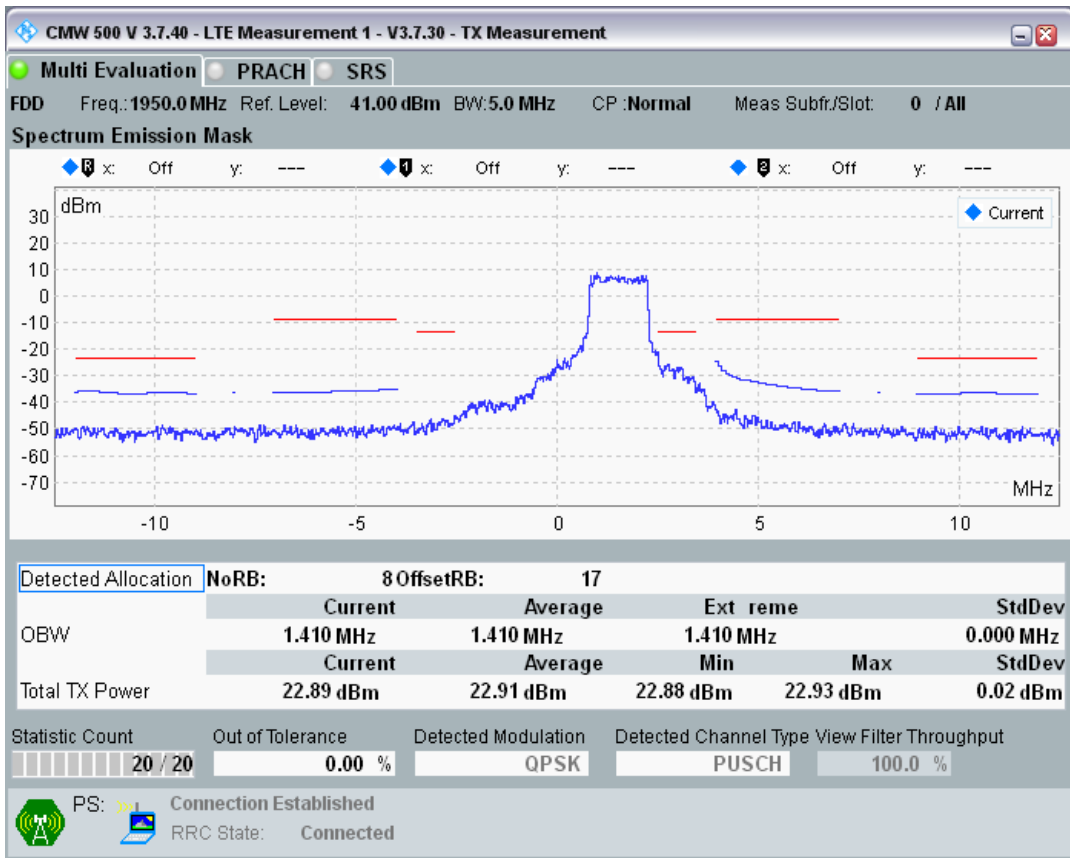

Band1 QAM16 BW=5MHz Channel=18025 RB Size=8 Position=#Max

Band1 QAM16 BW=5MHz Channel=18025 RB Size=25 Position=#0

Band1 QPSK BW=5MHz Channel=18300 RB Size=8 Position=#0

Band1 QPSK BW=5MHz Channel=18300 RB Size=8 Position=#Max