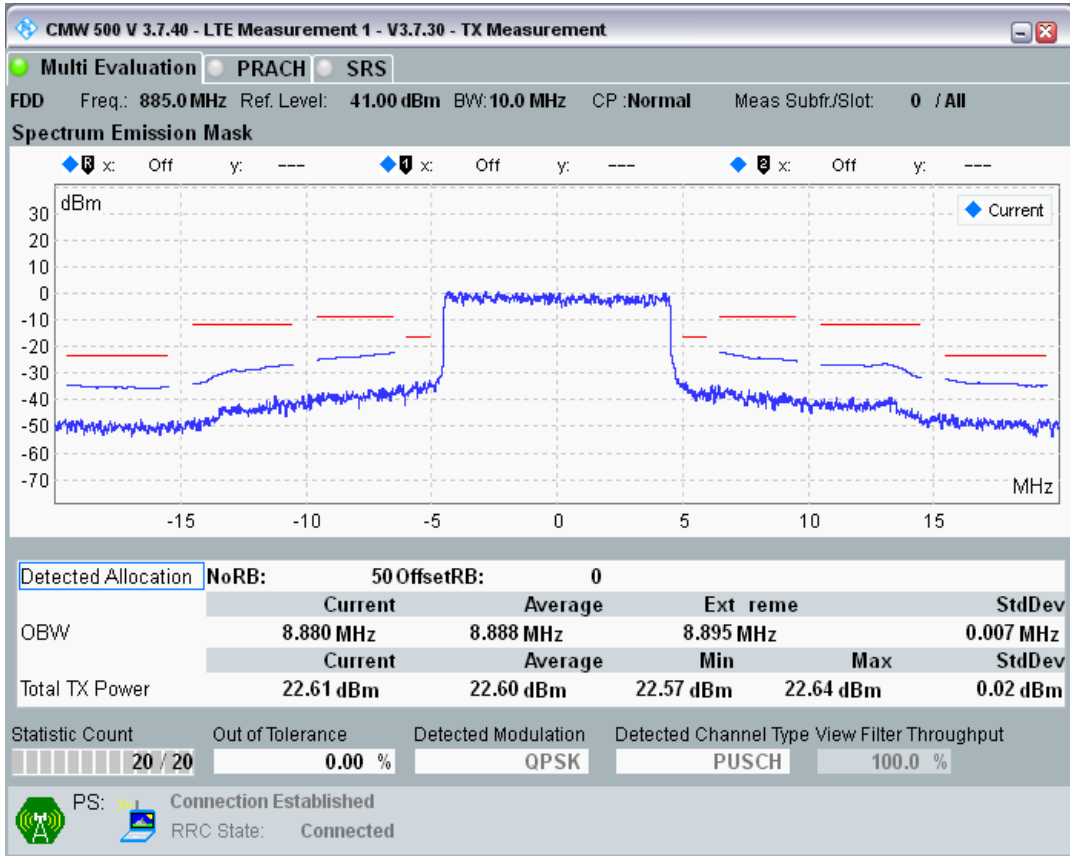

Band8 QPSK BW=10MHz Channel=21500 RB Size=50 Position=#0

Band8 QAM16 BW=10MHz Channel=21500 RB Size=12 Position=#0