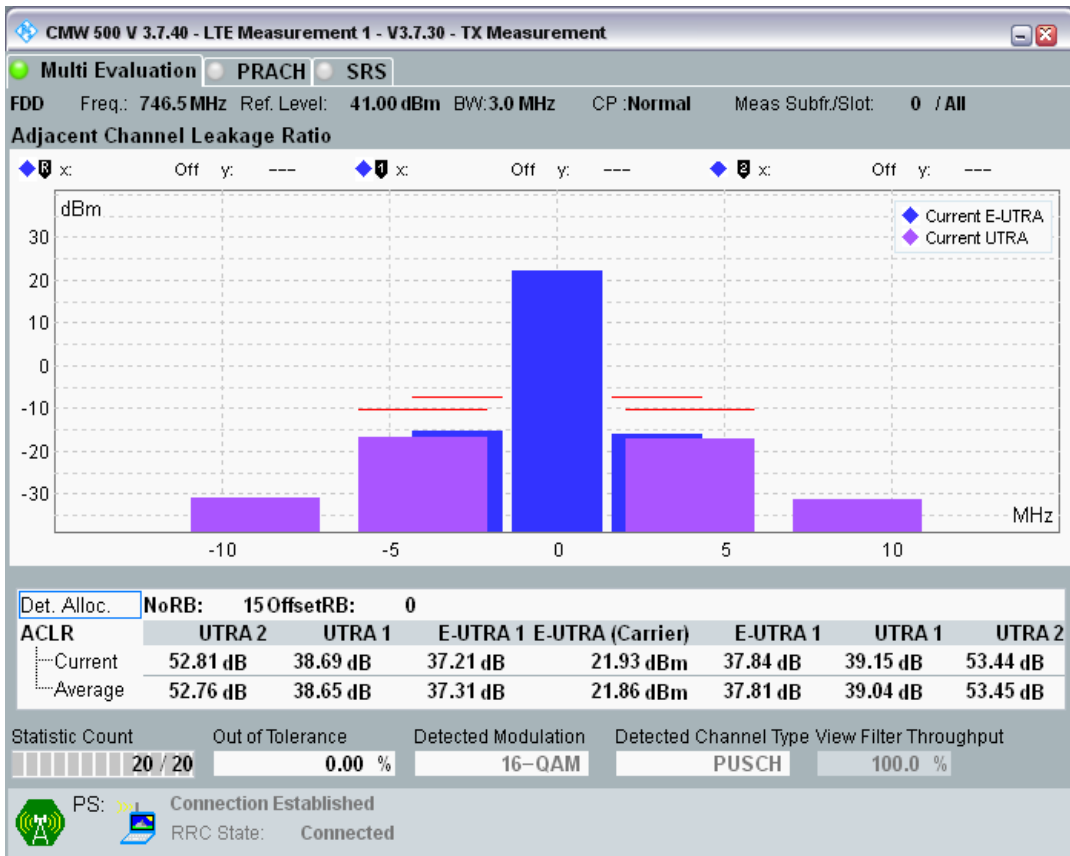

Band28 QAM16 BW=3MHz Channel=27645 RB Size=15 Position=#0

Band28 QPSK BW=5MHz Channel=27235 RB Size=8 Position=#0