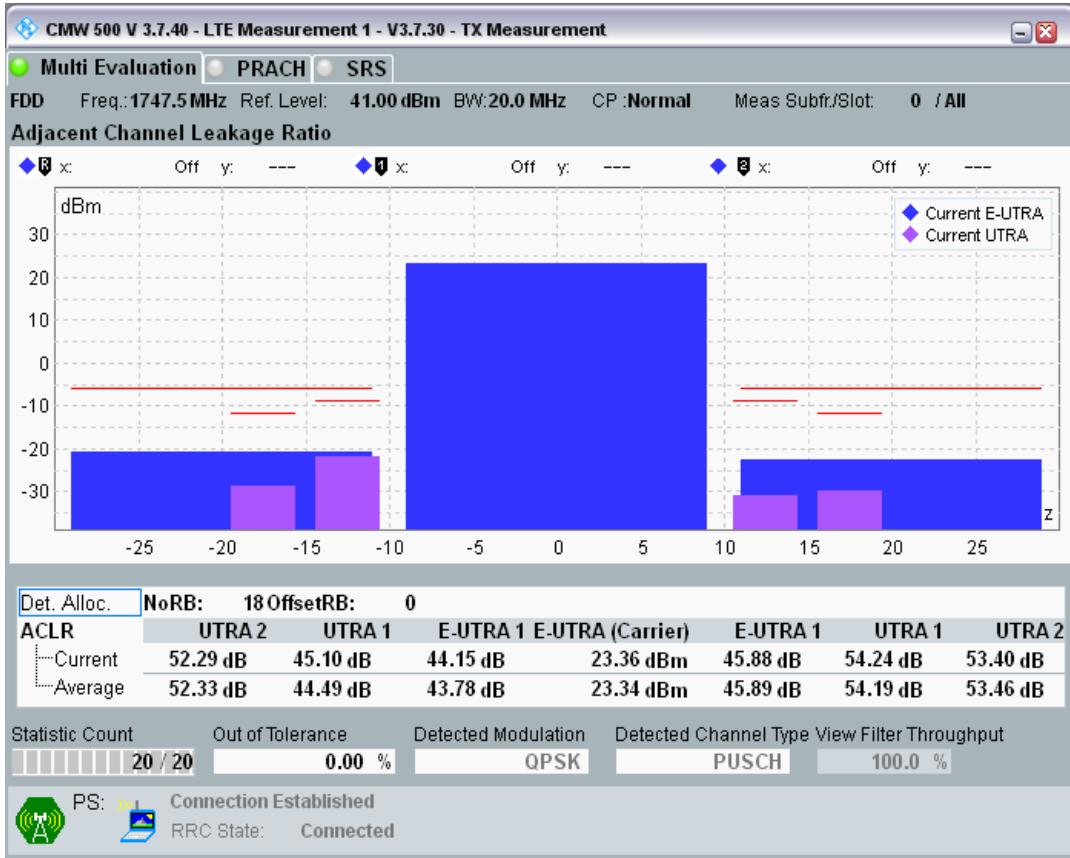

Band3 QPSK BW=20MHz Channel=19575 RB Size=18 Position=#0

Band3 QPSK BW=20MHz Channel=19575 RB Size=18 Position=#Max