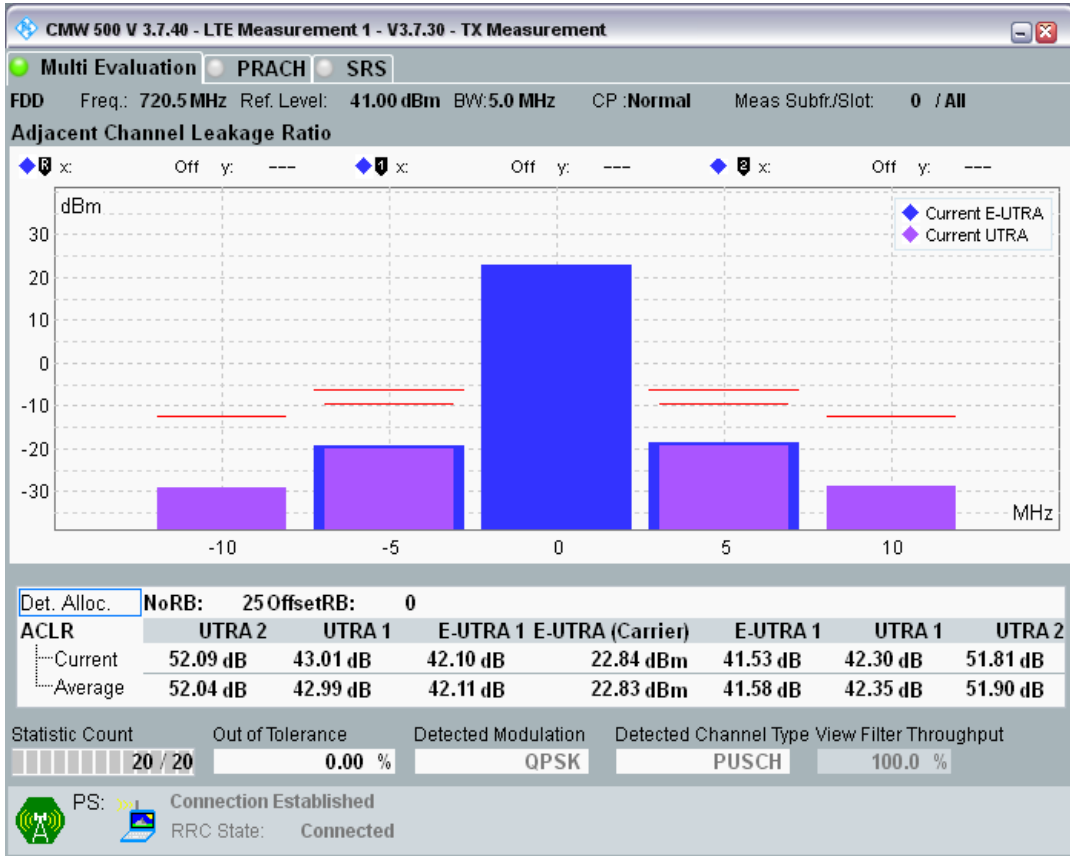

Band28 QPSK BW=5MHz Channel=27385 RB Size=25 Position=#0

Band28 QAM16 BW=5MHz Channel=27385 RB Size=8 Position=#0