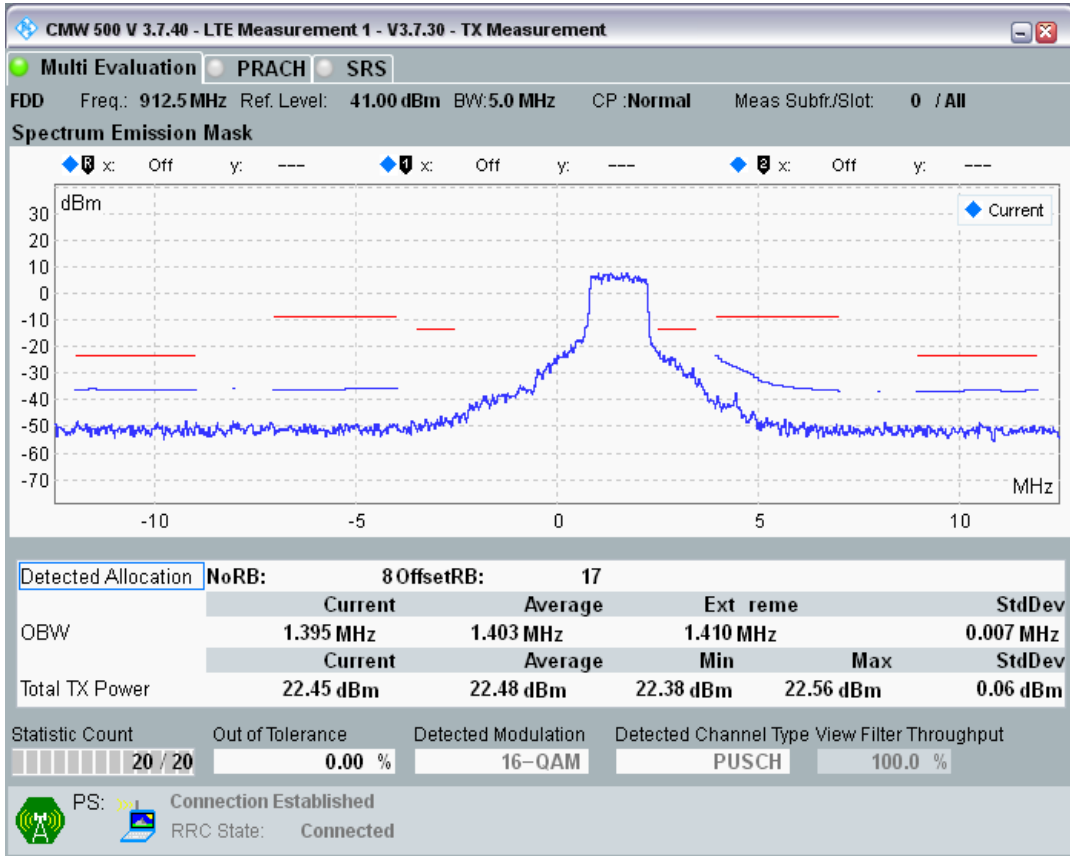

Band8 QAM16 BW=5MHz Channel=21775 RB Size=8 Position=#Max

Band8 QAM16 BW=5MHz Channel=21775 RB Size=25 Position=#0