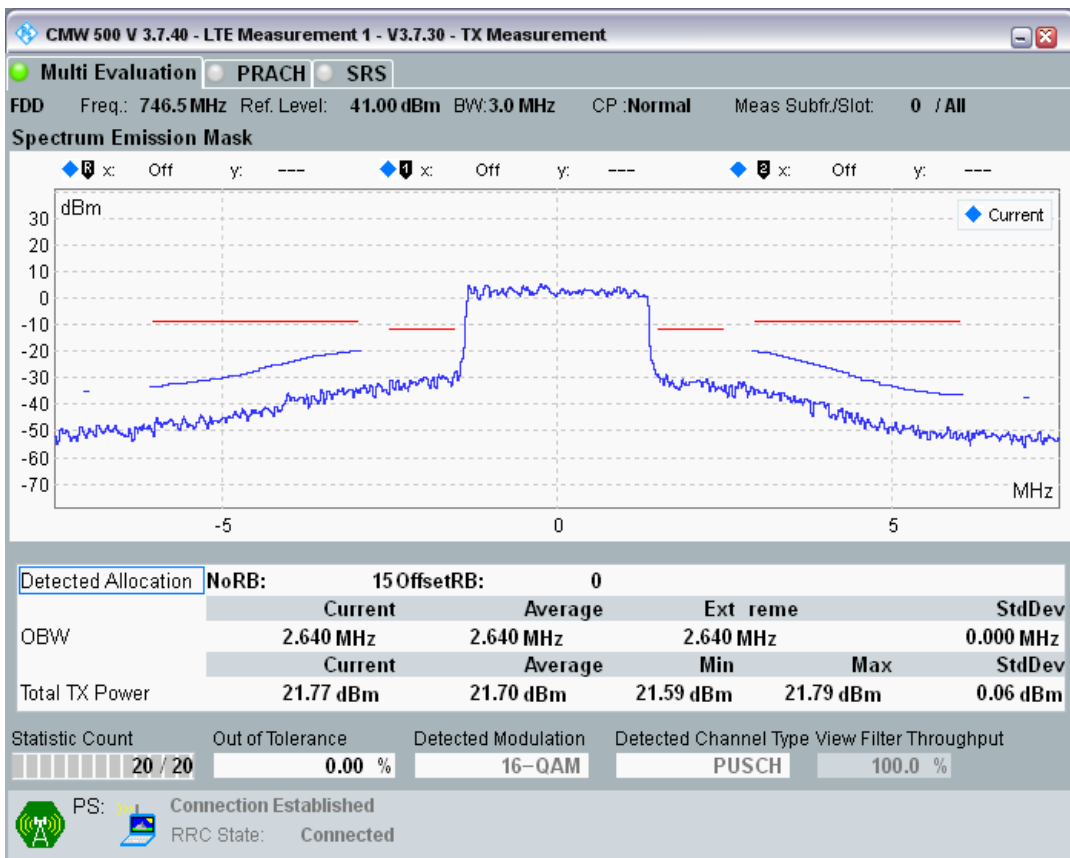

Band28 QAM16 BW=3MHz Channel=27645 RB Size=15 Position=#0

Band28 QPSK BW=5MHz Channel=27235 RB Size=8 Position=#0