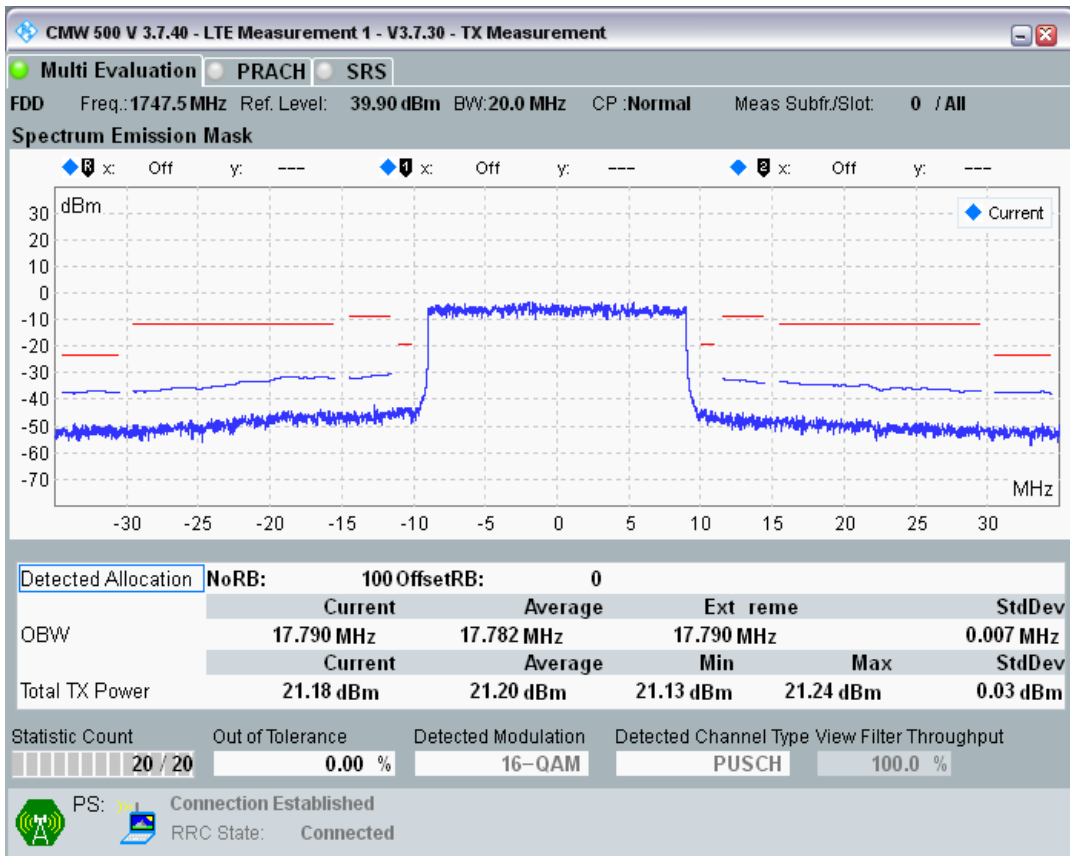

Band3 QAM16 BW=20MHz Channel=19575 RB Size=100 Position=#0

Band3 QPSK BW=20MHz Channel=19850 RB Size=18 Position=#0