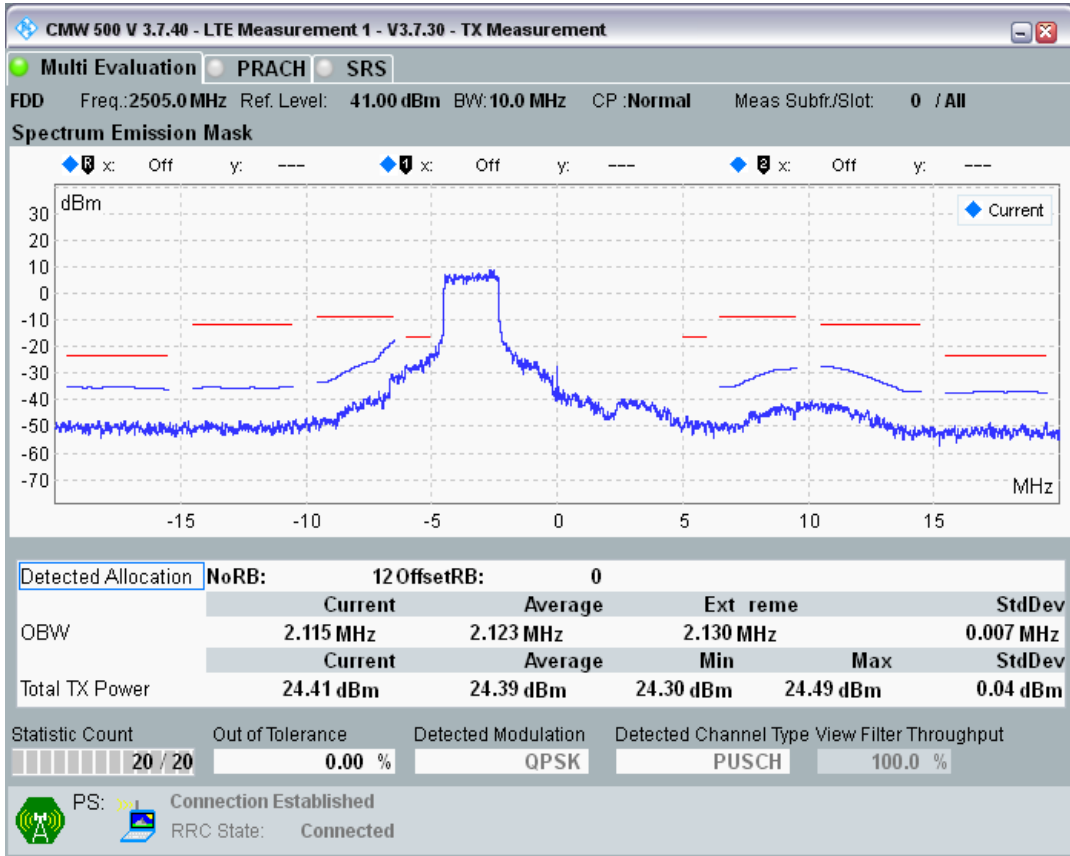

Band7 QPSK BW=10MHz Channel=20800 RB Size=12 Position=#0

Band7 QPSK BW=10MHz Channel=20800 RB Size=12 Position=#Max