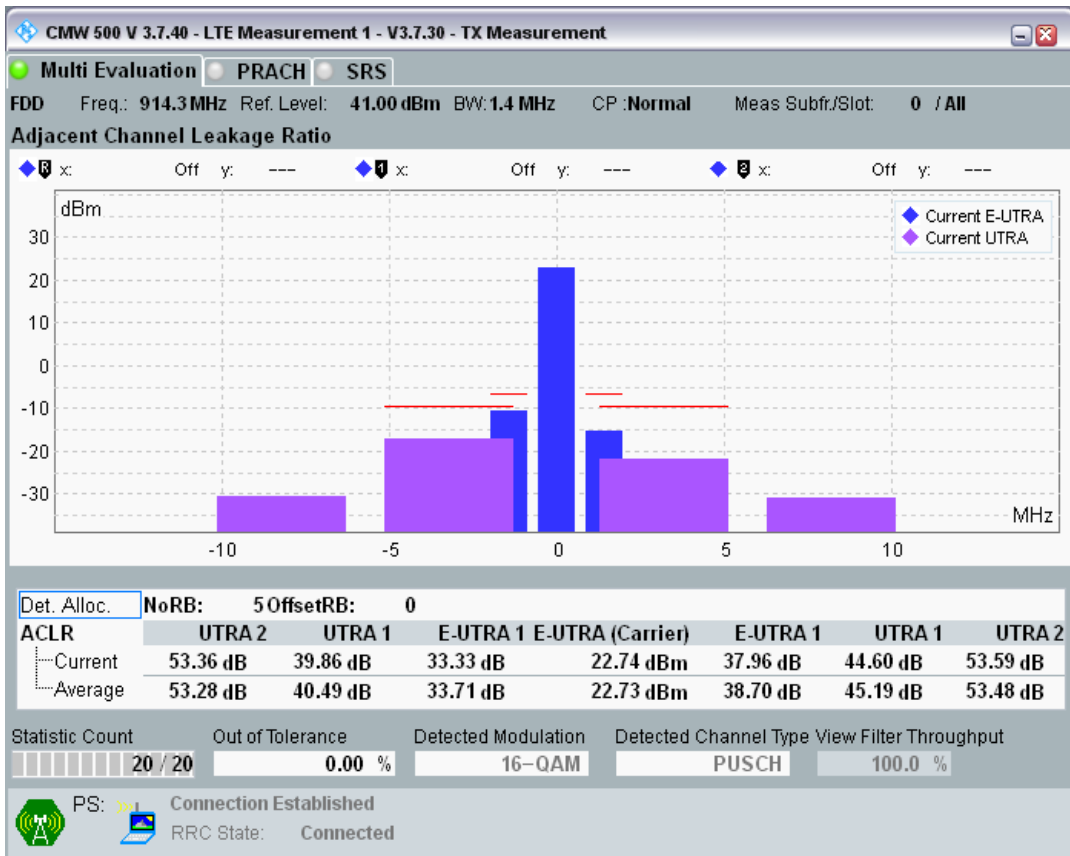

Band8 QPSK BW=1.4MHz Channel=21793 RB Size=5 Position=#0

Band8 QPSK BW=1.4MHz Channel=21793 RB Size=5 Position=#Max

Band8 QPSK BW=1.4MHz Channel=21793 RB Size=6 Position=#0

Band8 QAM16 BW=1.4MHz Channel=21793 RB Size=5 Position=#0