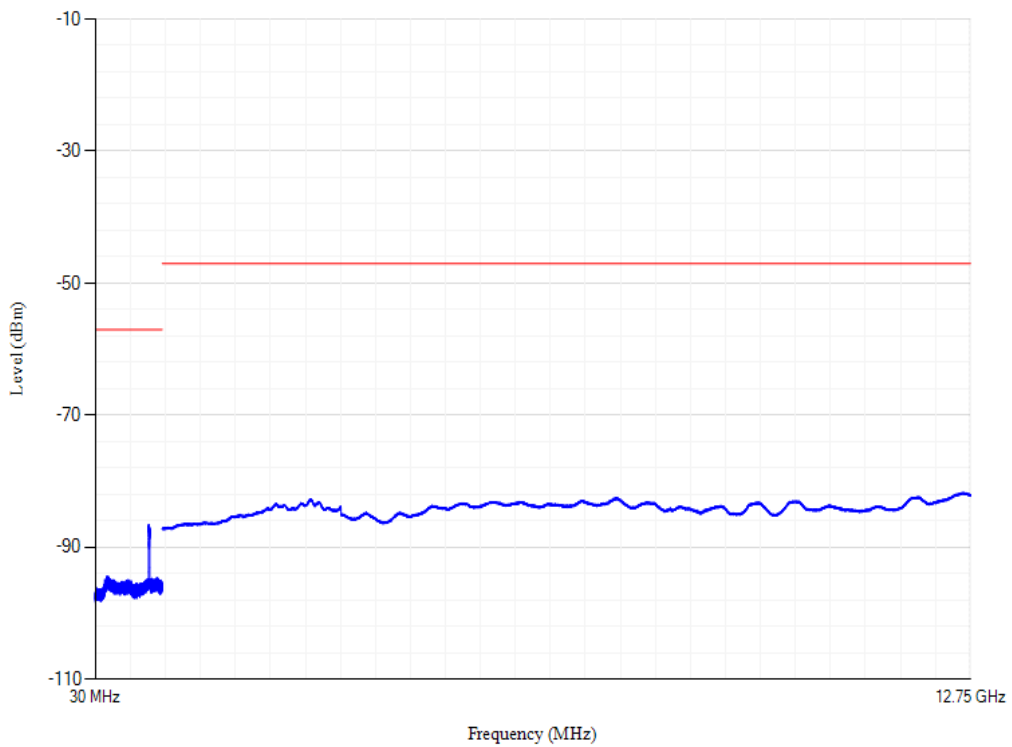

Conducted spurious emissions

Band20 QPSK BW=20MHz Channel=24300