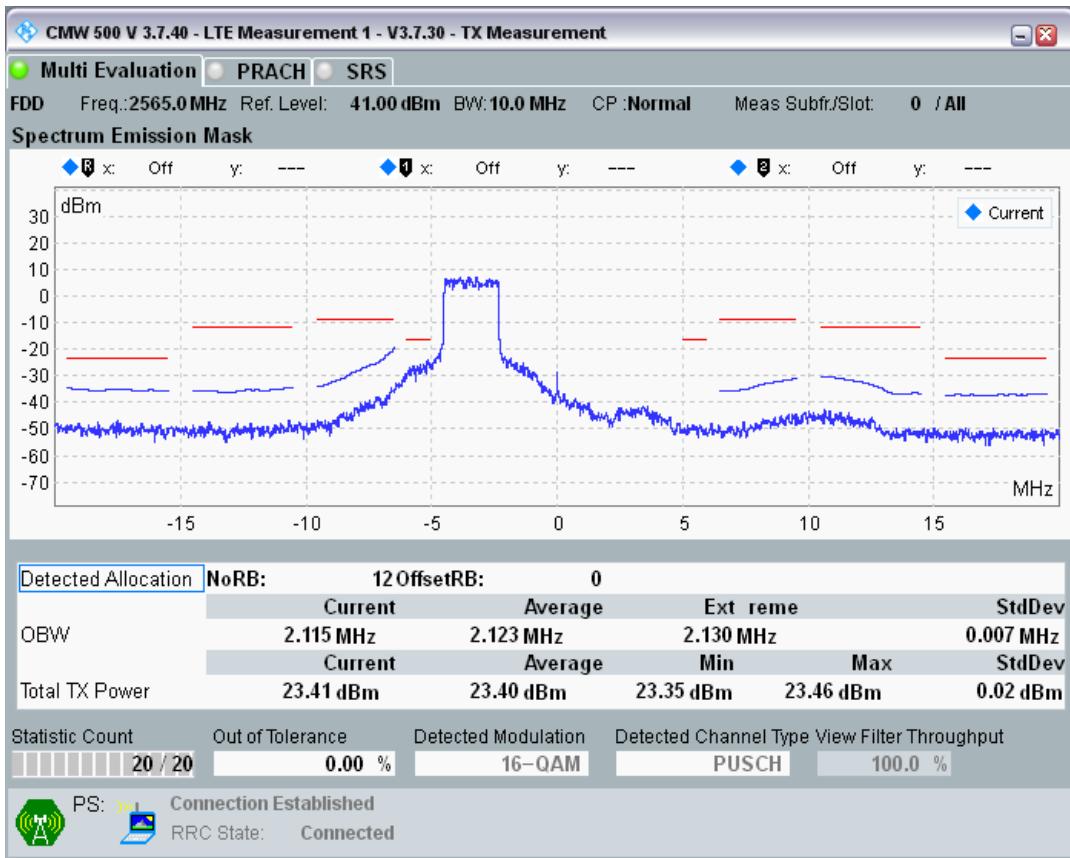

Band7 QAM16 BW=20MHz Channel=20850 RB Size=100 Position=#0

Band7 QAM16 BW=20MHz Channel=20850 RB Size=18 Position=#0

Band7 QAM16 BW=20MHz Channel=20850 RB Size=18 Position=#Max

Band7 QAM16 BW=10MHz Channel=21400 RB Size=12 Position=#0