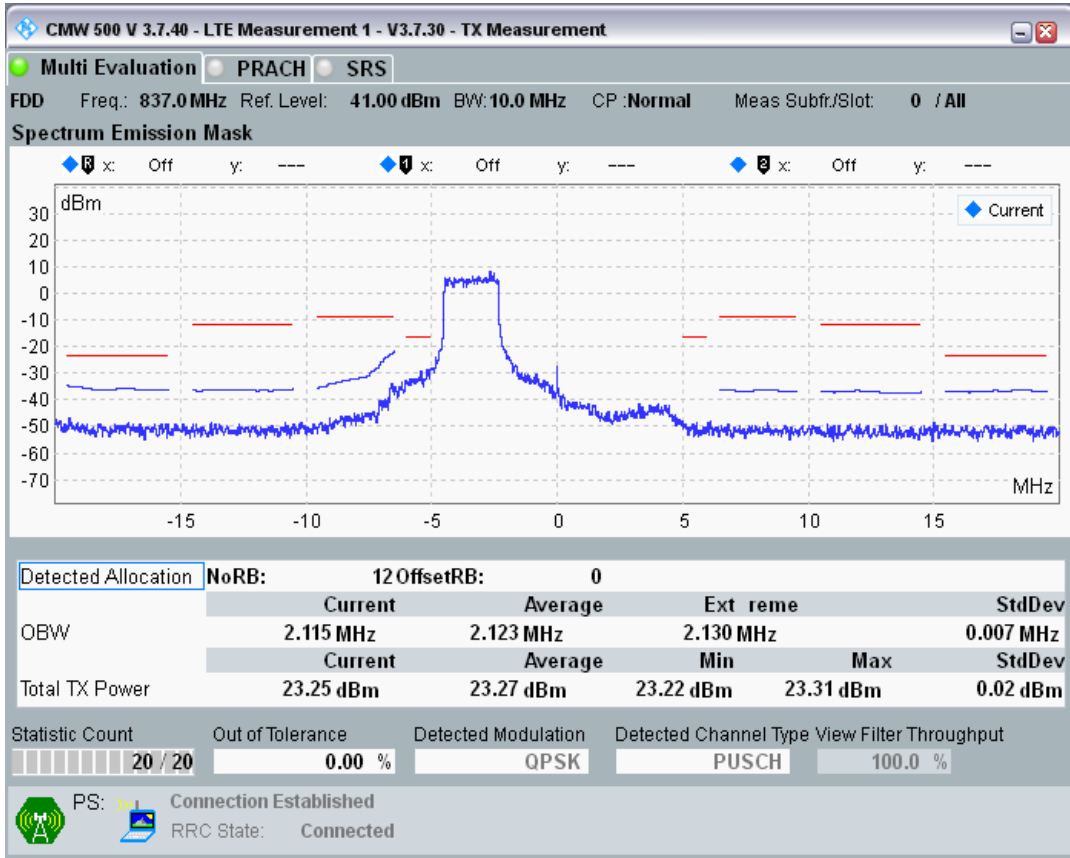

Band20 QPSK BW=10MHz Channel=24200 RB Size=12 Position=#0

Band20 QPSK BW=10MHz Channel=24200 RB Size=12 Position=#Max