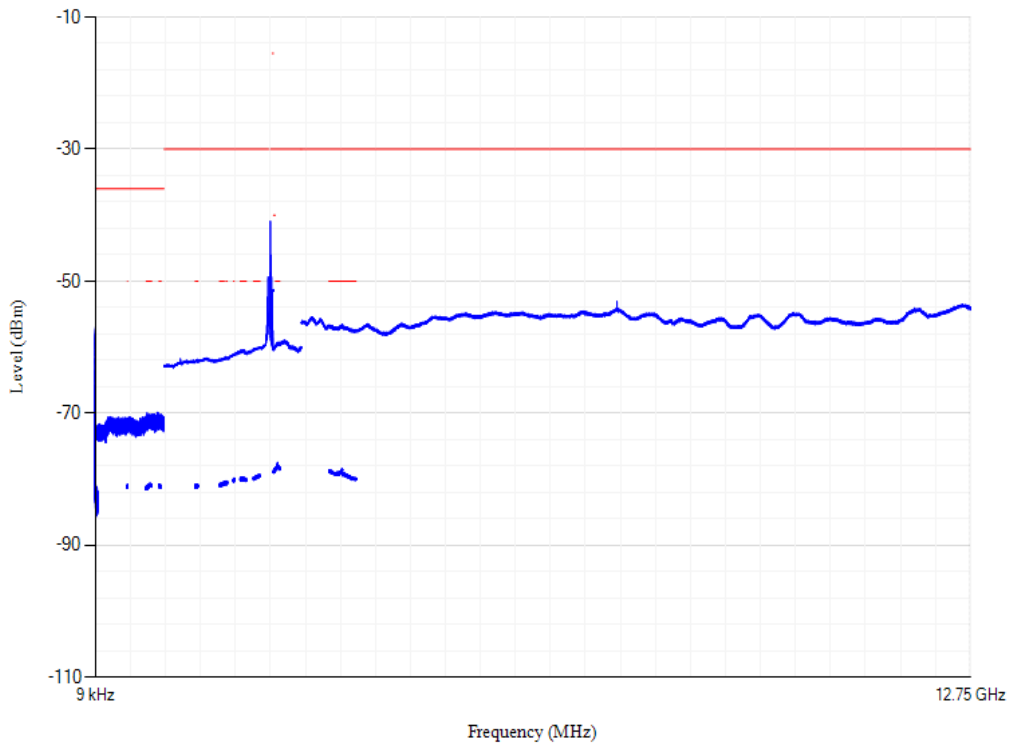

Conducted spurious emissions

Band7 QPSK BW=20MHz Channel=21100 RB Size=1 Position=#0