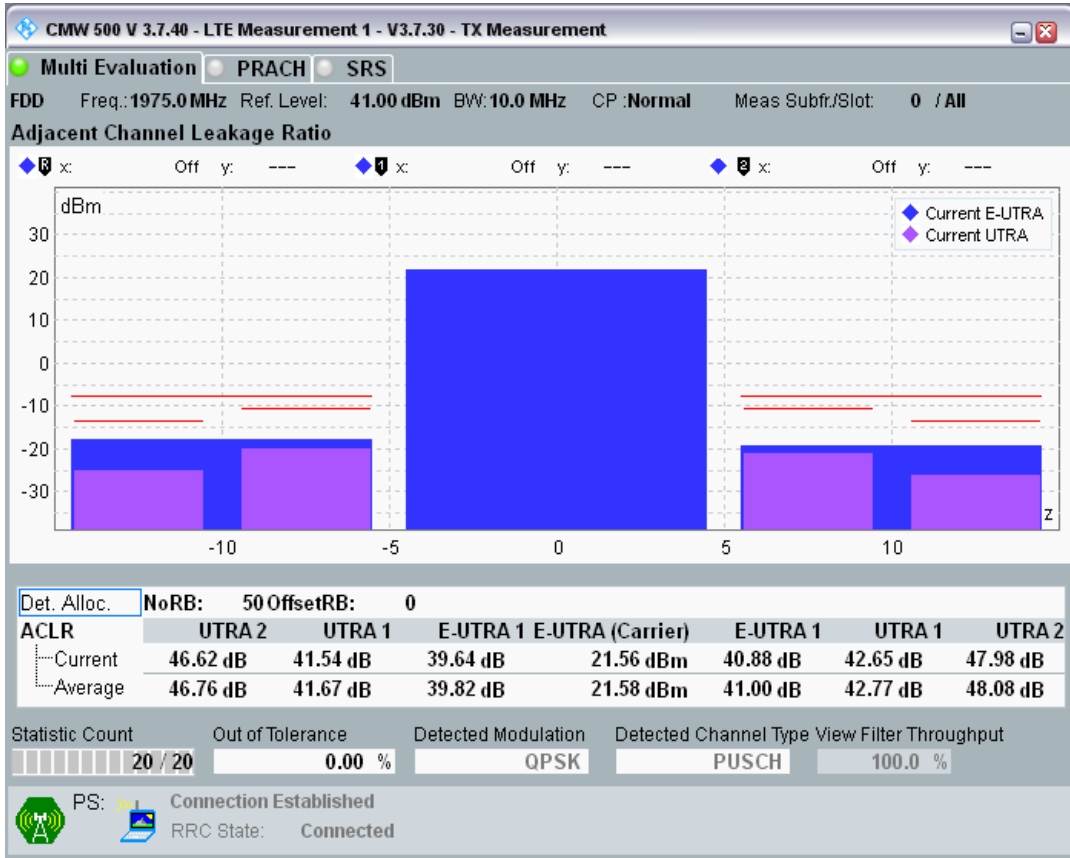

Band1 QPSK BW=10MHz Channel=18550 RB Size=50 Position=#0

Band1 QAM16 BW=10MHz Channel=18550 RB Size=12 Position=#0