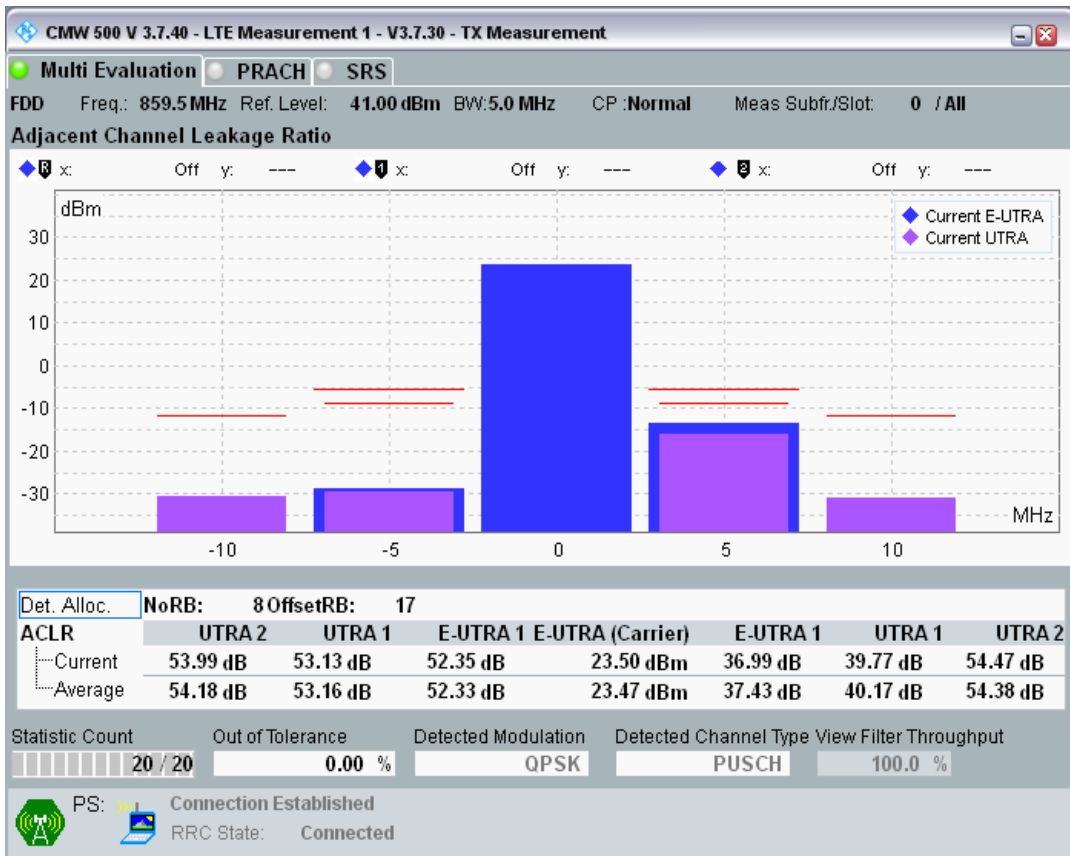

Band20 QAM16 BW=5MHz Channel=24300 RB Size=8 Position=#Max

Band20 QAM16 BW=5MHz Channel=24300 RB Size=25 Position=#0

Band20 QPSK BW=5MHz Channel=24425 RB Size=8 Position=#0

Band20 QPSK BW=5MHz Channel=24425 RB Size=8 Position=#Max