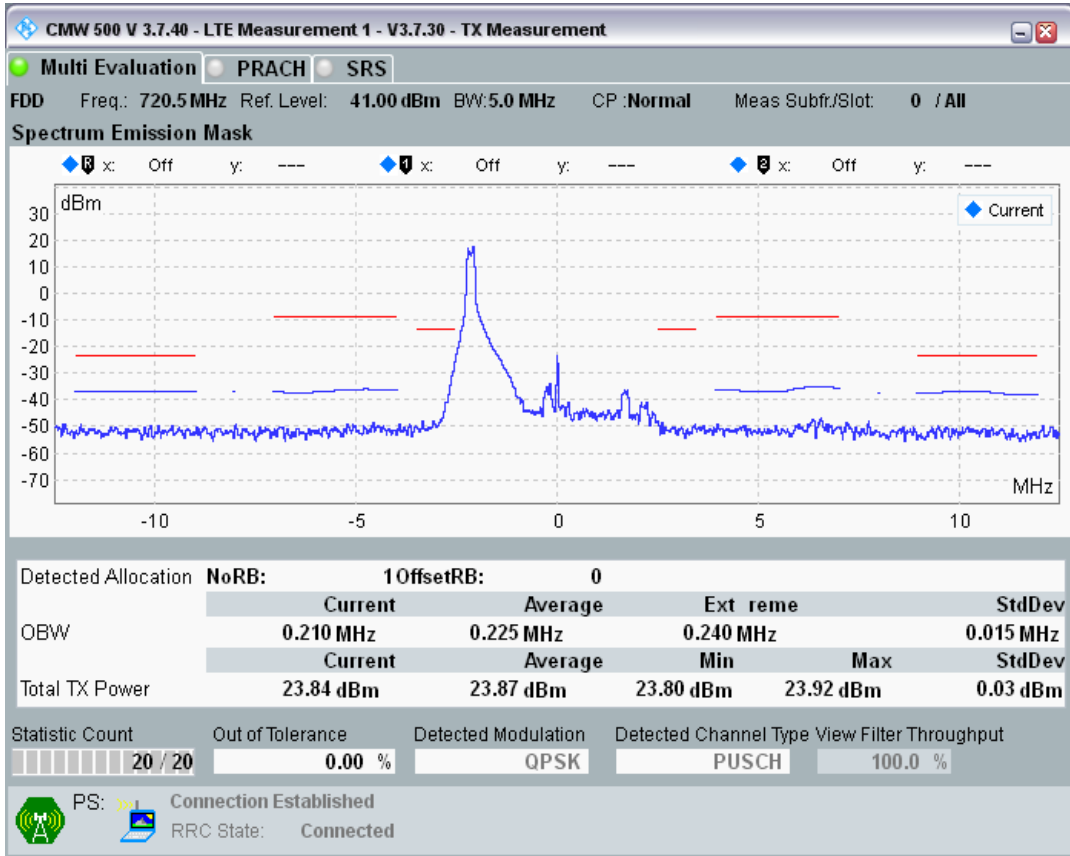

Band28 QPSK BW=5MHz Channel=27385 RB Size=8 Position=#0

Band28 QPSK BW=5MHz Channel=27385 RB Size=8 Position=#Max