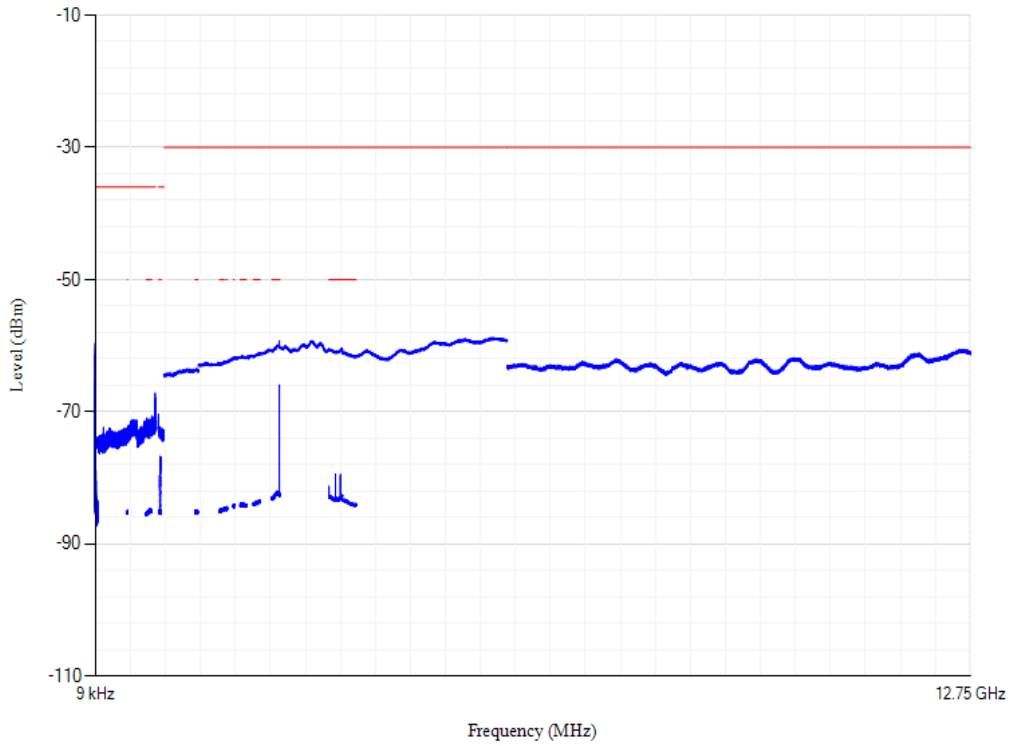

Conducted spurious emissions

Band8 QPSK BW=10MHz Channel=21750 RB Size=1 Position=#0