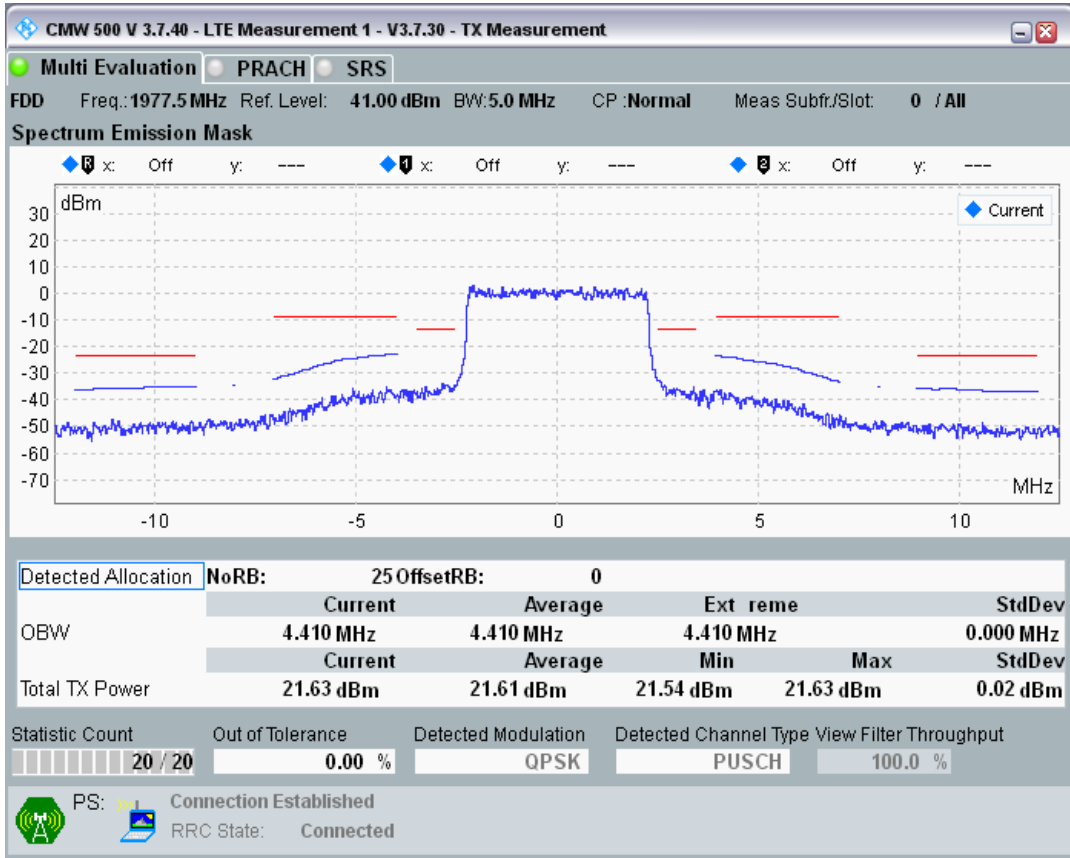

Band1 QPSK BW=5MHz Channel=18575 RB Size=25 Position=#0

Band1 QAM16 BW=5MHz Channel=18575 RB Size=8 Position=#0