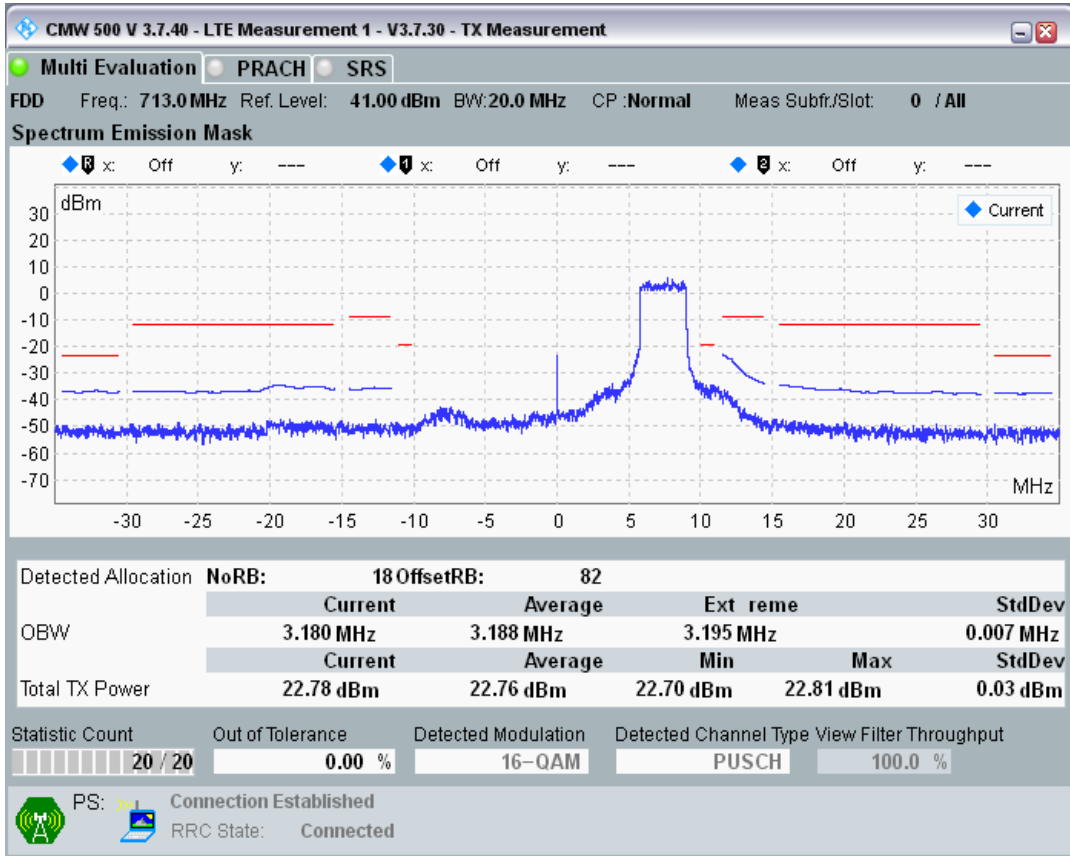

Band28 QAM16 BW=20MHz Channel=27310 RB Size=18 Position=#Max

Band28 QAM16 BW=20MHz Channel=27310 RB Size=100 Position=#0