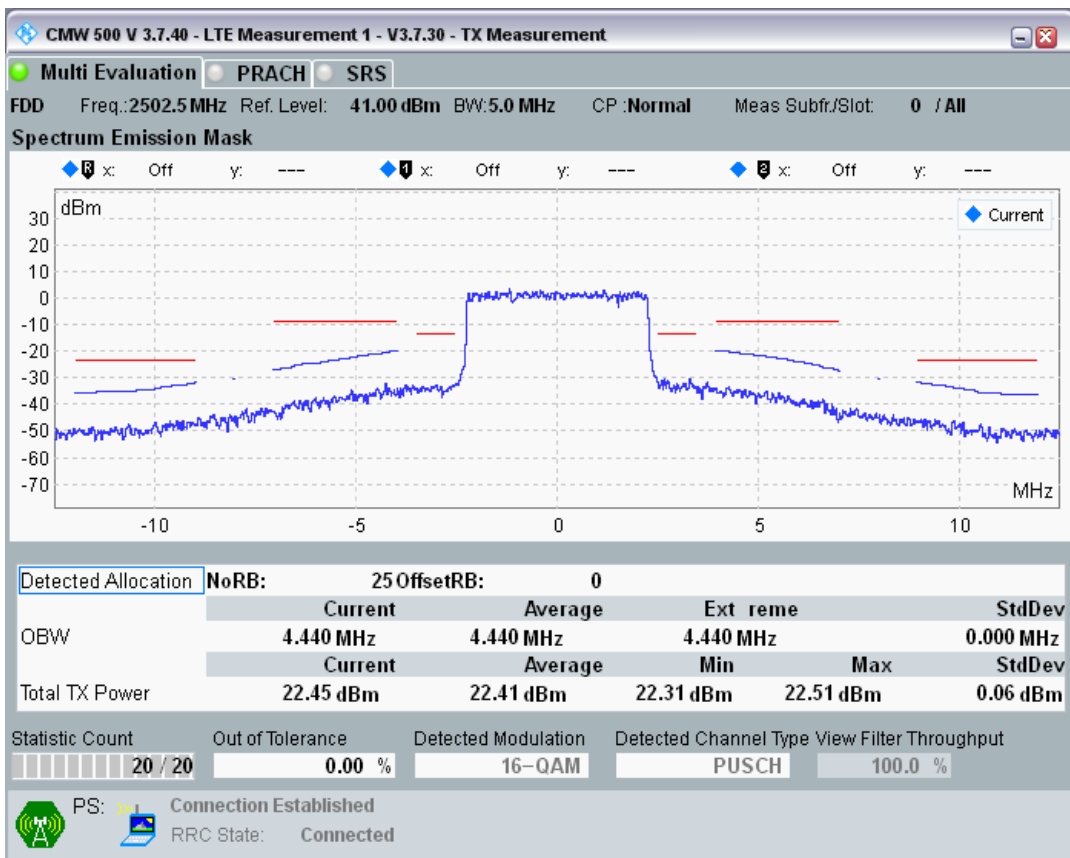

Band7 QAM16 BW=10MHz Channel=21400 RB Size=12 Position=#Max

Band7 QAM16 BW=10MHz Channel=21400 RB Size=50 Position=#0

Band7 QAM16 BW=5MHz Channel=20775 RB Size=8 Position=#0

Band7 QAM16 BW=5MHz Channel=20775 RB Size=25 Position=#0