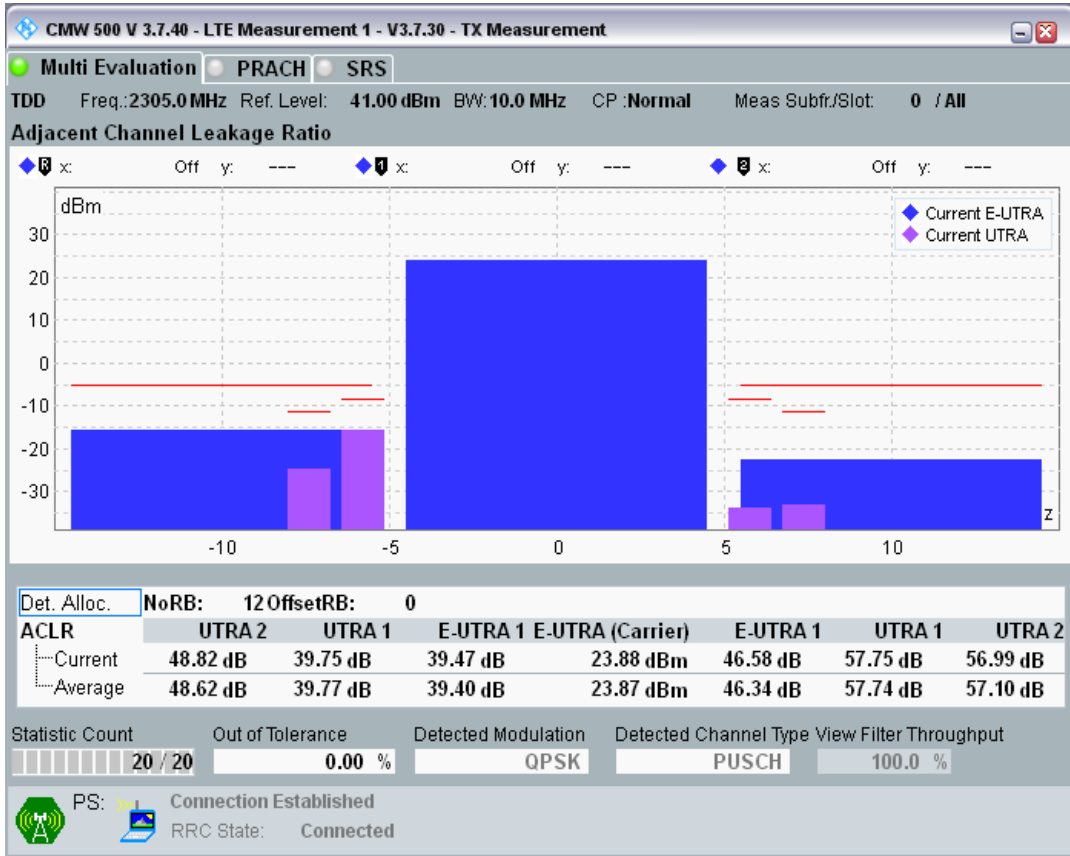

Band40 QPSK BW=10MHz Channel=38700 RB Size=12 Position=#0

Band40 QPSK BW=10MHz Channel=38700 RB Size=12 Position=#Max