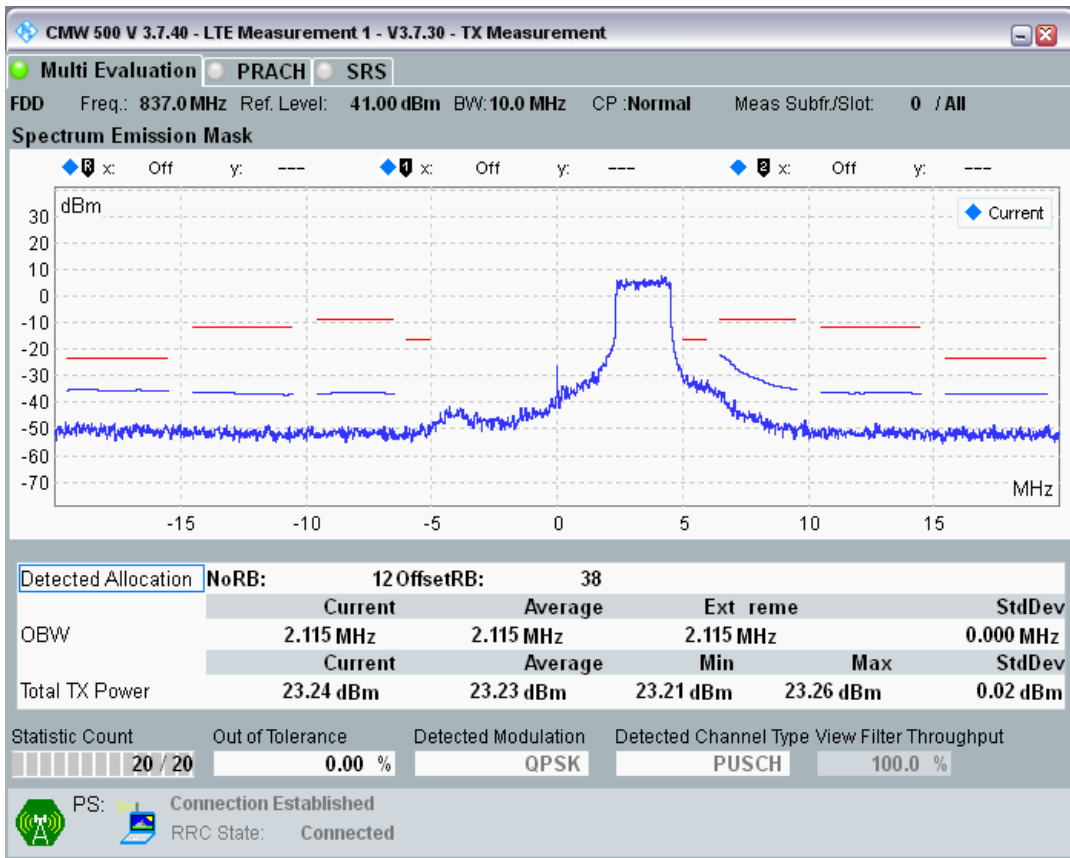

Band20 QPSK BW=10MHz Channel=24200 RB Size=12 Position=#Max

Band20 QPSK BW=10MHz Channel=24200 RB Size=50 Position=#0