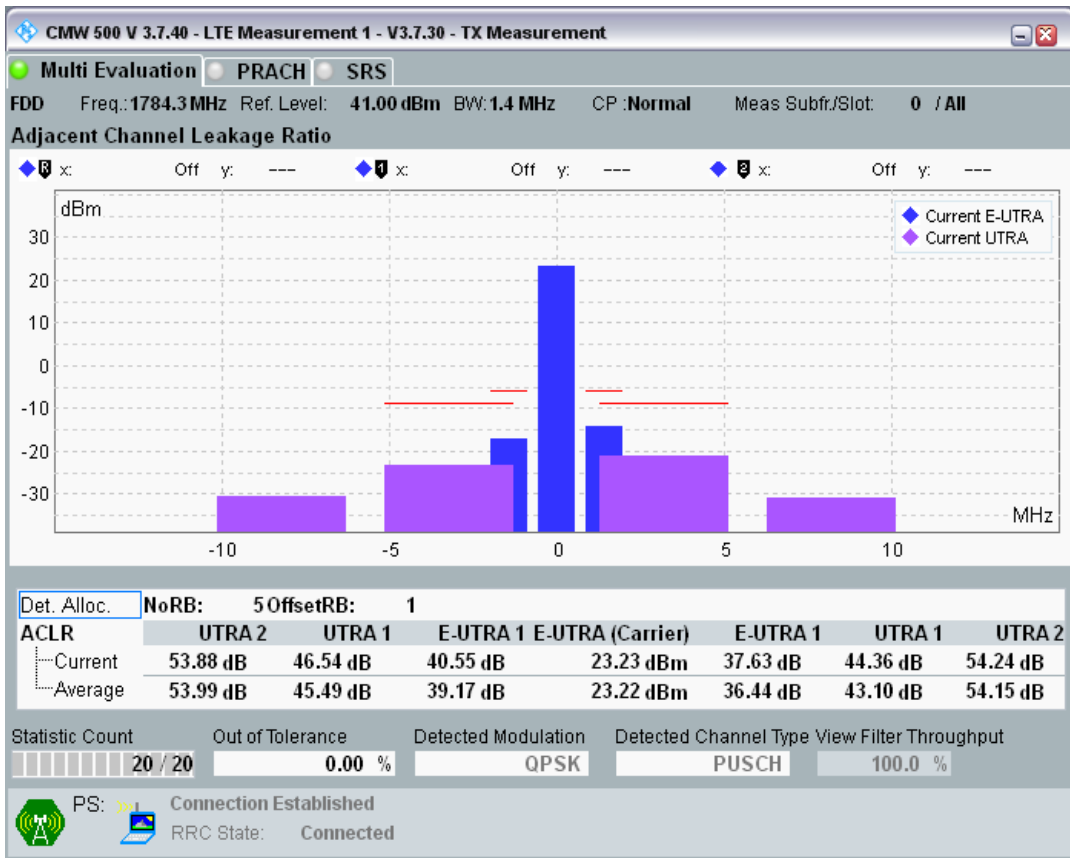

Band3 QPSK BW=1.4MHz Channel=19943 RB Size=5 Position=#Max

Band3 QPSK BW=1.4MHz Channel=19943 RB Size=6 Position=#0