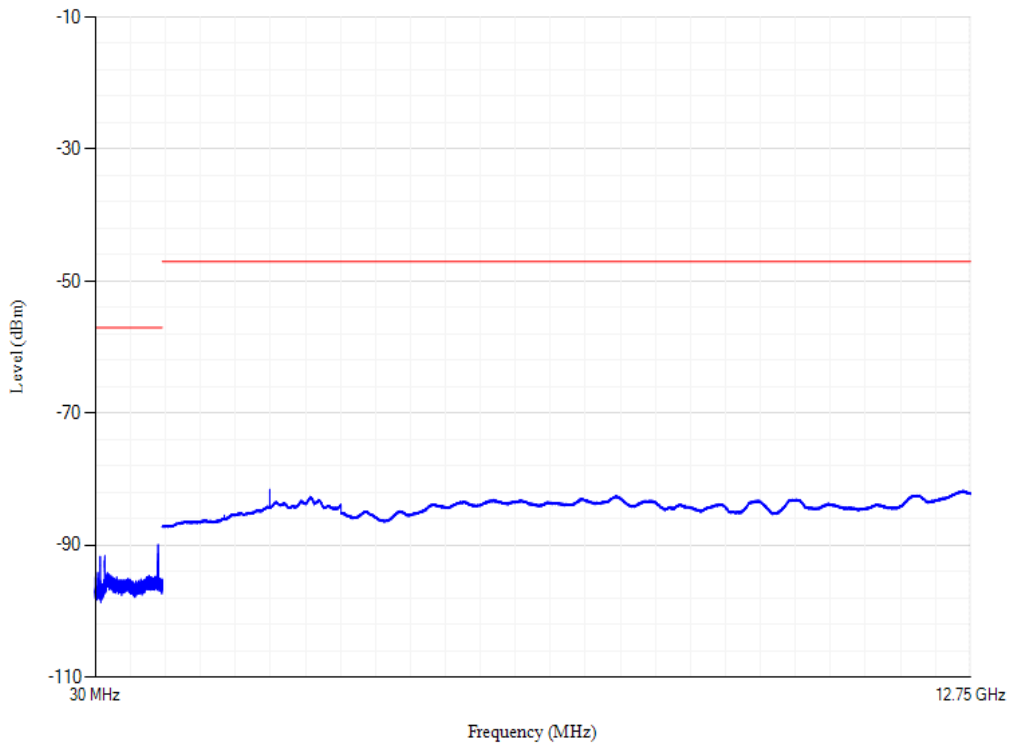

Conducted spurious emissions

Band8 QPSK BW=10MHz Channel=21500