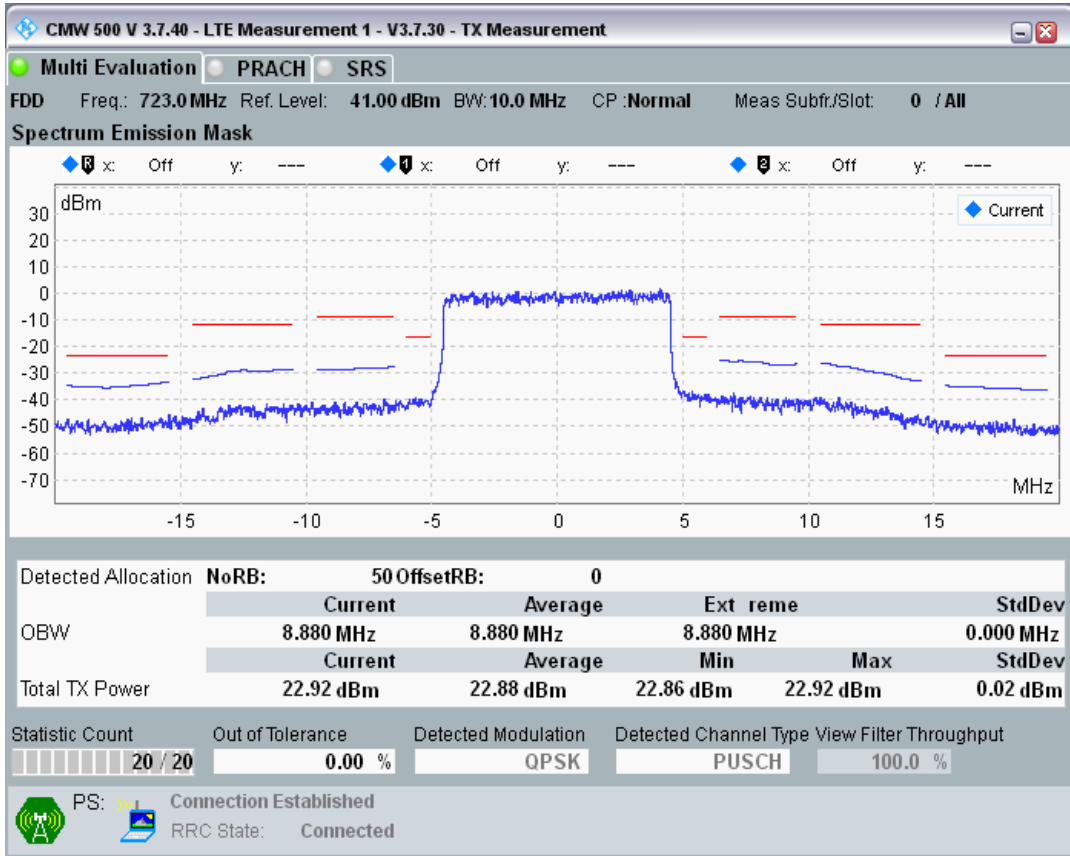

Band28 QPSK BW=10MHz Channel=27410 RB Size=50 Position=#0

Band28 QAM16 BW=10MHz Channel=27410 RB Size=12 Position=#0