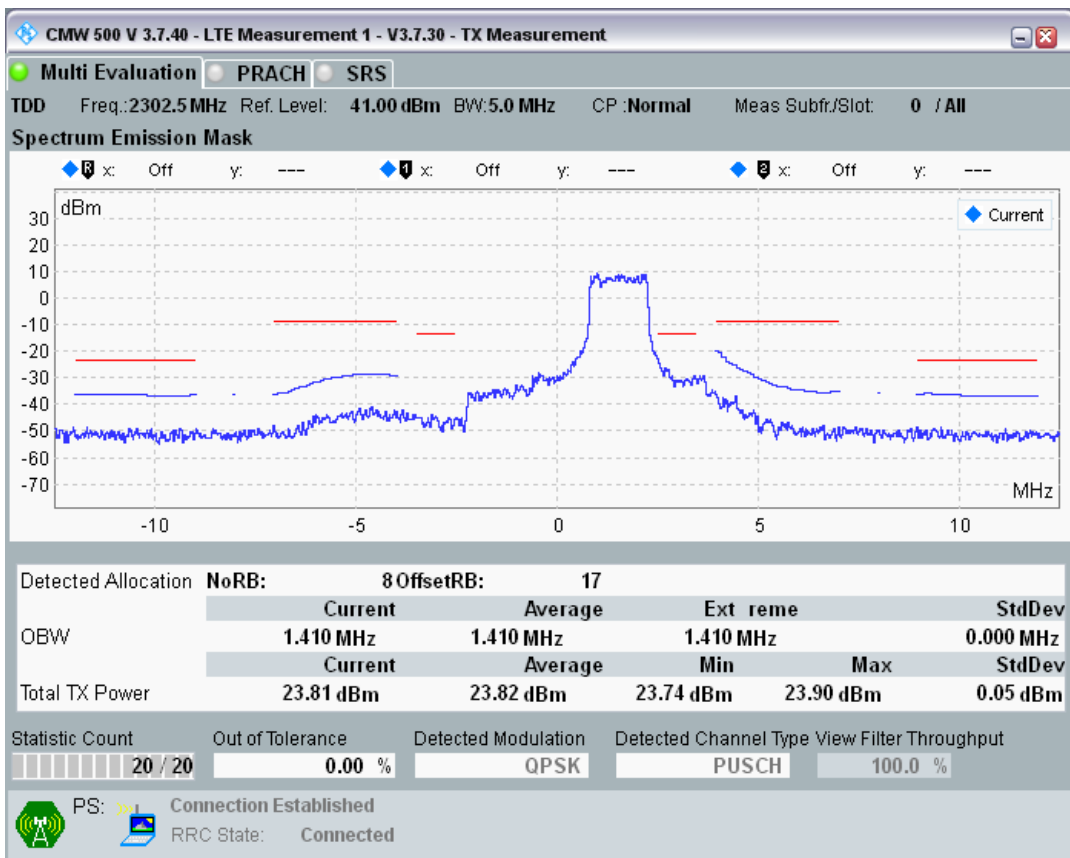

Band40 QPSK BW=5MHz Channel=38675 RB Size=8 Position=#Max

Band40 QPSK BW=5MHz Channel=39150 RB Size=25 Position=#0