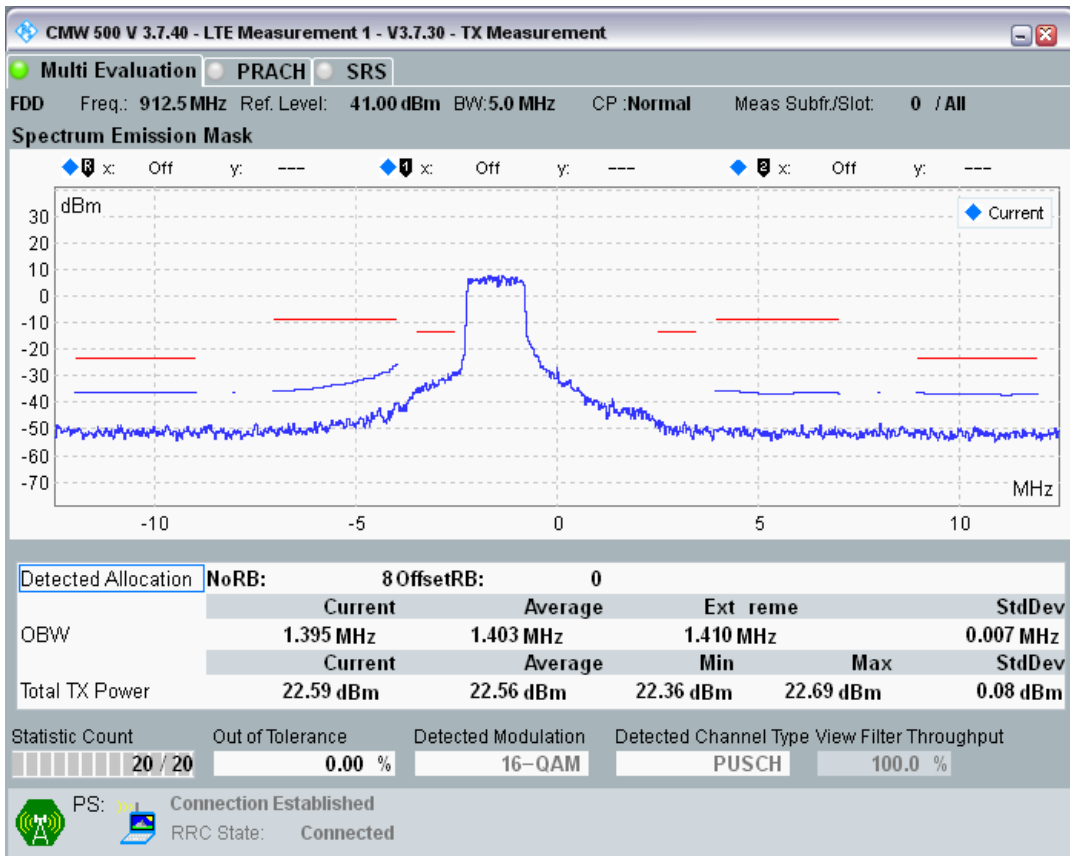

Band8 QAM16 BW=5MHz Channel=21775 RB Size=8 Position=#0

Band8 QAM16 BW=5MHz Channel=21775 RB Size=8 Position=#Max