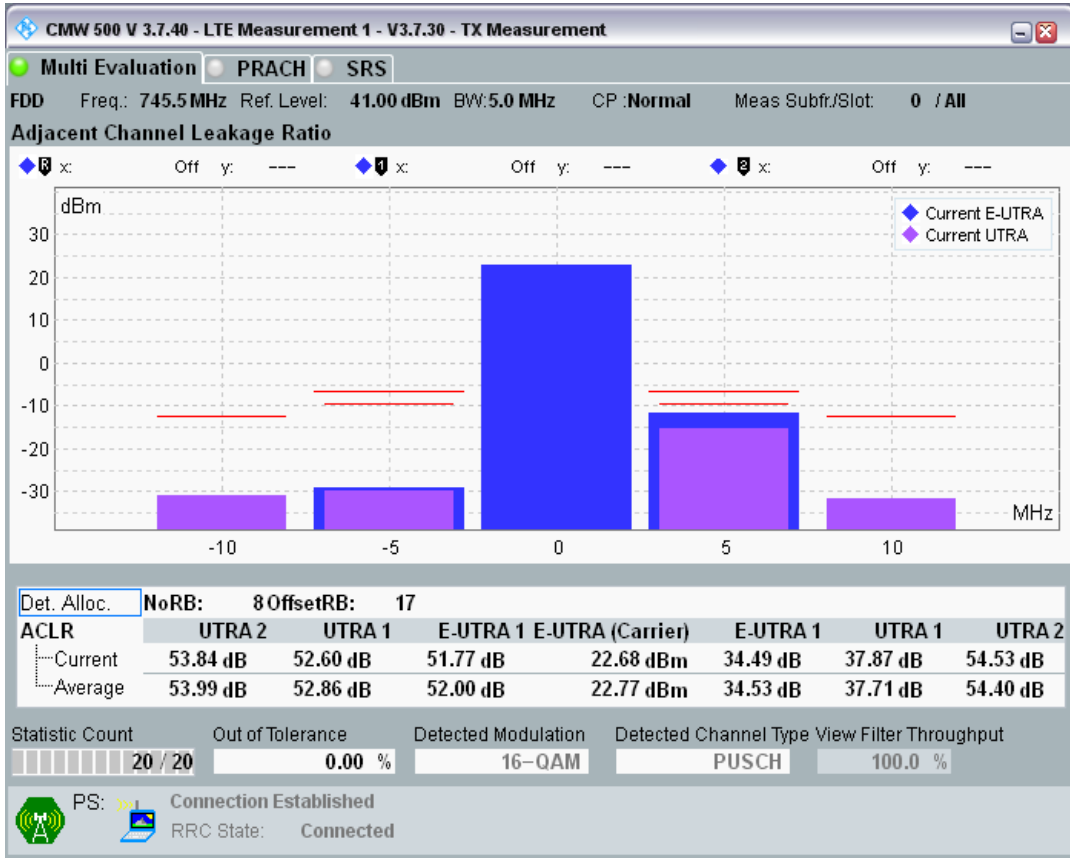

Band28 QAM16 BW=5MHz Channel=27635 RB Size=8 Position=#Max

Band28 QAM16 BW=5MHz Channel=27635 RB Size=25 Position=#0