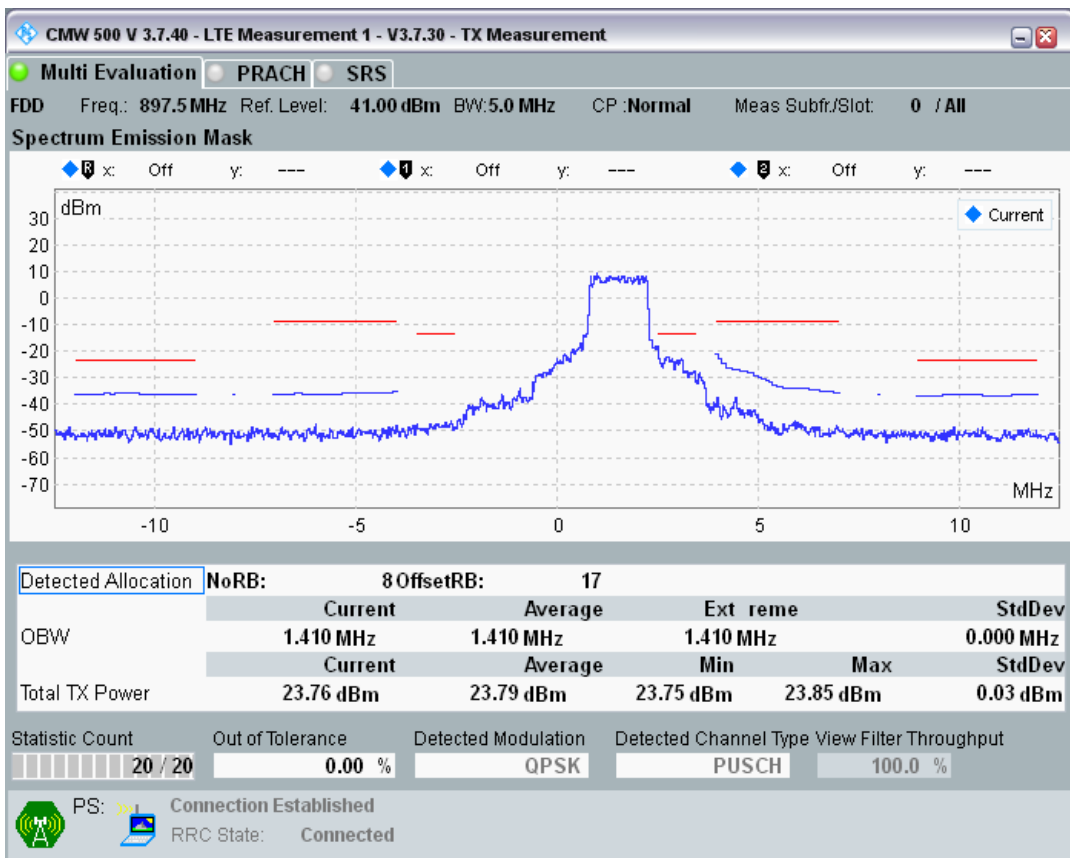

Band8 QPSK BW=5MHz Channel=21625 RB Size=8 Position=#Max

Band8 QPSK BW=5MHz Channel=21625 RB Size=25 Position=#0