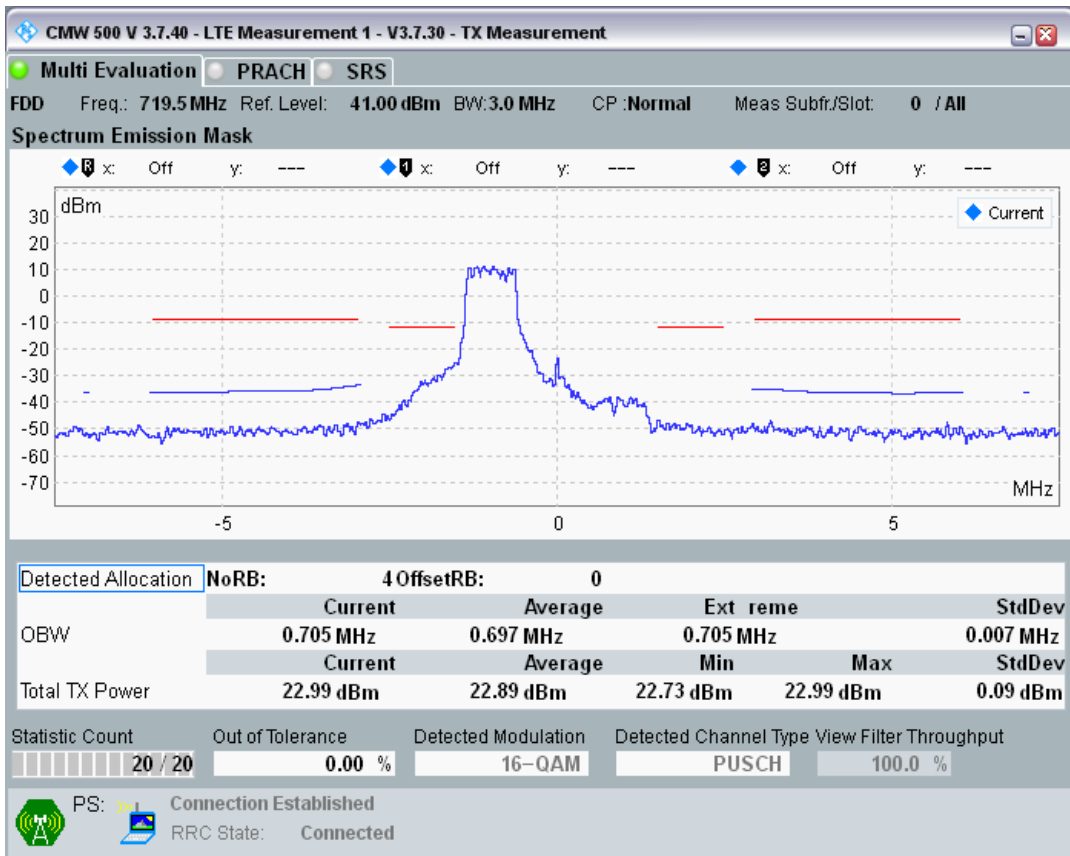

Band28 QAM16 BW=3MHz Channel=27375 RB Size=4 Position=#0

Band28 QAM16 BW=3MHz Channel=27375 RB Size=4 Position=#Max