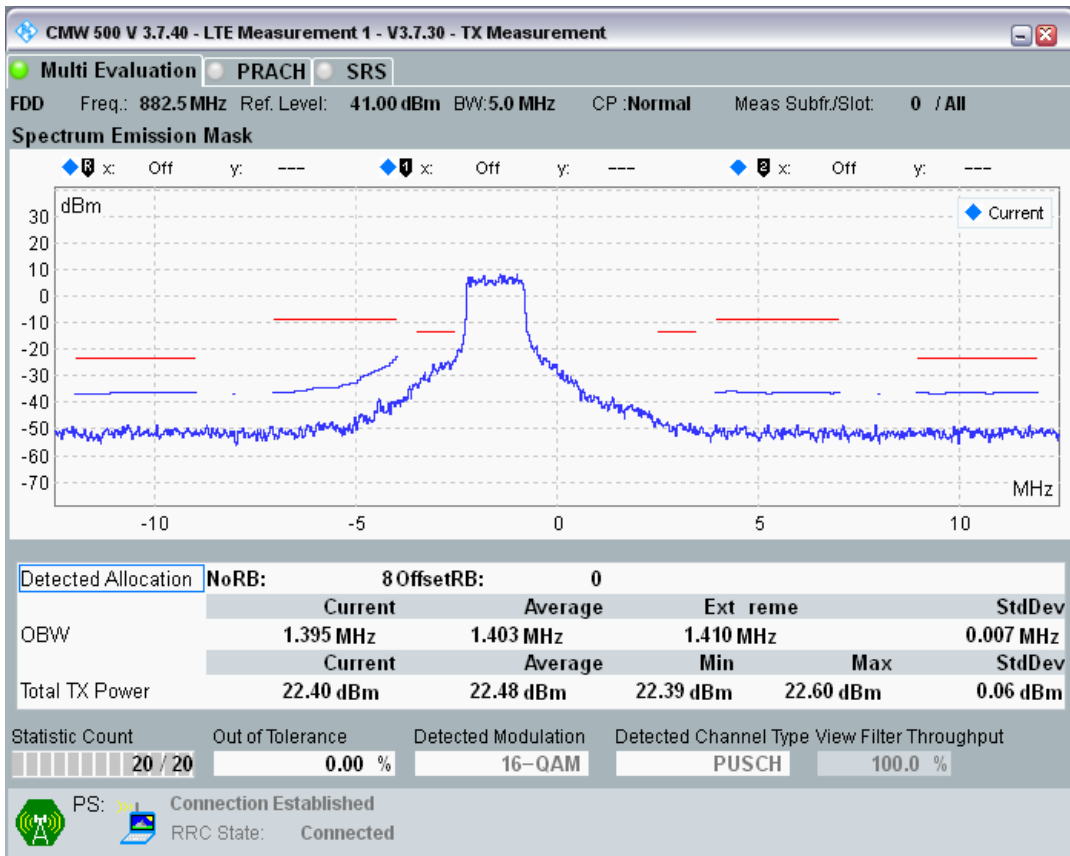

Band8 QAM16 BW=5MHz Channel=21475 RB Size=8 Position=#0

Band8 QAM16 BW=5MHz Channel=21475 RB Size=8 Position=#Max