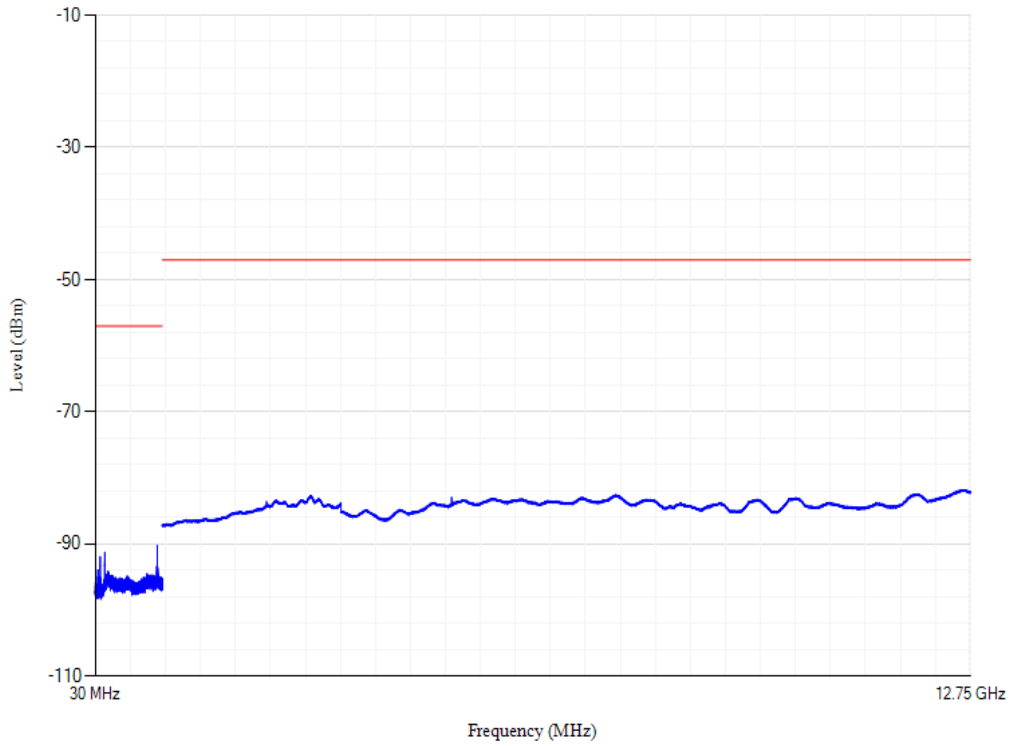

Conducted spurious emissions

Band8 QPSK BW=10MHz Channel=21625

Conducted spurious emissions

Band8 QPSK BW=10MHz Channel=21500

Conducted spurious emissions

Band8 QPSK BW=10MHz Channel=21750

Conducted spurious emissions