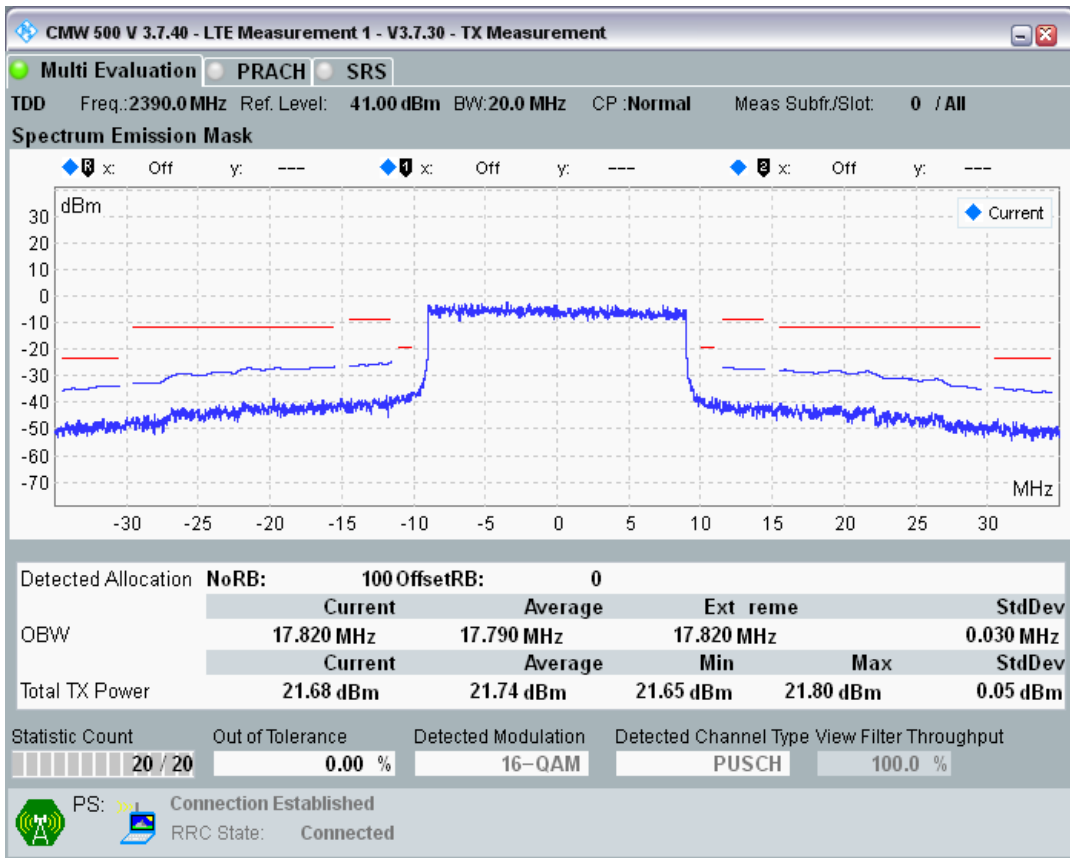

Band40 QAM16 BW=20MHz Channel=38750 RB Size=100 Position=#0

Band40 QAM16 BW=20MHz Channel=39550 RB Size=18 Position=#0

Band40 QAM16 BW=20MHz Channel=39550 RB Size=18 Position=#Max

Band40 QAM16 BW=20MHz Channel=39550 RB Size=100 Position=#0