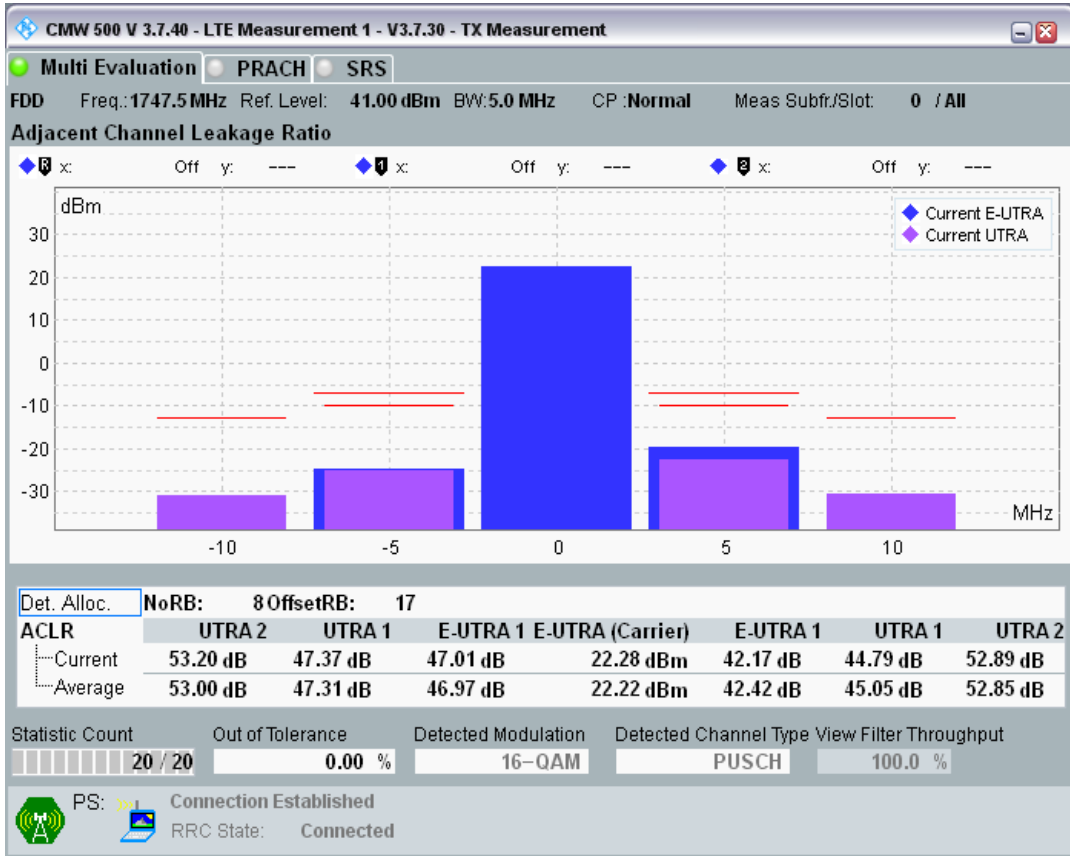

Band3 QAM16 BW=5MHz Channel=19575 RB Size=8 Position=#Max

Band3 QAM16 BW=5MHz Channel=19575 RB Size=25 Position=#0