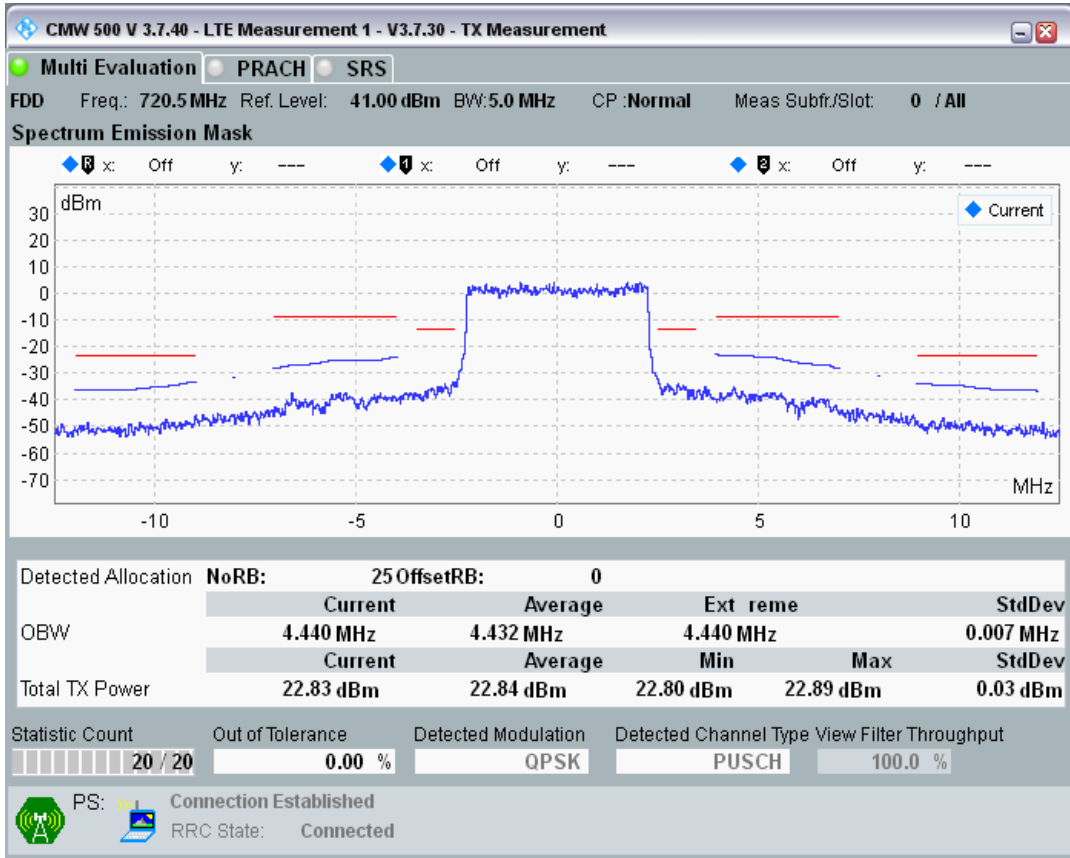

Band28 QPSK BW=5MHz Channel=27385 RB Size=25 Position=#0

Band28 QAM16 BW=5MHz Channel=27385 RB Size=8 Position=#0