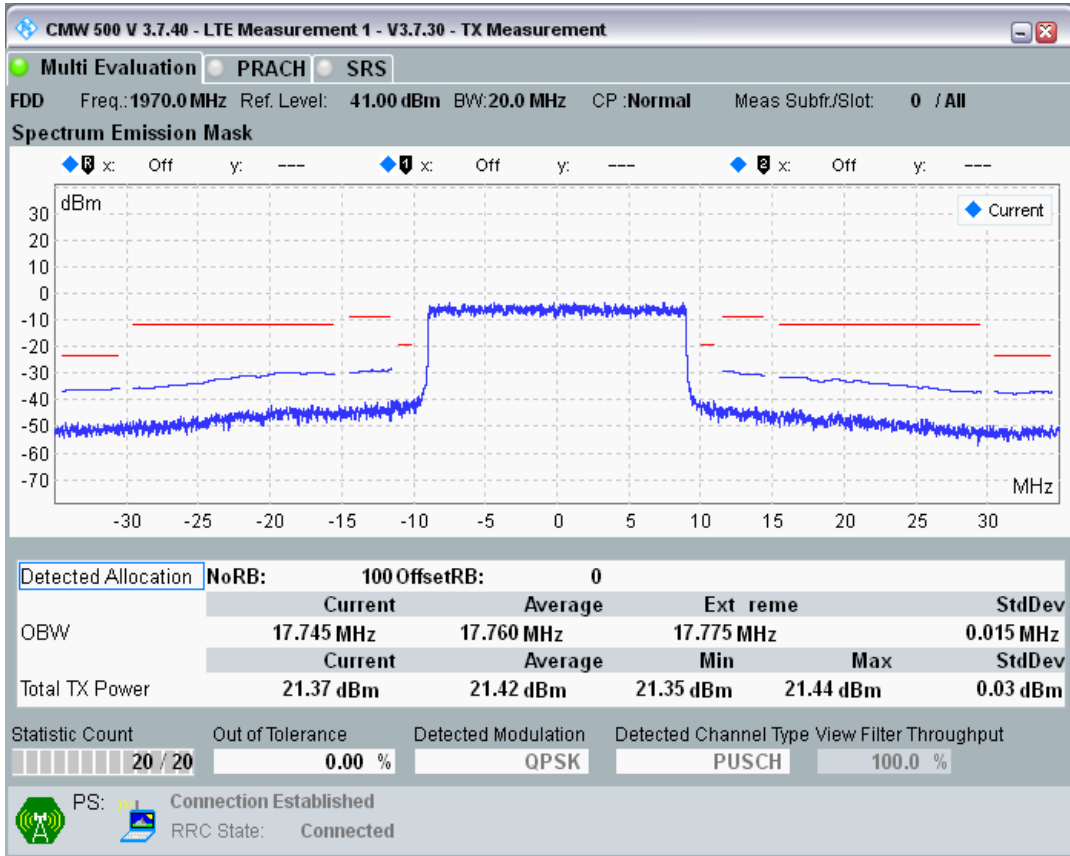

Band1 QPSK BW=20MHz Channel=18500 RB Size=100 Position=#0

Band1 QAM16 BW=20MHz Channel=18500 RB Size=18 Position=#0