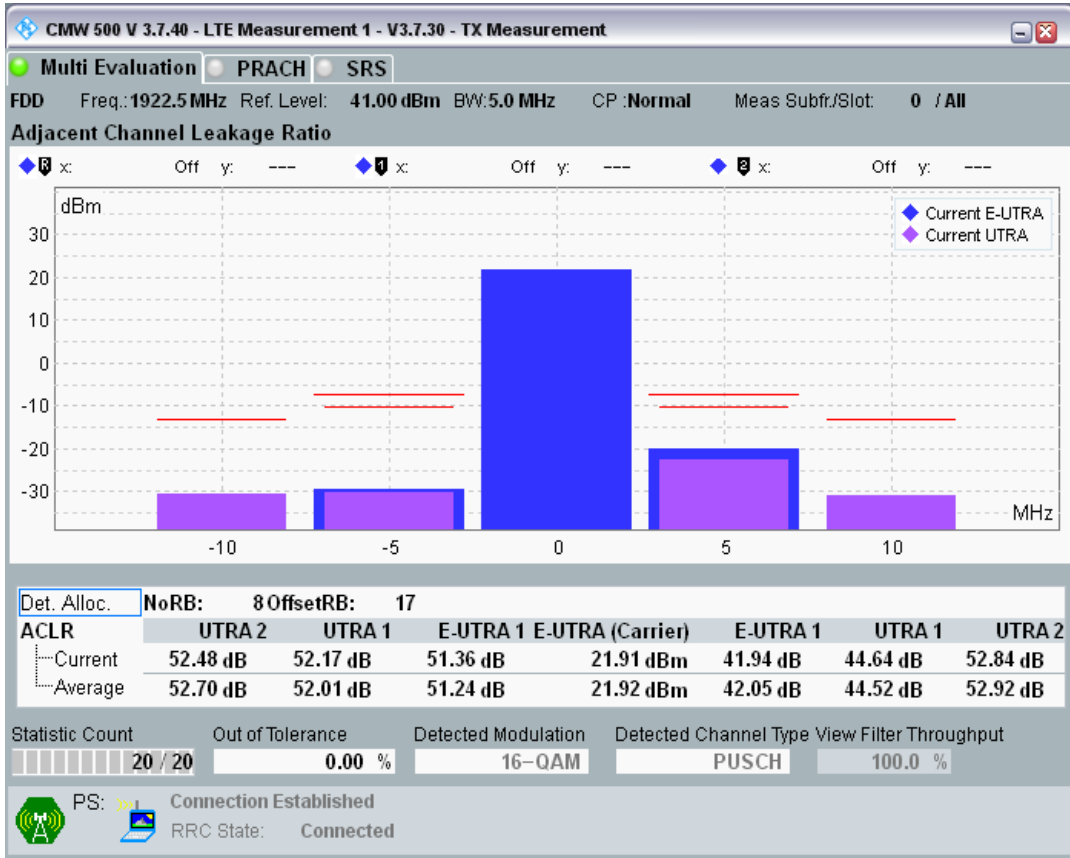

Band1 QAM16 BW=5MHz Channel=18025 RB Size=8 Position=#Max

Band1 QAM16 BW=5MHz Channel=18025 RB Size=25 Position=#0