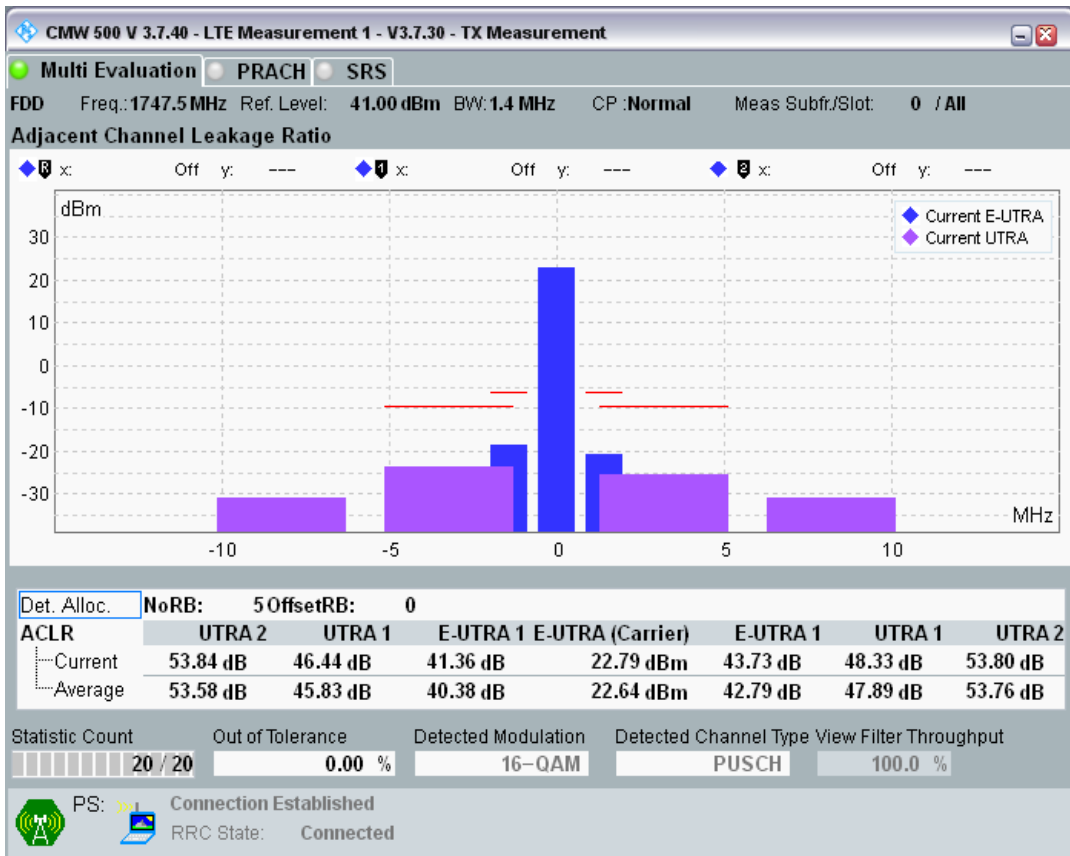

Band3 QAM16 BW=1.4MHz Channel=19575 RB Size=5 Position=#0

Band3 QAM16 BW=1.4MHz Channel=19575 RB Size=5 Position=#Max