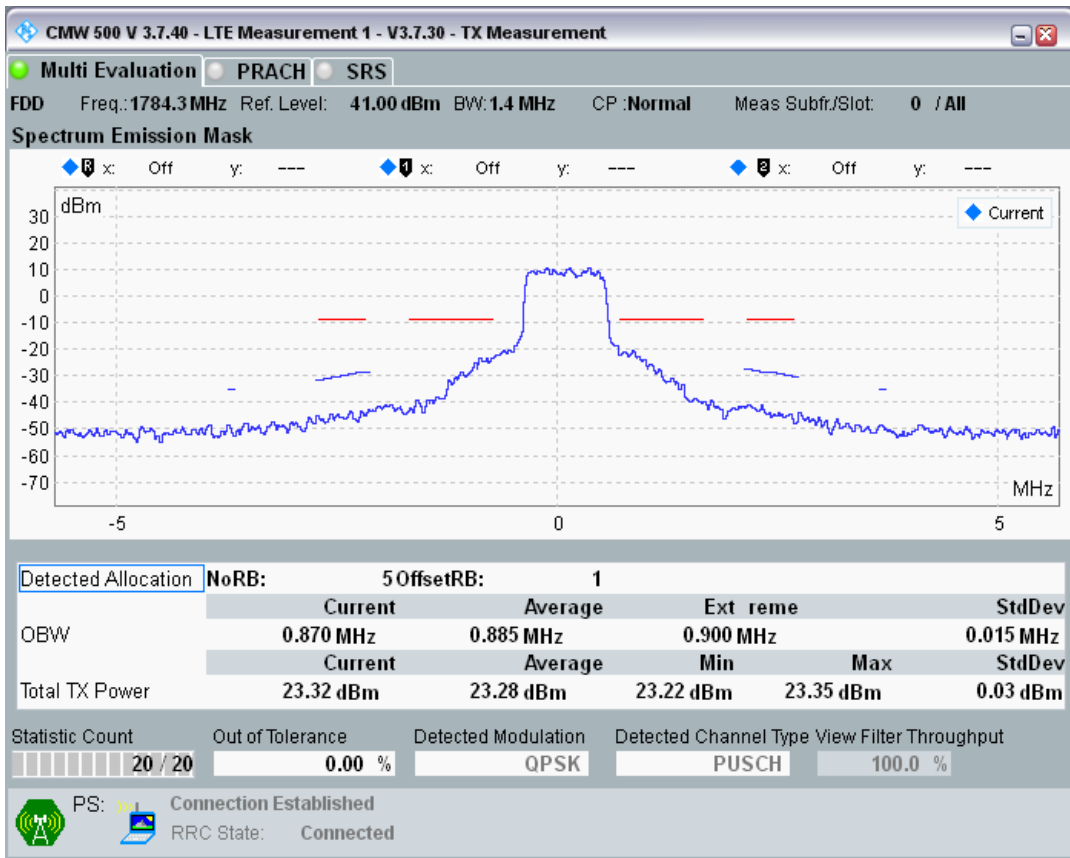

Band3 QPSK BW=1.4MHz Channel=19943 RB Size=5 Position=#Max

Band3 QPSK BW=1.4MHz Channel=19943 RB Size=6 Position=#0