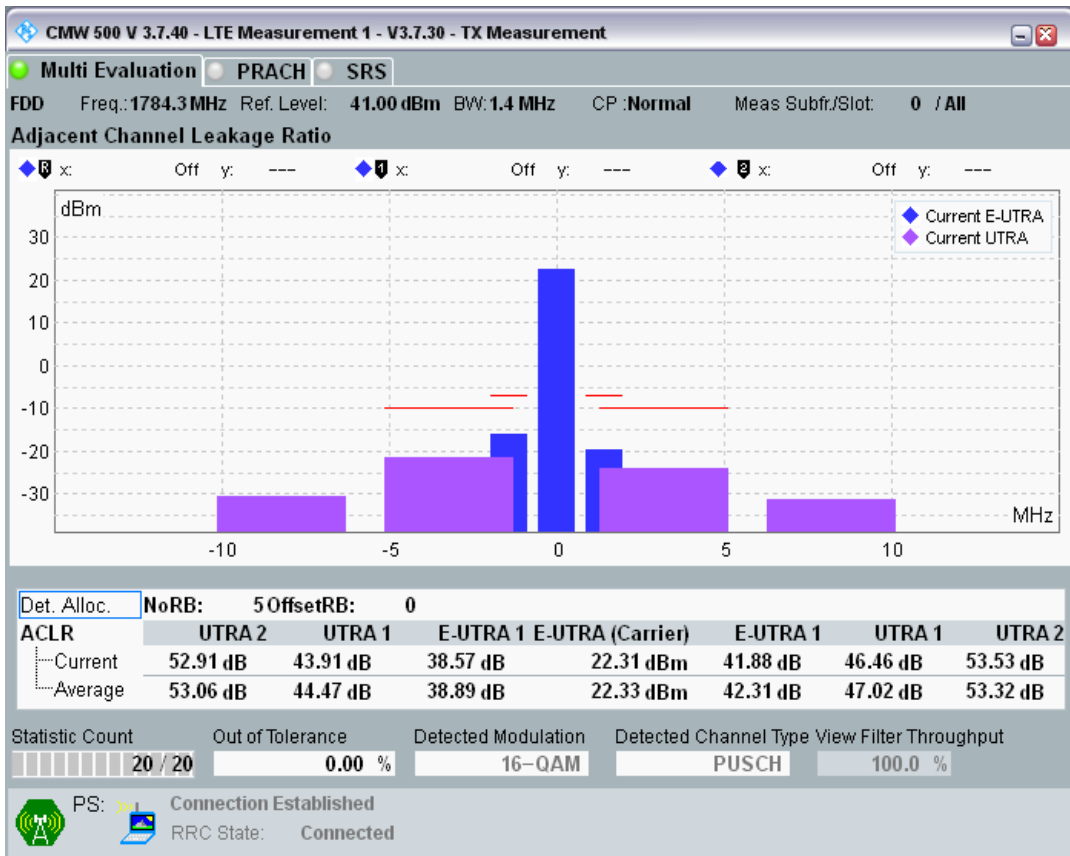

Band3 QPSK BW=1.4MHz Channel=19943 RB Size=5 Position=#0

Band3 QPSK BW=1.4MHz Channel=19943 RB Size=5 Position=#Max

Band3 QPSK BW=1.4MHz Channel=19943 RB Size=6 Position=#0

Band3 QAM16 BW=1.4MHz Channel=19943 RB Size=5 Position=#0