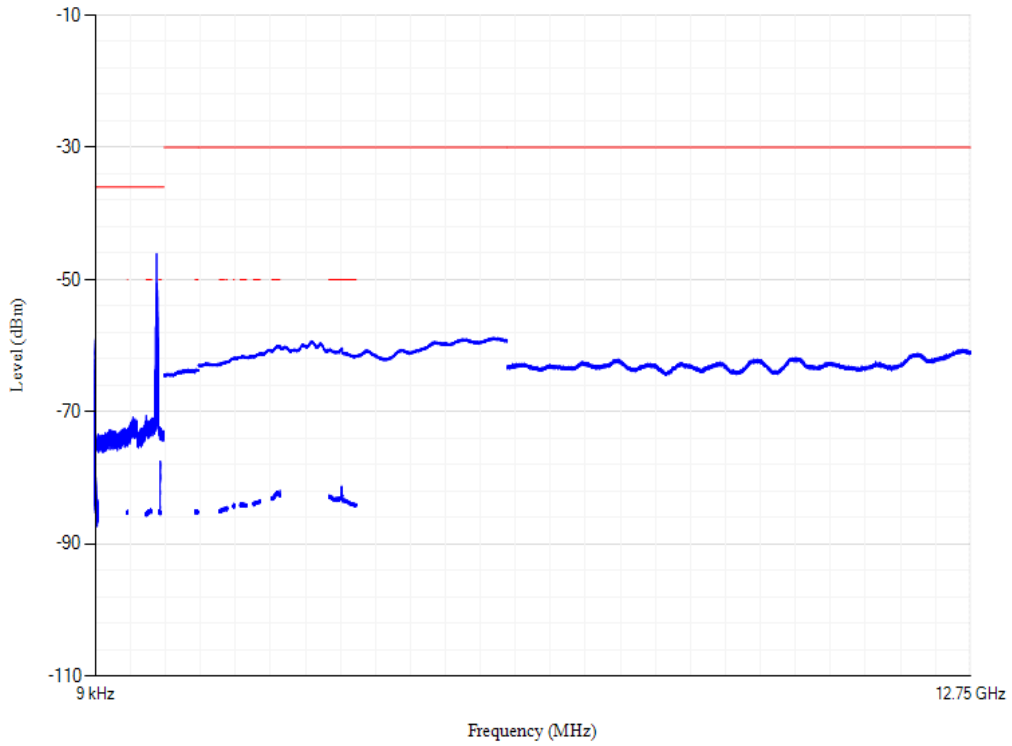

Conducted spurious emissions

Band8 QPSK BW=1.4MHz Channel=21457 RB Size=1 Position=#0