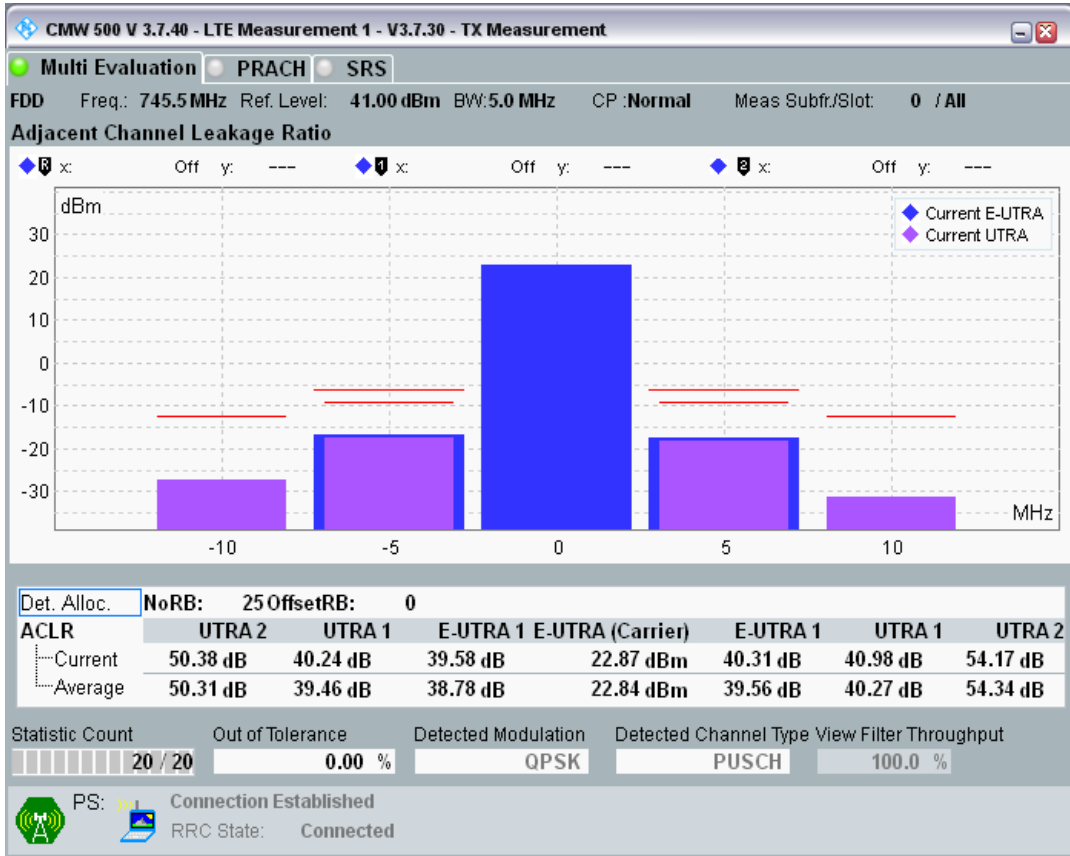

Band28 QPSK BW=5MHz Channel=27635 RB Size=25 Position=#0

Band28 QAM16 BW=5MHz Channel=27635 RB Size=8 Position=#0