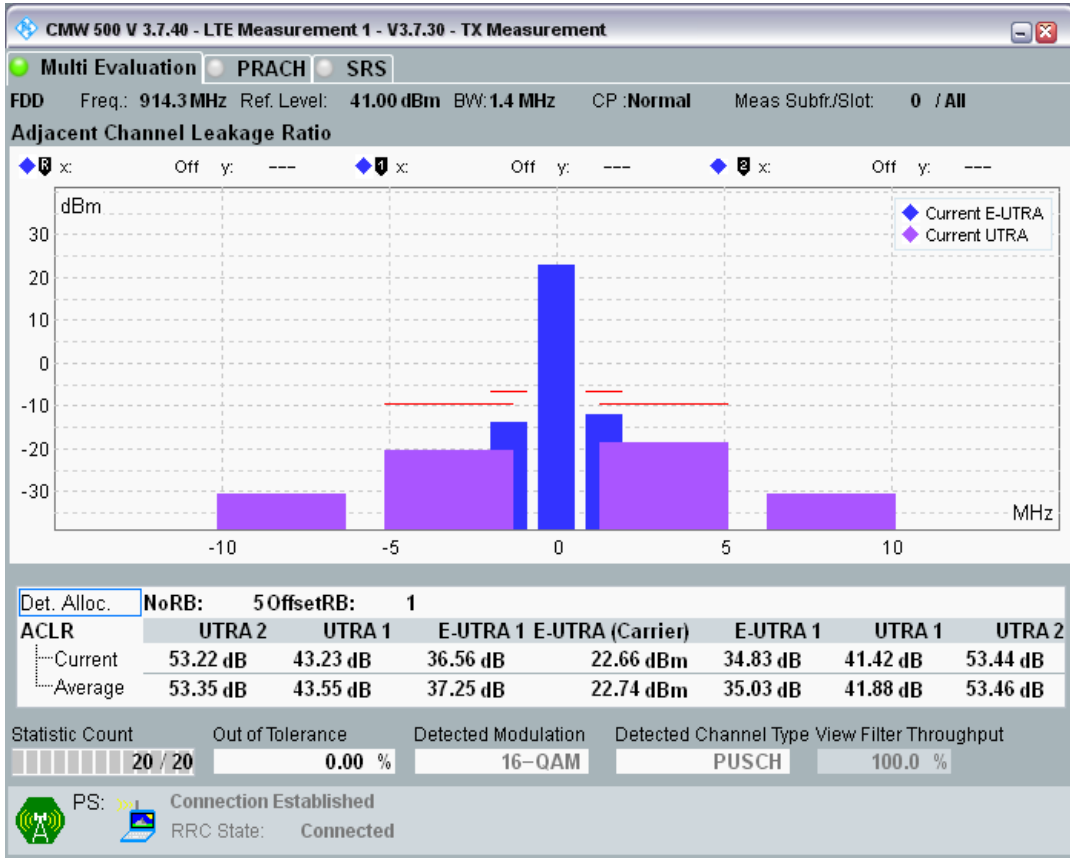

Band8 QAM16 BW=1.4MHz Channel=21793 RB Size=5 Position=#Max

Band8 QAM16 BW=1.4MHz Channel=21793 RB Size=6 Position=#0