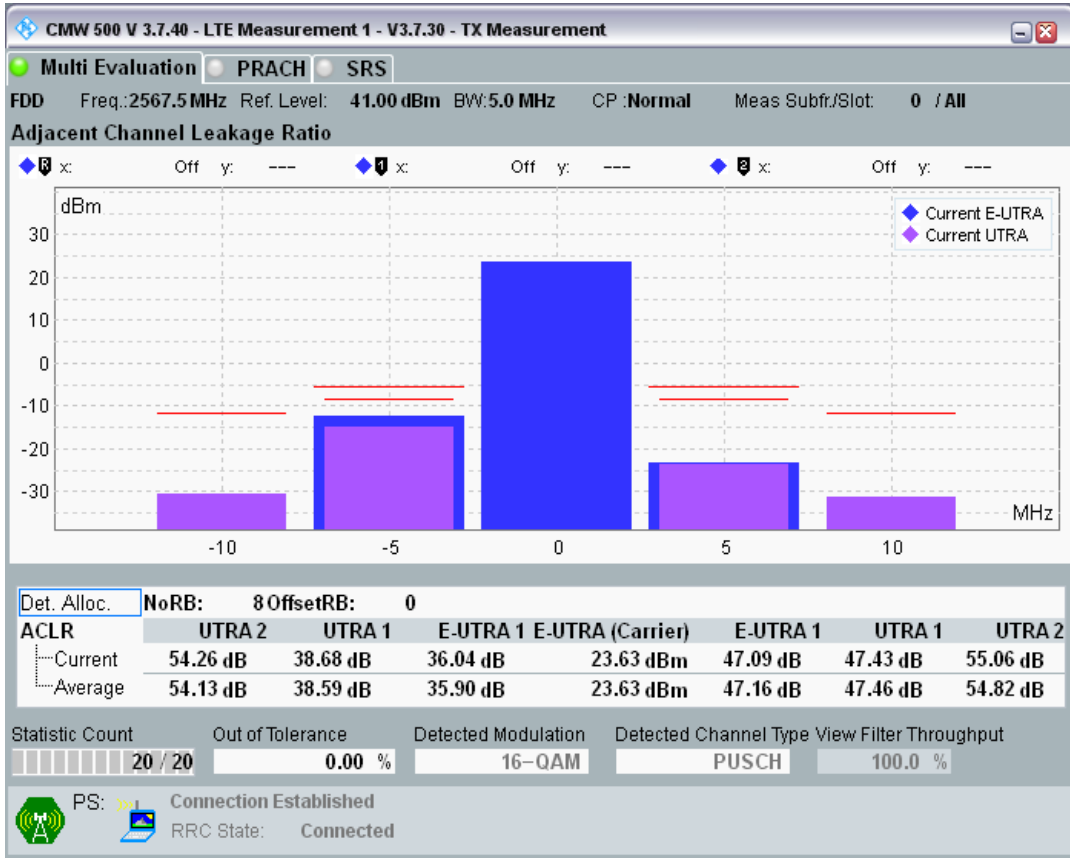

Band7 QAM16 BW=5MHz Channel=21425 RB Size=8 Position=#0

Band7 QAM16 BW=5MHz Channel=21425 RB Size=8 Position=#Max