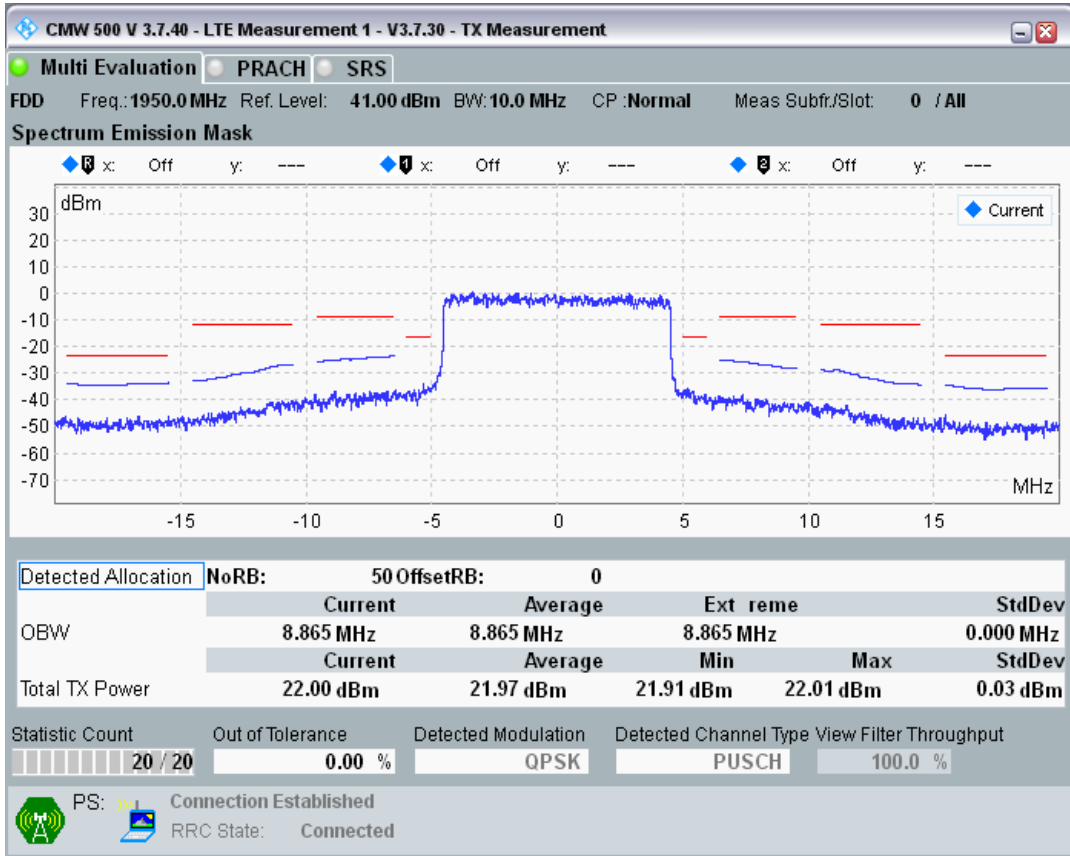

Band1 QPSK BW=10MHz Channel=18300 RB Size=50 Position=#0

Band1 QAM16 BW=10MHz Channel=18300 RB Size=12 Position=#0