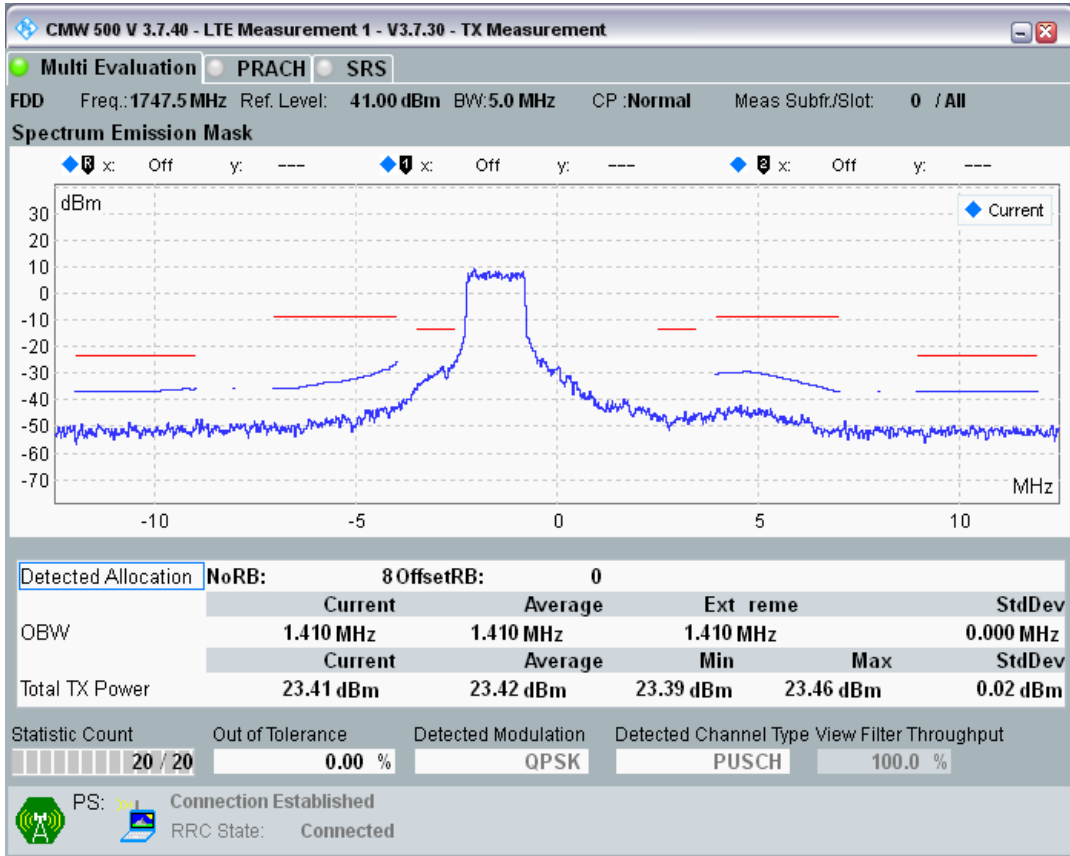

Band3 QPSK BW=5MHz Channel=19575 RB Size=8 Position=#0

Band3 QPSK BW=5MHz Channel=19575 RB Size=8 Position=#Max