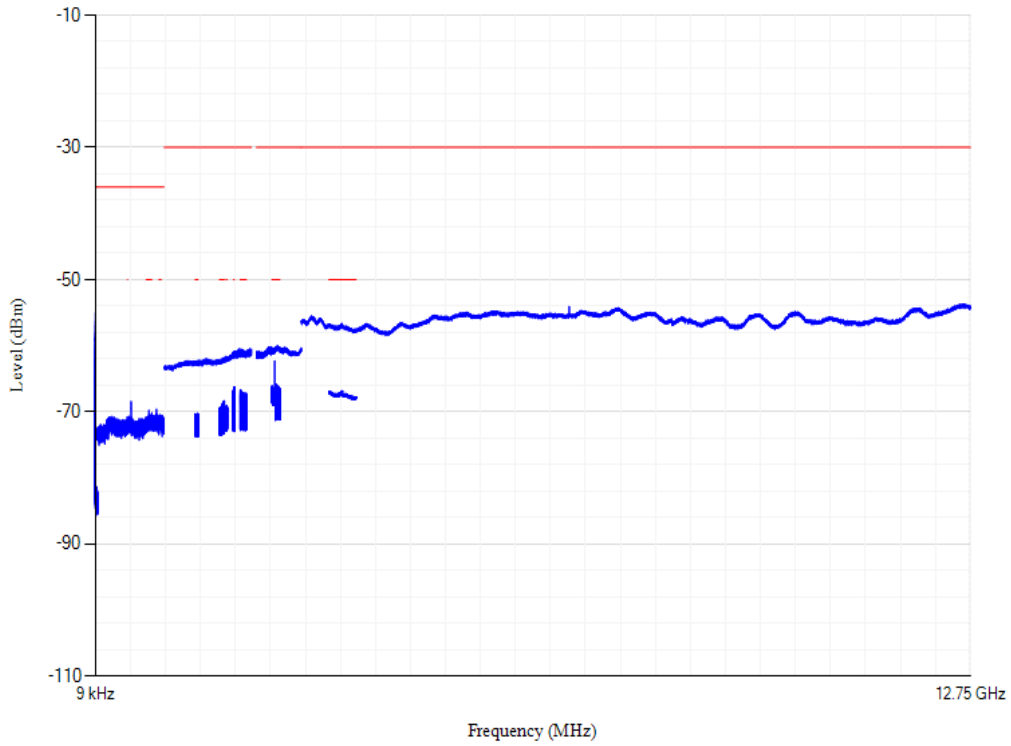

Conducted spurious emissions

Band40 QPSK BW=5MHz Channel=38675 RB Size=1 Position=#0