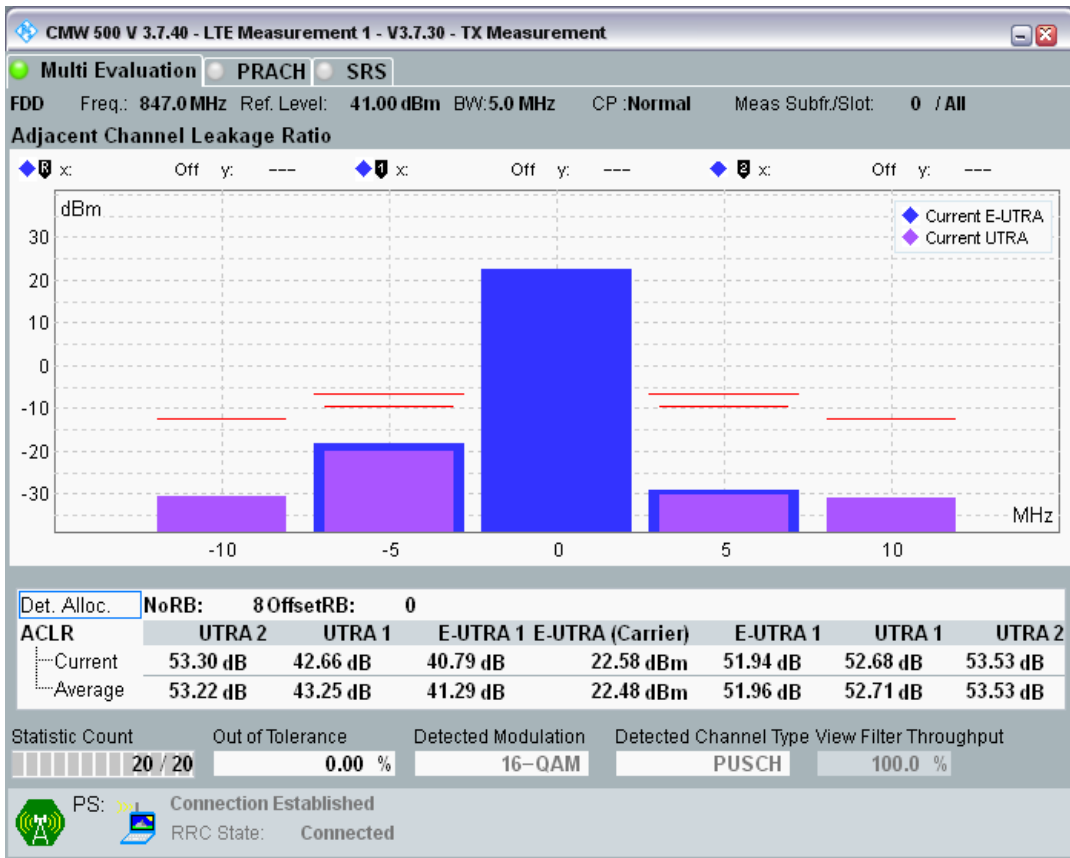

Band20 QPSK BW=5MHz Channel=24300 RB Size=8 Position=#0

Band20 QPSK BW=5MHz Channel=24300 RB Size=8 Position=#Max

Band20 QPSK BW=5MHz Channel=24300 RB Size=25 Position=#0

Band20 QAM16 BW=5MHz Channel=24300 RB Size=8 Position=#0