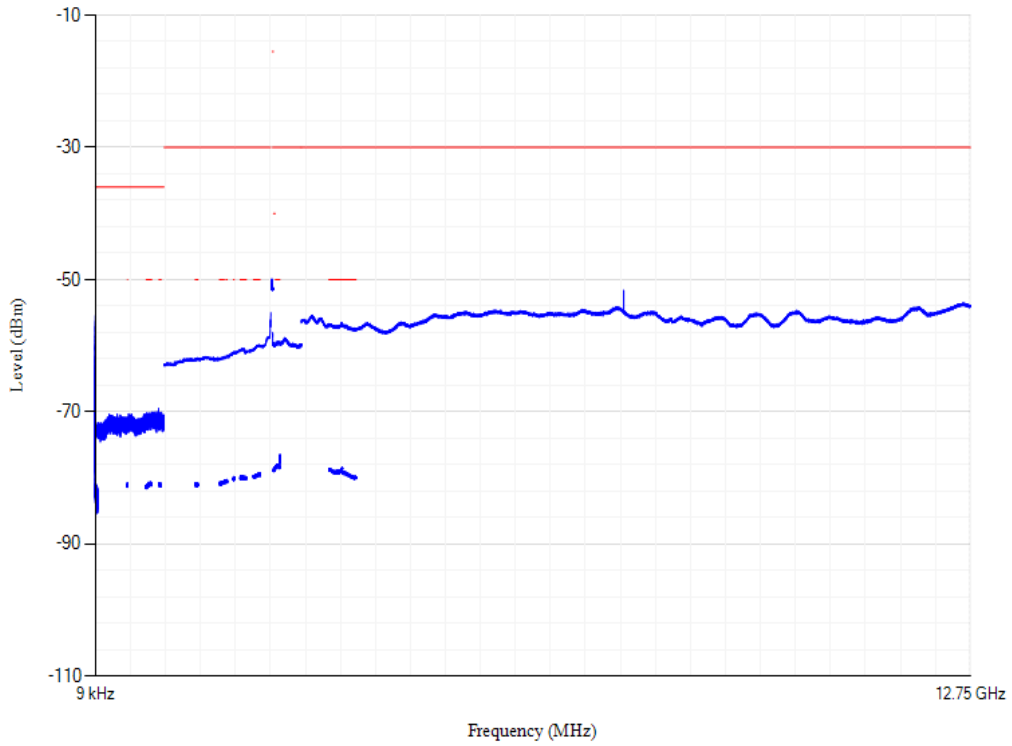

Conducted spurious emissions

Band7 QPSK BW=5MHz Channel=21100 RB Size=1 Position=#0