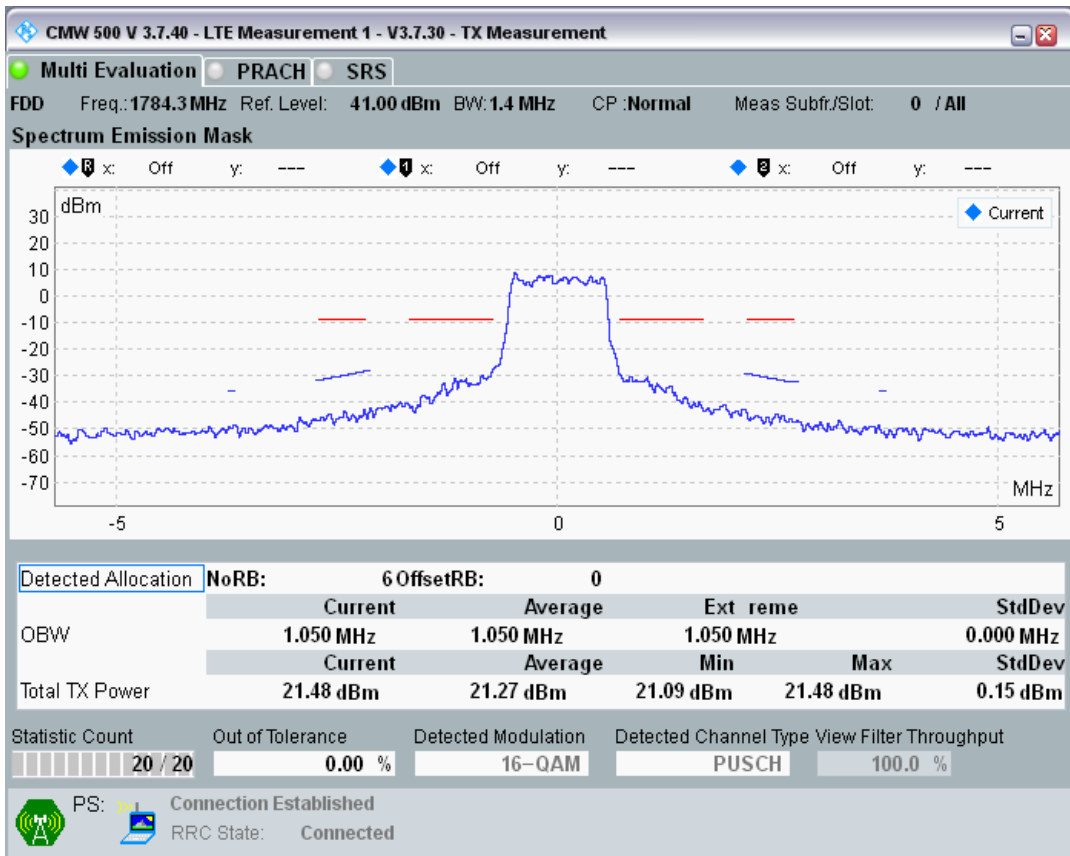

Band3 QAM16 BW=1.4MHz Channel=19943 RB Size=6 Position=#0

Band3 QPSK BW=5MHz Channel=19225 RB Size=8 Position=#0