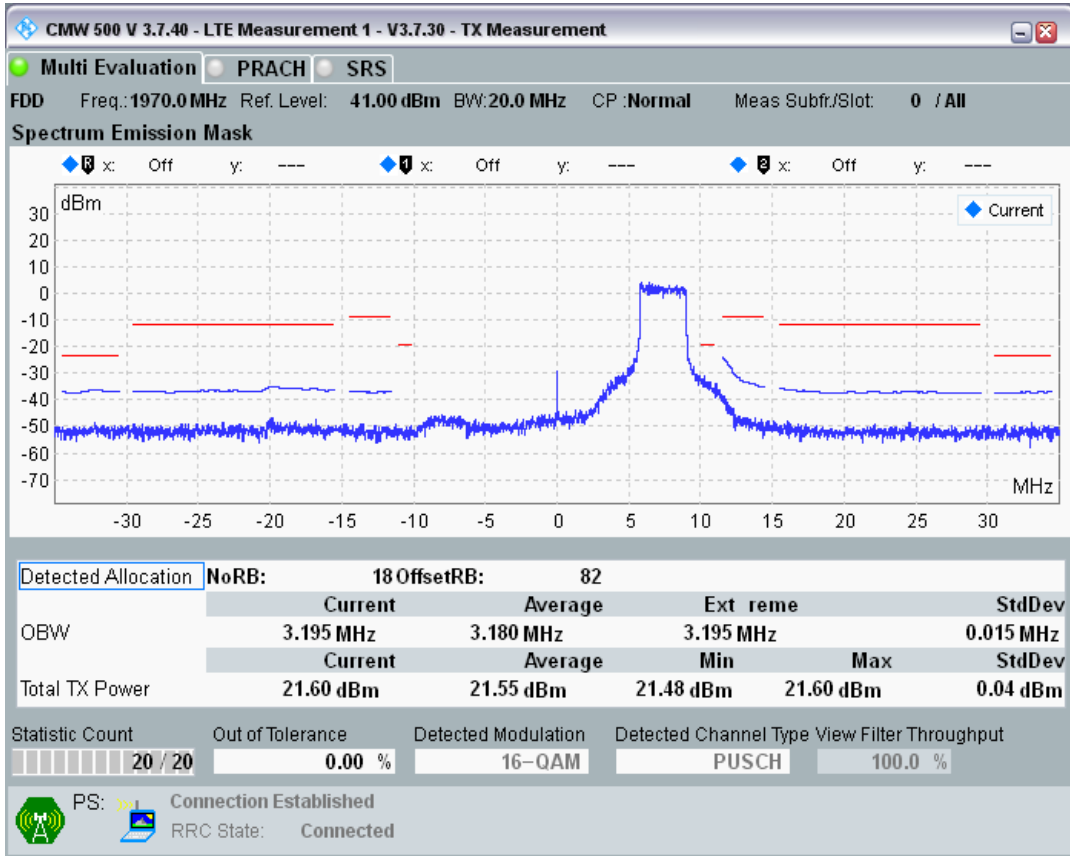

Band1 QAM16 BW=20MHz Channel=18500 RB Size=18 Position=#Max

Band1 QAM16 BW=20MHz Channel=18500 RB Size=100 Position=#0