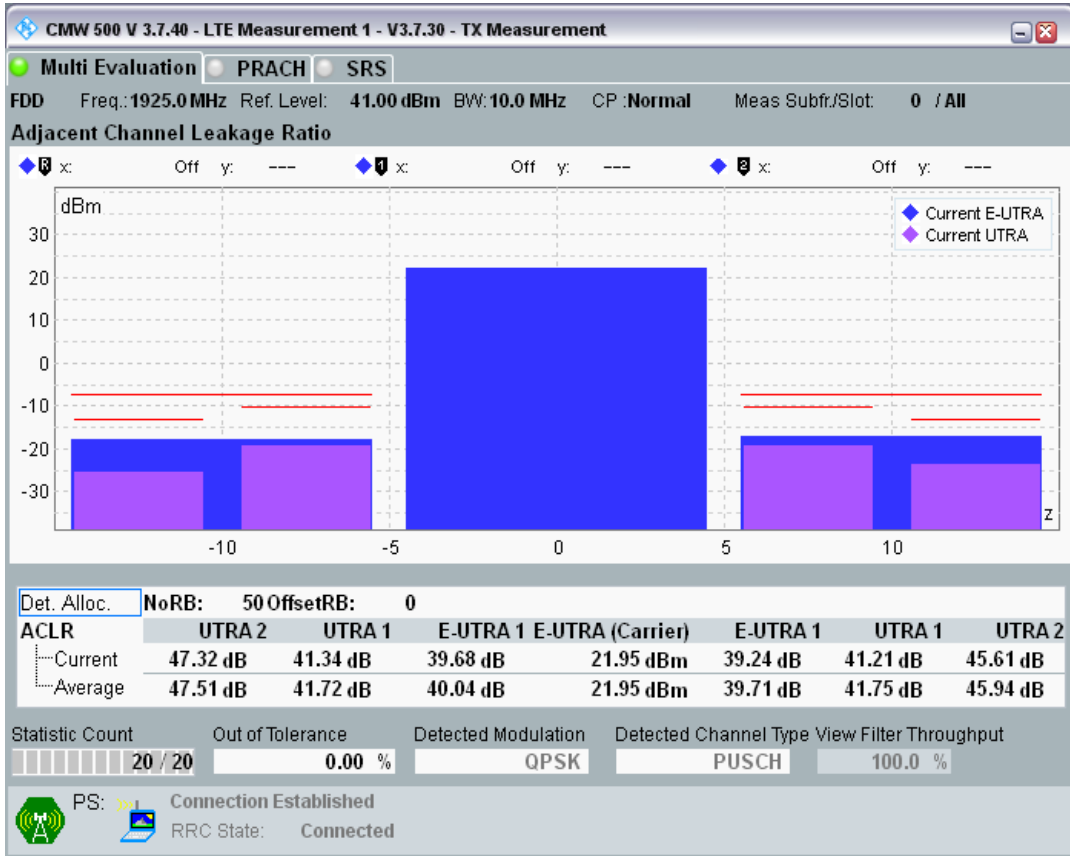

Band1 QPSK BW=10MHz Channel=18050 RB Size=50 Position=#0

Band1 QAM16 BW=10MHz Channel=18050 RB Size=12 Position=#0