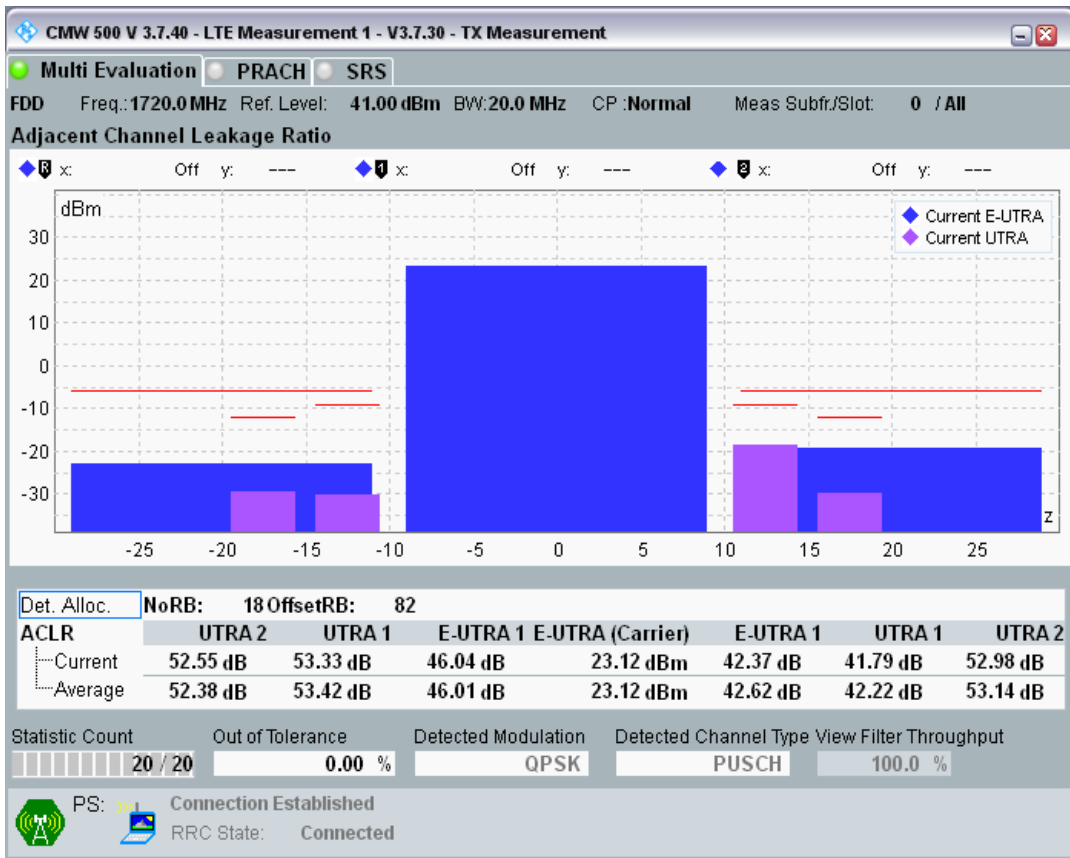

Band3 QAM16 BW=10MHz Channel=19900 RB Size=12 Position=#Max

Band3 QAM16 BW=10MHz Channel=19900 RB Size=50 Position=#0

Band3 QPSK BW=20MHz Channel=19300 RB Size=18 Position=#0

Band3 QPSK BW=20MHz Channel=19300 RB Size=18 Position=#Max