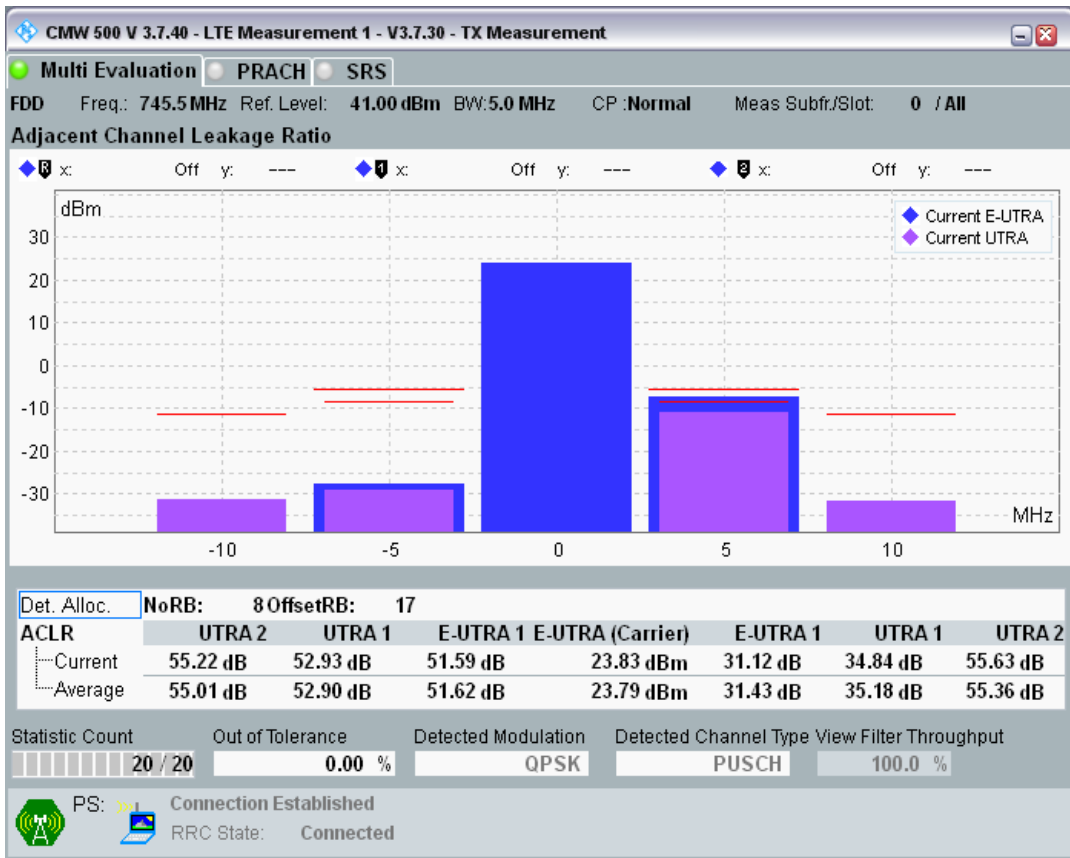

Band28 QAM16 BW=5MHz Channel=27385 RB Size=8 Position=#Max

Band28 QAM16 BW=5MHz Channel=27385 RB Size=25 Position=#0

Band28 QPSK BW=5MHz Channel=27635 RB Size=8 Position=#0

Band28 QPSK BW=5MHz Channel=27635 RB Size=8 Position=#Max