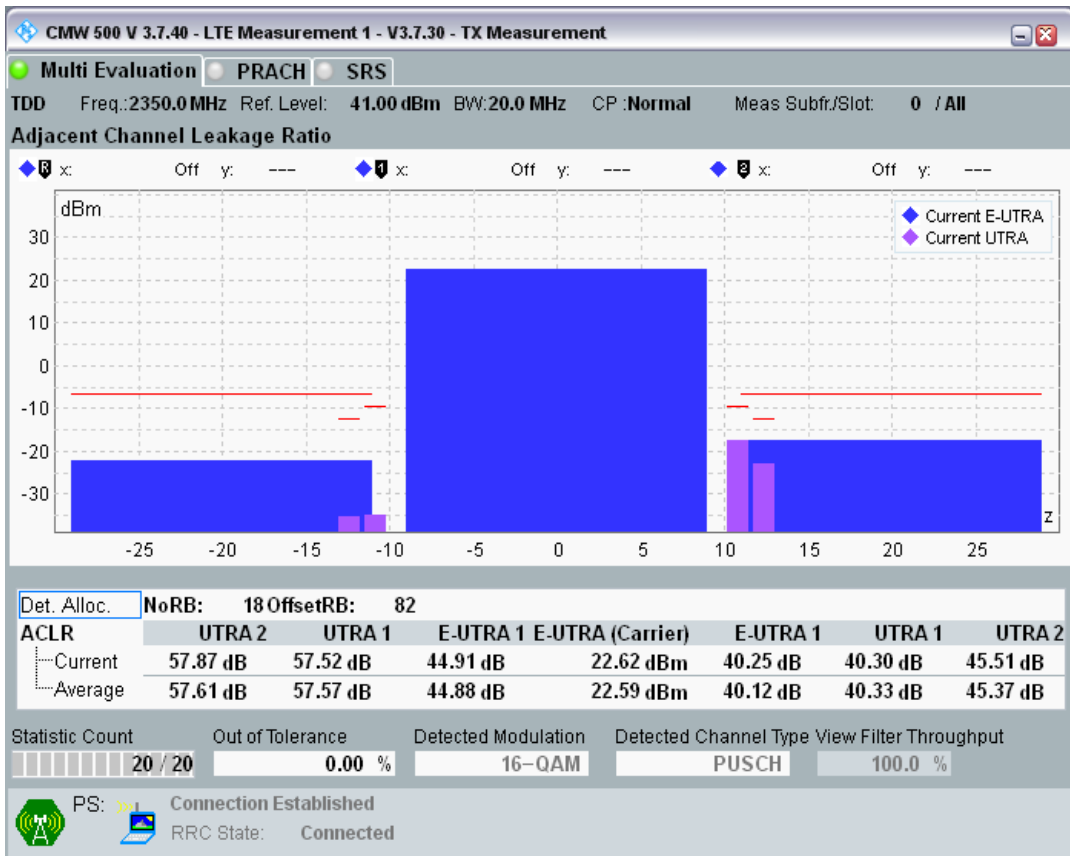

Band40 QAM16 BW=20MHz Channel=38750 RB Size=100 Position=#0

Band40 QAM16 BW=20MHz Channel=38750 RB Size=18 Position=#0

Band40 QAM16 BW=20MHz Channel=39550 RB Size=100 Position=#0

Band40 QAM16 BW=20MHz Channel=39150 RB Size=18 Position=#Max