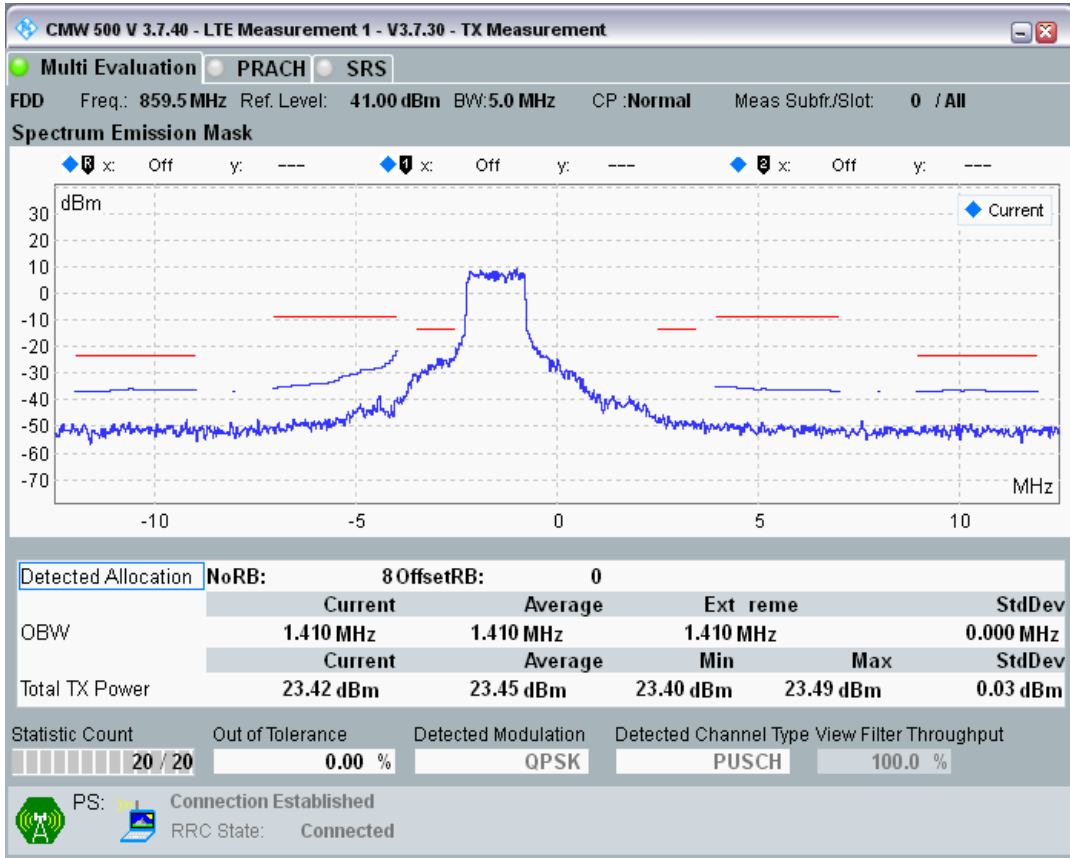

Band20 QPSK BW=5MHz Channel=24425 RB Size=8 Position=#0

Band20 QPSK BW=5MHz Channel=24425 RB Size=8 Position=#Max