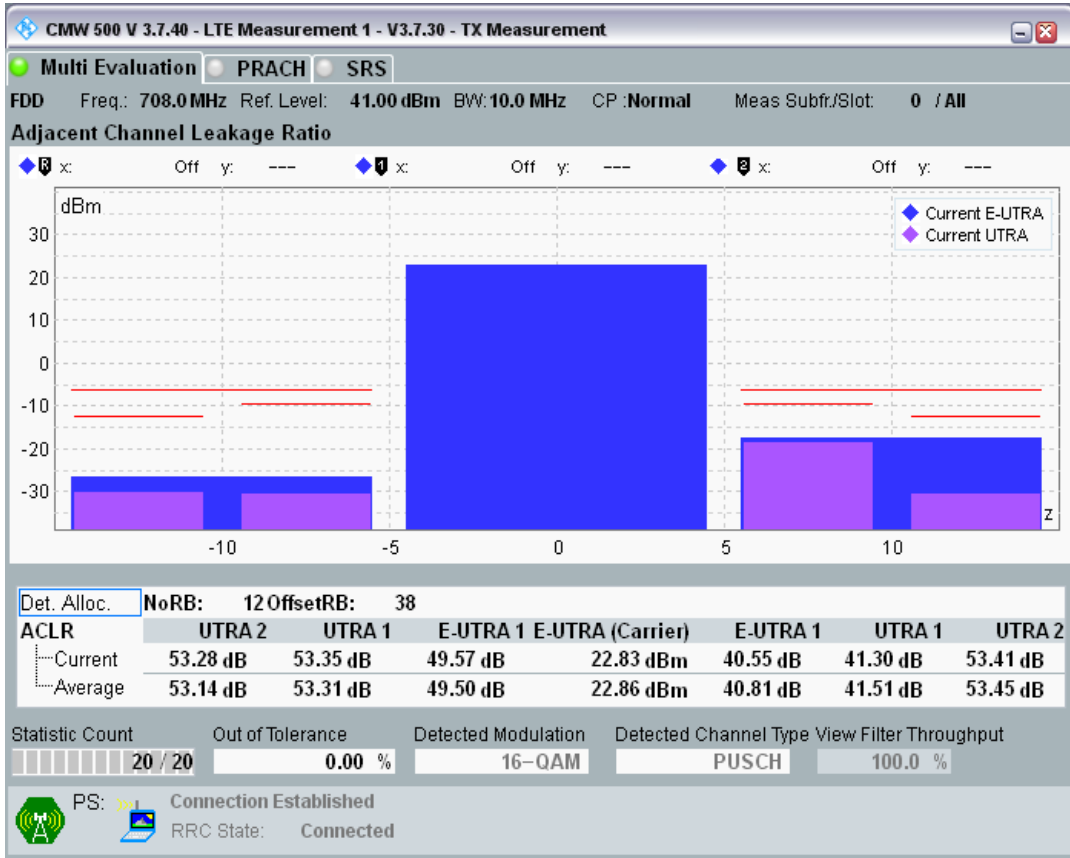

Band28 QAM16 BW=10MHz Channel=27260 RB Size=12 Position=#Max

Band28 QAM16 BW=10MHz Channel=27260 RB Size=50 Position=#0