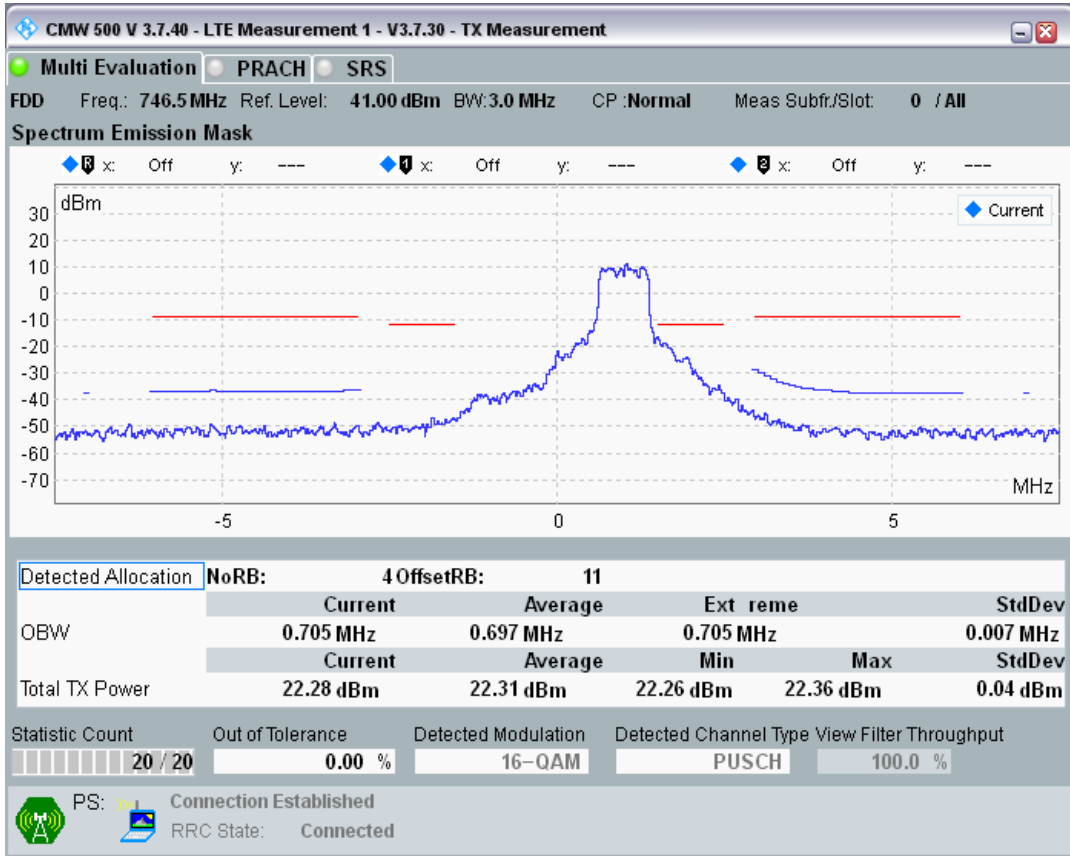

Band28 QAM16 BW=3MHz Channel=27645 RB Size=4 Position=#Max

Band28 QAM16 BW=3MHz Channel=27645 RB Size=15 Position=#0