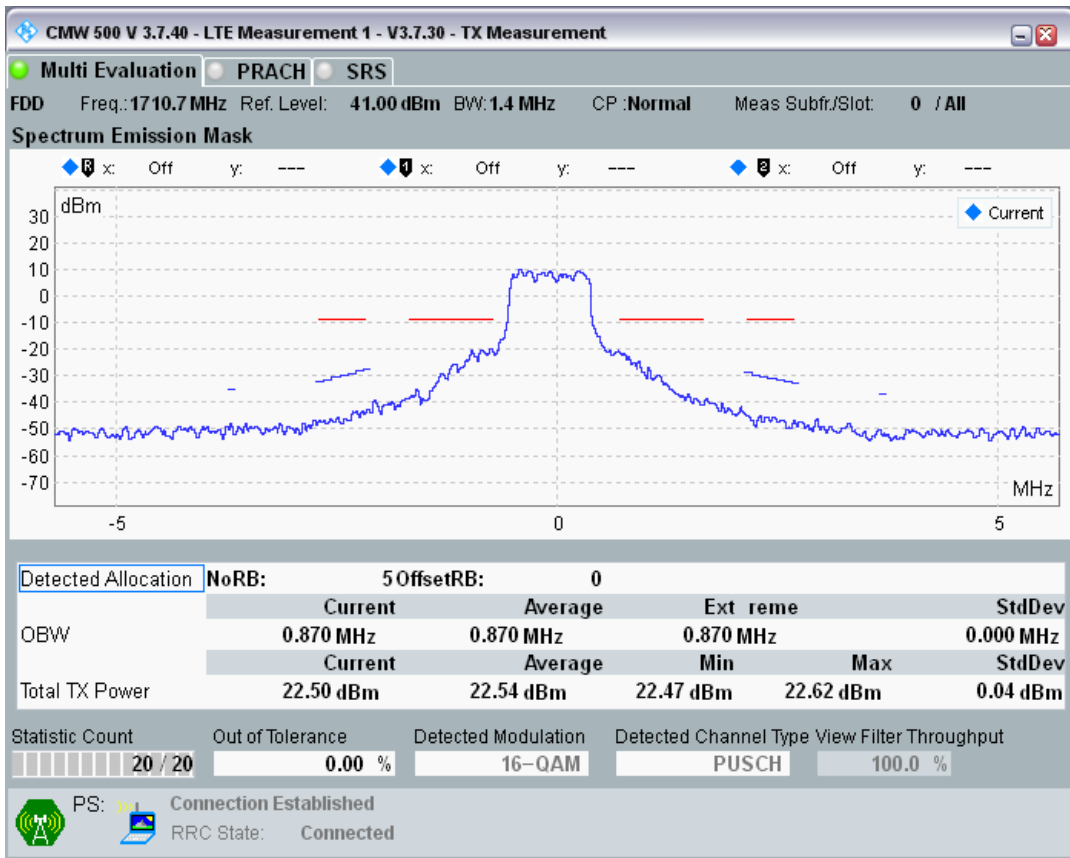

Band3 QAM16 BW=1.4MHz Channel=19207 RB Size=5 Position=#0

Band3 QAM16 BW=1.4MHz Channel=19207 RB Size=5 Position=#Max