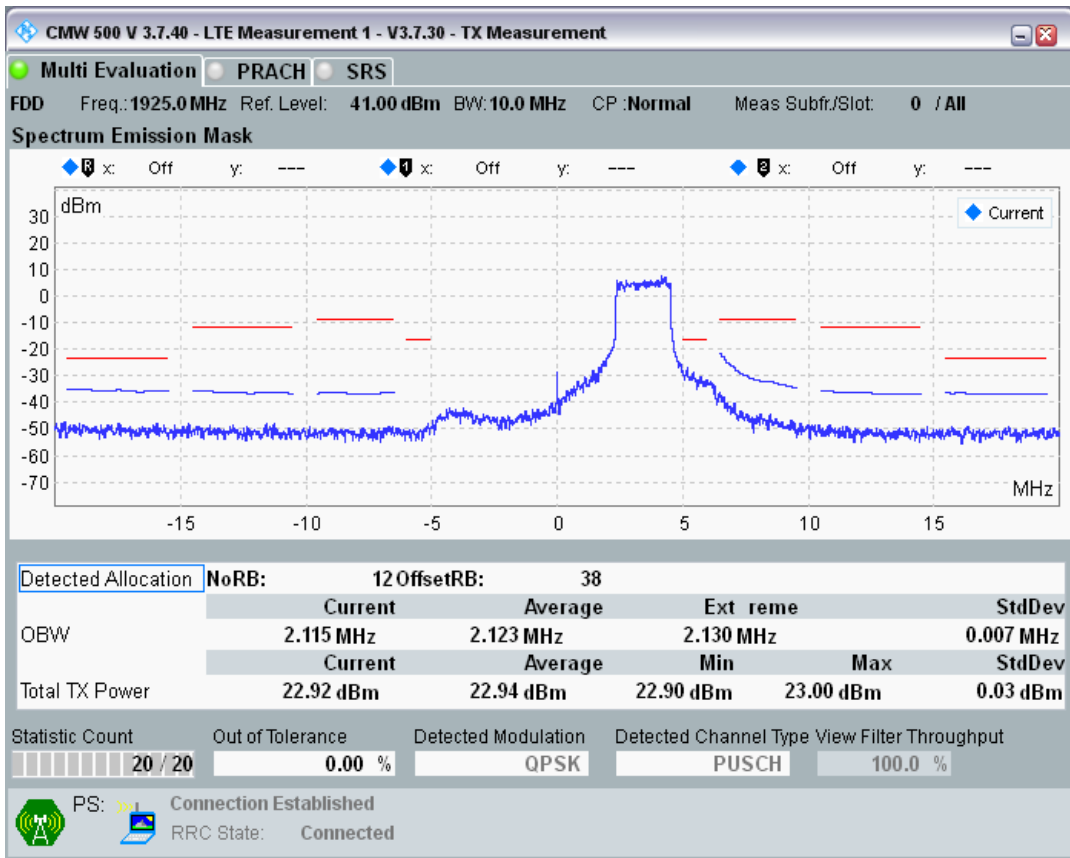

Band1 QAM16 BW=5MHz Channel=18575 RB Size=8 Position=#Max

Band1 QAM16 BW=5MHz Channel=18575 RB Size=25 Position=#0

Band1 QPSK BW=10MHz Channel=18050 RB Size=12 Position=#0

Band1 QPSK BW=10MHz Channel=18050 RB Size=12 Position=#Max