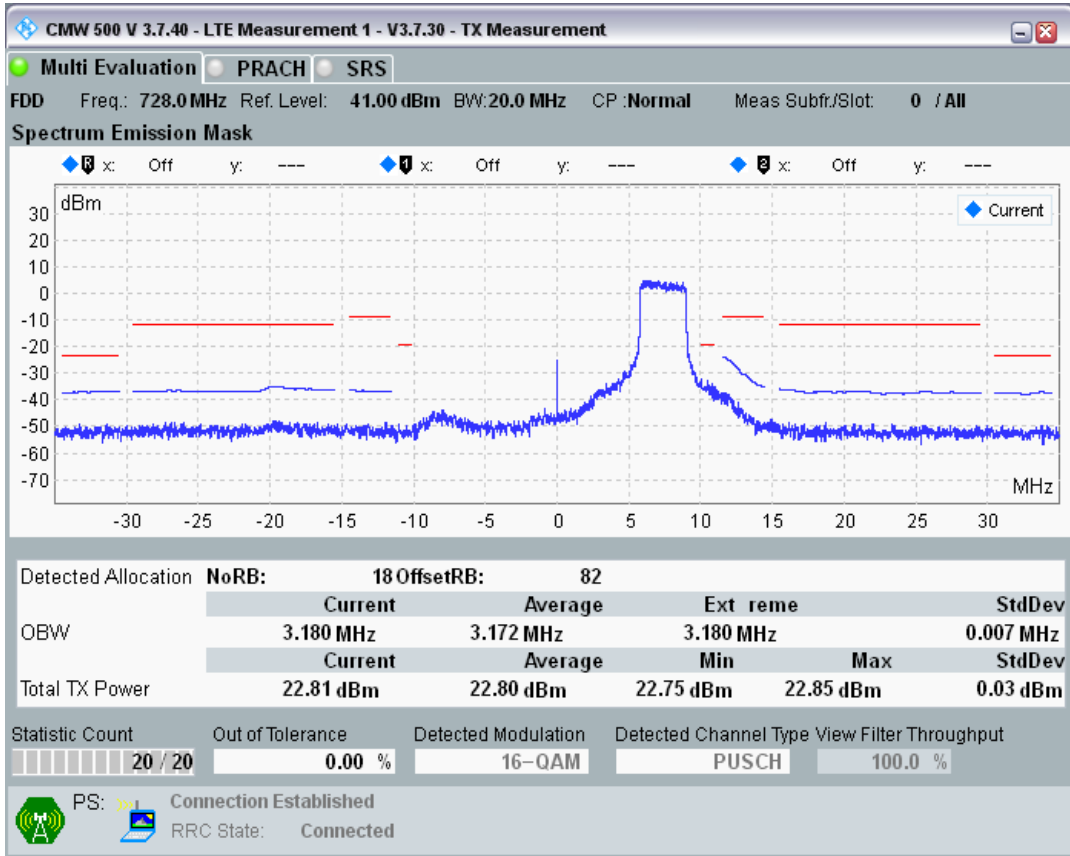

Band28 QAM16 BW=20MHz Channel=27460 RB Size=18 Position=#Max

Band28 QAM16 BW=20MHz Channel=27460 RB Size=100 Position=#0