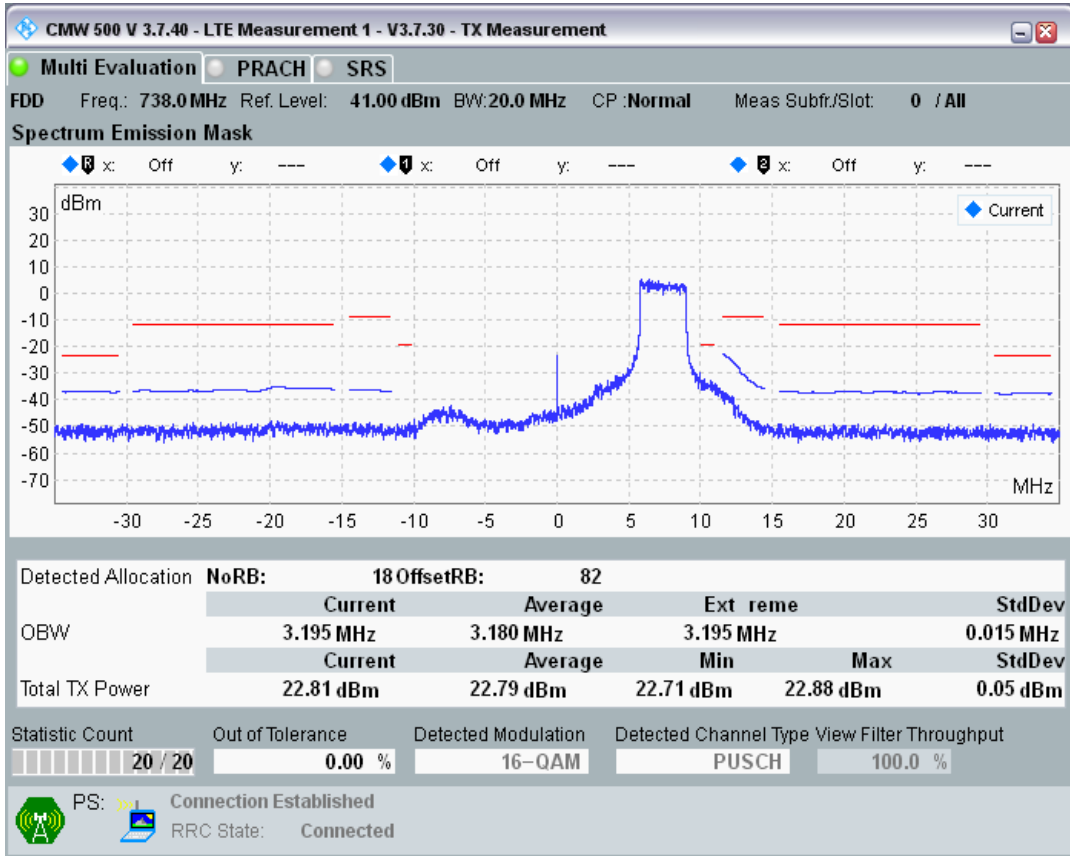

Band28 QAM16 BW=20MHz Channel=27560 RB Size=18 Position=#Max

Band28 QAM16 BW=20MHz Channel=27560 RB Size=100 Position=#0