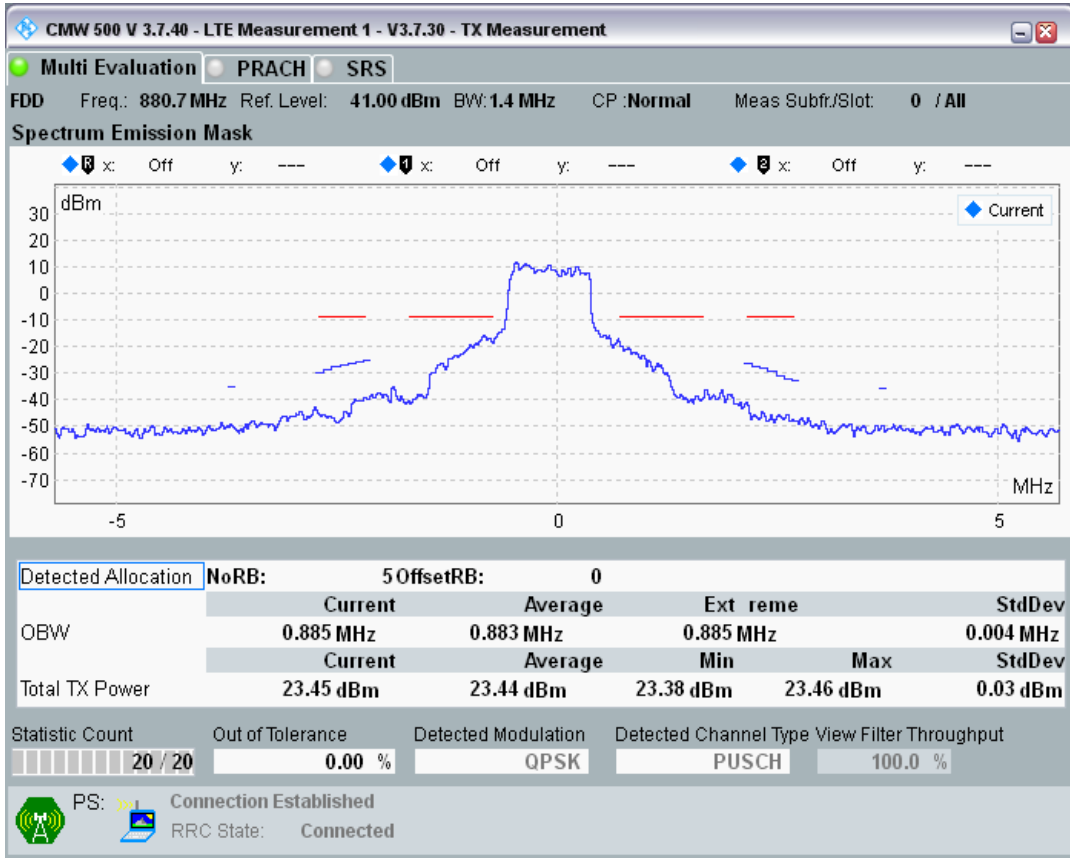

Band8 QPSK BW=1.4MHz Channel=21457 RB Size=5 Position=#0

Band8 QPSK BW=1.4MHz Channel=21457 RB Size=5 Position=#Max