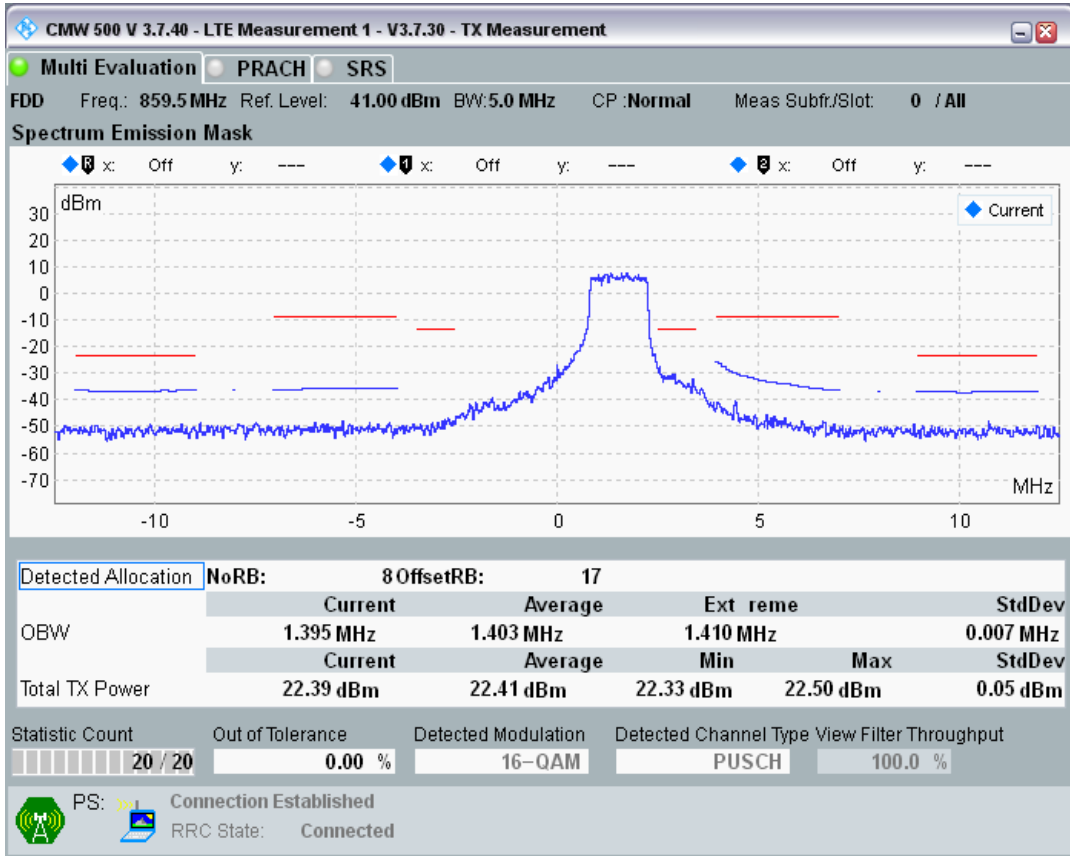

Band20 QAM16 BW=5MHz Channel=24425 RB Size=8 Position=#Max

Band20 QAM16 BW=5MHz Channel=24425 RB Size=25 Position=#0