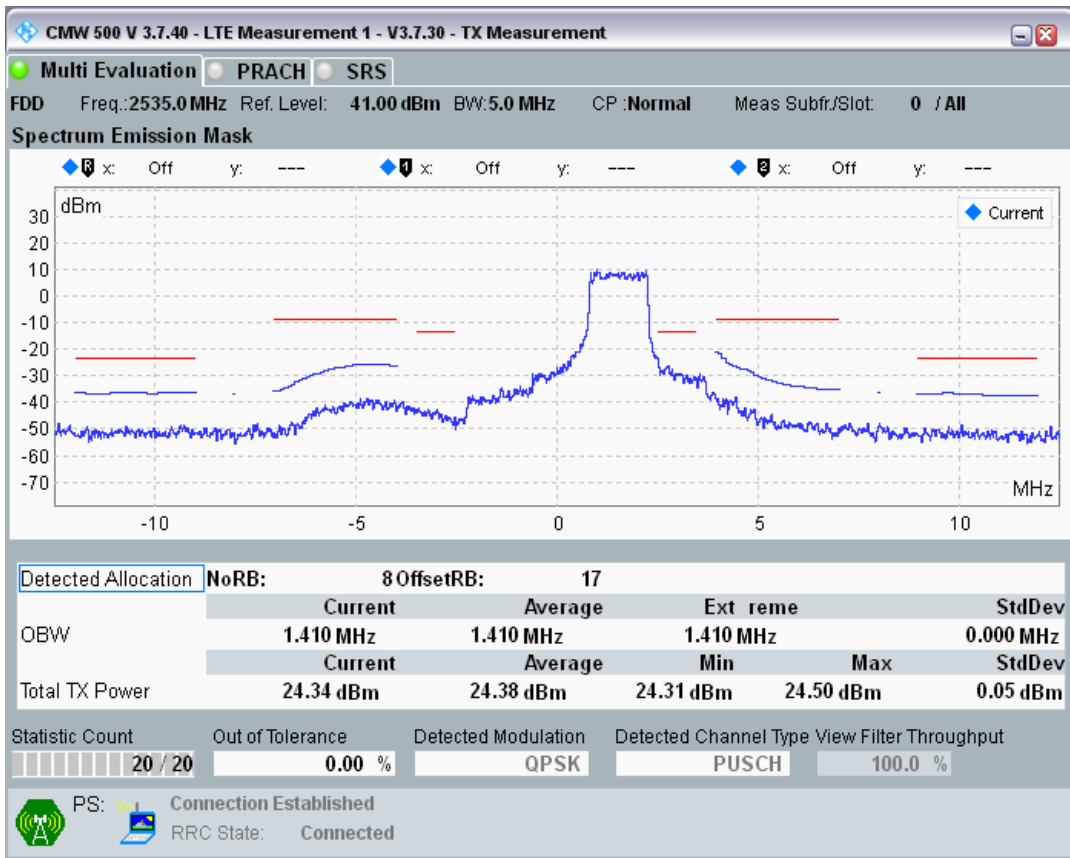

Band7 QPSK BW=5MHz Channel=21425 RB Size=8 Position=#Max

Band7 QPSK BW=5MHz Channel=21425 RB Size=25 Position=#0

Band7 QPSK BW=5MHz Channel=21100 RB Size=8 Position=#0

Band7 QPSK BW=5MHz Channel=21100 RB Size=8 Position=#Max