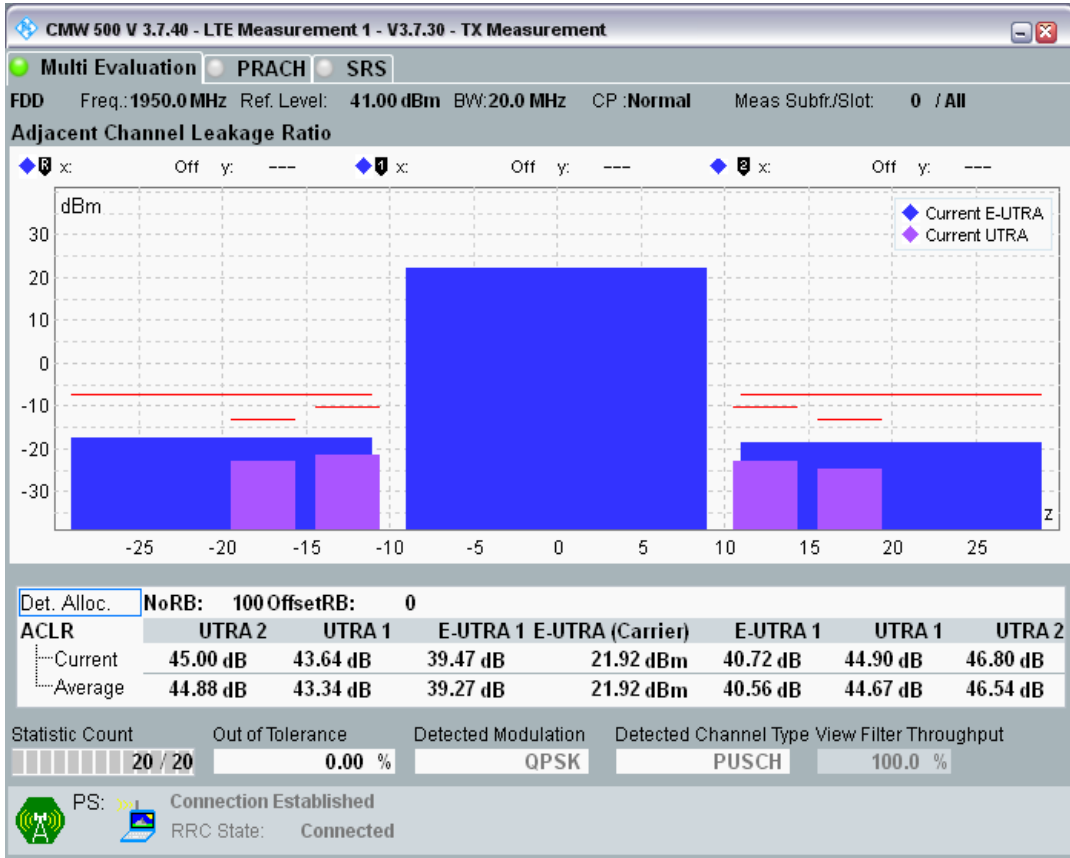

Band1 QPSK BW=20MHz Channel=18300 RB Size=100 Position=#0

Band1 QAM16 BW=20MHz Channel=18300 RB Size=18 Position=#0