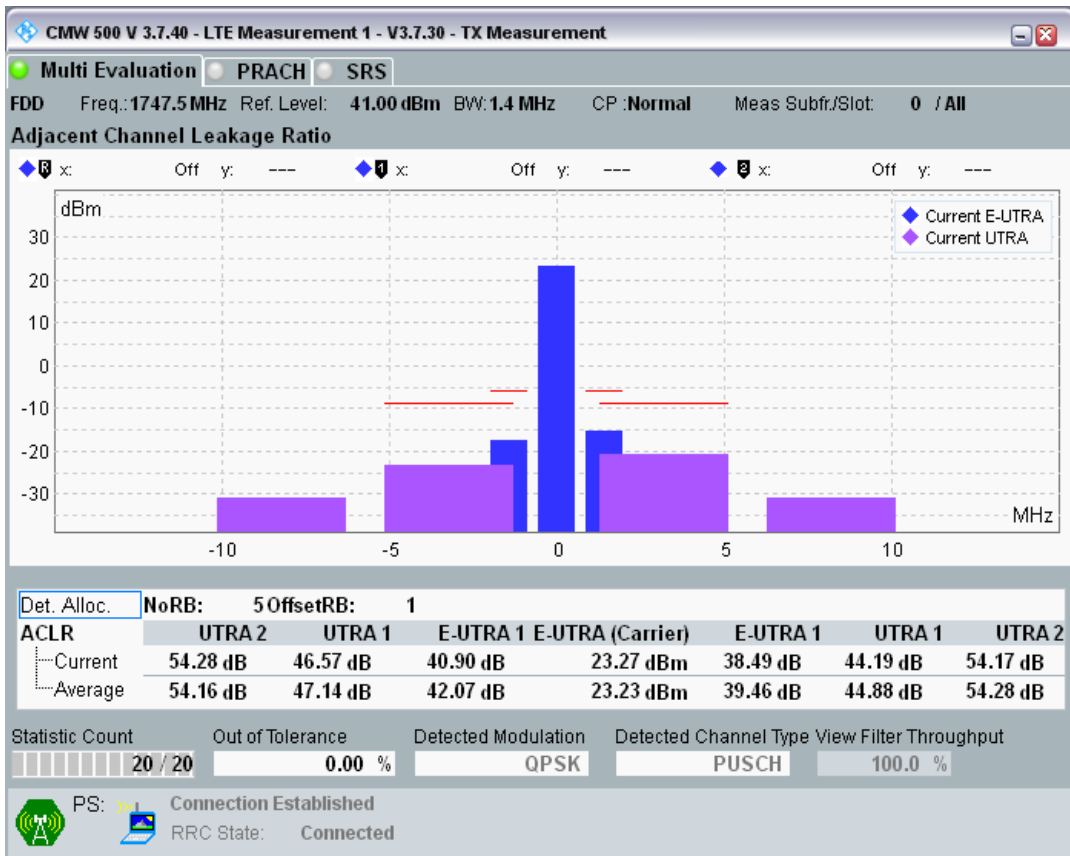

Band3 QAM16 BW=1.4MHz Channel=19207 RB Size=5 Position=#Max

Band3 QAM16 BW=1.4MHz Channel=19207 RB Size=6 Position=#0

Band3 QPSK BW=1.4MHz Channel=19575 RB Size=5 Position=#0

Band3 QPSK BW=1.4MHz Channel=19575 RB Size=5 Position=#Max