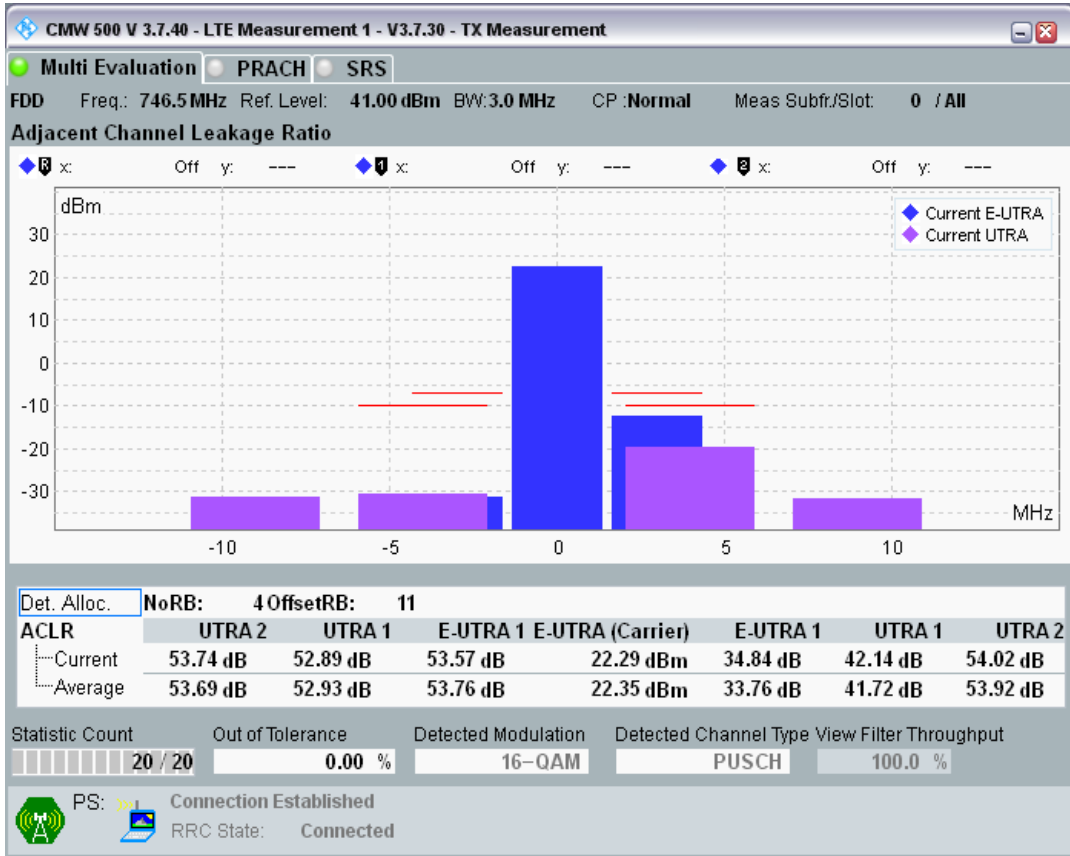

Band28 QAM16 BW=3MHz Channel=27645 RB Size=4 Position=#Max

Band28 QAM16 BW=3MHz Channel=27645 RB Size=15 Position=#0