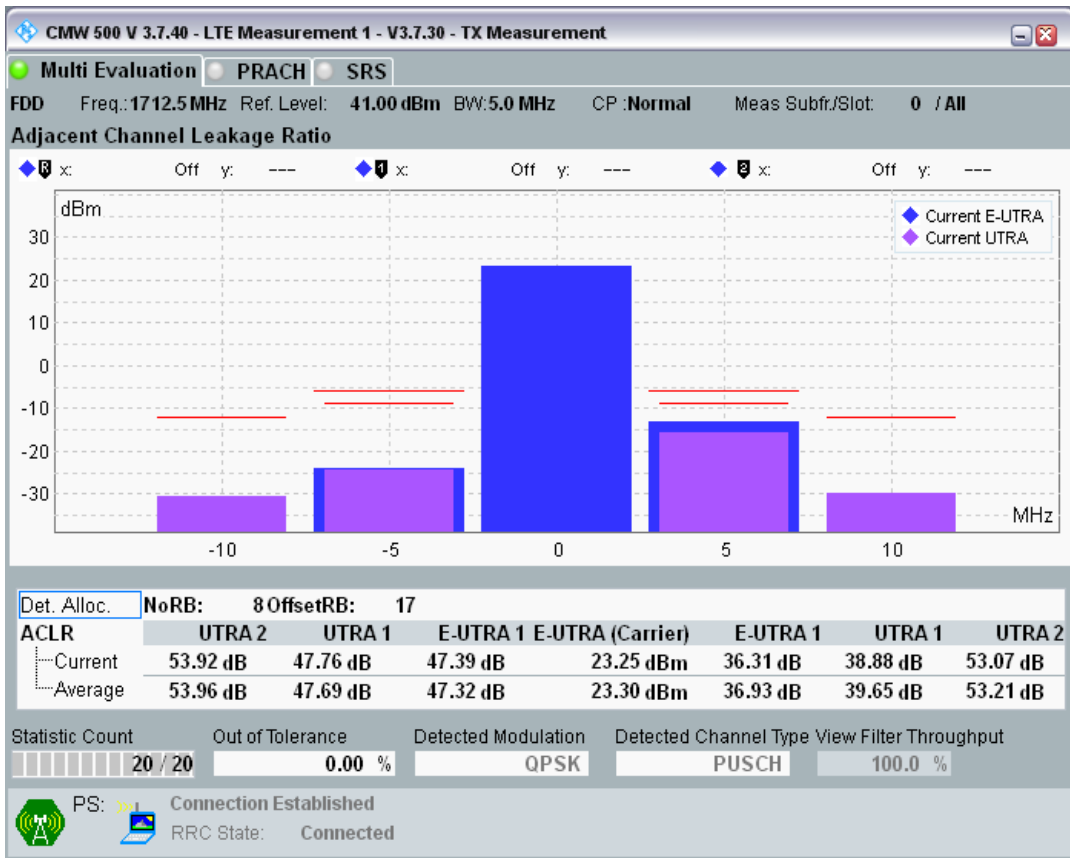

Band3 QAM16 BW=1.4MHz Channel=19943 RB Size=5 Position=#Max

Band3 QAM16 BW=1.4MHz Channel=19943 RB Size=6 Position=#0

Band3 QPSK BW=5MHz Channel=19225 RB Size=8 Position=#0

Band3 QPSK BW=5MHz Channel=19225 RB Size=8 Position=#Max