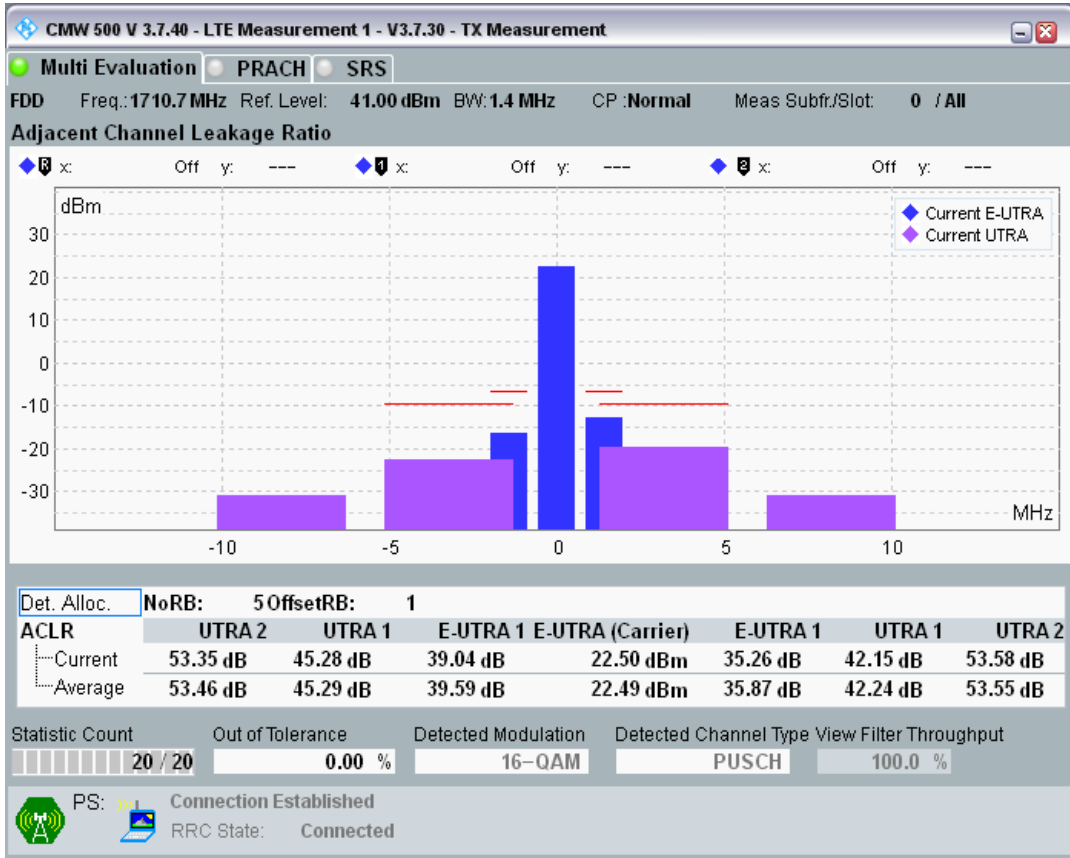

Band3 QAM16 BW=1.4MHz Channel=19207 RB Size=5 Position=#Max

Band3 QAM16 BW=1.4MHz Channel=19207 RB Size=6 Position=#0