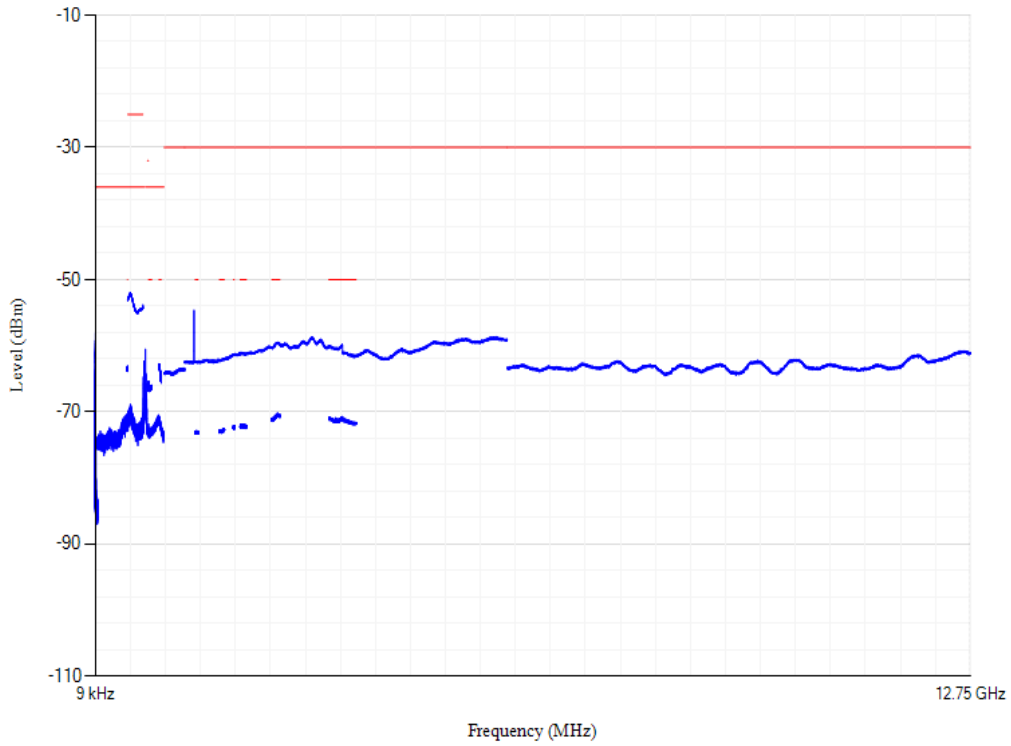

Conducted spurious emissions

Band28 QPSK BW=3MHz Channel=27645 RB Size=1 Position=#0

Conducted spurious emissions

Band28 QPSK BW=5MHz Channel=27235 RB Size=1 Position=#0

Conducted spurious emissions

Band28 QPSK BW=5MHz Channel=27385 RB Size=1 Position=#0