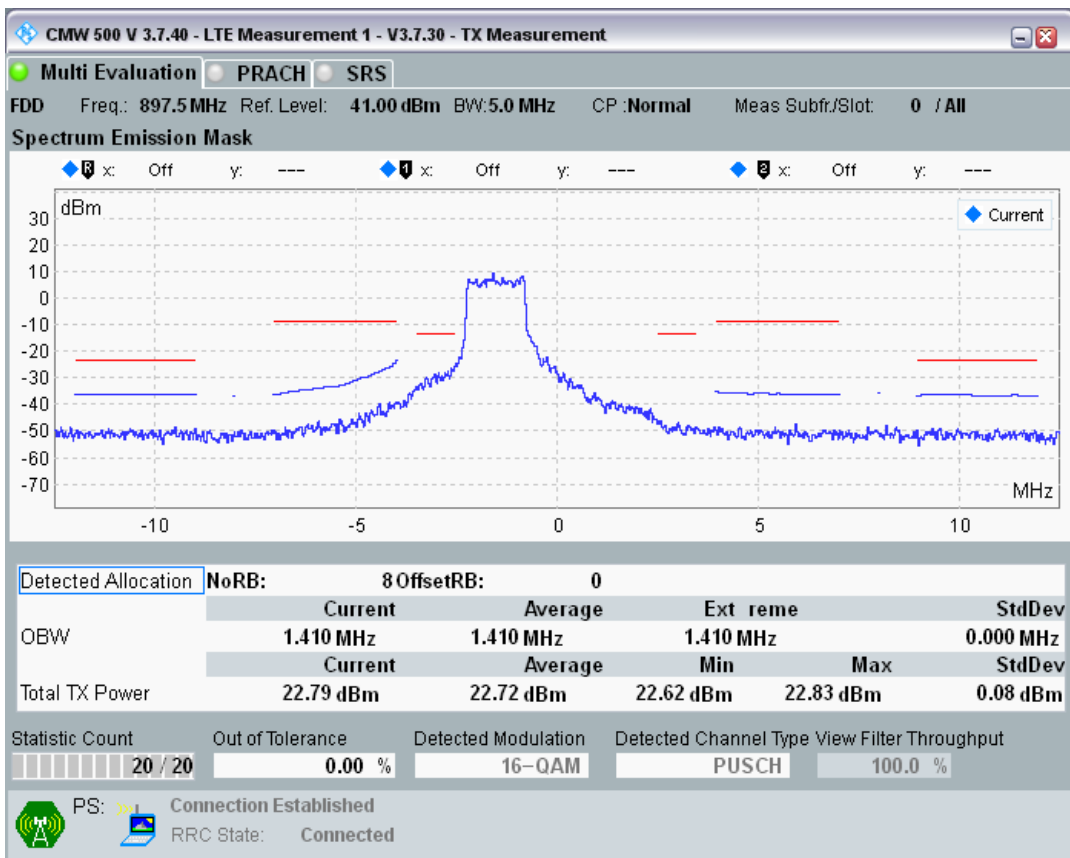

Band8 QPSK BW=5MHz Channel=21625 RB Size=8 Position=#0

Band8 QPSK BW=5MHz Channel=21625 RB Size=8 Position=#Max

Band8 QPSK BW=5MHz Channel=21625 RB Size=25 Position=#0

Band8 QAM16 BW=5MHz Channel=21625 RB Size=8 Position=#0