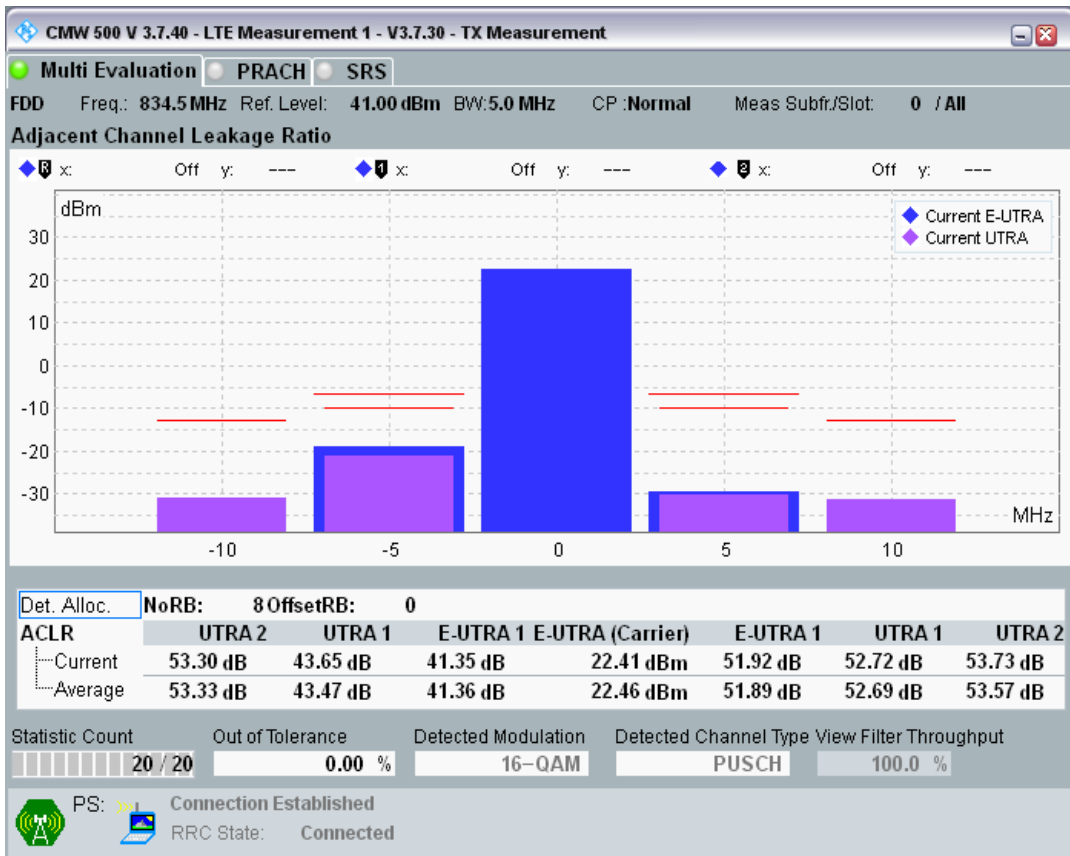

Band20 QAM16 BW=5MHz Channel=24175 RB Size=8 Position=#0

Band20 QAM16 BW=5MHz Channel=24175 RB Size=8 Position=#Max