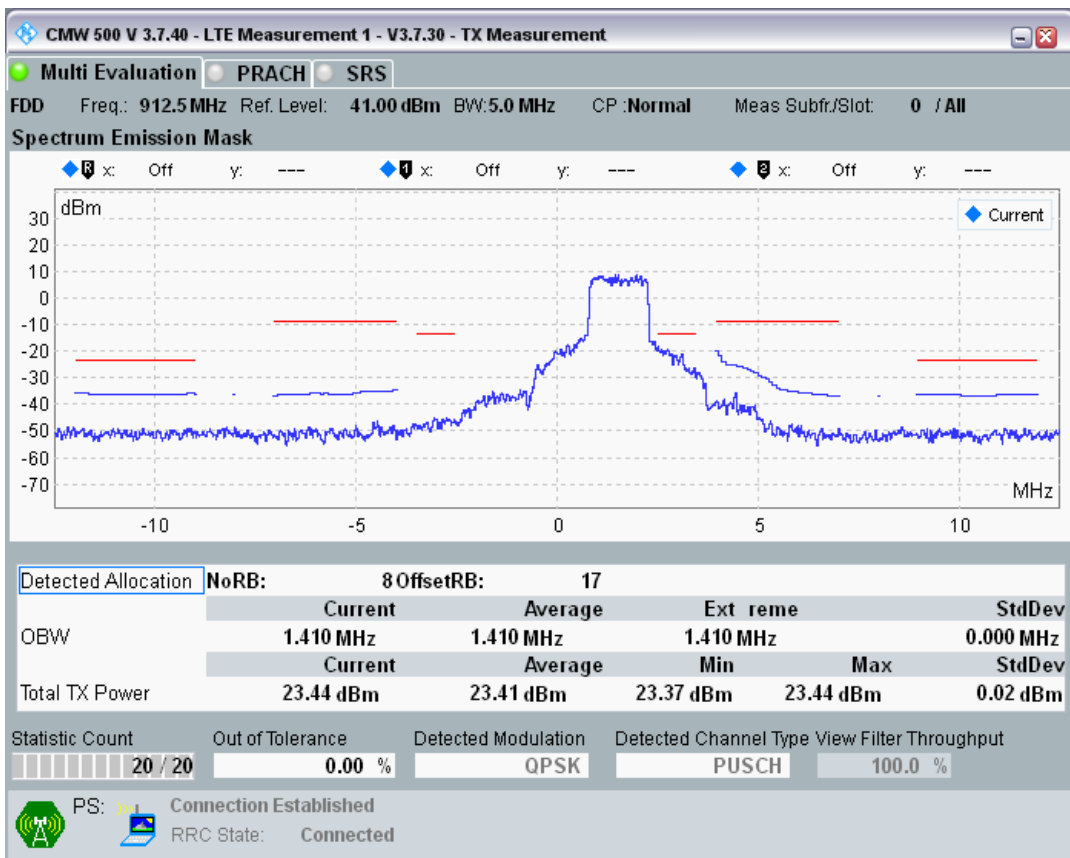

Band8 QAM16 BW=5MHz Channel=21625 RB Size=8 Position=#Max

Band8 QAM16 BW=5MHz Channel=21625 RB Size=25 Position=#0

Band8 QPSK BW=5MHz Channel=21775 RB Size=8 Position=#0

Band8 QPSK BW=5MHz Channel=21775 RB Size=8 Position=#Max