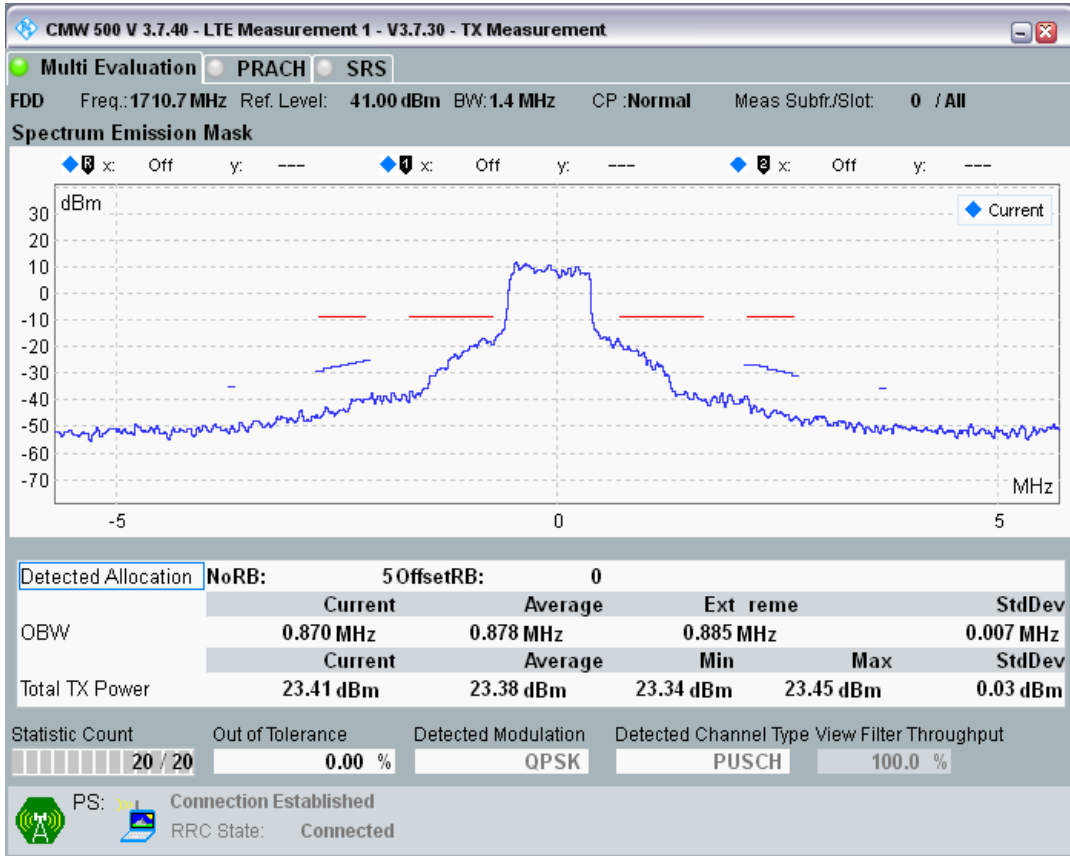

Band3 QPSK BW=1.4MHz Channel=19207 RB Size=5 Position=#0

Band3 QPSK BW=1.4MHz Channel=19207 RB Size=5 Position=#Max