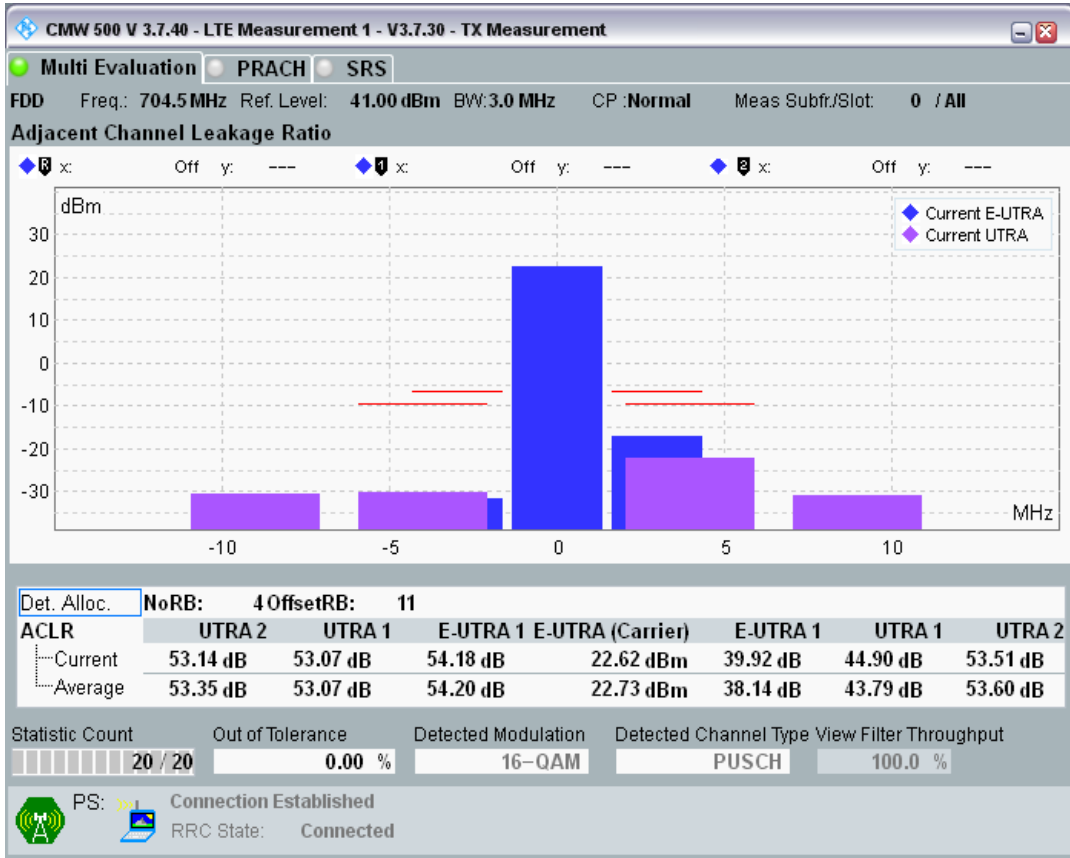

Band28 QAM16 BW=3MHz Channel=27225 RB Size=4 Position=#Max

Band28 QAM16 BW=3MHz Channel=27225 RB Size=15 Position=#0