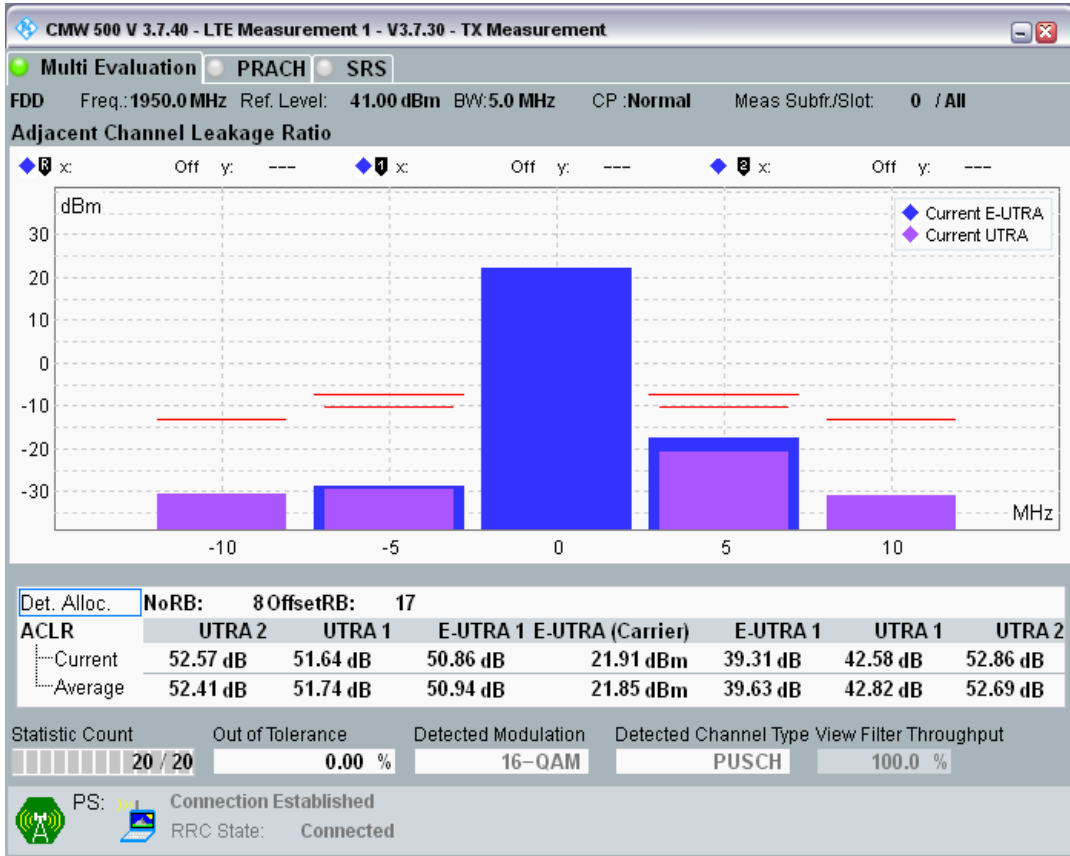

Band1 QAM16 BW=5MHz Channel=18300 RB Size=8 Position=#Max

Band1 QAM16 BW=5MHz Channel=18300 RB Size=25 Position=#0