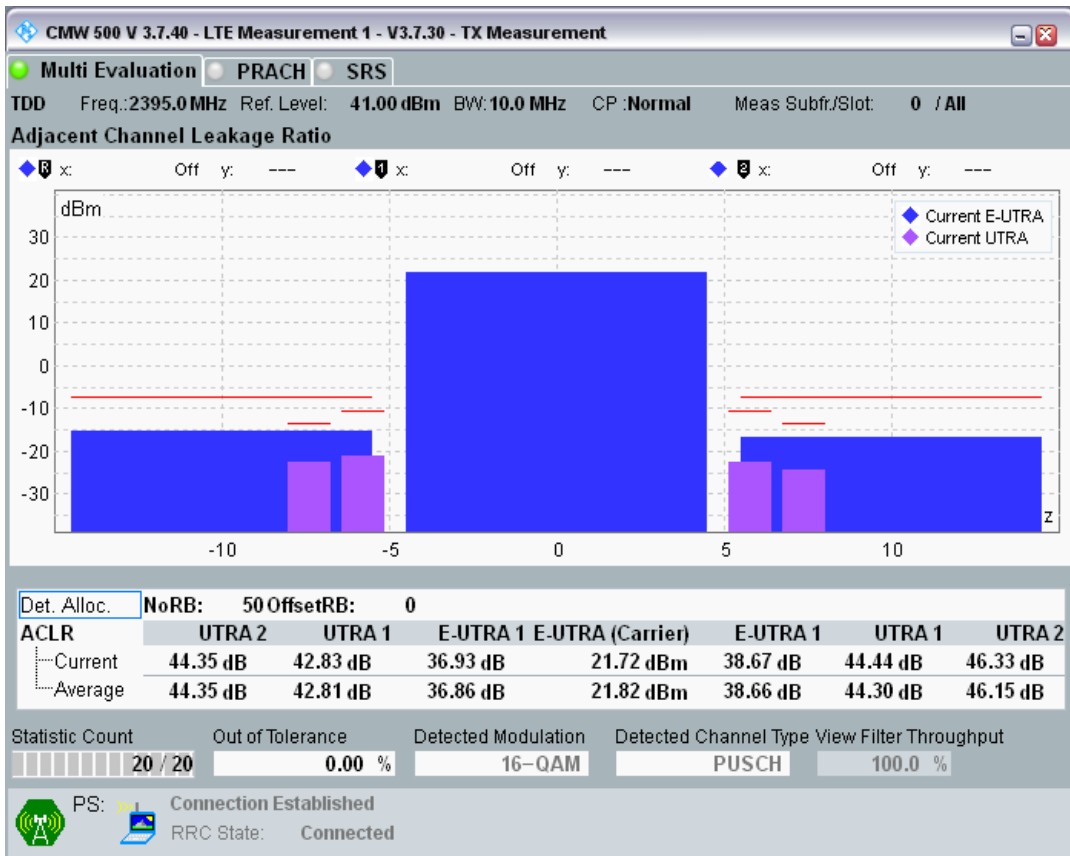

Band40 QAM16 BW=10MHz Channel=39600 RB Size=50 Position=#0

Band40 QAM16 BW=10MHz Channel=39600 RB Size=12 Position=#0