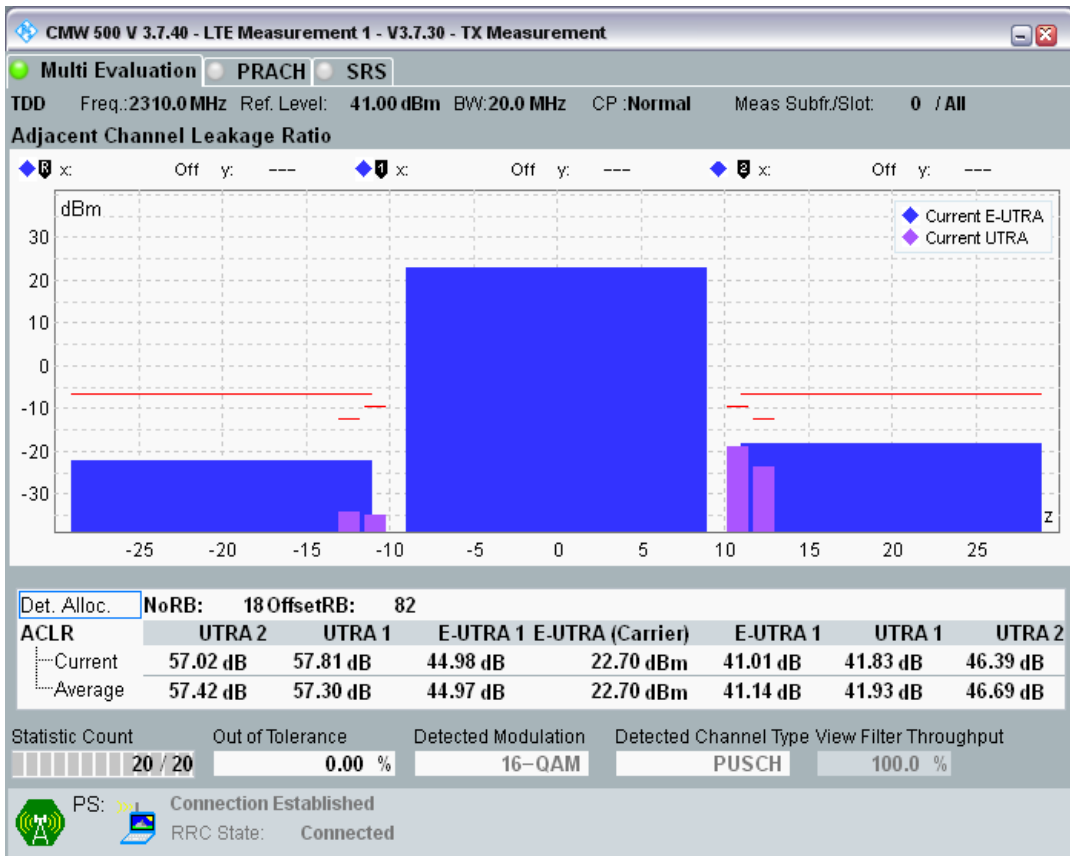

Band40 QAM16 BW=10MHz Channel=39150 RB Size=50 Position=#0

Band40 QAM16 BW=20MHz Channel=39150 RB Size=100 Position=#0

Band40 QAM16 BW=20MHz Channel=39150 RB Size=18 Position=#0

Band40 QAM16 BW=20MHz Channel=38750 RB Size=18 Position=#Max