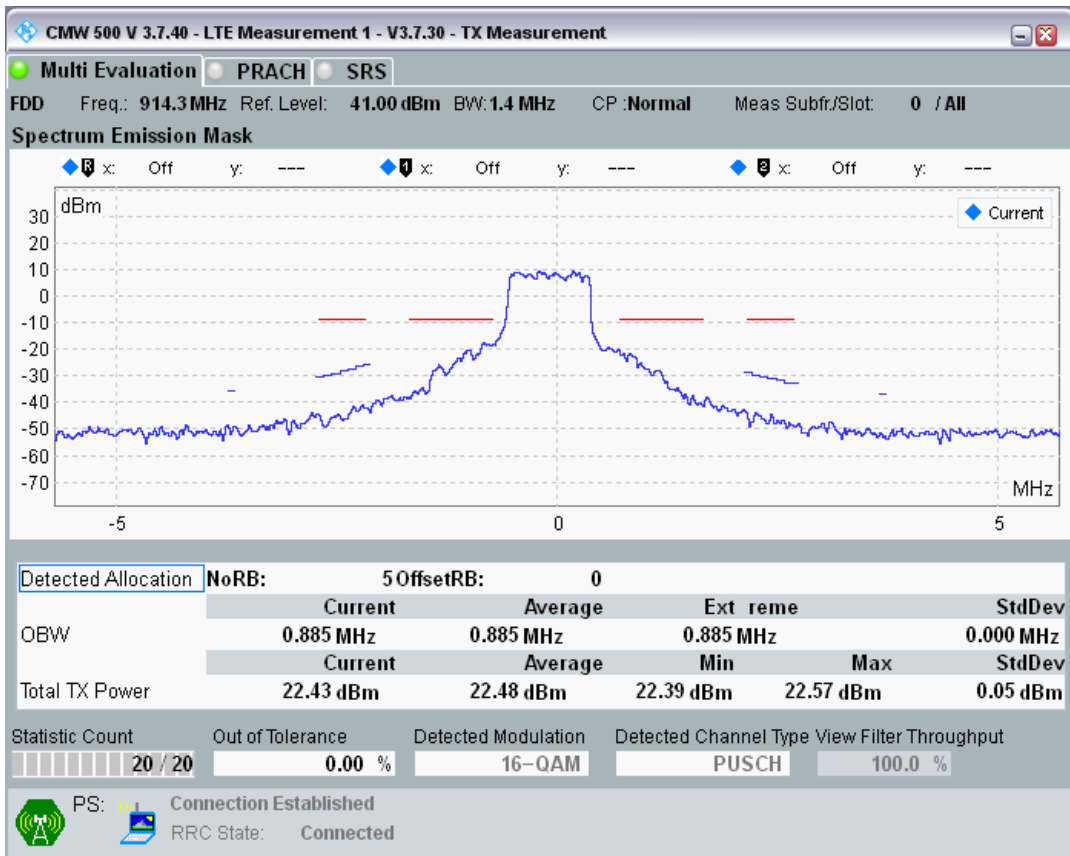

Band8 QPSK BW=1.4MHz Channel=21793 RB Size=5 Position=#0

Band8 QPSK BW=1.4MHz Channel=21793 RB Size=5 Position=#Max

Band8 QPSK BW=1.4MHz Channel=21793 RB Size=6 Position=#0

Band8 QAM16 BW=1.4MHz Channel=21793 RB Size=5 Position=#0