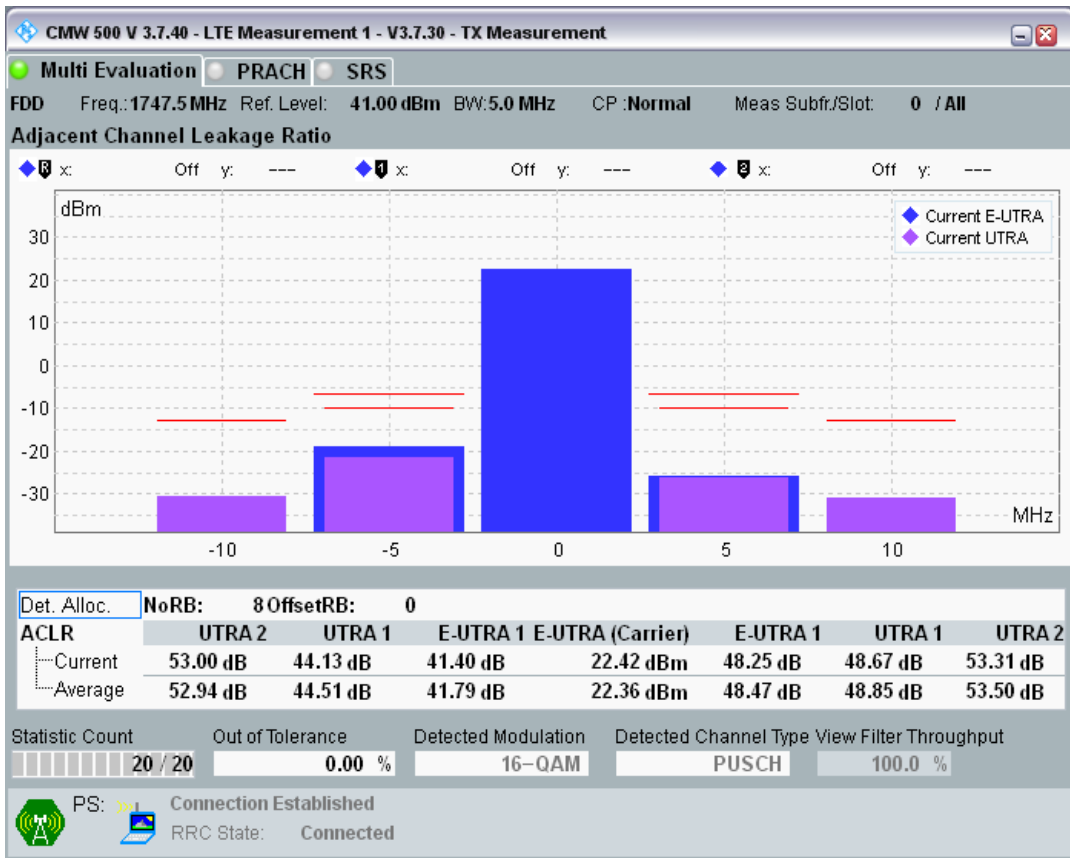

Band3 QPSK BW=5MHz Channel=19575 RB Size=8 Position=#0

Band3 QPSK BW=5MHz Channel=19575 RB Size=8 Position=#Max

Band3 QPSK BW=5MHz Channel=19575 RB Size=25 Position=#0

Band3 QAM16 BW=5MHz Channel=19575 RB Size=8 Position=#0