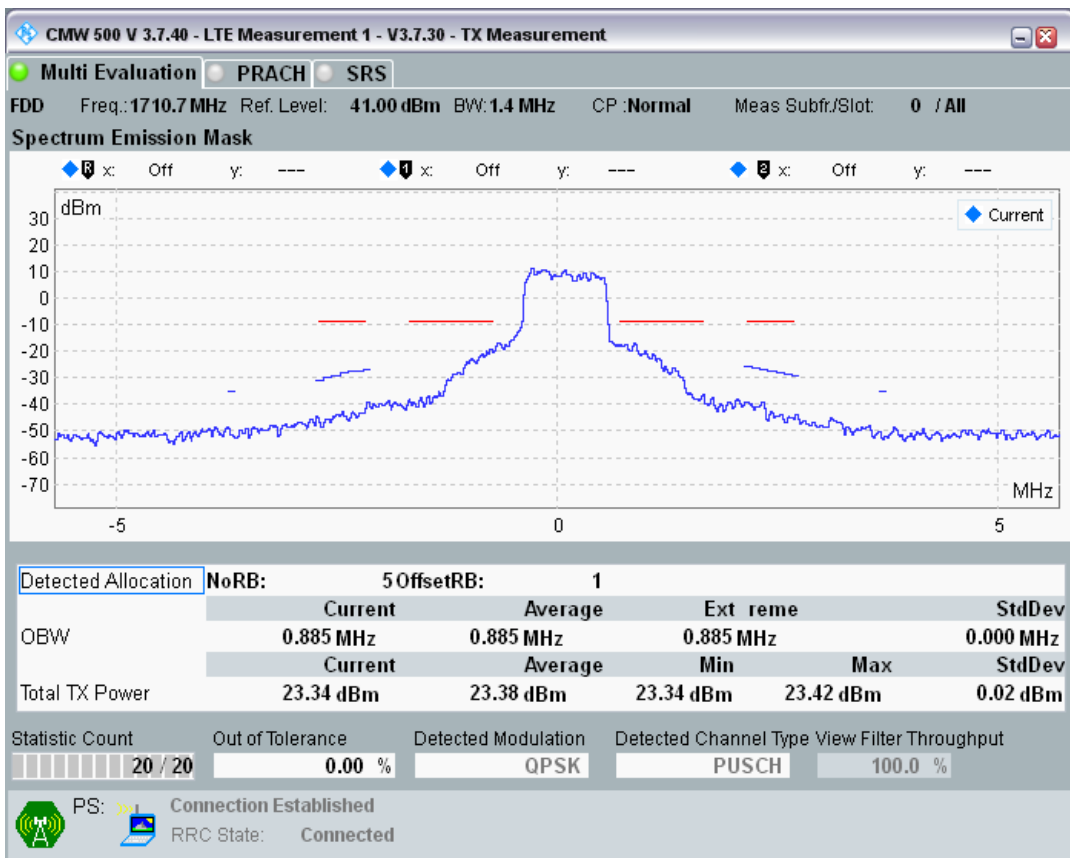

Band3 QPSK BW=1.4MHz Channel=19207 RB Size=5 Position=#Max

Band3 QPSK BW=1.4MHz Channel=19207 RB Size=6 Position=#0