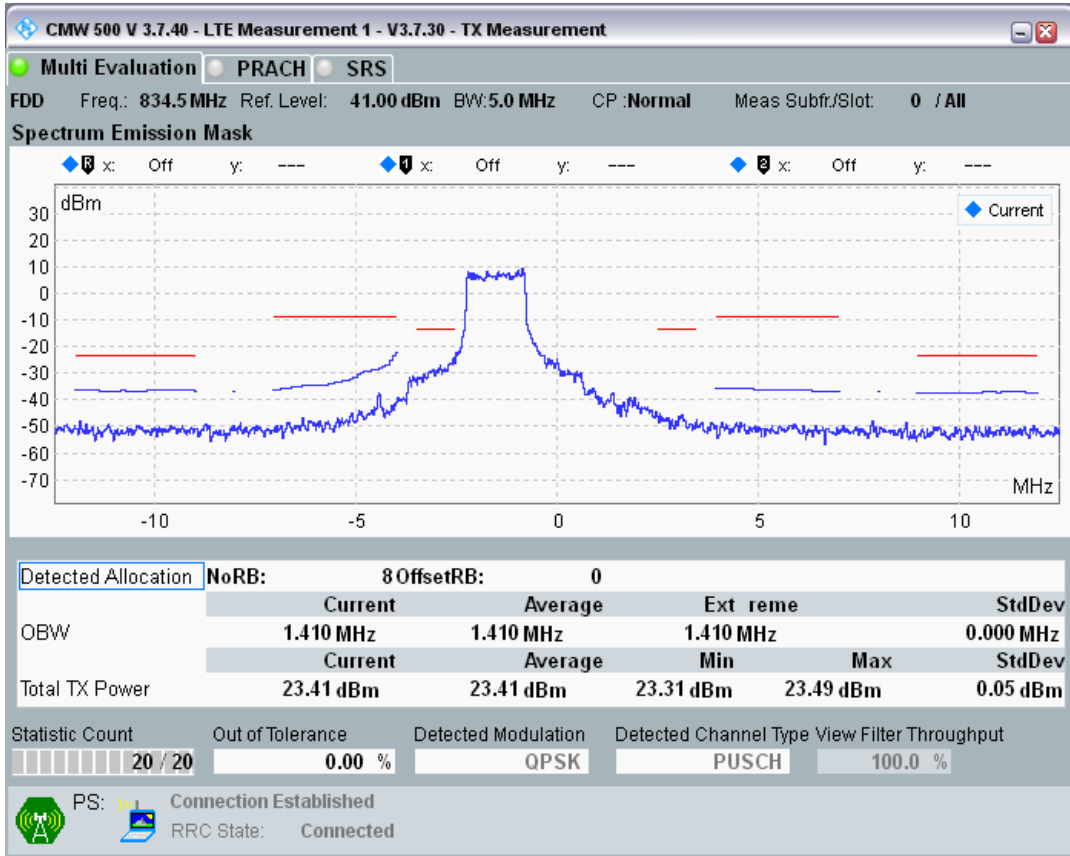

Band20 QPSK BW=5MHz Channel=24175 RB Size=8 Position=#0

Band20 QPSK BW=5MHz Channel=24175 RB Size=8 Position=#Max