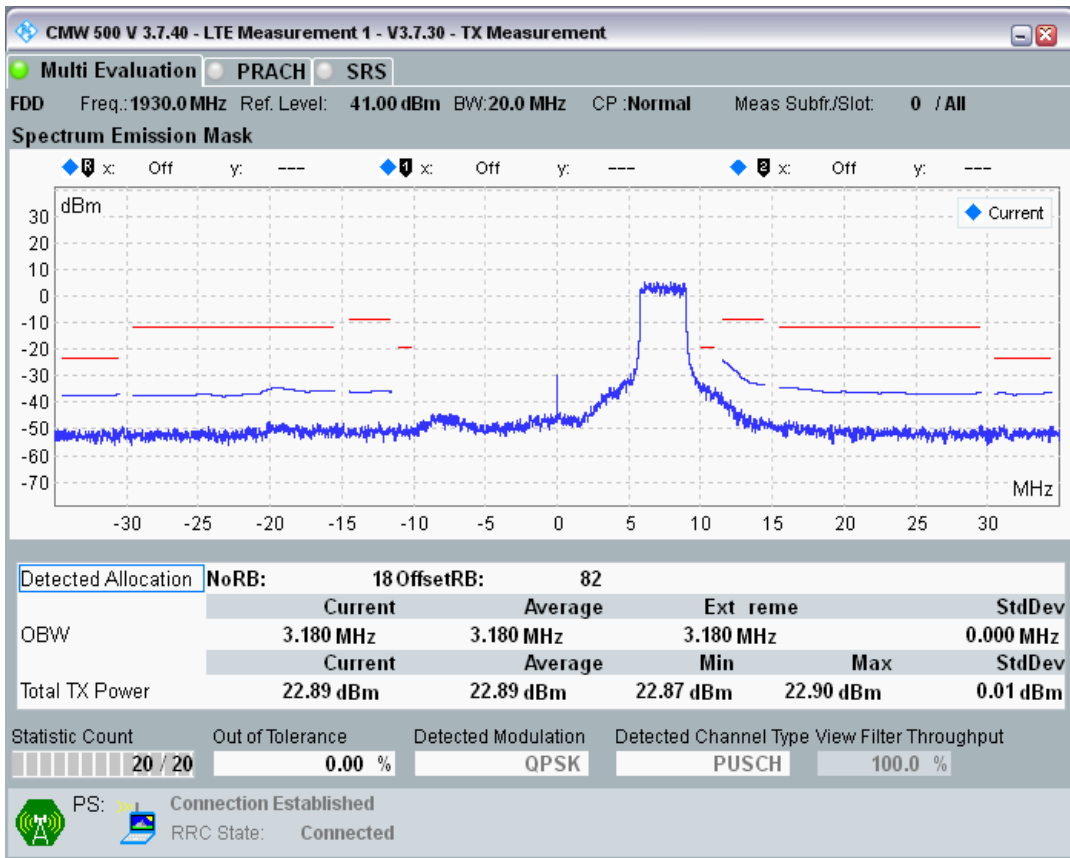

Band1 QPSK BW=20MHz Channel=18100 RB Size=18 Position=#Max

Band1 QPSK BW=20MHz Channel=18100 RB Size=100 Position=#0