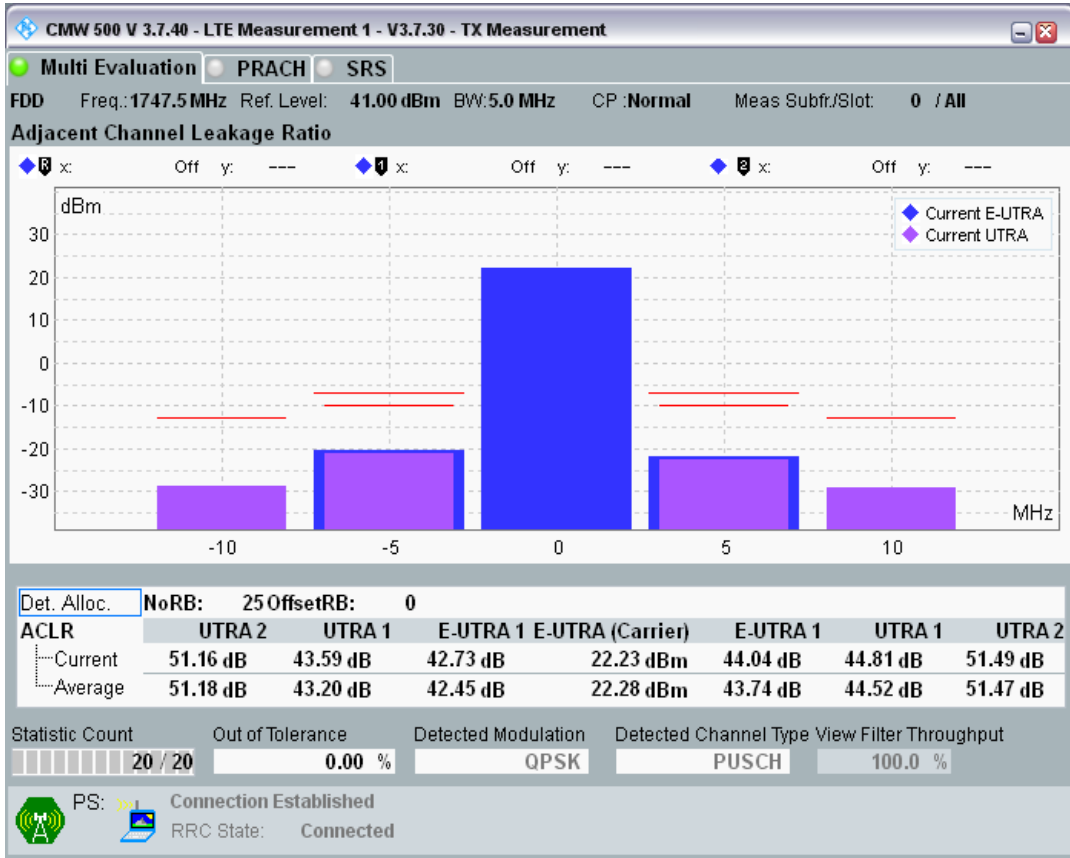

Band3 QPSK BW=5MHz Channel=19575 RB Size=25 Position=#0

Band3 QAM16 BW=5MHz Channel=19575 RB Size=8 Position=#0