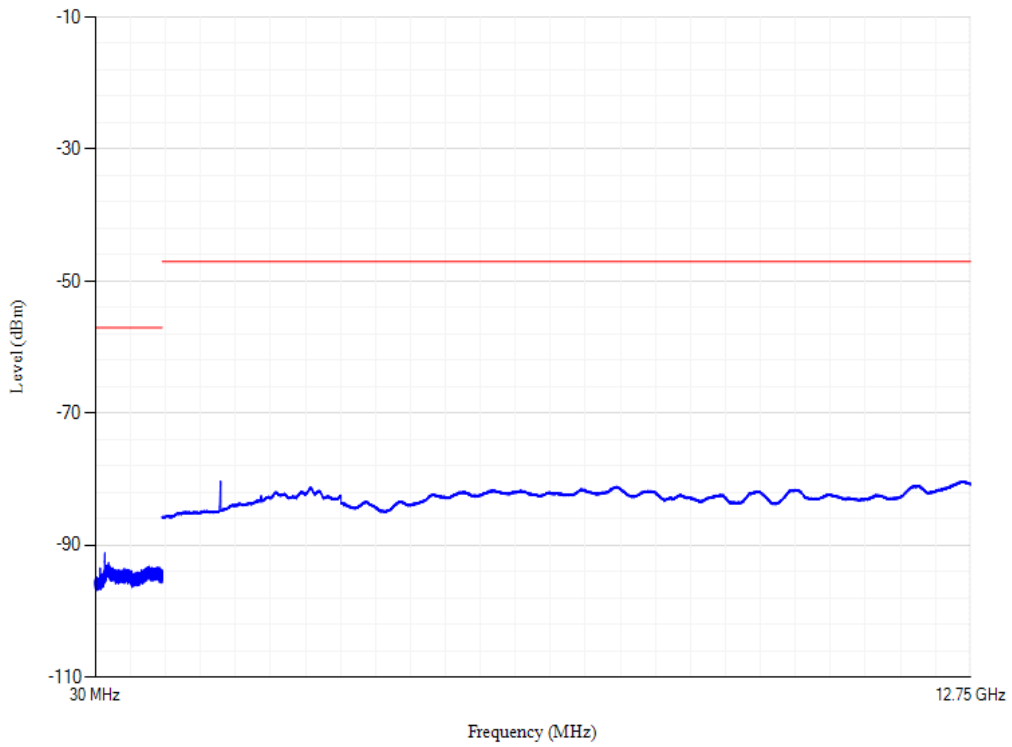

Conducted spurious emissions

Band3 QPSK BW=20MHz Channel=19300