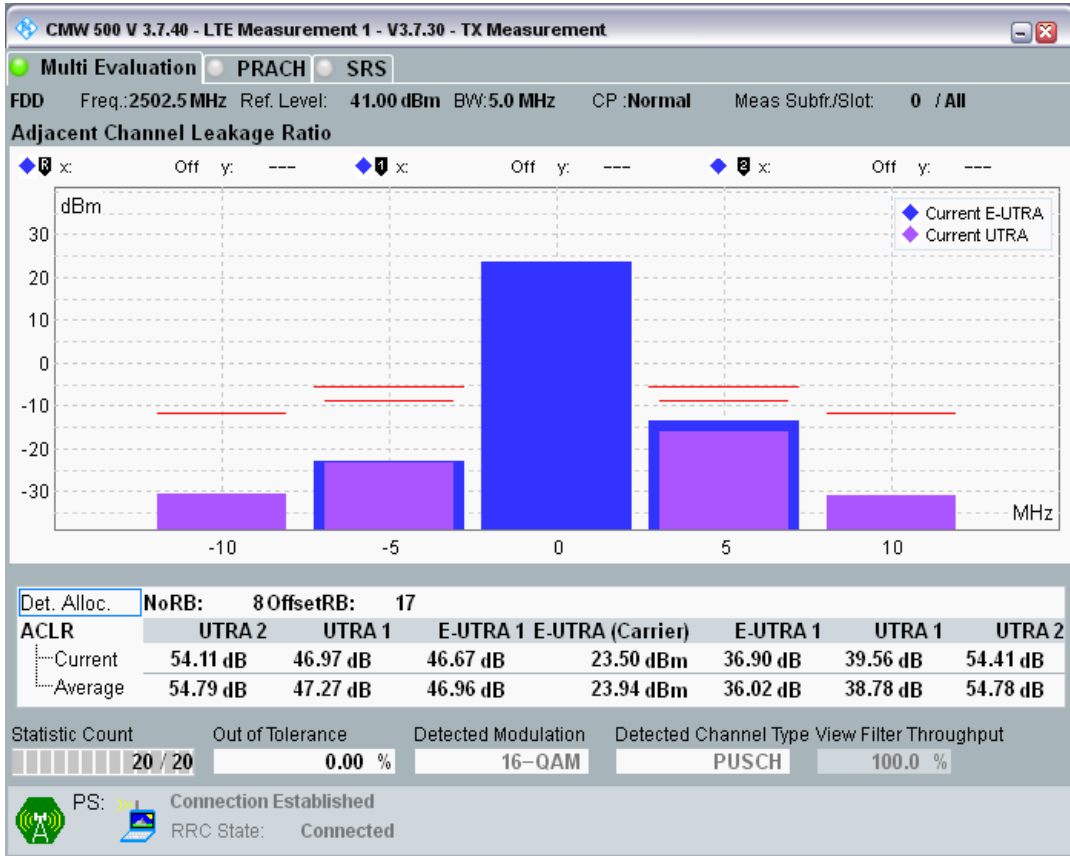

Band7 QAM16 BW=5MHz Channel=21100 RB Size=25 Position=#0

Band7 QAM16 BW=5MHz Channel=21100 RB Size=8 Position=#0

Band7 QAM16 BW=5MHz Channel=20775 RB Size=8 Position=#Max

Band7 QAM16 BW=5MHz Channel=20775 RB Size=25 Position=#0