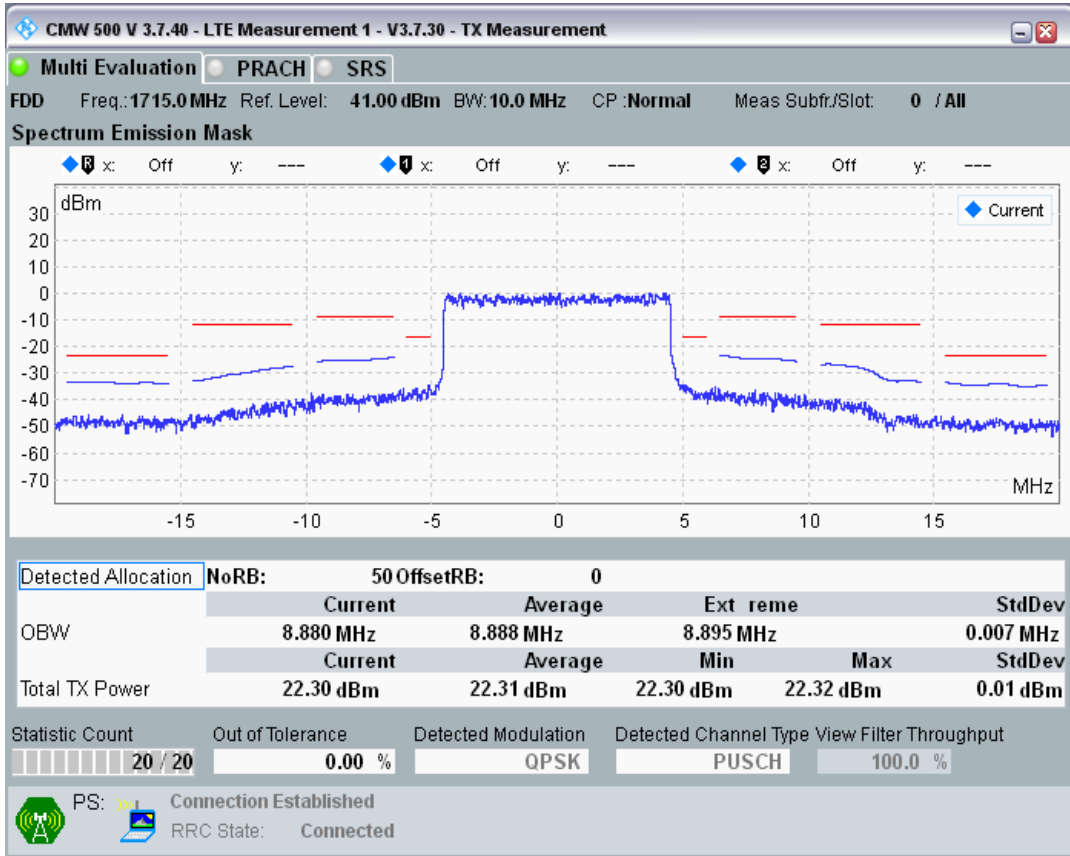

Band3 QPSK BW=10MHz Channel=19250 RB Size=50 Position=#0

Band3 QAM16 BW=10MHz Channel=19250 RB Size=12 Position=#0