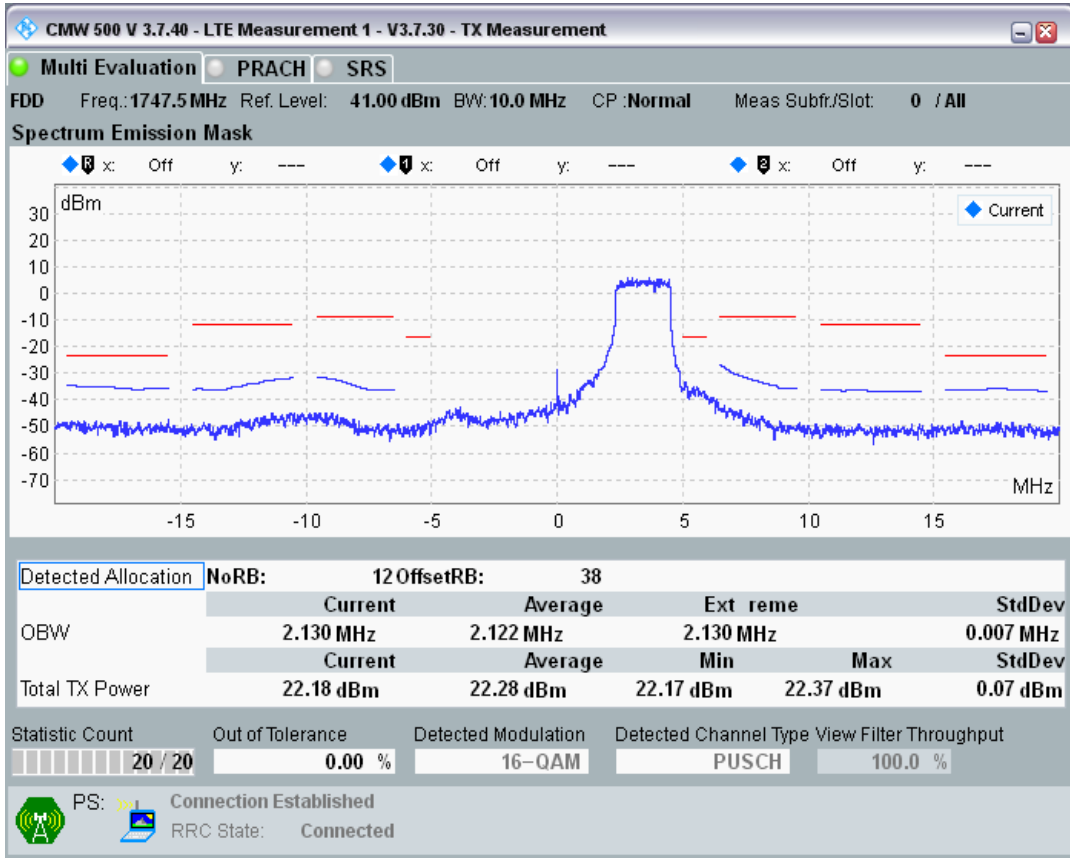

Band3 QAM16 BW=10MHz Channel=19575 RB Size=12 Position=#Max

Band3 QAM16 BW=10MHz Channel=19575 RB Size=50 Position=#0