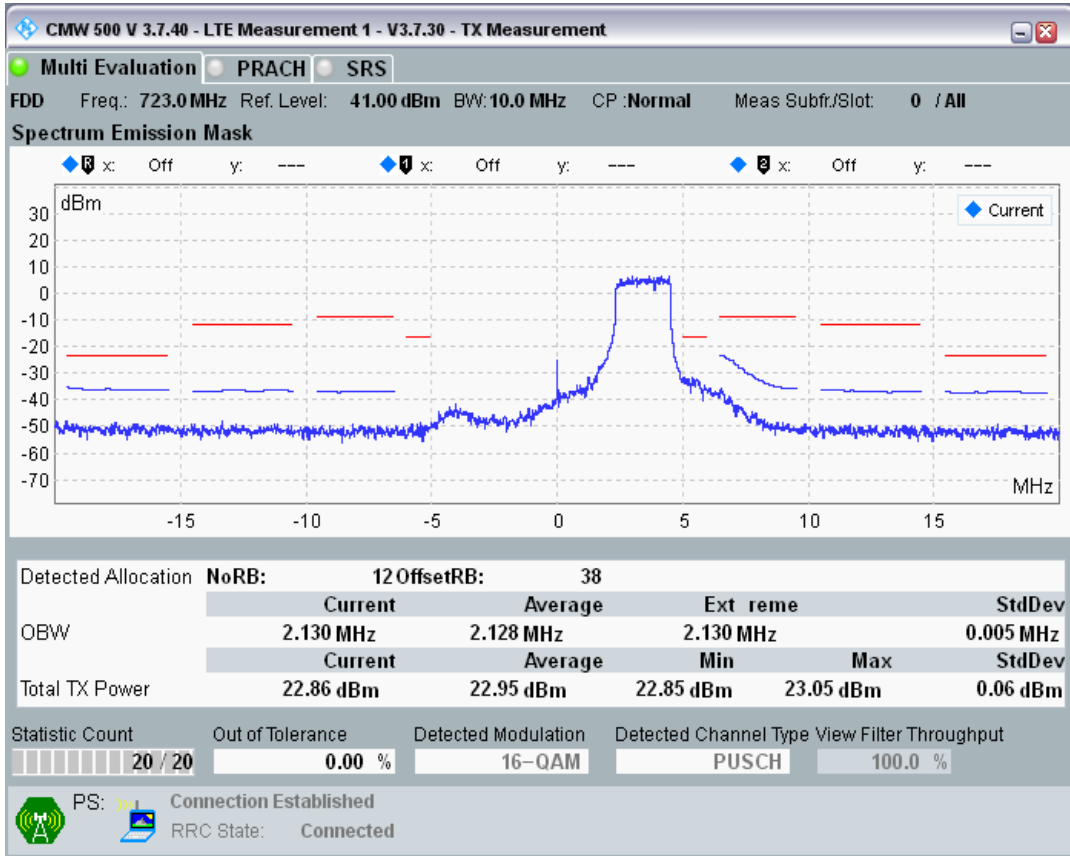

Band28 QAM16 BW=10MHz Channel=27410 RB Size=12 Position=#Max

Band28 QAM16 BW=10MHz Channel=27410 RB Size=50 Position=#0