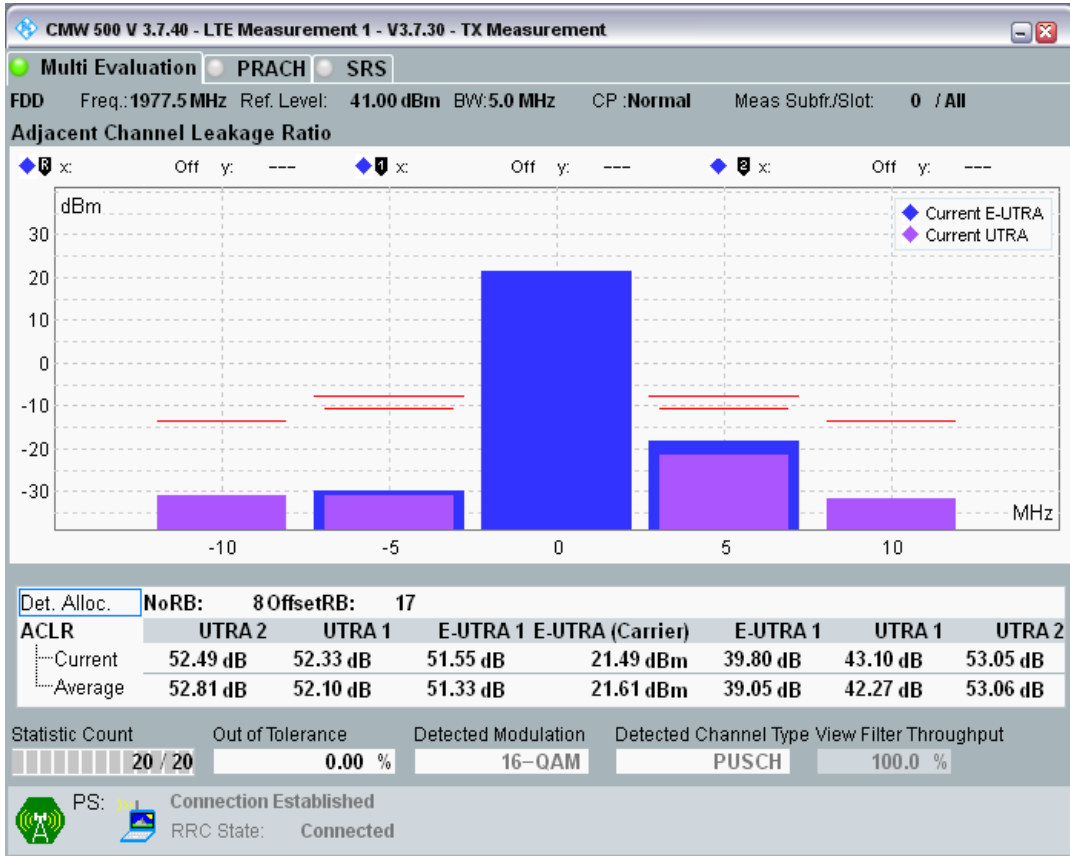

Band1 QAM16 BW=5MHz Channel=18575 RB Size=8 Position=#Max

Band1 QAM16 BW=5MHz Channel=18575 RB Size=25 Position=#0