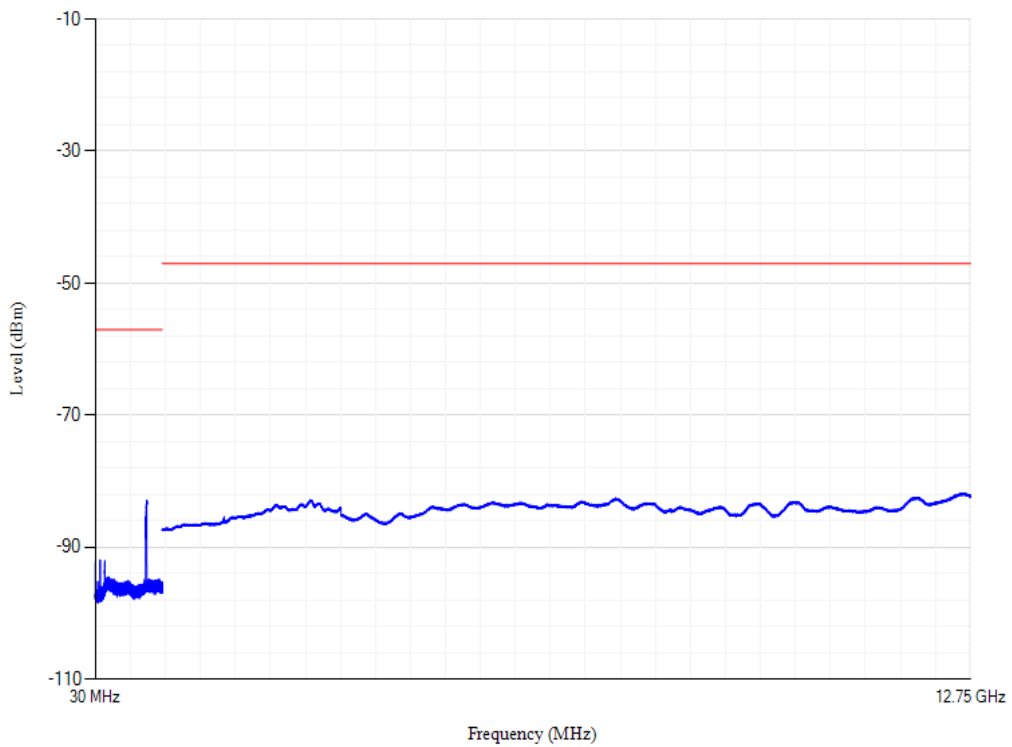

Conducted spurious emissions

Band20 QPSK BW=20MHz Channel=24350

Conducted spurious emissions

Band20 QPSK BW=20MHz Channel=24300

Conducted spurious emissions

Band28 QPSK BW=20MHz Channel=27310

Conducted spurious emissions