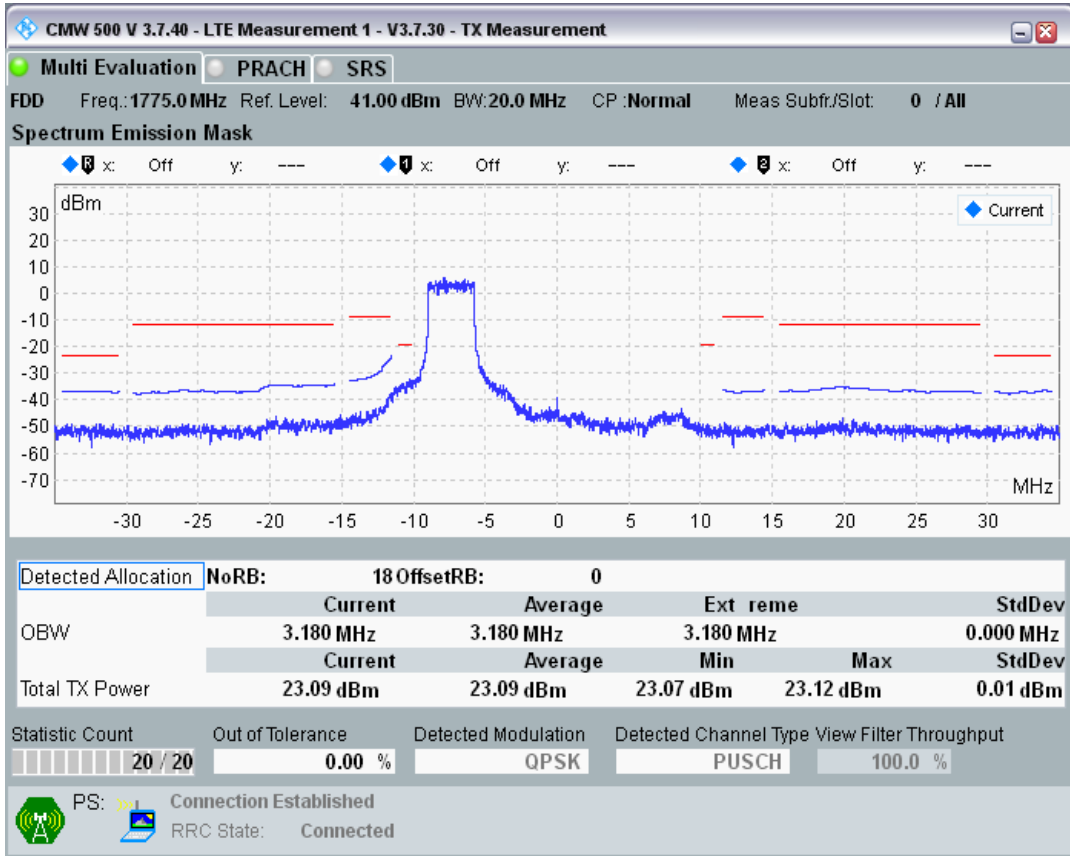

Band3 QPSK BW=20MHz Channel=19850 RB Size=18 Position=#0

Band3 QPSK BW=20MHz Channel=19850 RB Size=18 Position=#Max