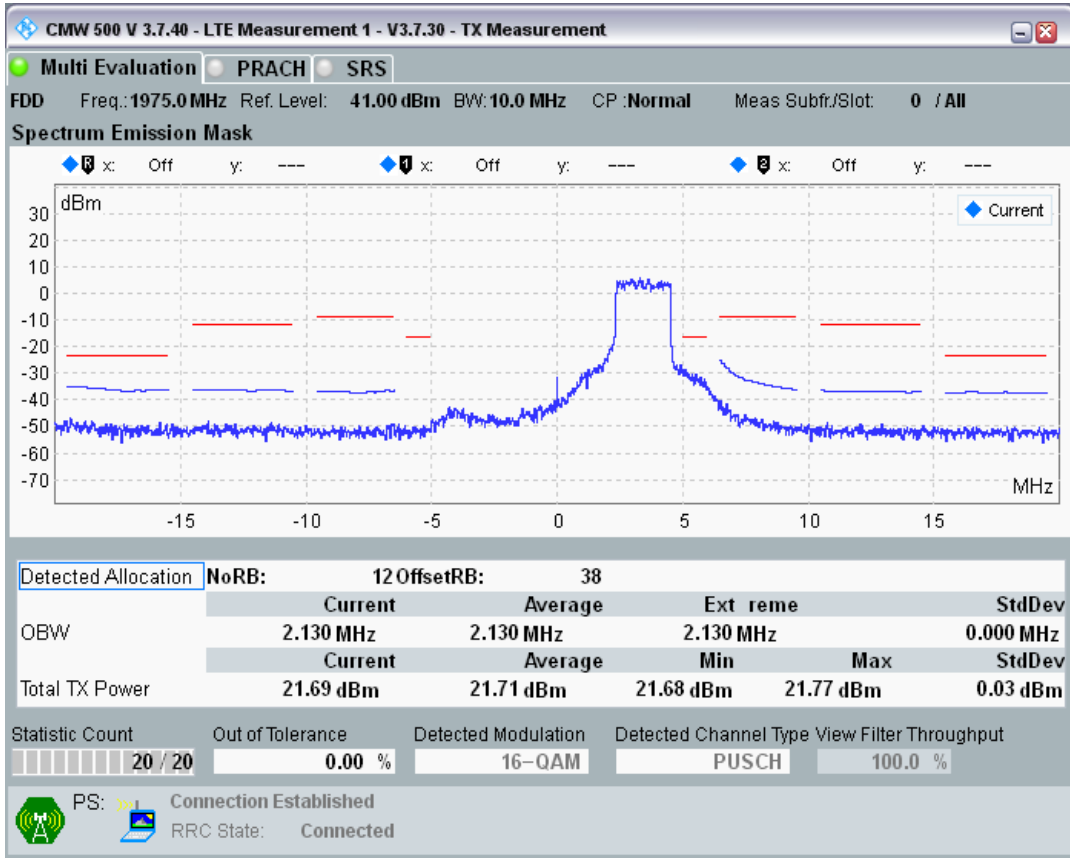

Band1 QAM16 BW=10MHz Channel=18550 RB Size=12 Position=#Max

Band1 QAM16 BW=10MHz Channel=18550 RB Size=50 Position=#0