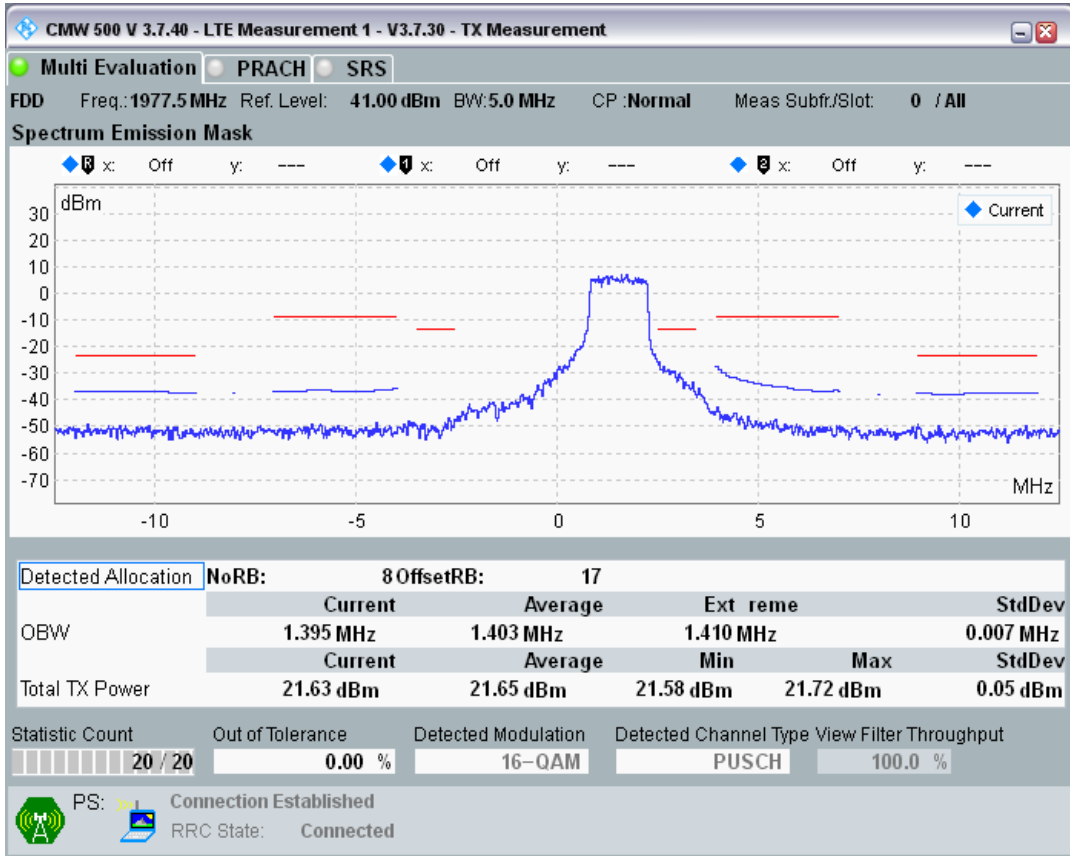

Band1 QAM16 BW=5MHz Channel=18575 RB Size=8 Position=#Max

Band1 QAM16 BW=5MHz Channel=18575 RB Size=25 Position=#0