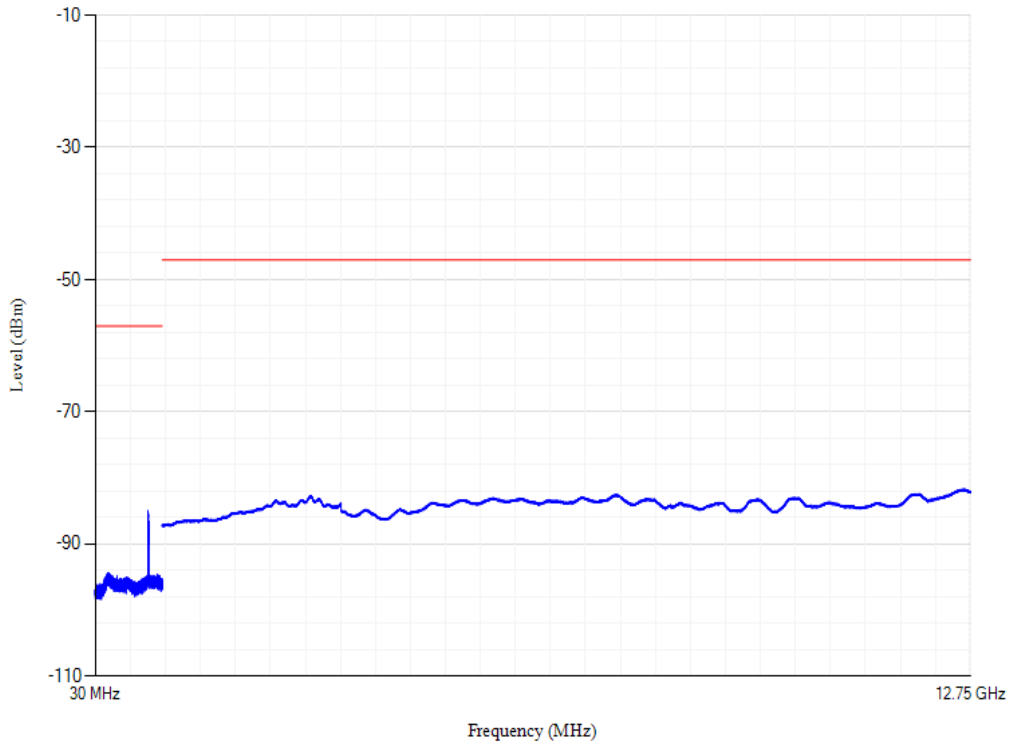

Conducted spurious emissions

Band20 QPSK BW=20MHz Channel=24350