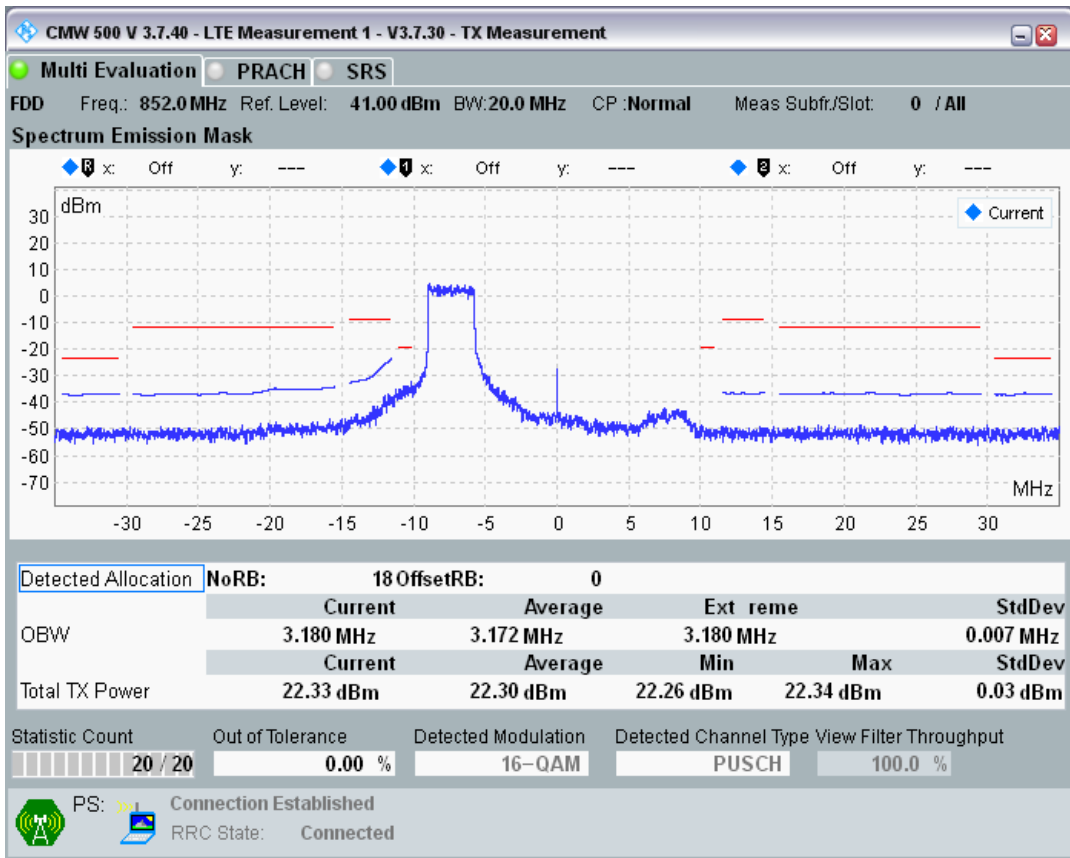

Band20 QAM16 BW=20MHz Channel=24350 RB Size=18 Position=#0

Band20 QAM16 BW=20MHz Channel=24350 RB Size=18 Position=#Max