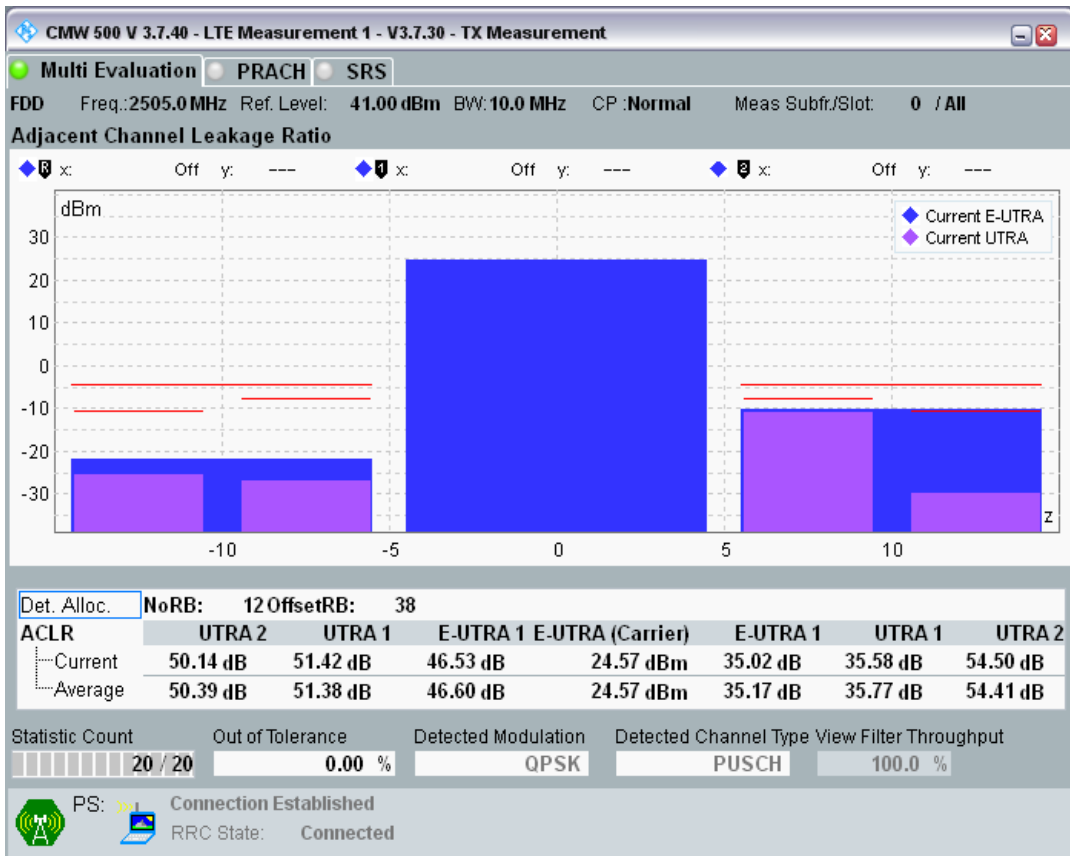

Band7 QAM16 BW=5MHz Channel=20775 RB Size=8 Position=#0

Band7 QAM16 BW=5MHz Channel=21425 RB Size=25 Position=#0

Band7 QAM16 BW=5MHz Channel=21100 RB Size=8 Position=#Max

Band7 QPSK BW=10MHz Channel=20800 RB Size=12 Position=#Max