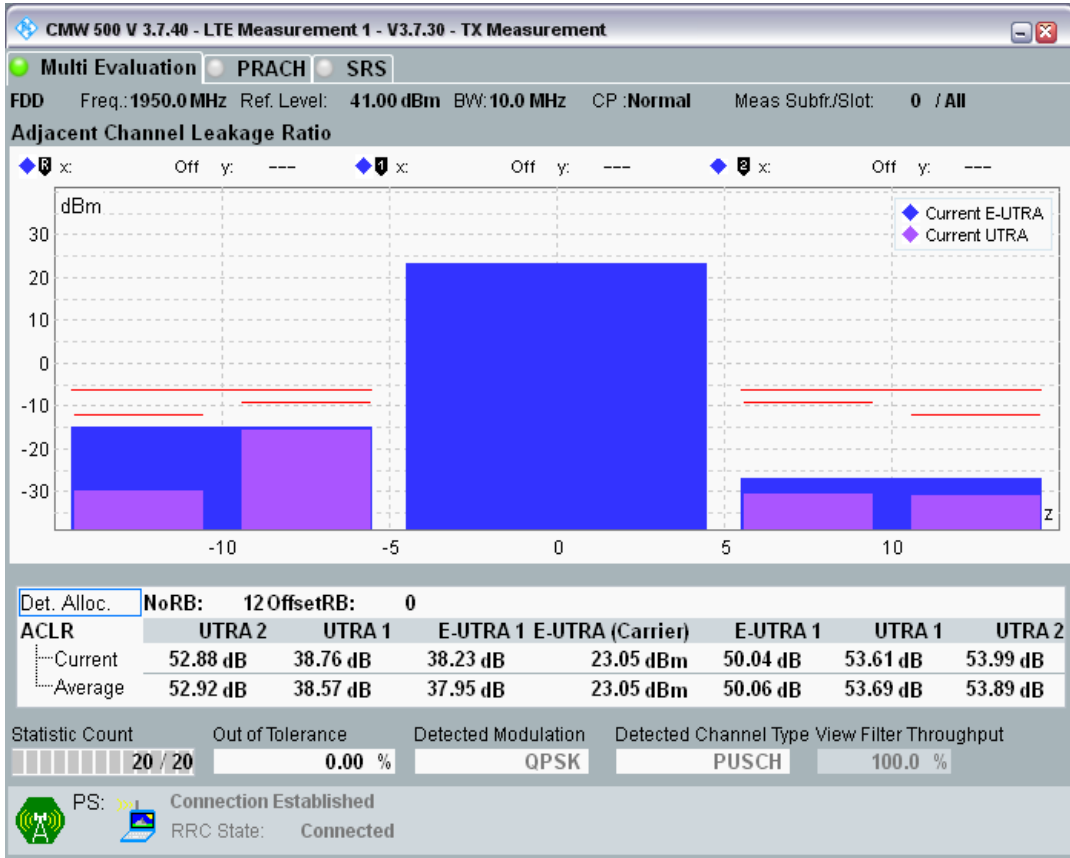

Band1 QPSK BW=10MHz Channel=18300 RB Size=12 Position=#0

Band1 QPSK BW=10MHz Channel=18300 RB Size=12 Position=#Max