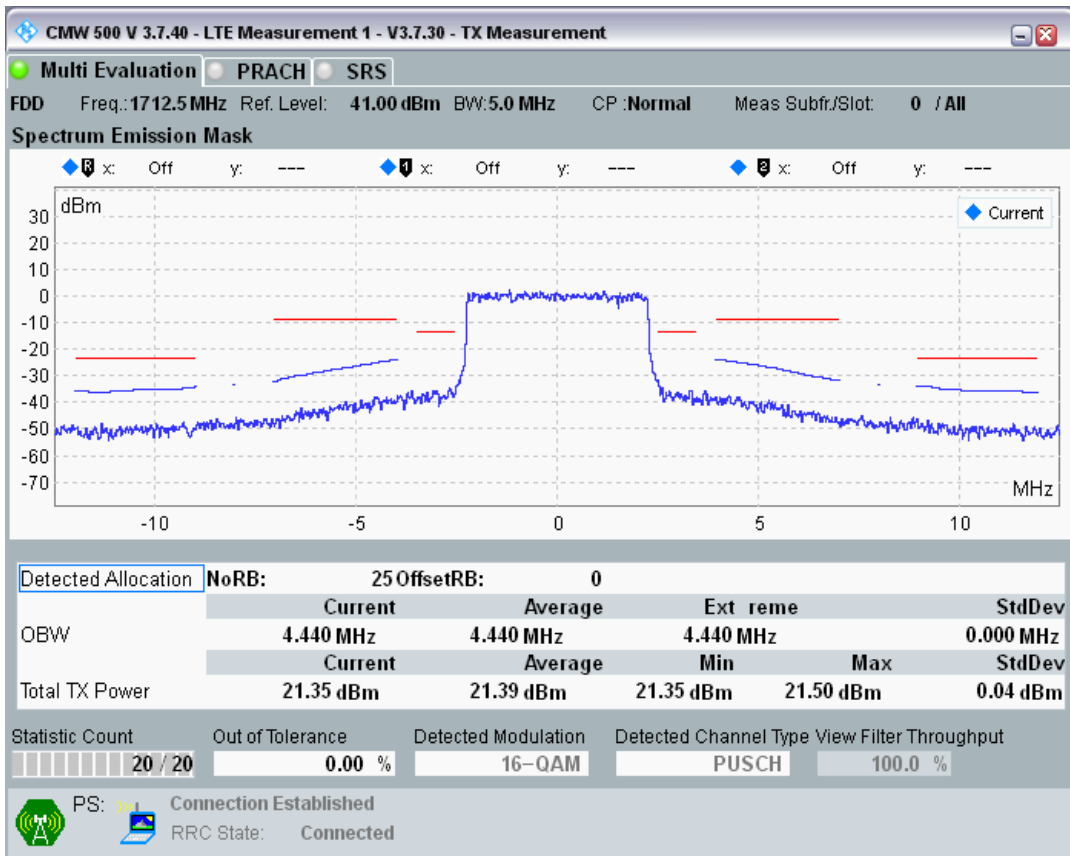

Band3 QPSK BW=5MHz Channel=19225 RB Size=25 Position=#0

Band3 QAM16 BW=5MHz Channel=19225 RB Size=8 Position=#0

Band3 QAM16 BW=5MHz Channel=19225 RB Size=8 Position=#Max

Band3 QAM16 BW=5MHz Channel=19225 RB Size=25 Position=#0