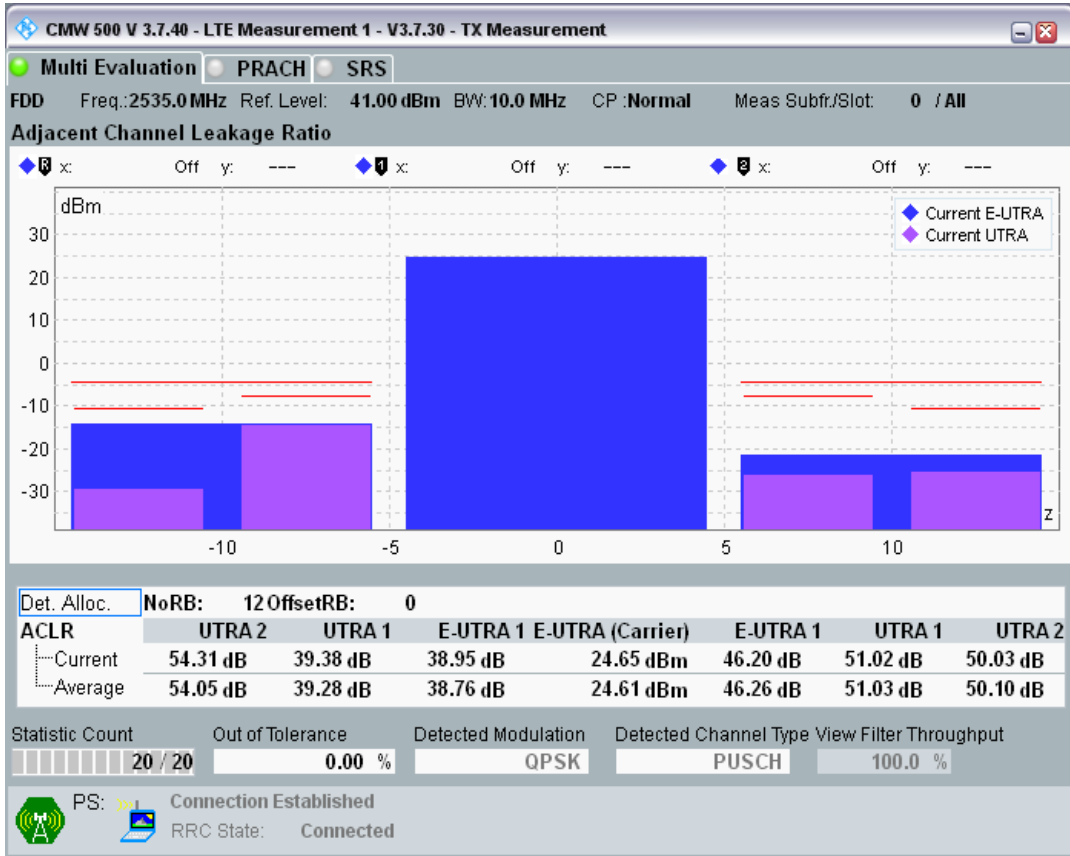

Band7 QPSK BW=10MHz Channel=21100 RB Size=12 Position=#0

Band7 QPSK BW=20MHz Channel=20850 RB Size=100 Position=#0