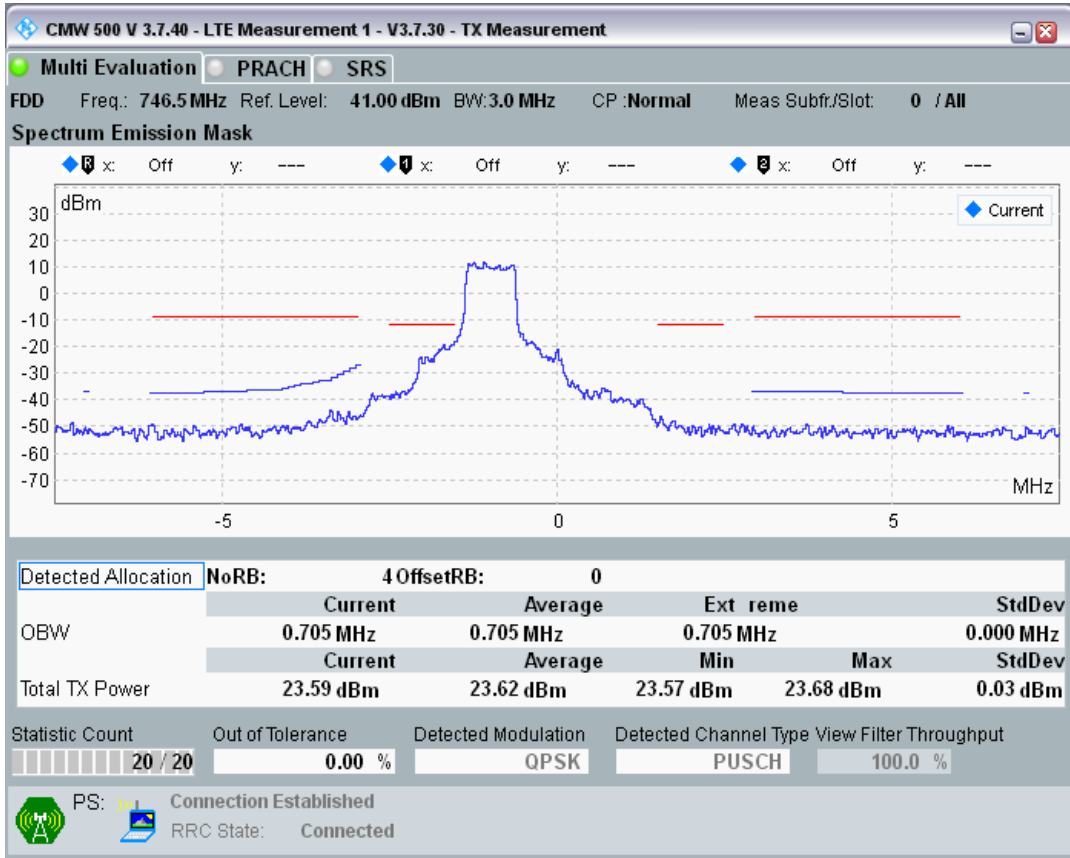

Band28 QPSK BW=3MHz Channel=27645 RB Size=4 Position=#0

Band28 QPSK BW=3MHz Channel=27645 RB Size=4 Position=#Max