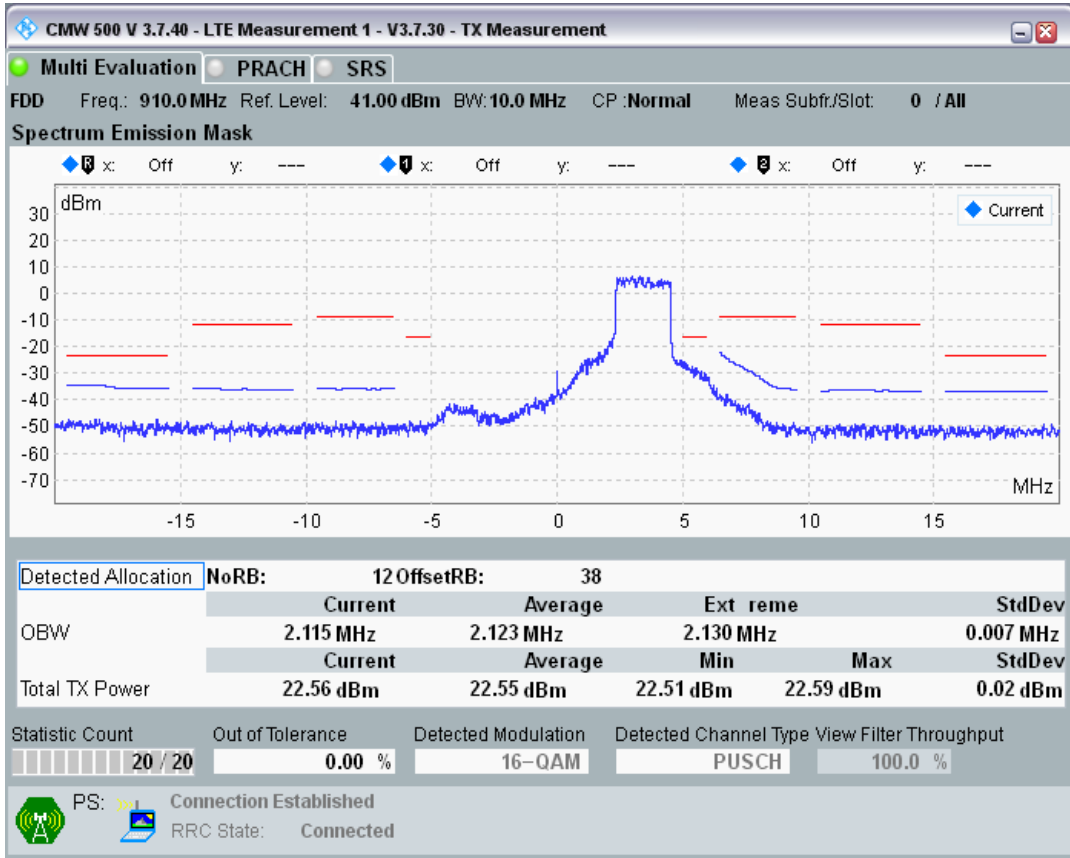

Band8 QAM16 BW=10MHz Channel=21750 RB Size=12 Position=#Max

Band8 QAM16 BW=10MHz Channel=21750 RB Size=50 Position=#0