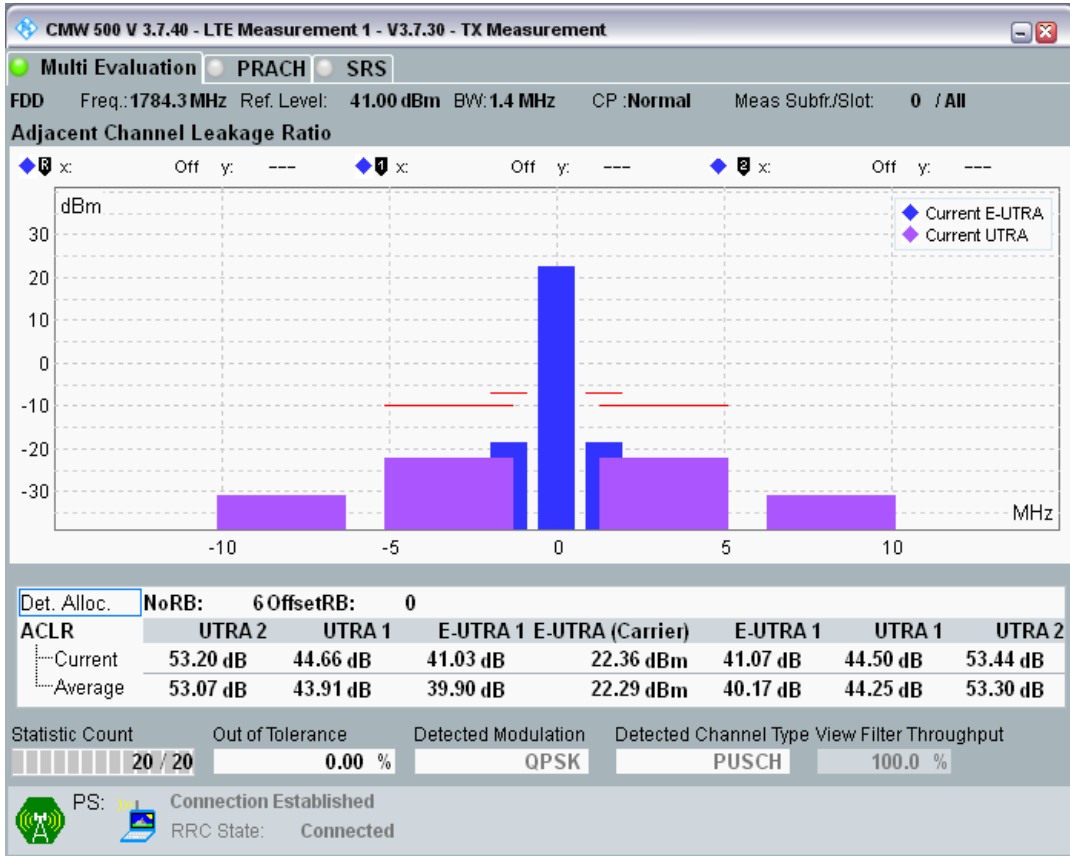

Band3 QPSK BW=1.4MHz Channel=19943 RB Size=6 Position=#0

Band3 QAM16 BW=1.4MHz Channel=19943 RB Size=5 Position=#0