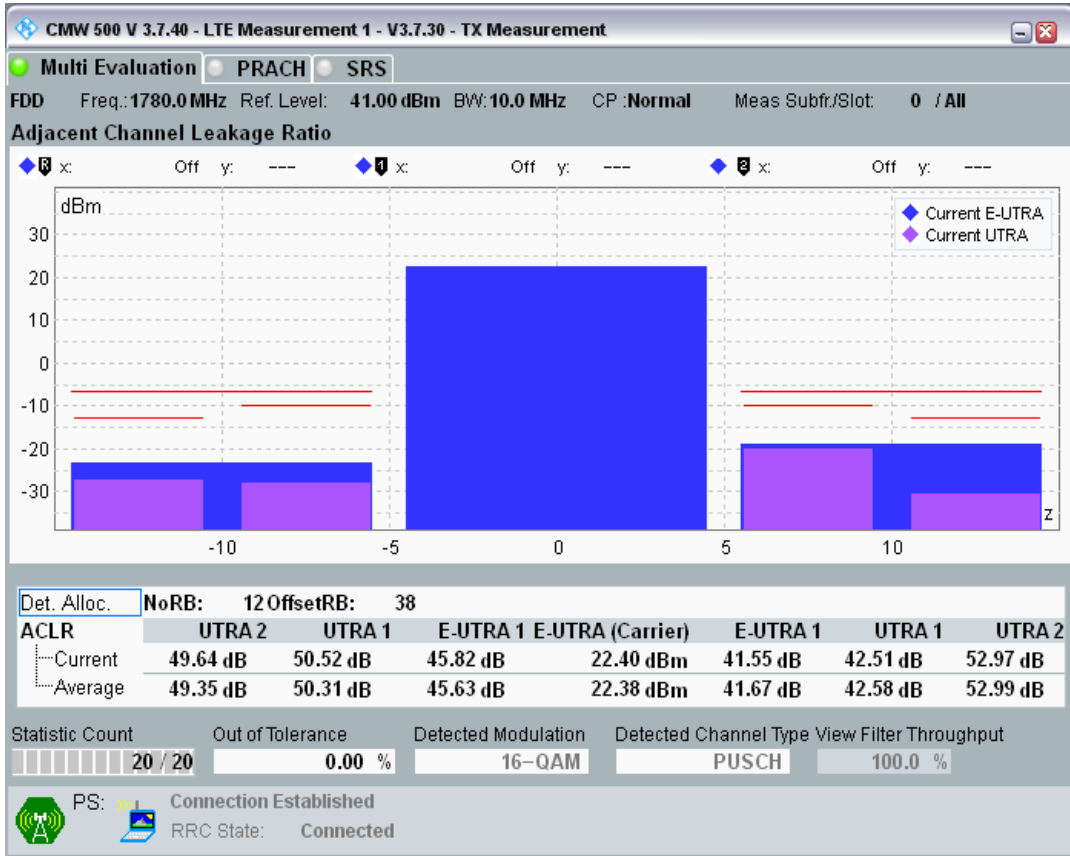

Band3 QAM16 BW=10MHz Channel=19900 RB Size=12 Position=#Max

Band3 QAM16 BW=10MHz Channel=19900 RB Size=50 Position=#0