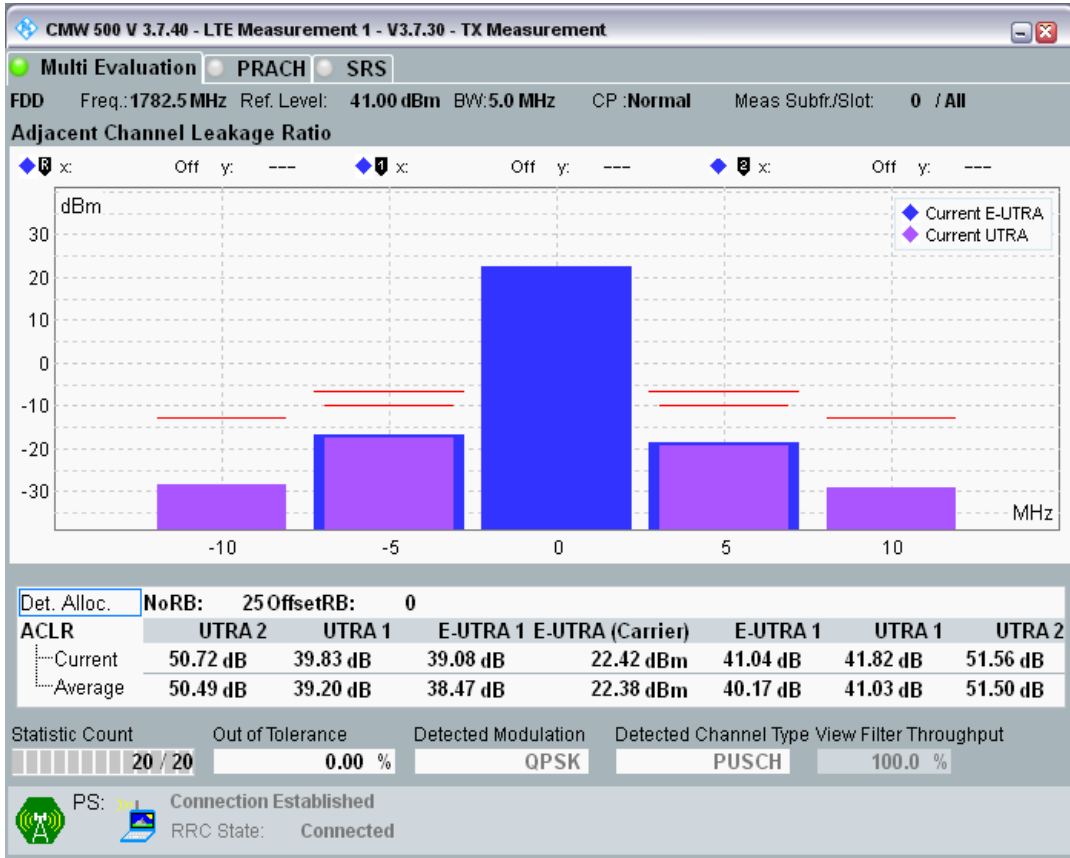

Band3 QPSK BW=5MHz Channel=19925 RB Size=25 Position=#0

Band3 QAM16 BW=5MHz Channel=19925 RB Size=8 Position=#0