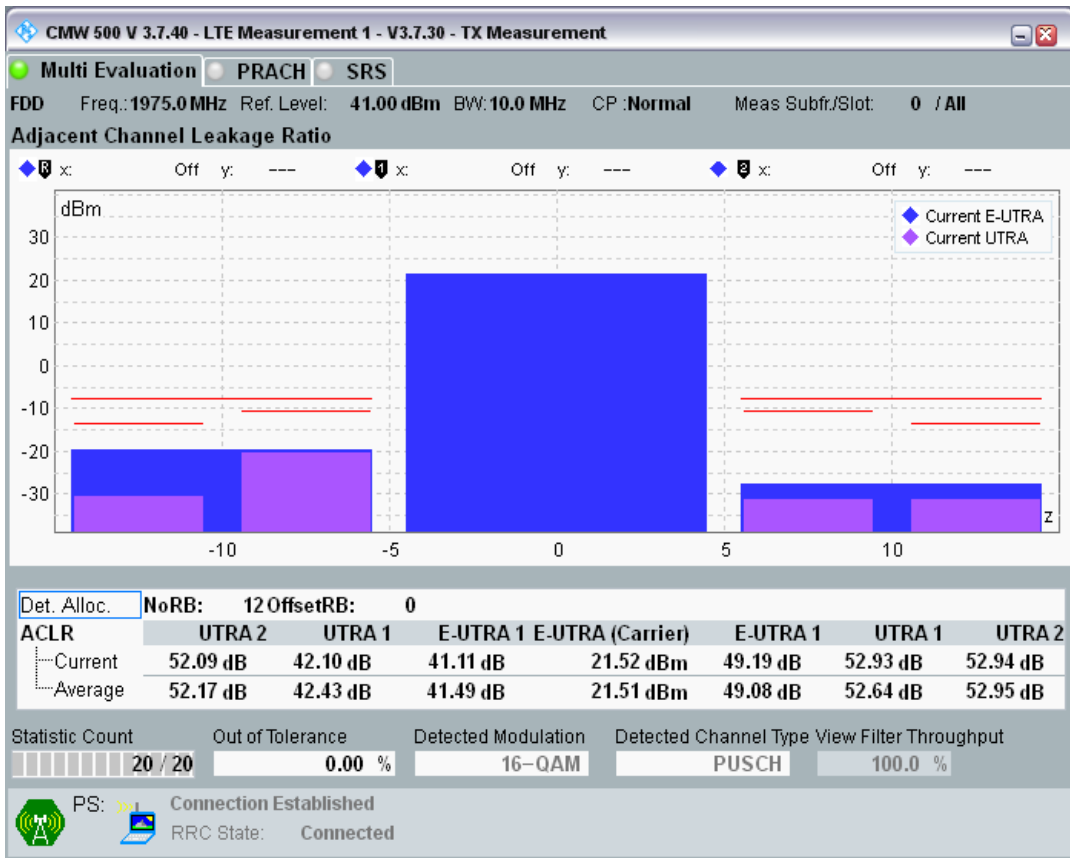

Band1 QAM16 BW=10MHz Channel=18550 RB Size=12 Position=#0

Band1 QAM16 BW=10MHz Channel=18550 RB Size=12 Position=#Max