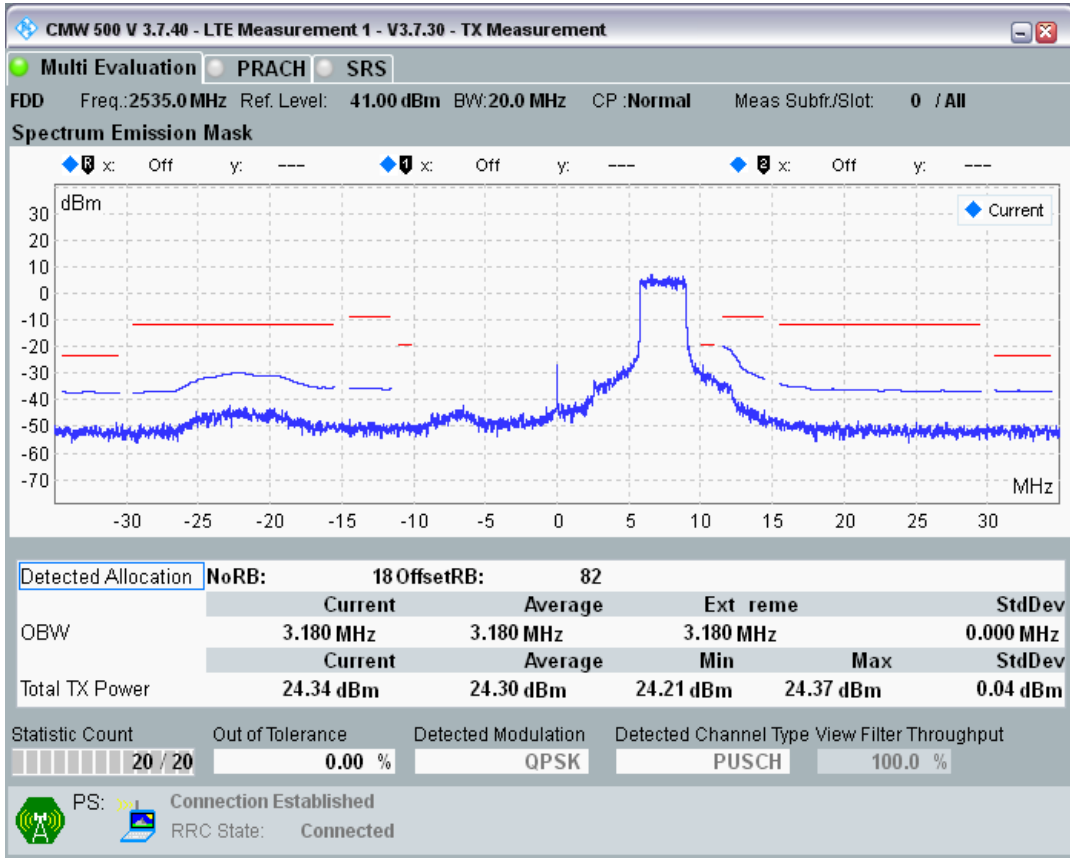

Band7 QPSK BW=20MHz Channel=21100 RB Size=18 Position=#Max

Band7 QPSK BW=5MHz Channel=20775 RB Size=8 Position=#Max