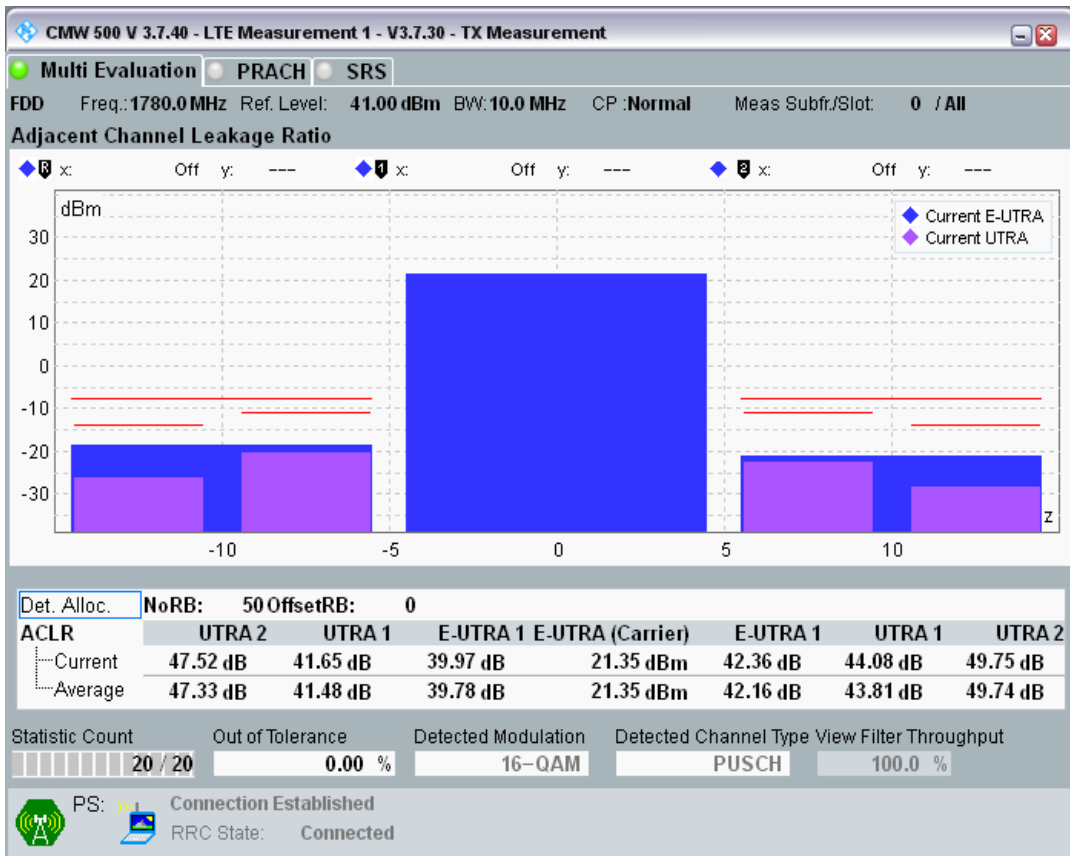

Band3 QAM16 BW=10MHz Channel=19900 RB Size=50 Position=#0

Band3 QPSK BW=20MHz Channel=19300 RB Size=18 Position=#0