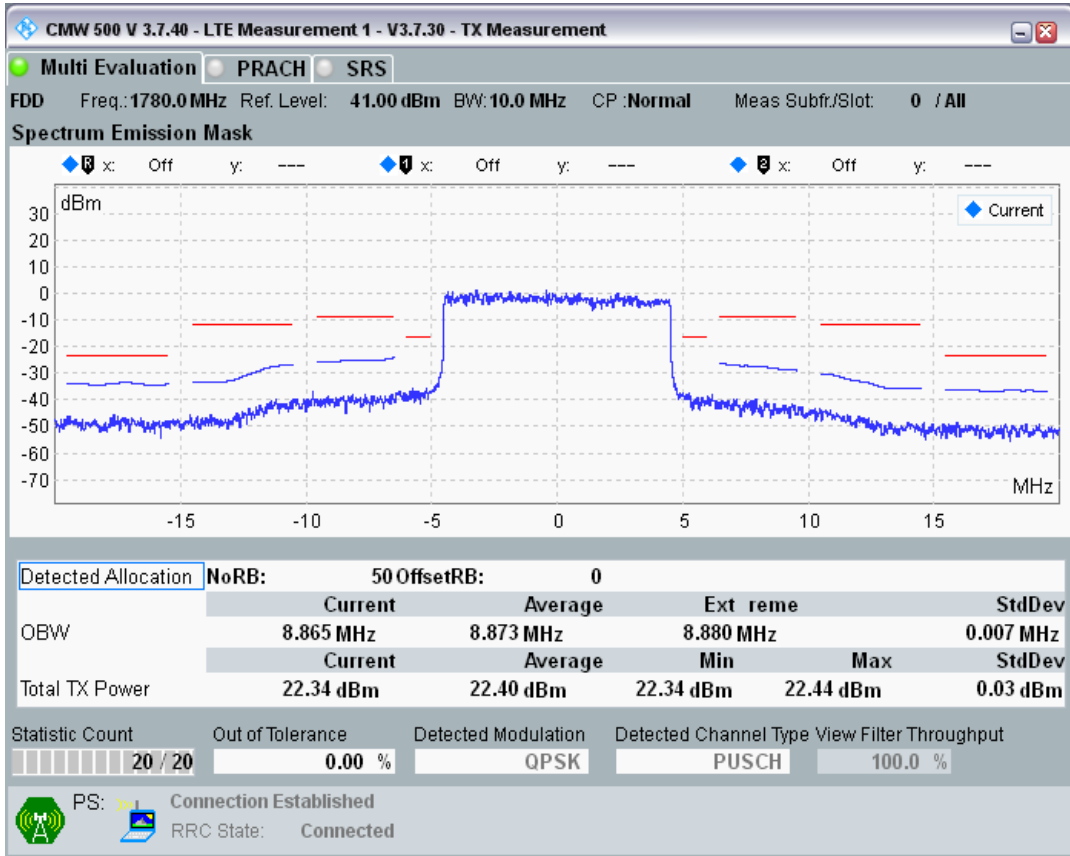

Band3 QPSK BW=10MHz Channel=19900 RB Size=50 Position=#0

Band3 QAM16 BW=10MHz Channel=19900 RB Size=12 Position=#0