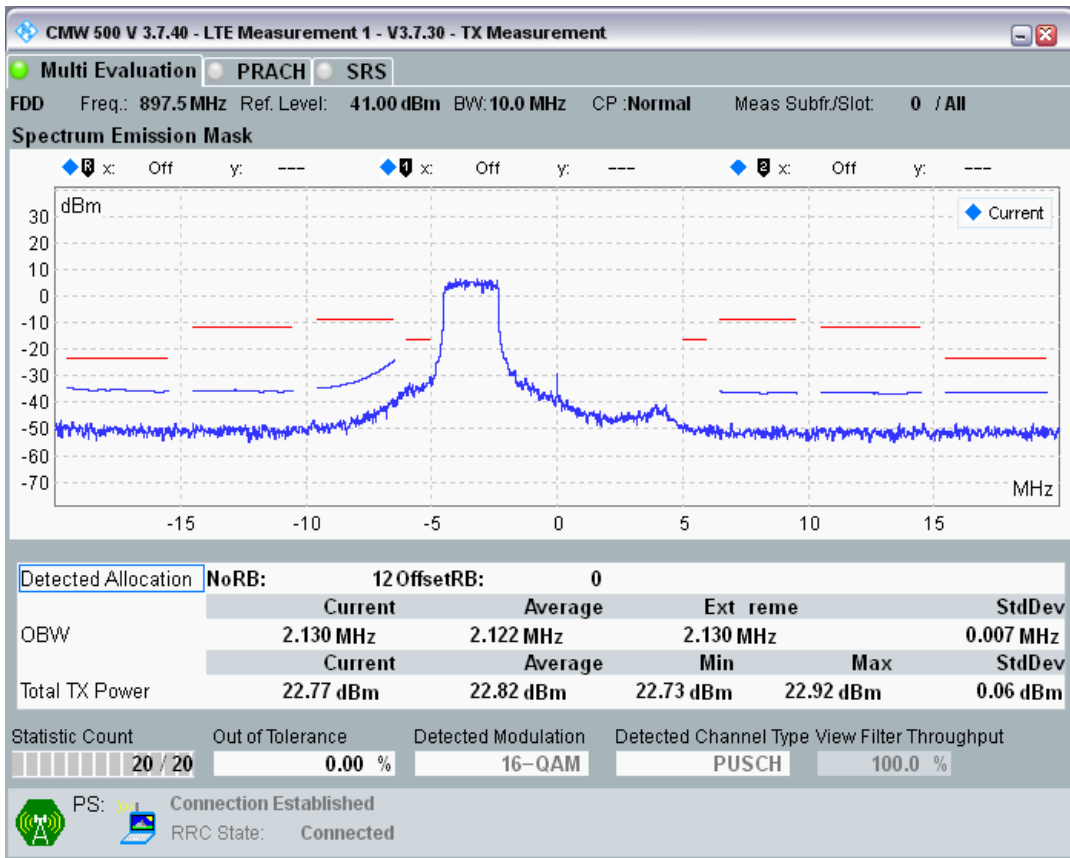

Band8 QAM16 BW=10MHz Channel=21625 RB Size=12 Position=#0

Band8 QAM16 BW=10MHz Channel=21625 RB Size=12 Position=#Max