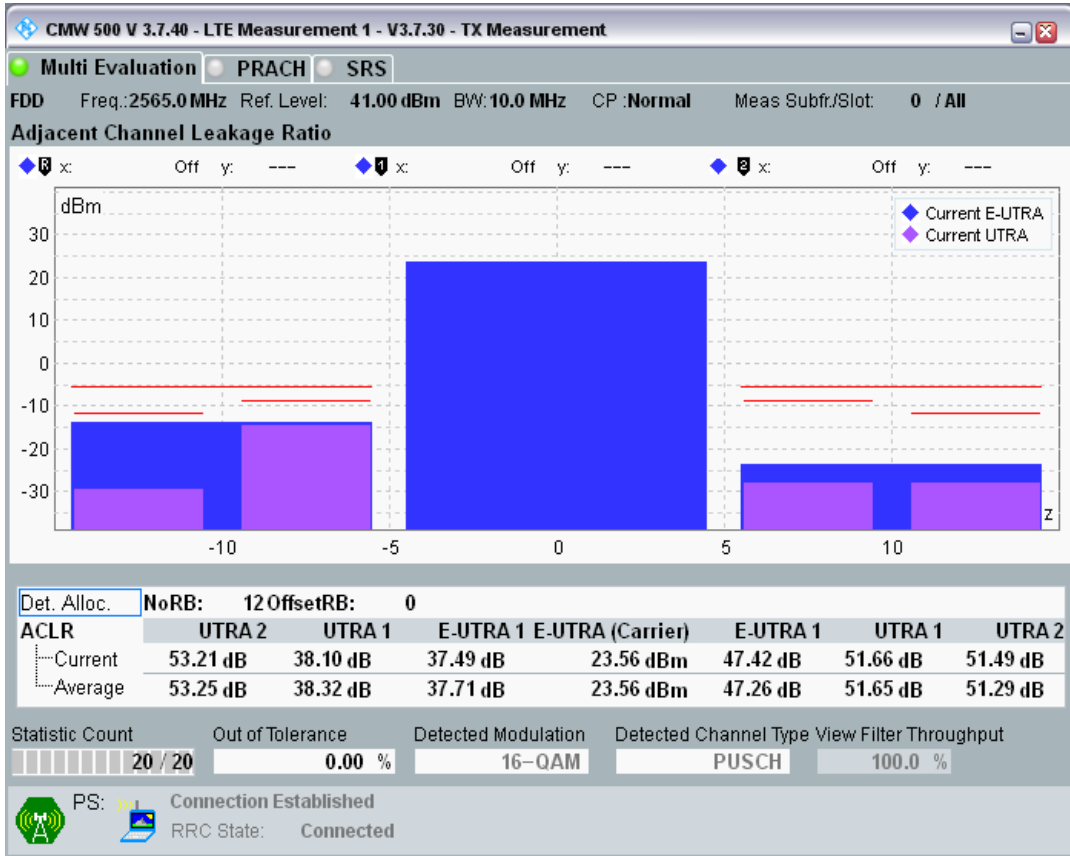

Band7 QAM16 BW=10MHz Channel=21400 RB Size=12 Position=#0

Band7 QAM16 BW=10MHz Channel=21400 RB Size=50 Position=#0