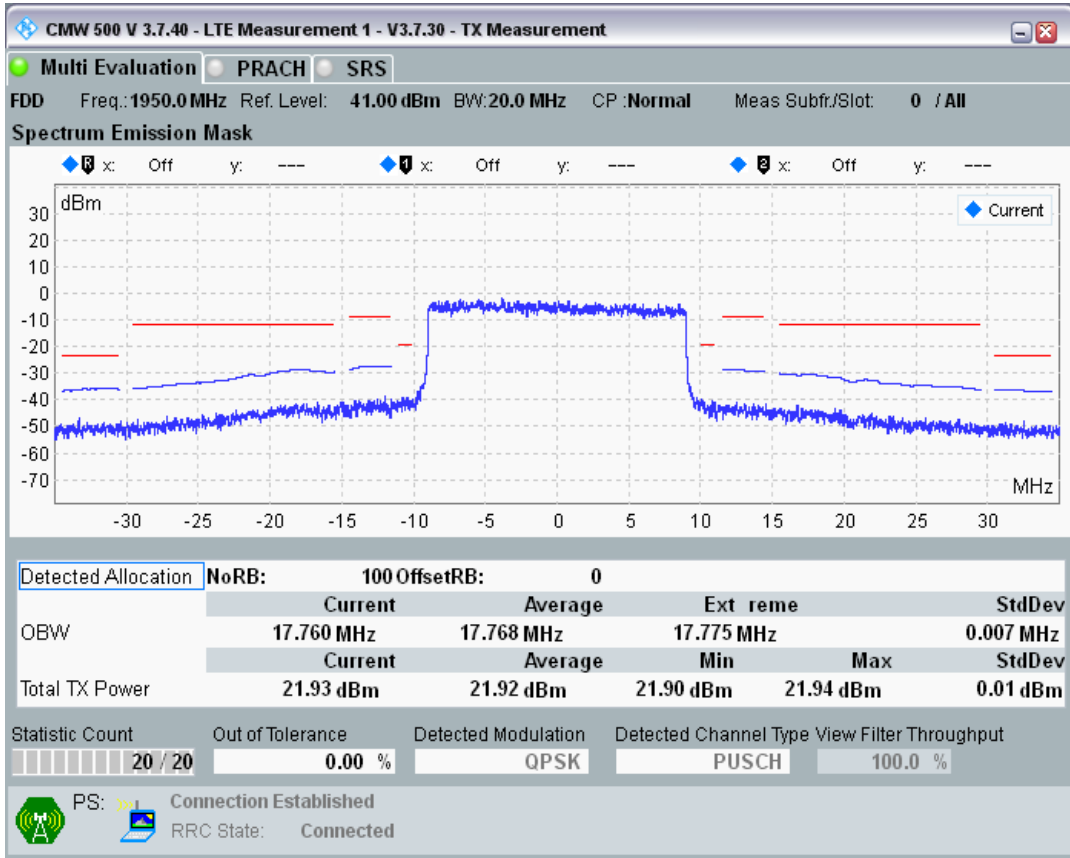

Band1 QPSK BW=20MHz Channel=18300 RB Size=100 Position=#0

Band1 QAM16 BW=20MHz Channel=18300 RB Size=18 Position=#0