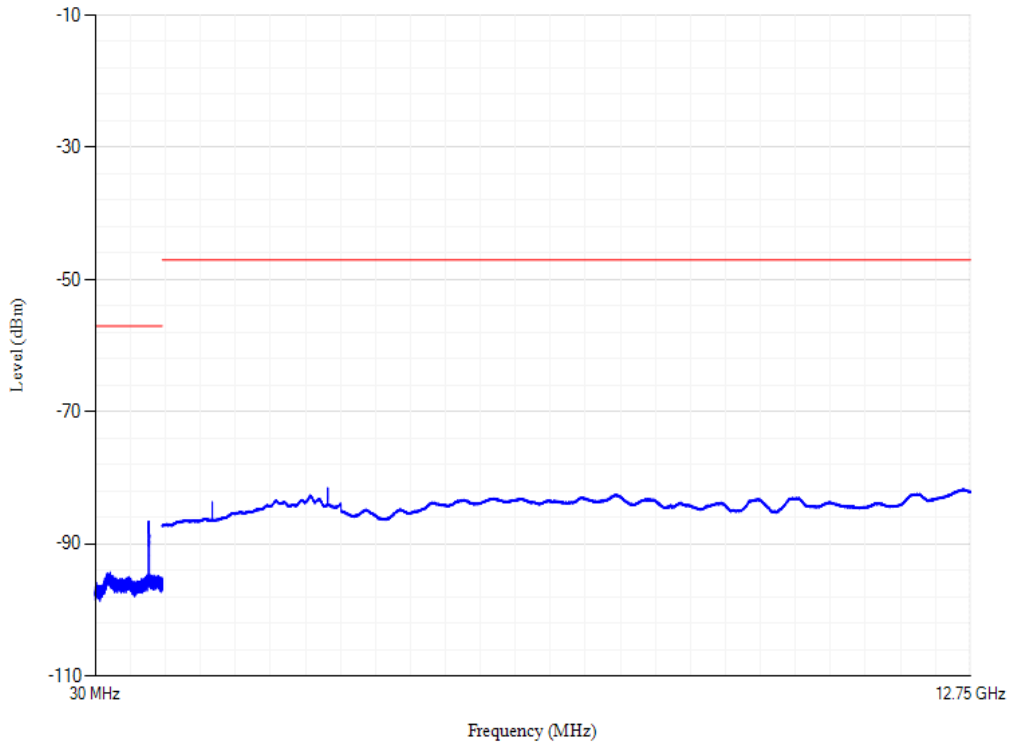

Conducted spurious emissions

Band28 QPSK BW=20MHz Channel=27310