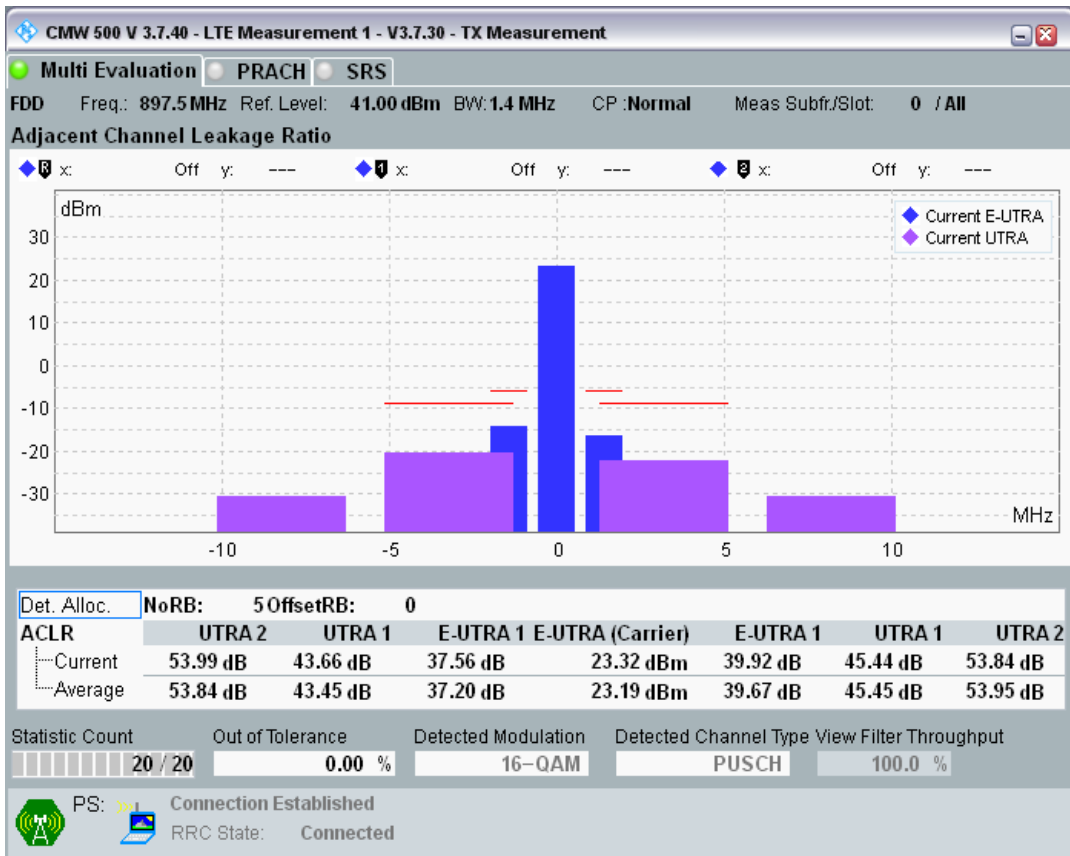

Band8 QAM16 BW=1.4MHz Channel=21625 RB Size=5 Position=#0

Band8 QAM16 BW=1.4MHz Channel=21625 RB Size=5 Position=#Max