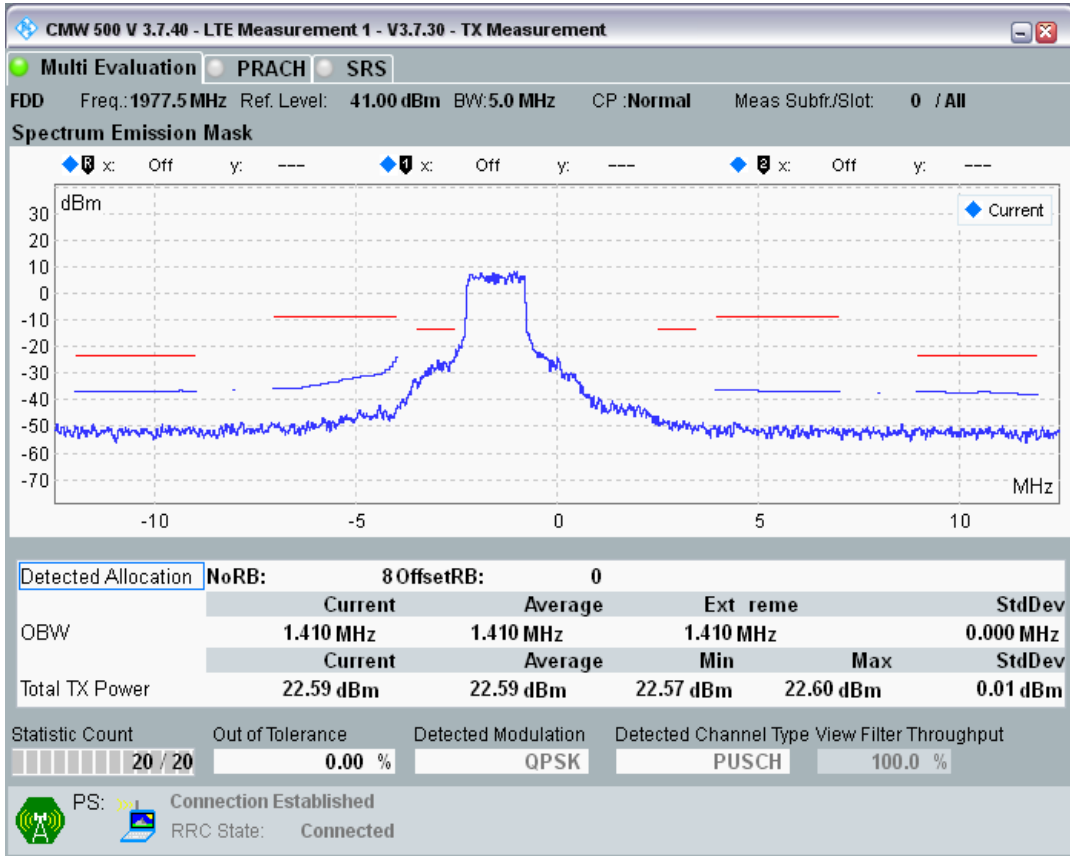

Band1 QPSK BW=5MHz Channel=18575 RB Size=8 Position=#0

Band1 QPSK BW=5MHz Channel=18575 RB Size=8 Position=#Max