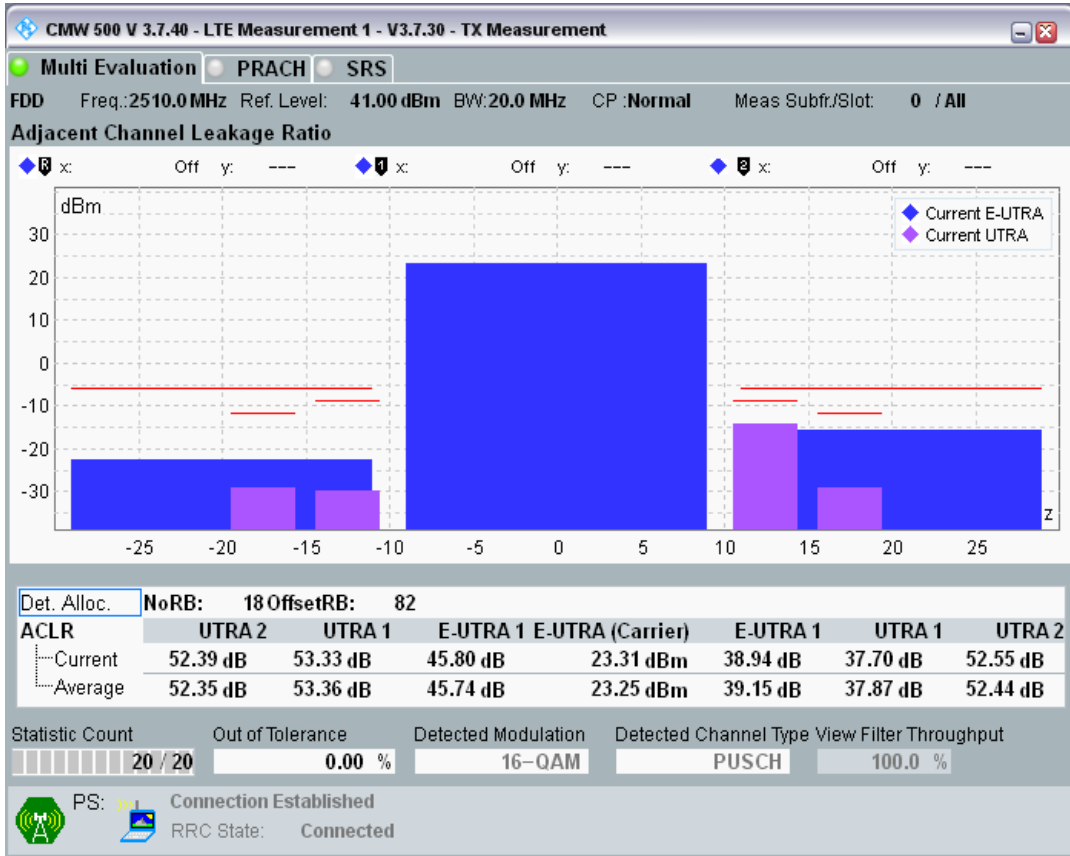

Band7 QAM16 BW=20MHz Channel=20850 RB Size=18 Position=#Max

Band7 QAM16 BW=20MHz Channel=21350 RB Size=100 Position=#0