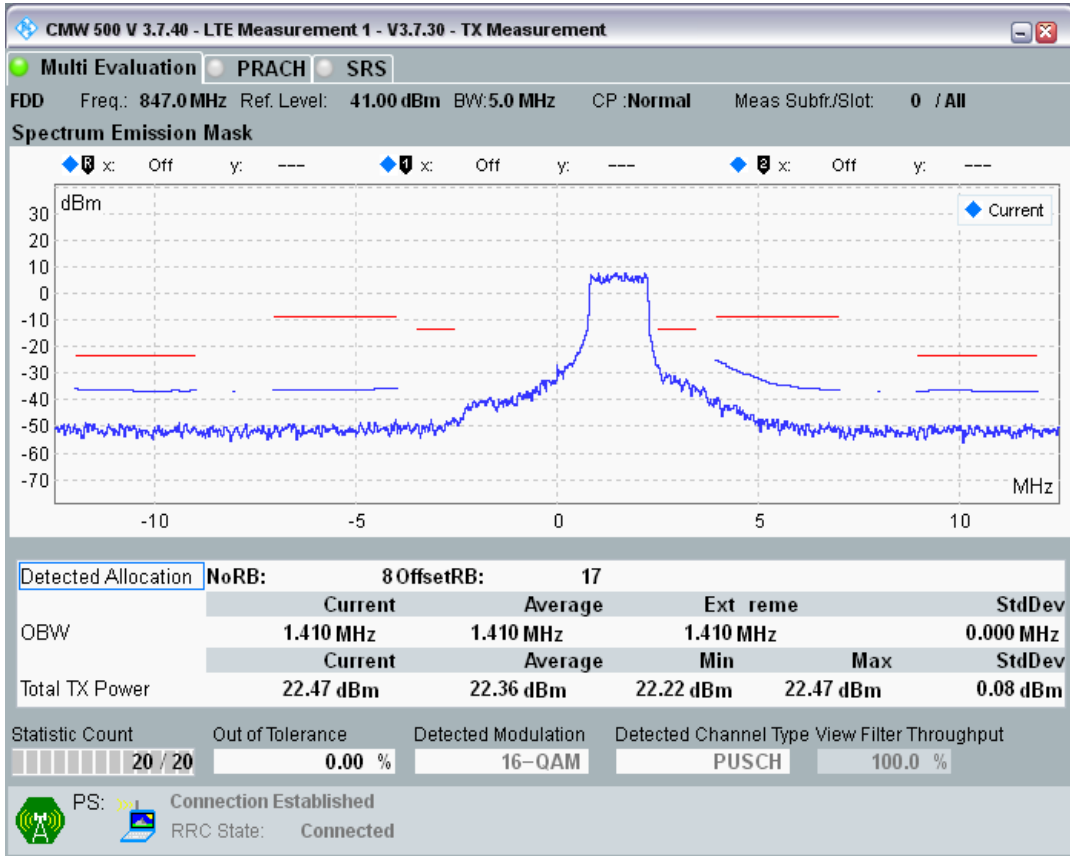

Band20 QAM16 BW=5MHz Channel=24300 RB Size=8 Position=#Max

Band20 QAM16 BW=5MHz Channel=24300 RB Size=25 Position=#0