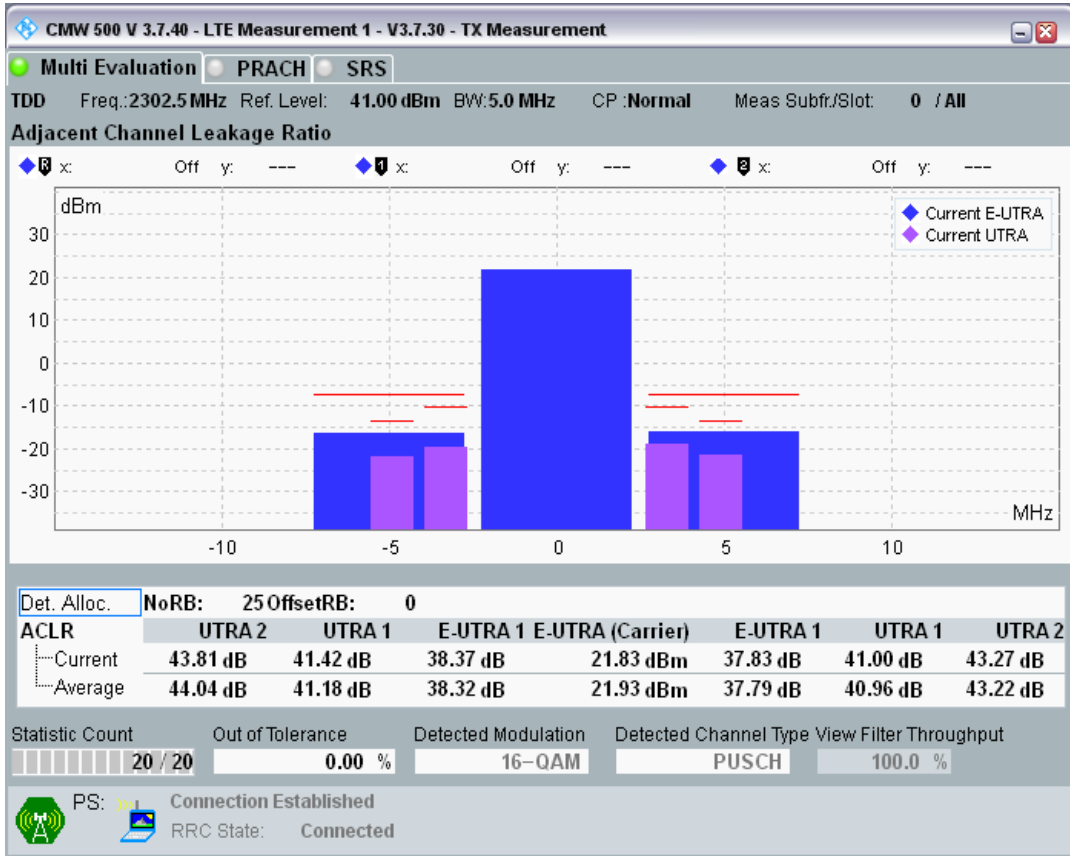

Band40 QAM16 BW=5MHz Channel=38675 RB Size=25 Position=#0

Band40 QAM16 BW=20MHz Channel=39550 RB Size=18 Position=#Max