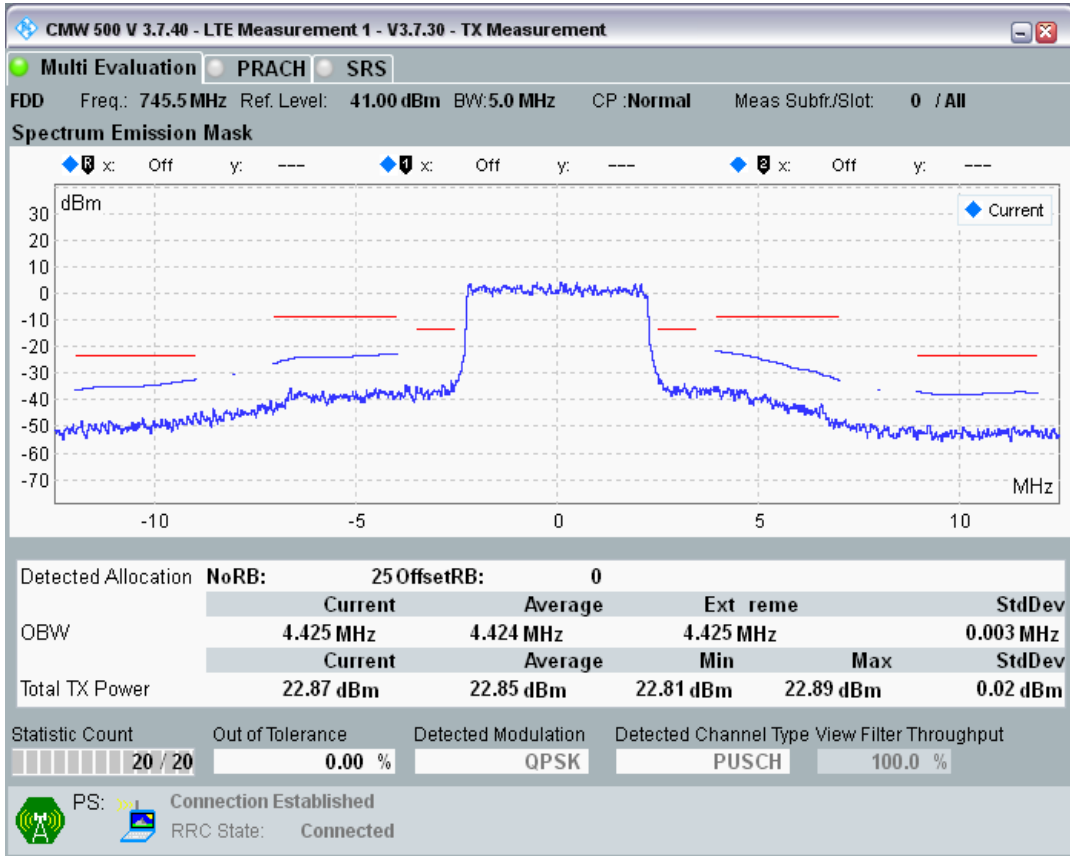

Band28 QPSK BW=5MHz Channel=27635 RB Size=25 Position=#0

Band28 QAM16 BW=5MHz Channel=27635 RB Size=8 Position=#0