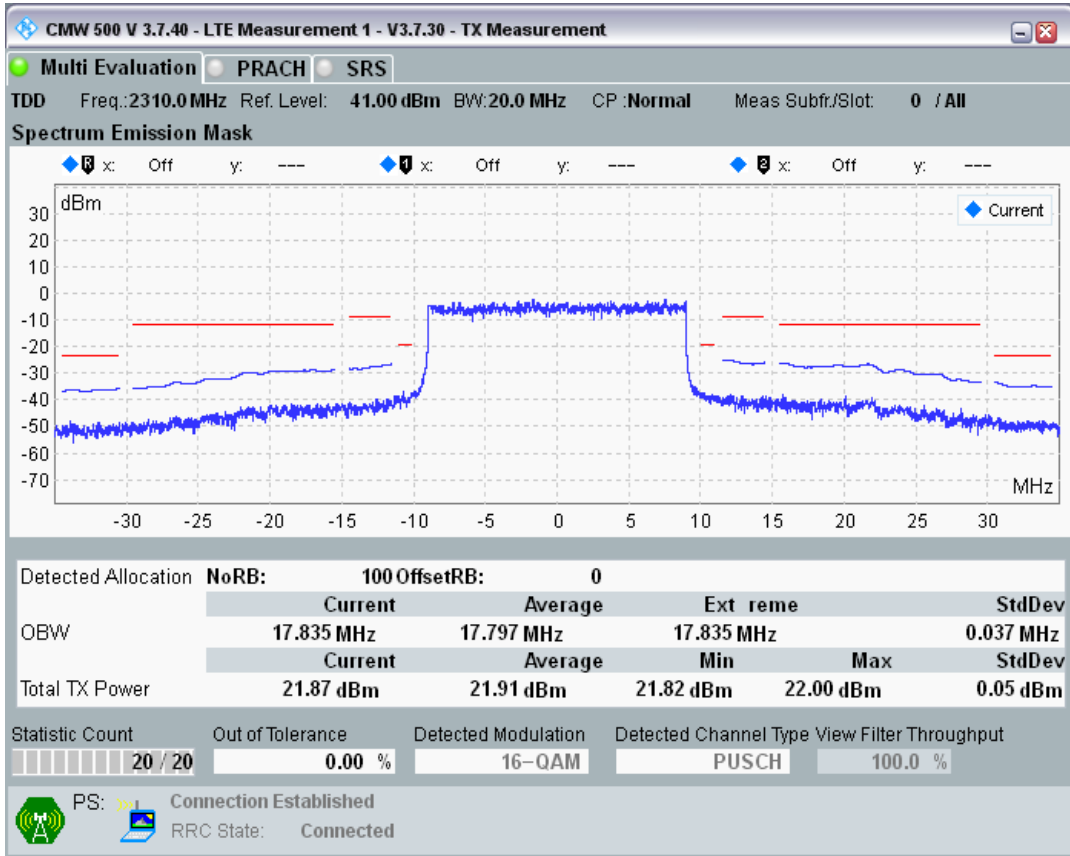

Band40 QAM16 BW=20MHz Channel=38750 RB Size=100 Position=#0

Band40 QAM16 BW=20MHz Channel=39550 RB Size=18 Position=#0