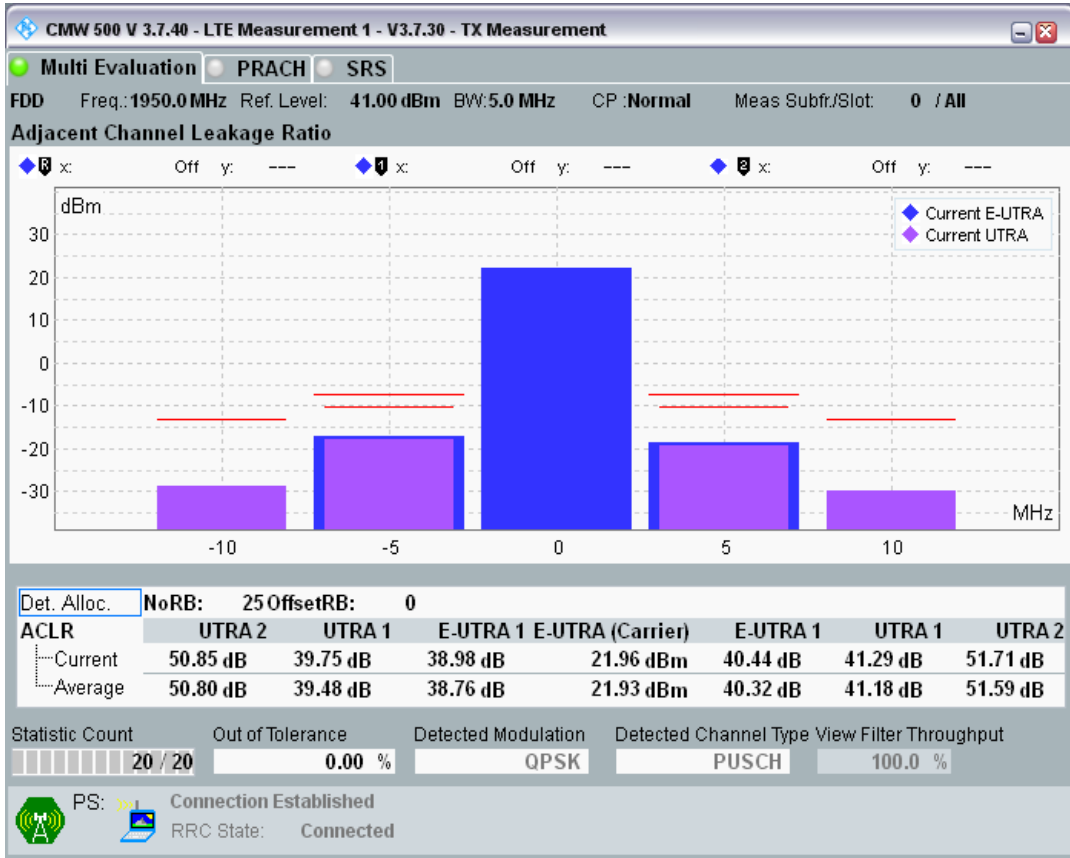

Band1 QPSK BW=5MHz Channel=18300 RB Size=25 Position=#0

Band1 QAM16 BW=5MHz Channel=18300 RB Size=8 Position=#0