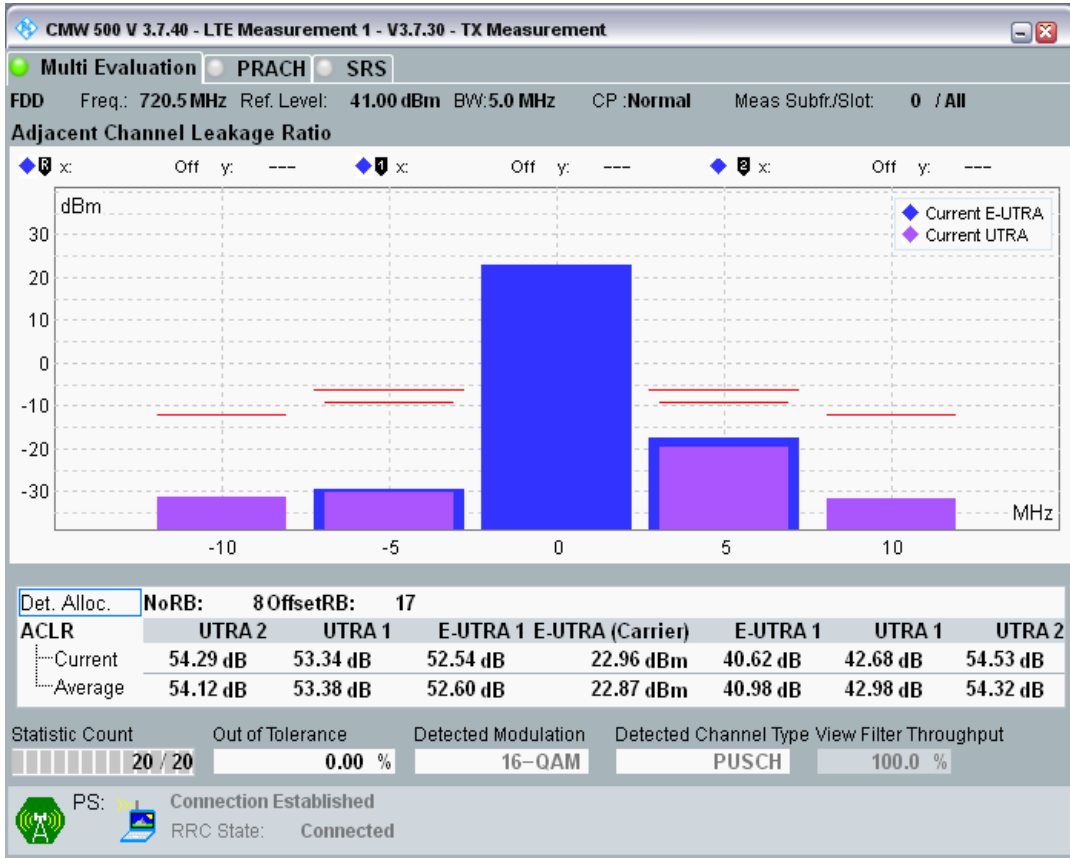

Band28 QAM16 BW=5MHz Channel=27385 RB Size=8 Position=#Max

Band28 QAM16 BW=5MHz Channel=27385 RB Size=25 Position=#0