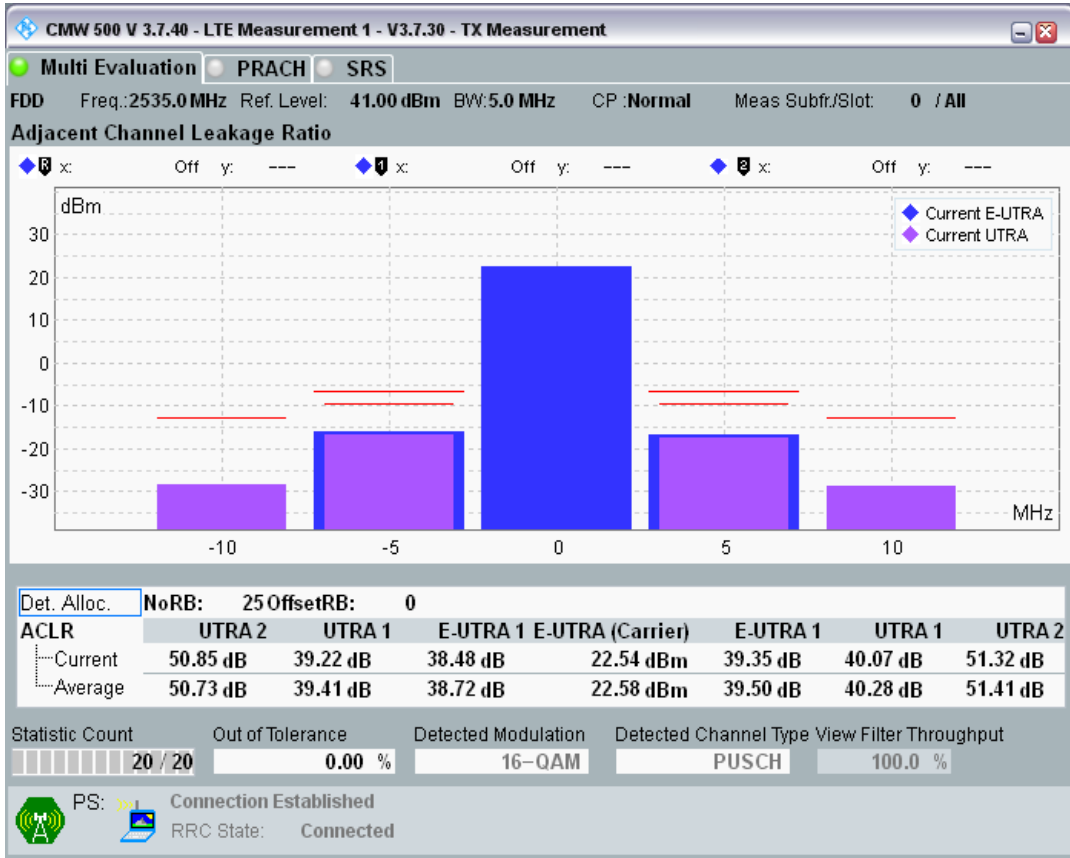

Band7 QAM16 BW=5MHz Channel=21100 RB Size=25 Position=#0

Band7 QAM16 BW=5MHz Channel=21100 RB Size=8 Position=#0

Band7 QAM16 BW=5MHz Channel=20775 RB Size=8 Position=#Max

Band7 QAM16 BW=5MHz Channel=20775 RB Size=25 Position=#0