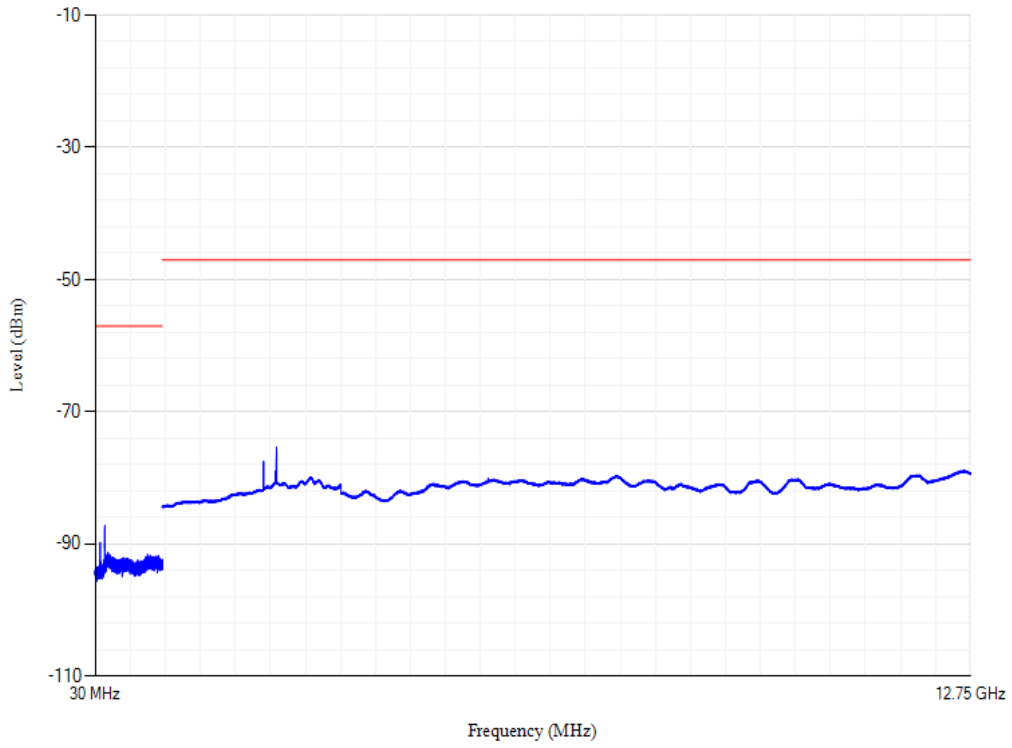

Conducted spurious emissions

Band7 QPSK BW=20MHz Channel=20850