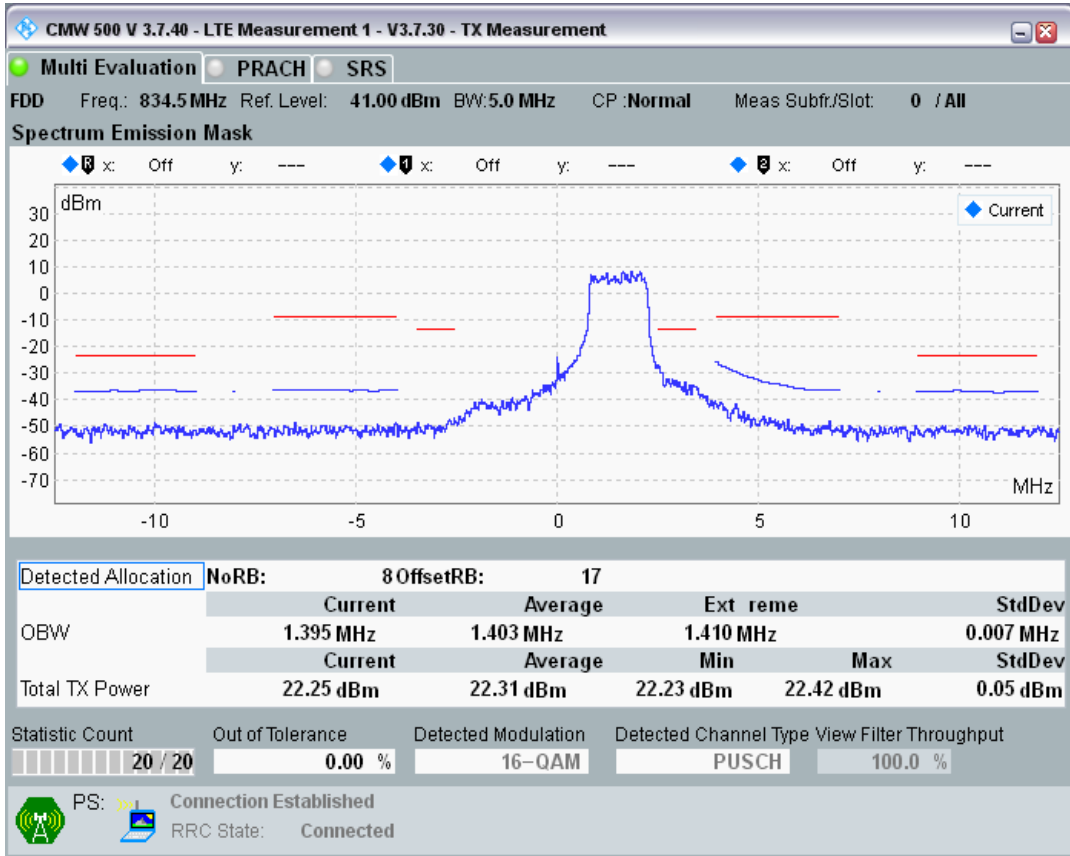

Band20 QAM16 BW=5MHz Channel=24175 RB Size=8 Position=#Max

Band20 QAM16 BW=5MHz Channel=24175 RB Size=25 Position=#0