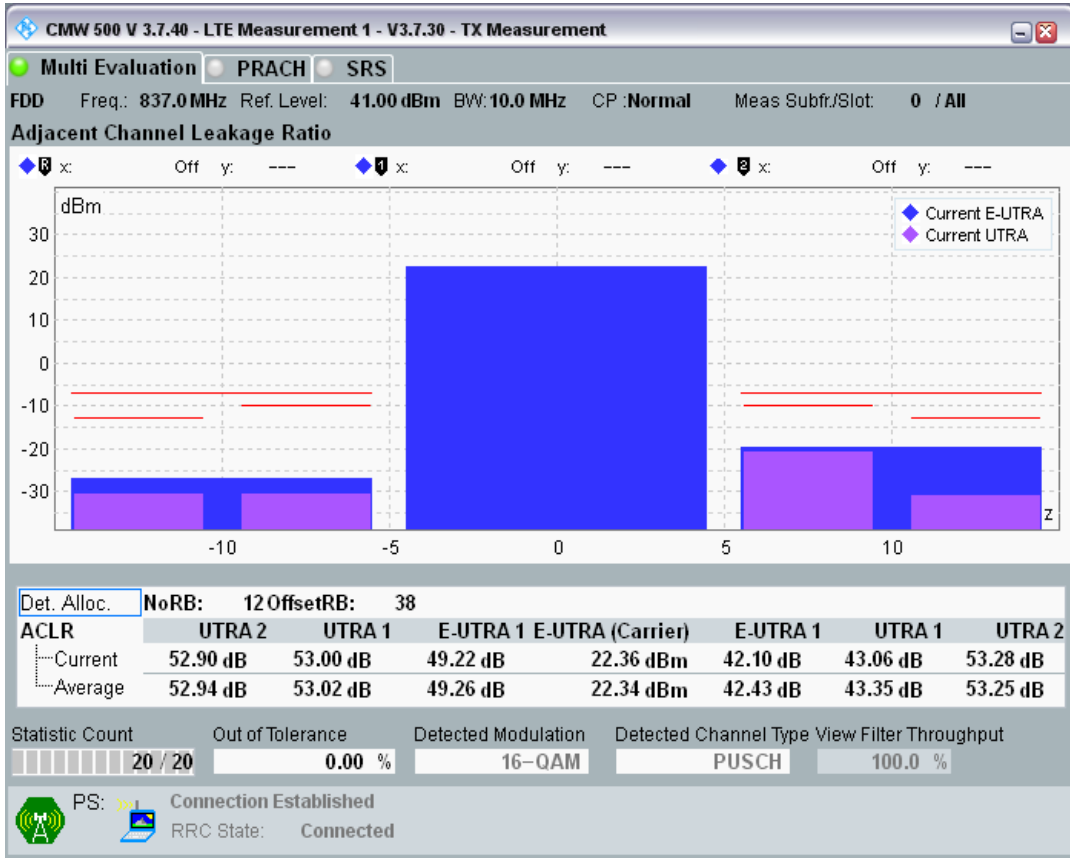

Band20 QAM16 BW=10MHz Channel=24200 RB Size=12 Position=#Max

Band20 QAM16 BW=10MHz Channel=24200 RB Size=50 Position=#0