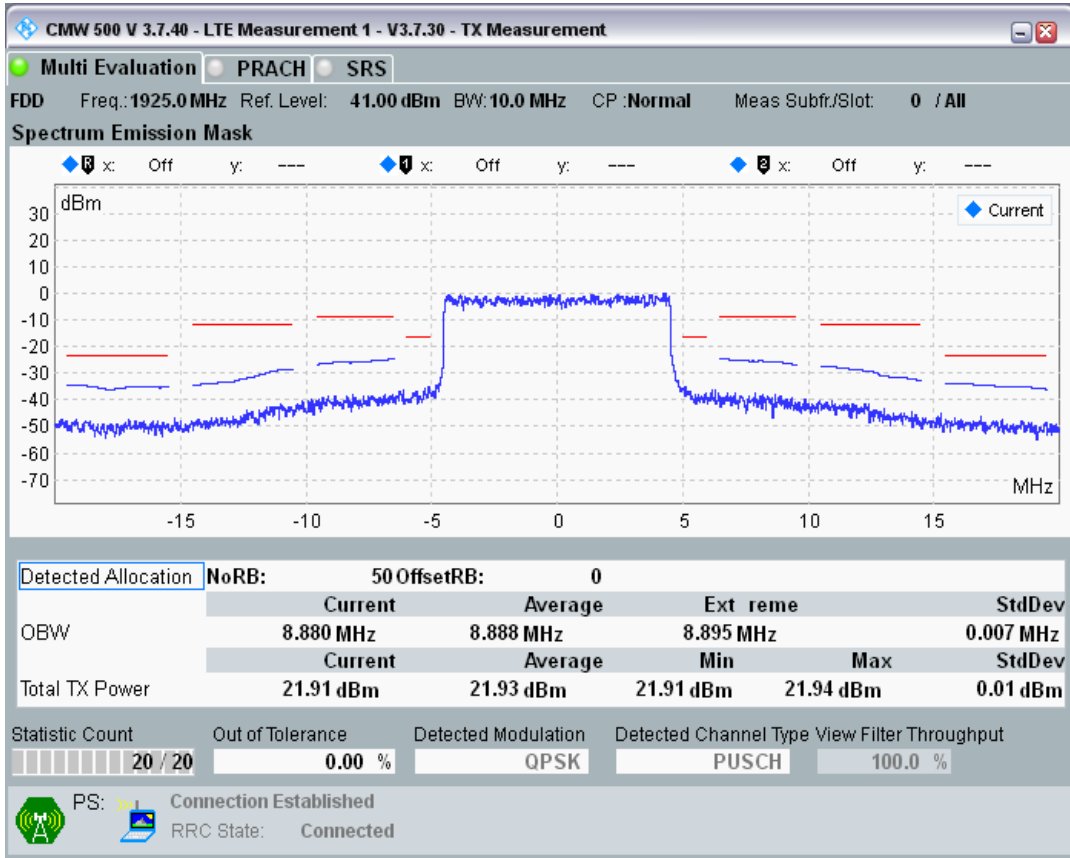

Band1 QPSK BW=10MHz Channel=18050 RB Size=50 Position=#0

Band1 QAM16 BW=10MHz Channel=18050 RB Size=12 Position=#0