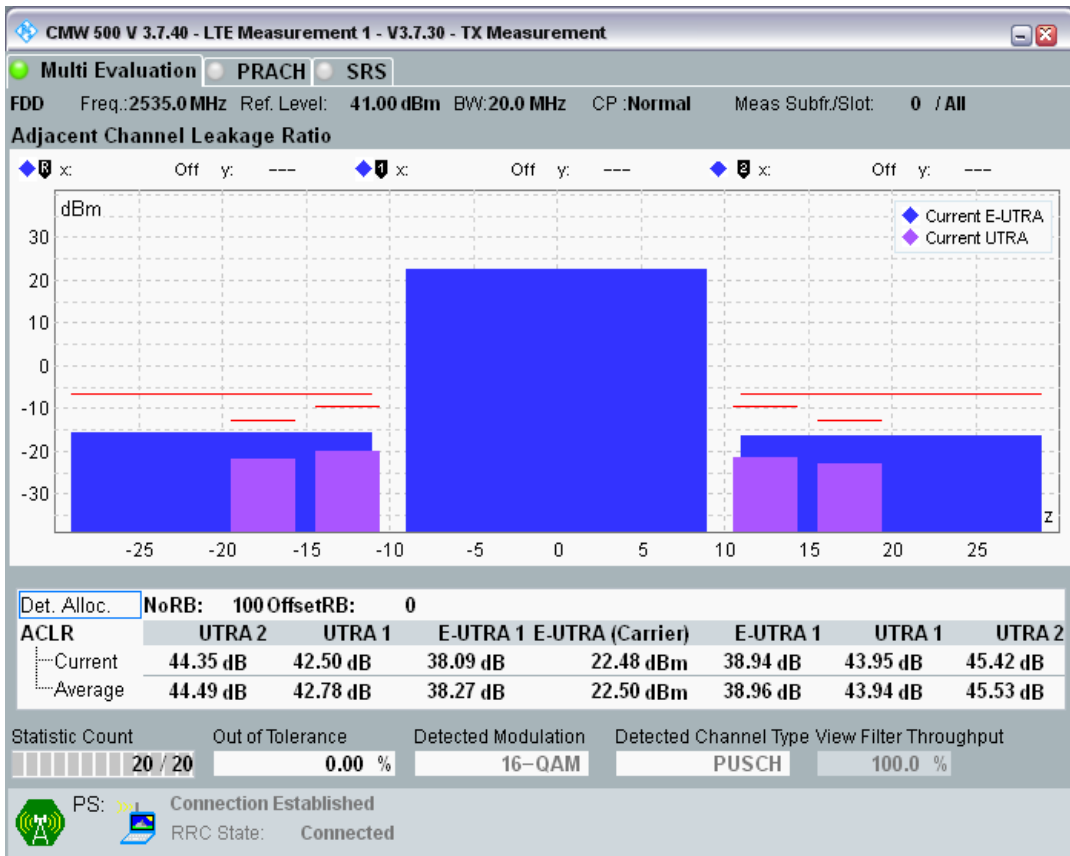

Band7 QAM16 BW=20MHz Channel=21100 RB Size=100 Position=#0

Band7 QAM16 BW=20MHz Channel=20850 RB Size=18 Position=#Max