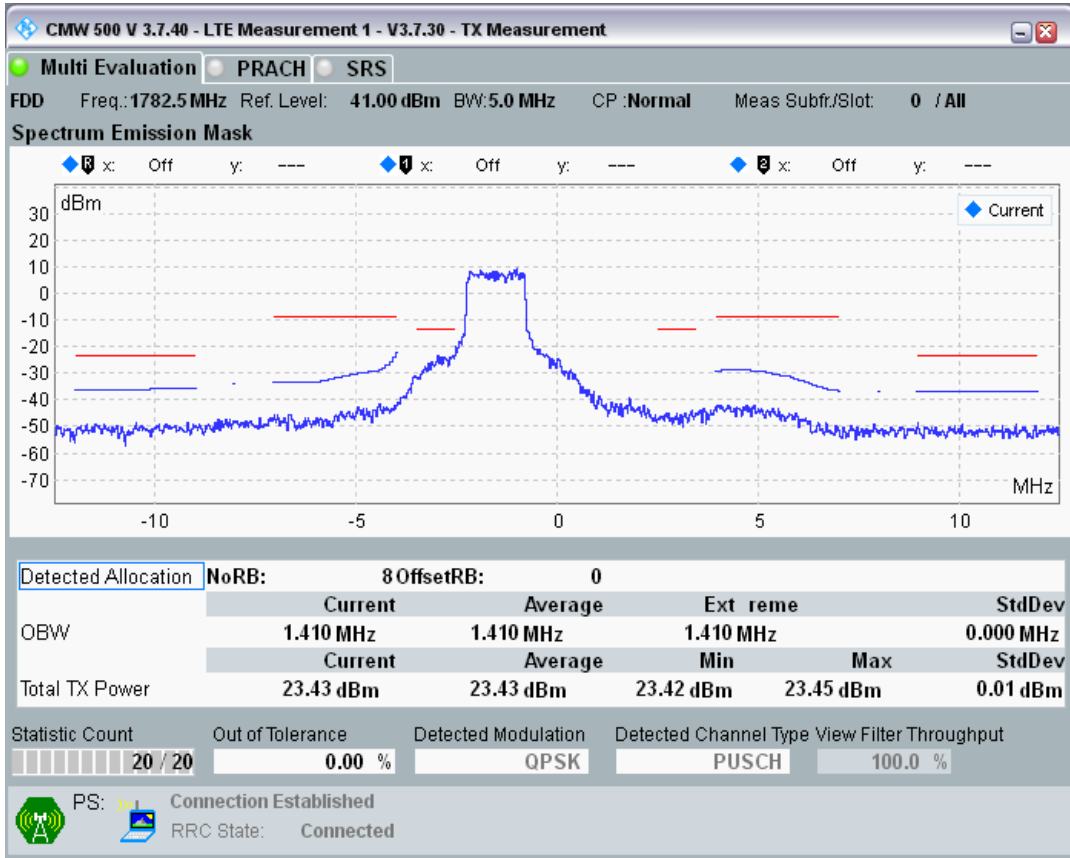

Band3 QPSK BW=5MHz Channel=19925 RB Size=8 Position=#0

Band3 QPSK BW=5MHz Channel=19925 RB Size=8 Position=#Max