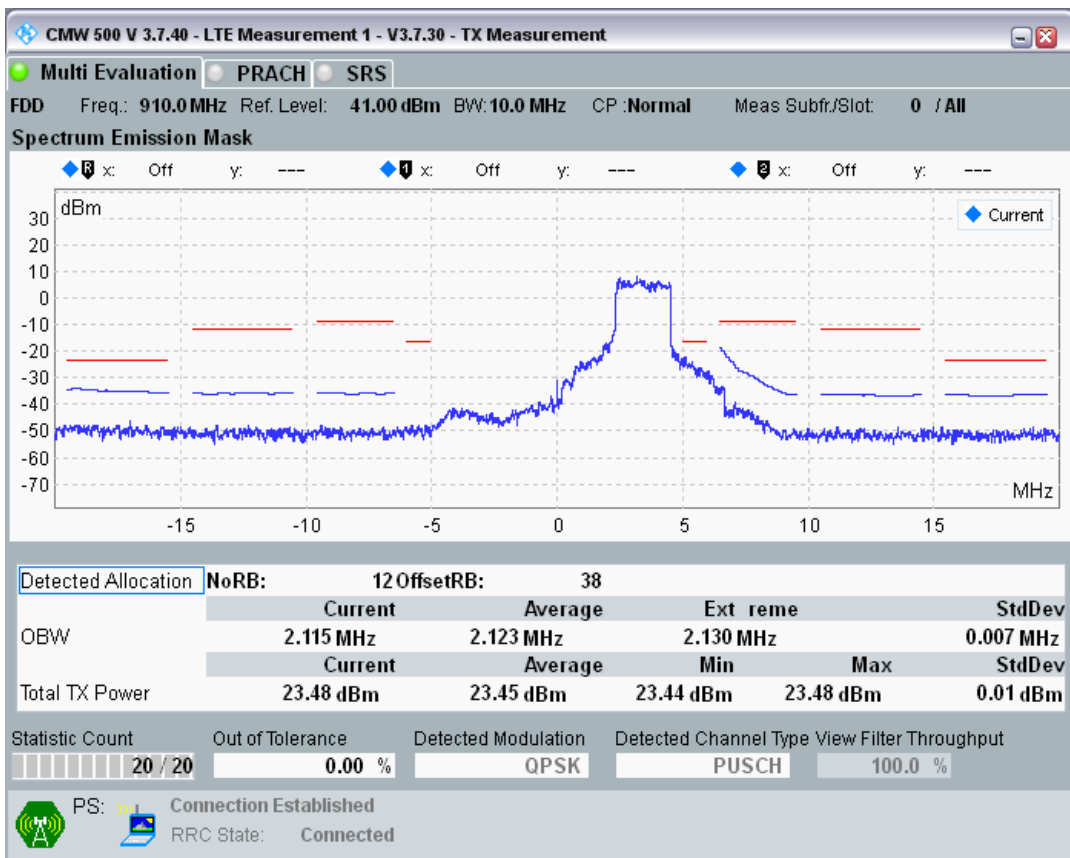

Band8 QPSK BW=10MHz Channel=21750 RB Size=12 Position=#Max

Band8 QPSK BW=10MHz Channel=21750 RB Size=50 Position=#0