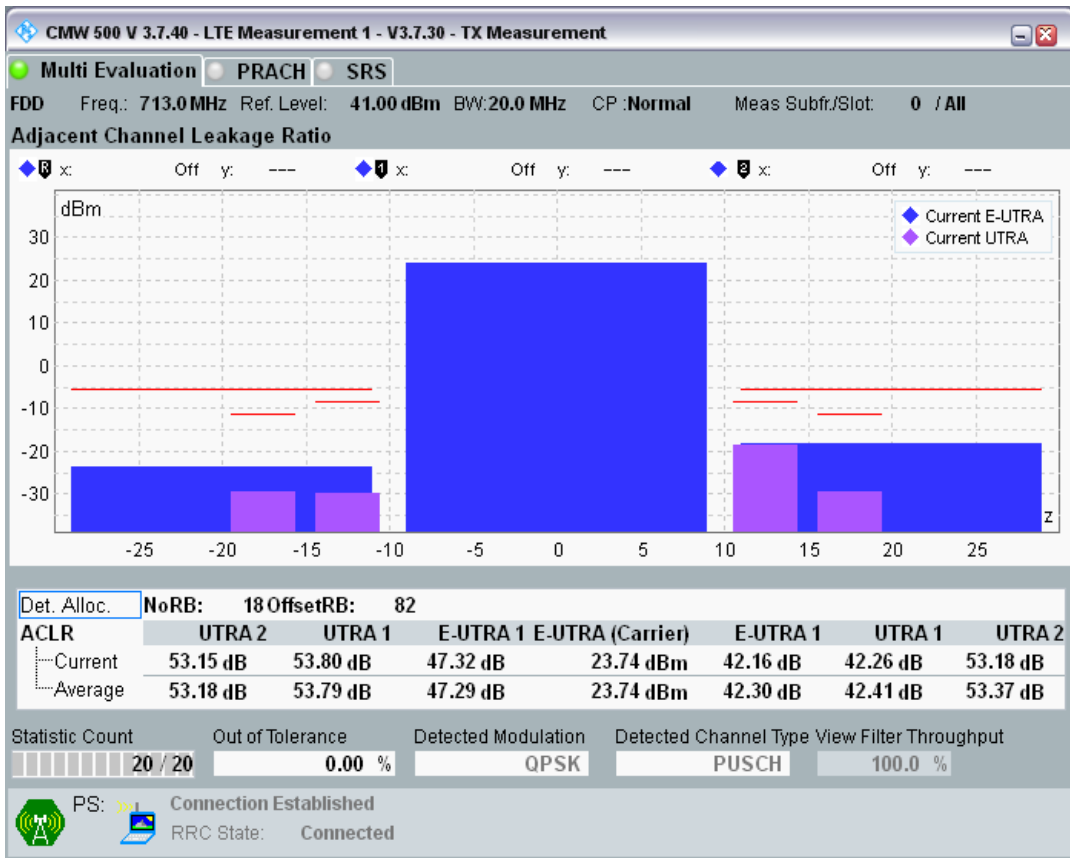

Band28 QAM16 BW=10MHz Channel=27610 RB Size=12 Position=#Max

Band28 QAM16 BW=10MHz Channel=27610 RB Size=50 Position=#0

Band28 QPSK BW=20MHz Channel=27310 RB Size=18 Position=#0

Band28 QPSK BW=20MHz Channel=27310 RB Size=18 Position=#Max