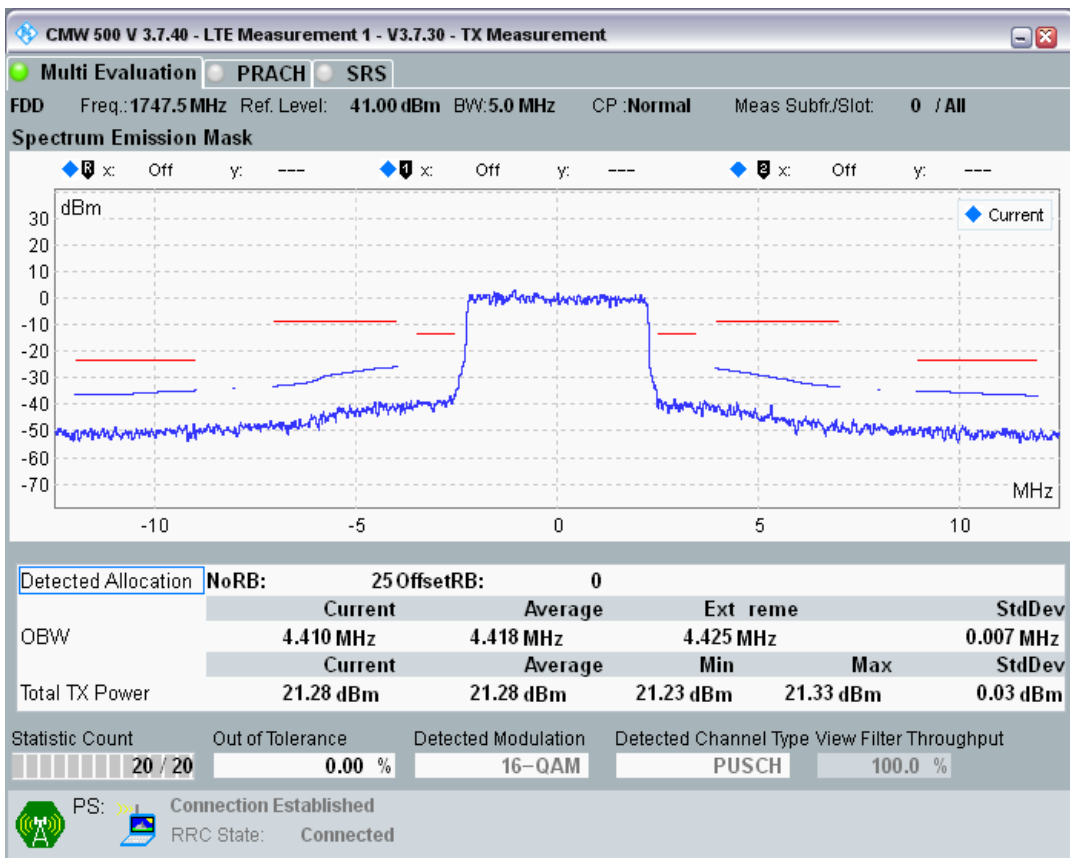

Band3 QAM16 BW=5MHz Channel=19575 RB Size=25 Position=#0

Band3 QPSK BW=5MHz Channel=19925 RB Size=8 Position=#0