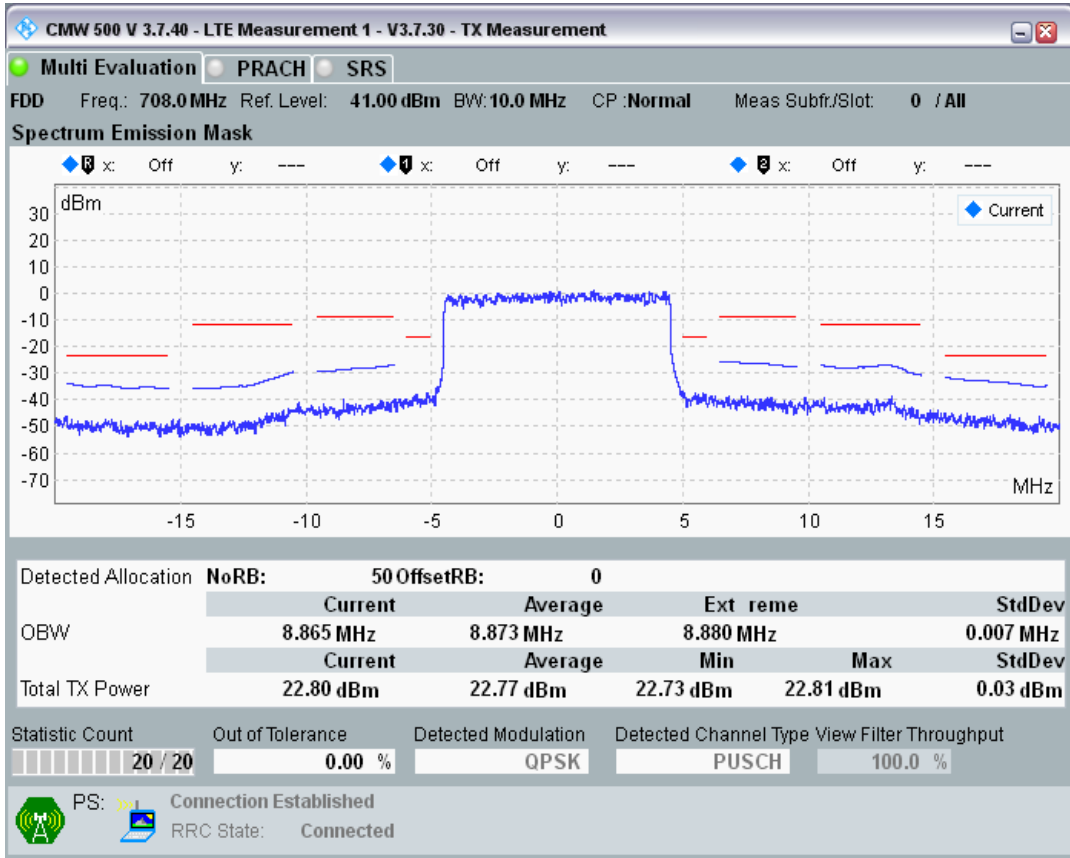

Band28 QPSK BW=10MHz Channel=27260 RB Size=50 Position=#0

Band28 QAM16 BW=10MHz Channel=27260 RB Size=12 Position=#0