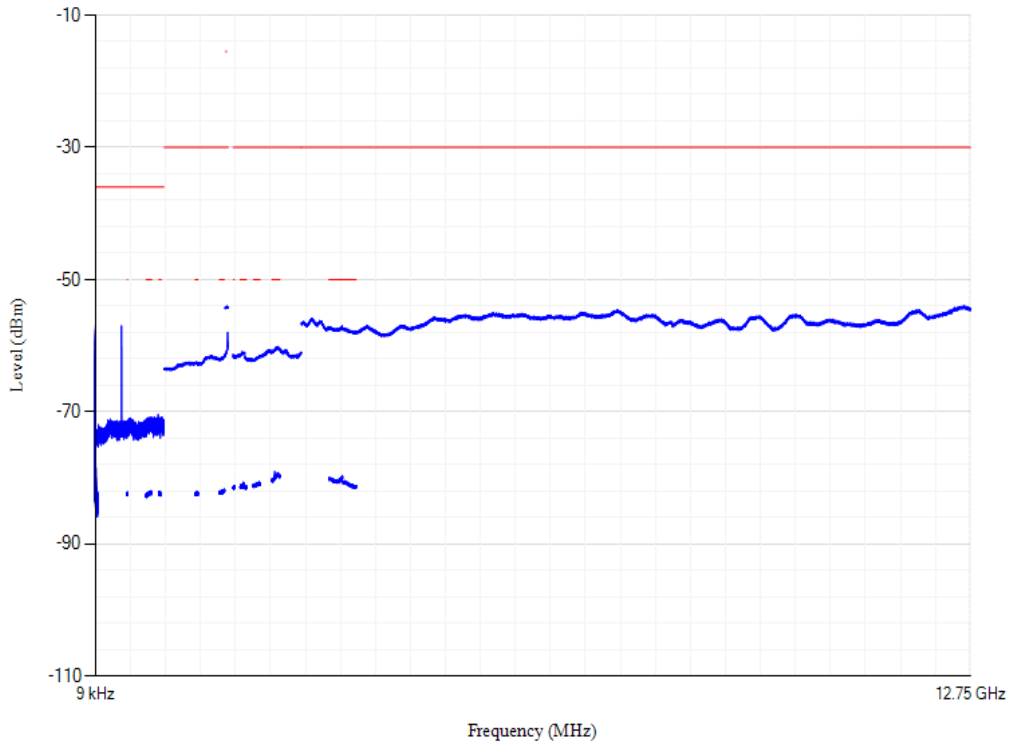

Conducted spurious emissions

Band20 QPSK BW=5MHz Channel=24175 RB Size=1 Position=#0