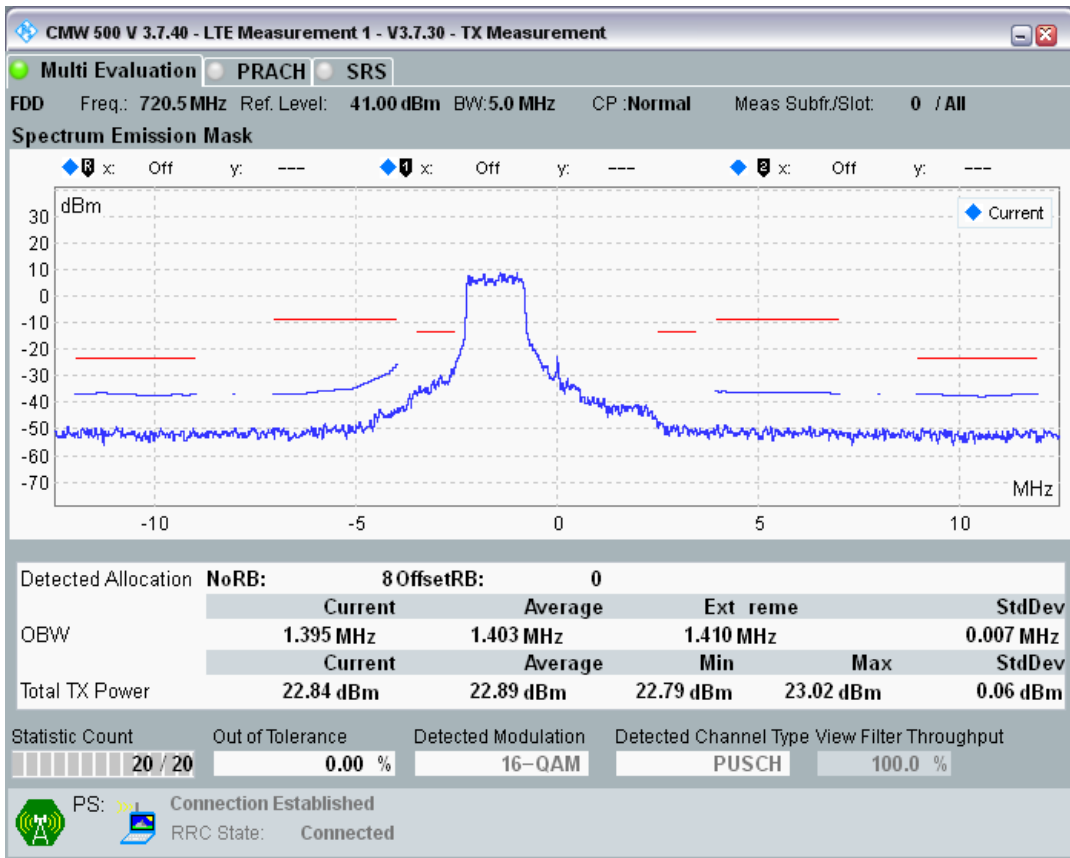

Band28 QPSK BW=5MHz Channel=27385 RB Size=8 Position=#0

Band28 QPSK BW=5MHz Channel=27385 RB Size=8 Position=#Max

Band28 QPSK BW=5MHz Channel=27385 RB Size=25 Position=#0

Band28 QAM16 BW=5MHz Channel=27385 RB Size=8 Position=#0