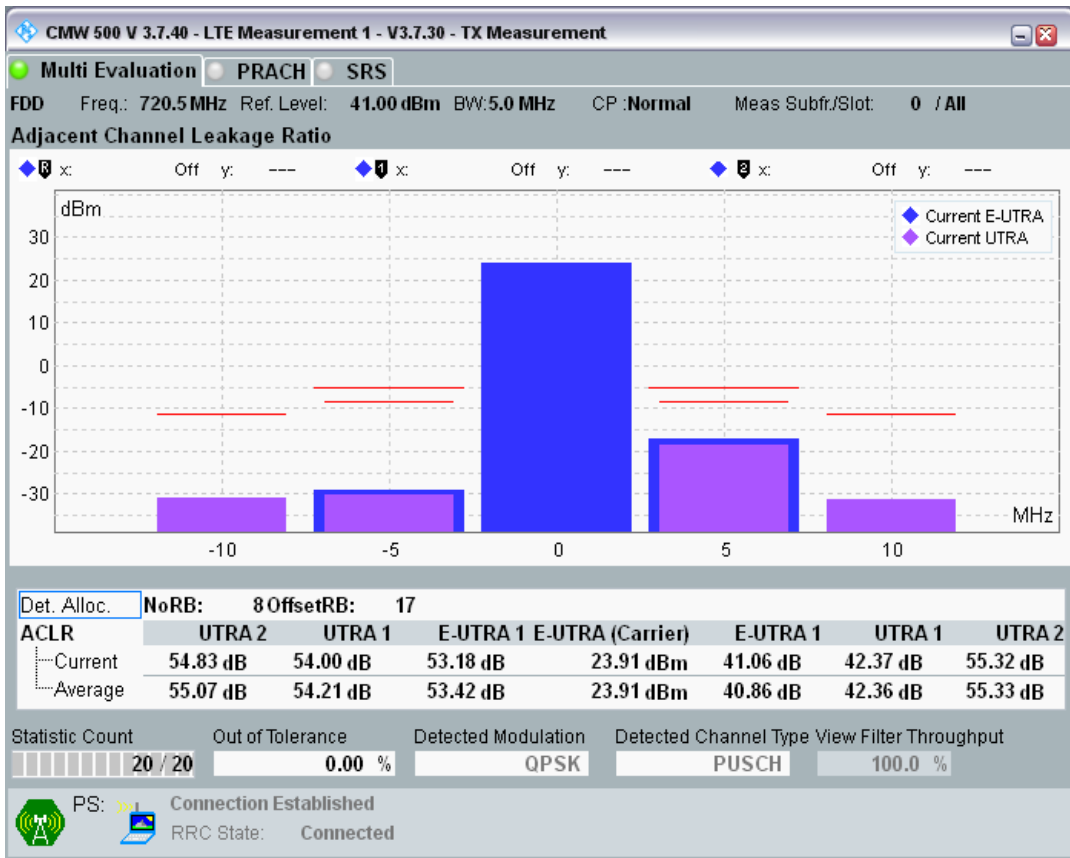

Band28 QPSK BW=5MHz Channel=27385 RB Size=8 Position=#Max

Band28 QPSK BW=5MHz Channel=27385 RB Size=25 Position=#0