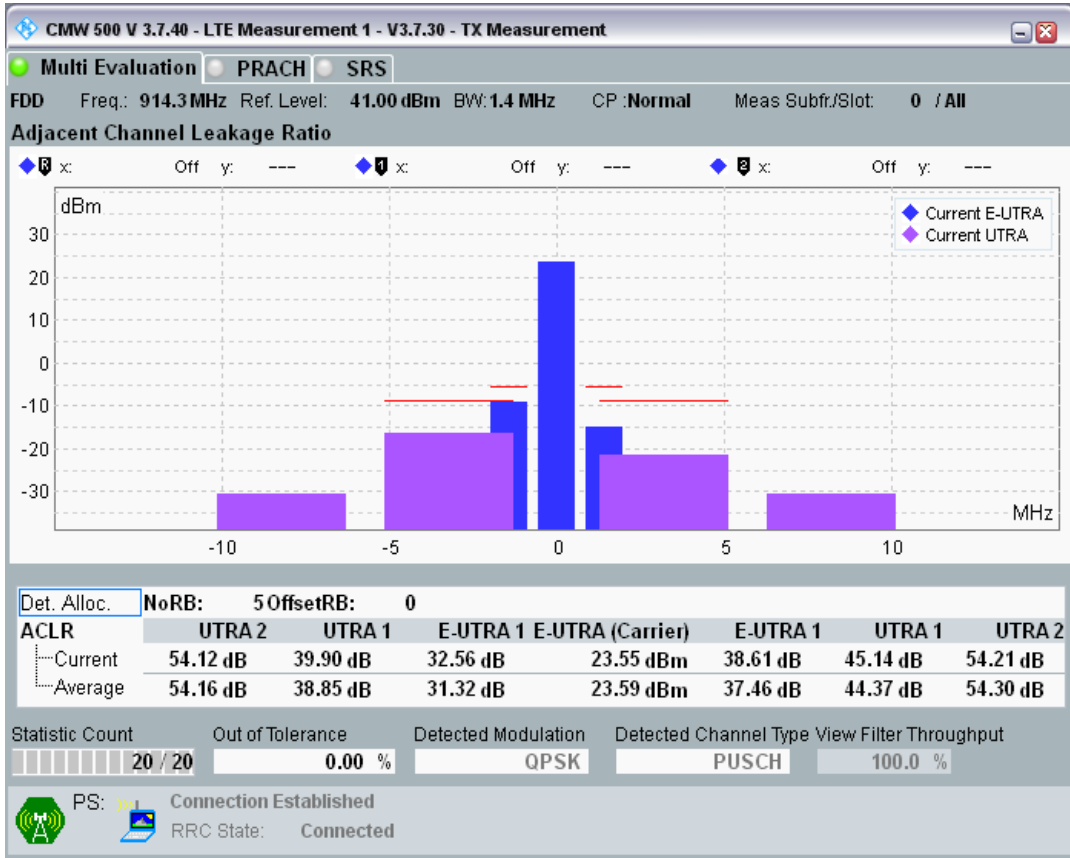

Band8 QPSK BW=1.4MHz Channel=21793 RB Size=5 Position=#0

Band8 QPSK BW=1.4MHz Channel=21793 RB Size=5 Position=#Max