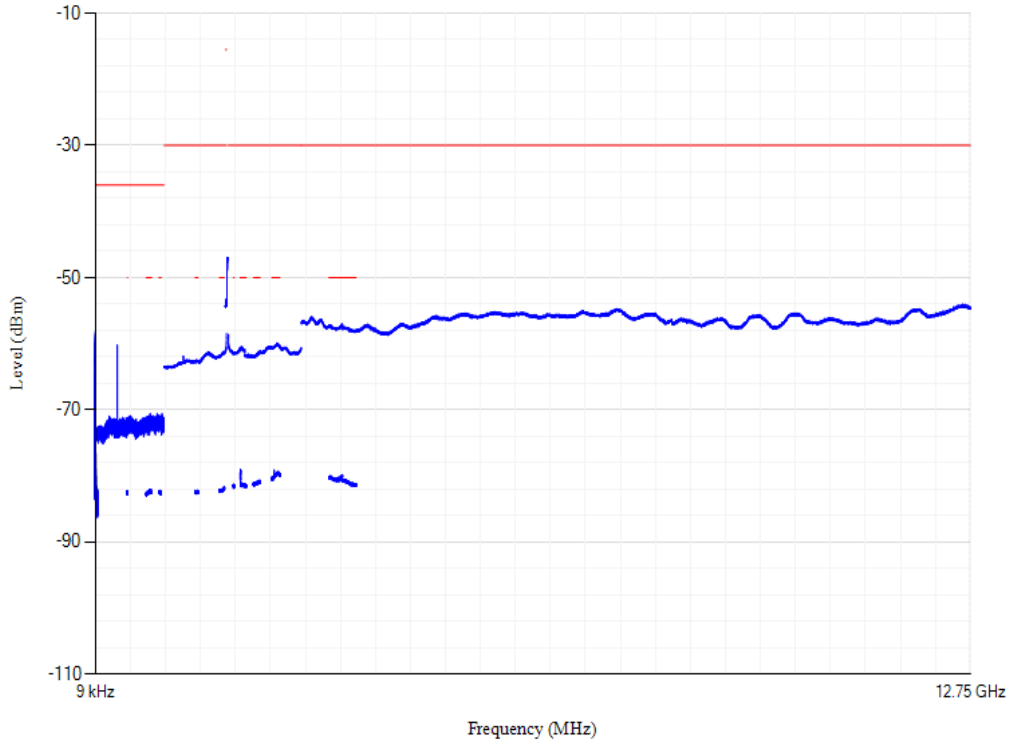

							MHz	MHz			
--	--	--	--	--	--	--	-----	-----	--	--	--

Band1 QPSK BW=5MHz Channel=18025 RB Size=1 Position=#0

Conducted spurious emissions

Band1 QPSK BW=5MHz Channel=18300 RB Size=1 Position=#0

Conducted spurious emissions