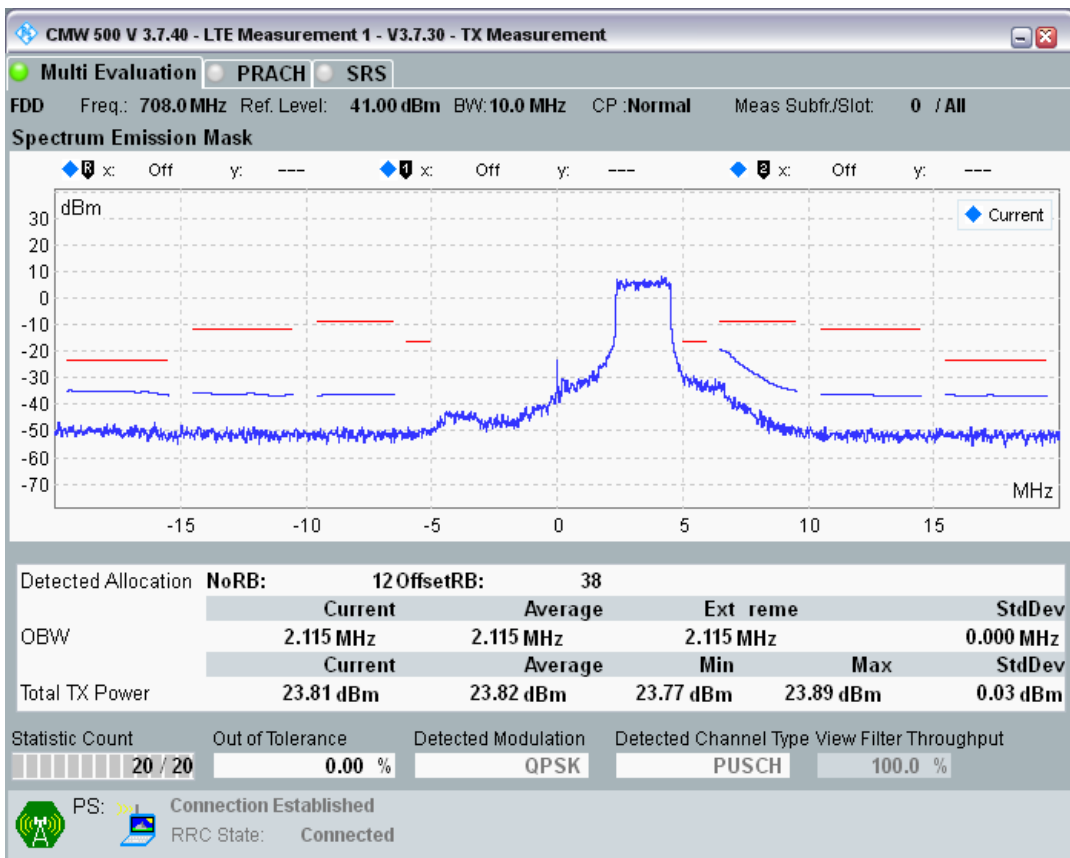

Band28 QPSK BW=10MHz Channel=27260 RB Size=12 Position=#Max

Band28 QPSK BW=10MHz Channel=27260 RB Size=50 Position=#0