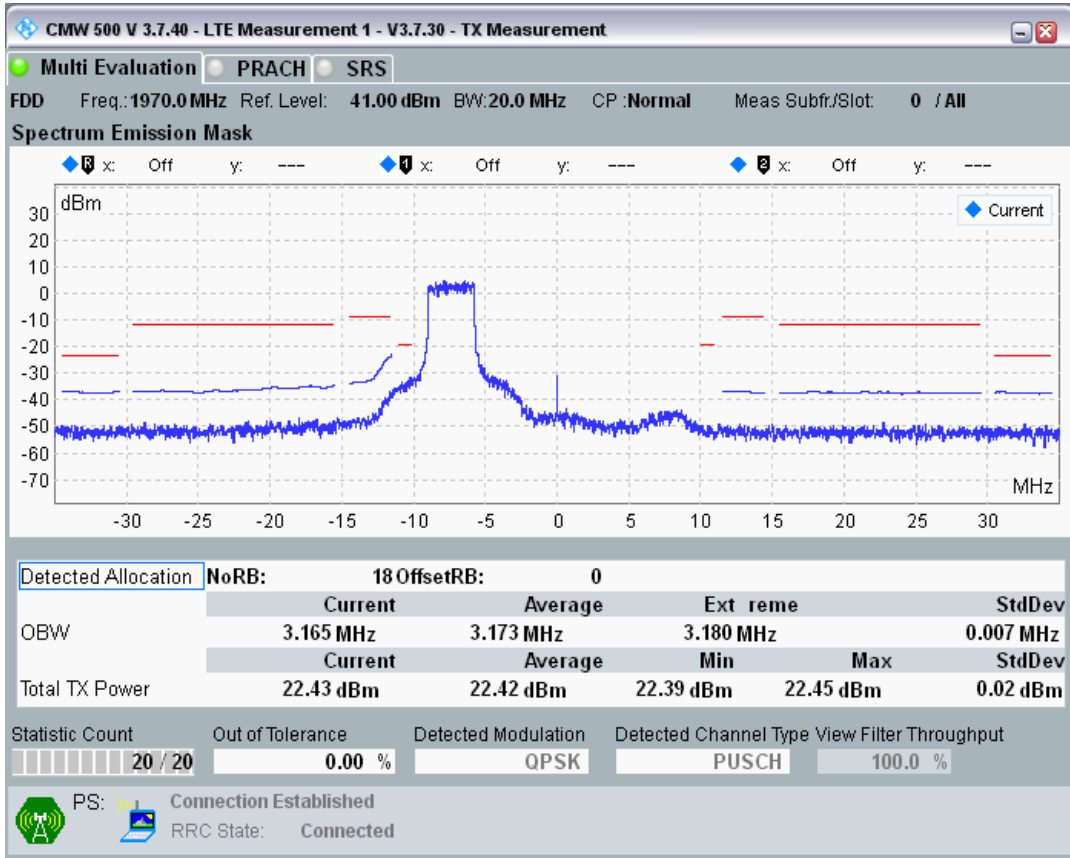

Band1 QPSK BW=20MHz Channel=18500 RB Size=18 Position=#0

Band1 QPSK BW=20MHz Channel=18500 RB Size=18 Position=#Max