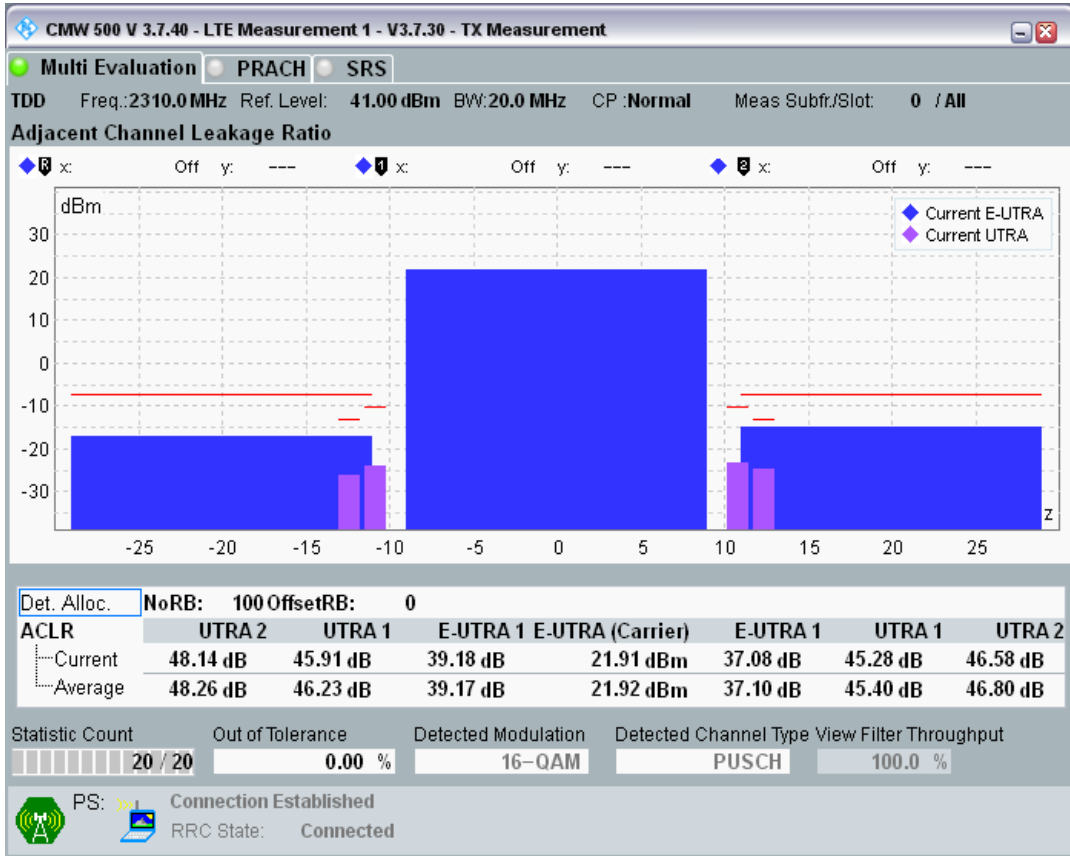

Band40 QAM16 BW=20MHz Channel=38750 RB Size=100 Position=#0

Band40 QAM16 BW=20MHz Channel=38750 RB Size=18 Position=#0