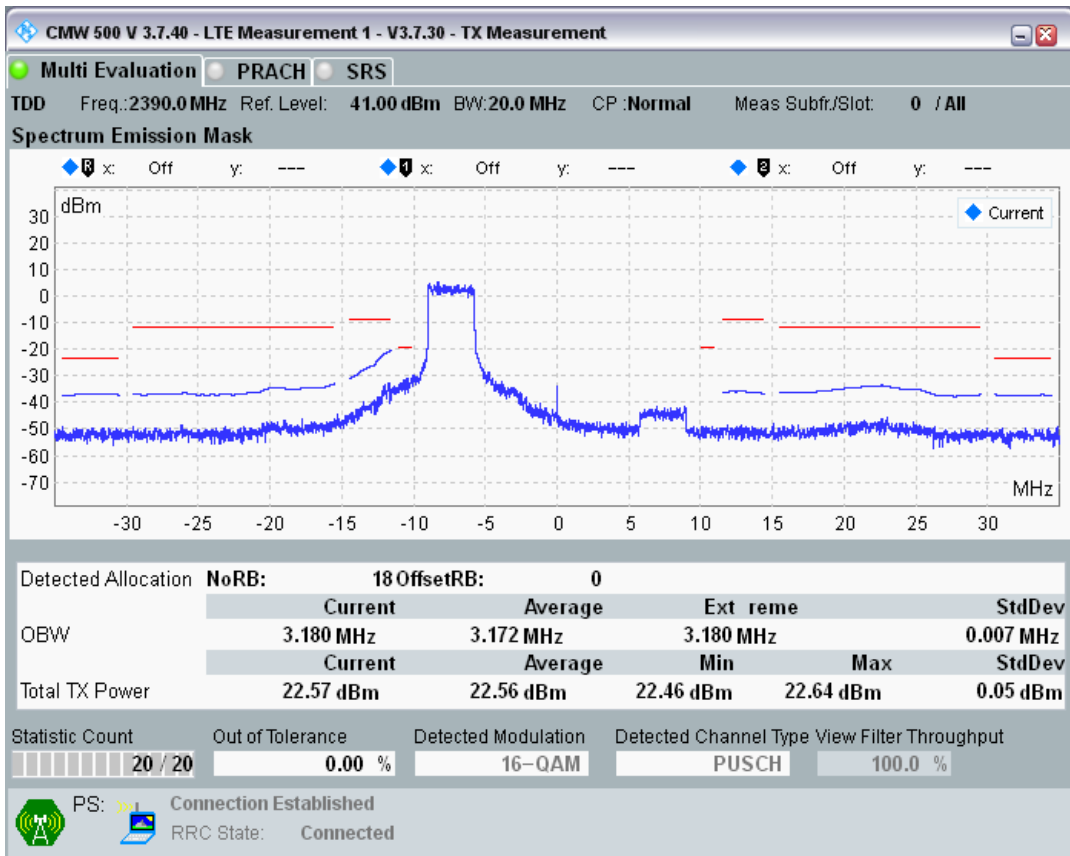

Band40 QAM16 BW=20MHz Channel=39550 RB Size=18 Position=#0

Band40 QAM16 BW=20MHz Channel=39550 RB Size=18 Position=#Max