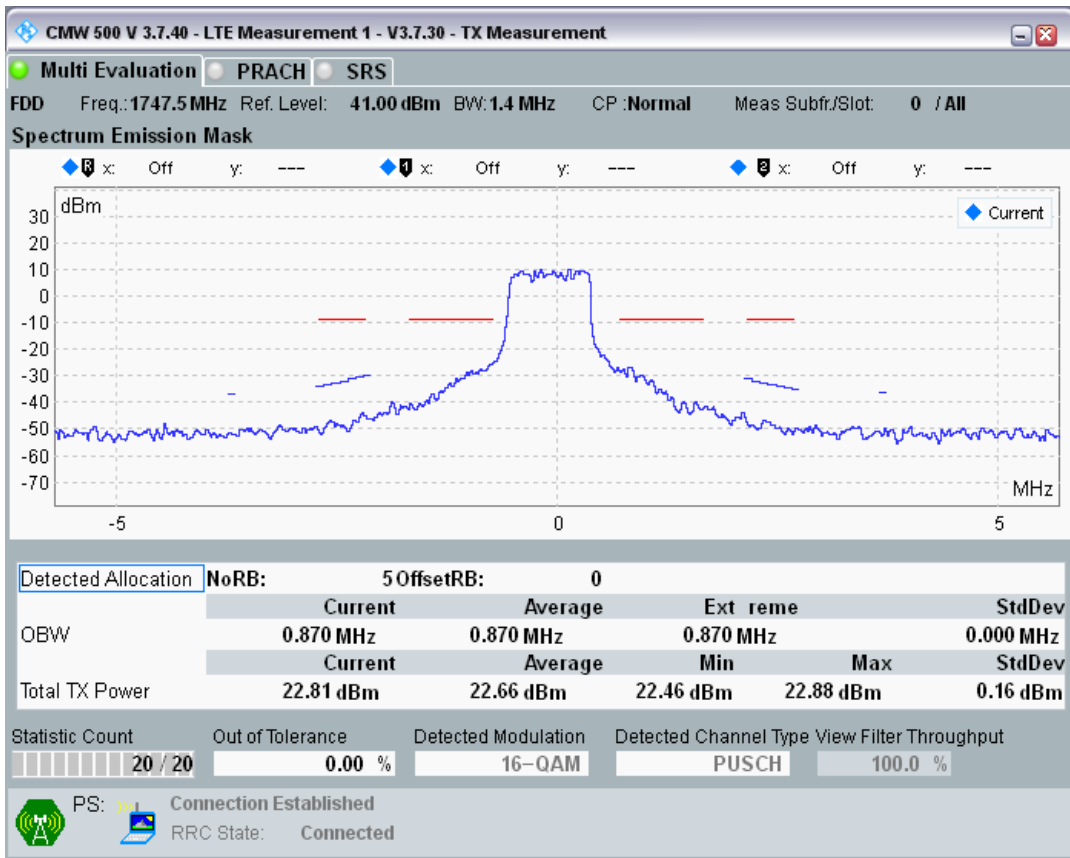

Band3 QAM16 BW=1.4MHz Channel=19575 RB Size=5 Position=#0

Band3 QAM16 BW=1.4MHz Channel=19575 RB Size=5 Position=#Max