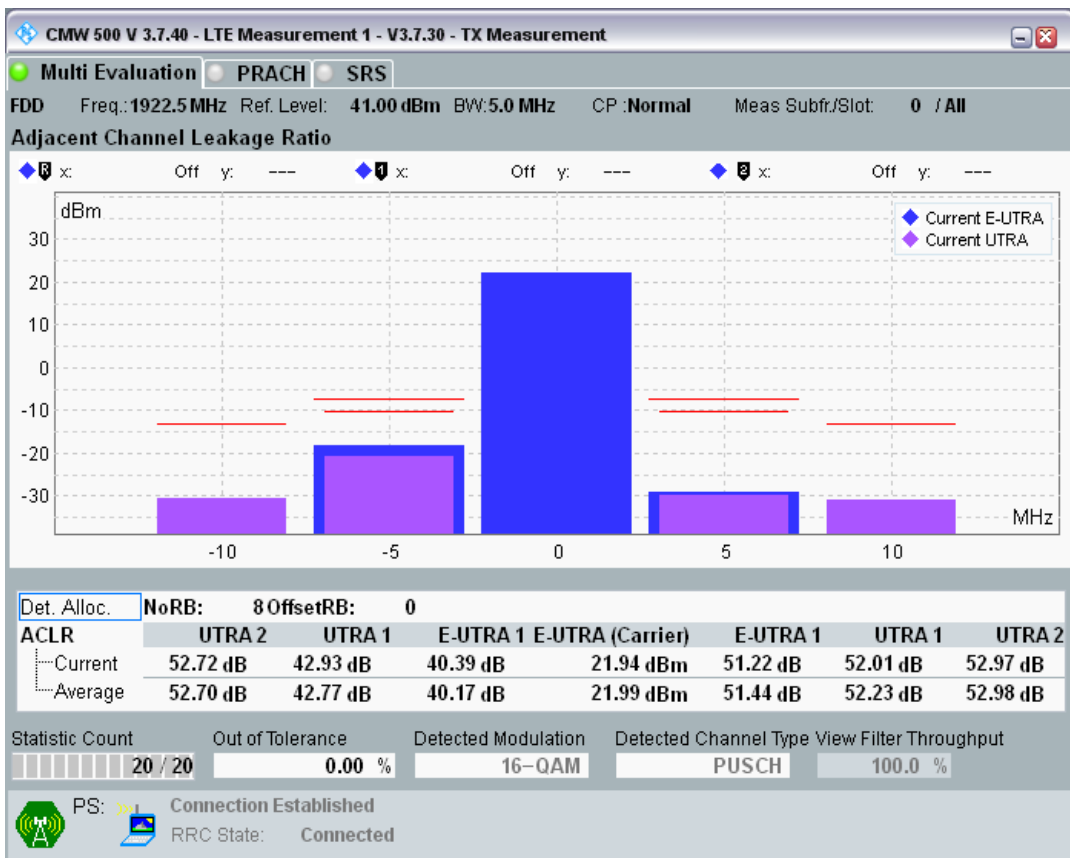

Band1 QPSK BW=5MHz Channel=18025 RB Size=8 Position=#0

Band1 QPSK BW=5MHz Channel=18025 RB Size=8 Position=#Max

Band1 QPSK BW=5MHz Channel=18025 RB Size=25 Position=#0

Band1 QAM16 BW=5MHz Channel=18025 RB Size=8 Position=#0