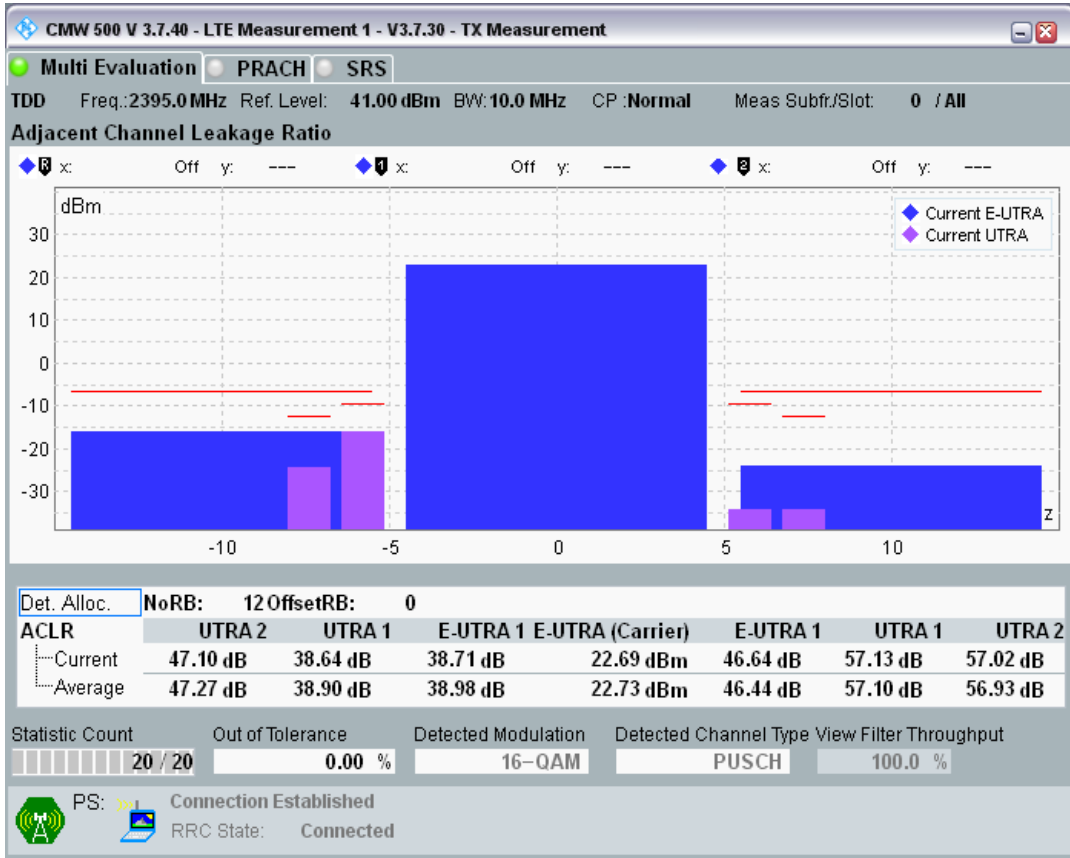

Band40 QAM16 BW=10MHz Channel=39600 RB Size=12 Position=#0

Band40 QAM16 BW=10MHz Channel=39150 RB Size=12 Position=#Max