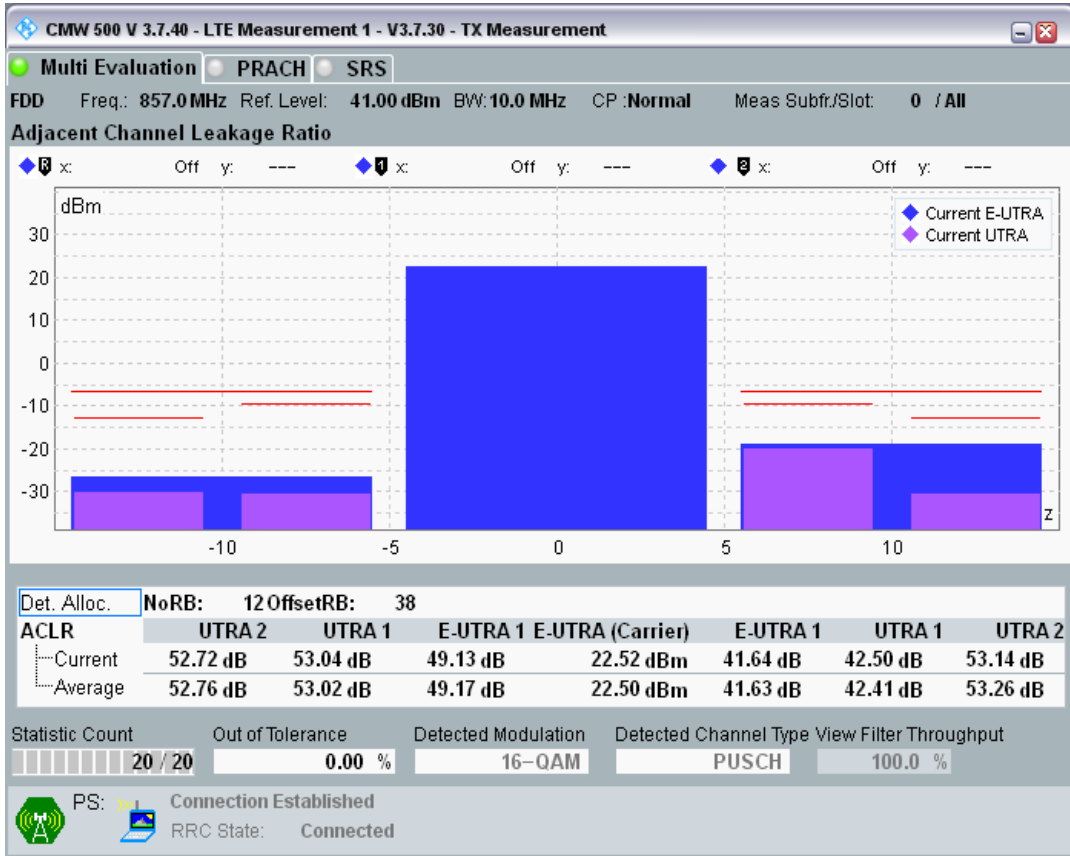

Band20 QAM16 BW=10MHz Channel=24400 RB Size=12 Position=#Max

Band20 QAM16 BW=10MHz Channel=24400 RB Size=50 Position=#0