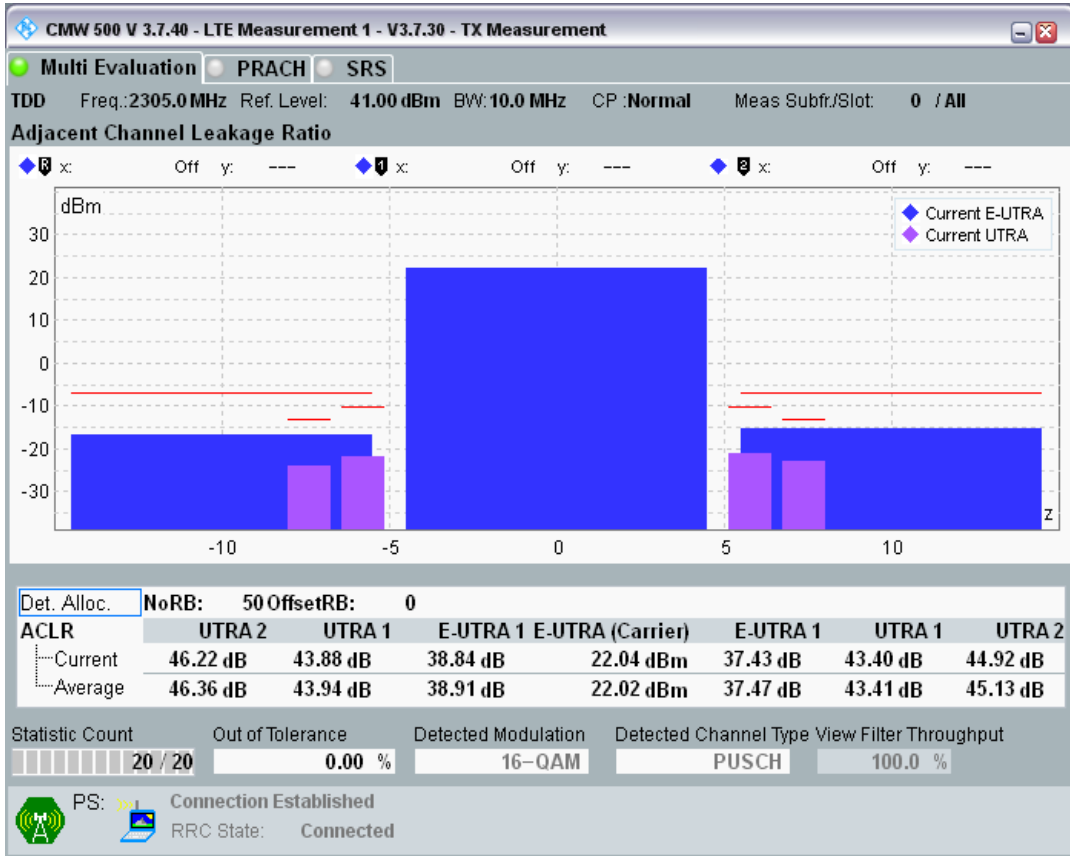

Band40 QAM16 BW=10MHz Channel=38700 RB Size=50 Position=#0

Band40 QAM16 BW=10MHz Channel=38700 RB Size=12 Position=#Max