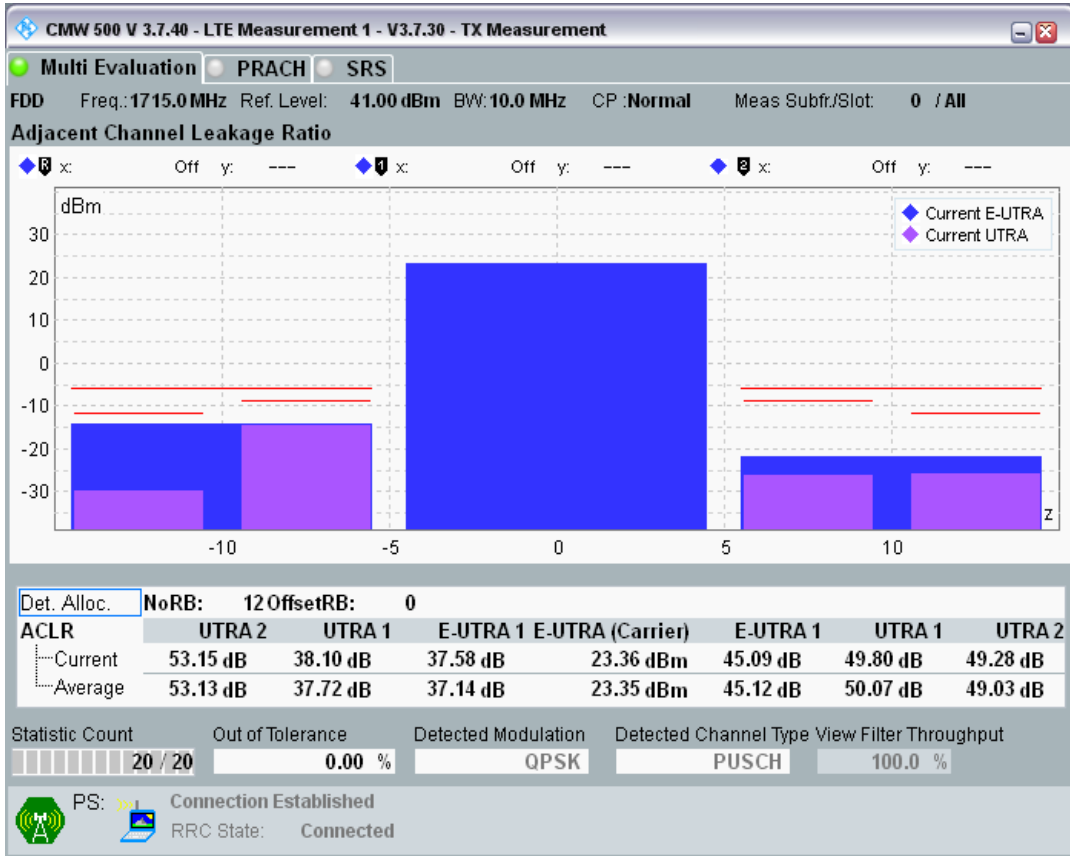

Band3 QPSK BW=10MHz Channel=19250 RB Size=12 Position=#0

Band3 QPSK BW=10MHz Channel=19250 RB Size=12 Position=#Max