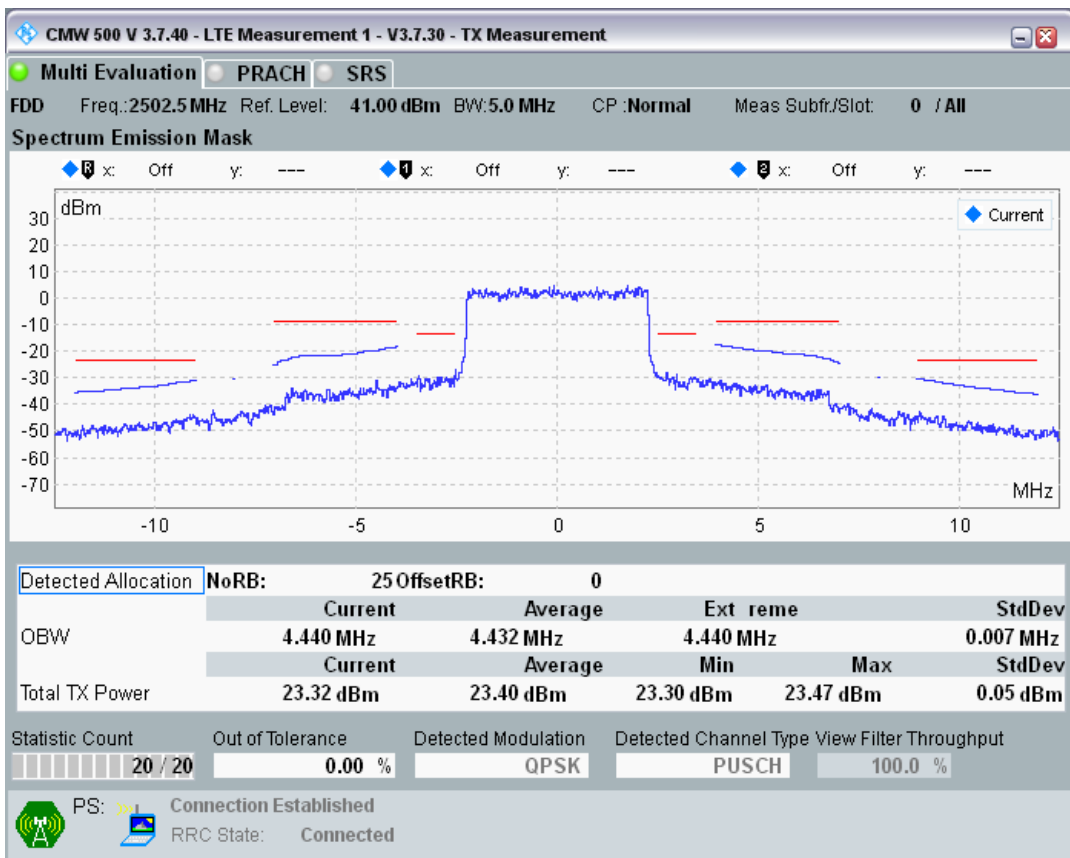

Band7 QPSK BW=5MHz Channel=20775 RB Size=25 Position=#0

Band7 QPSK BW=5MHz Channel=20775 RB Size=8 Position=#0