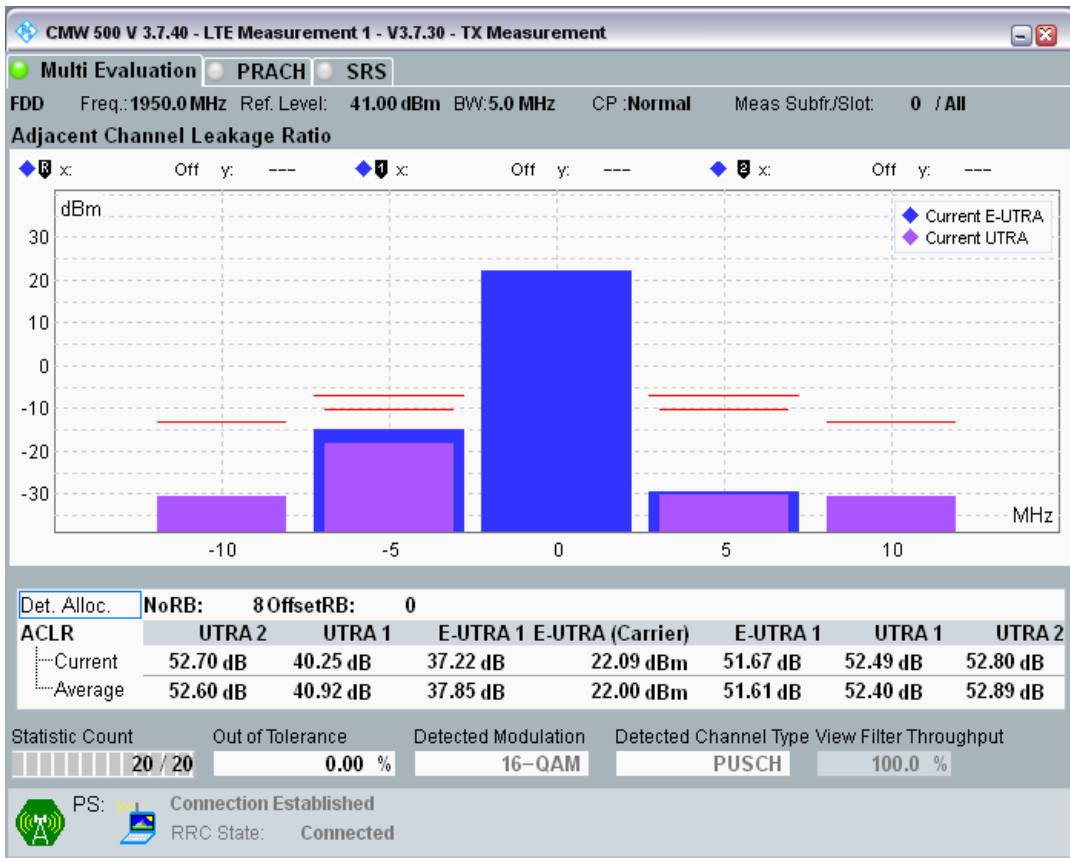

Band1 QAM16 BW=5MHz Channel=18300 RB Size=8 Position=#0

Band1 QAM16 BW=5MHz Channel=18300 RB Size=8 Position=#Max