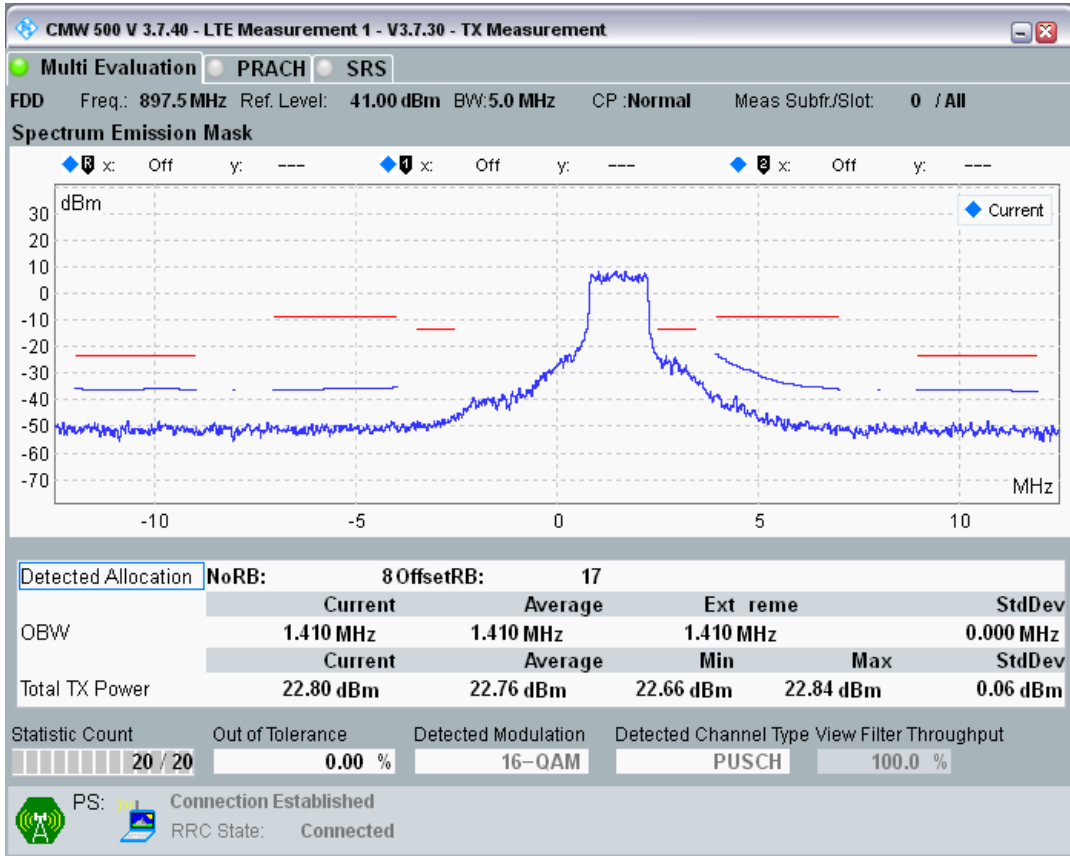

Band8 QAM16 BW=5MHz Channel=21625 RB Size=8 Position=#Max

Band8 QAM16 BW=5MHz Channel=21625 RB Size=25 Position=#0