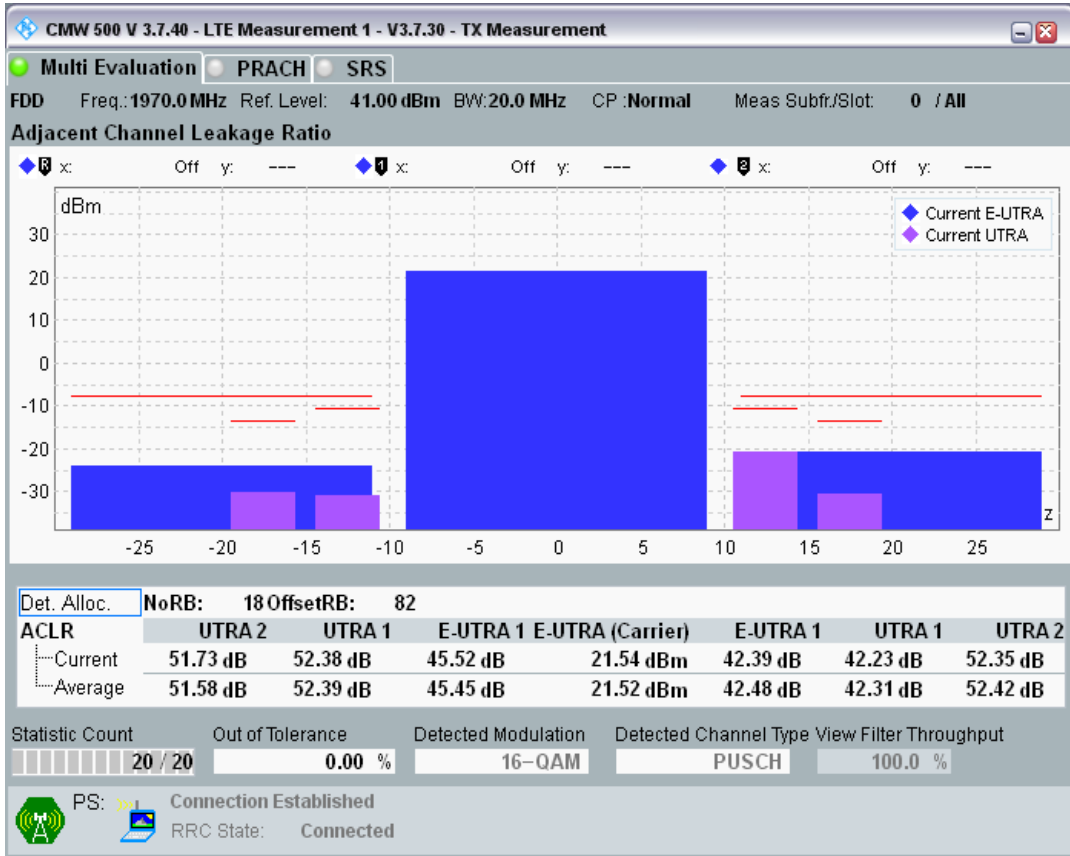

Band1 QAM16 BW=20MHz Channel=18500 RB Size=18 Position=#Max

Band1 QAM16 BW=20MHz Channel=18500 RB Size=100 Position=#0