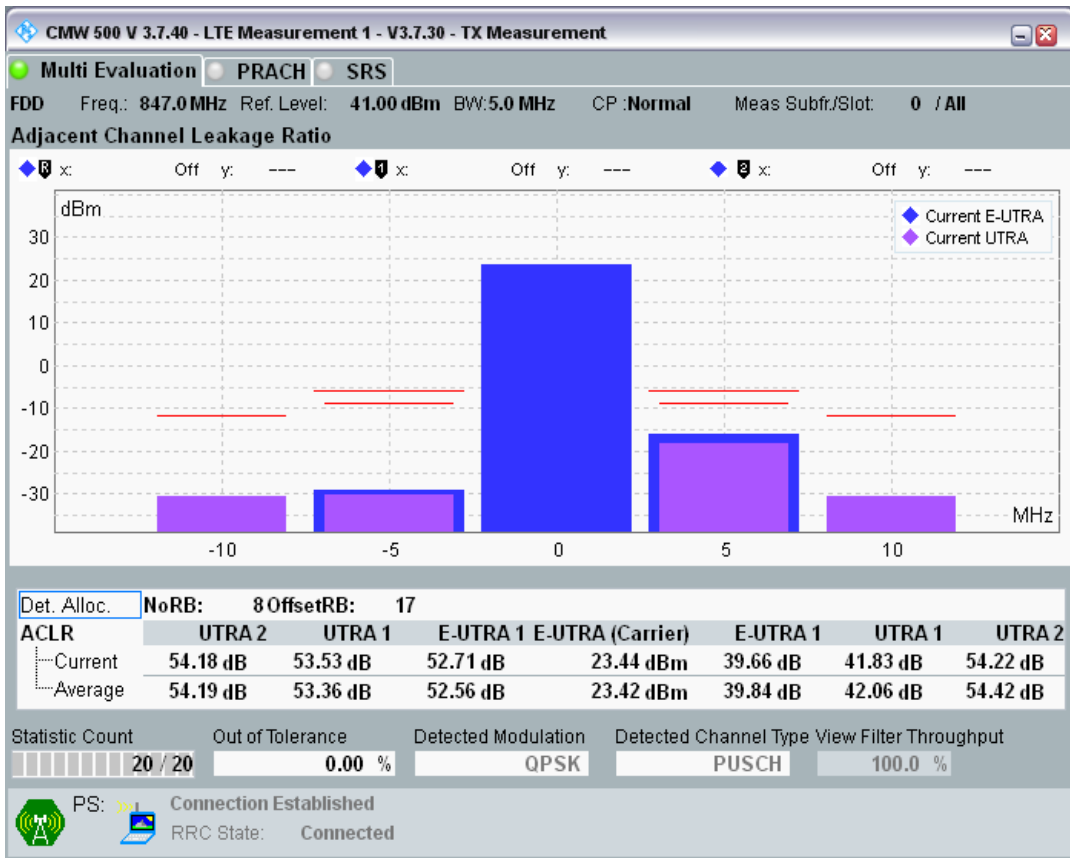

Band20 QPSK BW=5MHz Channel=24300 RB Size=8 Position=#Max

Band20 QPSK BW=5MHz Channel=24300 RB Size=25 Position=#0