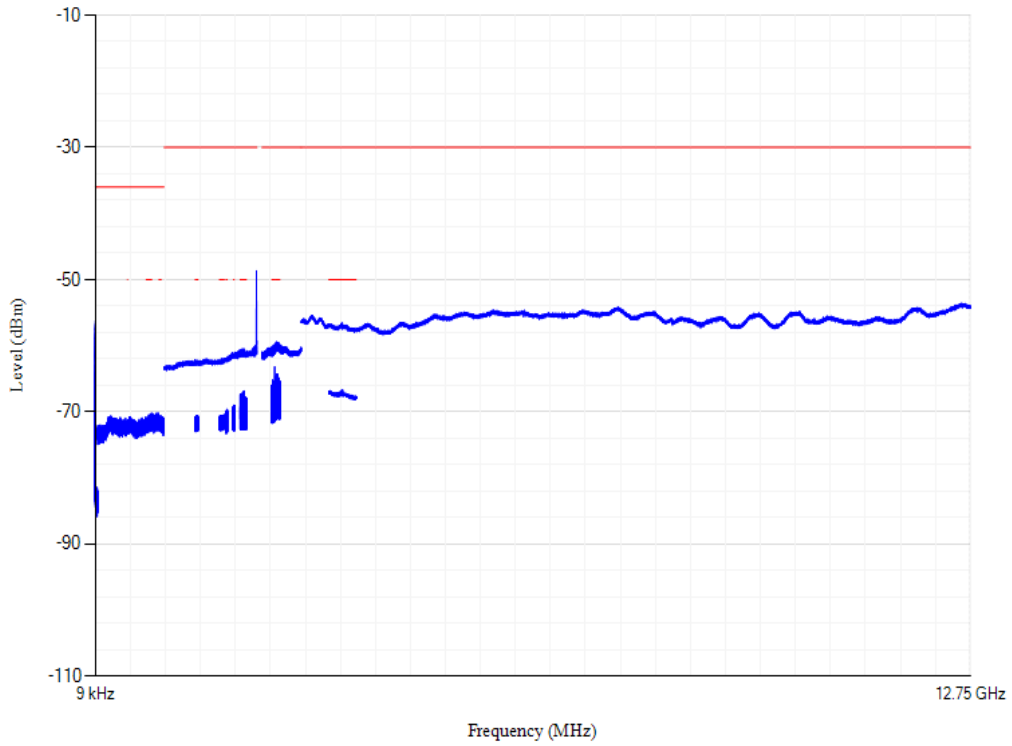

Conducted spurious emissions

Band40 QPSK BW=5MHz Channel=38675 RB Size=1 Position=#0

Conducted spurious emissions

Band40 QPSK BW=20MHz Channel=39550 RB Size=1 Position=#0

Conducted spurious emissions

Band40 QPSK BW=5MHz Channel=39625 RB Size=1 Position=#0