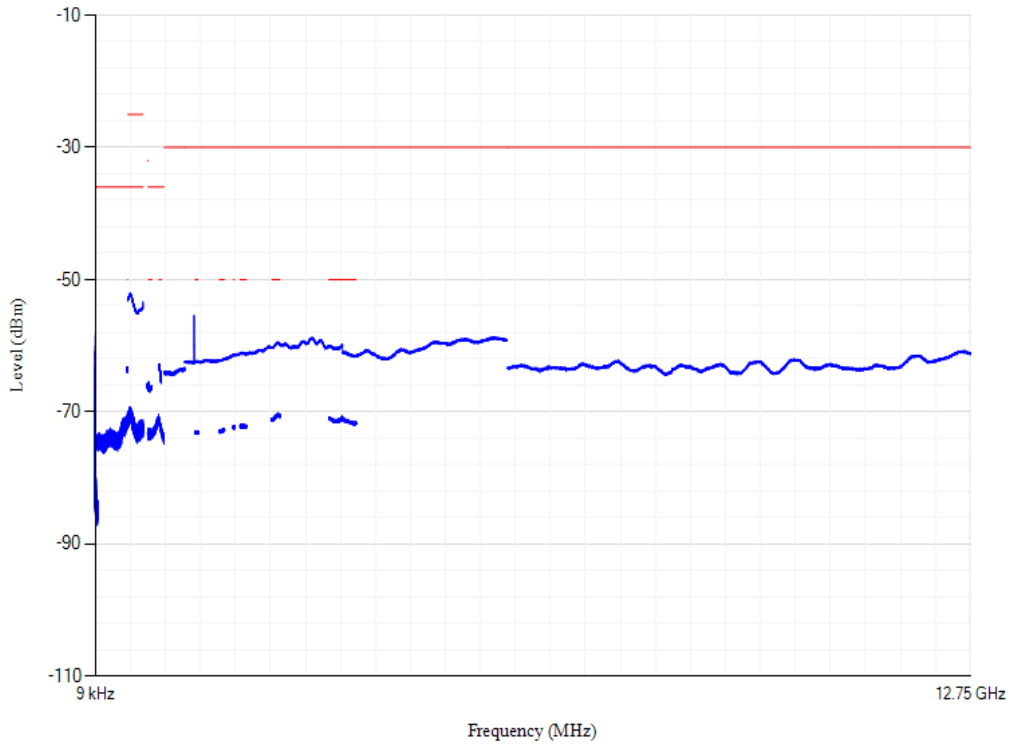

Conducted spurious emissions

Band28 QPSK BW=20MHz Channel=27560 RB Size=1 Position=#0