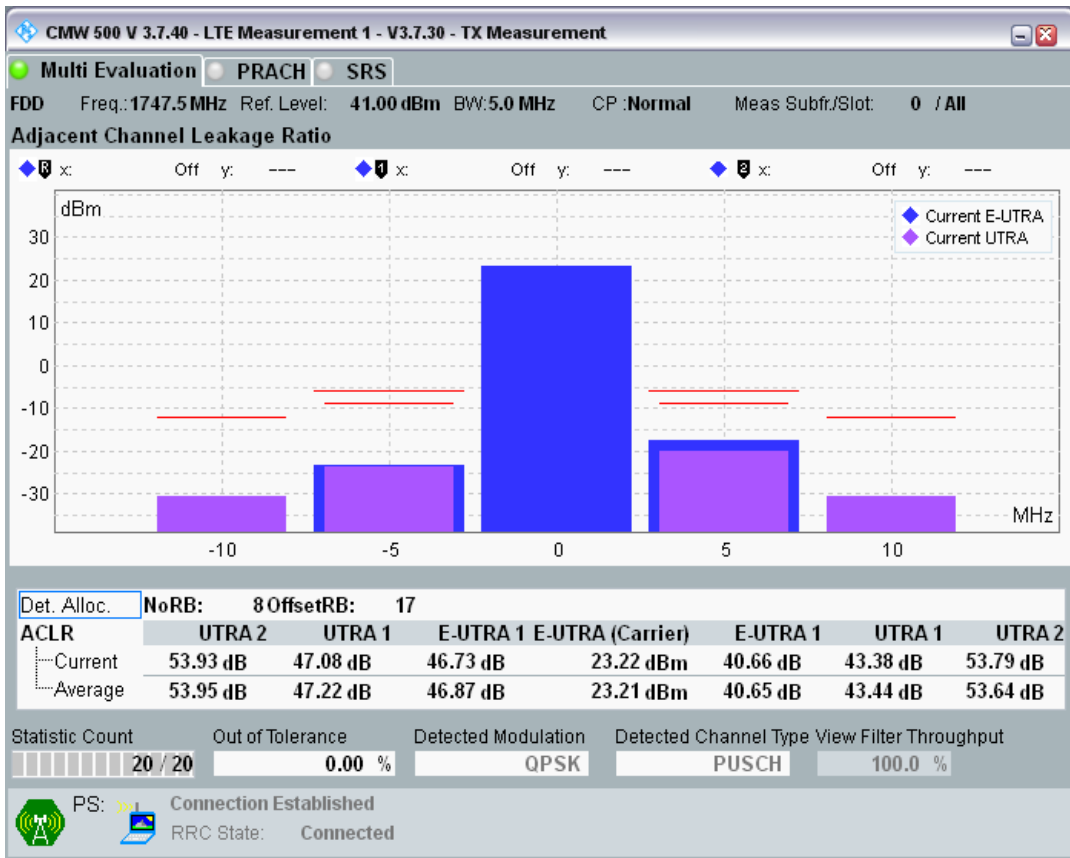

Band3 QPSK BW=5MHz Channel=19575 RB Size=8 Position=#Max

Band3 QPSK BW=5MHz Channel=19575 RB Size=25 Position=#0