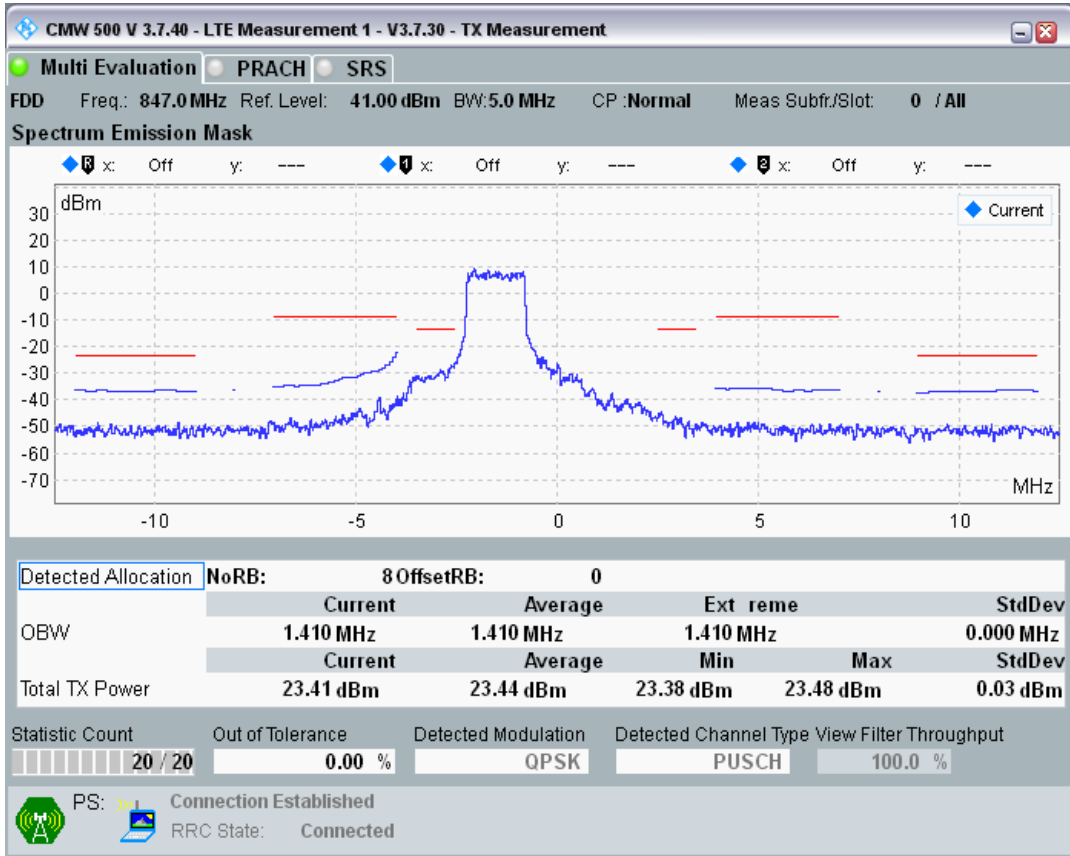

Band20 QPSK BW=5MHz Channel=24300 RB Size=8 Position=#0

Band20 QPSK BW=5MHz Channel=24300 RB Size=8 Position=#Max