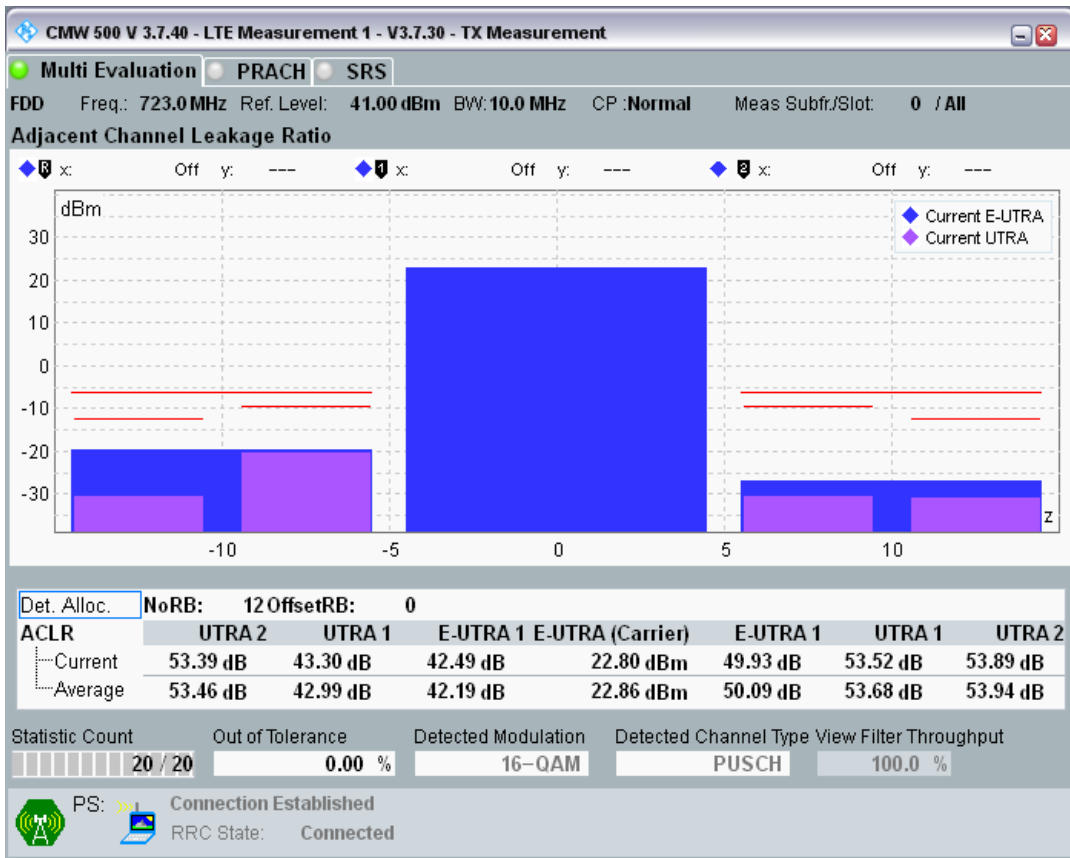

Band28 QPSK BW=10MHz Channel=27410 RB Size=50 Position=#0

Band28 QAM16 BW=10MHz Channel=27410 RB Size=12 Position=#0

Band28 QAM16 BW=10MHz Channel=27410 RB Size=12 Position=#Max

Band28 QAM16 BW=10MHz Channel=27410 RB Size=50 Position=#0