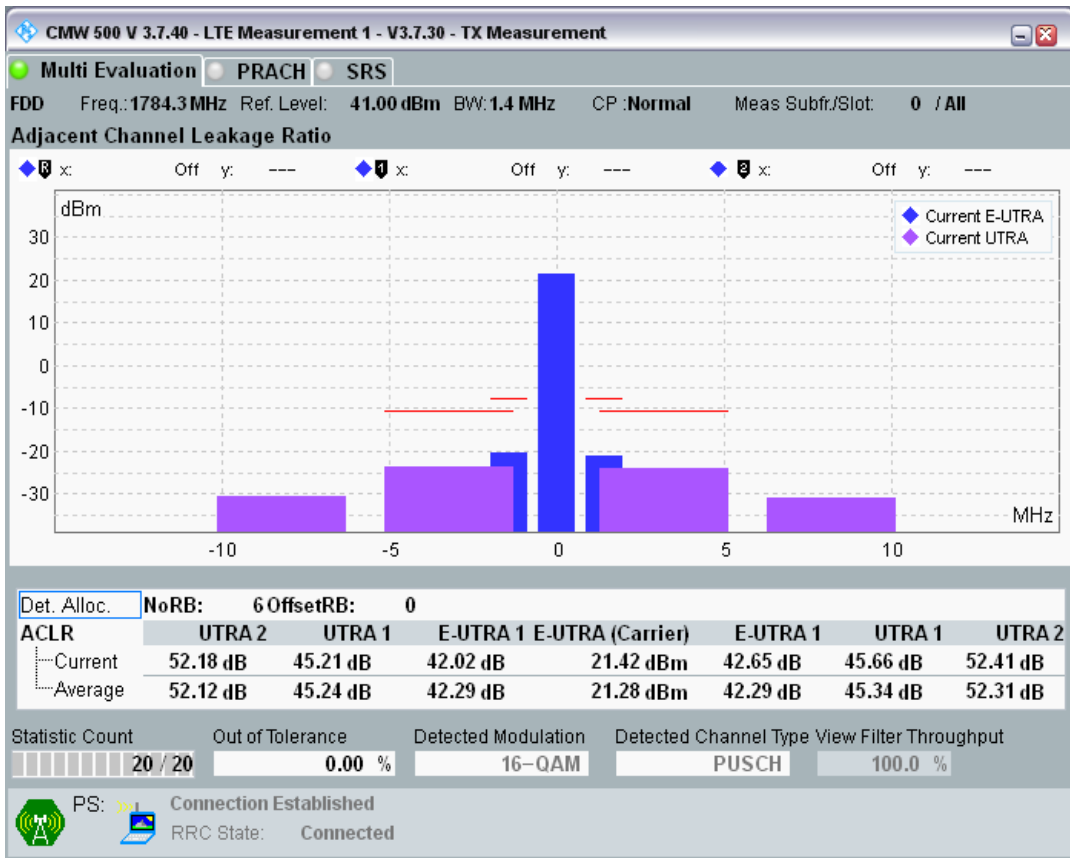

Band3 QAM16 BW=1.4MHz Channel=19943 RB Size=6 Position=#0

Band3 QPSK BW=5MHz Channel=19225 RB Size=8 Position=#0