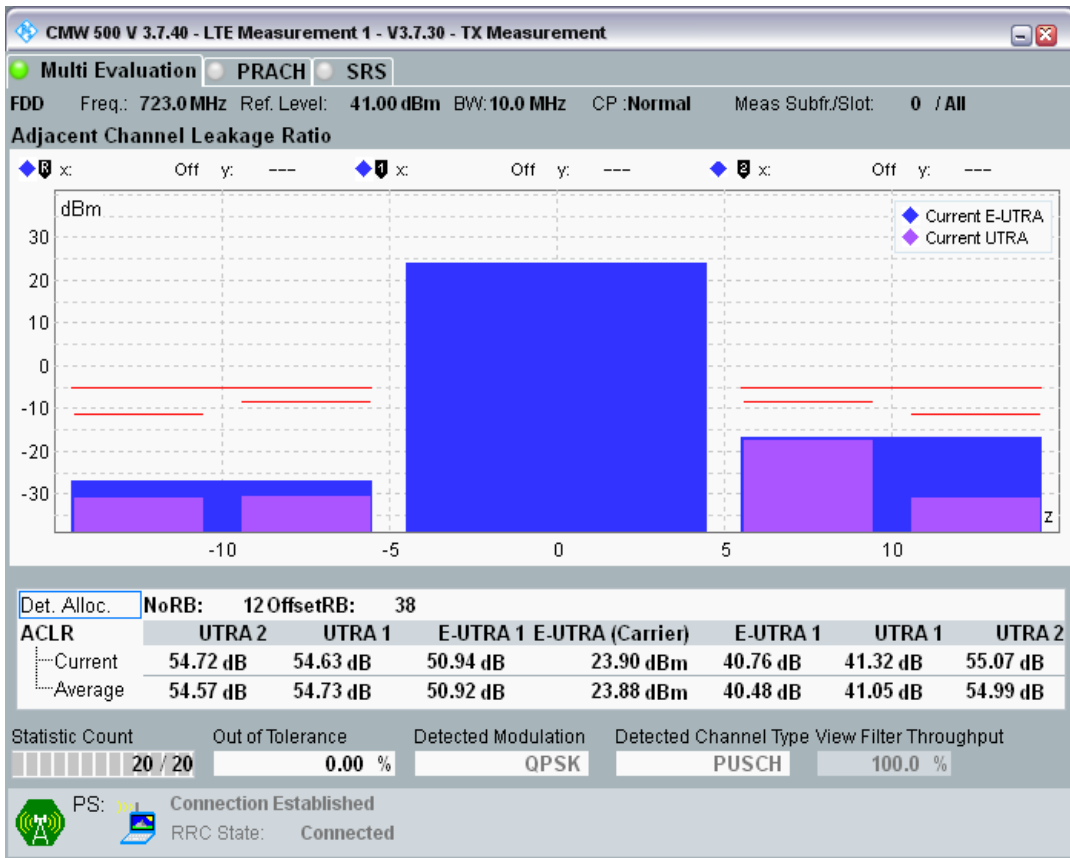

Band28 QPSK BW=10MHz Channel=27410 RB Size=50 Position=#0

Band28 QAM16 BW=10MHz Channel=27410 RB Size=12 Position=#0

Band28 QAM16 BW=10MHz Channel=27410 RB Size=12 Position=#Max

Band28 QAM16 BW=10MHz Channel=27410 RB Size=50 Position=#0