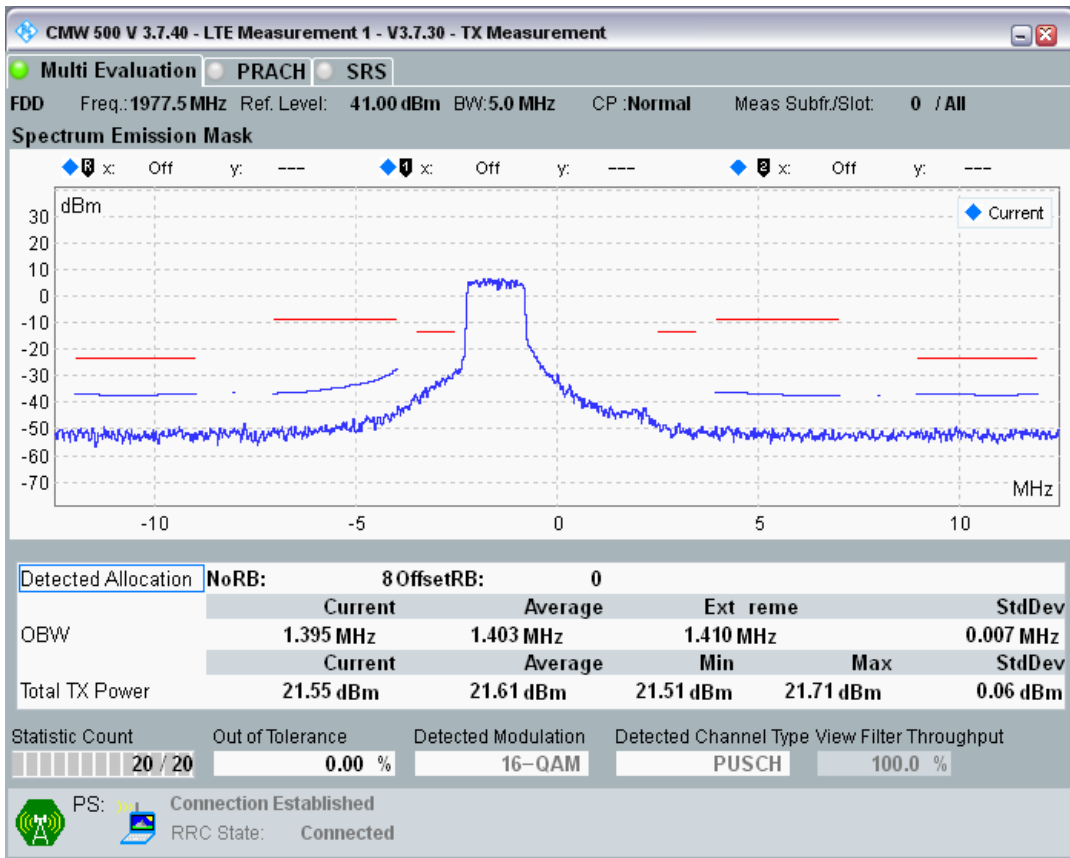

Band1 QPSK BW=5MHz Channel=18575 RB Size=8 Position=#0

Band1 QPSK BW=5MHz Channel=18575 RB Size=8 Position=#Max

Band1 QPSK BW=5MHz Channel=18575 RB Size=25 Position=#0

Band1 QAM16 BW=5MHz Channel=18575 RB Size=8 Position=#0