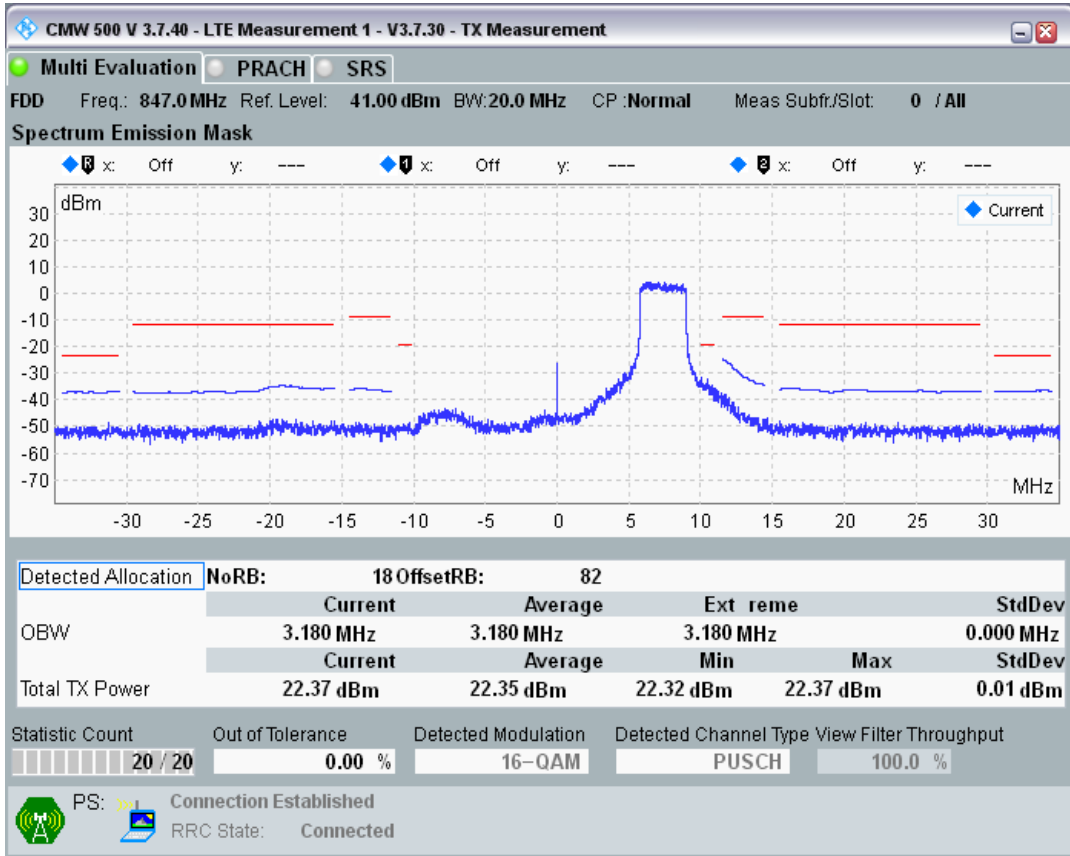

Band20 QAM16 BW=20MHz Channel=24300 RB Size=18 Position=#Max

Band20 QAM16 BW=20MHz Channel=24300 RB Size=100 Position=#0