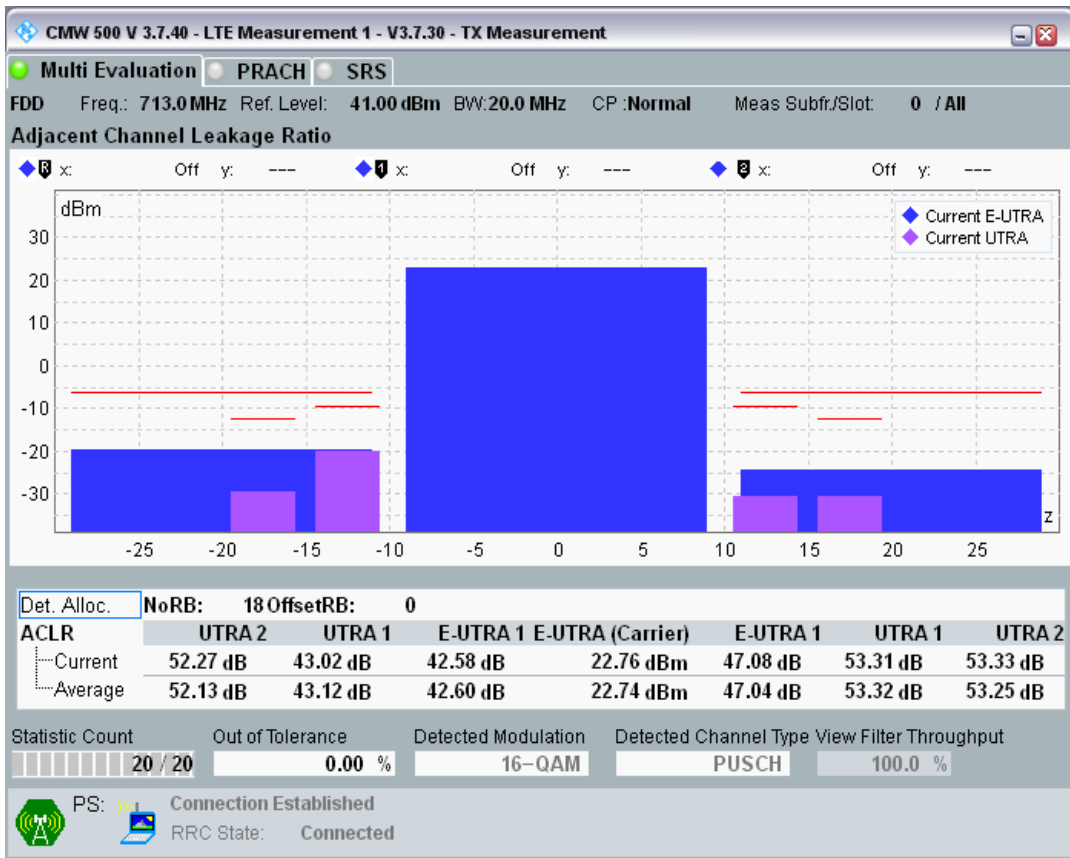

Band28 QAM16 BW=20MHz Channel=27310 RB Size=18 Position=#0

Band28 QAM16 BW=20MHz Channel=27310 RB Size=18 Position=#Max