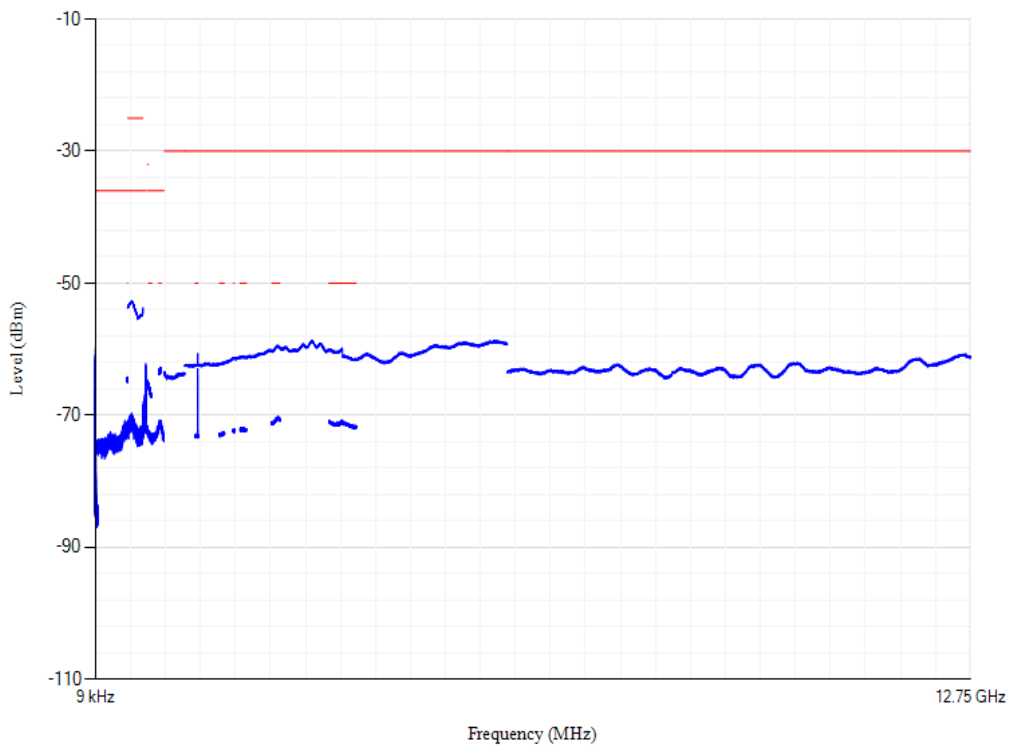

Conducted spurious emissions

Band28 QPSK BW=3MHz Channel=27645 RB Size=1 Position=#0

Conducted spurious emissions

Band28 QPSK BW=5MHz Channel=27235 RB Size=1 Position=#0

Conducted spurious emissions

Band28 QPSK BW=5MHz Channel=27385 RB Size=1 Position=#0