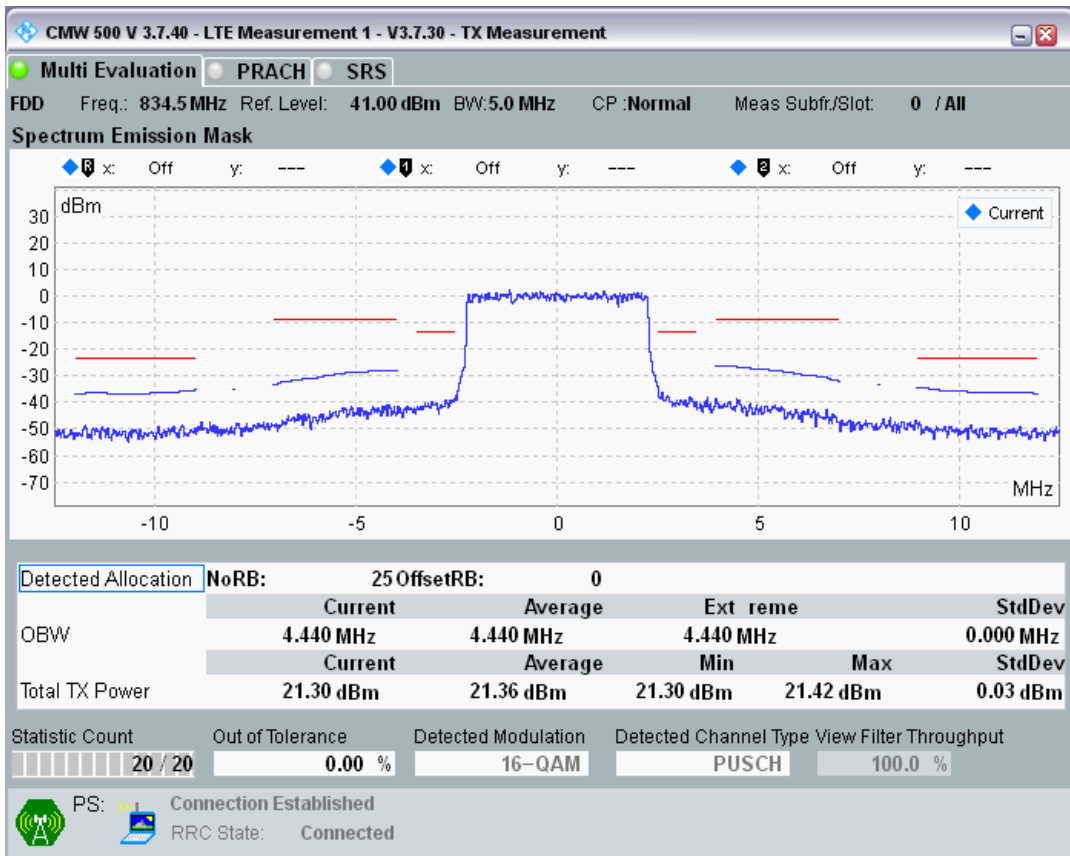

Band20 QPSK BW=5MHz Channel=24175 RB Size=25 Position=#0

Band20 QAM16 BW=5MHz Channel=24175 RB Size=8 Position=#0

Band20 QAM16 BW=5MHz Channel=24175 RB Size=8 Position=#Max

Band20 QAM16 BW=5MHz Channel=24175 RB Size=25 Position=#0