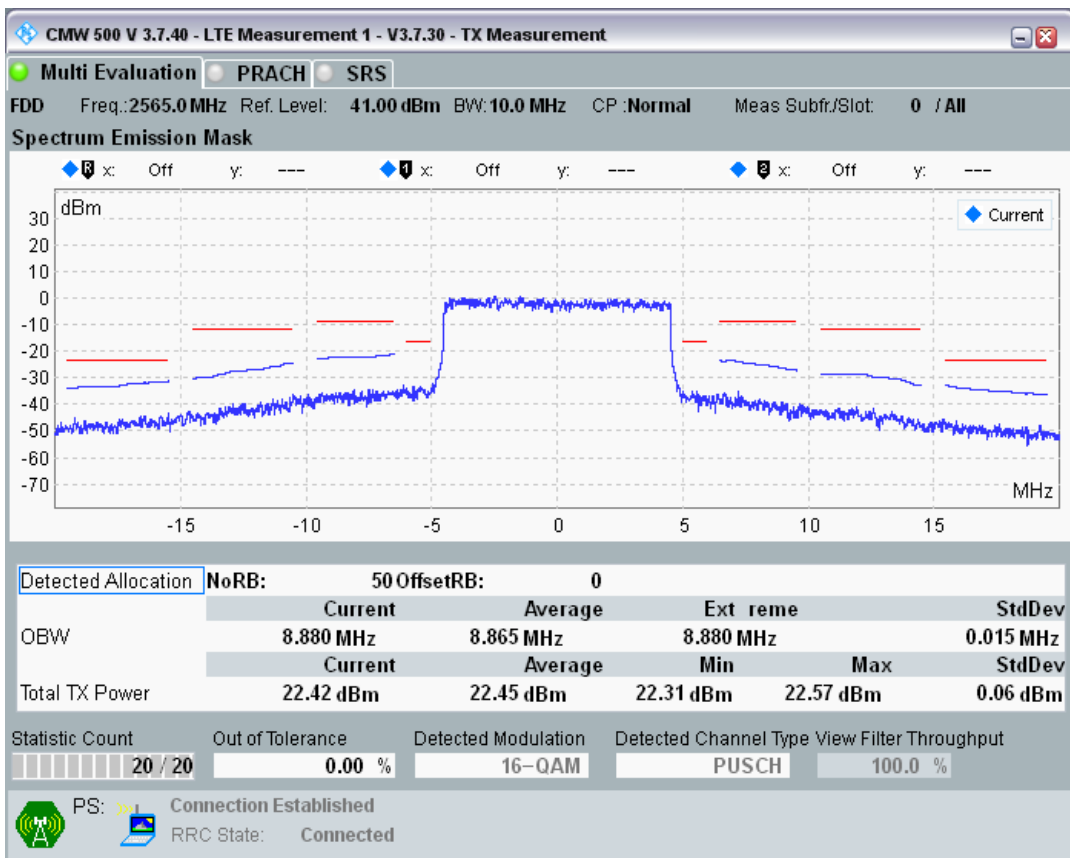

Band7 QAM16 BW=10MHz Channel=21400 RB Size=50 Position=#0

Band7 QAM16 BW=5MHz Channel=20775 RB Size=8 Position=#0