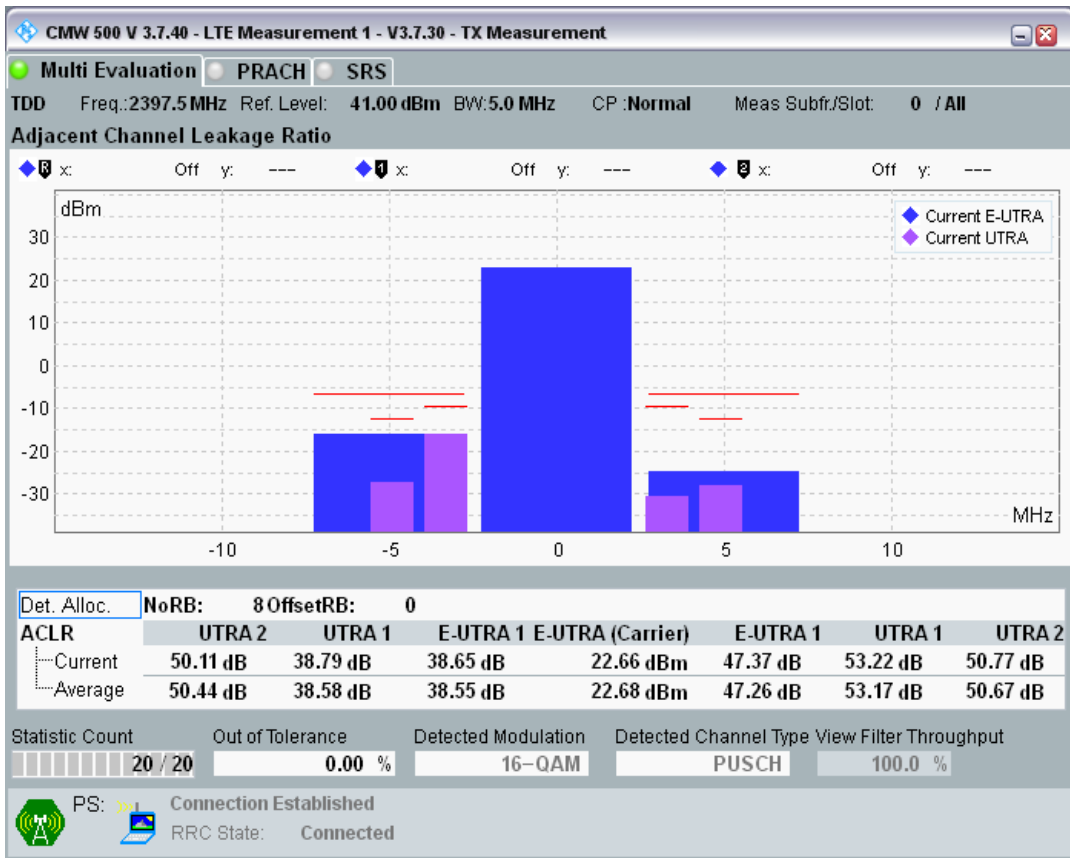

Band40 QAM16 BW=5MHz Channel=39150 RB Size=8 Position=#0

Band40 QAM16 BW=5MHz Channel=39150 RB Size=25 Position=#0

Band40 QAM16 BW=5MHz Channel=38675 RB Size=8 Position=#Max

Band40 QAM16 BW=5MHz Channel=39625 RB Size=8 Position=#0