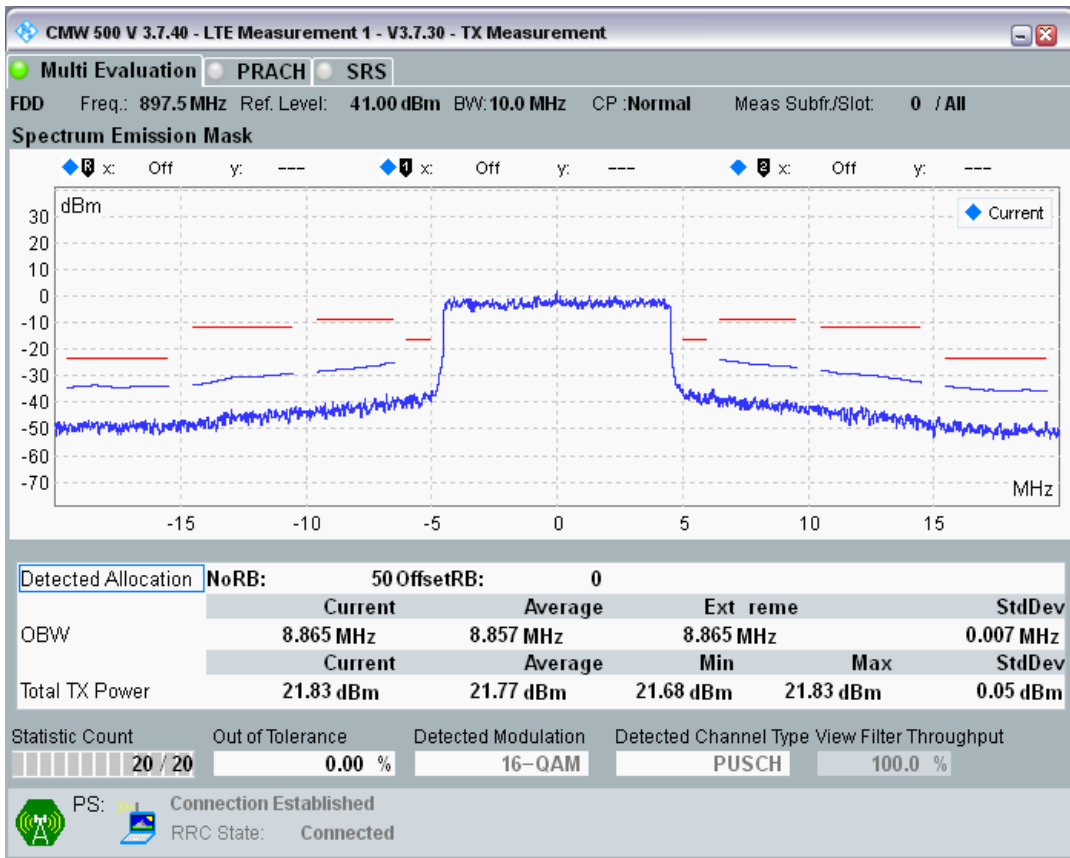

Band8 QPSK BW=10MHz Channel=21625 RB Size=50 Position=#0

Band8 QAM16 BW=10MHz Channel=21625 RB Size=12 Position=#0

Band8 QAM16 BW=10MHz Channel=21625 RB Size=12 Position=#Max

Band8 QAM16 BW=10MHz Channel=21625 RB Size=50 Position=#0