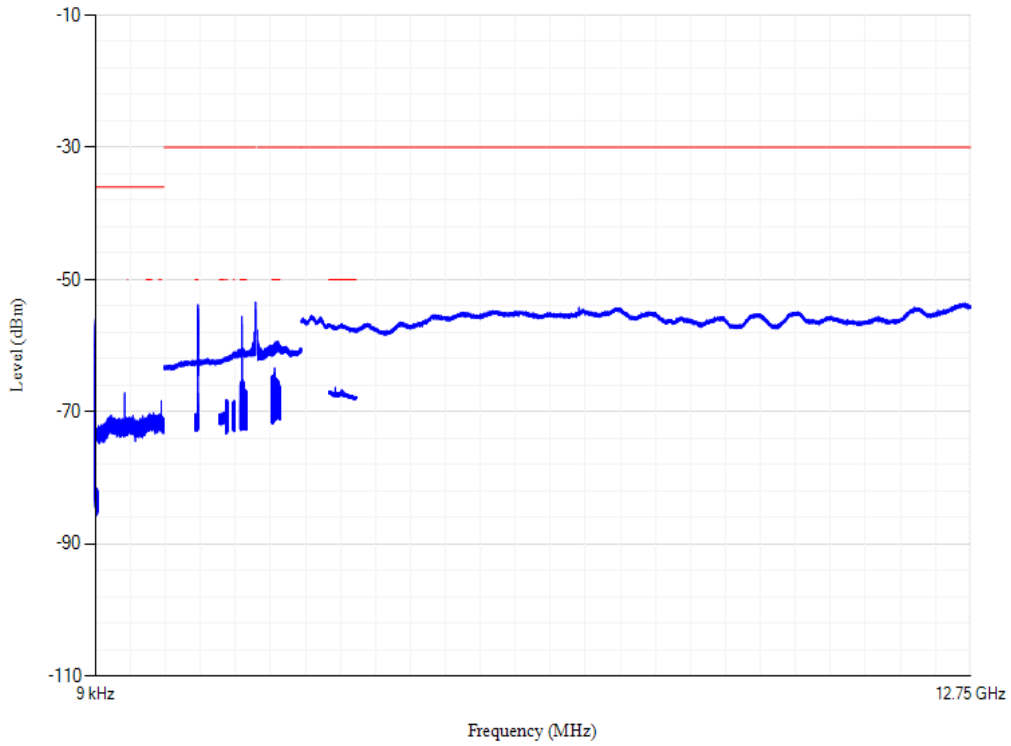

Conducted spurious emissions

Band7 QPSK BW=5MHz Channel=20775 RB Size=1 Position=#0