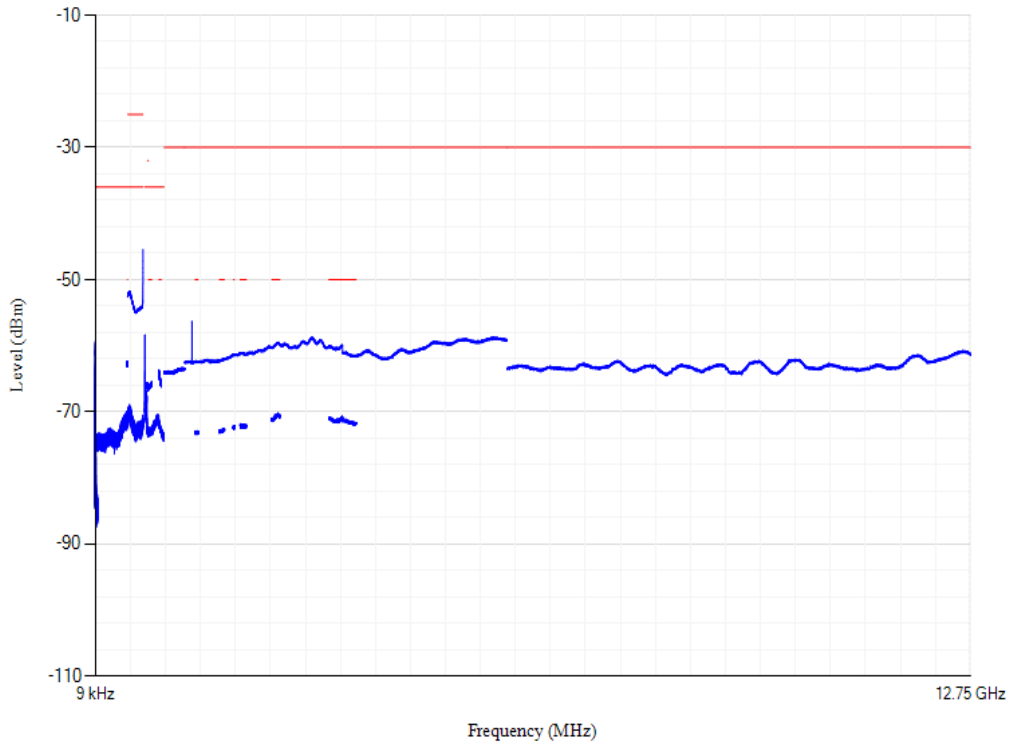

Conducted spurious emissions

Band28 QPSK BW=3MHz Channel=27645 RB Size=1 Position=#0

Conducted spurious emissions

Band28 QPSK BW=5MHz Channel=27235 RB Size=1 Position=#0

Conducted spurious emissions

Band28 QPSK BW=5MHz Channel=27385 RB Size=1 Position=#0