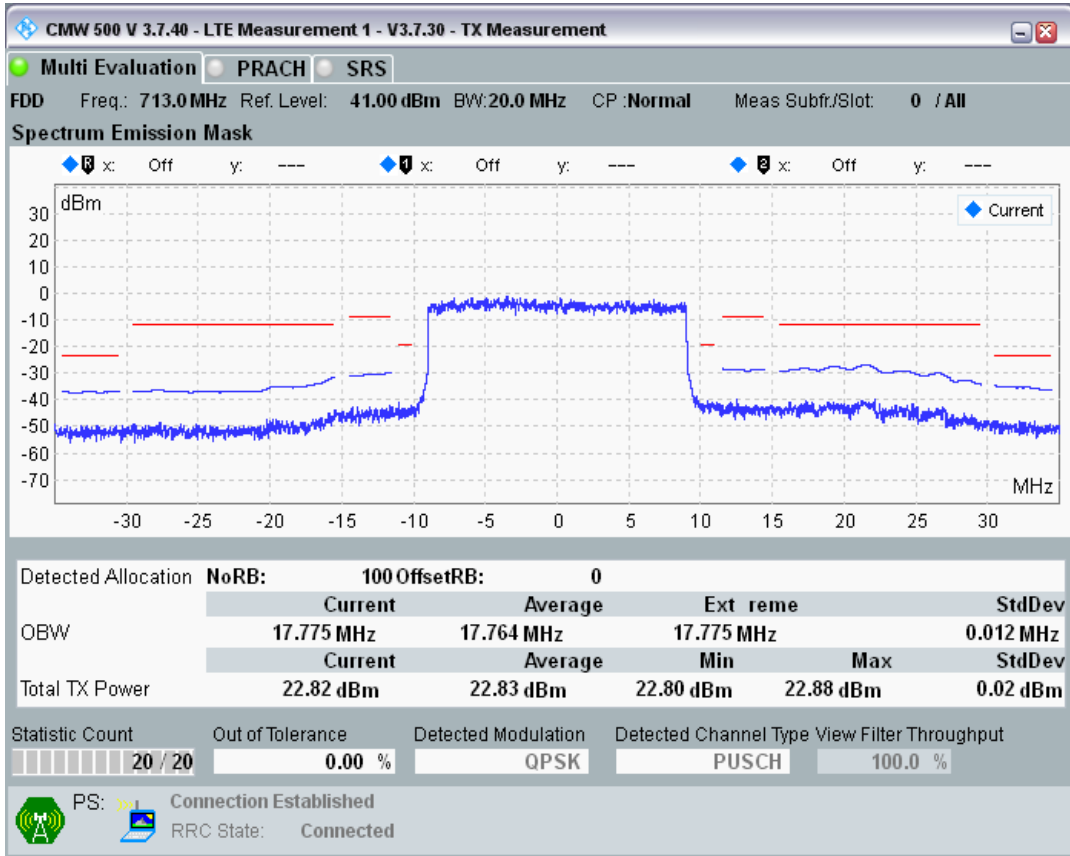

Band28 QPSK BW=20MHz Channel=27310 RB Size=100 Position=#0

Band28 QAM16 BW=20MHz Channel=27310 RB Size=18 Position=#0