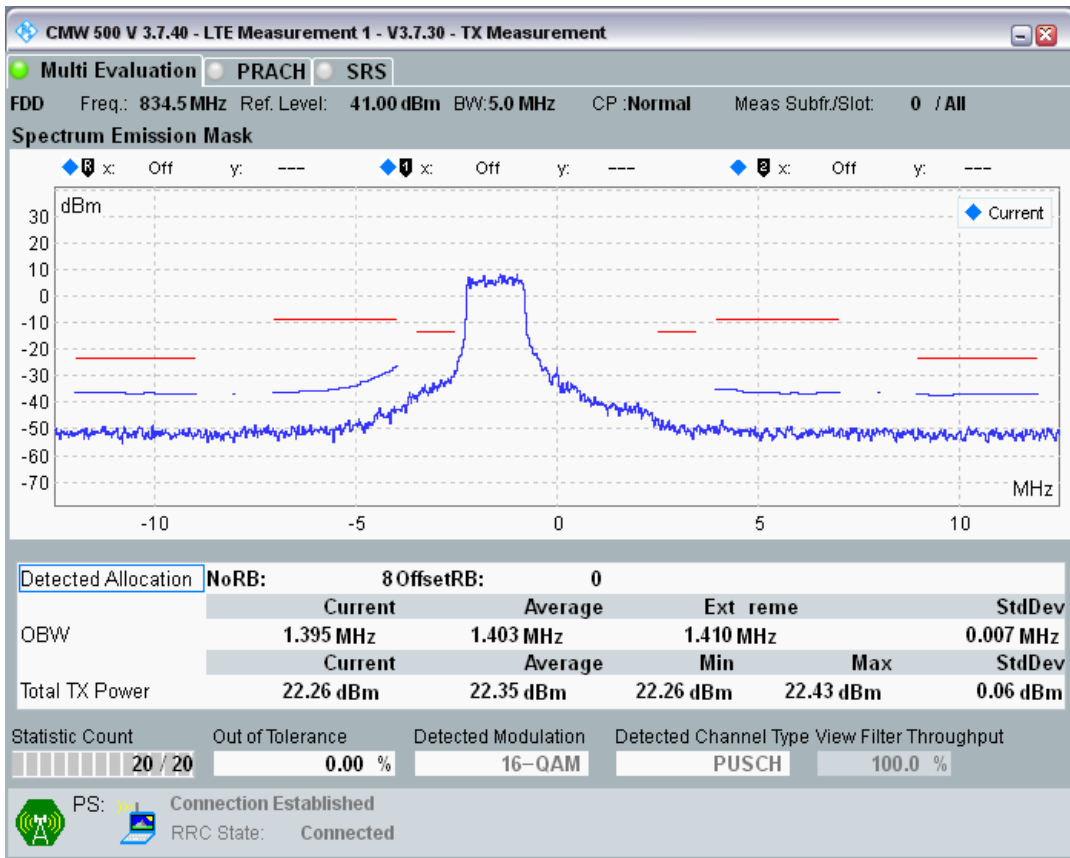

Band20 QAM16 BW=5MHz Channel=24175 RB Size=8 Position=#0

Band20 QAM16 BW=5MHz Channel=24175 RB Size=8 Position=#Max