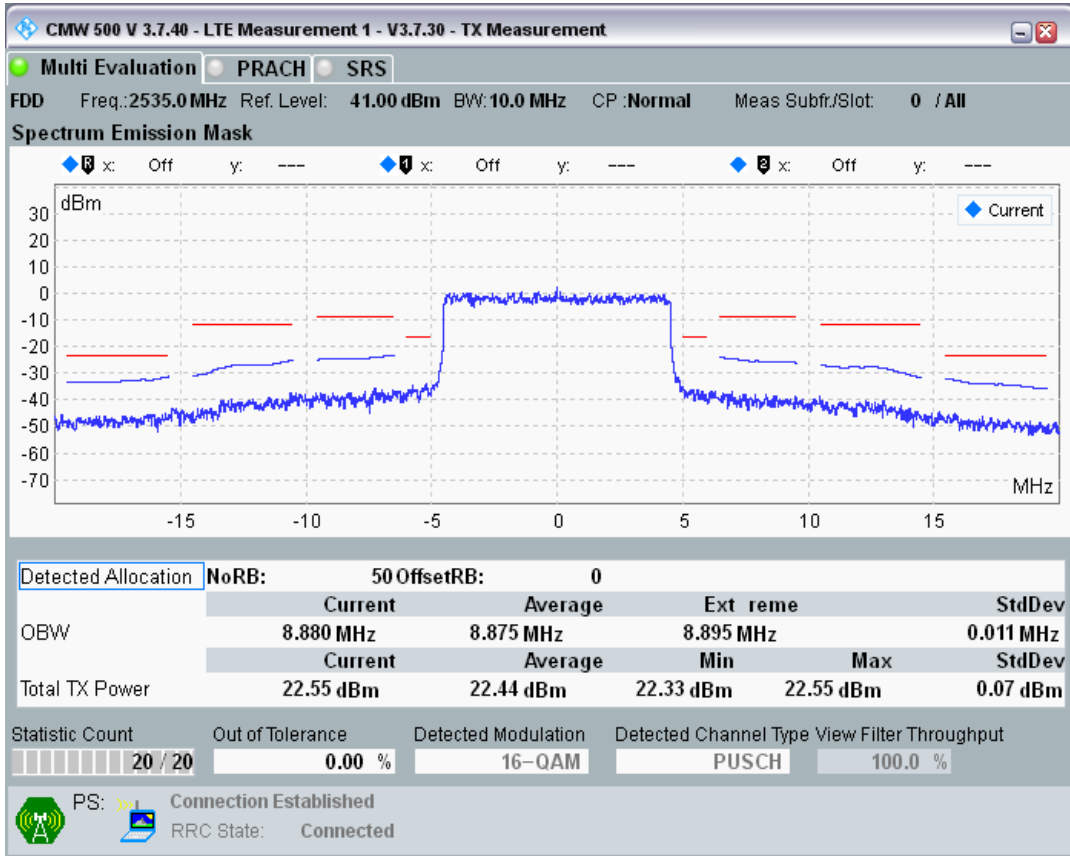

Band7 QAM16 BW=10MHz Channel=21100 RB Size=50 Position=#0

Band7 QAM16 BW=10MHz Channel=21100 RB Size=12 Position=#0