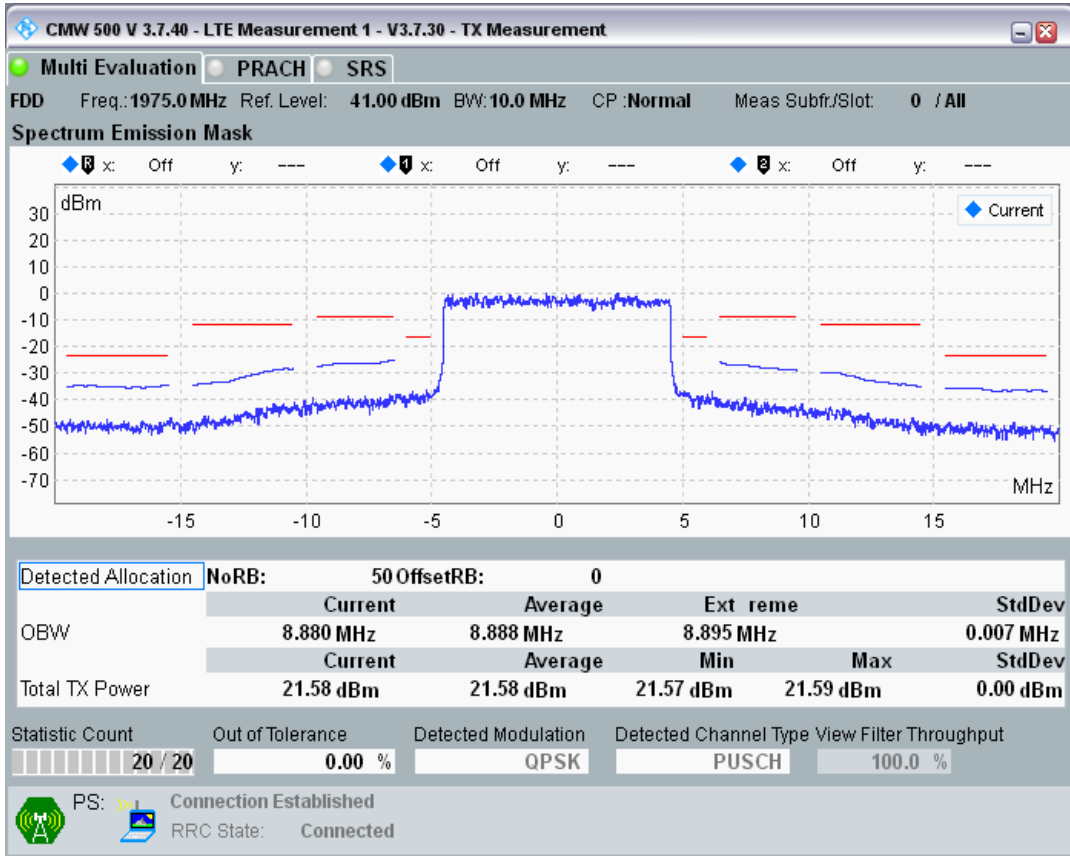

Band1 QPSK BW=10MHz Channel=18550 RB Size=50 Position=#0

Band1 QAM16 BW=10MHz Channel=18550 RB Size=12 Position=#0