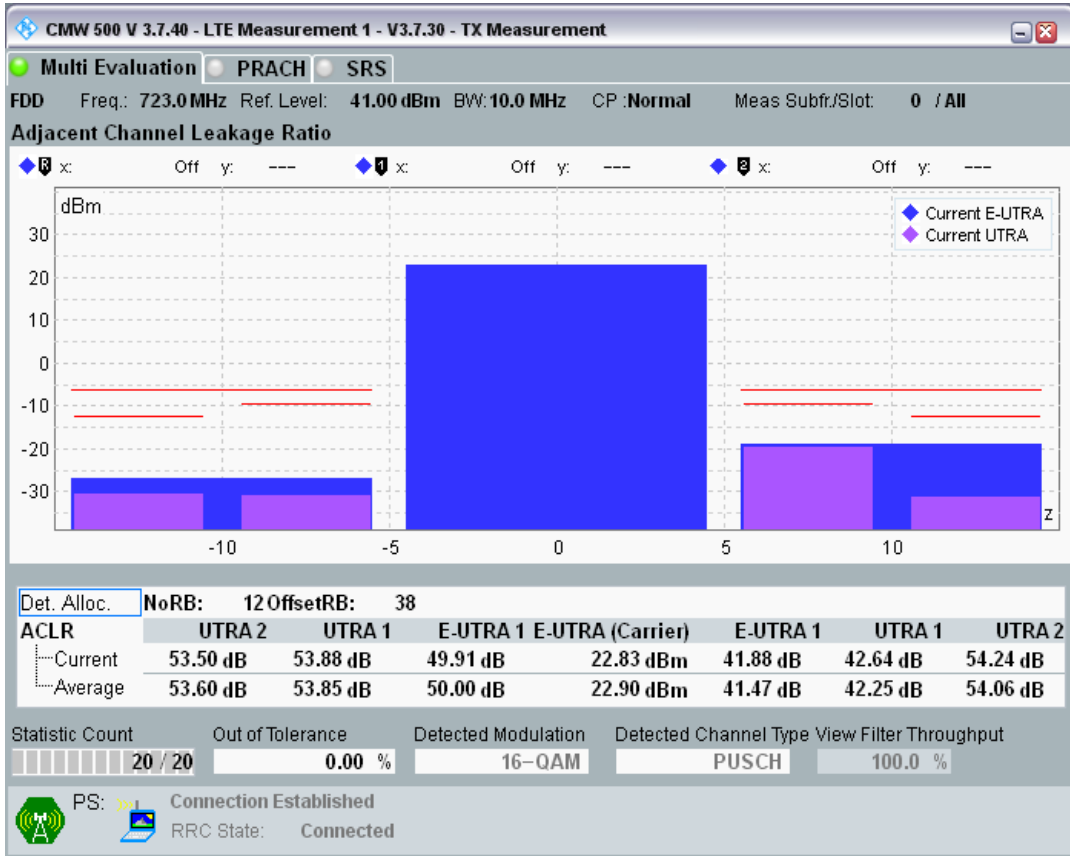

Band28 QPSK BW=10MHz Channel=27410 RB Size=50 Position=#0

Band28 QAM16 BW=10MHz Channel=27410 RB Size=12 Position=#0

Band28 QAM16 BW=10MHz Channel=27410 RB Size=12 Position=#Max

Band28 QAM16 BW=10MHz Channel=27410 RB Size=50 Position=#0