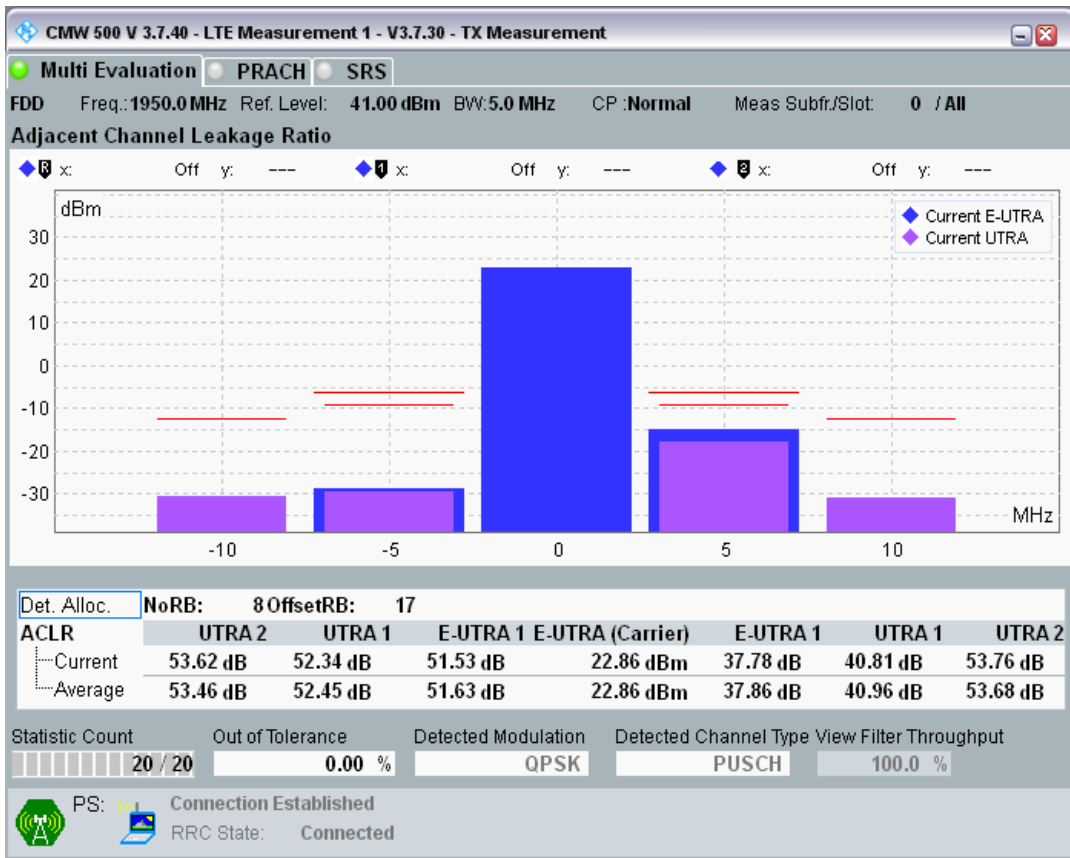

Band1 QAM16 BW=5MHz Channel=18025 RB Size=8 Position=#Max

Band1 QAM16 BW=5MHz Channel=18025 RB Size=25 Position=#0

Band1 QPSK BW=5MHz Channel=18300 RB Size=8 Position=#0

Band1 QPSK BW=5MHz Channel=18300 RB Size=8 Position=#Max