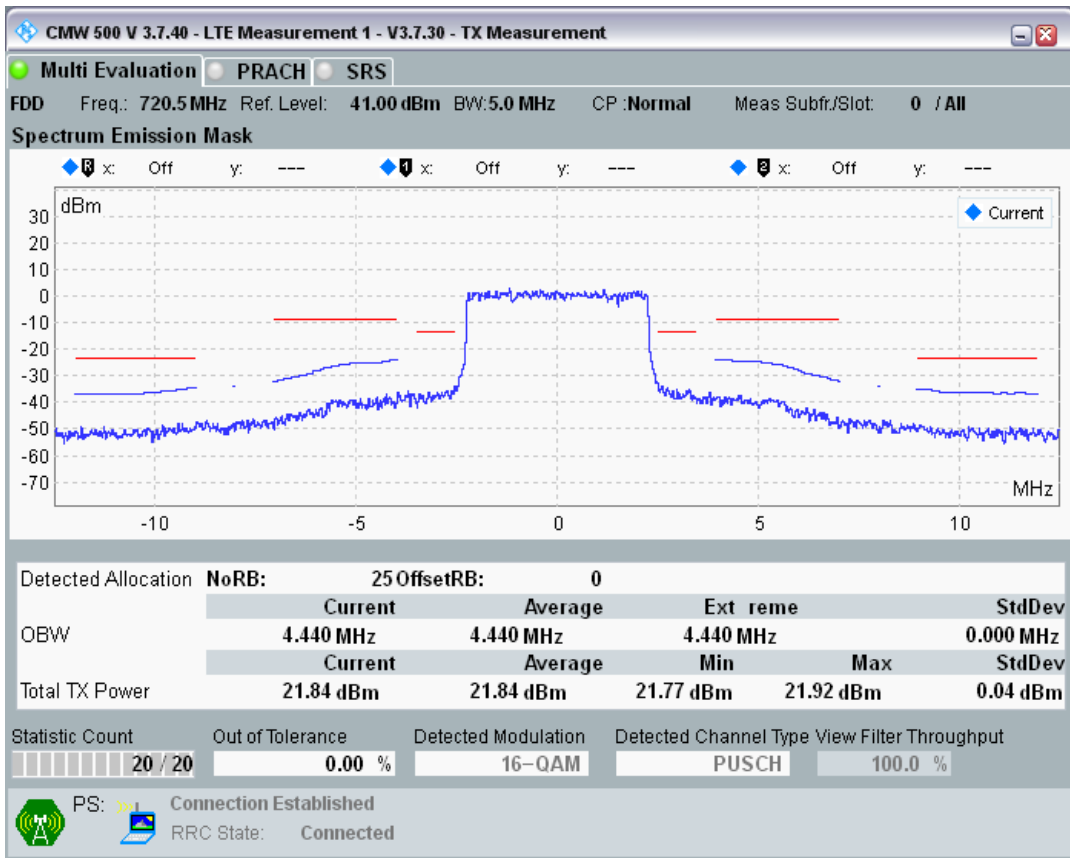

Band28 QAM16 BW=5MHz Channel=27385 RB Size=25 Position=#0

Band28 QPSK BW=5MHz Channel=27635 RB Size=8 Position=#0