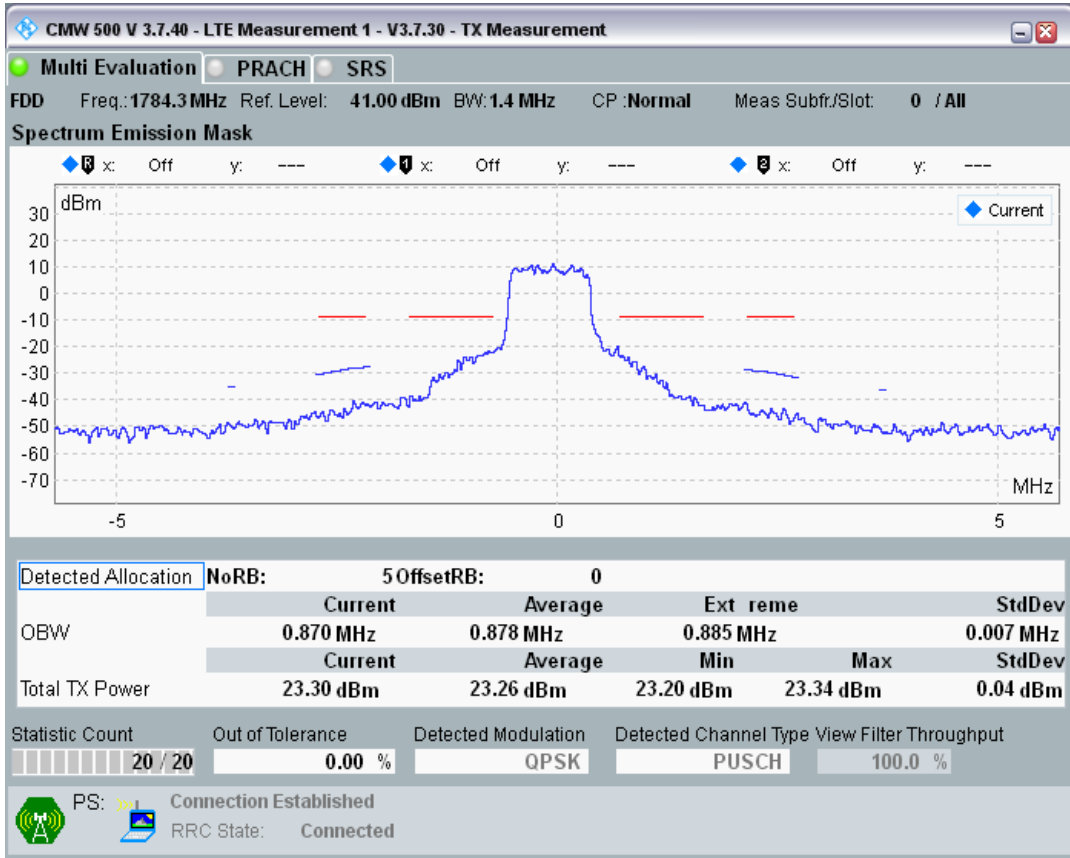

Band3 QPSK BW=1.4MHz Channel=19943 RB Size=5 Position=#0

Band3 QPSK BW=1.4MHz Channel=19943 RB Size=5 Position=#Max