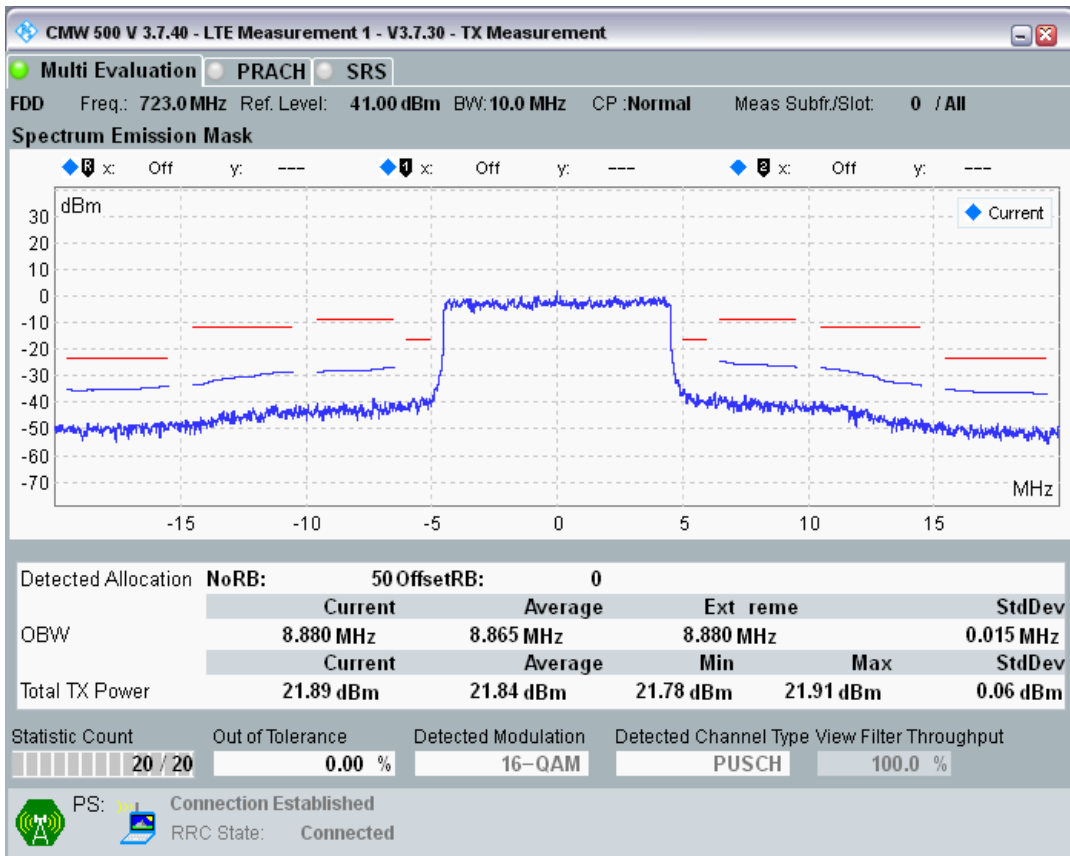

Band28 QPSK BW=10MHz Channel=27410 RB Size=50 Position=#0

Band28 QAM16 BW=10MHz Channel=27410 RB Size=12 Position=#0

Band28 QAM16 BW=10MHz Channel=27410 RB Size=12 Position=#Max

Band28 QAM16 BW=10MHz Channel=27410 RB Size=50 Position=#0