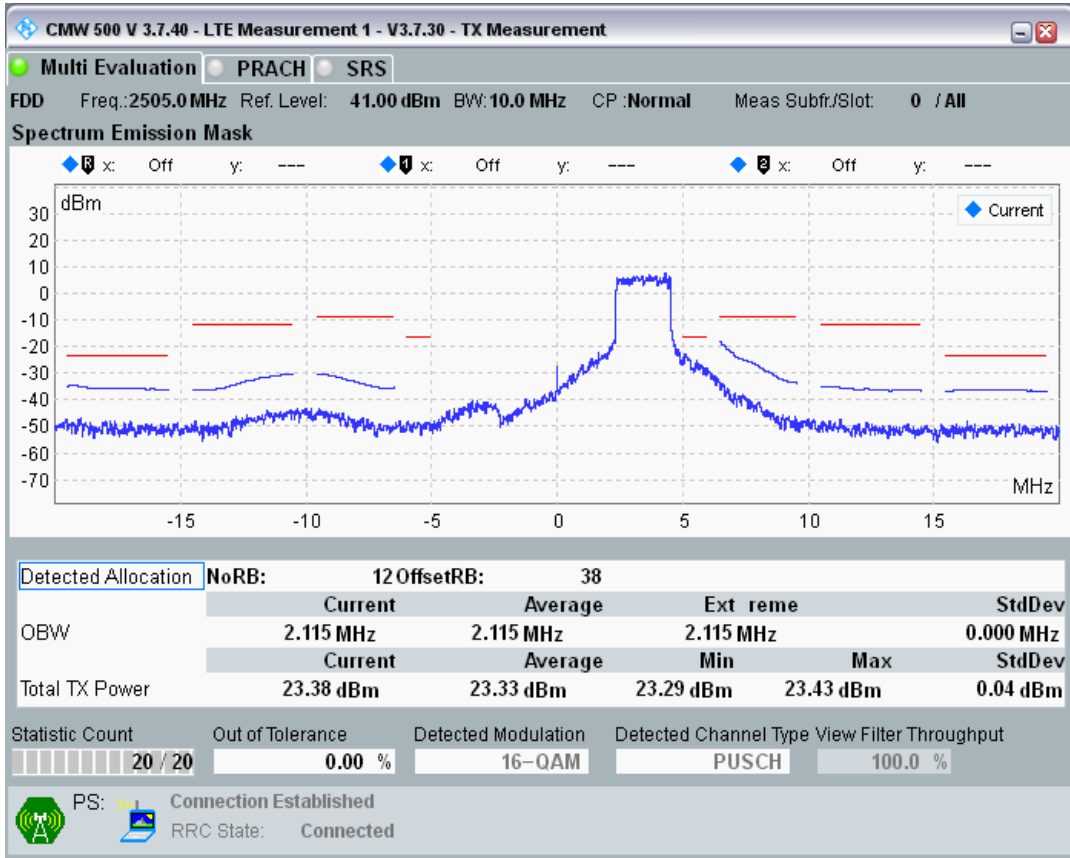

Band7 QAM16 BW=10MHz Channel=20800 RB Size=12 Position=#Max

Band7 QAM16 BW=10MHz Channel=20800 RB Size=50 Position=#0