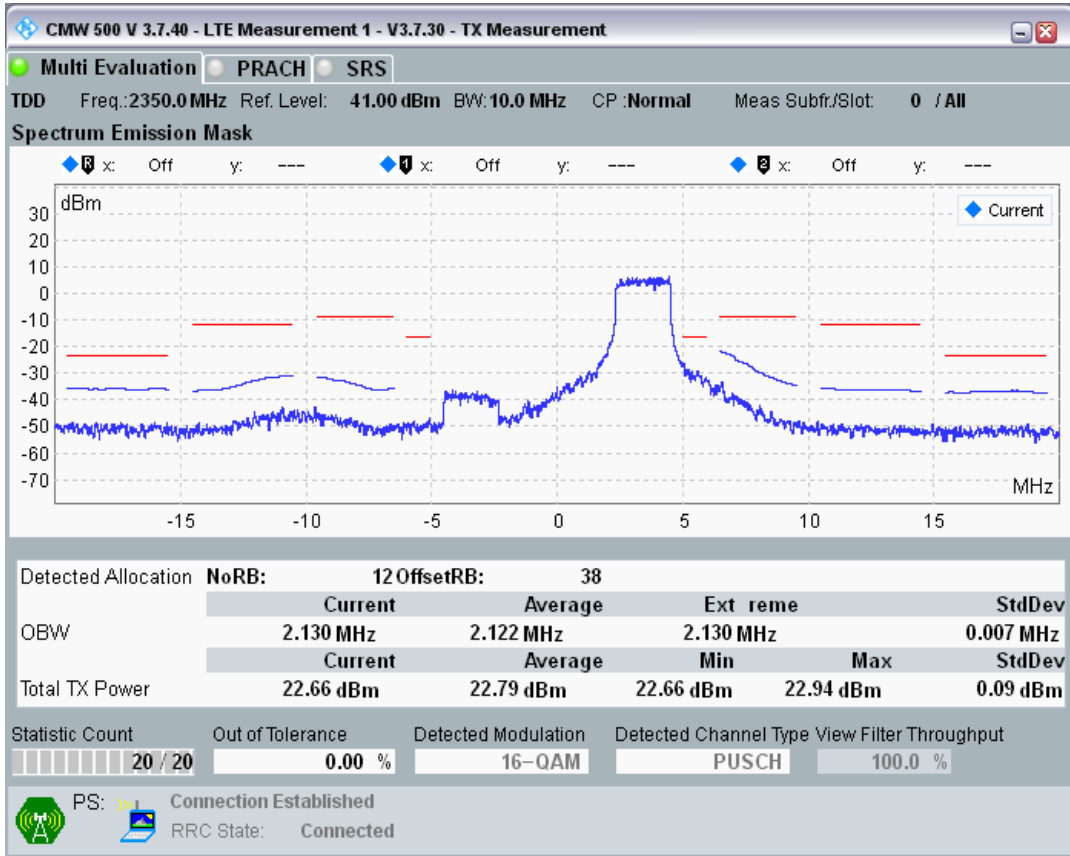

Band40 QAM16 BW=10MHz Channel=39150 RB Size=12 Position=#Max

Band40 QAM16 BW=10MHz Channel=38700 RB Size=12 Position=#Max