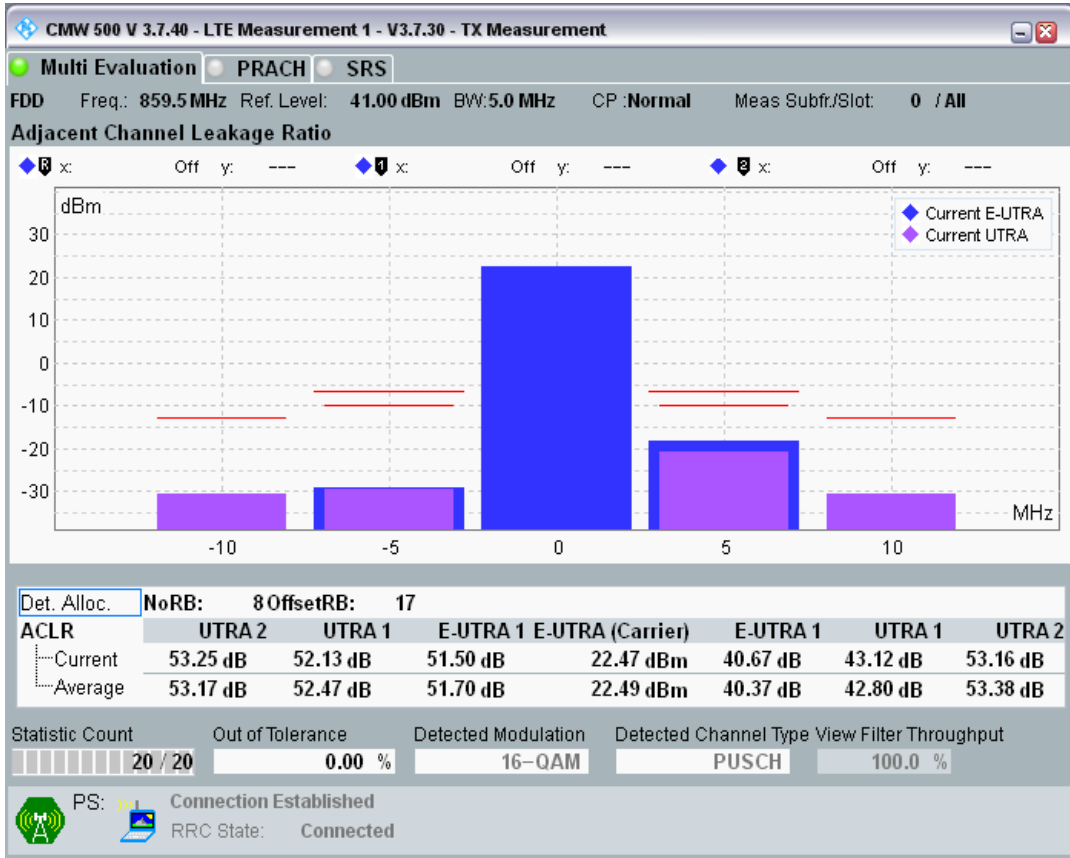

Band20 QAM16 BW=5MHz Channel=24425 RB Size=8 Position=#Max

Band20 QAM16 BW=5MHz Channel=24425 RB Size=25 Position=#0