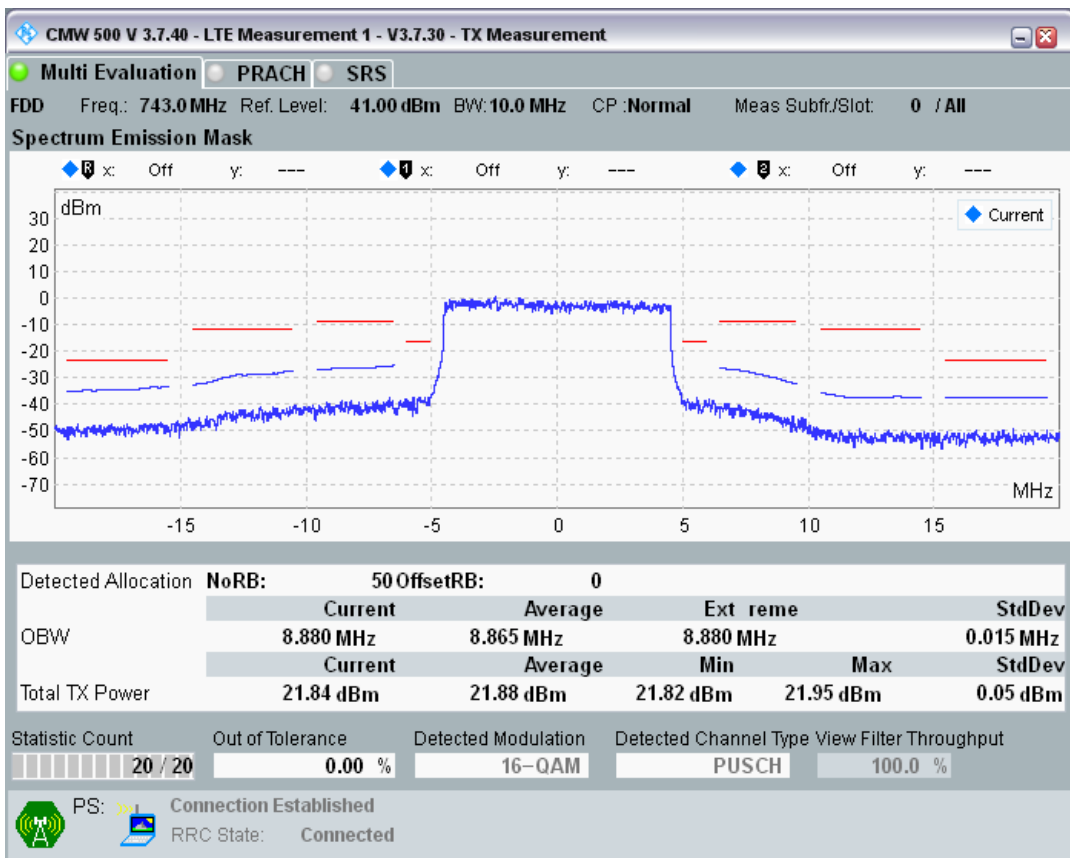

Band28 QAM16 BW=10MHz Channel=27610 RB Size=50 Position=#0

Band28 QPSK BW=20MHz Channel=27310 RB Size=18 Position=#0