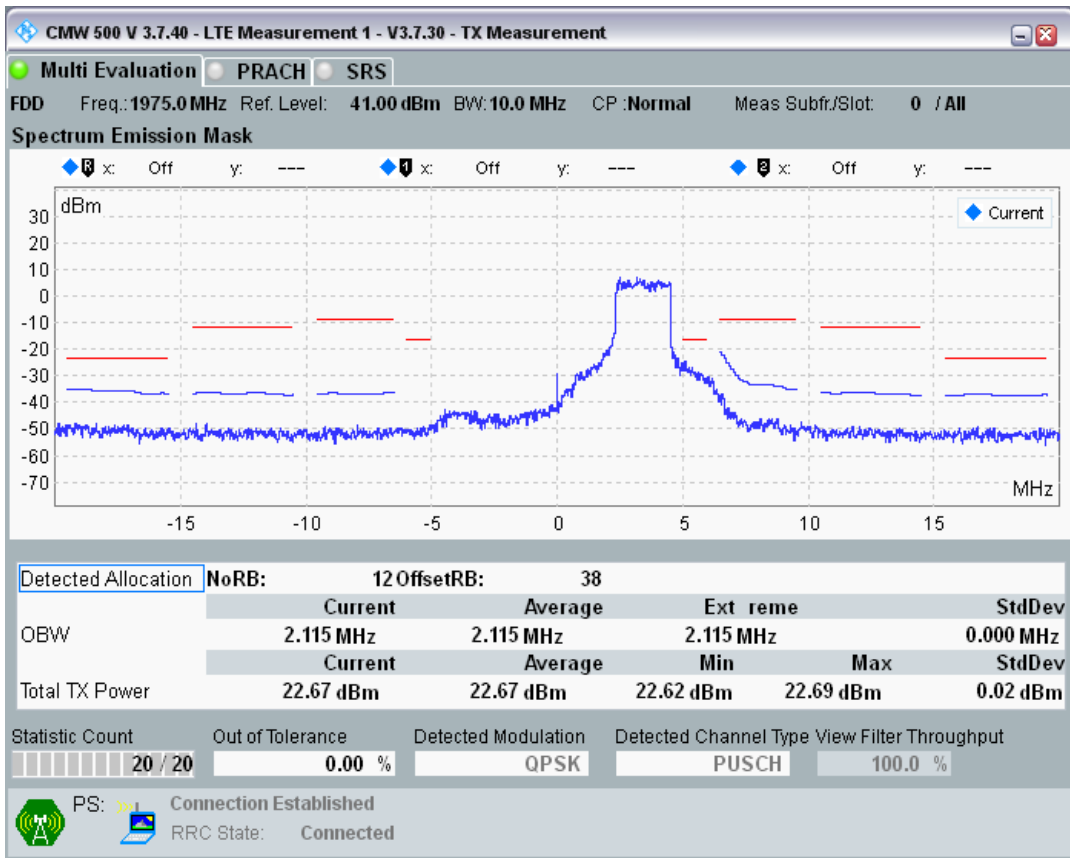

Band1 QAM16 BW=10MHz Channel=18300 RB Size=12 Position=#Max

Band1 QAM16 BW=10MHz Channel=18300 RB Size=50 Position=#0

Band1 QPSK BW=10MHz Channel=18550 RB Size=12 Position=#0

Band1 QPSK BW=10MHz Channel=18550 RB Size=12 Position=#Max