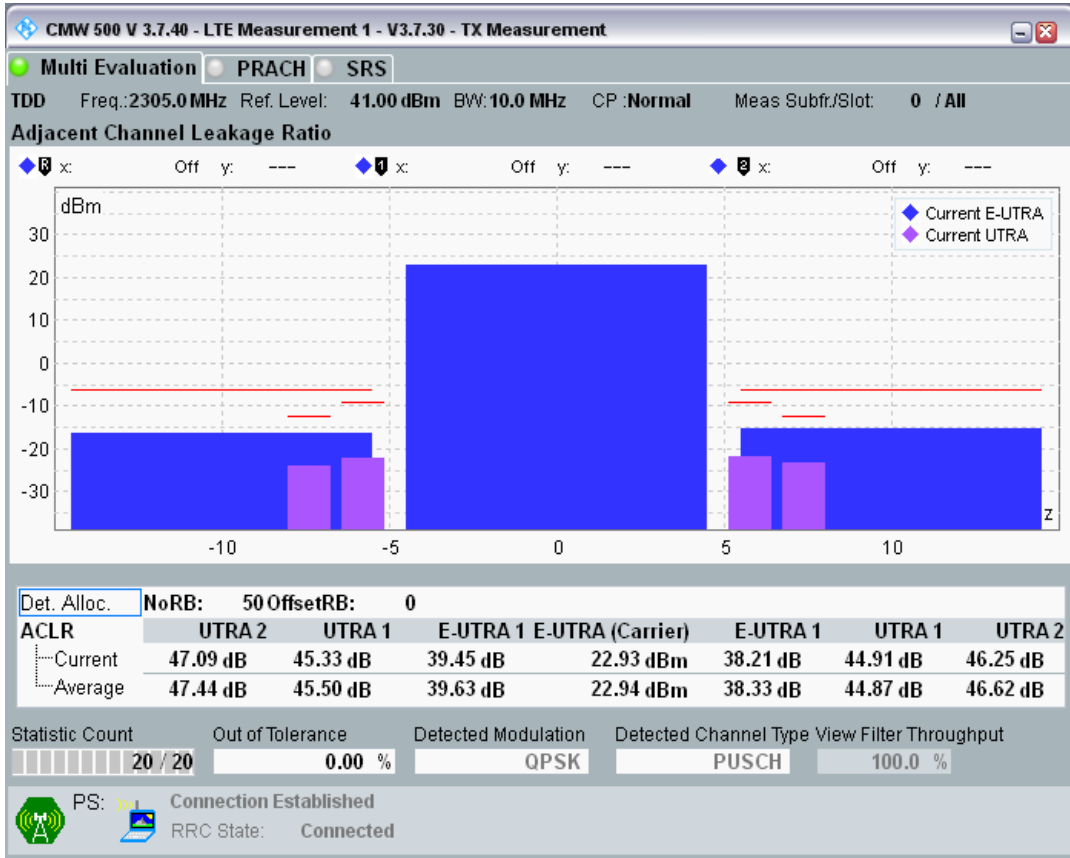

Band40 QPSK BW=10MHz Channel=38700 RB Size=50 Position=#0

Band40 QPSK BW=10MHz Channel=39150 RB Size=12 Position=#0