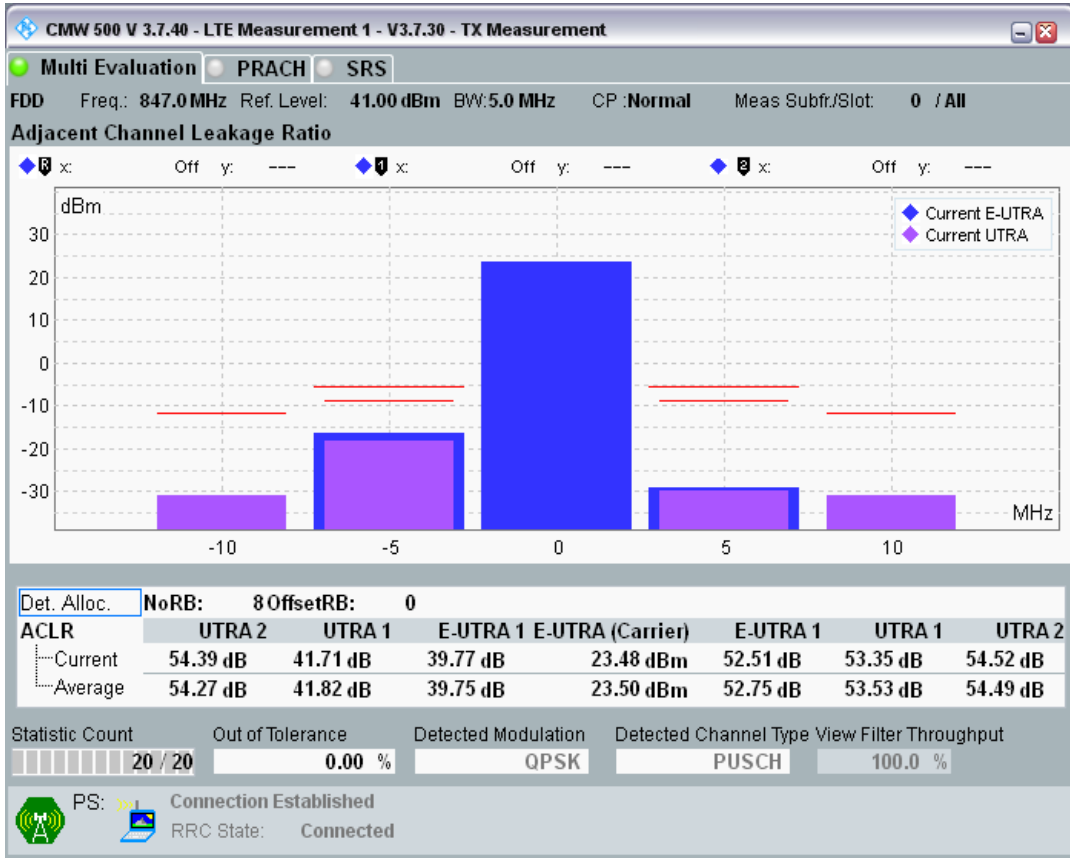

Band20 QPSK BW=5MHz Channel=24300 RB Size=8 Position=#0

Band20 QPSK BW=5MHz Channel=24300 RB Size=8 Position=#Max