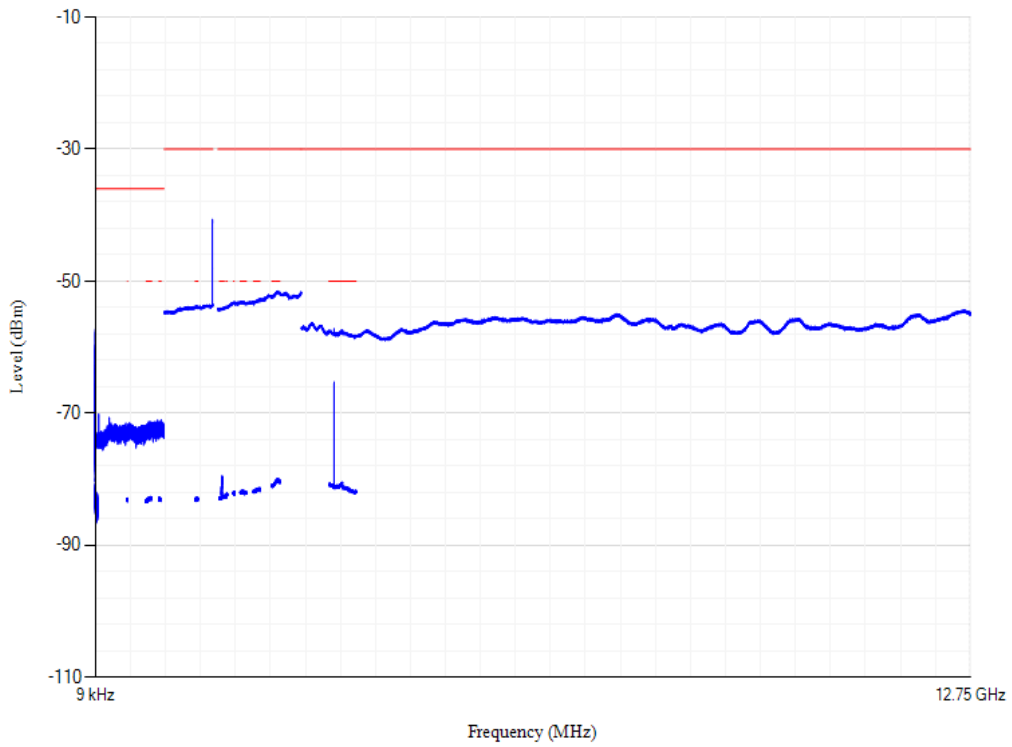

Conducted spurious emissions

Band3 QPSK BW=20MHz Channel=19850 RB Size=1 Position=#0