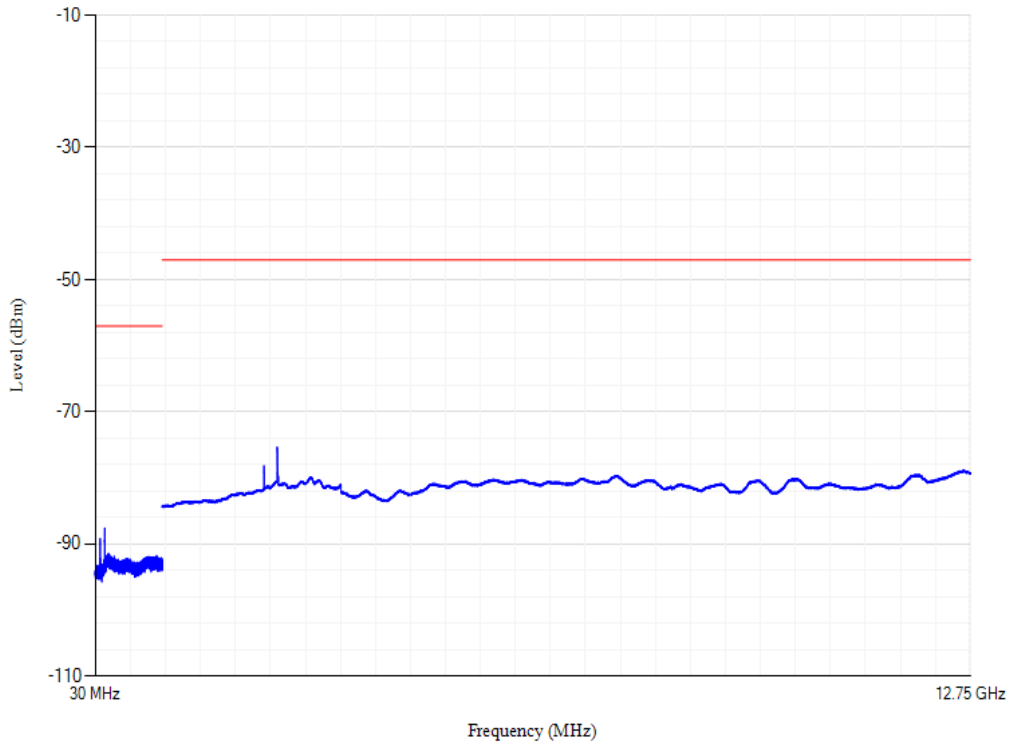

Conducted spurious emissions

Band8 QPSK BW=10MHz Channel=21625