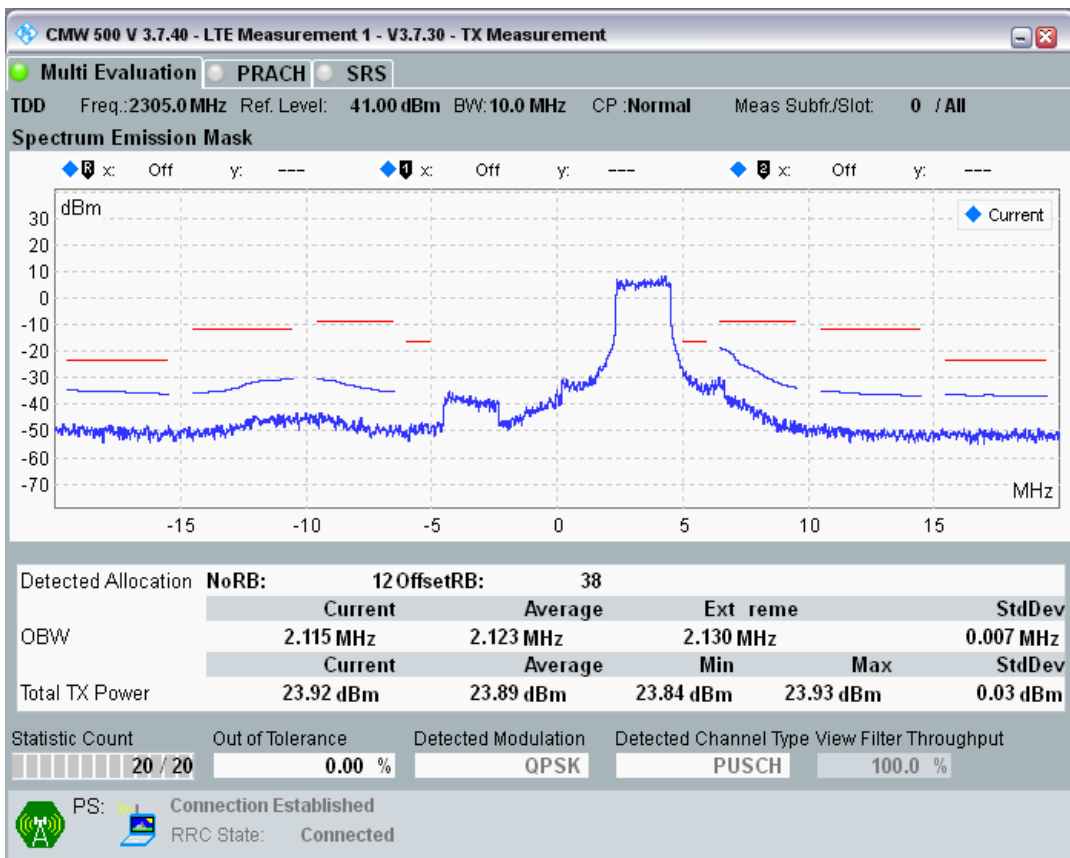

Band40 QPSK BW=10MHz Channel=38700 RB Size=12 Position=#Max

Band40 QPSK BW=10MHz Channel=38700 RB Size=50 Position=#0