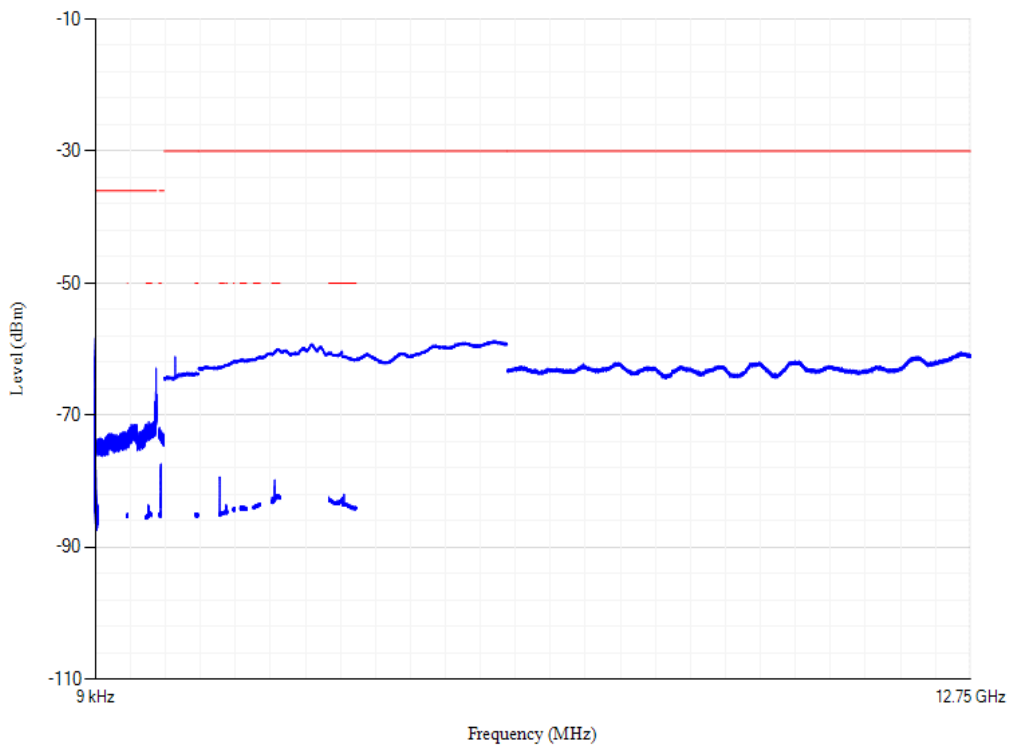

Conducted spurious emissions

Clause 4.2.5 LTE Transmitter minimum output power