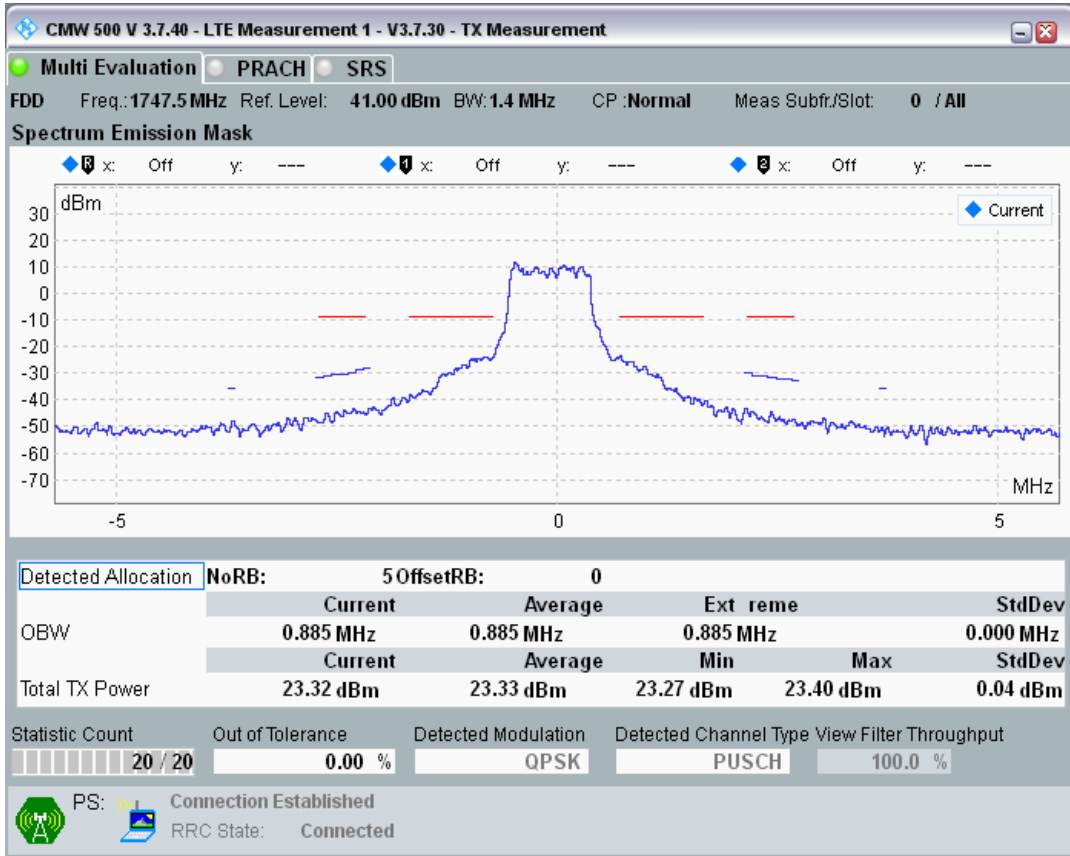

Band3 QPSK BW=1.4MHz Channel=19575 RB Size=5 Position=#0

Band3 QPSK BW=1.4MHz Channel=19575 RB Size=5 Position=#Max