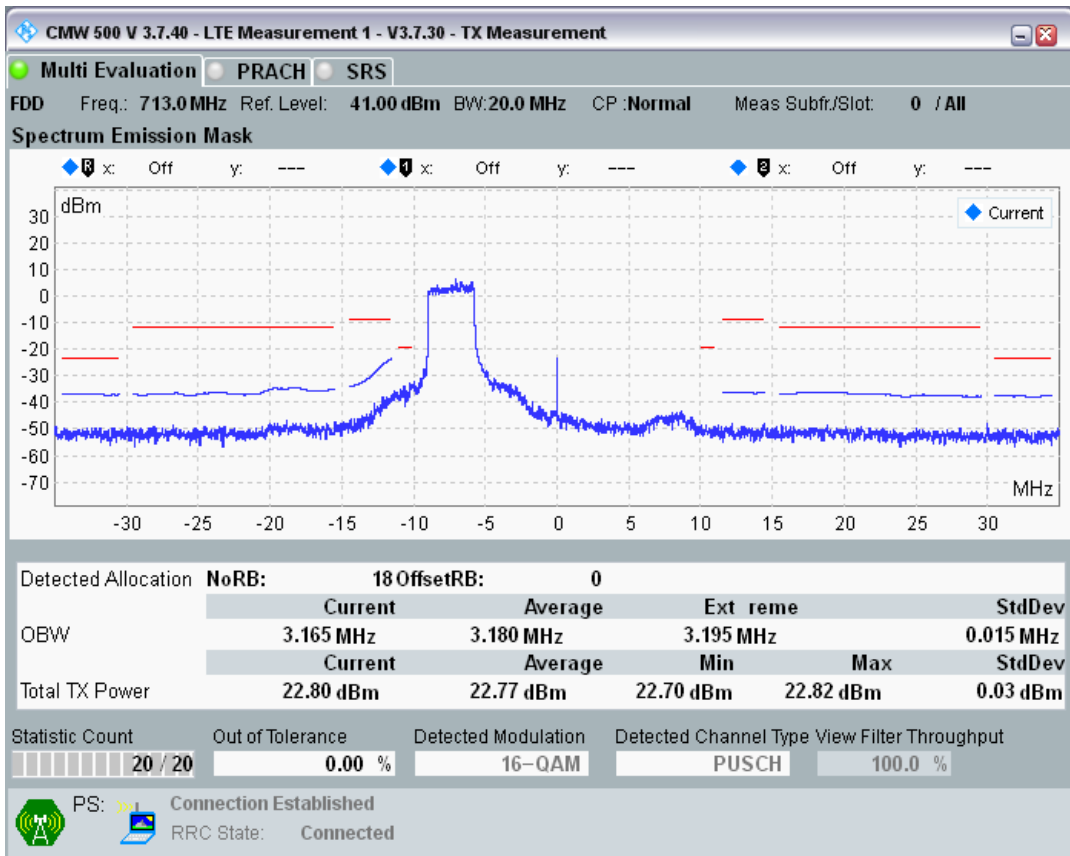

Band28 QAM16 BW=20MHz Channel=27310 RB Size=18 Position=#0

Band28 QAM16 BW=20MHz Channel=27310 RB Size=18 Position=#Max