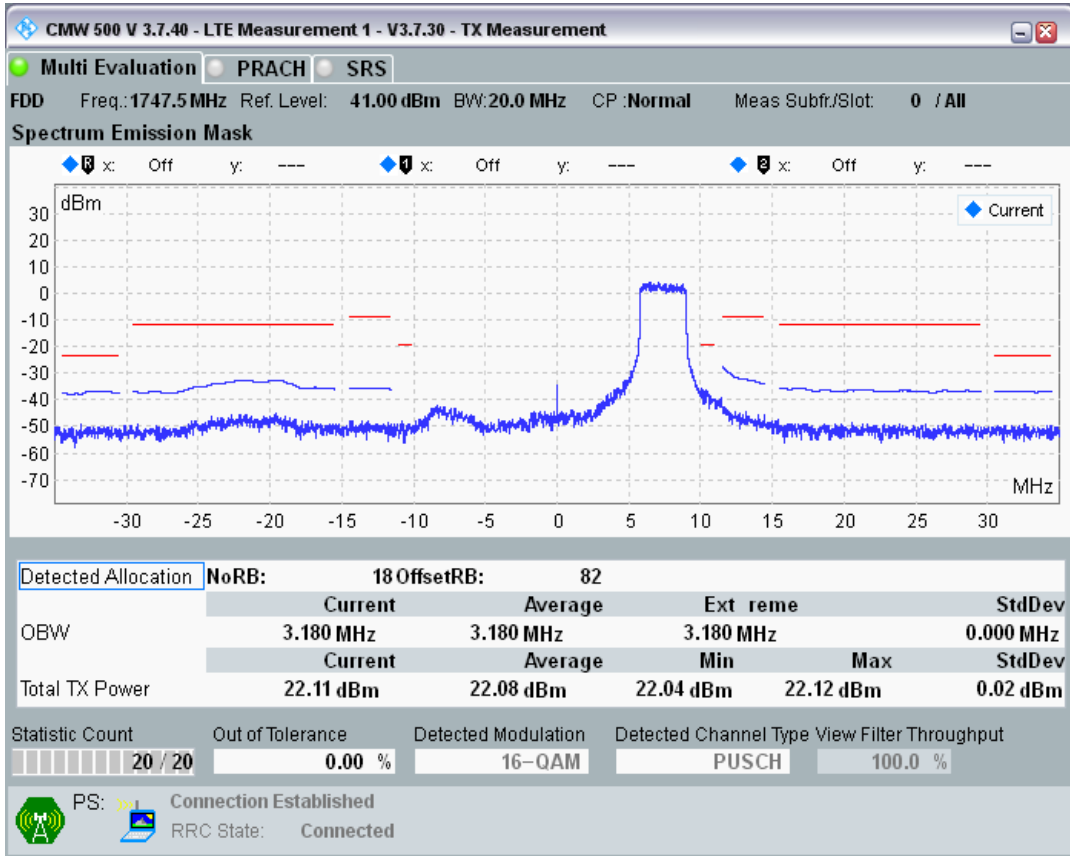

Band3 QAM16 BW=20MHz Channel=19575 RB Size=18 Position=#Max

Band3 QAM16 BW=20MHz Channel=19575 RB Size=100 Position=#0