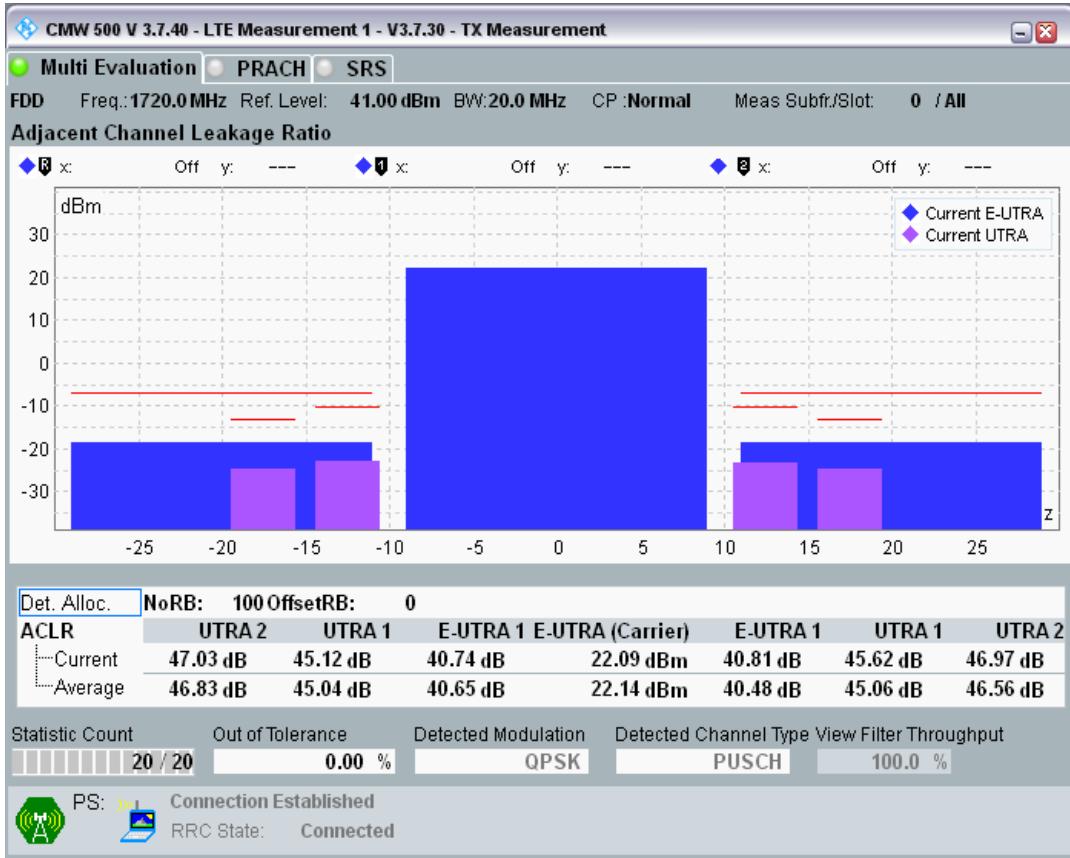

Band3 QPSK BW=20MHz Channel=19300 RB Size=100 Position=#0

Band3 QAM16 BW=20MHz Channel=19300 RB Size=18 Position=#0