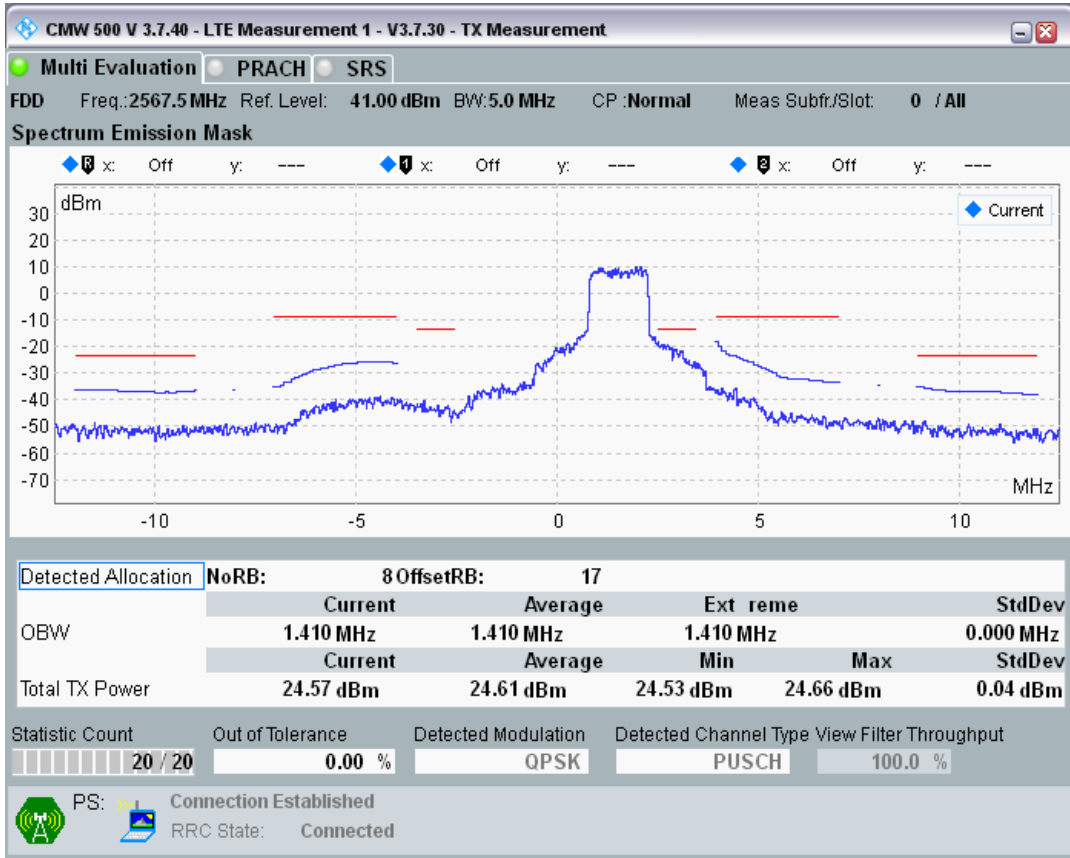

Band7 QPSK BW=5MHz Channel=21425 RB Size=8 Position=#Max

Band7 QPSK BW=5MHz Channel=21425 RB Size=25 Position=#0