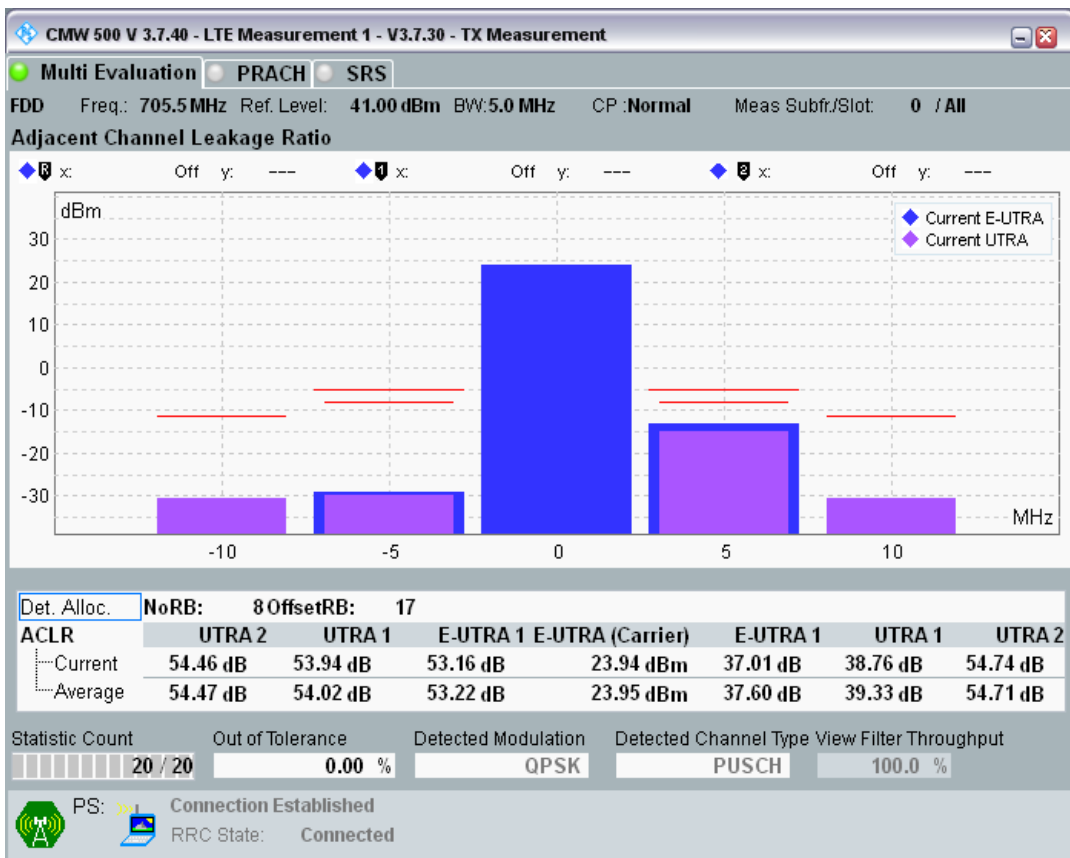

Band28 QAM16 BW=3MHz Channel=27645 RB Size=4 Position=#Max

Band28 QAM16 BW=3MHz Channel=27645 RB Size=15 Position=#0

Band28 QPSK BW=5MHz Channel=27235 RB Size=8 Position=#0

Band28 QPSK BW=5MHz Channel=27235 RB Size=8 Position=#Max