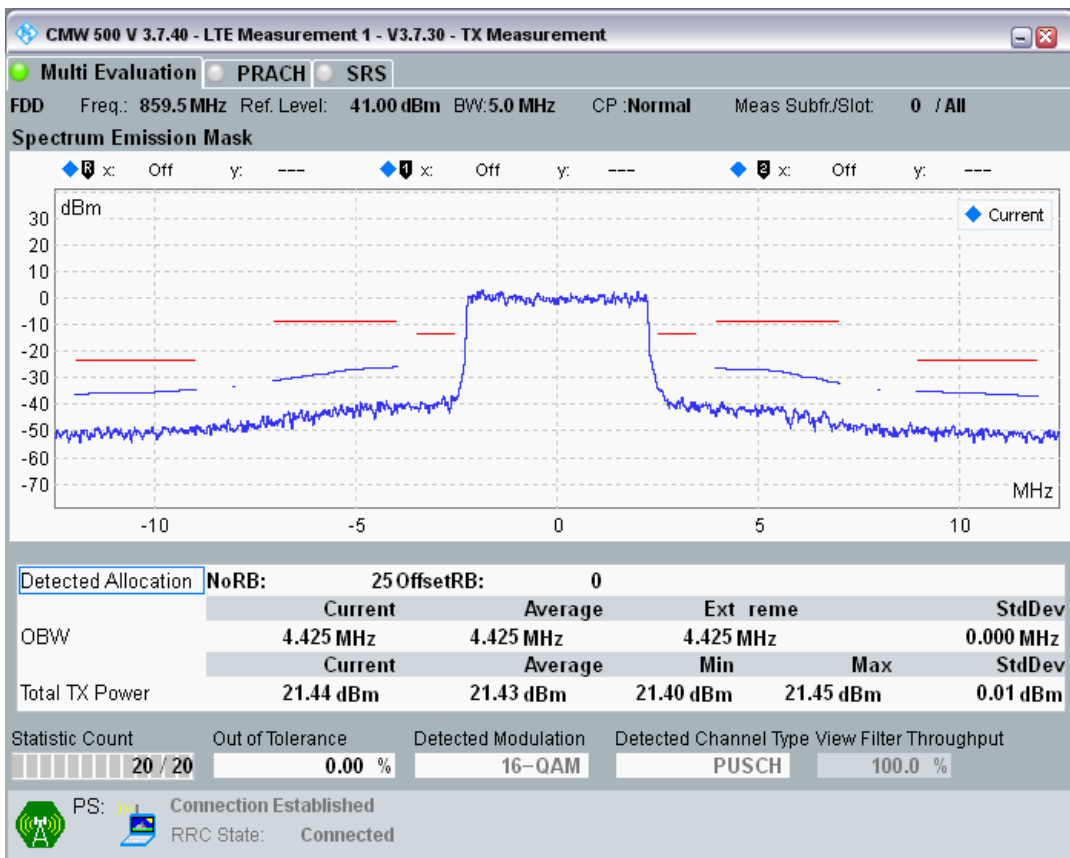

Band20 QPSK BW=5MHz Channel=24425 RB Size=25 Position=#0

Band20 QAM16 BW=5MHz Channel=24425 RB Size=8 Position=#0

Band20 QAM16 BW=5MHz Channel=24425 RB Size=8 Position=#Max

Band20 QAM16 BW=5MHz Channel=24425 RB Size=25 Position=#0