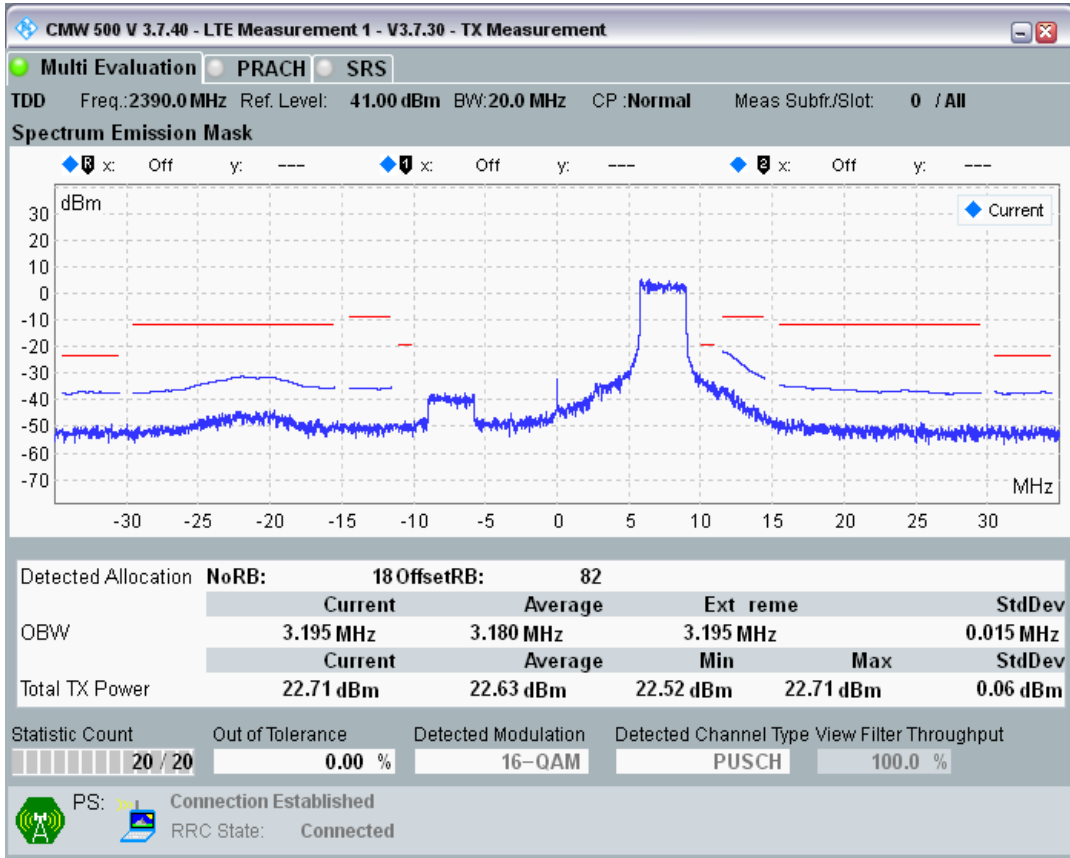

Band40 QAM16 BW=20MHz Channel=39550 RB Size=18 Position=#Max

Band40 QAM16 BW=20MHz Channel=39550 RB Size=100 Position=#0