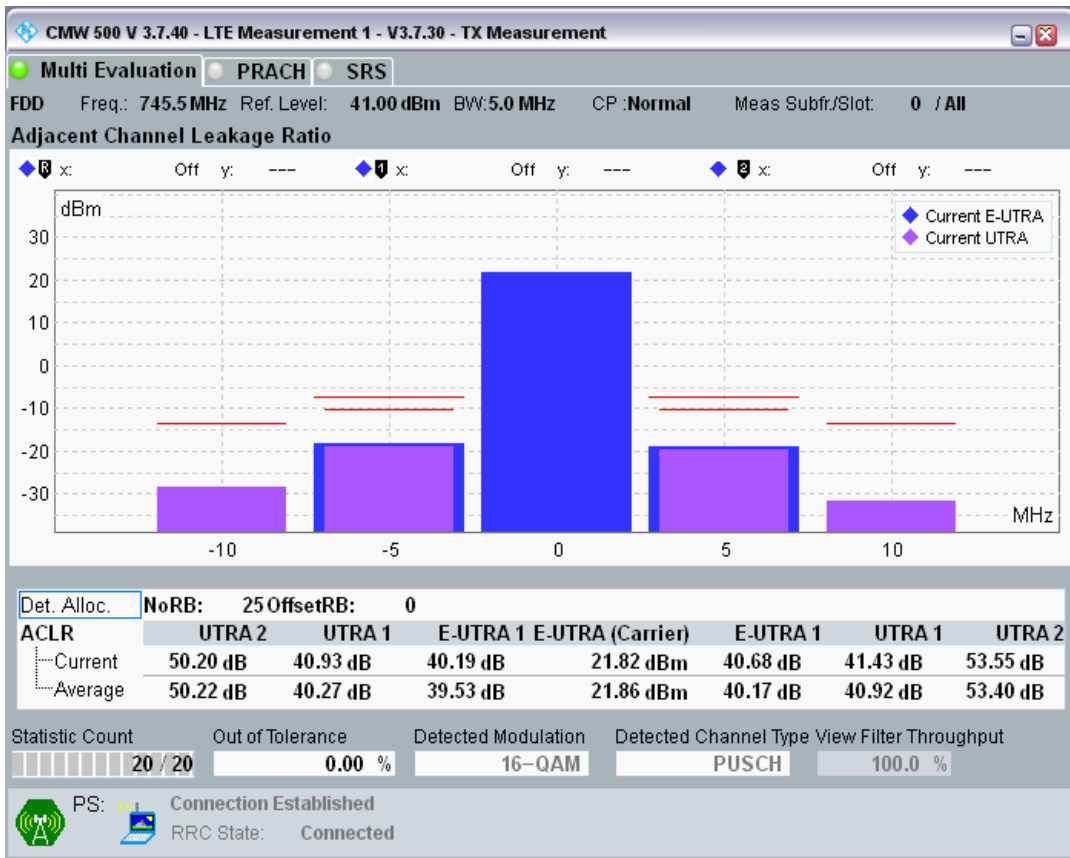

Band28 QPSK BW=5MHz Channel=27635 RB Size=25 Position=#0

Band28 QAM16 BW=5MHz Channel=27635 RB Size=8 Position=#0

Band28 QAM16 BW=5MHz Channel=27635 RB Size=8 Position=#Max

Band28 QAM16 BW=5MHz Channel=27635 RB Size=25 Position=#0