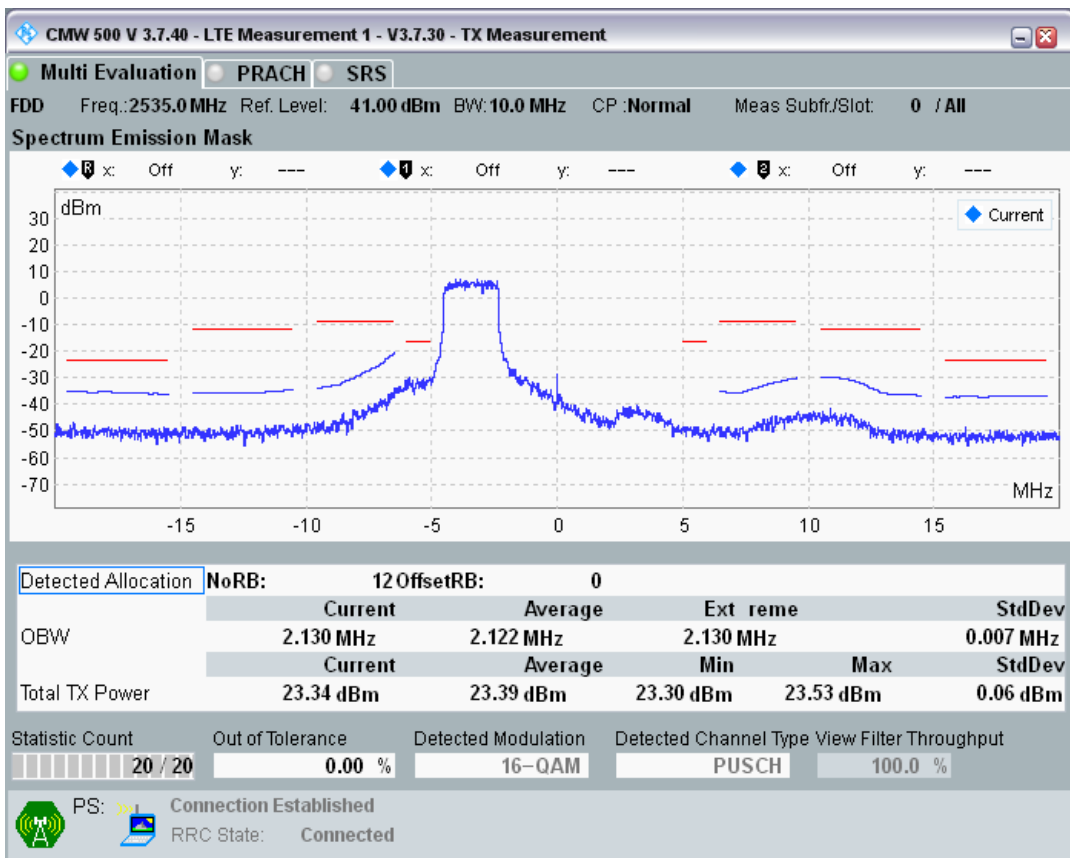

Band7 QAM16 BW=10MHz Channel=21100 RB Size=12 Position=#0

Band7 QAM16 BW=10MHz Channel=20800 RB Size=12 Position=#Max