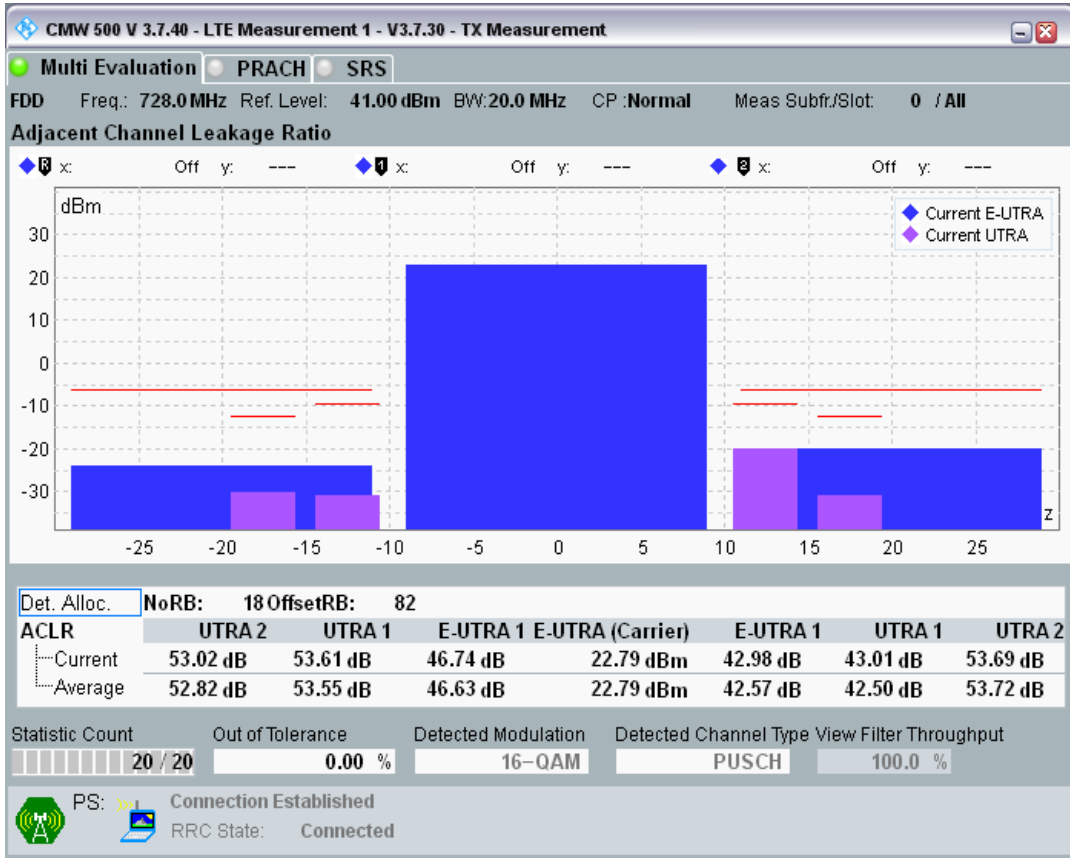

Band28 QAM16 BW=20MHz Channel=27460 RB Size=18 Position=#Max

Band28 QAM16 BW=20MHz Channel=27460 RB Size=100 Position=#0