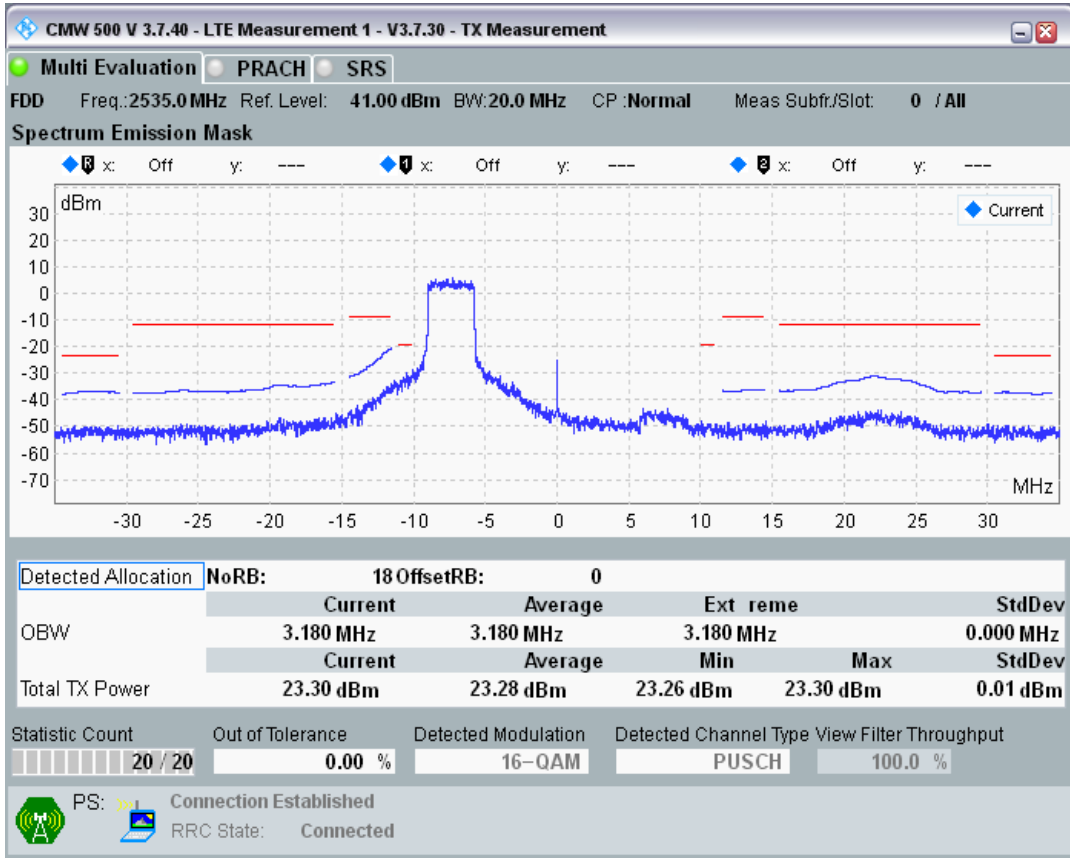

Band7 QAM16 BW=20MHz Channel=21100 RB Size=18 Position=#0

Band7 QAM16 BW=20MHz Channel=21100 RB Size=100 Position=#0