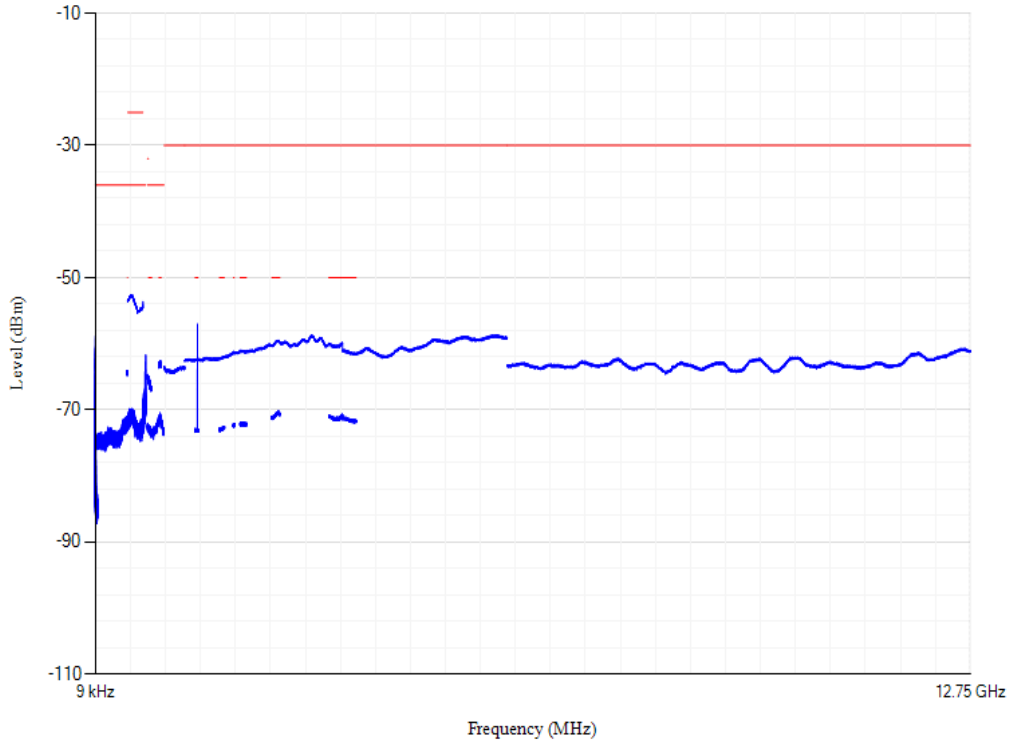

Conducted spurious emissions

Band28 QPSK BW=20MHz Channel=27310 RB Size=1 Position=#0