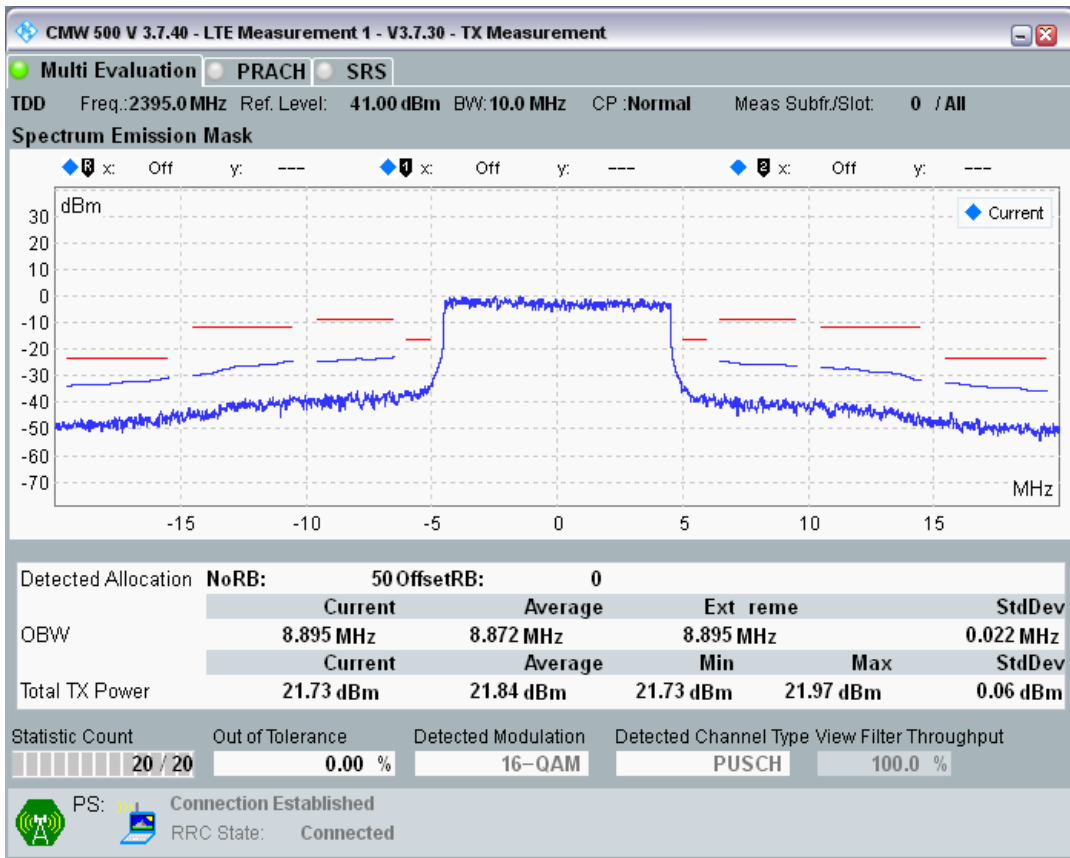

Band40 QAM16 BW=20MHz Channel=38750 RB Size=18 Position=#Max

Band40 QAM16 BW=20MHz Channel=39150 RB Size=100 Position=#0

Band40 QAM16 BW=20MHz Channel=38750 RB Size=18 Position=#0

Band40 QAM16 BW=10MHz Channel=39600 RB Size=50 Position=#0