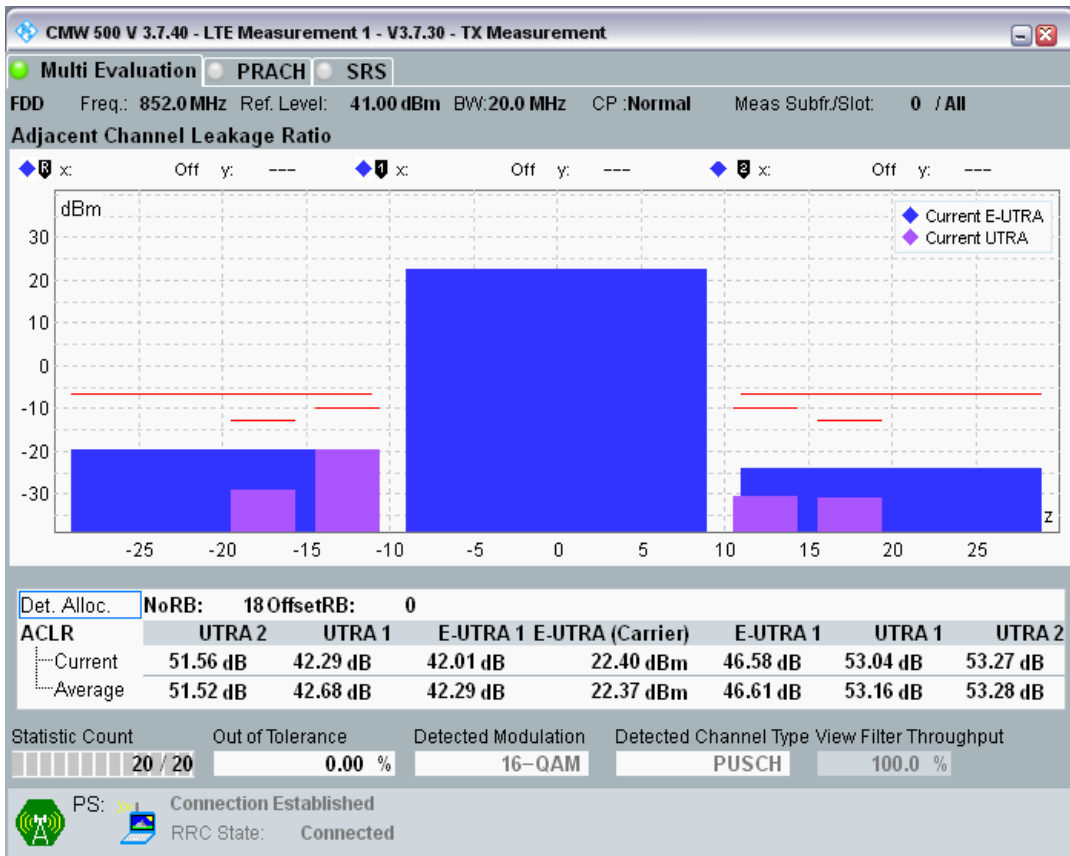

Band20 QAM16 BW=20MHz Channel=24350 RB Size=18 Position=#0

Band20 QAM16 BW=20MHz Channel=24350 RB Size=18 Position=#Max