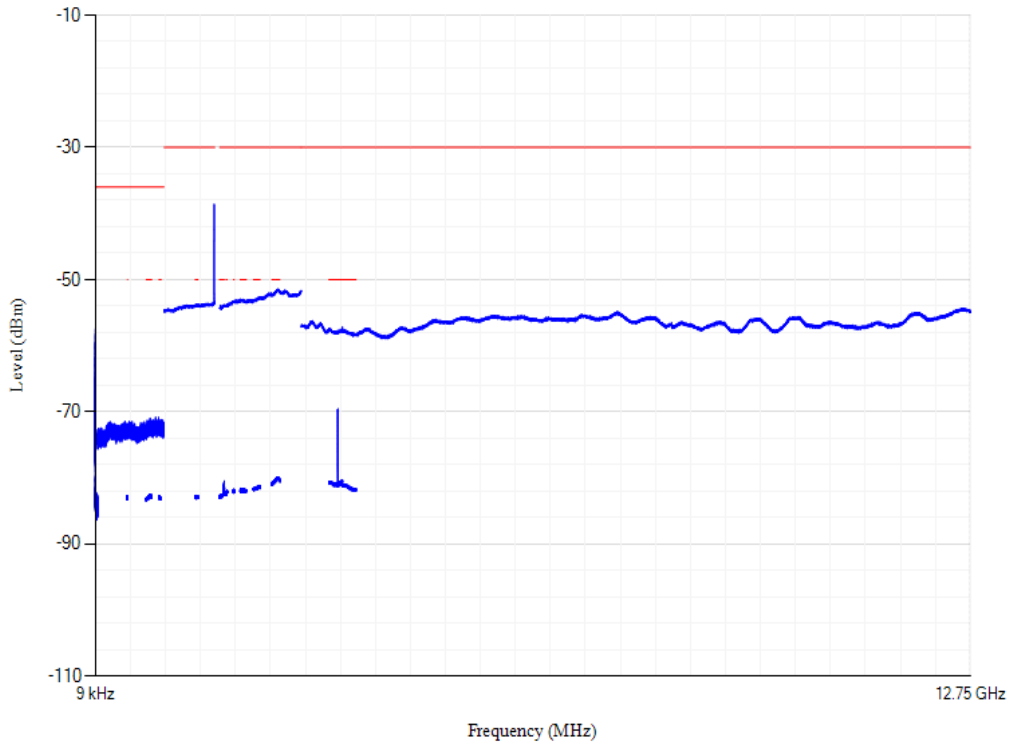

Conducted spurious emissions

Band40 QPSK BW=20MHz Channel=39150 RB Size=1 Position=#0