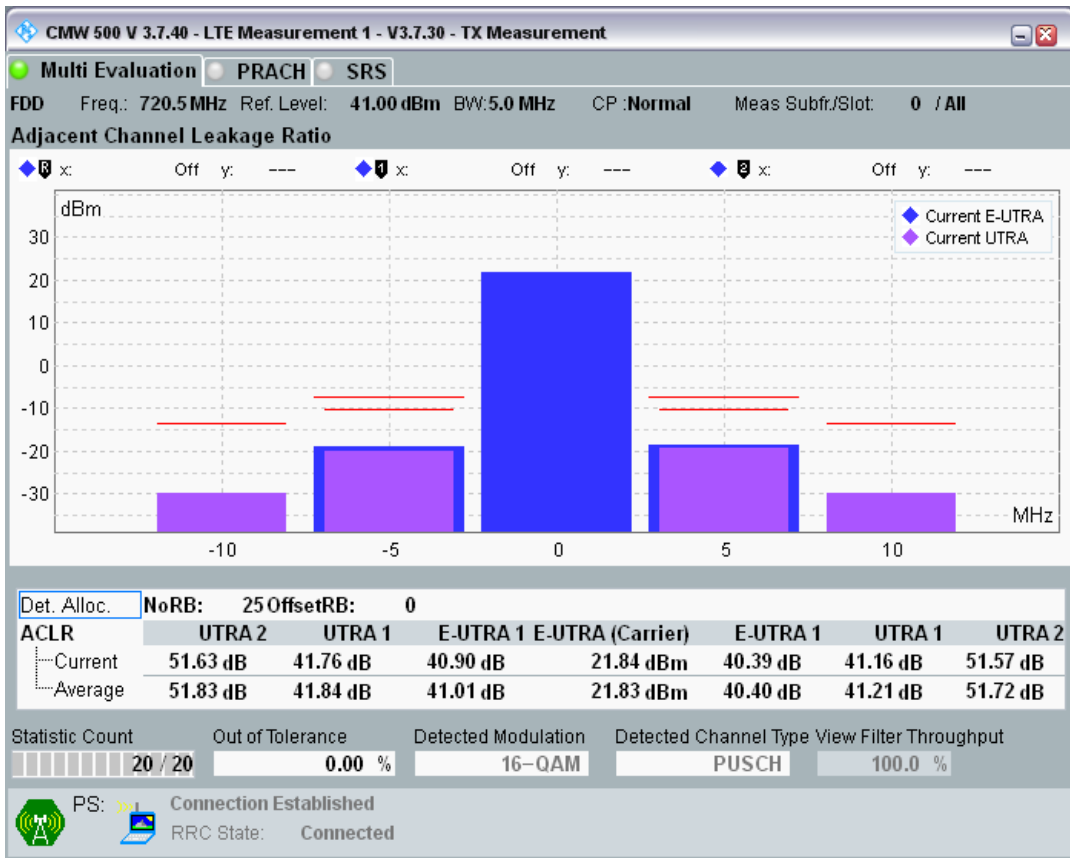

Band28 QAM16 BW=5MHz Channel=27385 RB Size=25 Position=#0

Band28 QPSK BW=5MHz Channel=27635 RB Size=8 Position=#0