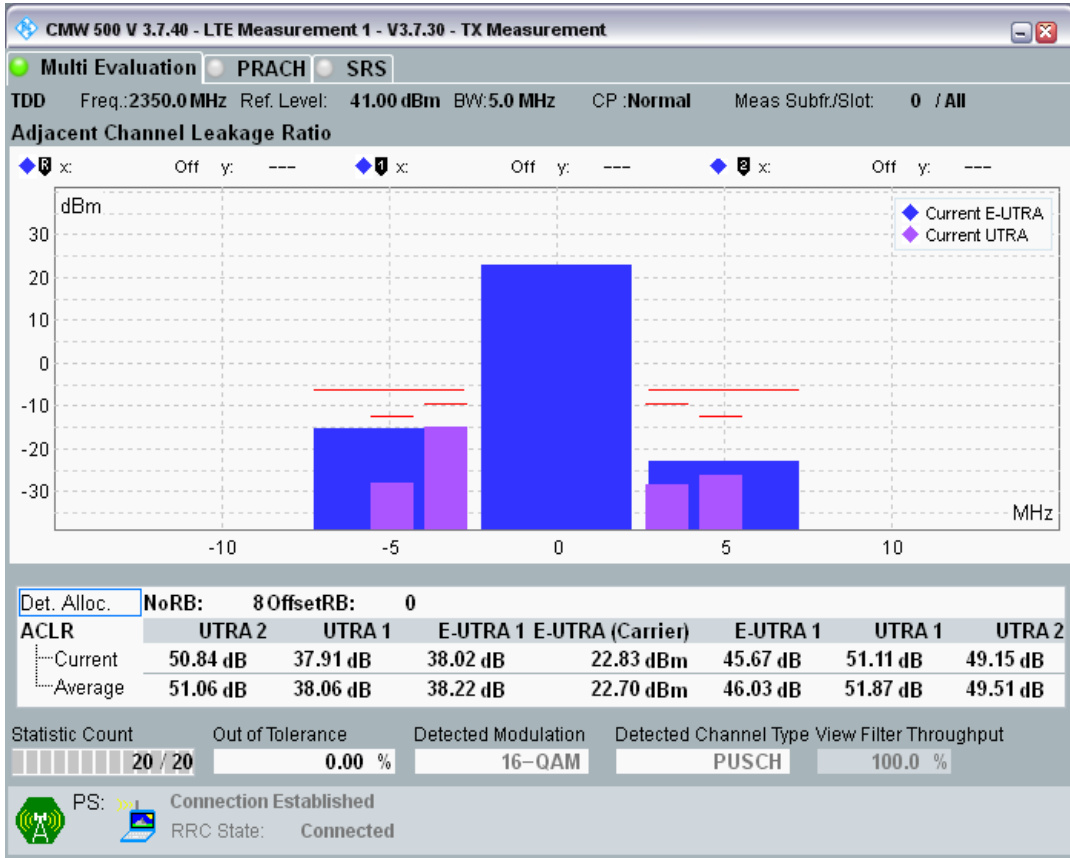

Band40 QAM16 BW=5MHz Channel=39150 RB Size=8 Position=#0

Band40 QAM16 BW=5MHz Channel=39150 RB Size=25 Position=#0