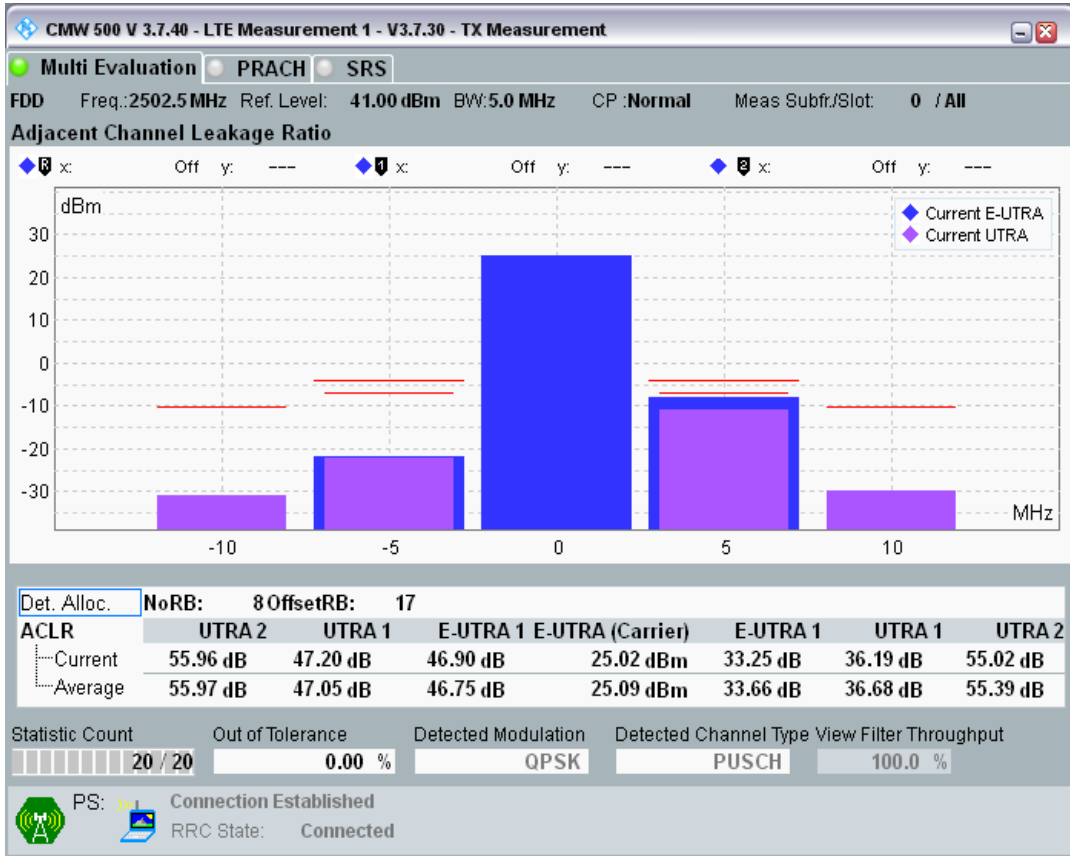

Band7 QPSK BW=5MHz Channel=20775 RB Size=8 Position=#Max

Band7 QPSK BW=5MHz Channel=21425 RB Size=8 Position=#Max