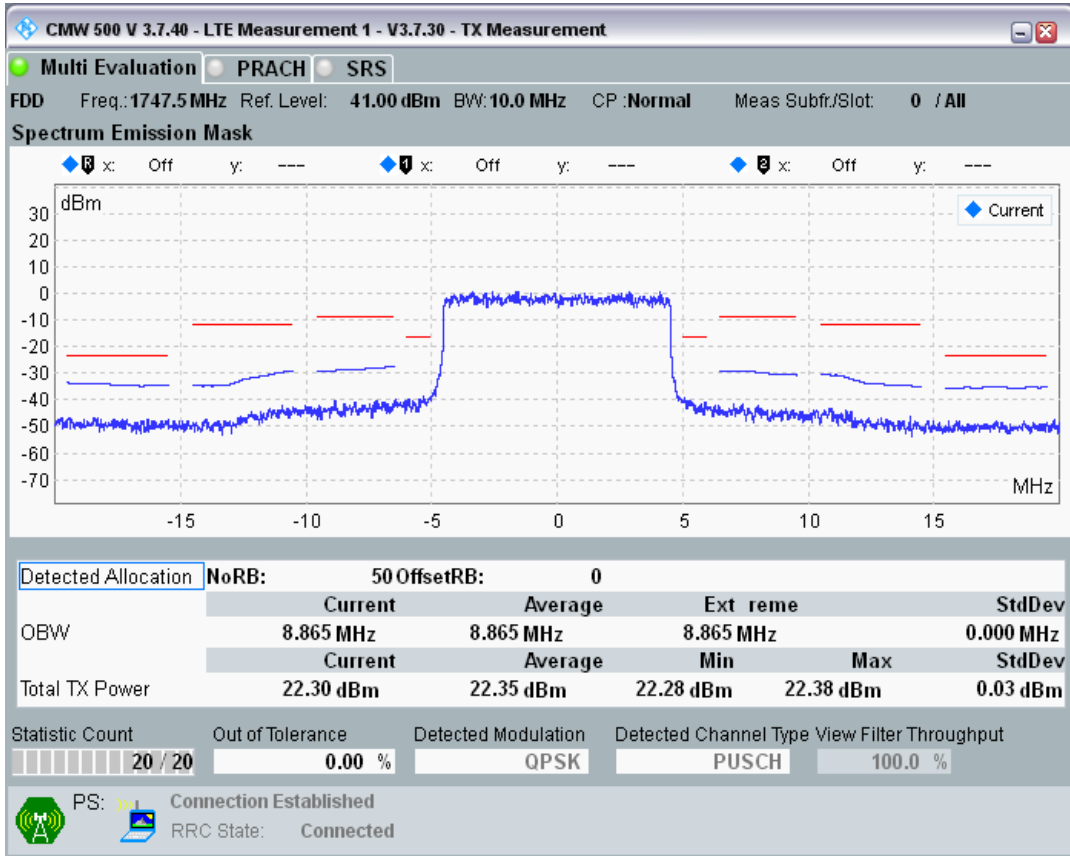

Band3 QPSK BW=10MHz Channel=19575 RB Size=50 Position=#0

Band3 QAM16 BW=10MHz Channel=19575 RB Size=12 Position=#0