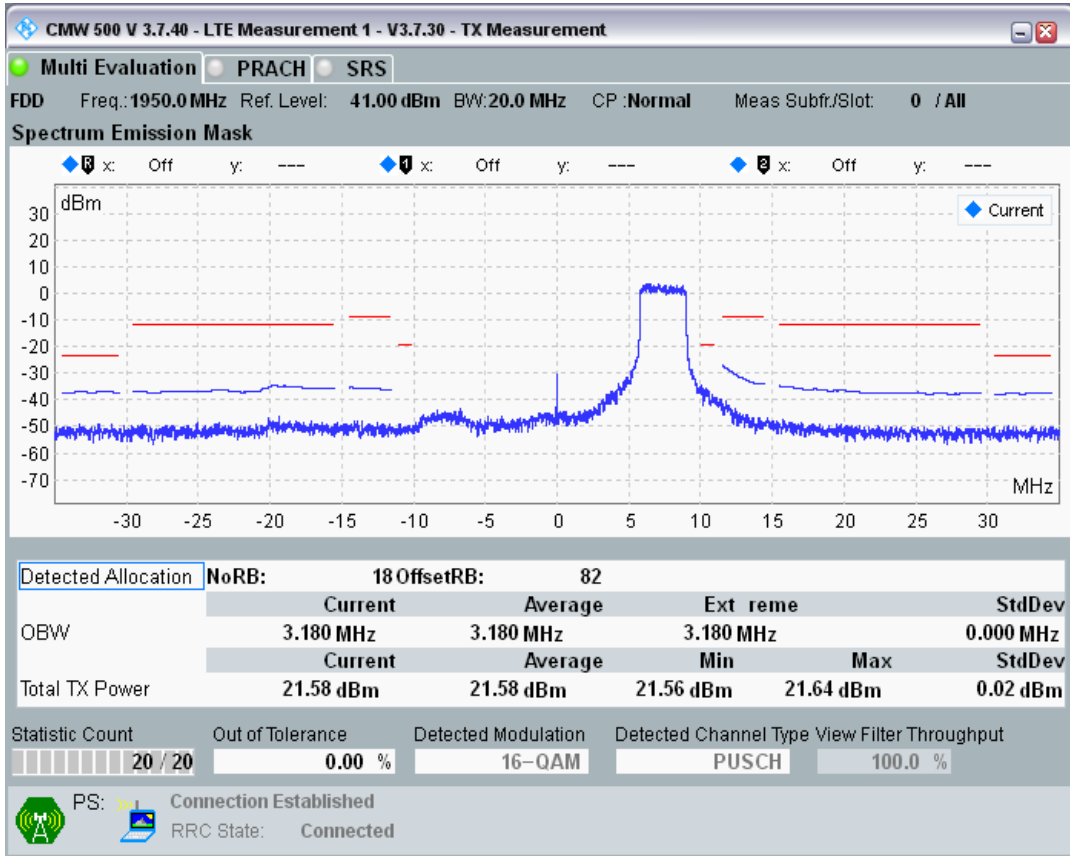

Band1 QAM16 BW=20MHz Channel=18300 RB Size=18 Position=#Max

Band1 QAM16 BW=20MHz Channel=18300 RB Size=100 Position=#0