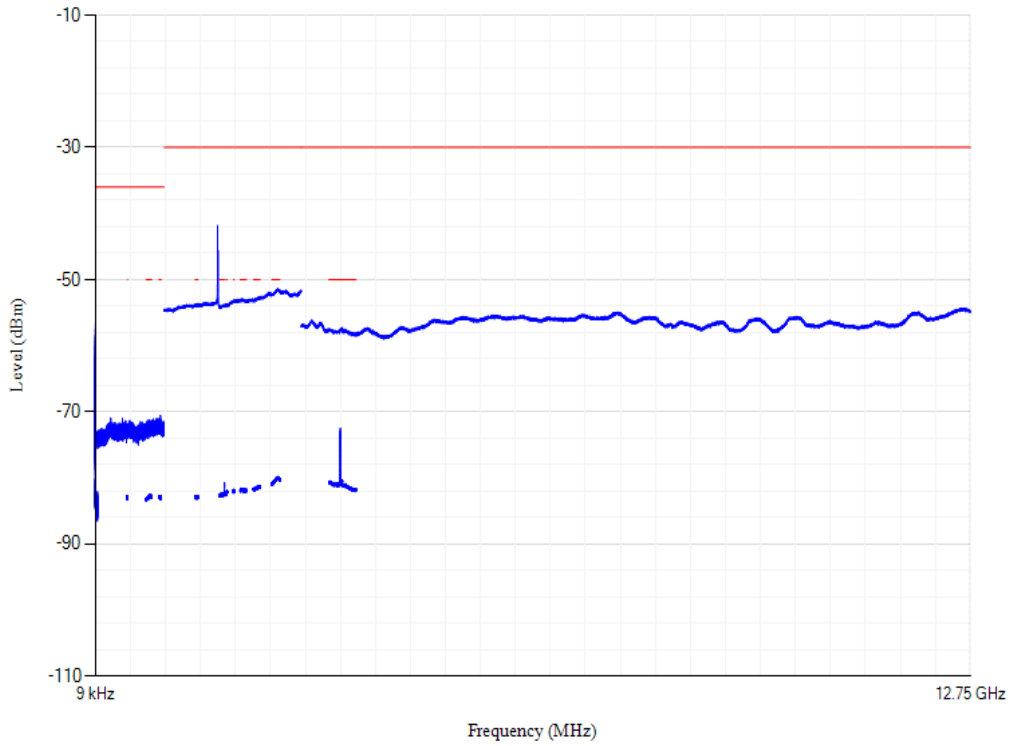

Conducted spurious emissions

Band3 QPSK BW=1.4MHz Channel=19575 RB Size=1 Position=#0