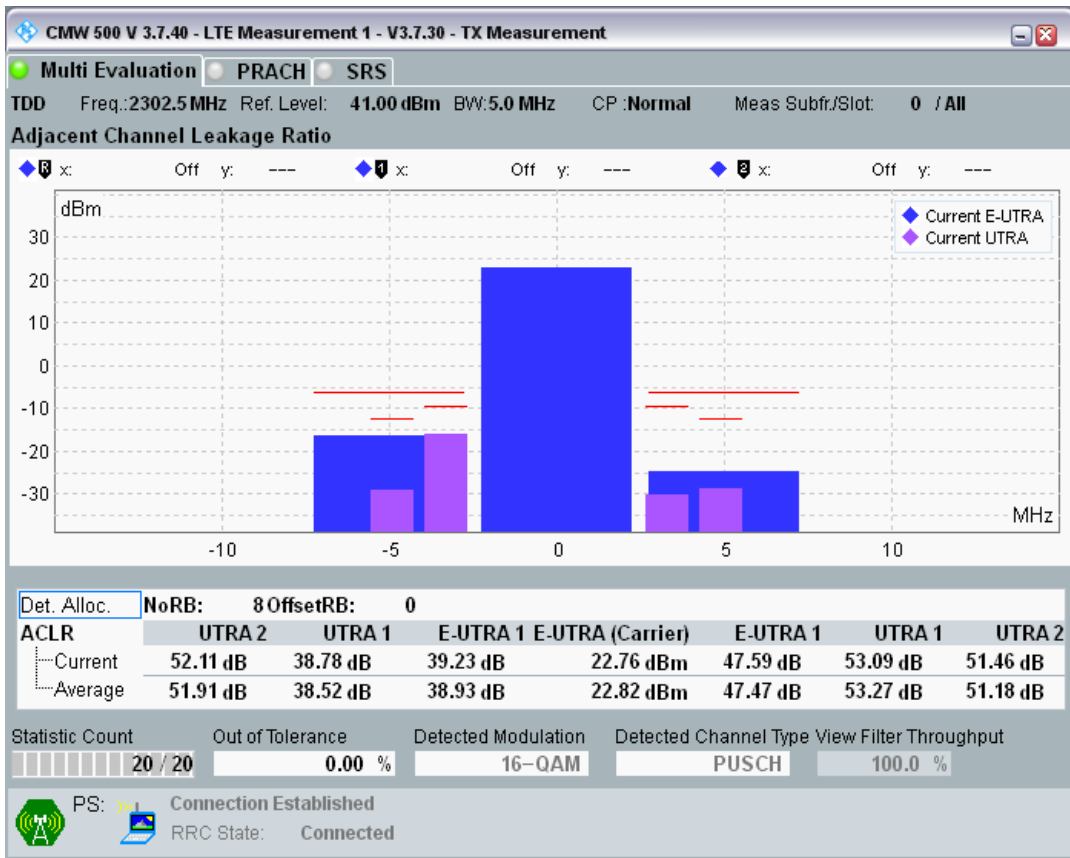

Band40 QAM16 BW=5MHz Channel=38675 RB Size=25 Position=#0

Band40 QAM16 BW=20MHz Channel=39550 RB Size=18 Position=#Max

Band40 QAM16 BW=20MHz Channel=39550 RB Size=18 Position=#0

Band40 QAM16 BW=5MHz Channel=38675 RB Size=8 Position=#0