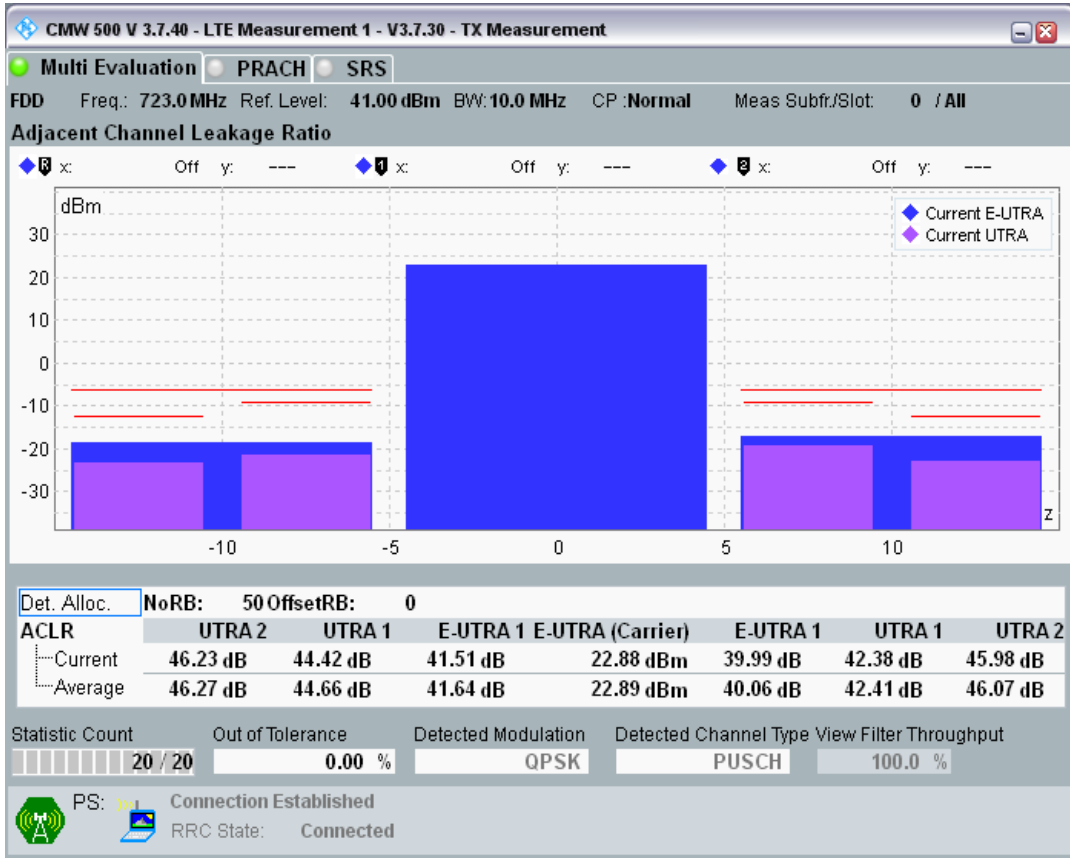

Band28 QPSK BW=10MHz Channel=27410 RB Size=50 Position=#0

Band28 QAM16 BW=10MHz Channel=27410 RB Size=12 Position=#0

Band28 QAM16 BW=10MHz Channel=27410 RB Size=12 Position=#Max

Band28 QAM16 BW=10MHz Channel=27410 RB Size=50 Position=#0