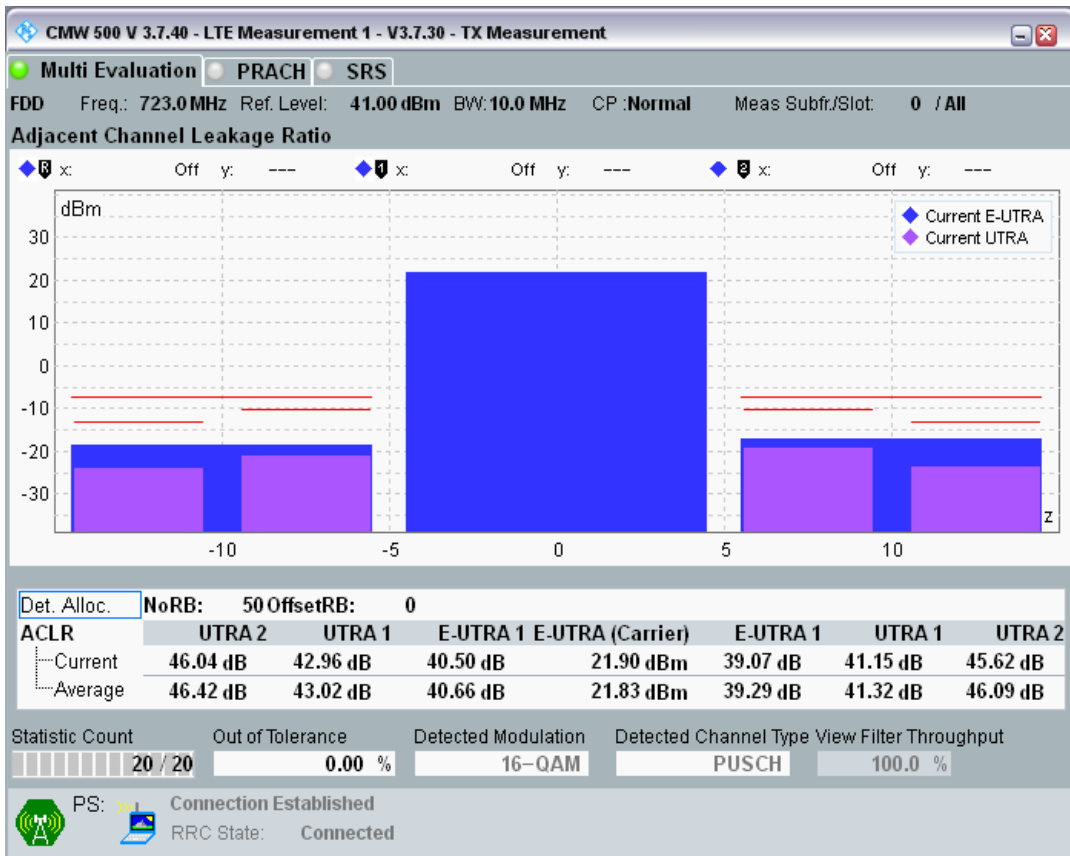

Band28 QPSK BW=10MHz Channel=27410 RB Size=50 Position=#0

Band28 QAM16 BW=10MHz Channel=27410 RB Size=12 Position=#0

Band28 QAM16 BW=10MHz Channel=27410 RB Size=12 Position=#Max

Band28 QAM16 BW=10MHz Channel=27410 RB Size=50 Position=#0