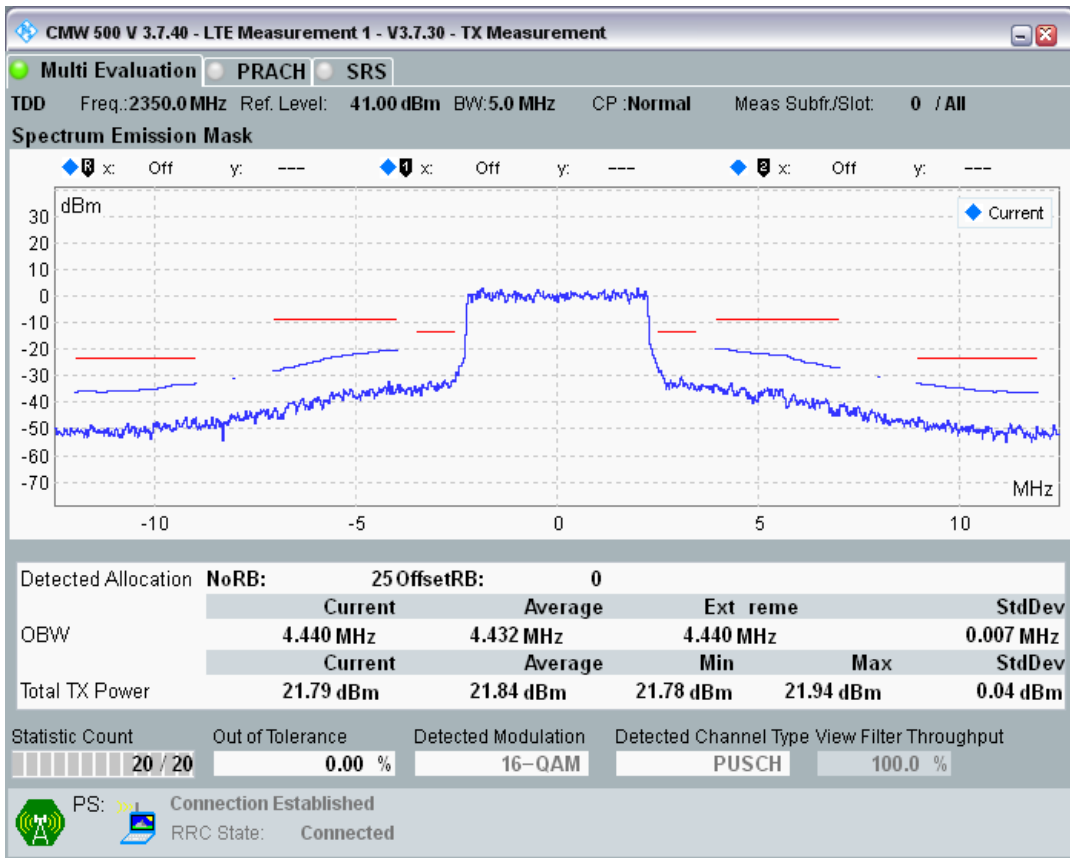

Band40 QAM16 BW=5MHz Channel=39150 RB Size=25 Position=#0

Band40 QAM16 BW=5MHz Channel=38675 RB Size=8 Position=#Max