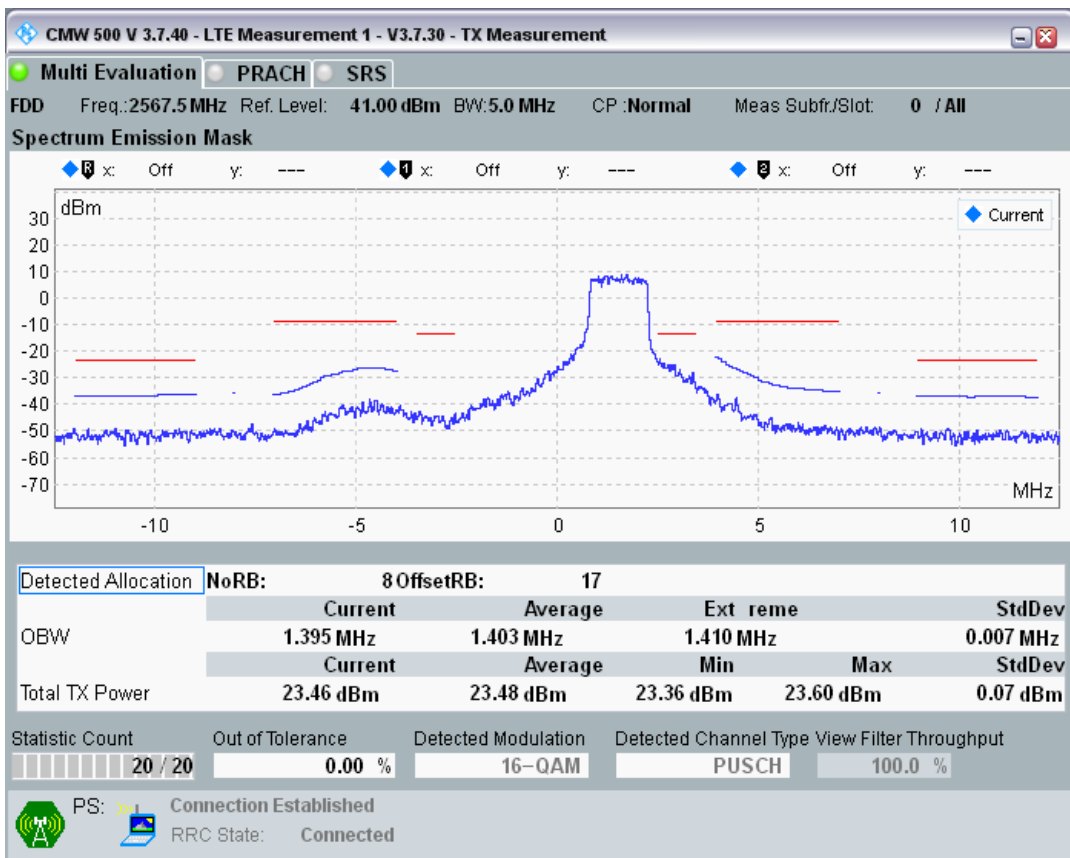

Band7 QAM16 BW=5MHz Channel=21425 RB Size=8 Position=#Max

Band7 QPSK BW=10MHz Channel=20800 RB Size=12 Position=#0