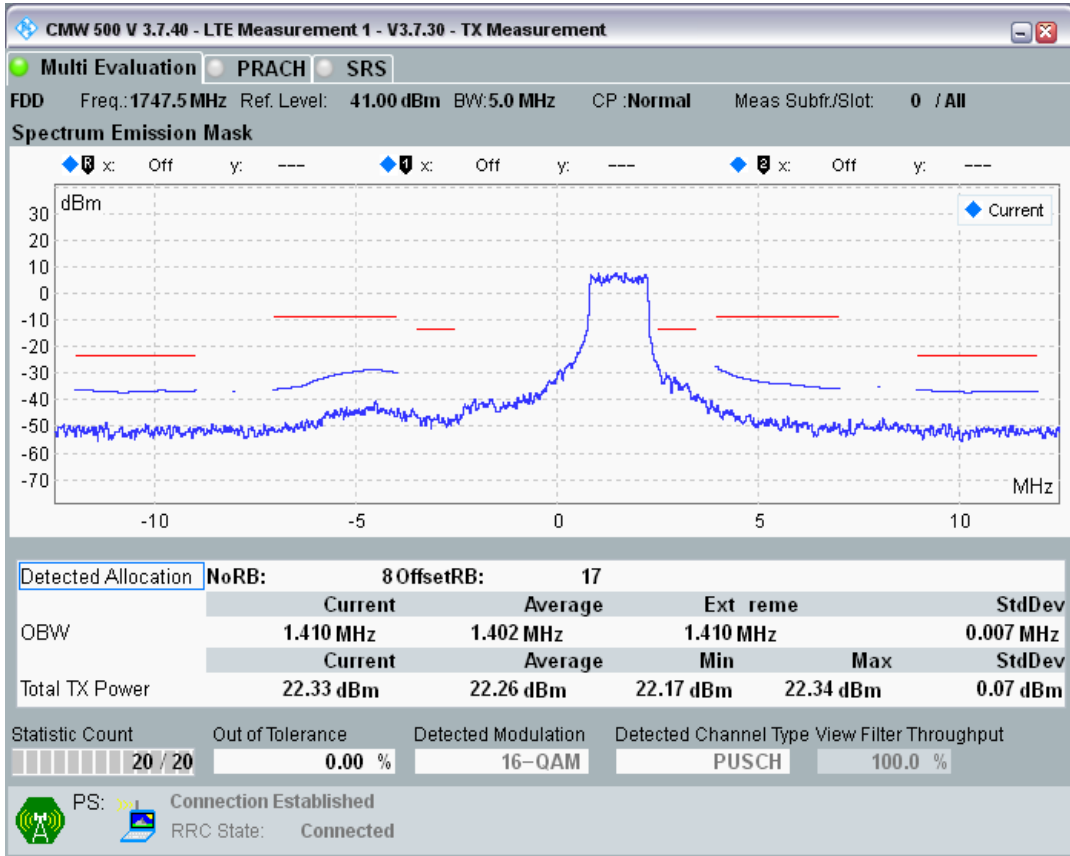

Band3 QAM16 BW=5MHz Channel=19575 RB Size=8 Position=#Max

Band3 QAM16 BW=5MHz Channel=19575 RB Size=25 Position=#0