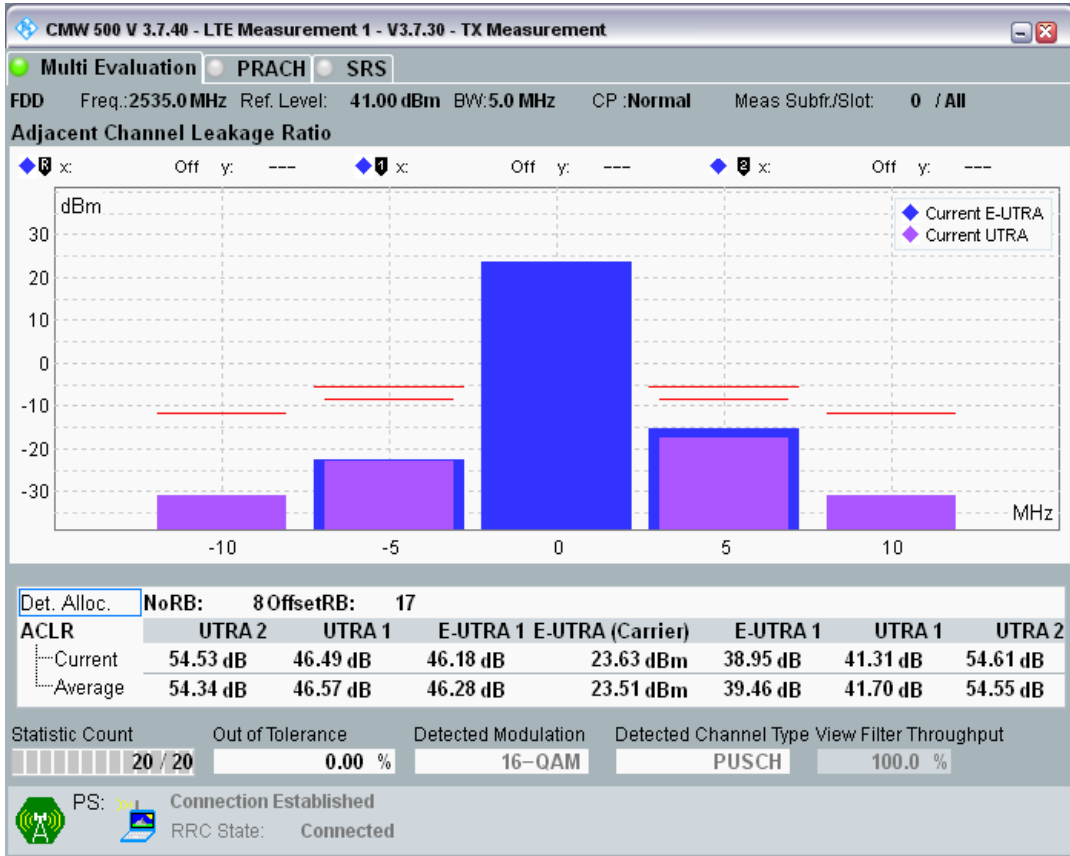

Band7 QAM16 BW=5MHz Channel=21100 RB Size=8 Position=#Max

Band7 QPSK BW=10MHz Channel=20800 RB Size=12 Position=#Max