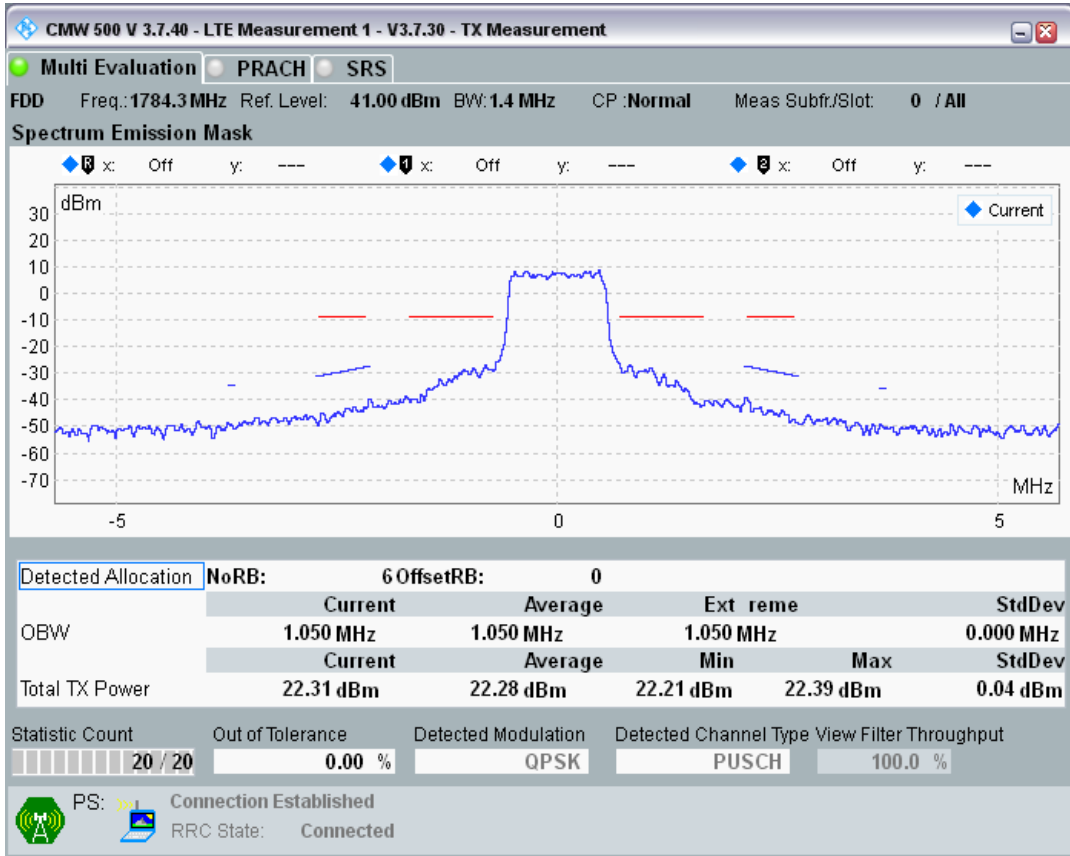

Band3 QPSK BW=1.4MHz Channel=19943 RB Size=6 Position=#0

Band3 QAM16 BW=1.4MHz Channel=19943 RB Size=5 Position=#0