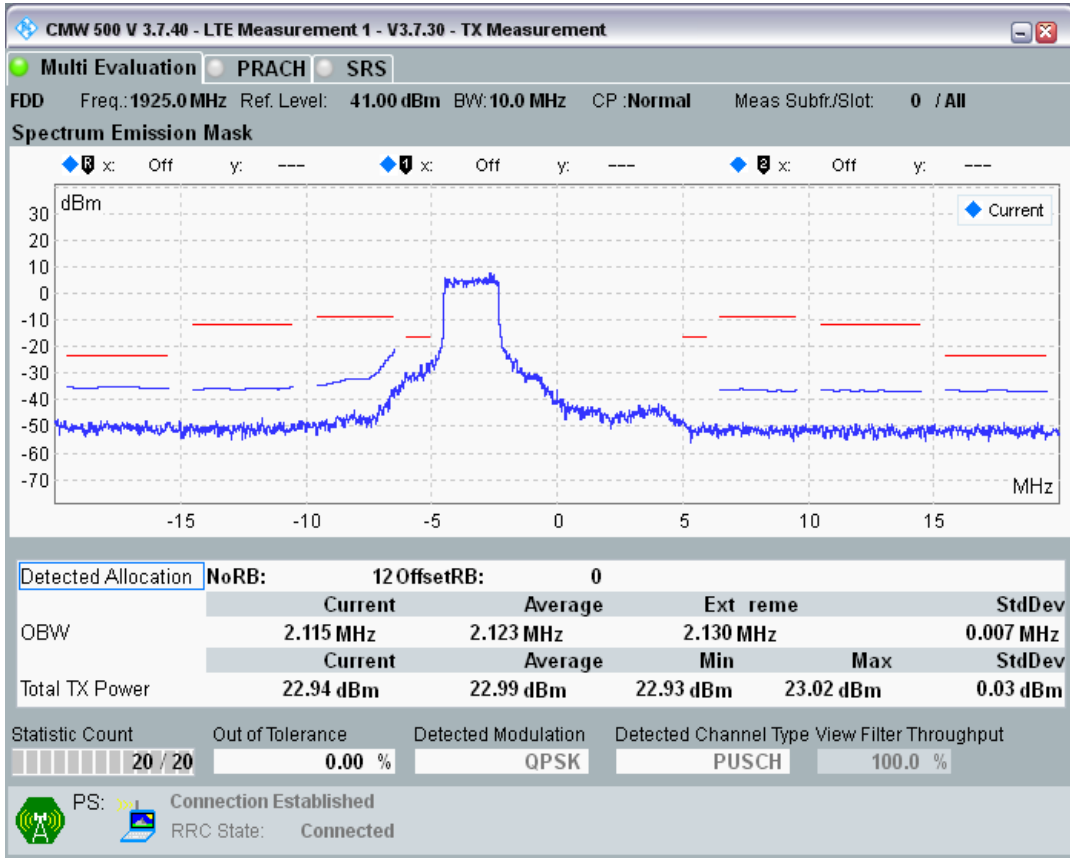

Band1 QPSK BW=10MHz Channel=18050 RB Size=12 Position=#0

Band1 QPSK BW=10MHz Channel=18050 RB Size=12 Position=#Max