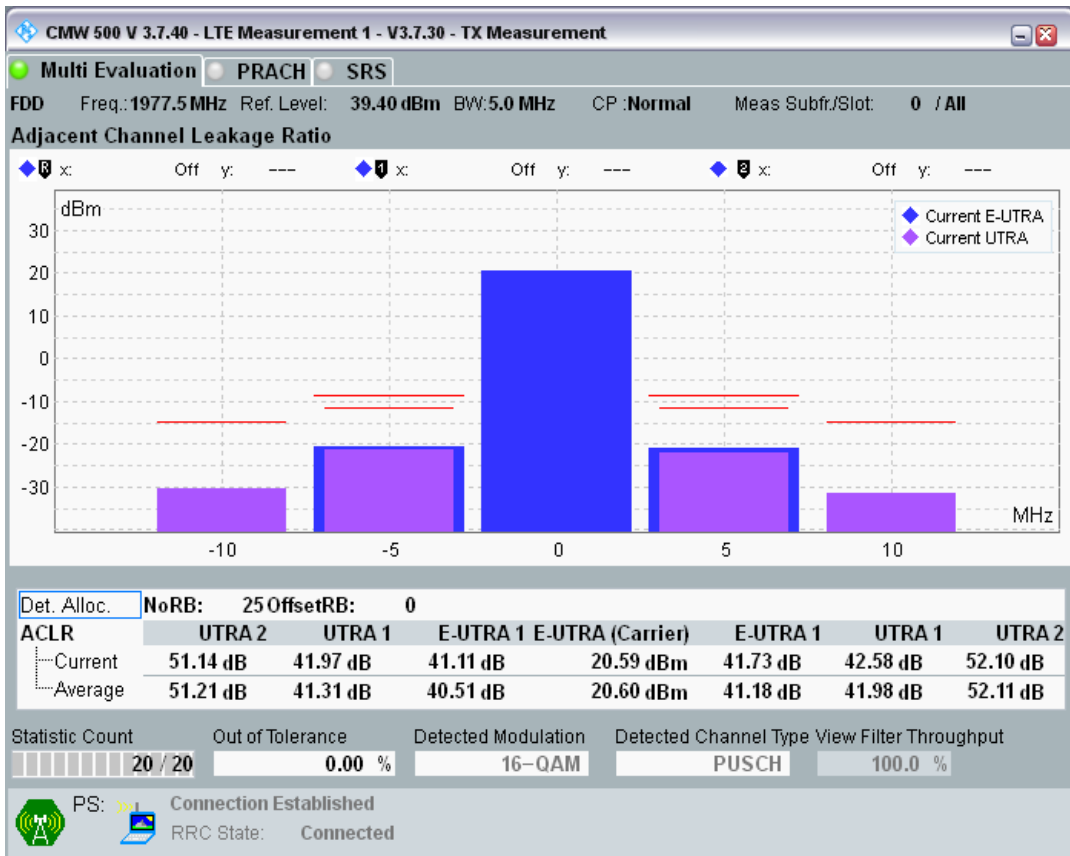

Band1 QAM16 BW=5MHz Channel=18575 RB Size=25 Position=#0

Band1 QPSK BW=10MHz Channel=18050 RB Size=12 Position=#0