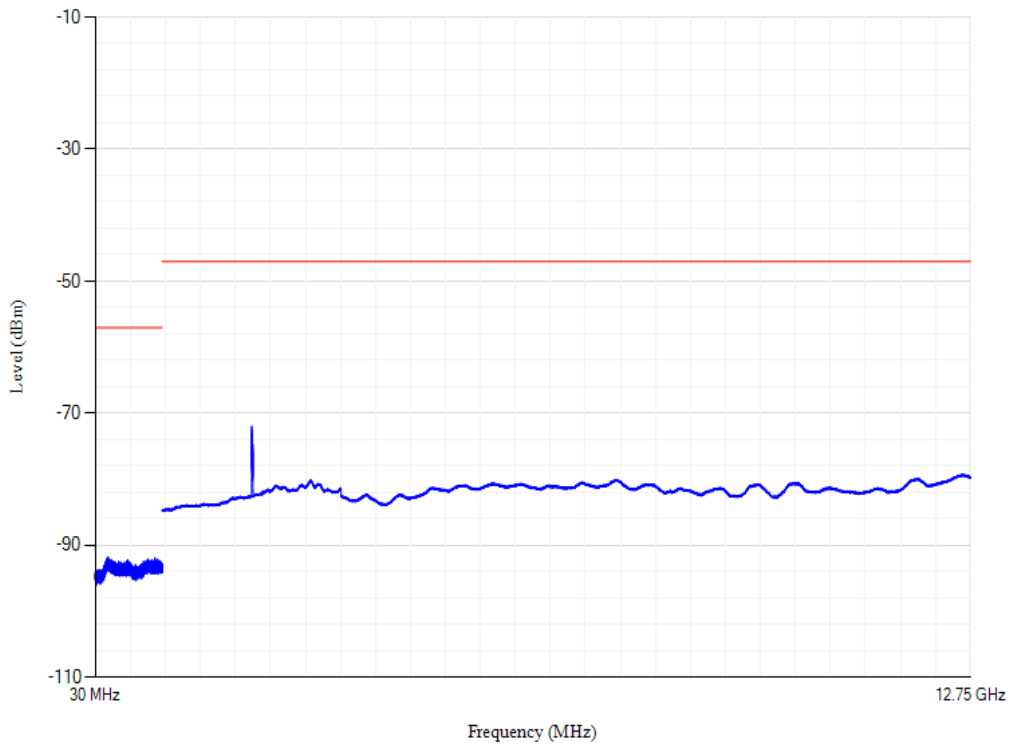

Conducted spurious emissions

Band40 QPSK BW=20MHz Channel=39550