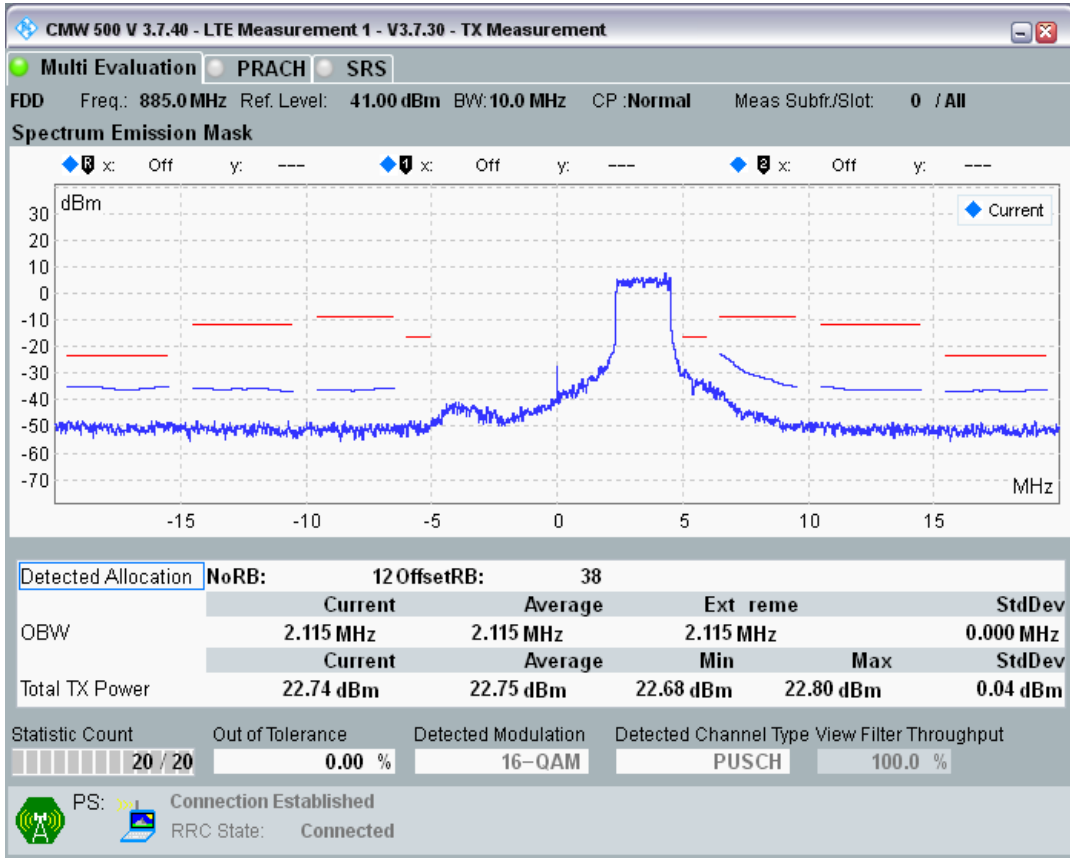

Band8 QAM16 BW=10MHz Channel=21500 RB Size=12 Position=#Max

Band8 QAM16 BW=10MHz Channel=21500 RB Size=50 Position=#0