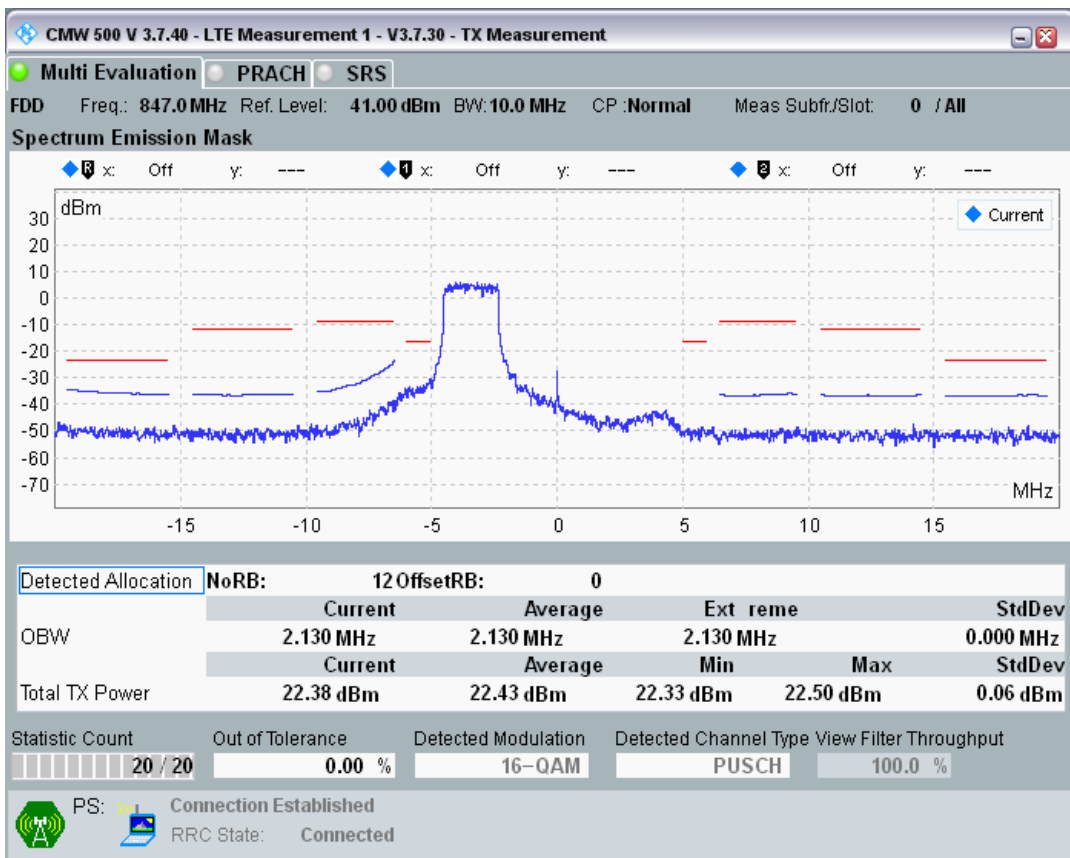

Band20 QAM16 BW=10MHz Channel=24300 RB Size=12 Position=#0

Band20 QAM16 BW=10MHz Channel=24300 RB Size=12 Position=#Max