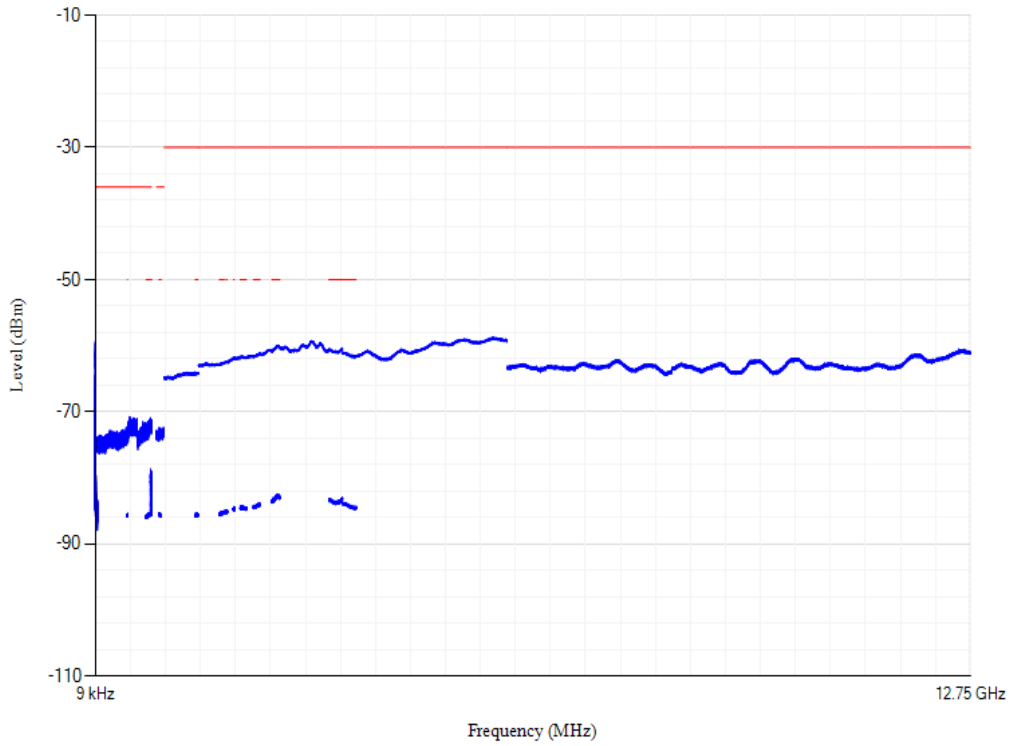

Conducted spurious emissions

Band28 QPSK BW=3MHz Channel=27225 RB Size=1 Position=#0