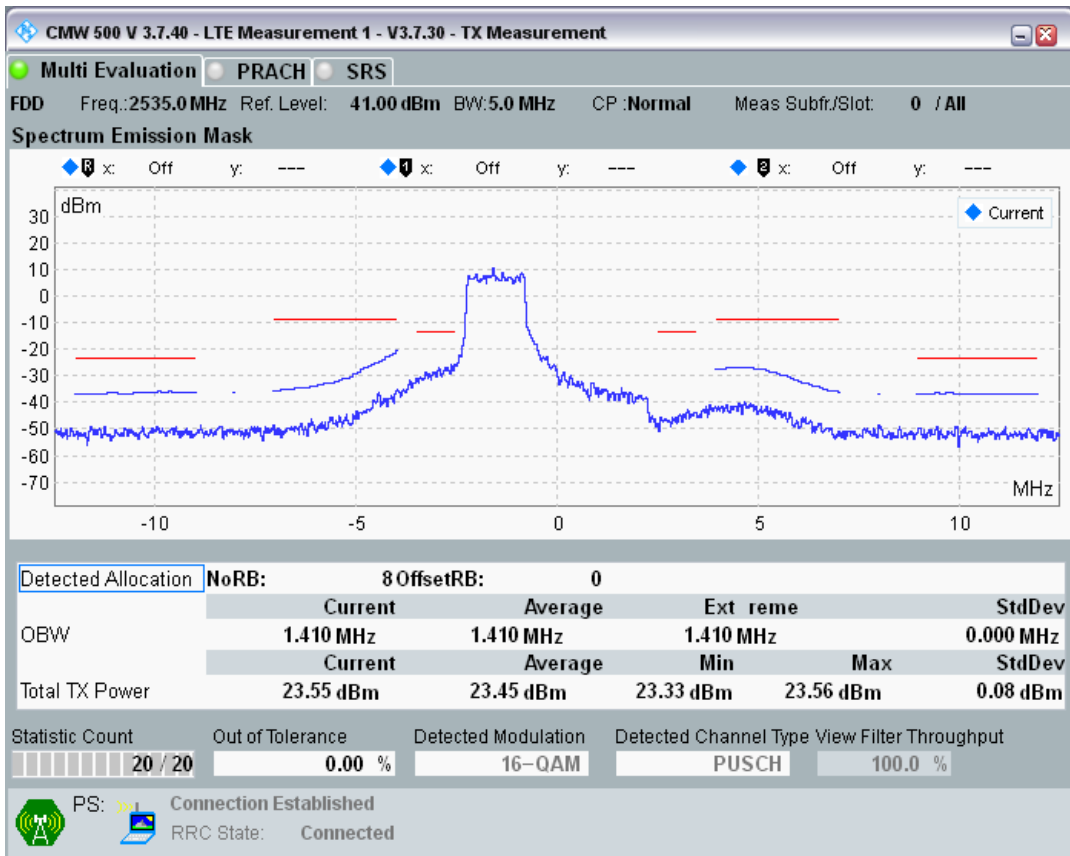

Band7 QAM16 BW=5MHz Channel=21100 RB Size=8 Position=#0

Band7 QAM16 BW=5MHz Channel=21100 RB Size=25 Position=#0