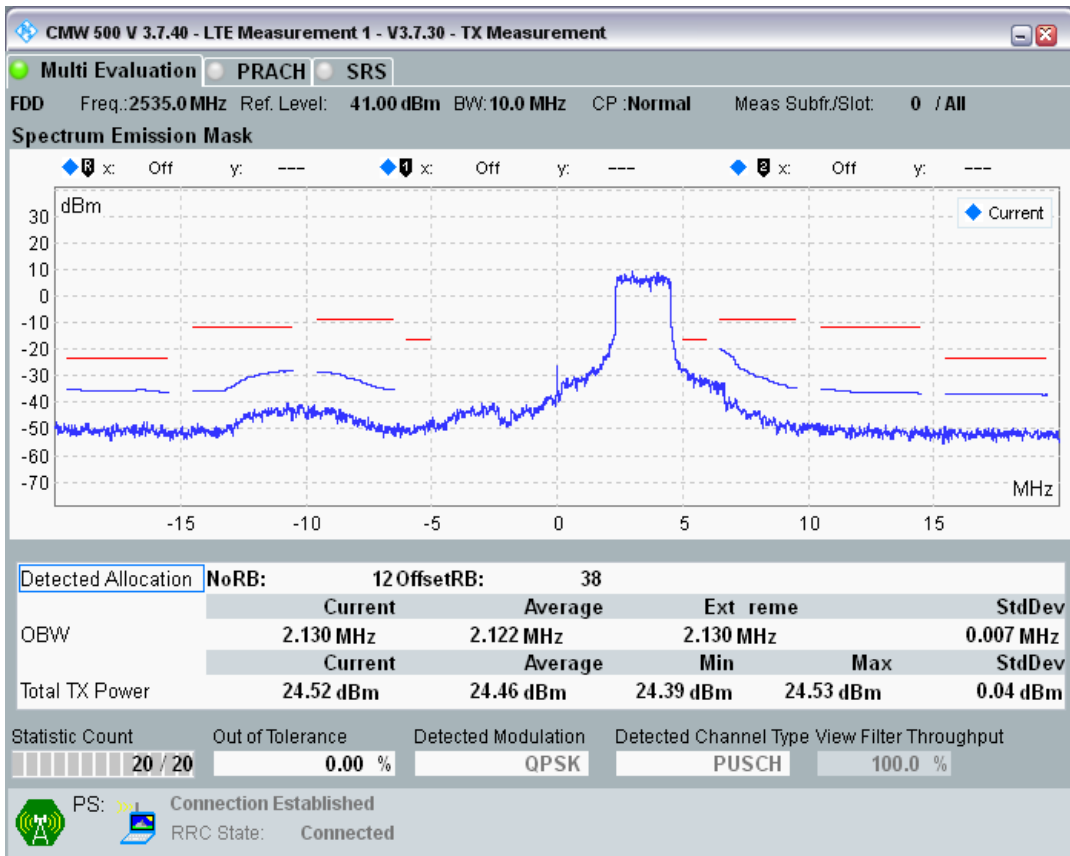

Band7 QPSK BW=10MHz Channel=21100 RB Size=12 Position=#Max

Band7 QPSK BW=10MHz Channel=20800 RB Size=50 Position=#0