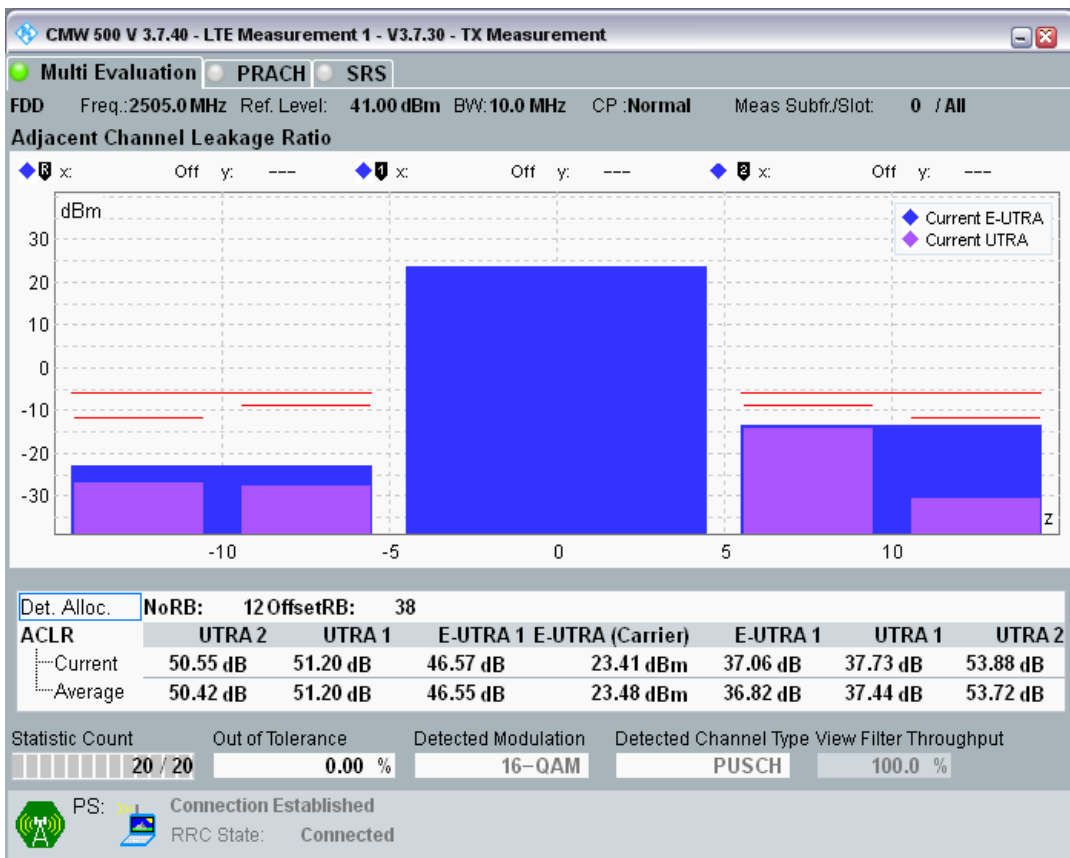

Band40 QPSK BW=5MHz Channel=39625 RB Size=25 Position=#0

Band40 QPSK BW=5MHz Channel=39625 RB Size=8 Position=#Max

Band7 QAM16 BW=10MHz Channel=20800 RB Size=12 Position=#0

Band7 QAM16 BW=10MHz Channel=20800 RB Size=12 Position=#Max