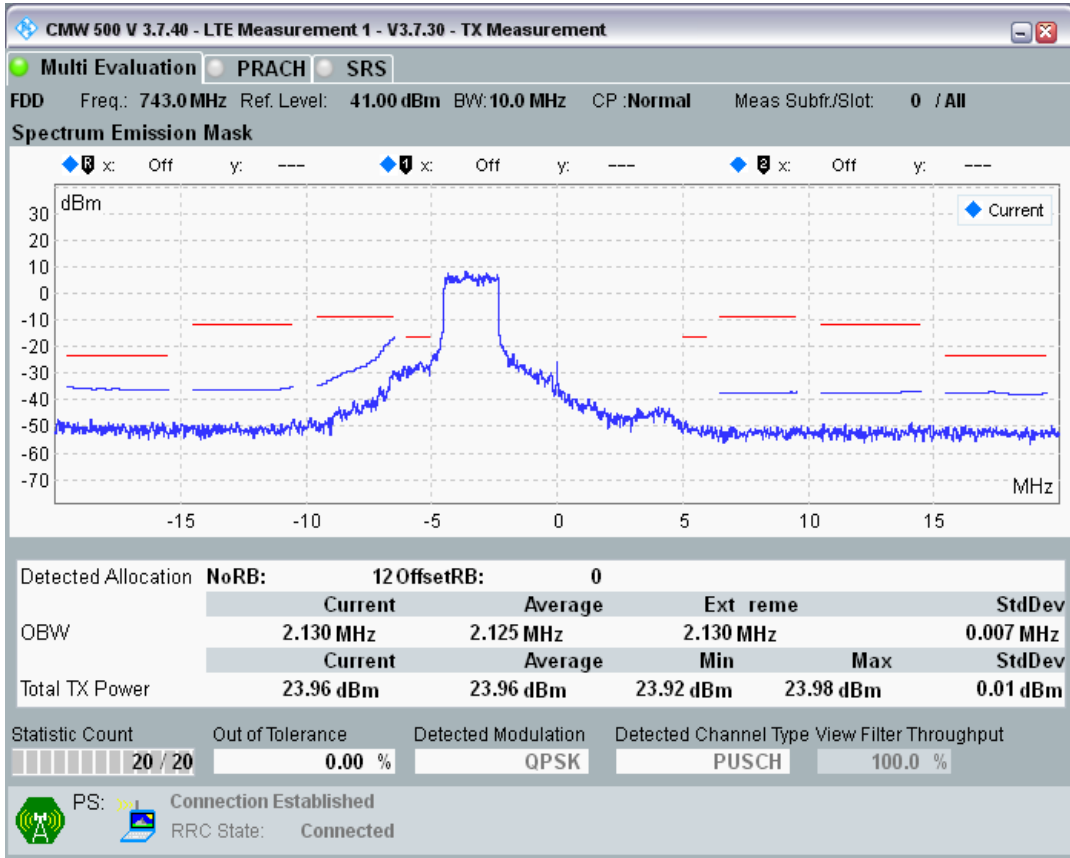

Band28 QPSK BW=10MHz Channel=27610 RB Size=12 Position=#0

Band28 QPSK BW=10MHz Channel=27610 RB Size=12 Position=#Max