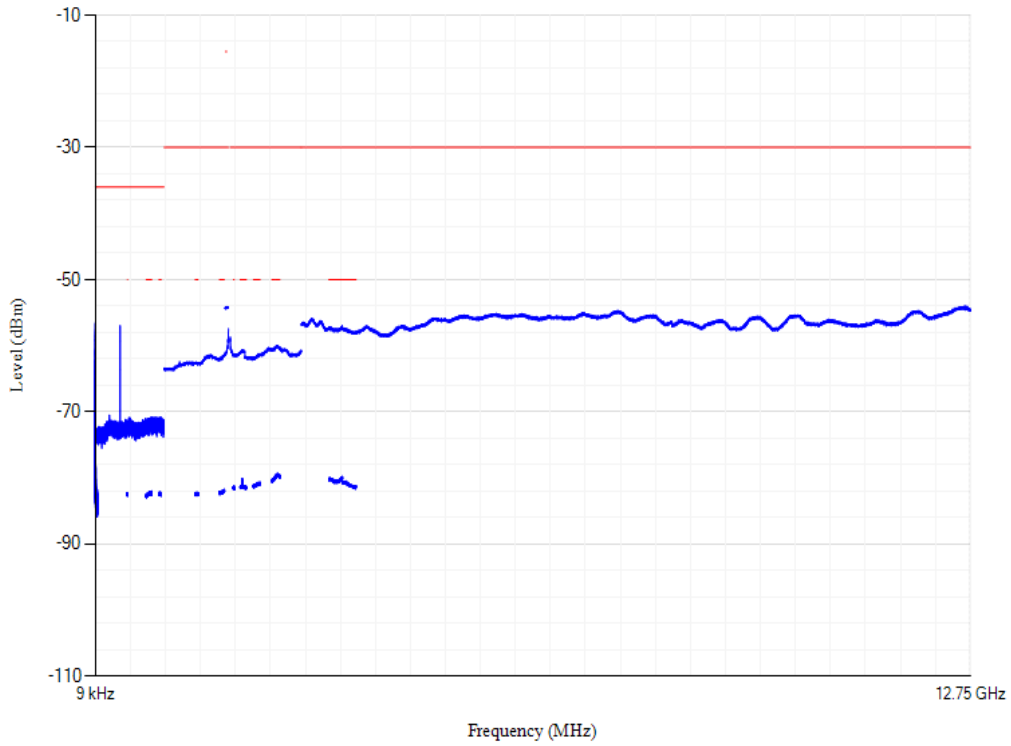

							MHz	MHz			
--	--	--	--	--	--	--	-----	-----	--	--	--

Band1 QPSK BW=5MHz Channel=18025 RB Size=1 Position=#0

Conducted spurious emissions

Band1 QPSK BW=5MHz Channel=18300 RB Size=1 Position=#0

Conducted spurious emissions