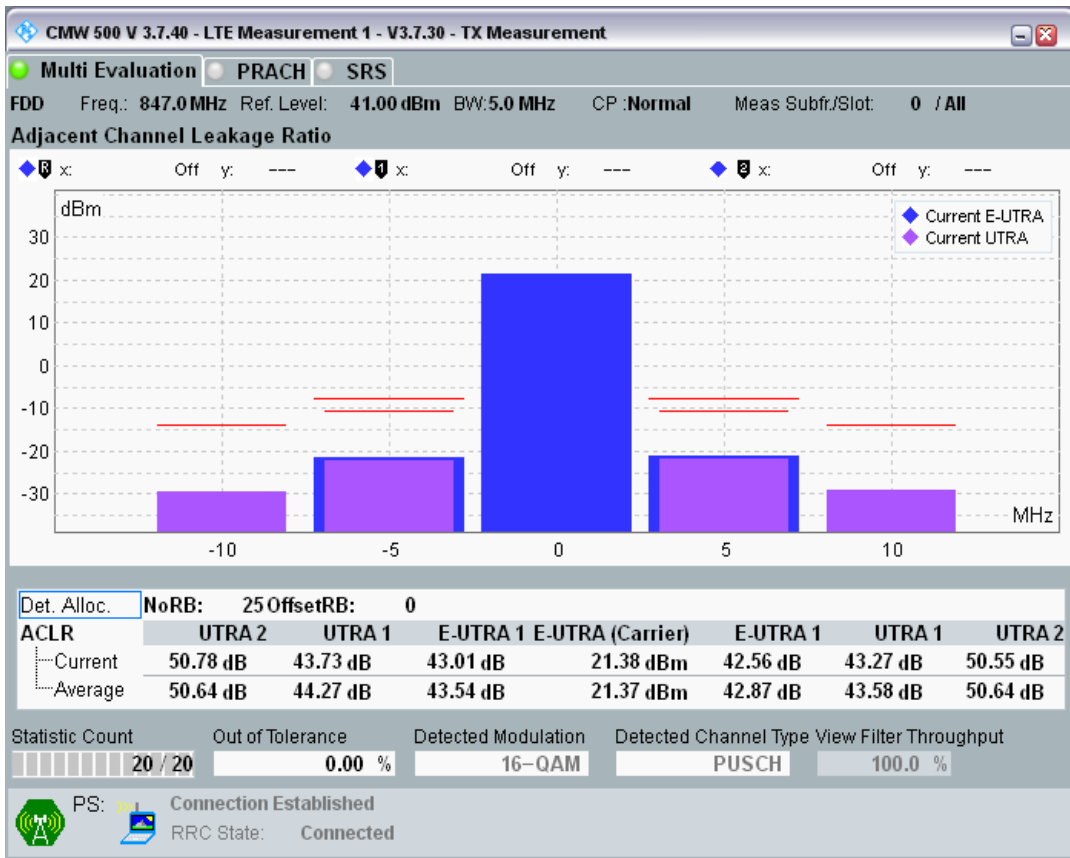

Band20 QAM16 BW=5MHz Channel=24300 RB Size=25 Position=#0

Band20 QPSK BW=5MHz Channel=24425 RB Size=8 Position=#0