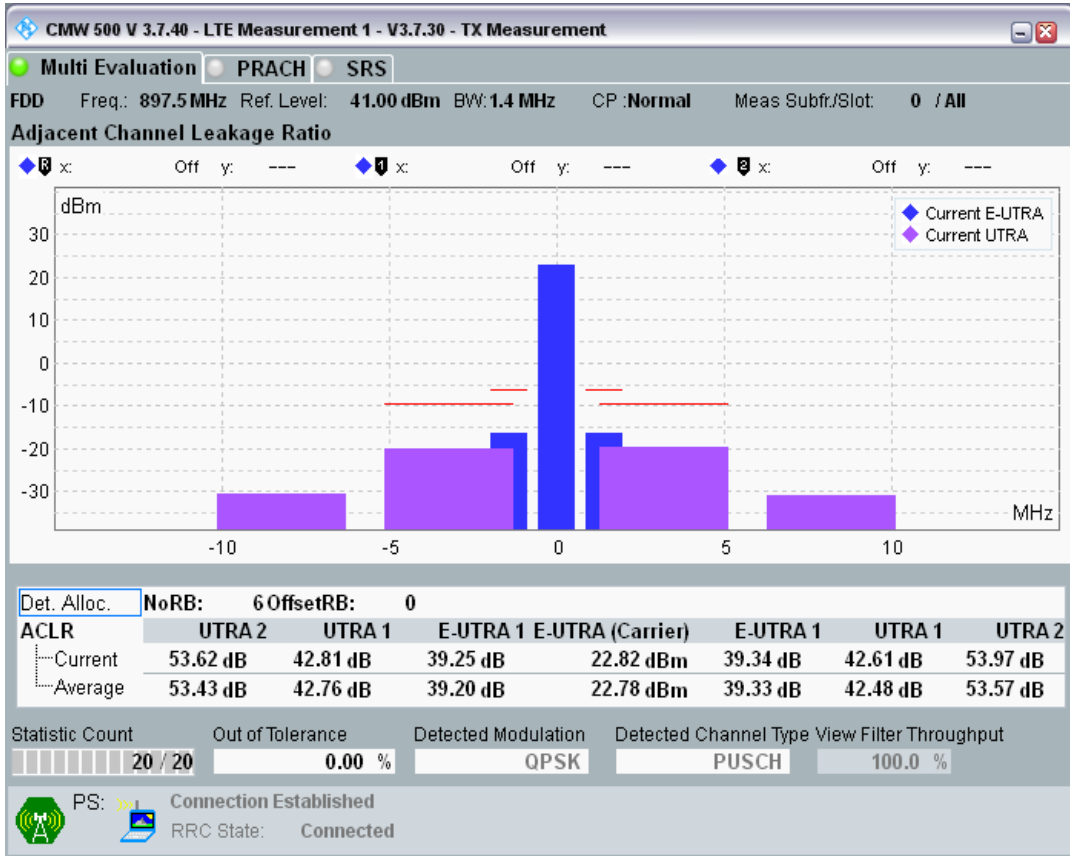

Band8 QPSK BW=1.4MHz Channel=21625 RB Size=6 Position=#0

Band8 QAM16 BW=1.4MHz Channel=21625 RB Size=5 Position=#0