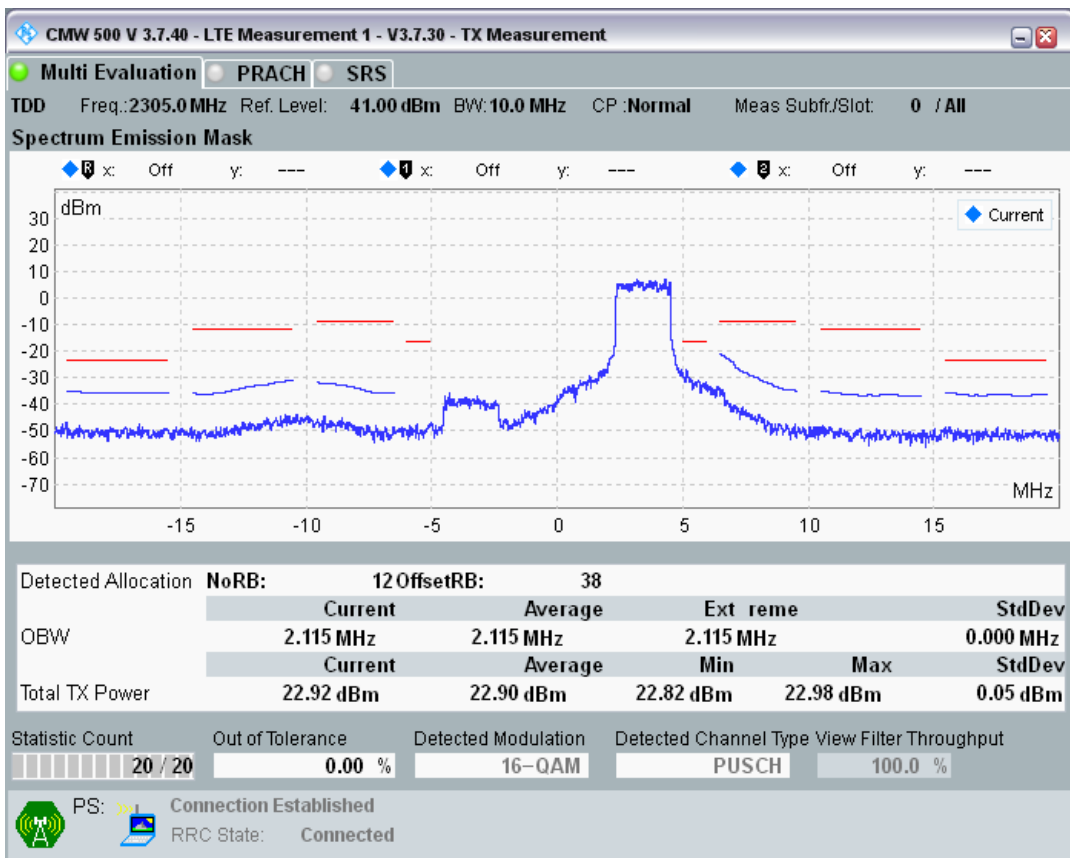

Band40 QAM16 BW=10MHz Channel=38700 RB Size=12 Position=#0

Band40 QAM16 BW=10MHz Channel=39150 RB Size=12 Position=#0

Band40 QAM16 BW=10MHz Channel=39150 RB Size=12 Position=#Max

Band40 QAM16 BW=10MHz Channel=38700 RB Size=12 Position=#Max