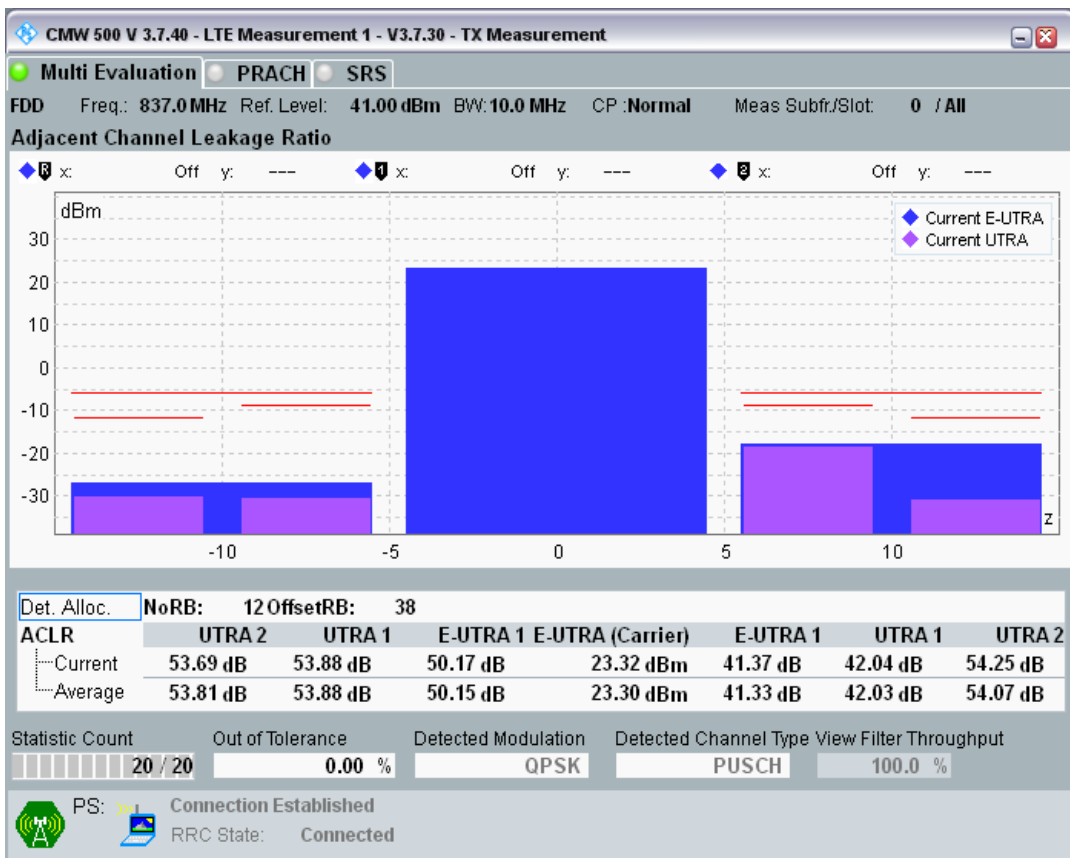

Band20 QPSK BW=10MHz Channel=24200 RB Size=12 Position=#Max

Band20 QPSK BW=10MHz Channel=24200 RB Size=50 Position=#0