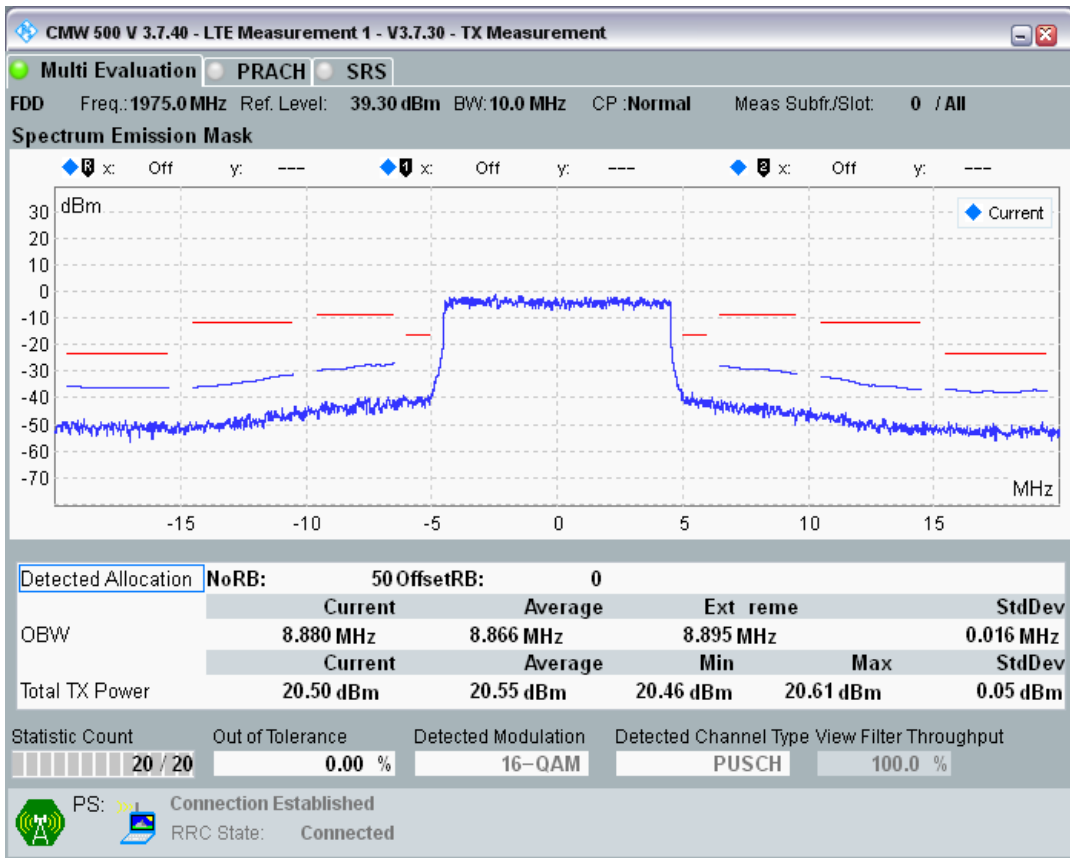

Band1 QPSK BW=10MHz Channel=18550 RB Size=50 Position=#0

Band1 QAM16 BW=10MHz Channel=18550 RB Size=12 Position=#0

Band1 QAM16 BW=10MHz Channel=18550 RB Size=12 Position=#Max

Band1 QAM16 BW=10MHz Channel=18550 RB Size=50 Position=#0