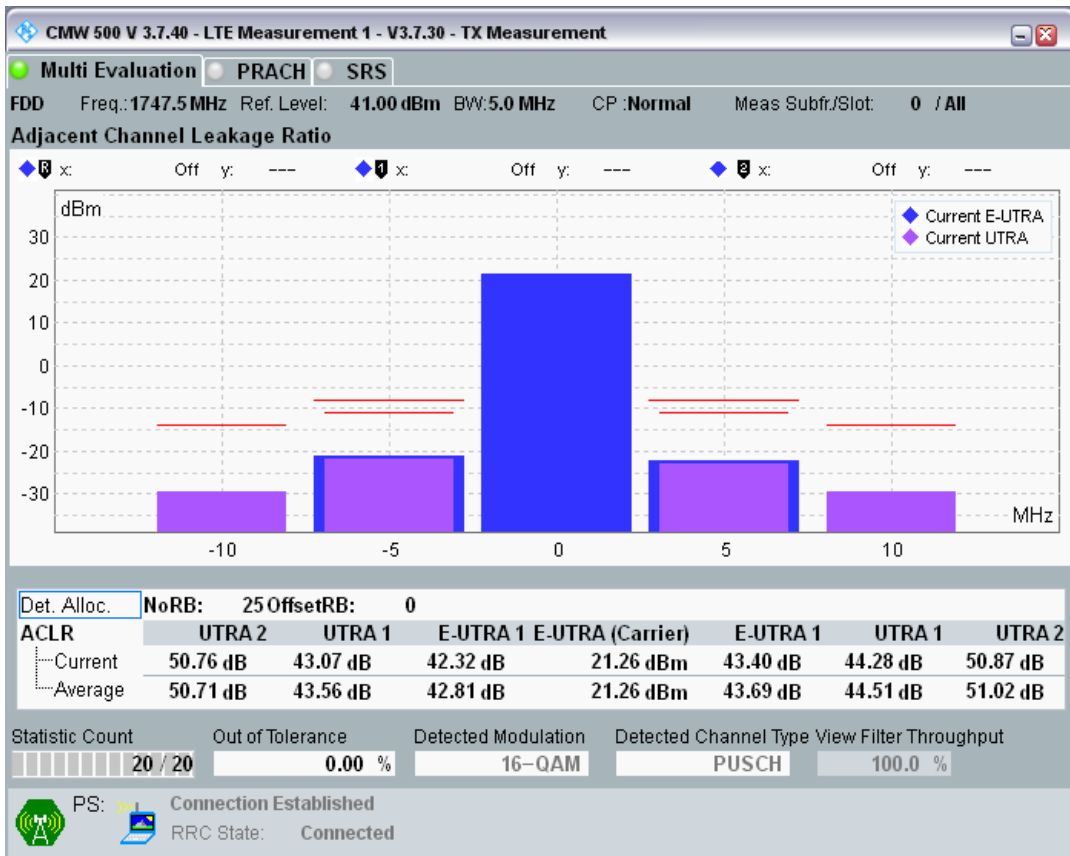

Band3 QAM16 BW=5MHz Channel=19575 RB Size=25 Position=#0

Band3 QPSK BW=5MHz Channel=19925 RB Size=8 Position=#0