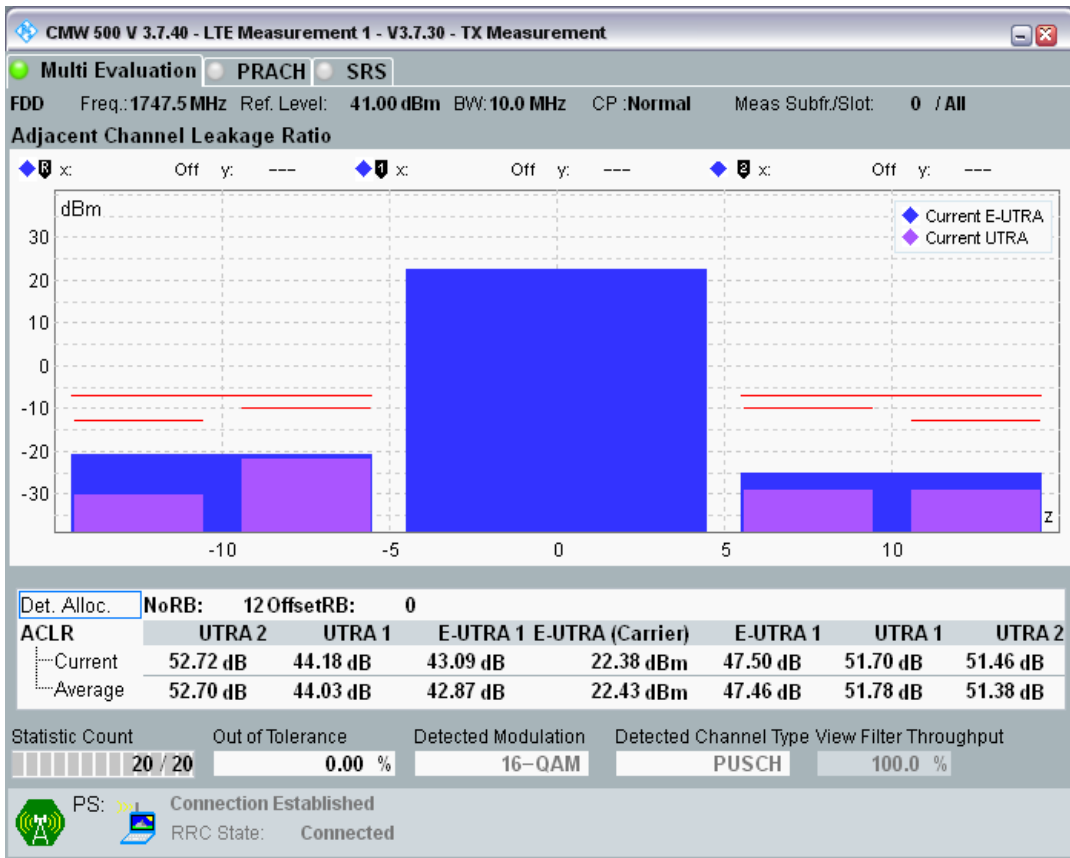

Band3 QPSK BW=10MHz Channel=19575 RB Size=50 Position=#0

Band3 QAM16 BW=10MHz Channel=19575 RB Size=12 Position=#0

Band3 QAM16 BW=10MHz Channel=19575 RB Size=12 Position=#Max

Band3 QAM16 BW=10MHz Channel=19575 RB Size=50 Position=#0