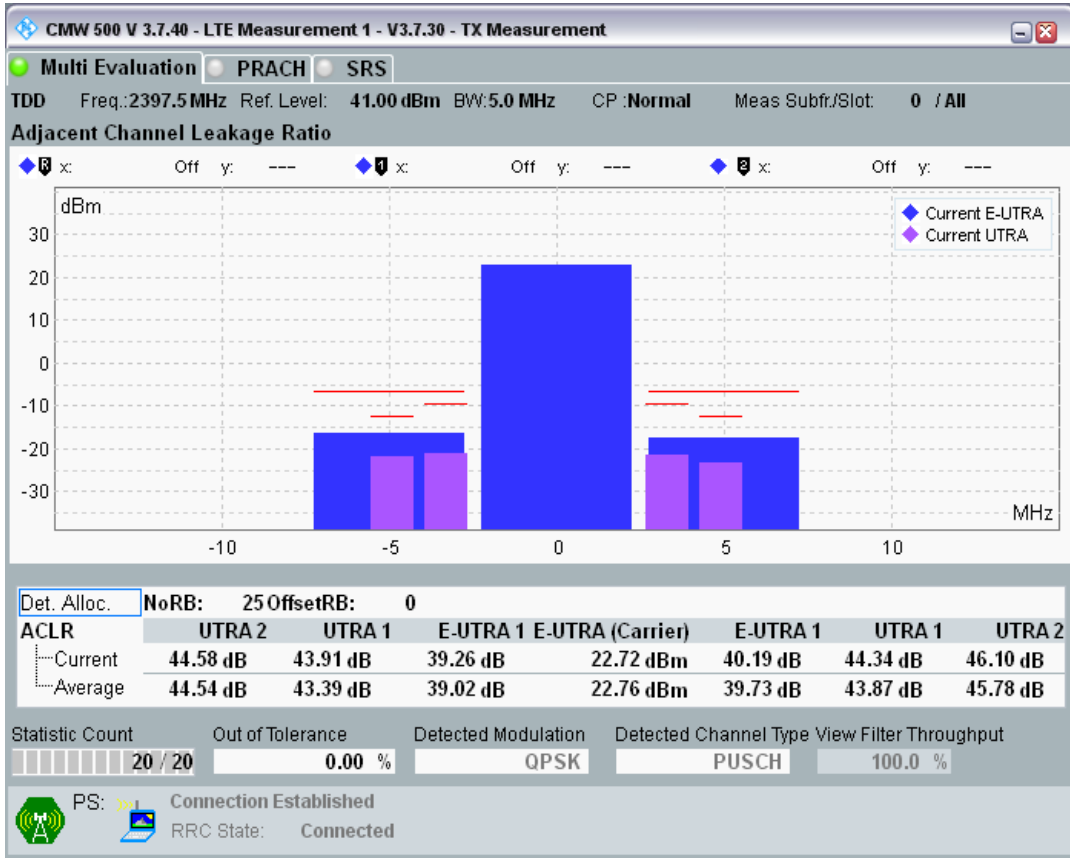

Band40 QPSK BW=5MHz Channel=39625 RB Size=25 Position=#0

Band40 QPSK BW=5MHz Channel=39625 RB Size=8 Position=#Max