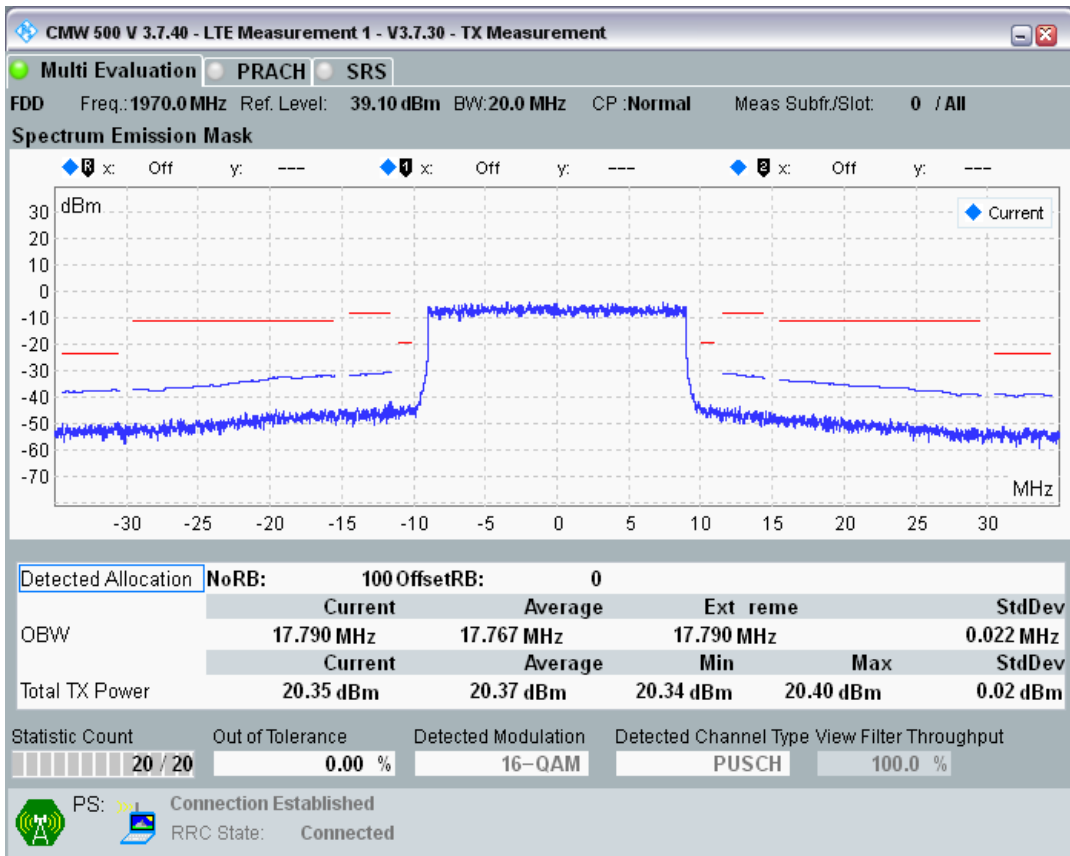

Band1 QAM16 BW=20MHz Channel=18500 RB Size=100 Position=#0

Band20 QPSK BW=5MHz Channel=24175 RB Size=8 Position=#0