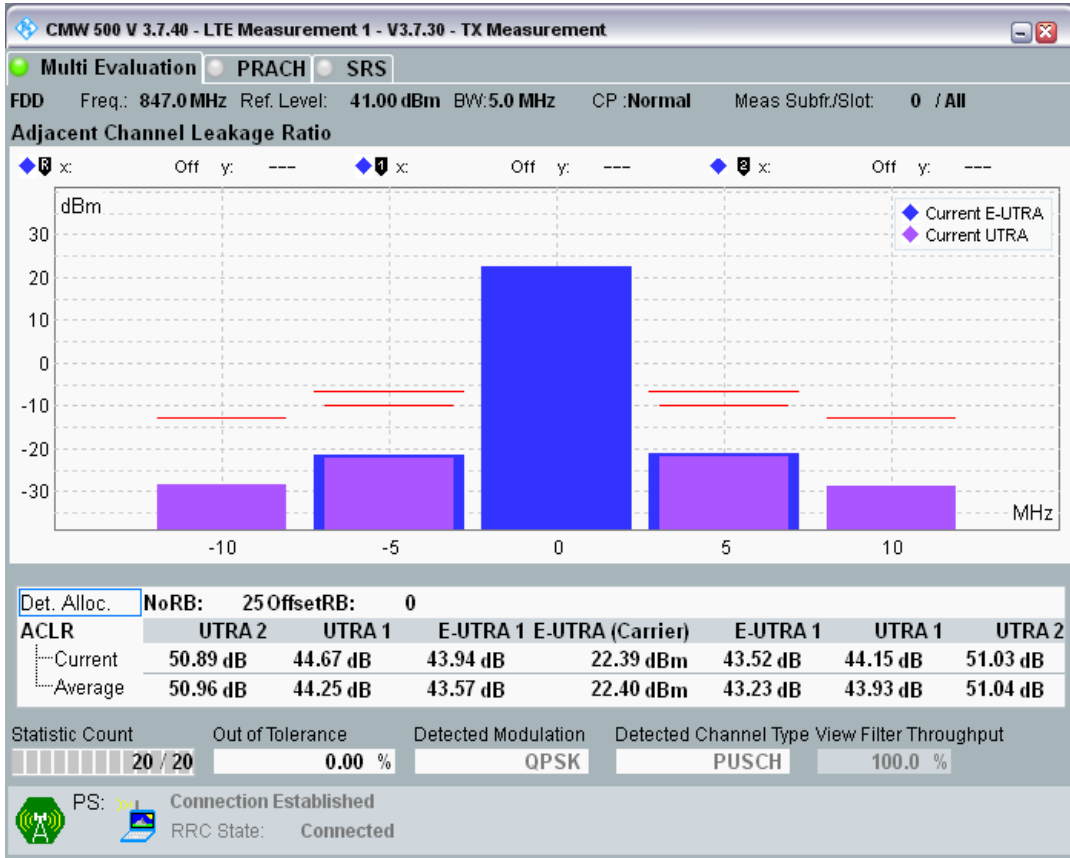

Band20 QPSK BW=5MHz Channel=24300 RB Size=25 Position=#0

Band20 QAM16 BW=5MHz Channel=24300 RB Size=8 Position=#0