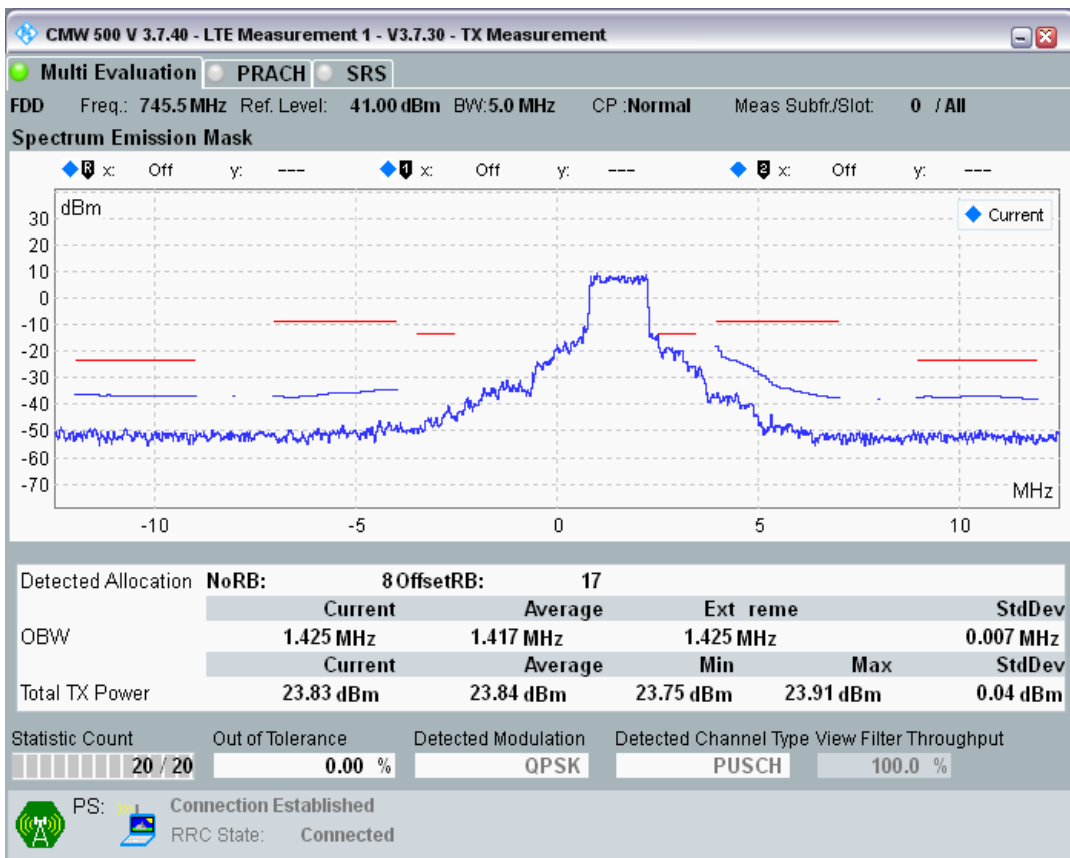

Band28 QAM16 BW=5MHz Channel=27385 RB Size=8 Position=#Max

Band28 QAM16 BW=5MHz Channel=27385 RB Size=25 Position=#0

Band28 QPSK BW=5MHz Channel=27635 RB Size=8 Position=#0

Band28 QPSK BW=5MHz Channel=27635 RB Size=8 Position=#Max