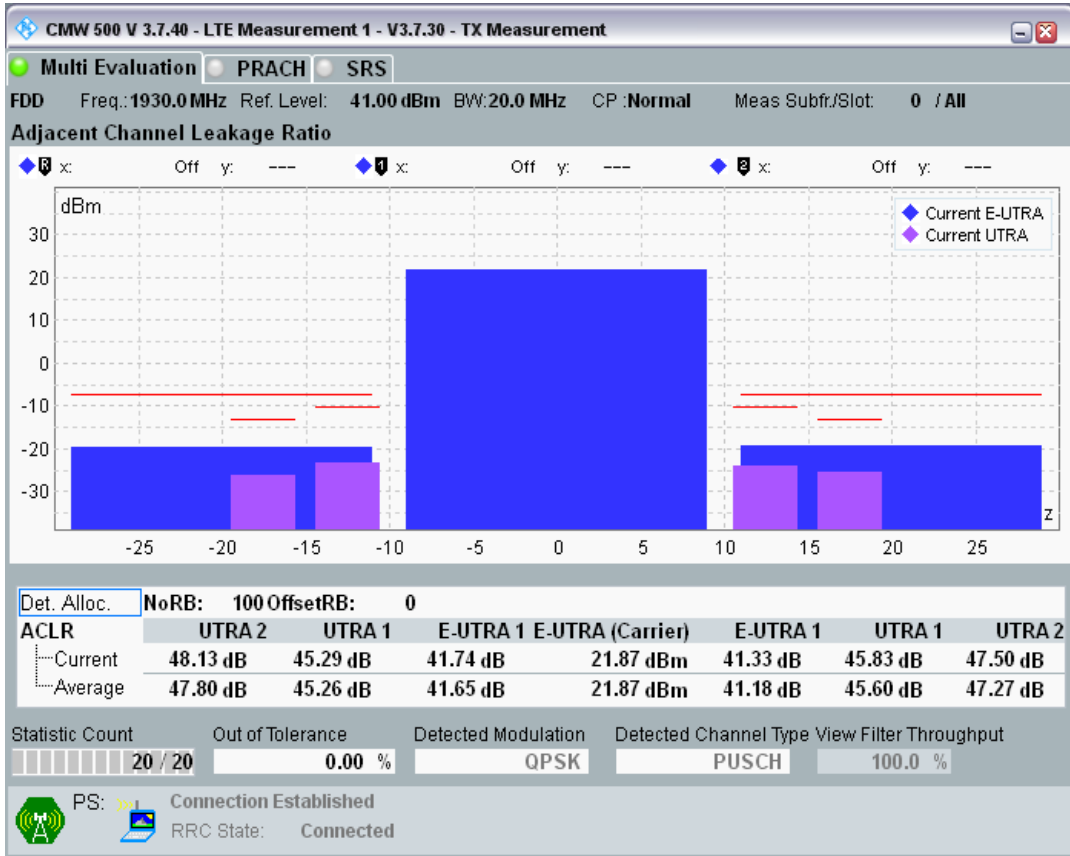

Band1 QPSK BW=20MHz Channel=18100 RB Size=100 Position=#0

Band1 QAM16 BW=20MHz Channel=18100 RB Size=18 Position=#0