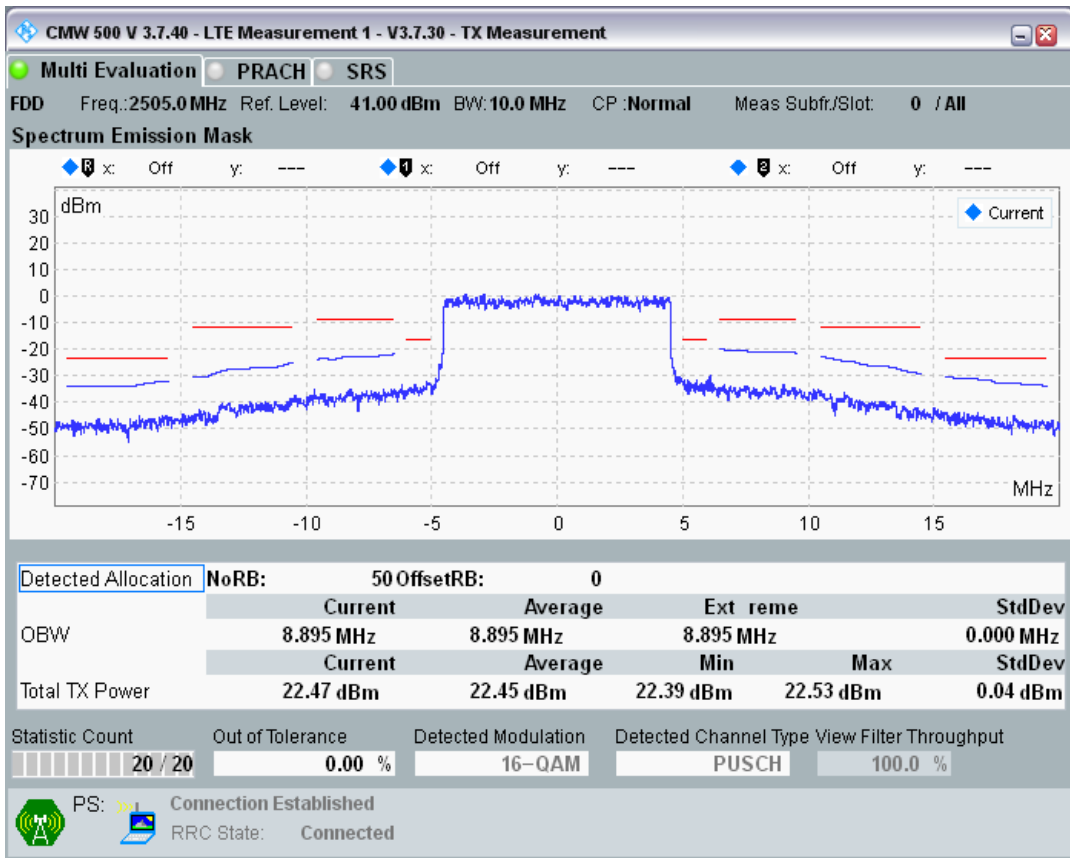

Band7 QAM16 BW=10MHz Channel=21100 RB Size=50 Position=#0

Band7 QAM16 BW=10MHz Channel=21100 RB Size=12 Position=#0

Band7 QAM16 BW=10MHz Channel=20800 RB Size=12 Position=#Max

Band7 QAM16 BW=10MHz Channel=20800 RB Size=50 Position=#0