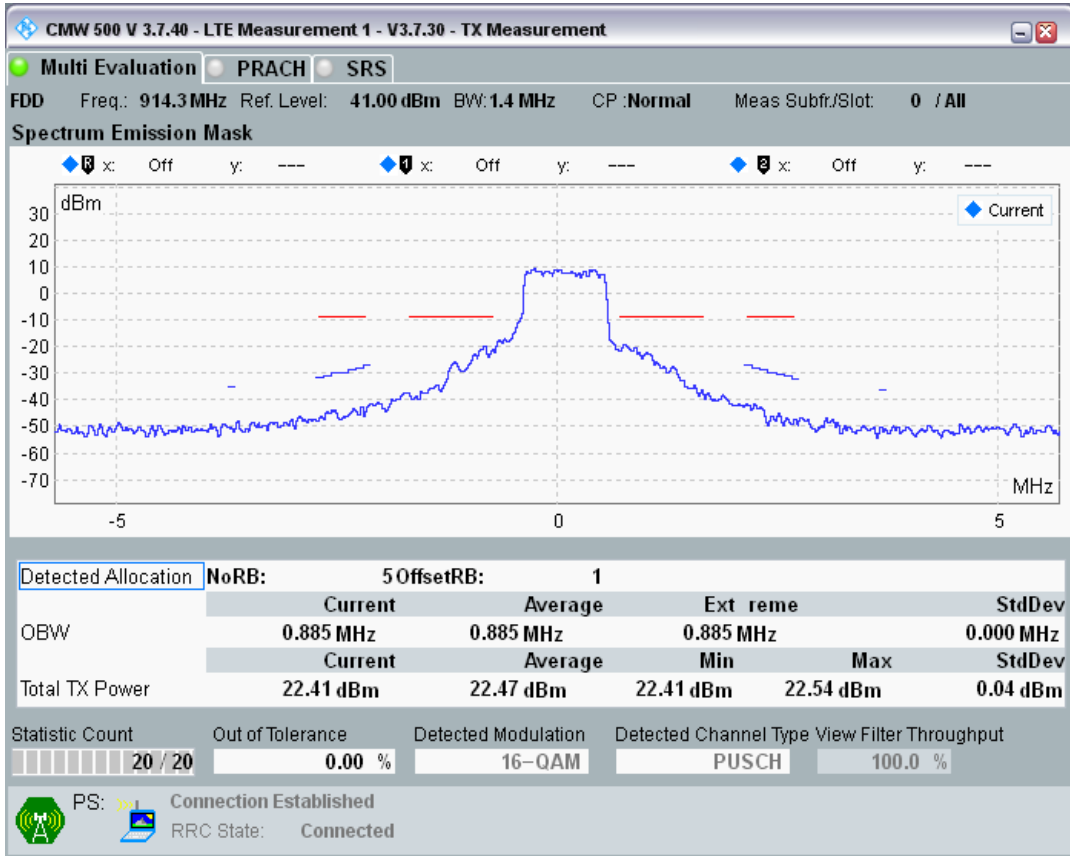

Band8 QAM16 BW=1.4MHz Channel=21793 RB Size=5 Position=#Max

Band8 QAM16 BW=1.4MHz Channel=21793 RB Size=6 Position=#0