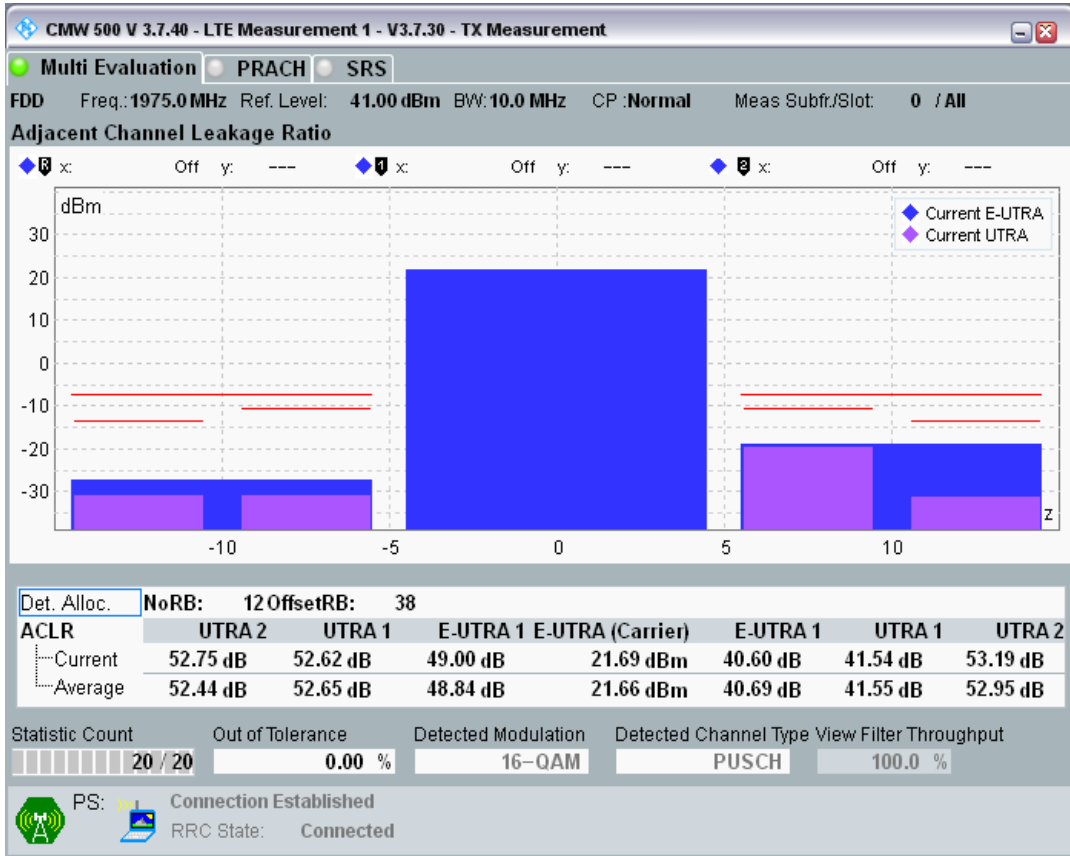

Band1 QAM16 BW=10MHz Channel=18550 RB Size=12 Position=#Max

Band1 QAM16 BW=10MHz Channel=18550 RB Size=50 Position=#0