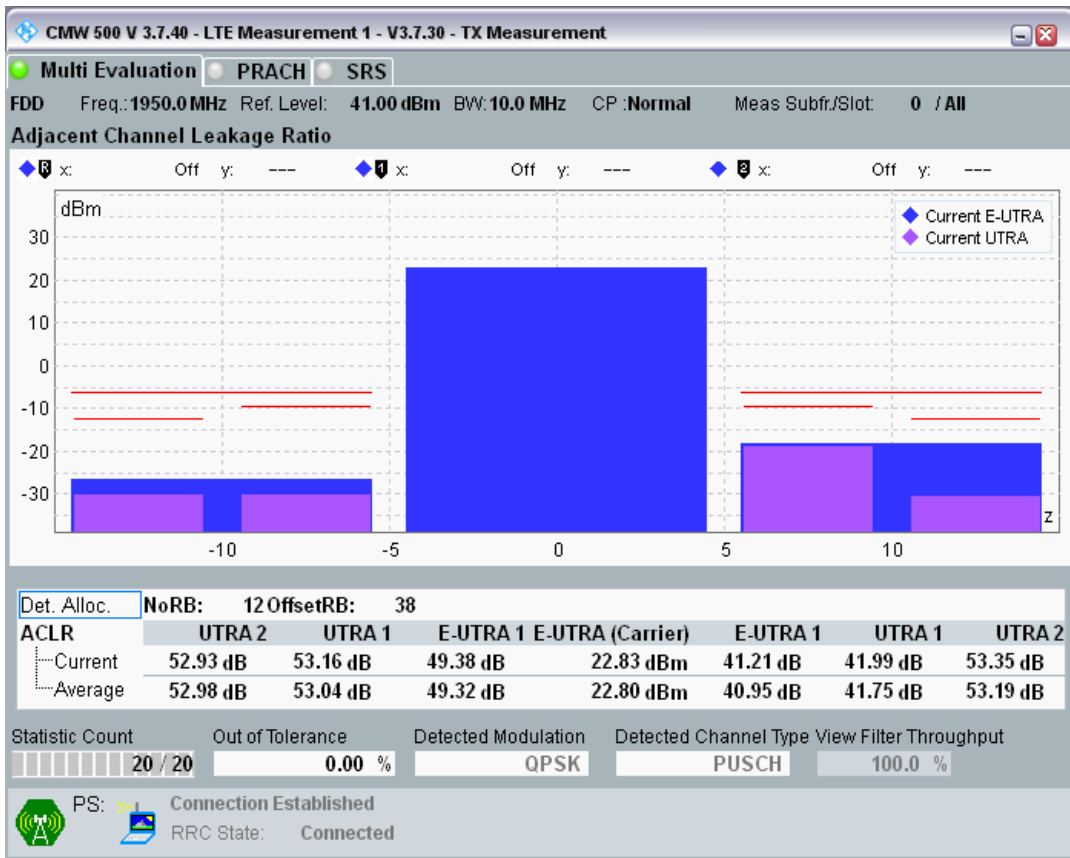

Band1 QPSK BW=10MHz Channel=18300 RB Size=12 Position=#Max

Band1 QPSK BW=10MHz Channel=18300 RB Size=50 Position=#0