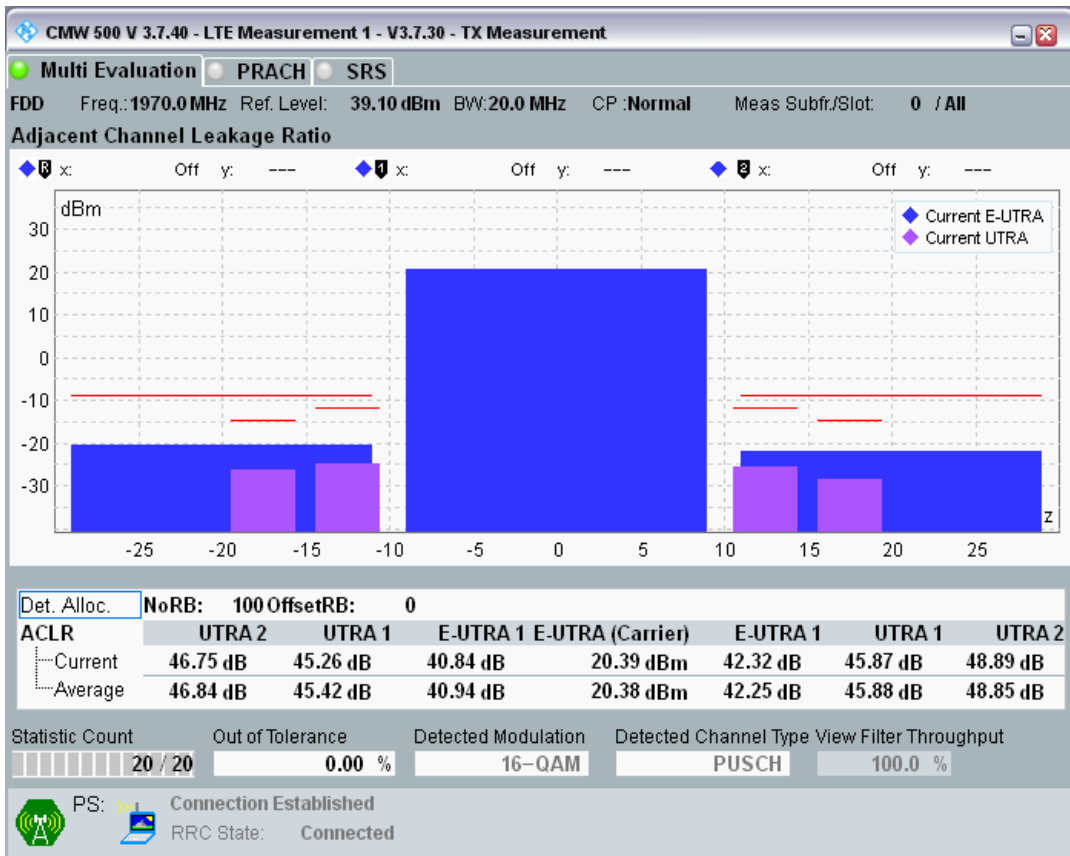

Band1 QAM16 BW=20MHz Channel=18500 RB Size=100 Position=#0

Band20 QPSK BW=5MHz Channel=24175 RB Size=8 Position=#0