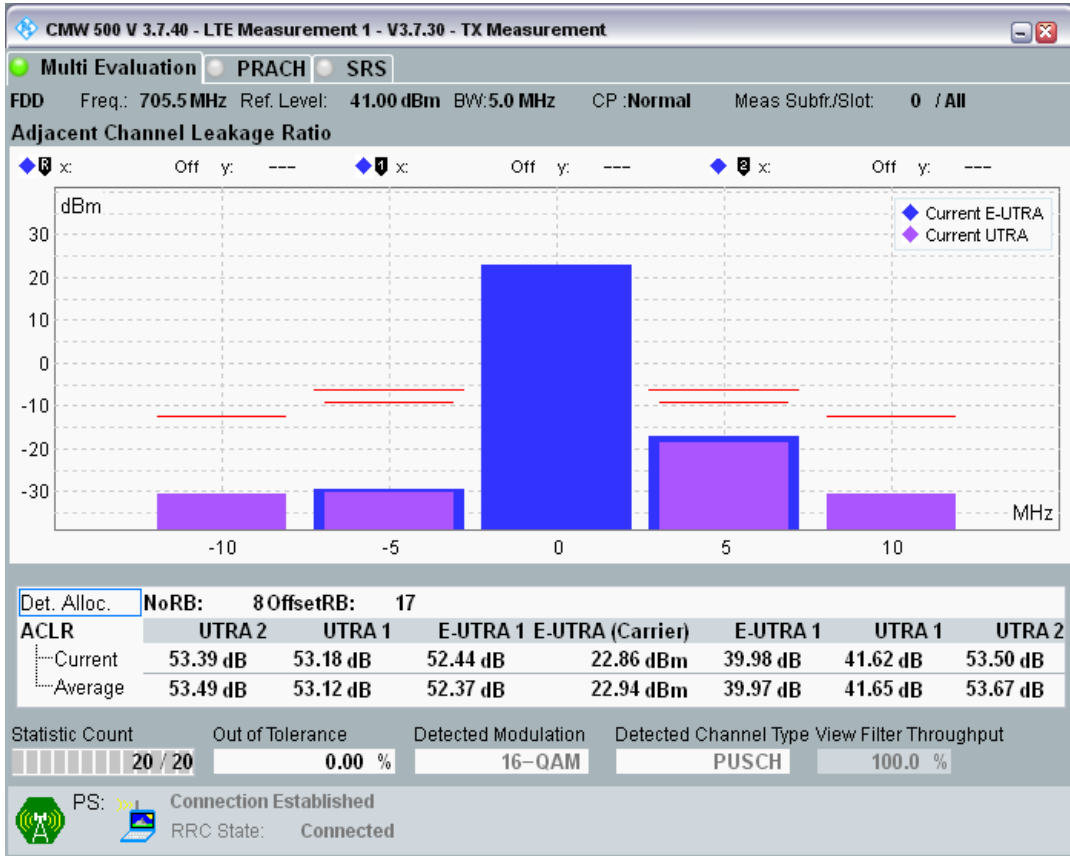

Band28 QAM16 BW=5MHz Channel=27235 RB Size=8 Position=#Max

Band28 QAM16 BW=5MHz Channel=27235 RB Size=25 Position=#0