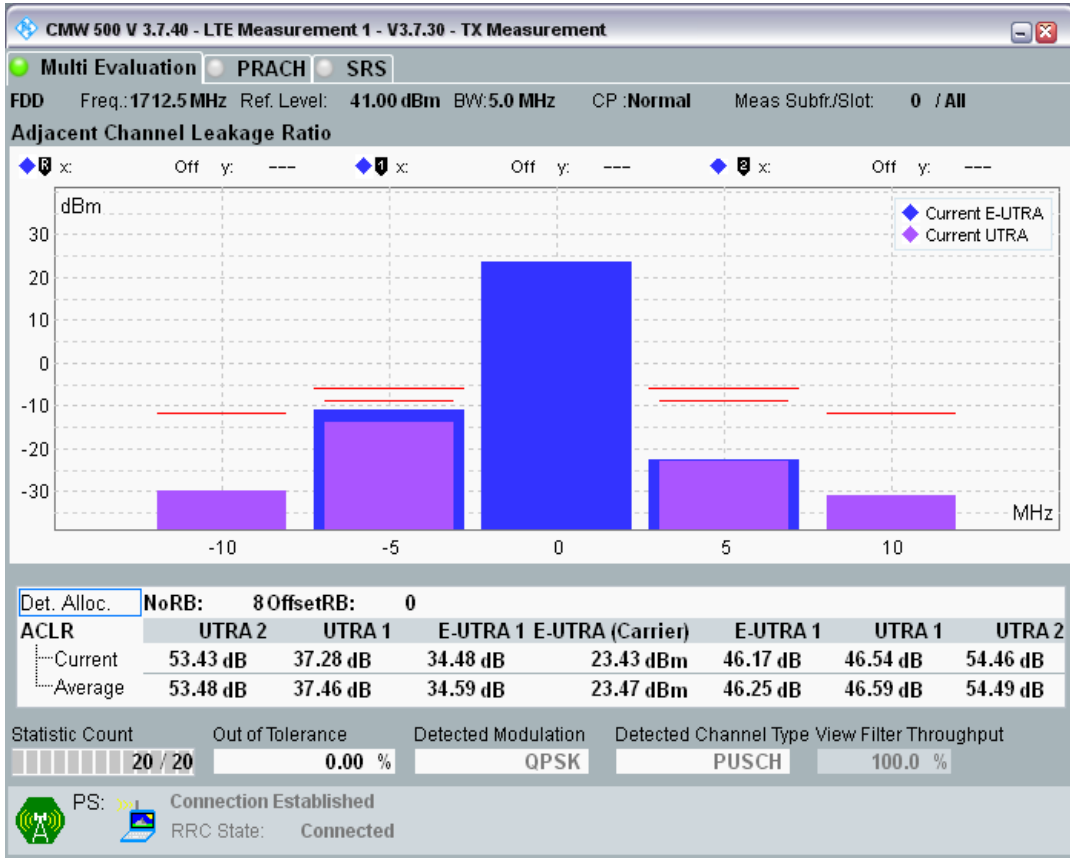

Band3 QPSK BW=5MHz Channel=19225 RB Size=8 Position=#0

Band3 QPSK BW=5MHz Channel=19225 RB Size=8 Position=#Max