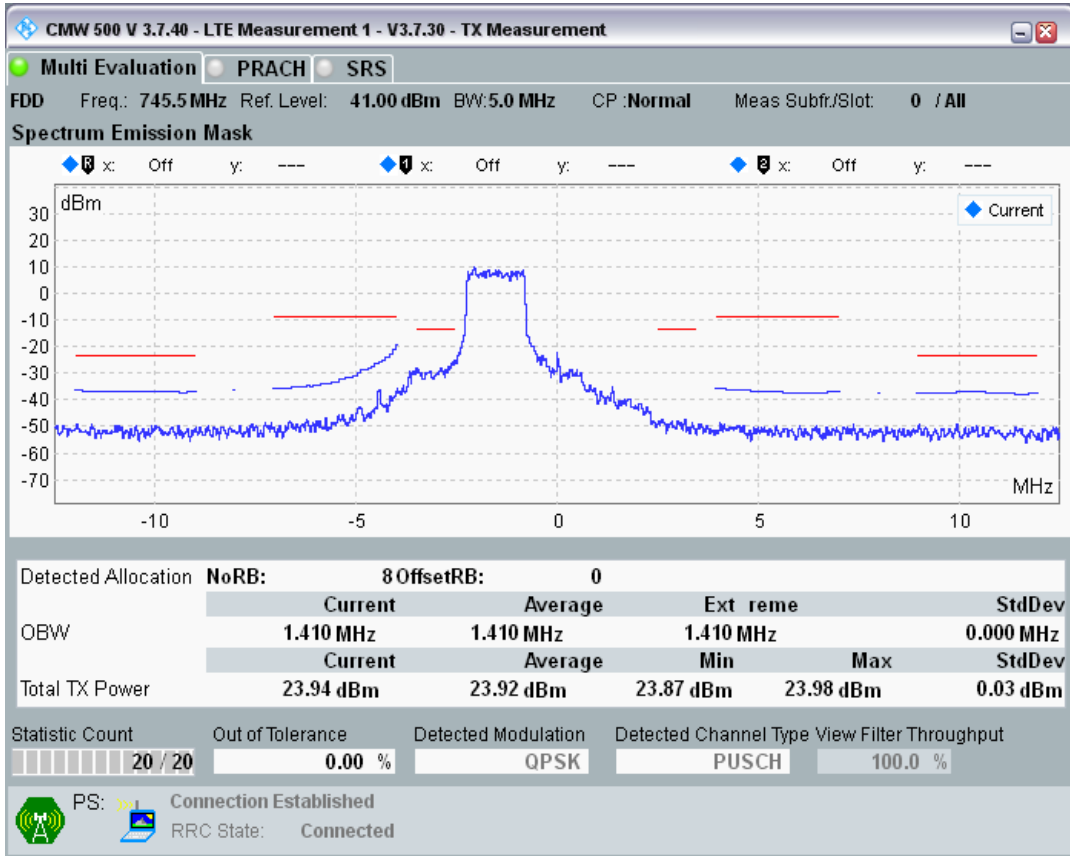

Band28 QPSK BW=5MHz Channel=27635 RB Size=8 Position=#0

Band28 QPSK BW=5MHz Channel=27635 RB Size=8 Position=#Max