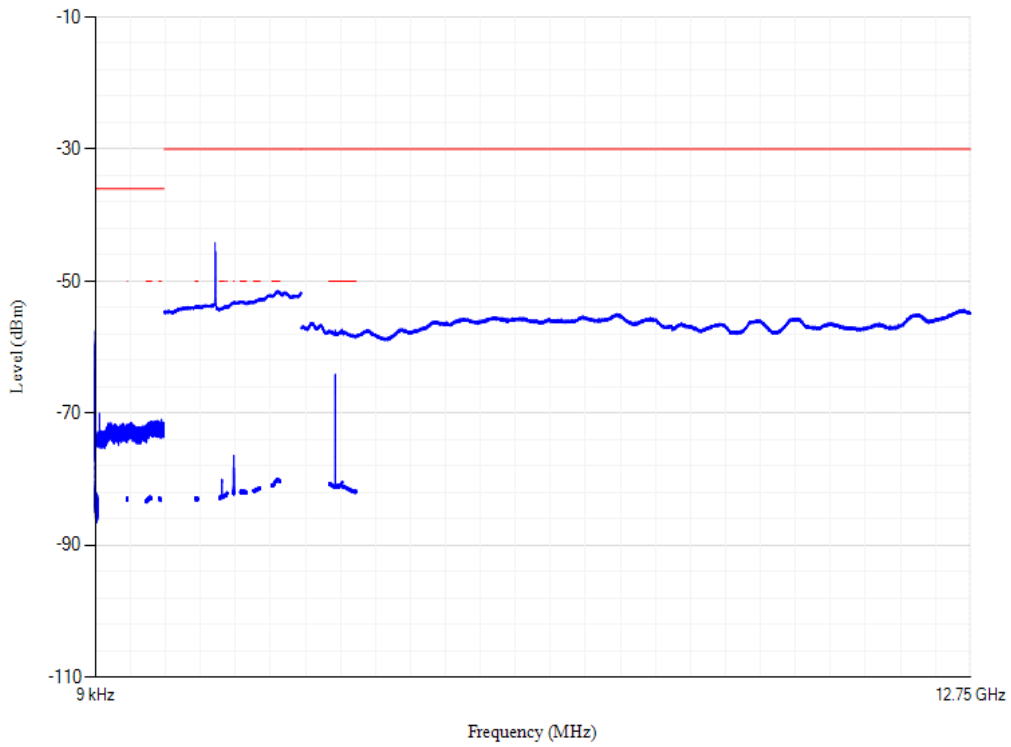

Conducted spurious emissions

Band3 QPSK BW=1.4MHz Channel=19943 RB Size=1 Position=#0

Conducted spurious emissions

Band3 QPSK BW=1.4MHz Channel=19575 RB Size=1 Position=#0

Conducted spurious emissions

Band3 QPSK BW=5MHz Channel=19575 RB Size=1 Position=#0