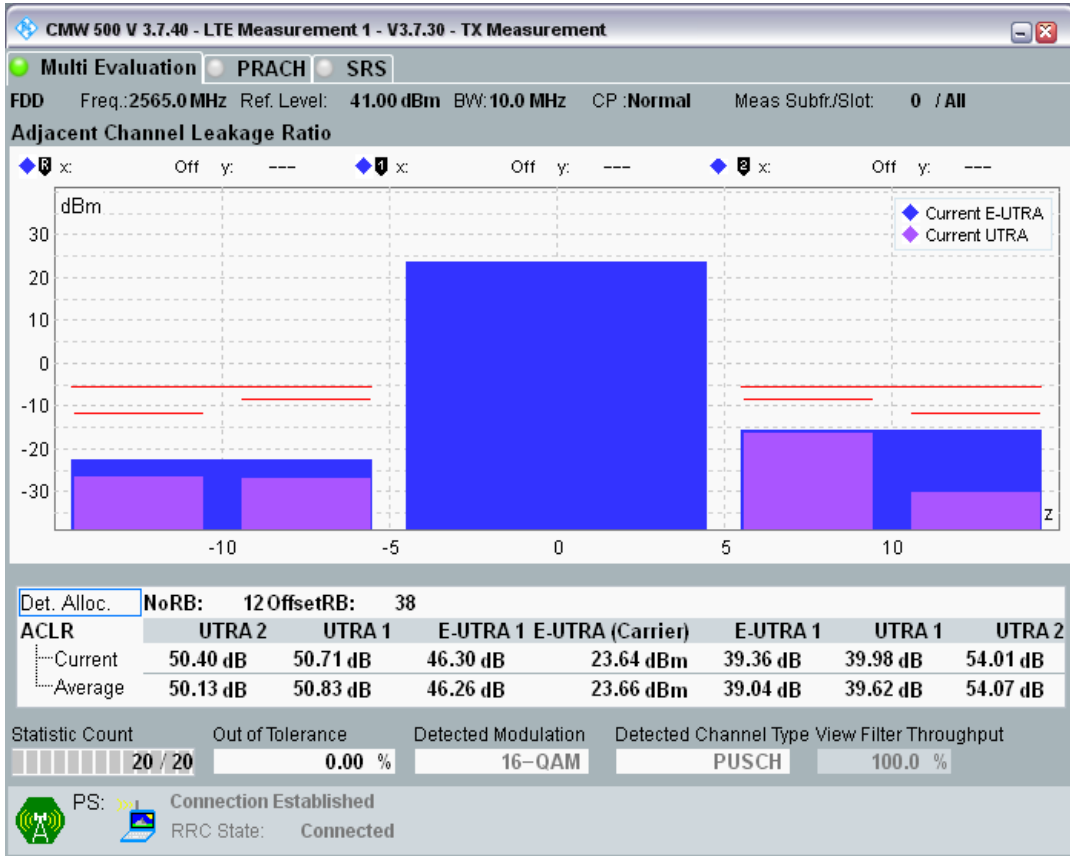

Band7 QAM16 BW=10MHz Channel=21400 RB Size=12 Position=#Max

Band7 QAM16 BW=20MHz Channel=20850 RB Size=18 Position=#0