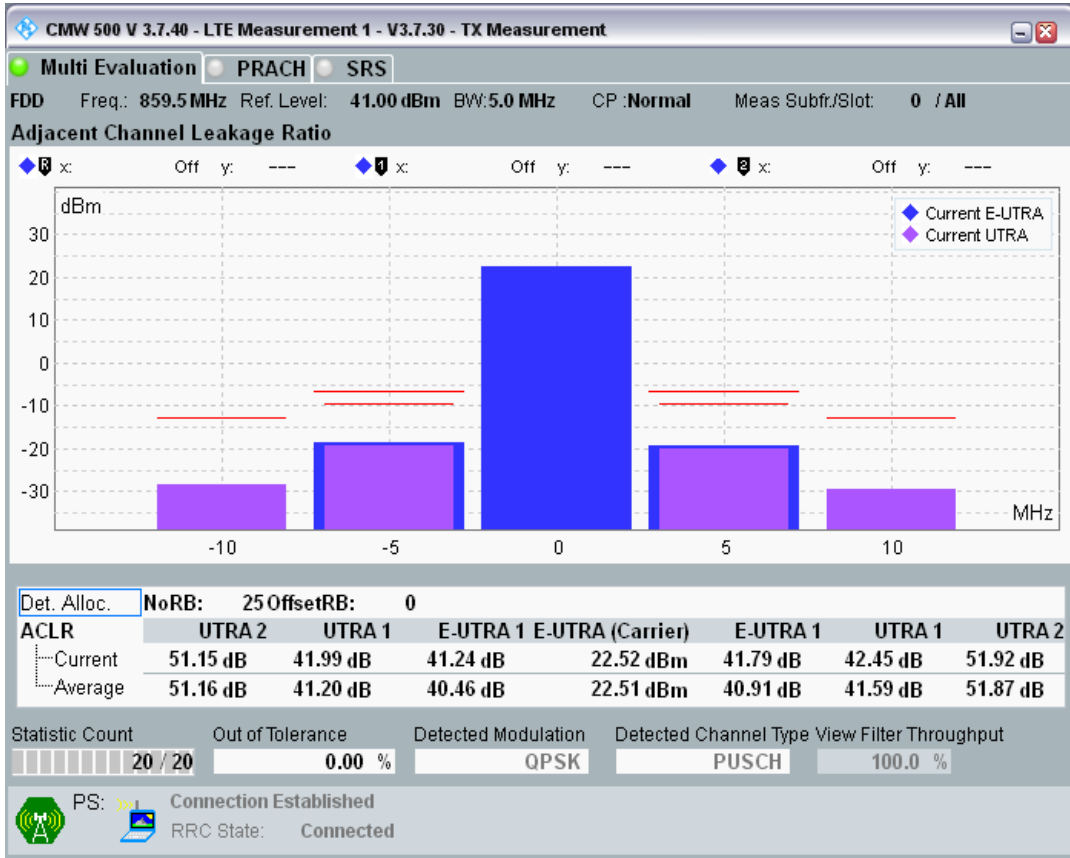

Band20 QPSK BW=5MHz Channel=24425 RB Size=25 Position=#0

Band20 QAM16 BW=5MHz Channel=24425 RB Size=8 Position=#0