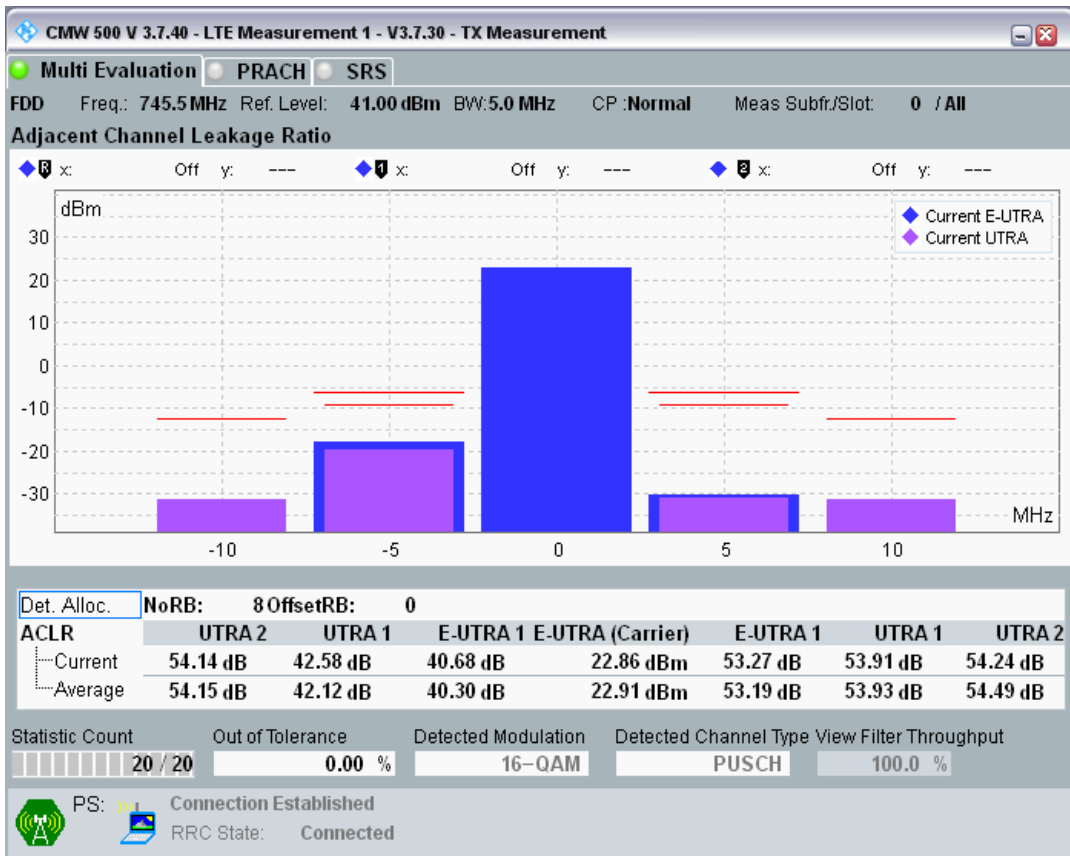

Band28 QAM16 BW=5MHz Channel=27635 RB Size=8 Position=#0

Band28 QAM16 BW=5MHz Channel=27635 RB Size=8 Position=#Max