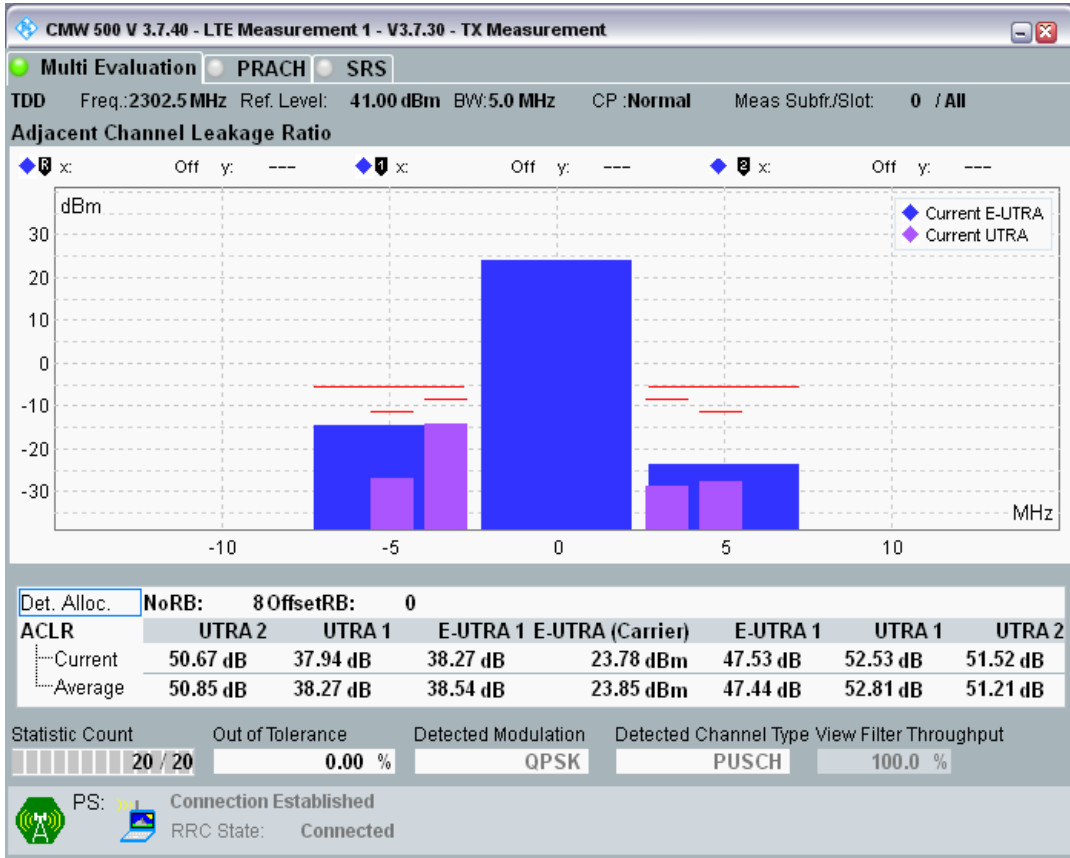

Band40 QPSK BW=5MHz Channel=38675 RB Size=8 Position=#0

Band40 QPSK BW=5MHz Channel=38675 RB Size=25 Position=#0