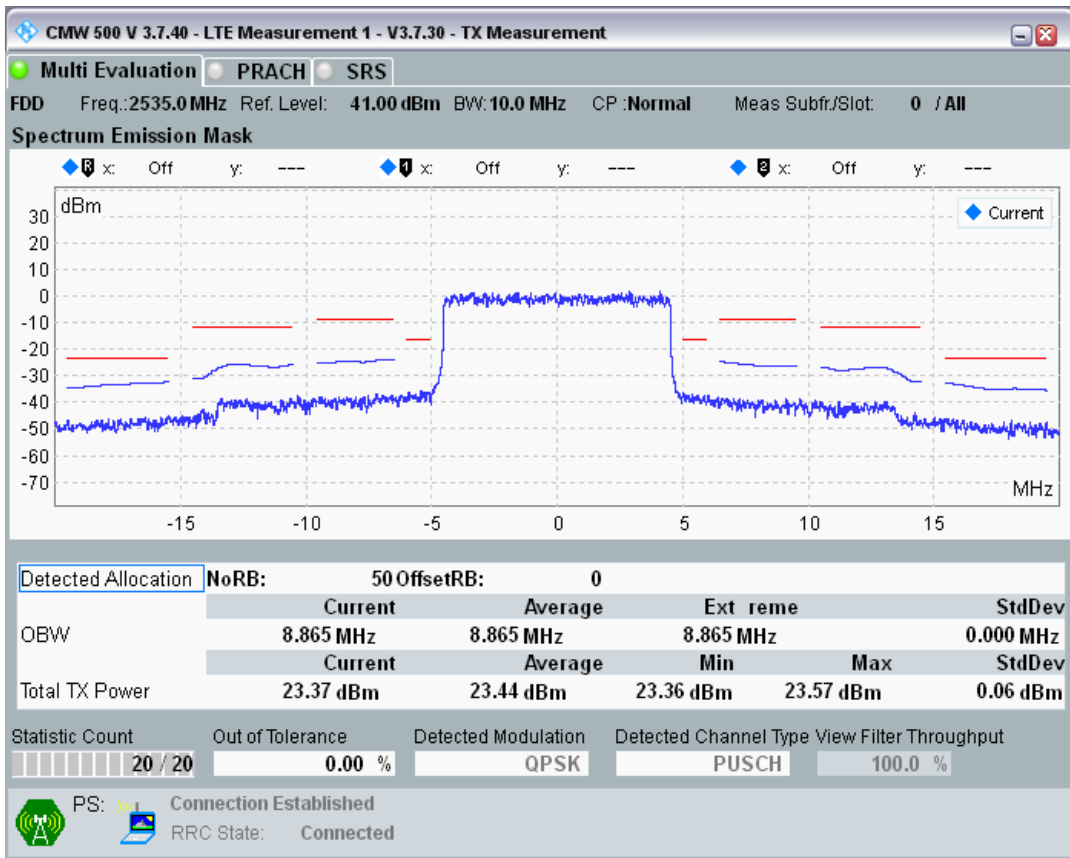

Band7 QAM16 BW=5MHz Channel=21100 RB Size=8 Position=#Max

Band7 QAM16 BW=5MHz Channel=21425 RB Size=25 Position=#0

Band7 QAM16 BW=5MHz Channel=21425 RB Size=8 Position=#0

Band7 QPSK BW=10MHz Channel=21100 RB Size=50 Position=#0