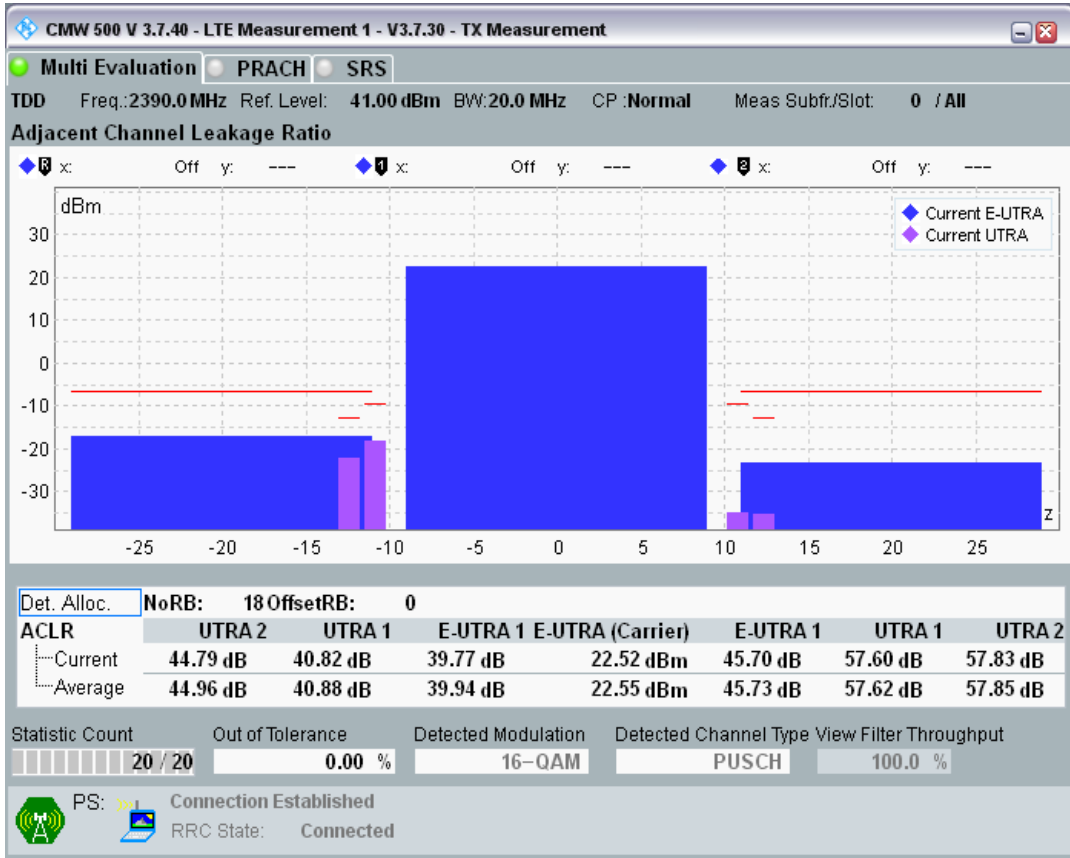

Band40 QAM16 BW=20MHz Channel=39550 RB Size=18 Position=#0

Band40 QAM16 BW=5MHz Channel=38675 RB Size=8 Position=#0