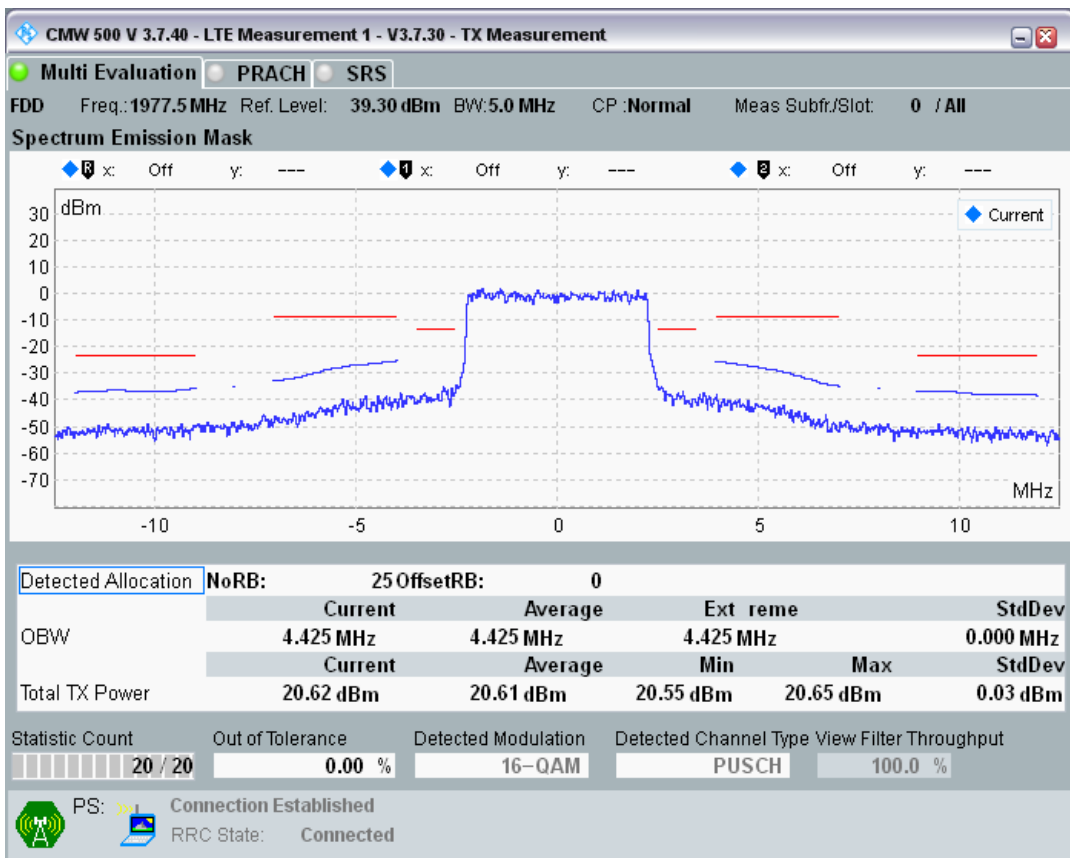

Band1 QAM16 BW=5MHz Channel=18575 RB Size=25 Position=#0

Band1 QPSK BW=10MHz Channel=18050 RB Size=12 Position=#0