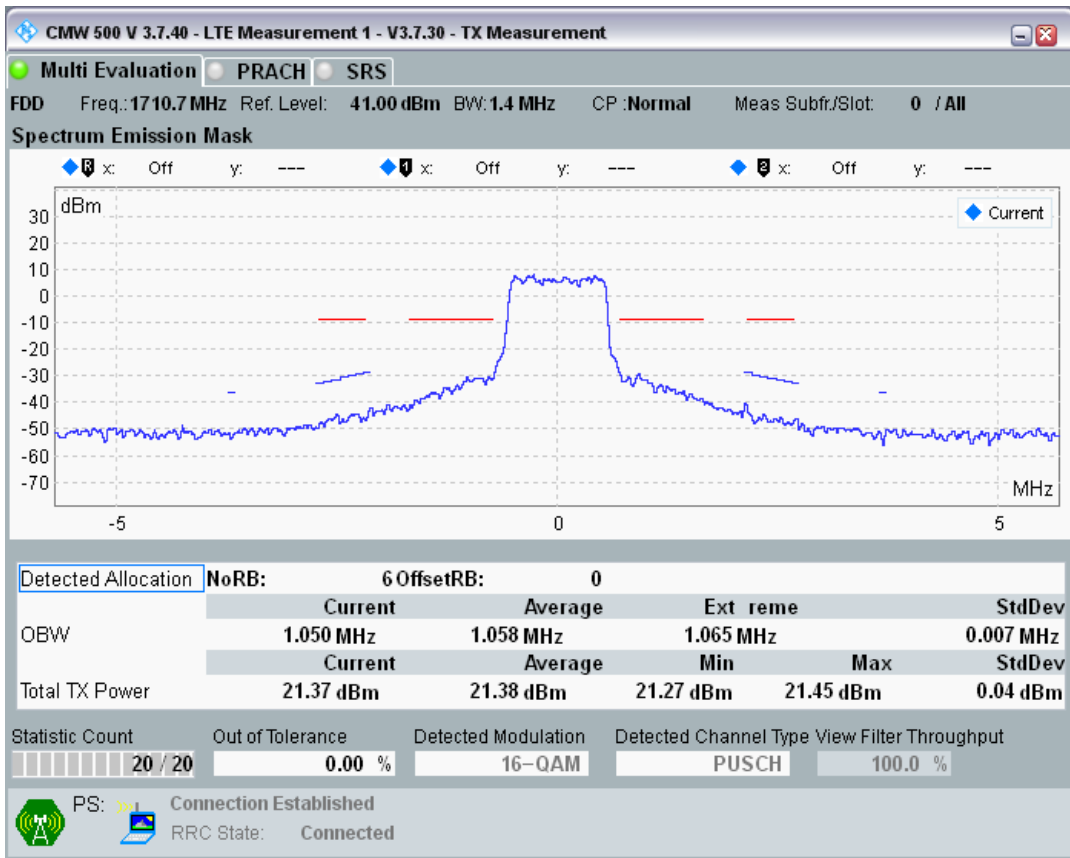

Band3 QAM16 BW=1.4MHz Channel=19207 RB Size=6 Position=#0

Band3 QPSK BW=1.4MHz Channel=19575 RB Size=5 Position=#0