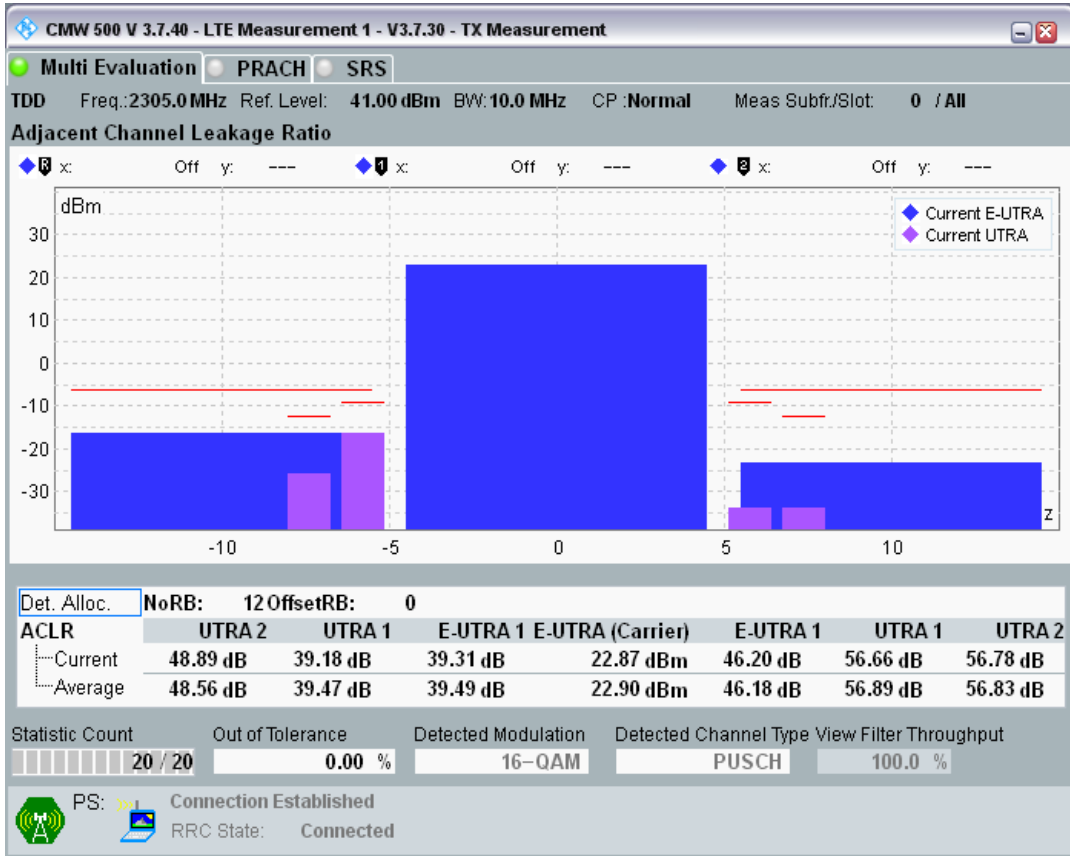

Band40 QAM16 BW=10MHz Channel=38700 RB Size=12 Position=#0

Band40 QAM16 BW=10MHz Channel=39150 RB Size=12 Position=#0