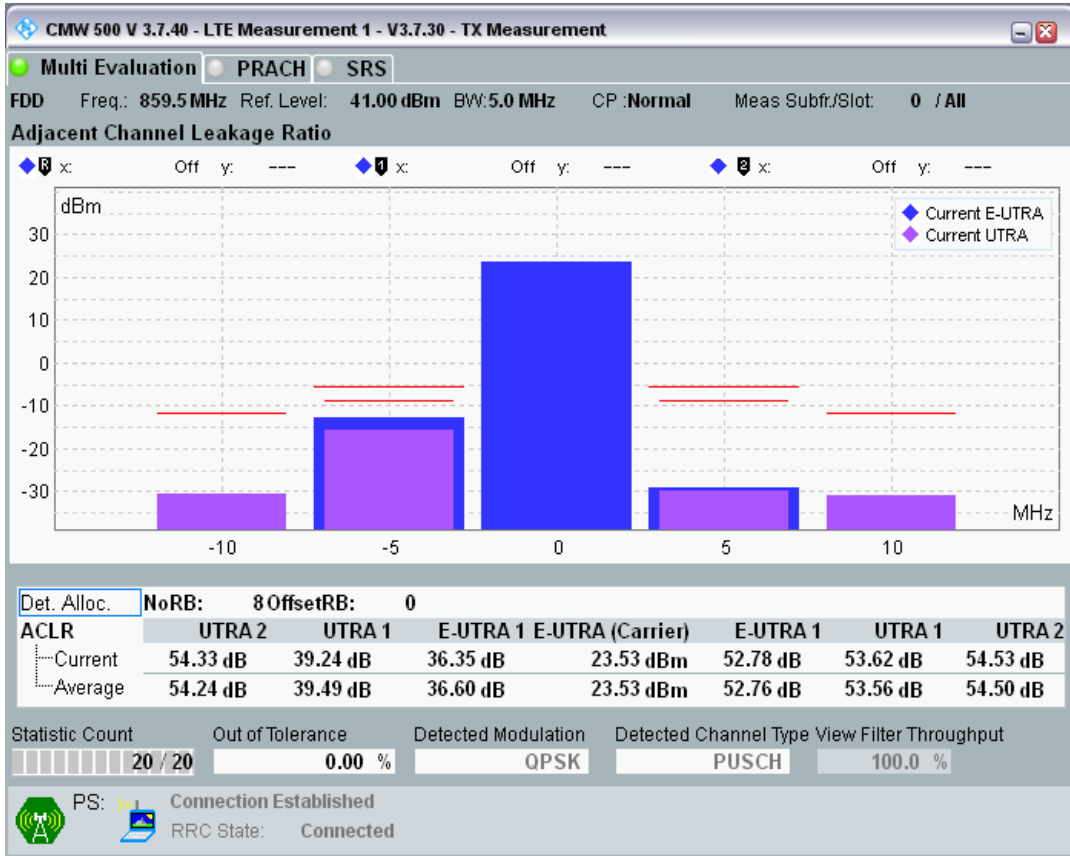

Band20 QPSK BW=5MHz Channel=24425 RB Size=8 Position=#0

Band20 QPSK BW=5MHz Channel=24425 RB Size=8 Position=#Max