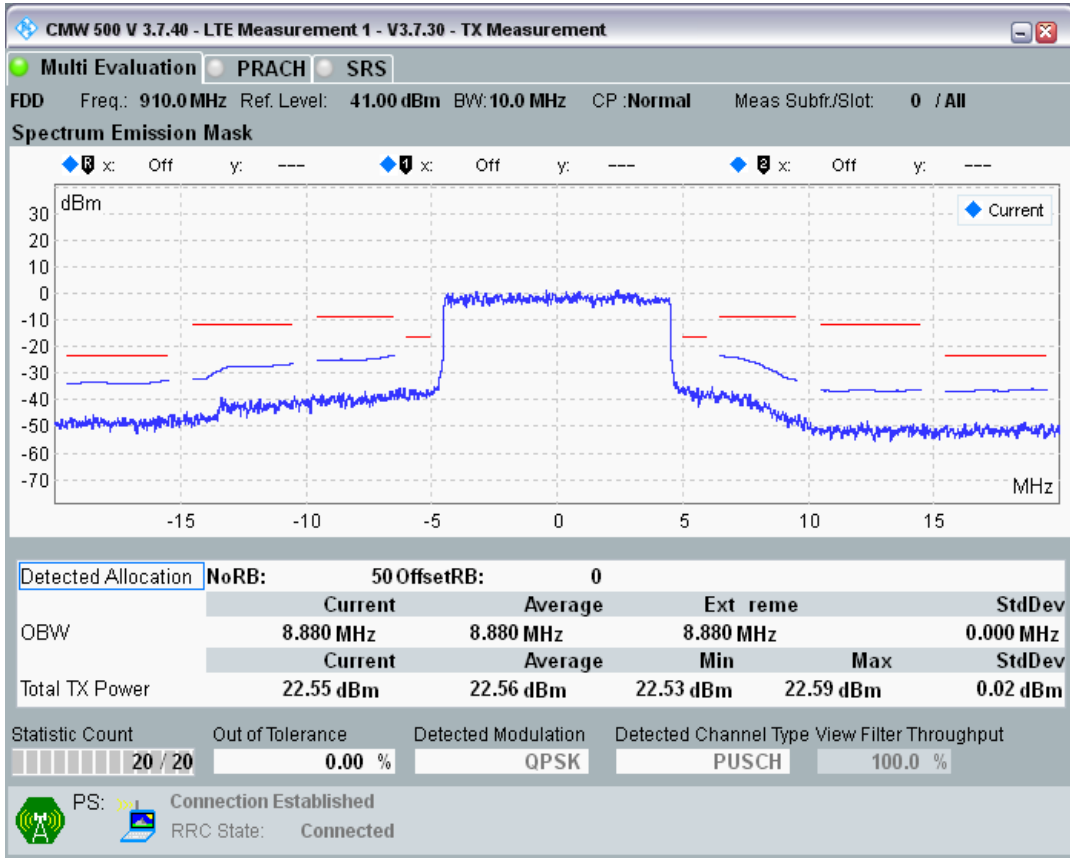

Band8 QPSK BW=10MHz Channel=21750 RB Size=50 Position=#0

Band8 QAM16 BW=10MHz Channel=21750 RB Size=12 Position=#0