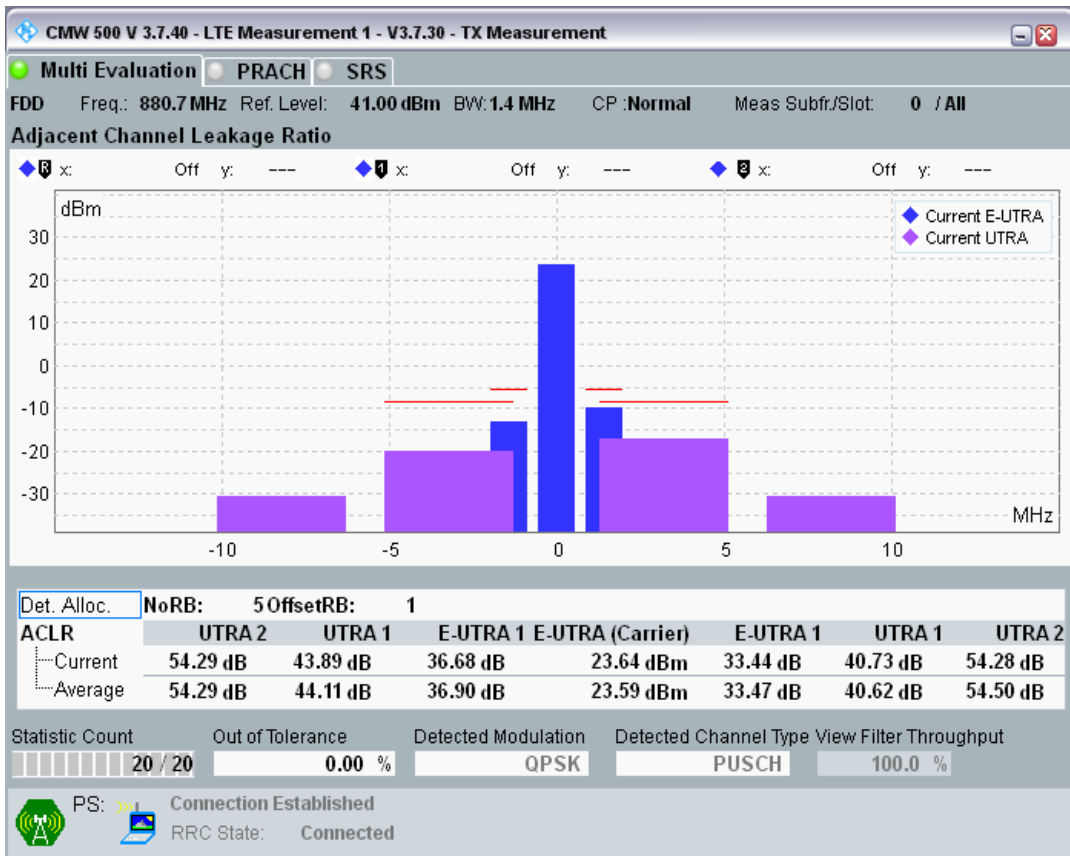

Band8 QPSK BW=1.4MHz Channel=21457 RB Size=5 Position=#Max

Band8 QPSK BW=1.4MHz Channel=21457 RB Size=6 Position=#0