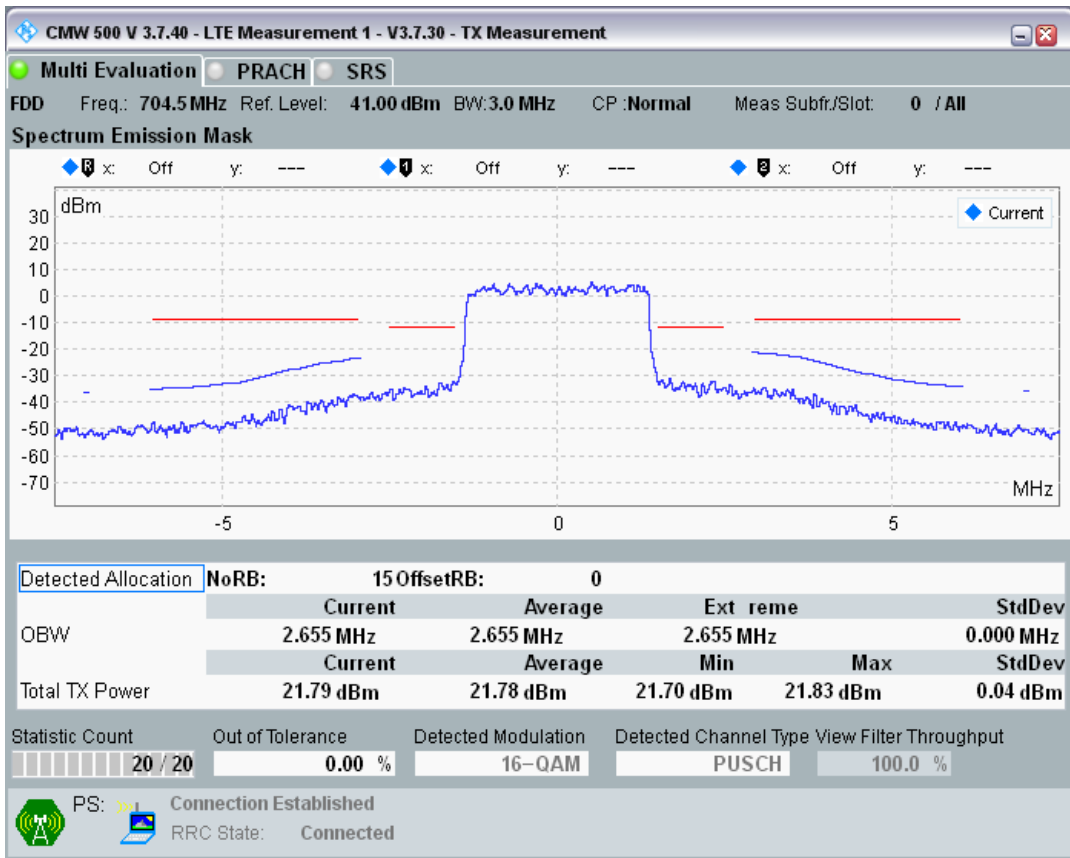

Band28 QAM16 BW=3MHz Channel=27225 RB Size=15 Position=#0

Band28 QPSK BW=3MHz Channel=27375 RB Size=4 Position=#0