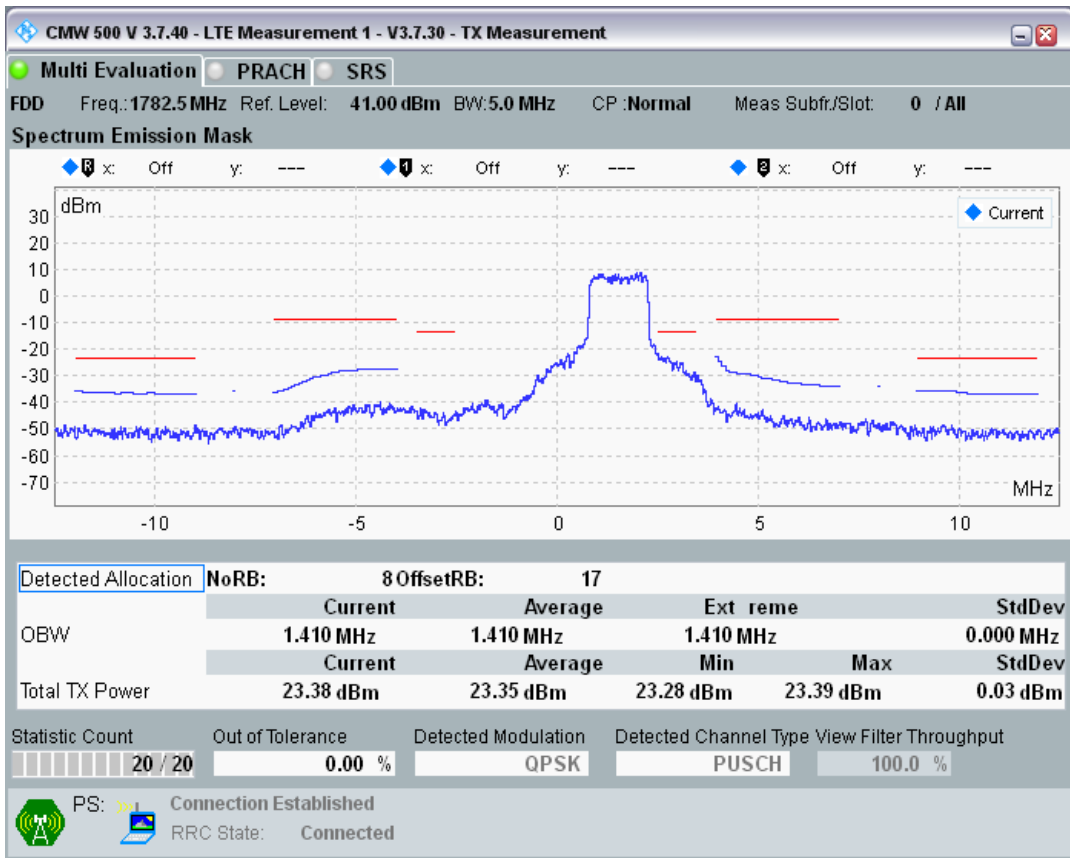

Band3 QAM16 BW=5MHz Channel=19575 RB Size=8 Position=#Max

Band3 QAM16 BW=5MHz Channel=19575 RB Size=25 Position=#0

Band3 QPSK BW=5MHz Channel=19925 RB Size=8 Position=#0

Band3 QPSK BW=5MHz Channel=19925 RB Size=8 Position=#Max