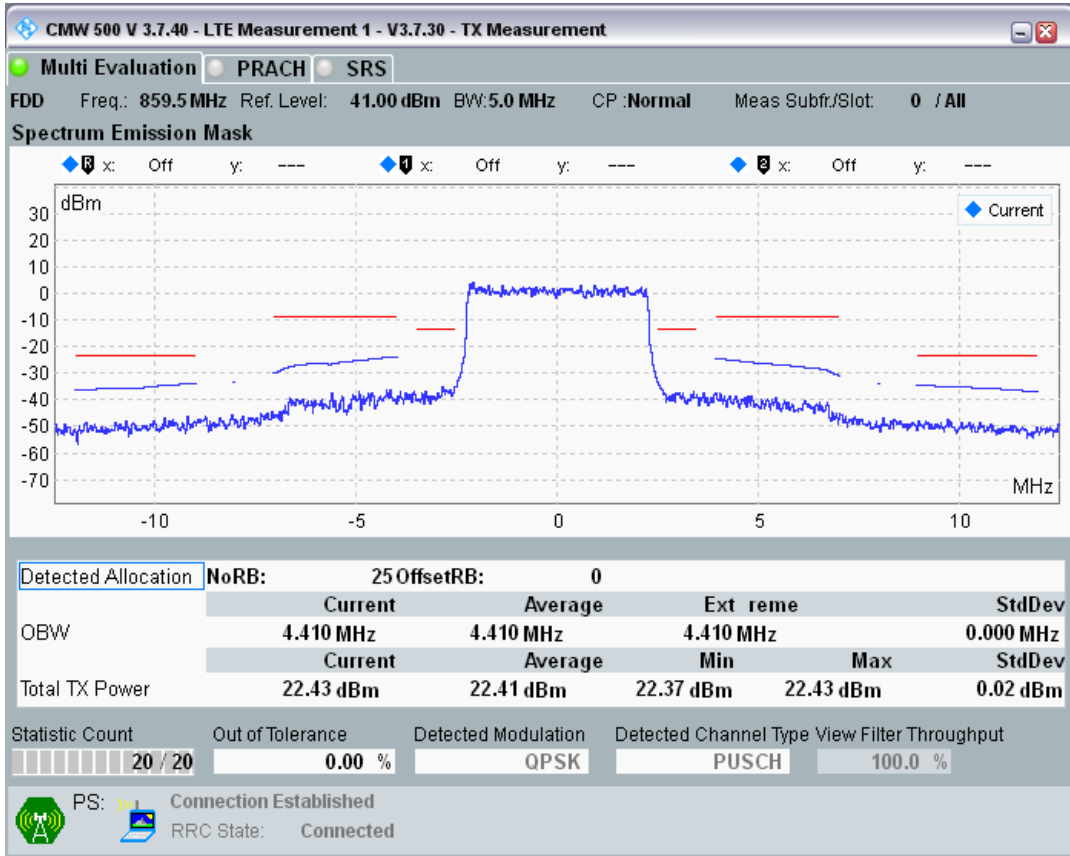

Band20 QPSK BW=5MHz Channel=24425 RB Size=25 Position=#0

Band20 QAM16 BW=5MHz Channel=24425 RB Size=8 Position=#0