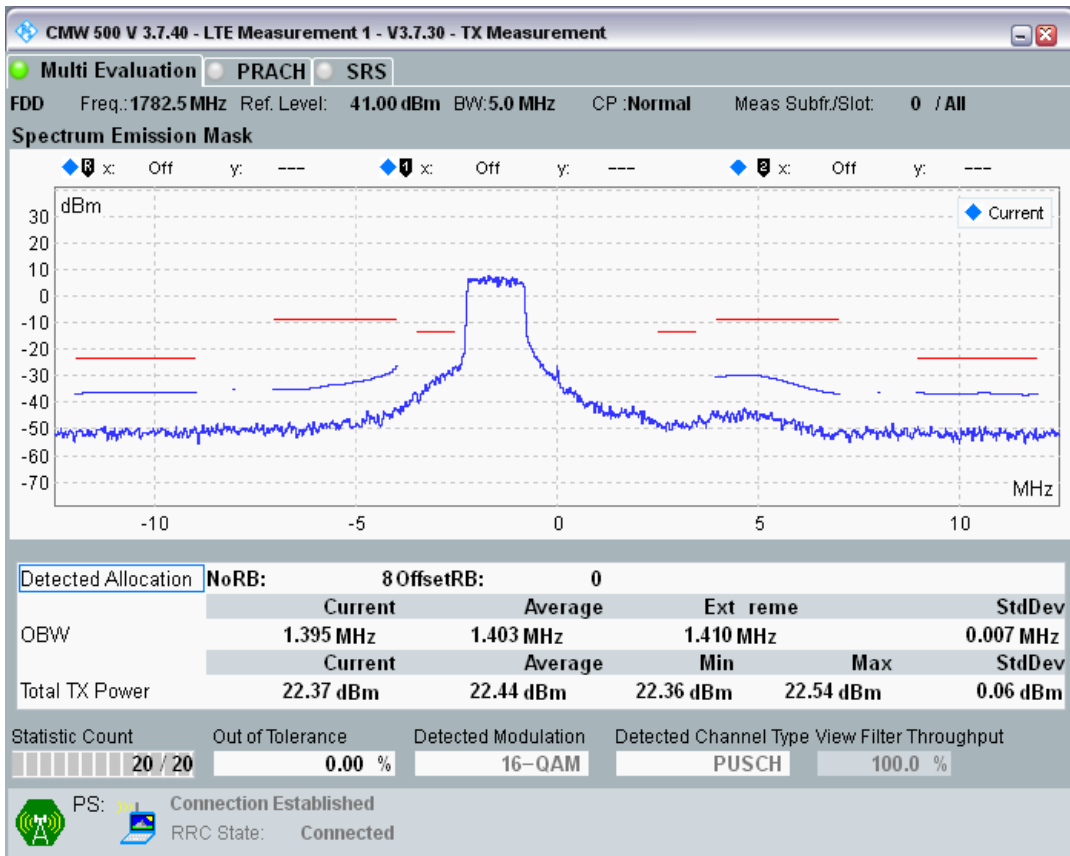

Band3 QAM16 BW=5MHz Channel=19925 RB Size=8 Position=#0

Band3 QAM16 BW=5MHz Channel=19925 RB Size=8 Position=#Max