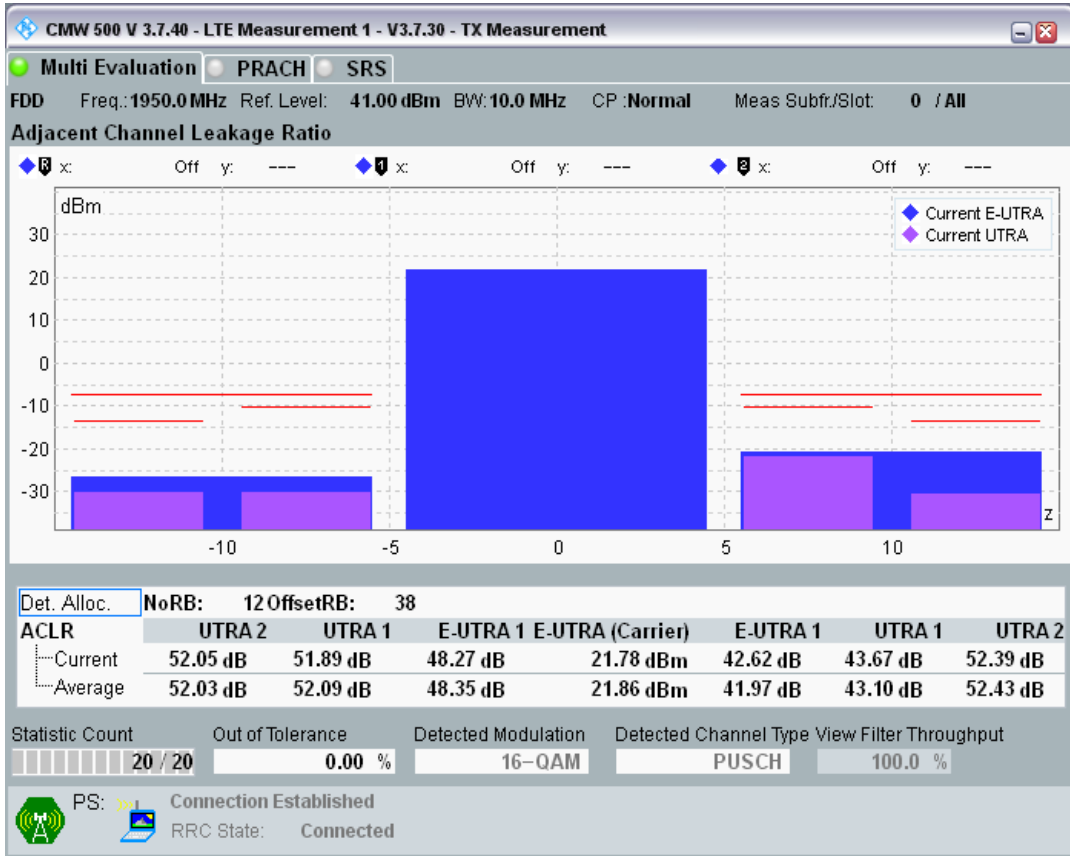

Band1 QAM16 BW=10MHz Channel=18300 RB Size=12 Position=#Max

Band1 QAM16 BW=10MHz Channel=18300 RB Size=50 Position=#0