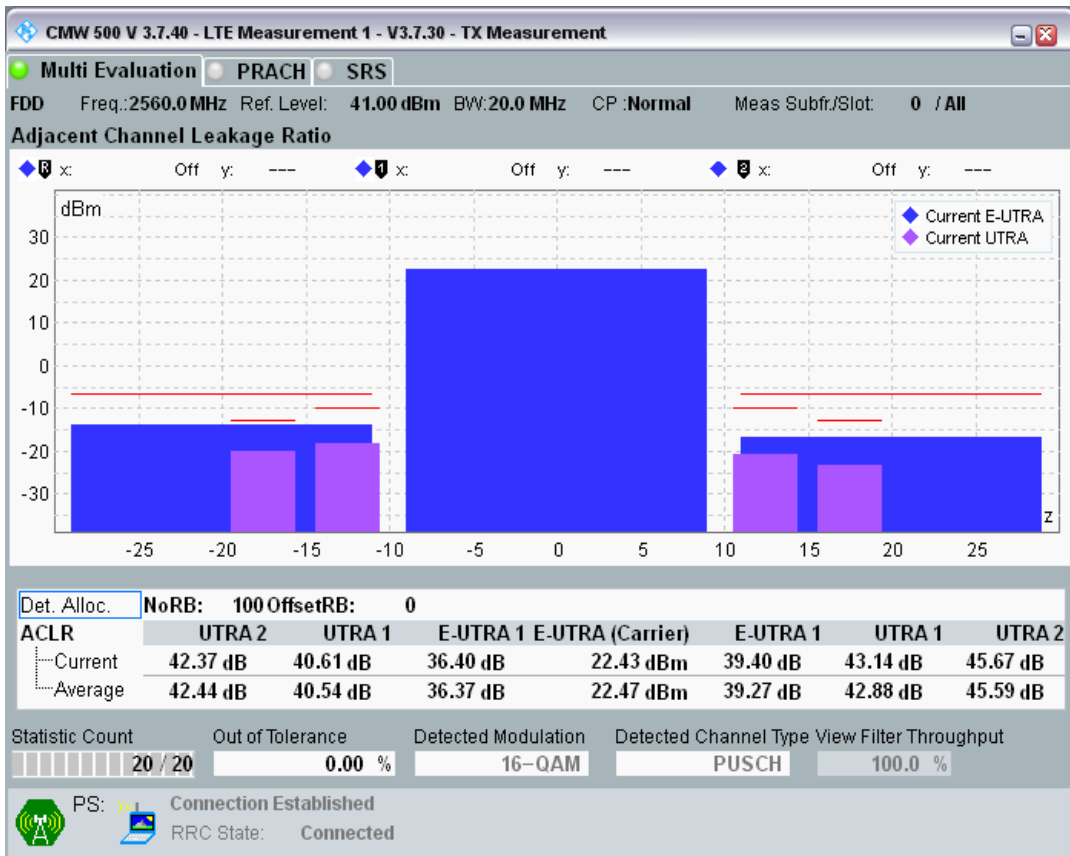

Band7 QAM16 BW=20MHz Channel=20850 RB Size=100 Position=#0

Band7 QAM16 BW=20MHz Channel=21100 RB Size=100 Position=#0

Band7 QAM16 BW=20MHz Channel=20850 RB Size=18 Position=#Max

Band7 QAM16 BW=20MHz Channel=21350 RB Size=100 Position=#0