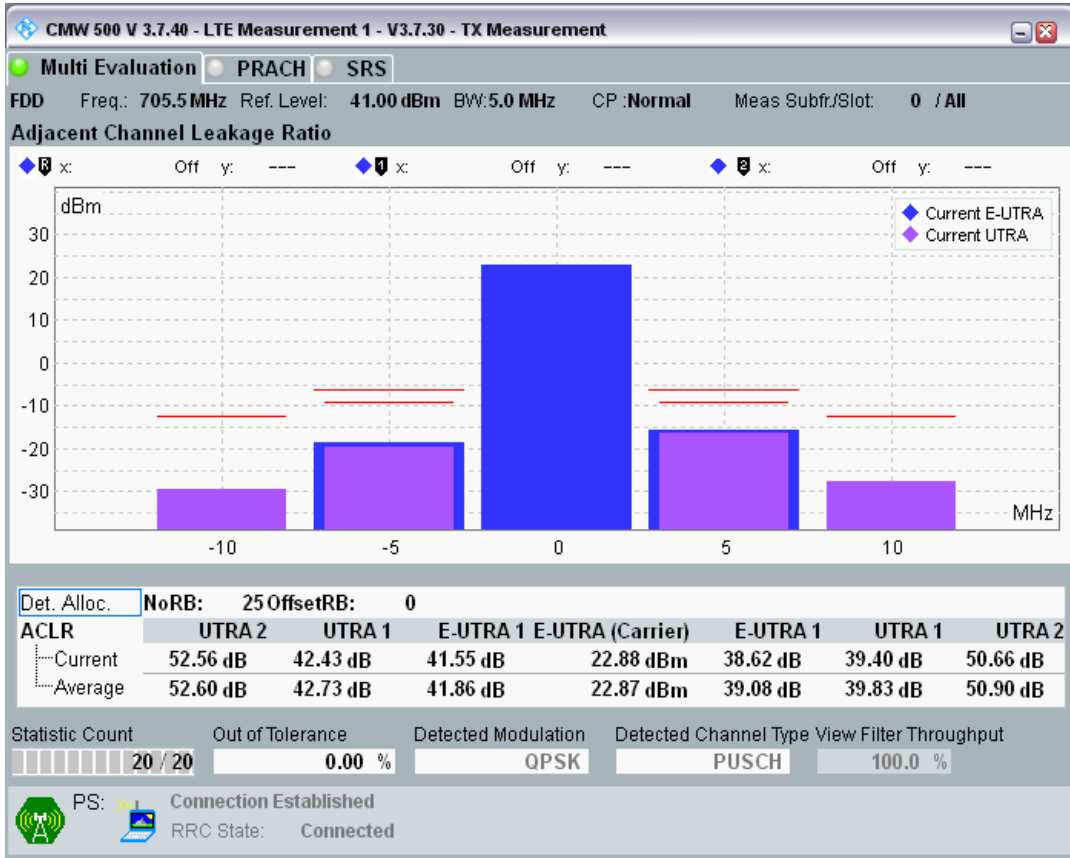

Band28 QPSK BW=5MHz Channel=27235 RB Size=25 Position=#0

Band28 QAM16 BW=5MHz Channel=27235 RB Size=8 Position=#0