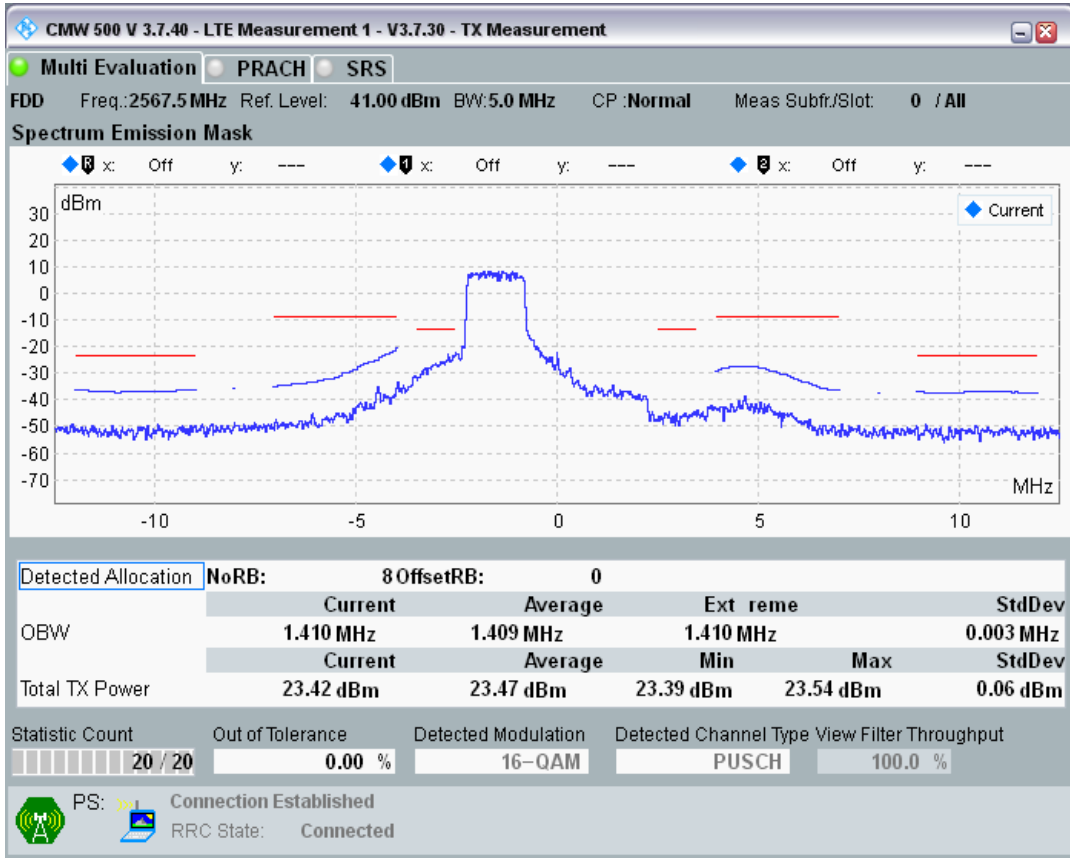

Band7 QAM16 BW=5MHz Channel=21425 RB Size=8 Position=#0

Band7 QPSK BW=10MHz Channel=21100 RB Size=50 Position=#0