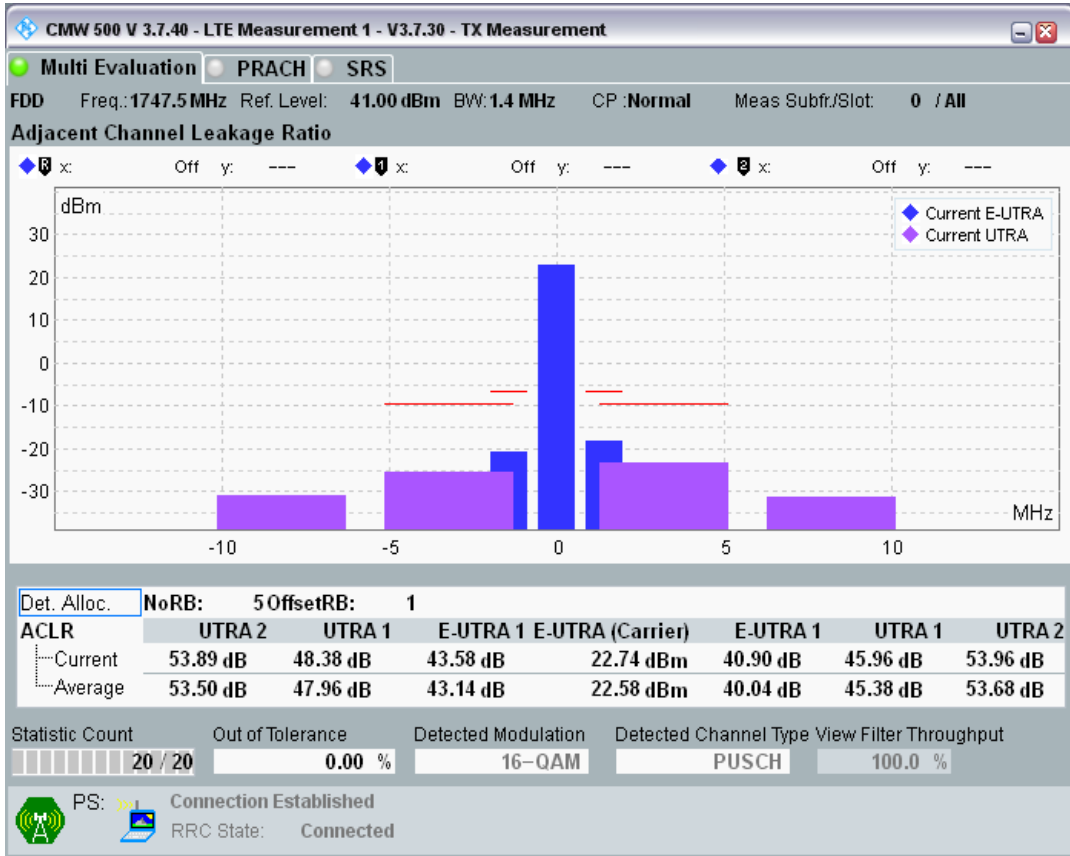

Band3 QAM16 BW=1.4MHz Channel=19575 RB Size=5 Position=#Max

Band3 QAM16 BW=1.4MHz Channel=19575 RB Size=6 Position=#0