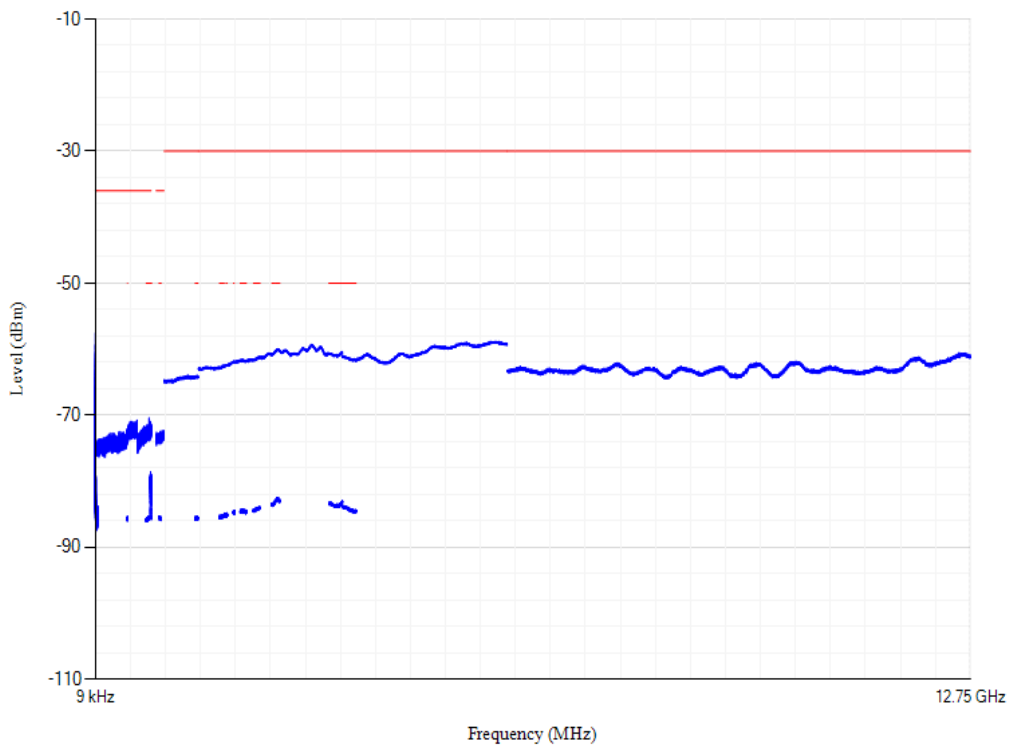

Conducted spurious emissions

Band20 QPSK BW=20MHz Channel=24350 RB Size=1 Position=#0