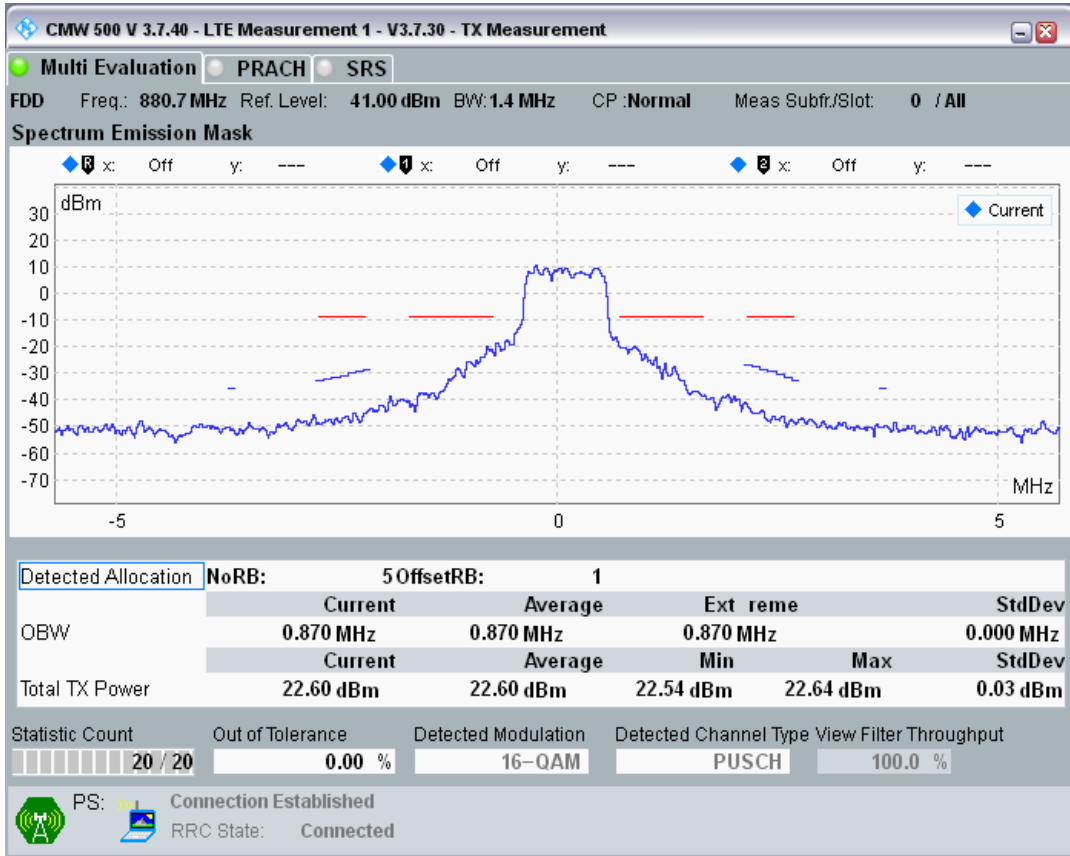

Band8 QAM16 BW=1.4MHz Channel=21457 RB Size=5 Position=#Max

Band8 QAM16 BW=1.4MHz Channel=21457 RB Size=6 Position=#0