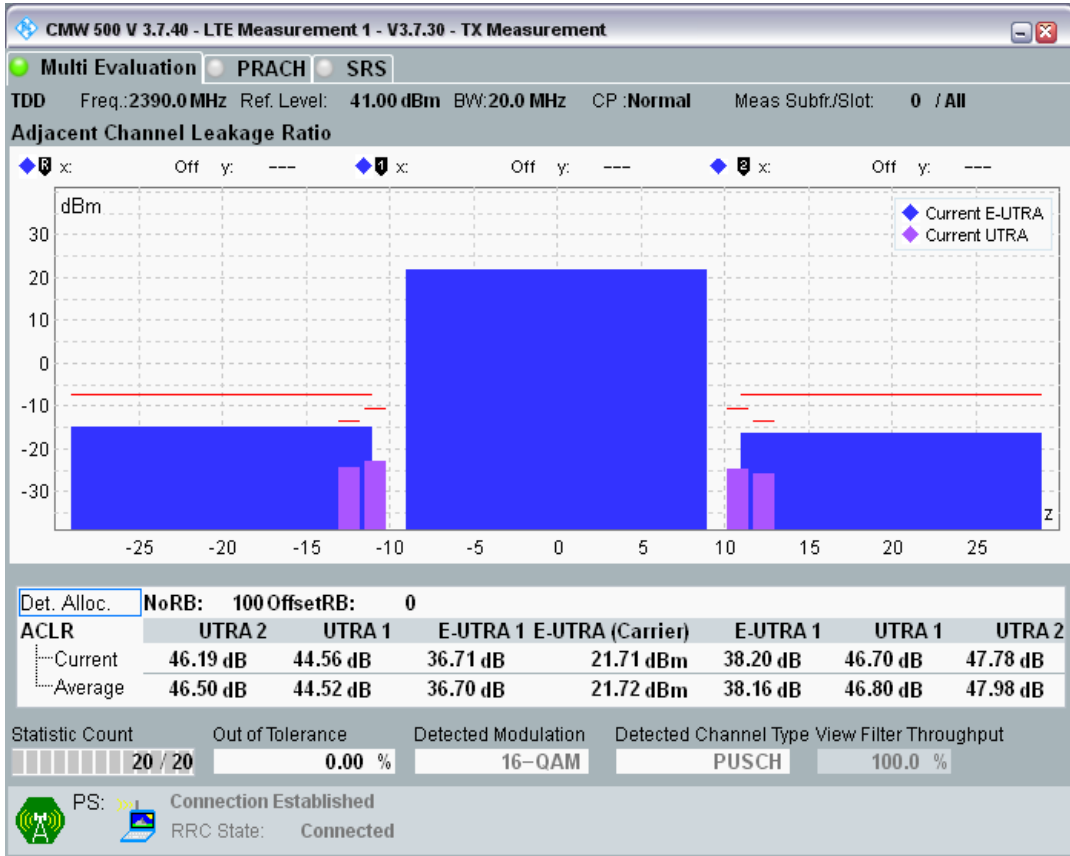

Band40 QAM16 BW=20MHz Channel=39550 RB Size=100 Position=#0

Band40 QAM16 BW=20MHz Channel=39150 RB Size=18 Position=#Max