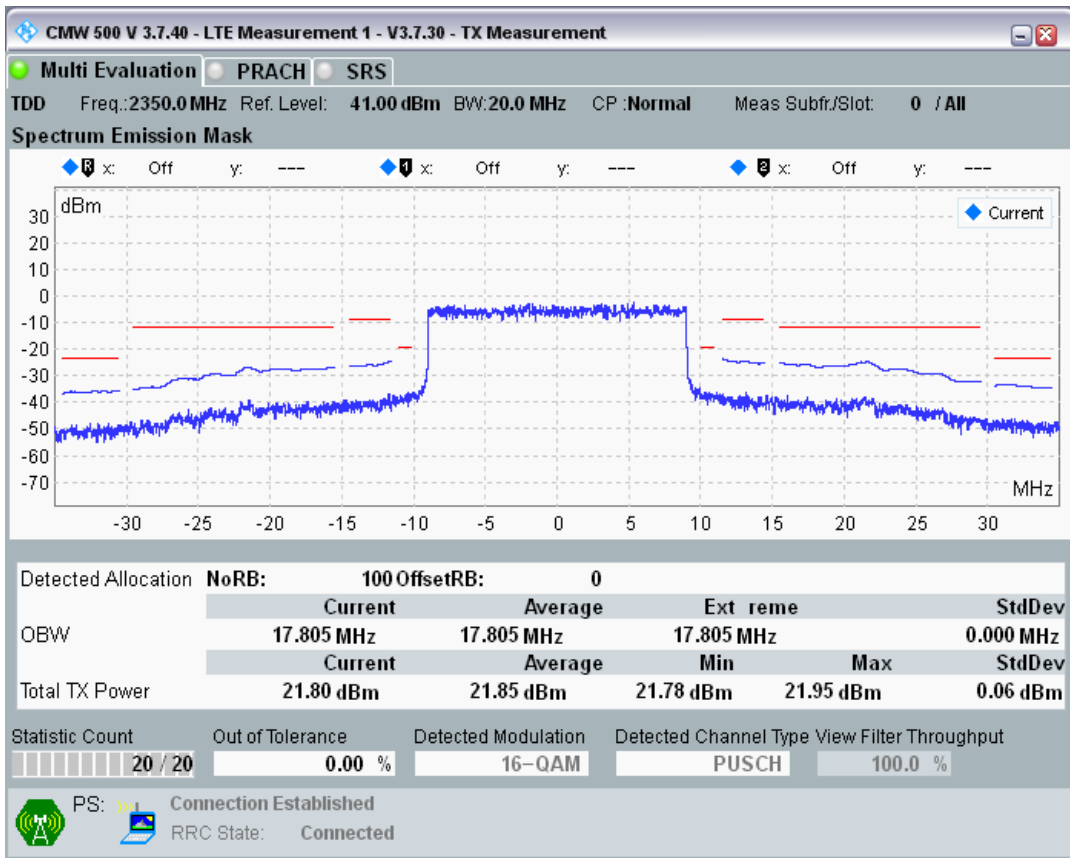

Band40 QAM16 BW=20MHz Channel=39150 RB Size=100 Position=#0

Band40 QAM16 BW=20MHz Channel=38750 RB Size=18 Position=#0