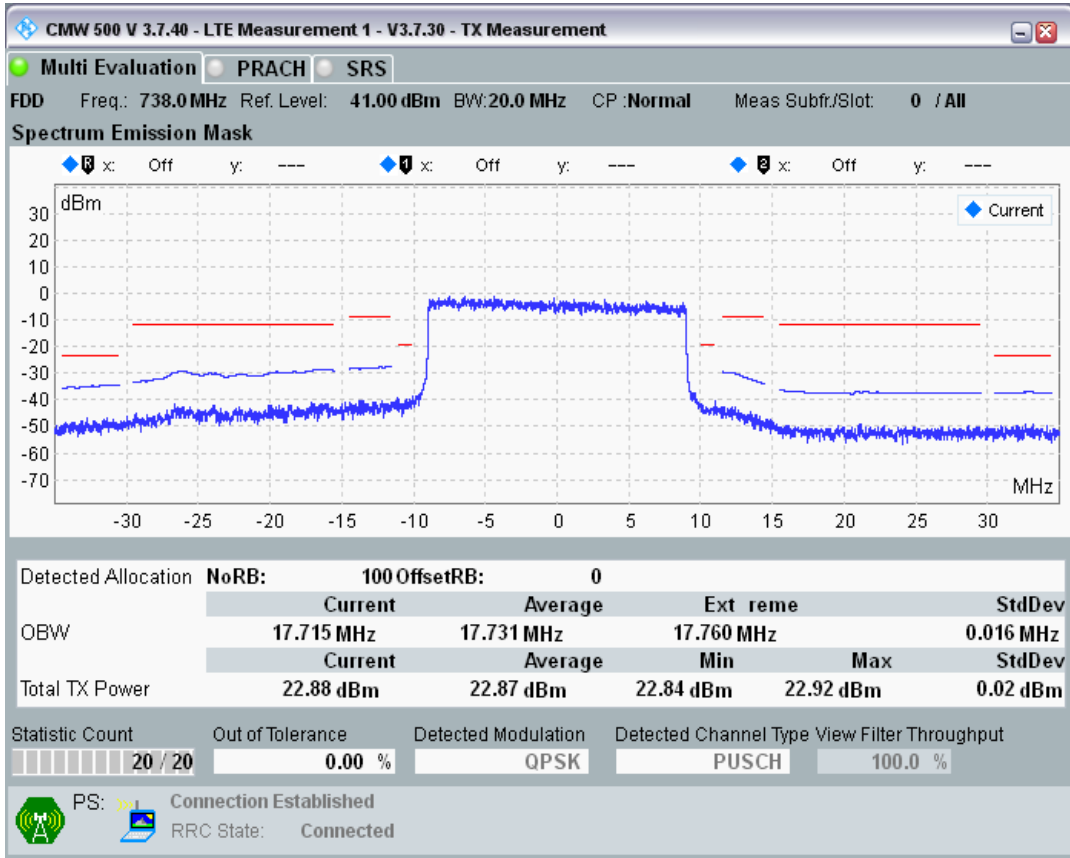

Band28 QPSK BW=20MHz Channel=27560 RB Size=100 Position=#0

Band28 QAM16 BW=20MHz Channel=27560 RB Size=18 Position=#0