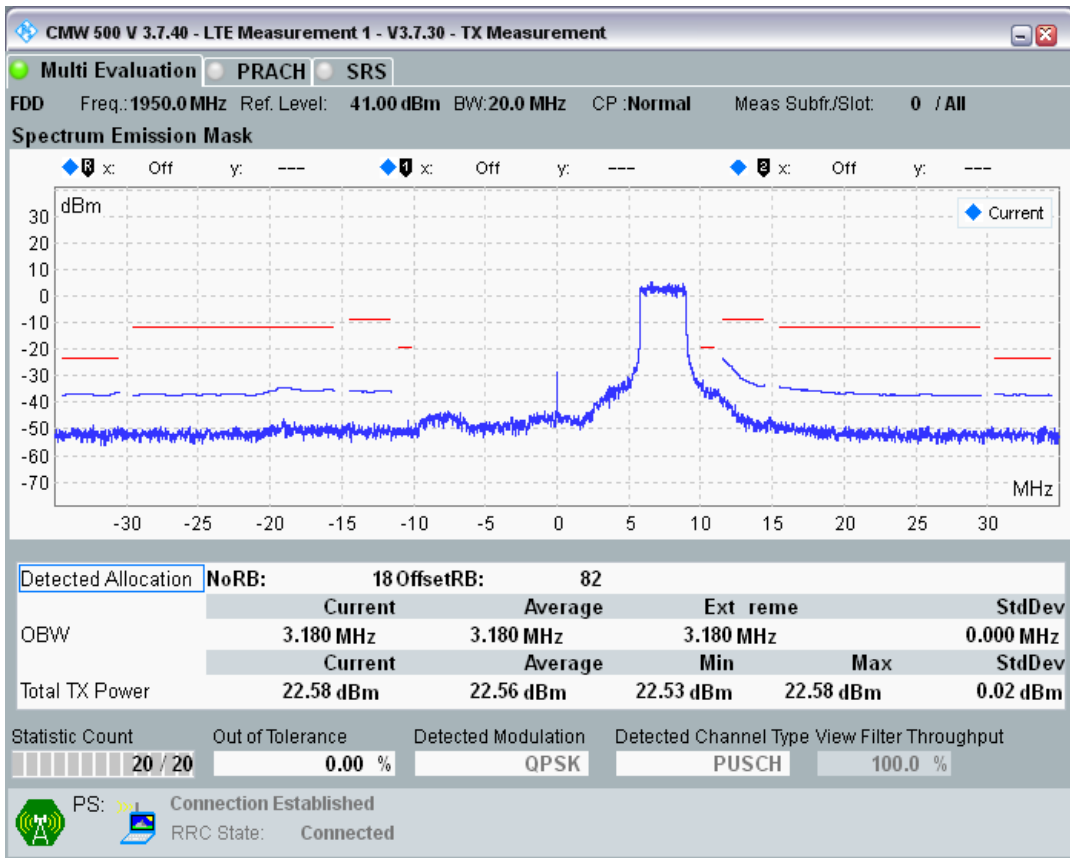

Band1 QAM16 BW=20MHz Channel=18100 RB Size=18 Position=#Max

Band1 QAM16 BW=20MHz Channel=18100 RB Size=100 Position=#0

Band1 QPSK BW=20MHz Channel=18300 RB Size=18 Position=#0

Band1 QPSK BW=20MHz Channel=18300 RB Size=18 Position=#Max