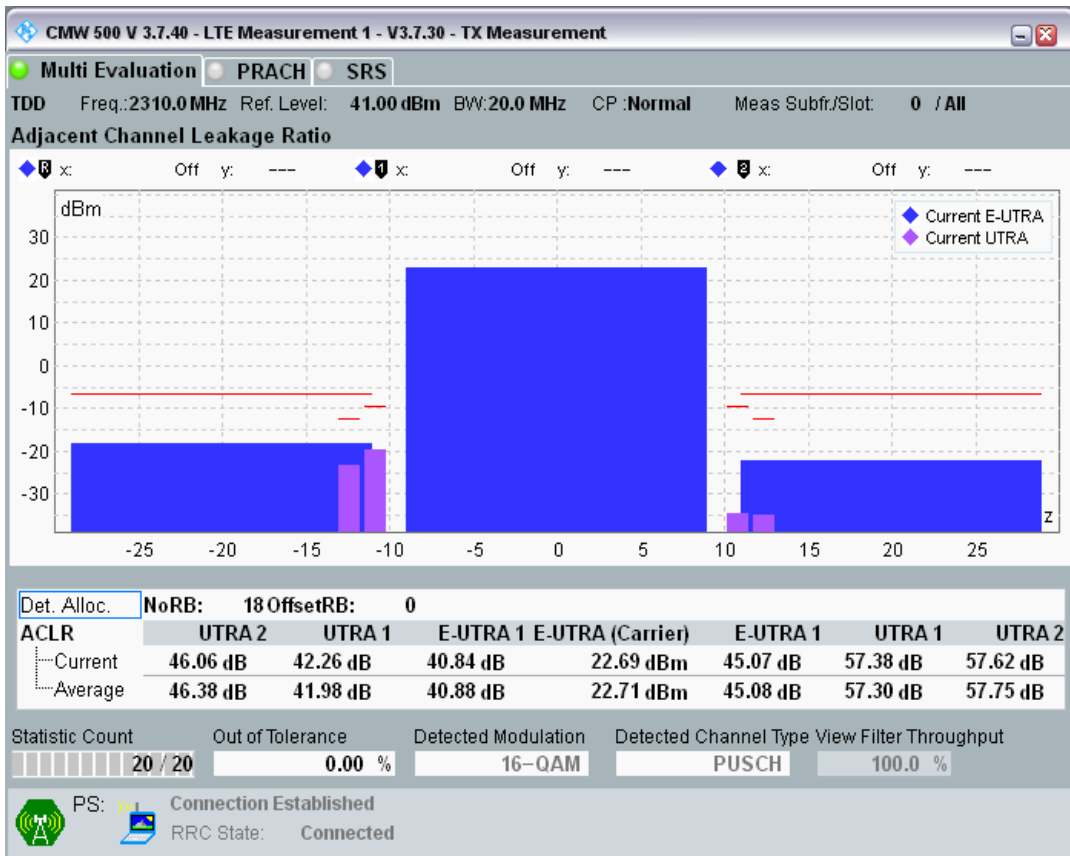

Band40 QAM16 BW=20MHz Channel=38750 RB Size=18 Position=#0

Band40 QAM16 BW=20MHz Channel=39550 RB Size=100 Position=#0