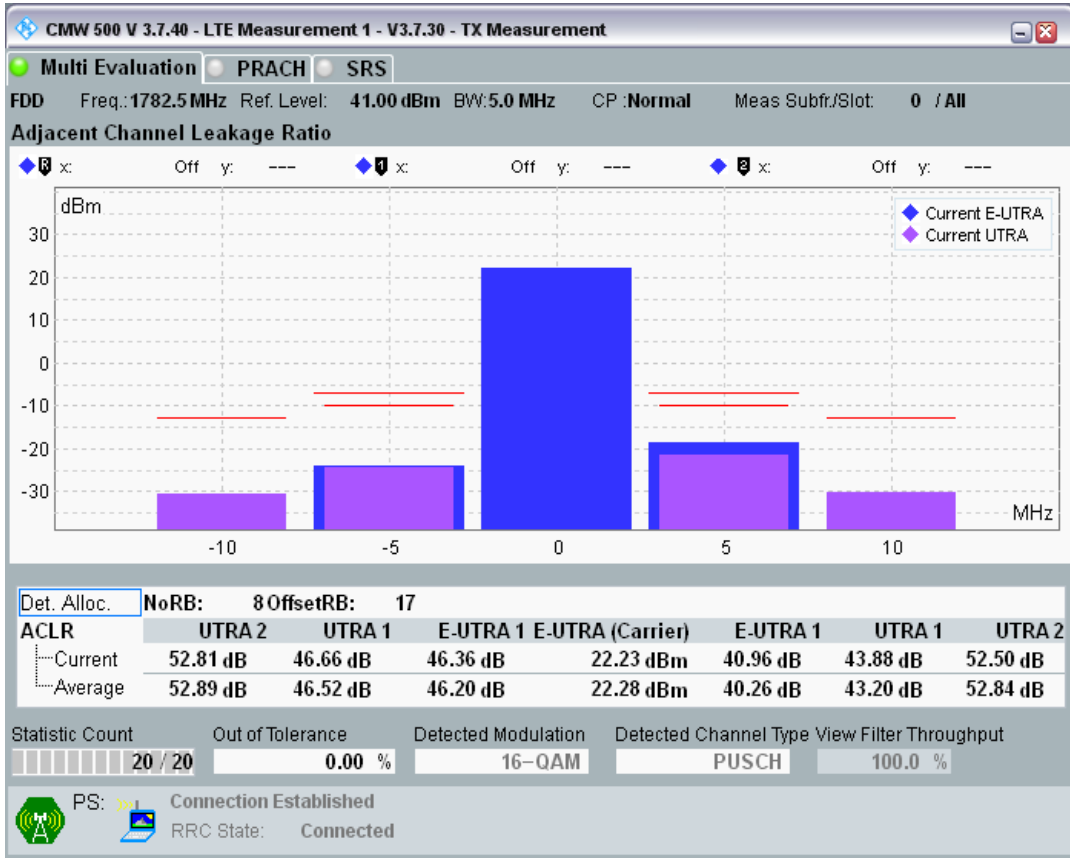

Band3 QAM16 BW=5MHz Channel=19925 RB Size=8 Position=#Max

Band3 QAM16 BW=5MHz Channel=19925 RB Size=25 Position=#0