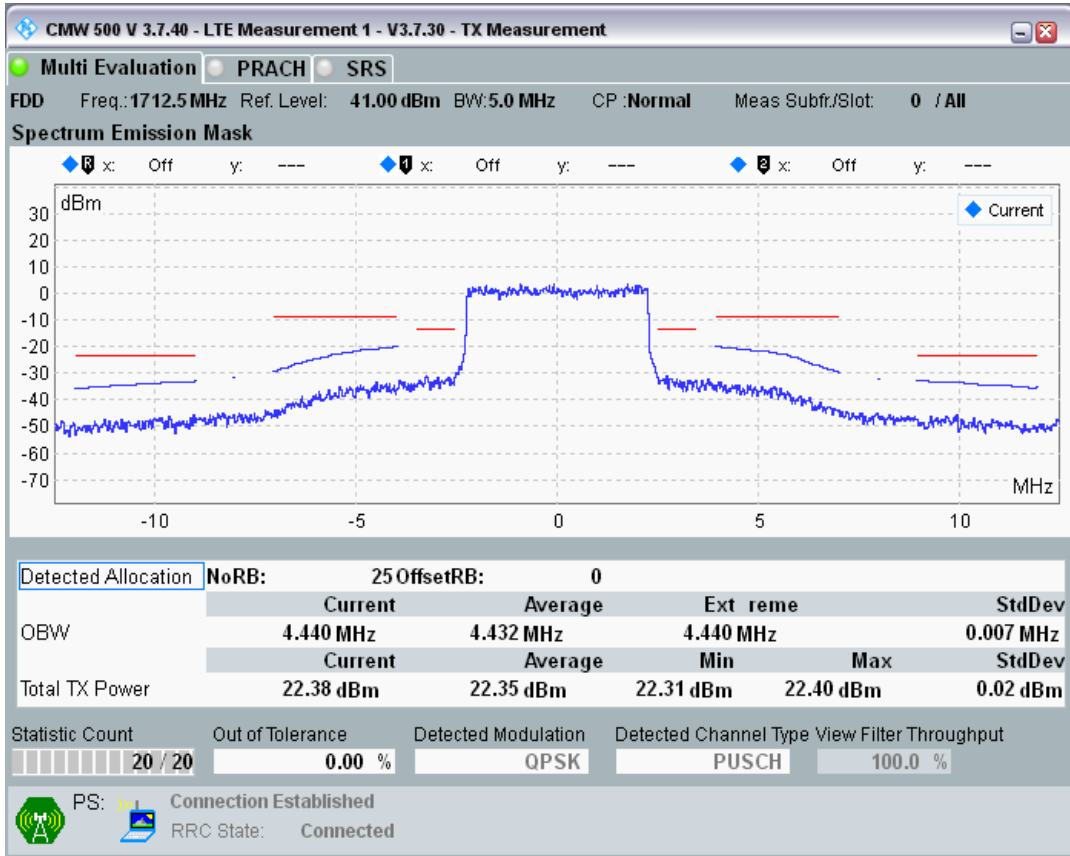

Band3 QPSK BW=5MHz Channel=19225 RB Size=25 Position=#0

Band3 QAM16 BW=5MHz Channel=19225 RB Size=8 Position=#0