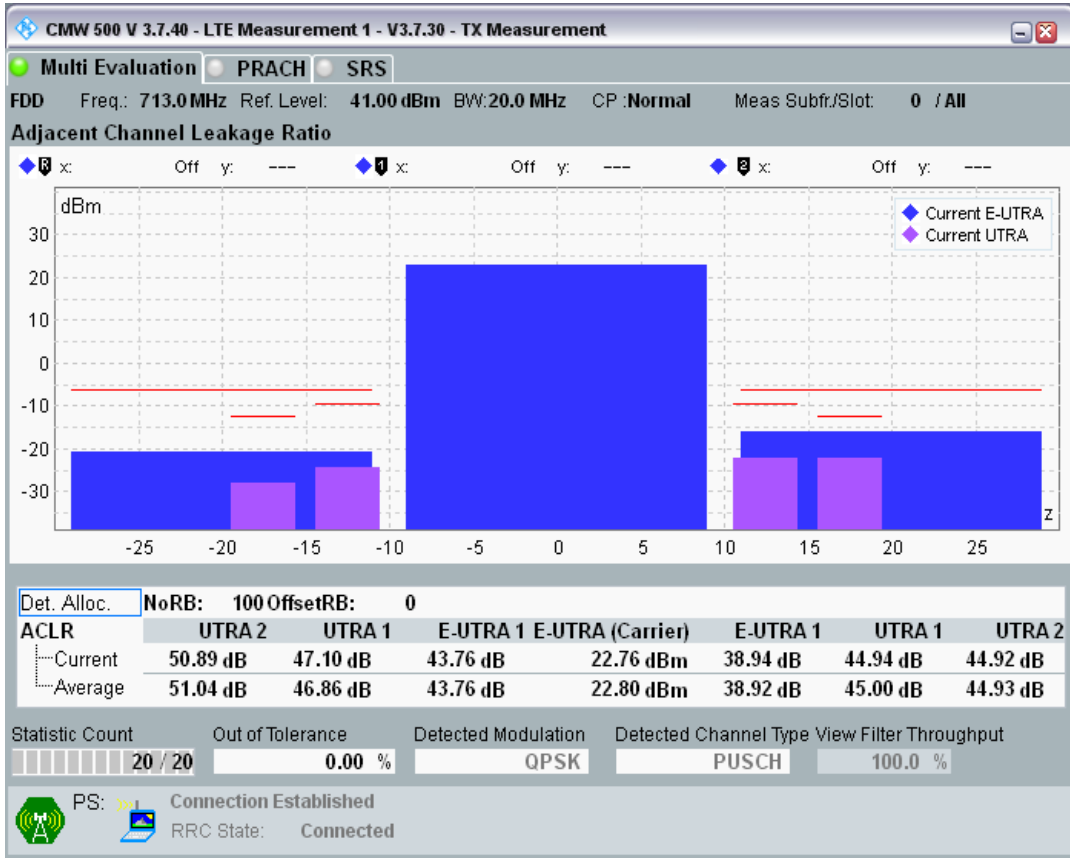

Band28 QPSK BW=20MHz Channel=27310 RB Size=100 Position=#0

Band28 QAM16 BW=20MHz Channel=27310 RB Size=18 Position=#0