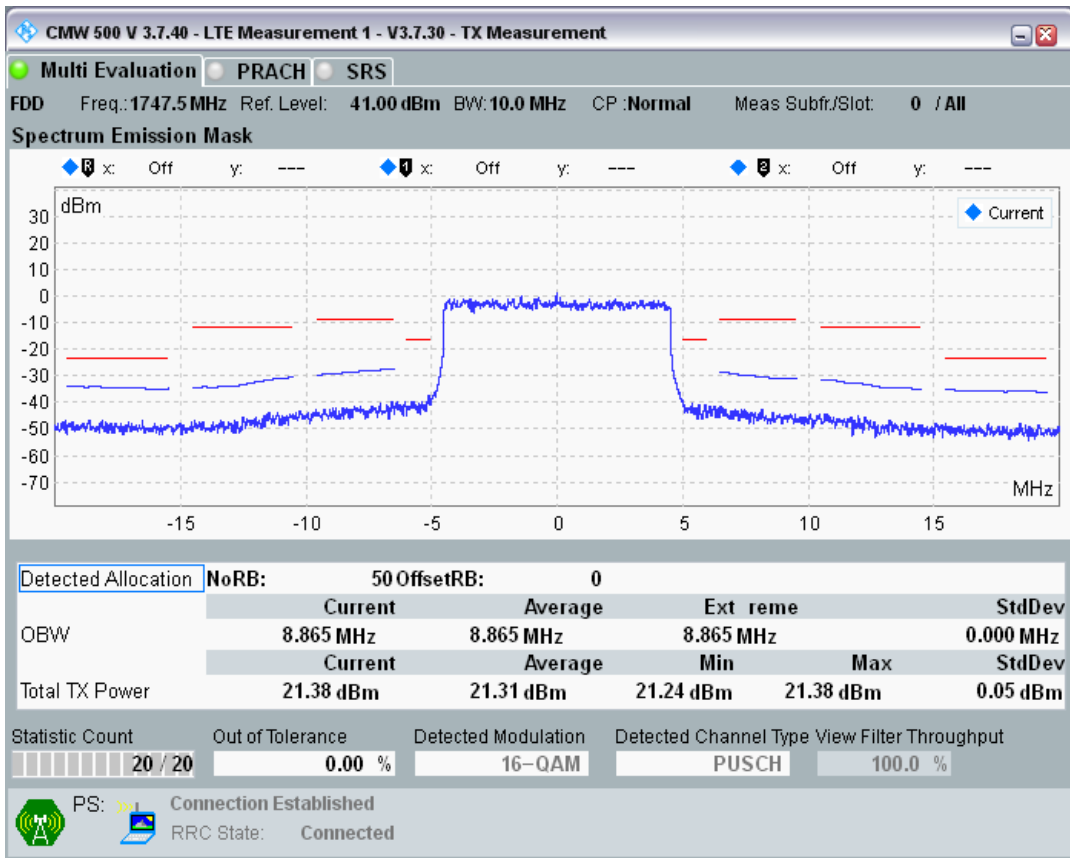

Band3 QPSK BW=10MHz Channel=19575 RB Size=50 Position=#0

Band3 QAM16 BW=10MHz Channel=19575 RB Size=12 Position=#0

Band3 QAM16 BW=10MHz Channel=19575 RB Size=12 Position=#Max

Band3 QAM16 BW=10MHz Channel=19575 RB Size=50 Position=#0