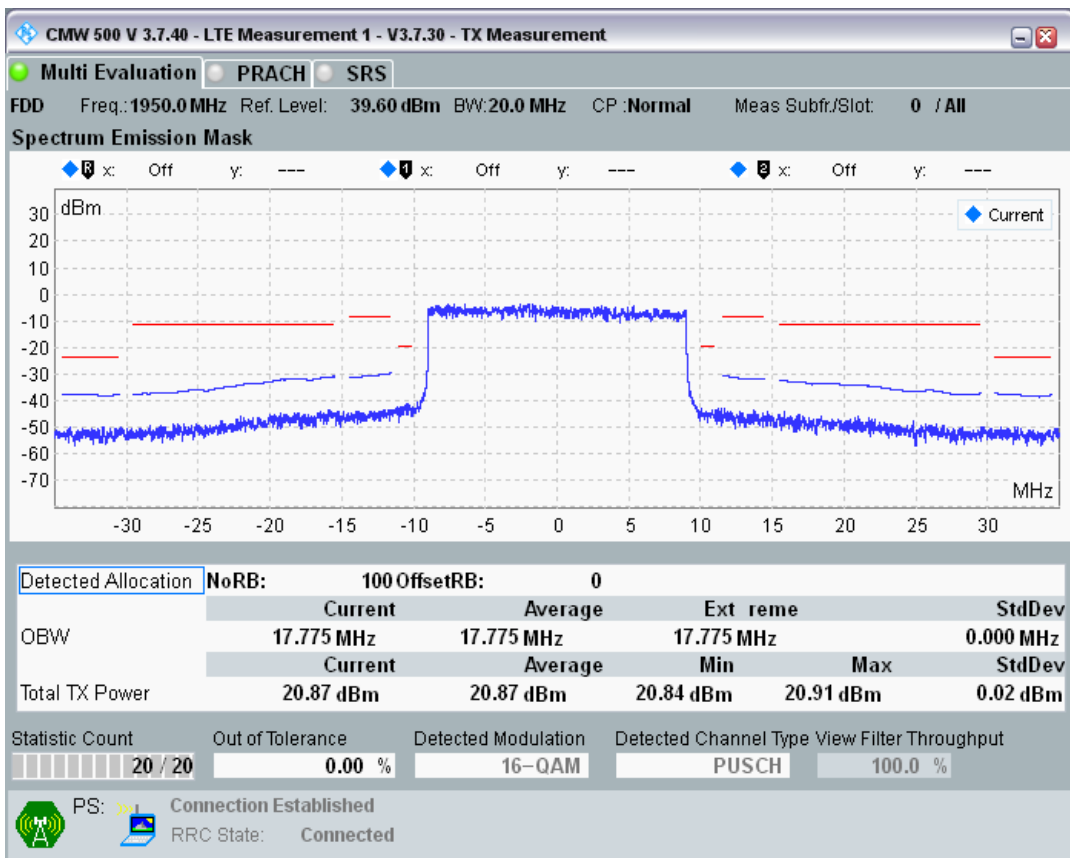

Band1 QPSK BW=20MHz Channel=18300 RB Size=100 Position=#0

Band1 QAM16 BW=20MHz Channel=18300 RB Size=18 Position=#0

Band1 QAM16 BW=20MHz Channel=18300 RB Size=18 Position=#Max

Band1 QAM16 BW=20MHz Channel=18300 RB Size=100 Position=#0