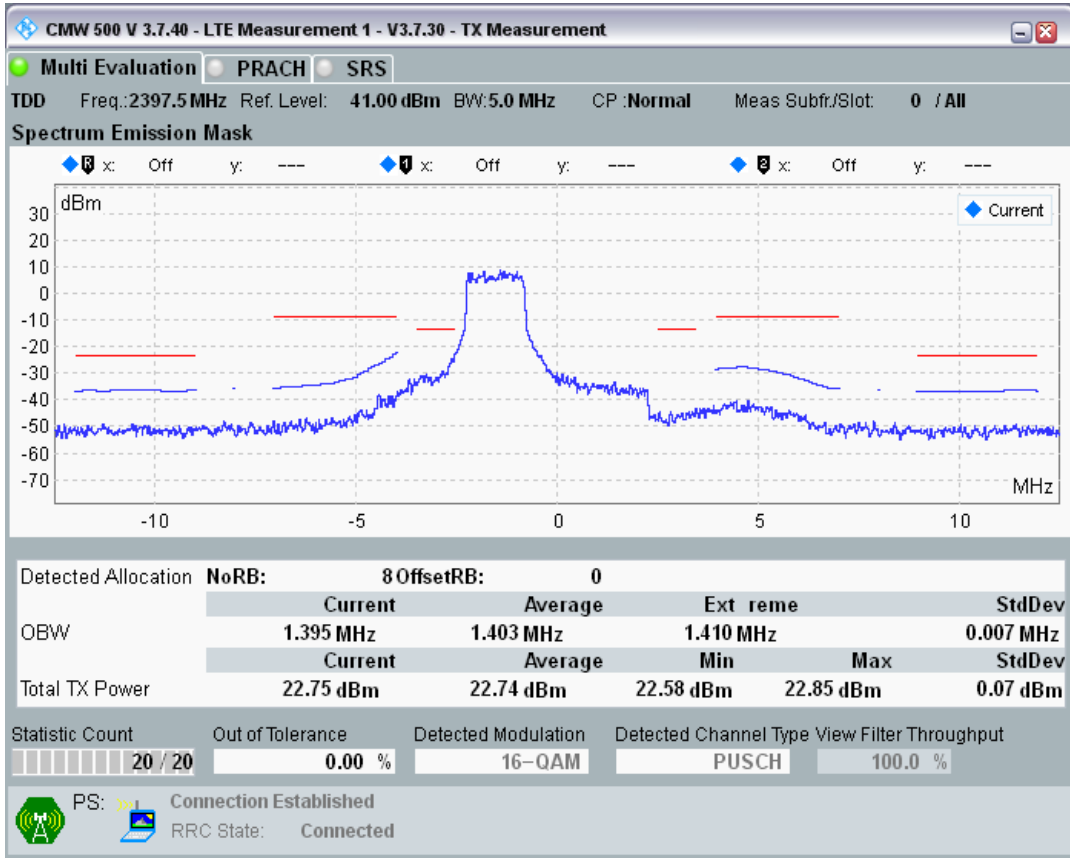

Band40 QAM16 BW=5MHz Channel=39625 RB Size=8 Position=#0

Band40 QAM16 BW=5MHz Channel=39625 RB Size=8 Position=#Max