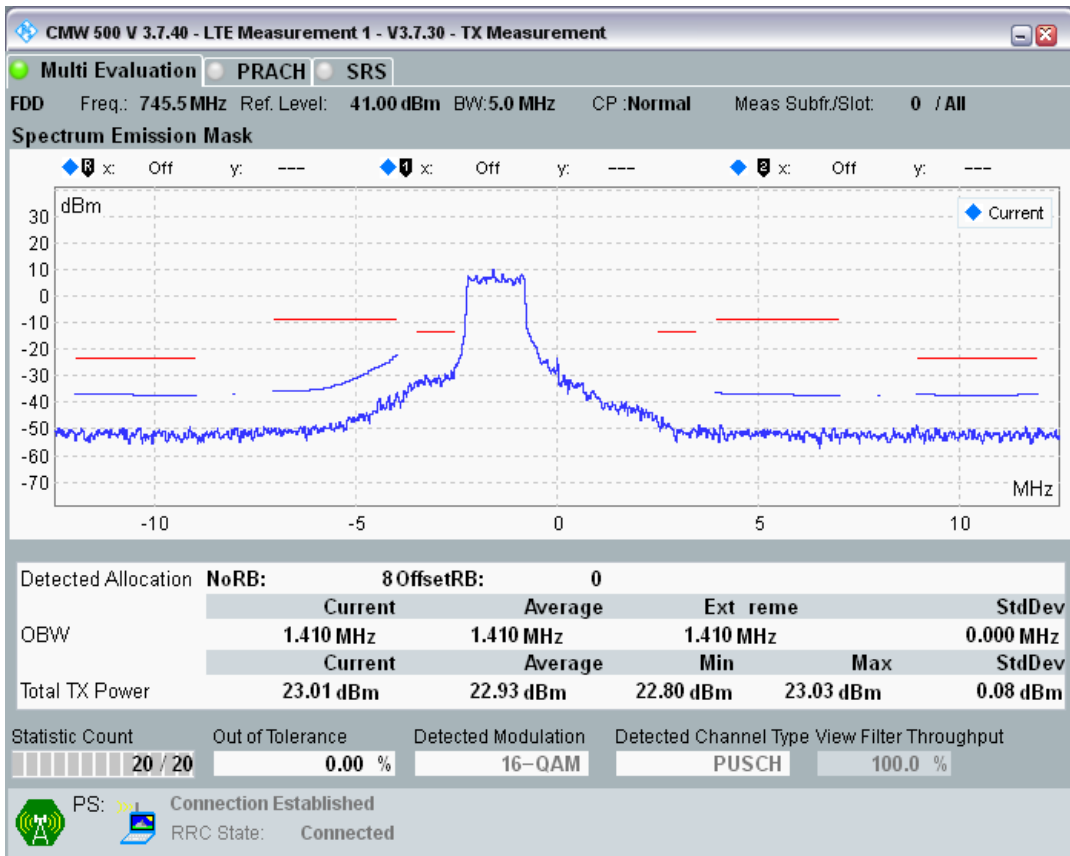

Band28 QAM16 BW=5MHz Channel=27635 RB Size=8 Position=#0

Band28 QAM16 BW=5MHz Channel=27635 RB Size=8 Position=#Max