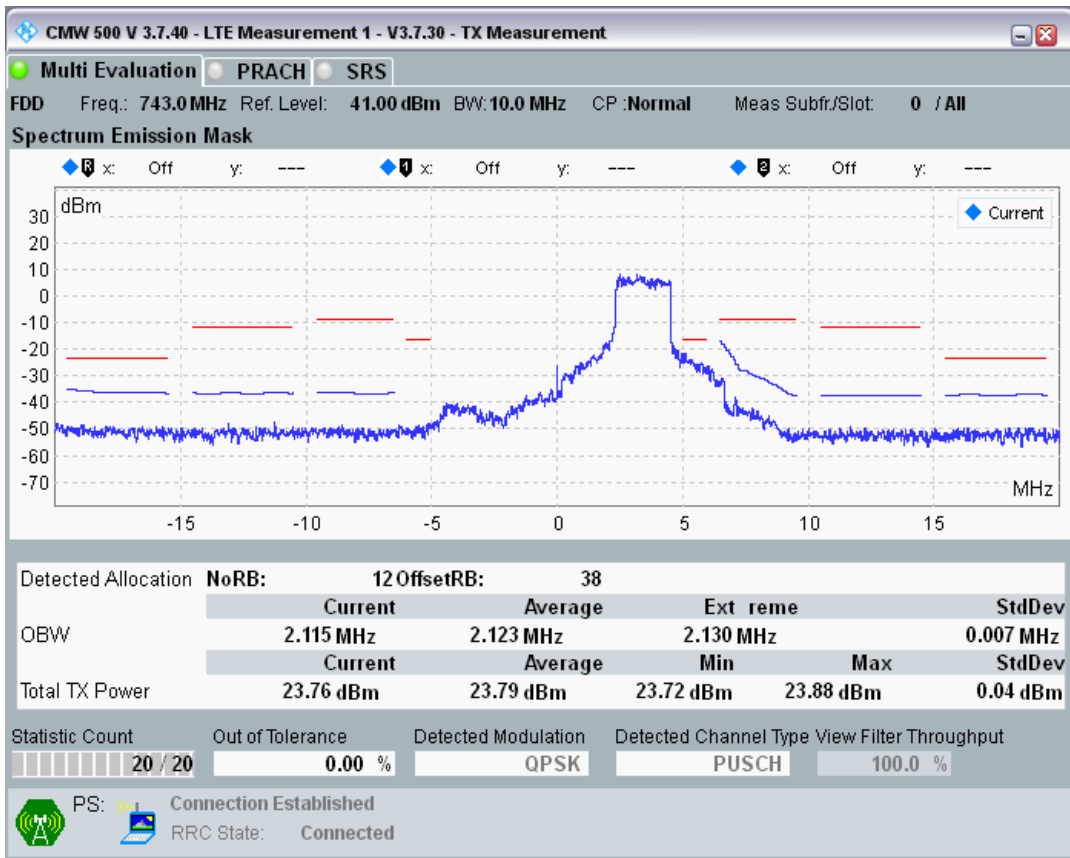

Band28 QPSK BW=10MHz Channel=27610 RB Size=12 Position=#Max

Band28 QPSK BW=10MHz Channel=27610 RB Size=50 Position=#0