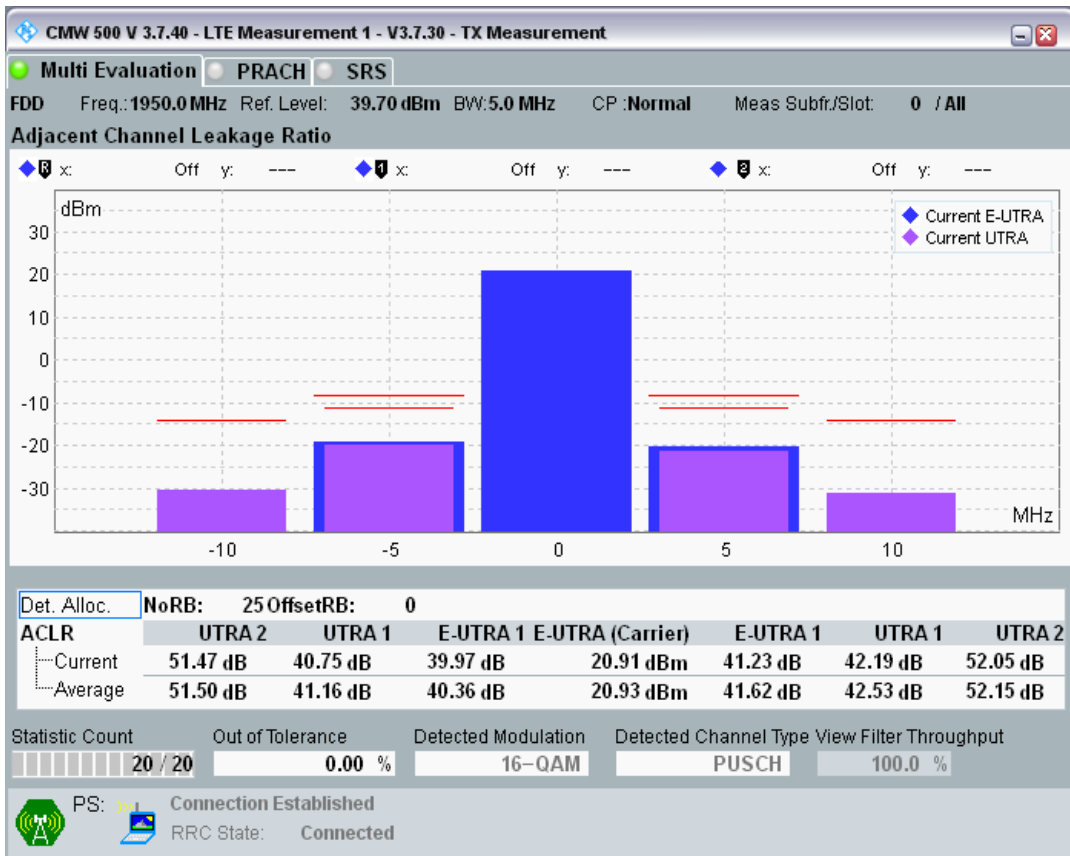

Band1 QPSK BW=5MHz Channel=18300 RB Size=25 Position=#0

Band1 QAM16 BW=5MHz Channel=18300 RB Size=8 Position=#0

Band1 QAM16 BW=5MHz Channel=18300 RB Size=8 Position=#Max

Band1 QAM16 BW=5MHz Channel=18300 RB Size=25 Position=#0