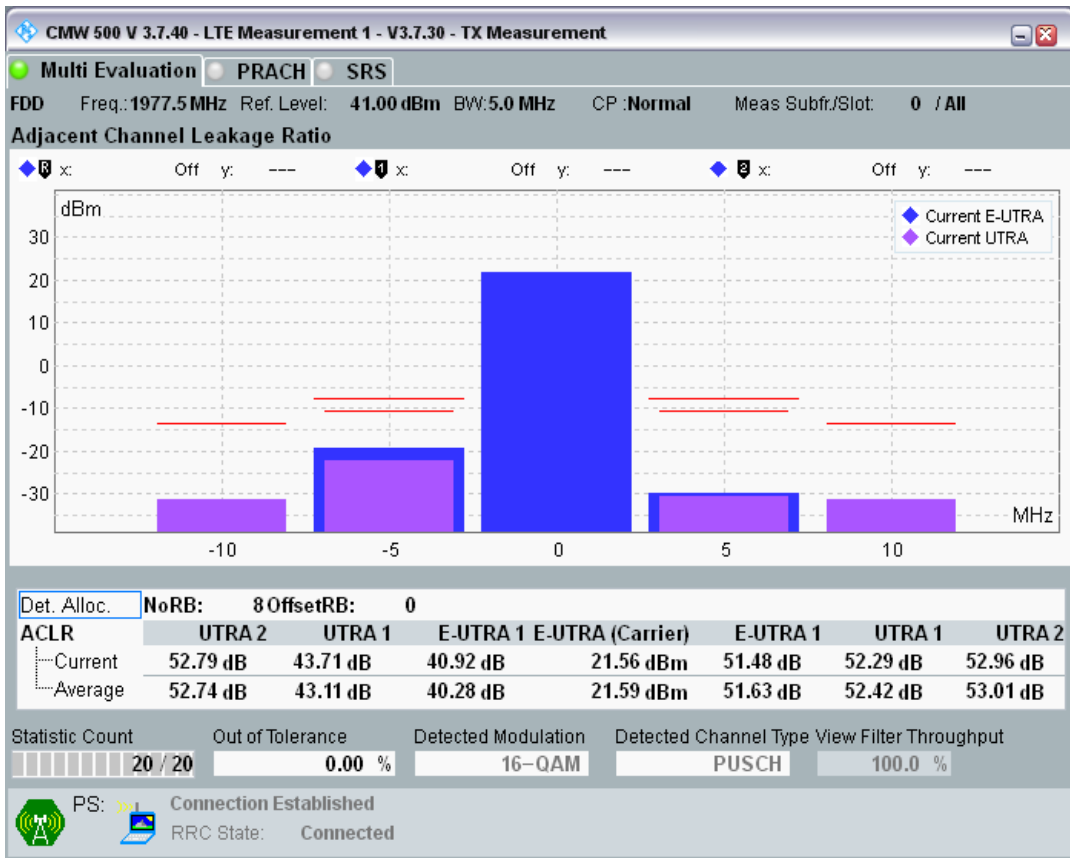

Band1 QPSK BW=5MHz Channel=18575 RB Size=8 Position=#0

Band1 QPSK BW=5MHz Channel=18575 RB Size=8 Position=#Max

Band1 QPSK BW=5MHz Channel=18575 RB Size=25 Position=#0

Band1 QAM16 BW=5MHz Channel=18575 RB Size=8 Position=#0