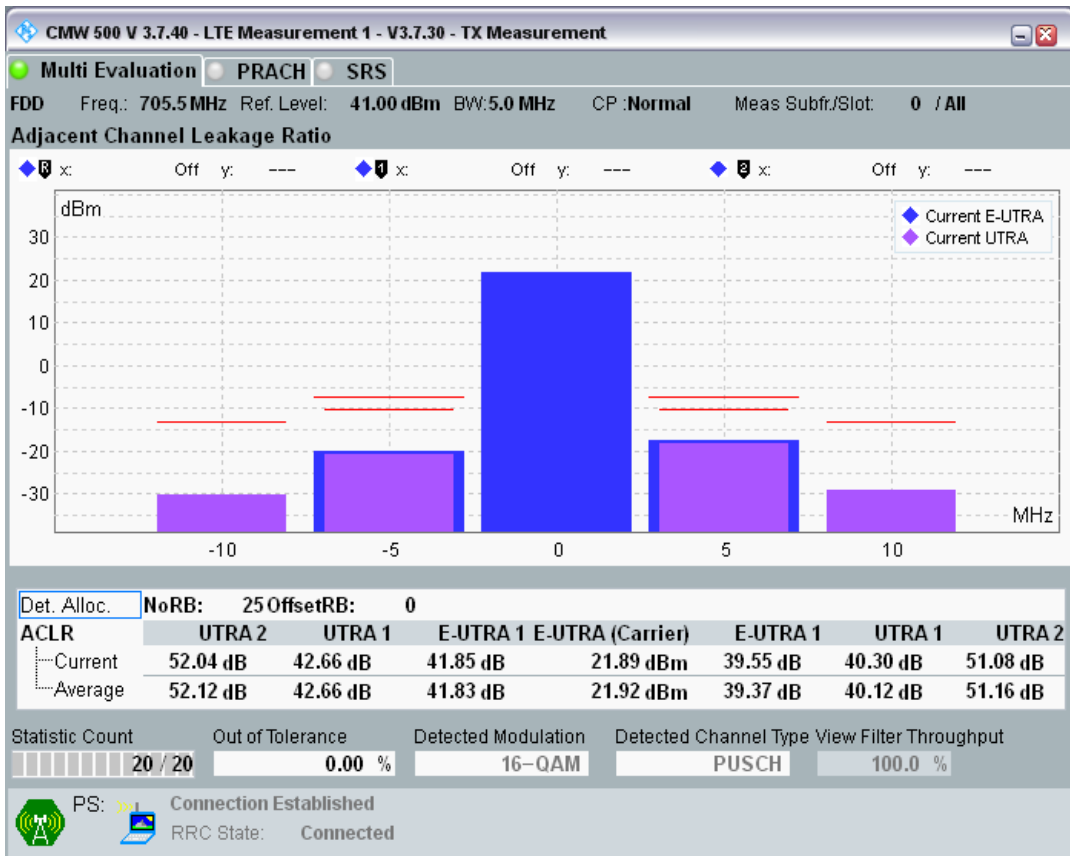

Band28 QPSK BW=5MHz Channel=27235 RB Size=25 Position=#0

Band28 QAM16 BW=5MHz Channel=27235 RB Size=8 Position=#0

Band28 QAM16 BW=5MHz Channel=27235 RB Size=8 Position=#Max

Band28 QAM16 BW=5MHz Channel=27235 RB Size=25 Position=#0