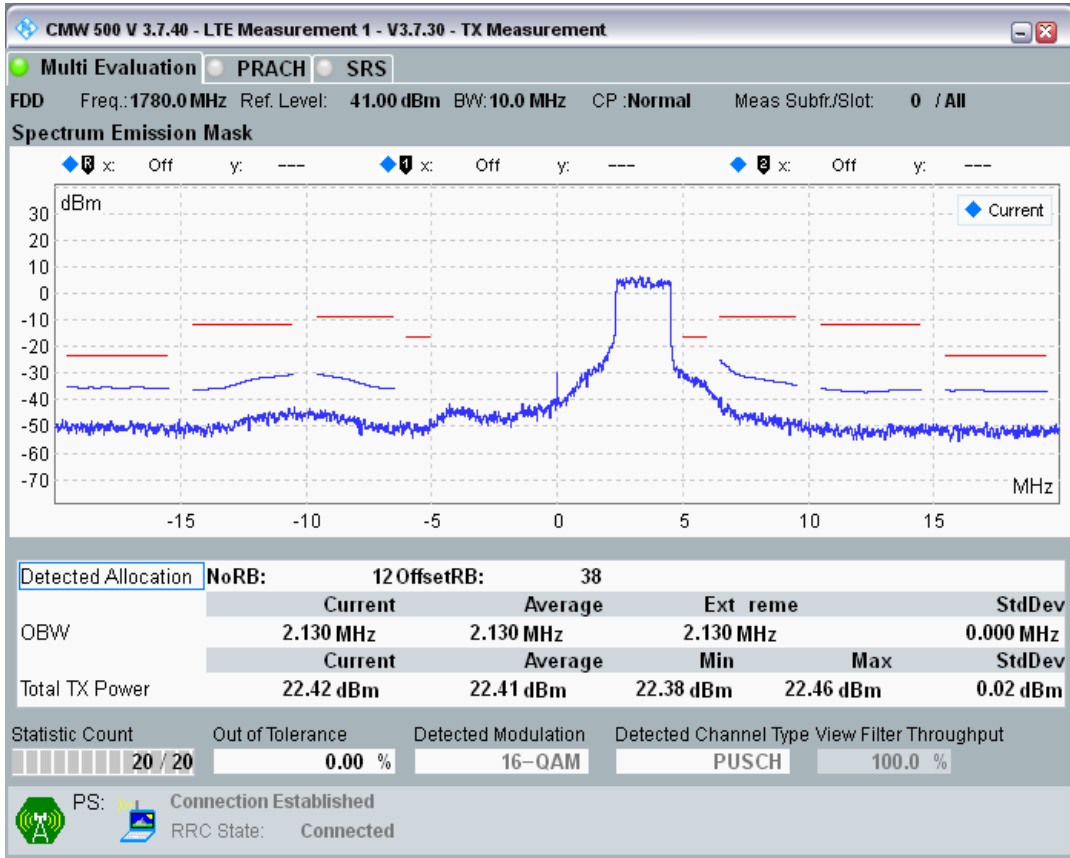

Band3 QAM16 BW=10MHz Channel=19900 RB Size=12 Position=#Max

Band3 QAM16 BW=10MHz Channel=19900 RB Size=50 Position=#0