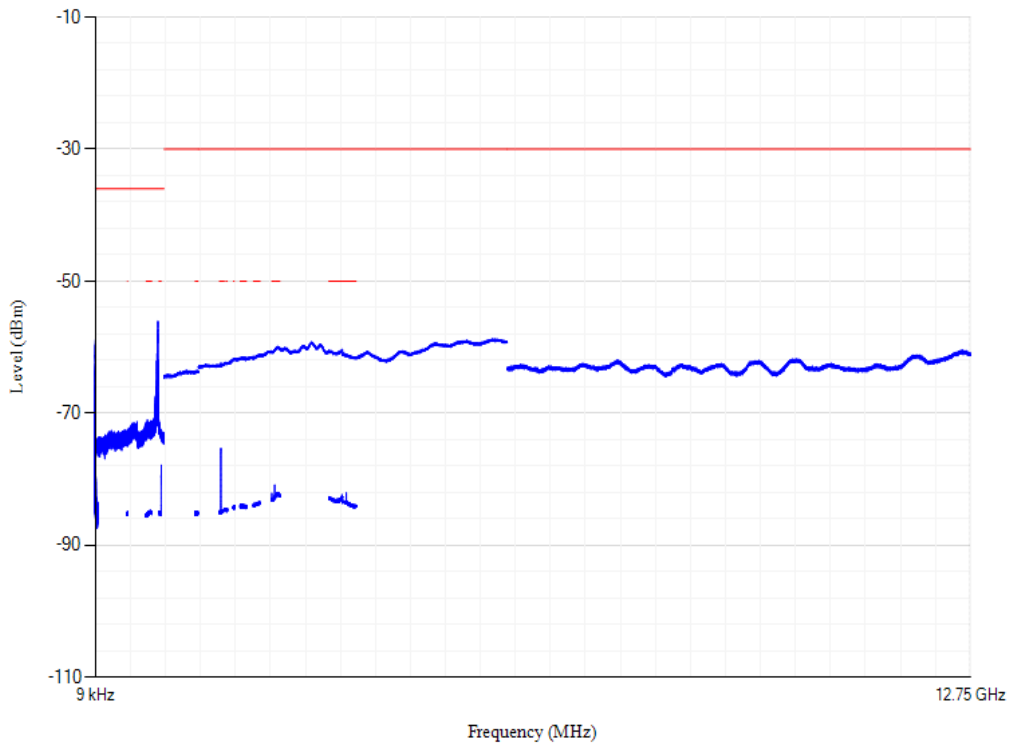

Conducted spurious emissions

Band7 QPSK BW=20MHz Channel=21350 RB Size=1 Position=#0

Conducted spurious emissions

Band8 QPSK BW=1.4MHz Channel=21793 RB Size=1 Position=#0

Conducted spurious emissions

Band8 QPSK BW=1.4MHz Channel=21625 RB Size=1 Position=#0