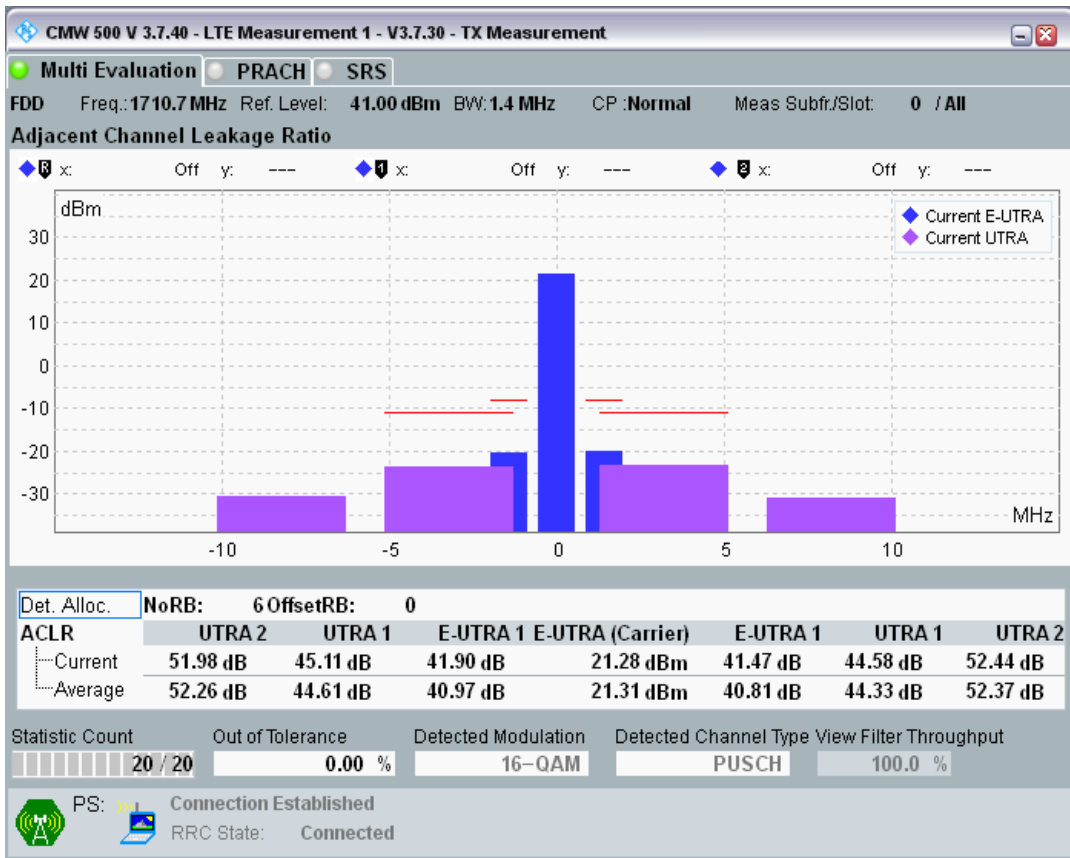

Band3 QAM16 BW=1.4MHz Channel=19207 RB Size=6 Position=#0

Band3 QPSK BW=1.4MHz Channel=19575 RB Size=5 Position=#0