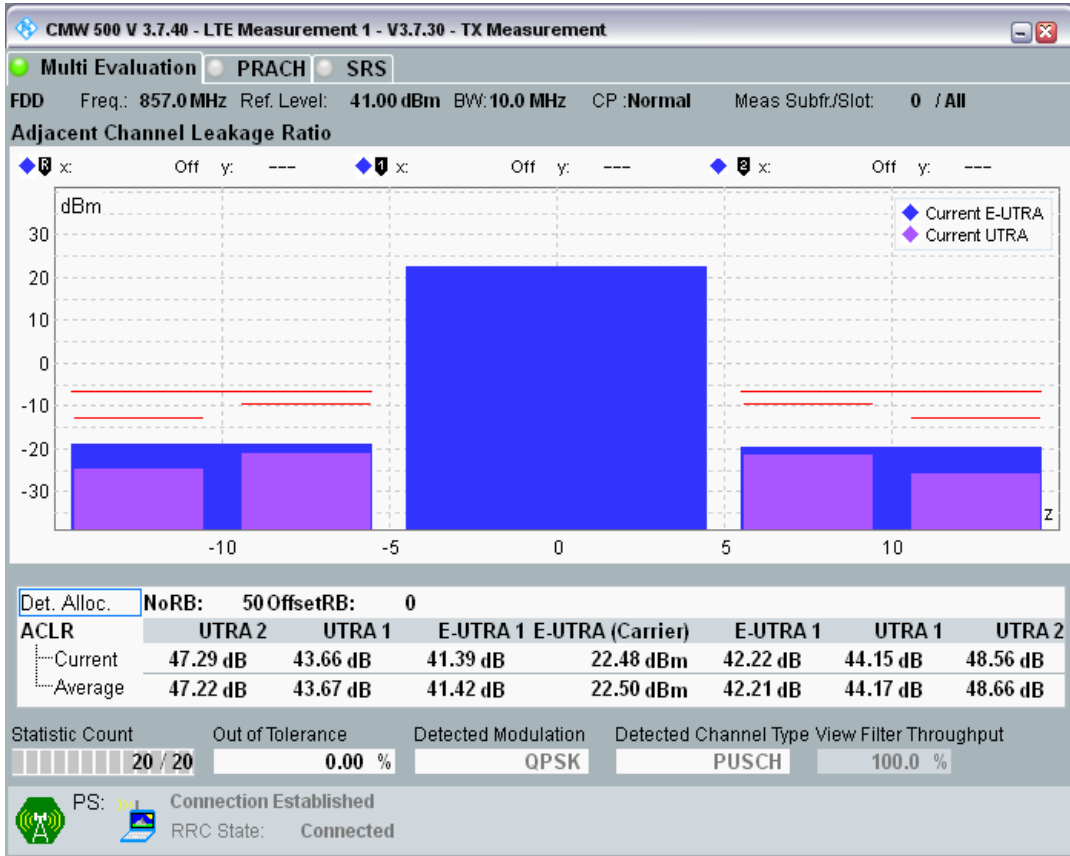

Band20 QPSK BW=10MHz Channel=24400 RB Size=50 Position=#0

Band20 QAM16 BW=10MHz Channel=24400 RB Size=12 Position=#0