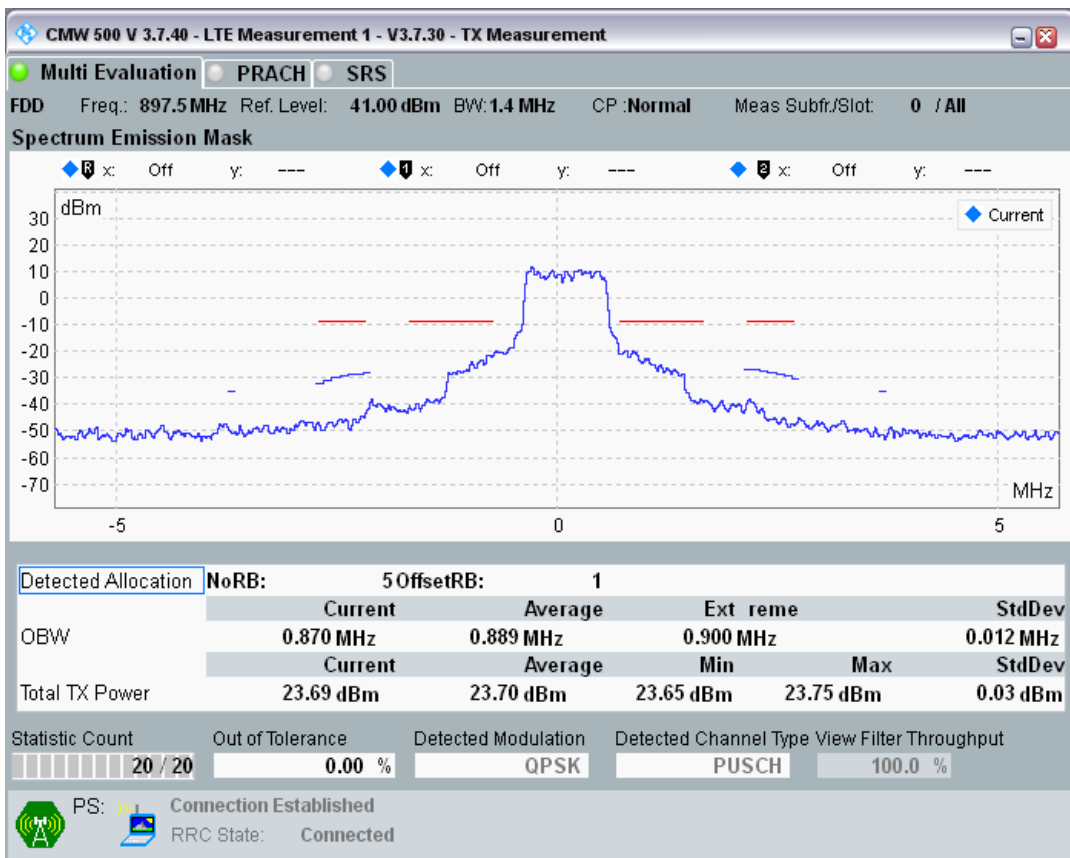

Band8 QAM16 BW=1.4MHz Channel=21457 RB Size=5 Position=#Max

Band8 QAM16 BW=1.4MHz Channel=21457 RB Size=6 Position=#0

Band8 QPSK BW=1.4MHz Channel=21625 RB Size=5 Position=#0

Band8 QPSK BW=1.4MHz Channel=21625 RB Size=5 Position=#Max