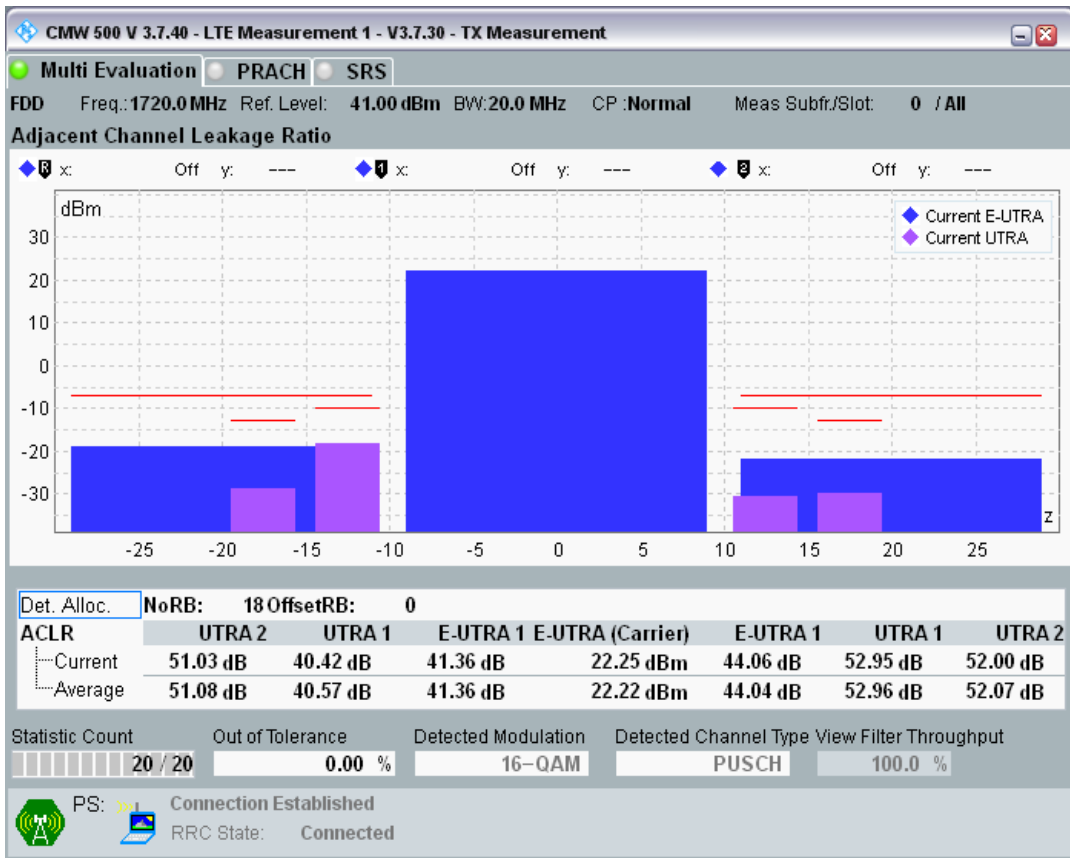

Band3 QAM16 BW=20MHz Channel=19300 RB Size=18 Position=#0

Band3 QAM16 BW=20MHz Channel=19300 RB Size=18 Position=#Max