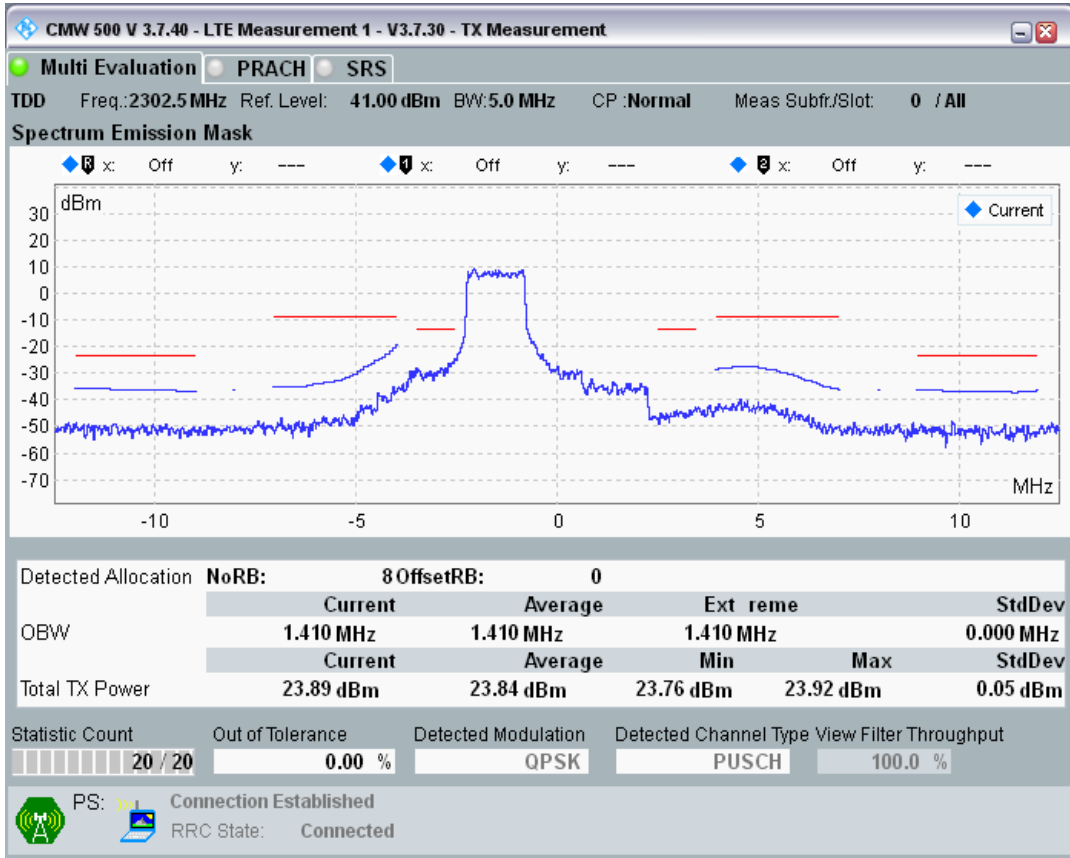

Band40 QPSK BW=5MHz Channel=38675 RB Size=8 Position=#0

Band40 QPSK BW=5MHz Channel=39625 RB Size=8 Position=#0