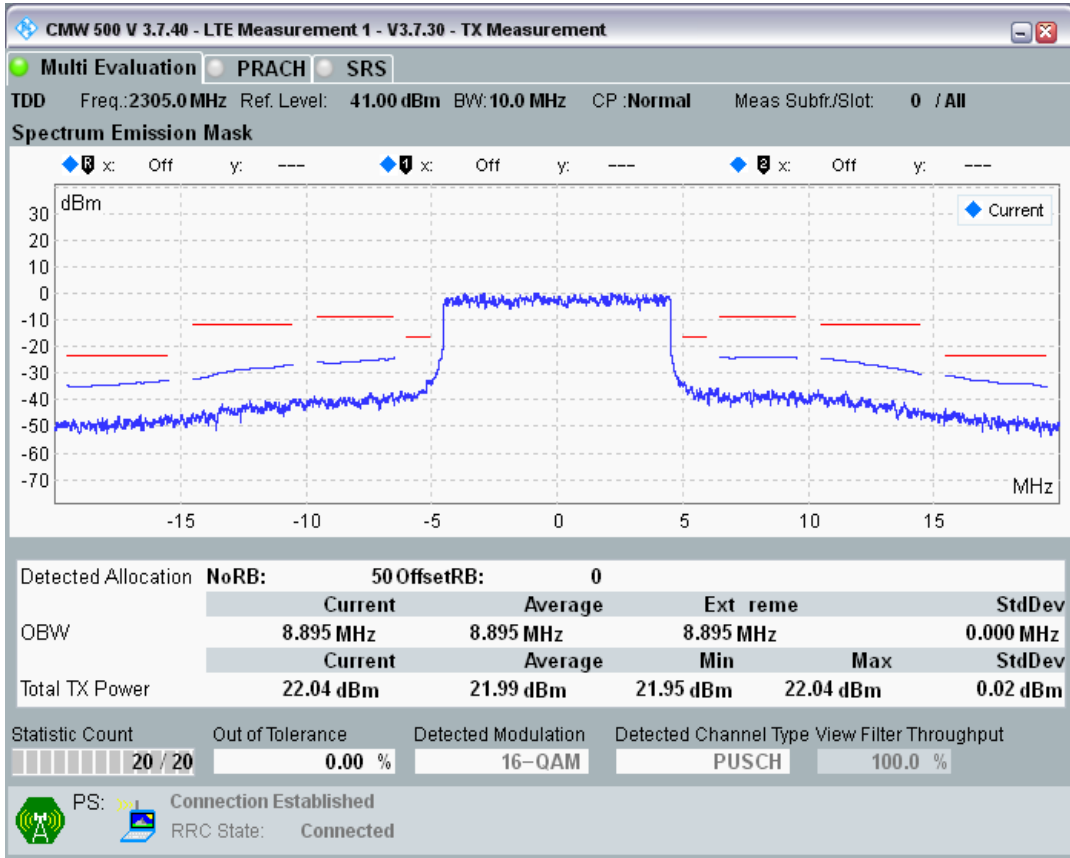

Band40 QAM16 BW=10MHz Channel=38700 RB Size=50 Position=#0

Band40 QAM16 BW=10MHz Channel=39600 RB Size=12 Position=#Max