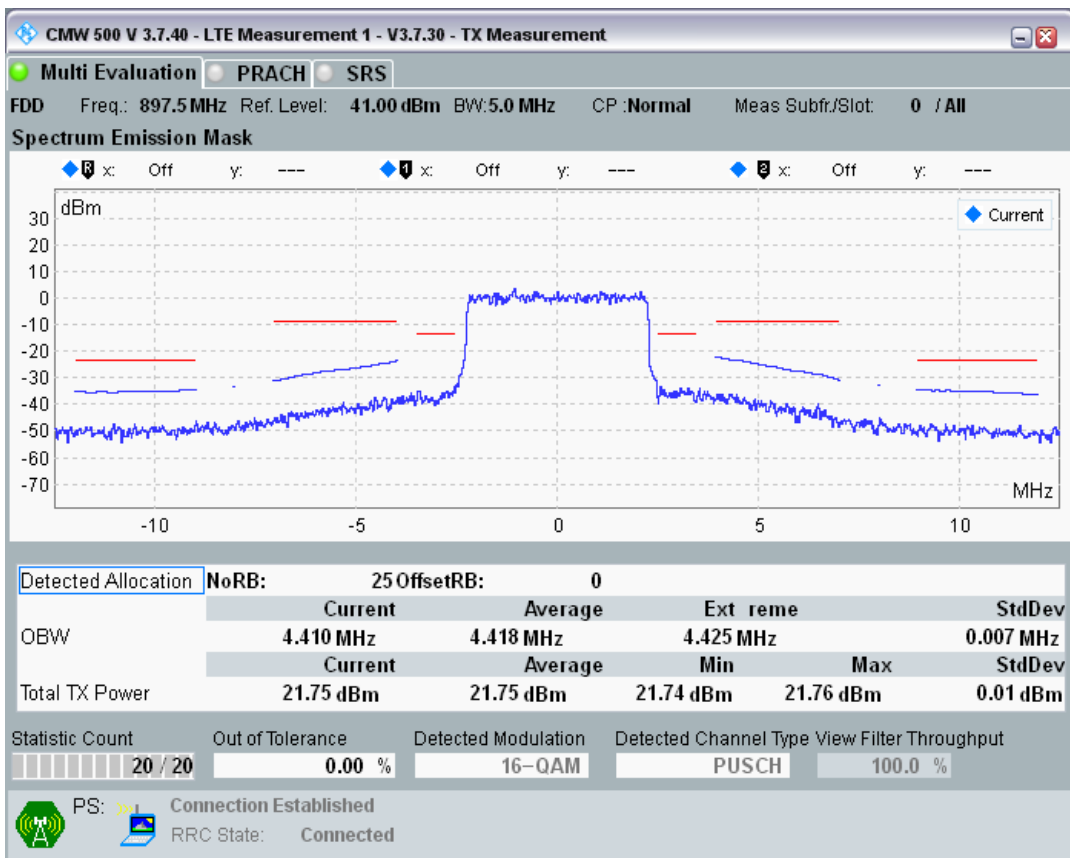

Band8 QAM16 BW=5MHz Channel=21625 RB Size=25 Position=#0

Band8 QPSK BW=5MHz Channel=21775 RB Size=8 Position=#0