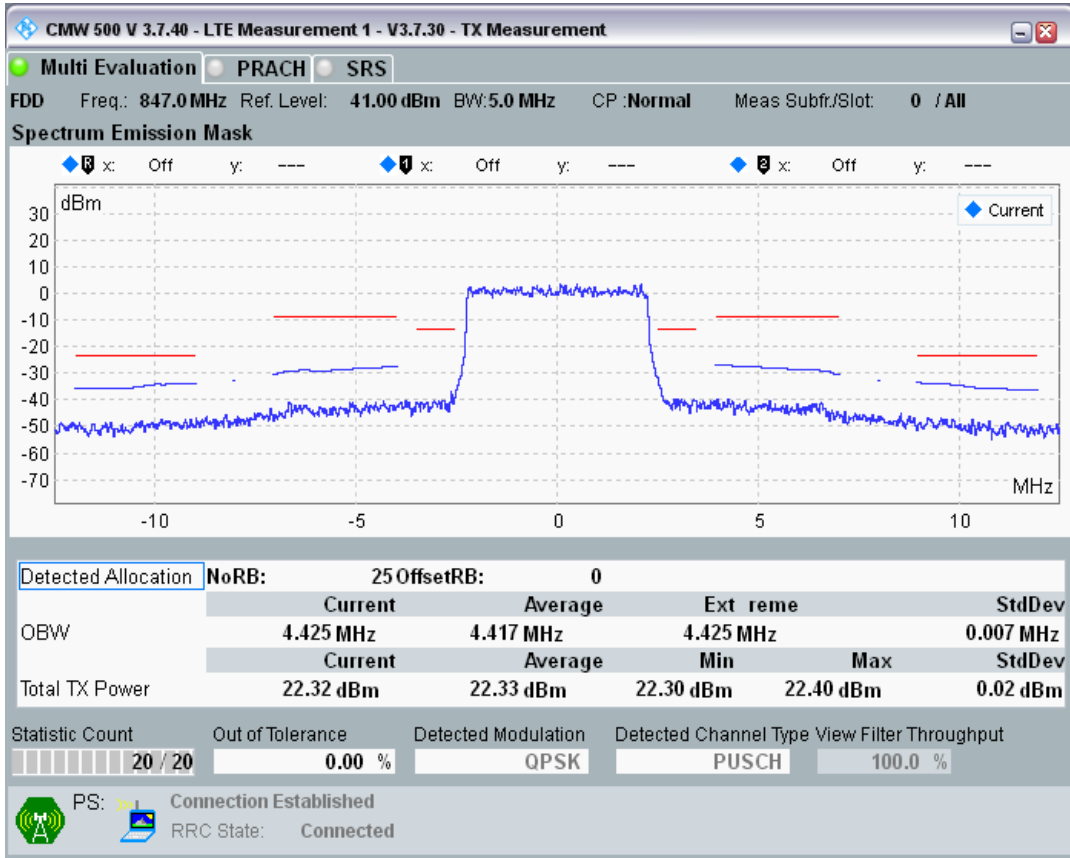

Band20 QPSK BW=5MHz Channel=24300 RB Size=25 Position=#0

Band20 QAM16 BW=5MHz Channel=24300 RB Size=8 Position=#0