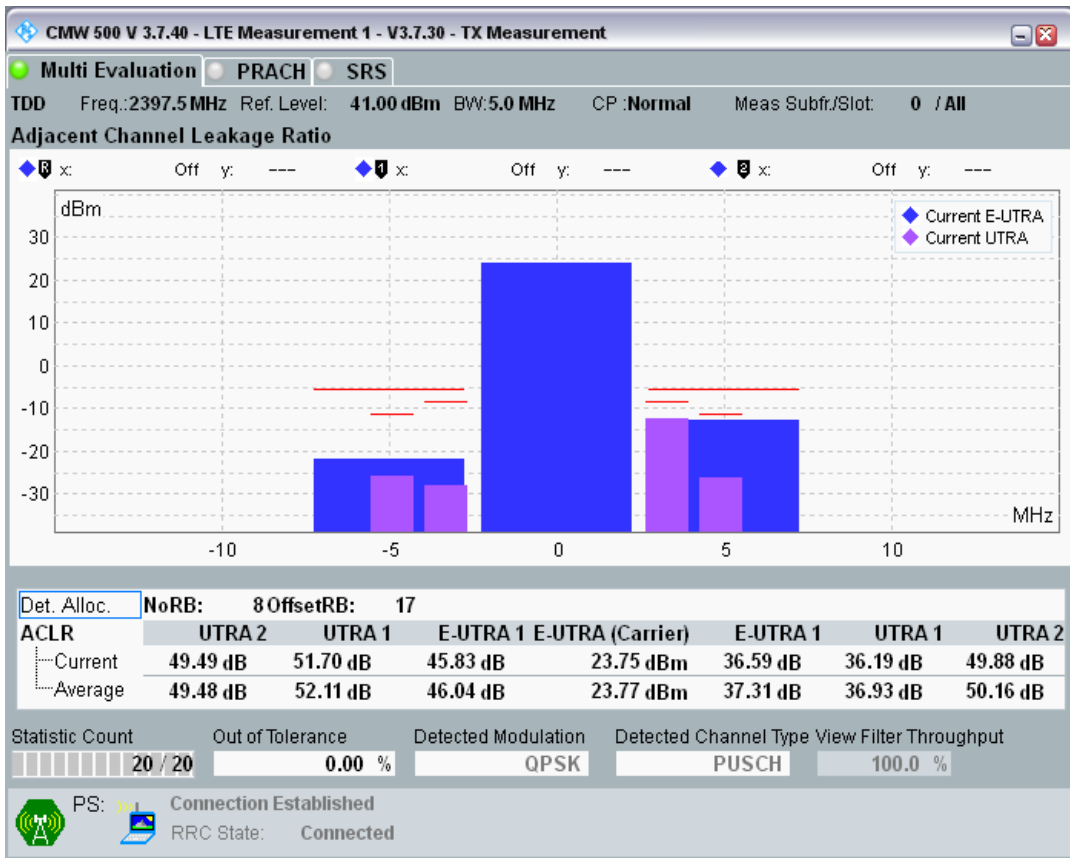

Band40 QPSK BW=5MHz Channel=39625 RB Size=8 Position=#Max

Band7 QAM16 BW=10MHz Channel=20800 RB Size=12 Position=#0