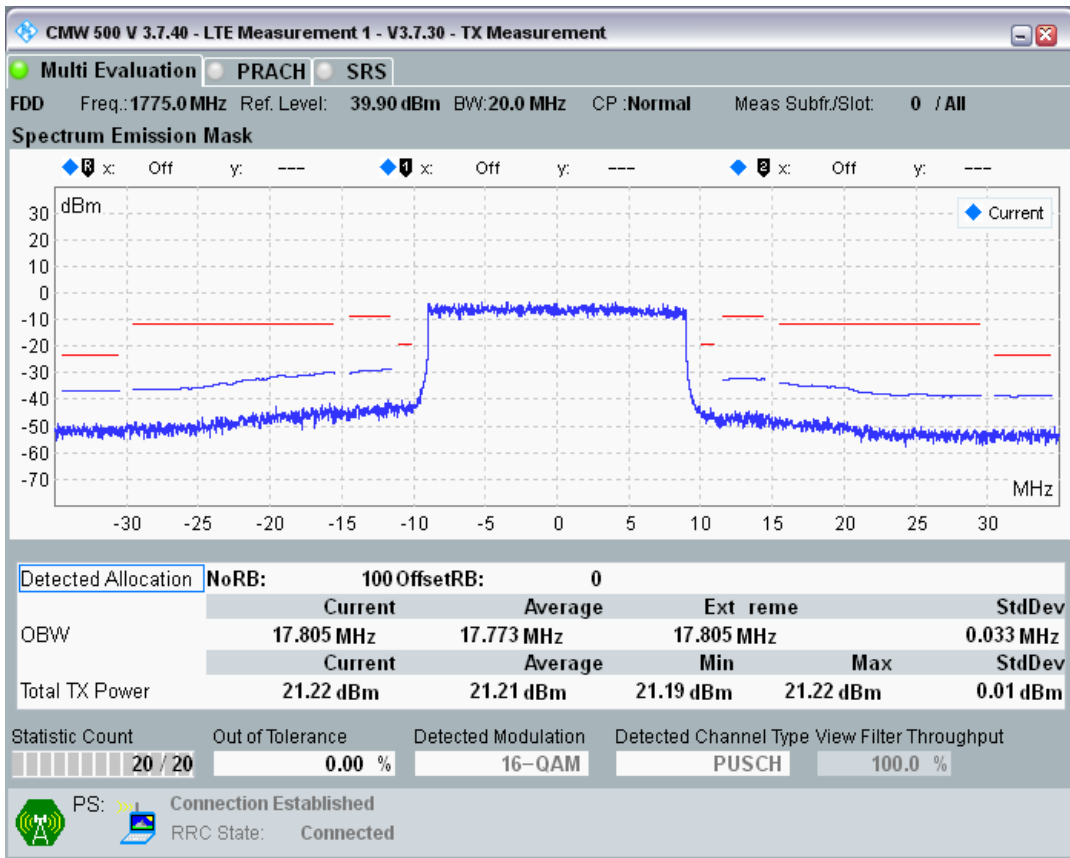

Band3 QPSK BW=20MHz Channel=19850 RB Size=100 Position=#0

Band3 QAM16 BW=20MHz Channel=19850 RB Size=18 Position=#0

Band3 QAM16 BW=20MHz Channel=19850 RB Size=18 Position=#Max

Band3 QAM16 BW=20MHz Channel=19850 RB Size=100 Position=#0