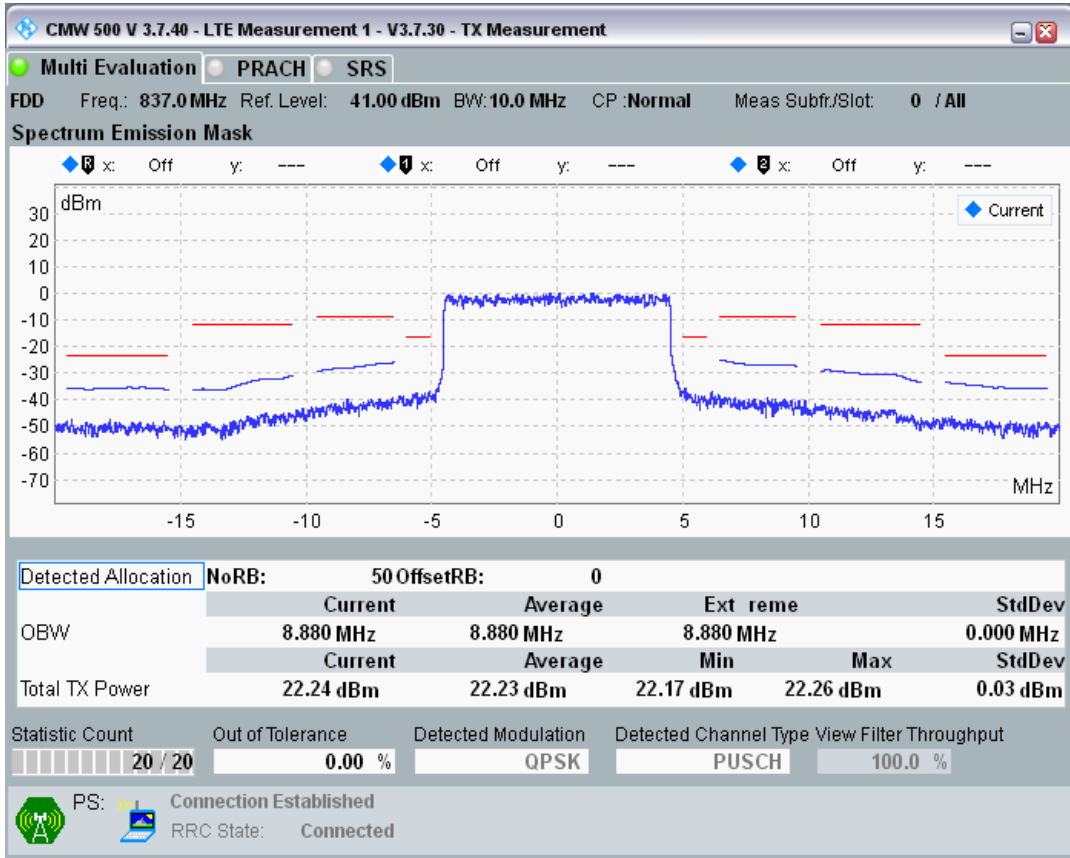

Band20 QPSK BW=10MHz Channel=24200 RB Size=50 Position=#0

Band20 QAM16 BW=10MHz Channel=24200 RB Size=12 Position=#0