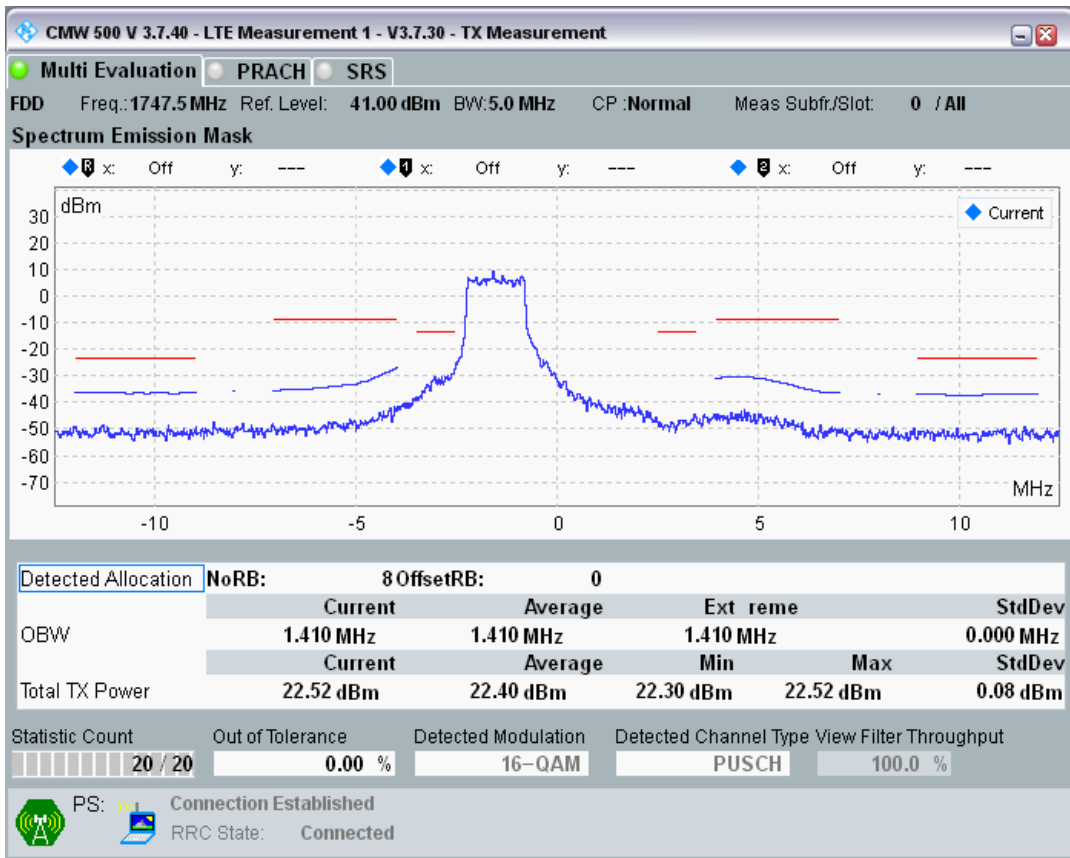

Band3 QPSK BW=5MHz Channel=19575 RB Size=8 Position=#0

Band3 QPSK BW=5MHz Channel=19575 RB Size=8 Position=#Max

Band3 QPSK BW=5MHz Channel=19575 RB Size=25 Position=#0

Band3 QAM16 BW=5MHz Channel=19575 RB Size=8 Position=#0