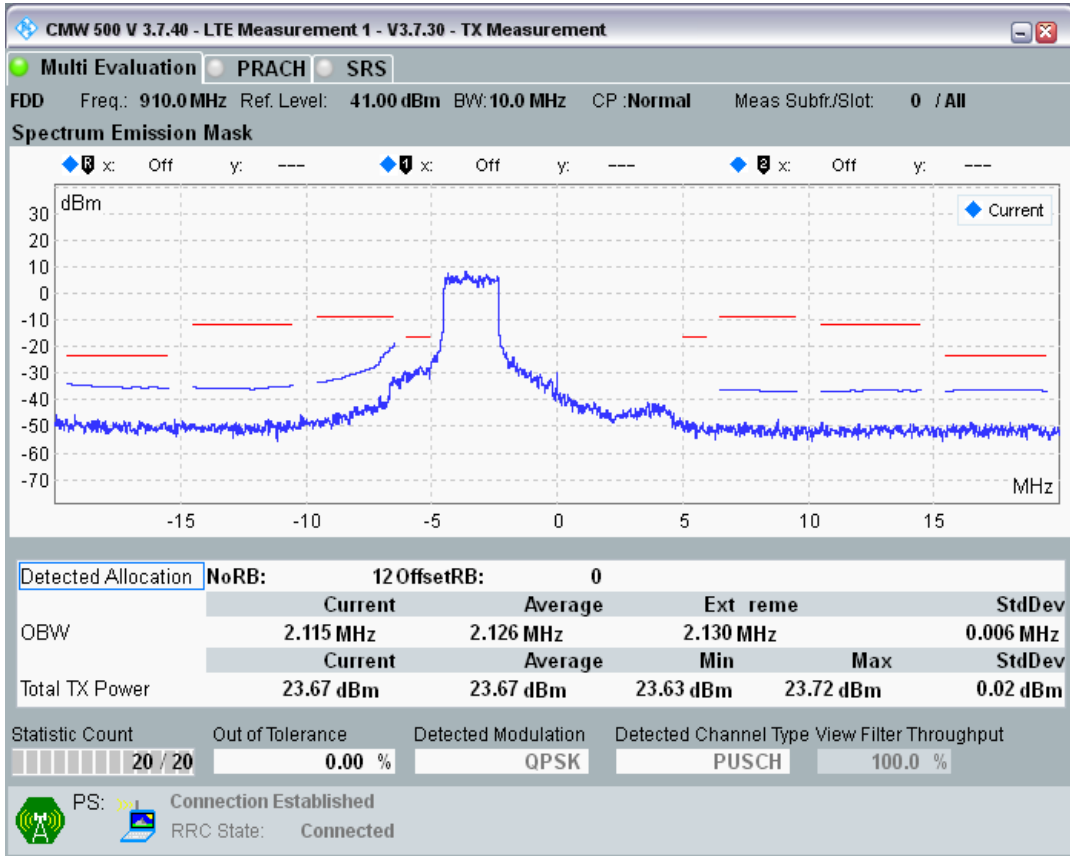

Band8 QPSK BW=10MHz Channel=21750 RB Size=12 Position=#0

Band8 QPSK BW=10MHz Channel=21750 RB Size=12 Position=#Max