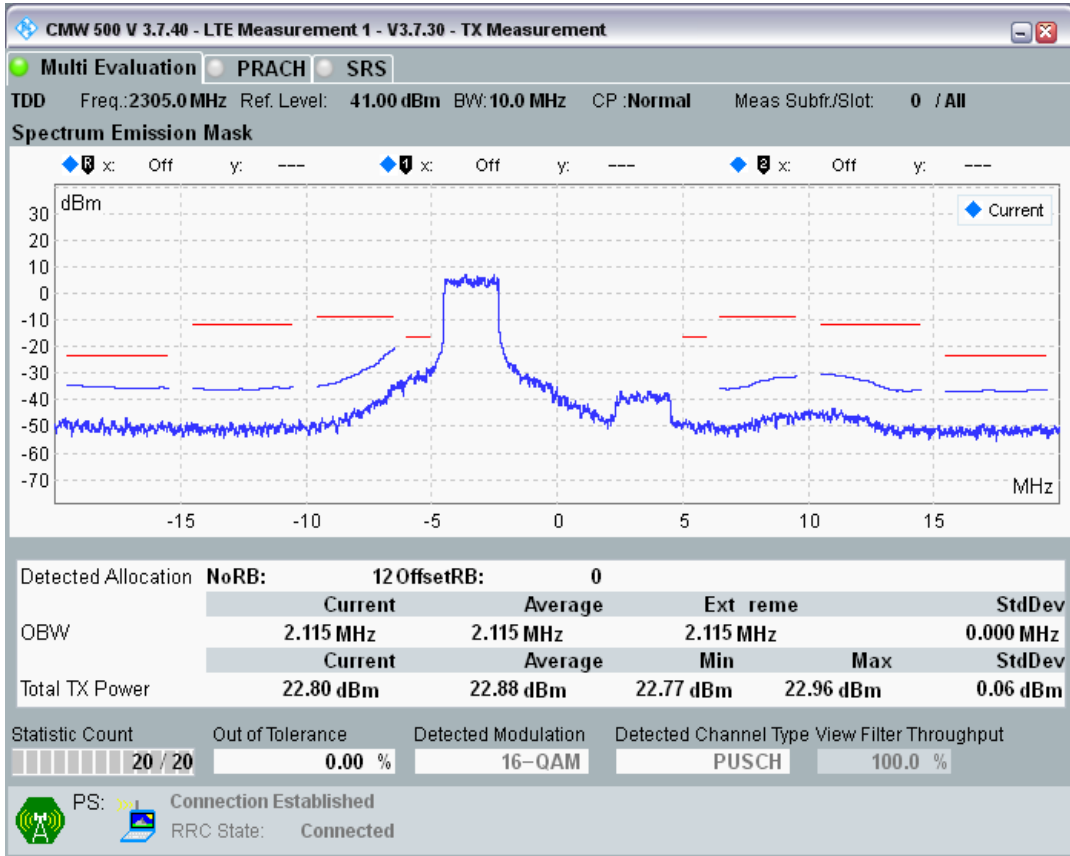

Band40 QAM16 BW=10MHz Channel=38700 RB Size=12 Position=#0

Band40 QAM16 BW=10MHz Channel=39150 RB Size=12 Position=#0