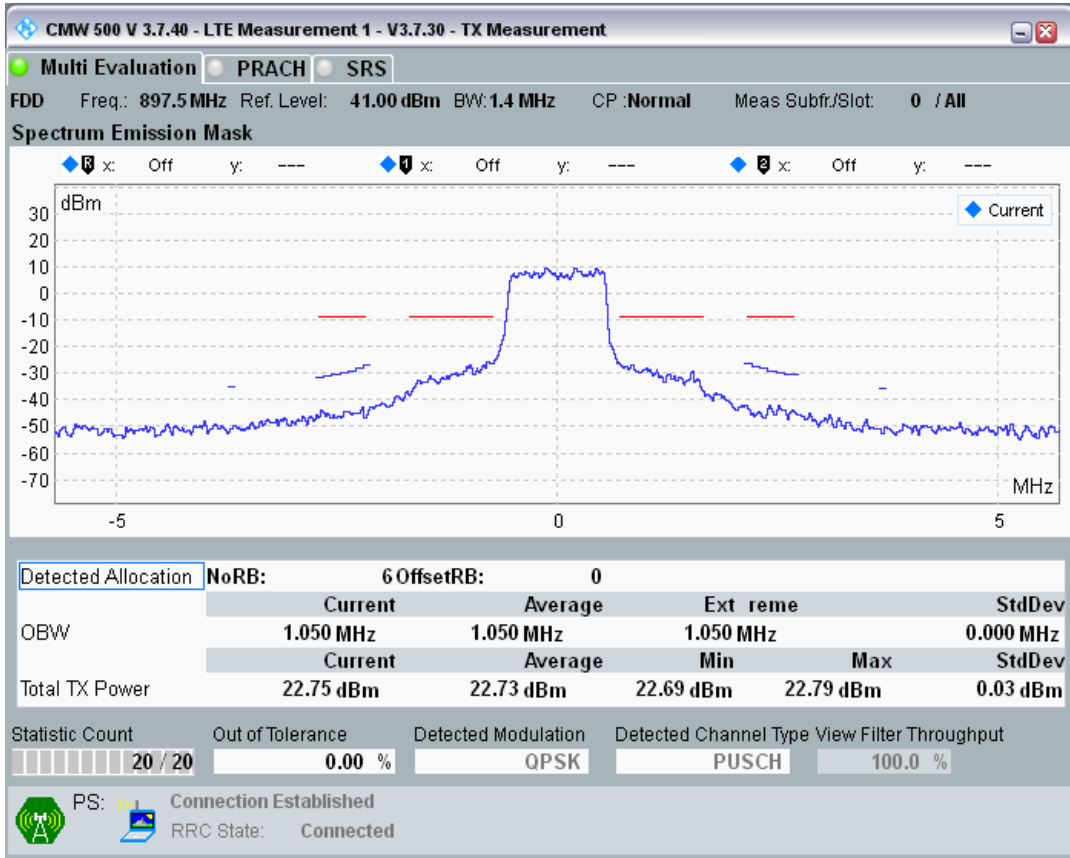

Band8 QPSK BW=1.4MHz Channel=21625 RB Size=6 Position=#0

Band8 QAM16 BW=1.4MHz Channel=21625 RB Size=5 Position=#0