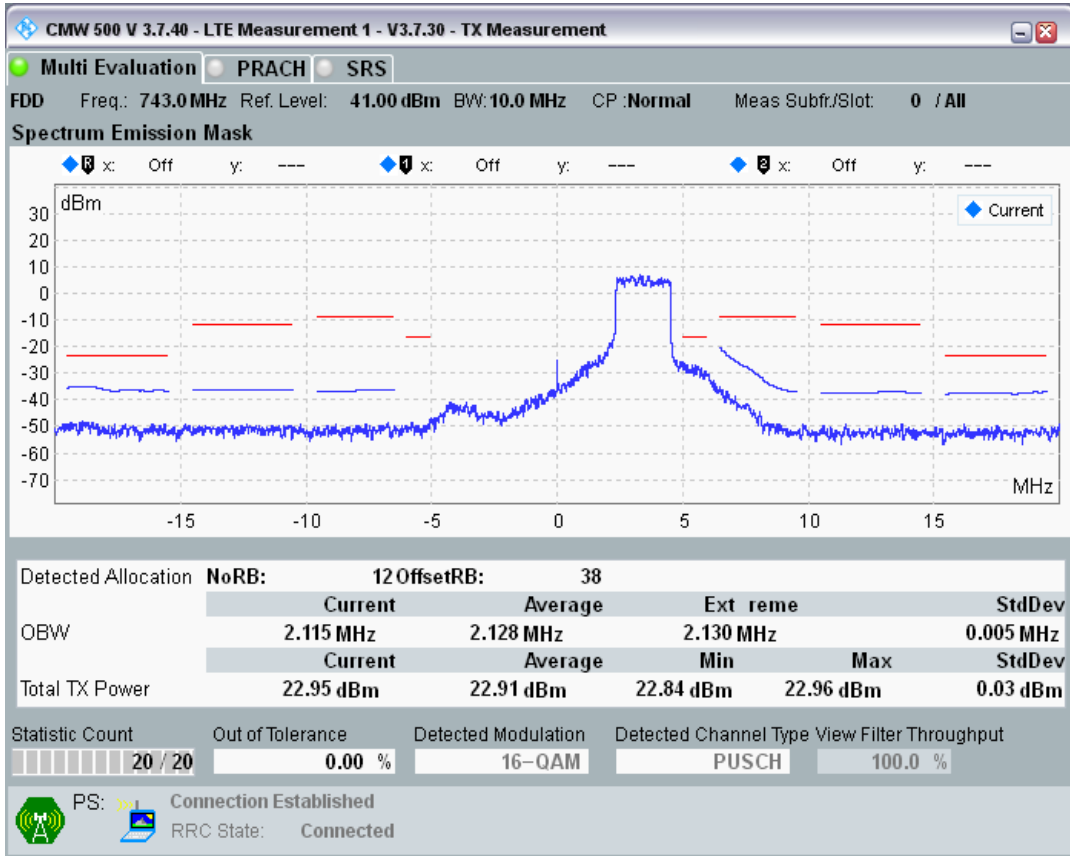

Band28 QAM16 BW=10MHz Channel=27610 RB Size=12 Position=#Max

Band28 QAM16 BW=10MHz Channel=27610 RB Size=50 Position=#0