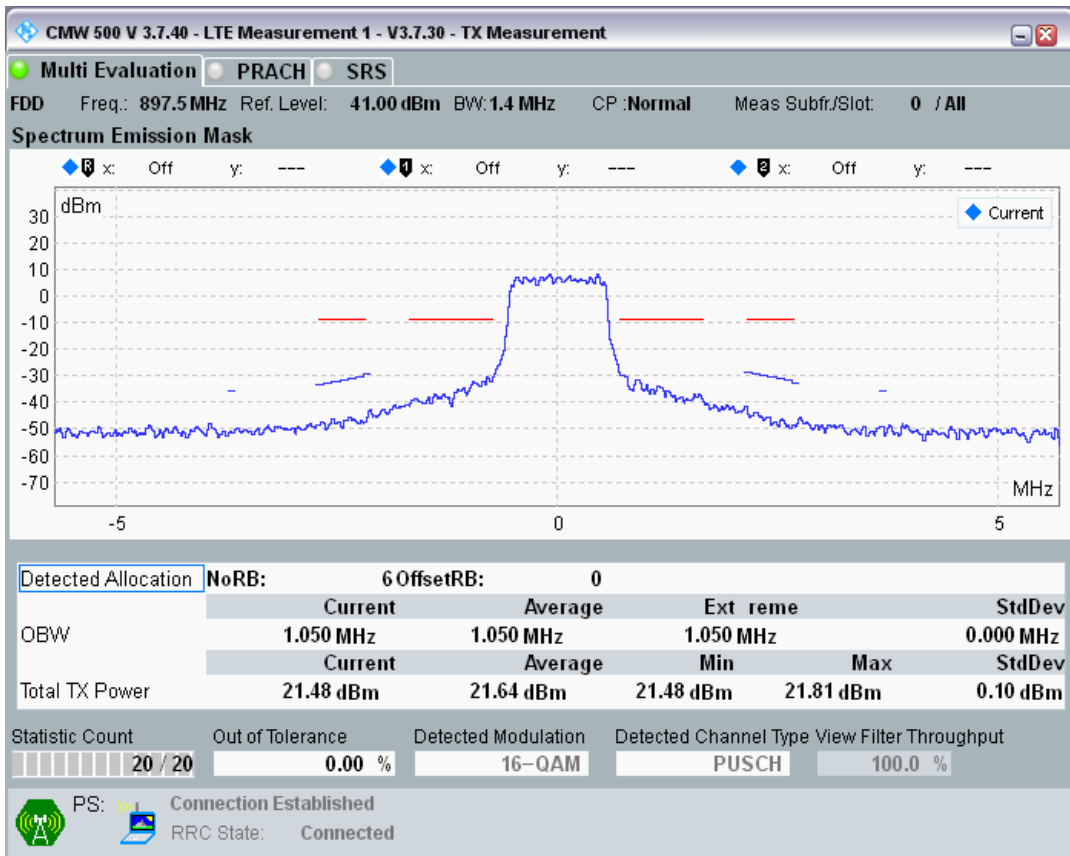

Band8 QPSK BW=1.4MHz Channel=21625 RB Size=6 Position=#0

Band8 QAM16 BW=1.4MHz Channel=21625 RB Size=5 Position=#0

Band8 QAM16 BW=1.4MHz Channel=21625 RB Size=5 Position=#Max

Band8 QAM16 BW=1.4MHz Channel=21625 RB Size=6 Position=#0