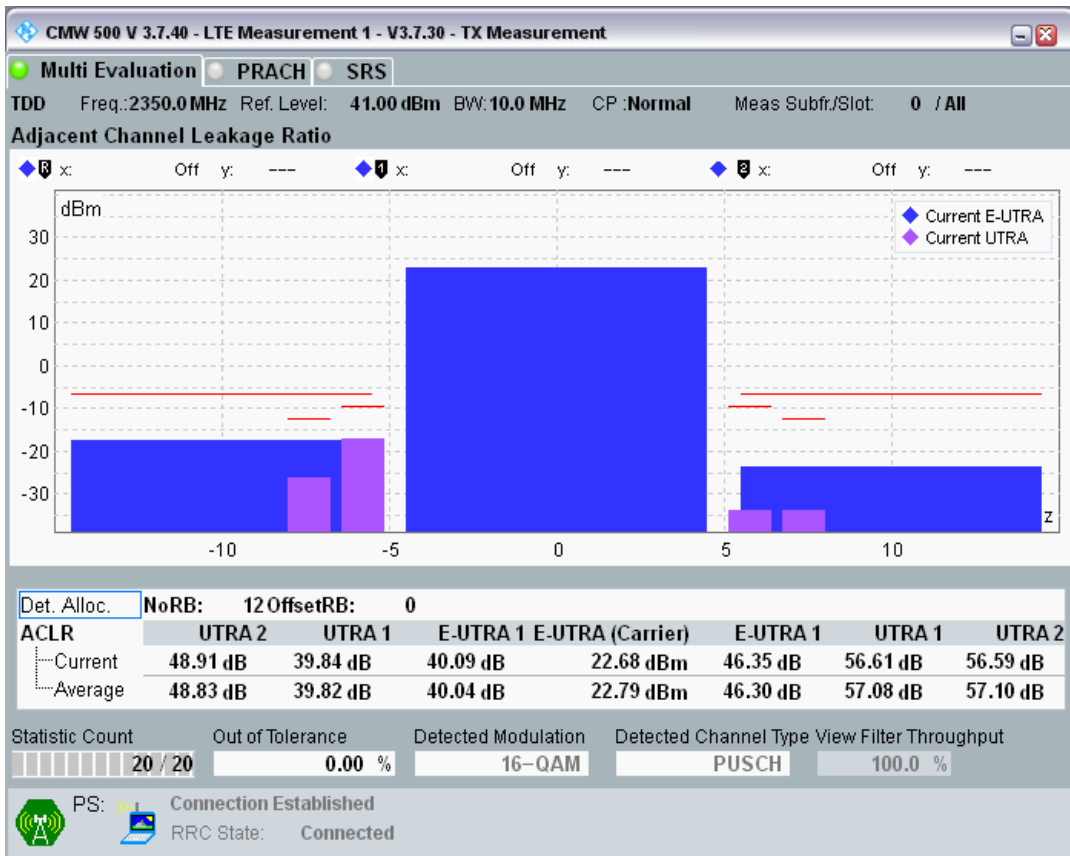

Band40 QAM16 BW=10MHz Channel=39150 RB Size=12 Position=#0

Band40 QAM16 BW=10MHz Channel=38700 RB Size=50 Position=#0