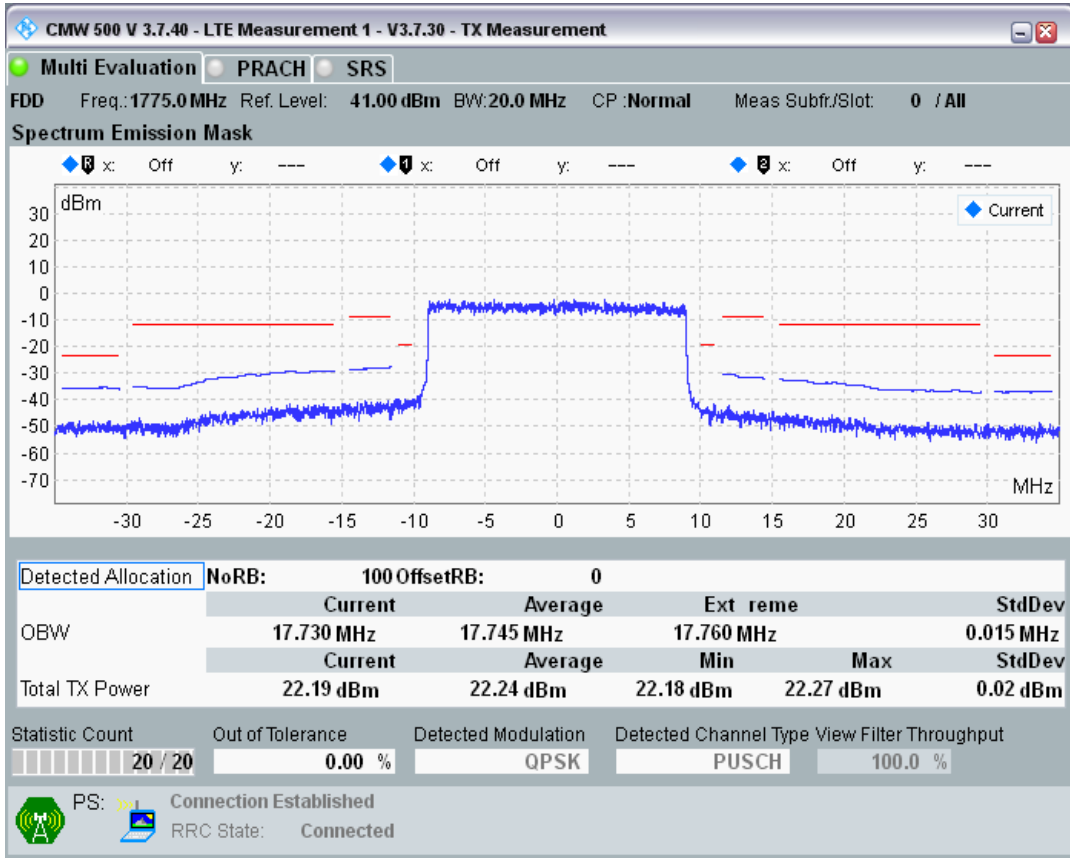

Band3 QPSK BW=20MHz Channel=19850 RB Size=100 Position=#0

Band3 QAM16 BW=20MHz Channel=19850 RB Size=18 Position=#0