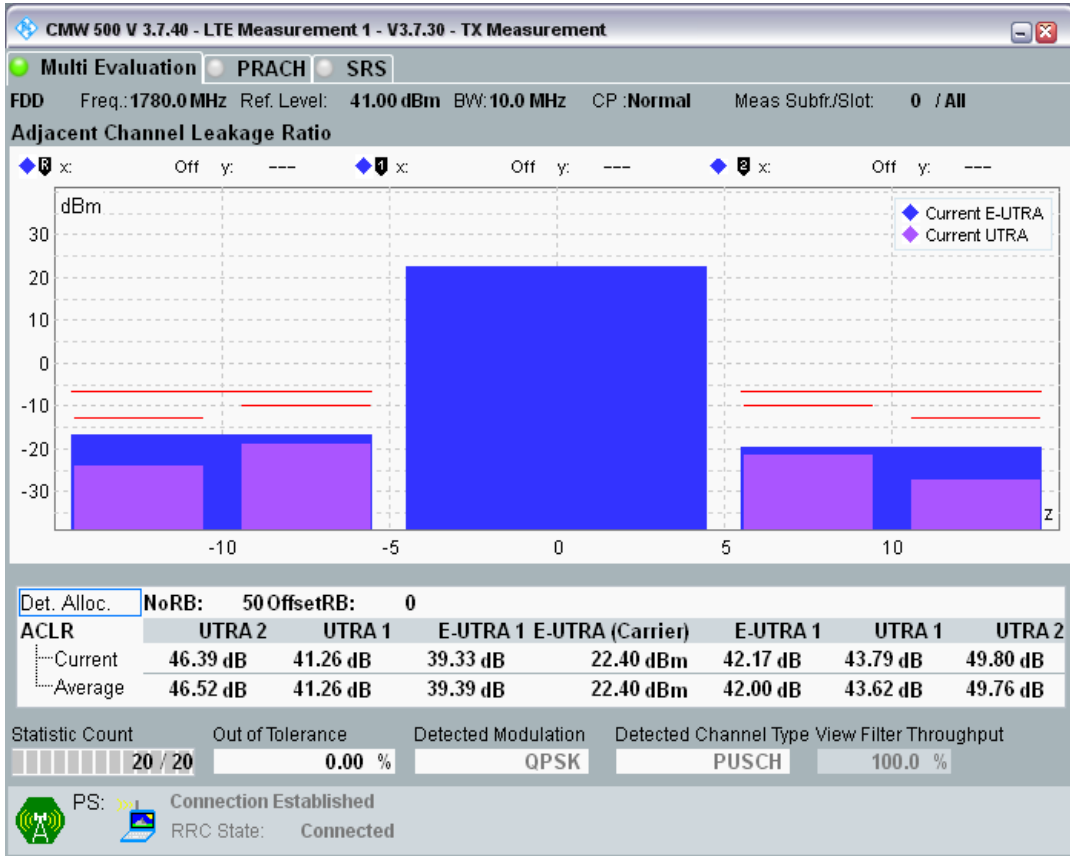

Band3 QPSK BW=10MHz Channel=19900 RB Size=50 Position=#0

Band3 QAM16 BW=10MHz Channel=19900 RB Size=12 Position=#0