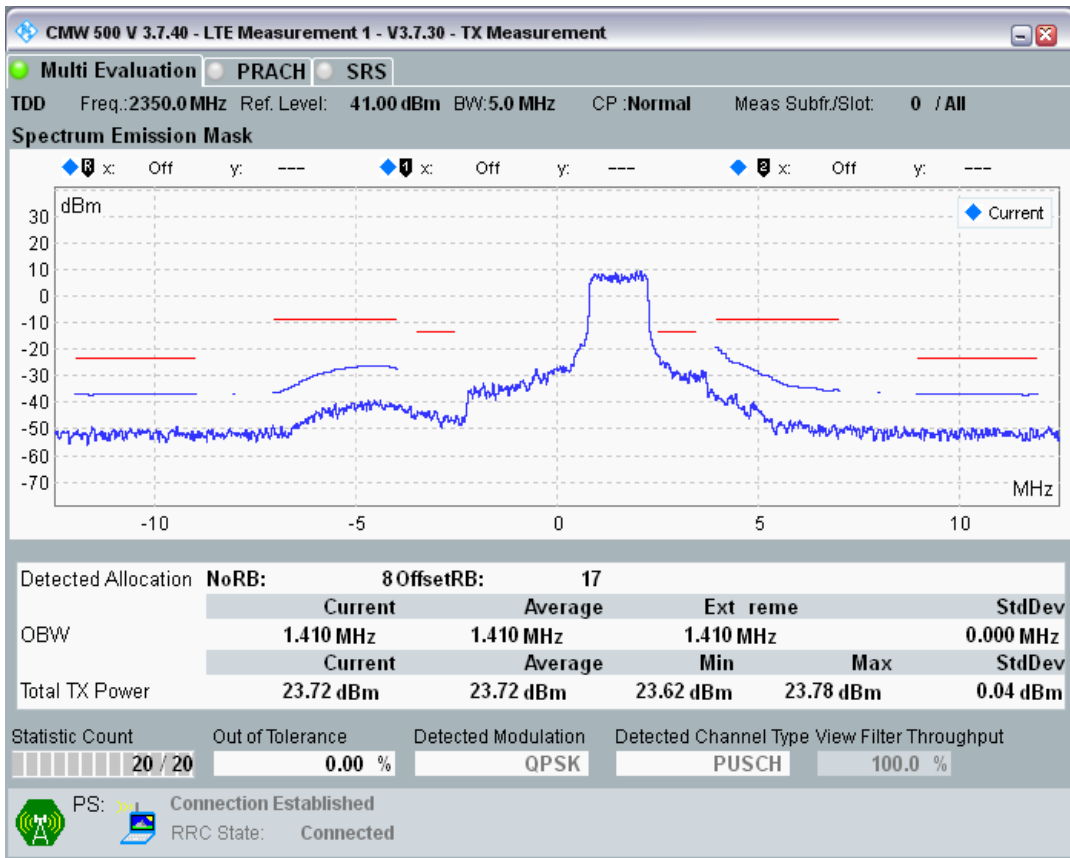

Band40 QPSK BW=5MHz Channel=39150 RB Size=8 Position=#Max

Band7 QAM16 BW=10MHz Channel=20800 RB Size=12 Position=#0