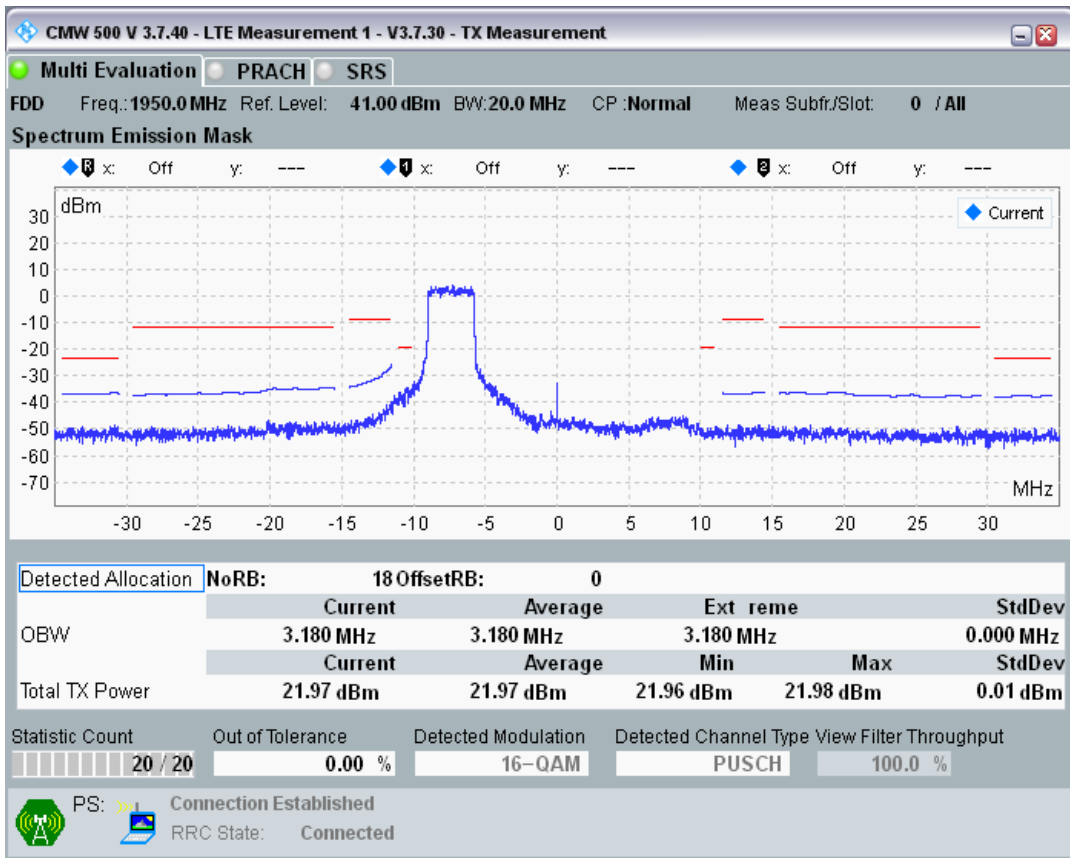

Band1 QAM16 BW=20MHz Channel=18300 RB Size=18 Position=#0

Band1 QAM16 BW=20MHz Channel=18300 RB Size=18 Position=#Max