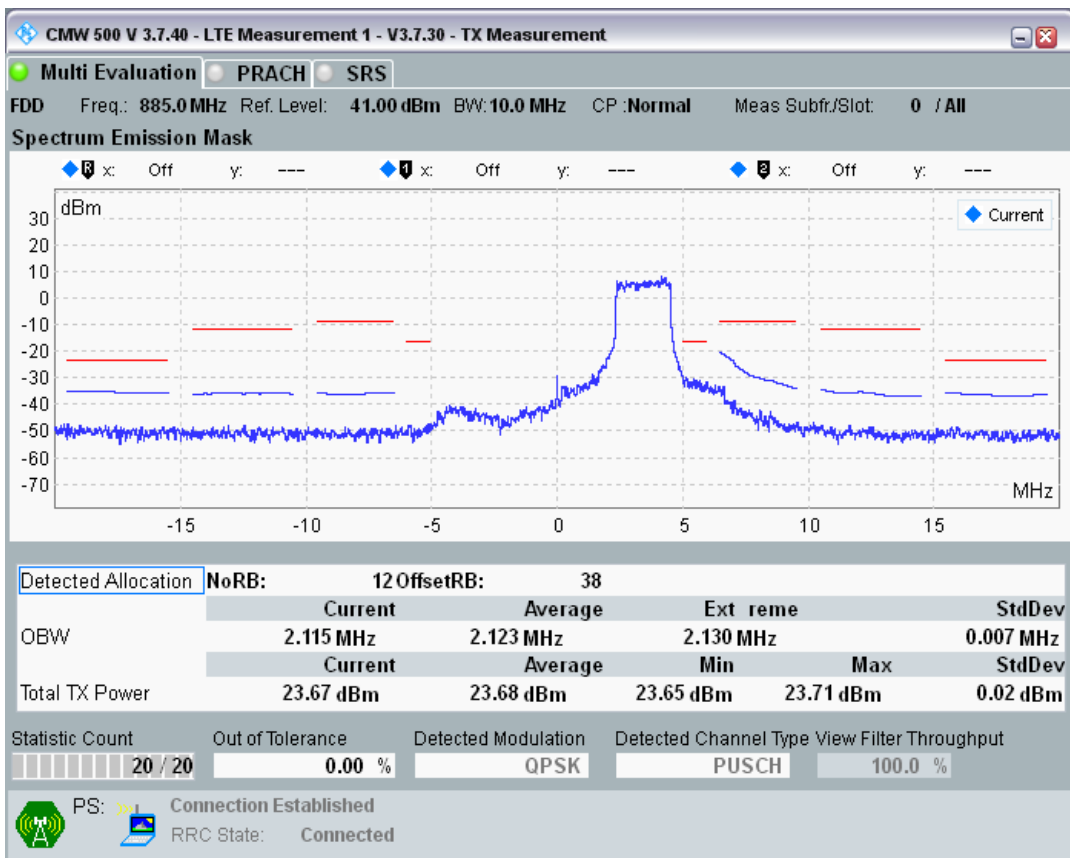

Band8 QPSK BW=10MHz Channel=21500 RB Size=12 Position=#Max

Band8 QPSK BW=10MHz Channel=21500 RB Size=50 Position=#0