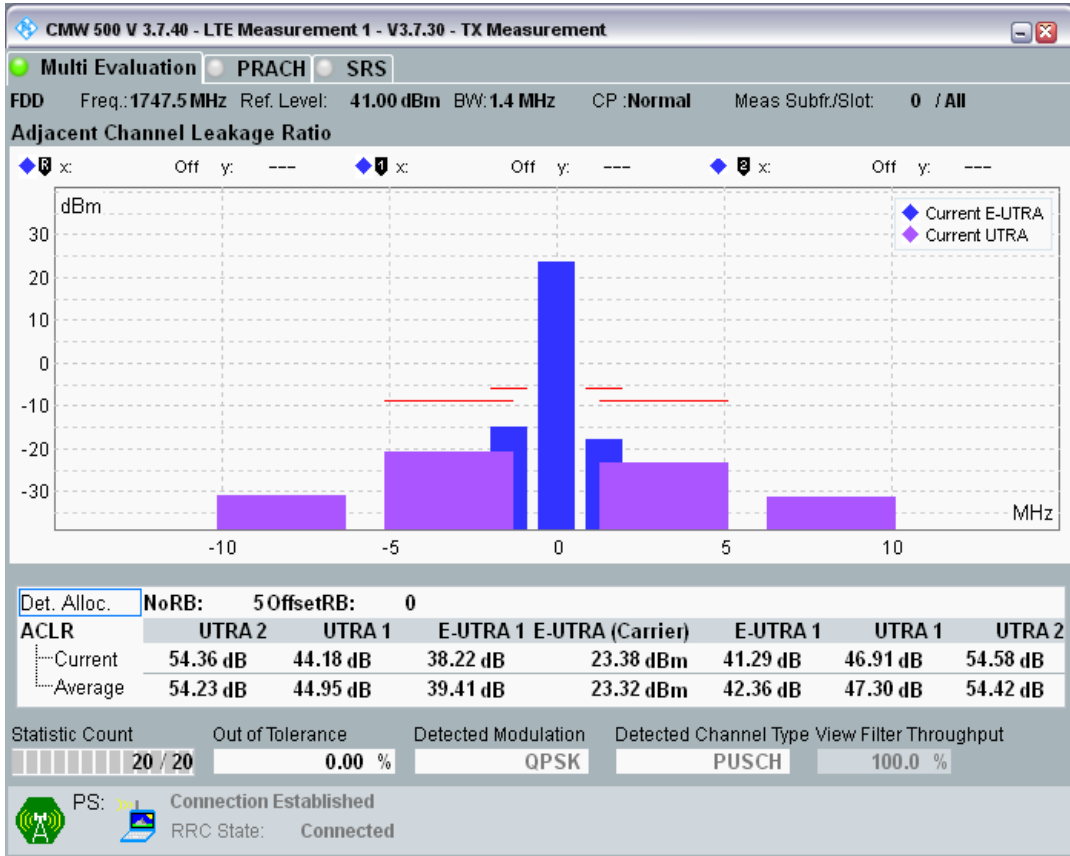

Band3 QPSK BW=1.4MHz Channel=19575 RB Size=5 Position=#0

Band3 QPSK BW=1.4MHz Channel=19575 RB Size=5 Position=#Max