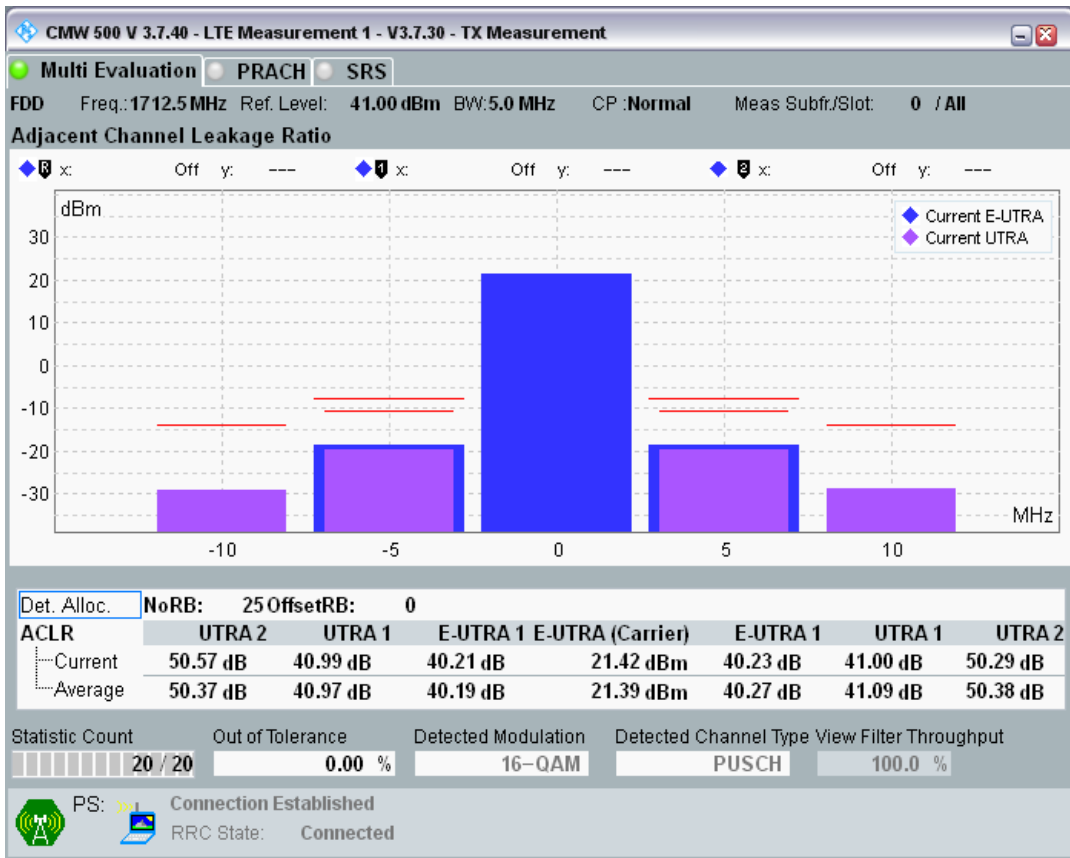

Band3 QPSK BW=5MHz Channel=19225 RB Size=25 Position=#0

Band3 QAM16 BW=5MHz Channel=19225 RB Size=8 Position=#0

Band3 QAM16 BW=5MHz Channel=19225 RB Size=8 Position=#Max

Band3 QAM16 BW=5MHz Channel=19225 RB Size=25 Position=#0