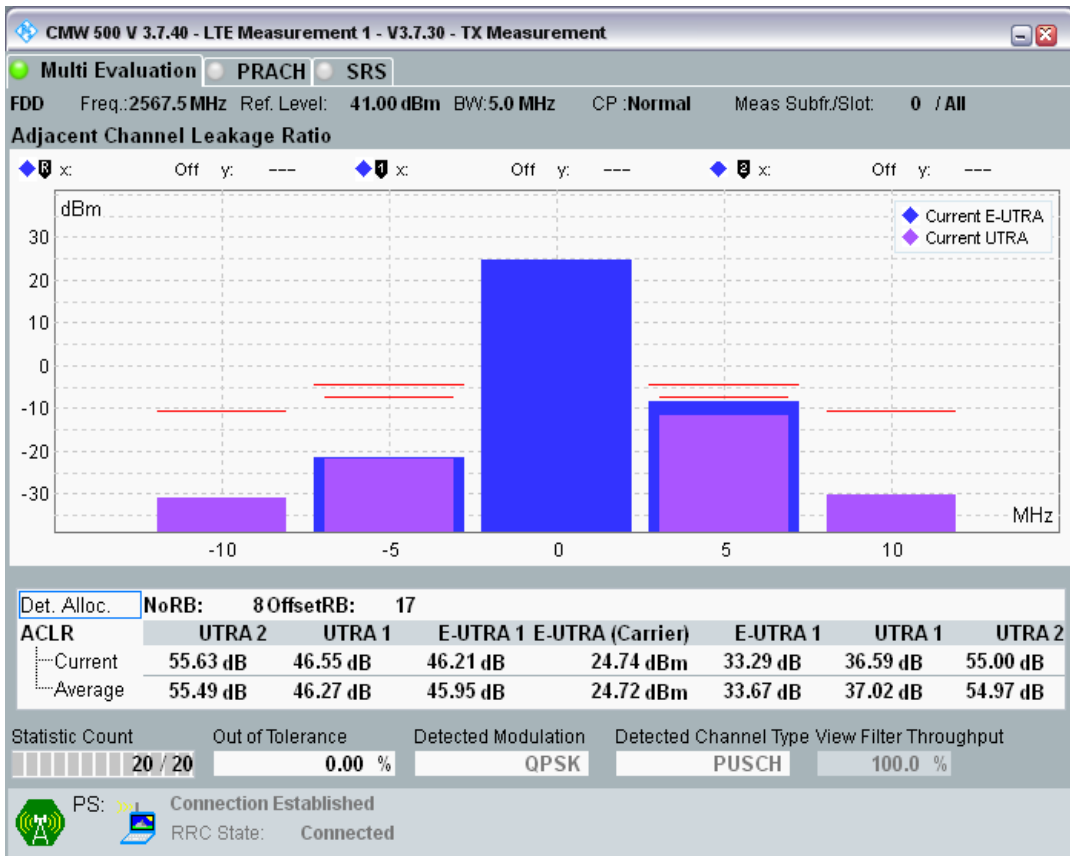

Band7 QPSK BW=5MHz Channel=21425 RB Size=8 Position=#Max

Band7 QPSK BW=5MHz Channel=21425 RB Size=8 Position=#0