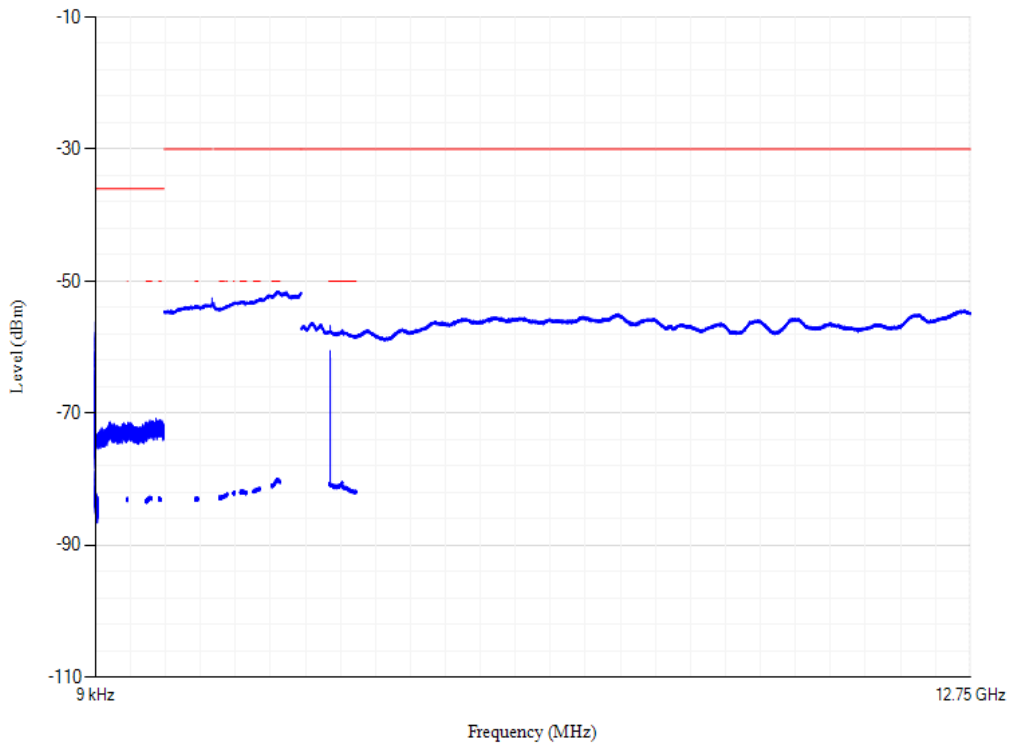

Conducted spurious emissions

Band3 QPSK BW=1.4MHz Channel=19943 RB Size=1 Position=#0