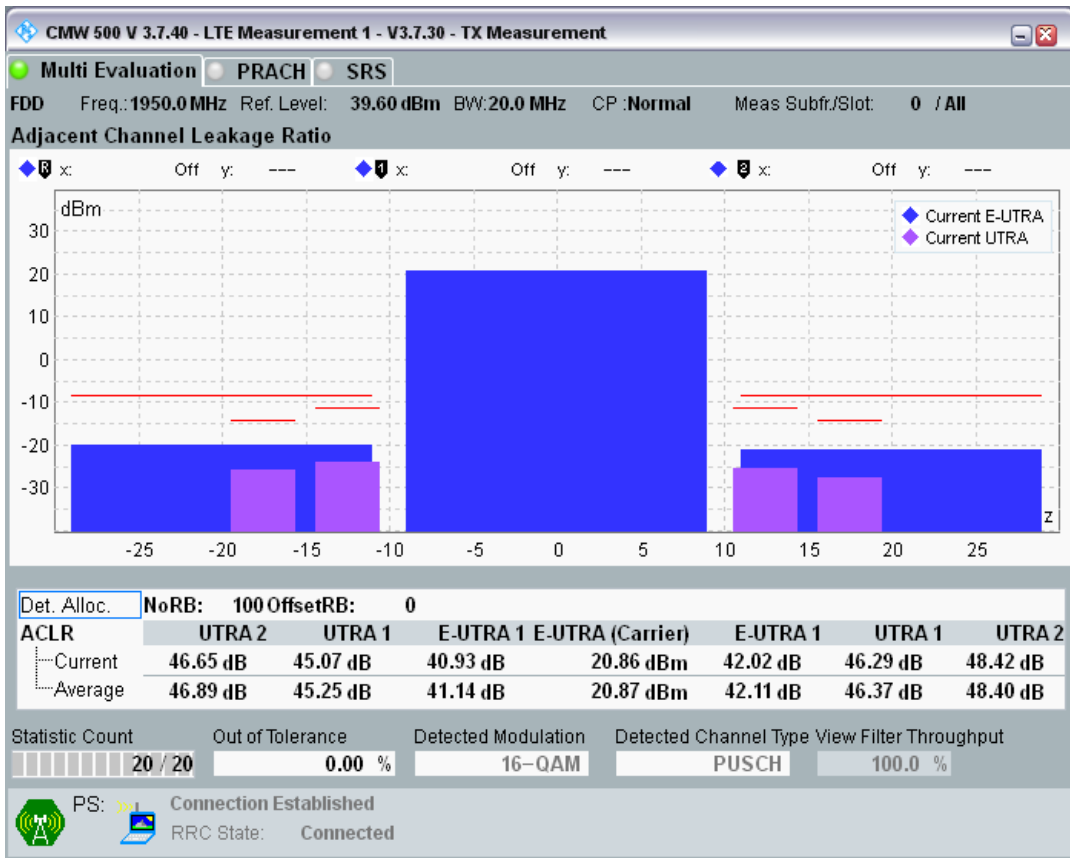

Band1 QPSK BW=20MHz Channel=18300 RB Size=100 Position=#0

Band1 QAM16 BW=20MHz Channel=18300 RB Size=18 Position=#0

Band1 QAM16 BW=20MHz Channel=18300 RB Size=18 Position=#Max

Band1 QAM16 BW=20MHz Channel=18300 RB Size=100 Position=#0