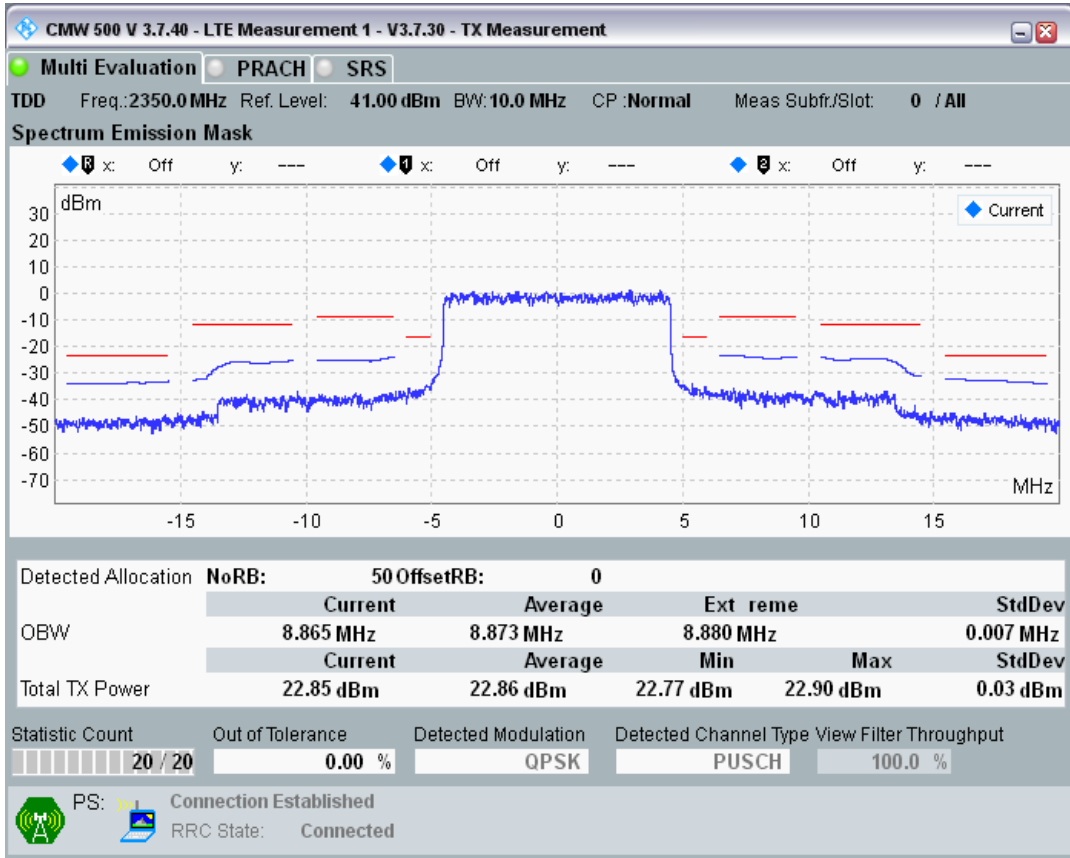

Band40 QPSK BW=10MHz Channel=39150 RB Size=50 Position=#0

Band40 QPSK BW=10MHz Channel=39150 RB Size=12 Position=#0