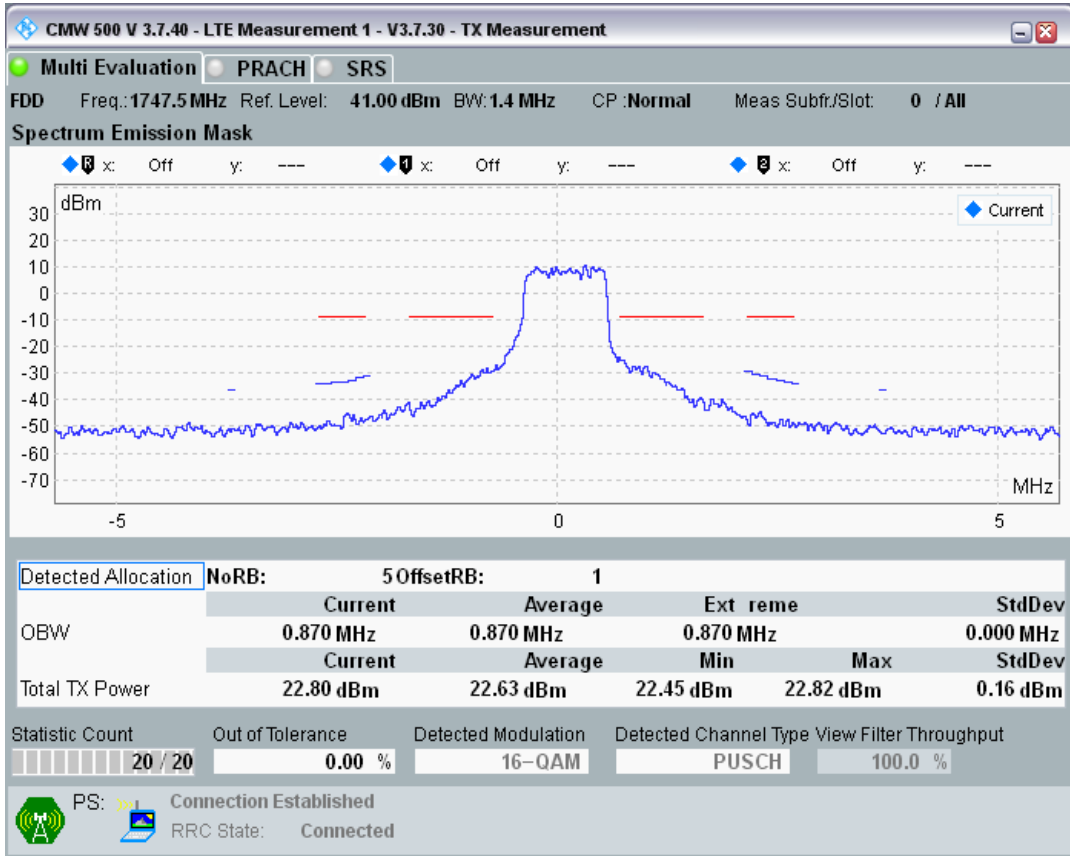

Band3 QAM16 BW=1.4MHz Channel=19575 RB Size=5 Position=#Max

Band3 QAM16 BW=1.4MHz Channel=19575 RB Size=6 Position=#0