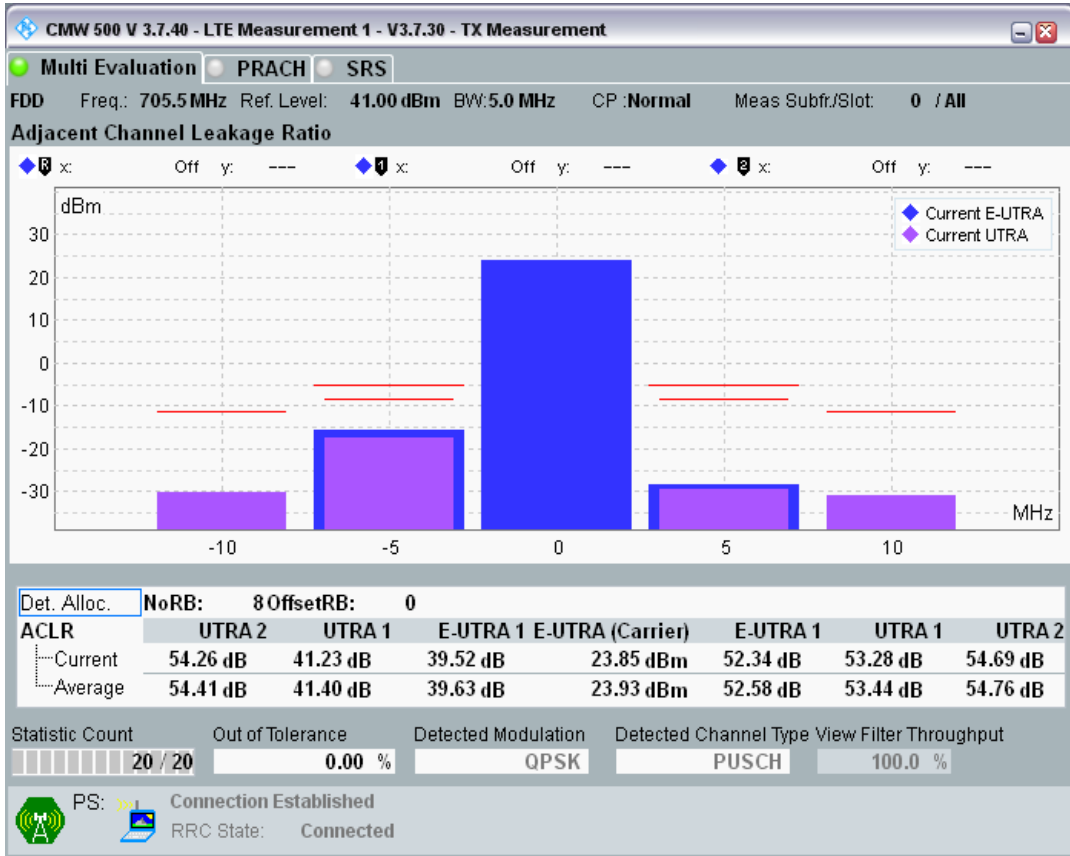

Band28 QPSK BW=5MHz Channel=27235 RB Size=8 Position=#0

Band28 QPSK BW=5MHz Channel=27235 RB Size=8 Position=#Max