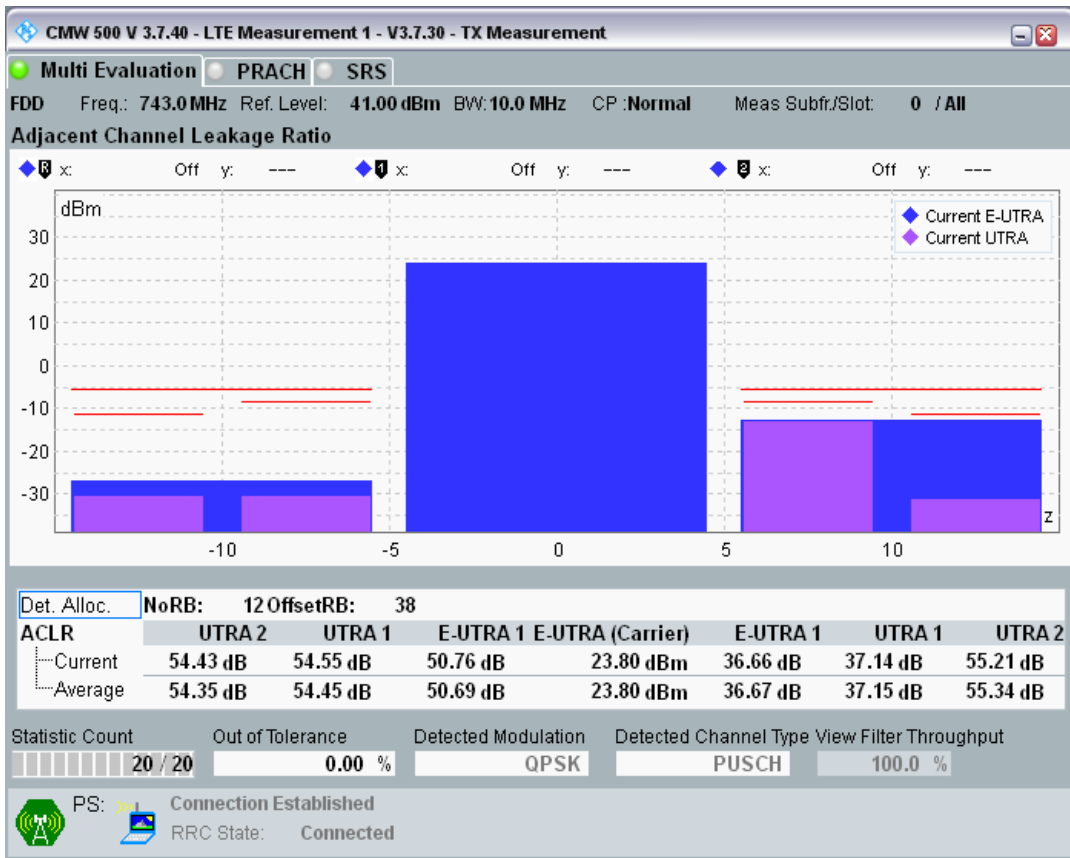

Band28 QPSK BW=10MHz Channel=27610 RB Size=12 Position=#Max

Band28 QPSK BW=10MHz Channel=27610 RB Size=50 Position=#0