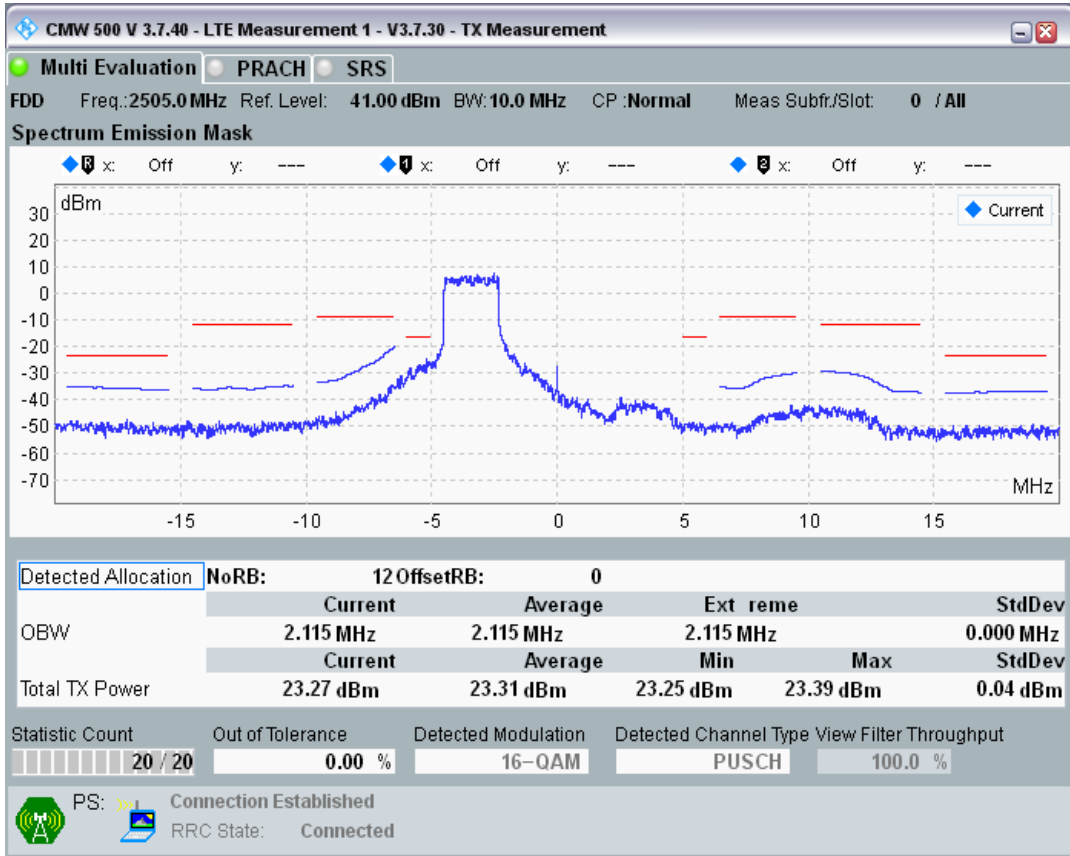

Band7 QAM16 BW=10MHz Channel=20800 RB Size=12 Position=#0

Band7 QAM16 BW=10MHz Channel=21100 RB Size=12 Position=#Max