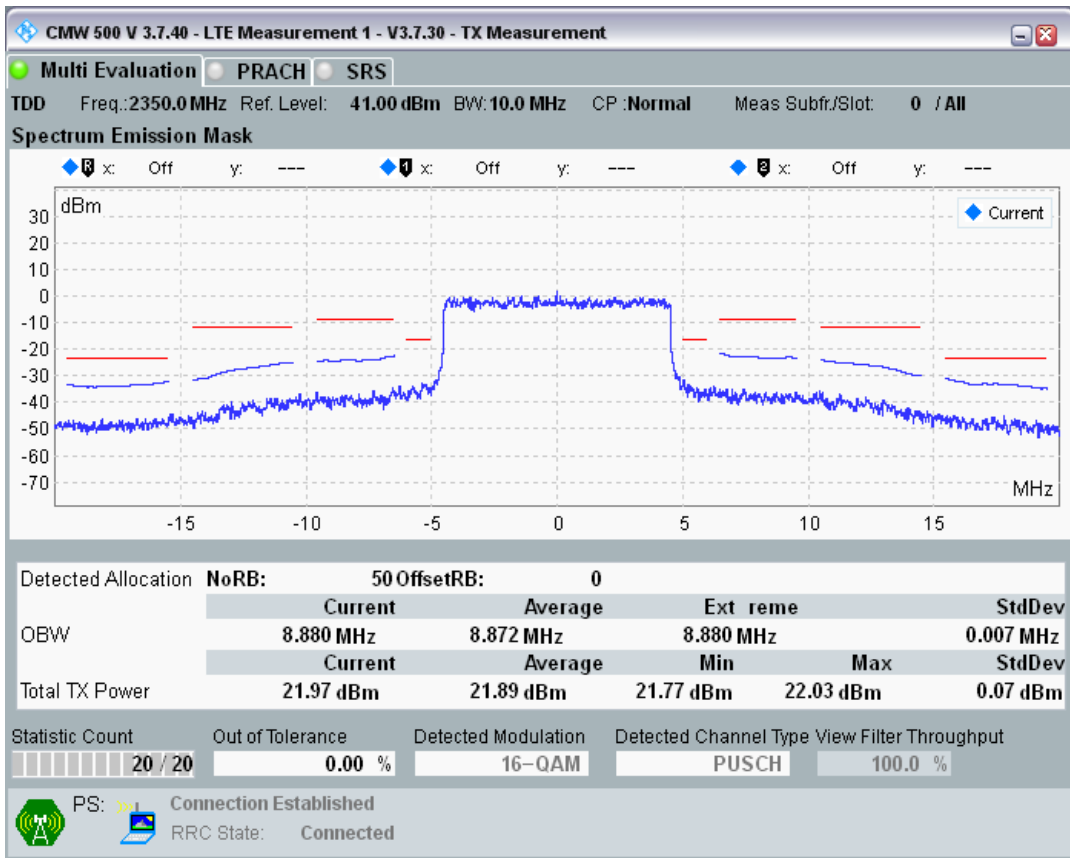

Band40 QAM16 BW=10MHz Channel=38700 RB Size=50 Position=#0

Band40 QAM16 BW=10MHz Channel=39600 RB Size=12 Position=#Max

Band40 QAM16 BW=10MHz Channel=39600 RB Size=12 Position=#0

Band40 QAM16 BW=10MHz Channel=39150 RB Size=50 Position=#0