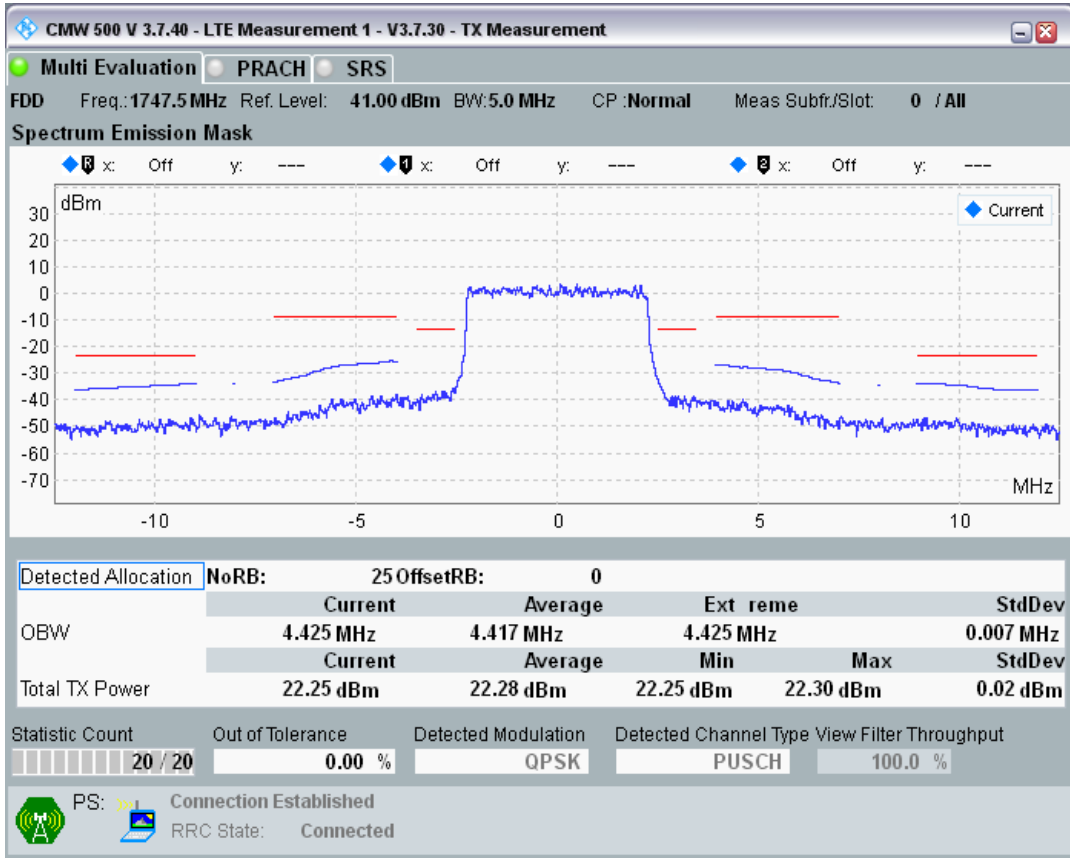

Band3 QPSK BW=5MHz Channel=19575 RB Size=25 Position=#0

Band3 QAM16 BW=5MHz Channel=19575 RB Size=8 Position=#0