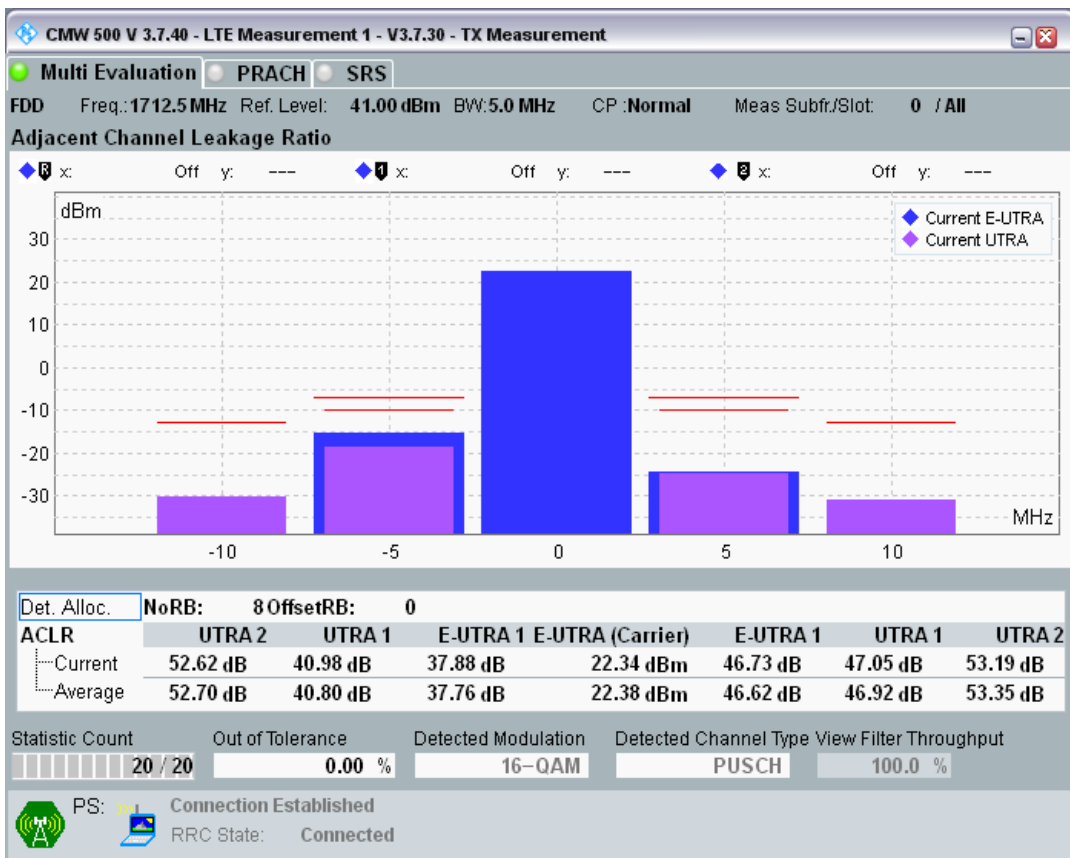

Band3 QAM16 BW=5MHz Channel=19225 RB Size=8 Position=#0

Band3 QAM16 BW=5MHz Channel=19225 RB Size=8 Position=#Max