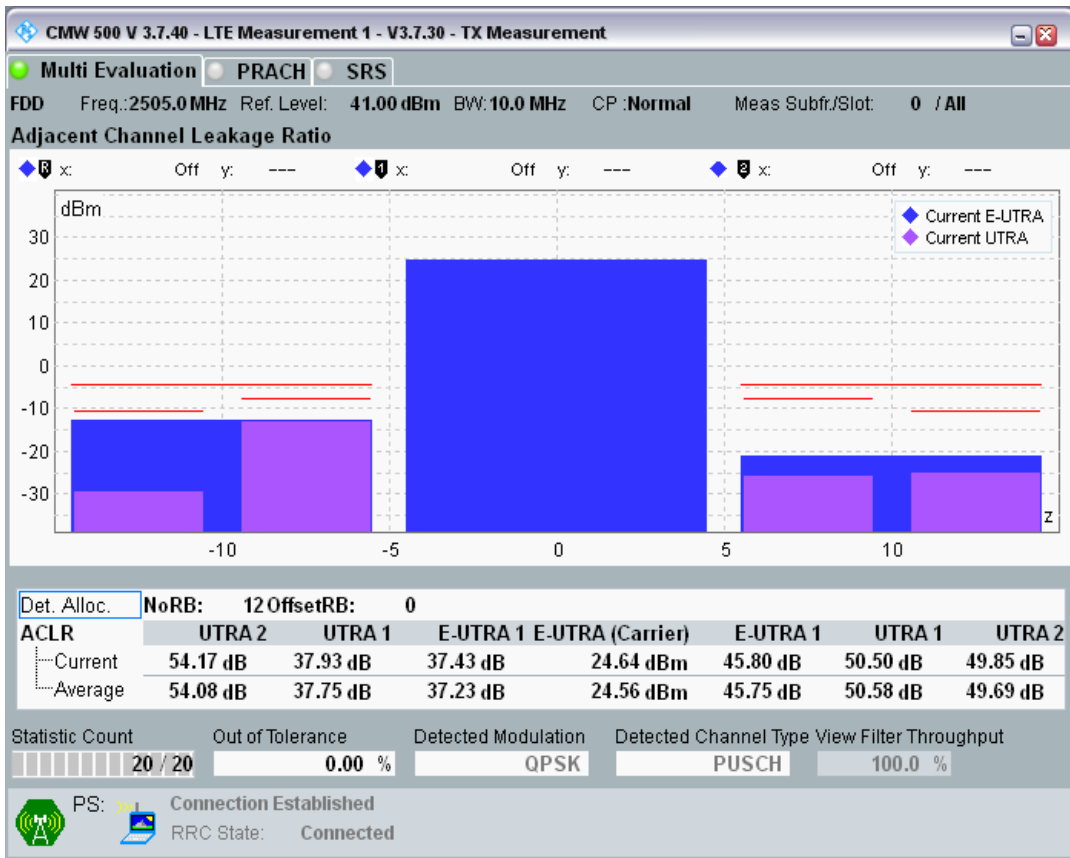

Band7 QPSK BW=10MHz Channel=20800 RB Size=12 Position=#0

Band7 QAM16 BW=5MHz Channel=21425 RB Size=8 Position=#0