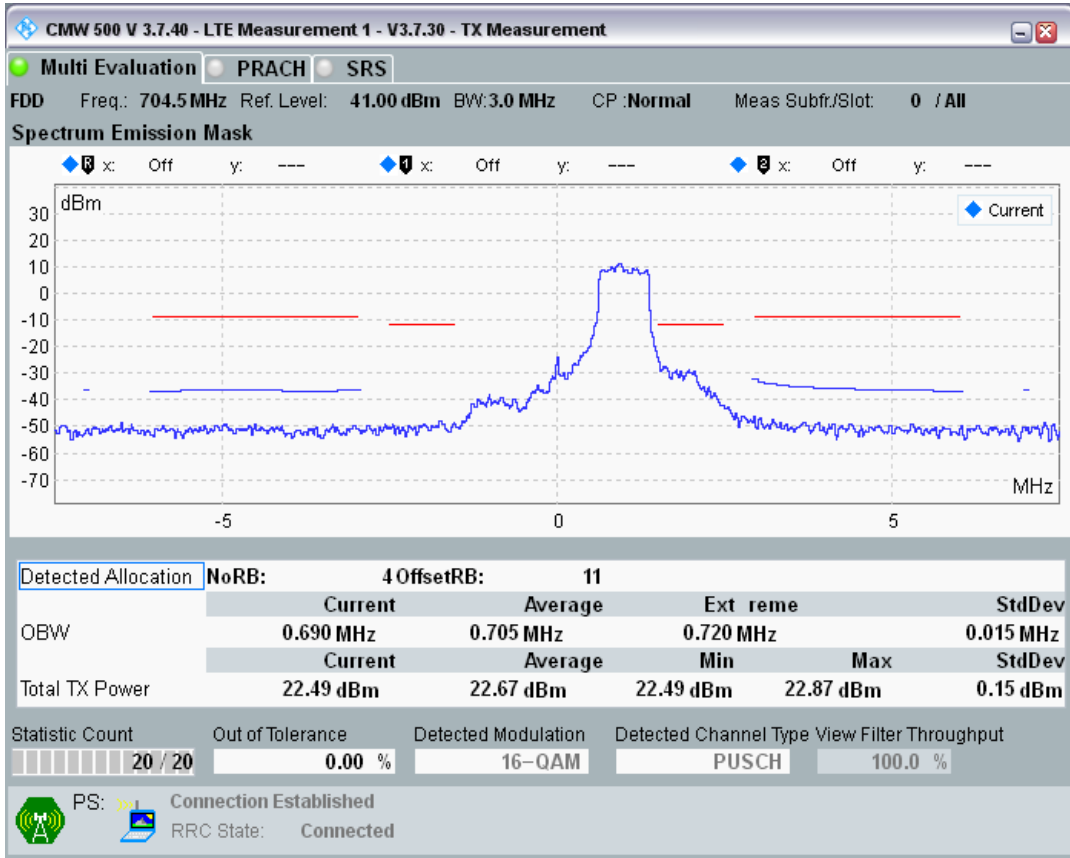

Band28 QAM16 BW=3MHz Channel=27225 RB Size=4 Position=#Max

Band28 QAM16 BW=3MHz Channel=27225 RB Size=15 Position=#0