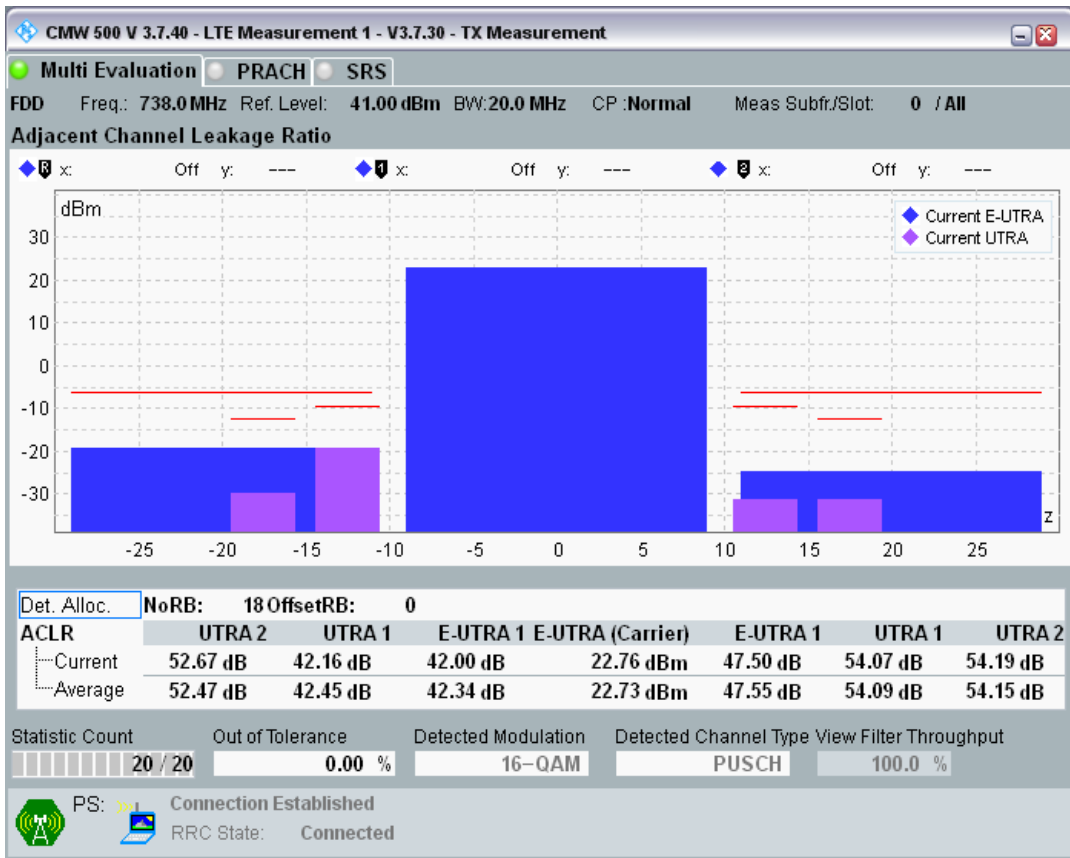

Band28 QAM16 BW=20MHz Channel=27560 RB Size=18 Position=#0

Band28 QAM16 BW=20MHz Channel=27560 RB Size=18 Position=#Max