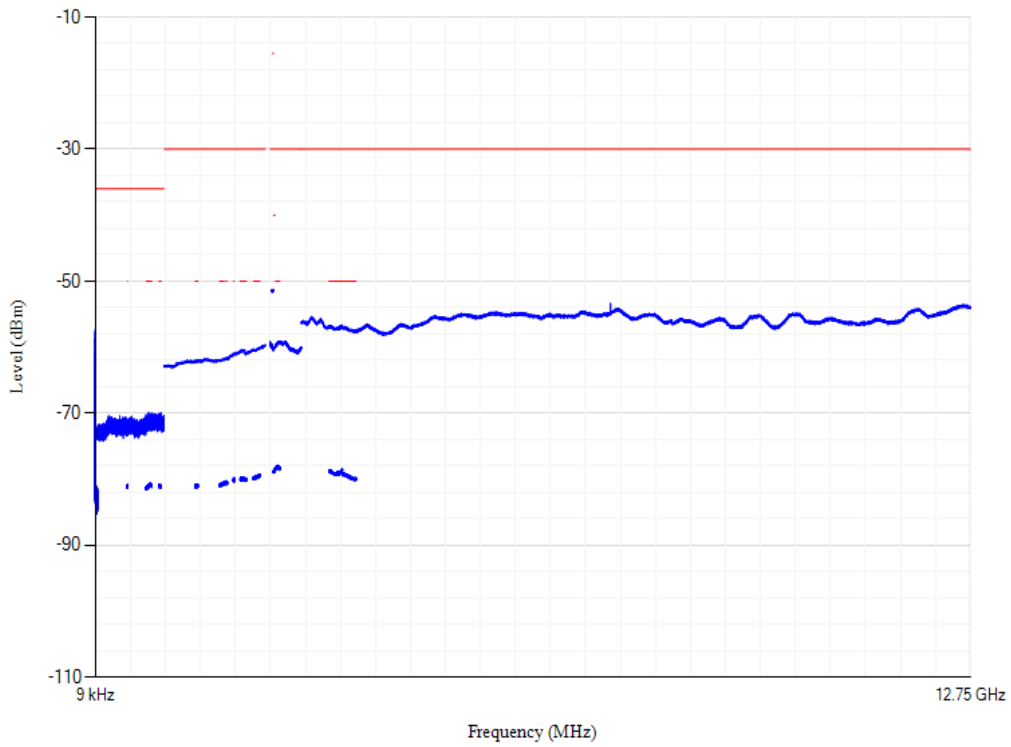

Conducted spurious emissions

Band7 QPSK BW=20MHz Channel=21350 RB Size=1 Position=#0