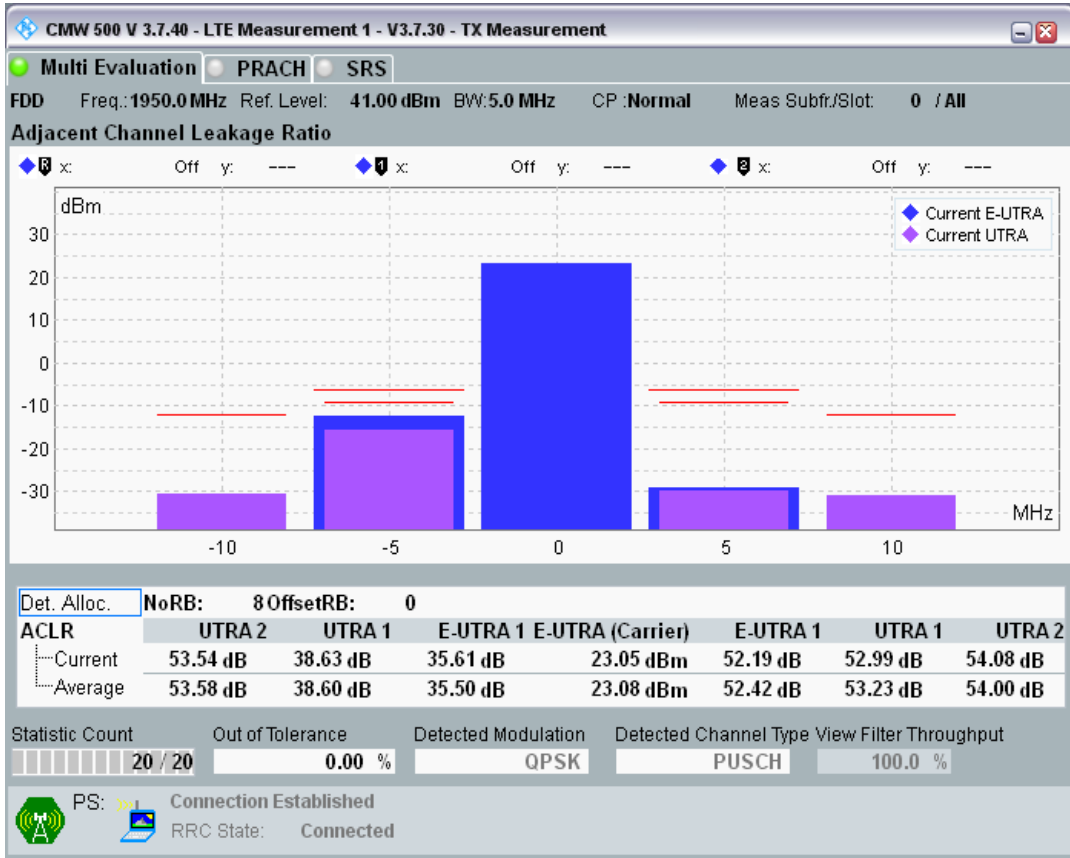

Band1 QPSK BW=5MHz Channel=18300 RB Size=8 Position=#0

Band1 QPSK BW=5MHz Channel=18300 RB Size=8 Position=#Max