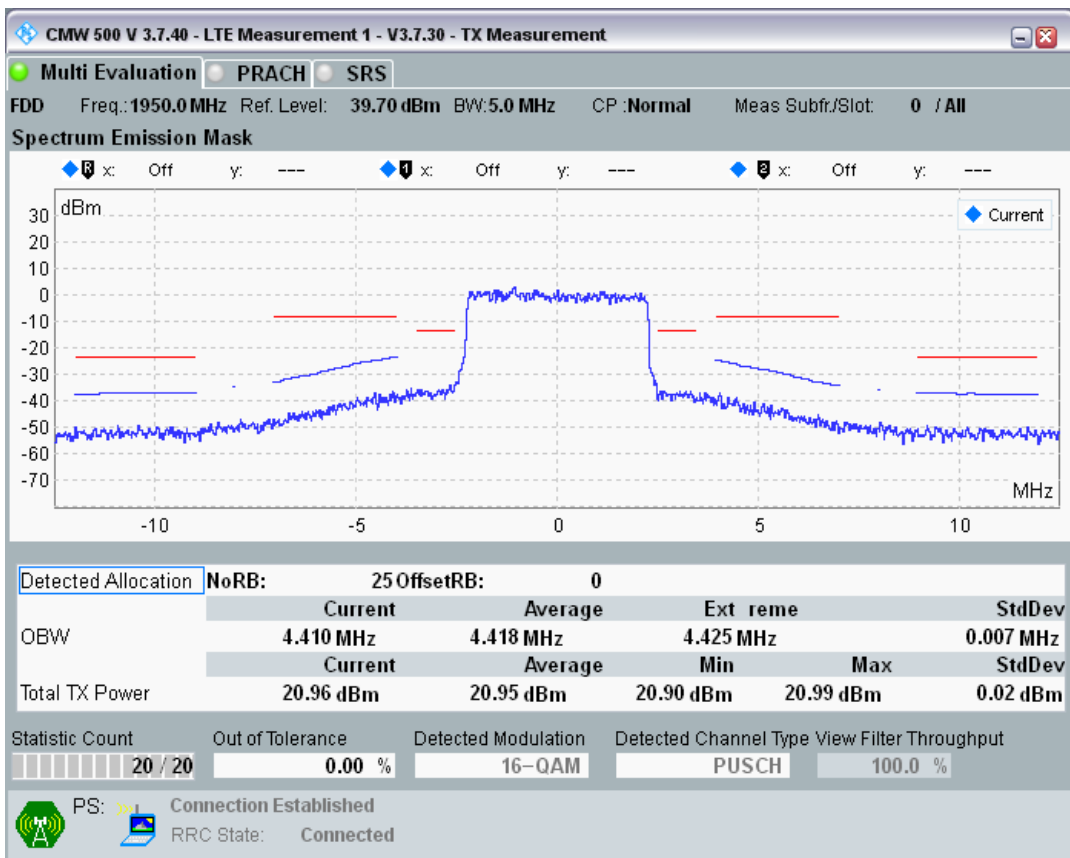

Band1 QPSK BW=5MHz Channel=18300 RB Size=25 Position=#0

Band1 QAM16 BW=5MHz Channel=18300 RB Size=8 Position=#0

Band1 QAM16 BW=5MHz Channel=18300 RB Size=8 Position=#Max

Band1 QAM16 BW=5MHz Channel=18300 RB Size=25 Position=#0