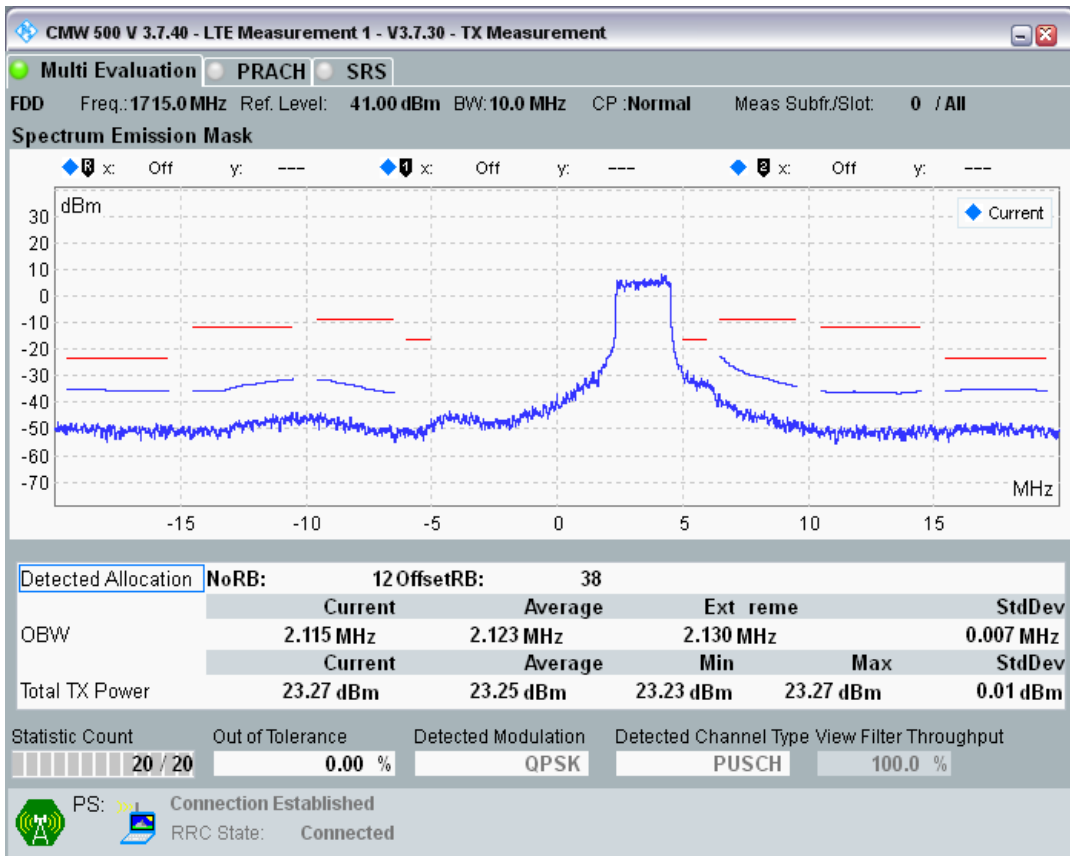

Band3 QPSK BW=10MHz Channel=19250 RB Size=12 Position=#Max

Band3 QPSK BW=10MHz Channel=19250 RB Size=50 Position=#0