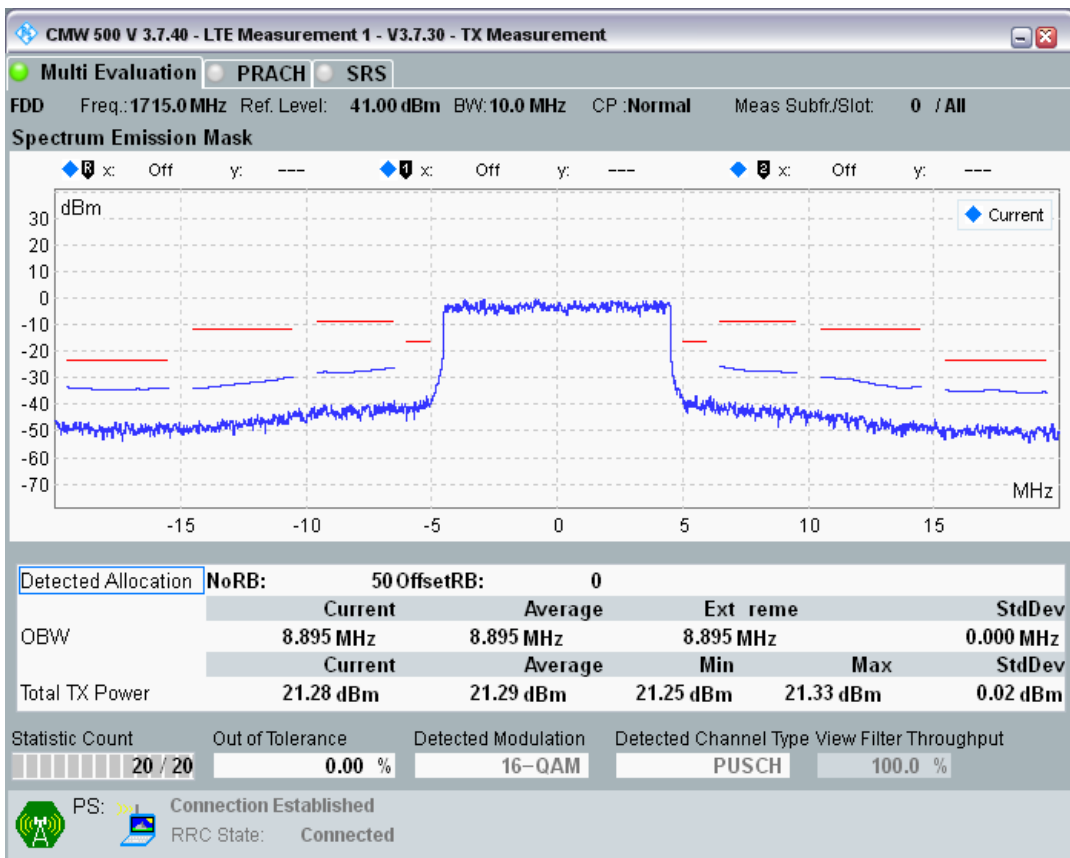

Band3 QAM16 BW=10MHz Channel=19250 RB Size=50 Position=#0

Band3 QPSK BW=10MHz Channel=19575 RB Size=12 Position=#0