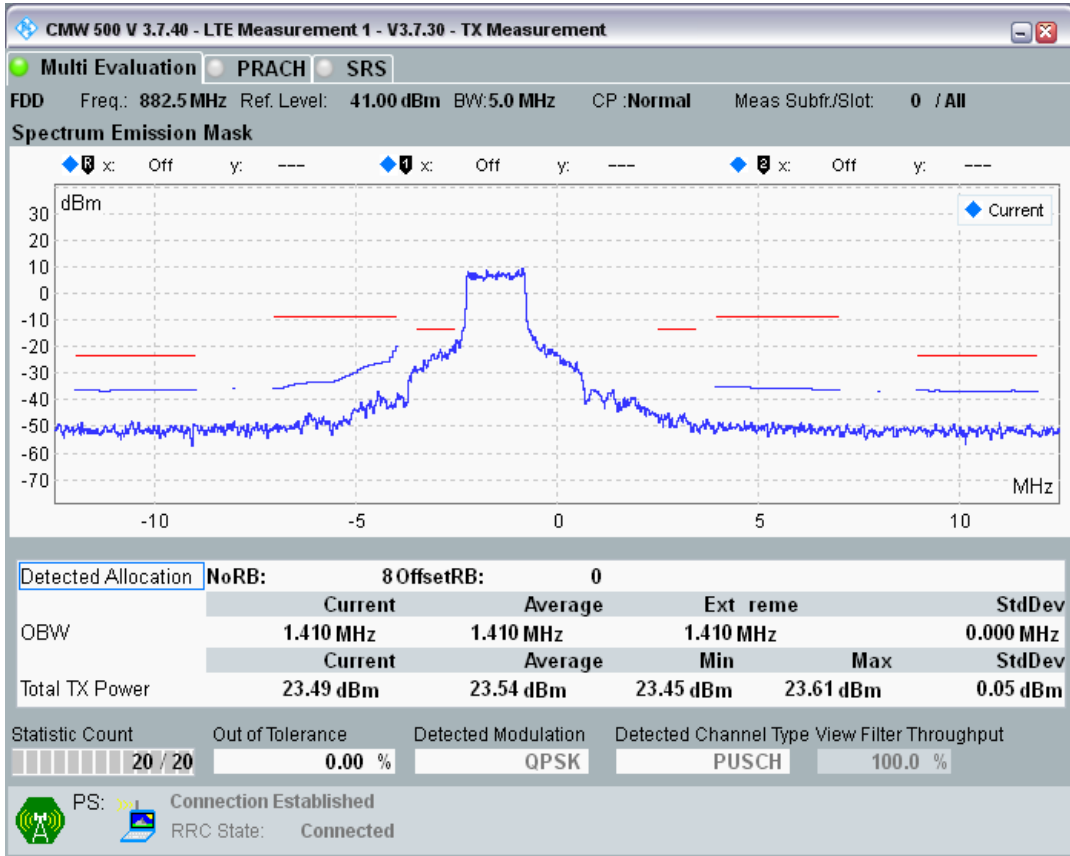

Band8 QPSK BW=5MHz Channel=21475 RB Size=8 Position=#0

Band8 QPSK BW=5MHz Channel=21475 RB Size=8 Position=#Max