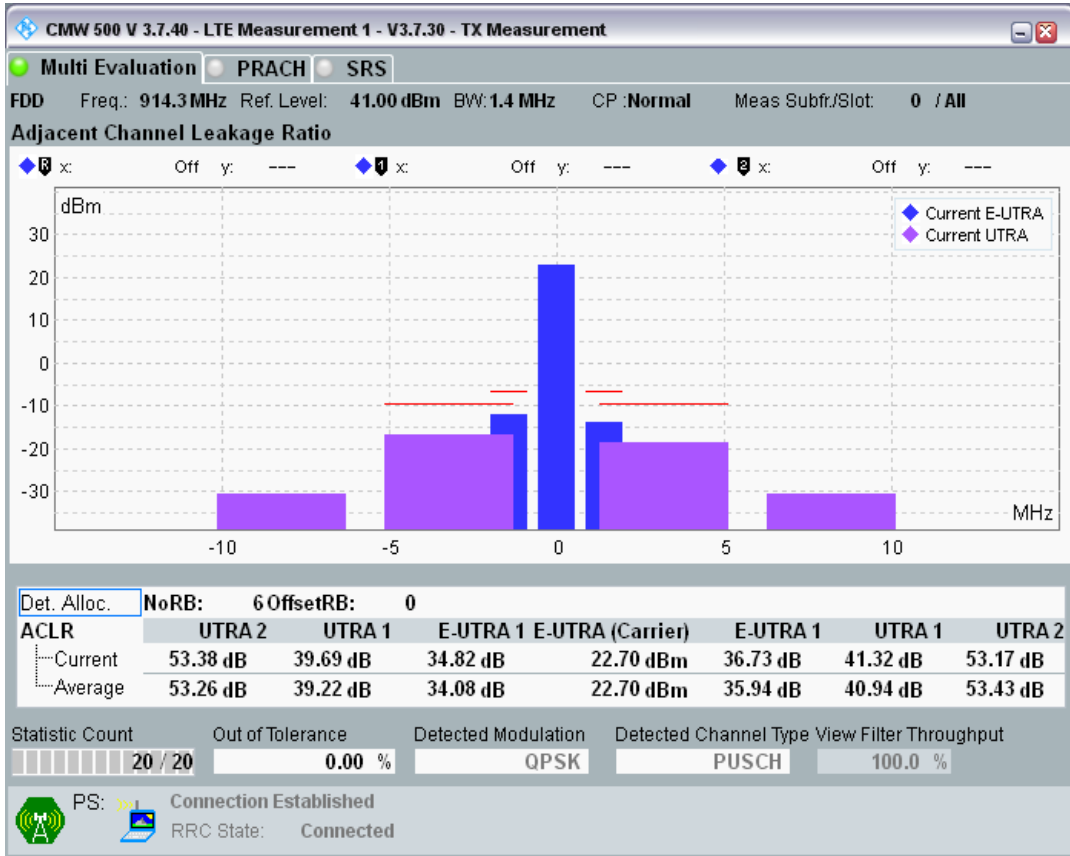

Band8 QPSK BW=1.4MHz Channel=21793 RB Size=6 Position=#0

Band8 QAM16 BW=1.4MHz Channel=21793 RB Size=5 Position=#0