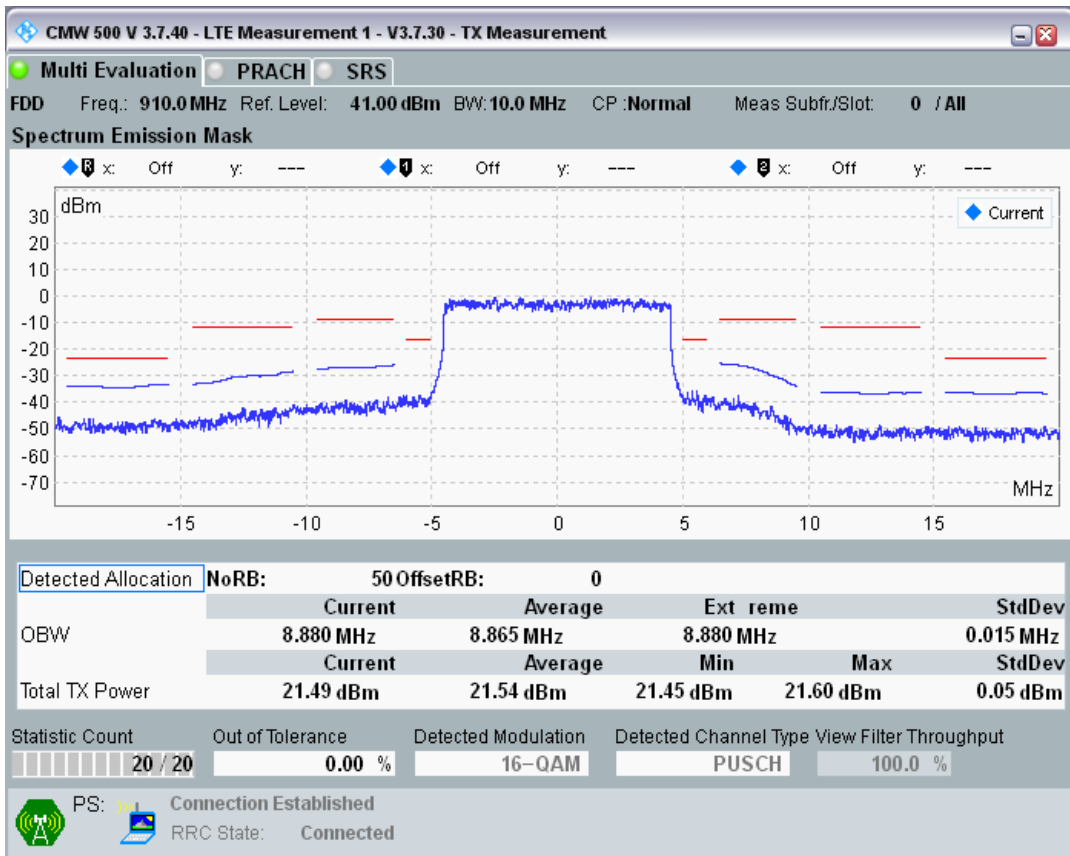

Band8 QAM16 BW=10MHz Channel=21750 RB Size=50 Position=#0

Clause 4.2.4 LTE Transmitter Spurious Emissions