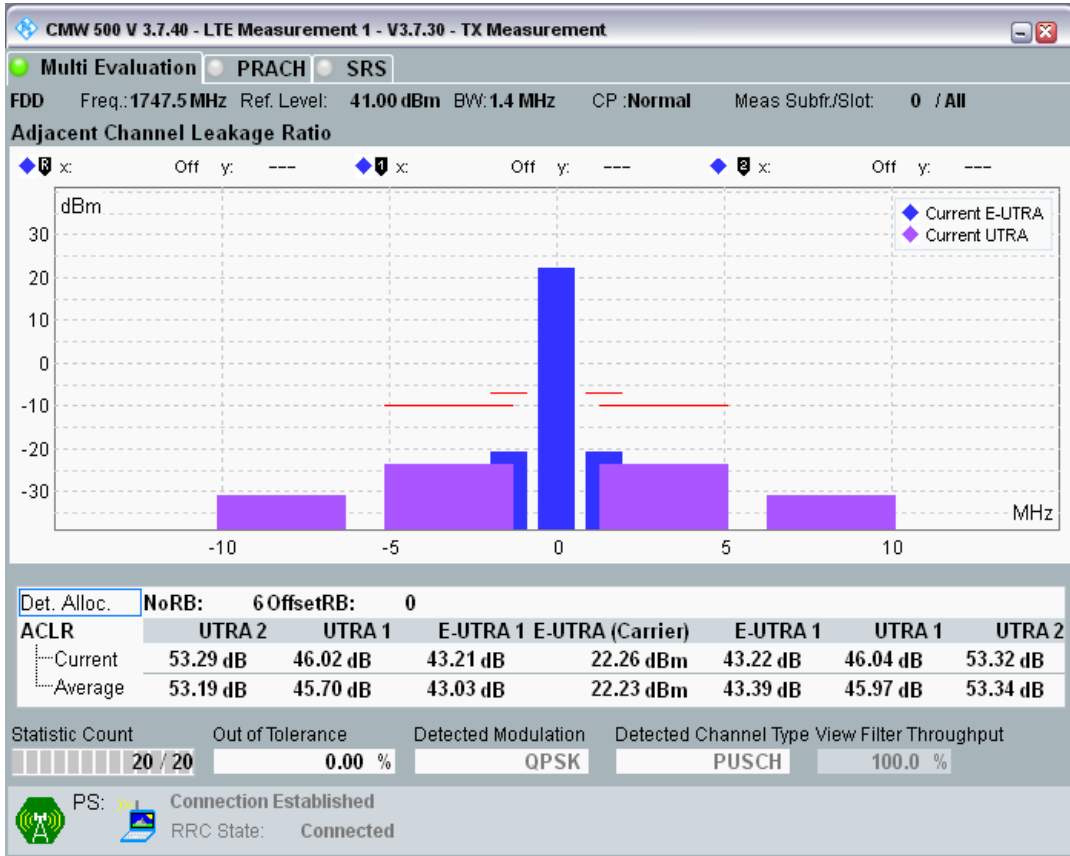

Band3 QPSK BW=1.4MHz Channel=19575 RB Size=6 Position=#0

Band3 QAM16 BW=1.4MHz Channel=19575 RB Size=5 Position=#0