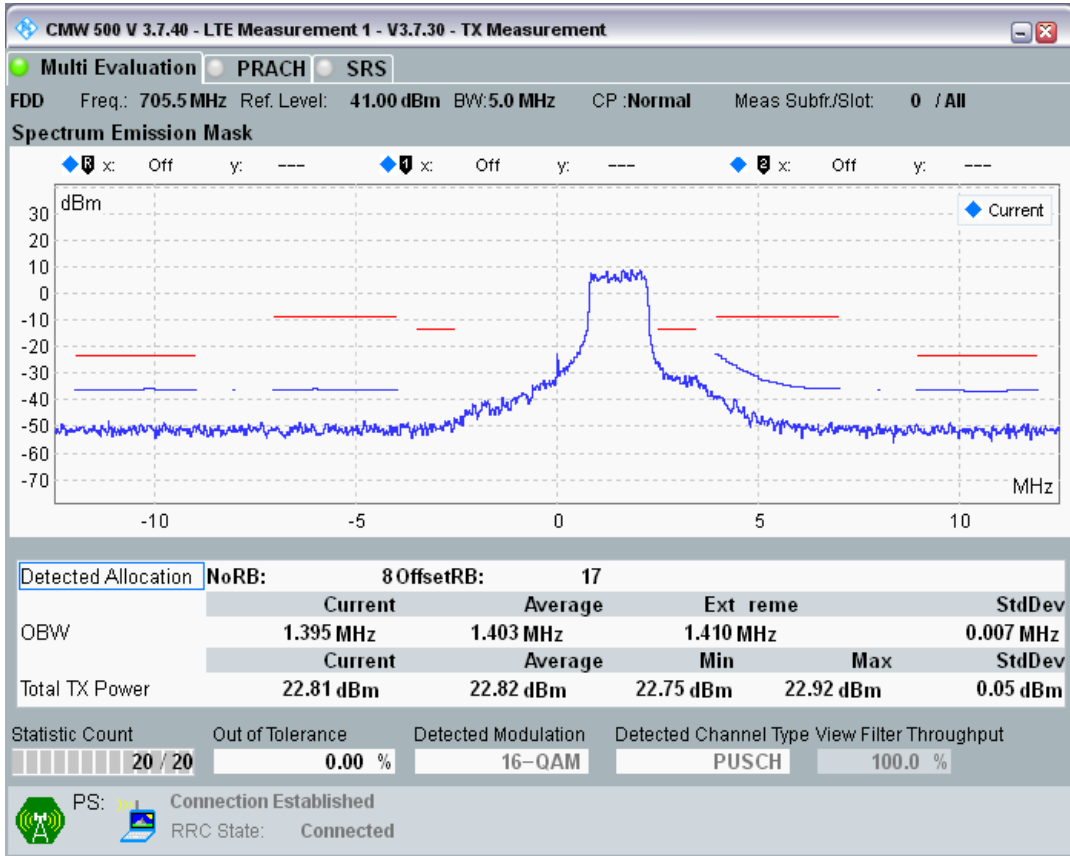

Band28 QAM16 BW=5MHz Channel=27235 RB Size=8 Position=#Max

Band28 QAM16 BW=5MHz Channel=27235 RB Size=25 Position=#0