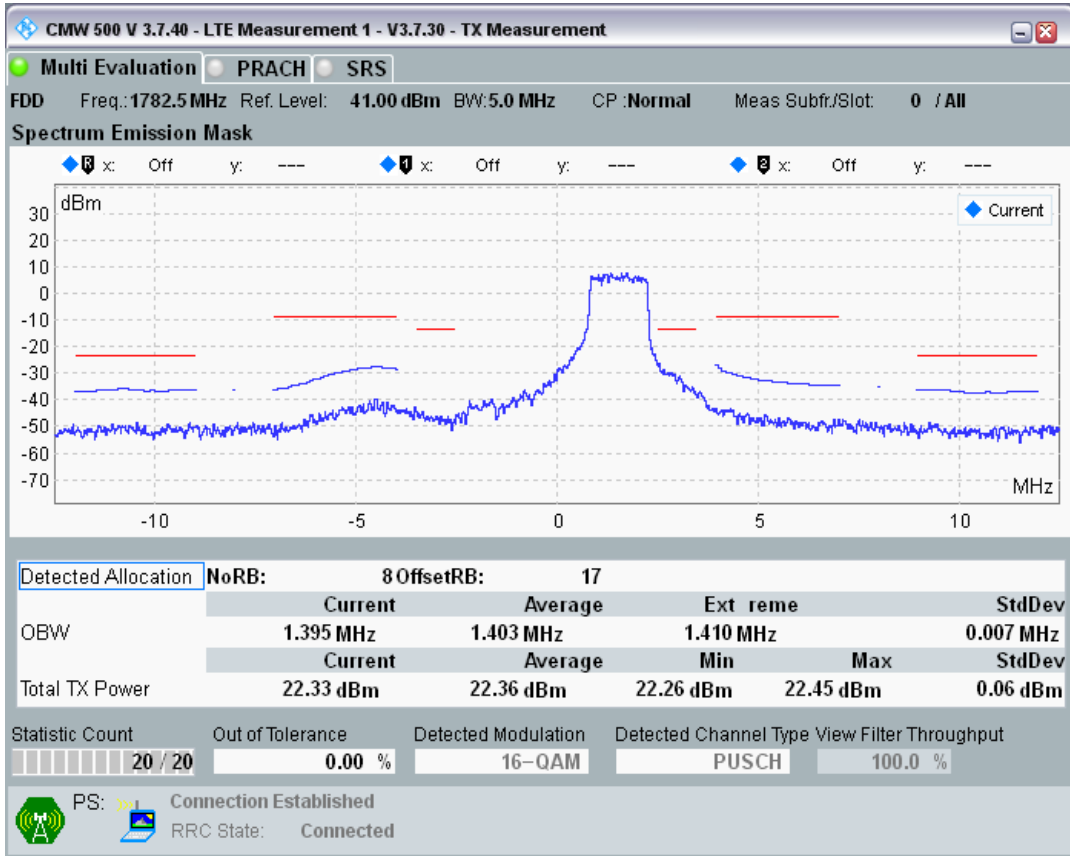

Band3 QAM16 BW=5MHz Channel=19925 RB Size=8 Position=#Max

Band3 QAM16 BW=5MHz Channel=19925 RB Size=25 Position=#0