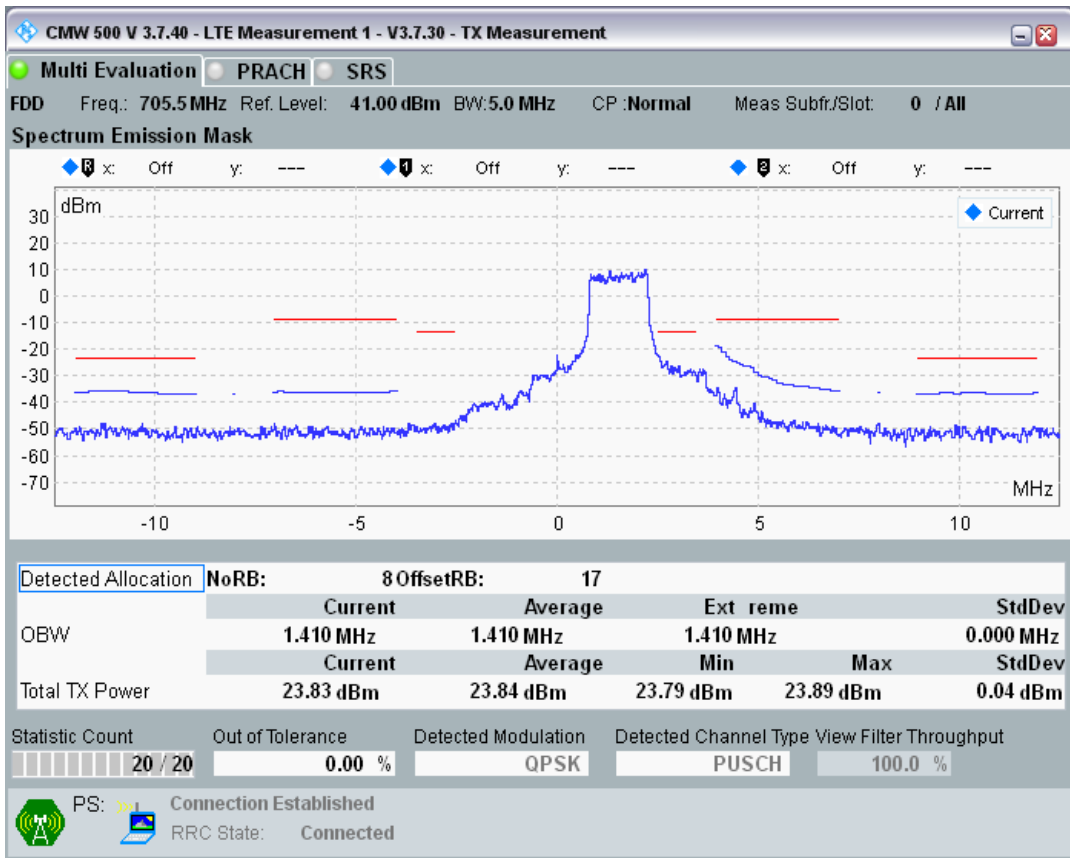

Band28 QAM16 BW=3MHz Channel=27645 RB Size=4 Position=#Max

Band28 QAM16 BW=3MHz Channel=27645 RB Size=15 Position=#0

Band28 QPSK BW=5MHz Channel=27235 RB Size=8 Position=#0

Band28 QPSK BW=5MHz Channel=27235 RB Size=8 Position=#Max