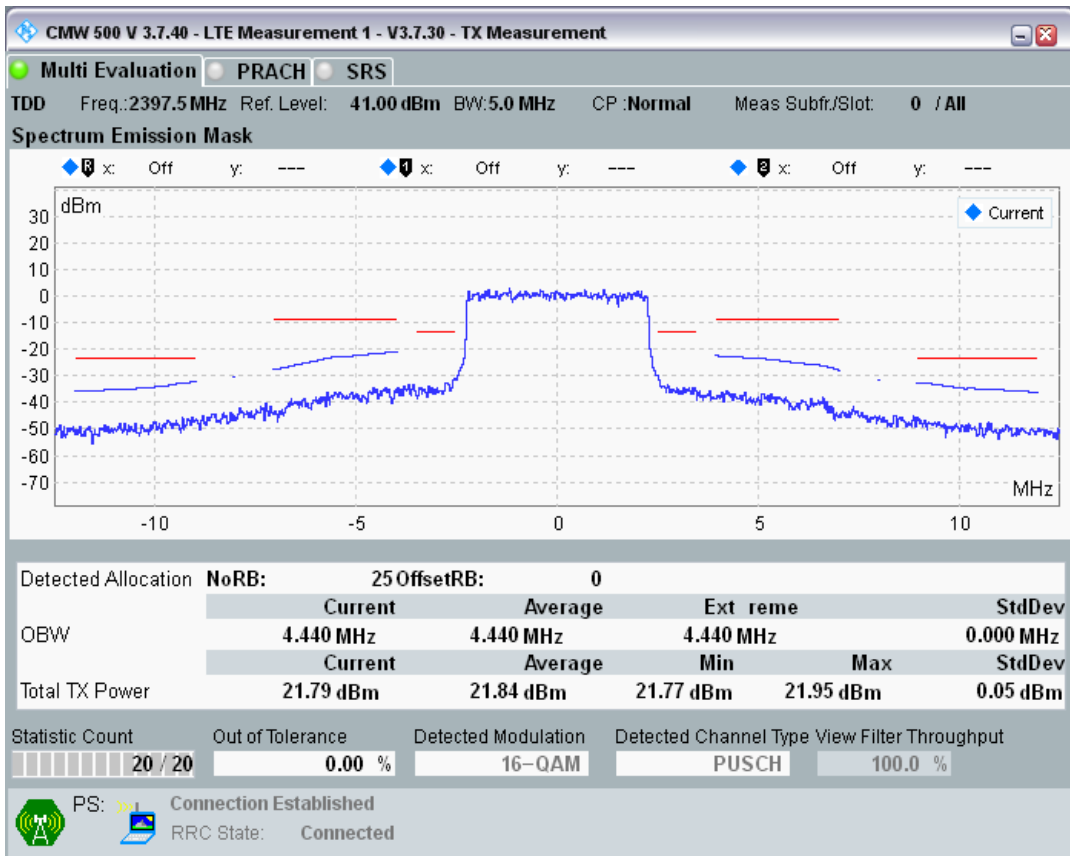

Band40 QAM16 BW=5MHz Channel=39150 RB Size=8 Position=#0

Band40 QAM16 BW=5MHz Channel=39150 RB Size=25 Position=#0

Band40 QAM16 BW=5MHz Channel=38675 RB Size=8 Position=#Max

Band40 QAM16 BW=5MHz Channel=39625 RB Size=25 Position=#0