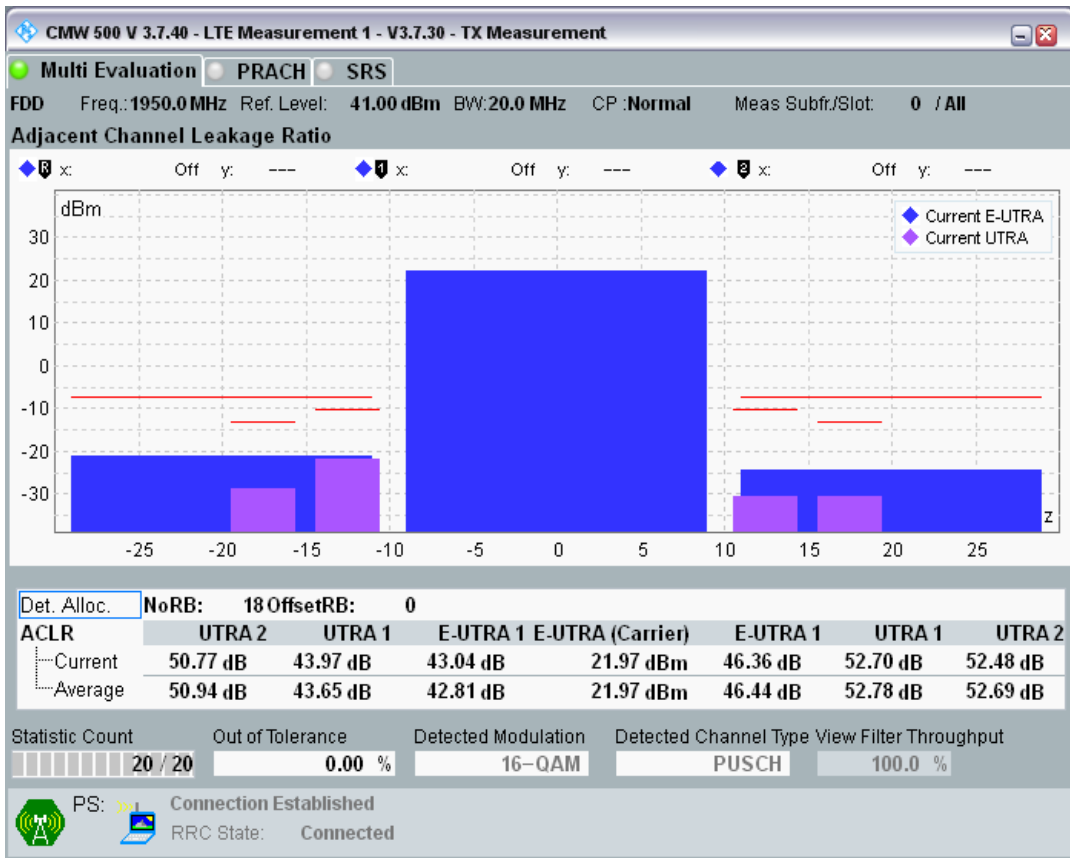

Band1 QAM16 BW=20MHz Channel=18300 RB Size=18 Position=#0

Band1 QAM16 BW=20MHz Channel=18300 RB Size=18 Position=#Max