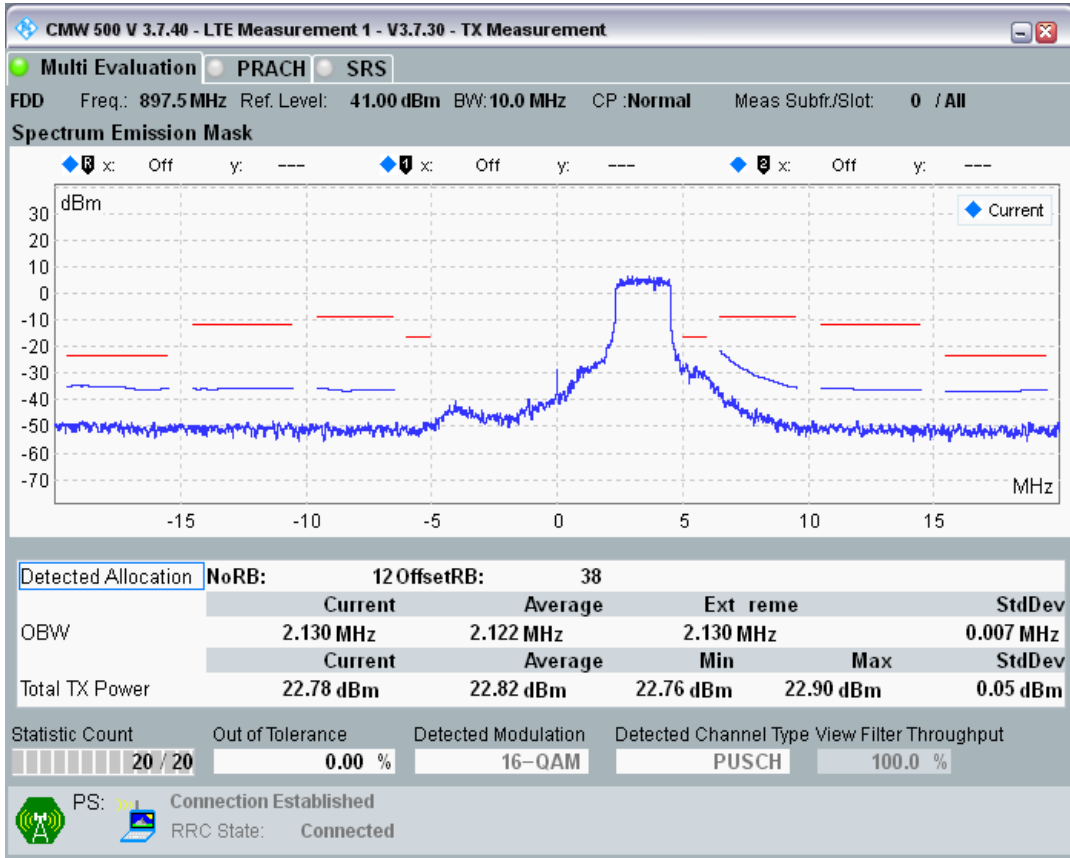

Band8 QAM16 BW=10MHz Channel=21625 RB Size=12 Position=#Max

Band8 QAM16 BW=10MHz Channel=21625 RB Size=50 Position=#0