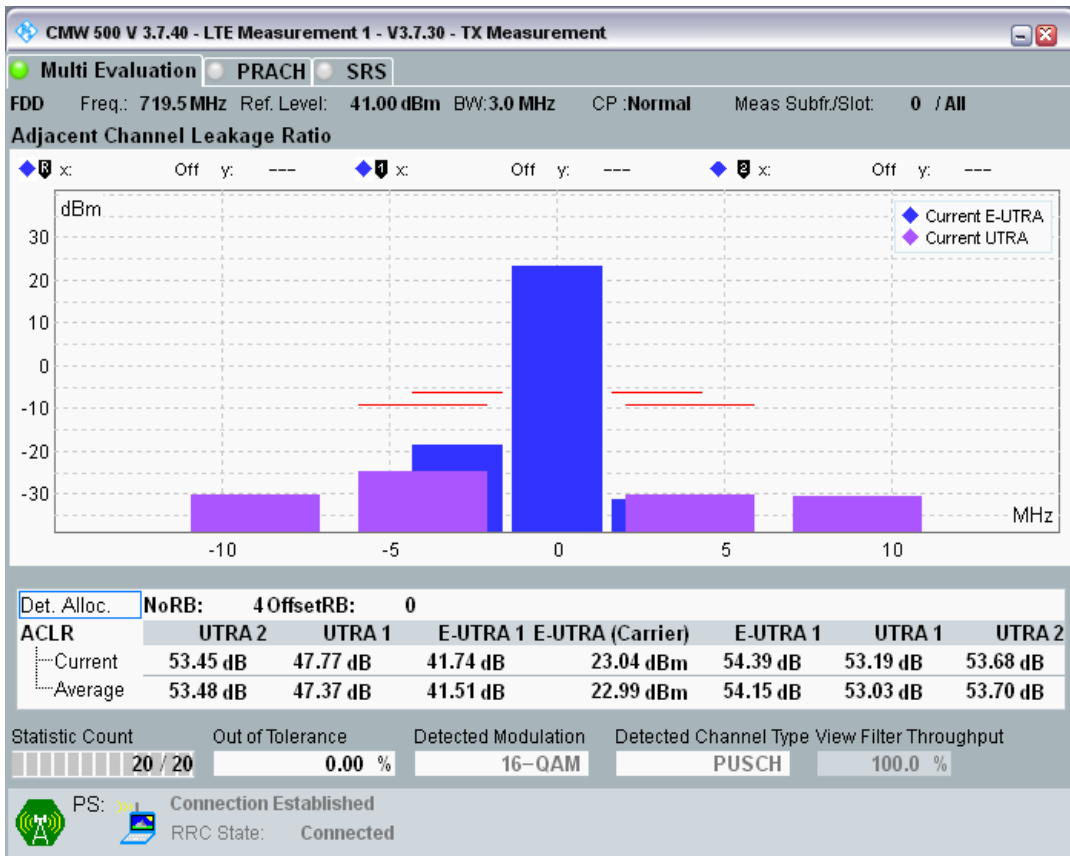

Band28 QAM16 BW=3MHz Channel=27375 RB Size=4 Position=#0

Band28 QAM16 BW=3MHz Channel=27375 RB Size=4 Position=#Max