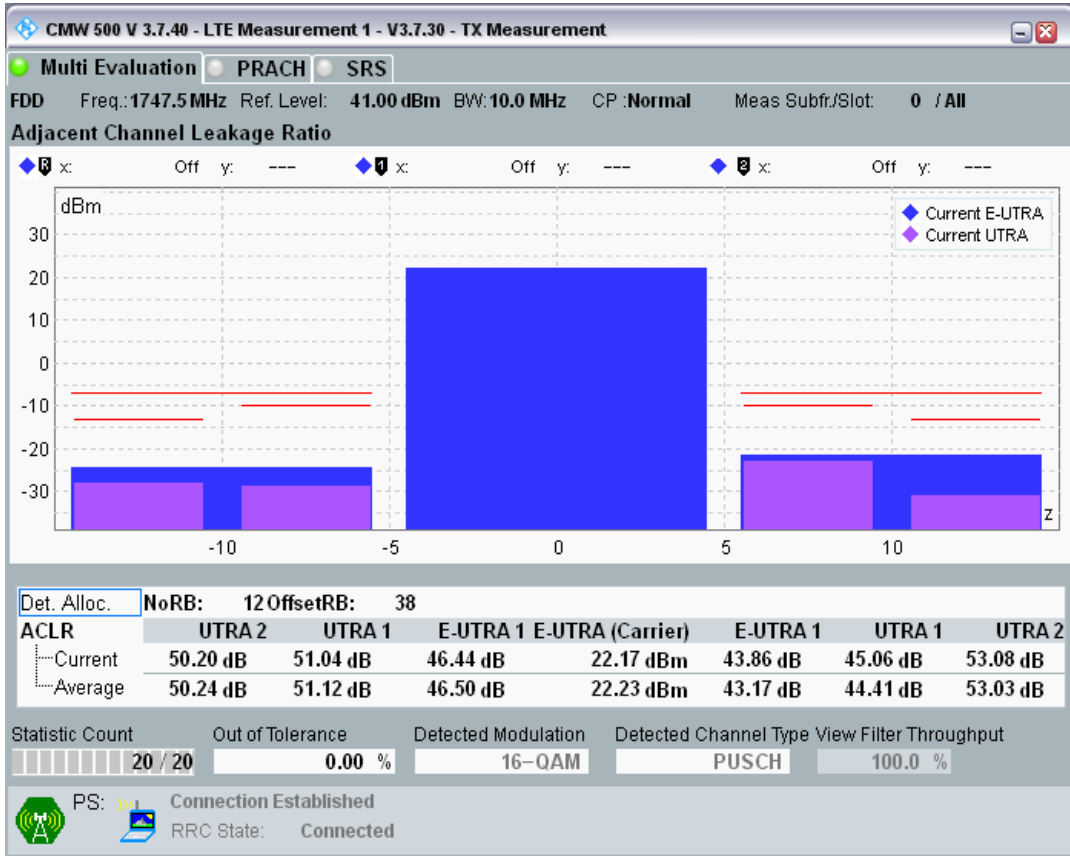

Band3 QPSK BW=10MHz Channel=19575 RB Size=50 Position=#0

Band3 QAM16 BW=10MHz Channel=19575 RB Size=12 Position=#0

Band3 QAM16 BW=10MHz Channel=19575 RB Size=12 Position=#Max

Band3 QAM16 BW=10MHz Channel=19575 RB Size=50 Position=#0