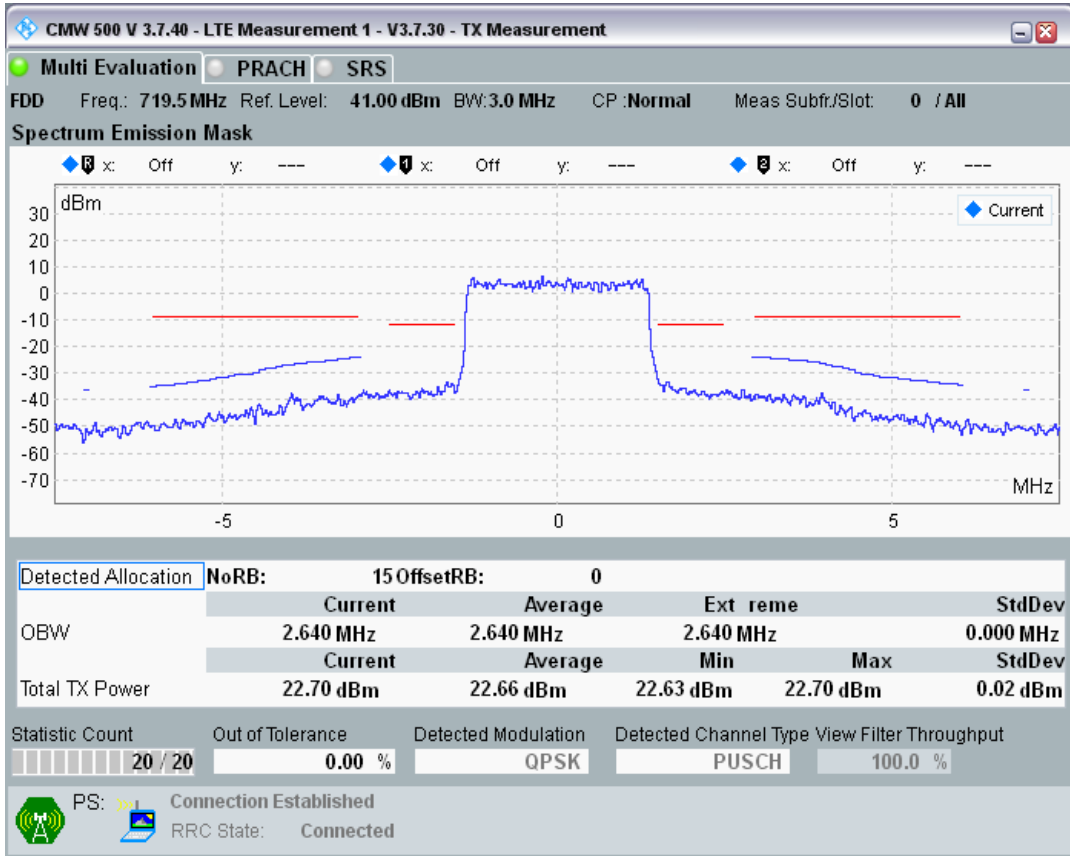

Band28 QPSK BW=3MHz Channel=27375 RB Size=15 Position=#0

Band28 QAM16 BW=3MHz Channel=27375 RB Size=4 Position=#0