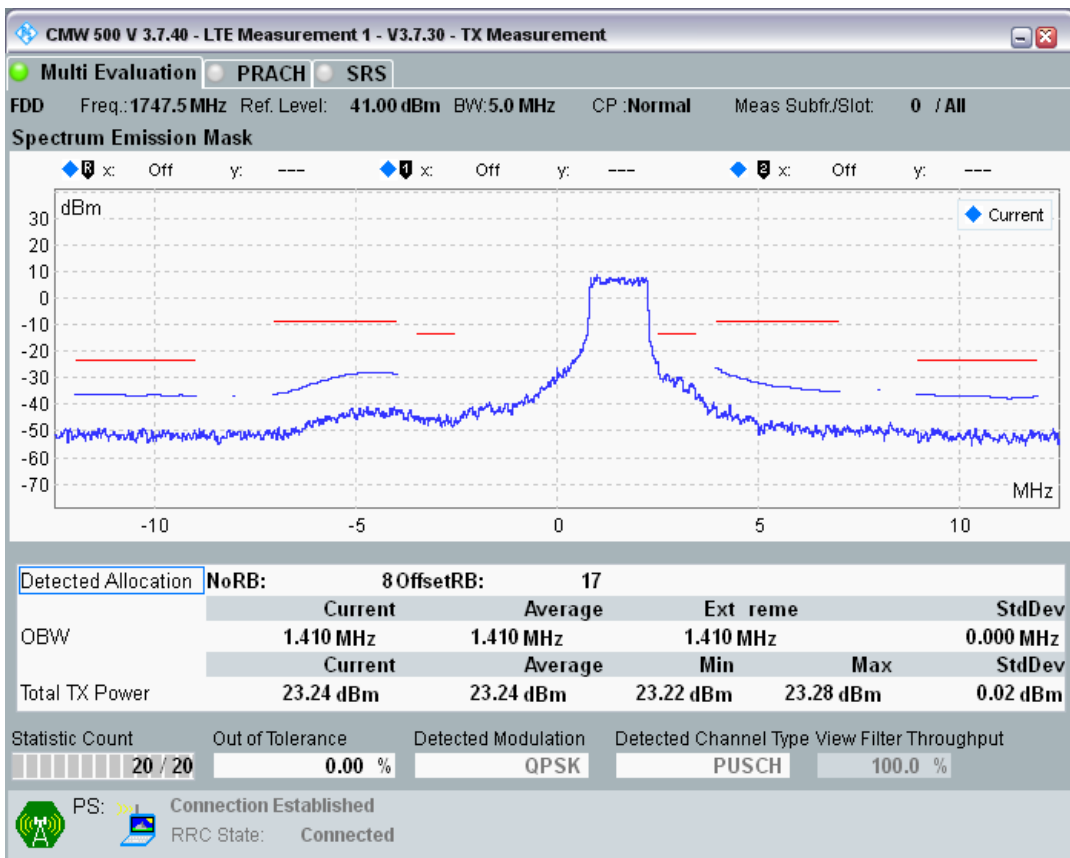

Band3 QPSK BW=5MHz Channel=19575 RB Size=8 Position=#Max

Band3 QPSK BW=5MHz Channel=19575 RB Size=25 Position=#0