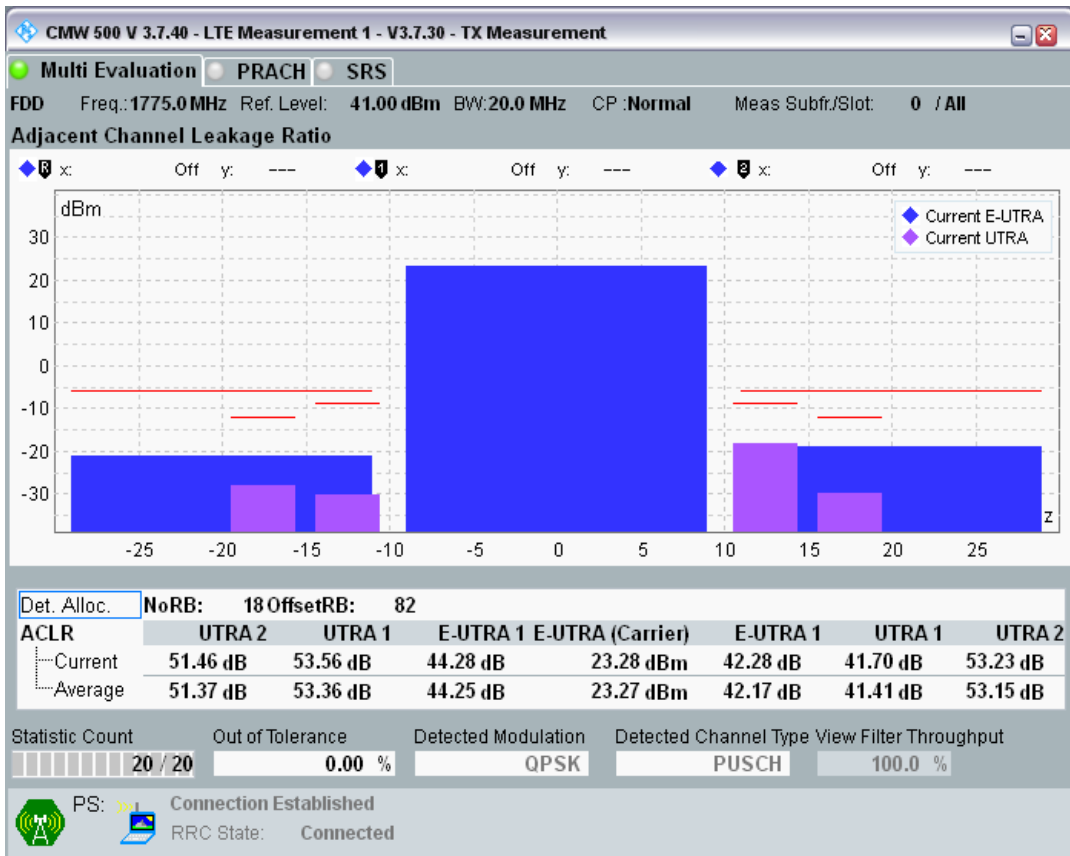

Band3 QAM16 BW=20MHz Channel=19575 RB Size=18 Position=#Max

Band3 QAM16 BW=20MHz Channel=19575 RB Size=100 Position=#0

Band3 QPSK BW=20MHz Channel=19850 RB Size=18 Position=#0

Band3 QPSK BW=20MHz Channel=19850 RB Size=18 Position=#Max