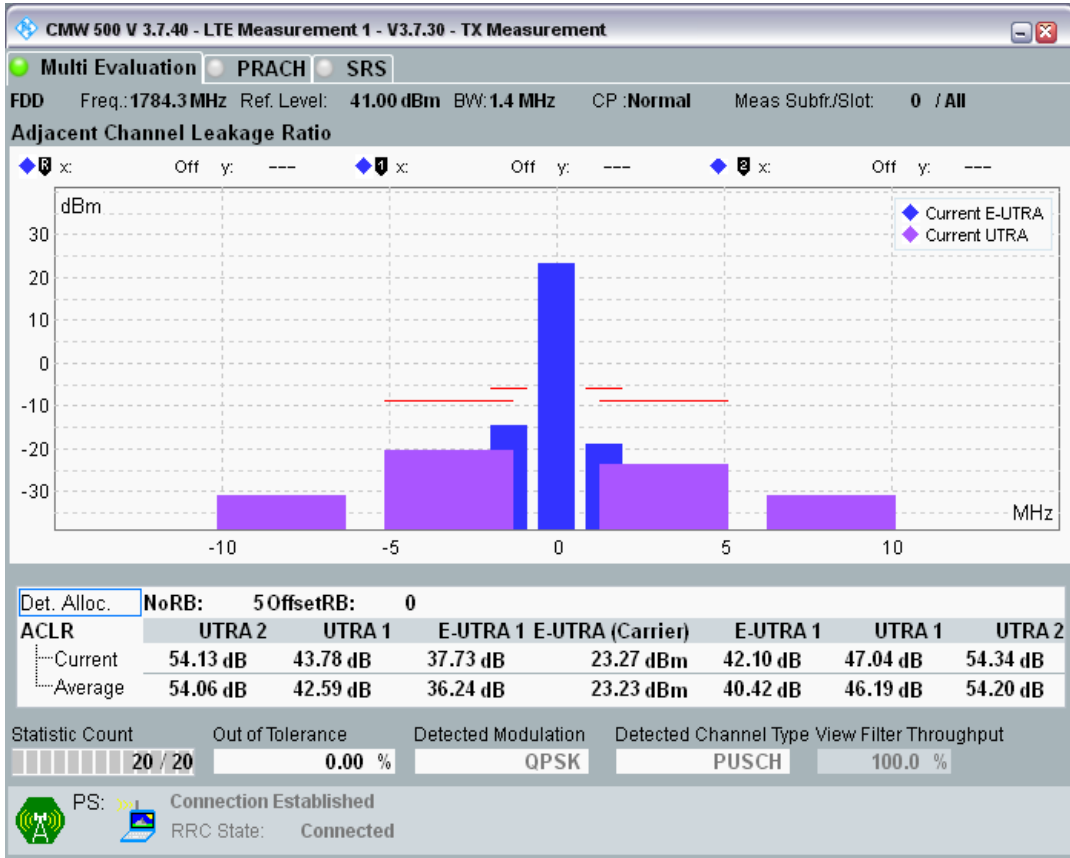

Band3 QPSK BW=1.4MHz Channel=19943 RB Size=5 Position=#0

Band3 QPSK BW=1.4MHz Channel=19943 RB Size=5 Position=#Max