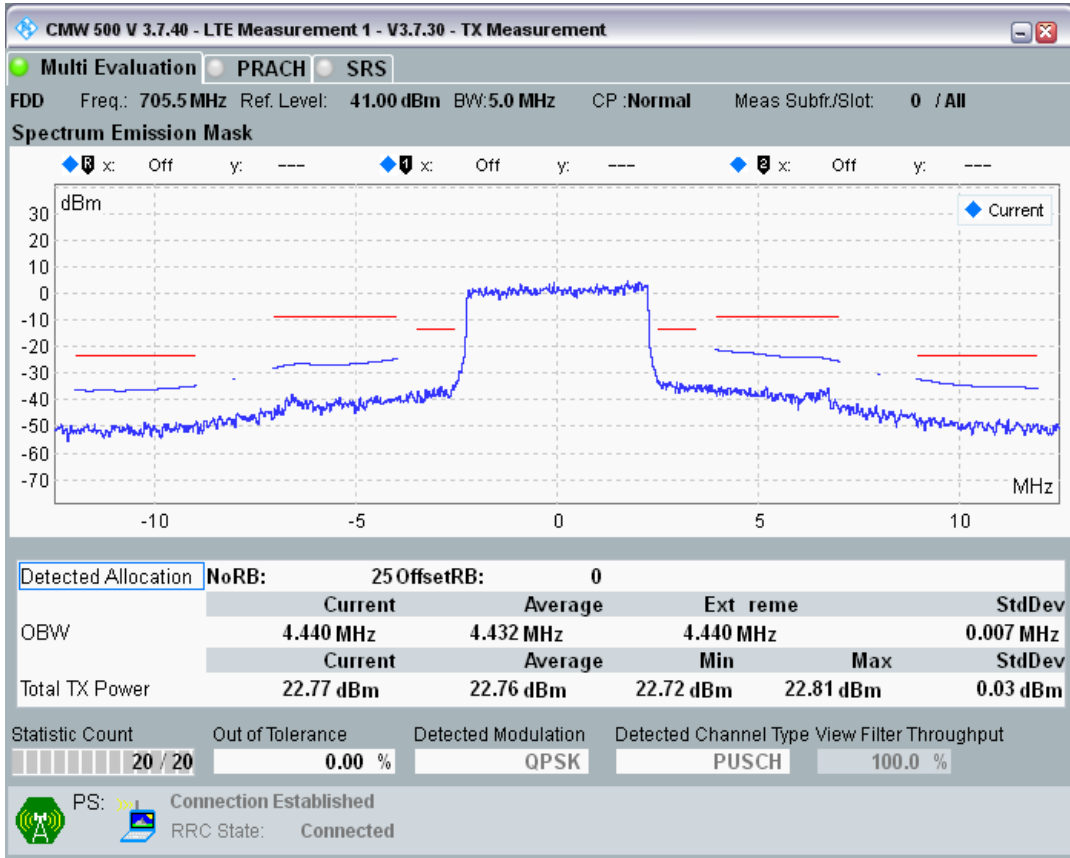

Band28 QPSK BW=5MHz Channel=27235 RB Size=25 Position=#0

Band28 QAM16 BW=5MHz Channel=27235 RB Size=8 Position=#0