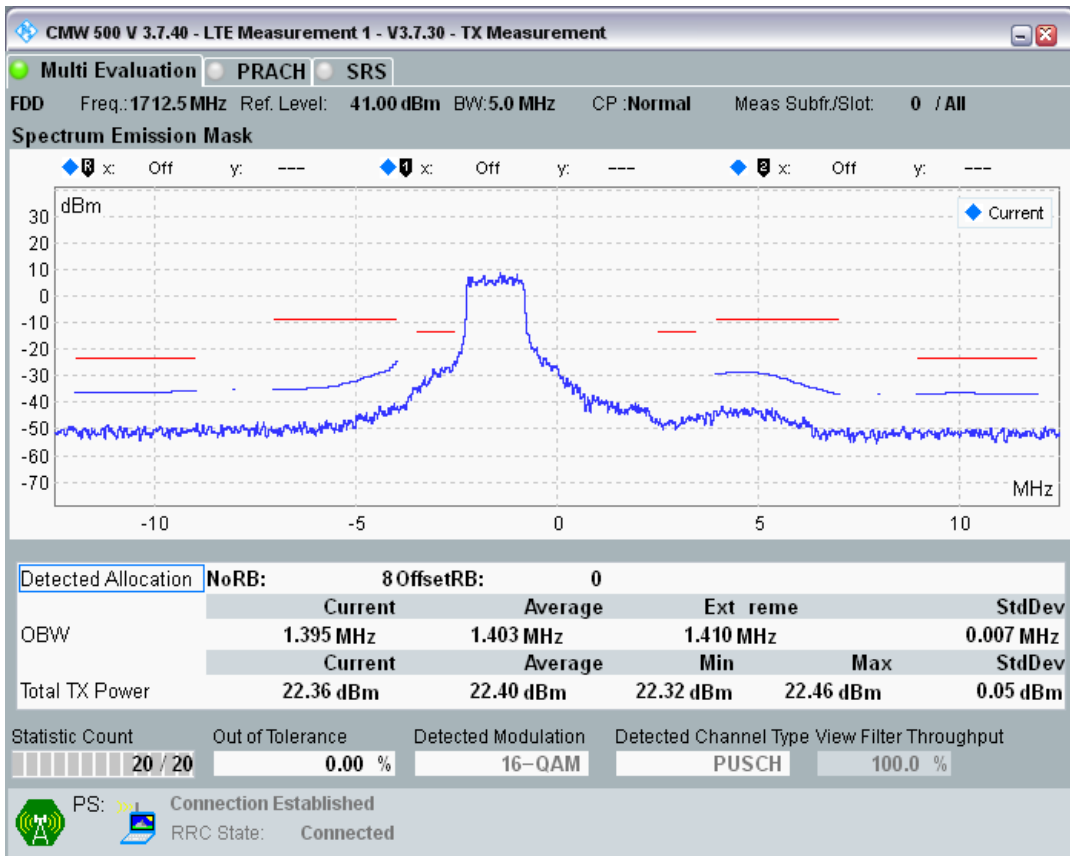

Band3 QAM16 BW=5MHz Channel=19225 RB Size=8 Position=#0

Band3 QAM16 BW=5MHz Channel=19225 RB Size=8 Position=#Max