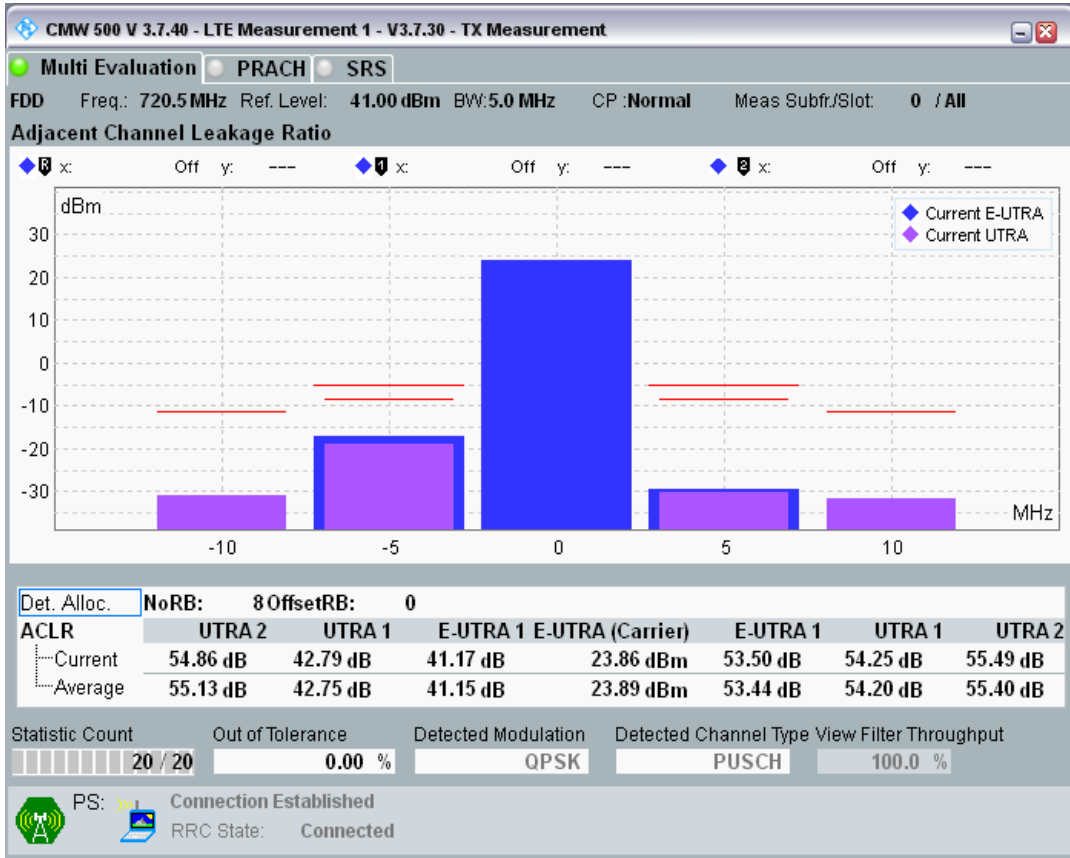

Band28 QPSK BW=5MHz Channel=27385 RB Size=8 Position=#0

Band28 QPSK BW=5MHz Channel=27385 RB Size=8 Position=#Max