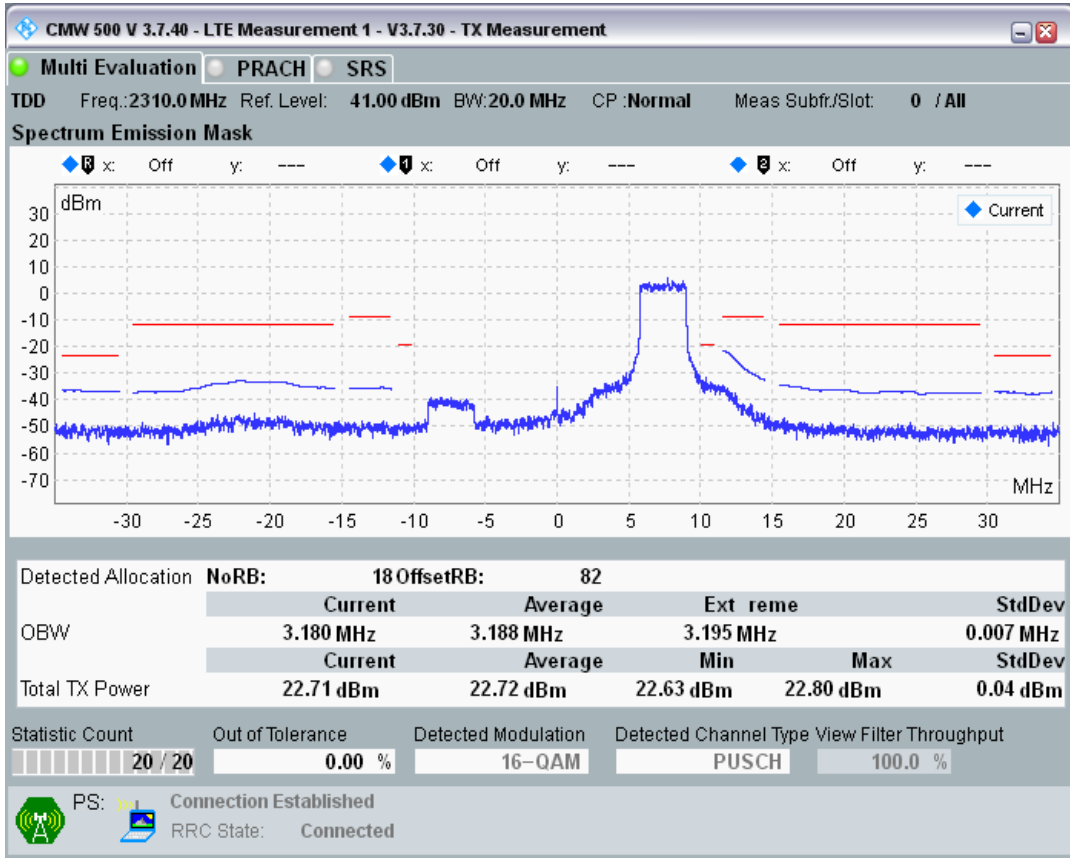

Band40 QAM16 BW=20MHz Channel=38750 RB Size=18 Position=#Max

Band40 QAM16 BW=20MHz Channel=39150 RB Size=100 Position=#0