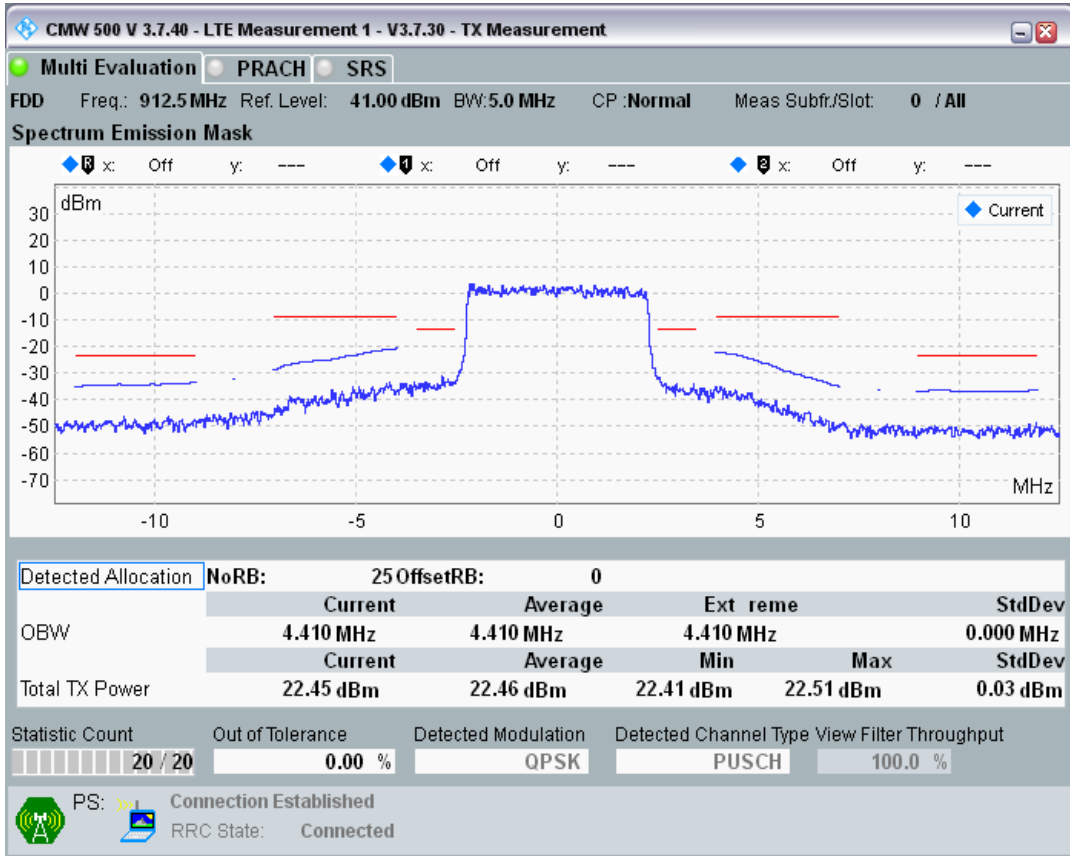

Band8 QPSK BW=5MHz Channel=21775 RB Size=25 Position=#0

Band8 QAM16 BW=5MHz Channel=21775 RB Size=8 Position=#0