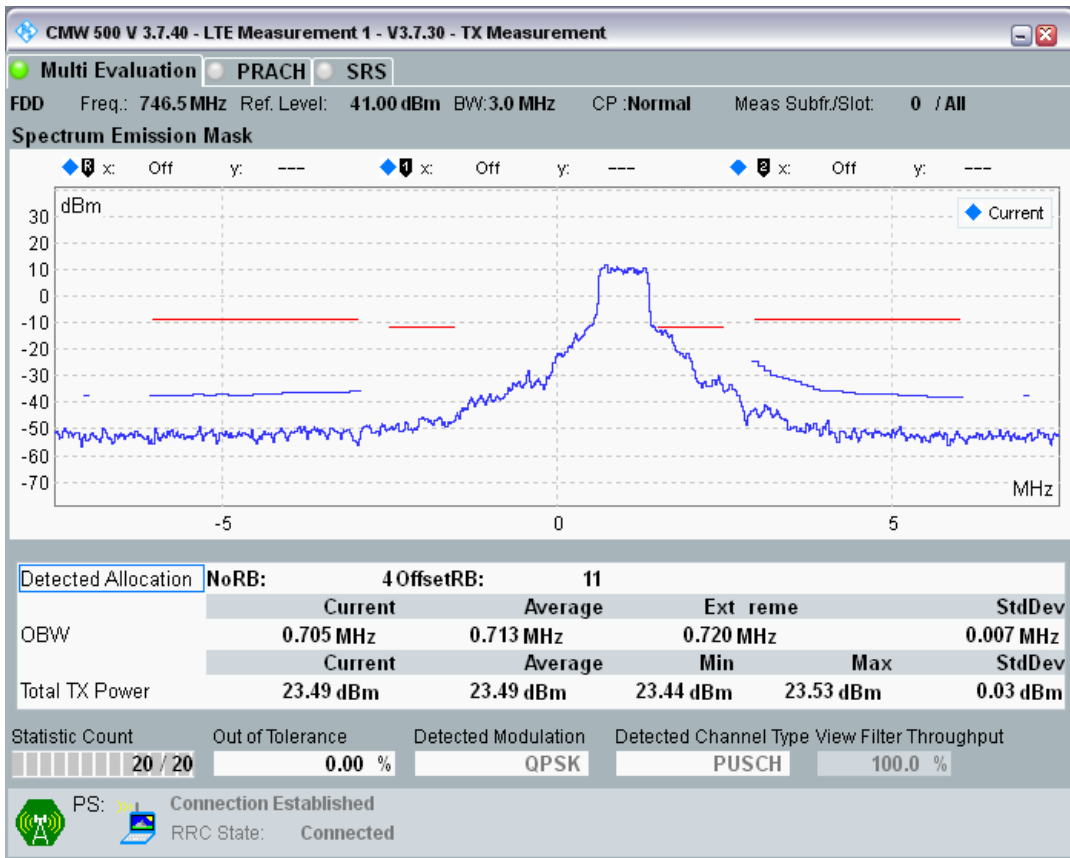

Band28 QPSK BW=3MHz Channel=27645 RB Size=4 Position=#Max

Band28 QPSK BW=3MHz Channel=27645 RB Size=15 Position=#0