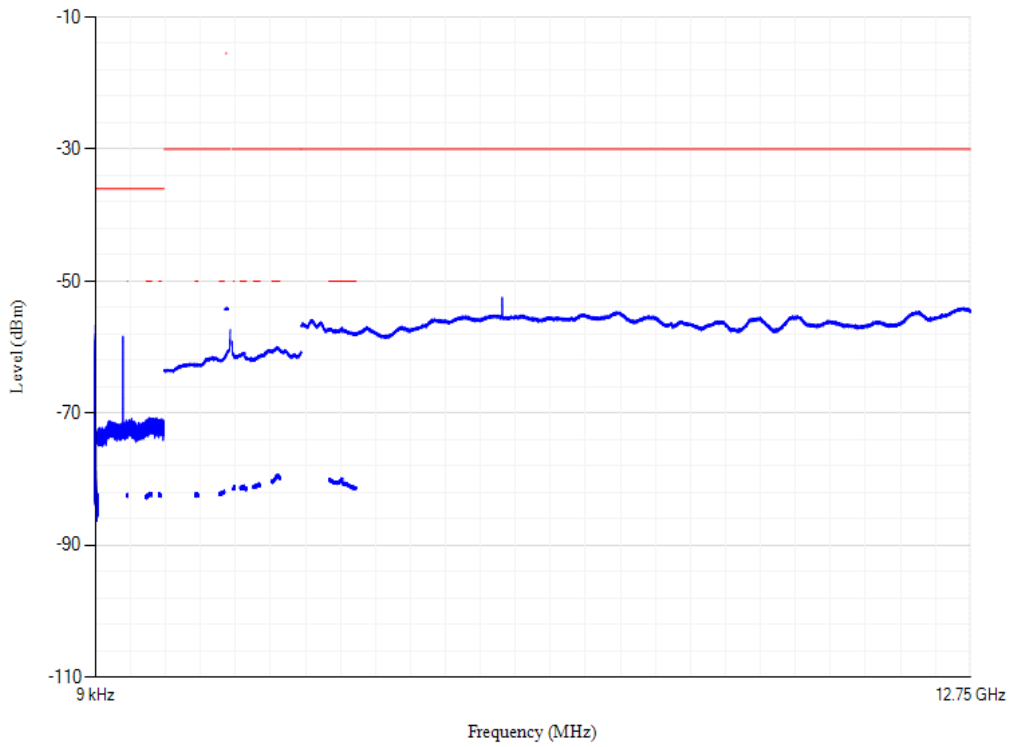

Conducted spurious emissions

Band1 QPSK BW=20MHz Channel=18100 RB Size=1 Position=#0