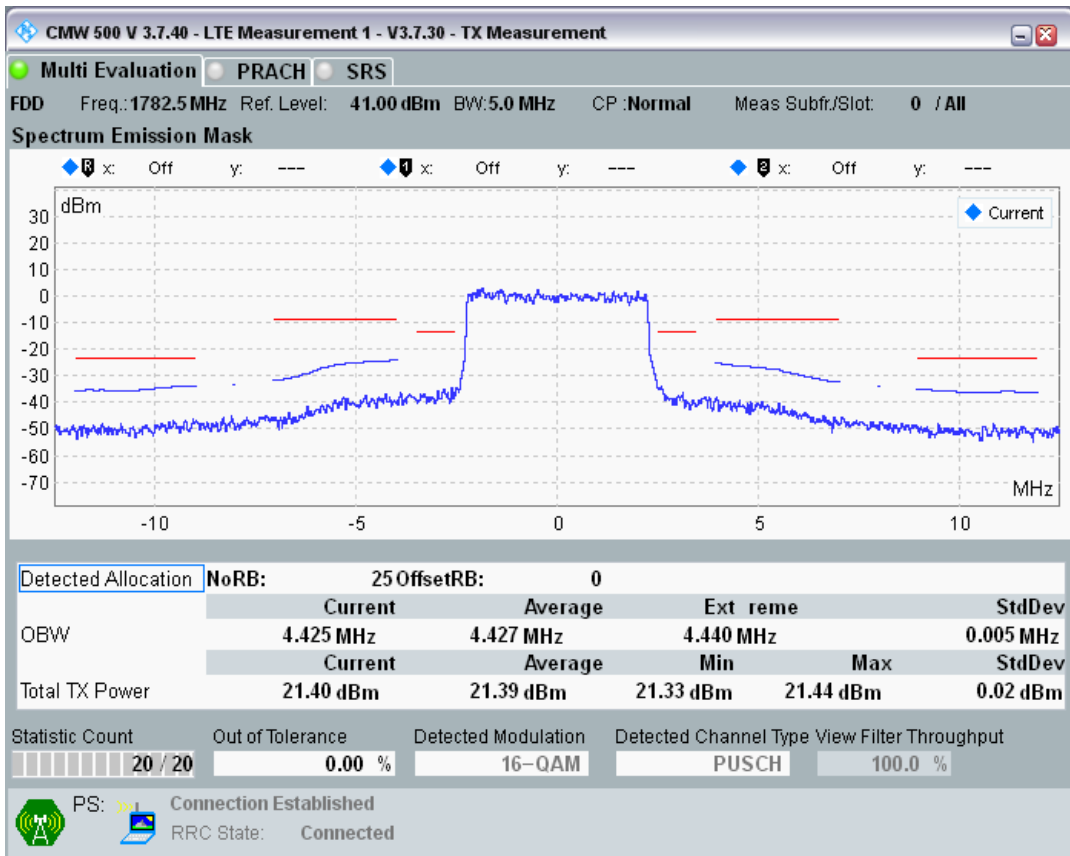

Band3 QPSK BW=5MHz Channel=19925 RB Size=25 Position=#0

Band3 QAM16 BW=5MHz Channel=19925 RB Size=8 Position=#0

Band3 QAM16 BW=5MHz Channel=19925 RB Size=8 Position=#Max

Band3 QAM16 BW=5MHz Channel=19925 RB Size=25 Position=#0