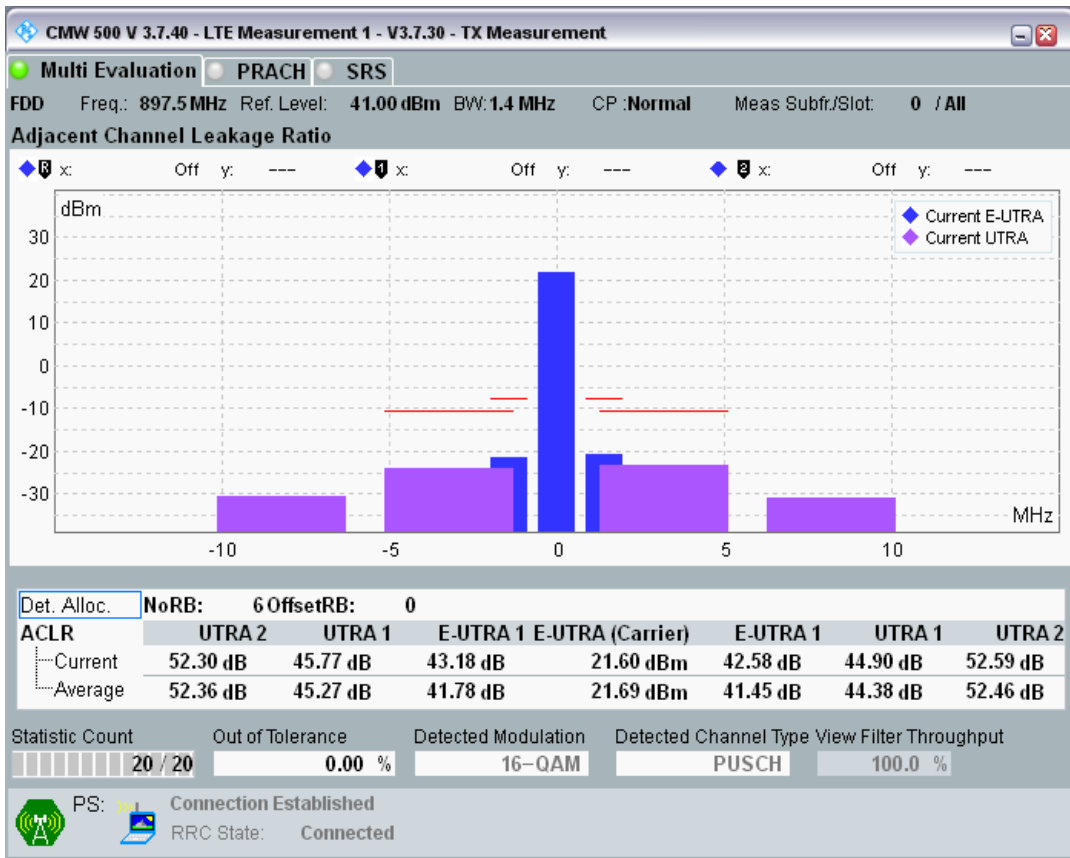

Band8 QPSK BW=1.4MHz Channel=21625 RB Size=6 Position=#0

Band8 QAM16 BW=1.4MHz Channel=21625 RB Size=5 Position=#0

Band8 QAM16 BW=1.4MHz Channel=21625 RB Size=5 Position=#Max

Band8 QAM16 BW=1.4MHz Channel=21625 RB Size=6 Position=#0