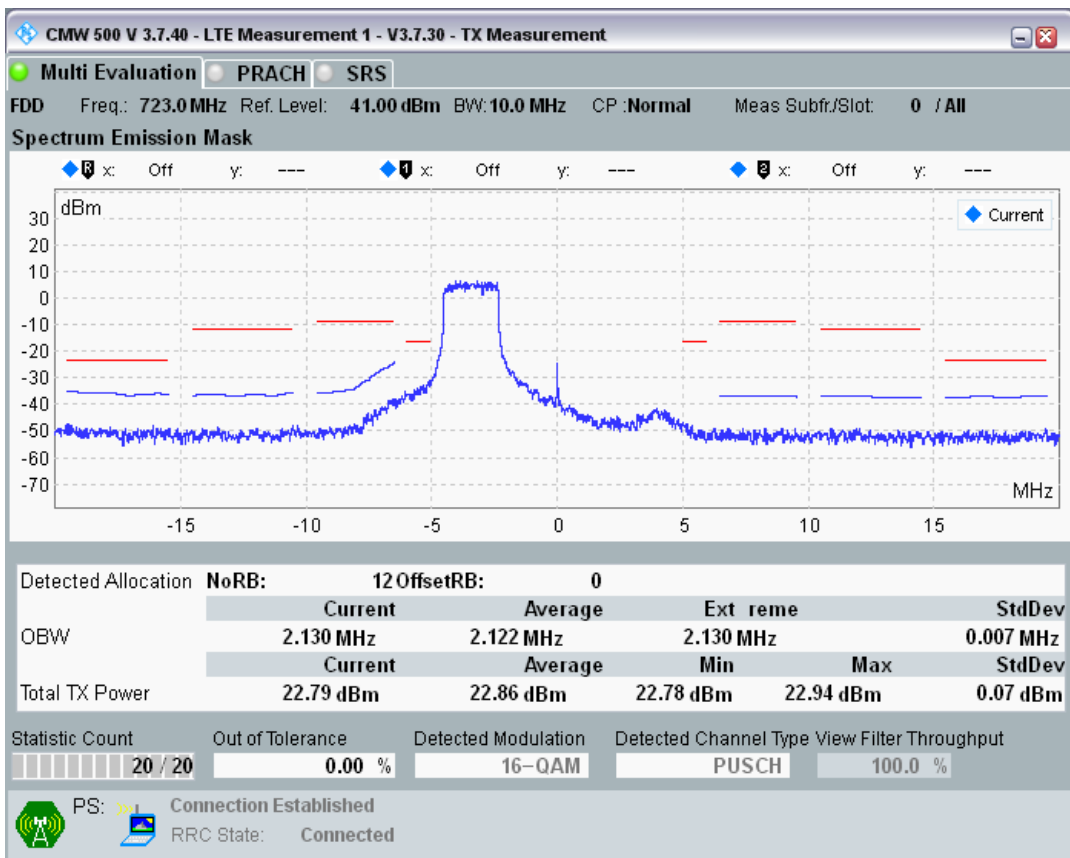

Band28 QAM16 BW=10MHz Channel=27410 RB Size=12 Position=#0

Band28 QAM16 BW=10MHz Channel=27410 RB Size=12 Position=#Max