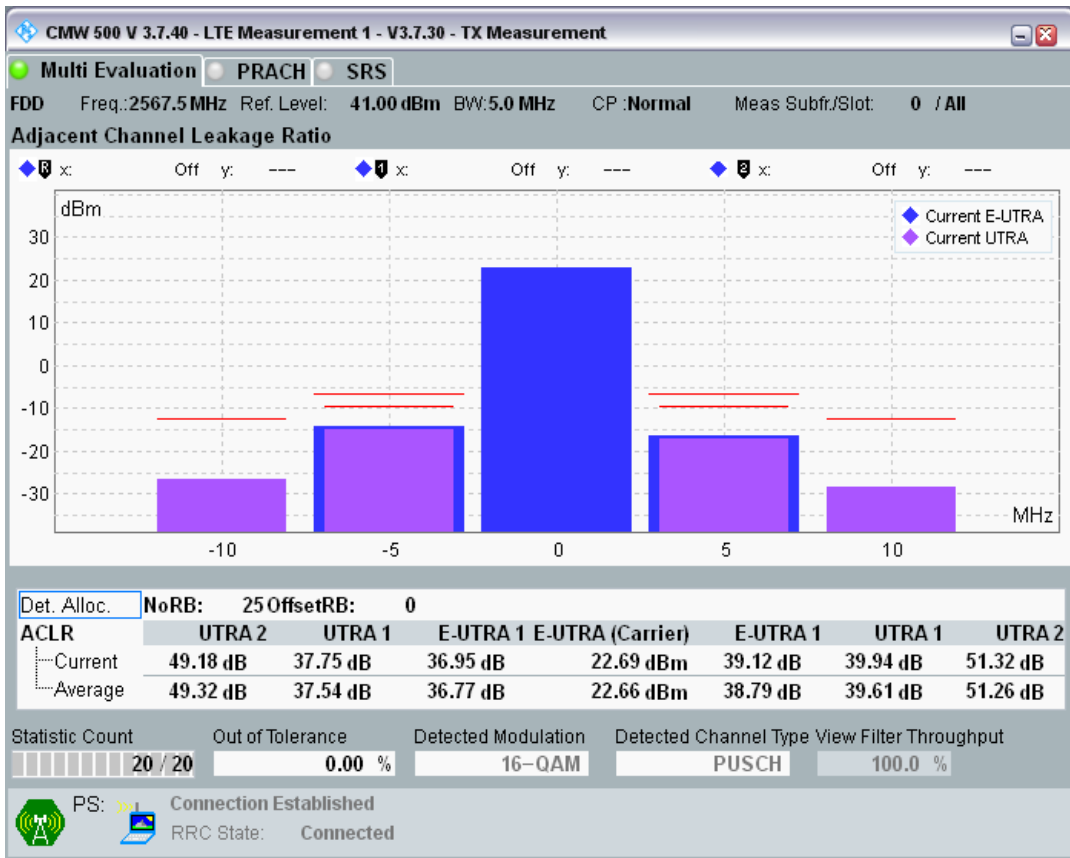

Band7 QAM16 BW=5MHz Channel=21425 RB Size=25 Position=#0

Band7 QAM16 BW=5MHz Channel=21100 RB Size=8 Position=#Max