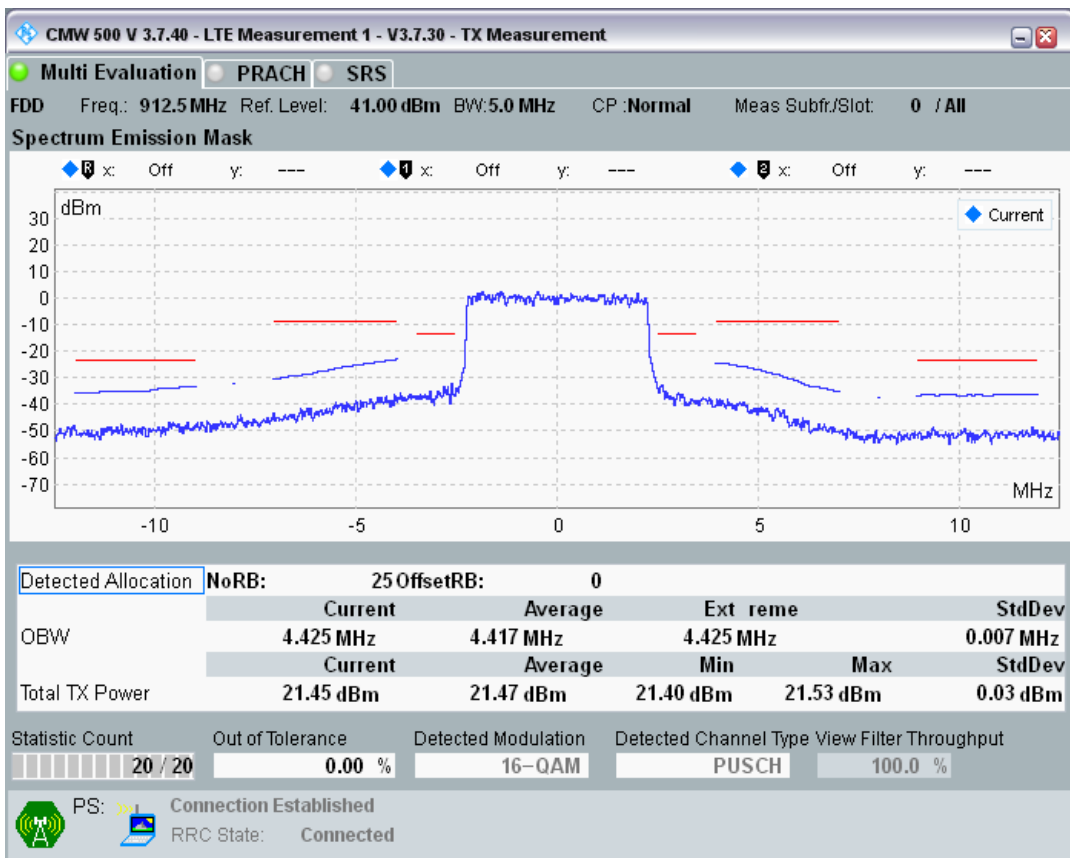

Band8 QPSK BW=5MHz Channel=21775 RB Size=25 Position=#0

Band8 QAM16 BW=5MHz Channel=21775 RB Size=8 Position=#0

Band8 QAM16 BW=5MHz Channel=21775 RB Size=8 Position=#Max

Band8 QAM16 BW=5MHz Channel=21775 RB Size=25 Position=#0