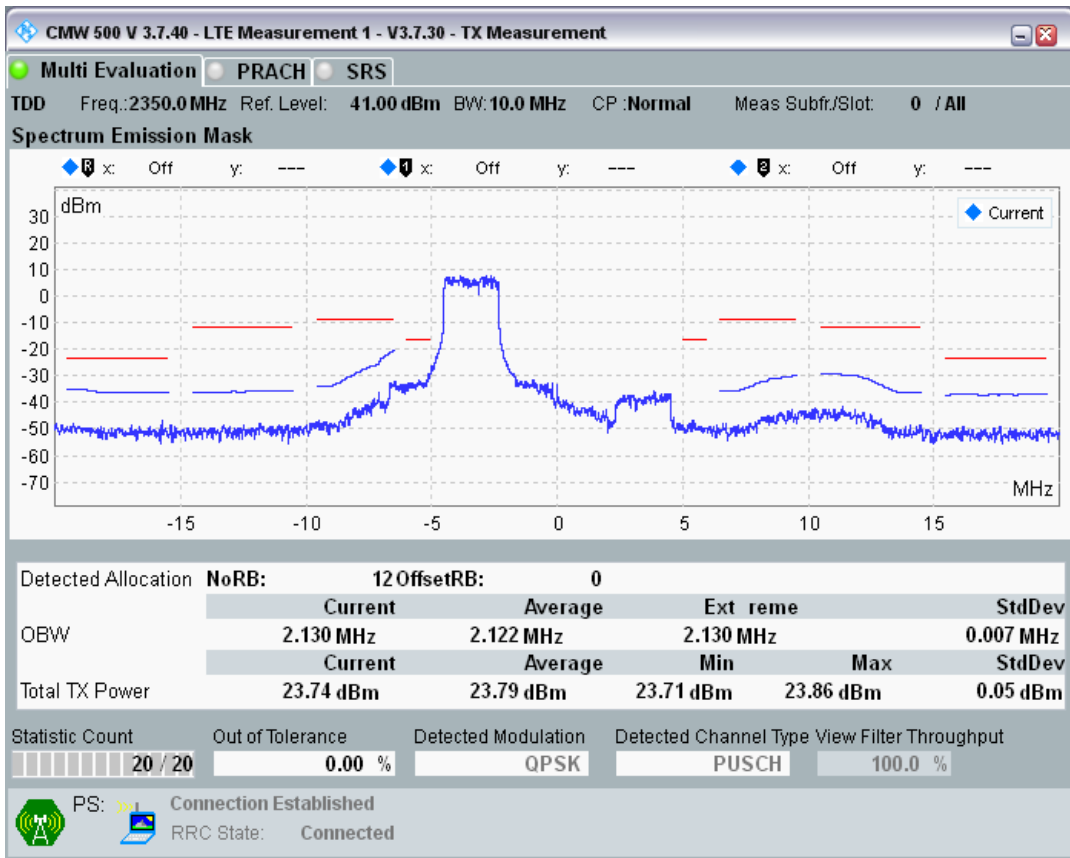

Band40 QPSK BW=10MHz Channel=39150 RB Size=12 Position=#0

Band40 QPSK BW=10MHz Channel=39150 RB Size=12 Position=#Max