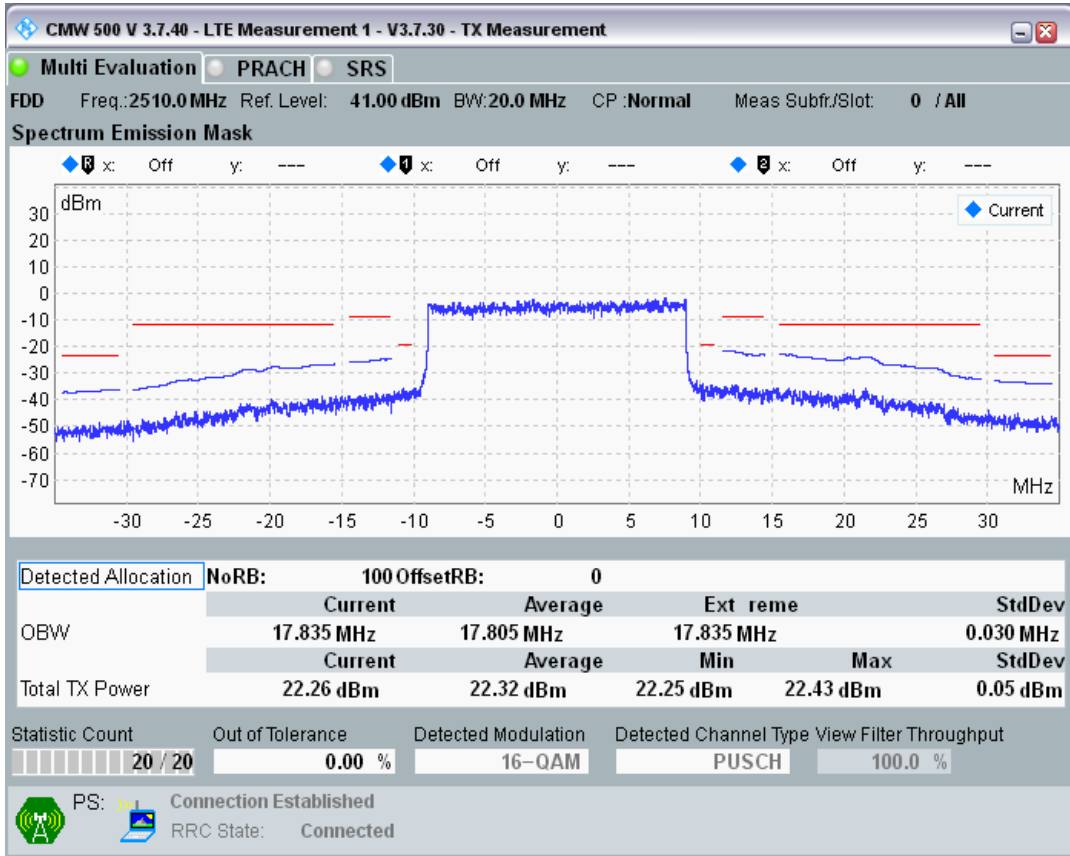

Band7 QAM16 BW=20MHz Channel=20850 RB Size=100 Position=#0

Band7 QAM16 BW=20MHz Channel=20850 RB Size=18 Position=#0