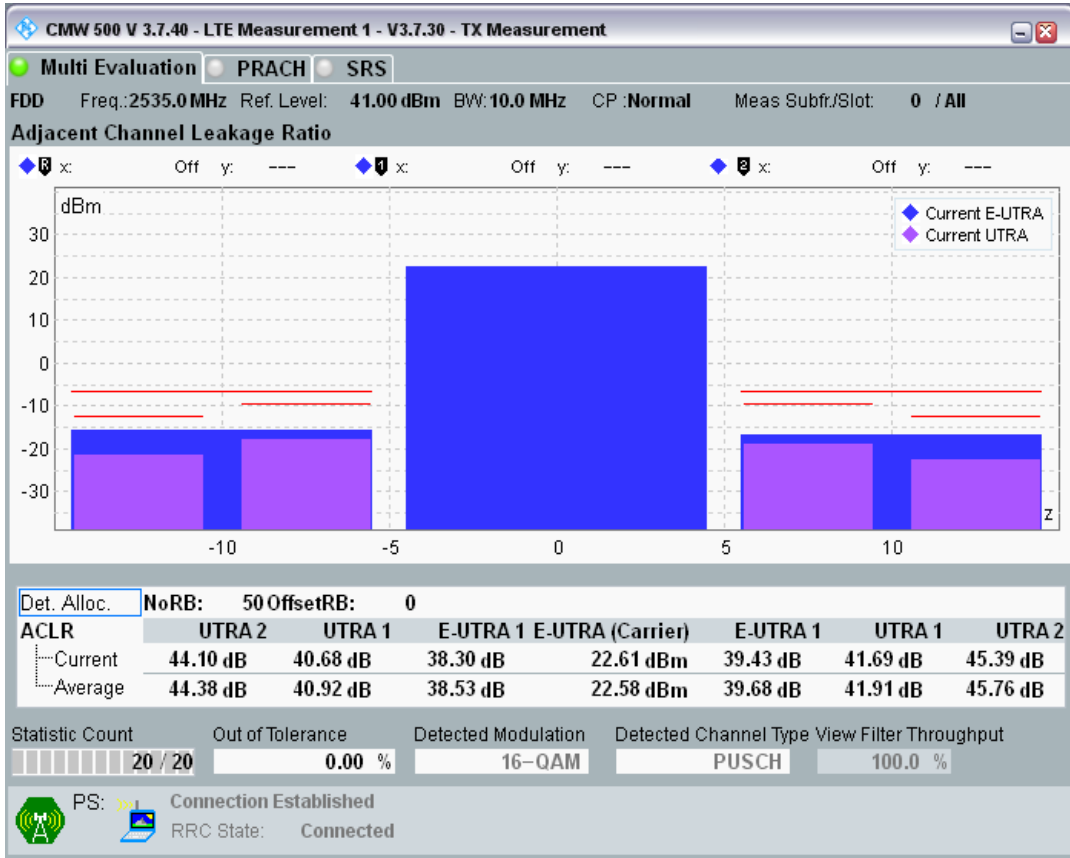

Band7 QAM16 BW=10MHz Channel=21100 RB Size=12 Position=#0

Band7 QAM16 BW=10MHz Channel=20800 RB Size=50 Position=#0

Band7 QAM16 BW=10MHz Channel=21100 RB Size=50 Position=#0

Band7 QAM16 BW=10MHz Channel=21100 RB Size=12 Position=#Max