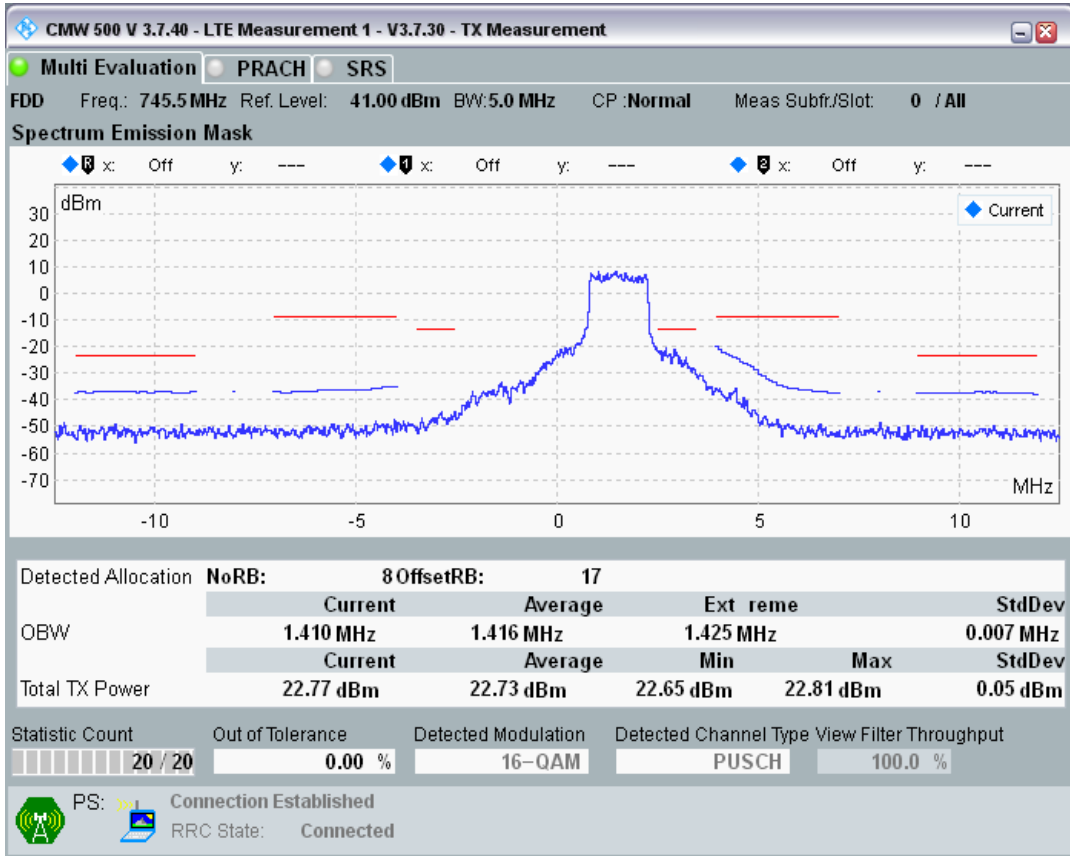

Band28 QAM16 BW=5MHz Channel=27635 RB Size=8 Position=#Max

Band28 QAM16 BW=5MHz Channel=27635 RB Size=25 Position=#0