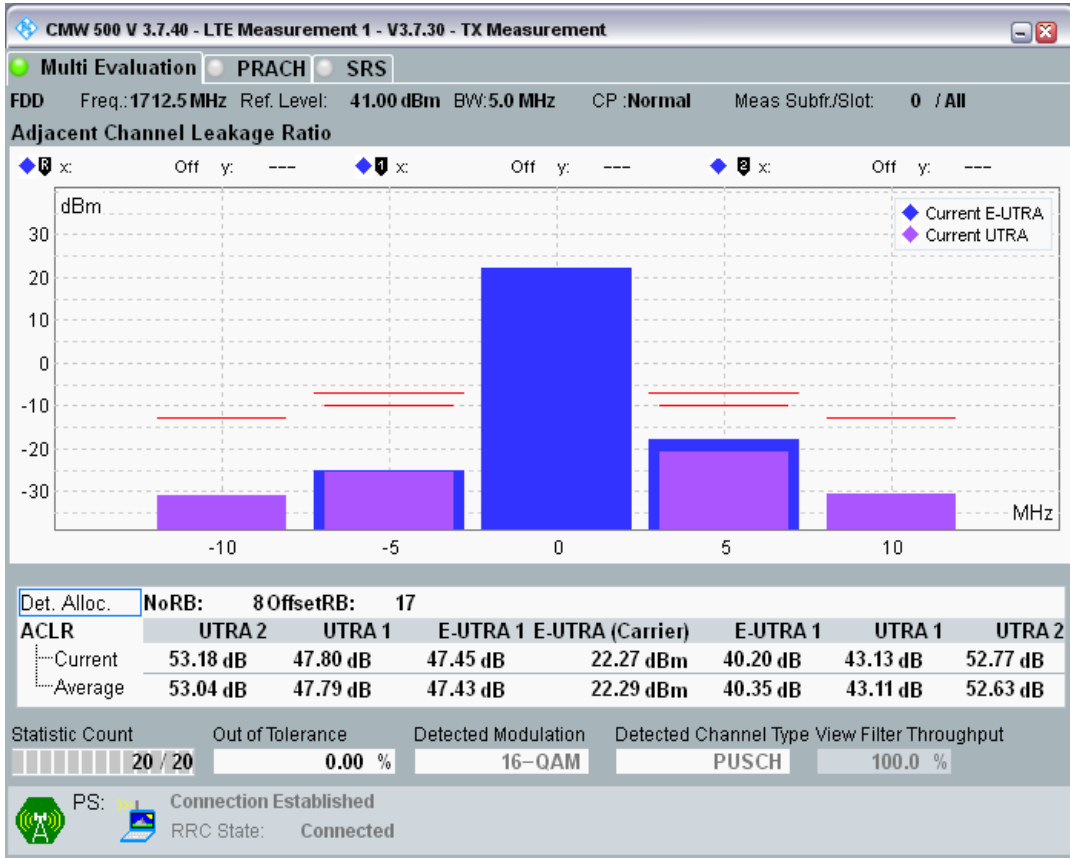

Band3 QAM16 BW=5MHz Channel=19225 RB Size=8 Position=#Max

Band3 QAM16 BW=5MHz Channel=19225 RB Size=25 Position=#0