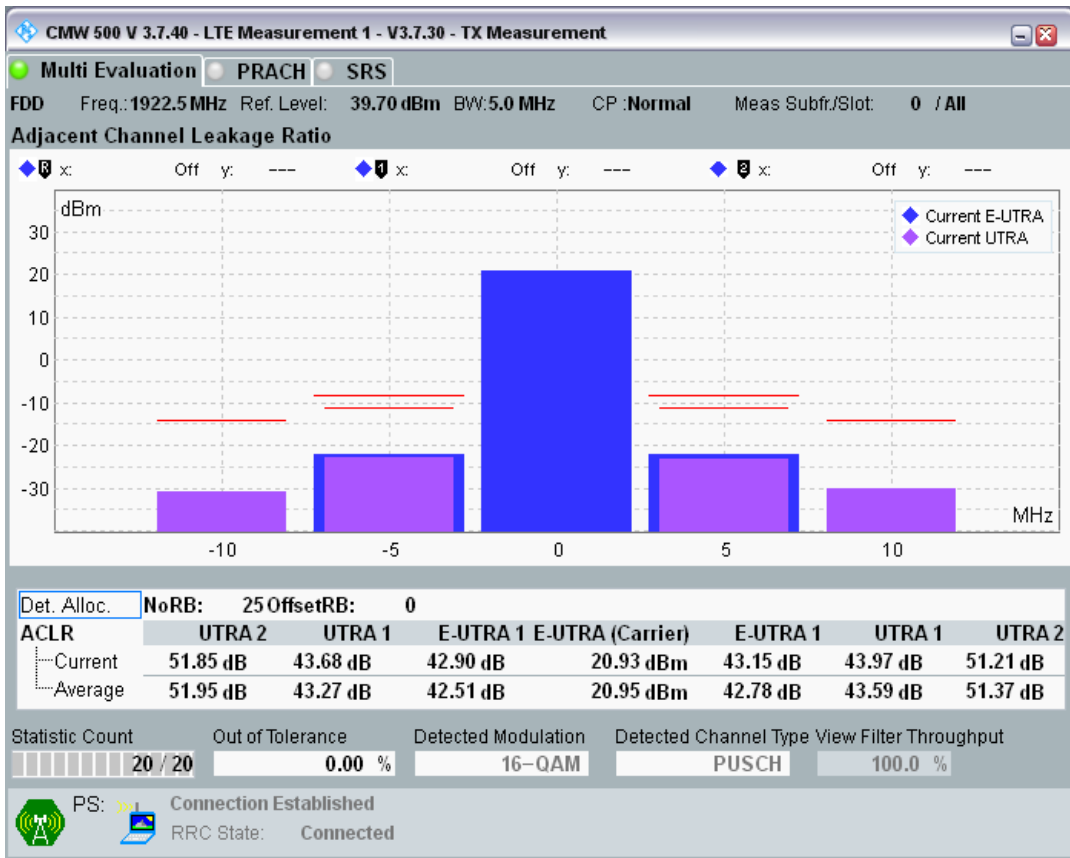

Band1 QAM16 BW=5MHz Channel=18025 RB Size=25 Position=#0

Band1 QPSK BW=5MHz Channel=18300 RB Size=8 Position=#0