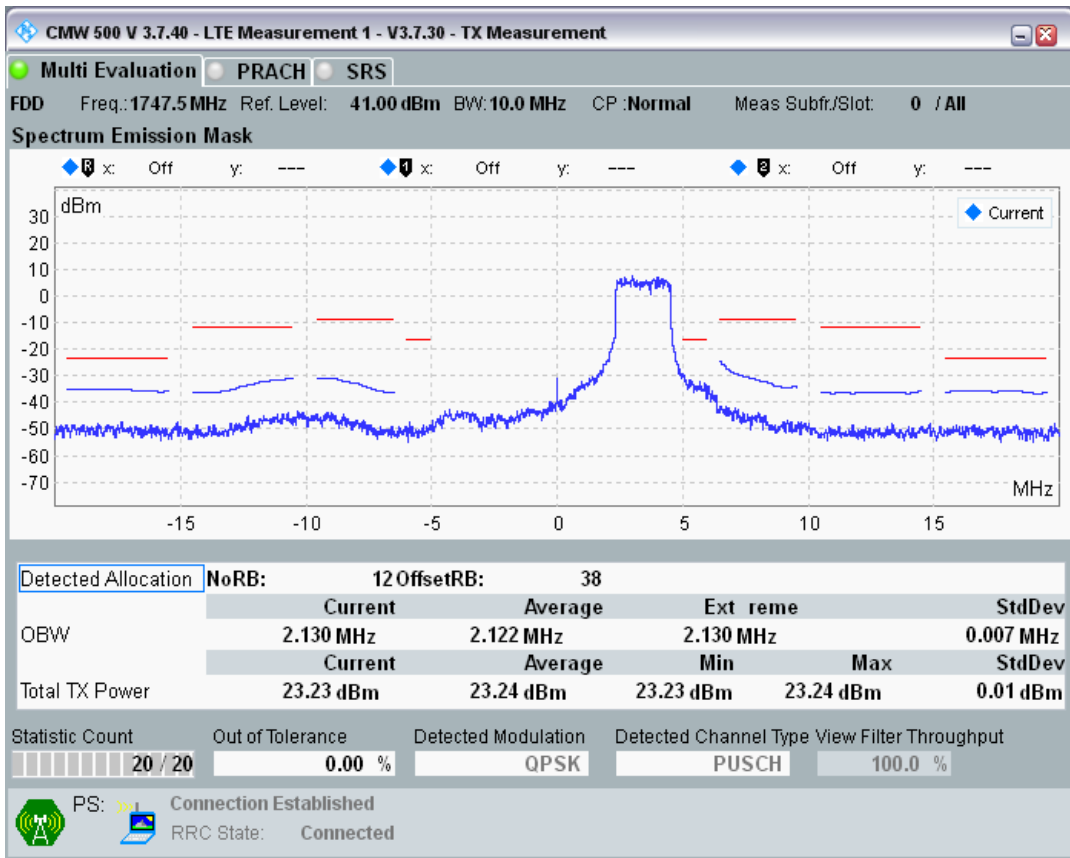

Band3 QAM16 BW=10MHz Channel=19250 RB Size=12 Position=#Max

Band3 QAM16 BW=10MHz Channel=19250 RB Size=50 Position=#0

Band3 QPSK BW=10MHz Channel=19575 RB Size=12 Position=#0

Band3 QPSK BW=10MHz Channel=19575 RB Size=12 Position=#Max