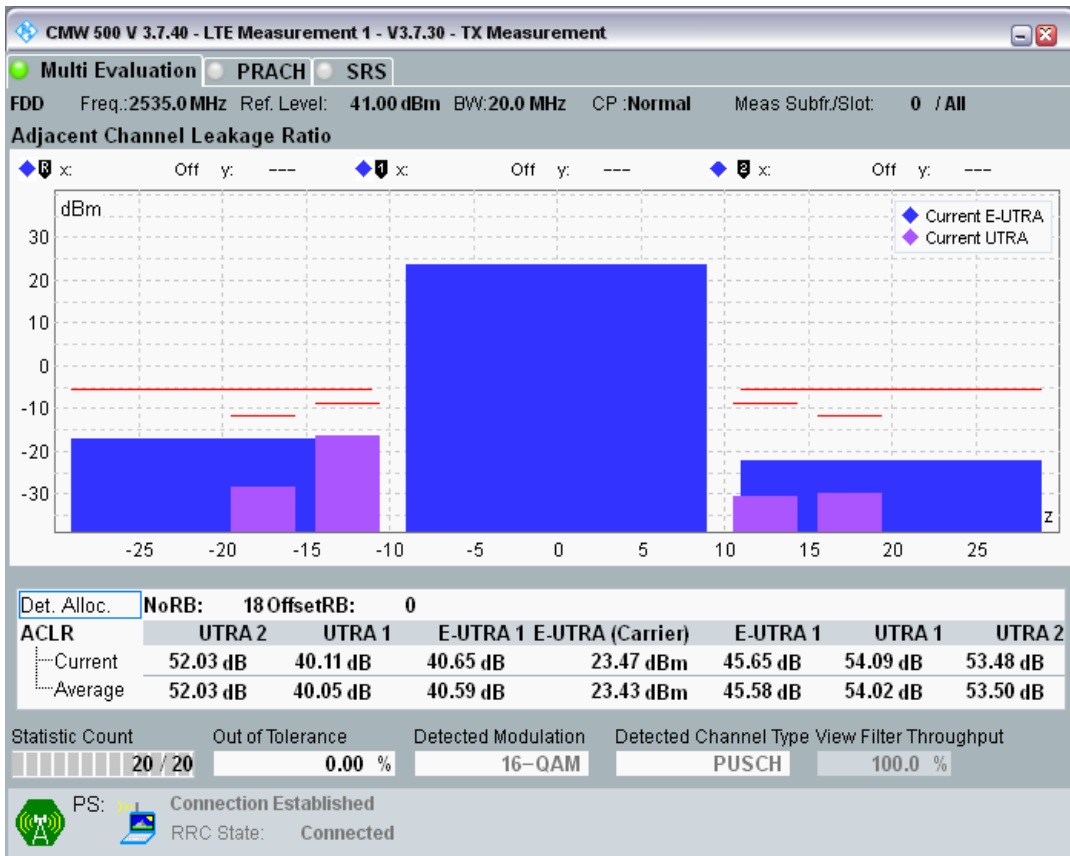

Band7 QAM16 BW=20MHz Channel=21100 RB Size=18 Position=#0

Band7 QAM16 BW=20MHz Channel=21350 RB Size=18 Position=#Max