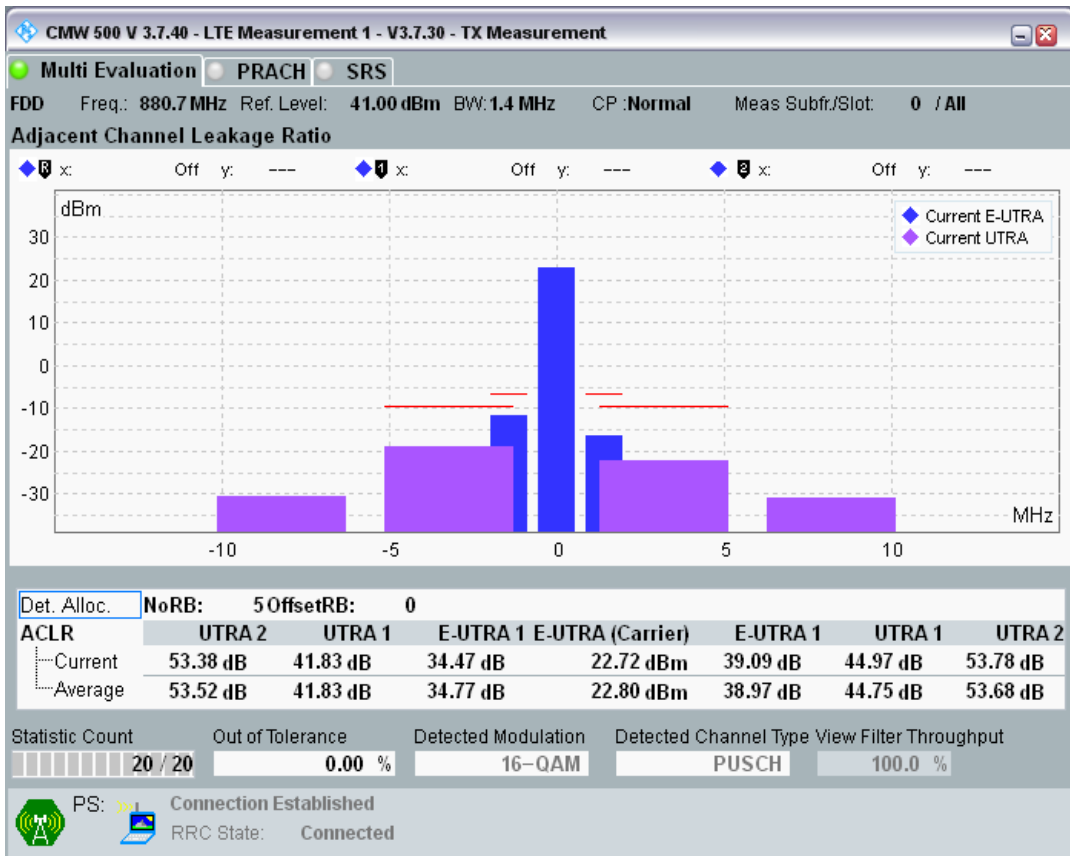

Band8 QAM16 BW=1.4MHz Channel=21457 RB Size=5 Position=#0

Band8 QAM16 BW=1.4MHz Channel=21457 RB Size=5 Position=#Max