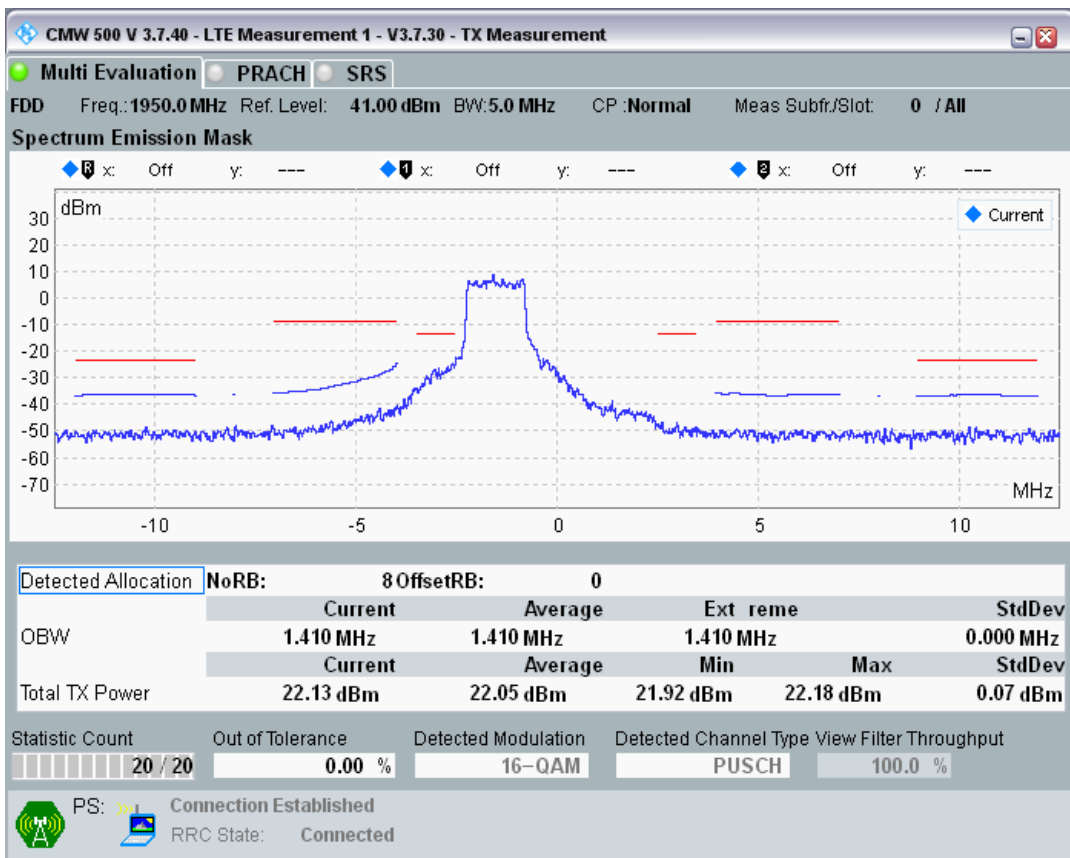

Band1 QAM16 BW=5MHz Channel=18300 RB Size=8 Position=#0

Band1 QAM16 BW=5MHz Channel=18300 RB Size=8 Position=#Max