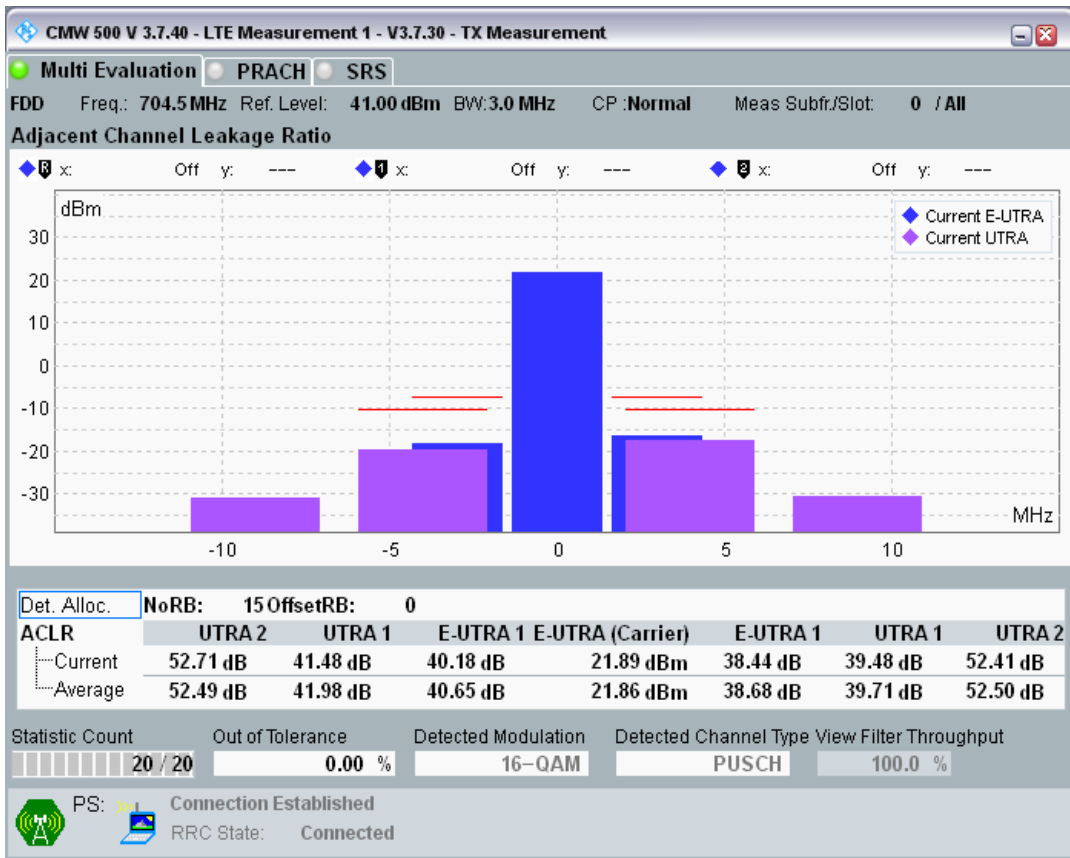

Band28 QAM16 BW=3MHz Channel=27225 RB Size=15 Position=#0

Band28 QPSK BW=3MHz Channel=27375 RB Size=4 Position=#0