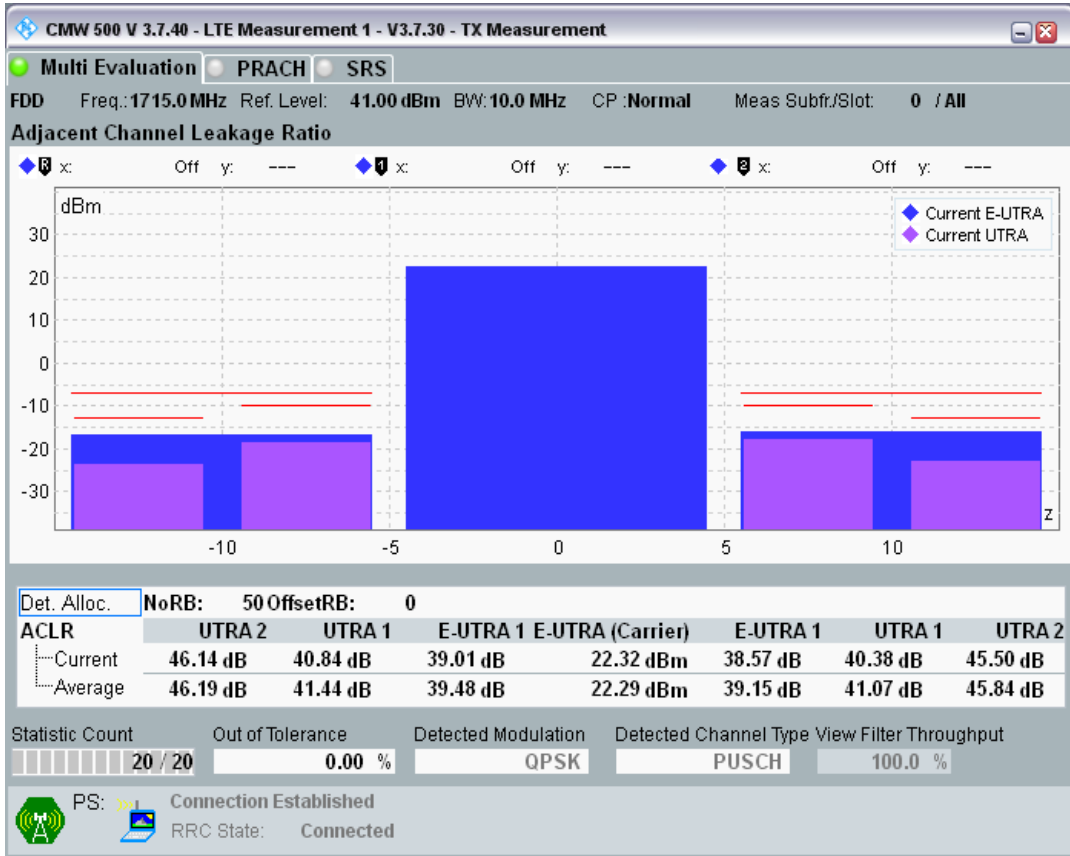

Band3 QPSK BW=10MHz Channel=19250 RB Size=50 Position=#0

Band3 QAM16 BW=10MHz Channel=19250 RB Size=12 Position=#0