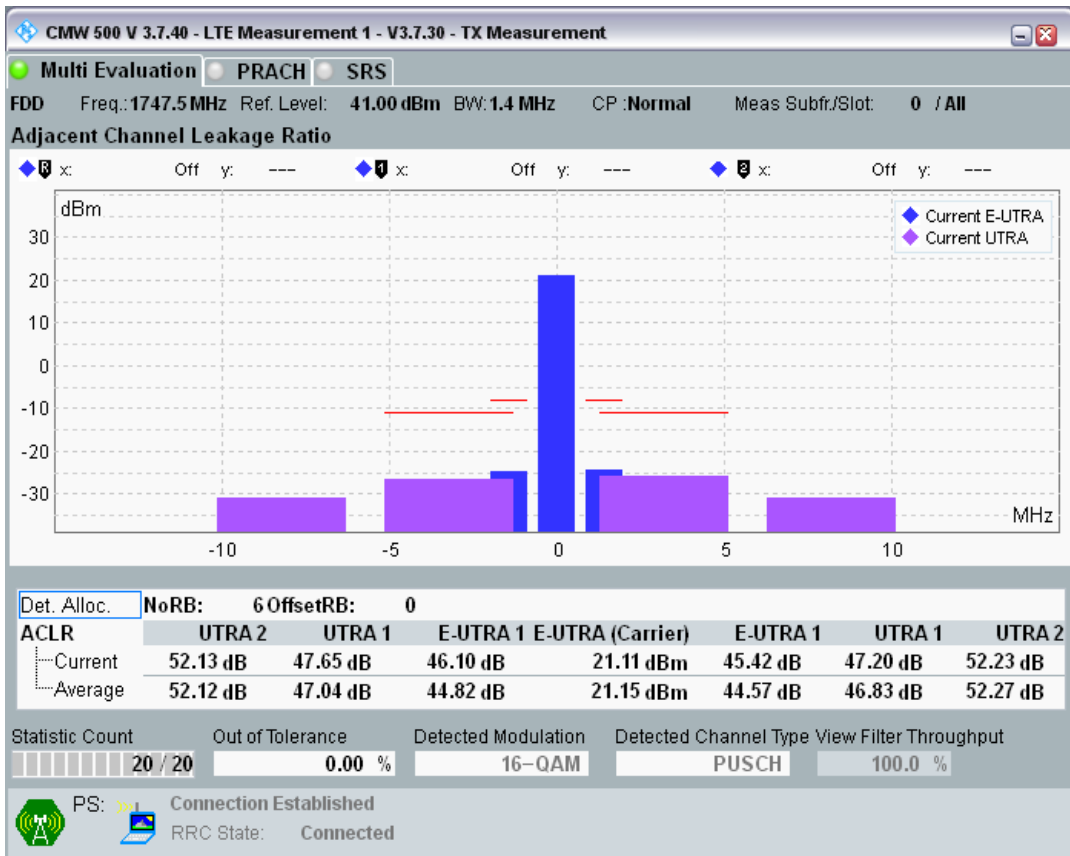

Band3 QPSK BW=1.4MHz Channel=19575 RB Size=6 Position=#0

Band3 QAM16 BW=1.4MHz Channel=19575 RB Size=5 Position=#0

Band3 QAM16 BW=1.4MHz Channel=19575 RB Size=5 Position=#Max

Band3 QAM16 BW=1.4MHz Channel=19575 RB Size=6 Position=#0