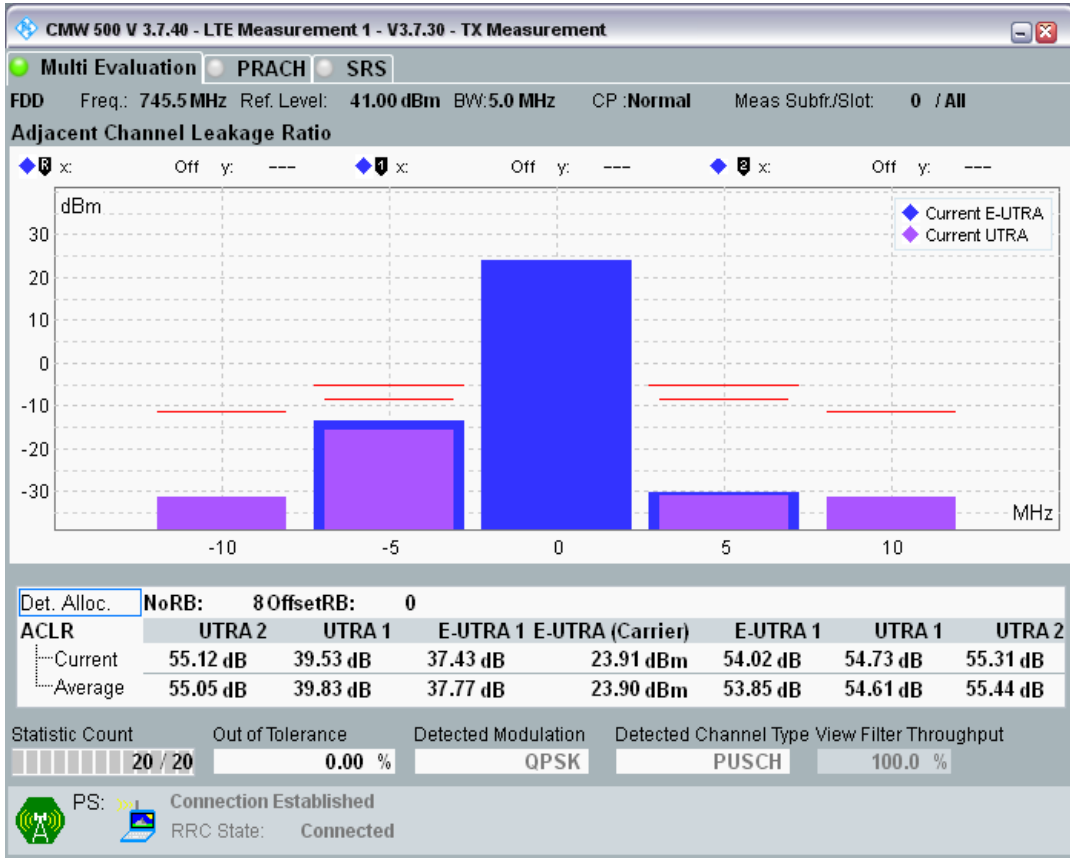

Band28 QPSK BW=5MHz Channel=27635 RB Size=8 Position=#0

Band28 QPSK BW=5MHz Channel=27635 RB Size=8 Position=#Max