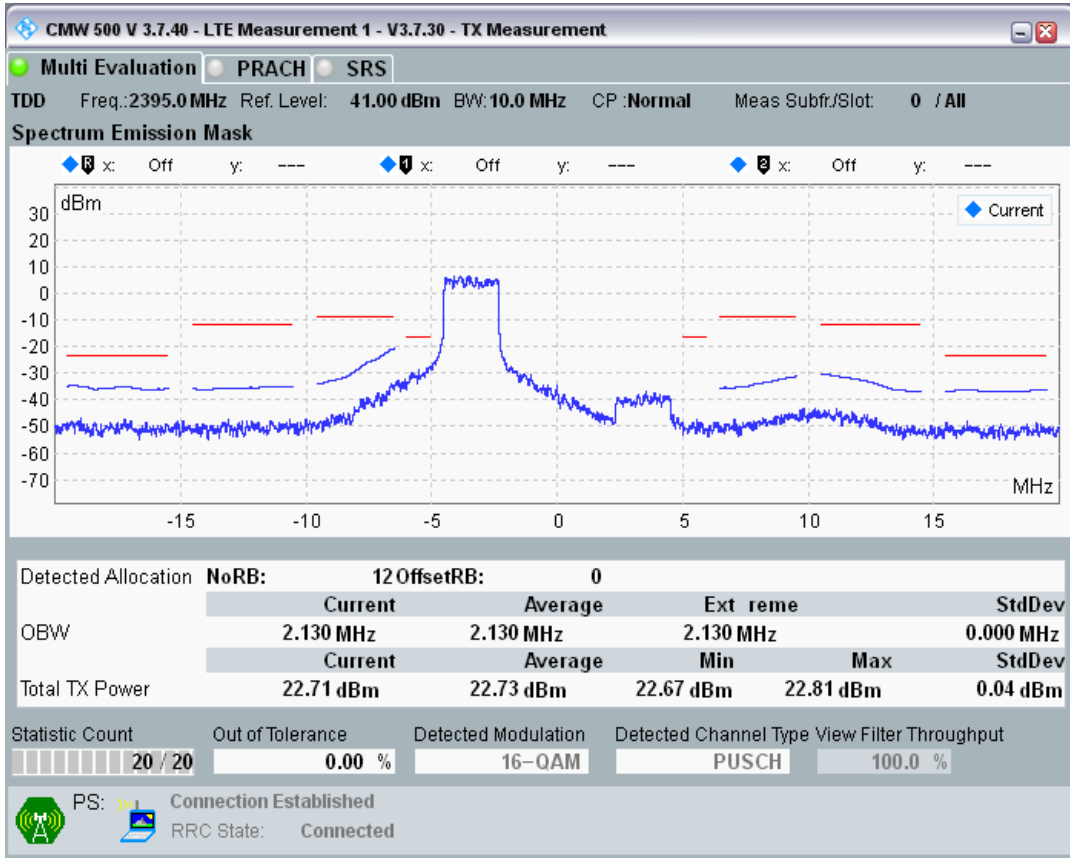

Band40 QAM16 BW=10MHz Channel=39600 RB Size=12 Position=#0

Band40 QAM16 BW=10MHz Channel=39150 RB Size=50 Position=#0