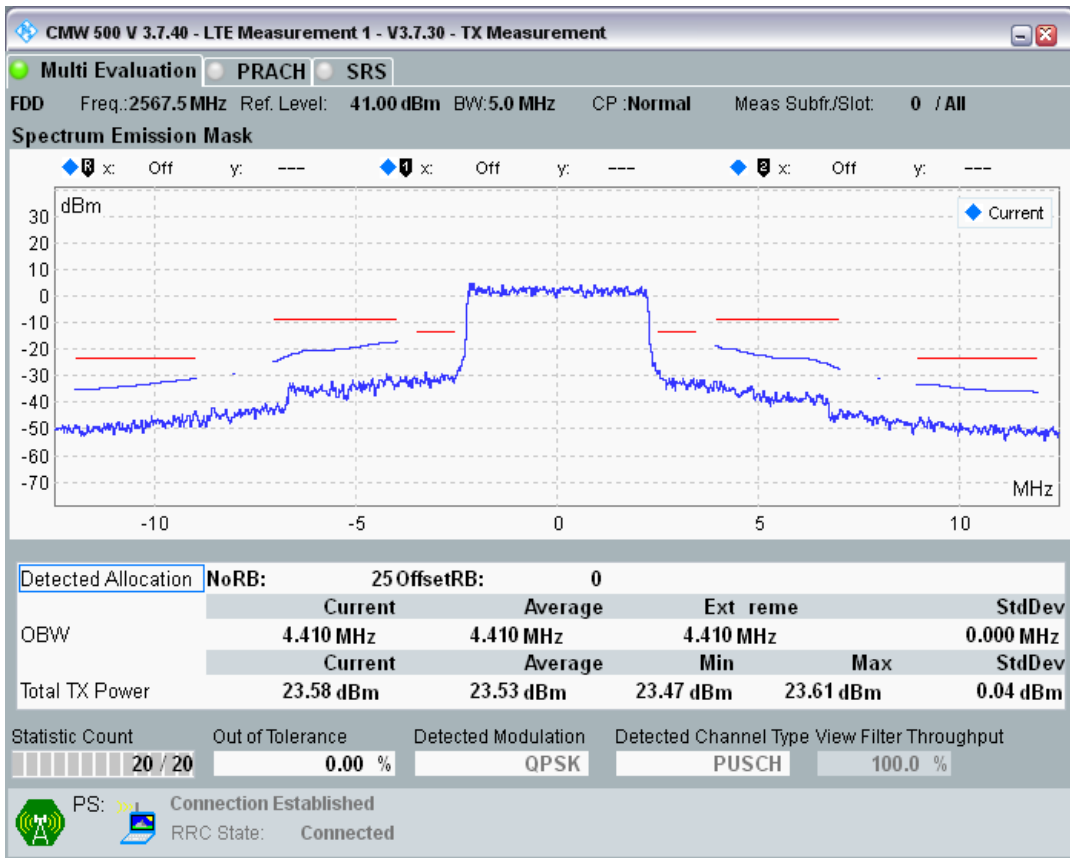

Band7 QPSK BW=5MHz Channel=21425 RB Size=25 Position=#0

Band7 QPSK BW=5MHz Channel=21100 RB Size=8 Position=#0