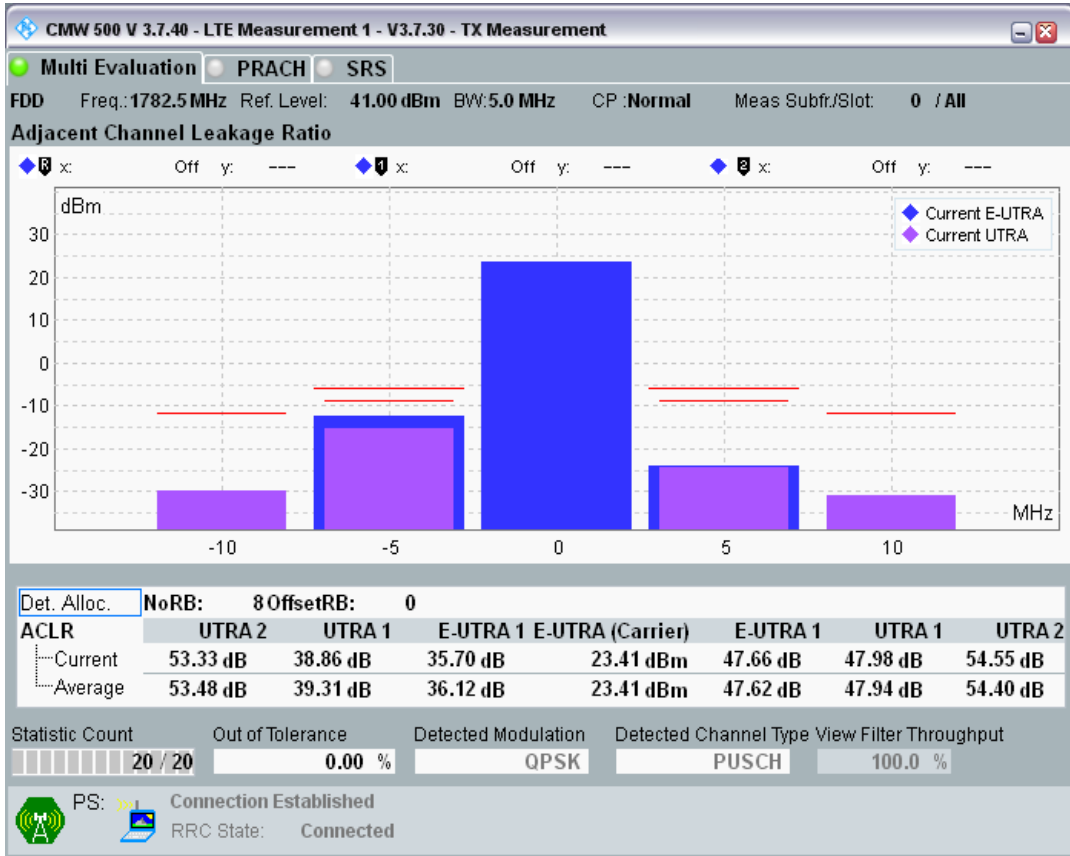

Band3 QPSK BW=5MHz Channel=19925 RB Size=8 Position=#0

Band3 QPSK BW=5MHz Channel=19925 RB Size=8 Position=#Max