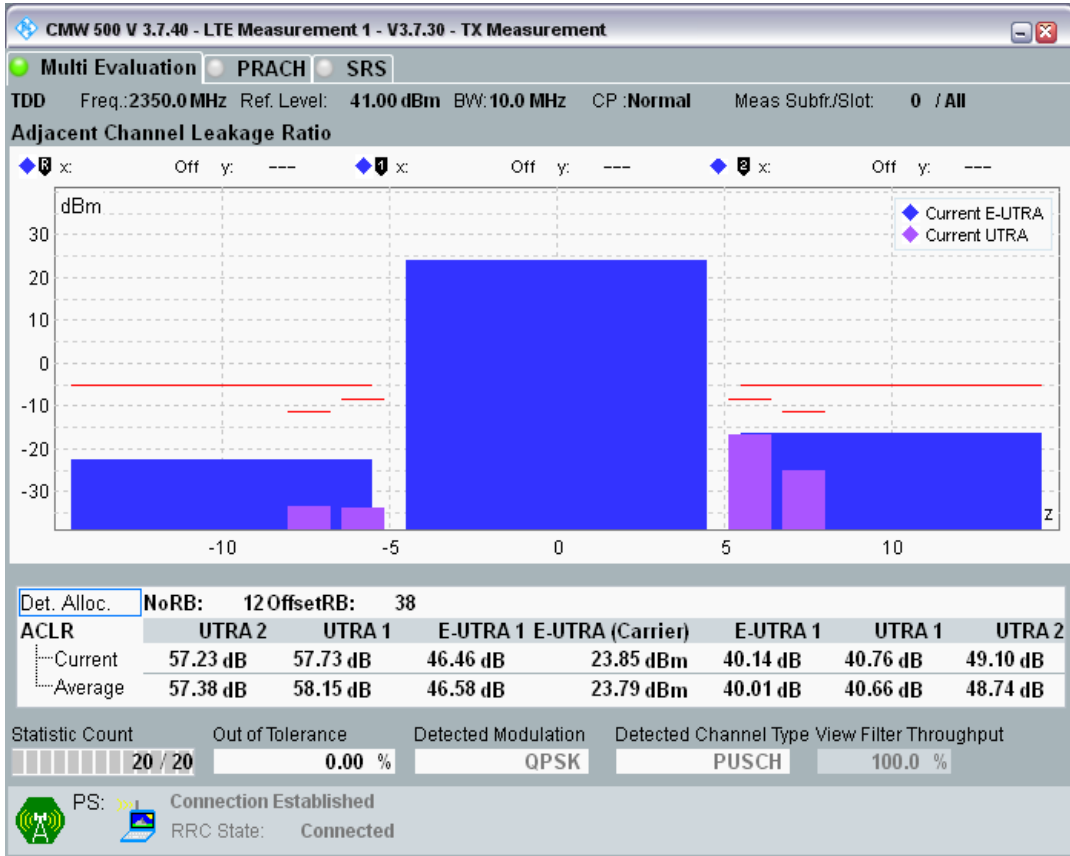

Band40 QPSK BW=10MHz Channel=39150 RB Size=12 Position=#Max

Band40 QAM16 BW=5MHz Channel=39625 RB Size=8 Position=#Max