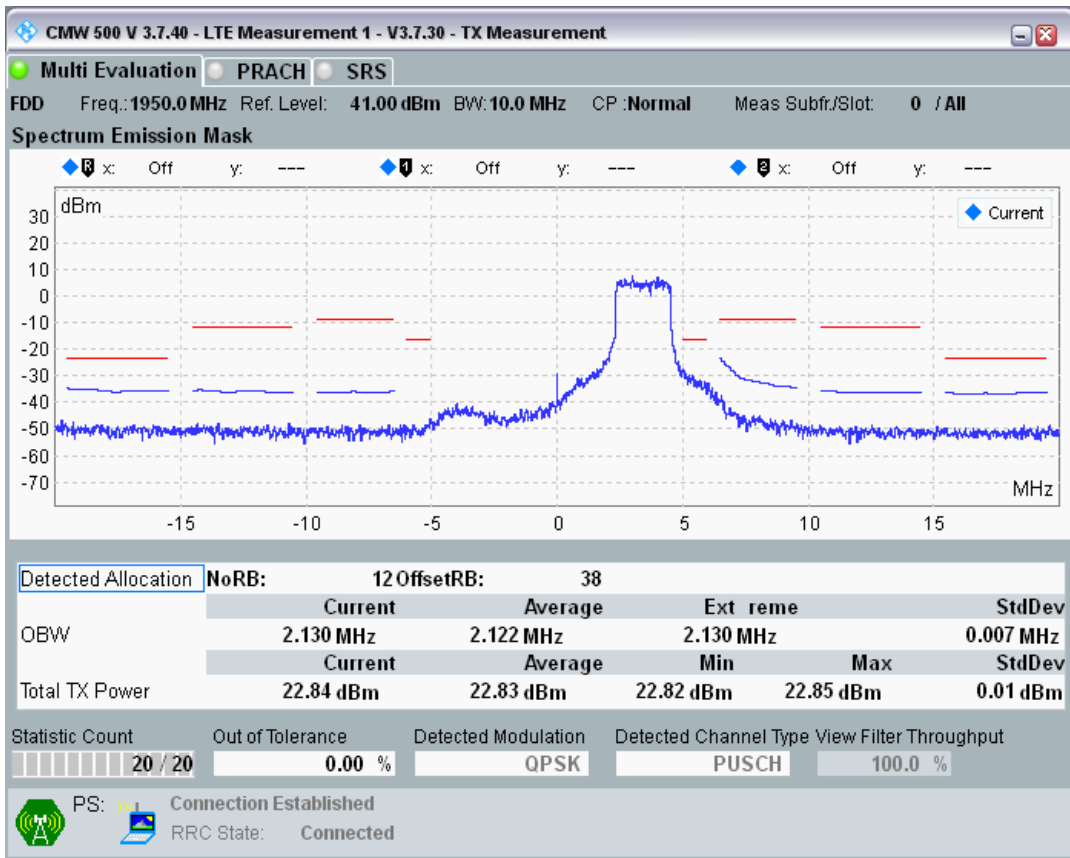

Band1 QPSK BW=10MHz Channel=18300 RB Size=12 Position=#Max

Band1 QPSK BW=10MHz Channel=18300 RB Size=50 Position=#0