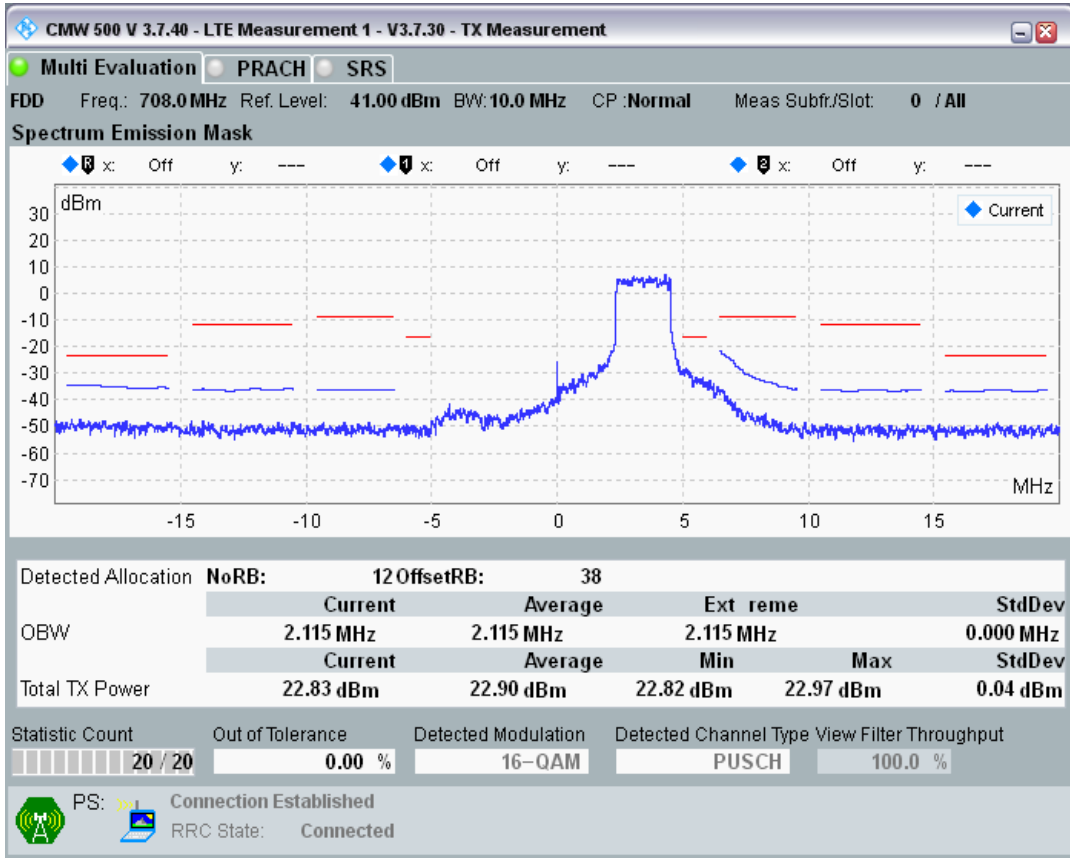

Band28 QAM16 BW=10MHz Channel=27260 RB Size=12 Position=#Max

Band28 QAM16 BW=10MHz Channel=27260 RB Size=50 Position=#0