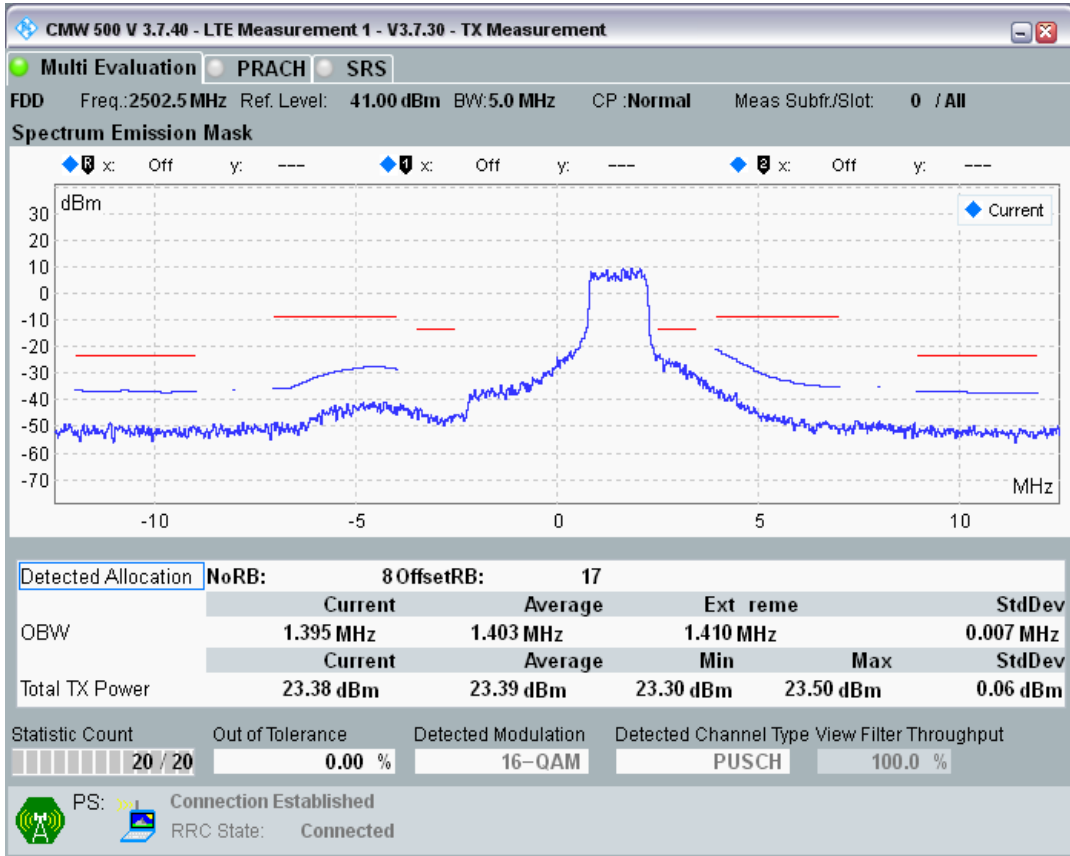

Band7 QAM16 BW=5MHz Channel=20775 RB Size=8 Position=#Max

Band7 QAM16 BW=5MHz Channel=21100 RB Size=8 Position=#0