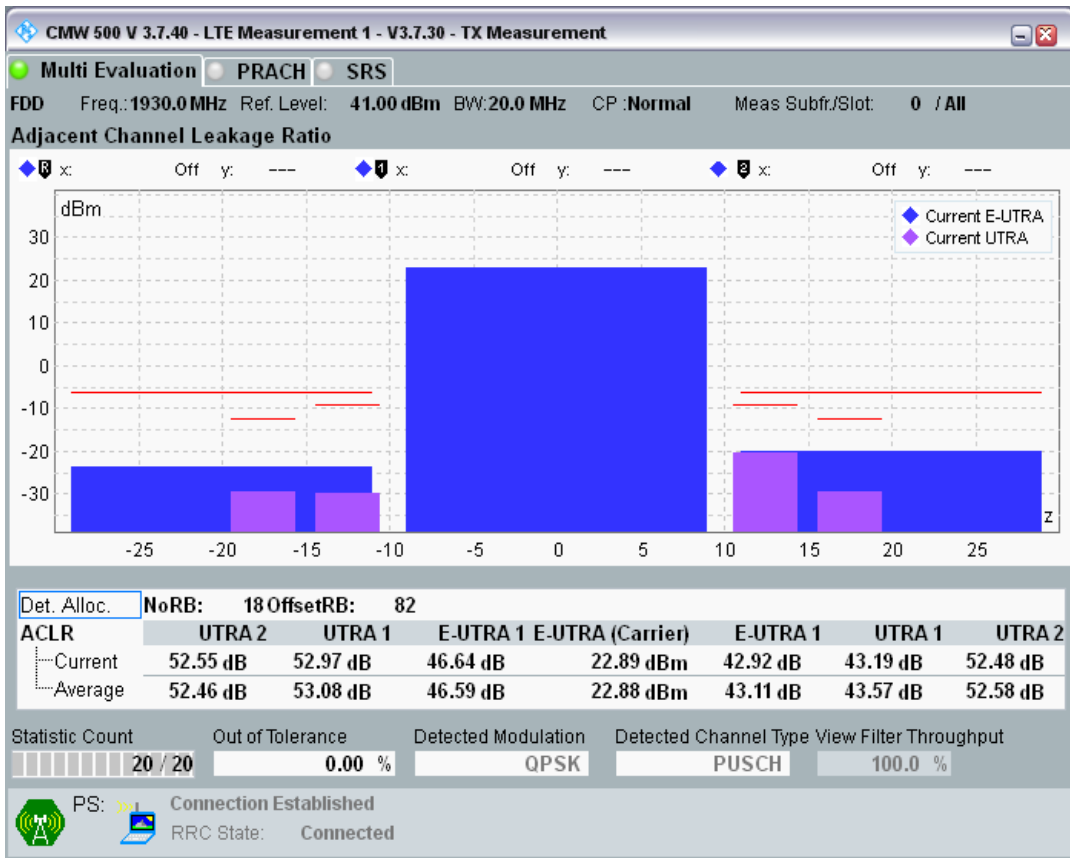

Band1 QPSK BW=20MHz Channel=18100 RB Size=18 Position=#Max

Band1 QPSK BW=20MHz Channel=18100 RB Size=100 Position=#0