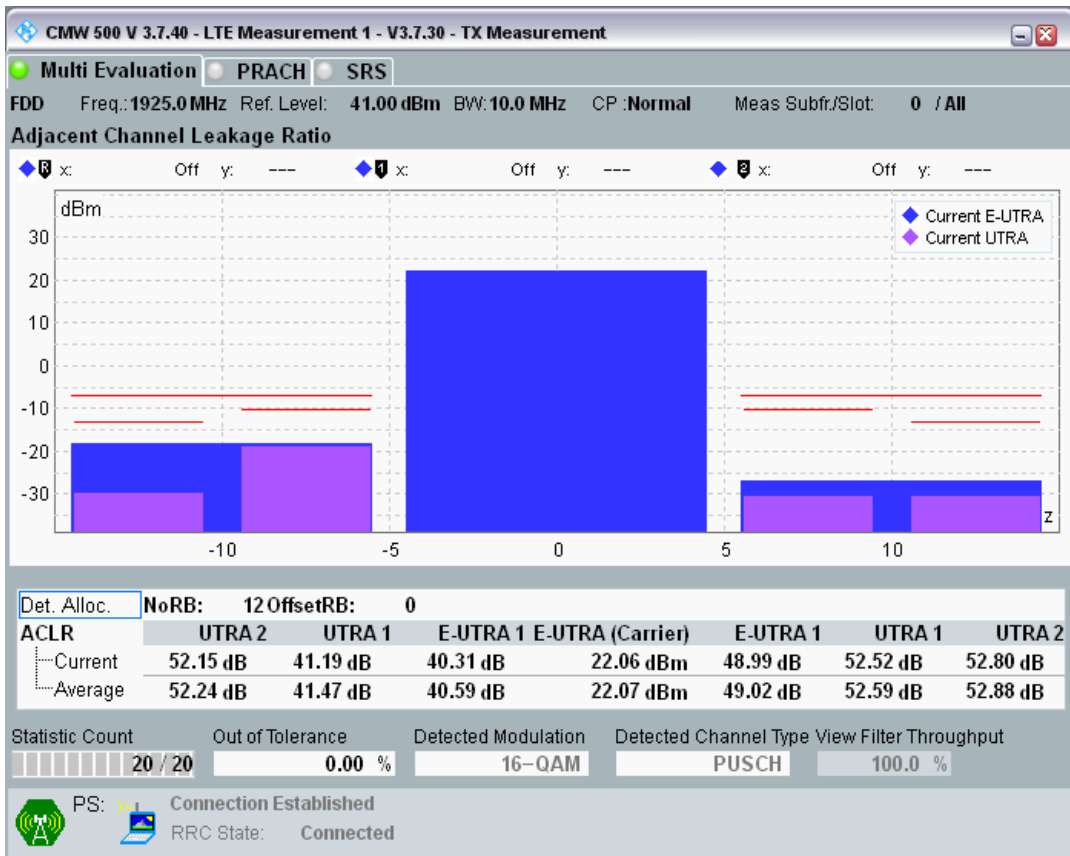

Band1 QAM16 BW=10MHz Channel=18050 RB Size=12 Position=#0

Band1 QAM16 BW=10MHz Channel=18050 RB Size=12 Position=#Max