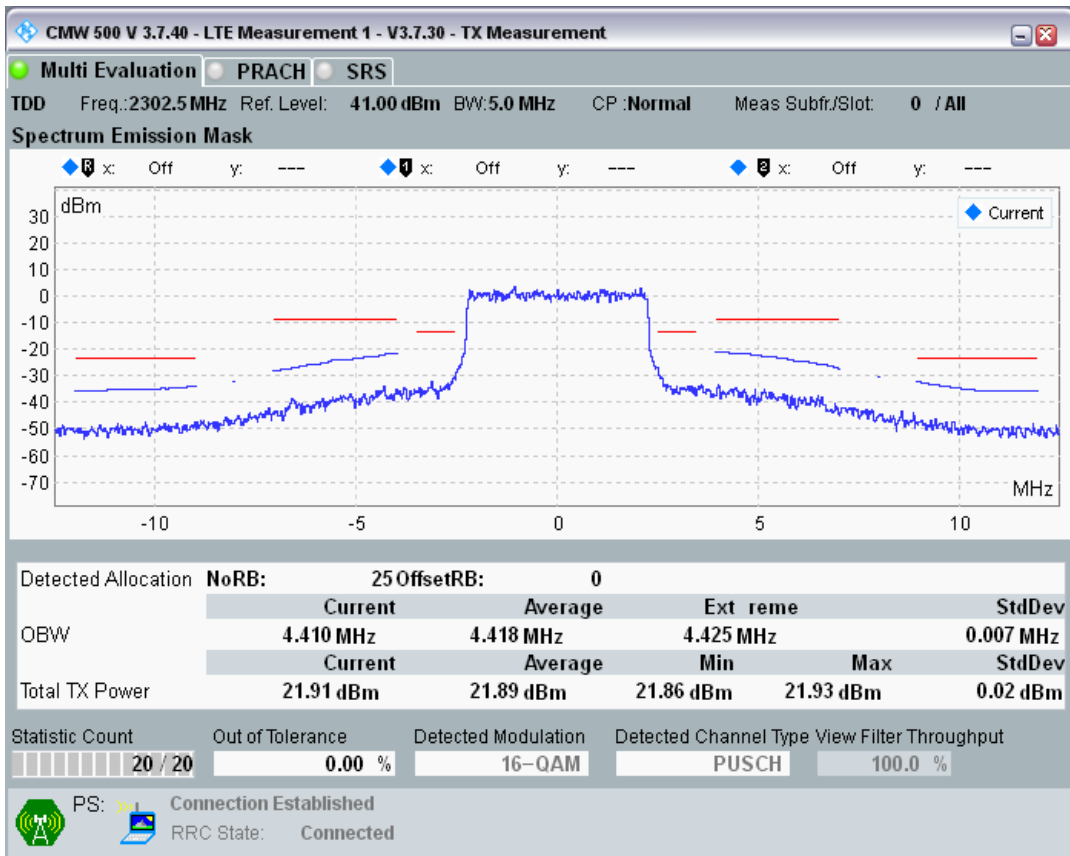

Band40 QAM16 BW=20MHz Channel=39150 RB Size=18 Position=#0

Band40 QAM16 BW=20MHz Channel=39150 RB Size=18 Position=#Max

Band40 QAM16 BW=5MHz Channel=38675 RB Size=8 Position=#0

Band40 QAM16 BW=5MHz Channel=38675 RB Size=25 Position=#0