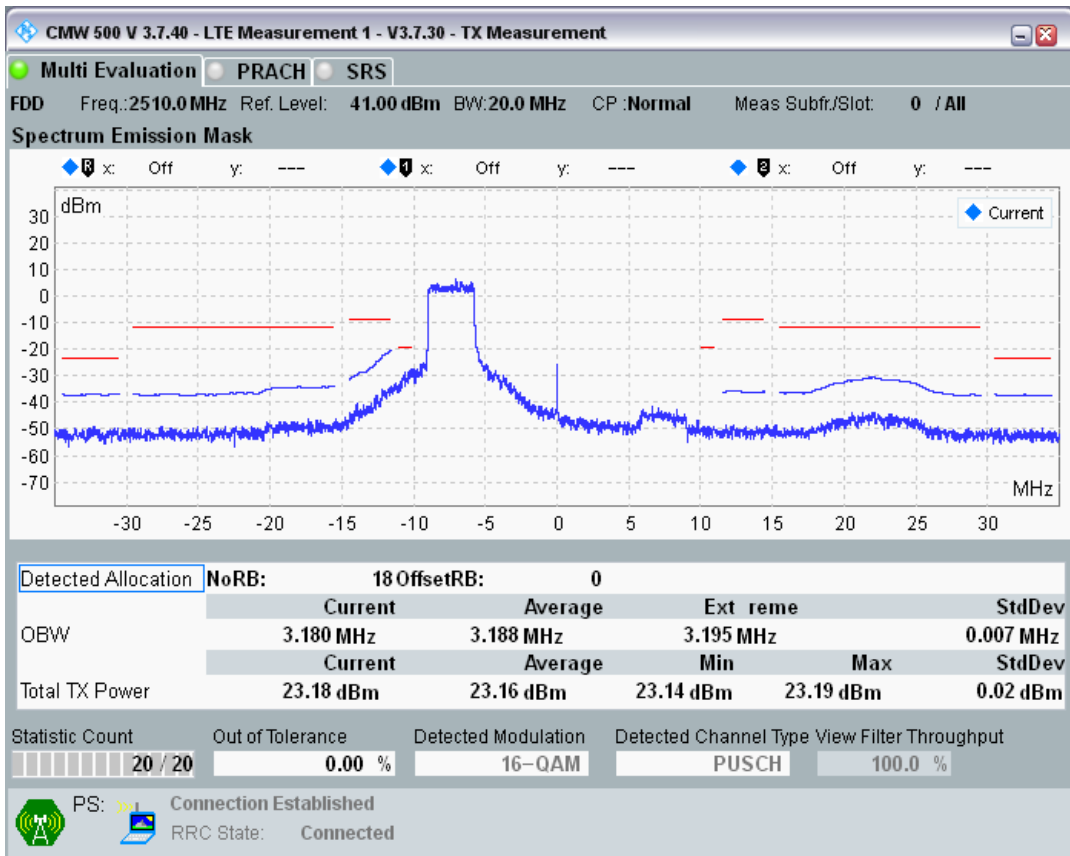

Band7 QAM16 BW=20MHz Channel=20850 RB Size=18 Position=#0

Band7 QAM16 BW=20MHz Channel=20850 RB Size=18 Position=#Max