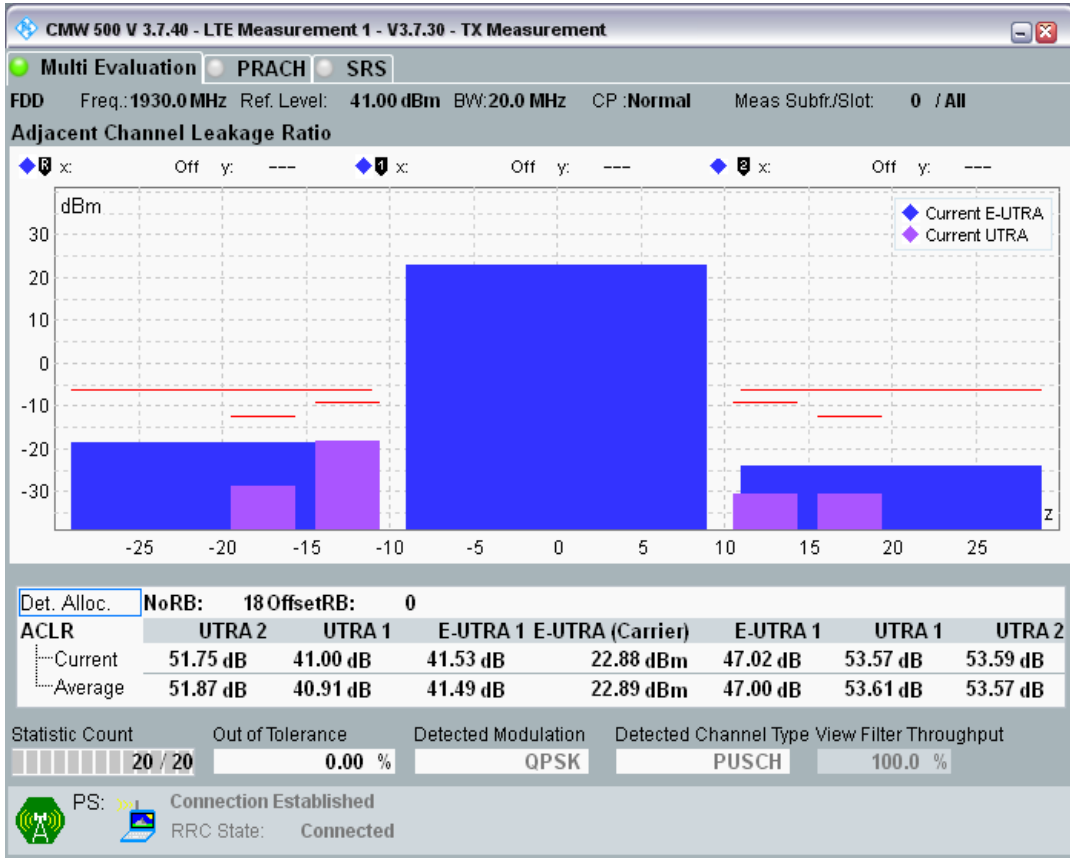

Band1 QPSK BW=20MHz Channel=18100 RB Size=18 Position=#0

Band1 QPSK BW=20MHz Channel=18100 RB Size=18 Position=#Max