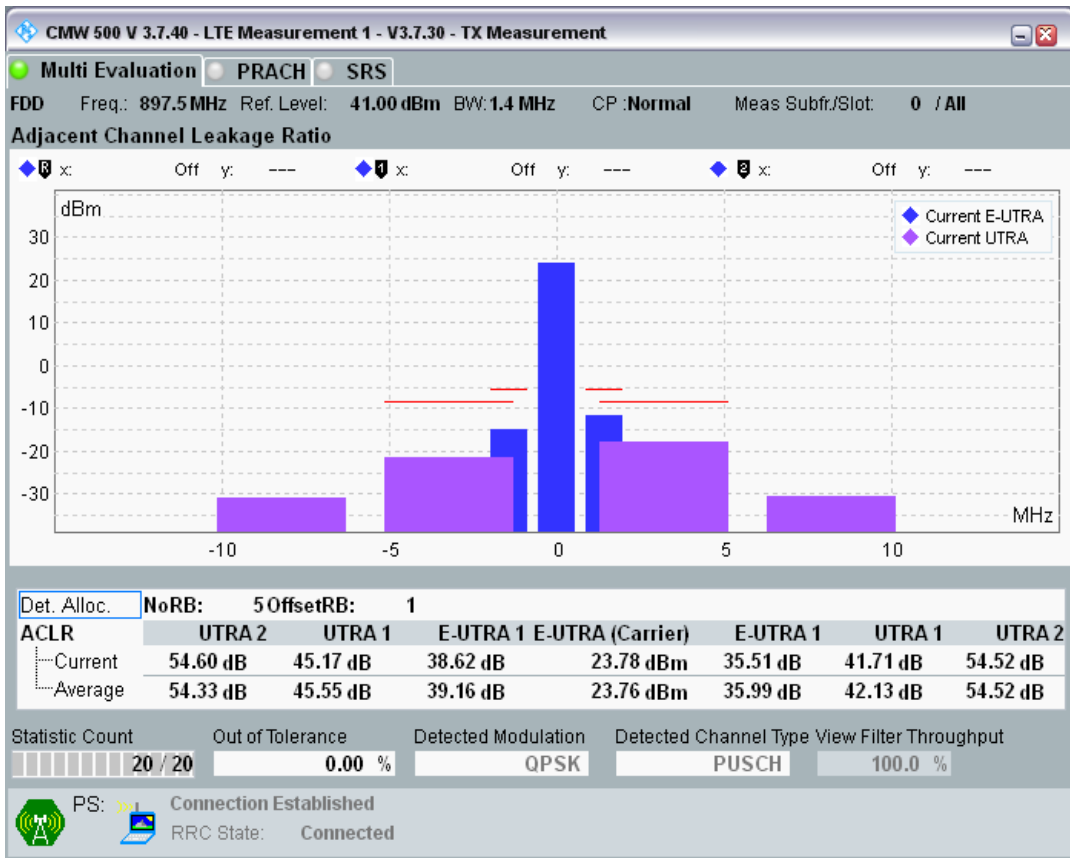

Band8 QAM16 BW=1.4MHz Channel=21457 RB Size=5 Position=#Max

Band8 QAM16 BW=1.4MHz Channel=21457 RB Size=6 Position=#0

Band8 QPSK BW=1.4MHz Channel=21625 RB Size=5 Position=#0

Band8 QPSK BW=1.4MHz Channel=21625 RB Size=5 Position=#Max