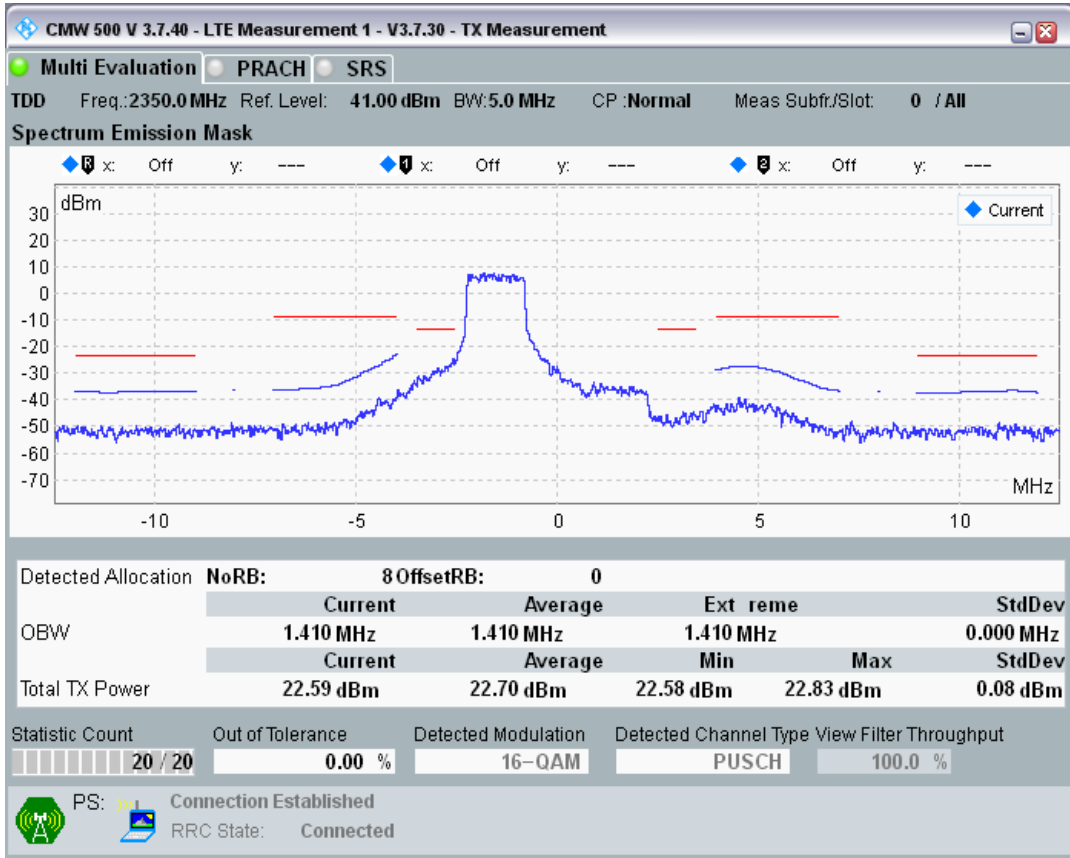

Band40 QAM16 BW=5MHz Channel=39150 RB Size=8 Position=#0

Band40 QAM16 BW=5MHz Channel=39150 RB Size=25 Position=#0