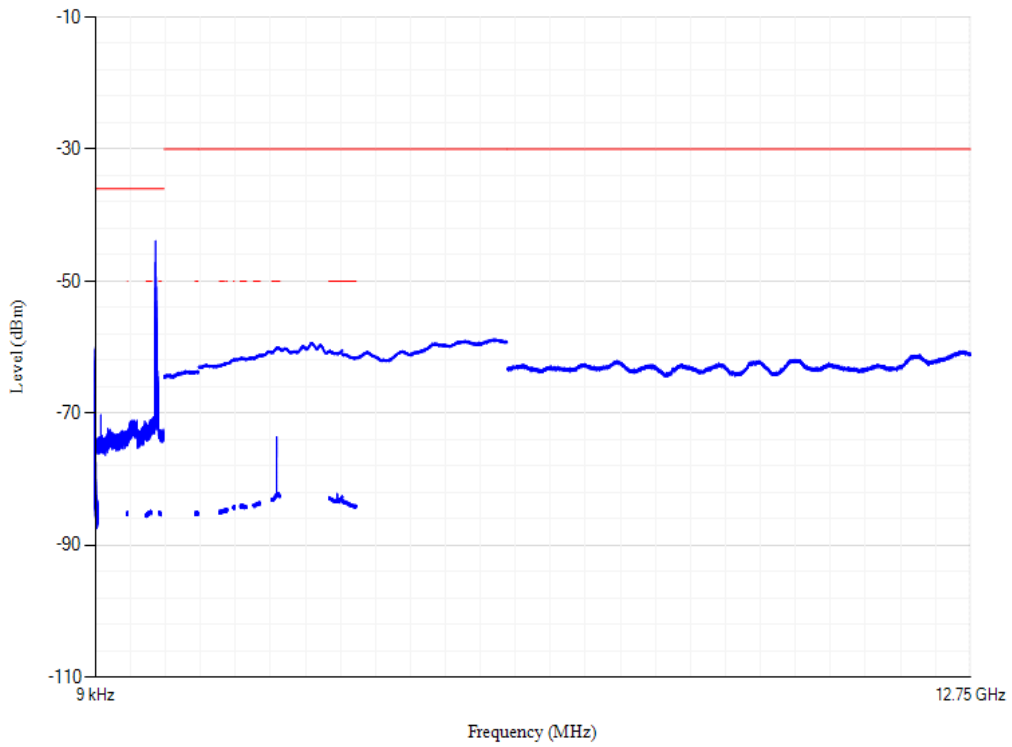

Conducted spurious emissions

Band8 QPSK BW=5MHz Channel=21475 RB Size=1 Position=#0