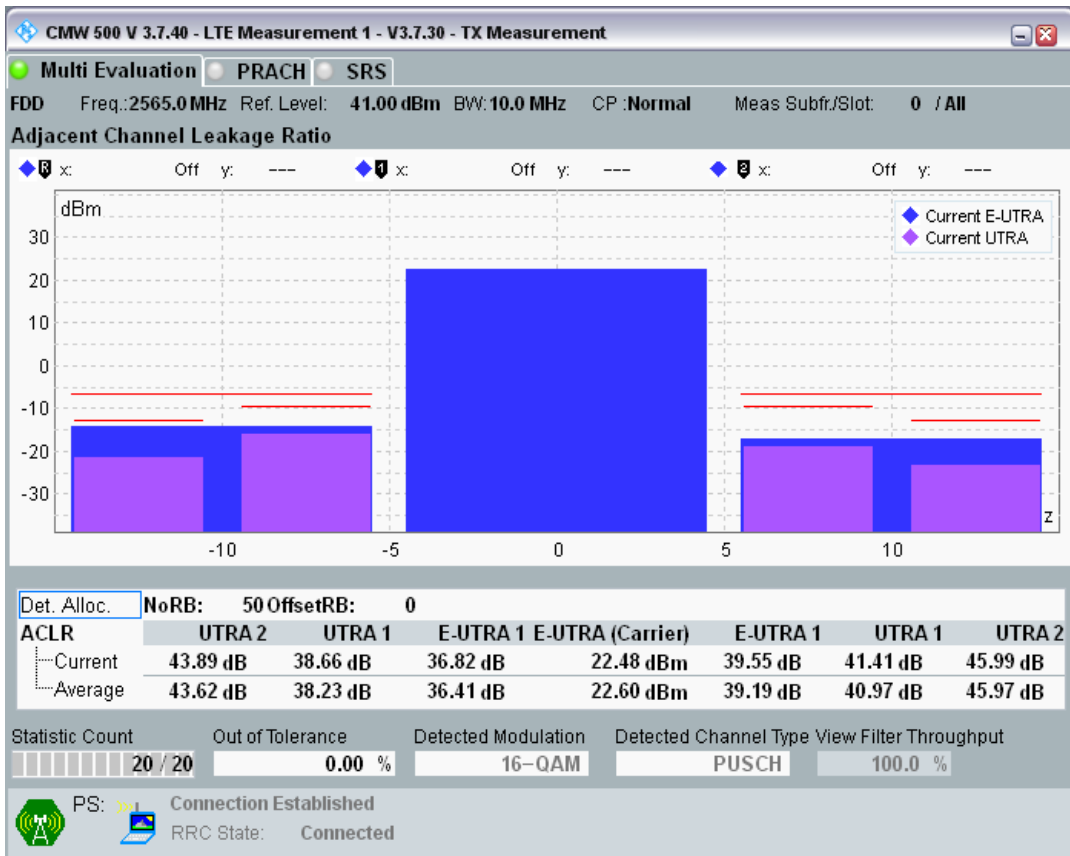

Band7 QAM16 BW=10MHz Channel=21400 RB Size=50 Position=#0

Band7 QAM16 BW=10MHz Channel=21400 RB Size=12 Position=#Max