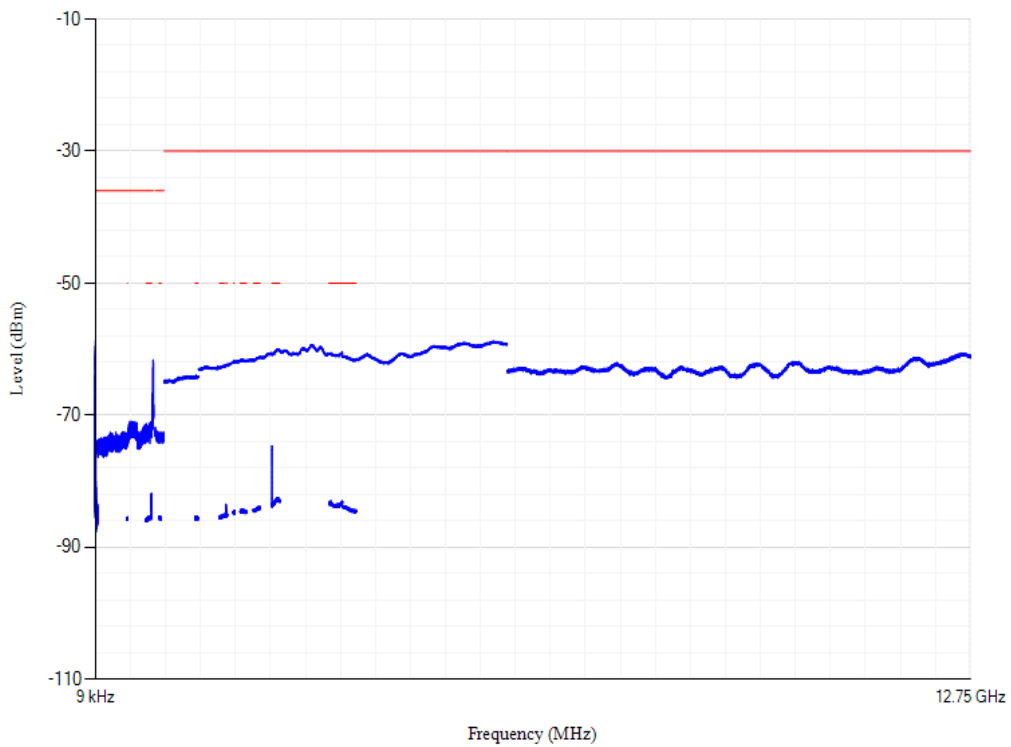

Conducted spurious emissions

Band20 QPSK BW=20MHz Channel=24250 RB Size=1 Position=#0