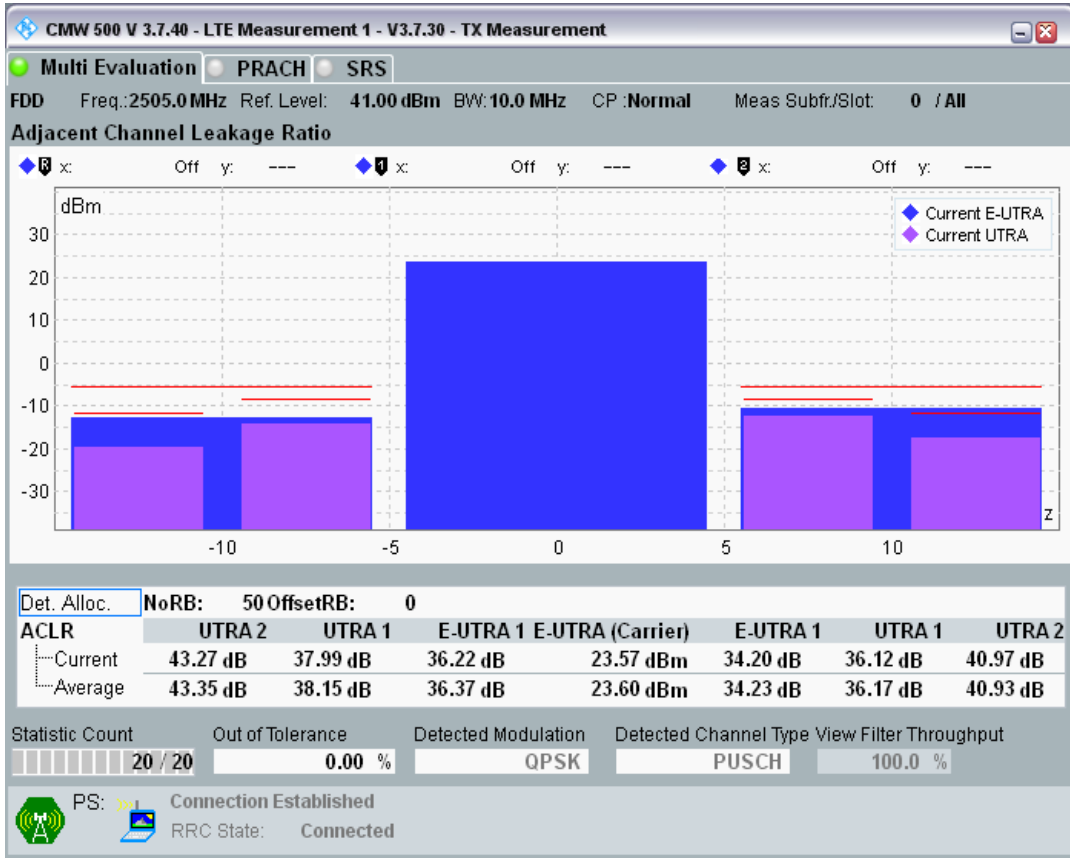

Band7 QPSK BW=10MHz Channel=20800 RB Size=50 Position=#0

Band7 QPSK BW=10MHz Channel=20800 RB Size=12 Position=#0