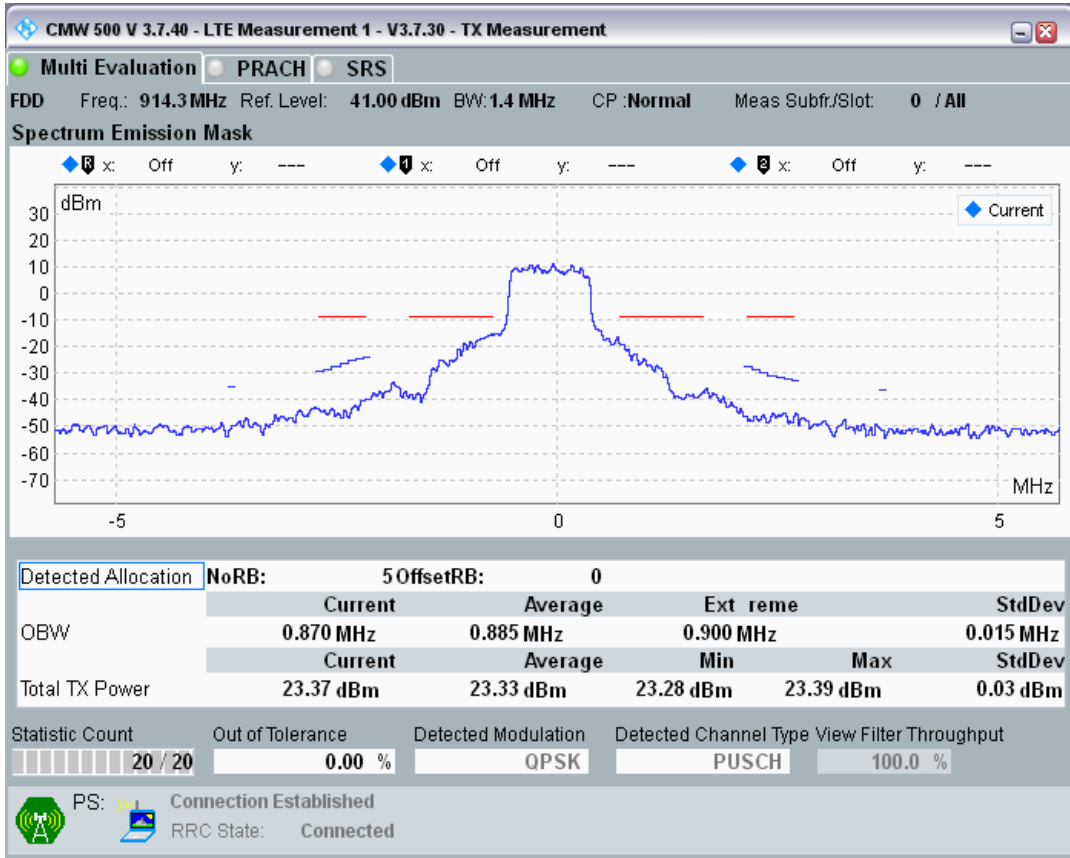

Band8 QPSK BW=1.4MHz Channel=21793 RB Size=5 Position=#0

Band8 QPSK BW=1.4MHz Channel=21793 RB Size=5 Position=#Max