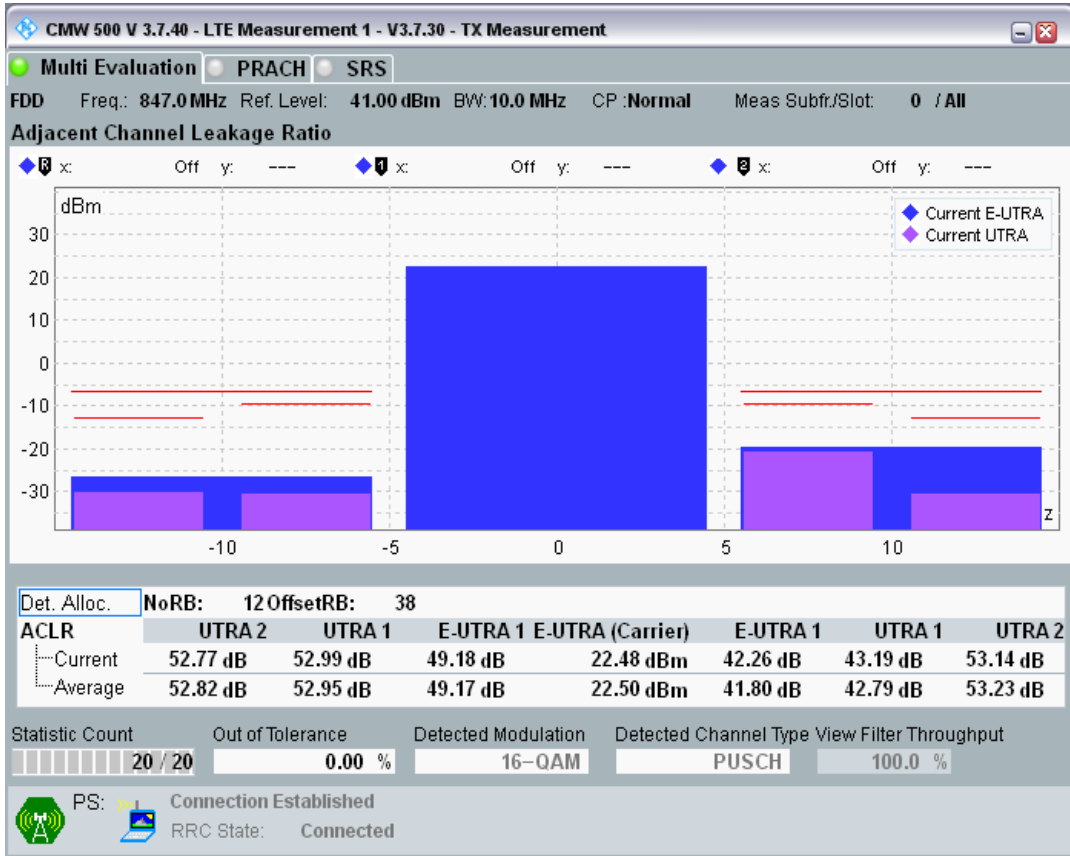

Band20 QAM16 BW=10MHz Channel=24300 RB Size=12 Position=#Max

Band20 QAM16 BW=10MHz Channel=24300 RB Size=50 Position=#0