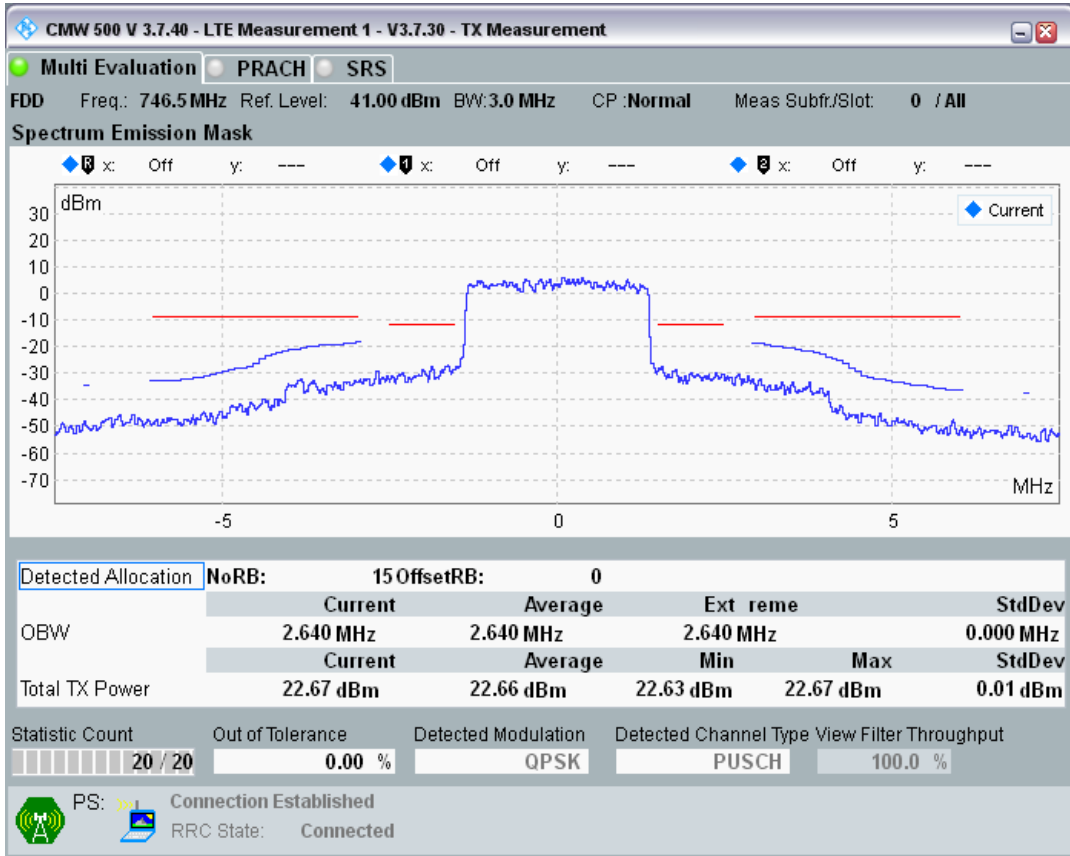

Band28 QPSK BW=3MHz Channel=27645 RB Size=15 Position=#0

Band28 QAM16 BW=3MHz Channel=27645 RB Size=4 Position=#0