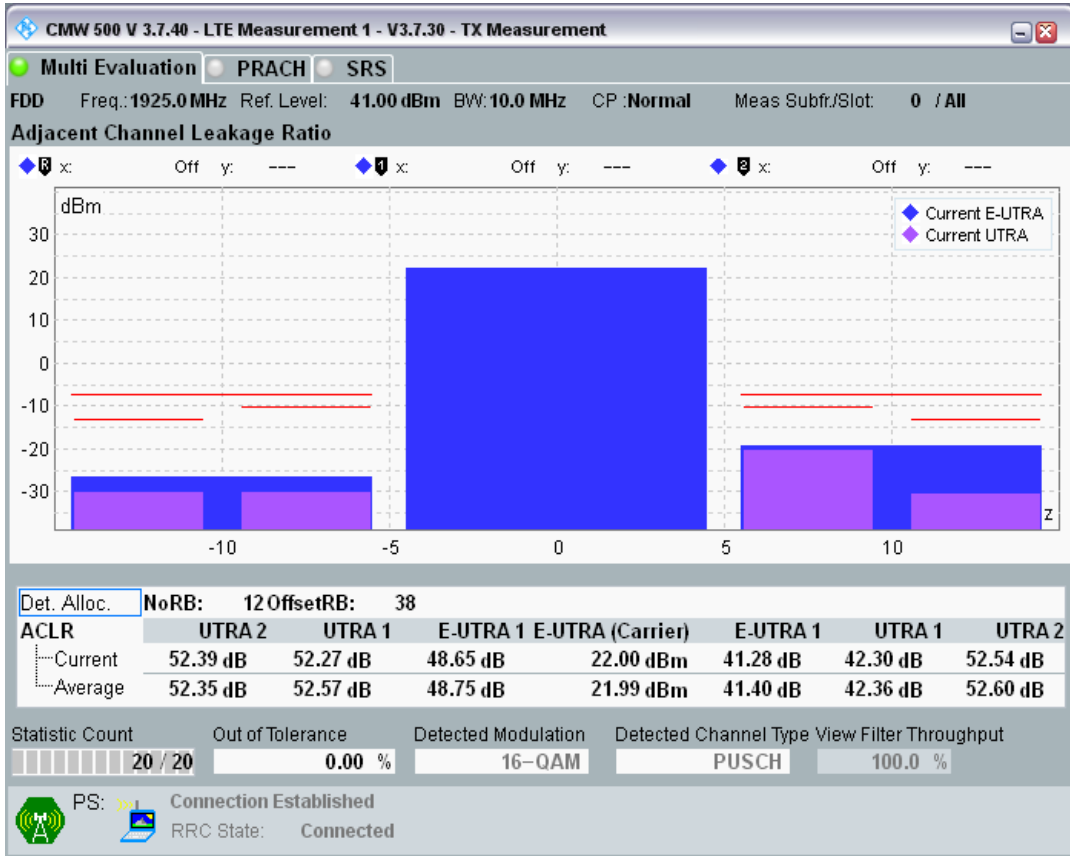

Band1 QAM16 BW=10MHz Channel=18050 RB Size=12 Position=#Max

Band1 QAM16 BW=10MHz Channel=18050 RB Size=50 Position=#0