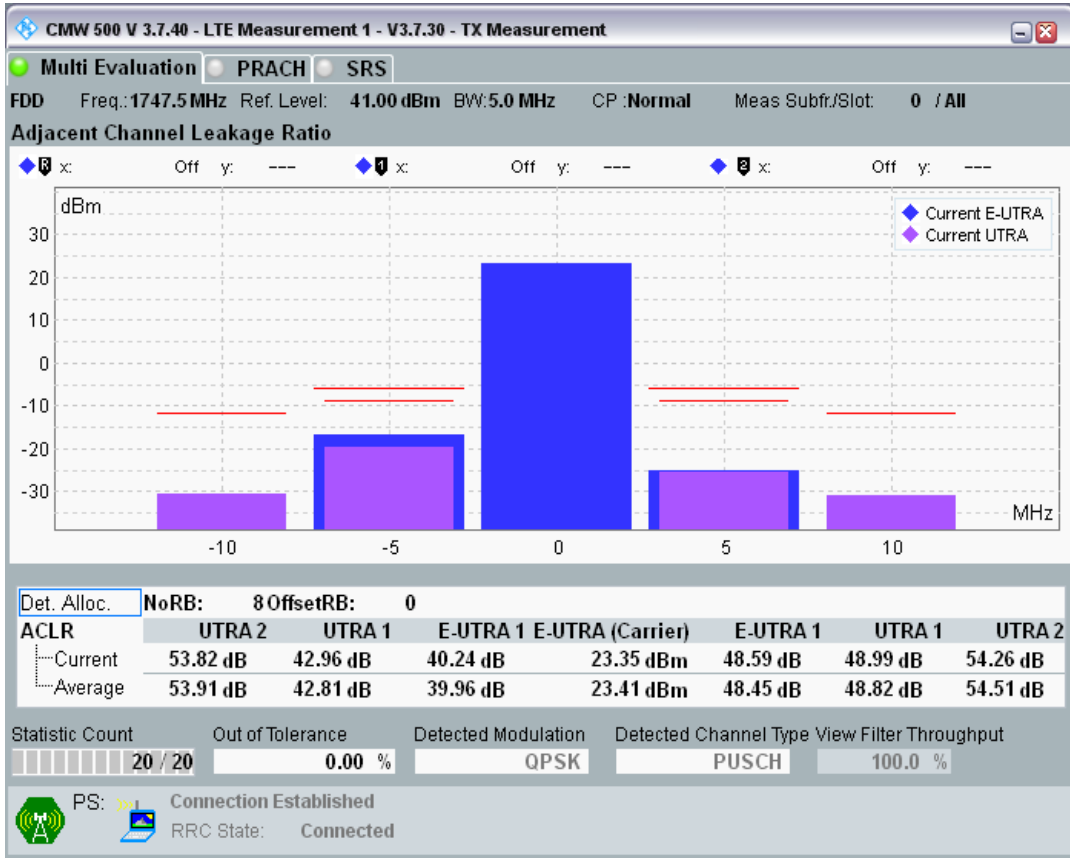

Band3 QPSK BW=5MHz Channel=19575 RB Size=8 Position=#0

Band3 QPSK BW=5MHz Channel=19575 RB Size=8 Position=#Max