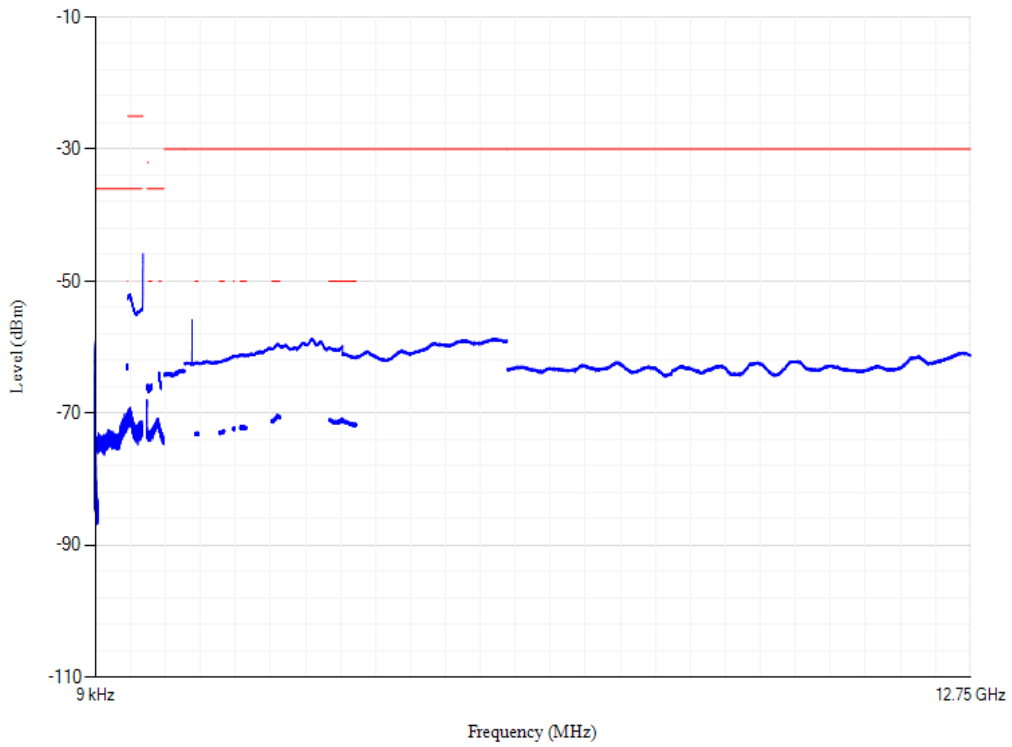

Conducted spurious emissions

Band28 QPSK BW=5MHz Channel=27635 RB Size=1 Position=#0

Conducted spurious emissions

Band28 QPSK BW=20MHz Channel=27310 RB Size=1 Position=#0

Conducted spurious emissions

Band28 QPSK BW=20MHz Channel=27460 RB Size=1 Position=#0