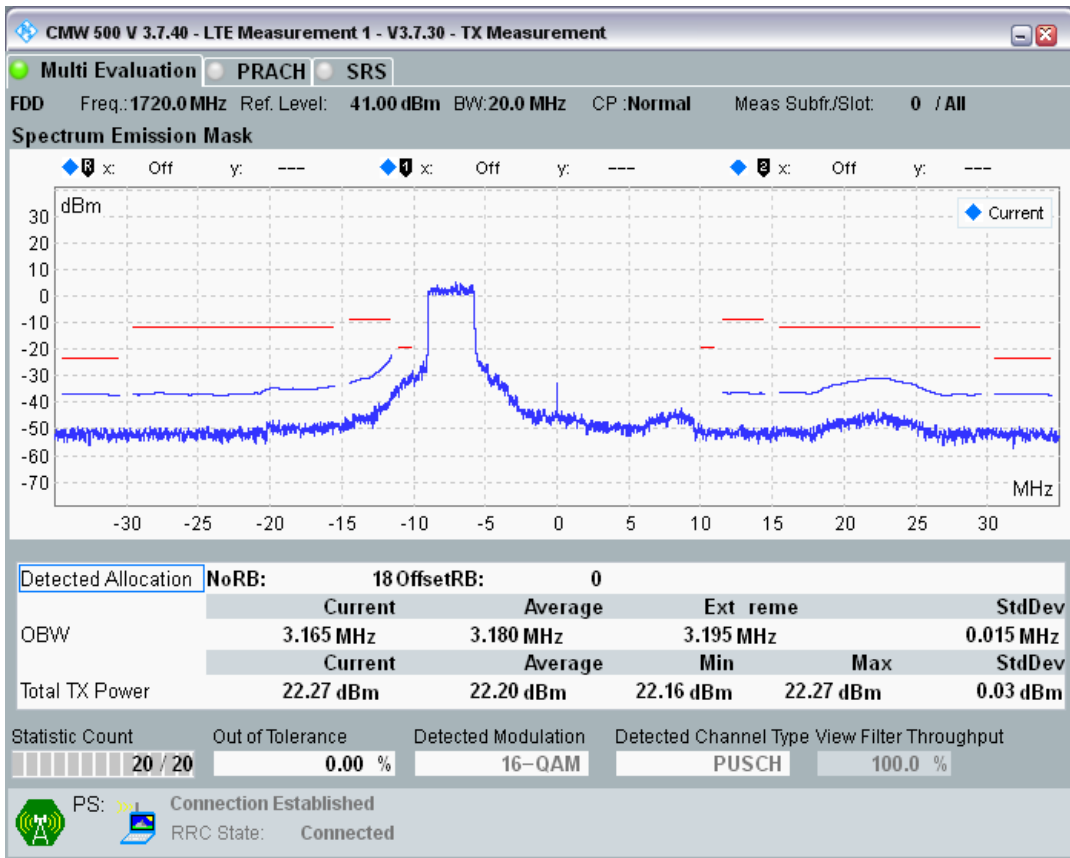

Band3 QAM16 BW=20MHz Channel=19300 RB Size=18 Position=#0

Band3 QAM16 BW=20MHz Channel=19300 RB Size=18 Position=#Max