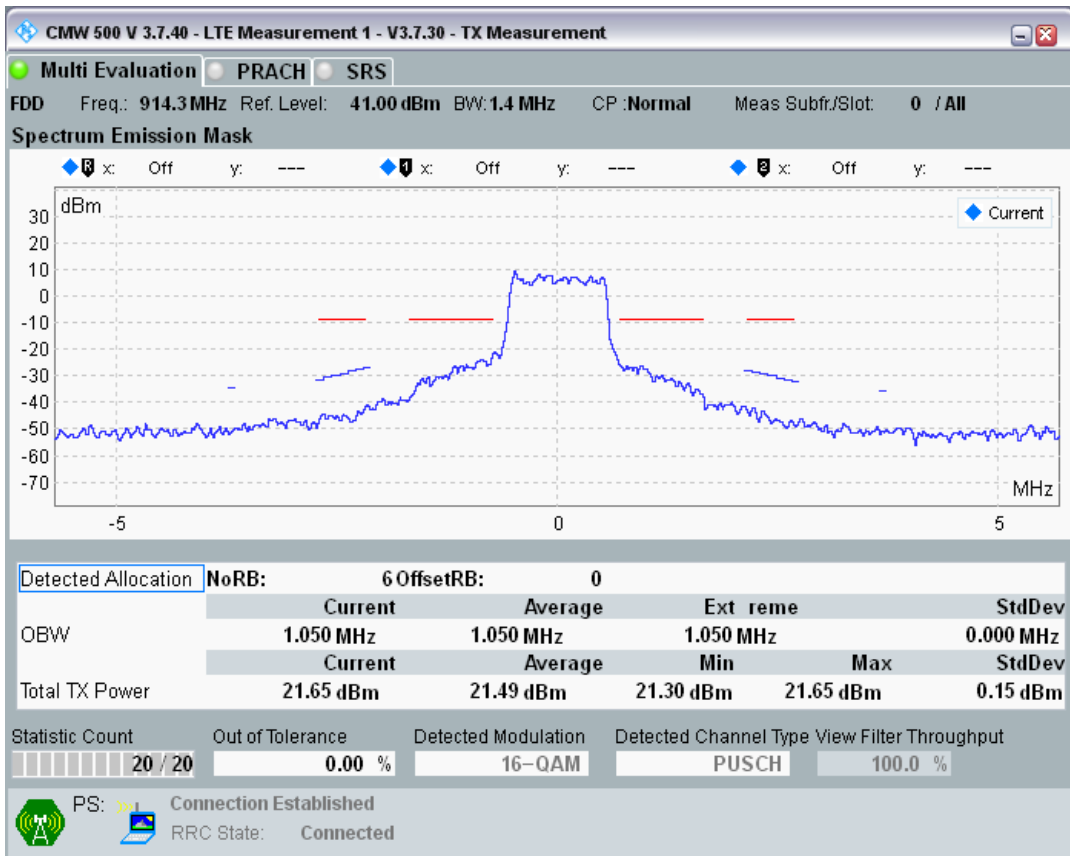

Band8 QAM16 BW=1.4MHz Channel=21793 RB Size=6 Position=#0

Band8 QPSK BW=5MHz Channel=21475 RB Size=8 Position=#0