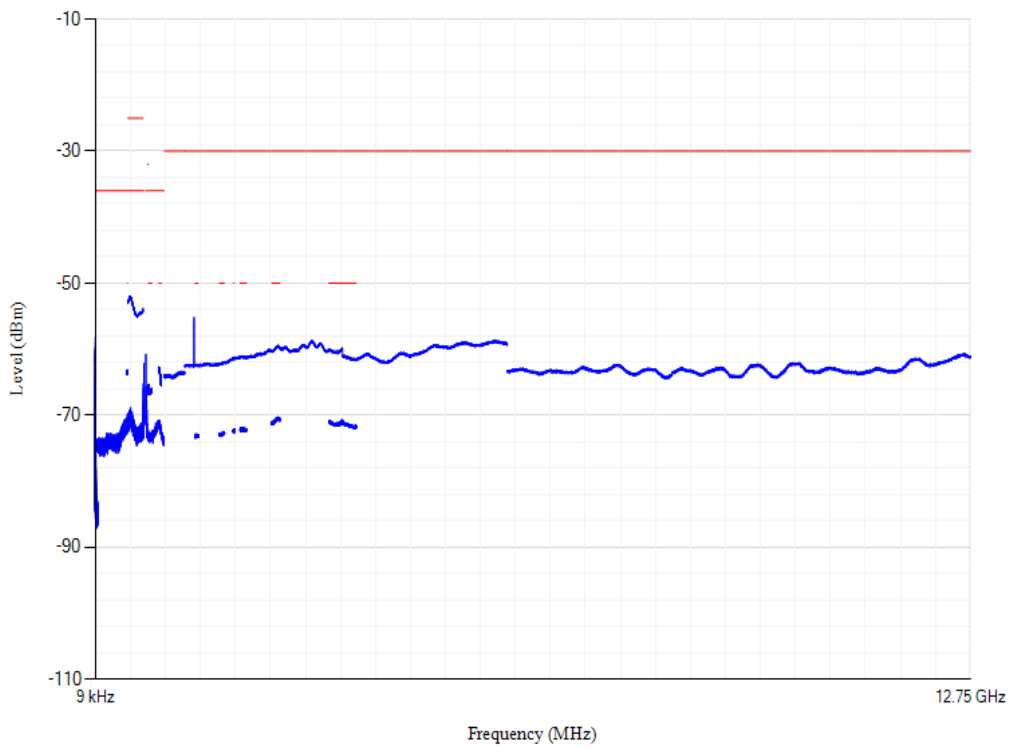

Conducted spurious emissions

Band28 QPSK BW=5MHz Channel=27635 RB Size=1 Position=#0