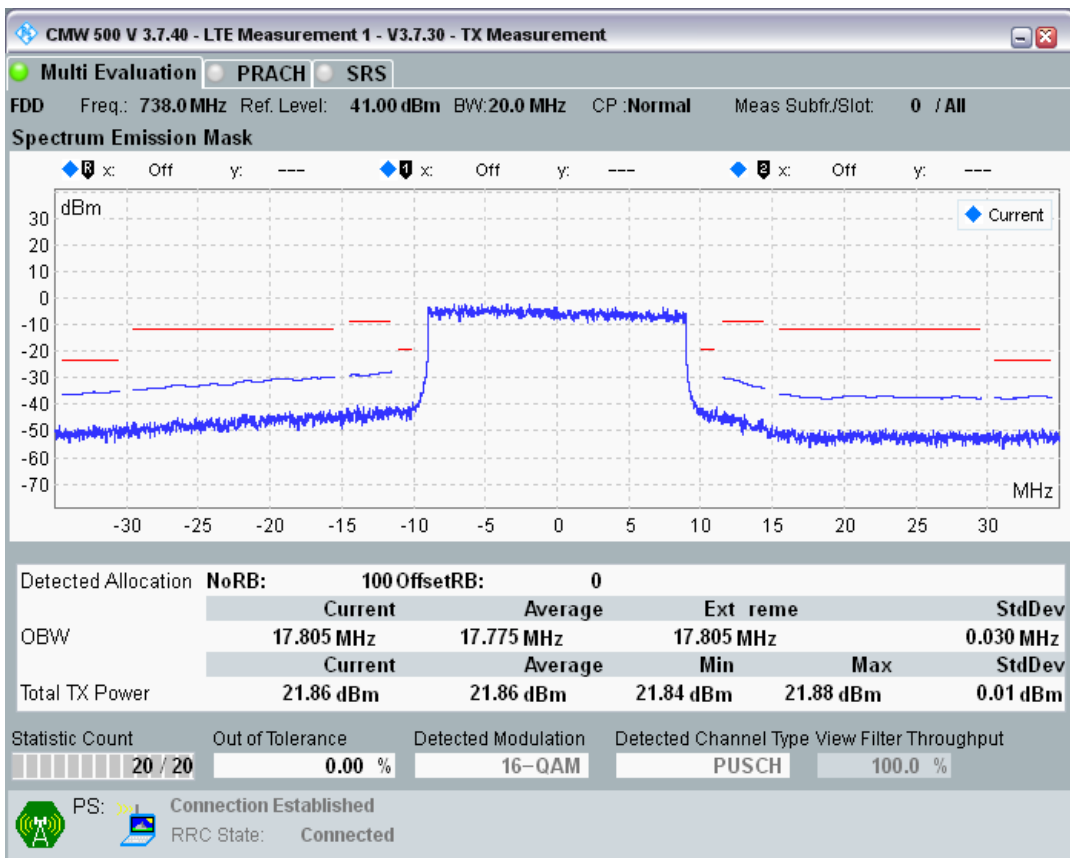

Band28 QPSK BW=20MHz Channel=27560 RB Size=100 Position=#0

Band28 QAM16 BW=20MHz Channel=27560 RB Size=18 Position=#0

Band28 QAM16 BW=20MHz Channel=27560 RB Size=18 Position=#Max

Band28 QAM16 BW=20MHz Channel=27560 RB Size=100 Position=#0