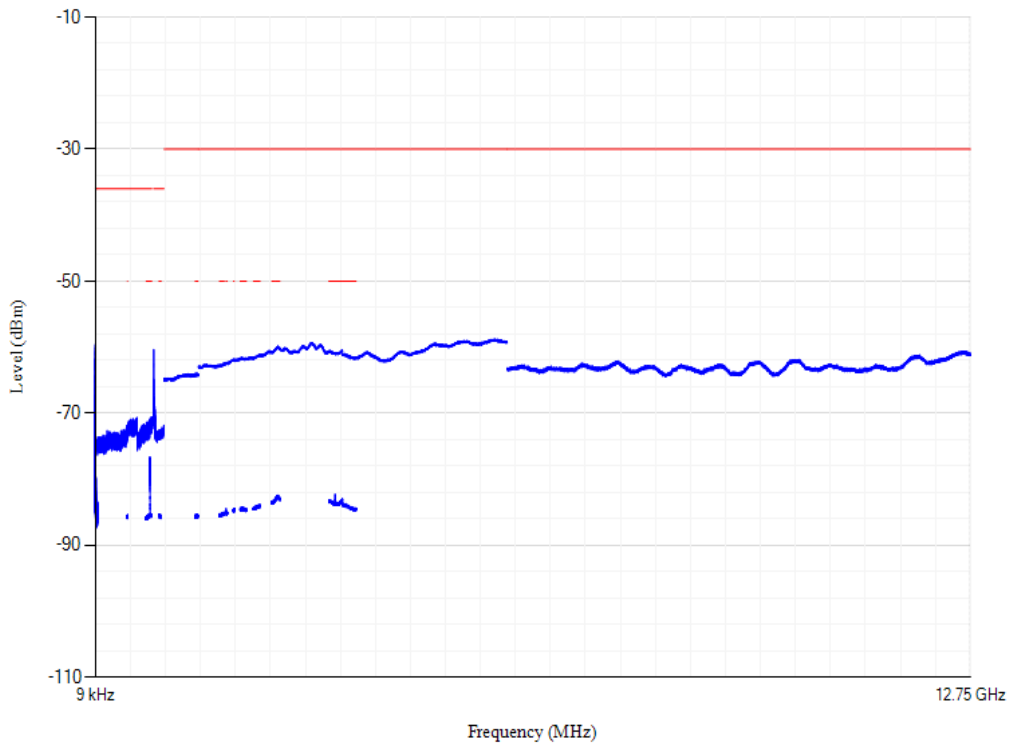

Conducted spurious emissions

Band1 QPSK BW=20MHz Channel=18500 RB Size=1 Position=#0

Conducted spurious emissions

Band20 QPSK BW=5MHz Channel=24175 RB Size=1 Position=#0

Conducted spurious emissions

Band20 QPSK BW=5MHz Channel=24300 RB Size=1 Position=#0