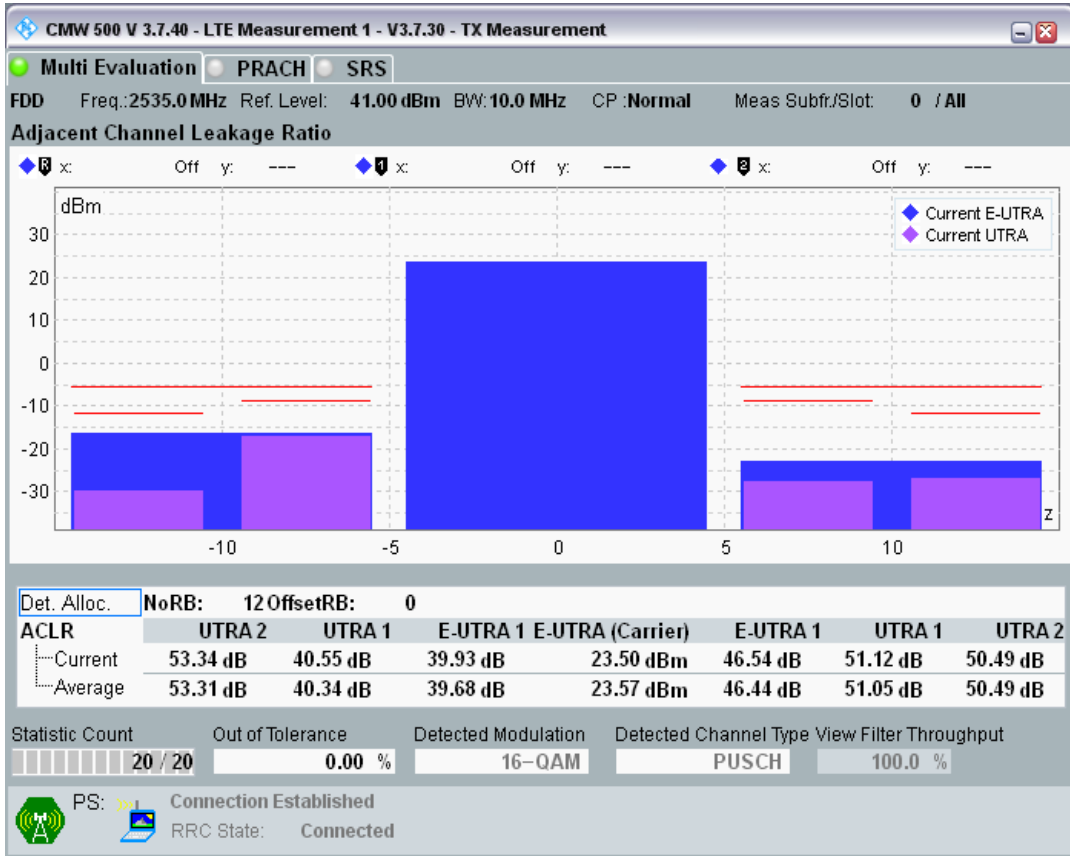

Band7 QAM16 BW=10MHz Channel=21100 RB Size=12 Position=#0

Band7 QAM16 BW=10MHz Channel=20800 RB Size=50 Position=#0

Band7 QAM16 BW=10MHz Channel=21100 RB Size=50 Position=#0

Band7 QAM16 BW=10MHz Channel=21100 RB Size=12 Position=#Max