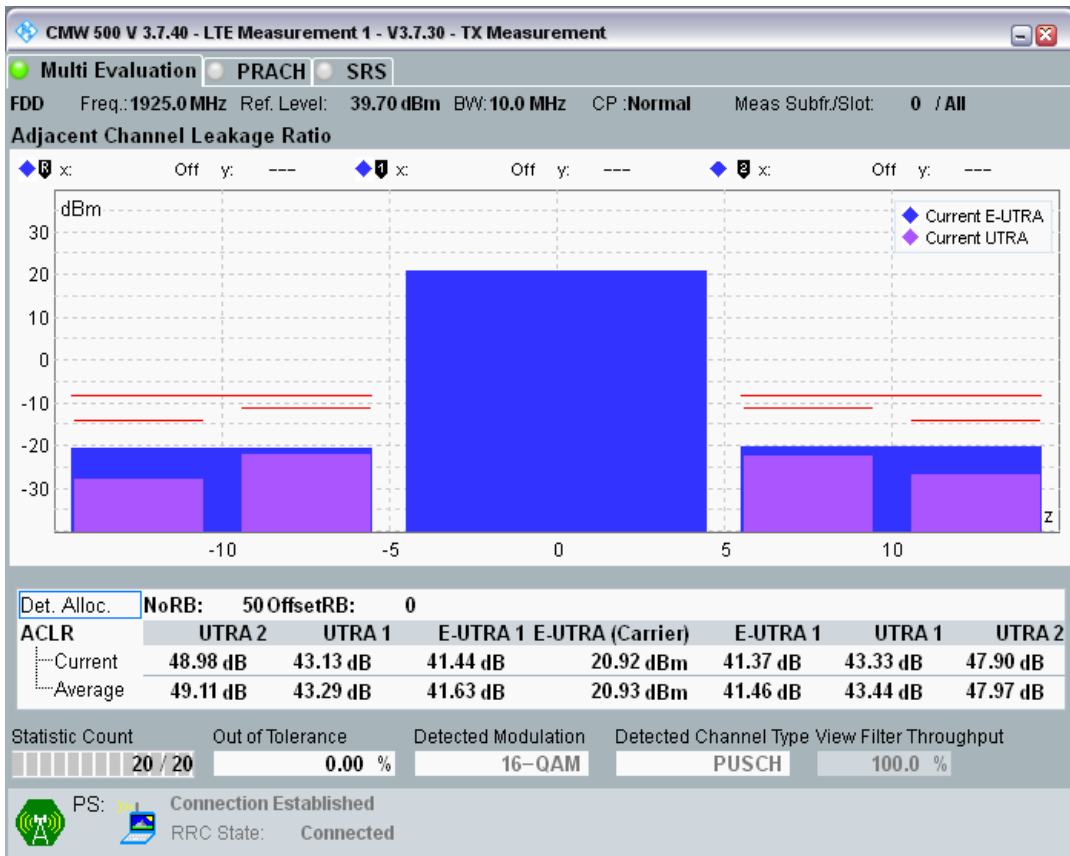

Band1 QPSK BW=10MHz Channel=18050 RB Size=50 Position=#0

Band1 QAM16 BW=10MHz Channel=18050 RB Size=12 Position=#0

Band1 QAM16 BW=10MHz Channel=18050 RB Size=12 Position=#Max

Band1 QAM16 BW=10MHz Channel=18050 RB Size=50 Position=#0