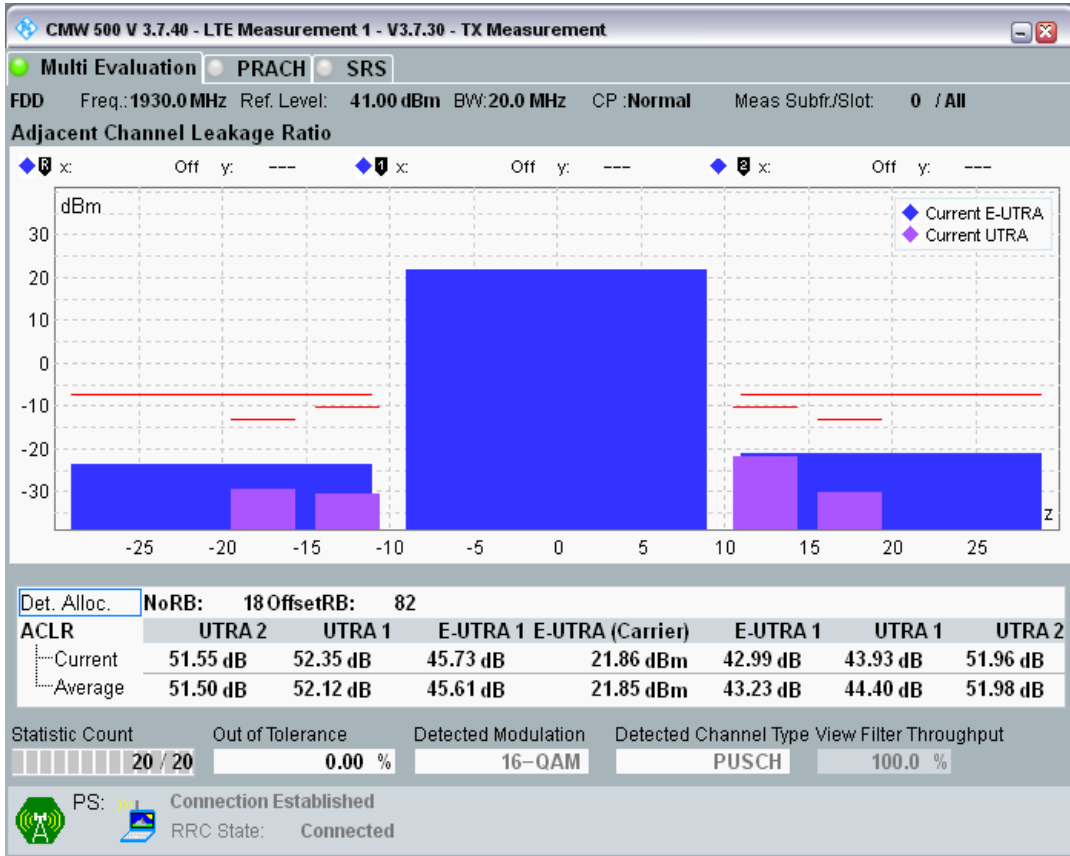

Band1 QAM16 BW=20MHz Channel=18100 RB Size=18 Position=#Max

Band1 QAM16 BW=20MHz Channel=18100 RB Size=100 Position=#0