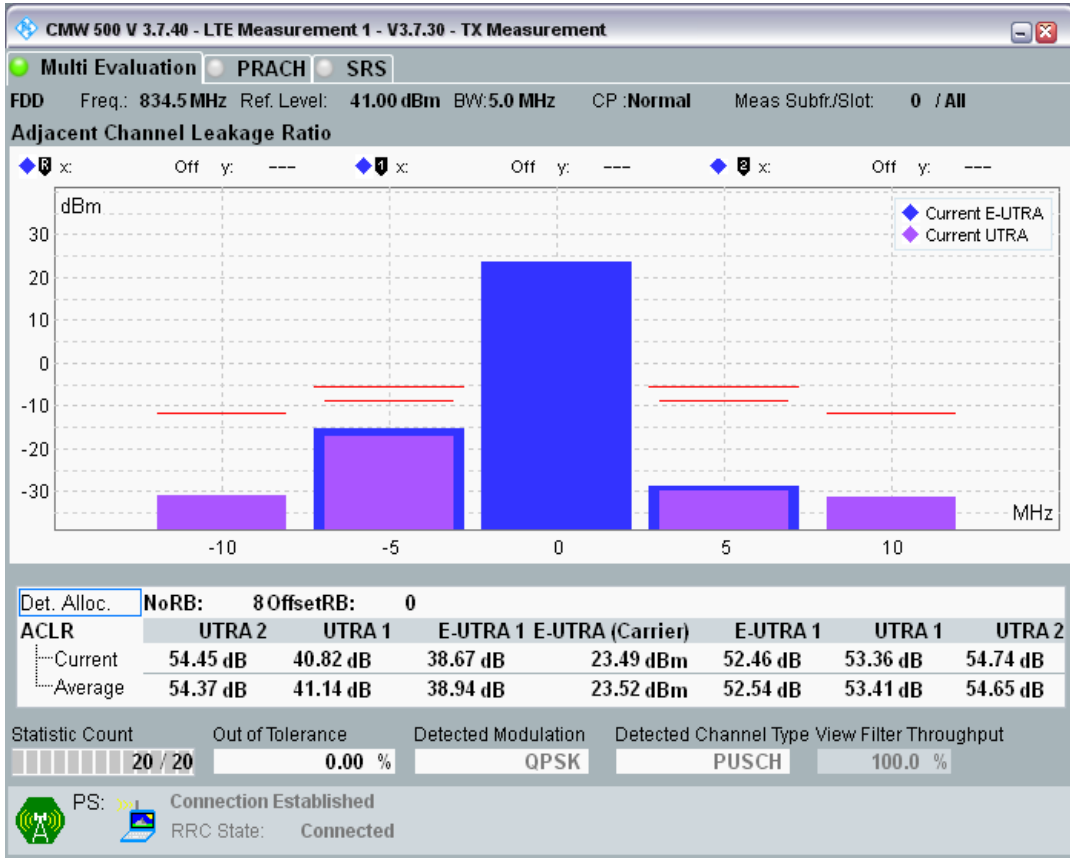

Band20 QPSK BW=5MHz Channel=24175 RB Size=8 Position=#0

Band20 QPSK BW=5MHz Channel=24175 RB Size=8 Position=#Max