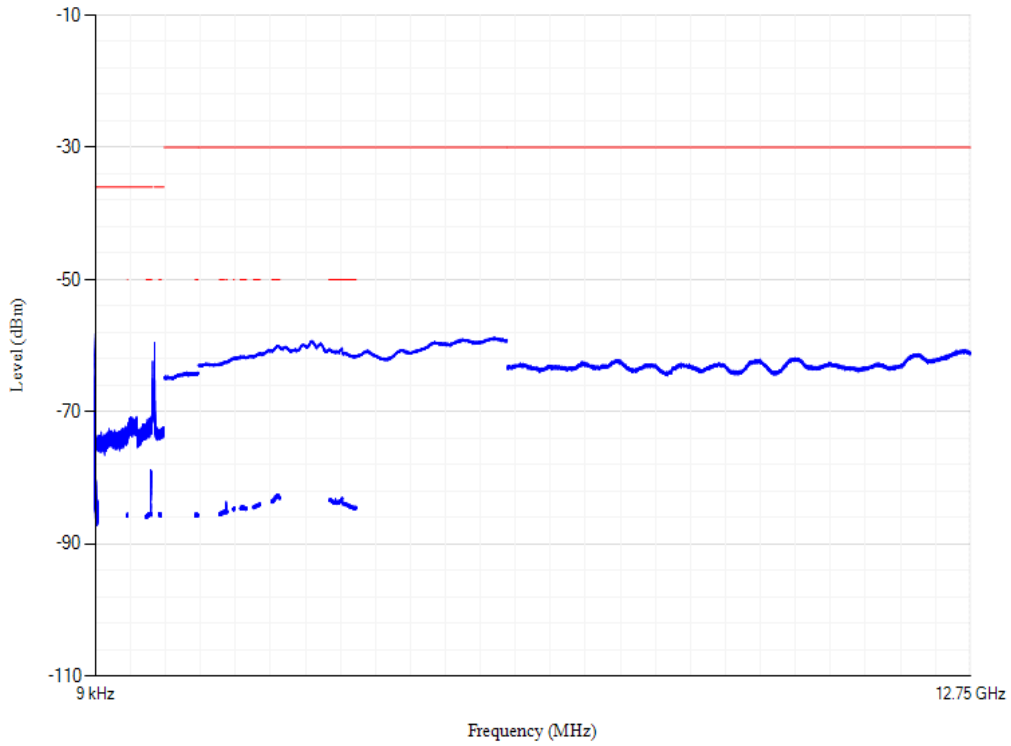

Conducted spurious emissions

Band20 QPSK BW=5MHz Channel=24425 RB Size=1 Position=#0