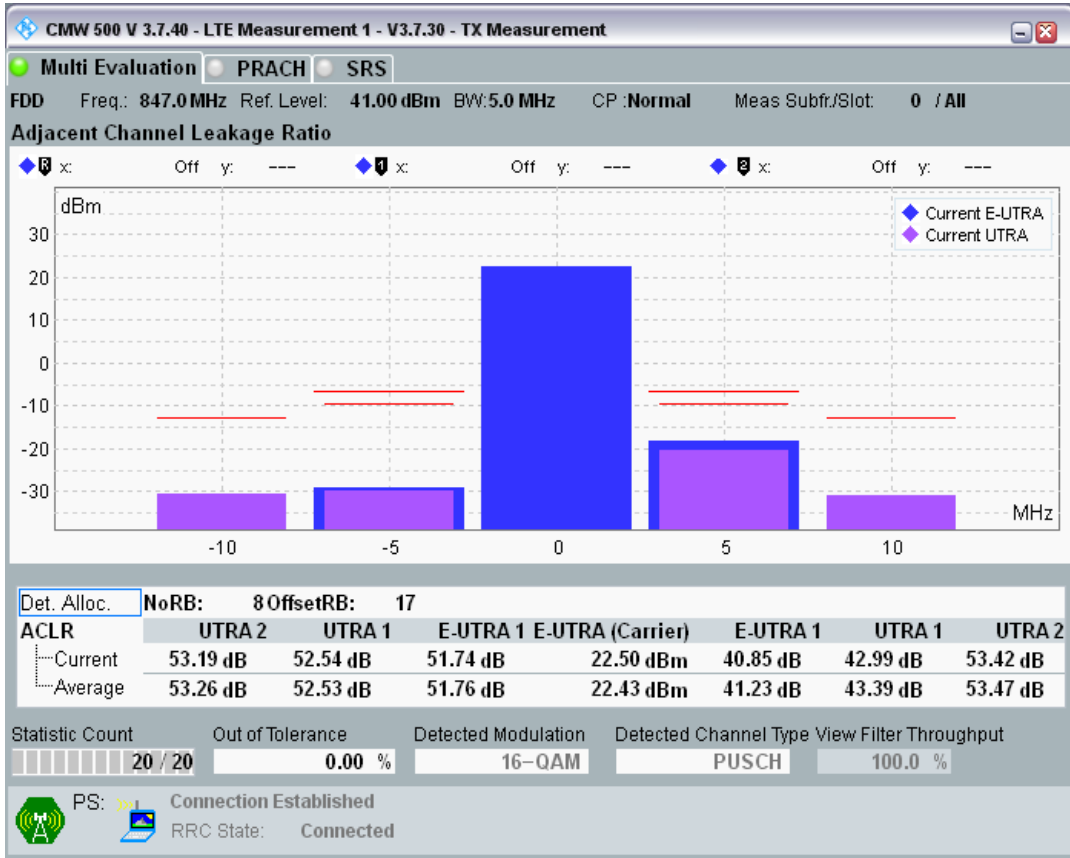

Band20 QAM16 BW=5MHz Channel=24300 RB Size=8 Position=#Max

Band20 QAM16 BW=5MHz Channel=24300 RB Size=25 Position=#0