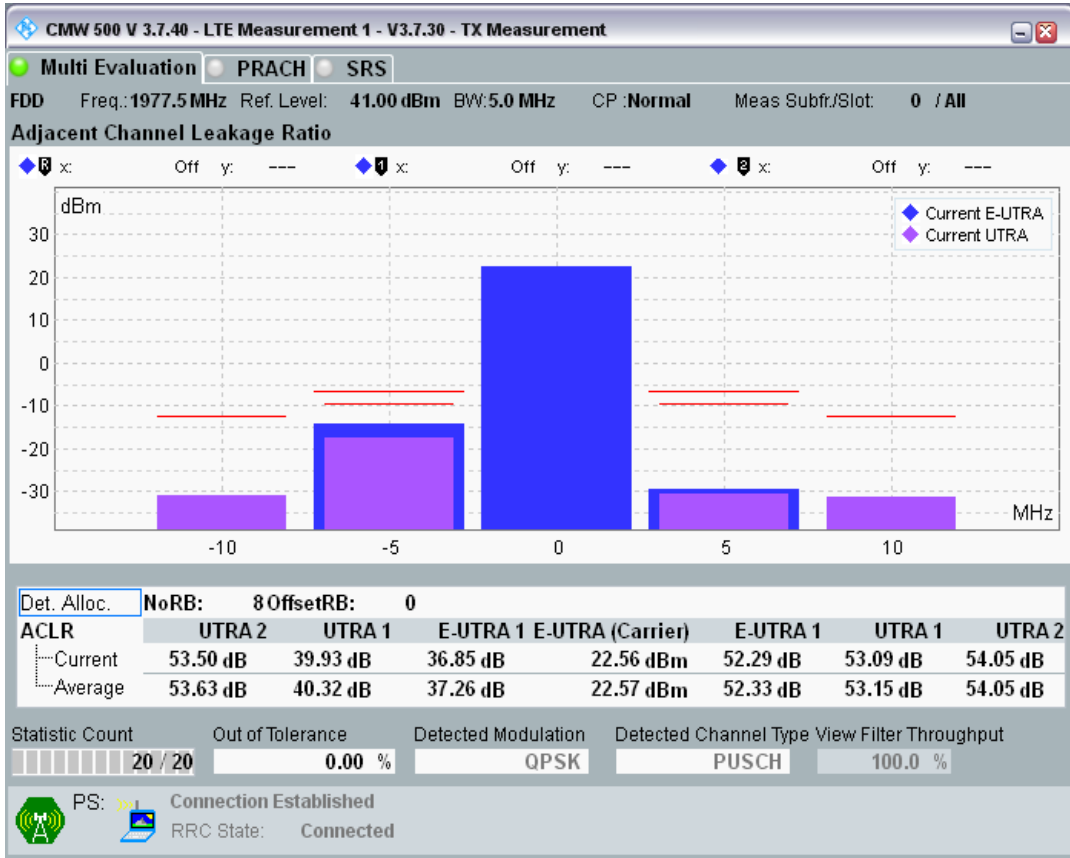

Band1 QPSK BW=5MHz Channel=18575 RB Size=8 Position=#0

Band1 QPSK BW=5MHz Channel=18575 RB Size=8 Position=#Max