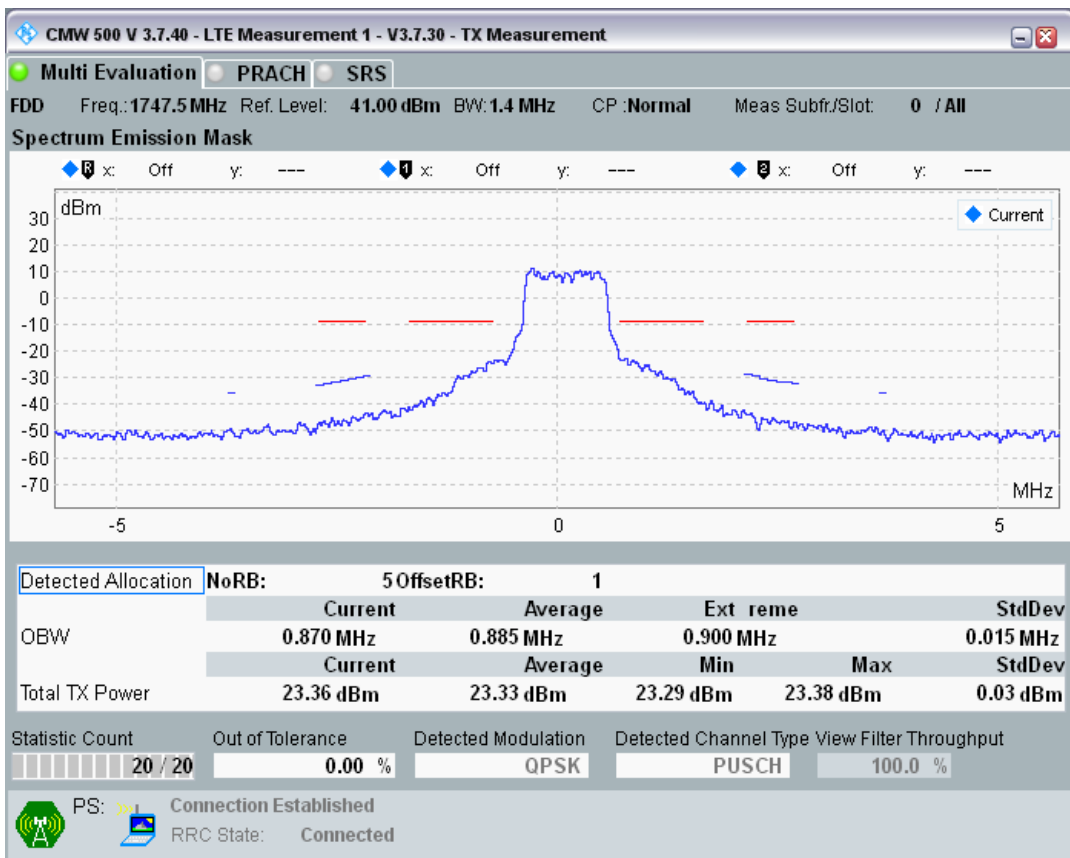

Band3 QAM16 BW=1.4MHz Channel=19207 RB Size=5 Position=#Max

Band3 QAM16 BW=1.4MHz Channel=19207 RB Size=6 Position=#0

Band3 QPSK BW=1.4MHz Channel=19575 RB Size=5 Position=#0

Band3 QPSK BW=1.4MHz Channel=19575 RB Size=5 Position=#Max