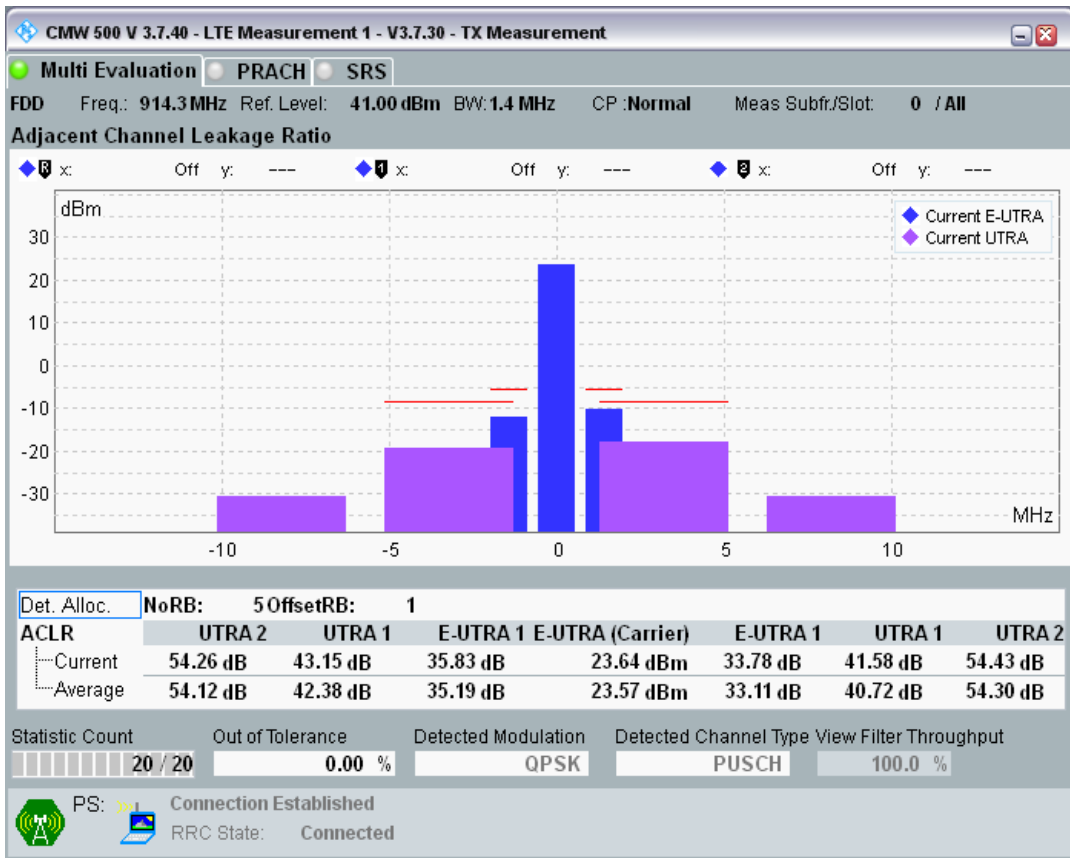

Band8 QPSK BW=1.4MHz Channel=21793 RB Size=5 Position=#Max

Band8 QPSK BW=1.4MHz Channel=21793 RB Size=6 Position=#0