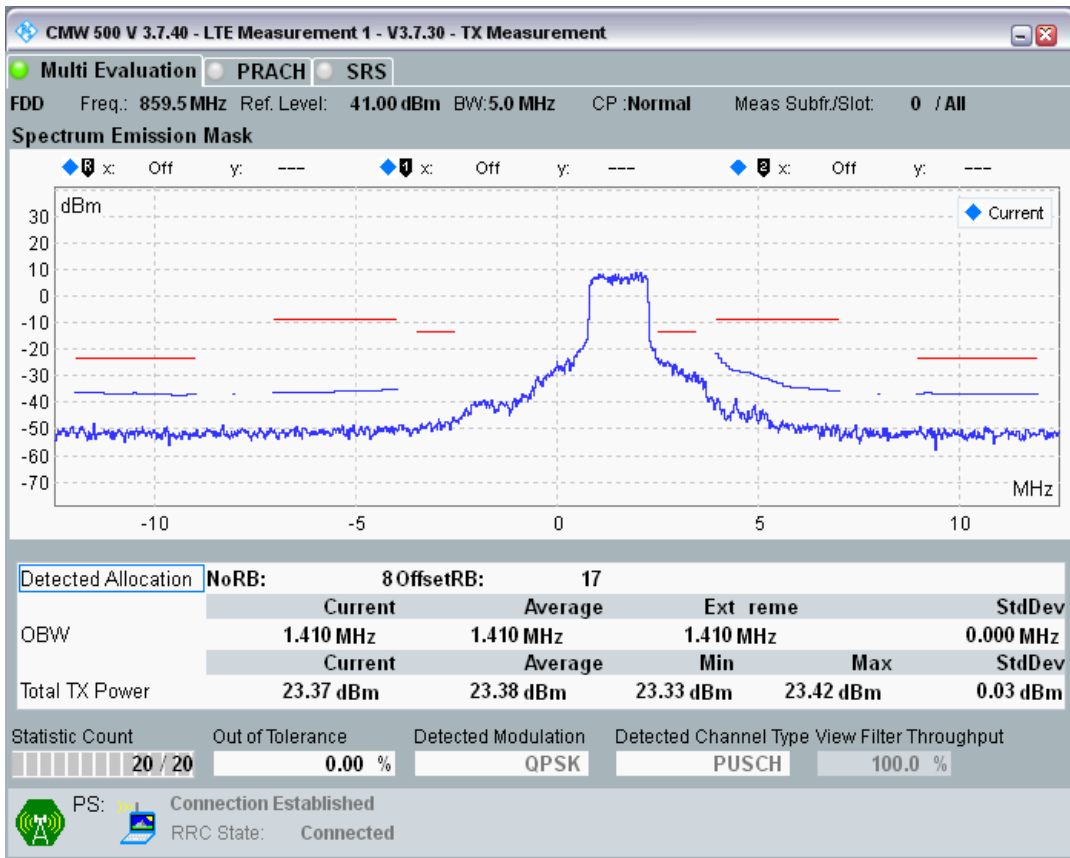

Band20 QAM16 BW=5MHz Channel=24300 RB Size=8 Position=#Max

Band20 QAM16 BW=5MHz Channel=24300 RB Size=25 Position=#0

Band20 QPSK BW=5MHz Channel=24425 RB Size=8 Position=#0

Band20 QPSK BW=5MHz Channel=24425 RB Size=8 Position=#Max