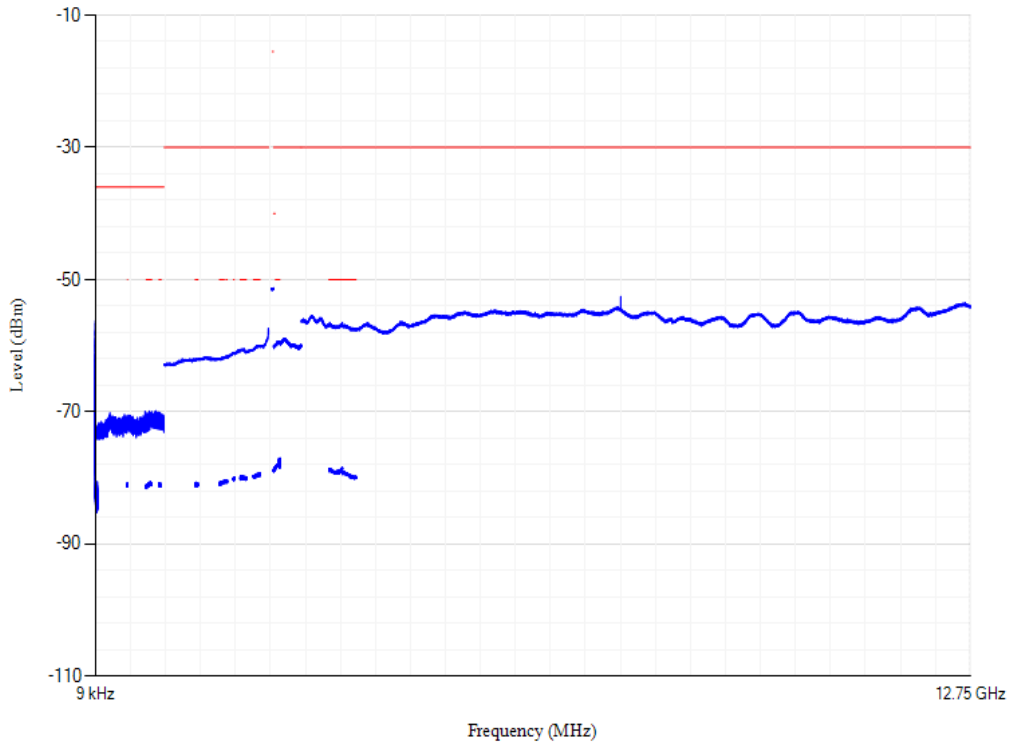

Conducted spurious emissions

Band8 QPSK BW=1.4MHz Channel=21793 RB Size=1 Position=#0