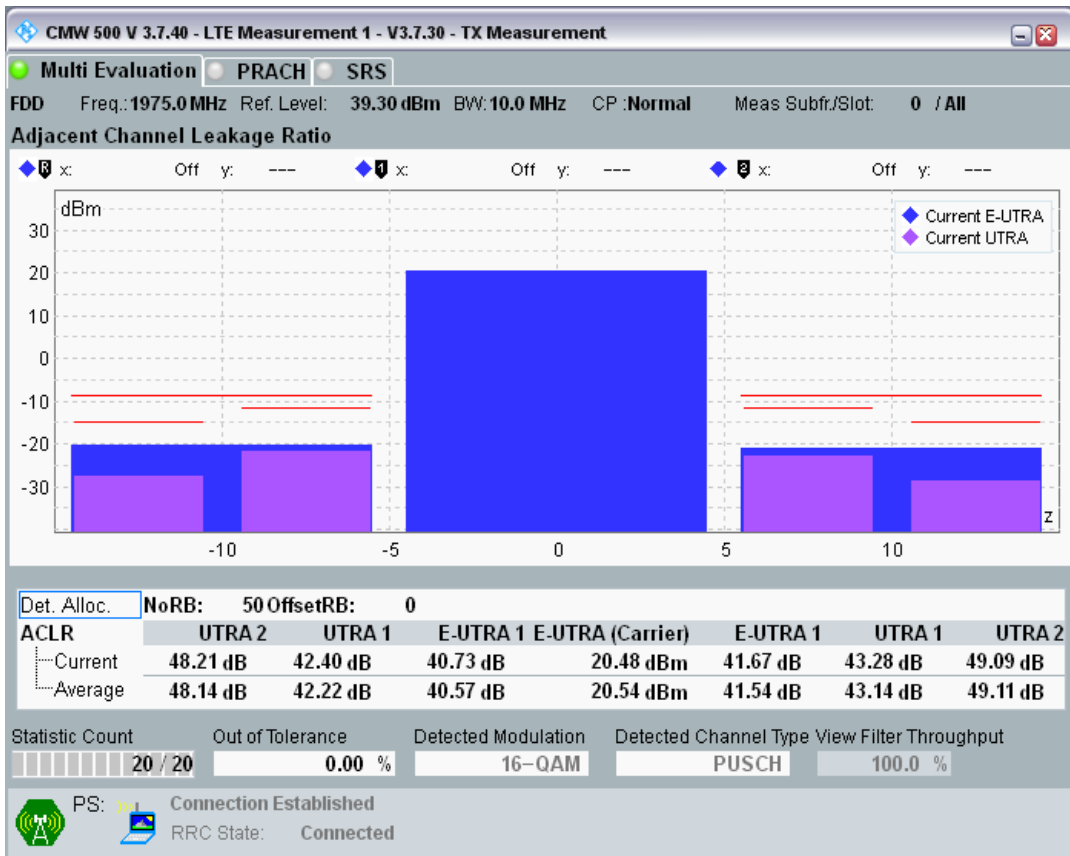

Band1 QPSK BW=10MHz Channel=18550 RB Size=50 Position=#0

Band1 QAM16 BW=10MHz Channel=18550 RB Size=12 Position=#0

Band1 QAM16 BW=10MHz Channel=18550 RB Size=12 Position=#Max

Band1 QAM16 BW=10MHz Channel=18550 RB Size=50 Position=#0