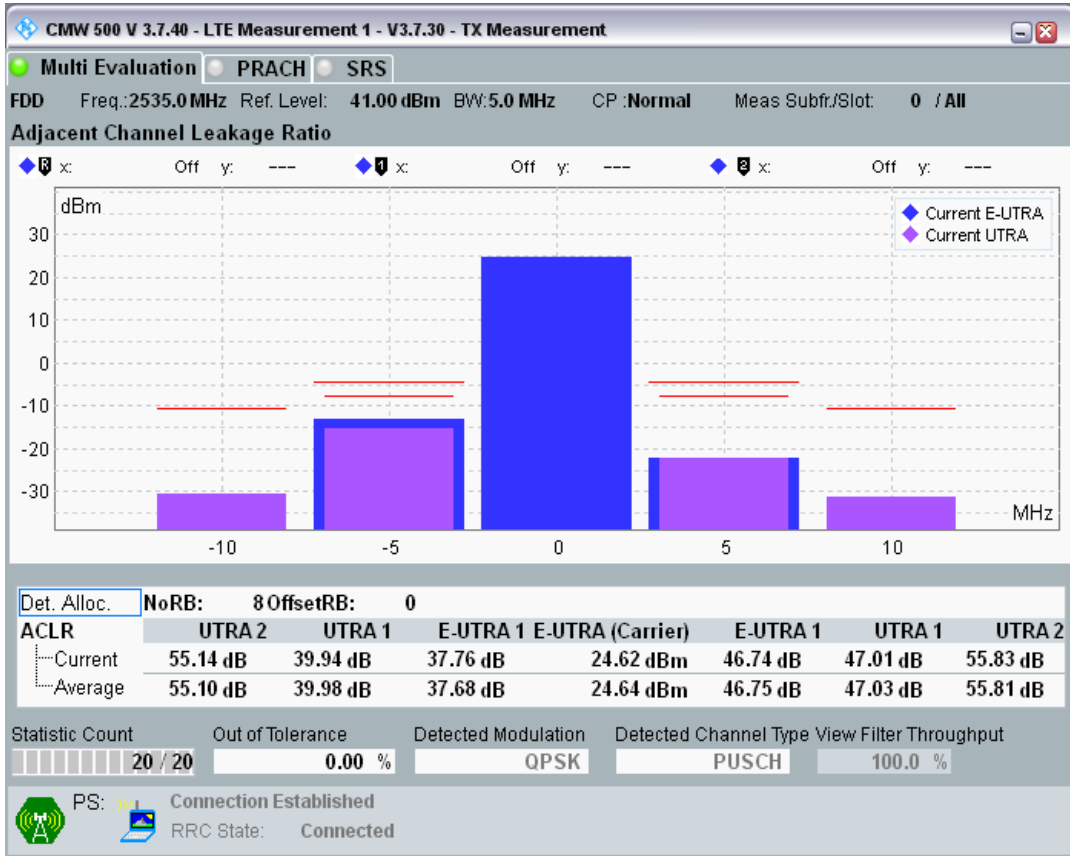

Band7 QPSK BW=5MHz Channel=21100 RB Size=8 Position=#0

Band7 QPSK BW=5MHz Channel=21100 RB Size=8 Position=#Max