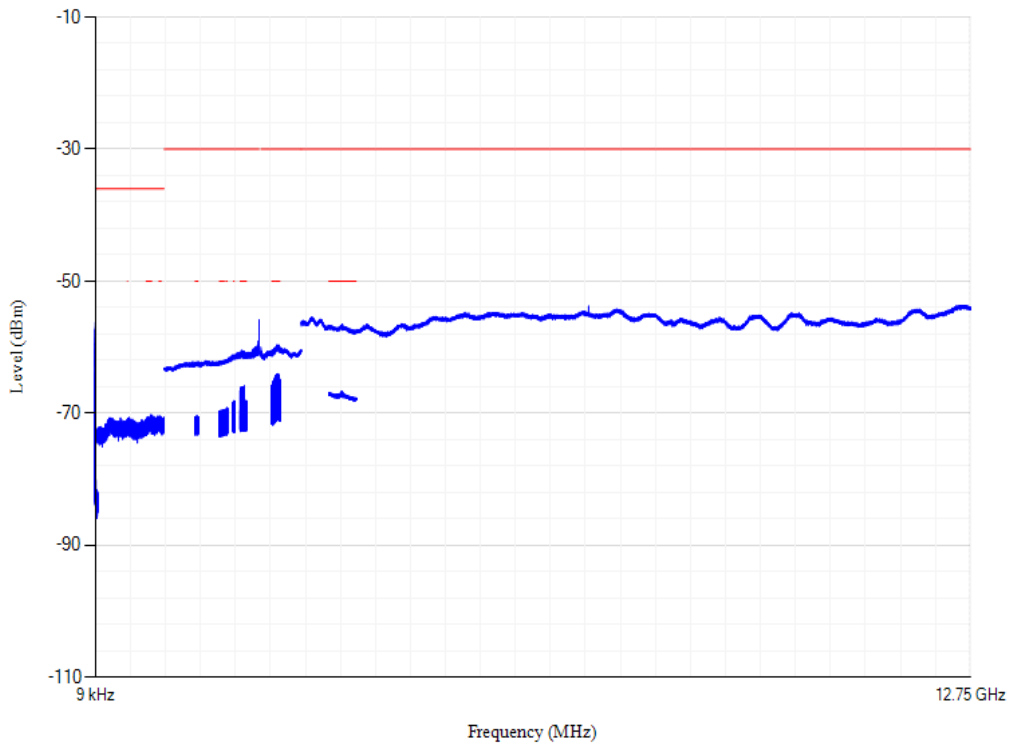

Conducted spurious emissions

Band40 QPSK BW=5MHz Channel=39150 RB Size=1 Position=#0