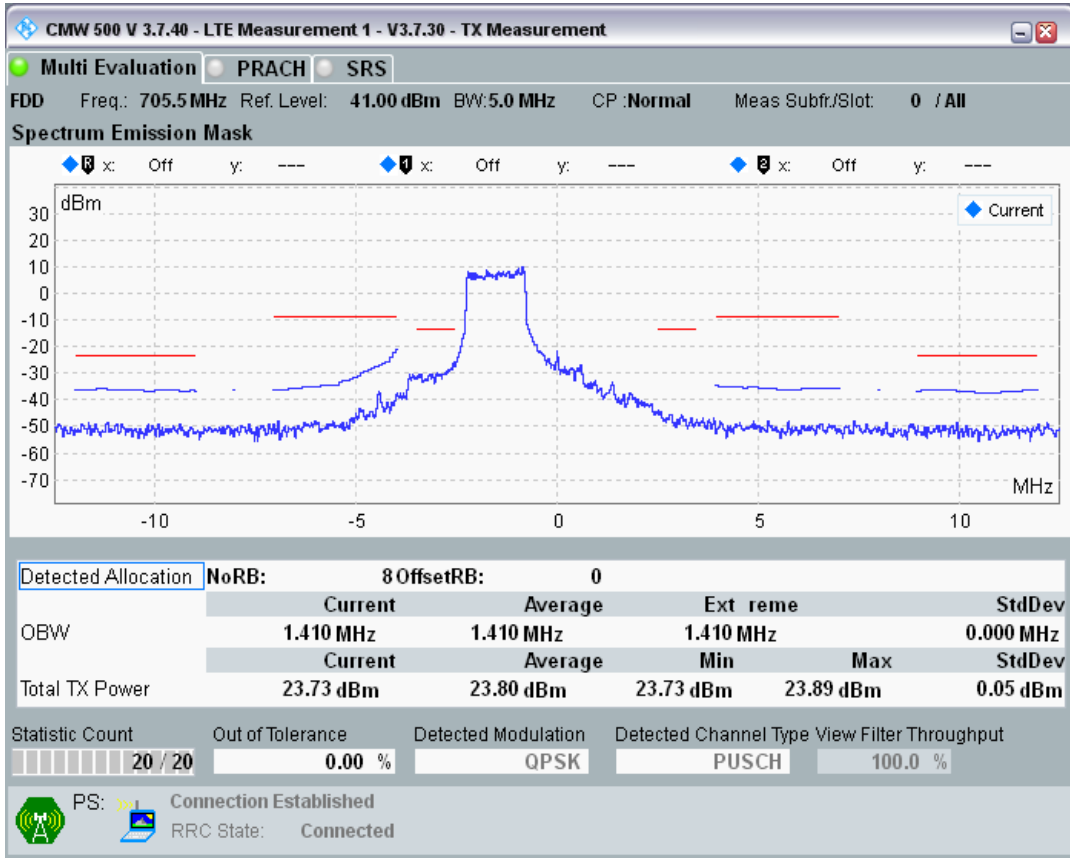

Band28 QPSK BW=5MHz Channel=27235 RB Size=8 Position=#0

Band28 QPSK BW=5MHz Channel=27235 RB Size=8 Position=#Max