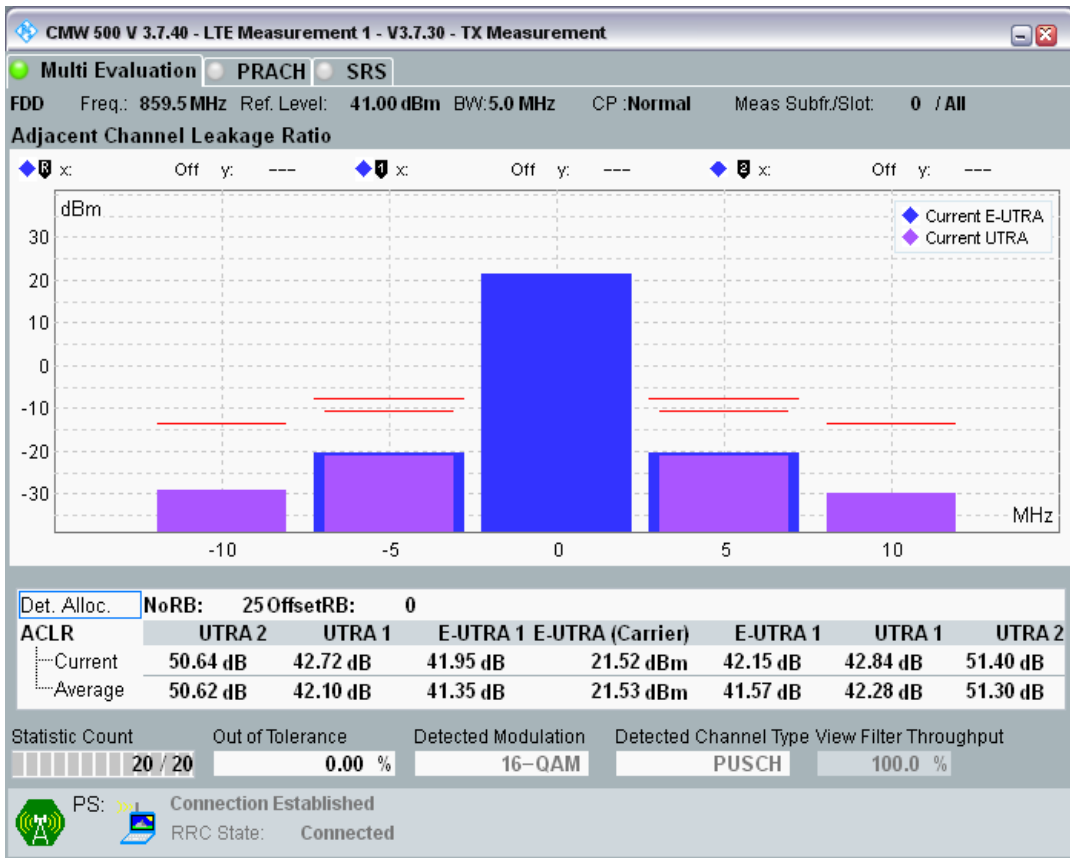

Band20 QPSK BW=5MHz Channel=24425 RB Size=25 Position=#0

Band20 QAM16 BW=5MHz Channel=24425 RB Size=8 Position=#0

Band20 QAM16 BW=5MHz Channel=24425 RB Size=8 Position=#Max

Band20 QAM16 BW=5MHz Channel=24425 RB Size=25 Position=#0