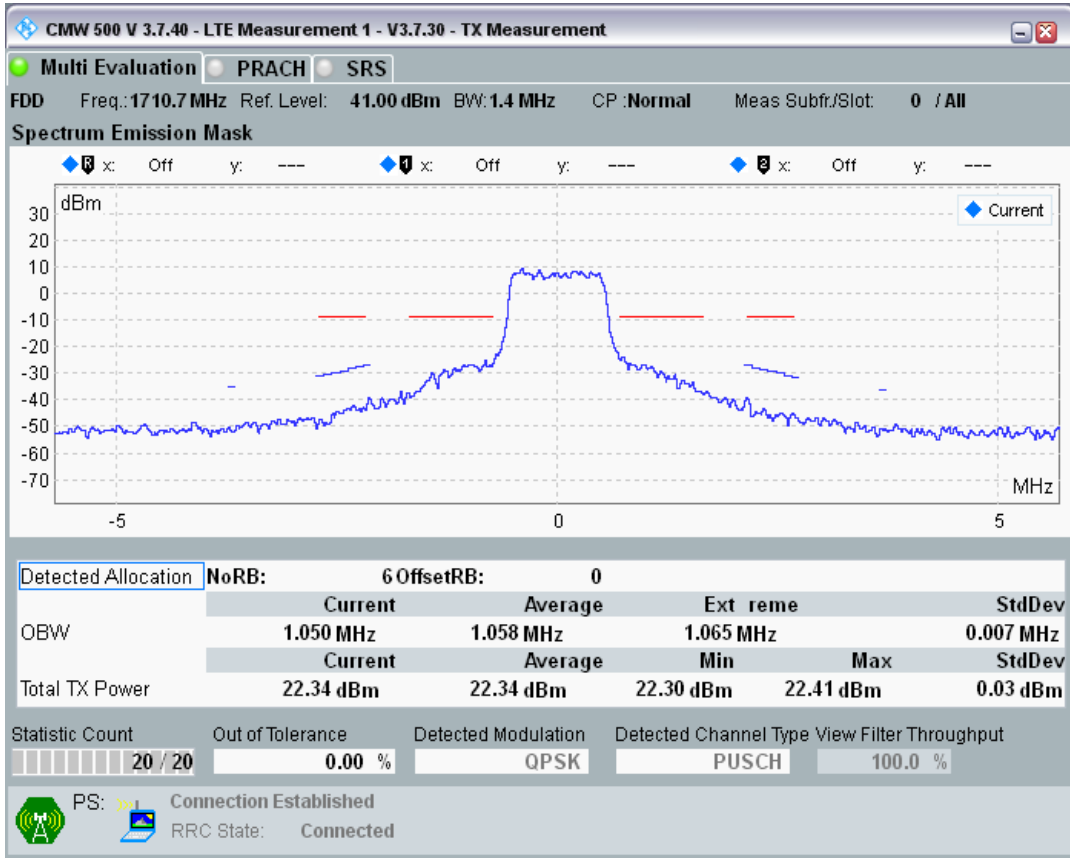

Band3 QPSK BW=1.4MHz Channel=19207 RB Size=6 Position=#0

Band3 QAM16 BW=1.4MHz Channel=19207 RB Size=5 Position=#0