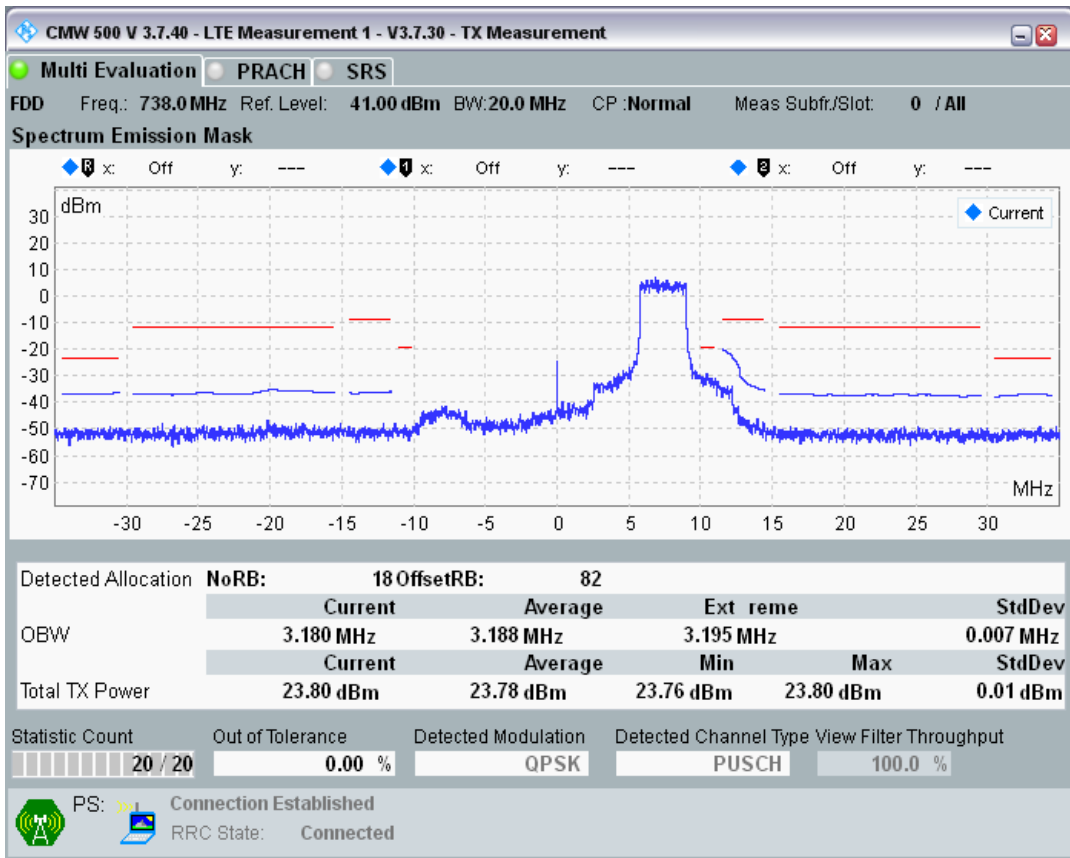

Band28 QAM16 BW=20MHz Channel=27460 RB Size=18 Position=#Max

Band28 QAM16 BW=20MHz Channel=27460 RB Size=100 Position=#0

Band28 QPSK BW=20MHz Channel=27560 RB Size=18 Position=#0

Band28 QPSK BW=20MHz Channel=27560 RB Size=18 Position=#Max