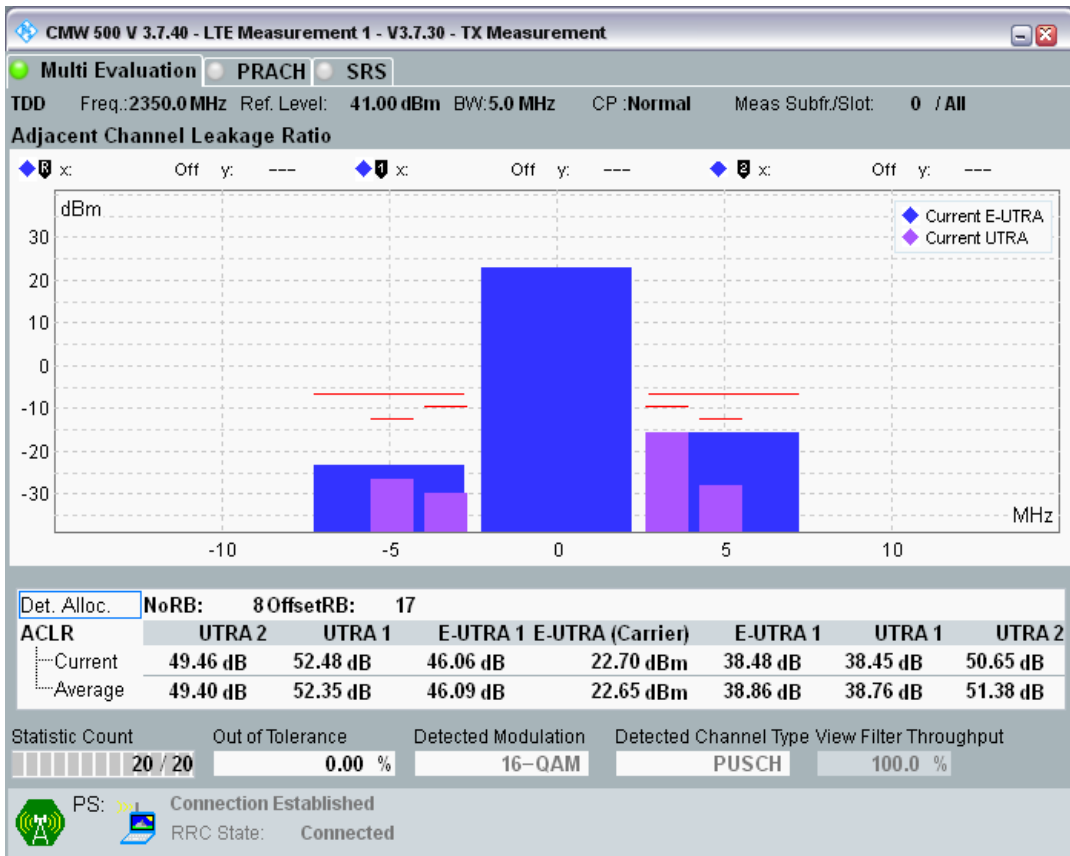

Band40 QAM16 BW=5MHz Channel=39150 RB Size=8 Position=#Max

Band40 QPSK BW=10MHz Channel=38700 RB Size=50 Position=#0