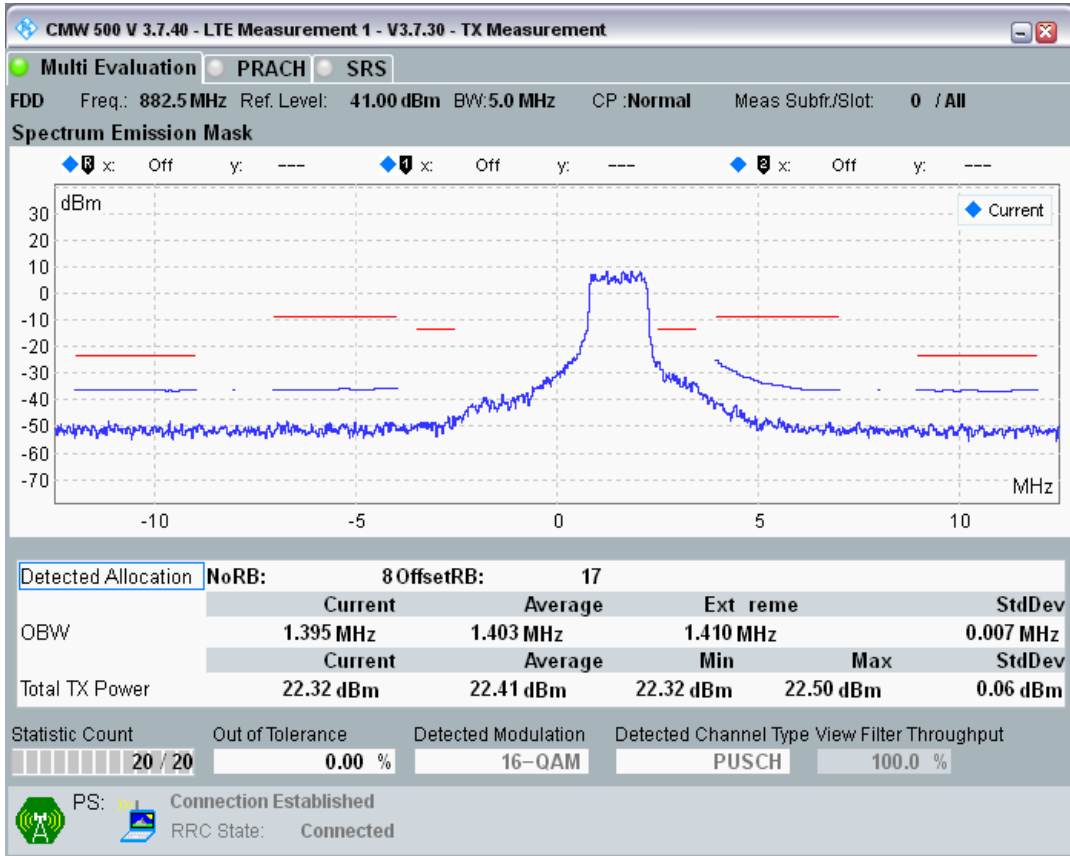

Band8 QAM16 BW=5MHz Channel=21475 RB Size=8 Position=#Max

Band8 QAM16 BW=5MHz Channel=21475 RB Size=25 Position=#0