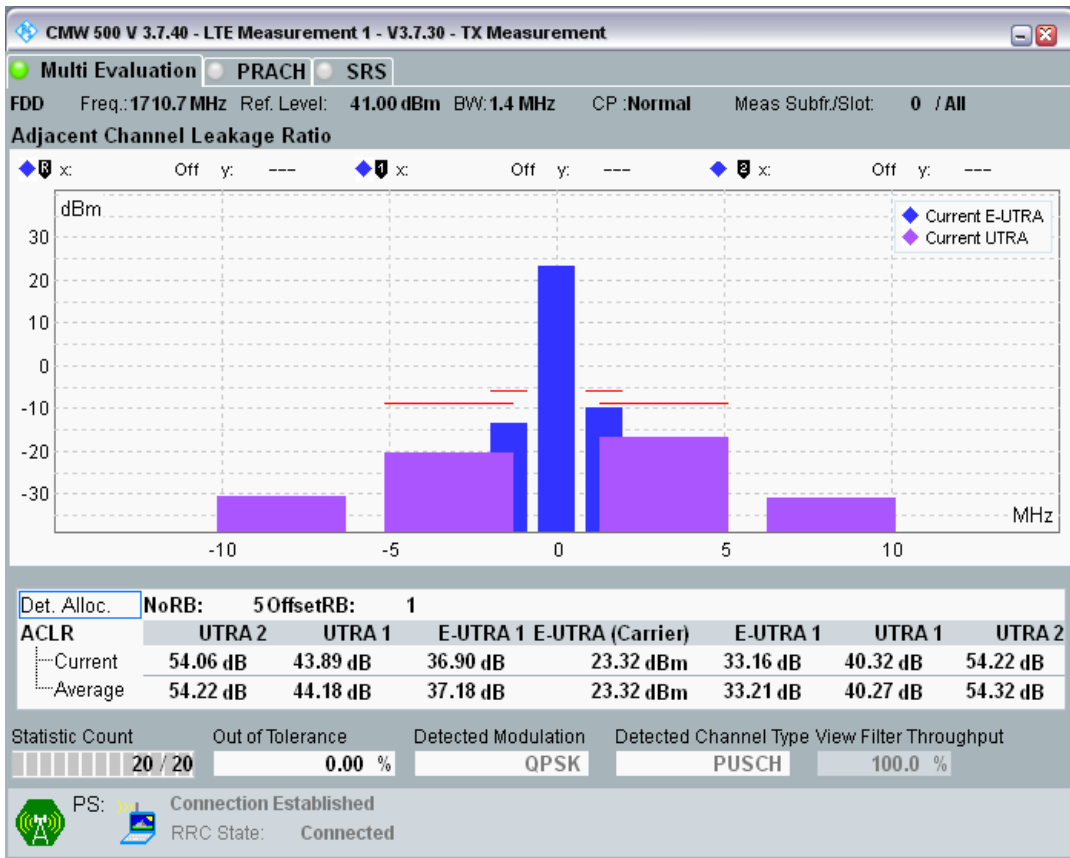

Band3 QPSK BW=1.4MHz Channel=19207 RB Size=5 Position=#Max

Band3 QPSK BW=1.4MHz Channel=19207 RB Size=6 Position=#0