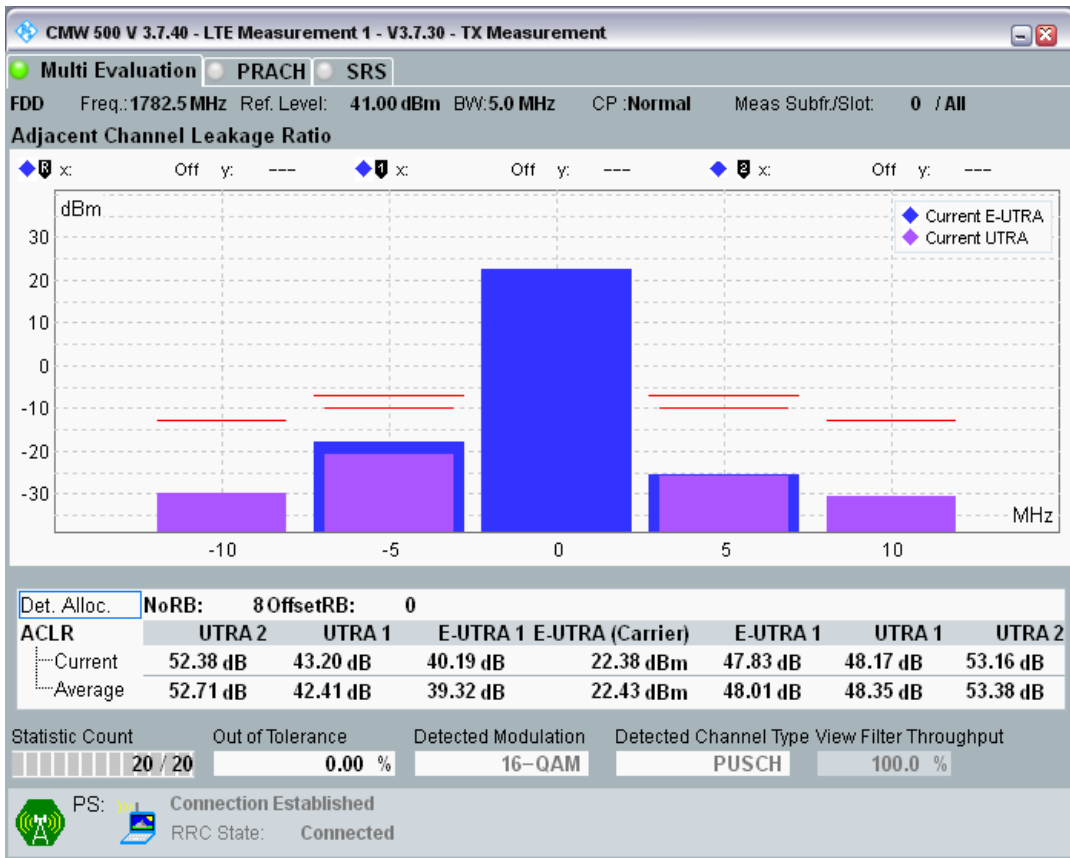

Band3 QAM16 BW=5MHz Channel=19925 RB Size=8 Position=#0

Band3 QAM16 BW=5MHz Channel=19925 RB Size=8 Position=#Max