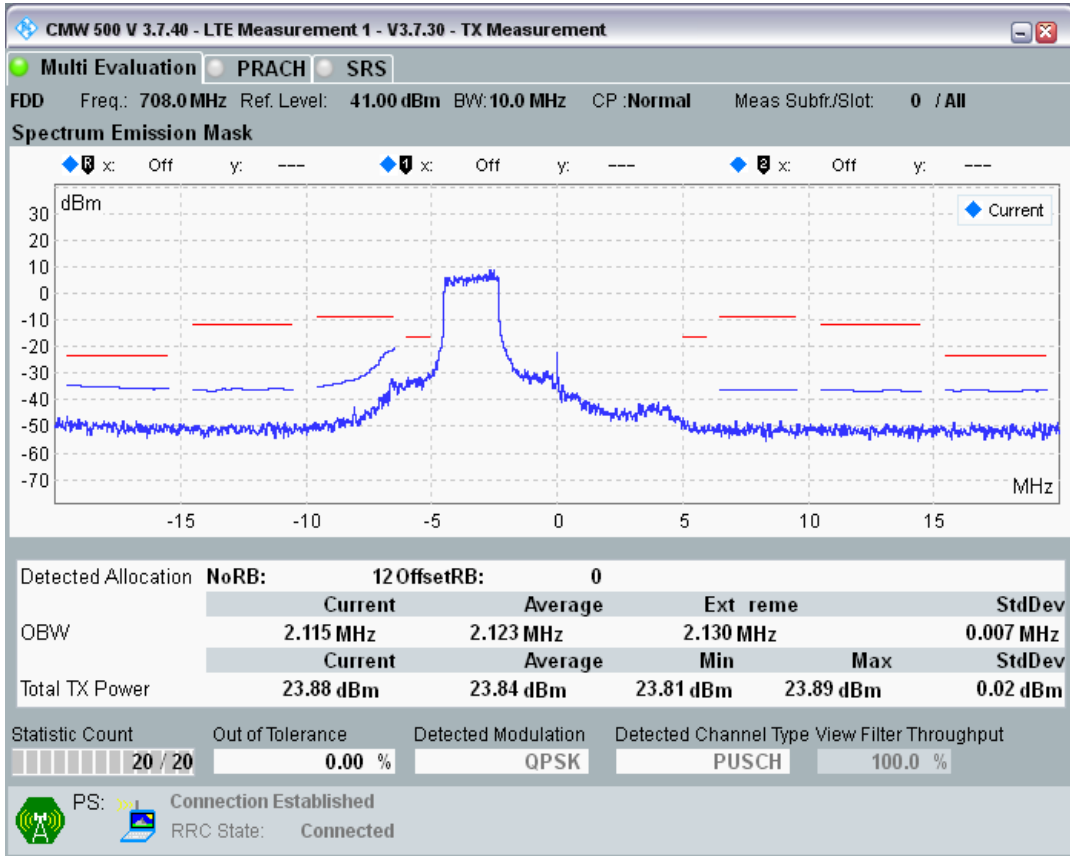

Band28 QPSK BW=10MHz Channel=27260 RB Size=12 Position=#0

Band28 QPSK BW=10MHz Channel=27260 RB Size=12 Position=#Max