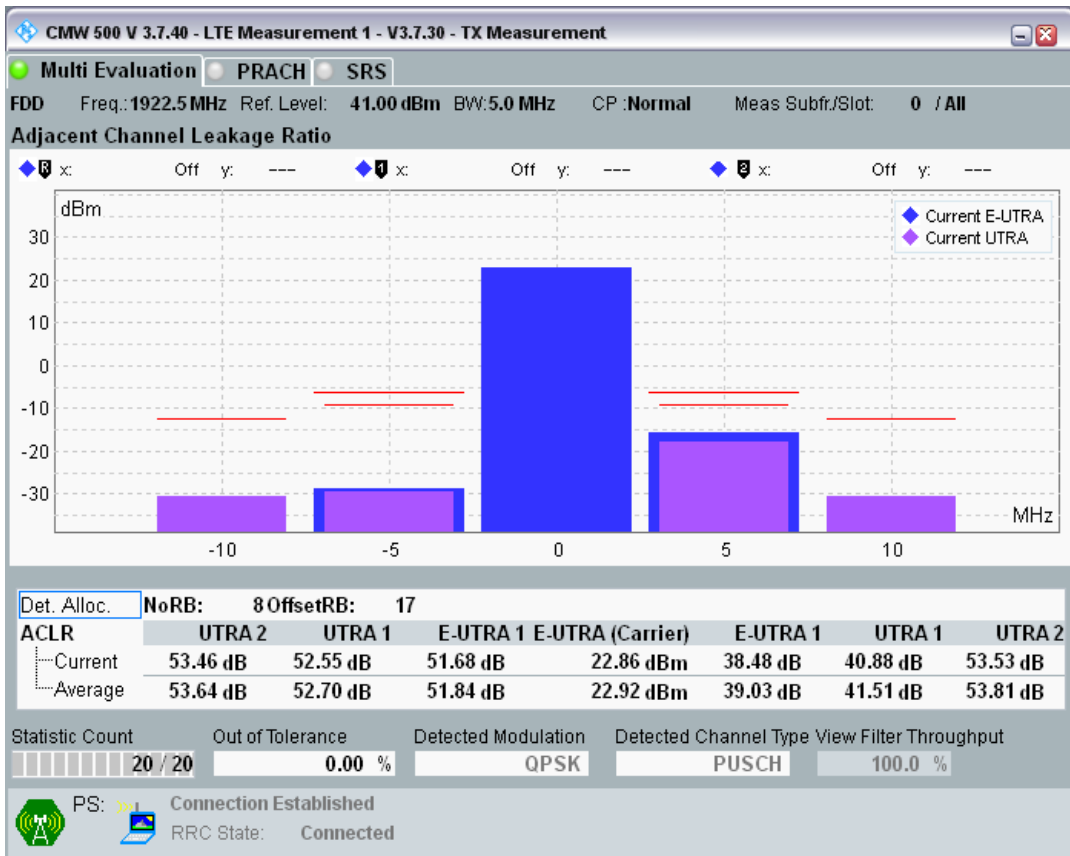

Band1 QPSK BW=5MHz Channel=18025 RB Size=8 Position=#Max

Band1 QPSK BW=5MHz Channel=18025 RB Size=25 Position=#0