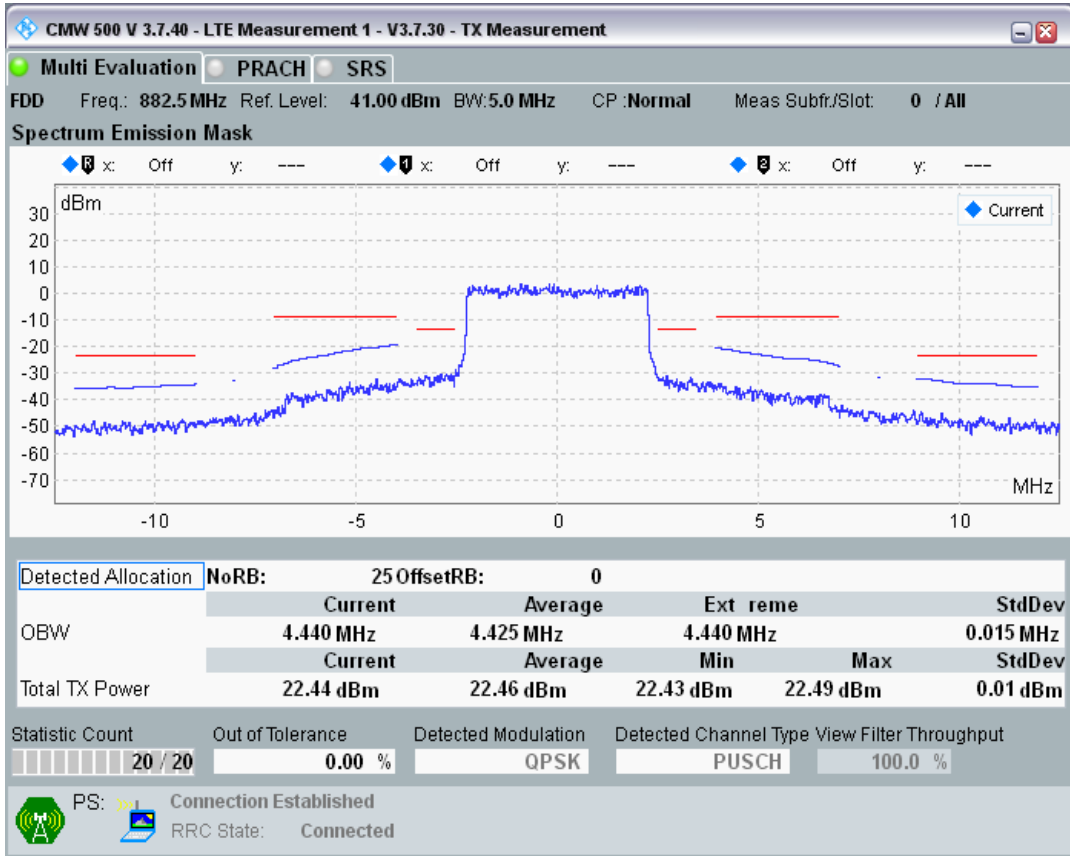

Band8 QPSK BW=5MHz Channel=21475 RB Size=25 Position=#0

Band8 QAM16 BW=5MHz Channel=21475 RB Size=8 Position=#0