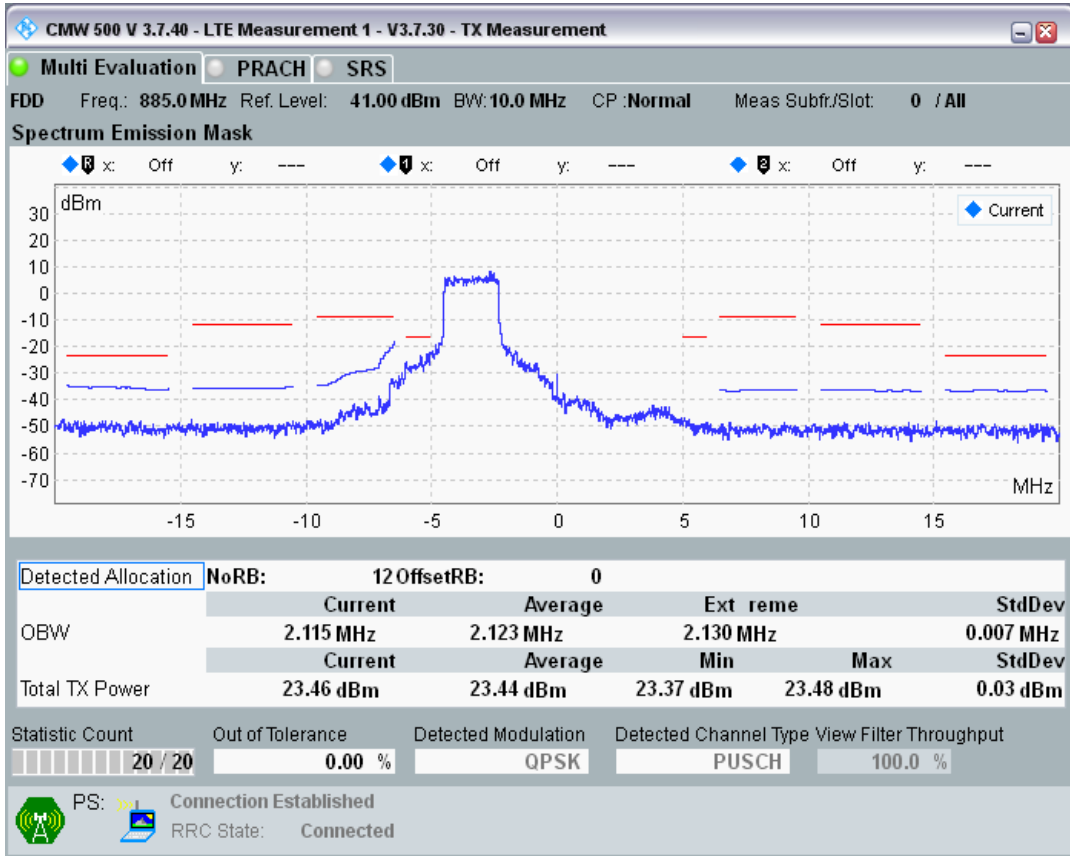

Band8 QPSK BW=10MHz Channel=21500 RB Size=12 Position=#0

Band8 QPSK BW=10MHz Channel=21500 RB Size=12 Position=#Max