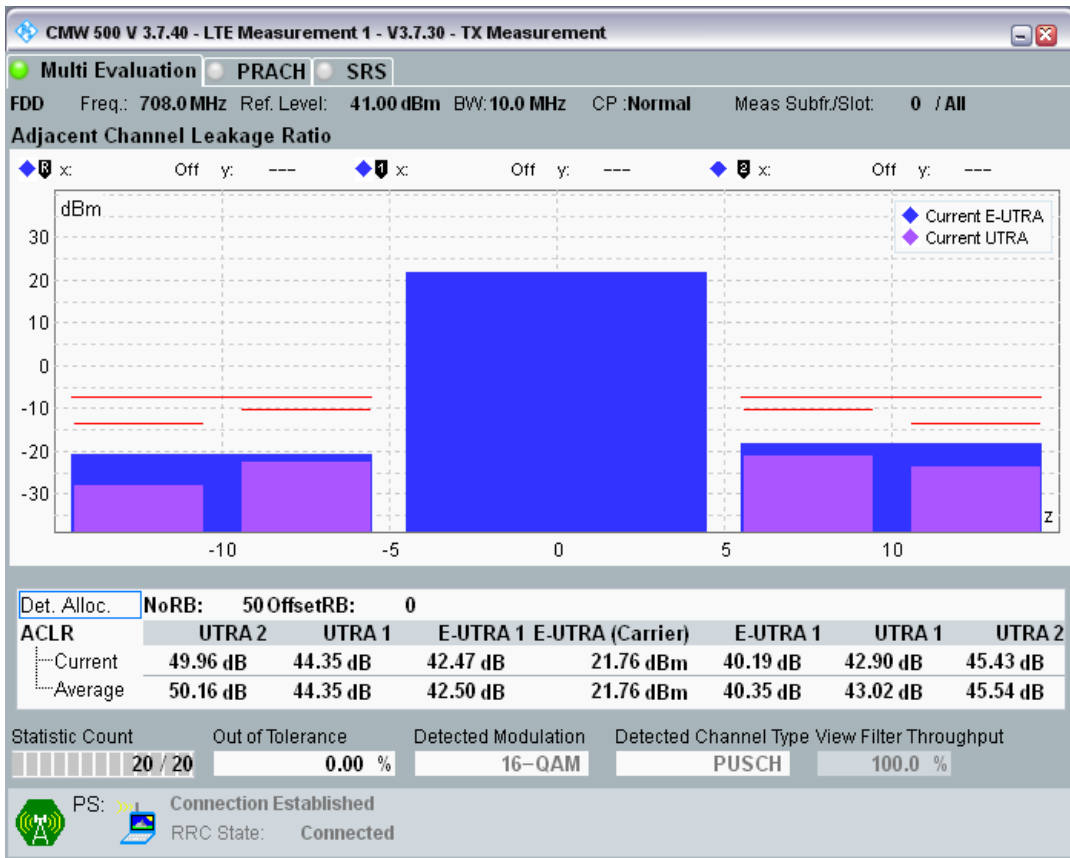

Band28 QAM16 BW=10MHz Channel=27260 RB Size=50 Position=#0

Band28 QPSK BW=10MHz Channel=27410 RB Size=12 Position=#0