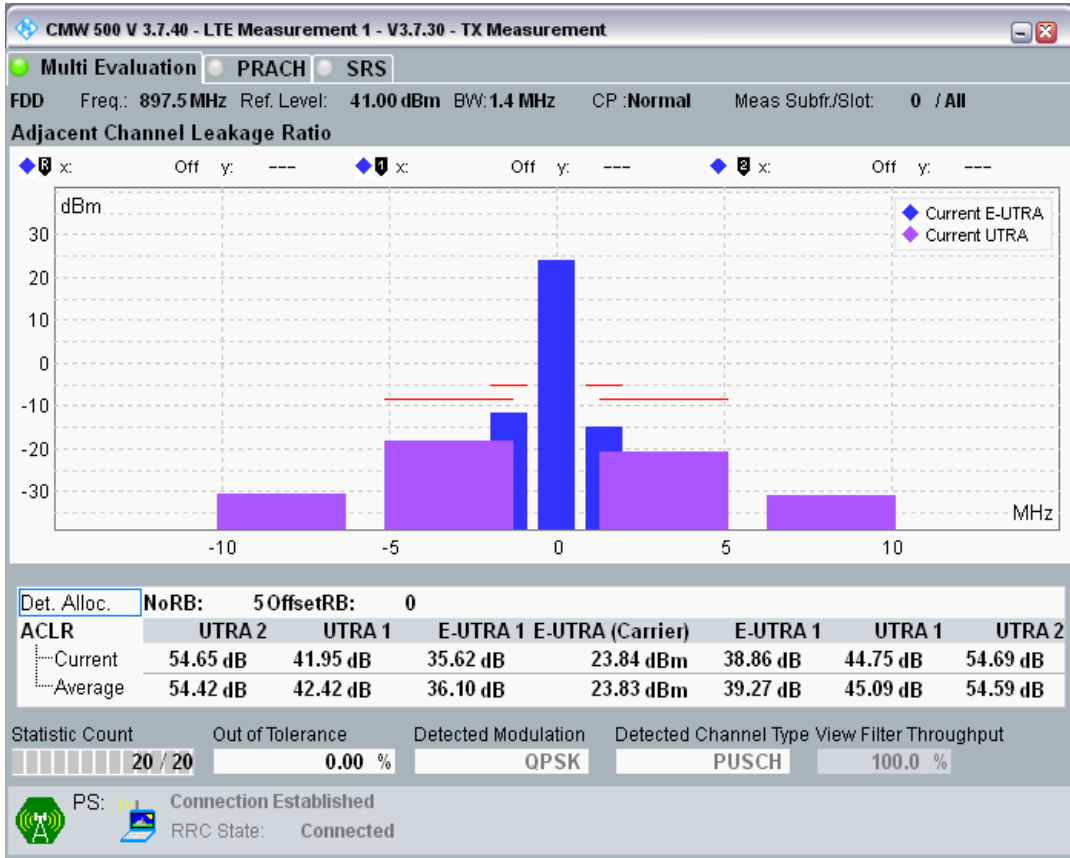

Band8 QPSK BW=1.4MHz Channel=21625 RB Size=5 Position=#0

Band8 QPSK BW=1.4MHz Channel=21625 RB Size=5 Position=#Max