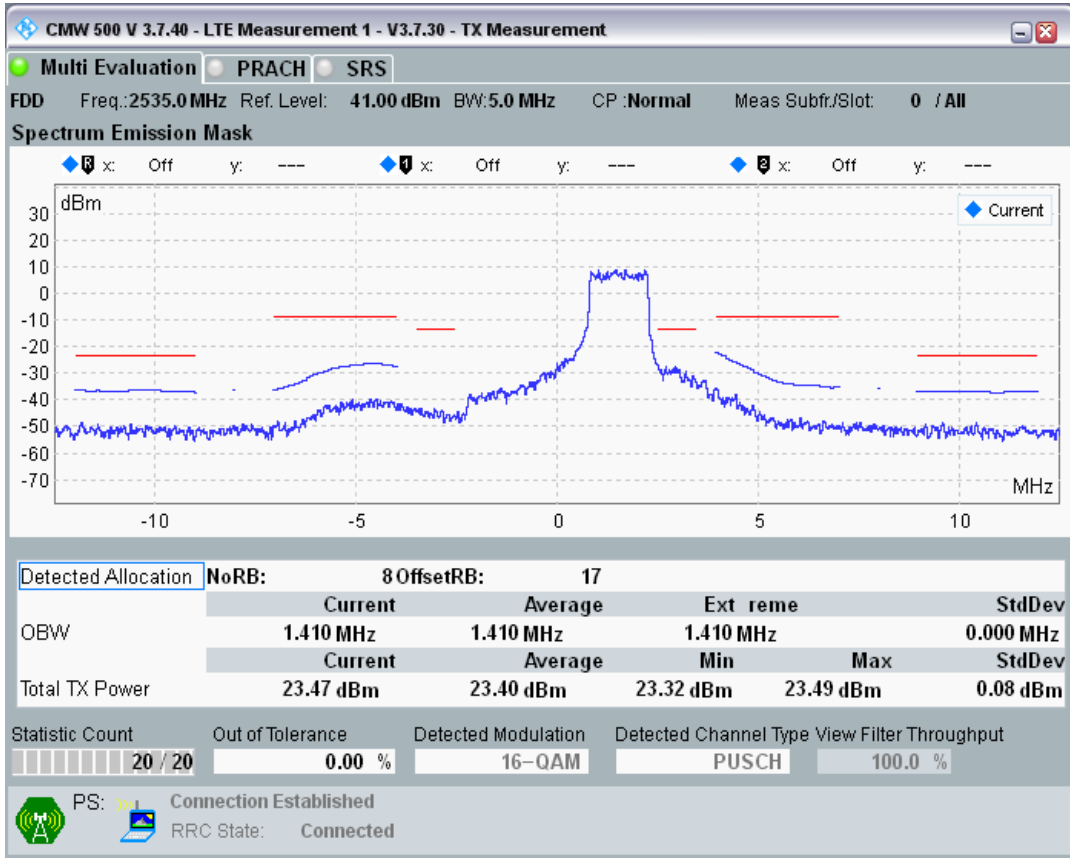

Band7 QAM16 BW=5MHz Channel=21100 RB Size=8 Position=#Max

Band7 QAM16 BW=5MHz Channel=21425 RB Size=25 Position=#0