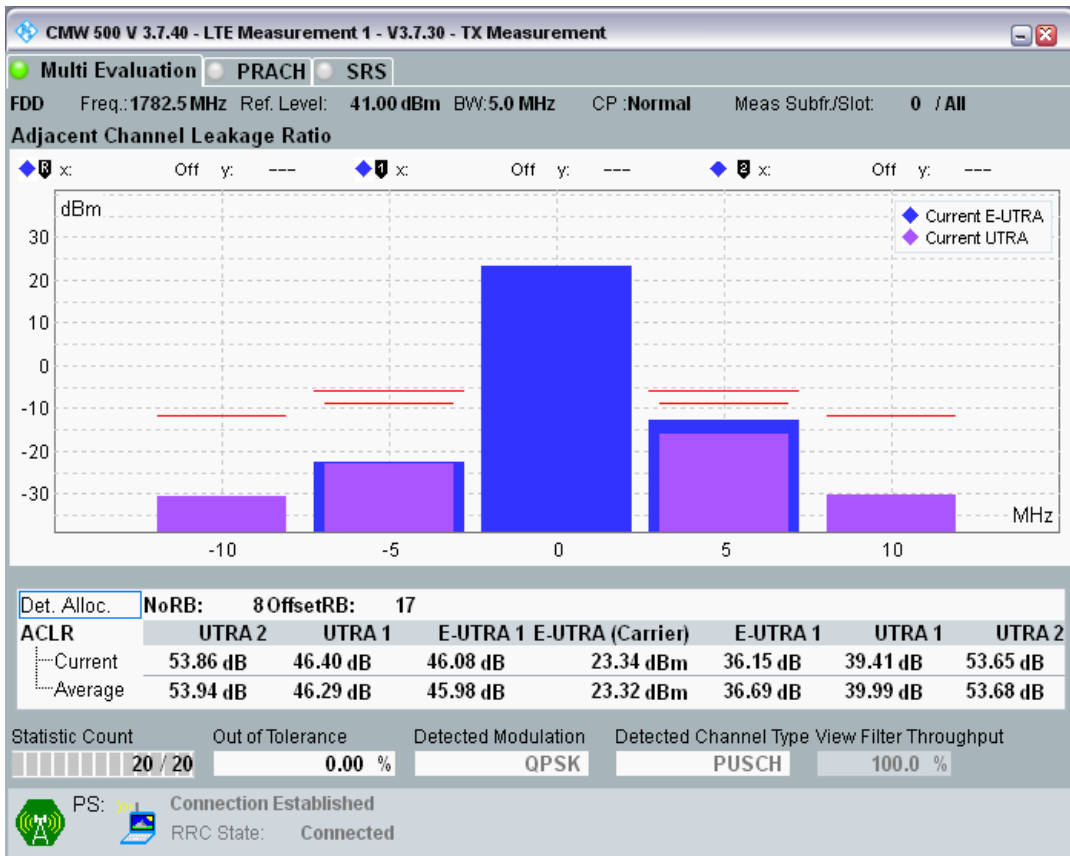

Band3 QAM16 BW=5MHz Channel=19575 RB Size=8 Position=#Max

Band3 QAM16 BW=5MHz Channel=19575 RB Size=25 Position=#0

Band3 QPSK BW=5MHz Channel=19925 RB Size=8 Position=#0

Band3 QPSK BW=5MHz Channel=19925 RB Size=8 Position=#Max