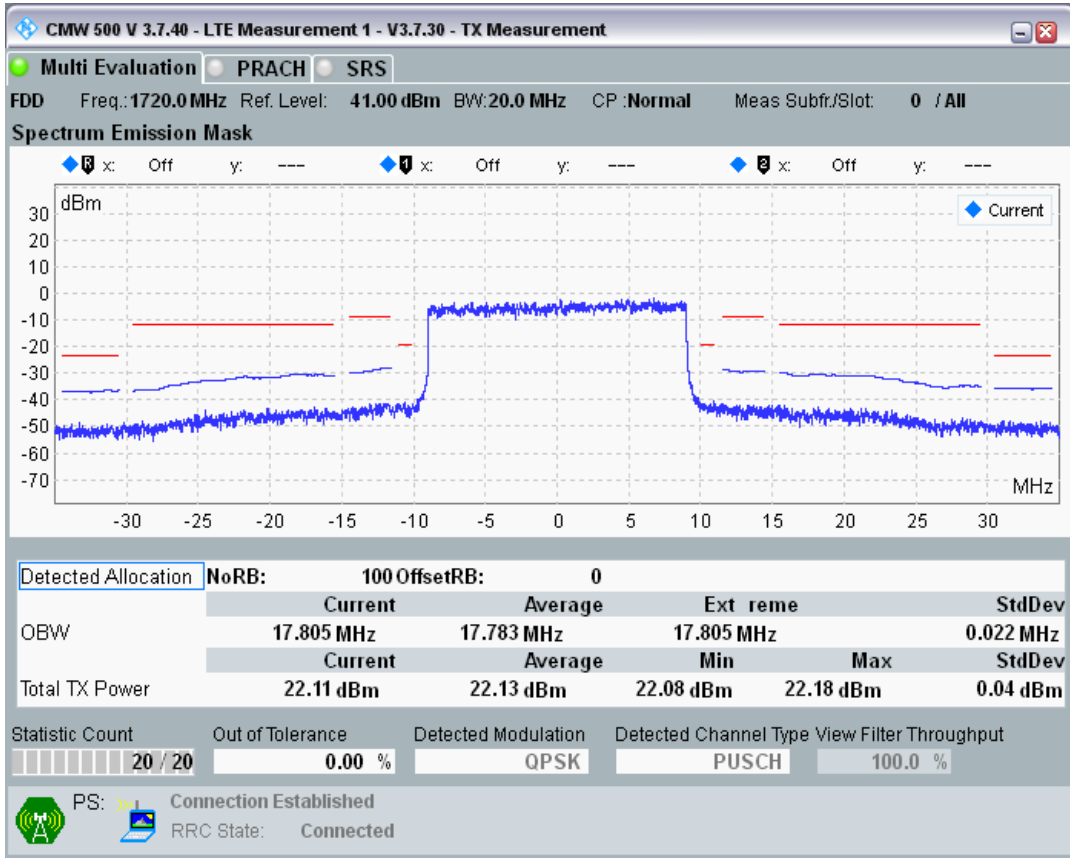

Band3 QPSK BW=20MHz Channel=19300 RB Size=100 Position=#0

Band3 QAM16 BW=20MHz Channel=19300 RB Size=18 Position=#0