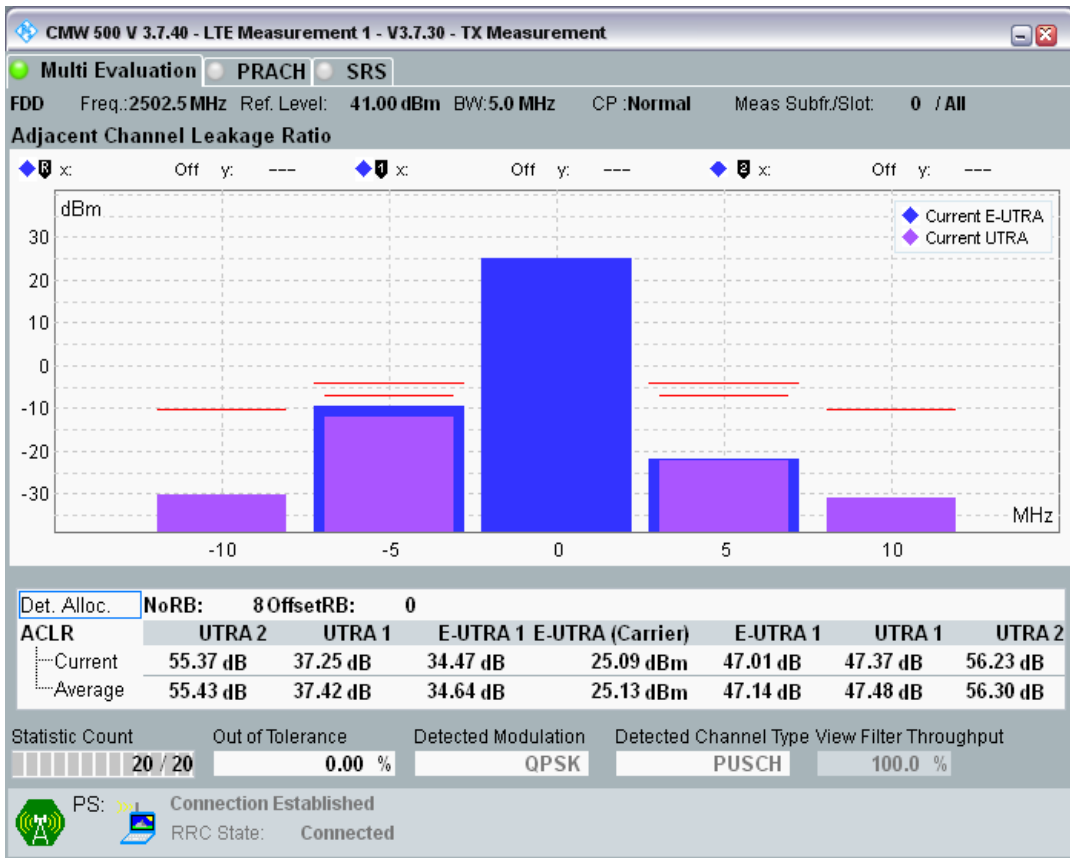

Band7 QPSK BW=5MHz Channel=21100 RB Size=8 Position=#0

Band7 QPSK BW=5MHz Channel=21100 RB Size=8 Position=#Max

Band7 QPSK BW=5MHz Channel=21100 RB Size=25 Position=#0

Band7 QPSK BW=5MHz Channel=20775 RB Size=8 Position=#0