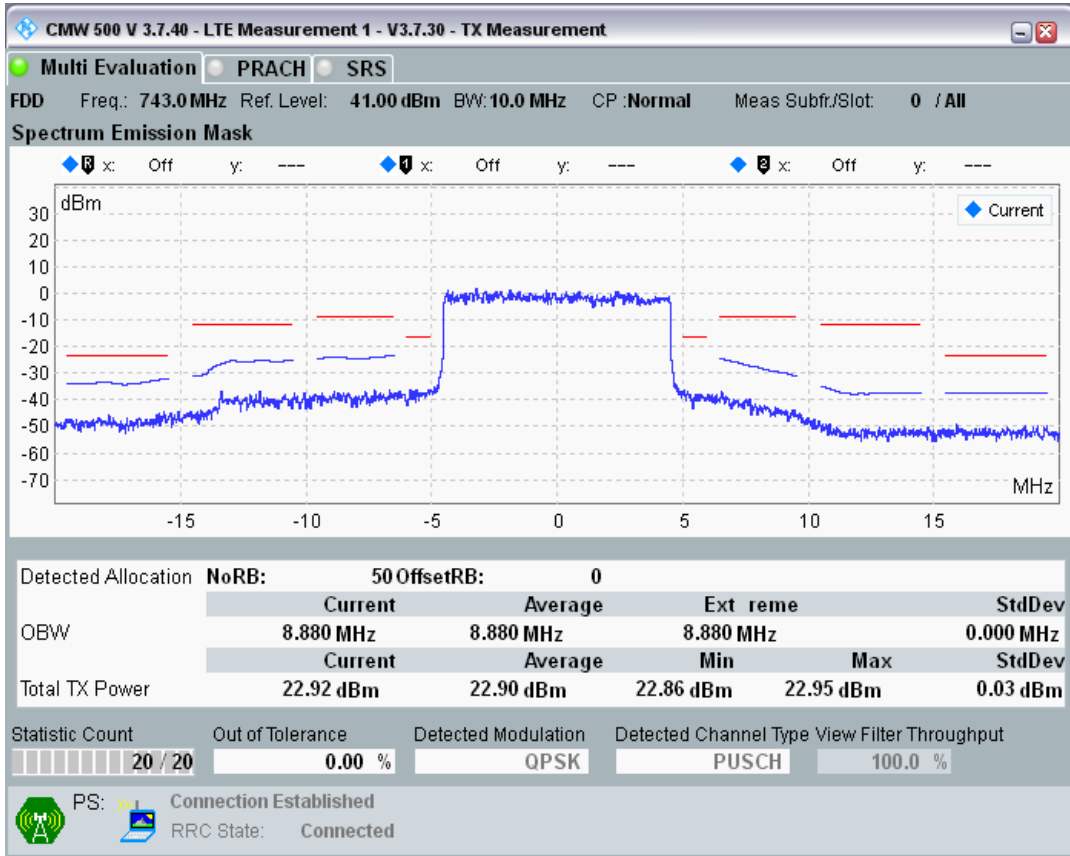

Band28 QPSK BW=10MHz Channel=27610 RB Size=50 Position=#0

Band28 QAM16 BW=10MHz Channel=27610 RB Size=12 Position=#0