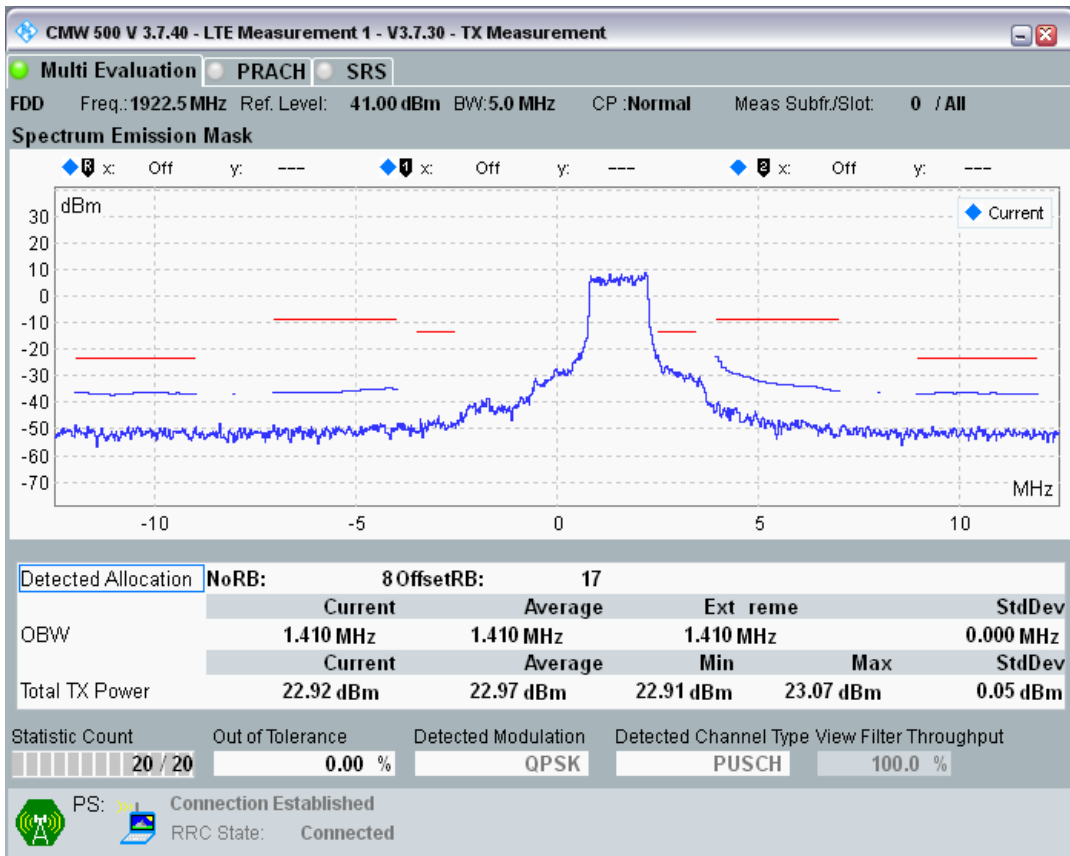

Band1 QPSK BW=5MHz Channel=18025 RB Size=8 Position=#Max

Band1 QPSK BW=5MHz Channel=18025 RB Size=25 Position=#0