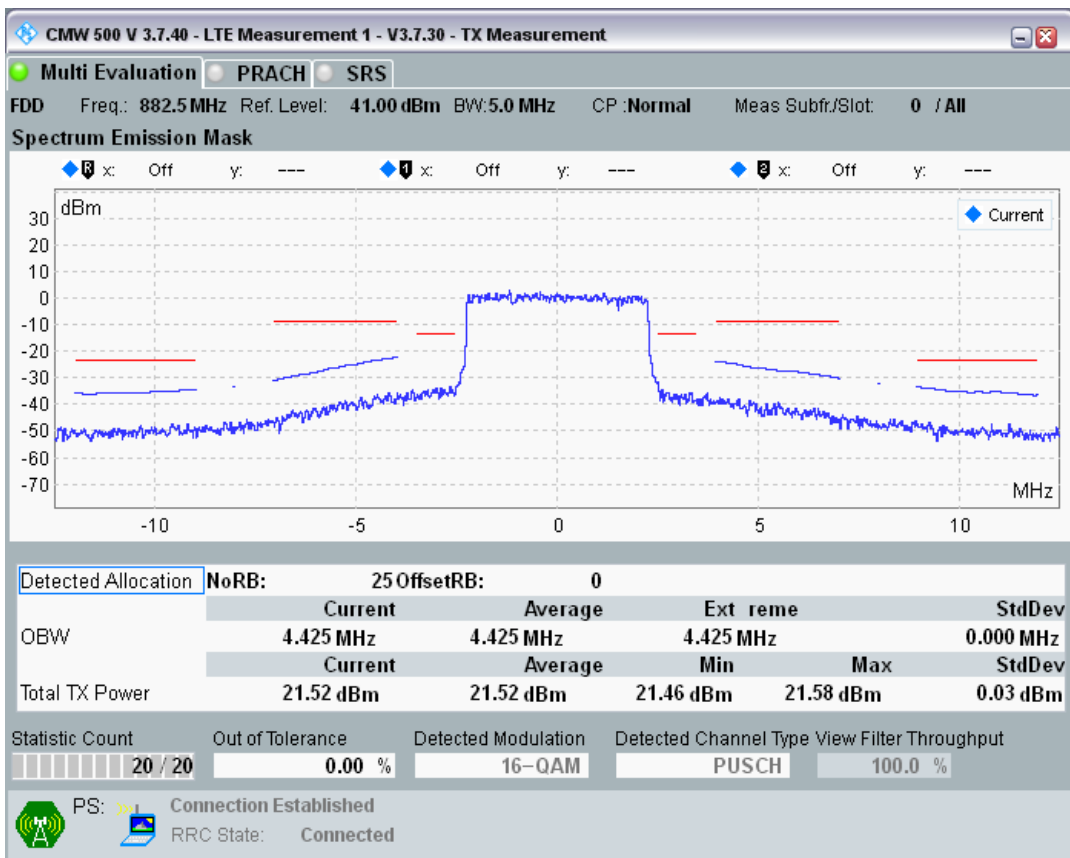

Band8 QPSK BW=5MHz Channel=21475 RB Size=25 Position=#0

Band8 QAM16 BW=5MHz Channel=21475 RB Size=8 Position=#0

Band8 QAM16 BW=5MHz Channel=21475 RB Size=8 Position=#Max

Band8 QAM16 BW=5MHz Channel=21475 RB Size=25 Position=#0