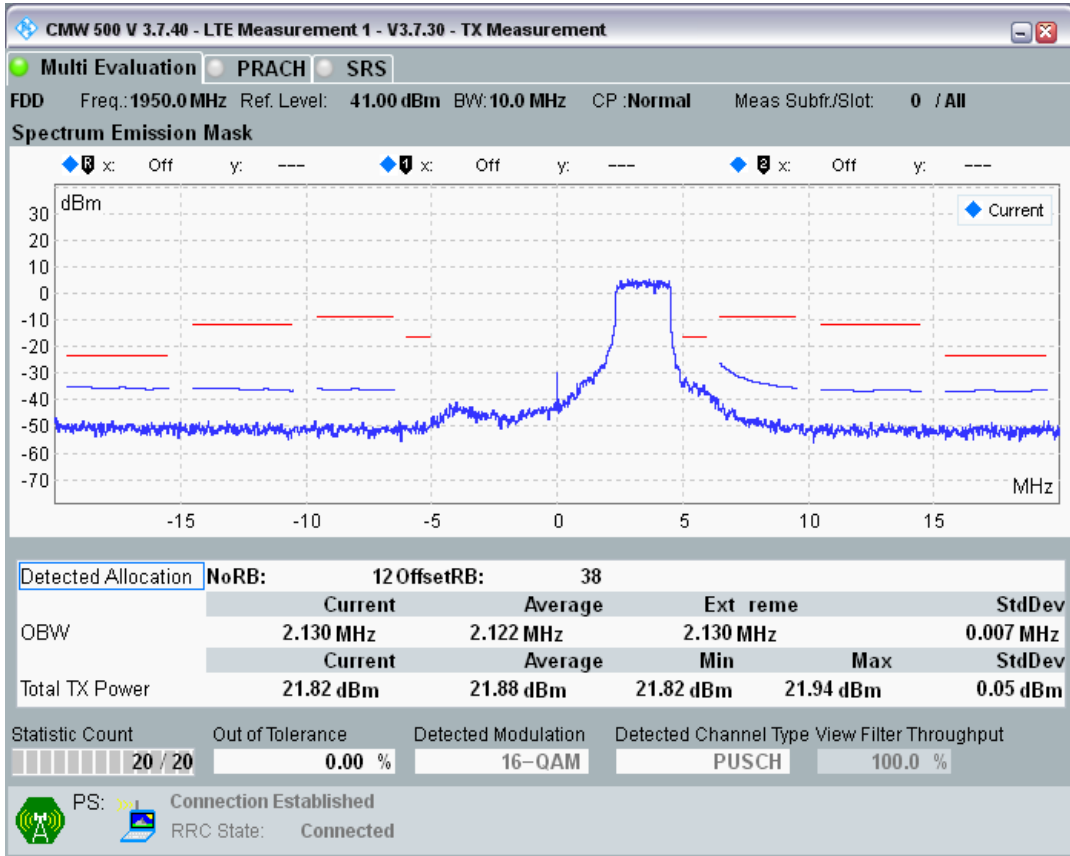

Band1 QAM16 BW=10MHz Channel=18300 RB Size=12 Position=#Max

Band1 QAM16 BW=10MHz Channel=18300 RB Size=50 Position=#0