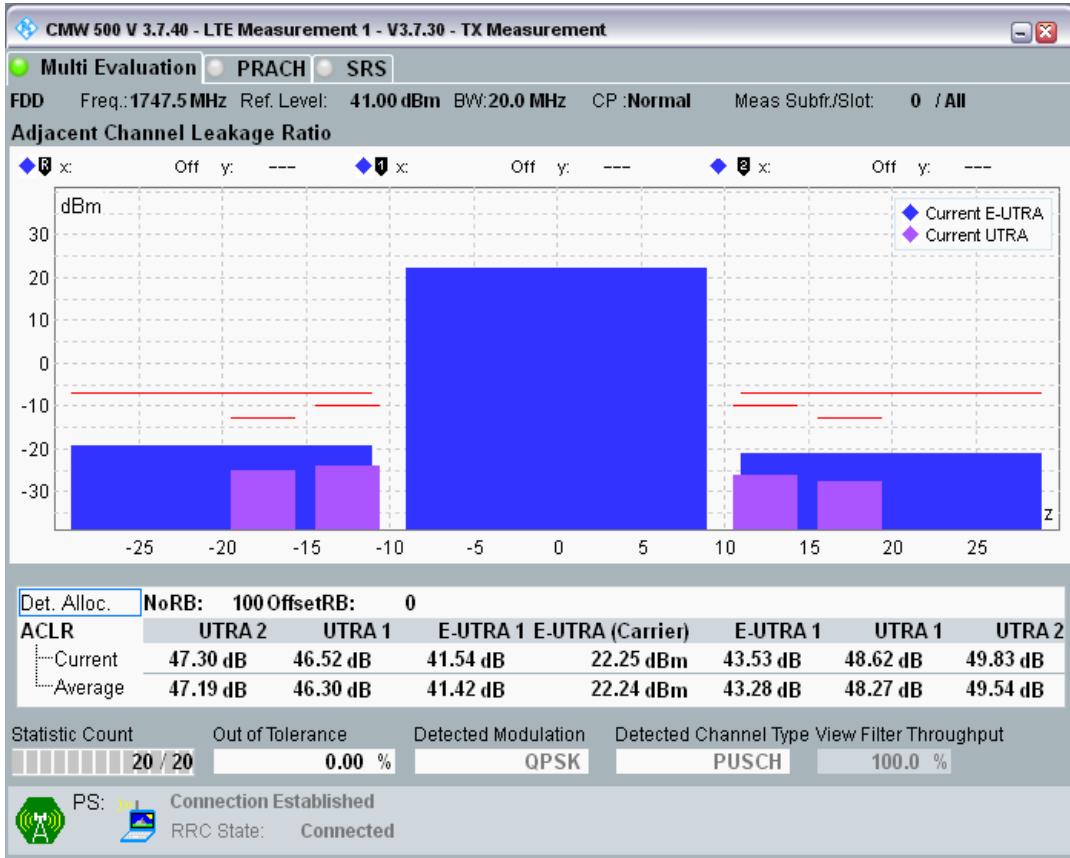

Band3 QPSK BW=20MHz Channel=19575 RB Size=100 Position=#0

Band3 QAM16 BW=20MHz Channel=19575 RB Size=18 Position=#0