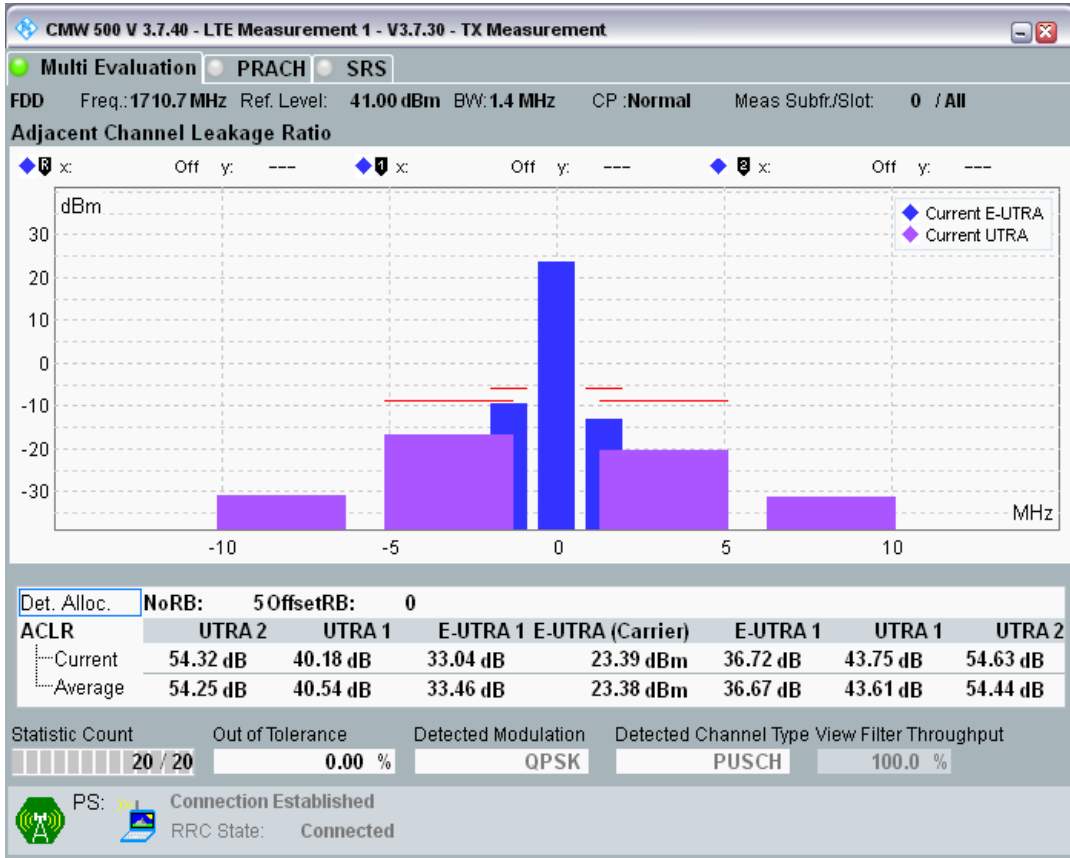

Band3 QPSK BW=1.4MHz Channel=19207 RB Size=5 Position=#0

Band3 QPSK BW=1.4MHz Channel=19207 RB Size=5 Position=#Max