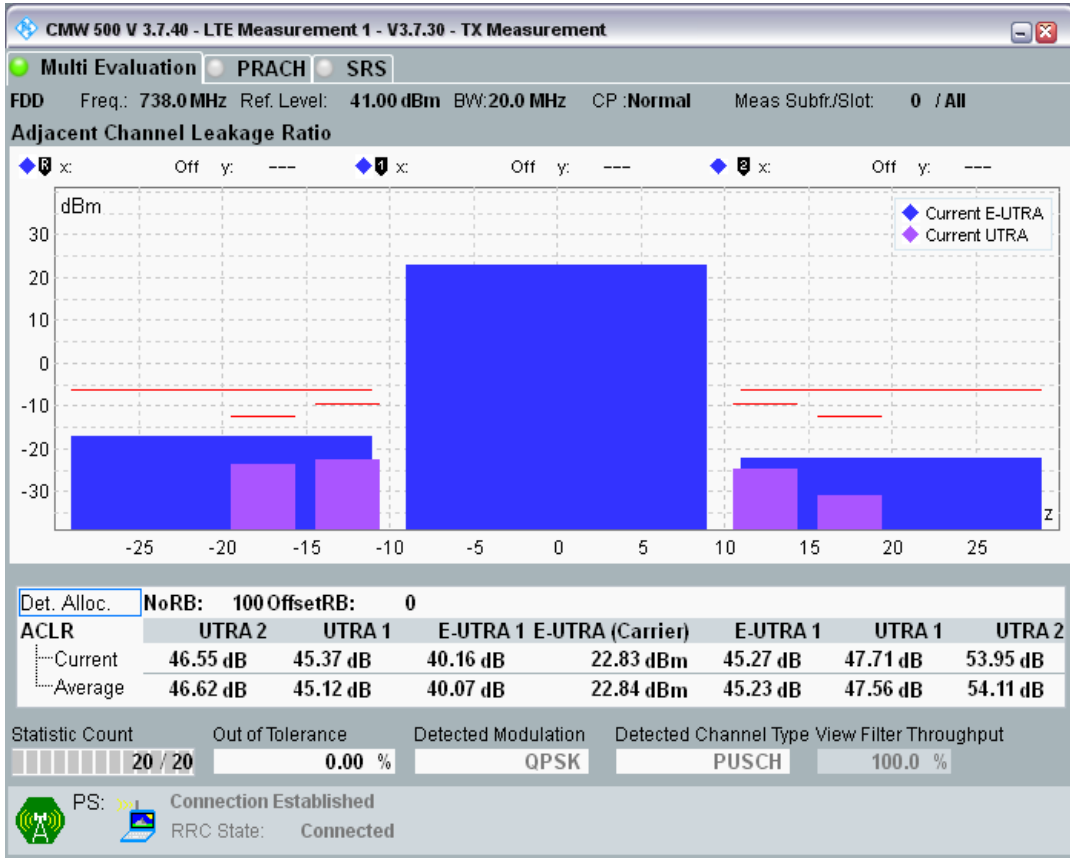

Band28 QPSK BW=20MHz Channel=27560 RB Size=100 Position=#0

Band28 QAM16 BW=20MHz Channel=27560 RB Size=18 Position=#0