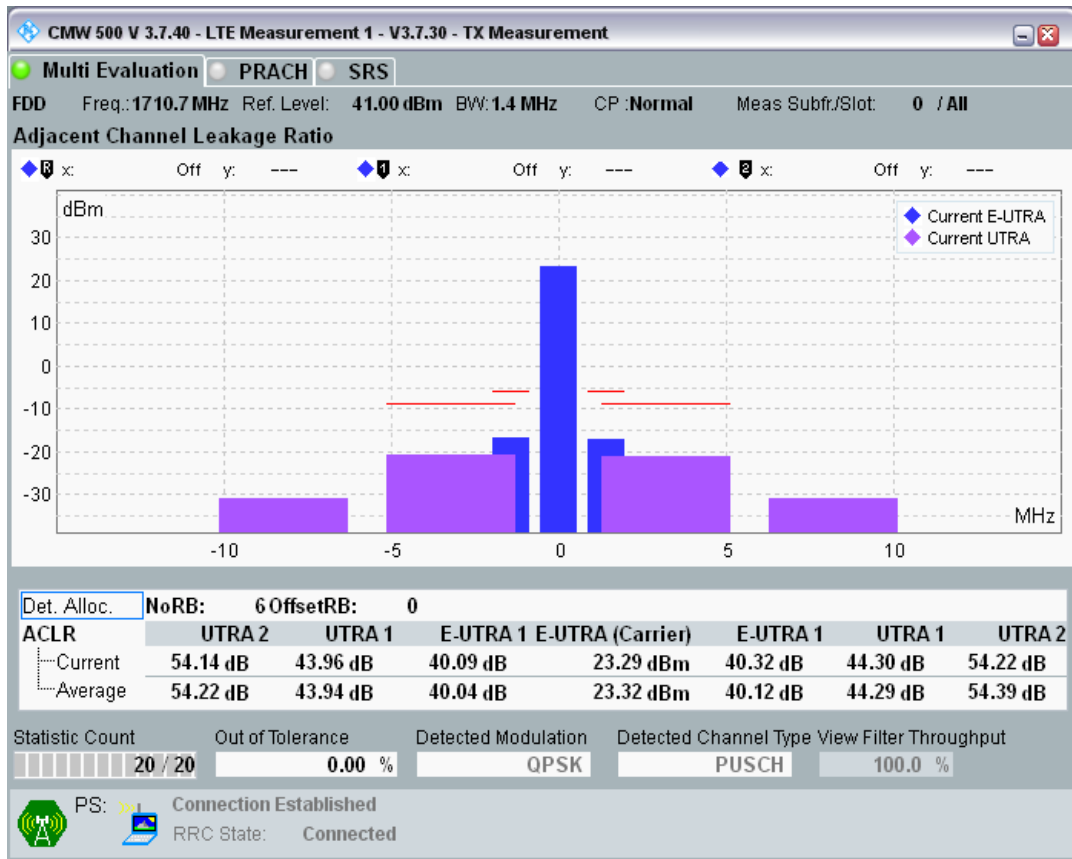

Band3 QPSK BW=1.4MHz Channel=19207 RB Size=5 Position=#0

Band3 QPSK BW=1.4MHz Channel=19207 RB Size=5 Position=#Max

Band3 QPSK BW=1.4MHz Channel=19207 RB Size=6 Position=#0

Band3 QAM16 BW=1.4MHz Channel=19207 RB Size=5 Position=#0