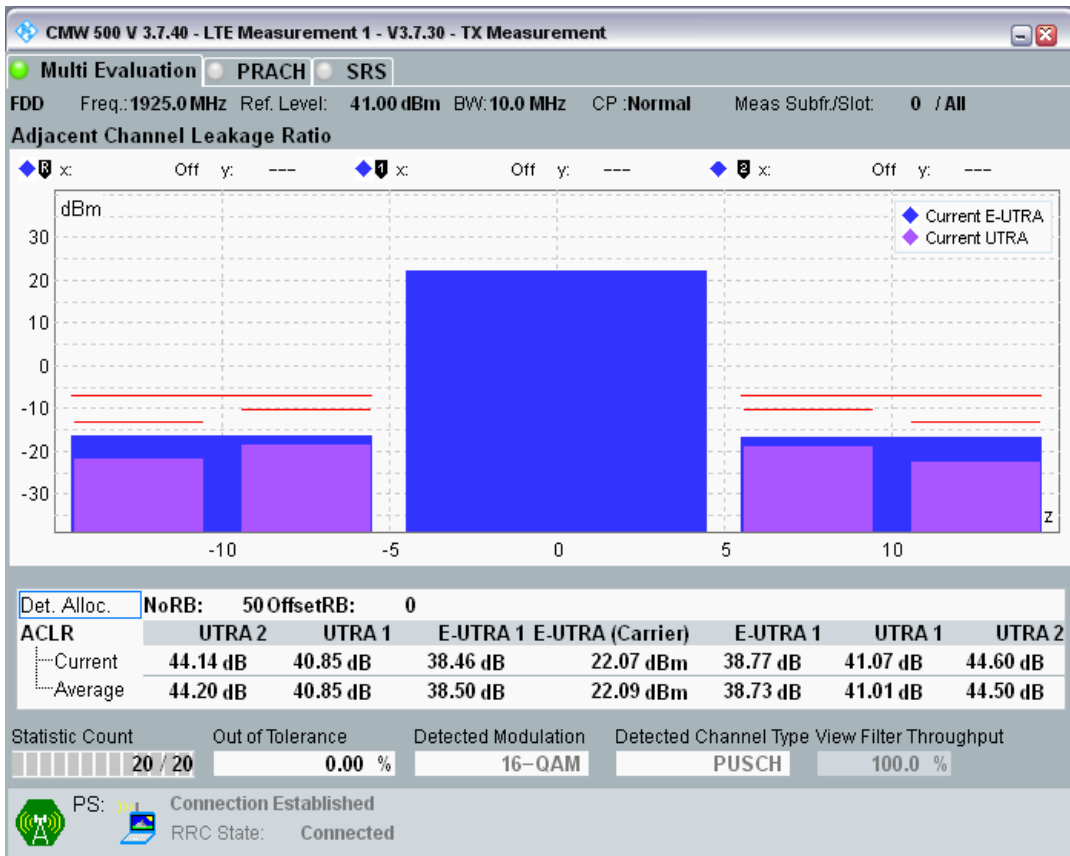

Band1 QPSK BW=10MHz Channel=18050 RB Size=50 Position=#0

Band1 QAM16 BW=10MHz Channel=18050 RB Size=12 Position=#0

Band1 QAM16 BW=10MHz Channel=18050 RB Size=12 Position=#Max

Band1 QAM16 BW=10MHz Channel=18050 RB Size=50 Position=#0