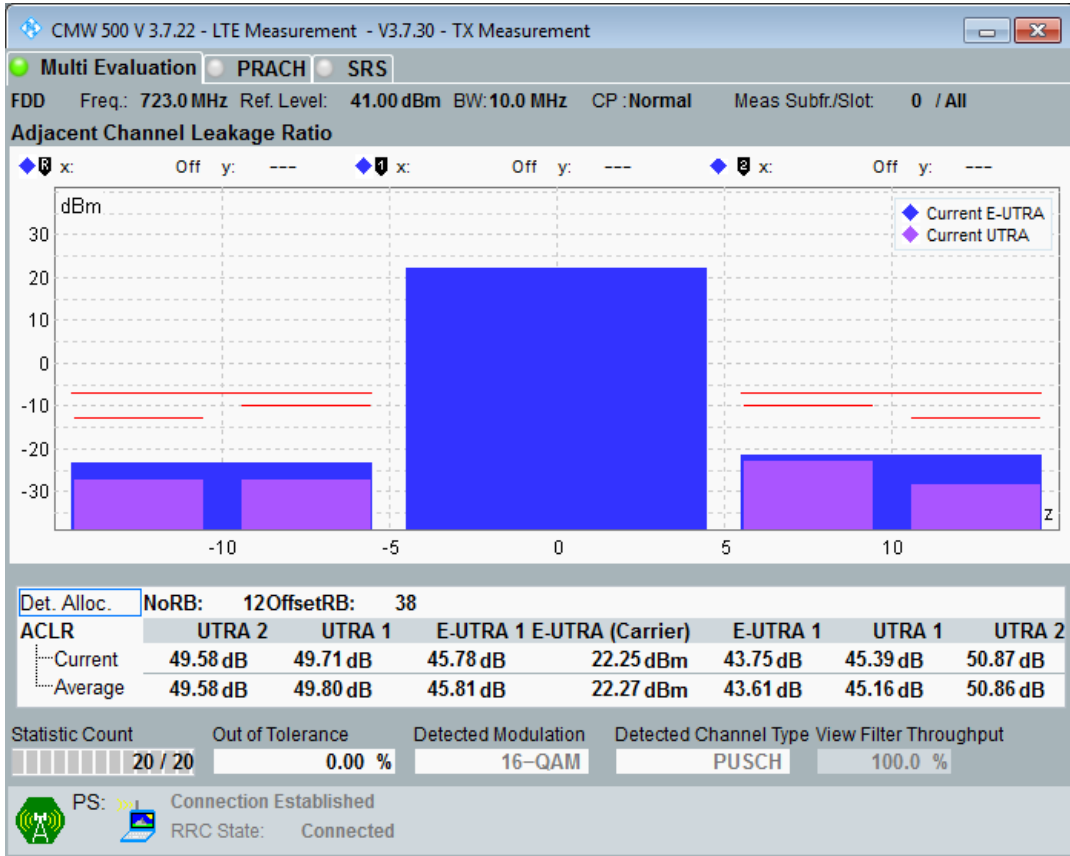

Band28 QPSK BW=10MHz Channel=27410 RB Size=50 Position=#0

Band28 QAM16 BW=10MHz Channel=27410 RB Size=12 Position=#0

Band28 QAM16 BW=10MHz Channel=27410 RB Size=12 Position=#Max

Band28 QAM16 BW=10MHz Channel=27410 RB Size=50 Position=#0