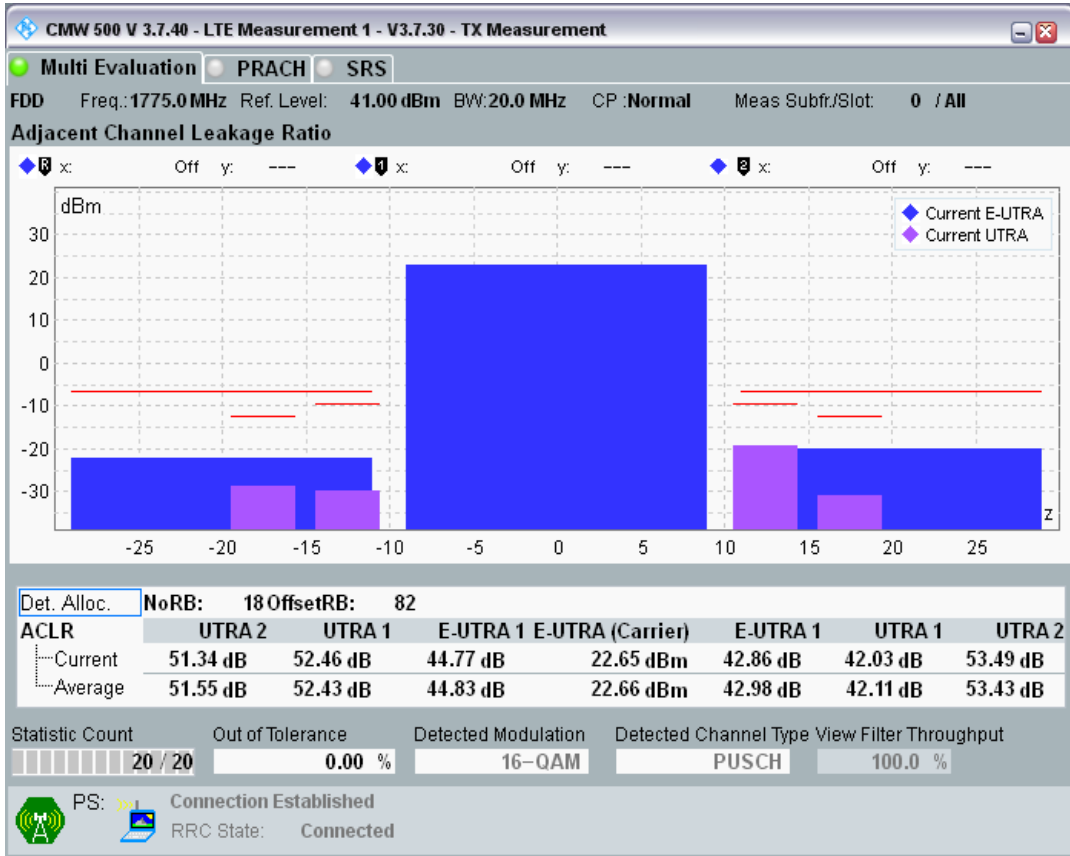

Band3 QAM16 BW=20MHz Channel=19850 RB Size=18 Position=#Max

Band3 QAM16 BW=20MHz Channel=19850 RB Size=100 Position=#0