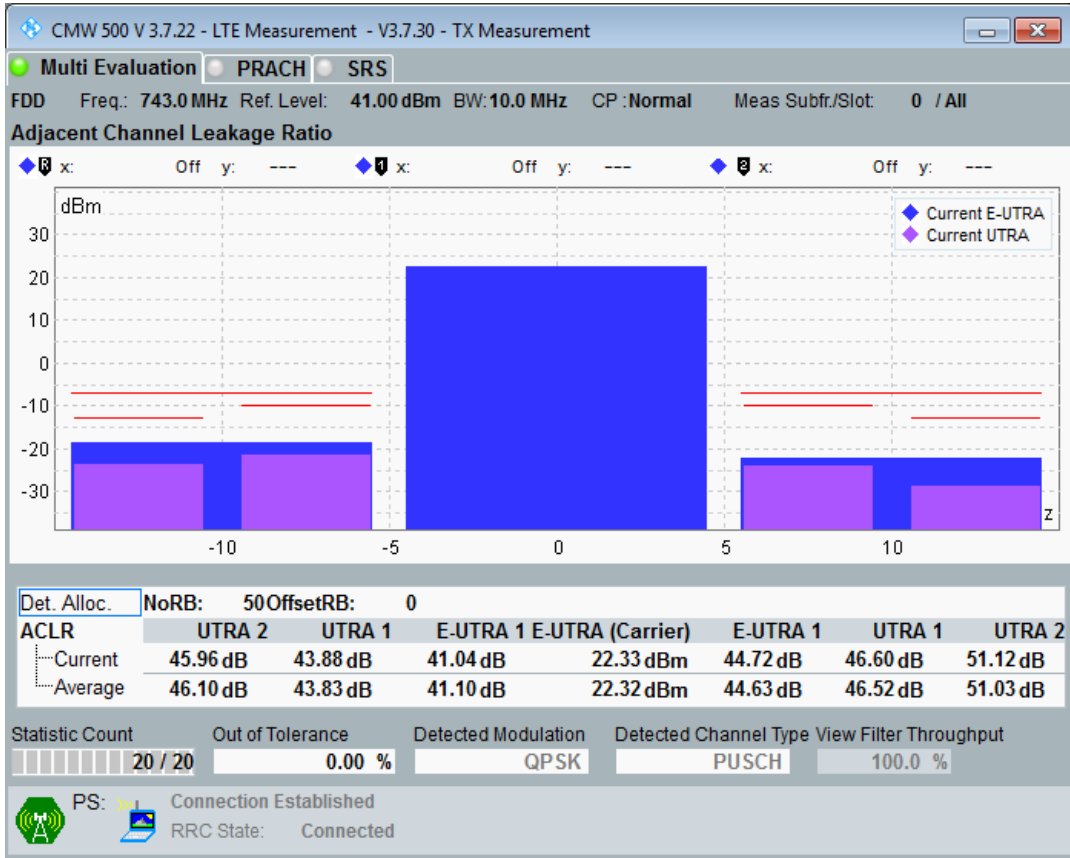

Band28 QPSK BW=10MHz Channel=27610 RB Size=50 Position=#0

Band28 QAM16 BW=10MHz Channel=27610 RB Size=12 Position=#0