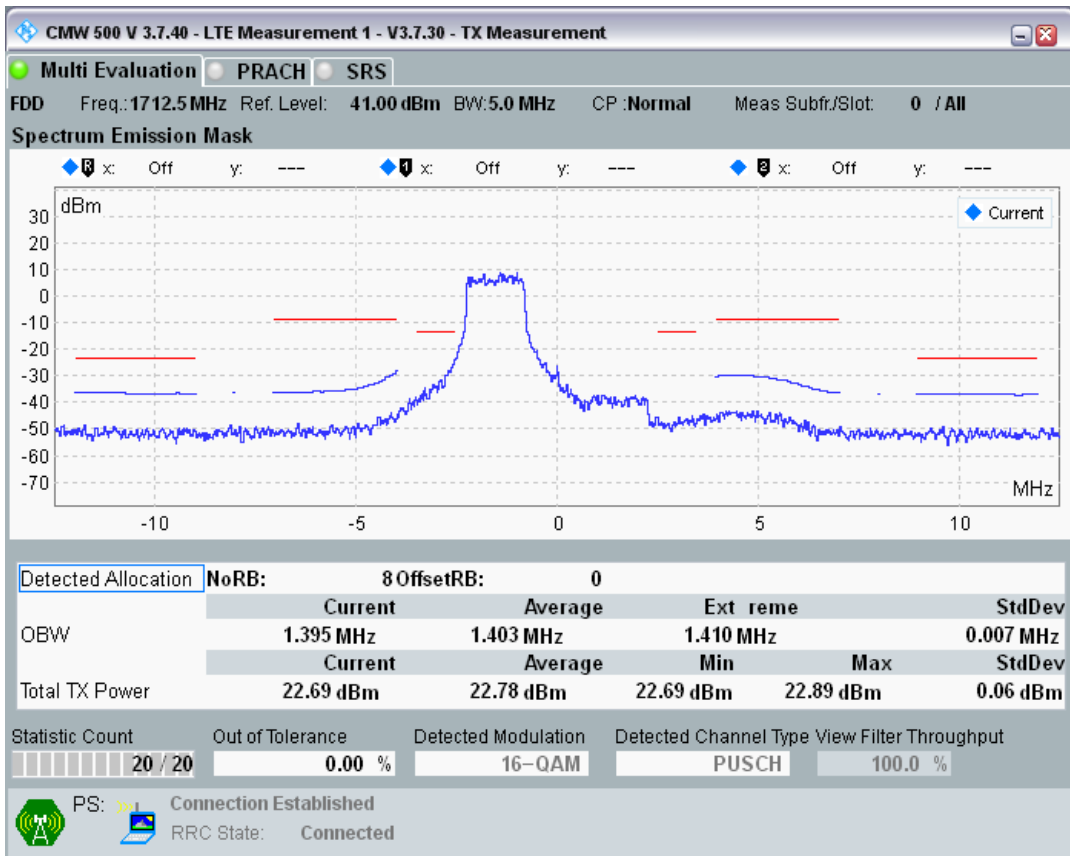

Band3 QAM16 BW=5MHz Channel=19225 RB Size=8 Position=#0

Band3 QAM16 BW=5MHz Channel=19225 RB Size=8 Position=#Max