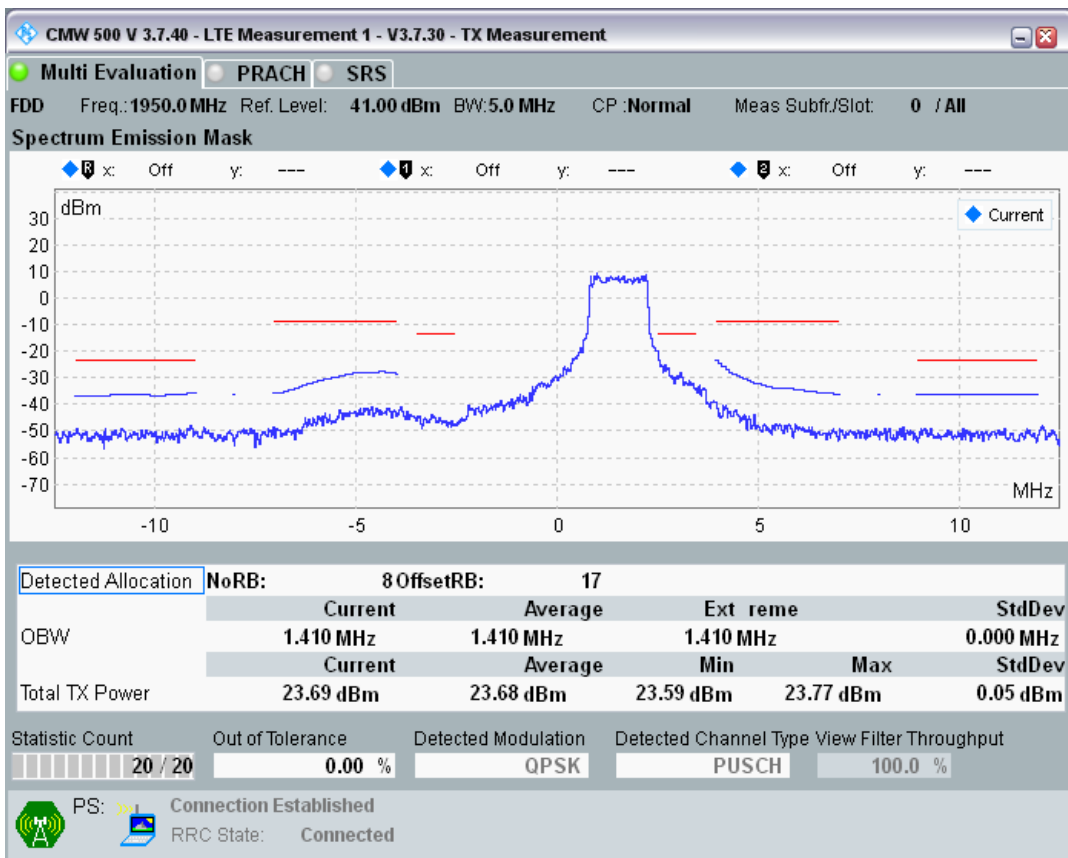

Band1 QAM16 BW=5MHz Channel=18025 RB Size=8 Position=#Max

Band1 QAM16 BW=5MHz Channel=18025 RB Size=25 Position=#0

Band1 QPSK BW=5MHz Channel=18300 RB Size=8 Position=#0

Band1 QPSK BW=5MHz Channel=18300 RB Size=8 Position=#Max