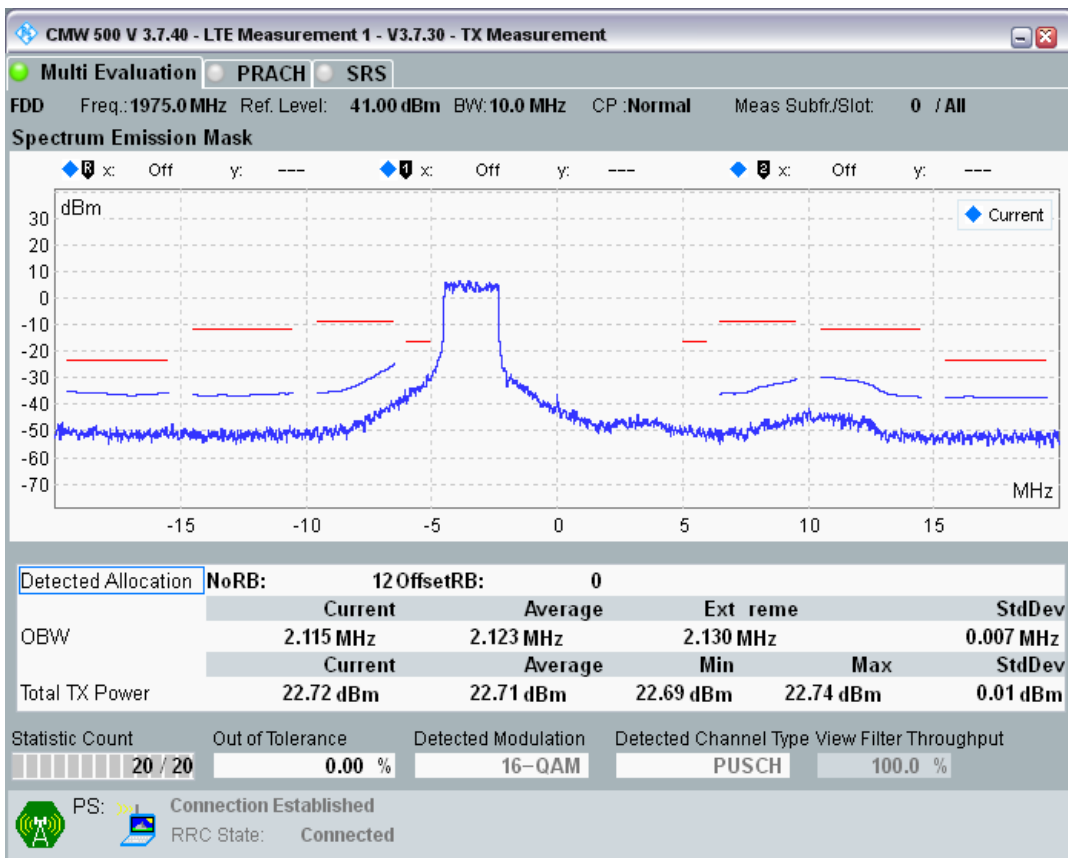

Band1 QAM16 BW=10MHz Channel=18550 RB Size=12 Position=#0

Band1 QAM16 BW=10MHz Channel=18550 RB Size=12 Position=#Max