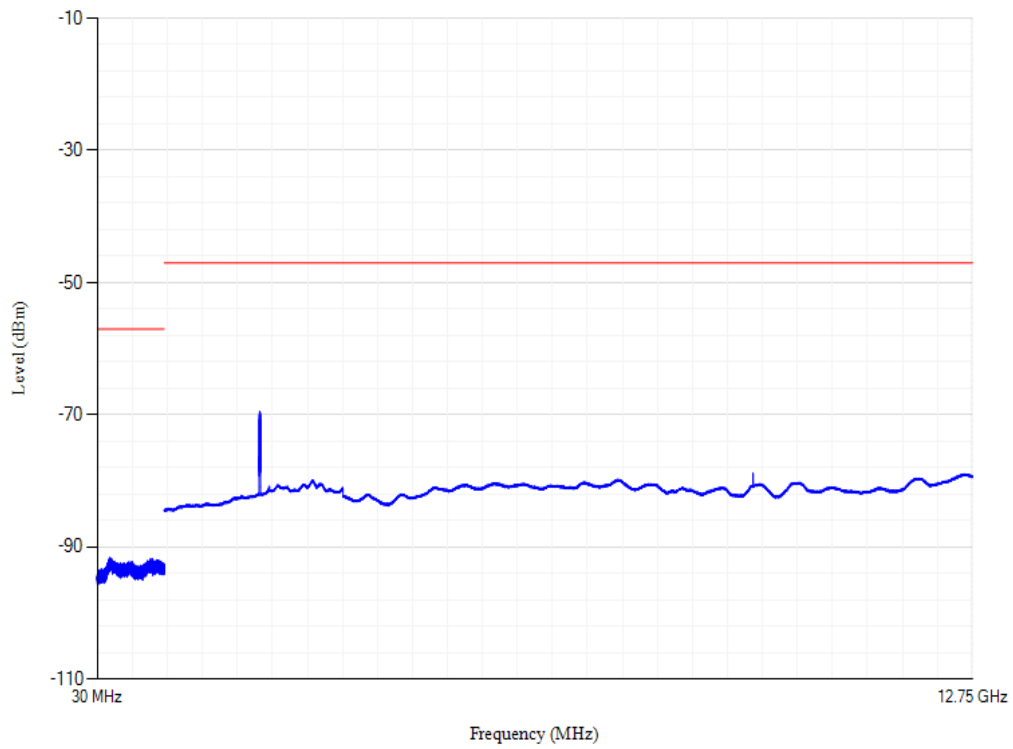

Conducted spurious emissions

Band40 QPSK BW=20MHz Channel=39150