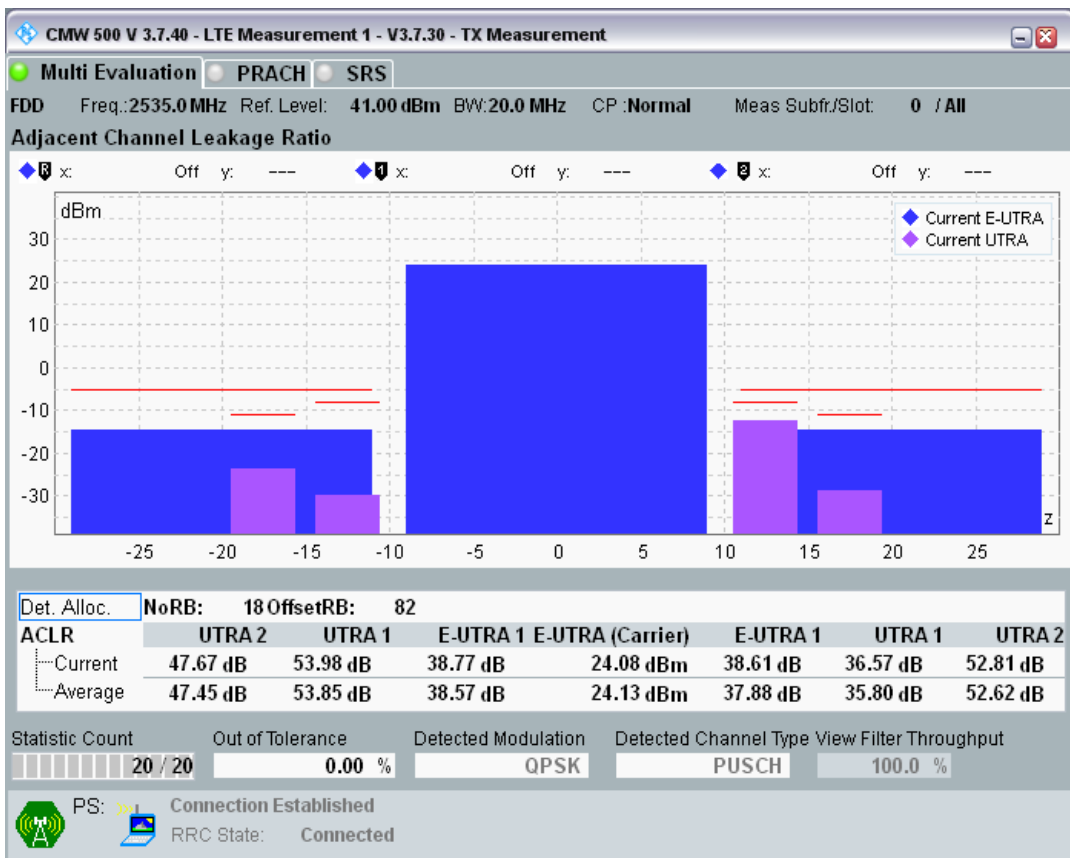

Band7 QPSK BW=20MHz Channel=21100 RB Size=18 Position=#Max

Band7 QPSK BW=20MHz Channel=21100 RB Size=100 Position=#0