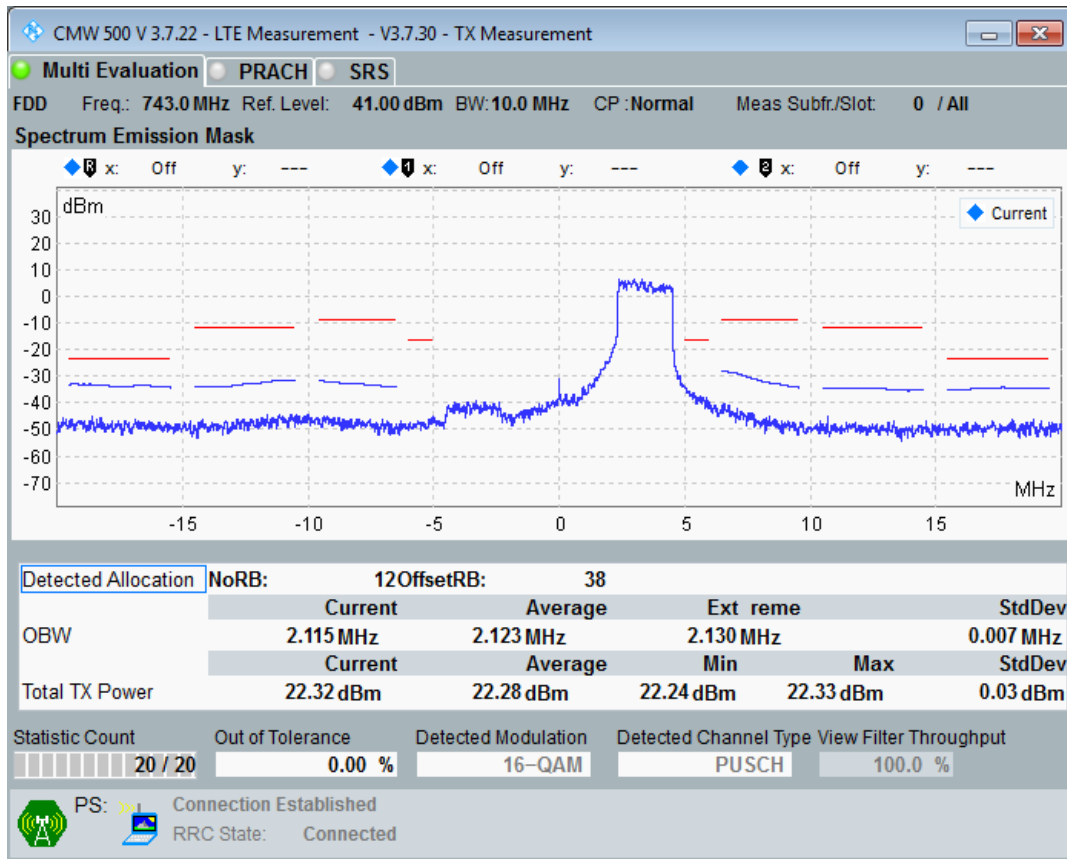

Band28 QAM16 BW=10MHz Channel=27610 RB Size=12 Position=#Max

Band28 QAM16 BW=10MHz Channel=27610 RB Size=50 Position=#0