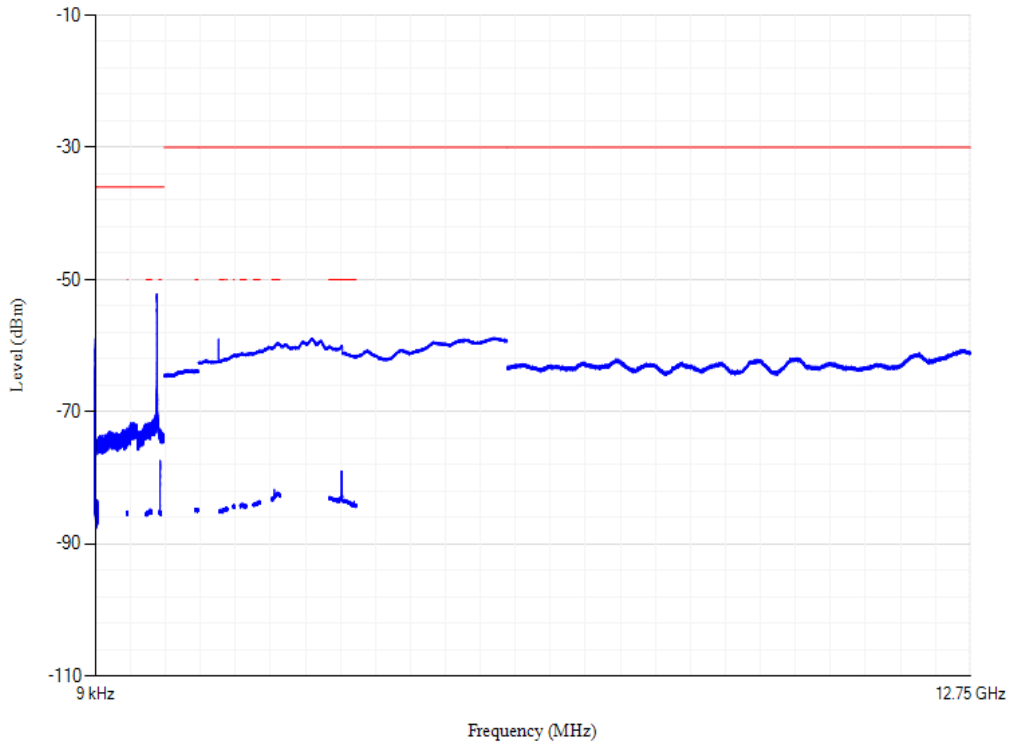

Conducted spurious emissions

Band8 QPSK BW=5MHz Channel=21475 RB Size=1 Position=#0