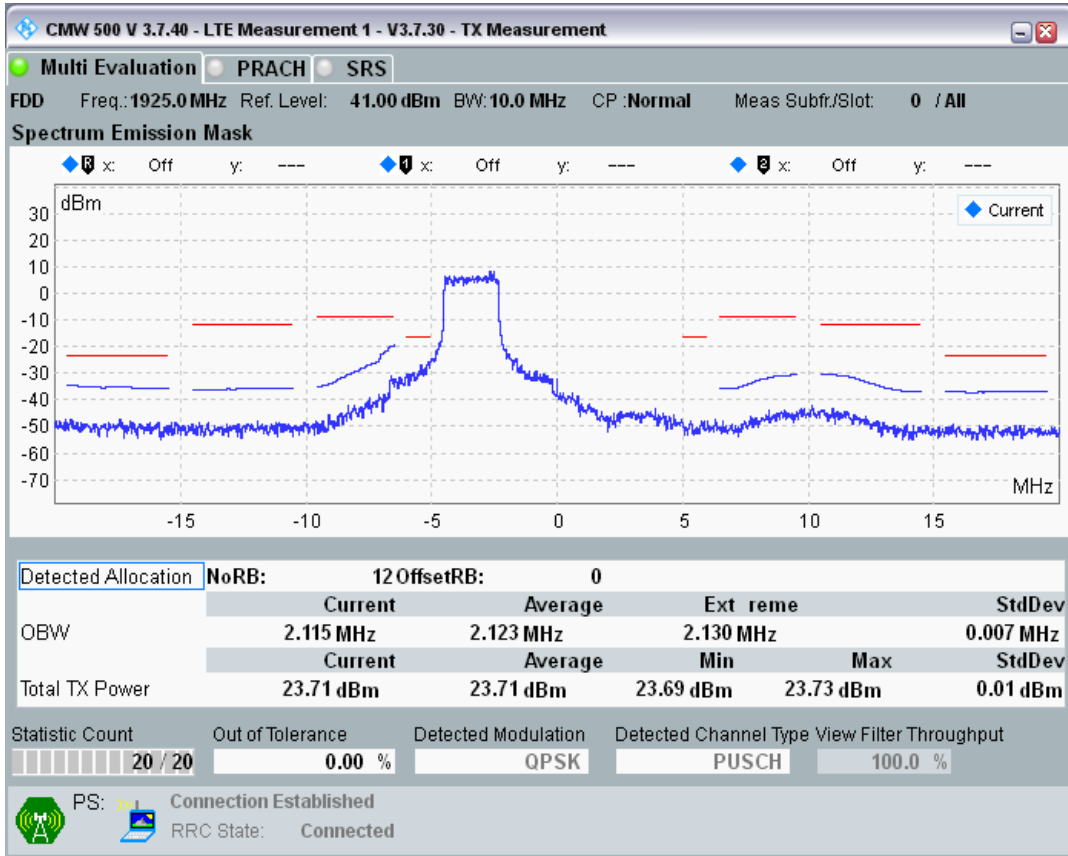

Band1 QPSK BW=10MHz Channel=18050 RB Size=12 Position=#0

Band1 QPSK BW=10MHz Channel=18050 RB Size=12 Position=#Max