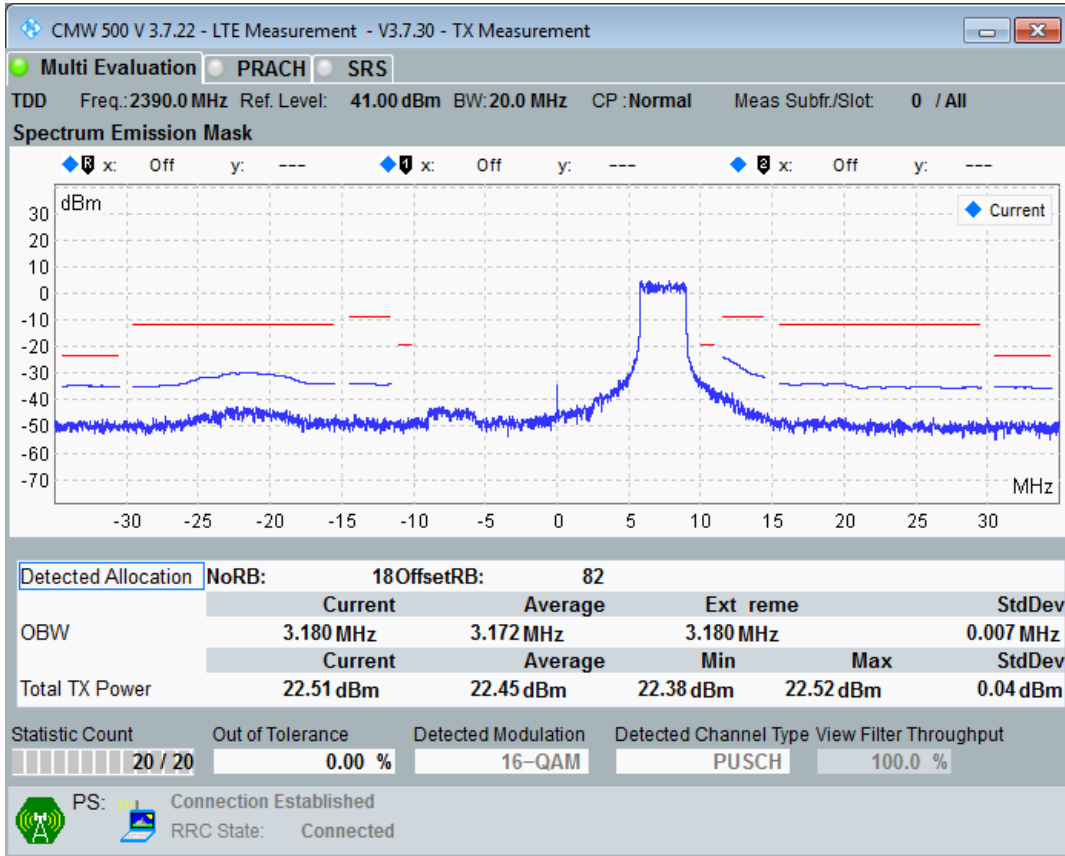

Band40 QAM16 BW=20MHz Channel=39550 RB Size=18 Position=#Max

Band40 QAM16 BW=5MHz Channel=38675 RB Size=25 Position=#0