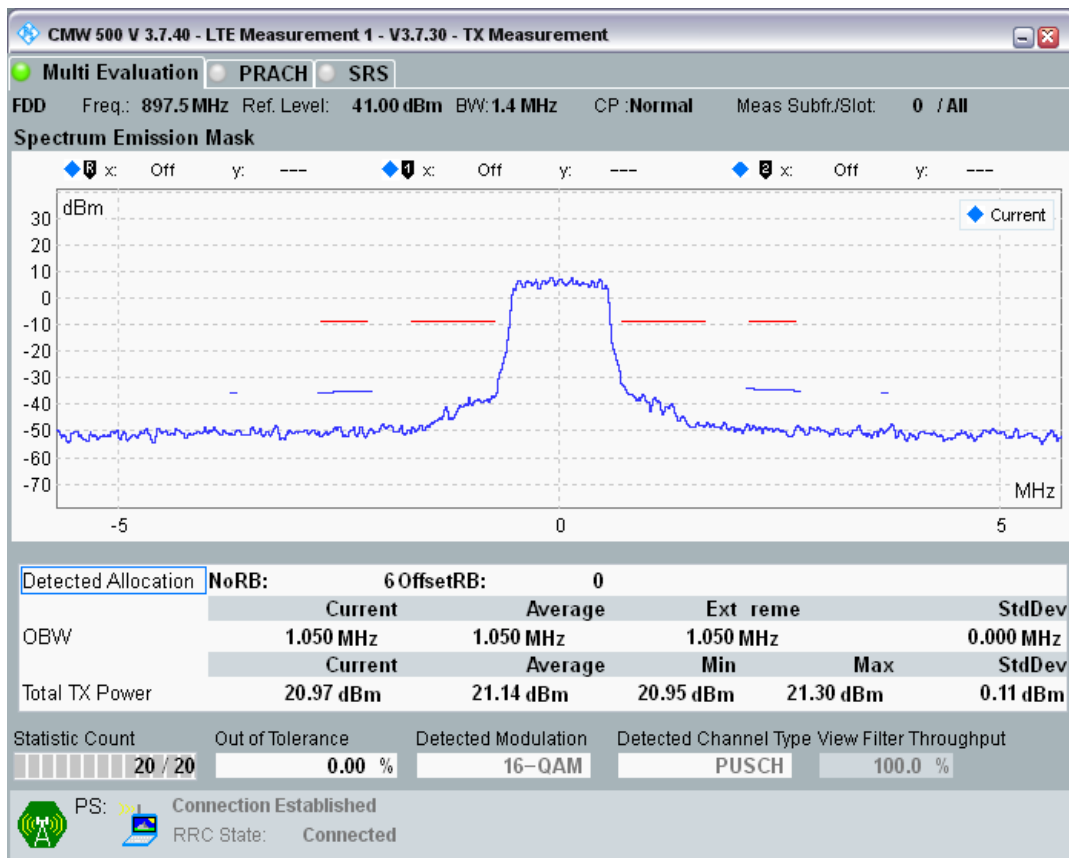

Band8 QPSK BW=1.4MHz Channel=21625 RB Size=6 Position=#0

Band8 QAM16 BW=1.4MHz Channel=21625 RB Size=5 Position=#0

Band8 QAM16 BW=1.4MHz Channel=21625 RB Size=5 Position=#Max

Band8 QAM16 BW=1.4MHz Channel=21625 RB Size=6 Position=#0