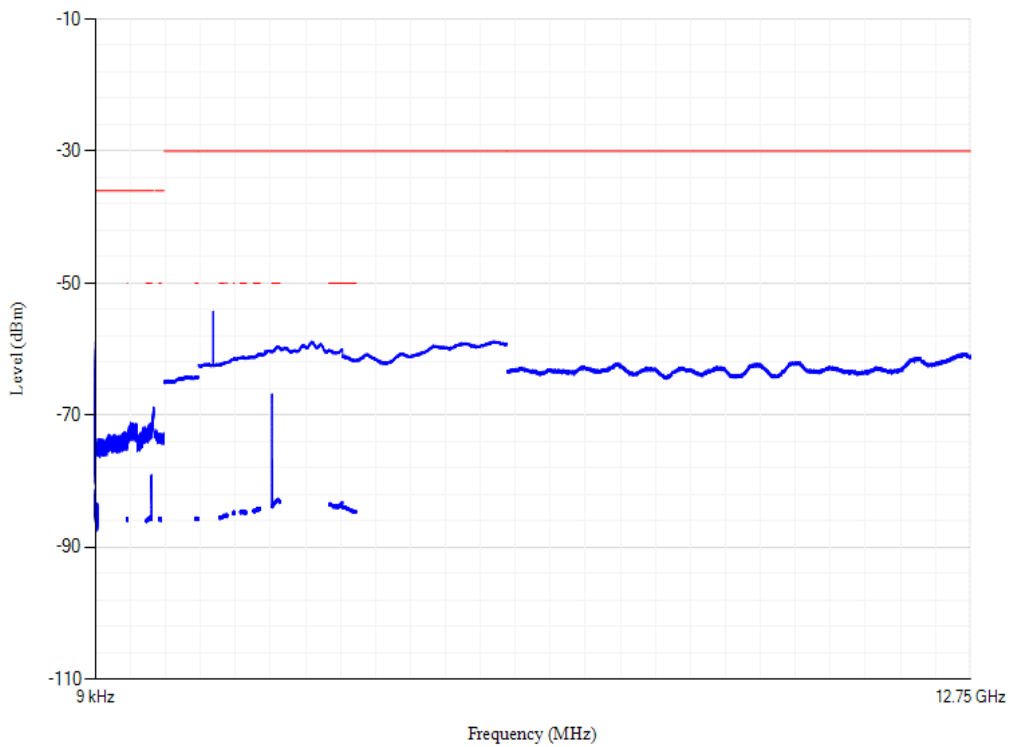

Conducted spurious emissions

Band20 QPSK BW=20MHz Channel=24250 RB Size=1 Position=#0