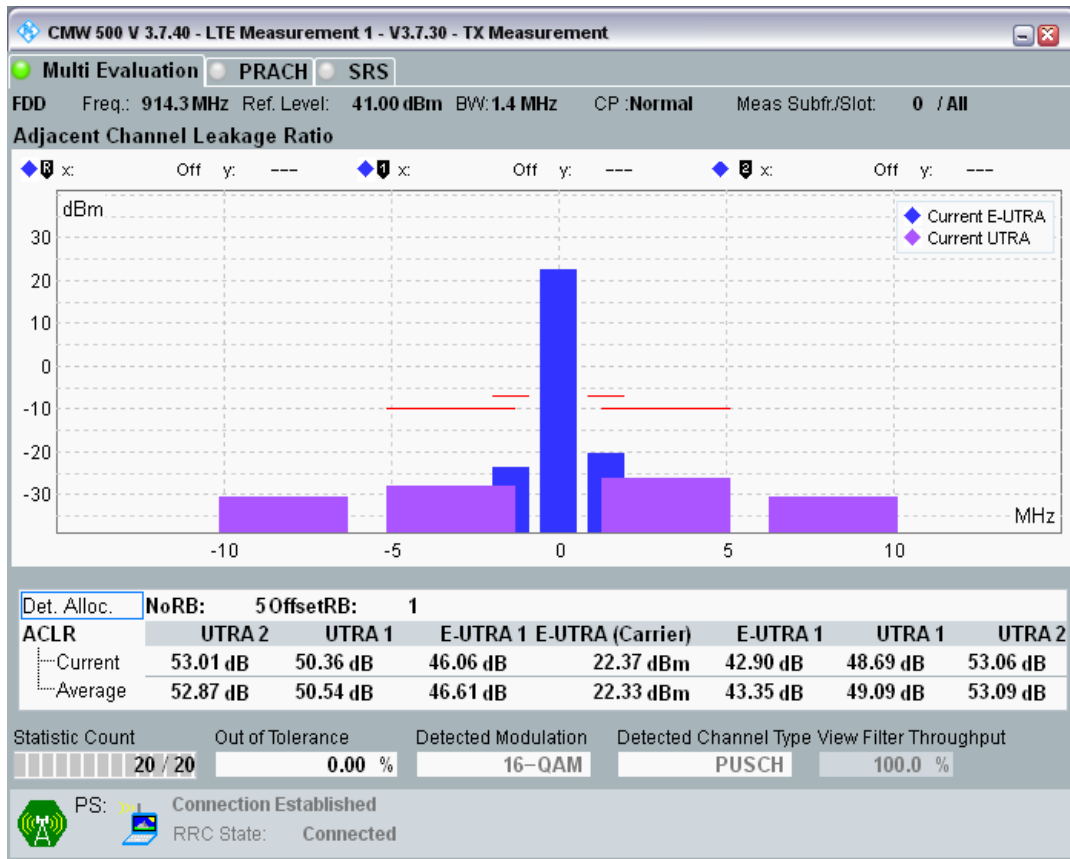

Band8 QAM16 BW=1.4MHz Channel=21793 RB Size=5 Position=#Max

Band8 QAM16 BW=1.4MHz Channel=21793 RB Size=6 Position=#0