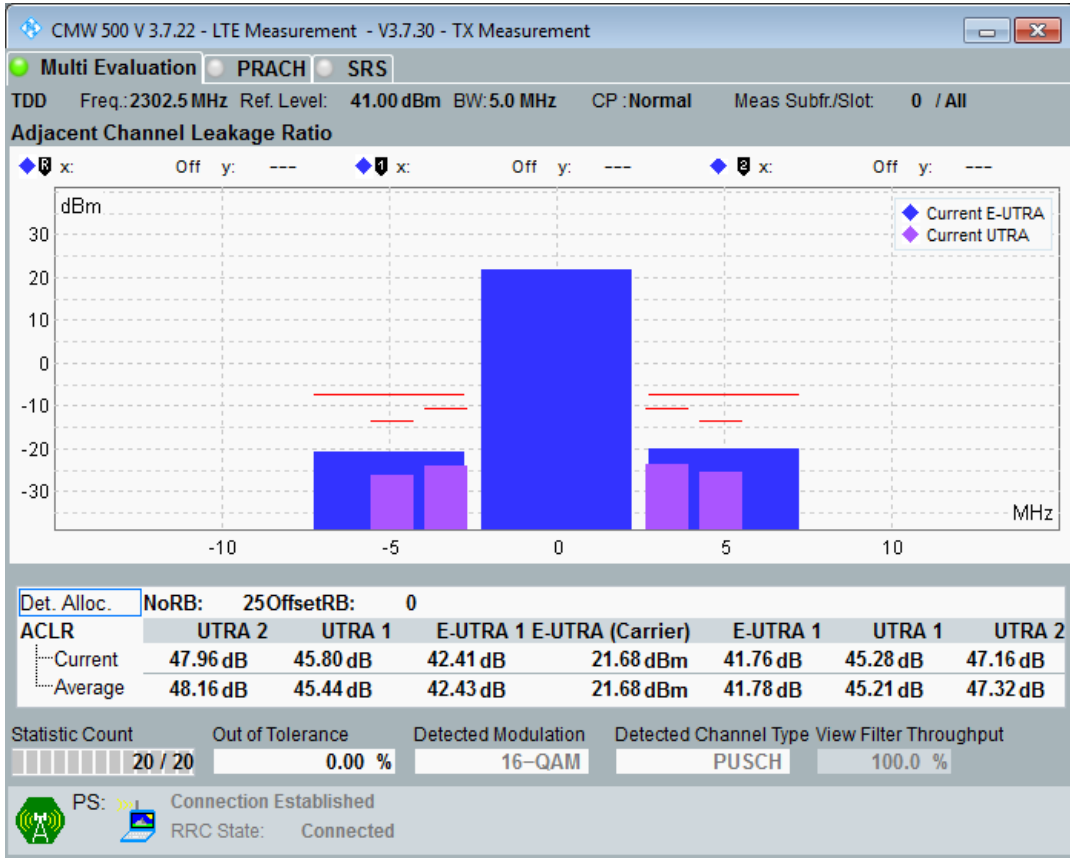

Band40 QAM16 BW=5MHz Channel=38675 RB Size=25 Position=#0

Band40 QAM16 BW=20MHz Channel=39150 RB Size=100 Position=#0