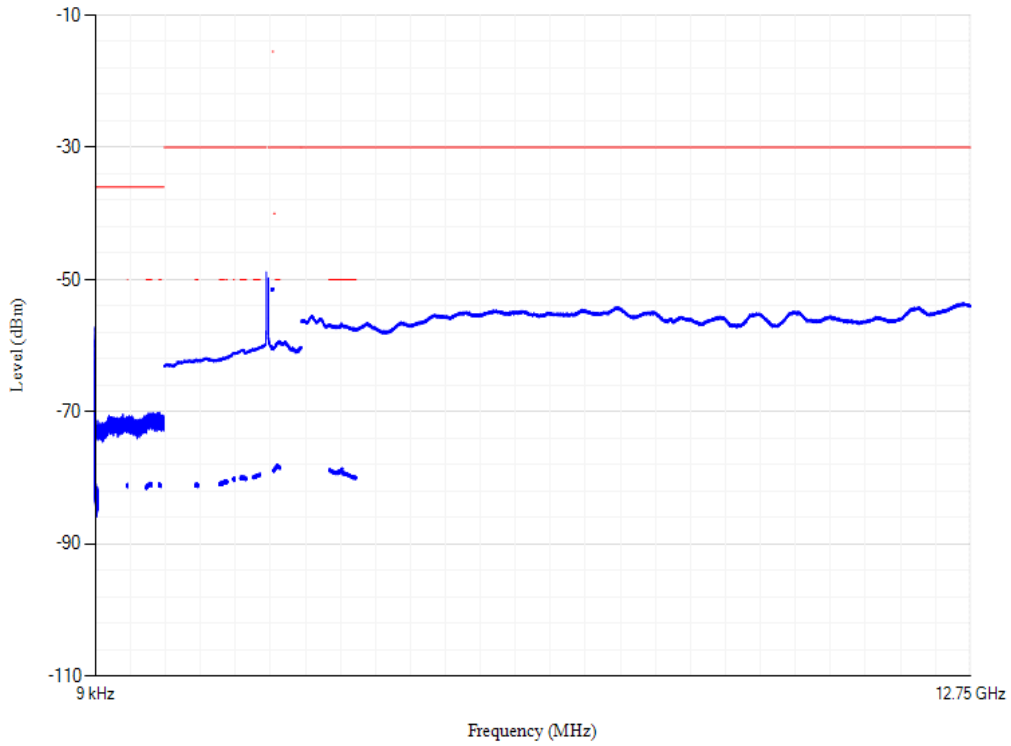

Conducted spurious emissions

Band7 QPSK BW=5MHz Channel=20775 RB Size=1 Position=#0

Conducted spurious emissions

Band7 QPSK BW=5MHz Channel=21100 RB Size=1 Position=#0

Conducted spurious emissions

Band7 QPSK BW=5MHz Channel=21425 RB Size=1 Position=#0