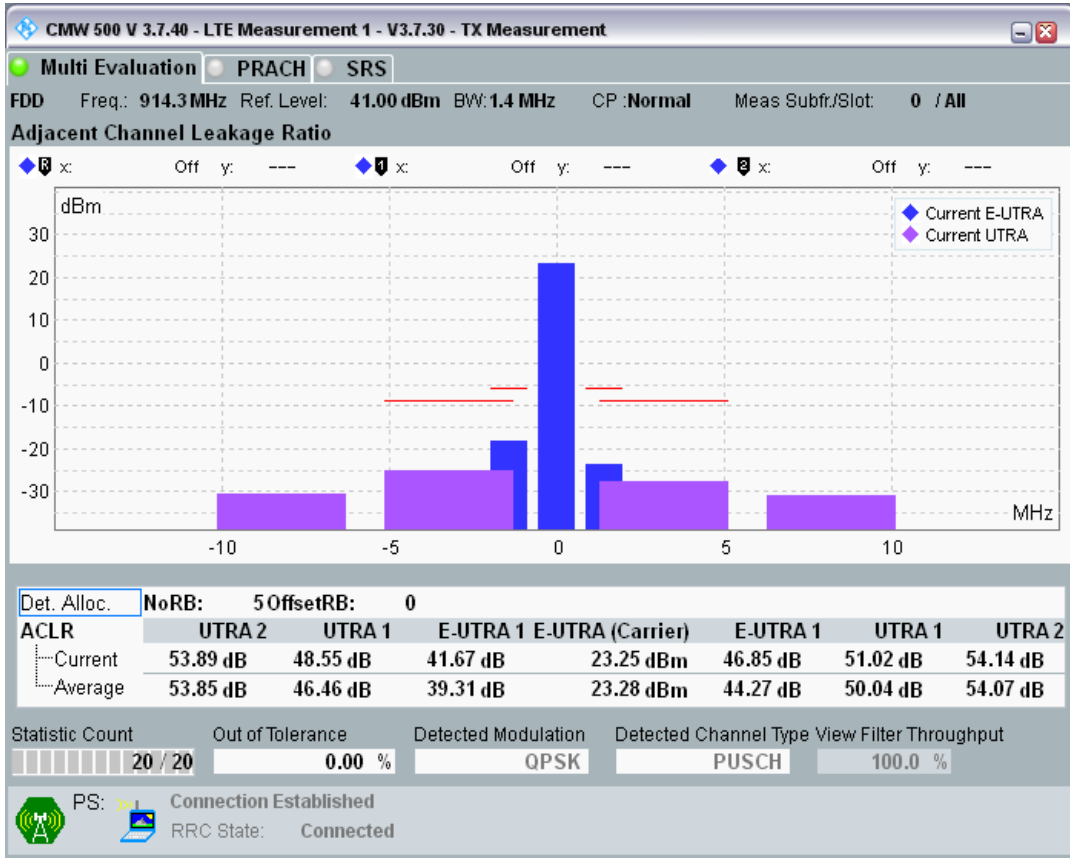

Band8 QPSK BW=1.4MHz Channel=21793 RB Size=5 Position=#0

Band8 QPSK BW=1.4MHz Channel=21793 RB Size=5 Position=#Max