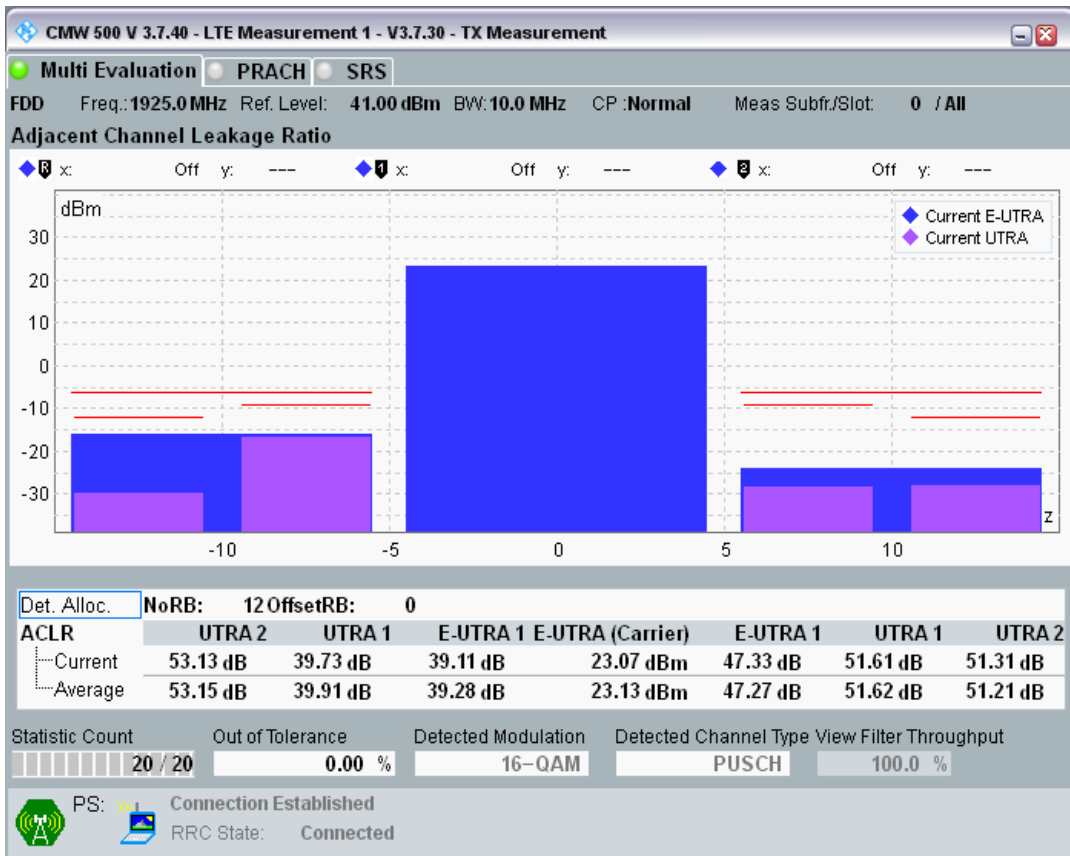

Band1 QAM16 BW=10MHz Channel=18050 RB Size=12 Position=#0

Band1 QAM16 BW=10MHz Channel=18050 RB Size=12 Position=#Max