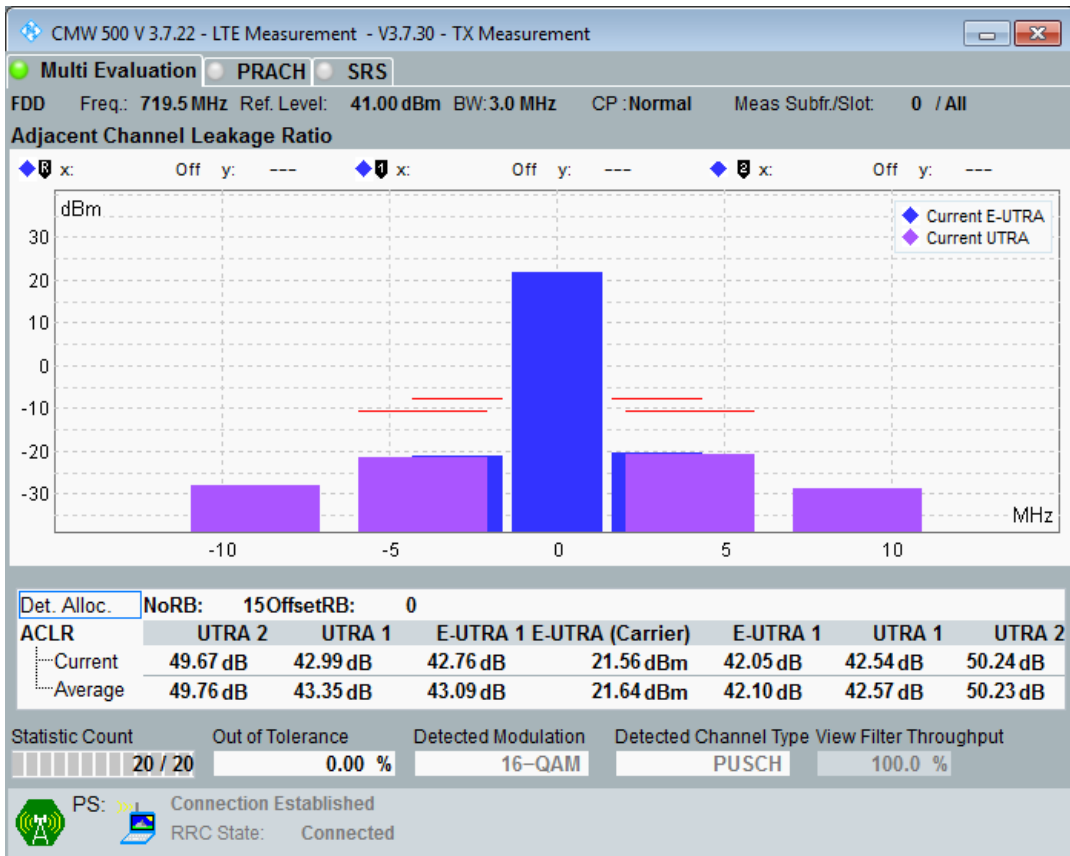

Band28 QPSK BW=3MHz Channel=27375 RB Size=15 Position=#0

Band28 QAM16 BW=3MHz Channel=27375 RB Size=4 Position=#0

Band28 QAM16 BW=3MHz Channel=27375 RB Size=4 Position=#Max

Band28 QAM16 BW=3MHz Channel=27375 RB Size=15 Position=#0