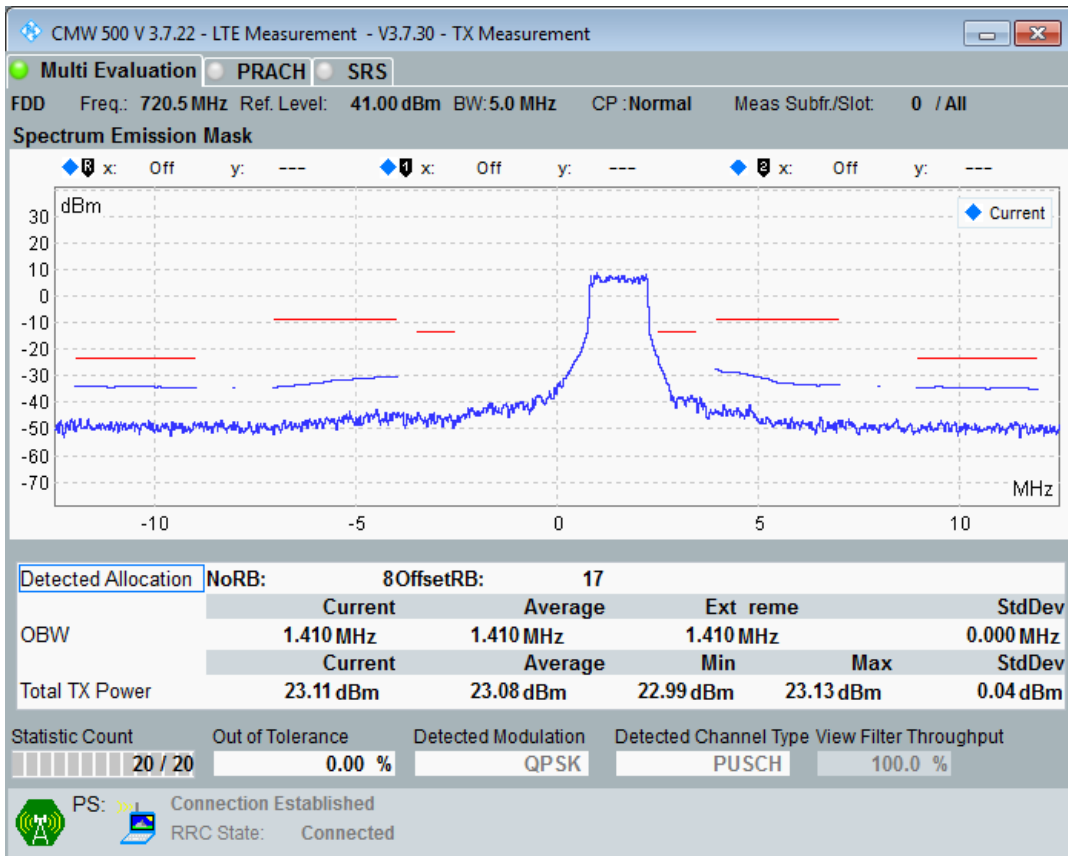

Band28 QPSK BW=5MHz Channel=27385 RB Size=8 Position=#Max

Band28 QPSK BW=5MHz Channel=27385 RB Size=25 Position=#0