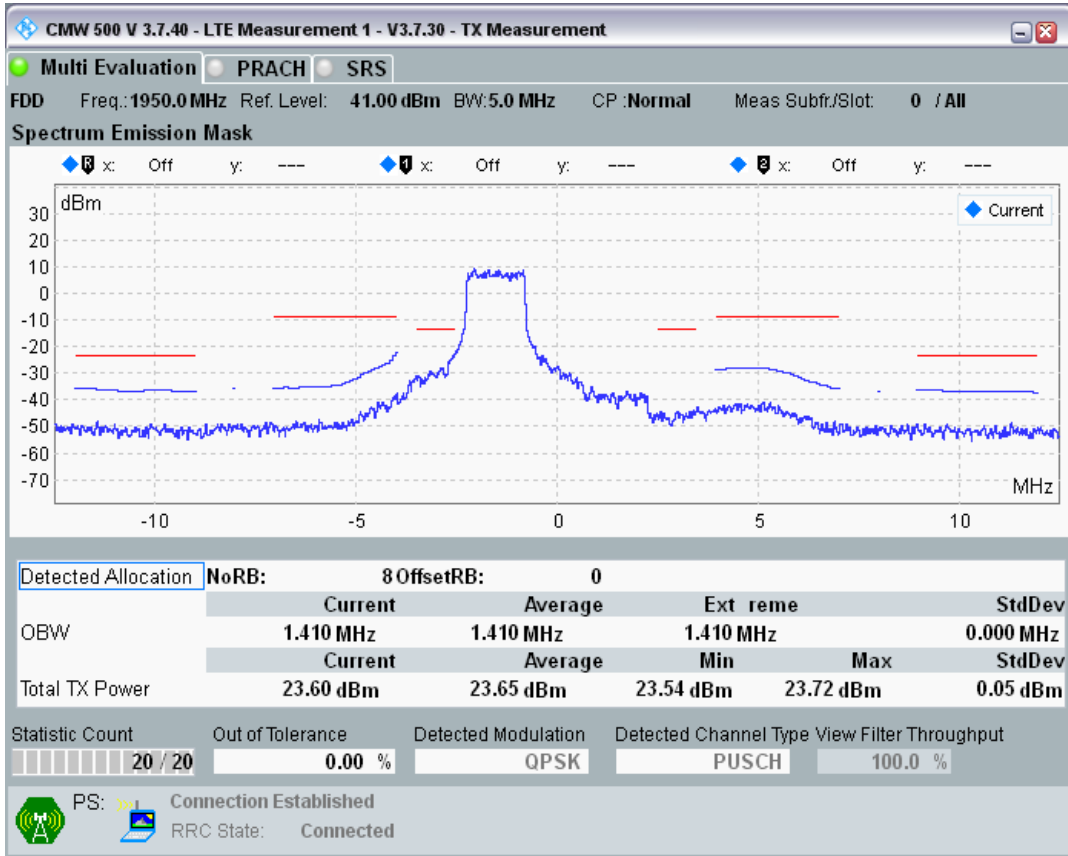

Band1 QPSK BW=5MHz Channel=18300 RB Size=8 Position=#0

Band1 QPSK BW=5MHz Channel=18300 RB Size=8 Position=#Max