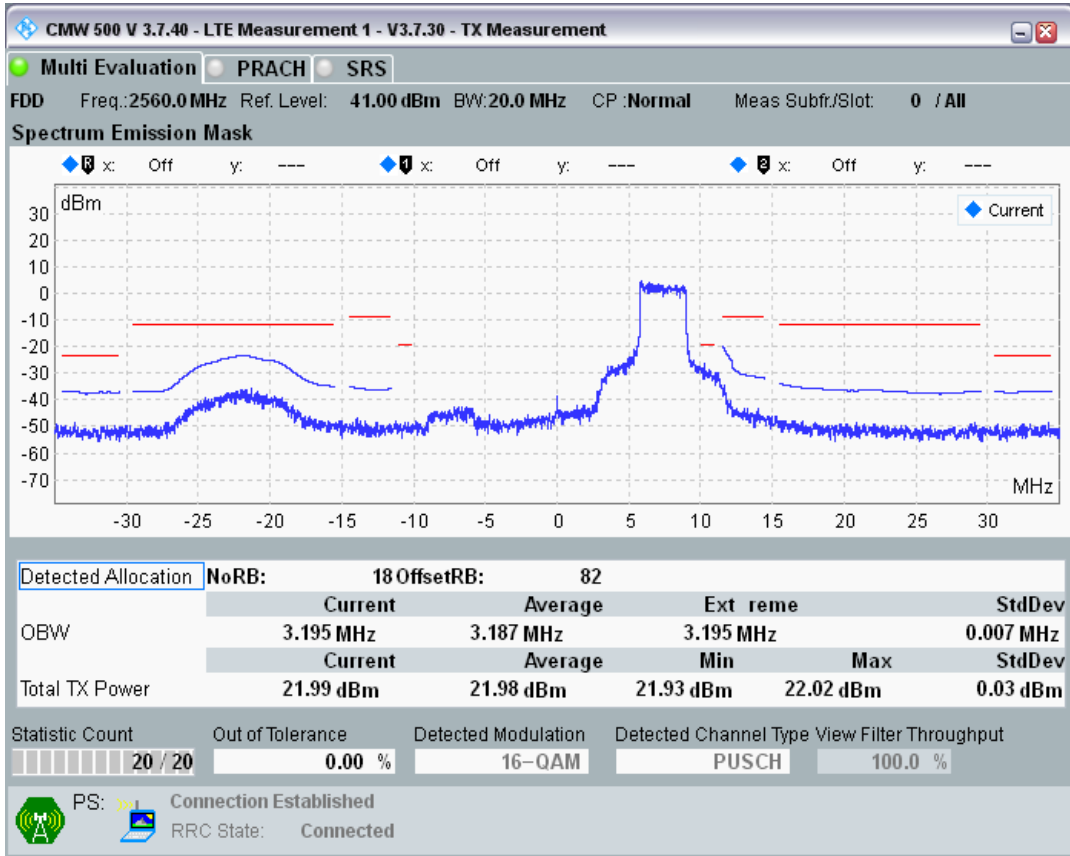

Band7 QAM16 BW=20MHz Channel=21350 RB Size=18 Position=#Max

Band7 QAM16 BW=20MHz Channel=21350 RB Size=100 Position=#0