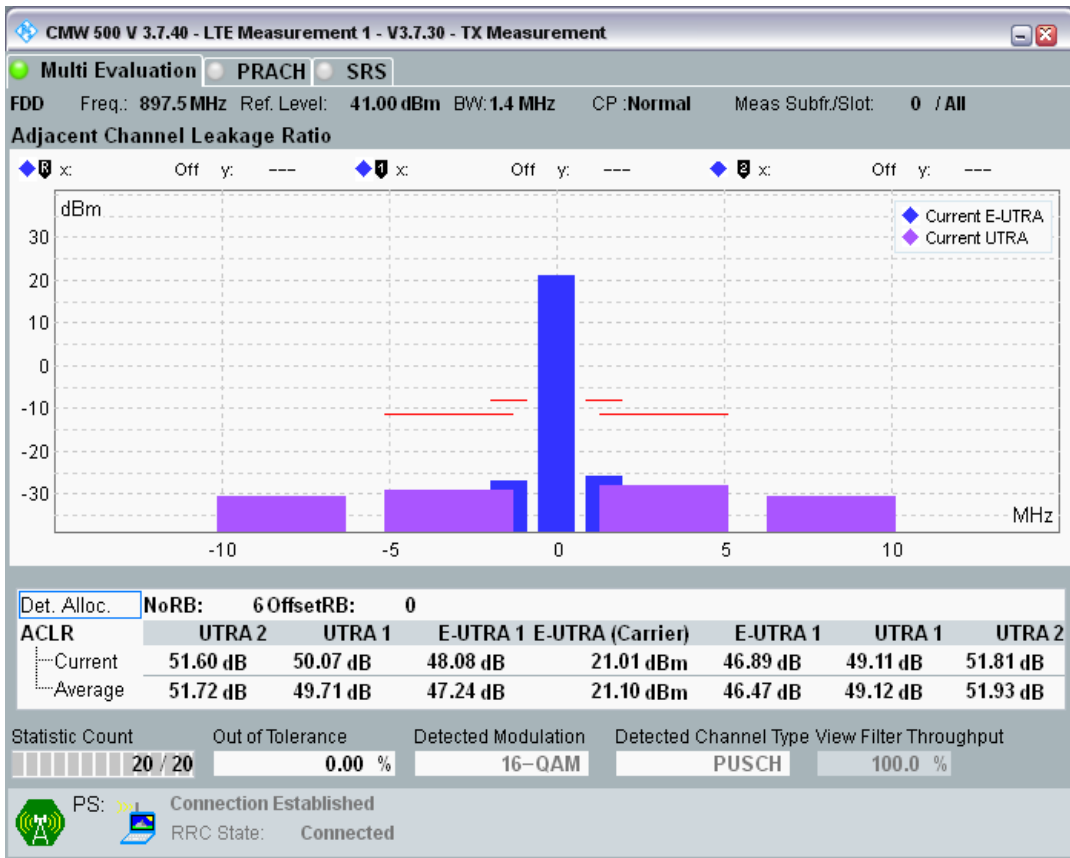

Band8 QPSK BW=1.4MHz Channel=21625 RB Size=6 Position=#0

Band8 QAM16 BW=1.4MHz Channel=21625 RB Size=5 Position=#0

Band8 QAM16 BW=1.4MHz Channel=21625 RB Size=5 Position=#Max

Band8 QAM16 BW=1.4MHz Channel=21625 RB Size=6 Position=#0