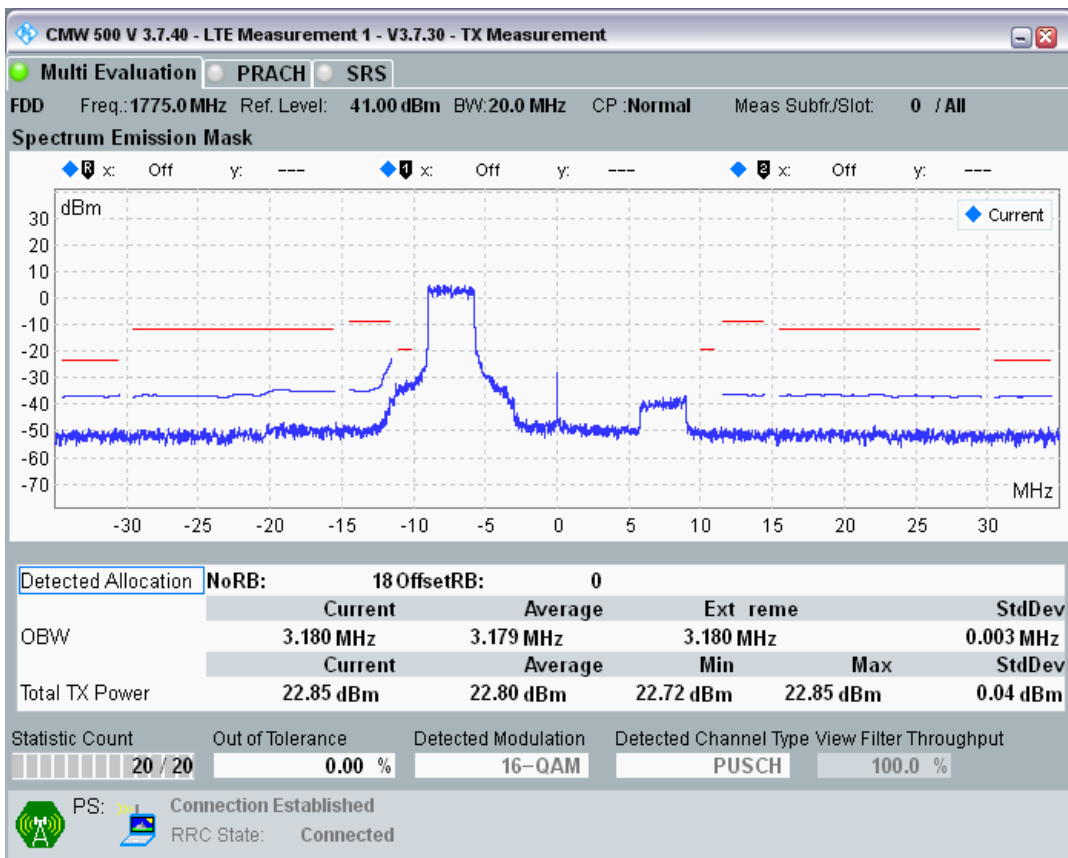

Band3 QAM16 BW=20MHz Channel=19850 RB Size=18 Position=#0

Band3 QAM16 BW=20MHz Channel=19850 RB Size=18 Position=#Max