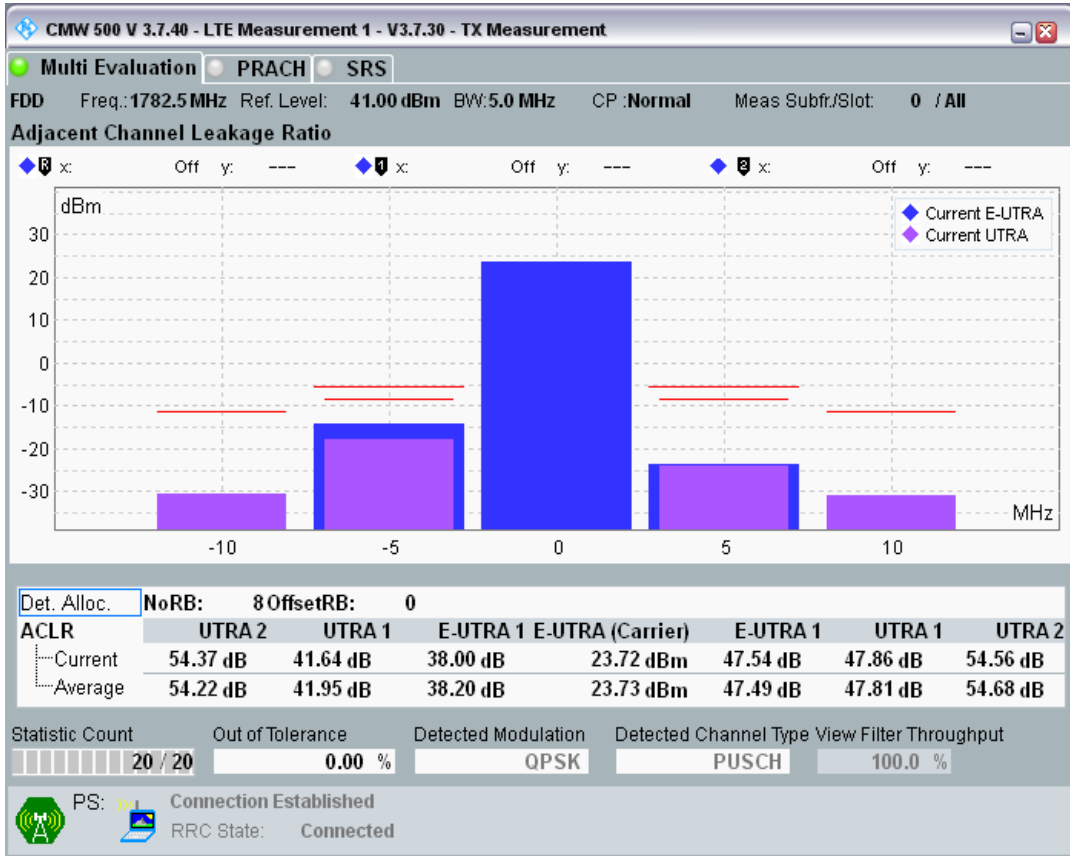

Band3 QPSK BW=5MHz Channel=19925 RB Size=8 Position=#0

Band3 QPSK BW=5MHz Channel=19925 RB Size=8 Position=#Max