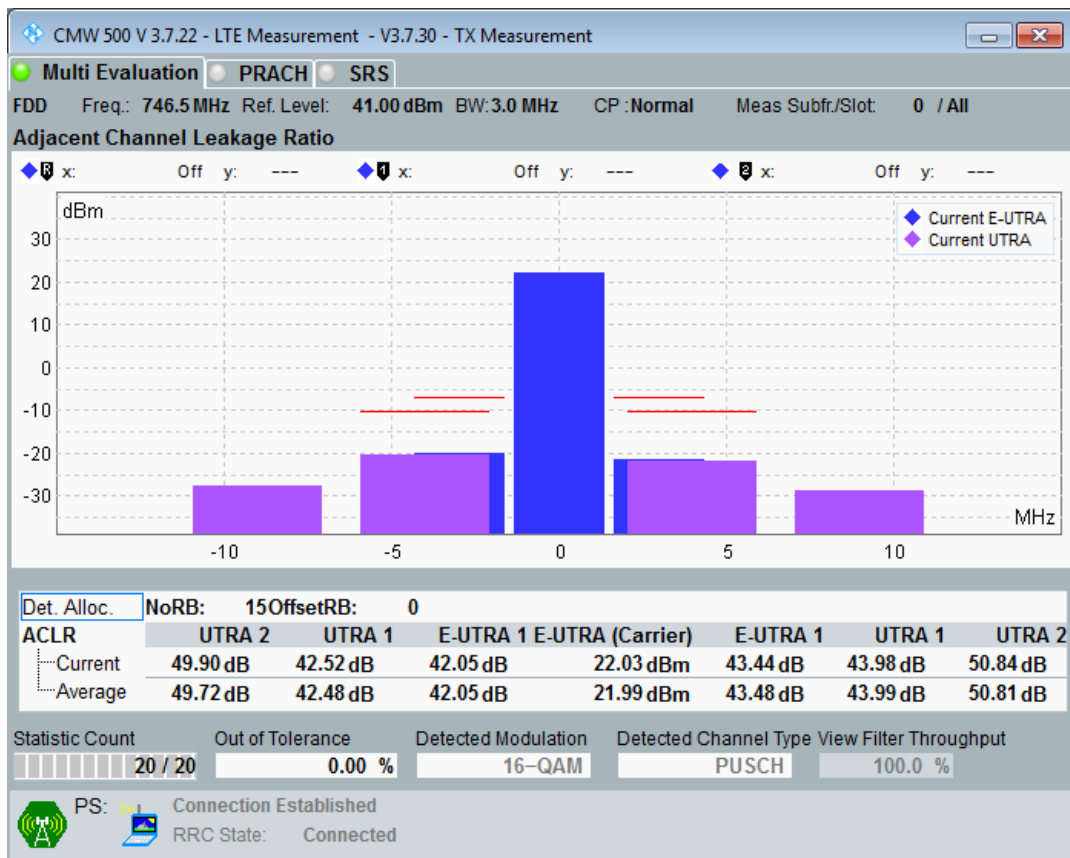

Band28 QAM16 BW=3MHz Channel=27645 RB Size=15 Position=#0

Band28 QPSK BW=5MHz Channel=27235 RB Size=8 Position=#0