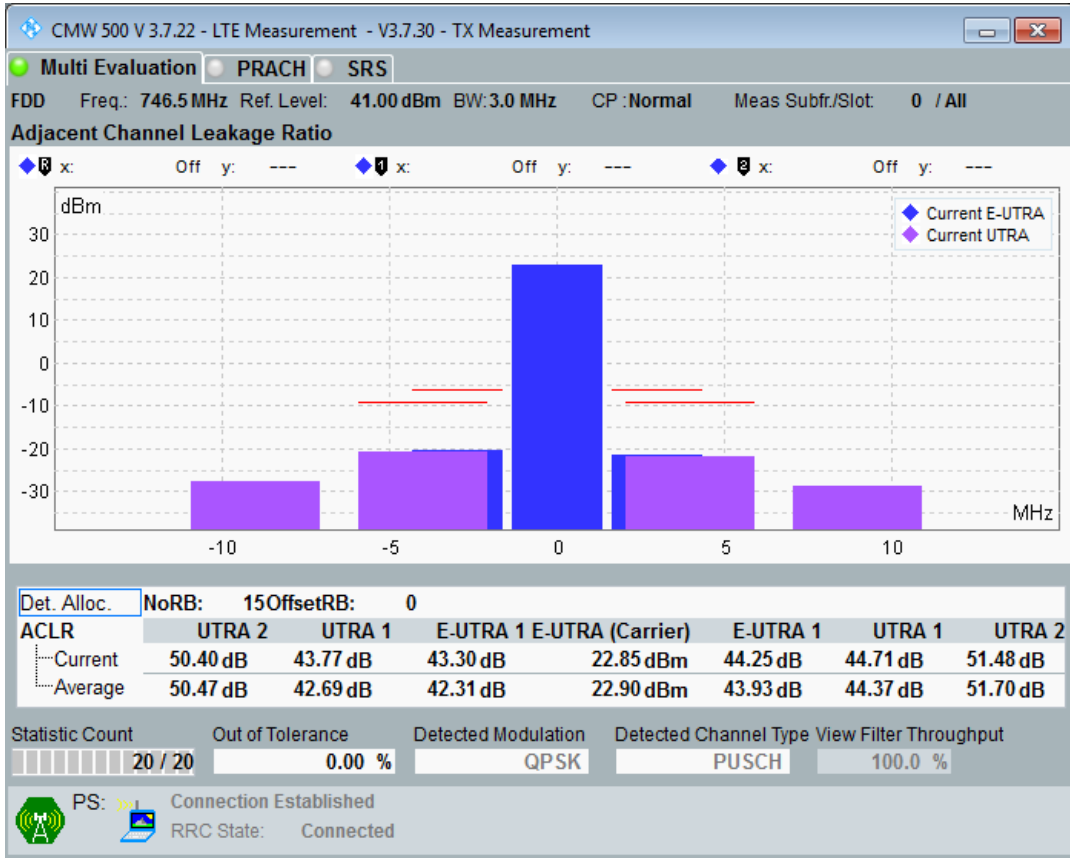

Band28 QPSK BW=3MHz Channel=27645 RB Size=15 Position=#0

Band28 QAM16 BW=3MHz Channel=27645 RB Size=4 Position=#0