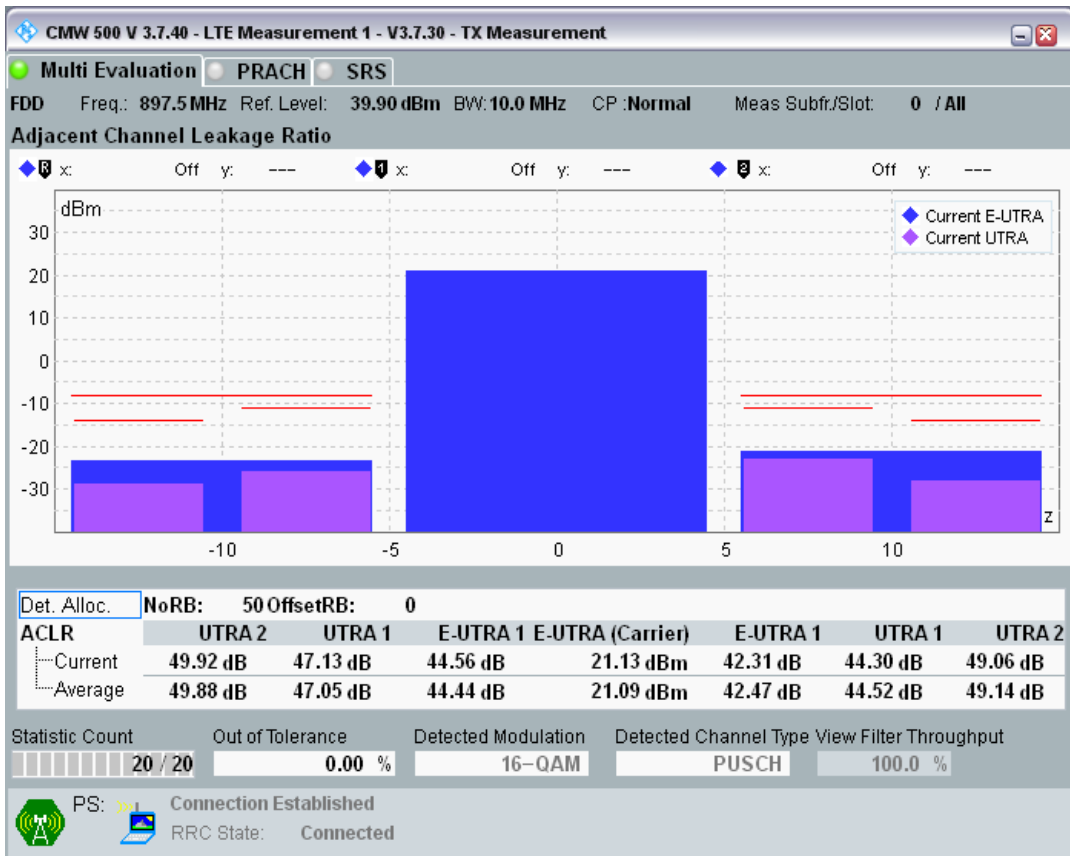

Band8 QPSK BW=10MHz Channel=21625 RB Size=50 Position=#0

Band8 QAM16 BW=10MHz Channel=21625 RB Size=12 Position=#0

Band8 QAM16 BW=10MHz Channel=21625 RB Size=12 Position=#Max

Band8 QAM16 BW=10MHz Channel=21625 RB Size=50 Position=#0