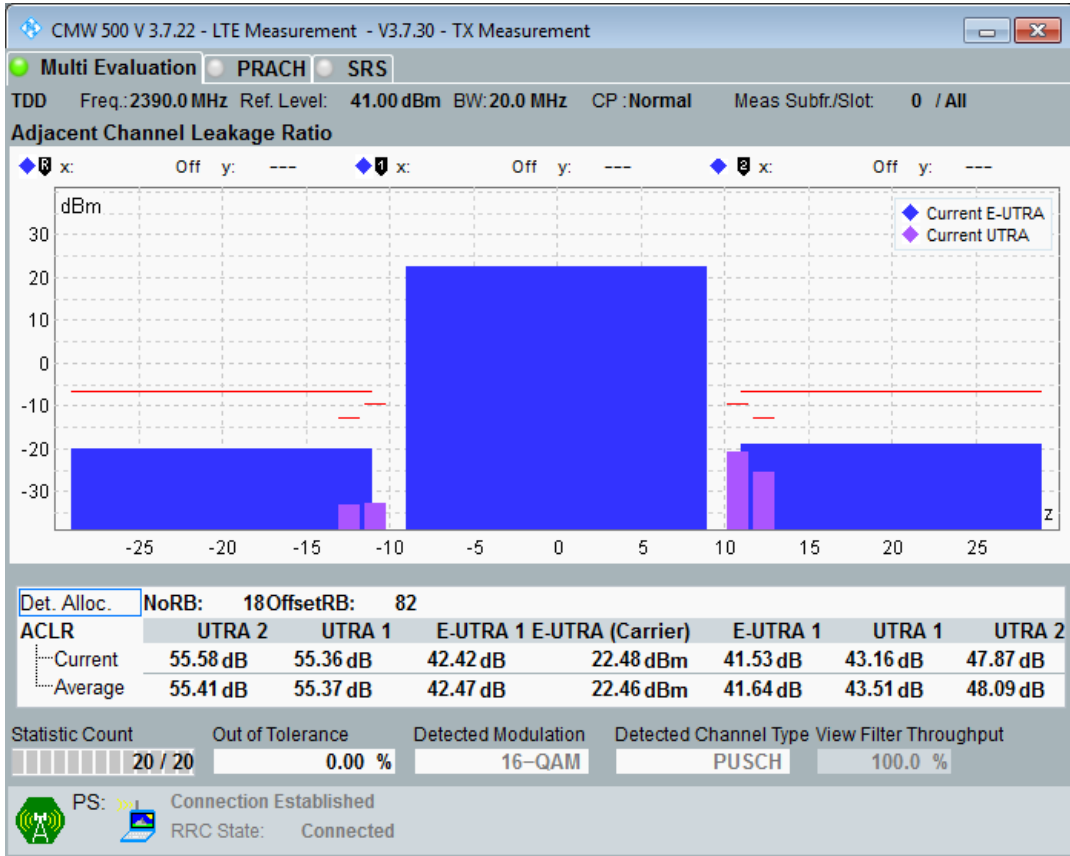

Band40 QAM16 BW=20MHz Channel=39550 RB Size=18 Position=#Max

Band40 QAM16 BW=20MHz Channel=39150 RB Size=18 Position=#Max