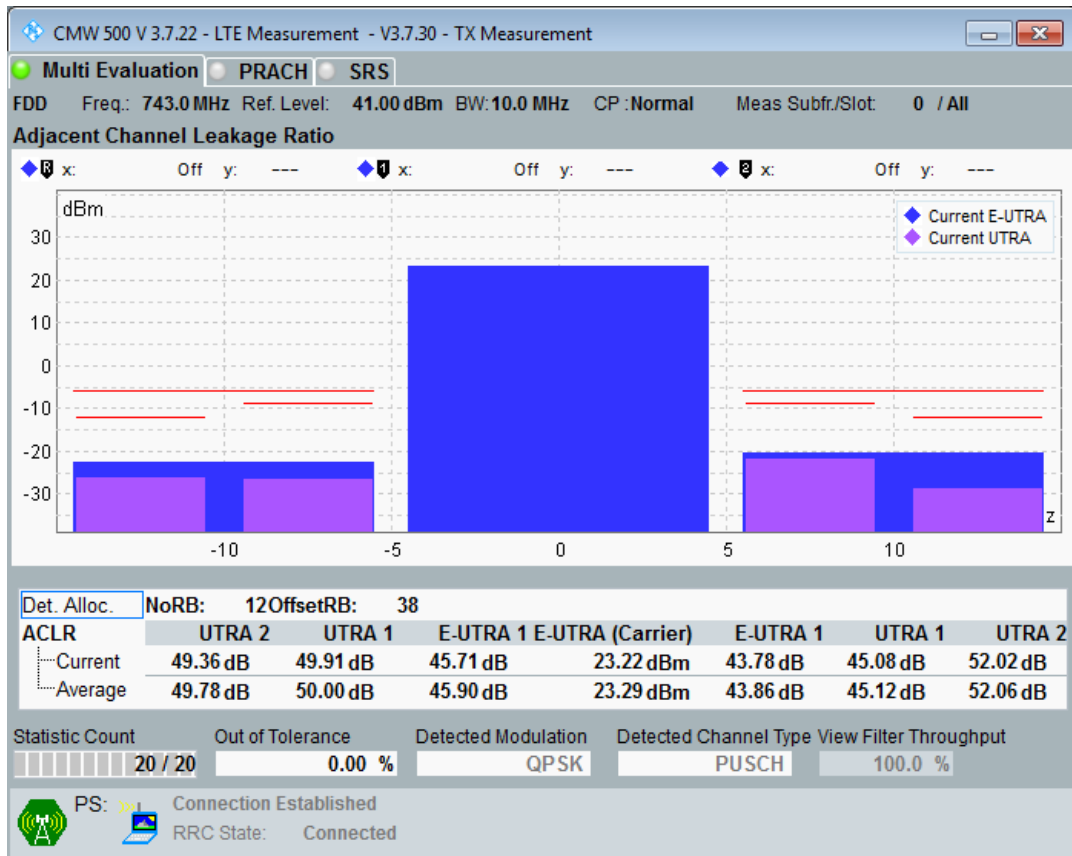

Band28 QPSK BW=10MHz Channel=27610 RB Size=12 Position=#Max

Band28 QPSK BW=10MHz Channel=27610 RB Size=50 Position=#0