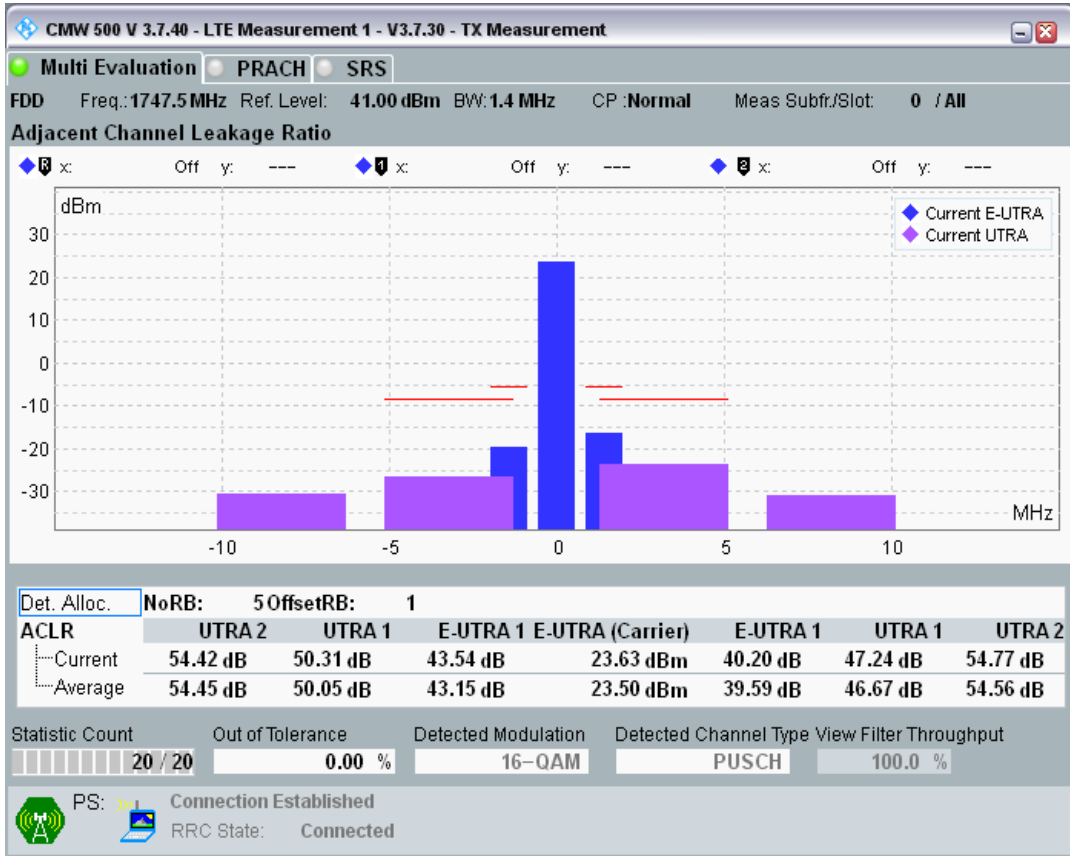

Band3 QAM16 BW=1.4MHz Channel=19575 RB Size=5 Position=#Max

Band3 QAM16 BW=1.4MHz Channel=19575 RB Size=6 Position=#0