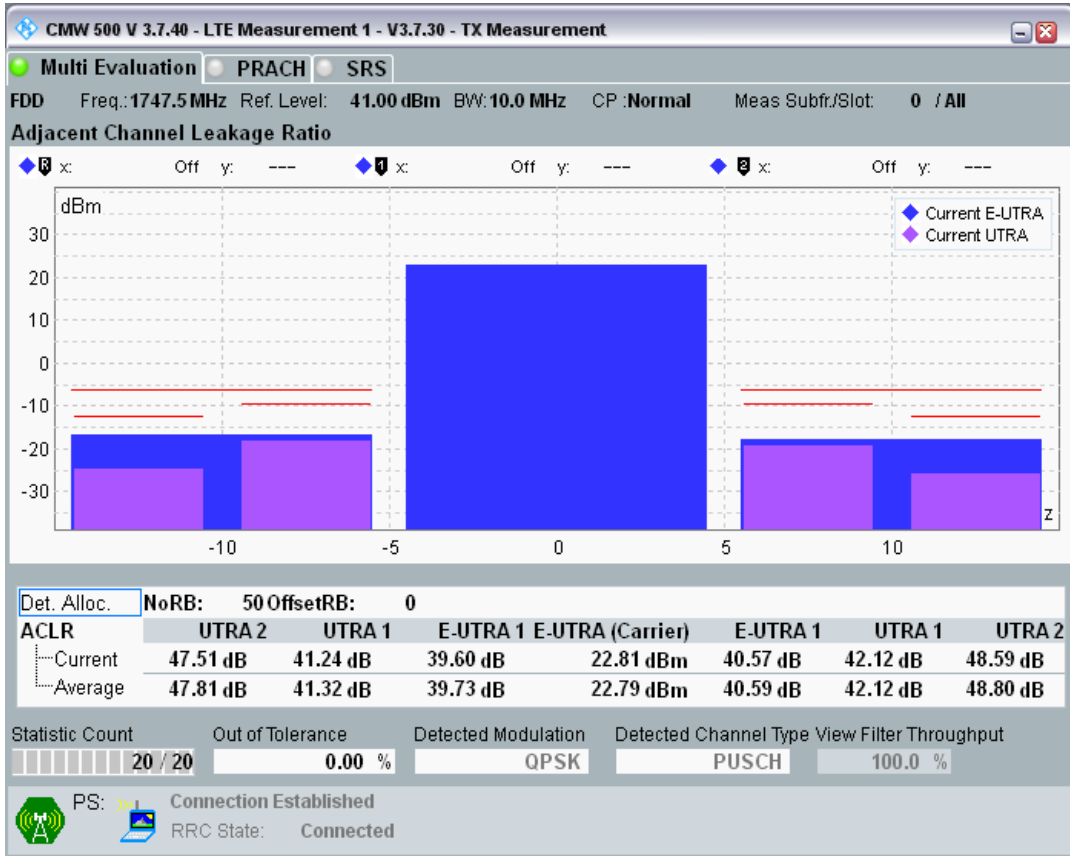

Band3 QPSK BW=10MHz Channel=19575 RB Size=50 Position=#0

Band3 QAM16 BW=10MHz Channel=19575 RB Size=12 Position=#0

Band3 QAM16 BW=10MHz Channel=19575 RB Size=12 Position=#Max

Band3 QAM16 BW=10MHz Channel=19575 RB Size=50 Position=#0