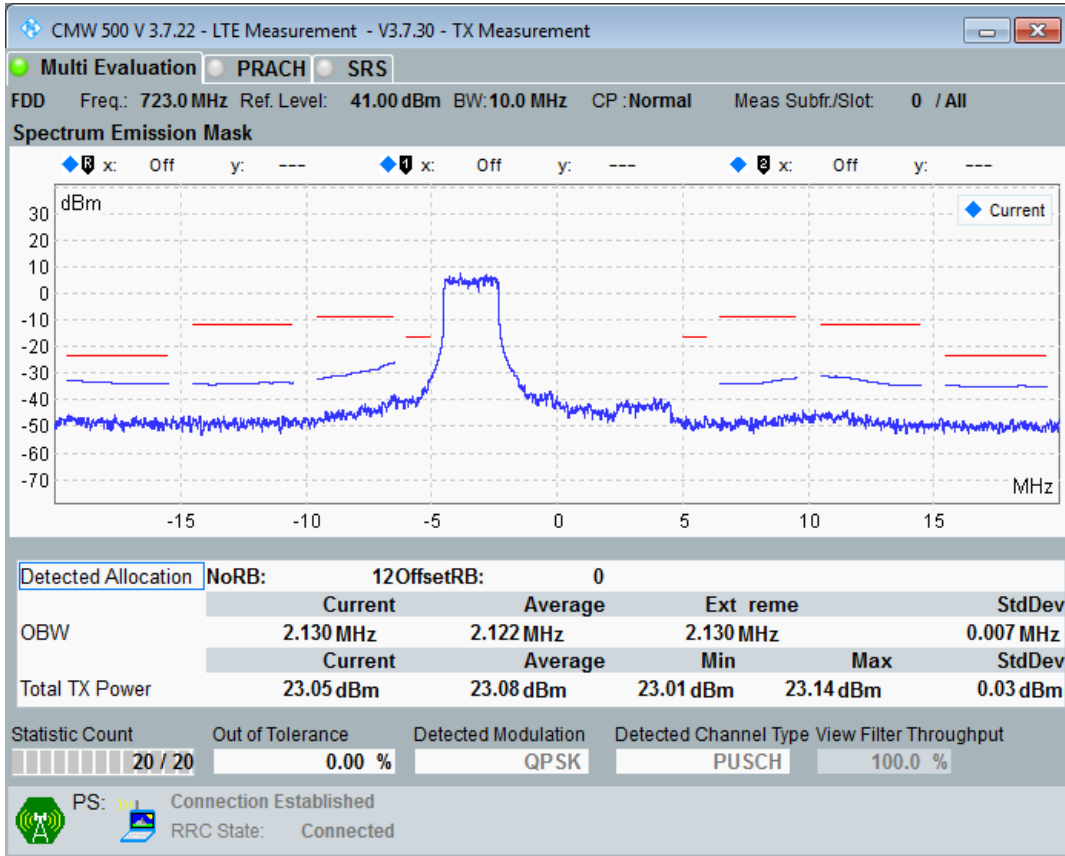

Band28 QAM16 BW=10MHz Channel=27260 RB Size=12 Position=#Max

Band28 QAM16 BW=10MHz Channel=27260 RB Size=50 Position=#0

Band28 QPSK BW=10MHz Channel=27410 RB Size=12 Position=#0

Band28 QPSK BW=10MHz Channel=27410 RB Size=12 Position=#Max