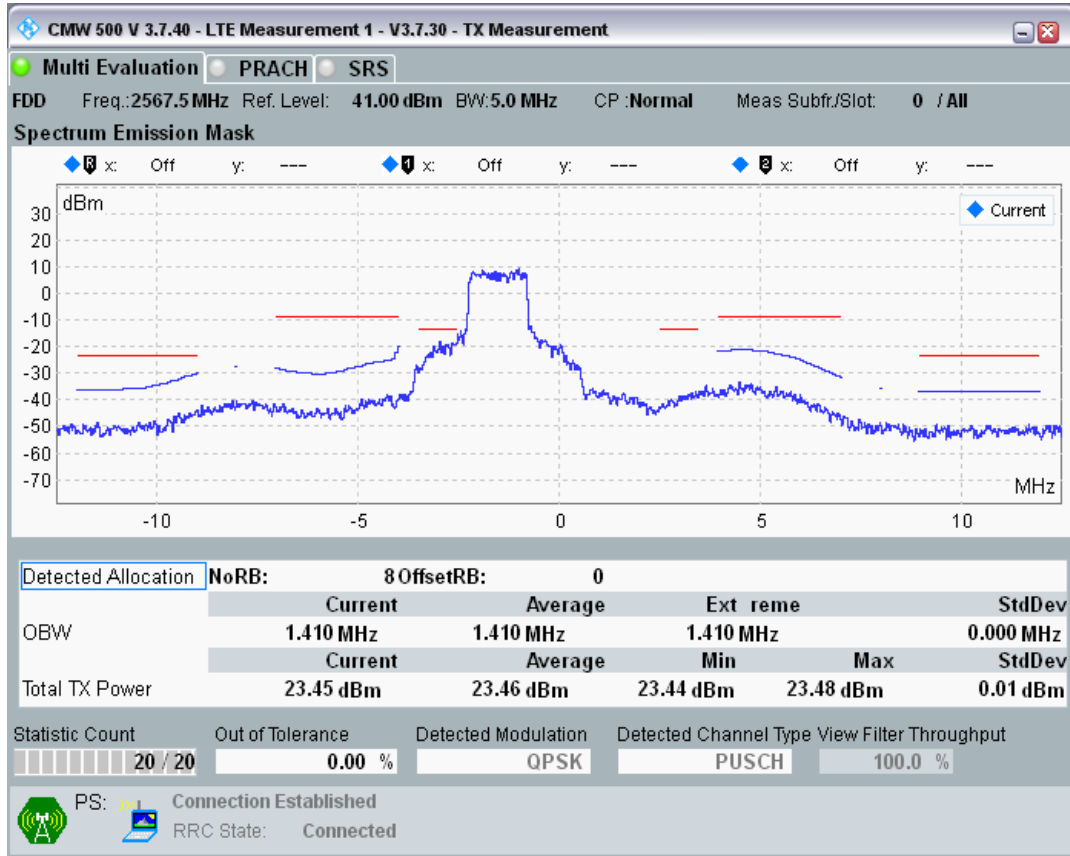

Band7 QAM16 BW=5MHz Channel=21100 RB Size=8 Position=#Max

Band7 QAM16 BW=5MHz Channel=21100 RB Size=25 Position=#0

Band7 QPSK BW=5MHz Channel=21425 RB Size=8 Position=#0

Band7 QPSK BW=5MHz Channel=21425 RB Size=8 Position=#Max