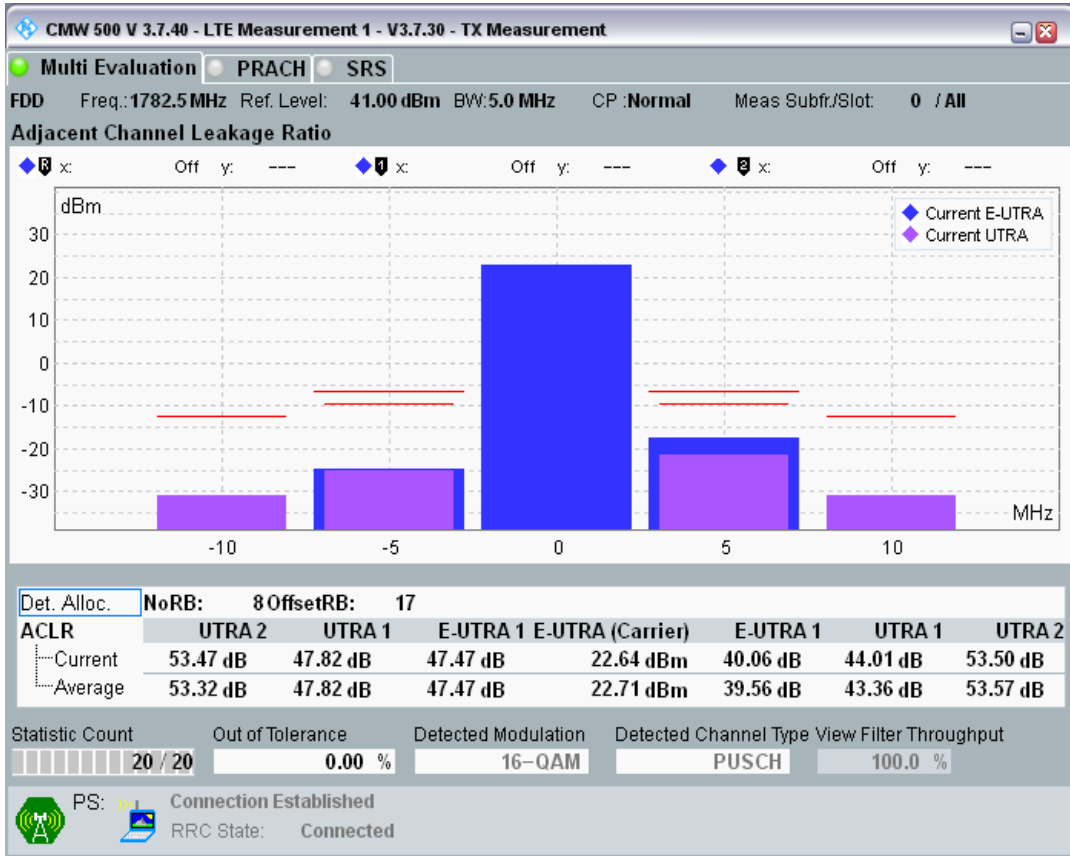

Band3 QPSK BW=5MHz Channel=19925 RB Size=25 Position=#0

Band3 QAM16 BW=5MHz Channel=19925 RB Size=8 Position=#0

Band3 QAM16 BW=5MHz Channel=19925 RB Size=8 Position=#Max

Band3 QAM16 BW=5MHz Channel=19925 RB Size=25 Position=#0