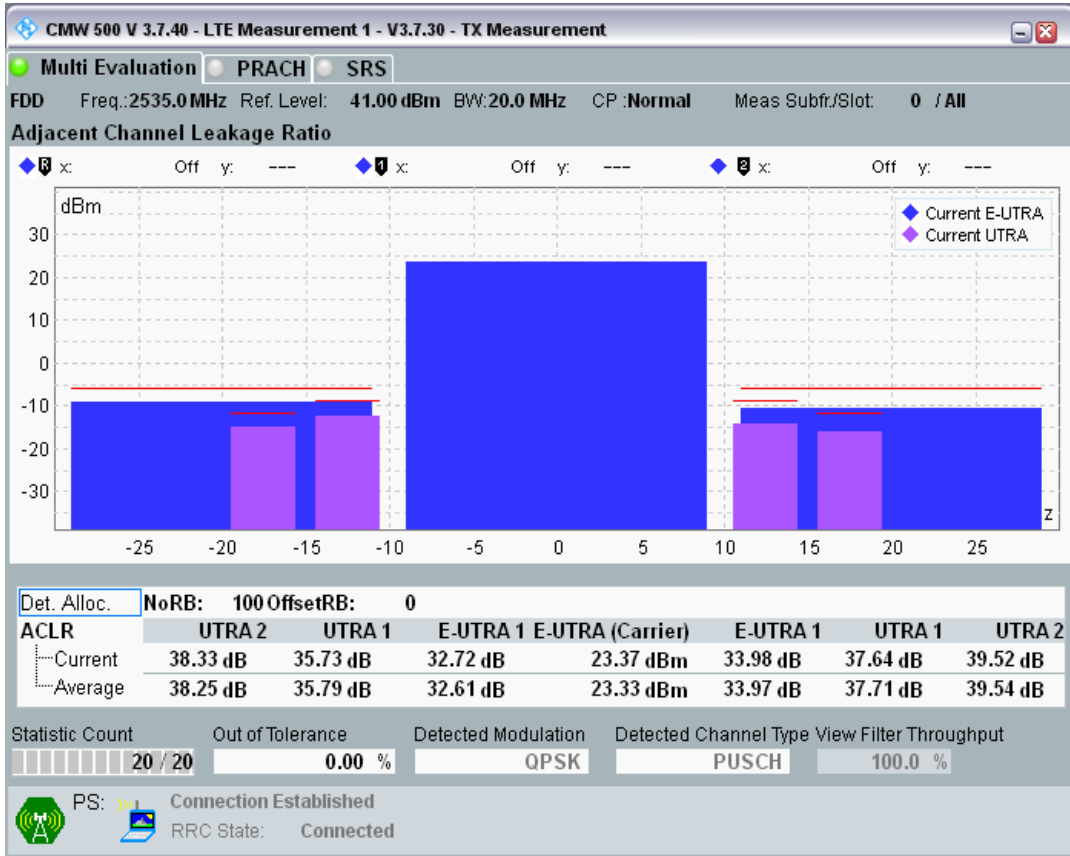

Band7 QPSK BW=20MHz Channel=21100 RB Size=100 Position=#0

Band7 QAM16 BW=20MHz Channel=21100 RB Size=18 Position=#0