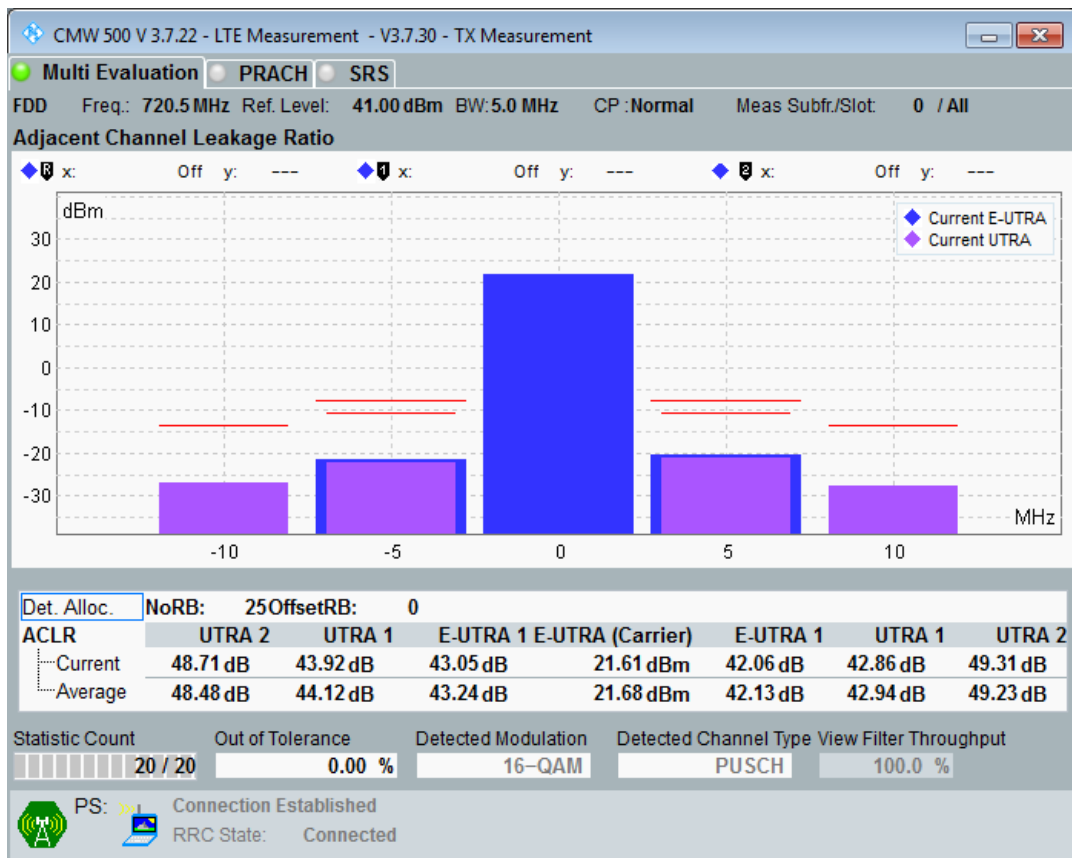

Band28 QAM16 BW=5MHz Channel=27385 RB Size=25 Position=#0

Band28 QPSK BW=5MHz Channel=27635 RB Size=8 Position=#0