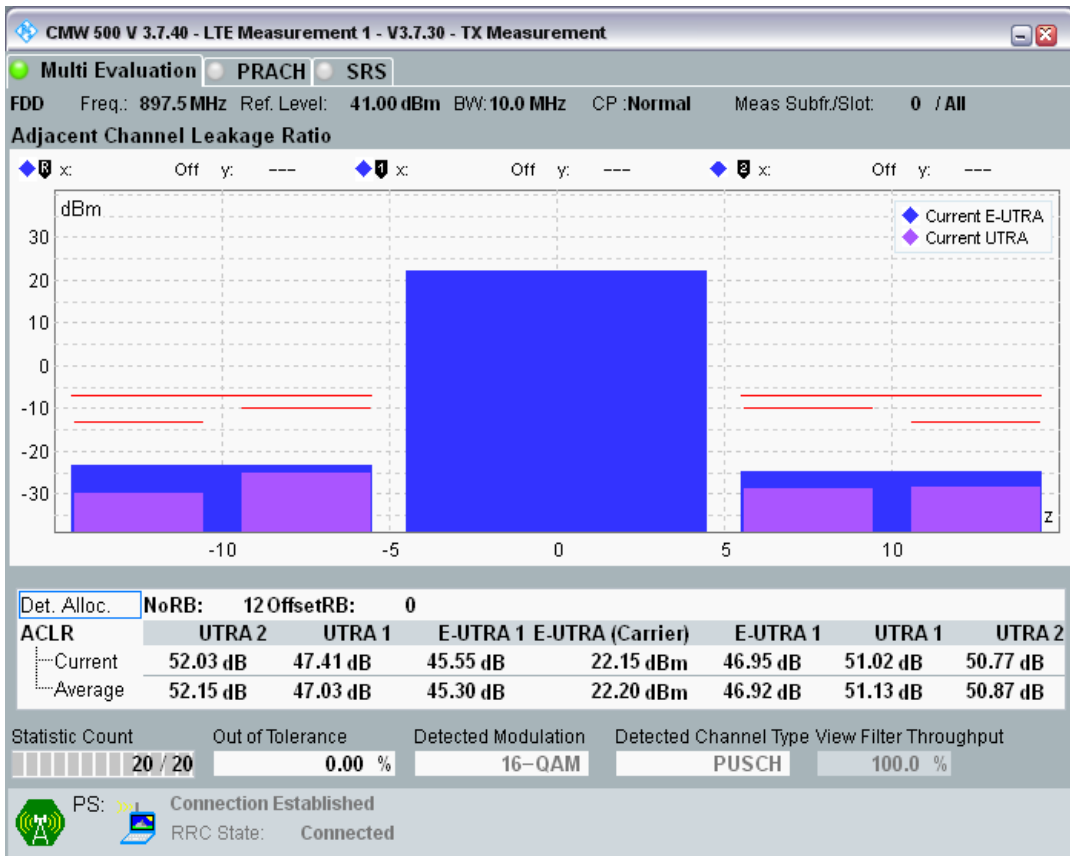

Band8 QAM16 BW=10MHz Channel=21625 RB Size=12 Position=#0

Band8 QAM16 BW=10MHz Channel=21625 RB Size=12 Position=#Max