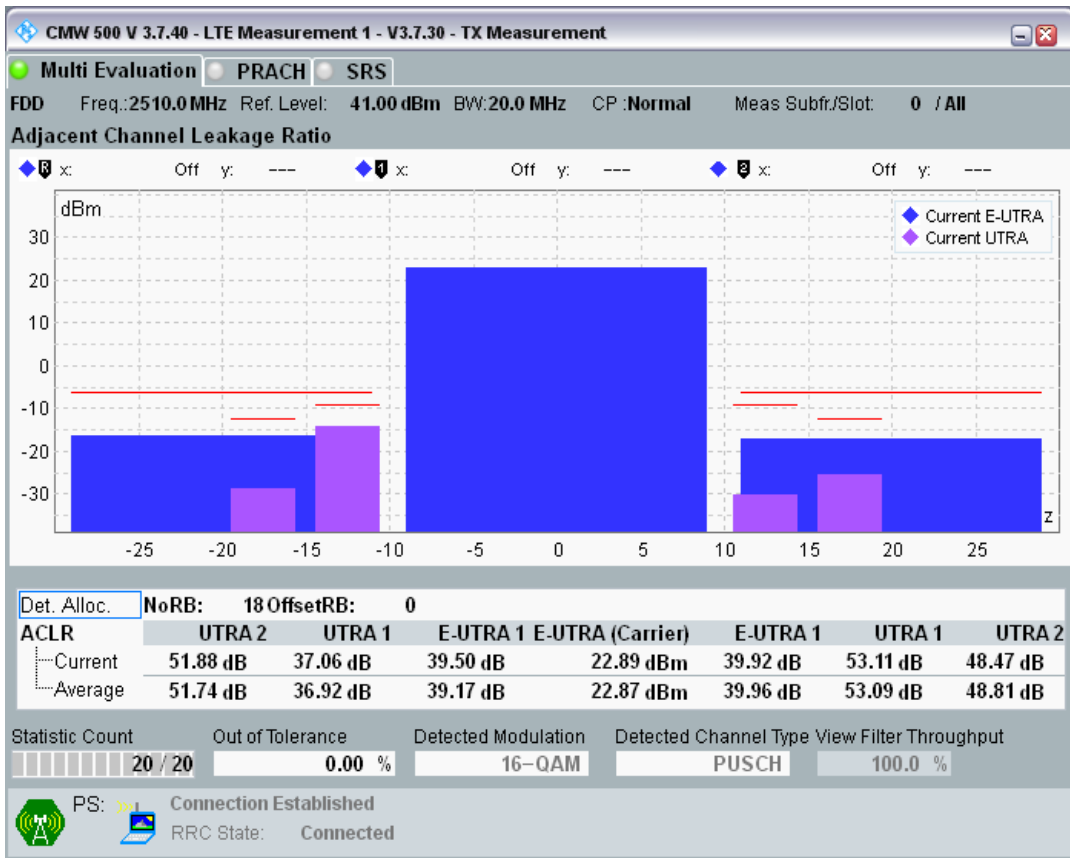

Band7 QAM16 BW=20MHz Channel=20850 RB Size=18 Position=#0

Band7 QAM16 BW=20MHz Channel=20850 RB Size=18 Position=#Max