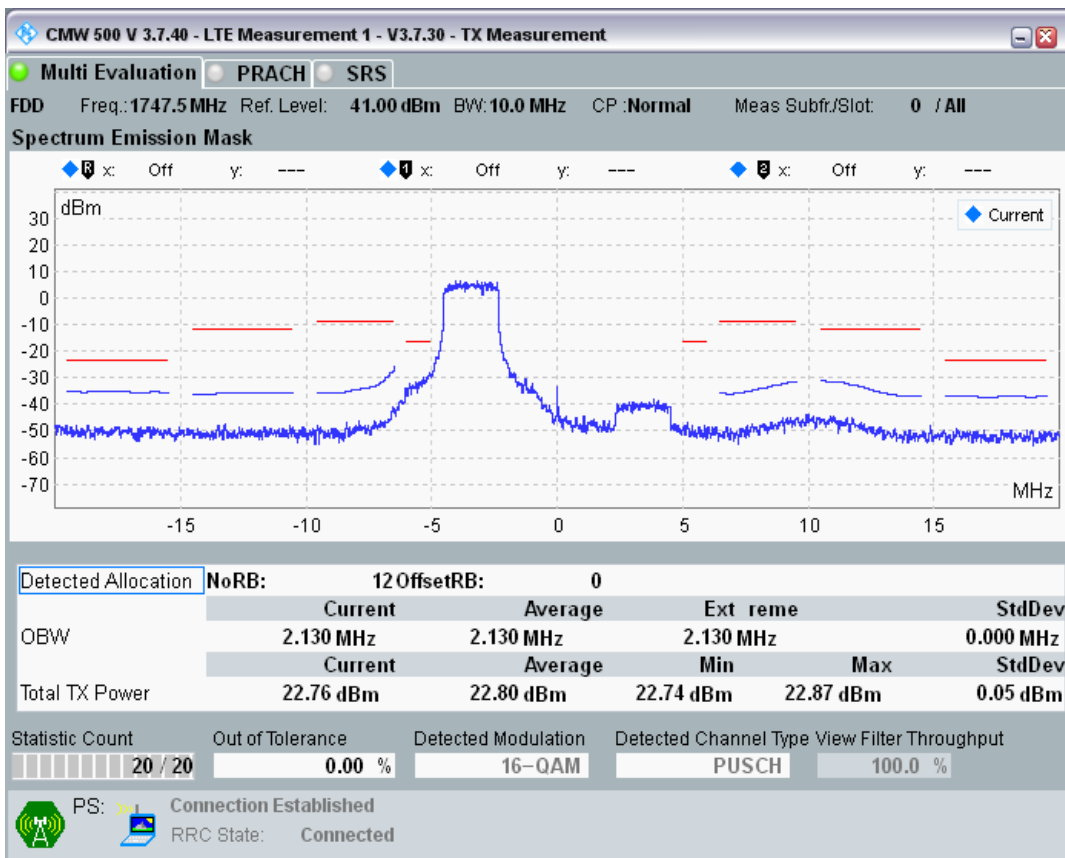

Band3 QAM16 BW=10MHz Channel=19575 RB Size=12 Position=#0

Band3 QAM16 BW=10MHz Channel=19575 RB Size=12 Position=#Max