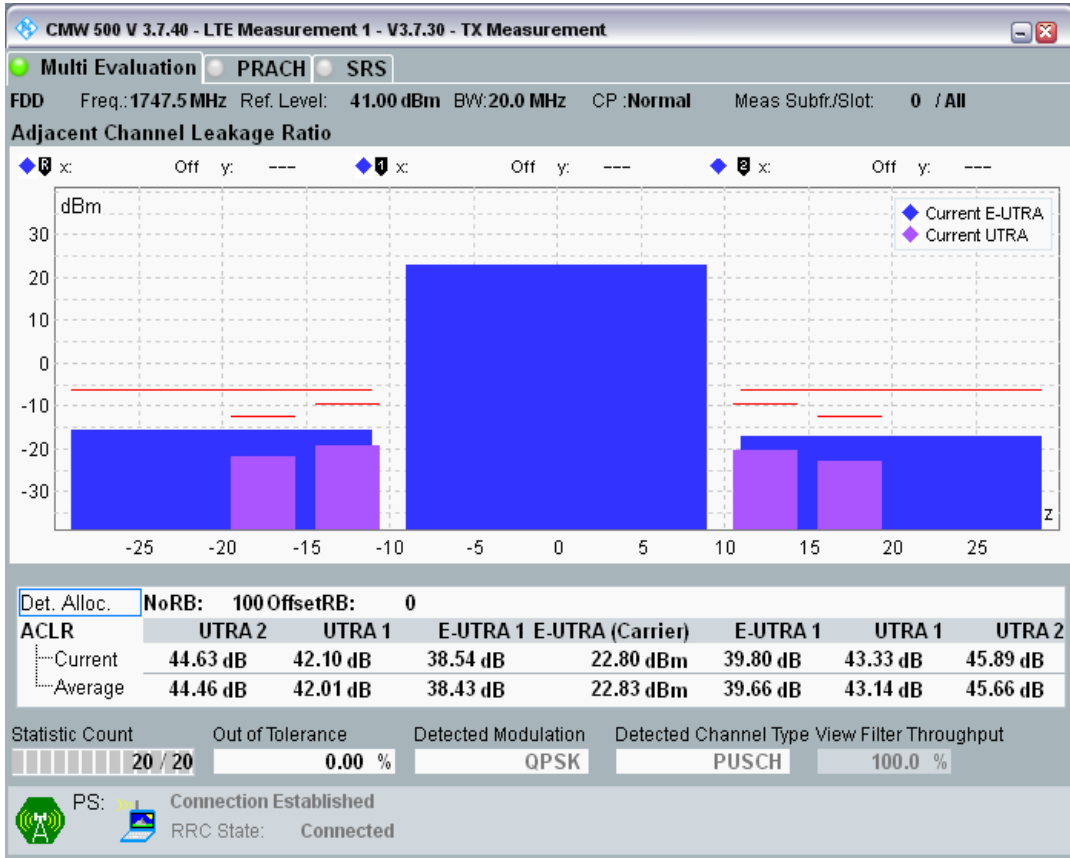

Band3 QPSK BW=20MHz Channel=19575 RB Size=100 Position=#0

Band3 QAM16 BW=20MHz Channel=19575 RB Size=18 Position=#0