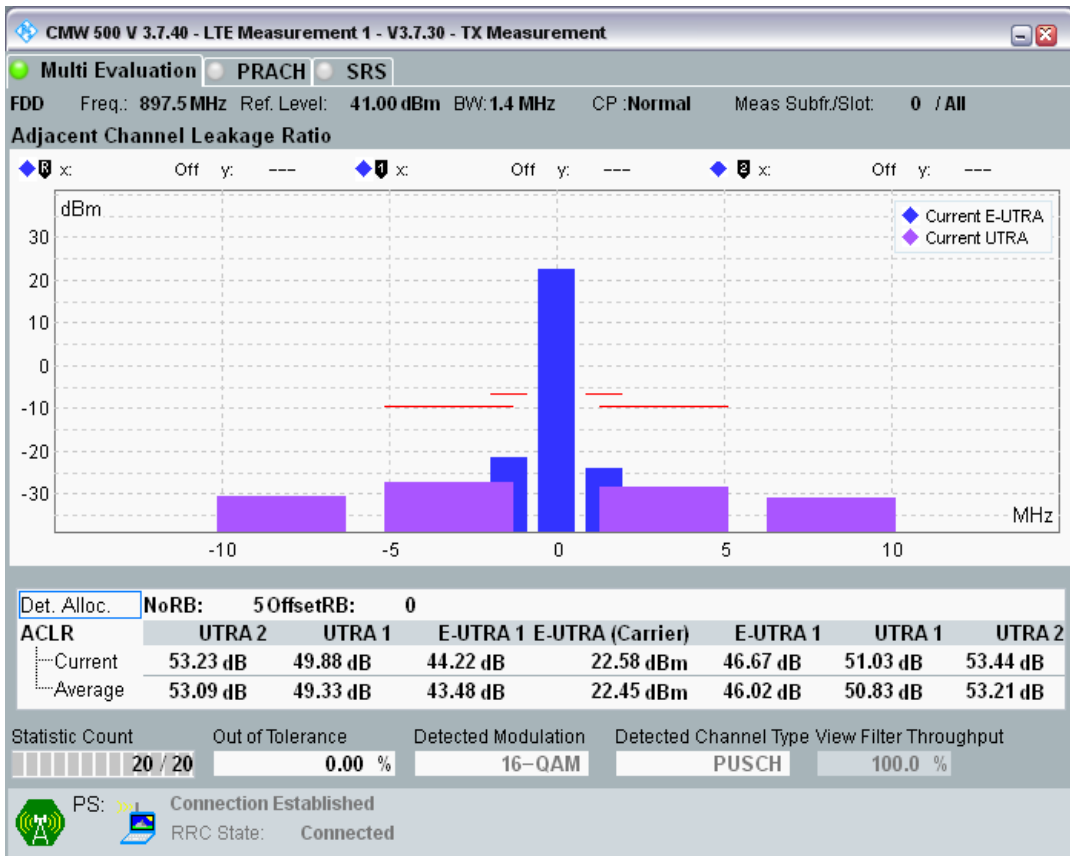

Band8 QAM16 BW=1.4MHz Channel=21625 RB Size=5 Position=#0

Band8 QAM16 BW=1.4MHz Channel=21625 RB Size=5 Position=#Max