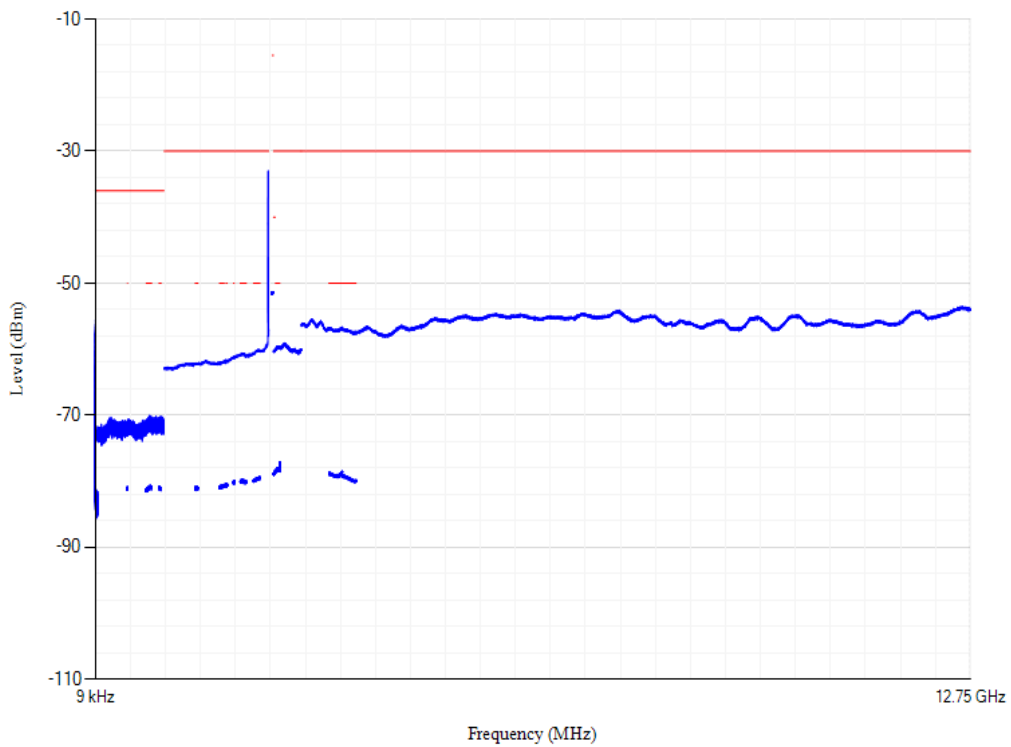

Conducted spurious emissions

Band8 QPSK BW=1.4MHz Channel=21457 RB Size=1 Position=#0