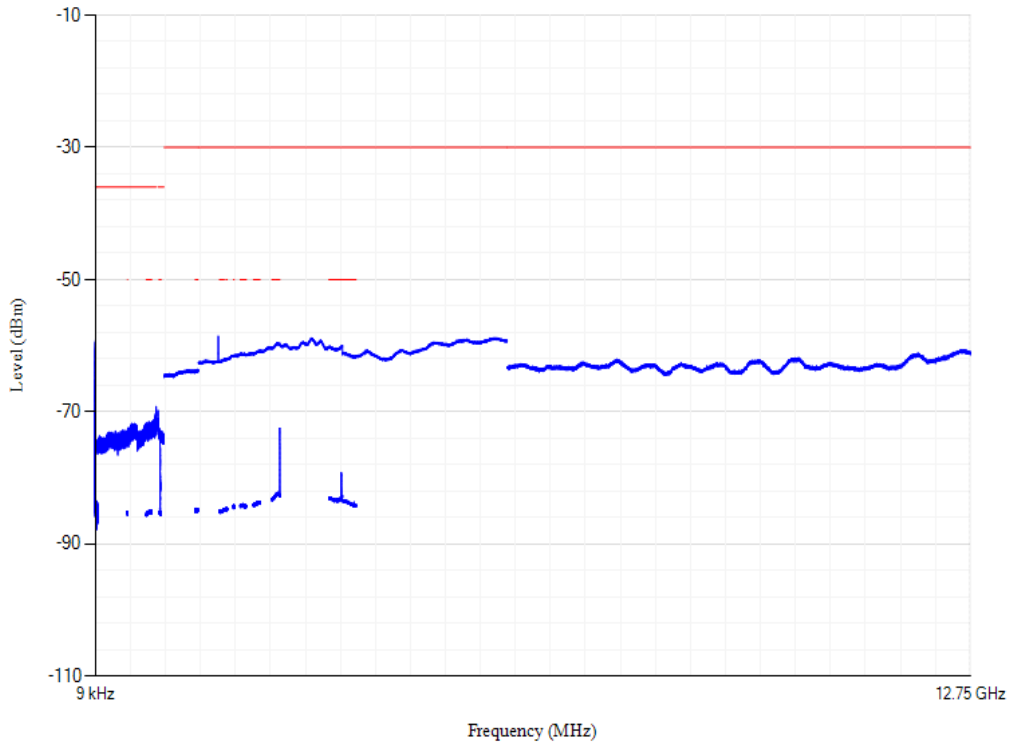

Conducted spurious emissions

Band8 QPSK BW=5MHz Channel=21475 RB Size=1 Position=#0

Conducted spurious emissions

Band8 QPSK BW=5MHz Channel=21625 RB Size=1 Position=#0

Conducted spurious emissions

Band8 QPSK BW=10MHz Channel=21500 RB Size=1 Position=#0