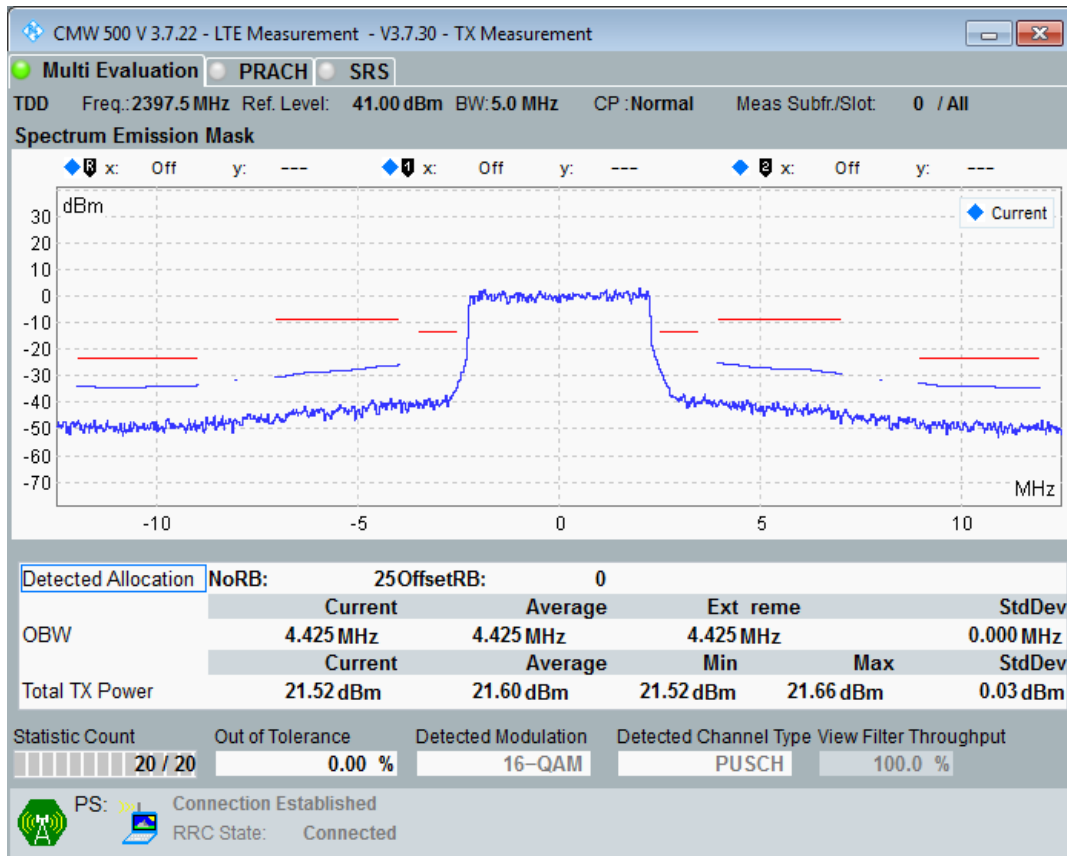

Band40 QAM16 BW=20MHz Channel=39550 RB Size=18 Position=#Max

Band40 QAM16 BW=5MHz Channel=38675 RB Size=25 Position=#0

Band40 QAM16 BW=5MHz Channel=39150 RB Size=8 Position=#Max

Band40 QAM16 BW=5MHz Channel=39625 RB Size=25 Position=#0