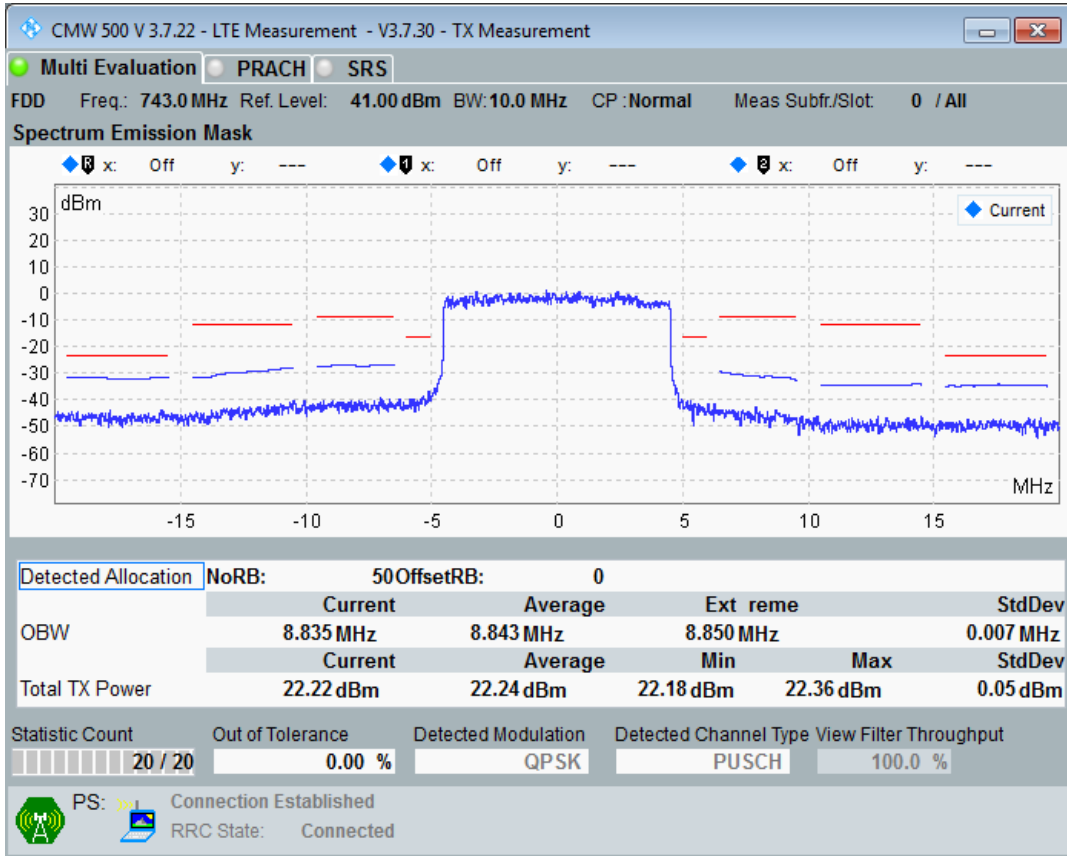

Band28 QPSK BW=10MHz Channel=27610 RB Size=50 Position=#0

Band28 QAM16 BW=10MHz Channel=27610 RB Size=12 Position=#0