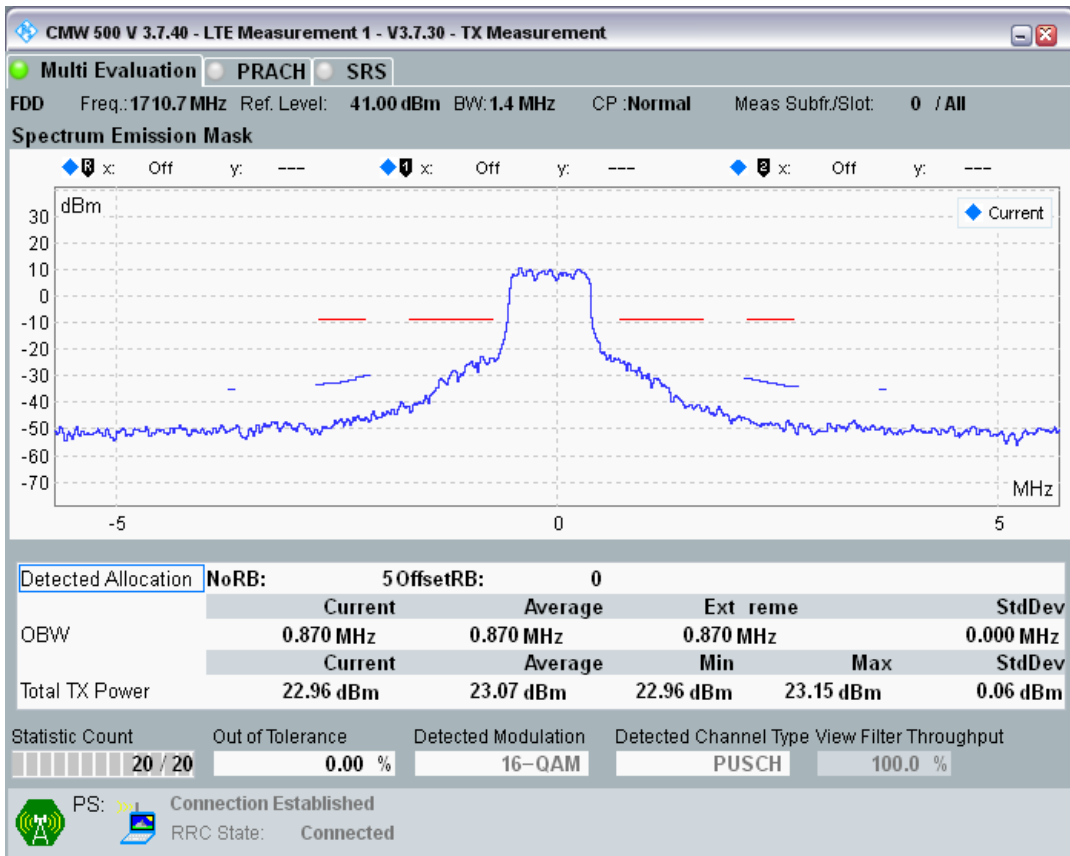

Band3 QPSK BW=1.4MHz Channel=19207 RB Size=5 Position=#0

Band3 QPSK BW=1.4MHz Channel=19207 RB Size=5 Position=#Max

Band3 QPSK BW=1.4MHz Channel=19207 RB Size=6 Position=#0

Band3 QAM16 BW=1.4MHz Channel=19207 RB Size=5 Position=#0