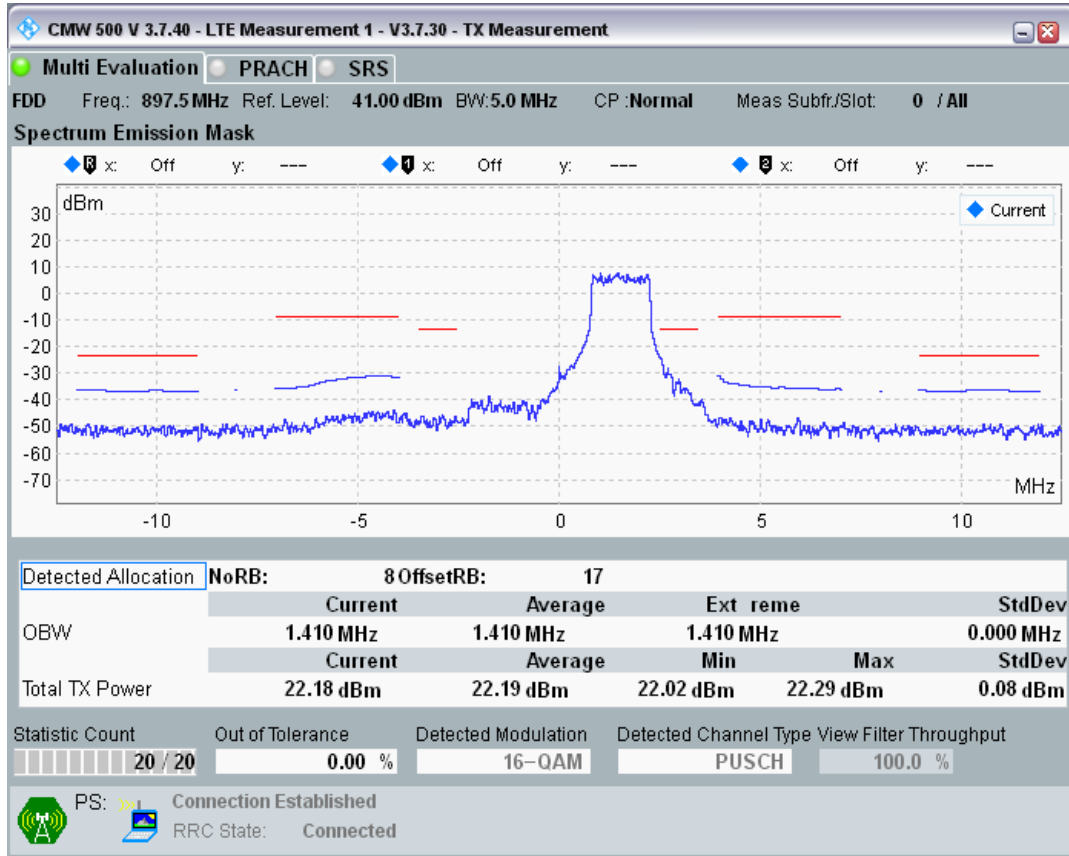

Band8 QAM16 BW=5MHz Channel=21625 RB Size=8 Position=#Max

Band8 QAM16 BW=5MHz Channel=21625 RB Size=25 Position=#0