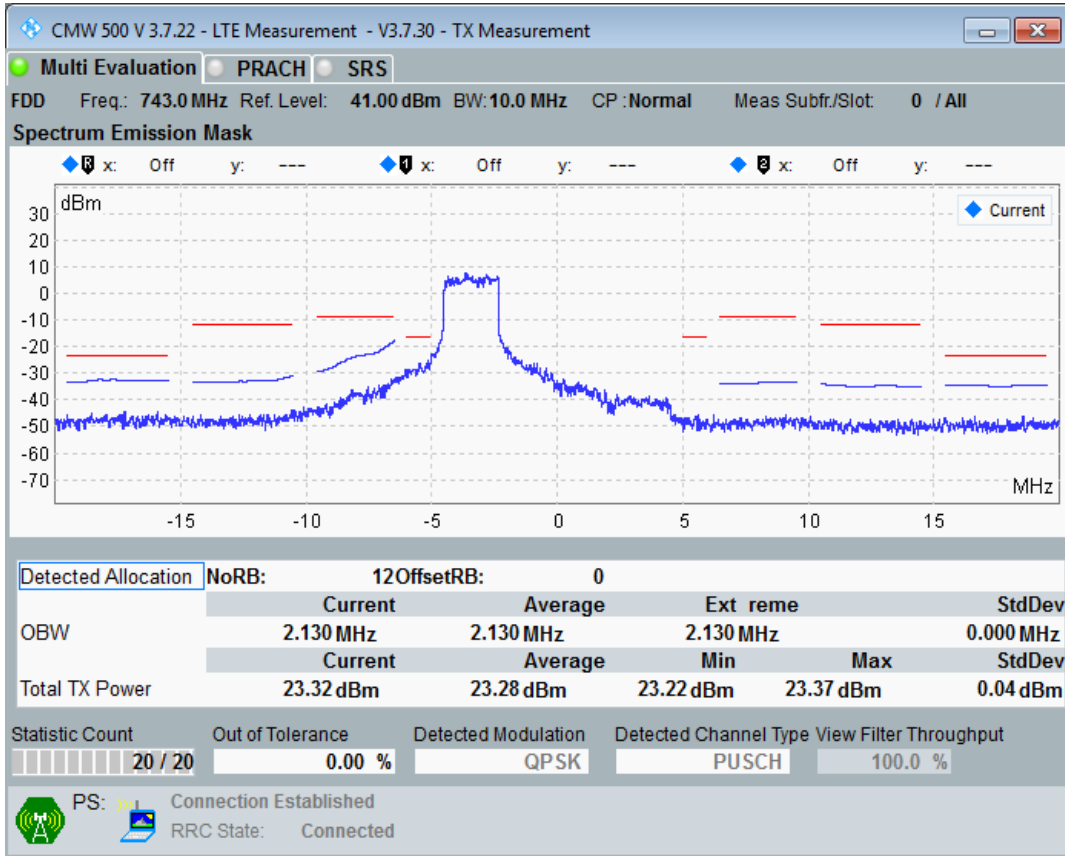

Band28 QPSK BW=10MHz Channel=27610 RB Size=12 Position=#0

Band28 QPSK BW=10MHz Channel=27610 RB Size=12 Position=#Max