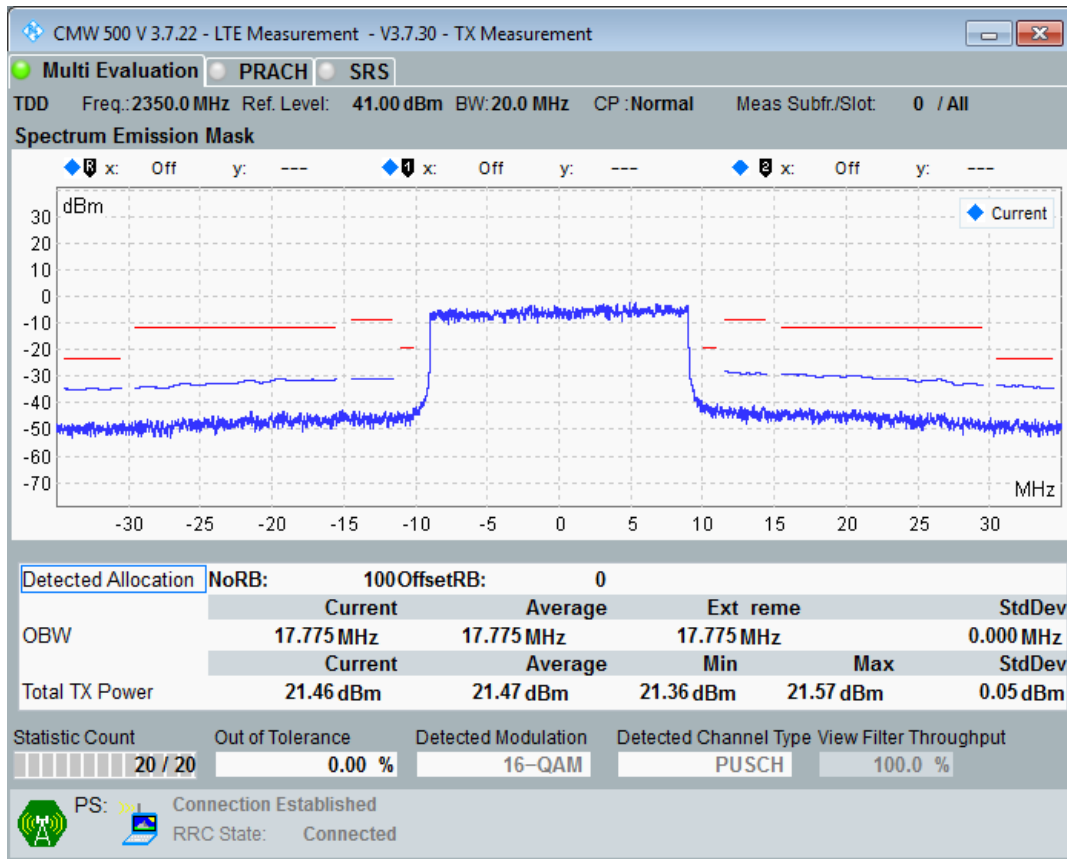

Band40 QAM16 BW=20MHz Channel=39150 RB Size=100 Position=#0

Band40 QAM16 BW=20MHz Channel=38750 RB Size=18 Position=#Max