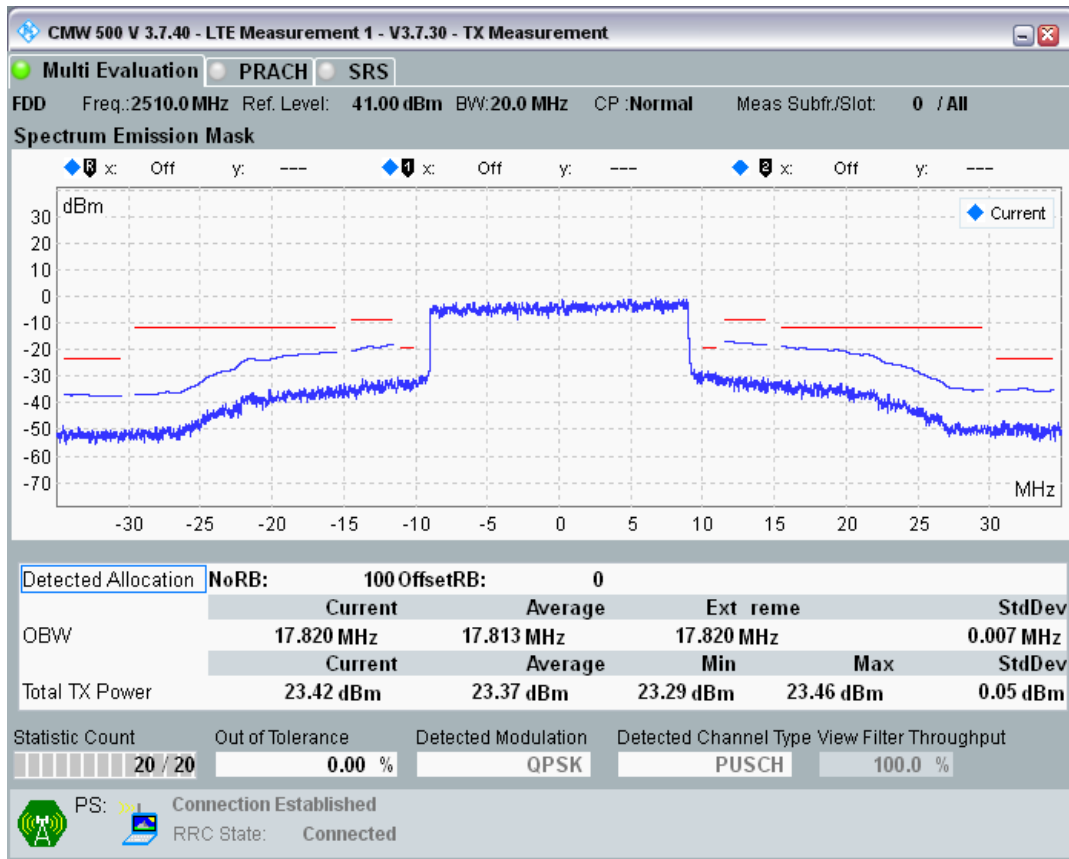

Band7 QPSK BW=20MHz Channel=20850 RB Size=100 Position=#0

Band7 QAM16 BW=20MHz Channel=20850 RB Size=18 Position=#0