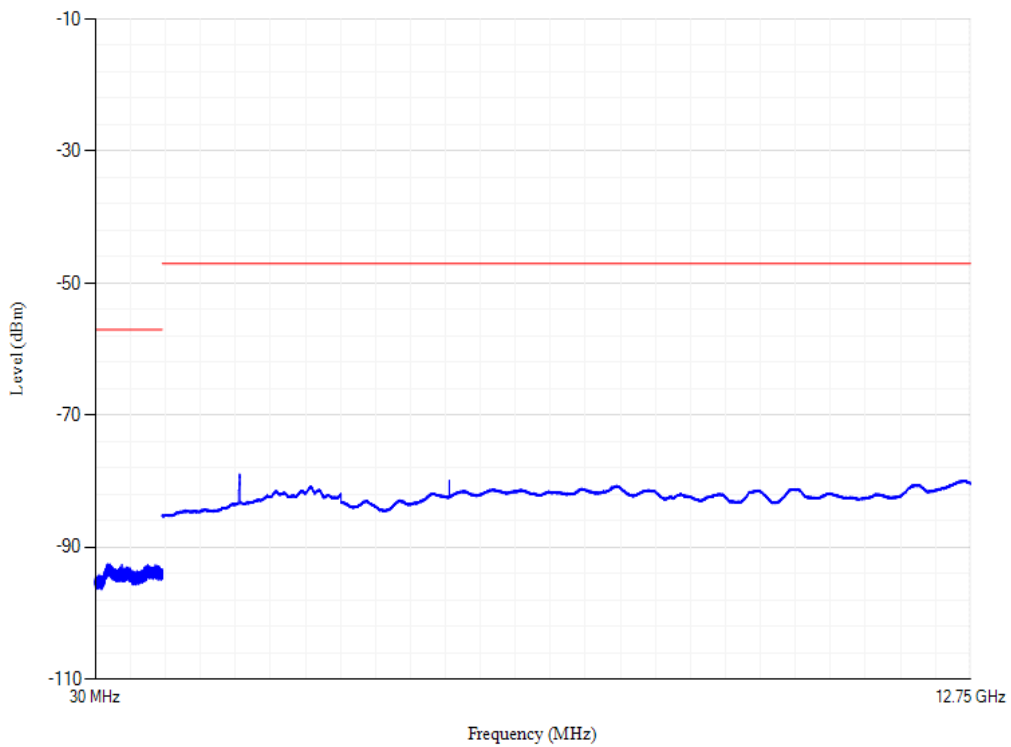

Conducted spurious emissions

Band1 QPSK BW=20MHz Channel=18500