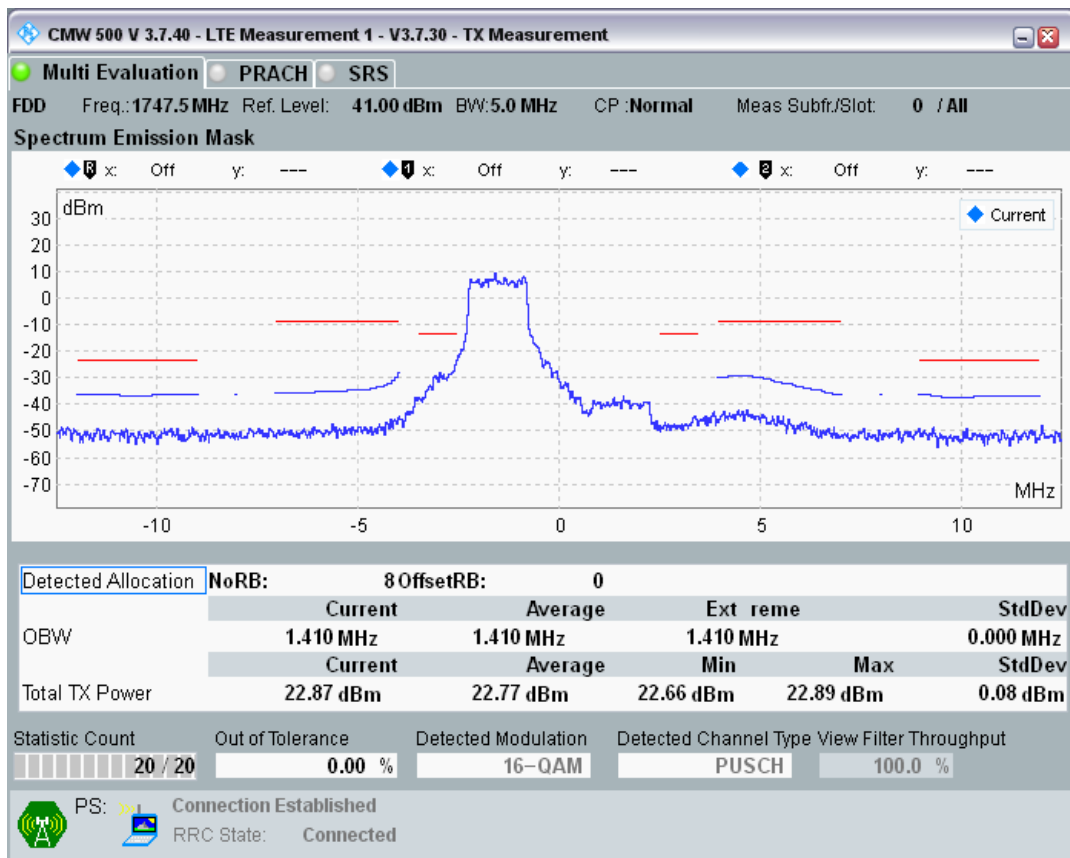

Band3 QPSK BW=5MHz Channel=19575 RB Size=8 Position=#0

Band3 QPSK BW=5MHz Channel=19575 RB Size=8 Position=#Max

Band3 QPSK BW=5MHz Channel=19575 RB Size=25 Position=#0

Band3 QAM16 BW=5MHz Channel=19575 RB Size=8 Position=#0