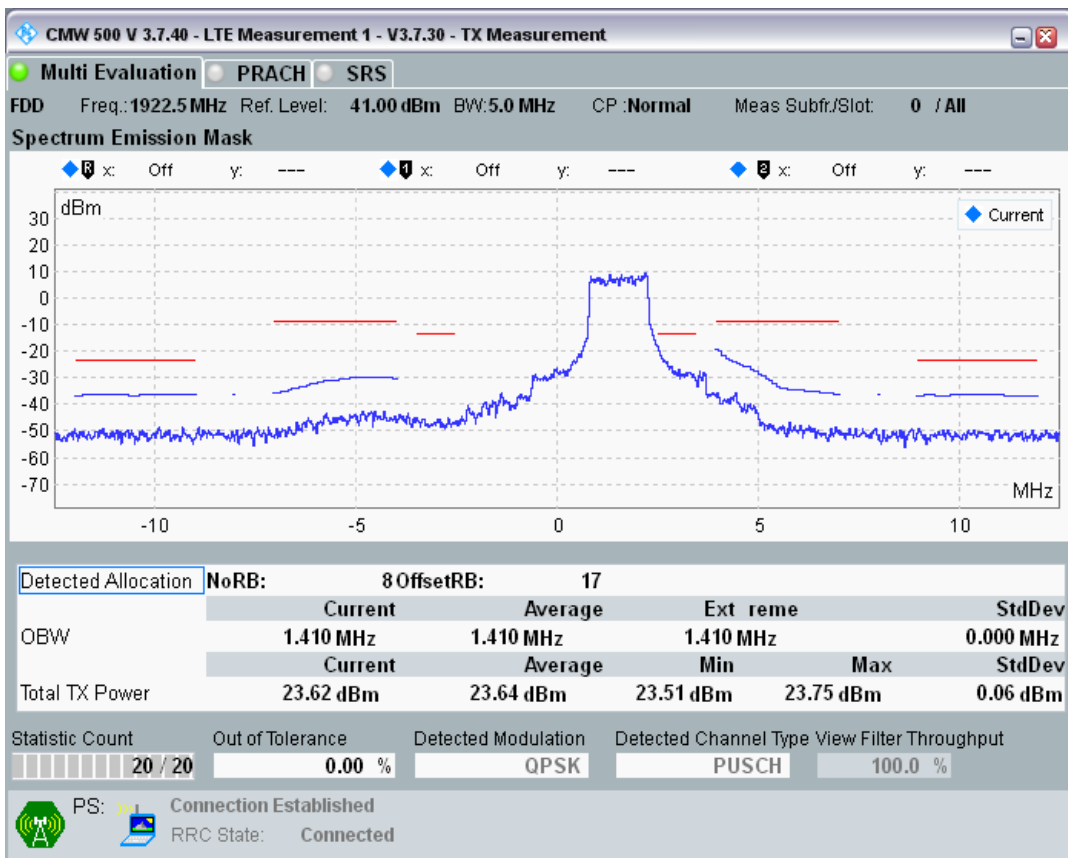

Band1 QPSK BW=5MHz Channel=18025 RB Size=8 Position=#Max

Band1 QPSK BW=5MHz Channel=18025 RB Size=25 Position=#0