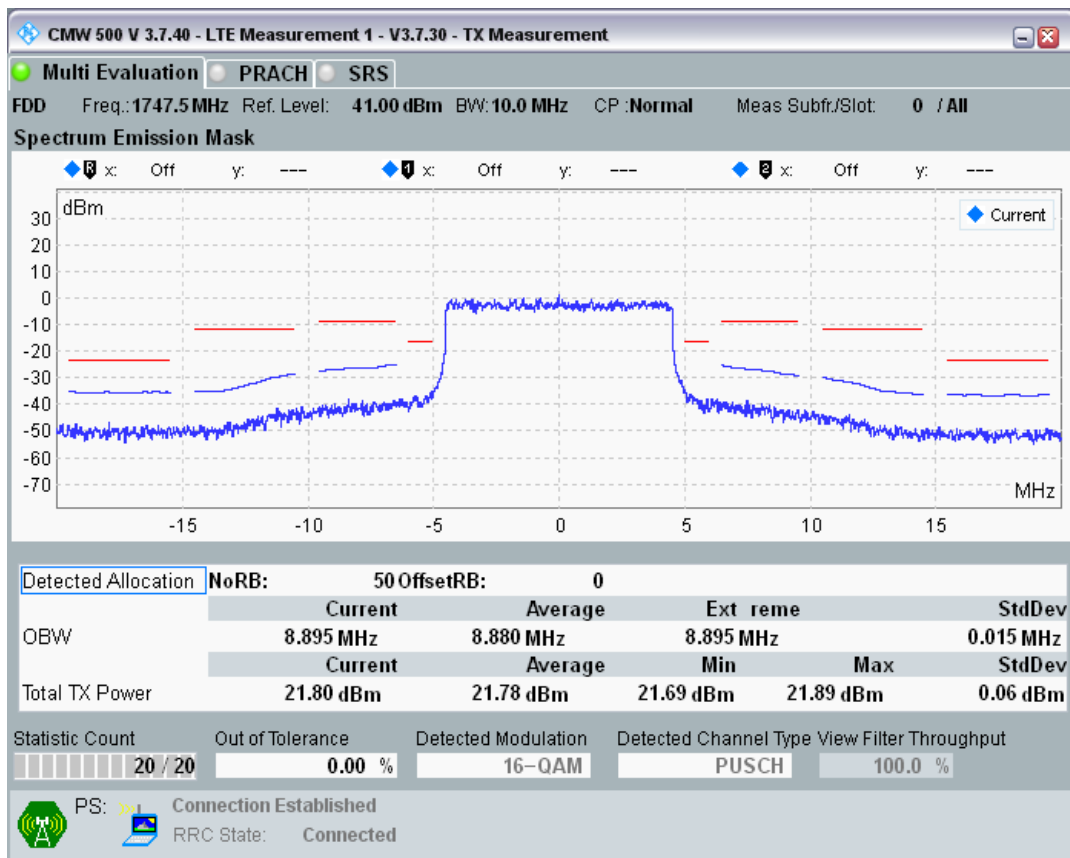

Band3 QPSK BW=10MHz Channel=19575 RB Size=50 Position=#0

Band3 QAM16 BW=10MHz Channel=19575 RB Size=12 Position=#0

Band3 QAM16 BW=10MHz Channel=19575 RB Size=12 Position=#Max

Band3 QAM16 BW=10MHz Channel=19575 RB Size=50 Position=#0