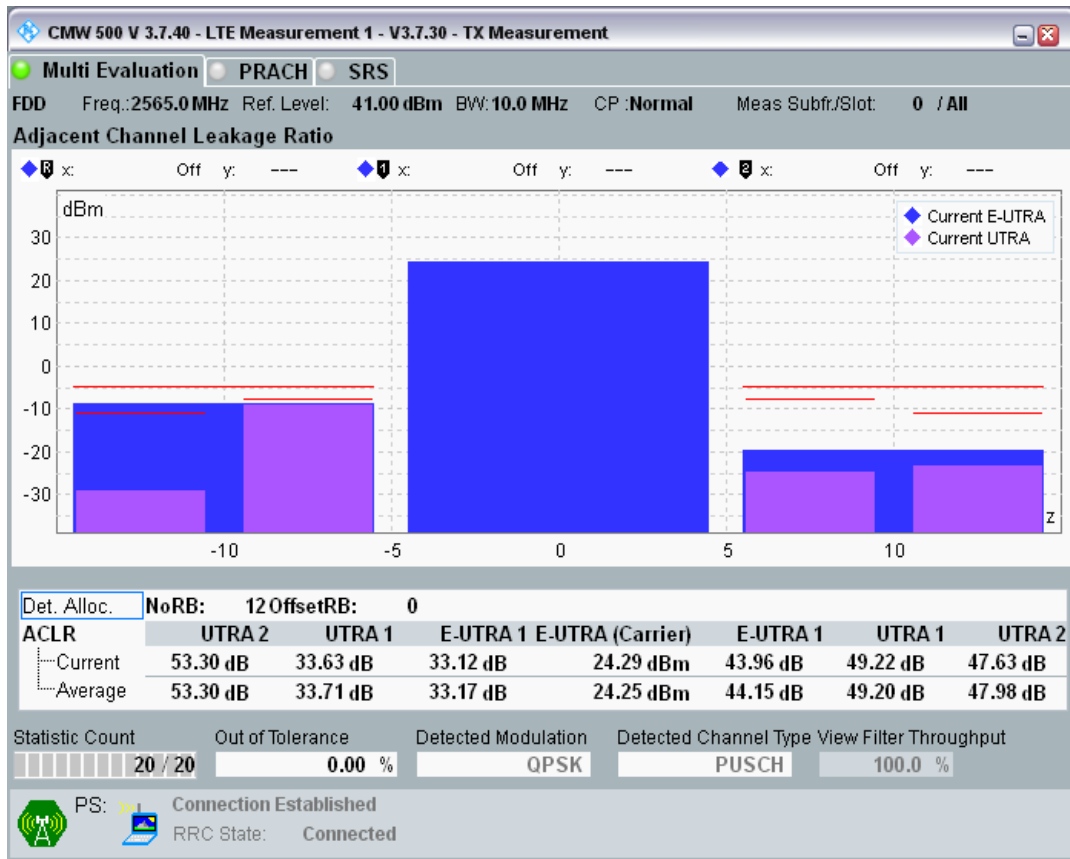

Band7 QPSK BW=10MHz Channel=21400 RB Size=12 Position=#0

Band7 QPSK BW=10MHz Channel=21400 RB Size=12 Position=#Max