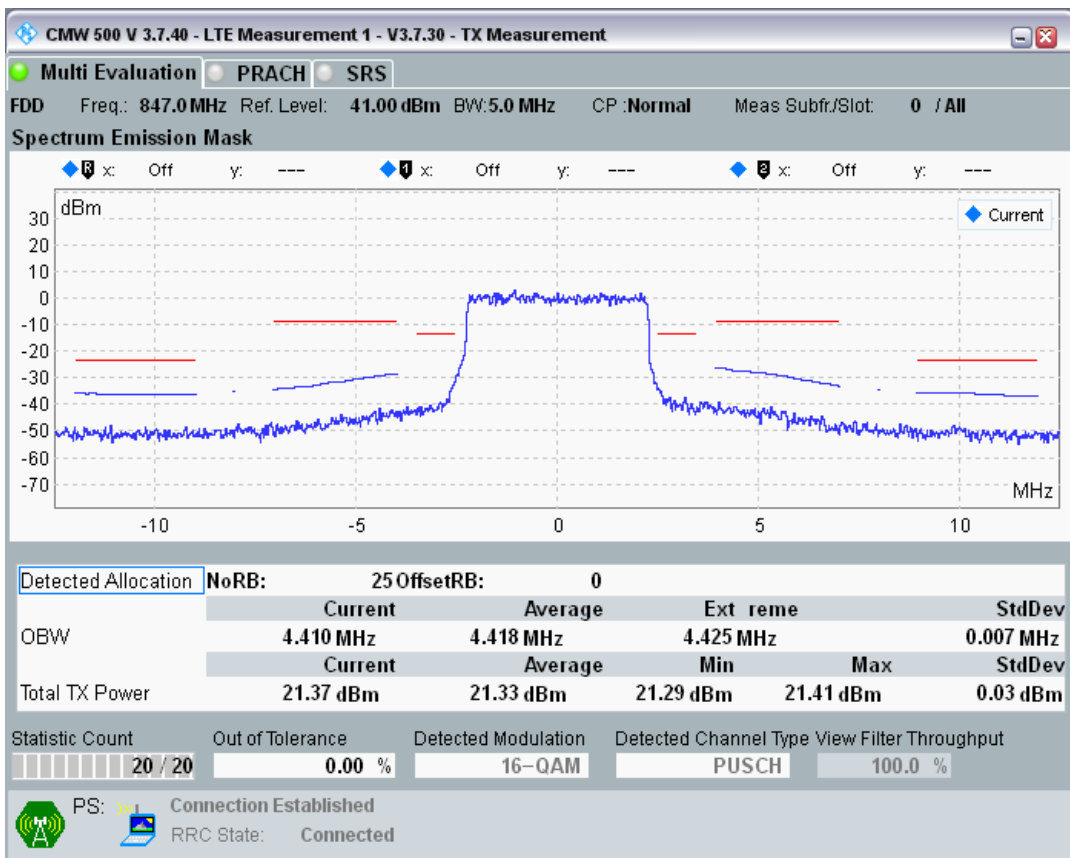

Band20 QAM16 BW=5MHz Channel=24300 RB Size=25 Position=#0

Band20 QPSK BW=5MHz Channel=24425 RB Size=8 Position=#0