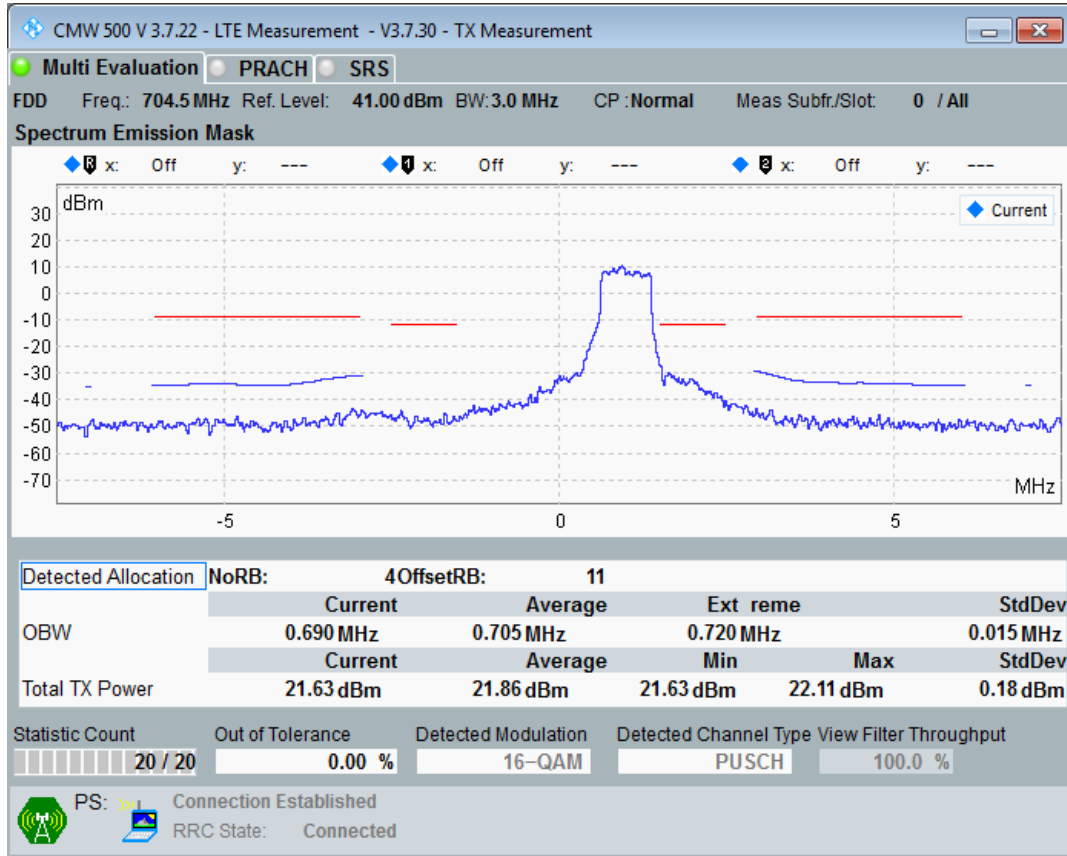

Band28 QAM16 BW=3MHz Channel=27225 RB Size=4 Position=#Max

Band28 QAM16 BW=3MHz Channel=27225 RB Size=15 Position=#0