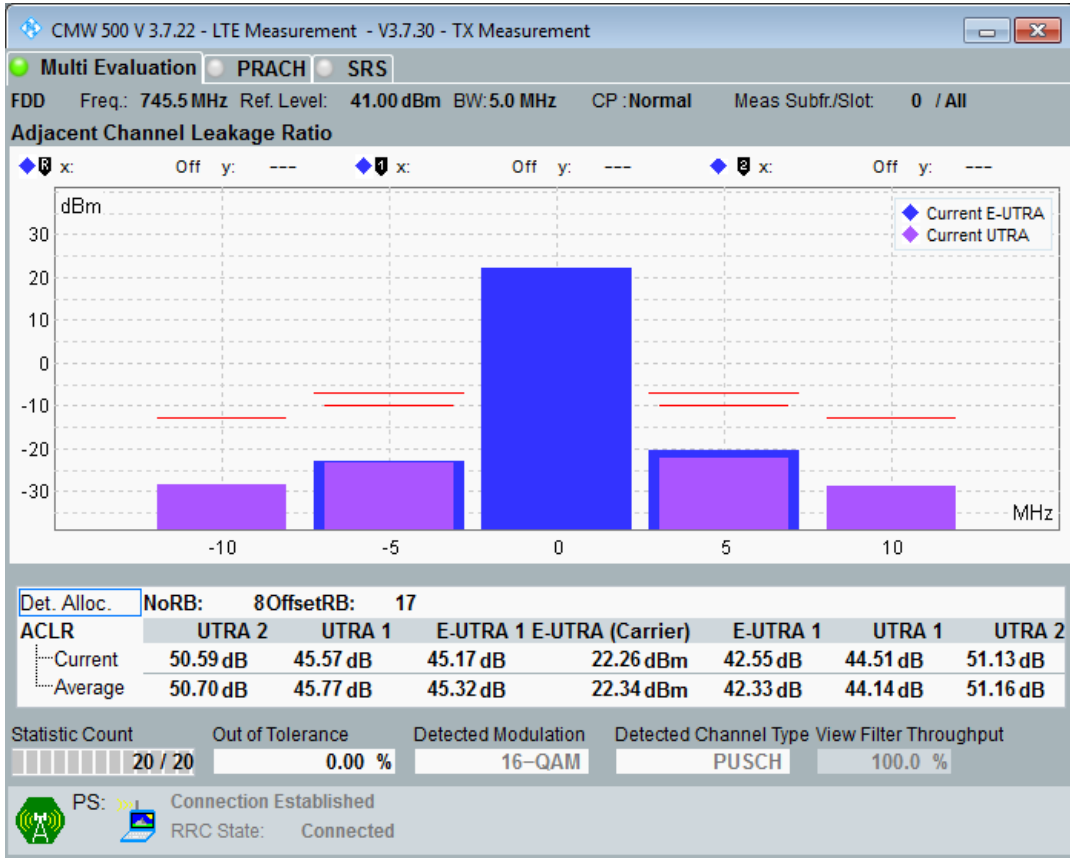

Band28 QAM16 BW=5MHz Channel=27635 RB Size=8 Position=#Max

Band28 QAM16 BW=5MHz Channel=27635 RB Size=25 Position=#0