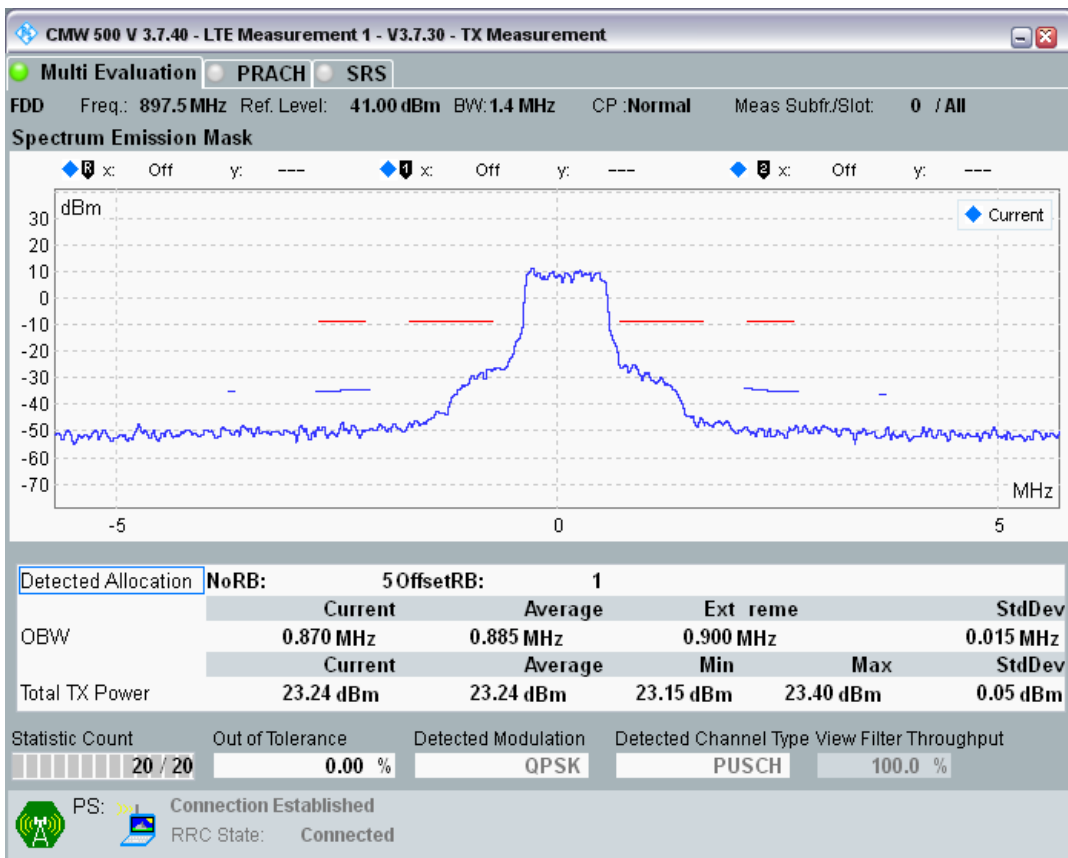

Band8 QAM16 BW=1.4MHz Channel=21457 RB Size=5 Position=#Max

Band8 QAM16 BW=1.4MHz Channel=21457 RB Size=6 Position=#0

Band8 QPSK BW=1.4MHz Channel=21625 RB Size=5 Position=#0

Band8 QPSK BW=1.4MHz Channel=21625 RB Size=5 Position=#Max