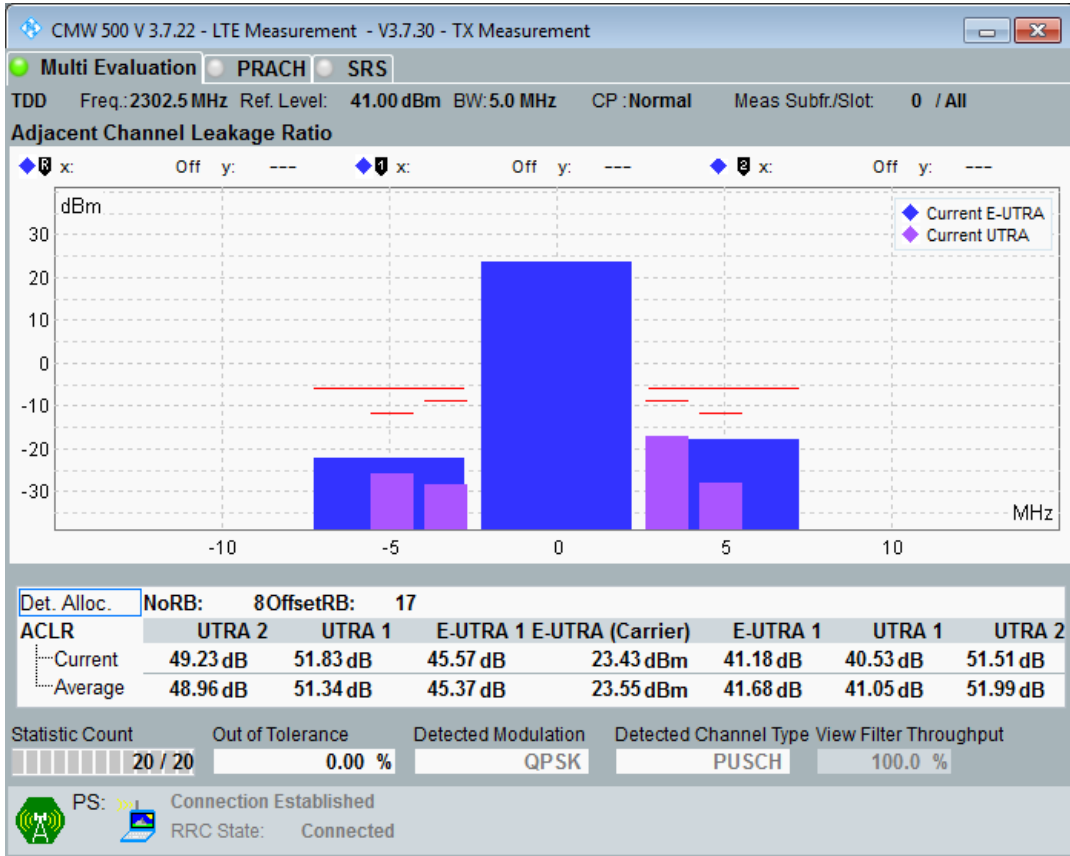

Band40 QPSK BW=5MHz Channel=38675 RB Size=8 Position=#Max

Band40 QPSK BW=5MHz Channel=38675 RB Size=8 Position=#0