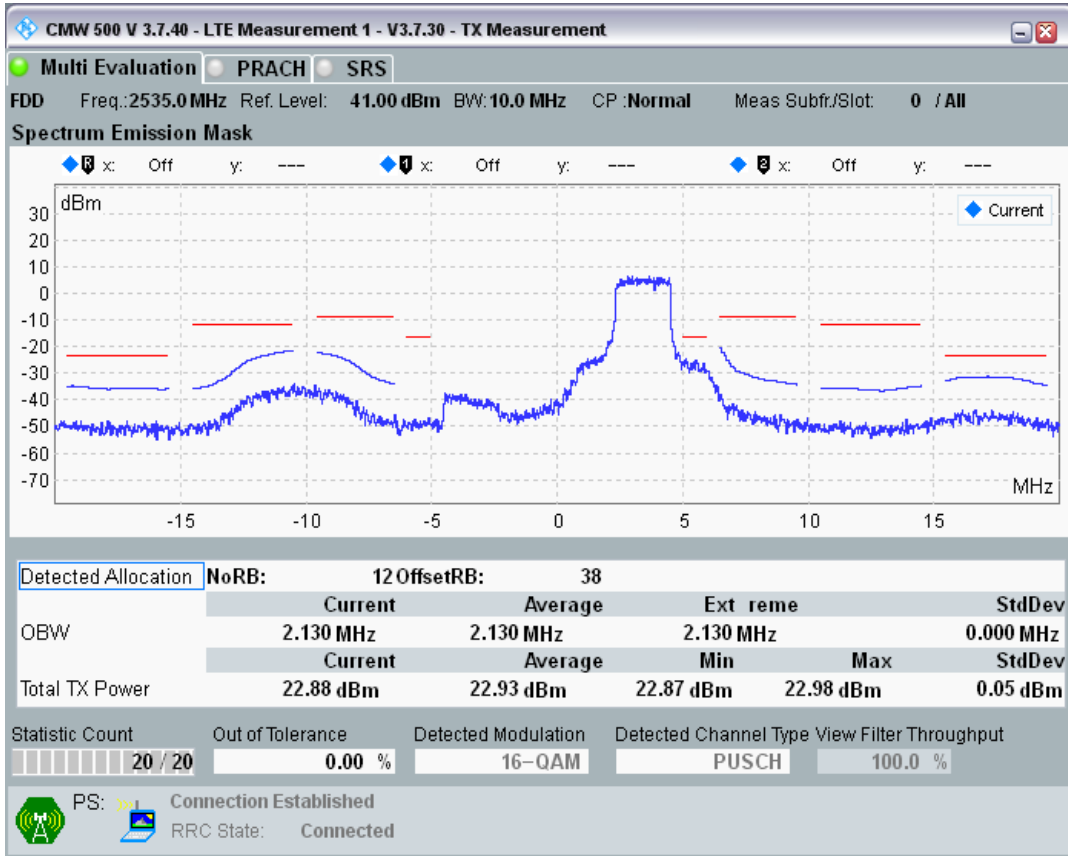

Band7 QPSK BW=10MHz Channel=21100 RB Size=50 Position=#0

Band7 QAM16 BW=10MHz Channel=21100 RB Size=12 Position=#0

Band7 QAM16 BW=10MHz Channel=21100 RB Size=12 Position=#Max

Band7 QAM16 BW=10MHz Channel=21100 RB Size=50 Position=#0