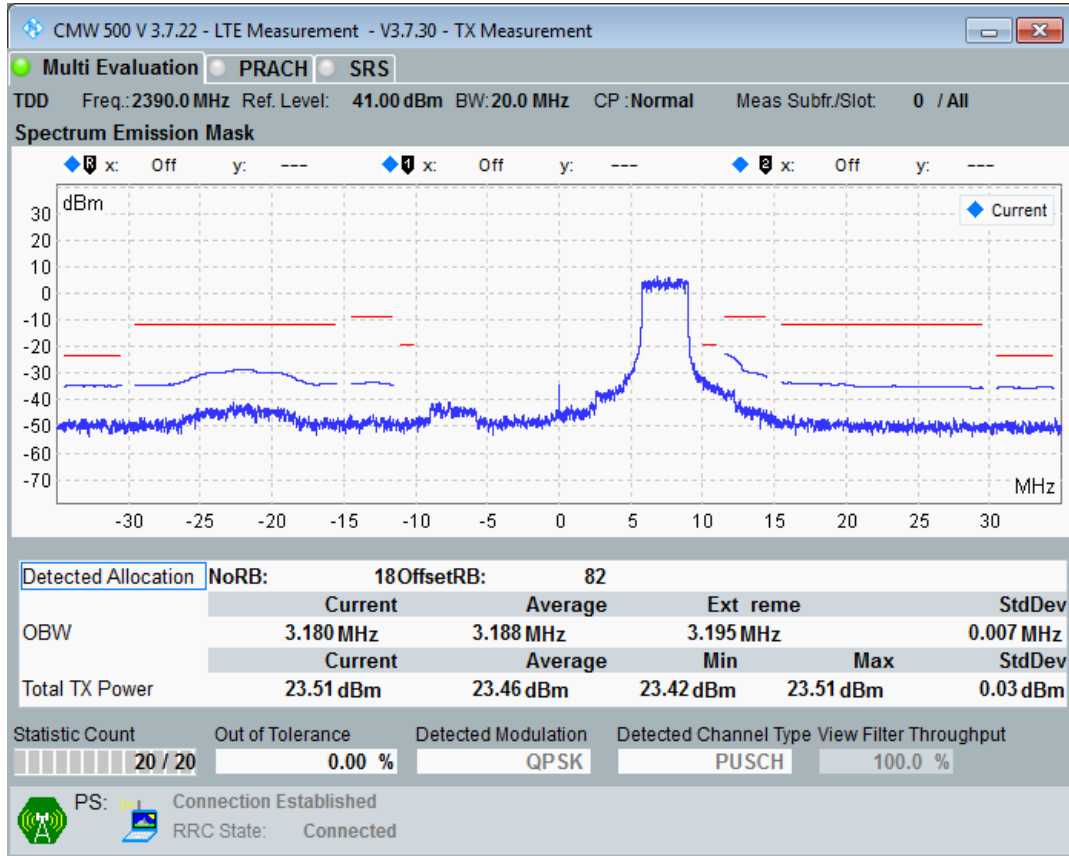

Band40 QPSK BW=20MHz Channel=39550 RB Size=18 Position=#Max

Band40 QPSK BW=5MHz Channel=38675 RB Size=25 Position=#0