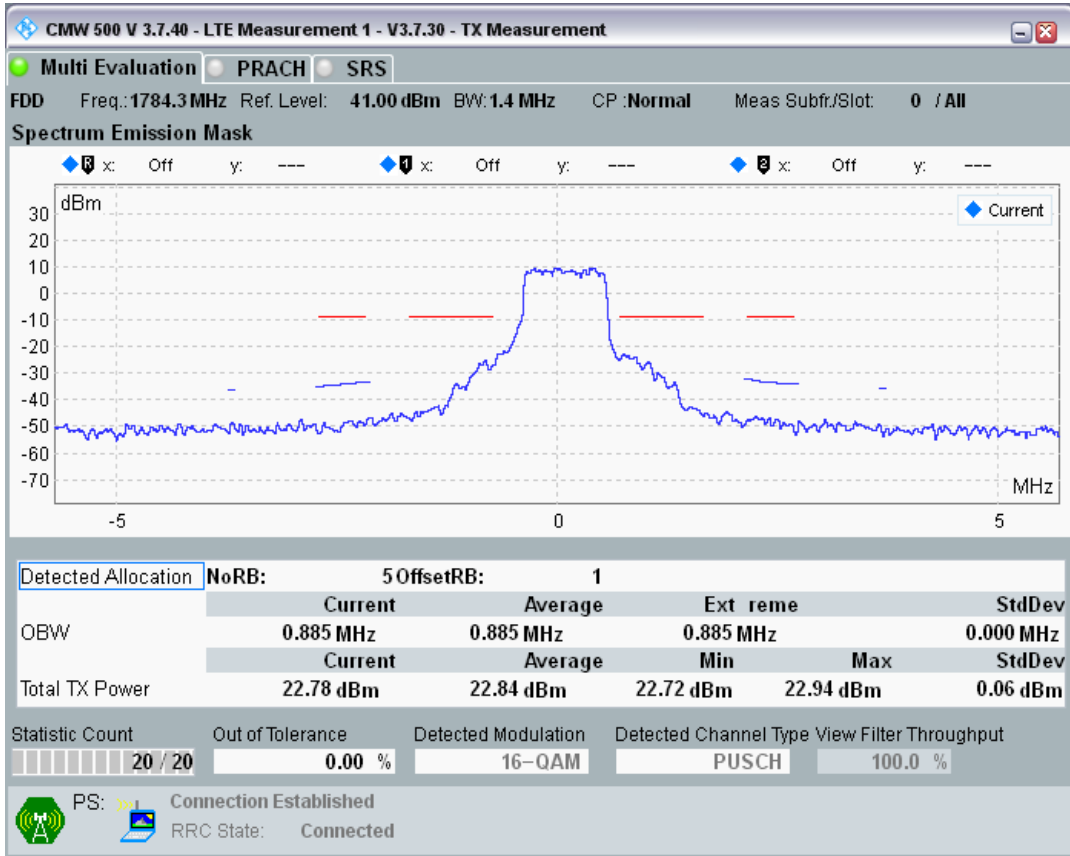

Band3 QAM16 BW=1.4MHz Channel=19943 RB Size=5 Position=#Max

Band3 QAM16 BW=1.4MHz Channel=19943 RB Size=6 Position=#0