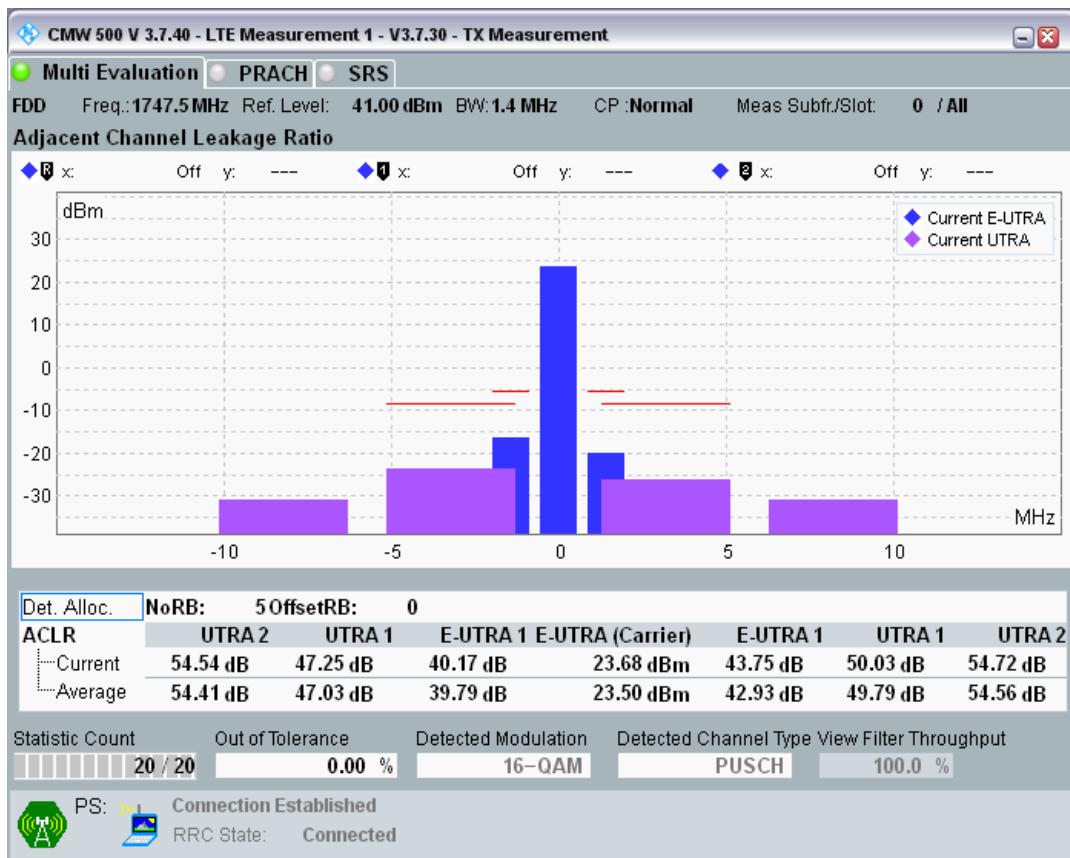

Band3 QAM16 BW=1.4MHz Channel=19575 RB Size=5 Position=#0

Band3 QAM16 BW=1.4MHz Channel=19575 RB Size=5 Position=#Max