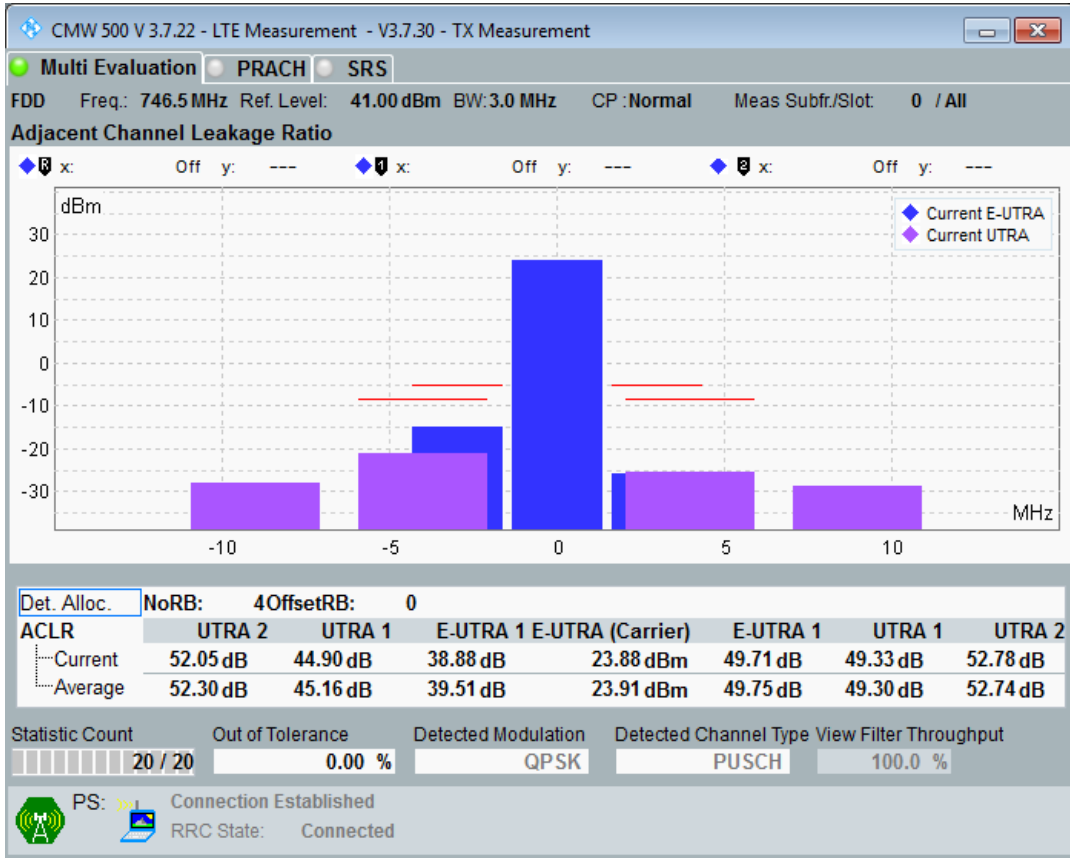

Band28 QPSK BW=3MHz Channel=27645 RB Size=4 Position=#0

Band28 QPSK BW=3MHz Channel=27645 RB Size=4 Position=#Max