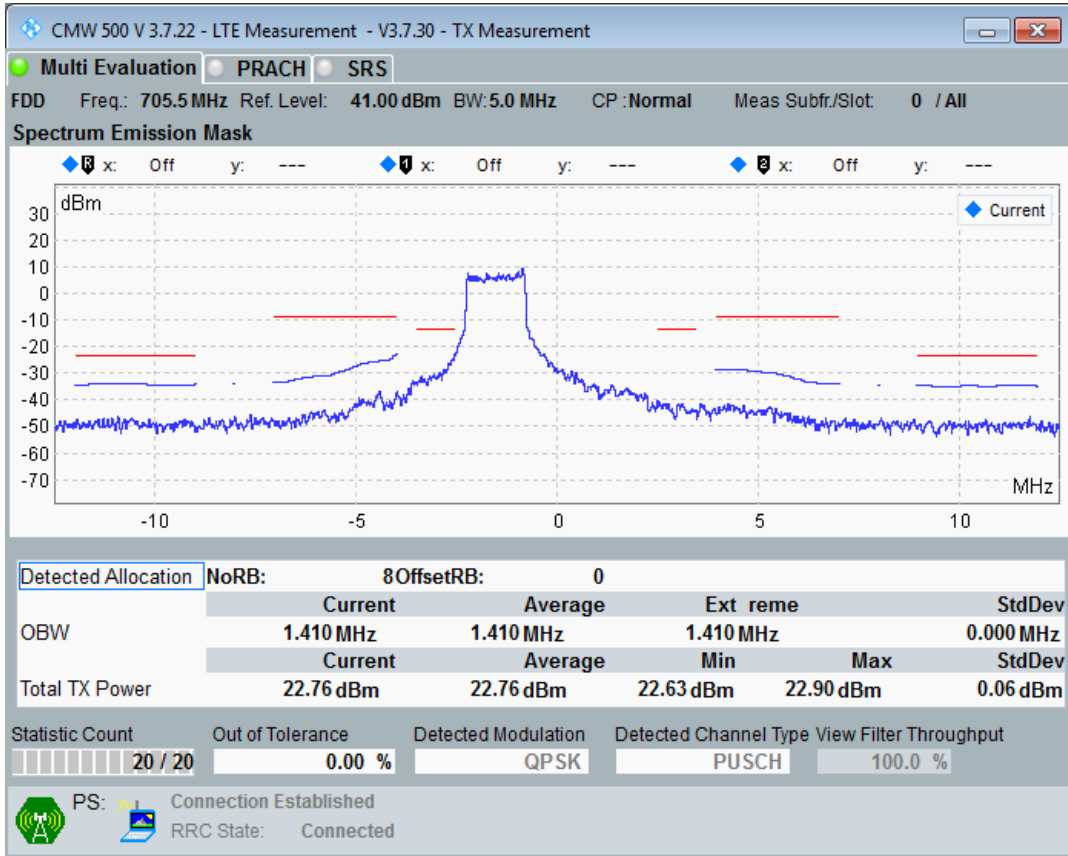

Band28 QPSK BW=5MHz Channel=27235 RB Size=8 Position=#0

Band28 QPSK BW=5MHz Channel=27235 RB Size=8 Position=#Max