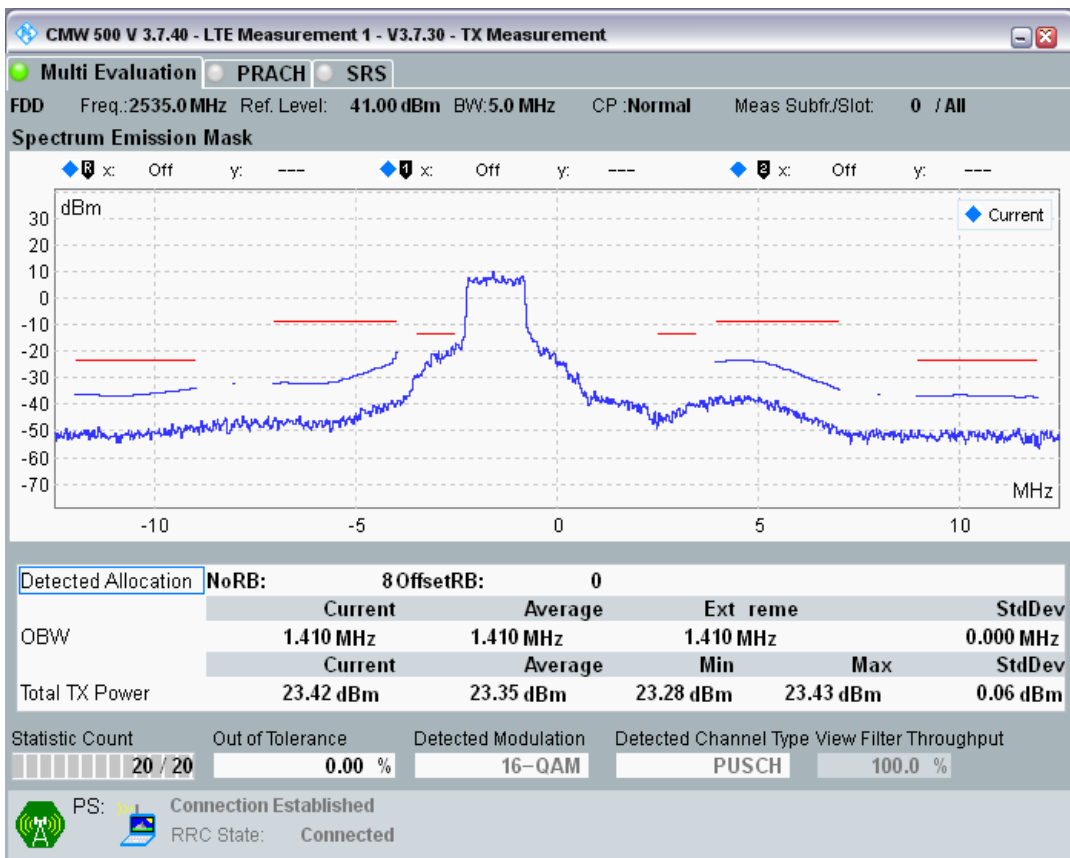

Band7 QPSK BW=5MHz Channel=21100 RB Size=8 Position=#0

Band7 QPSK BW=5MHz Channel=21100 RB Size=8 Position=#Max

Band7 QPSK BW=5MHz Channel=21100 RB Size=25 Position=#0

Band7 QAM16 BW=5MHz Channel=21100 RB Size=8 Position=#0