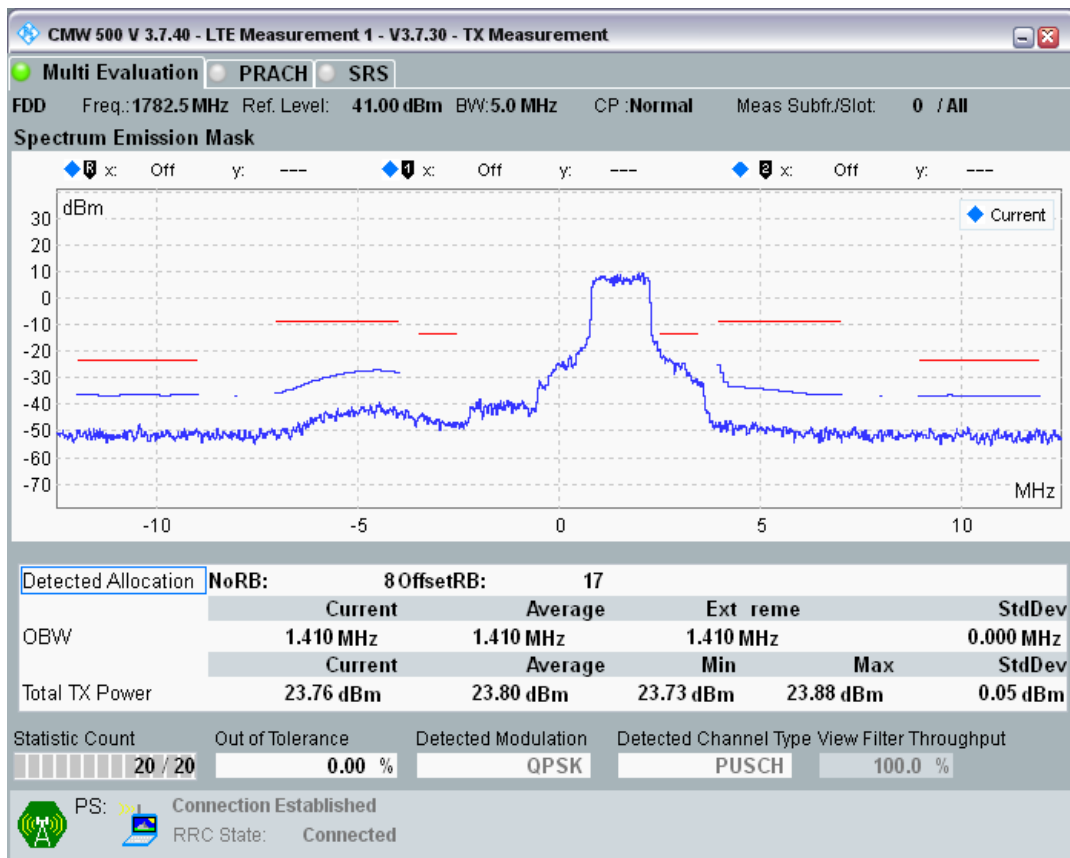

Band3 QAM16 BW=5MHz Channel=19575 RB Size=8 Position=#Max

Band3 QAM16 BW=5MHz Channel=19575 RB Size=25 Position=#0

Band3 QPSK BW=5MHz Channel=19925 RB Size=8 Position=#0

Band3 QPSK BW=5MHz Channel=19925 RB Size=8 Position=#Max