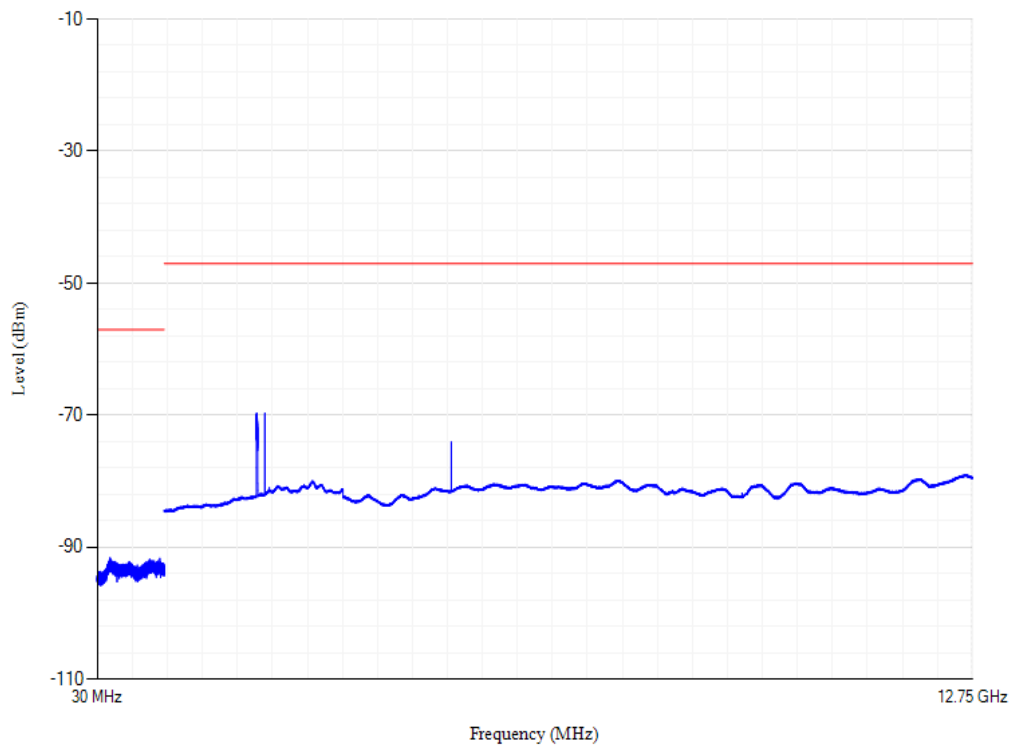

Conducted spurious emissions

Band40 QPSK BW=20MHz Channel=38750