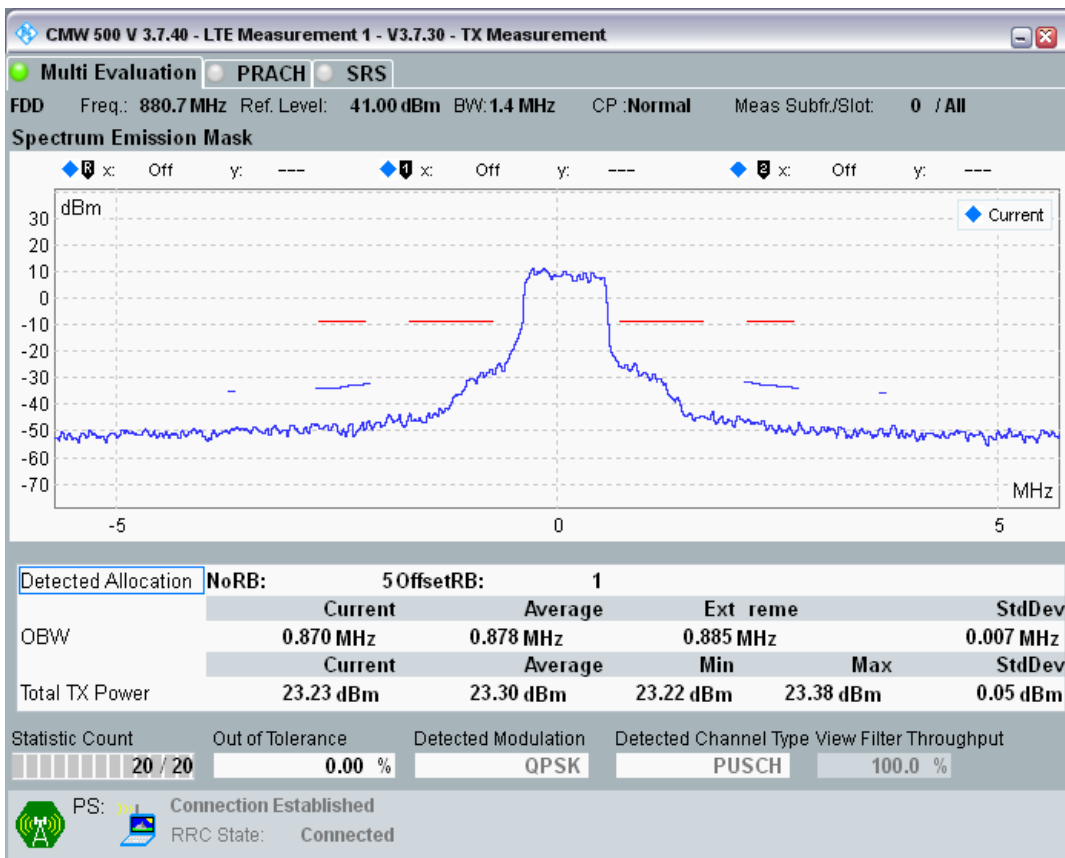

Band8 QPSK BW=1.4MHz Channel=21457 RB Size=5 Position=#Max

Band8 QPSK BW=1.4MHz Channel=21457 RB Size=6 Position=#0