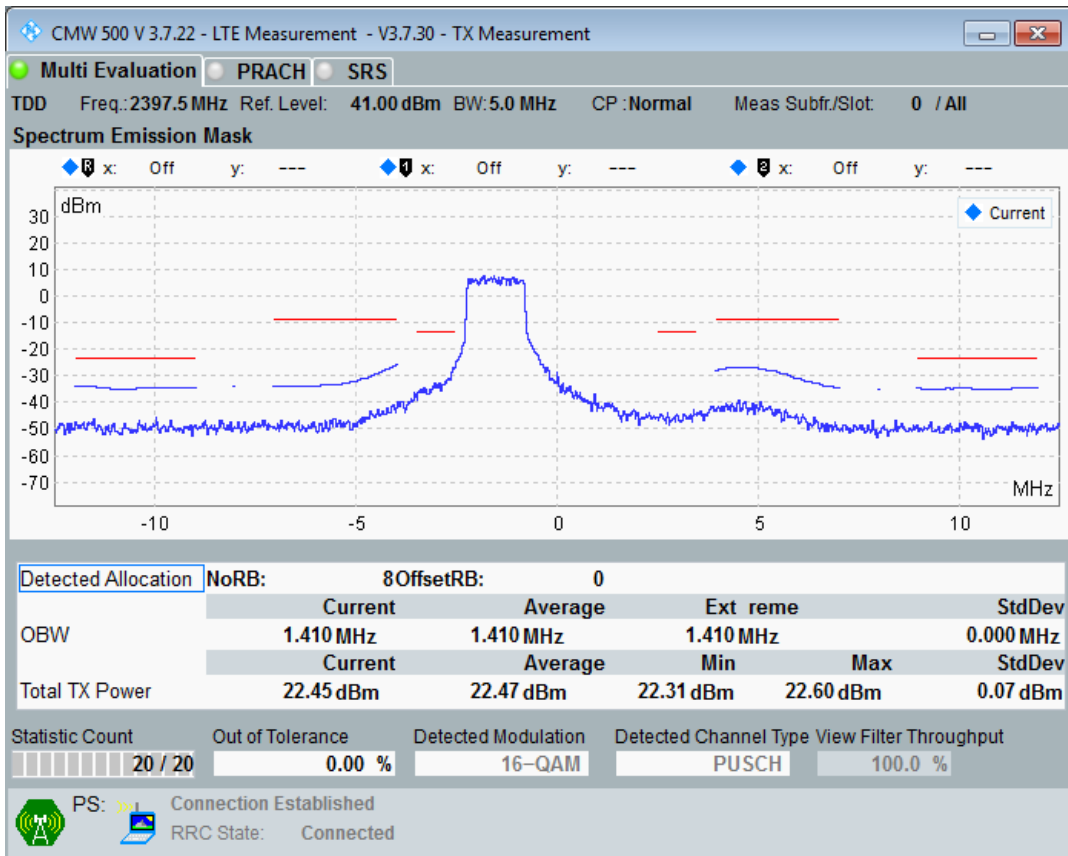

Band40 QAM16 BW=5MHz Channel=39625 RB Size=8 Position=#0

Band40 QAM16 BW=5MHz Channel=38675 RB Size=8 Position=#0