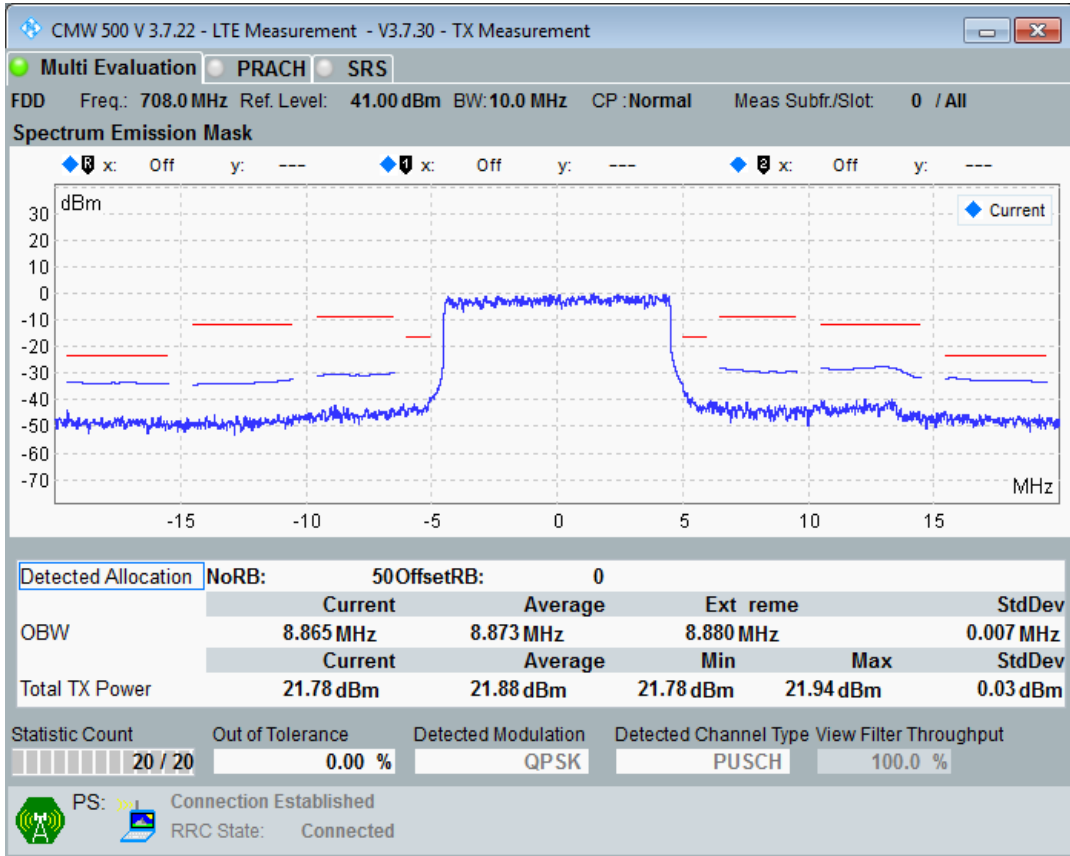

Band28 QPSK BW=10MHz Channel=27260 RB Size=50 Position=#0

Band28 QAM16 BW=10MHz Channel=27260 RB Size=12 Position=#0