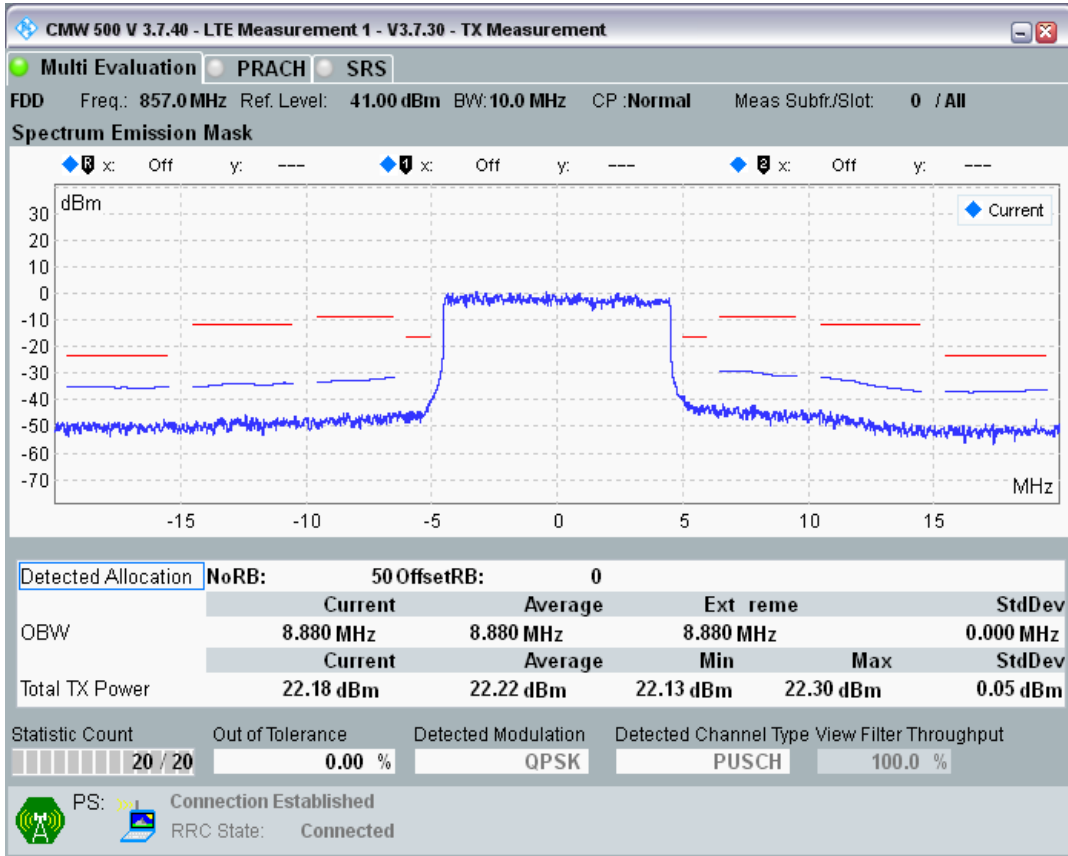

Band20 QPSK BW=10MHz Channel=24400 RB Size=50 Position=#0

Band20 QAM16 BW=10MHz Channel=24400 RB Size=12 Position=#0