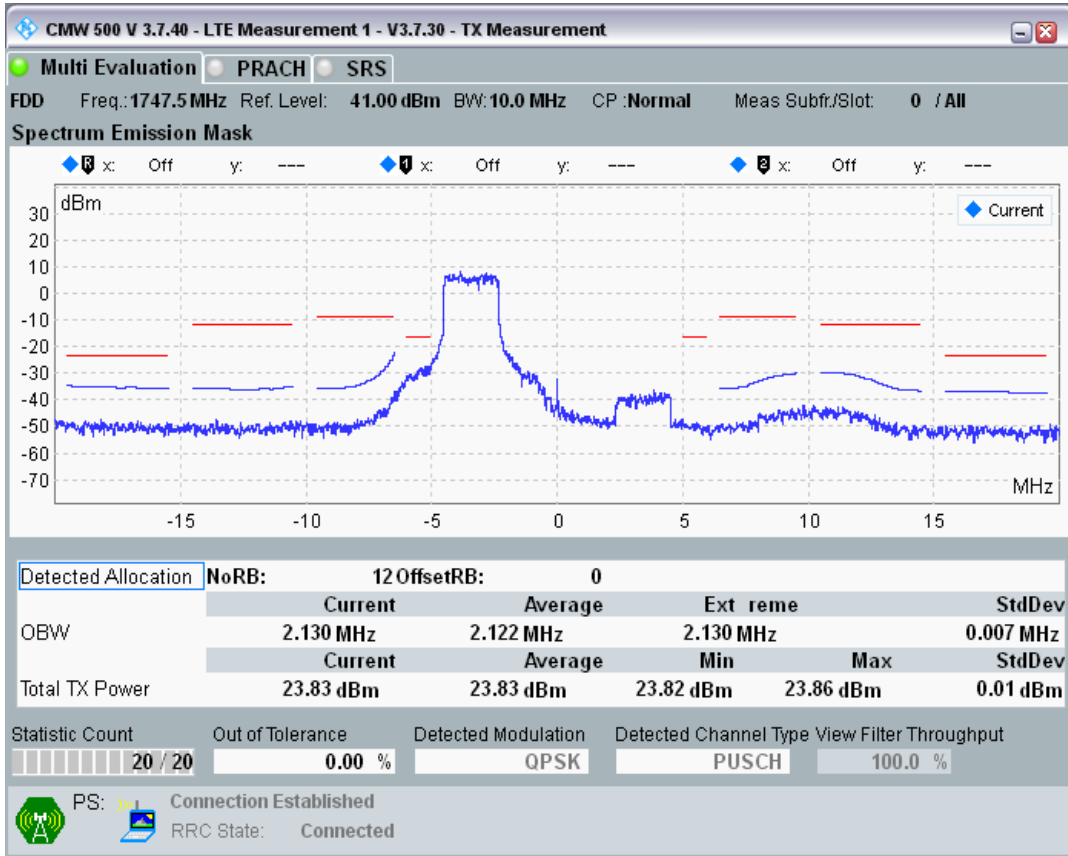

Band3 QAM16 BW=10MHz Channel=19250 RB Size=12 Position=#Max

Band3 QAM16 BW=10MHz Channel=19250 RB Size=50 Position=#0

Band3 QPSK BW=10MHz Channel=19575 RB Size=12 Position=#0

Band3 QPSK BW=10MHz Channel=19575 RB Size=12 Position=#Max