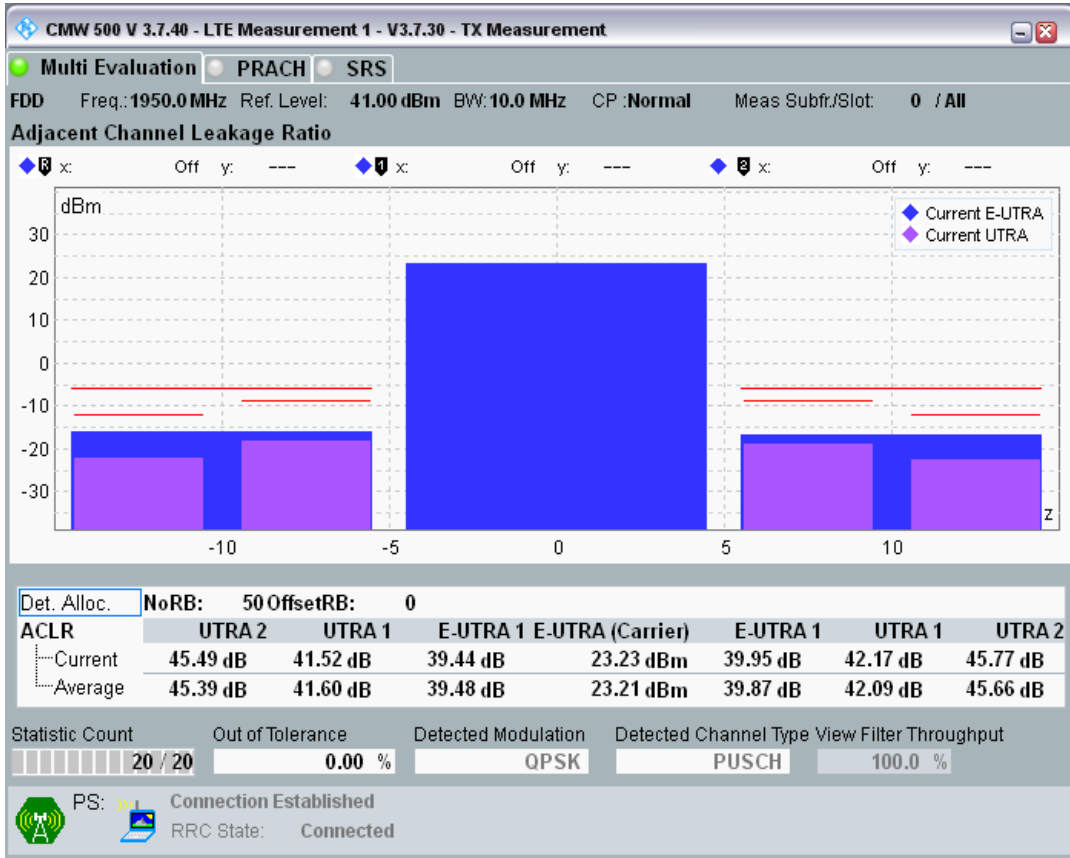

Band1 QPSK BW=10MHz Channel=18300 RB Size=50 Position=#0

Band1 QAM16 BW=10MHz Channel=18300 RB Size=12 Position=#0