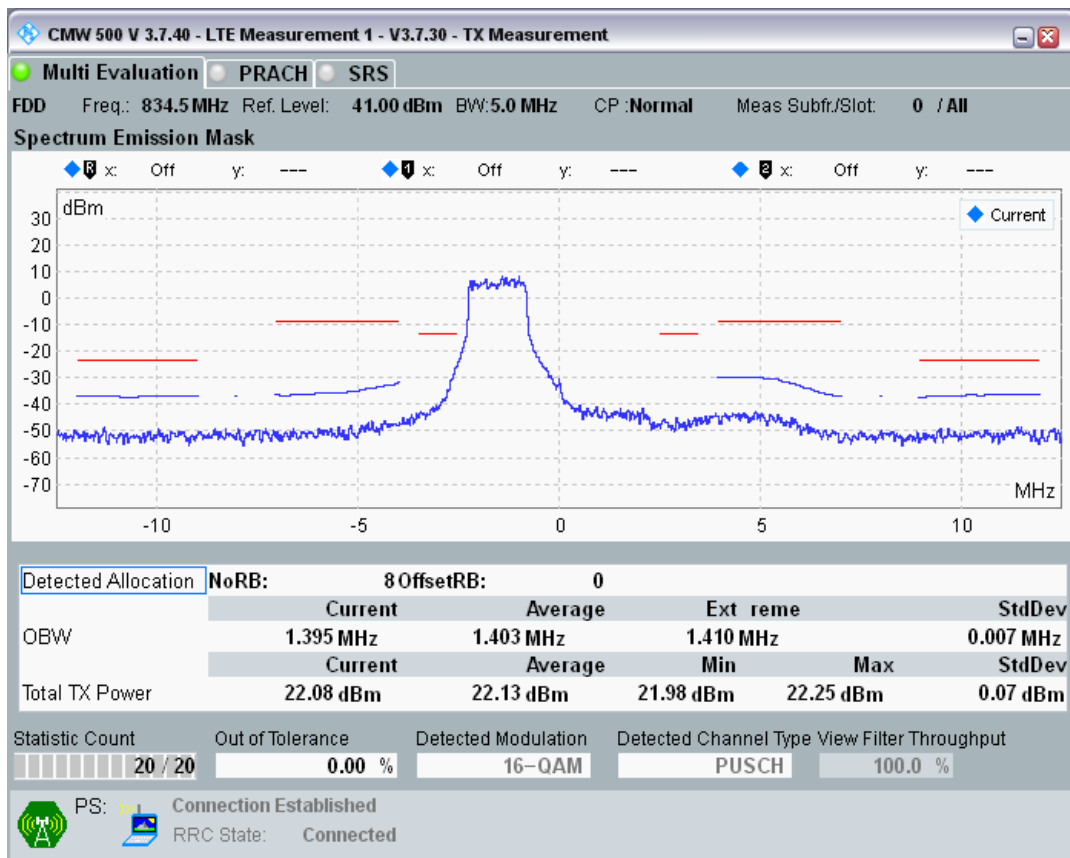

Band20 QAM16 BW=5MHz Channel=24175 RB Size=8 Position=#0

Band20 QAM16 BW=5MHz Channel=24175 RB Size=8 Position=#Max