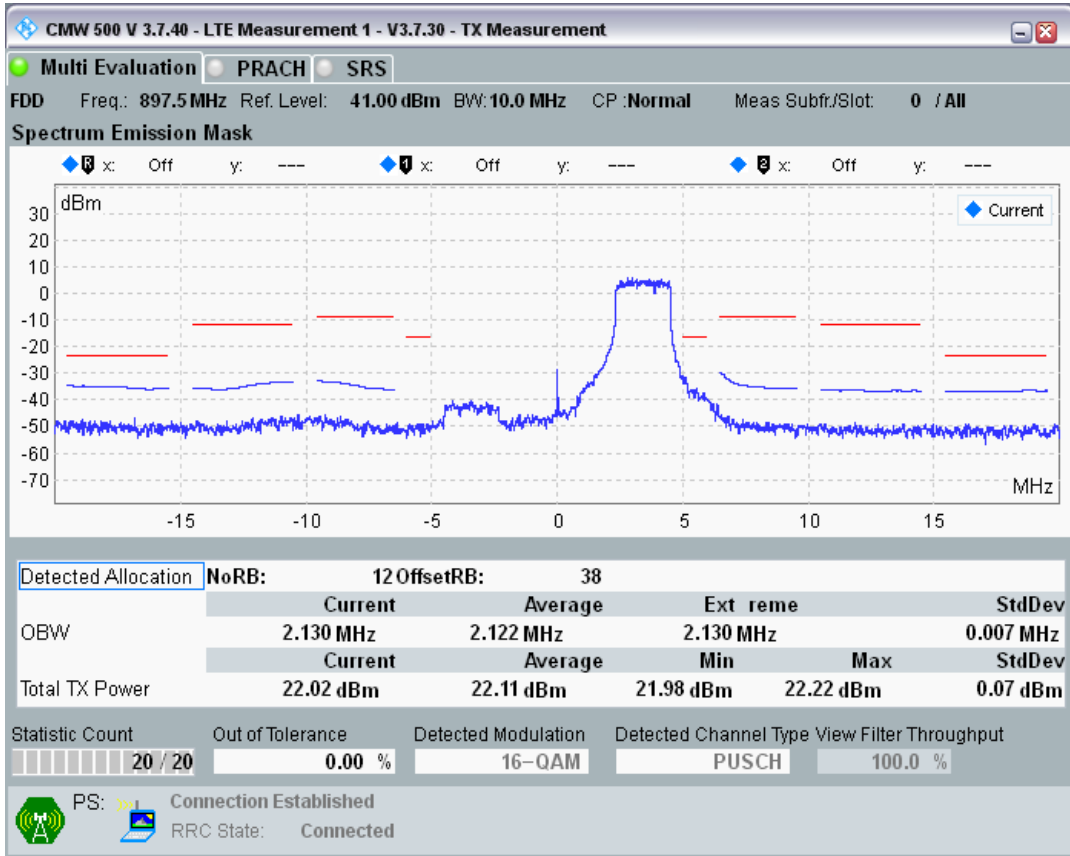

Band8 QAM16 BW=10MHz Channel=21625 RB Size=12 Position=#Max

Band8 QAM16 BW=10MHz Channel=21625 RB Size=50 Position=#0