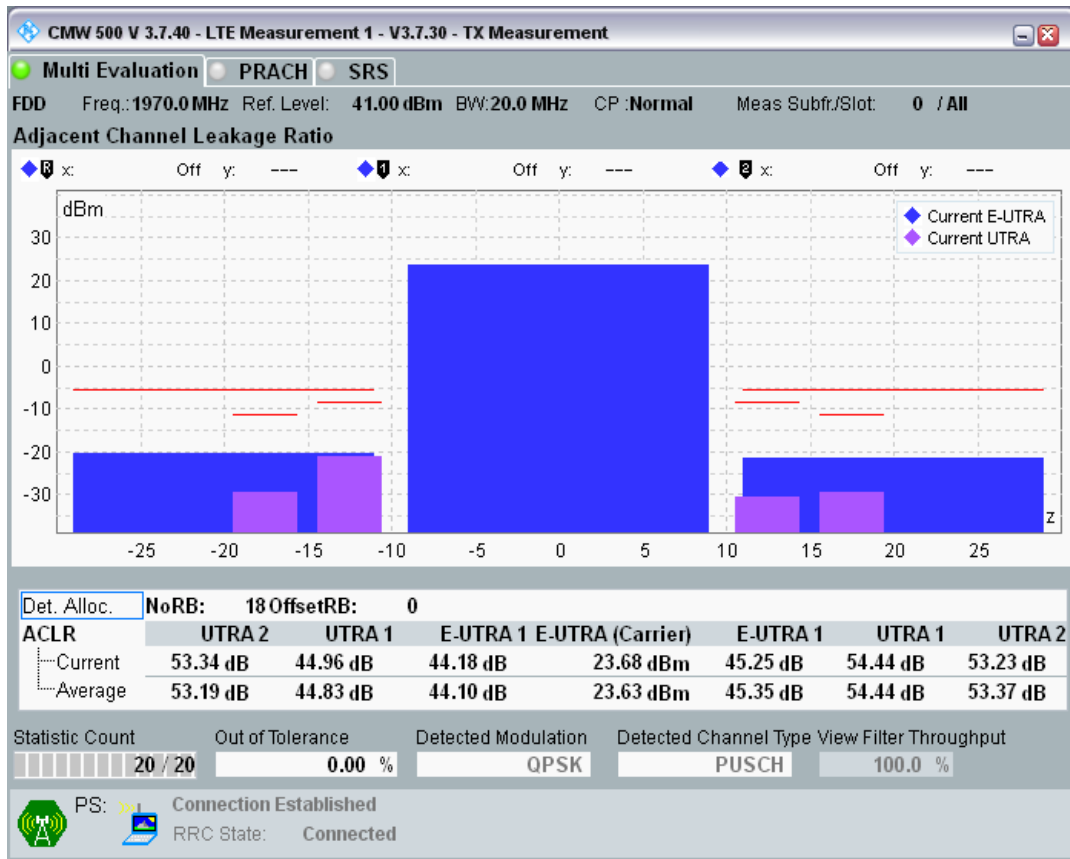

Band1 QPSK BW=20MHz Channel=18500 RB Size=18 Position=#0

Band1 QPSK BW=20MHz Channel=18500 RB Size=18 Position=#Max