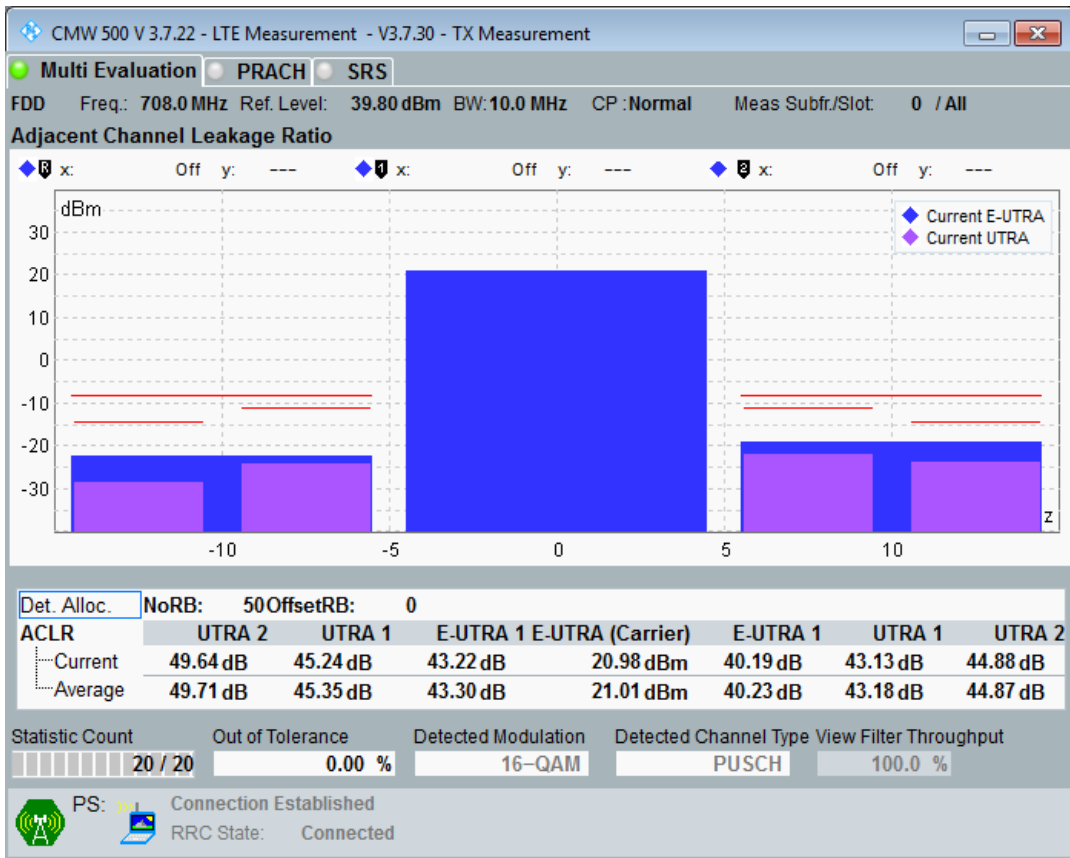

Band28 QAM16 BW=10MHz Channel=27260 RB Size=50 Position=#0

Band28 QPSK BW=10MHz Channel=27410 RB Size=12 Position=#0