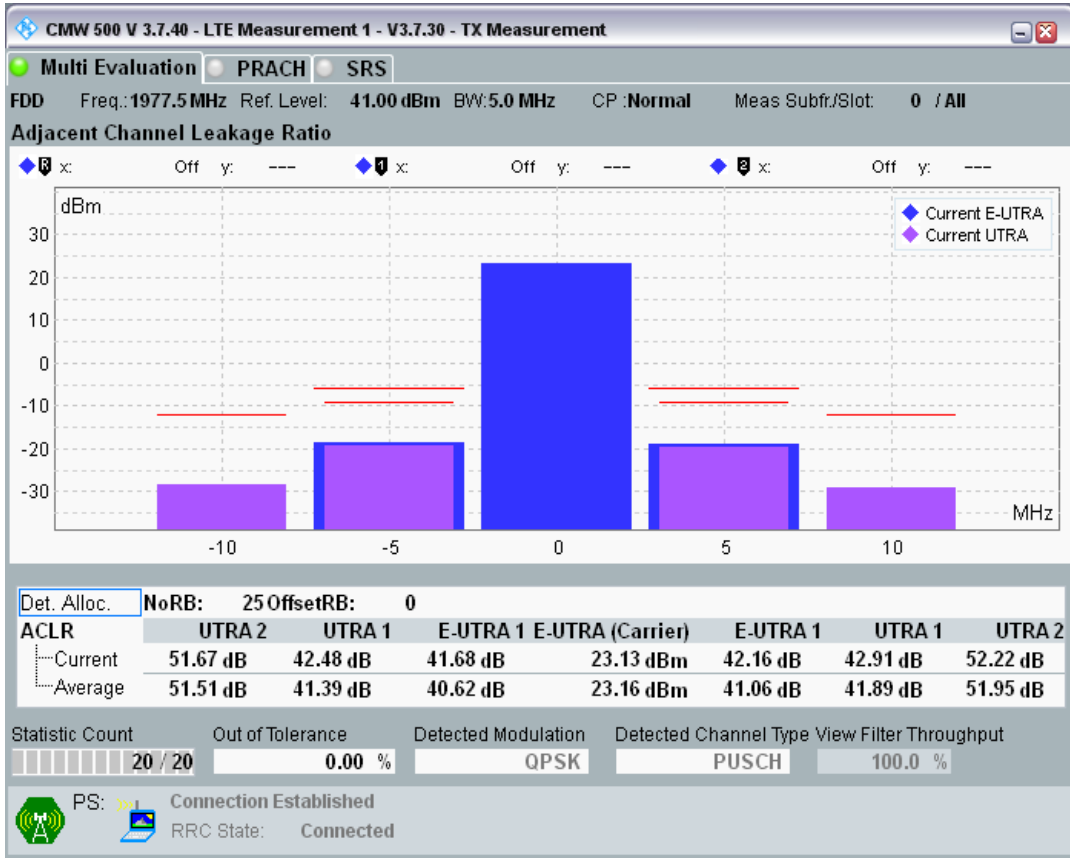

Band1 QPSK BW=5MHz Channel=18575 RB Size=25 Position=#0

Band1 QAM16 BW=5MHz Channel=18575 RB Size=8 Position=#0