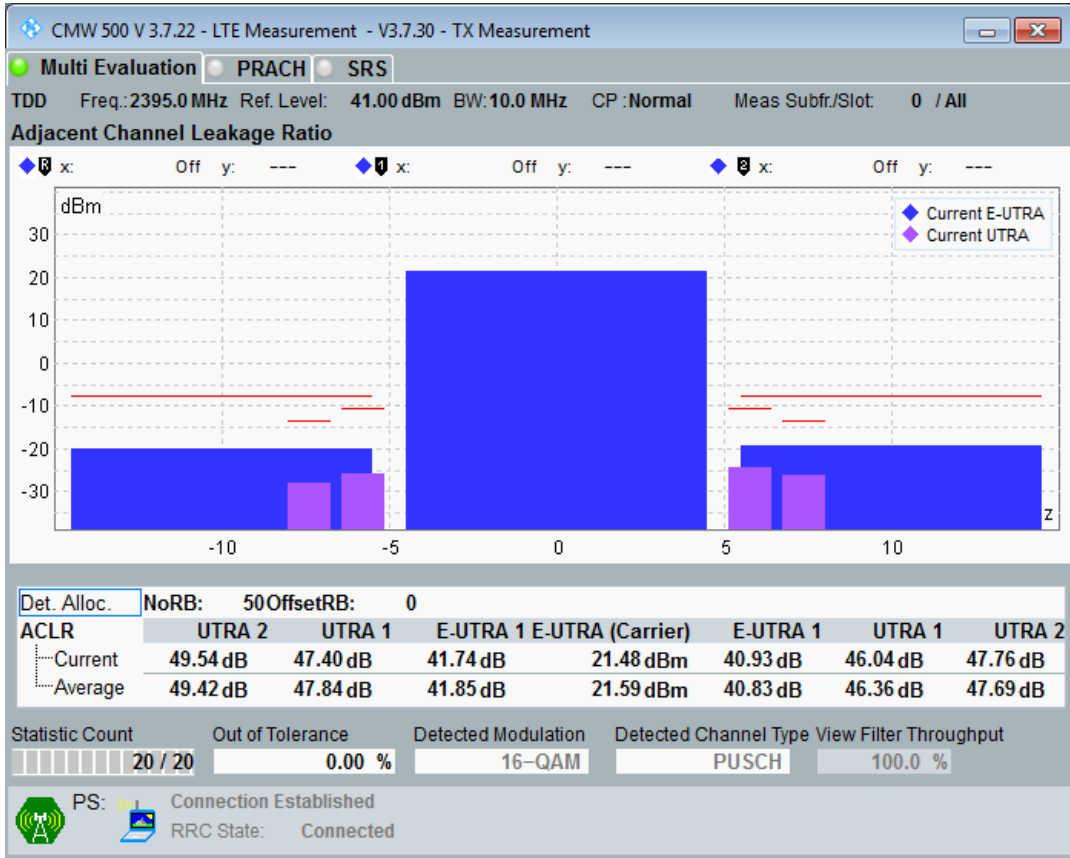

Band40 QAM16 BW=10MHz Channel=39600 RB Size=50 Position=#0

Band40 QAM16 BW=10MHz Channel=38700 RB Size=12 Position=#Max