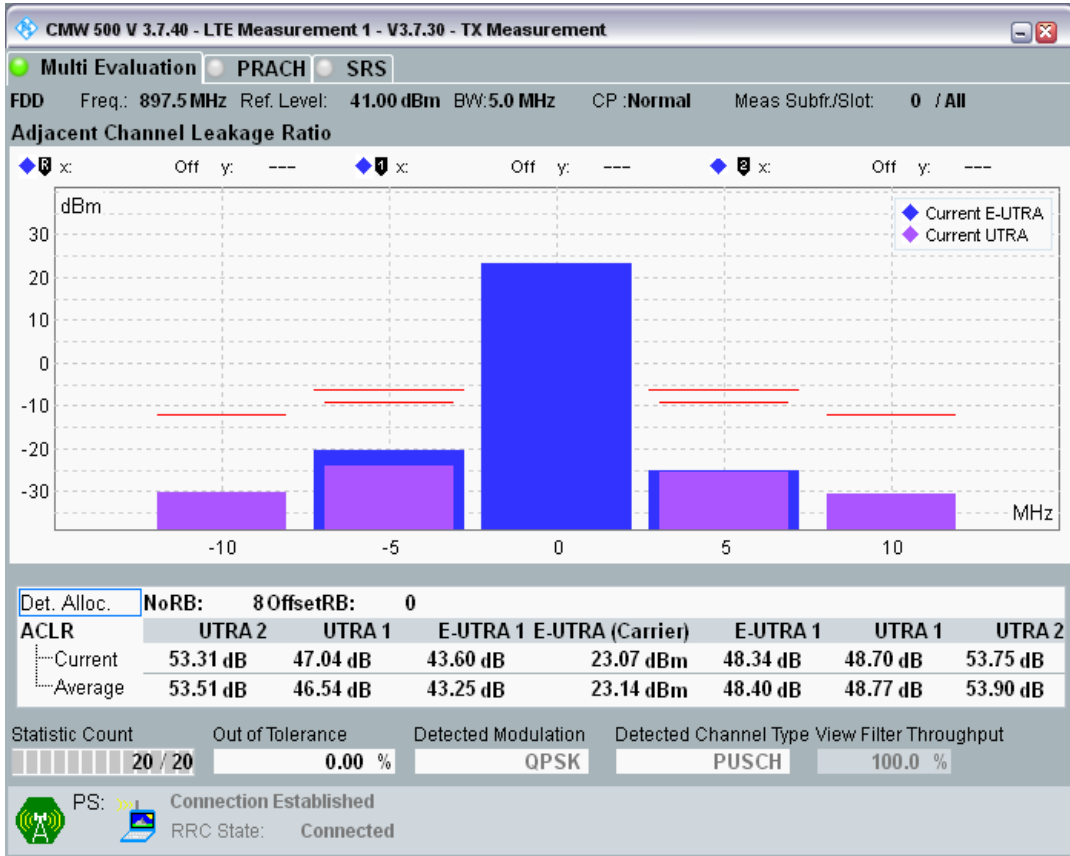

Band8 QPSK BW=5MHz Channel=21625 RB Size=8 Position=#0

Band8 QPSK BW=5MHz Channel=21625 RB Size=8 Position=#Max