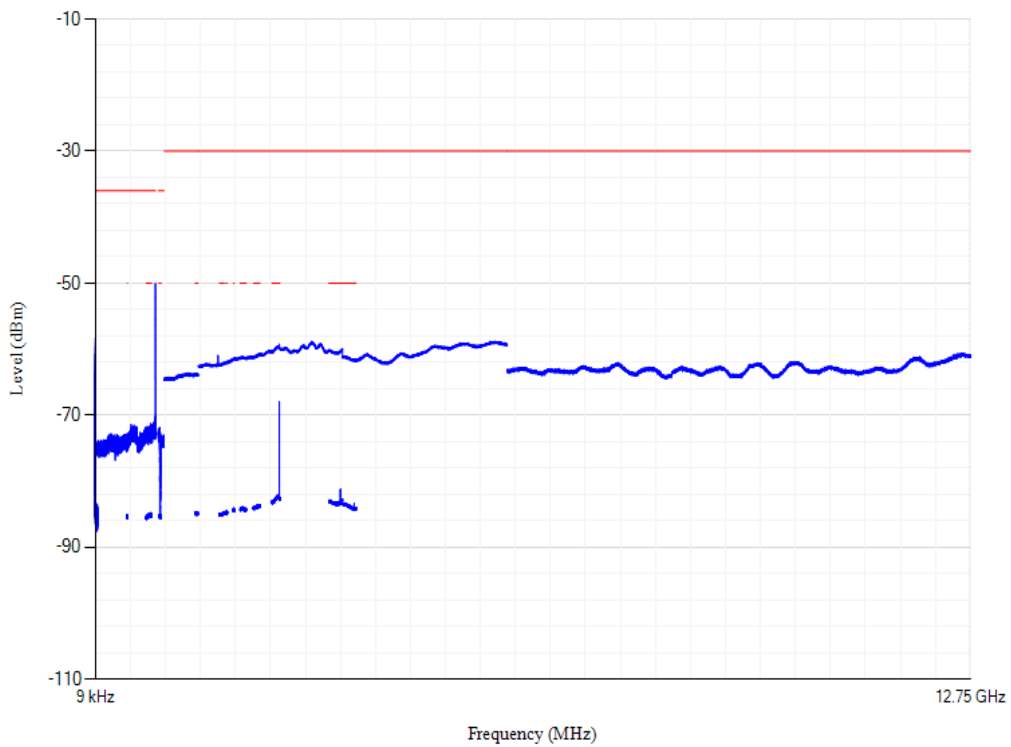

Conducted spurious emissions

Band8 QPSK BW=5MHz Channel=21775 RB Size=1 Position=#0

Conducted spurious emissions

Band8 QPSK BW=10MHz Channel=21625 RB Size=1 Position=#0

Conducted spurious emissions

Band8 QPSK BW=10MHz Channel=21750 RB Size=1 Position=#0