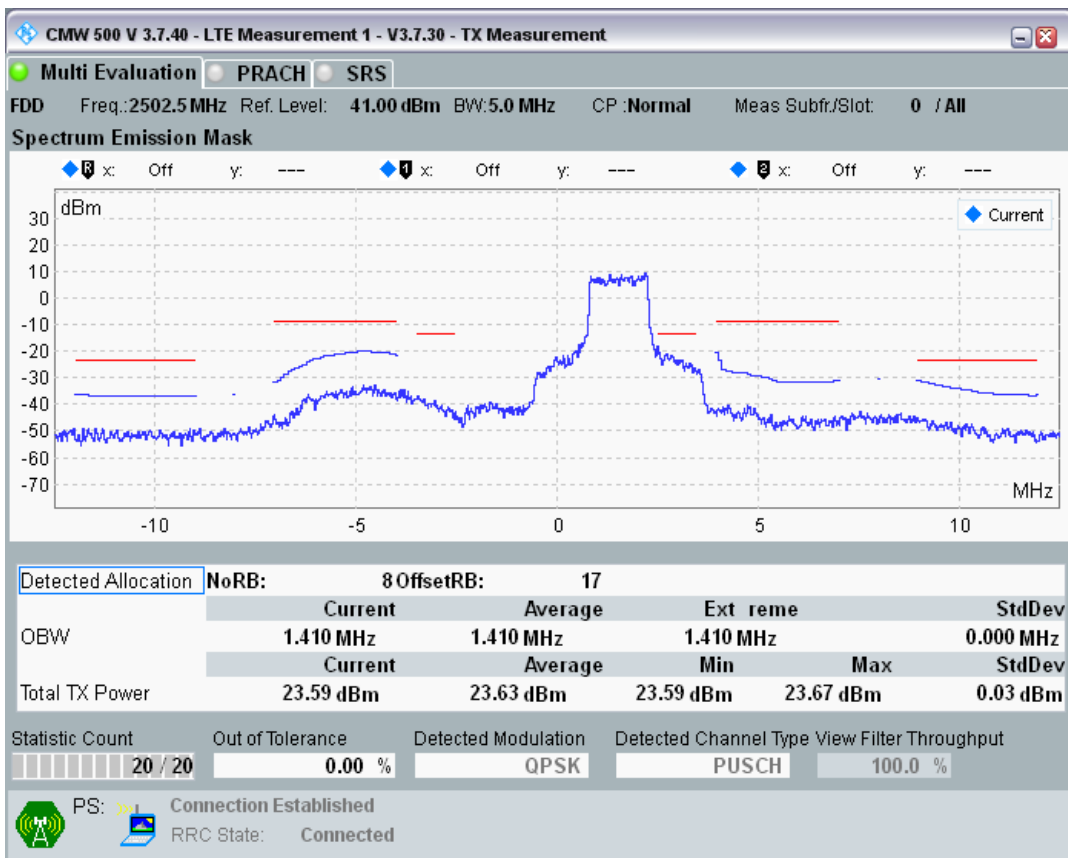

Band40 QPSK BW=5MHz Channel=39150 RB Size=8 Position=#Max

Band40 QPSK BW=5MHz Channel=39625 RB Size=25 Position=#0

Band7 QPSK BW=5MHz Channel=20775 RB Size=8 Position=#0

Band7 QPSK BW=5MHz Channel=20775 RB Size=8 Position=#Max