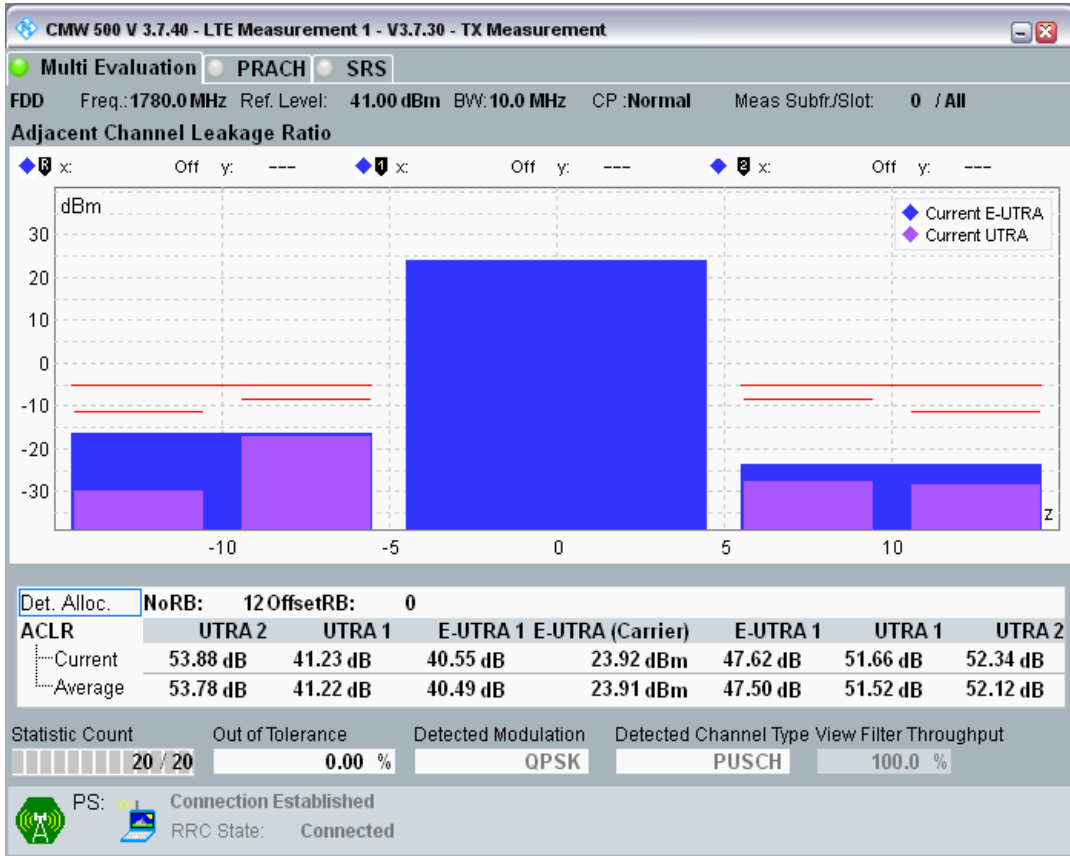

Band3 QPSK BW=10MHz Channel=19900 RB Size=12 Position=#0

Band3 QPSK BW=10MHz Channel=19900 RB Size=12 Position=#Max