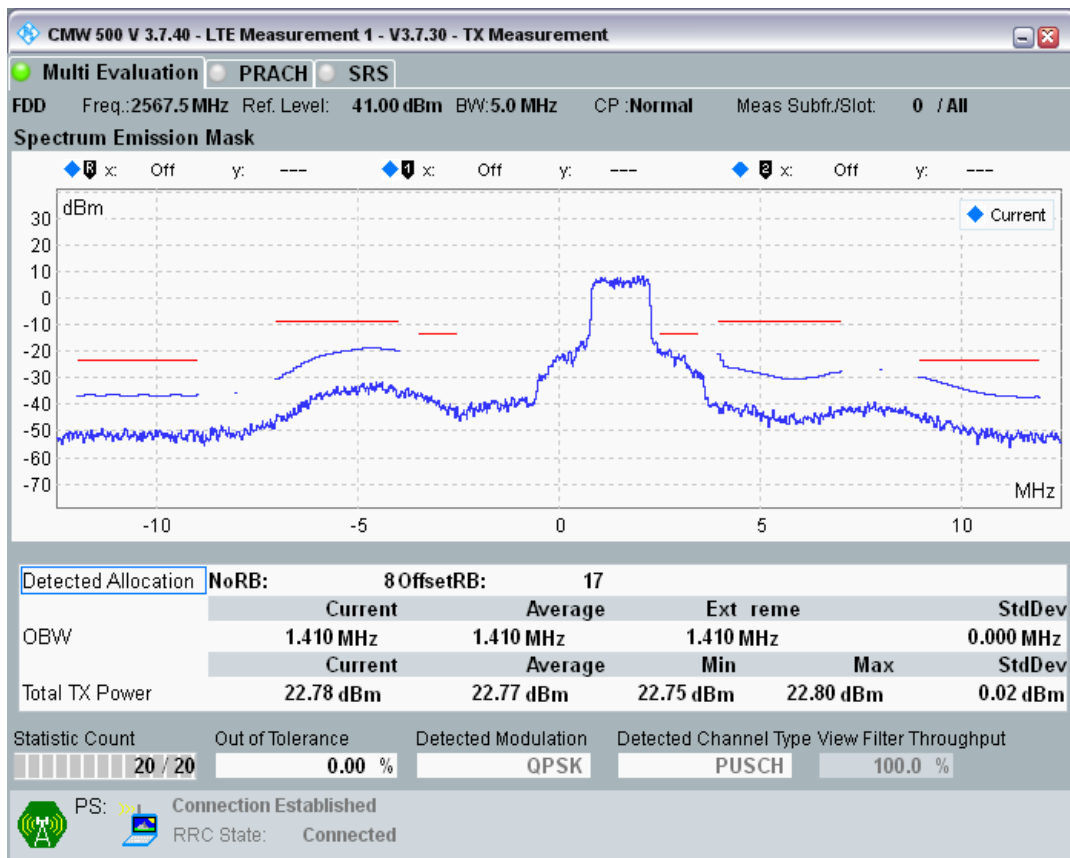

Band7 QAM16 BW=5MHz Channel=21100 RB Size=8 Position=#Max

Band7 QAM16 BW=5MHz Channel=21100 RB Size=25 Position=#0

Band7 QPSK BW=5MHz Channel=21425 RB Size=8 Position=#0

Band7 QPSK BW=5MHz Channel=21425 RB Size=8 Position=#Max