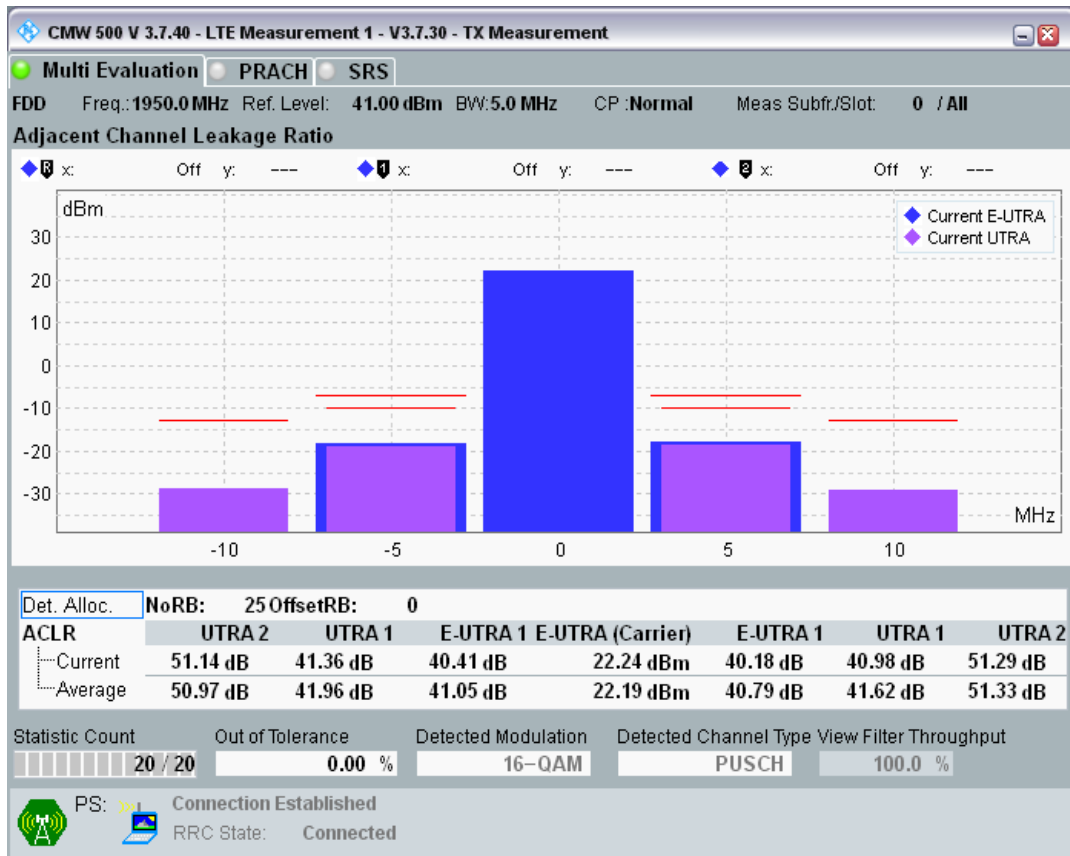

Band1 QPSK BW=5MHz Channel=18300 RB Size=25 Position=#0

Band1 QAM16 BW=5MHz Channel=18300 RB Size=8 Position=#0

Band1 QAM16 BW=5MHz Channel=18300 RB Size=8 Position=#Max

Band1 QAM16 BW=5MHz Channel=18300 RB Size=25 Position=#0