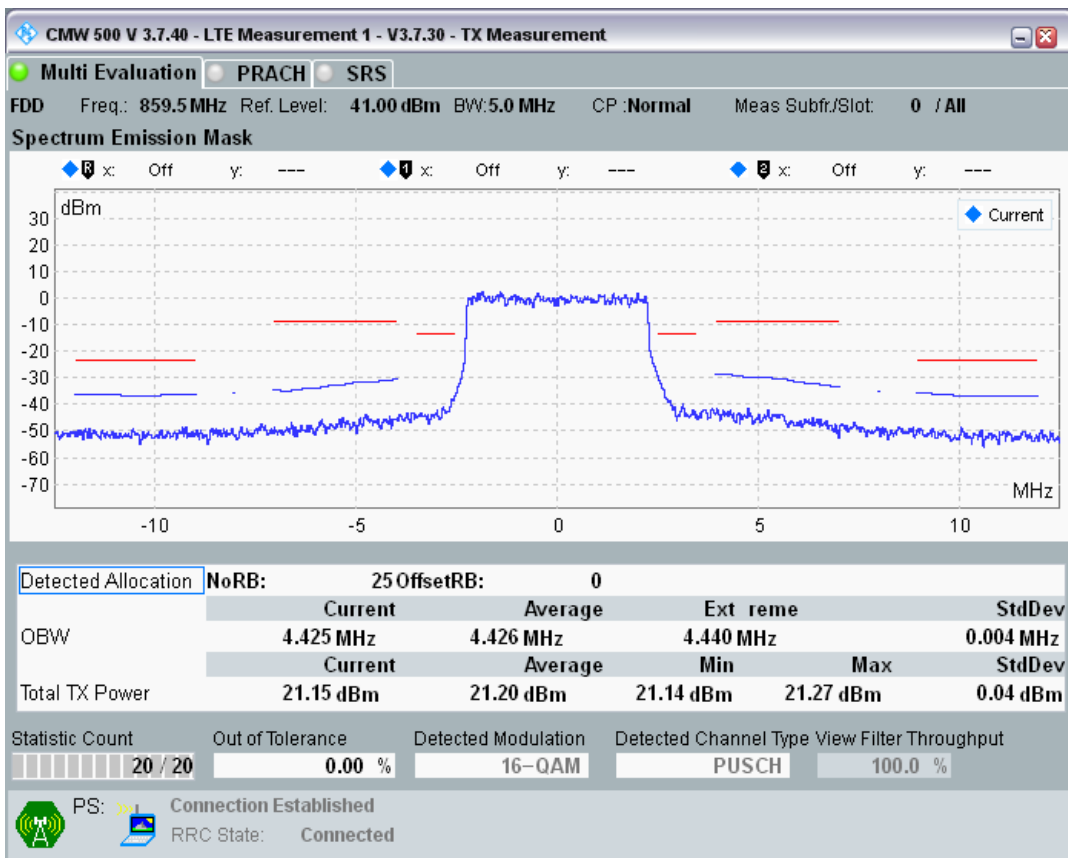

Band20 QPSK BW=5MHz Channel=24425 RB Size=25 Position=#0

Band20 QAM16 BW=5MHz Channel=24425 RB Size=8 Position=#0

Band20 QAM16 BW=5MHz Channel=24425 RB Size=8 Position=#Max

Band20 QAM16 BW=5MHz Channel=24425 RB Size=25 Position=#0