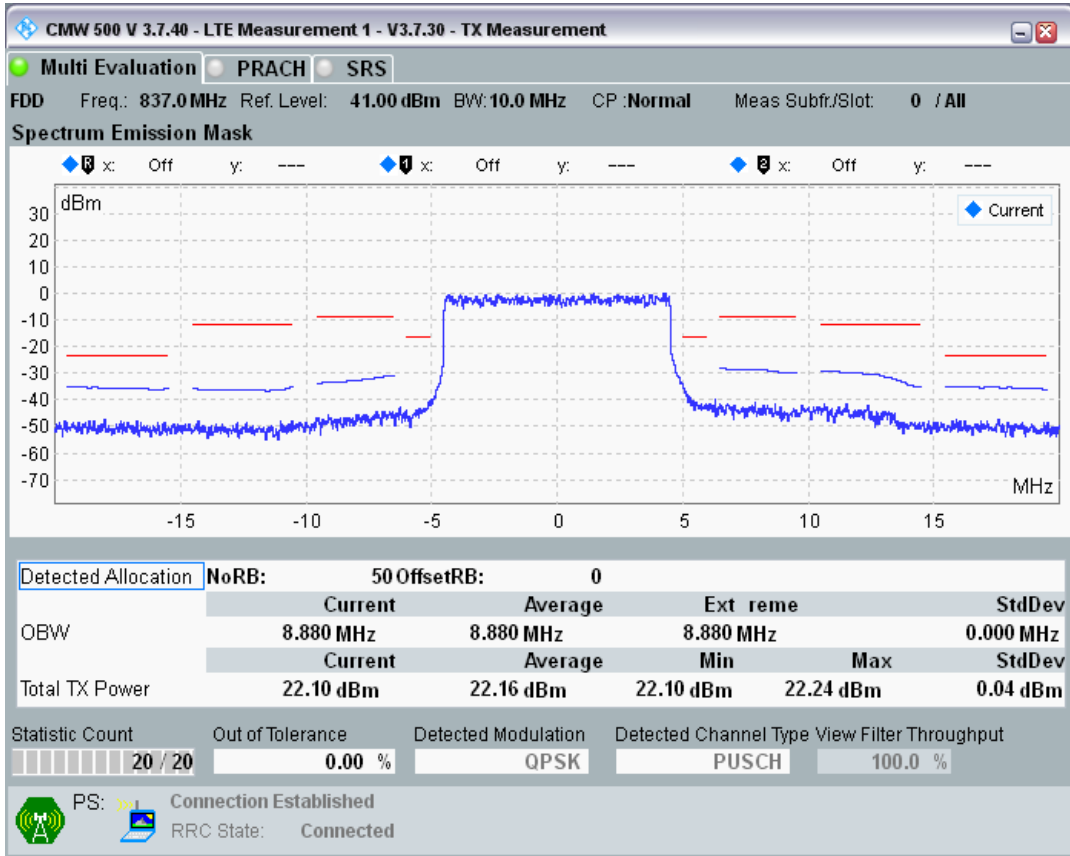

Band20 QPSK BW=10MHz Channel=24200 RB Size=50 Position=#0

Band20 QAM16 BW=10MHz Channel=24200 RB Size=12 Position=#0