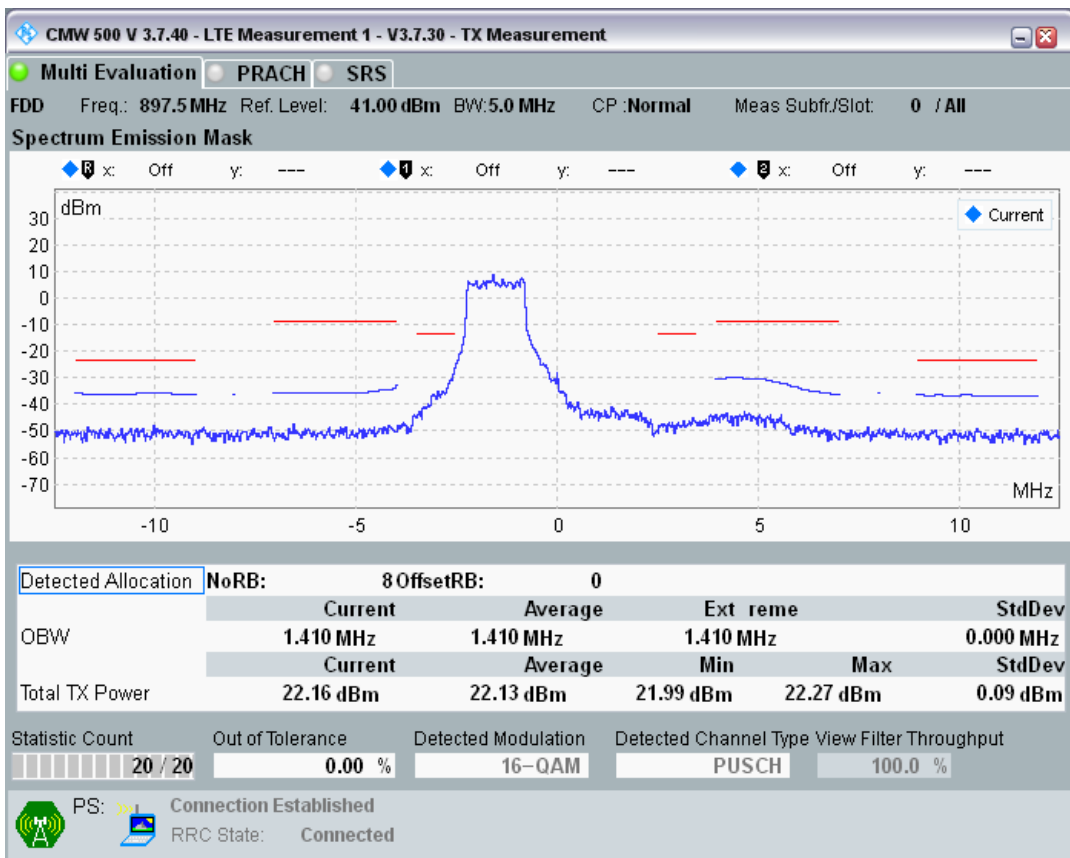

Band8 QPSK BW=5MHz Channel=21625 RB Size=8 Position=#0

Band8 QPSK BW=5MHz Channel=21625 RB Size=8 Position=#Max

Band8 QPSK BW=5MHz Channel=21625 RB Size=25 Position=#0

Band8 QAM16 BW=5MHz Channel=21625 RB Size=8 Position=#0