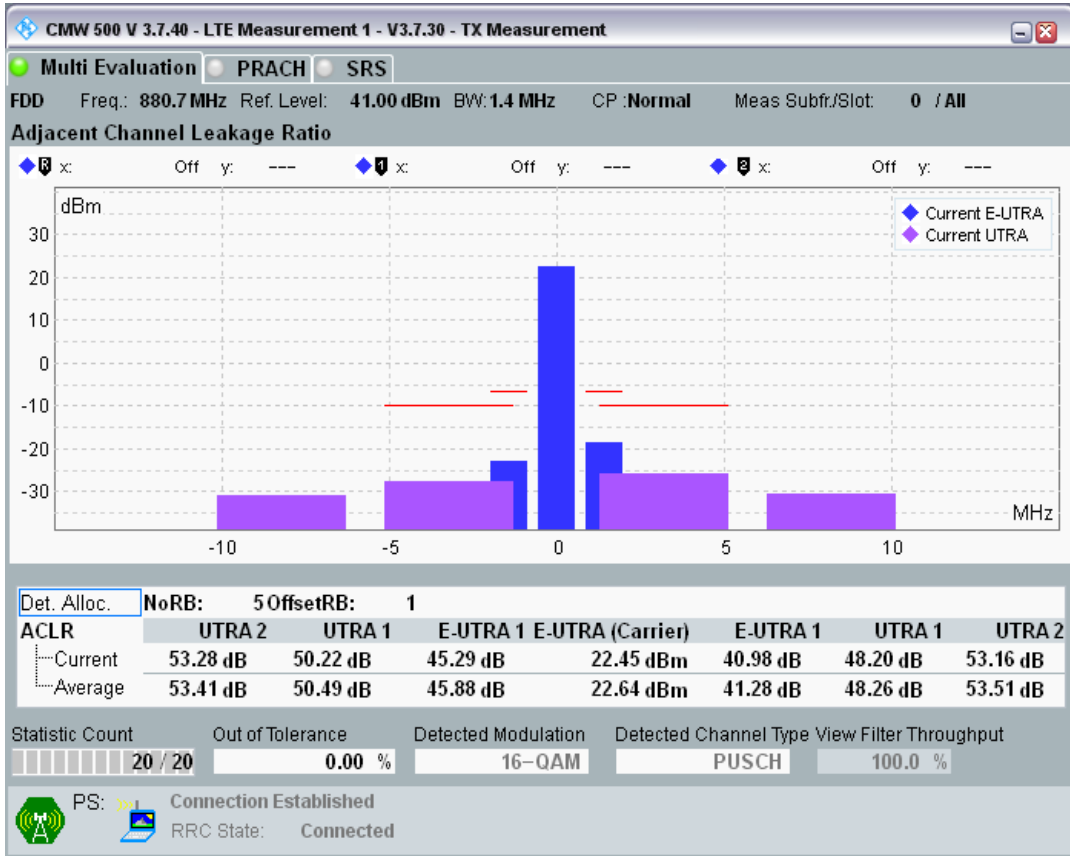

Band8 QAM16 BW=1.4MHz Channel=21457 RB Size=5 Position=#Max

Band8 QAM16 BW=1.4MHz Channel=21457 RB Size=6 Position=#0