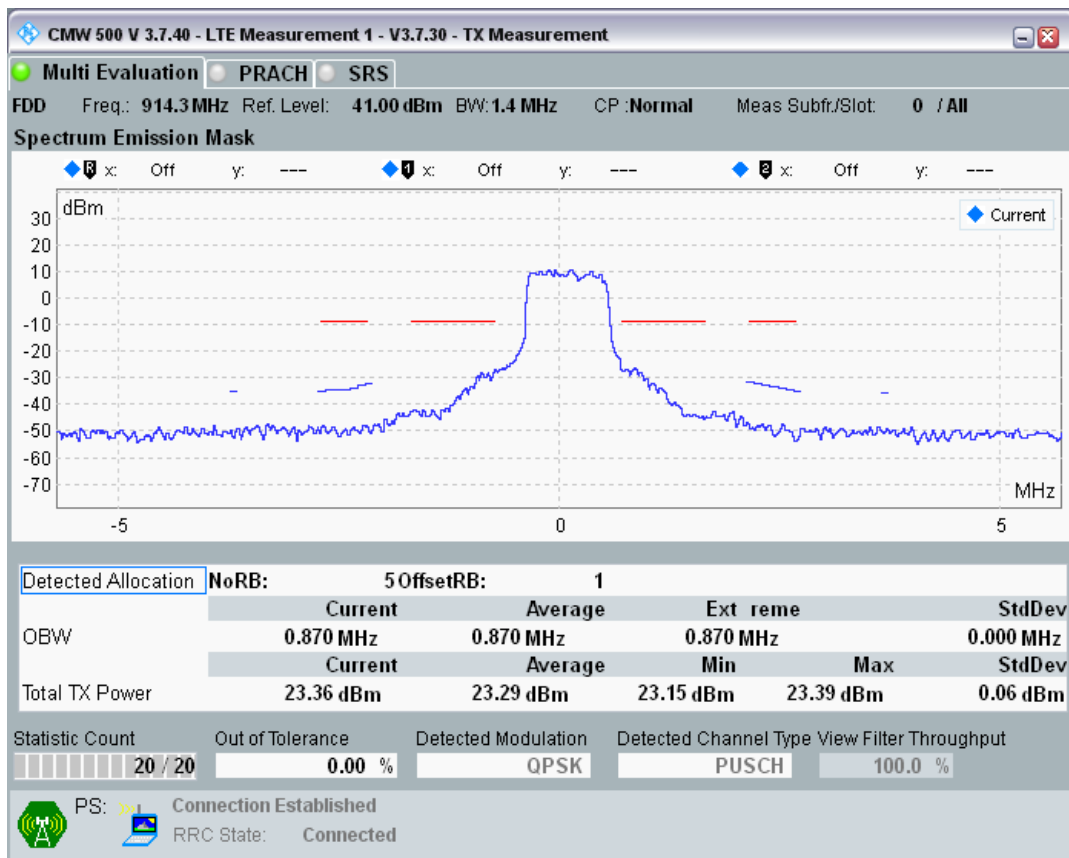

Band8 QPSK BW=1.4MHz Channel=21793 RB Size=5 Position=#Max

Band8 QPSK BW=1.4MHz Channel=21793 RB Size=6 Position=#0