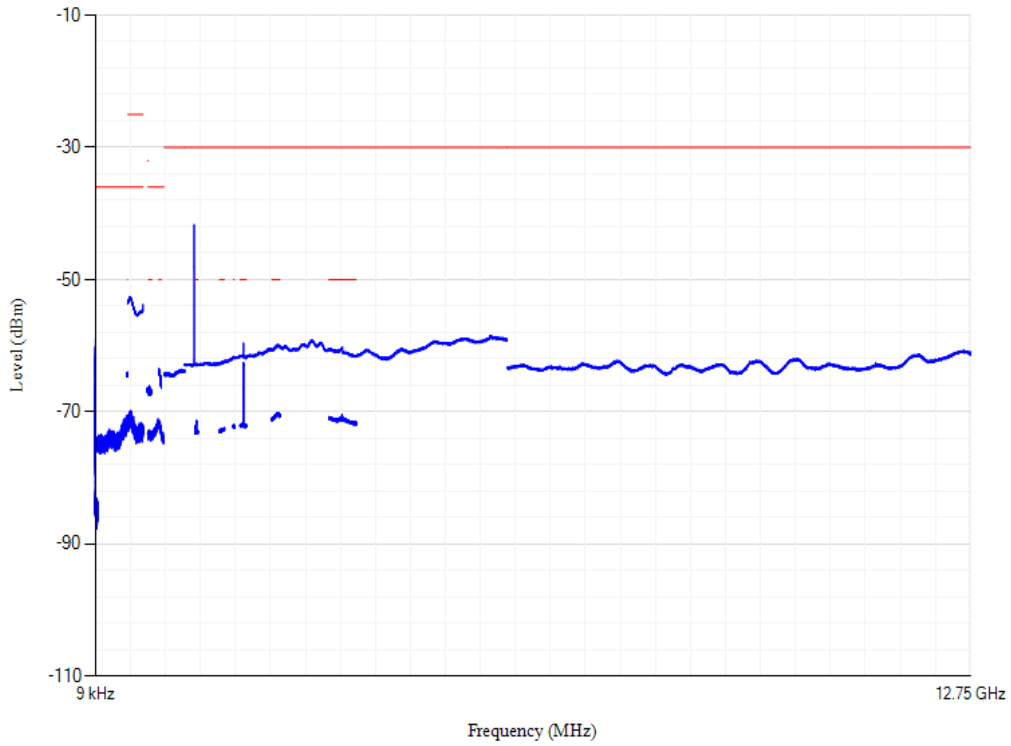

Conducted spurious emissions

Band28 QPSK BW=20MHz Channel=27560 RB Size=1 Position=#0