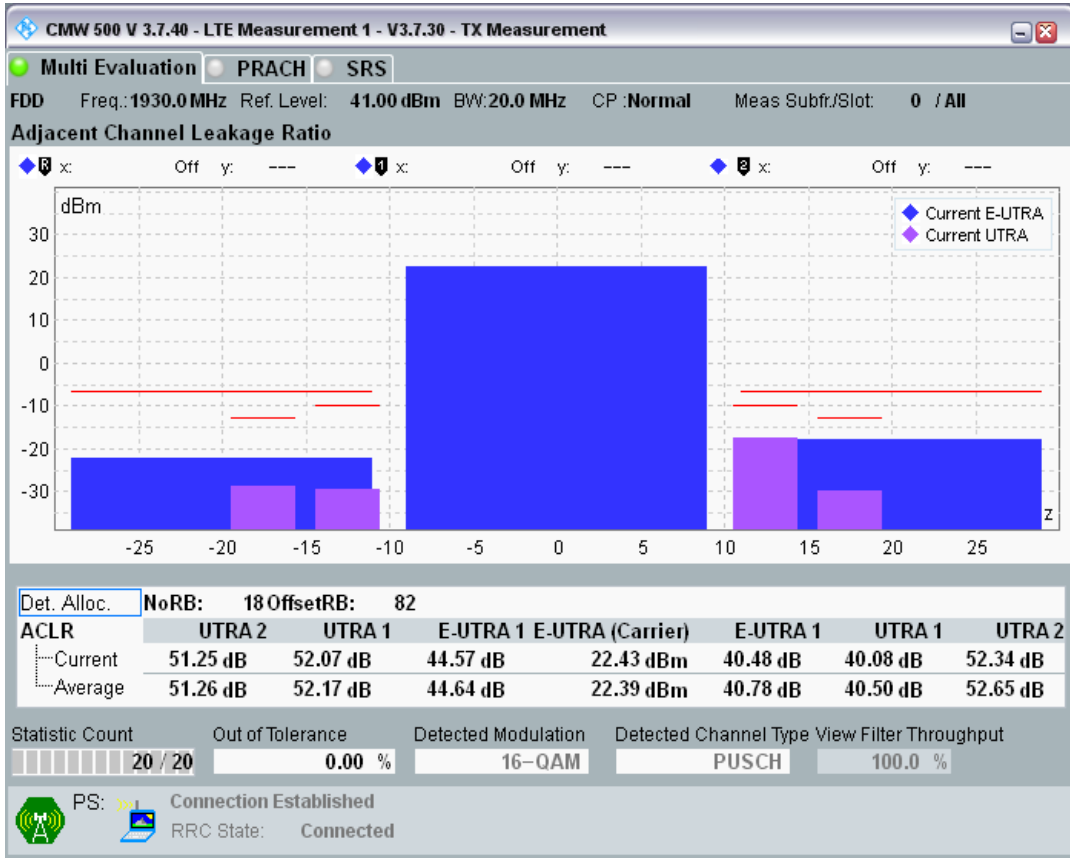

Band1 QAM16 BW=20MHz Channel=18100 RB Size=18 Position=#Max

Band1 QAM16 BW=20MHz Channel=18100 RB Size=100 Position=#0