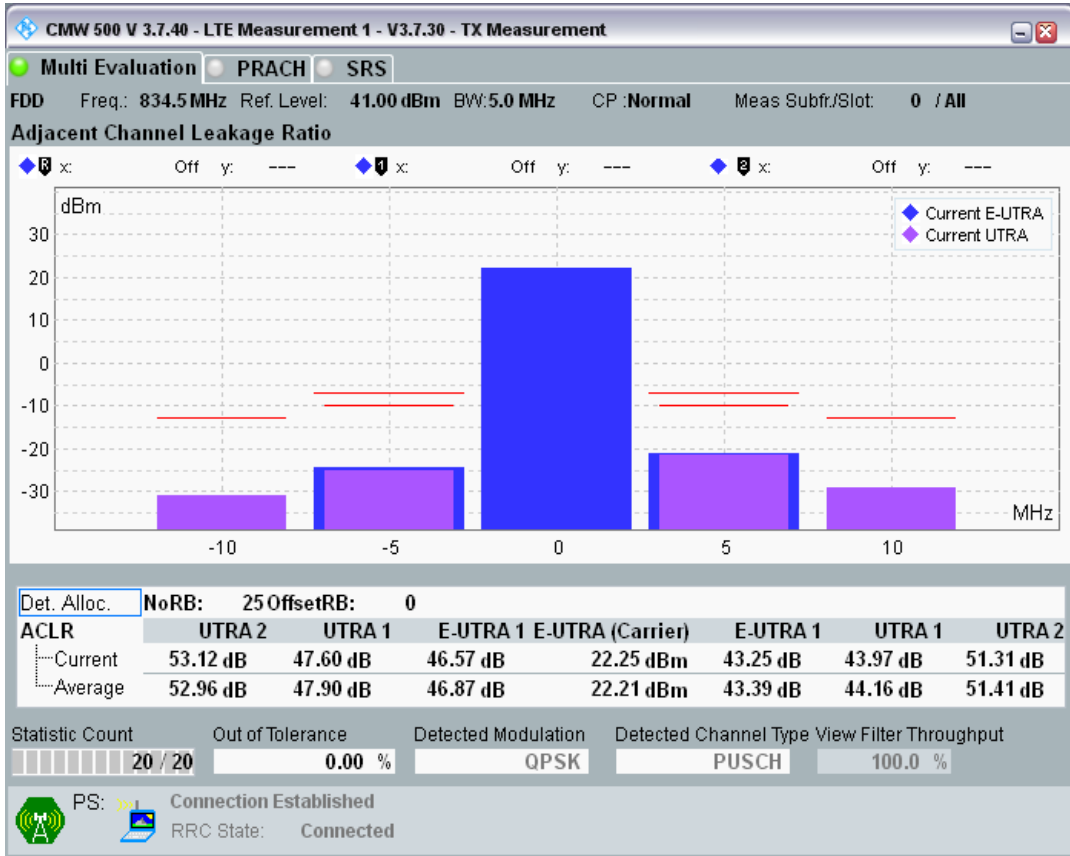

Band20 QPSK BW=5MHz Channel=24175 RB Size=25 Position=#0

Band20 QAM16 BW=5MHz Channel=24175 RB Size=8 Position=#0