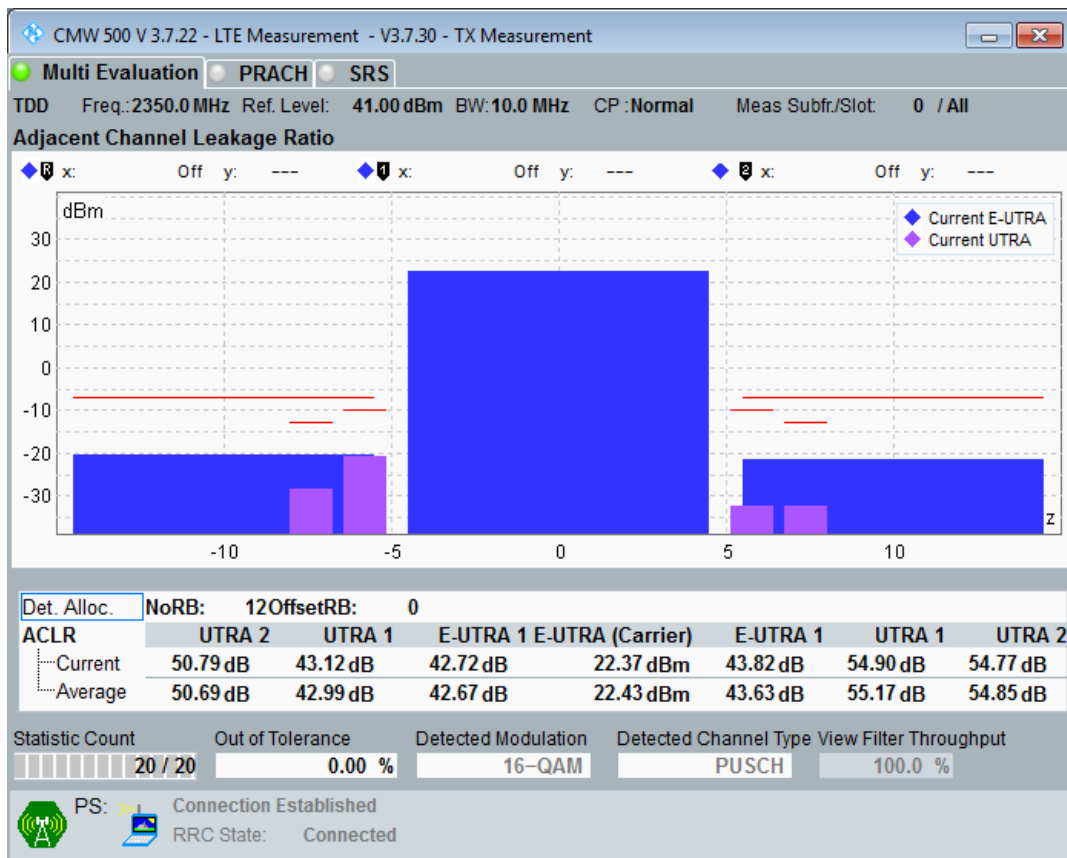

Band40 QAM16 BW=10MHz Channel=39150 RB Size=12 Position=#0

Band40 QAM16 BW=5MHz Channel=39150 RB Size=25 Position=#0