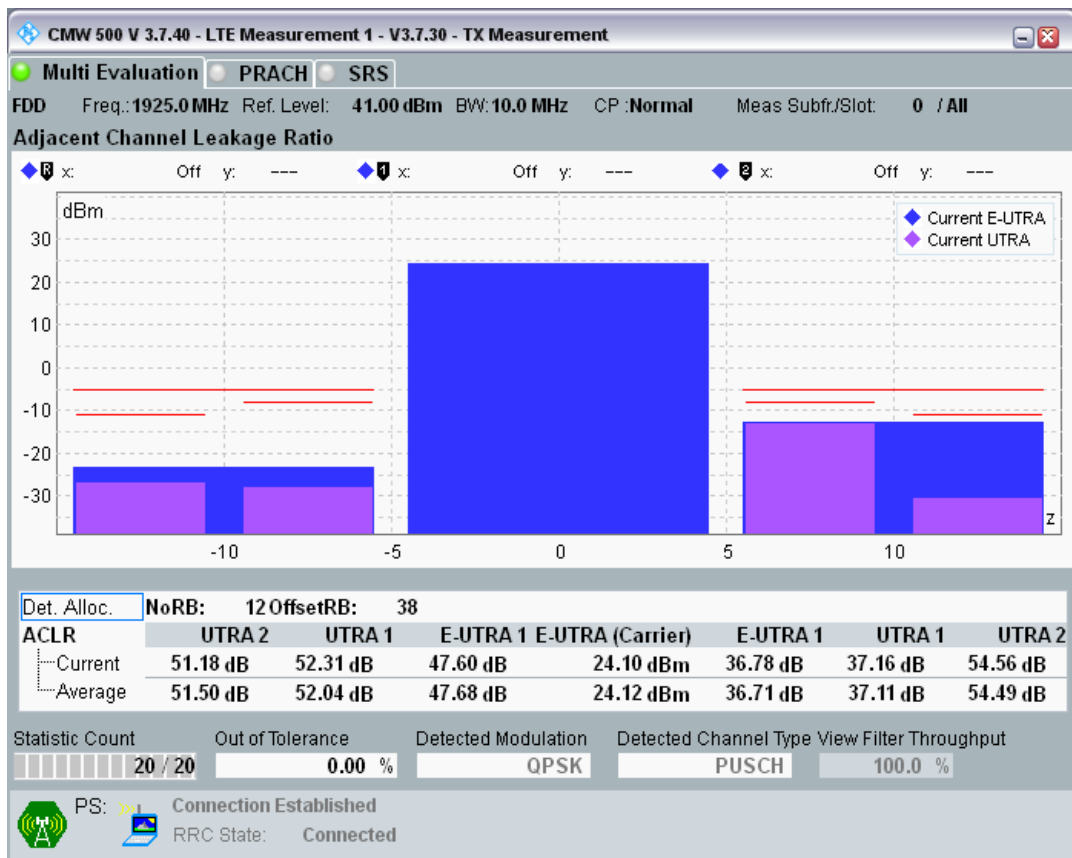

Band1 QAM16 BW=5MHz Channel=18575 RB Size=8 Position=#Max

Band1 QAM16 BW=5MHz Channel=18575 RB Size=25 Position=#0

Band1 QPSK BW=10MHz Channel=18050 RB Size=12 Position=#0

Band1 QPSK BW=10MHz Channel=18050 RB Size=12 Position=#Max