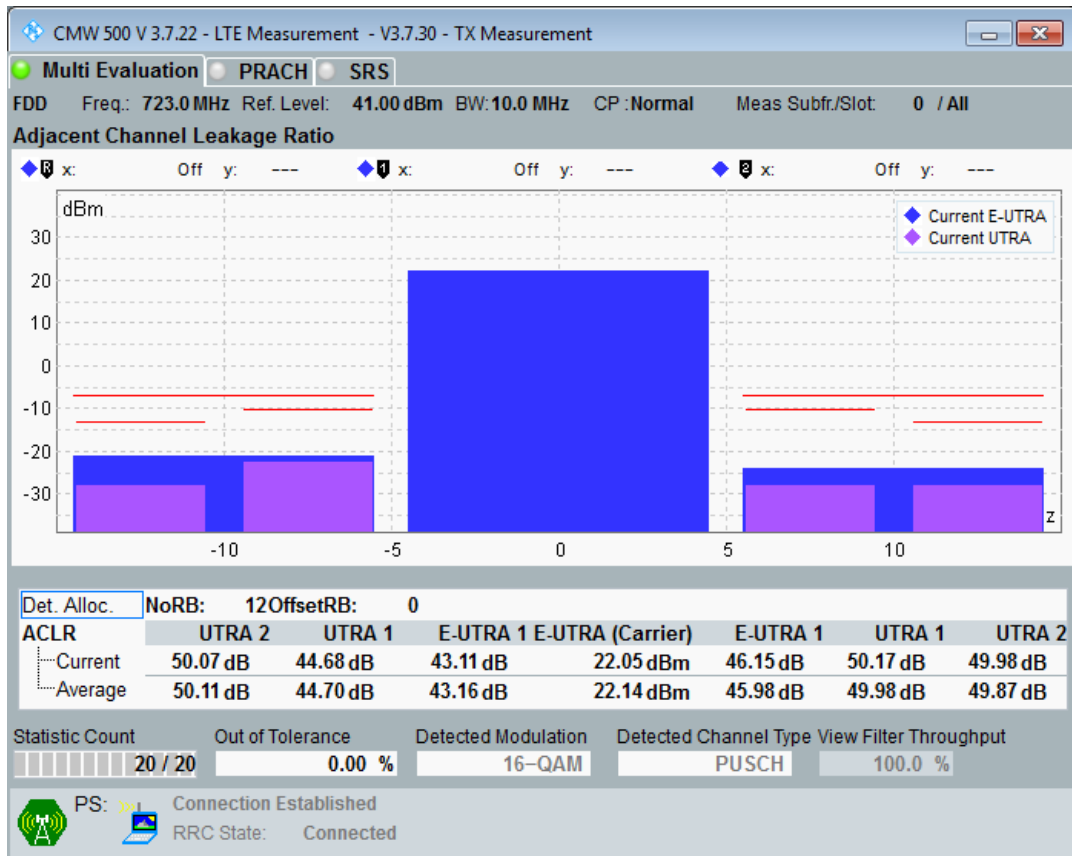

Band28 QPSK BW=10MHz Channel=27410 RB Size=50 Position=#0

Band28 QAM16 BW=10MHz Channel=27410 RB Size=12 Position=#0

Band28 QAM16 BW=10MHz Channel=27410 RB Size=12 Position=#Max

Band28 QAM16 BW=10MHz Channel=27410 RB Size=50 Position=#0