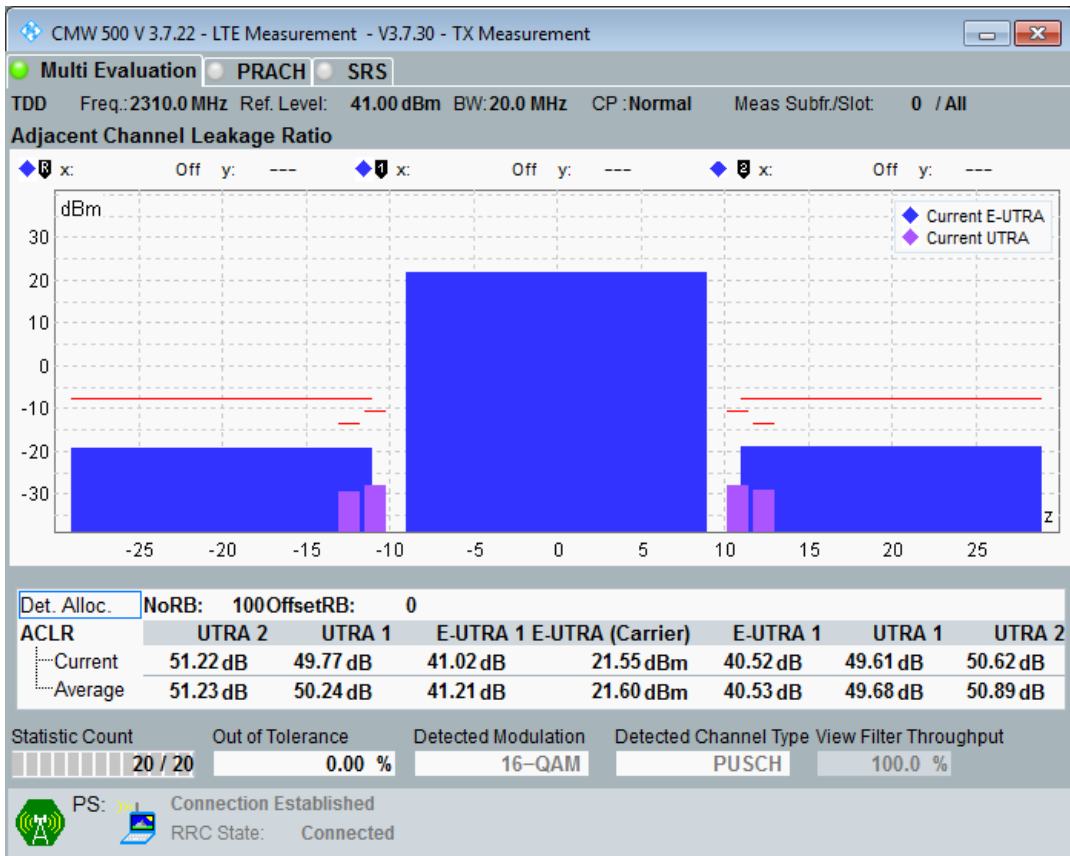

Band40 QAM16 BW=10MHz Channel=39600 RB Size=12 Position=#0

Band40 QAM16 BW=10MHz Channel=39150 RB Size=50 Position=#0

Band40 QAM16 BW=10MHz Channel=39600 RB Size=12 Position=#Max

Band40 QAM16 BW=20MHz Channel=38750 RB Size=100 Position=#0