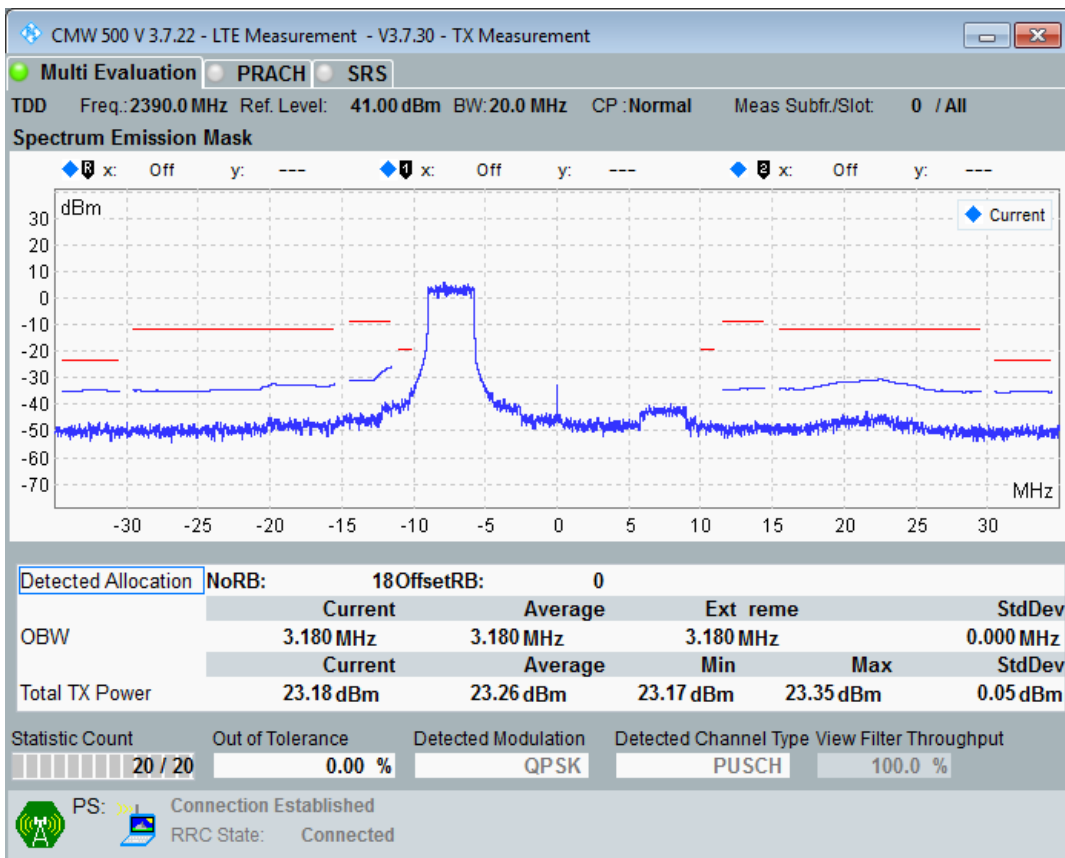

Band40 QPSK BW=20MHz Channel=39550 RB Size=18 Position=#0

Band40 QPSK BW=5MHz Channel=39150 RB Size=25 Position=#0