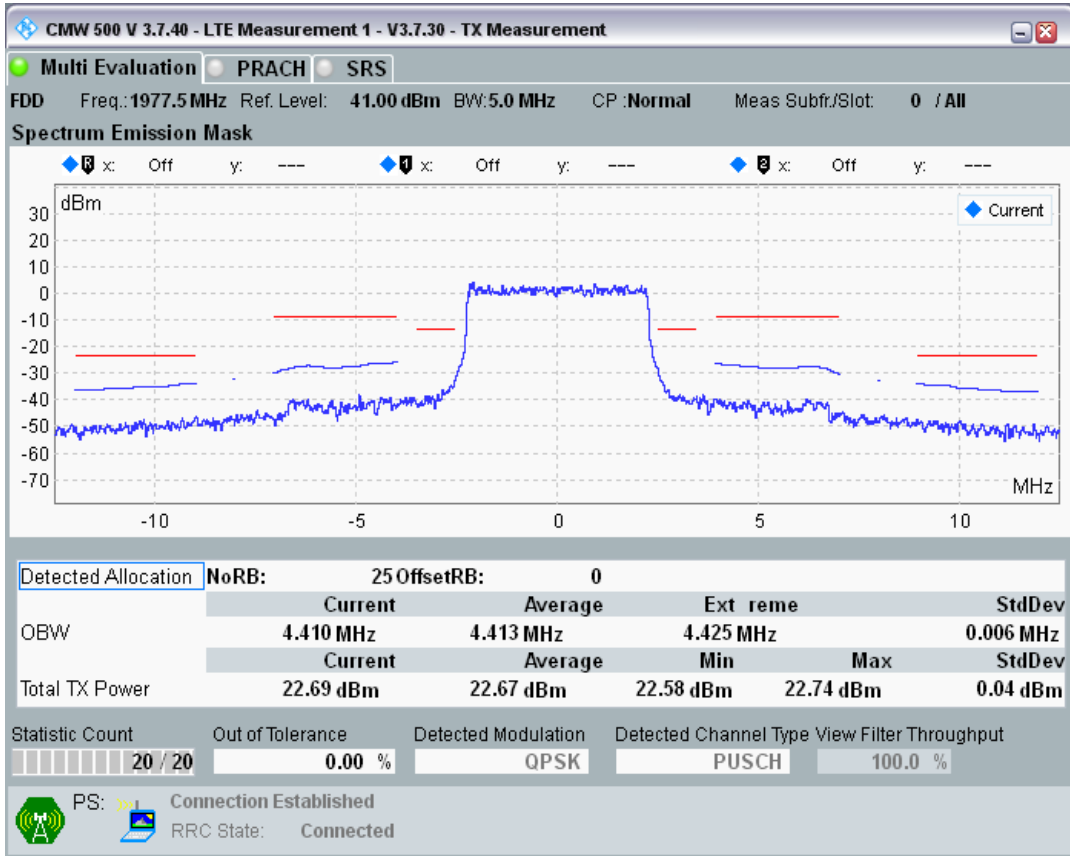

Band1 QPSK BW=5MHz Channel=18575 RB Size=25 Position=#0

Band1 QAM16 BW=5MHz Channel=18575 RB Size=8 Position=#0