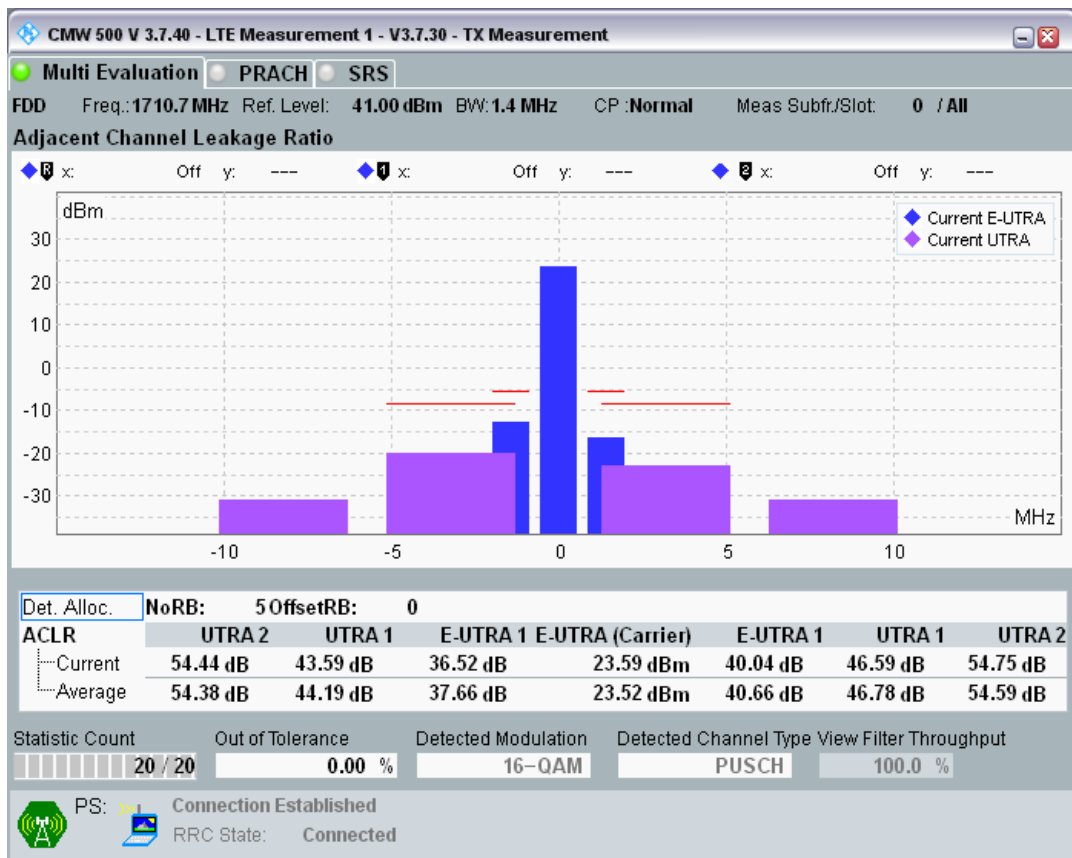

Band3 QPSK BW=1.4MHz Channel=19207 RB Size=5 Position=#0

Band3 QPSK BW=1.4MHz Channel=19207 RB Size=5 Position=#Max

Band3 QPSK BW=1.4MHz Channel=19207 RB Size=6 Position=#0

Band3 QAM16 BW=1.4MHz Channel=19207 RB Size=5 Position=#0