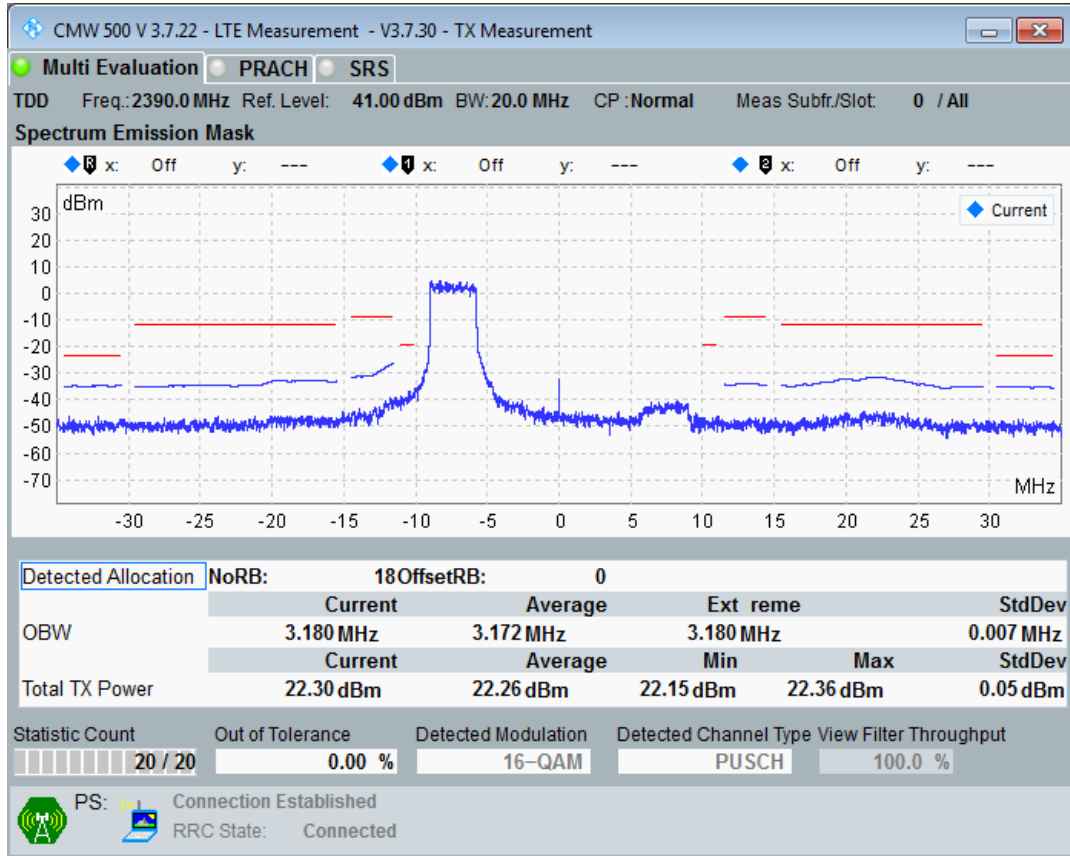

Band40 QAM16 BW=20MHz Channel=39550 RB Size=18 Position=#0

Band40 QAM16 BW=20MHz Channel=39550 RB Size=100 Position=#0