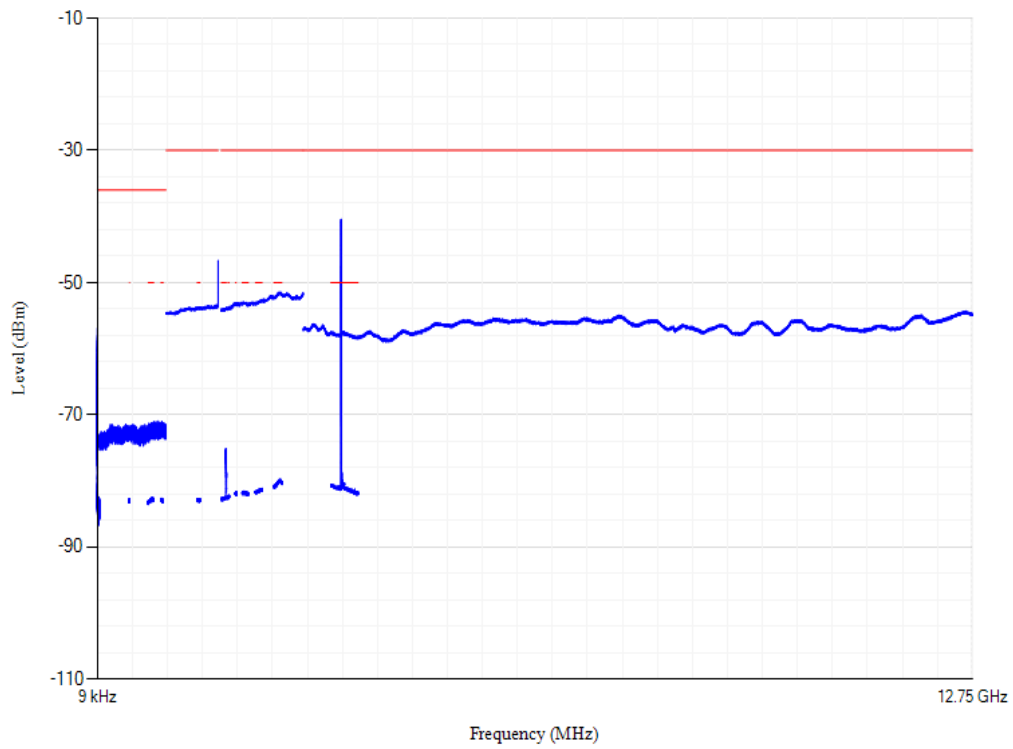

Conducted spurious emissions

Band3 QPSK BW=20MHz Channel=19300 RB Size=1 Position=#0