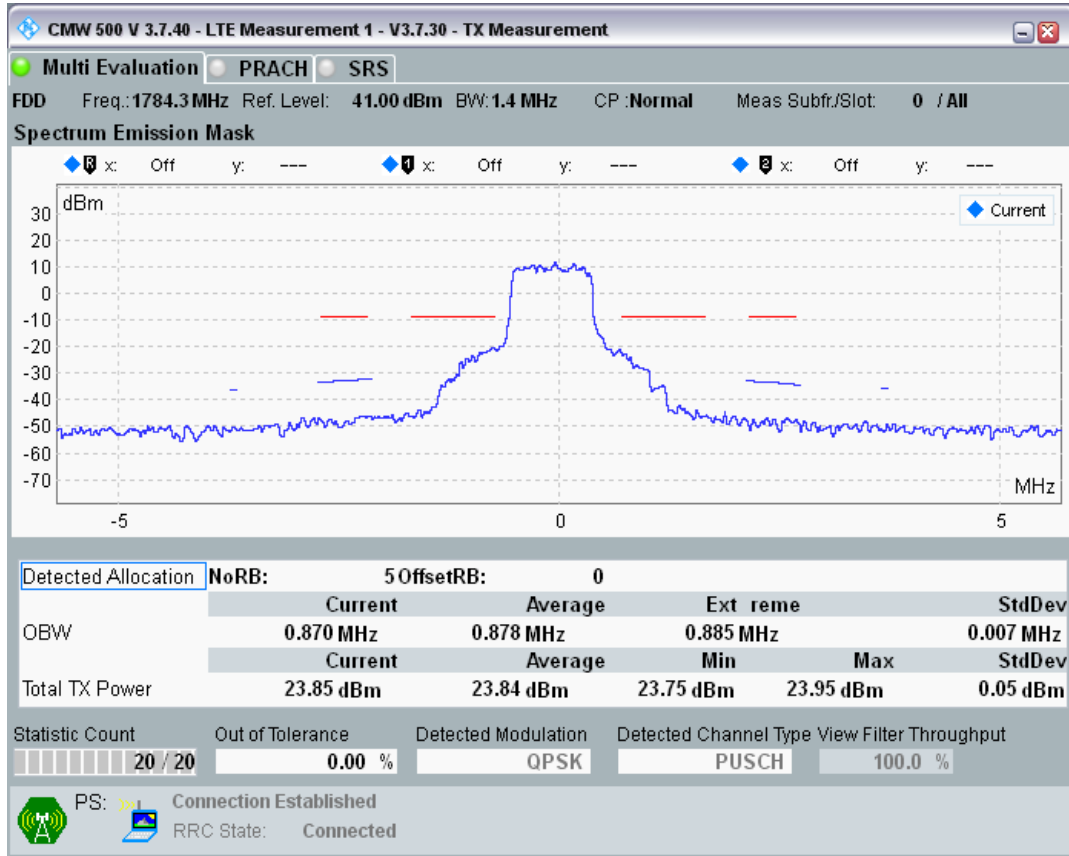

Band3 QPSK BW=1.4MHz Channel=19943 RB Size=5 Position=#0

Band3 QPSK BW=1.4MHz Channel=19943 RB Size=5 Position=#Max