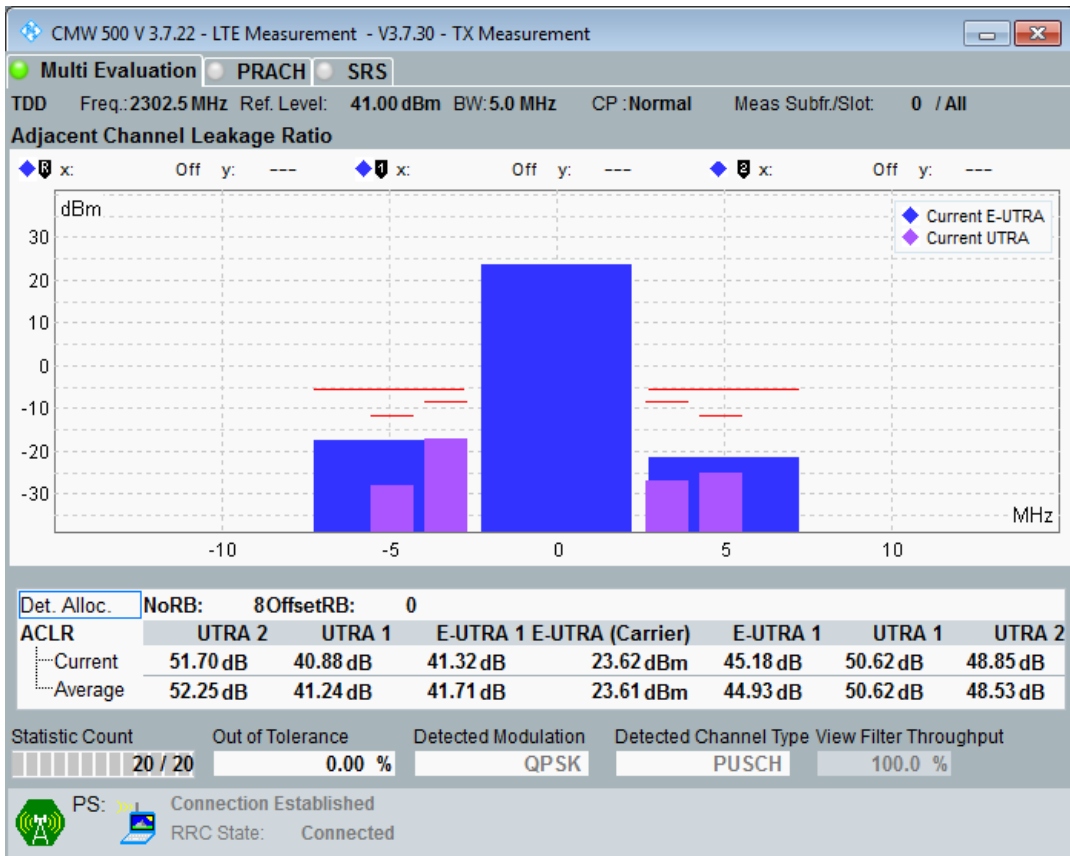

Band40 QPSK BW=5MHz Channel=38675 RB Size=8 Position=#0

Band7 QPSK BW=5MHz Channel=20775 RB Size=8 Position=#0