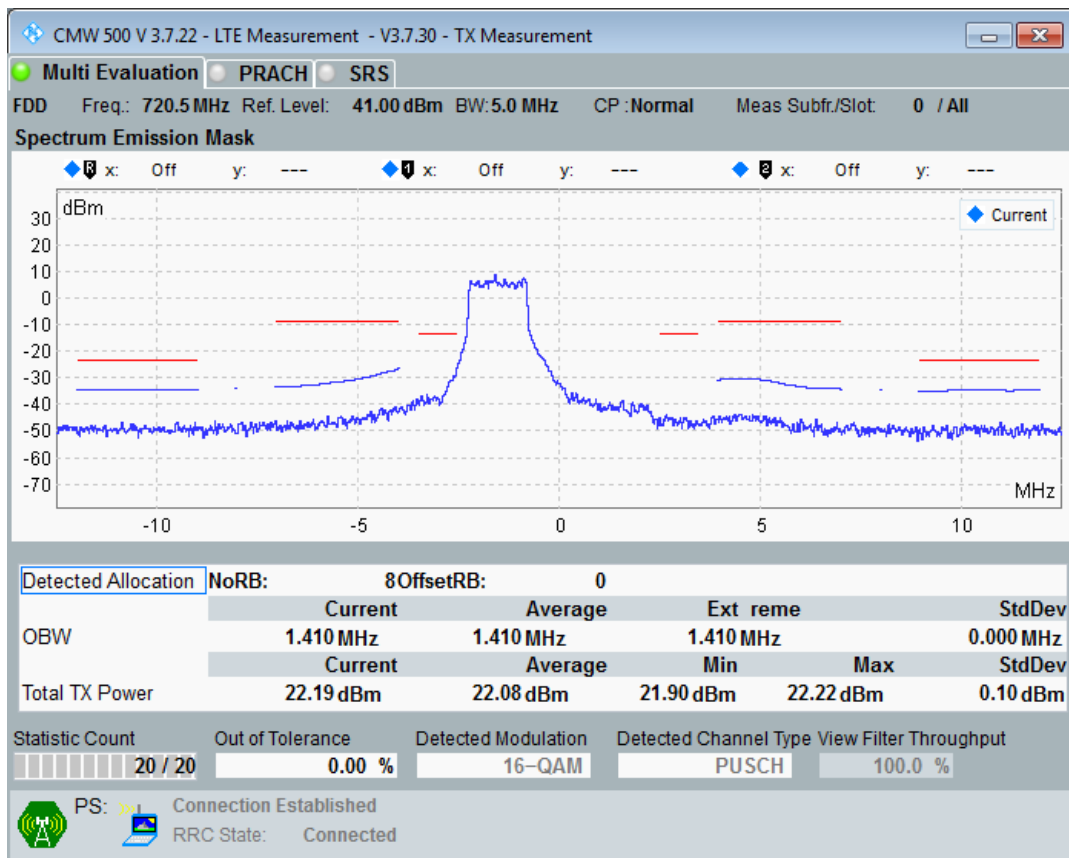

Band28 QPSK BW=5MHz Channel=27385 RB Size=8 Position=#0

Band28 QPSK BW=5MHz Channel=27385 RB Size=8 Position=#Max

Band28 QPSK BW=5MHz Channel=27385 RB Size=25 Position=#0

Band28 QAM16 BW=5MHz Channel=27385 RB Size=8 Position=#0