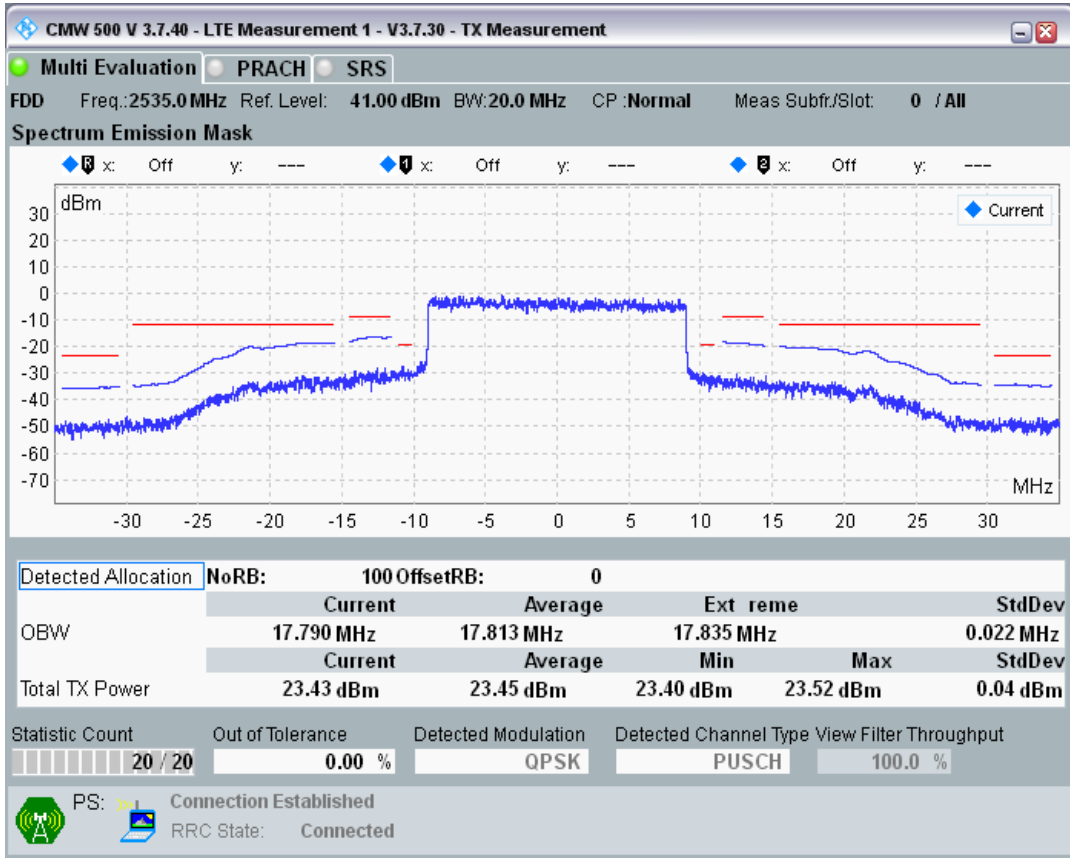

Band7 QPSK BW=20MHz Channel=21100 RB Size=100 Position=#0

Band7 QAM16 BW=20MHz Channel=21100 RB Size=18 Position=#0