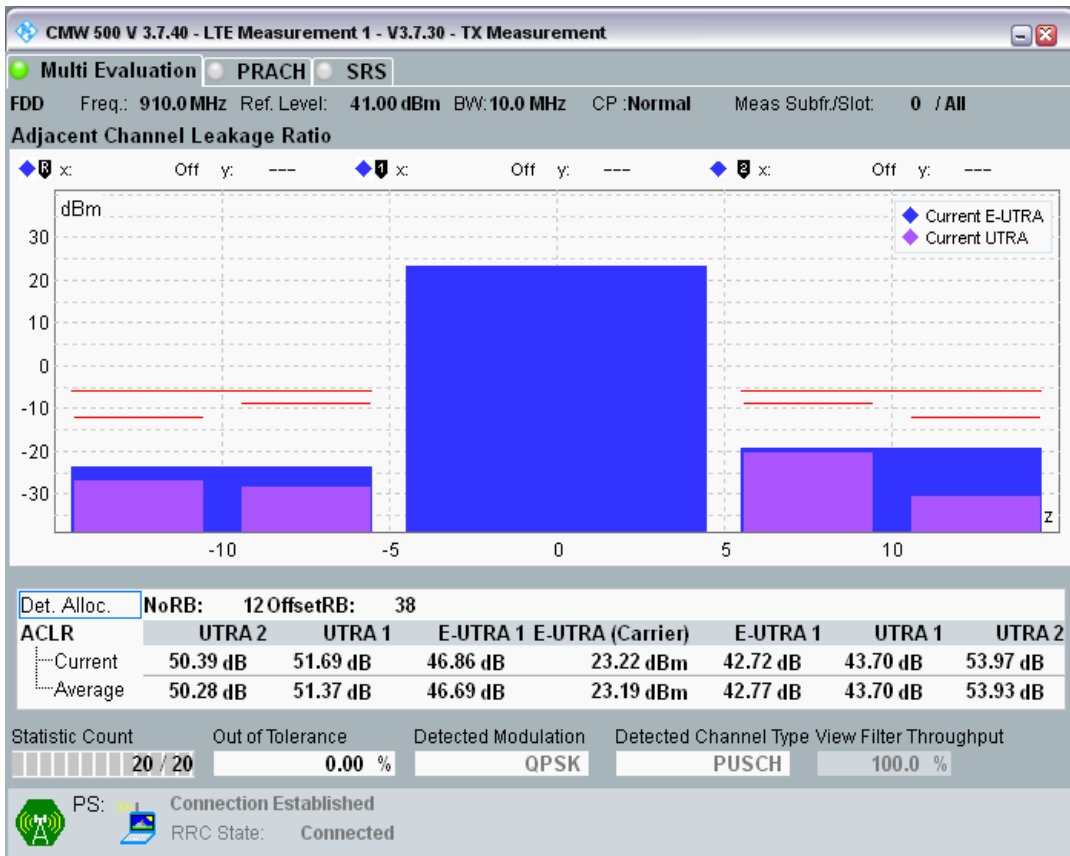

Band8 QPSK BW=10MHz Channel=21750 RB Size=12 Position=#Max

Band8 QPSK BW=10MHz Channel=21750 RB Size=50 Position=#0