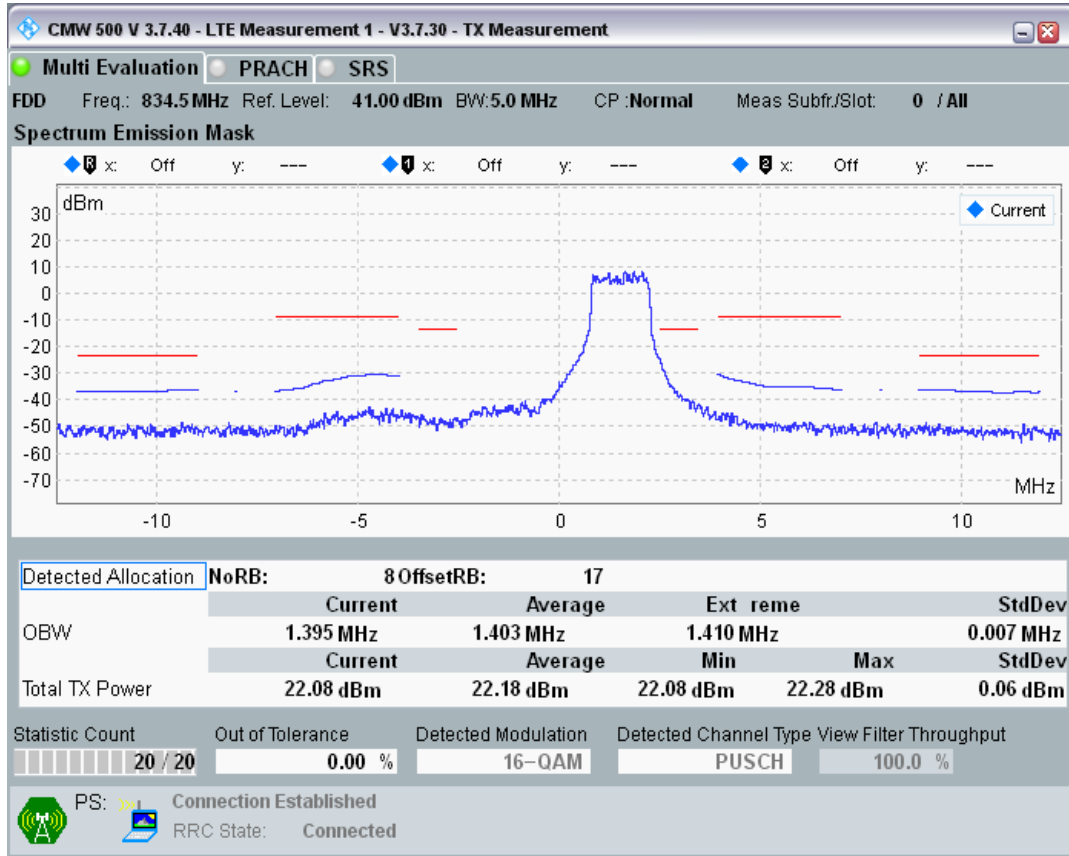

Band20 QAM16 BW=5MHz Channel=24175 RB Size=8 Position=#Max

Band20 QAM16 BW=5MHz Channel=24175 RB Size=25 Position=#0