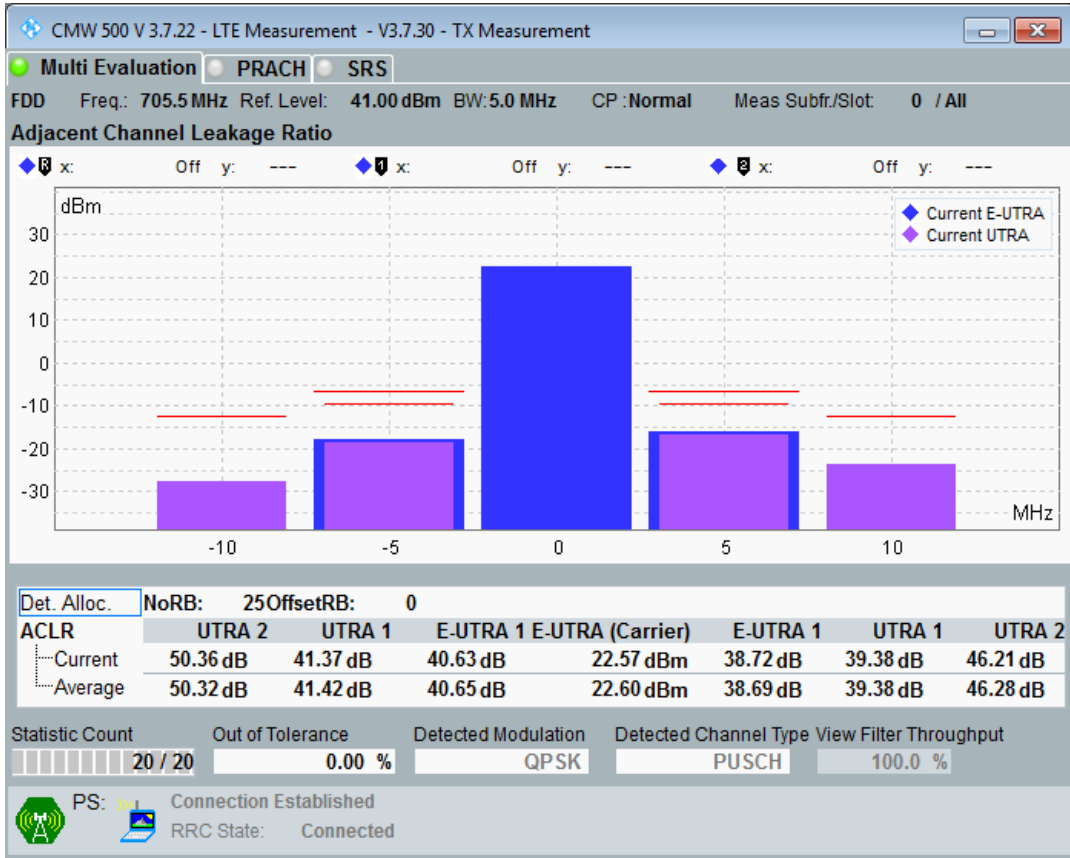

Band28 QPSK BW=5MHz Channel=27235 RB Size=25 Position=#0

Band28 QAM16 BW=5MHz Channel=27235 RB Size=8 Position=#0