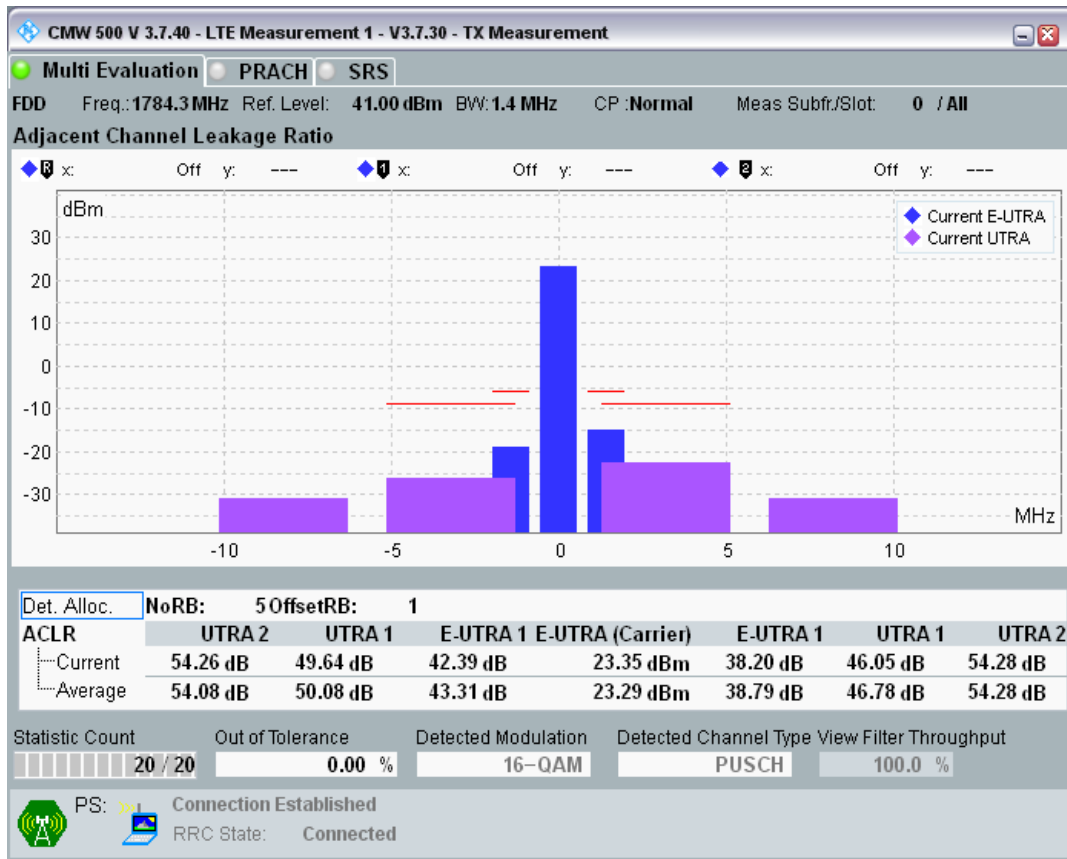

Band3 QAM16 BW=1.4MHz Channel=19943 RB Size=5 Position=#Max

Band3 QAM16 BW=1.4MHz Channel=19943 RB Size=6 Position=#0