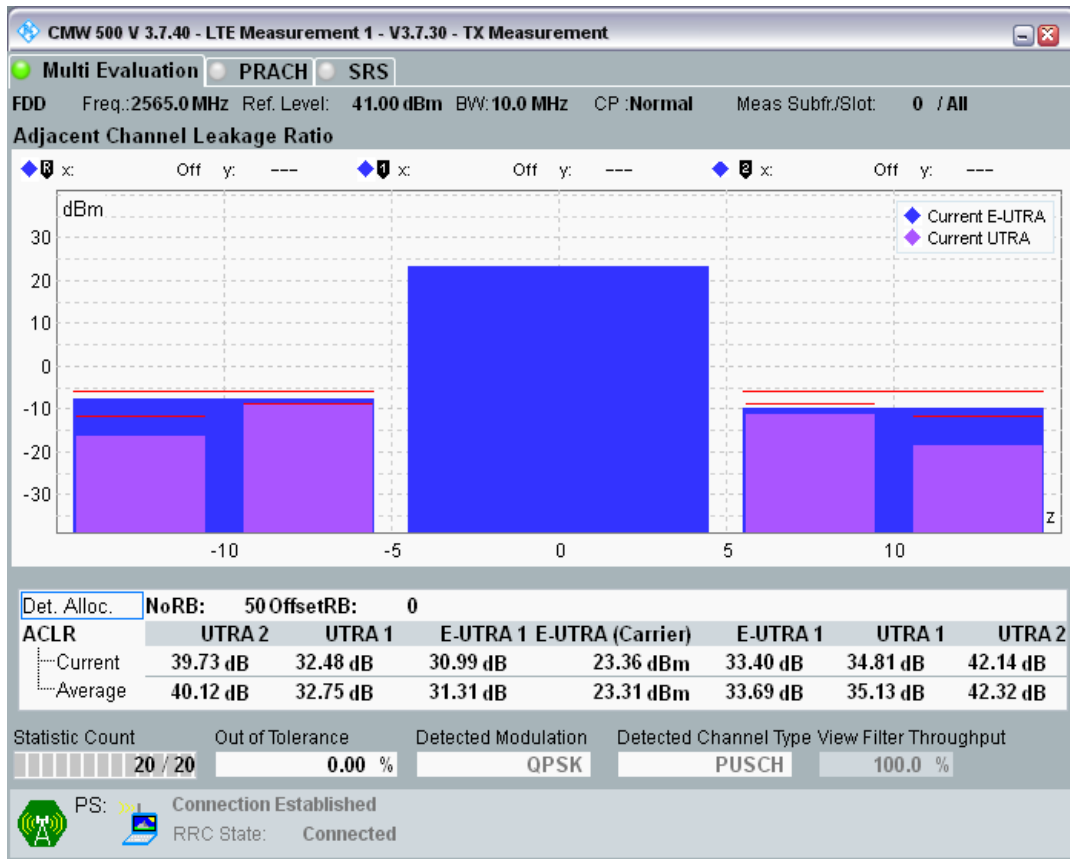

Band7 QPSK BW=10MHz Channel=21400 RB Size=50 Position=#0

Band7 QAM16 BW=10MHz Channel=21400 RB Size=12 Position=#0