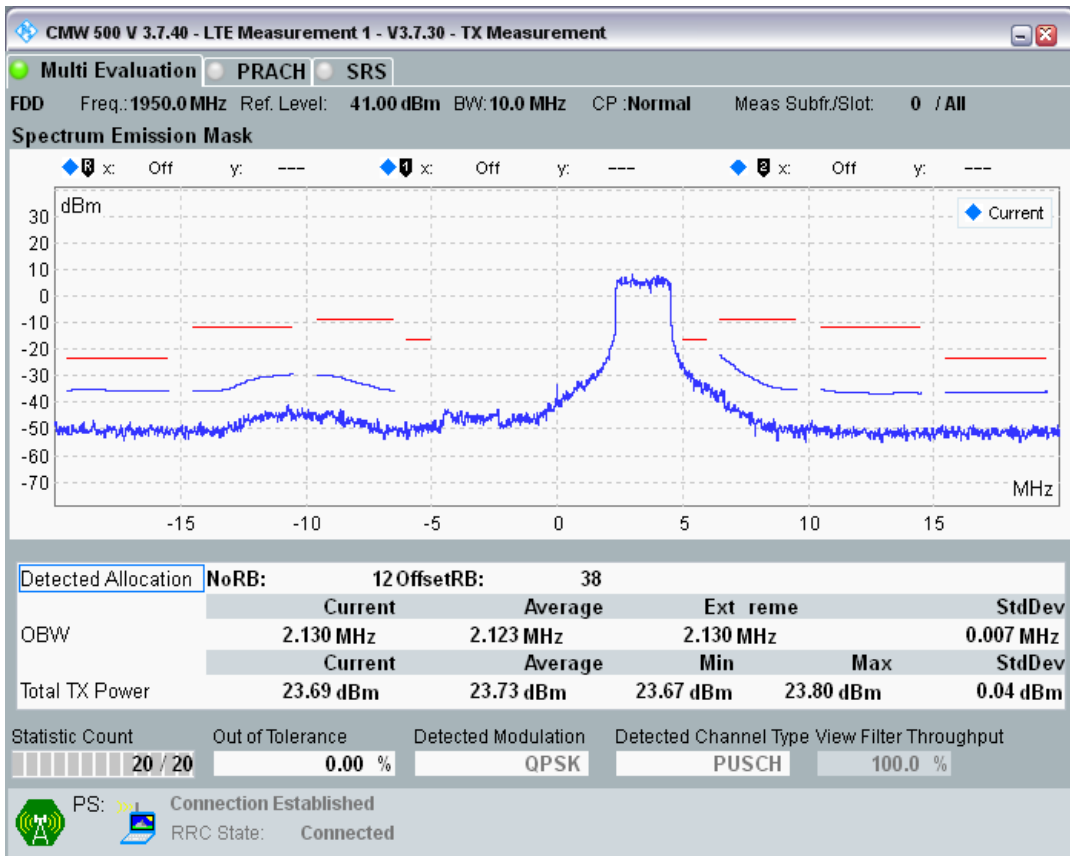

Band1 QPSK BW=10MHz Channel=18300 RB Size=12 Position=#Max

Band1 QPSK BW=10MHz Channel=18300 RB Size=50 Position=#0