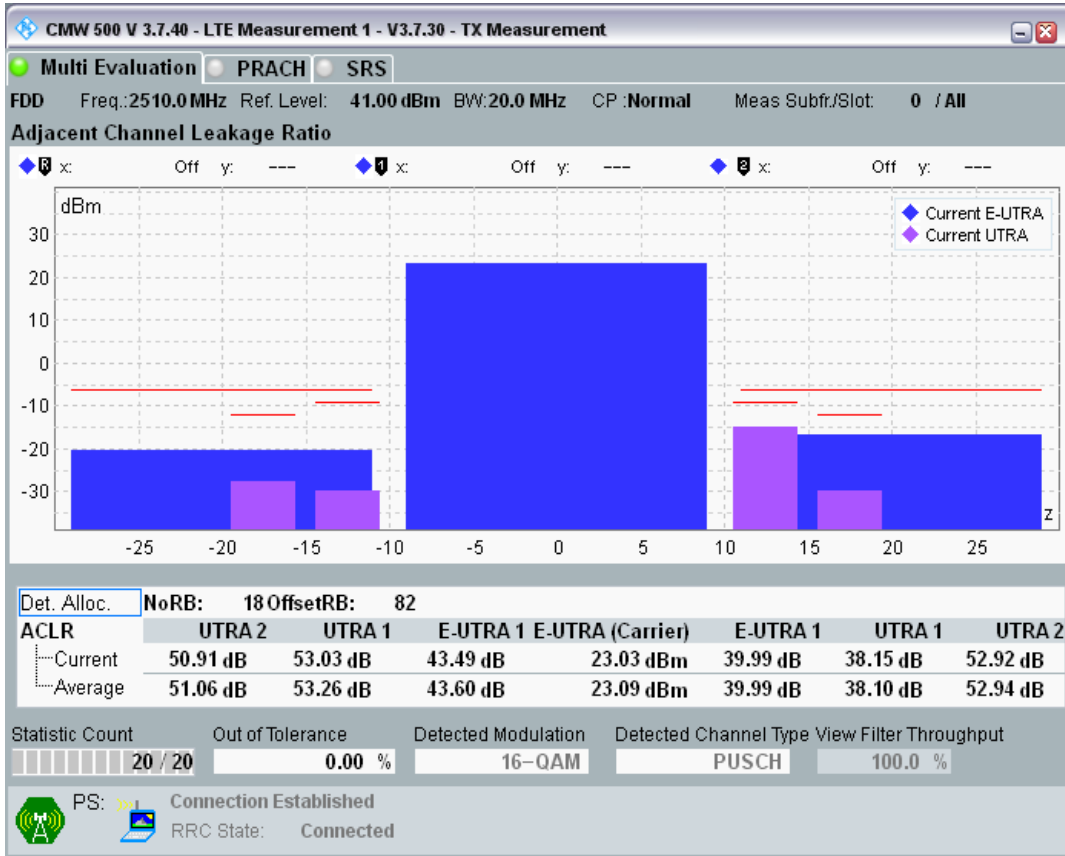

Band7 QAM16 BW=20MHz Channel=20850 RB Size=18 Position=#Max

Band7 QAM16 BW=20MHz Channel=20850 RB Size=100 Position=#0