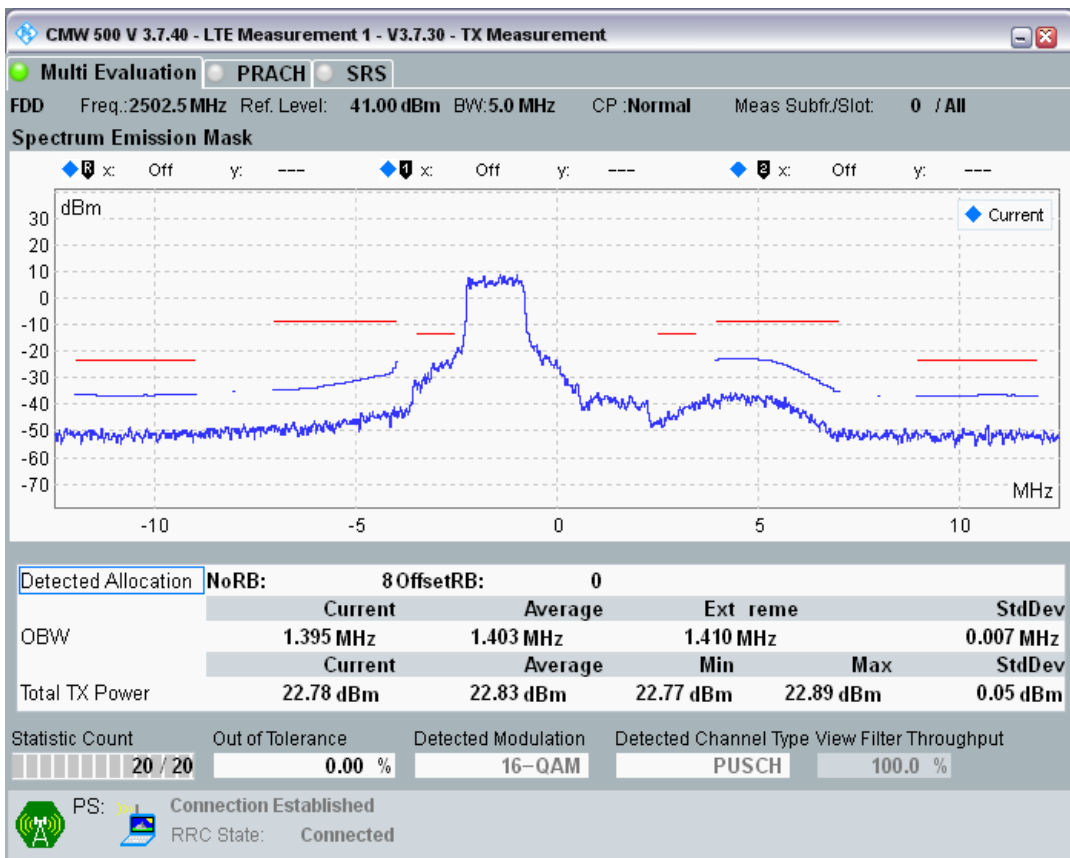

Band7 QAM16 BW=5MHz Channel=20775 RB Size=8 Position=#0

Band7 QAM16 BW=5MHz Channel=20775 RB Size=8 Position=#Max