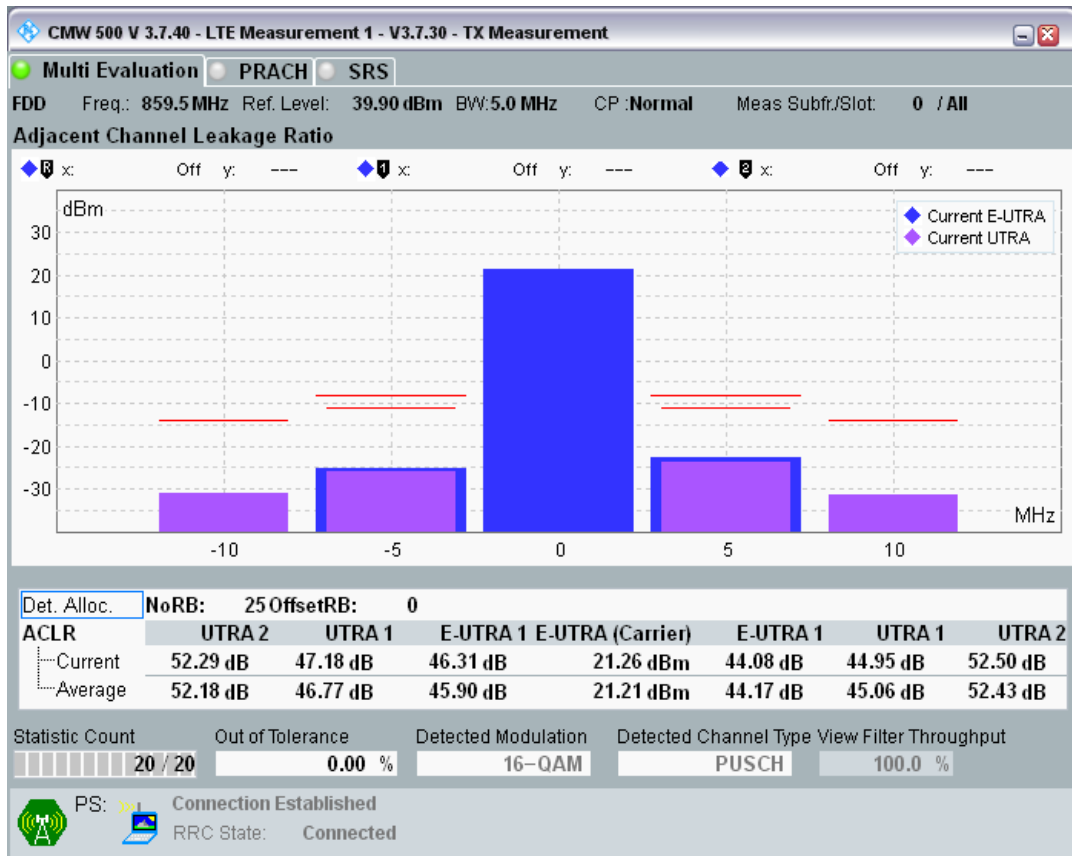

Band20 QPSK BW=5MHz Channel=24425 RB Size=25 Position=#0

Band20 QAM16 BW=5MHz Channel=24425 RB Size=8 Position=#0

Band20 QAM16 BW=5MHz Channel=24425 RB Size=8 Position=#Max

Band20 QAM16 BW=5MHz Channel=24425 RB Size=25 Position=#0