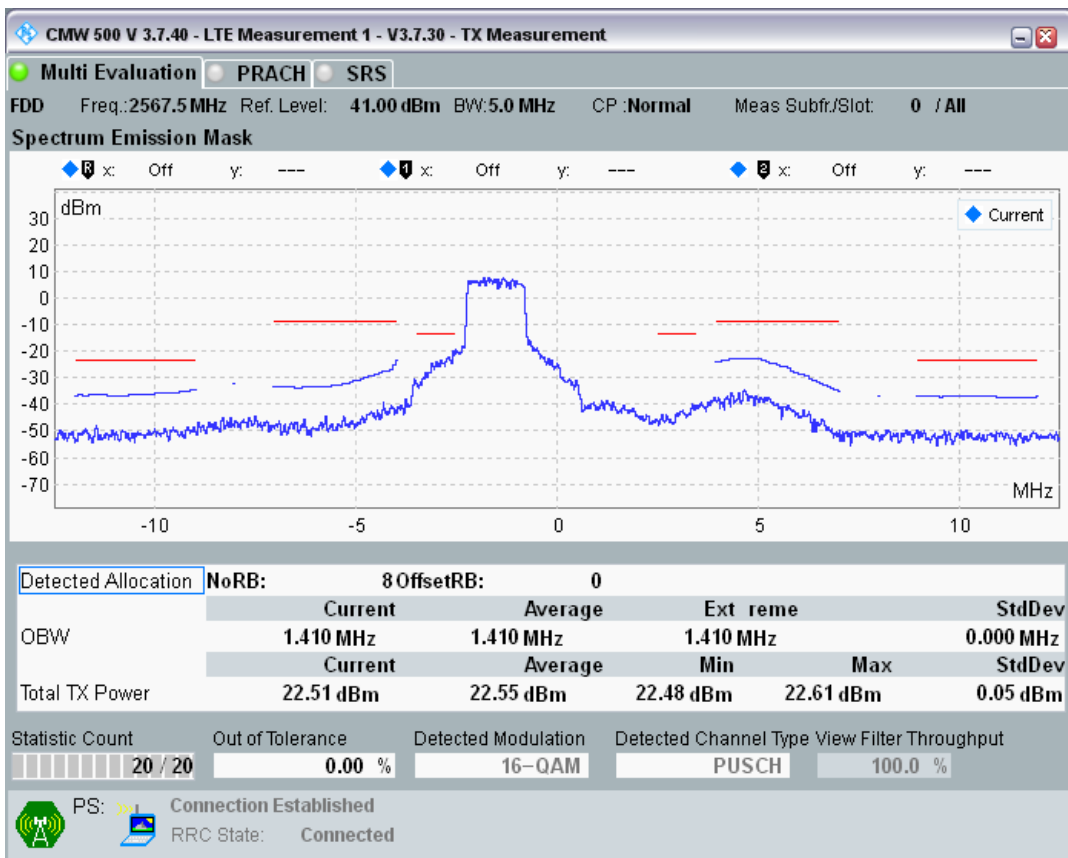

Band7 QAM16 BW=5MHz Channel=21425 RB Size=8 Position=#0

Band7 QAM16 BW=5MHz Channel=21425 RB Size=8 Position=#Max