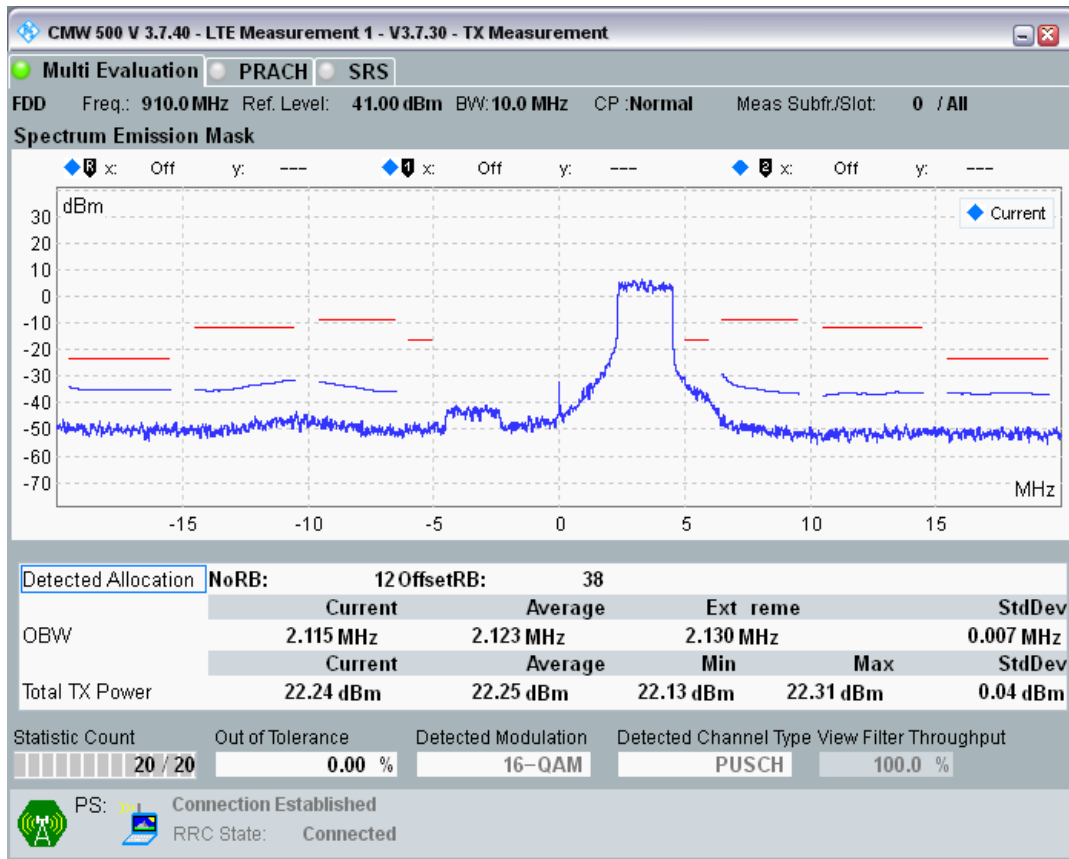

Band8 QAM16 BW=10MHz Channel=21750 RB Size=12 Position=#Max

Band8 QAM16 BW=10MHz Channel=21750 RB Size=50 Position=#0