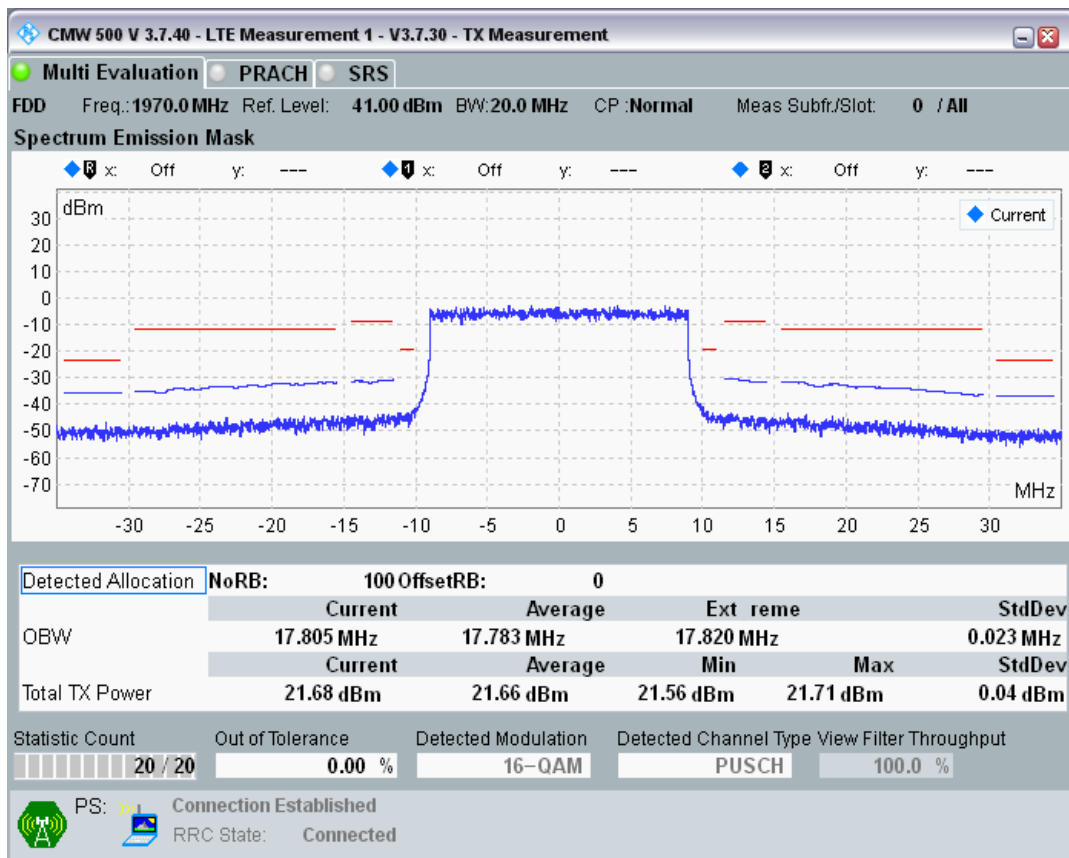

Band1 QAM16 BW=20MHz Channel=18500 RB Size=100 Position=#0

Band20 QPSK BW=5MHz Channel=24175 RB Size=8 Position=#0