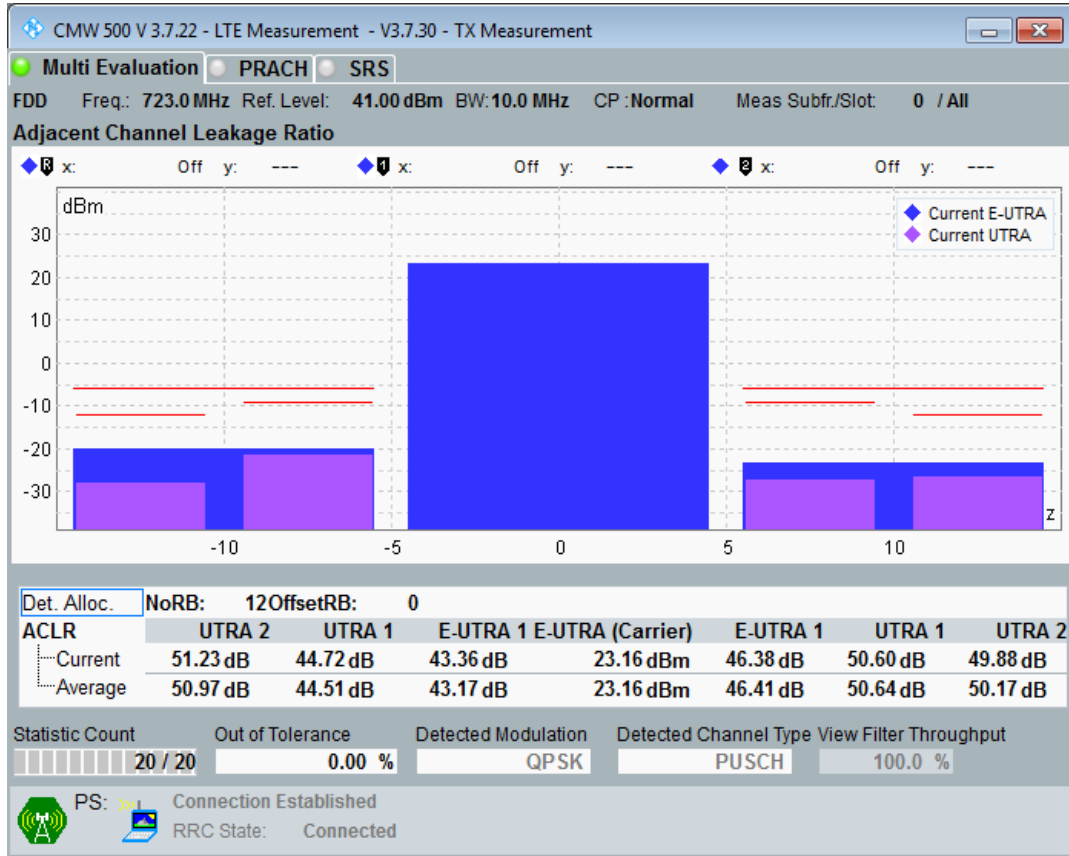

Band28 QPSK BW=10MHz Channel=27410 RB Size=12 Position=#0

Band28 QPSK BW=10MHz Channel=27410 RB Size=12 Position=#Max