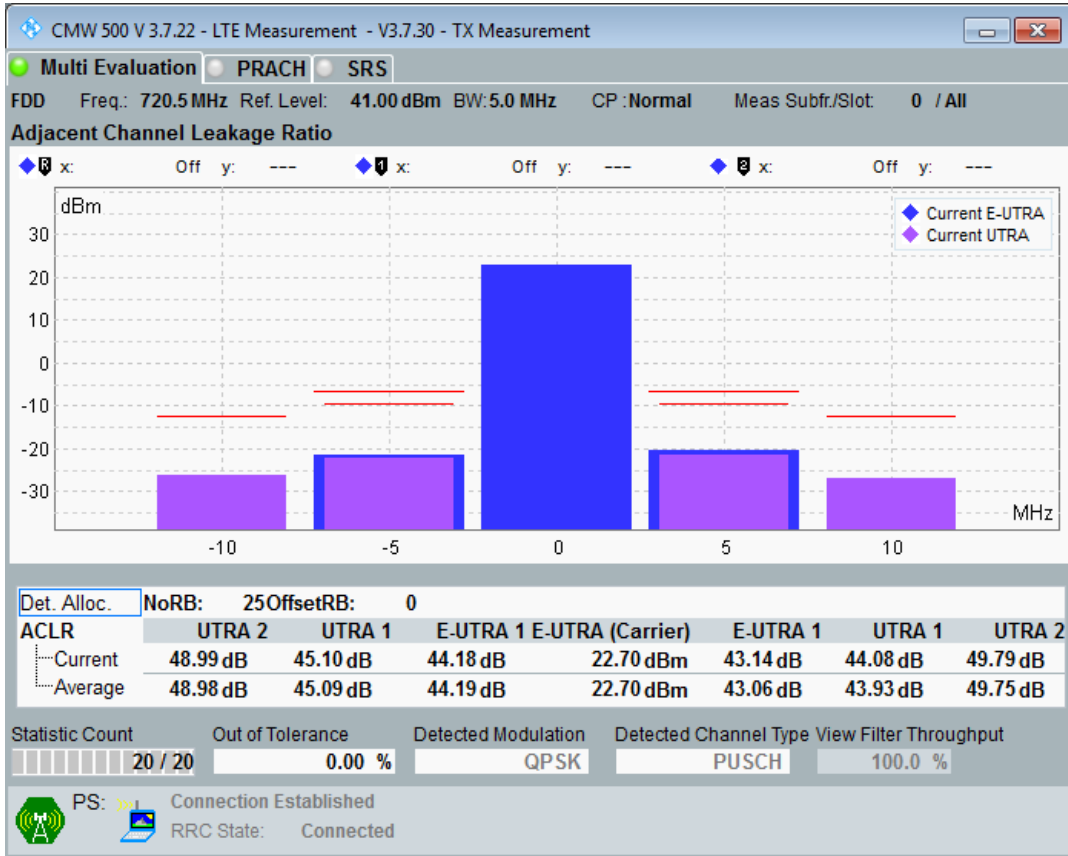

Band28 QPSK BW=5MHz Channel=27385 RB Size=8 Position=#0

Band28 QPSK BW=5MHz Channel=27385 RB Size=8 Position=#Max

Band28 QPSK BW=5MHz Channel=27385 RB Size=25 Position=#0

Band28 QAM16 BW=5MHz Channel=27385 RB Size=8 Position=#0