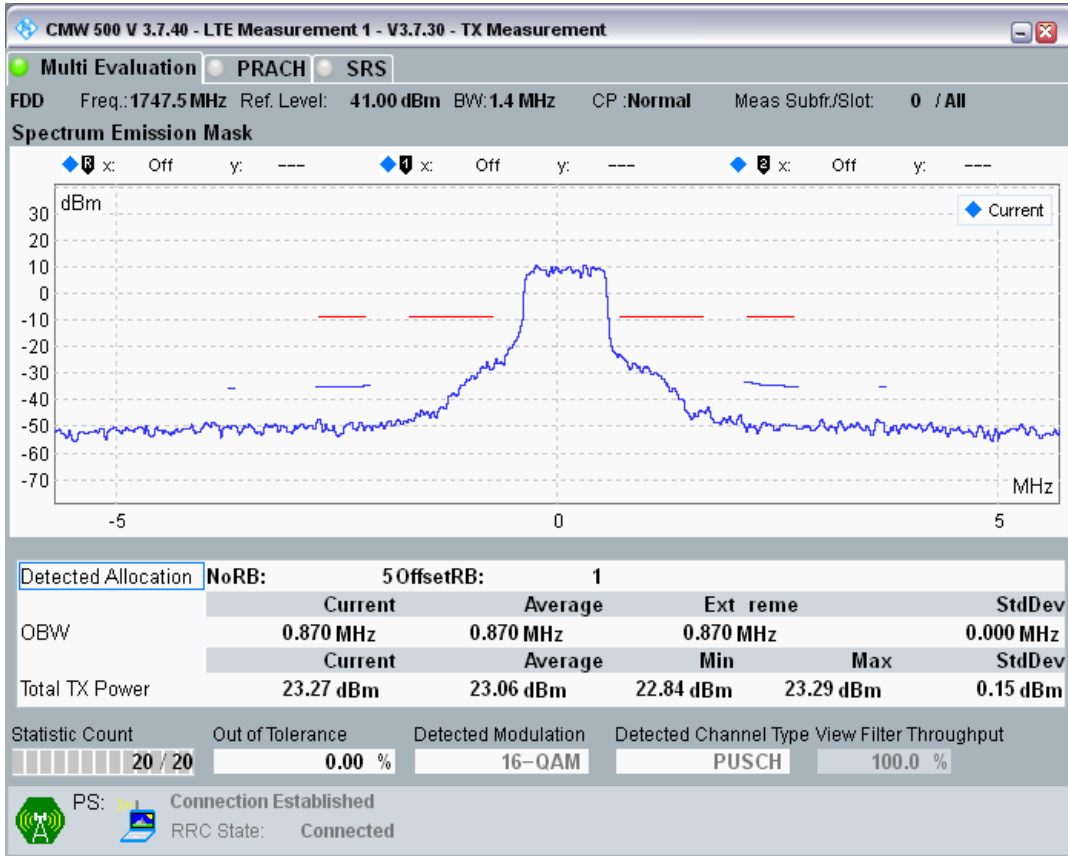

Band3 QAM16 BW=1.4MHz Channel=19575 RB Size=5 Position=#Max

Band3 QAM16 BW=1.4MHz Channel=19575 RB Size=6 Position=#0