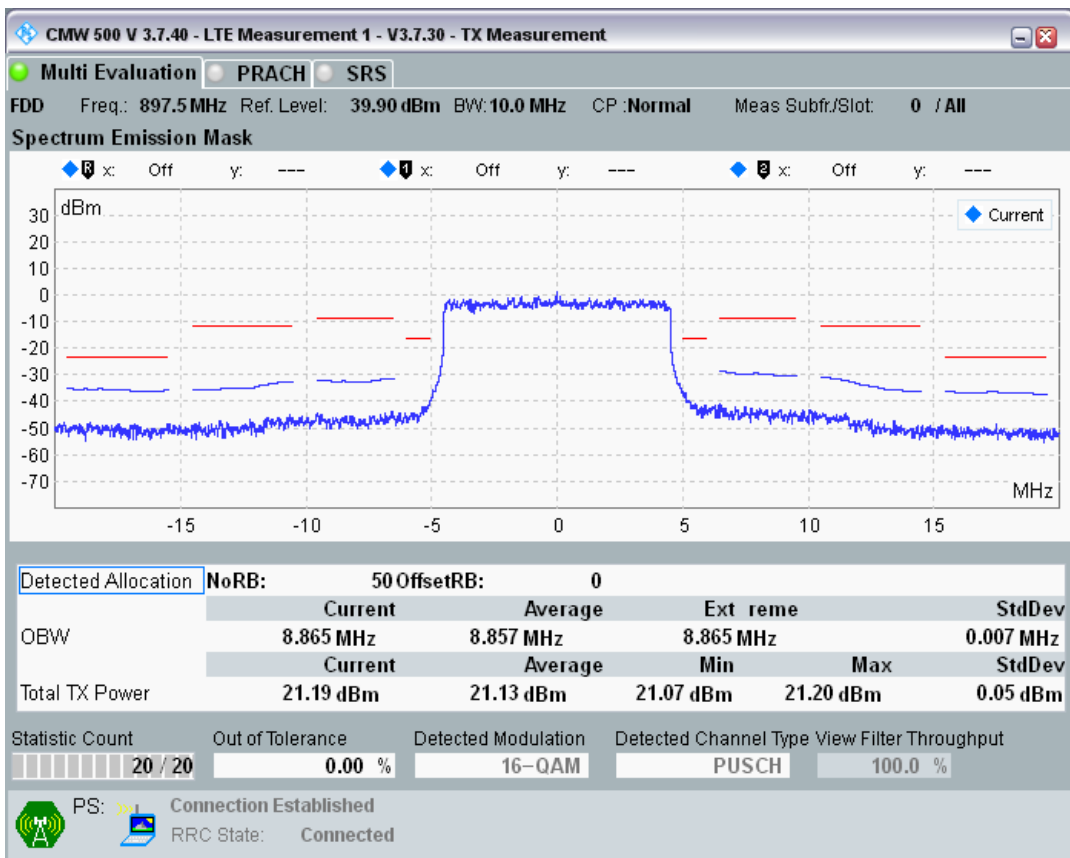

Band8 QPSK BW=10MHz Channel=21625 RB Size=50 Position=#0

Band8 QAM16 BW=10MHz Channel=21625 RB Size=12 Position=#0

Band8 QAM16 BW=10MHz Channel=21625 RB Size=12 Position=#Max

Band8 QAM16 BW=10MHz Channel=21625 RB Size=50 Position=#0