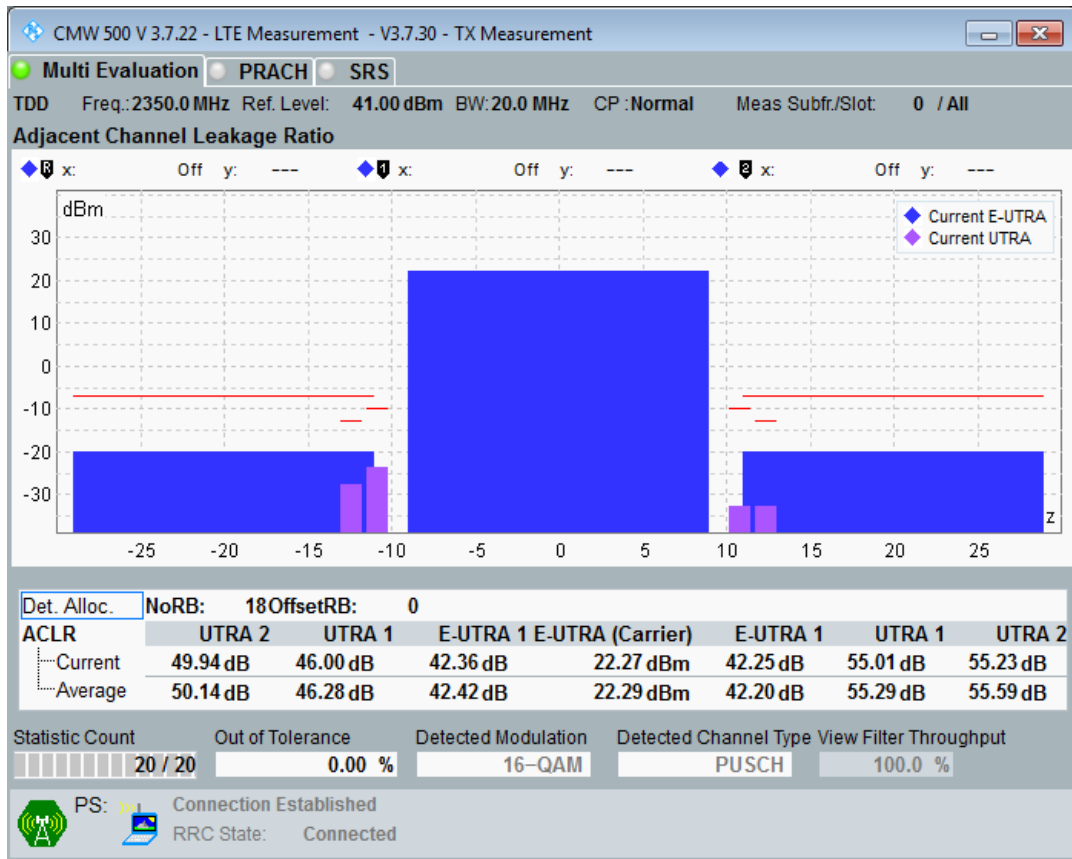

Band40 QAM16 BW=20MHz Channel=39150 RB Size=18 Position=#0

Band40 QAM16 BW=20MHz Channel=38750 RB Size=18 Position=#0