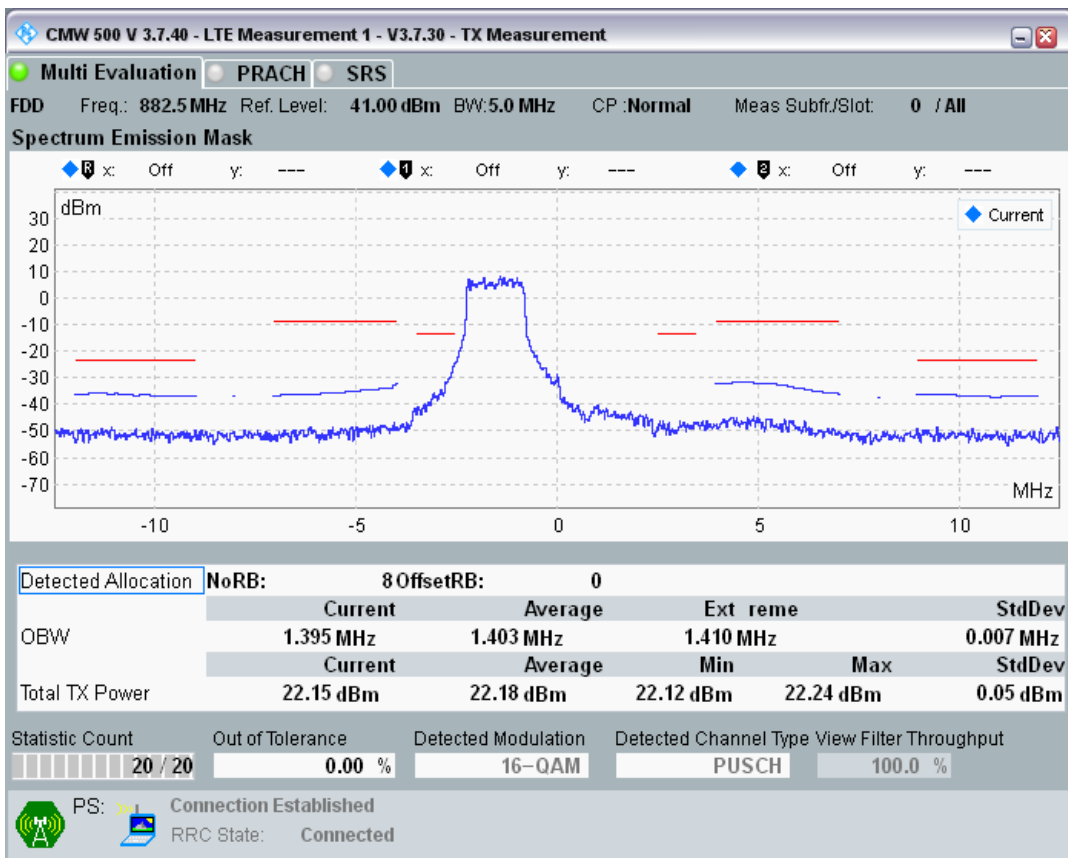

Band8 QAM16 BW=5MHz Channel=21475 RB Size=8 Position=#0

Band8 QAM16 BW=5MHz Channel=21475 RB Size=8 Position=#Max