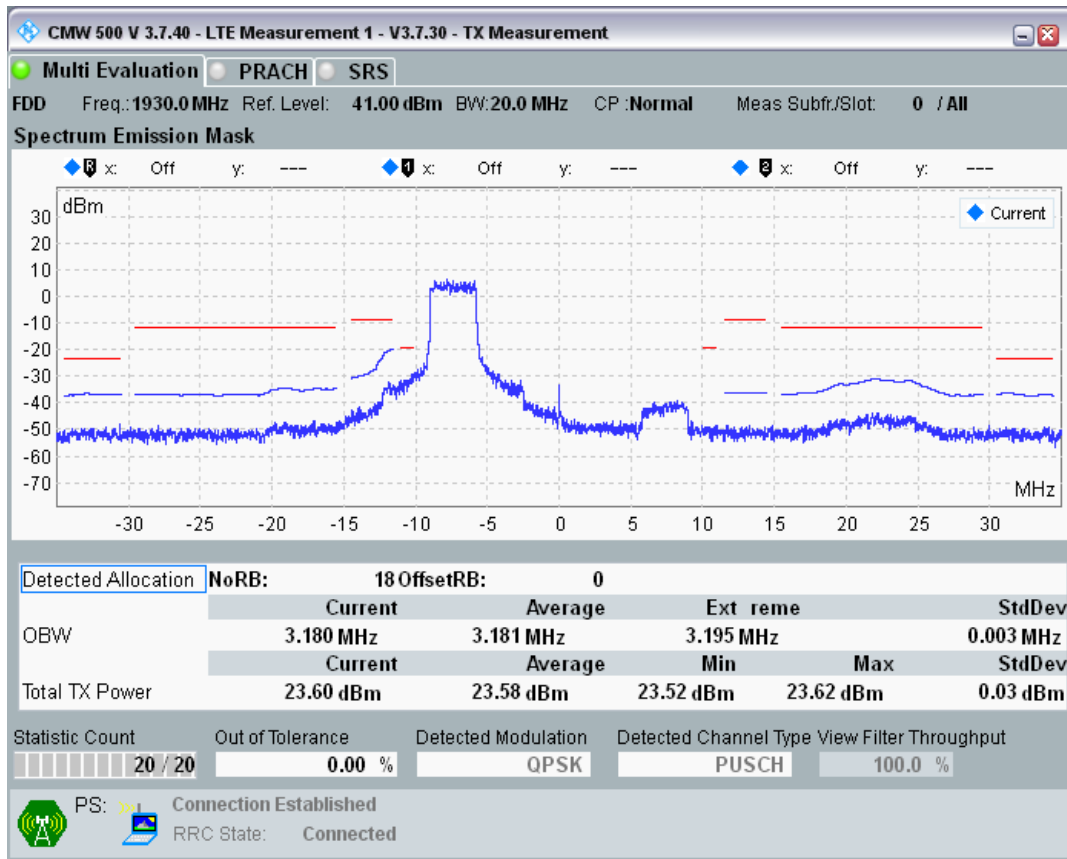

Band1 QPSK BW=20MHz Channel=18100 RB Size=18 Position=#0

Band1 QPSK BW=20MHz Channel=18100 RB Size=18 Position=#Max