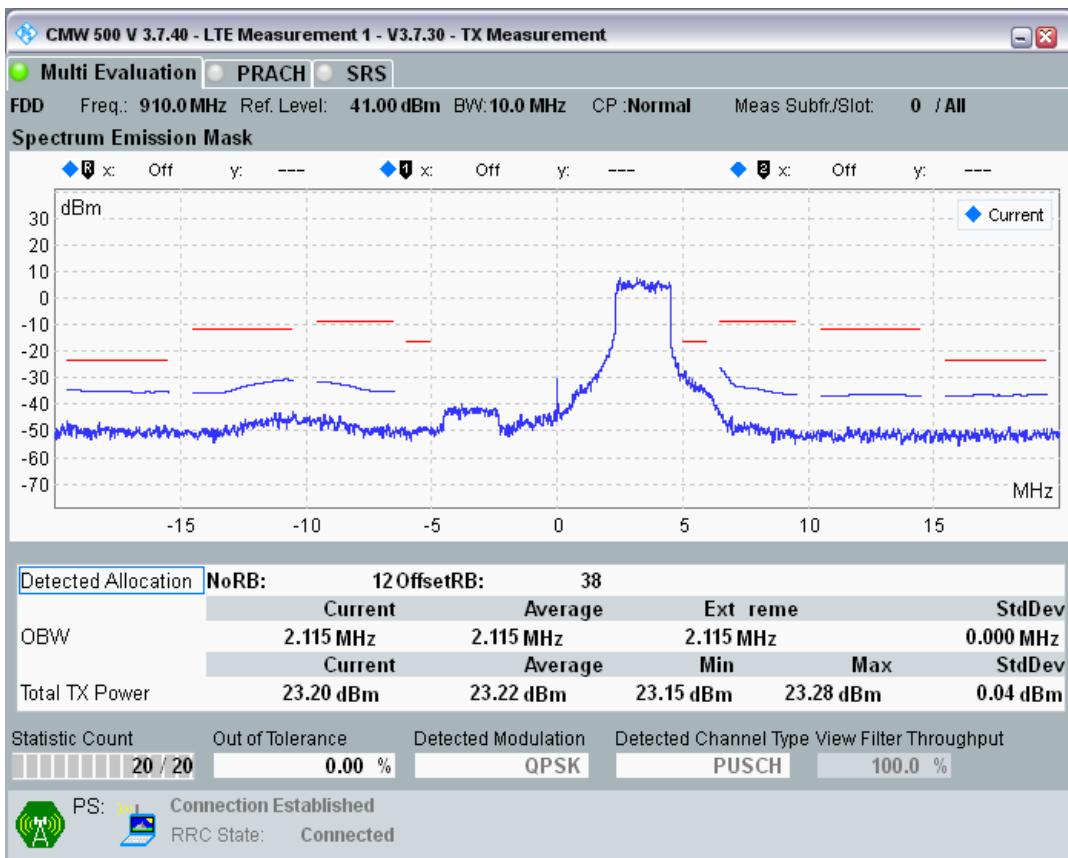

Band8 QPSK BW=10MHz Channel=21750 RB Size=12 Position=#Max

Band8 QPSK BW=10MHz Channel=21750 RB Size=50 Position=#0