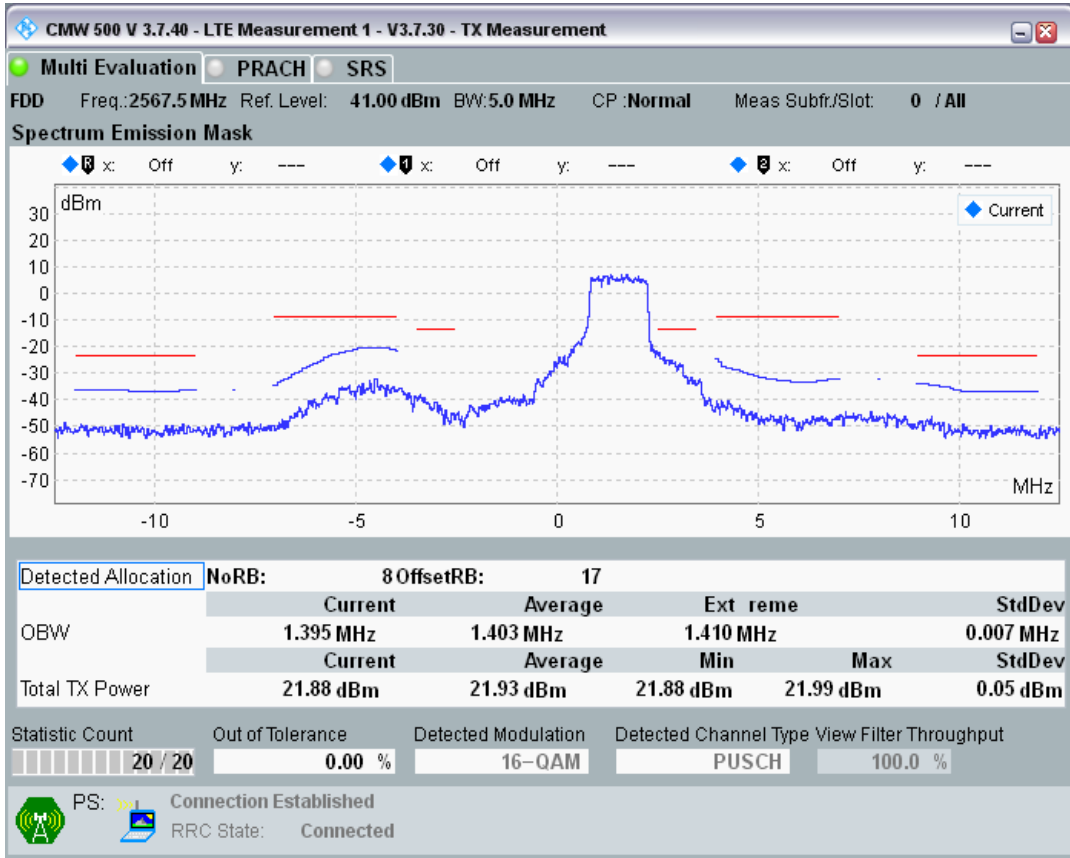

Band7 QAM16 BW=5MHz Channel=21425 RB Size=8 Position=#Max

Band7 QAM16 BW=5MHz Channel=21425 RB Size=25 Position=#0