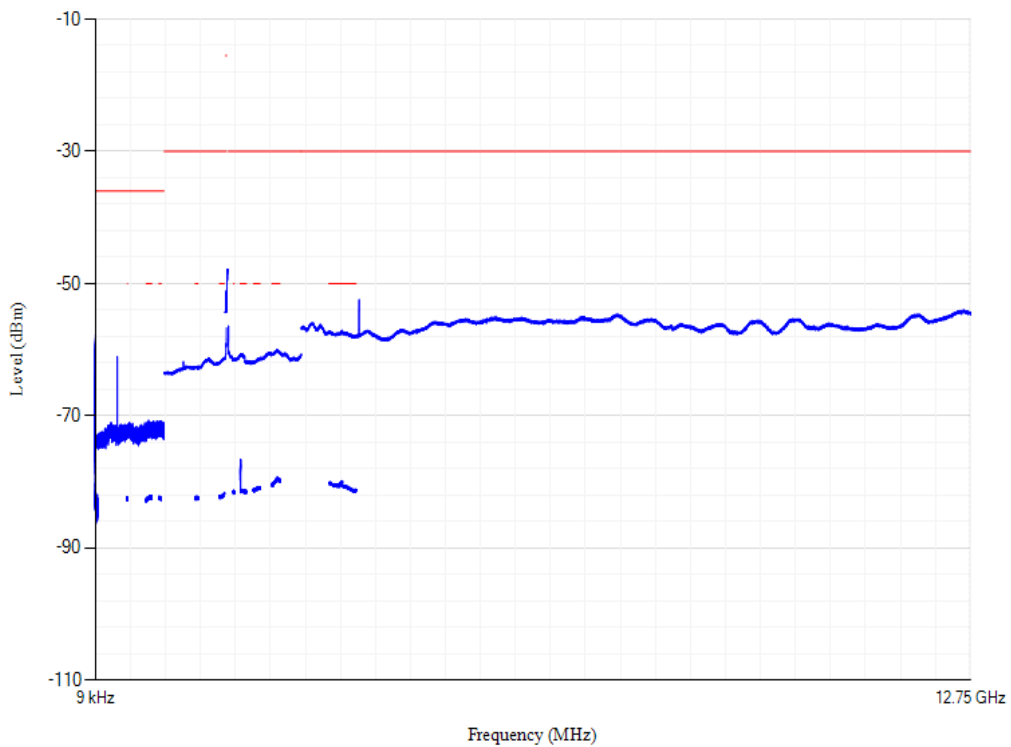

Band1 QPSK BW=5MHz Channel=18025 RB Size=1 Position=#0

**Conducted spurious emissions**

Band1 QPSK BW=5MHz Channel=18300 RB Size=1 Position=#0

Conducted spurious emissions

Band1 QPSK BW=5MHz Channel=18575 RB Size=1 Position=#0