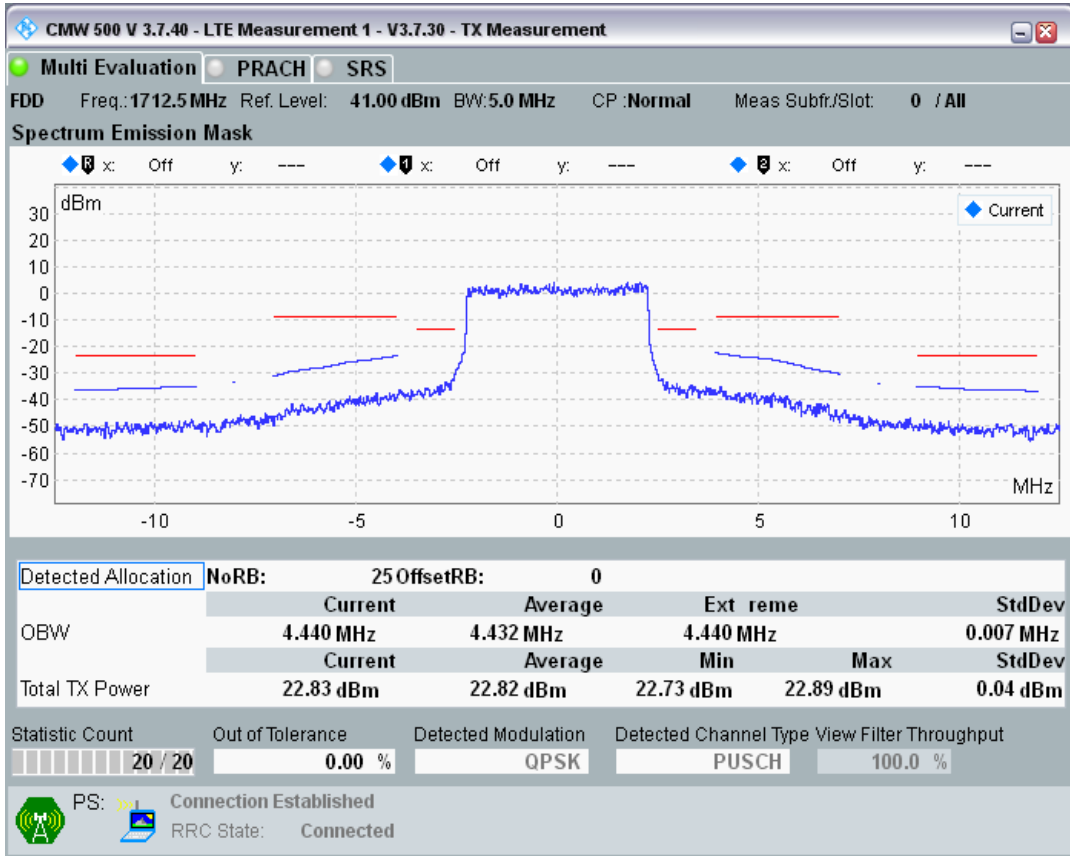

Band3 QPSK BW=5MHz Channel=19225 RB Size=25 Position=#0

Band3 QAM16 BW=5MHz Channel=19225 RB Size=8 Position=#0