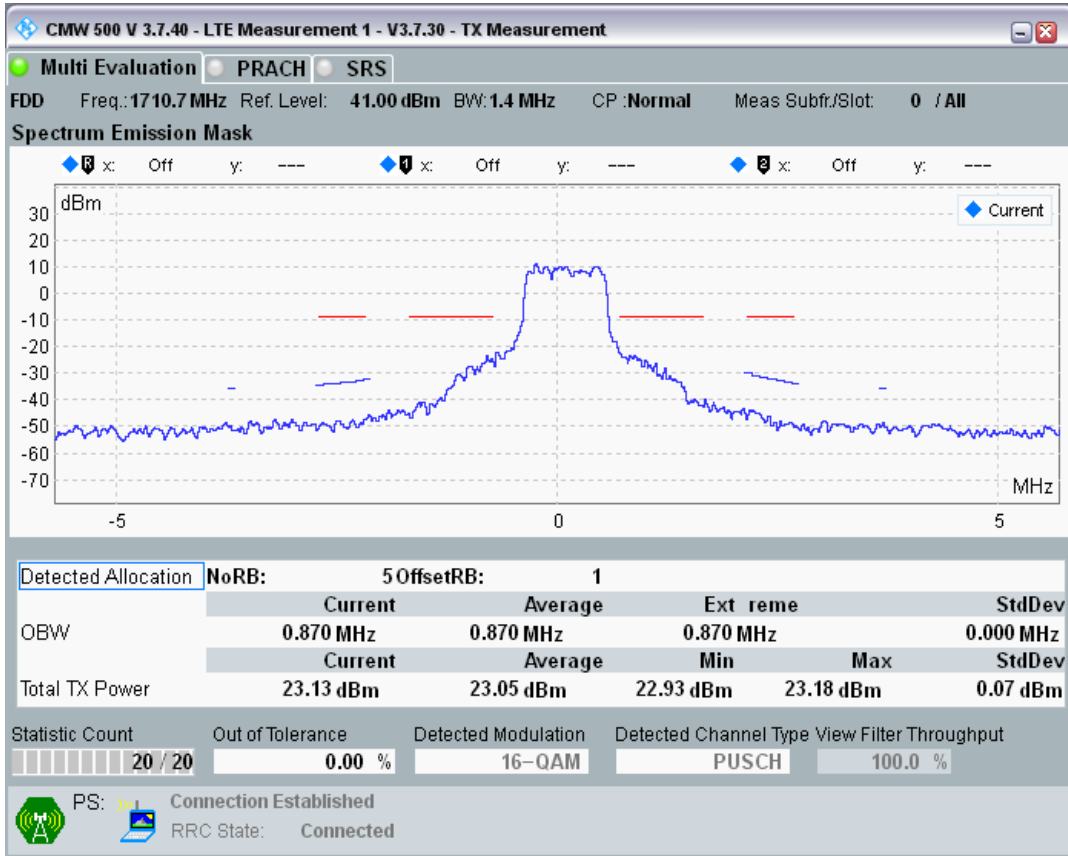

Band3 QAM16 BW=1.4MHz Channel=19207 RB Size=5 Position=#Max

Band3 QAM16 BW=1.4MHz Channel=19207 RB Size=6 Position=#0