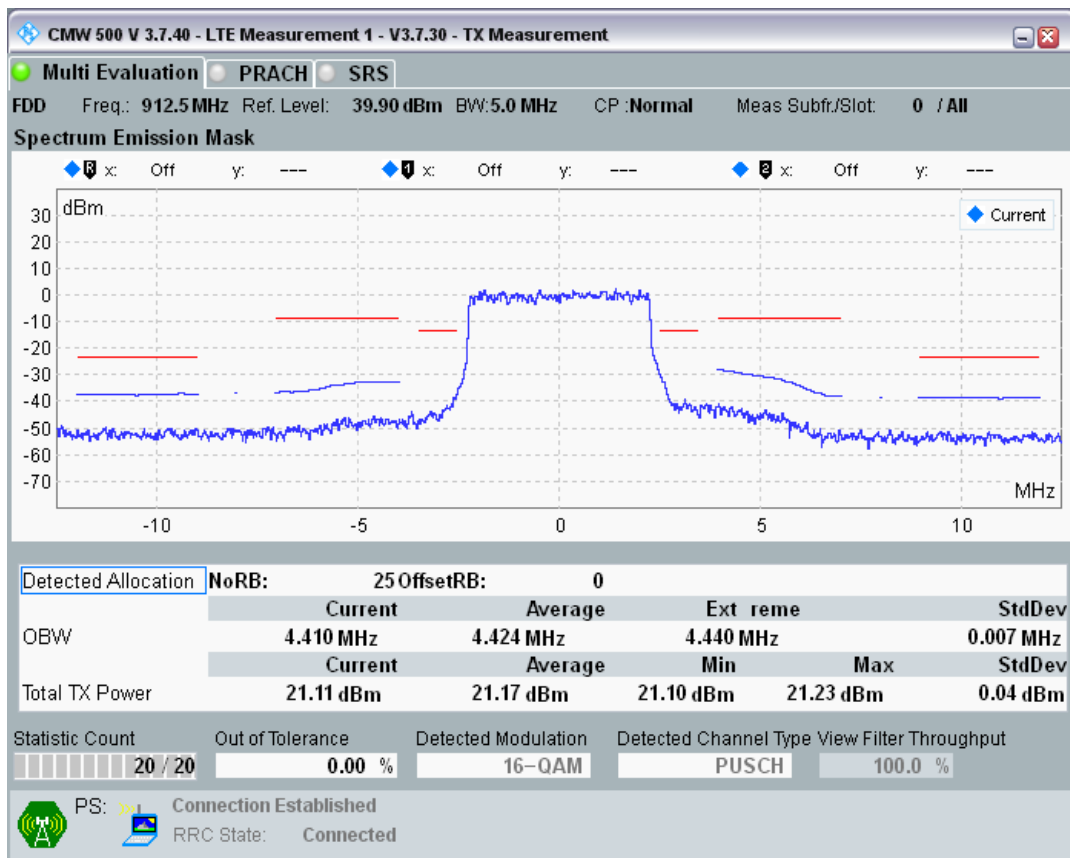

Band8 QPSK BW=5MHz Channel=21775 RB Size=25 Position=#0

Band8 QAM16 BW=5MHz Channel=21775 RB Size=8 Position=#0

Band8 QAM16 BW=5MHz Channel=21775 RB Size=8 Position=#Max

Band8 QAM16 BW=5MHz Channel=21775 RB Size=25 Position=#0