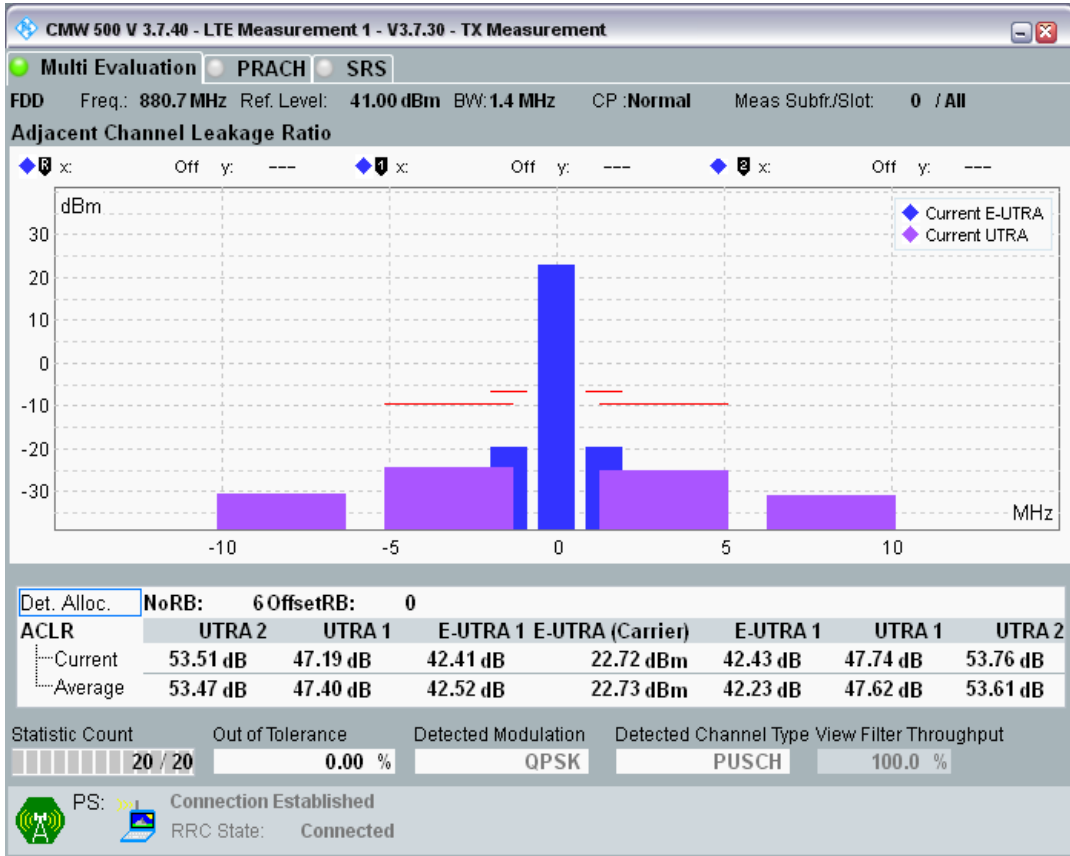

Band8 QPSK BW=1.4MHz Channel=21457 RB Size=6 Position=#0

Band8 QAM16 BW=1.4MHz Channel=21457 RB Size=5 Position=#0