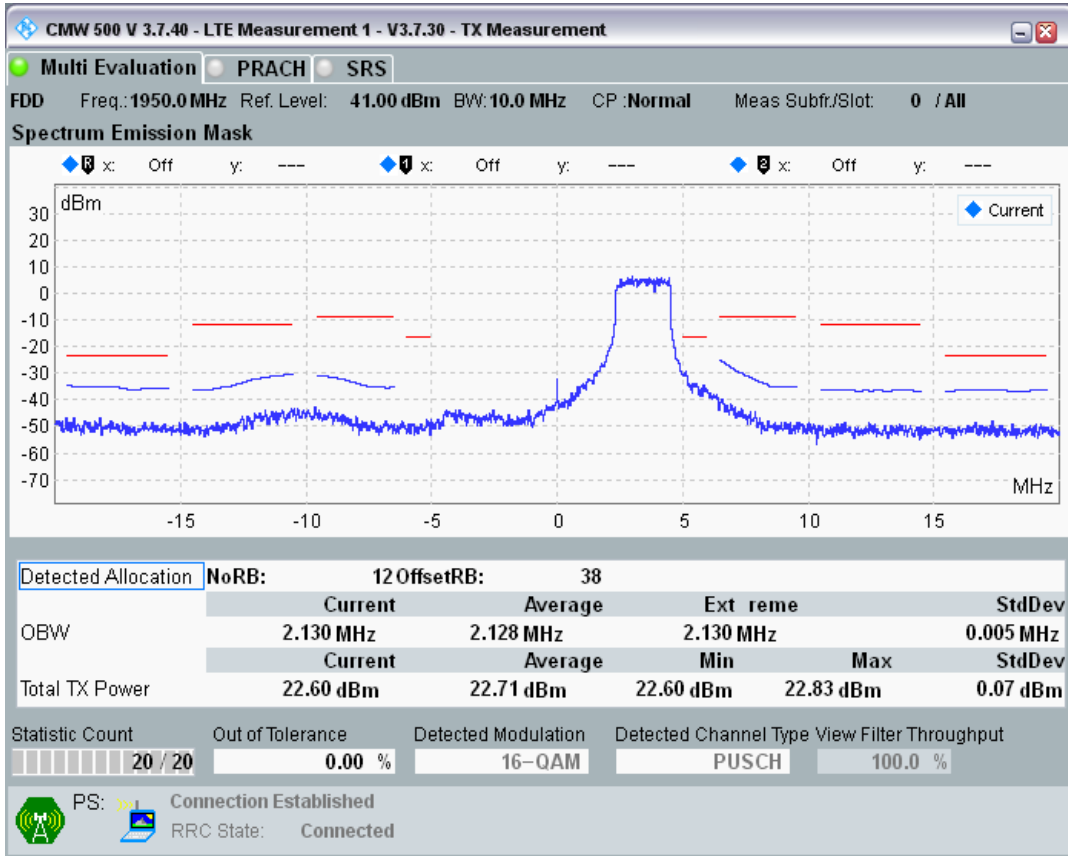

Band1 QAM16 BW=10MHz Channel=18300 RB Size=12 Position=#Max

Band1 QAM16 BW=10MHz Channel=18300 RB Size=50 Position=#0