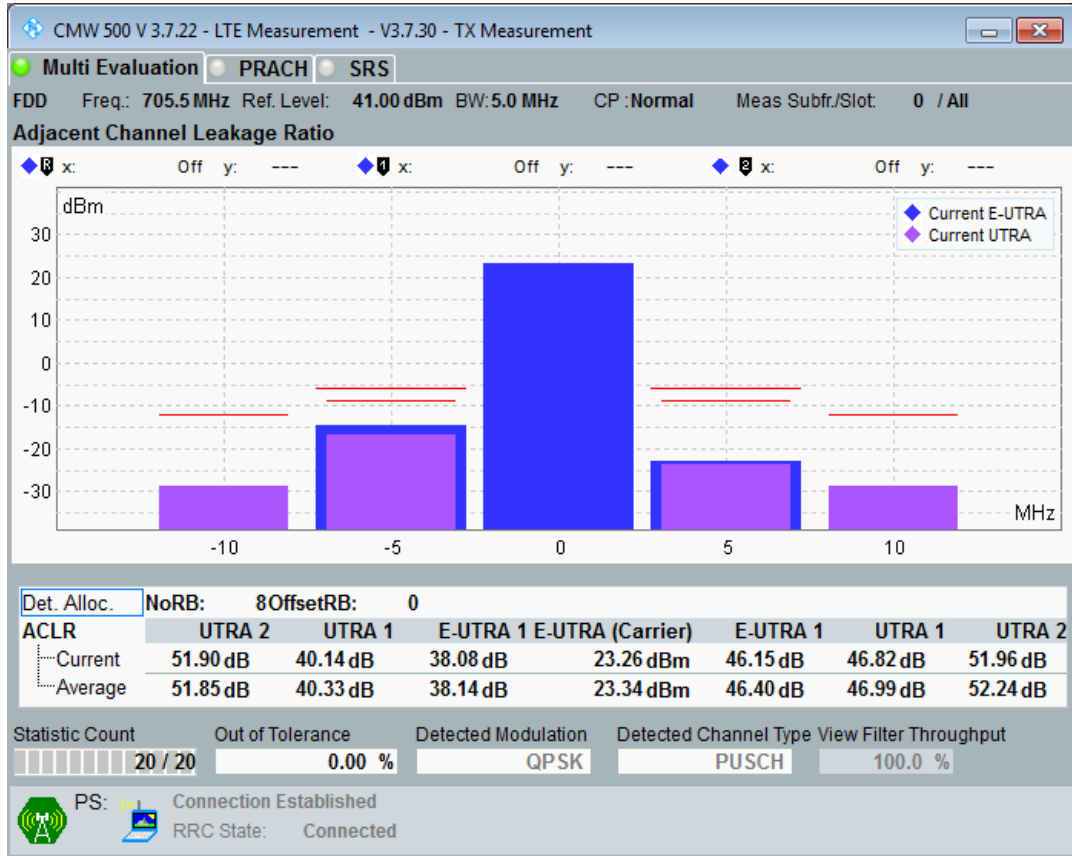

Band28 QPSK BW=5MHz Channel=27235 RB Size=8 Position=#0

Band28 QPSK BW=5MHz Channel=27235 RB Size=8 Position=#Max