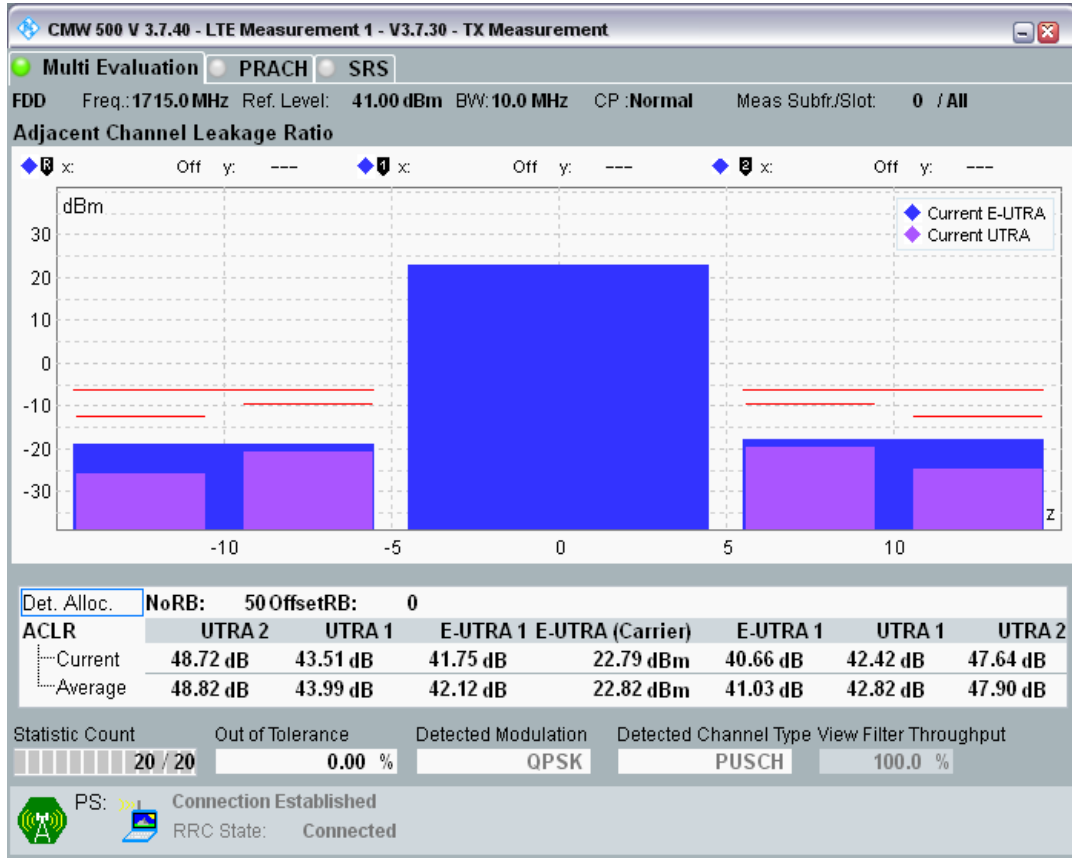

Band3 QPSK BW=10MHz Channel=19250 RB Size=50 Position=#0

Band3 QAM16 BW=10MHz Channel=19250 RB Size=12 Position=#0