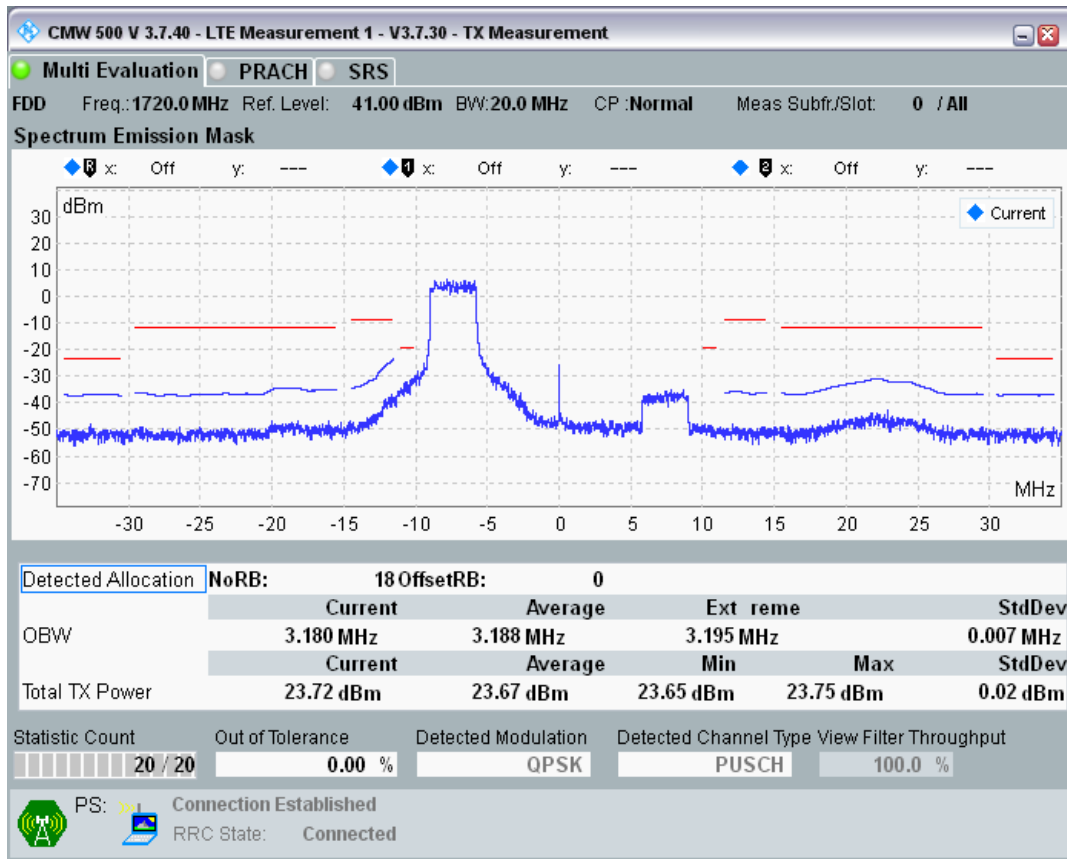

Band3 QAM16 BW=10MHz Channel=19900 RB Size=12 Position=#Max

Band3 QAM16 BW=10MHz Channel=19900 RB Size=50 Position=#0

Band3 QPSK BW=20MHz Channel=19300 RB Size=18 Position=#0

Band3 QPSK BW=20MHz Channel=19300 RB Size=18 Position=#Max