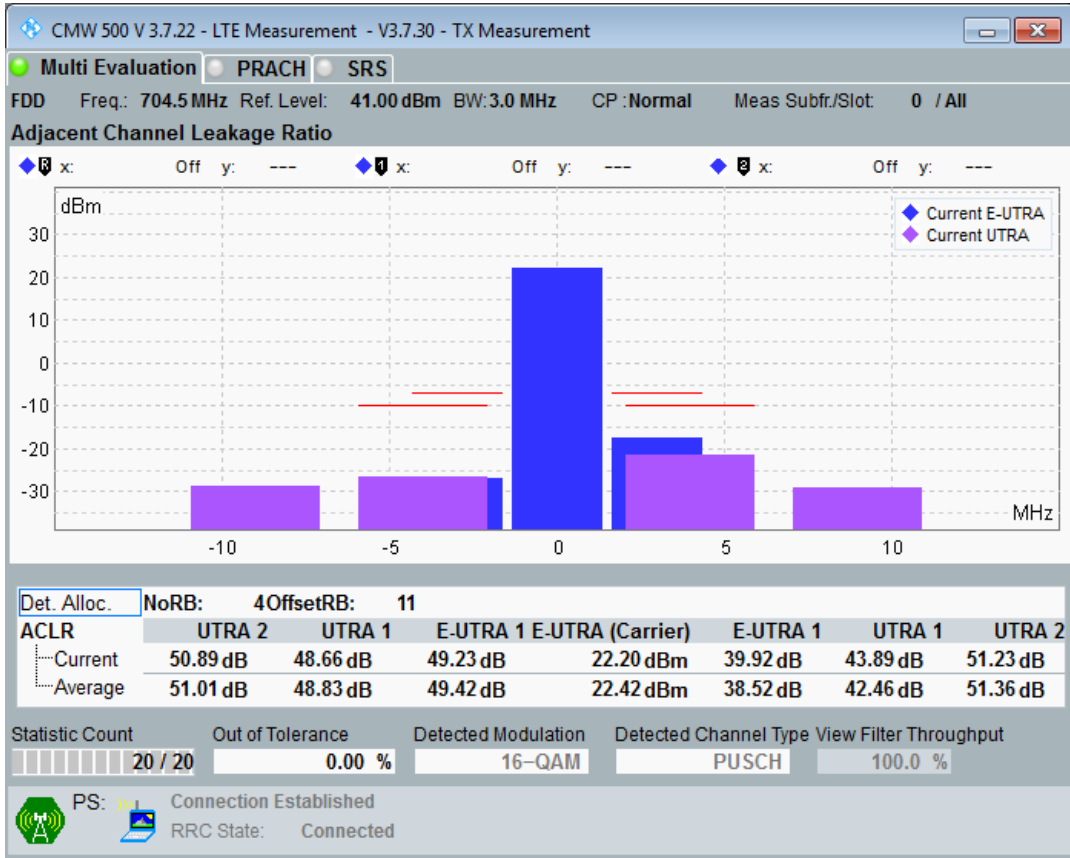

Band28 QAM16 BW=3MHz Channel=27225 RB Size=4 Position=#Max

Band28 QAM16 BW=3MHz Channel=27225 RB Size=15 Position=#0