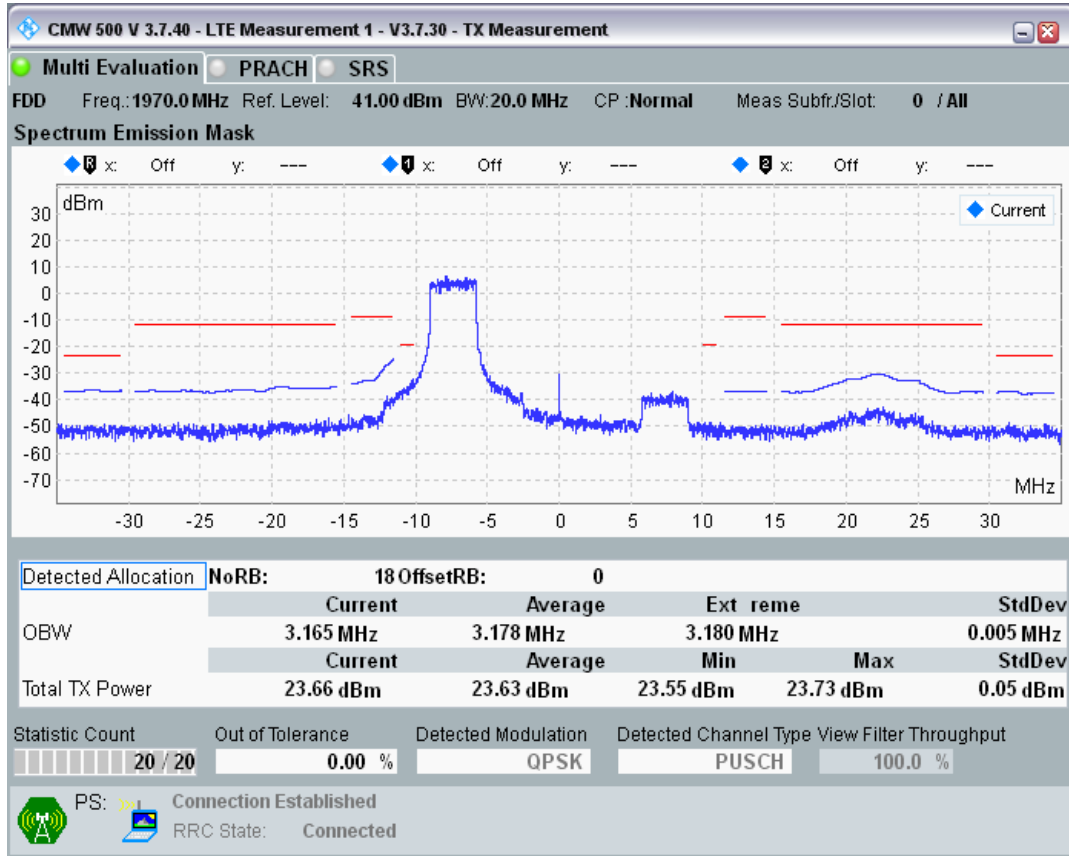

Band1 QPSK BW=20MHz Channel=18500 RB Size=18 Position=#0

Band1 QPSK BW=20MHz Channel=18500 RB Size=18 Position=#Max