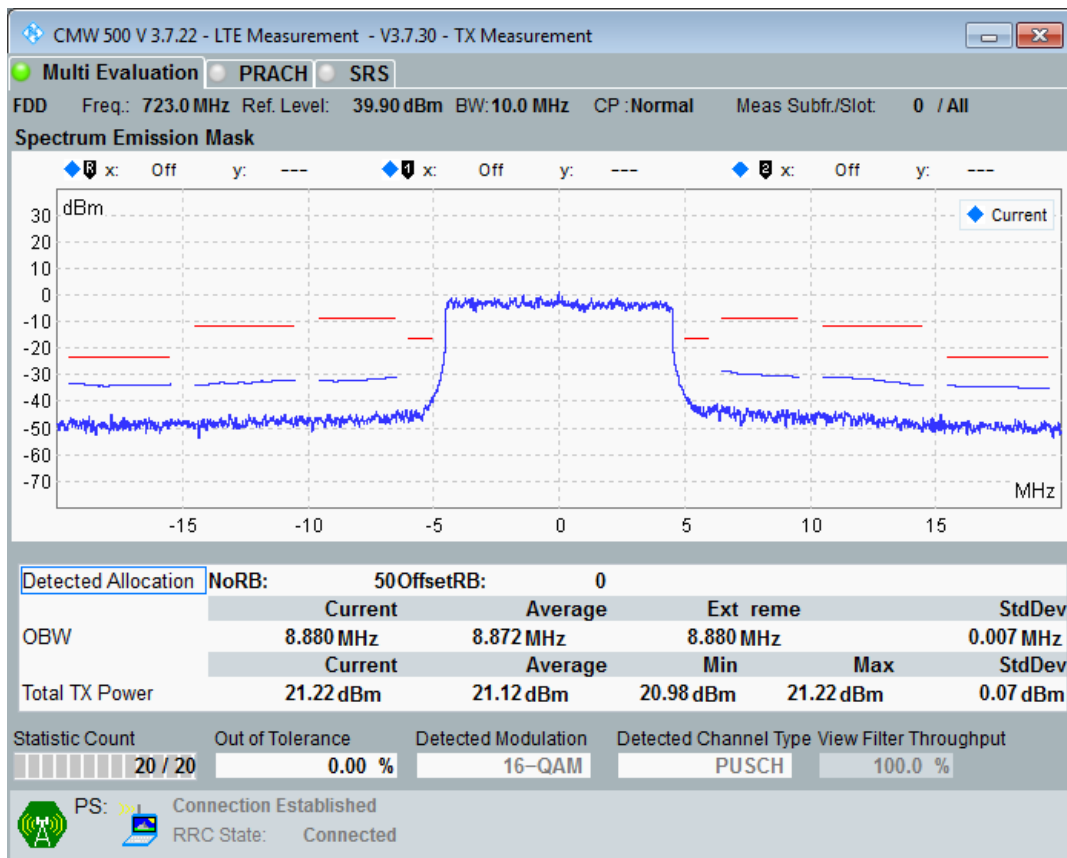

Band28 QPSK BW=10MHz Channel=27410 RB Size=50 Position=#0

Band28 QAM16 BW=10MHz Channel=27410 RB Size=12 Position=#0

Band28 QAM16 BW=10MHz Channel=27410 RB Size=12 Position=#Max

Band28 QAM16 BW=10MHz Channel=27410 RB Size=50 Position=#0