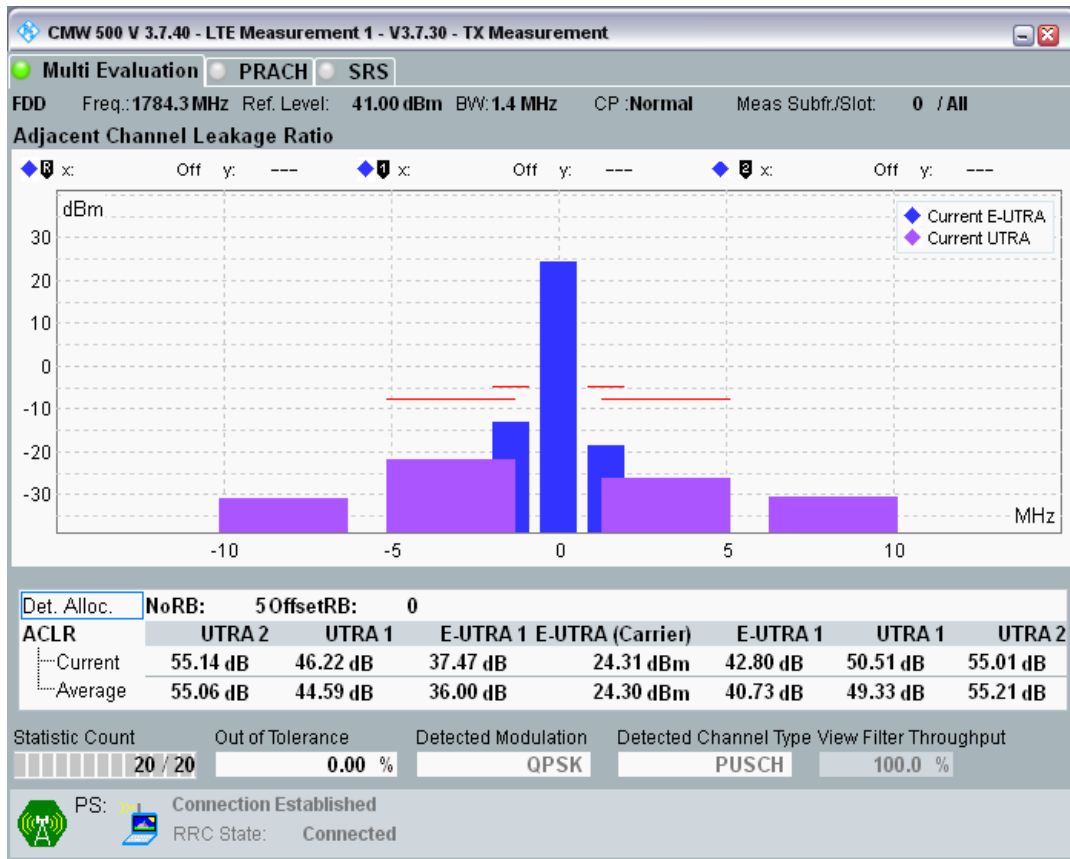

Band3 QPSK BW=1.4MHz Channel=19943 RB Size=5 Position=#0

Band3 QPSK BW=1.4MHz Channel=19943 RB Size=5 Position=#Max