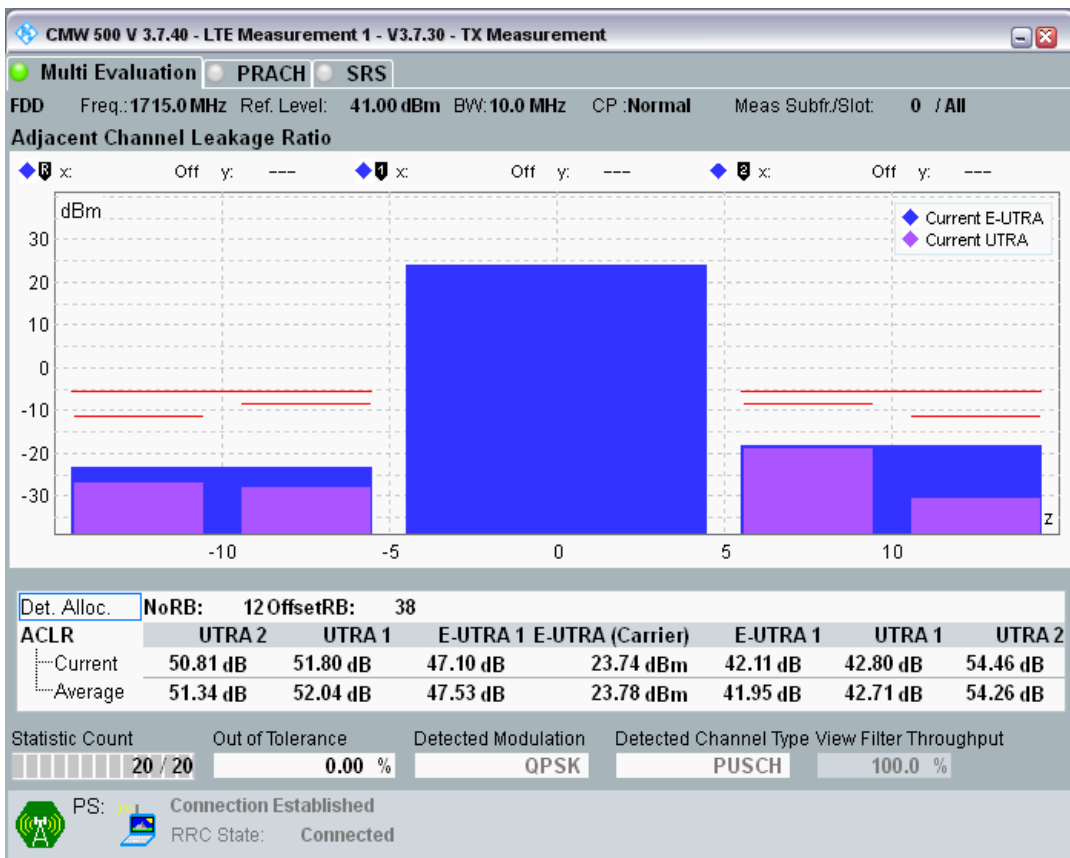

Band3 QPSK BW=10MHz Channel=19250 RB Size=12 Position=#Max

Band3 QPSK BW=10MHz Channel=19250 RB Size=50 Position=#0