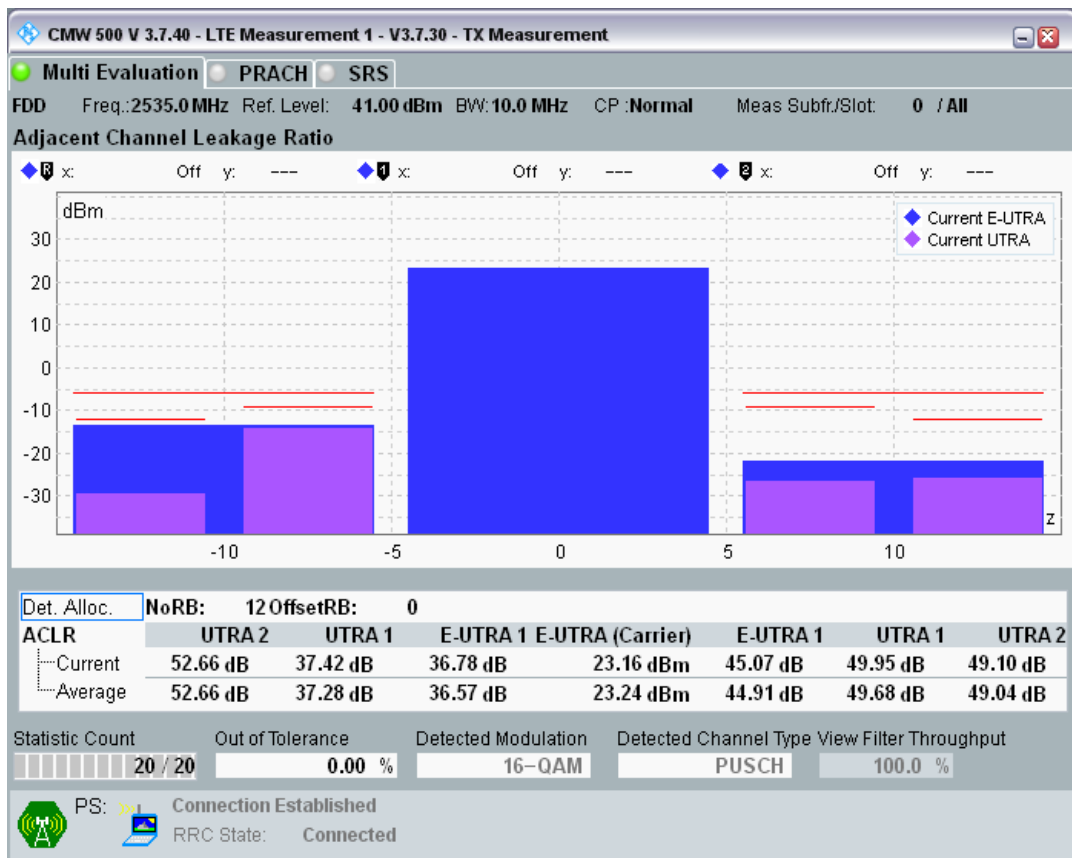

Band7 QAM16 BW=10MHz Channel=21100 RB Size=12 Position=#0

Band7 QAM16 BW=10MHz Channel=21100 RB Size=12 Position=#Max