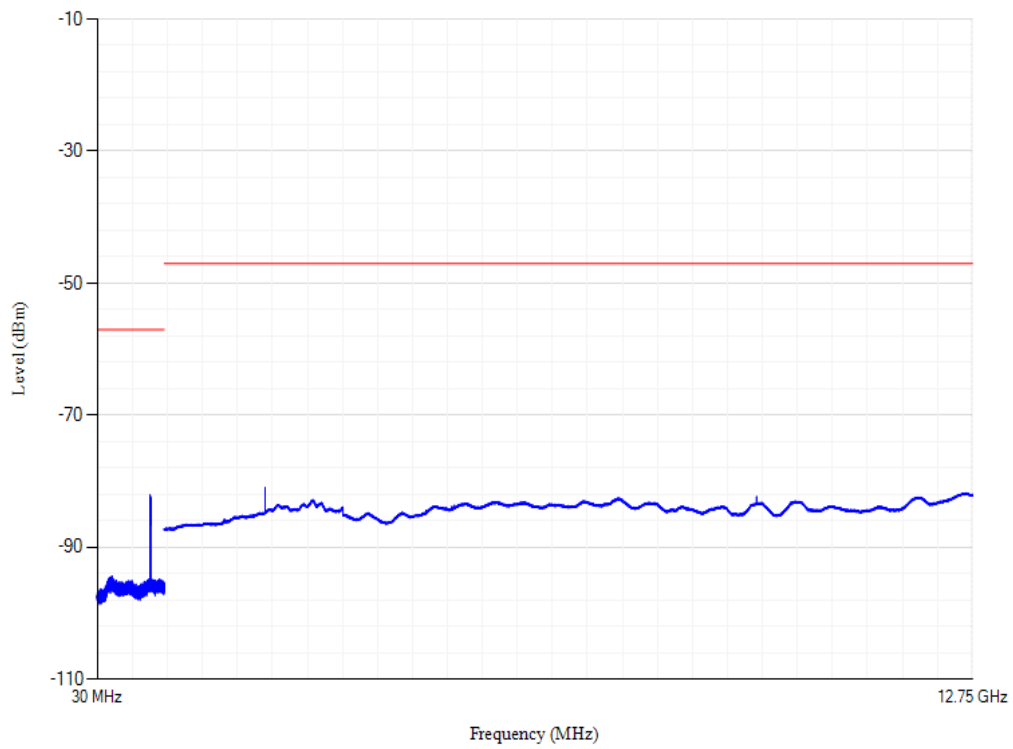

Conducted spurious emissions

Band20 QPSK BW=20MHz Channel=24350