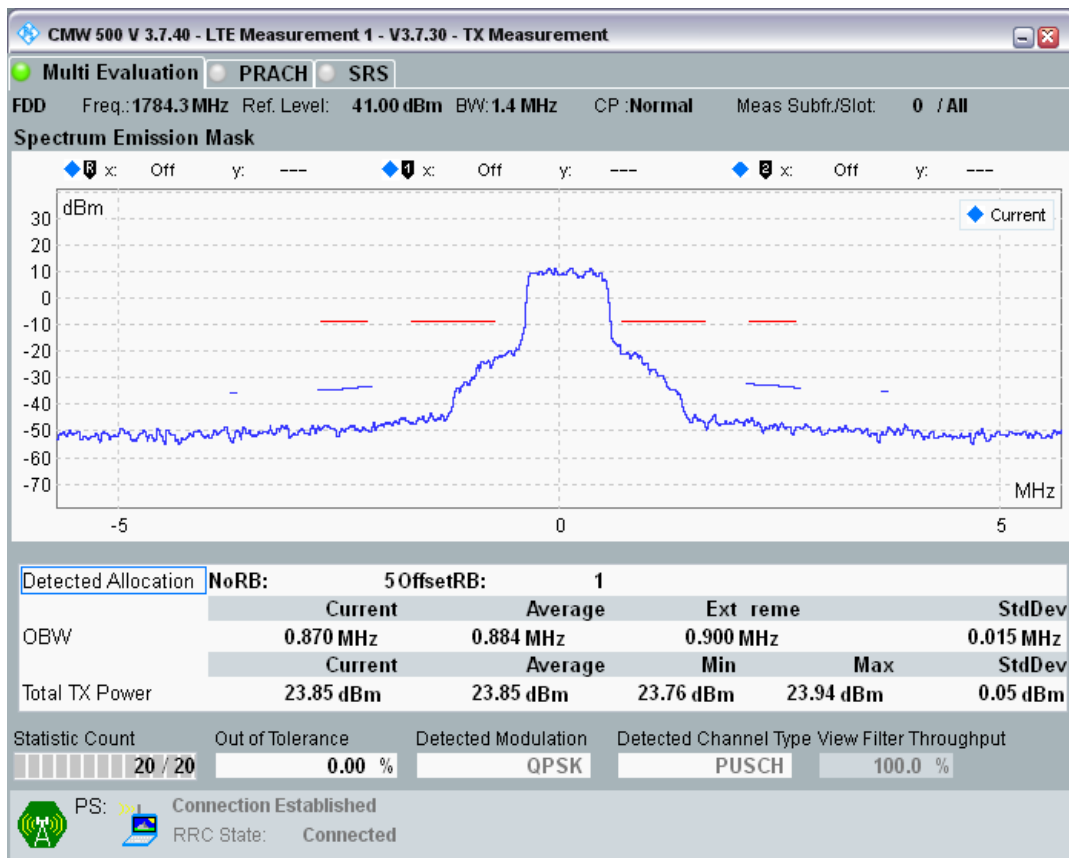

Band3 QPSK BW=1.4MHz Channel=19943 RB Size=5 Position=#Max

Band3 QPSK BW=1.4MHz Channel=19943 RB Size=6 Position=#0