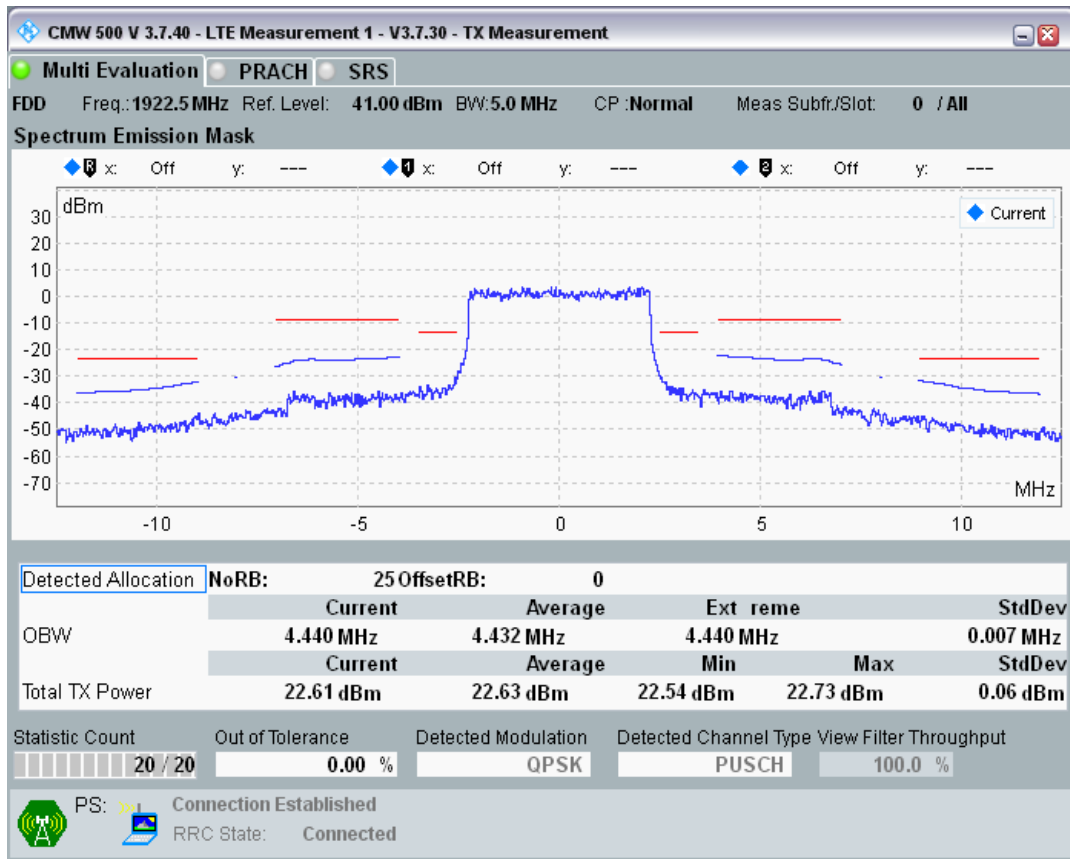

Band1 QPSK BW=5MHz Channel=18025 RB Size=25 Position=#0

Band1 QAM16 BW=5MHz Channel=18025 RB Size=8 Position=#0