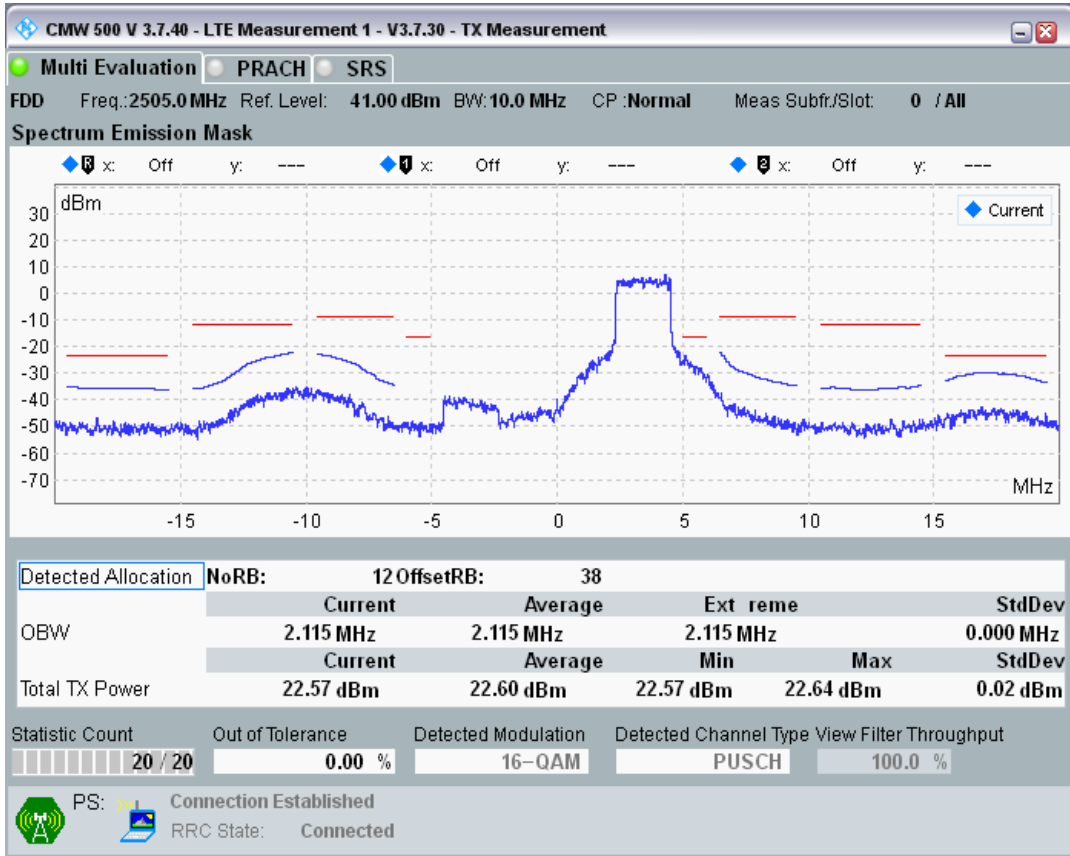

Band7 QAM16 BW=10MHz Channel=20800 RB Size=12 Position=#Max

Band7 QAM16 BW=10MHz Channel=20800 RB Size=50 Position=#0