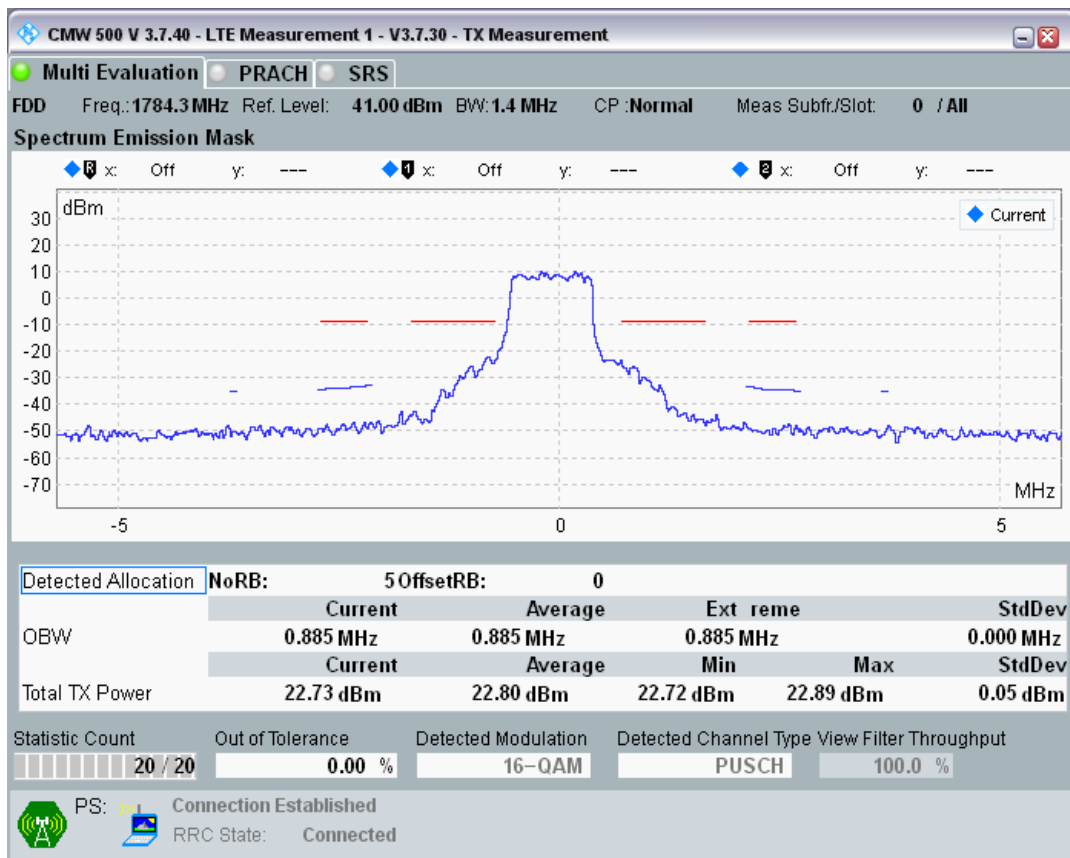

Band3 QPSK BW=1.4MHz Channel=19943 RB Size=5 Position=#0

Band3 QPSK BW=1.4MHz Channel=19943 RB Size=5 Position=#Max

Band3 QPSK BW=1.4MHz Channel=19943 RB Size=6 Position=#0

Band3 QAM16 BW=1.4MHz Channel=19943 RB Size=5 Position=#0