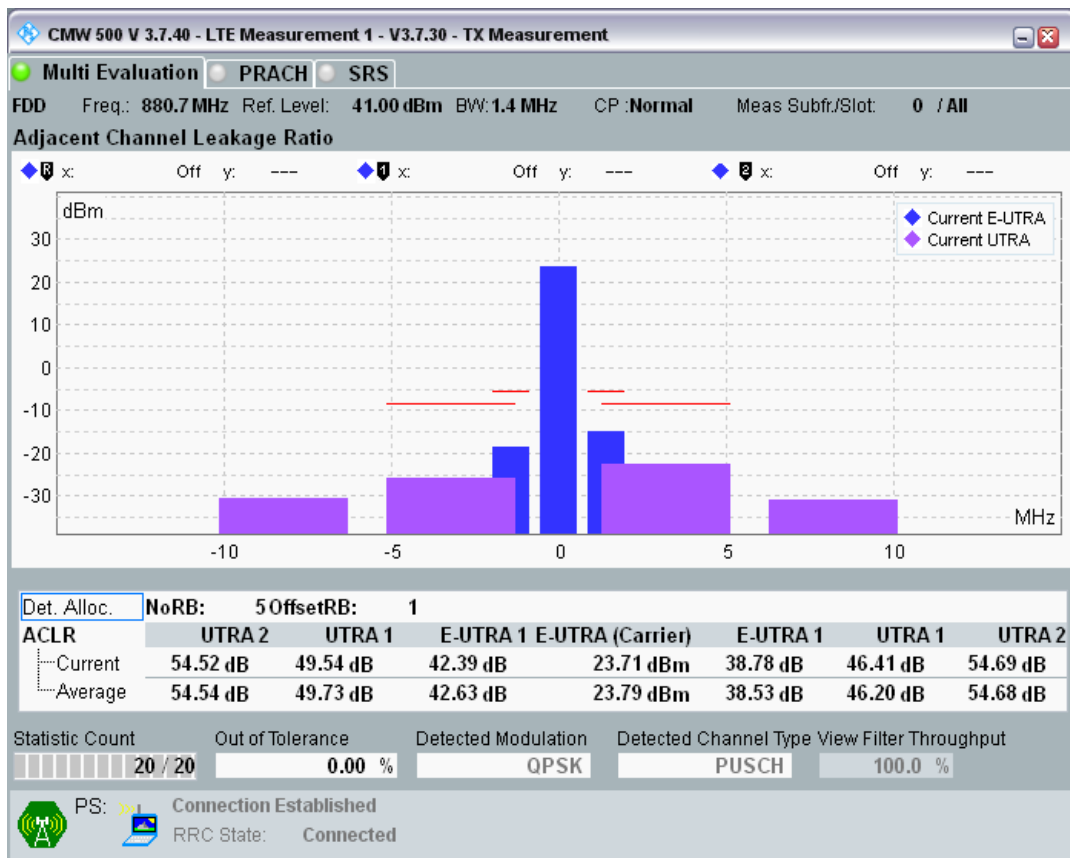

Band8 QPSK BW=1.4MHz Channel=21457 RB Size=5 Position=#Max

Band8 QPSK BW=1.4MHz Channel=21457 RB Size=6 Position=#0