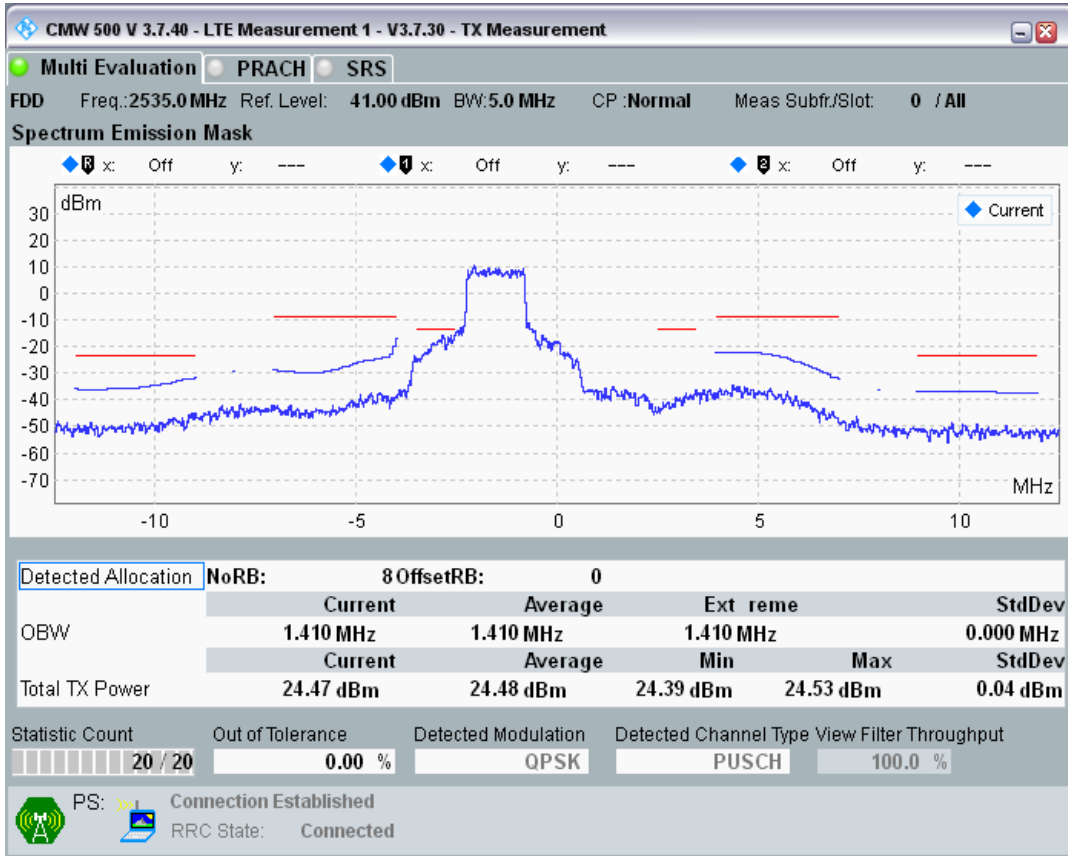

Band7 QPSK BW=5MHz Channel=21100 RB Size=8 Position=#0

Band7 QPSK BW=5MHz Channel=21100 RB Size=8 Position=#Max