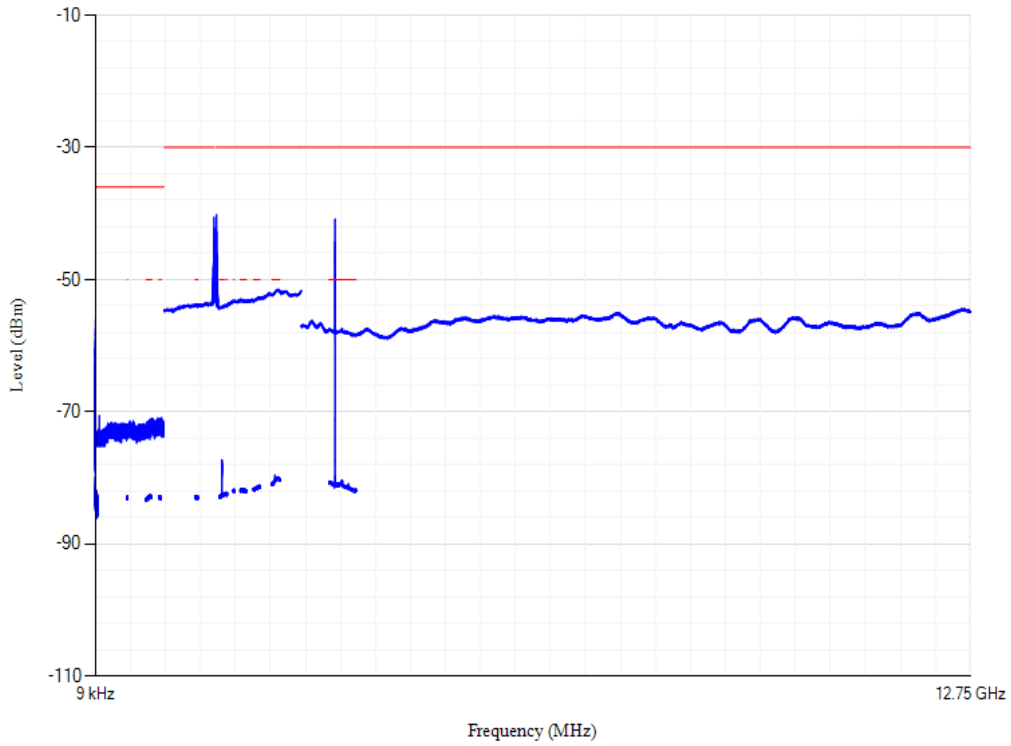

Conducted spurious emissions

Band3 QPSK BW=5MHz Channel=19225 RB Size=1 Position=#0

Conducted spurious emissions

Band3 QPSK BW=5MHz Channel=19575 RB Size=1 Position=#0

Conducted spurious emissions

Band3 QPSK BW=5MHz Channel=19925 RB Size=1 Position=#0