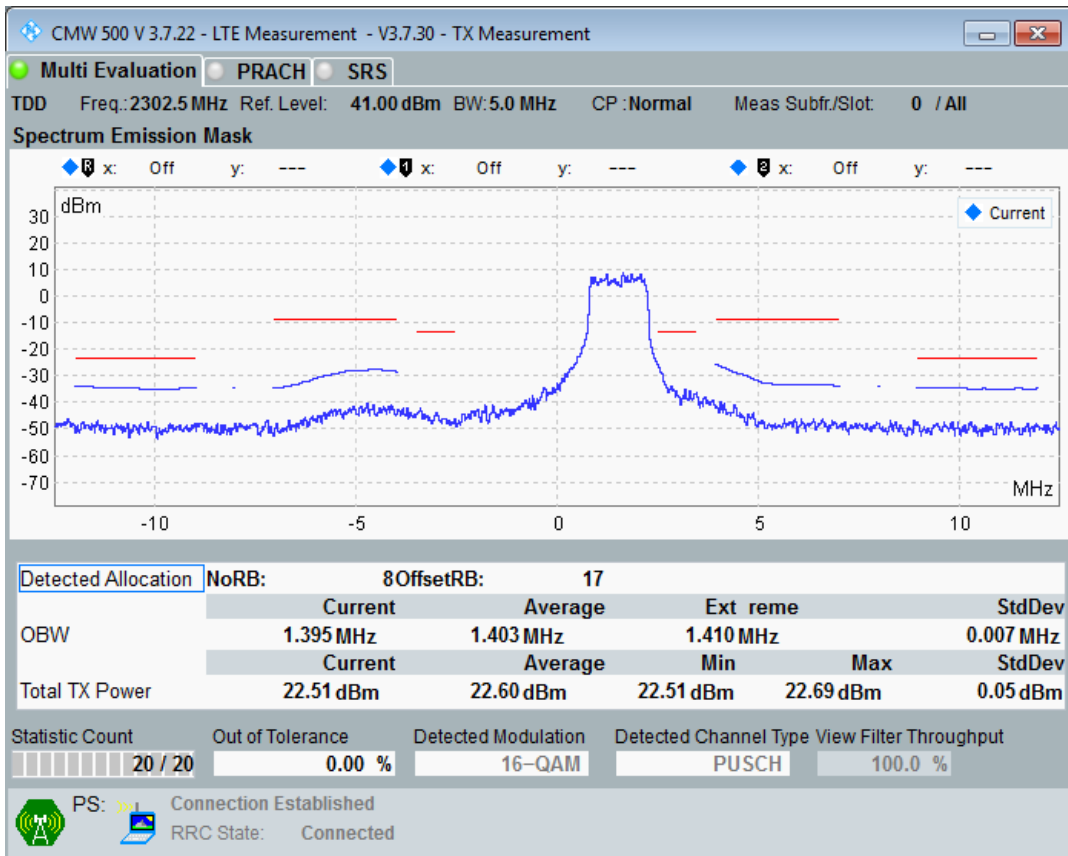

Band40 QPSK BW=10MHz Channel=39150 RB Size=12 Position=#Max

Band40 QAM16 BW=5MHz Channel=39625 RB Size=8 Position=#0

Band40 QAM16 BW=5MHz Channel=38675 RB Size=8 Position=#0

Band40 QAM16 BW=5MHz Channel=38675 RB Size=8 Position=#Max