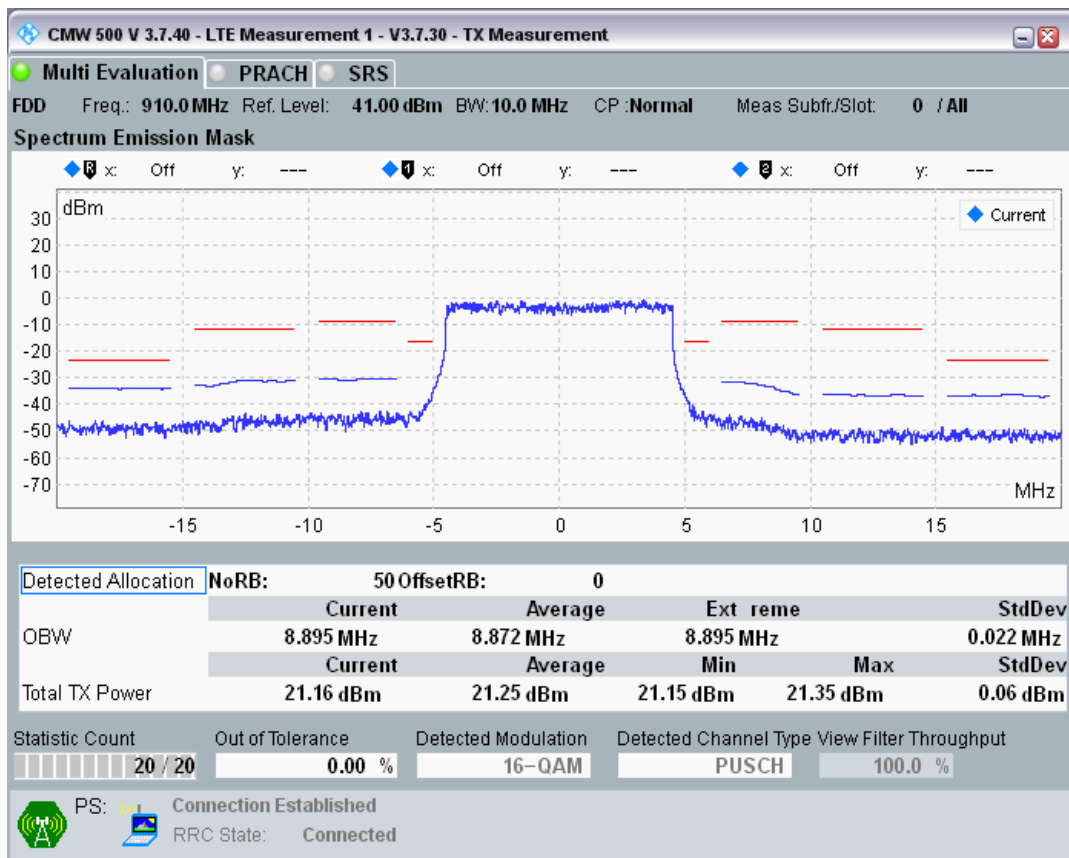

Clause 4.2.4 LTE Transmitter Spurious Emissions