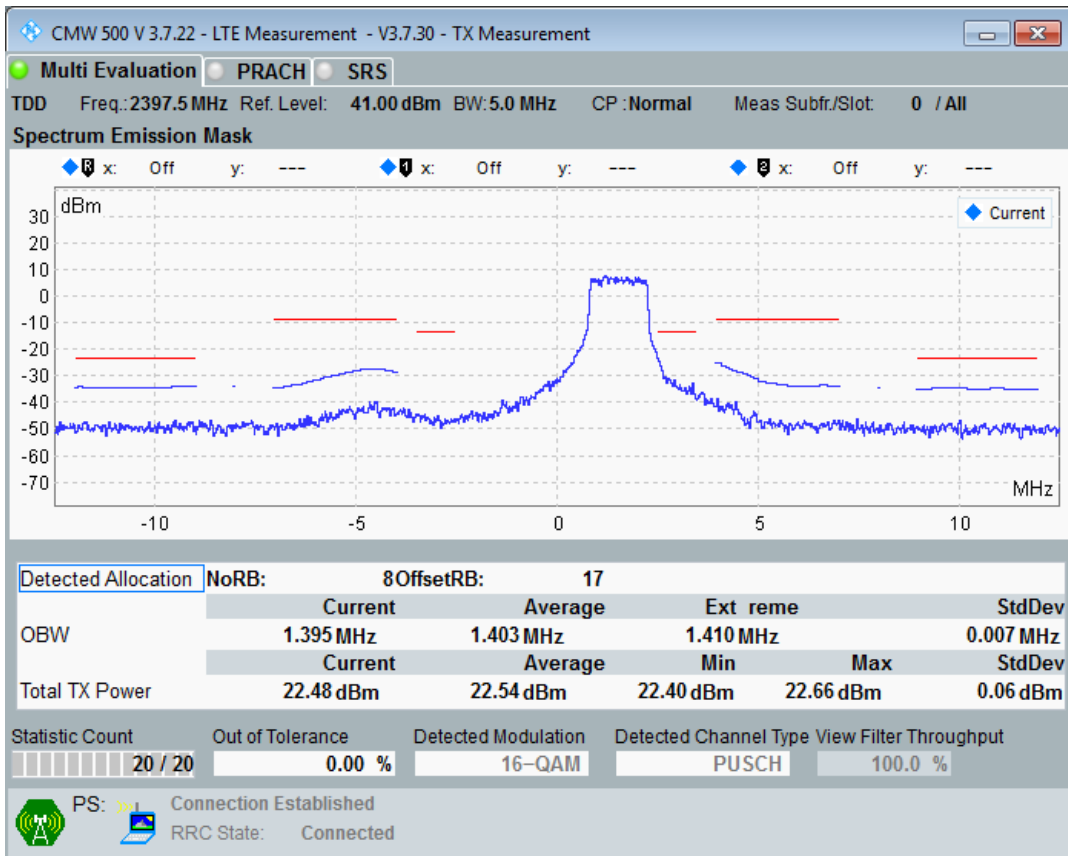

Band40 QAM16 BW=10MHz Channel=39600 RB Size=12 Position=#0

Band40 QPSK BW=10MHz Channel=38700 RB Size=12 Position=#Max

Band40 QPSK BW=10MHz Channel=38700 RB Size=50 Position=#0

Band40 QAM16 BW=5MHz Channel=39625 RB Size=8 Position=#Max