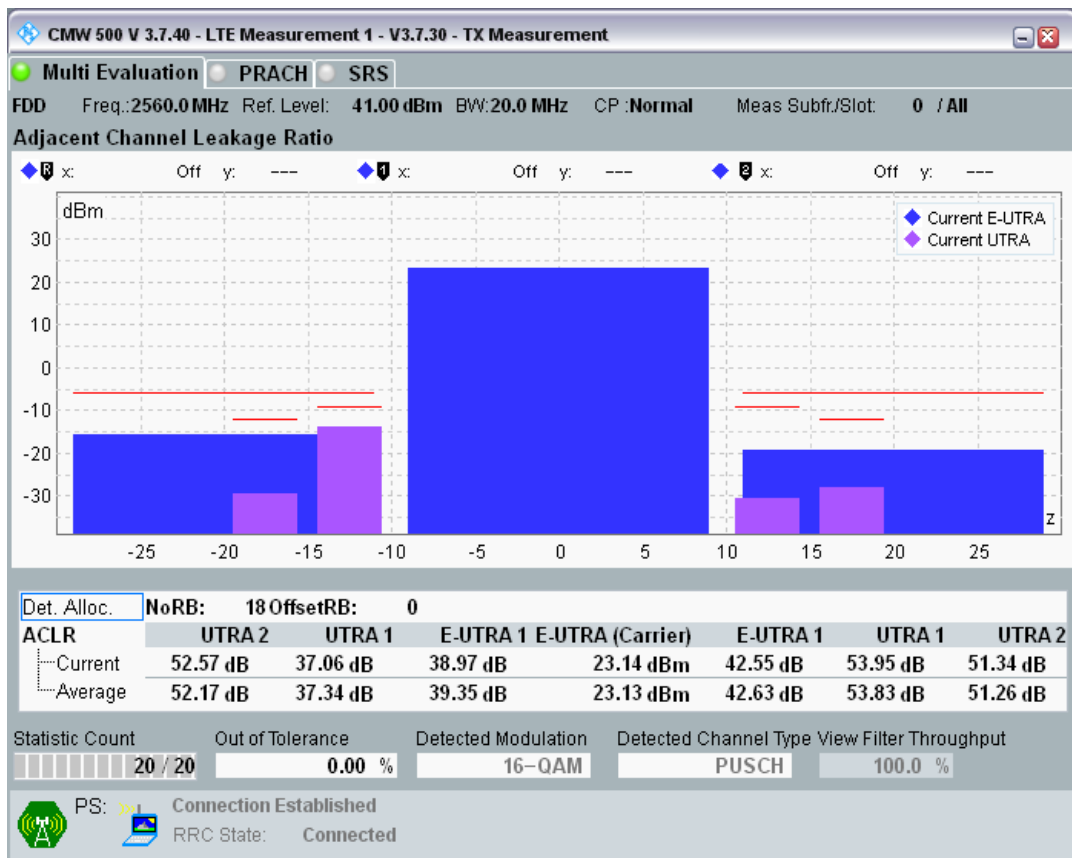

Band7 QAM16 BW=20MHz Channel=21350 RB Size=18 Position=#0

Band7 QAM16 BW=20MHz Channel=21350 RB Size=18 Position=#Max