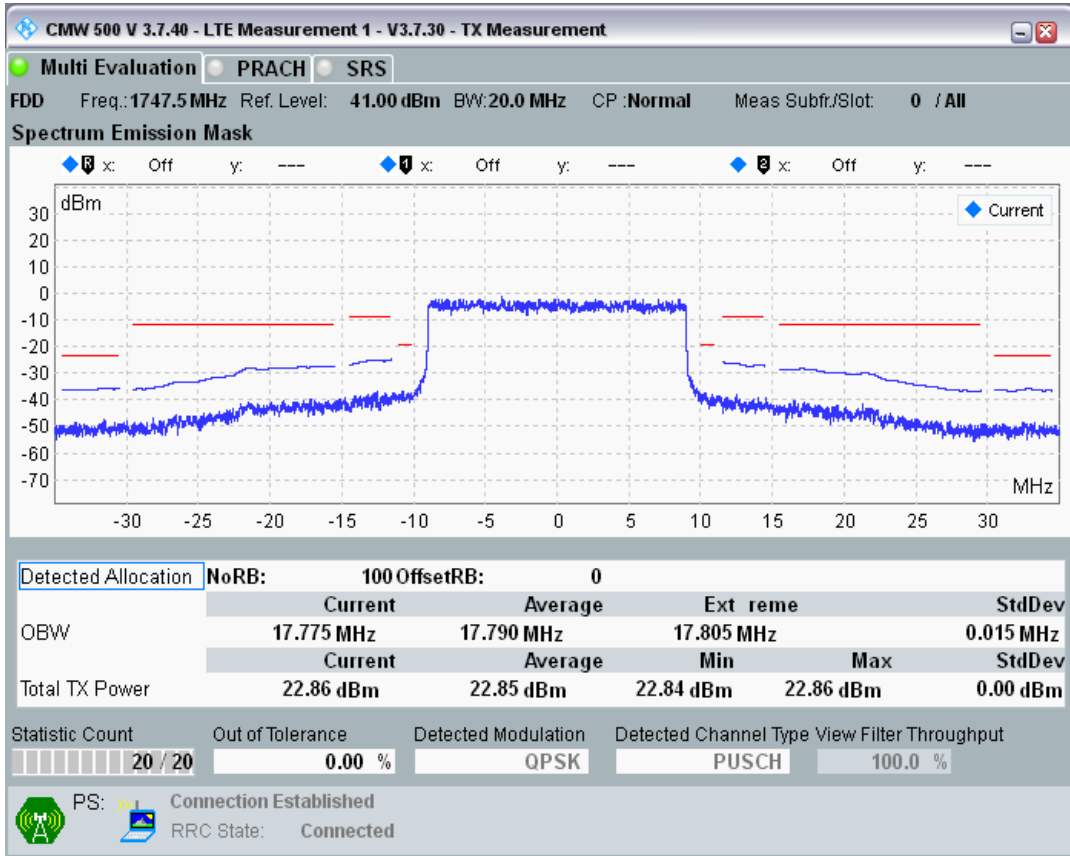

Band3 QPSK BW=20MHz Channel=19575 RB Size=100 Position=#0

Band3 QAM16 BW=20MHz Channel=19575 RB Size=18 Position=#0