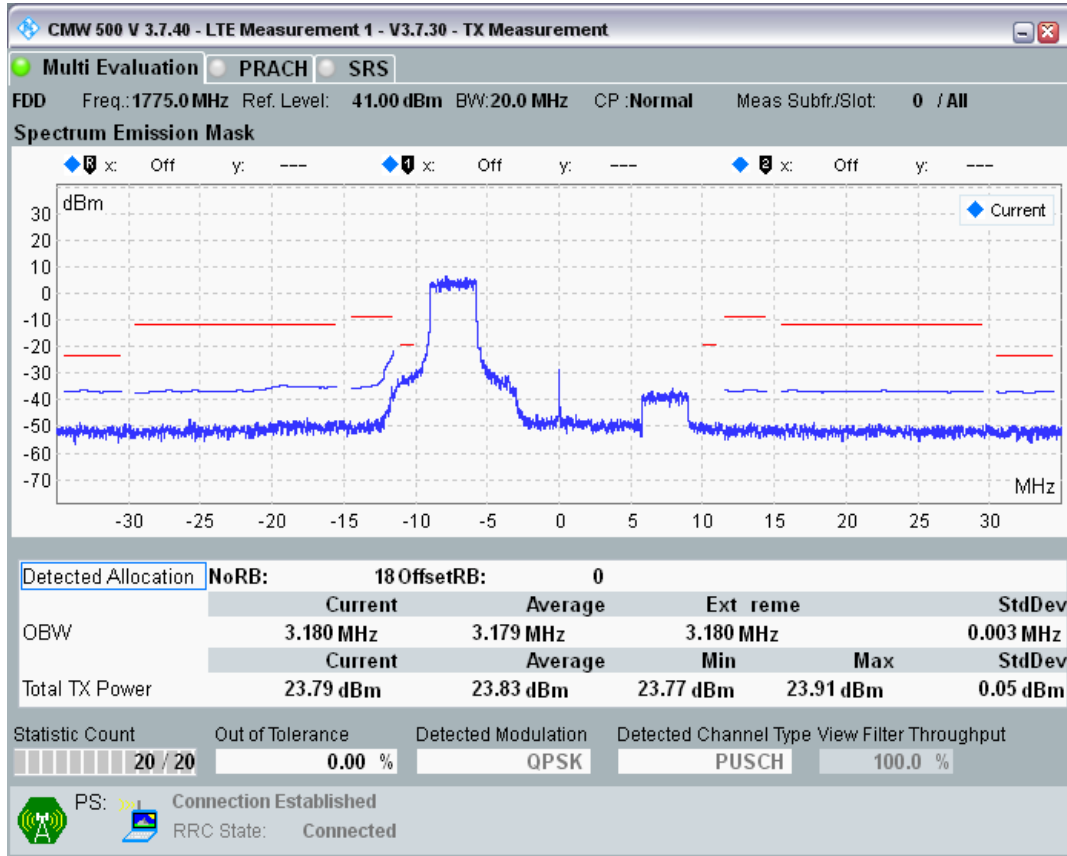

Band3 QPSK BW=20MHz Channel=19850 RB Size=18 Position=#0

Band3 QPSK BW=20MHz Channel=19850 RB Size=18 Position=#Max