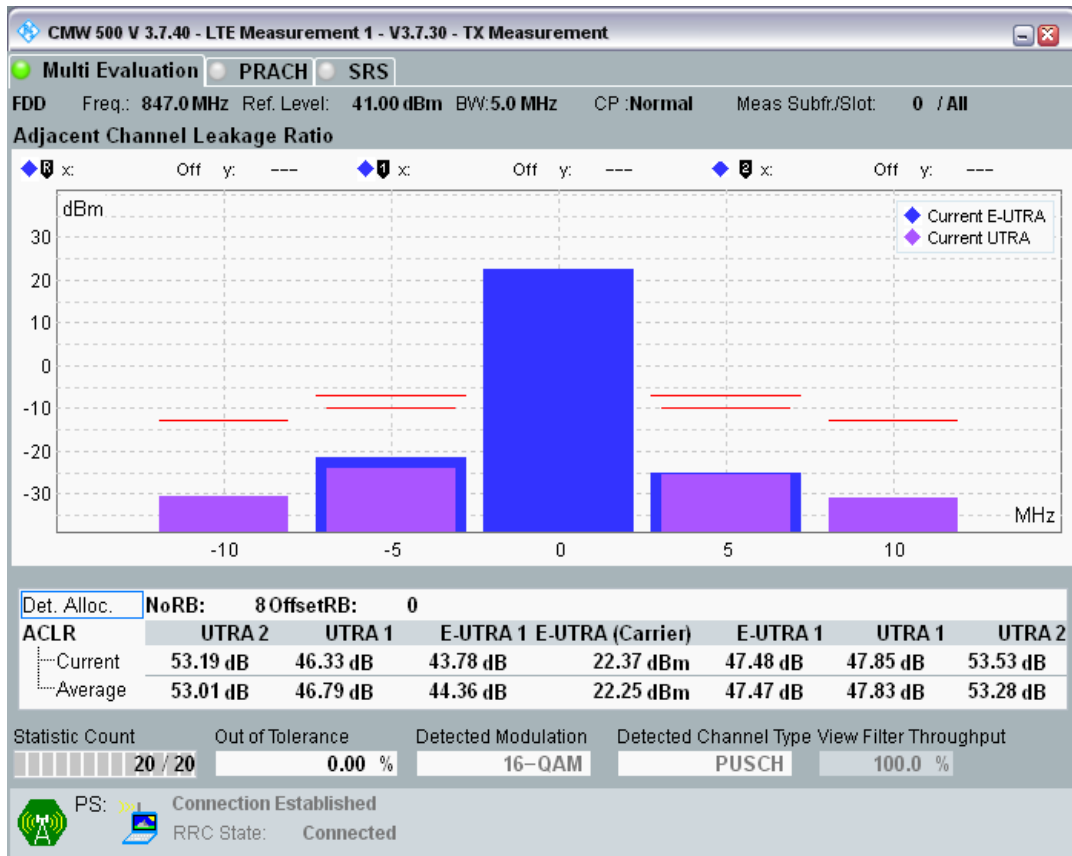

Band20 QPSK BW=5MHz Channel=24300 RB Size=8 Position=#0

Band20 QPSK BW=5MHz Channel=24300 RB Size=8 Position=#Max

Band20 QPSK BW=5MHz Channel=24300 RB Size=25 Position=#0

Band20 QAM16 BW=5MHz Channel=24300 RB Size=8 Position=#0