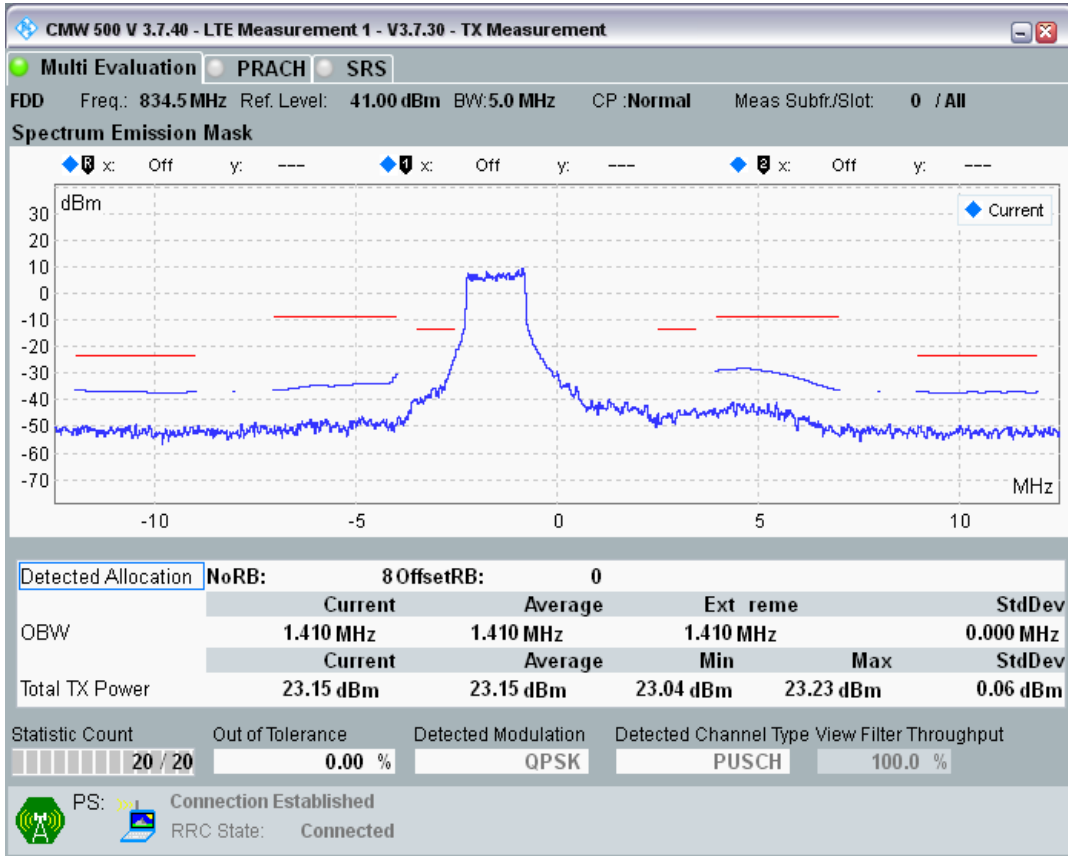

Band1 QAM16 BW=20MHz Channel=18500 RB Size=18 Position=#Max

Band1 QAM16 BW=20MHz Channel=18500 RB Size=100 Position=#0

Band20 QPSK BW=5MHz Channel=24175 RB Size=8 Position=#0

Band20 QPSK BW=5MHz Channel=24175 RB Size=8 Position=#Max