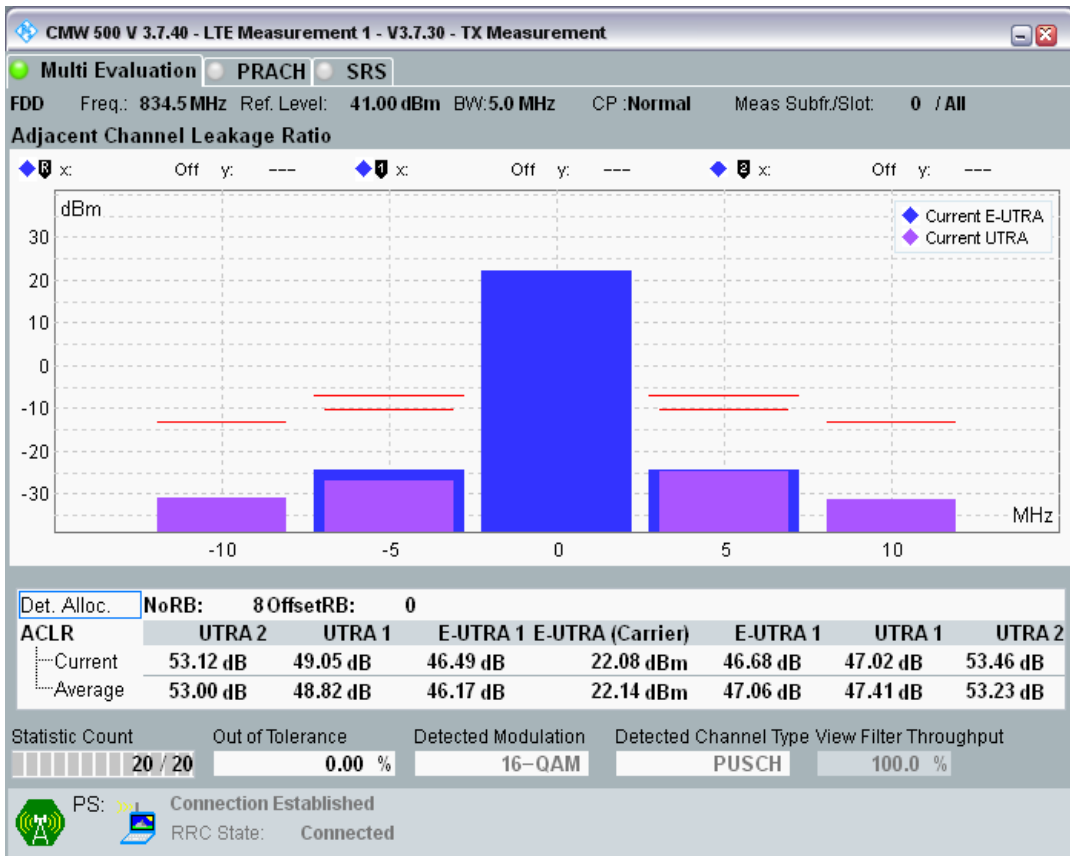

Band20 QAM16 BW=5MHz Channel=24175 RB Size=8 Position=#0

Band20 QAM16 BW=5MHz Channel=24175 RB Size=8 Position=#Max