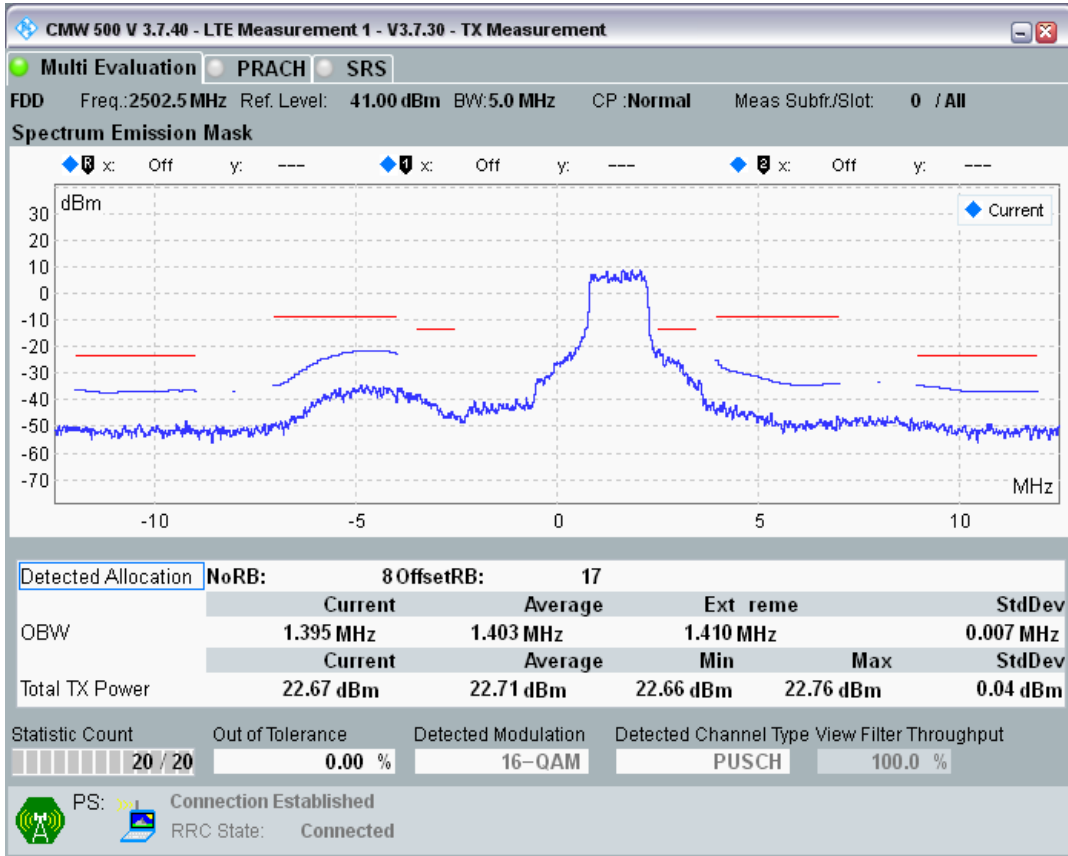

Band7 QAM16 BW=5MHz Channel=20775 RB Size=8 Position=#Max

Band7 QAM16 BW=5MHz Channel=20775 RB Size=25 Position=#0