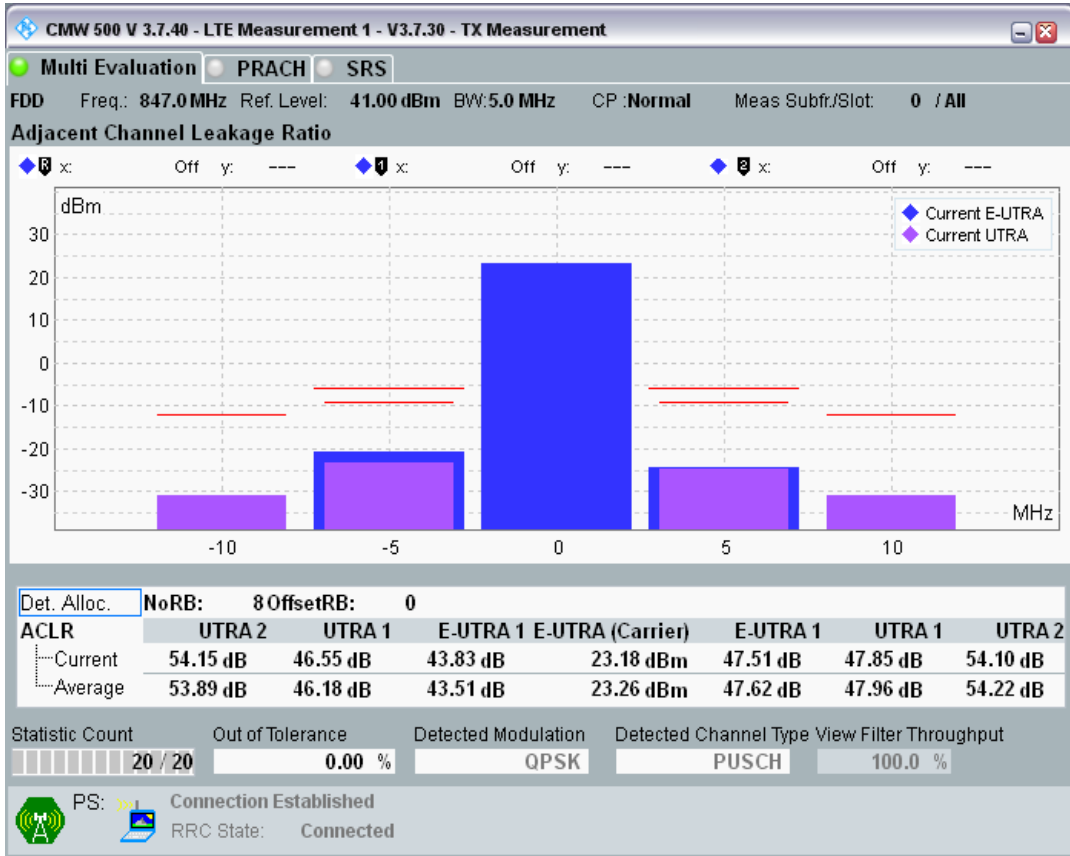

Band20 QPSK BW=5MHz Channel=24300 RB Size=8 Position=#0

Band20 QPSK BW=5MHz Channel=24300 RB Size=8 Position=#Max