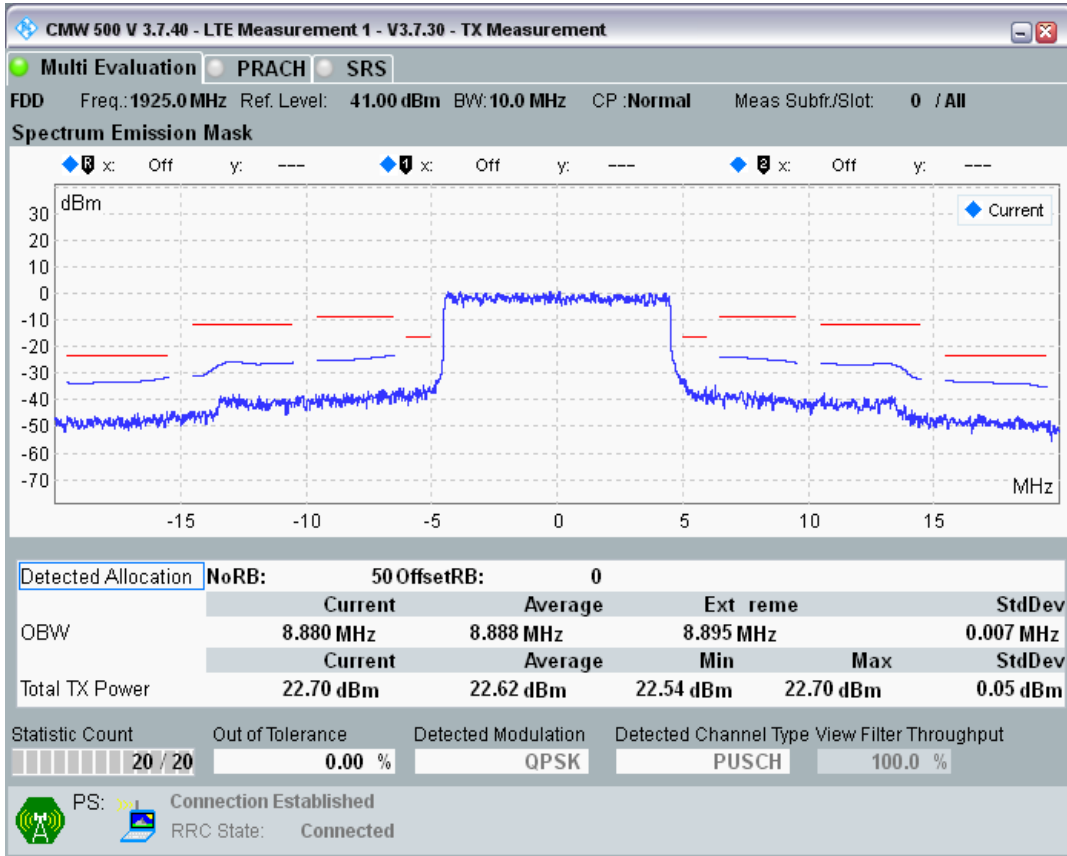

Band1 QPSK BW=10MHz Channel=18050 RB Size=50 Position=#0

Band1 QAM16 BW=10MHz Channel=18050 RB Size=12 Position=#0