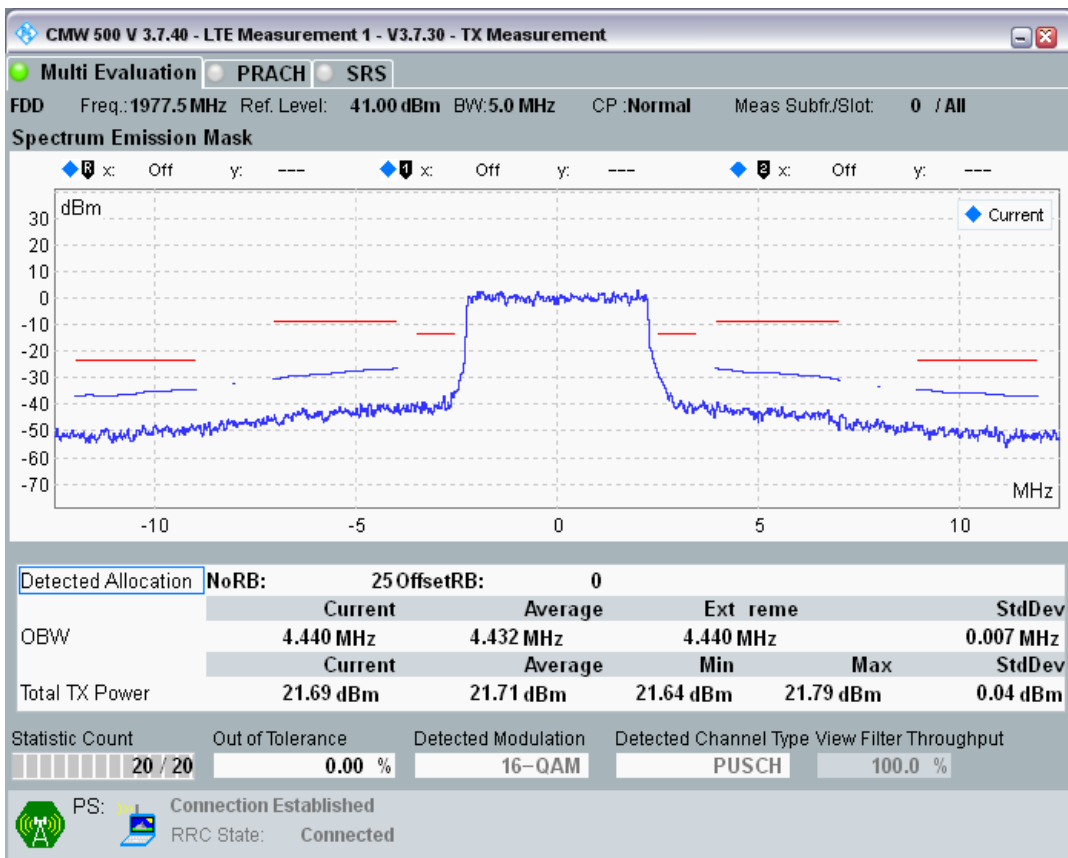

Band1 QAM16 BW=5MHz Channel=18575 RB Size=25 Position=#0

Band1 QPSK BW=10MHz Channel=18050 RB Size=12 Position=#0