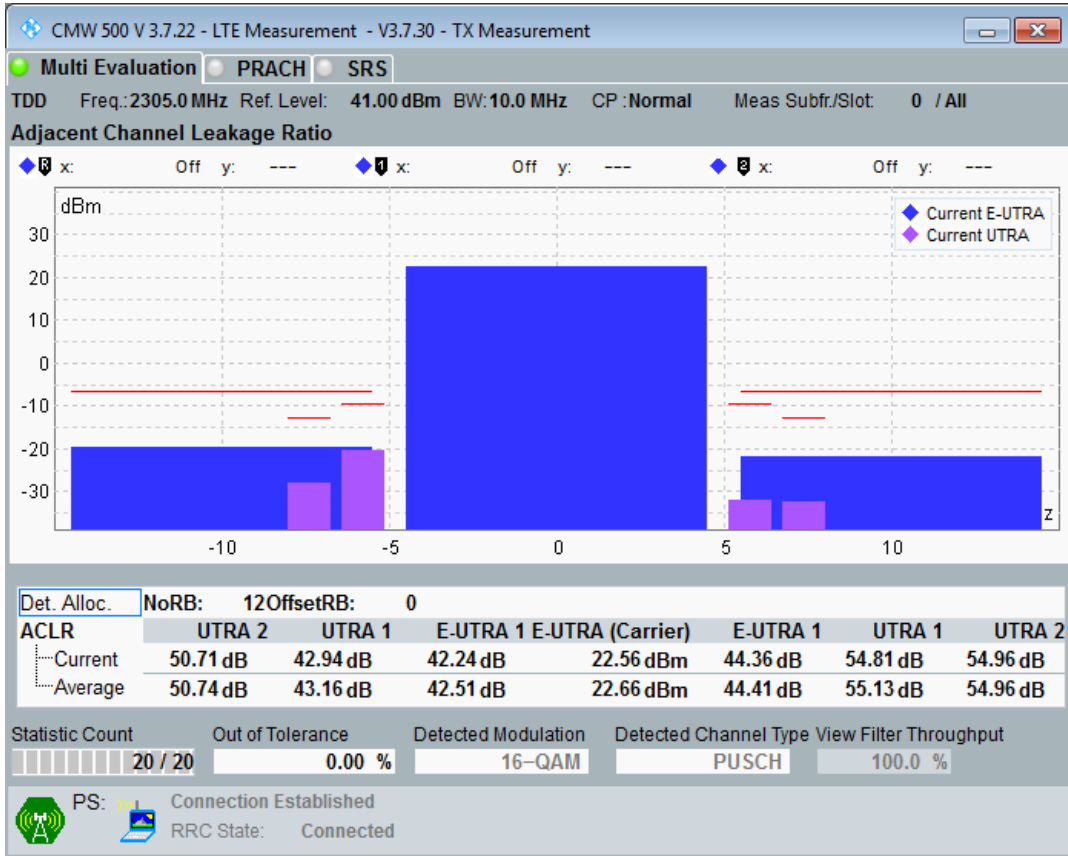

Band40 QAM16 BW=10MHz Channel=38700 RB Size=12 Position=#0

Band40 QAM16 BW=10MHz Channel=38700 RB Size=50 Position=#0