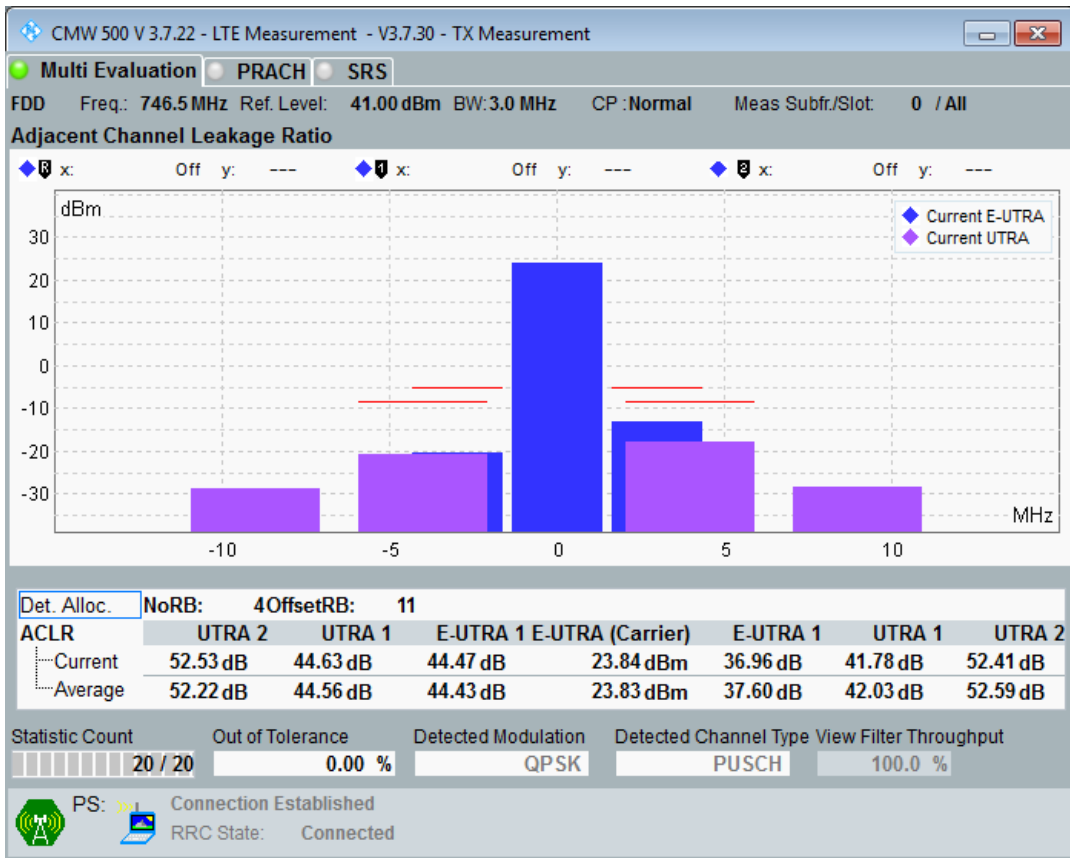

Band28 QPSK BW=3MHz Channel=27645 RB Size=4 Position=#Max

Band28 QPSK BW=3MHz Channel=27645 RB Size=15 Position=#0