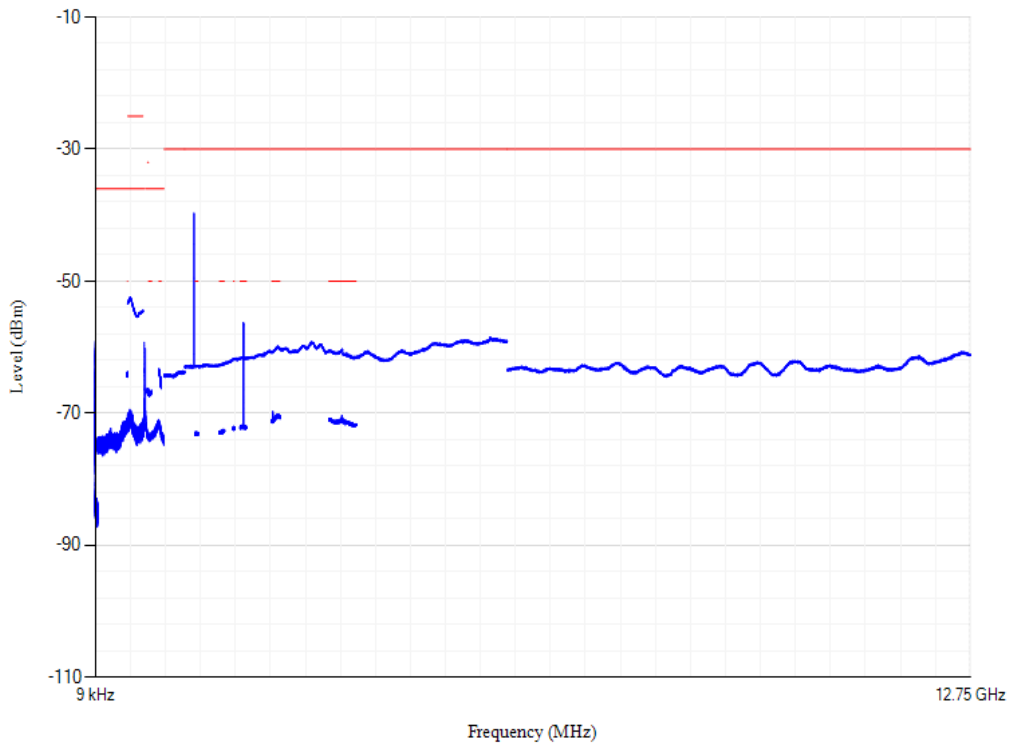

Conducted spurious emissions

Band28 QPSK BW=5MHz Channel=27235 RB Size=1 Position=#0