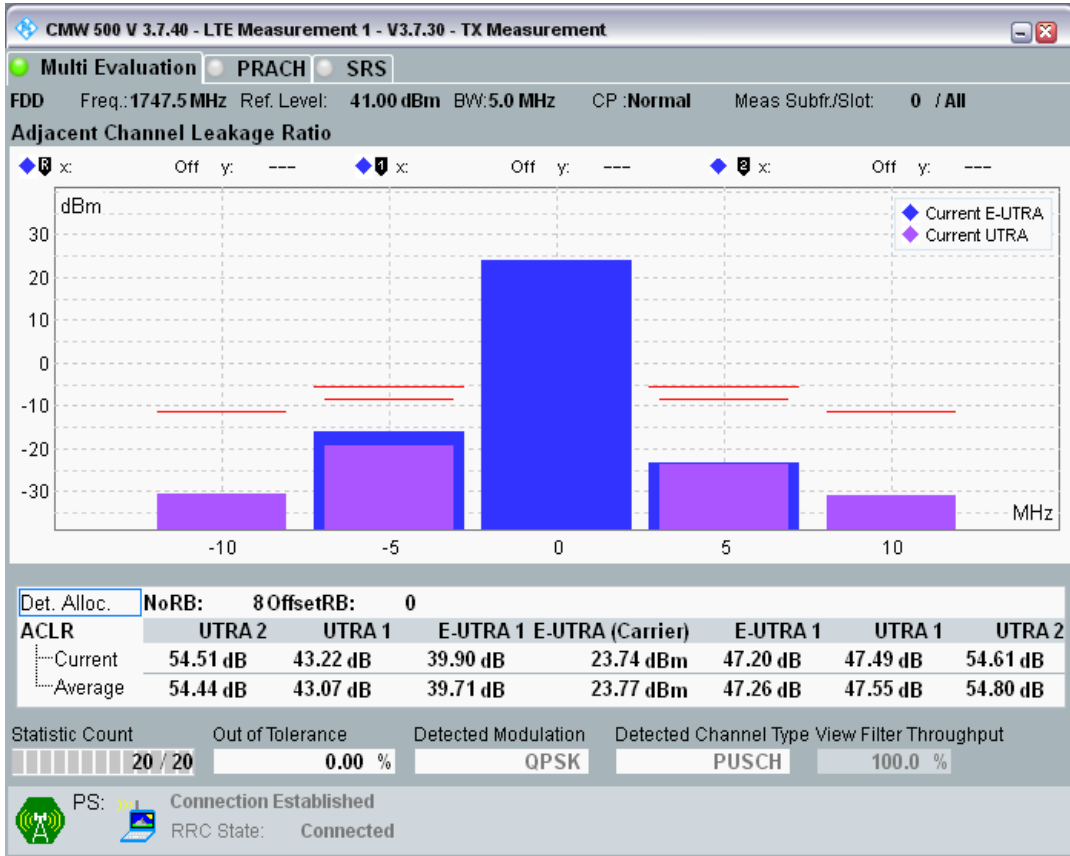

Band3 QPSK BW=5MHz Channel=19575 RB Size=8 Position=#0

Band3 QPSK BW=5MHz Channel=19575 RB Size=8 Position=#Max