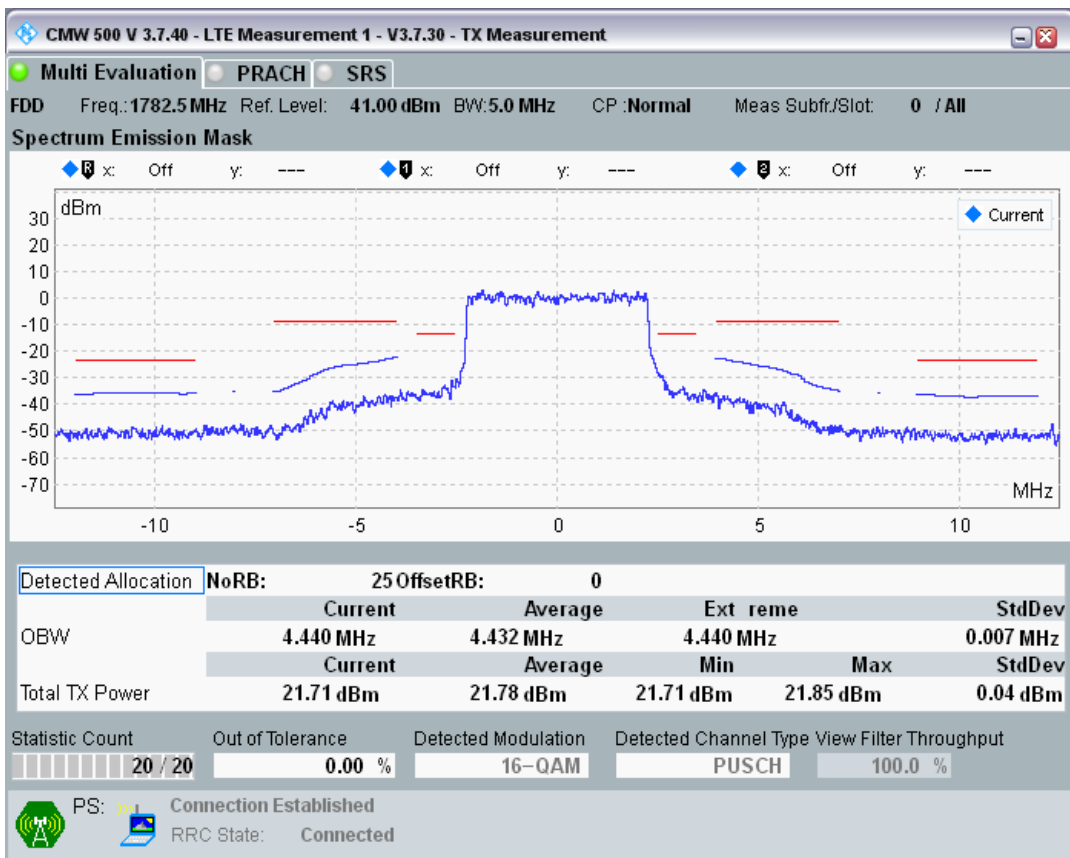

Band3 QPSK BW=5MHz Channel=19925 RB Size=25 Position=#0

Band3 QAM16 BW=5MHz Channel=19925 RB Size=8 Position=#0

Band3 QAM16 BW=5MHz Channel=19925 RB Size=8 Position=#Max

Band3 QAM16 BW=5MHz Channel=19925 RB Size=25 Position=#0