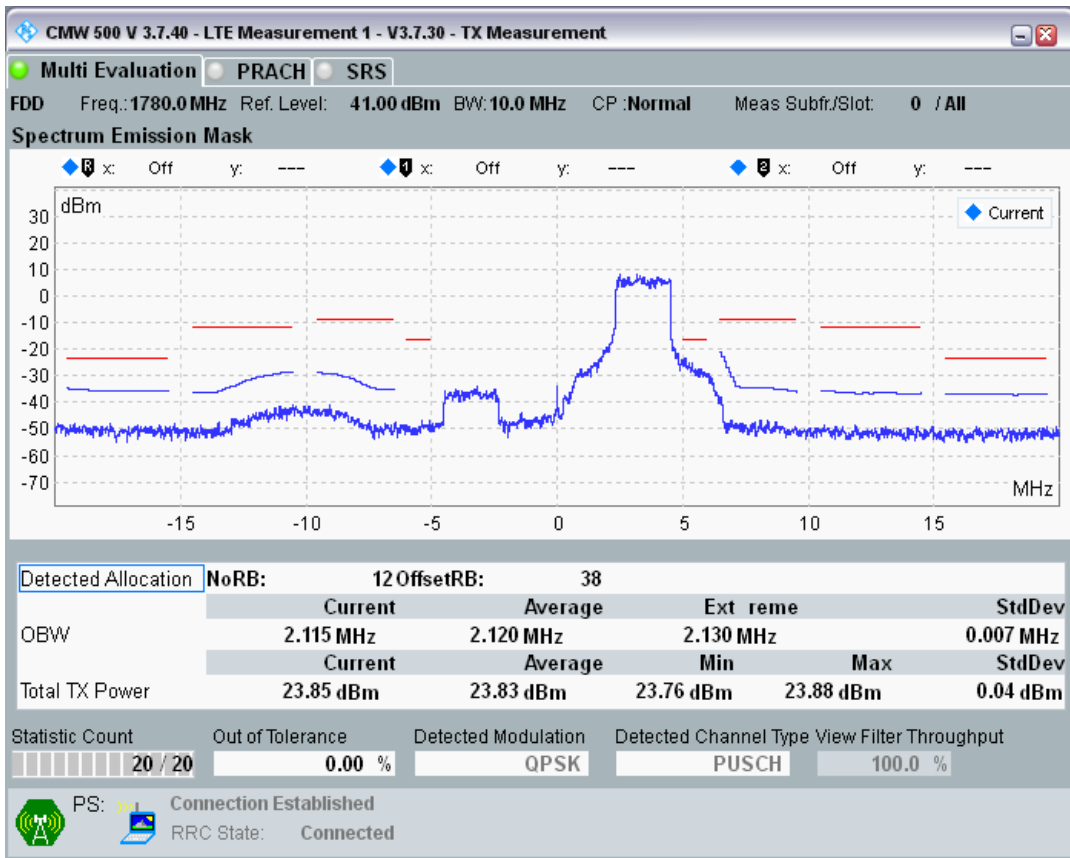

Band3 QPSK BW=10MHz Channel=19900 RB Size=12 Position=#Max

Band3 QPSK BW=10MHz Channel=19900 RB Size=50 Position=#0