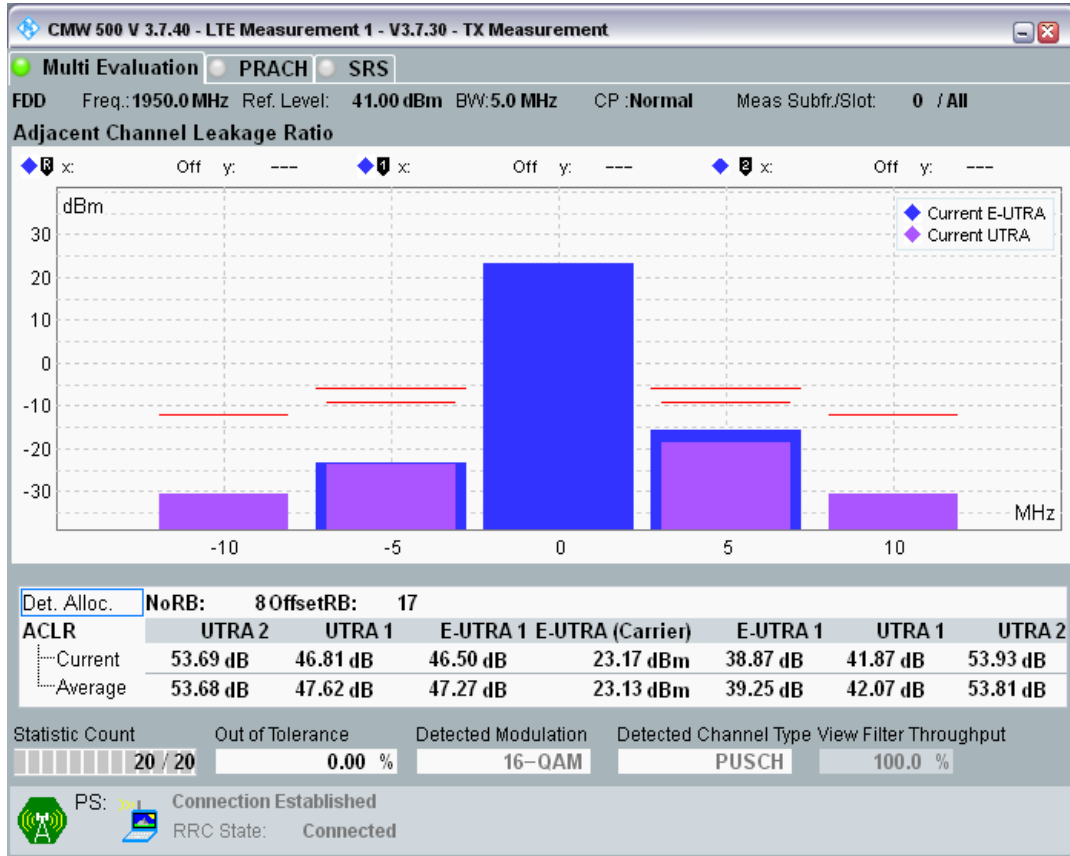

Band1 QAM16 BW=5MHz Channel=18300 RB Size=8 Position=#Max

Band1 QAM16 BW=5MHz Channel=18300 RB Size=25 Position=#0