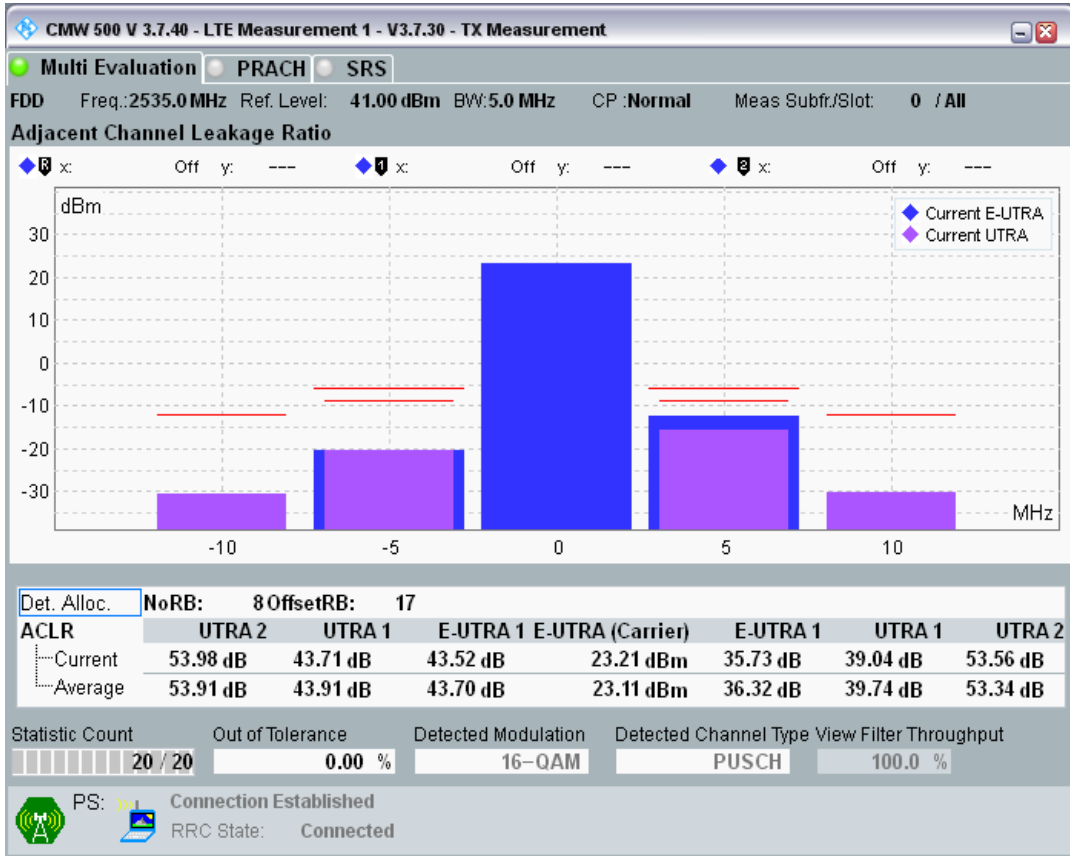

Band7 QAM16 BW=5MHz Channel=21100 RB Size=8 Position=#Max

Band7 QAM16 BW=5MHz Channel=21100 RB Size=25 Position=#0