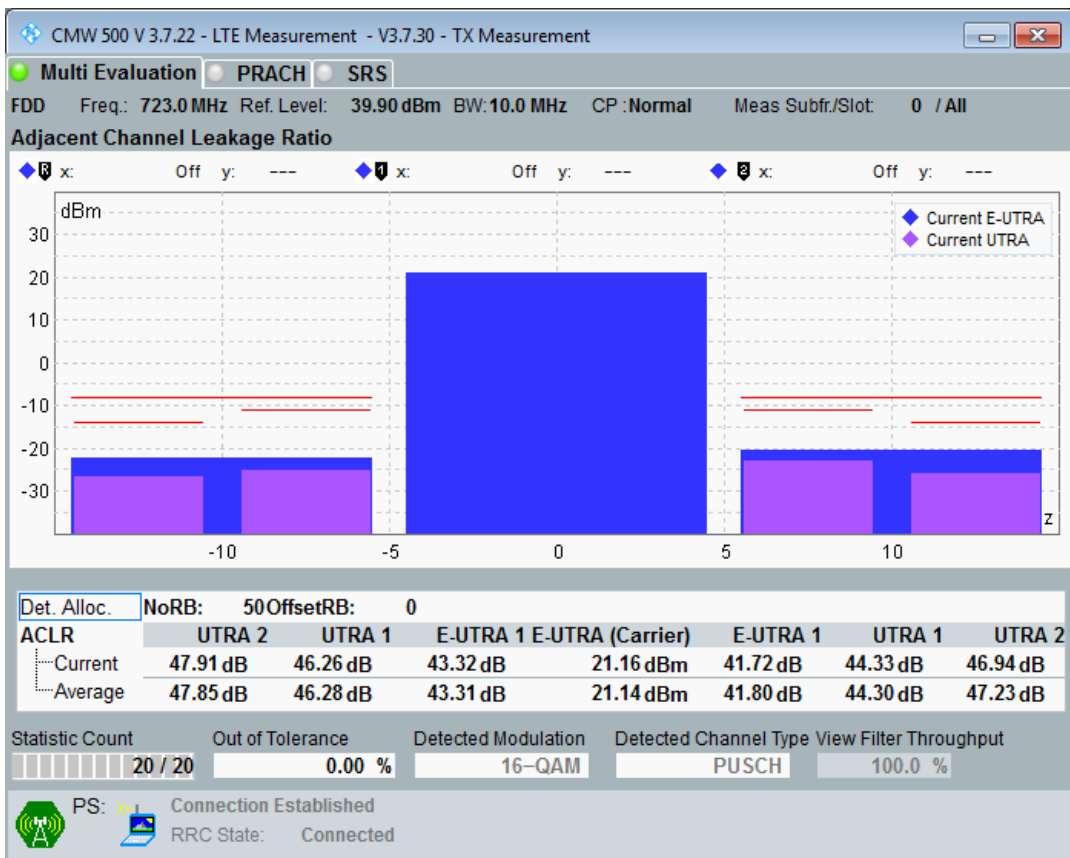

Band28 QPSK BW=10MHz Channel=27410 RB Size=50 Position=#0

Band28 QAM16 BW=10MHz Channel=27410 RB Size=12 Position=#0

Band28 QAM16 BW=10MHz Channel=27410 RB Size=12 Position=#Max

Band28 QAM16 BW=10MHz Channel=27410 RB Size=50 Position=#0