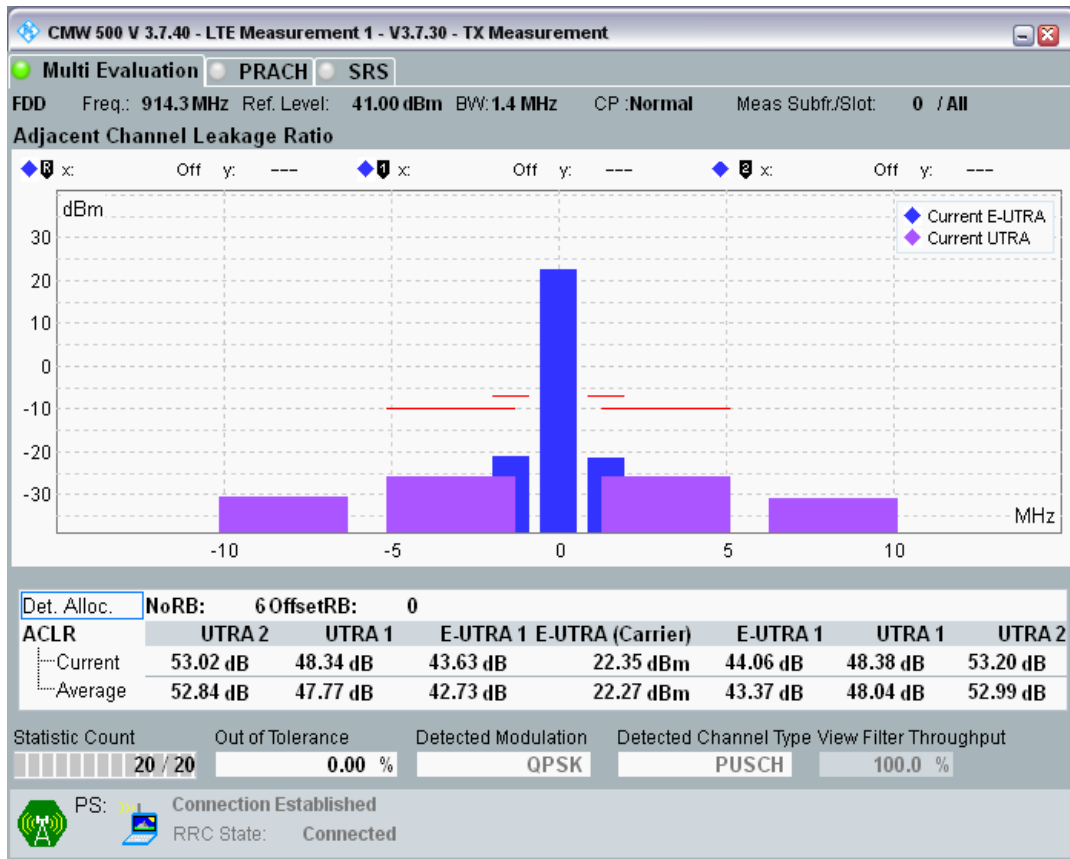

Band8 QPSK BW=1.4MHz Channel=21793 RB Size=5 Position=#0

Band8 QPSK BW=1.4MHz Channel=21793 RB Size=5 Position=#Max

Band8 QPSK BW=1.4MHz Channel=21793 RB Size=6 Position=#0

Band8 QAM16 BW=1.4MHz Channel=21793 RB Size=5 Position=#0