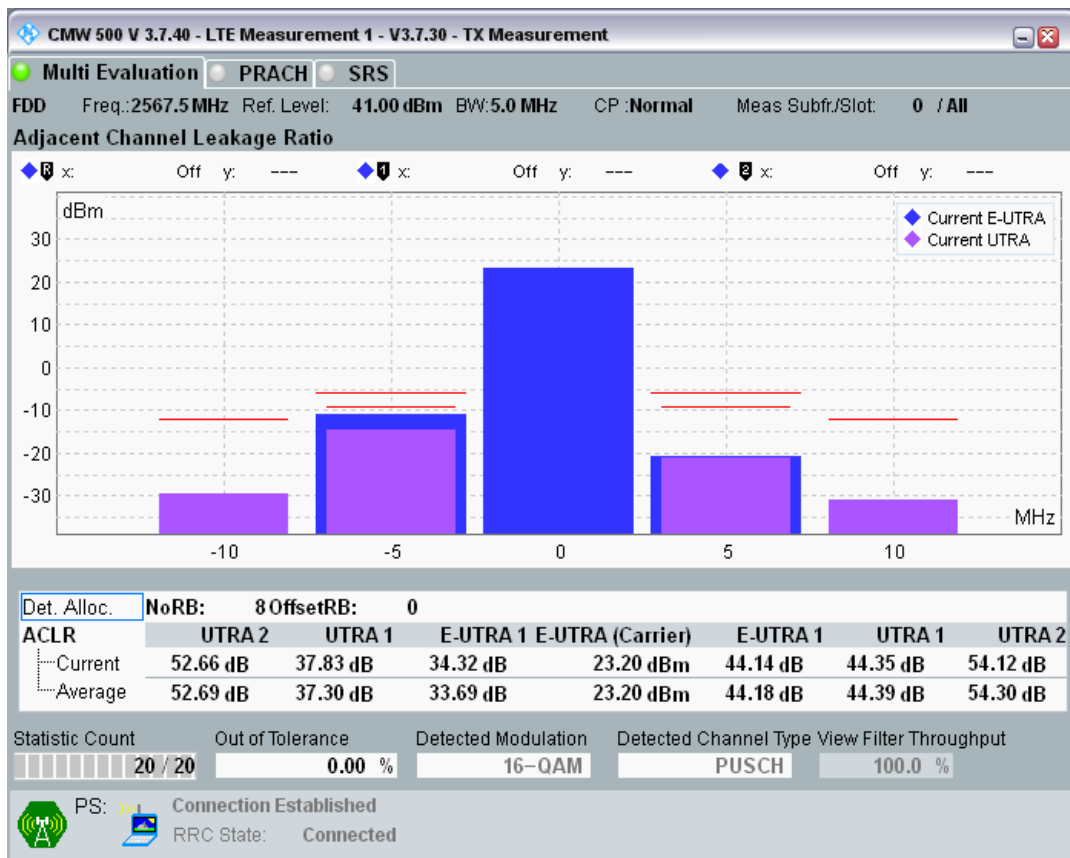

Band7 QAM16 BW=5MHz Channel=21425 RB Size=8 Position=#0

Band7 QAM16 BW=5MHz Channel=21425 RB Size=8 Position=#Max