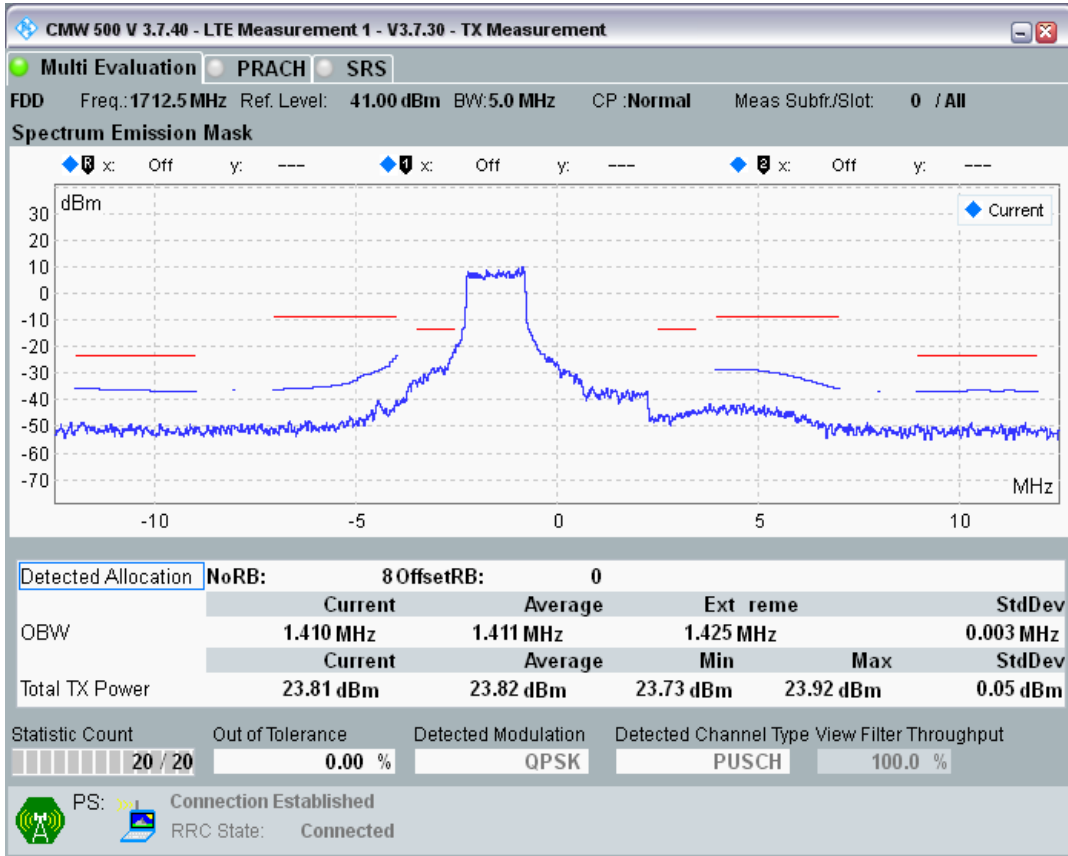

Band3 QPSK BW=5MHz Channel=19225 RB Size=8 Position=#0

Band3 QPSK BW=5MHz Channel=19225 RB Size=8 Position=#Max