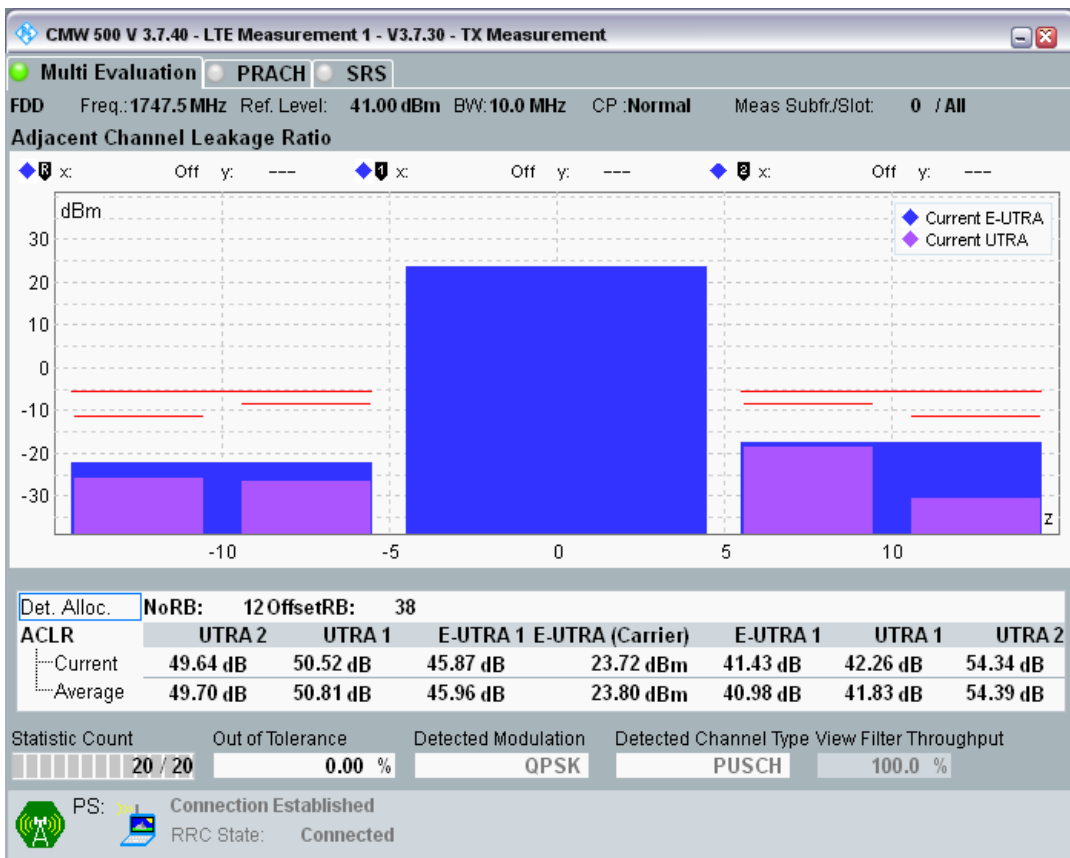

Band3 QPSK BW=10MHz Channel=19575 RB Size=50 Position=#0

Band3 QAM16 BW=10MHz Channel=19575 RB Size=12 Position=#0

Band3 QAM16 BW=10MHz Channel=19575 RB Size=12 Position=#Max

Band3 QAM16 BW=10MHz Channel=19575 RB Size=50 Position=#0