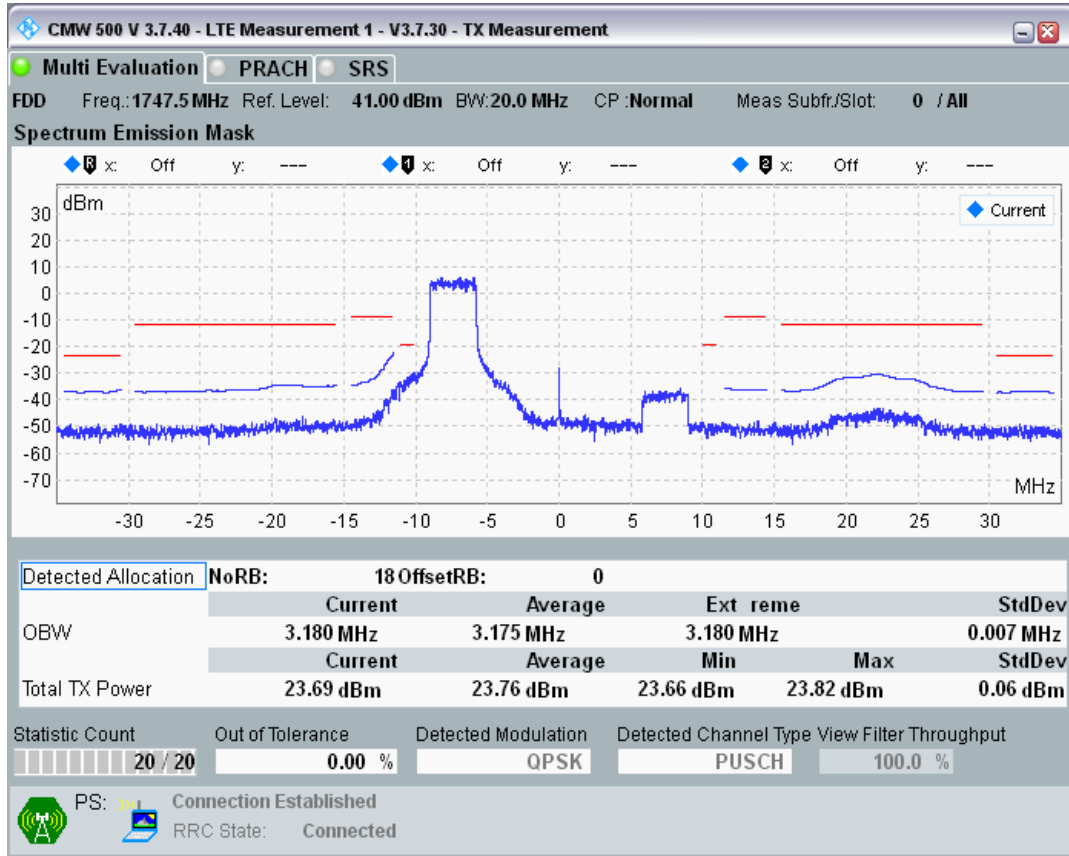

Band3 QPSK BW=20MHz Channel=19575 RB Size=18 Position=#0

Band3 QPSK BW=20MHz Channel=19575 RB Size=18 Position=#Max