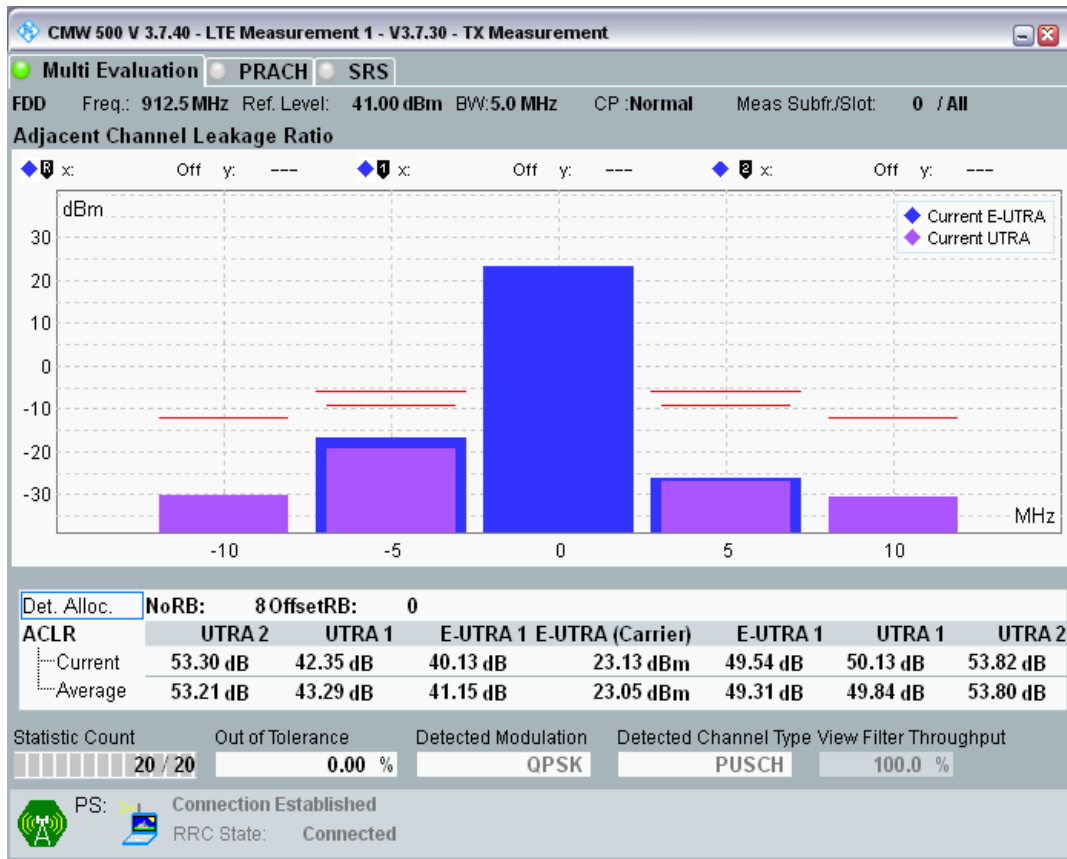

Band8 QAM16 BW=5MHz Channel=21625 RB Size=8 Position=#Max

Band8 QAM16 BW=5MHz Channel=21625 RB Size=25 Position=#0

Band8 QPSK BW=5MHz Channel=21775 RB Size=8 Position=#0

Band8 QPSK BW=5MHz Channel=21775 RB Size=8 Position=#Max