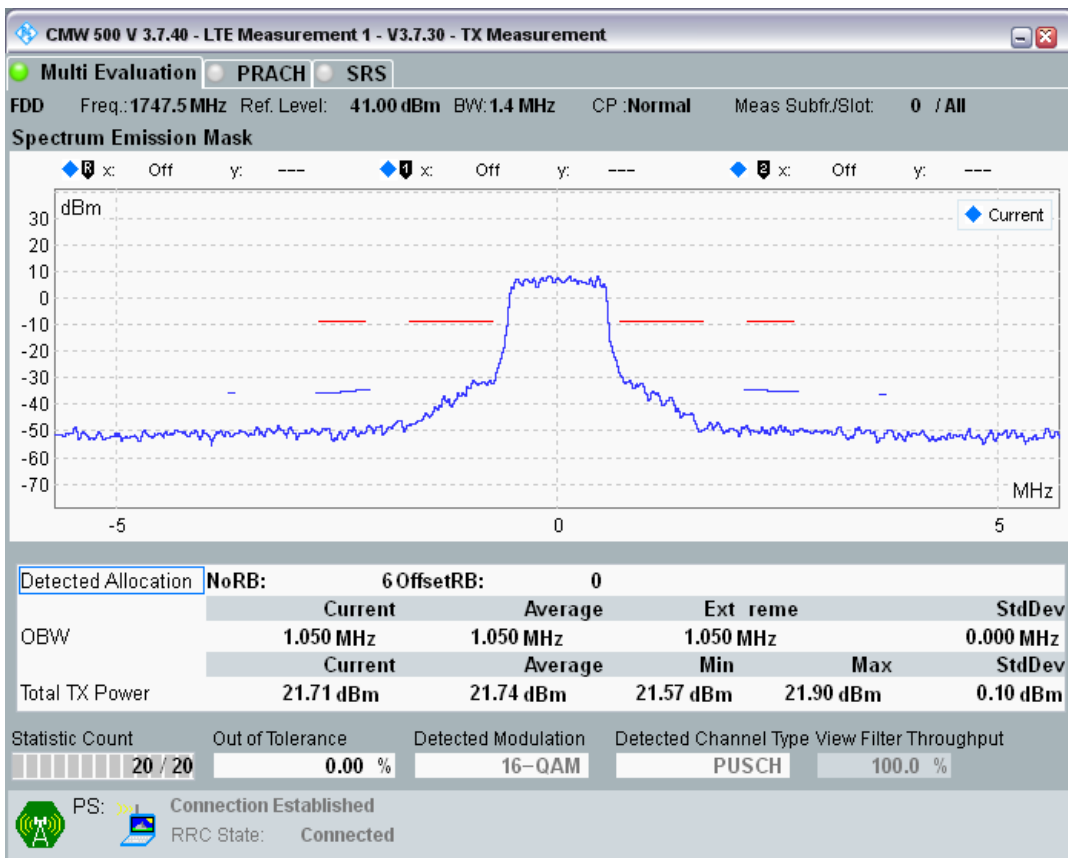

Band3 QPSK BW=1.4MHz Channel=19575 RB Size=6 Position=#0

Band3 QAM16 BW=1.4MHz Channel=19575 RB Size=5 Position=#0

Band3 QAM16 BW=1.4MHz Channel=19575 RB Size=5 Position=#Max

Band3 QAM16 BW=1.4MHz Channel=19575 RB Size=6 Position=#0