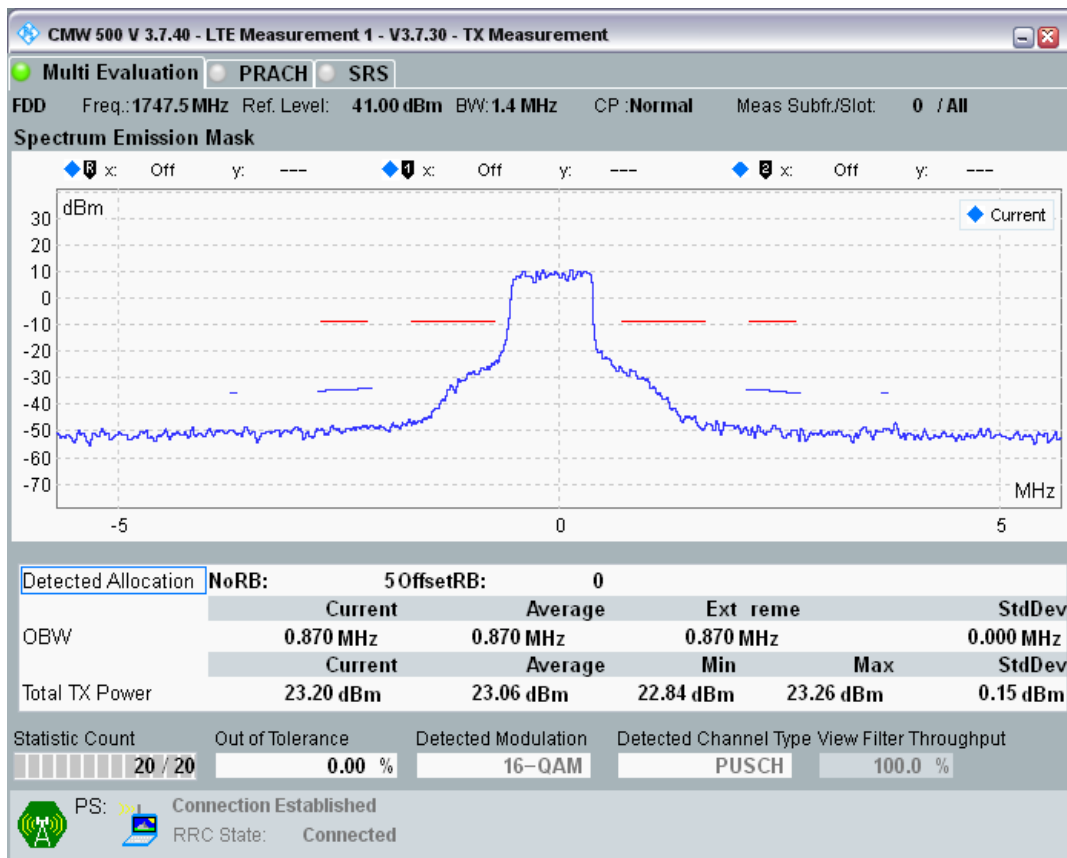

Band3 QAM16 BW=1.4MHz Channel=19575 RB Size=5 Position=#0

Band3 QAM16 BW=1.4MHz Channel=19575 RB Size=5 Position=#Max