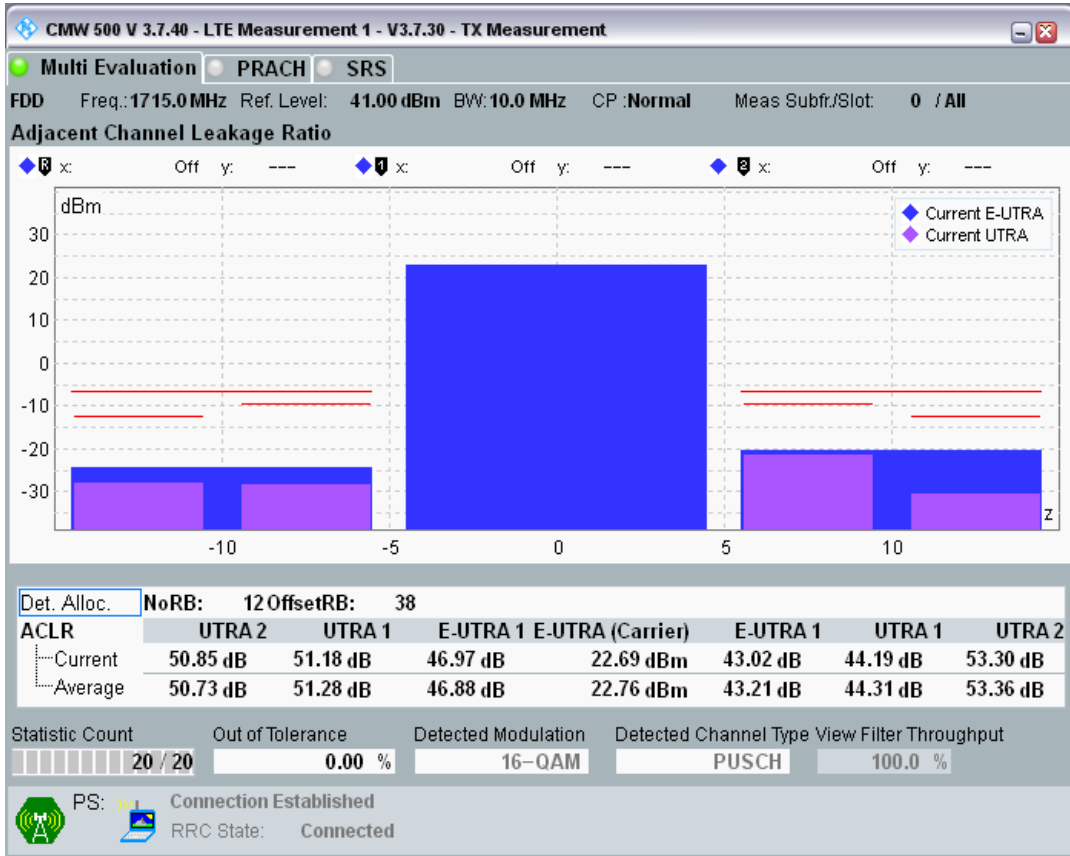

Band3 QAM16 BW=10MHz Channel=19250 RB Size=12 Position=#Max

Band3 QAM16 BW=10MHz Channel=19250 RB Size=50 Position=#0