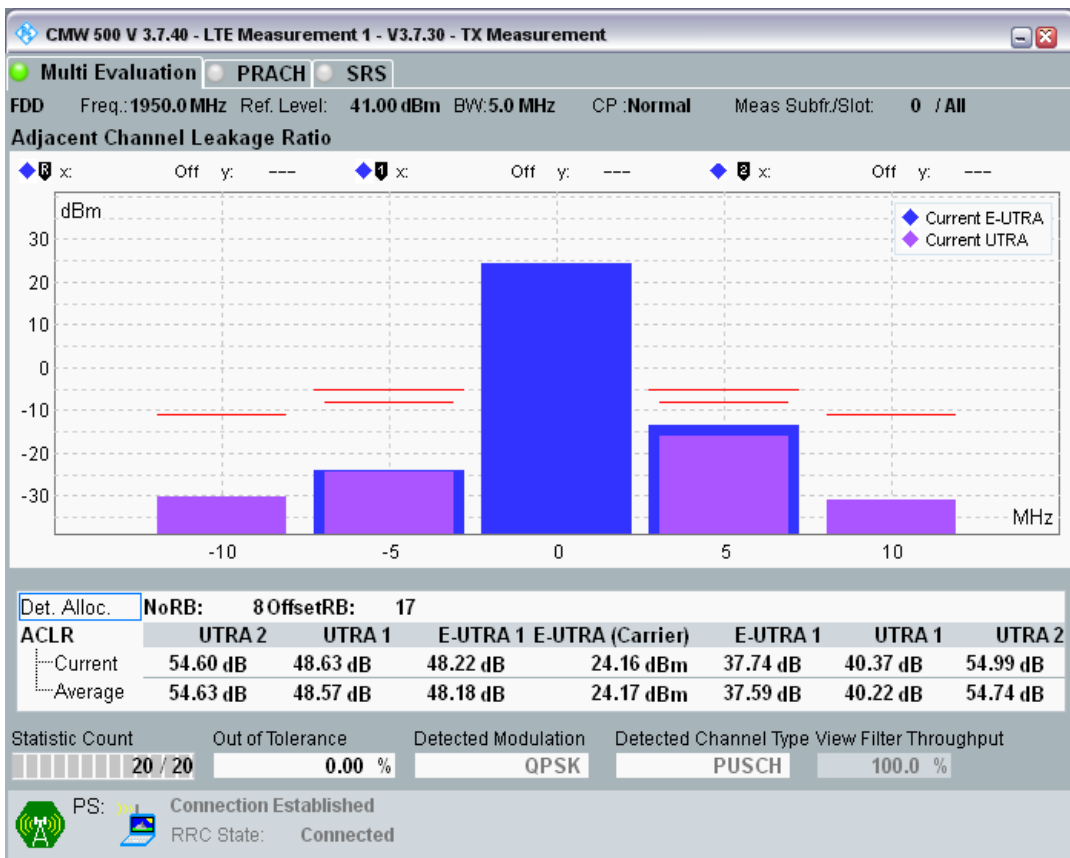

Band1 QAM16 BW=5MHz Channel=18025 RB Size=8 Position=#Max

Band1 QAM16 BW=5MHz Channel=18025 RB Size=25 Position=#0

Band1 QPSK BW=5MHz Channel=18300 RB Size=8 Position=#0

Band1 QPSK BW=5MHz Channel=18300 RB Size=8 Position=#Max