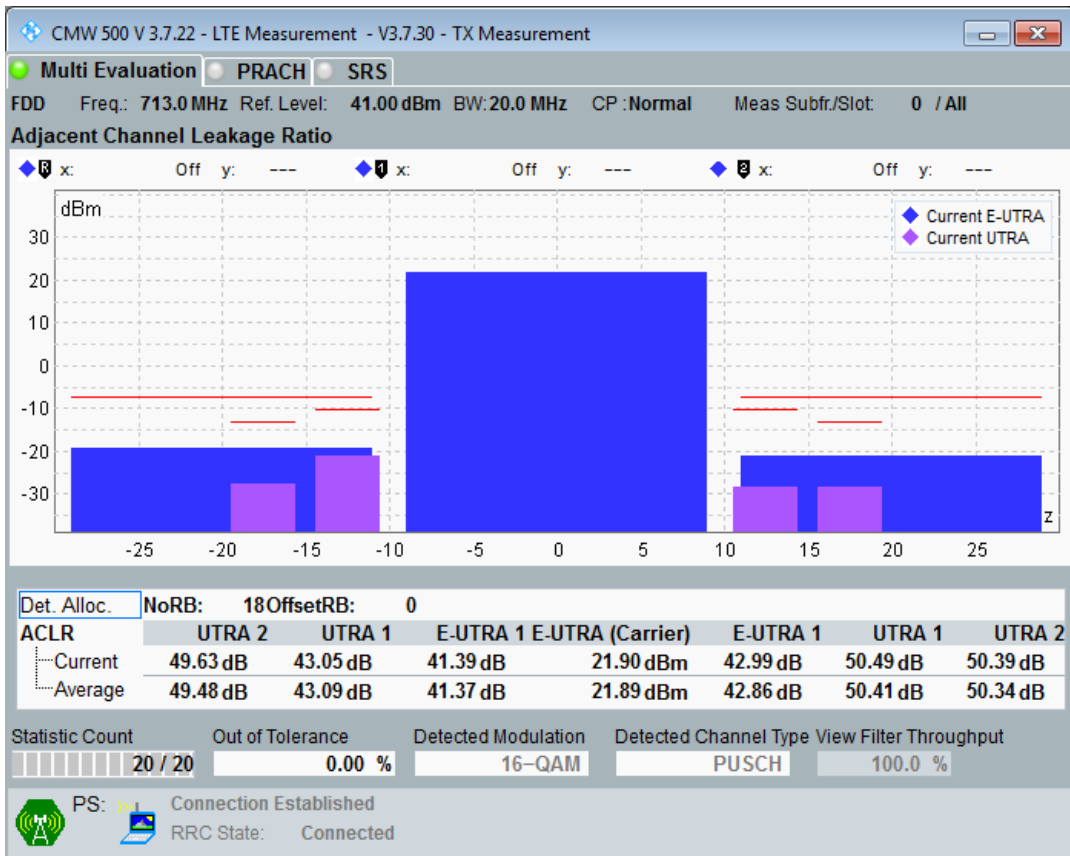

Band28 QAM16 BW=20MHz Channel=27310 RB Size=18 Position=#0

Band28 QAM16 BW=20MHz Channel=27310 RB Size=18 Position=#Max