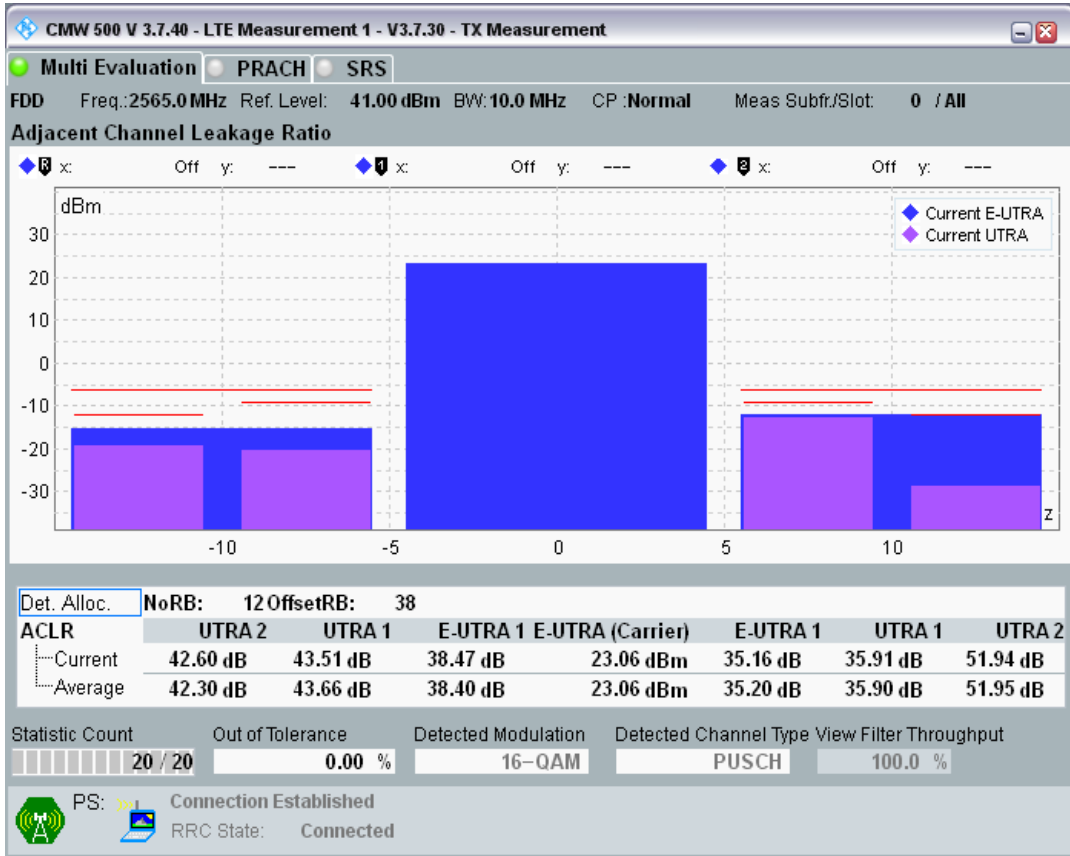

Band7 QAM16 BW=10MHz Channel=21400 RB Size=12 Position=#Max

Band7 QAM16 BW=10MHz Channel=21400 RB Size=50 Position=#0