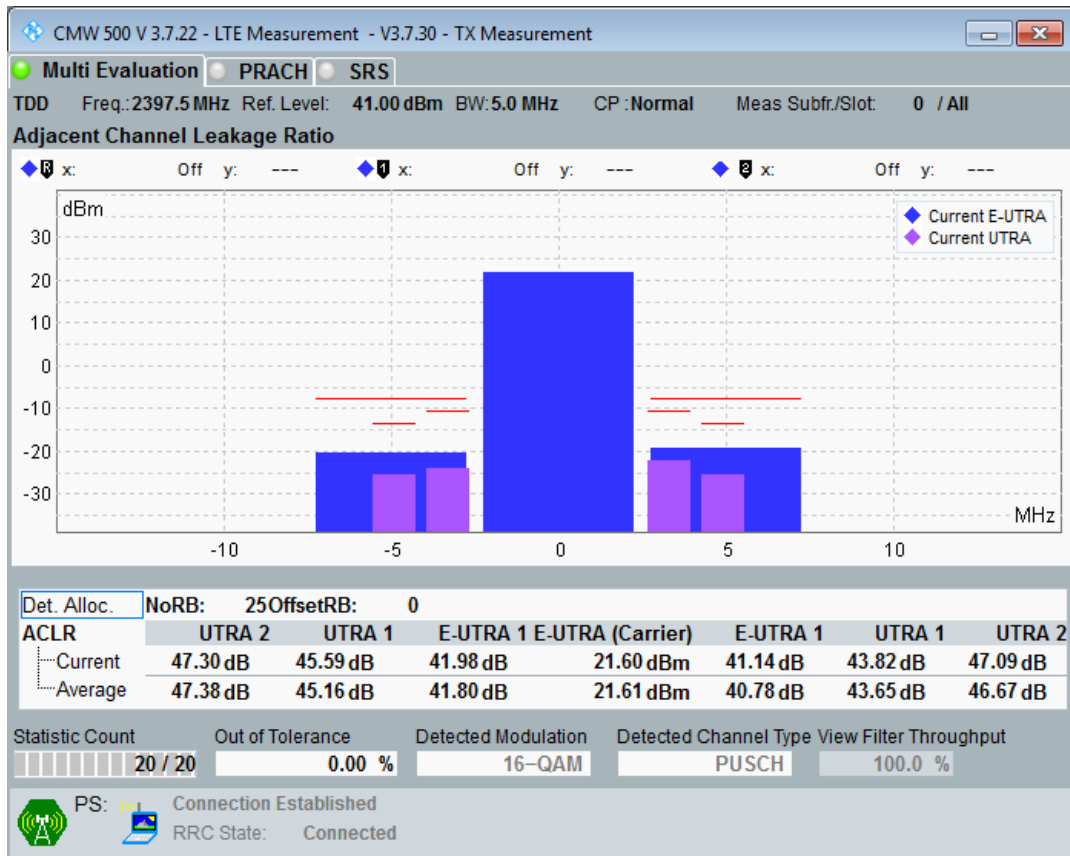

Band40 QAM16 BW=5MHz Channel=39625 RB Size=25 Position=#0

Band40 QAM16 BW=5MHz Channel=38675 RB Size=25 Position=#0