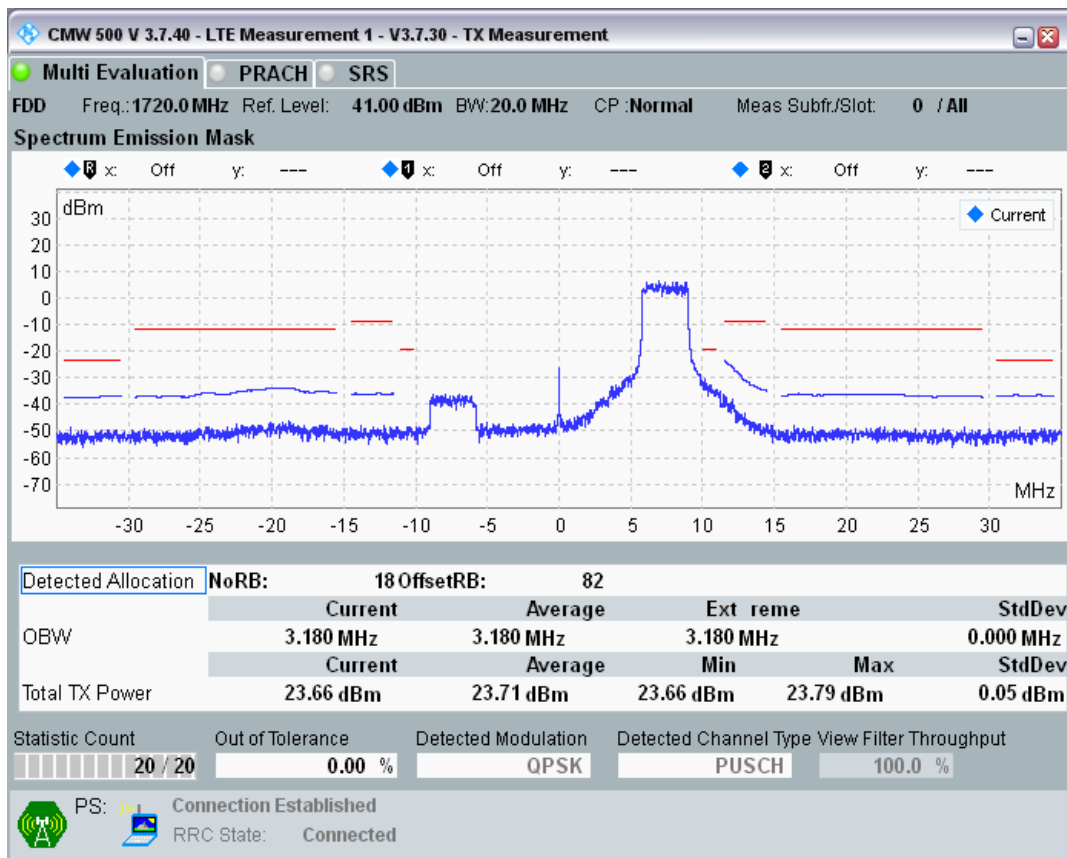

Band3 QAM16 BW=10MHz Channel=19900 RB Size=12 Position=#Max

Band3 QAM16 BW=10MHz Channel=19900 RB Size=50 Position=#0

Band3 QPSK BW=20MHz Channel=19300 RB Size=18 Position=#0

Band3 QPSK BW=20MHz Channel=19300 RB Size=18 Position=#Max