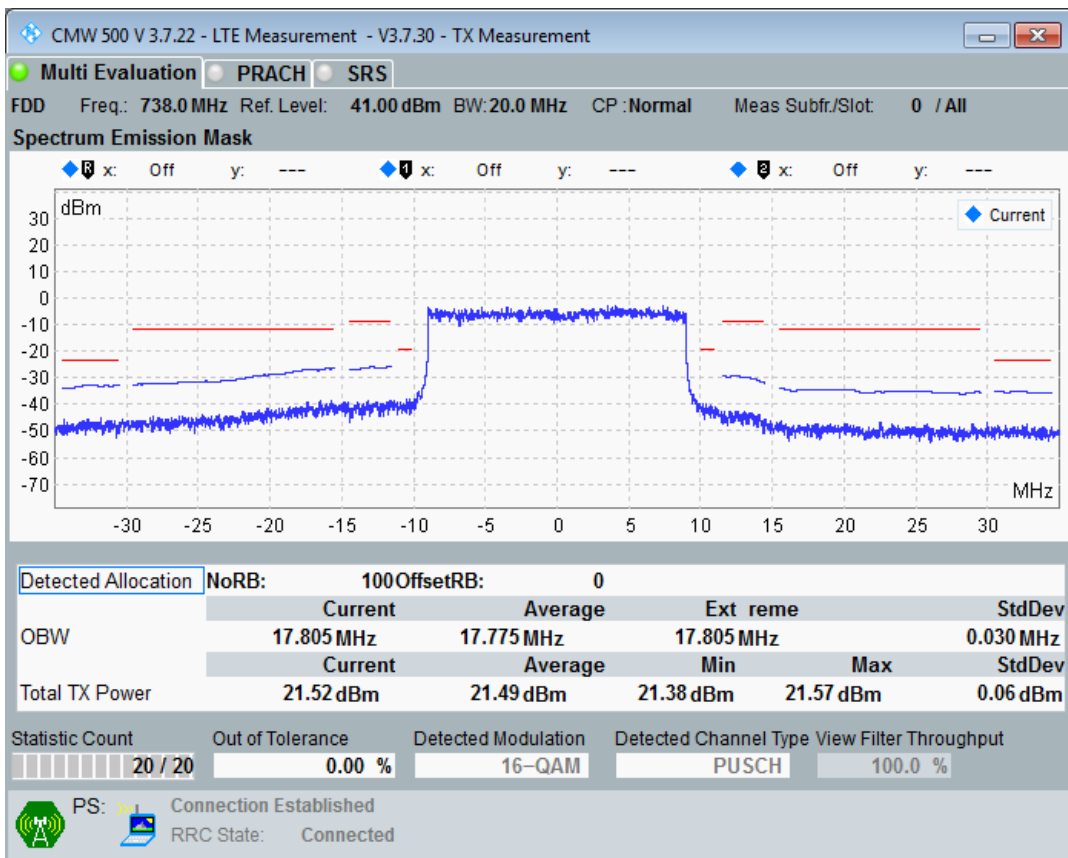

Band28 QPSK BW=20MHz Channel=27560 RB Size=100 Position=#0

Band28 QAM16 BW=20MHz Channel=27560 RB Size=18 Position=#0

Band28 QAM16 BW=20MHz Channel=27560 RB Size=18 Position=#Max

Band28 QAM16 BW=20MHz Channel=27560 RB Size=100 Position=#0