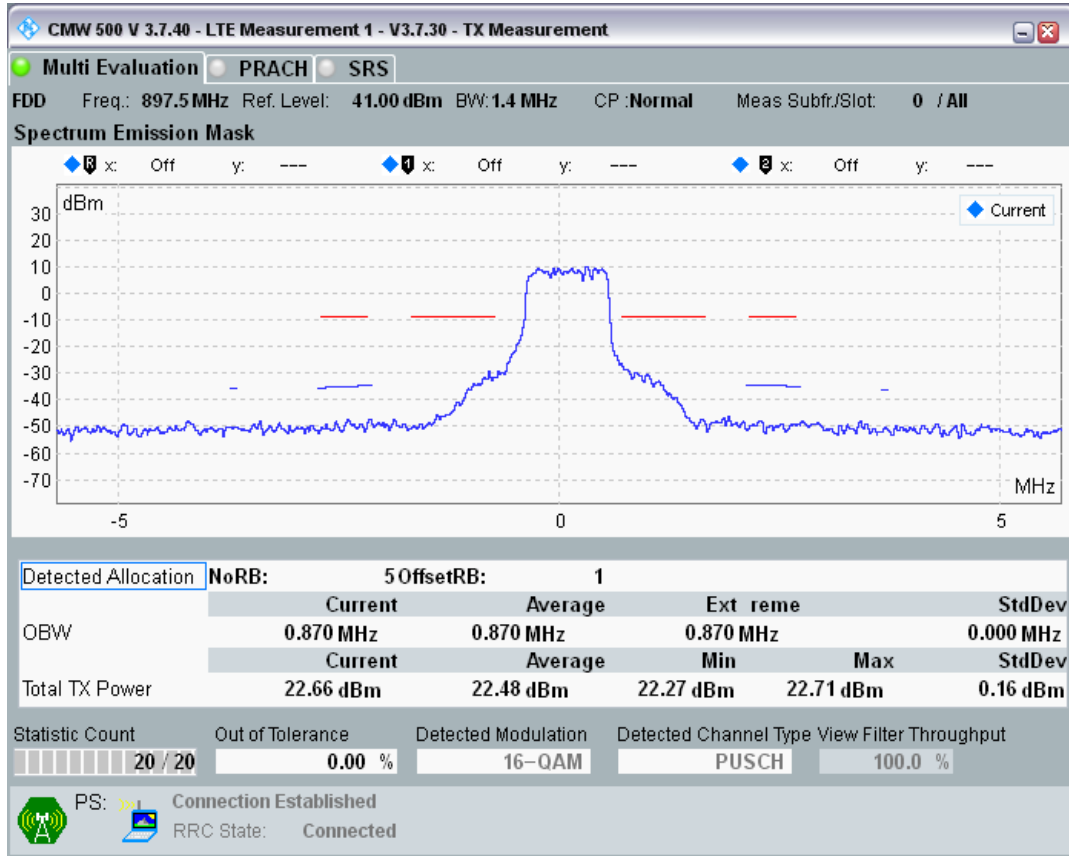

Band8 QAM16 BW=1.4MHz Channel=21625 RB Size=5 Position=#Max

Band8 QAM16 BW=1.4MHz Channel=21625 RB Size=6 Position=#0