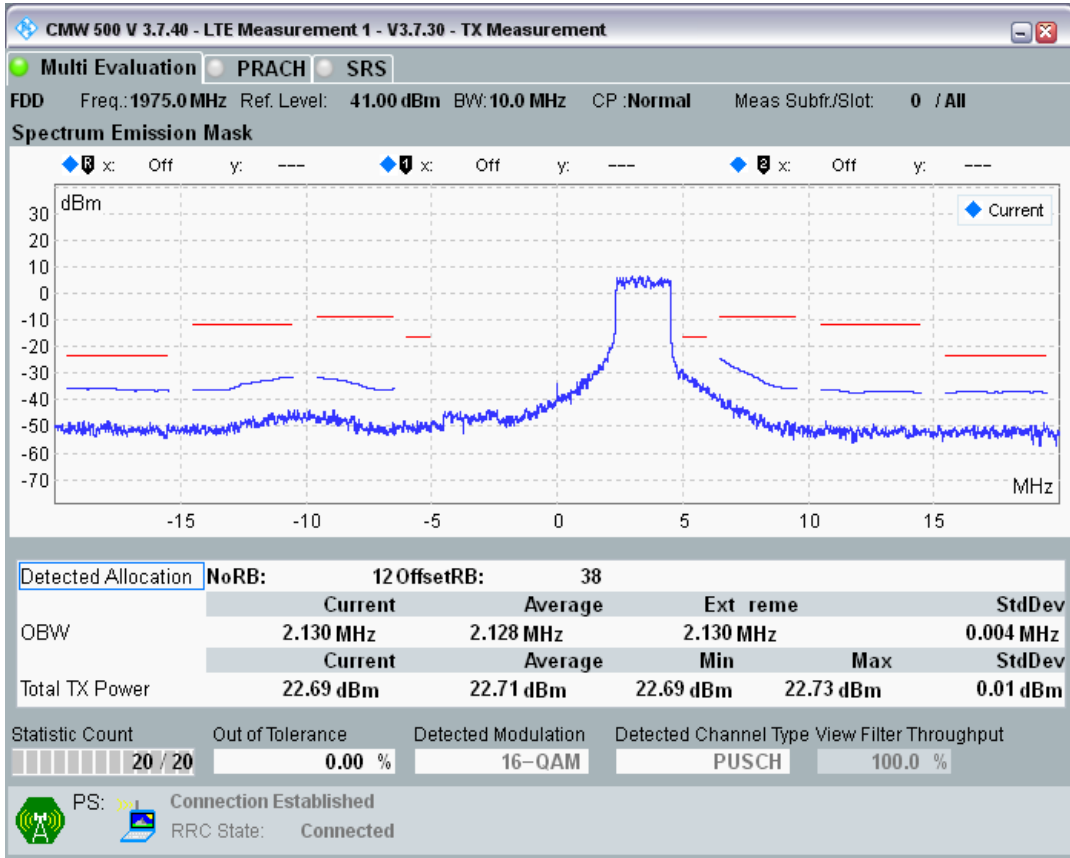

Band1 QAM16 BW=10MHz Channel=18550 RB Size=12 Position=#Max

Band1 QAM16 BW=10MHz Channel=18550 RB Size=50 Position=#0