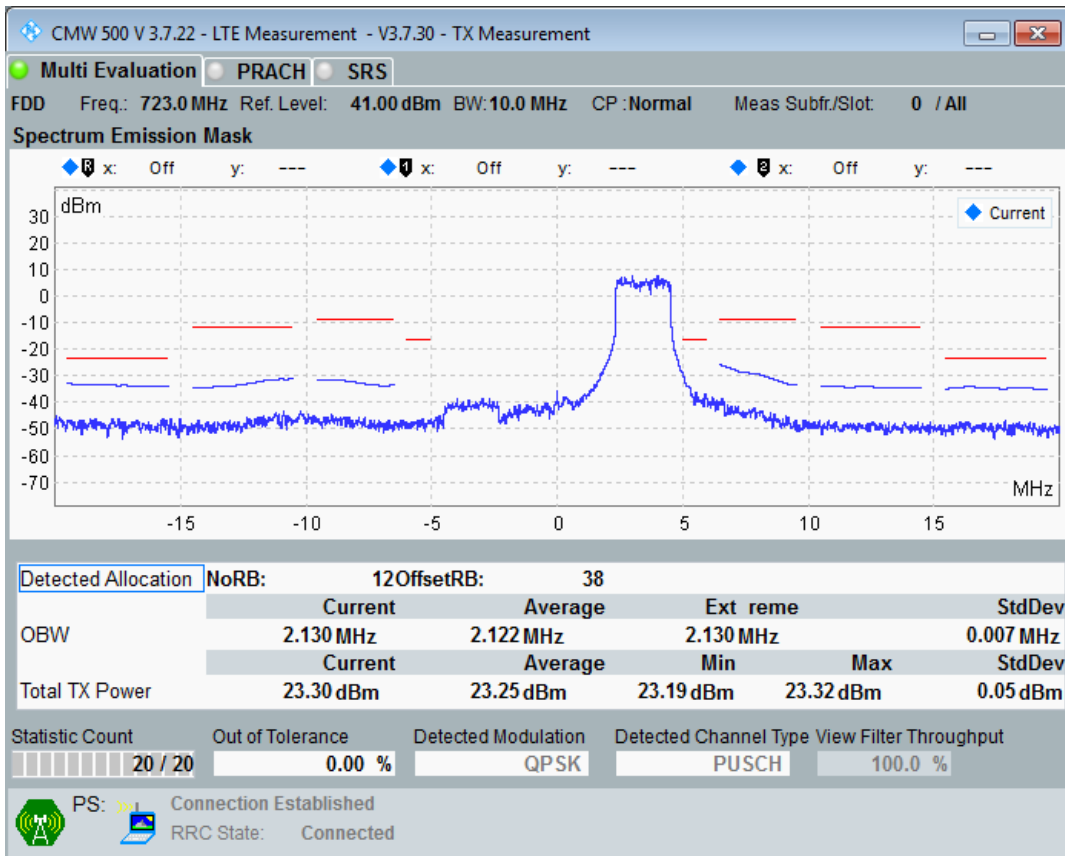

Band28 QAM16 BW=10MHz Channel=27260 RB Size=12 Position=#Max

Band28 QAM16 BW=10MHz Channel=27260 RB Size=50 Position=#0

Band28 QPSK BW=10MHz Channel=27410 RB Size=12 Position=#0

Band28 QPSK BW=10MHz Channel=27410 RB Size=12 Position=#Max