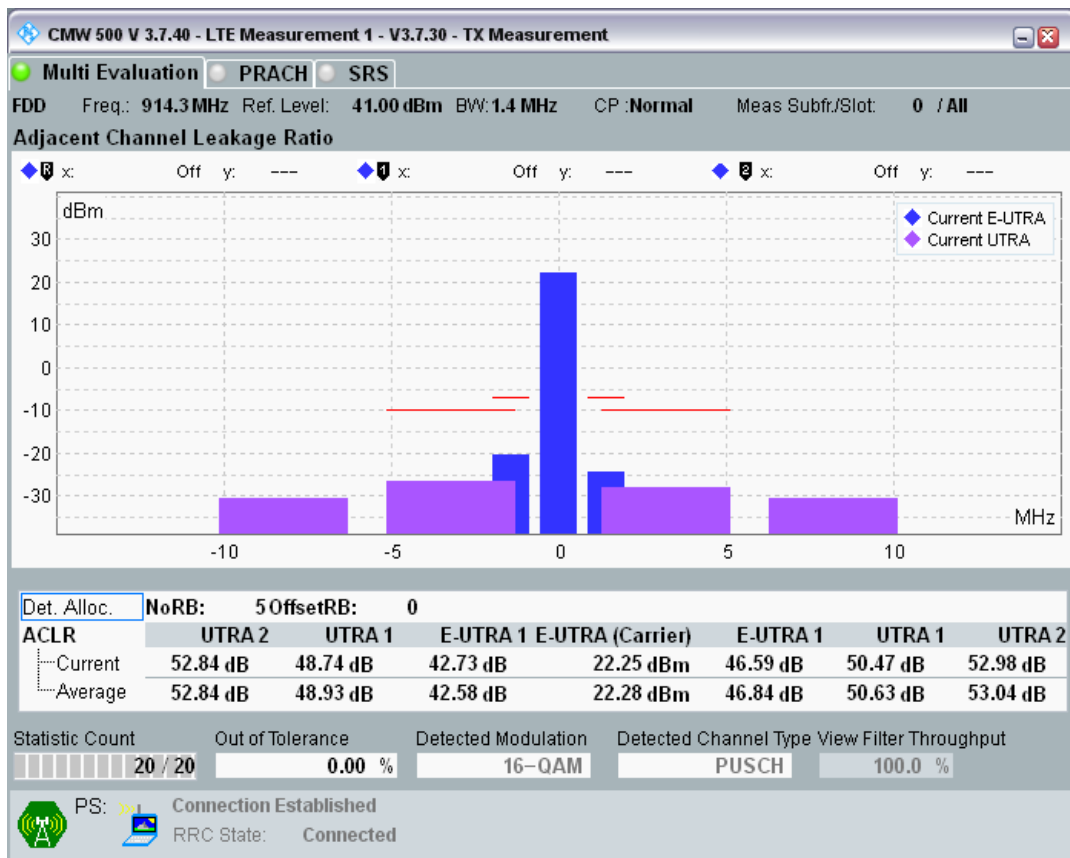

Band8 QPSK BW=1.4MHz Channel=21793 RB Size=5 Position=#0

Band8 QPSK BW=1.4MHz Channel=21793 RB Size=5 Position=#Max

Band8 QPSK BW=1.4MHz Channel=21793 RB Size=6 Position=#0

Band8 QAM16 BW=1.4MHz Channel=21793 RB Size=5 Position=#0