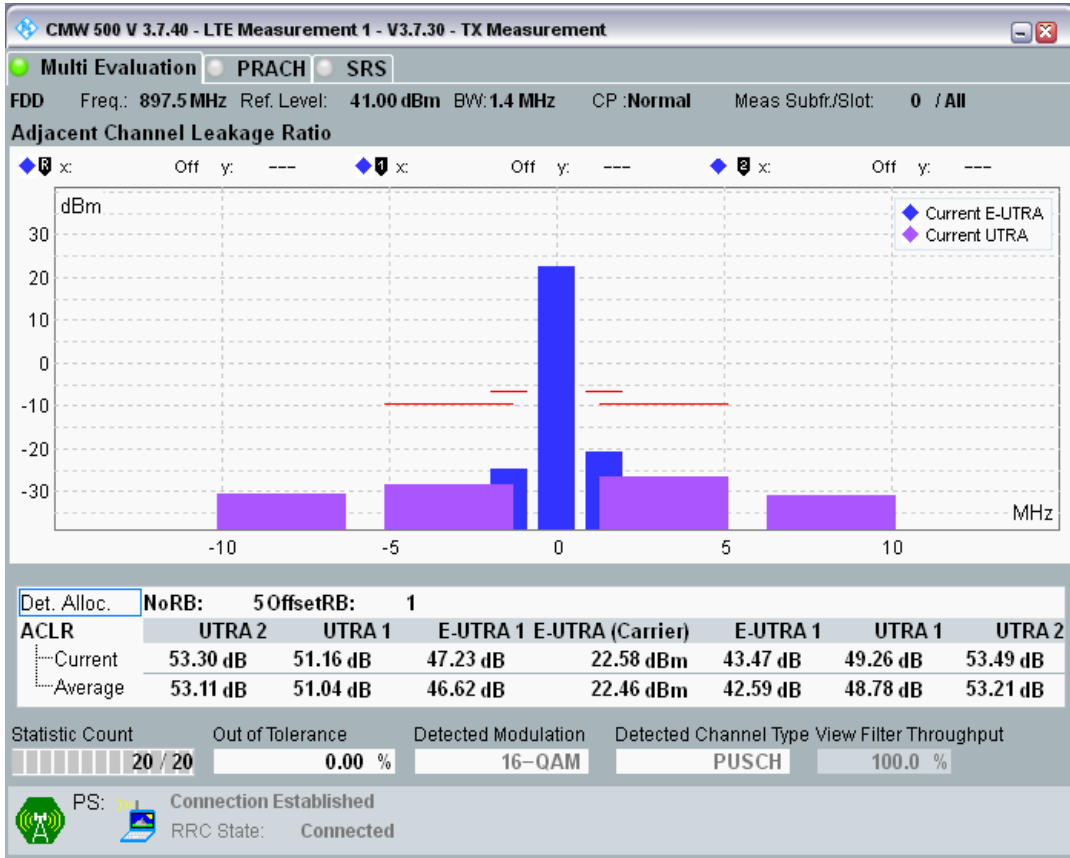

Band8 QAM16 BW=1.4MHz Channel=21625 RB Size=5 Position=#Max

Band8 QAM16 BW=1.4MHz Channel=21625 RB Size=6 Position=#0