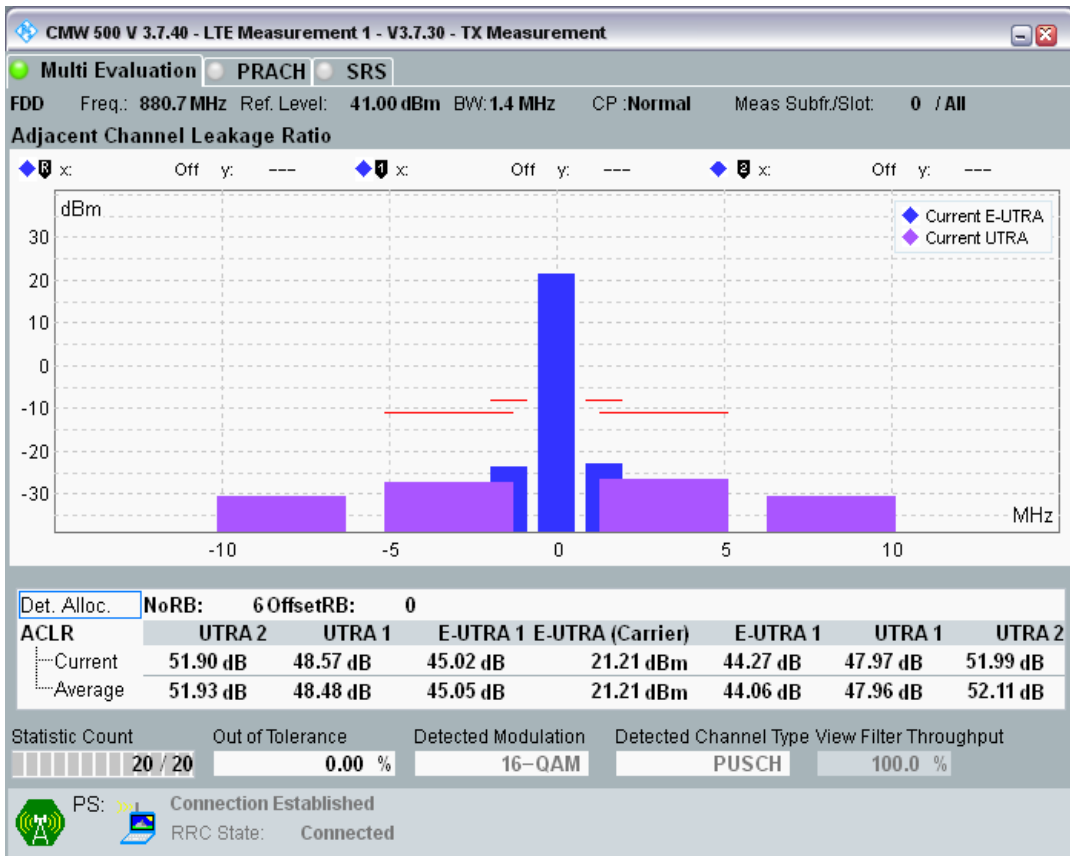

Band8 QAM16 BW=1.4MHz Channel=21457 RB Size=6 Position=#0

Band8 QPSK BW=1.4MHz Channel=21625 RB Size=5 Position=#0