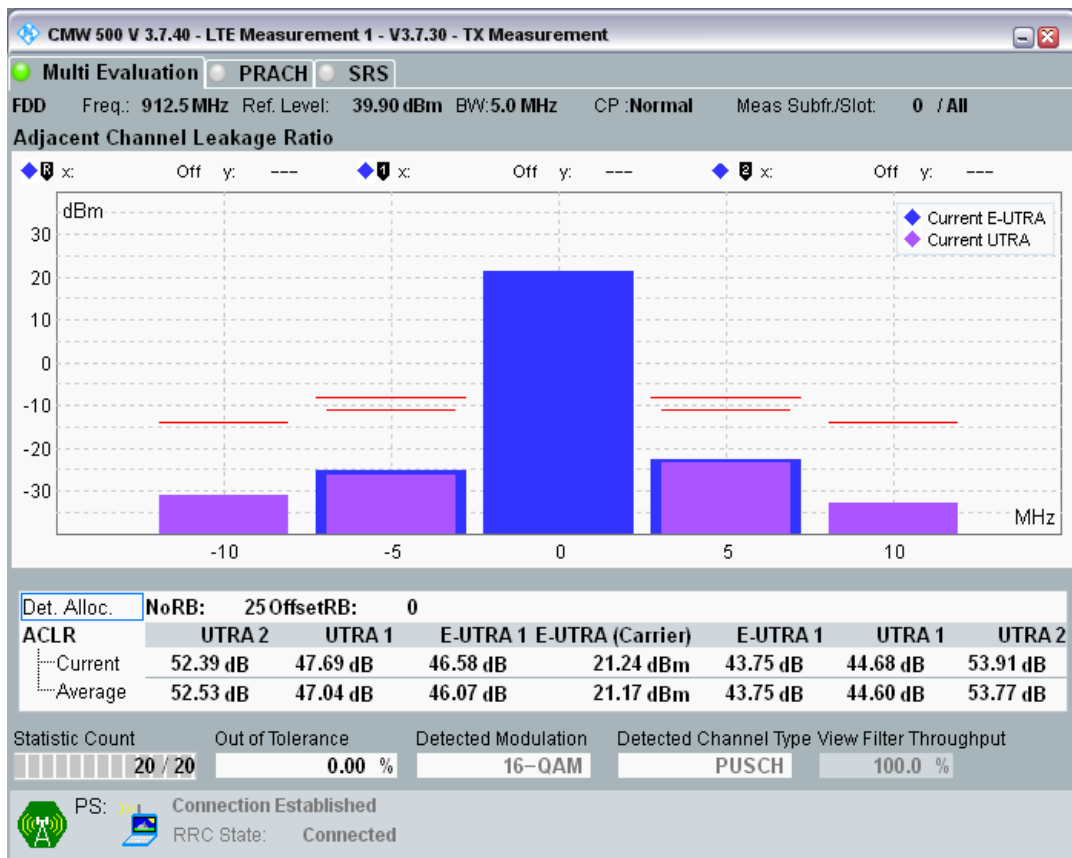

Band8 QPSK BW=5MHz Channel=21775 RB Size=25 Position=#0

Band8 QAM16 BW=5MHz Channel=21775 RB Size=8 Position=#0

Band8 QAM16 BW=5MHz Channel=21775 RB Size=8 Position=#Max

Band8 QAM16 BW=5MHz Channel=21775 RB Size=25 Position=#0