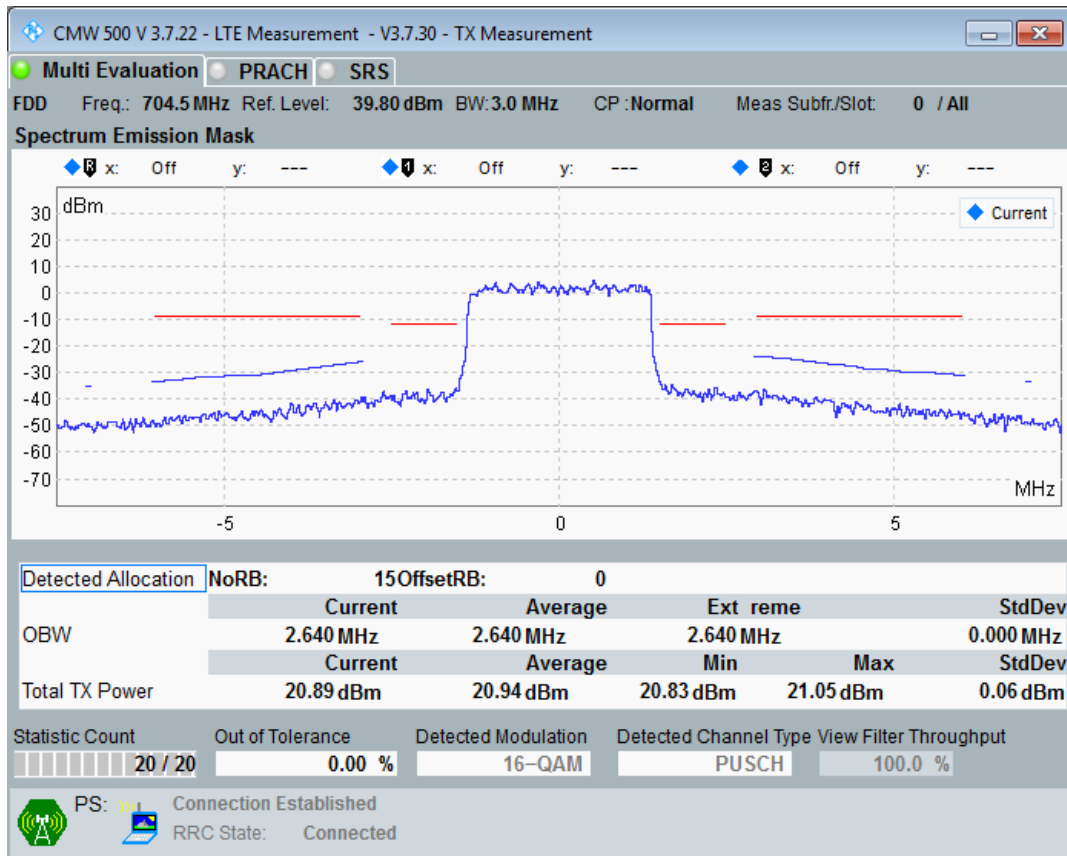

Band28 QAM16 BW=3MHz Channel=27225 RB Size=15 Position=#0

Band28 QPSK BW=3MHz Channel=27375 RB Size=4 Position=#0