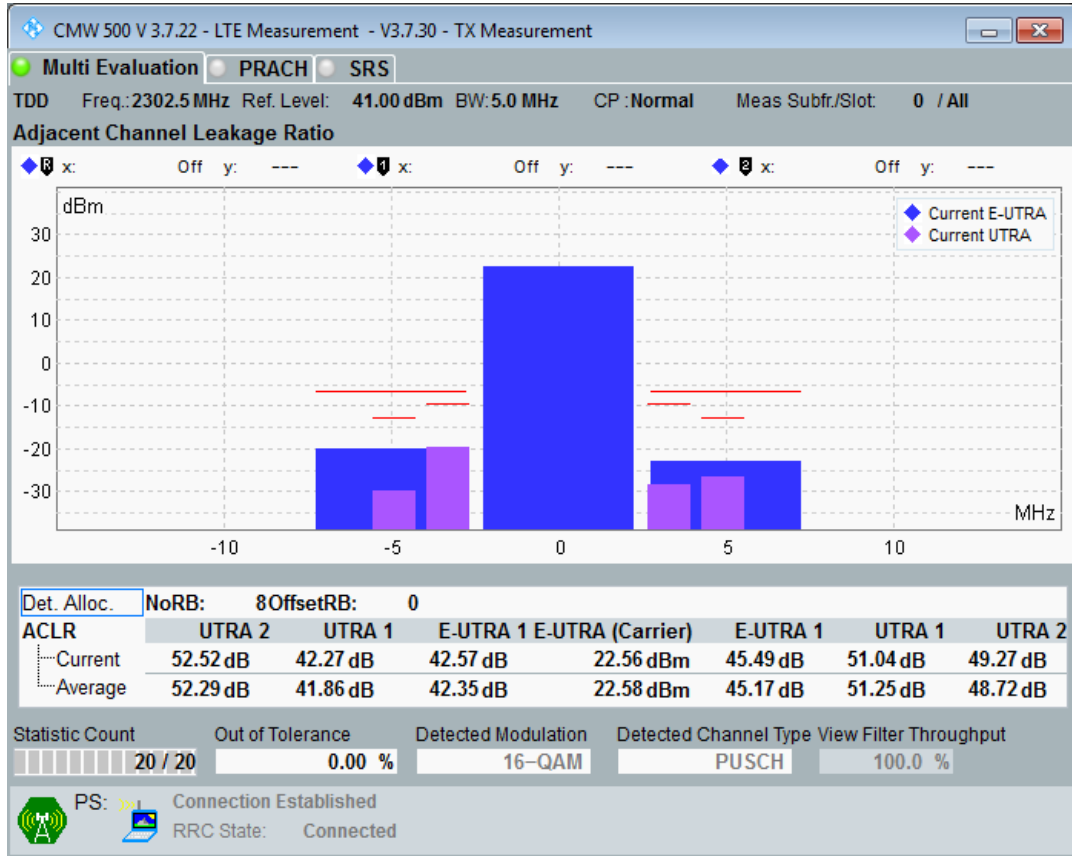

Band40 QAM16 BW=5MHz Channel=38675 RB Size=8 Position=#0

Band40 QAM16 BW=5MHz Channel=38675 RB Size=8 Position=#Max