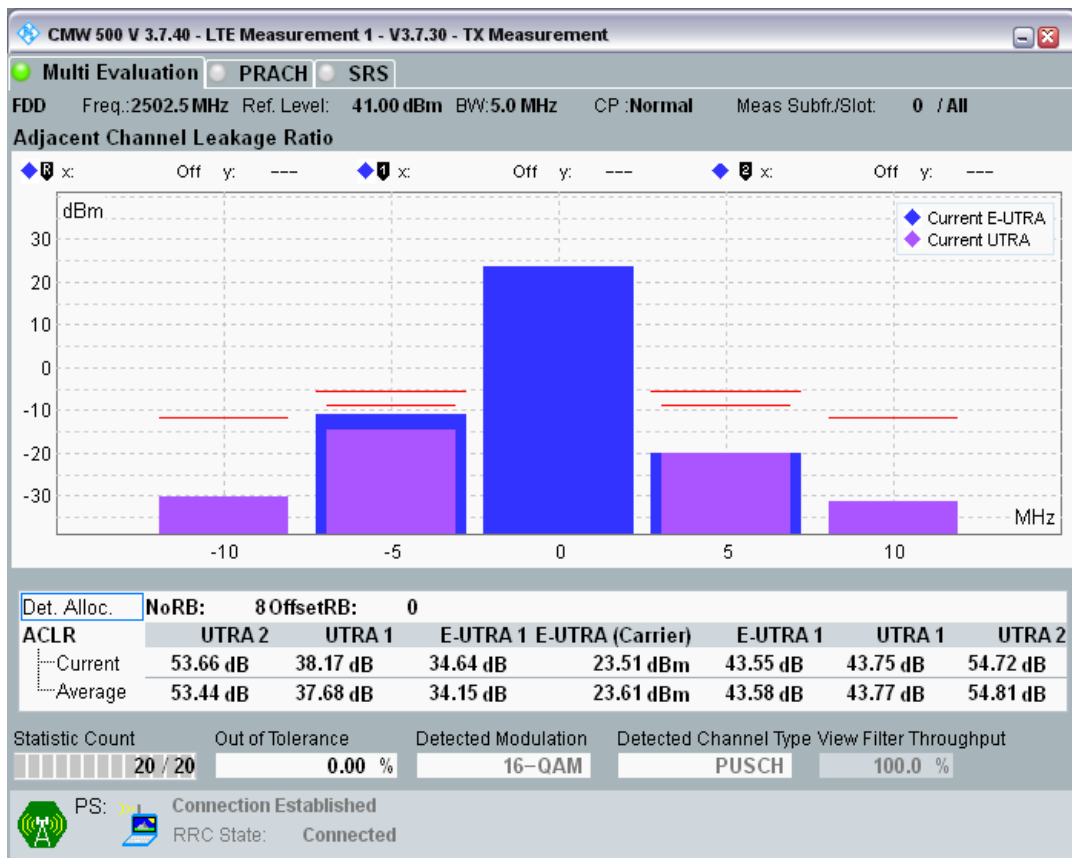

Band7 QAM16 BW=5MHz Channel=20775 RB Size=8 Position=#0

Band7 QAM16 BW=5MHz Channel=20775 RB Size=8 Position=#Max