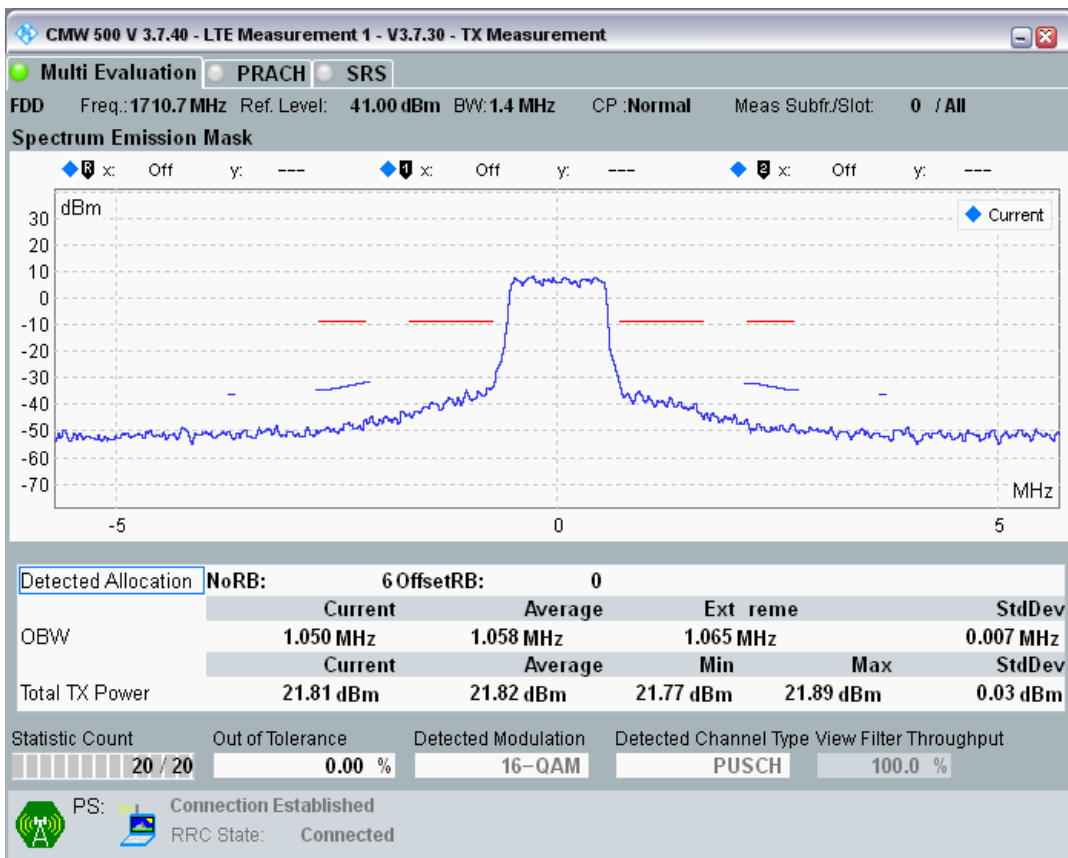

Band3 QAM16 BW=1.4MHz Channel=19207 RB Size=6 Position=#0

Band3 QPSK BW=1.4MHz Channel=19575 RB Size=5 Position=#0