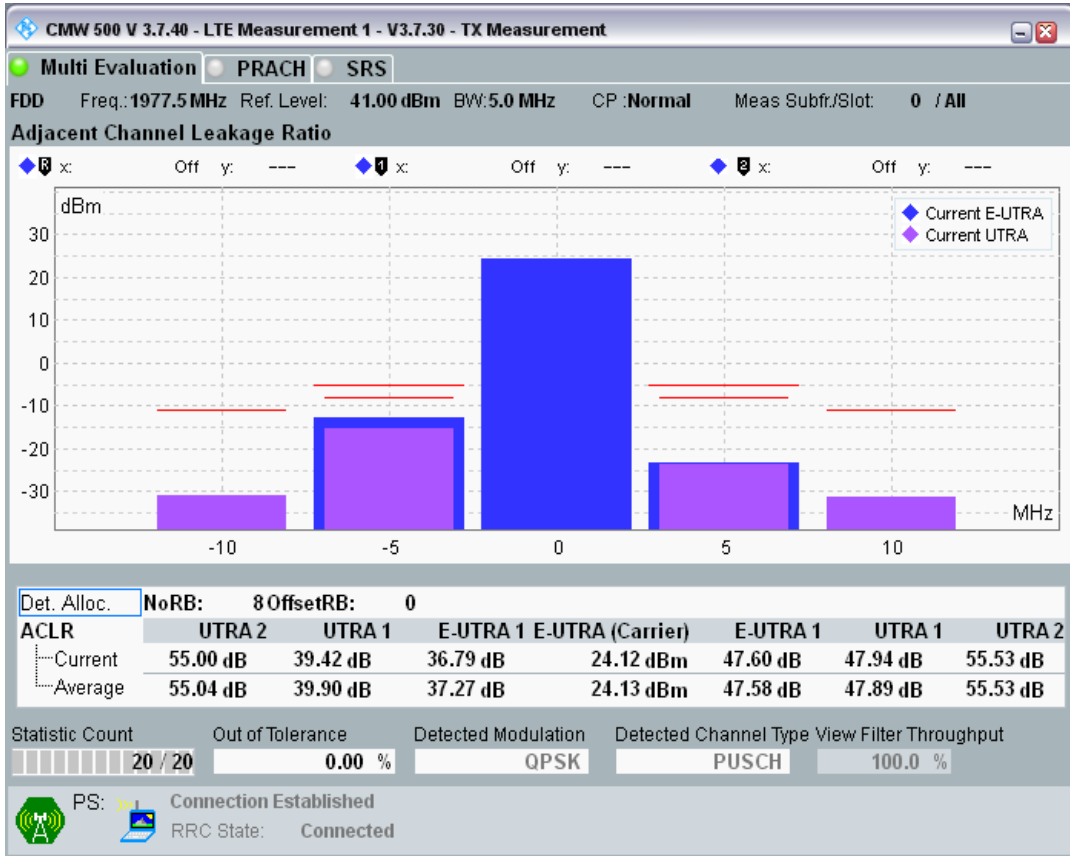

Band1 QPSK BW=5MHz Channel=18575 RB Size=8 Position=#0

Band1 QPSK BW=5MHz Channel=18575 RB Size=8 Position=#Max