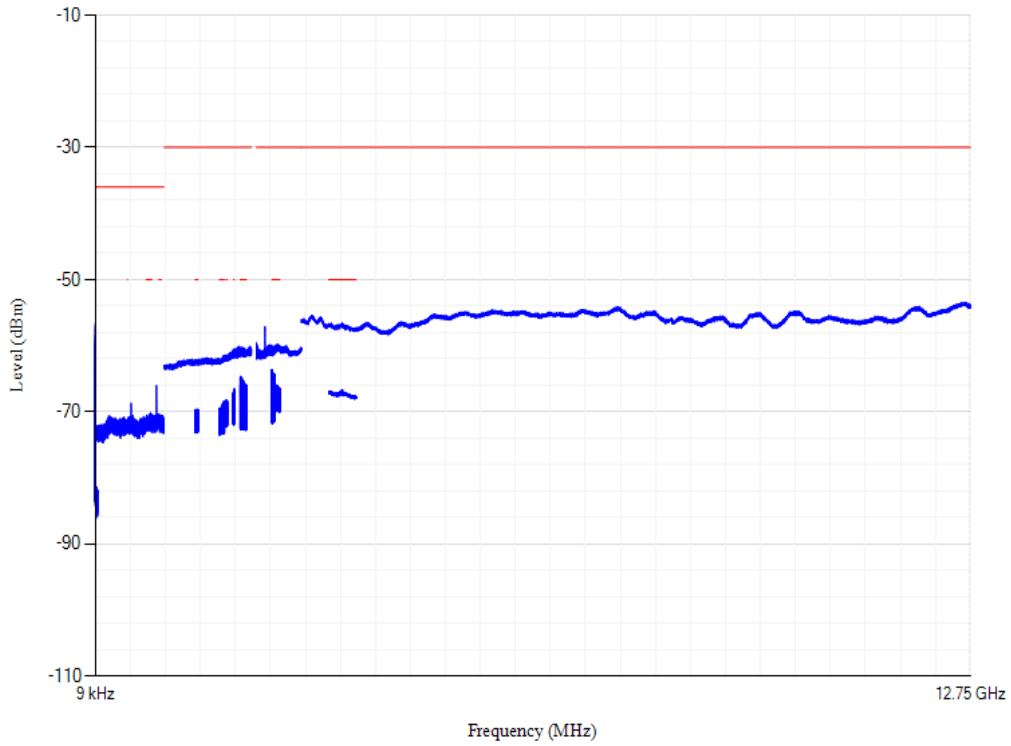

Conducted spurious emissions

Band40 QPSK BW=20MHz Channel=39550 RB Size=1 Position=#0