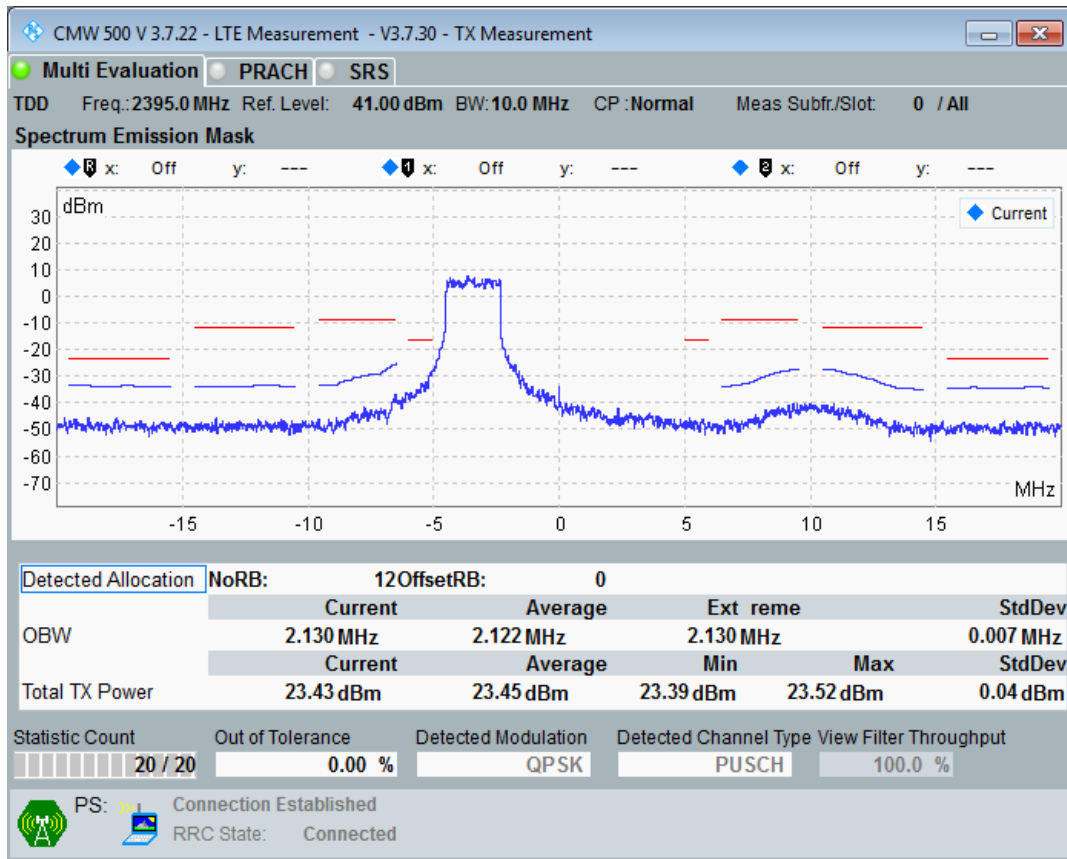

Band40 QPSK BW=10MHz Channel=39600 RB Size=12 Position=#0

Band40 QPSK BW=10MHz Channel=39150 RB Size=12 Position=#0