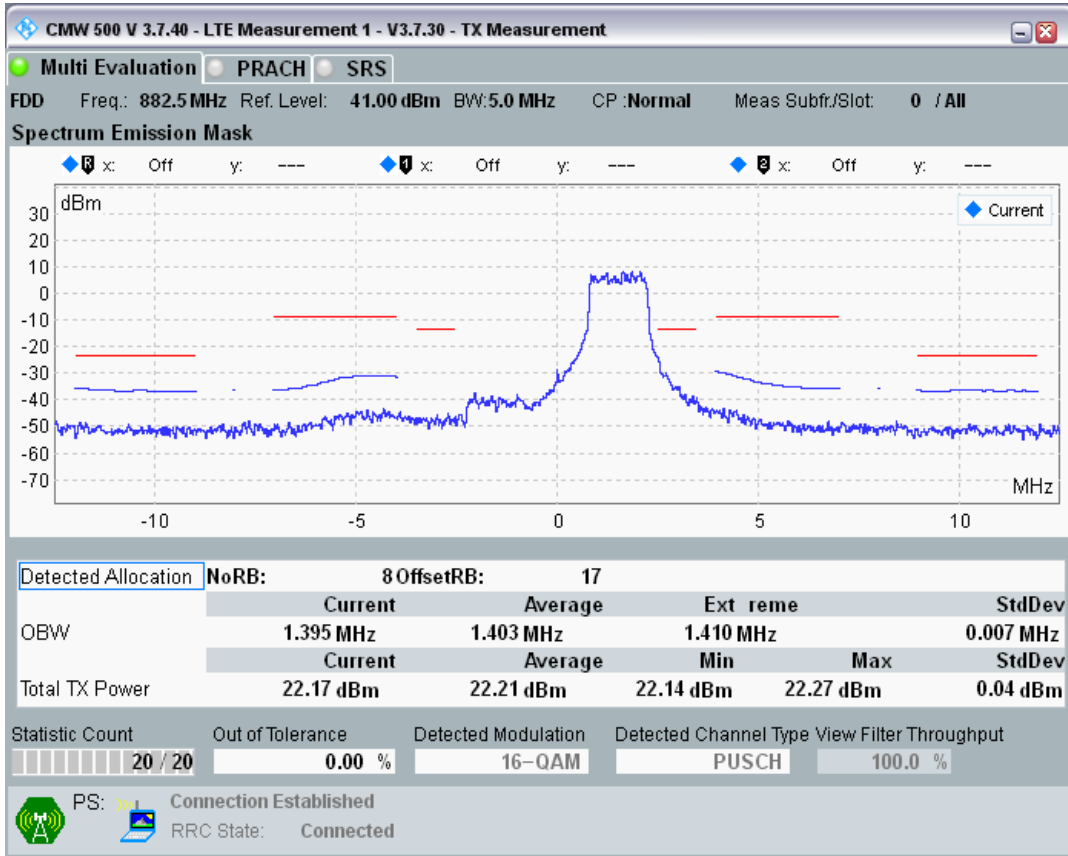

Band8 QAM16 BW=5MHz Channel=21475 RB Size=8 Position=#Max

Band8 QAM16 BW=5MHz Channel=21475 RB Size=25 Position=#0