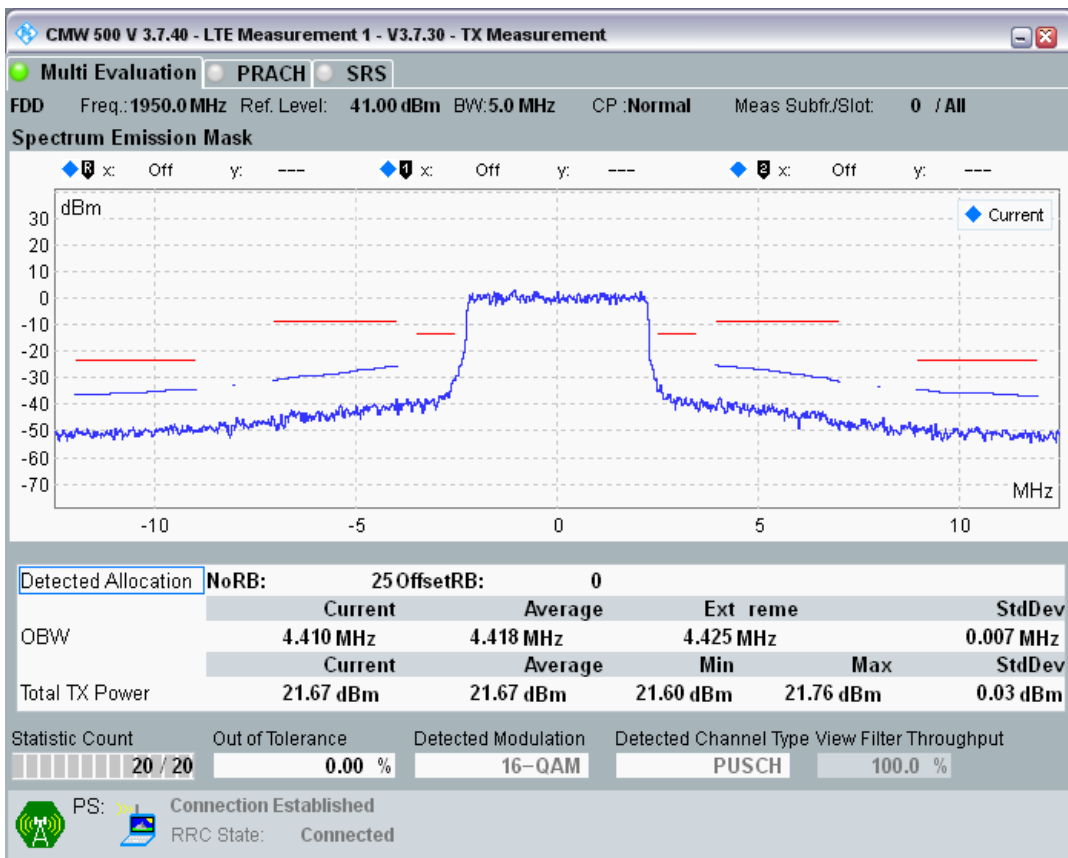

Band1 QPSK BW=5MHz Channel=18300 RB Size=25 Position=#0

Band1 QAM16 BW=5MHz Channel=18300 RB Size=8 Position=#0

Band1 QAM16 BW=5MHz Channel=18300 RB Size=8 Position=#Max

Band1 QAM16 BW=5MHz Channel=18300 RB Size=25 Position=#0