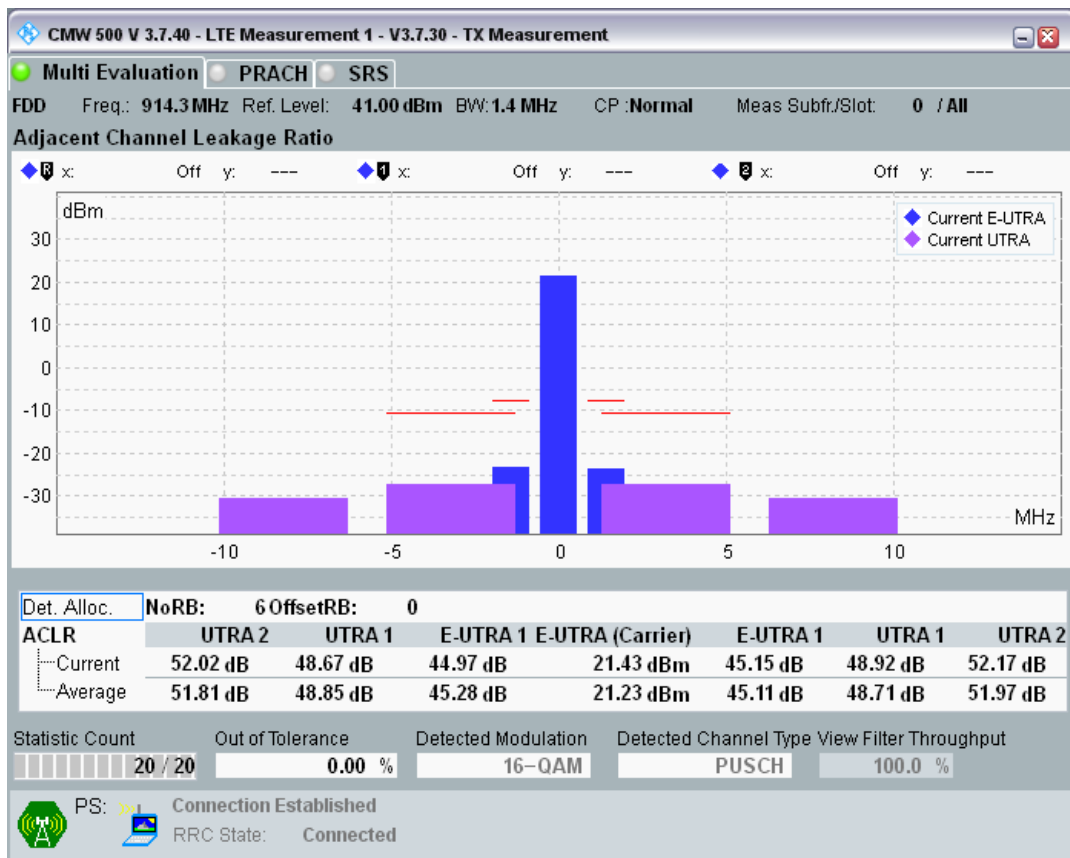

Band8 QAM16 BW=1.4MHz Channel=21793 RB Size=6 Position=#0

Band8 QPSK BW=5MHz Channel=21475 RB Size=8 Position=#0