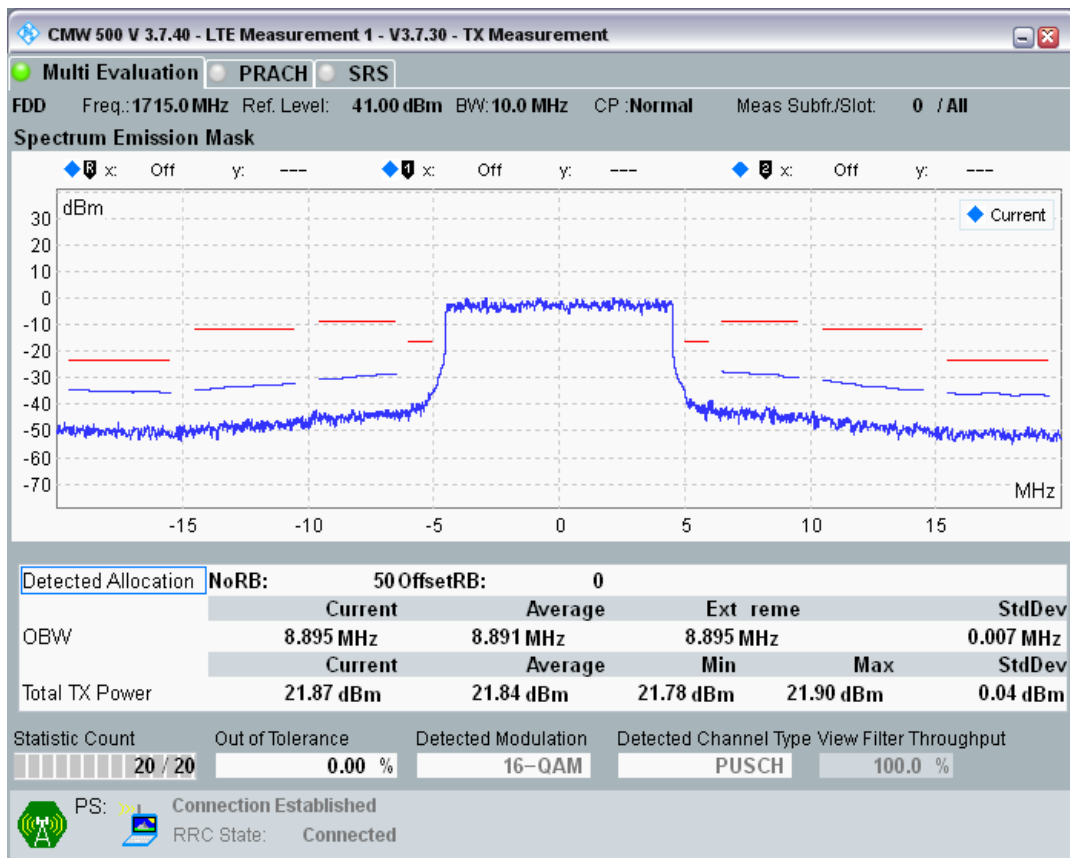

Band3 QAM16 BW=10MHz Channel=19250 RB Size=50 Position=#0

Band3 QPSK BW=10MHz Channel=19575 RB Size=12 Position=#0