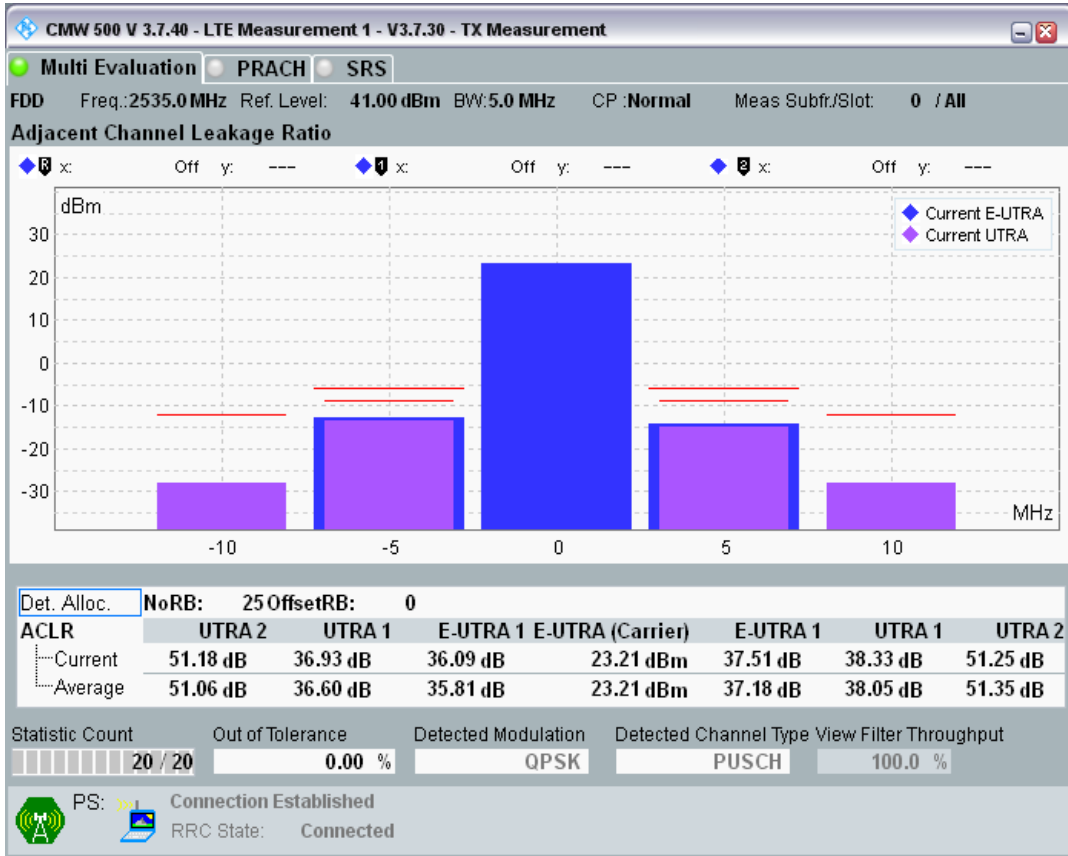

Band7 QPSK BW=5MHz Channel=21100 RB Size=25 Position=#0

Band7 QAM16 BW=5MHz Channel=21100 RB Size=8 Position=#0