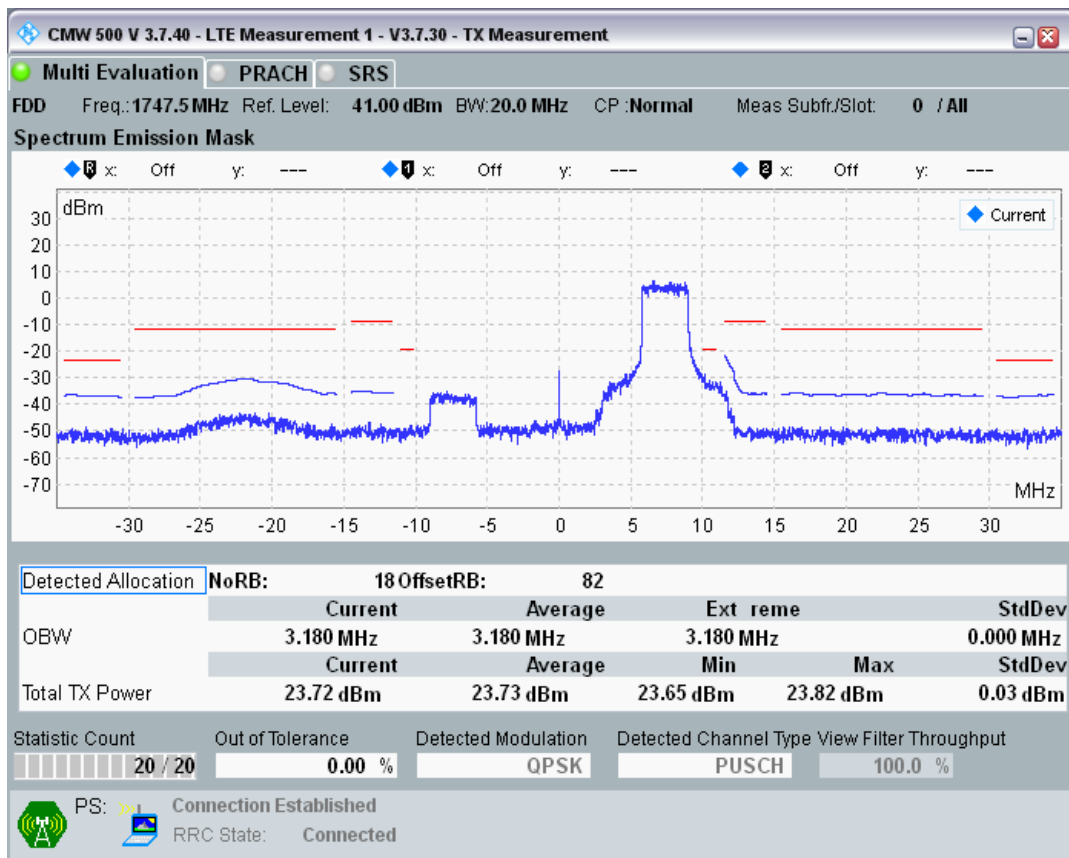

Band3 QPSK BW=20MHz Channel=19575 RB Size=18 Position=#Max

Band3 QPSK BW=20MHz Channel=19575 RB Size=100 Position=#0