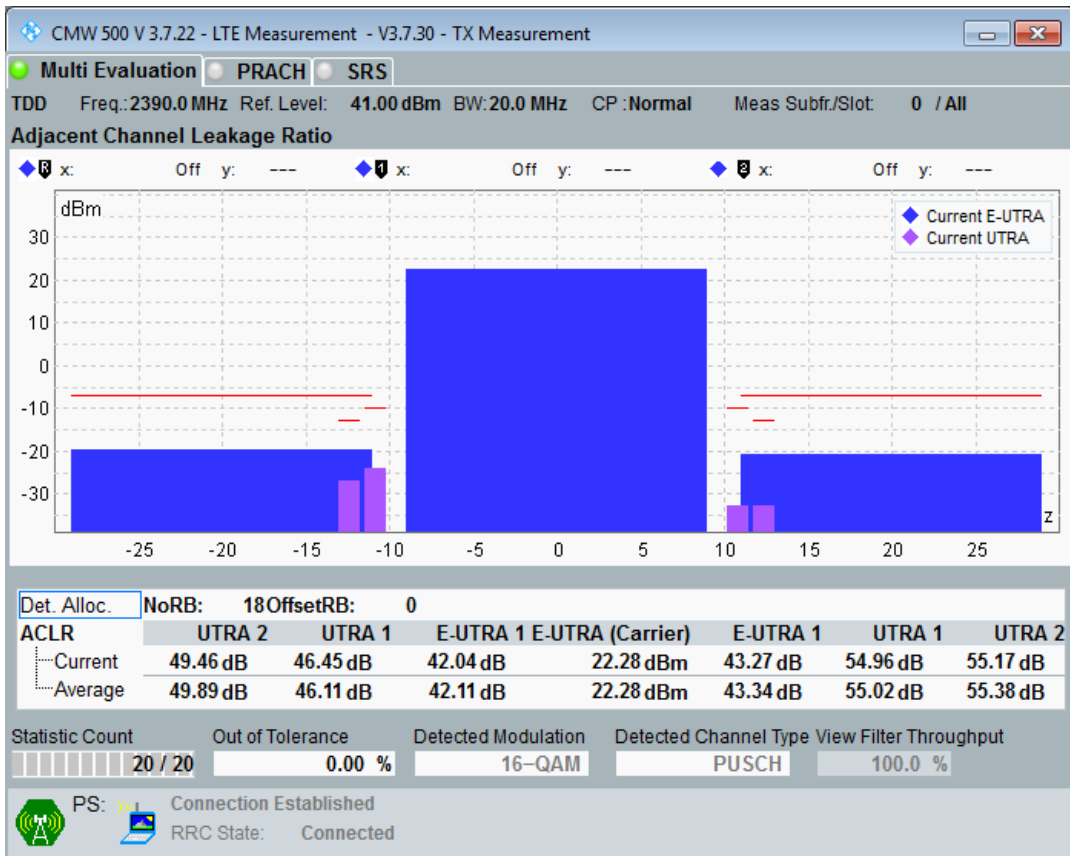

Band40 QAM16 BW=20MHz Channel=39150 RB Size=18 Position=#0

Band40 QAM16 BW=20MHz Channel=38750 RB Size=18 Position=#0

Band40 QAM16 BW=20MHz Channel=38750 RB Size=18 Position=#Max

Band40 QAM16 BW=20MHz Channel=39550 RB Size=18 Position=#0