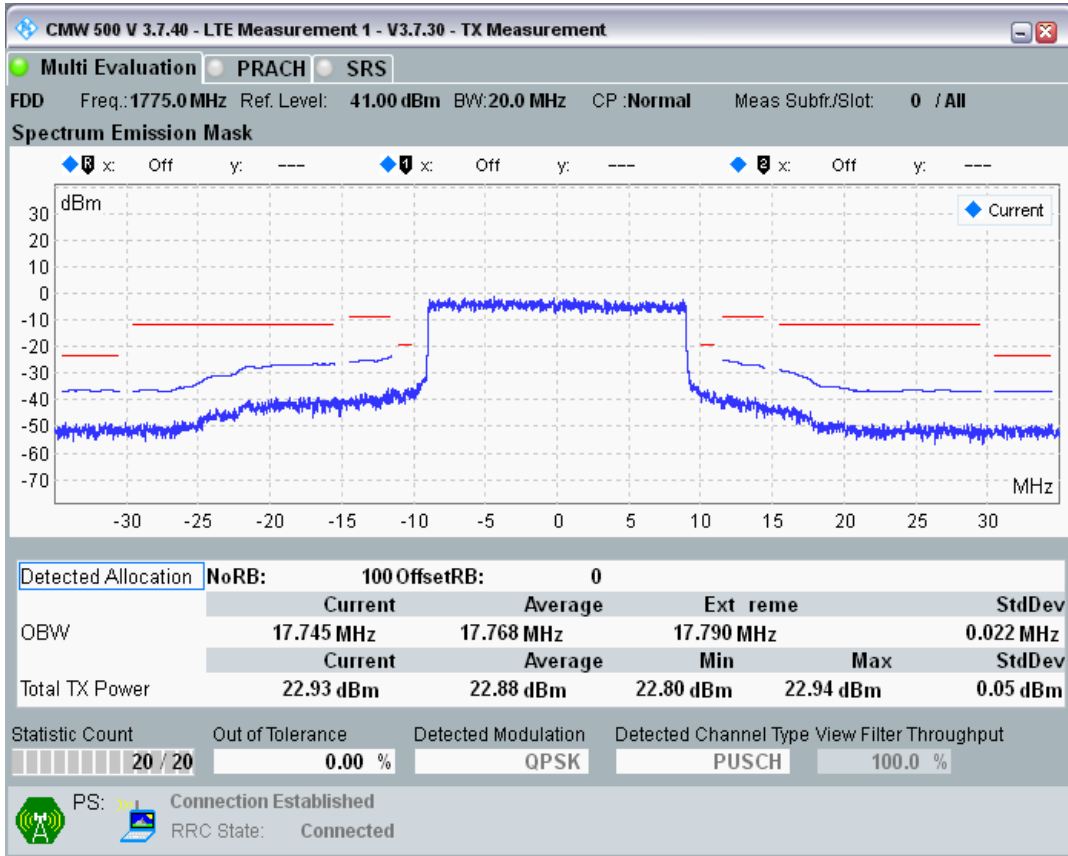

Band3 QPSK BW=20MHz Channel=19850 RB Size=100 Position=#0

Band3 QAM16 BW=20MHz Channel=19850 RB Size=18 Position=#0