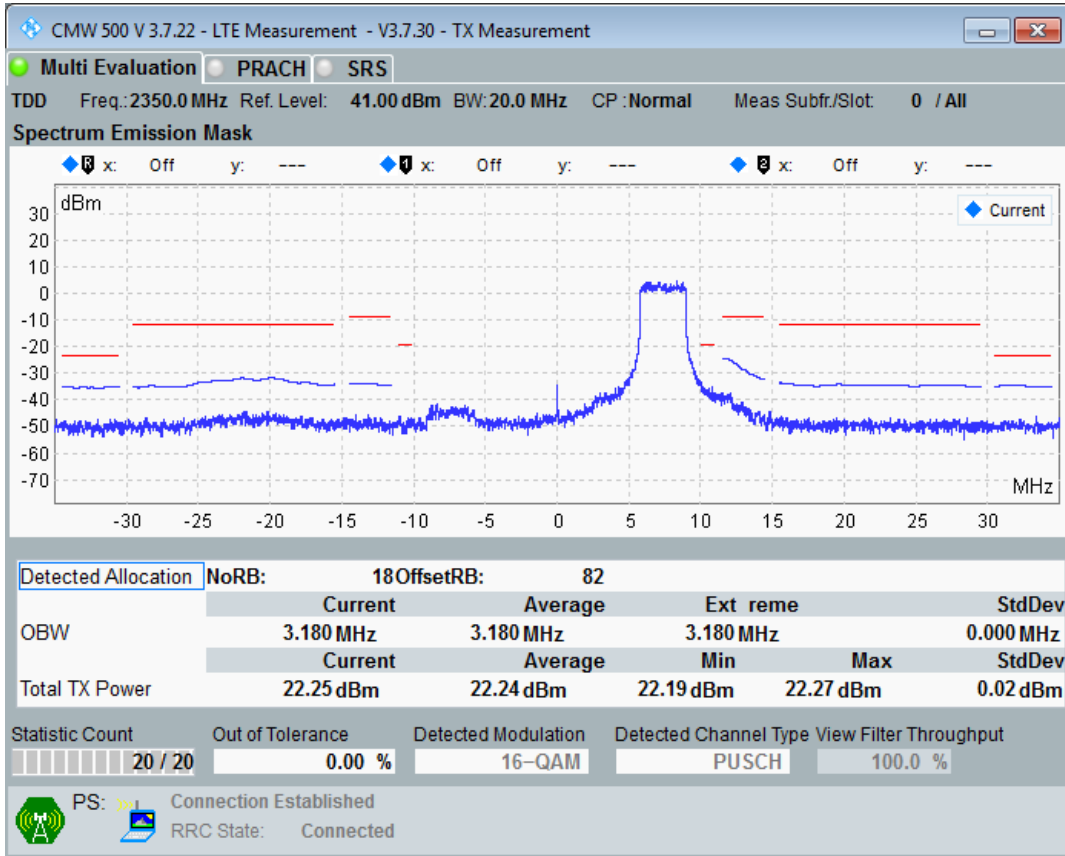

Band40 QAM16 BW=20MHz Channel=39150 RB Size=18 Position=#Max

Band40 QAM16 BW=20MHz Channel=38750 RB Size=100 Position=#0