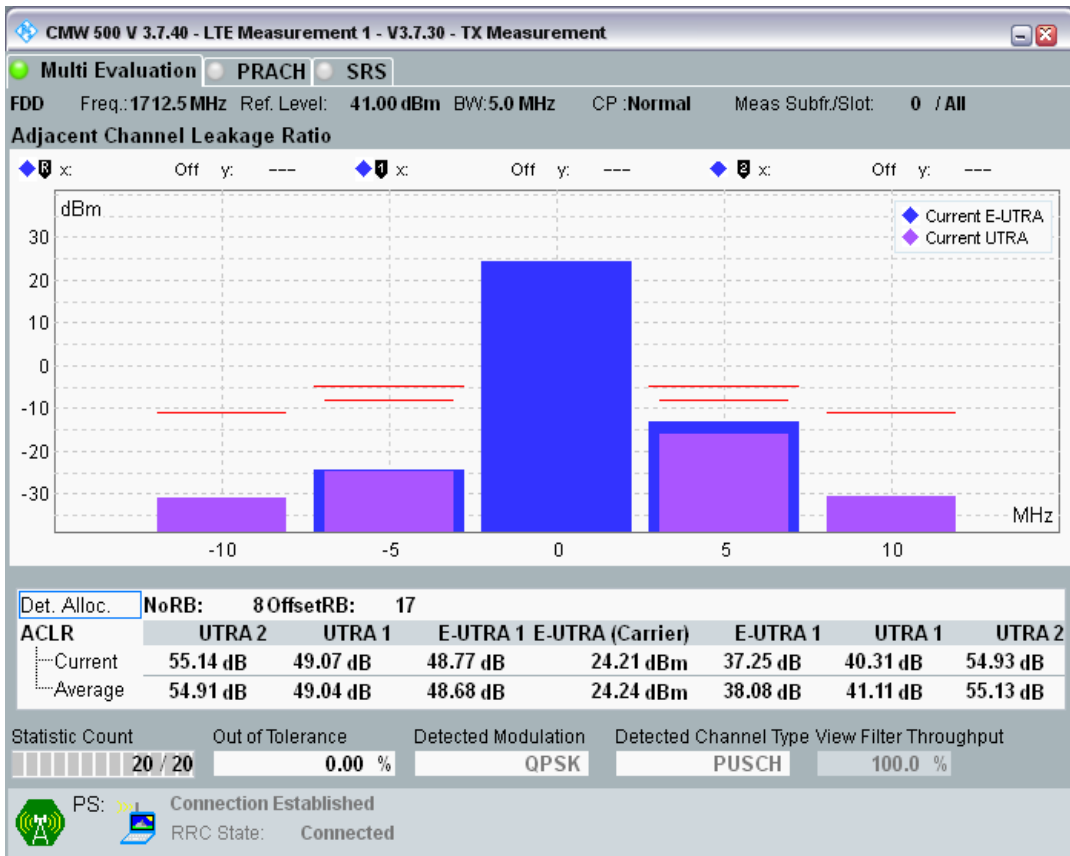

Band3 QAM16 BW=1.4MHz Channel=19943 RB Size=5 Position=#Max

Band3 QAM16 BW=1.4MHz Channel=19943 RB Size=6 Position=#0

Band3 QPSK BW=5MHz Channel=19225 RB Size=8 Position=#0

Band3 QPSK BW=5MHz Channel=19225 RB Size=8 Position=#Max