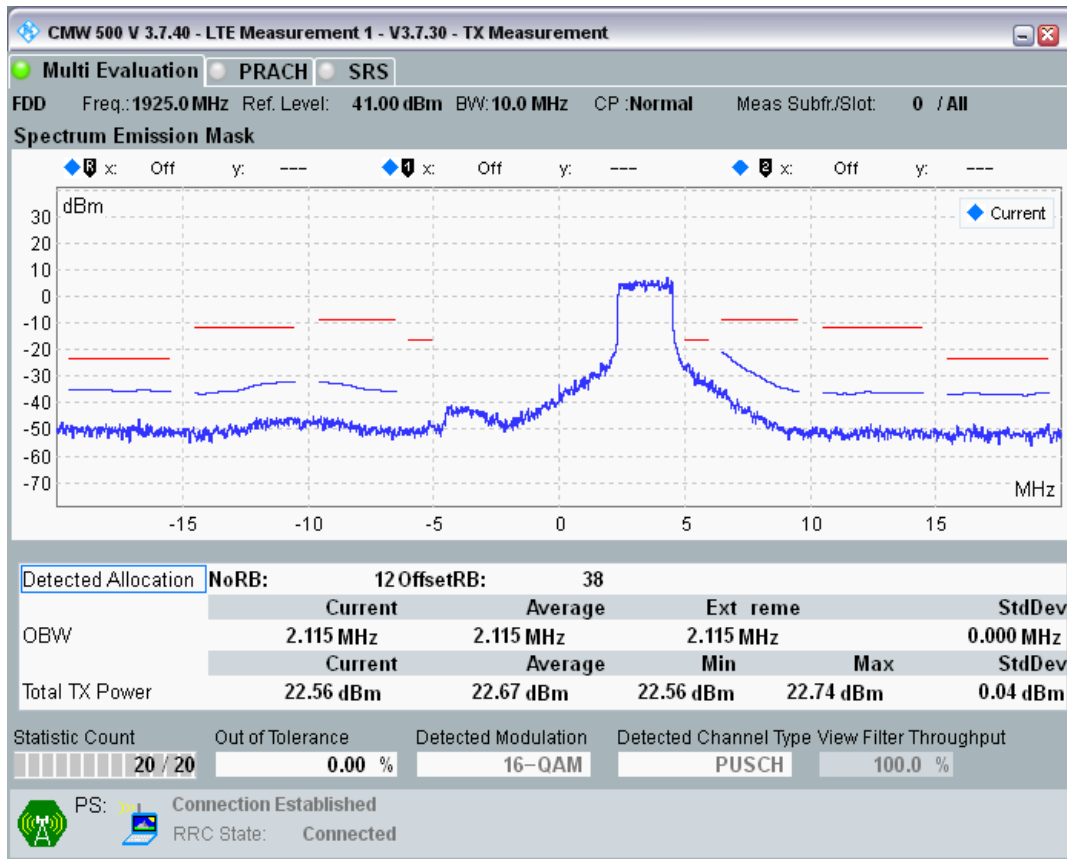

Band1 QAM16 BW=10MHz Channel=18050 RB Size=12 Position=#Max

Band1 QAM16 BW=10MHz Channel=18050 RB Size=50 Position=#0