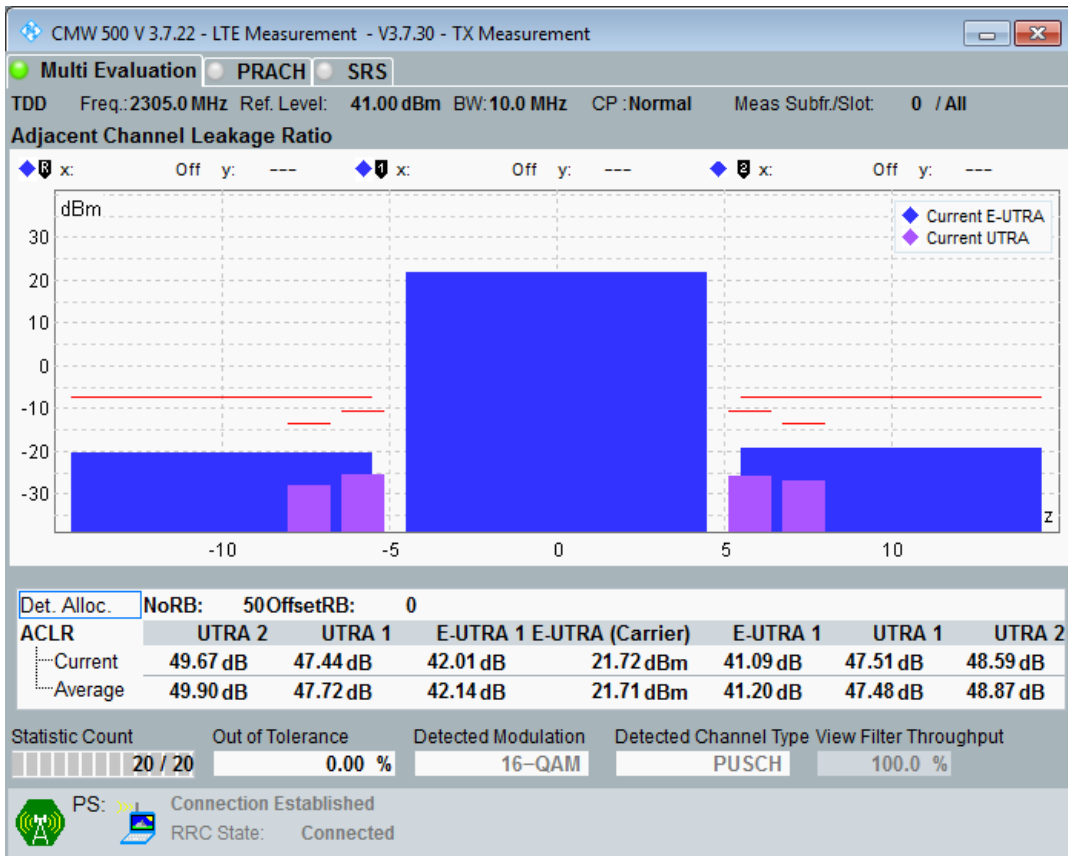

Band40 QAM16 BW=10MHz Channel=39600 RB Size=50 Position=#0

Band40 QAM16 BW=10MHz Channel=38700 RB Size=12 Position=#Max

Band40 QAM16 BW=10MHz Channel=38700 RB Size=12 Position=#0

Band40 QAM16 BW=10MHz Channel=38700 RB Size=50 Position=#0