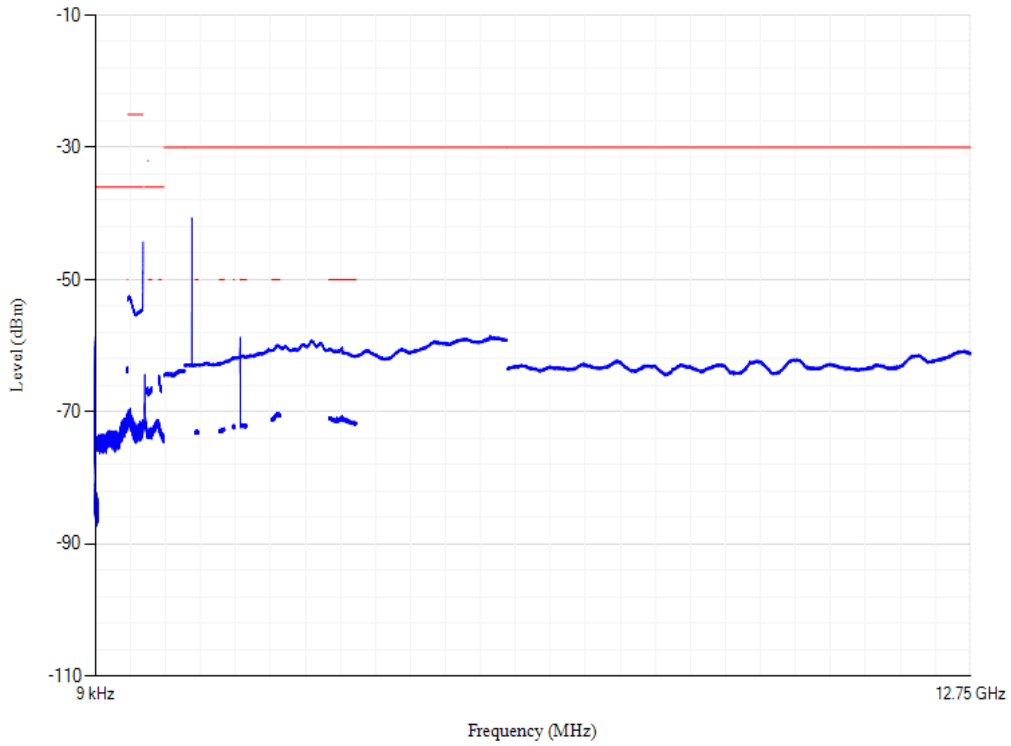

Conducted spurious emissions

Band28 QPSK BW=5MHz Channel=27385 RB Size=1 Position=#0