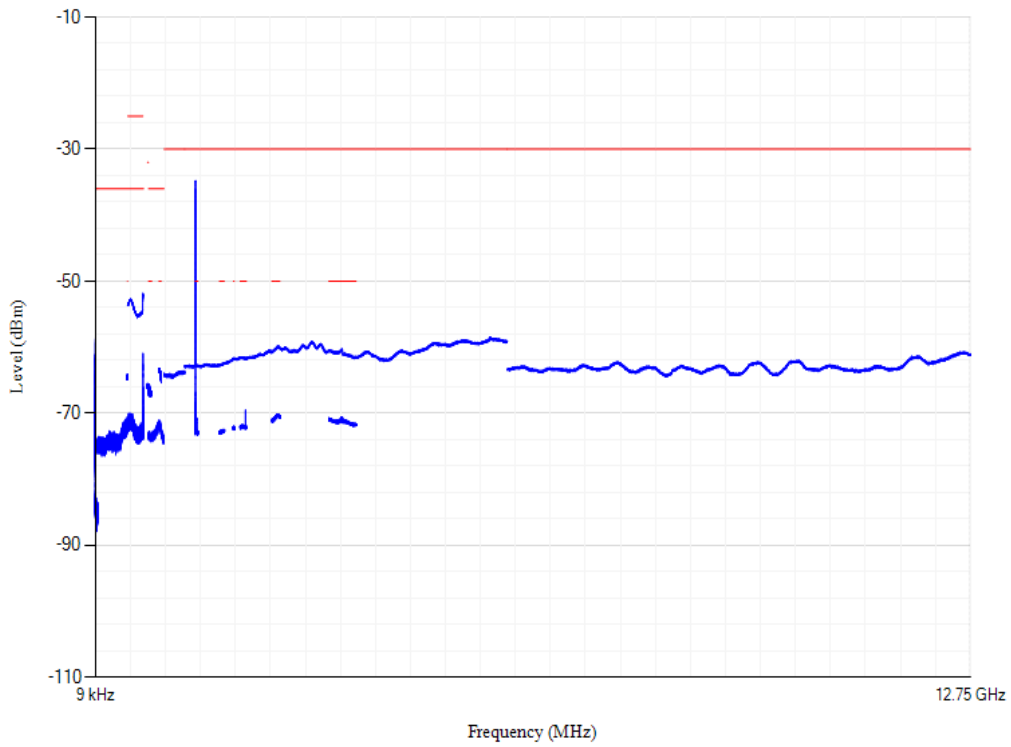

Conducted spurious emissions

Band3 QPSK BW=1.4MHz Channel=19207 RB Size=1 Position=#0