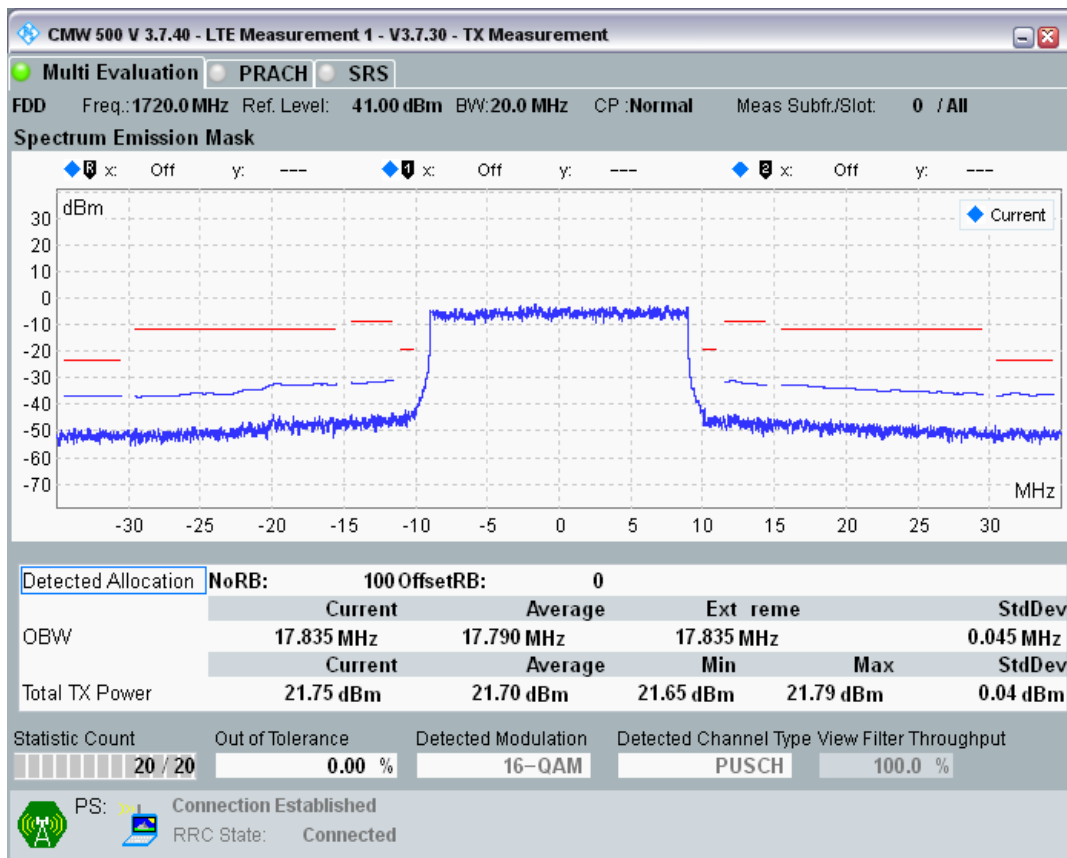

Band3 QPSK BW=20MHz Channel=19300 RB Size=100 Position=#0

Band3 QAM16 BW=20MHz Channel=19300 RB Size=18 Position=#0

Band3 QAM16 BW=20MHz Channel=19300 RB Size=18 Position=#Max

Band3 QAM16 BW=20MHz Channel=19300 RB Size=100 Position=#0