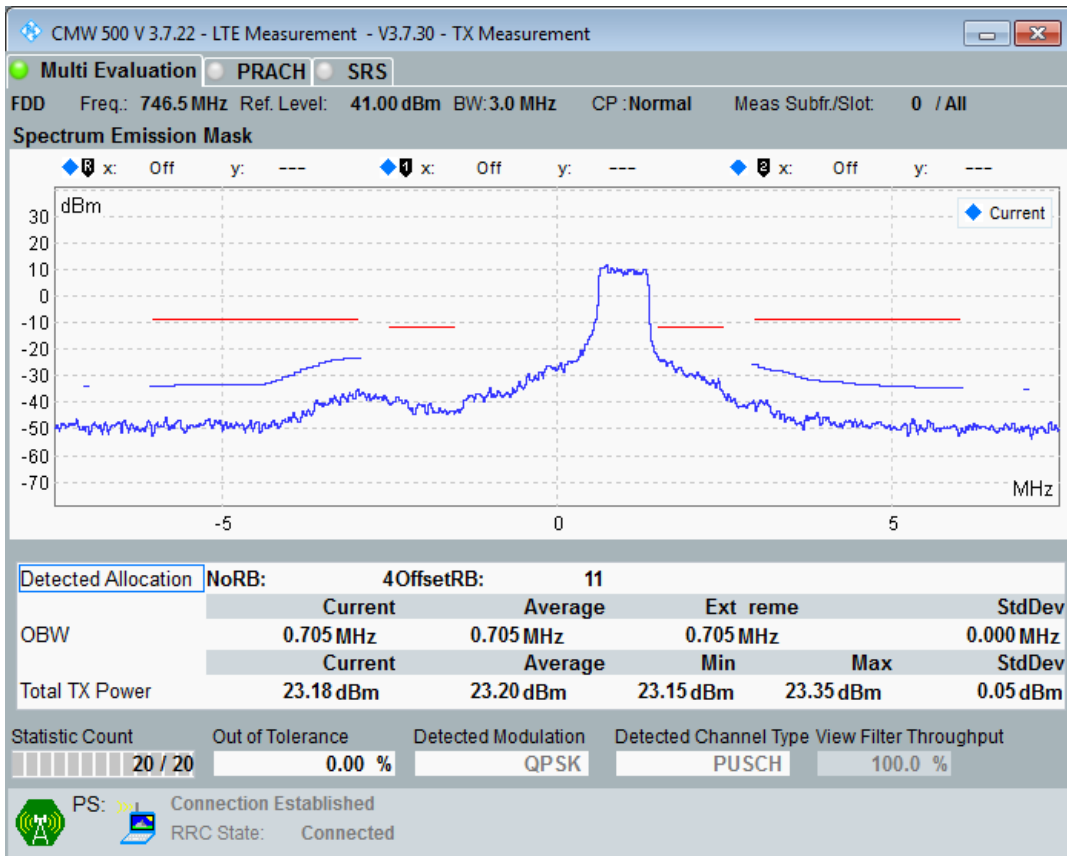

Band28 QPSK BW=3MHz Channel=27645 RB Size=4 Position=#Max

Band28 QPSK BW=3MHz Channel=27645 RB Size=15 Position=#0