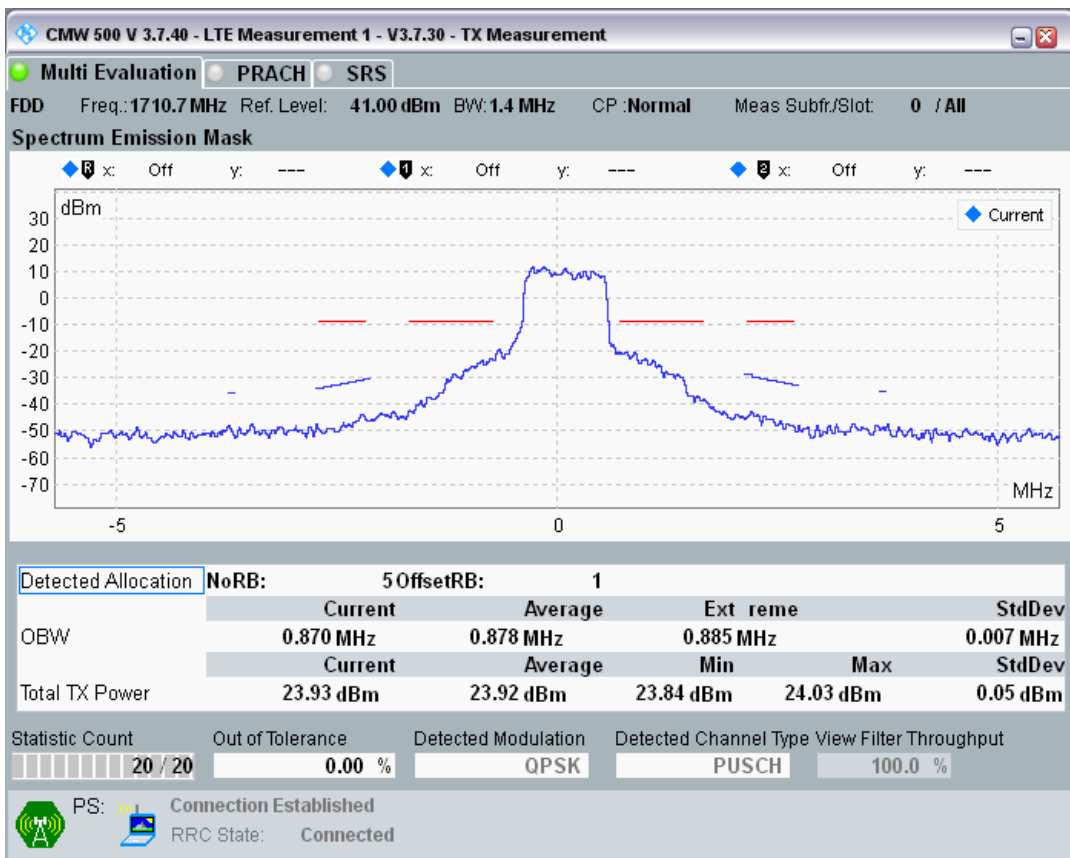

Band3 QPSK BW=1.4MHz Channel=19207 RB Size=5 Position=#Max

Band3 QPSK BW=1.4MHz Channel=19207 RB Size=6 Position=#0