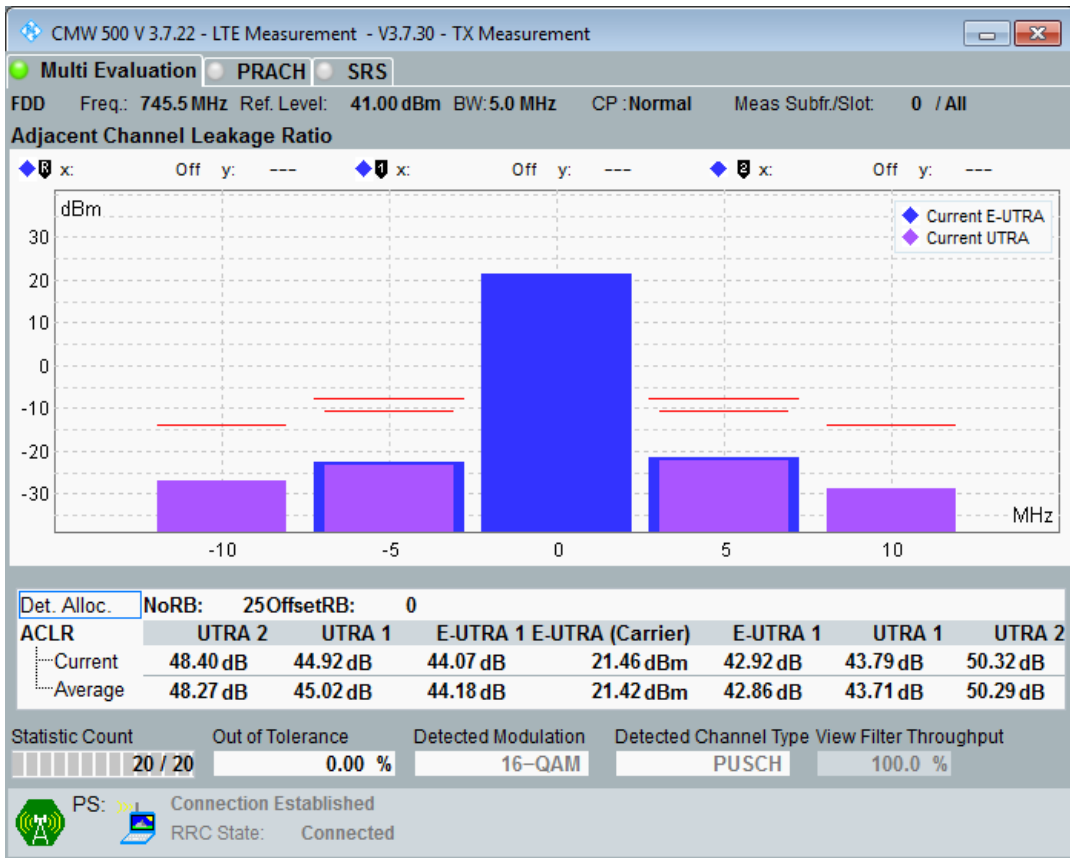

Band28 QPSK BW=5MHz Channel=27635 RB Size=25 Position=#0

Band28 QAM16 BW=5MHz Channel=27635 RB Size=8 Position=#0

Band28 QAM16 BW=5MHz Channel=27635 RB Size=8 Position=#Max

Band28 QAM16 BW=5MHz Channel=27635 RB Size=25 Position=#0