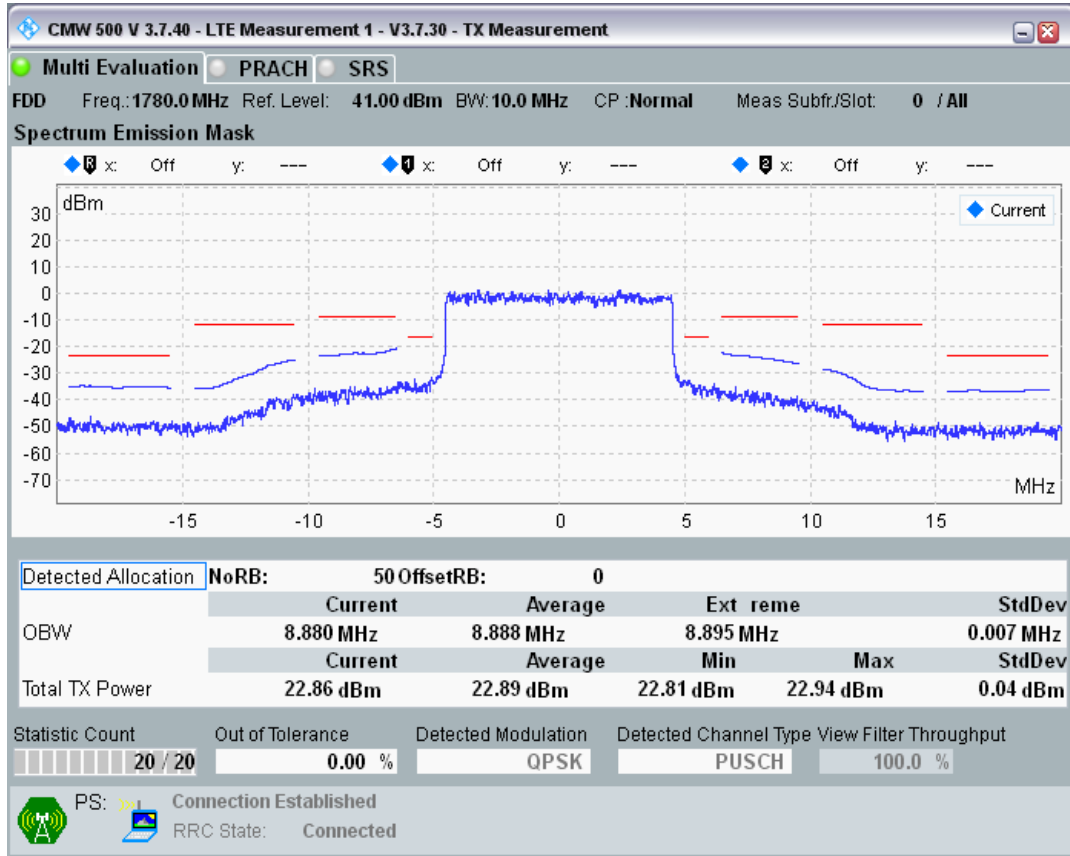

Band3 QPSK BW=10MHz Channel=19900 RB Size=50 Position=#0

Band3 QAM16 BW=10MHz Channel=19900 RB Size=12 Position=#0