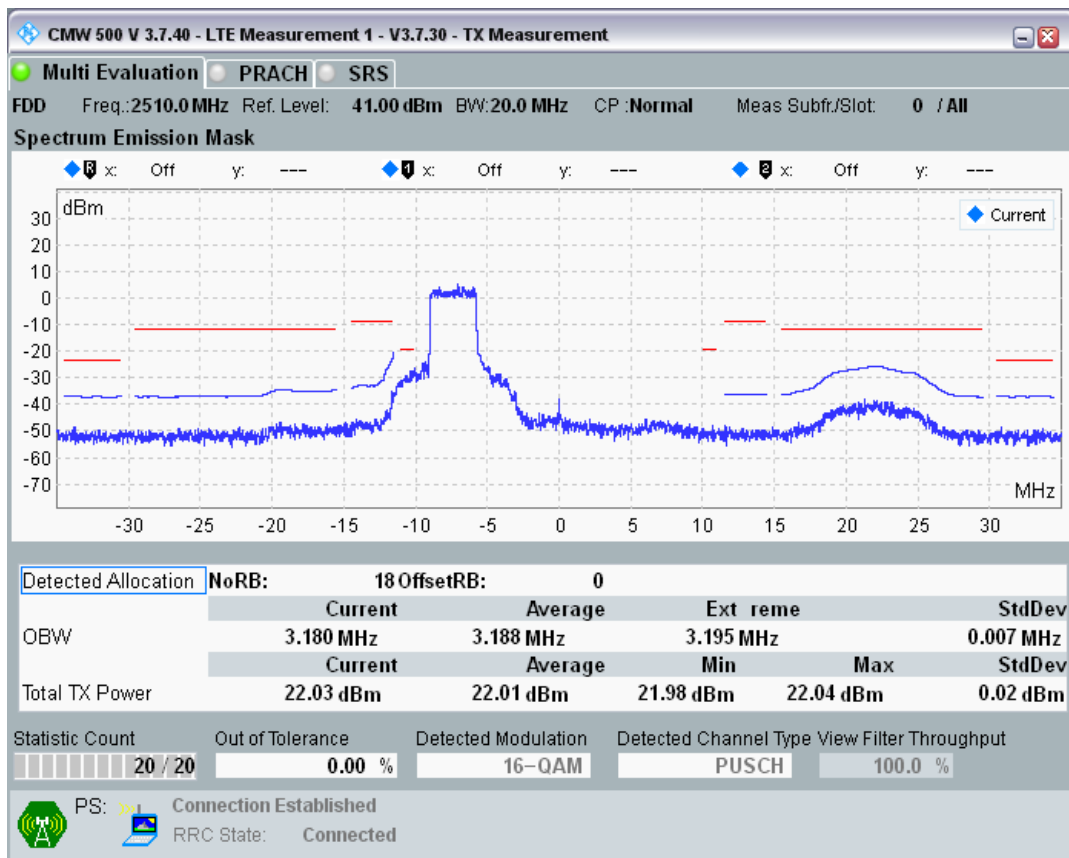

Band7 QAM16 BW=20MHz Channel=20850 RB Size=18 Position=#0

Band7 QAM16 BW=20MHz Channel=20850 RB Size=18 Position=#Max