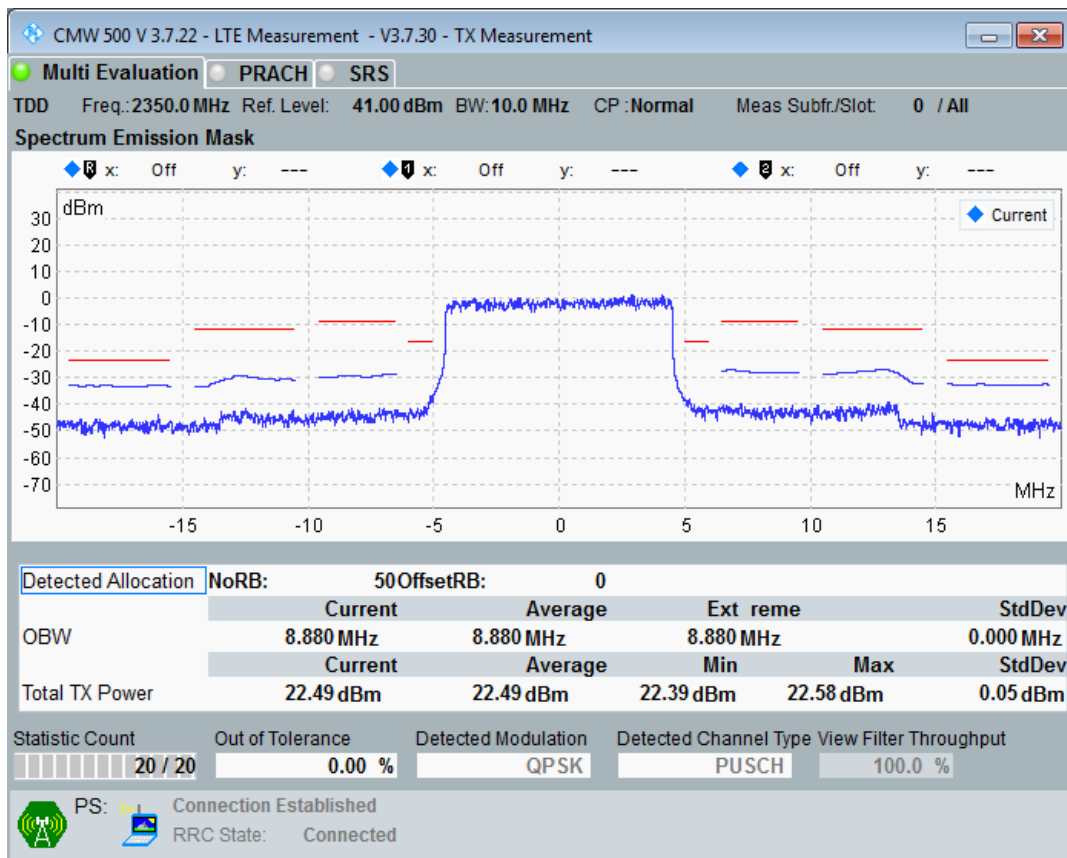

Band40 QPSK BW=10MHz Channel=39150 RB Size=50 Position=#0

Band40 QPSK BW=10MHz Channel=39600 RB Size=12 Position=#0