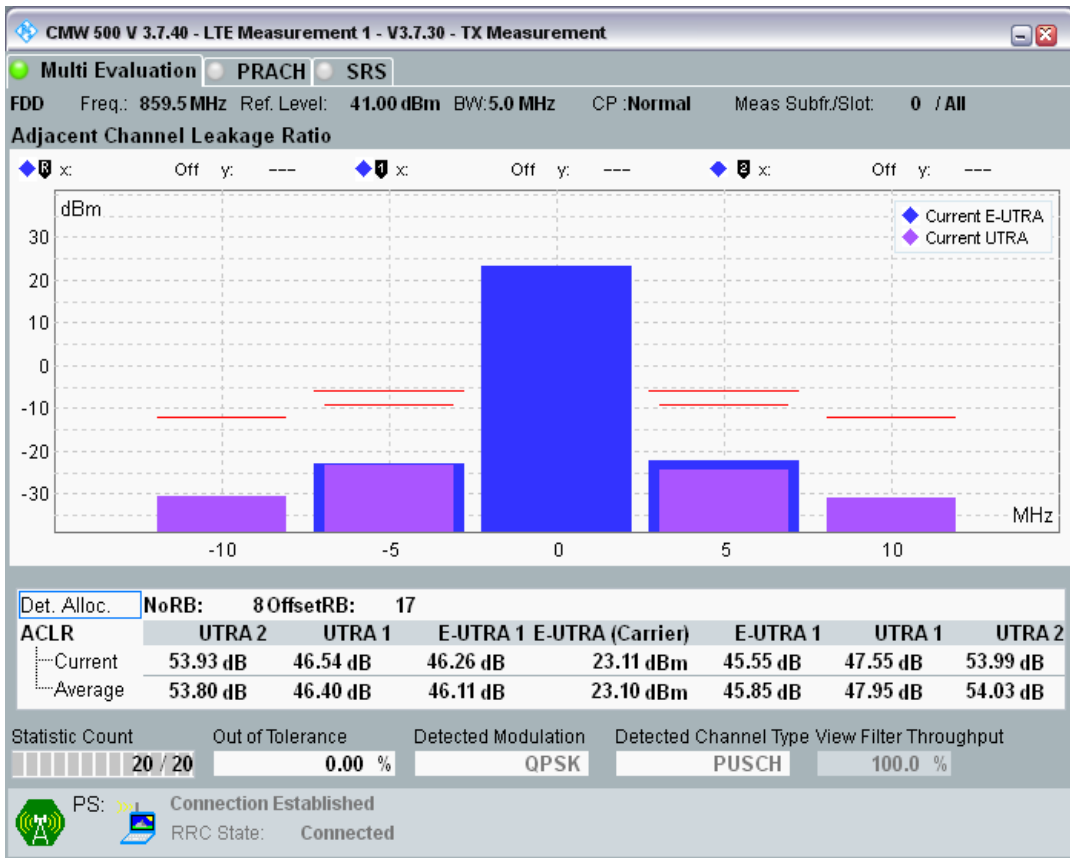

Band20 QAM16 BW=5MHz Channel=24300 RB Size=8 Position=#Max

Band20 QAM16 BW=5MHz Channel=24300 RB Size=25 Position=#0

Band20 QPSK BW=5MHz Channel=24425 RB Size=8 Position=#0

Band20 QPSK BW=5MHz Channel=24425 RB Size=8 Position=#Max