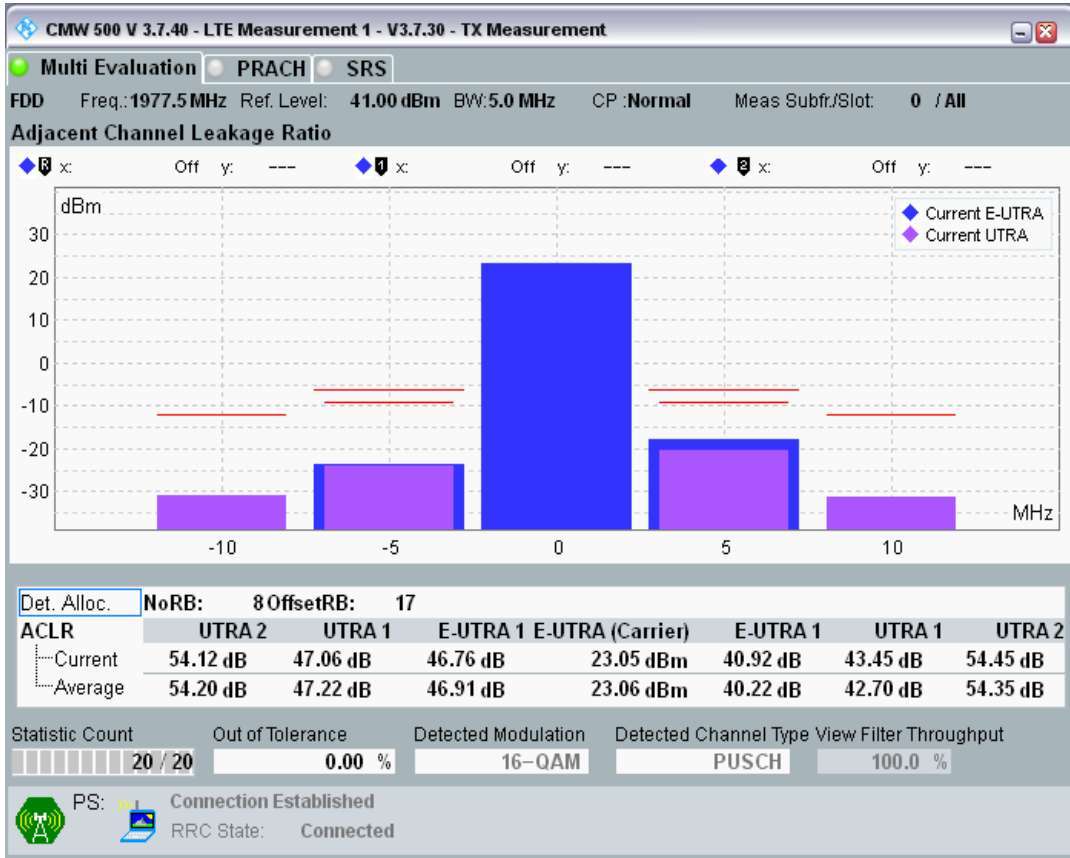

Band1 QAM16 BW=5MHz Channel=18575 RB Size=8 Position=#Max

Band1 QAM16 BW=5MHz Channel=18575 RB Size=25 Position=#0