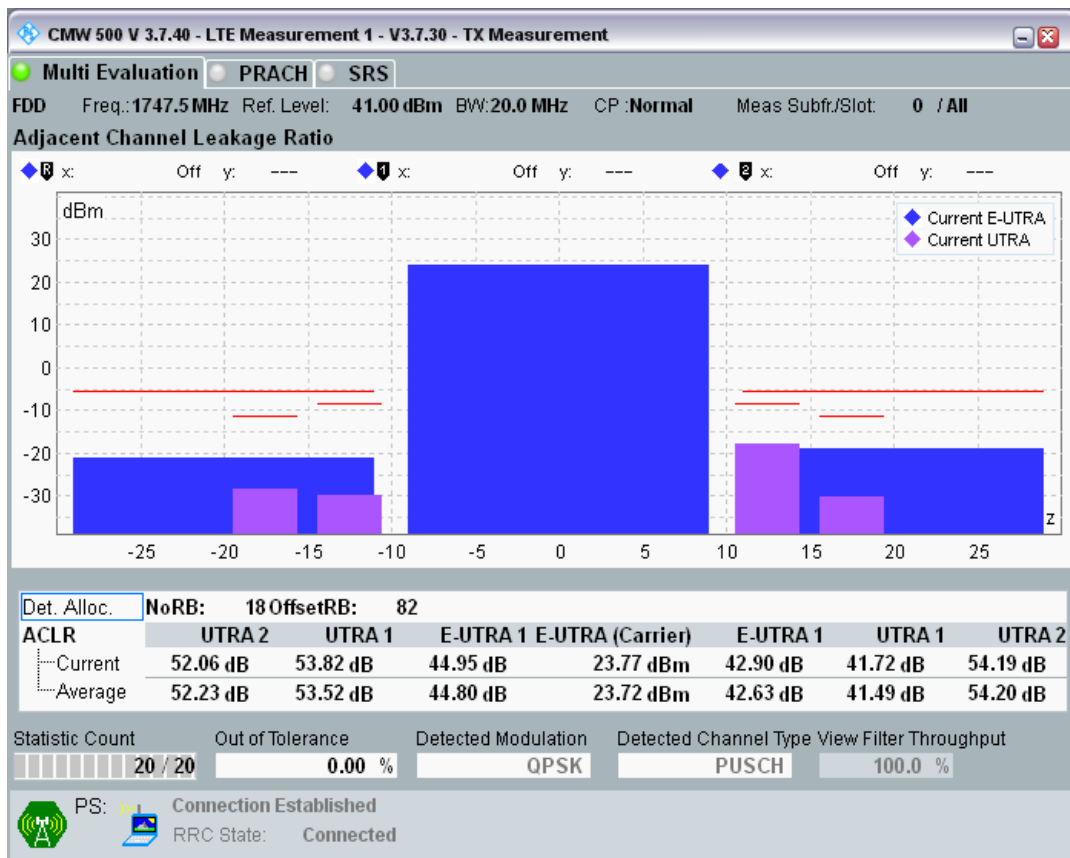

Band3 QPSK BW=20MHz Channel=19575 RB Size=18 Position=#Max

Band3 QPSK BW=20MHz Channel=19575 RB Size=100 Position=#0