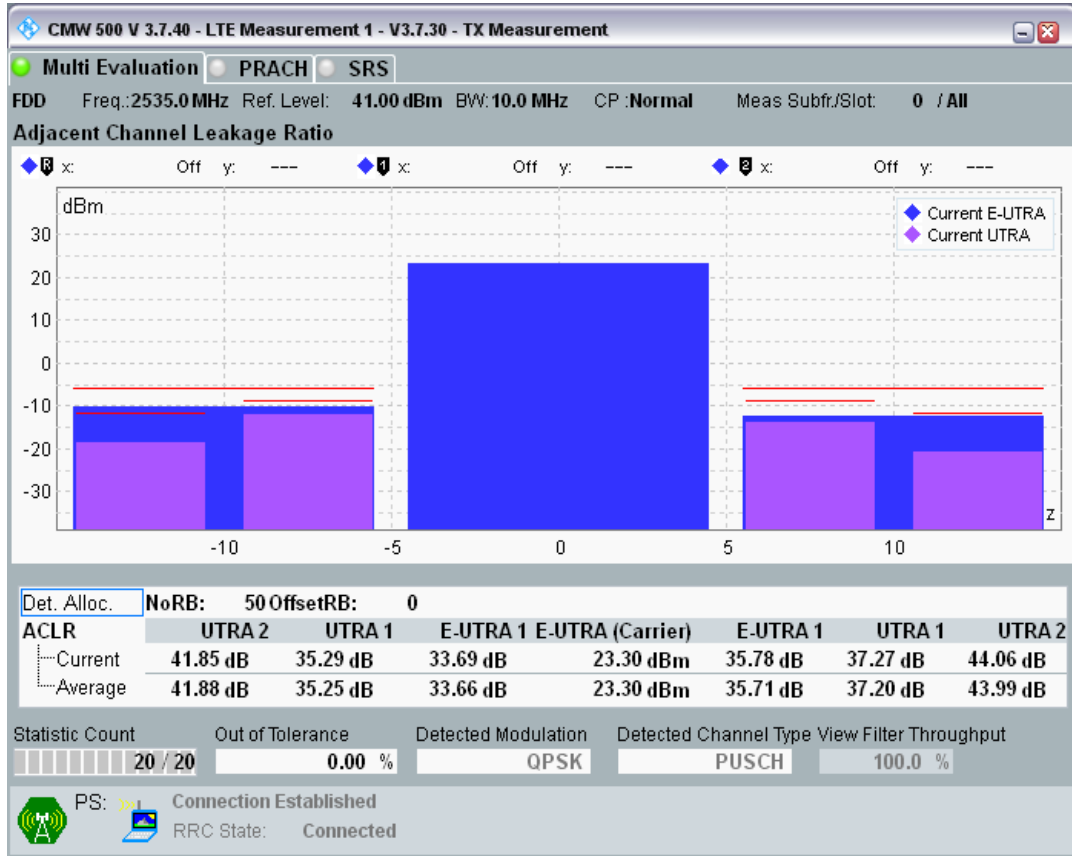

Band7 QPSK BW=10MHz Channel=21100 RB Size=50 Position=#0

Band7 QAM16 BW=10MHz Channel=21100 RB Size=12 Position=#0