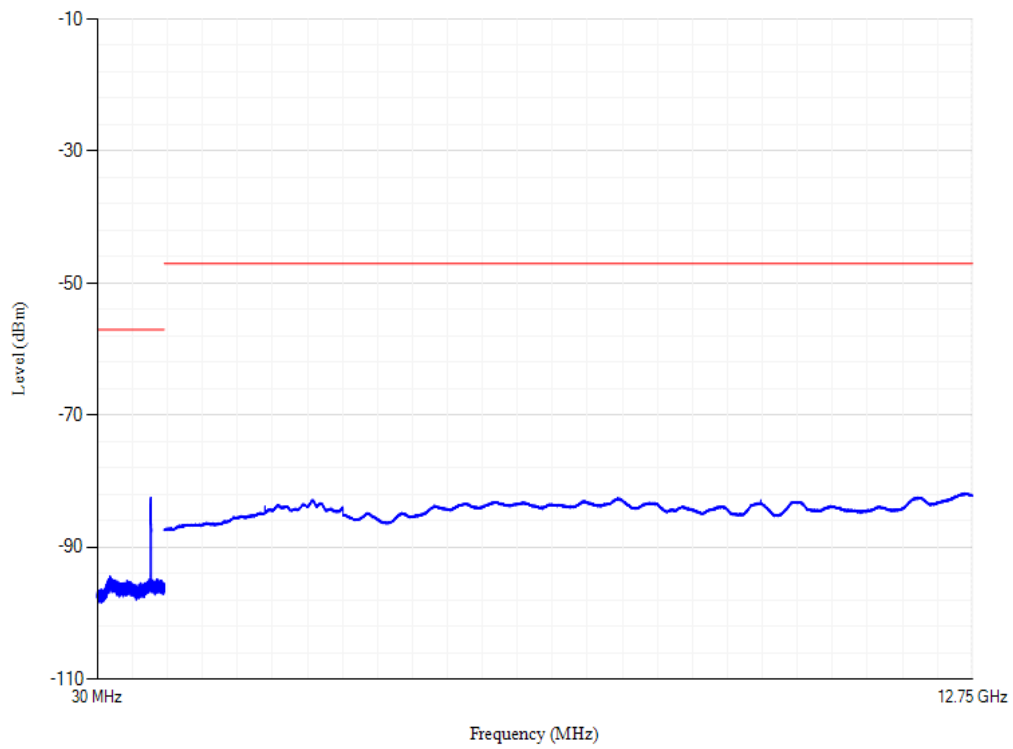

Conducted spurious emissions

Band28 QPSK BW=20MHz Channel=27560