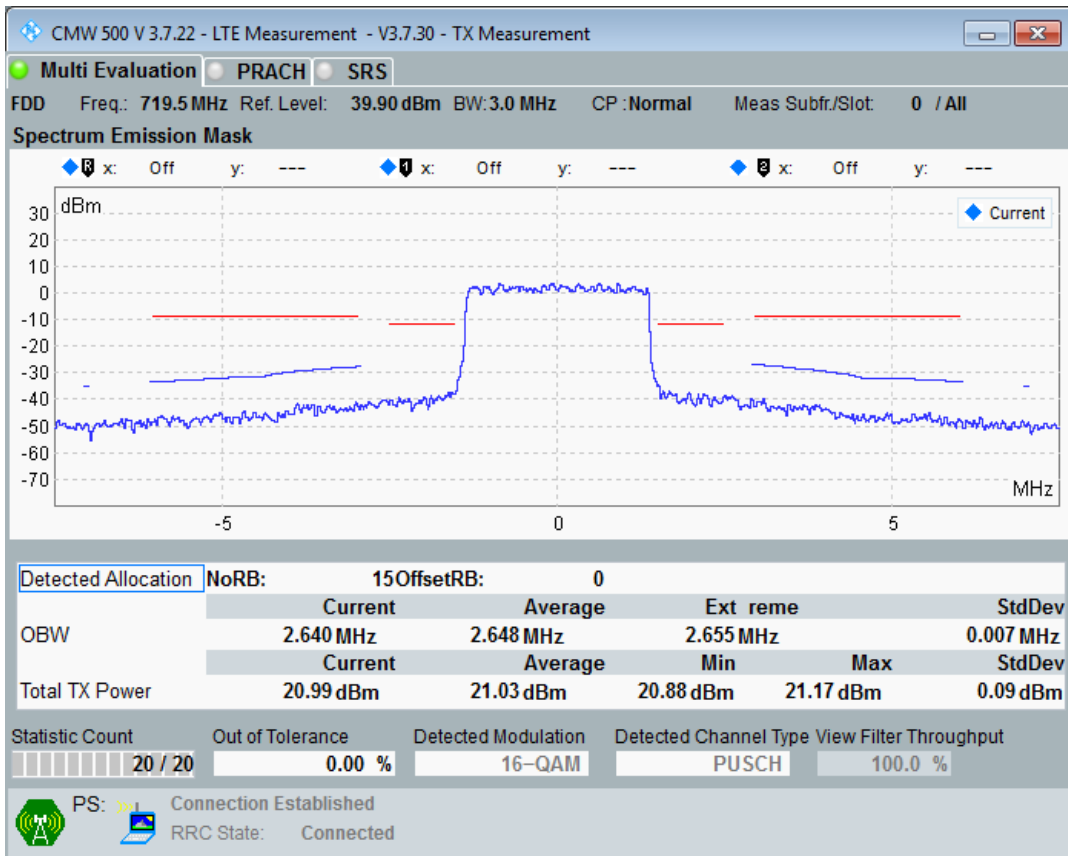

Band28 QPSK BW=3MHz Channel=27375 RB Size=15 Position=#0

Band28 QAM16 BW=3MHz Channel=27375 RB Size=4 Position=#0

Band28 QAM16 BW=3MHz Channel=27375 RB Size=4 Position=#Max

Band28 QAM16 BW=3MHz Channel=27375 RB Size=15 Position=#0