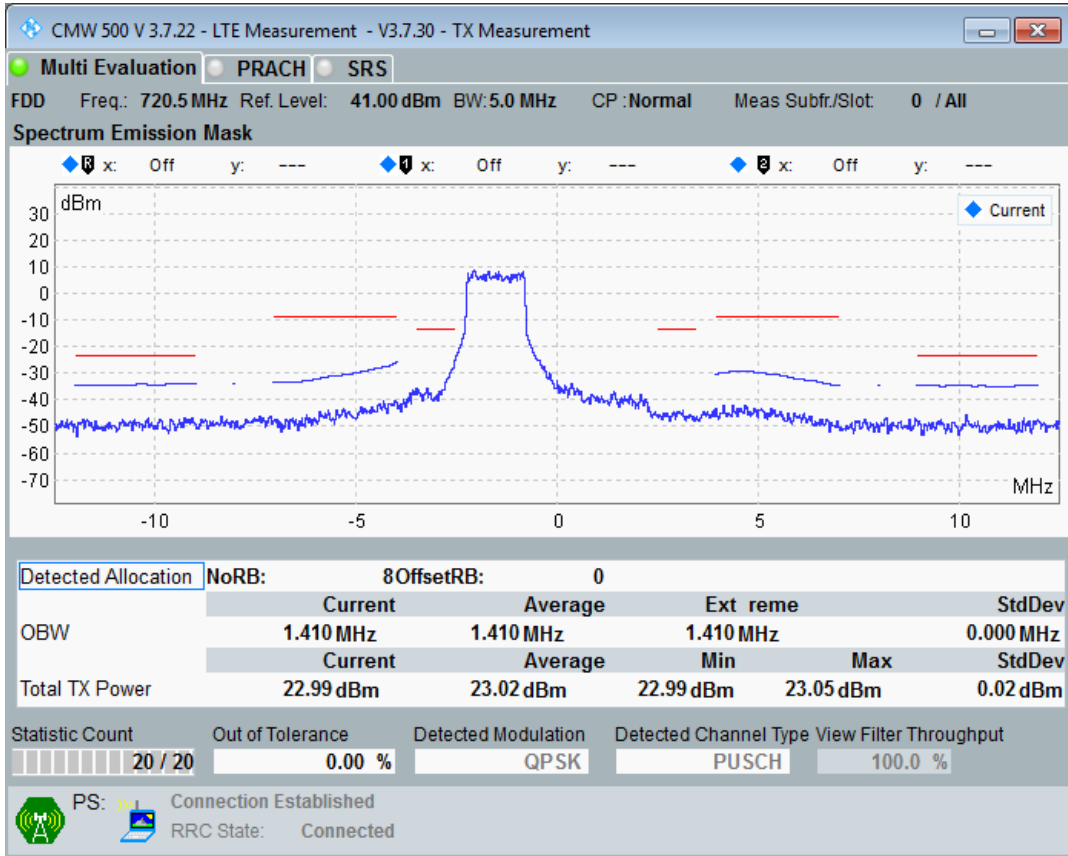

Band28 QPSK BW=5MHz Channel=27385 RB Size=8 Position=#0

Band28 QPSK BW=5MHz Channel=27385 RB Size=8 Position=#Max