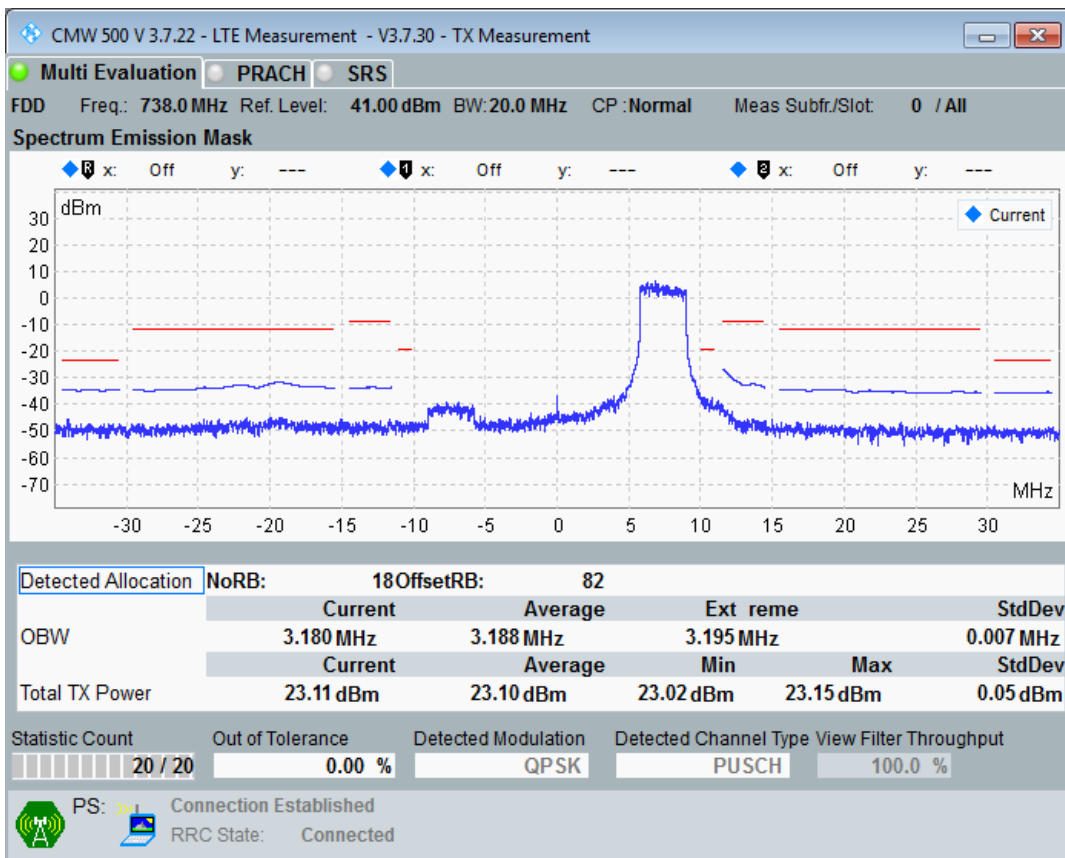

Band28 QAM16 BW=20MHz Channel=27460 RB Size=18 Position=#Max

Band28 QAM16 BW=20MHz Channel=27460 RB Size=100 Position=#0

Band28 QPSK BW=20MHz Channel=27560 RB Size=18 Position=#0

Band28 QPSK BW=20MHz Channel=27560 RB Size=18 Position=#Max