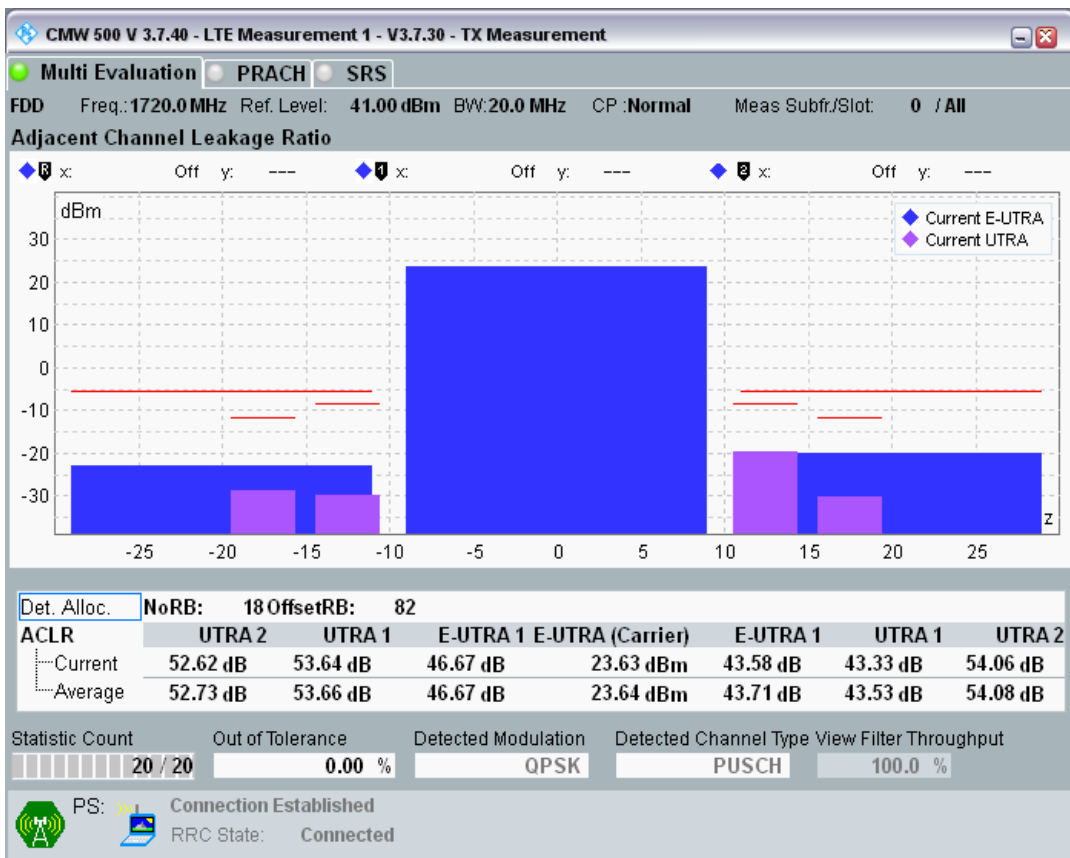

Band3 QAM16 BW=10MHz Channel=19900 RB Size=12 Position=#Max

Band3 QAM16 BW=10MHz Channel=19900 RB Size=50 Position=#0

Band3 QPSK BW=20MHz Channel=19300 RB Size=18 Position=#0

Band3 QPSK BW=20MHz Channel=19300 RB Size=18 Position=#Max