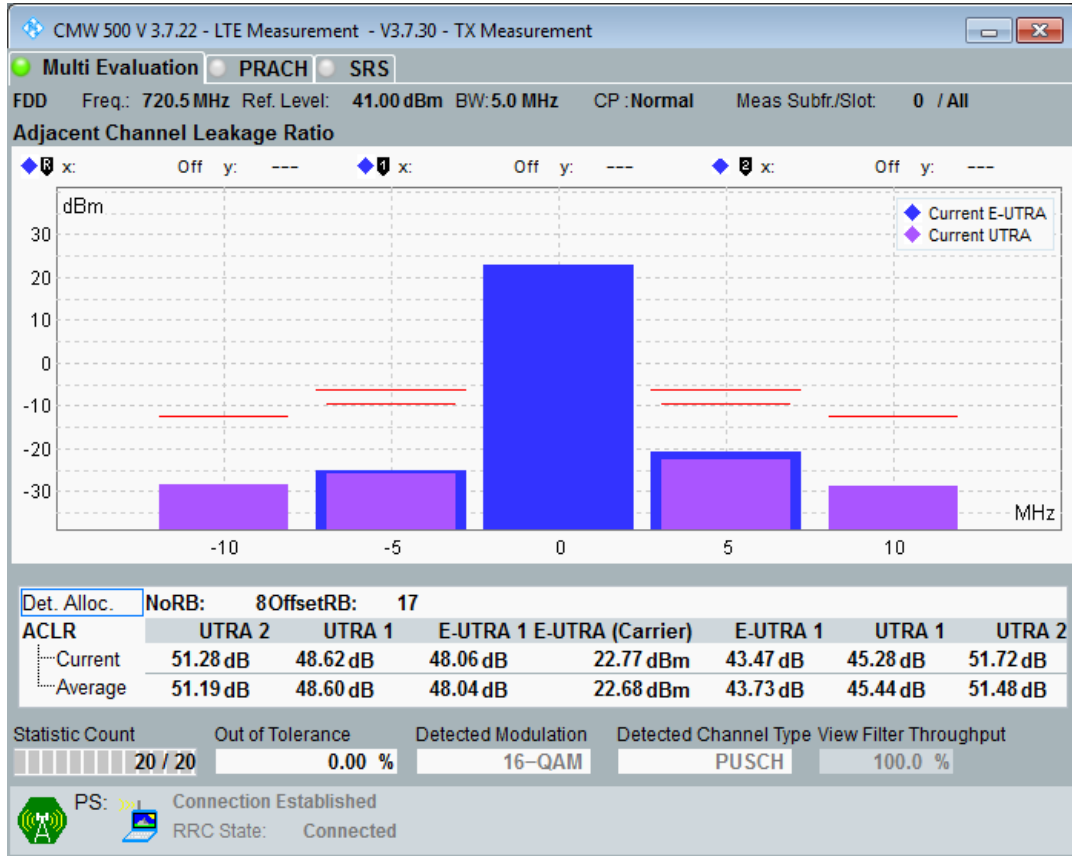

Band28 QAM16 BW=5MHz Channel=27385 RB Size=8 Position=#Max

Band28 QAM16 BW=5MHz Channel=27385 RB Size=25 Position=#0