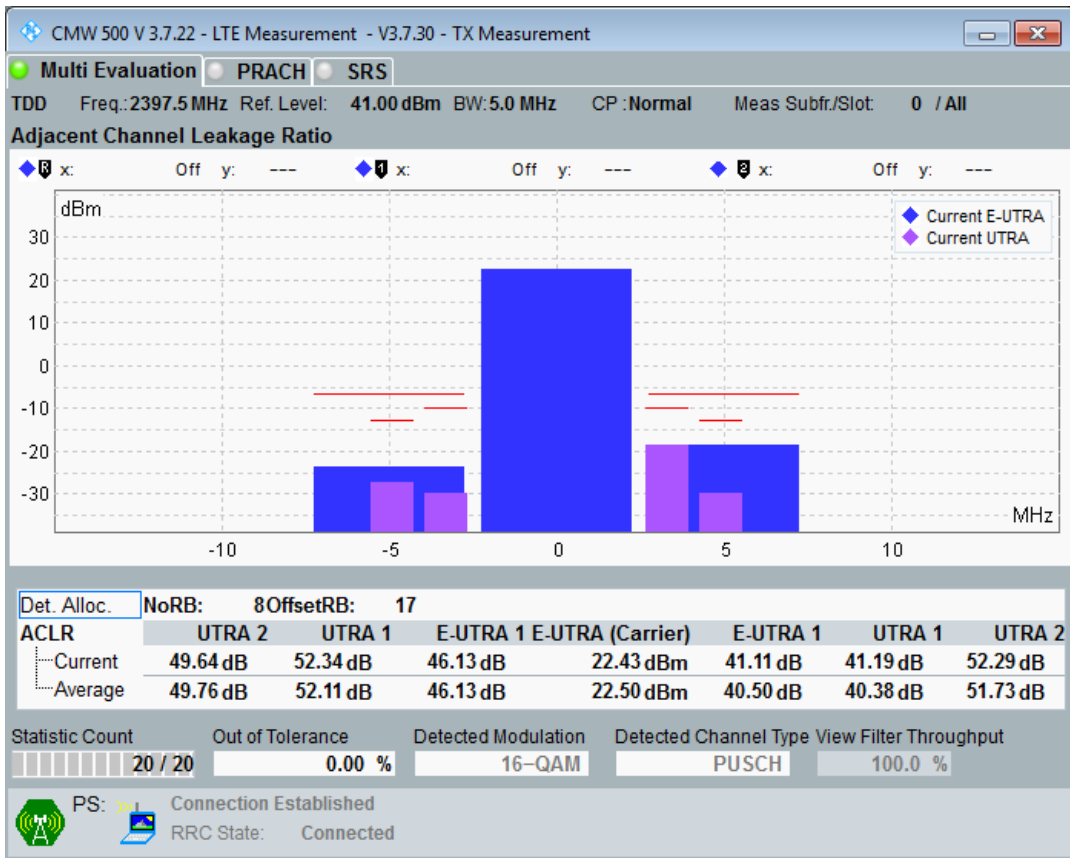

Band40 QAM16 BW=5MHz Channel=38675 RB Size=8 Position=#0

Band40 QAM16 BW=5MHz Channel=38675 RB Size=8 Position=#Max

Band40 QAM16 BW=5MHz Channel=39625 RB Size=8 Position=#0

Band40 QAM16 BW=5MHz Channel=39625 RB Size=8 Position=#Max