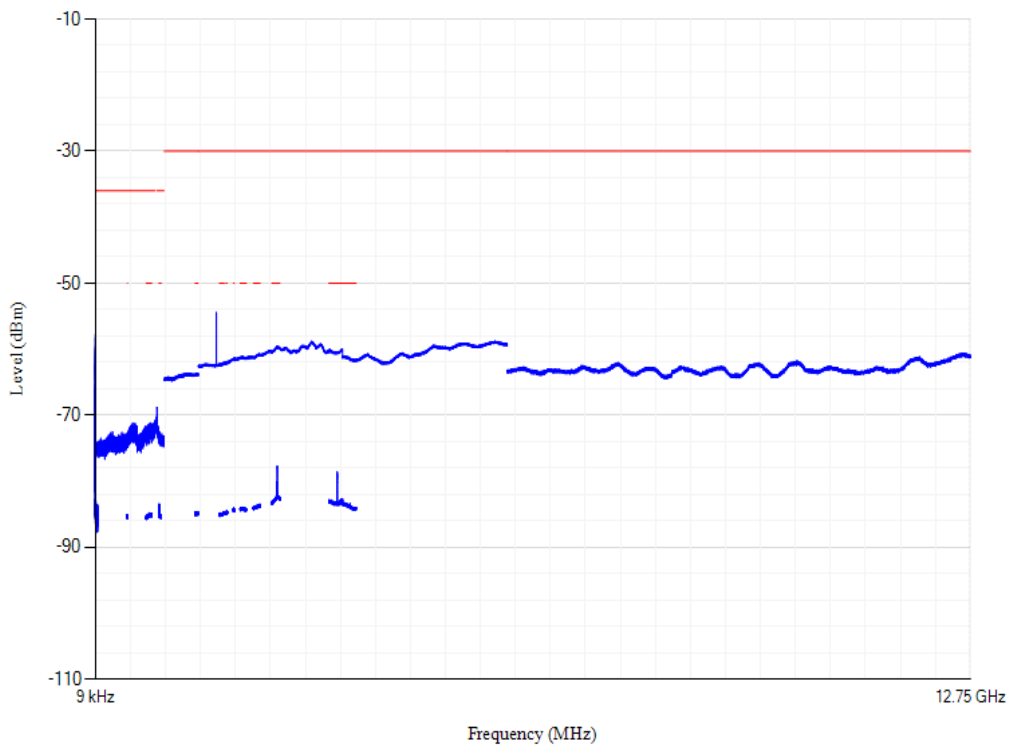

Conducted spurious emissions

Band8 QPSK BW=5MHz Channel=21625 RB Size=1 Position=#0