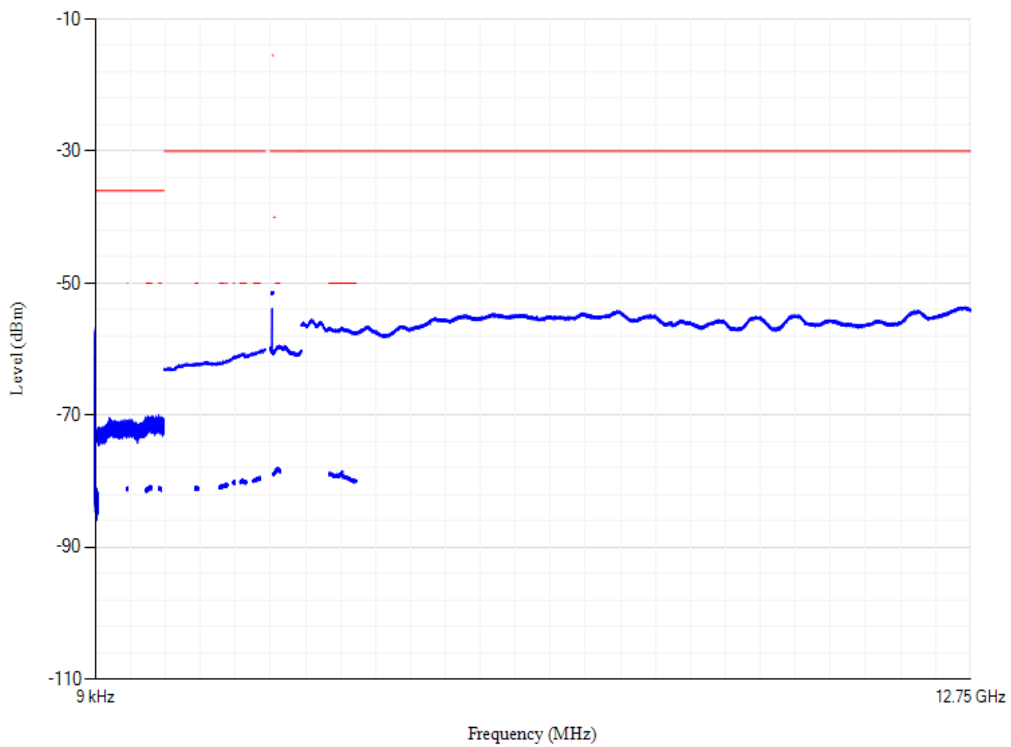

Conducted spurious emissions

Band7 QPSK BW=20MHz Channel=21100 RB Size=1 Position=#0