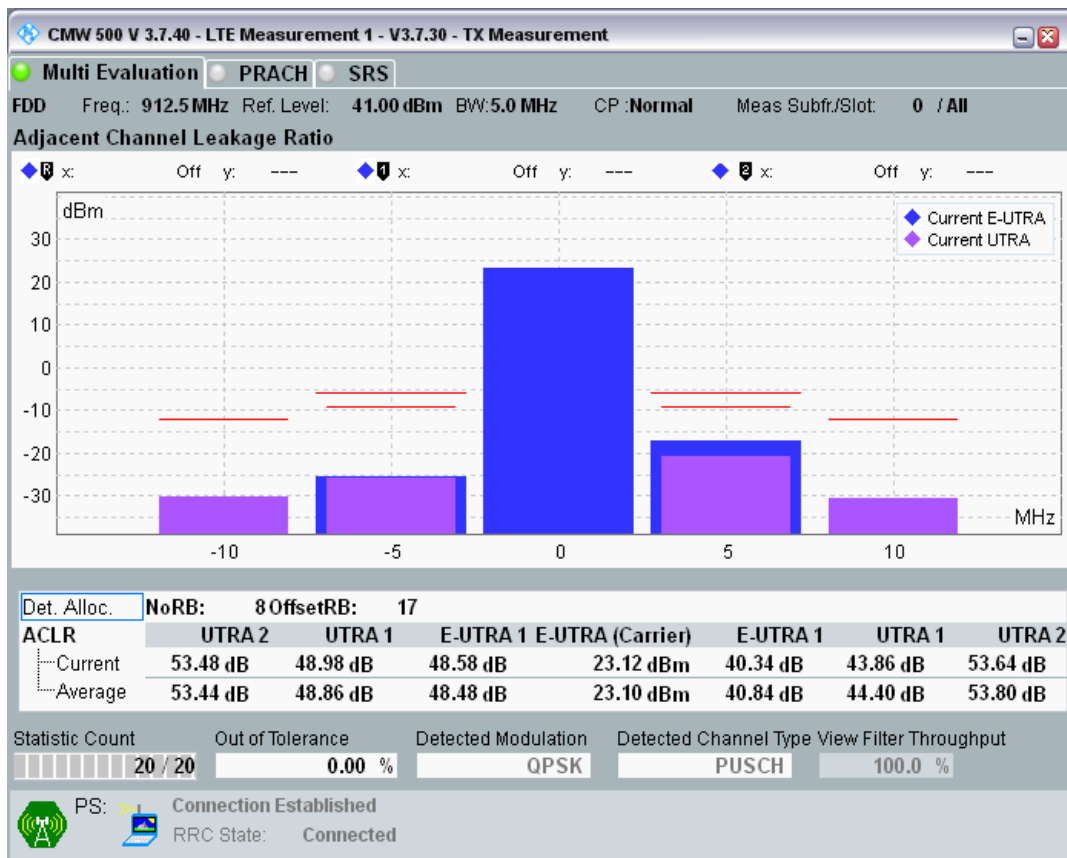

Band8 QAM16 BW=5MHz Channel=21625 RB Size=8 Position=#Max

Band8 QAM16 BW=5MHz Channel=21625 RB Size=25 Position=#0

Band8 QPSK BW=5MHz Channel=21775 RB Size=8 Position=#0

Band8 QPSK BW=5MHz Channel=21775 RB Size=8 Position=#Max