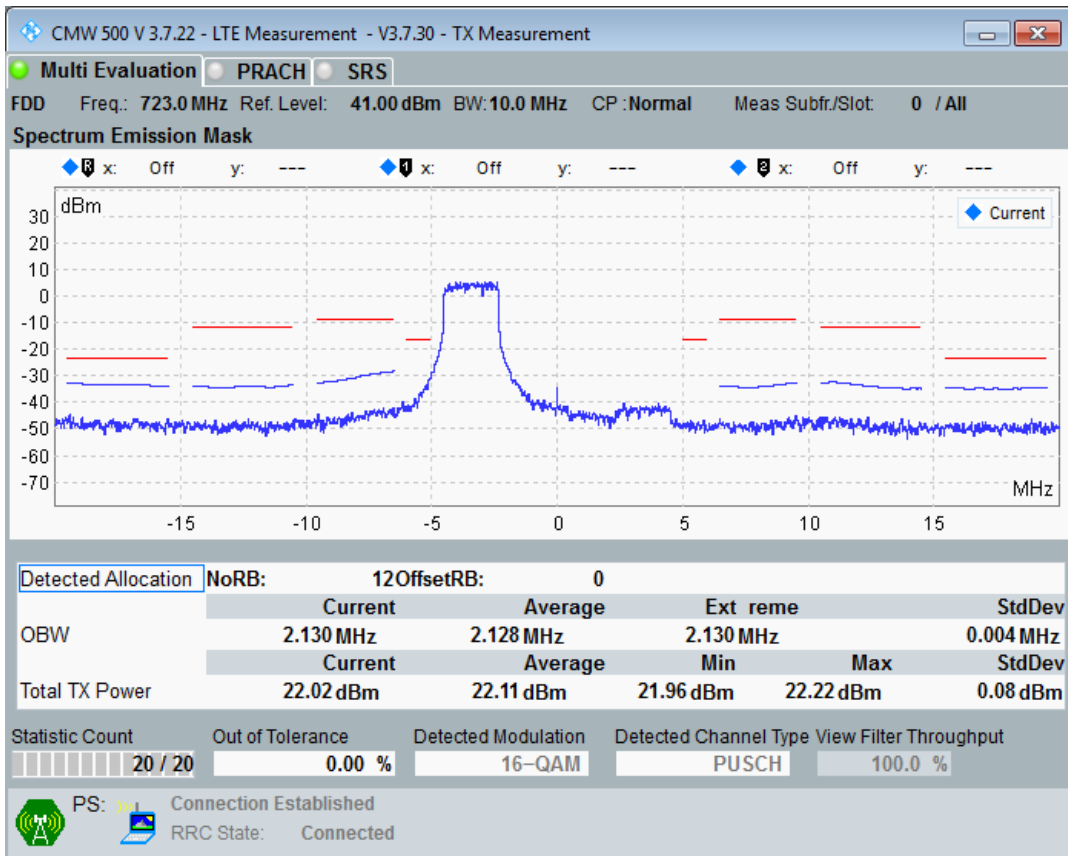

Band28 QAM16 BW=10MHz Channel=27410 RB Size=12 Position=#0

Band28 QAM16 BW=10MHz Channel=27410 RB Size=12 Position=#Max