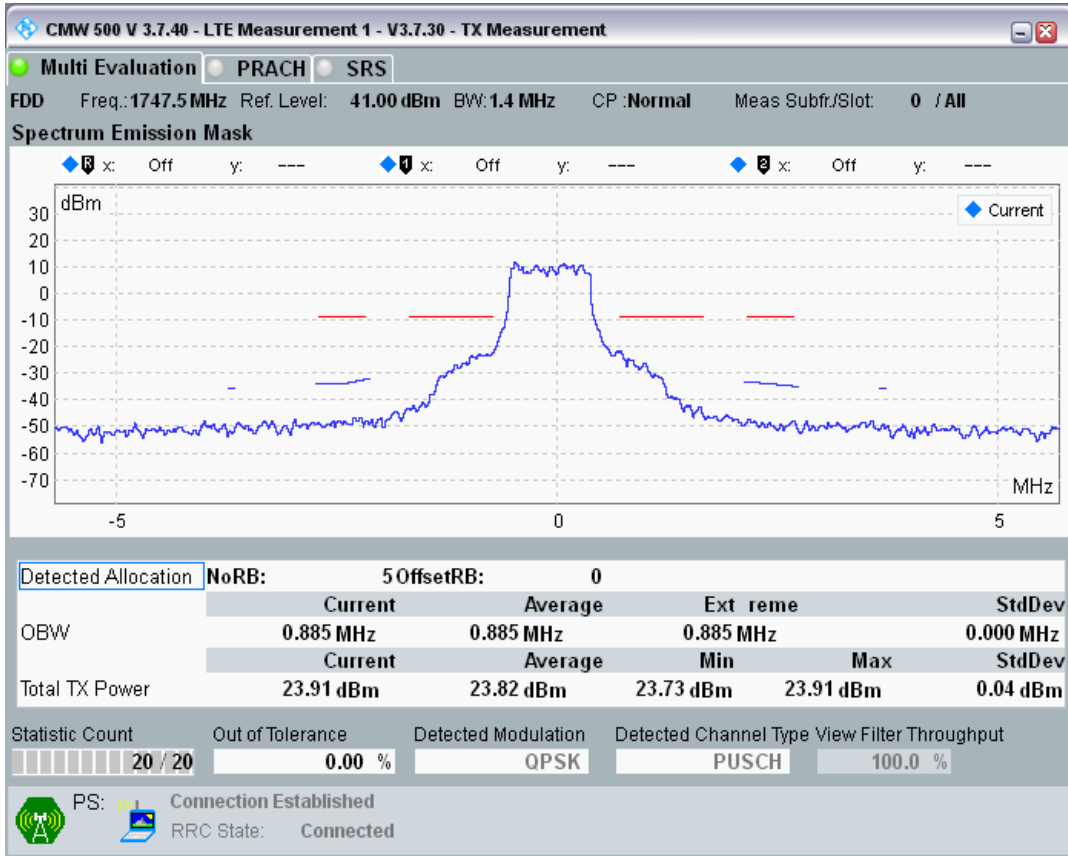

Band3 QPSK BW=1.4MHz Channel=19575 RB Size=5 Position=#0

Band3 QPSK BW=1.4MHz Channel=19575 RB Size=5 Position=#Max