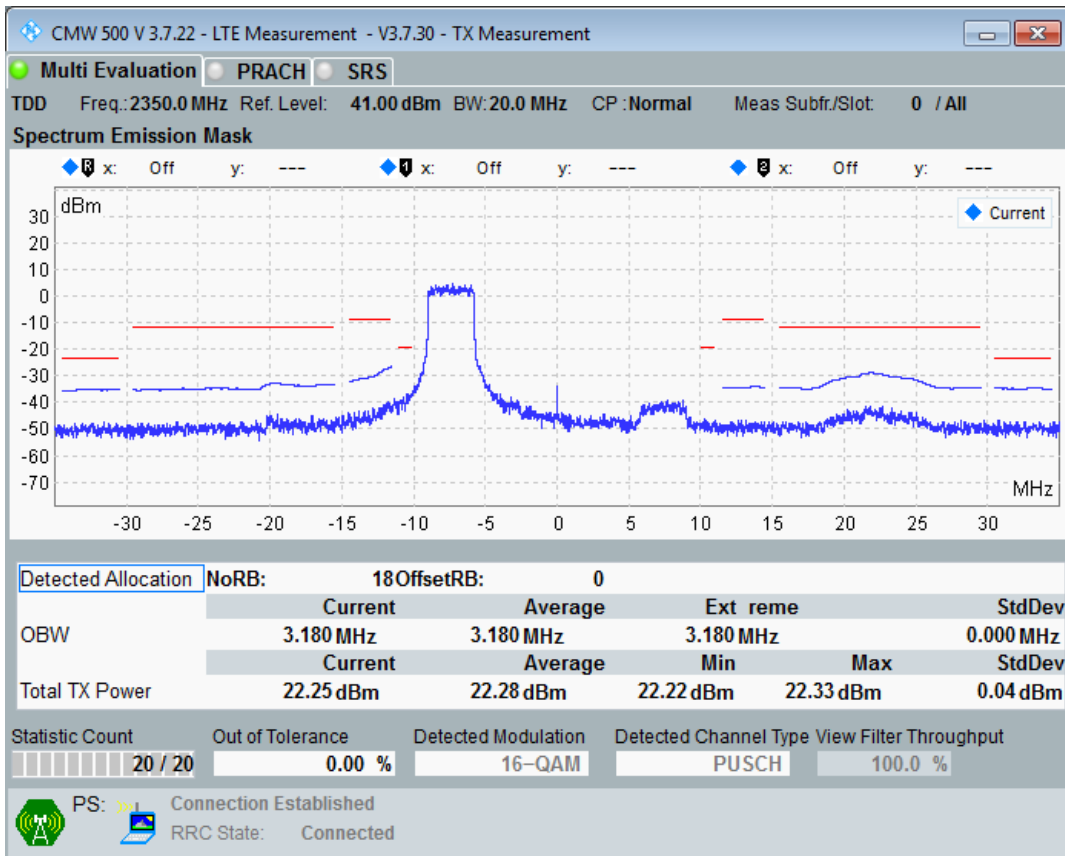

Band40 QAM16 BW=20MHz Channel=39150 RB Size=18 Position=#0

Band40 QAM16 BW=20MHz Channel=39550 RB Size=18 Position=#0