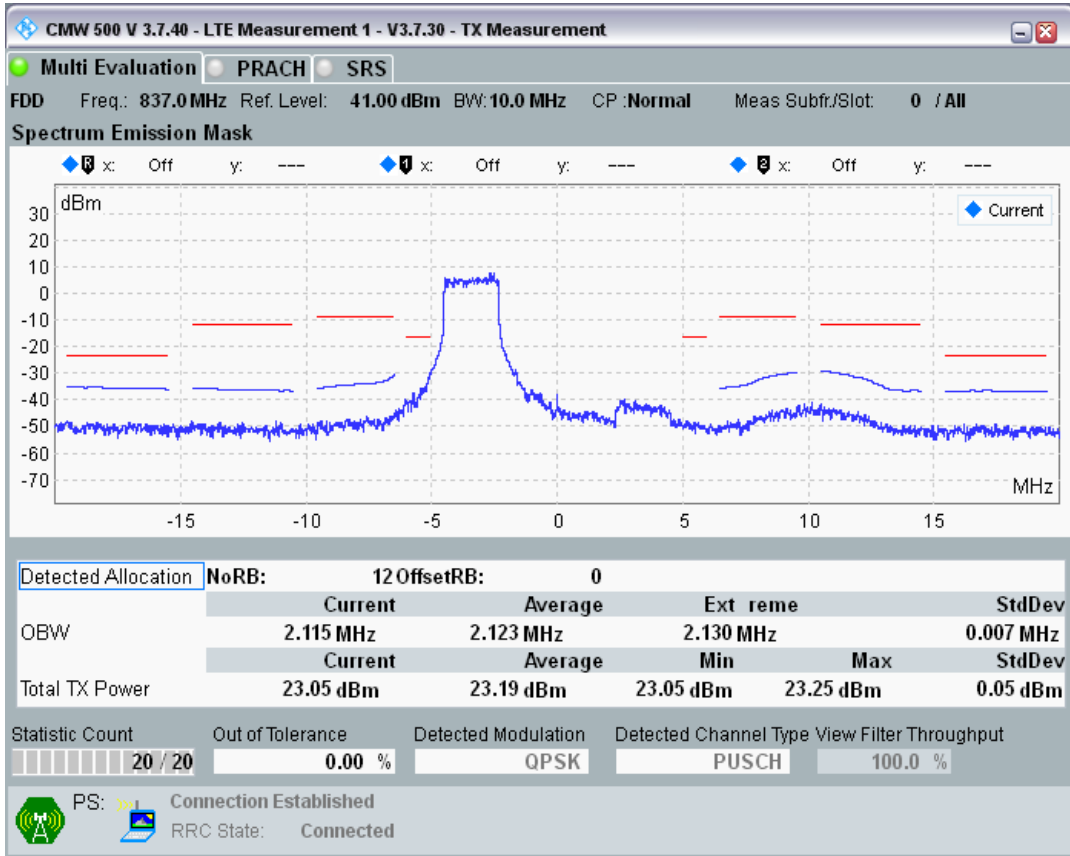

Band20 QPSK BW=10MHz Channel=24200 RB Size=12 Position=#0

Band20 QPSK BW=10MHz Channel=24200 RB Size=12 Position=#Max