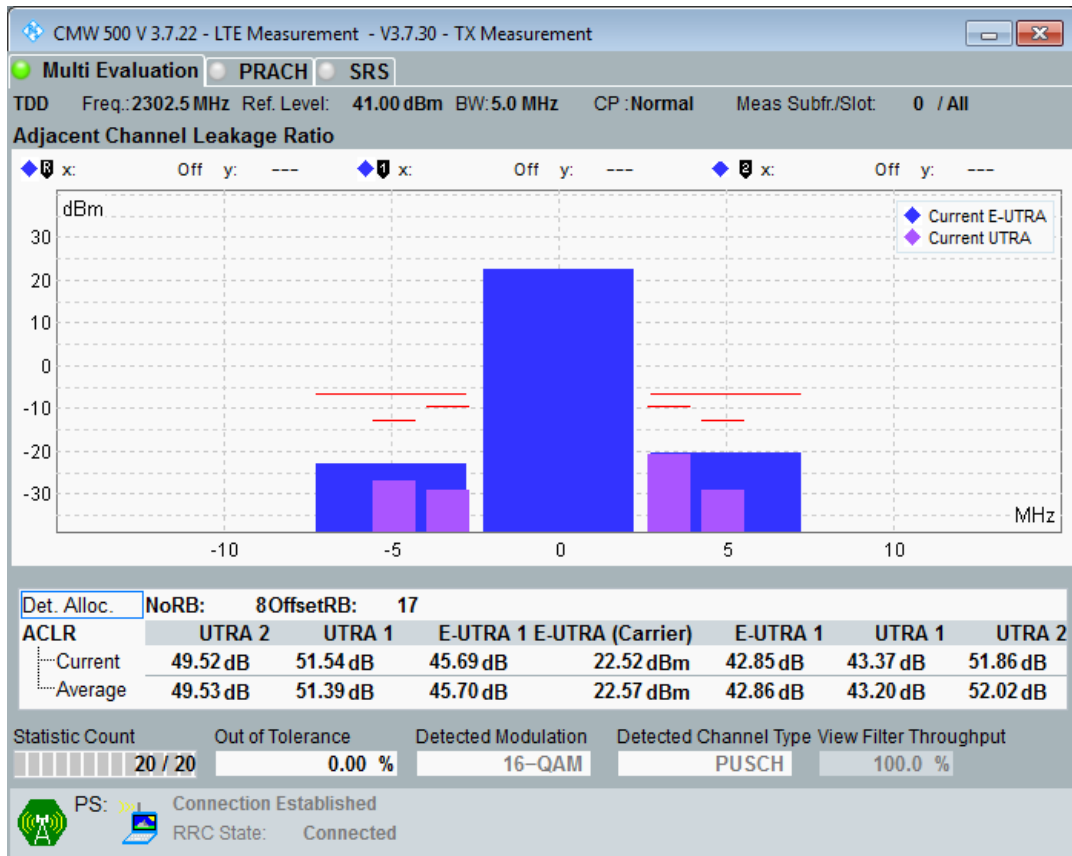

Band40 QAM16 BW=5MHz Channel=38675 RB Size=8 Position=#Max

Band40 QAM16 BW=5MHz Channel=39625 RB Size=8 Position=#0