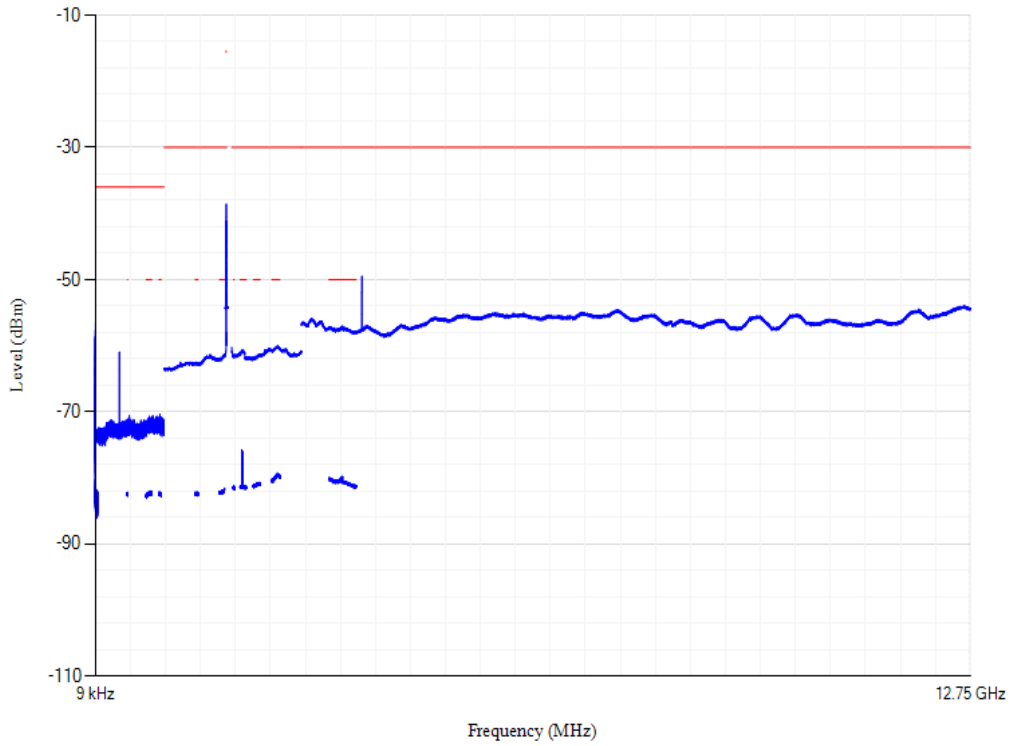

Conducted spurious emissions

Band20 QPSK BW=5MHz Channel=24175 RB Size=1 Position=#0