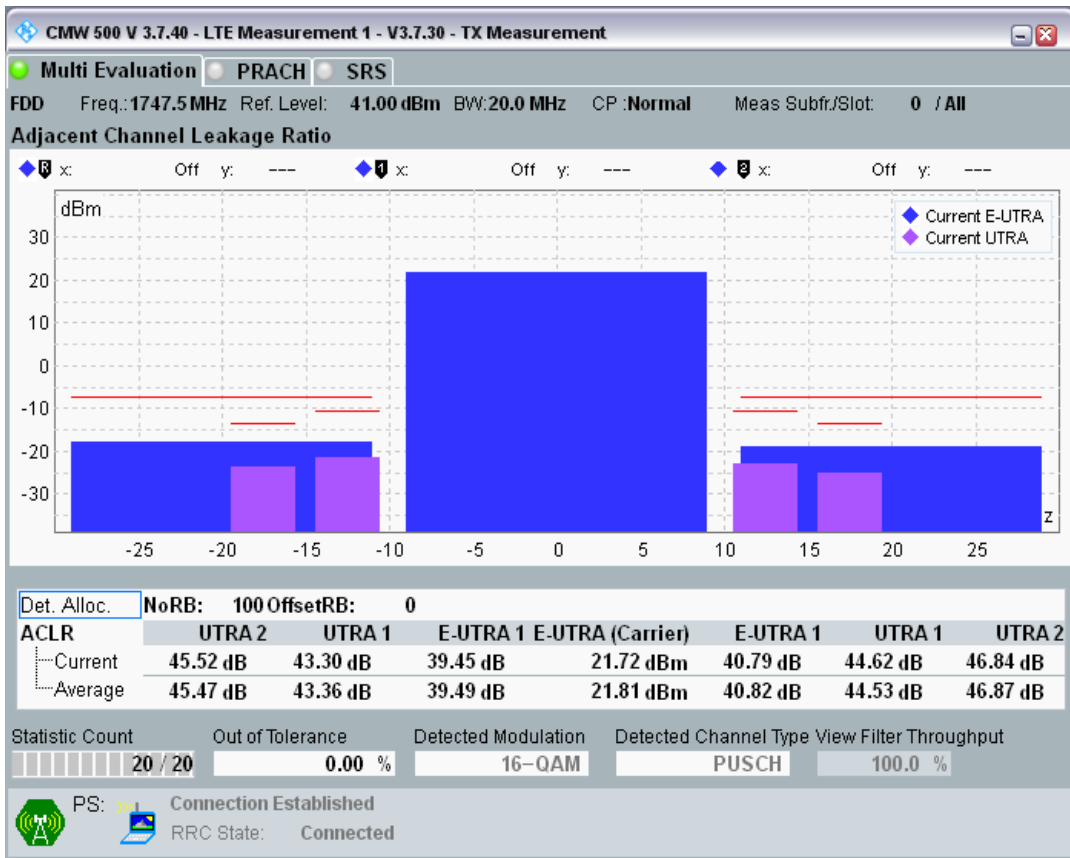

Band3 QAM16 BW=20MHz Channel=19575 RB Size=100 Position=#0

Band3 QPSK BW=20MHz Channel=19850 RB Size=18 Position=#0