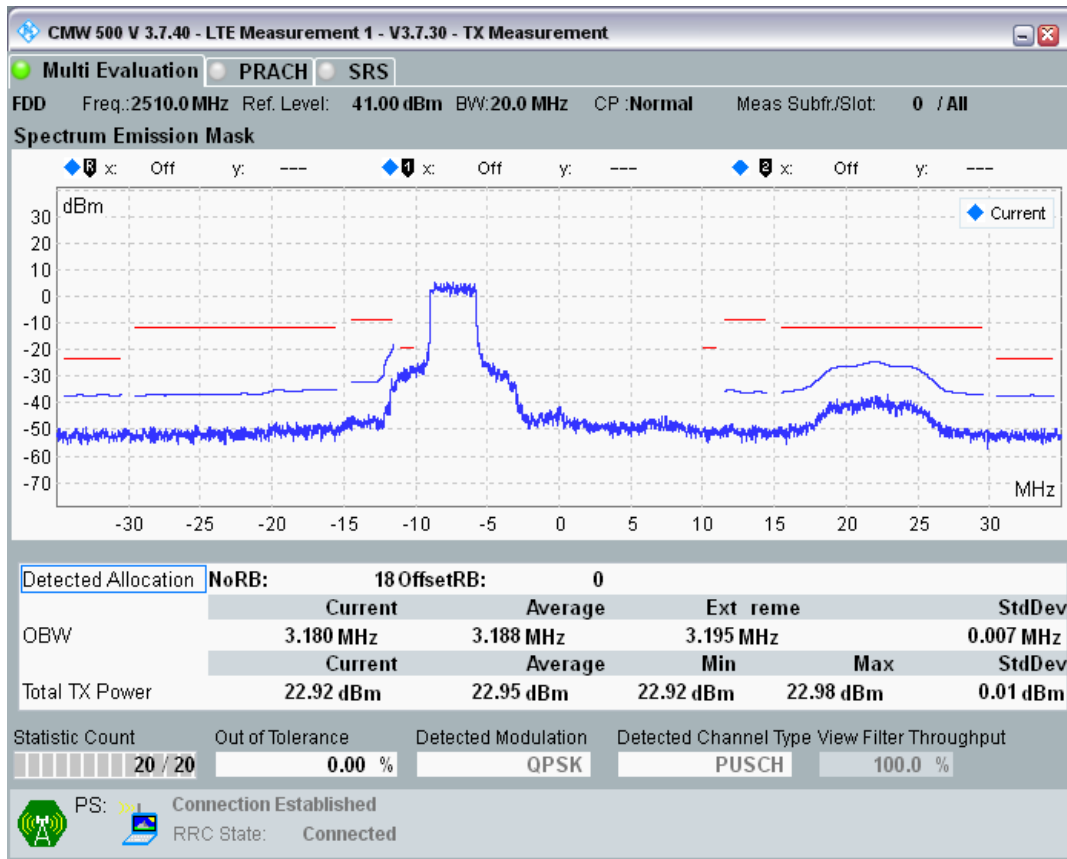

Band7 QPSK BW=20MHz Channel=20850 RB Size=18 Position=#0

Band7 QPSK BW=20MHz Channel=20850 RB Size=18 Position=#Max