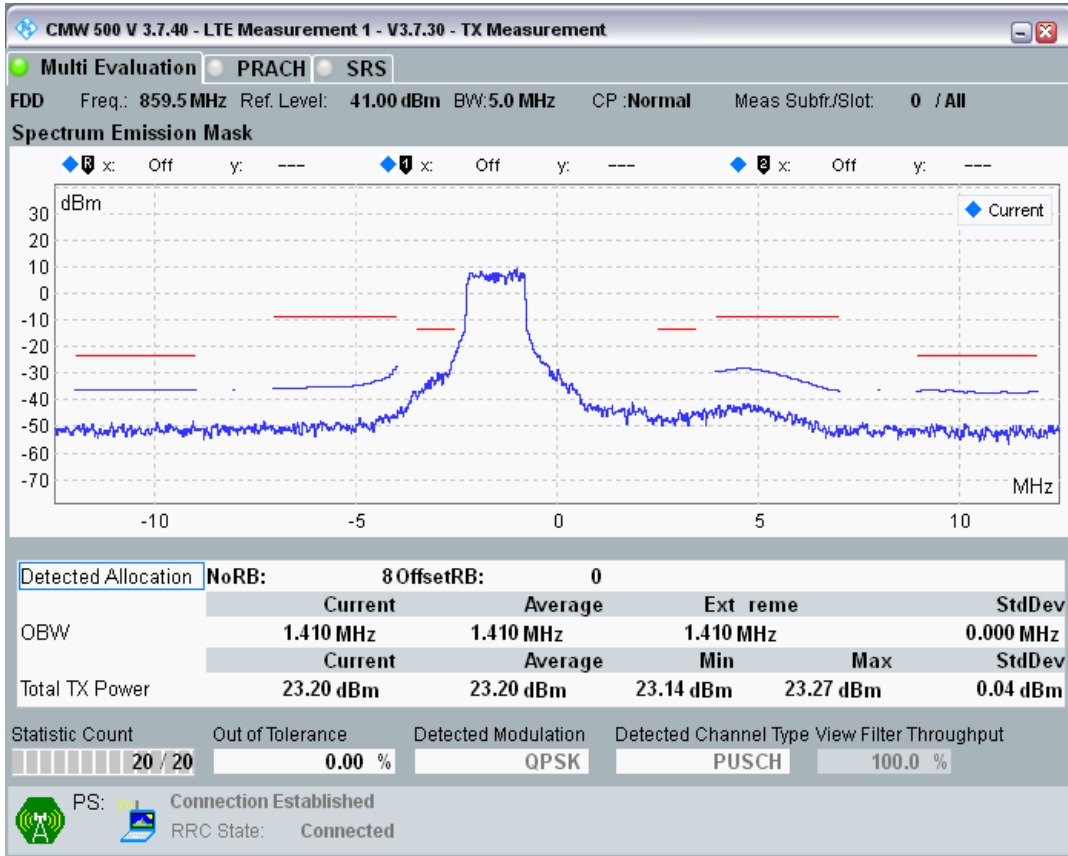

Band20 QAM16 BW=5MHz Channel=24300 RB Size=8 Position=#Max

Band20 QAM16 BW=5MHz Channel=24300 RB Size=25 Position=#0

Band20 QPSK BW=5MHz Channel=24425 RB Size=8 Position=#0

Band20 QPSK BW=5MHz Channel=24425 RB Size=8 Position=#Max