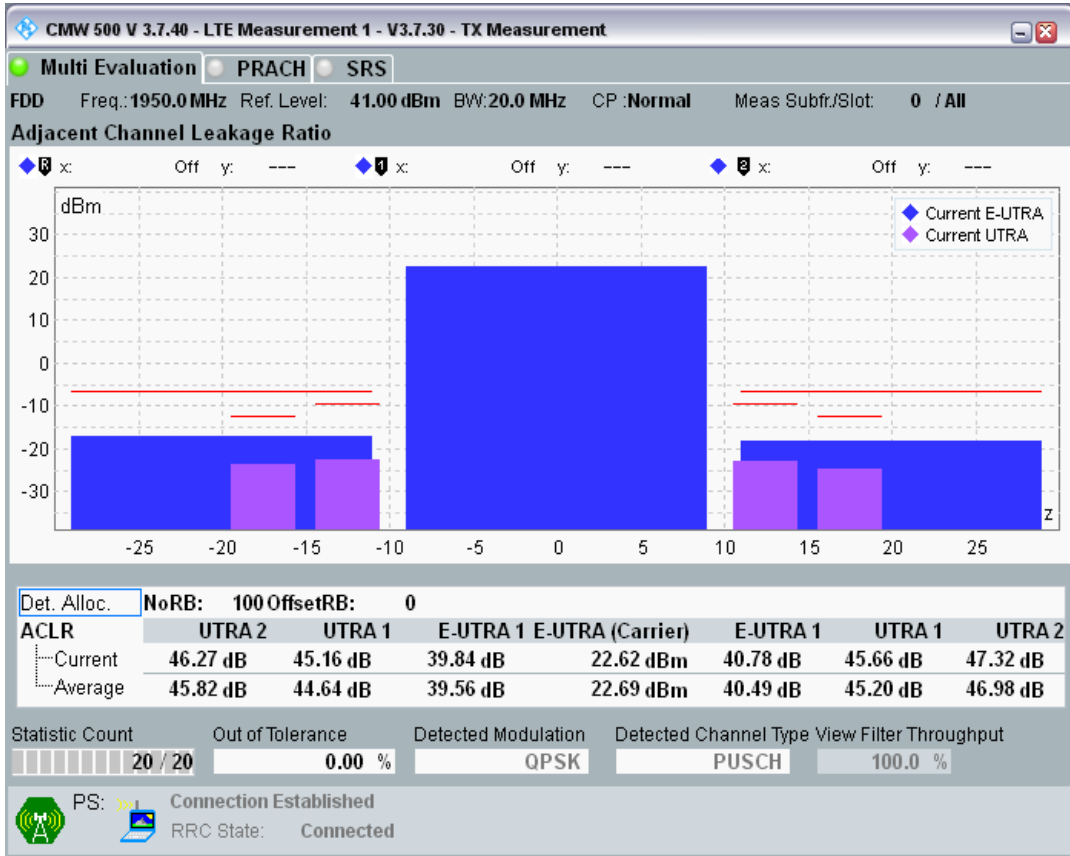

Band1 QPSK BW=20MHz Channel=18300 RB Size=100 Position=#0

Band1 QAM16 BW=20MHz Channel=18300 RB Size=18 Position=#0