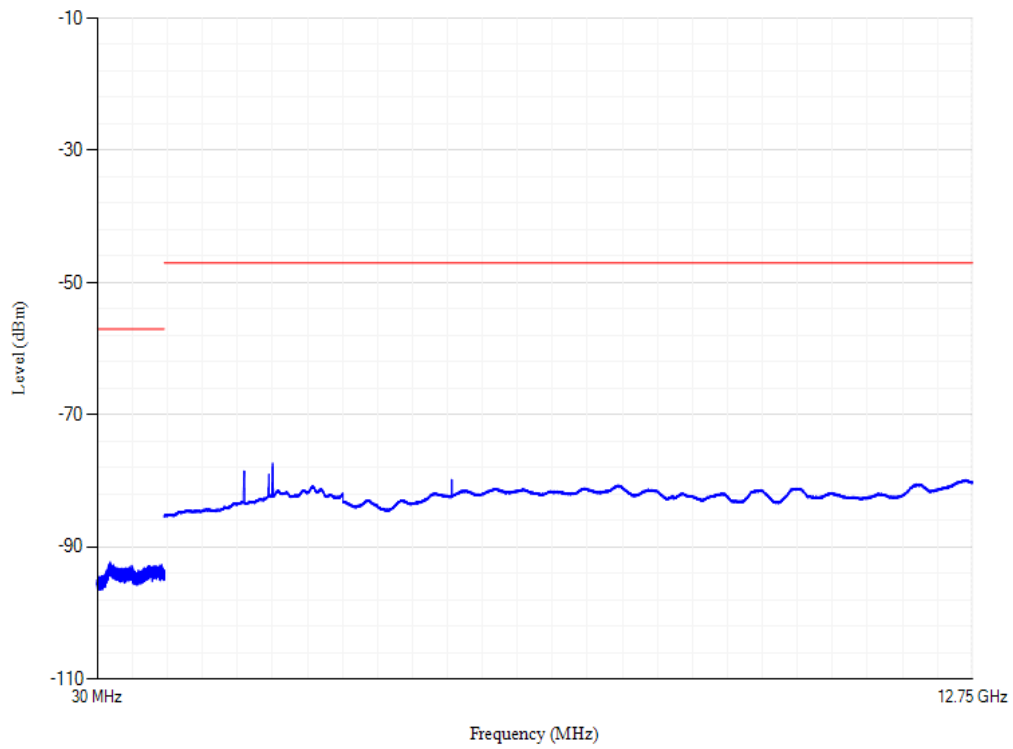

Band1 QPSK BW=20MHz Channel=18300

Conducted spurious emissions

Band1 QPSK BW=20MHz Channel=18100

Conducted spurious emissions

Band1 QPSK BW=20MHz Channel=18500

Conducted spurious emissions

Band20 QPSK BW=20MHz Channel=24250