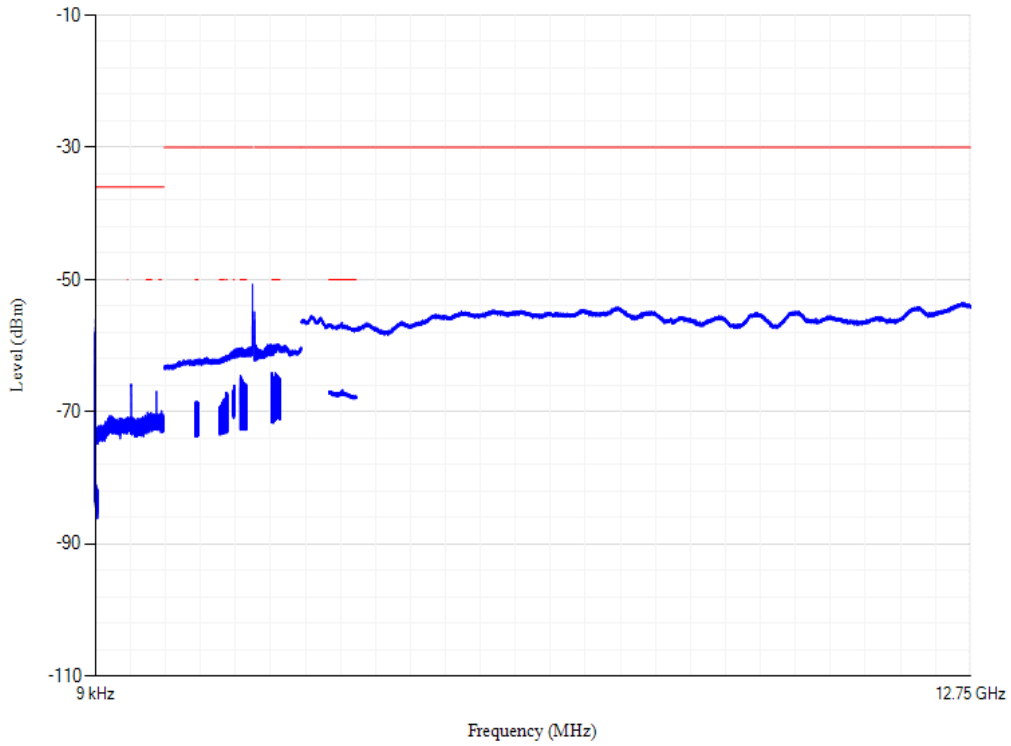

Conducted spurious emissions

Band40 QPSK BW=5MHz Channel=38675 RB Size=1 Position=#0

Conducted spurious emissions

Band40 QPSK BW=5MHz Channel=39150 RB Size=1 Position=#0

Conducted spurious emissions

Band40 QPSK BW=5MHz Channel=39625 RB Size=1 Position=#0