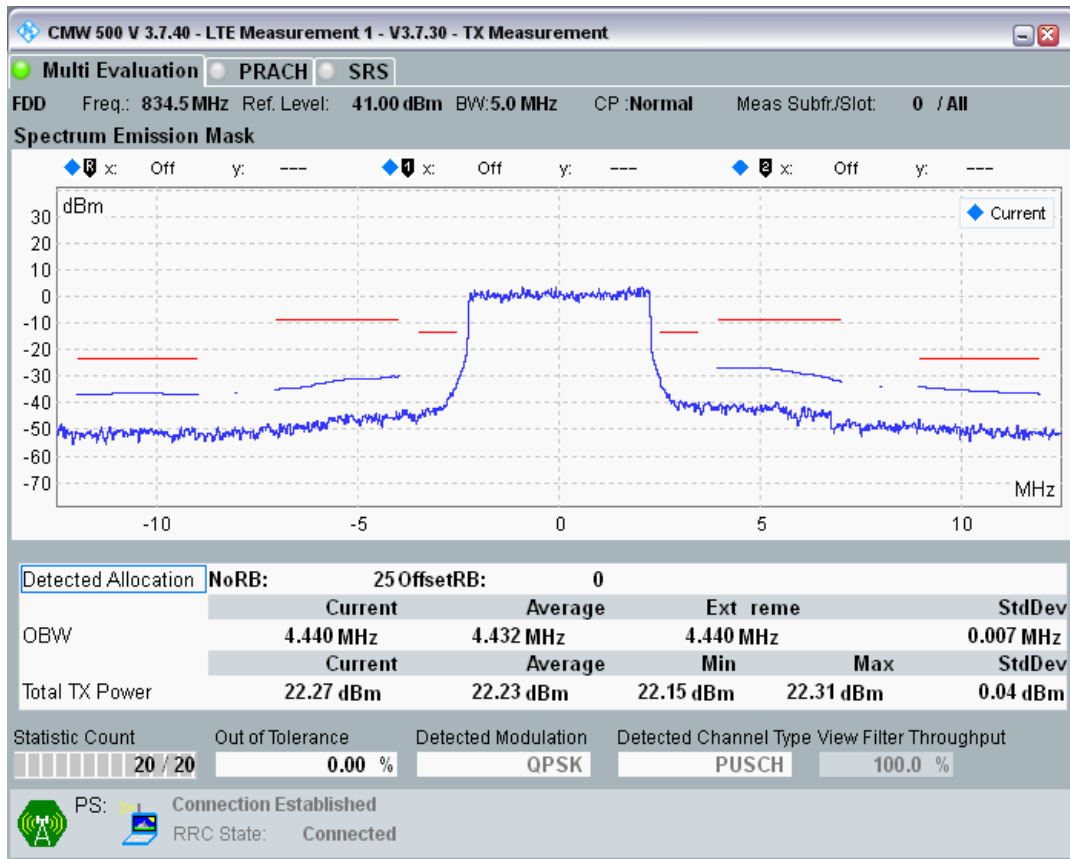

Band20 QPSK BW=5MHz Channel=24175 RB Size=25 Position=#0

Band20 QAM16 BW=5MHz Channel=24175 RB Size=8 Position=#0