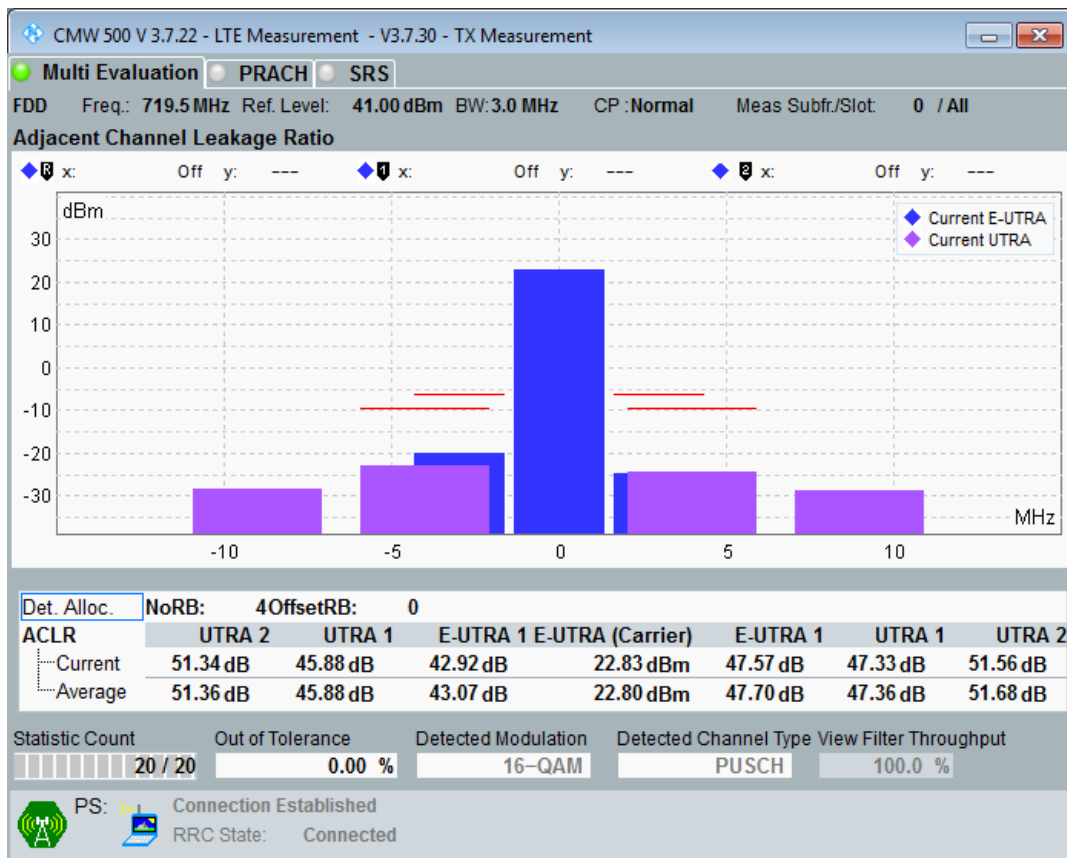

Band28 QAM16 BW=3MHz Channel=27375 RB Size=4 Position=#0

Band28 QAM16 BW=3MHz Channel=27375 RB Size=4 Position=#Max