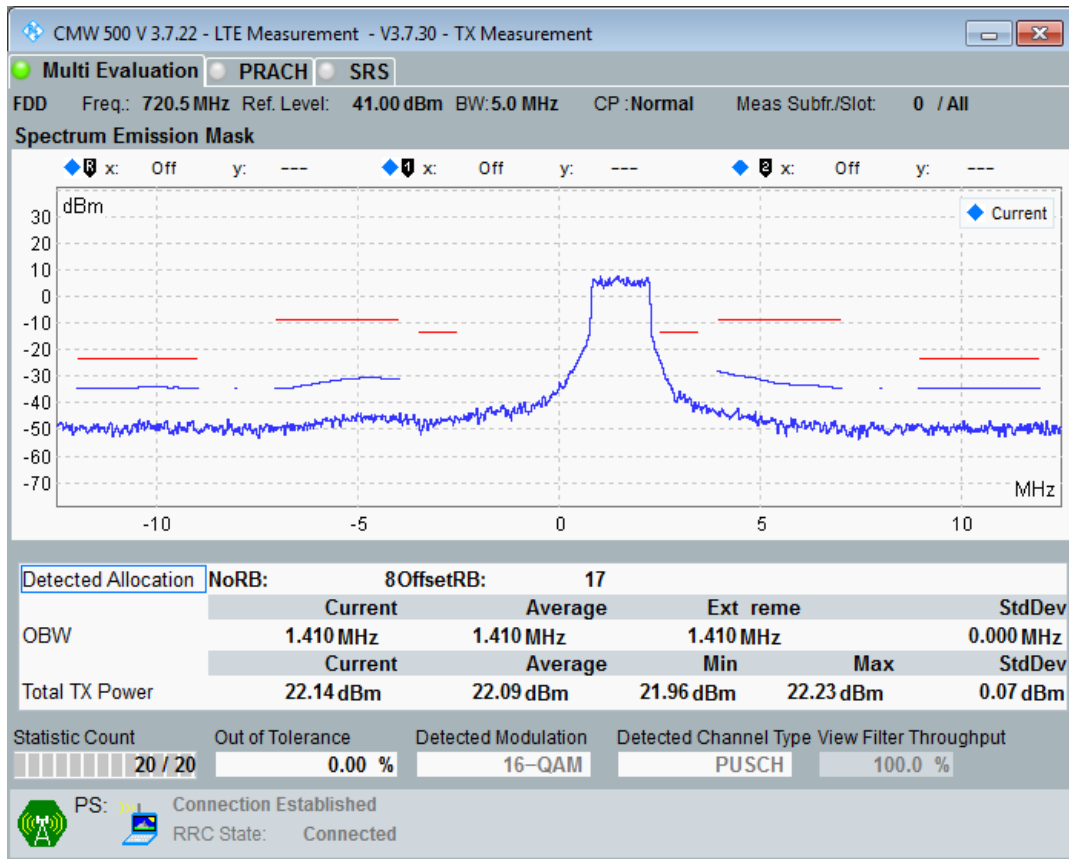

Band28 QAM16 BW=5MHz Channel=27385 RB Size=8 Position=#Max

Band28 QAM16 BW=5MHz Channel=27385 RB Size=25 Position=#0