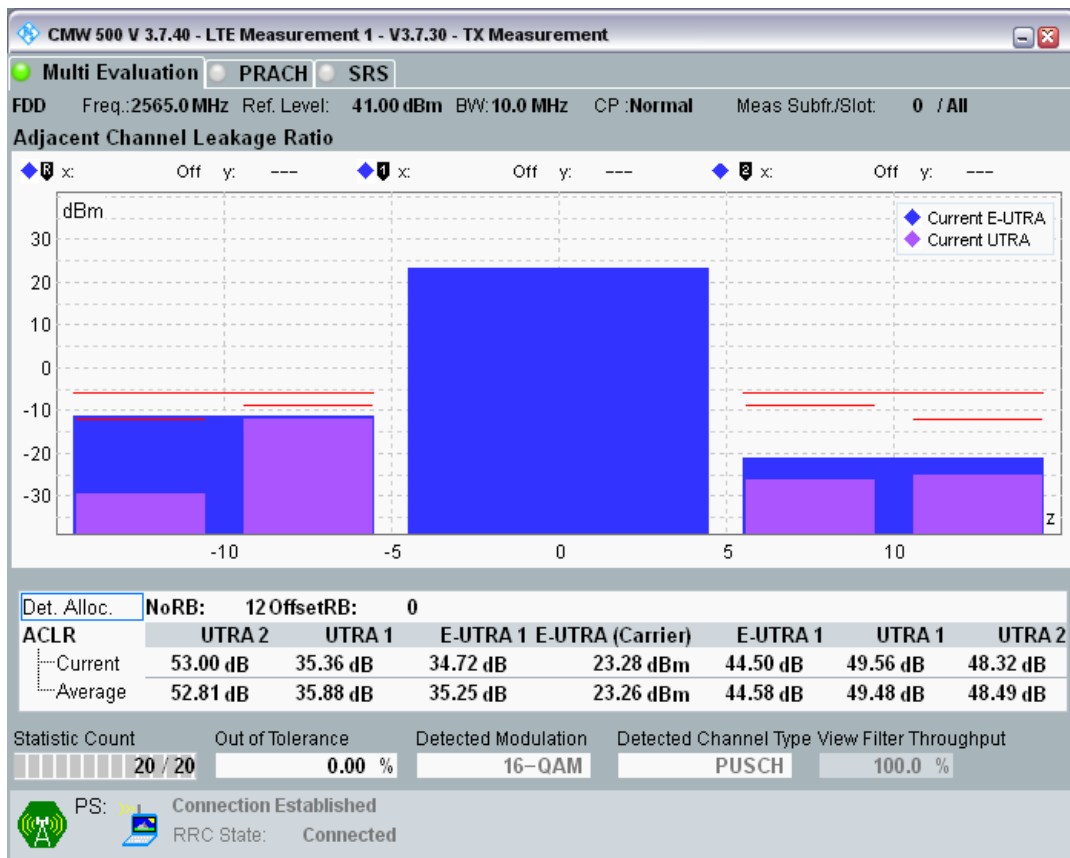

Band7 QPSK BW=10MHz Channel=21400 RB Size=12 Position=#0

Band7 QPSK BW=10MHz Channel=21400 RB Size=12 Position=#Max

Band7 QPSK BW=10MHz Channel=21400 RB Size=50 Position=#0

Band7 QAM16 BW=10MHz Channel=21400 RB Size=12 Position=#0