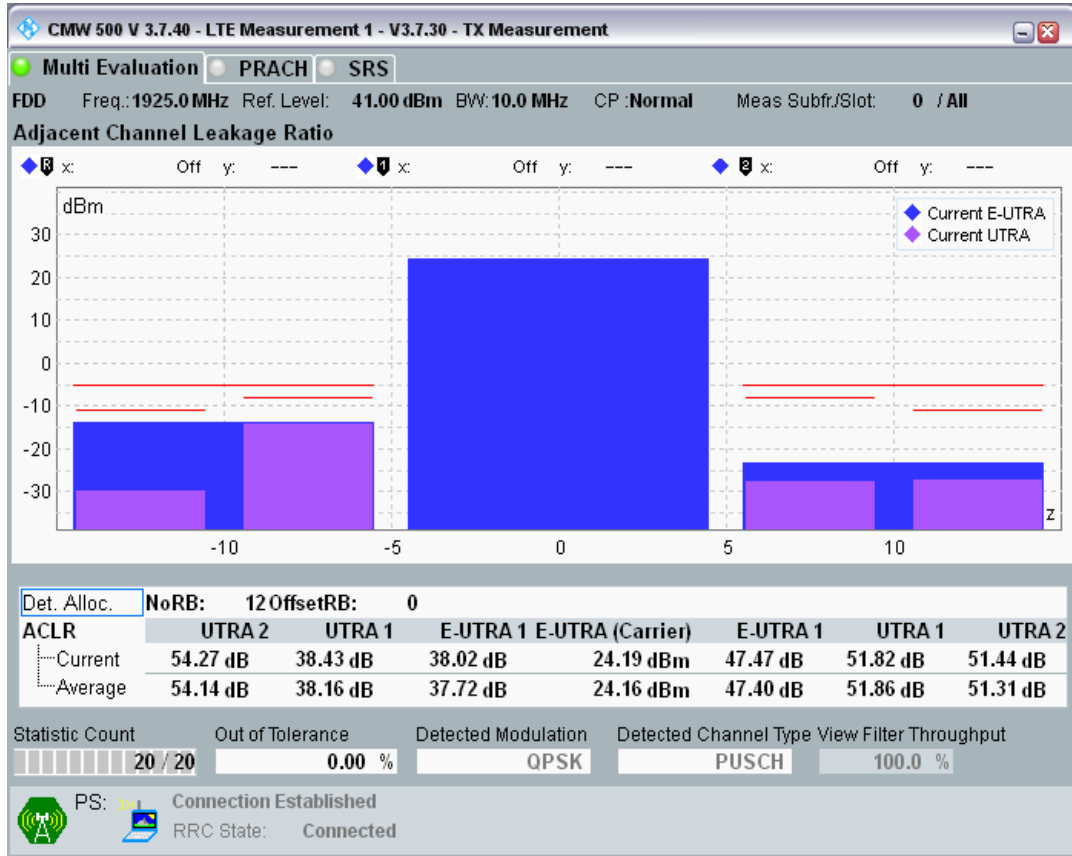

Band1 QPSK BW=10MHz Channel=18050 RB Size=12 Position=#0

Band1 QPSK BW=10MHz Channel=18050 RB Size=12 Position=#Max