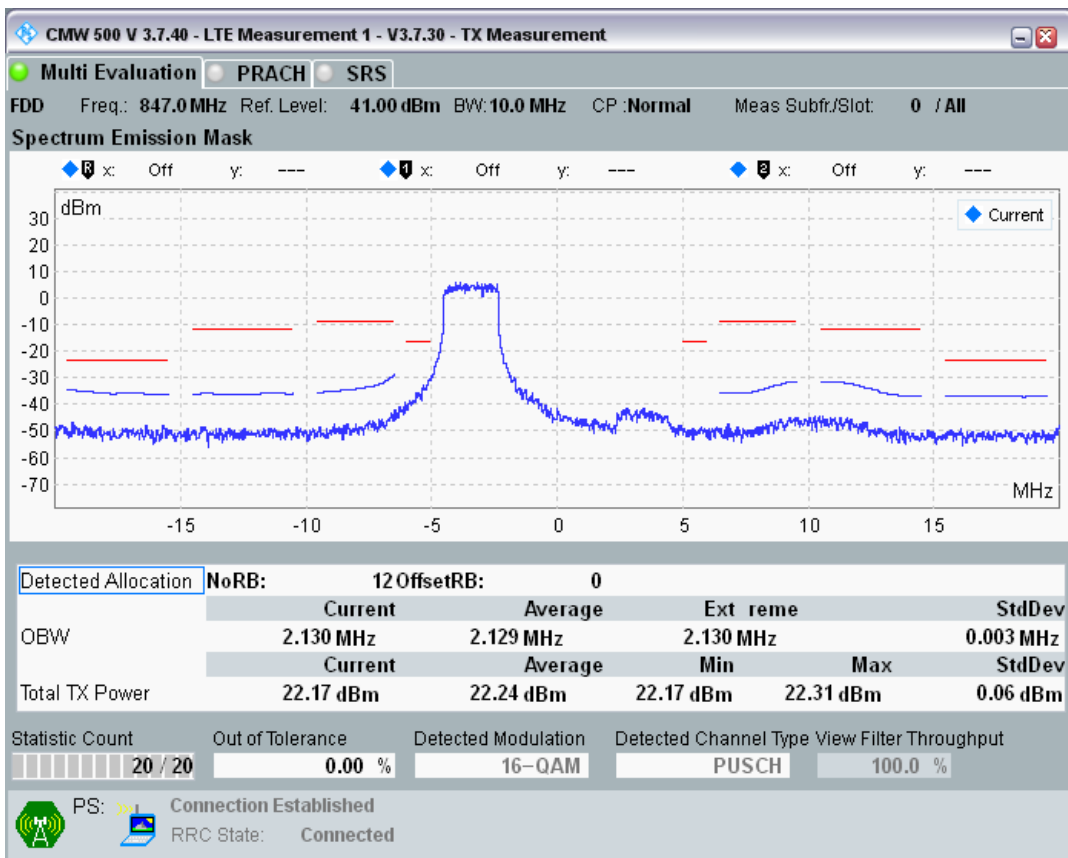

Band20 QAM16 BW=10MHz Channel=24300 RB Size=12 Position=#0

Band20 QAM16 BW=10MHz Channel=24300 RB Size=12 Position=#Max