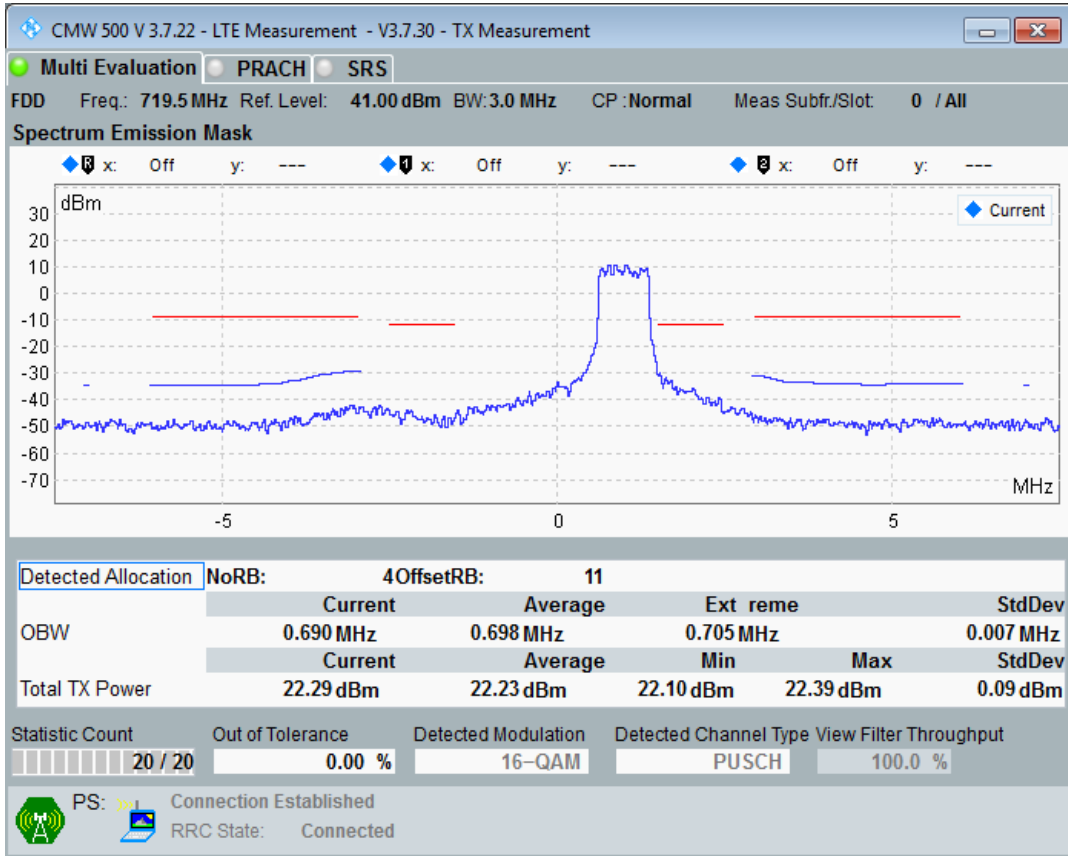

Band28 QAM16 BW=3MHz Channel=27375 RB Size=4 Position=#Max

Band28 QAM16 BW=3MHz Channel=27375 RB Size=15 Position=#0