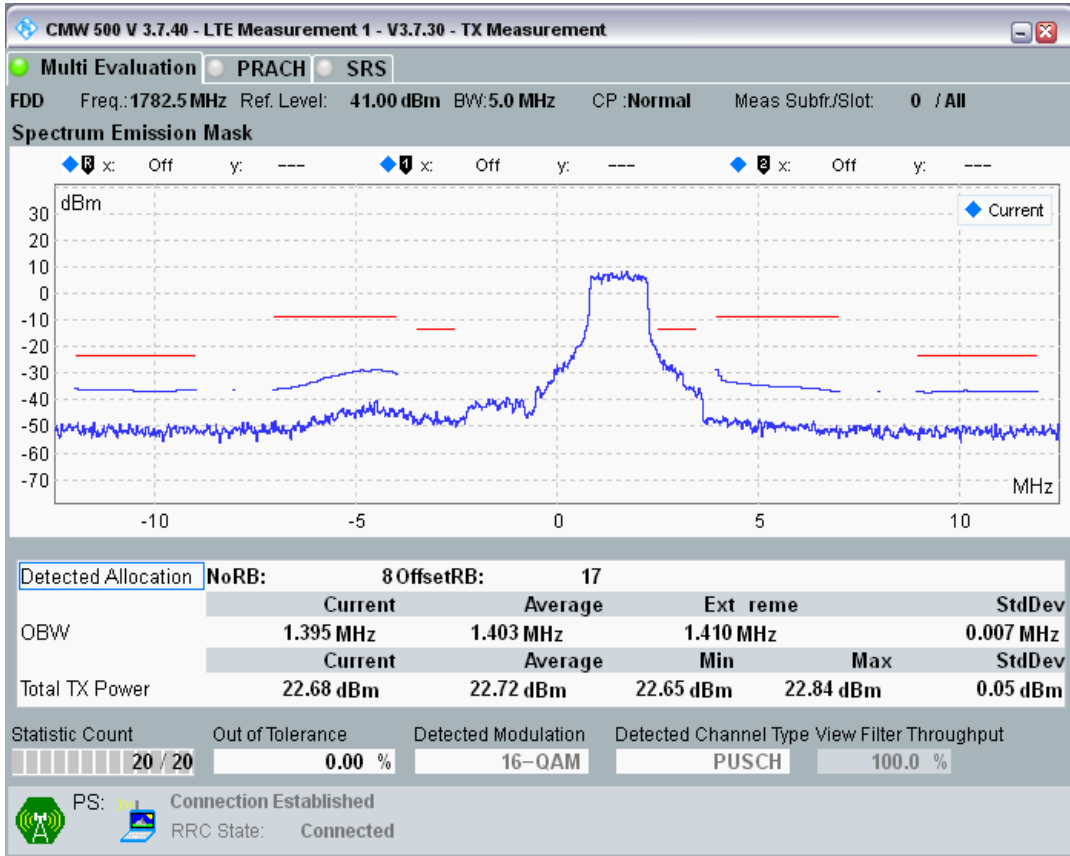

Band3 QAM16 BW=5MHz Channel=19925 RB Size=8 Position=#Max

Band3 QAM16 BW=5MHz Channel=19925 RB Size=25 Position=#0