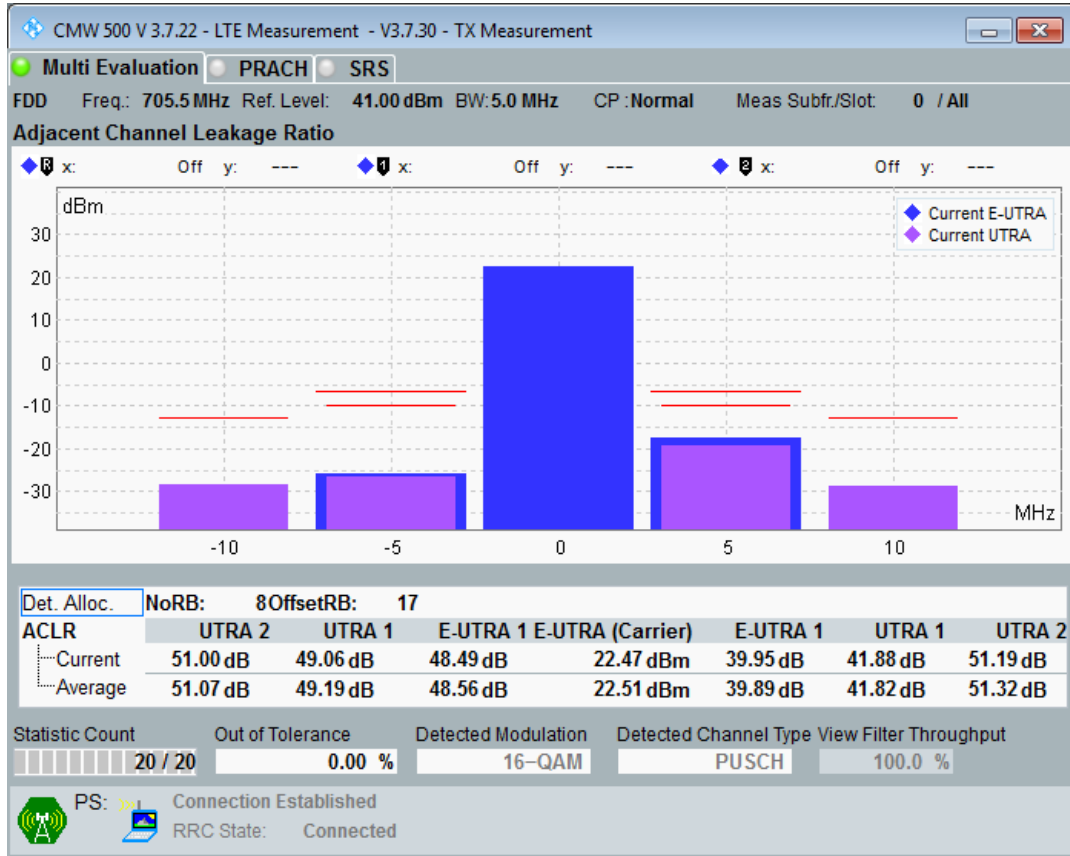

Band28 QPSK BW=5MHz Channel=27235 RB Size=25 Position=#0

Band28 QAM16 BW=5MHz Channel=27235 RB Size=8 Position=#0

Band28 QAM16 BW=5MHz Channel=27235 RB Size=8 Position=#Max

Band28 QAM16 BW=5MHz Channel=27235 RB Size=25 Position=#0