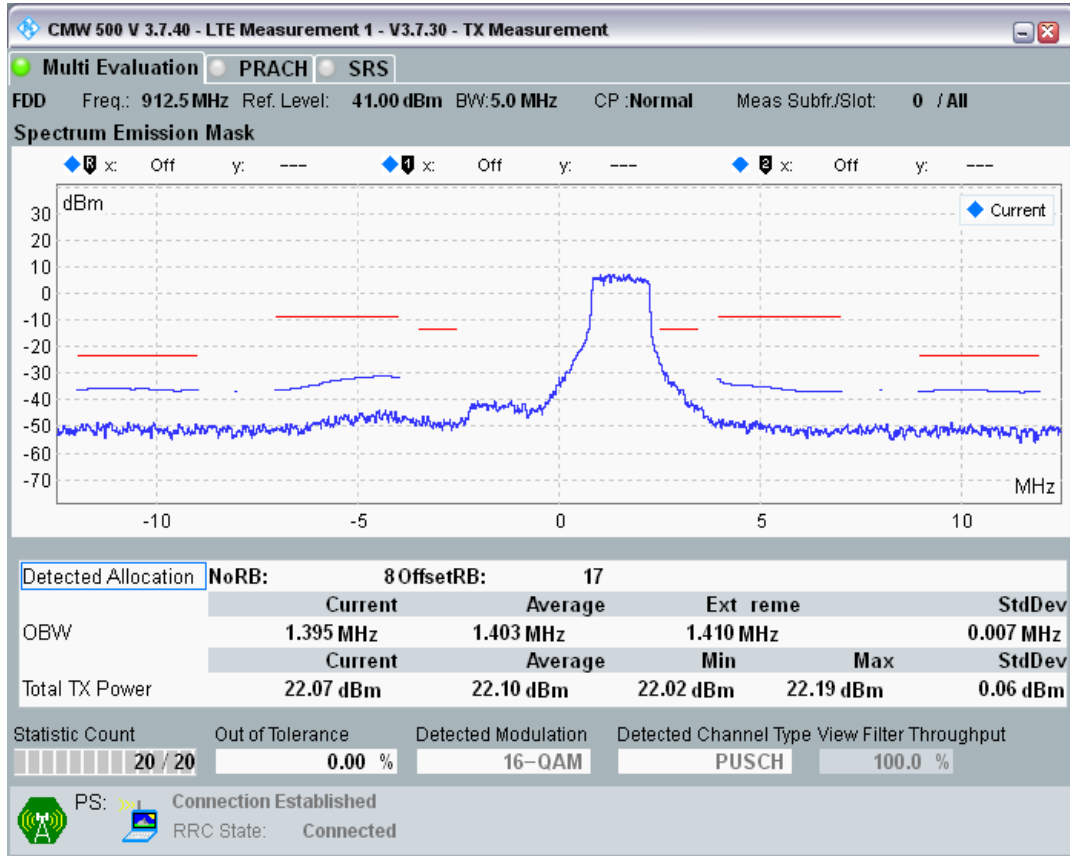

Band8 QAM16 BW=5MHz Channel=21775 RB Size=8 Position=#Max

Band8 QAM16 BW=5MHz Channel=21775 RB Size=25 Position=#0