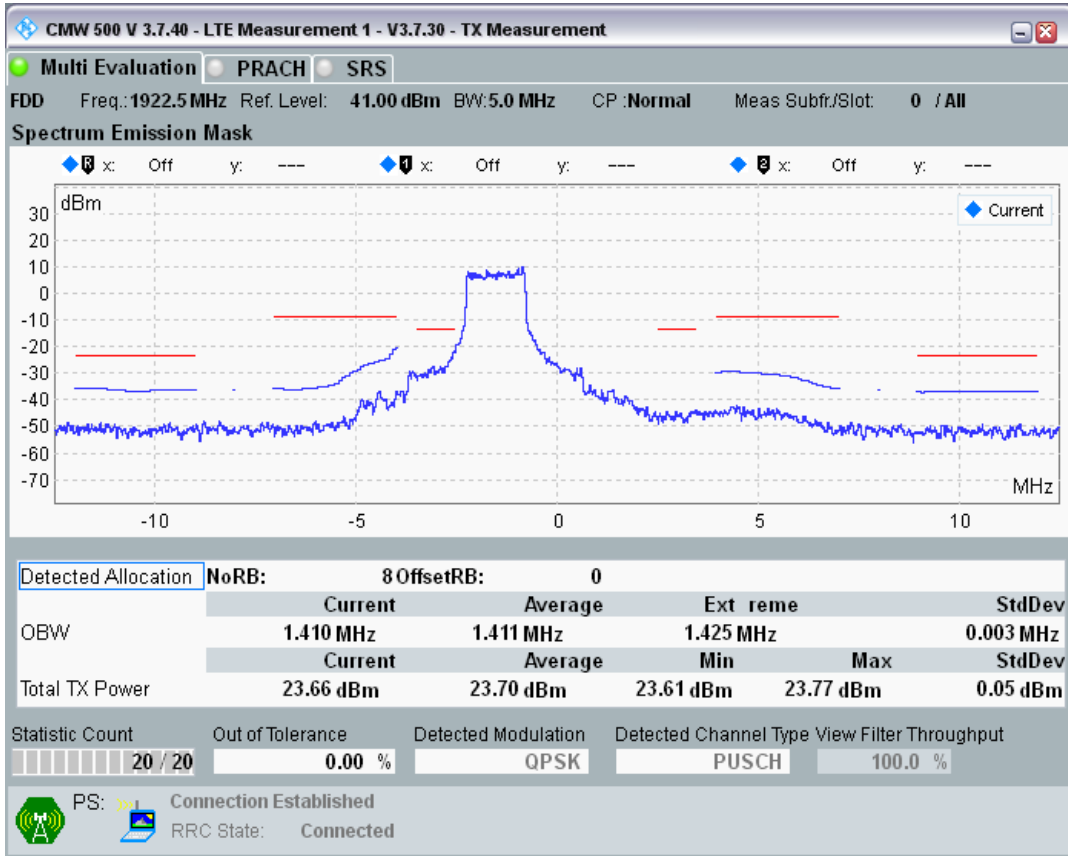

Band1 QPSK BW=5MHz Channel=18025 RB Size=8 Position=#Max