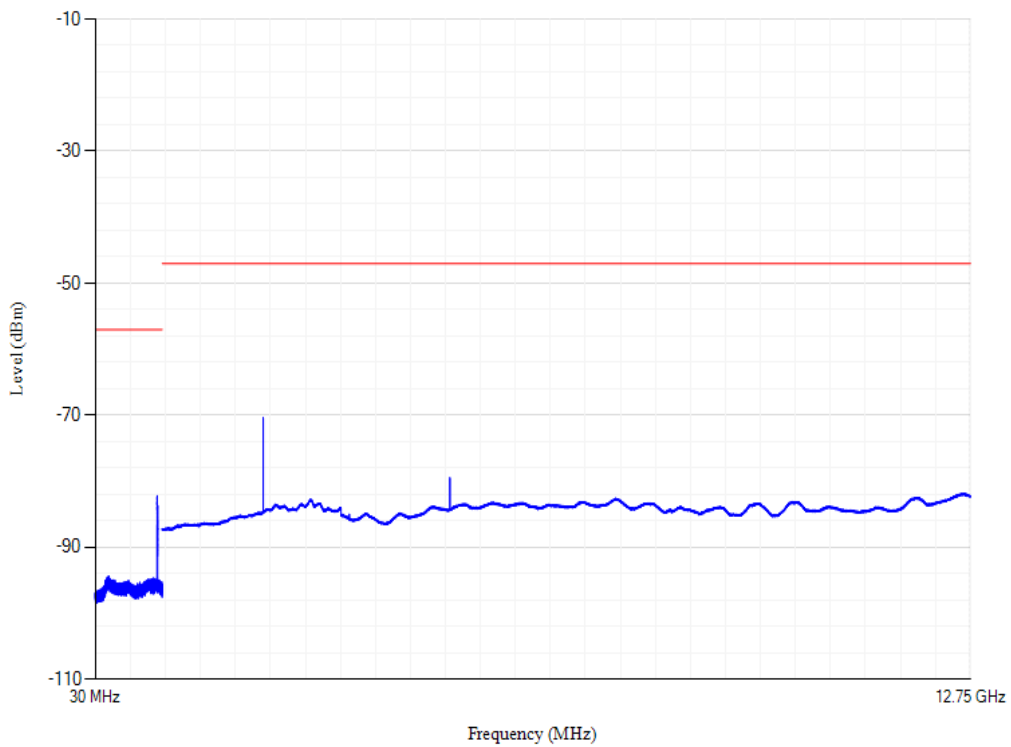

Conducted spurious emissions

Band8 QPSK BW=10MHz Channel=21625

Conducted spurious emissions

Band8 QPSK BW=10MHz Channel=21500

Conducted spurious emissions

Band8 QPSK BW=10MHz Channel=21750

Conducted spurious emissions