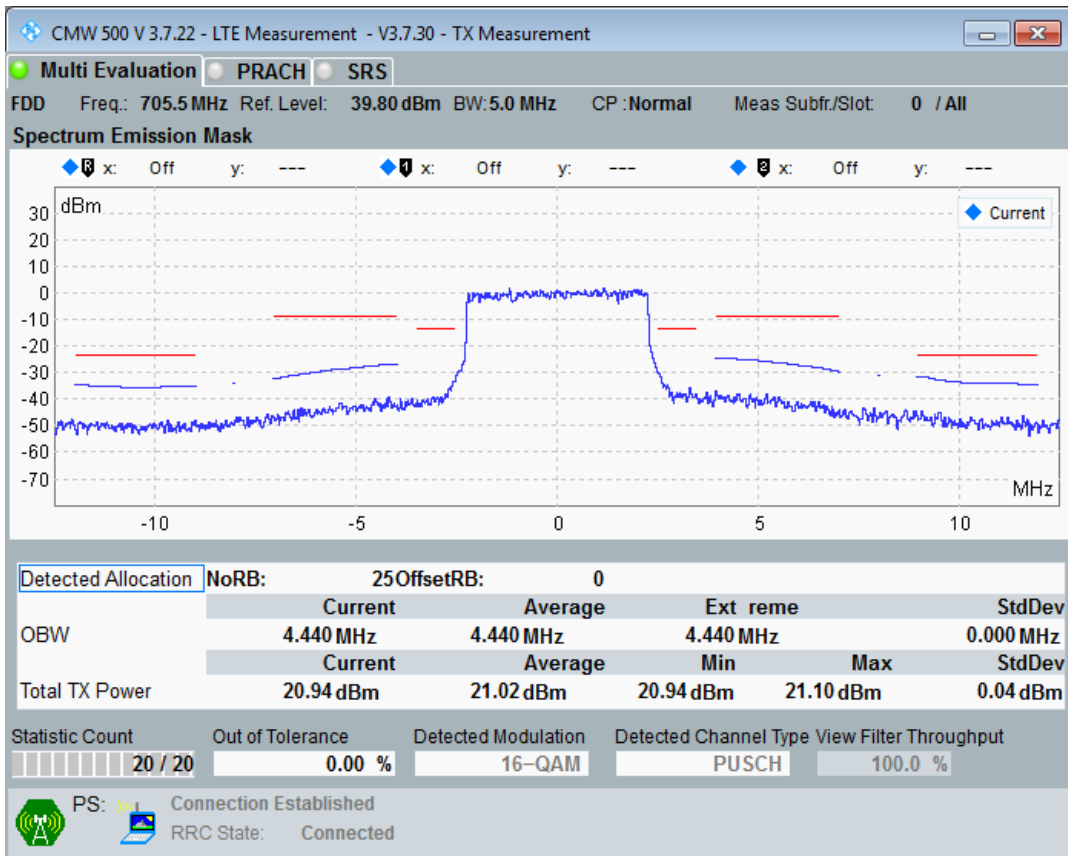

Band28 QPSK BW=5MHz Channel=27235 RB Size=25 Position=#0

Band28 QAM16 BW=5MHz Channel=27235 RB Size=8 Position=#0

Band28 QAM16 BW=5MHz Channel=27235 RB Size=8 Position=#Max

Band28 QAM16 BW=5MHz Channel=27235 RB Size=25 Position=#0