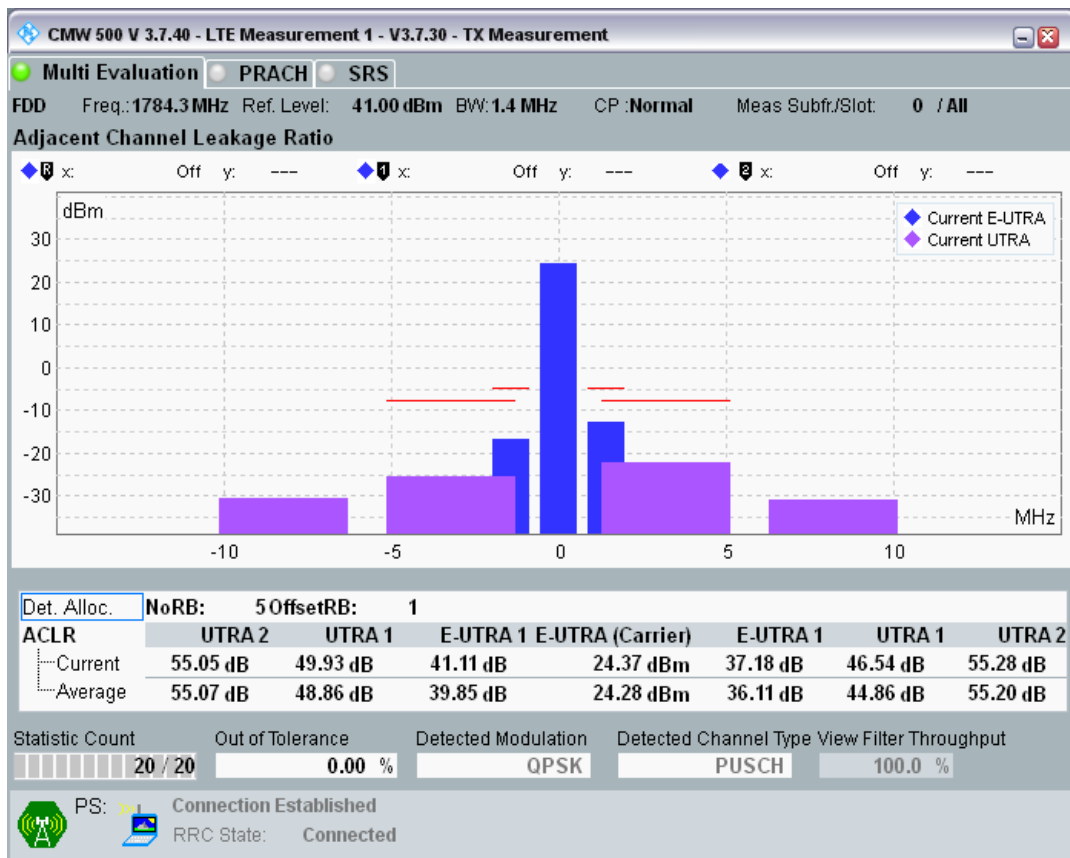

Band3 QPSK BW=1.4MHz Channel=19943 RB Size=5 Position=#Max

Band3 QPSK BW=1.4MHz Channel=19943 RB Size=6 Position=#0