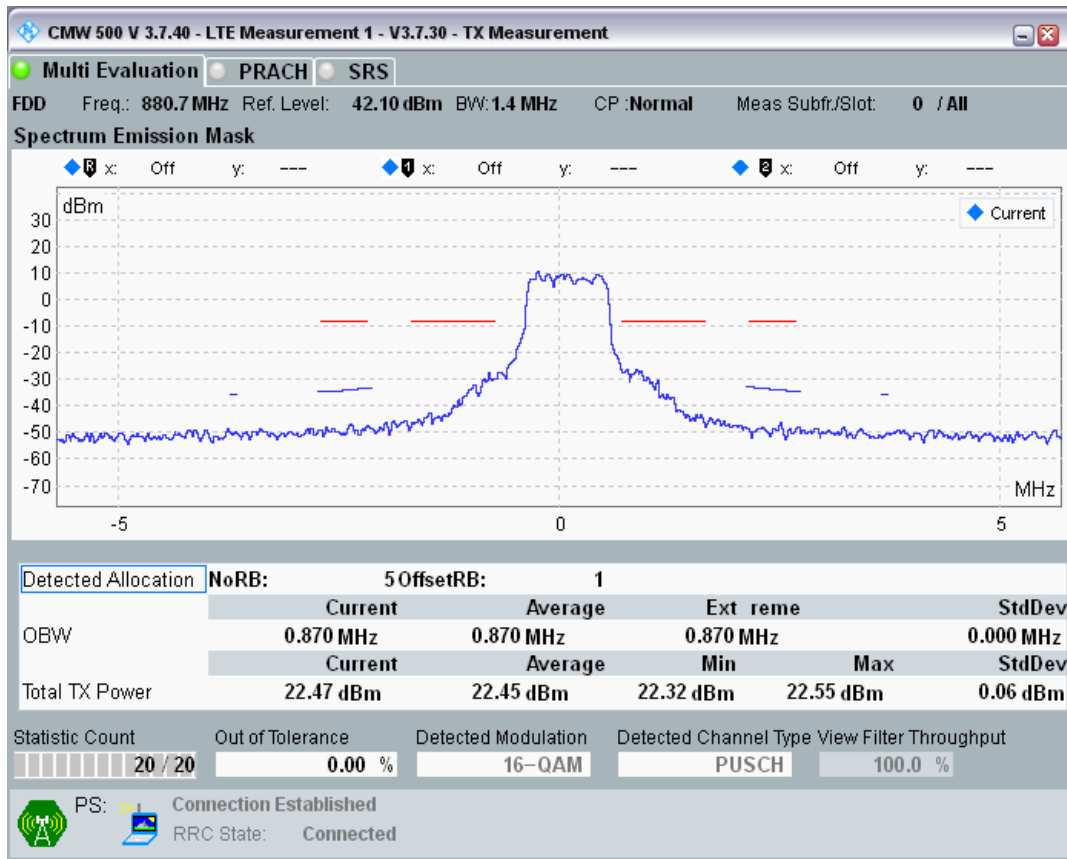

Band8 QAM16 BW=1.4MHz Channel=21457 RB Size=5 Position=#Max

Band8 QAM16 BW=1.4MHz Channel=21457 RB Size=6 Position=#0