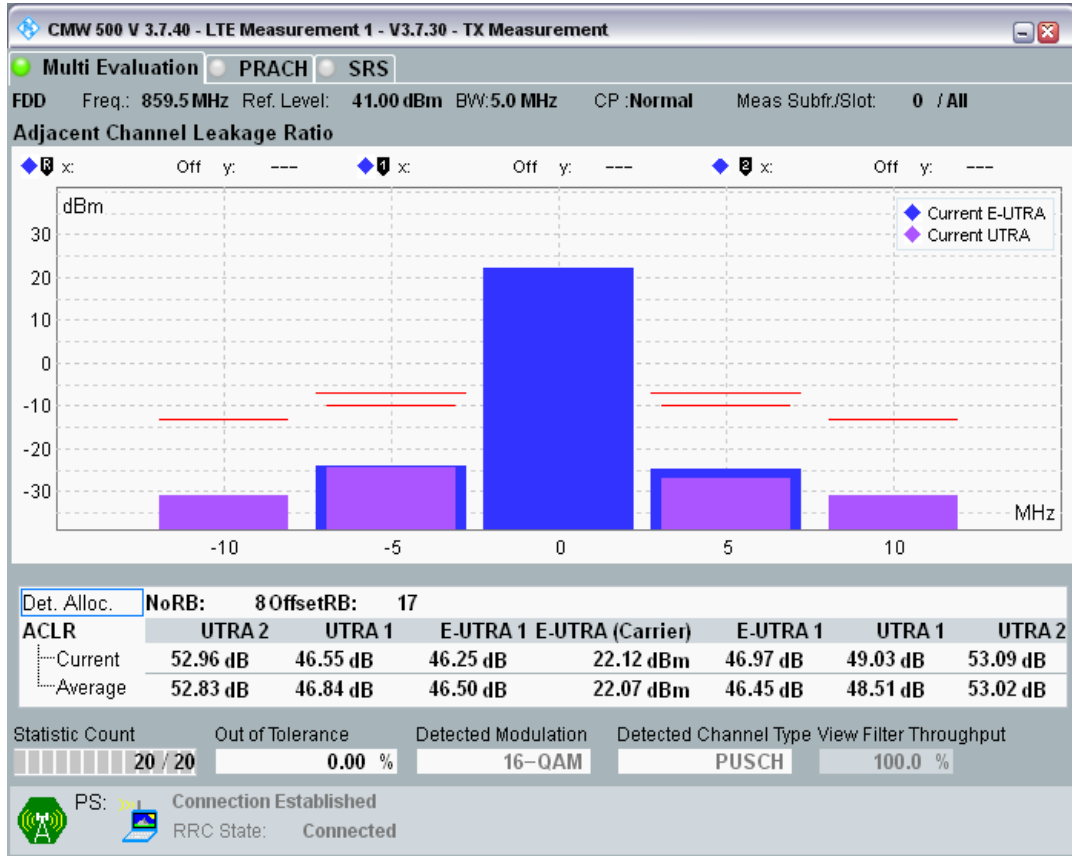

Band20 QPSK BW=5MHz Channel=24425 RB Size=25 Position=#0

Band20 QAM16 BW=5MHz Channel=24425 RB Size=8 Position=#0

Band20 QAM16 BW=5MHz Channel=24425 RB Size=8 Position=#Max

Band20 QAM16 BW=5MHz Channel=24425 RB Size=25 Position=#0