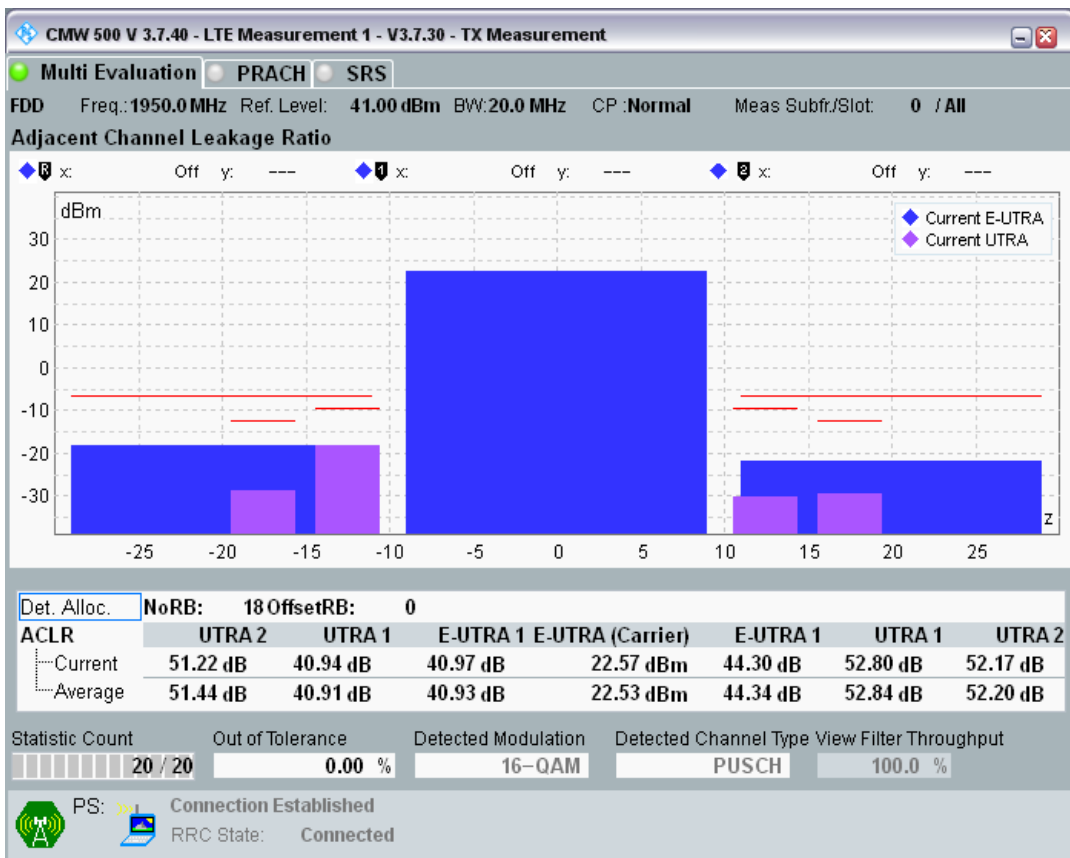

Band1 QAM16 BW=20MHz Channel=18300 RB Size=18 Position=#0

Band1 QAM16 BW=20MHz Channel=18300 RB Size=18 Position=#Max