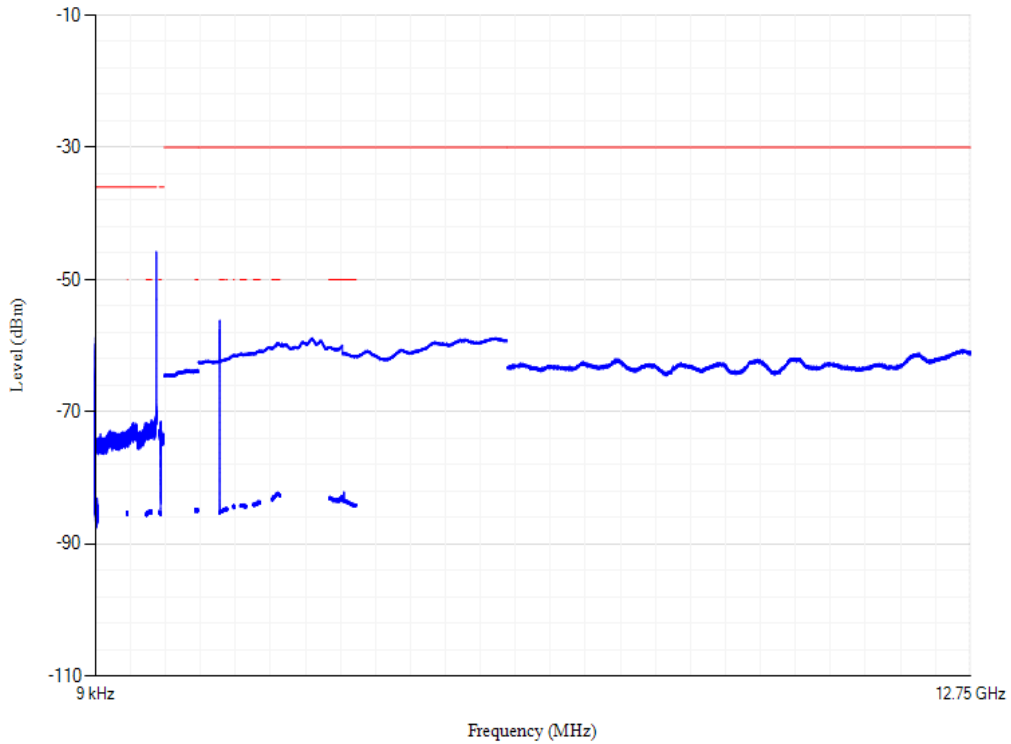

Conducted spurious emissions

Clause 4.2.5 LTE Transmitter minimum output power

Band	Bandwidth (MHz)	UL Channel	RB Size	RB Position	Modulation	Power (dBm)	Limit (dBm)	Verdict
Band1	5	18025	25	#0	QPSK	-48.71	-39	PASS
Band1	5	18300	25	#0	QPSK	-50.71	-39	PASS
Band1	5	18575	25	#0	QPSK	-50.91	-39	PASS
Band1	20	18100	100	#0	QPSK	-49.58	-39	PASS
Band1	20	18300	100	#0	QPSK	-49.26	-39	PASS
Band1	20	18500	100	#0	QPSK	-49.17	-39	PASS
Band20	5	24175	25	#0	QPSK	-50.34	-39	PASS
Band20	5	24300	25	#0	QPSK	-50.53	-39	PASS
Band20	5	24425	25	#0	QPSK	-50.51	-39	PASS
Band20	20	24250	100	#0	QPSK	-49.80	-39	PASS
Band20	20	24300	100	#0	QPSK	-49.83	-39	PASS
Band20	20	24350	100	#0	QPSK	-49.86	-39	PASS
Band28	3	27225	15	#0	QPSK	-49.23	-39	PASS
Band28	3	27375	15	#0	QPSK	-51.98	-39	PASS
Band28	3	27645	15	#0	QPSK	-52.17	-39	PASS
Band28	5	27235	25	#0	QPSK	-49.16	-39	PASS
Band28	5	27385	25	#0	QPSK	-51.62	-39	PASS
Band28	5	27635	25	#0	QPSK	-51.64	-39	PASS
Band28	20	27310	100	#0	QPSK	-49.18	-39	PASS
Band28	20	27460	100	#0	QPSK	-48.68	-39	PASS
Band28	20	27560	100	#0	QPSK	-48.81	-39	PASS