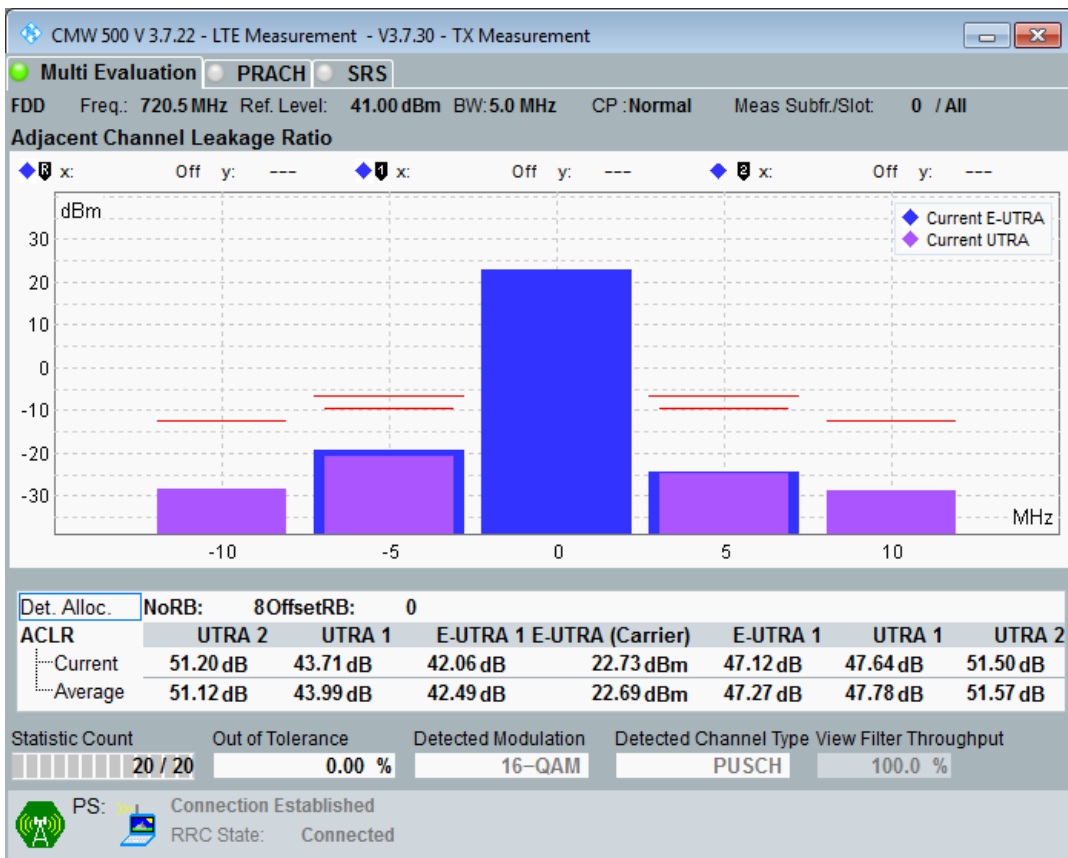

Band28 QPSK BW=5MHz Channel=27385 RB Size=8 Position=#0

Band28 QPSK BW=5MHz Channel=27385 RB Size=8 Position=#Max

Band28 QPSK BW=5MHz Channel=27385 RB Size=25 Position=#0

Band28 QAM16 BW=5MHz Channel=27385 RB Size=8 Position=#0