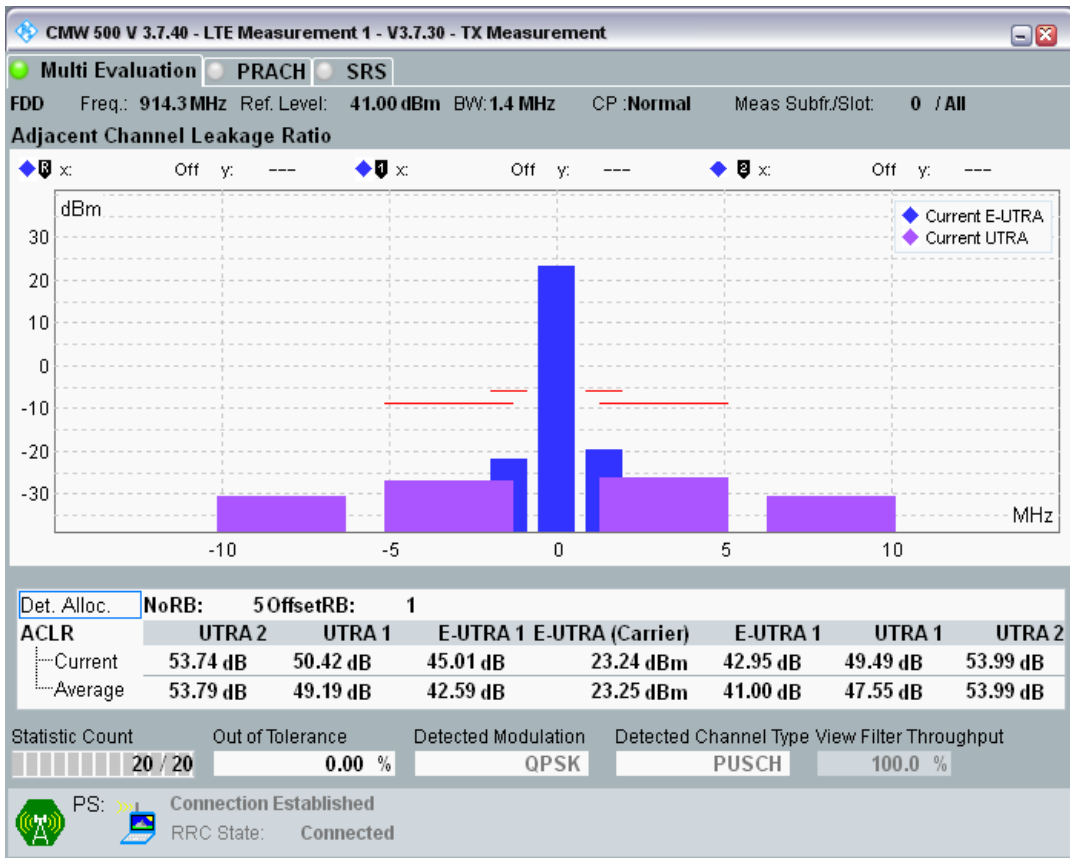

Band8 QPSK BW=1.4MHz Channel=21793 RB Size=5 Position=#Max

Band8 QPSK BW=1.4MHz Channel=21793 RB Size=6 Position=#0