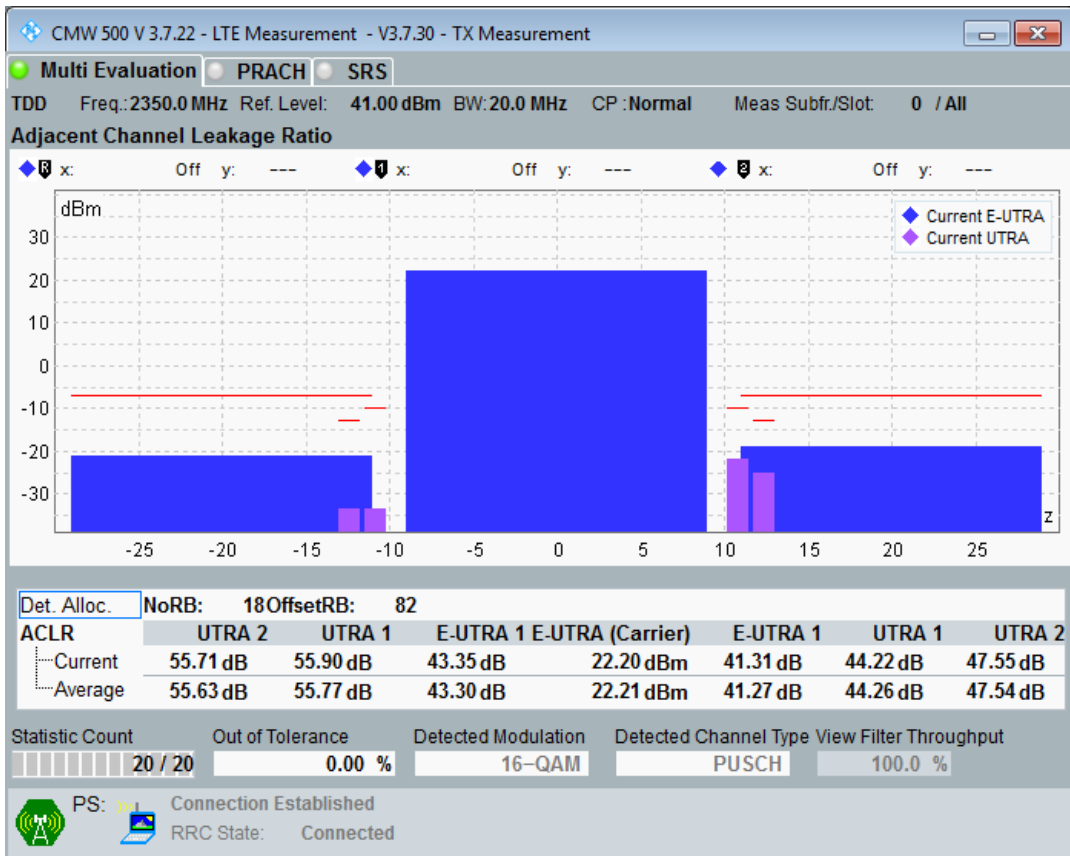

Band40 QAM16 BW=20MHz Channel=39150 RB Size=18 Position=#Max

Band40 QAM16 BW=20MHz Channel=39550 RB Size=100 Position=#0