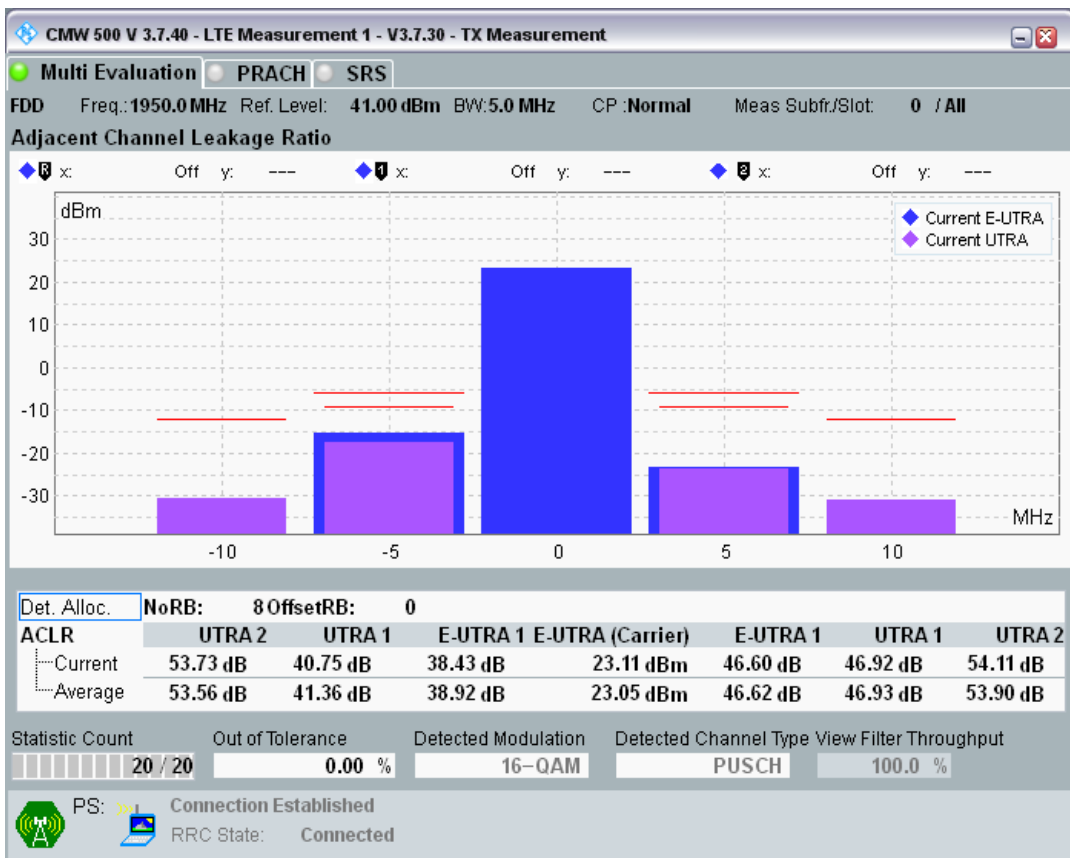

Band1 QAM16 BW=5MHz Channel=18300 RB Size=8 Position=#0

Band1 QAM16 BW=5MHz Channel=18300 RB Size=8 Position=#Max