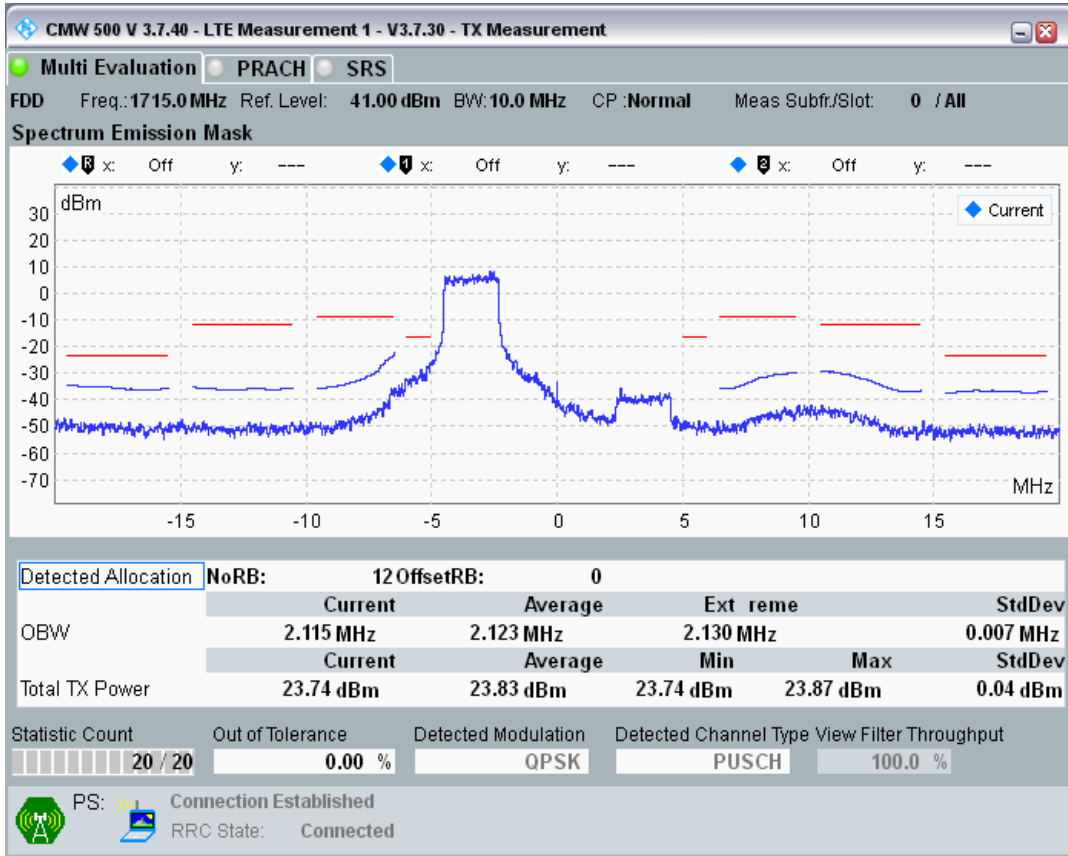

Band3 QPSK BW=10MHz Channel=19250 RB Size=12 Position=#0

Band3 QPSK BW=10MHz Channel=19250 RB Size=12 Position=#Max