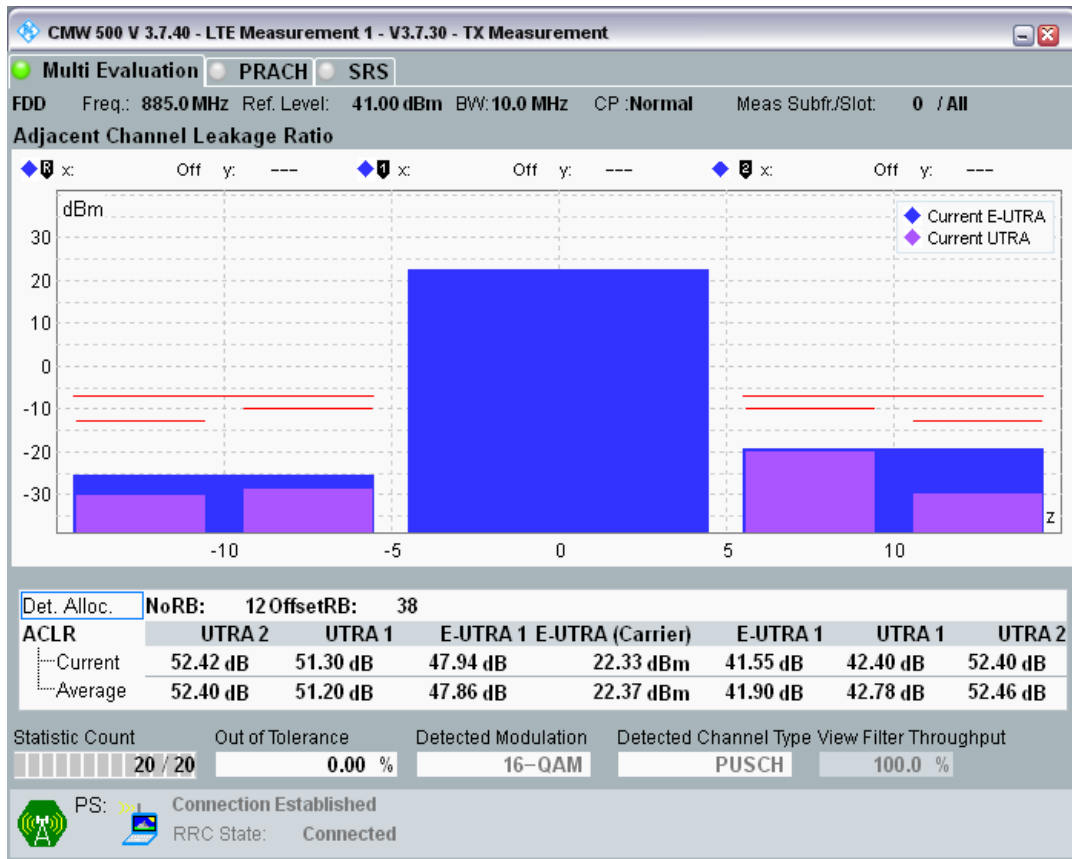

Band8 QAM16 BW=10MHz Channel=21500 RB Size=12 Position=#Max

Band8 QAM16 BW=10MHz Channel=21500 RB Size=50 Position=#0