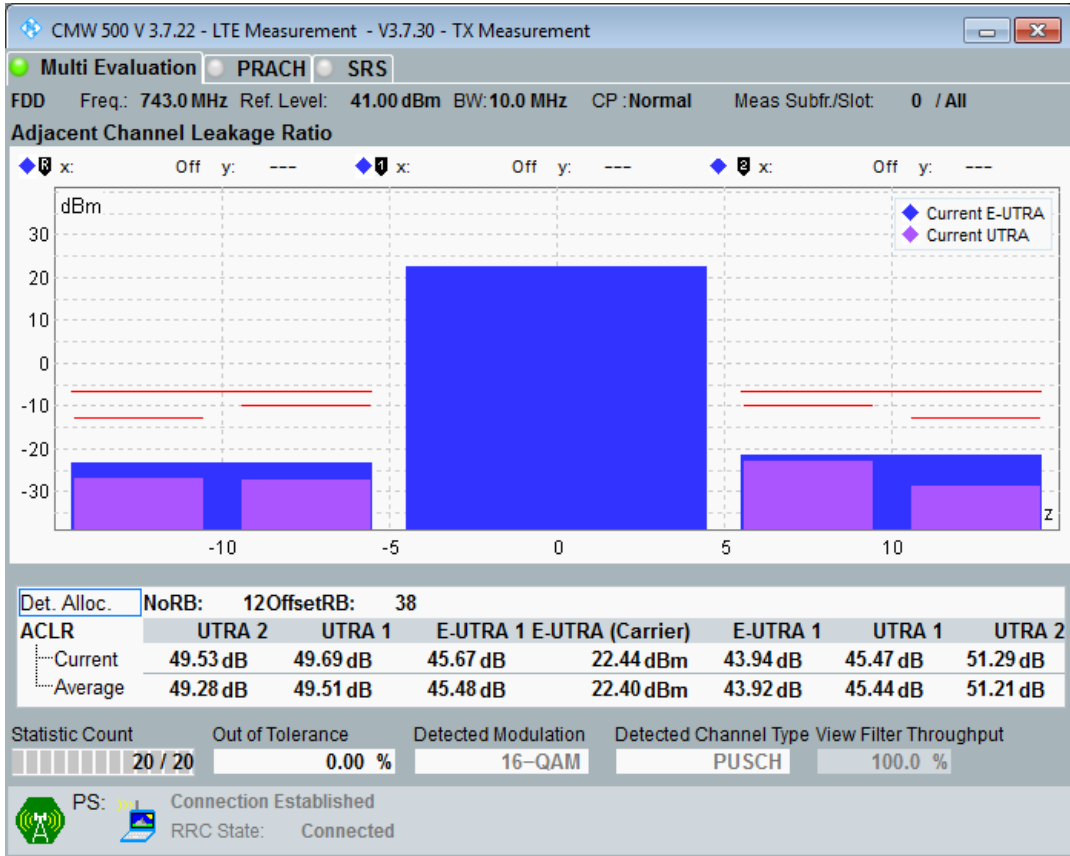

Band28 QAM16 BW=10MHz Channel=27610 RB Size=12 Position=#Max

Band28 QAM16 BW=10MHz Channel=27610 RB Size=50 Position=#0