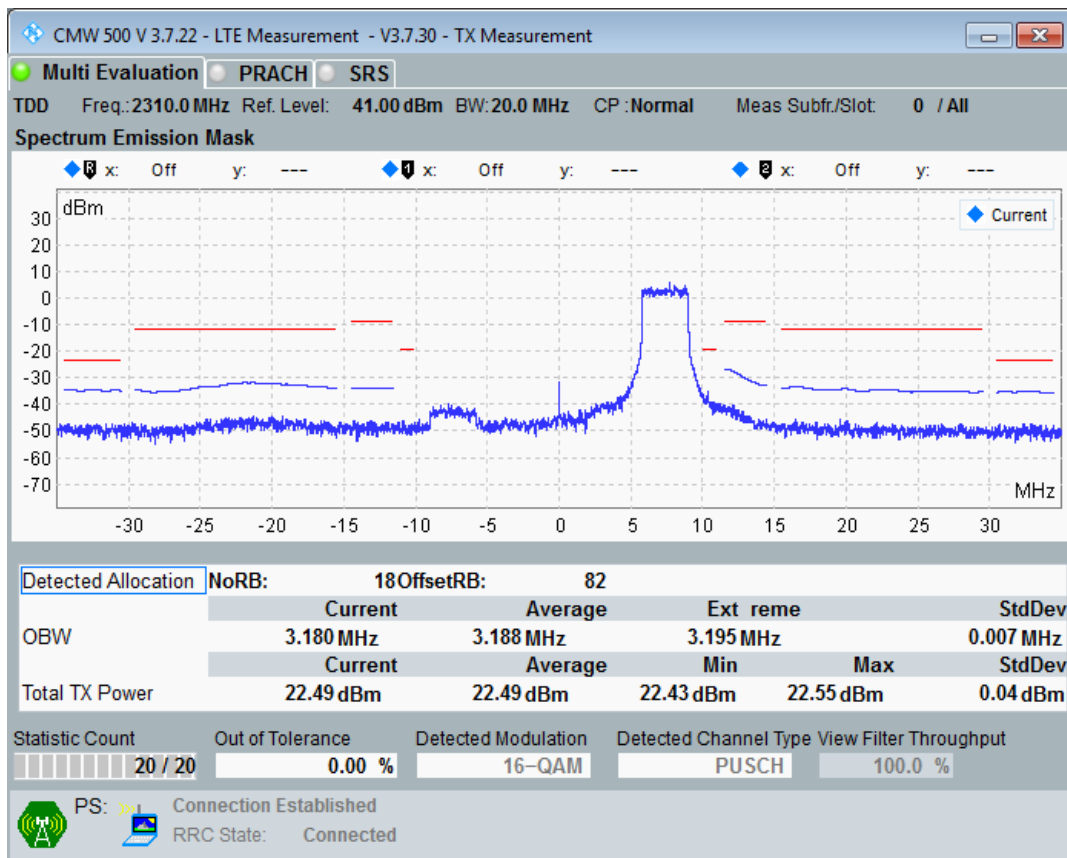

Band40 QAM16 BW=10MHz Channel=38700 RB Size=12 Position=#Max

Band40 QAM16 BW=10MHz Channel=38700 RB Size=12 Position=#0

Band40 QAM16 BW=20MHz Channel=39150 RB Size=100 Position=#0

Band40 QAM16 BW=20MHz Channel=38750 RB Size=18 Position=#Max