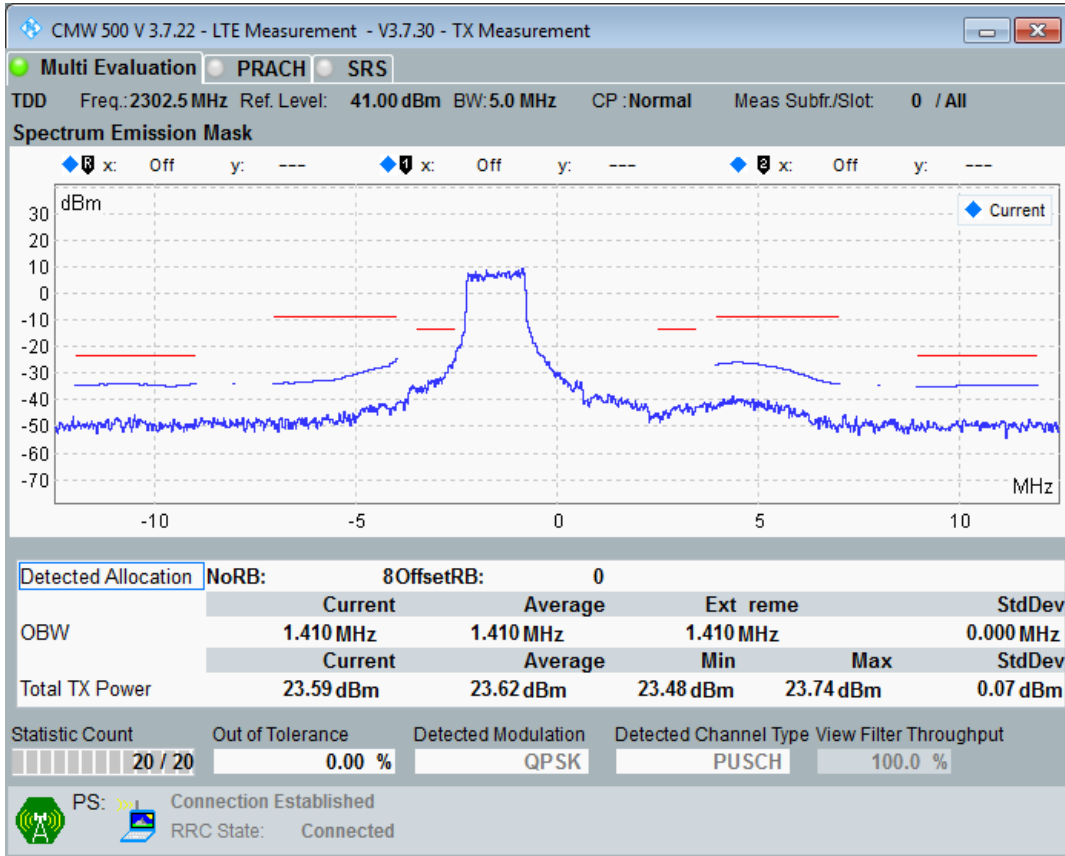

Band40 QPSK BW=5MHz Channel=38675 RB Size=8 Position=#0

Band40 QPSK BW=5MHz Channel=38675 RB Size=8 Position=#Max