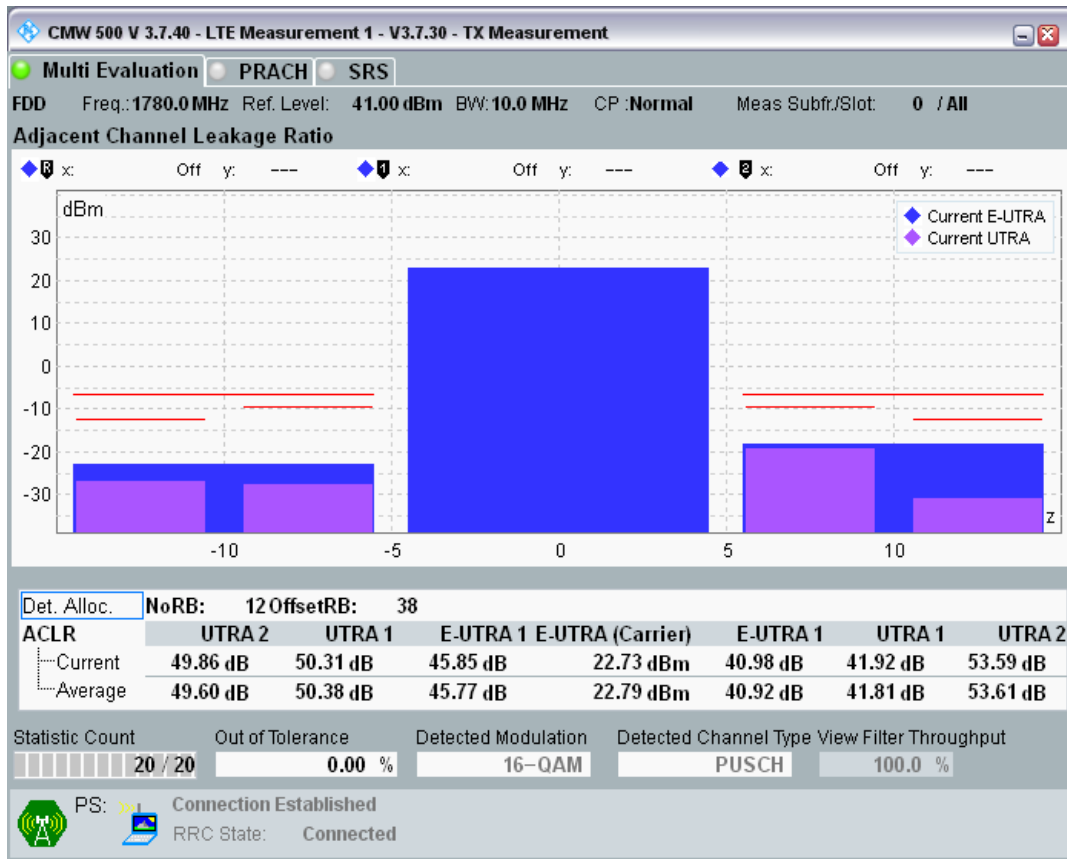

Band3 QAM16 BW=10MHz Channel=19900 RB Size=12 Position=#Max

Band3 QAM16 BW=10MHz Channel=19900 RB Size=50 Position=#0