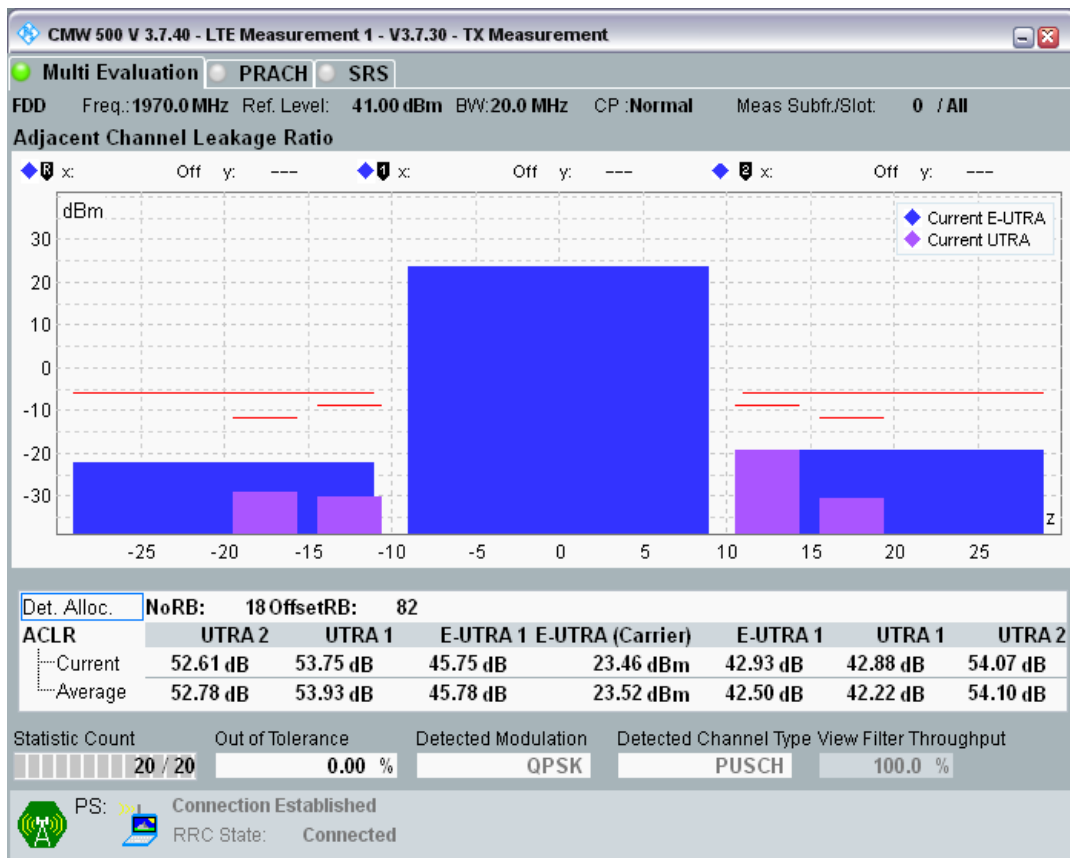

Band1 QPSK BW=20MHz Channel=18500 RB Size=18 Position=#Max

Band1 QPSK BW=20MHz Channel=18500 RB Size=100 Position=#0