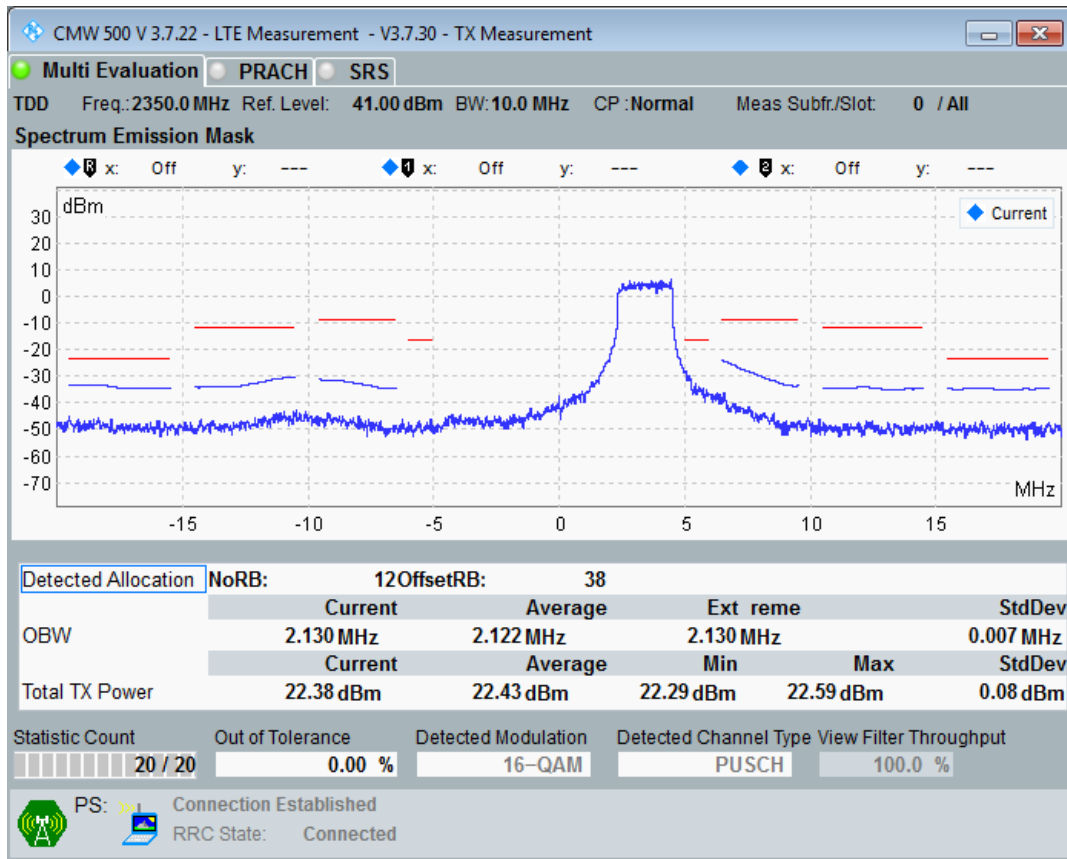

Band40 QAM16 BW=20MHz Channel=39150 RB Size=18 Position=#Max

Band40 QAM16 BW=20MHz Channel=38750 RB Size=100 Position=#0

Band40 QAM16 BW=10MHz Channel=39150 RB Size=12 Position=#Max

Band40 QAM16 BW=10MHz Channel=39150 RB Size=12 Position=#0