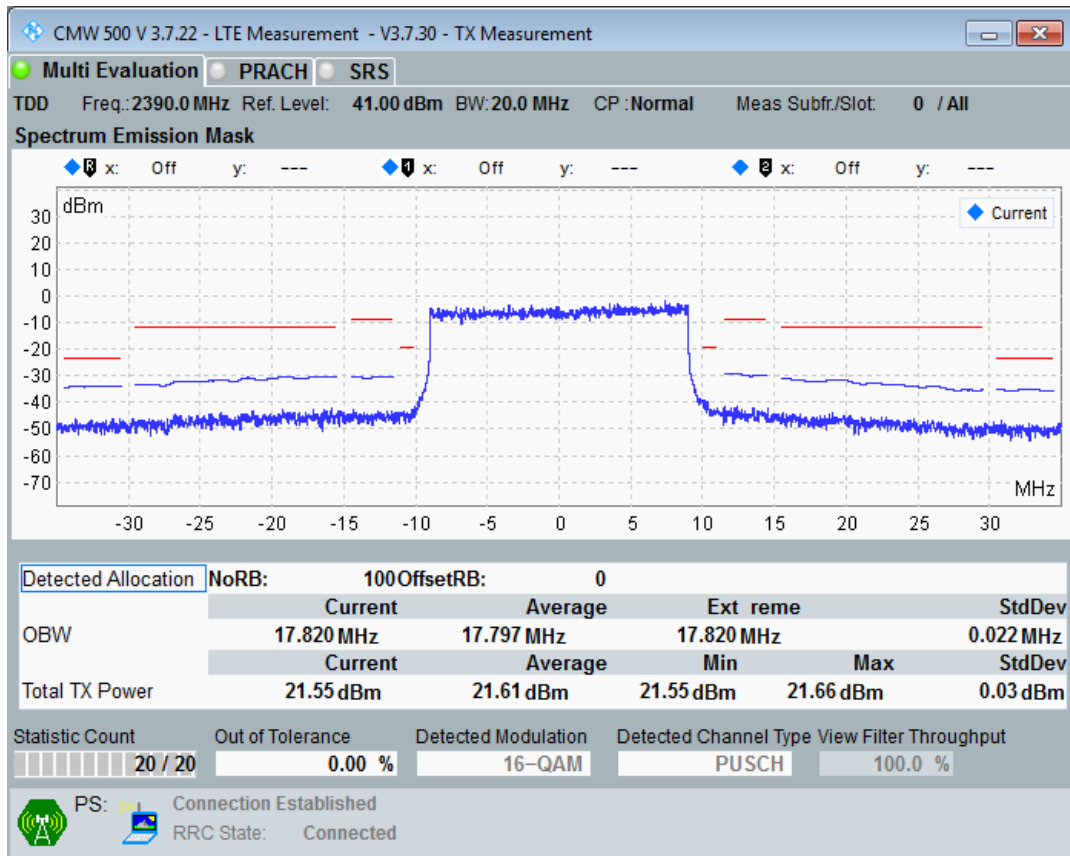

Band40 QAM16 BW=20MHz Channel=38750 RB Size=18 Position=#0

Band40 QAM16 BW=20MHz Channel=39150 RB Size=18 Position=#0

Band40 QAM16 BW=20MHz Channel=39550 RB Size=18 Position=#0

Band40 QAM16 BW=20MHz Channel=39550 RB Size=100 Position=#0