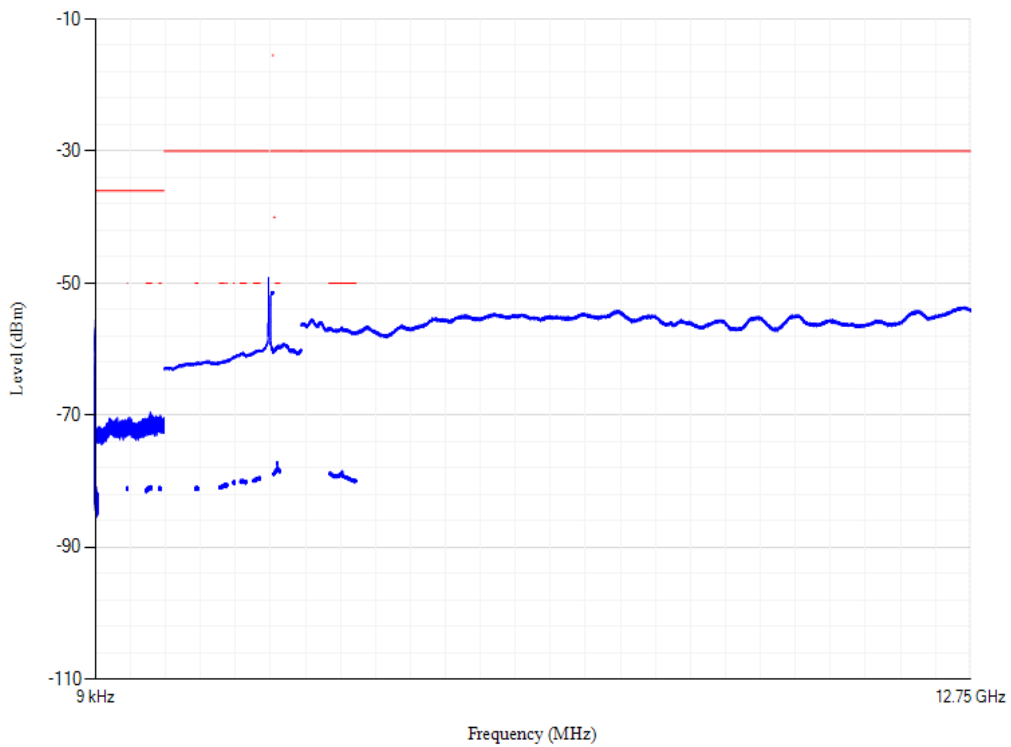

Conducted spurious emissions

Band7 QPSK BW=5MHz Channel=20775 RB Size=1 Position=#0

Conducted spurious emissions

Band7 QPSK BW=5MHz Channel=21100 RB Size=1 Position=#0

Conducted spurious emissions

Band7 QPSK BW=5MHz Channel=21425 RB Size=1 Position=#0