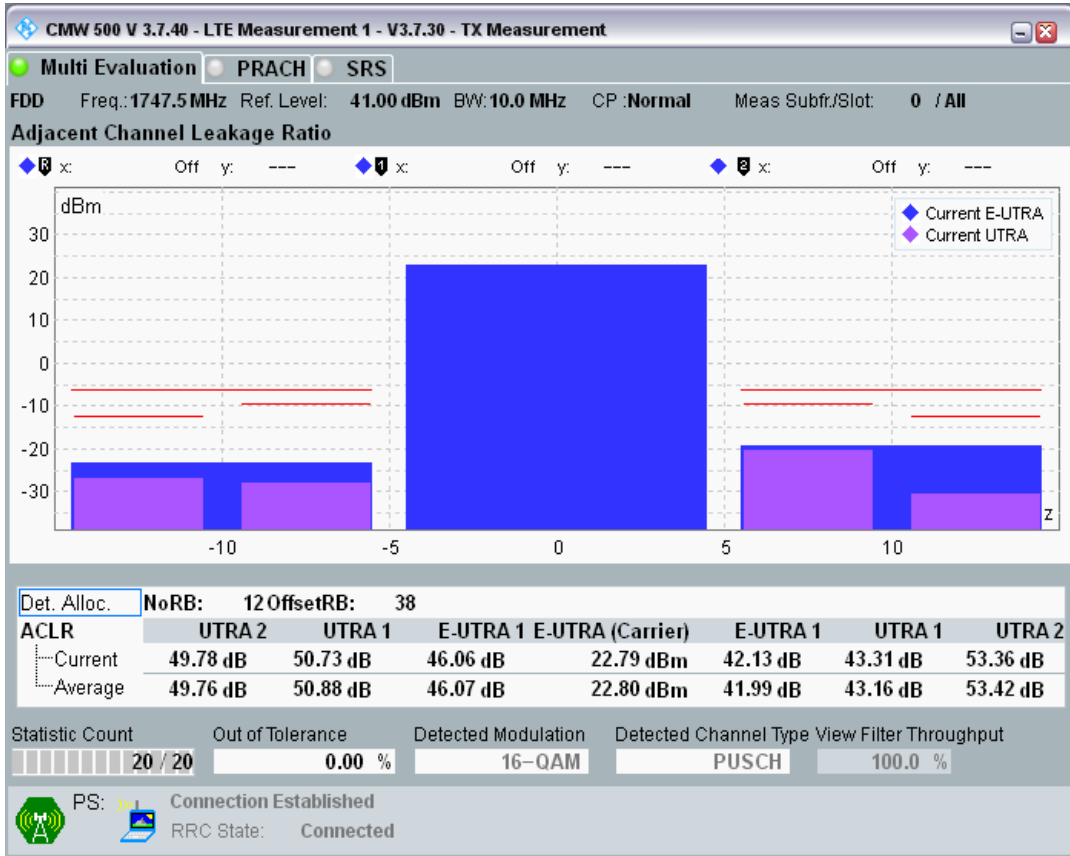

Band3 QPSK BW=10MHz Channel=19575 RB Size=50 Position=#0

Band3 QAM16 BW=10MHz Channel=19575 RB Size=12 Position=#0

Band3 QAM16 BW=10MHz Channel=19575 RB Size=12 Position=#Max

Band3 QAM16 BW=10MHz Channel=19575 RB Size=50 Position=#0