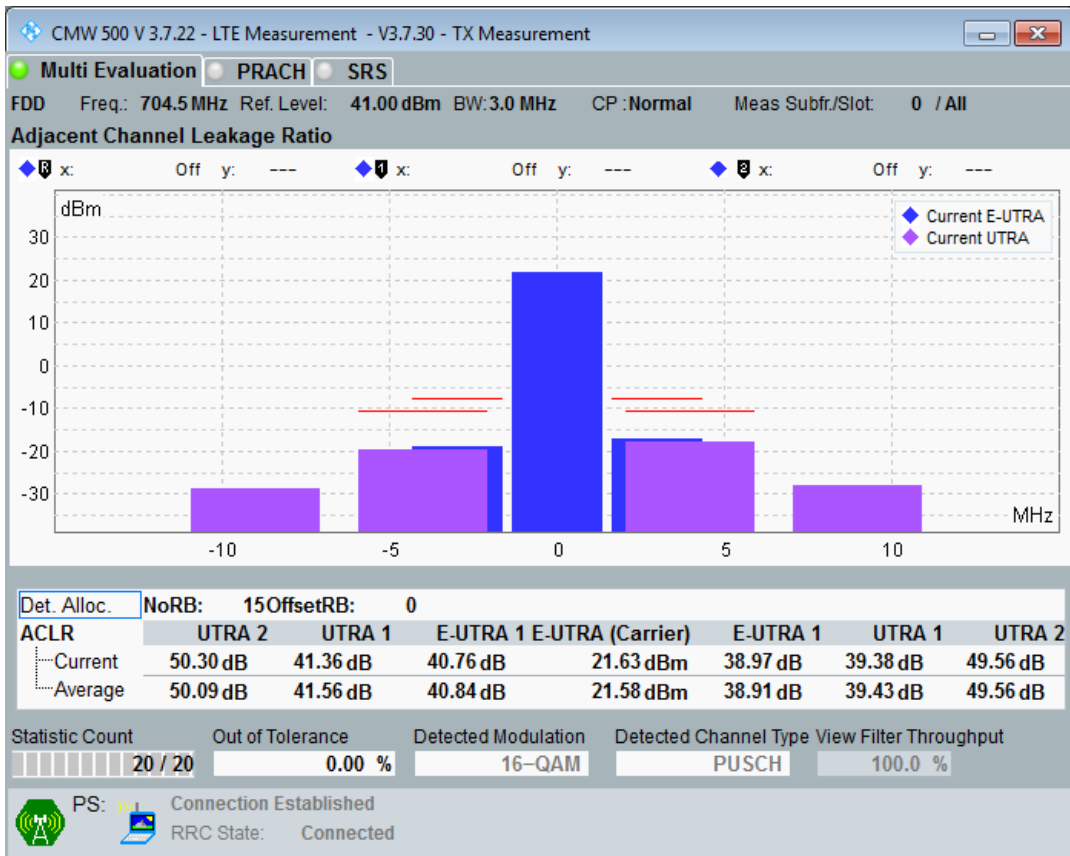

Band28 QAM16 BW=3MHz Channel=27225 RB Size=15 Position=#0

Band28 QPSK BW=3MHz Channel=27375 RB Size=4 Position=#0