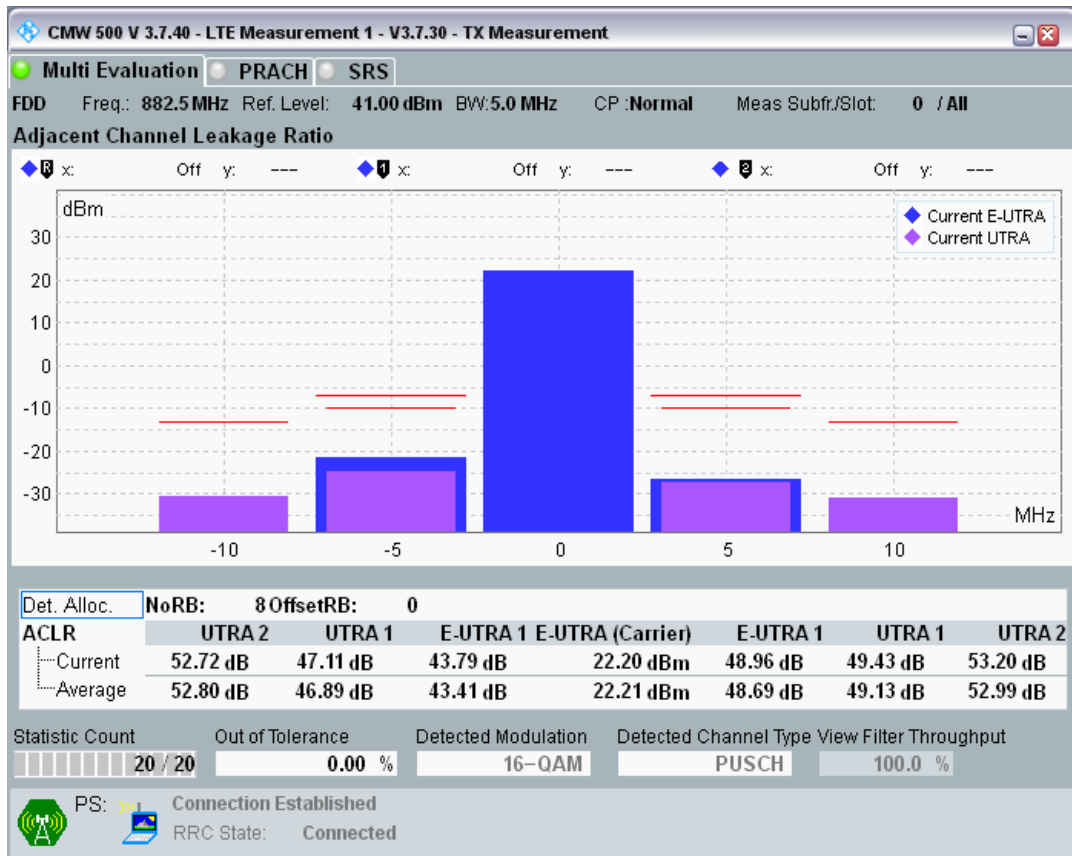

Band8 QPSK BW=5MHz Channel=21475 RB Size=25 Position=#0

Band8 QAM16 BW=5MHz Channel=21475 RB Size=8 Position=#0

Band8 QAM16 BW=5MHz Channel=21475 RB Size=8 Position=#Max

Band8 QAM16 BW=5MHz Channel=21475 RB Size=25 Position=#0