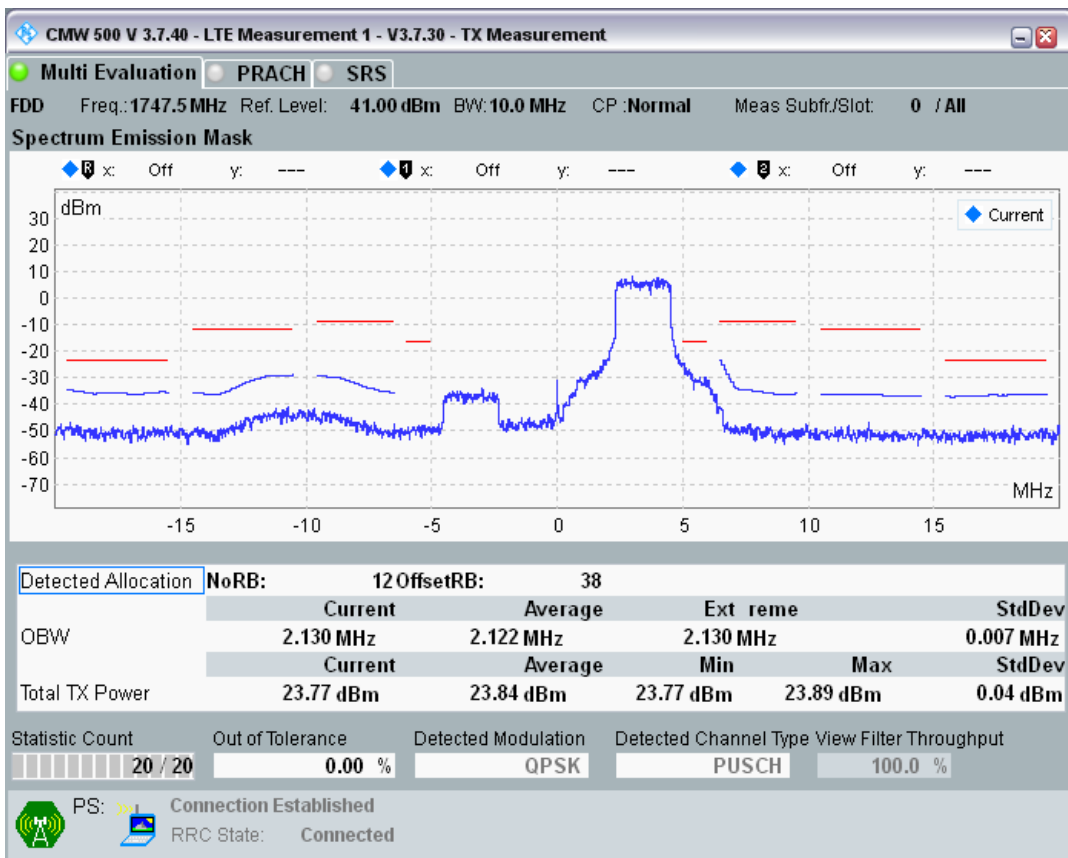

Band3 QAM16 BW=10MHz Channel=19250 RB Size=12 Position=#Max

Band3 QAM16 BW=10MHz Channel=19250 RB Size=50 Position=#0

Band3 QPSK BW=10MHz Channel=19575 RB Size=12 Position=#0

Band3 QPSK BW=10MHz Channel=19575 RB Size=12 Position=#Max