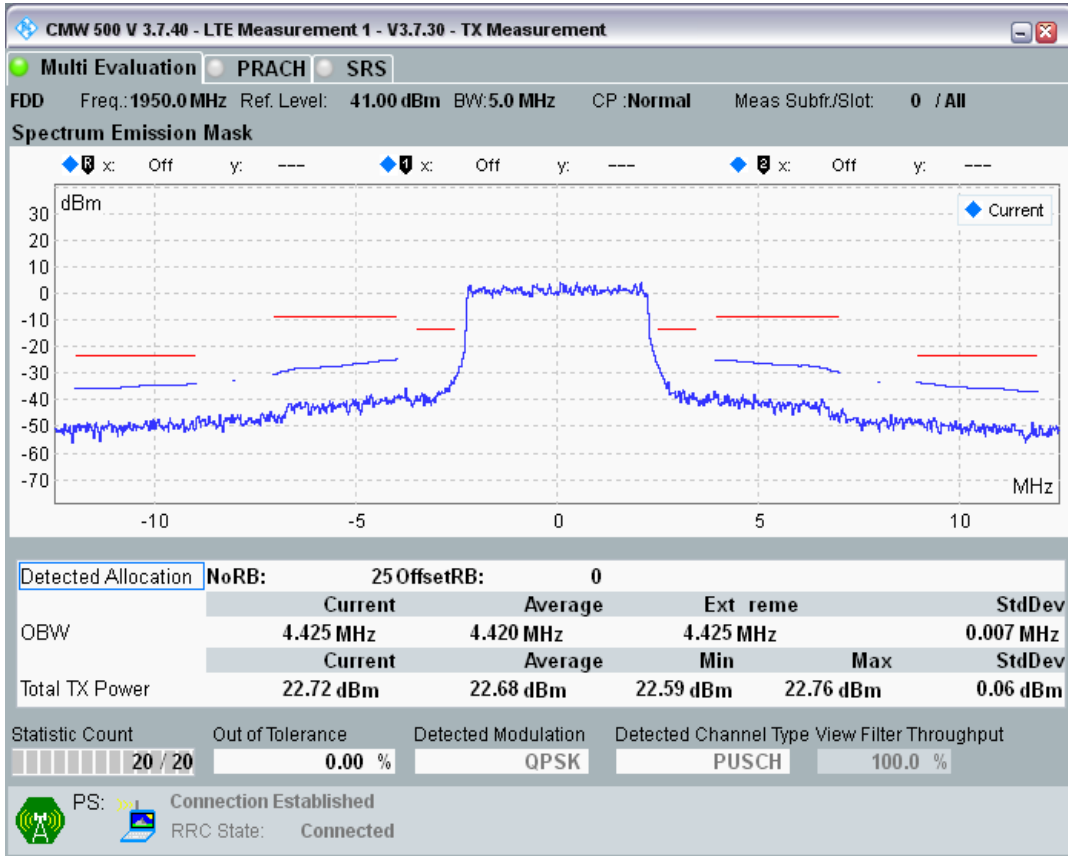

Band1 QPSK BW=5MHz Channel=18300 RB Size=25 Position=#0

Band1 QAM16 BW=5MHz Channel=18300 RB Size=8 Position=#0