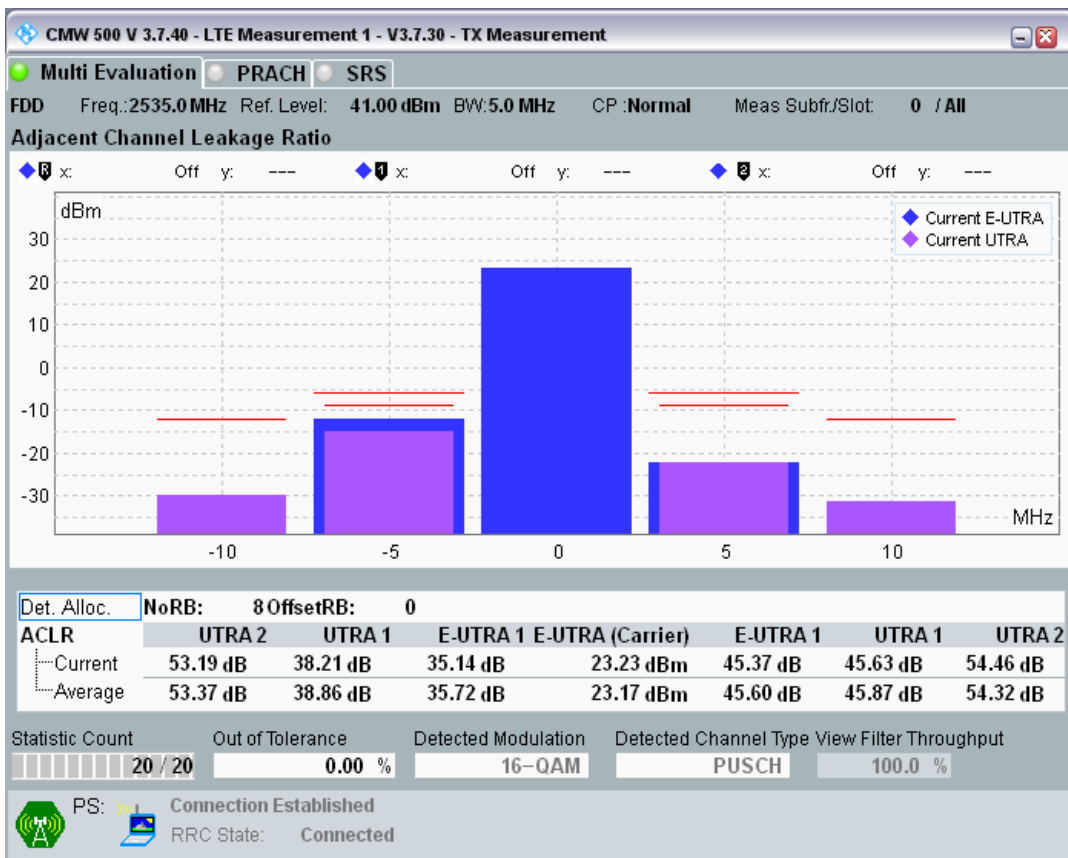

Band7 QPSK BW=5MHz Channel=21100 RB Size=8 Position=#0

Band7 QPSK BW=5MHz Channel=21100 RB Size=8 Position=#Max

Band7 QPSK BW=5MHz Channel=21100 RB Size=25 Position=#0

Band7 QAM16 BW=5MHz Channel=21100 RB Size=8 Position=#0