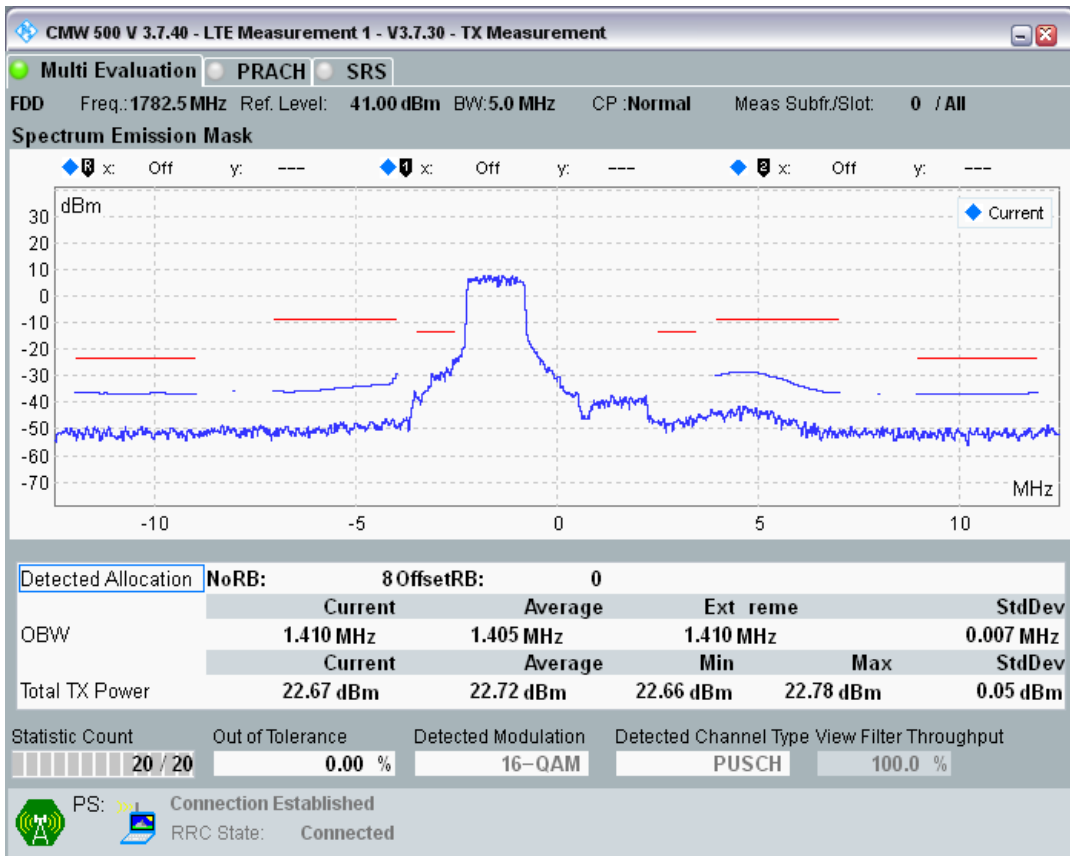

Band3 QAM16 BW=5MHz Channel=19925 RB Size=8 Position=#0

Band3 QAM16 BW=5MHz Channel=19925 RB Size=8 Position=#Max