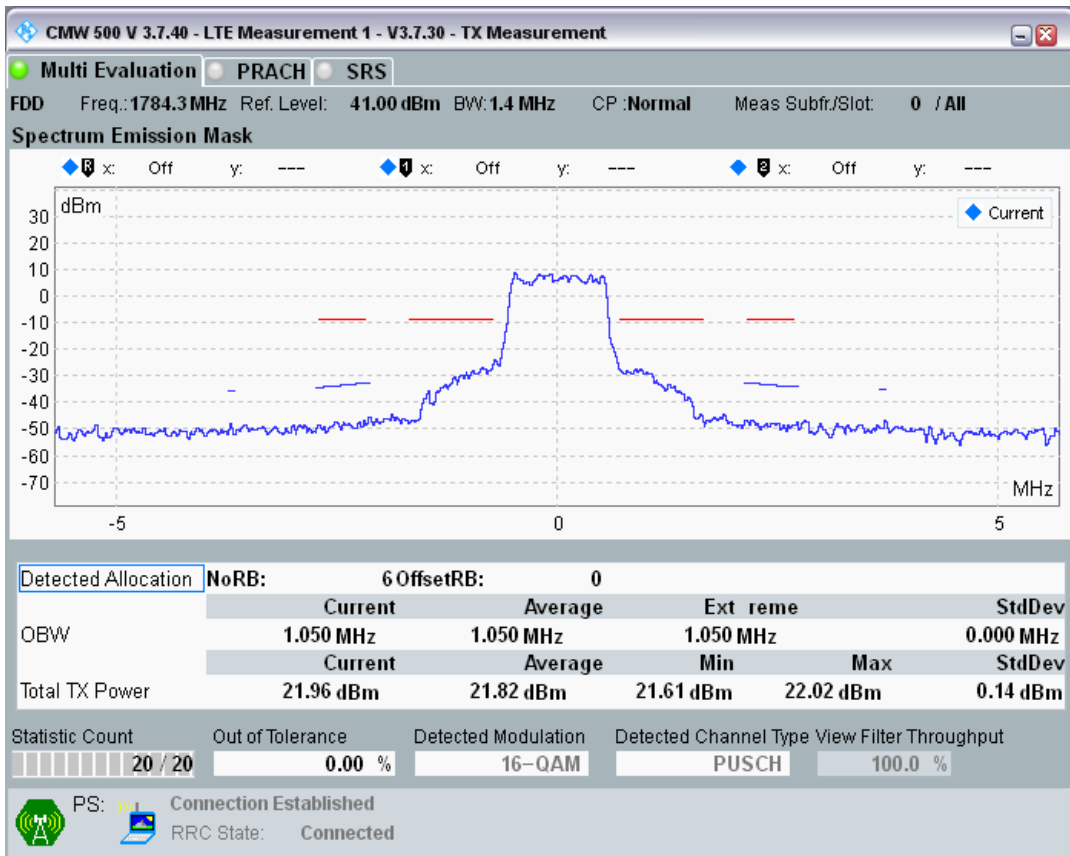

Band3 QAM16 BW=1.4MHz Channel=19943 RB Size=6 Position=#0

Band3 QPSK BW=5MHz Channel=19225 RB Size=8 Position=#0