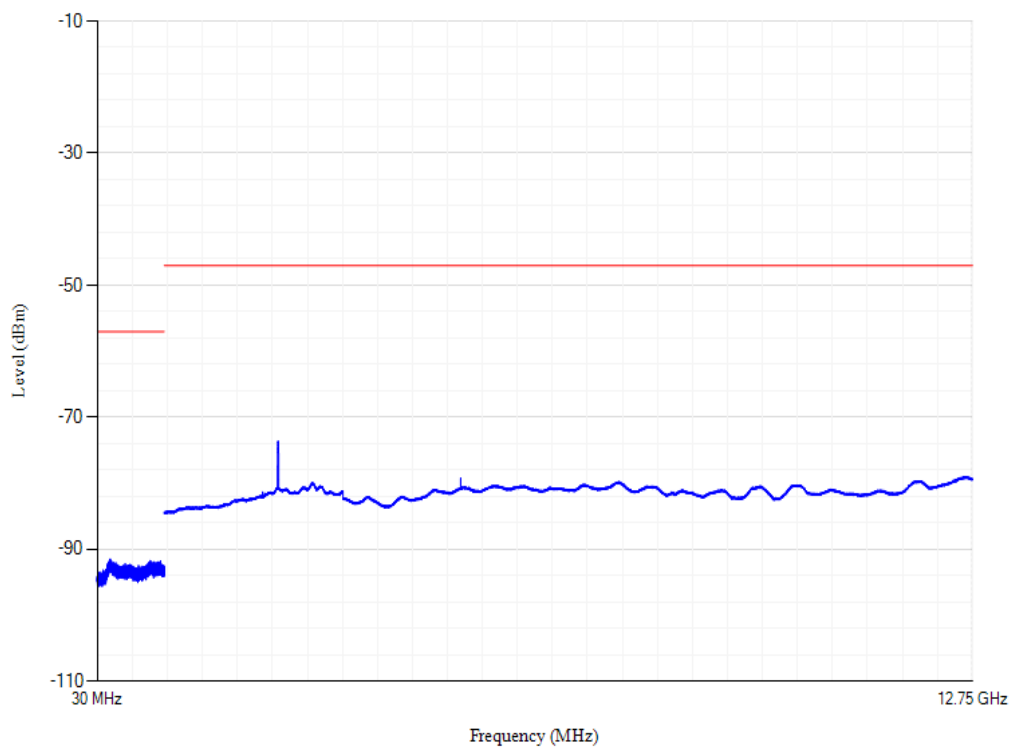

Conducted spurious emissions

Band8 QPSK BW=10MHz Channel=21625