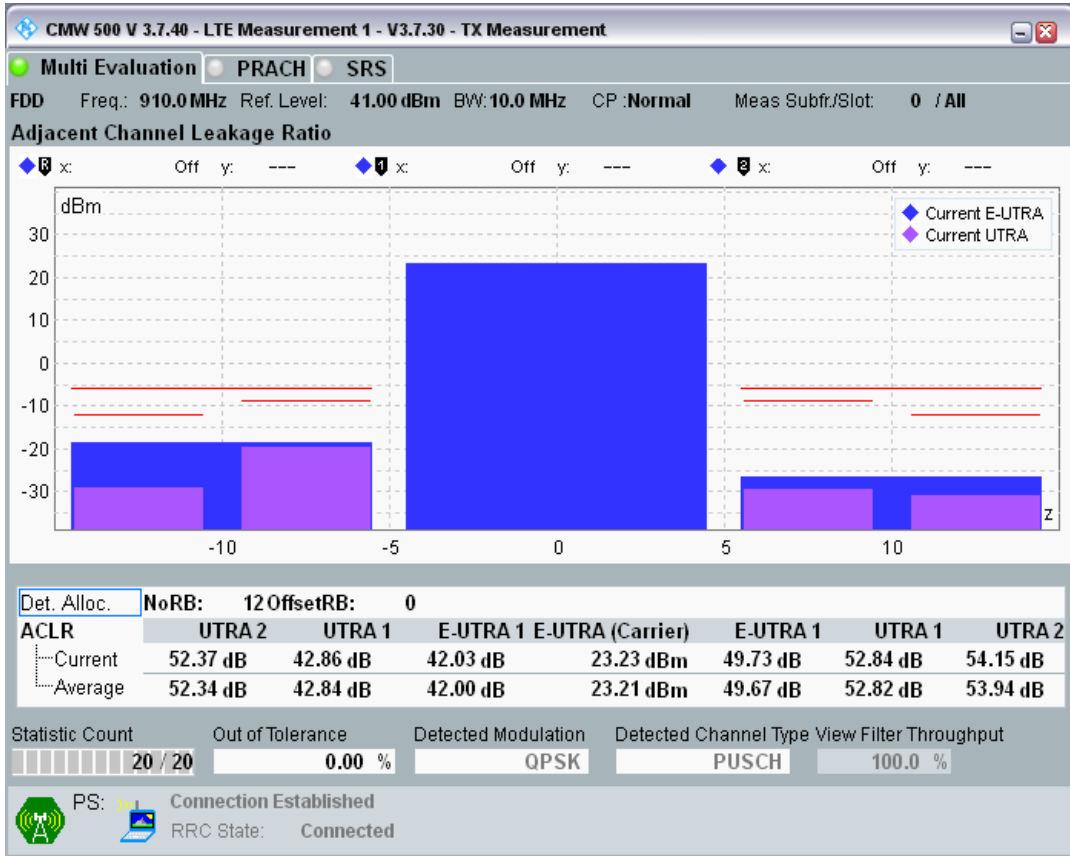

Band8 QPSK BW=10MHz Channel=21750 RB Size=12 Position=#0

Band8 QPSK BW=10MHz Channel=21750 RB Size=12 Position=#Max