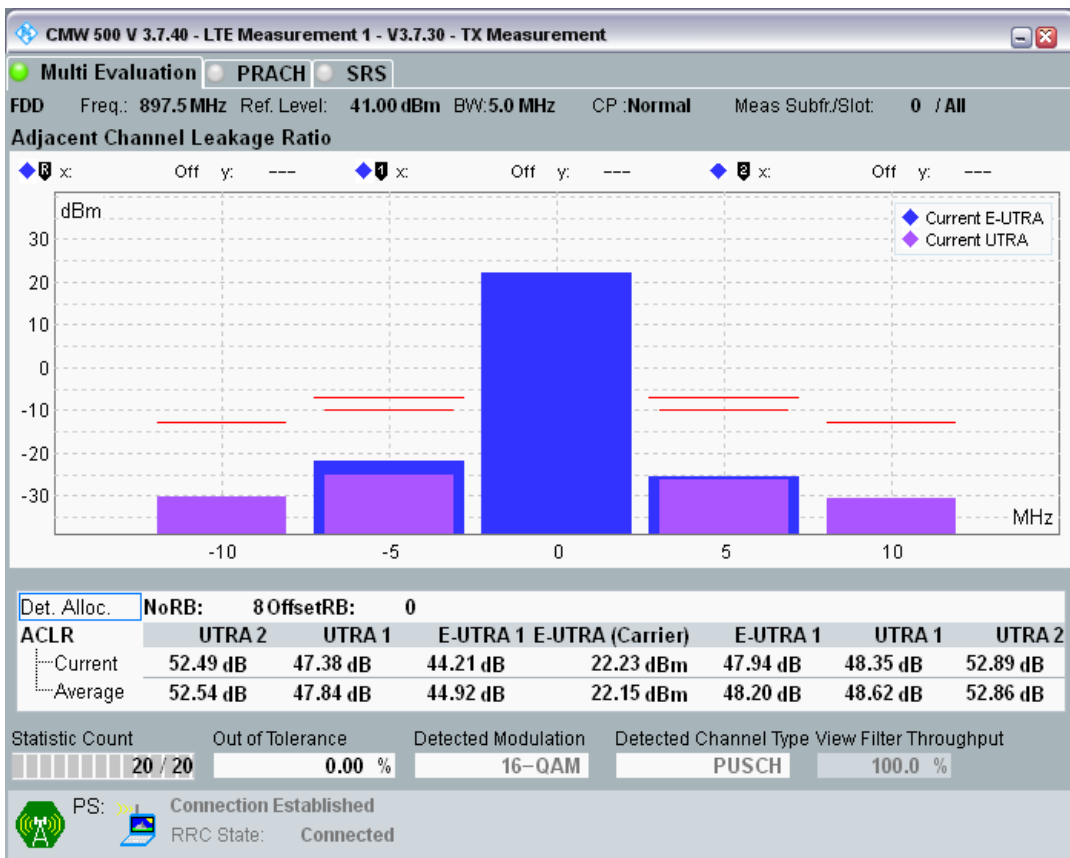

Band8 QPSK BW=5MHz Channel=21625 RB Size=8 Position=#0

Band8 QPSK BW=5MHz Channel=21625 RB Size=8 Position=#Max

Band8 QPSK BW=5MHz Channel=21625 RB Size=25 Position=#0

Band8 QAM16 BW=5MHz Channel=21625 RB Size=8 Position=#0