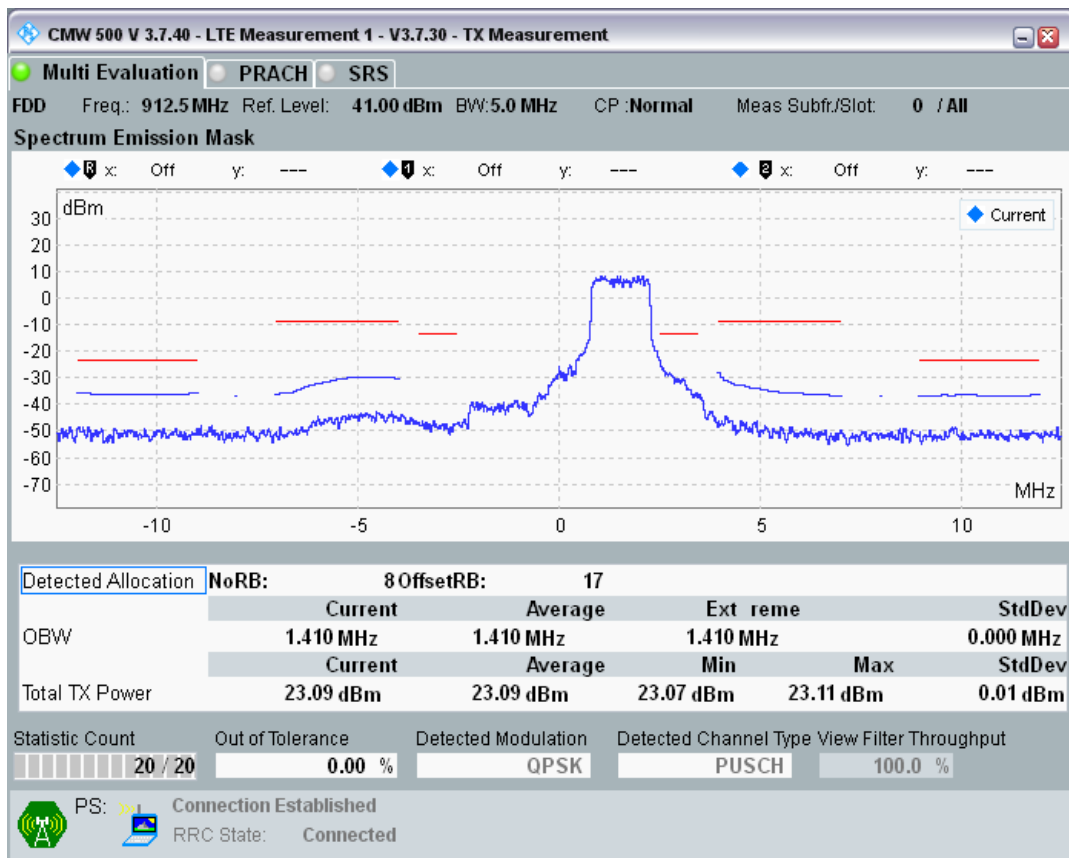

Band8 QAM16 BW=5MHz Channel=21625 RB Size=8 Position=#Max

Band8 QAM16 BW=5MHz Channel=21625 RB Size=25 Position=#0

Band8 QPSK BW=5MHz Channel=21775 RB Size=8 Position=#0

Band8 QPSK BW=5MHz Channel=21775 RB Size=8 Position=#Max