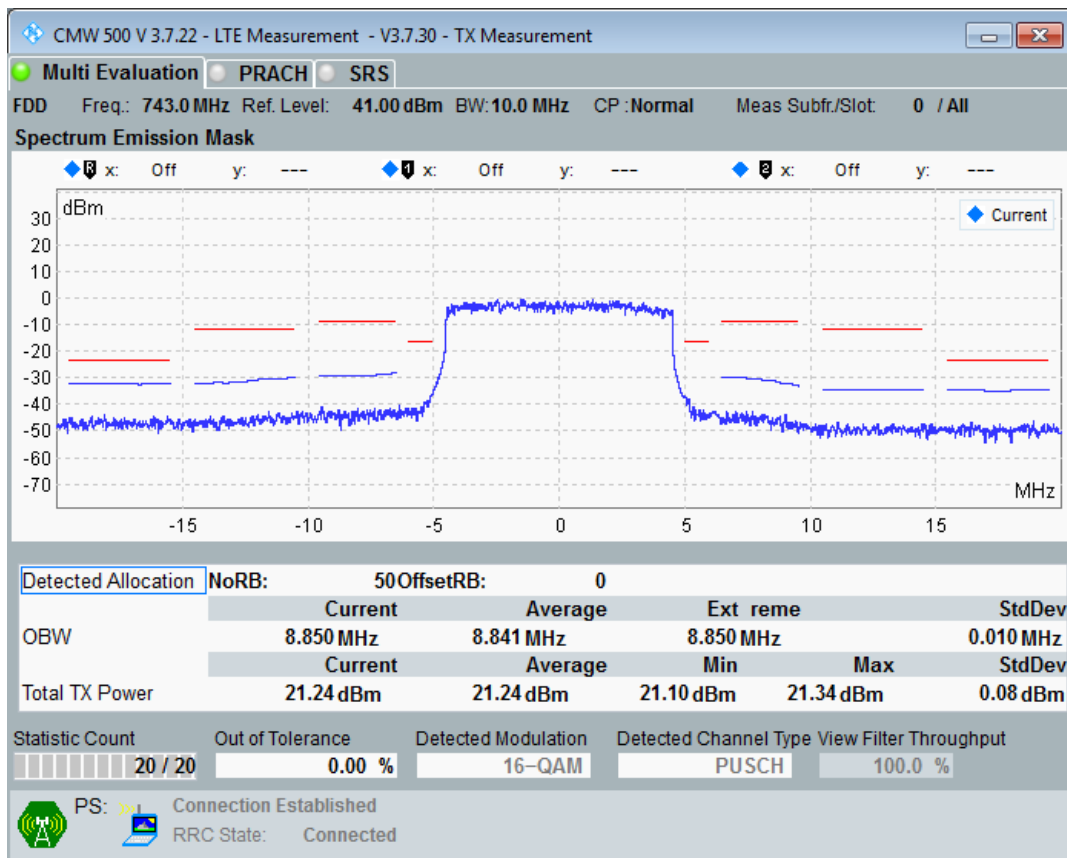

Band28 QAM16 BW=10MHz Channel=27610 RB Size=50 Position=#0

Band28 QPSK BW=20MHz Channel=27310 RB Size=18 Position=#0