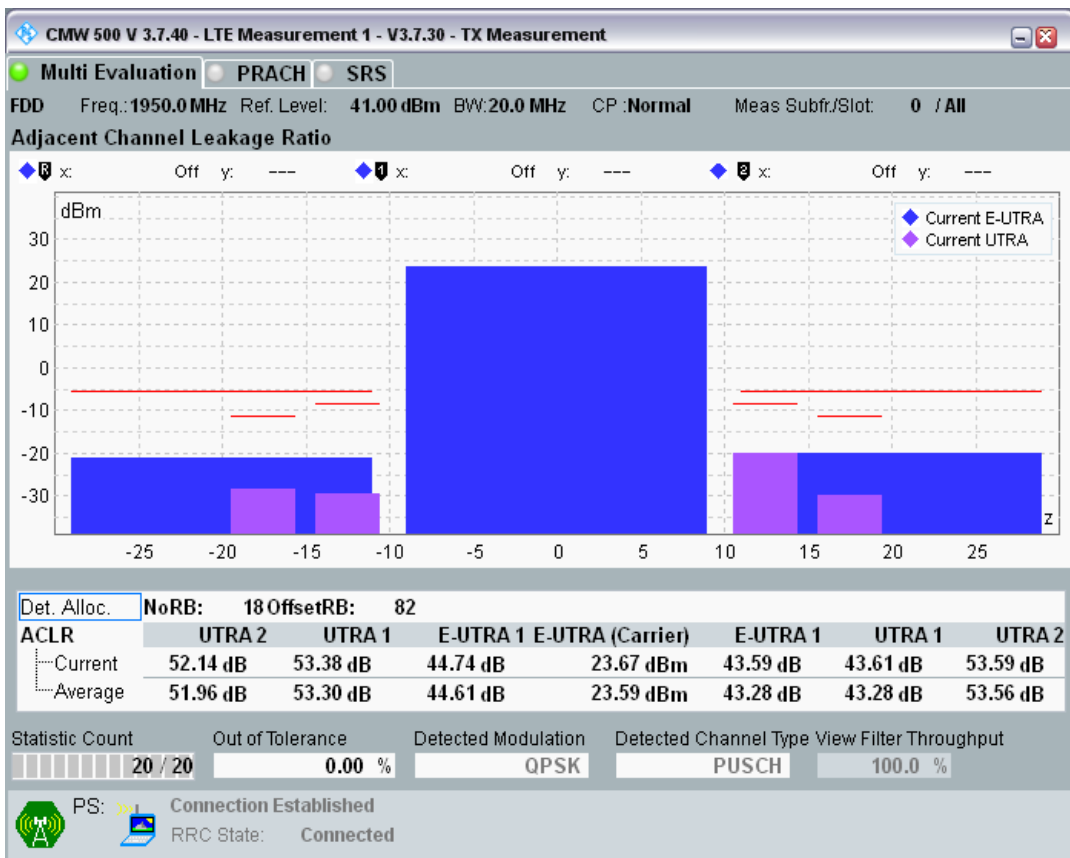

Band1 QAM16 BW=20MHz Channel=18100 RB Size=18 Position=#Max

Band1 QAM16 BW=20MHz Channel=18100 RB Size=100 Position=#0

Band1 QPSK BW=20MHz Channel=18300 RB Size=18 Position=#0

Band1 QPSK BW=20MHz Channel=18300 RB Size=18 Position=#Max