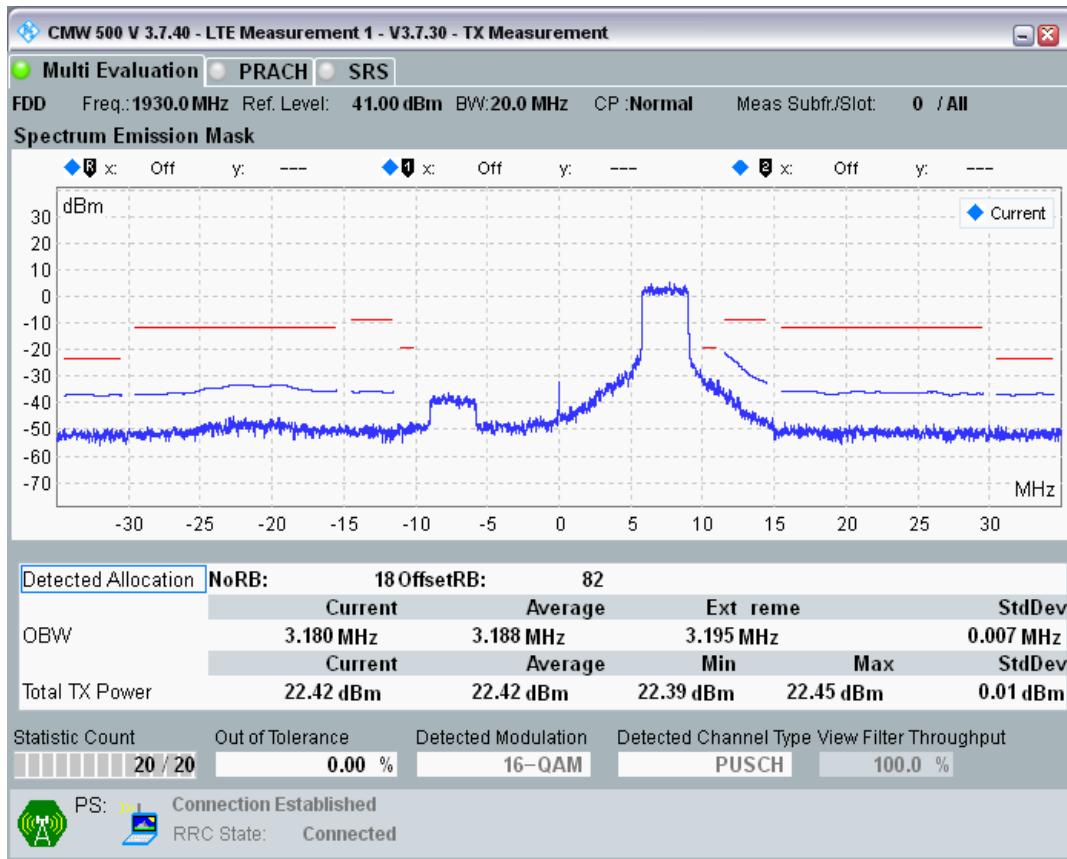

Band1 QAM16 BW=20MHz Channel=18100 RB Size=18 Position=#Max

Band1 QAM16 BW=20MHz Channel=18100 RB Size=100 Position=#0