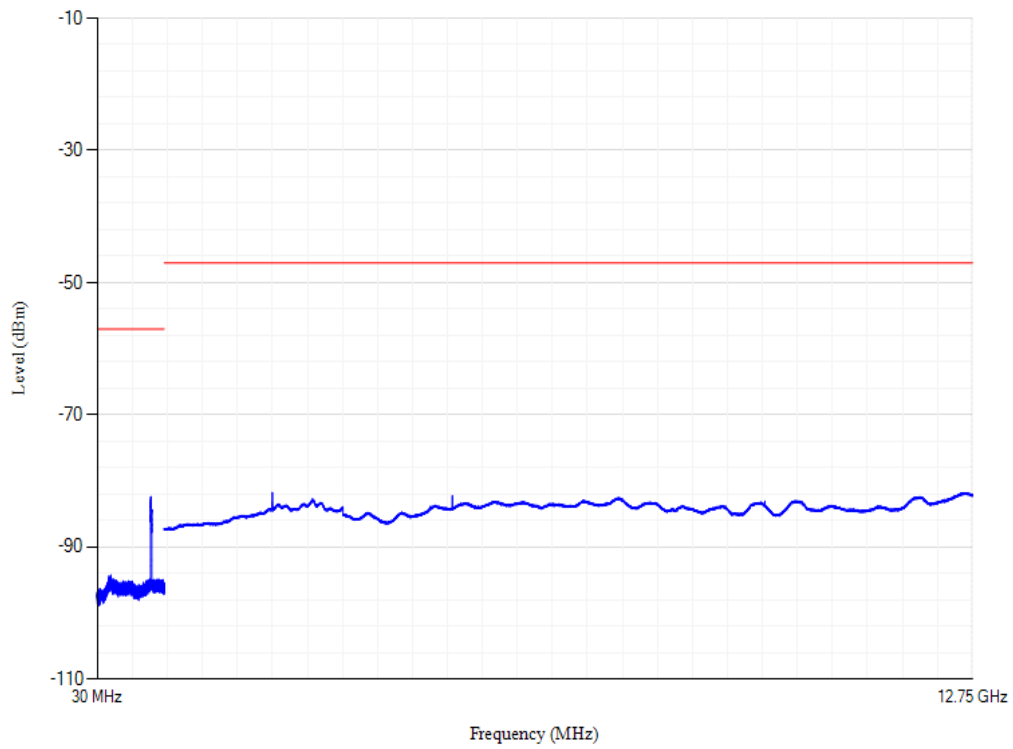

Conducted spurious emissions

Band20 QPSK BW=20MHz Channel=24300