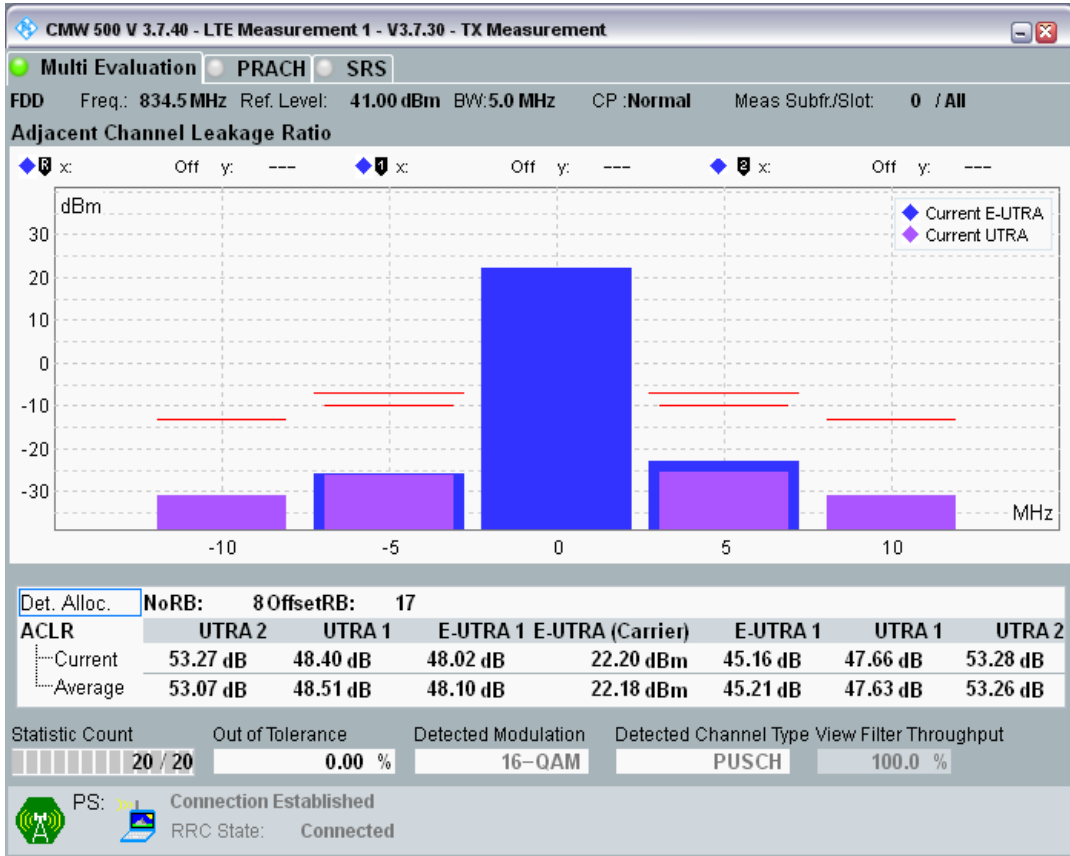

Band20 QAM16 BW=5MHz Channel=24175 RB Size=8 Position=#Max

Band20 QAM16 BW=5MHz Channel=24175 RB Size=25 Position=#0