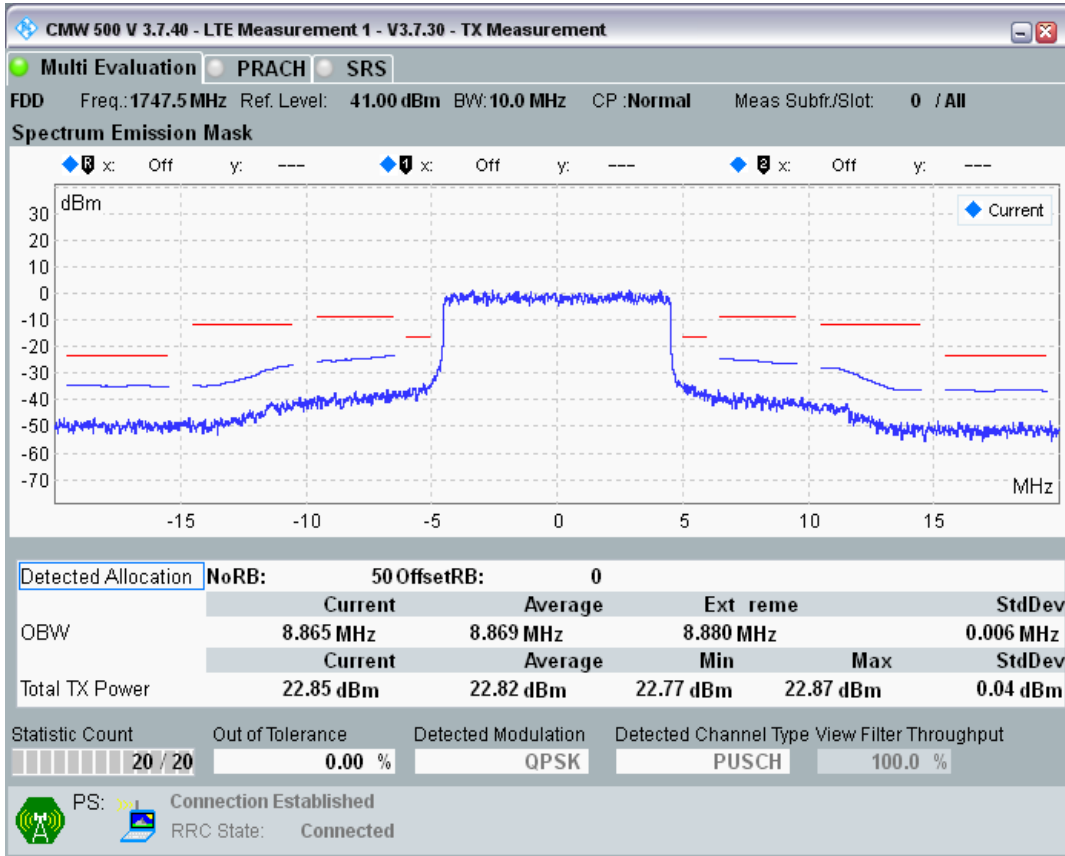

Band3 QPSK BW=10MHz Channel=19575 RB Size=50 Position=#0

Band3 QAM16 BW=10MHz Channel=19575 RB Size=12 Position=#0