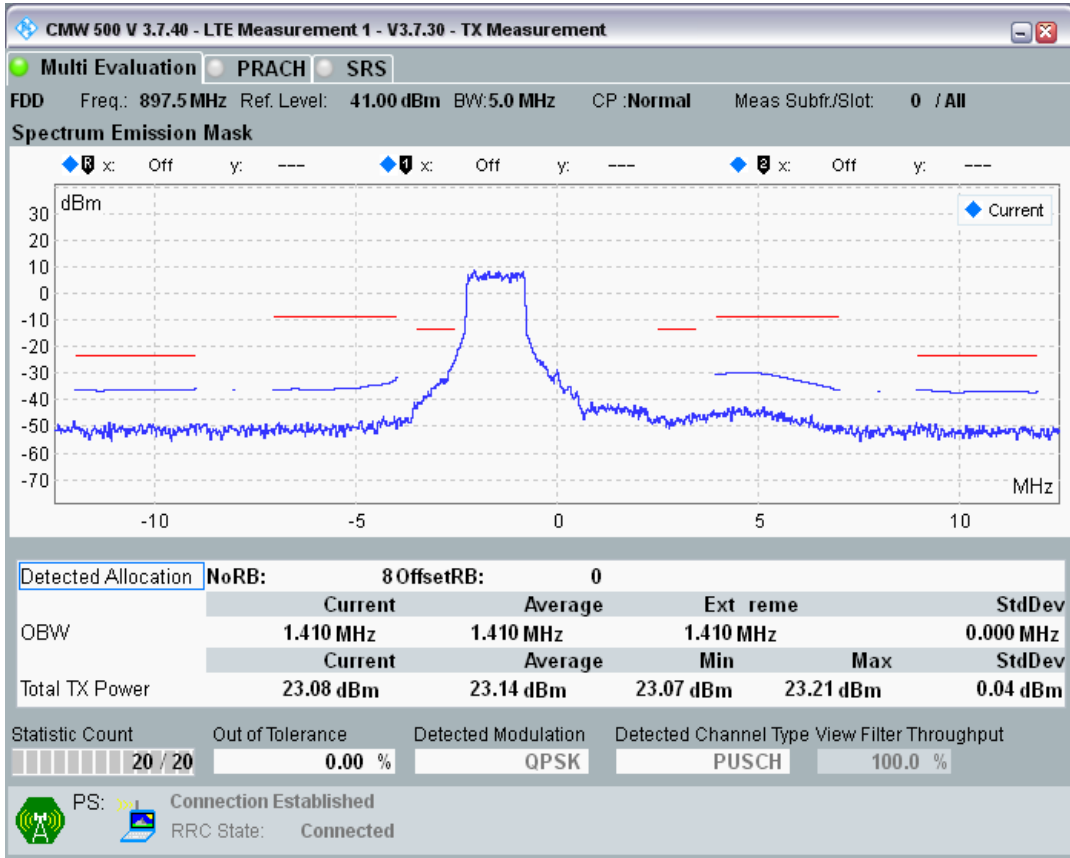

Band8 QPSK BW=5MHz Channel=21625 RB Size=8 Position=#0

Band8 QPSK BW=5MHz Channel=21625 RB Size=8 Position=#Max