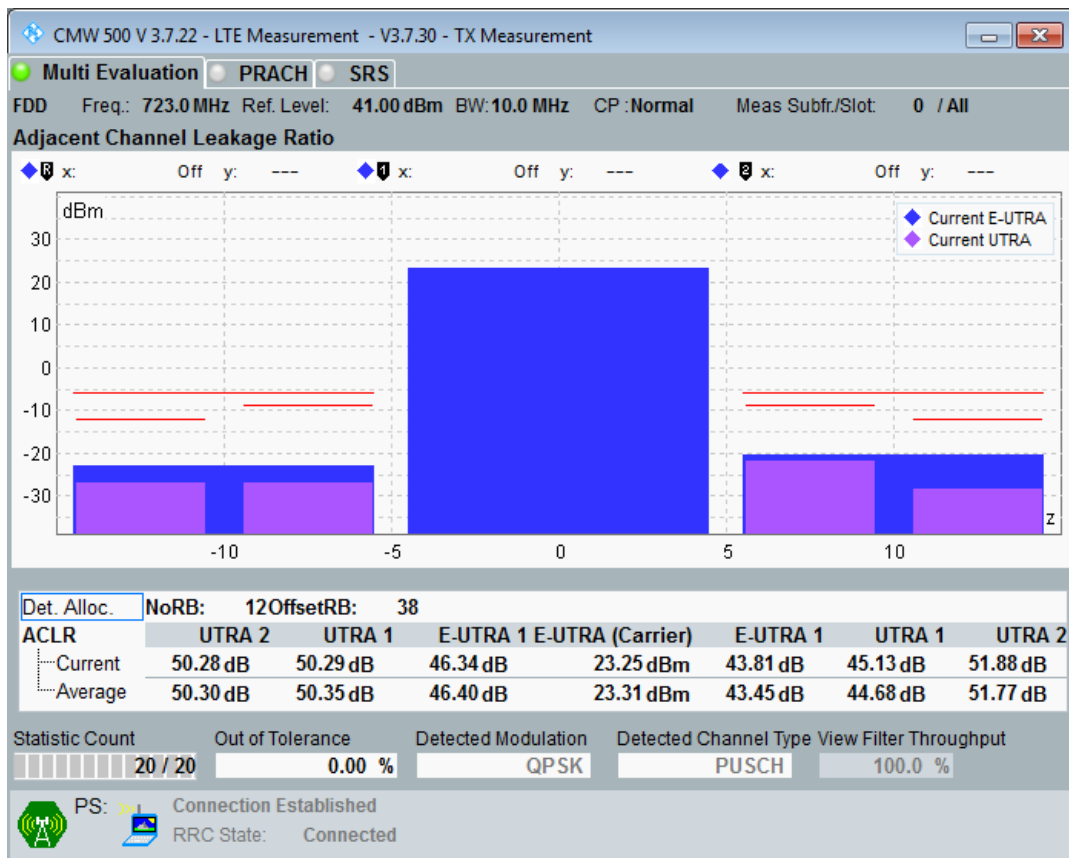

Band28 QAM16 BW=10MHz Channel=27260 RB Size=12 Position=#Max

Band28 QAM16 BW=10MHz Channel=27260 RB Size=50 Position=#0

Band28 QPSK BW=10MHz Channel=27410 RB Size=12 Position=#0

Band28 QPSK BW=10MHz Channel=27410 RB Size=12 Position=#Max