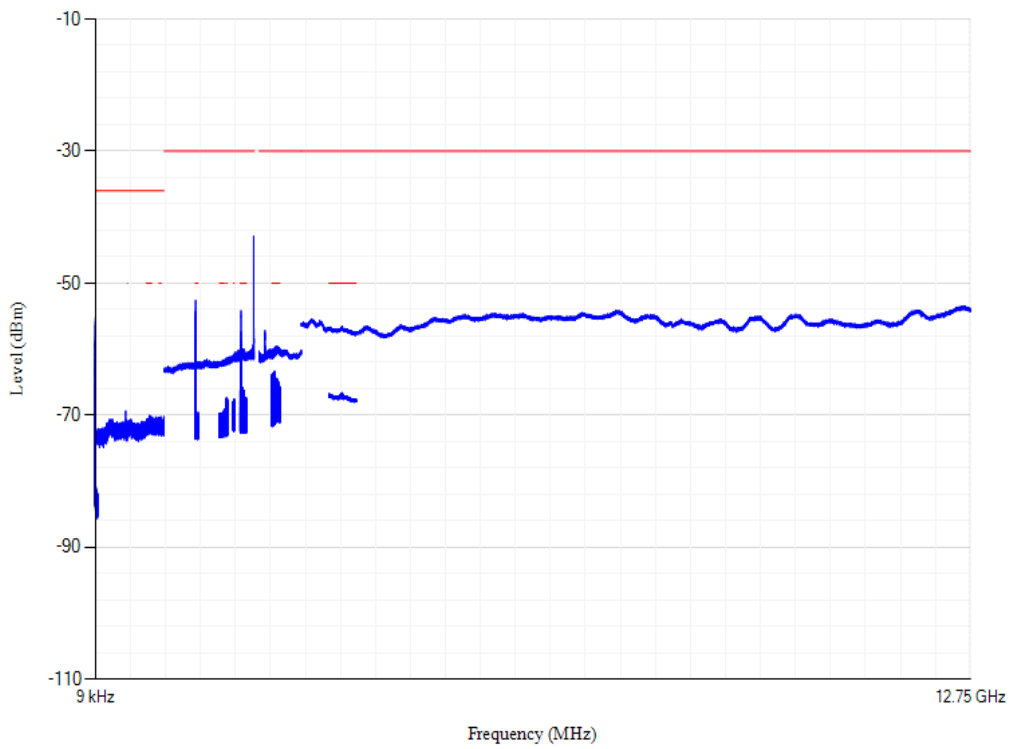

Conducted spurious emissions

Band40 QPSK BW=20MHz Channel=38750 RB Size=1 Position=#0