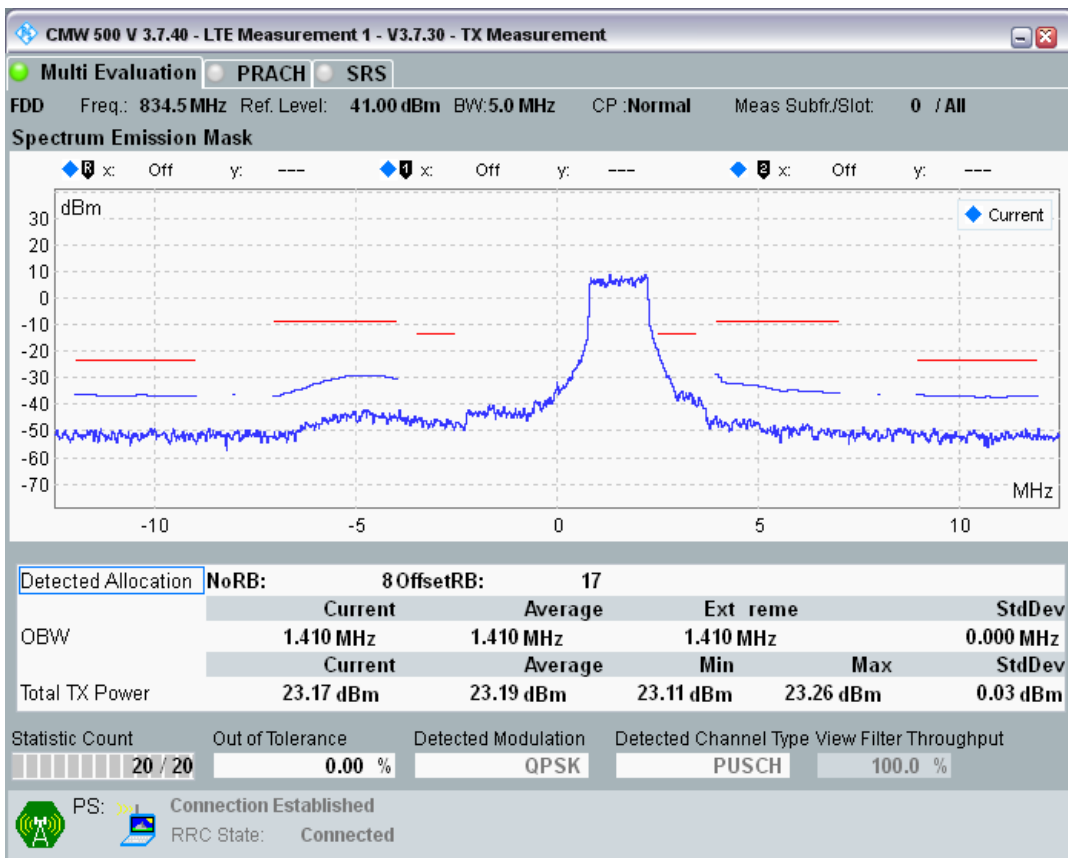

Band1 QAM16 BW=20MHz Channel=18500 RB Size=18 Position=#Max

Band1 QAM16 BW=20MHz Channel=18500 RB Size=100 Position=#0

Band20 QPSK BW=5MHz Channel=24175 RB Size=8 Position=#0

Band20 QPSK BW=5MHz Channel=24175 RB Size=8 Position=#Max