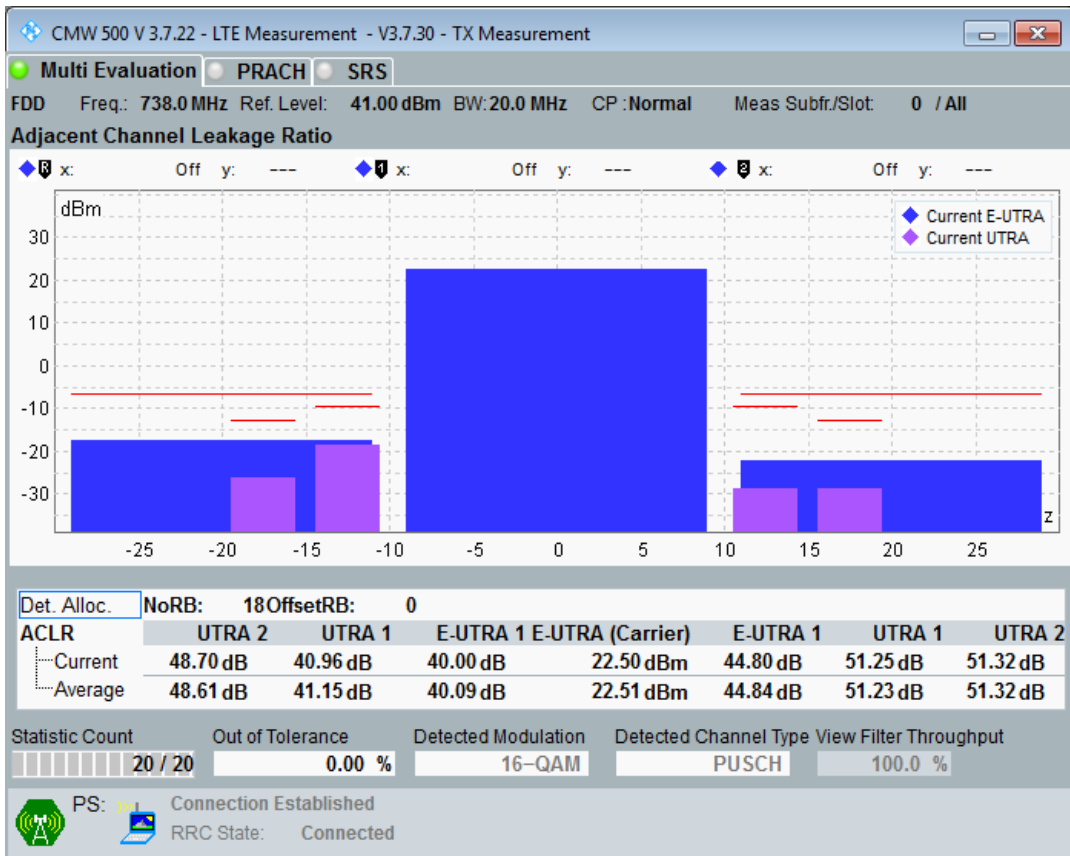

Band28 QAM16 BW=20MHz Channel=27560 RB Size=18 Position=#0

Band28 QAM16 BW=20MHz Channel=27560 RB Size=18 Position=#Max