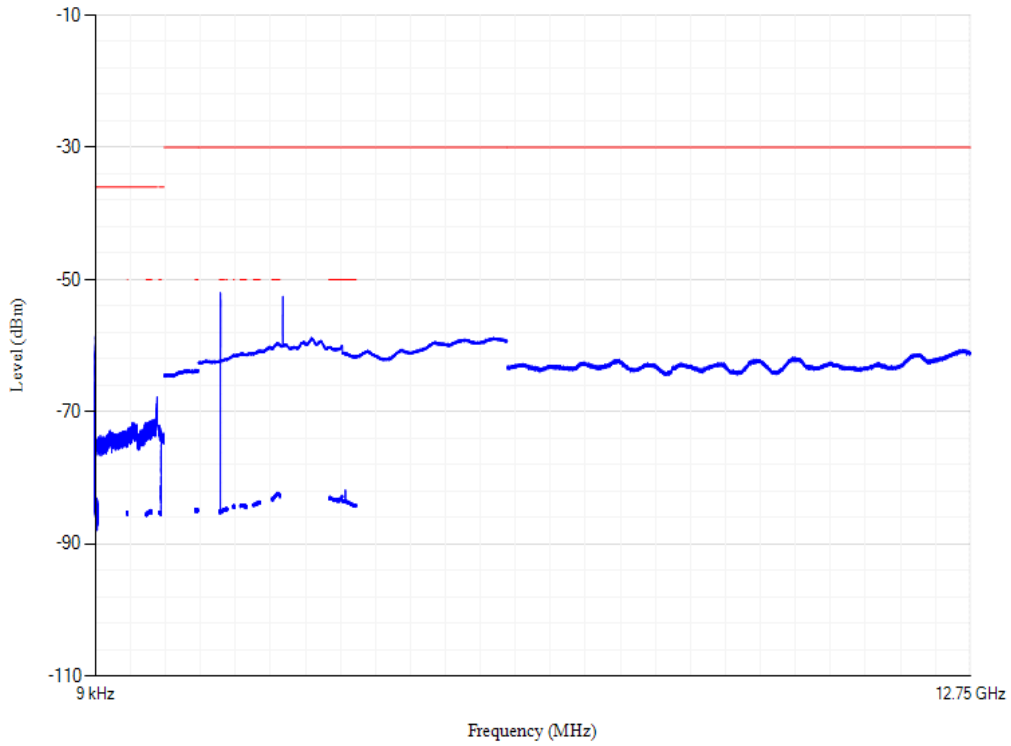

Conducted spurious emissions

Band8 QPSK BW=10MHz Channel=21625 RB Size=1 Position=#0