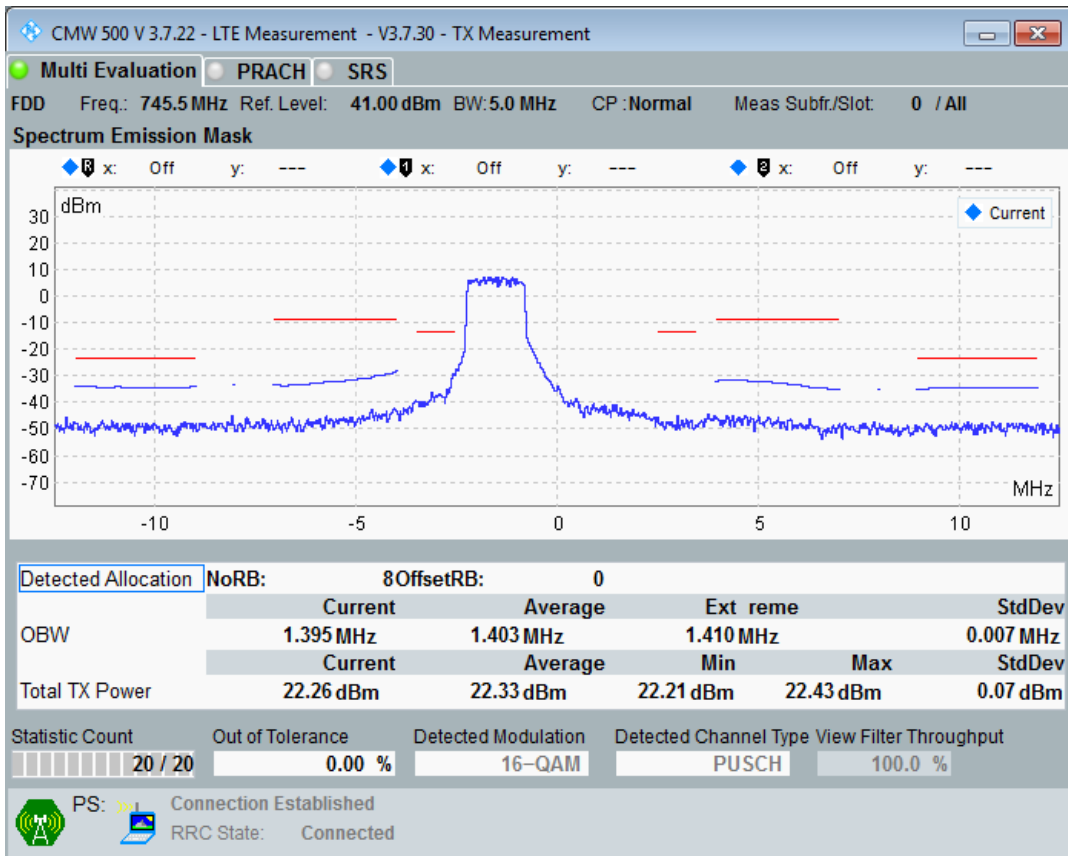

Band28 QAM16 BW=5MHz Channel=27635 RB Size=8 Position=#0

Band28 QAM16 BW=5MHz Channel=27635 RB Size=8 Position=#Max