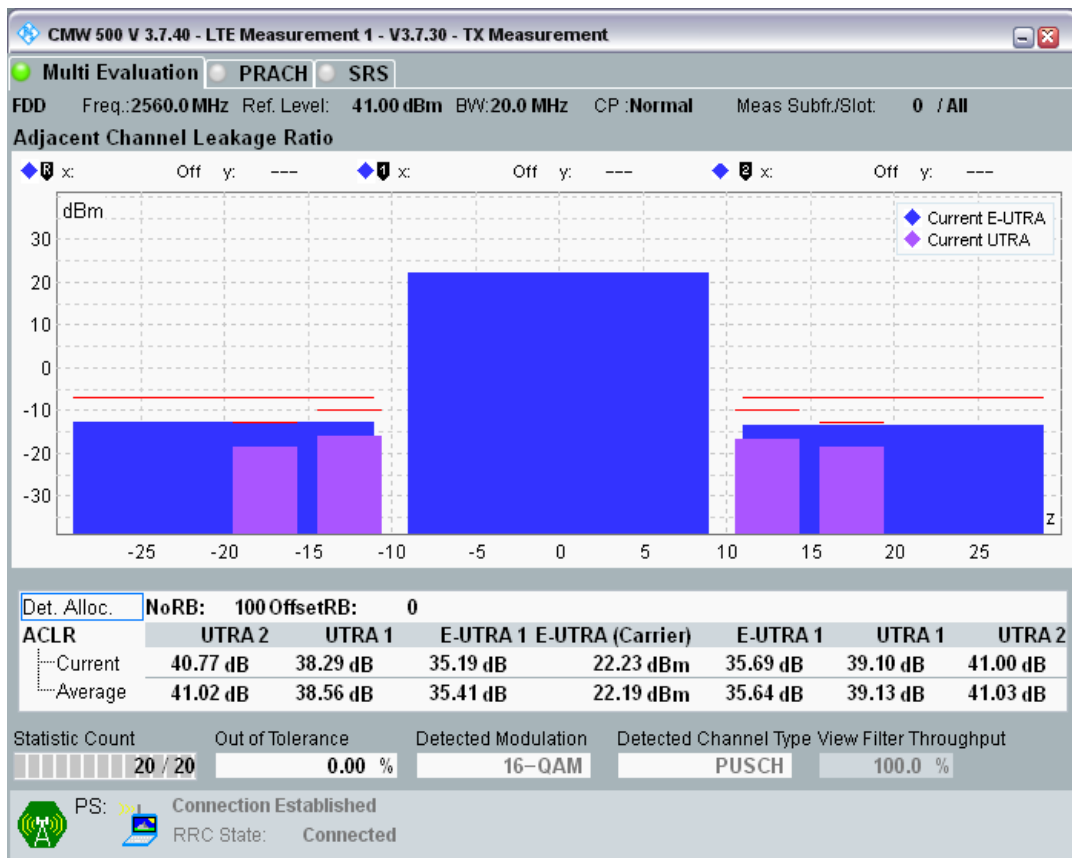

Band7 QPSK BW=20MHz Channel=21350 RB Size=100 Position=#0

Band7 QAM16 BW=20MHz Channel=21350 RB Size=18 Position=#0

Band7 QAM16 BW=20MHz Channel=21350 RB Size=18 Position=#Max

Band7 QAM16 BW=20MHz Channel=21350 RB Size=100 Position=#0