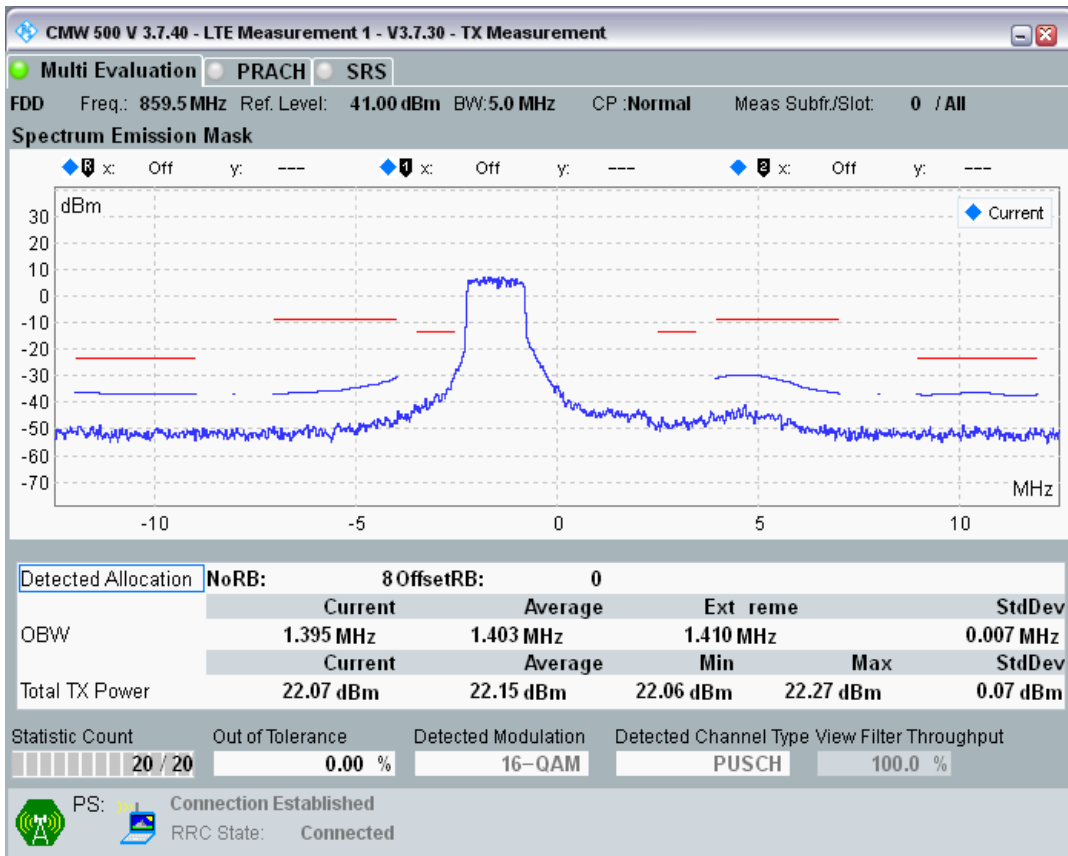

Band20 QAM16 BW=5MHz Channel=24425 RB Size=8 Position=#0

Band20 QAM16 BW=5MHz Channel=24425 RB Size=8 Position=#Max