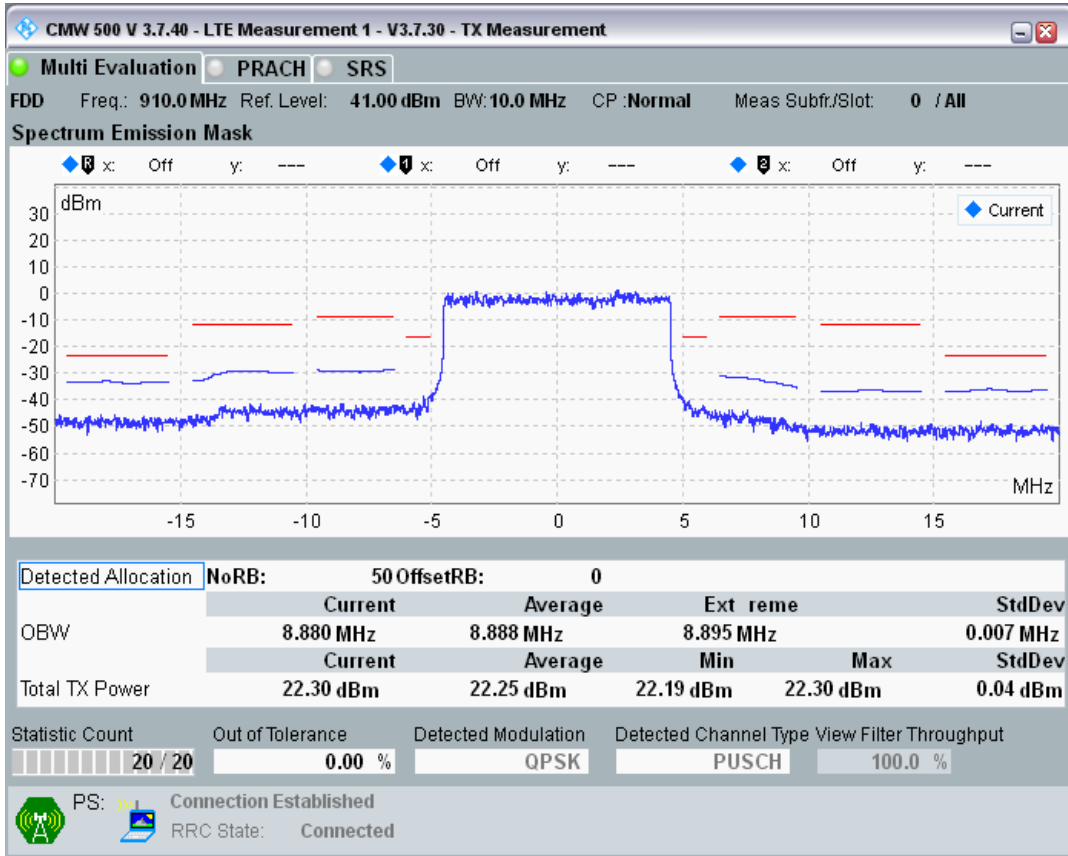

Band8 QPSK BW=10MHz Channel=21750 RB Size=50 Position=#0

Band8 QAM16 BW=10MHz Channel=21750 RB Size=12 Position=#0