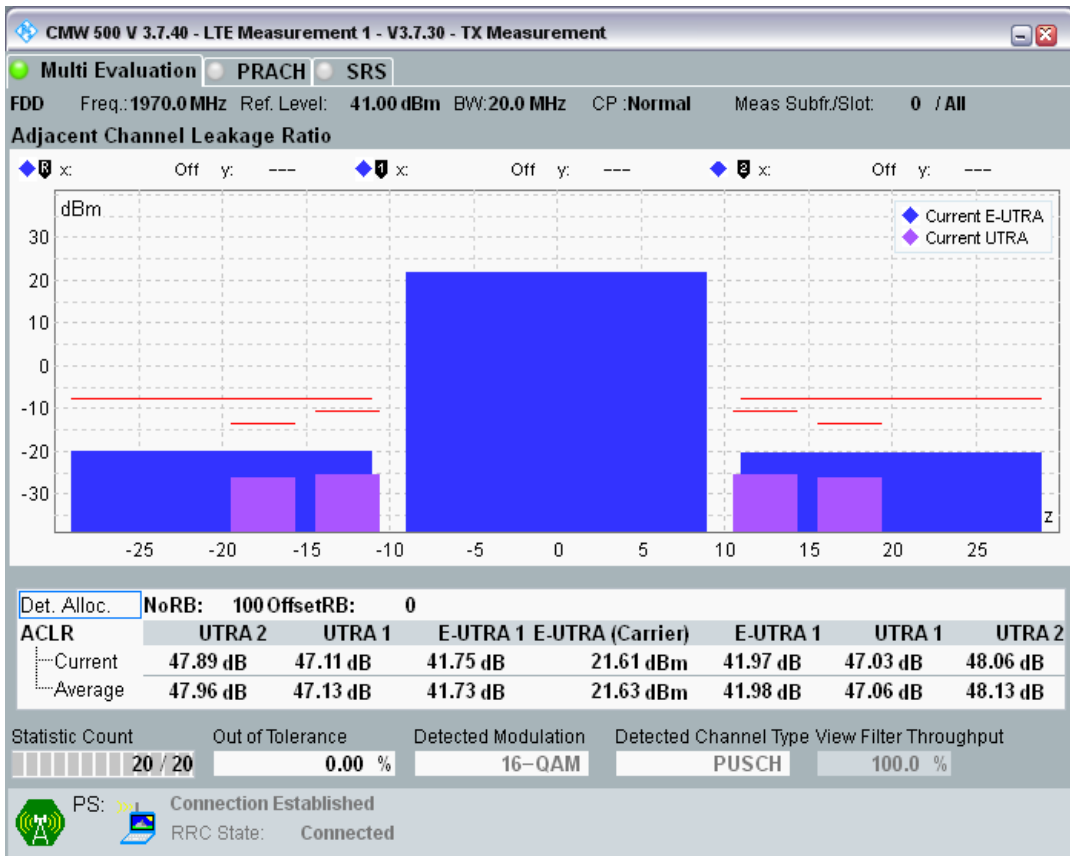

Band1 QAM16 BW=20MHz Channel=18500 RB Size=100 Position=#0

Band20 QPSK BW=5MHz Channel=24175 RB Size=8 Position=#0