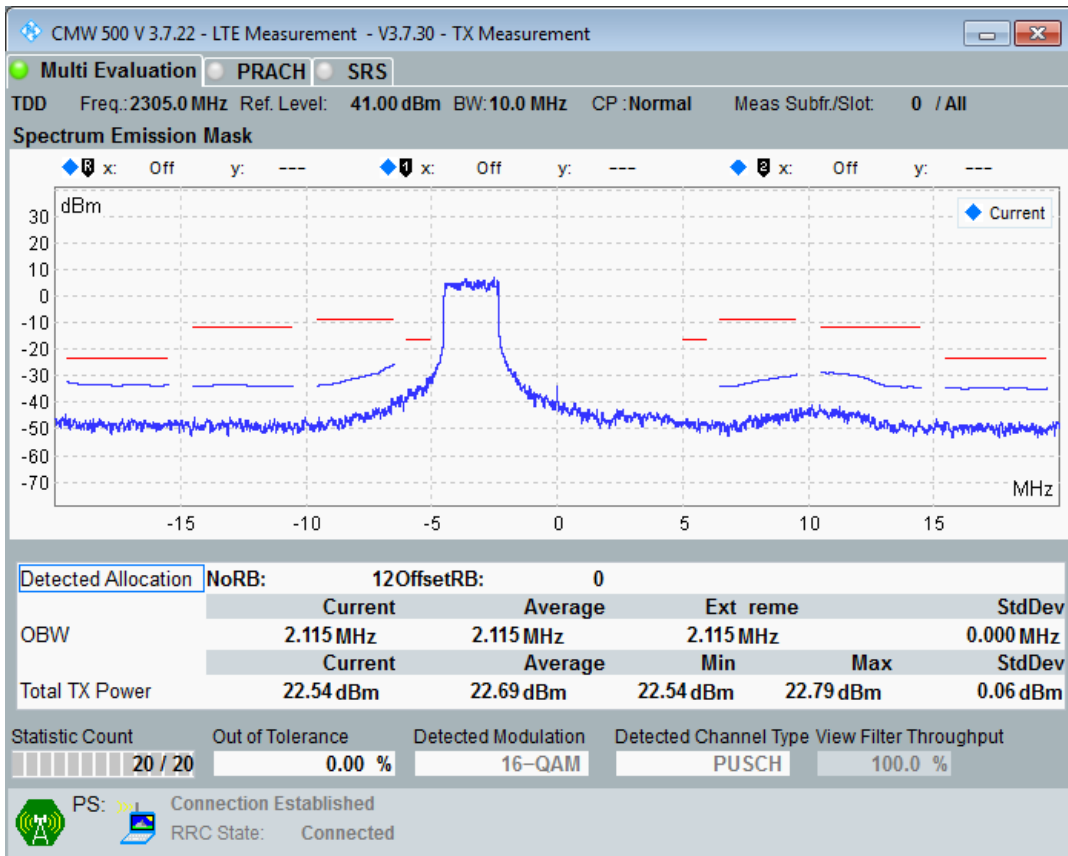

Band40 QAM16 BW=10MHz Channel=38700 RB Size=12 Position=#0

Band40 QAM16 BW=20MHz Channel=39150 RB Size=100 Position=#0