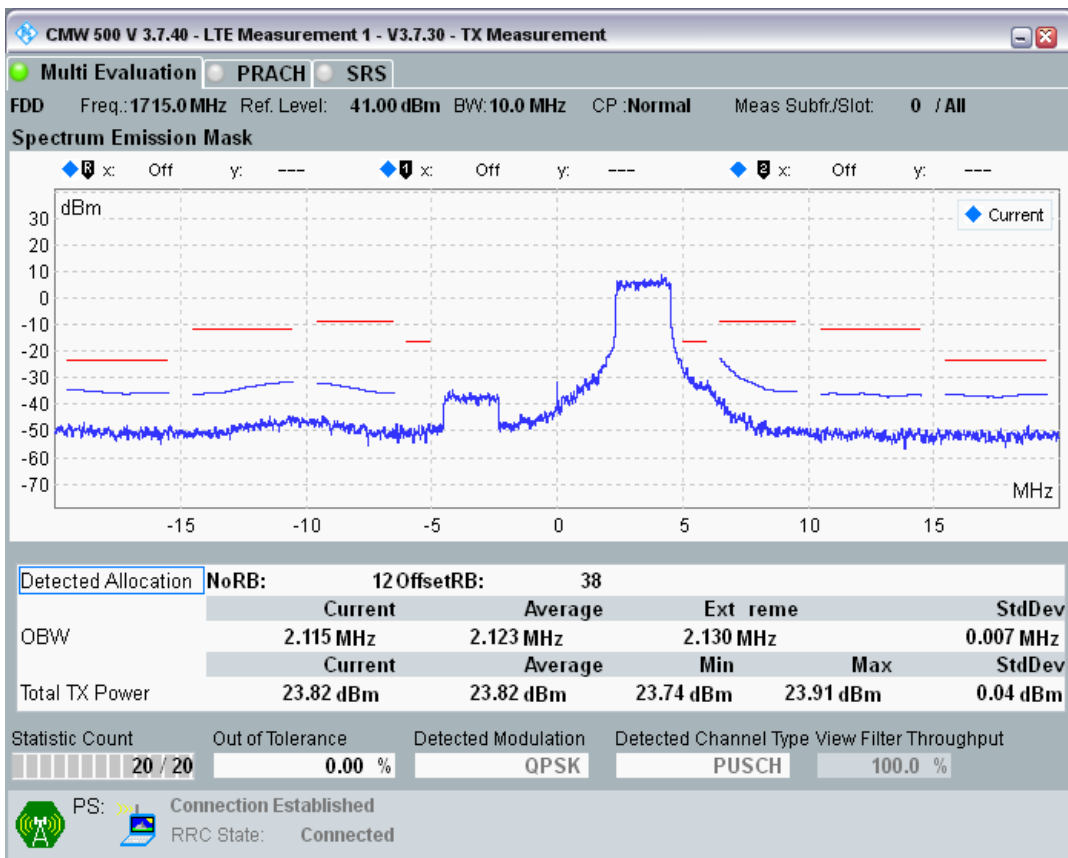

Band3 QPSK BW=10MHz Channel=19250 RB Size=12 Position=#Max

Band3 QPSK BW=10MHz Channel=19250 RB Size=50 Position=#0