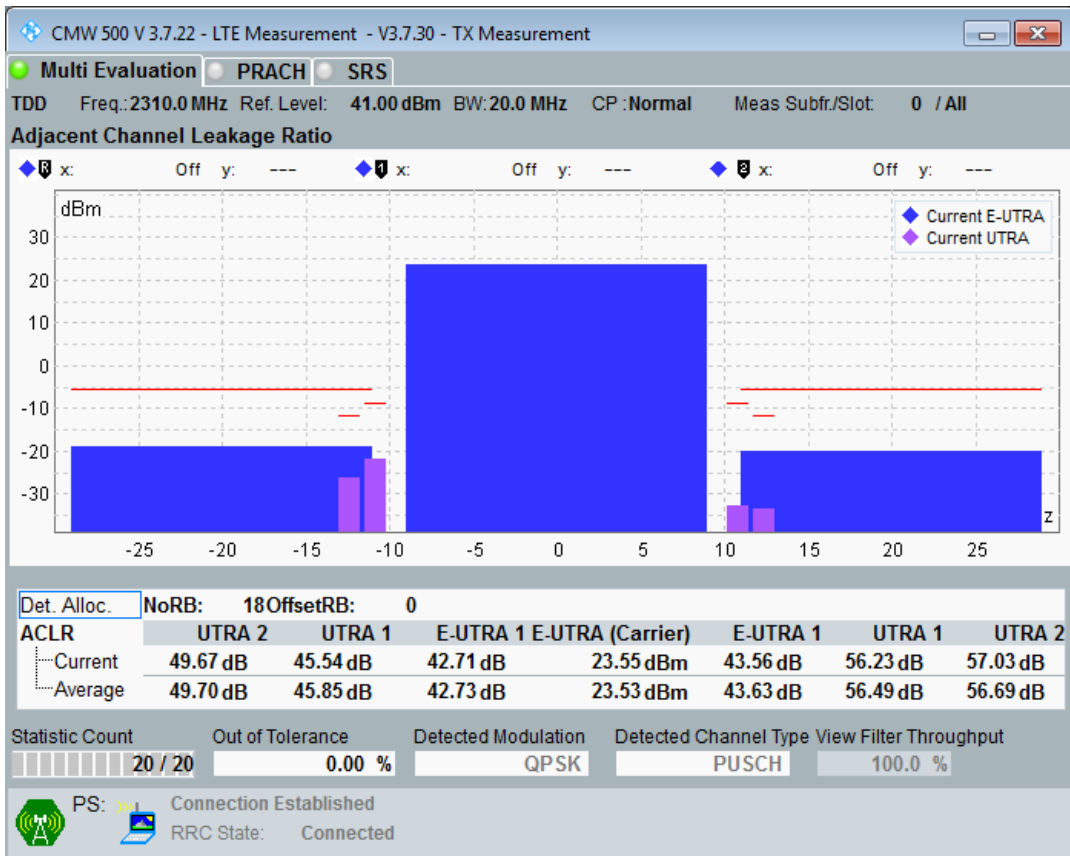

Band40 QAM16 BW=20MHz Channel=39550 RB Size=18 Position=#Max

Band40 QAM16 BW=20MHz Channel=39150 RB Size=18 Position=#Max

Band40 QAM16 BW=20MHz Channel=39550 RB Size=100 Position=#0

Band40 QPSK BW=20MHz Channel=38750 RB Size=18 Position=#0