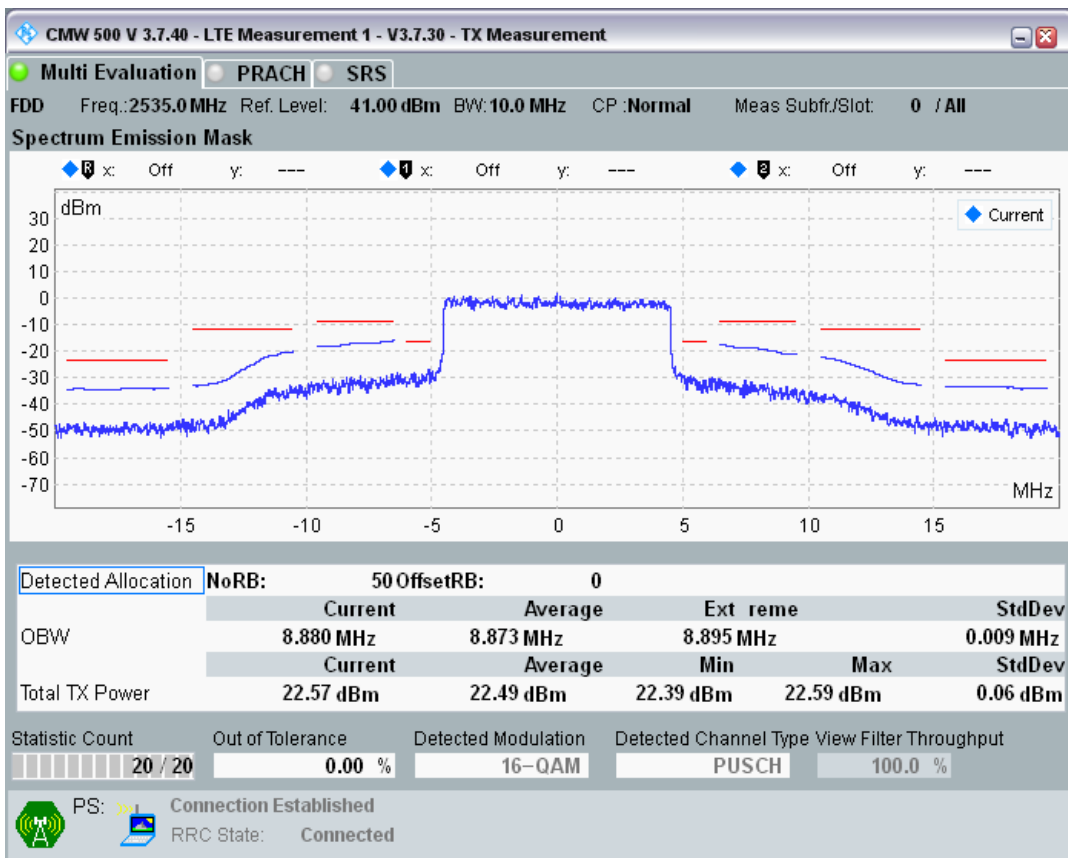

Band7 QPSK BW=10MHz Channel=21100 RB Size=50 Position=#0

Band7 QAM16 BW=10MHz Channel=21100 RB Size=12 Position=#0

Band7 QAM16 BW=10MHz Channel=21100 RB Size=12 Position=#Max

Band7 QAM16 BW=10MHz Channel=21100 RB Size=50 Position=#0