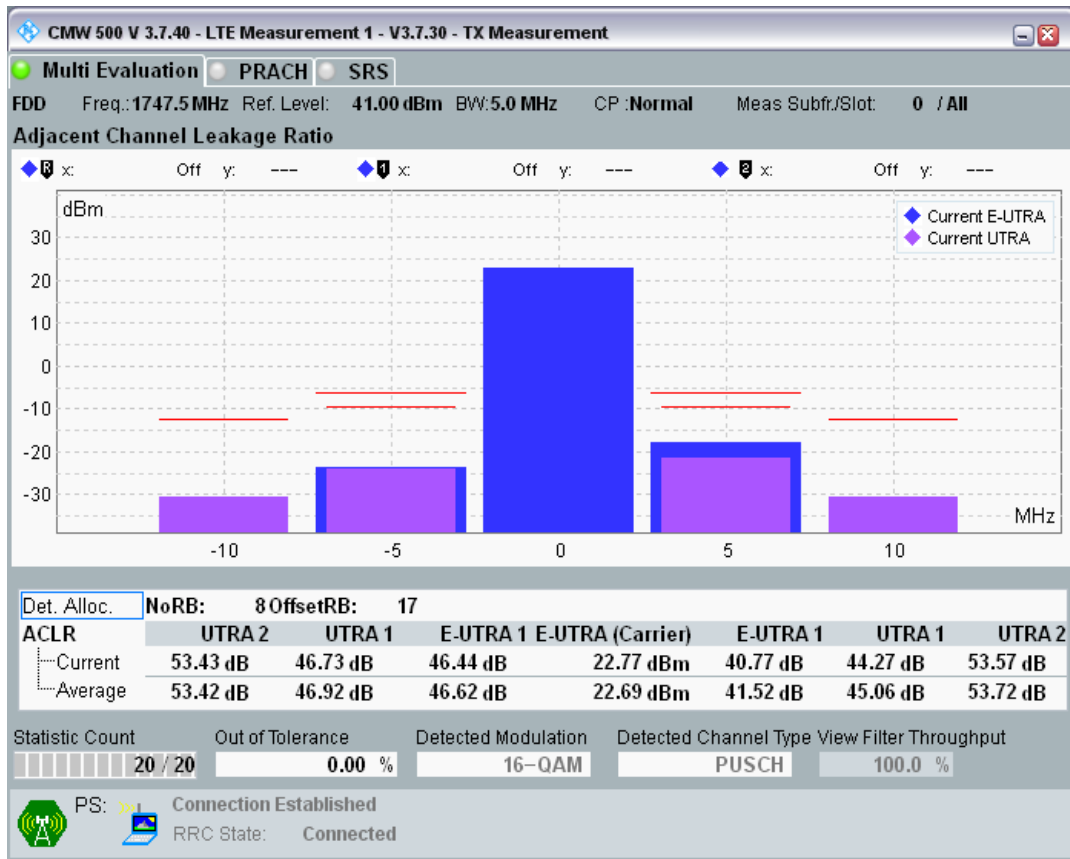

Band3 QAM16 BW=5MHz Channel=19575 RB Size=8 Position=#Max

Band3 QAM16 BW=5MHz Channel=19575 RB Size=25 Position=#0