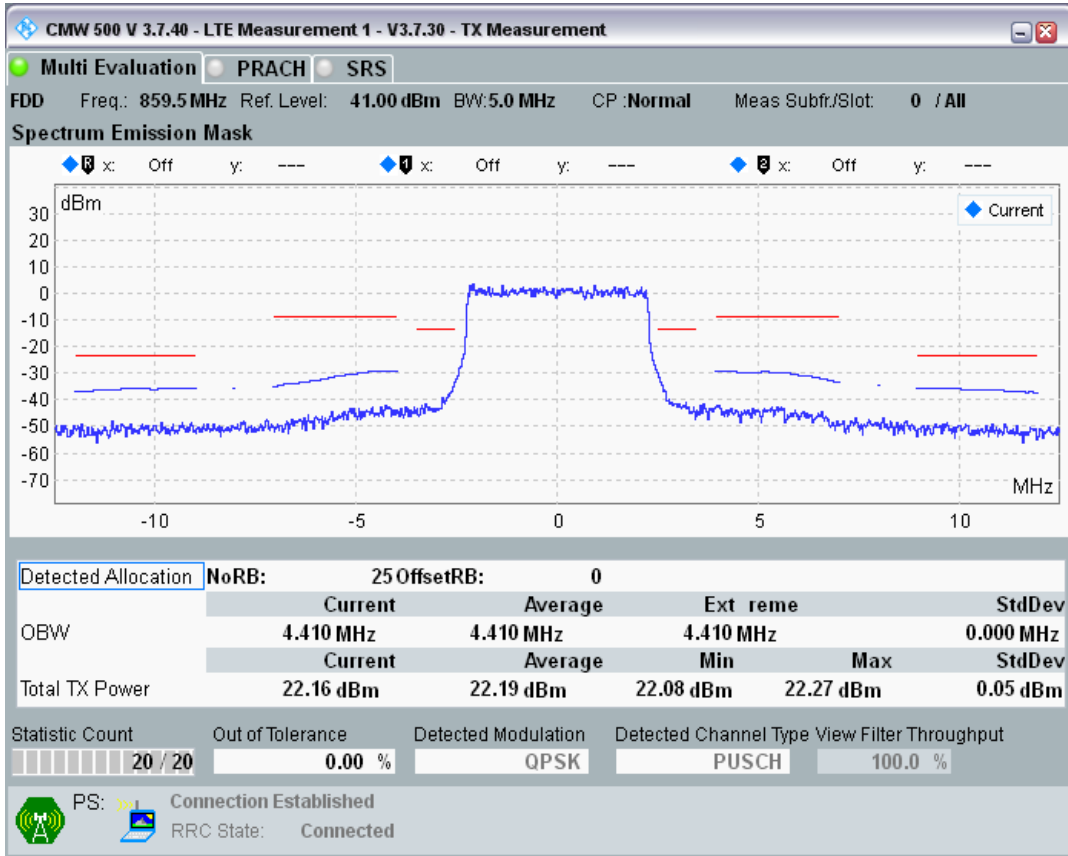

Band20 QPSK BW=5MHz Channel=24425 RB Size=25 Position=#0

Band20 QAM16 BW=5MHz Channel=24425 RB Size=8 Position=#0