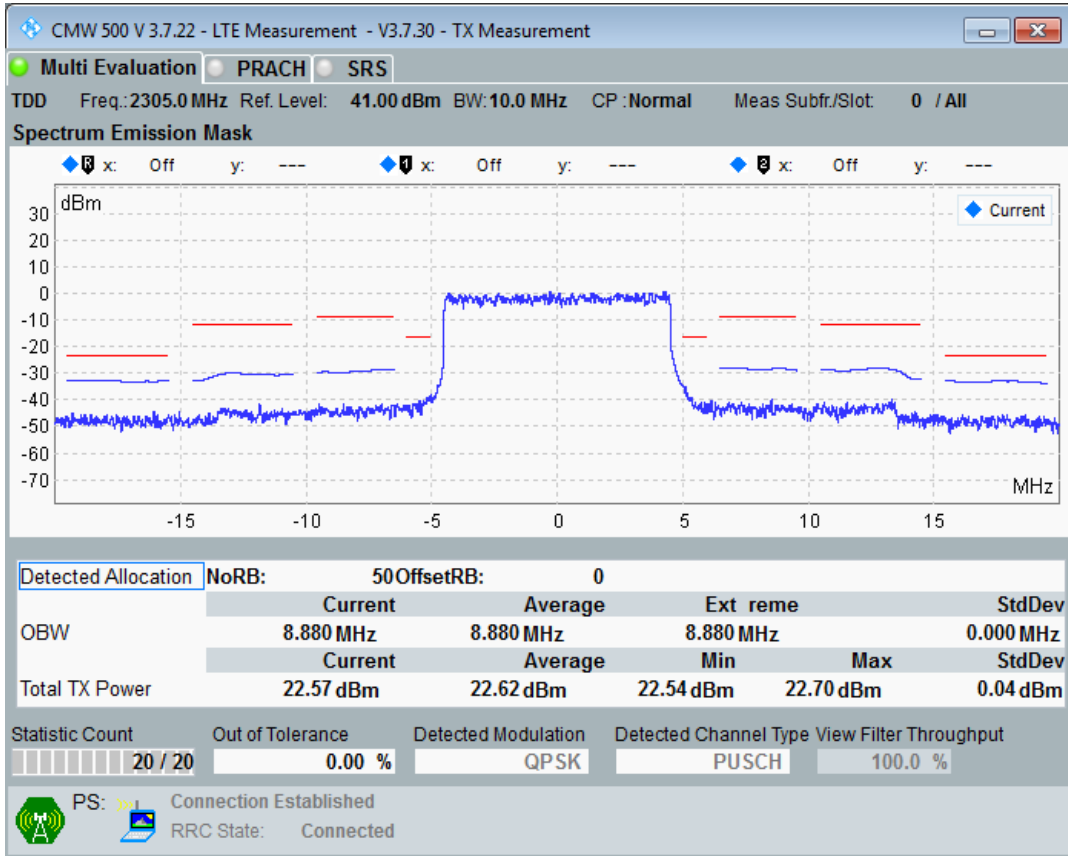

Band40 QPSK BW=10MHz Channel=38700 RB Size=50 Position=#0

Band40 QAM16 BW=5MHz Channel=39625 RB Size=8 Position=#Max