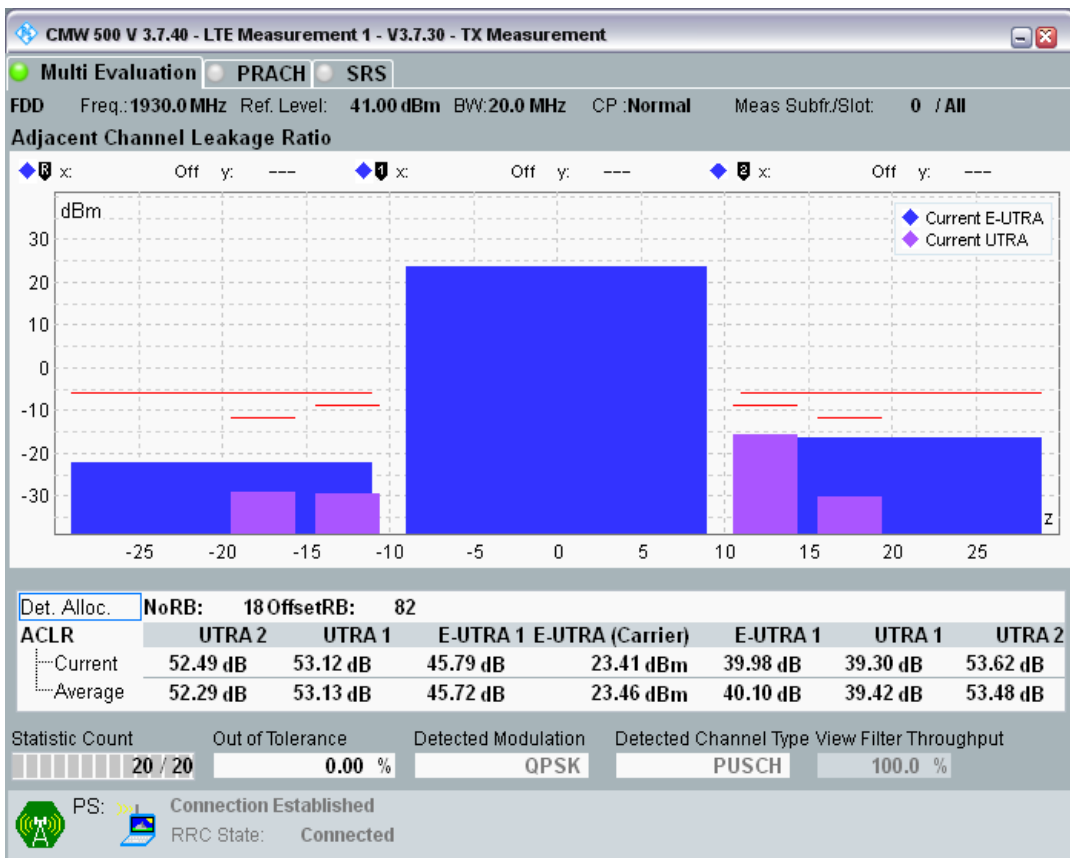

Band1 QPSK BW=20MHz Channel=18100 RB Size=18 Position=#Max

Band1 QPSK BW=20MHz Channel=18100 RB Size=100 Position=#0