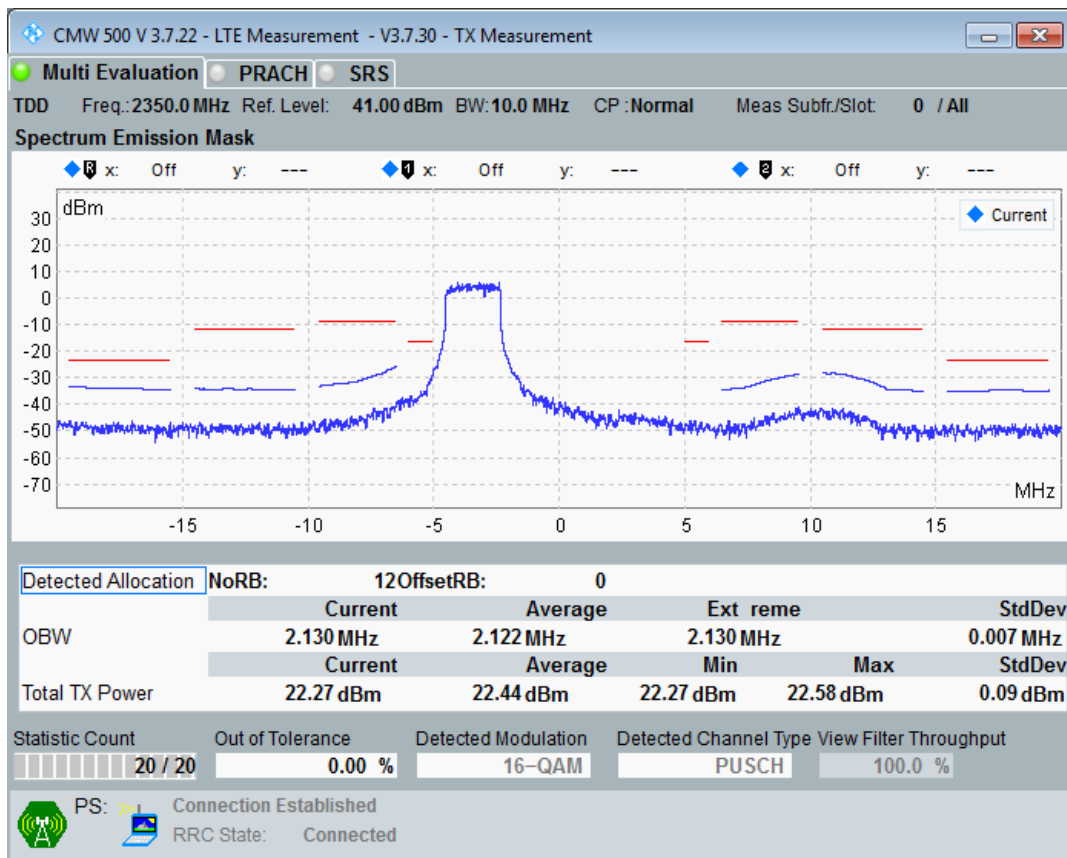

Band40 QAM16 BW=20MHz Channel=39150 RB Size=18 Position=#Max

Band40 QAM16 BW=20MHz Channel=38750 RB Size=100 Position=#0

Band40 QAM16 BW=10MHz Channel=39150 RB Size=12 Position=#Max

Band40 QAM16 BW=10MHz Channel=39150 RB Size=12 Position=#0