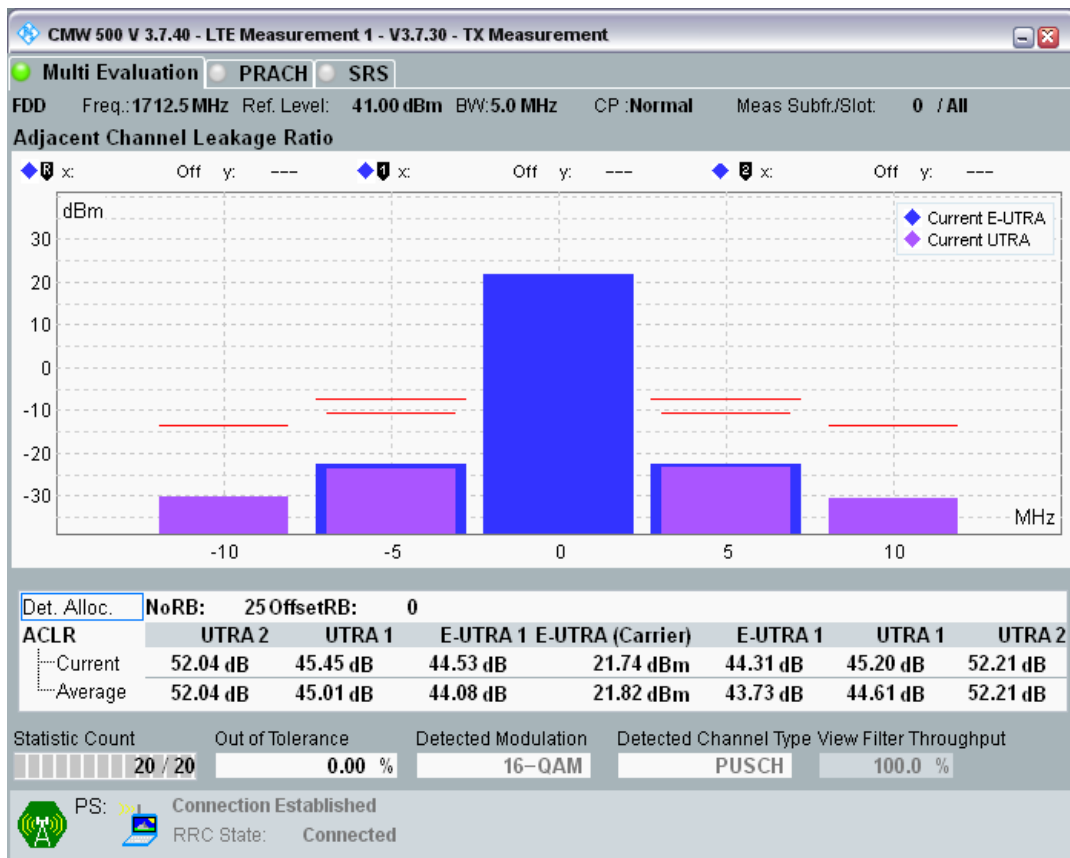

Band3 QPSK BW=5MHz Channel=19225 RB Size=25 Position=#0

Band3 QAM16 BW=5MHz Channel=19225 RB Size=8 Position=#0

Band3 QAM16 BW=5MHz Channel=19225 RB Size=8 Position=#Max

Band3 QAM16 BW=5MHz Channel=19225 RB Size=25 Position=#0