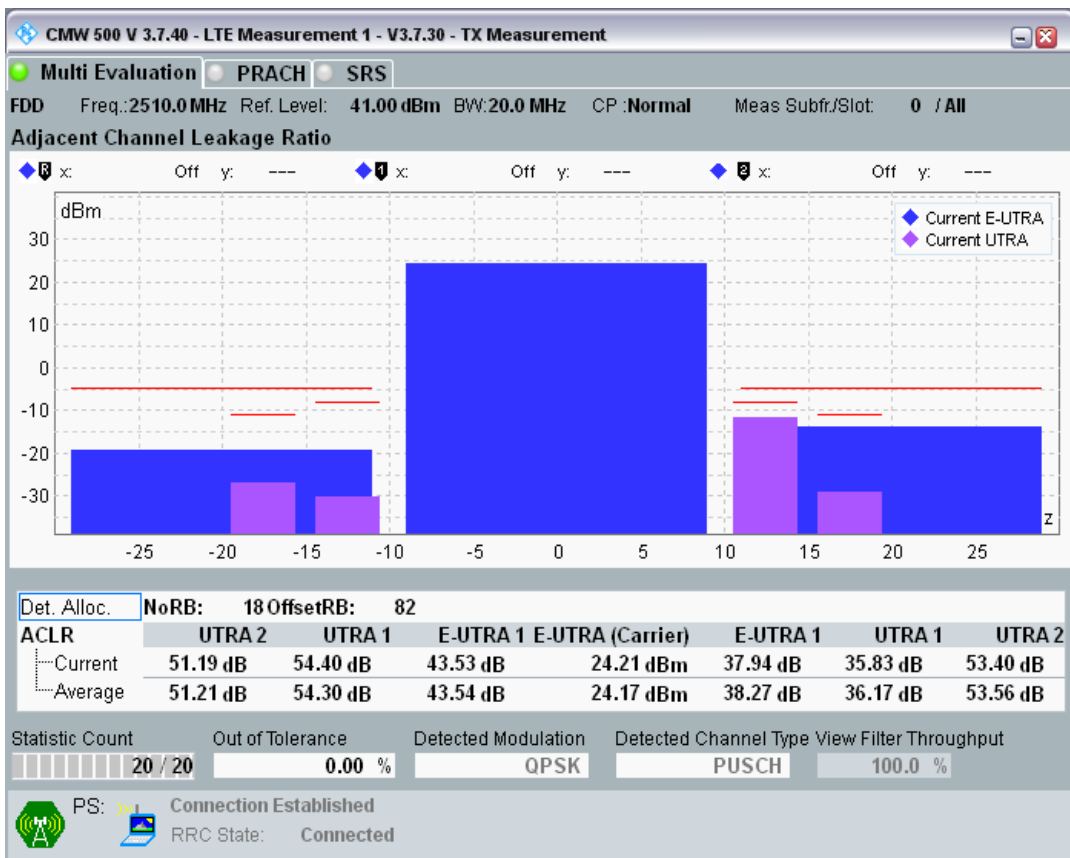

Band7 QAM16 BW=10MHz Channel=21400 RB Size=12 Position=#Max

Band7 QAM16 BW=10MHz Channel=21400 RB Size=50 Position=#0

Band7 QPSK BW=20MHz Channel=20850 RB Size=18 Position=#0

Band7 QPSK BW=20MHz Channel=20850 RB Size=18 Position=#Max