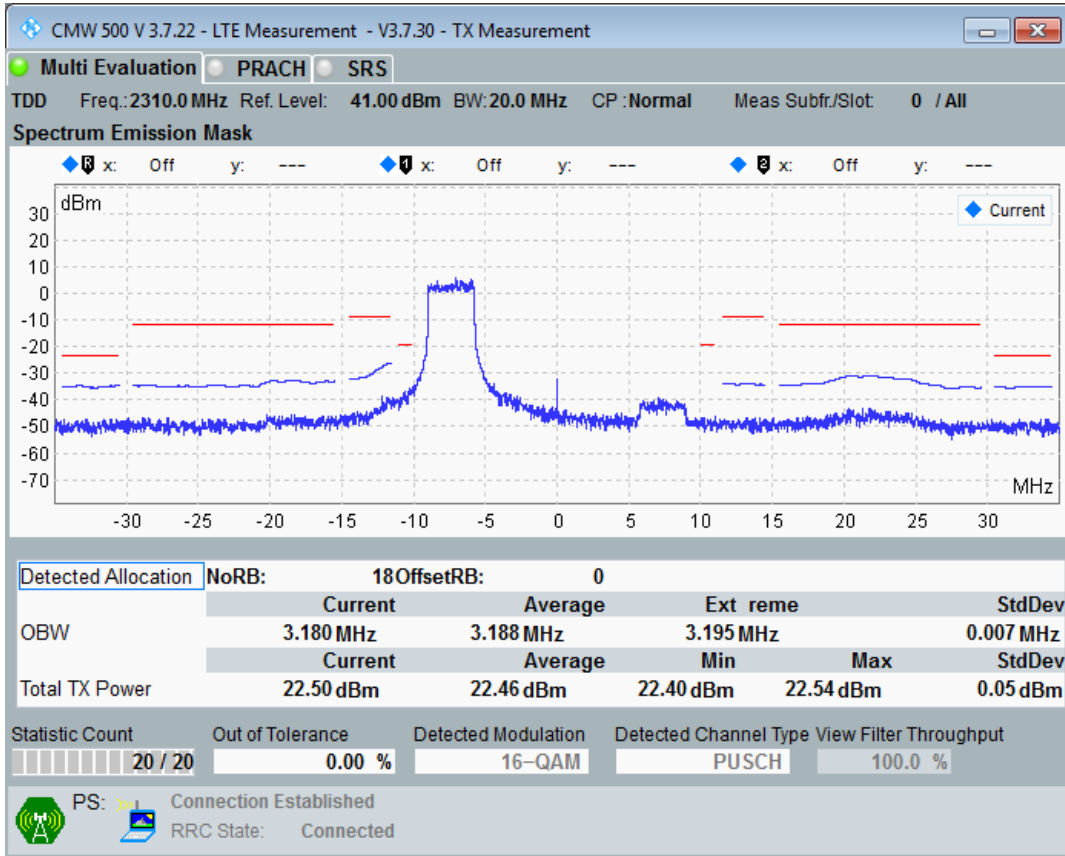

Band40 QAM16 BW=20MHz Channel=38750 RB Size=18 Position=#0

Band40 QAM16 BW=20MHz Channel=39150 RB Size=18 Position=#0