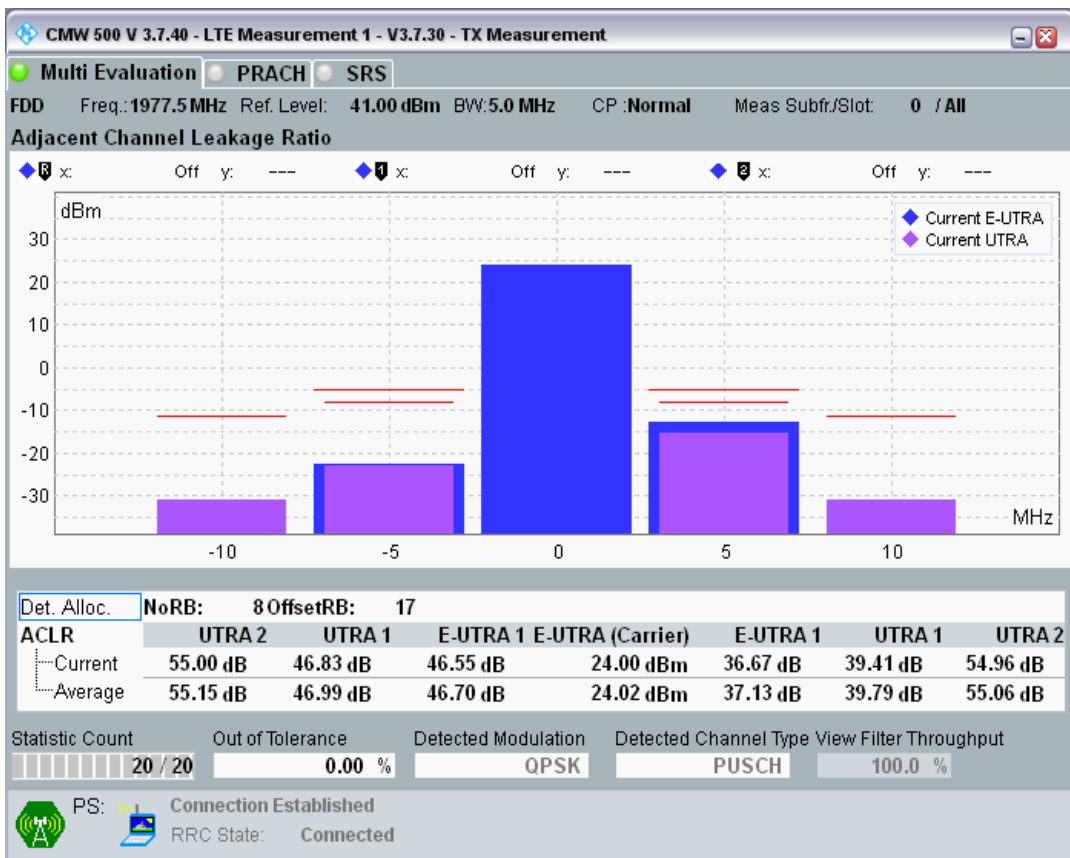

Band1 QPSK BW=5MHz Channel=18575 RB Size=8 Position=#Max

Band1 QPSK BW=5MHz Channel=18575 RB Size=25 Position=#0