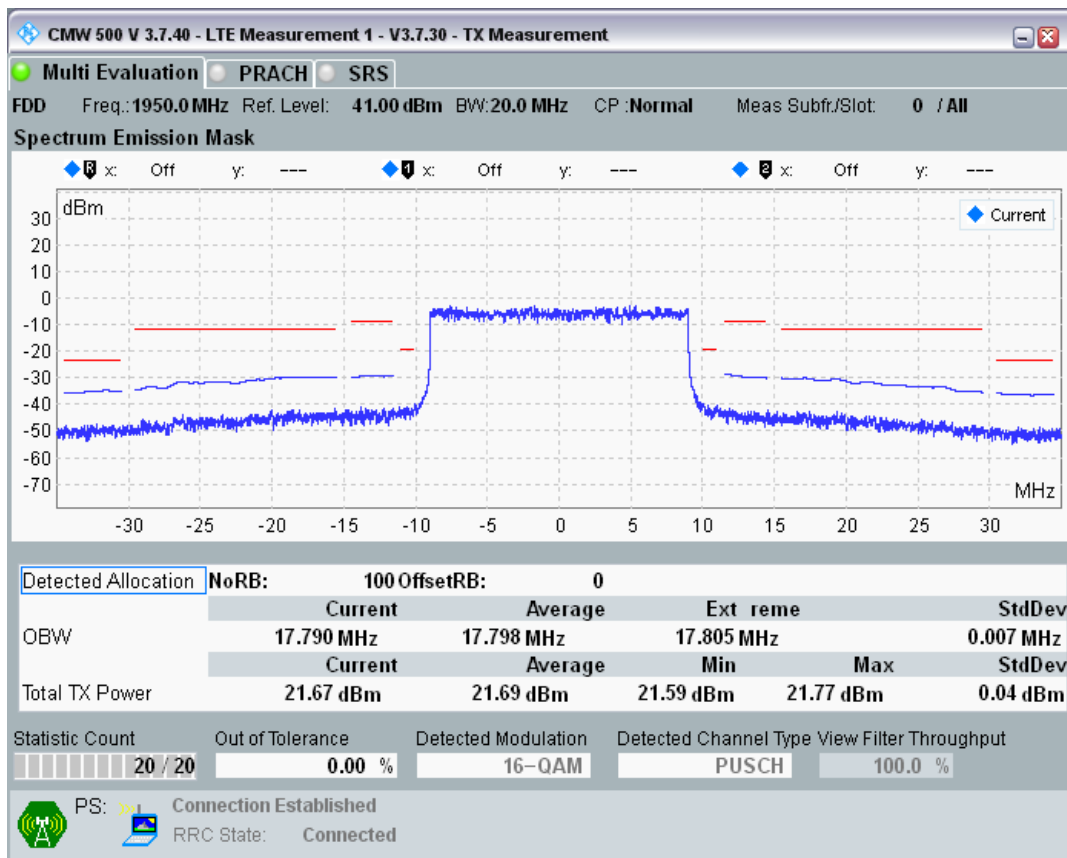

Band1 QPSK BW=20MHz Channel=18300 RB Size=100 Position=#0

Band1 QAM16 BW=20MHz Channel=18300 RB Size=18 Position=#0

Band1 QAM16 BW=20MHz Channel=18300 RB Size=18 Position=#Max

Band1 QAM16 BW=20MHz Channel=18300 RB Size=100 Position=#0