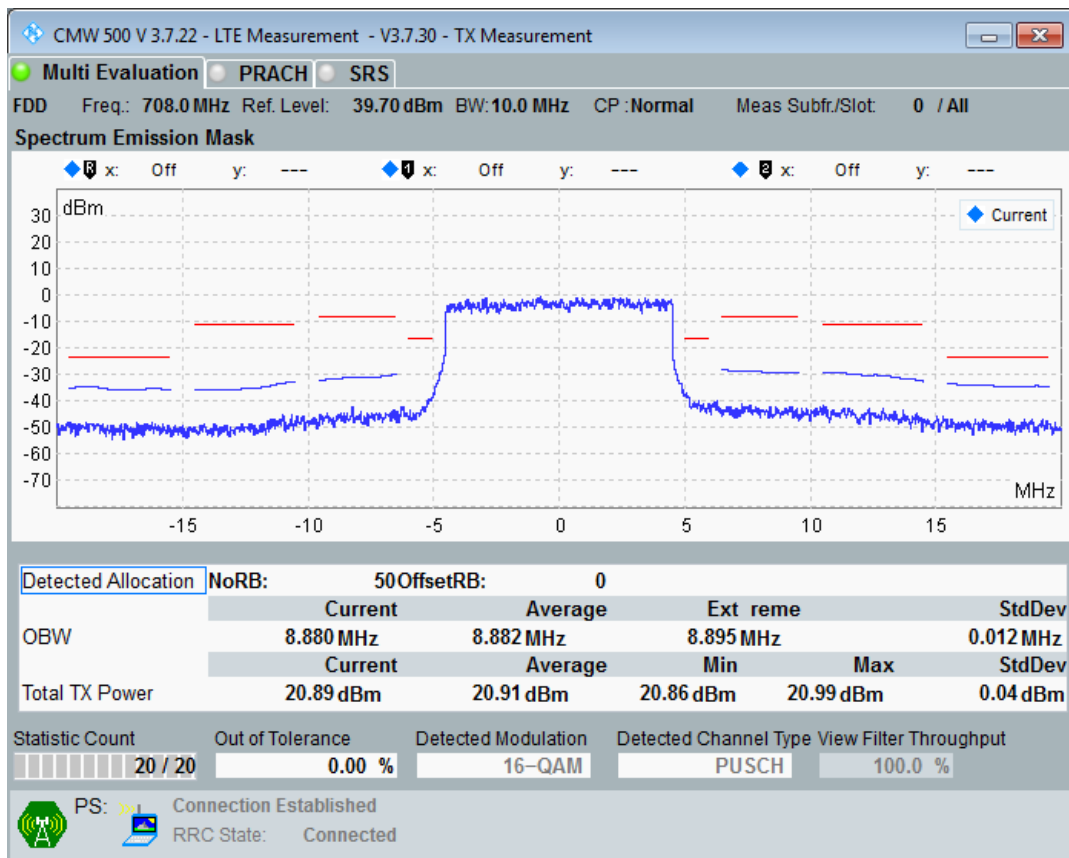

Band28 QAM16 BW=10MHz Channel=27260 RB Size=50 Position=#0

Band28 QPSK BW=10MHz Channel=27410 RB Size=12 Position=#0