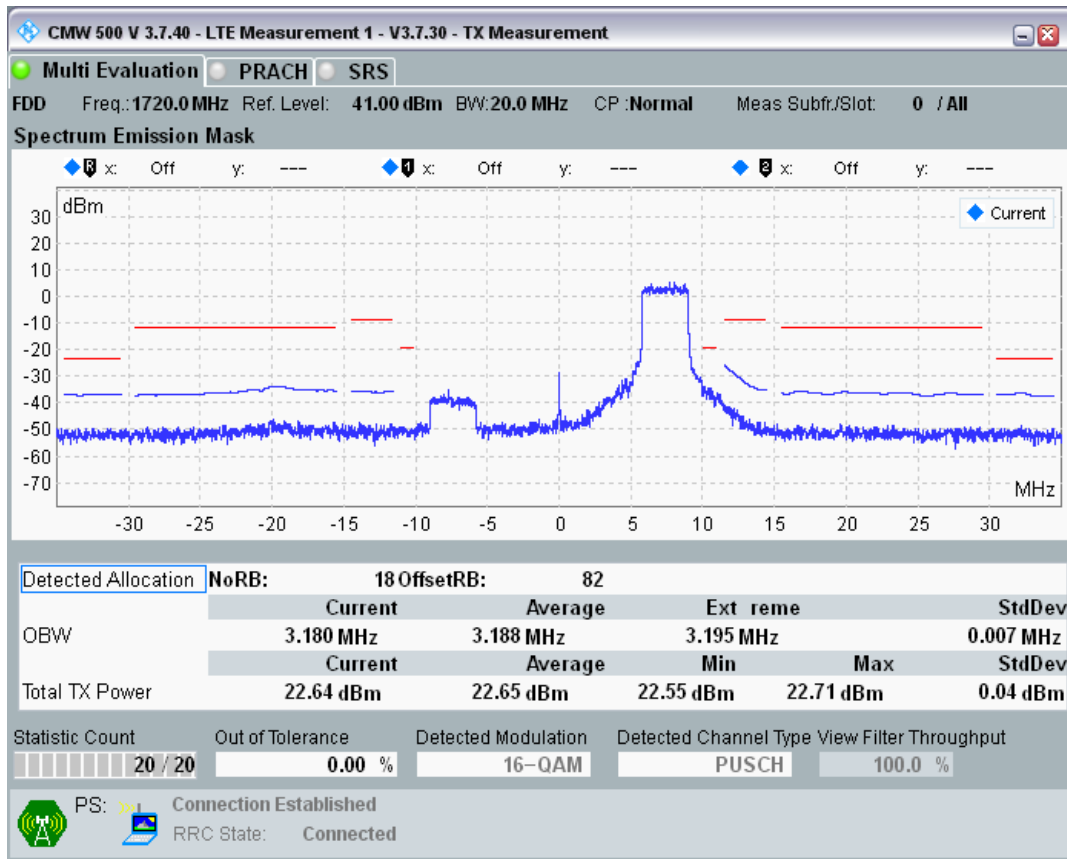

Band3 QAM16 BW=20MHz Channel=19300 RB Size=18 Position=#Max

Band3 QAM16 BW=20MHz Channel=19300 RB Size=100 Position=#0