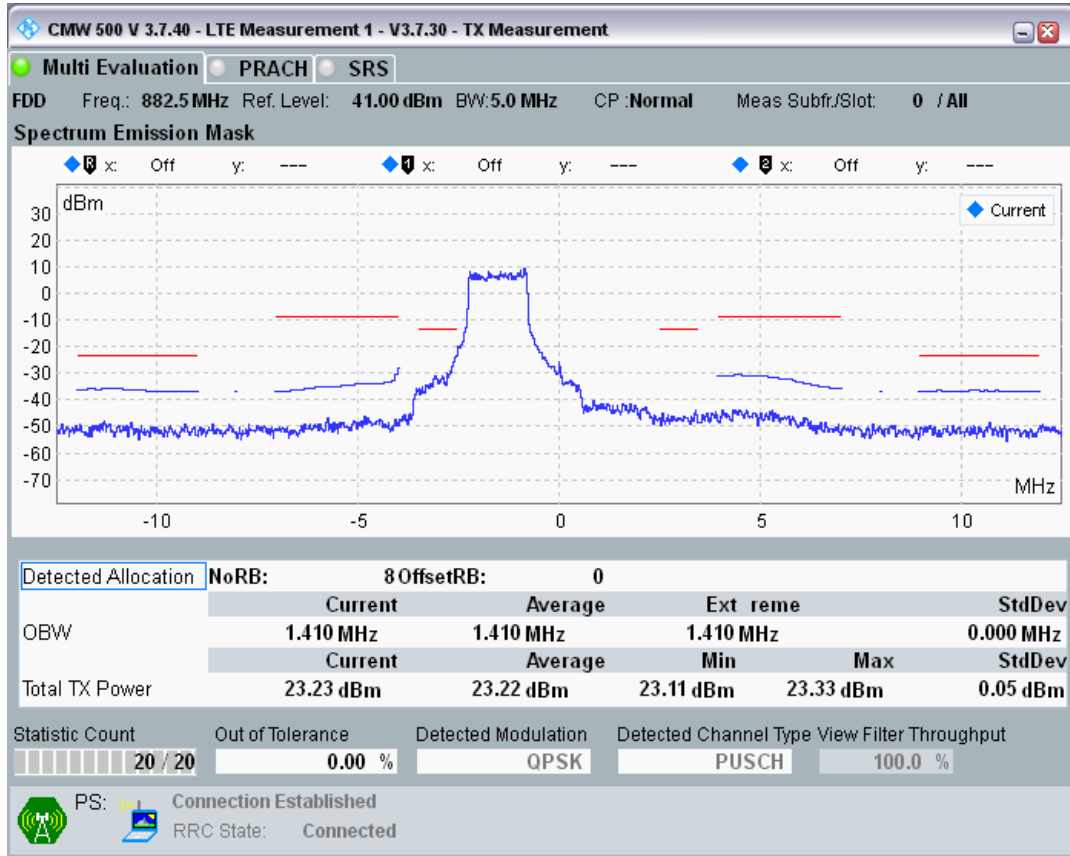

Band8 QPSK BW=5MHz Channel=21475 RB Size=8 Position=#0

Band8 QPSK BW=5MHz Channel=21475 RB Size=8 Position=#Max