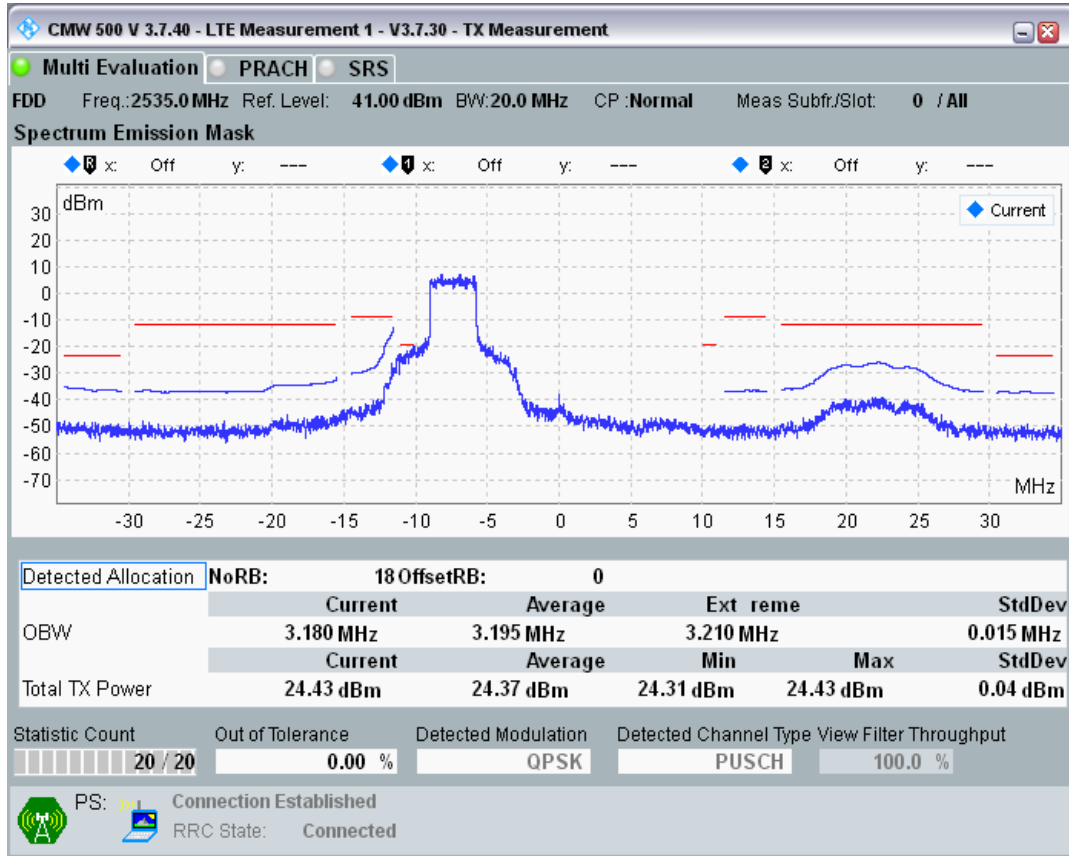

Band7 QPSK BW=20MHz Channel=21100 RB Size=18 Position=#0

Band7 QPSK BW=20MHz Channel=21100 RB Size=18 Position=#Max