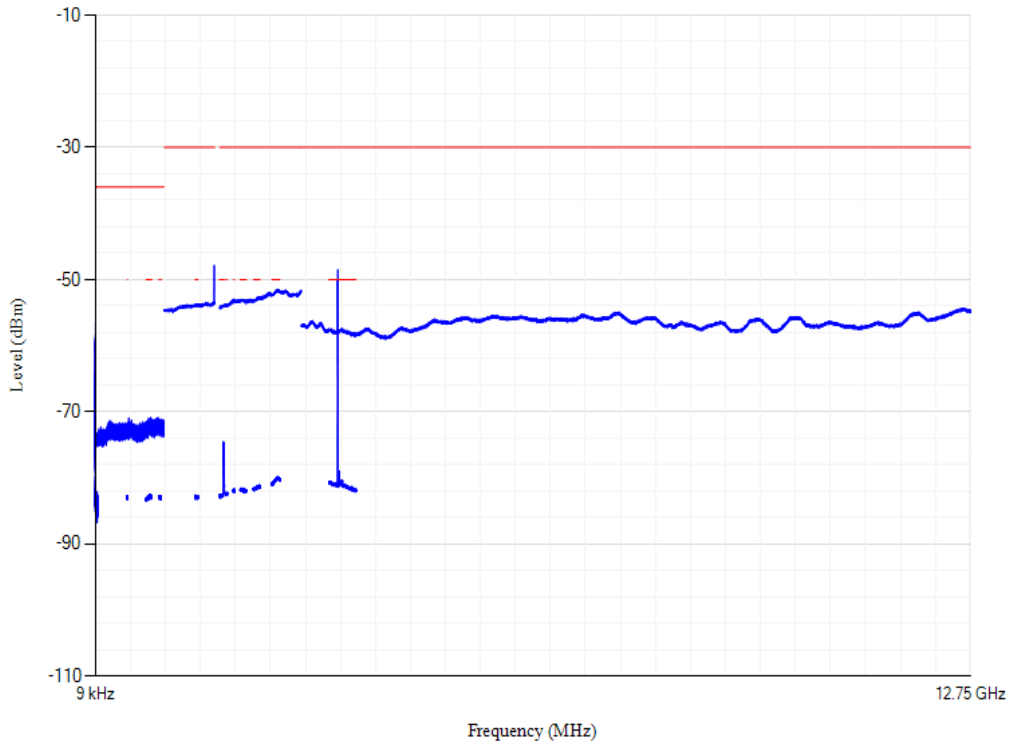

Conducted spurious emissions

Band3 QPSK BW=20MHz Channel=19575 RB Size=1 Position=#0