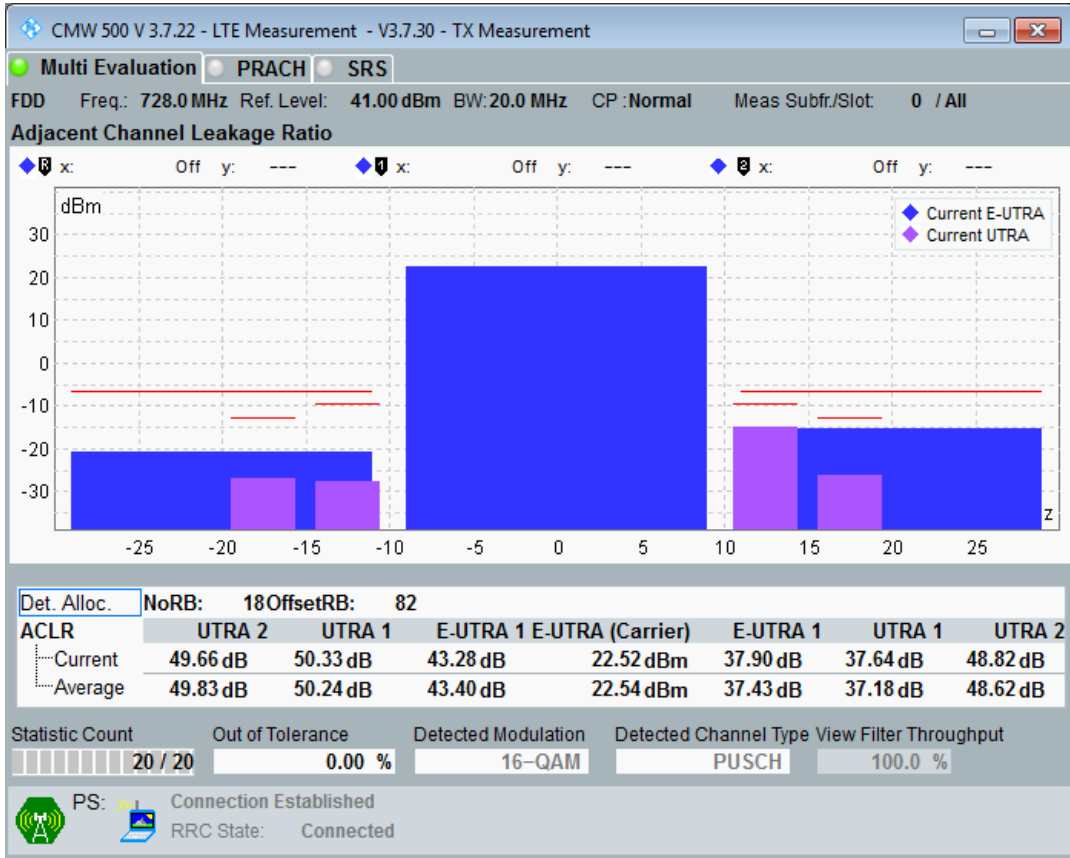

Band28 QAM16 BW=20MHz Channel=27460 RB Size=18 Position=#Max

Band28 QAM16 BW=20MHz Channel=27460 RB Size=100 Position=#0