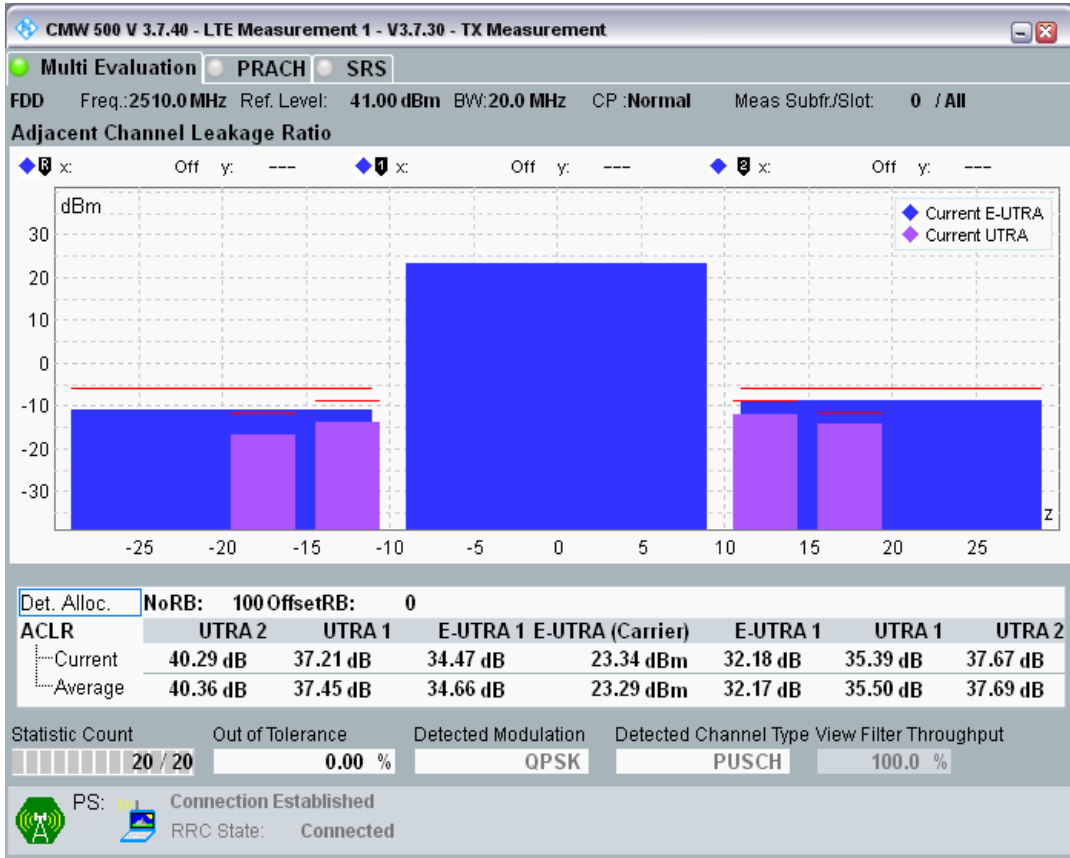

Band7 QPSK BW=20MHz Channel=20850 RB Size=100 Position=#0

Band7 QAM16 BW=20MHz Channel=20850 RB Size=18 Position=#0