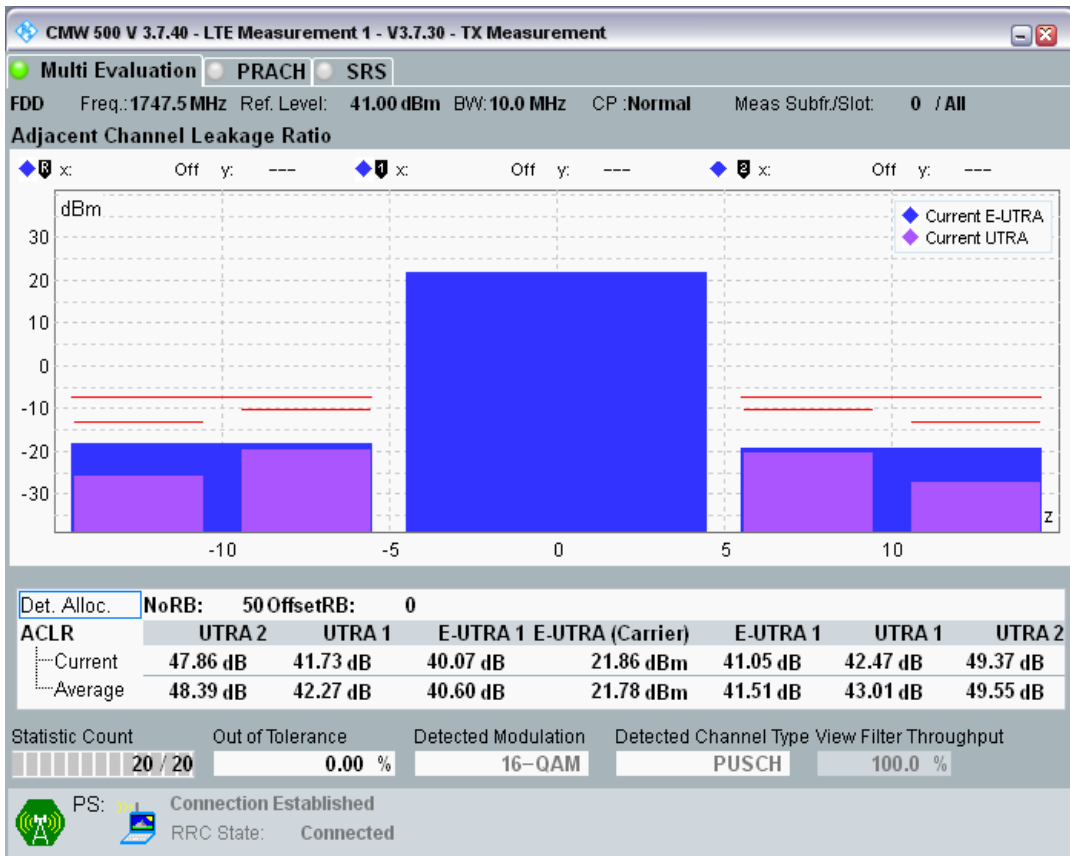

Band3 QPSK BW=10MHz Channel=19575 RB Size=50 Position=#0

Band3 QAM16 BW=10MHz Channel=19575 RB Size=12 Position=#0

Band3 QAM16 BW=10MHz Channel=19575 RB Size=12 Position=#Max

Band3 QAM16 BW=10MHz Channel=19575 RB Size=50 Position=#0