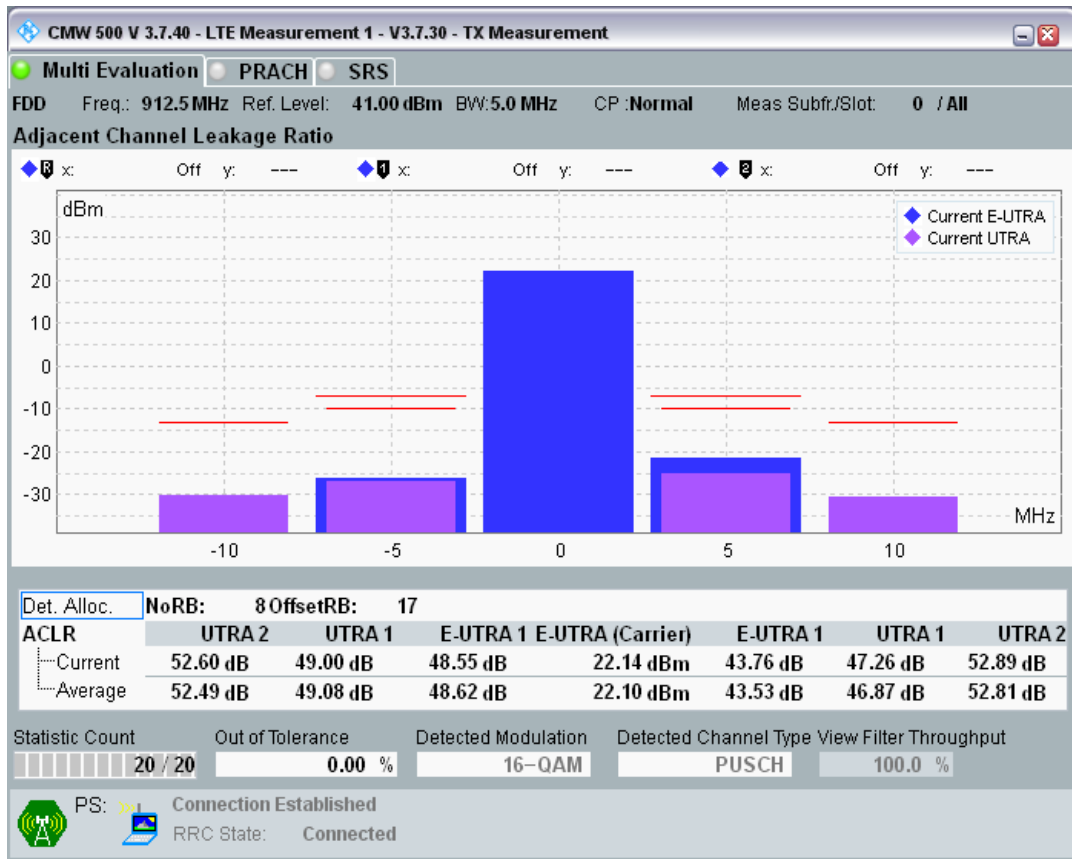

Band8 QAM16 BW=5MHz Channel=21775 RB Size=8 Position=#Max

Band8 QAM16 BW=5MHz Channel=21775 RB Size=25 Position=#0