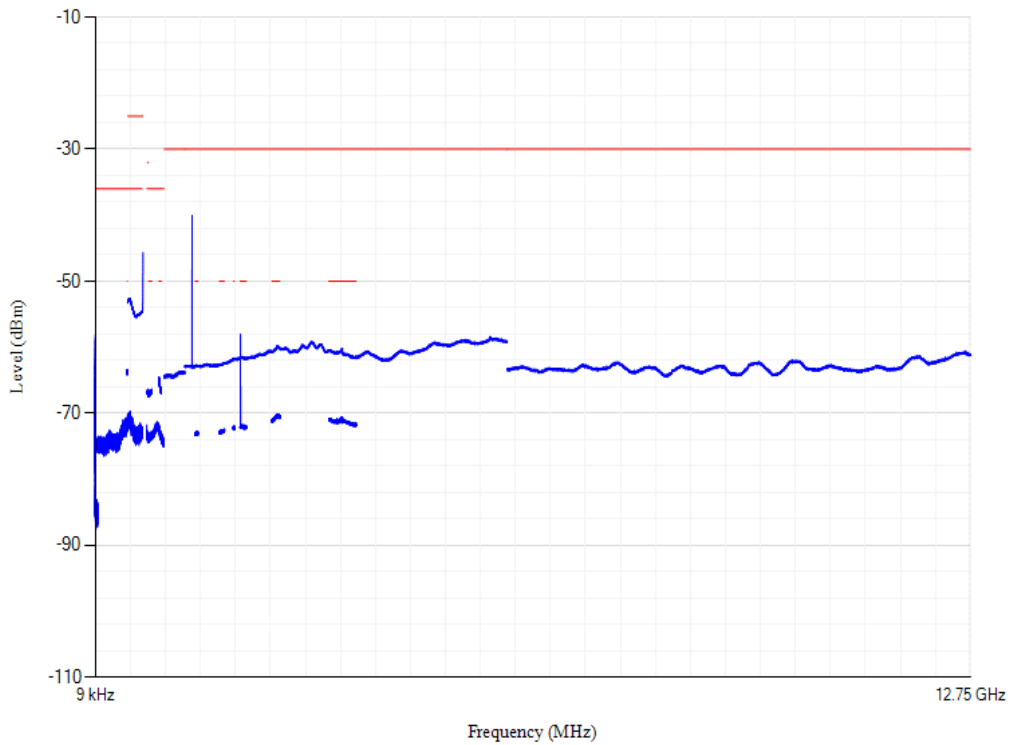

Conducted spurious emissions

Band28 QPSK BW=20MHz Channel=27460 RB Size=1 Position=#0