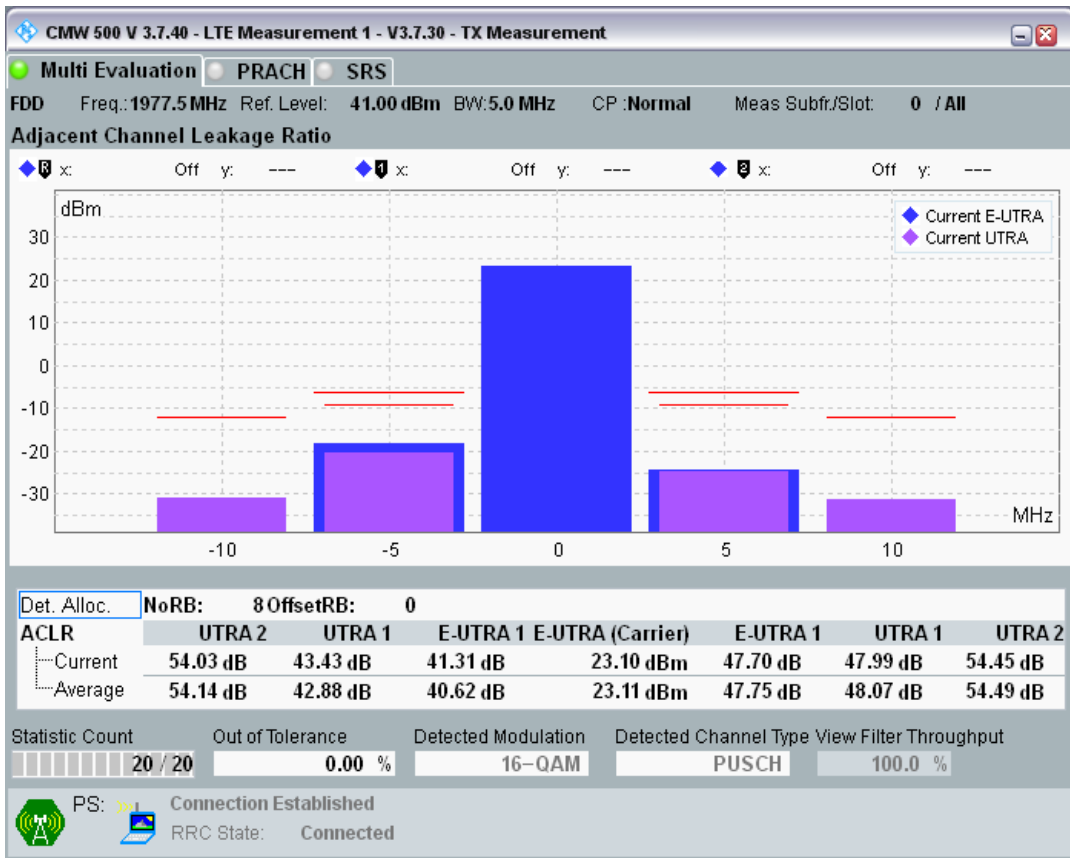

Band1 QPSK BW=5MHz Channel=18575 RB Size=8 Position=#0

Band1 QPSK BW=5MHz Channel=18575 RB Size=8 Position=#Max

Band1 QPSK BW=5MHz Channel=18575 RB Size=25 Position=#0

Band1 QAM16 BW=5MHz Channel=18575 RB Size=8 Position=#0