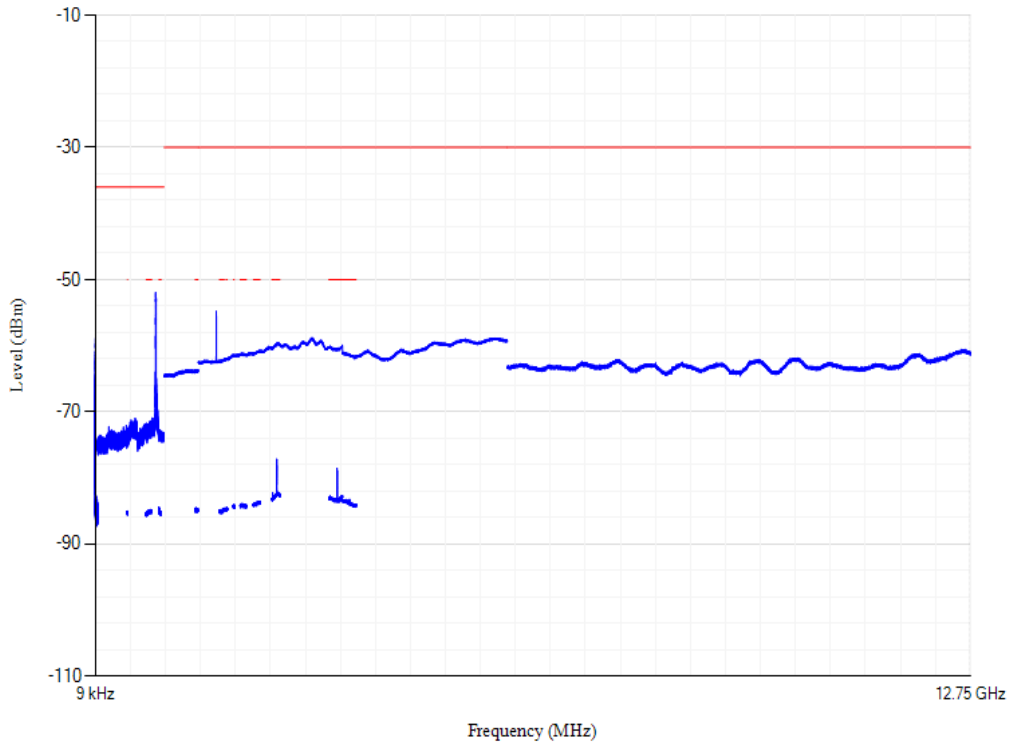

Conducted spurious emissions

Band8 QPSK BW=1.4MHz Channel=21793 RB Size=1 Position=#0