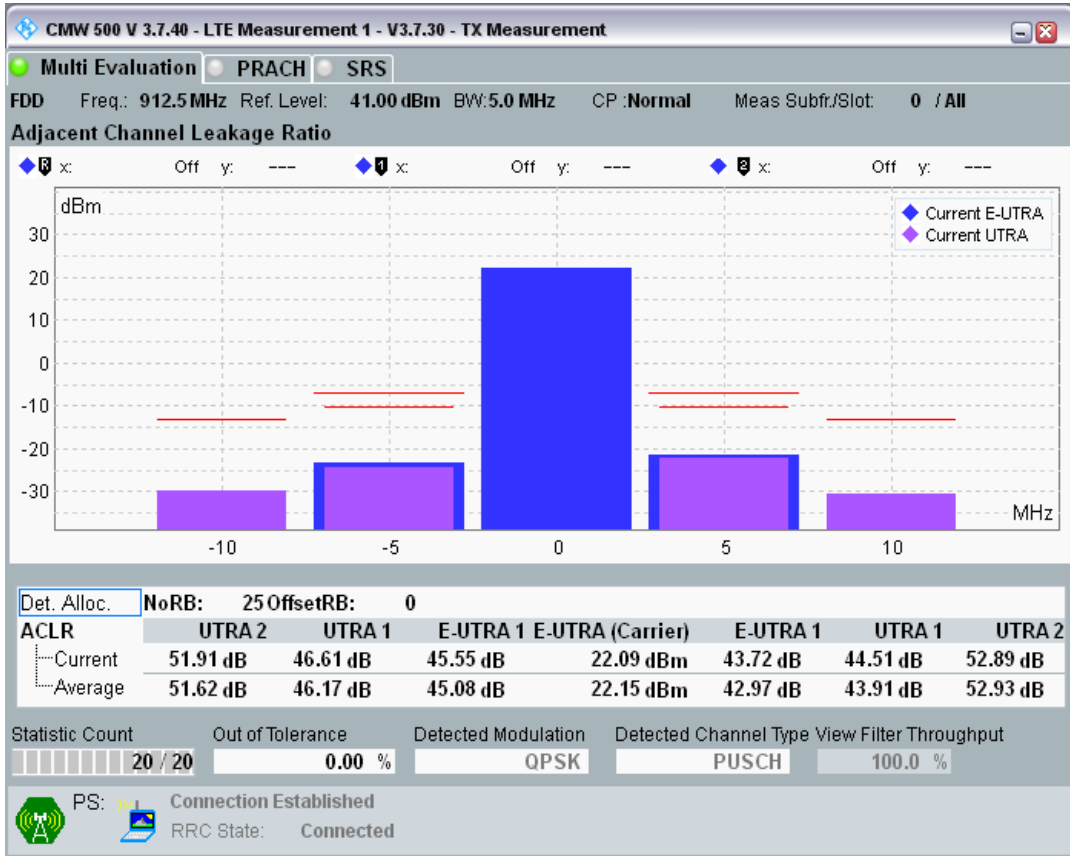

Band8 QPSK BW=5MHz Channel=21775 RB Size=25 Position=#0

Band8 QAM16 BW=5MHz Channel=21775 RB Size=8 Position=#0