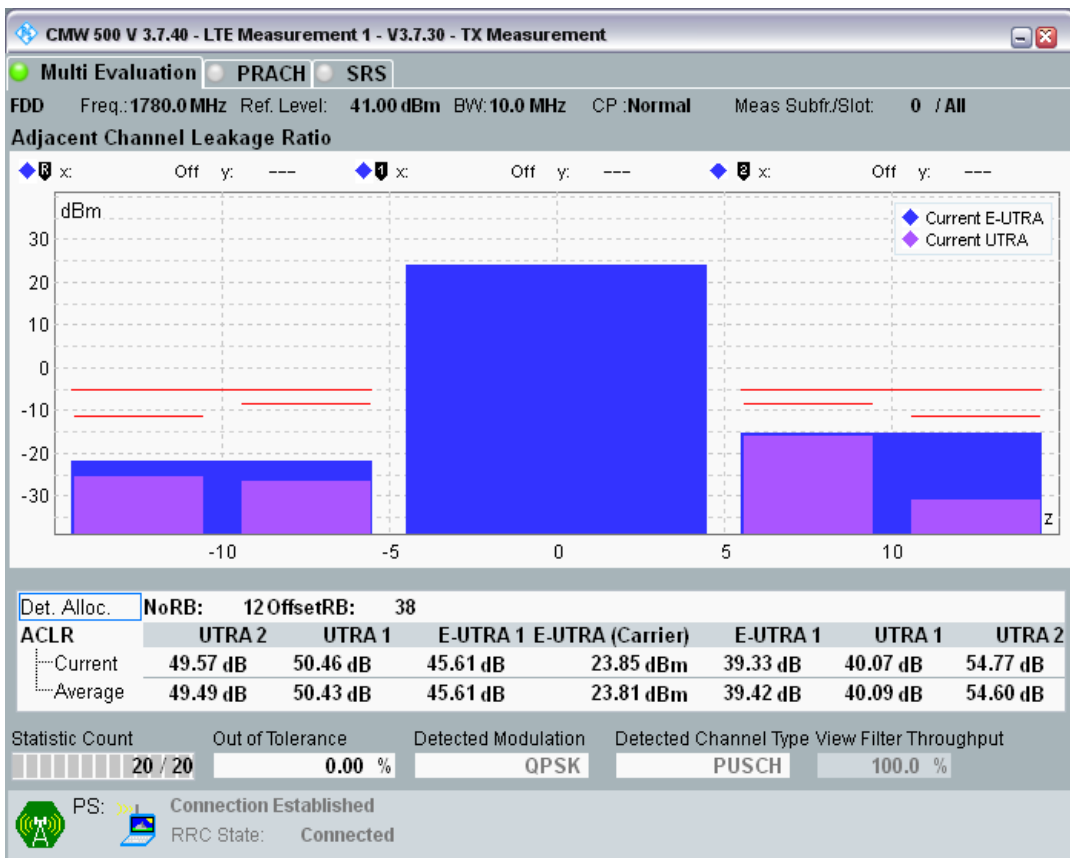

Band3 QPSK BW=10MHz Channel=19900 RB Size=12 Position=#Max

Band3 QPSK BW=10MHz Channel=19900 RB Size=50 Position=#0