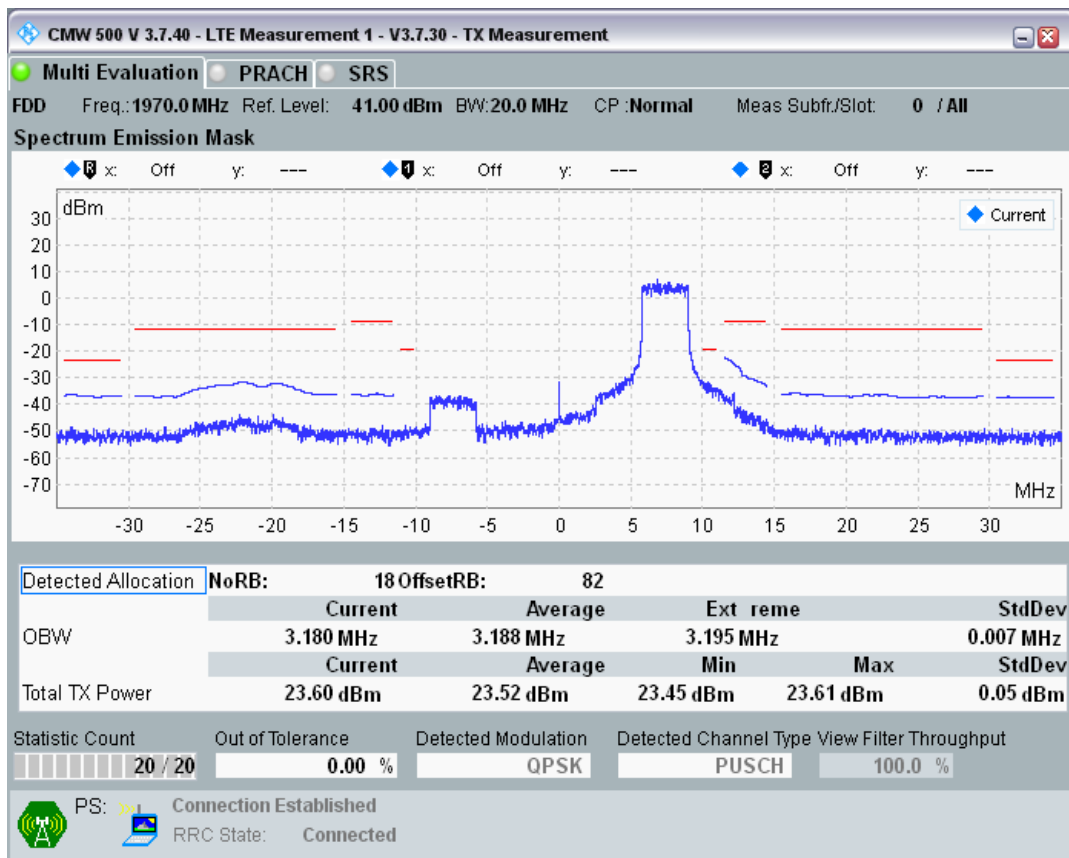

Band1 QPSK BW=20MHz Channel=18500 RB Size=18 Position=#Max

Band1 QPSK BW=20MHz Channel=18500 RB Size=100 Position=#0