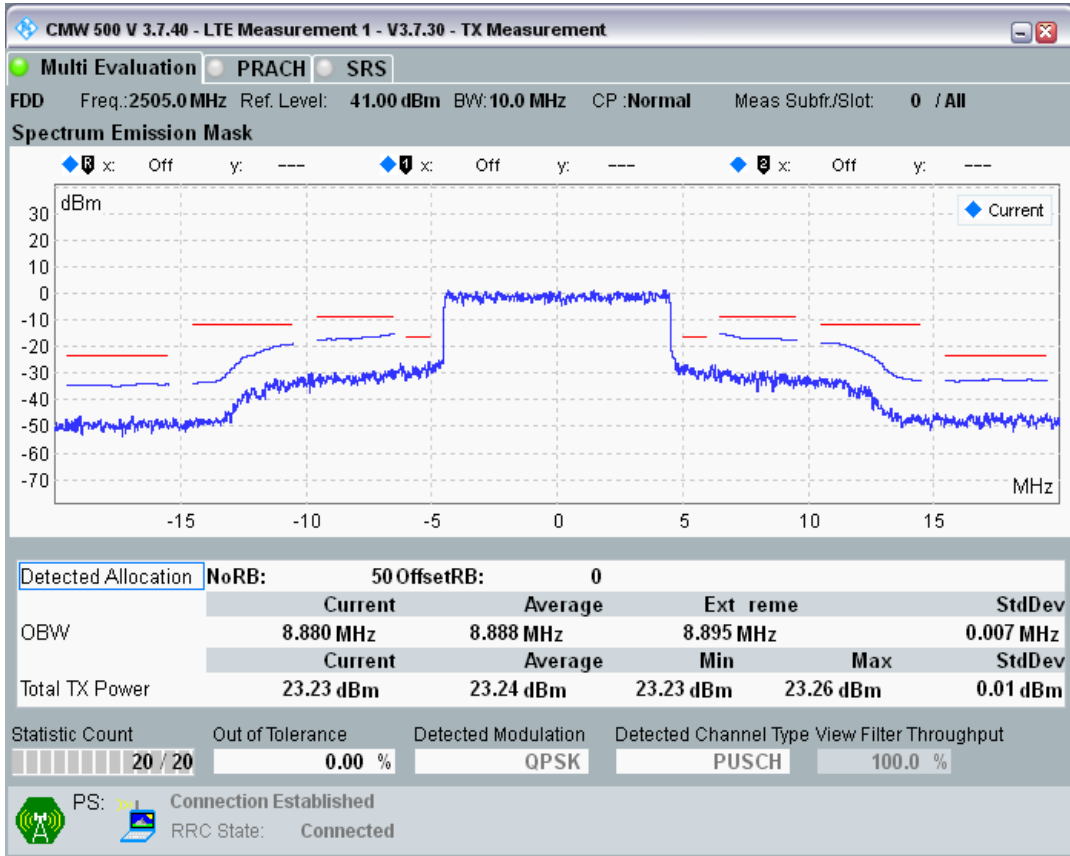

Band7 QPSK BW=10MHz Channel=20800 RB Size=50 Position=#0

Band7 QAM16 BW=10MHz Channel=20800 RB Size=12 Position=#0