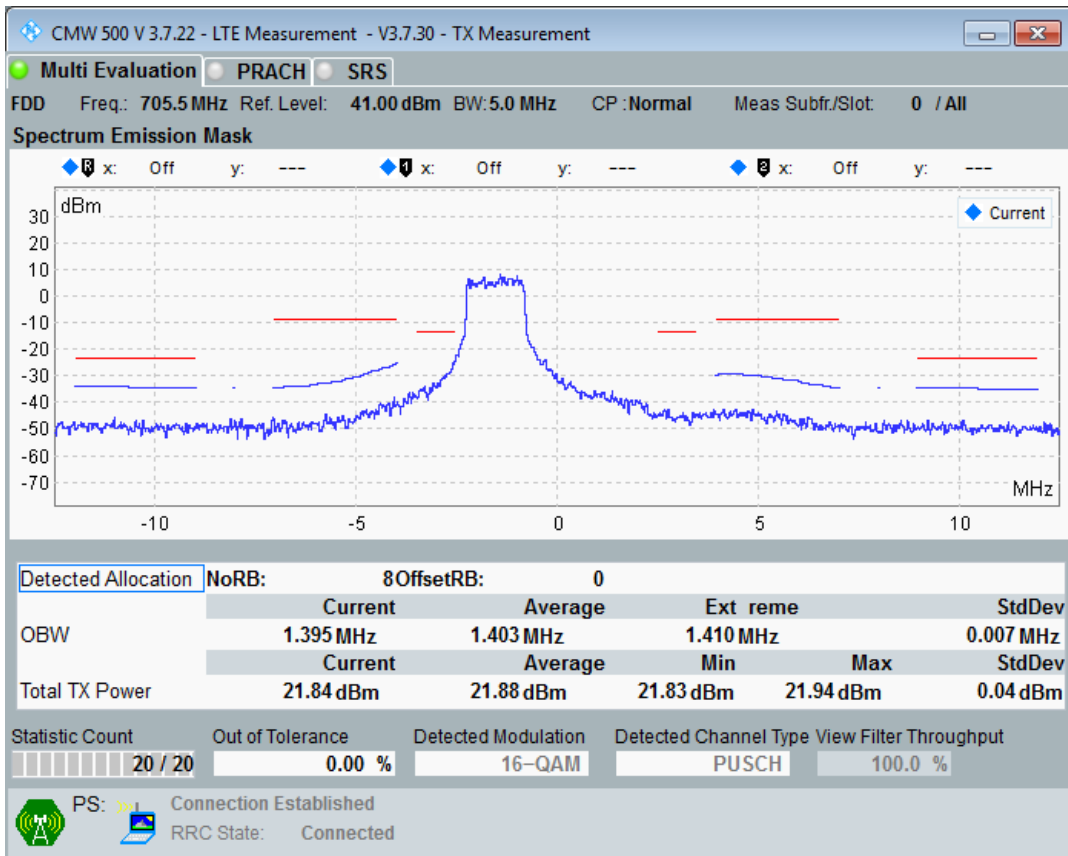

Band28 QAM16 BW=5MHz Channel=27235 RB Size=8 Position=#0

Band28 QAM16 BW=5MHz Channel=27235 RB Size=8 Position=#Max