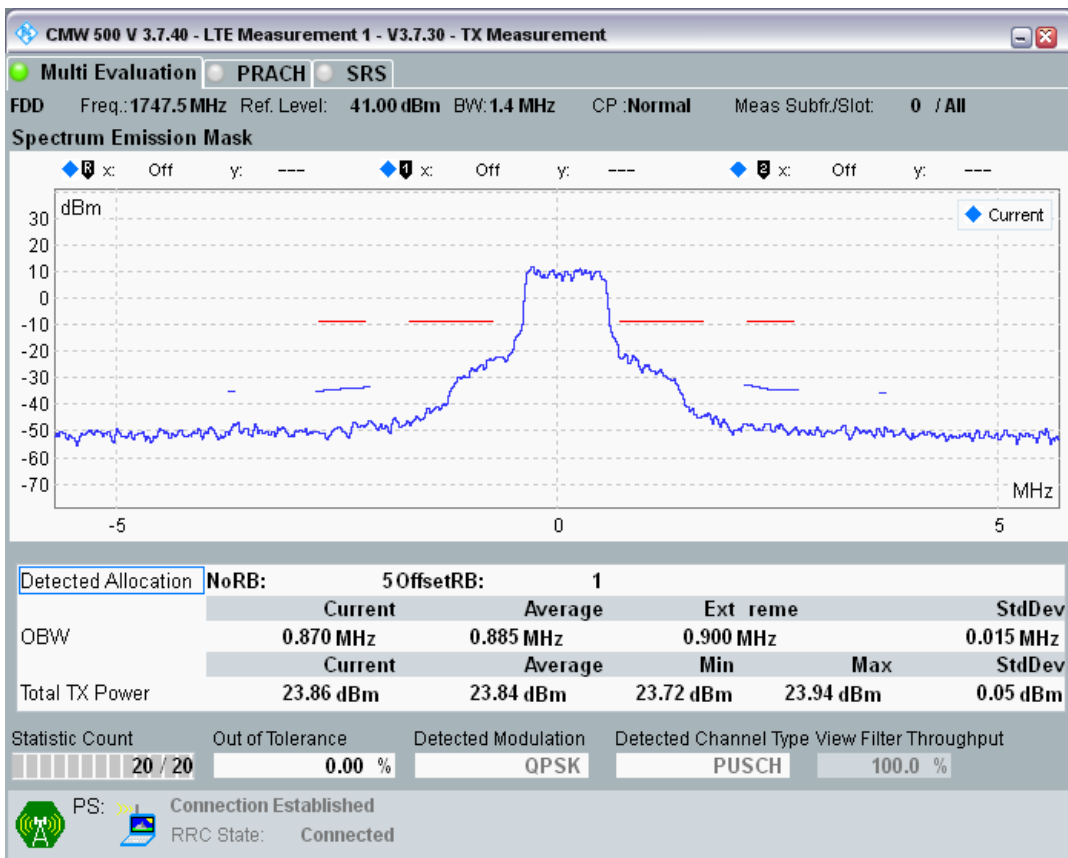

Band3 QAM16 BW=1.4MHz Channel=19207 RB Size=5 Position=#Max

Band3 QAM16 BW=1.4MHz Channel=19207 RB Size=6 Position=#0

Band3 QPSK BW=1.4MHz Channel=19575 RB Size=5 Position=#0

Band3 QPSK BW=1.4MHz Channel=19575 RB Size=5 Position=#Max