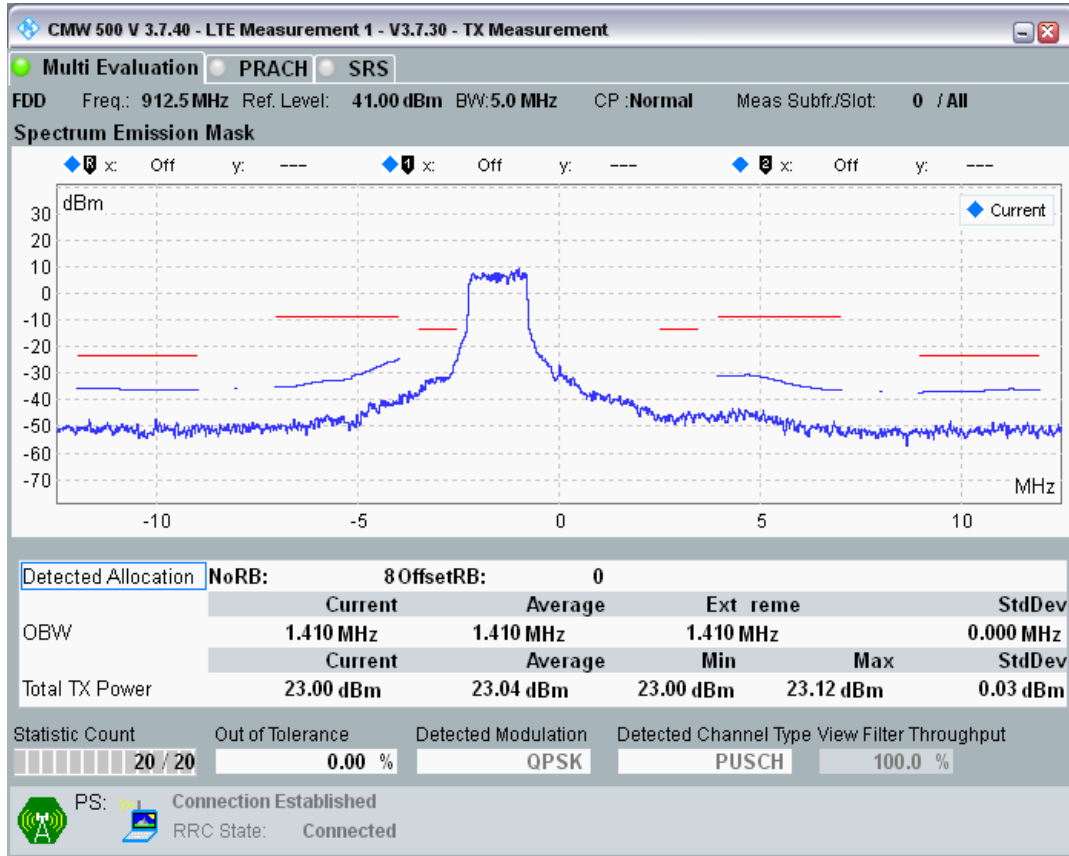

Band8 QAM16 BW=5MHz Channel=21625 RB Size=8 Position=#Max

Band8 QAM16 BW=5MHz Channel=21625 RB Size=25 Position=#0

Band8 QPSK BW=5MHz Channel=21775 RB Size=8 Position=#0

Band8 QPSK BW=5MHz Channel=21775 RB Size=8 Position=#Max