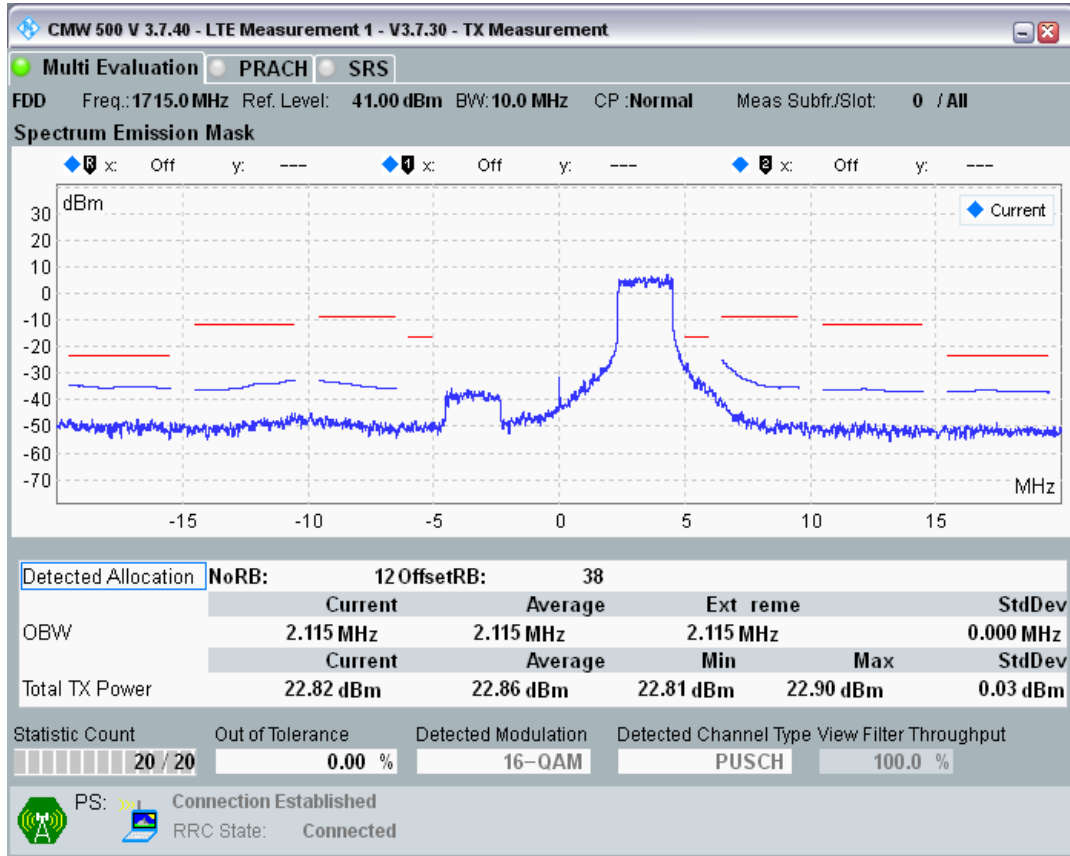

Band3 QAM16 BW=10MHz Channel=19250 RB Size=12 Position=#Max

Band3 QAM16 BW=10MHz Channel=19250 RB Size=50 Position=#0