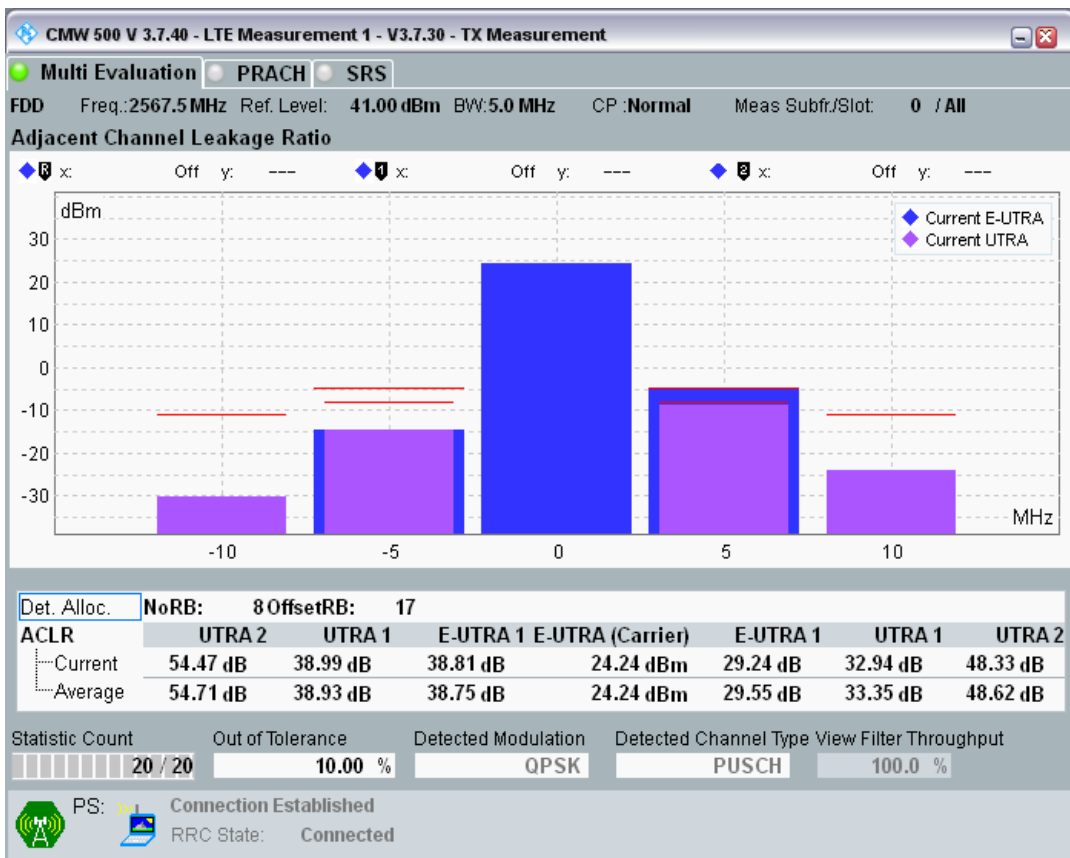

Band7 QAM16 BW=5MHz Channel=21100 RB Size=8 Position=#Max

Band7 QAM16 BW=5MHz Channel=21100 RB Size=25 Position=#0

Band7 QPSK BW=5MHz Channel=21425 RB Size=8 Position=#0

Band7 QPSK BW=5MHz Channel=21425 RB Size=8 Position=#Max