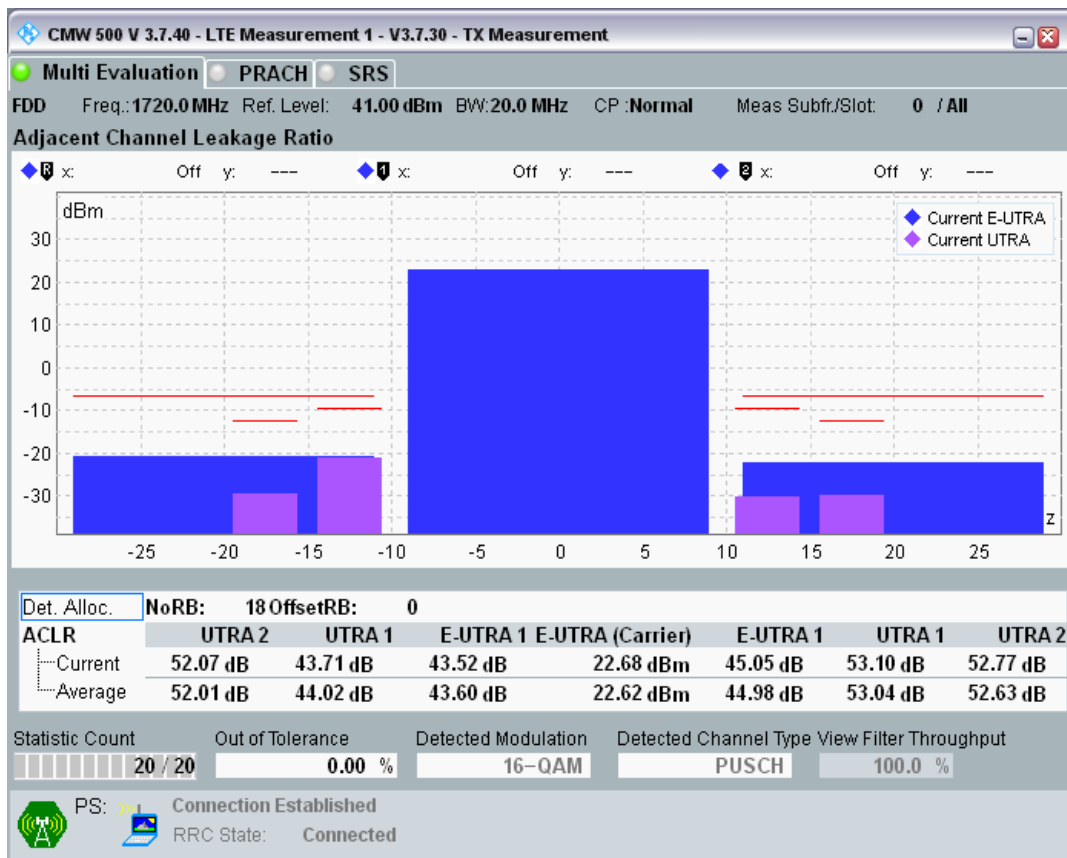

Band3 QAM16 BW=20MHz Channel=19300 RB Size=18 Position=#0

Band3 QAM16 BW=20MHz Channel=19300 RB Size=18 Position=#Max