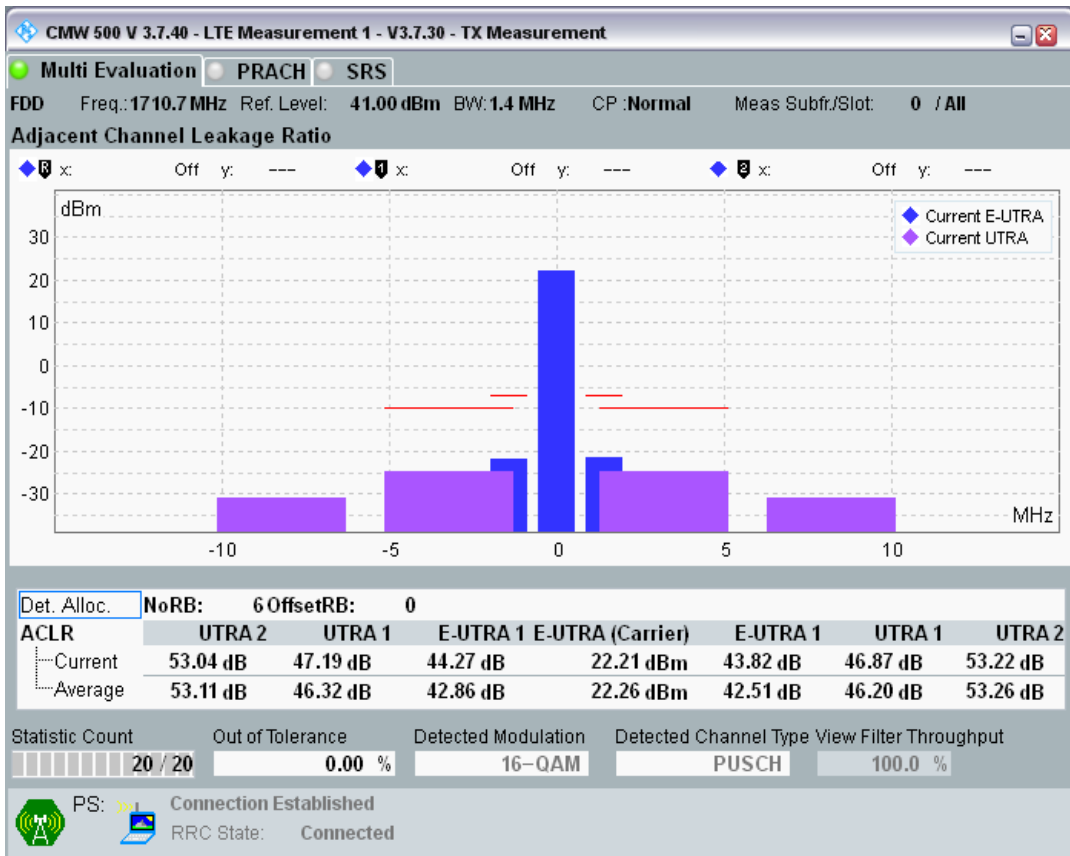

Band3 QAM16 BW=1.4MHz Channel=19207 RB Size=6 Position=#0

Band3 QPSK BW=1.4MHz Channel=19575 RB Size=5 Position=#0