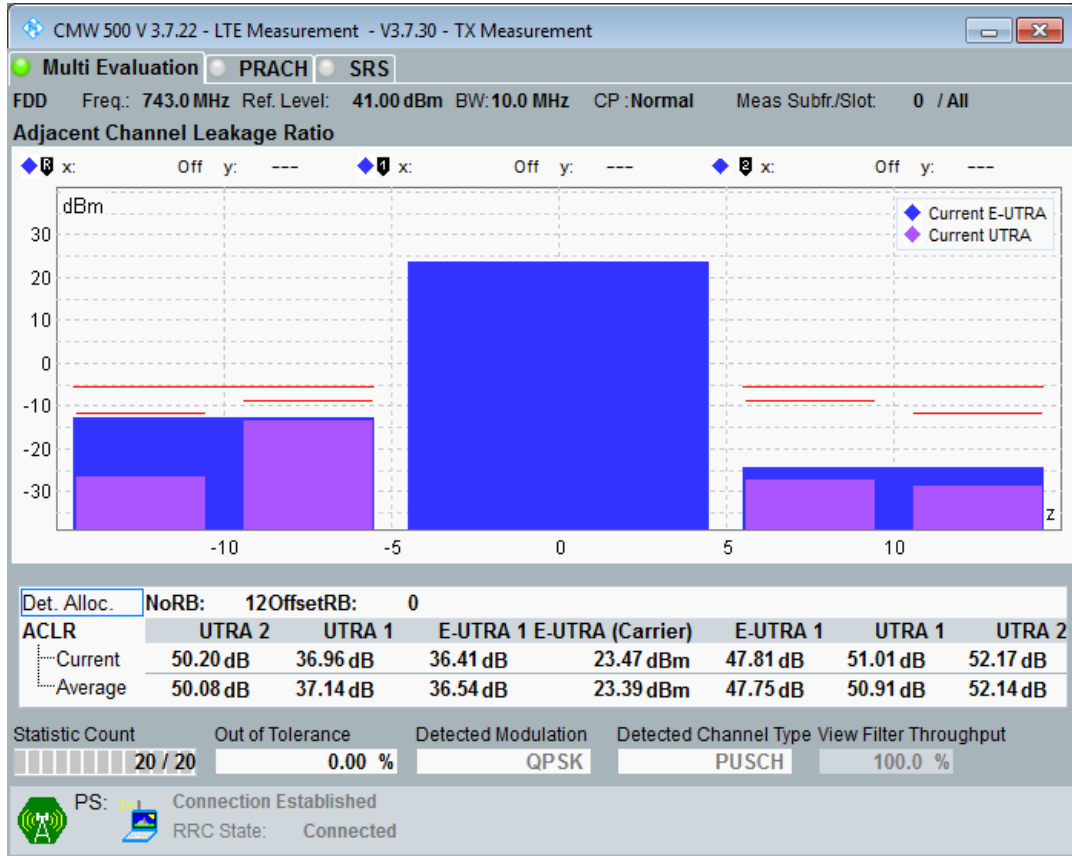

Band28 QPSK BW=10MHz Channel=27610 RB Size=12 Position=#0

Band28 QPSK BW=10MHz Channel=27610 RB Size=12 Position=#Max