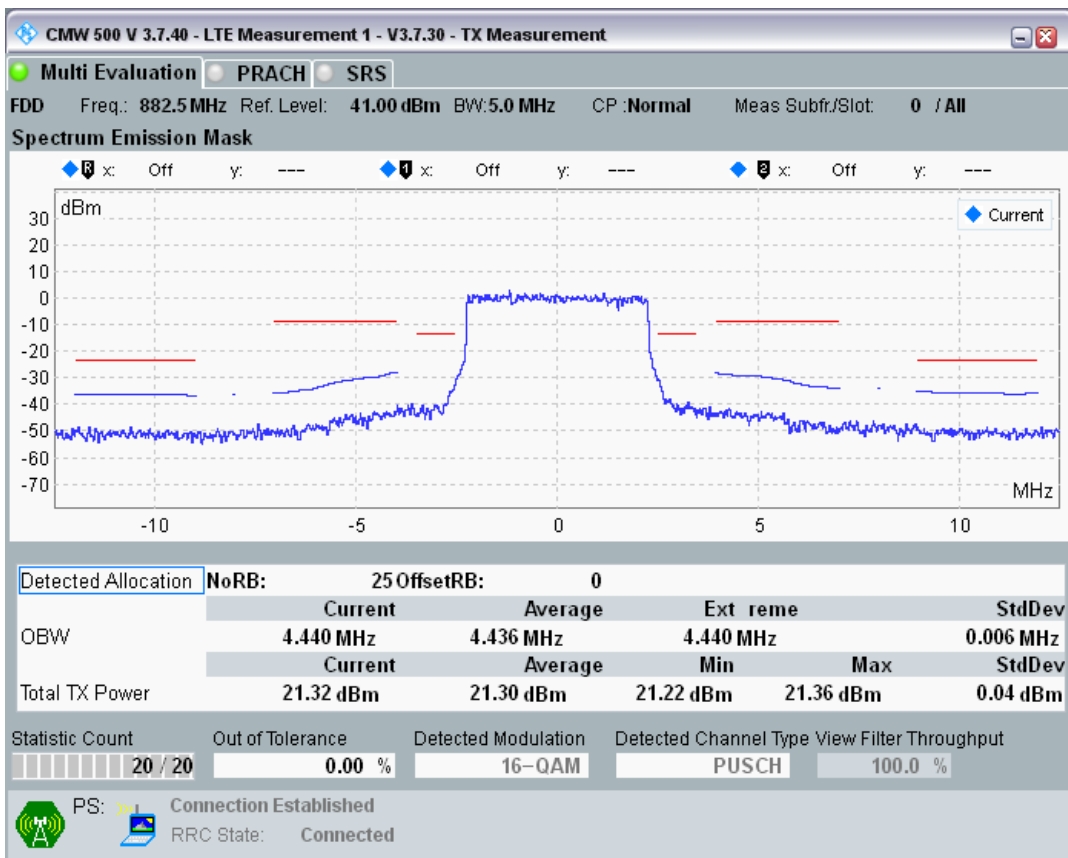

Band8 QPSK BW=5MHz Channel=21475 RB Size=25 Position=#0

Band8 QAM16 BW=5MHz Channel=21475 RB Size=8 Position=#0

Band8 QAM16 BW=5MHz Channel=21475 RB Size=8 Position=#Max

Band8 QAM16 BW=5MHz Channel=21475 RB Size=25 Position=#0