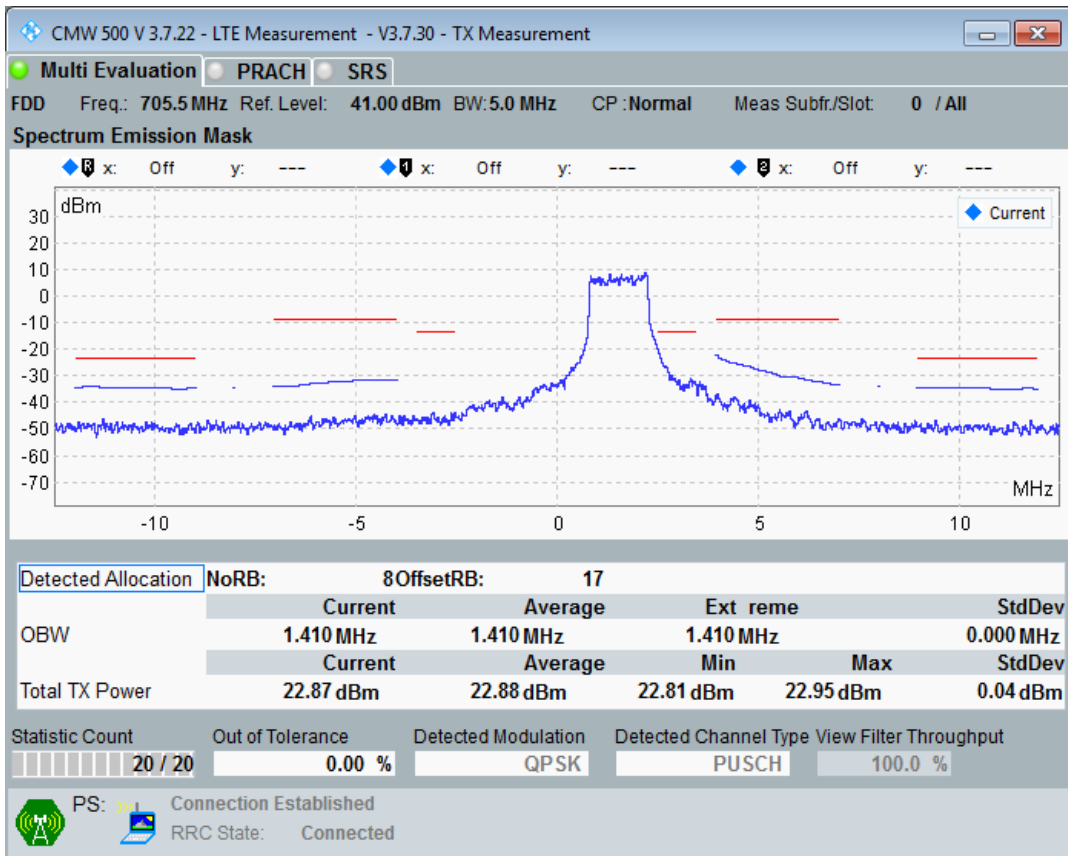

Band28 QAM16 BW=3MHz Channel=27645 RB Size=4 Position=#Max

Band28 QAM16 BW=3MHz Channel=27645 RB Size=15 Position=#0

Band28 QPSK BW=5MHz Channel=27235 RB Size=8 Position=#0

Band28 QPSK BW=5MHz Channel=27235 RB Size=8 Position=#Max