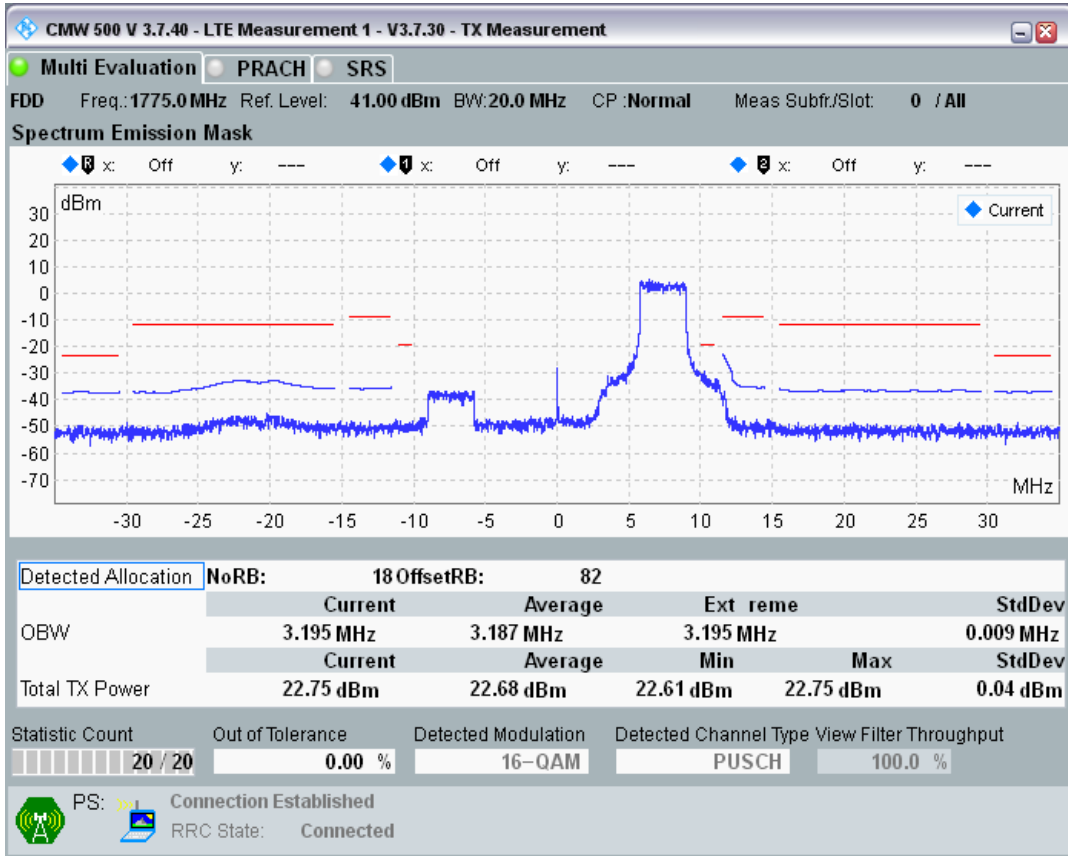

Band3 QPSK BW=20MHz Channel=19850 RB Size=100 Position=#0

Band3 QAM16 BW=20MHz Channel=19850 RB Size=18 Position=#0

Band3 QAM16 BW=20MHz Channel=19850 RB Size=18 Position=#Max

Band3 QAM16 BW=20MHz Channel=19850 RB Size=100 Position=#0