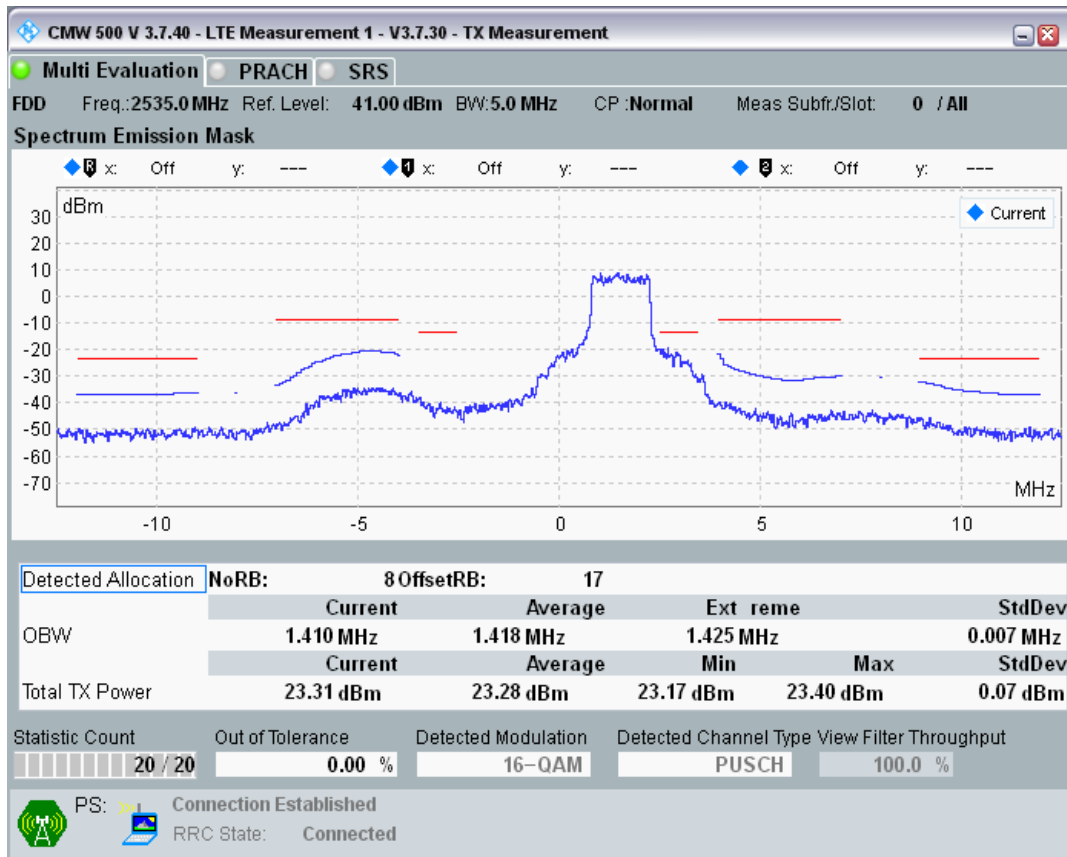

Band7 QAM16 BW=5MHz Channel=21100 RB Size=8 Position=#Max

Band7 QAM16 BW=5MHz Channel=21100 RB Size=25 Position=#0