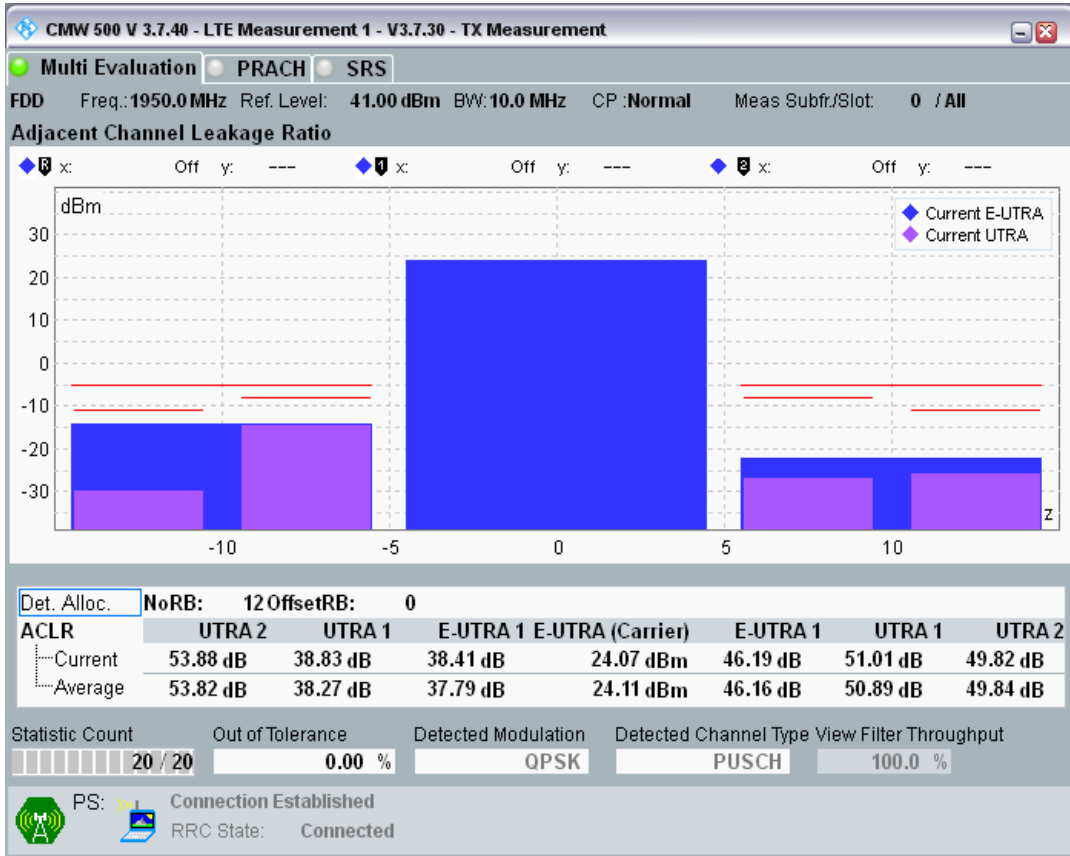

Band1 QPSK BW=10MHz Channel=18300 RB Size=12 Position=#0

Band1 QPSK BW=10MHz Channel=18300 RB Size=12 Position=#Max