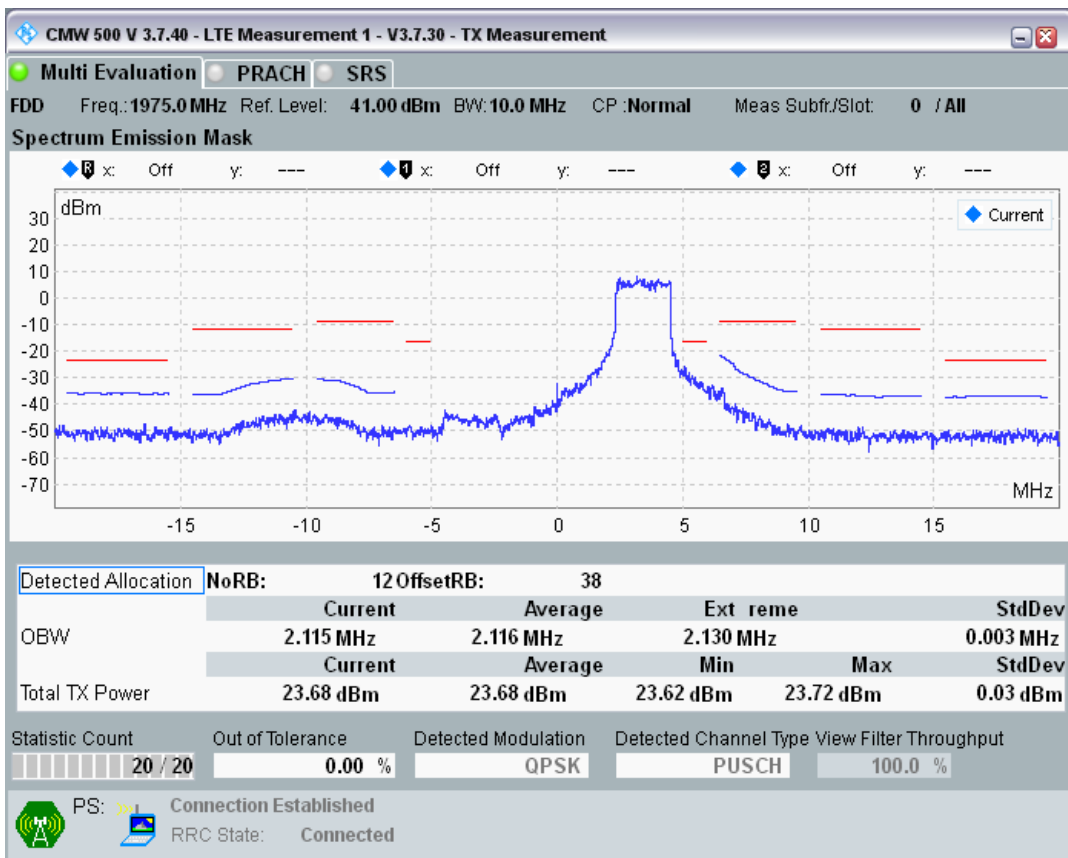

Band1 QAM16 BW=10MHz Channel=18300 RB Size=12 Position=#Max

Band1 QAM16 BW=10MHz Channel=18300 RB Size=50 Position=#0

Band1 QPSK BW=10MHz Channel=18550 RB Size=12 Position=#0

Band1 QPSK BW=10MHz Channel=18550 RB Size=12 Position=#Max