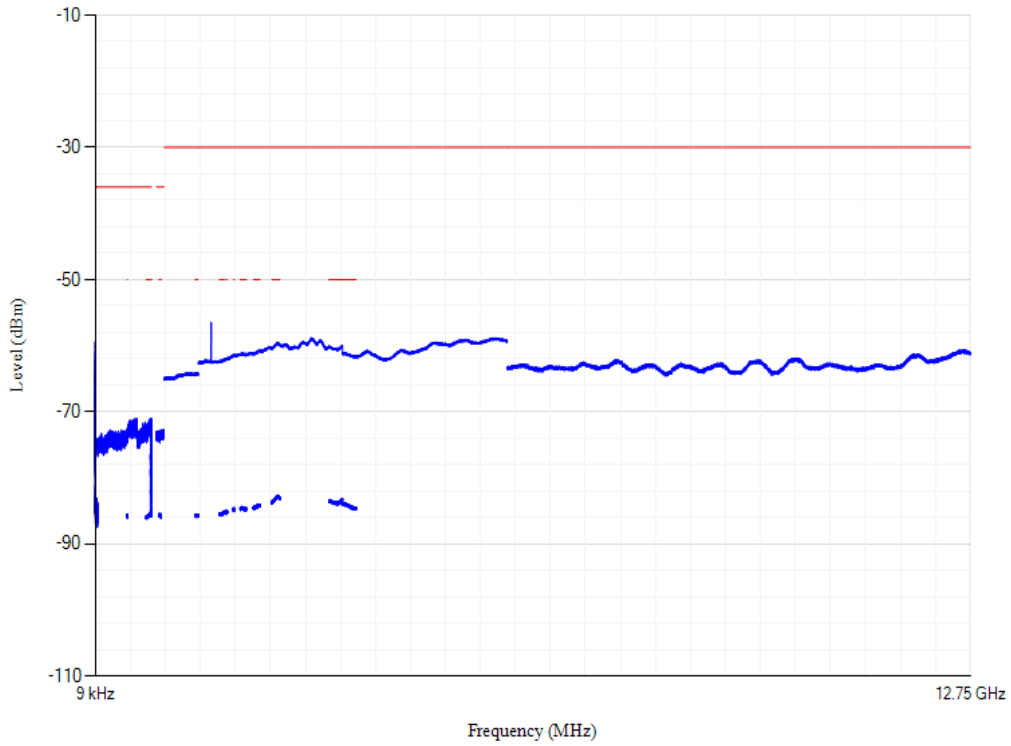

Conducted spurious emissions

Band28 QPSK BW=3MHz Channel=27645 RB Size=1 Position=#0