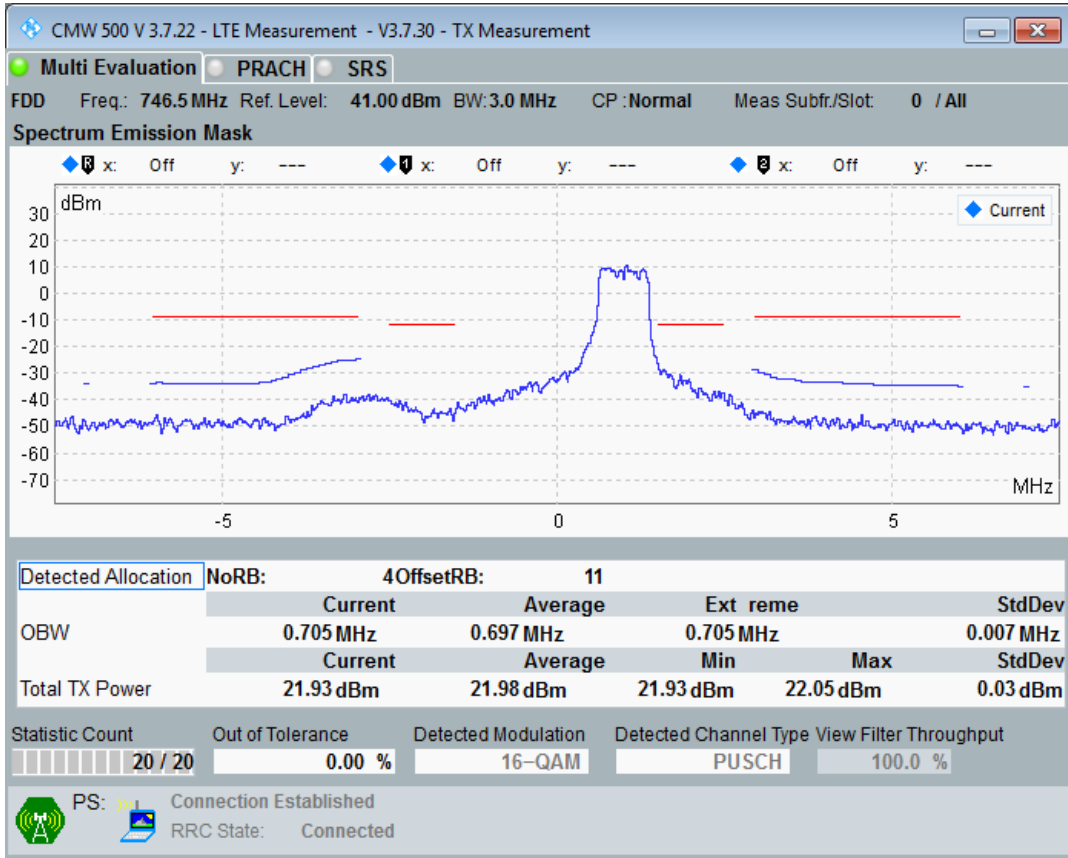

Band28 QAM16 BW=3MHz Channel=27645 RB Size=4 Position=#Max

Band28 QAM16 BW=3MHz Channel=27645 RB Size=15 Position=#0