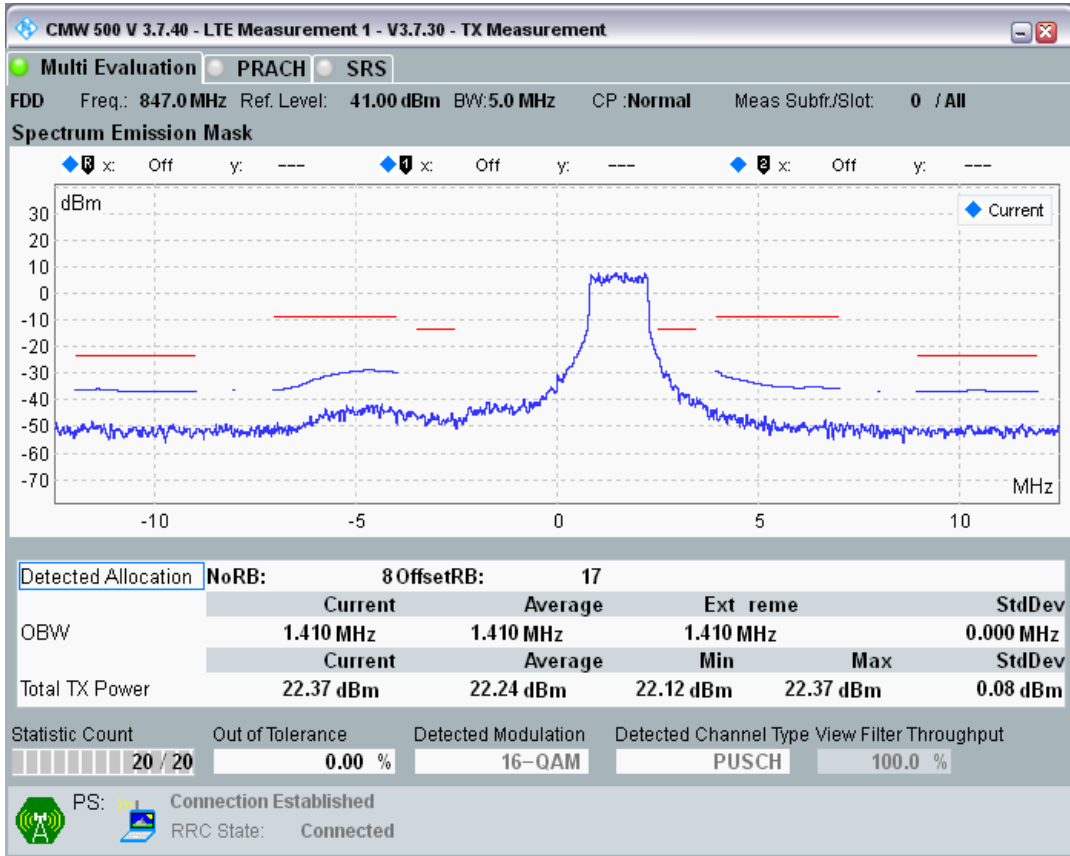

Band20 QAM16 BW=5MHz Channel=24300 RB Size=8 Position=#Max

Band20 QAM16 BW=5MHz Channel=24300 RB Size=25 Position=#0