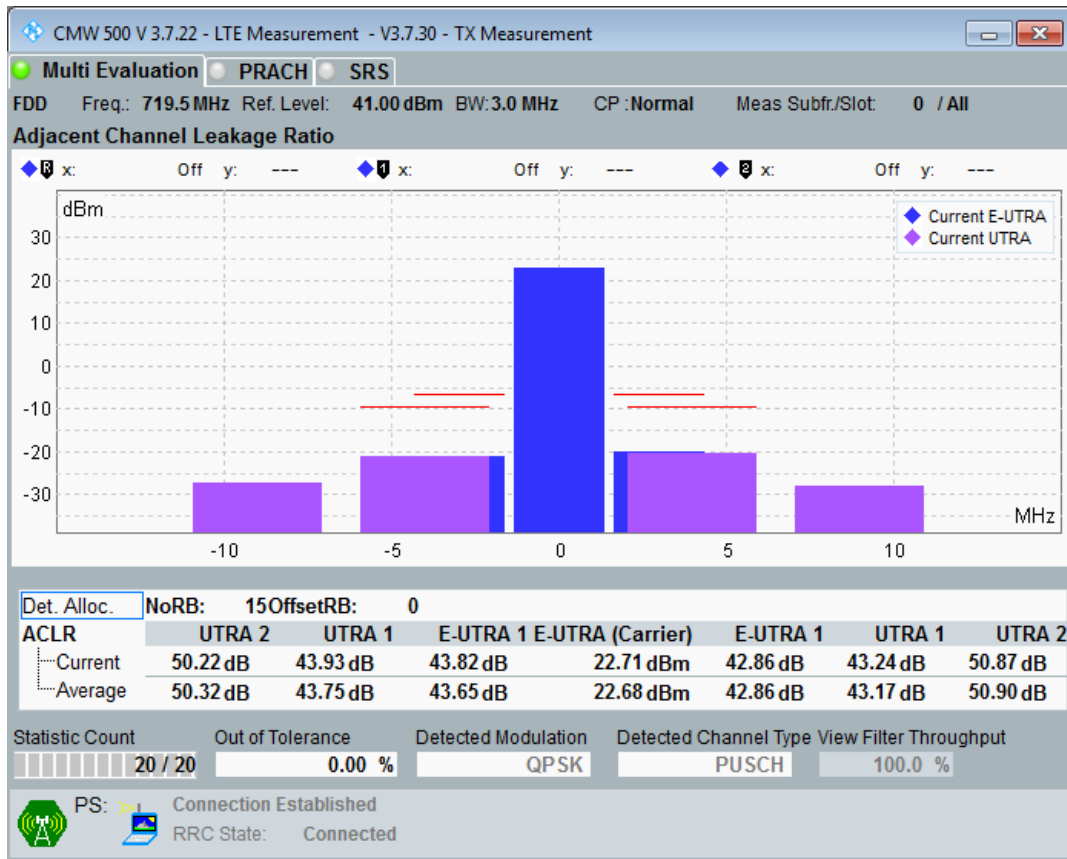

Band28 QPSK BW=3MHz Channel=27375 RB Size=15 Position=#0

Band28 QAM16 BW=3MHz Channel=27375 RB Size=4 Position=#0