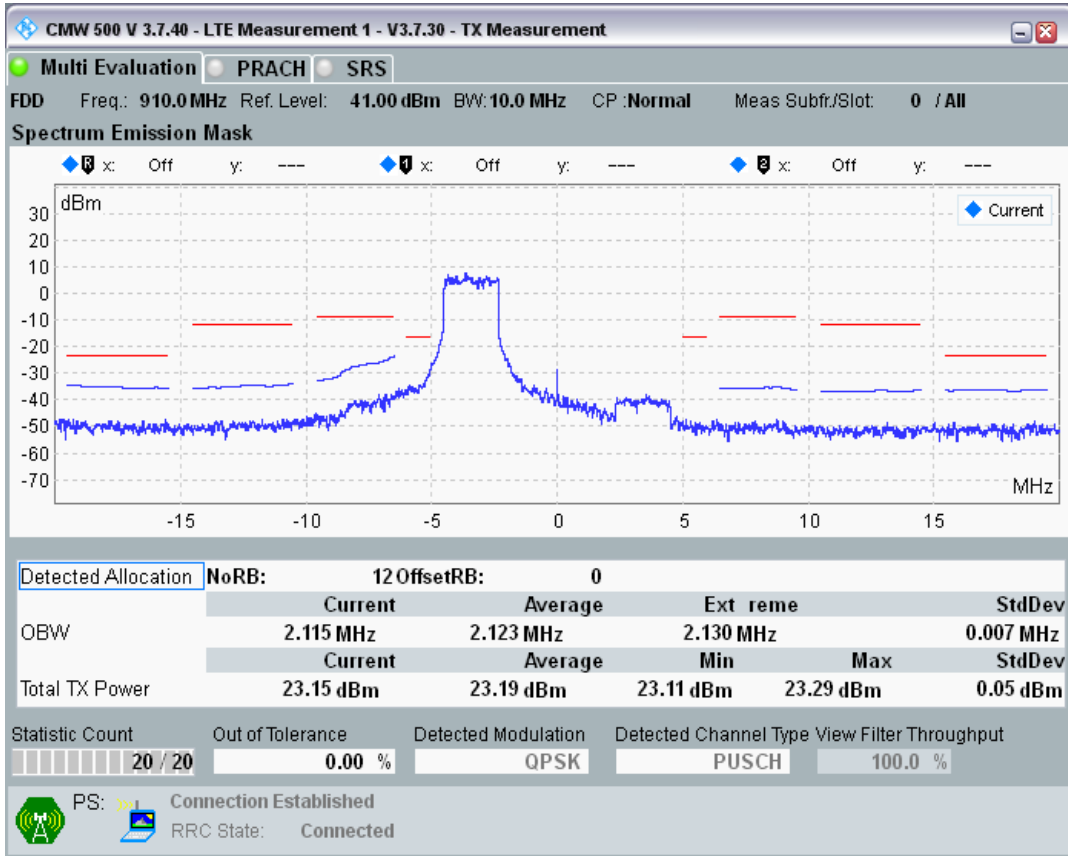

Band8 QPSK BW=10MHz Channel=21750 RB Size=12 Position=#0

Band8 QPSK BW=10MHz Channel=21750 RB Size=12 Position=#Max