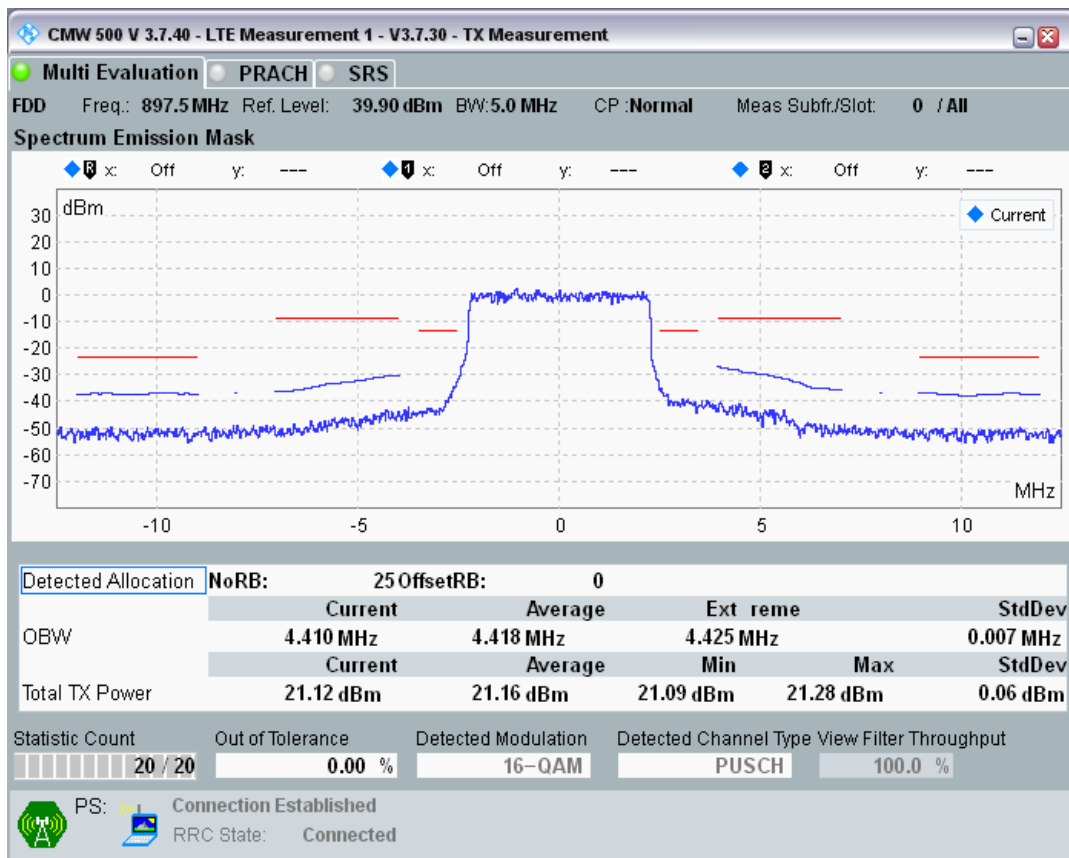

Band8 QAM16 BW=5MHz Channel=21625 RB Size=25 Position=#0

Band8 QPSK BW=5MHz Channel=21775 RB Size=8 Position=#0