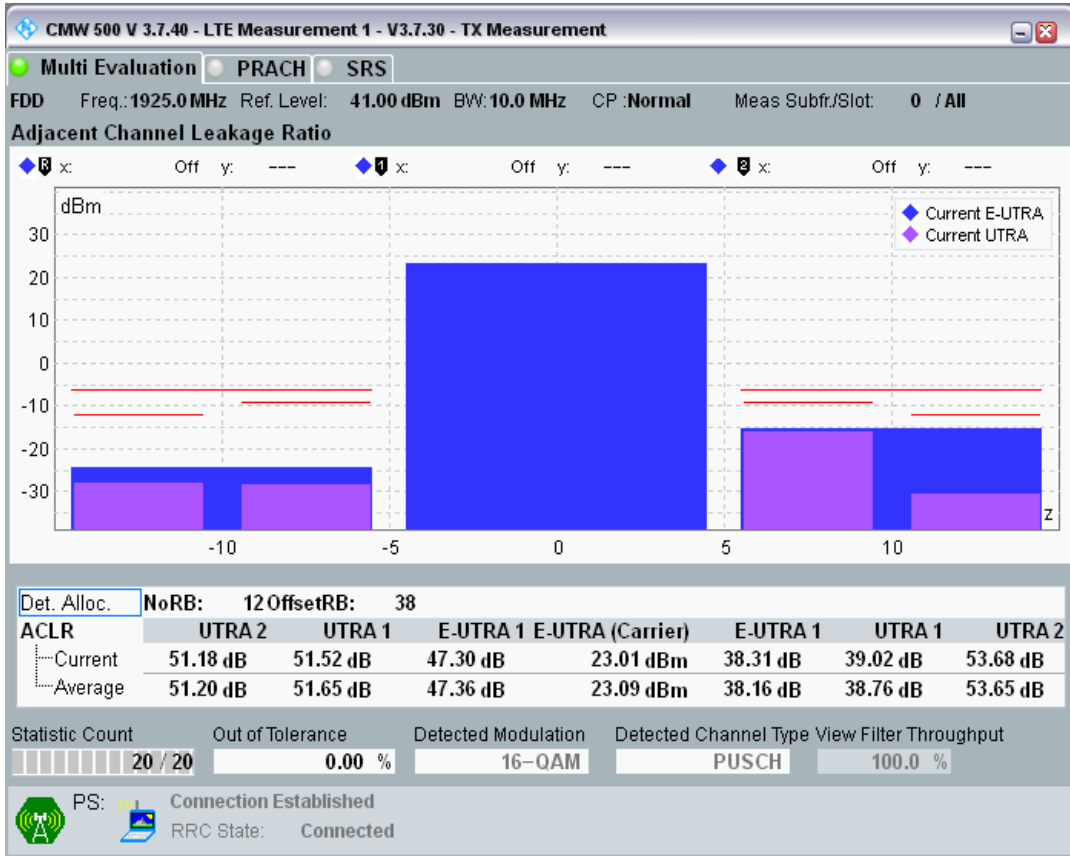

Band1 QPSK BW=10MHz Channel=18050 RB Size=50 Position=#0

Band1 QAM16 BW=10MHz Channel=18050 RB Size=12 Position=#0

Band1 QAM16 BW=10MHz Channel=18050 RB Size=12 Position=#Max

Band1 QAM16 BW=10MHz Channel=18050 RB Size=50 Position=#0