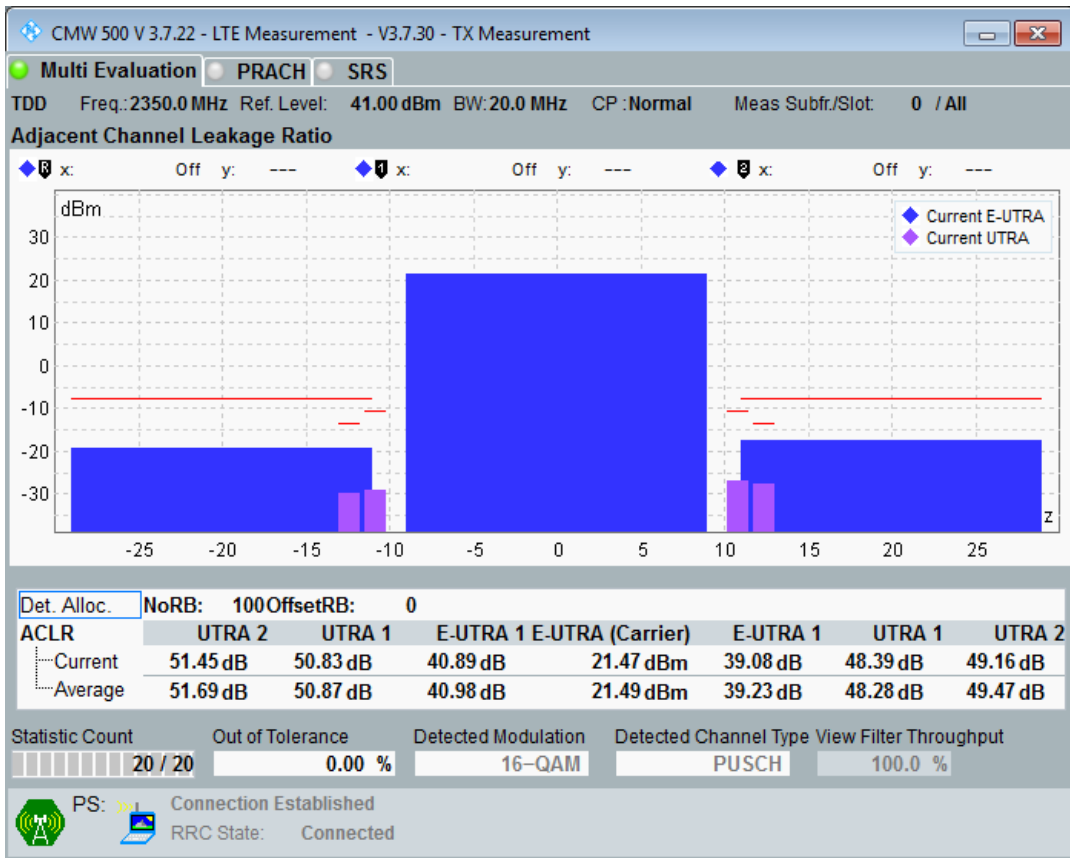

Band40 QAM16 BW=5MHz Channel=39150 RB Size=8 Position=#Max

Band40 QAM16 BW=5MHz Channel=39625 RB Size=25 Position=#0

Band40 QAM16 BW=5MHz Channel=38675 RB Size=25 Position=#0

Band40 QAM16 BW=20MHz Channel=39150 RB Size=100 Position=#0