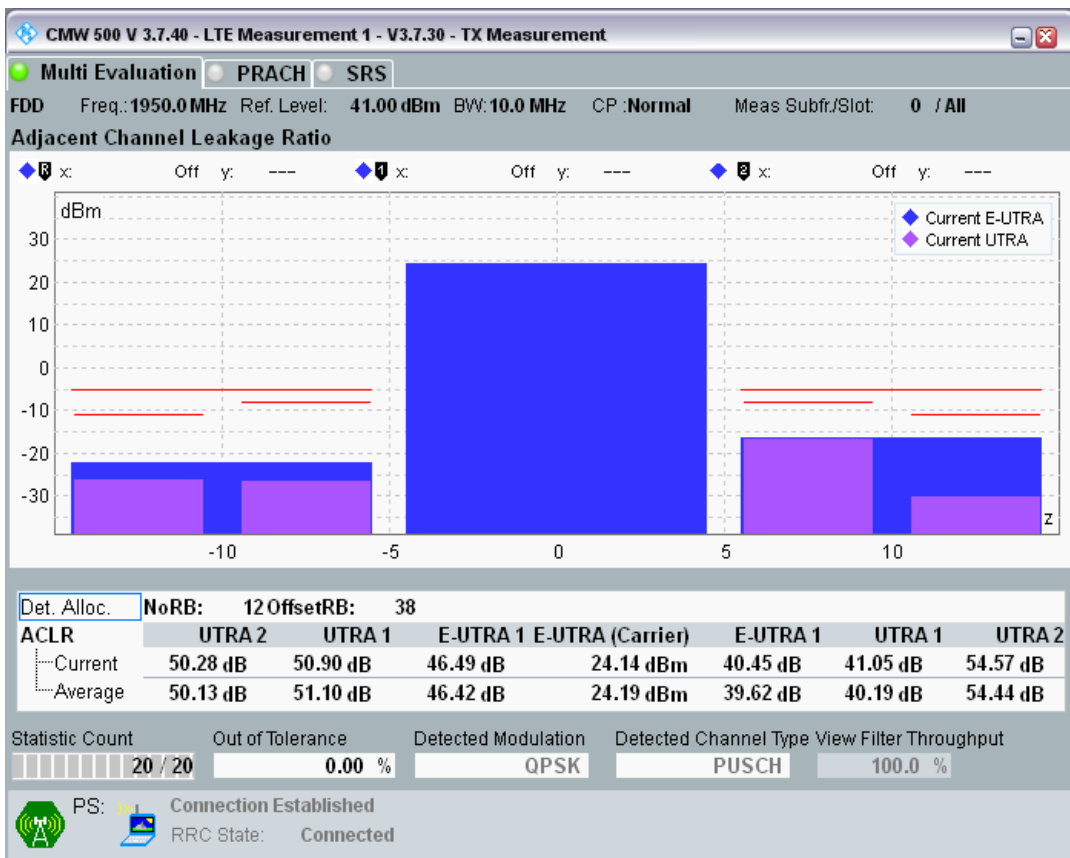

Band1 QPSK BW=10MHz Channel=18300 RB Size=12 Position=#Max

Band1 QPSK BW=10MHz Channel=18300 RB Size=50 Position=#0