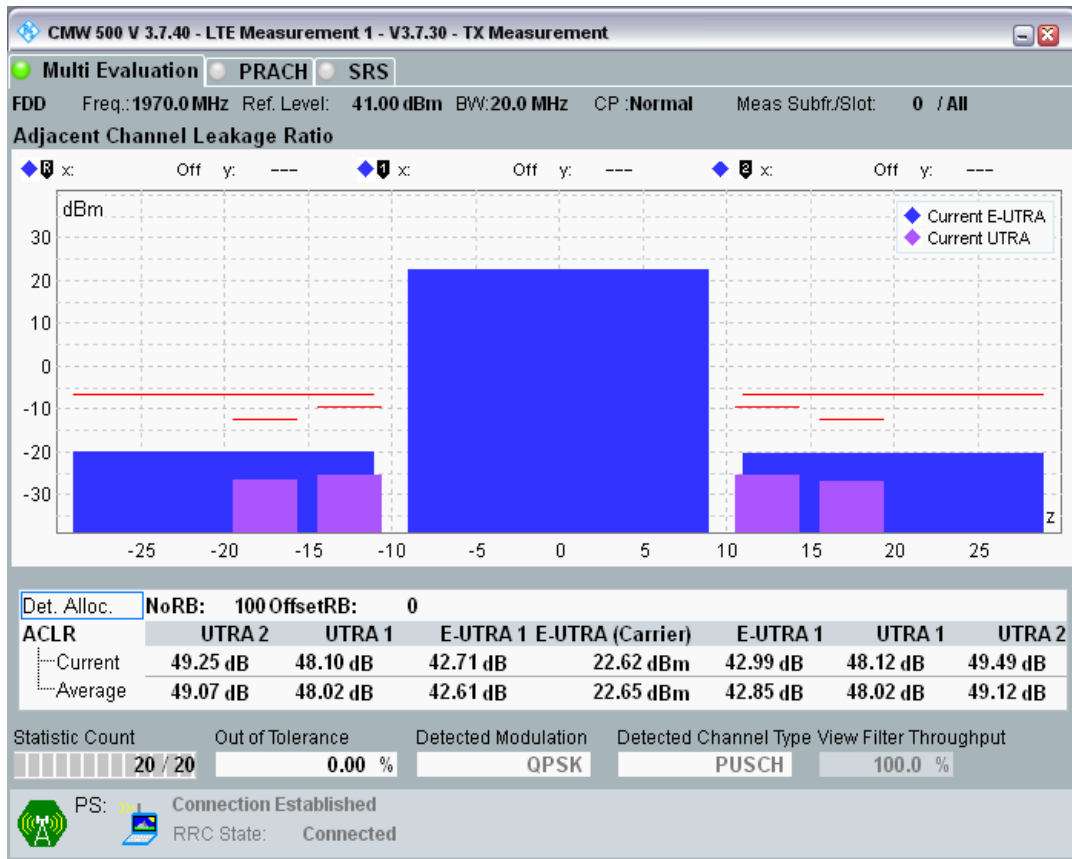

Band1 QPSK BW=20MHz Channel=18500 RB Size=100 Position=#0

Band1 QAM16 BW=20MHz Channel=18500 RB Size=18 Position=#0