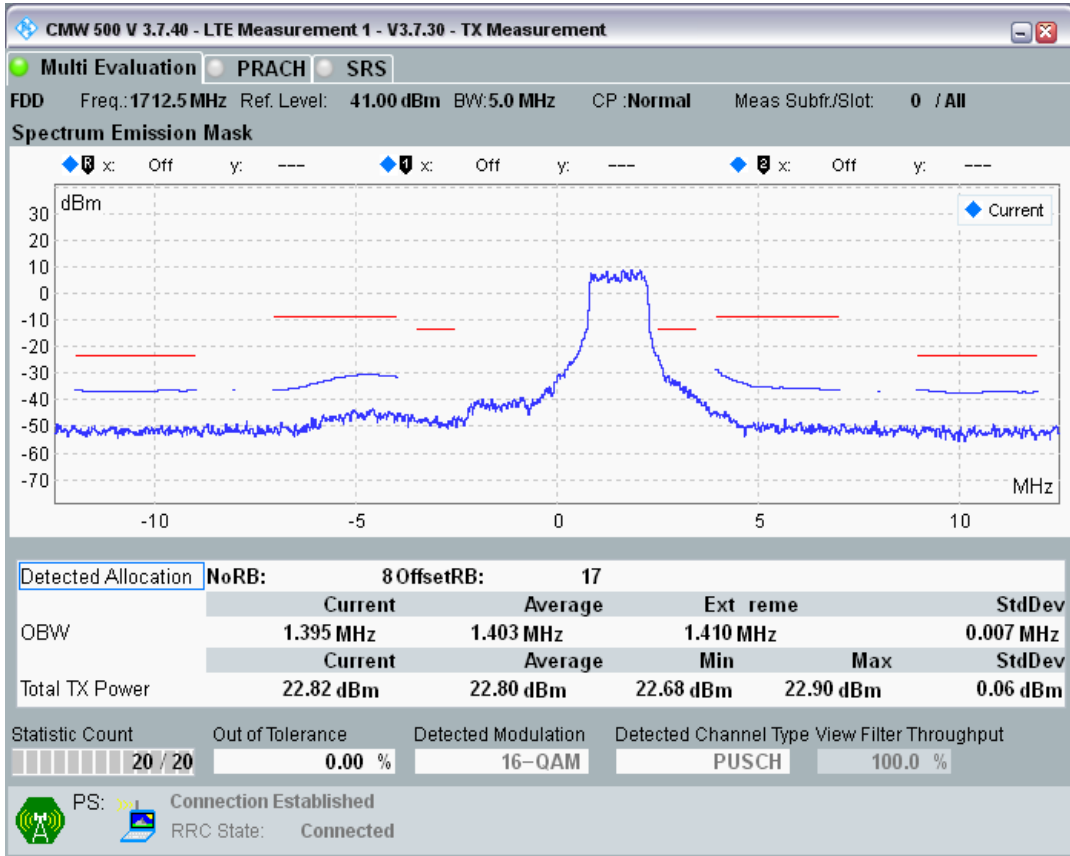

Band3 QAM16 BW=5MHz Channel=19225 RB Size=8 Position=#Max

Band3 QAM16 BW=5MHz Channel=19225 RB Size=25 Position=#0