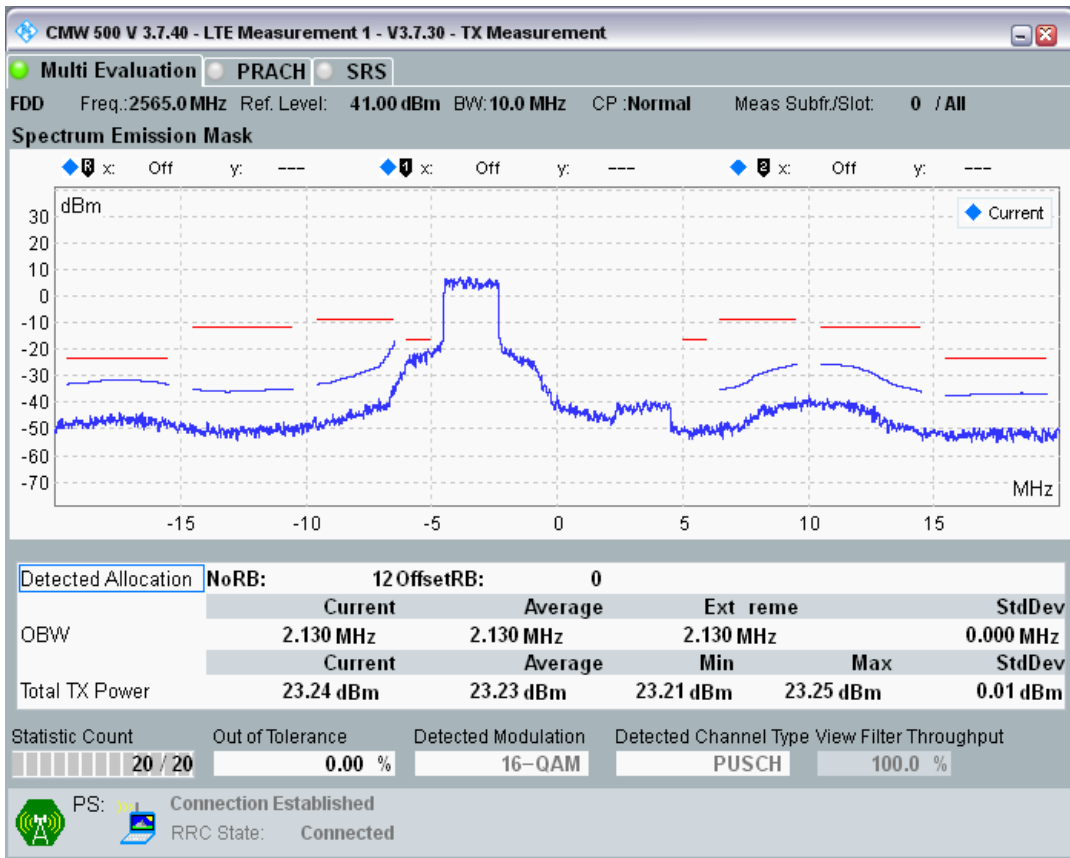

Band7 QPSK BW=10MHz Channel=21400 RB Size=12 Position=#0

Band7 QPSK BW=10MHz Channel=21400 RB Size=12 Position=#Max

Band7 QPSK BW=10MHz Channel=21400 RB Size=50 Position=#0

Band7 QAM16 BW=10MHz Channel=21400 RB Size=12 Position=#0