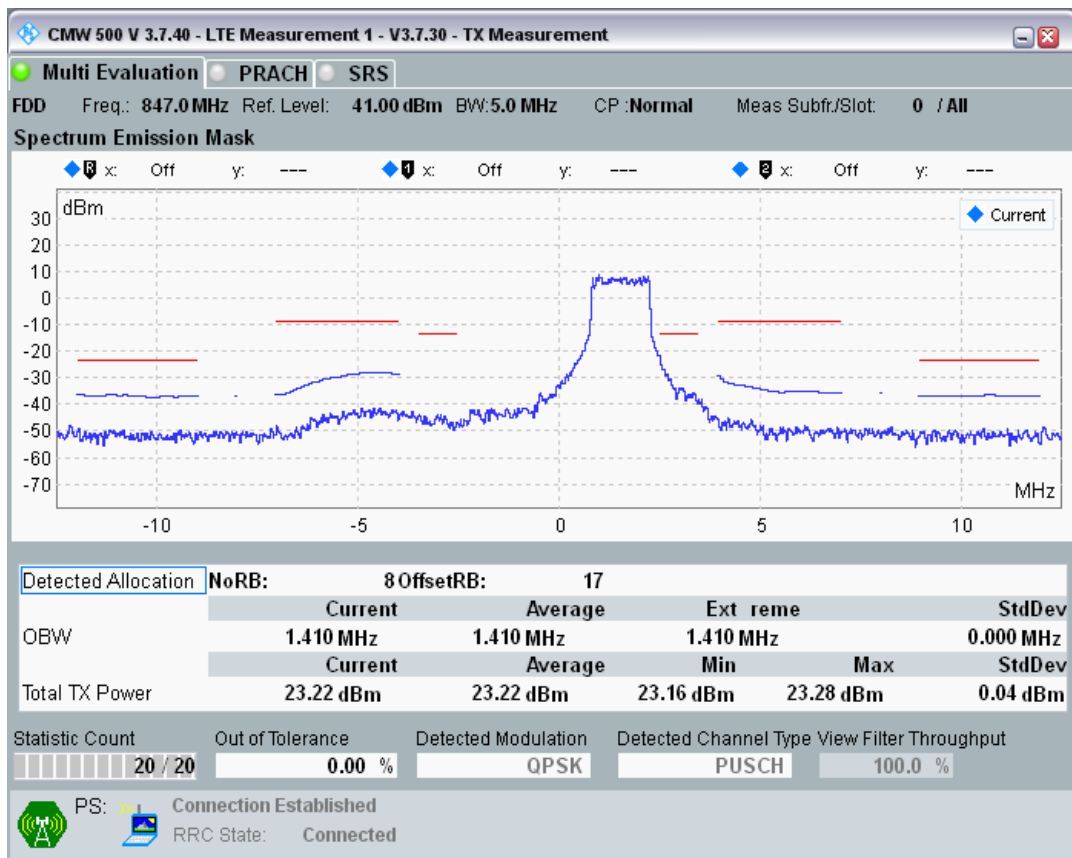

Band20 QPSK BW=5MHz Channel=24300 RB Size=8 Position=#Max

Band20 QPSK BW=5MHz Channel=24300 RB Size=25 Position=#0