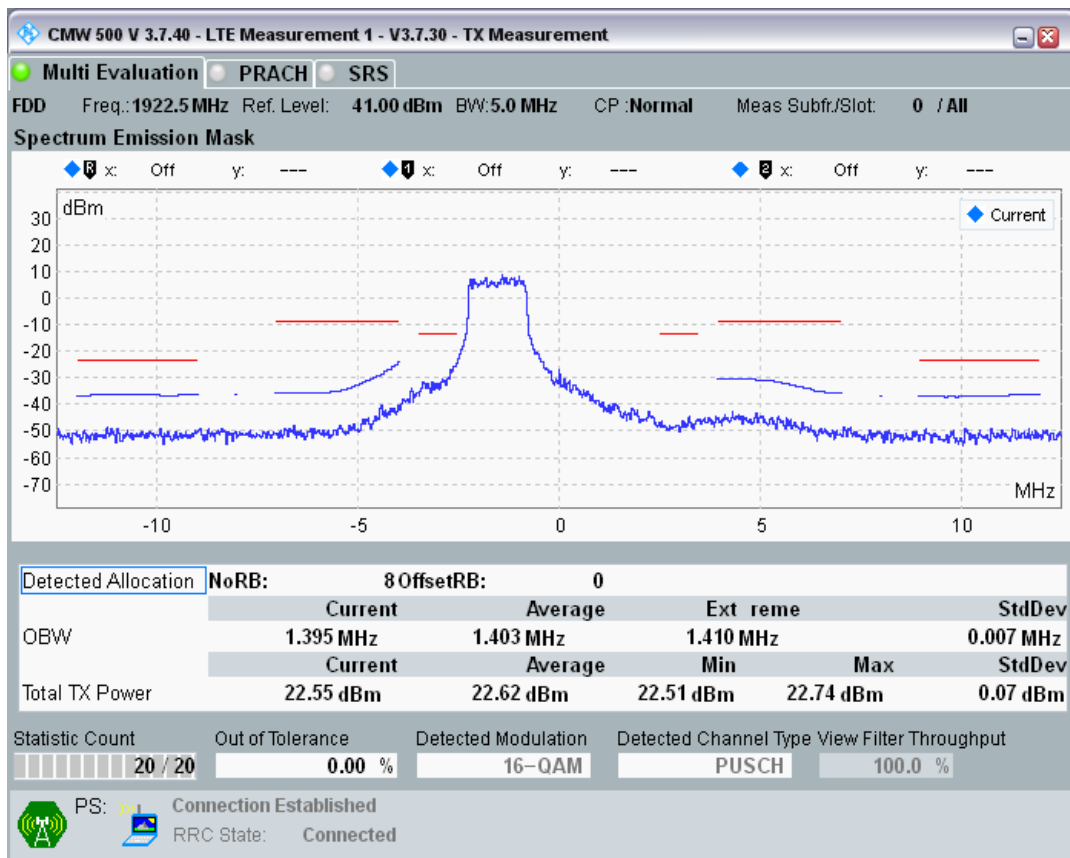

Band1 QPSK BW=5MHz Channel=18025 RB Size=8 Position=#0

Band1 QPSK BW=5MHz Channel=18025 RB Size=8 Position=#Max

Band1 QPSK BW=5MHz Channel=18025 RB Size=25 Position=#0

Band1 QAM16 BW=5MHz Channel=18025 RB Size=8 Position=#0