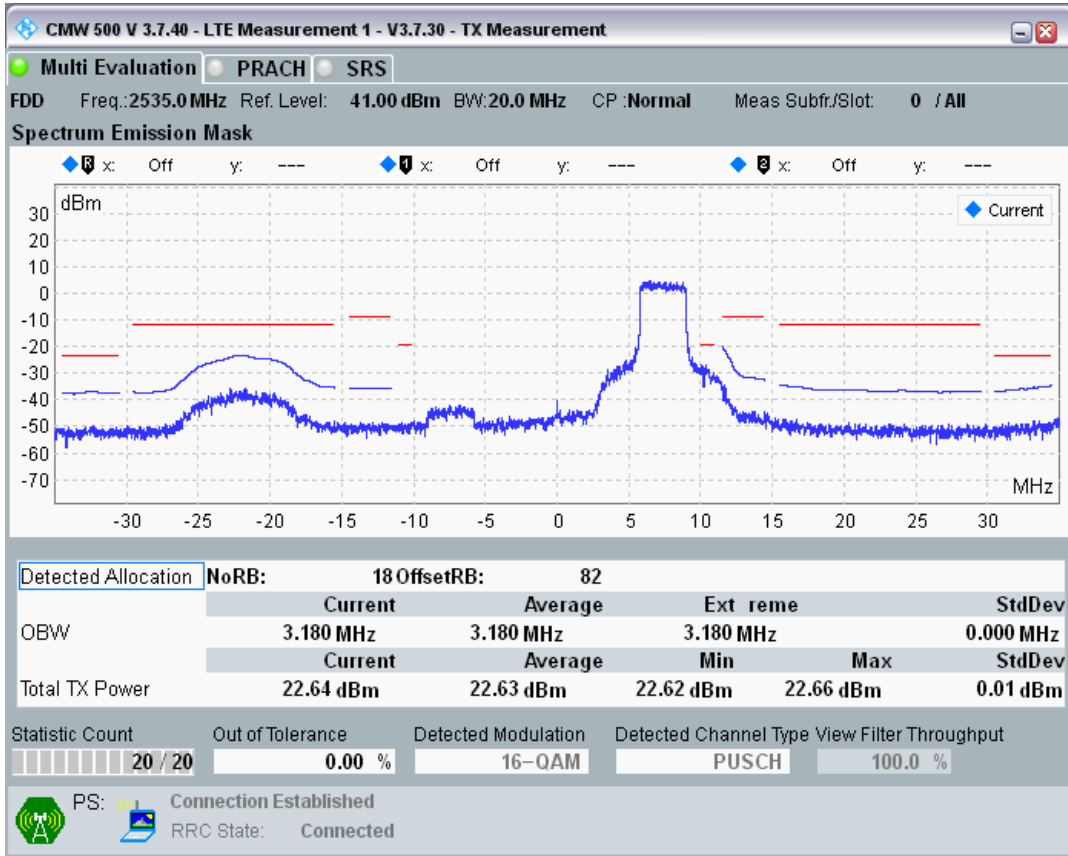

Band7 QAM16 BW=20MHz Channel=21100 RB Size=18 Position=#Max

Band7 QAM16 BW=20MHz Channel=21100 RB Size=100 Position=#0