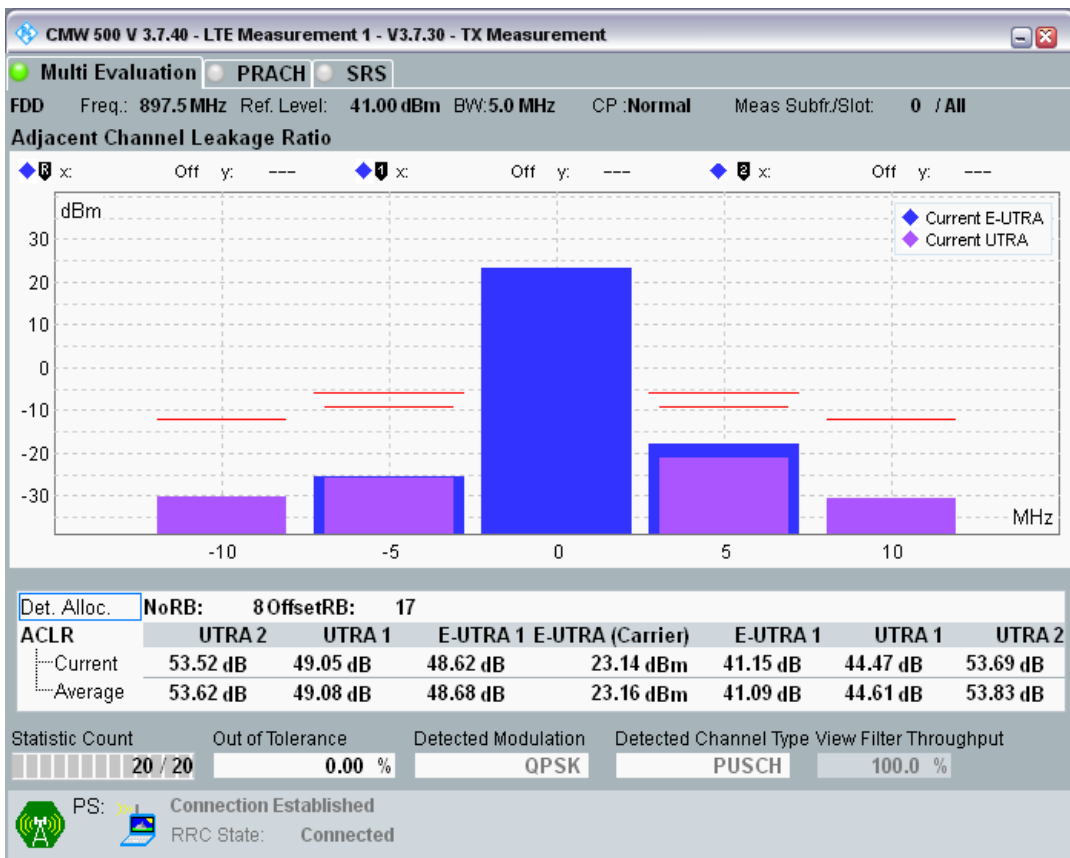

Band8 QPSK BW=5MHz Channel=21625 RB Size=8 Position=#Max

Band8 QPSK BW=5MHz Channel=21625 RB Size=25 Position=#0