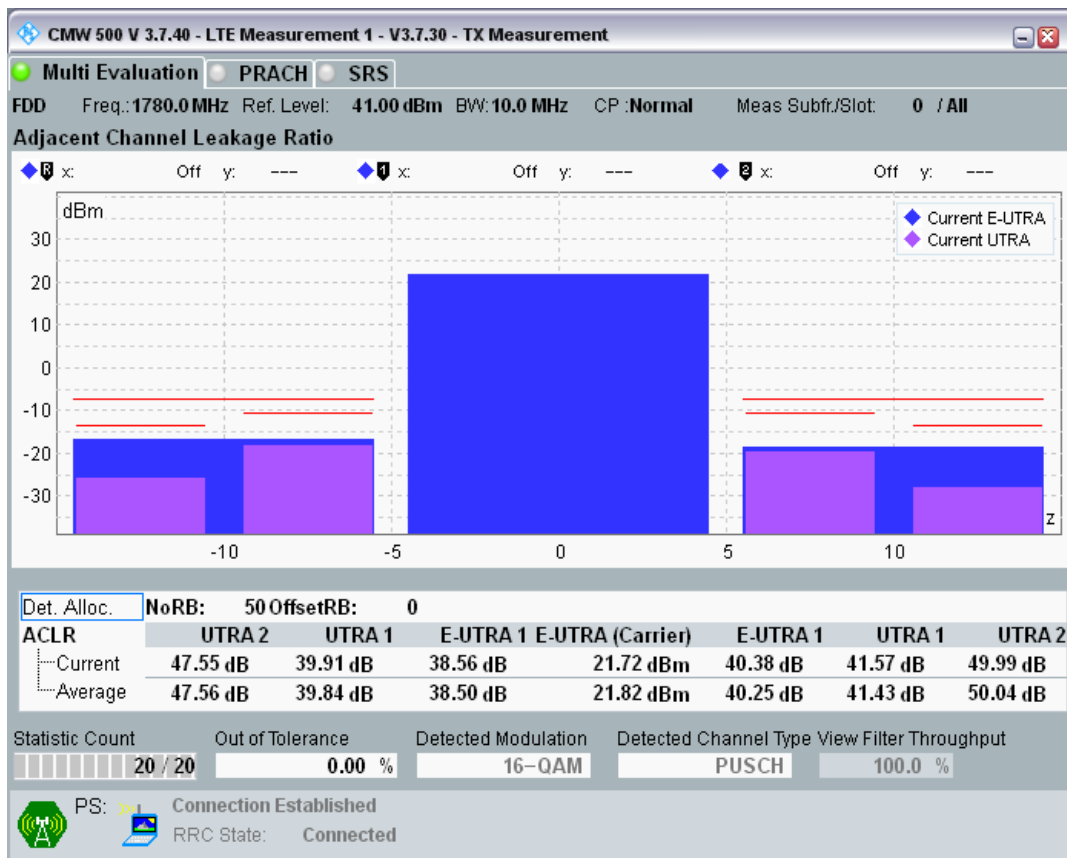

Band3 QAM16 BW=10MHz Channel=19900 RB Size=50 Position=#0

Band3 QPSK BW=20MHz Channel=19300 RB Size=18 Position=#0