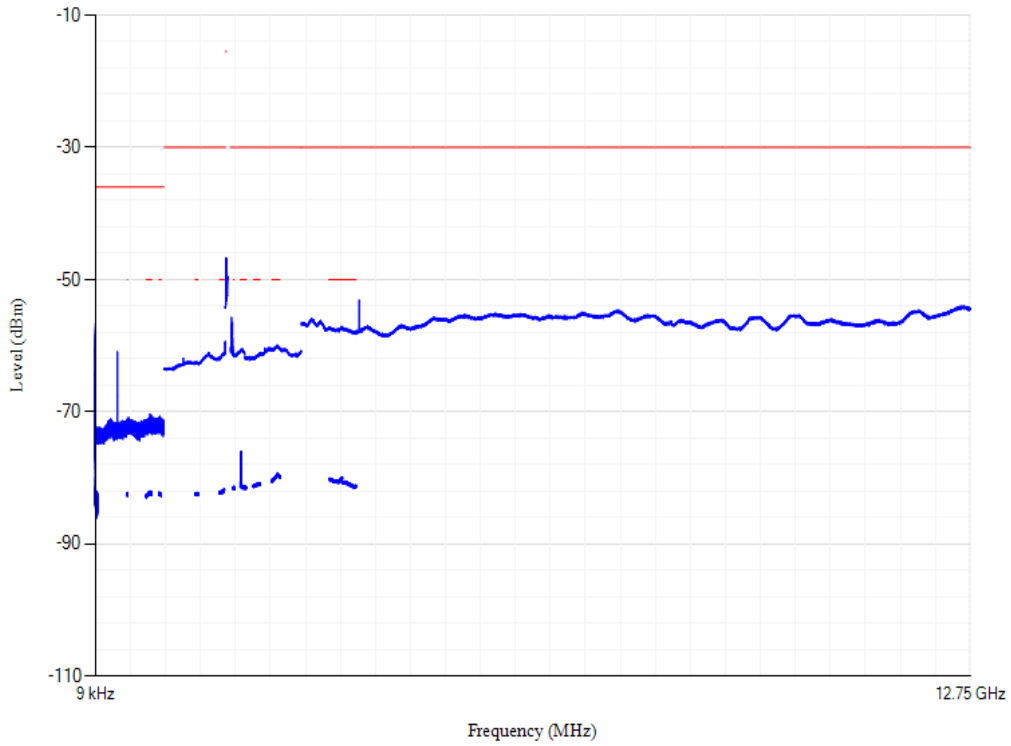

Conducted spurious emissions

Band1 QPSK BW=20MHz Channel=18500 RB Size=1 Position=#0