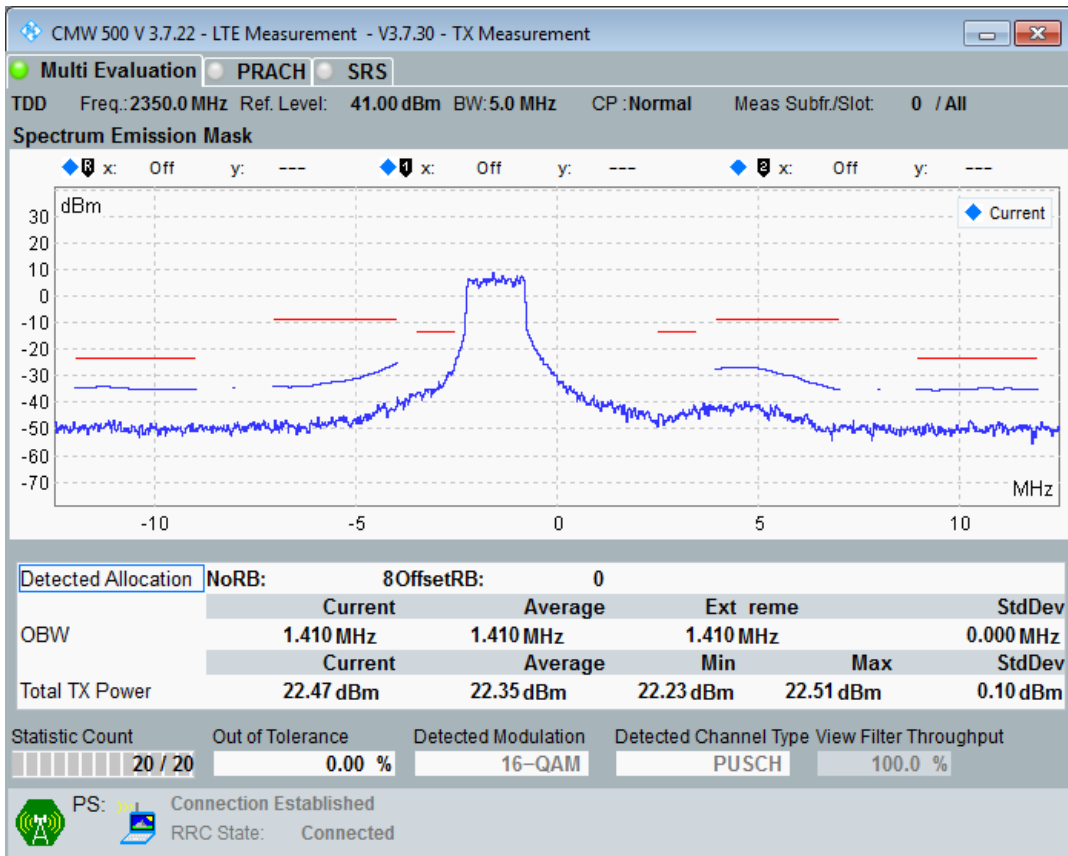

Band40 QAM16 BW=5MHz Channel=39150 RB Size=8 Position=#0

Band40 QPSK BW=20MHz Channel=39550 RB Size=18 Position=#Max