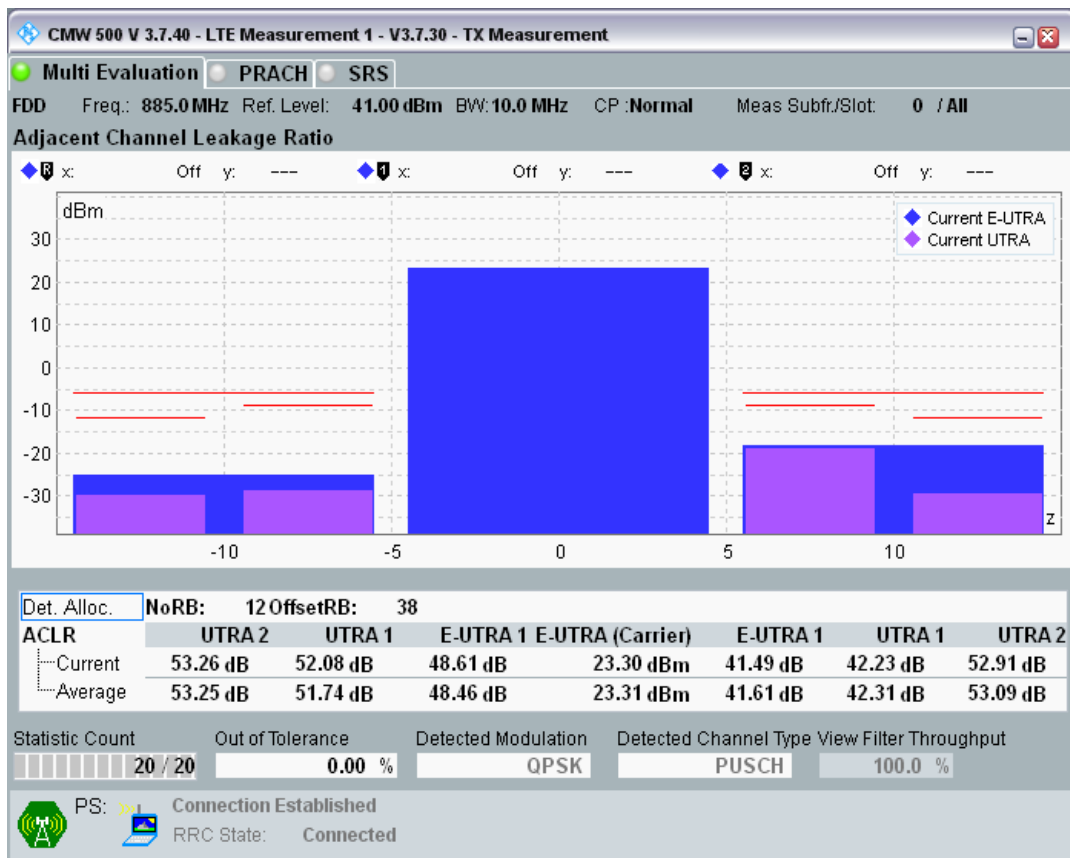

Band8 QPSK BW=10MHz Channel=21500 RB Size=12 Position=#Max

Band8 QPSK BW=10MHz Channel=21500 RB Size=50 Position=#0