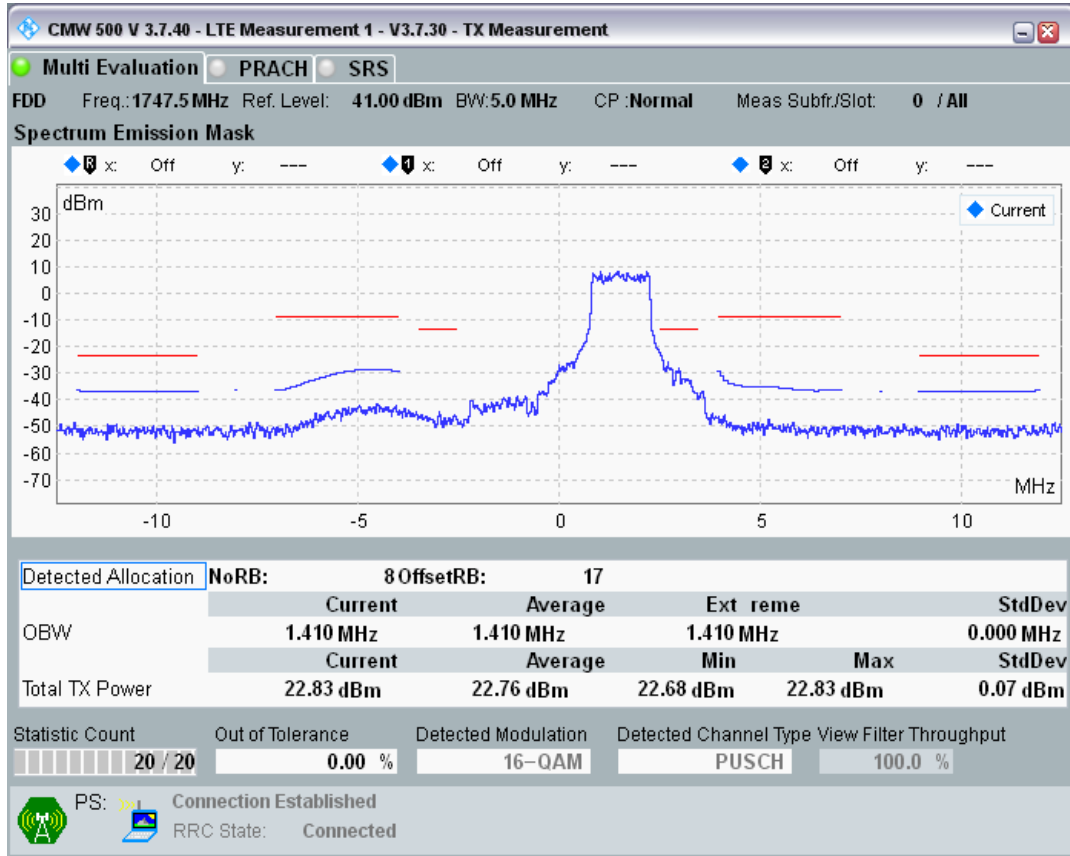

Band3 QAM16 BW=5MHz Channel=19575 RB Size=8 Position=#Max

Band3 QAM16 BW=5MHz Channel=19575 RB Size=25 Position=#0