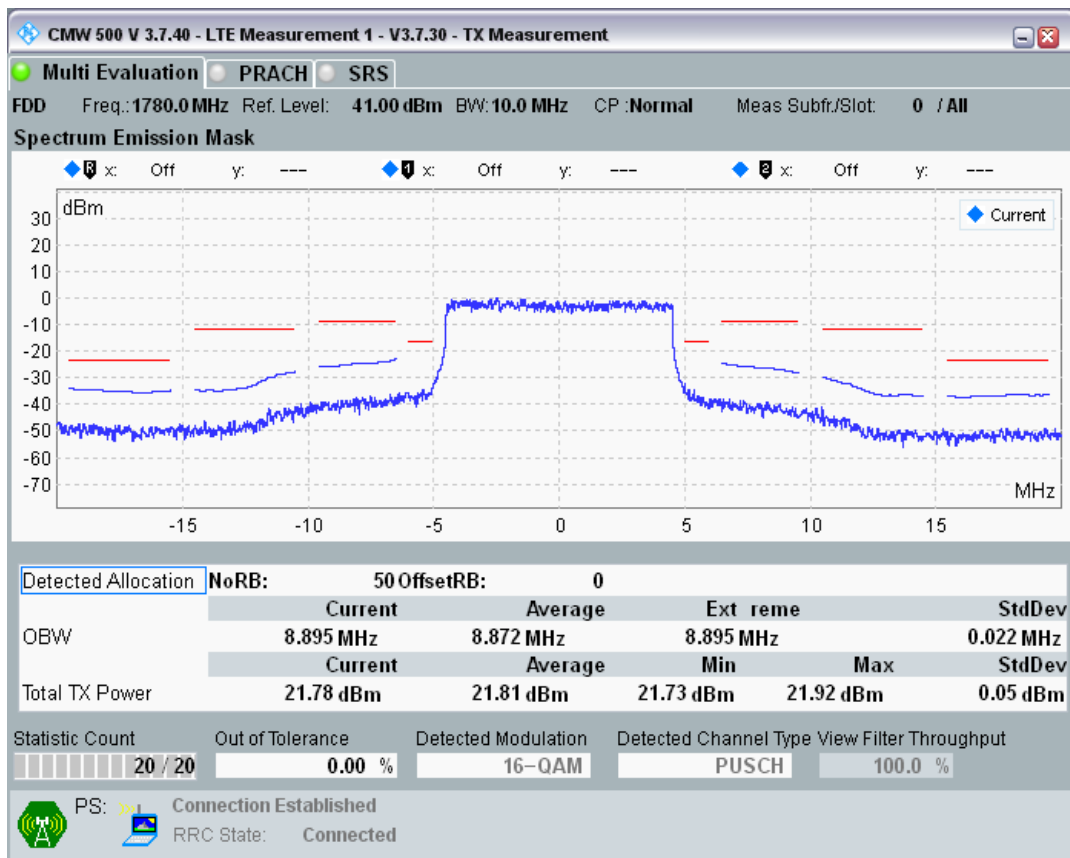

Band3 QAM16 BW=10MHz Channel=19900 RB Size=50 Position=#0

Band3 QPSK BW=20MHz Channel=19300 RB Size=18 Position=#0