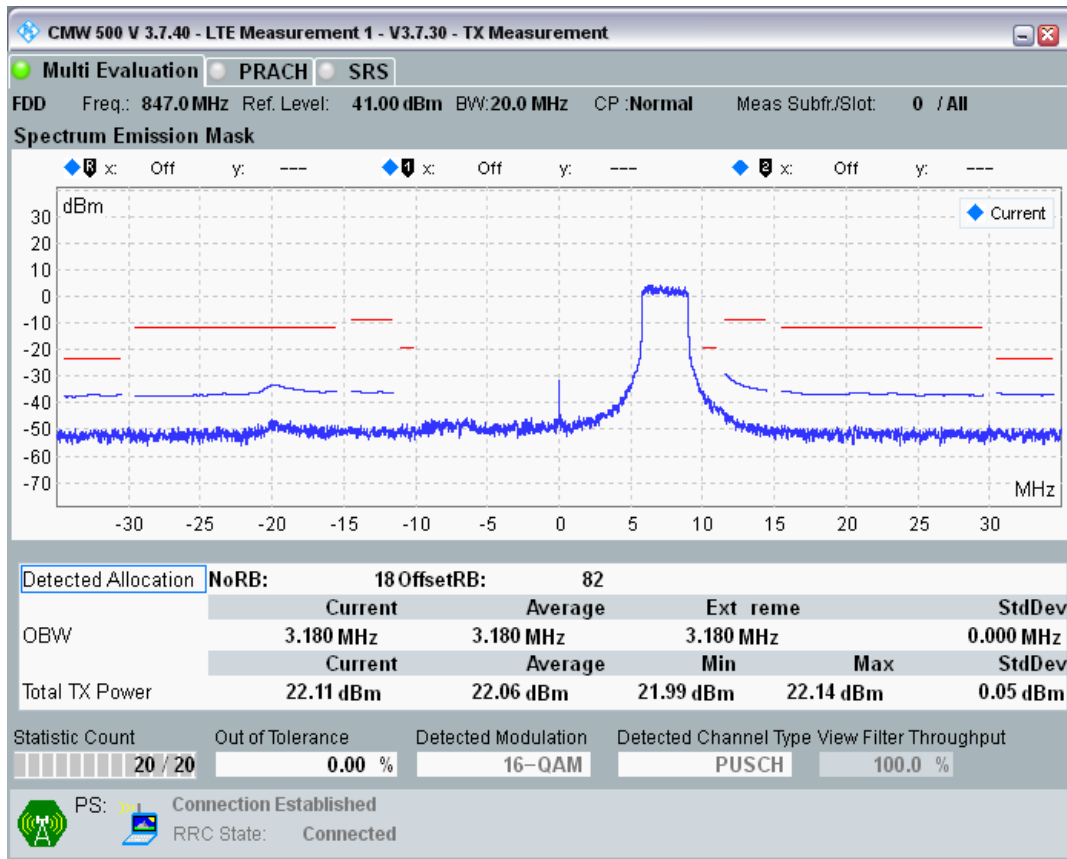

Band20 QAM16 BW=20MHz Channel=24300 RB Size=18 Position=#Max

Band20 QAM16 BW=20MHz Channel=24300 RB Size=100 Position=#0