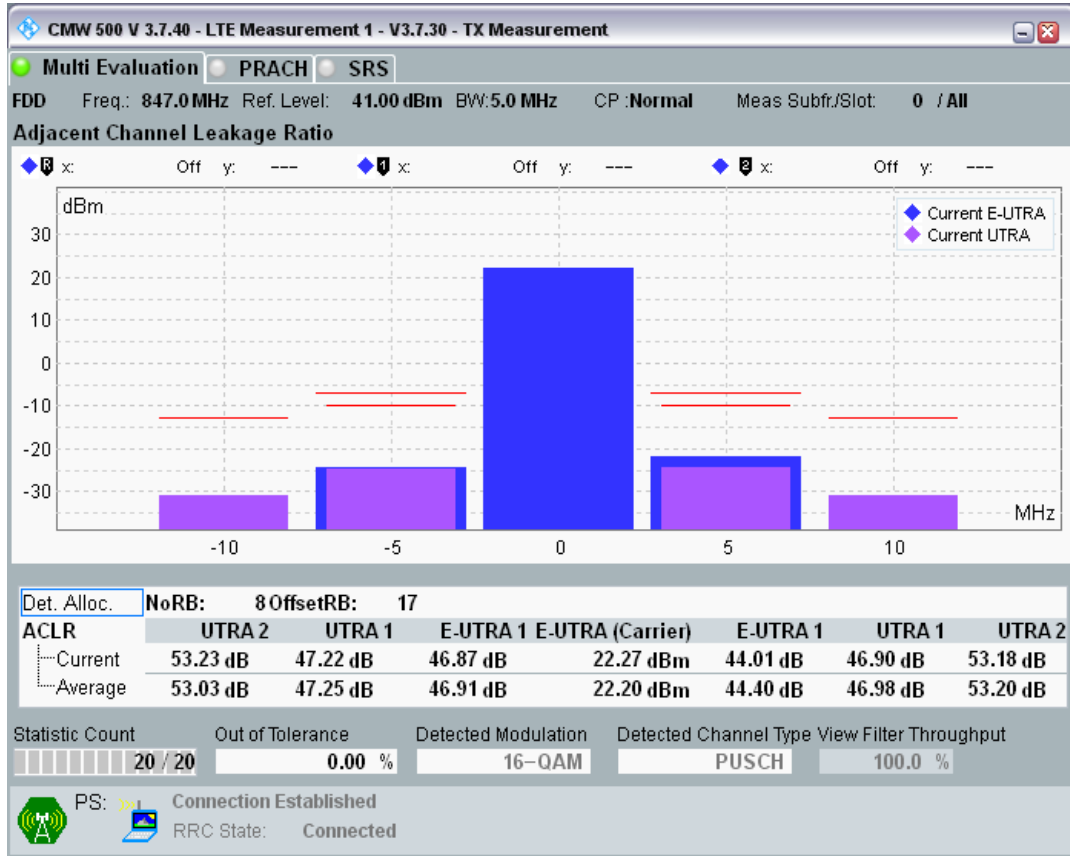

Band20 QAM16 BW=5MHz Channel=24300 RB Size=8 Position=#Max

Band20 QAM16 BW=5MHz Channel=24300 RB Size=25 Position=#0