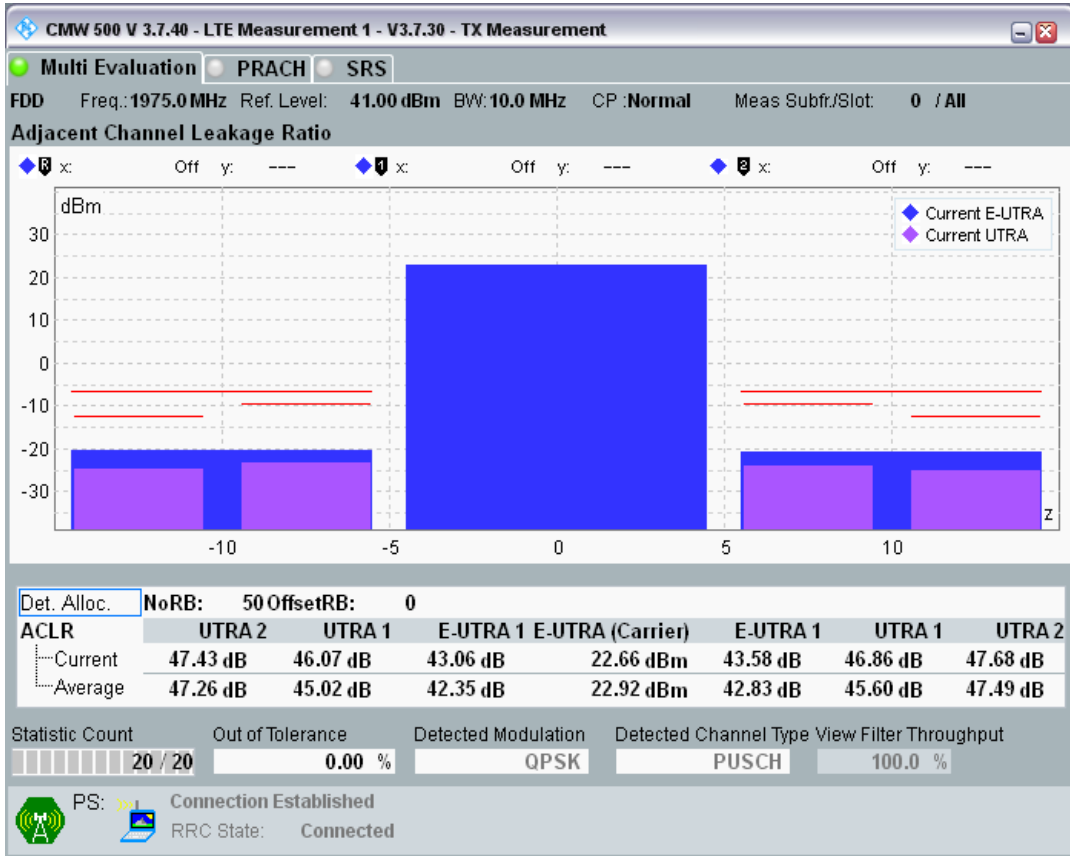

Band1 QPSK BW=10MHz Channel=18550 RB Size=50 Position=#0

Band1 QAM16 BW=10MHz Channel=18550 RB Size=12 Position=#0