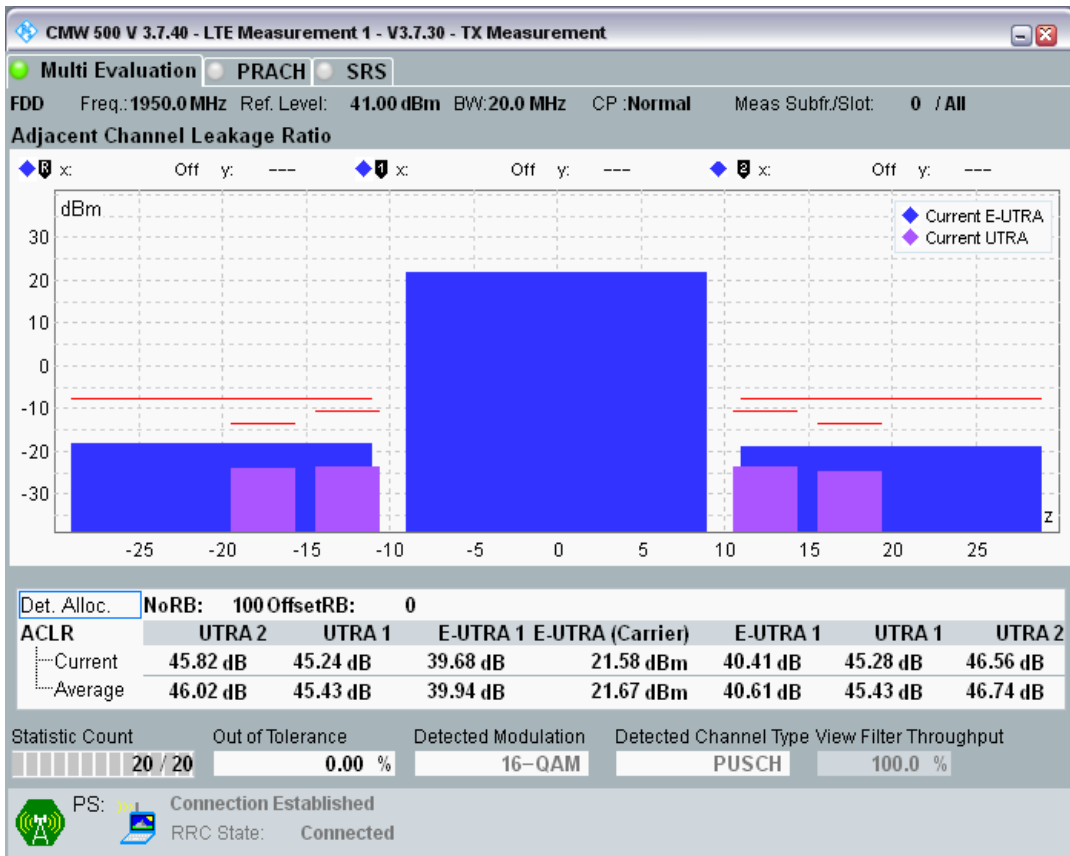

Band1 QPSK BW=20MHz Channel=18300 RB Size=100 Position=#0

Band1 QAM16 BW=20MHz Channel=18300 RB Size=18 Position=#0

Band1 QAM16 BW=20MHz Channel=18300 RB Size=18 Position=#Max

Band1 QAM16 BW=20MHz Channel=18300 RB Size=100 Position=#0