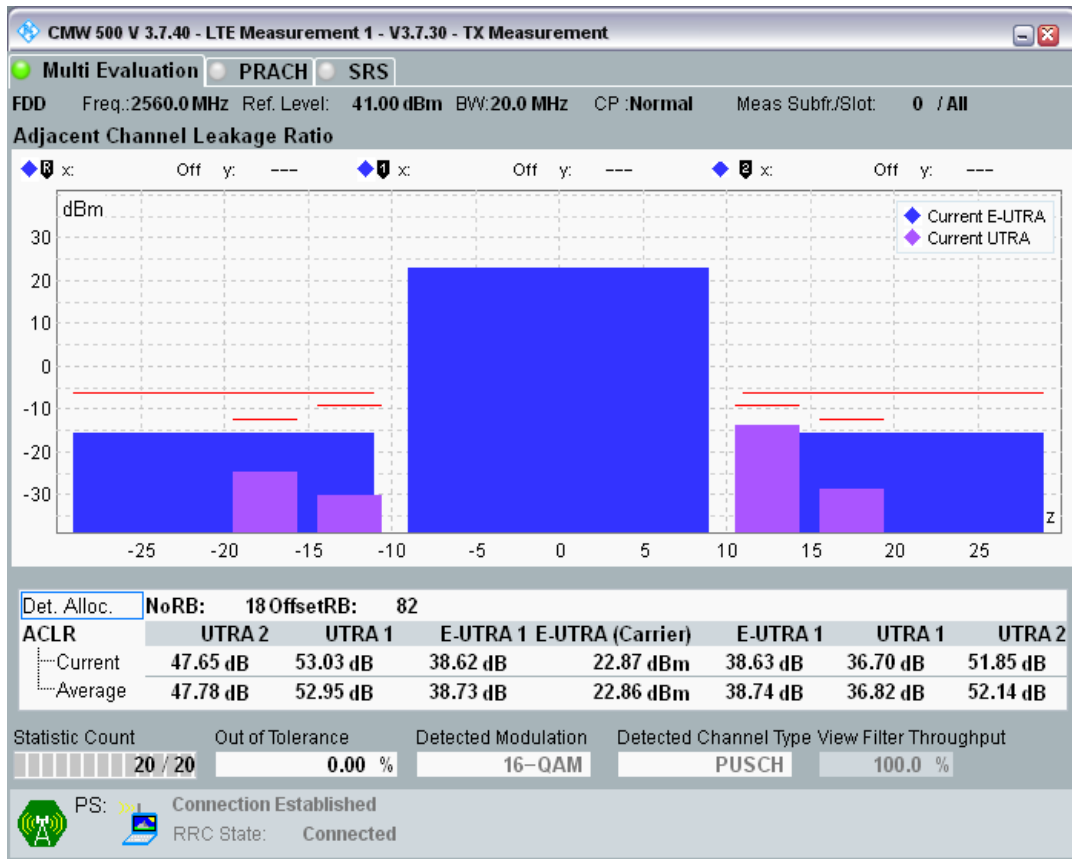

Band7 QPSK BW=20MHz Channel=21350 RB Size=100 Position=#0

Band7 QAM16 BW=20MHz Channel=21350 RB Size=18 Position=#0

Band7 QAM16 BW=20MHz Channel=21350 RB Size=18 Position=#Max

Band7 QAM16 BW=20MHz Channel=21350 RB Size=100 Position=#0