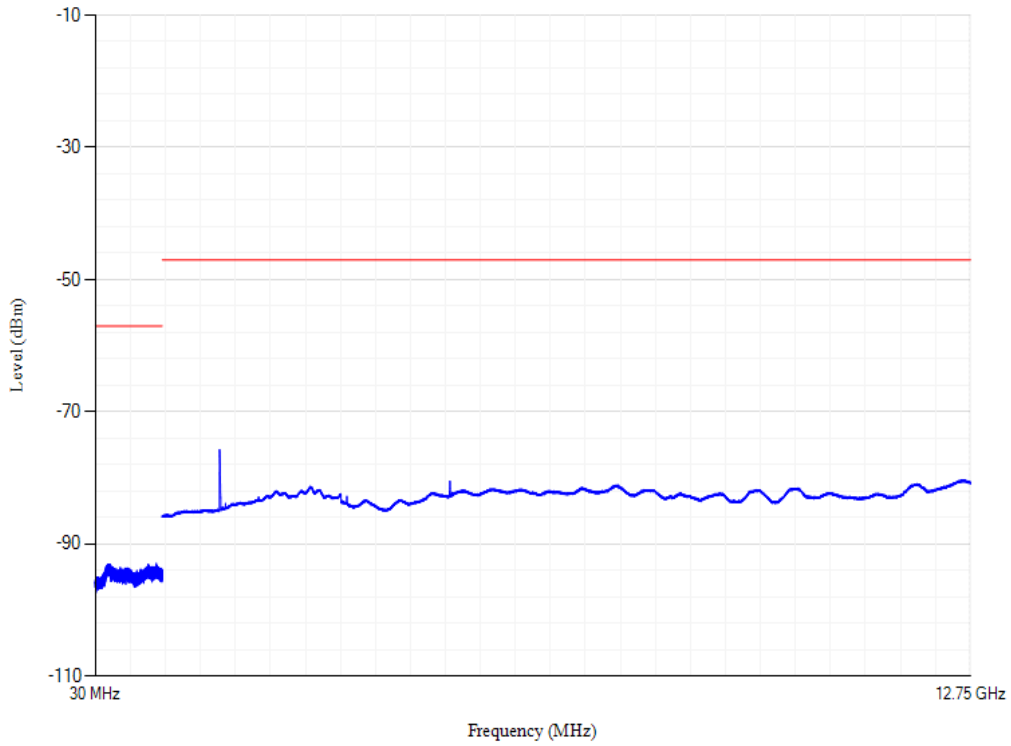

Conducted spurious emissions

Band3 QPSK BW=20MHz Channel=19850