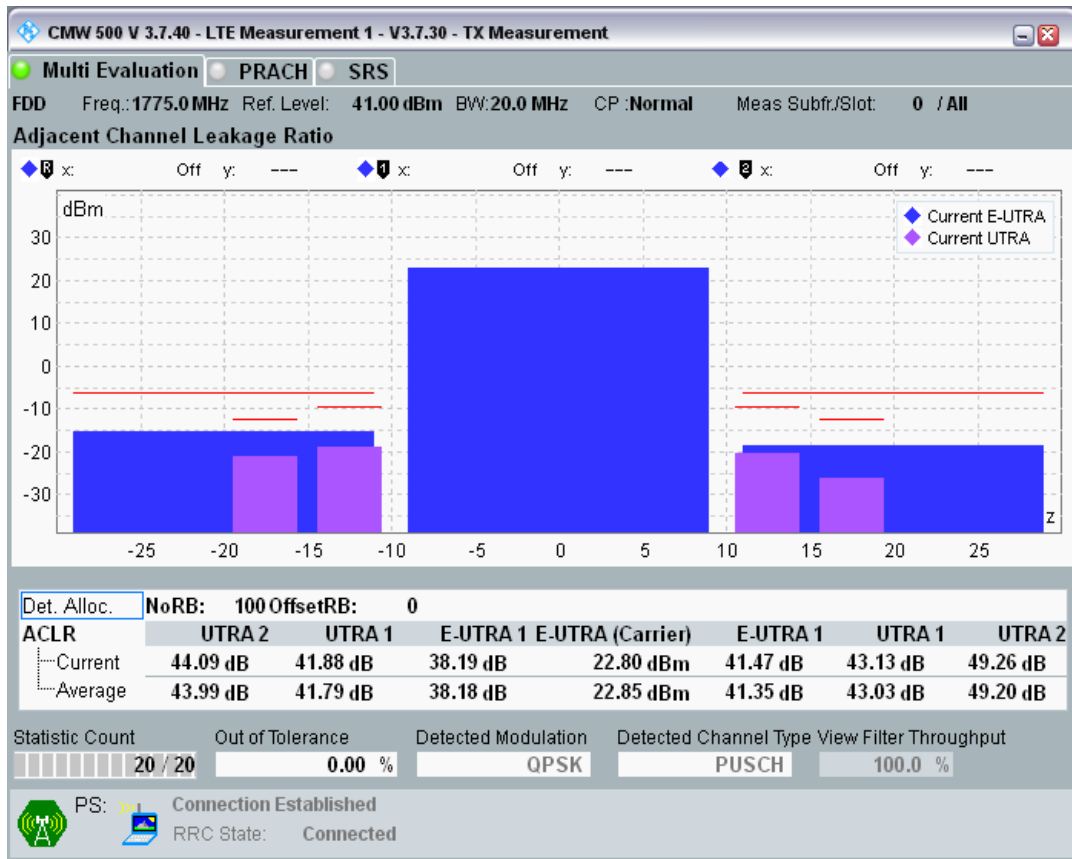

Band3 QPSK BW=20MHz Channel=19850 RB Size=100 Position=#0

Band3 QAM16 BW=20MHz Channel=19850 RB Size=18 Position=#0