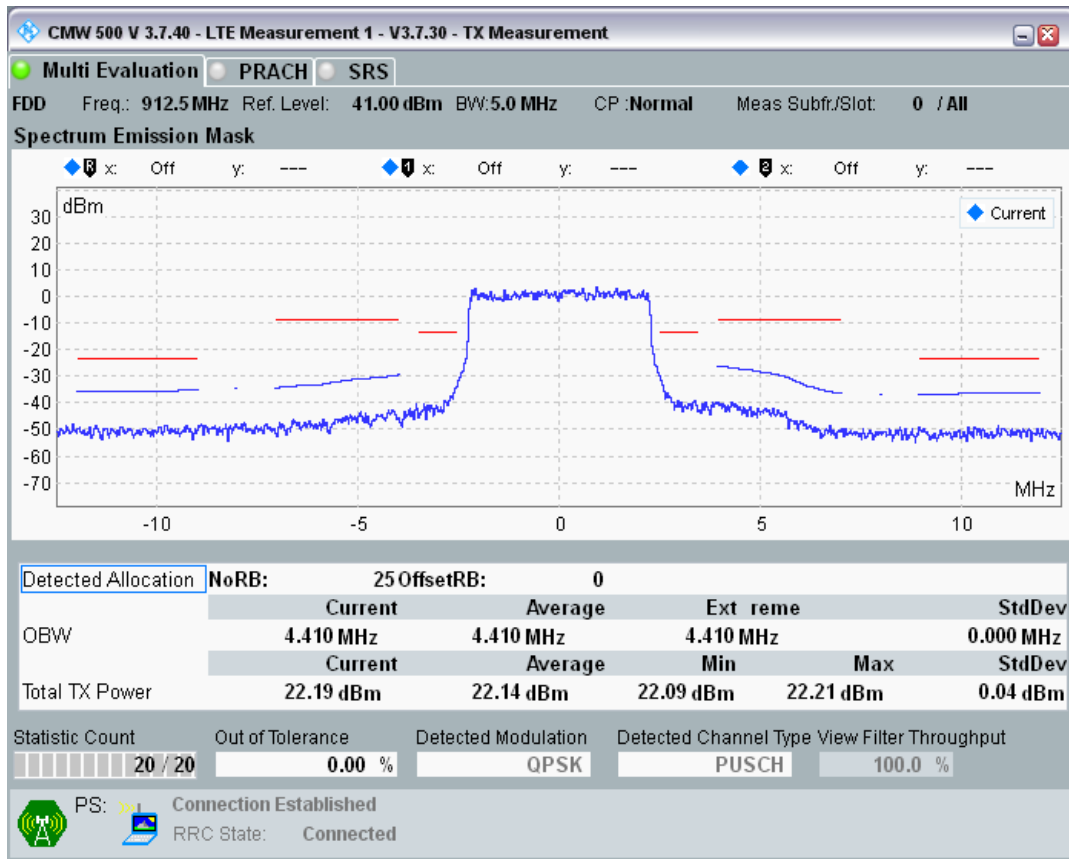

Band8 QPSK BW=5MHz Channel=21775 RB Size=25 Position=#0

Band8 QAM16 BW=5MHz Channel=21775 RB Size=8 Position=#0