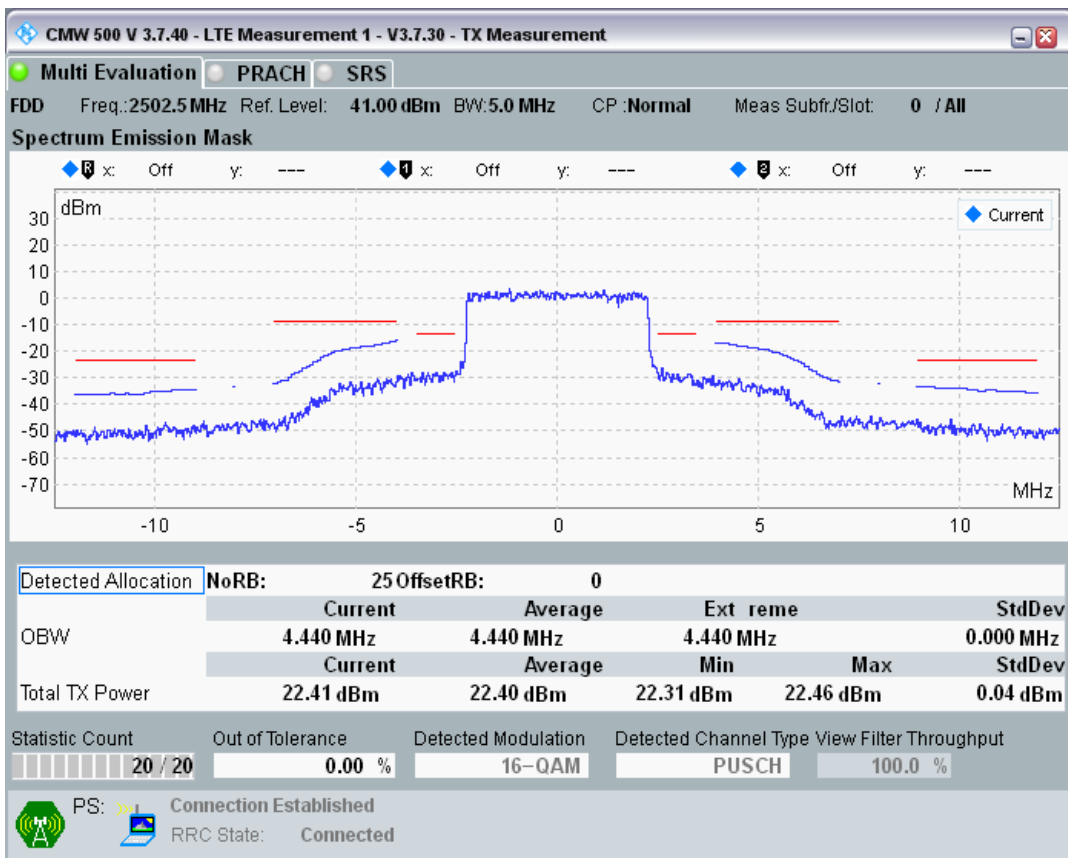

Band7 QPSK BW=5MHz Channel=20775 RB Size=25 Position=#0

Band7 QAM16 BW=5MHz Channel=20775 RB Size=8 Position=#0

Band7 QAM16 BW=5MHz Channel=20775 RB Size=8 Position=#Max

Band7 QAM16 BW=5MHz Channel=20775 RB Size=25 Position=#0