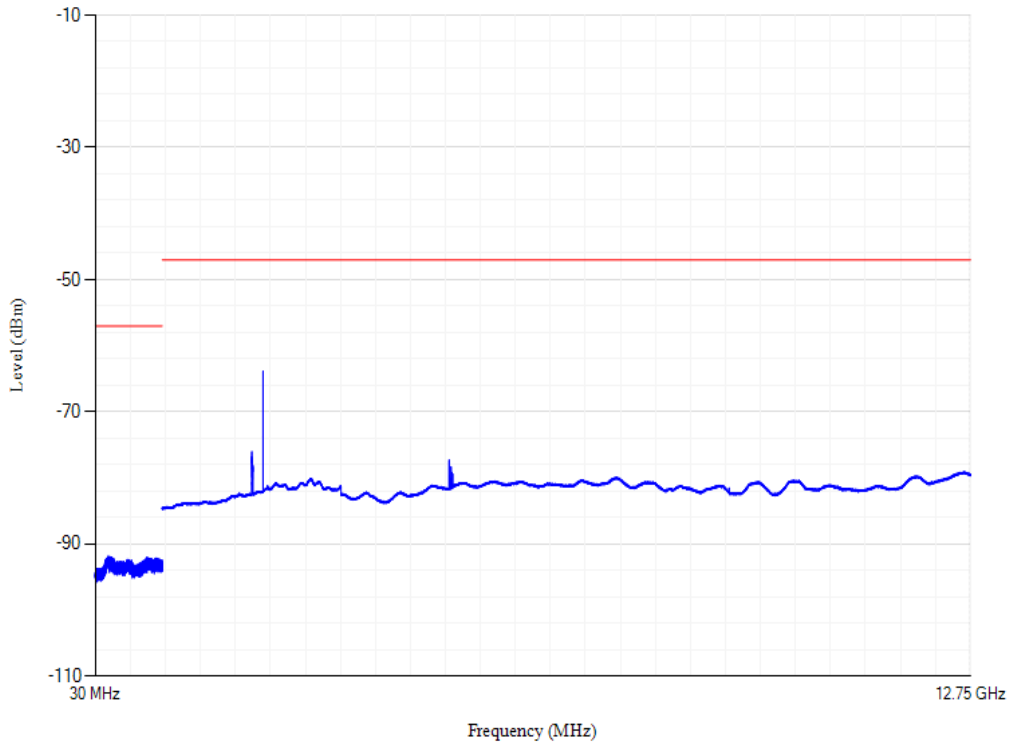

Conducted spurious emissions

Band7 QPSK BW=20MHz Channel=20850