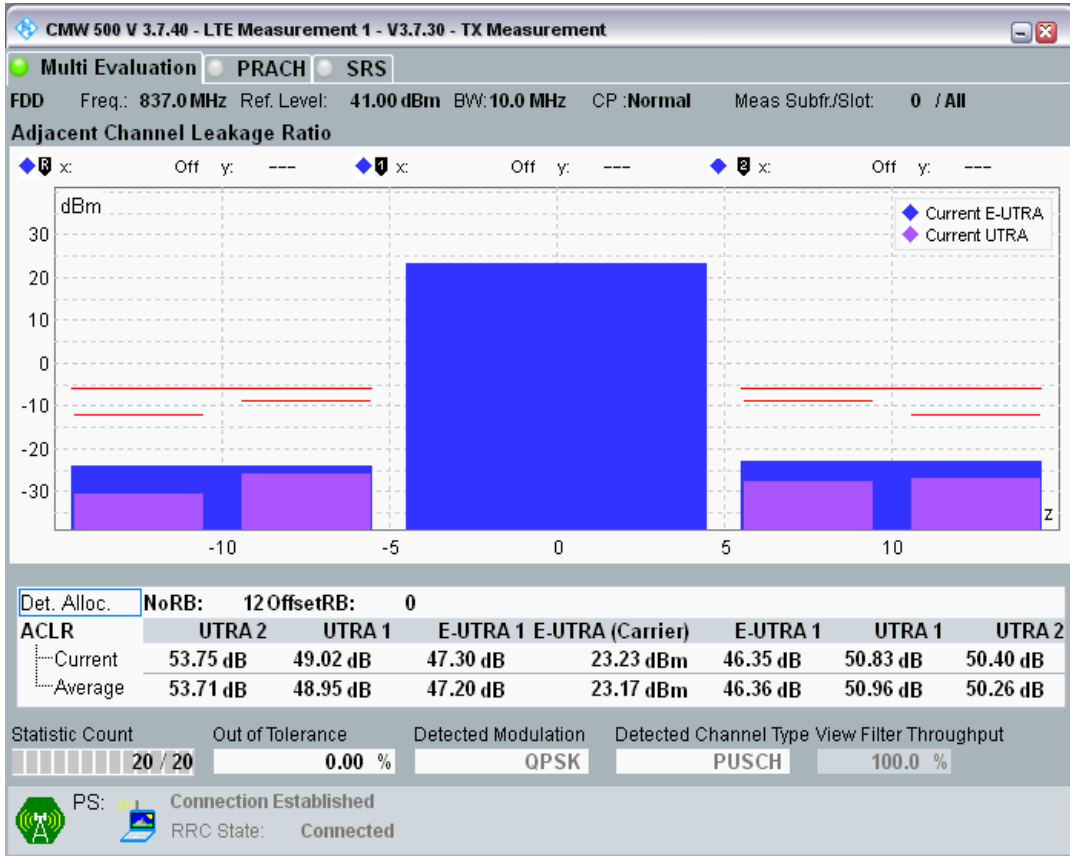

Band20 QPSK BW=10MHz Channel=24200 RB Size=12 Position=#0

Band20 QPSK BW=10MHz Channel=24200 RB Size=12 Position=#Max