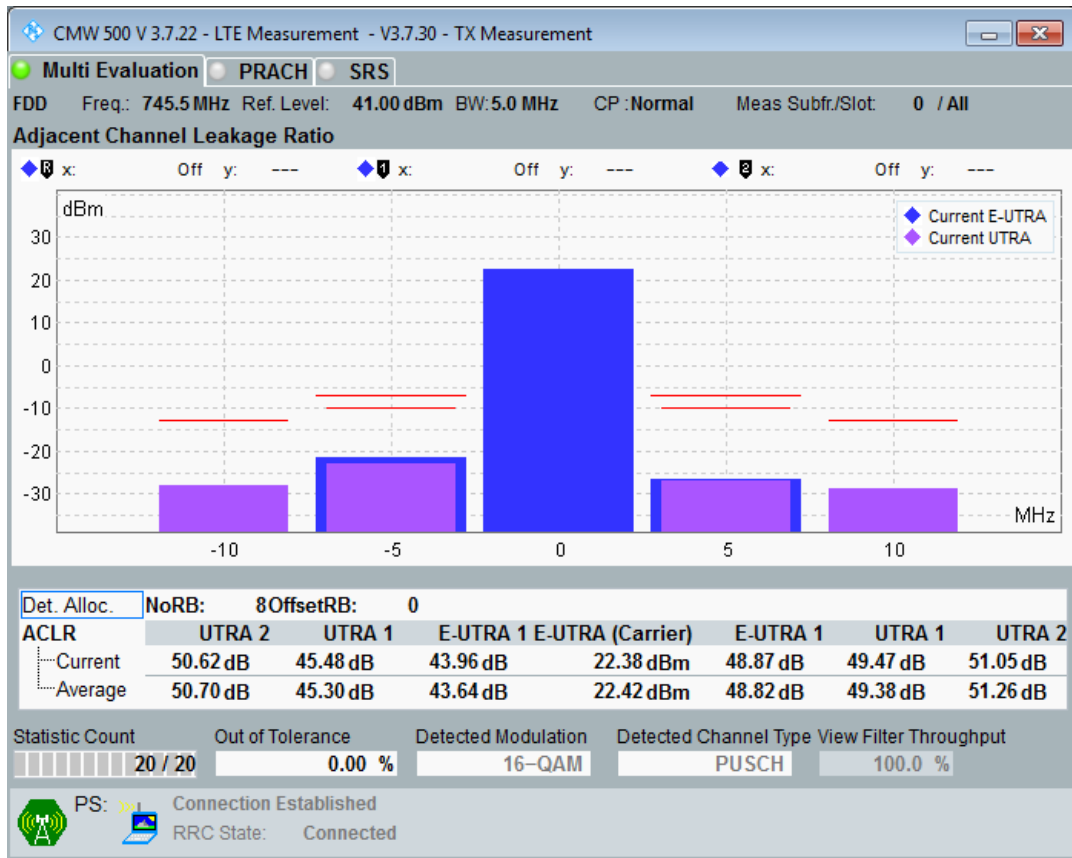

Band28 QAM16 BW=5MHz Channel=27635 RB Size=8 Position=#0

Band28 QAM16 BW=5MHz Channel=27635 RB Size=8 Position=#Max