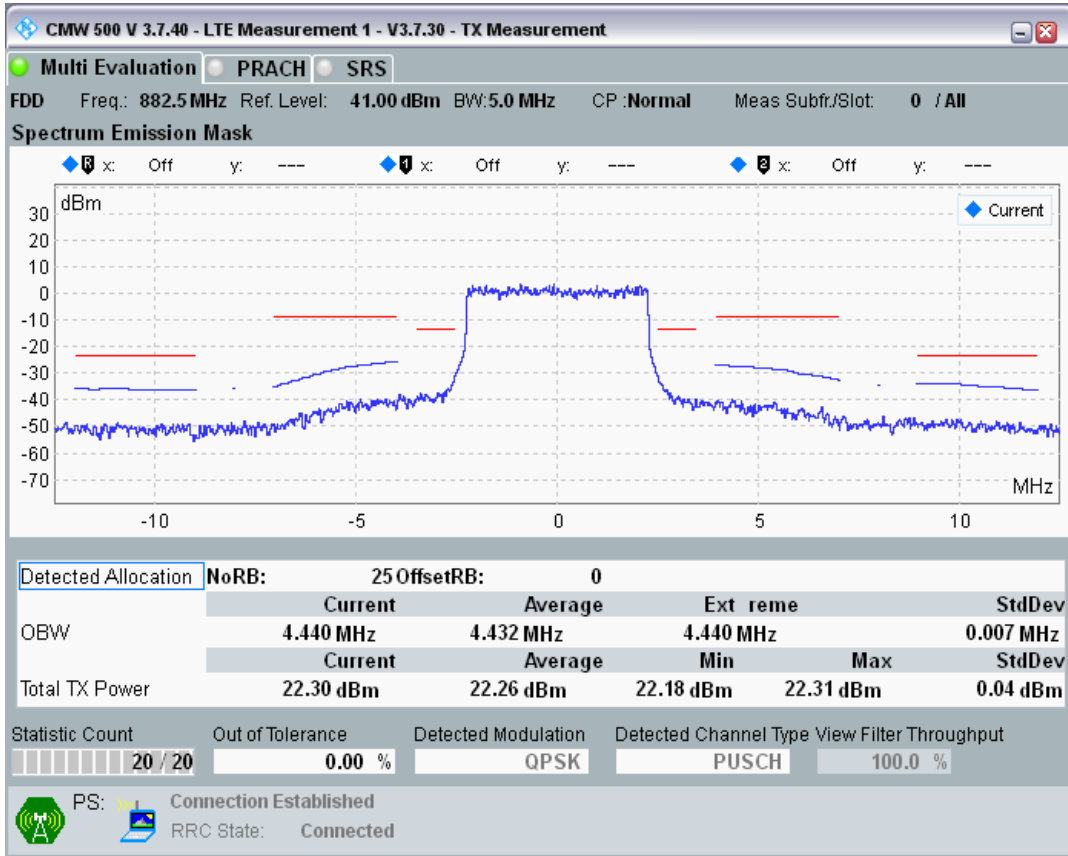

Band8 QPSK BW=5MHz Channel=21475 RB Size=25 Position=#0

Band8 QAM16 BW=5MHz Channel=21475 RB Size=8 Position=#0