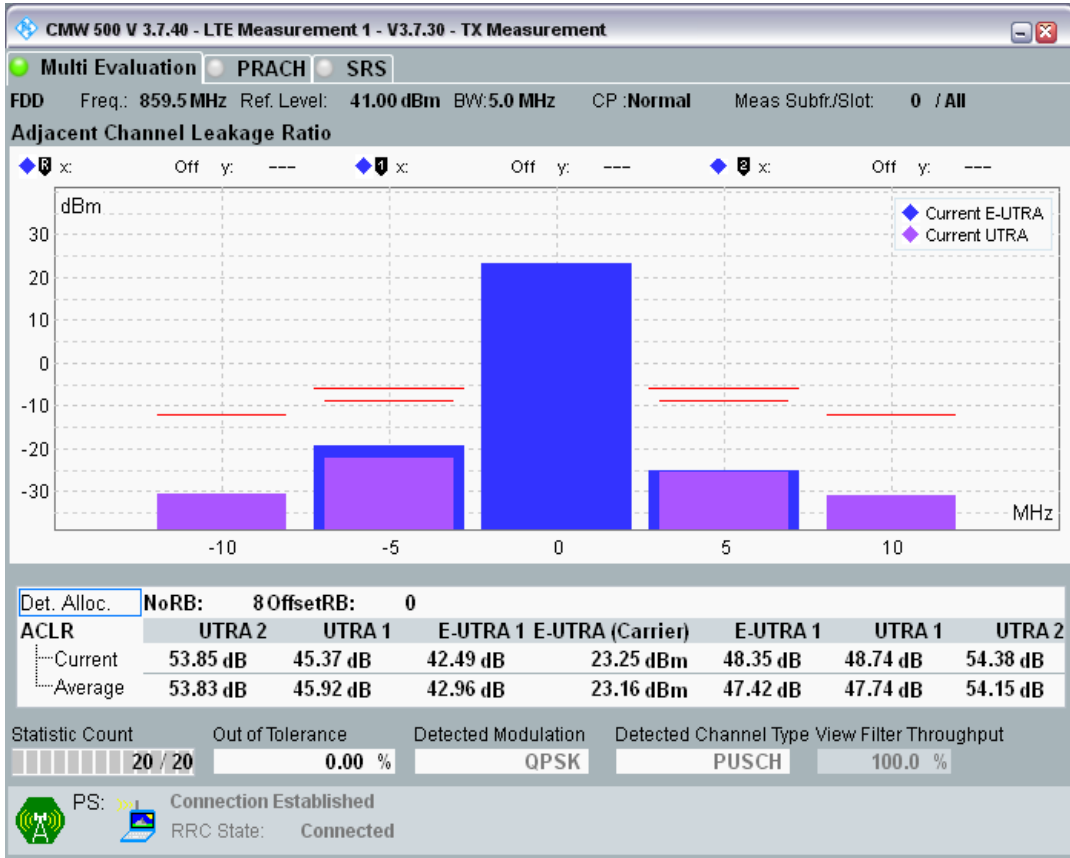

Band20 QPSK BW=5MHz Channel=24425 RB Size=8 Position=#0

Band20 QPSK BW=5MHz Channel=24425 RB Size=8 Position=#Max