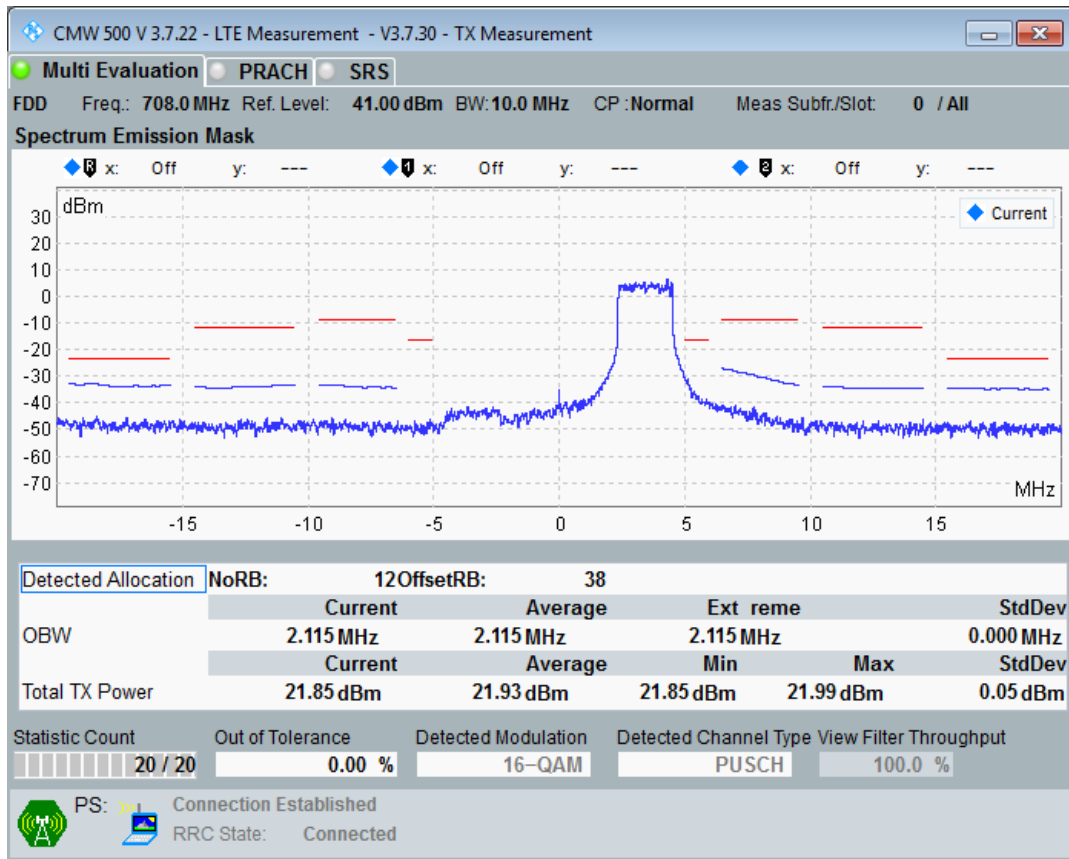

Band28 QAM16 BW=10MHz Channel=27260 RB Size=12 Position=#Max

Band28 QAM16 BW=10MHz Channel=27260 RB Size=50 Position=#0