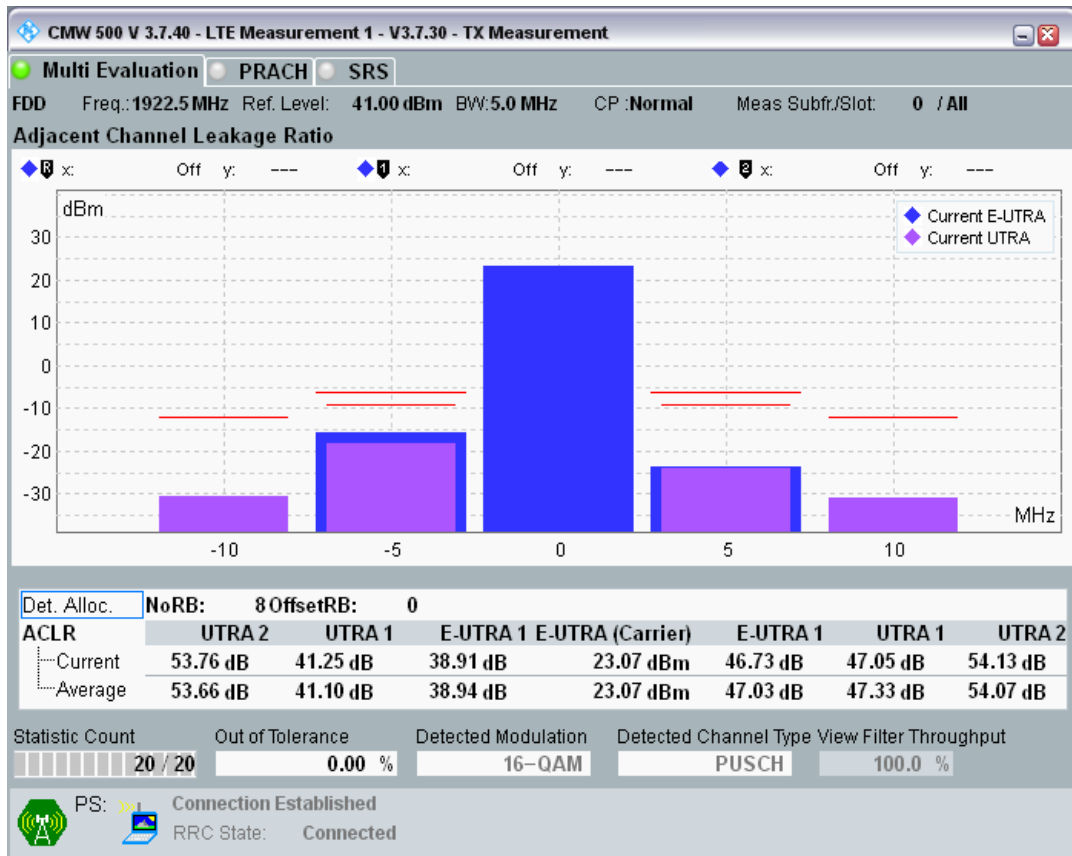

Band1 QPSK BW=5MHz Channel=18025 RB Size=8 Position=#0

Band1 QPSK BW=5MHz Channel=18025 RB Size=8 Position=#Max

Band1 QPSK BW=5MHz Channel=18025 RB Size=25 Position=#0

Band1 QAM16 BW=5MHz Channel=18025 RB Size=8 Position=#0