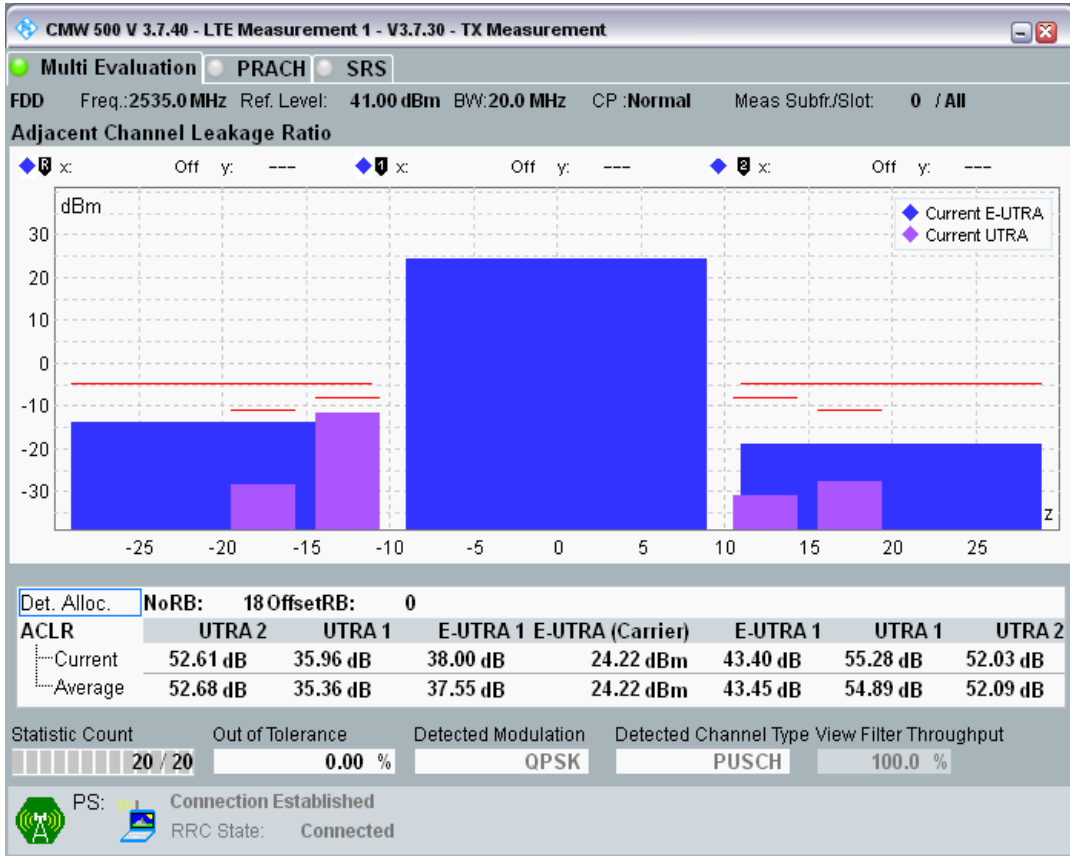

Band7 QPSK BW=20MHz Channel=21100 RB Size=18 Position=#0

Band7 QPSK BW=20MHz Channel=21100 RB Size=18 Position=#Max