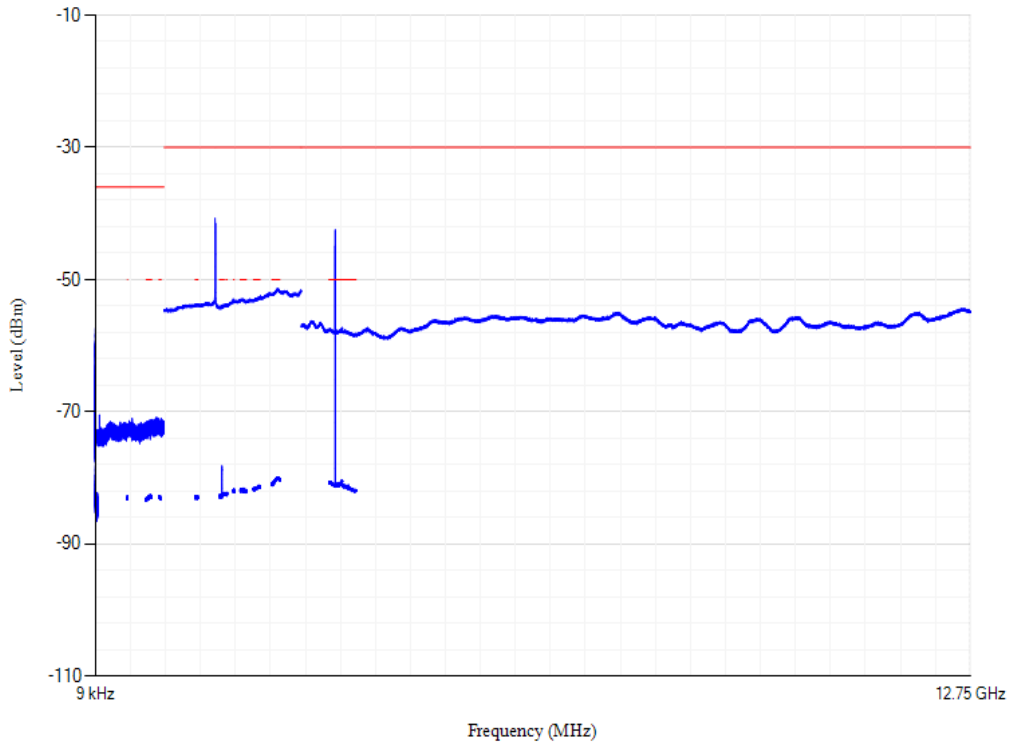

Conducted spurious emissions

Band3 QPSK BW=5MHz Channel=19225 RB Size=1 Position=#0