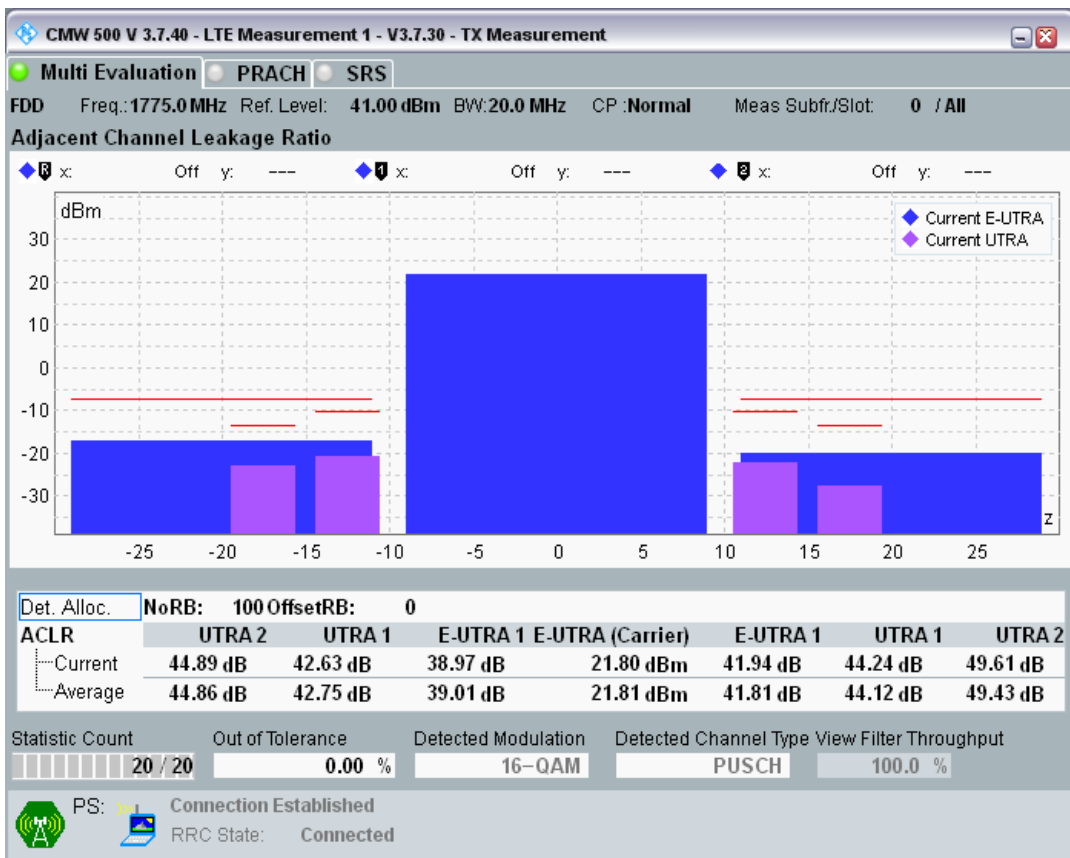

Band3 QPSK BW=20MHz Channel=19850 RB Size=100 Position=#0

Band3 QAM16 BW=20MHz Channel=19850 RB Size=18 Position=#0

Band3 QAM16 BW=20MHz Channel=19850 RB Size=18 Position=#Max

Band3 QAM16 BW=20MHz Channel=19850 RB Size=100 Position=#0