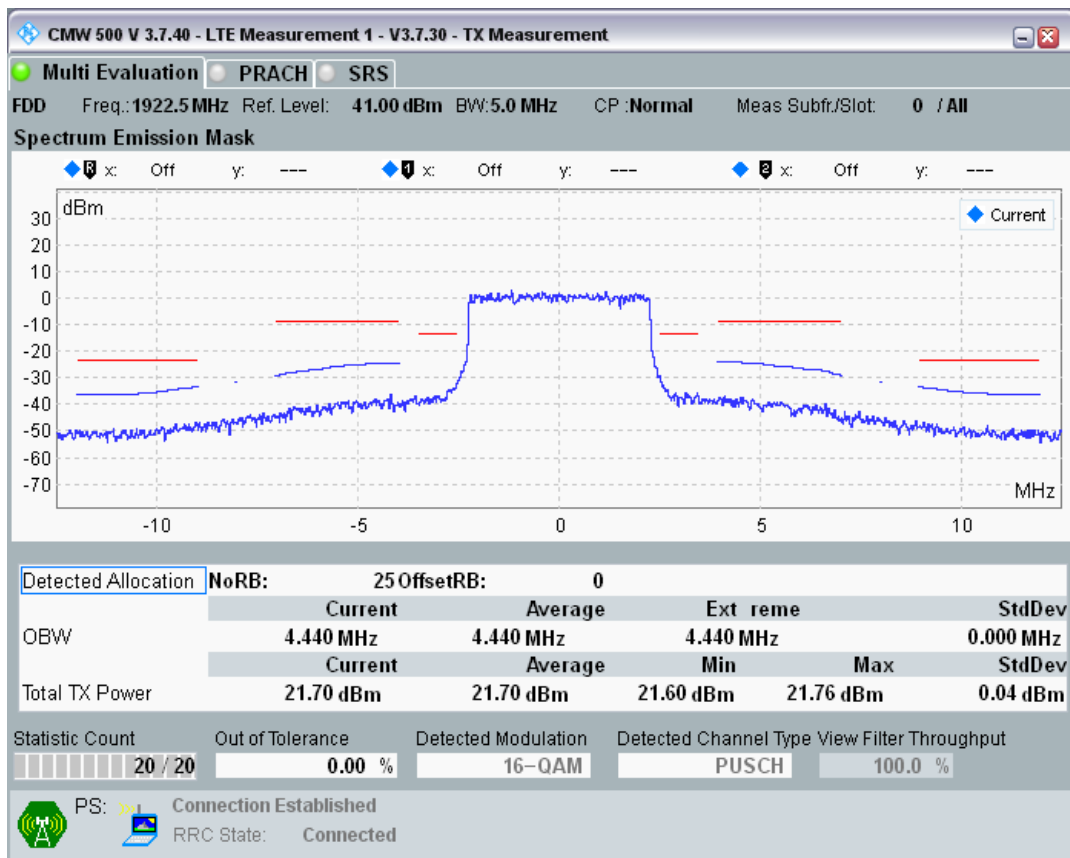

Band1 QAM16 BW=5MHz Channel=18025 RB Size=25 Position=#0

Band1 QPSK BW=5MHz Channel=18300 RB Size=8 Position=#0