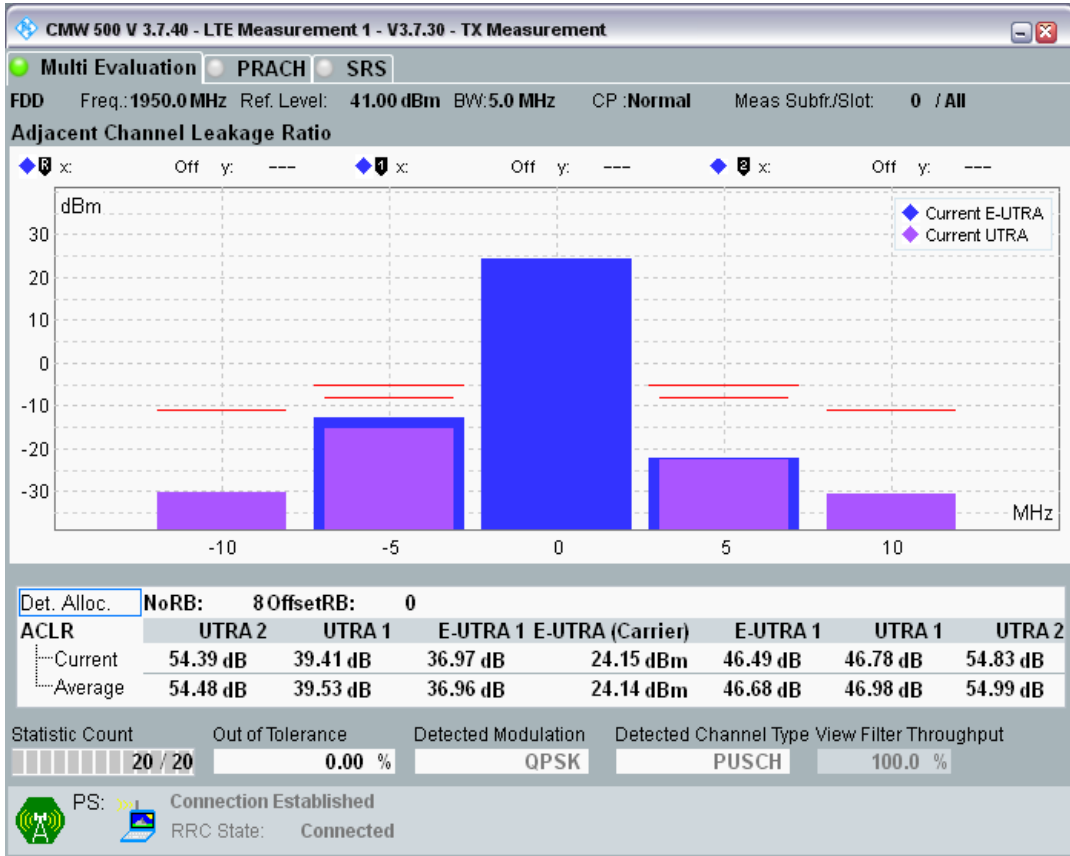

Band1 QAM16 BW=5MHz Channel=18025 RB Size=8 Position=#Max

Band1 QAM16 BW=5MHz Channel=18025 RB Size=25 Position=#0

Band1 QPSK BW=5MHz Channel=18300 RB Size=8 Position=#0

Band1 QPSK BW=5MHz Channel=18300 RB Size=8 Position=#Max