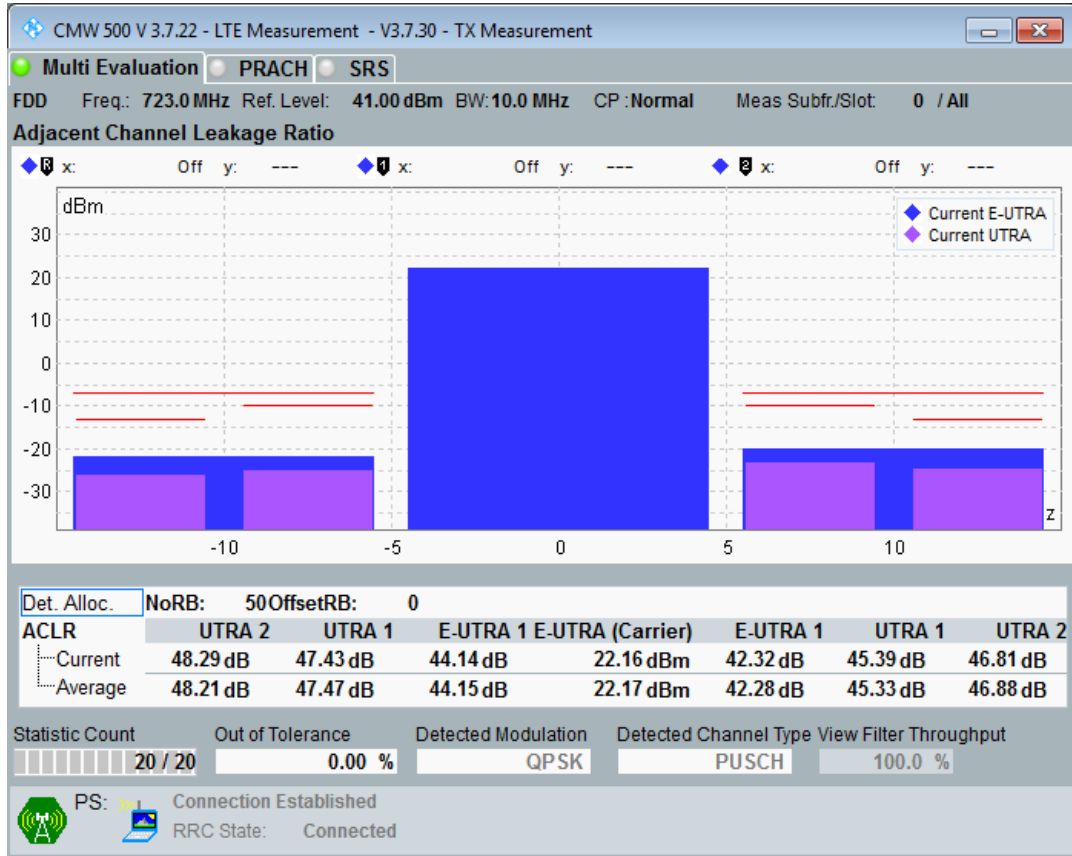

Band28 QPSK BW=10MHz Channel=27410 RB Size=50 Position=#0

Band28 QAM16 BW=10MHz Channel=27410 RB Size=12 Position=#0

Band28 QAM16 BW=10MHz Channel=27410 RB Size=12 Position=#Max

Band28 QAM16 BW=10MHz Channel=27410 RB Size=50 Position=#0