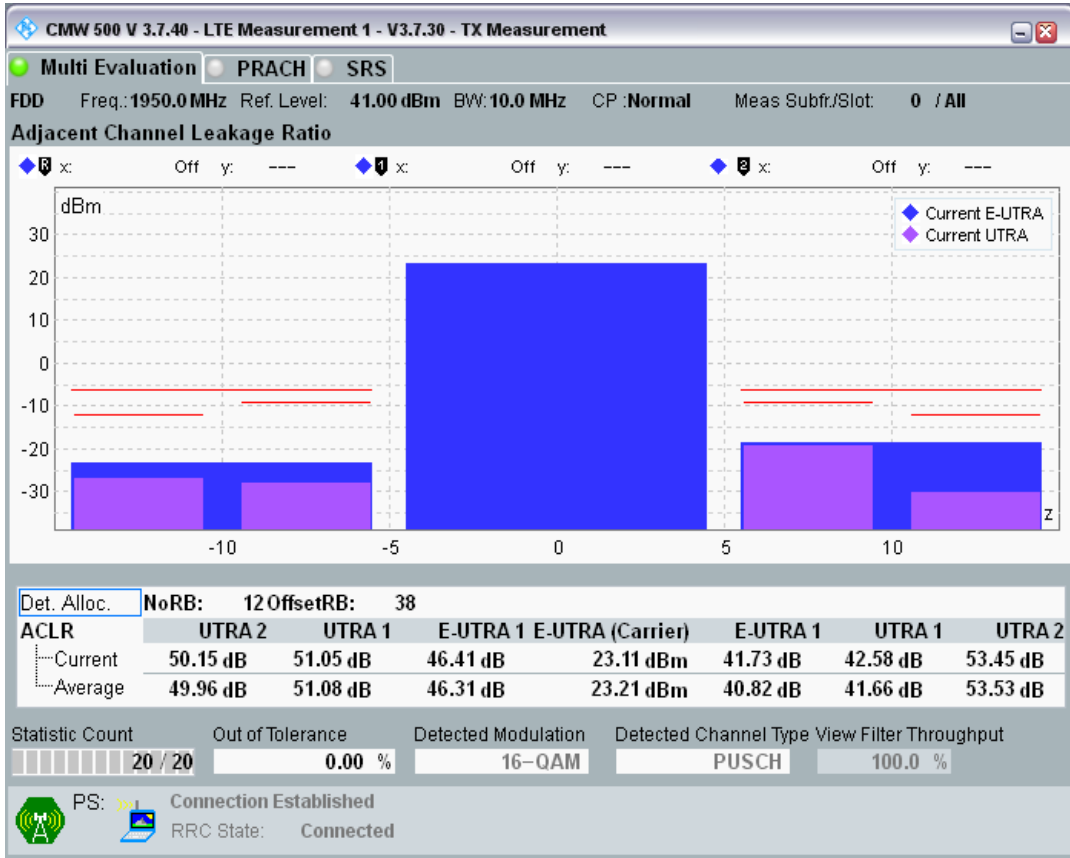

Band1 QAM16 BW=10MHz Channel=18300 RB Size=12 Position=#Max

Band1 QAM16 BW=10MHz Channel=18300 RB Size=50 Position=#0