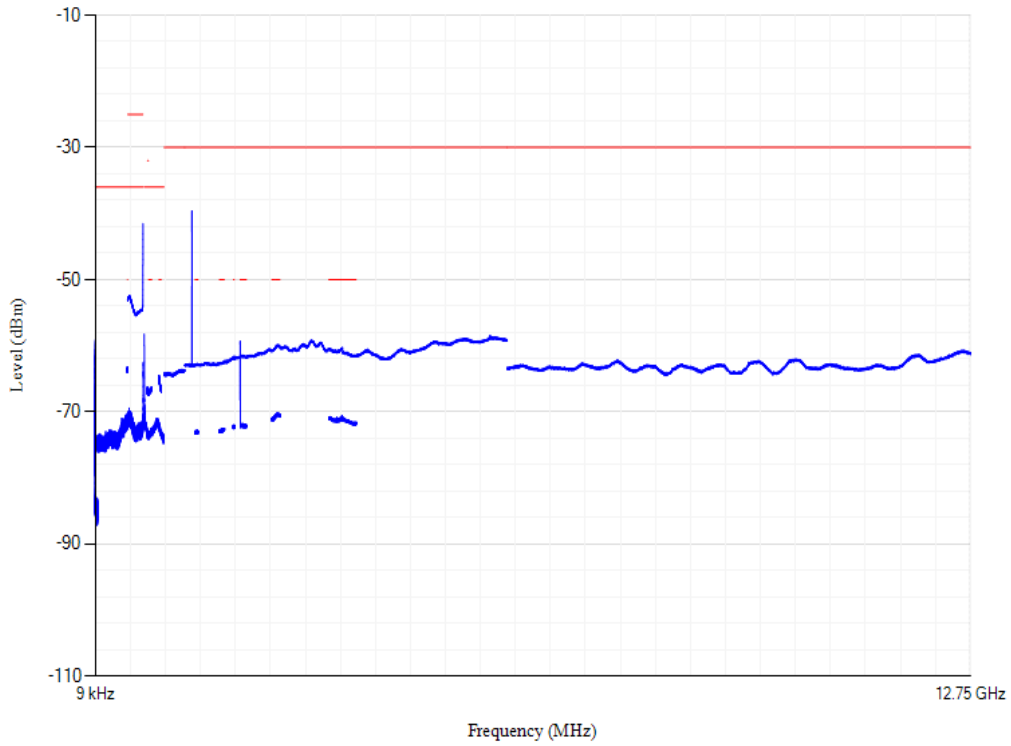

Conducted spurious emissions

Band28 QPSK BW=3MHz Channel=27645 RB Size=1 Position=#0

Conducted spurious emissions

Band28 QPSK BW=3MHz Channel=27225 RB Size=1 Position=#0

Conducted spurious emissions

Band28 QPSK BW=3MHz Channel=27375 RB Size=1 Position=#0