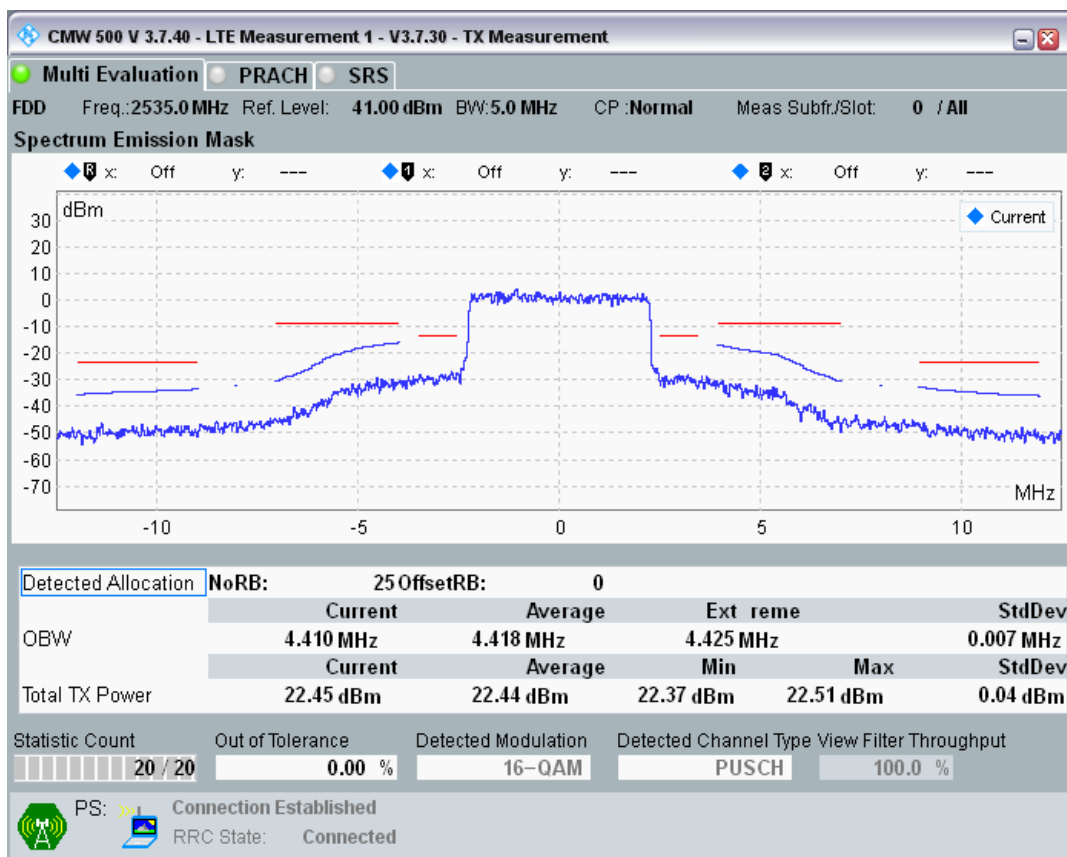

Band7 QAM16 BW=5MHz Channel=21100 RB Size=25 Position=#0

Band7 QPSK BW=5MHz Channel=21425 RB Size=8 Position=#0