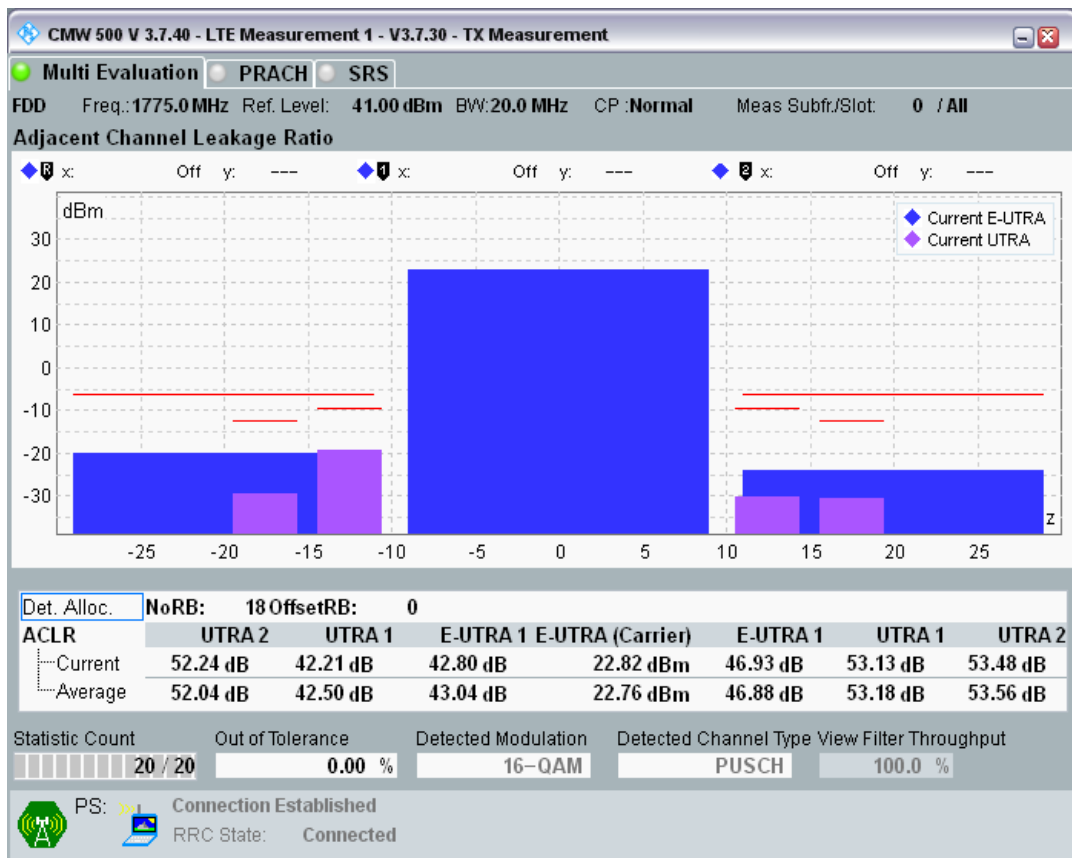

Band3 QAM16 BW=20MHz Channel=19850 RB Size=18 Position=#0

Band3 QAM16 BW=20MHz Channel=19850 RB Size=18 Position=#Max