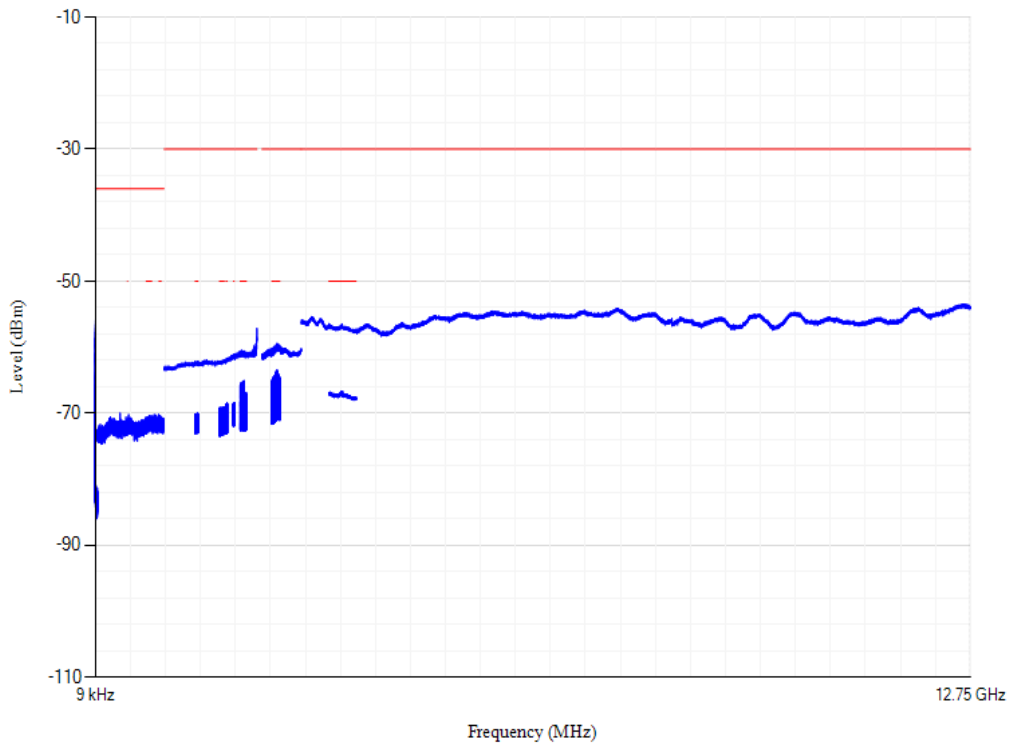

Conducted spurious emissions

Band7 QPSK BW=5MHz Channel=20775 RB Size=1 Position=#0

Conducted spurious emissions

Band7 QPSK BW=5MHz Channel=21100 RB Size=1 Position=#0

Conducted spurious emissions

Band7 QPSK BW=5MHz Channel=21425 RB Size=1 Position=#0