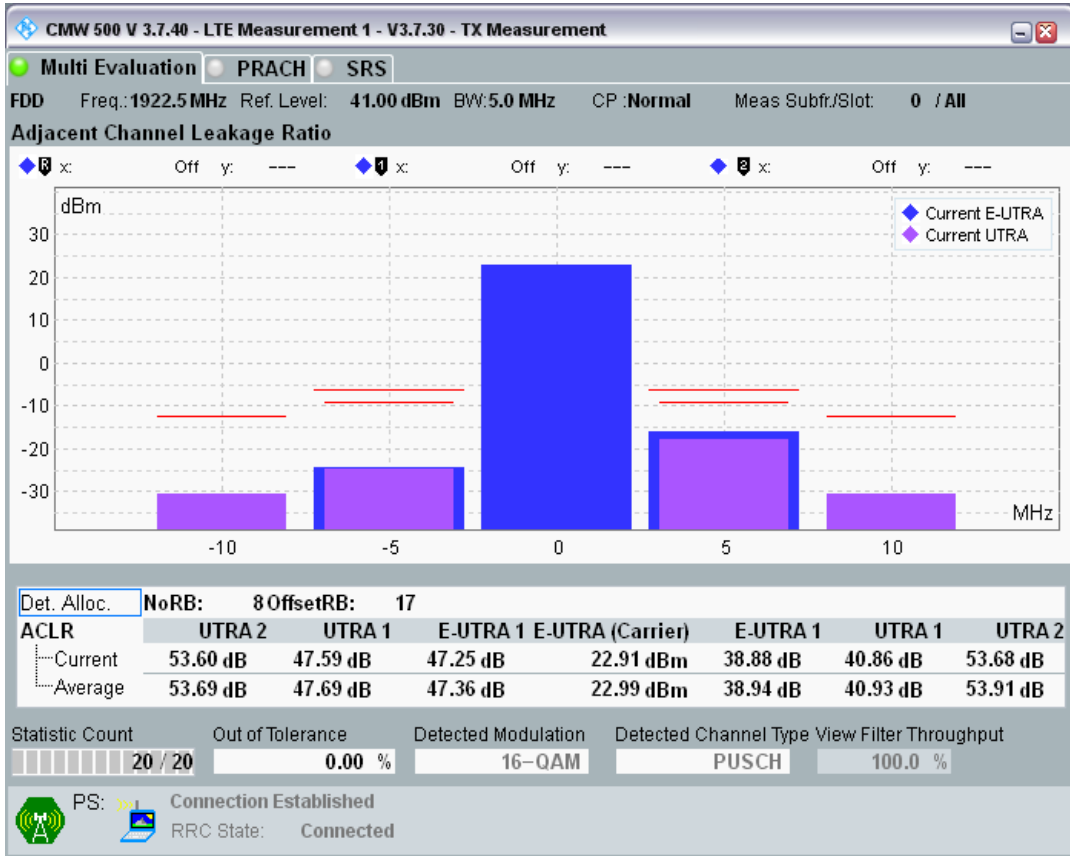

Band1 QAM16 BW=5MHz Channel=18025 RB Size=8 Position=#Max

Band1 QAM16 BW=5MHz Channel=18025 RB Size=25 Position=#0