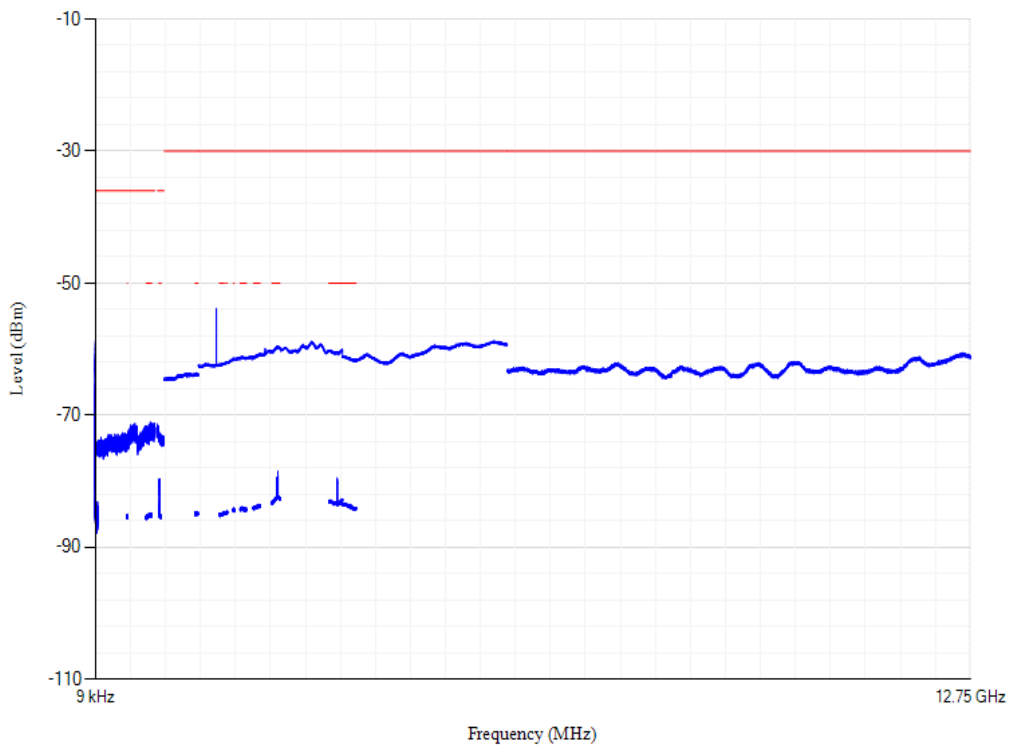

Conducted spurious emissions

Band8 QPSK BW=5MHz Channel=21775 RB Size=1 Position=#0