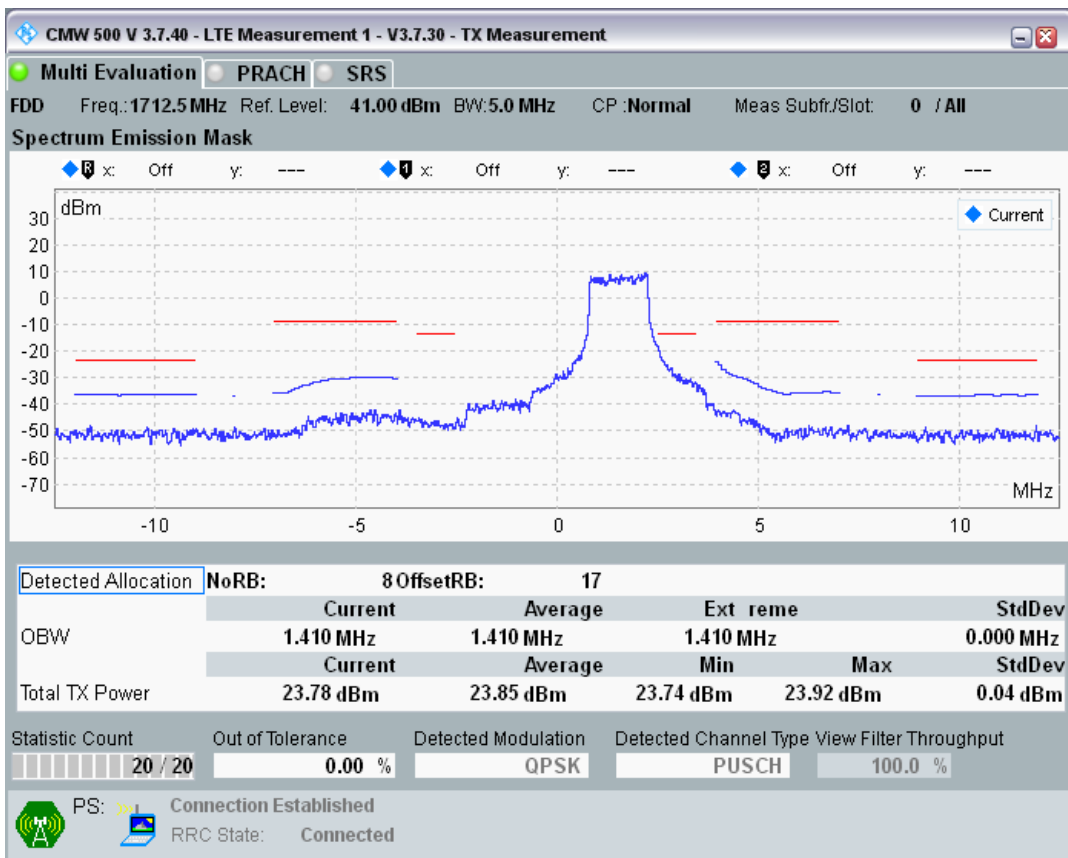

Band3 QAM16 BW=1.4MHz Channel=19943 RB Size=5 Position=#Max

Band3 QAM16 BW=1.4MHz Channel=19943 RB Size=6 Position=#0

Band3 QPSK BW=5MHz Channel=19225 RB Size=8 Position=#0

Band3 QPSK BW=5MHz Channel=19225 RB Size=8 Position=#Max