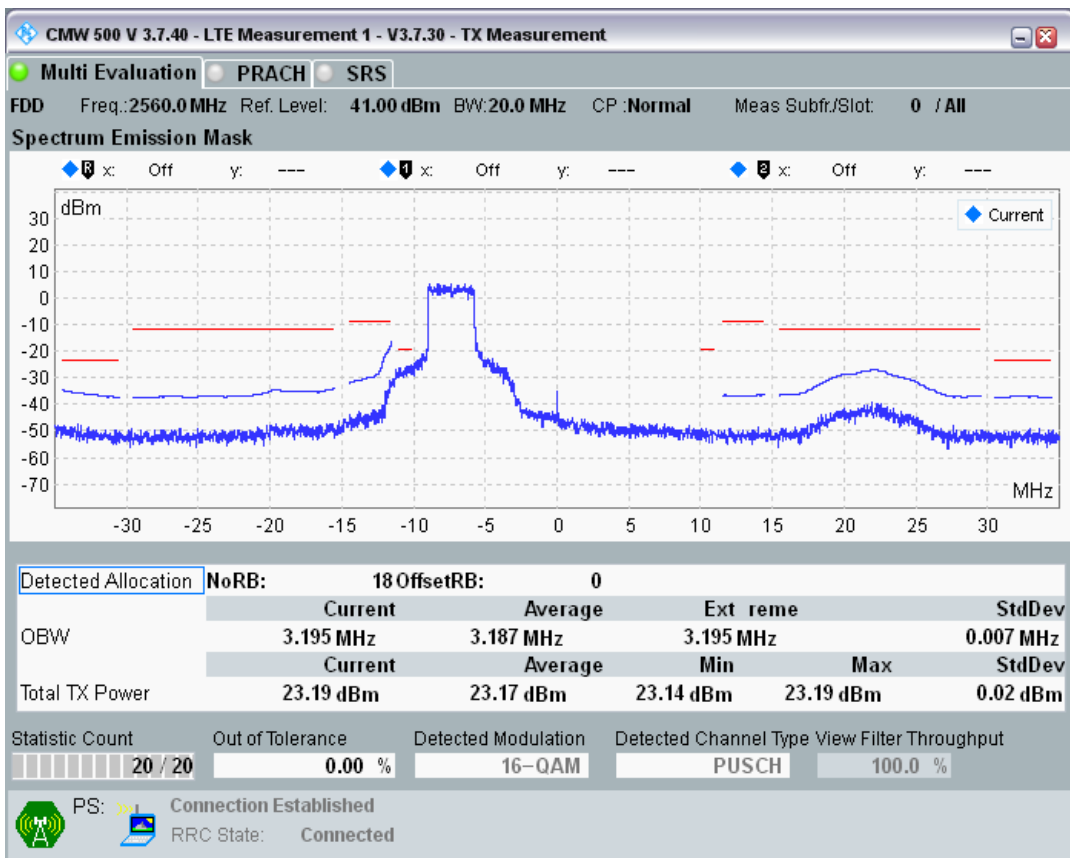

Band7 QAM16 BW=20MHz Channel=21350 RB Size=18 Position=#0

Band7 QAM16 BW=20MHz Channel=21350 RB Size=18 Position=#Max