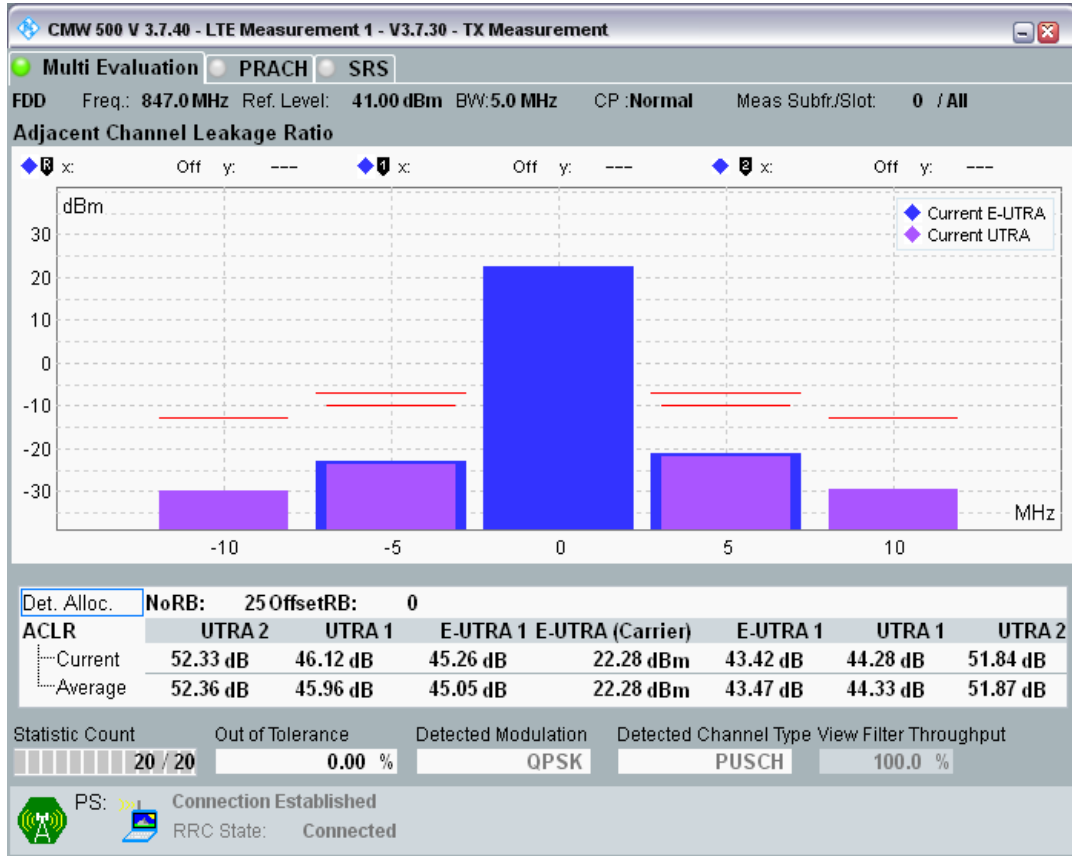

Band20 QPSK BW=5MHz Channel=24300 RB Size=25 Position=#0

Band20 QAM16 BW=5MHz Channel=24300 RB Size=8 Position=#0