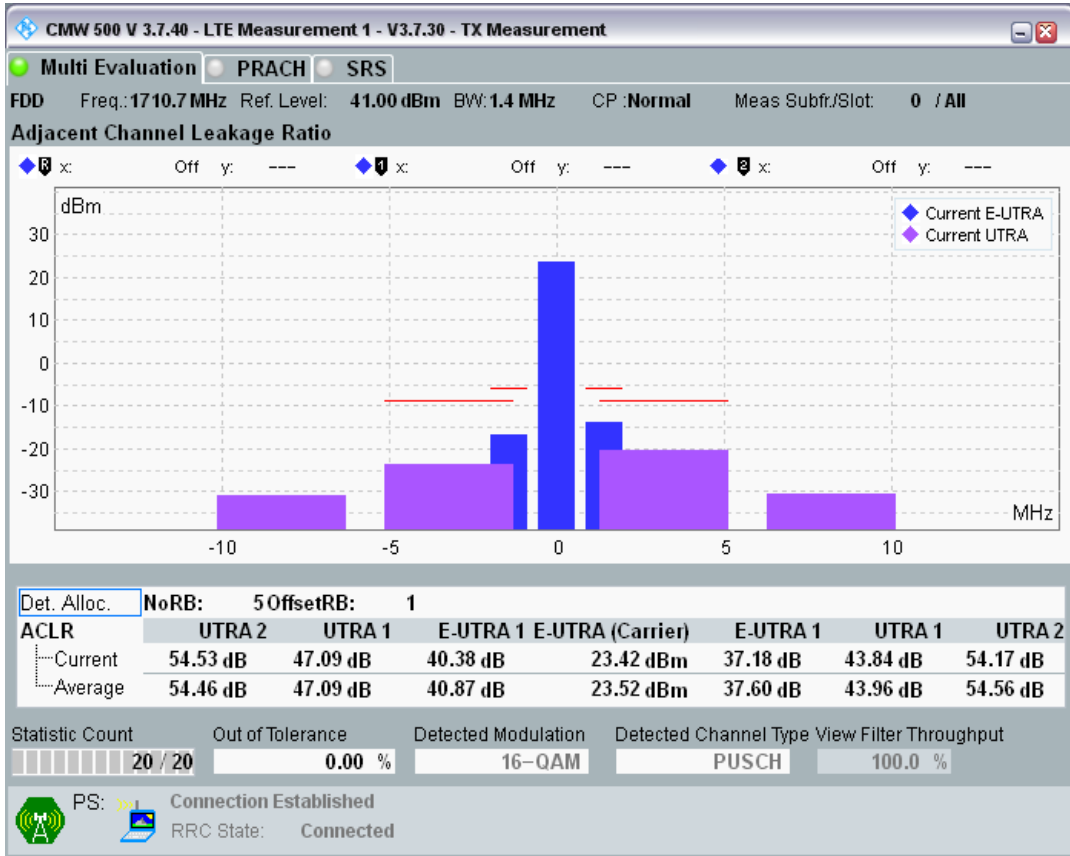

Band3 QAM16 BW=1.4MHz Channel=19207 RB Size=5 Position=#Max

Band3 QAM16 BW=1.4MHz Channel=19207 RB Size=6 Position=#0