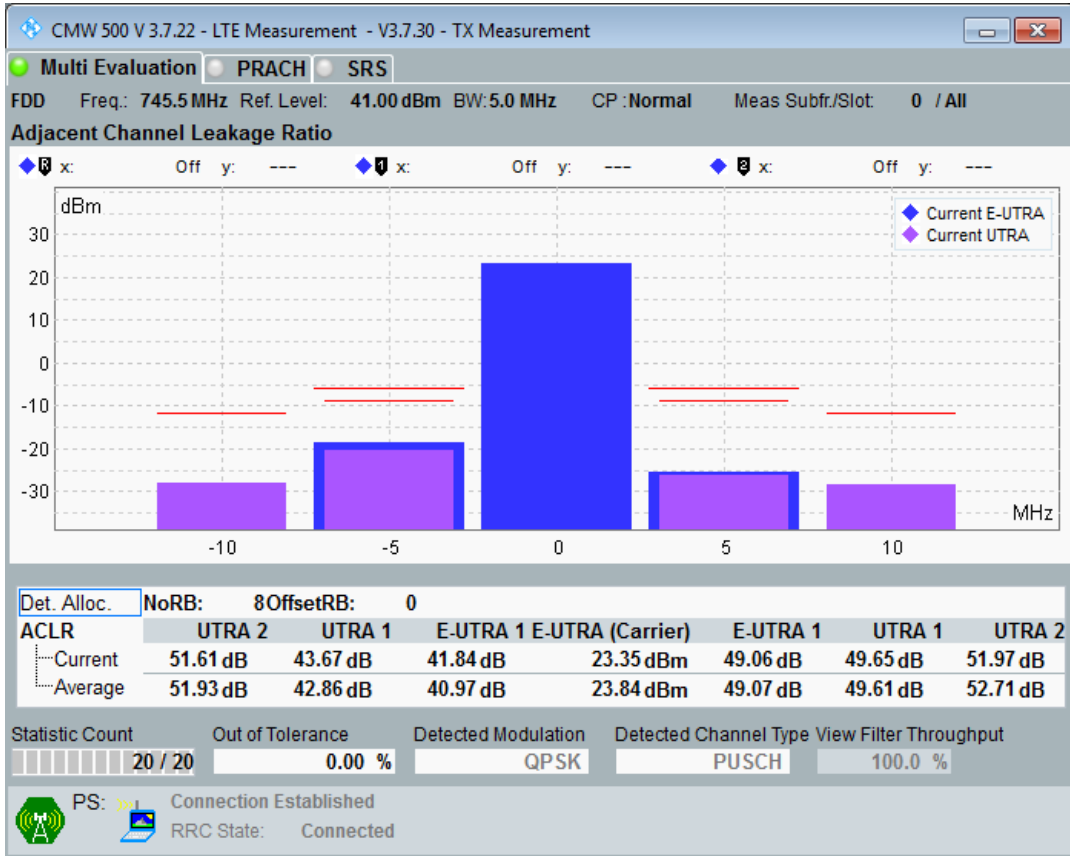

Band28 QPSK BW=5MHz Channel=27635 RB Size=8 Position=#0

Band28 QPSK BW=5MHz Channel=27635 RB Size=8 Position=#Max