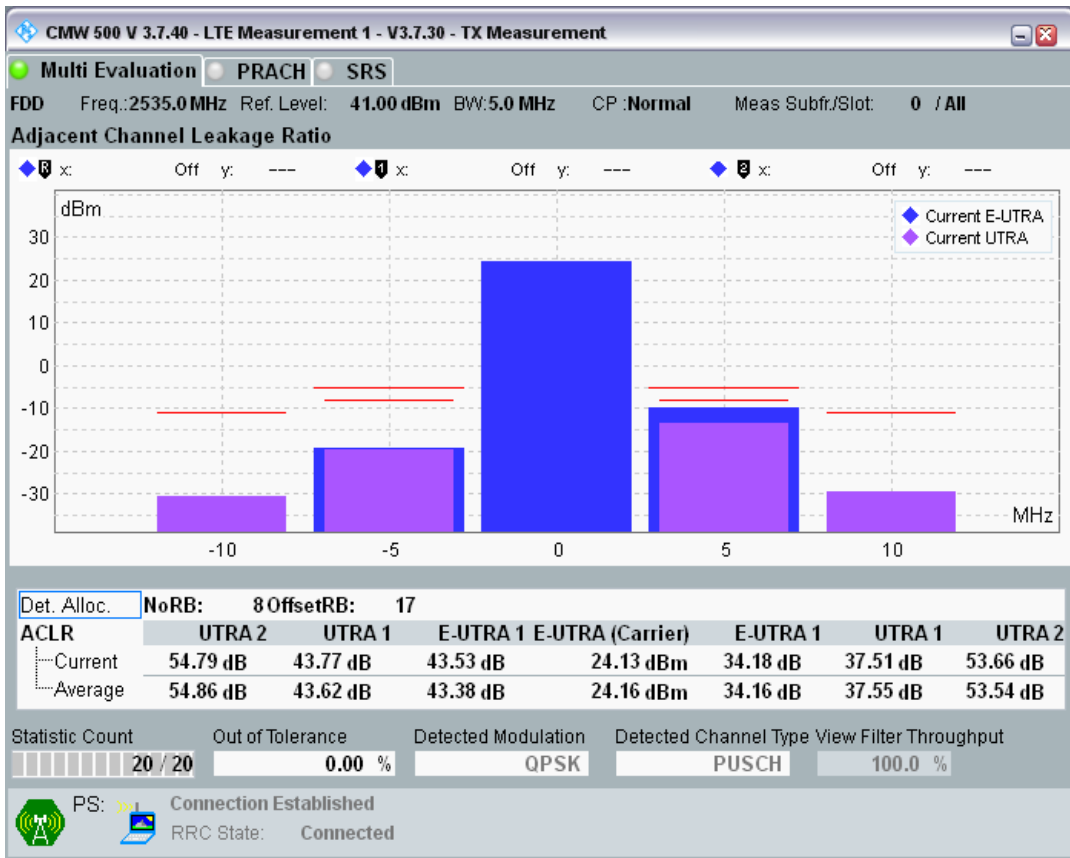

Band7 QPSK BW=5MHz Channel=21100 RB Size=8 Position=#Max

Band7 QPSK BW=5MHz Channel=21100 RB Size=25 Position=#0