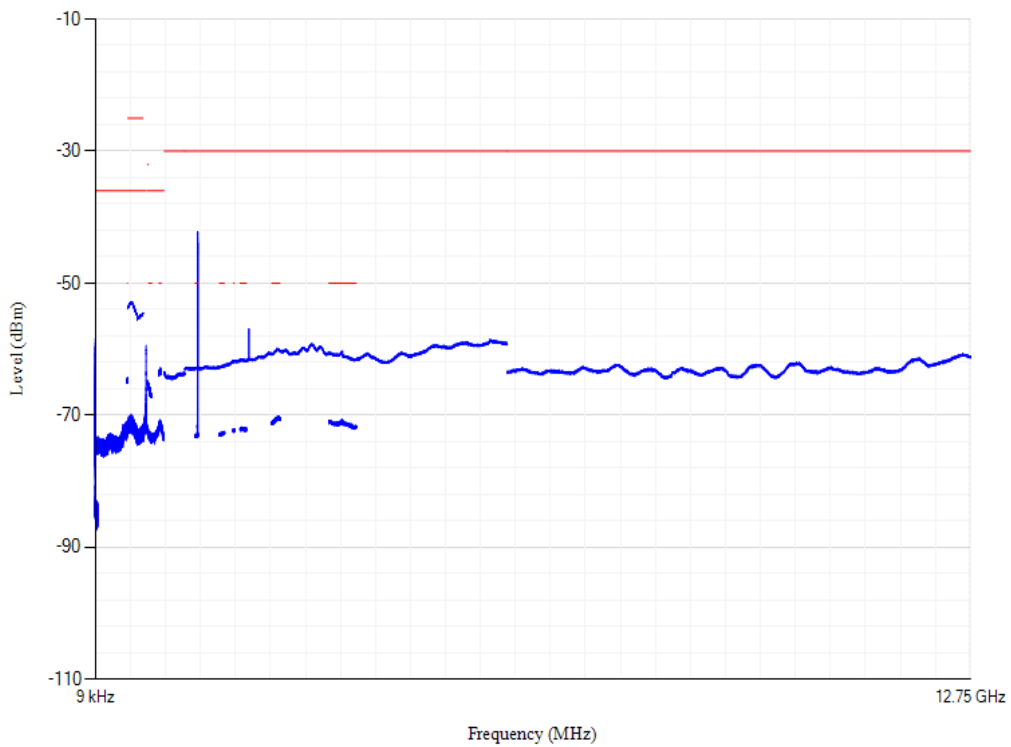

Conducted spurious emissions

Band28 QPSK BW=3MHz Channel=27225 RB Size=1 Position=#0