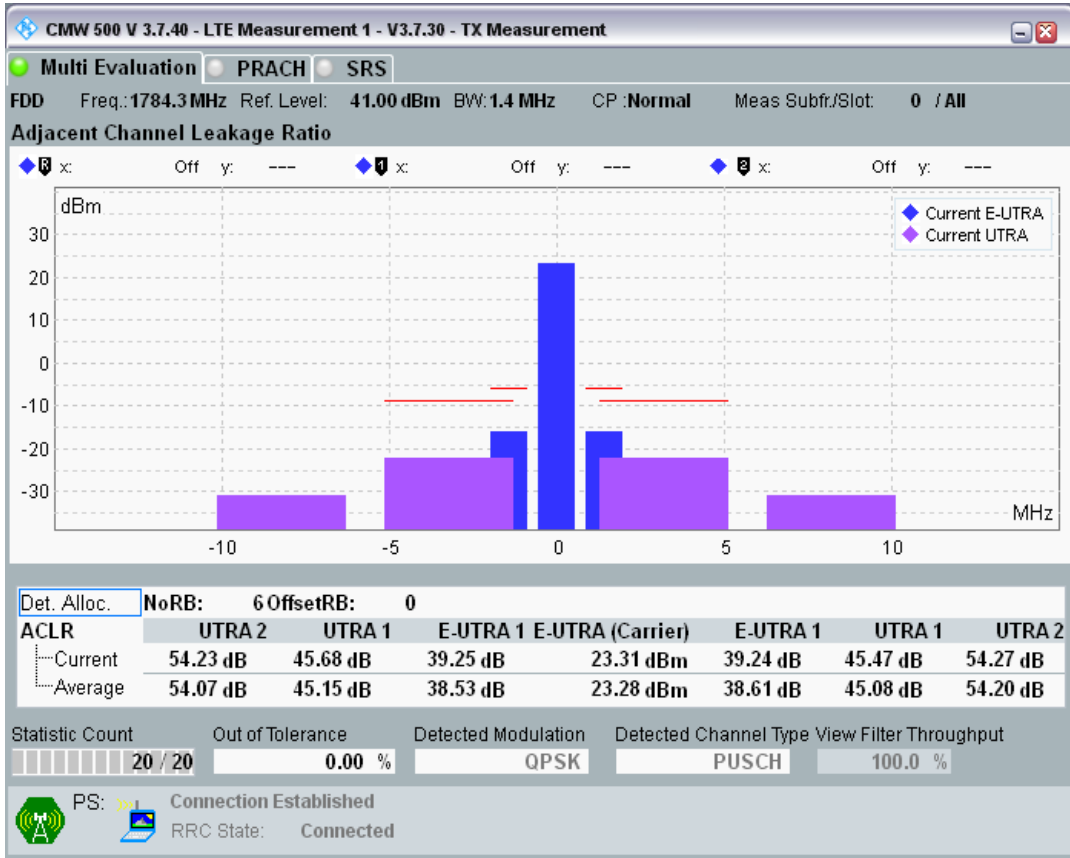

Band3 QPSK BW=1.4MHz Channel=19943 RB Size=6 Position=#0

Band3 QAM16 BW=1.4MHz Channel=19943 RB Size=5 Position=#0