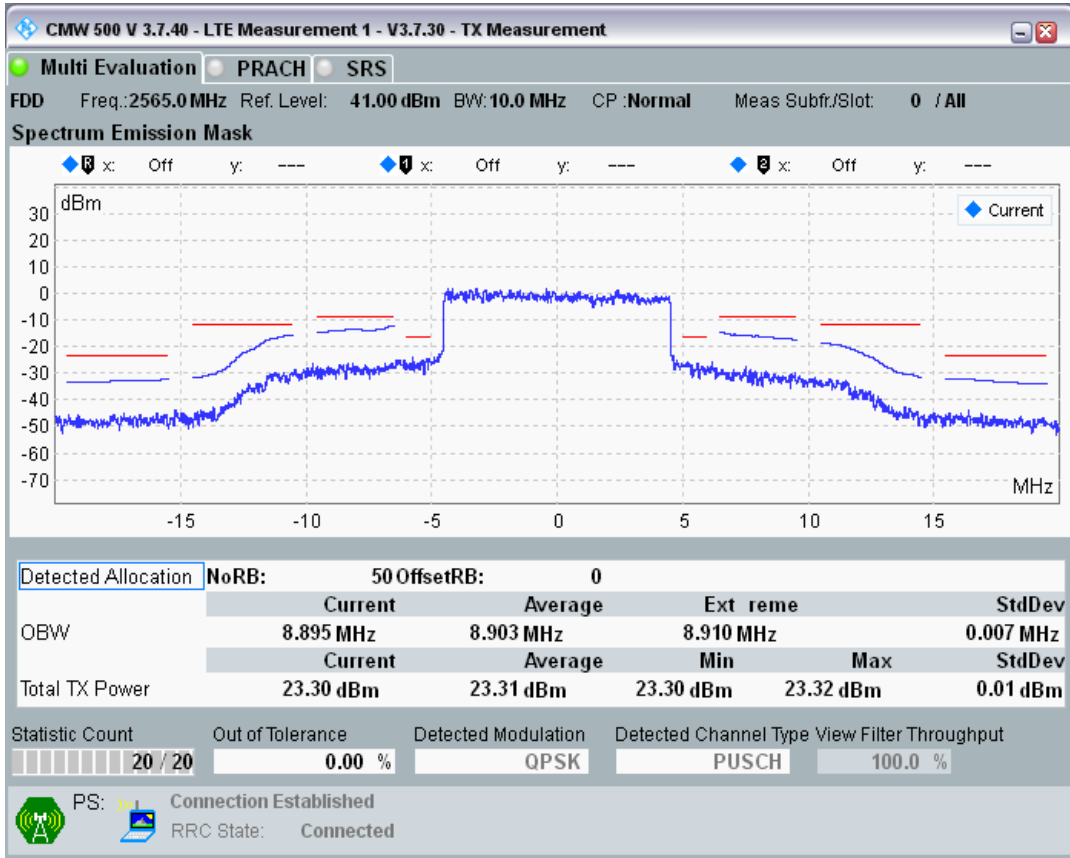

Band7 QPSK BW=10MHz Channel=21400 RB Size=50 Position=#0

Band7 QAM16 BW=10MHz Channel=21400 RB Size=12 Position=#0