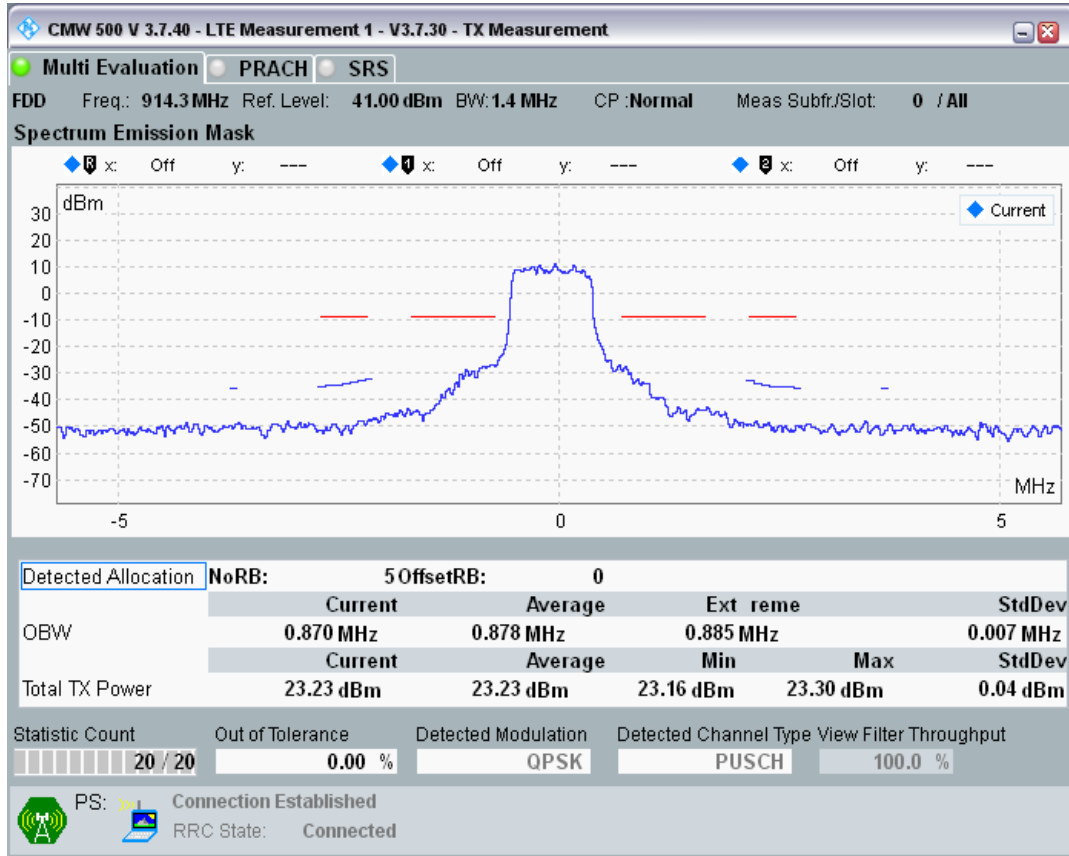

Band8 QPSK BW=1.4MHz Channel=21793 RB Size=5 Position=#0

Band8 QPSK BW=1.4MHz Channel=21793 RB Size=5 Position=#Max