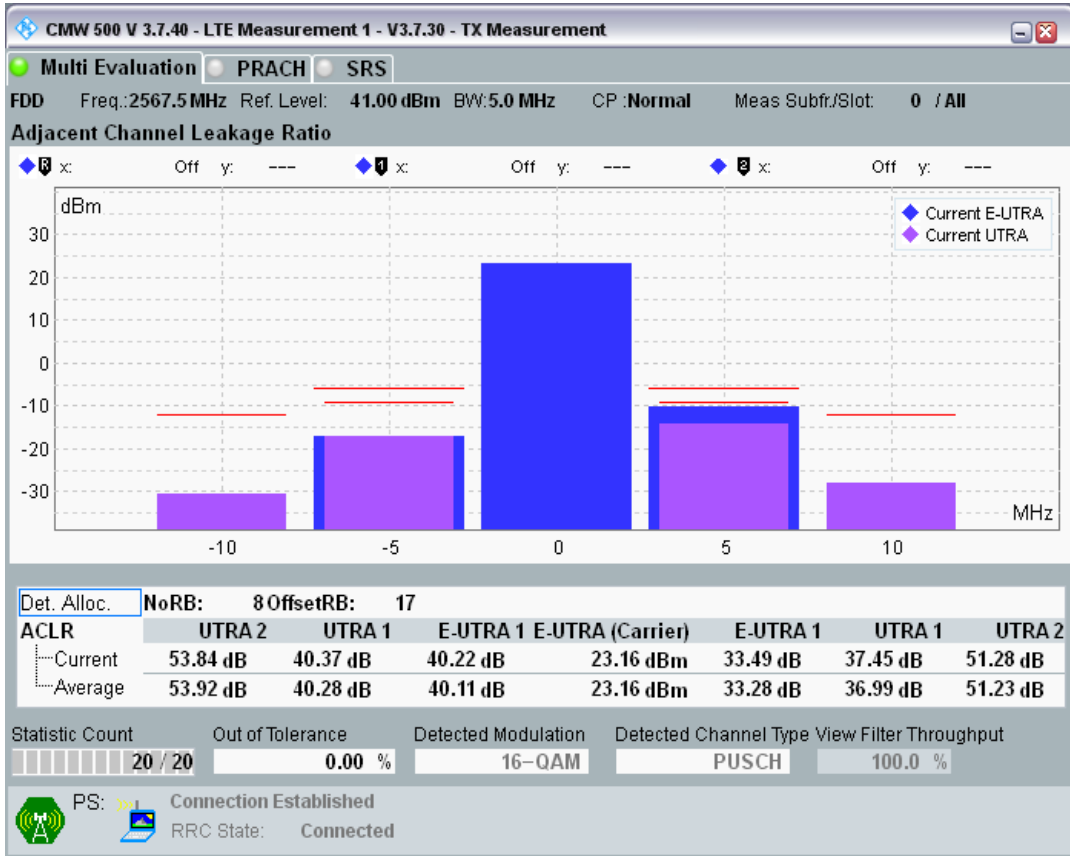

Band7 QAM16 BW=5MHz Channel=21425 RB Size=8 Position=#Max

Band7 QAM16 BW=5MHz Channel=21425 RB Size=25 Position=#0