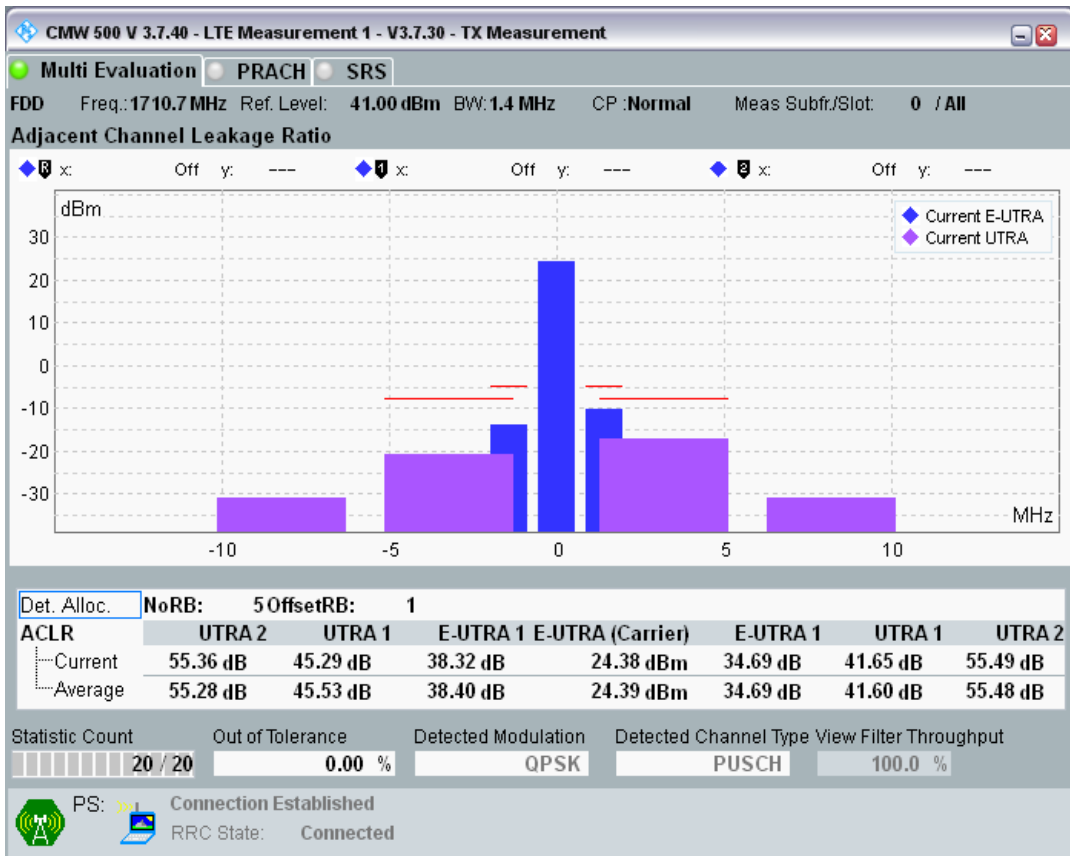

Band3 QPSK BW=1.4MHz Channel=19207 RB Size=5 Position=#Max

Band3 QPSK BW=1.4MHz Channel=19207 RB Size=6 Position=#0