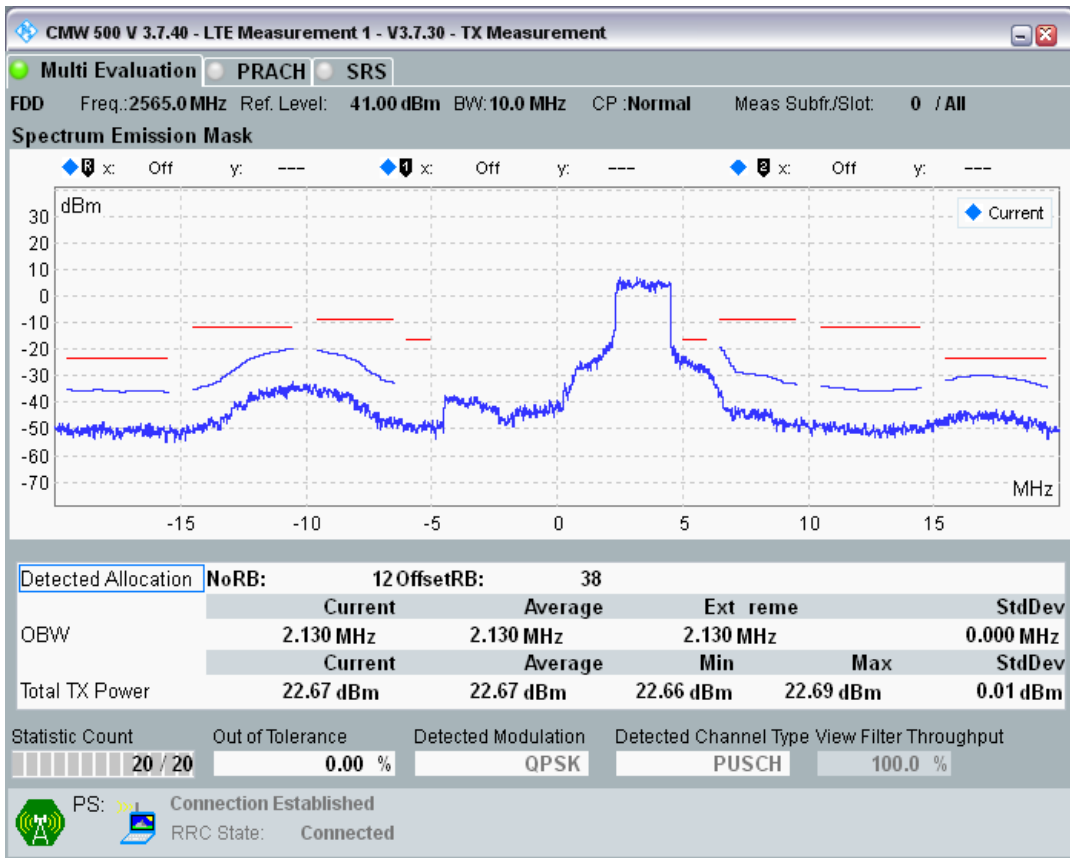

Band7 QPSK BW=10MHz Channel=21400 RB Size=12 Position=#Max

Band7 QPSK BW=10MHz Channel=21400 RB Size=50 Position=#0