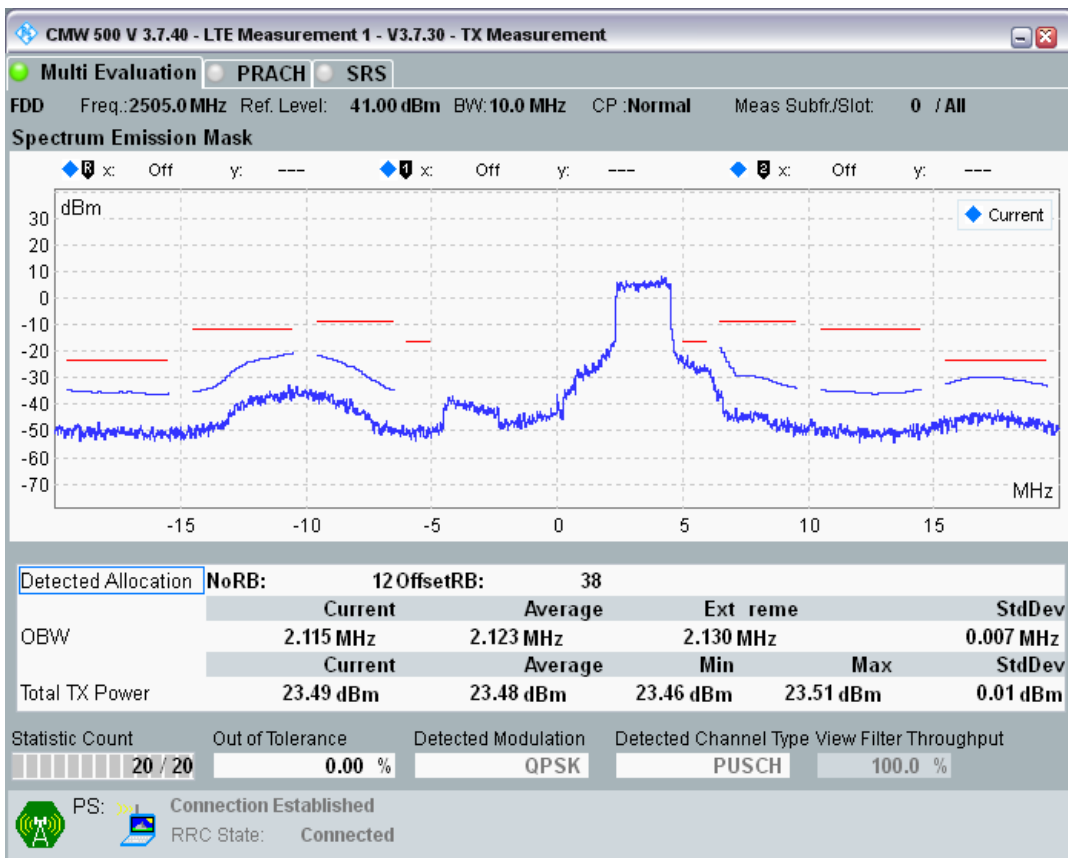

Band7 QPSK BW=10MHz Channel=20800 RB Size=12 Position=#Max

Band7 QPSK BW=10MHz Channel=20800 RB Size=50 Position=#0