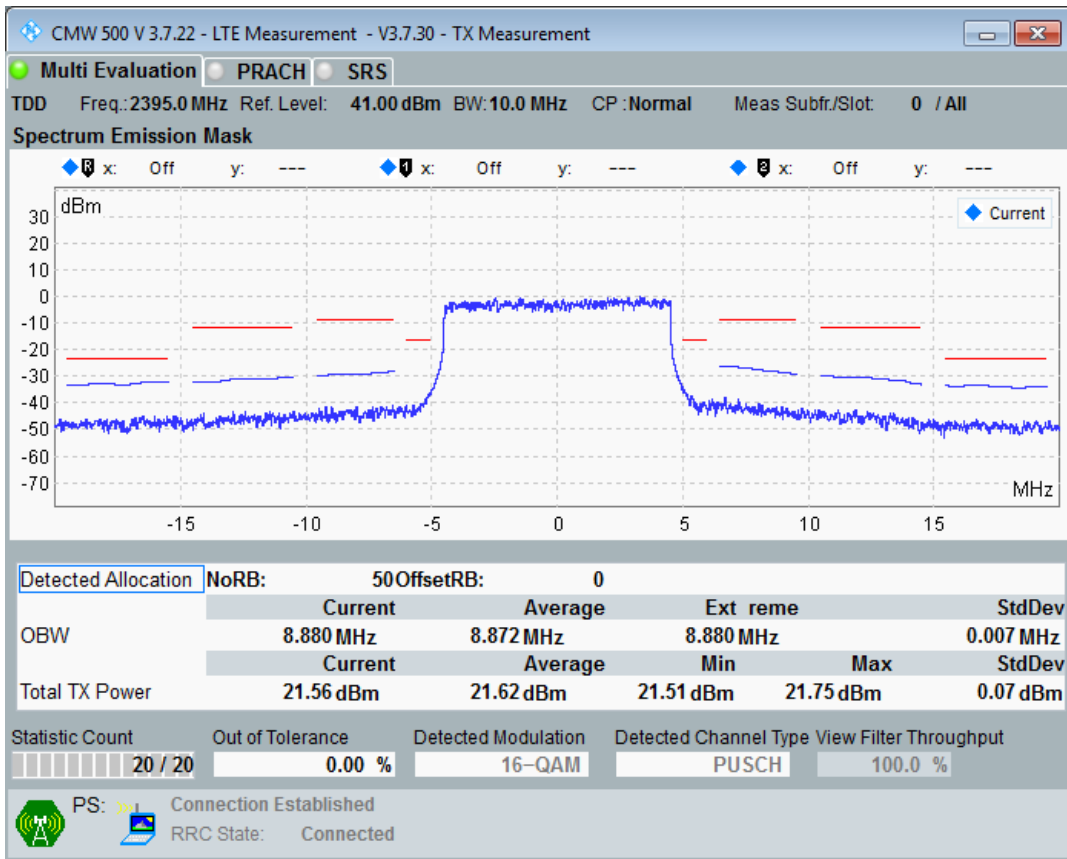

Band40 QAM16 BW=10MHz Channel=39600 RB Size=50 Position=#0

Band40 QAM16 BW=10MHz Channel=39600 RB Size=12 Position=#Max