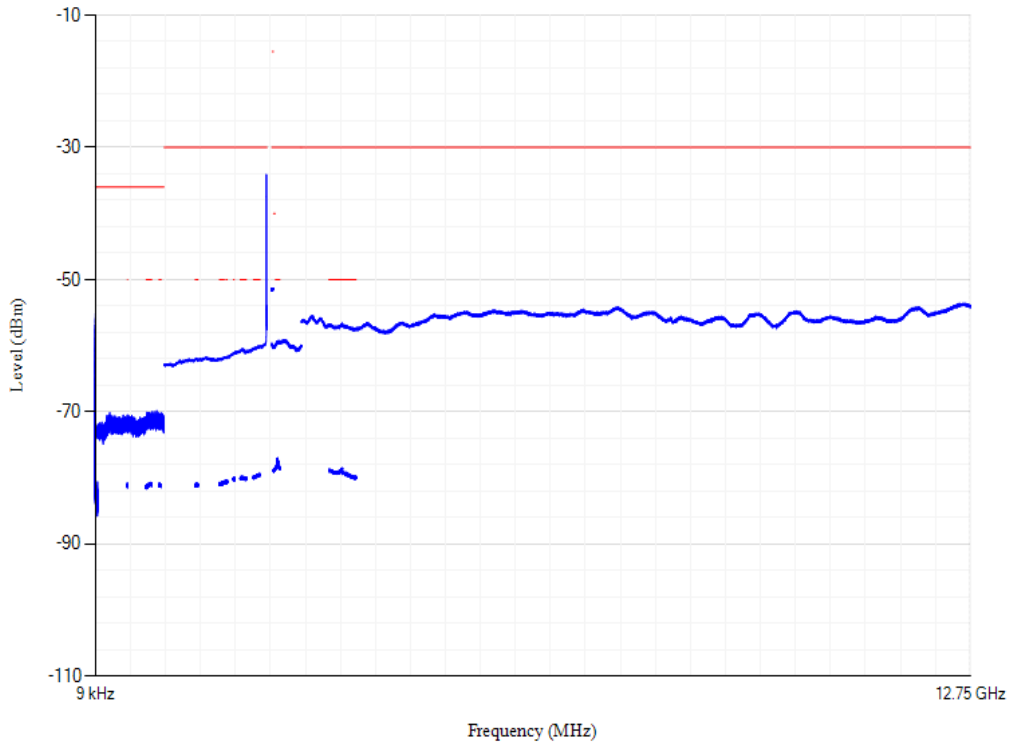

Conducted spurious emissions

Band7 QPSK BW=20MHz Channel=21350 RB Size=1 Position=#0