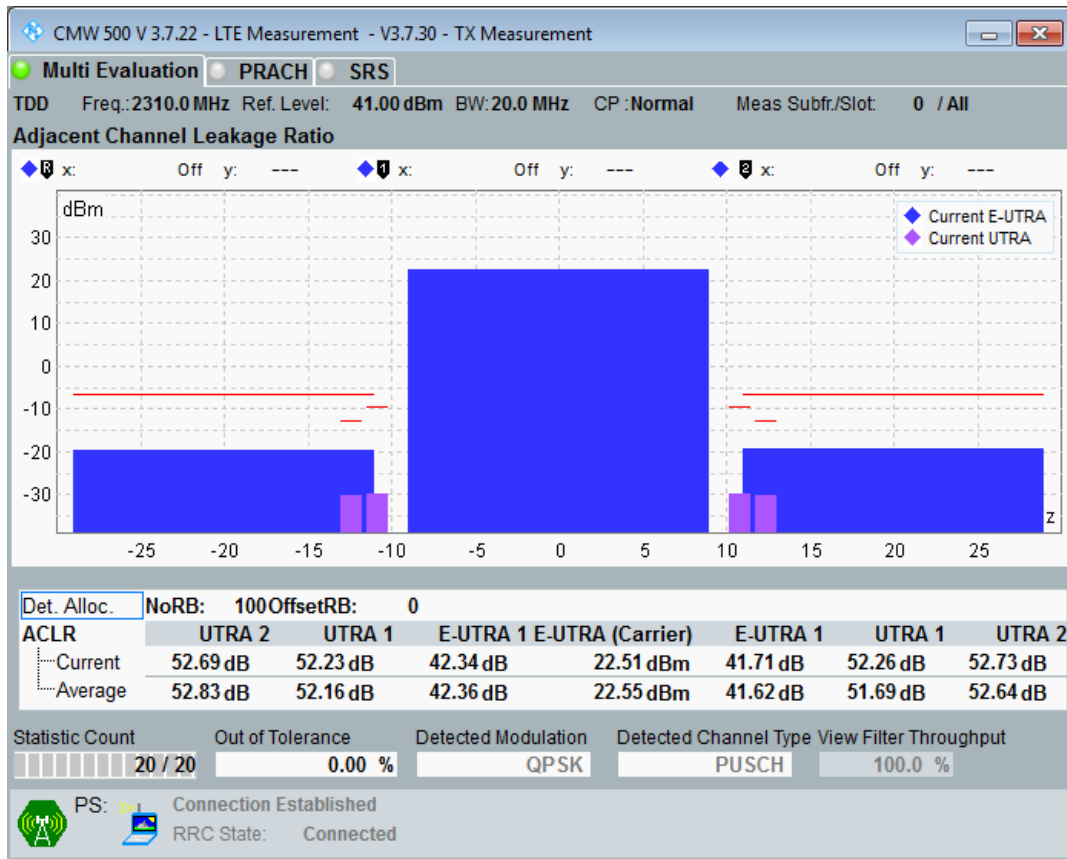

Band40 QPSK BW=20MHz Channel=38750 RB Size=100 Position=#0

Band40 QPSK BW=20MHz Channel=39150 RB Size=18 Position=#Max