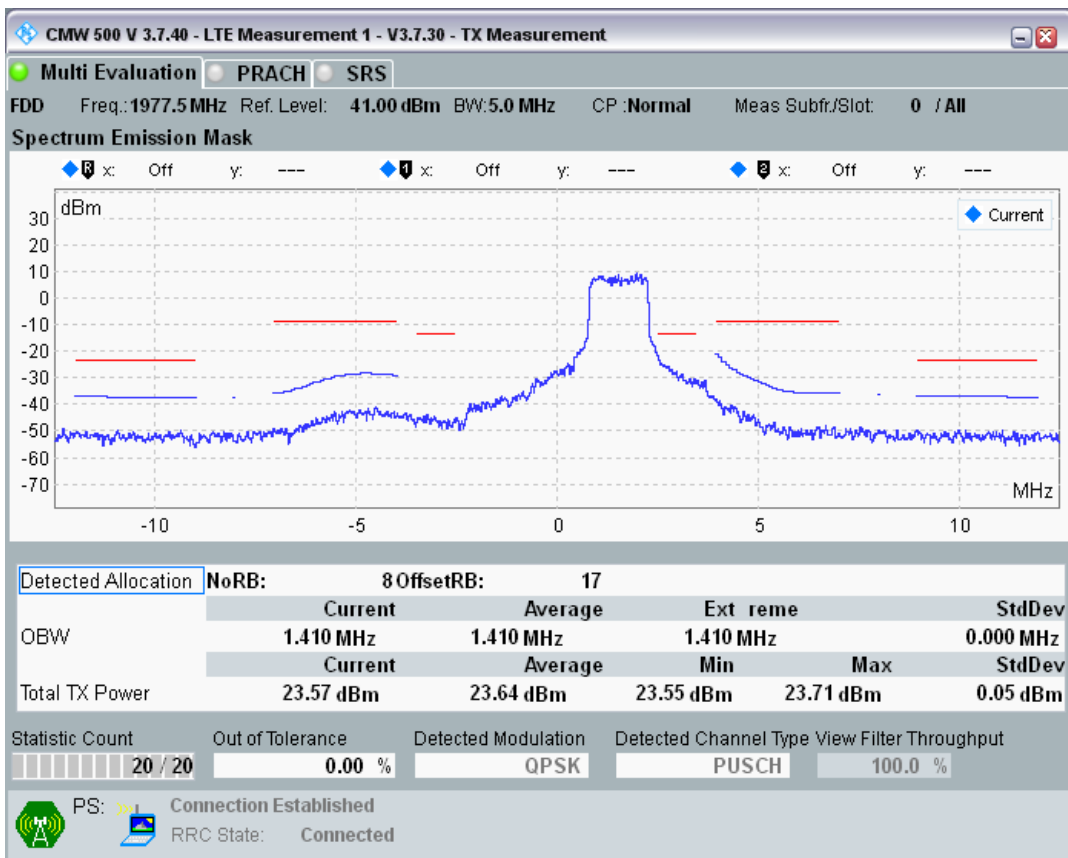

Band1 QPSK BW=5MHz Channel=18575 RB Size=8 Position=#Max

Band1 QPSK BW=5MHz Channel=18575 RB Size=25 Position=#0