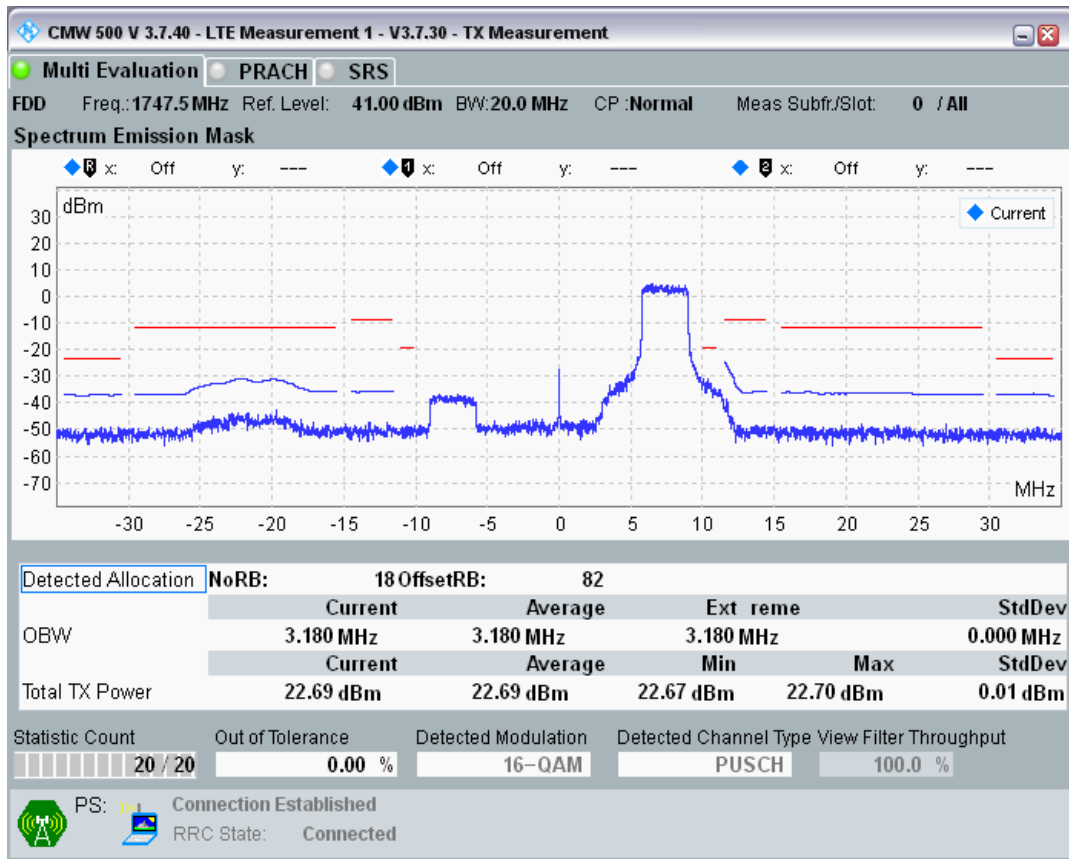

Band3 QAM16 BW=20MHz Channel=19575 RB Size=18 Position=#Max

Band3 QAM16 BW=20MHz Channel=19575 RB Size=100 Position=#0