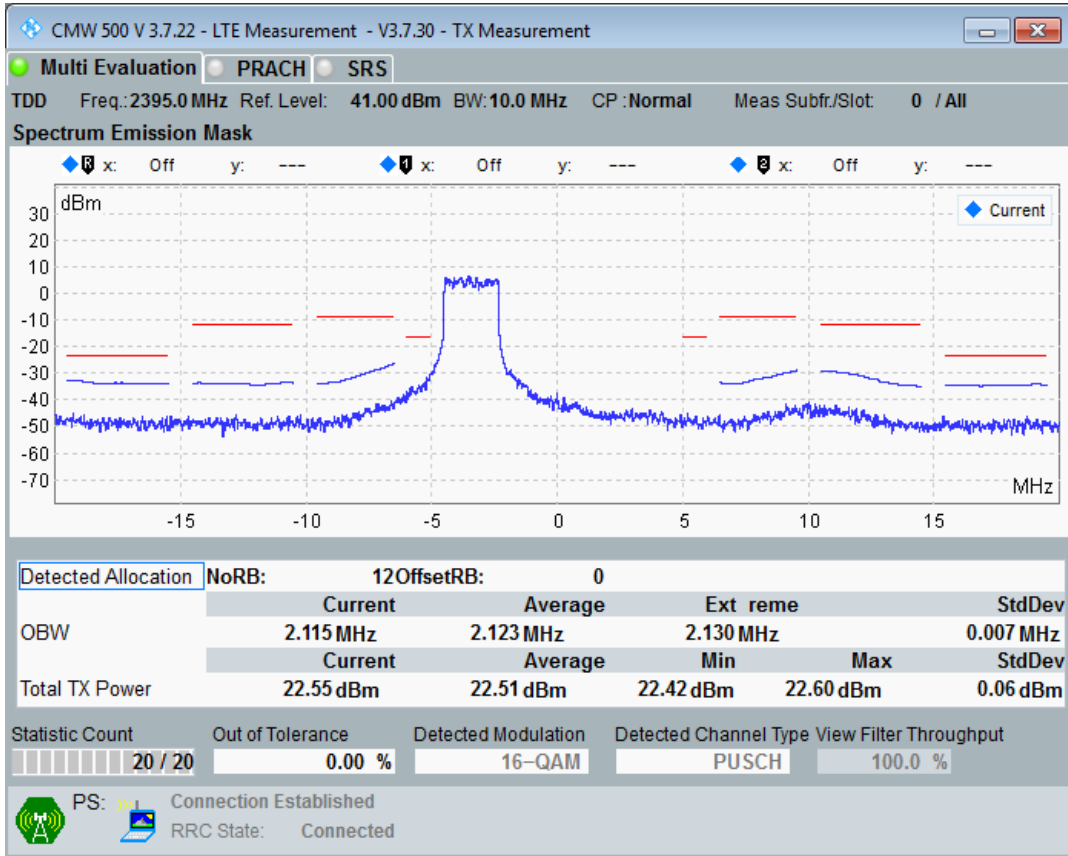

Band40 QAM16 BW=10MHz Channel=39600 RB Size=12 Position=#0

Band40 QPSK BW=10MHz Channel=38700 RB Size=12 Position=#Max