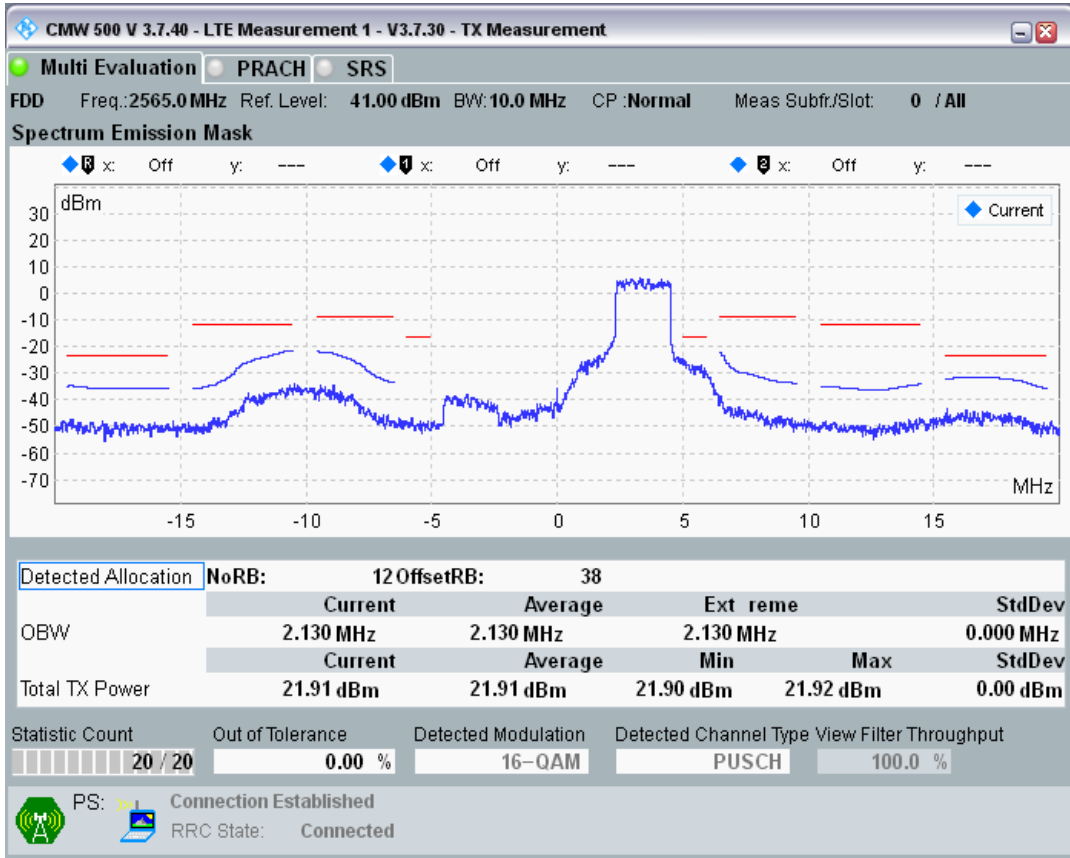

Band7 QAM16 BW=10MHz Channel=21400 RB Size=12 Position=#Max

Band7 QAM16 BW=10MHz Channel=21400 RB Size=50 Position=#0