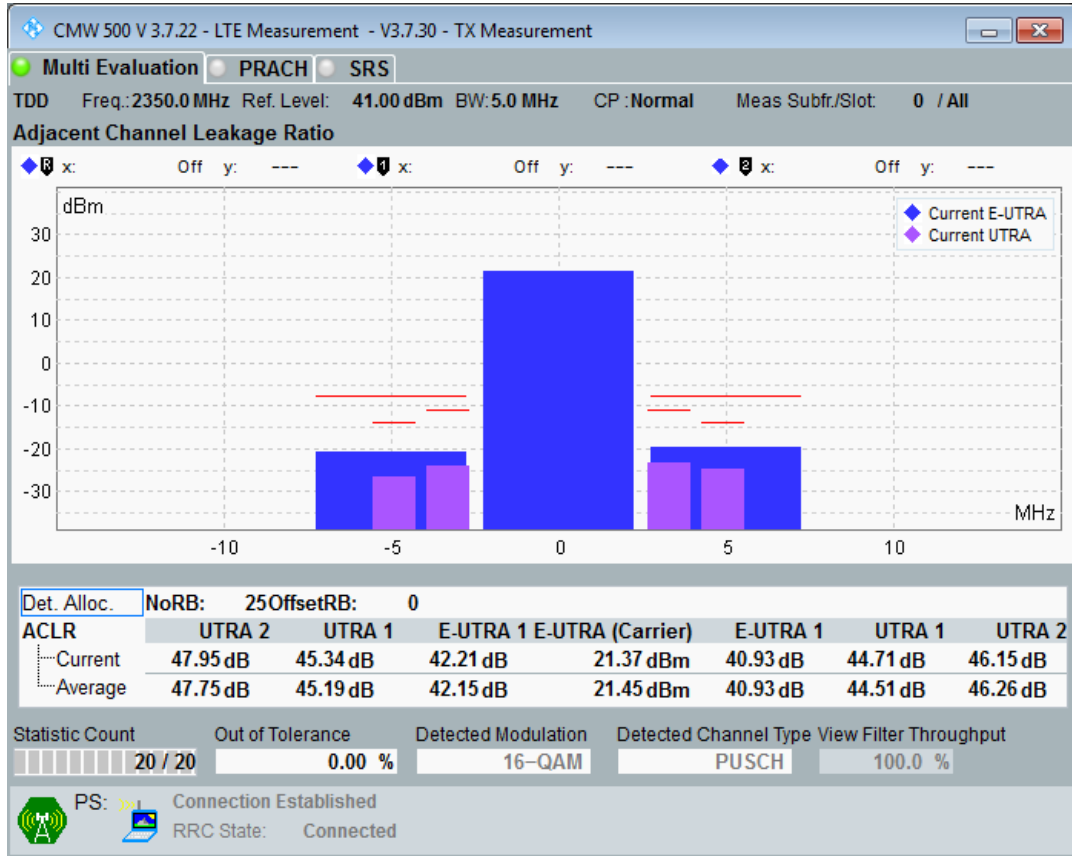

Band40 QAM16 BW=10MHz Channel=39150 RB Size=12 Position=#Max

Band40 QAM16 BW=10MHz Channel=39150 RB Size=12 Position=#0

Band40 QAM16 BW=5MHz Channel=39150 RB Size=25 Position=#0

Band40 QAM16 BW=5MHz Channel=39150 RB Size=8 Position=#0