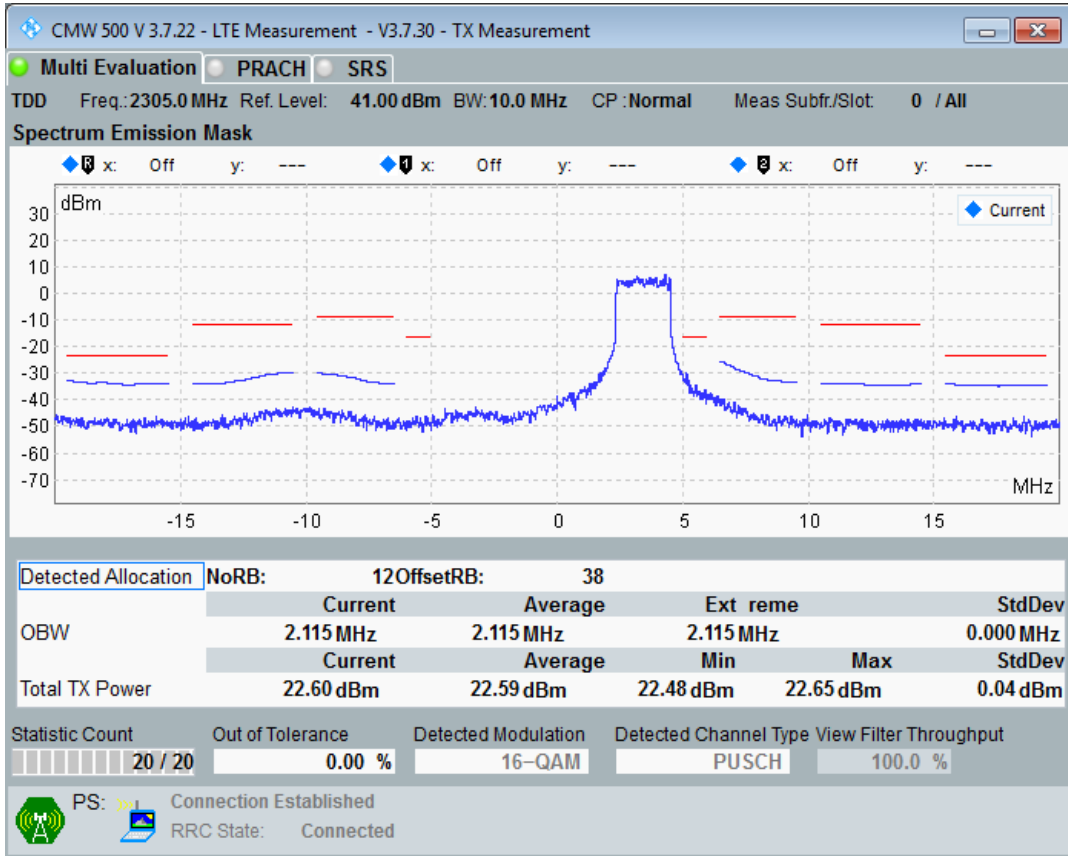

Band40 QAM16 BW=10MHz Channel=38700 RB Size=12 Position=#Max

Band40 QAM16 BW=10MHz Channel=38700 RB Size=12 Position=#0