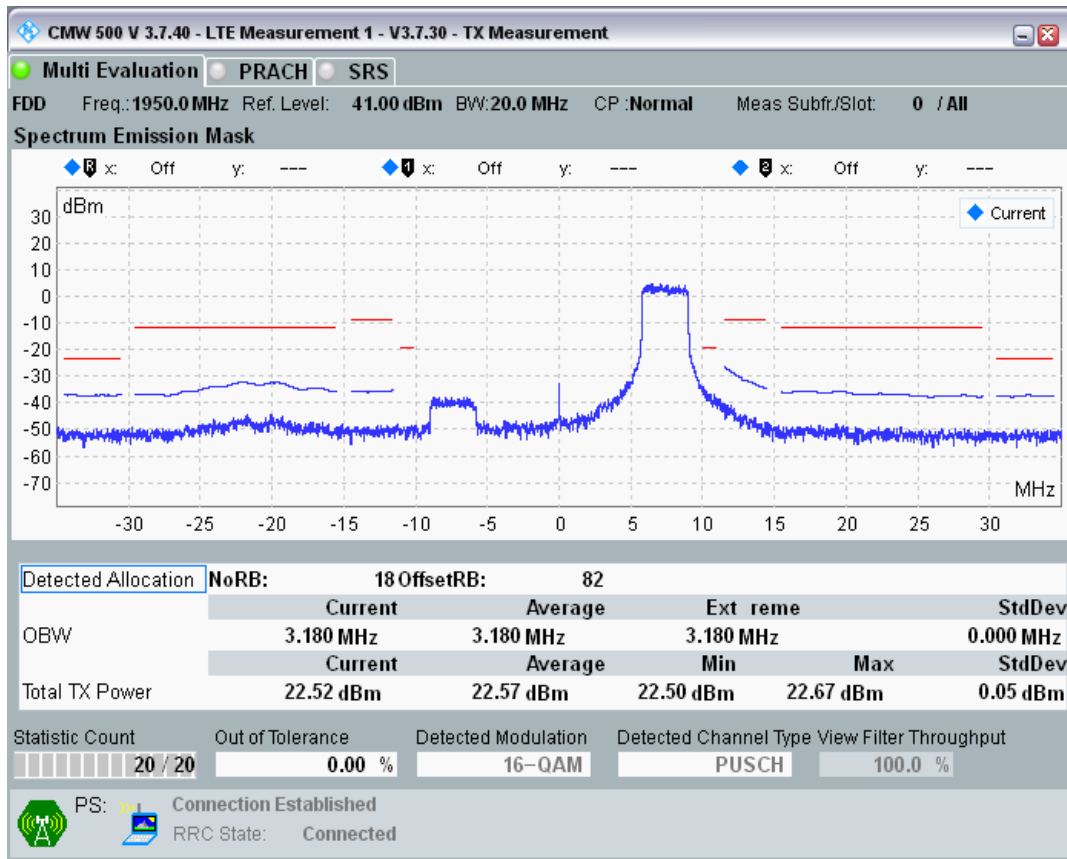

Band1 QAM16 BW=20MHz Channel=18300 RB Size=18 Position=#Max

Band1 QAM16 BW=20MHz Channel=18300 RB Size=100 Position=#0