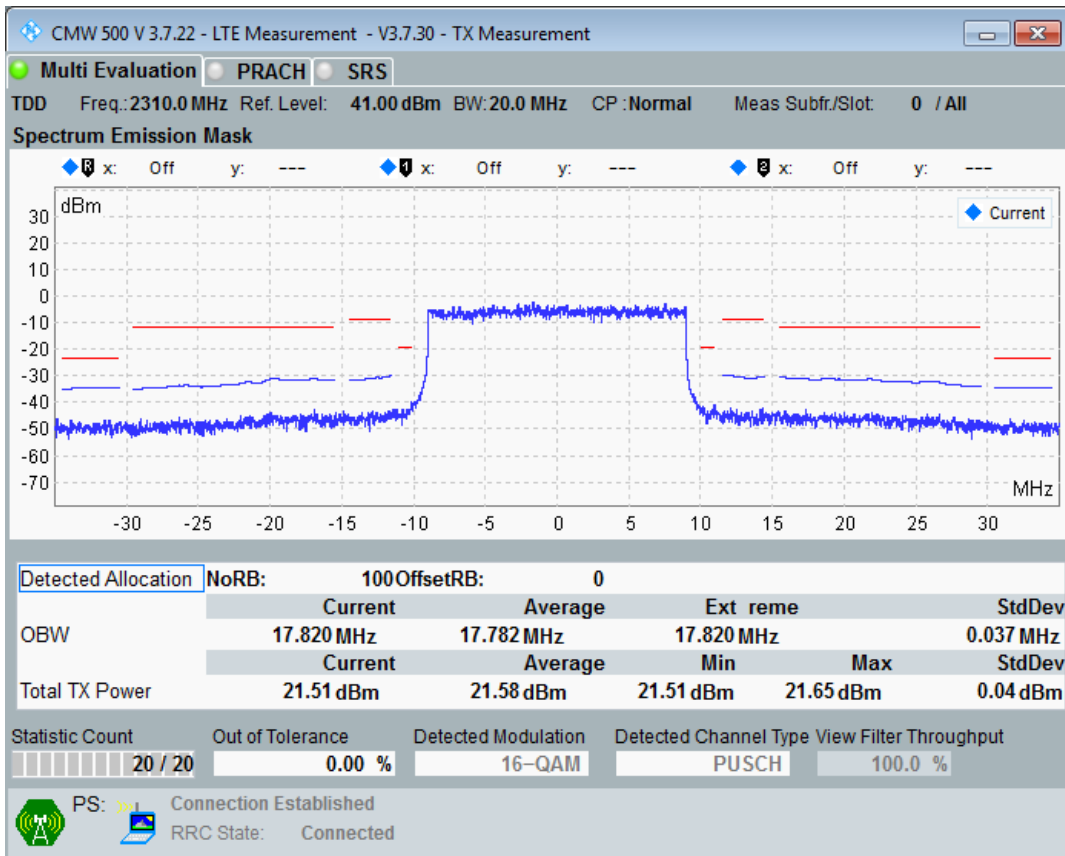

Band40 QAM16 BW=20MHz Channel=38750 RB Size=100 Position=#0

Band40 QAM16 BW=10MHz Channel=39150 RB Size=12 Position=#Max