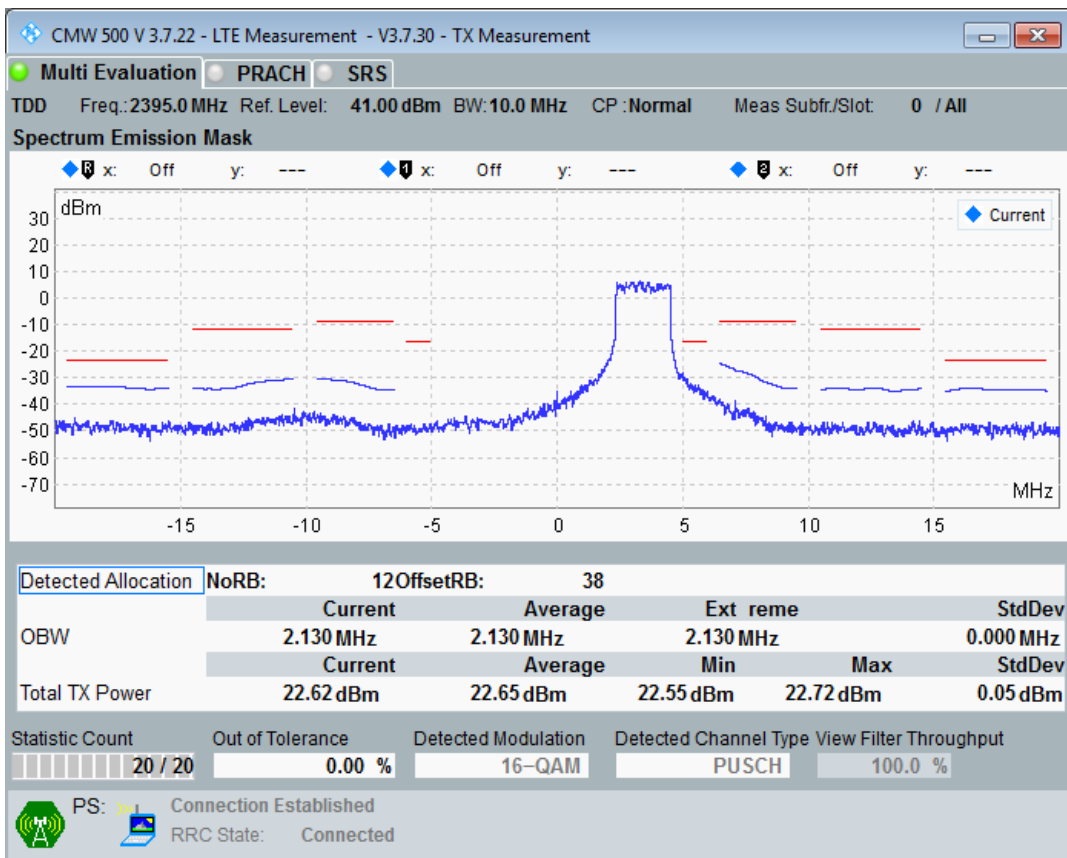

Band40 QAM16 BW=10MHz Channel=38700 RB Size=50 Position=#0

Band40 QAM16 BW=10MHz Channel=39150 RB Size=50 Position=#0

Band40 QAM16 BW=10MHz Channel=39600 RB Size=50 Position=#0

Band40 QAM16 BW=10MHz Channel=39600 RB Size=12 Position=#Max