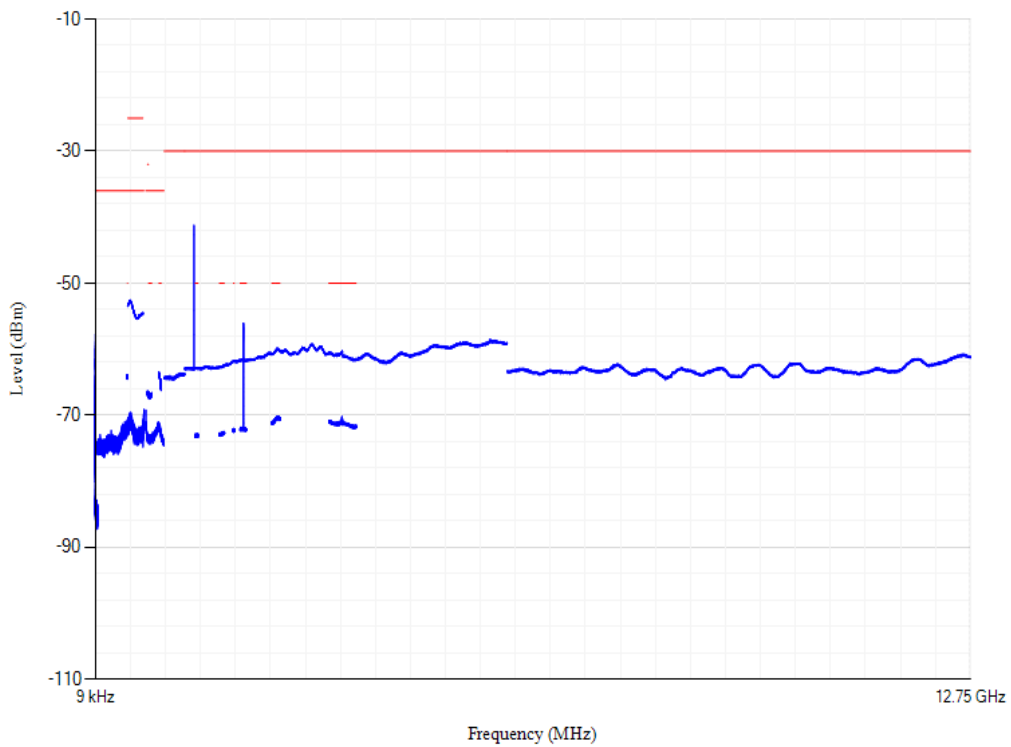

Conducted spurious emissions

Band28 QPSK BW=5MHz Channel=27235 RB Size=1 Position=#0

Conducted spurious emissions

Band28 QPSK BW=5MHz Channel=27385 RB Size=1 Position=#0

Conducted spurious emissions

Band28 QPSK BW=5MHz Channel=27635 RB Size=1 Position=#0