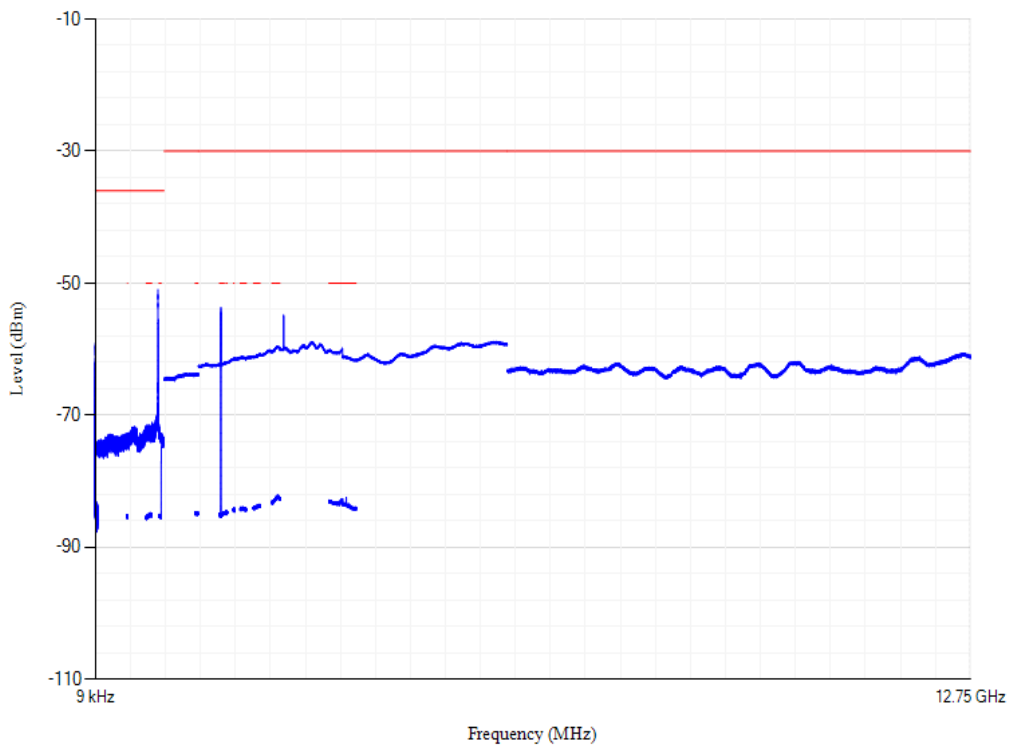

Conducted spurious emissions

Band8 QPSK BW=1.4MHz Channel=21457 RB Size=1 Position=#0

Conducted spurious emissions

Band8 QPSK BW=1.4MHz Channel=21793 RB Size=1 Position=#0

Conducted spurious emissions

Band8 QPSK BW=1.4MHz Channel=21625 RB Size=1 Position=#0