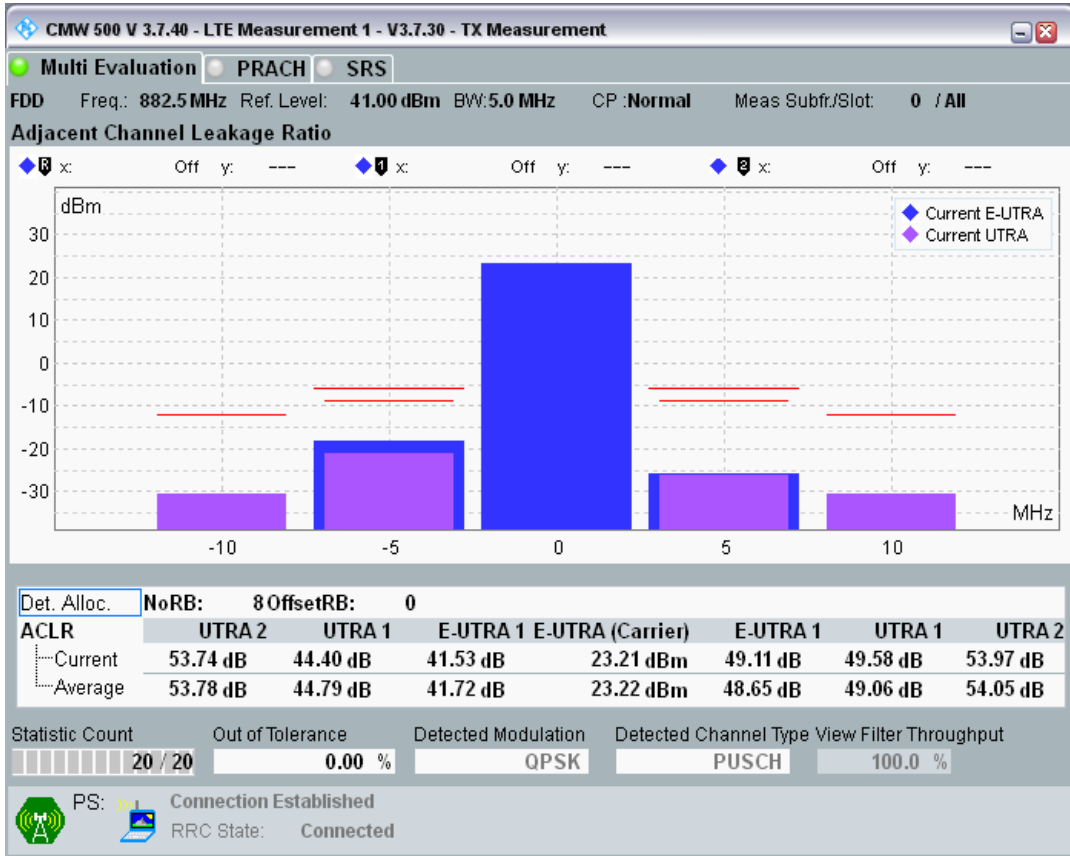

Band8 QPSK BW=5MHz Channel=21475 RB Size=8 Position=#0

Band8 QPSK BW=5MHz Channel=21475 RB Size=8 Position=#Max