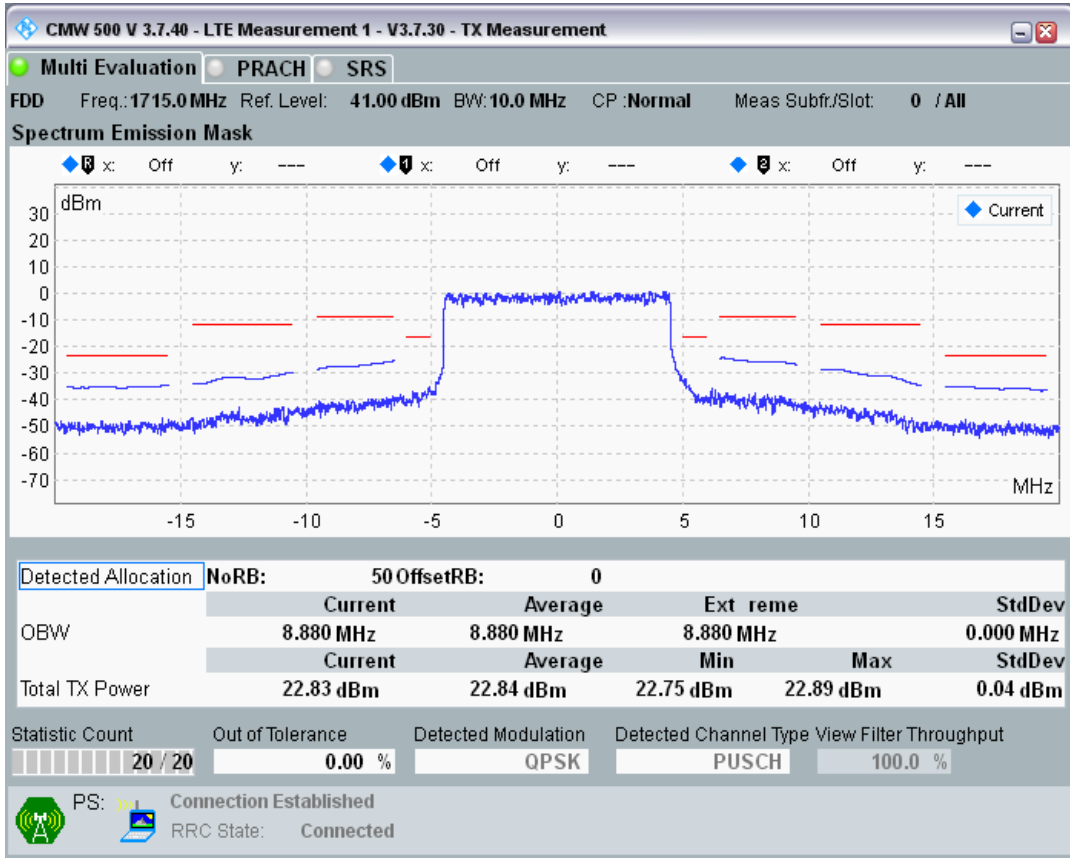

Band3 QPSK BW=10MHz Channel=19250 RB Size=50 Position=#0

Band3 QAM16 BW=10MHz Channel=19250 RB Size=12 Position=#0