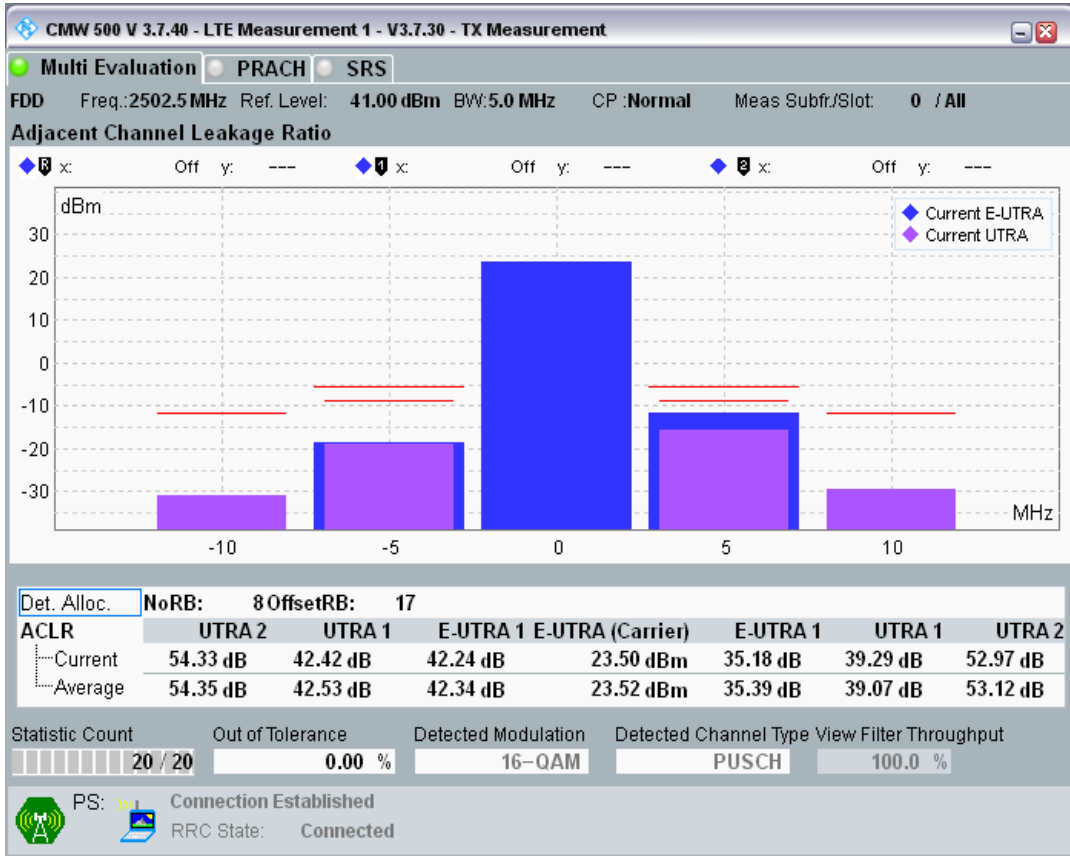

Band7 QPSK BW=5MHz Channel=20775 RB Size=25 Position=#0

Band7 QAM16 BW=5MHz Channel=20775 RB Size=8 Position=#0

Band7 QAM16 BW=5MHz Channel=20775 RB Size=8 Position=#Max

Band7 QAM16 BW=5MHz Channel=20775 RB Size=25 Position=#0