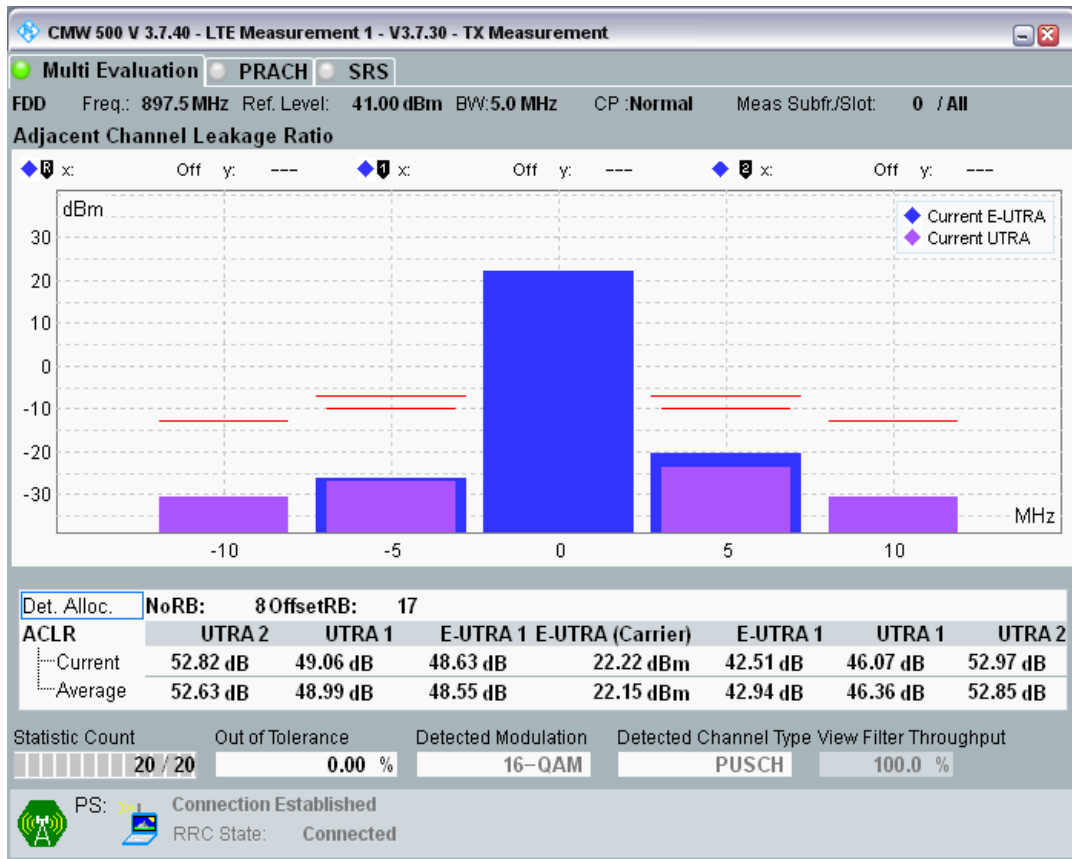

Band8 QAM16 BW=5MHz Channel=21625 RB Size=8 Position=#Max

Band8 QAM16 BW=5MHz Channel=21625 RB Size=25 Position=#0