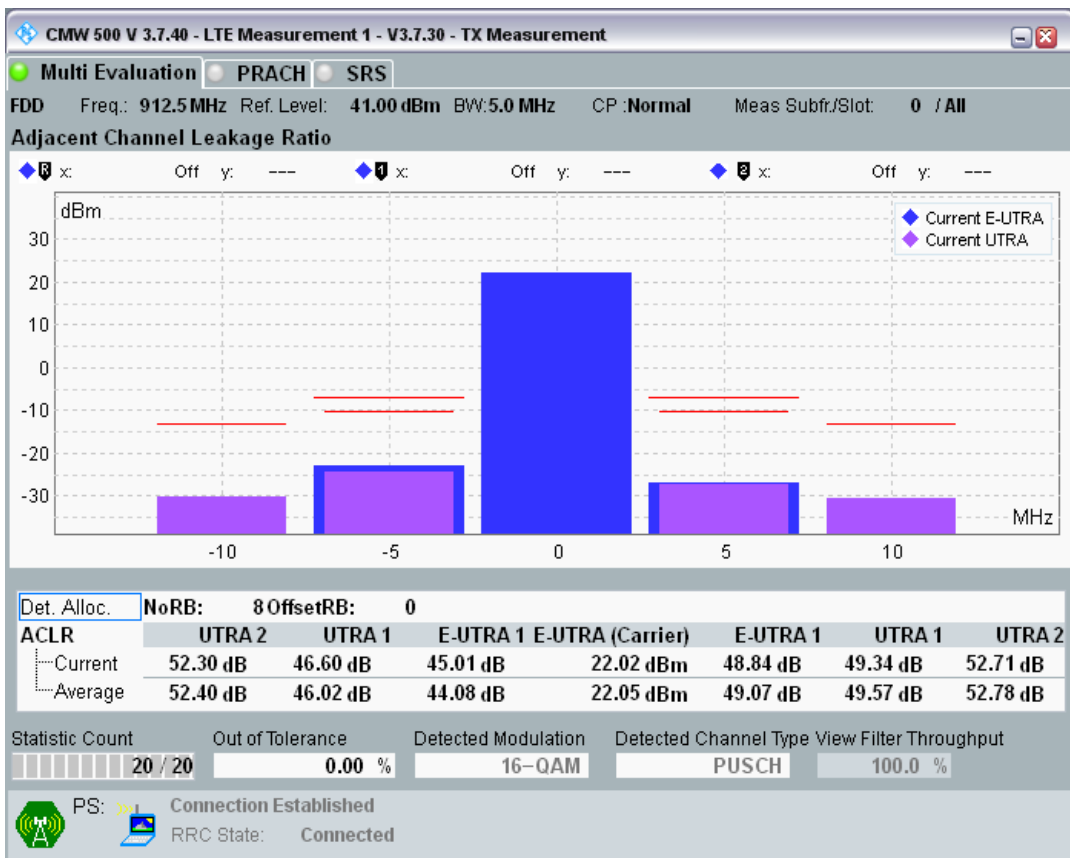

Band8 QAM16 BW=5MHz Channel=21775 RB Size=8 Position=#0

Band8 QAM16 BW=5MHz Channel=21775 RB Size=8 Position=#Max