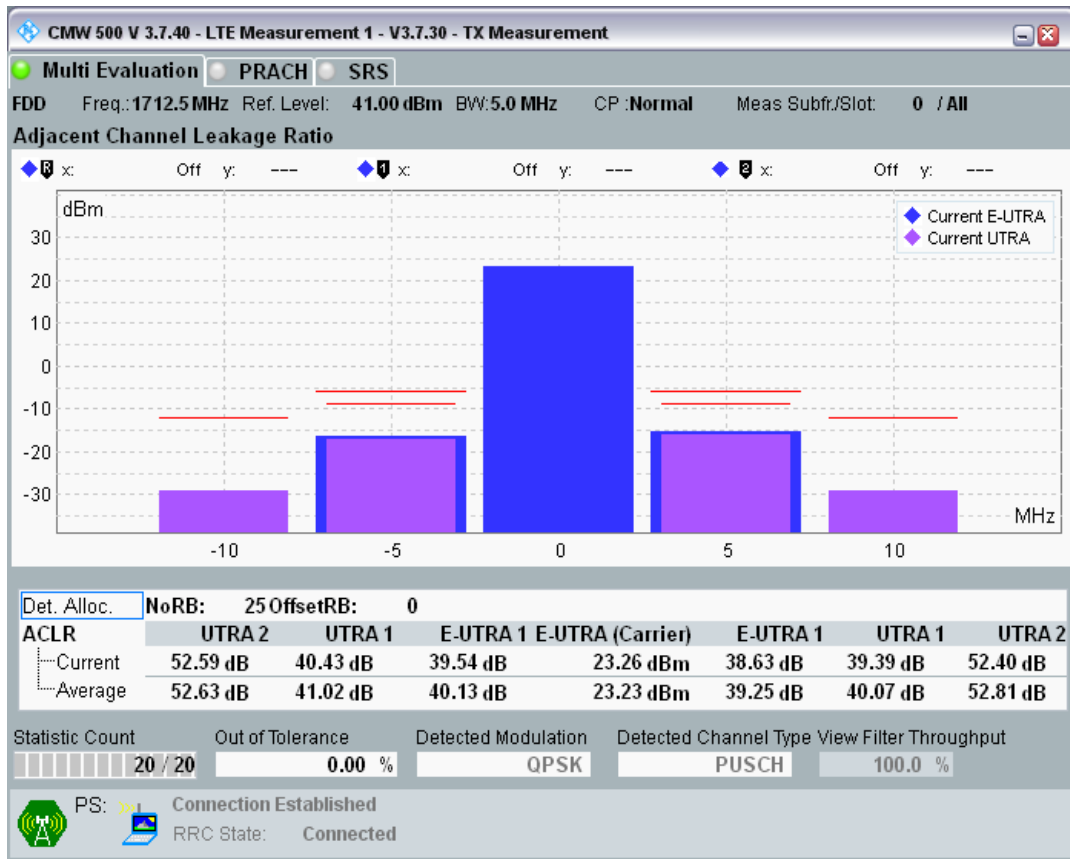

Band3 QPSK BW=5MHz Channel=19225 RB Size=25 Position=#0

Band3 QAM16 BW=5MHz Channel=19225 RB Size=8 Position=#0