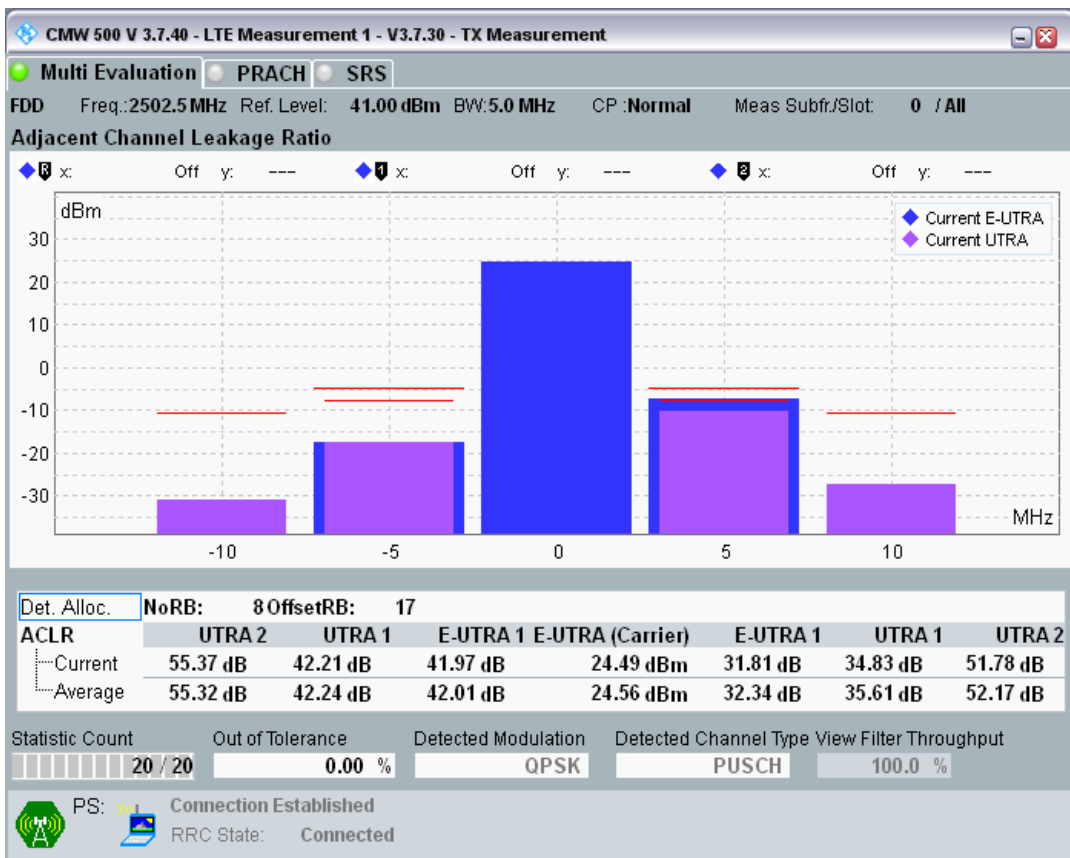

Band40 QPSK BW=5MHz Channel=38675 RB Size=8 Position=#Max

Band40 QPSK BW=5MHz Channel=38675 RB Size=8 Position=#0

Band7 QPSK BW=5MHz Channel=20775 RB Size=8 Position=#0

Band7 QPSK BW=5MHz Channel=20775 RB Size=8 Position=#Max