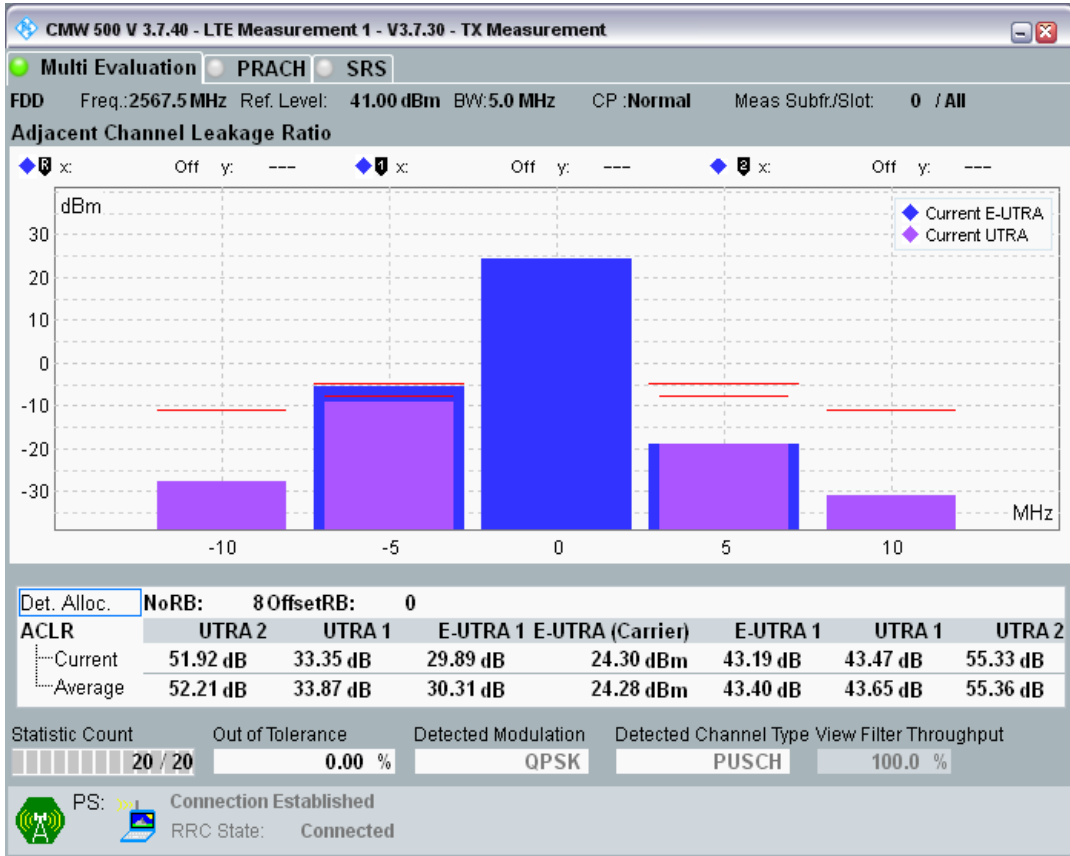

Band7 QPSK BW=5MHz Channel=21425 RB Size=8 Position=#0

Band7 QPSK BW=5MHz Channel=21425 RB Size=8 Position=#Max