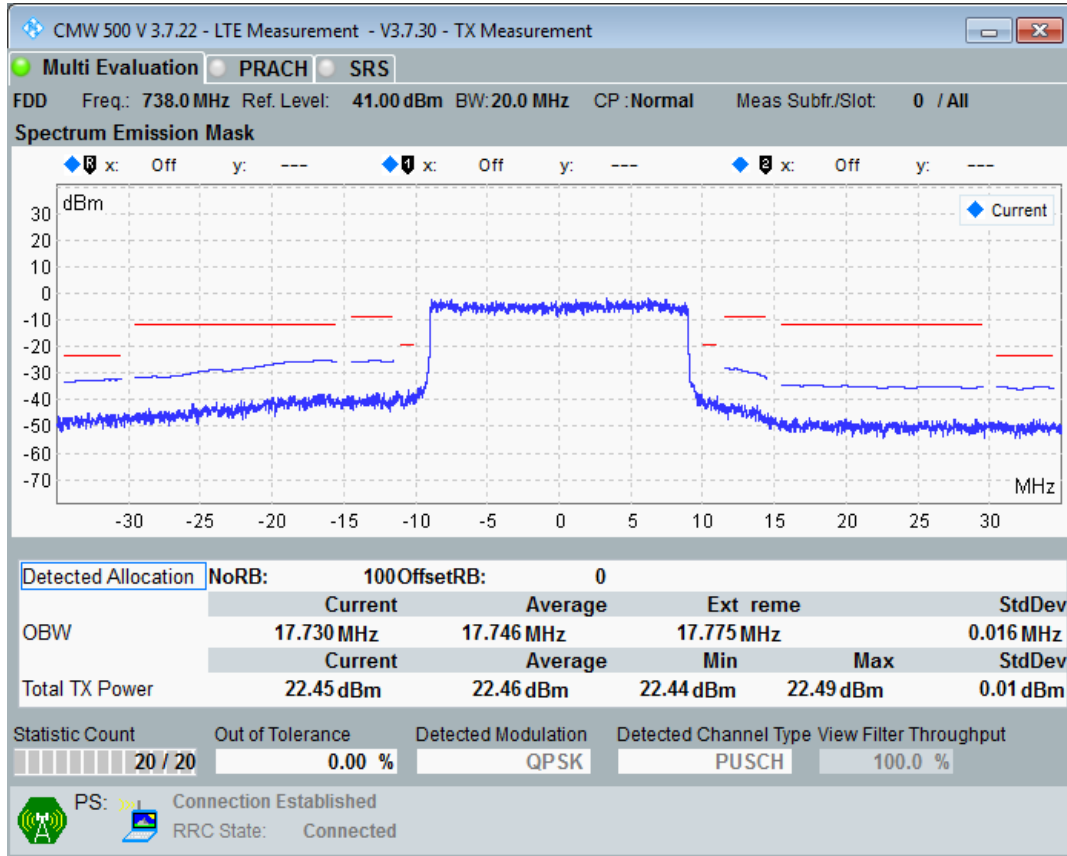

Band28 QPSK BW=20MHz Channel=27560 RB Size=100 Position=#0

Band28 QAM16 BW=20MHz Channel=27560 RB Size=18 Position=#0