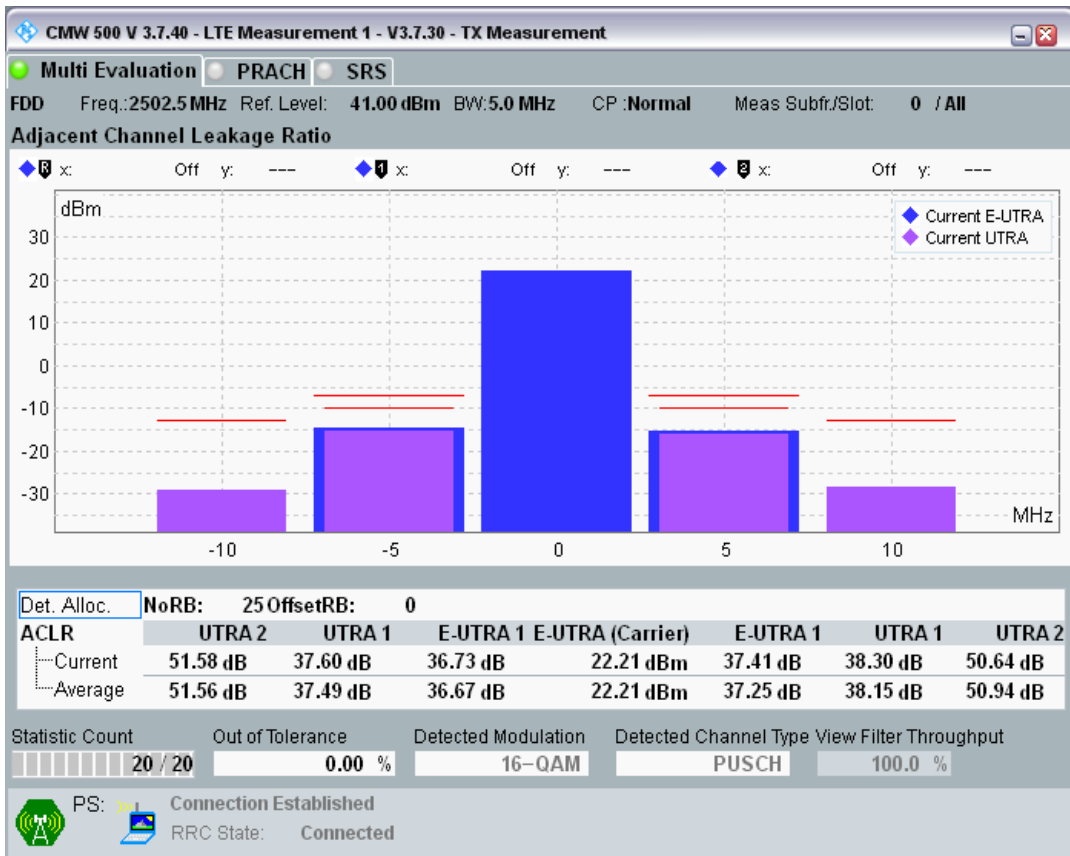

Band7 QPSK BW=5MHz Channel=20775 RB Size=25 Position=#0

Band7 QAM16 BW=5MHz Channel=20775 RB Size=8 Position=#0

Band7 QAM16 BW=5MHz Channel=20775 RB Size=8 Position=#Max

Band7 QAM16 BW=5MHz Channel=20775 RB Size=25 Position=#0