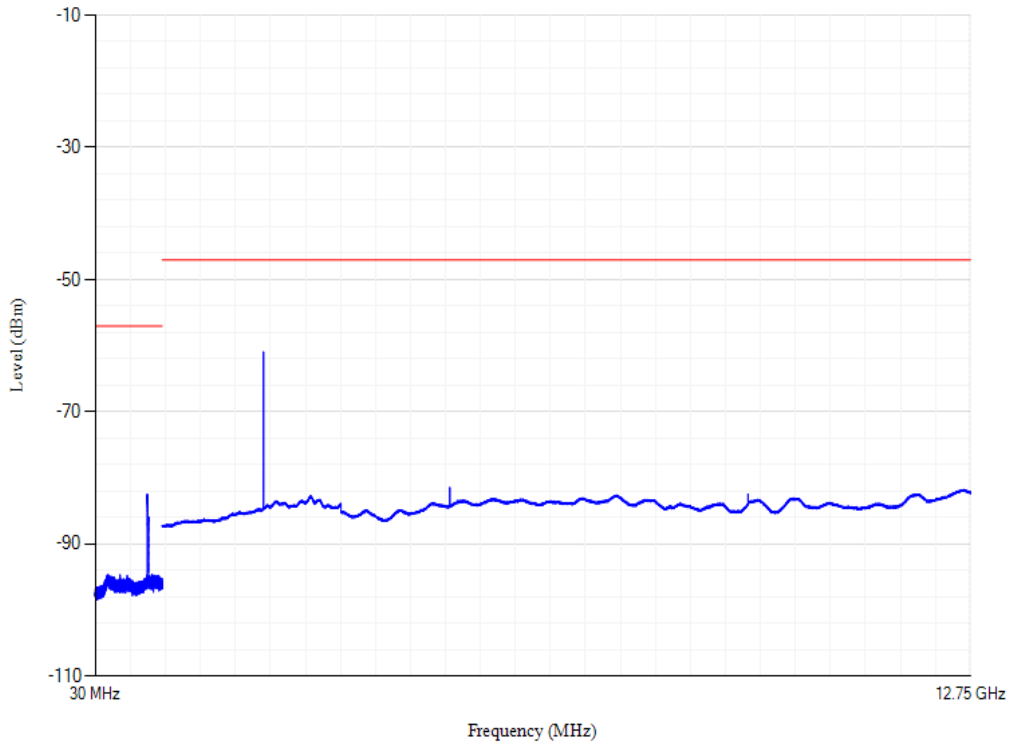

Band28 QPSK BW=20MHz Channel=27460

Conducted spurious emissions

Band28 QPSK BW=20MHz Channel=27310

Conducted spurious emissions

Band3 QPSK BW=20MHz Channel=19300

Conducted spurious emissions

Band3 QPSK BW=20MHz Channel=19575