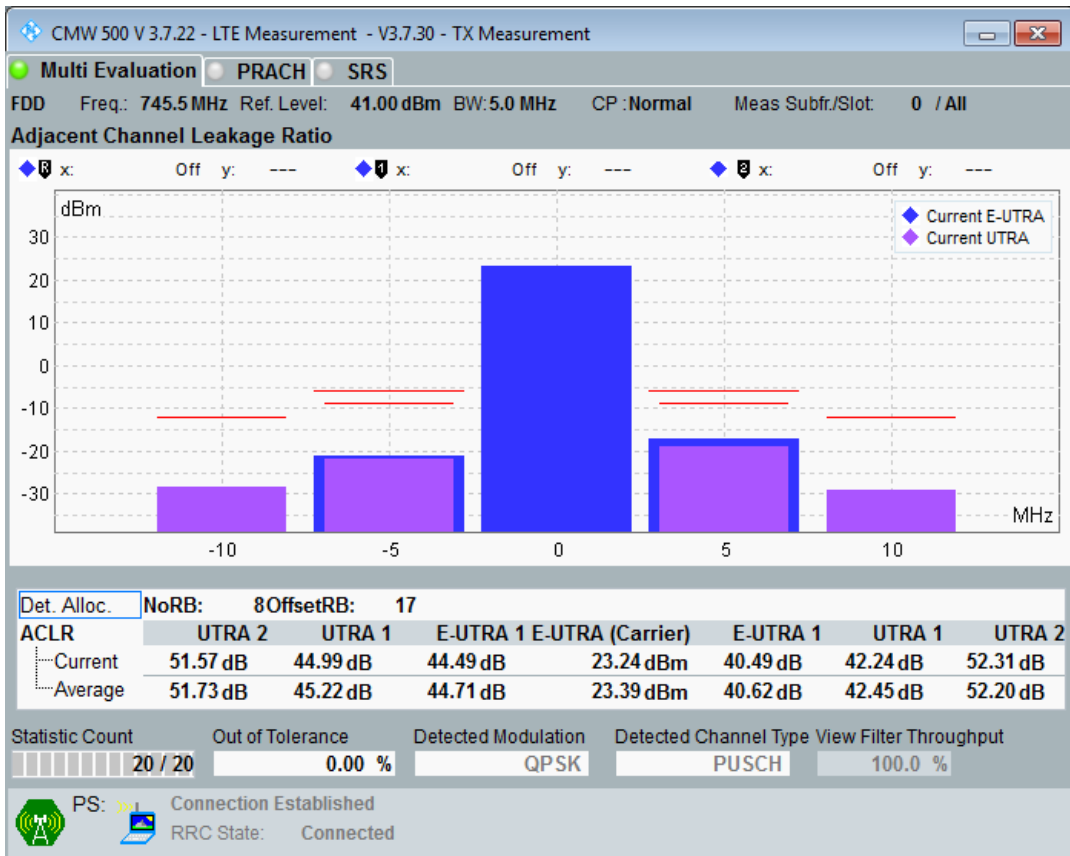

Band28 QAM16 BW=5MHz Channel=27385 RB Size=8 Position=#Max

Band28 QAM16 BW=5MHz Channel=27385 RB Size=25 Position=#0

Band28 QPSK BW=5MHz Channel=27635 RB Size=8 Position=#0

Band28 QPSK BW=5MHz Channel=27635 RB Size=8 Position=#Max