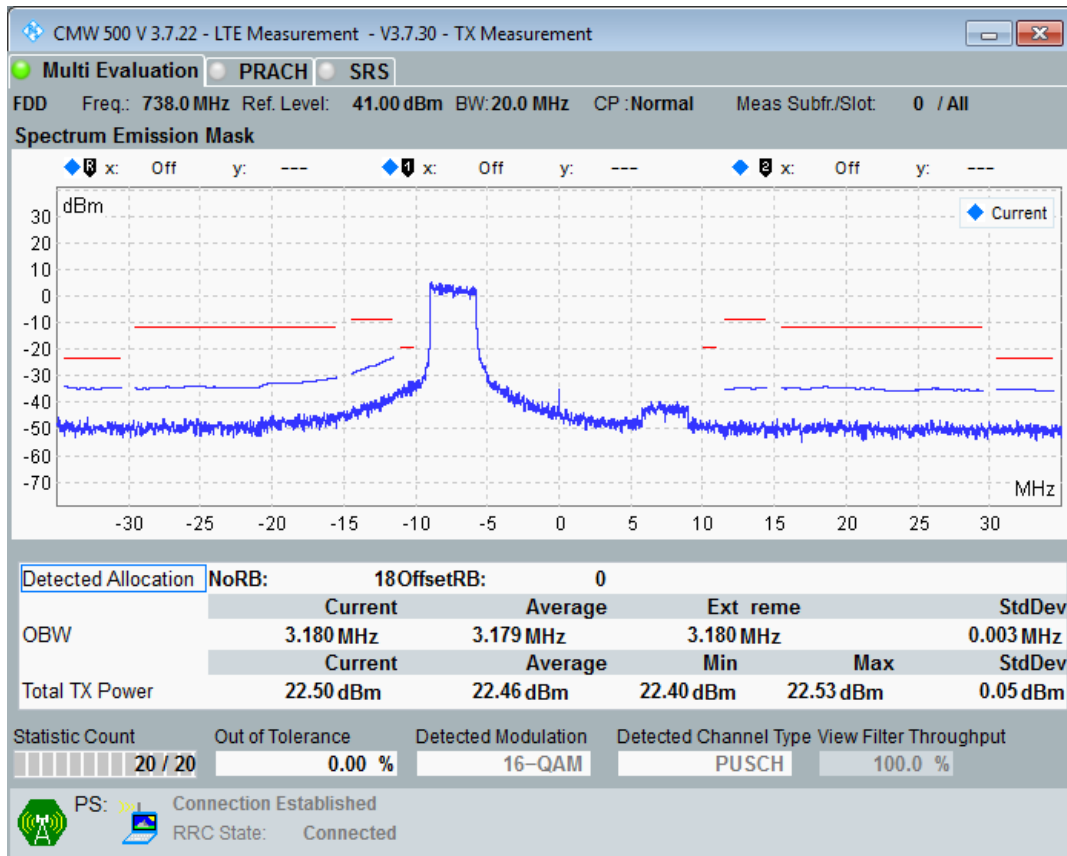

Band28 QAM16 BW=20MHz Channel=27560 RB Size=18 Position=#0

Band28 QAM16 BW=20MHz Channel=27560 RB Size=18 Position=#Max