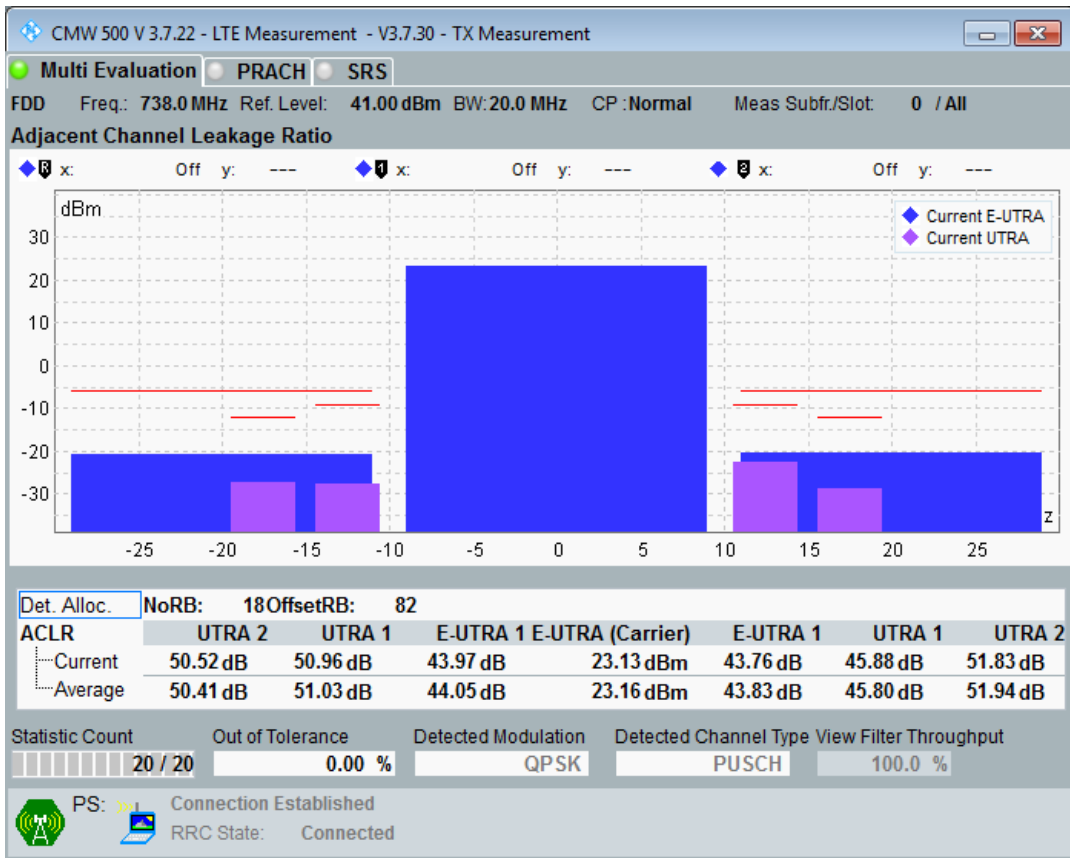

Band28 QAM16 BW=20MHz Channel=27460 RB Size=18 Position=#Max

Band28 QAM16 BW=20MHz Channel=27460 RB Size=100 Position=#0

Band28 QPSK BW=20MHz Channel=27560 RB Size=18 Position=#0

Band28 QPSK BW=20MHz Channel=27560 RB Size=18 Position=#Max