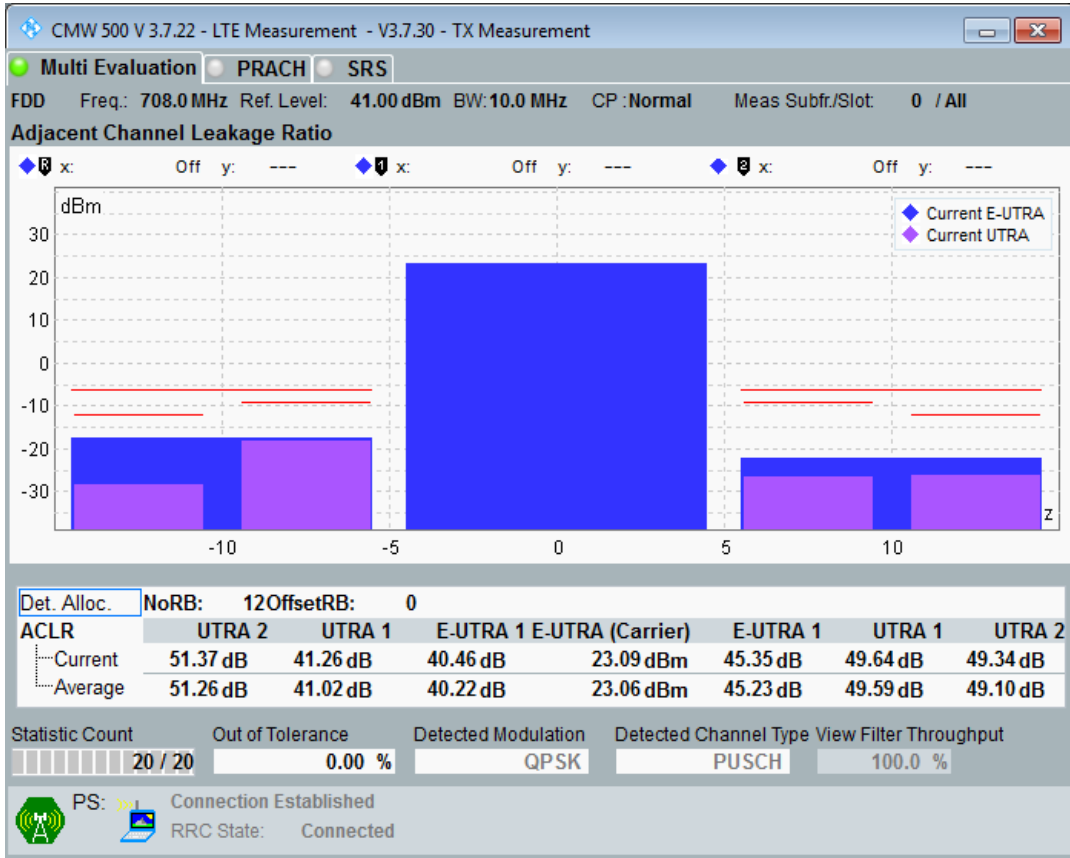

Band28 QPSK BW=10MHz Channel=27260 RB Size=12 Position=#0

Band28 QPSK BW=10MHz Channel=27260 RB Size=12 Position=#Max