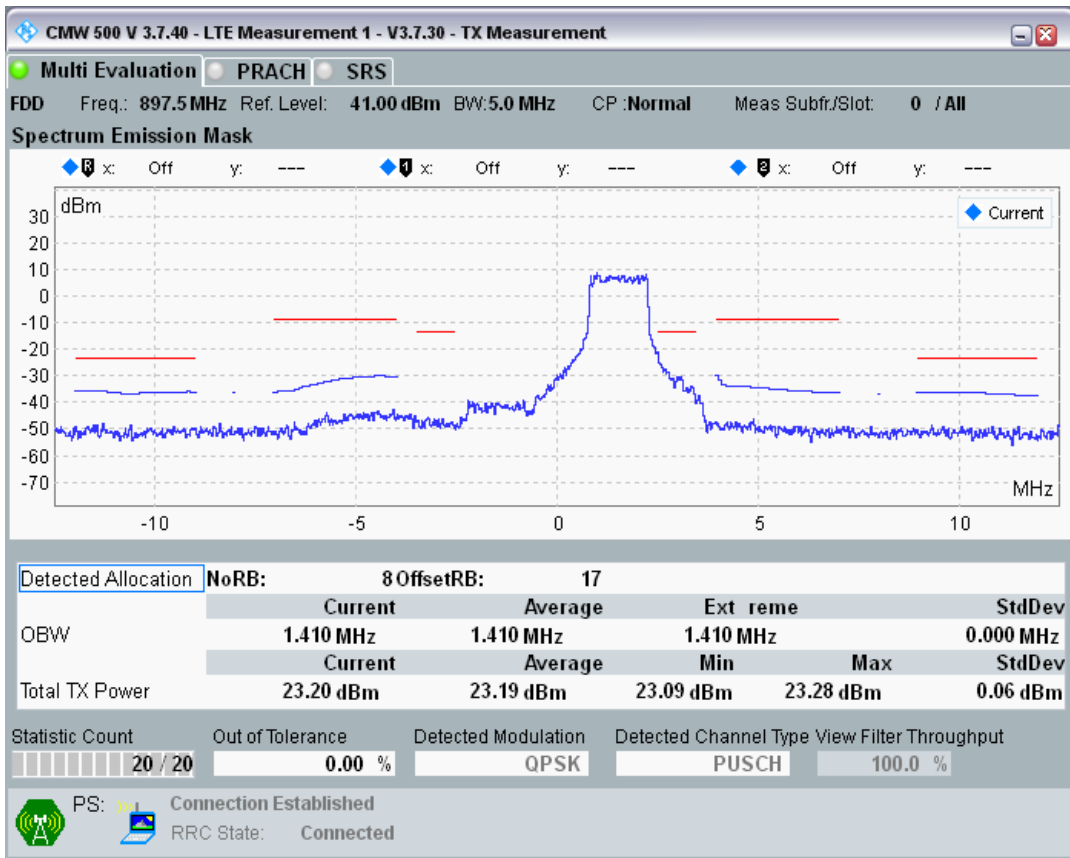

Band8 QPSK BW=5MHz Channel=21625 RB Size=8 Position=#Max

Band8 QPSK BW=5MHz Channel=21625 RB Size=25 Position=#0