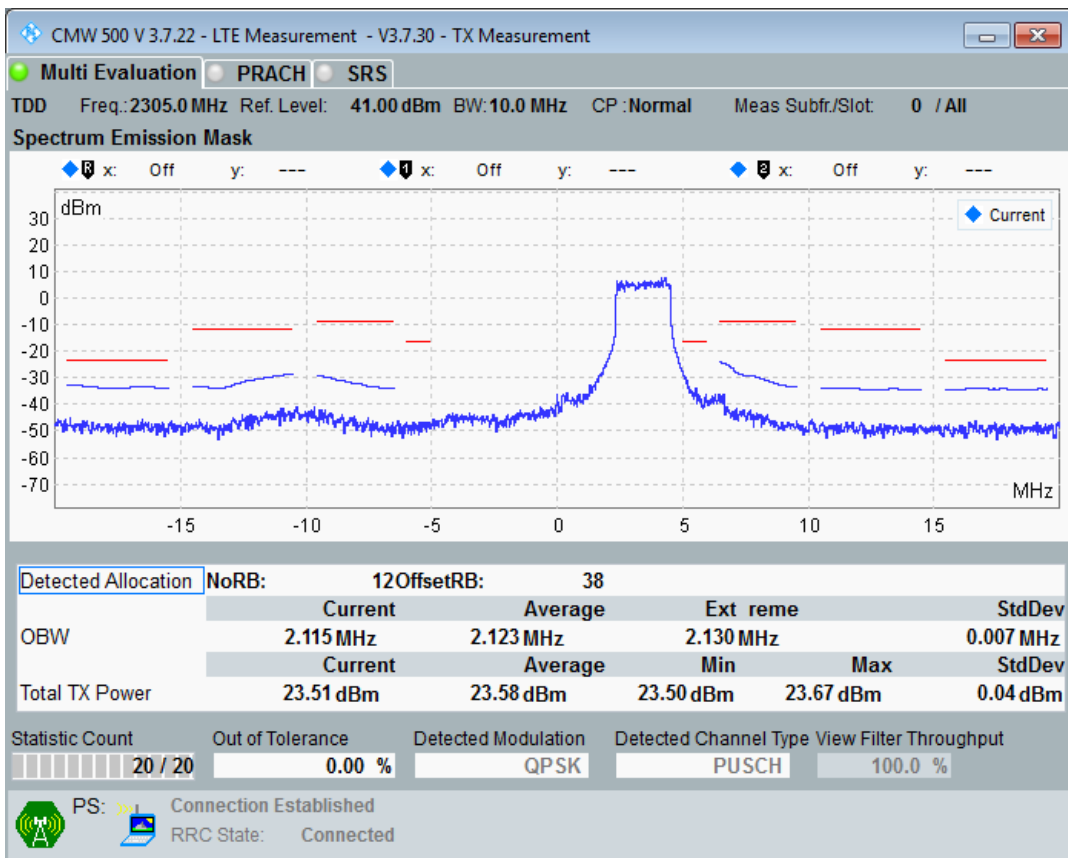

Band40 QPSK BW=10MHz Channel=38700 RB Size=12 Position=#Max

Band40 QPSK BW=10MHz Channel=38700 RB Size=50 Position=#0