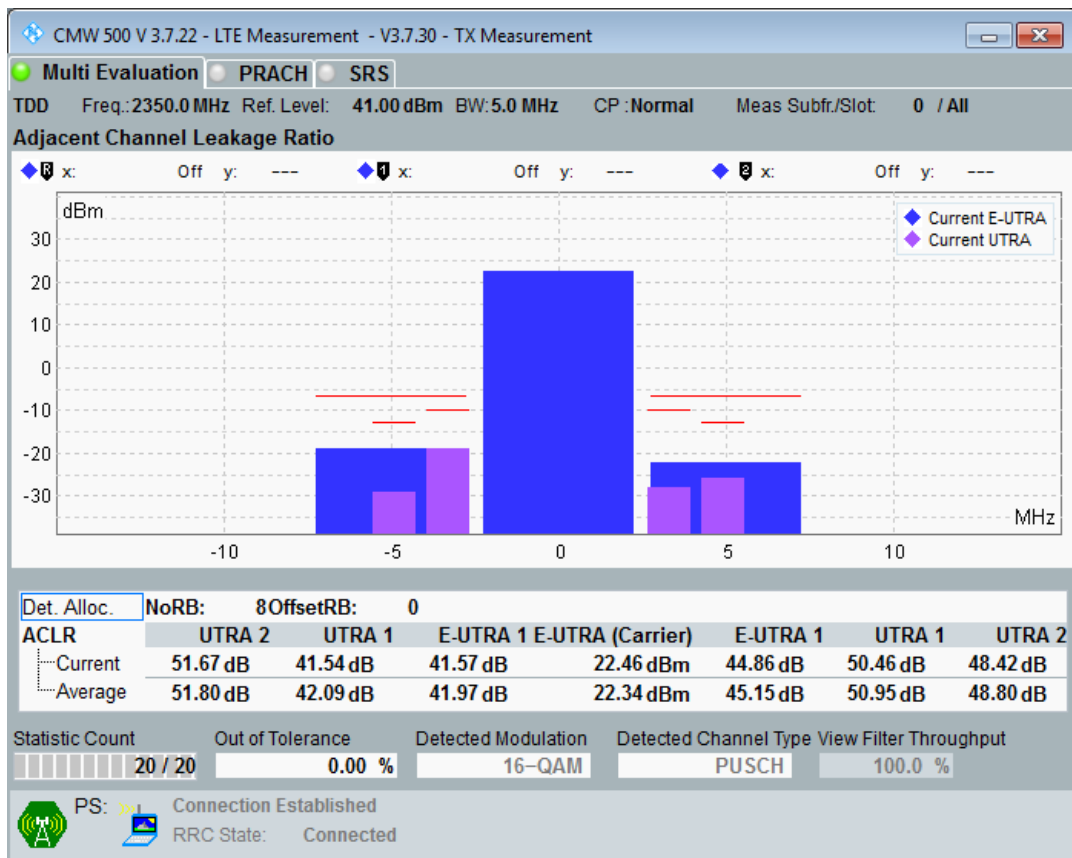

Band40 QAM16 BW=10MHz Channel=39150 RB Size=12 Position=#Max

Band40 QAM16 BW=10MHz Channel=39150 RB Size=12 Position=#0

Band40 QAM16 BW=5MHz Channel=39150 RB Size=25 Position=#0

Band40 QAM16 BW=5MHz Channel=39150 RB Size=8 Position=#0