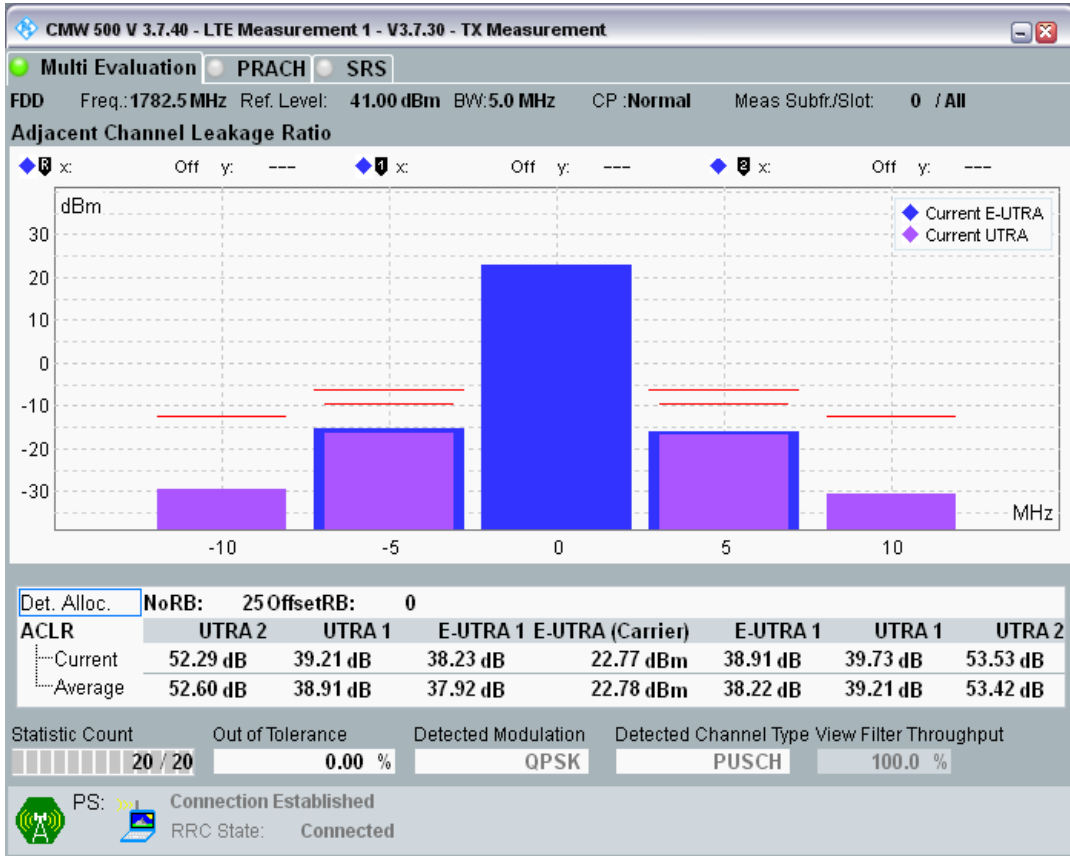

Band3 QPSK BW=5MHz Channel=19925 RB Size=25 Position=#0

Band3 QAM16 BW=5MHz Channel=19925 RB Size=8 Position=#0