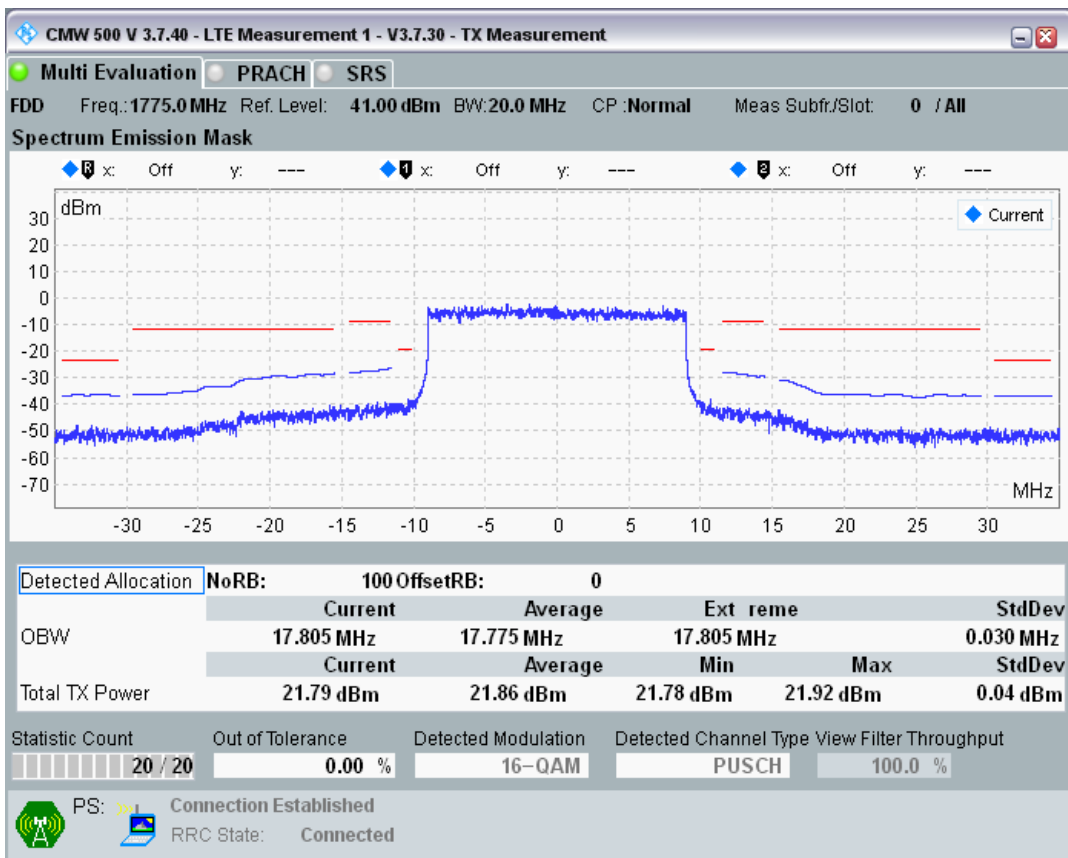

Band3 QPSK BW=20MHz Channel=19850 RB Size=100 Position=#0

Band3 QAM16 BW=20MHz Channel=19850 RB Size=18 Position=#0

Band3 QAM16 BW=20MHz Channel=19850 RB Size=18 Position=#Max

Band3 QAM16 BW=20MHz Channel=19850 RB Size=100 Position=#0