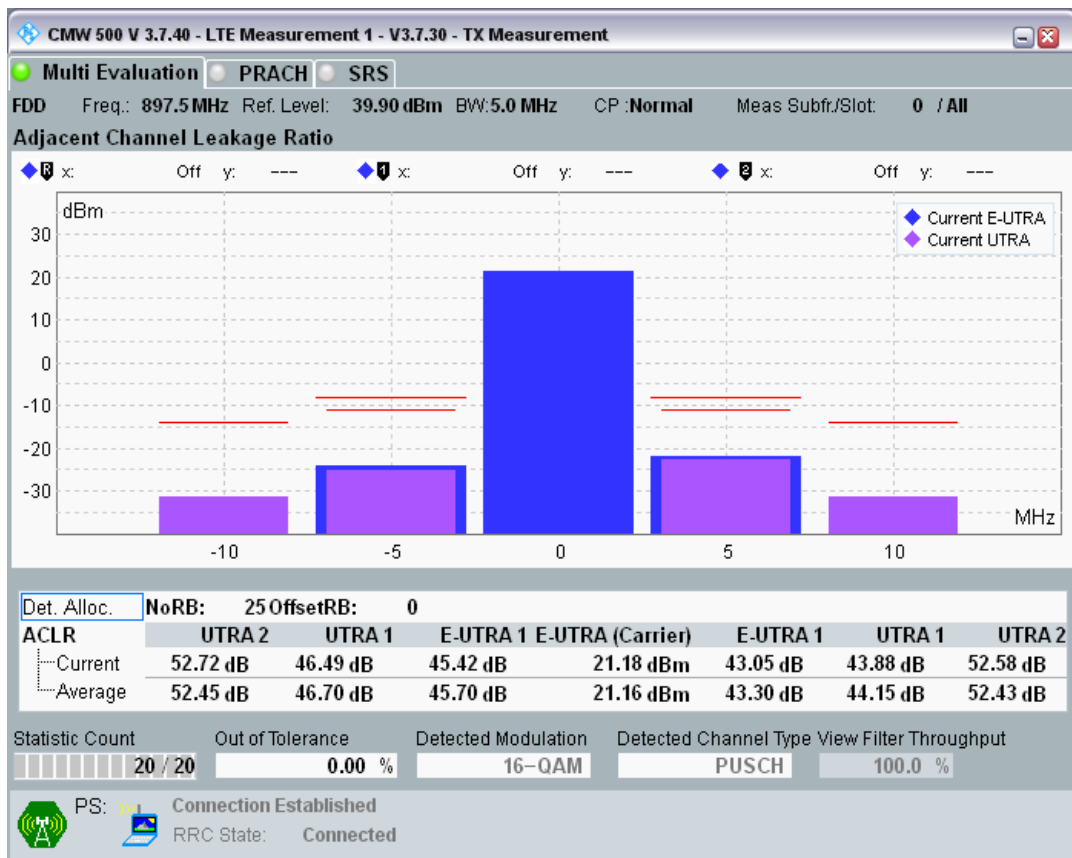

Band8 QAM16 BW=5MHz Channel=21625 RB Size=25 Position=#0

Band8 QPSK BW=5MHz Channel=21775 RB Size=8 Position=#0