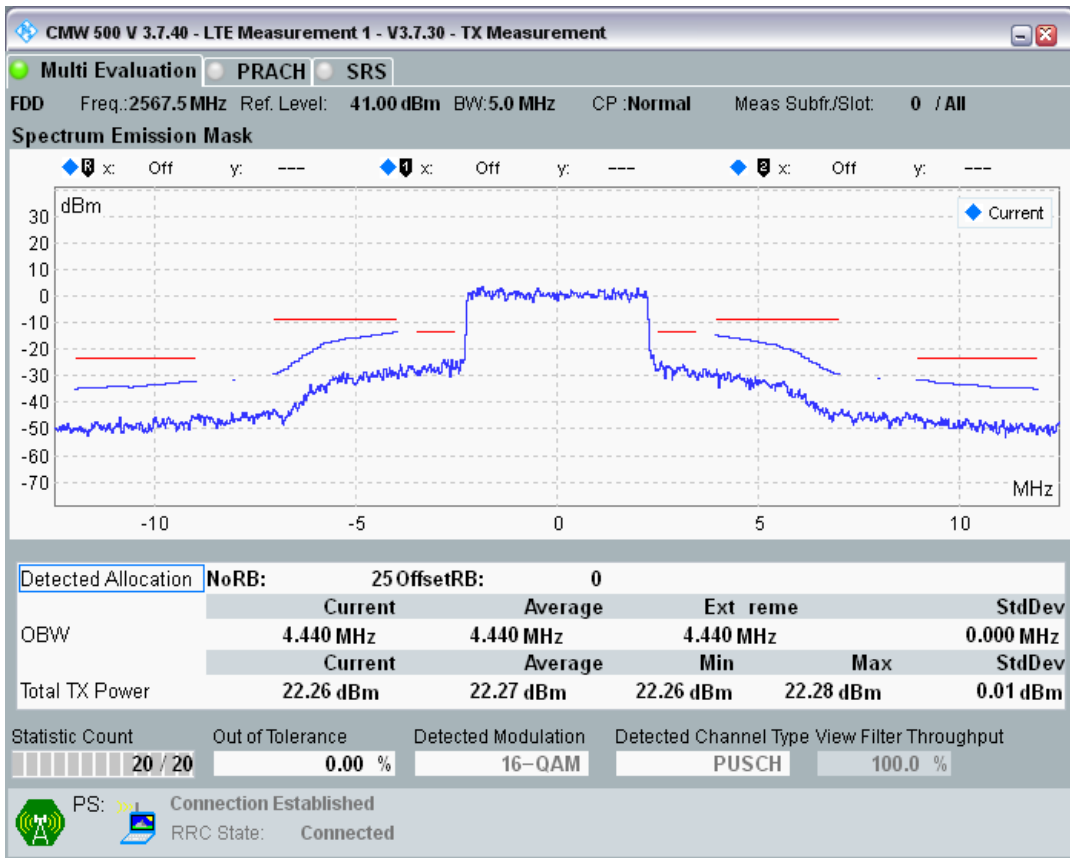

Band7 QPSK BW=5MHz Channel=21425 RB Size=25 Position=#0

Band7 QAM16 BW=5MHz Channel=21425 RB Size=8 Position=#0

Band7 QAM16 BW=5MHz Channel=21425 RB Size=8 Position=#Max

Band7 QAM16 BW=5MHz Channel=21425 RB Size=25 Position=#0