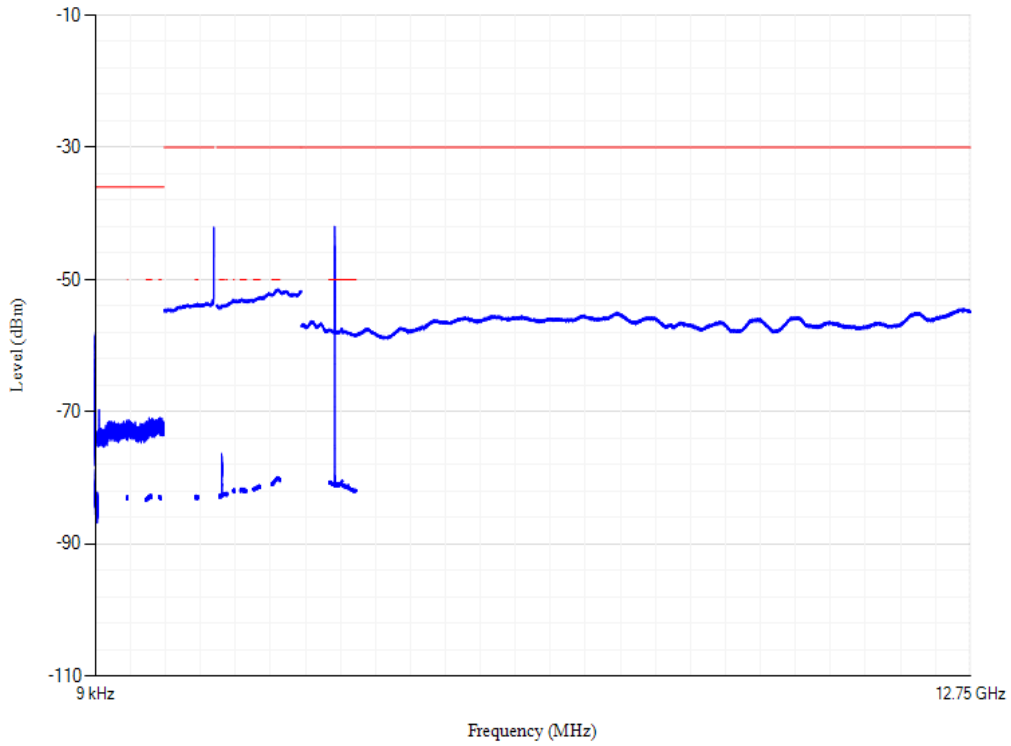

Conducted spurious emissions

Band3 QPSK BW=10MHz Channel=19250 RB Size=1 Position=#0