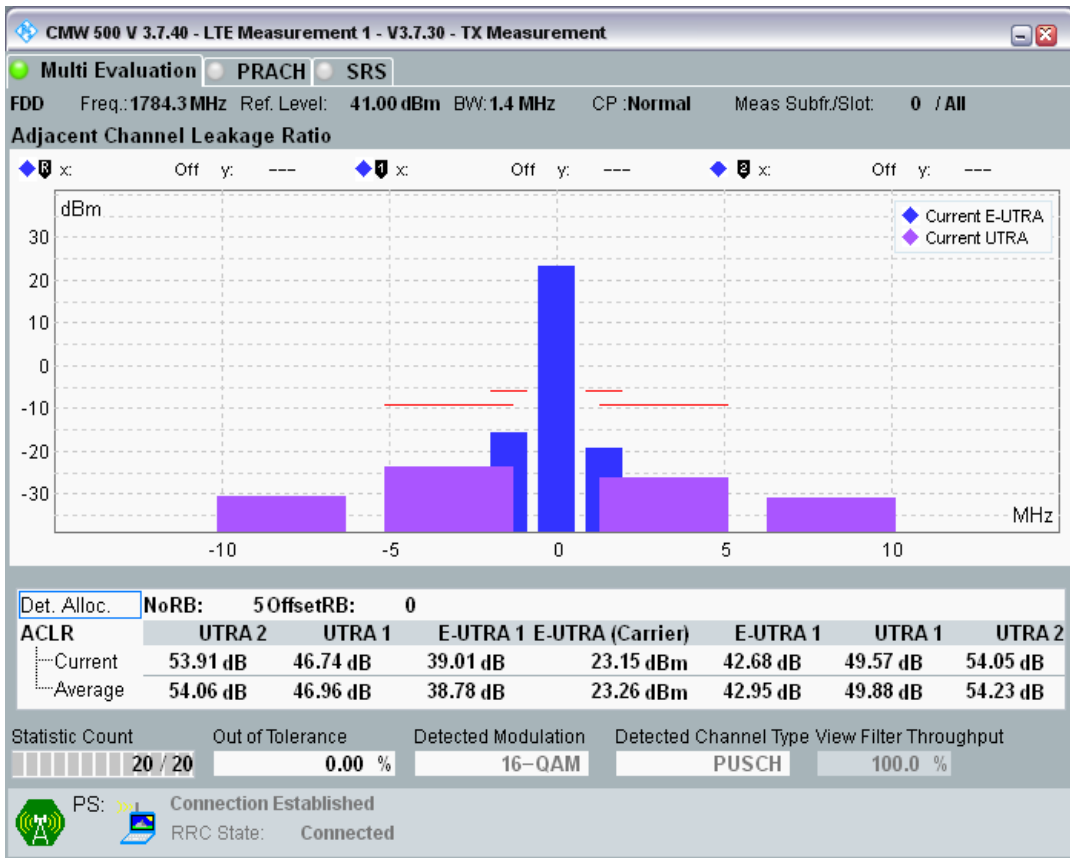

Band3 QPSK BW=1.4MHz Channel=19943 RB Size=5 Position=#0

Band3 QPSK BW=1.4MHz Channel=19943 RB Size=5 Position=#Max

Band3 QPSK BW=1.4MHz Channel=19943 RB Size=6 Position=#0

Band3 QAM16 BW=1.4MHz Channel=19943 RB Size=5 Position=#0