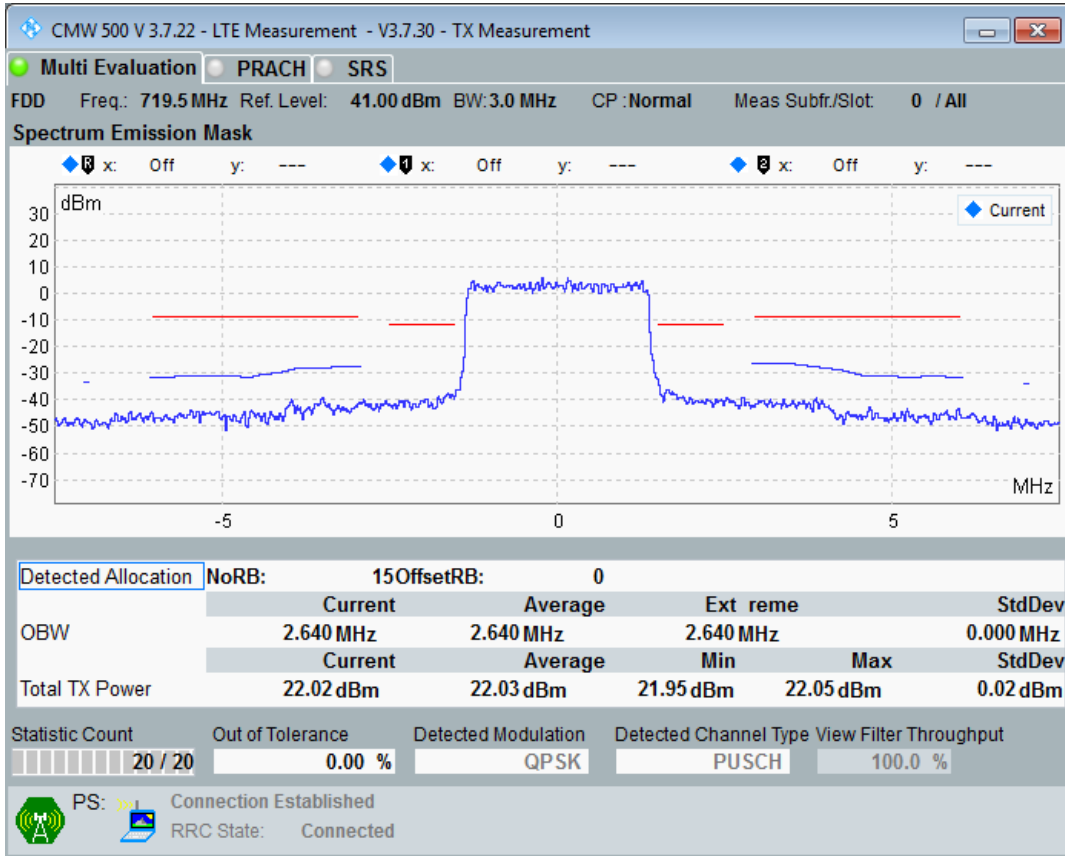

Band28 QPSK BW=3MHz Channel=27375 RB Size=15 Position=#0

Band28 QAM16 BW=3MHz Channel=27375 RB Size=4 Position=#0