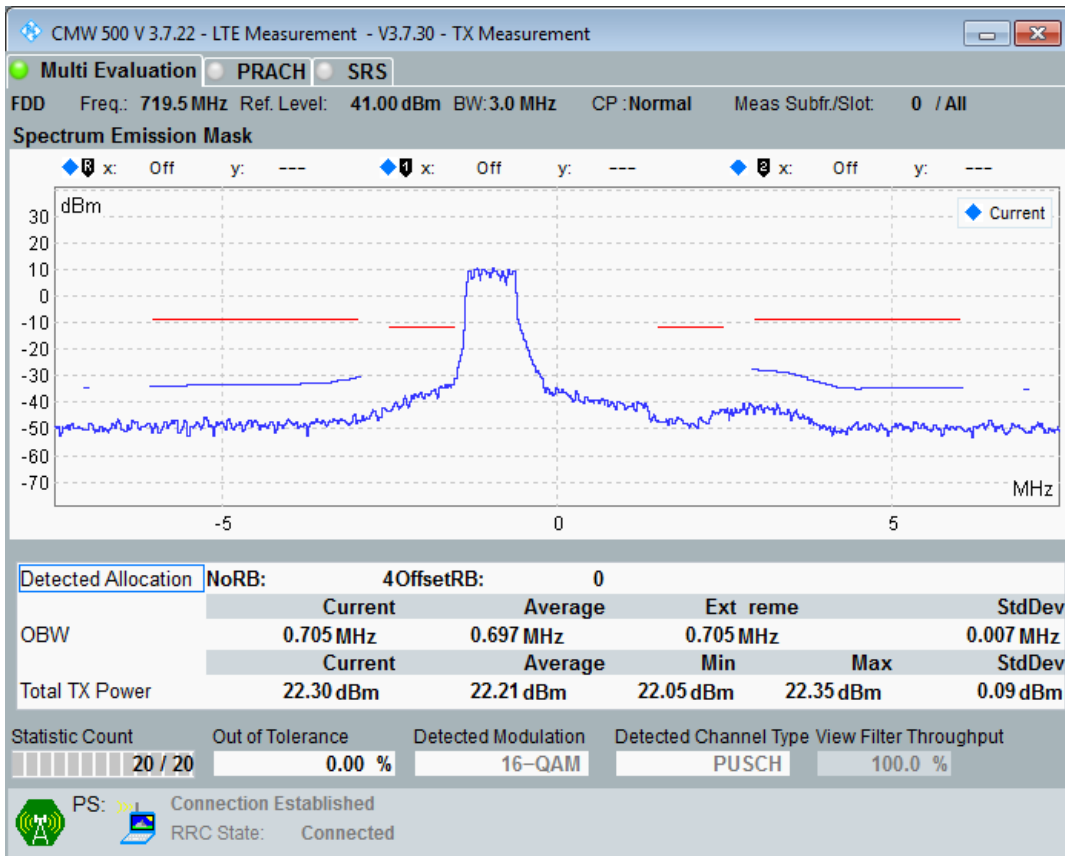

Band28 QAM16 BW=3MHz Channel=27375 RB Size=4 Position=#0

Band28 QAM16 BW=3MHz Channel=27375 RB Size=4 Position=#Max