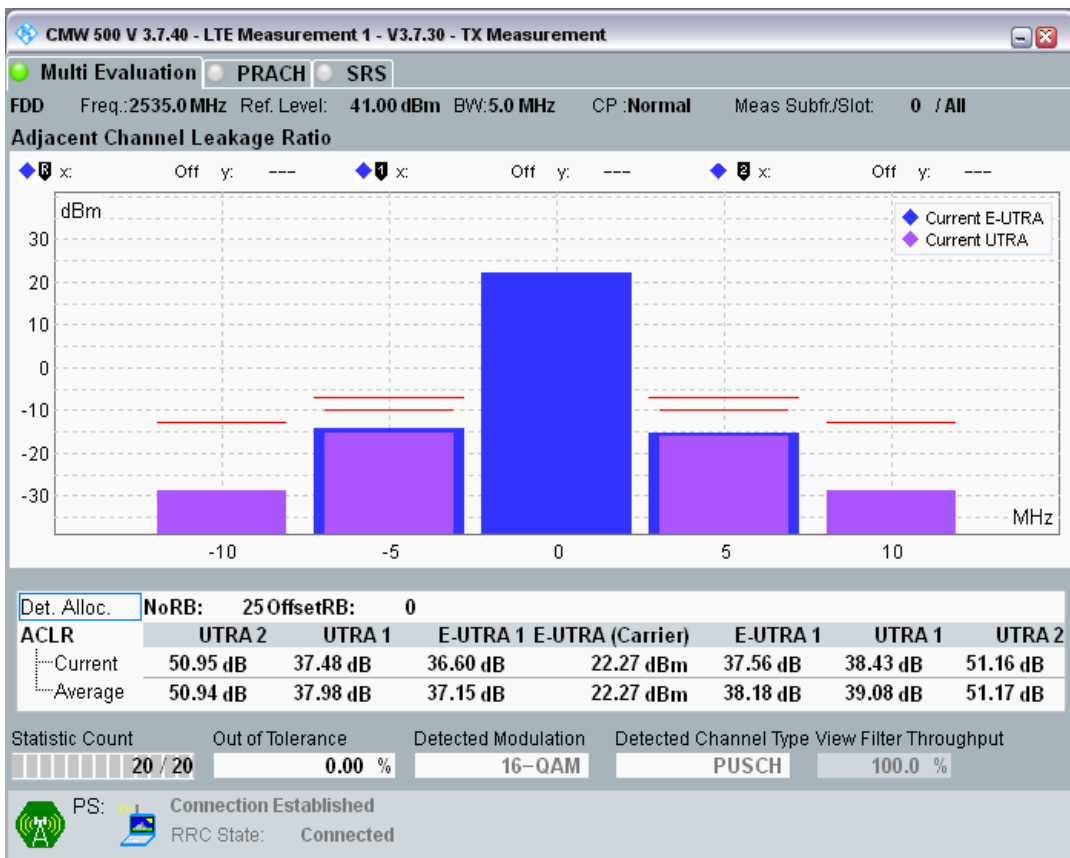

Band7 QAM16 BW=5MHz Channel=21100 RB Size=25 Position=#0

Band7 QPSK BW=5MHz Channel=21425 RB Size=8 Position=#0