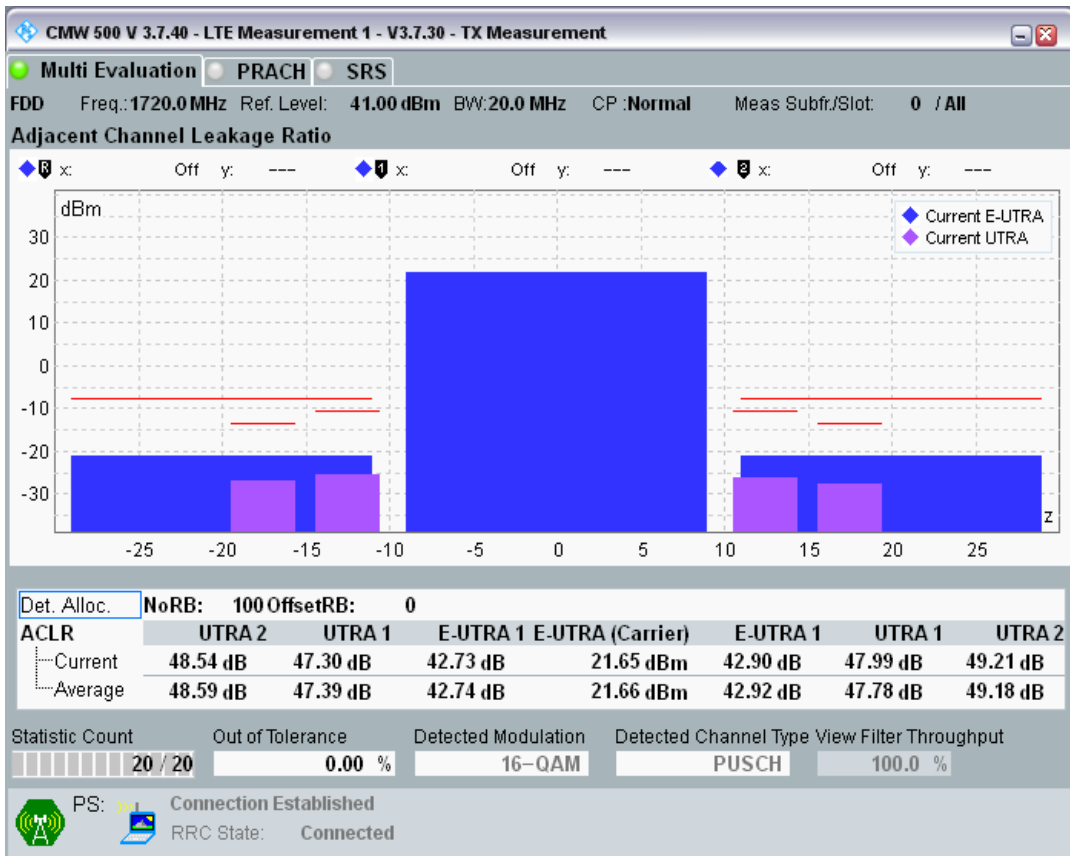

Band3 QPSK BW=20MHz Channel=19300 RB Size=100 Position=#0

Band3 QAM16 BW=20MHz Channel=19300 RB Size=18 Position=#0

Band3 QAM16 BW=20MHz Channel=19300 RB Size=18 Position=#Max

Band3 QAM16 BW=20MHz Channel=19300 RB Size=100 Position=#0