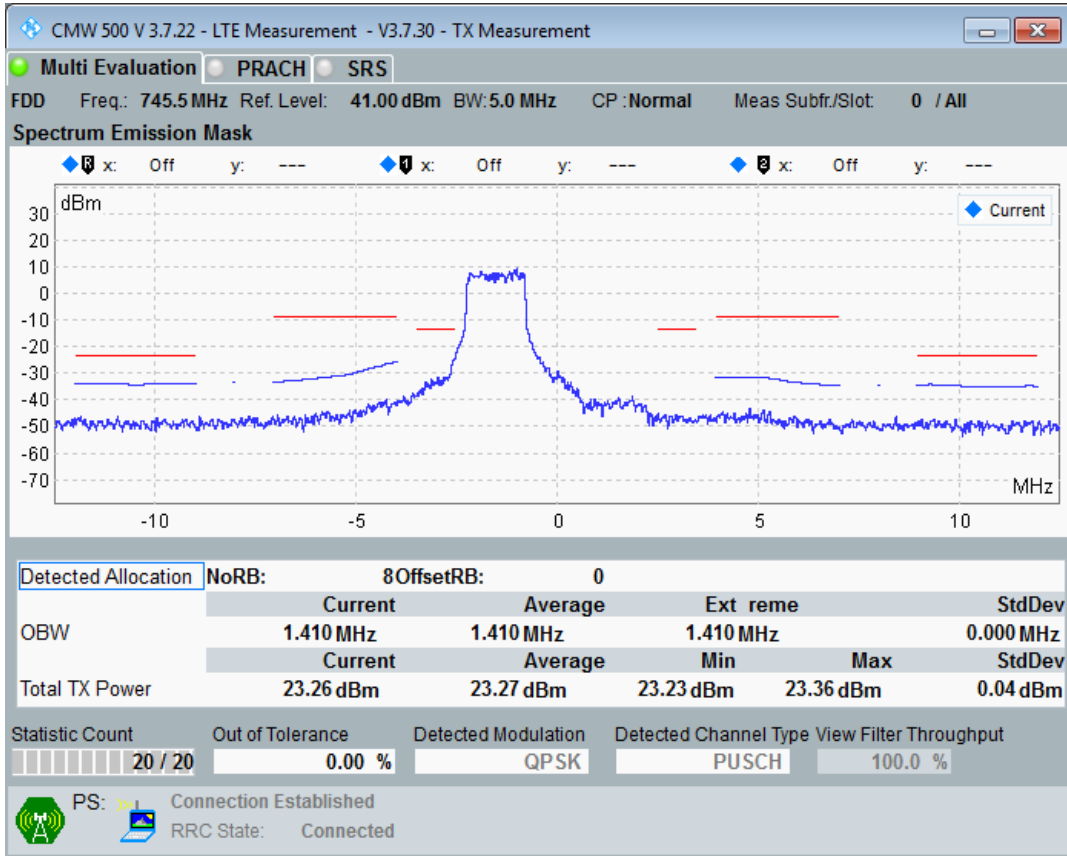

Band28 QAM16 BW=5MHz Channel=27385 RB Size=8 Position=#Max

Band28 QAM16 BW=5MHz Channel=27385 RB Size=25 Position=#0

Band28 QPSK BW=5MHz Channel=27635 RB Size=8 Position=#0

Band28 QPSK BW=5MHz Channel=27635 RB Size=8 Position=#Max