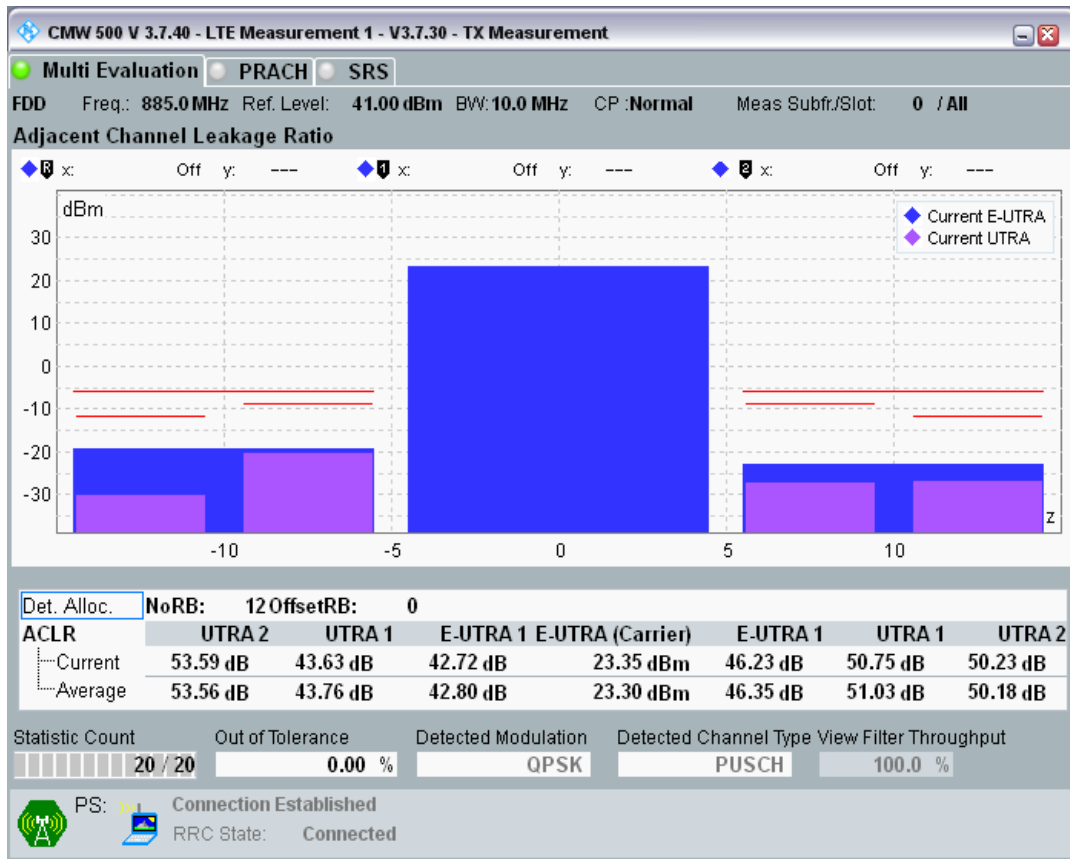

Band8 QPSK BW=10MHz Channel=21500 RB Size=12 Position=#0

Band8 QPSK BW=10MHz Channel=21500 RB Size=12 Position=#Max