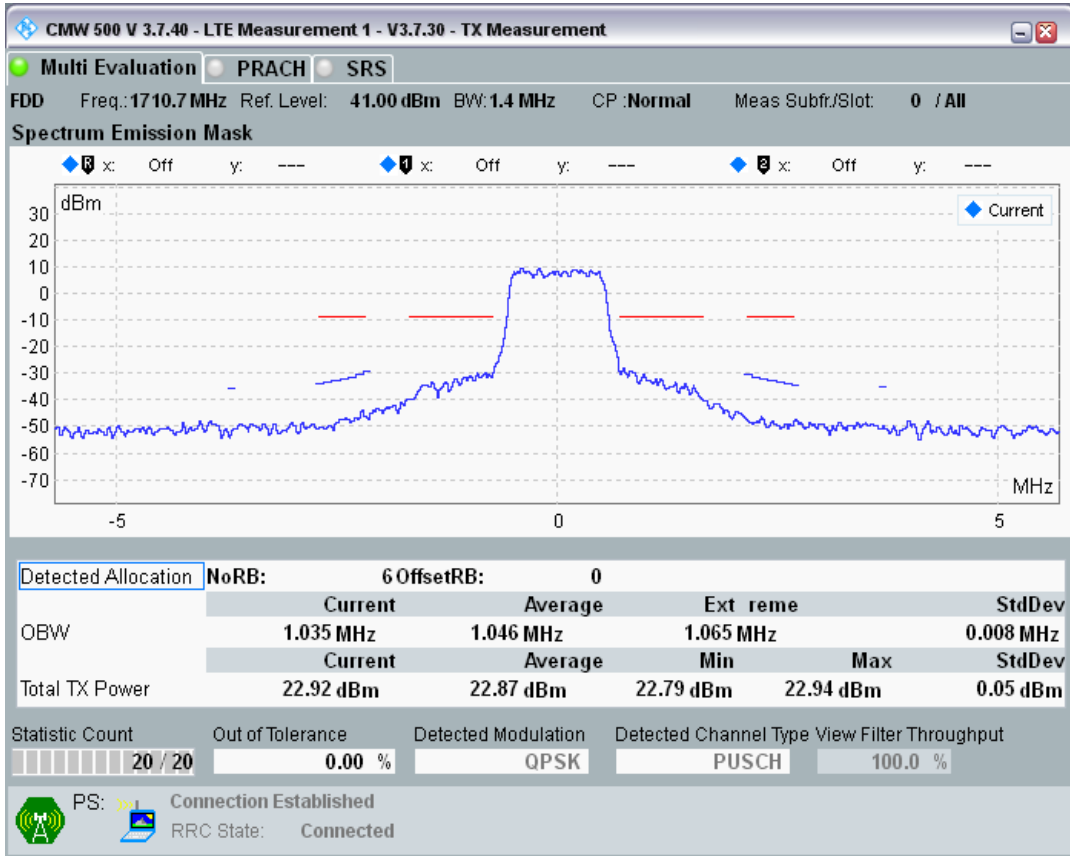

Band3 QPSK BW=1.4MHz Channel=19207 RB Size=6 Position=#0

Band3 QAM16 BW=1.4MHz Channel=19207 RB Size=5 Position=#0