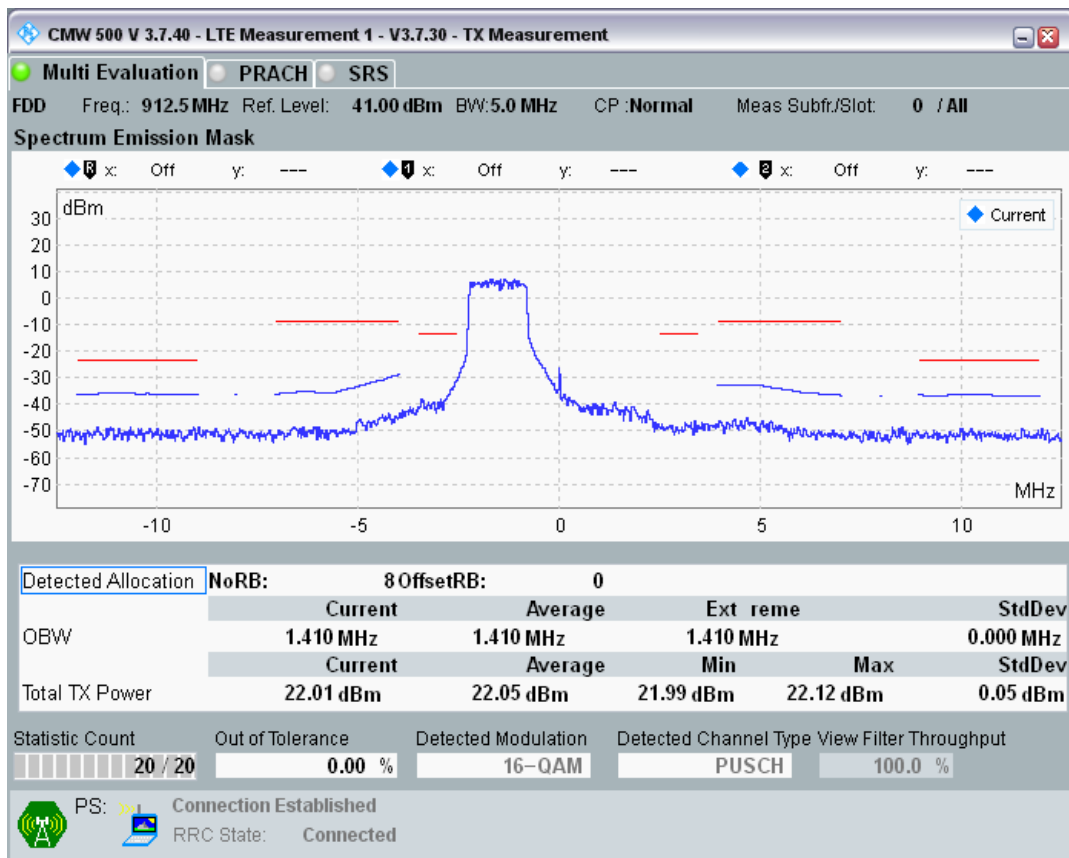

Band8 QAM16 BW=5MHz Channel=21775 RB Size=8 Position=#0

Band8 QAM16 BW=5MHz Channel=21775 RB Size=8 Position=#Max