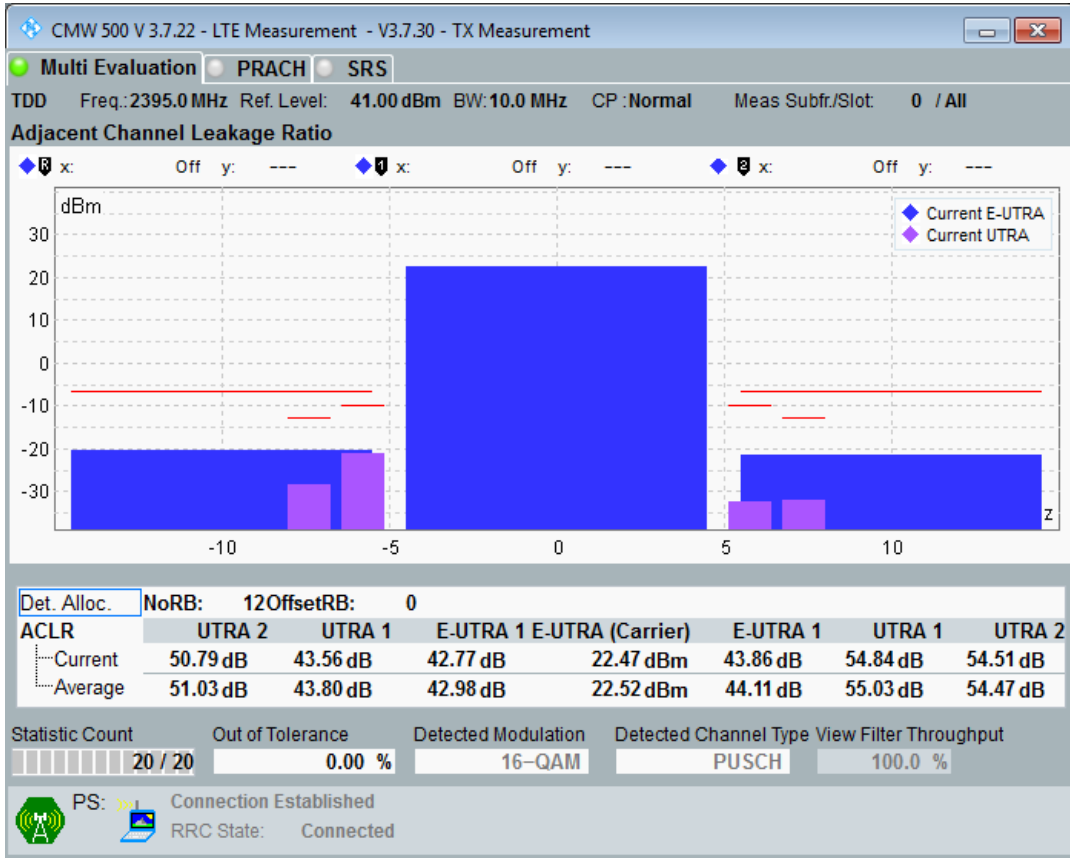

Band40 QAM16 BW=10MHz Channel=39600 RB Size=12 Position=#0

Band40 QAM16 BW=10MHz Channel=39150 RB Size=50 Position=#0