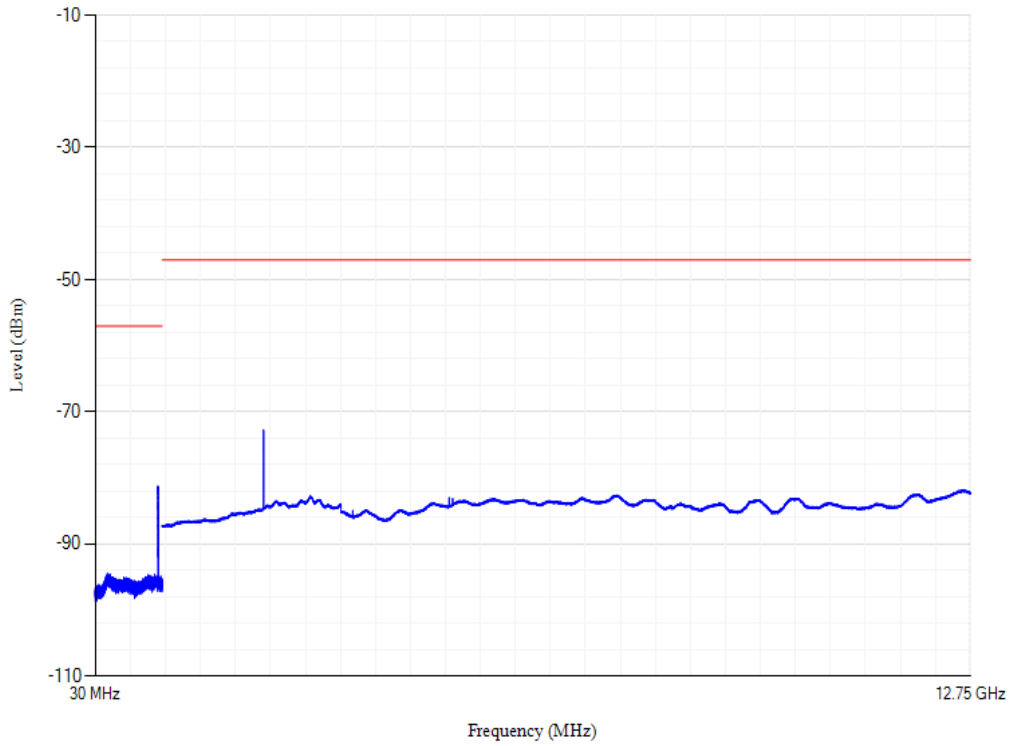

Conducted spurious emissions

Band8 QPSK BW=10MHz Channel=21500