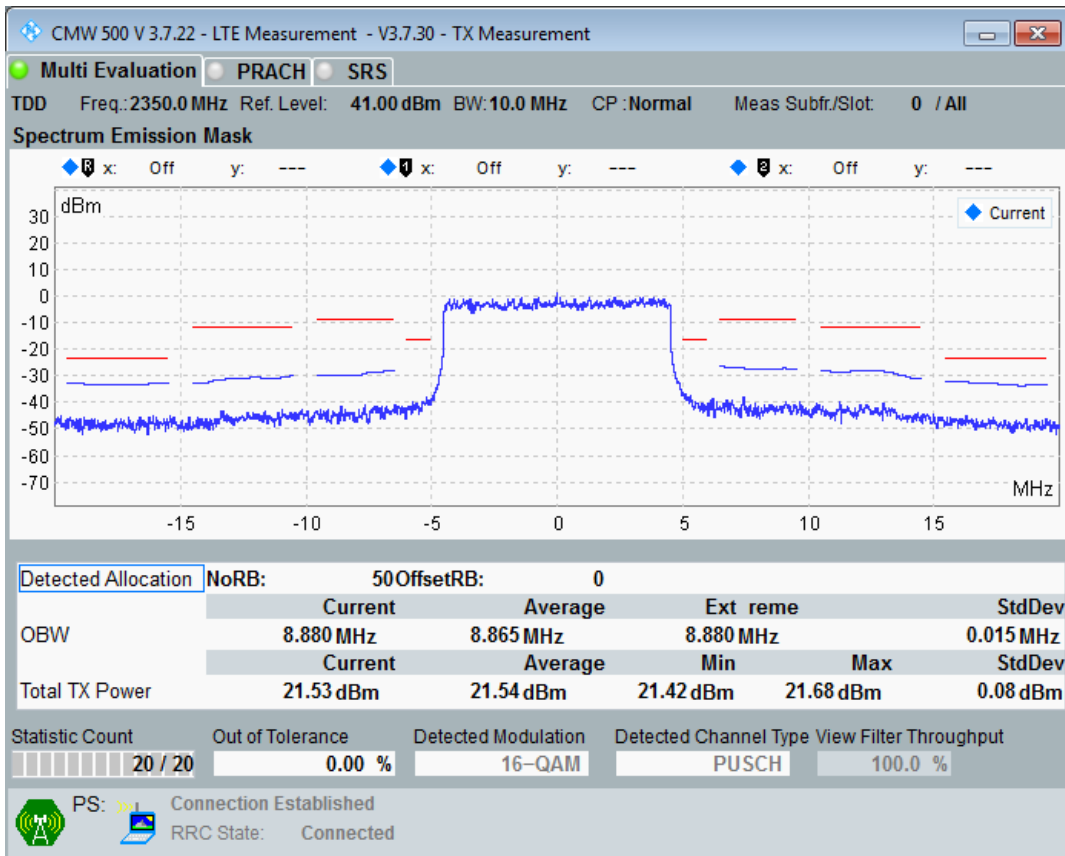

Band40 QAM16 BW=10MHz Channel=39150 RB Size=50 Position=#0

Band40 QAM16 BW=10MHz Channel=39600 RB Size=50 Position=#0