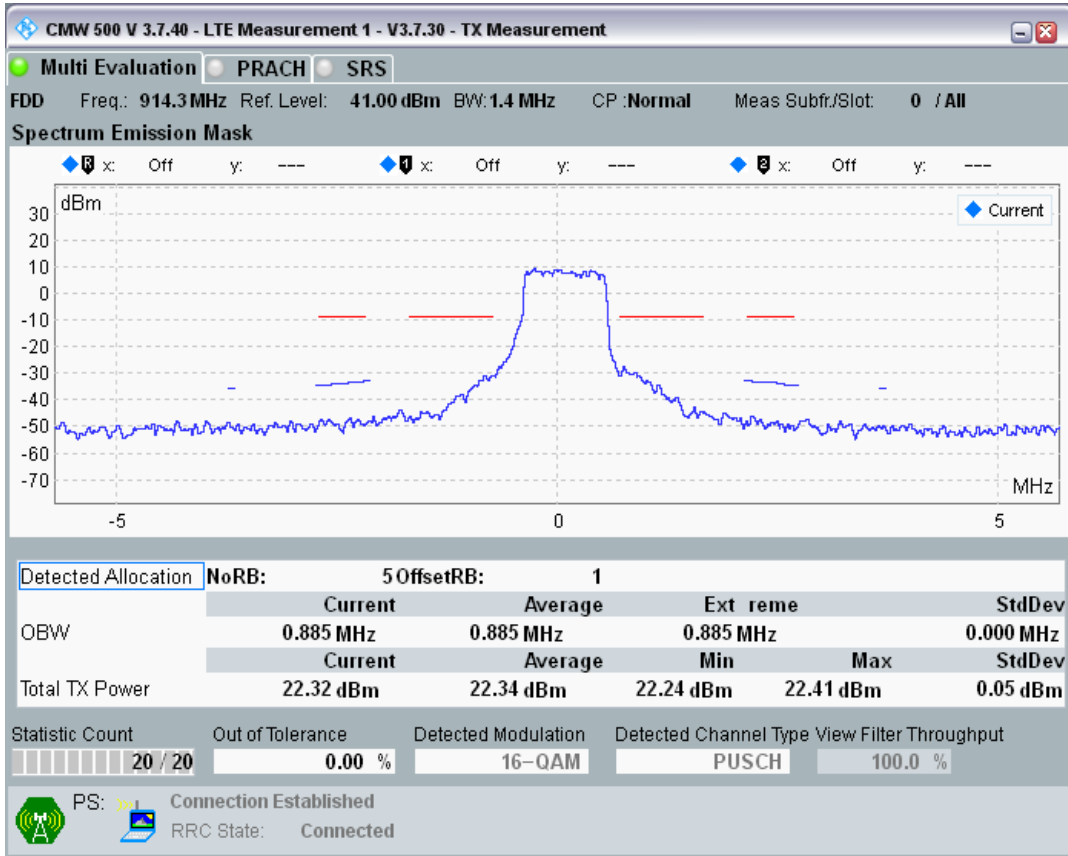

Band8 QAM16 BW=1.4MHz Channel=21793 RB Size=5 Position=#Max

Band8 QAM16 BW=1.4MHz Channel=21793 RB Size=6 Position=#0