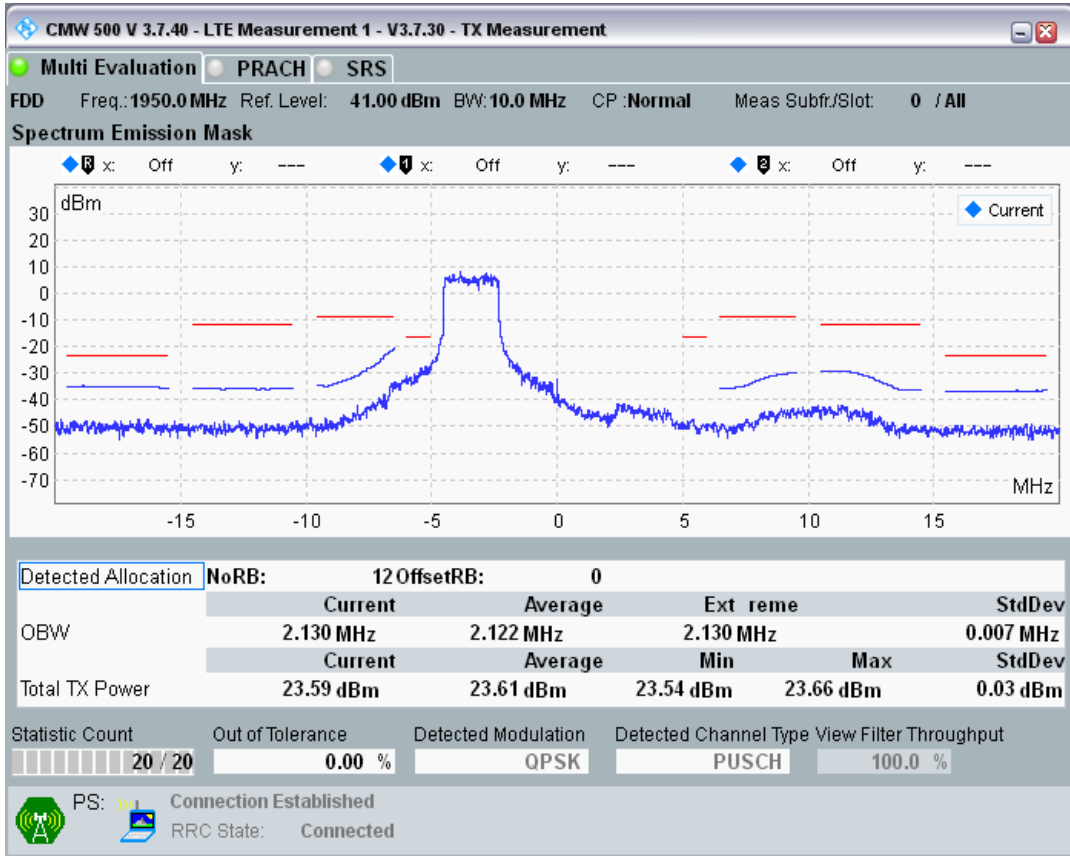

Band1 QPSK BW=10MHz Channel=18300 RB Size=12 Position=#0

Band1 QPSK BW=10MHz Channel=18300 RB Size=12 Position=#Max