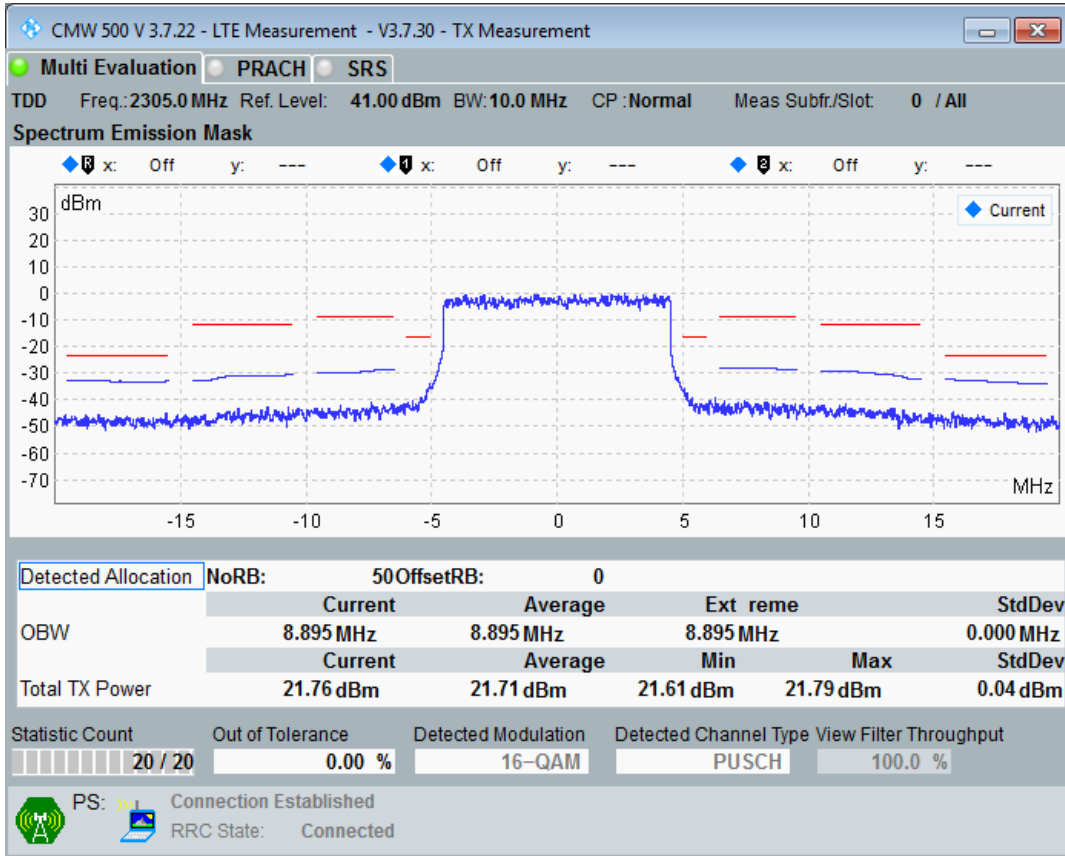

Band40 QAM16 BW=10MHz Channel=38700 RB Size=50 Position=#0

Band40 QAM16 BW=10MHz Channel=39150 RB Size=50 Position=#0