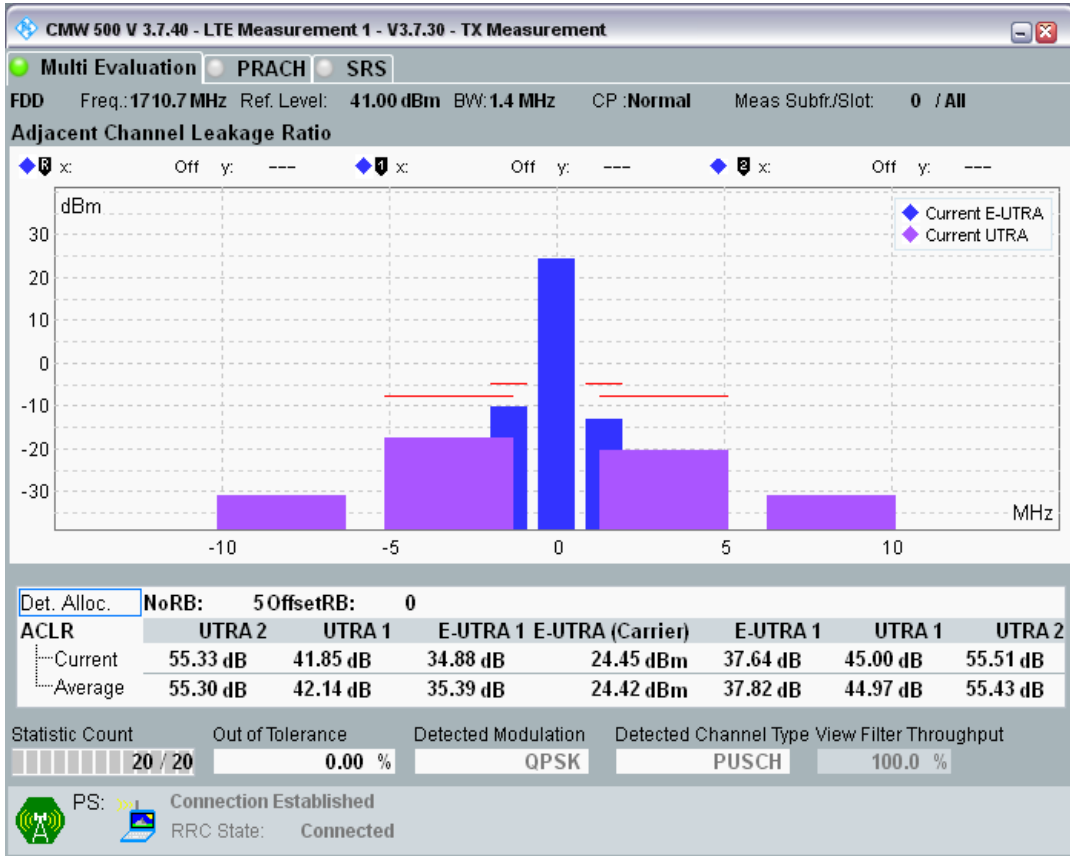

Band3 QPSK BW=1.4MHz Channel=19207 RB Size=5 Position=#0

Band3 QPSK BW=1.4MHz Channel=19207 RB Size=5 Position=#Max