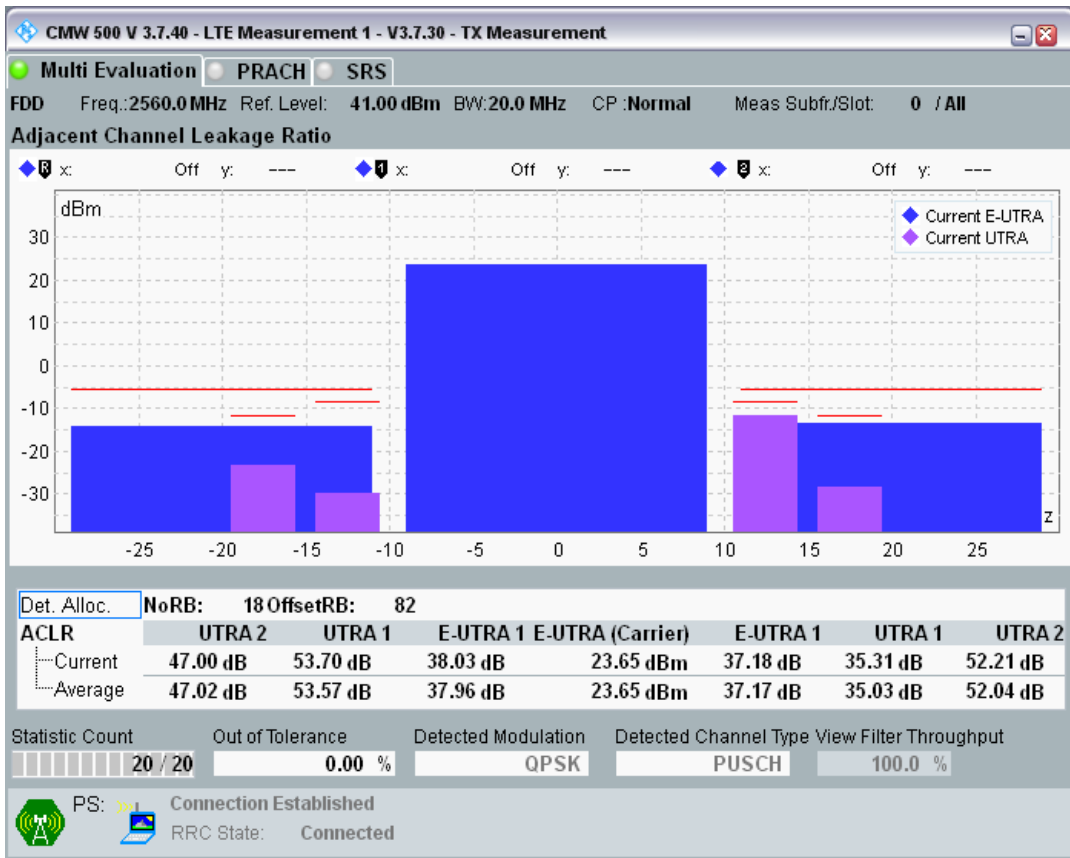

Band7 QAM16 BW=20MHz Channel=21100 RB Size=18 Position=#Max

Band7 QAM16 BW=20MHz Channel=21100 RB Size=100 Position=#0

Band7 QPSK BW=20MHz Channel=21350 RB Size=18 Position=#0

Band7 QPSK BW=20MHz Channel=21350 RB Size=18 Position=#Max