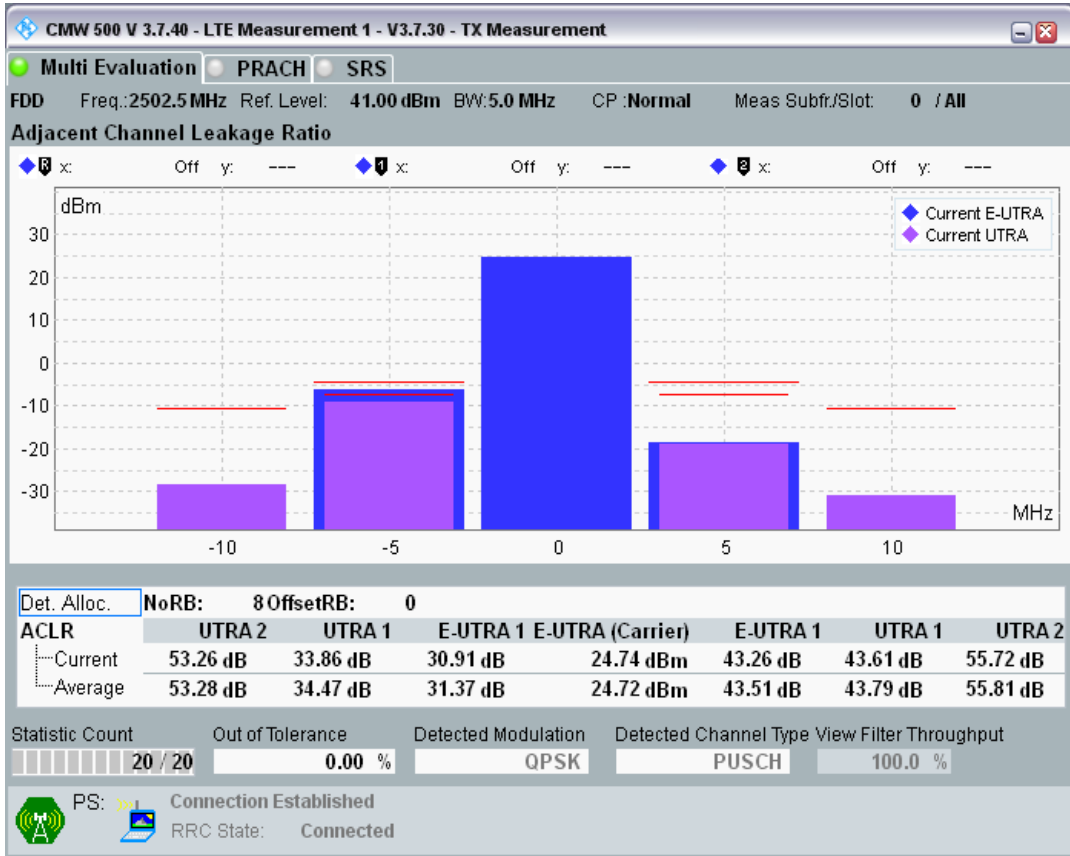

Band7 QPSK BW=5MHz Channel=20775 RB Size=8 Position=#0

Band7 QPSK BW=5MHz Channel=20775 RB Size=8 Position=#Max