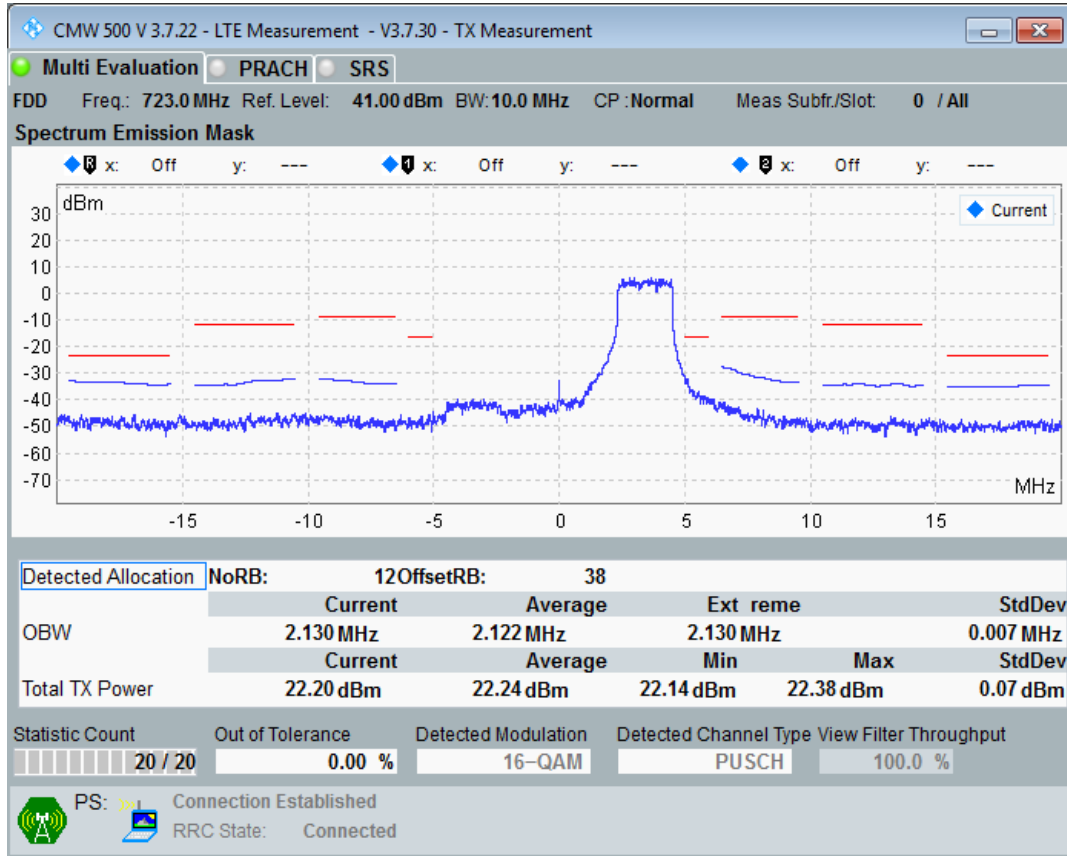

Band28 QAM16 BW=10MHz Channel=27410 RB Size=12 Position=#Max

Band28 QAM16 BW=10MHz Channel=27410 RB Size=50 Position=#0