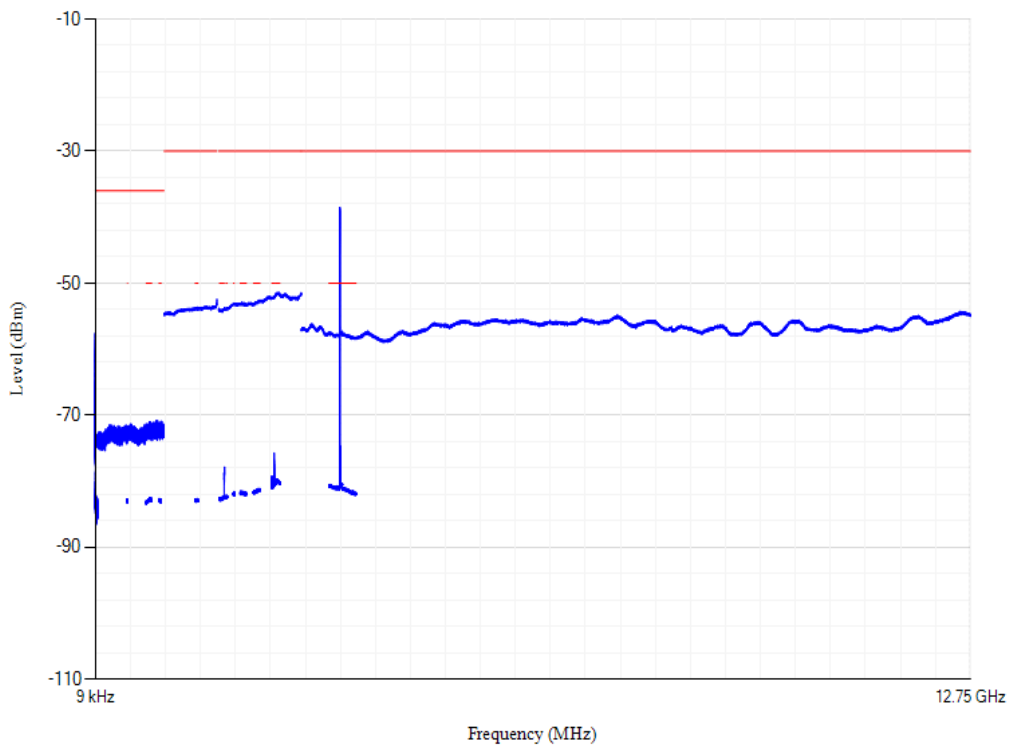

Conducted spurious emissions

Band3 QPSK BW=10MHz Channel=19575 RB Size=1 Position=#0