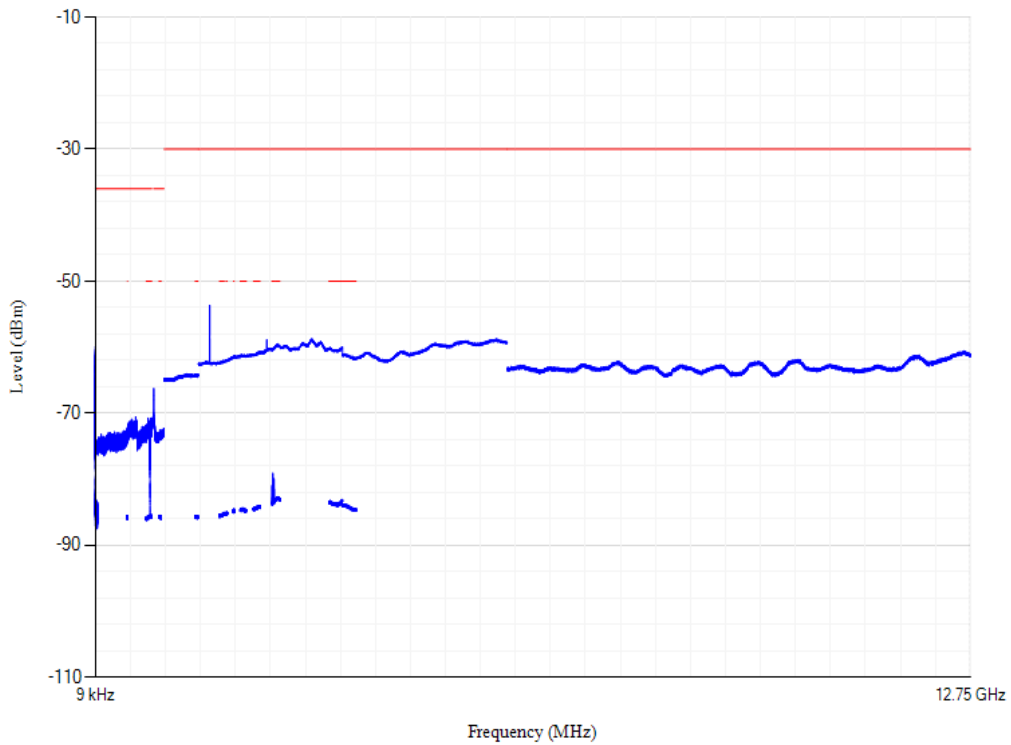

Conducted spurious emissions

Band20 QPSK BW=5MHz Channel=24300 RB Size=1 Position=#0