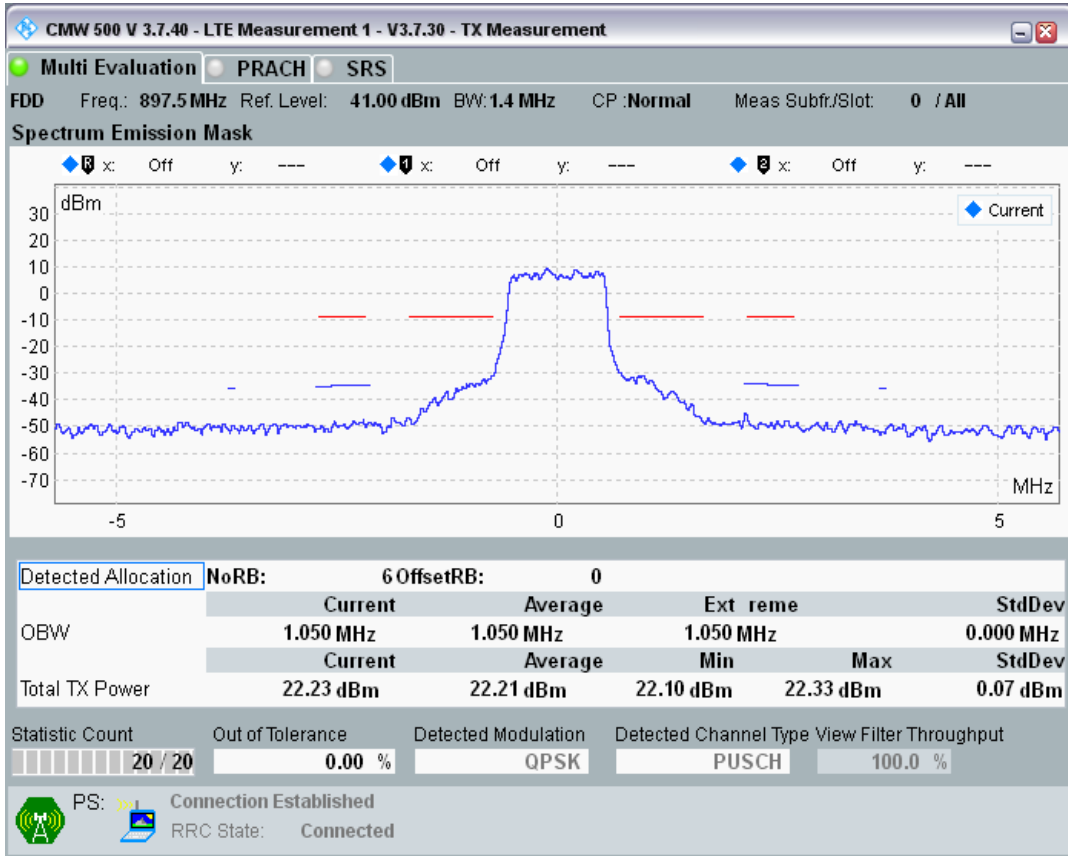

Band8 QPSK BW=1.4MHz Channel=21625 RB Size=6 Position=#0

Band8 QAM16 BW=1.4MHz Channel=21625 RB Size=5 Position=#0