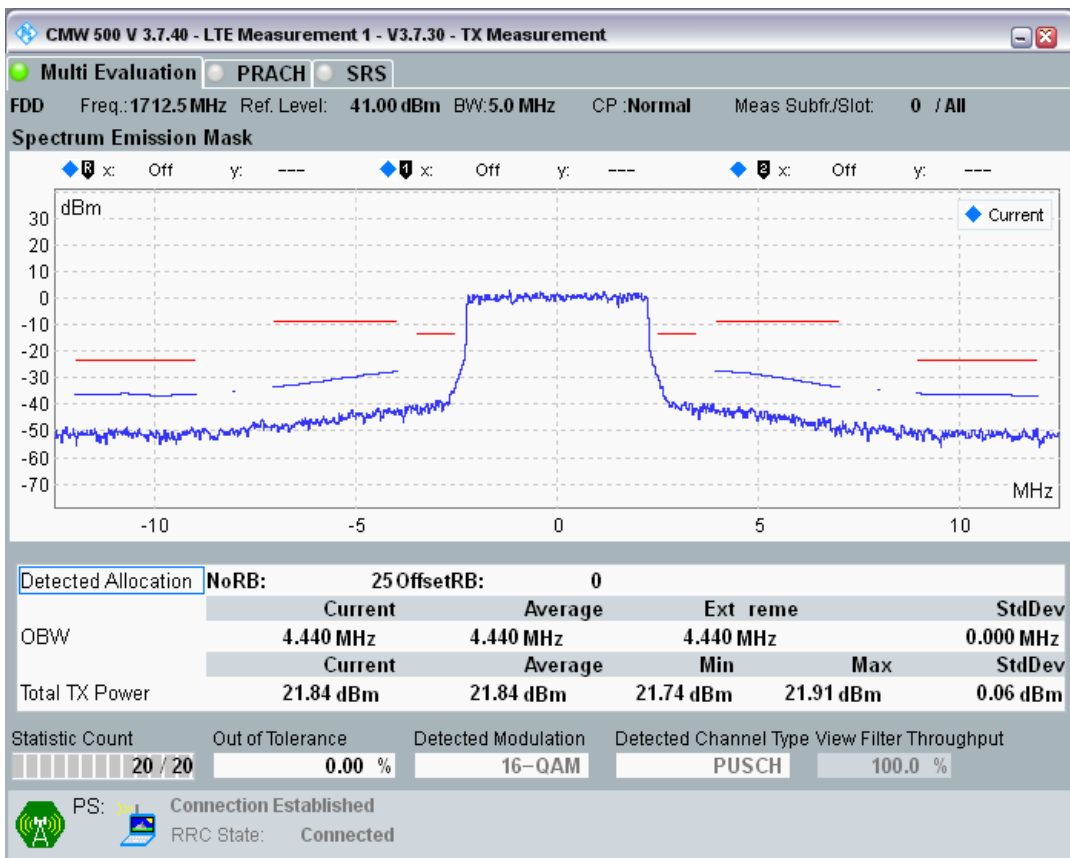

Band3 QPSK BW=5MHz Channel=19225 RB Size=25 Position=#0

Band3 QAM16 BW=5MHz Channel=19225 RB Size=8 Position=#0

Band3 QAM16 BW=5MHz Channel=19225 RB Size=8 Position=#Max

Band3 QAM16 BW=5MHz Channel=19225 RB Size=25 Position=#0