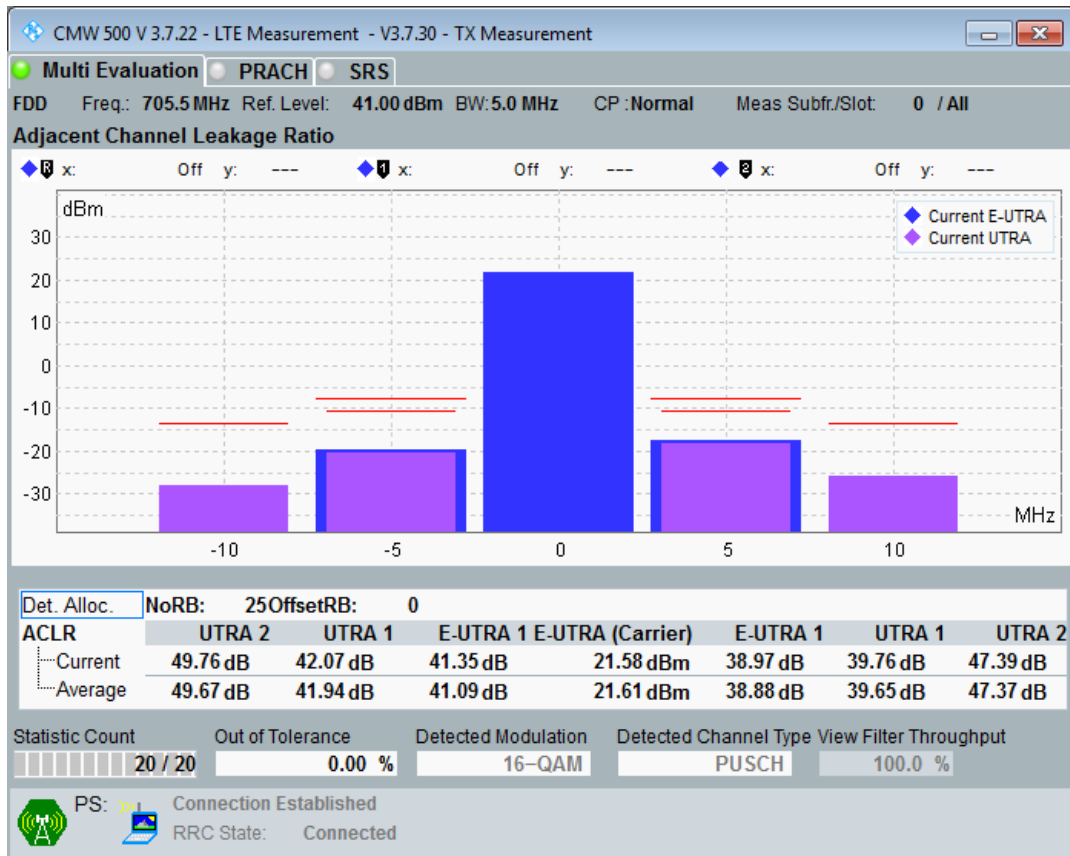

Band28 QPSK BW=5MHz Channel=27235 RB Size=25 Position=#0

Band28 QAM16 BW=5MHz Channel=27235 RB Size=8 Position=#0

Band28 QAM16 BW=5MHz Channel=27235 RB Size=8 Position=#Max

Band28 QAM16 BW=5MHz Channel=27235 RB Size=25 Position=#0