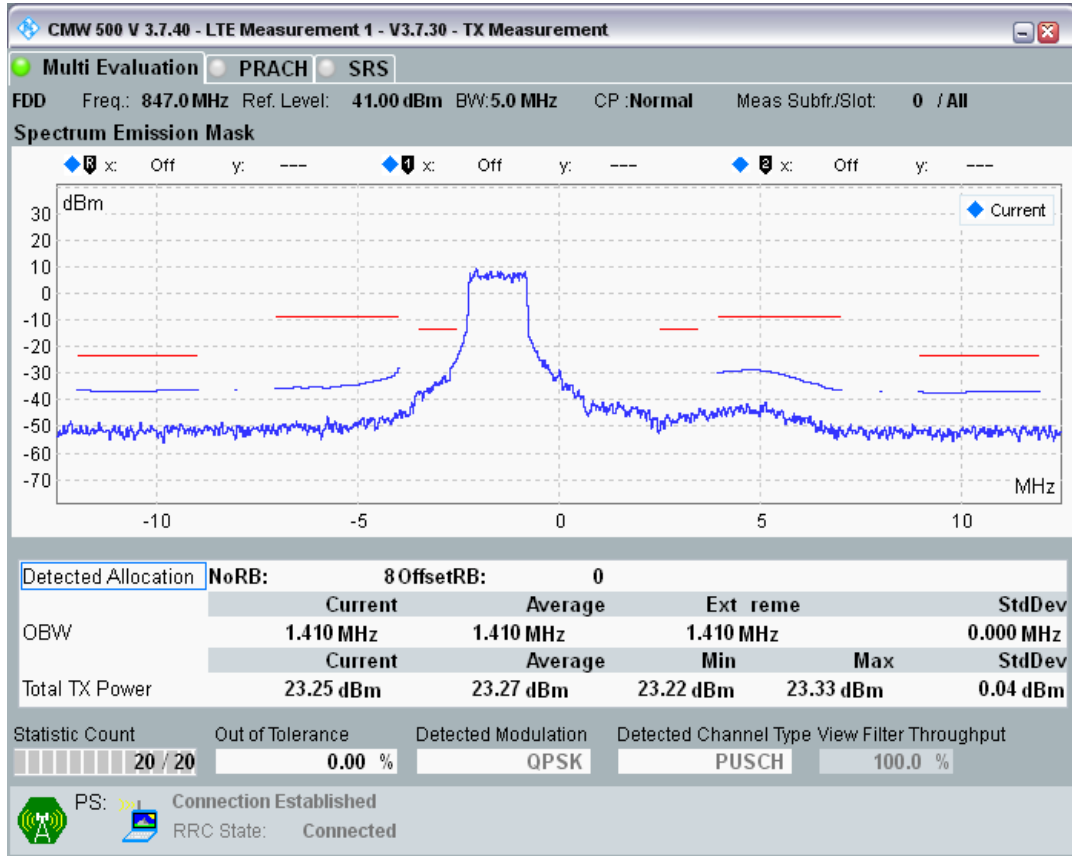

Band20 QPSK BW=5MHz Channel=24300 RB Size=8 Position=#0

Band20 QPSK BW=5MHz Channel=24300 RB Size=8 Position=#Max