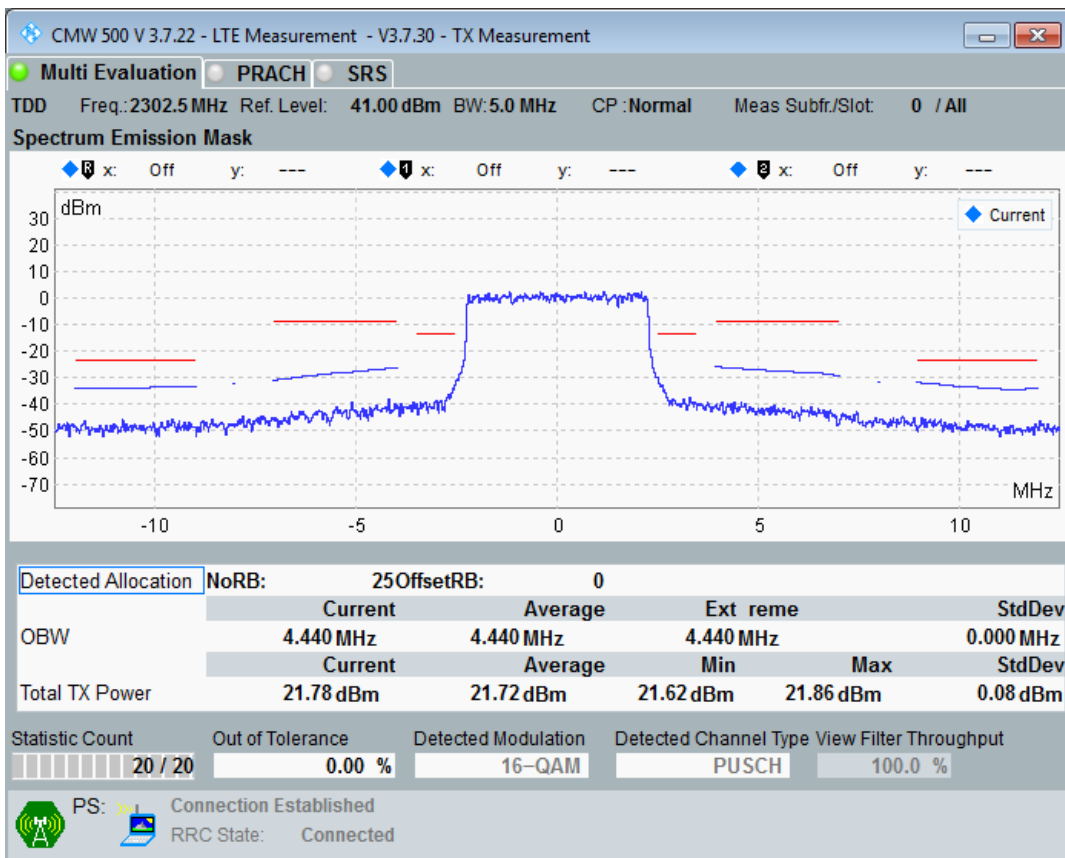

Band40 QAM16 BW=5MHz Channel=38675 RB Size=25 Position=#0

Band40 QAM16 BW=5MHz Channel=39150 RB Size=8 Position=#Max