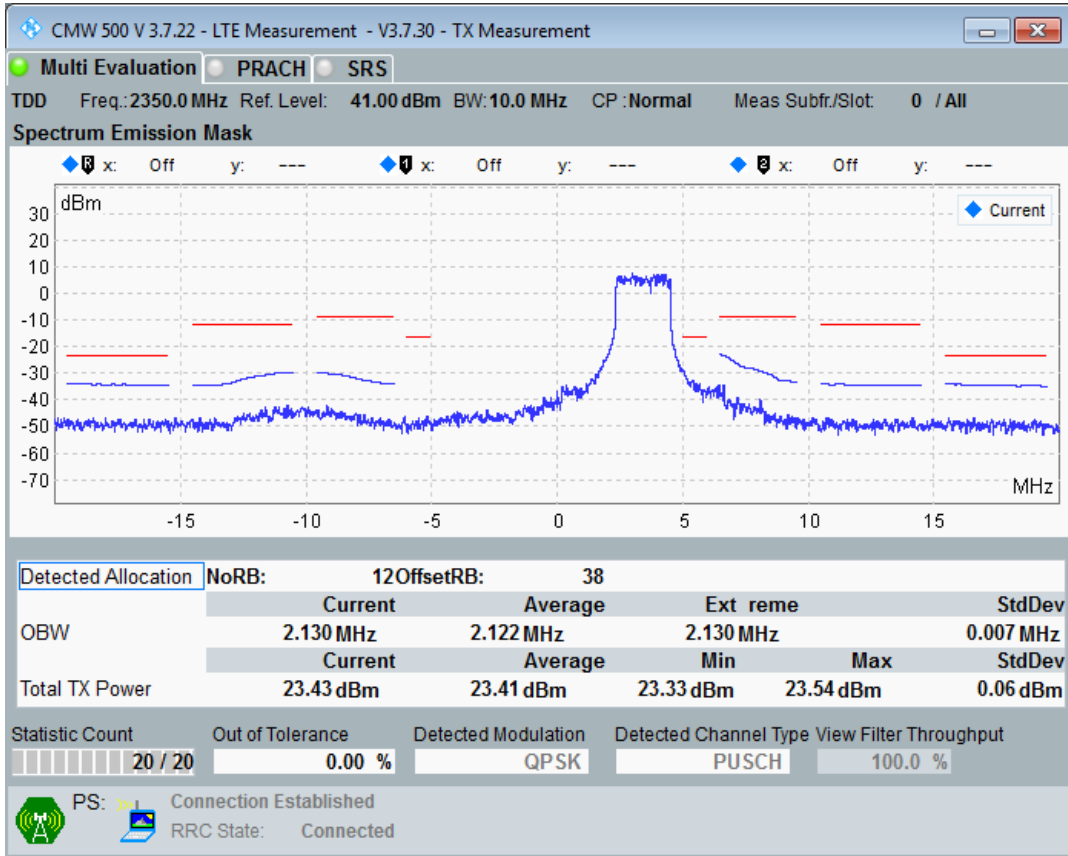

Band40 QPSK BW=10MHz Channel=39150 RB Size=12 Position=#Max

Band40 QAM16 BW=5MHz Channel=39625 RB Size=8 Position=#0