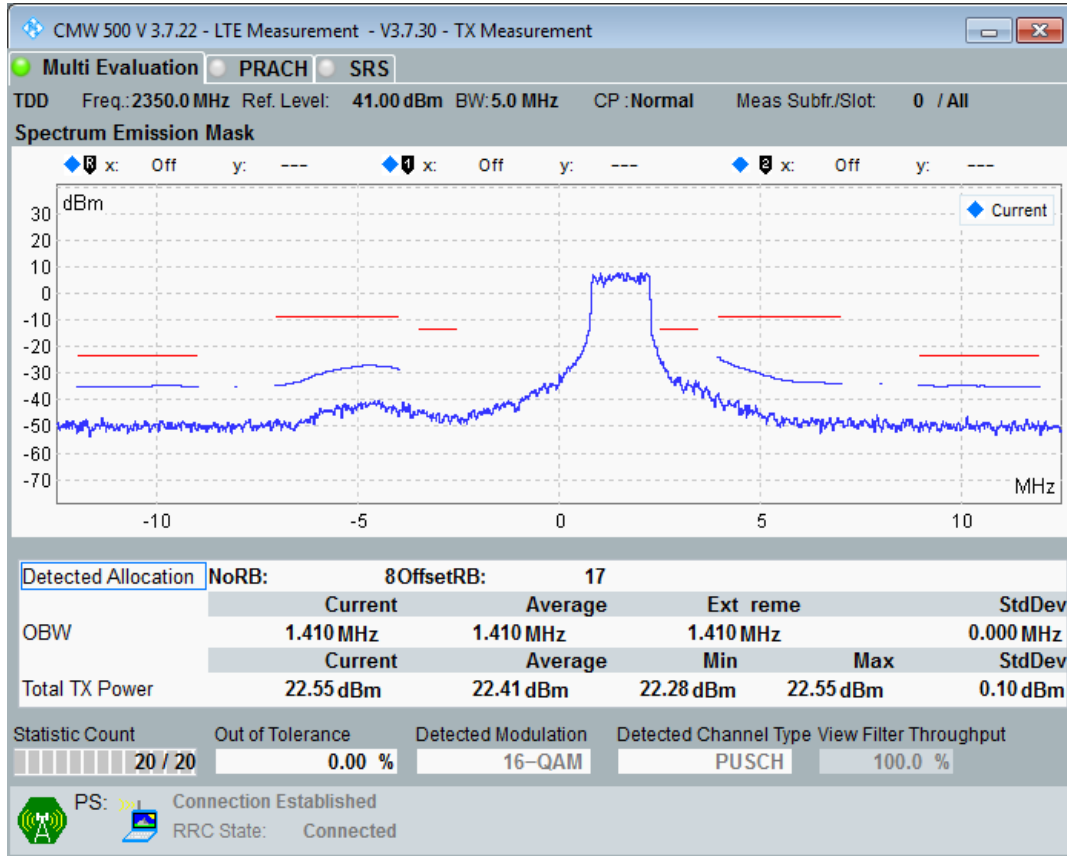

Band40 QAM16 BW=5MHz Channel=39150 RB Size=8 Position=#Max

Band40 QAM16 BW=5MHz Channel=39625 RB Size=25 Position=#0