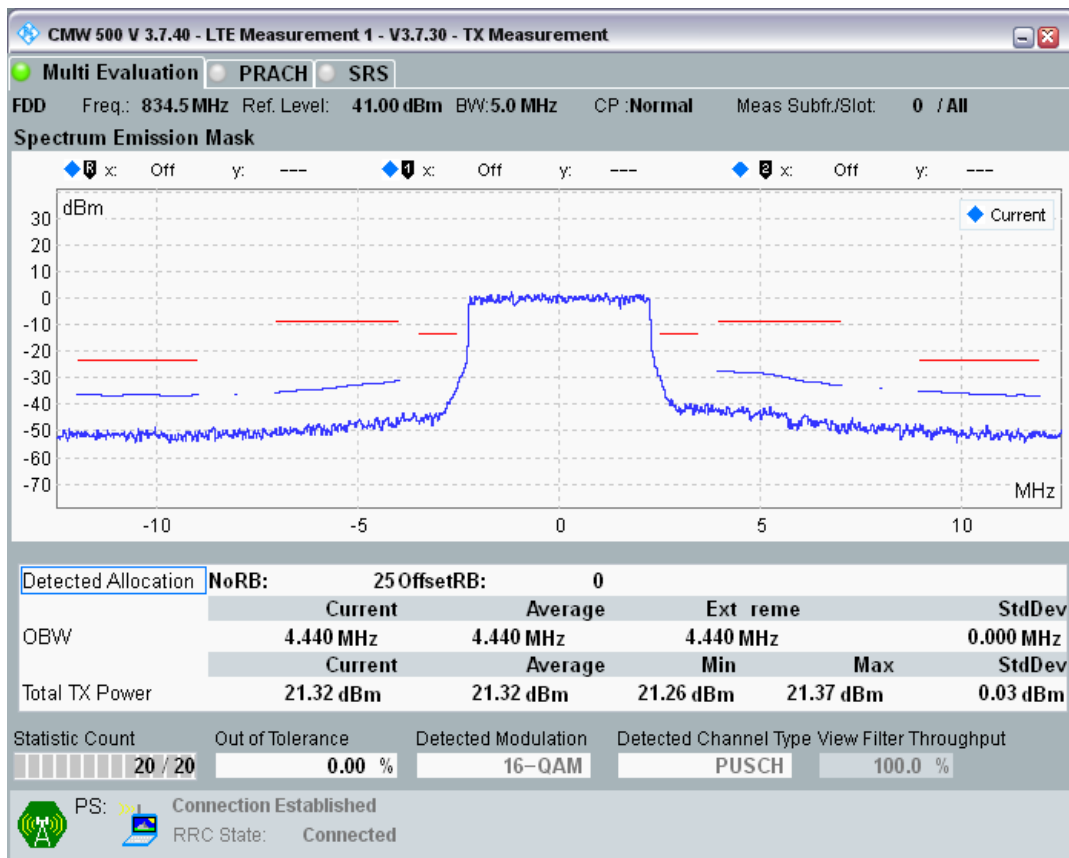

Band20 QPSK BW=5MHz Channel=24175 RB Size=25 Position=#0

Band20 QAM16 BW=5MHz Channel=24175 RB Size=8 Position=#0

Band20 QAM16 BW=5MHz Channel=24175 RB Size=8 Position=#Max

Band20 QAM16 BW=5MHz Channel=24175 RB Size=25 Position=#0