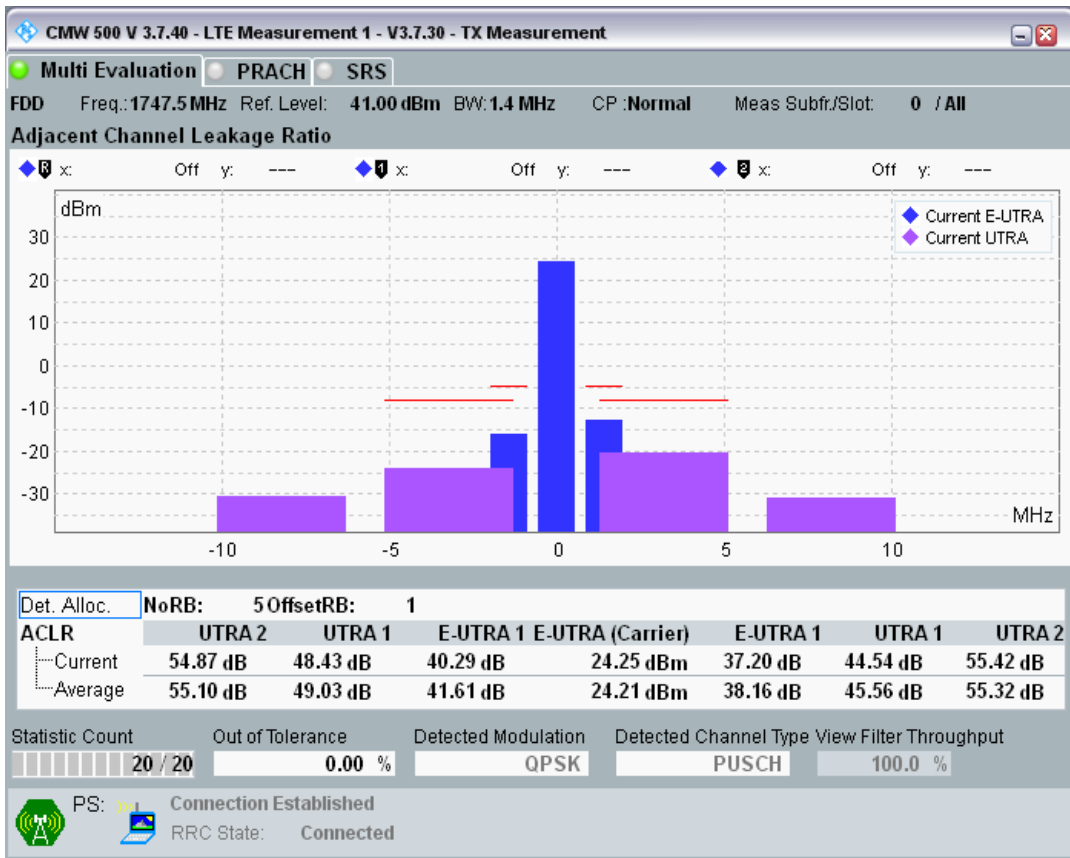

Band3 QAM16 BW=1.4MHz Channel=19207 RB Size=5 Position=#Max

Band3 QAM16 BW=1.4MHz Channel=19207 RB Size=6 Position=#0

Band3 QPSK BW=1.4MHz Channel=19575 RB Size=5 Position=#0

Band3 QPSK BW=1.4MHz Channel=19575 RB Size=5 Position=#Max