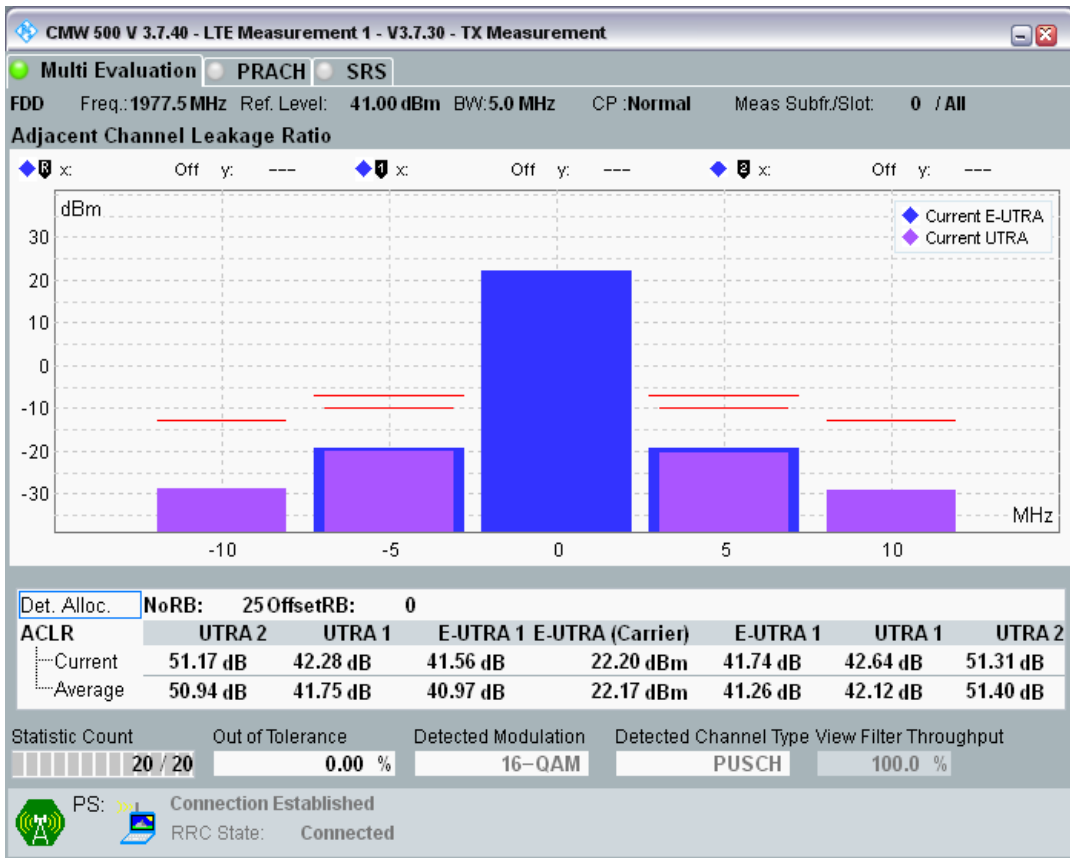

Band1 QAM16 BW=5MHz Channel=18575 RB Size=25 Position=#0

Band1 QPSK BW=10MHz Channel=18050 RB Size=12 Position=#0