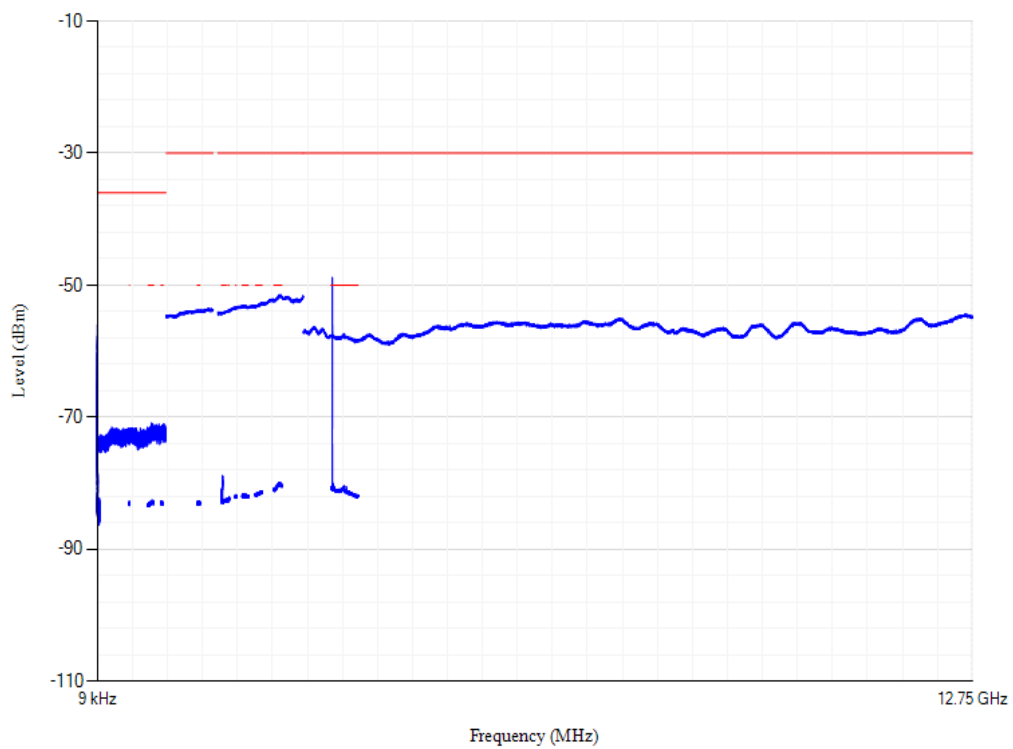

Conducted spurious emissions

Band3 QPSK BW=20MHz Channel=19850 RB Size=1 Position=#0