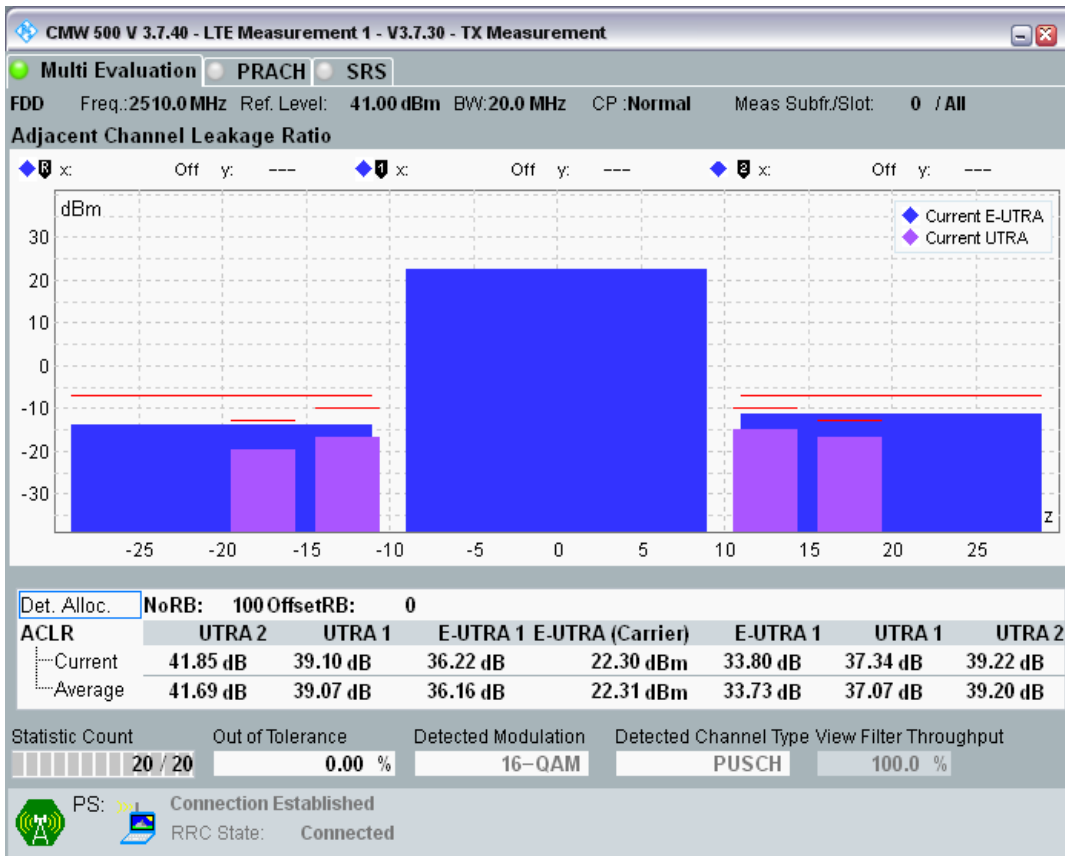

Band7 QPSK BW=20MHz Channel=20850 RB Size=100 Position=#0

Band7 QAM16 BW=20MHz Channel=20850 RB Size=18 Position=#0

Band7 QAM16 BW=20MHz Channel=20850 RB Size=18 Position=#Max

Band7 QAM16 BW=20MHz Channel=20850 RB Size=100 Position=#0