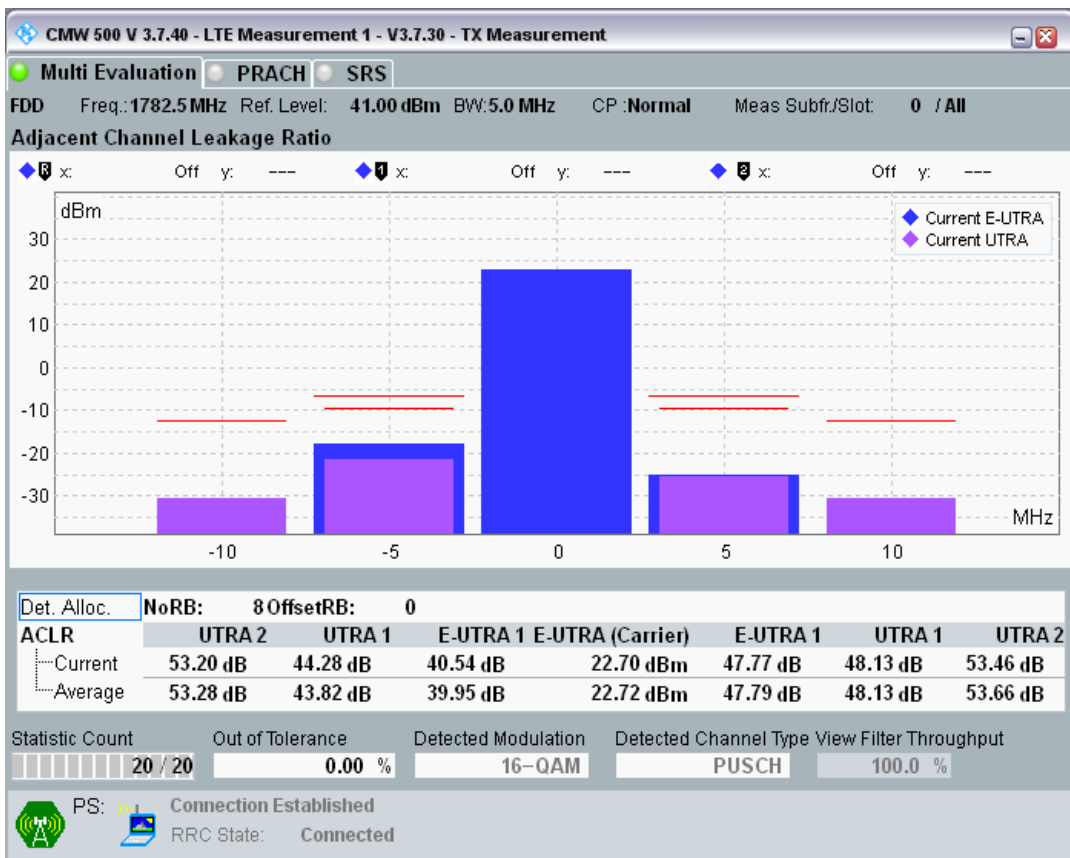

Band3 QAM16 BW=5MHz Channel=19925 RB Size=8 Position=#0

Band3 QAM16 BW=5MHz Channel=19925 RB Size=8 Position=#Max