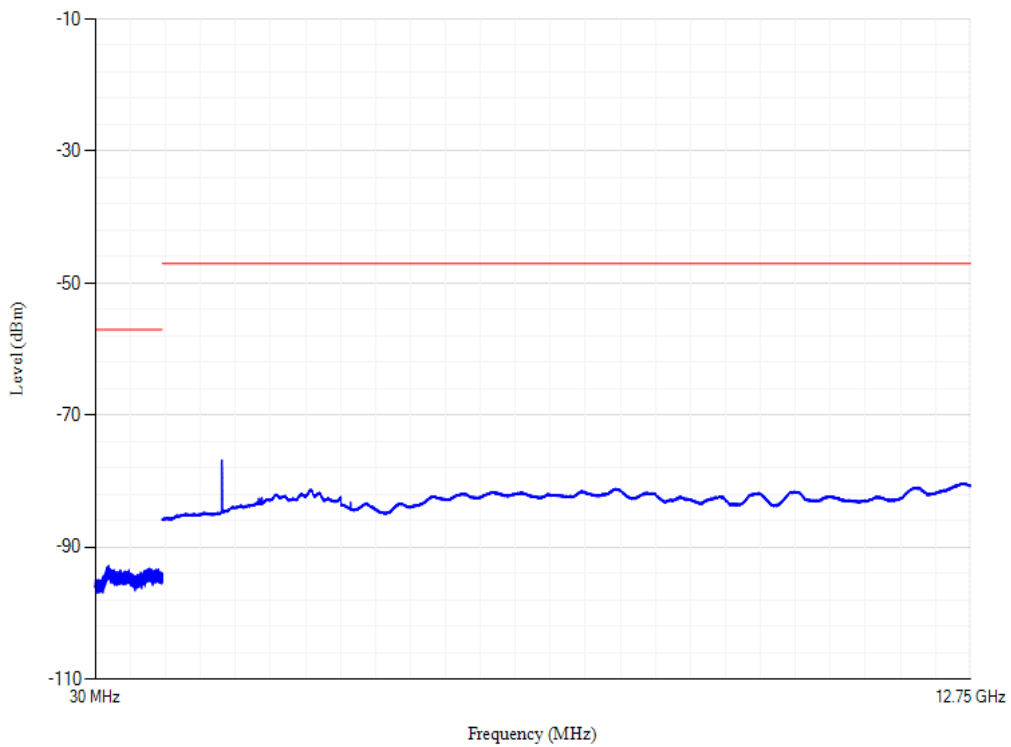

Conducted spurious emissions

Band40 QPSK BW=20MHz Channel=39550