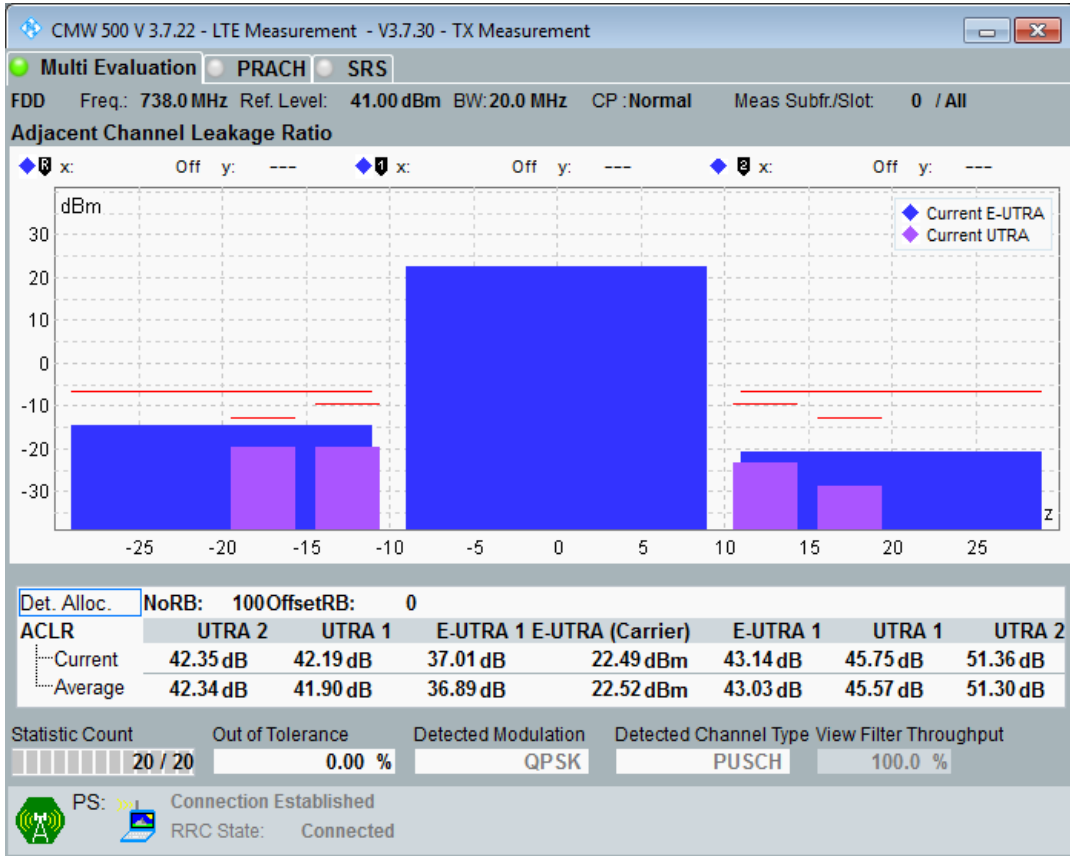

Band28 QPSK BW=20MHz Channel=27560 RB Size=100 Position=#0

Band28 QAM16 BW=20MHz Channel=27560 RB Size=18 Position=#0