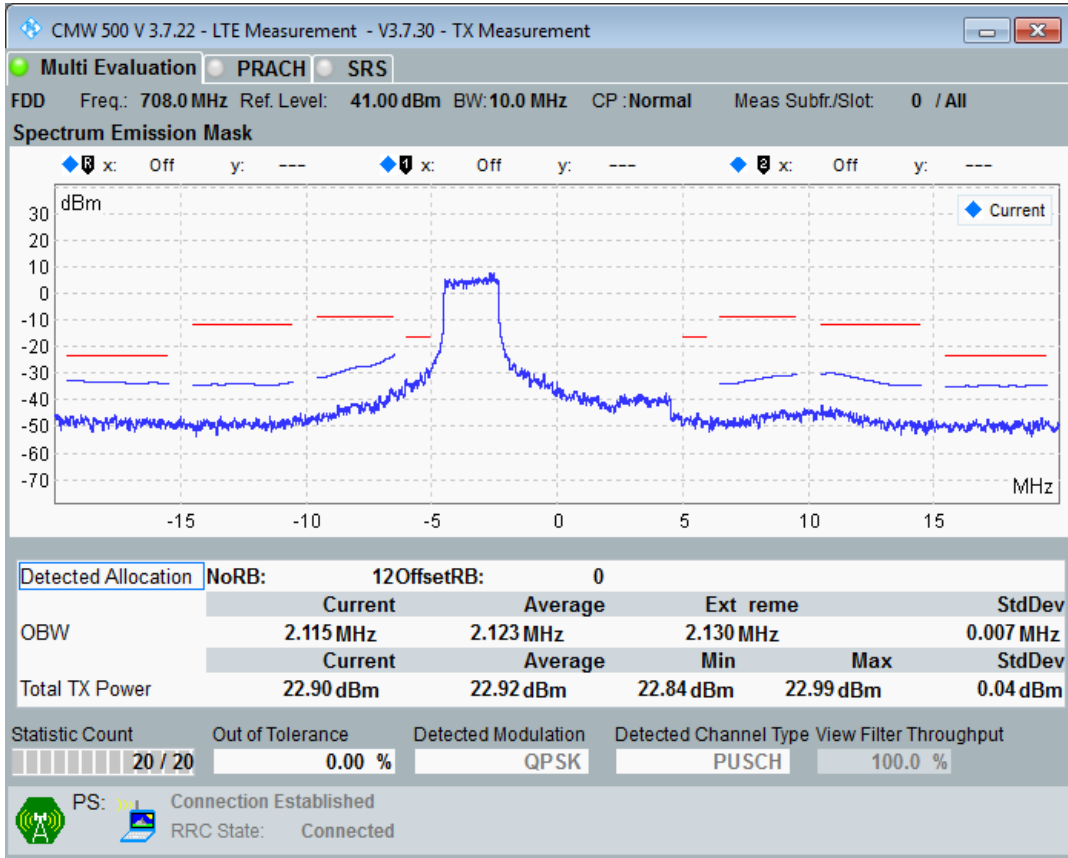

Band28 QPSK BW=10MHz Channel=27260 RB Size=12 Position=#0

Band28 QPSK BW=10MHz Channel=27260 RB Size=12 Position=#Max