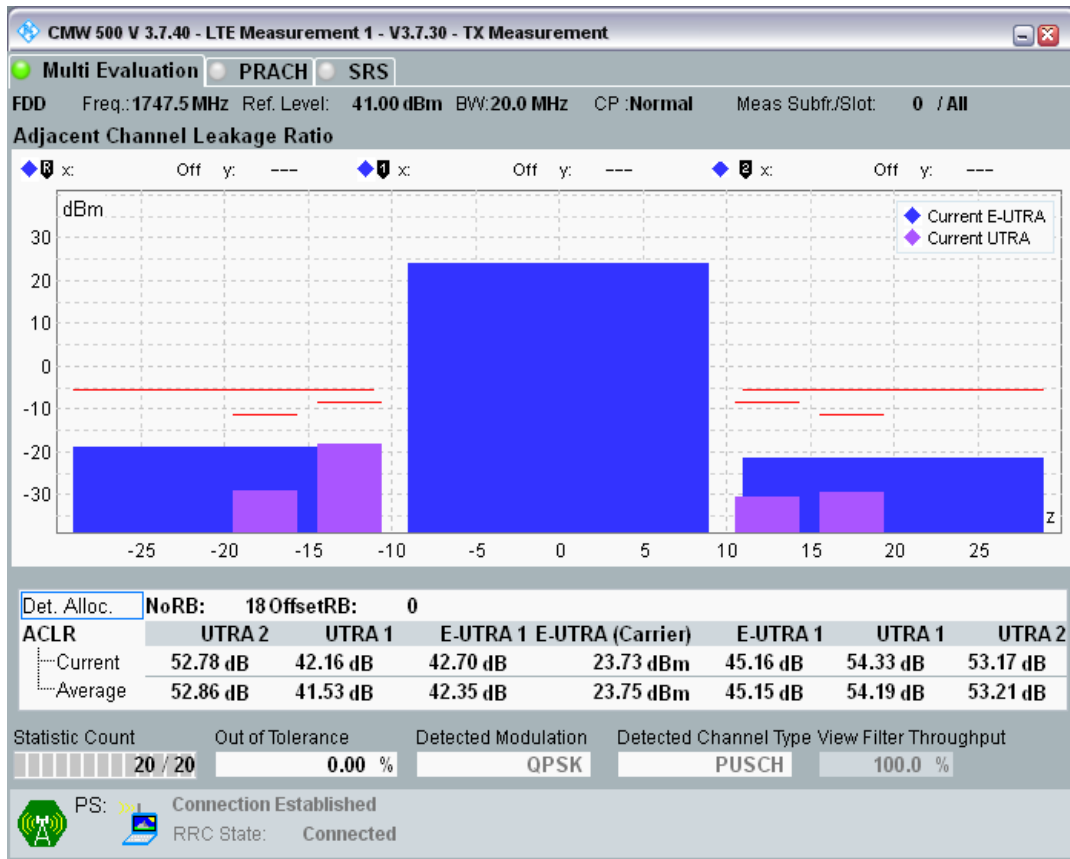

Band3 QPSK BW=20MHz Channel=19575 RB Size=18 Position=#0

Band3 QPSK BW=20MHz Channel=19575 RB Size=18 Position=#Max