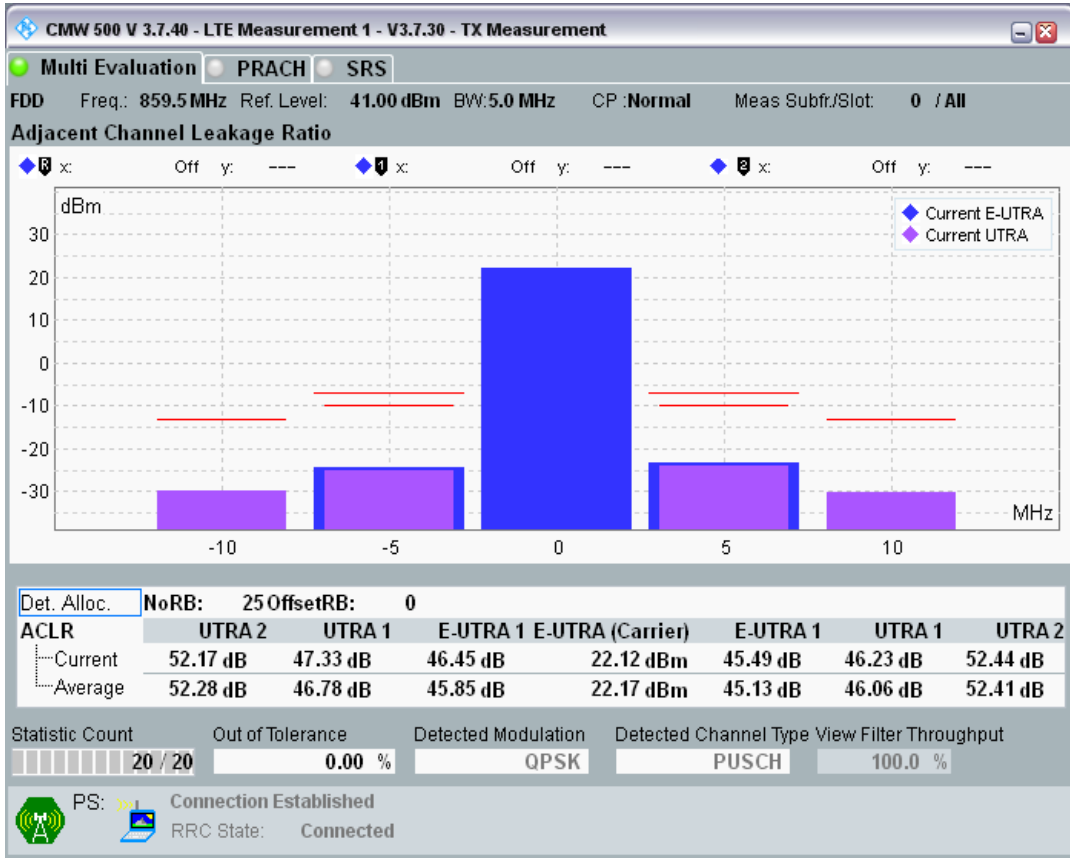

Band20 QPSK BW=5MHz Channel=24425 RB Size=25 Position=#0

Band20 QAM16 BW=5MHz Channel=24425 RB Size=8 Position=#0