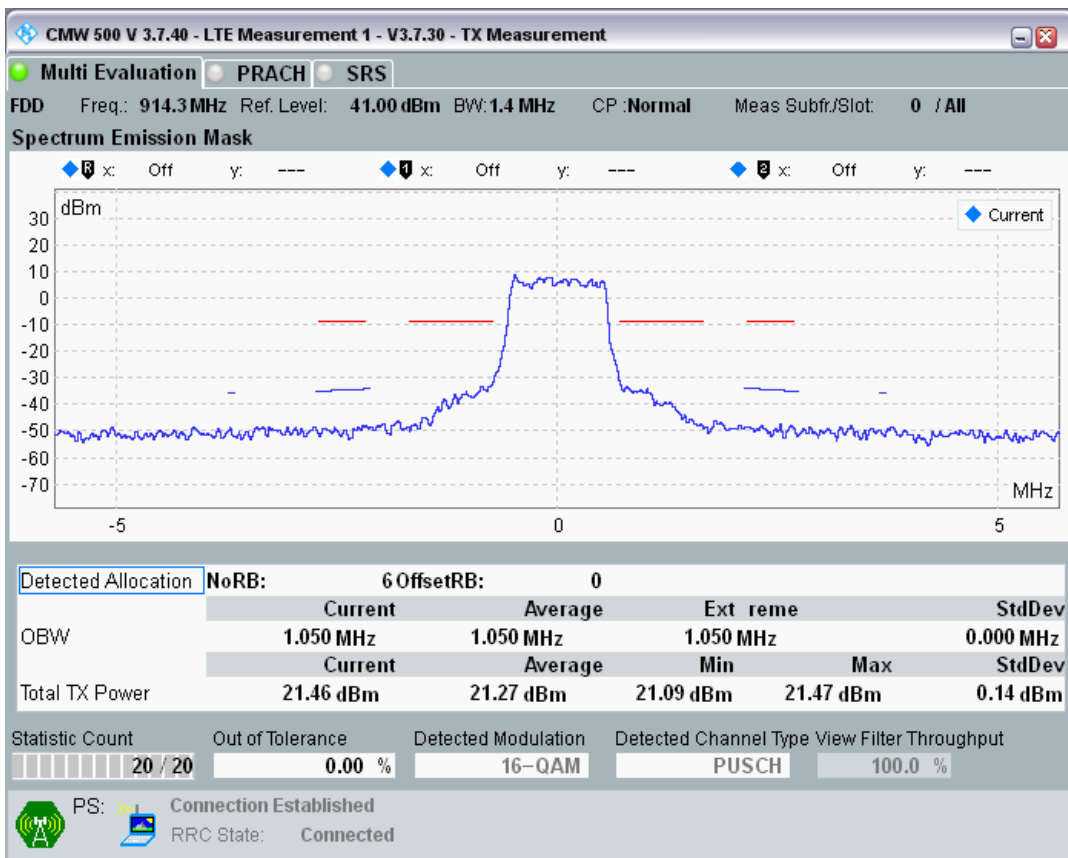

Band8 QAM16 BW=1.4MHz Channel=21793 RB Size=6 Position=#0

Band8 QPSK BW=5MHz Channel=21475 RB Size=8 Position=#0