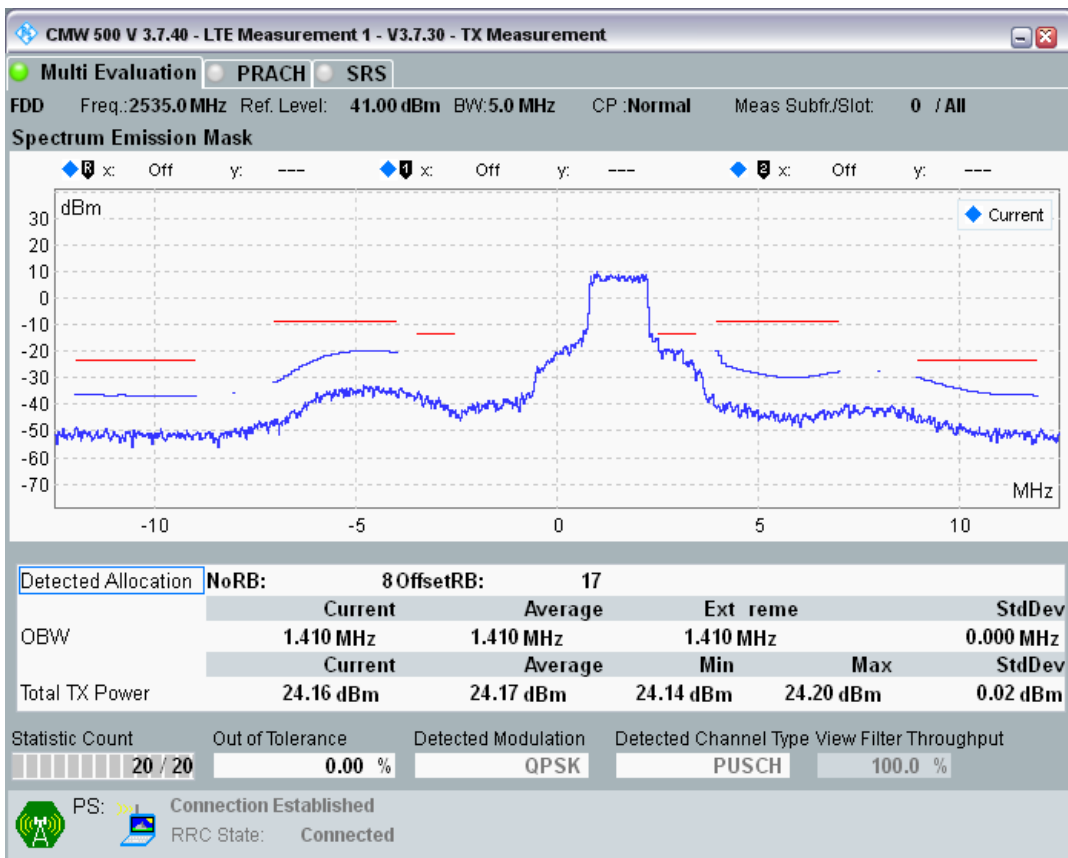

Band7 QPSK BW=5MHz Channel=21100 RB Size=8 Position=#Max

Band7 QPSK BW=5MHz Channel=21100 RB Size=25 Position=#0