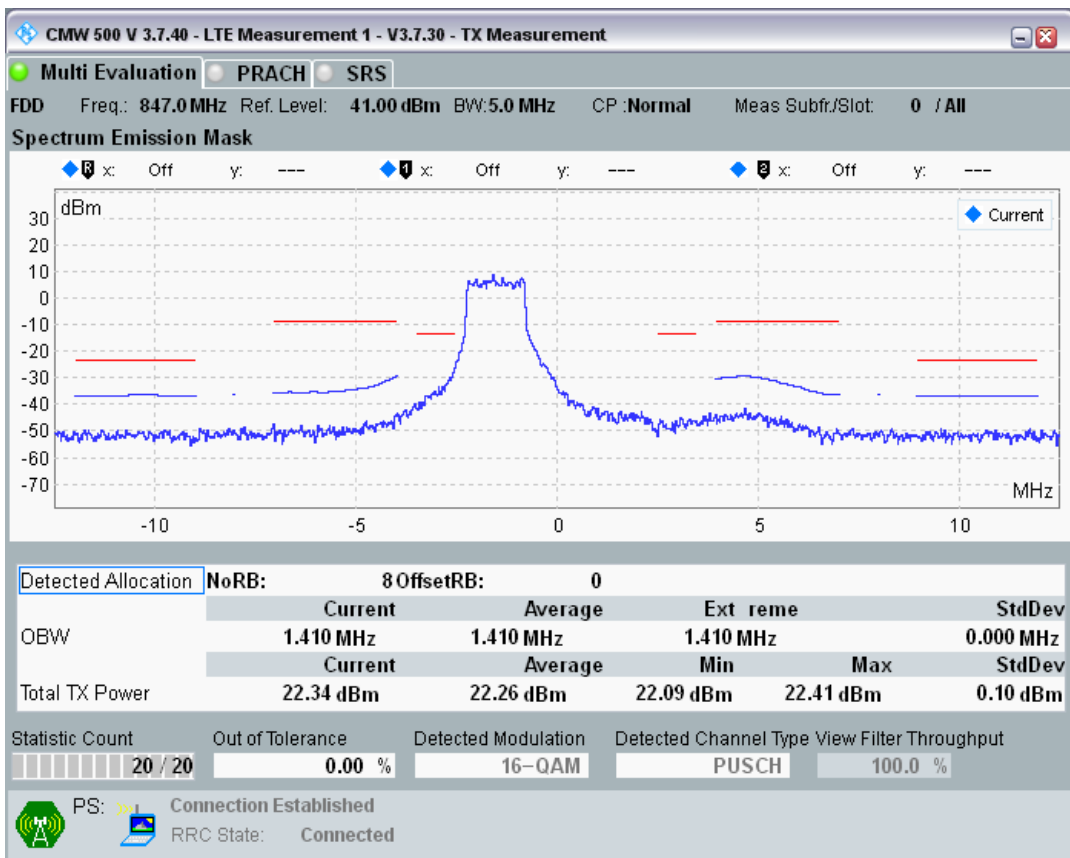

Band20 QPSK BW=5MHz Channel=24300 RB Size=8 Position=#0

Band20 QPSK BW=5MHz Channel=24300 RB Size=8 Position=#Max

Band20 QPSK BW=5MHz Channel=24300 RB Size=25 Position=#0

Band20 QAM16 BW=5MHz Channel=24300 RB Size=8 Position=#0