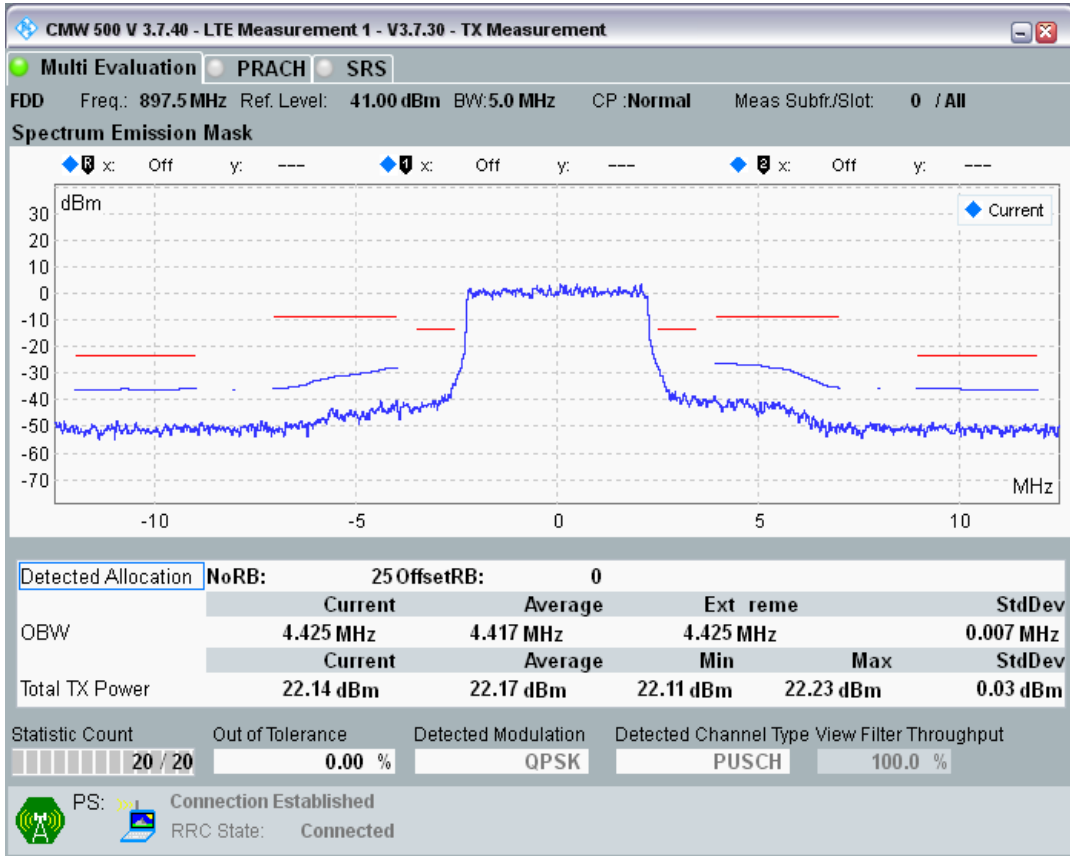

Band8 QPSK BW=5MHz Channel=21625 RB Size=25 Position=#0

Band8 QAM16 BW=5MHz Channel=21625 RB Size=8 Position=#0