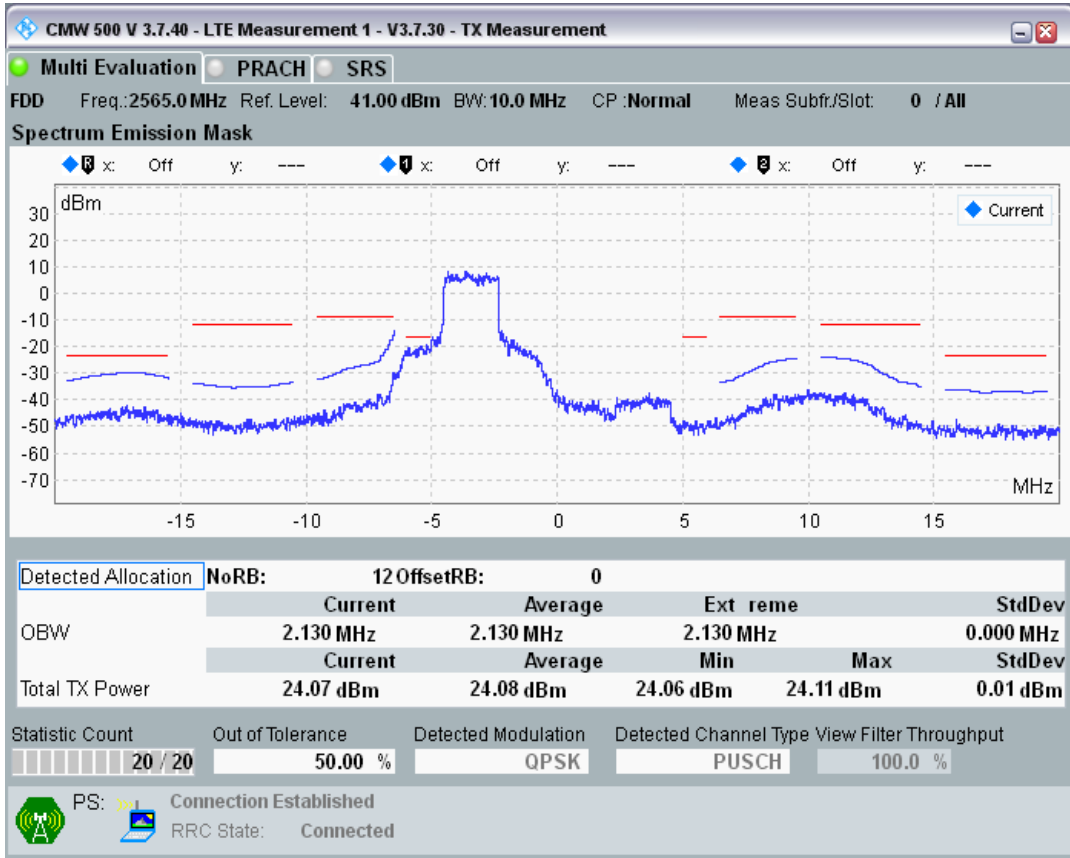

Band7 QPSK BW=10MHz Channel=21400 RB Size=12 Position=#0

Band7 QPSK BW=10MHz Channel=21400 RB Size=12 Position=#Max