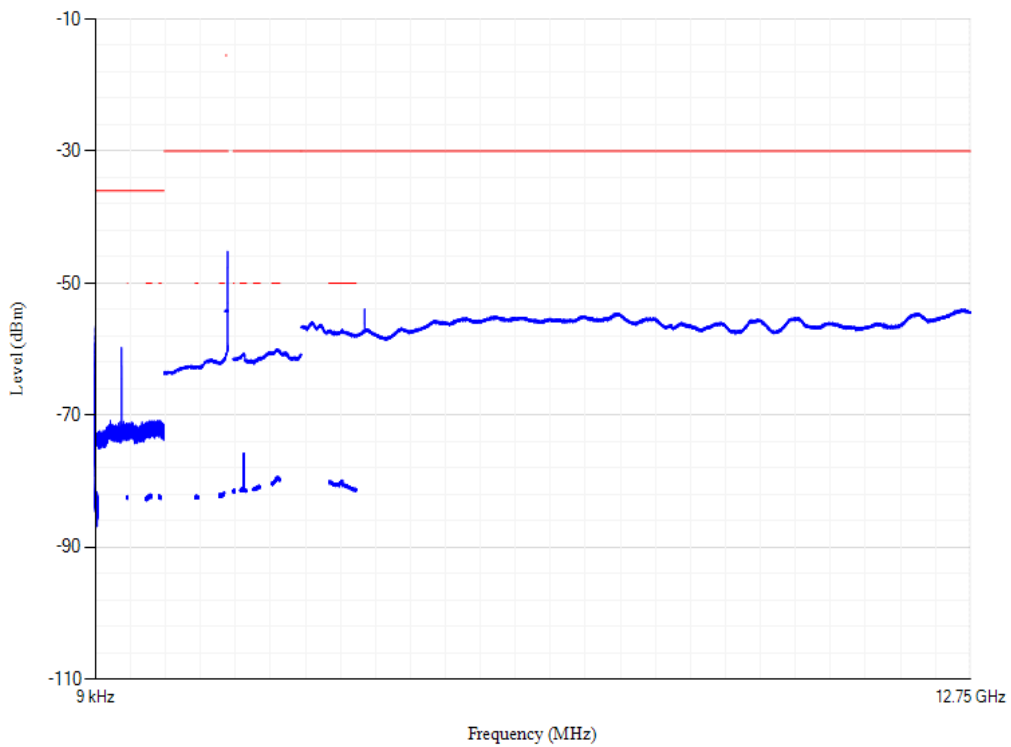

Conducted spurious emissions

Band1 QPSK BW=20MHz Channel=18300 RB Size=1 Position=#0