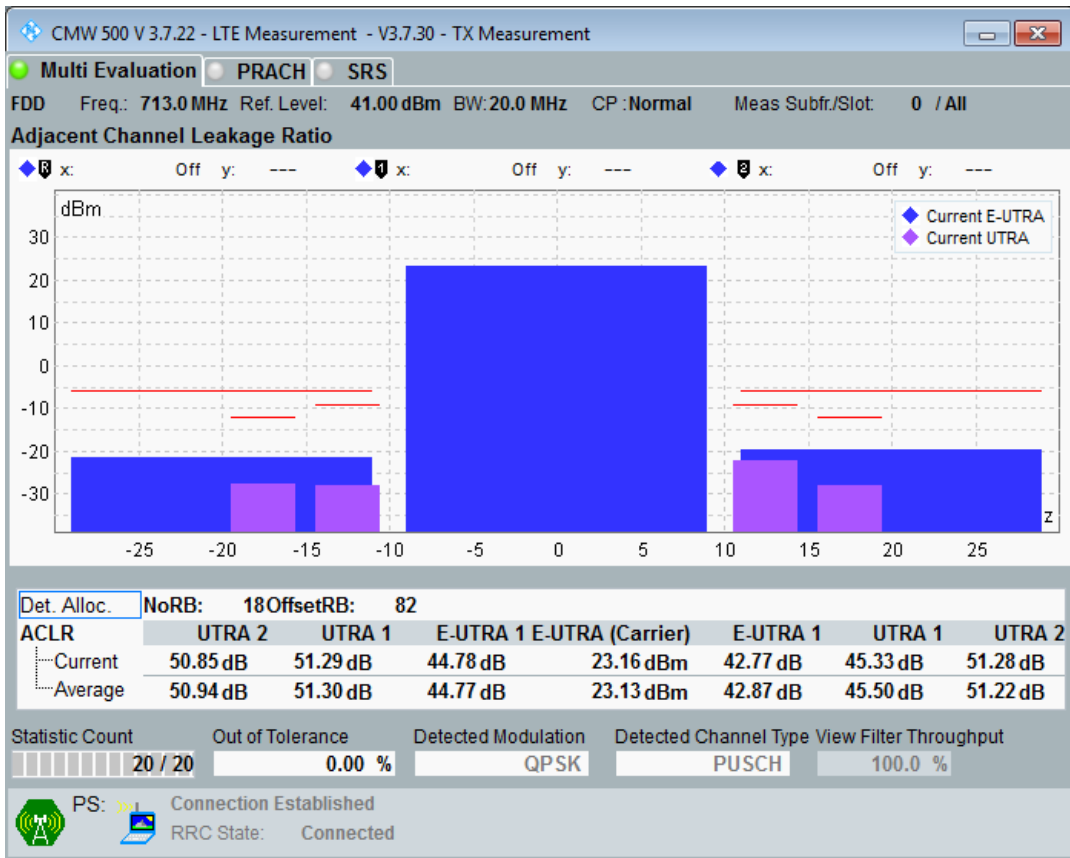

Band28 QAM16 BW=10MHz Channel=27610 RB Size=12 Position=#Max

Band28 QAM16 BW=10MHz Channel=27610 RB Size=50 Position=#0

Band28 QPSK BW=20MHz Channel=27310 RB Size=18 Position=#0

Band28 QPSK BW=20MHz Channel=27310 RB Size=18 Position=#Max