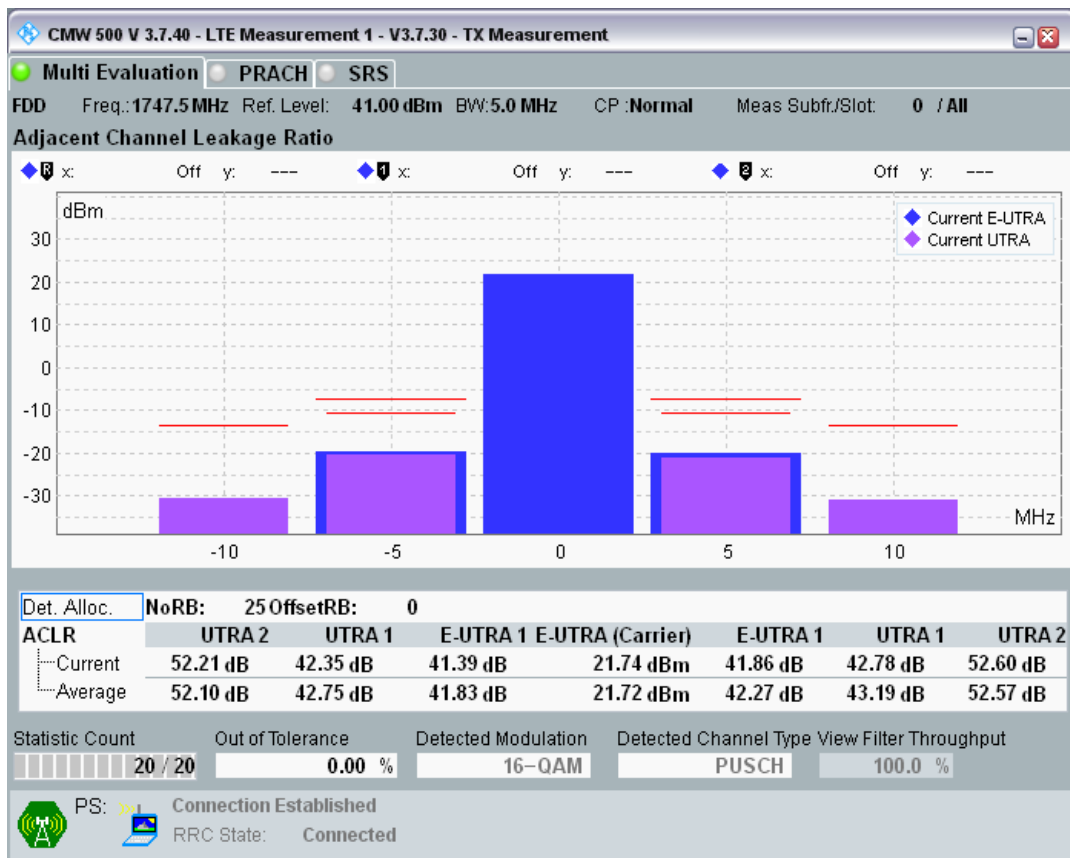

Band3 QAM16 BW=5MHz Channel=19575 RB Size=25 Position=#0

Band3 QPSK BW=5MHz Channel=19925 RB Size=8 Position=#0