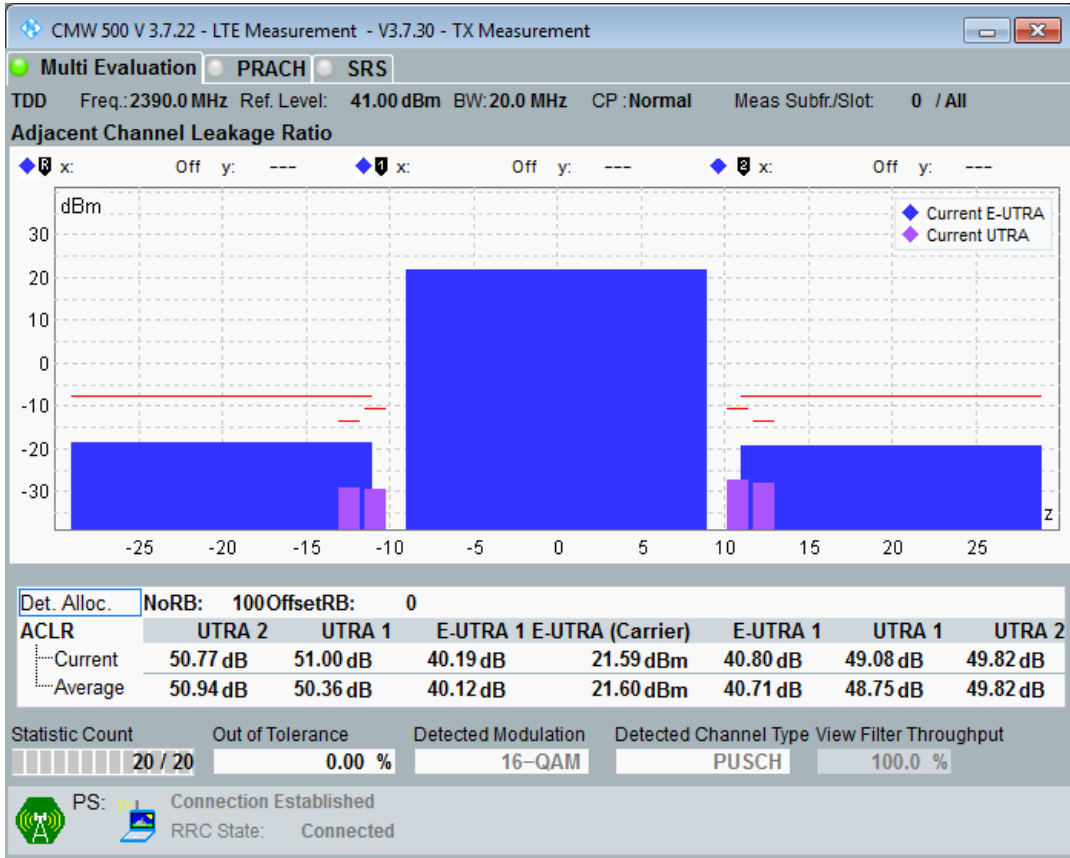

Band40 QAM16 BW=20MHz Channel=39550 RB Size=18 Position=#Max

Band40 QAM16 BW=20MHz Channel=39150 RB Size=18 Position=#Max

Band40 QAM16 BW=20MHz Channel=39550 RB Size=100 Position=#0

Band40 QPSK BW=20MHz Channel=38750 RB Size=18 Position=#0