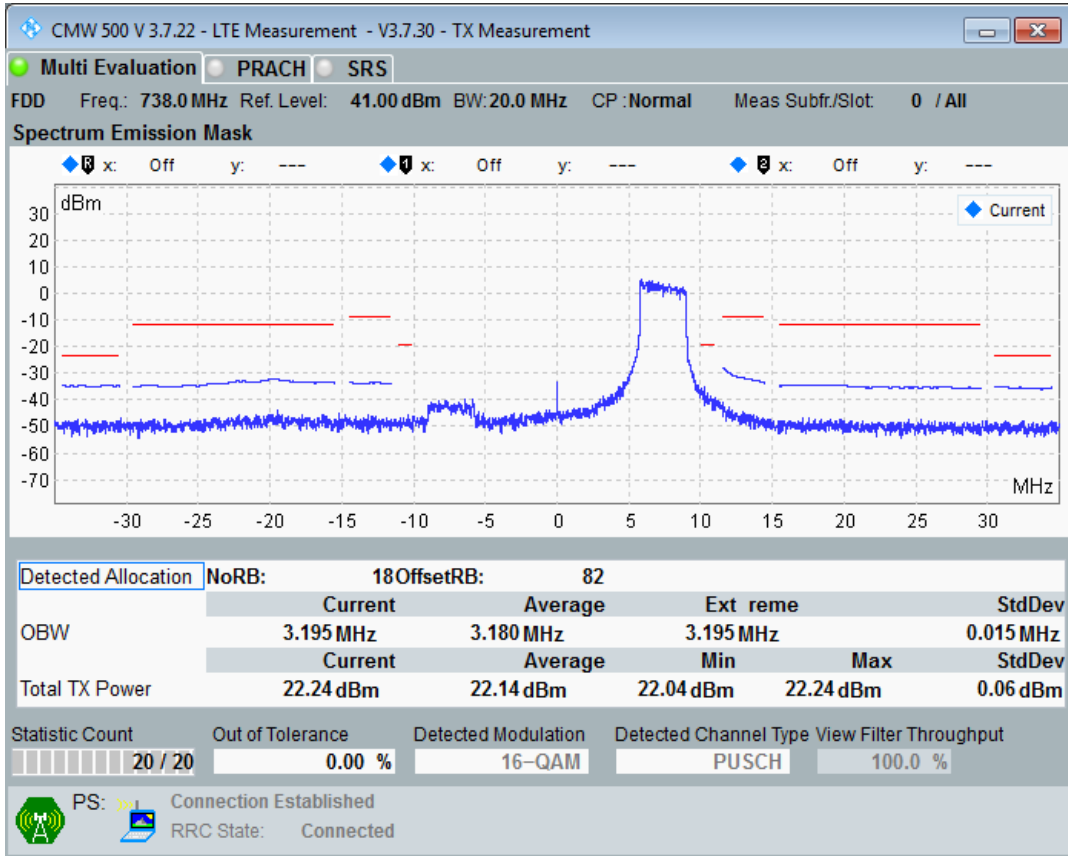

Band28 QPSK BW=20MHz Channel=27560 RB Size=100 Position=#0

Band28 QAM16 BW=20MHz Channel=27560 RB Size=18 Position=#0

Band28 QAM16 BW=20MHz Channel=27560 RB Size=18 Position=#Max

Band28 QAM16 BW=20MHz Channel=27560 RB Size=100 Position=#0