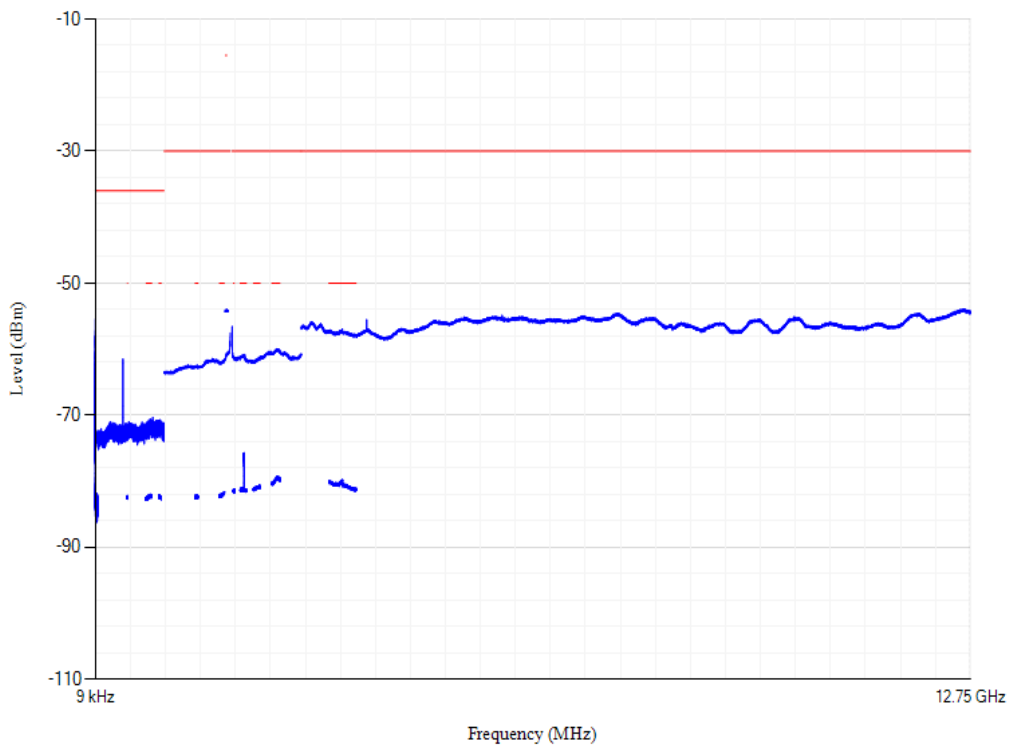

Conducted spurious emissions

Band1 QPSK BW=20MHz Channel=18100 RB Size=1 Position=#0