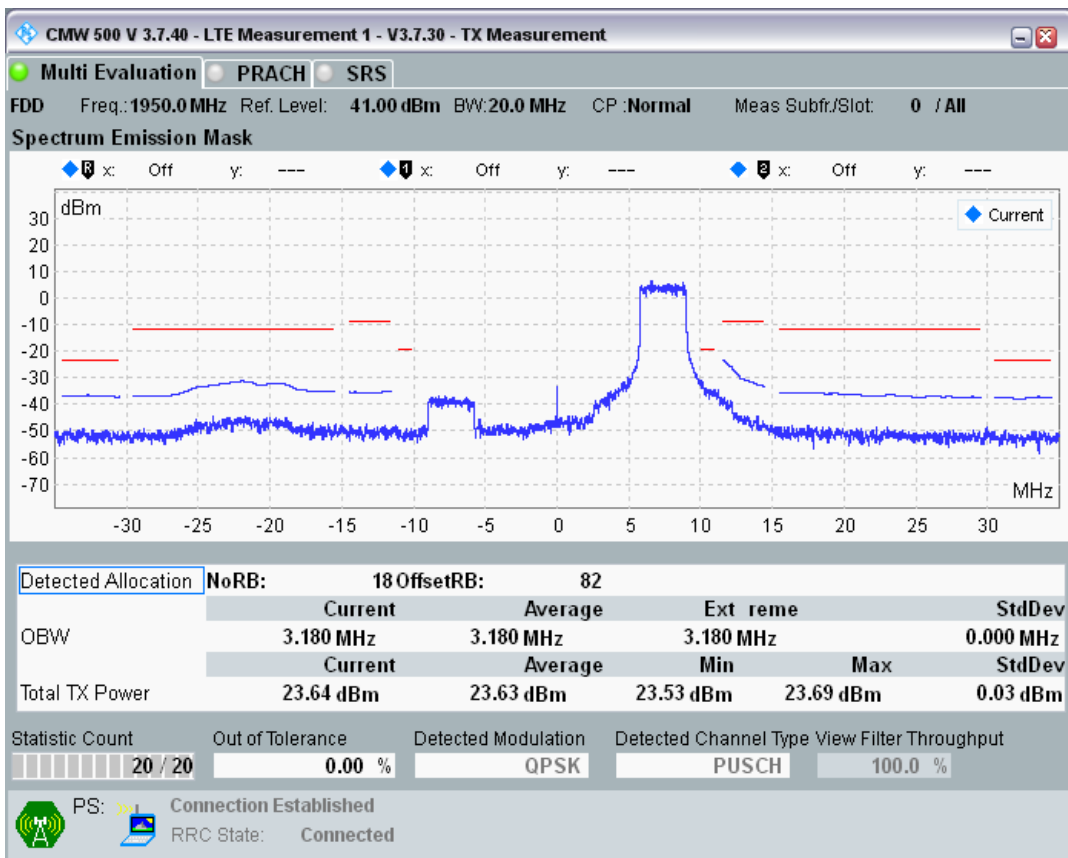

Band1 QAM16 BW=20MHz Channel=18100 RB Size=18 Position=#Max

Band1 QAM16 BW=20MHz Channel=18100 RB Size=100 Position=#0

Band1 QPSK BW=20MHz Channel=18300 RB Size=18 Position=#0

Band1 QPSK BW=20MHz Channel=18300 RB Size=18 Position=#Max