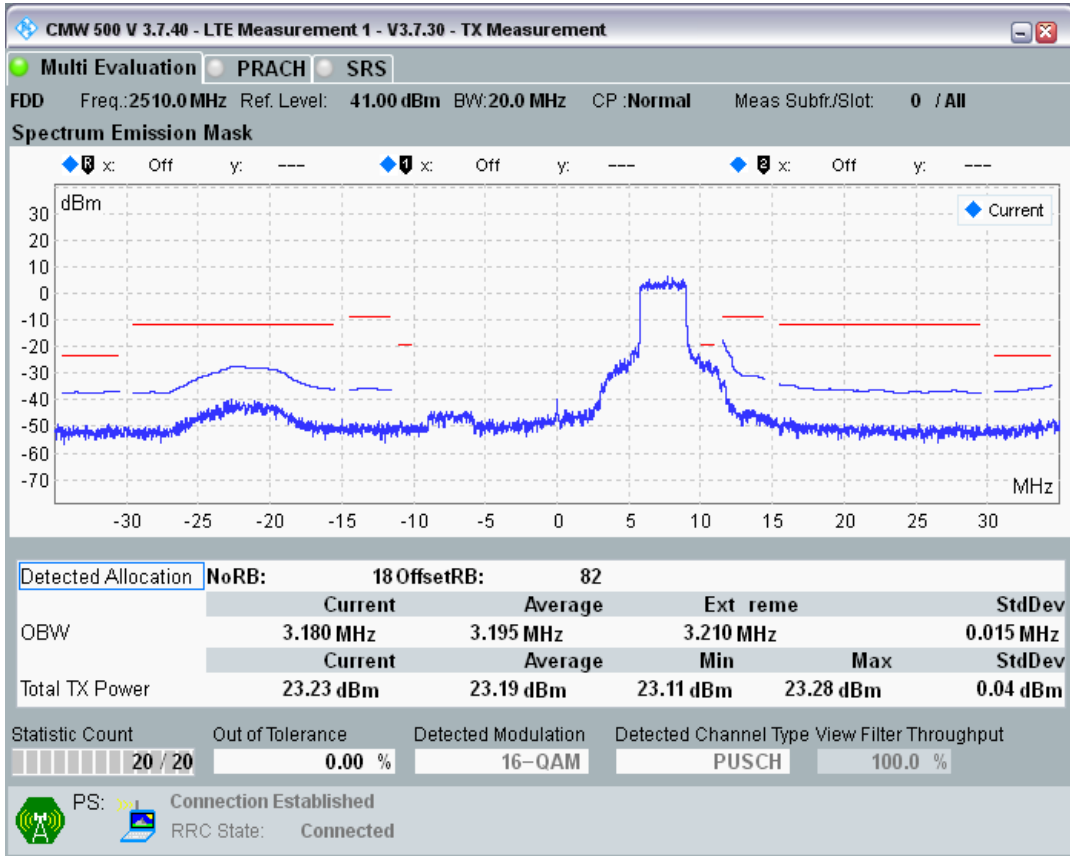

Band7 QPSK BW=20MHz Channel=20850 RB Size=100 Position=#0

Band7 QAM16 BW=20MHz Channel=20850 RB Size=18 Position=#0

Band7 QAM16 BW=20MHz Channel=20850 RB Size=18 Position=#Max

Band7 QAM16 BW=20MHz Channel=20850 RB Size=100 Position=#0