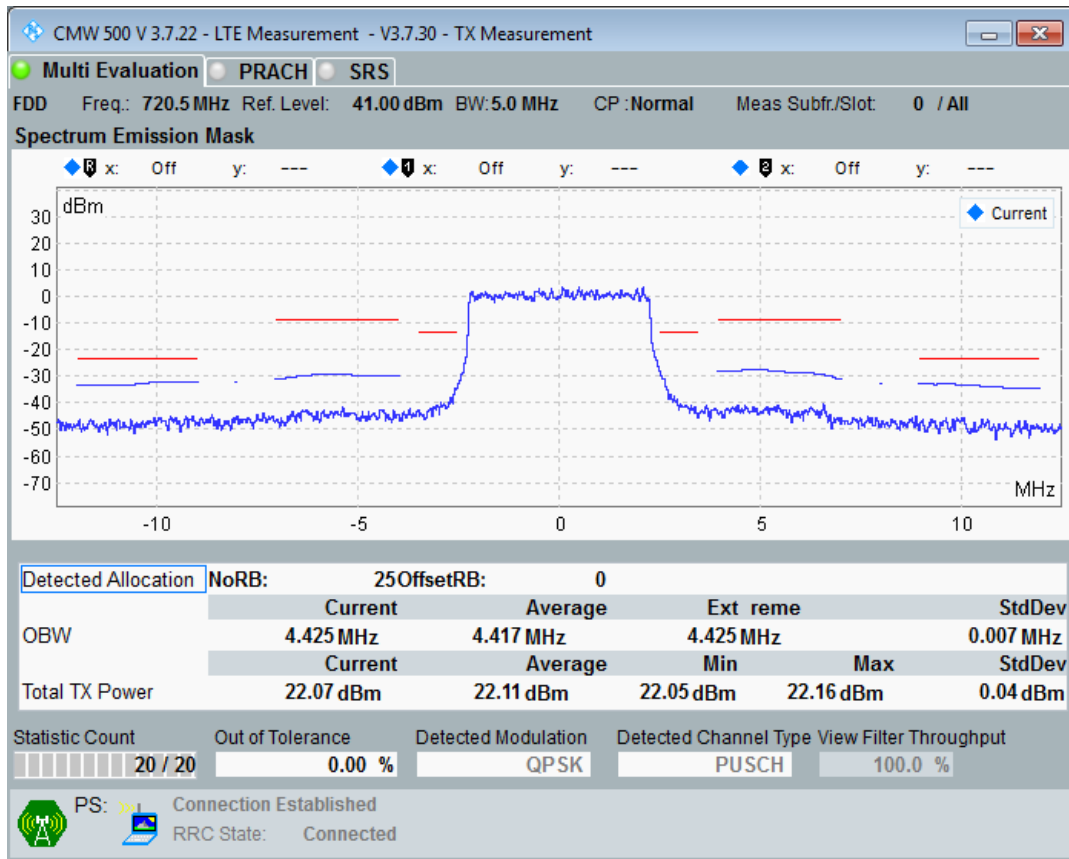

Band28 QPSK BW=5MHz Channel=27385 RB Size=25 Position=#0

Band28 QAM16 BW=5MHz Channel=27385 RB Size=8 Position=#0