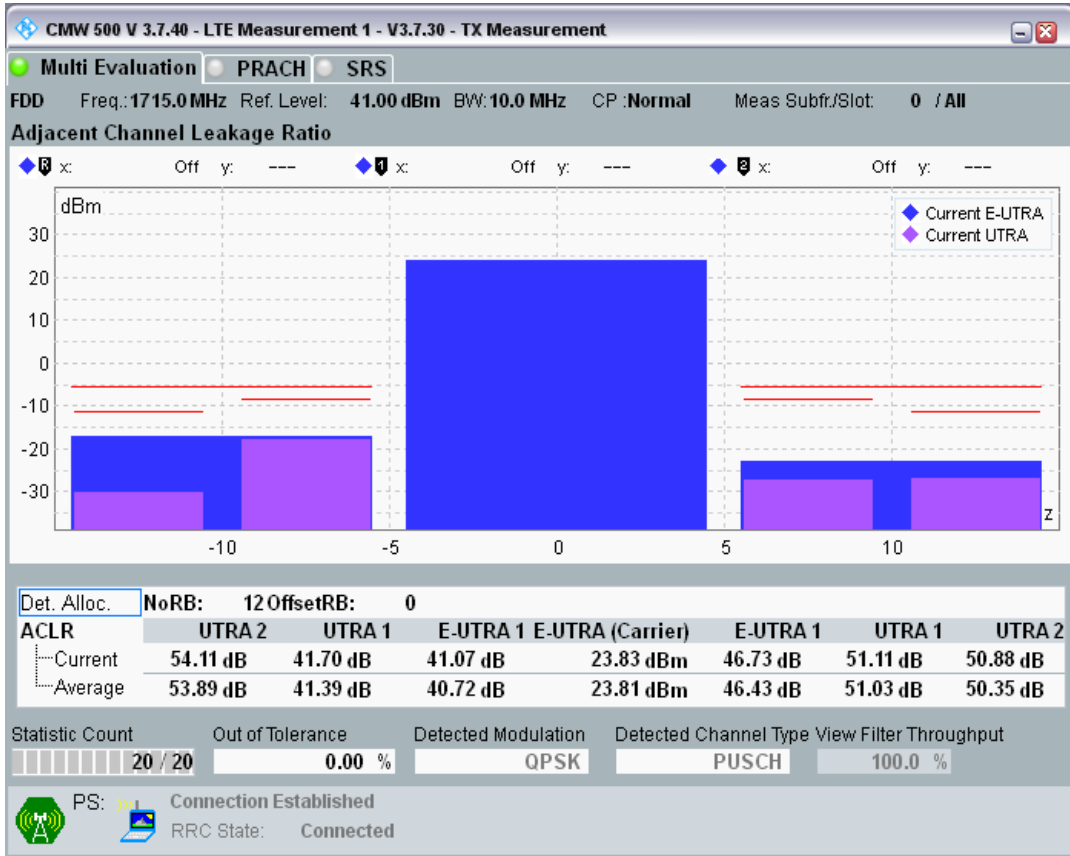

Band3 QPSK BW=10MHz Channel=19250 RB Size=12 Position=#0

Band3 QPSK BW=10MHz Channel=19250 RB Size=12 Position=#Max