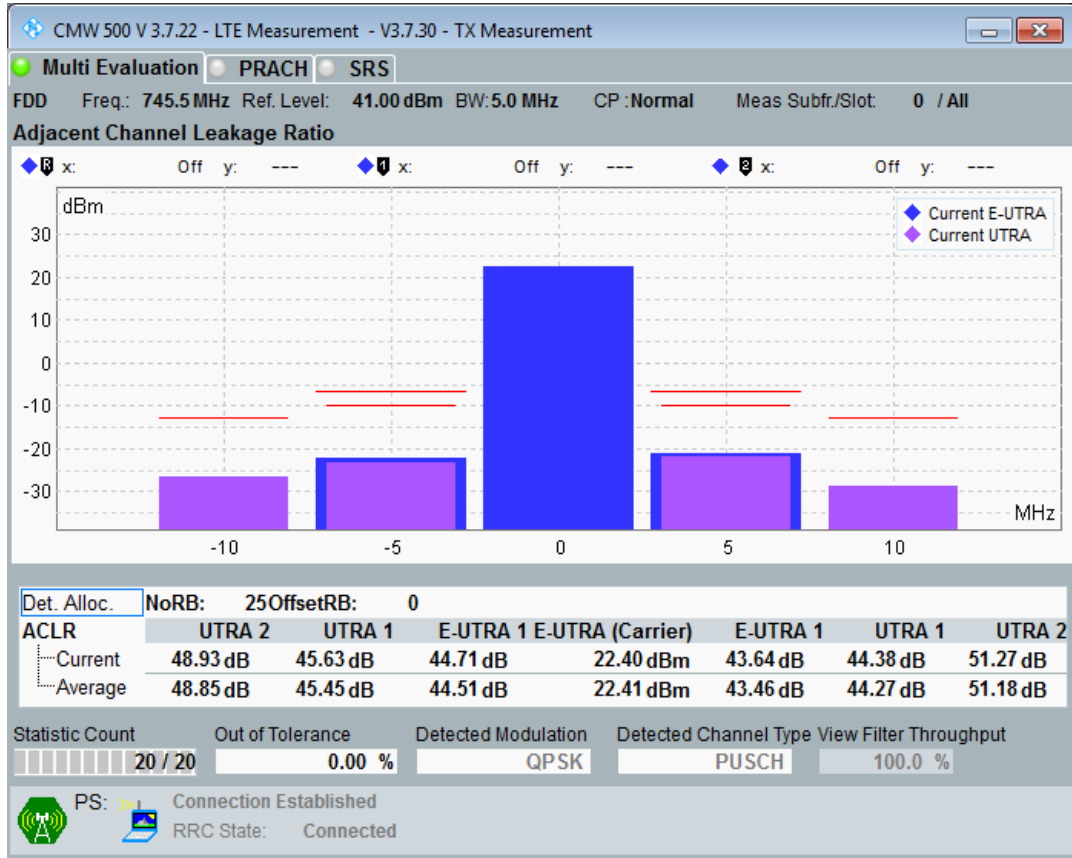

Band28 QPSK BW=5MHz Channel=27635 RB Size=25 Position=#0

Band28 QAM16 BW=5MHz Channel=27635 RB Size=8 Position=#0