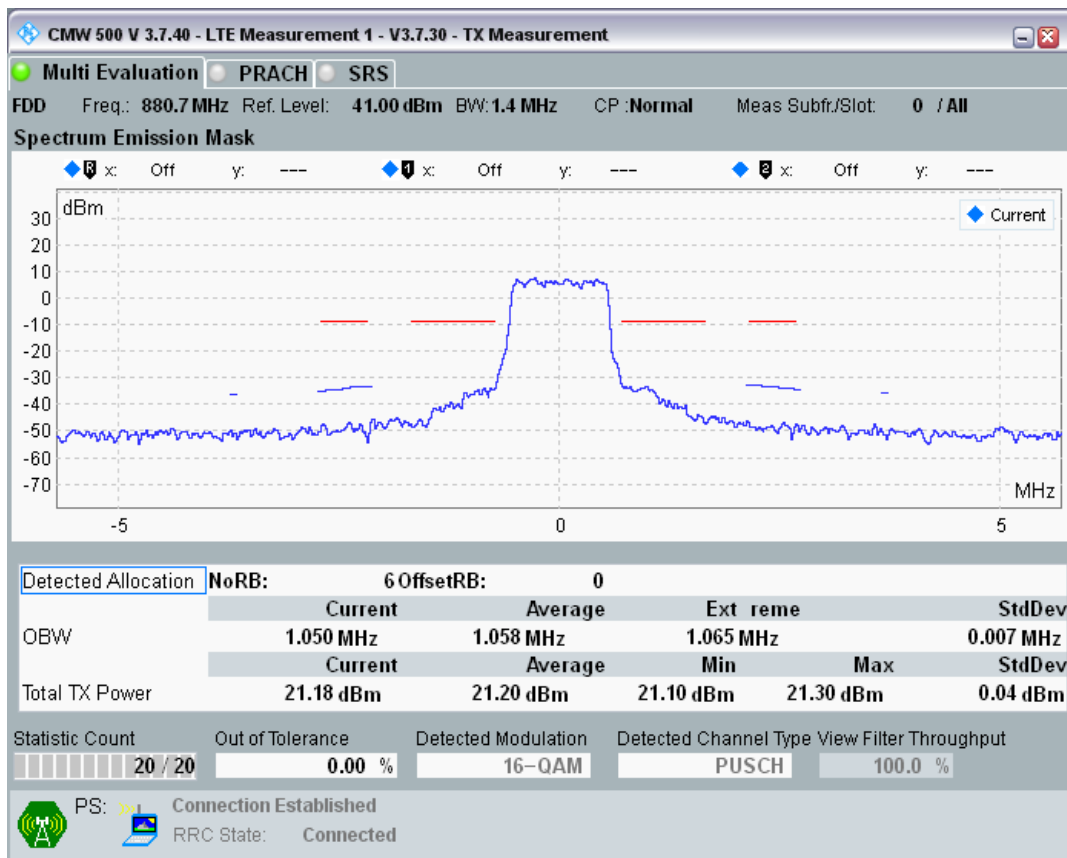

Band8 QAM16 BW=1.4MHz Channel=21457 RB Size=6 Position=#0

Band8 QPSK BW=1.4MHz Channel=21625 RB Size=5 Position=#0