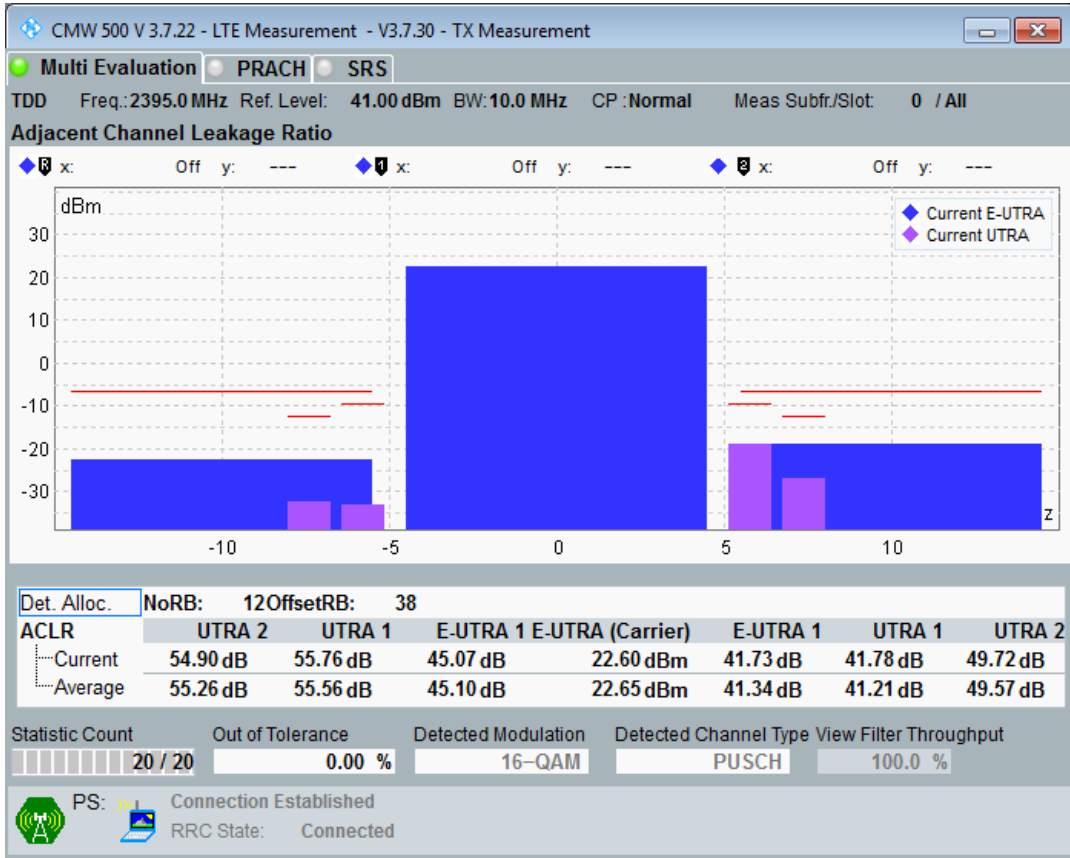

Band40 QAM16 BW=10MHz Channel=39600 RB Size=12 Position=#Max

Band40 QAM16 BW=20MHz Channel=38750 RB Size=100 Position=#0