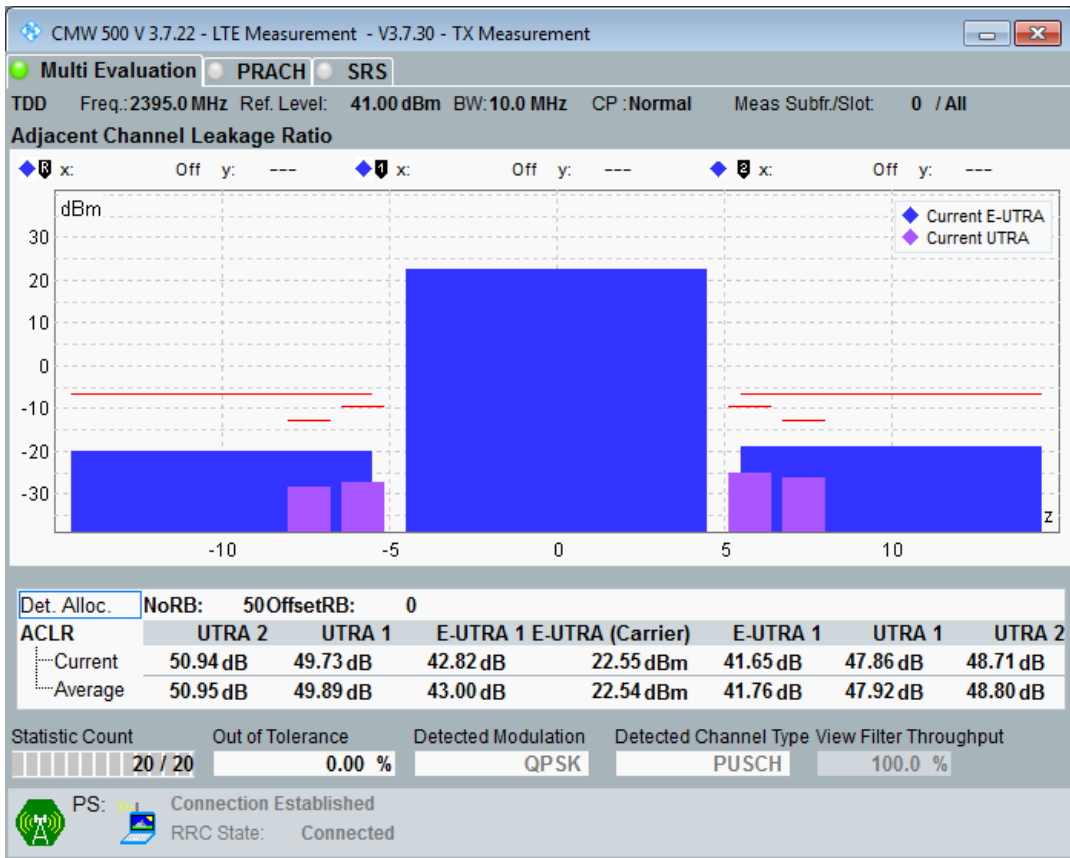

Band40 QPSK BW=10MHz Channel=39600 RB Size=50 Position=#0

Band40 QPSK BW=20MHz Channel=38750 RB Size=100 Position=#0