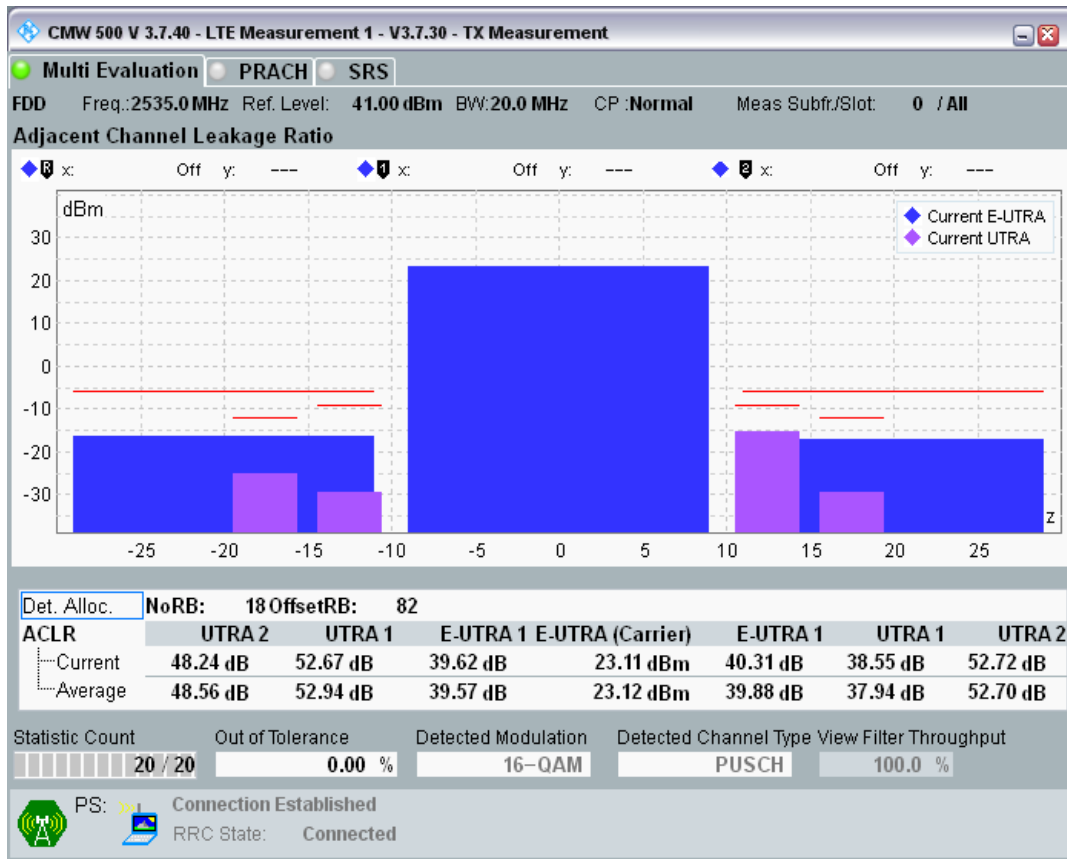

Band7 QAM16 BW=20MHz Channel=21100 RB Size=18 Position=#Max

Band7 QAM16 BW=20MHz Channel=21100 RB Size=100 Position=#0