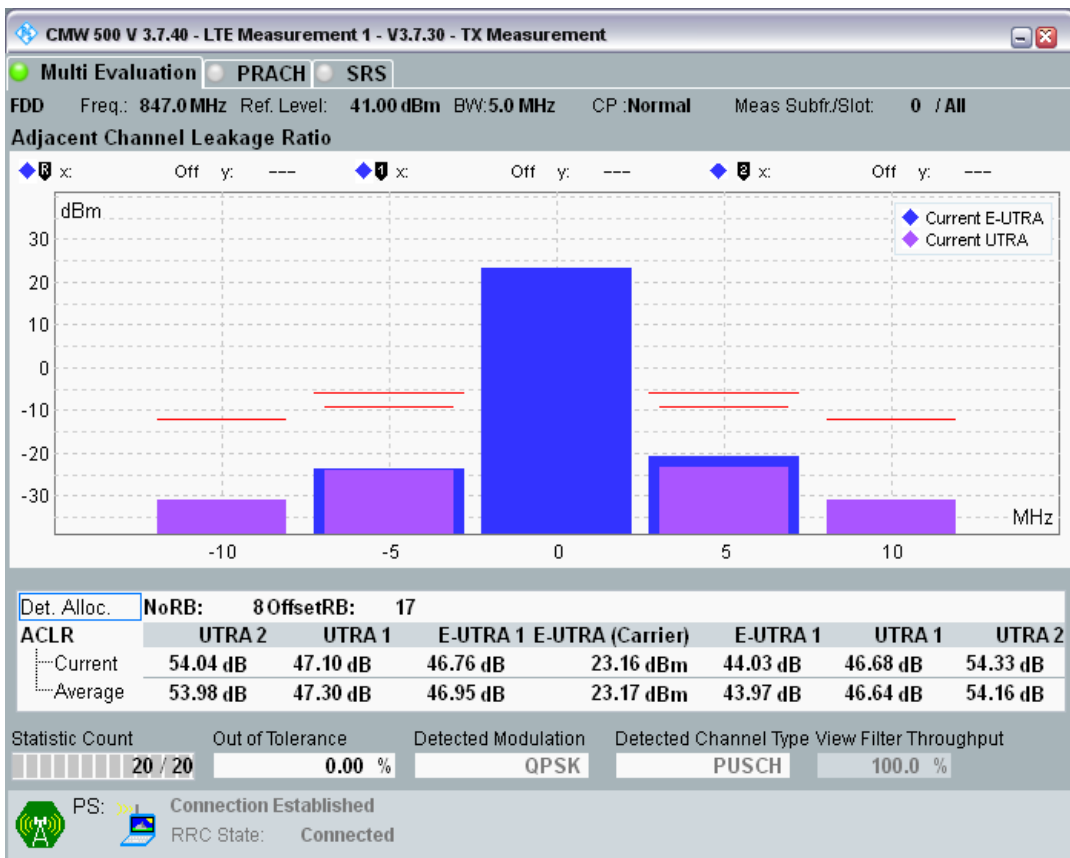

Band20 QPSK BW=5MHz Channel=24300 RB Size=8 Position=#Max

Band20 QPSK BW=5MHz Channel=24300 RB Size=25 Position=#0