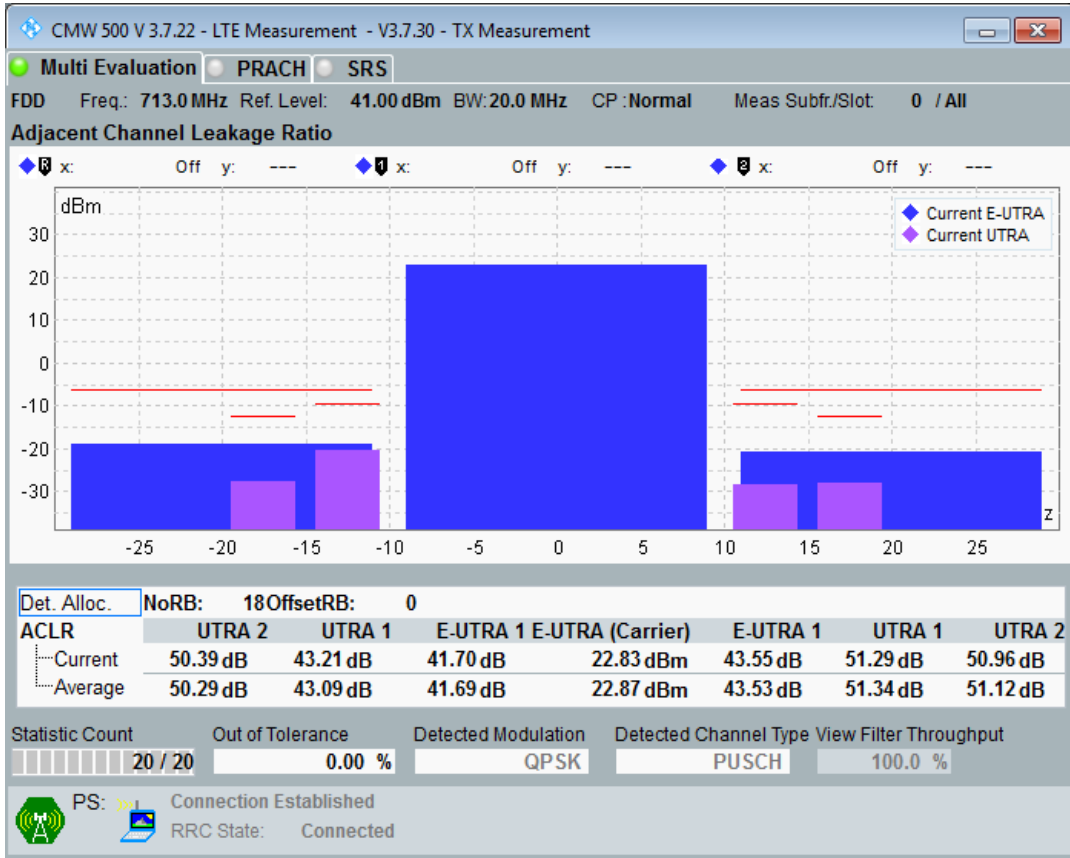

Band28 QAM16 BW=10MHz Channel=27610 RB Size=12 Position=#Max

Band28 QAM16 BW=10MHz Channel=27610 RB Size=50 Position=#0

Band28 QPSK BW=20MHz Channel=27310 RB Size=18 Position=#0

Band28 QPSK BW=20MHz Channel=27310 RB Size=18 Position=#Max