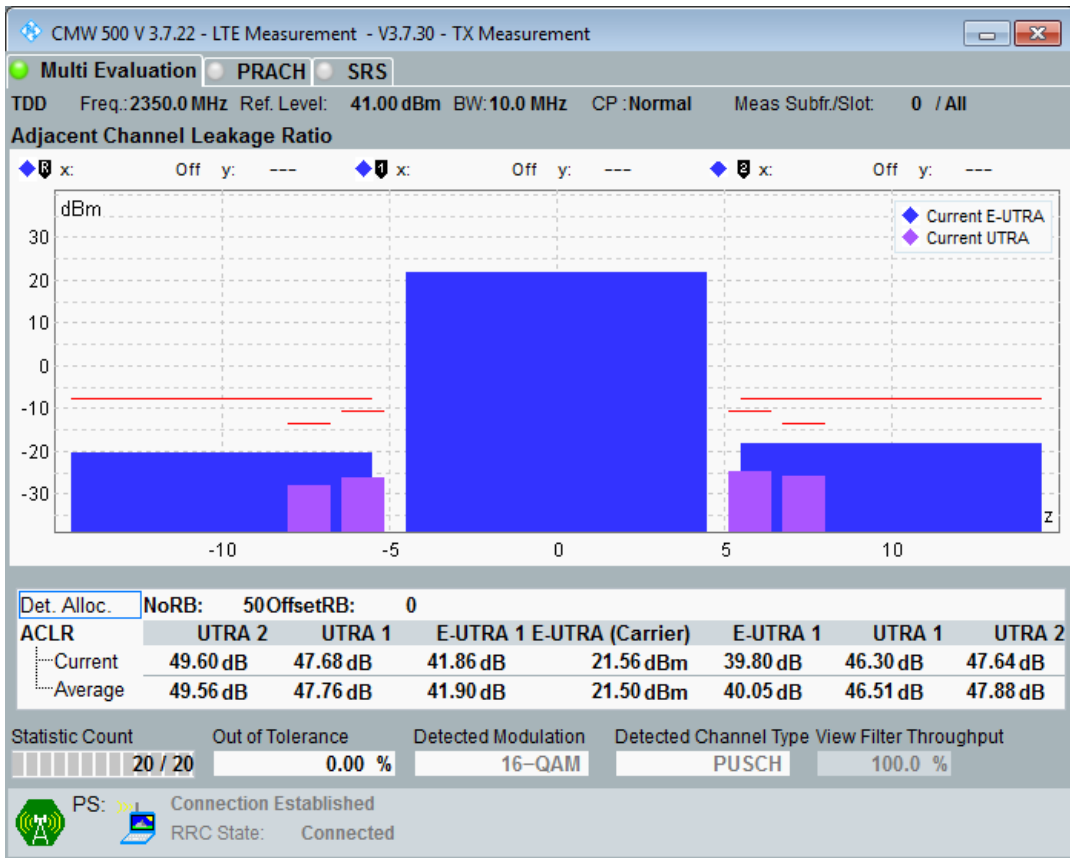

Band40 QAM16 BW=10MHz Channel=39150 RB Size=50 Position=#0

Band40 QAM16 BW=10MHz Channel=39600 RB Size=12 Position=#Max