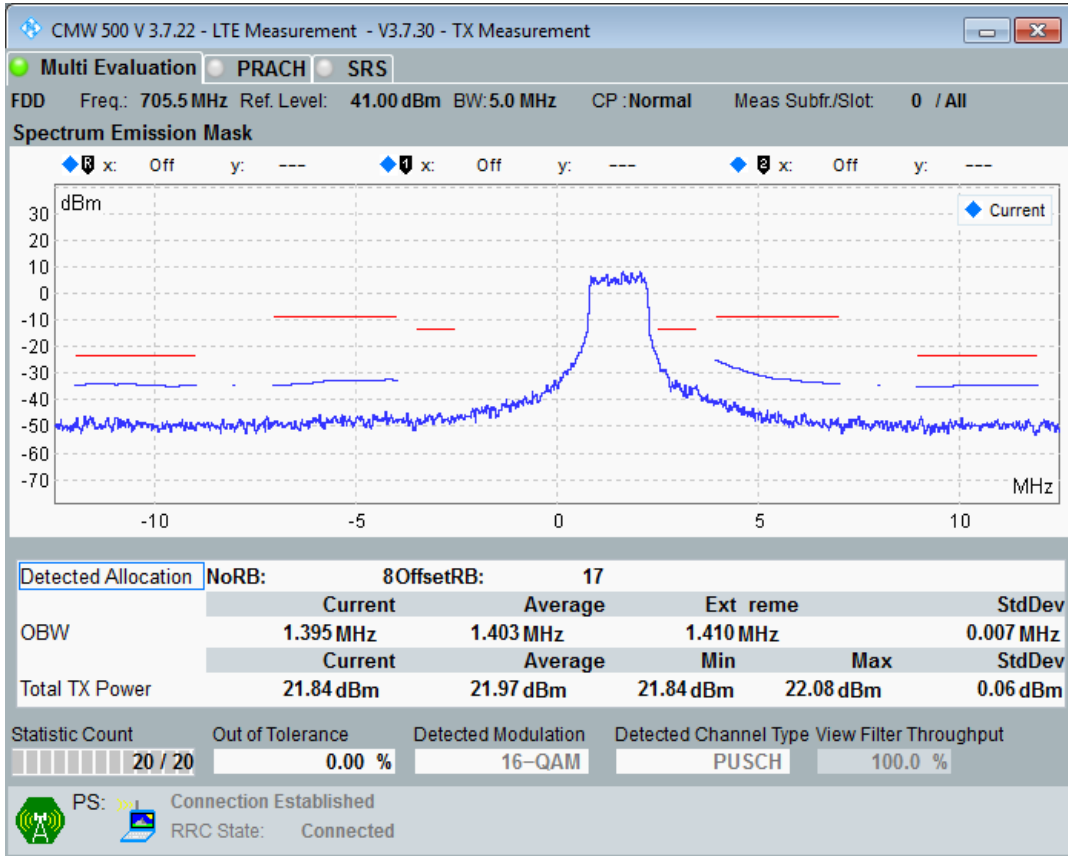

Band28 QAM16 BW=5MHz Channel=27235 RB Size=8 Position=#Max

Band28 QAM16 BW=5MHz Channel=27235 RB Size=25 Position=#0