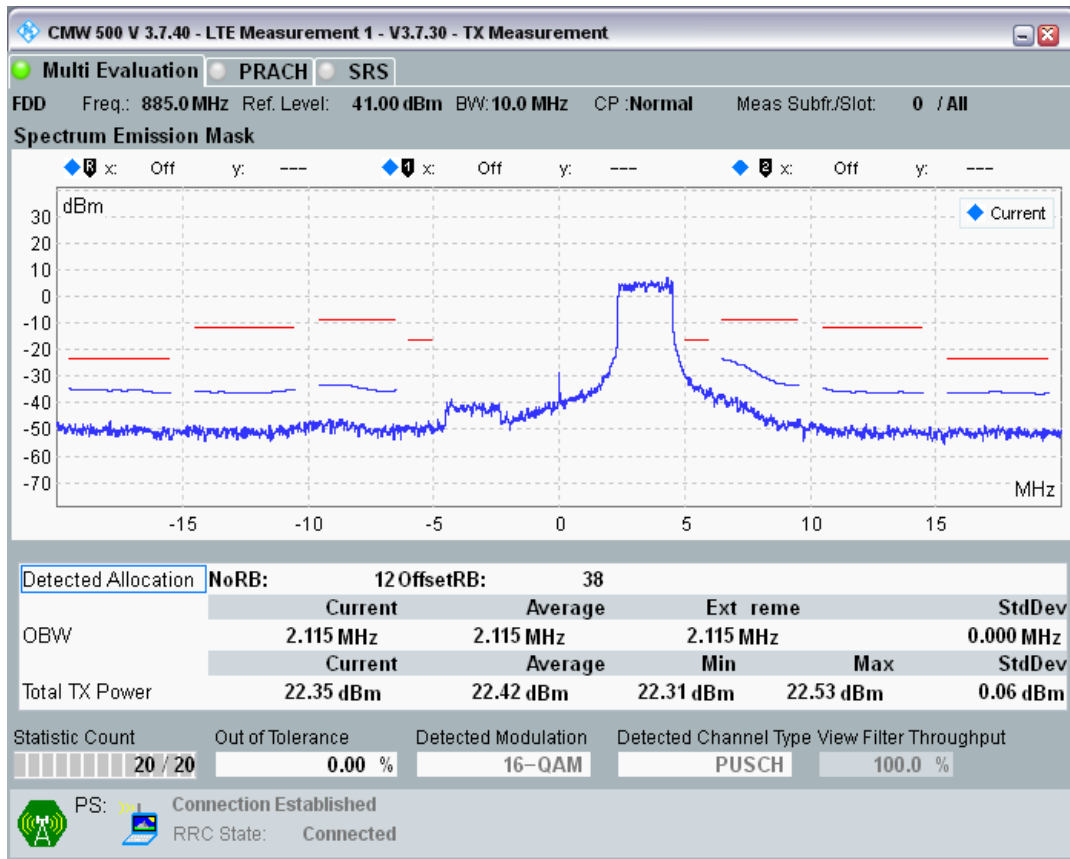

Band8 QAM16 BW=10MHz Channel=21500 RB Size=12 Position=#Max

Band8 QAM16 BW=10MHz Channel=21500 RB Size=50 Position=#0