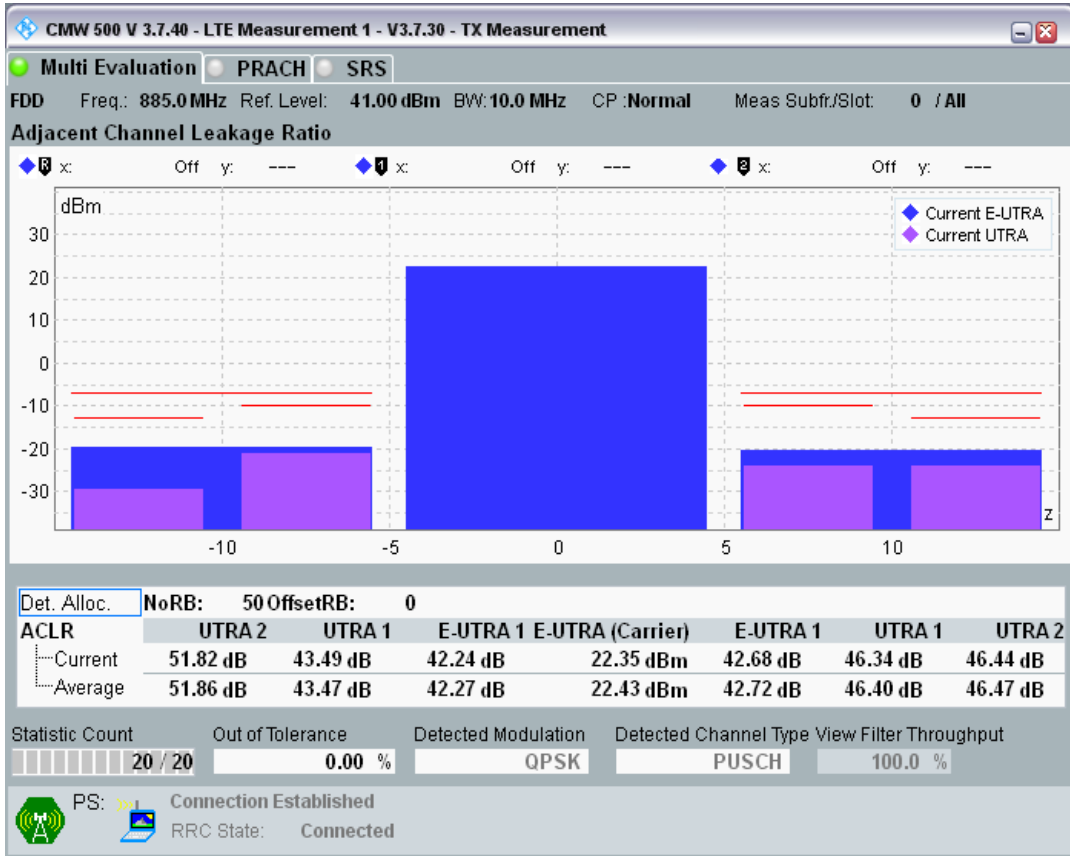

Band8 QPSK BW=10MHz Channel=21500 RB Size=50 Position=#0

Band8 QAM16 BW=10MHz Channel=21500 RB Size=12 Position=#0