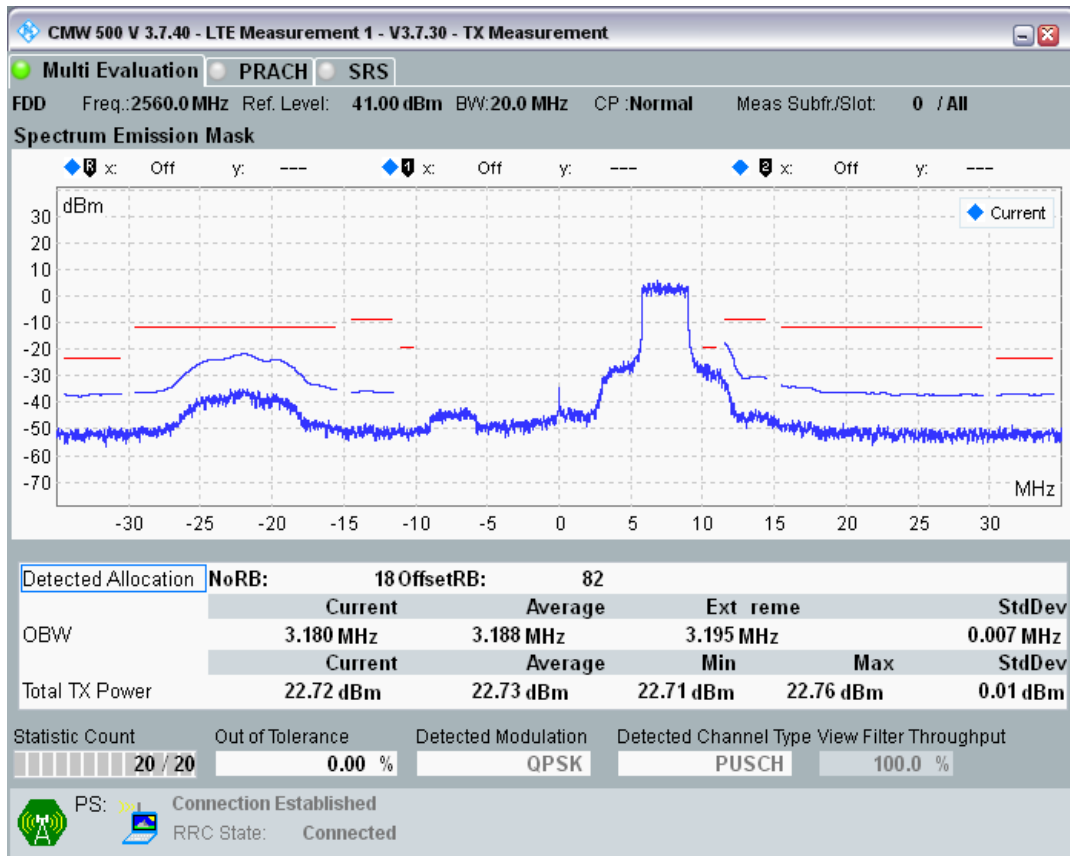

Band7 QAM16 BW=20MHz Channel=21100 RB Size=18 Position=#Max

Band7 QAM16 BW=20MHz Channel=21100 RB Size=100 Position=#0

Band7 QPSK BW=20MHz Channel=21350 RB Size=18 Position=#0

Band7 QPSK BW=20MHz Channel=21350 RB Size=18 Position=#Max