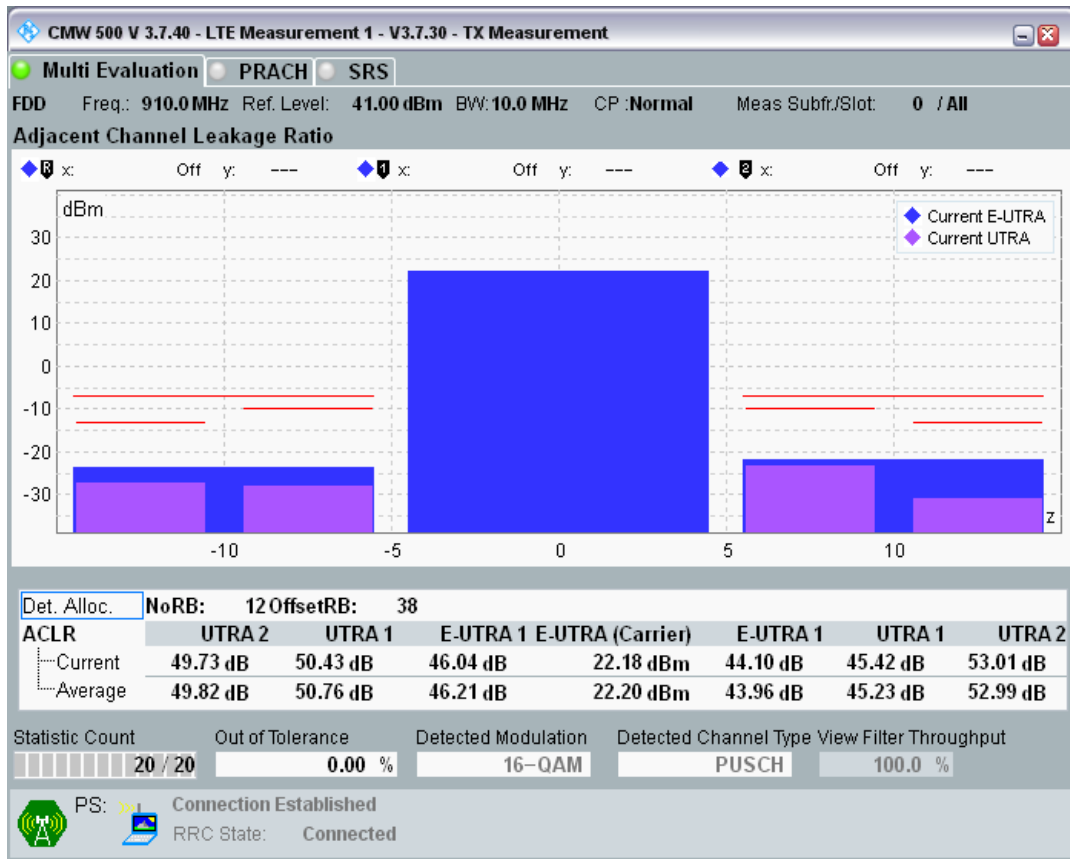

Band8 QAM16 BW=10MHz Channel=21750 RB Size=12 Position=#Max

Band8 QAM16 BW=10MHz Channel=21750 RB Size=50 Position=#0