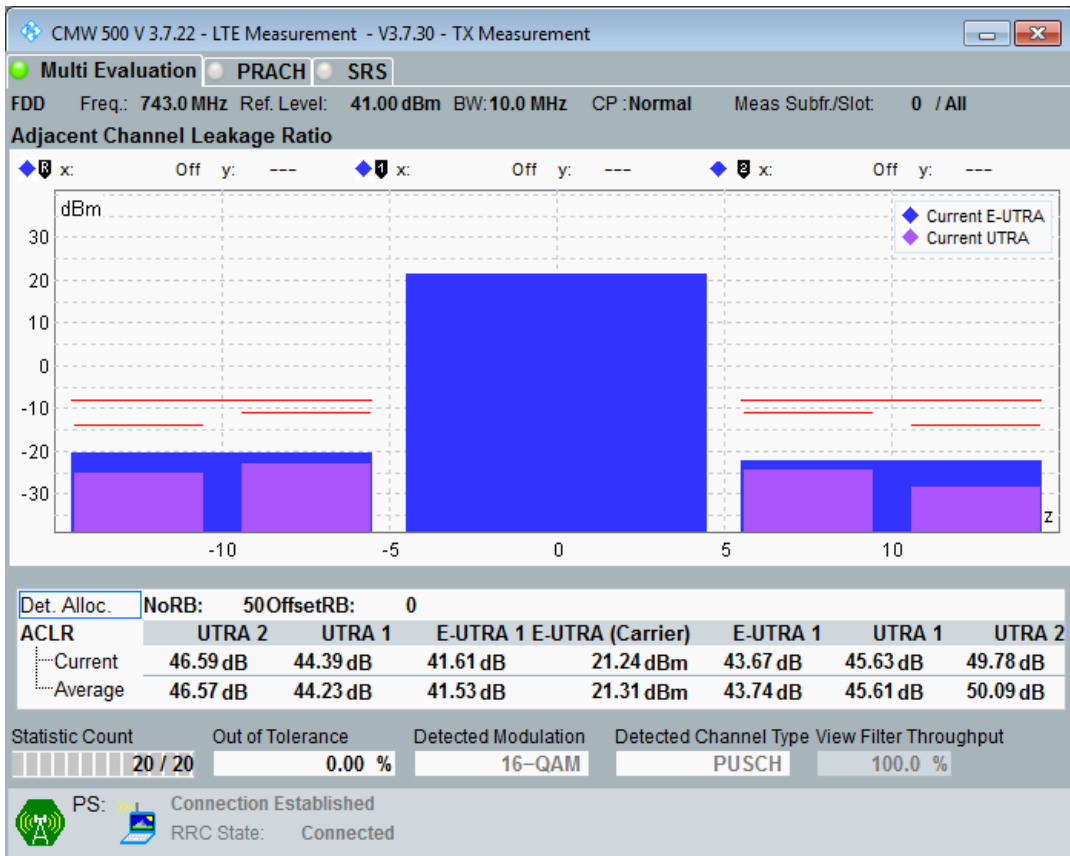

Band28 QAM16 BW=10MHz Channel=27610 RB Size=50 Position=#0

Band28 QPSK BW=20MHz Channel=27310 RB Size=18 Position=#0