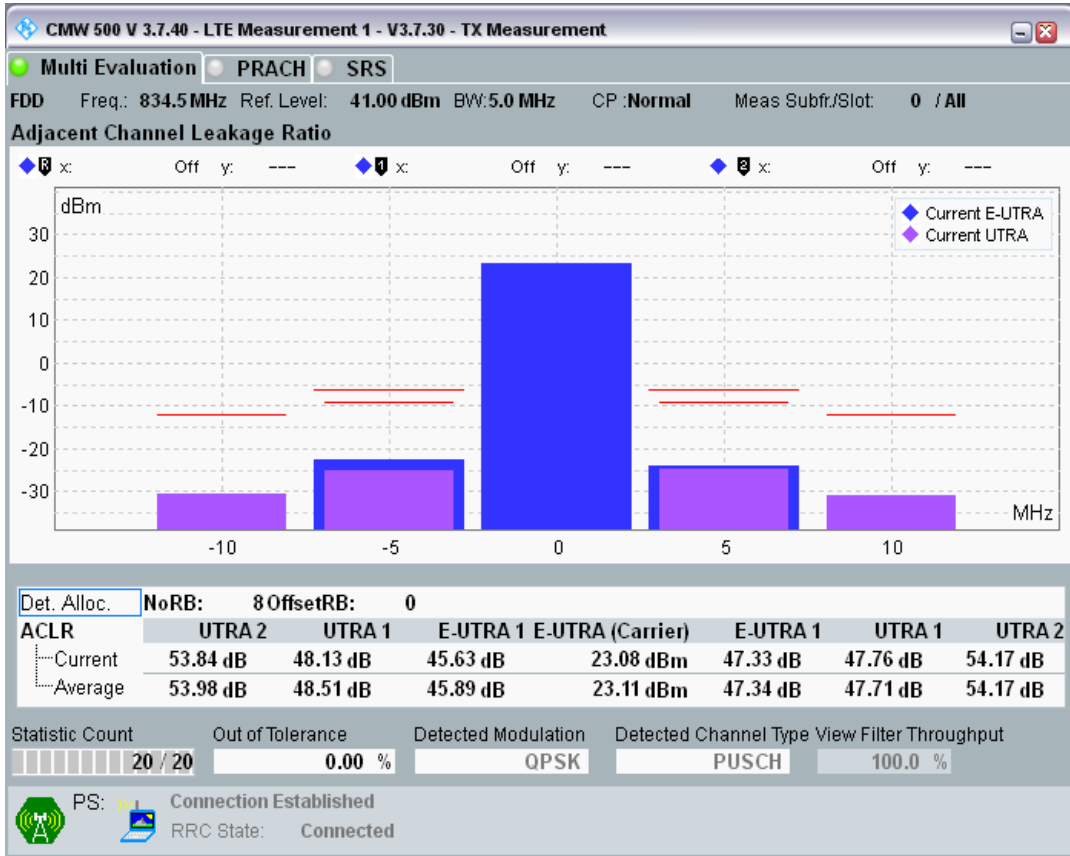

Band1 QAM16 BW=20MHz Channel=18500 RB Size=18 Position=#Max

Band1 QAM16 BW=20MHz Channel=18500 RB Size=100 Position=#0

Band20 QPSK BW=5MHz Channel=24175 RB Size=8 Position=#0

Band20 QPSK BW=5MHz Channel=24175 RB Size=8 Position=#Max