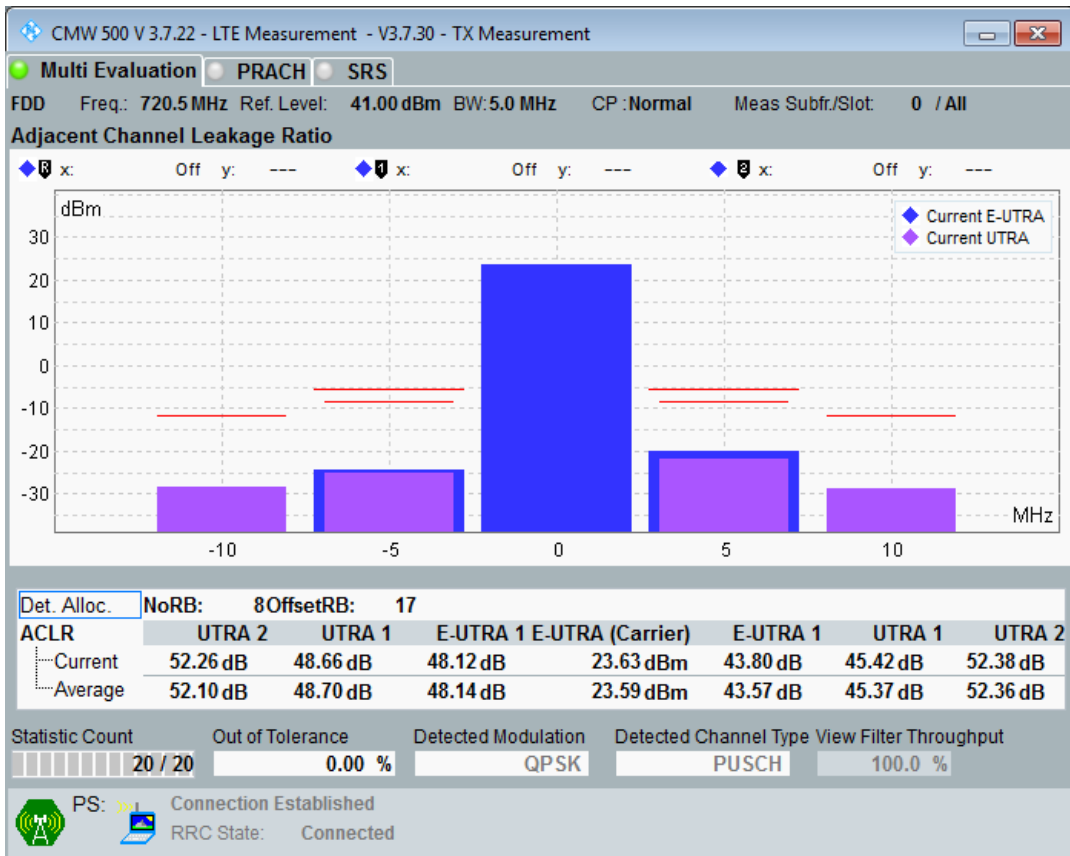

Band28 QPSK BW=5MHz Channel=27385 RB Size=8 Position=#Max

Band28 QPSK BW=5MHz Channel=27385 RB Size=25 Position=#0