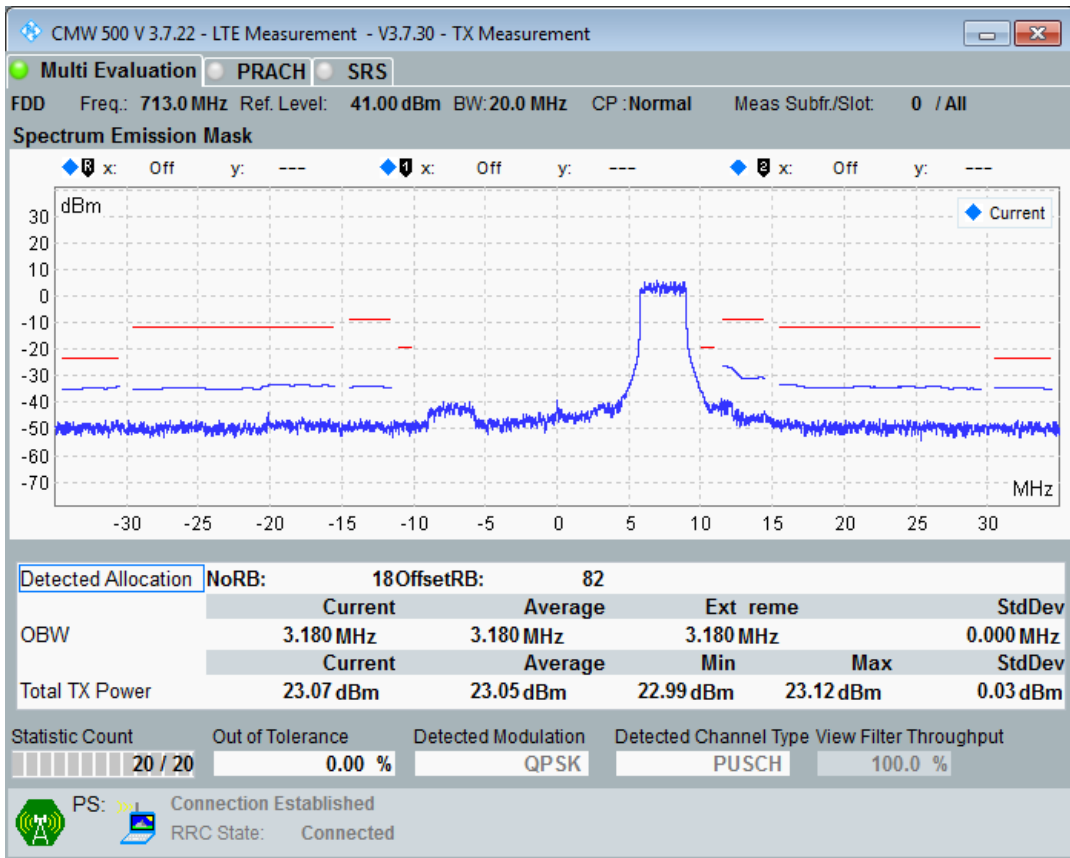

Band28 QAM16 BW=10MHz Channel=27610 RB Size=12 Position=#Max

Band28 QAM16 BW=10MHz Channel=27610 RB Size=50 Position=#0

Band28 QPSK BW=20MHz Channel=27310 RB Size=18 Position=#0

Band28 QPSK BW=20MHz Channel=27310 RB Size=18 Position=#Max