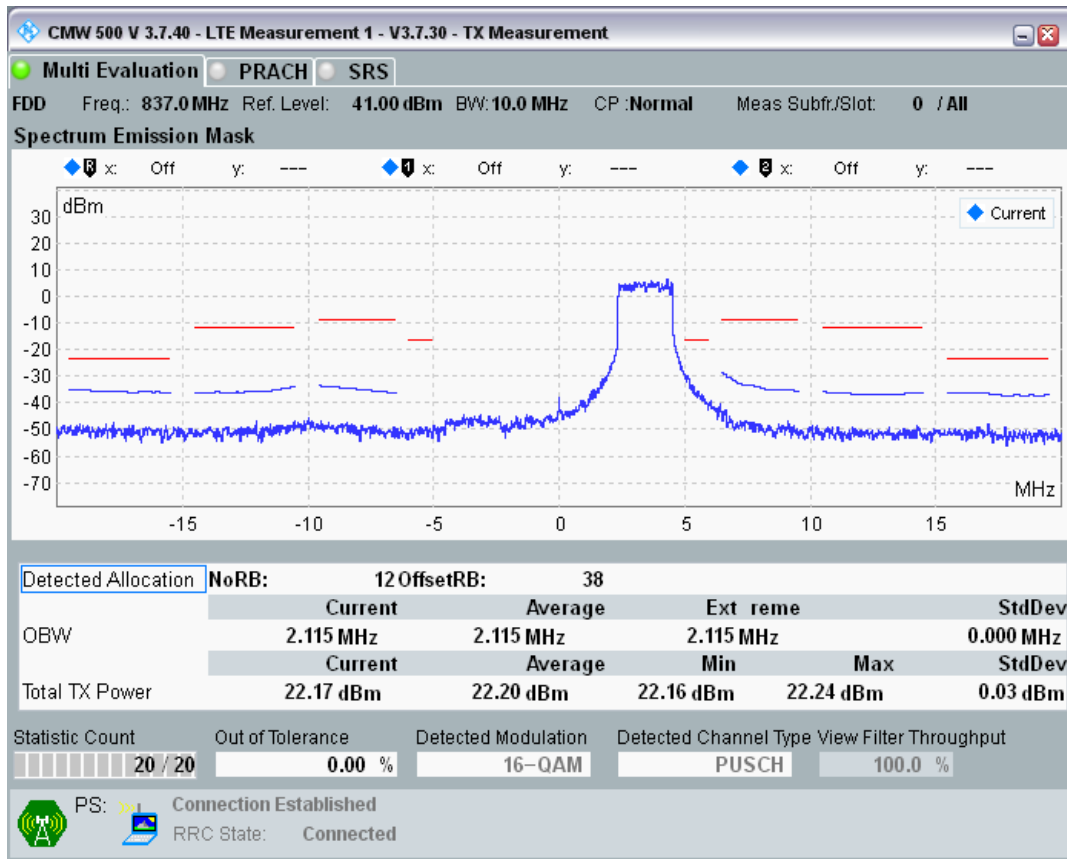

Band20 QAM16 BW=10MHz Channel=24200 RB Size=12 Position=#Max

Band20 QAM16 BW=10MHz Channel=24200 RB Size=50 Position=#0