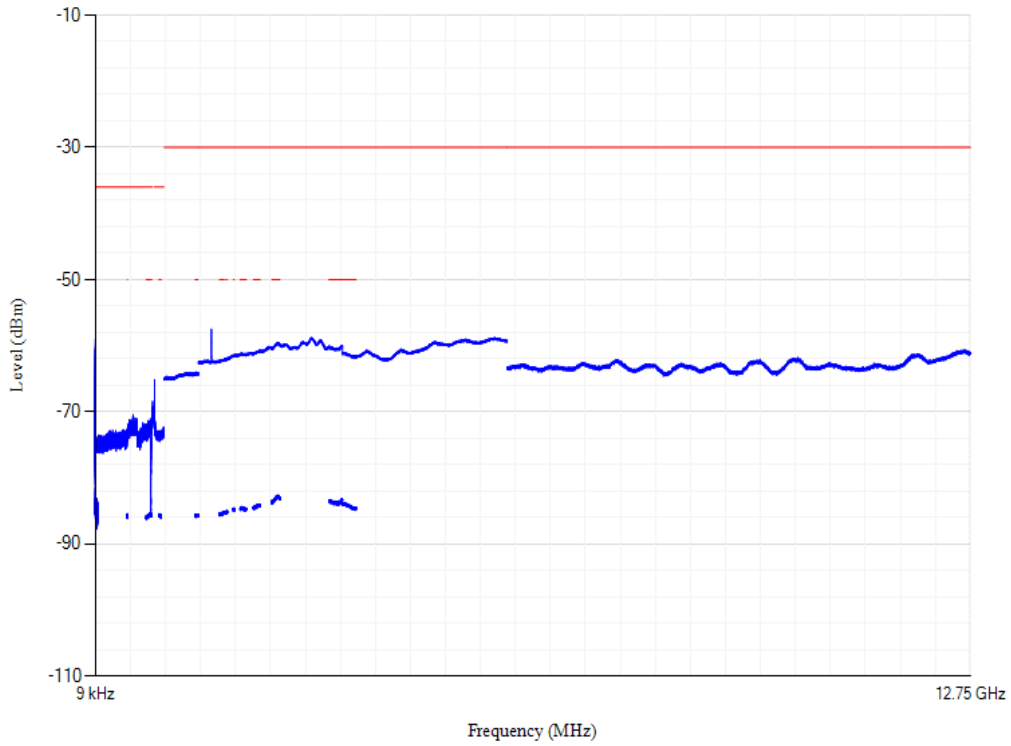

Conducted spurious emissions

Band20 QPSK BW=5MHz Channel=24175 RB Size=1 Position=#0

Conducted spurious emissions

Band20 QPSK BW=5MHz Channel=24300 RB Size=1 Position=#0

Conducted spurious emissions

Band20 QPSK BW=5MHz Channel=24425 RB Size=1 Position=#0