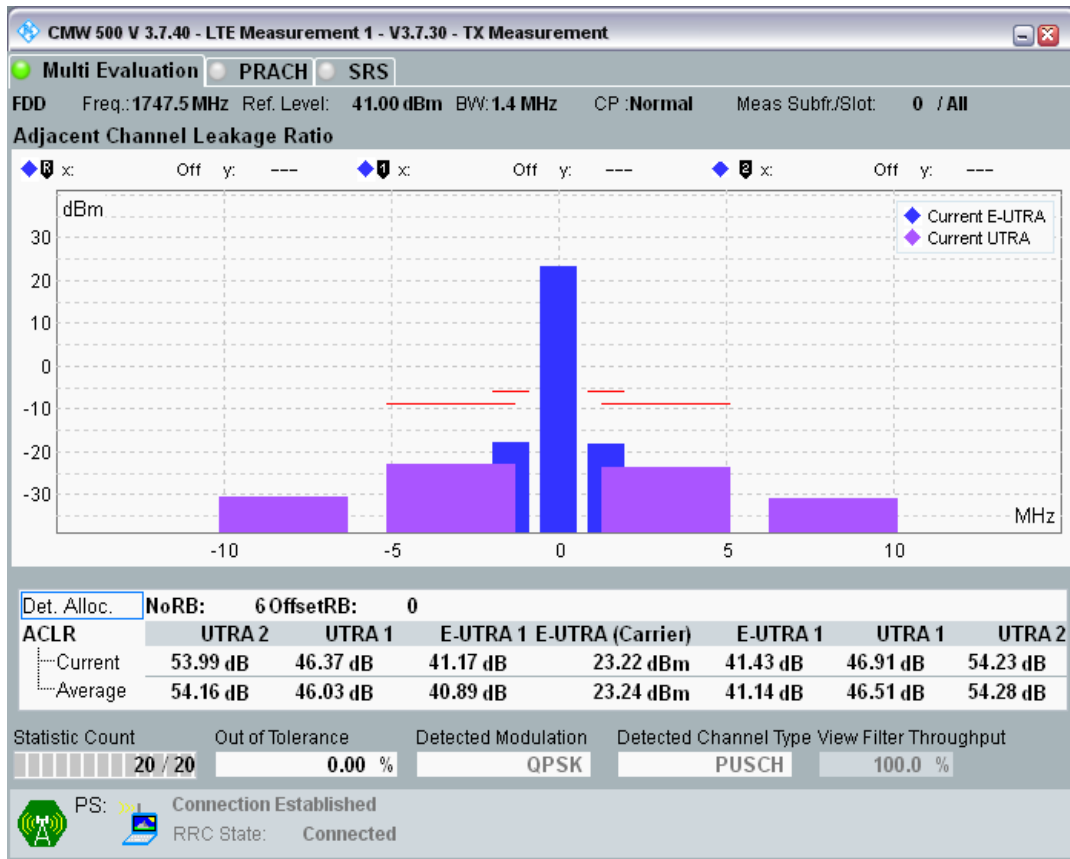

Band3 QPSK BW=1.4MHz Channel=19575 RB Size=6 Position=#0

Band3 QAM16 BW=1.4MHz Channel=19575 RB Size=5 Position=#0