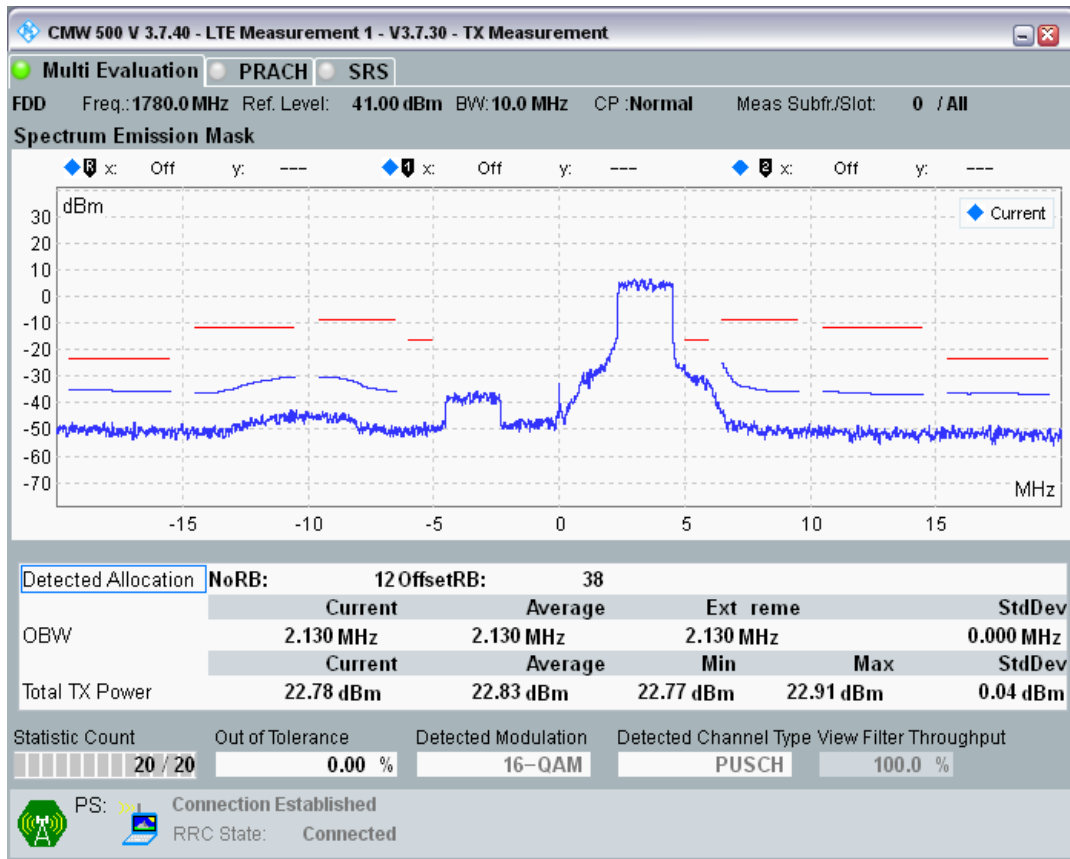

Band3 QAM16 BW=10MHz Channel=19900 RB Size=12 Position=#Max

Band3 QAM16 BW=10MHz Channel=19900 RB Size=50 Position=#0