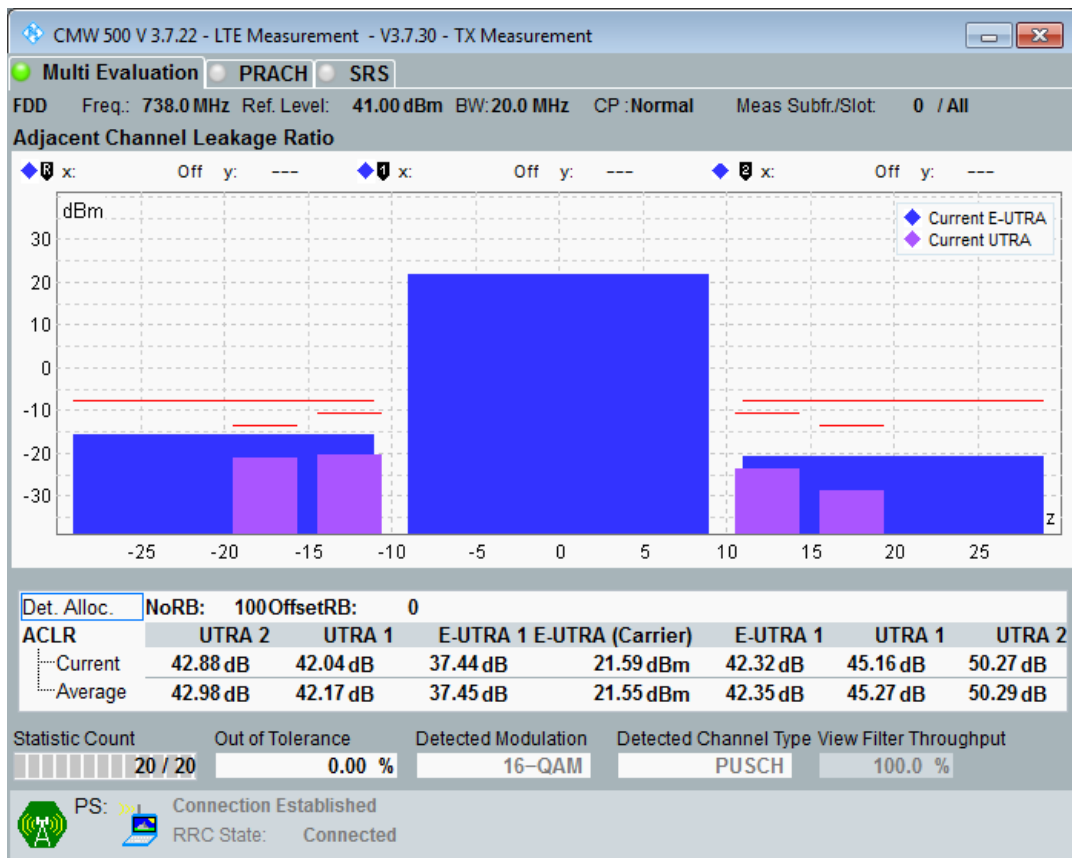

Band28 QPSK BW=20MHz Channel=27560 RB Size=100 Position=#0

Band28 QAM16 BW=20MHz Channel=27560 RB Size=18 Position=#0

Band28 QAM16 BW=20MHz Channel=27560 RB Size=18 Position=#Max

Band28 QAM16 BW=20MHz Channel=27560 RB Size=100 Position=#0