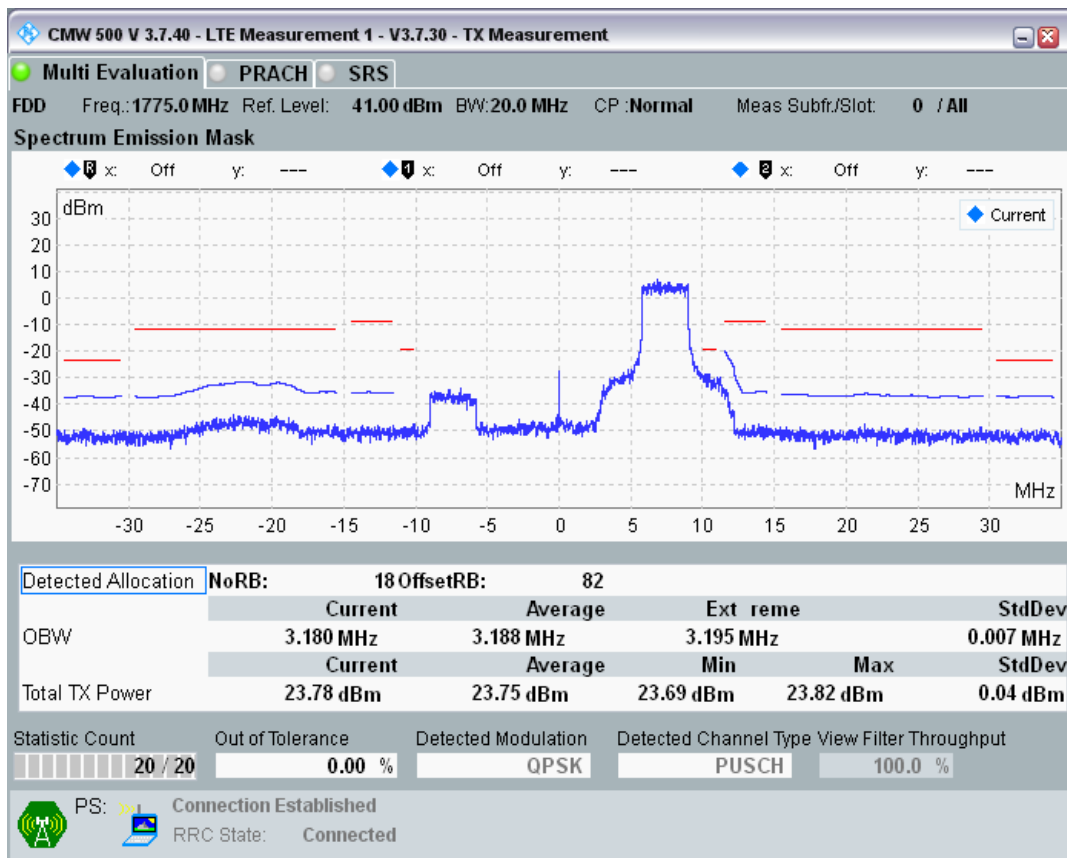

Band3 QAM16 BW=20MHz Channel=19575 RB Size=18 Position=#Max

Band3 QAM16 BW=20MHz Channel=19575 RB Size=100 Position=#0

Band3 QPSK BW=20MHz Channel=19850 RB Size=18 Position=#0

Band3 QPSK BW=20MHz Channel=19850 RB Size=18 Position=#Max