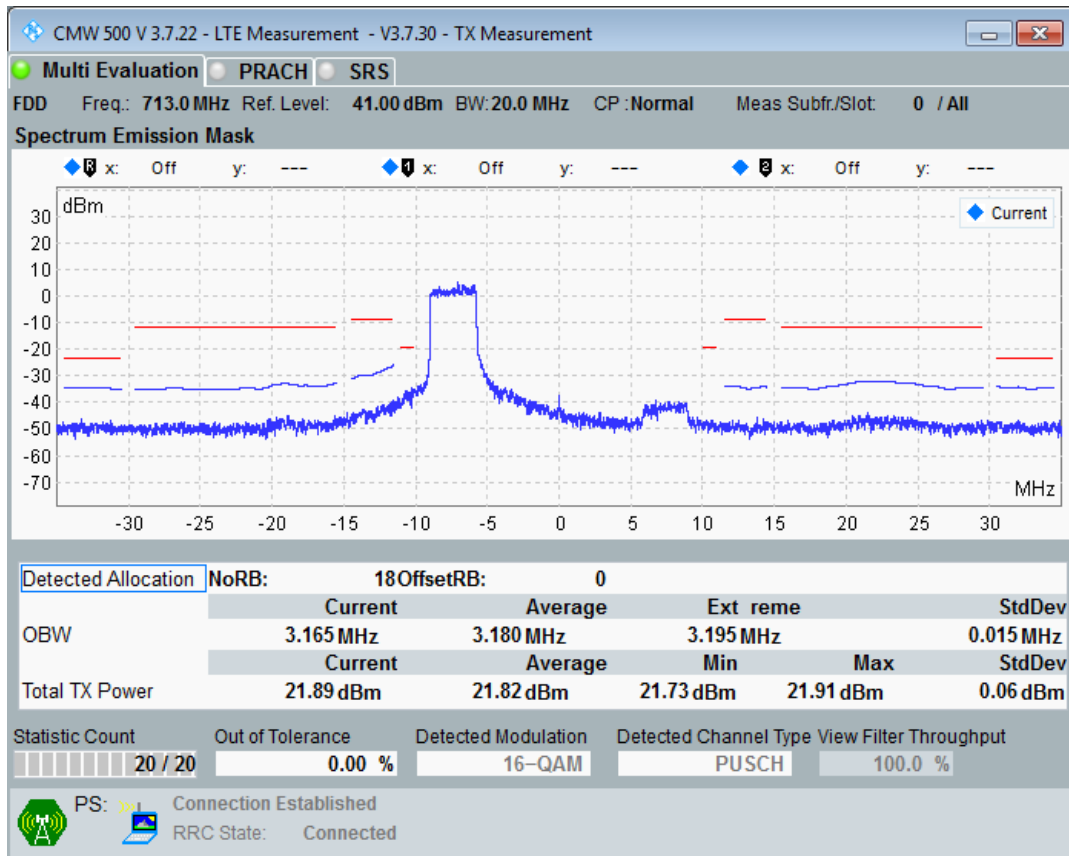

Band28 QAM16 BW=20MHz Channel=27310 RB Size=18 Position=#0

Band28 QAM16 BW=20MHz Channel=27310 RB Size=18 Position=#Max