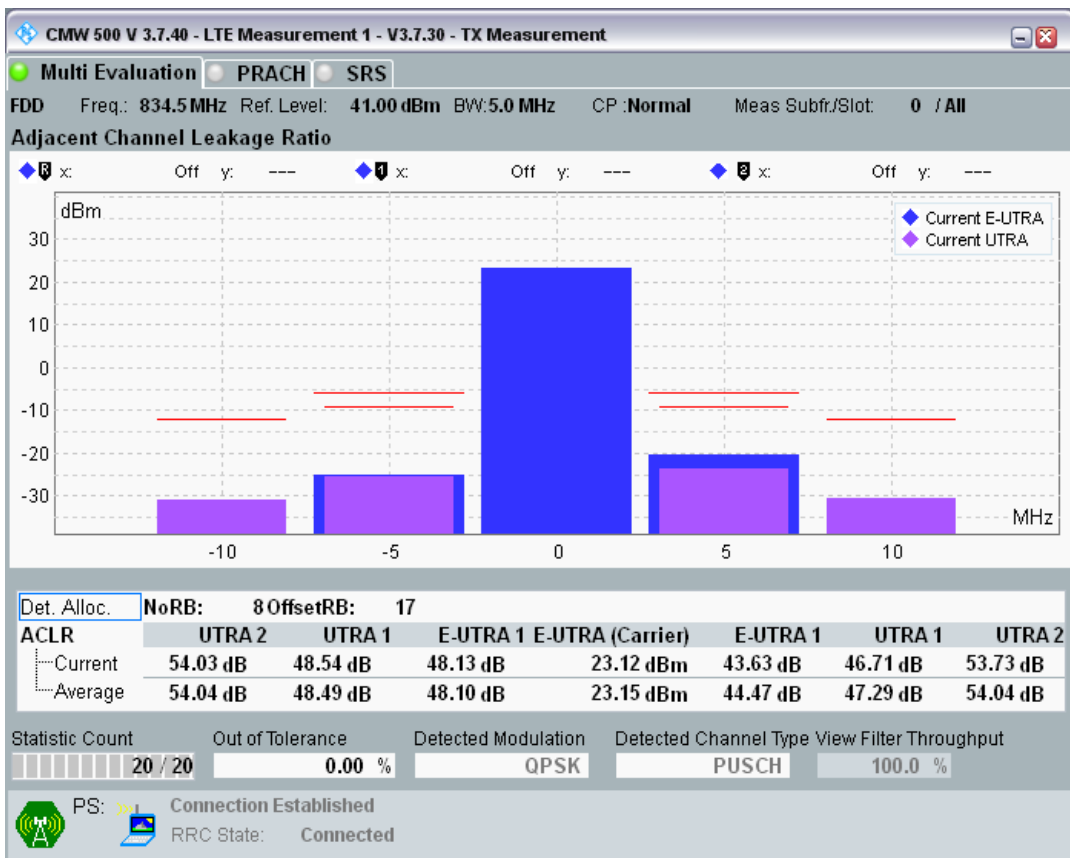

Band1 QAM16 BW=20MHz Channel=18500 RB Size=18 Position=#Max

Band1 QAM16 BW=20MHz Channel=18500 RB Size=100 Position=#0

Band20 QPSK BW=5MHz Channel=24175 RB Size=8 Position=#0

Band20 QPSK BW=5MHz Channel=24175 RB Size=8 Position=#Max