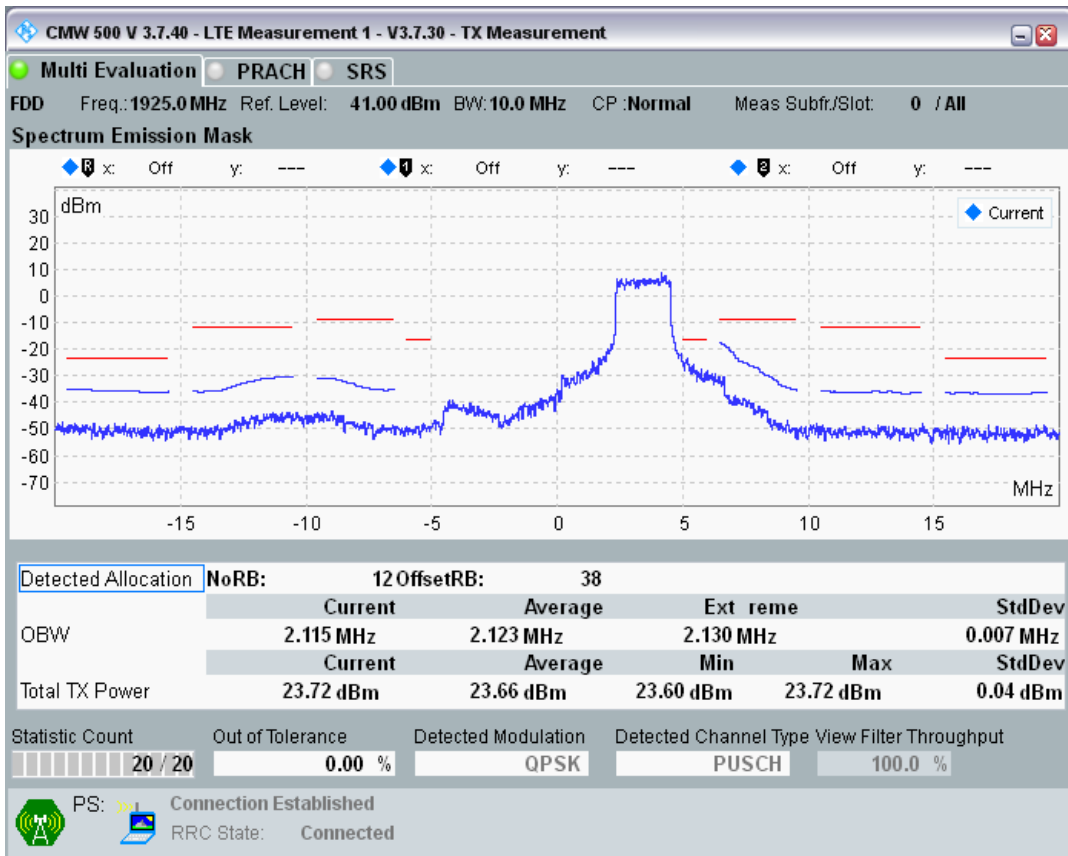

Band1 QPSK BW=10MHz Channel=18050 RB Size=50 Position=#0

Band1 QAM16 BW=10MHz Channel=18050 RB Size=12 Position=#0

Band1 QAM16 BW=10MHz Channel=18050 RB Size=12 Position=#Max

Band1 QAM16 BW=10MHz Channel=18050 RB Size=50 Position=#0