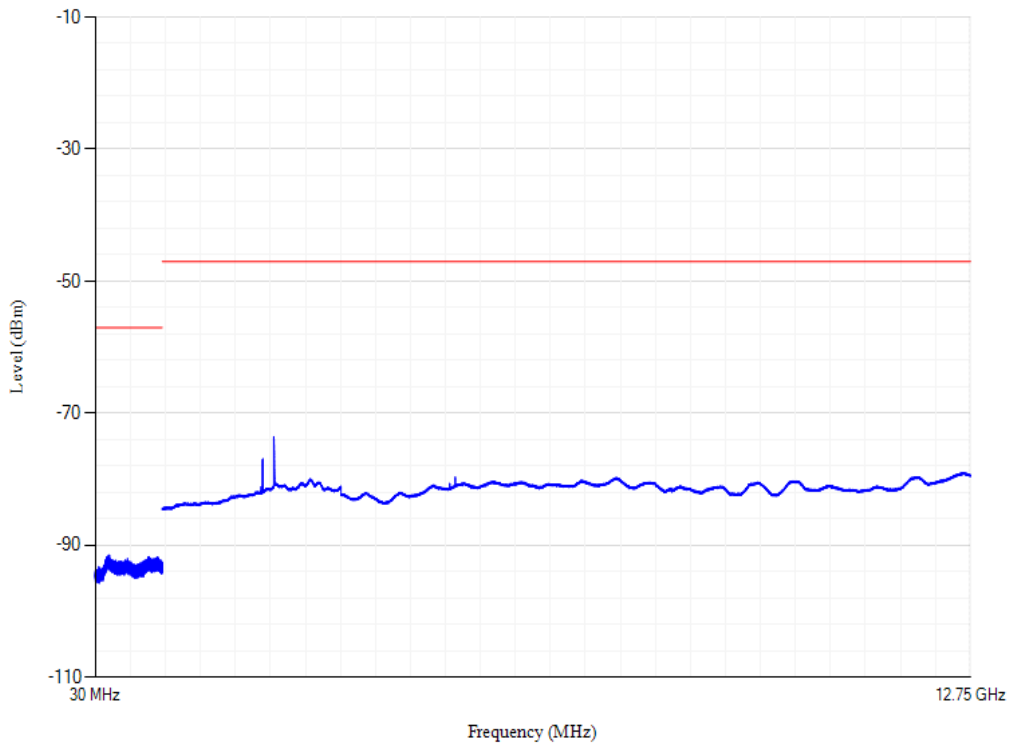

Conducted spurious emissions

Band7 QPSK BW=20MHz Channel=21350