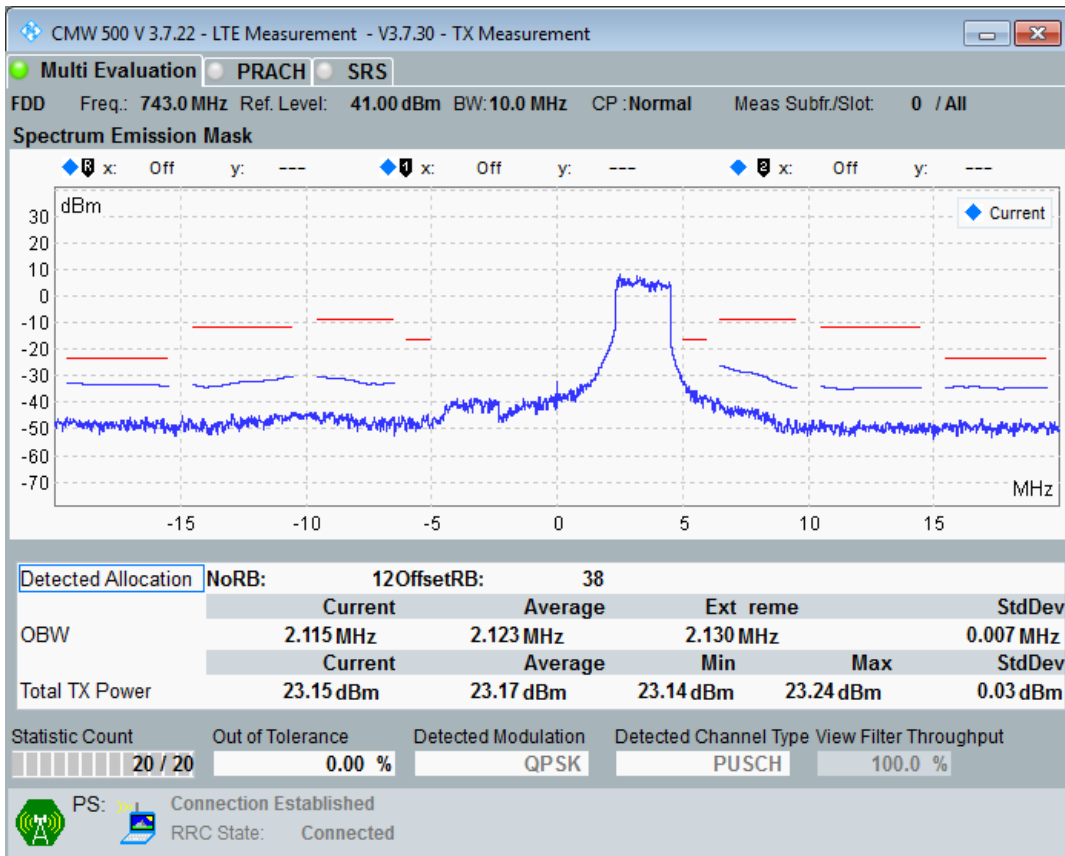

Band28 QPSK BW=10MHz Channel=27610 RB Size=12 Position=#Max

Band28 QPSK BW=10MHz Channel=27610 RB Size=50 Position=#0