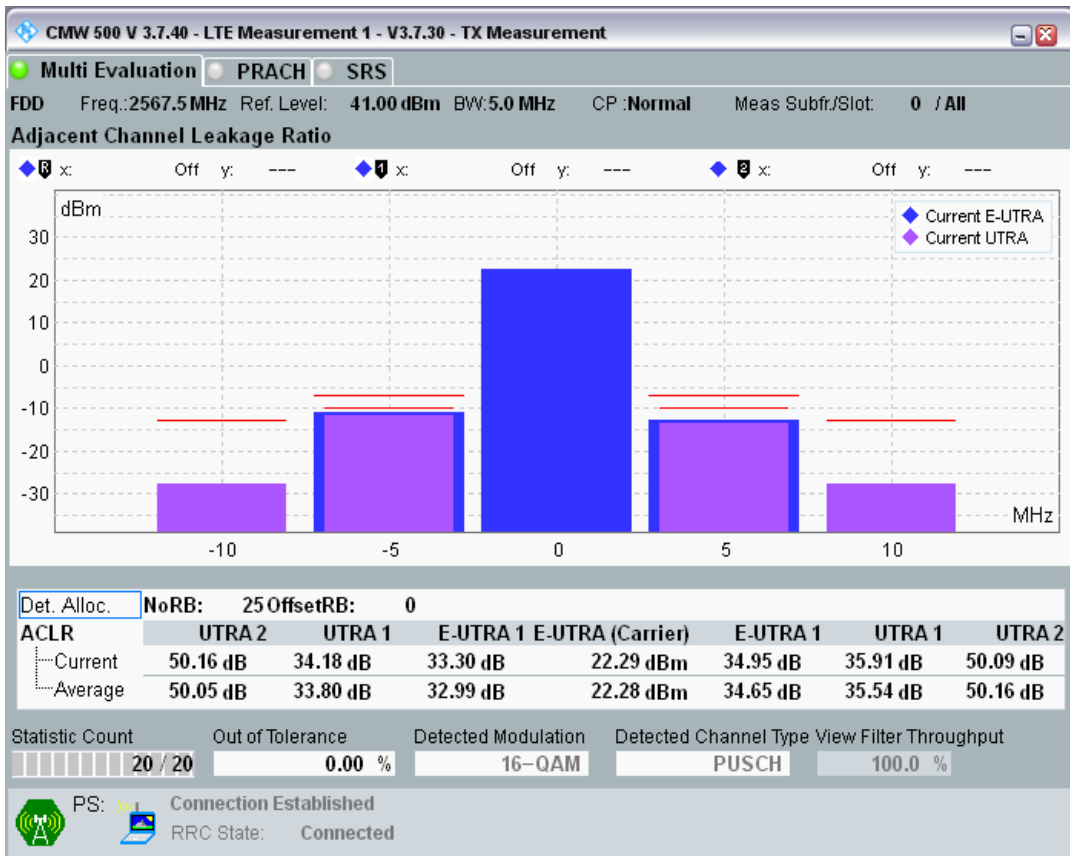

Band7 QPSK BW=5MHz Channel=21425 RB Size=25 Position=#0

Band7 QAM16 BW=5MHz Channel=21425 RB Size=8 Position=#0

Band7 QAM16 BW=5MHz Channel=21425 RB Size=8 Position=#Max

Band7 QAM16 BW=5MHz Channel=21425 RB Size=25 Position=#0