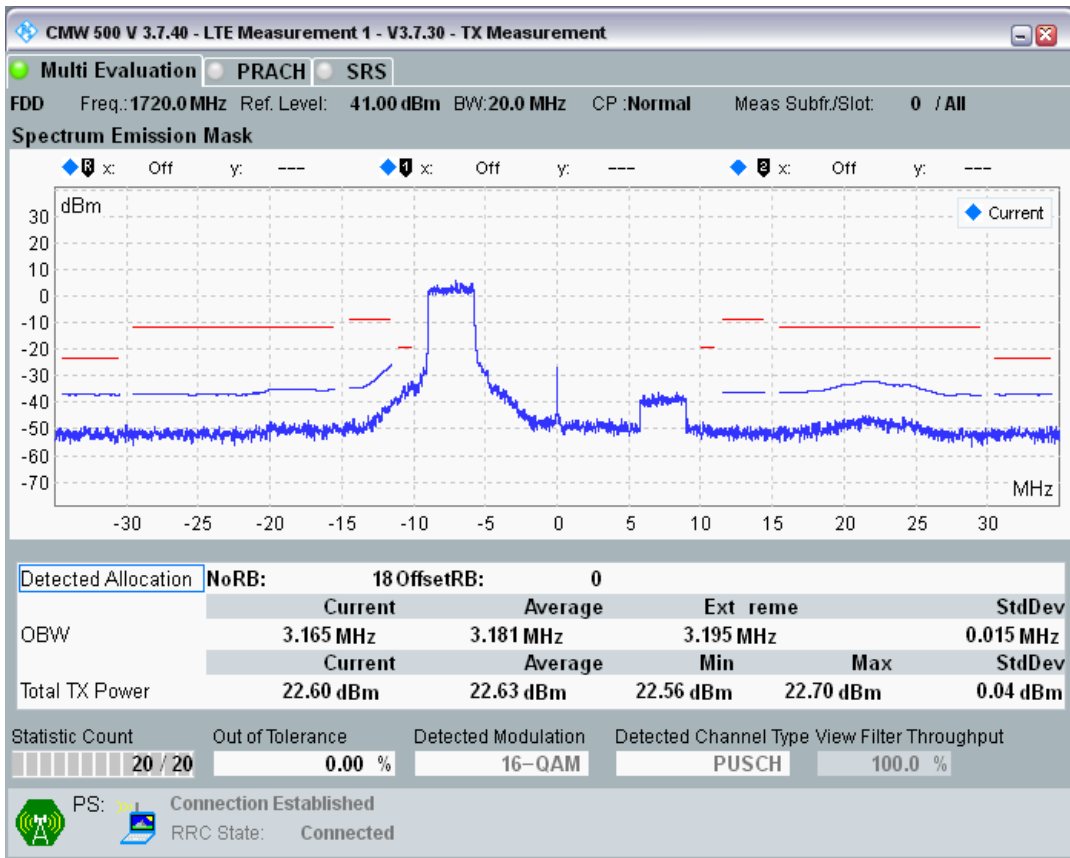

Band3 QAM16 BW=20MHz Channel=19300 RB Size=18 Position=#0

Band3 QAM16 BW=20MHz Channel=19300 RB Size=18 Position=#Max