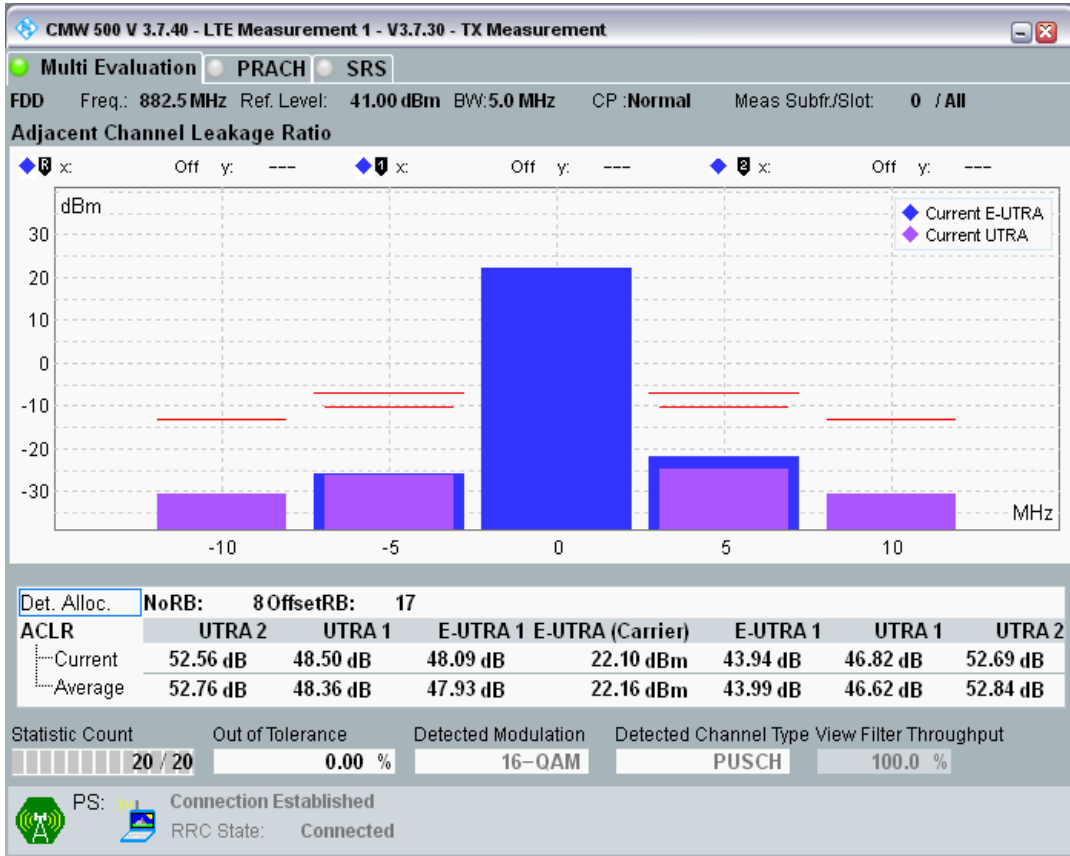

Band8 QPSK BW=5MHz Channel=21475 RB Size=25 Position=#0

Band8 QAM16 BW=5MHz Channel=21475 RB Size=8 Position=#0

Band8 QAM16 BW=5MHz Channel=21475 RB Size=8 Position=#Max

Band8 QAM16 BW=5MHz Channel=21475 RB Size=25 Position=#0