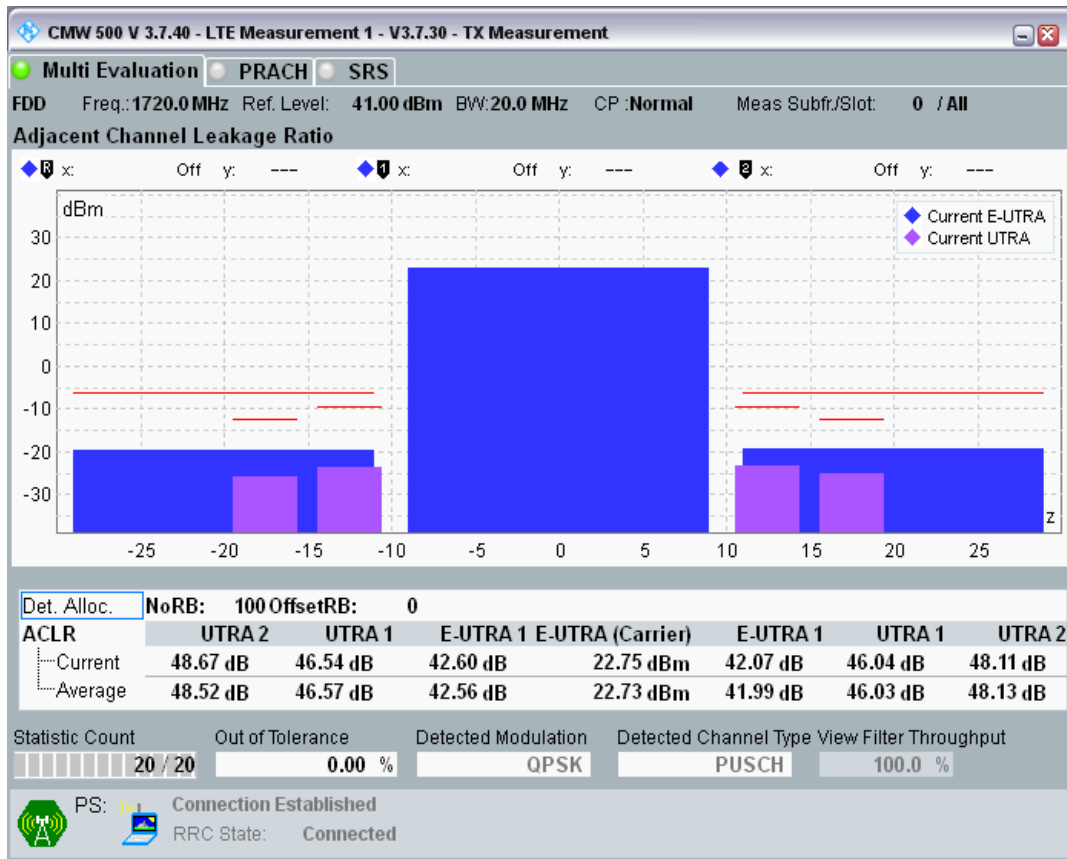

Band3 QPSK BW=20MHz Channel=19300 RB Size=100 Position=#0

Band3 QAM16 BW=20MHz Channel=19300 RB Size=18 Position=#0