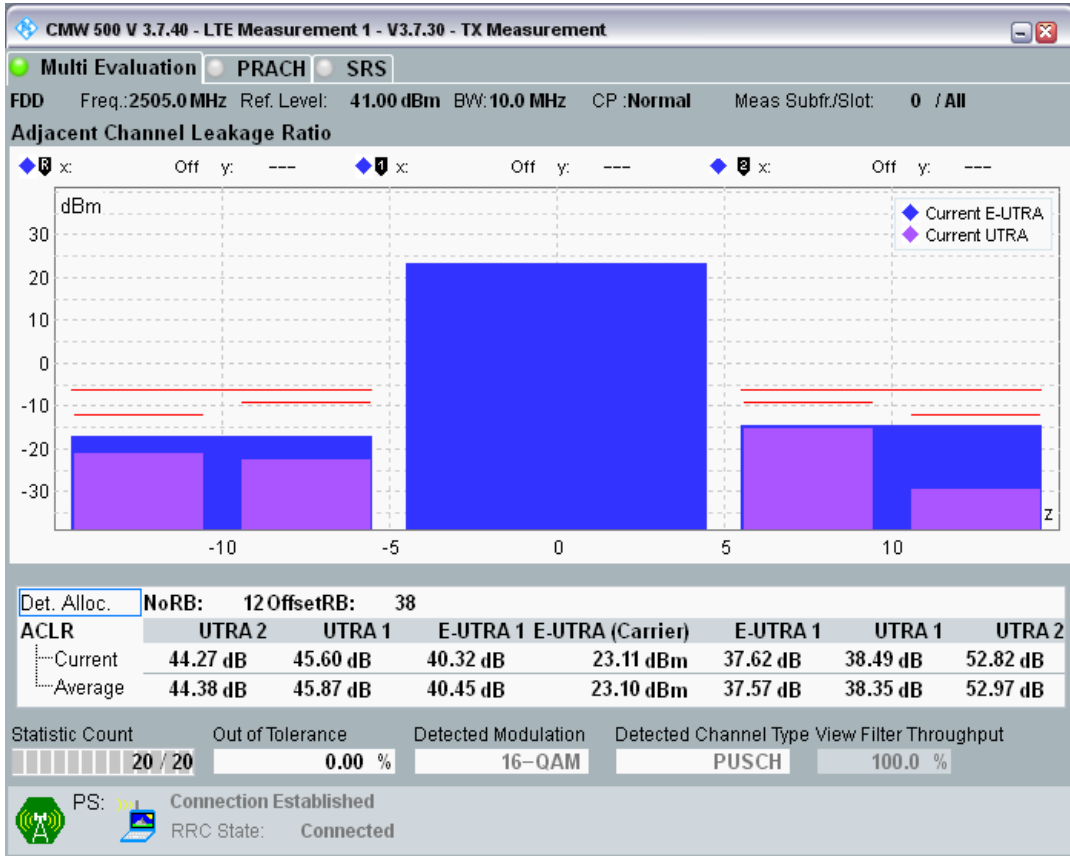

Band7 QAM16 BW=10MHz Channel=20800 RB Size=12 Position=#Max

Band7 QAM16 BW=10MHz Channel=20800 RB Size=50 Position=#0