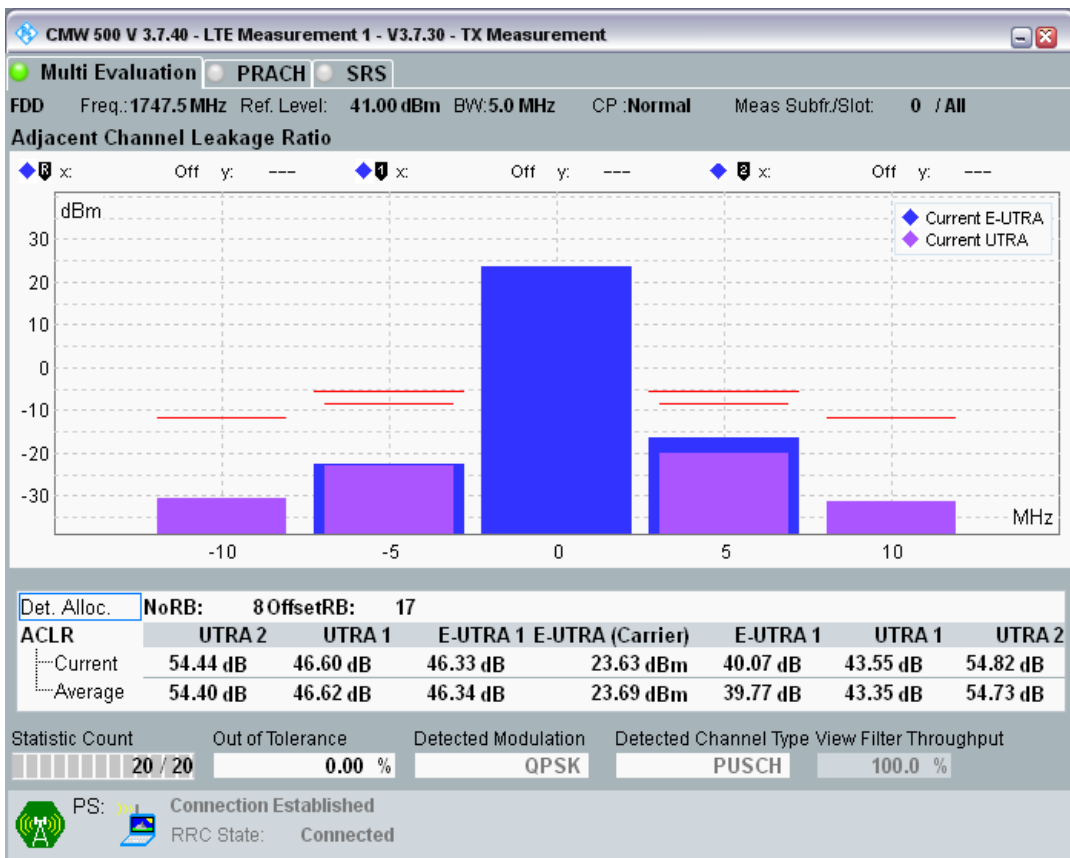

Band3 QPSK BW=5MHz Channel=19575 RB Size=8 Position=#Max

Band3 QPSK BW=5MHz Channel=19575 RB Size=25 Position=#0