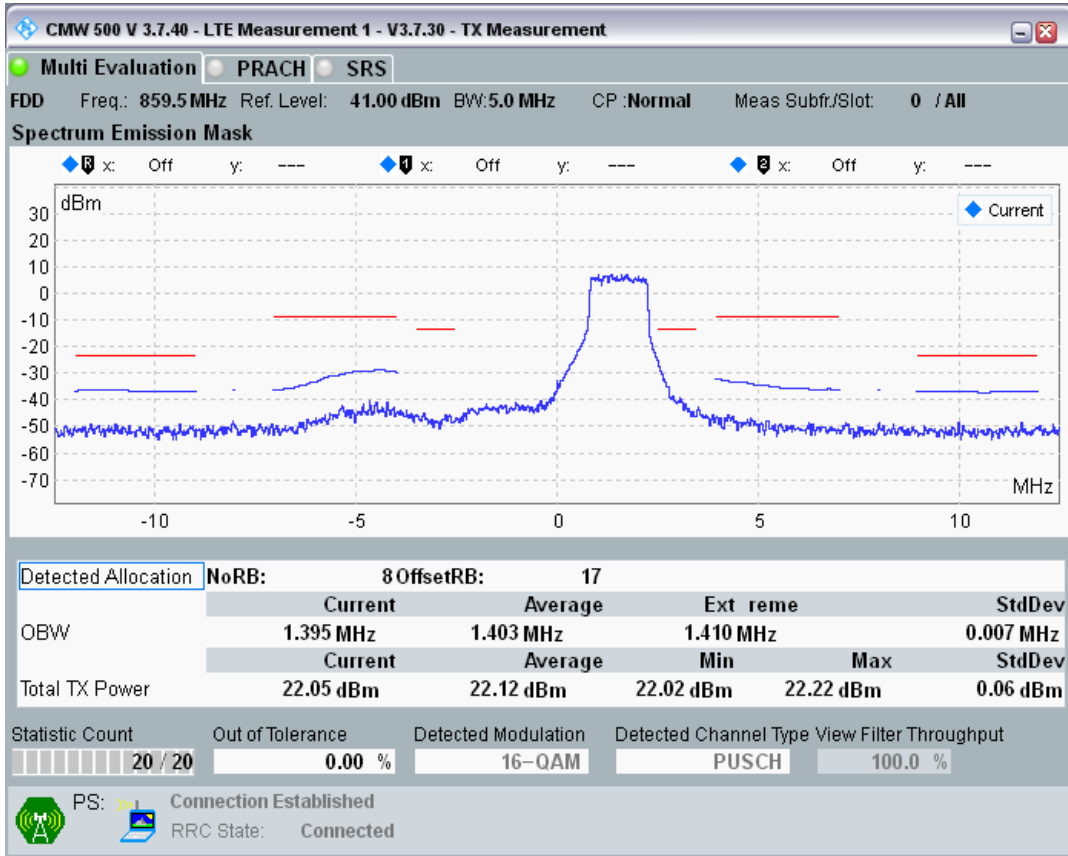

Band20 QAM16 BW=5MHz Channel=24425 RB Size=8 Position=#Max

Band20 QAM16 BW=5MHz Channel=24425 RB Size=25 Position=#0