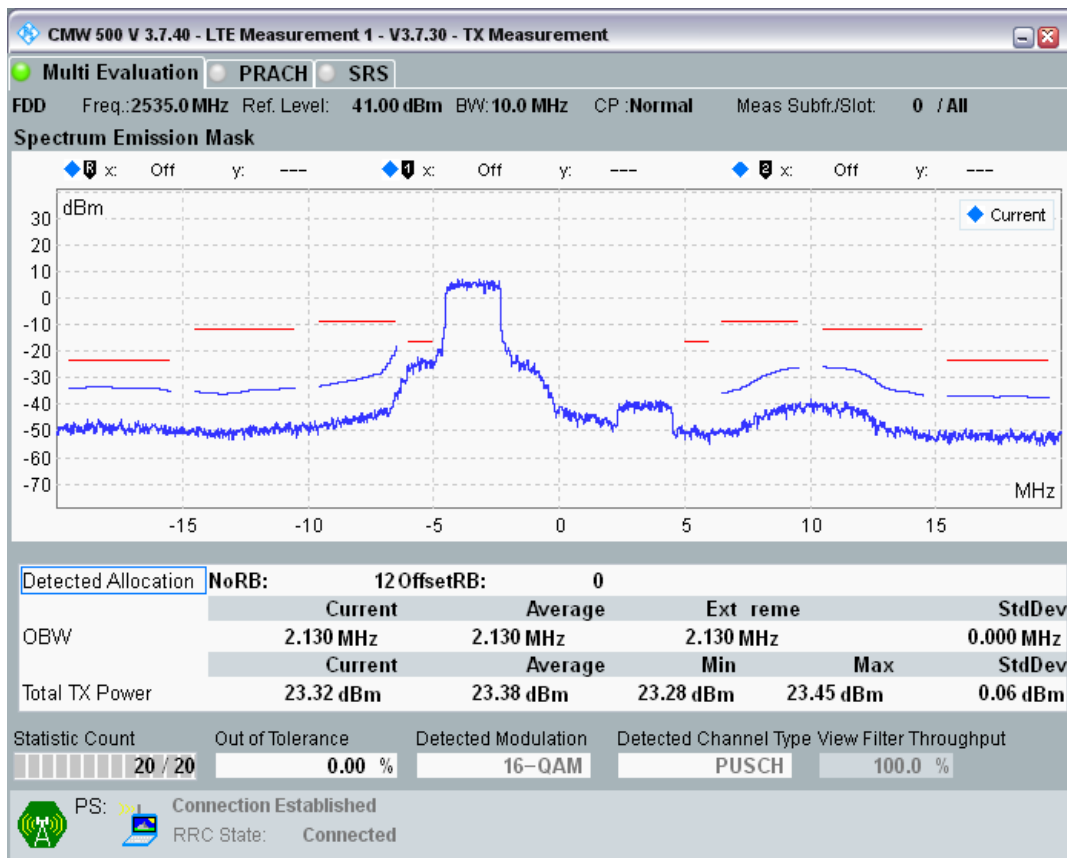

Band7 QAM16 BW=10MHz Channel=21100 RB Size=12 Position=#0

Band7 QAM16 BW=10MHz Channel=21100 RB Size=12 Position=#Max