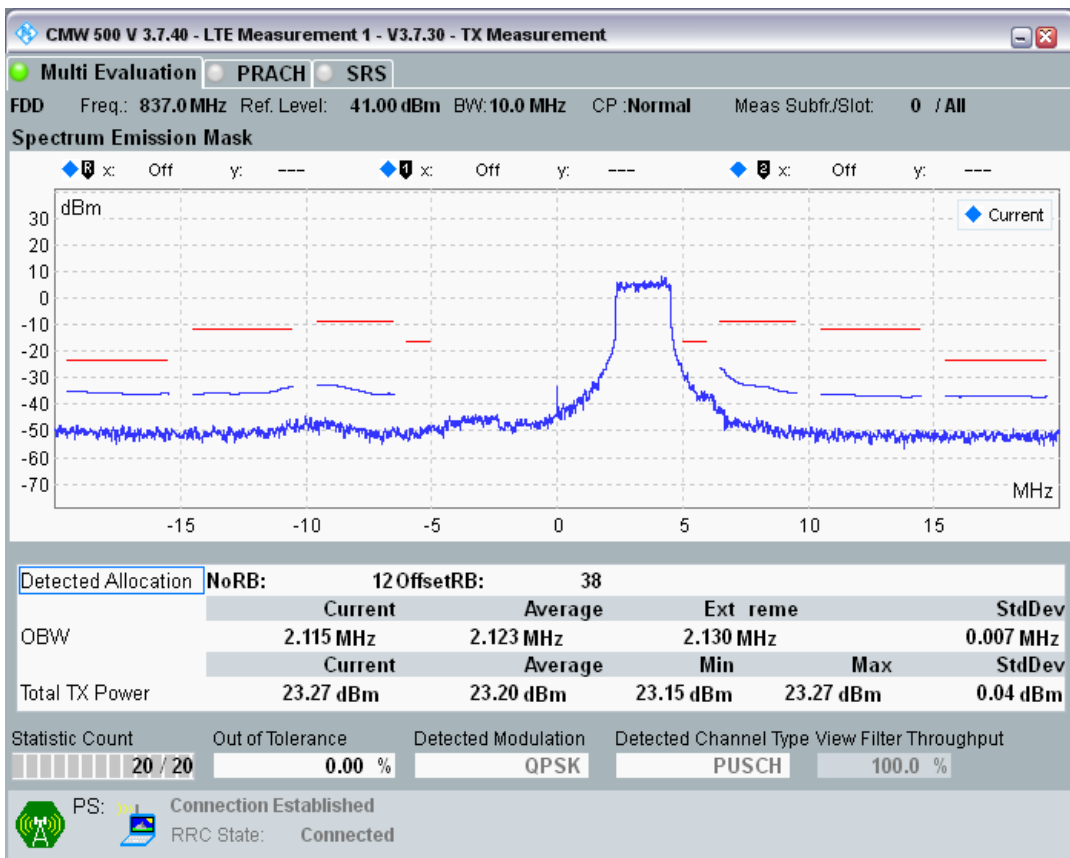

Band20 QPSK BW=10MHz Channel=24200 RB Size=12 Position=#Max

Band20 QPSK BW=10MHz Channel=24200 RB Size=50 Position=#0