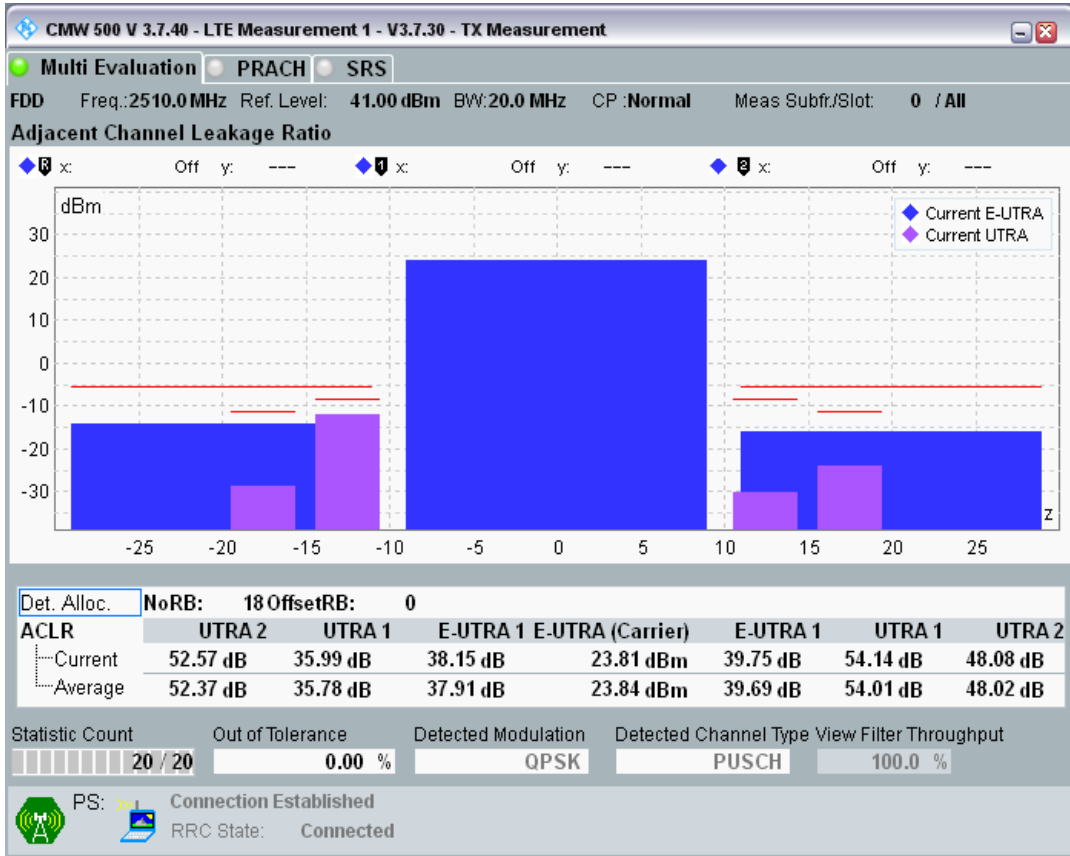

Band7 QAM16 BW=10MHz Channel=21400 RB Size=12 Position=#Max

Band7 QAM16 BW=10MHz Channel=21400 RB Size=50 Position=#0

Band7 QPSK BW=20MHz Channel=20850 RB Size=18 Position=#0

Band7 QPSK BW=20MHz Channel=20850 RB Size=18 Position=#Max