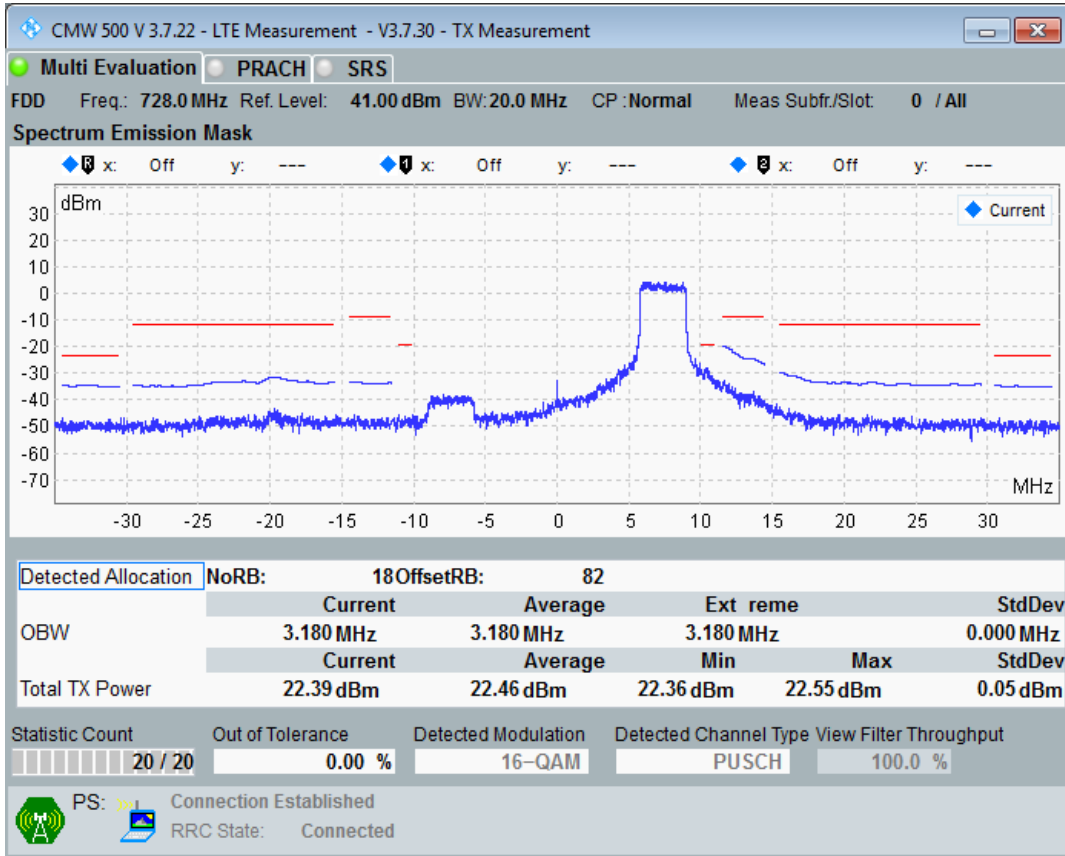

Band28 QAM16 BW=20MHz Channel=27460 RB Size=18 Position=#Max

Band28 QAM16 BW=20MHz Channel=27460 RB Size=100 Position=#0