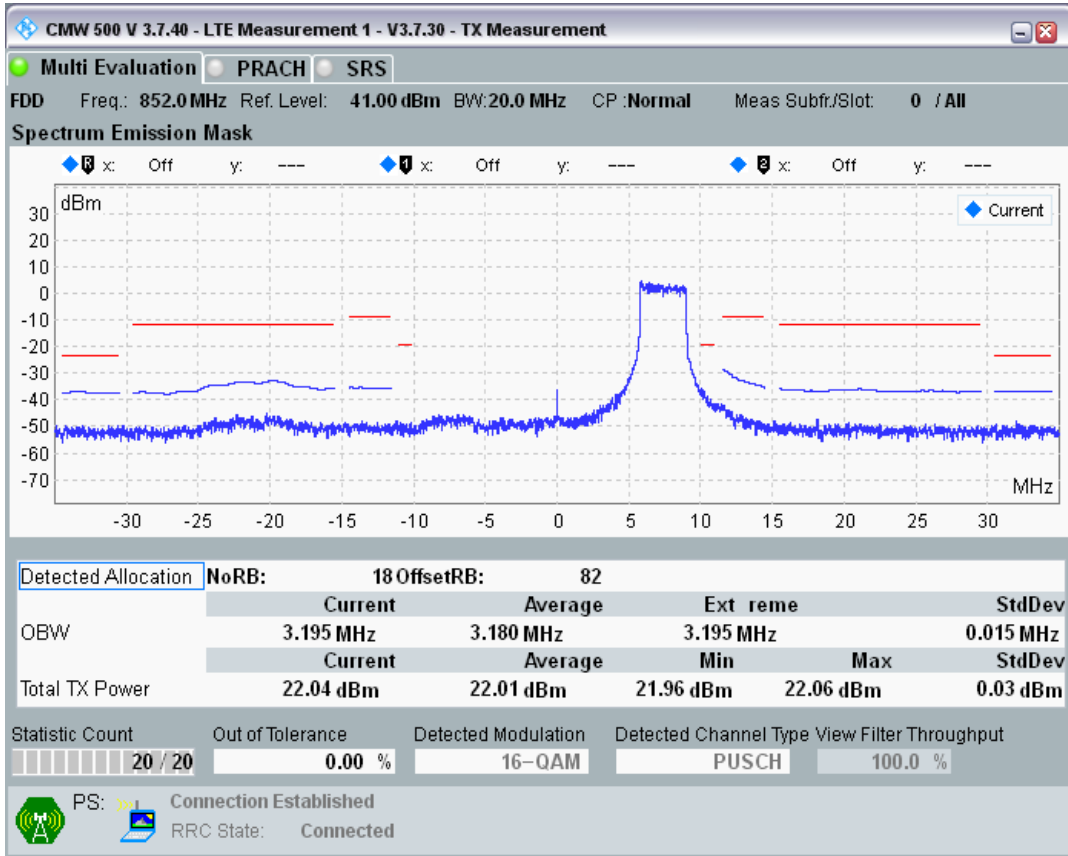

Band20 QAM16 BW=20MHz Channel=24350 RB Size=18 Position=#Max

Band20 QAM16 BW=20MHz Channel=24350 RB Size=100 Position=#0