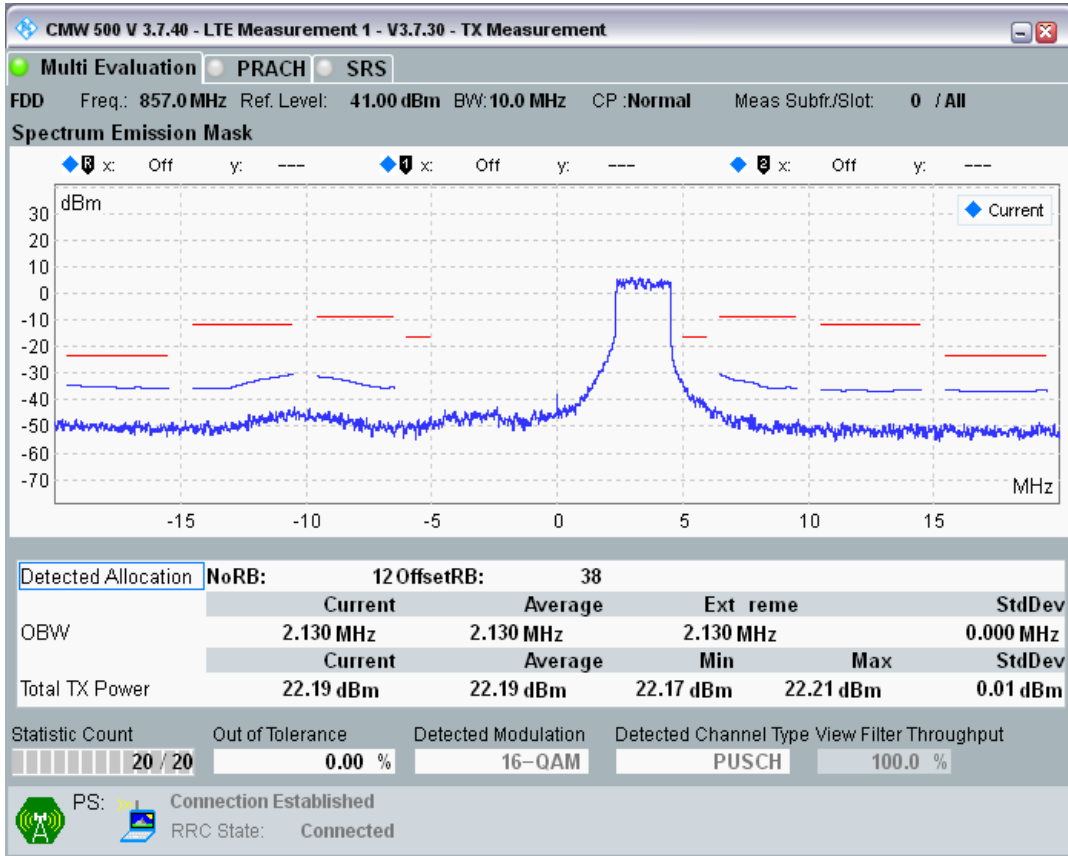

Band20 QAM16 BW=10MHz Channel=24400 RB Size=12 Position=#Max

Band20 QAM16 BW=10MHz Channel=24400 RB Size=50 Position=#0