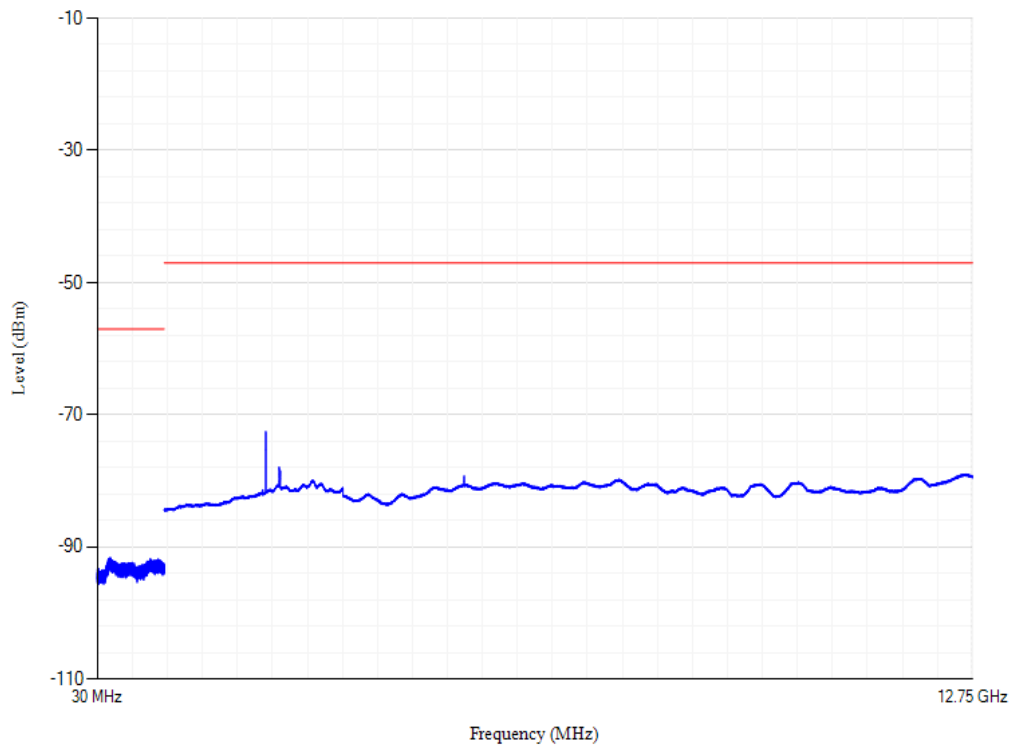

Band40 QPSK BW=20MHz Channel=38750

Conducted spurious emissions

Band7 QPSK BW=20MHz Channel=20850

Conducted spurious emissions

Band7 QPSK BW=20MHz Channel=21350

Conducted spurious emissions

Band7 QPSK BW=20MHz Channel=21100