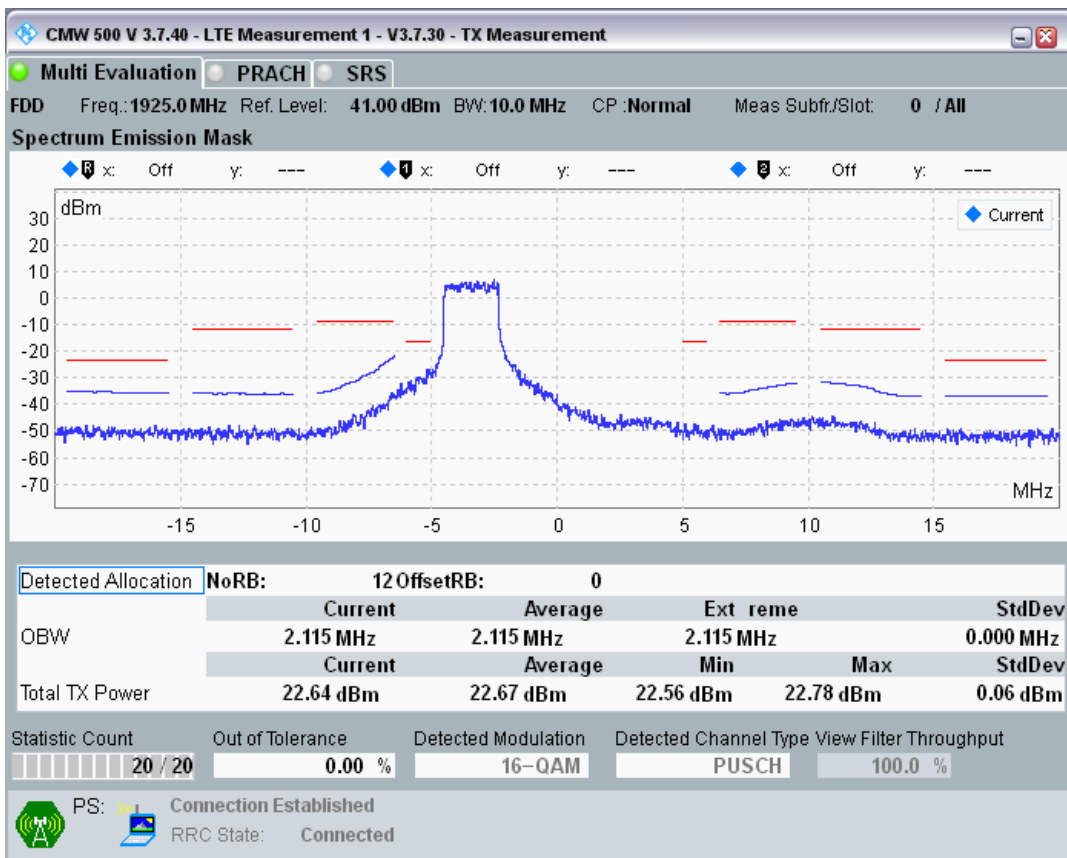

Band1 QPSK BW=10MHz Channel=18050 RB Size=50 Position=#0

Band1 QAM16 BW=10MHz Channel=18050 RB Size=12 Position=#0

Band1 QAM16 BW=10MHz Channel=18050 RB Size=12 Position=#Max

Band1 QAM16 BW=10MHz Channel=18050 RB Size=50 Position=#0