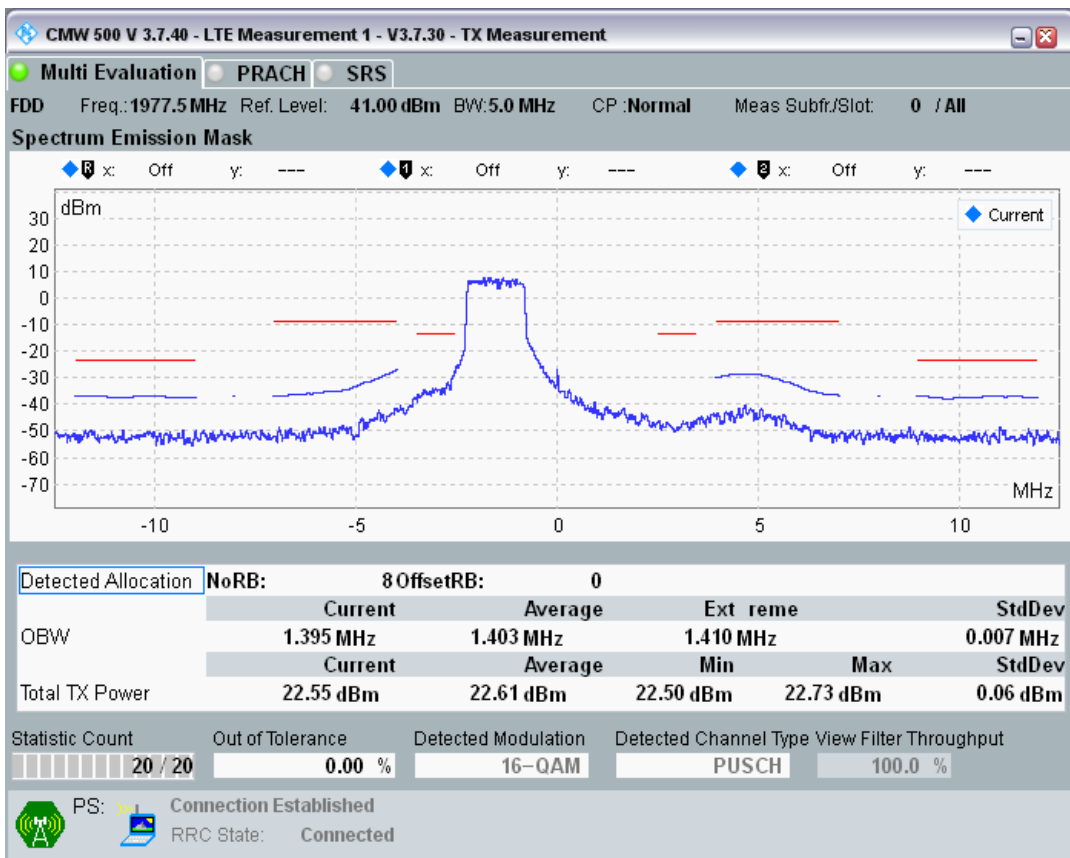

Band1 QPSK BW=5MHz Channel=18575 RB Size=8 Position=#0

Band1 QPSK BW=5MHz Channel=18575 RB Size=8 Position=#Max

Band1 QPSK BW=5MHz Channel=18575 RB Size=25 Position=#0

Band1 QAM16 BW=5MHz Channel=18575 RB Size=8 Position=#0