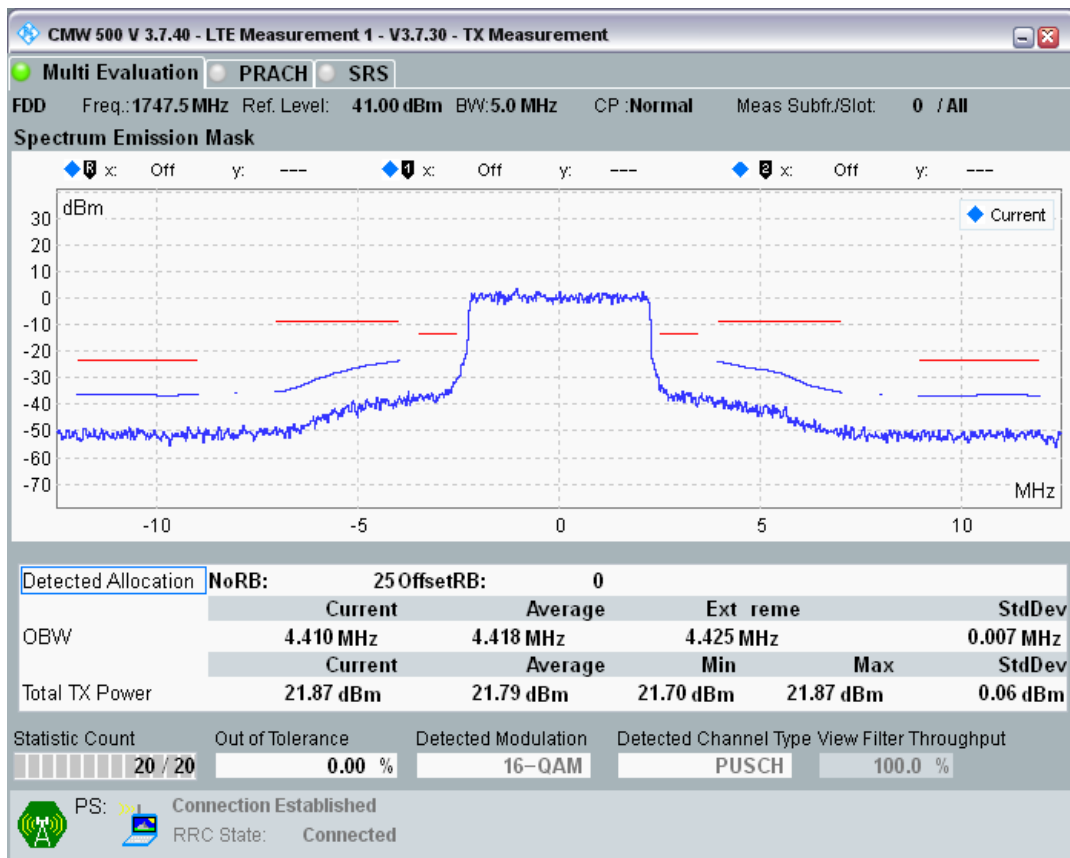

Band3 QAM16 BW=5MHz Channel=19575 RB Size=25 Position=#0

Band3 QPSK BW=5MHz Channel=19925 RB Size=8 Position=#0