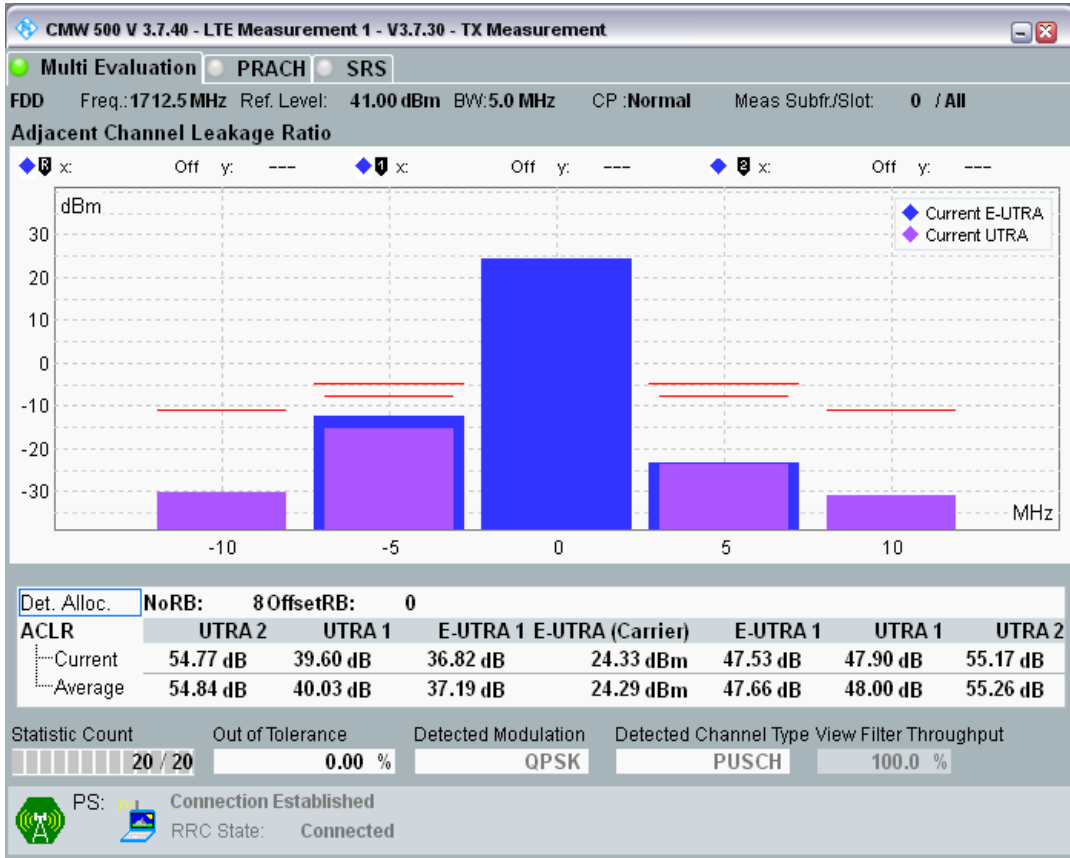

Band3 QAM16 BW=1.4MHz Channel=19943 RB Size=5 Position=#Max

Band3 QAM16 BW=1.4MHz Channel=19943 RB Size=6 Position=#0

Band3 QPSK BW=5MHz Channel=19225 RB Size=8 Position=#0

Band3 QPSK BW=5MHz Channel=19225 RB Size=8 Position=#Max