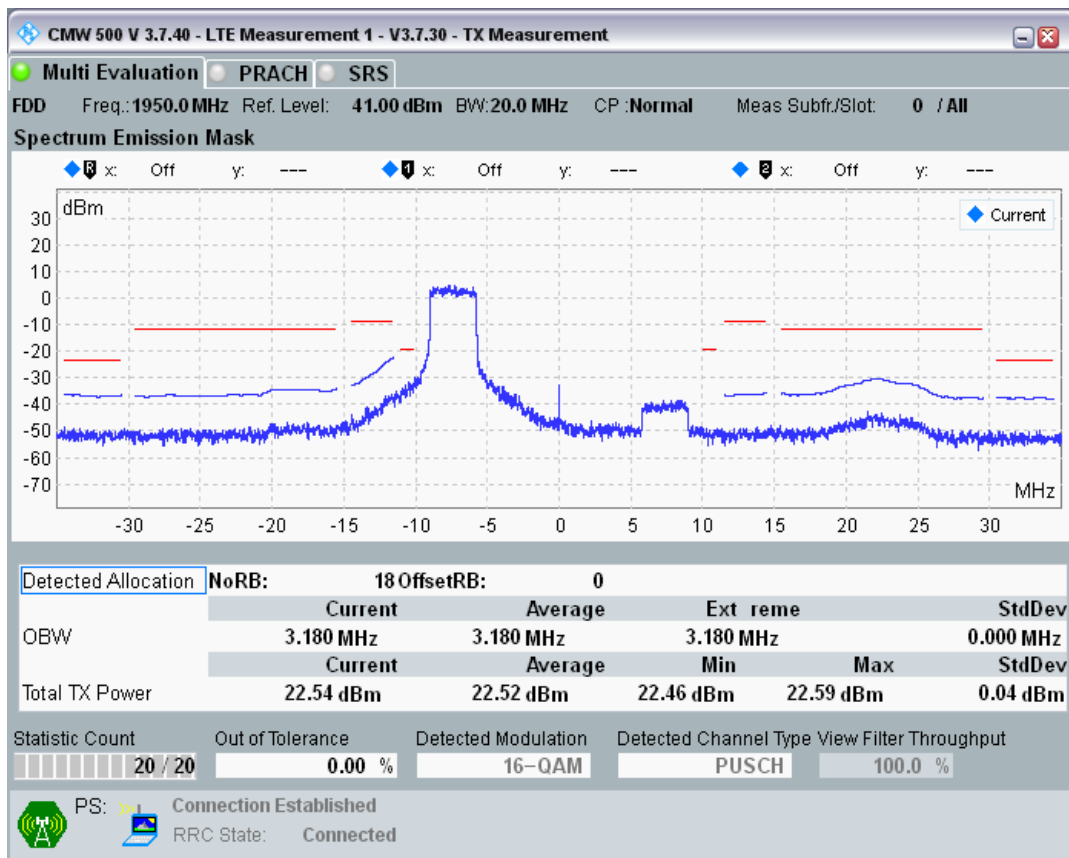

Band1 QAM16 BW=20MHz Channel=18300 RB Size=18 Position=#0

Band1 QAM16 BW=20MHz Channel=18300 RB Size=18 Position=#Max