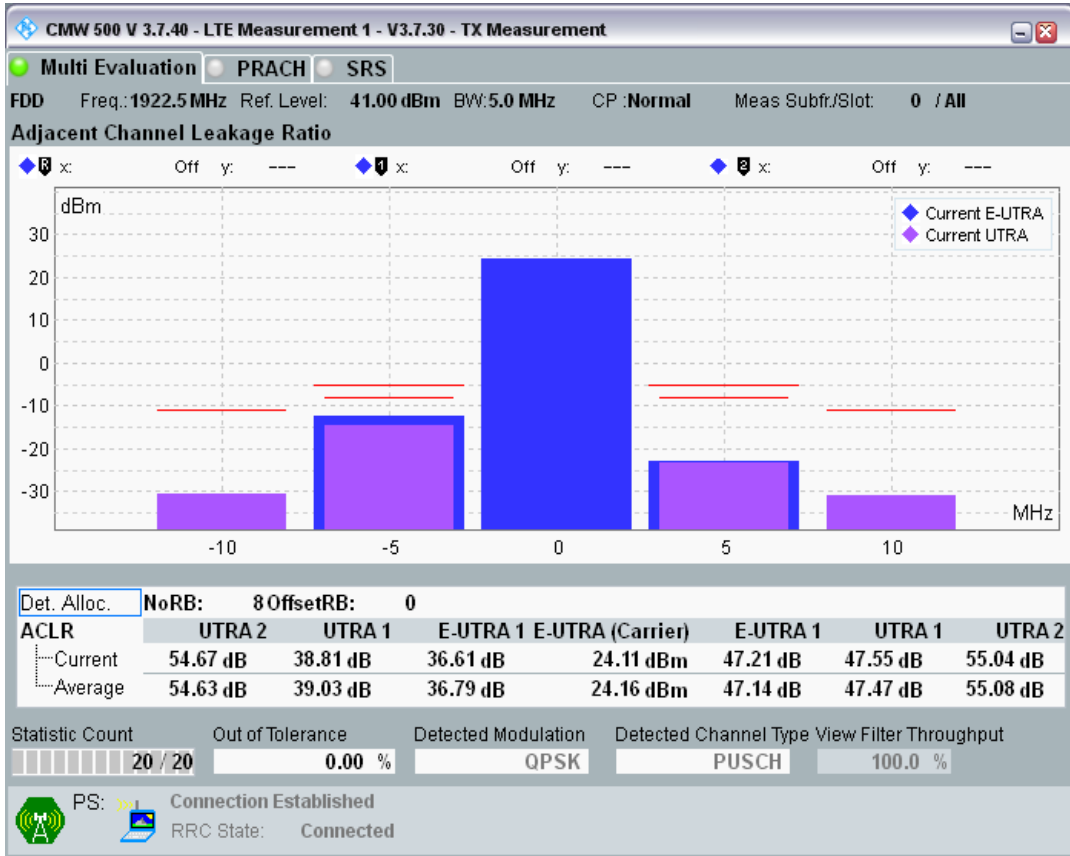

Band1 QPSK BW=5MHz Channel=18025 RB Size=8 Position=#Max