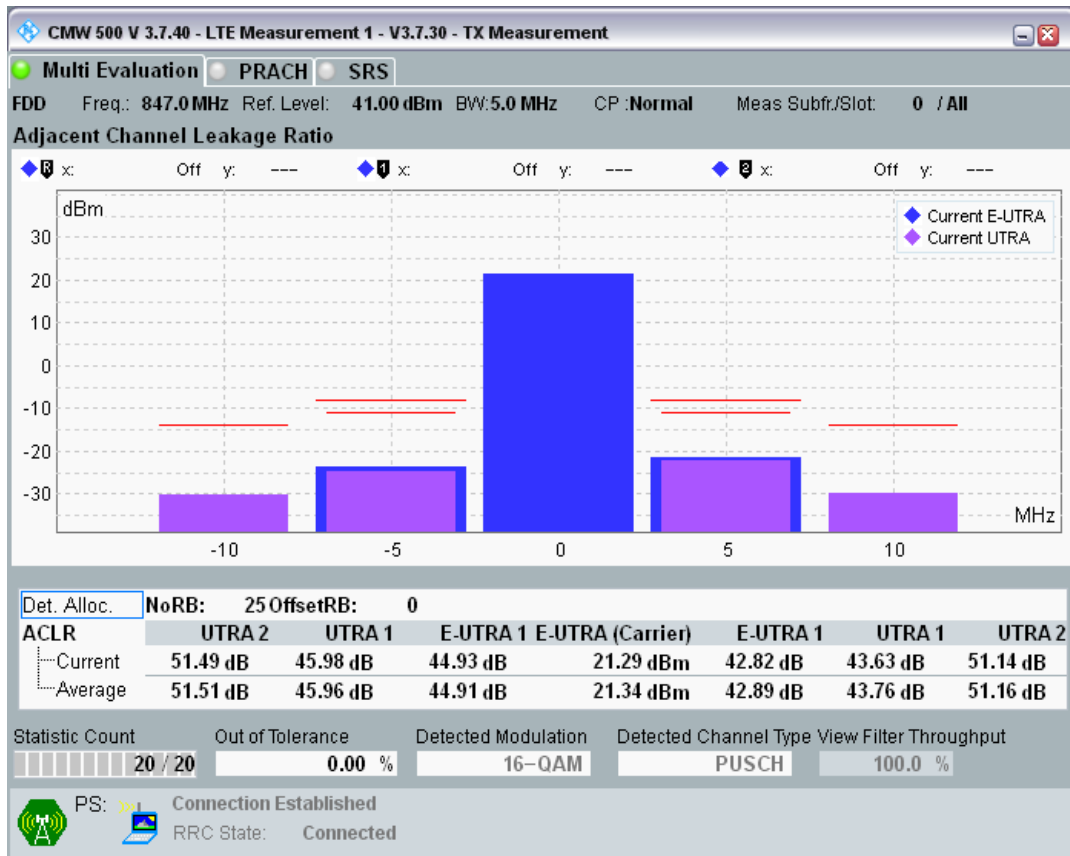

Band20 QAM16 BW=5MHz Channel=24300 RB Size=25 Position=#0

Band20 QPSK BW=5MHz Channel=24425 RB Size=8 Position=#0