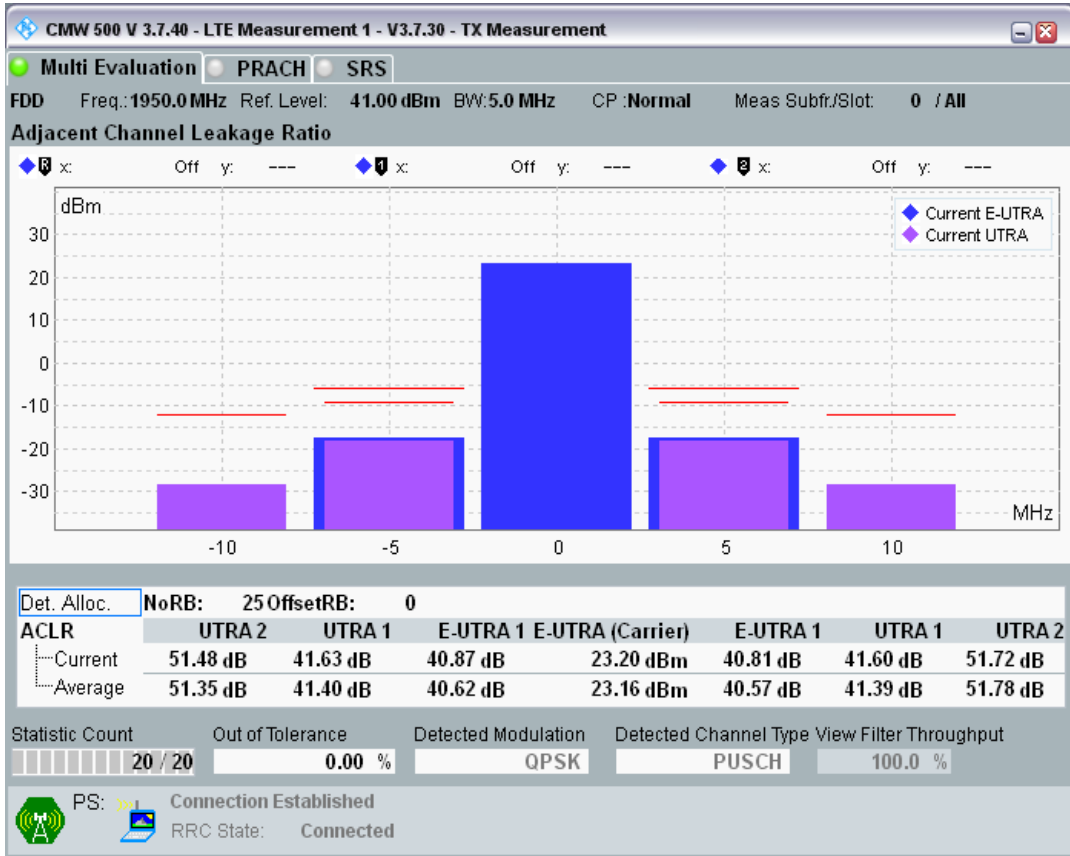

Band1 QPSK BW=5MHz Channel=18300 RB Size=25 Position=#0

Band1 QAM16 BW=5MHz Channel=18300 RB Size=8 Position=#0