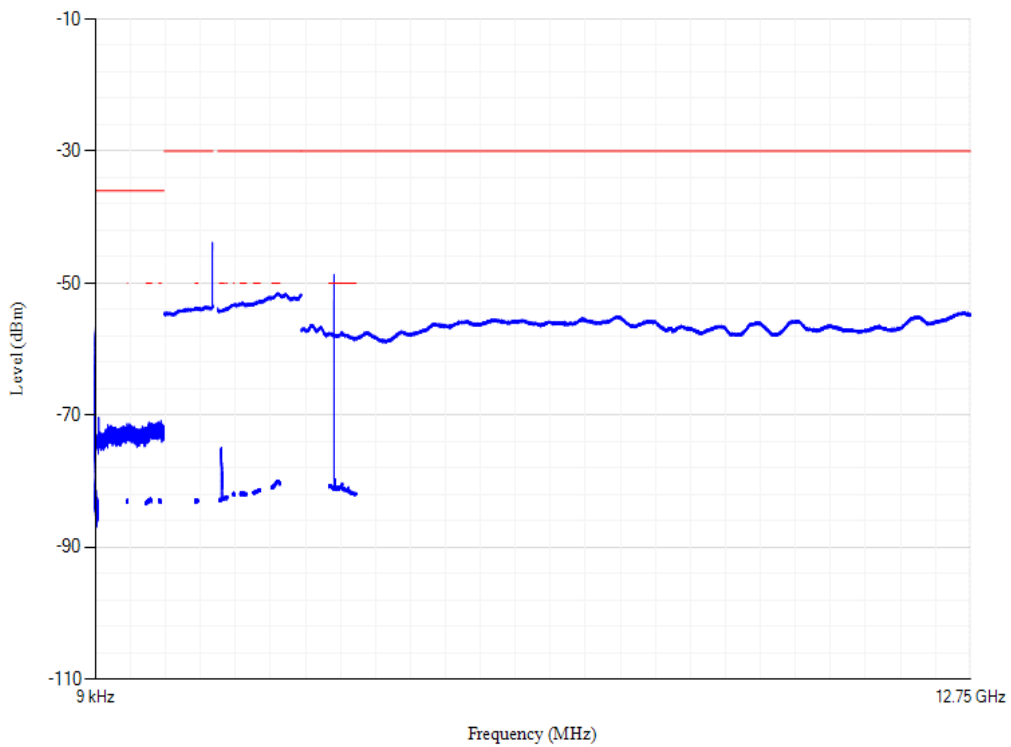

Conducted spurious emissions

Band40 QPSK BW=5MHz Channel=38675 RB Size=1 Position=#0

Conducted spurious emissions

Band40 QPSK BW=5MHz Channel=39150 RB Size=1 Position=#0

Conducted spurious emissions

Band40 QPSK BW=5MHz Channel=39625 RB Size=1 Position=#0