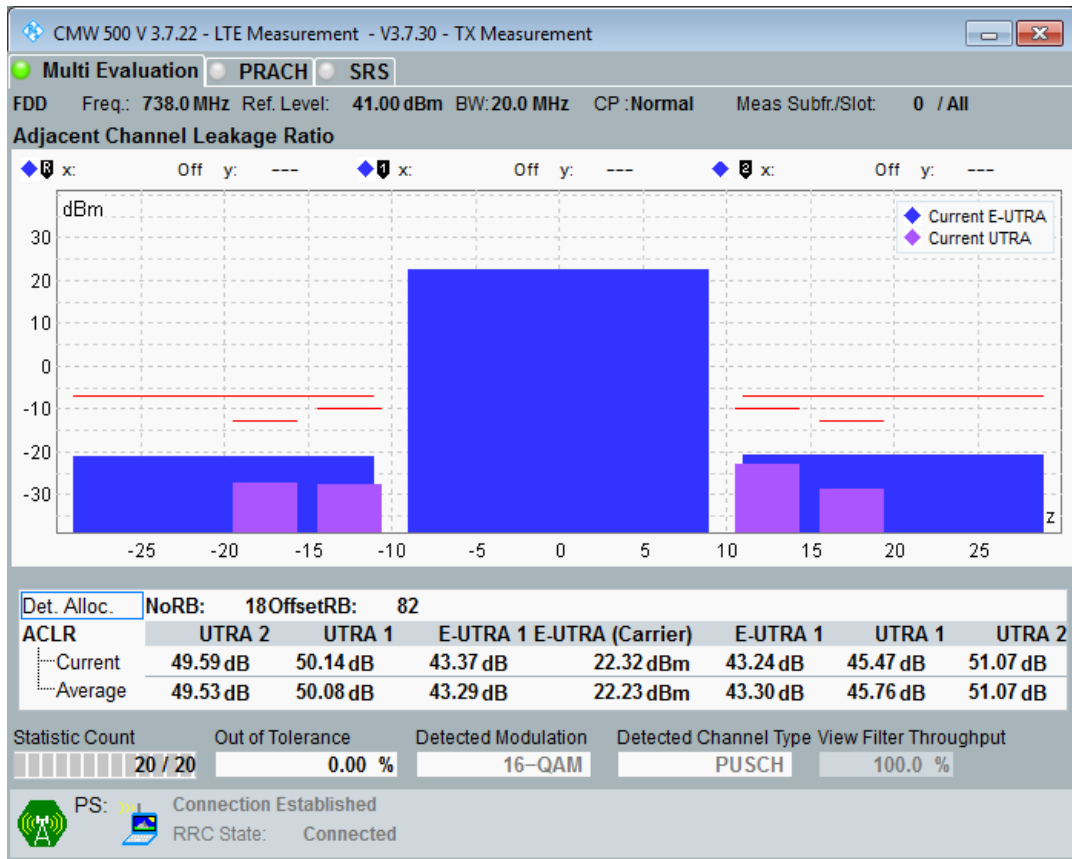

Band28 QPSK BW=20MHz Channel=27560 RB Size=100 Position=#0

Band28 QAM16 BW=20MHz Channel=27560 RB Size=18 Position=#0

Band28 QAM16 BW=20MHz Channel=27560 RB Size=18 Position=#Max

Band28 QAM16 BW=20MHz Channel=27560 RB Size=100 Position=#0