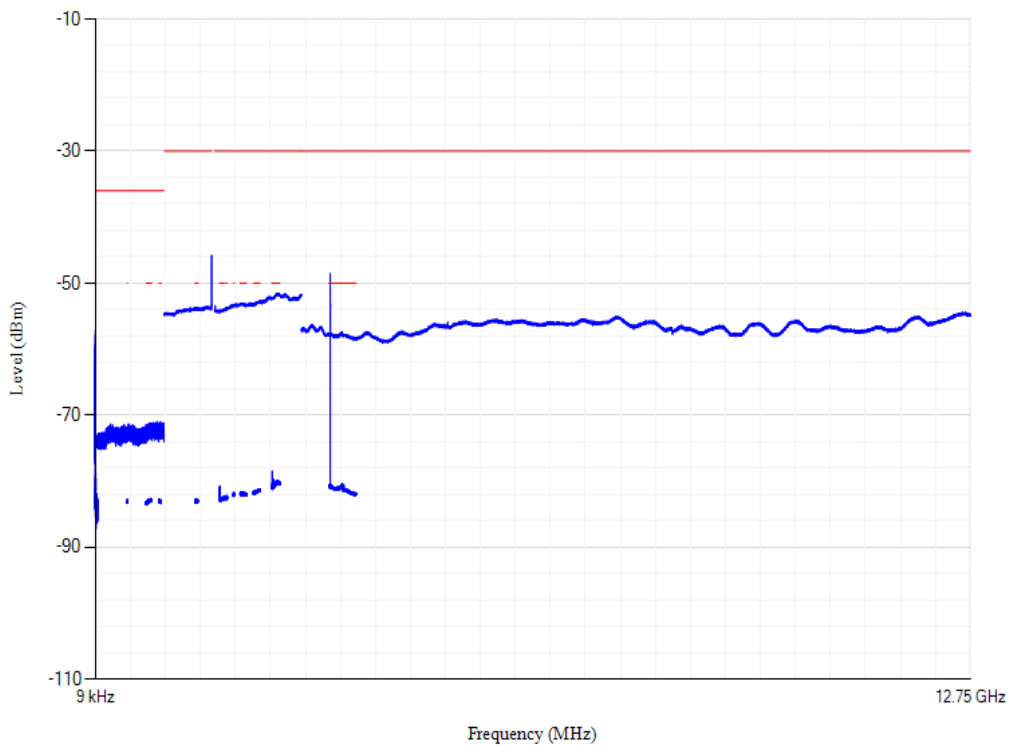

Conducted spurious emissions

Band3 QPSK BW=10MHz Channel=19575 RB Size=1 Position=#0

Conducted spurious emissions

Band3 QPSK BW=10MHz Channel=19250 RB Size=1 Position=#0

Conducted spurious emissions

Band3 QPSK BW=10MHz Channel=19900 RB Size=1 Position=#0