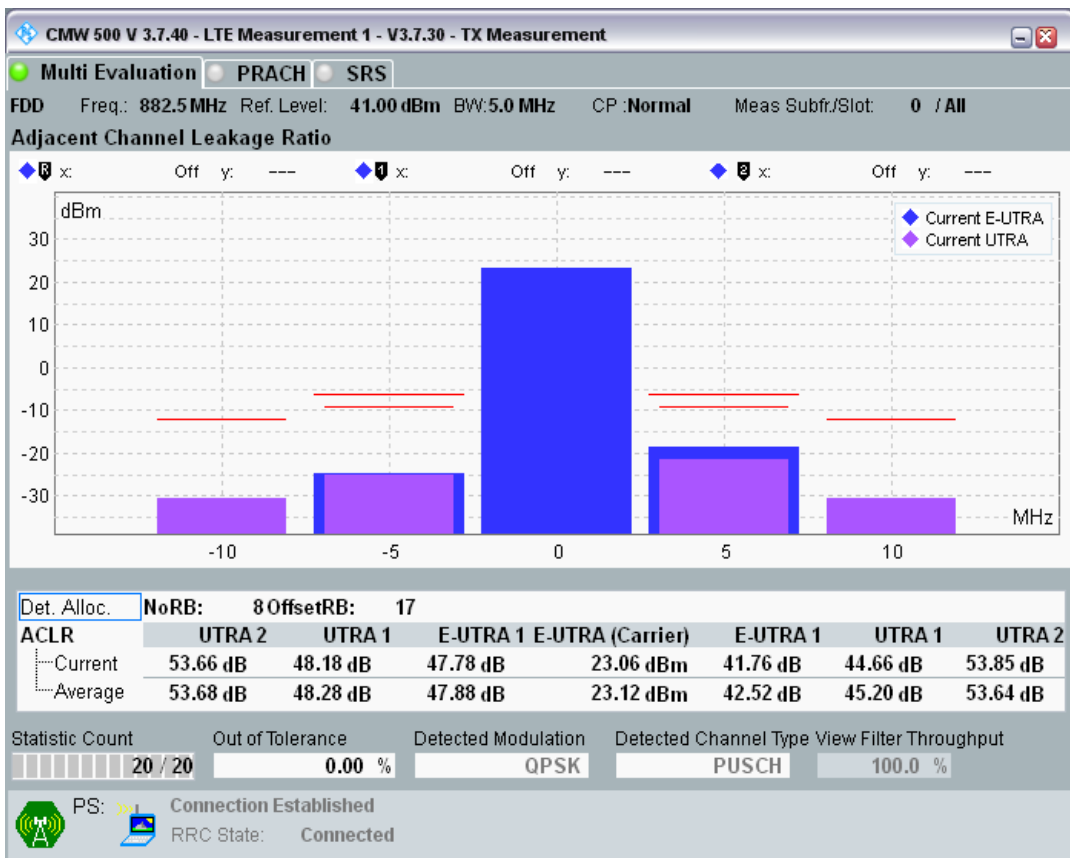

Band8 QPSK BW=5MHz Channel=21475 RB Size=25 Position=#0

Band8 QAM16 BW=5MHz Channel=21475 RB Size=8 Position=#0

Band8 QAM16 BW=5MHz Channel=21475 RB Size=8 Position=#Max

Band8 QAM16 BW=5MHz Channel=21475 RB Size=25 Position=#0