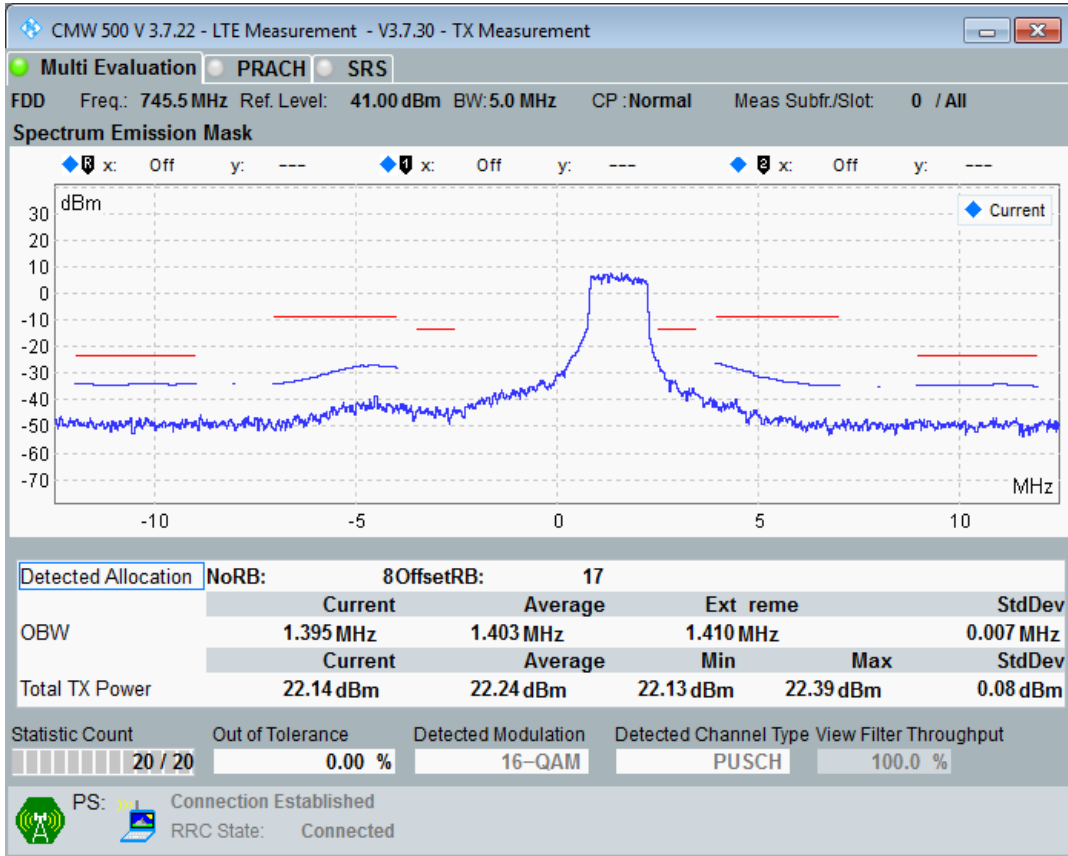

Band28 QAM16 BW=5MHz Channel=27635 RB Size=8 Position=#Max

Band28 QAM16 BW=5MHz Channel=27635 RB Size=25 Position=#0