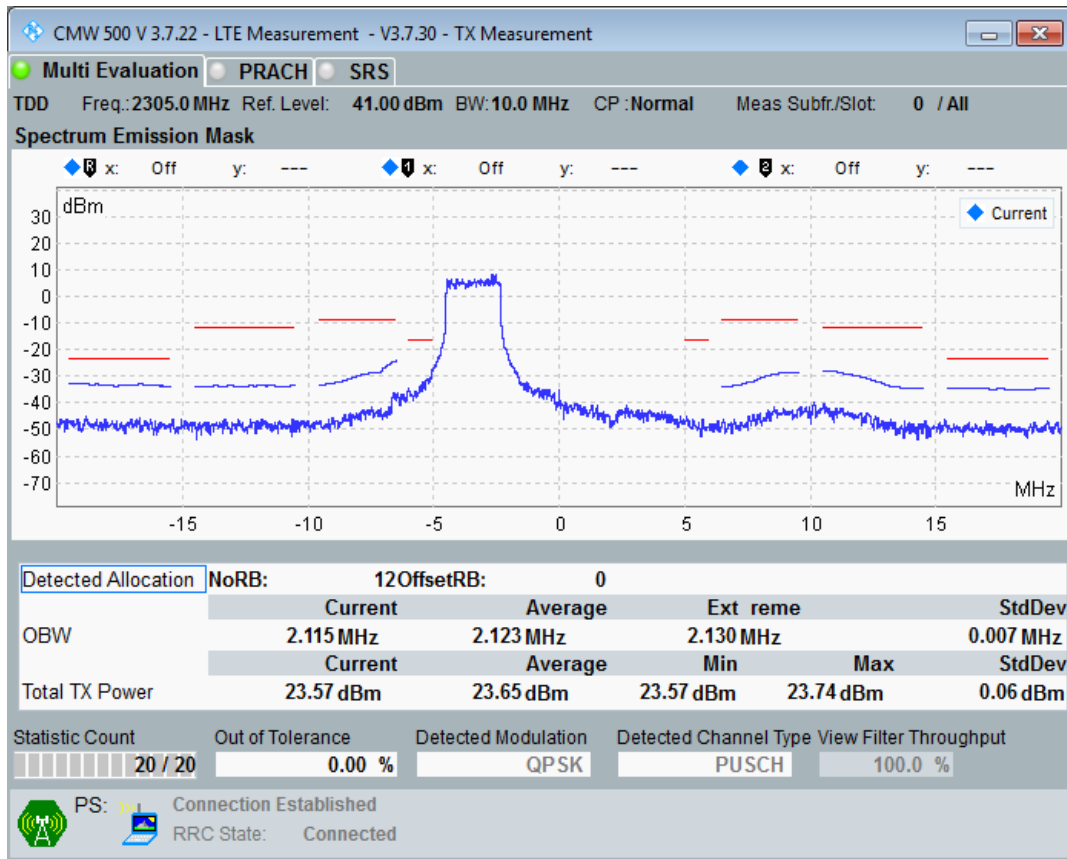

Band40 QPSK BW=10MHz Channel=38700 RB Size=12 Position=#0

Band40 QPSK BW=10MHz Channel=39150 RB Size=50 Position=#0