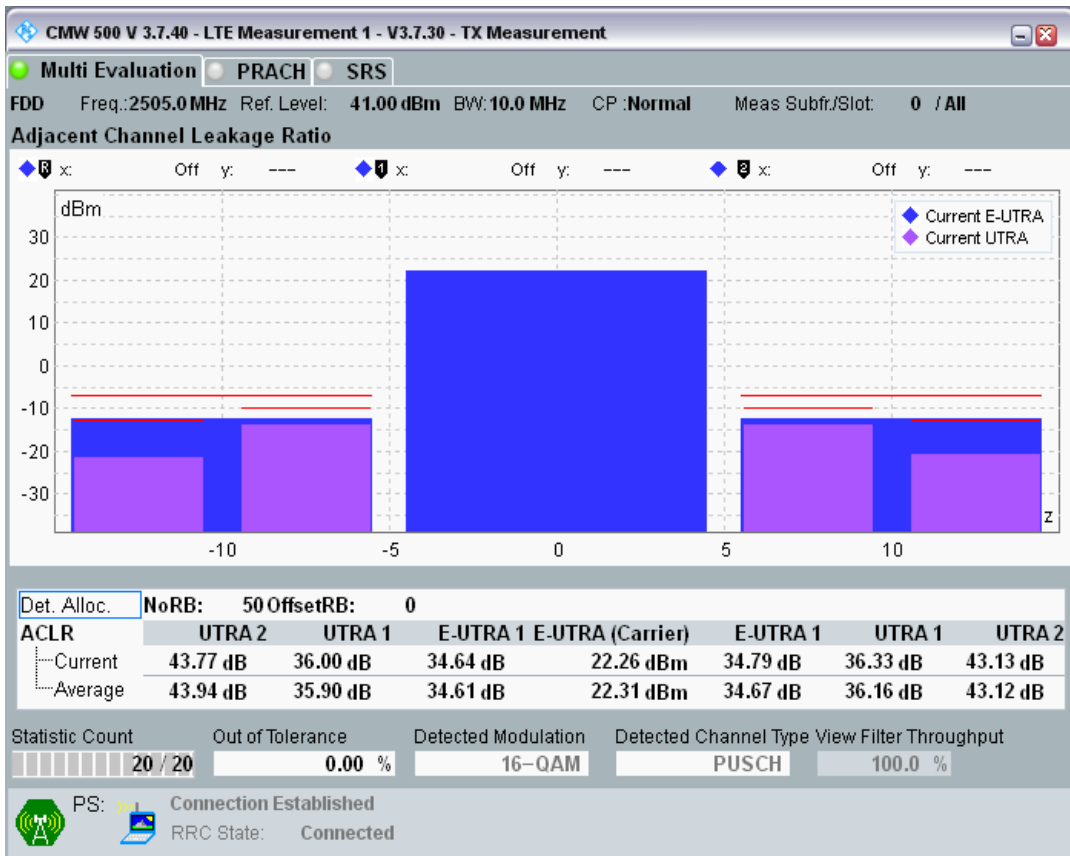

Band7 QAM16 BW=10MHz Channel=20800 RB Size=50 Position=#0

Band7 QPSK BW=10MHz Channel=21100 RB Size=12 Position=#0