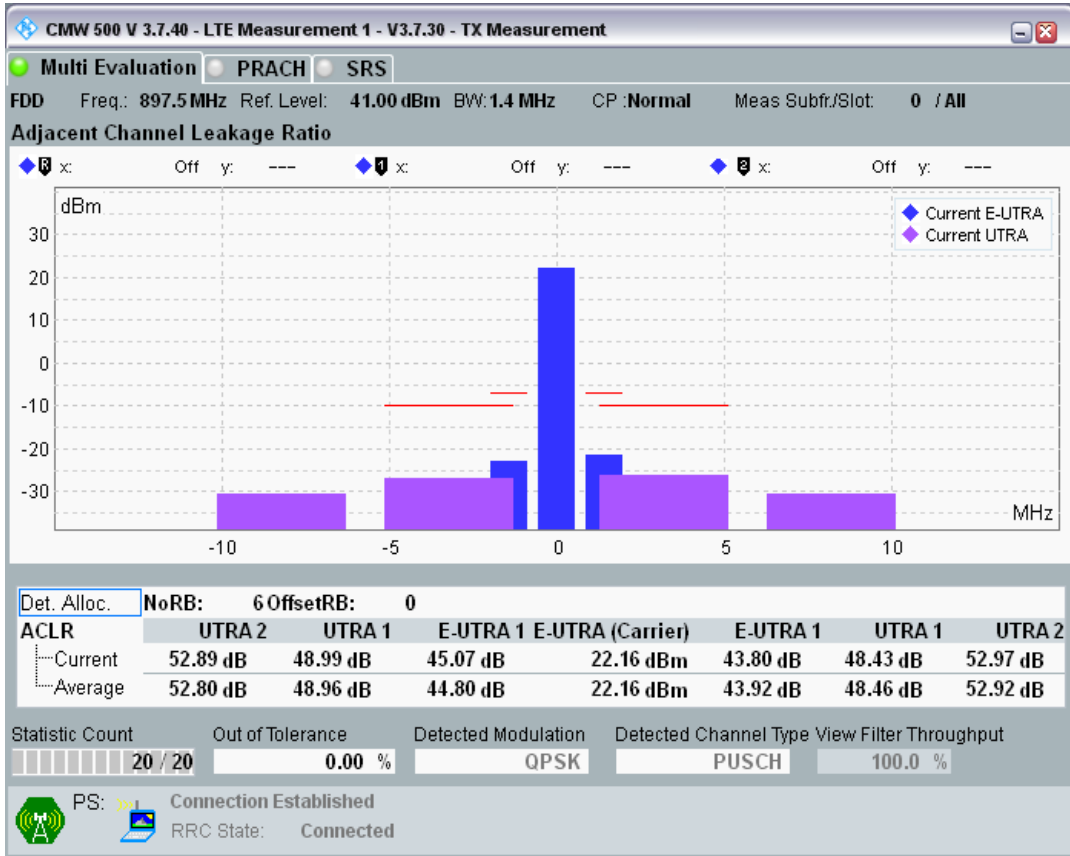

Band8 QPSK BW=1.4MHz Channel=21625 RB Size=6 Position=#0

Band8 QAM16 BW=1.4MHz Channel=21625 RB Size=5 Position=#0