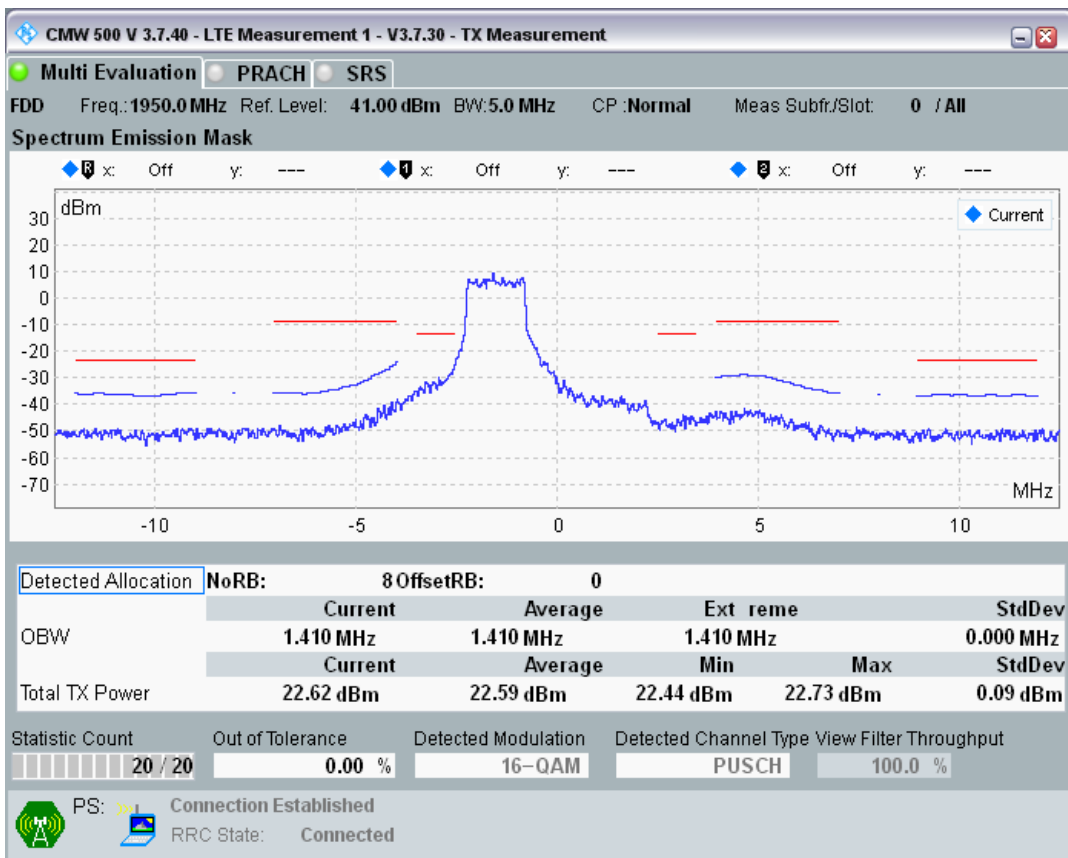

Band1 QAM16 BW=5MHz Channel=18300 RB Size=8 Position=#0

Band1 QAM16 BW=5MHz Channel=18300 RB Size=8 Position=#Max