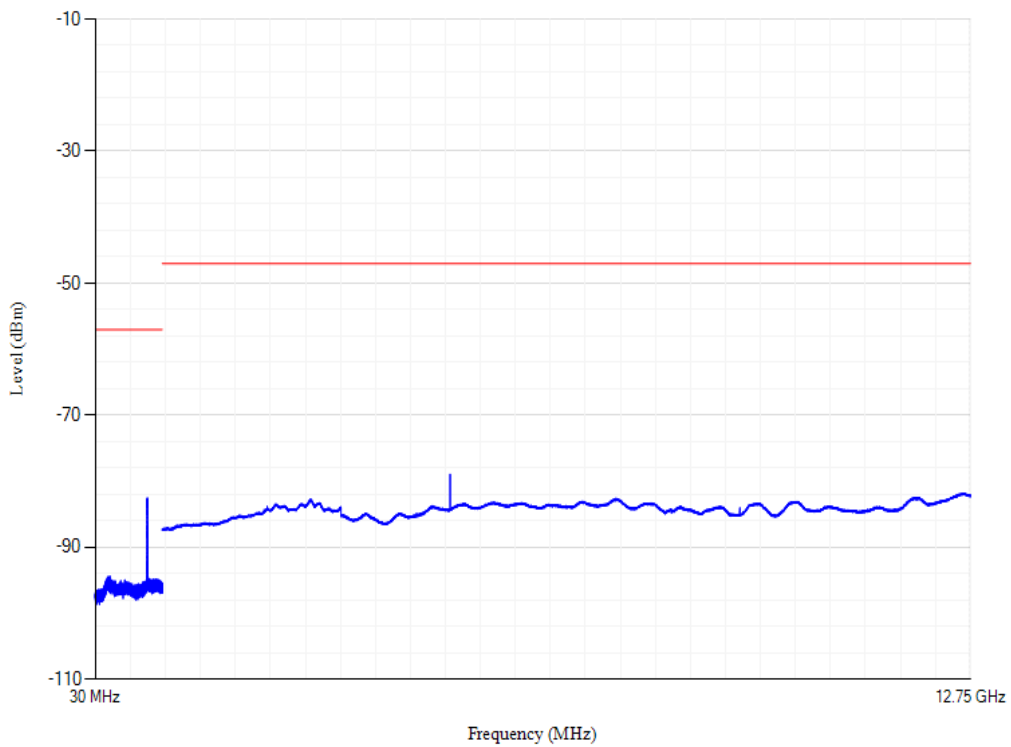

Band28 QPSK BW=20MHz Channel=27460

Conducted spurious emissions

Band28 QPSK BW=20MHz Channel=27310

Conducted spurious emissions

Band3 QPSK BW=20MHz Channel=19300

Conducted spurious emissions

Band3 QPSK BW=20MHz Channel=19575