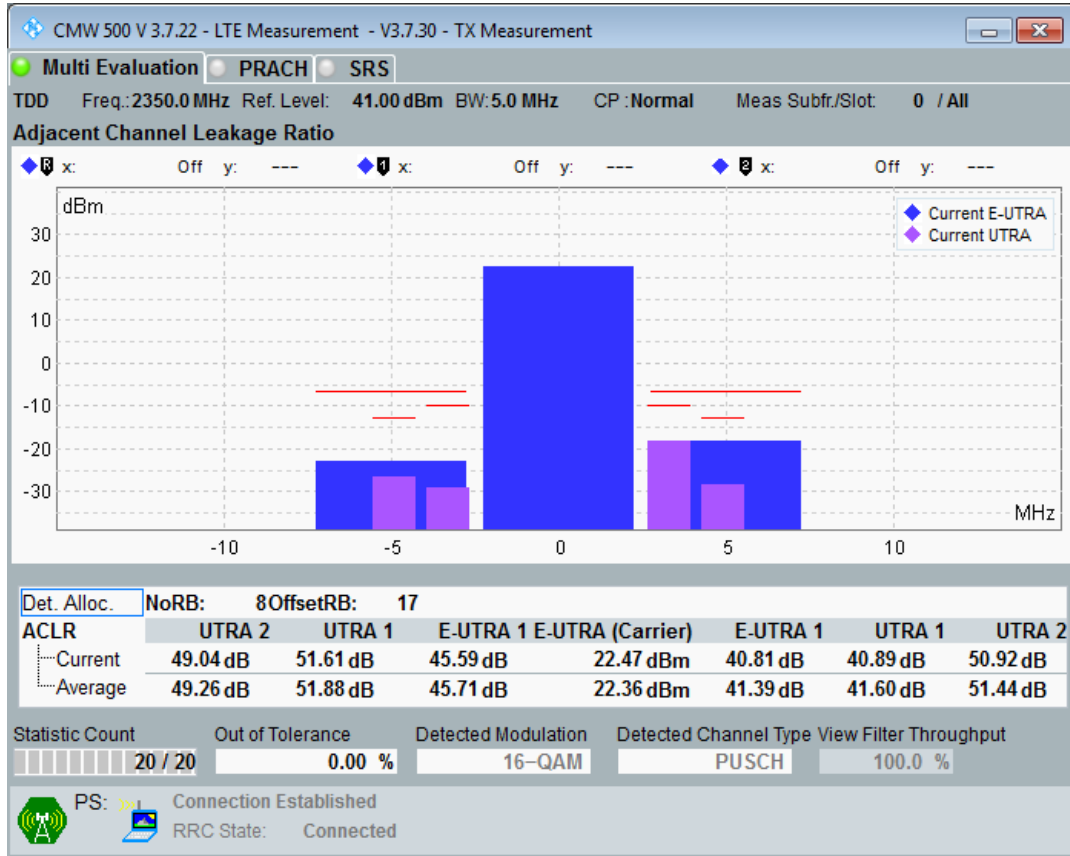

Band40 QAM16 BW=5MHz Channel=39150 RB Size=8 Position=#Max

Band40 QAM16 BW=5MHz Channel=39625 RB Size=25 Position=#0