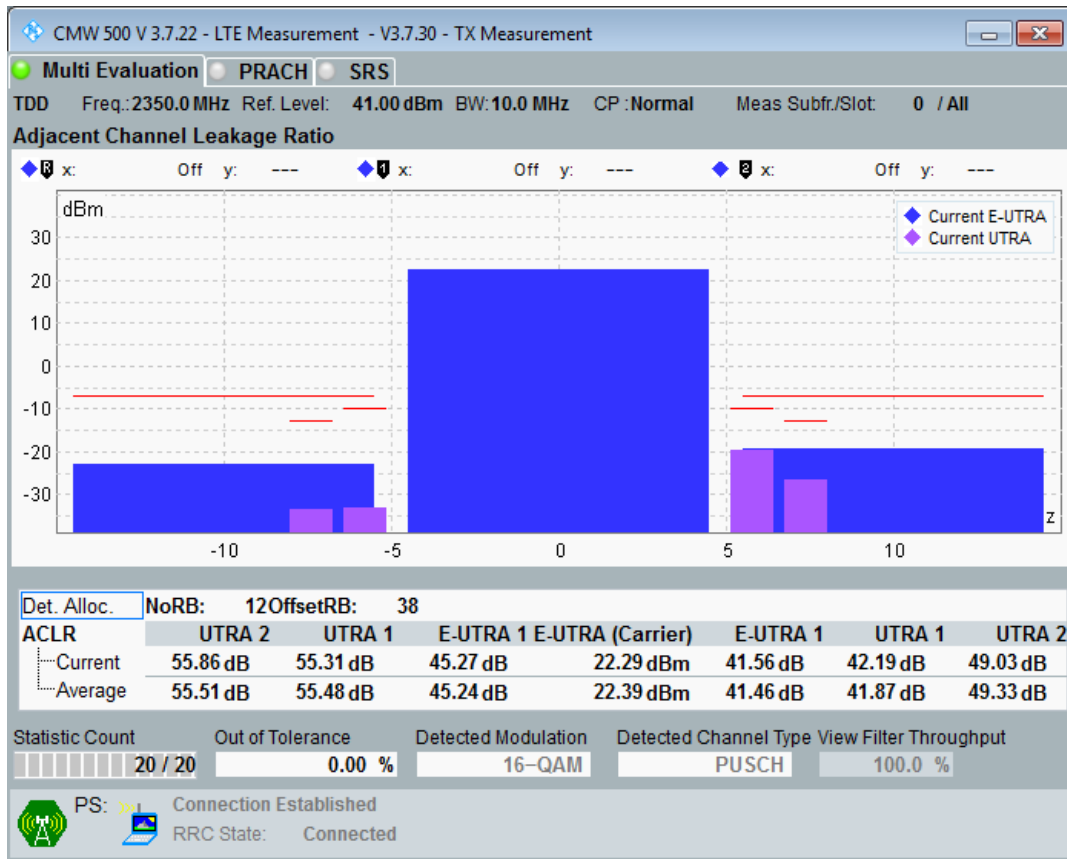

Band40 QAM16 BW=10MHz Channel=39150 RB Size=12 Position=#Max

Band40 QAM16 BW=10MHz Channel=39150 RB Size=12 Position=#0