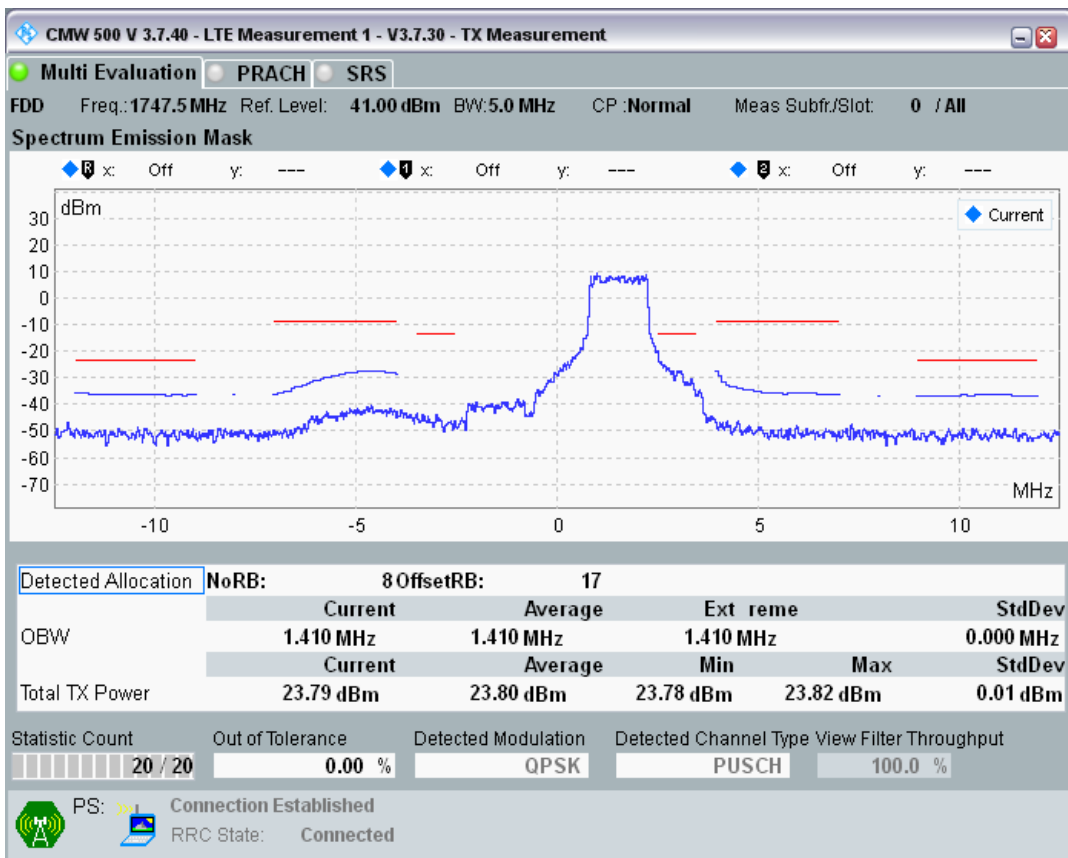

Band3 QPSK BW=5MHz Channel=19575 RB Size=8 Position=#Max

Band3 QPSK BW=5MHz Channel=19575 RB Size=25 Position=#0