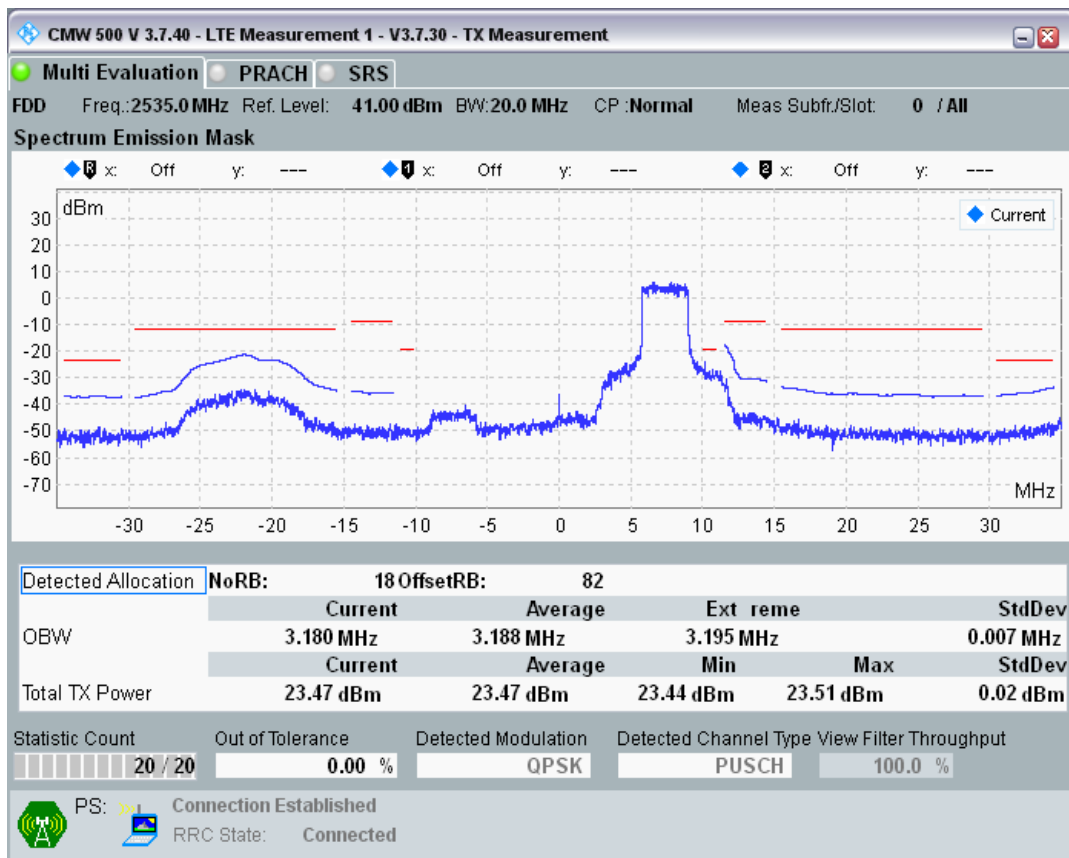

Band7 QPSK BW=20MHz Channel=21100 RB Size=18 Position=#Max

Band7 QPSK BW=20MHz Channel=21100 RB Size=100 Position=#0