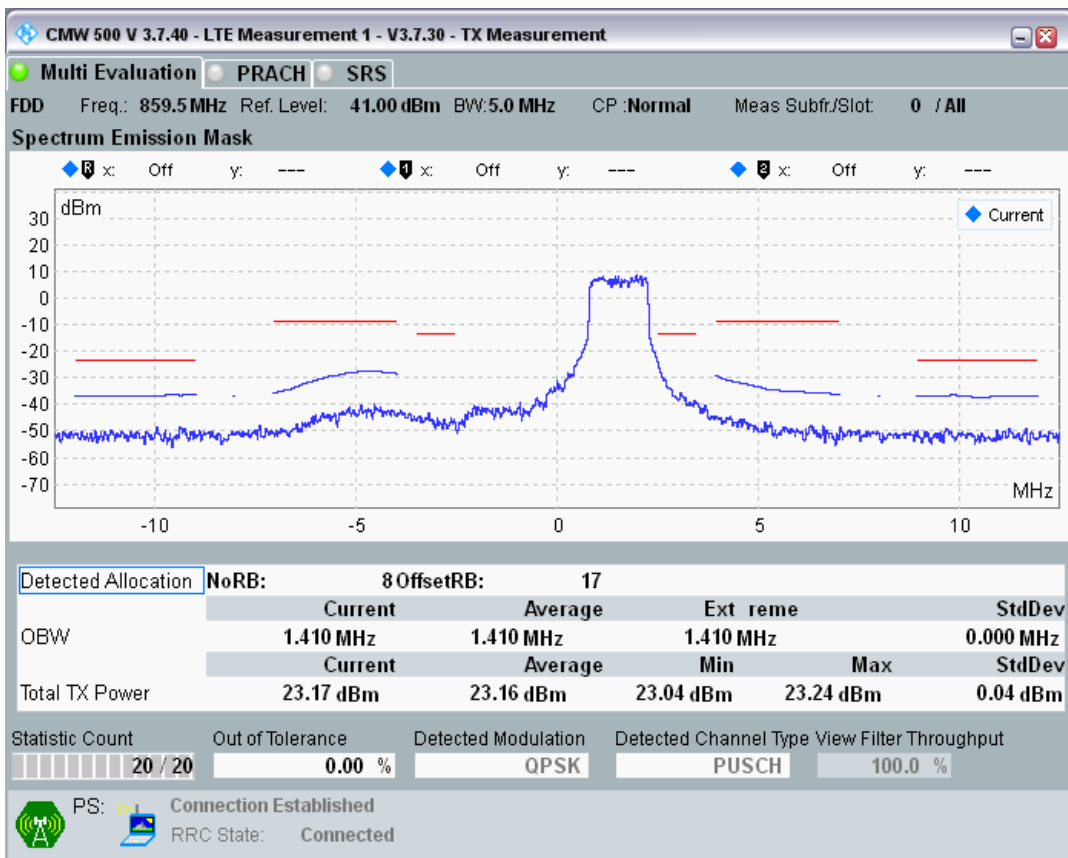

Band20 QAM16 BW=5MHz Channel=24300 RB Size=8 Position=#Max

Band20 QAM16 BW=5MHz Channel=24300 RB Size=25 Position=#0

Band20 QPSK BW=5MHz Channel=24425 RB Size=8 Position=#0

Band20 QPSK BW=5MHz Channel=24425 RB Size=8 Position=#Max