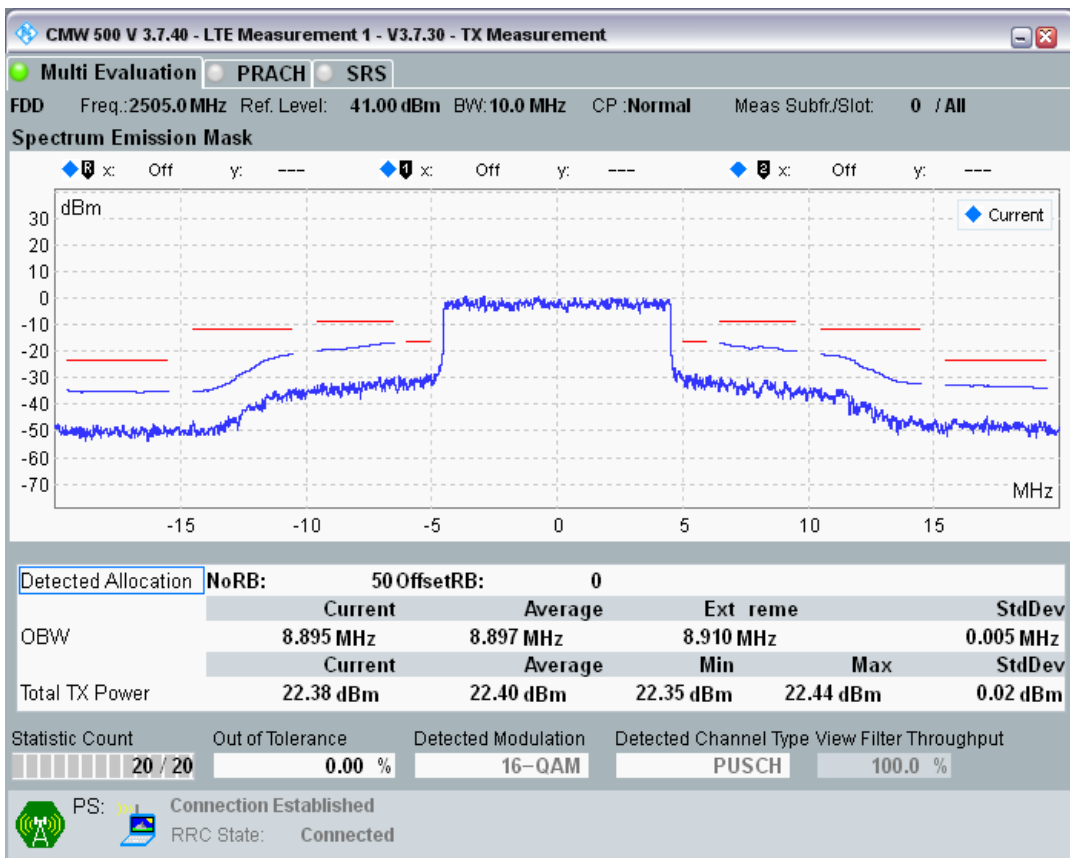

Band7 QAM16 BW=10MHz Channel=20800 RB Size=50 Position=#0

Band7 QPSK BW=10MHz Channel=21100 RB Size=12 Position=#0