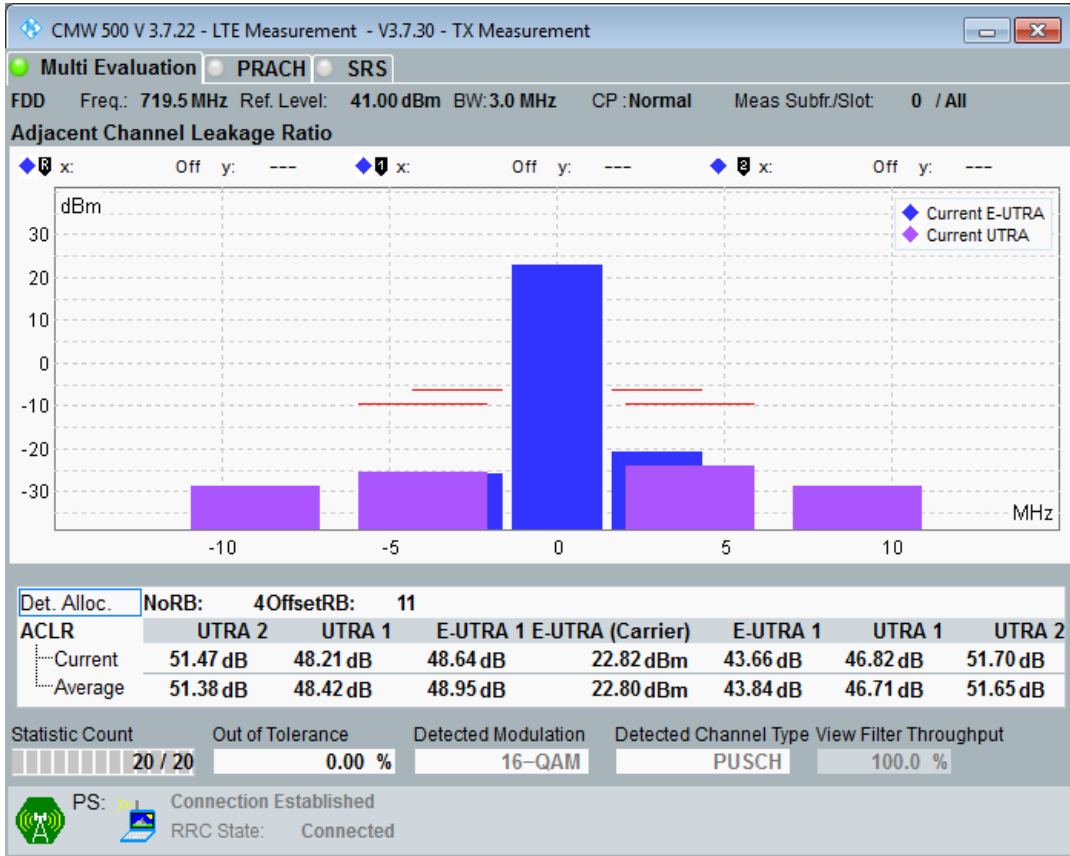

Band28 QPSK BW=3MHz Channel=27375 RB Size=15 Position=#0

Band28 QAM16 BW=3MHz Channel=27375 RB Size=4 Position=#0

Band28 QAM16 BW=3MHz Channel=27375 RB Size=4 Position=#Max

Band28 QAM16 BW=3MHz Channel=27375 RB Size=15 Position=#0