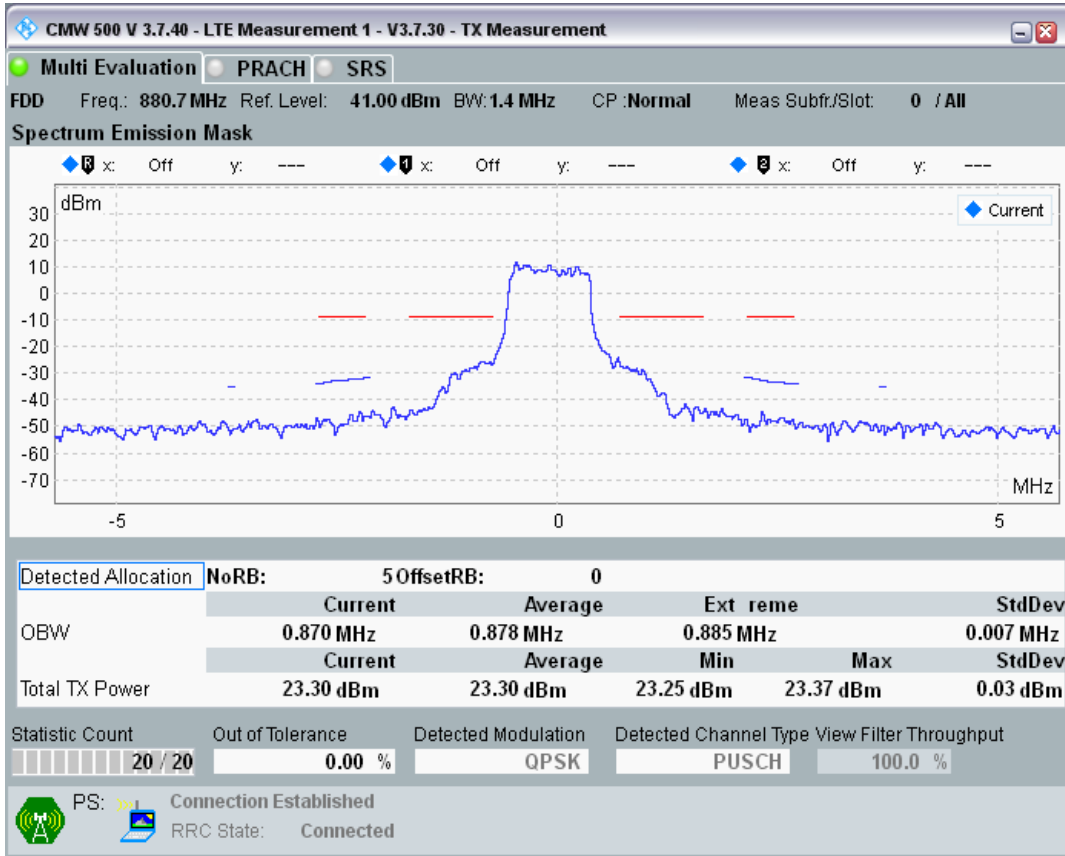

Band8 QPSK BW=1.4MHz Channel=21457 RB Size=5 Position=#0

Band8 QPSK BW=1.4MHz Channel=21457 RB Size=5 Position=#Max