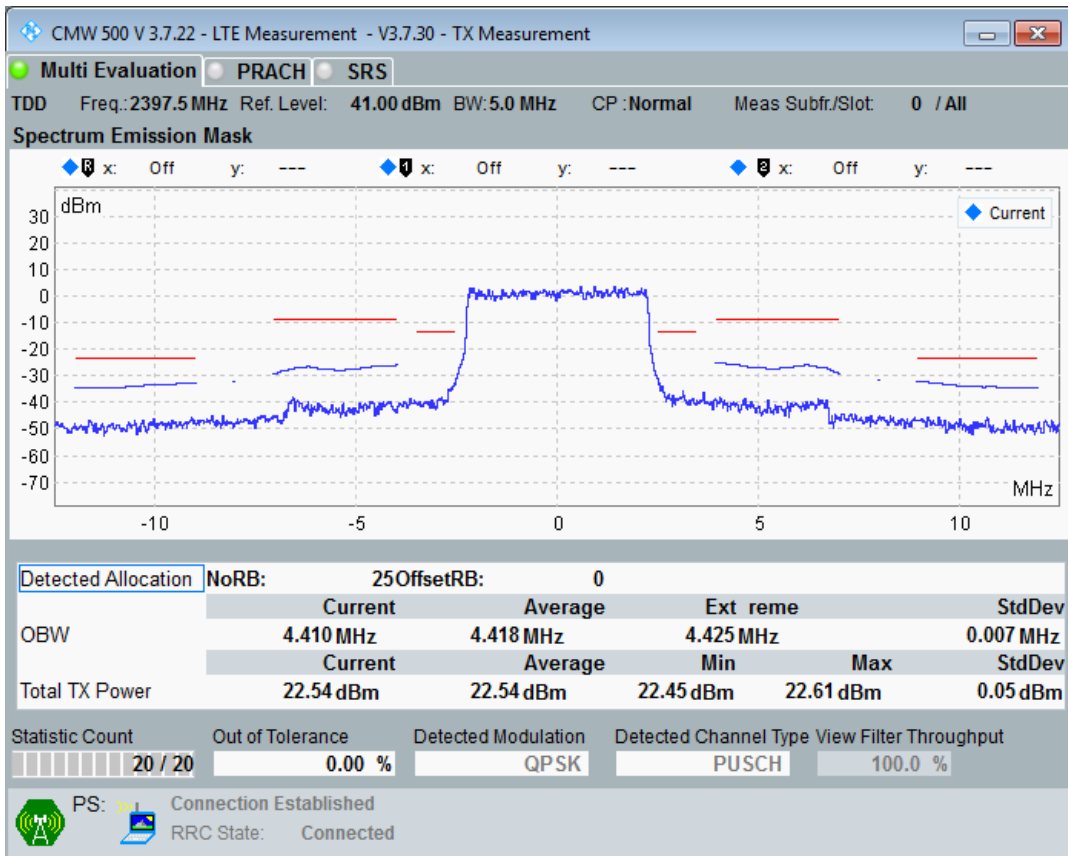

Band40 QPSK BW=5MHz Channel=39625 RB Size=25 Position=#0

Band7 QPSK BW=5MHz Channel=20775 RB Size=8 Position=#0