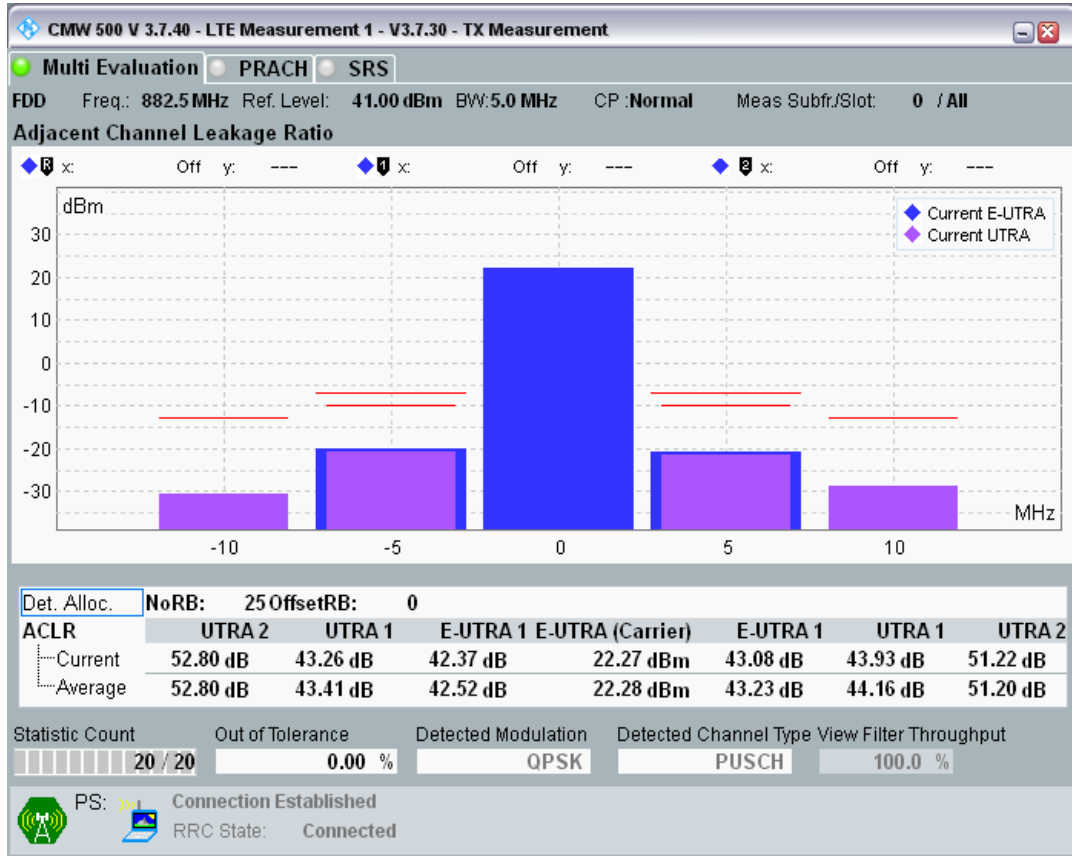

Band8 QPSK BW=5MHz Channel=21475 RB Size=25 Position=#0

Band8 QAM16 BW=5MHz Channel=21475 RB Size=8 Position=#0

Band8 QAM16 BW=5MHz Channel=21475 RB Size=8 Position=#Max

Band8 QAM16 BW=5MHz Channel=21475 RB Size=25 Position=#0