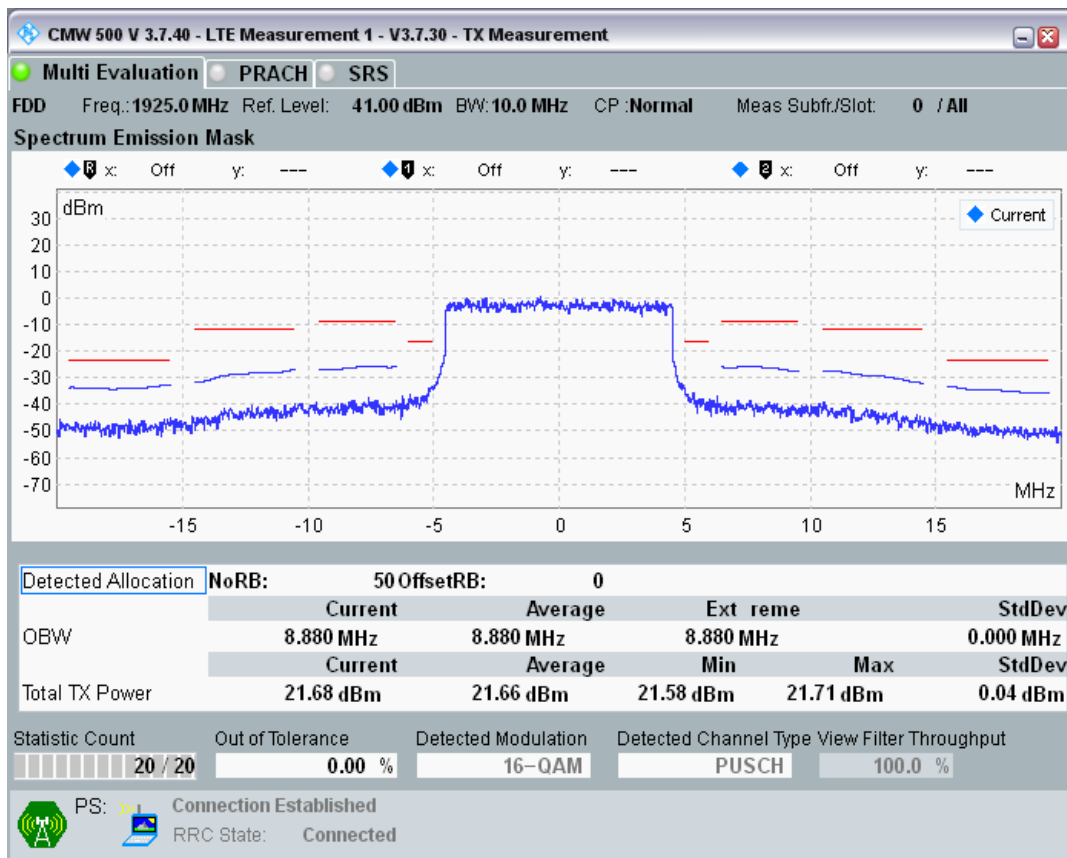

Band1 QPSK BW=10MHz Channel=18050 RB Size=50 Position=#0

Band1 QAM16 BW=10MHz Channel=18050 RB Size=12 Position=#0

Band1 QAM16 BW=10MHz Channel=18050 RB Size=12 Position=#Max

Band1 QAM16 BW=10MHz Channel=18050 RB Size=50 Position=#0