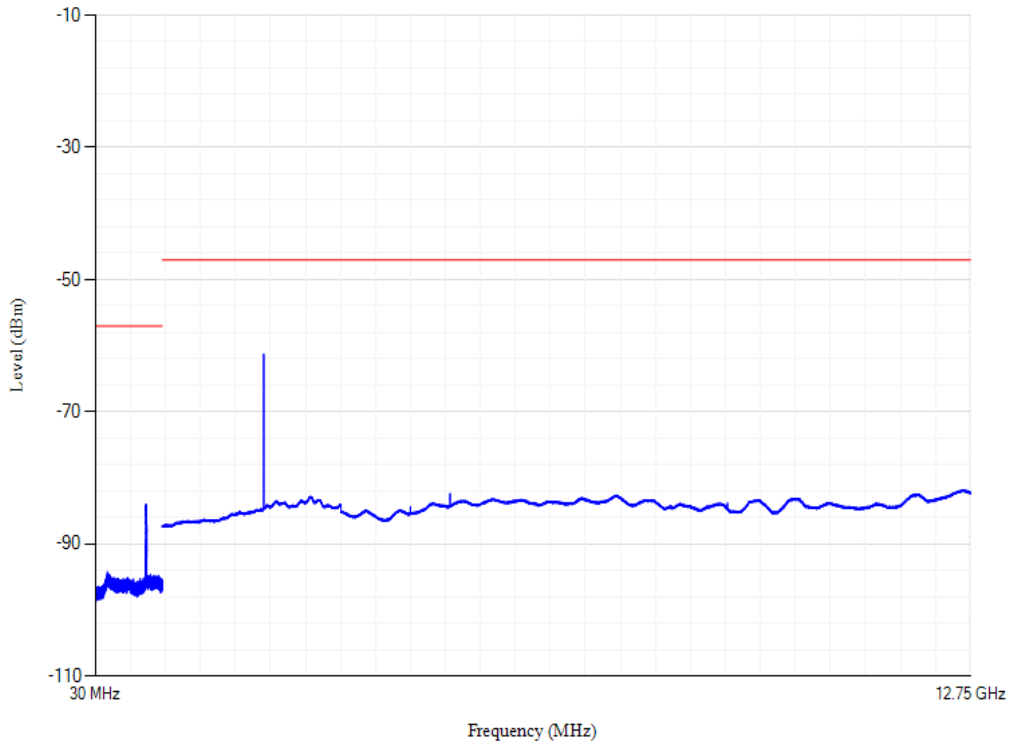

Band28 QPSK BW=20MHz Channel=27460

Conducted spurious emissions

Band28 QPSK BW=20MHz Channel=27310

Conducted spurious emissions

Band3 QPSK BW=20MHz Channel=19300

Conducted spurious emissions

Band3 QPSK BW=20MHz Channel=19575