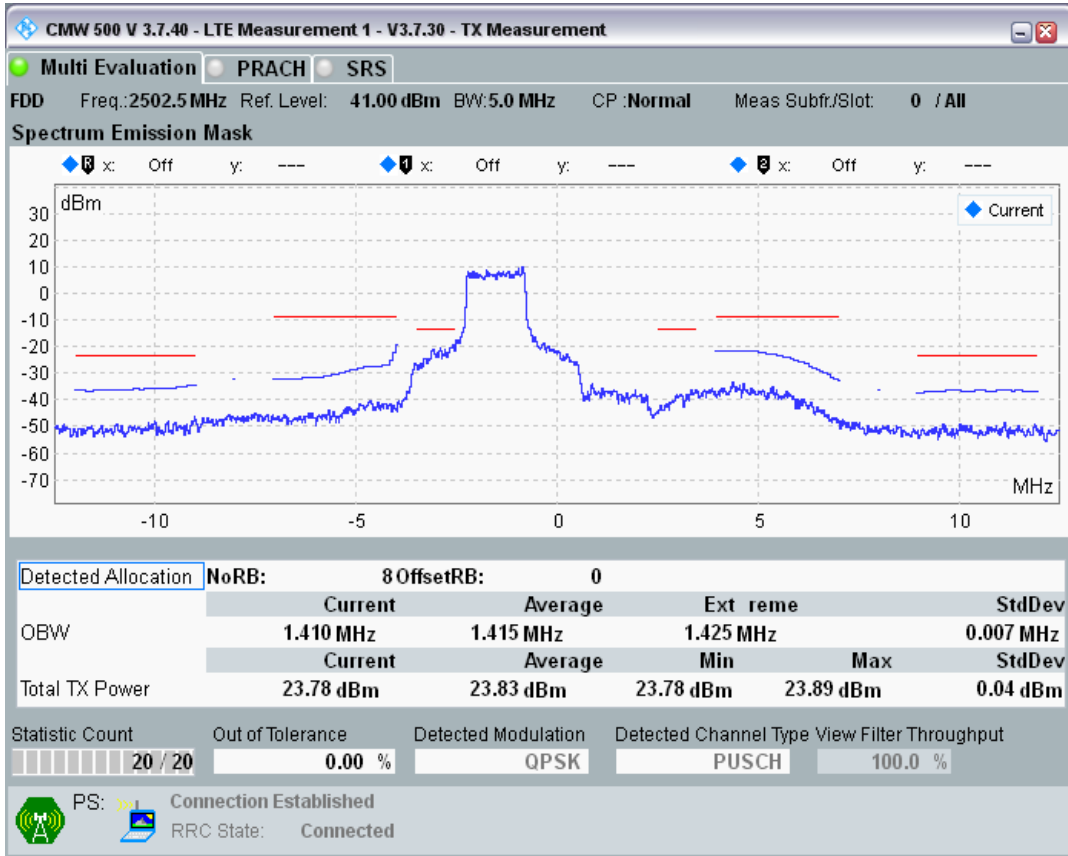

Band40 QPSK BW=5MHz Channel=39150 RB Size=8 Position=#Max

Band40 QPSK BW=5MHz Channel=39625 RB Size=25 Position=#0

Band7 QPSK BW=5MHz Channel=20775 RB Size=8 Position=#0

Band7 QPSK BW=5MHz Channel=20775 RB Size=8 Position=#Max