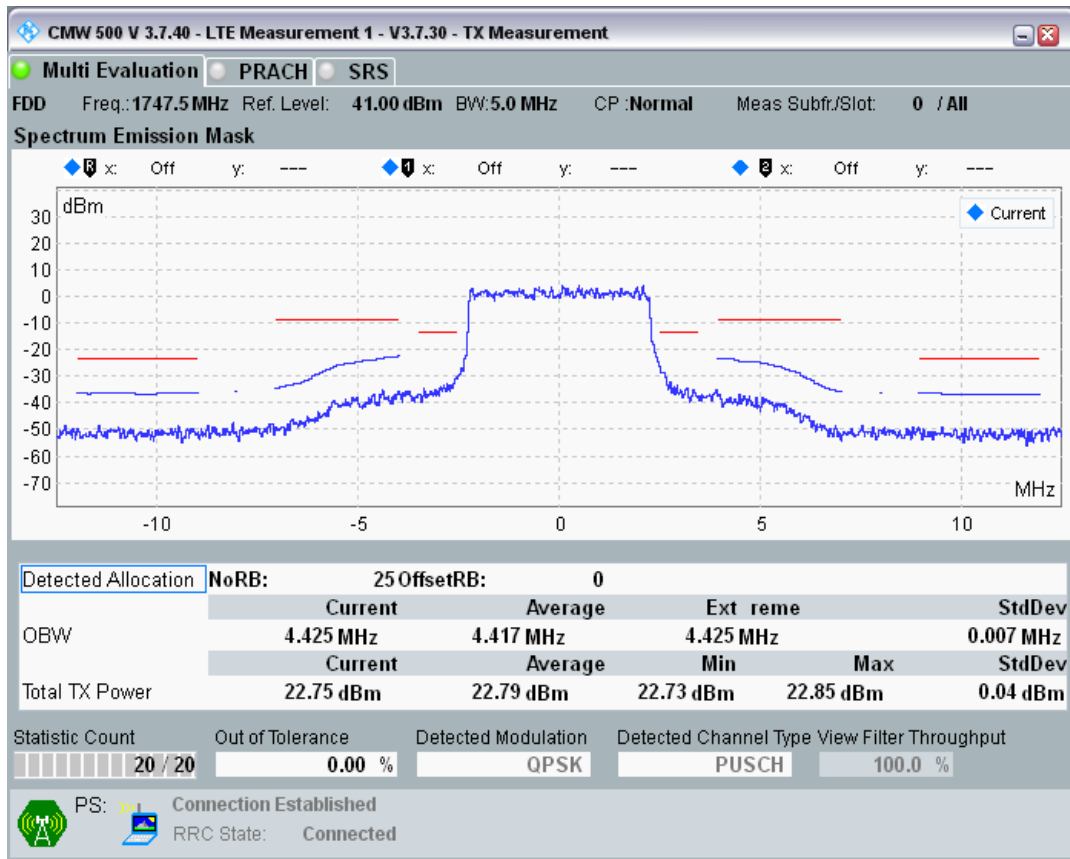

Band3 QPSK BW=5MHz Channel=19575 RB Size=8 Position=#0

Band3 QPSK BW=5MHz Channel=19575 RB Size=8 Position=#Max

Band3 QPSK BW=5MHz Channel=19575 RB Size=25 Position=#0

Band3 QAM16 BW=5MHz Channel=19575 RB Size=8 Position=#0