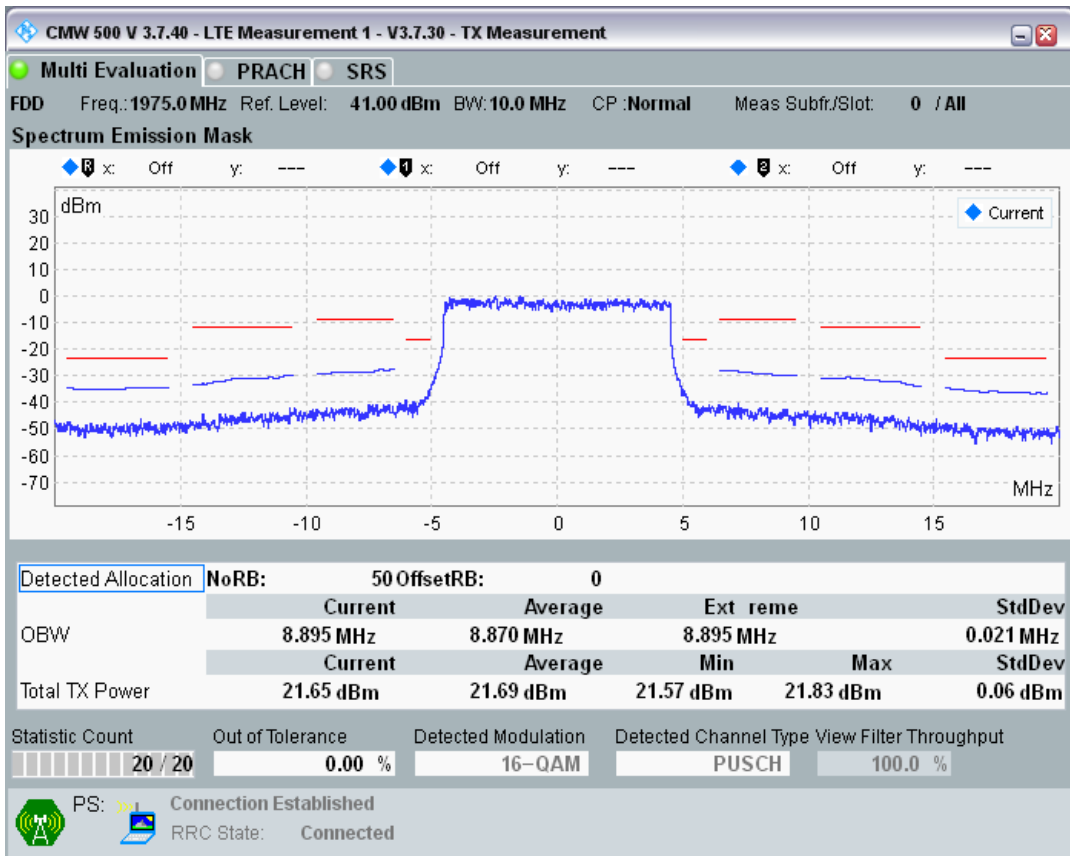

Band1 QPSK BW=10MHz Channel=18550 RB Size=50 Position=#0

Band1 QAM16 BW=10MHz Channel=18550 RB Size=12 Position=#0

Band1 QAM16 BW=10MHz Channel=18550 RB Size=12 Position=#Max

Band1 QAM16 BW=10MHz Channel=18550 RB Size=50 Position=#0