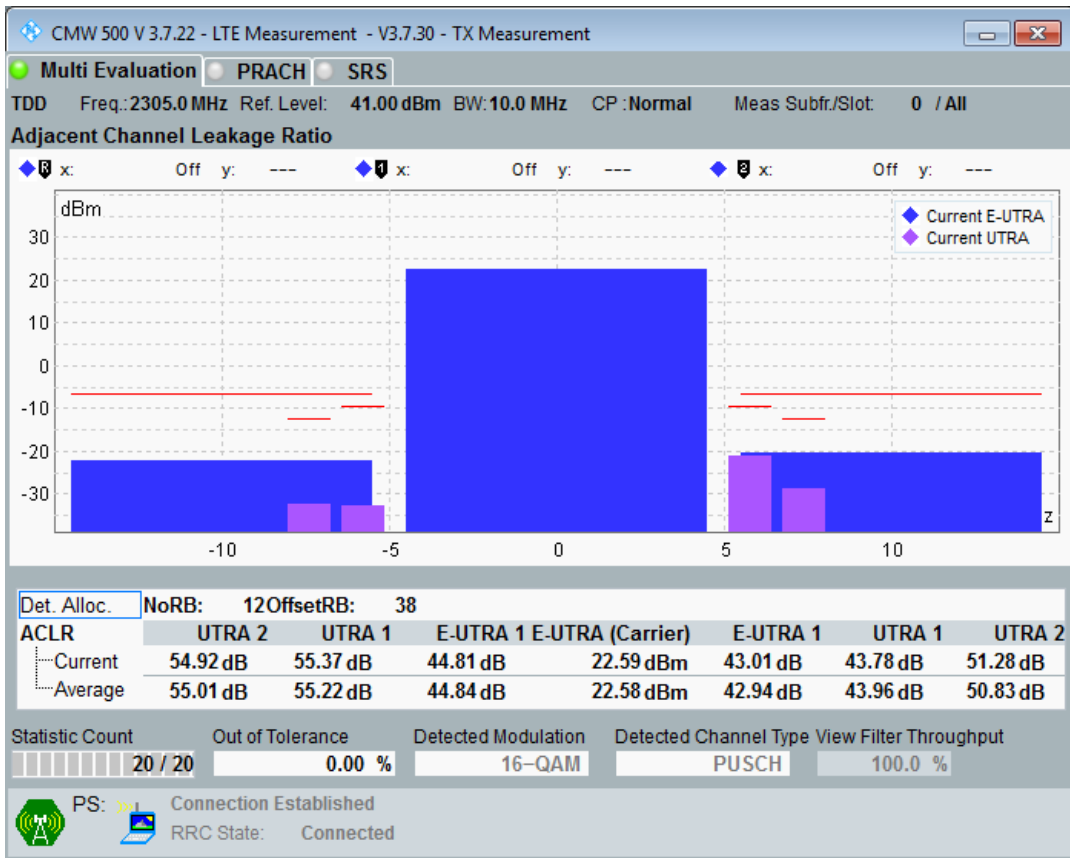

Band40 QAM16 BW=10MHz Channel=38700 RB Size=12 Position=#Max

Band40 QAM16 BW=10MHz Channel=38700 RB Size=12 Position=#0