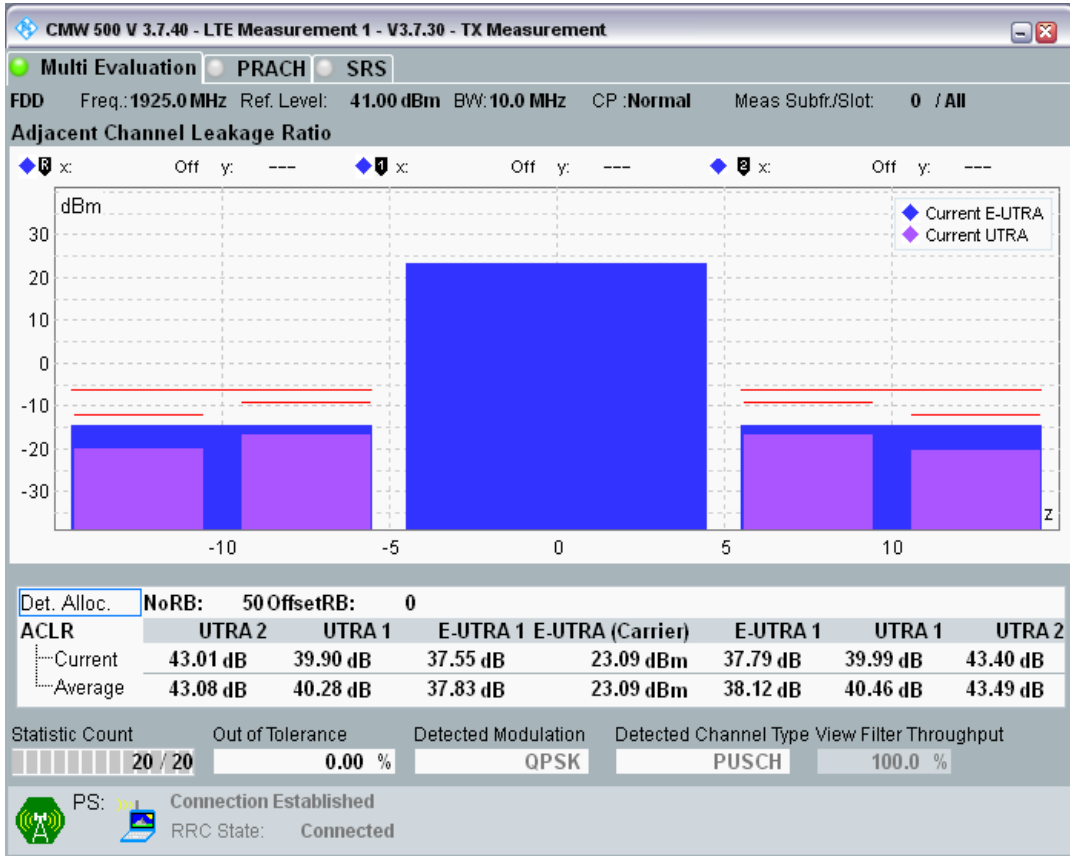

Band1 QPSK BW=10MHz Channel=18050 RB Size=50 Position=#0

Band1 QAM16 BW=10MHz Channel=18050 RB Size=12 Position=#0