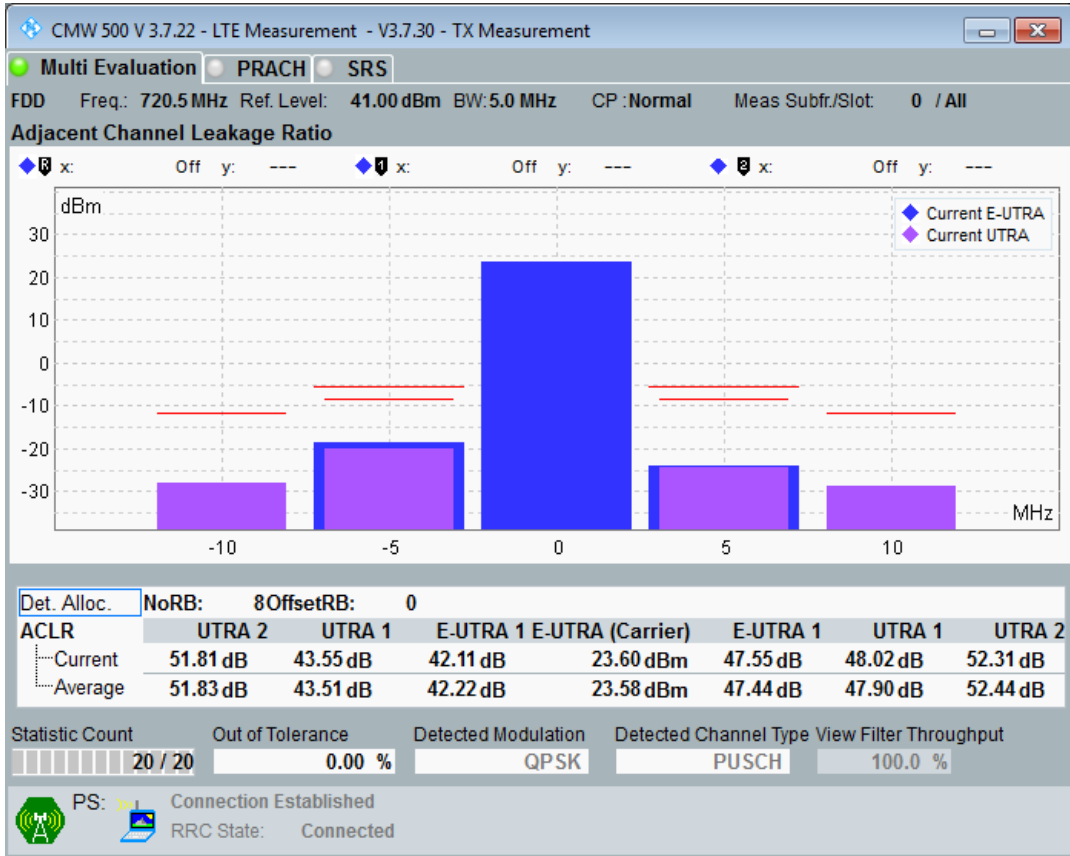

Band28 QPSK BW=5MHz Channel=27385 RB Size=8 Position=#0

Band28 QPSK BW=5MHz Channel=27385 RB Size=8 Position=#Max