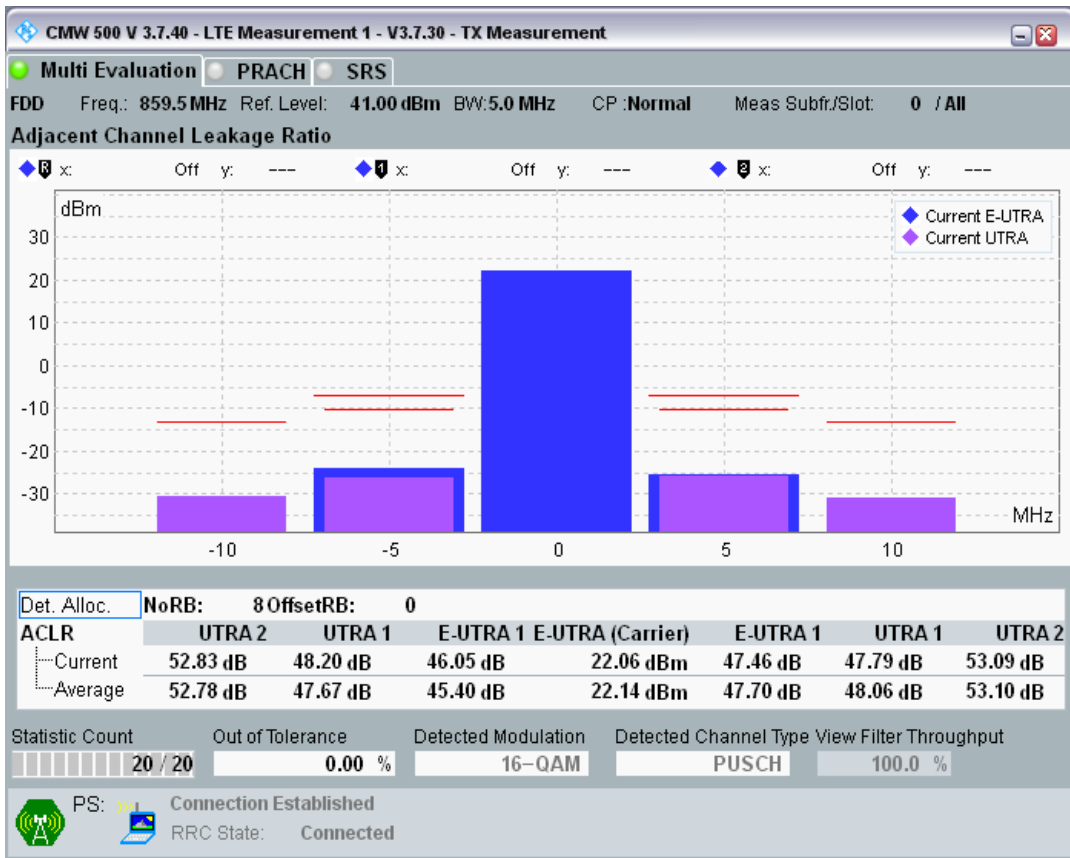

Band20 QAM16 BW=5MHz Channel=24425 RB Size=8 Position=#0

Band20 QAM16 BW=5MHz Channel=24425 RB Size=8 Position=#Max