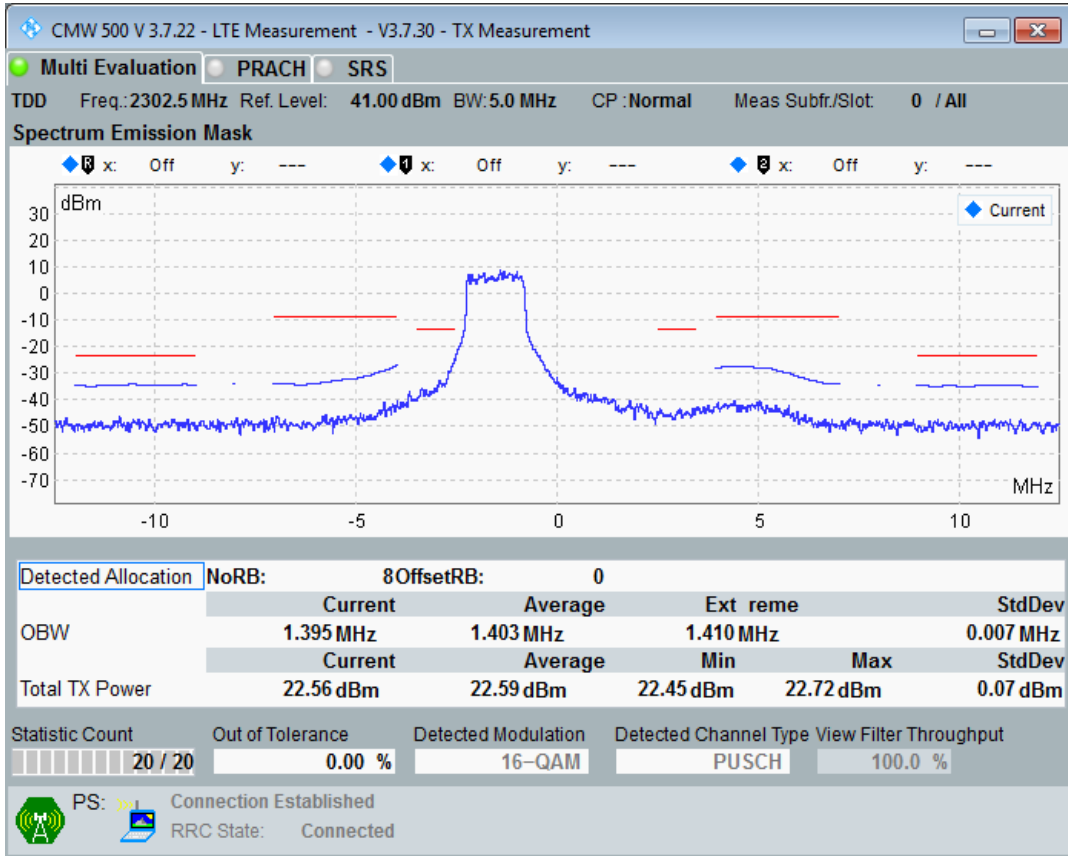

Band40 QPSK BW=10MHz Channel=39150 RB Size=12 Position=#Max

Band40 QAM16 BW=5MHz Channel=39625 RB Size=8 Position=#0

Band40 QAM16 BW=5MHz Channel=38675 RB Size=8 Position=#0

Band40 QAM16 BW=5MHz Channel=38675 RB Size=8 Position=#Max