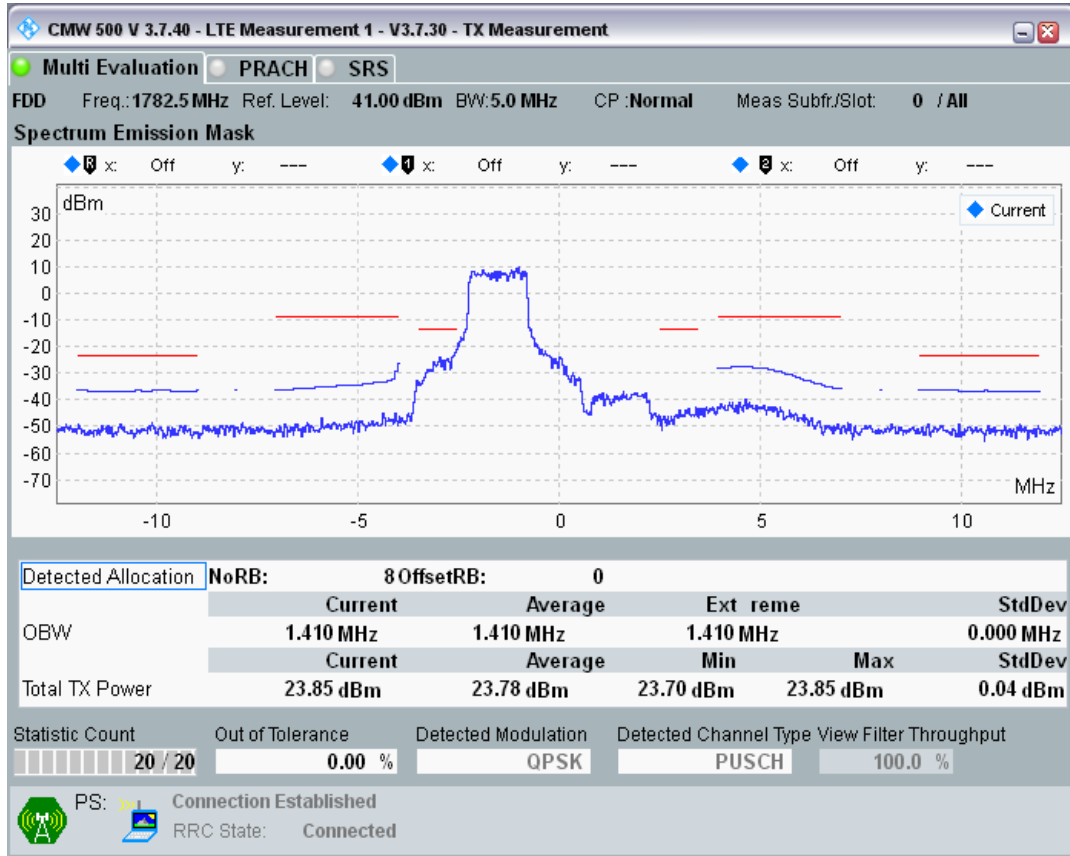

Band3 QPSK BW=5MHz Channel=19925 RB Size=8 Position=#0

Band3 QPSK BW=5MHz Channel=19925 RB Size=8 Position=#Max