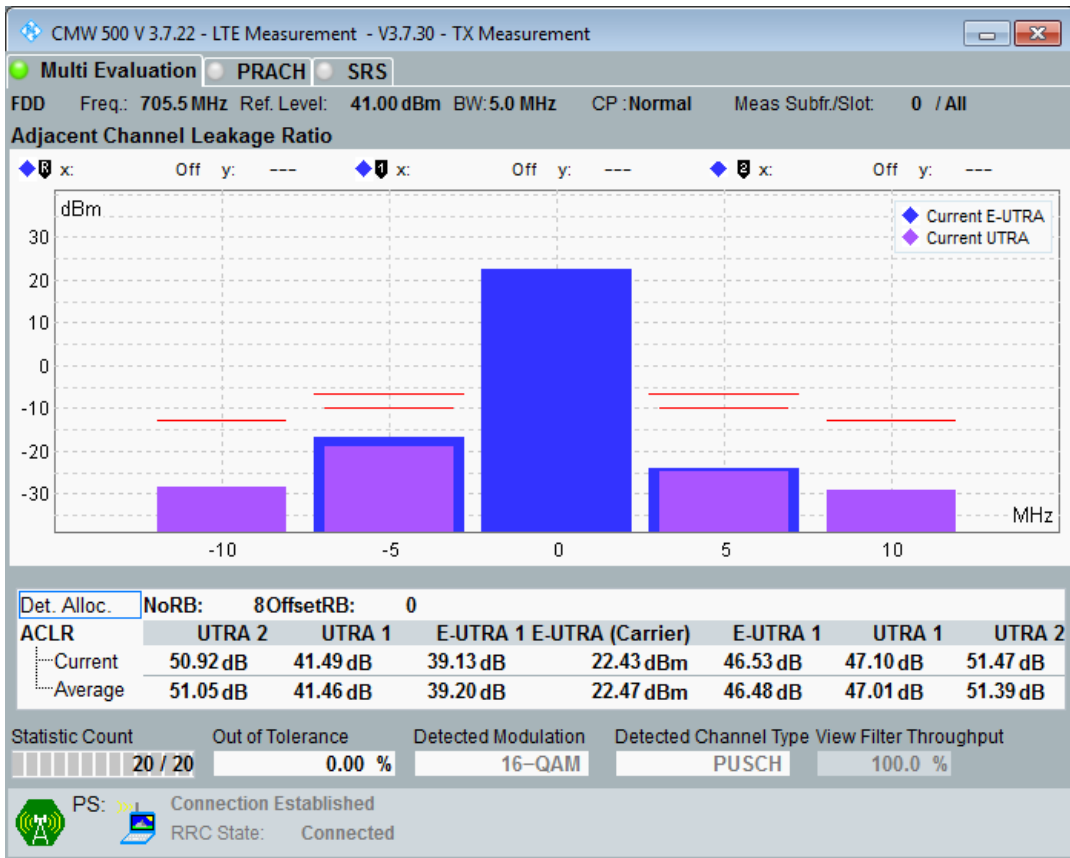

Band28 QAM16 BW=5MHz Channel=27235 RB Size=8 Position=#0

Band28 QAM16 BW=5MHz Channel=27235 RB Size=8 Position=#Max