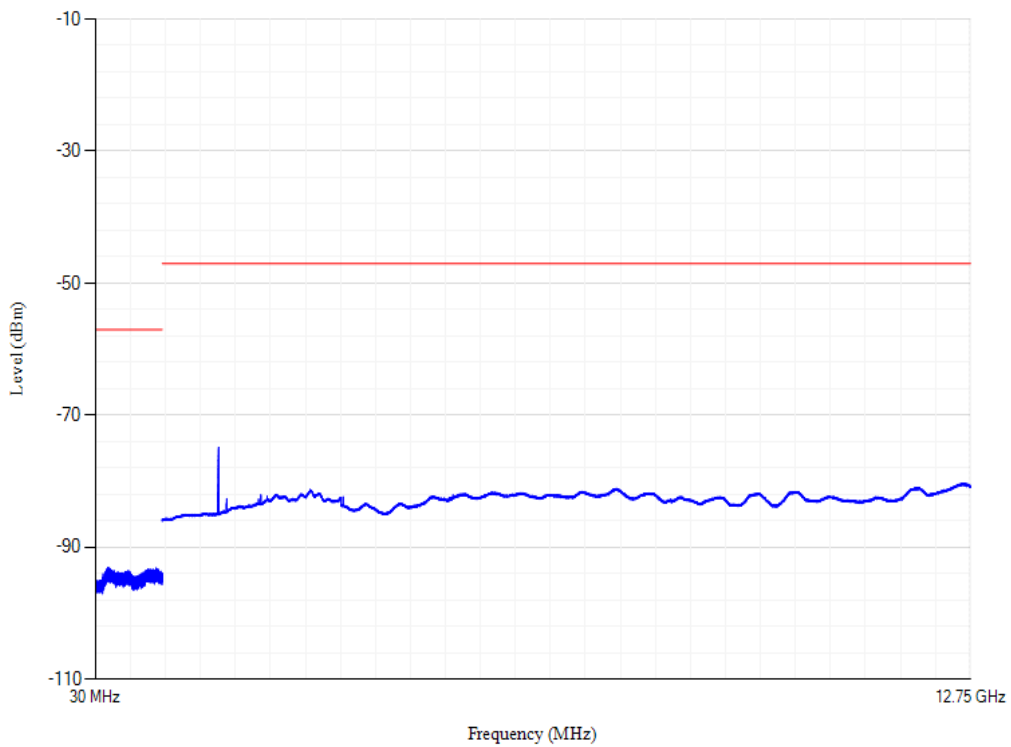

Band28 QPSK BW=20MHz Channel=27460

Conducted spurious emissions

Band28 QPSK BW=20MHz Channel=27310

Conducted spurious emissions

Band3 QPSK BW=20MHz Channel=19300

Conducted spurious emissions

Band3 QPSK BW=20MHz Channel=19575