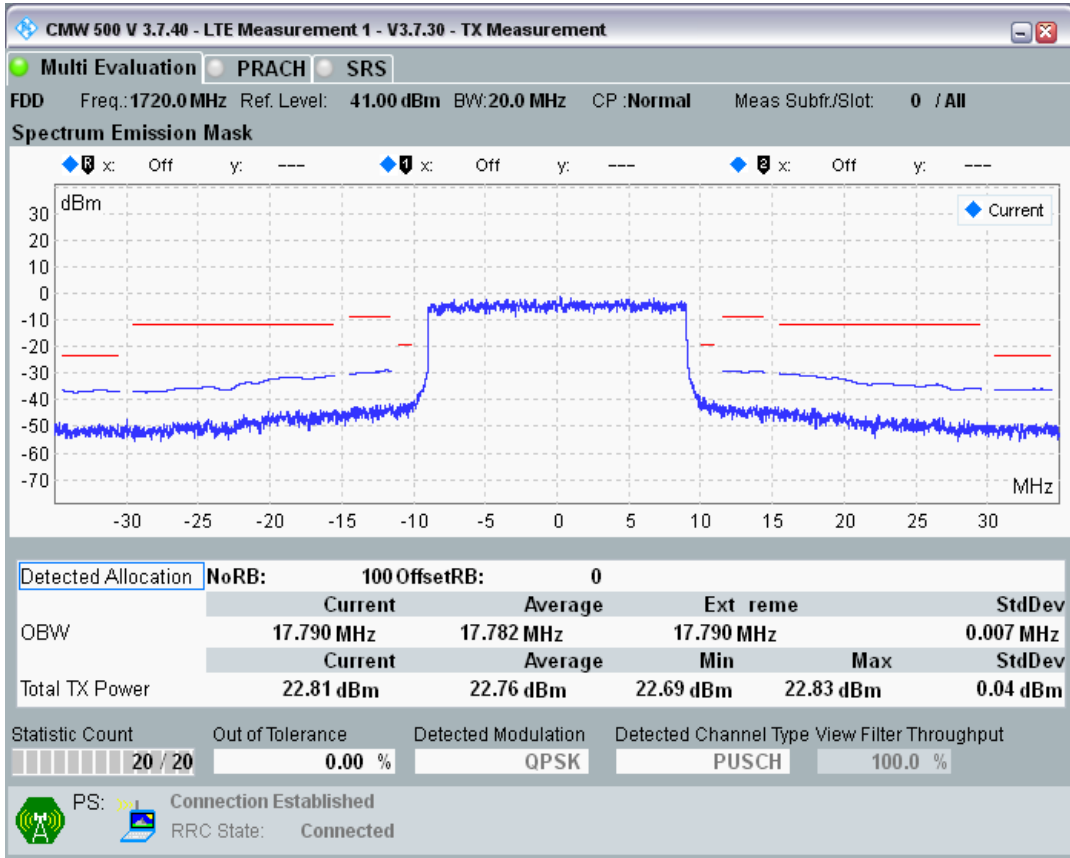

Band3 QPSK BW=20MHz Channel=19300 RB Size=100 Position=#0

Band3 QAM16 BW=20MHz Channel=19300 RB Size=18 Position=#0