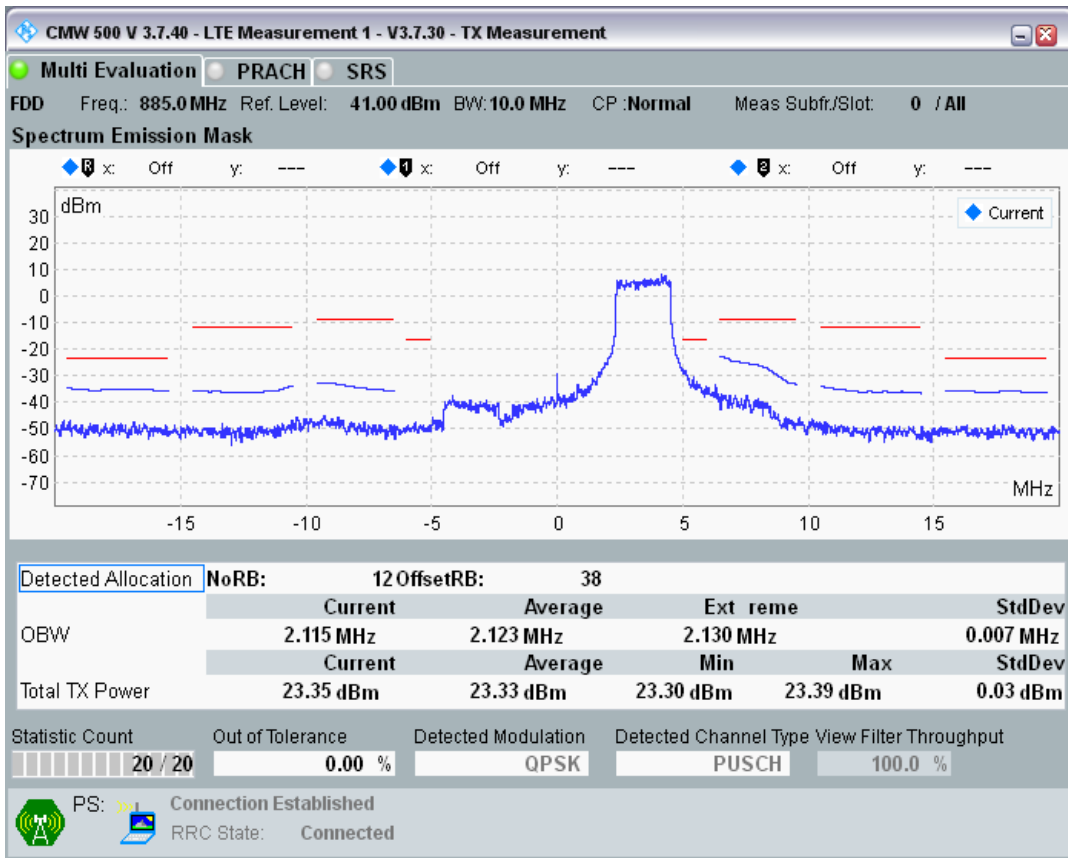

Band8 QPSK BW=10MHz Channel=21500 RB Size=12 Position=#Max

Band8 QPSK BW=10MHz Channel=21500 RB Size=50 Position=#0