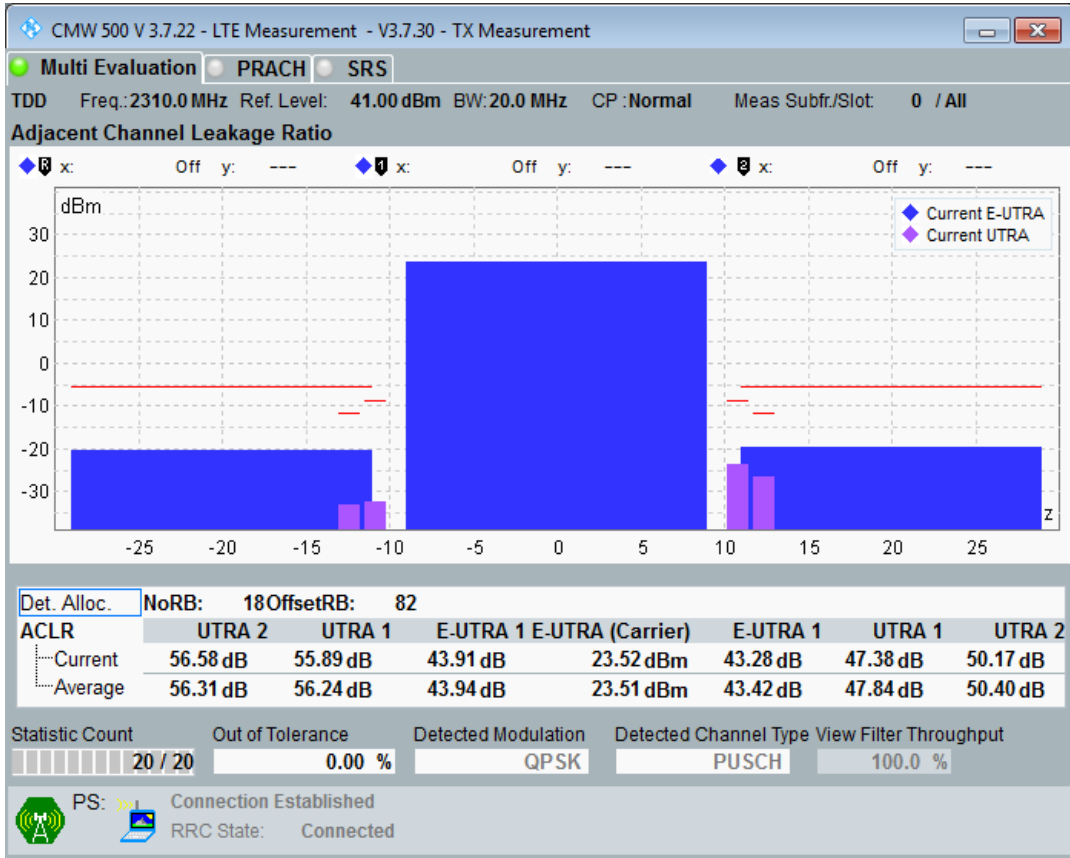

Band40 QPSK BW=20MHz Channel=38750 RB Size=18 Position=#Max

Band40 QPSK BW=10MHz Channel=39600 RB Size=50 Position=#0