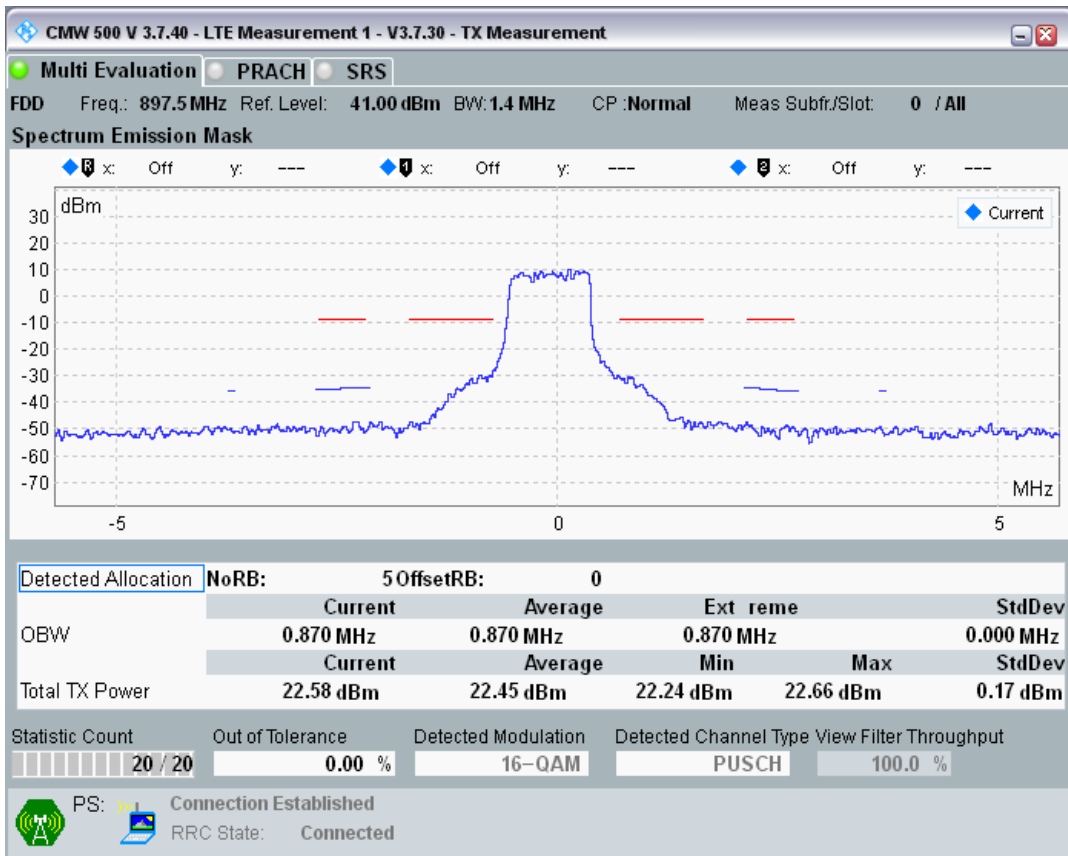

Band8 QAM16 BW=1.4MHz Channel=21625 RB Size=5 Position=#0

Band8 QAM16 BW=1.4MHz Channel=21625 RB Size=5 Position=#Max