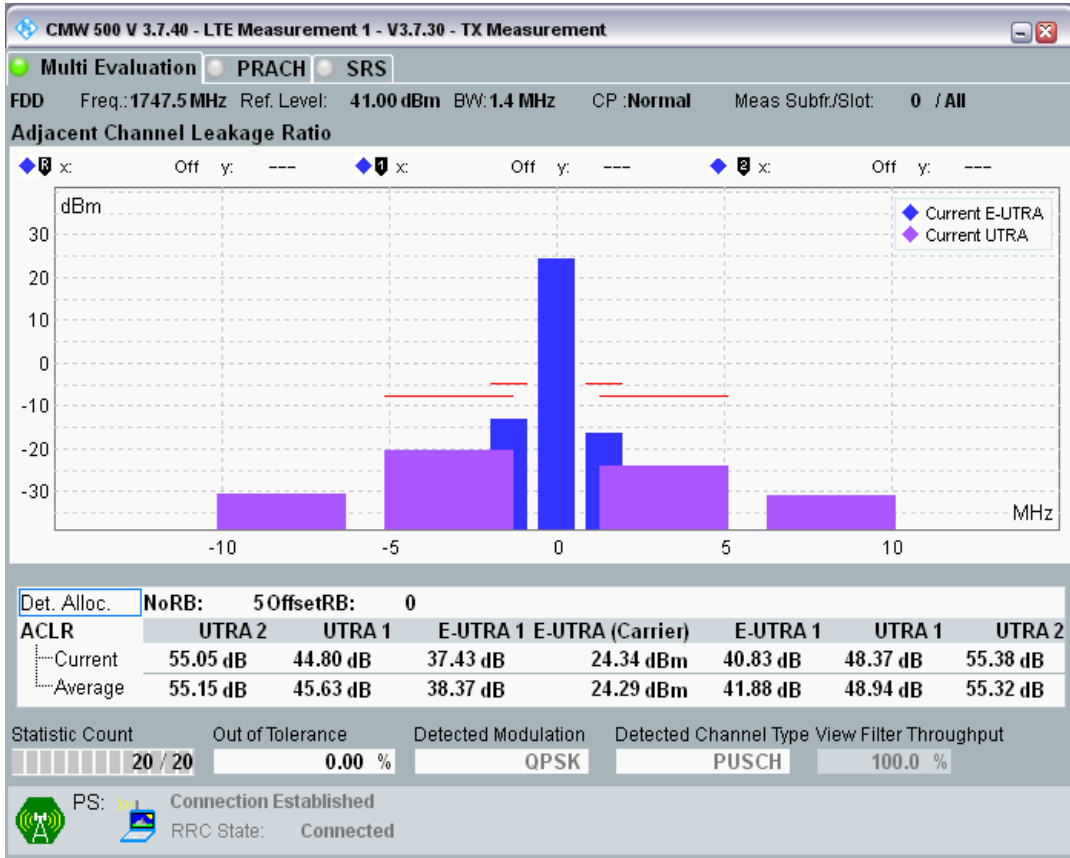

Band3 QPSK BW=1.4MHz Channel=19575 RB Size=5 Position=#0

Band3 QPSK BW=1.4MHz Channel=19575 RB Size=5 Position=#Max