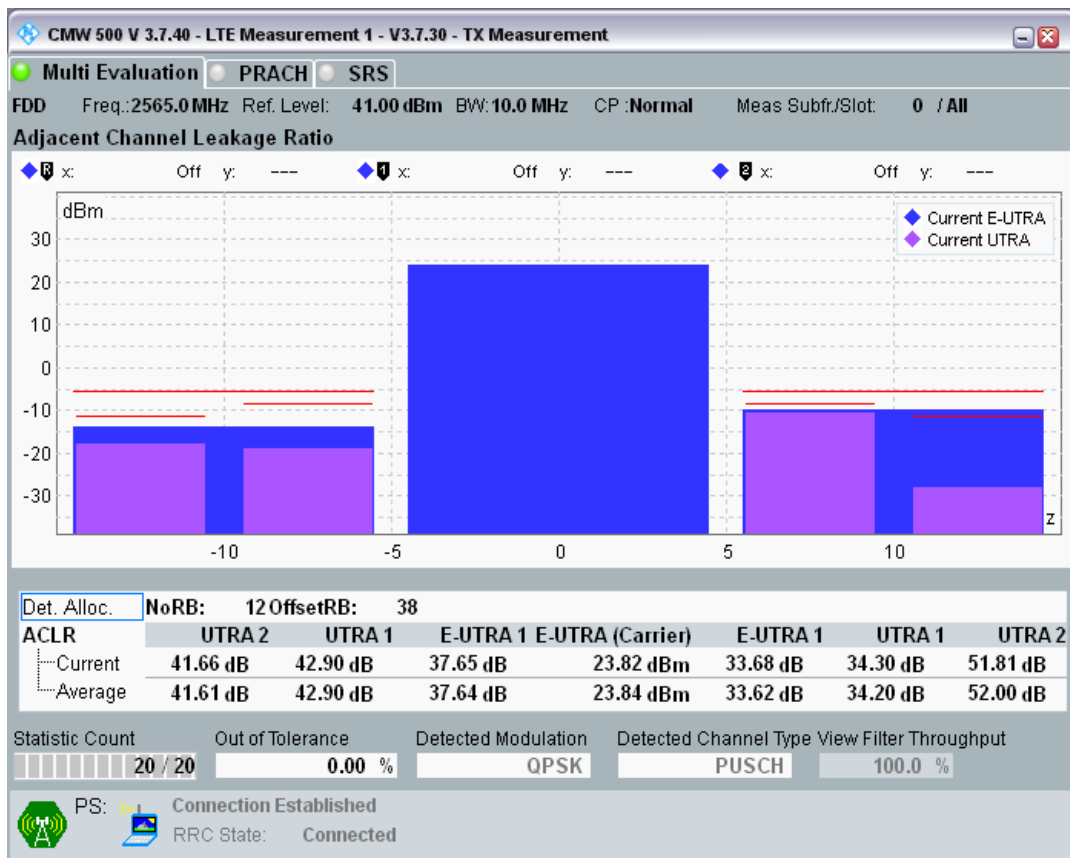

Band7 QPSK BW=10MHz Channel=21400 RB Size=12 Position=#Max

Band7 QPSK BW=10MHz Channel=21400 RB Size=50 Position=#0