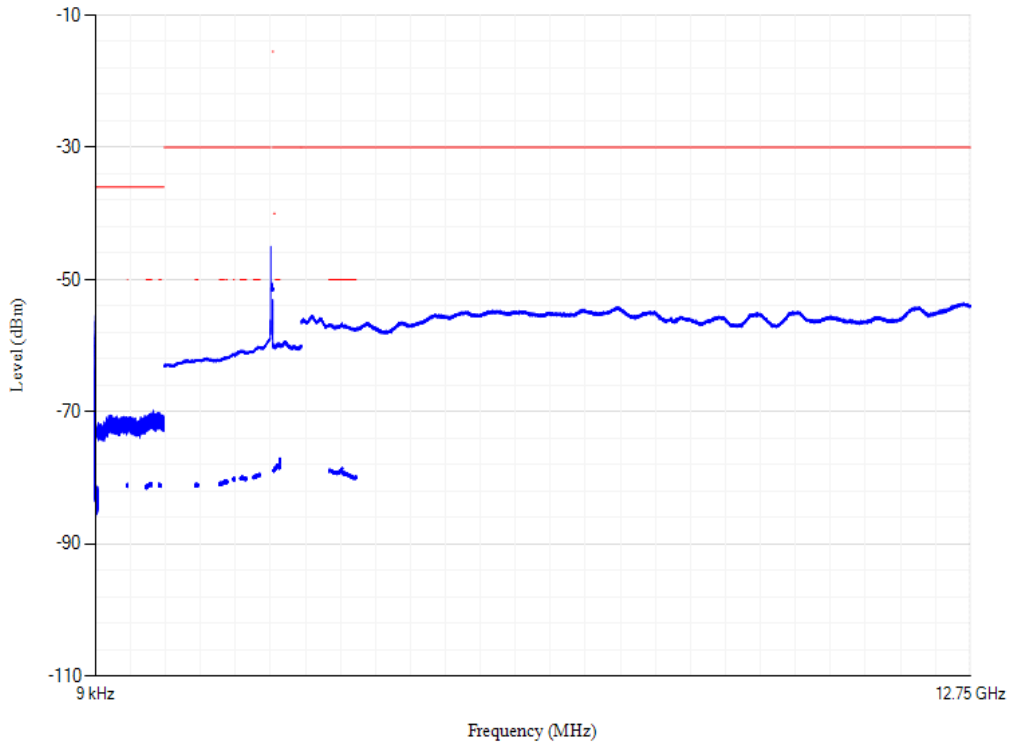

Conducted spurious emissions

Band7 QPSK BW=20MHz Channel=20850 RB Size=1 Position=#0