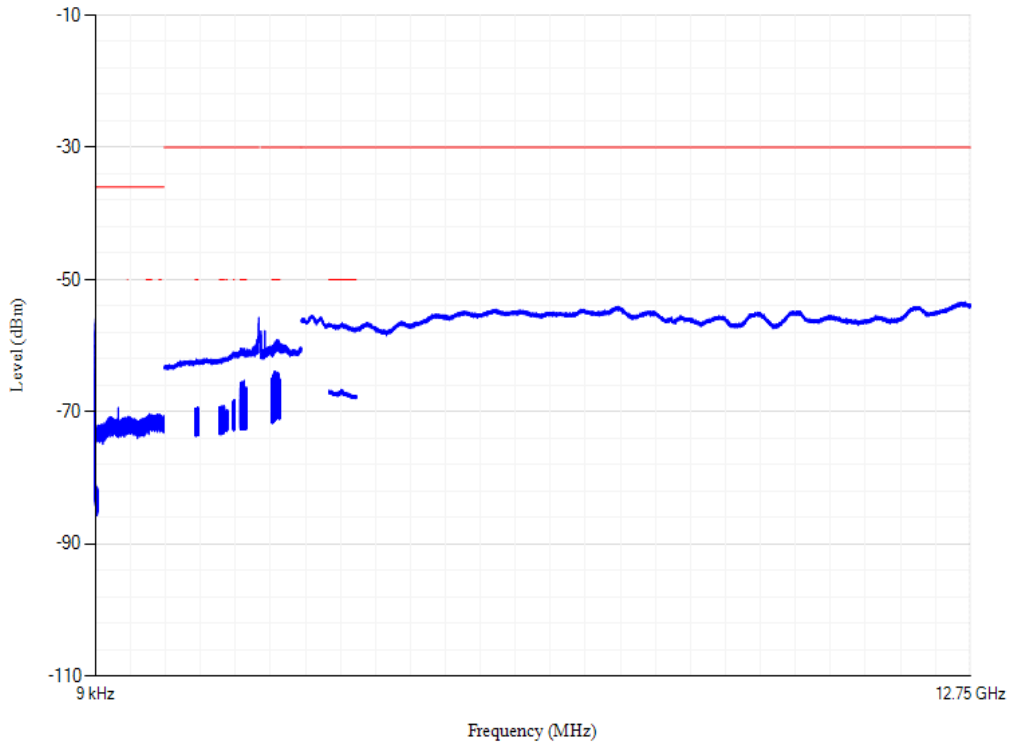

Conducted spurious emissions

Band40 QPSK BW=20MHz Channel=39150 RB Size=1 Position=#0