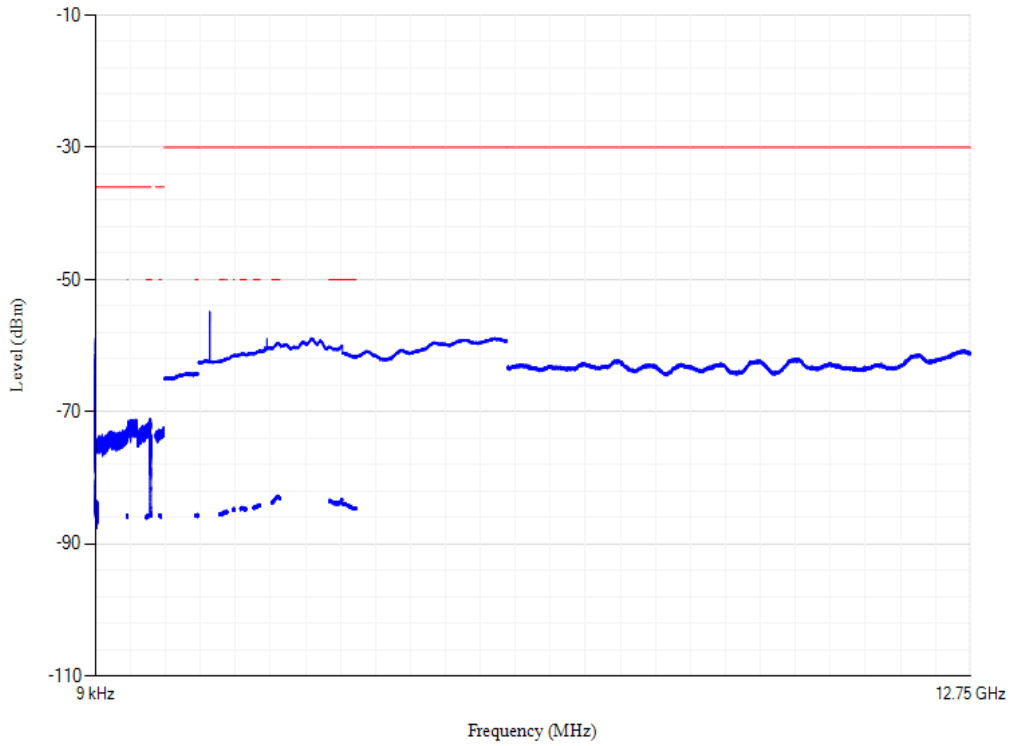

Conducted spurious emissions

Band20 QPSK BW=20MHz Channel=24300 RB Size=1 Position=#0