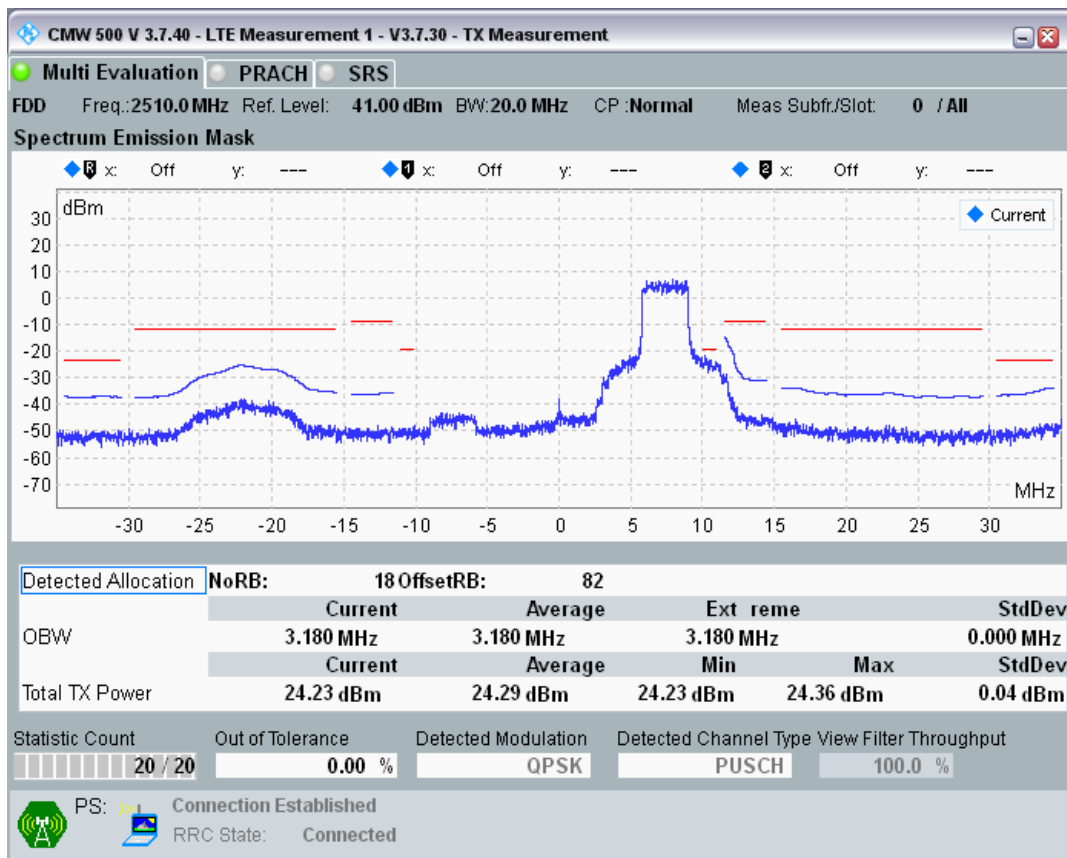

Band7 QAM16 BW=10MHz Channel=21400 RB Size=12 Position=#Max

Band7 QAM16 BW=10MHz Channel=21400 RB Size=50 Position=#0

Band7 QPSK BW=20MHz Channel=20850 RB Size=18 Position=#0

Band7 QPSK BW=20MHz Channel=20850 RB Size=18 Position=#Max