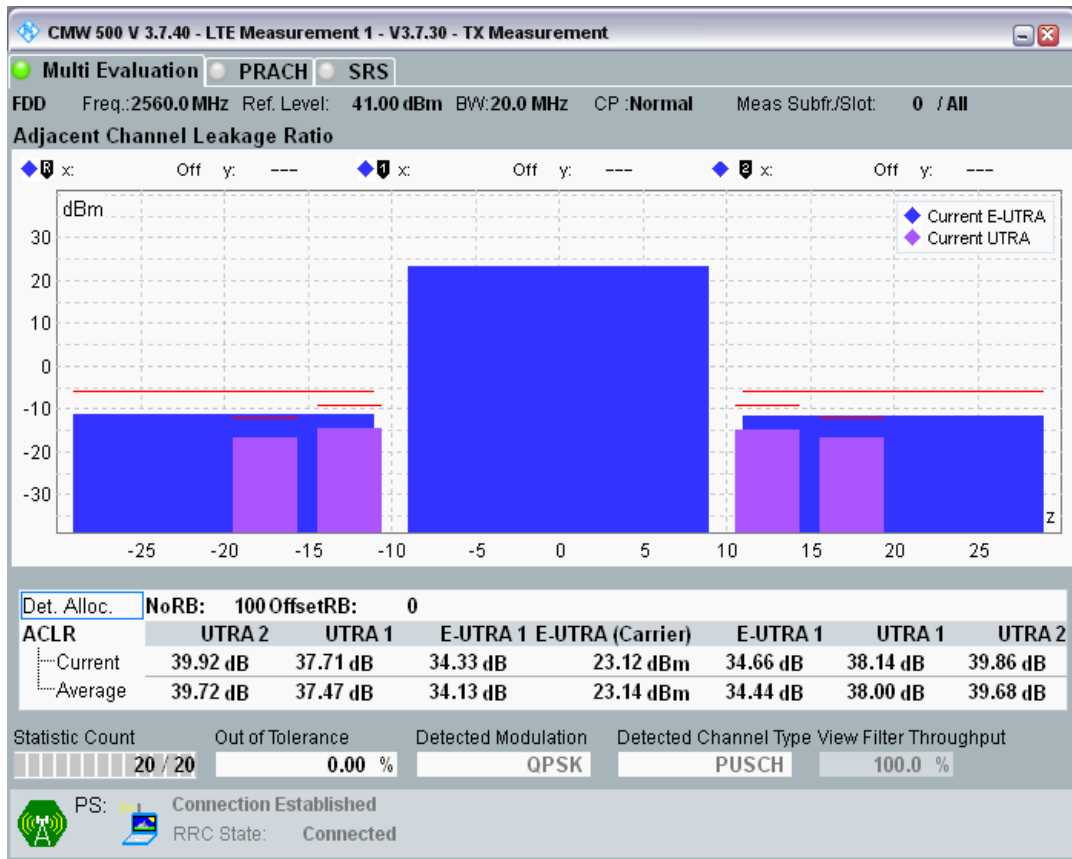

Band7 QPSK BW=20MHz Channel=21350 RB Size=100 Position=#0

Band7 QAM16 BW=20MHz Channel=21350 RB Size=18 Position=#0