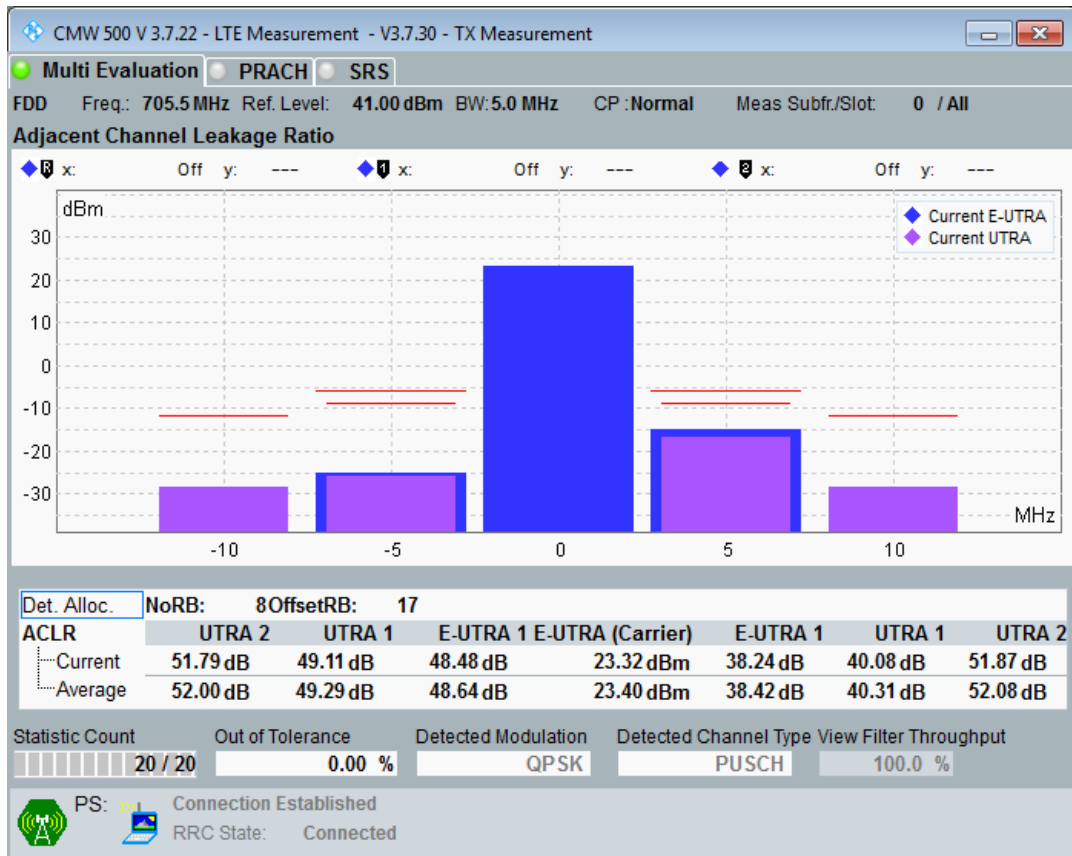

Band28 QAM16 BW=3MHz Channel=27645 RB Size=4 Position=#Max

Band28 QAM16 BW=3MHz Channel=27645 RB Size=15 Position=#0

Band28 QPSK BW=5MHz Channel=27235 RB Size=8 Position=#0

Band28 QPSK BW=5MHz Channel=27235 RB Size=8 Position=#Max