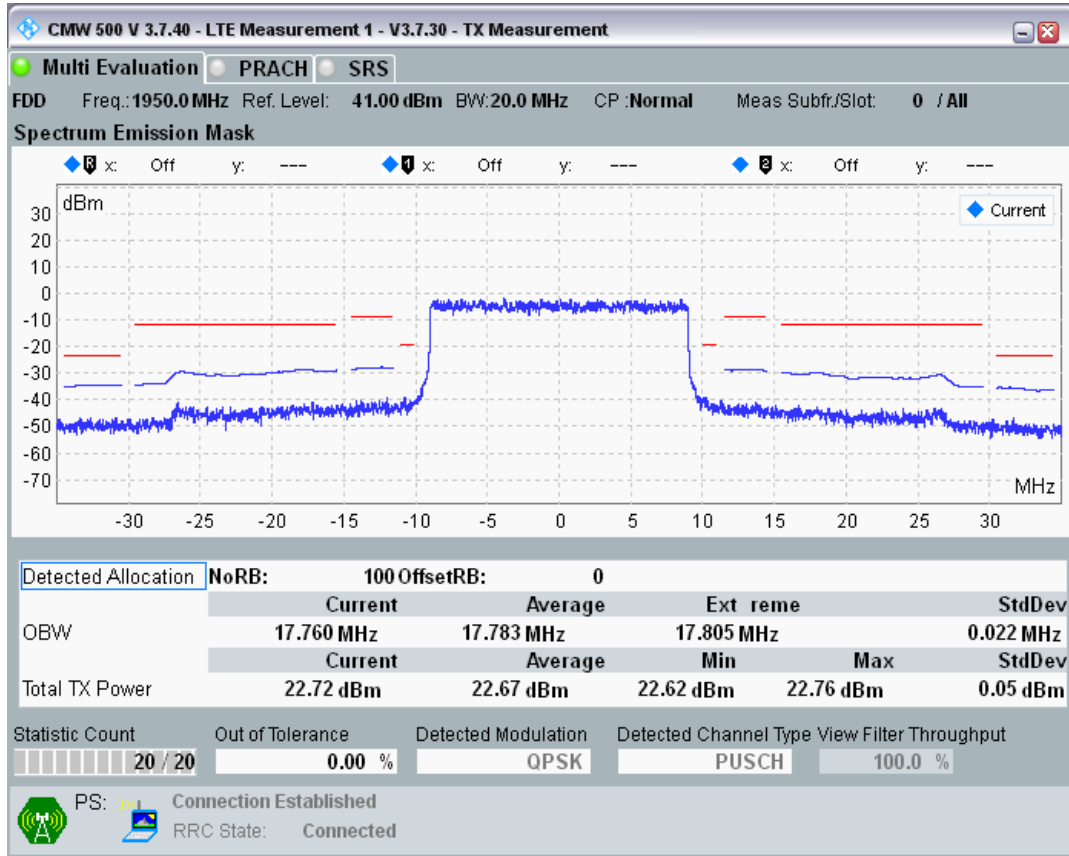

Band1 QPSK BW=20MHz Channel=18300 RB Size=100 Position=#0

Band1 QAM16 BW=20MHz Channel=18300 RB Size=18 Position=#0