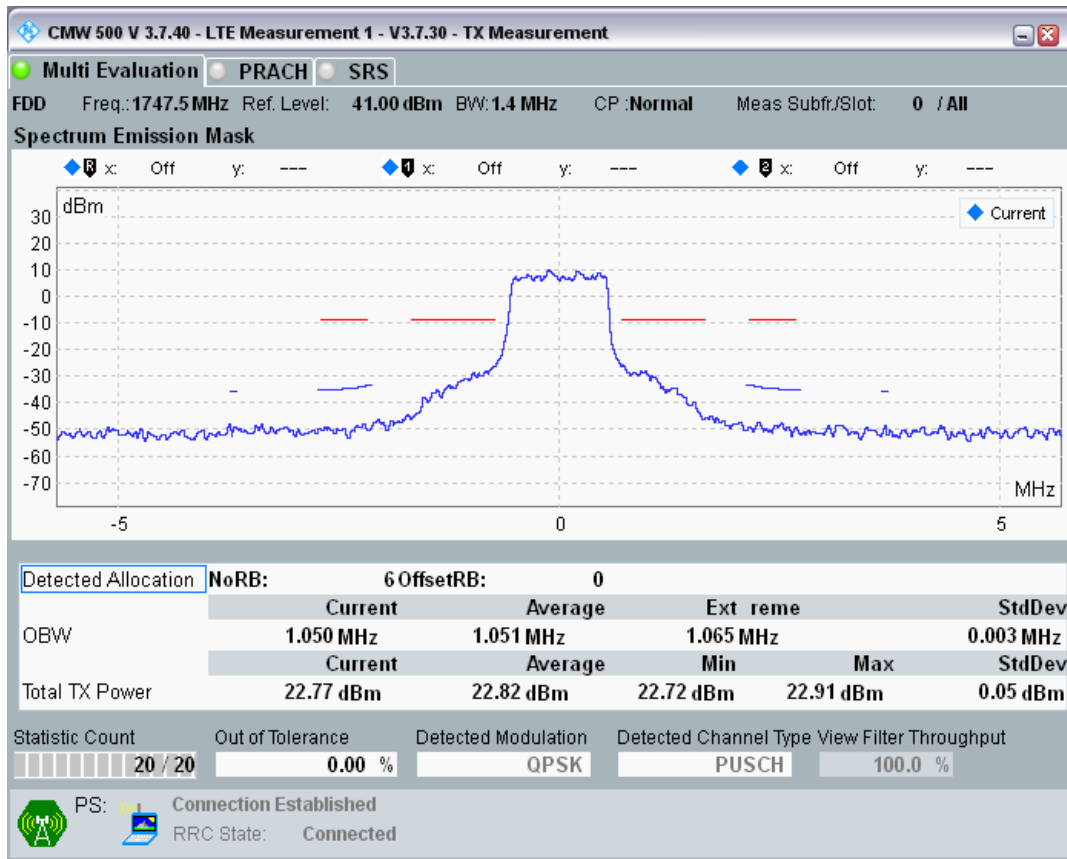

Band3 QPSK BW=1.4MHz Channel=19575 RB Size=6 Position=#0

Band3 QAM16 BW=1.4MHz Channel=19575 RB Size=5 Position=#0