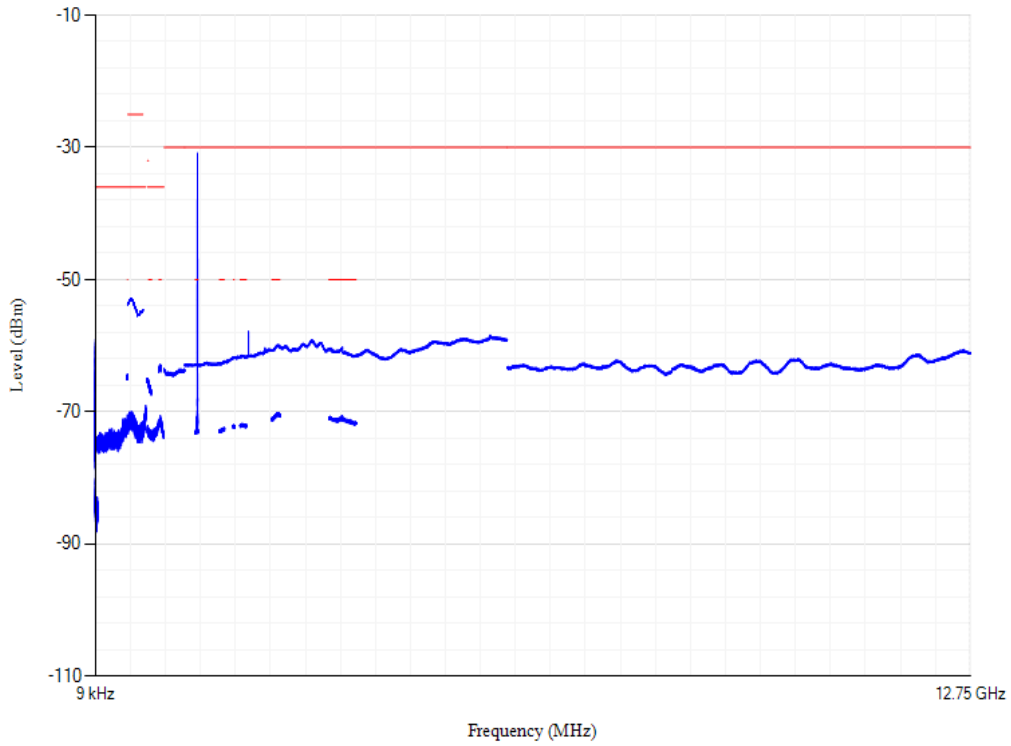

Conducted spurious emissions

Band28 QPSK BW=20MHz Channel=27310 RB Size=1 Position=#0