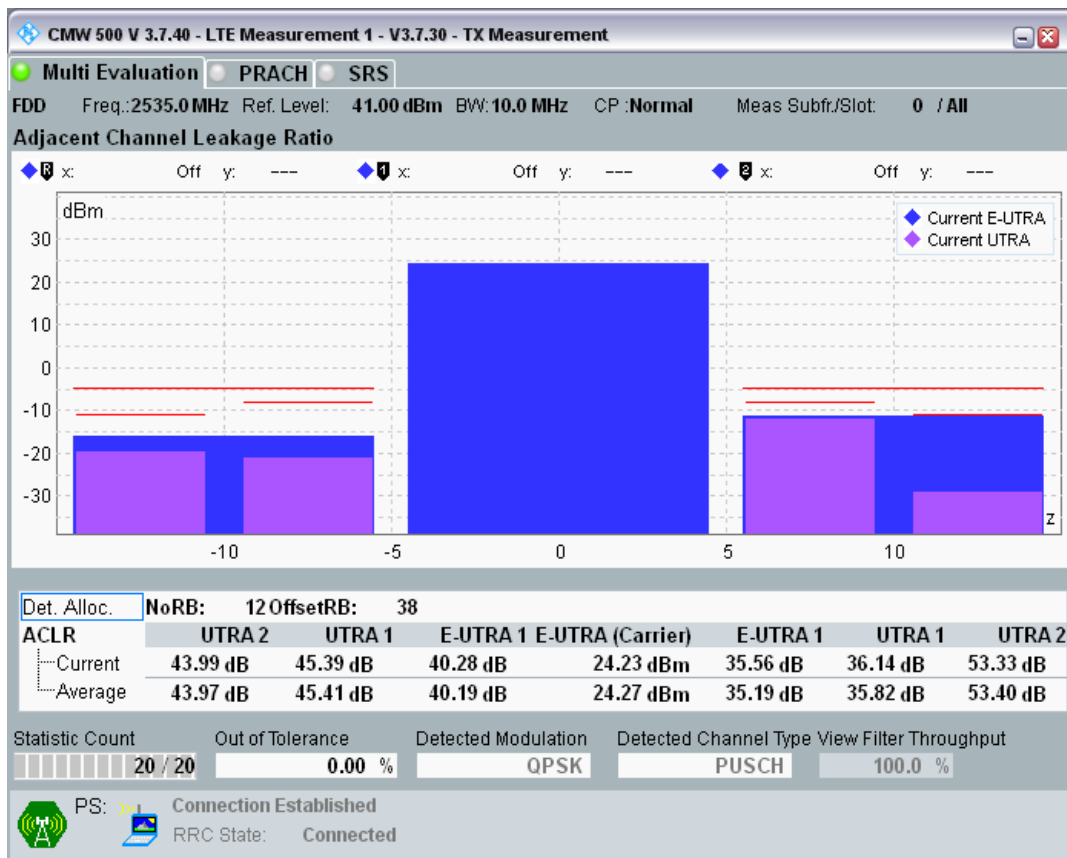

Band7 QAM16 BW=10MHz Channel=20800 RB Size=12 Position=#Max

Band7 QAM16 BW=10MHz Channel=20800 RB Size=50 Position=#0

Band7 QPSK BW=10MHz Channel=21100 RB Size=12 Position=#0

Band7 QPSK BW=10MHz Channel=21100 RB Size=12 Position=#Max