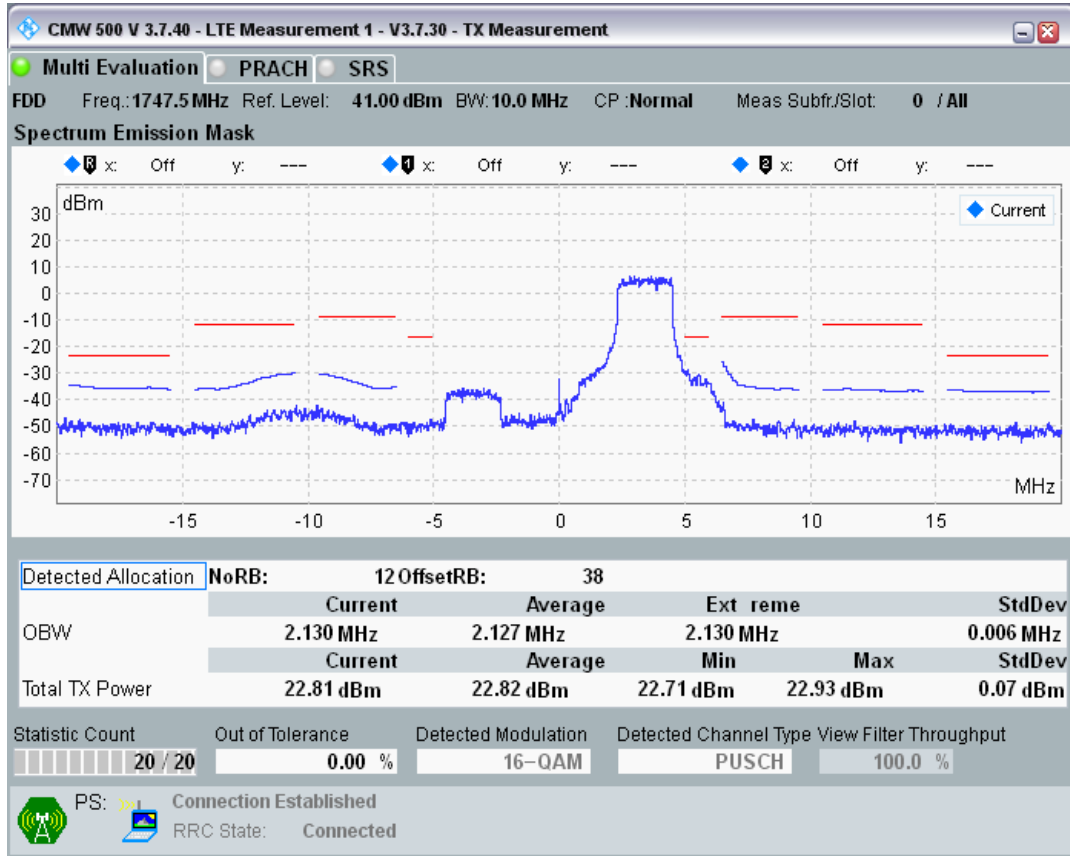

Band3 QAM16 BW=10MHz Channel=19575 RB Size=12 Position=#Max

Band3 QAM16 BW=10MHz Channel=19575 RB Size=50 Position=#0