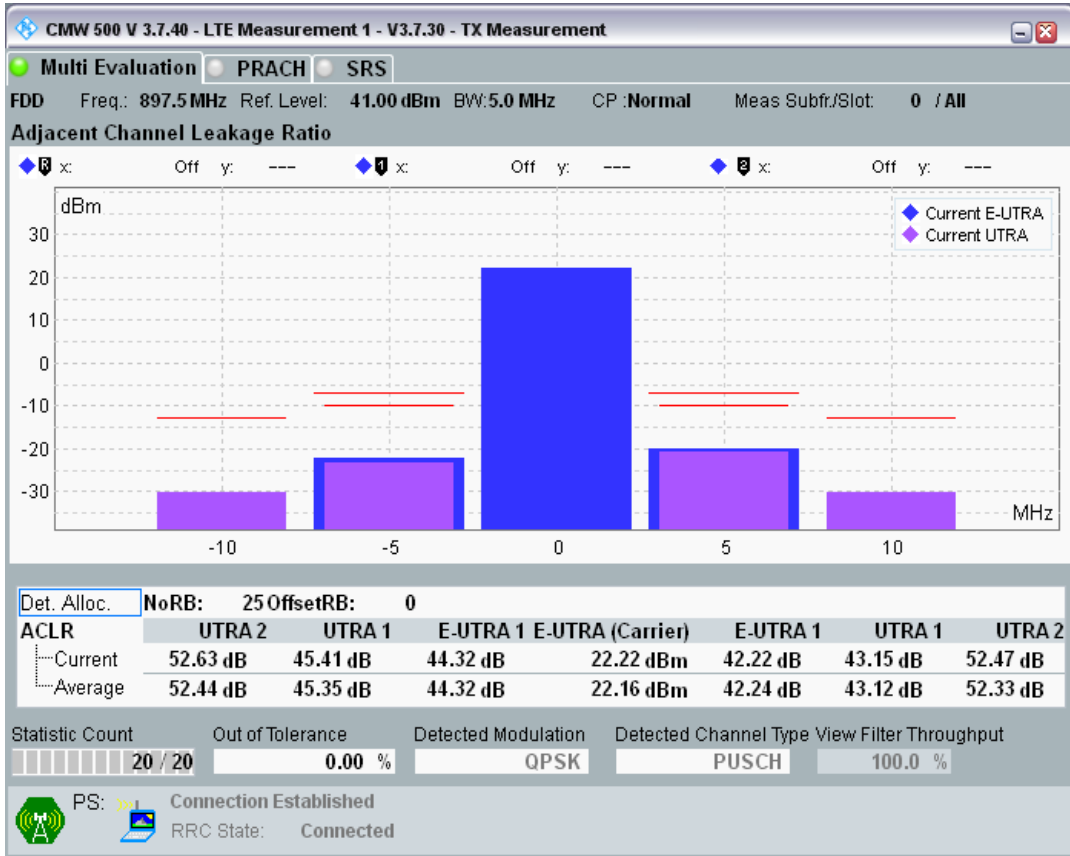

Band8 QPSK BW=5MHz Channel=21625 RB Size=25 Position=#0

Band8 QAM16 BW=5MHz Channel=21625 RB Size=8 Position=#0