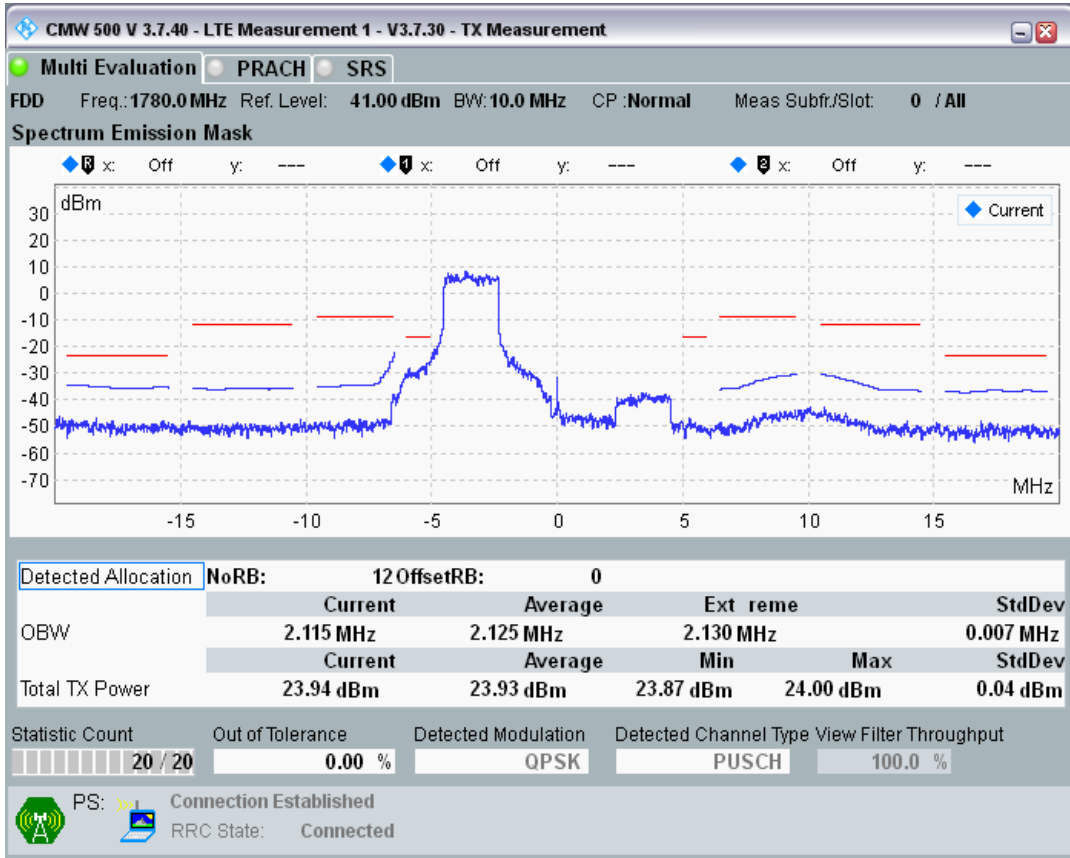

Band3 QPSK BW=10MHz Channel=19900 RB Size=12 Position=#0

Band3 QPSK BW=10MHz Channel=19900 RB Size=12 Position=#Max