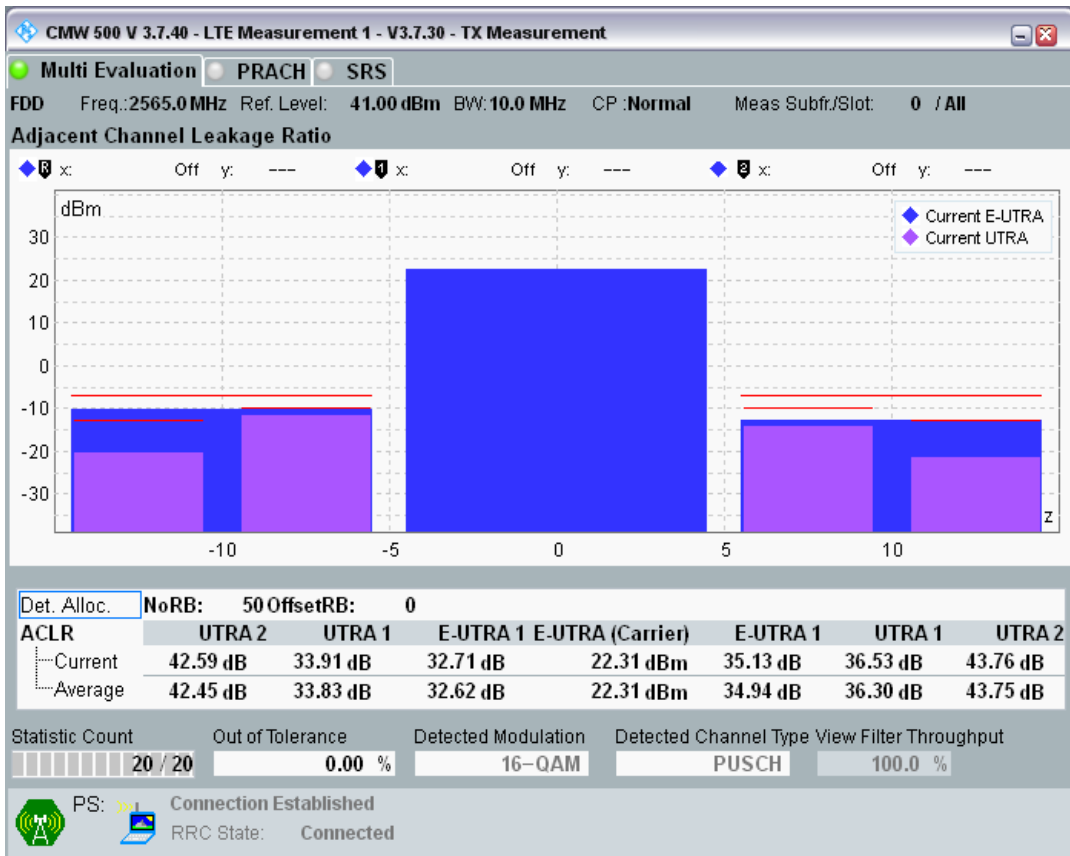

Band7 QAM16 BW=10MHz Channel=21400 RB Size=50 Position=#0

Band7 QPSK BW=20MHz Channel=20850 RB Size=18 Position=#0