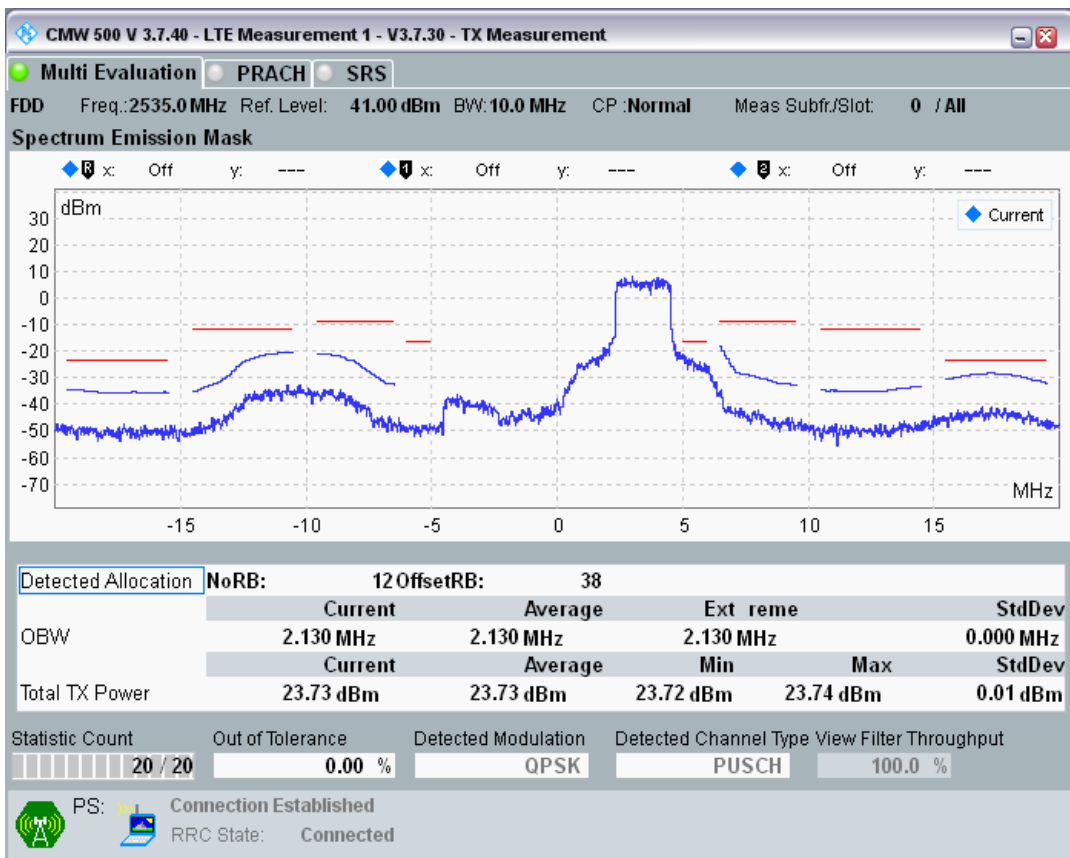

Band7 QAM16 BW=10MHz Channel=20800 RB Size=12 Position=#Max

Band7 QAM16 BW=10MHz Channel=20800 RB Size=50 Position=#0

Band7 QPSK BW=10MHz Channel=21100 RB Size=12 Position=#0

Band7 QPSK BW=10MHz Channel=21100 RB Size=12 Position=#Max