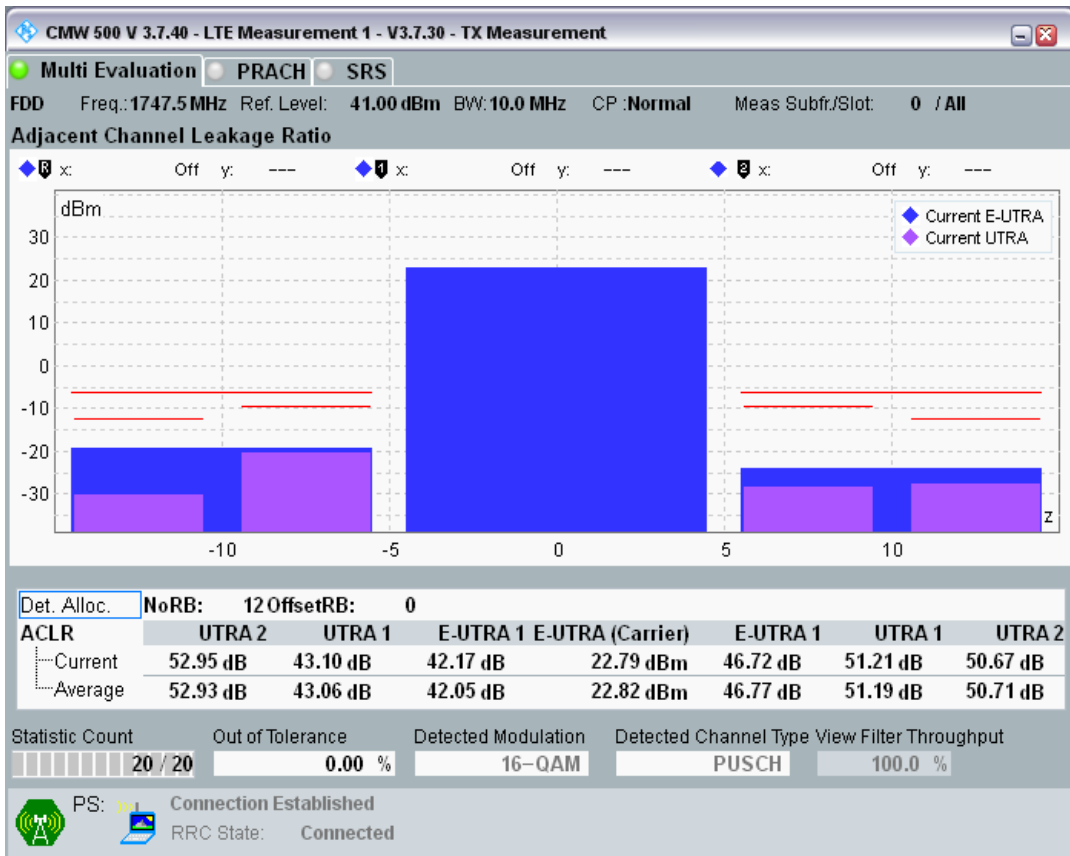

Band3 QPSK BW=10MHz Channel=19575 RB Size=50 Position=#0

Band3 QAM16 BW=10MHz Channel=19575 RB Size=12 Position=#0

Band3 QAM16 BW=10MHz Channel=19575 RB Size=12 Position=#Max

Band3 QAM16 BW=10MHz Channel=19575 RB Size=50 Position=#0