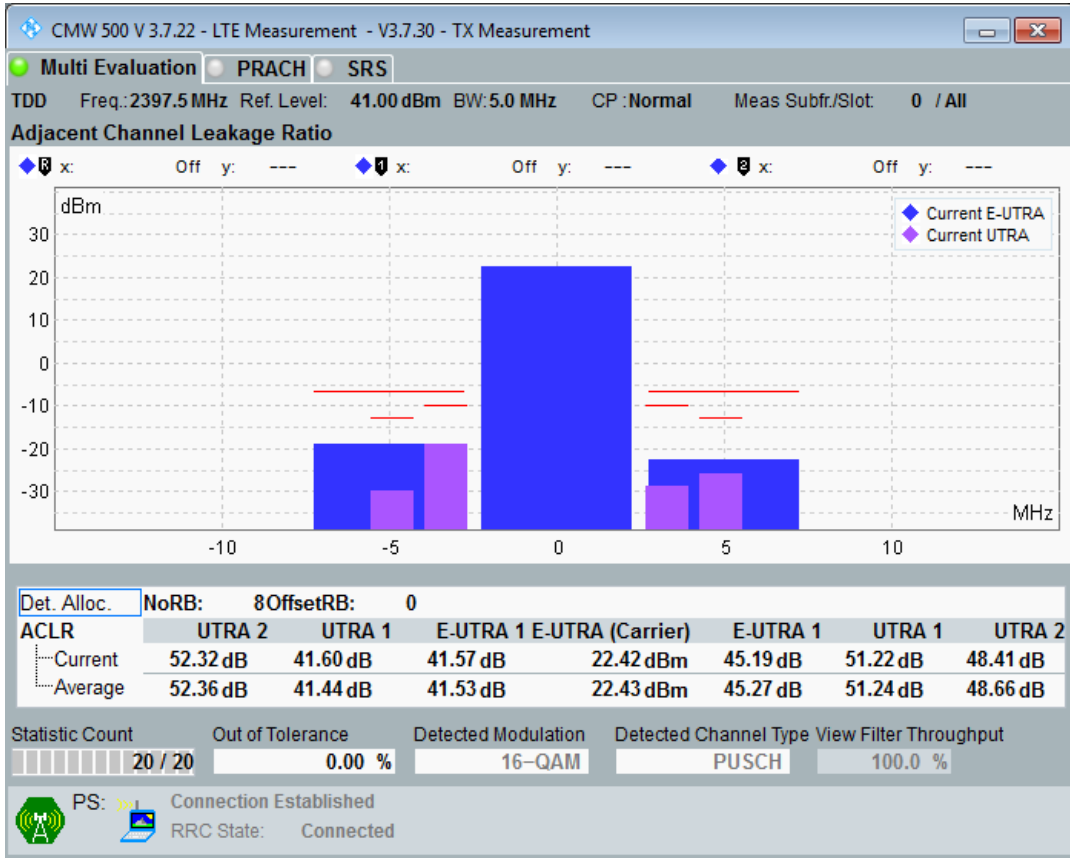

Band40 QAM16 BW=5MHz Channel=39625 RB Size=8 Position=#0

Band40 QAM16 BW=5MHz Channel=39625 RB Size=8 Position=#Max