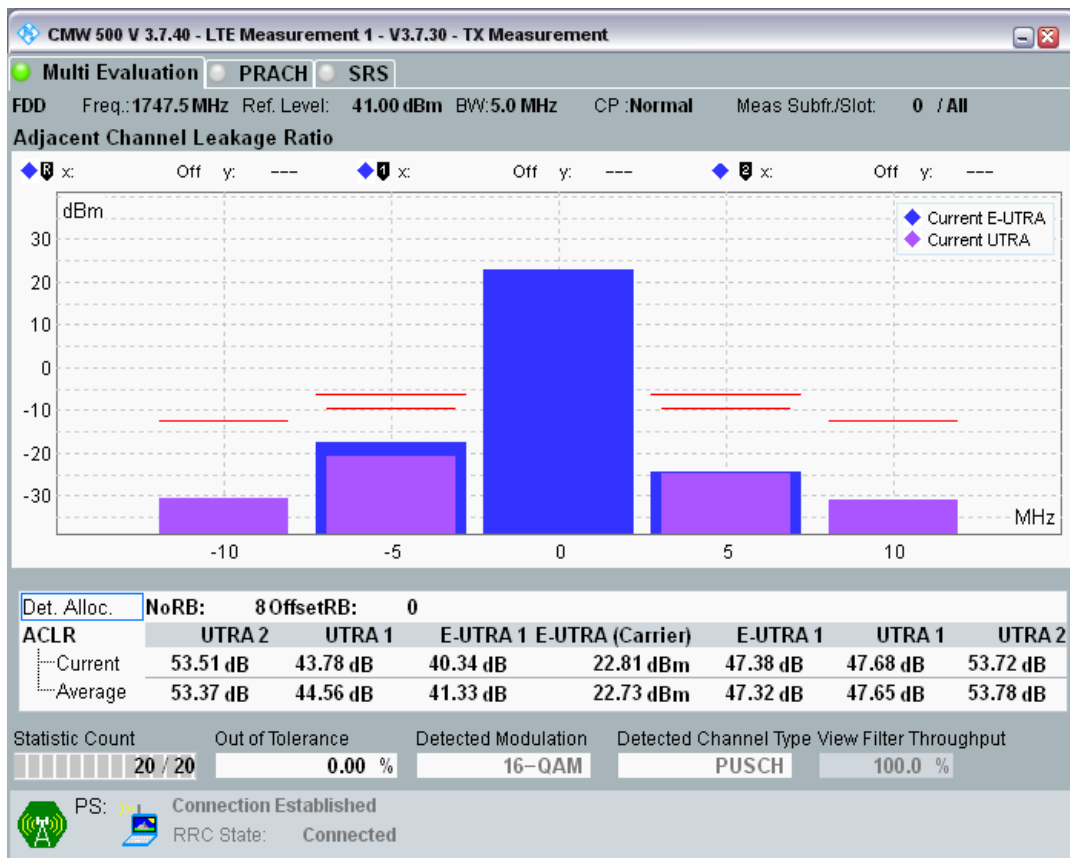

Band3 QPSK BW=5MHz Channel=19575 RB Size=8 Position=#0

Band3 QPSK BW=5MHz Channel=19575 RB Size=8 Position=#Max

Band3 QPSK BW=5MHz Channel=19575 RB Size=25 Position=#0

Band3 QAM16 BW=5MHz Channel=19575 RB Size=8 Position=#0