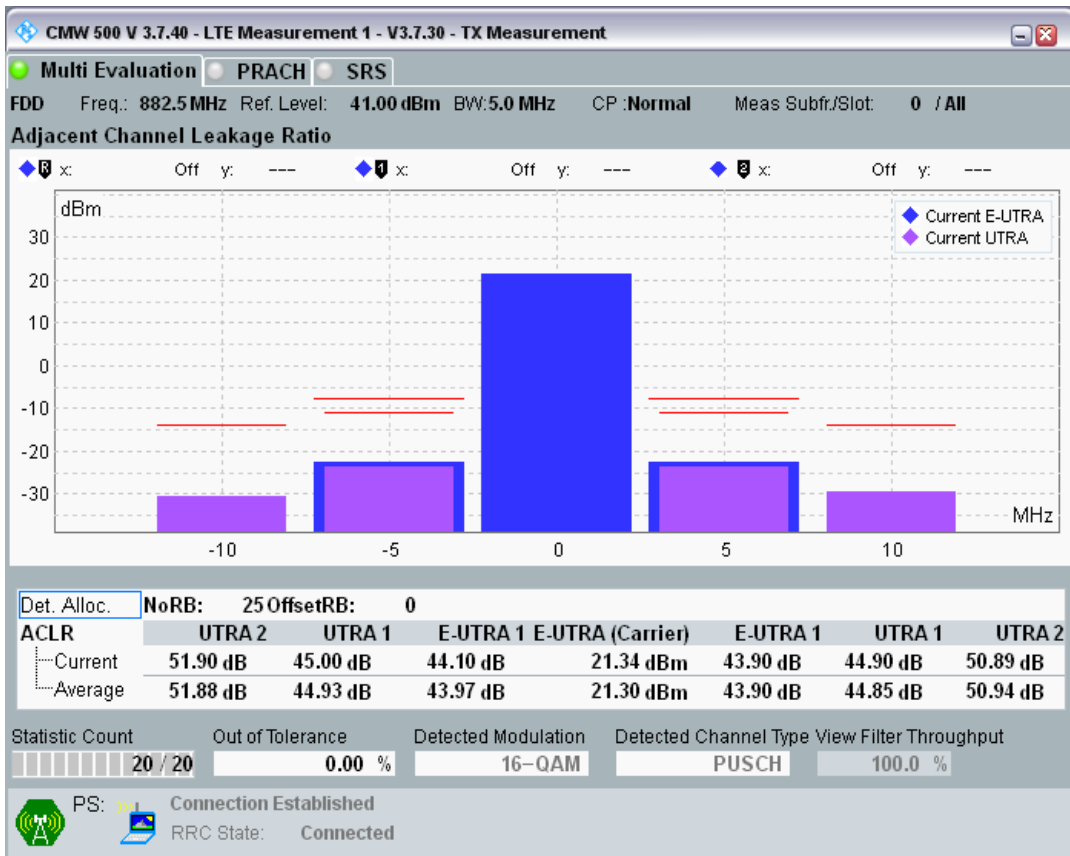

Band8 QPSK BW=5MHz Channel=21475 RB Size=25 Position=#0

Band8 QAM16 BW=5MHz Channel=21475 RB Size=8 Position=#0

Band8 QAM16 BW=5MHz Channel=21475 RB Size=8 Position=#Max

Band8 QAM16 BW=5MHz Channel=21475 RB Size=25 Position=#0