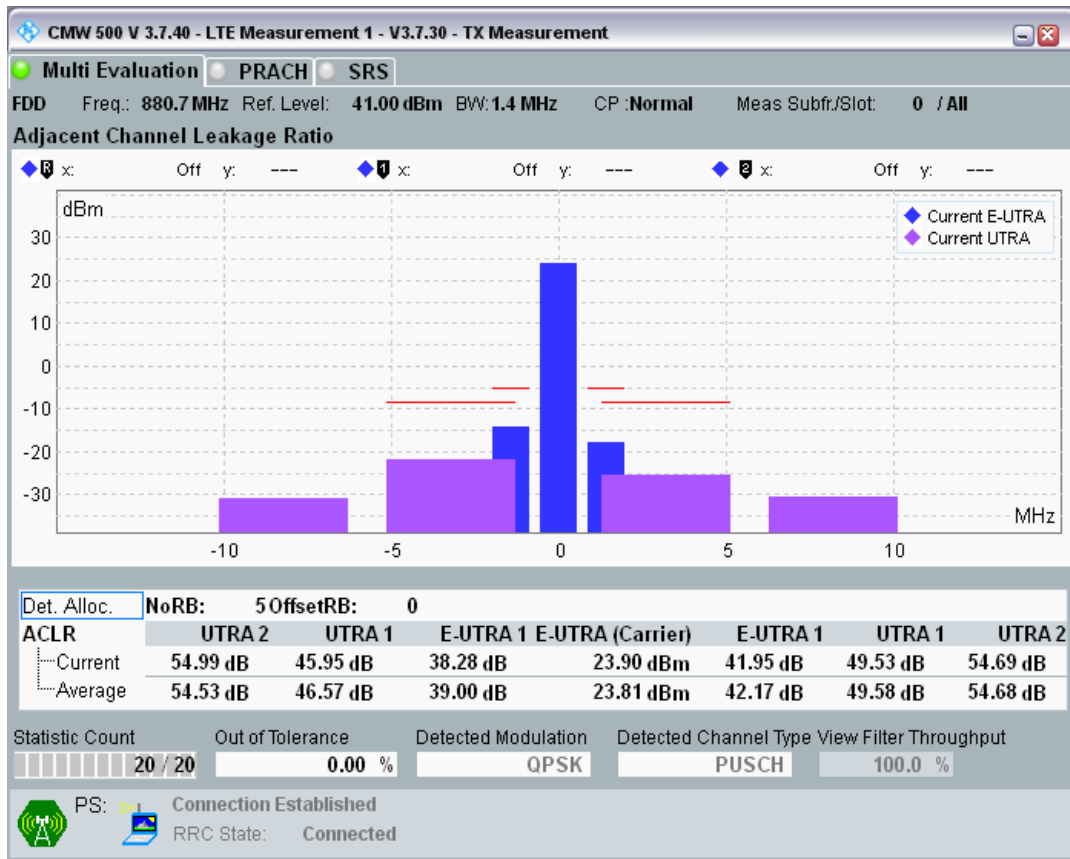

Band8 QPSK BW=1.4MHz Channel=21457 RB Size=5 Position=#0

Band8 QPSK BW=1.4MHz Channel=21457 RB Size=5 Position=#Max