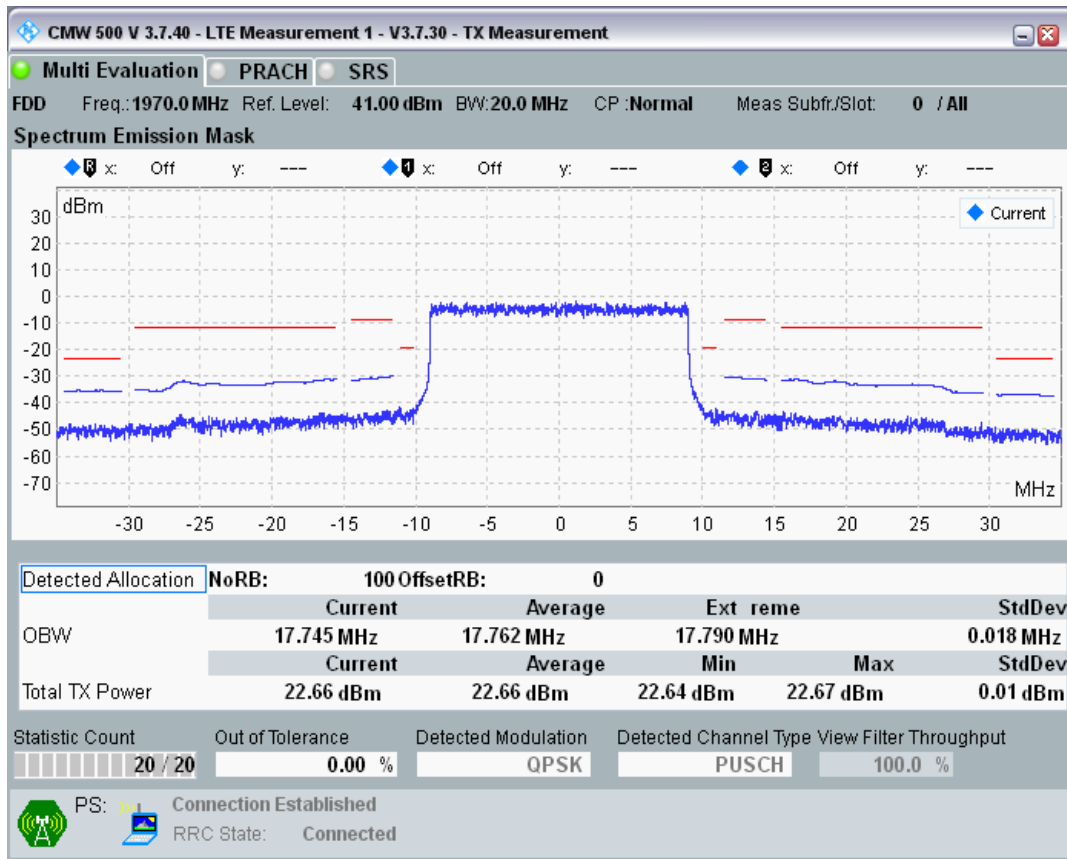

Band1 QPSK BW=20MHz Channel=18500 RB Size=100 Position=#0

Band1 QAM16 BW=20MHz Channel=18500 RB Size=18 Position=#0