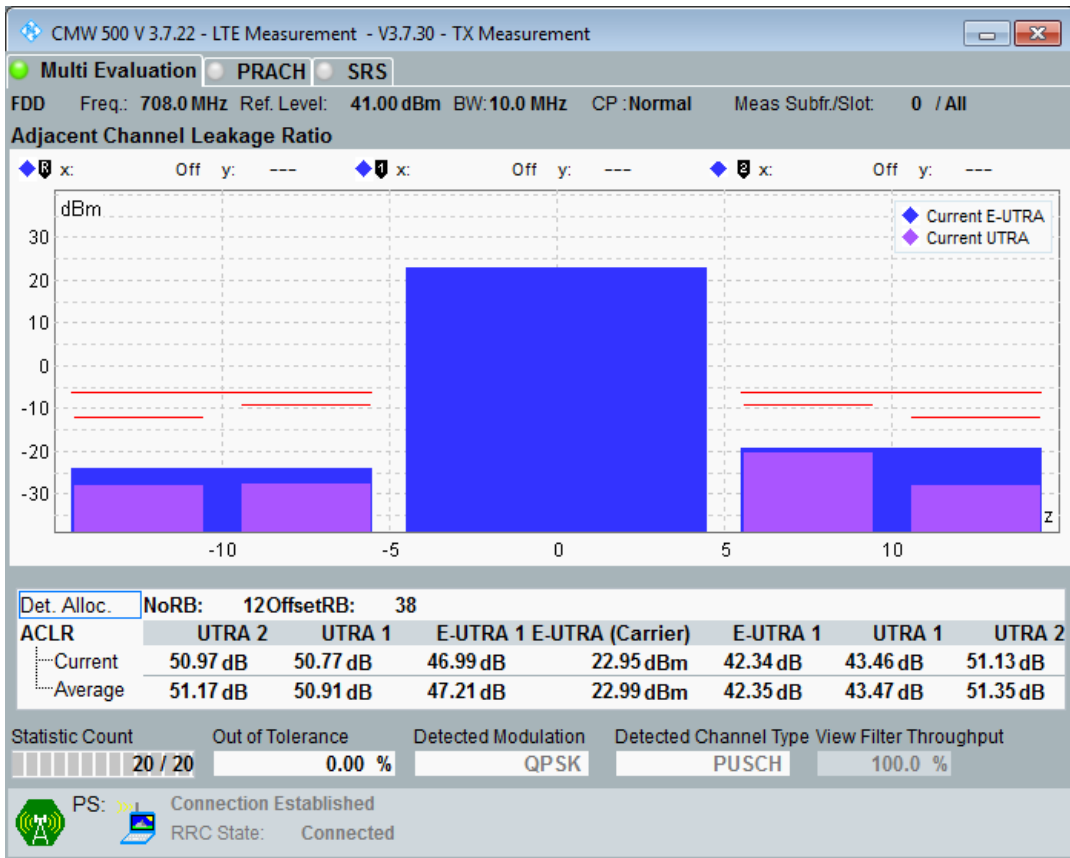

Band28 QPSK BW=10MHz Channel=27260 RB Size=12 Position=#Max

Band28 QPSK BW=10MHz Channel=27260 RB Size=50 Position=#0