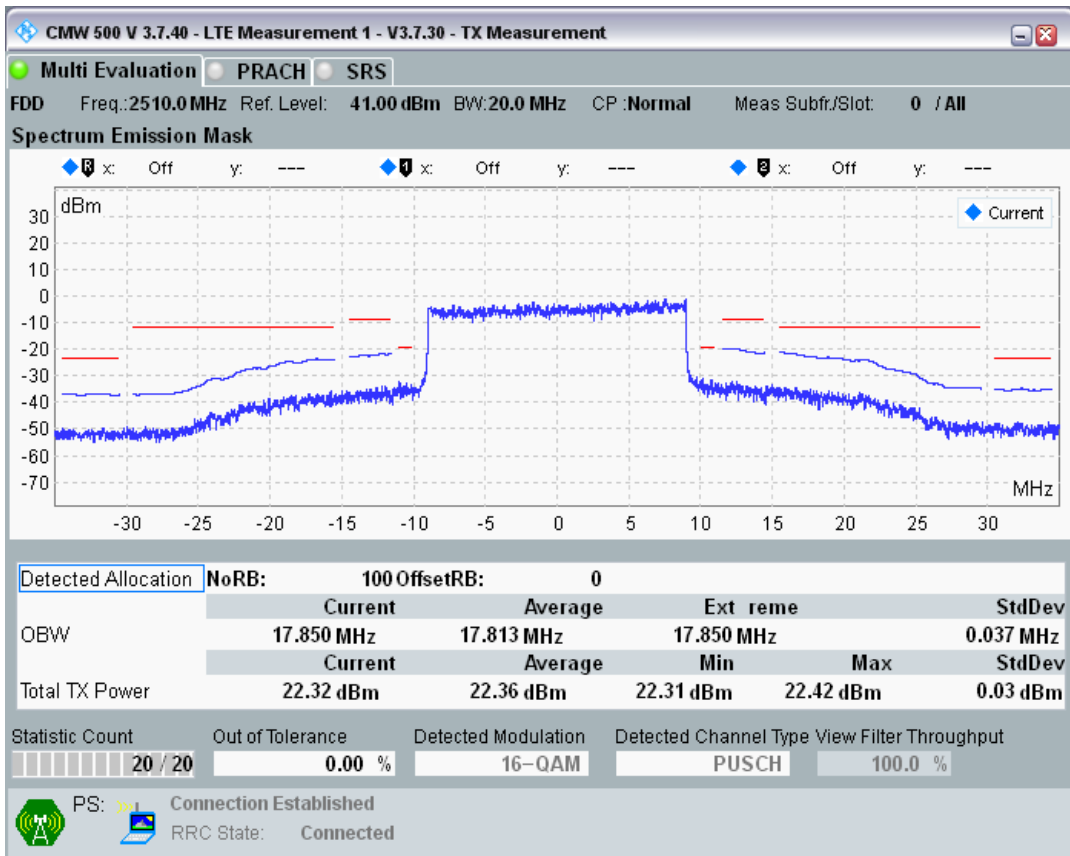

Band7 QPSK BW=20MHz Channel=20850 RB Size=100 Position=#0

Band7 QAM16 BW=20MHz Channel=20850 RB Size=18 Position=#0

Band7 QAM16 BW=20MHz Channel=20850 RB Size=18 Position=#Max

Band7 QAM16 BW=20MHz Channel=20850 RB Size=100 Position=#0