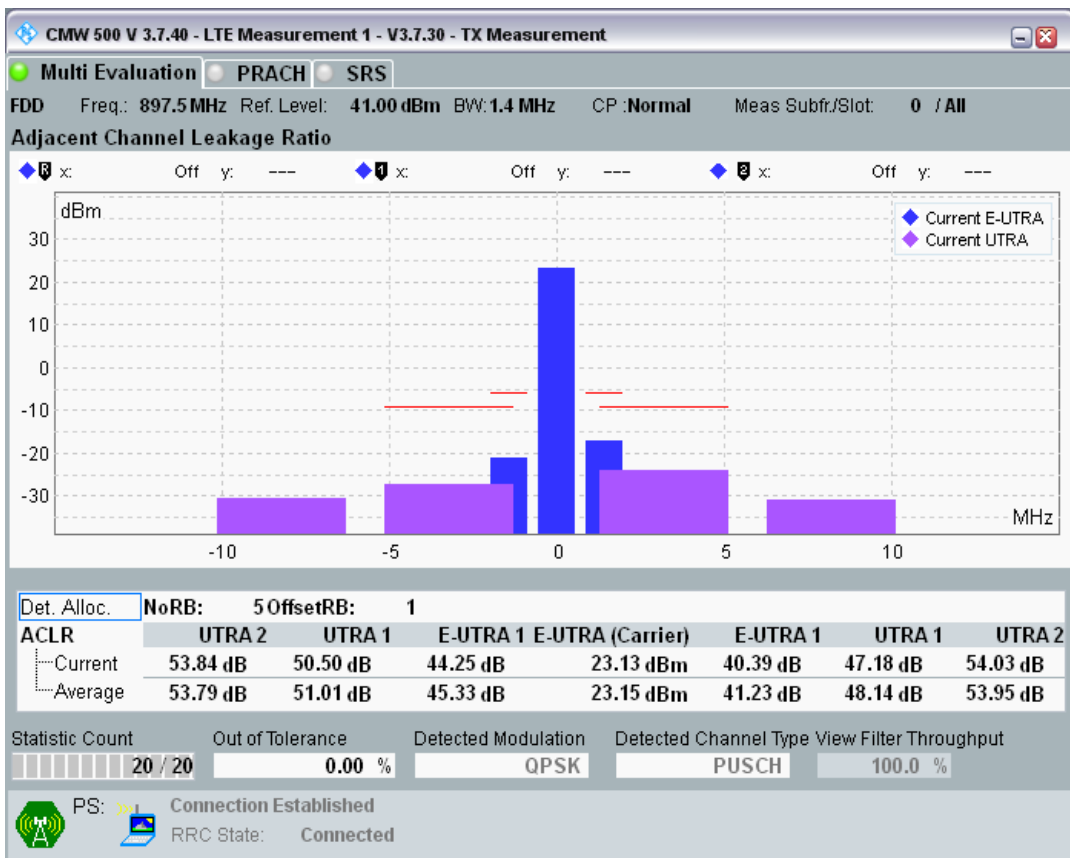

Band8 QAM16 BW=1.4MHz Channel=21457 RB Size=5 Position=#Max

Band8 QAM16 BW=1.4MHz Channel=21457 RB Size=6 Position=#0

Band8 QPSK BW=1.4MHz Channel=21625 RB Size=5 Position=#0

Band8 QPSK BW=1.4MHz Channel=21625 RB Size=5 Position=#Max