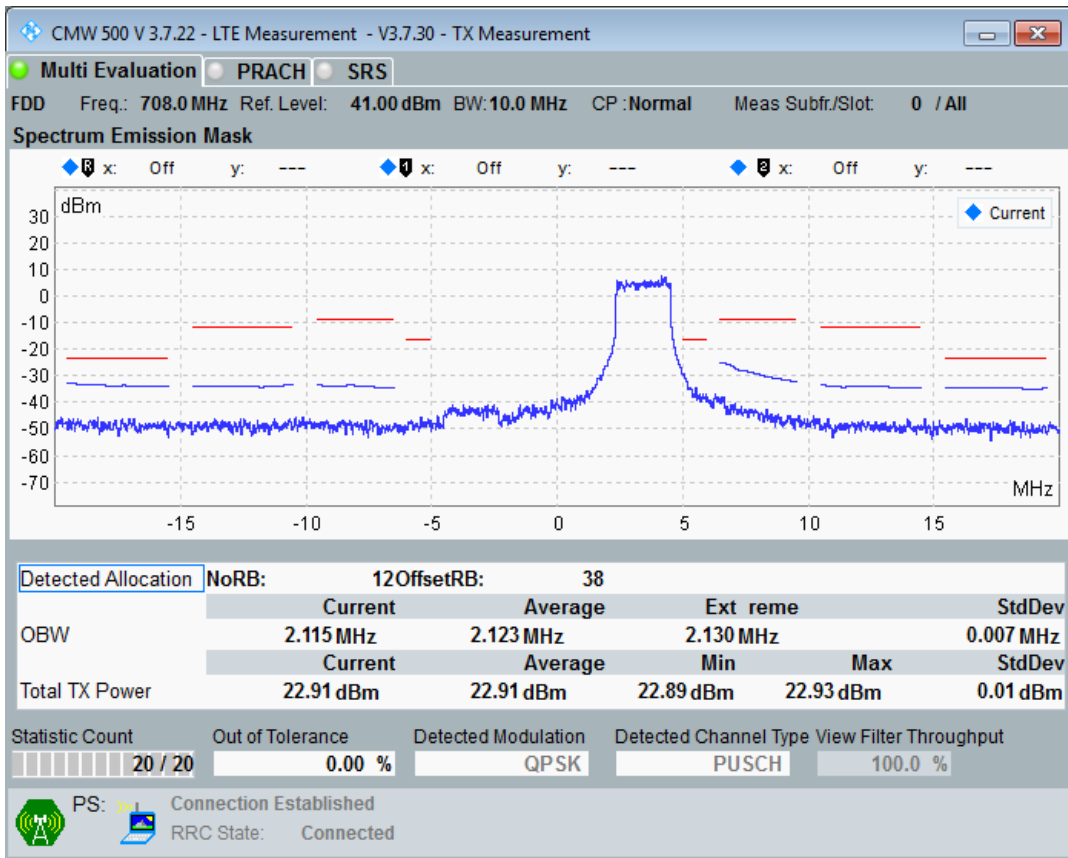

Band28 QPSK BW=10MHz Channel=27260 RB Size=12 Position=#Max

Band28 QPSK BW=10MHz Channel=27260 RB Size=50 Position=#0