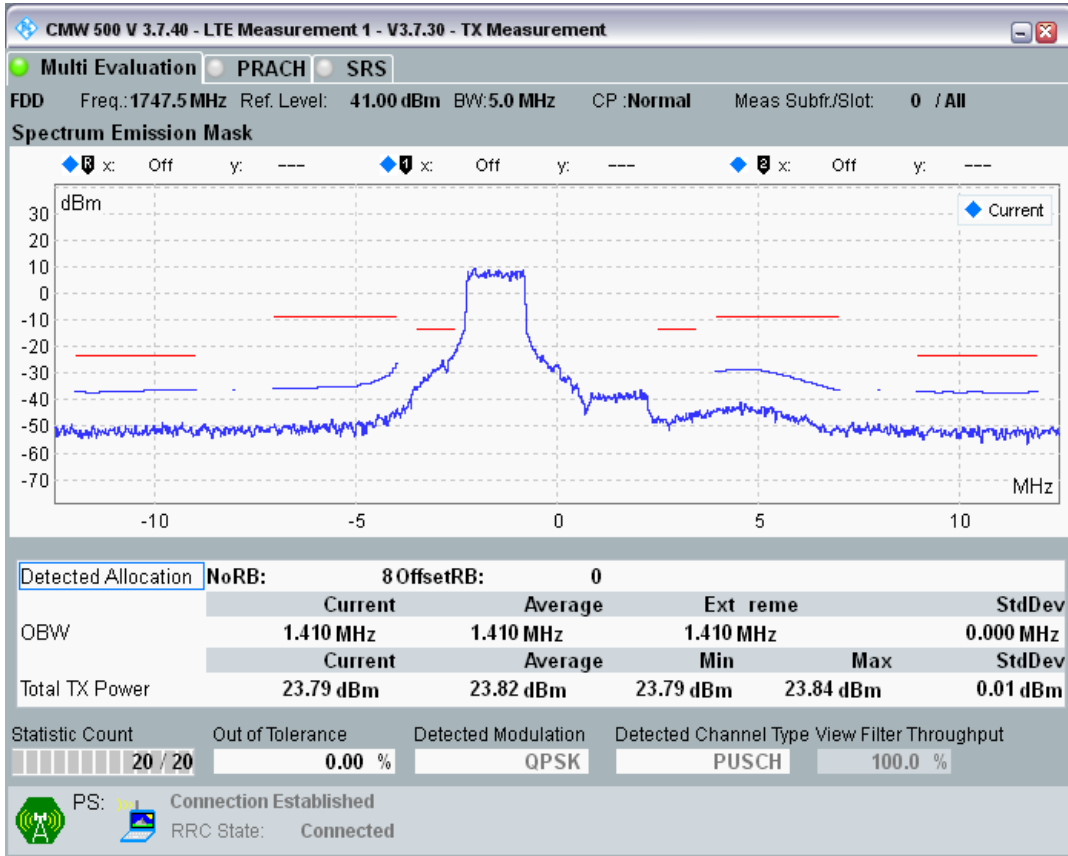

Band3 QPSK BW=5MHz Channel=19575 RB Size=8 Position=#0

Band3 QPSK BW=5MHz Channel=19575 RB Size=8 Position=#Max