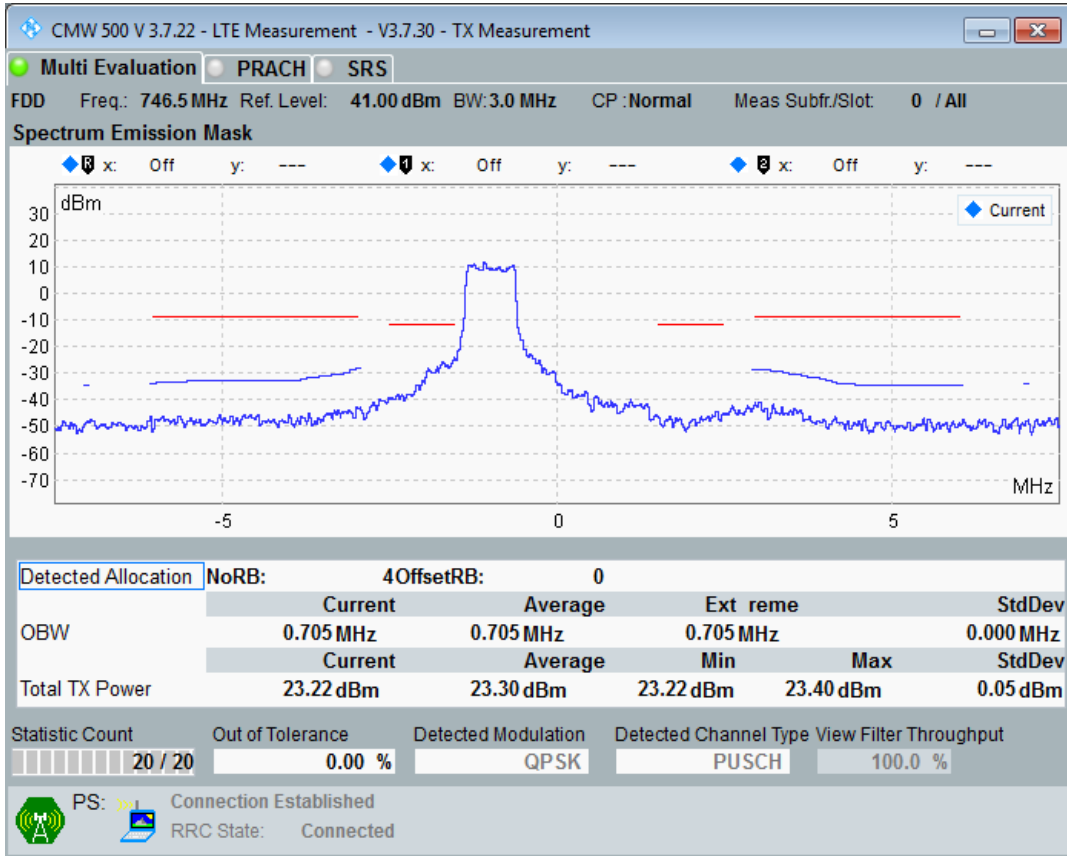

Band28 QPSK BW=3MHz Channel=27645 RB Size=4 Position=#0

Band28 QPSK BW=3MHz Channel=27645 RB Size=4 Position=#Max