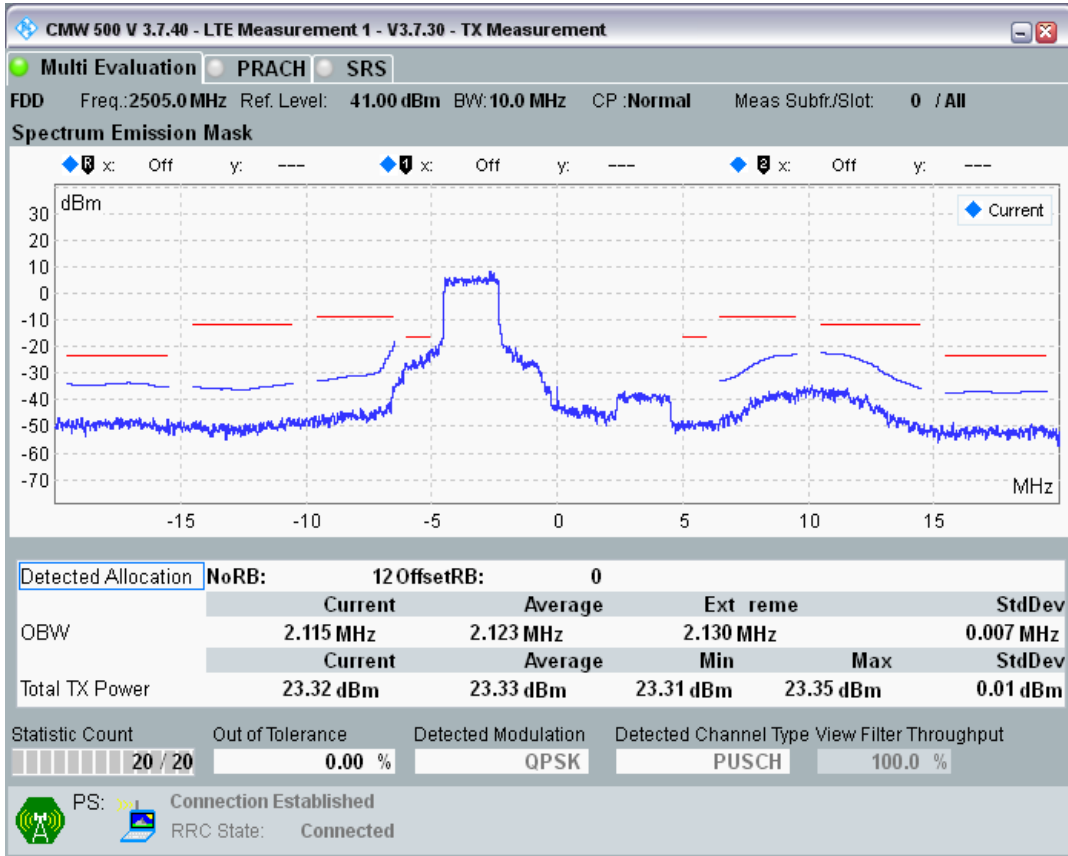

Band7 QPSK BW=10MHz Channel=20800 RB Size=12 Position=#0

Band7 QPSK BW=10MHz Channel=20800 RB Size=12 Position=#Max