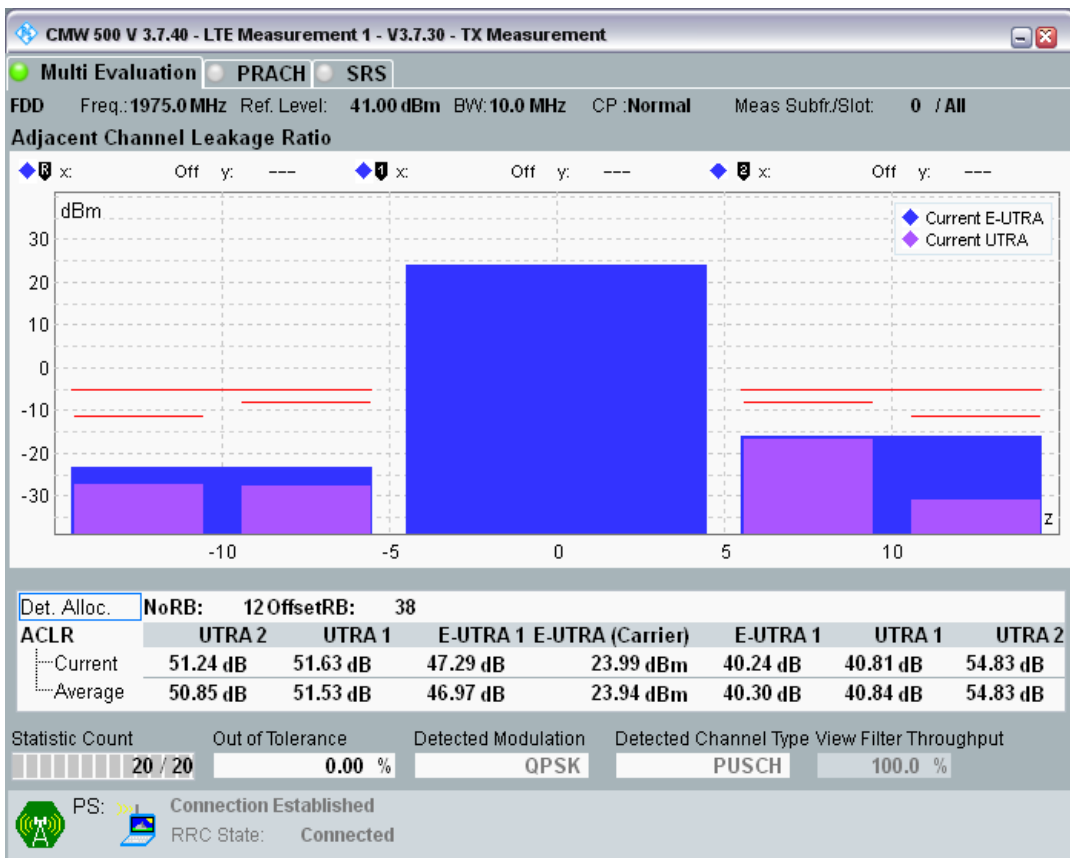

Band1 QAM16 BW=10MHz Channel=18300 RB Size=12 Position=#Max

Band1 QAM16 BW=10MHz Channel=18300 RB Size=50 Position=#0

Band1 QPSK BW=10MHz Channel=18550 RB Size=12 Position=#0

Band1 QPSK BW=10MHz Channel=18550 RB Size=12 Position=#Max