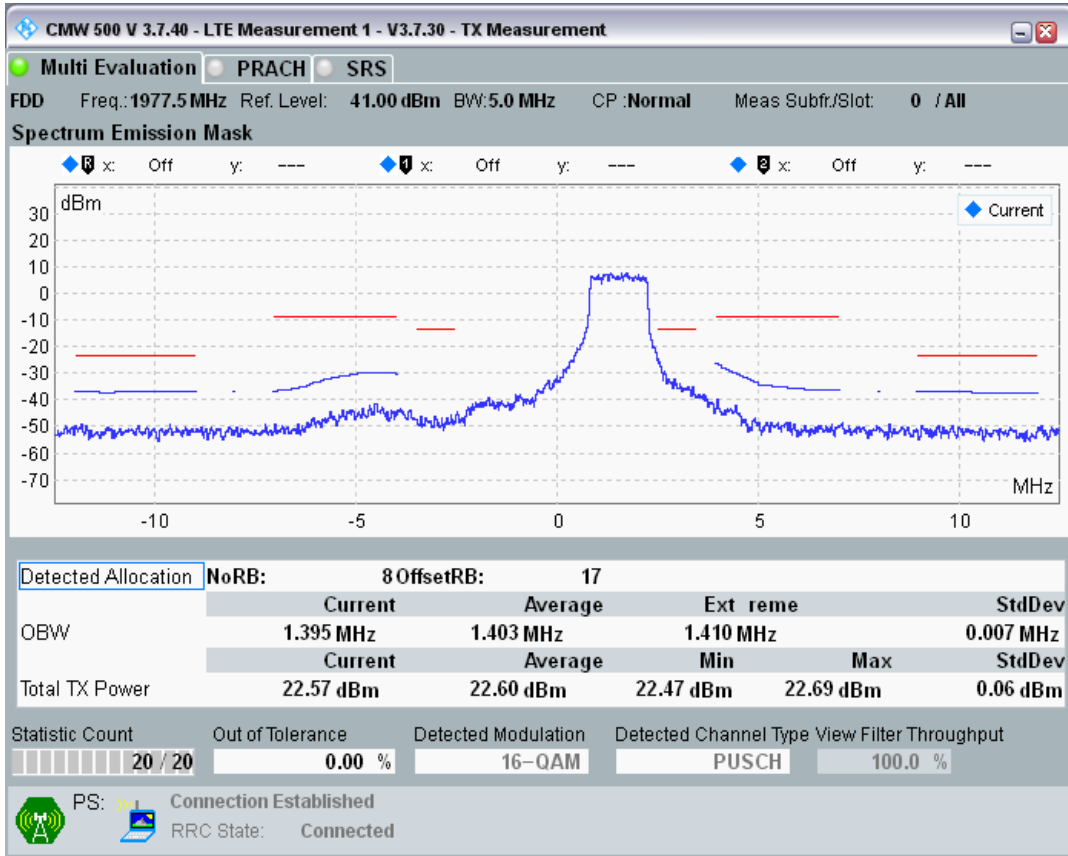

Band1 QAM16 BW=5MHz Channel=18575 RB Size=8 Position=#Max

Band1 QAM16 BW=5MHz Channel=18575 RB Size=25 Position=#0