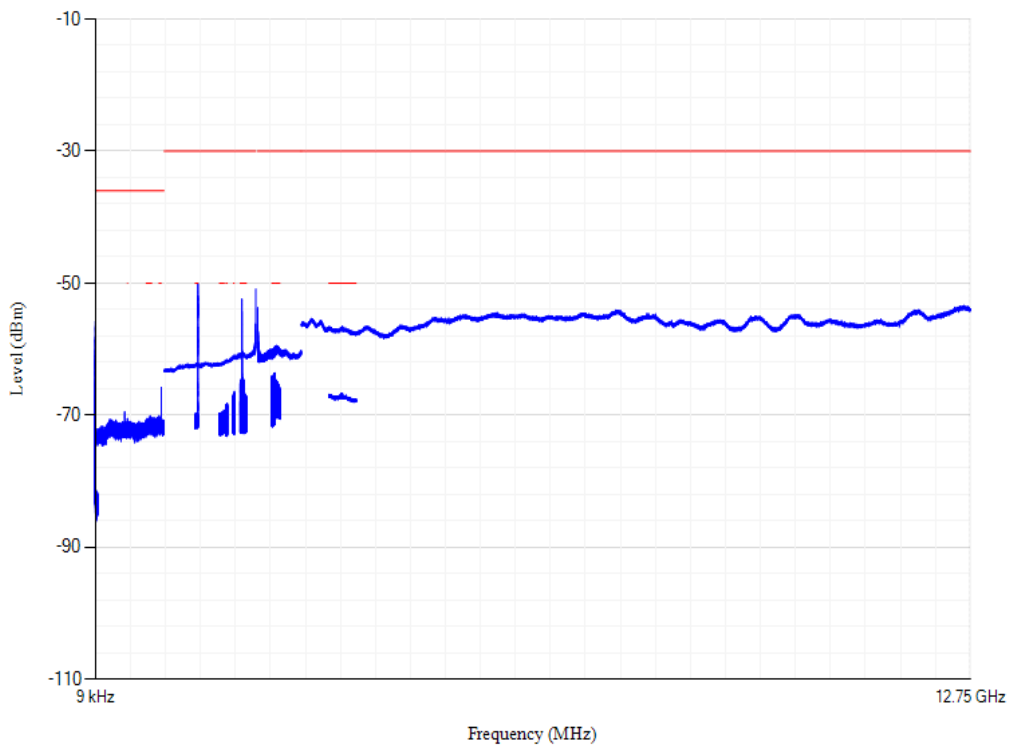

Conducted spurious emissions

Band40 QPSK BW=5MHz Channel=38675 RB Size=1 Position=#0

Conducted spurious emissions

Band40 QPSK BW=5MHz Channel=39150 RB Size=1 Position=#0

Conducted spurious emissions

Band40 QPSK BW=5MHz Channel=39625 RB Size=1 Position=#0