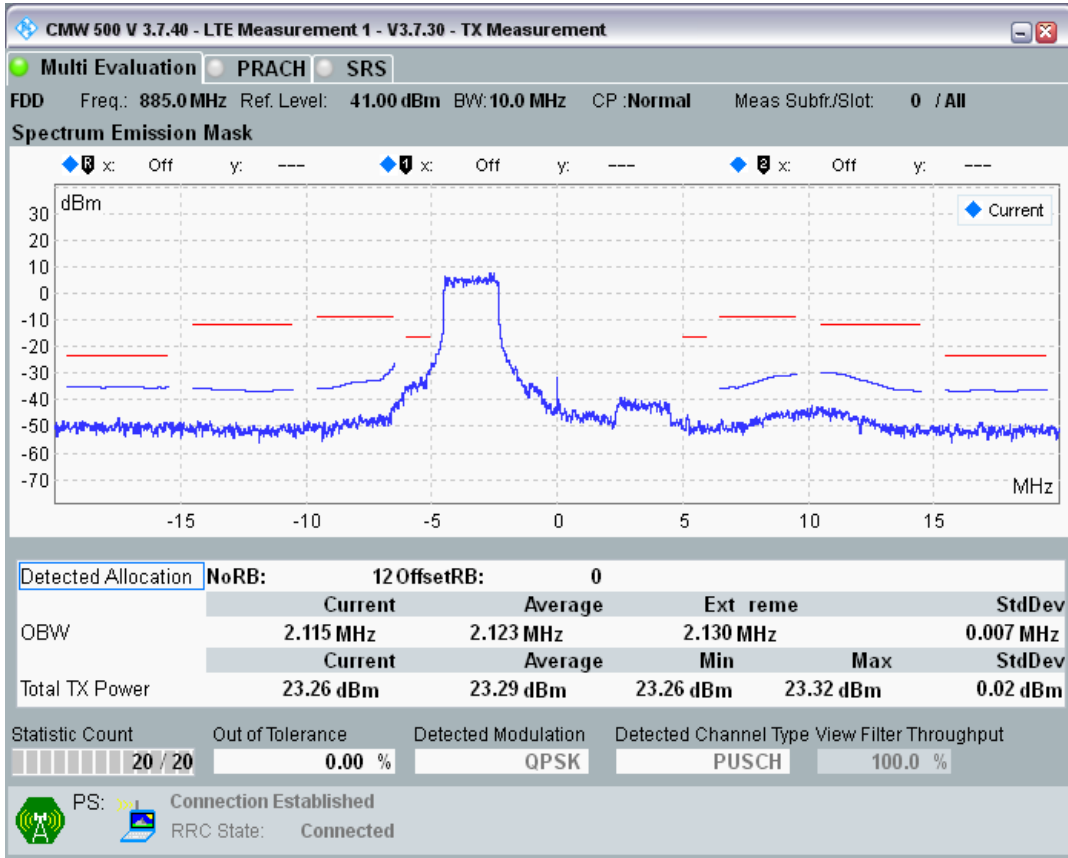

Band8 QPSK BW=10MHz Channel=21500 RB Size=12 Position=#0

Band8 QPSK BW=10MHz Channel=21500 RB Size=12 Position=#Max