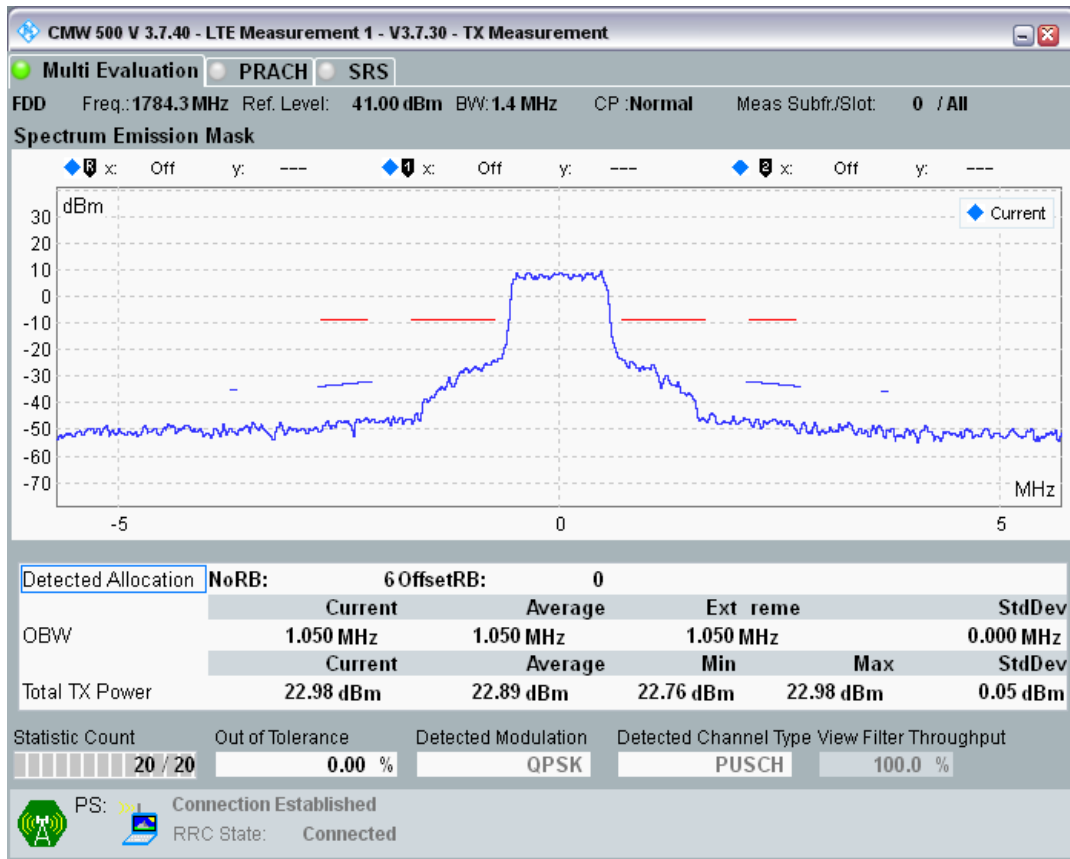

Band3 QPSK BW=1.4MHz Channel=19943 RB Size=5 Position=#0

Band3 QPSK BW=1.4MHz Channel=19943 RB Size=5 Position=#Max

Band3 QPSK BW=1.4MHz Channel=19943 RB Size=6 Position=#0

Band3 QAM16 BW=1.4MHz Channel=19943 RB Size=5 Position=#0