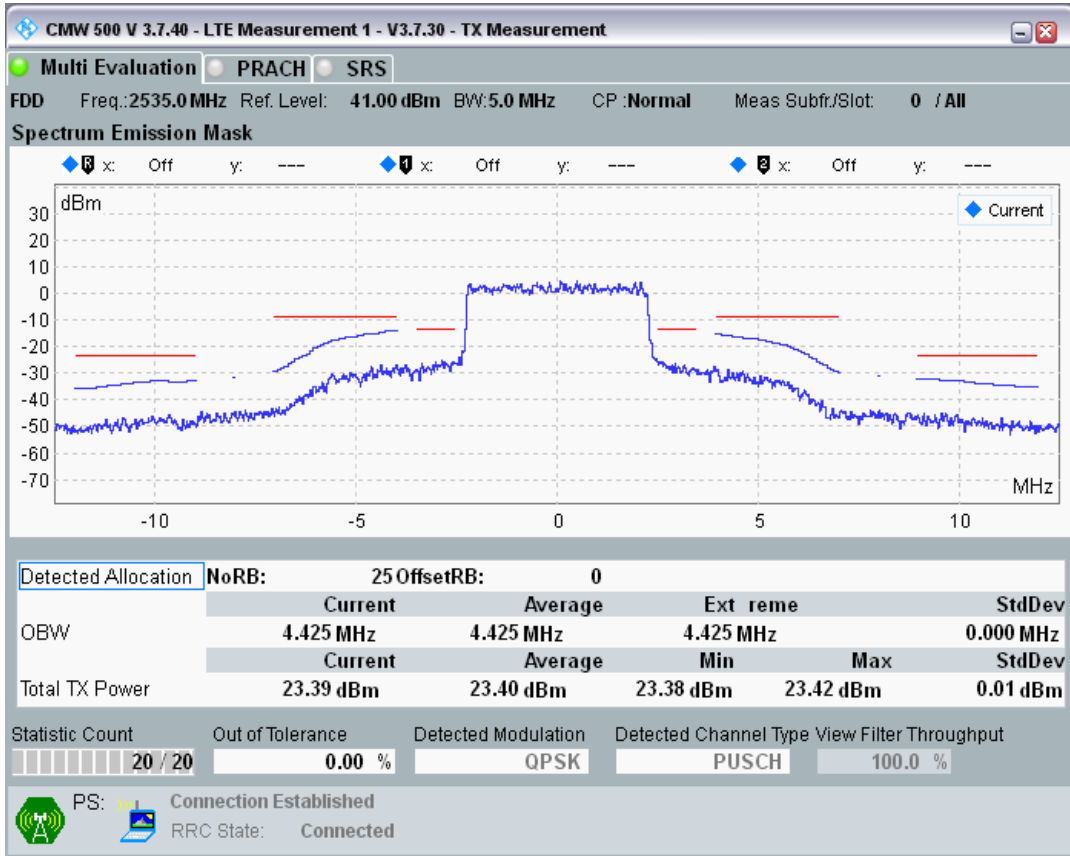

Band7 QPSK BW=5MHz Channel=21100 RB Size=25 Position=#0

Band7 QAM16 BW=5MHz Channel=21100 RB Size=8 Position=#0