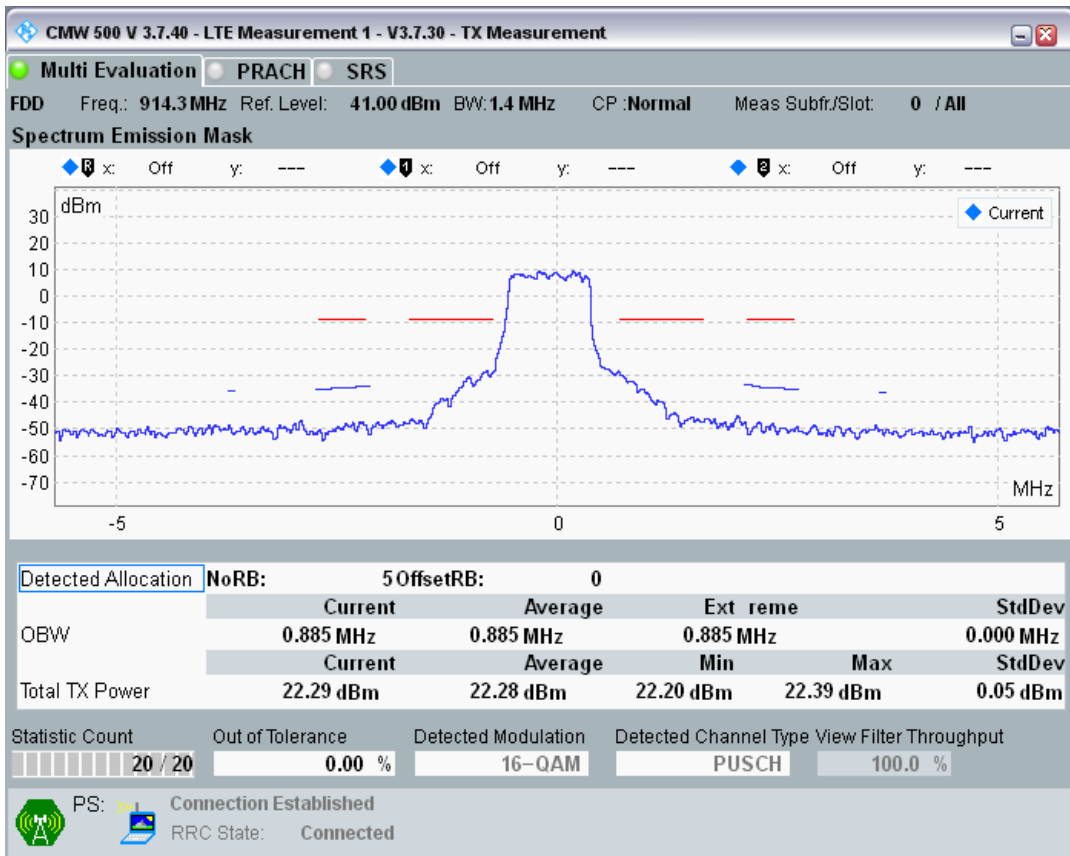

Band8 QPSK BW=1.4MHz Channel=21793 RB Size=5 Position=#0

Band8 QPSK BW=1.4MHz Channel=21793 RB Size=5 Position=#Max

Band8 QPSK BW=1.4MHz Channel=21793 RB Size=6 Position=#0

Band8 QAM16 BW=1.4MHz Channel=21793 RB Size=5 Position=#0