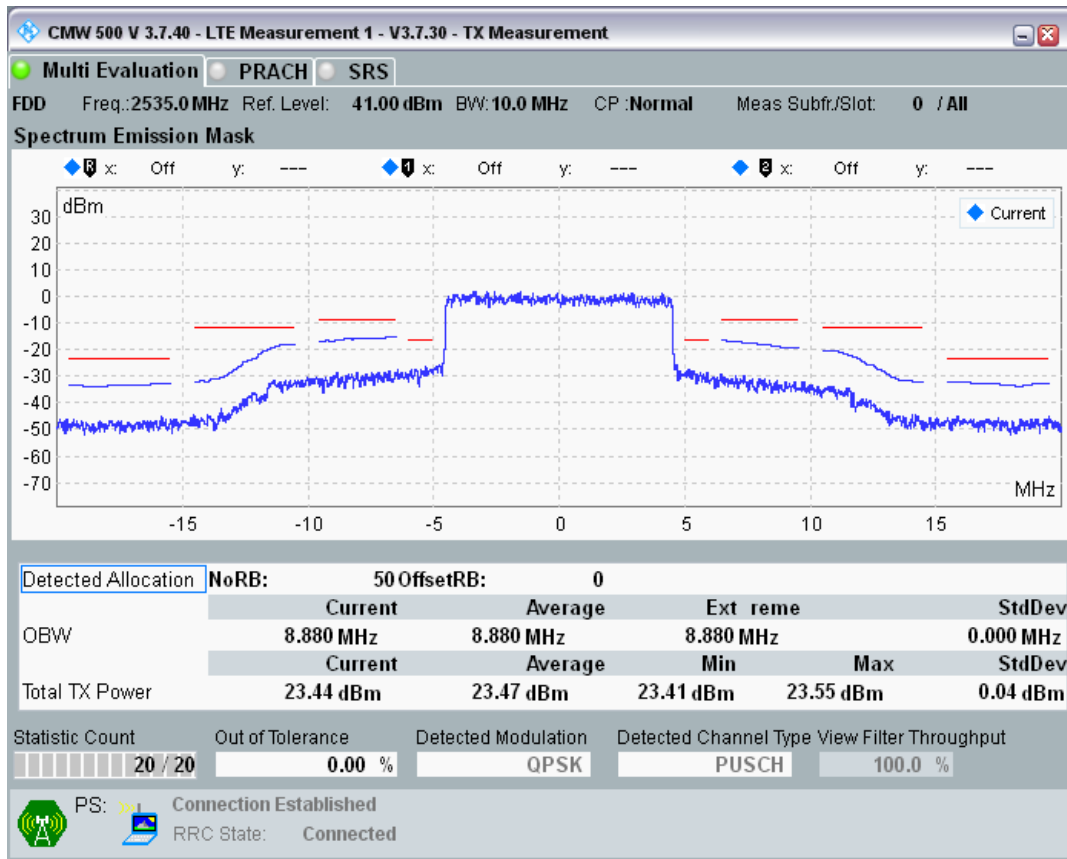

Band7 QPSK BW=10MHz Channel=21100 RB Size=50 Position=#0

Band7 QAM16 BW=10MHz Channel=21100 RB Size=12 Position=#0