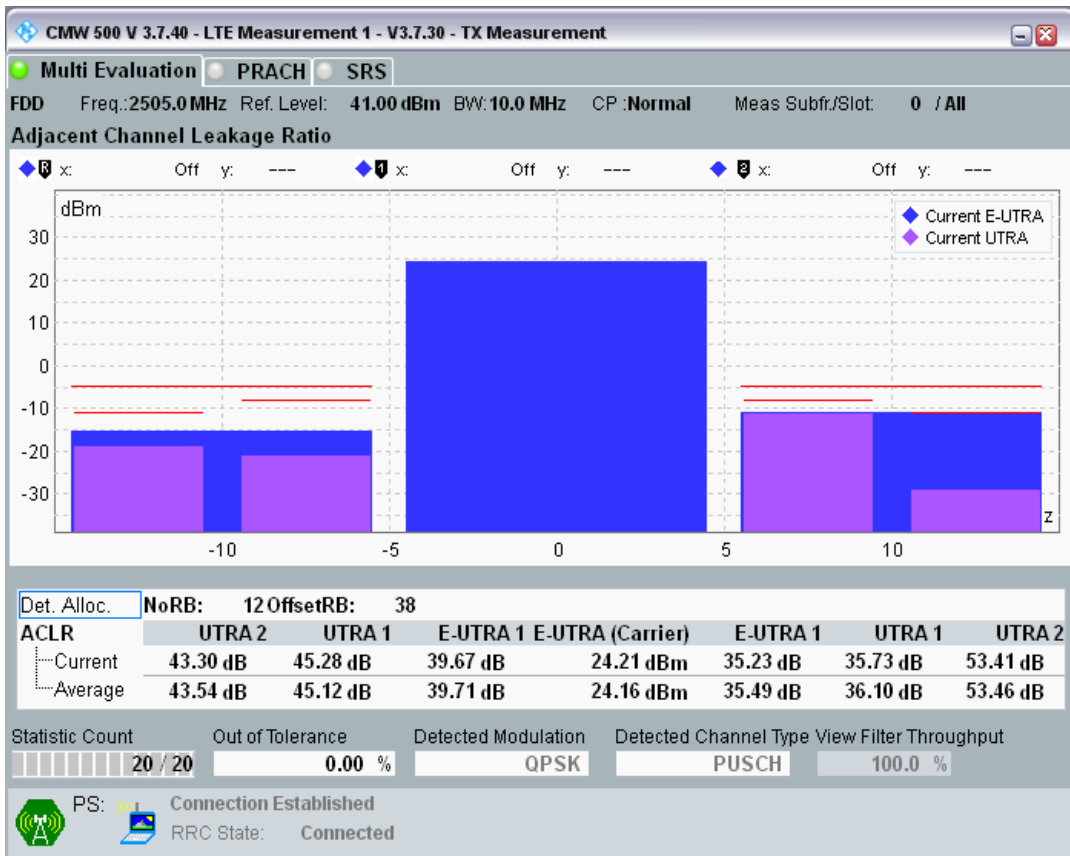

Band7 QPSK BW=10MHz Channel=20800 RB Size=12 Position=#Max

Band7 QPSK BW=10MHz Channel=20800 RB Size=50 Position=#0