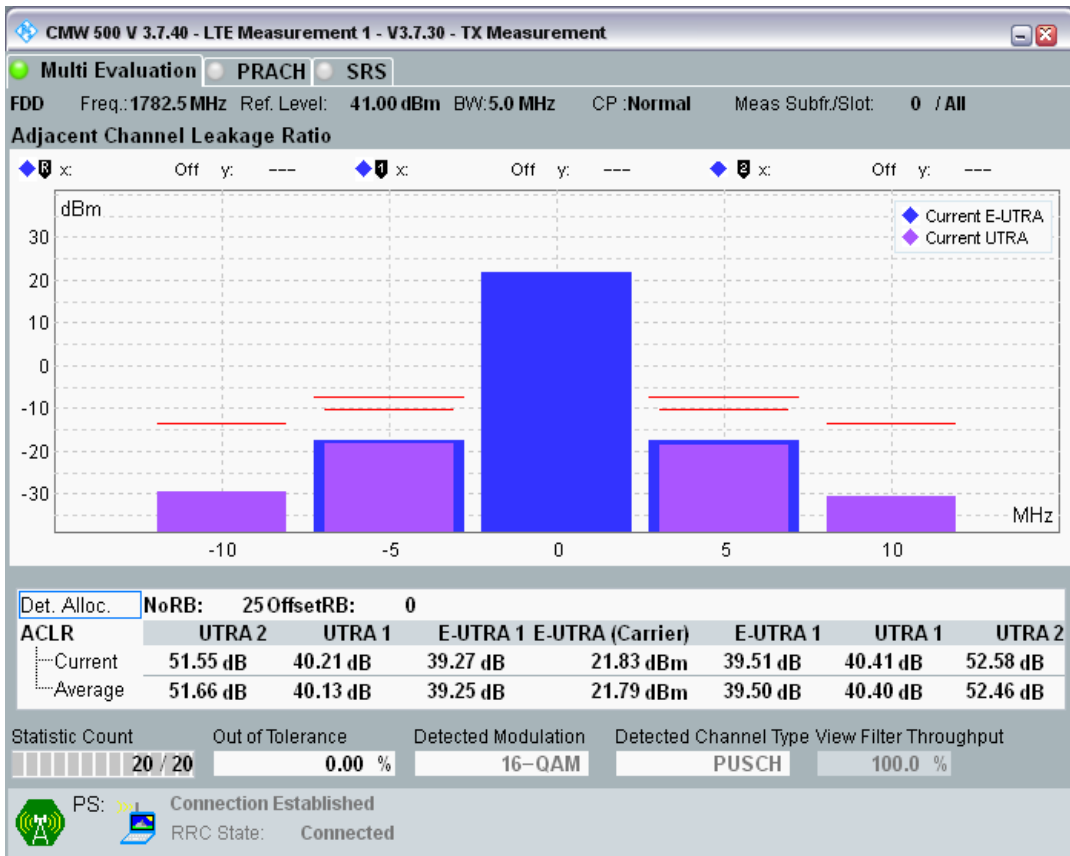

Band3 QPSK BW=5MHz Channel=19925 RB Size=25 Position=#0

Band3 QAM16 BW=5MHz Channel=19925 RB Size=8 Position=#0

Band3 QAM16 BW=5MHz Channel=19925 RB Size=8 Position=#Max

Band3 QAM16 BW=5MHz Channel=19925 RB Size=25 Position=#0