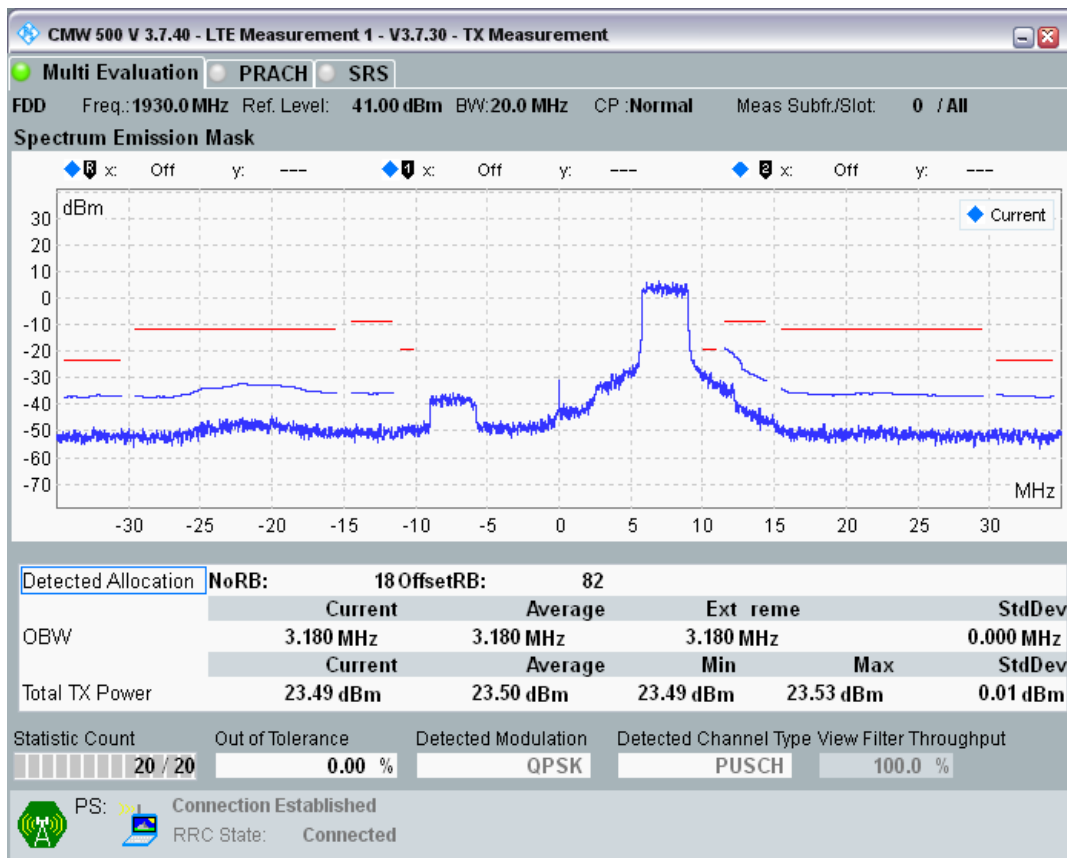

Band1 QPSK BW=20MHz Channel=18100 RB Size=18 Position=#Max

Band1 QPSK BW=20MHz Channel=18100 RB Size=100 Position=#0