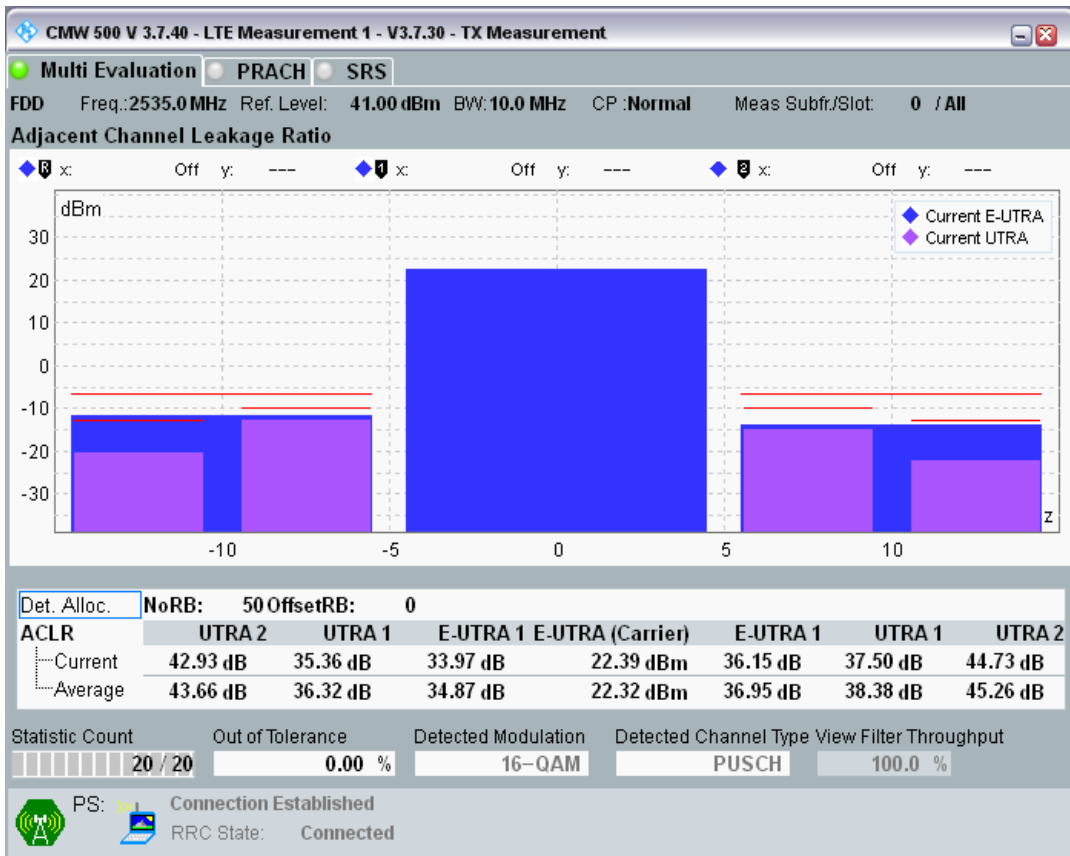

Band7 QPSK BW=10MHz Channel=21100 RB Size=50 Position=#0

Band7 QAM16 BW=10MHz Channel=21100 RB Size=12 Position=#0

Band7 QAM16 BW=10MHz Channel=21100 RB Size=12 Position=#Max

Band7 QAM16 BW=10MHz Channel=21100 RB Size=50 Position=#0