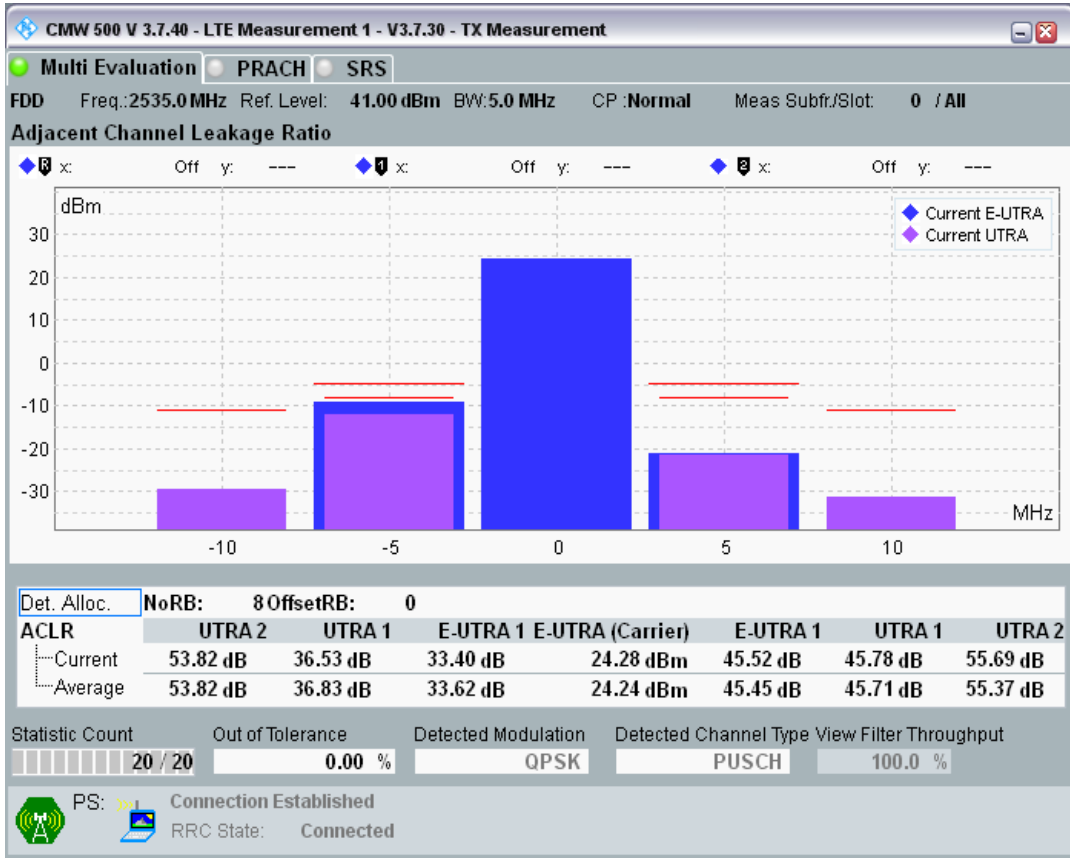

Band7 QPSK BW=5MHz Channel=21100 RB Size=8 Position=#0

Band7 QPSK BW=5MHz Channel=21100 RB Size=8 Position=#Max