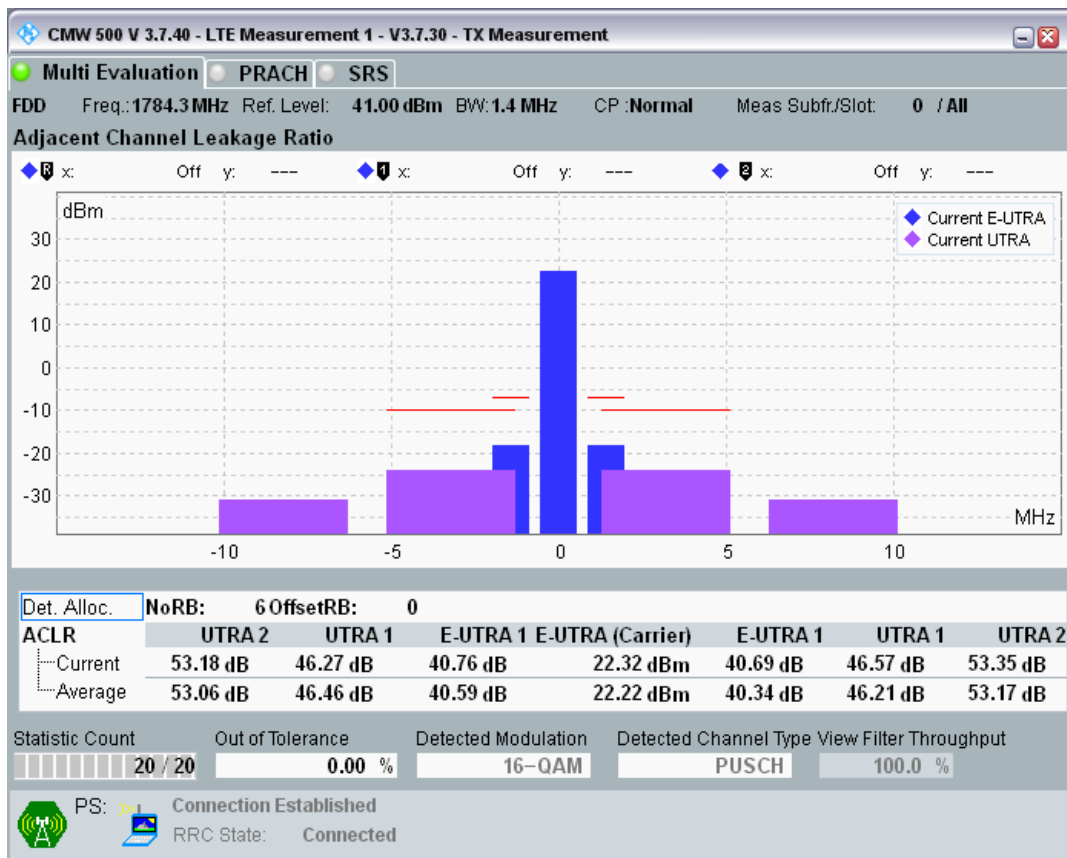

Band3 QAM16 BW=1.4MHz Channel=19943 RB Size=6 Position=#0

Band3 QPSK BW=5MHz Channel=19225 RB Size=8 Position=#0