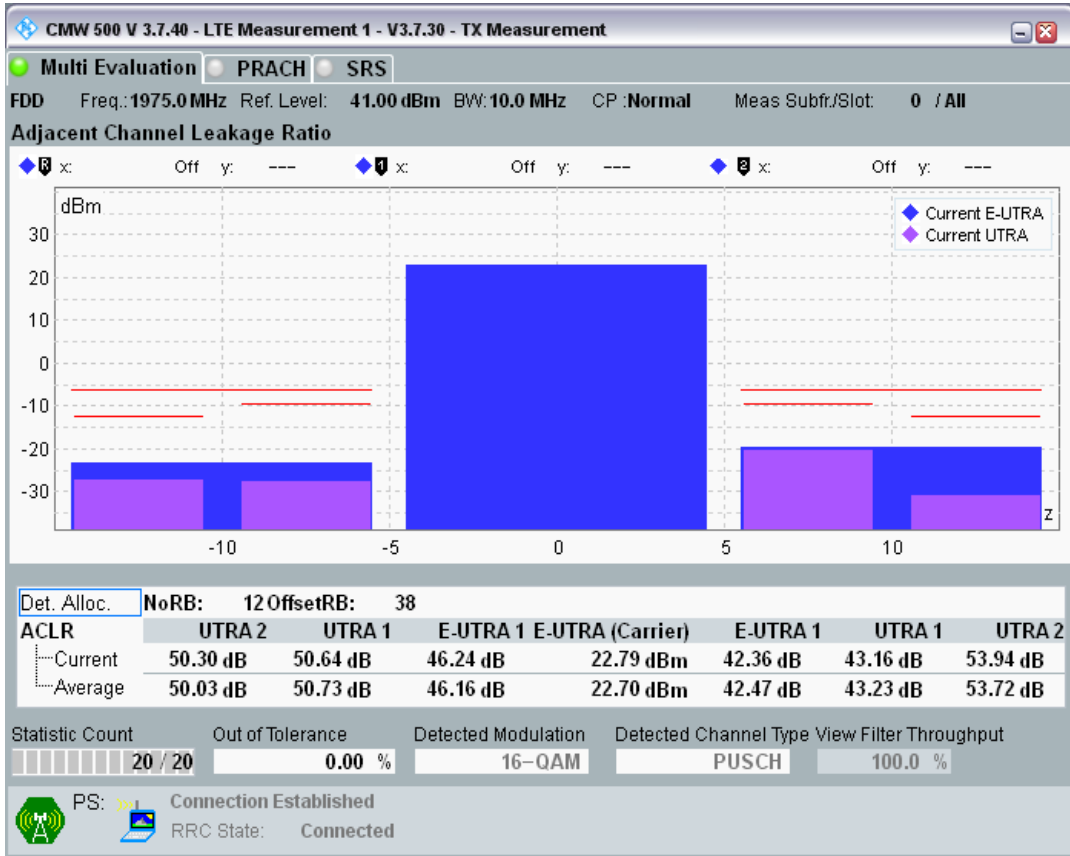

Band1 QAM16 BW=10MHz Channel=18550 RB Size=12 Position=#Max

Band1 QAM16 BW=10MHz Channel=18550 RB Size=50 Position=#0