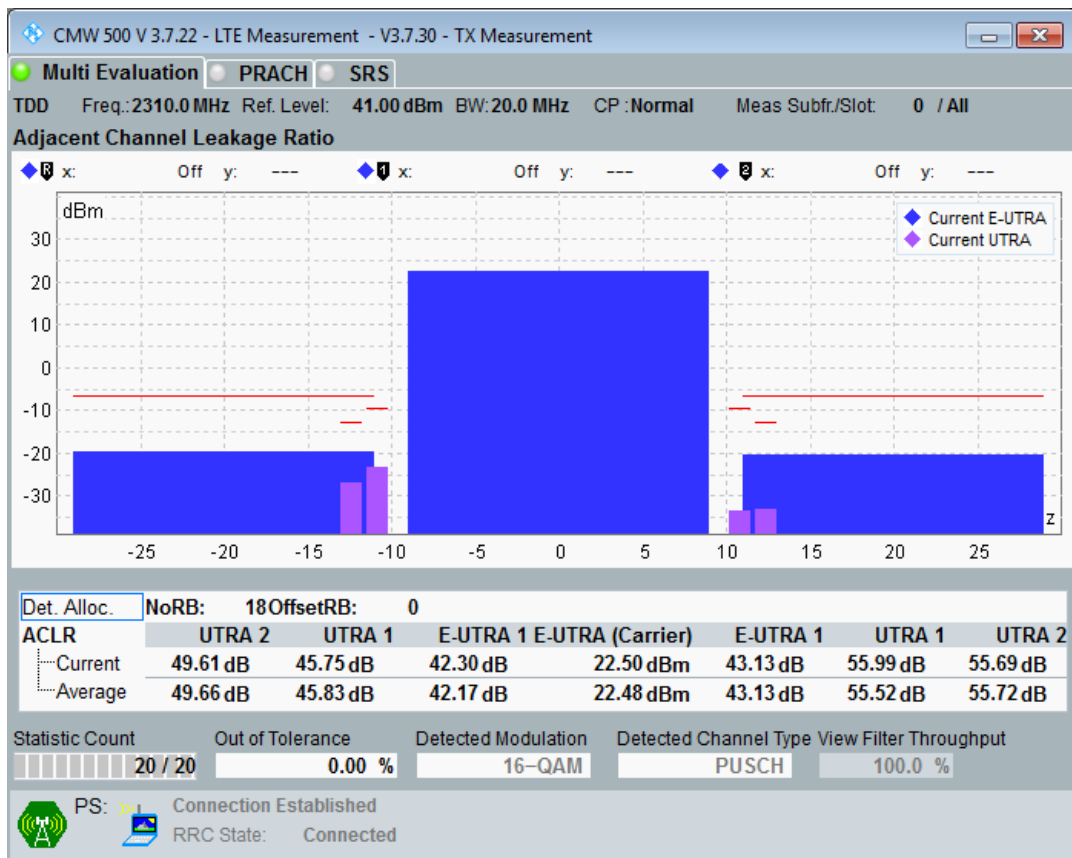

Band40 QAM16 BW=20MHz Channel=38750 RB Size=18 Position=#0

Band40 QAM16 BW=20MHz Channel=38750 RB Size=18 Position=#Max