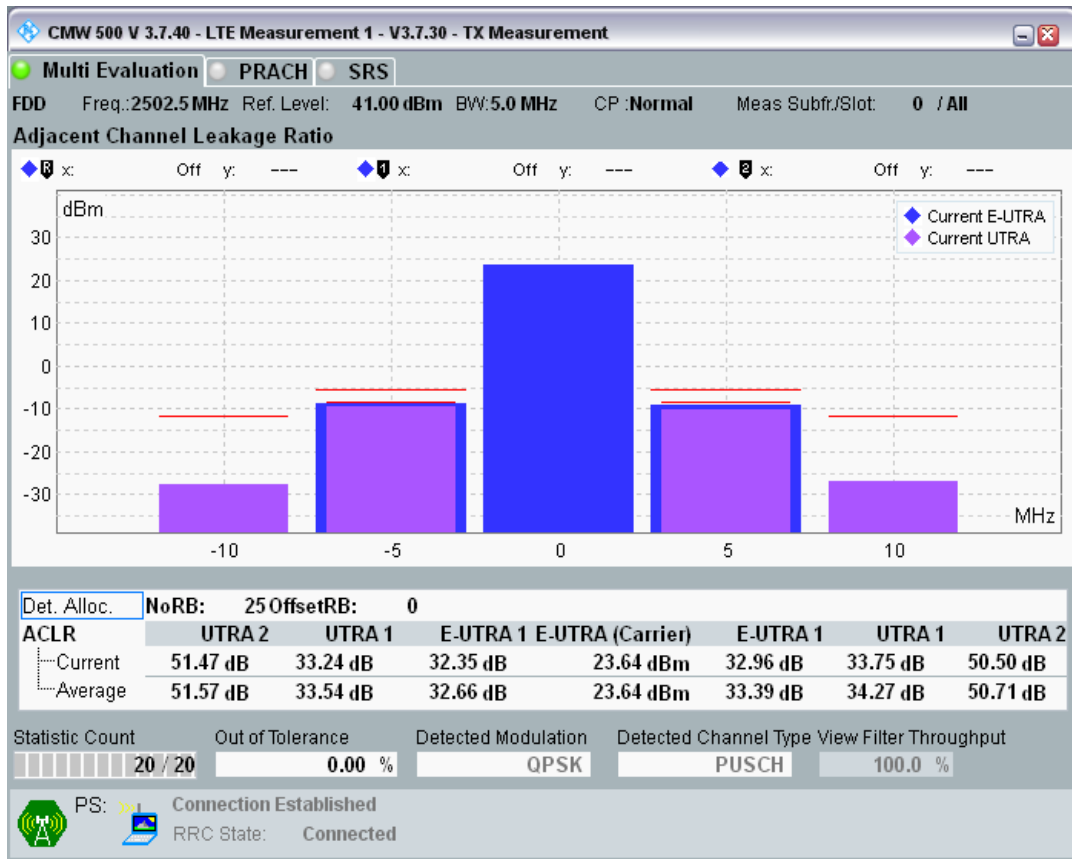

Band7 QPSK BW=5MHz Channel=20775 RB Size=25 Position=#0

Band7 QAM16 BW=5MHz Channel=20775 RB Size=8 Position=#0

Band7 QAM16 BW=5MHz Channel=20775 RB Size=8 Position=#Max

Band7 QAM16 BW=5MHz Channel=20775 RB Size=25 Position=#0