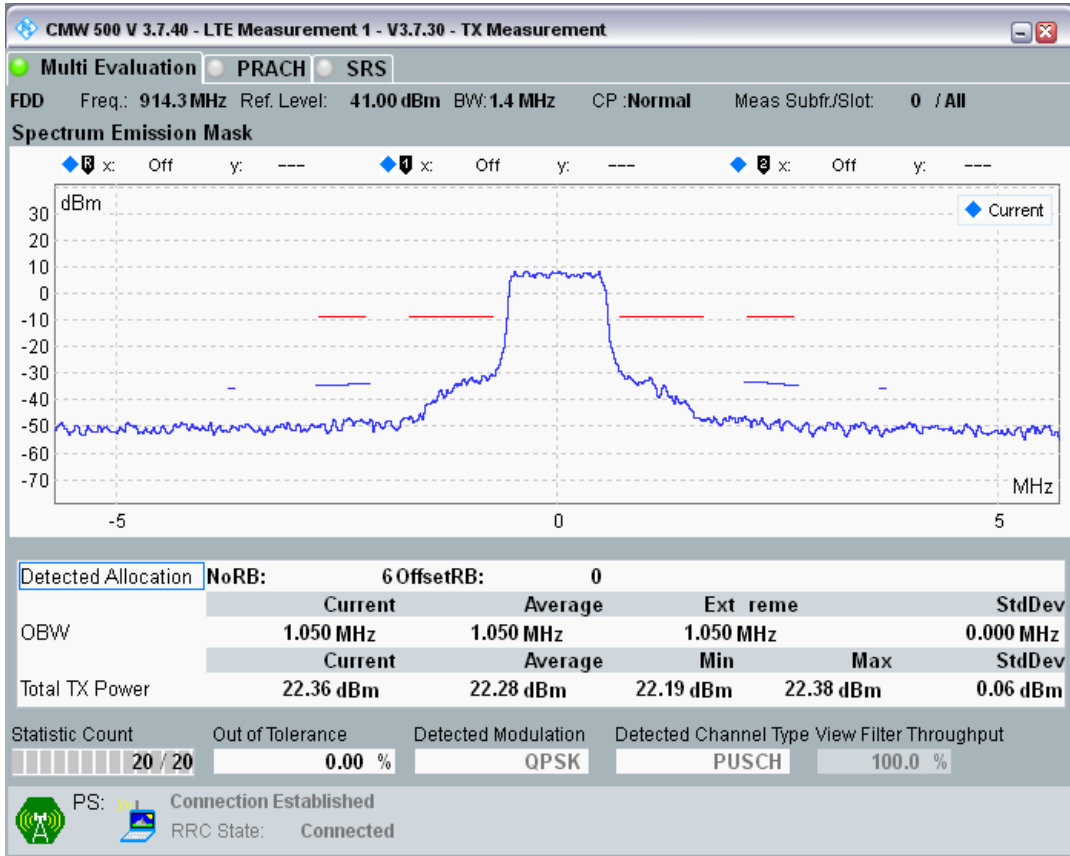

Band8 QPSK BW=1.4MHz Channel=21793 RB Size=5 Position=#0

Band8 QPSK BW=1.4MHz Channel=21793 RB Size=5 Position=#Max

Band8 QPSK BW=1.4MHz Channel=21793 RB Size=6 Position=#0

Band8 QAM16 BW=1.4MHz Channel=21793 RB Size=5 Position=#0