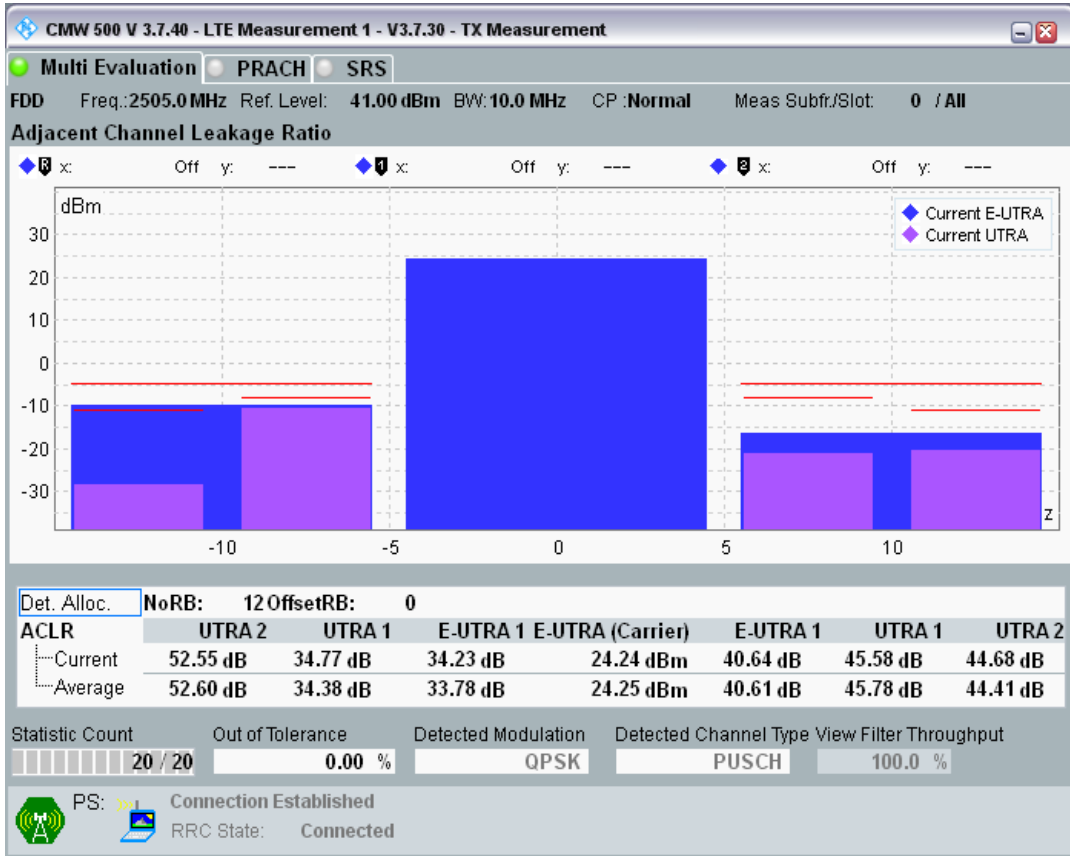

Band7 QPSK BW=10MHz Channel=20800 RB Size=12 Position=#0

Band7 QPSK BW=10MHz Channel=20800 RB Size=12 Position=#Max