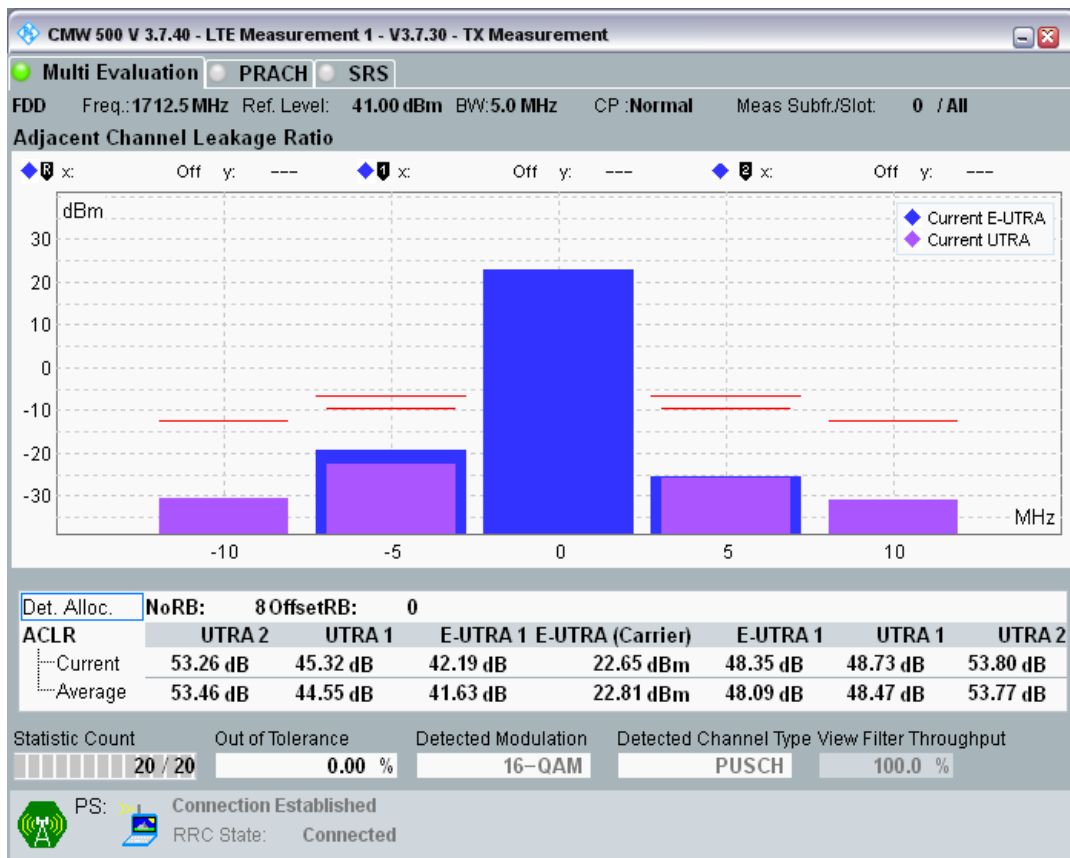

Band3 QAM16 BW=5MHz Channel=19225 RB Size=8 Position=#0

Band3 QAM16 BW=5MHz Channel=19225 RB Size=8 Position=#Max