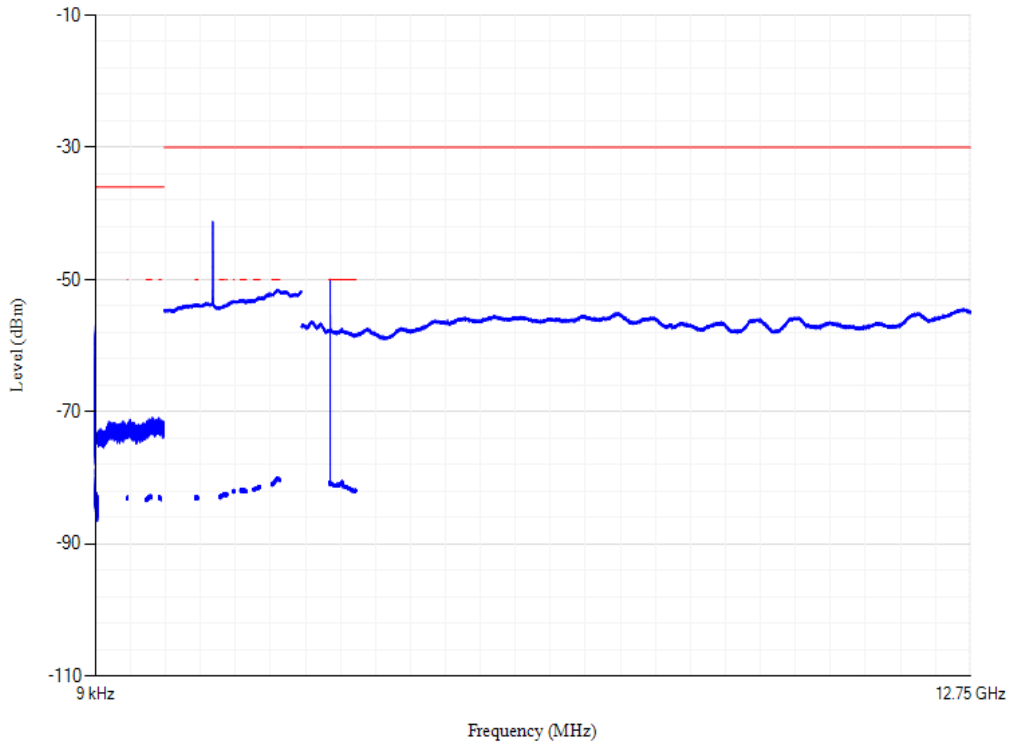

Conducted spurious emissions

Band3 QPSK BW=1.4MHz Channel=19943 RB Size=1 Position=#0