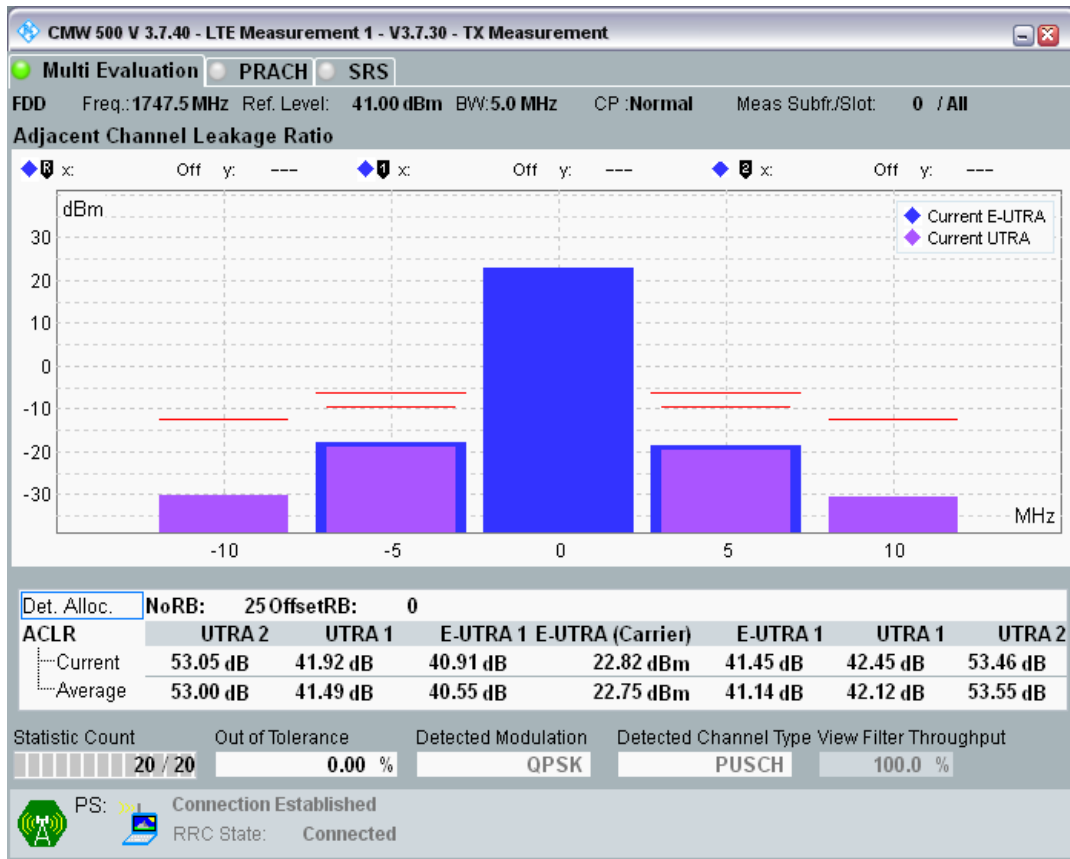

Band3 QPSK BW=5MHz Channel=19575 RB Size=25 Position=#0

Band3 QAM16 BW=5MHz Channel=19575 RB Size=8 Position=#0