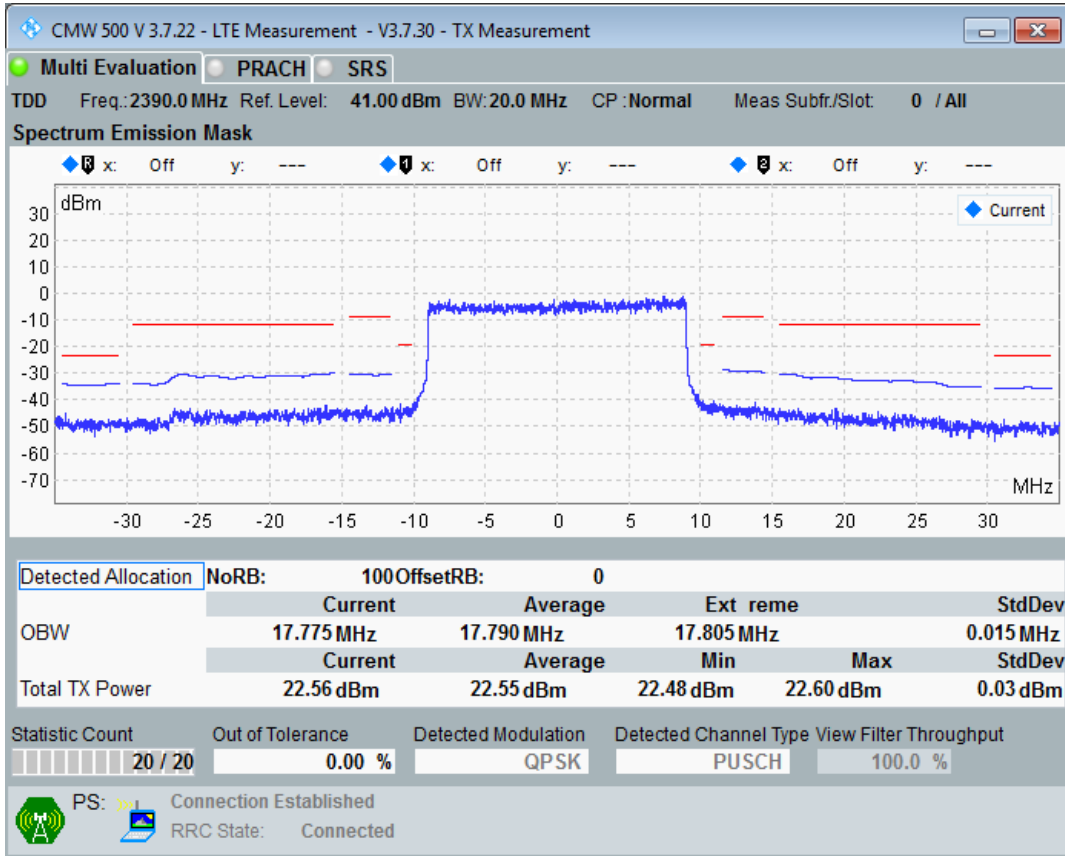

Band40 QPSK BW=20MHz Channel=39550 RB Size=100 Position=#0

Band40 QPSK BW=20MHz Channel=39550 RB Size=18 Position=#0