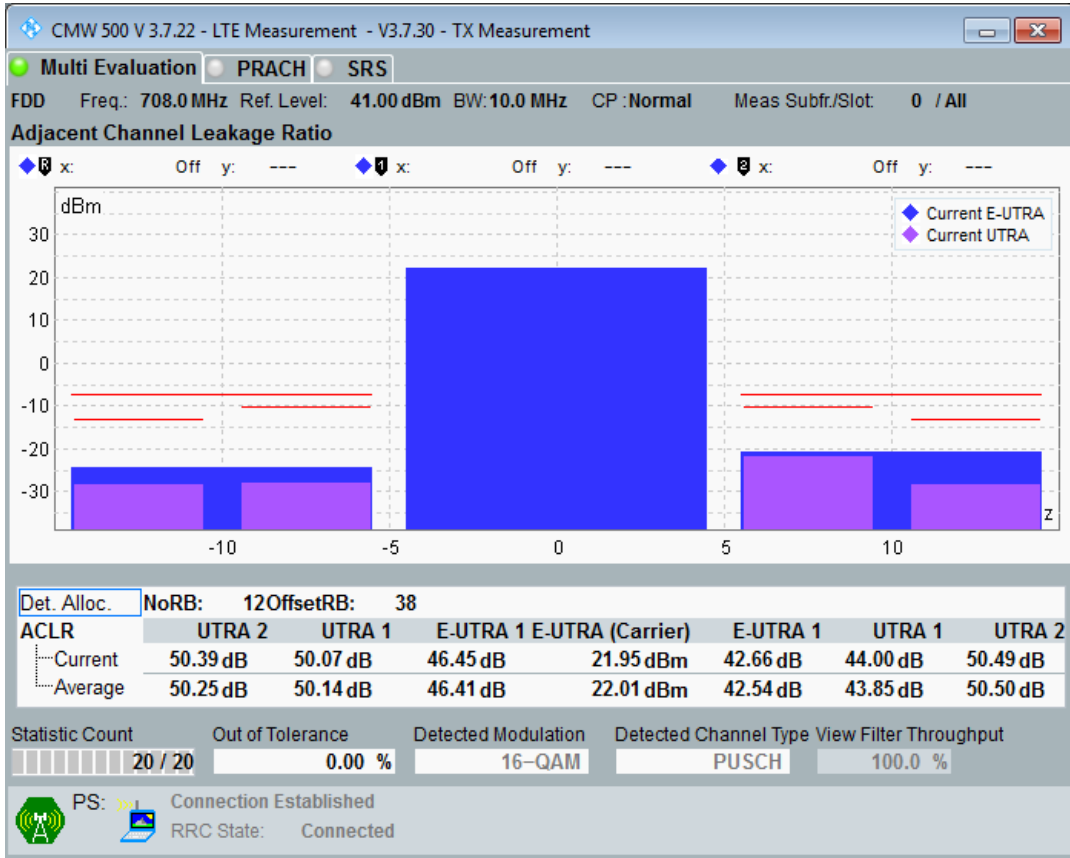

Band28 QAM16 BW=10MHz Channel=27260 RB Size=12 Position=#Max

Band28 QAM16 BW=10MHz Channel=27260 RB Size=50 Position=#0