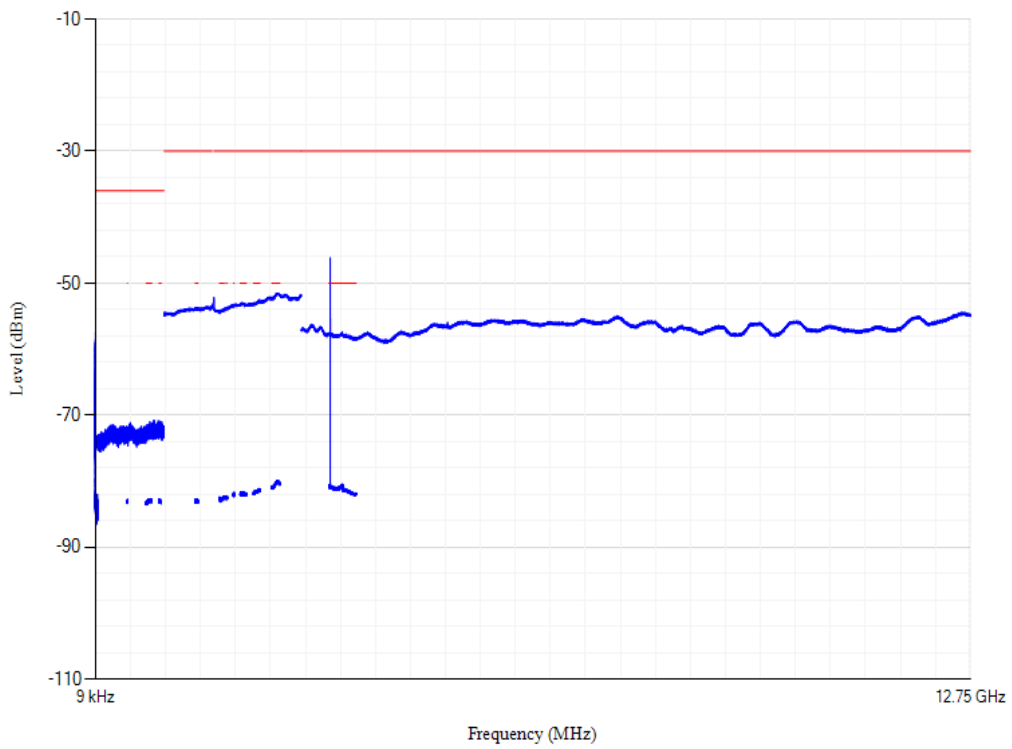

Conducted spurious emissions

Band3 QPSK BW=5MHz Channel=19575 RB Size=1 Position=#0