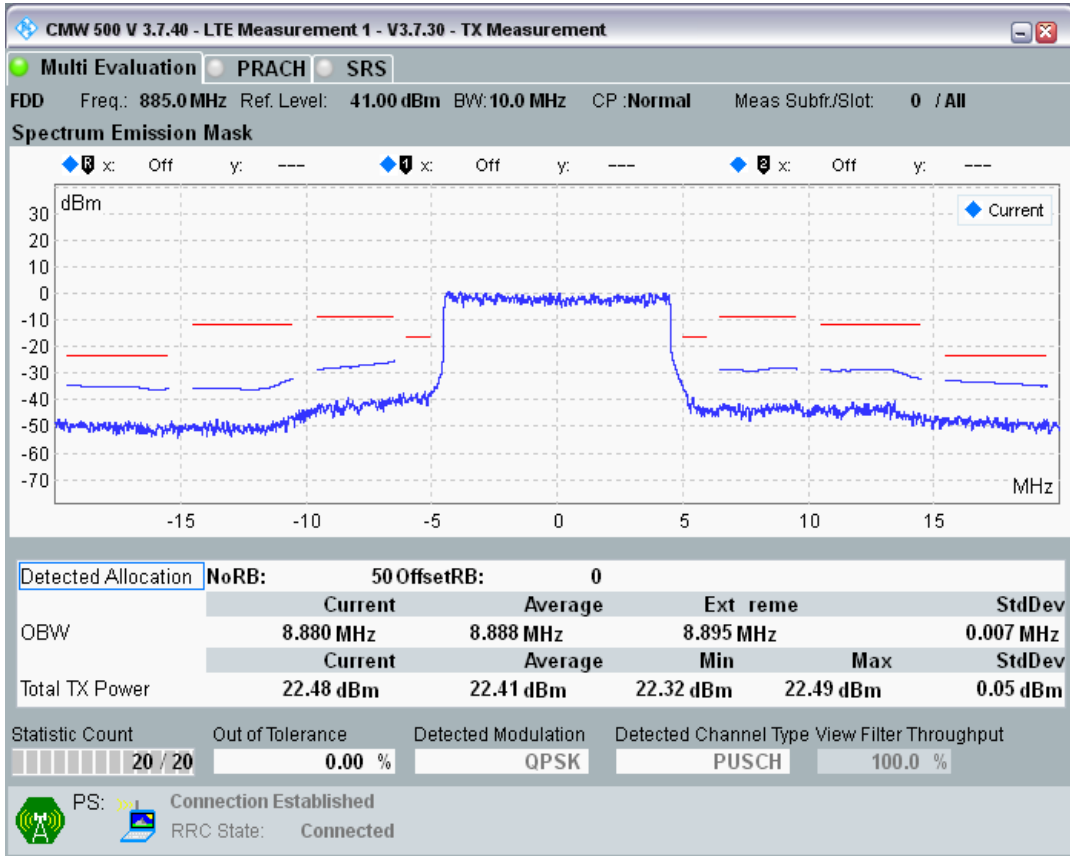

Band8 QPSK BW=10MHz Channel=21500 RB Size=50 Position=#0

Band8 QAM16 BW=10MHz Channel=21500 RB Size=12 Position=#0