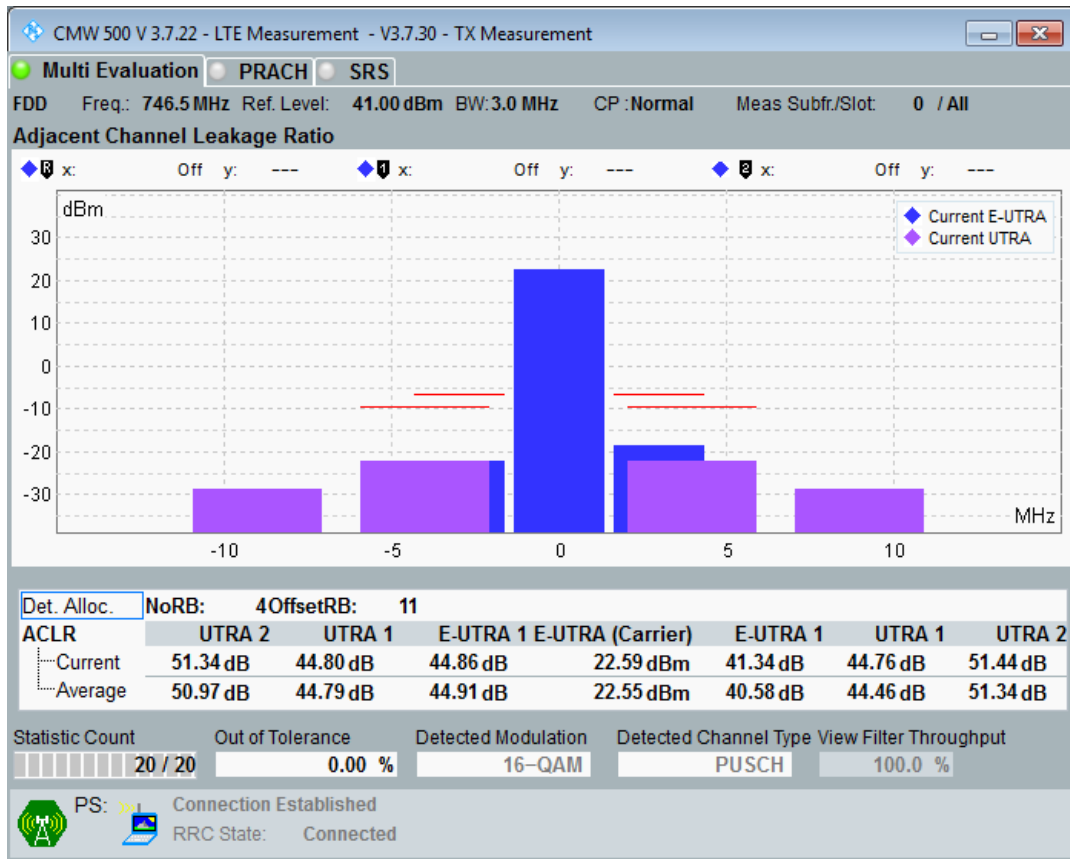

Band28 QAM16 BW=3MHz Channel=27645 RB Size=4 Position=#Max

Band28 QAM16 BW=3MHz Channel=27645 RB Size=15 Position=#0