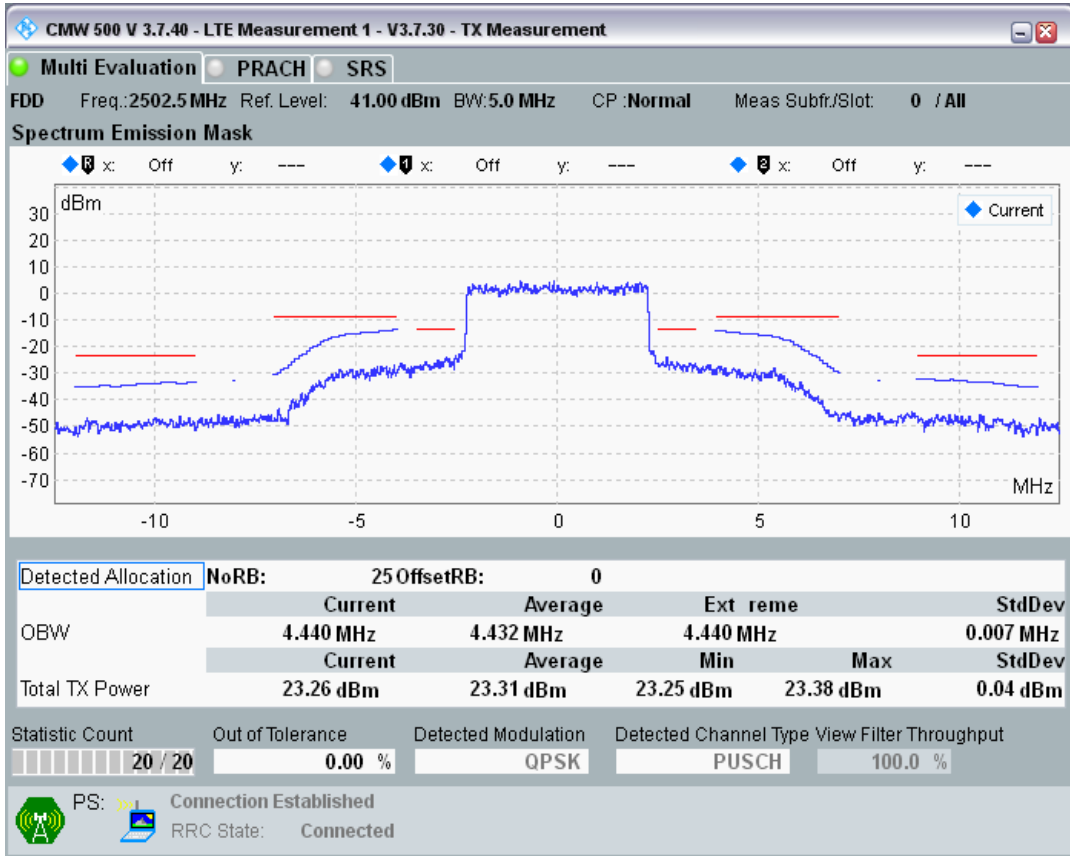

Band7 QPSK BW=5MHz Channel=20775 RB Size=25 Position=#0

Band7 QAM16 BW=5MHz Channel=20775 RB Size=8 Position=#0