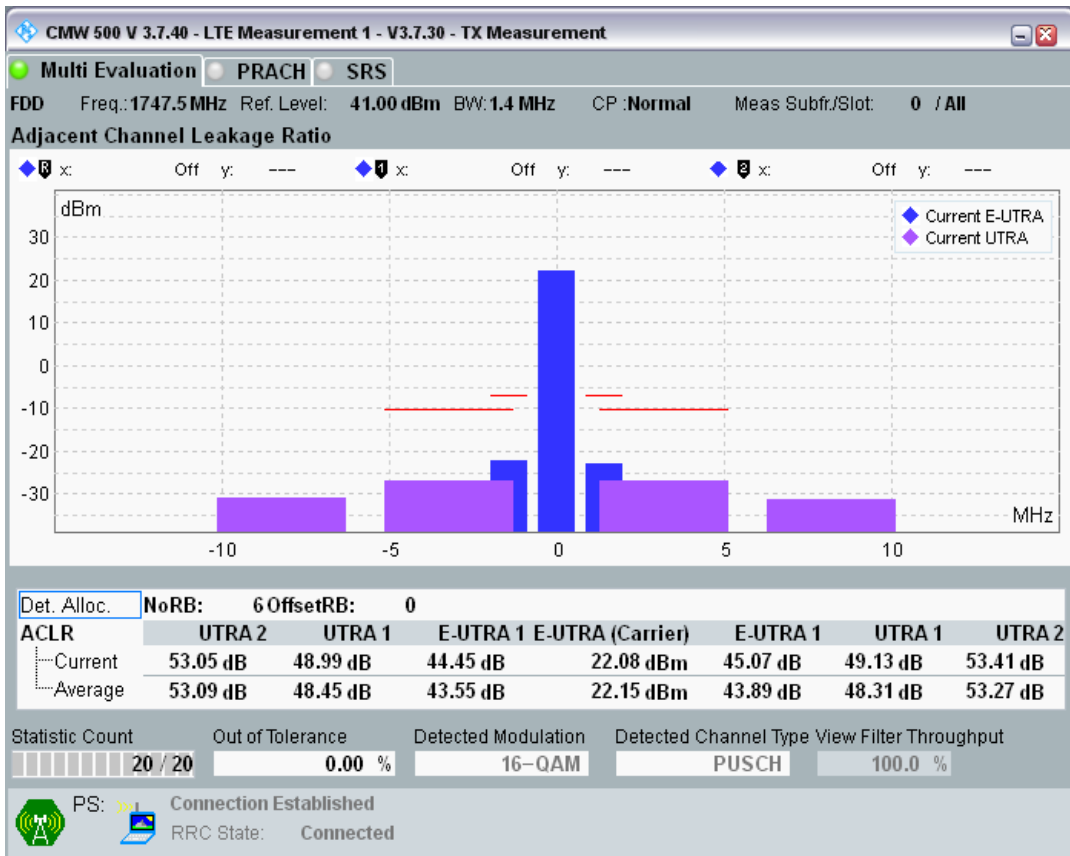

Band3 QPSK BW=1.4MHz Channel=19575 RB Size=6 Position=#0

Band3 QAM16 BW=1.4MHz Channel=19575 RB Size=5 Position=#0

Band3 QAM16 BW=1.4MHz Channel=19575 RB Size=5 Position=#Max

Band3 QAM16 BW=1.4MHz Channel=19575 RB Size=6 Position=#0