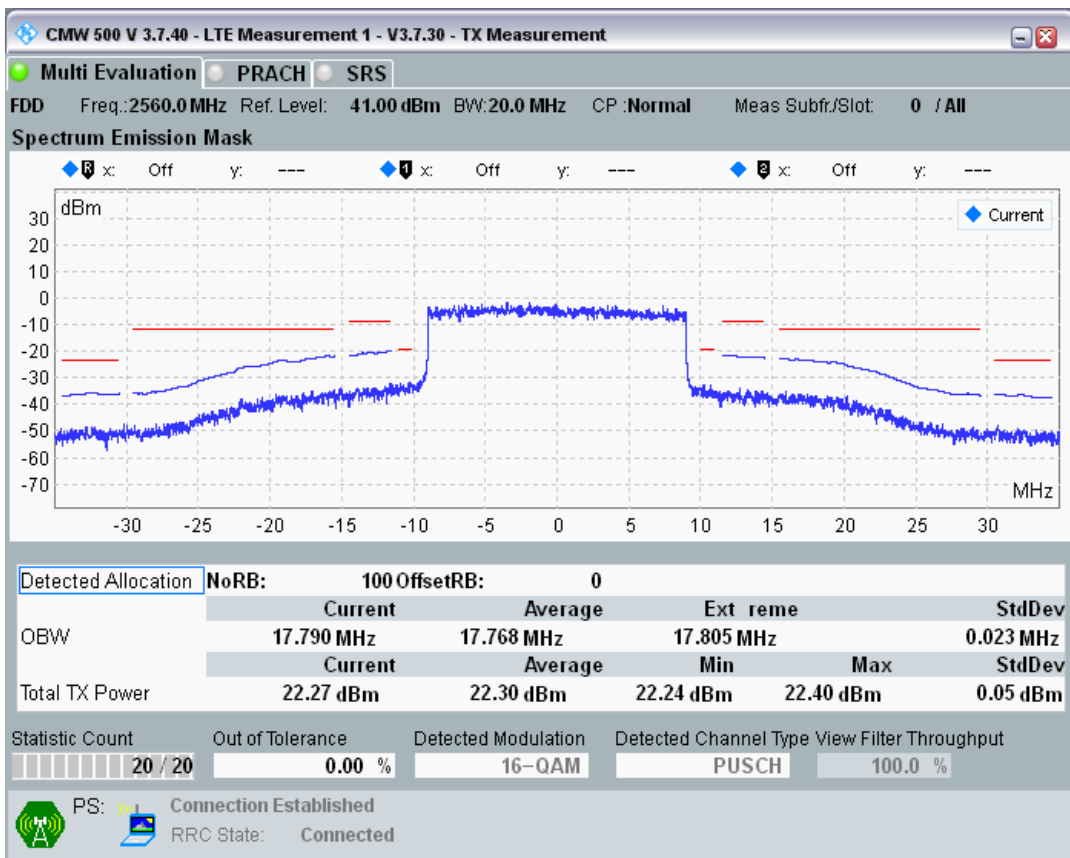

Band7 QPSK BW=20MHz Channel=21350 RB Size=100 Position=#0

Band7 QAM16 BW=20MHz Channel=21350 RB Size=18 Position=#0

Band7 QAM16 BW=20MHz Channel=21350 RB Size=18 Position=#Max

Band7 QAM16 BW=20MHz Channel=21350 RB Size=100 Position=#0