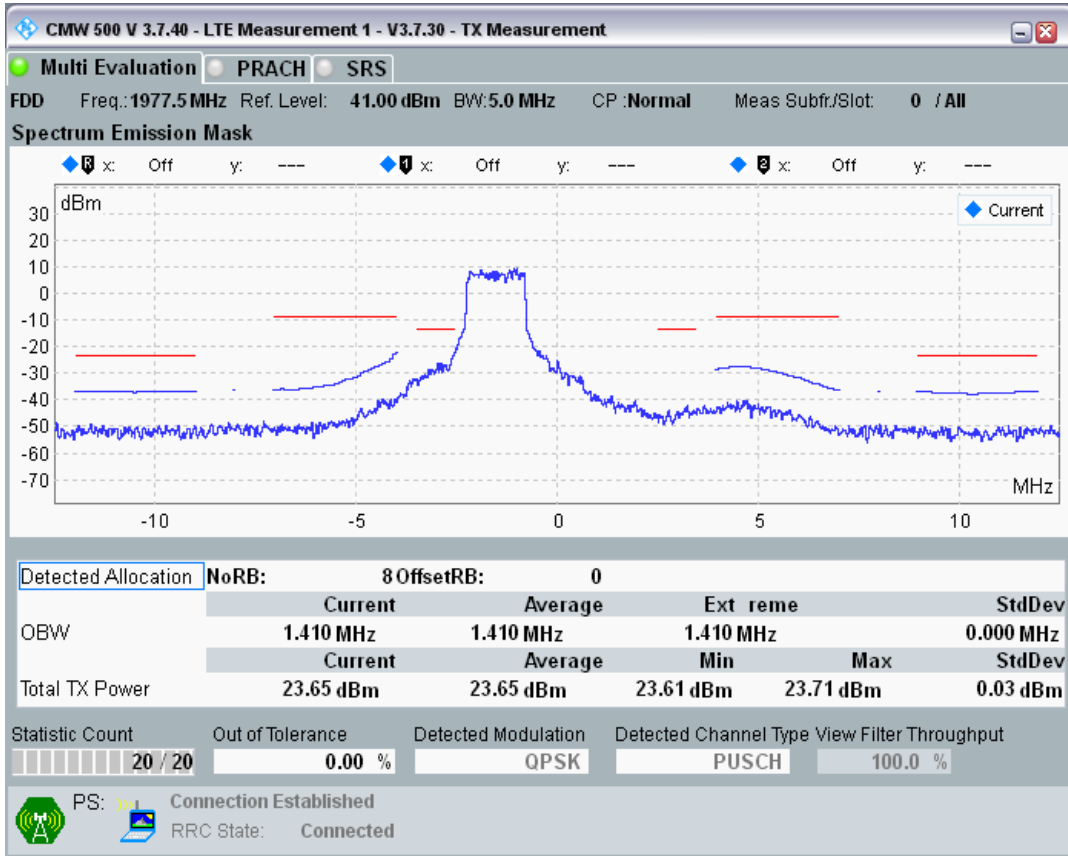

Band1 QPSK BW=5MHz Channel=18575 RB Size=8 Position=#0

Band1 QPSK BW=5MHz Channel=18575 RB Size=8 Position=#Max