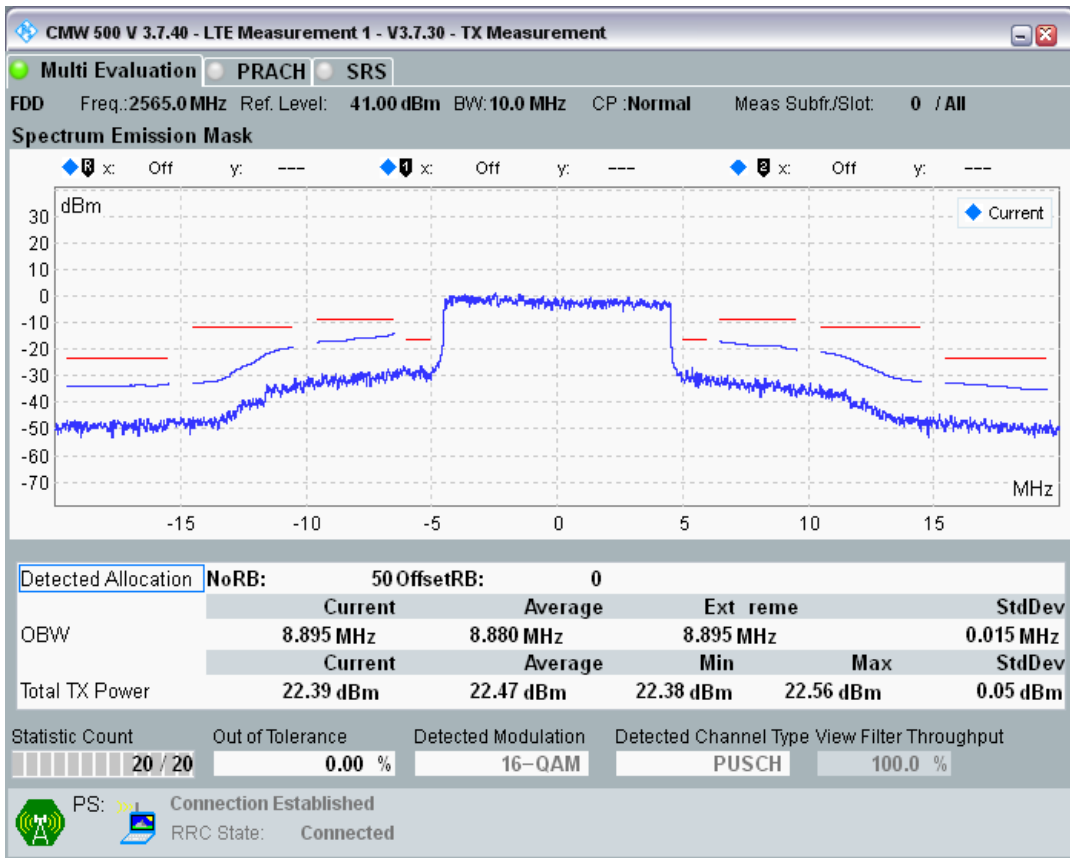

Band7 QAM16 BW=10MHz Channel=21400 RB Size=50 Position=#0

Band7 QPSK BW=20MHz Channel=20850 RB Size=18 Position=#0