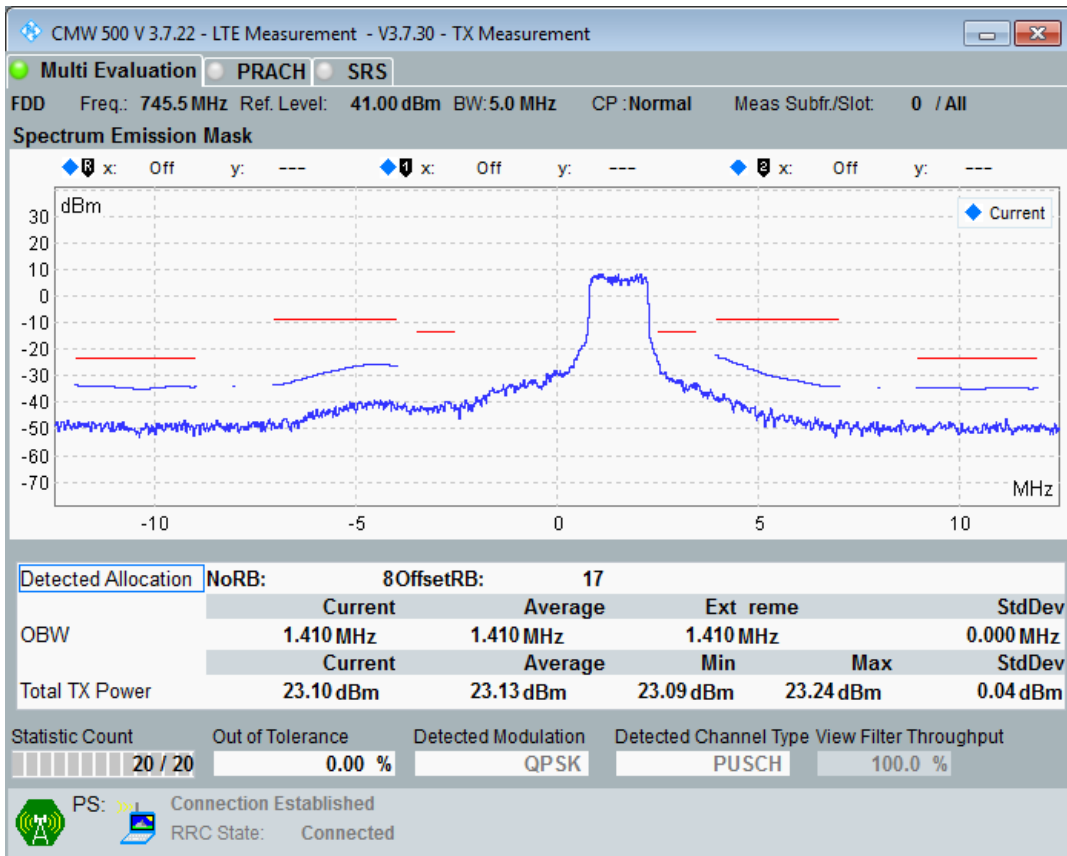

Band28 QAM16 BW=5MHz Channel=27385 RB Size=8 Position=#Max

Band28 QAM16 BW=5MHz Channel=27385 RB Size=25 Position=#0

Band28 QPSK BW=5MHz Channel=27635 RB Size=8 Position=#0

Band28 QPSK BW=5MHz Channel=27635 RB Size=8 Position=#Max