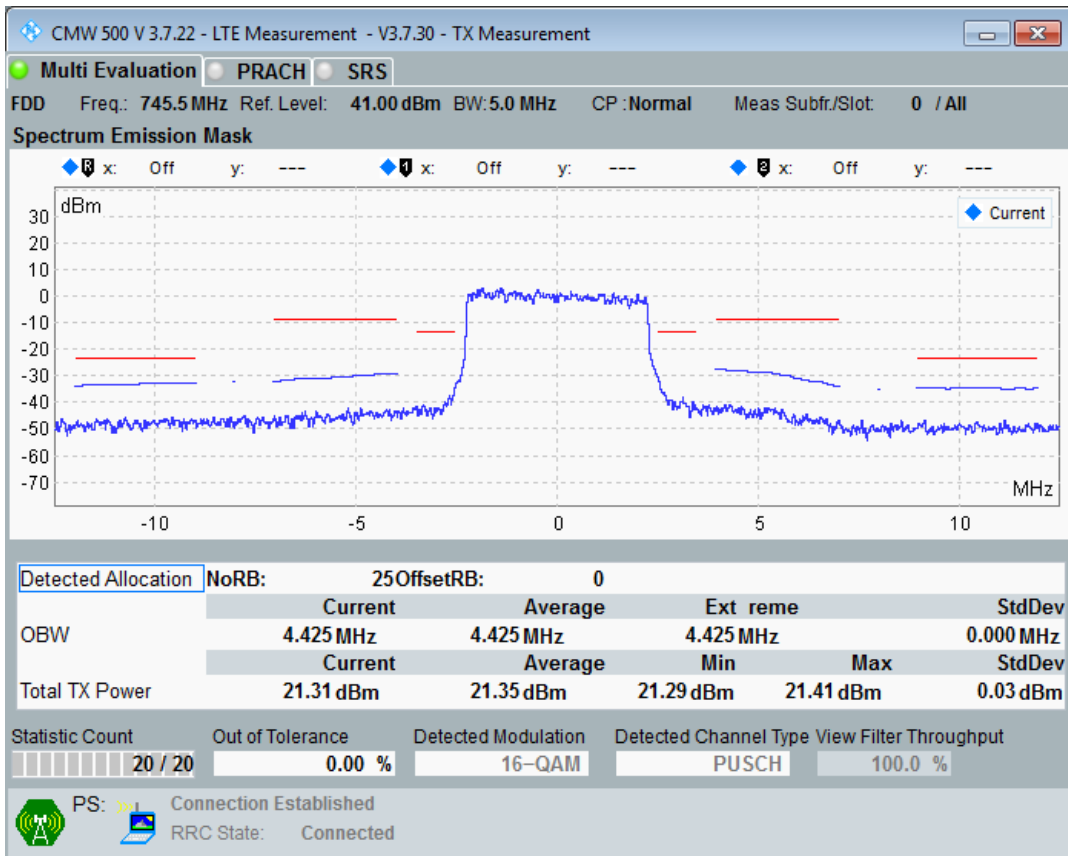

Band28 QPSK BW=5MHz Channel=27635 RB Size=25 Position=#0

Band28 QAM16 BW=5MHz Channel=27635 RB Size=8 Position=#0

Band28 QAM16 BW=5MHz Channel=27635 RB Size=8 Position=#Max

Band28 QAM16 BW=5MHz Channel=27635 RB Size=25 Position=#0