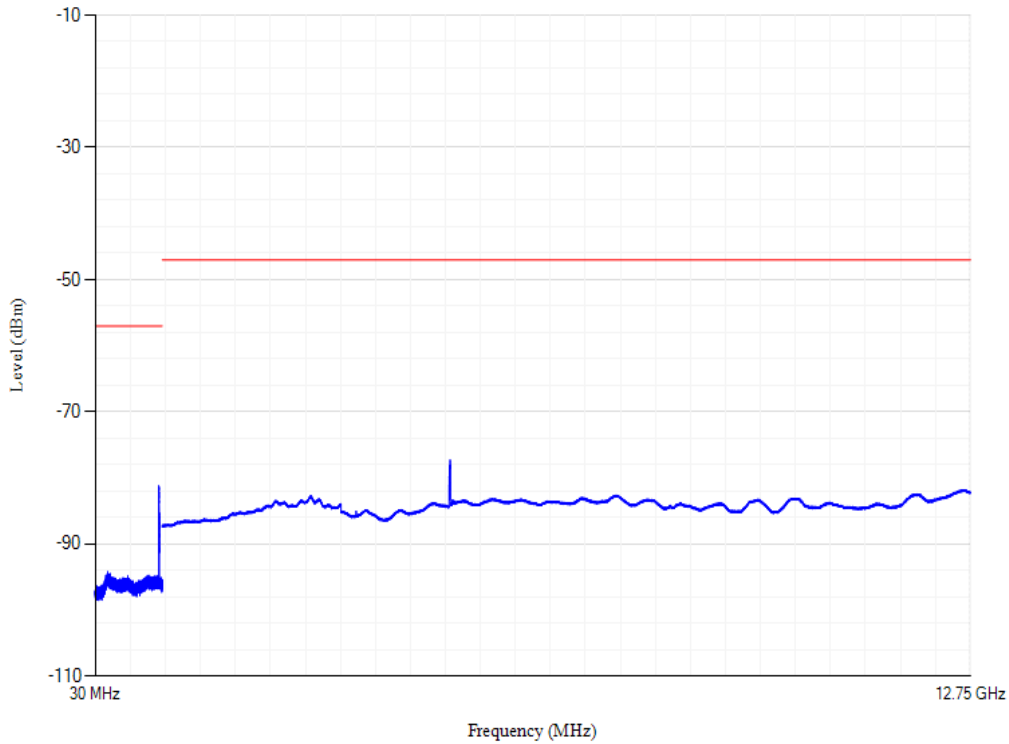

Conducted spurious emissions

Band8 QPSK BW=10MHz Channel=21625

Conducted spurious emissions

Band8 QPSK BW=10MHz Channel=21500

Conducted spurious emissions

Band8 QPSK BW=10MHz Channel=21750

Conducted spurious emissions