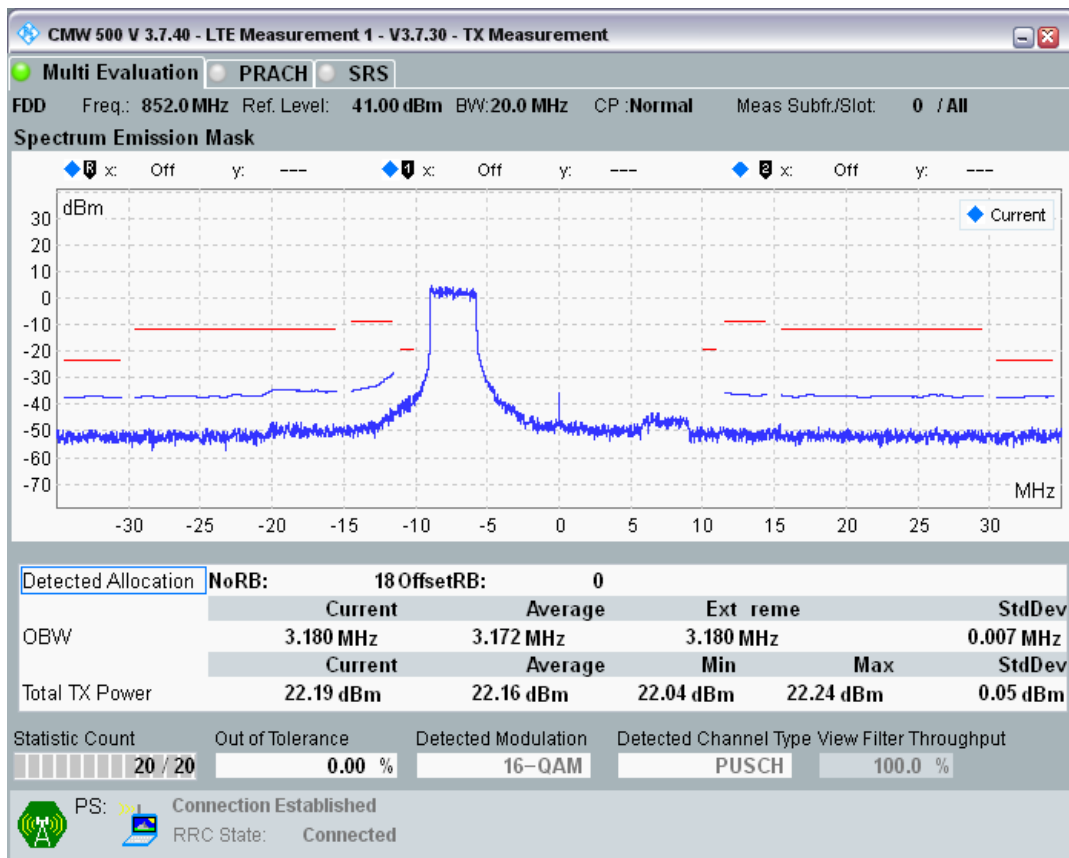

Band20 QAM16 BW=20MHz Channel=24350 RB Size=18 Position=#0

Band20 QAM16 BW=20MHz Channel=24350 RB Size=18 Position=#Max