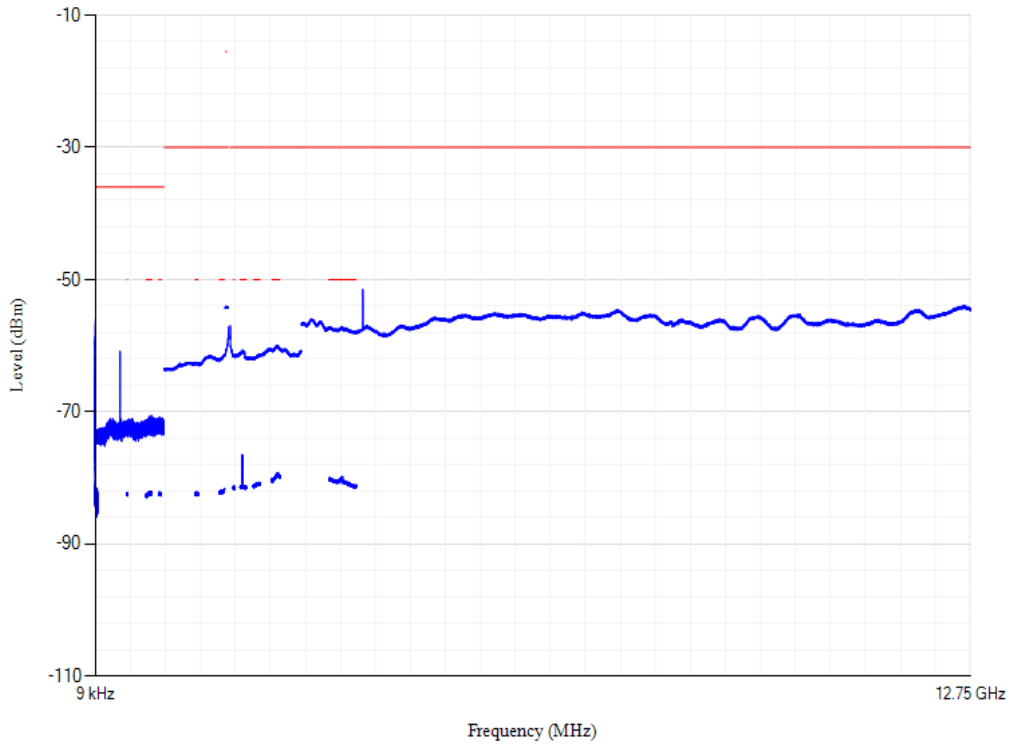

Band1 QPSK BW=5MHz Channel=18025 RB Size=1 Position=#0

**Conducted spurious emissions**

Band1 QPSK BW=5MHz Channel=18300 RB Size=1 Position=#0

Conducted spurious emissions

Band1 QPSK BW=5MHz Channel=18575 RB Size=1 Position=#0