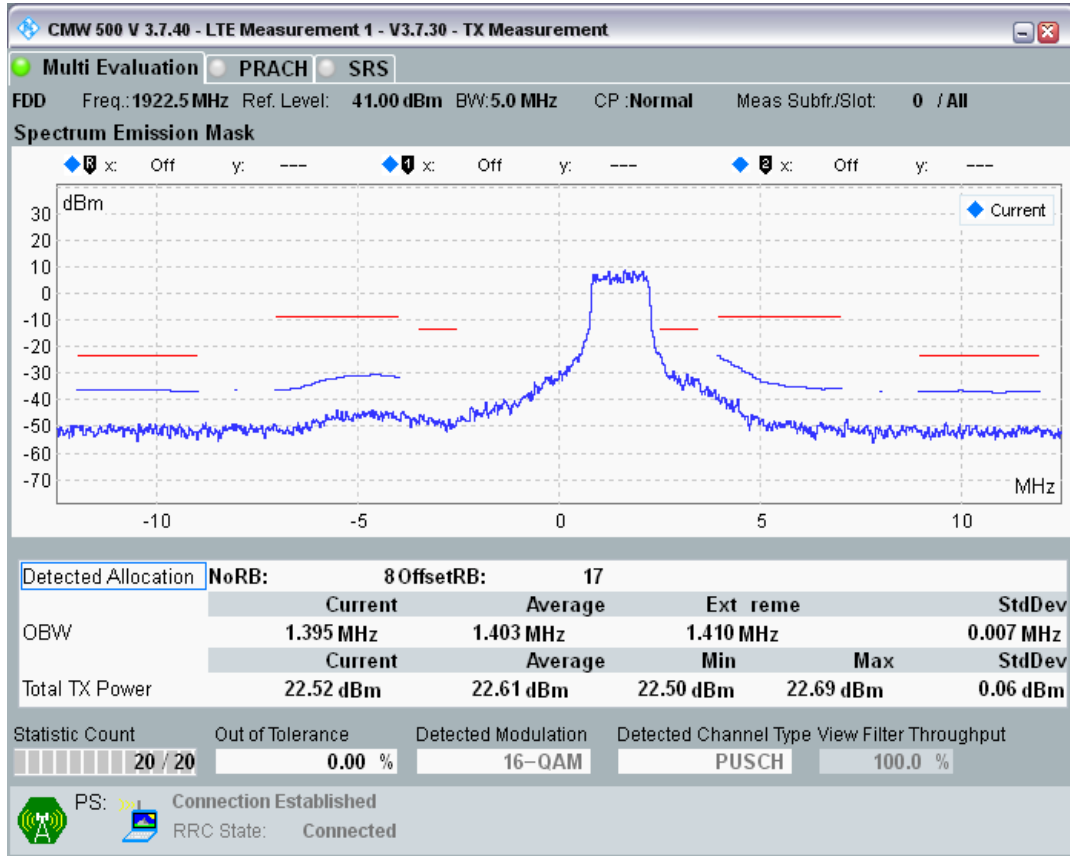

Band1 QAM16 BW=5MHz Channel=18025 RB Size=8 Position=#Max

Band1 QAM16 BW=5MHz Channel=18025 RB Size=25 Position=#0