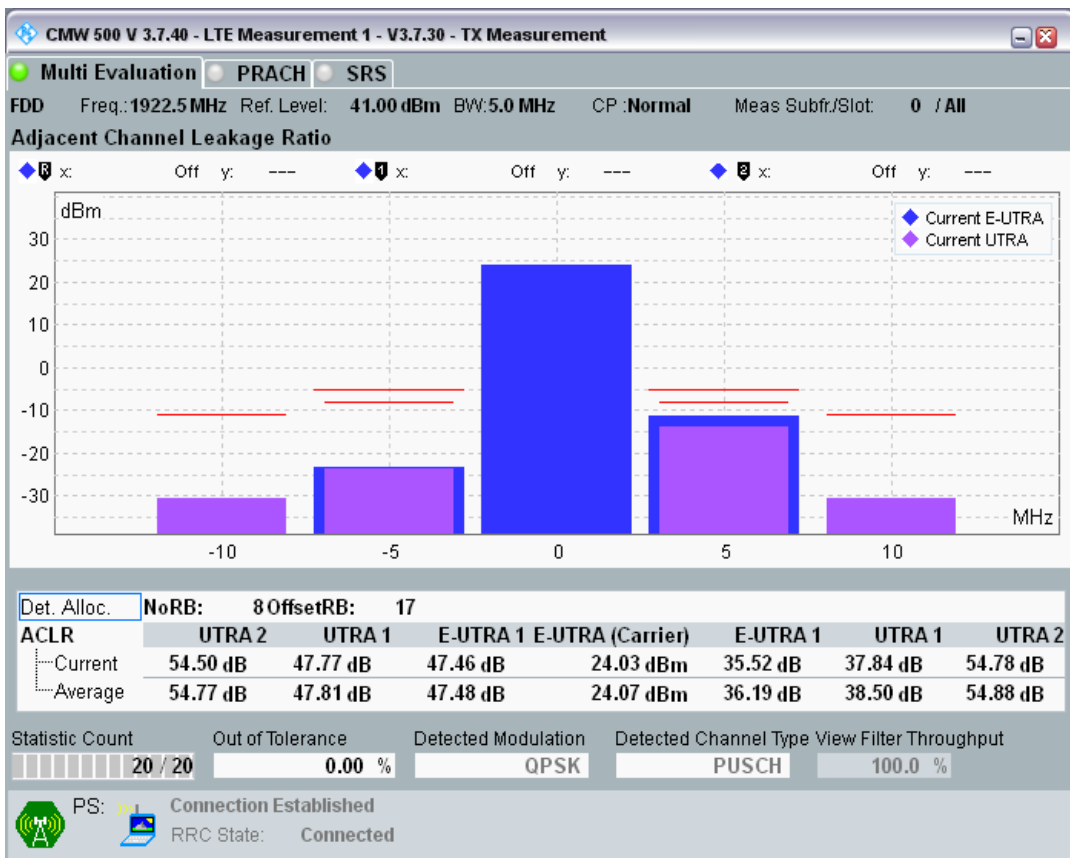

Band1 QPSK BW=5MHz Channel=18025 RB Size=8 Position=#Max

Band1 QPSK BW=5MHz Channel=18025 RB Size=25 Position=#0