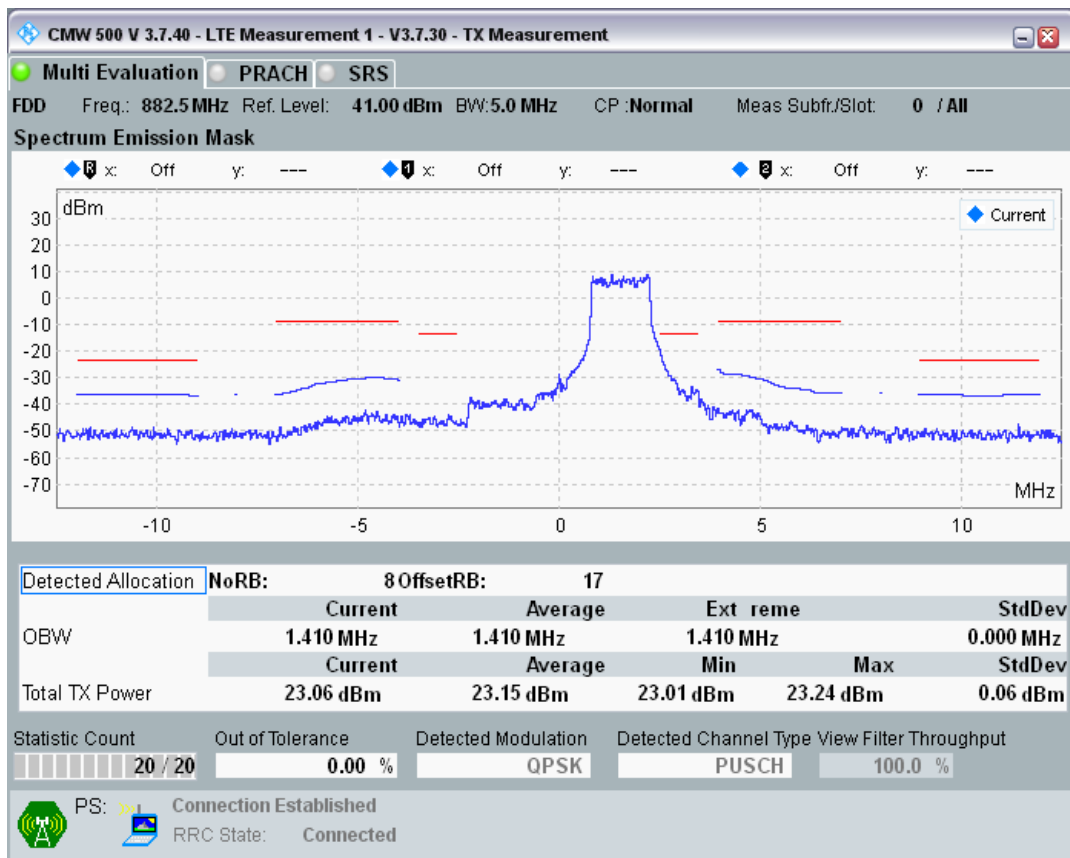

Band8 QAM16 BW=1.4MHz Channel=21793 RB Size=5 Position=#Max

Band8 QAM16 BW=1.4MHz Channel=21793 RB Size=6 Position=#0

Band8 QPSK BW=5MHz Channel=21475 RB Size=8 Position=#0

Band8 QPSK BW=5MHz Channel=21475 RB Size=8 Position=#Max