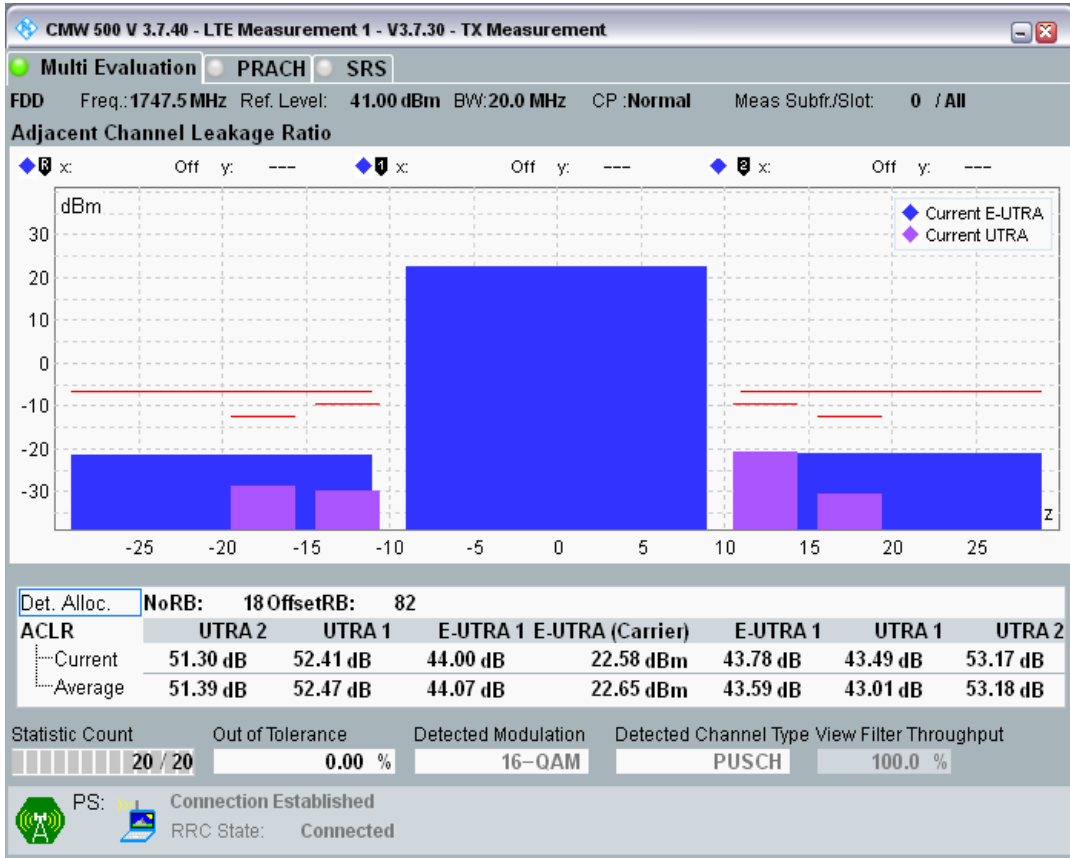

Band3 QAM16 BW=20MHz Channel=19575 RB Size=18 Position=#Max

Band3 QAM16 BW=20MHz Channel=19575 RB Size=100 Position=#0