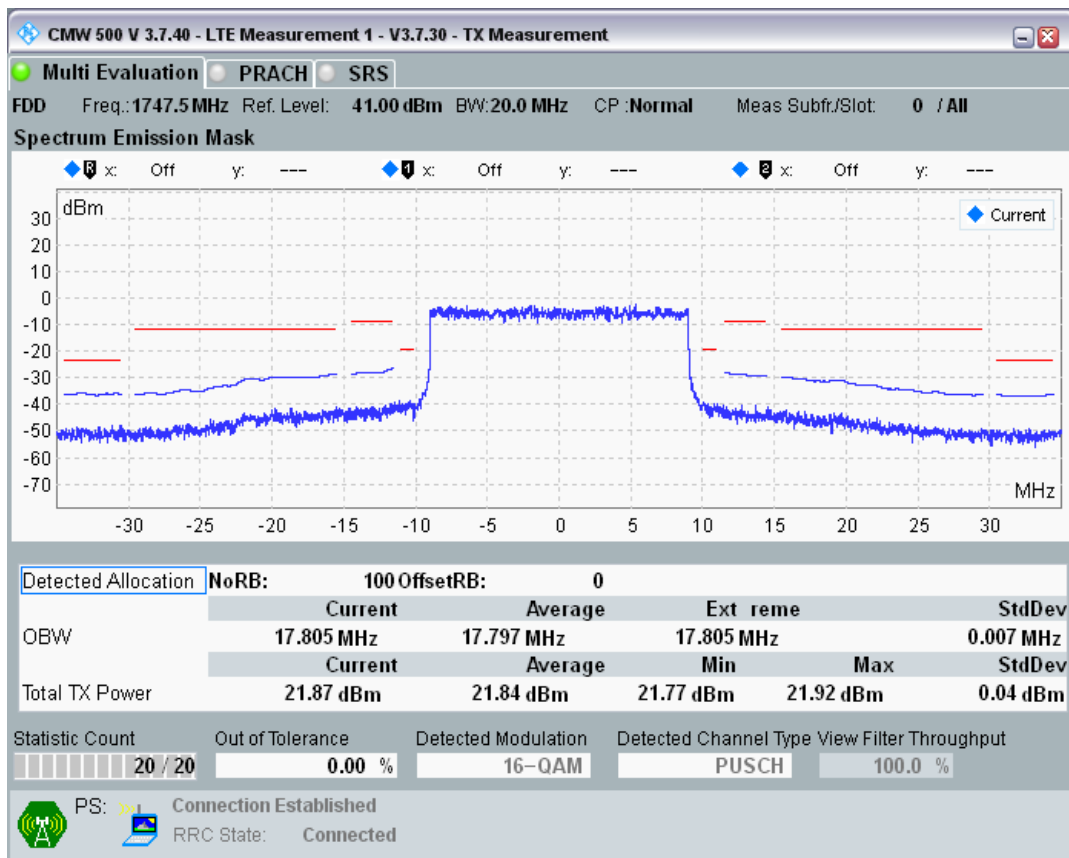

Band3 QAM16 BW=20MHz Channel=19575 RB Size=100 Position=#0

Band3 QPSK BW=20MHz Channel=19850 RB Size=18 Position=#0