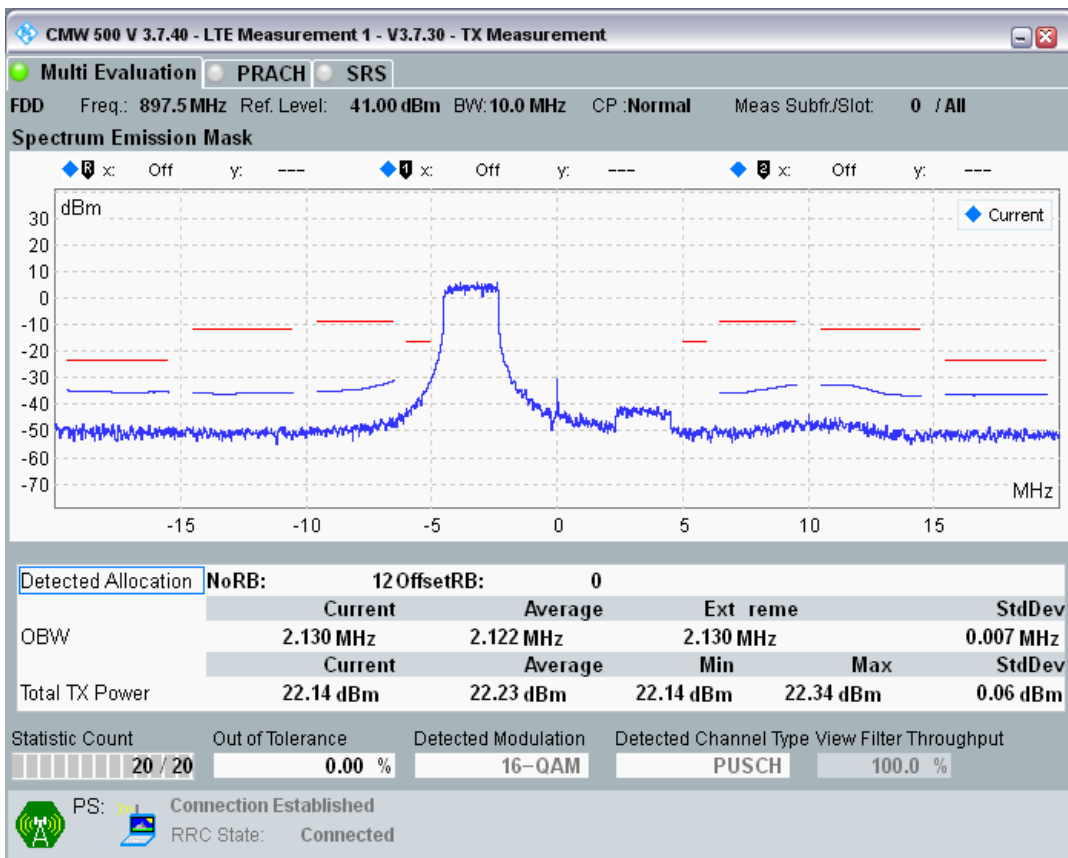

Band8 QAM16 BW=10MHz Channel=21625 RB Size=12 Position=#0

Band8 QAM16 BW=10MHz Channel=21625 RB Size=12 Position=#Max