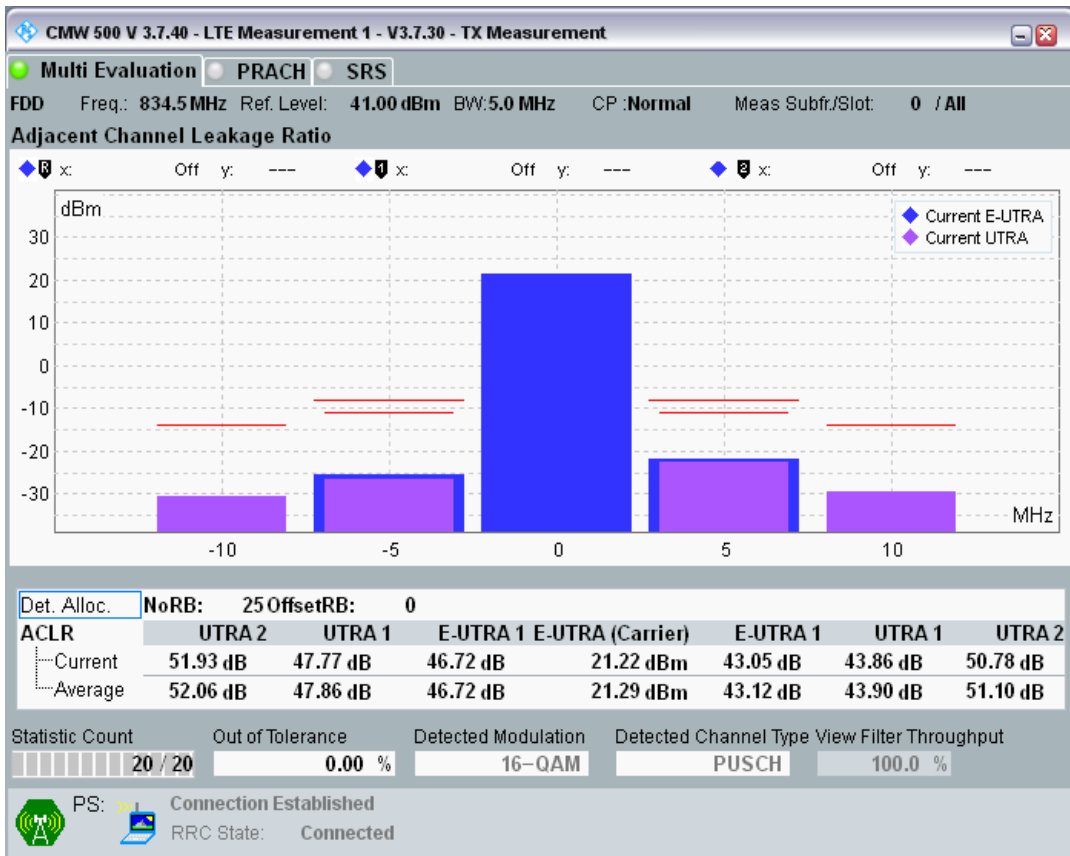

Band20 QPSK BW=5MHz Channel=24175 RB Size=25 Position=#0

Band20 QAM16 BW=5MHz Channel=24175 RB Size=8 Position=#0

Band20 QAM16 BW=5MHz Channel=24175 RB Size=8 Position=#Max

Band20 QAM16 BW=5MHz Channel=24175 RB Size=25 Position=#0