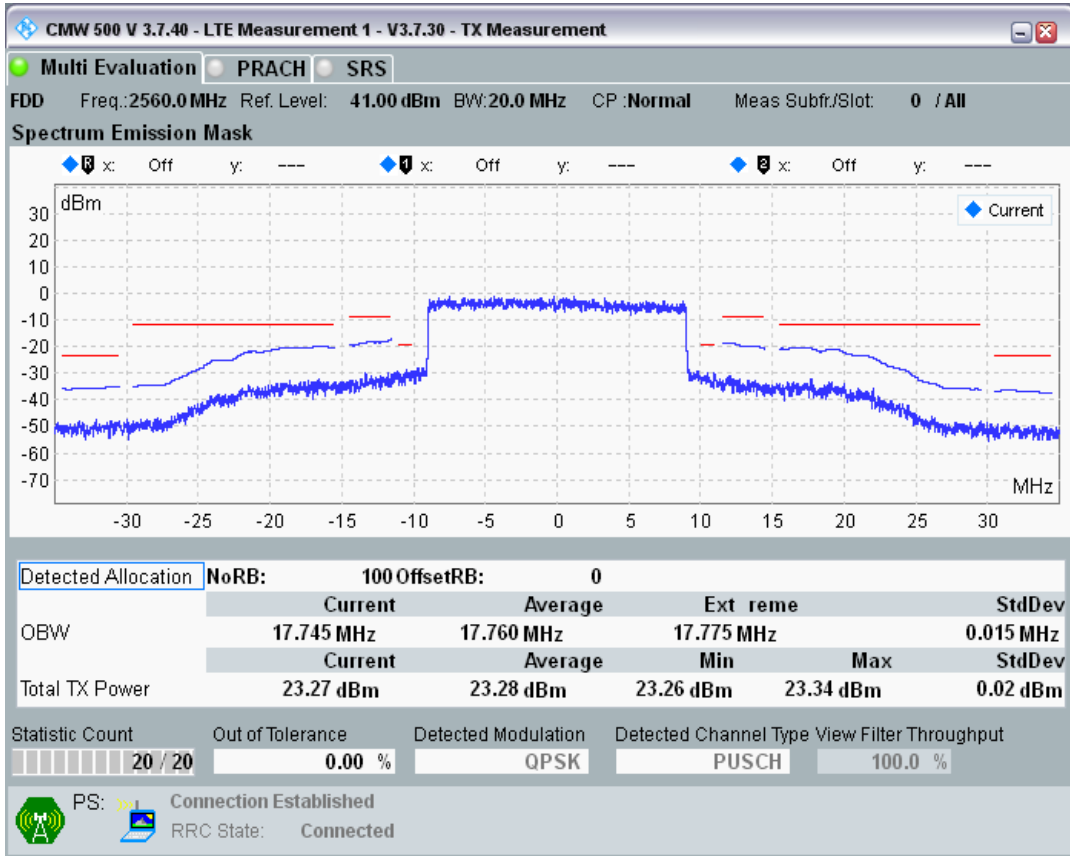

Band7 QPSK BW=20MHz Channel=21350 RB Size=100 Position=#0

Band7 QAM16 BW=20MHz Channel=21350 RB Size=18 Position=#0