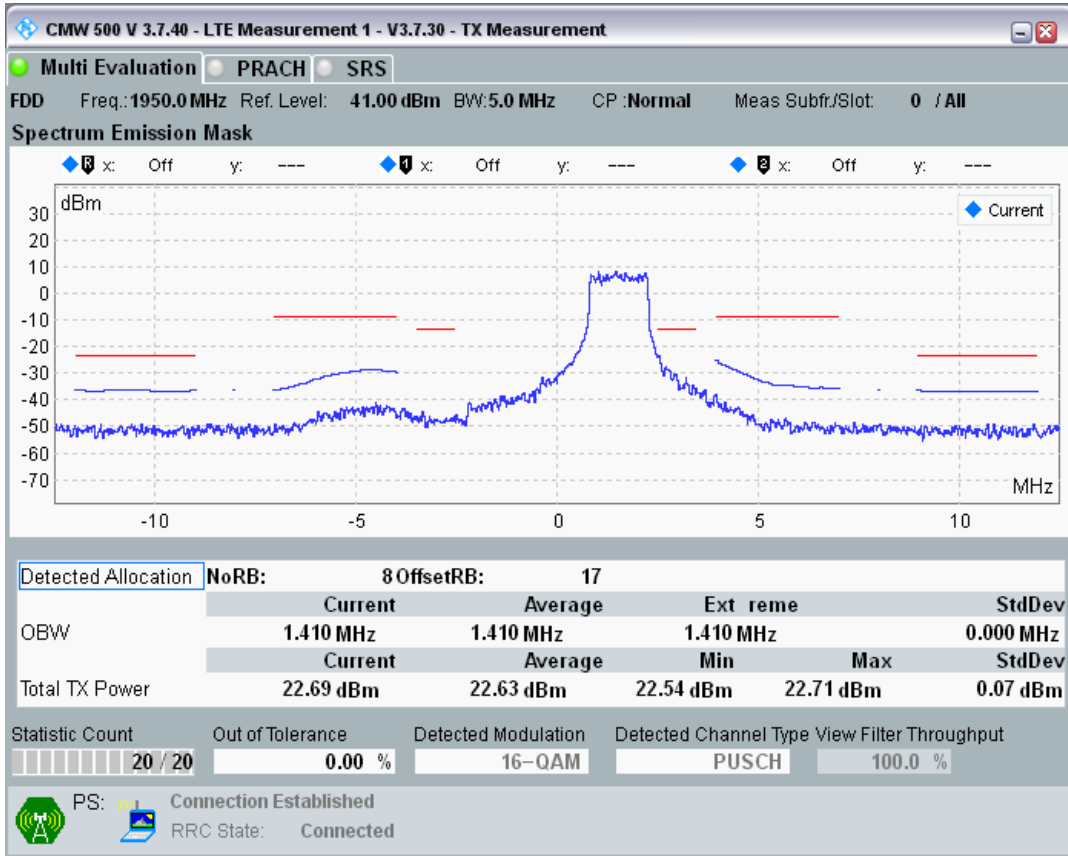

Band1 QPSK BW=5MHz Channel=18300 RB Size=25 Position=#0

Band1 QAM16 BW=5MHz Channel=18300 RB Size=8 Position=#0

Band1 QAM16 BW=5MHz Channel=18300 RB Size=8 Position=#Max

Band1 QAM16 BW=5MHz Channel=18300 RB Size=25 Position=#0