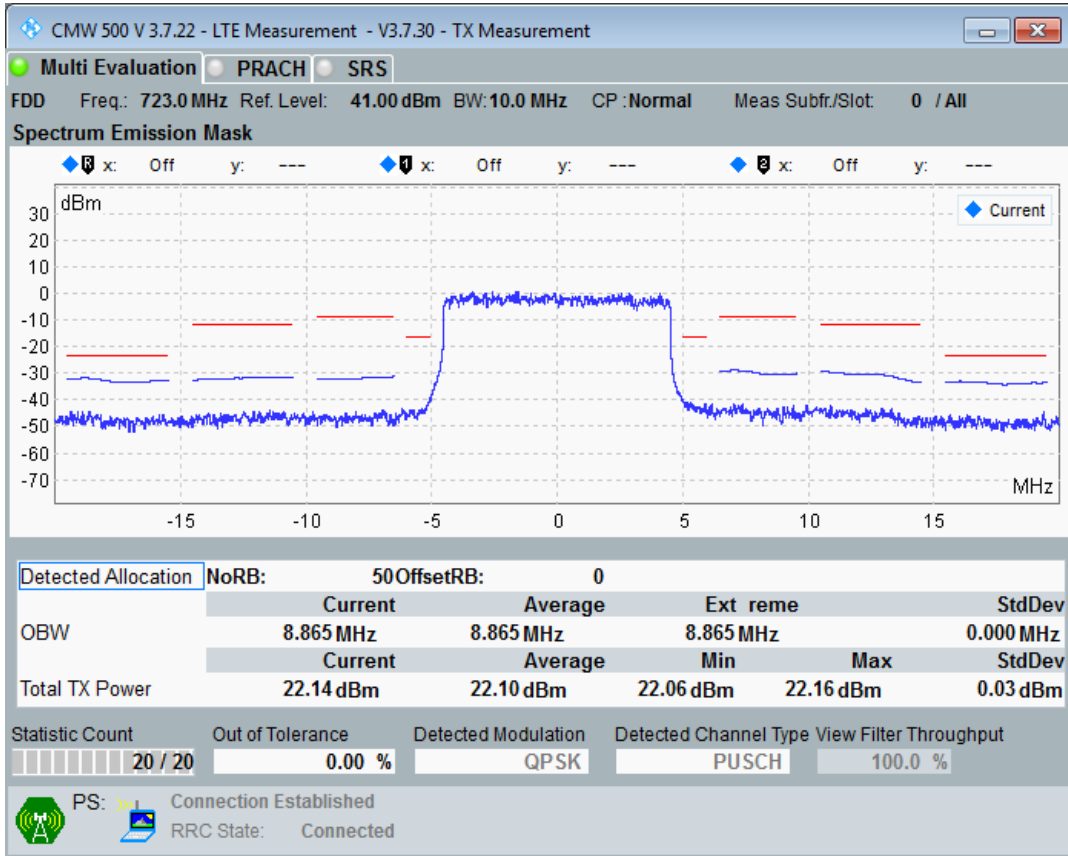

Band28 QPSK BW=10MHz Channel=27410 RB Size=50 Position=#0

Band28 QAM16 BW=10MHz Channel=27410 RB Size=12 Position=#0