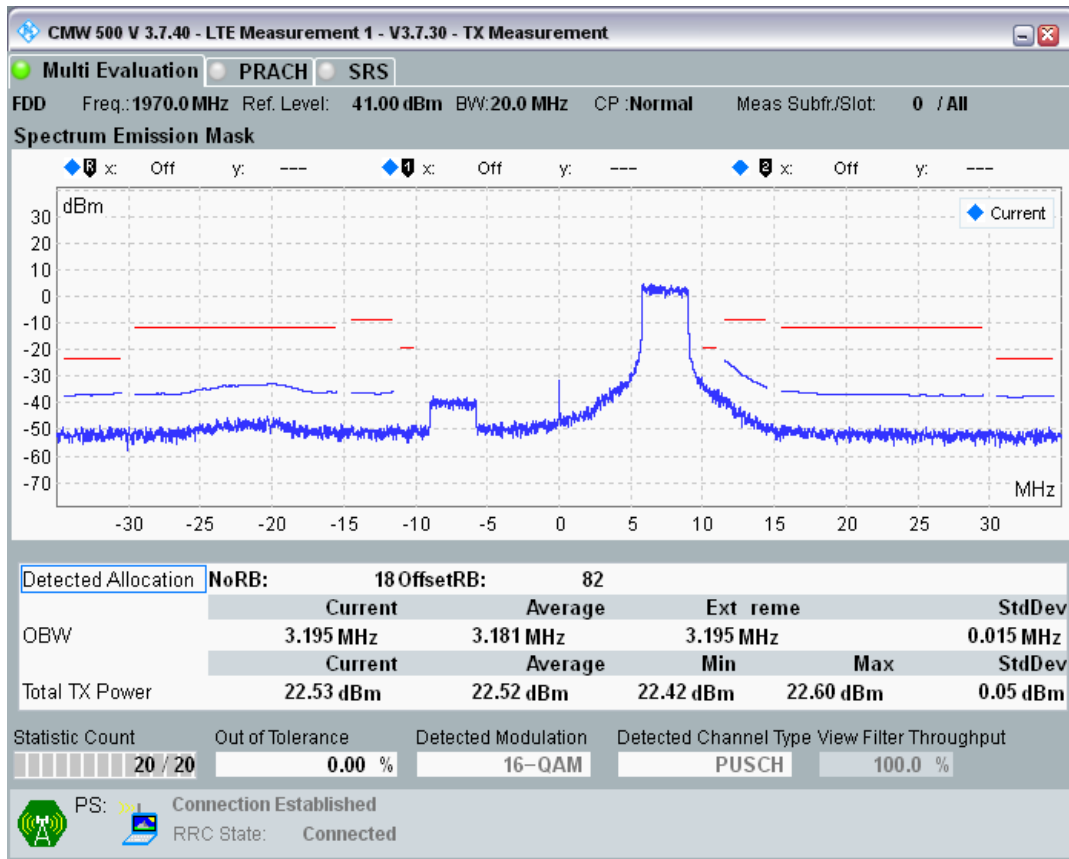

Band1 QAM16 BW=20MHz Channel=18500 RB Size=18 Position=#Max

Band1 QAM16 BW=20MHz Channel=18500 RB Size=100 Position=#0