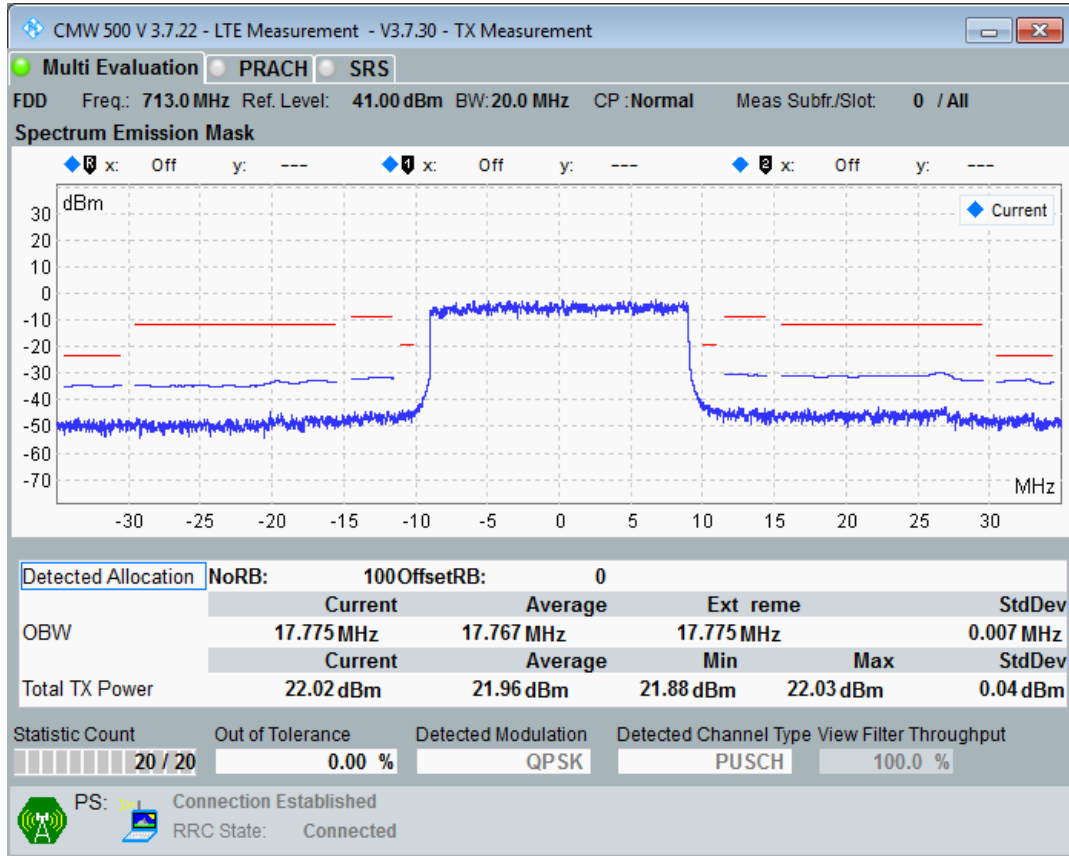

Band28 QPSK BW=20MHz Channel=27310 RB Size=100 Position=#0

Band28 QAM16 BW=20MHz Channel=27310 RB Size=18 Position=#0