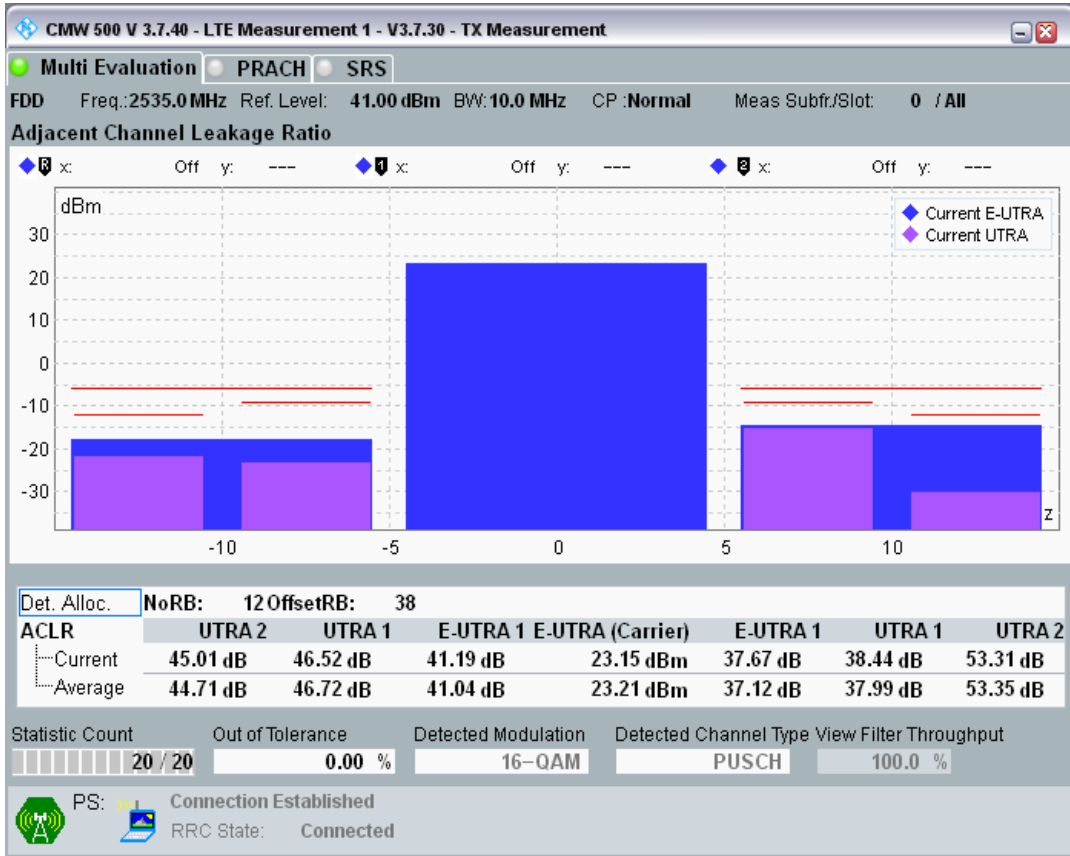

Band7 QAM16 BW=10MHz Channel=21100 RB Size=12 Position=#Max

Band7 QAM16 BW=10MHz Channel=21100 RB Size=50 Position=#0