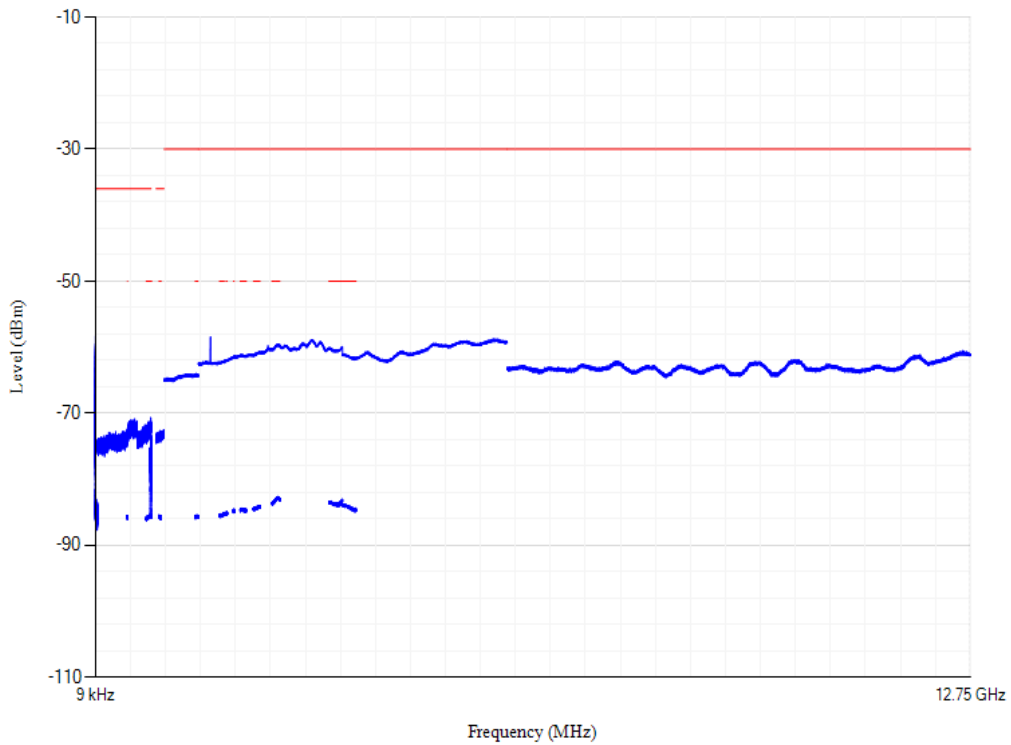

Conducted spurious emissions

Band20 QPSK BW=20MHz Channel=24250 RB Size=1 Position=#0

Conducted spurious emissions

Band20 QPSK BW=20MHz Channel=24300 RB Size=1 Position=#0

Conducted spurious emissions

Band20 QPSK BW=20MHz Channel=24350 RB Size=1 Position=#0