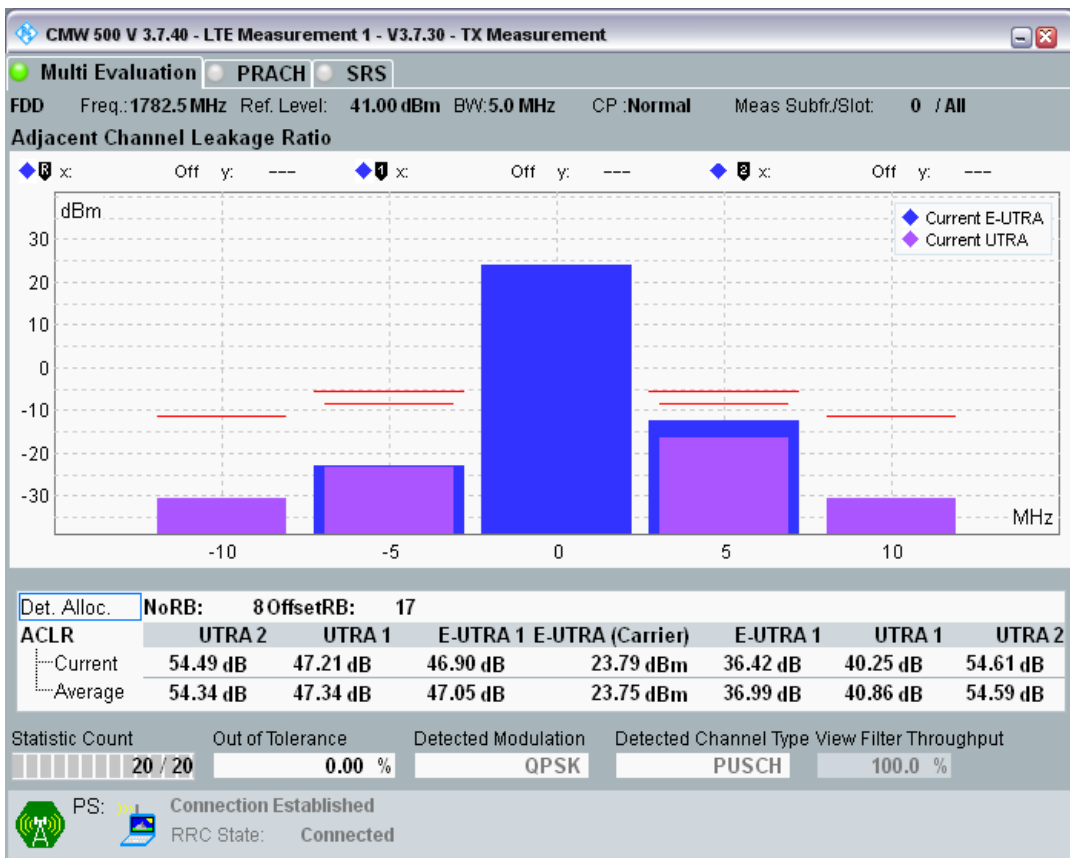

Band3 QAM16 BW=5MHz Channel=19575 RB Size=8 Position=#Max

Band3 QAM16 BW=5MHz Channel=19575 RB Size=25 Position=#0

Band3 QPSK BW=5MHz Channel=19925 RB Size=8 Position=#0

Band3 QPSK BW=5MHz Channel=19925 RB Size=8 Position=#Max