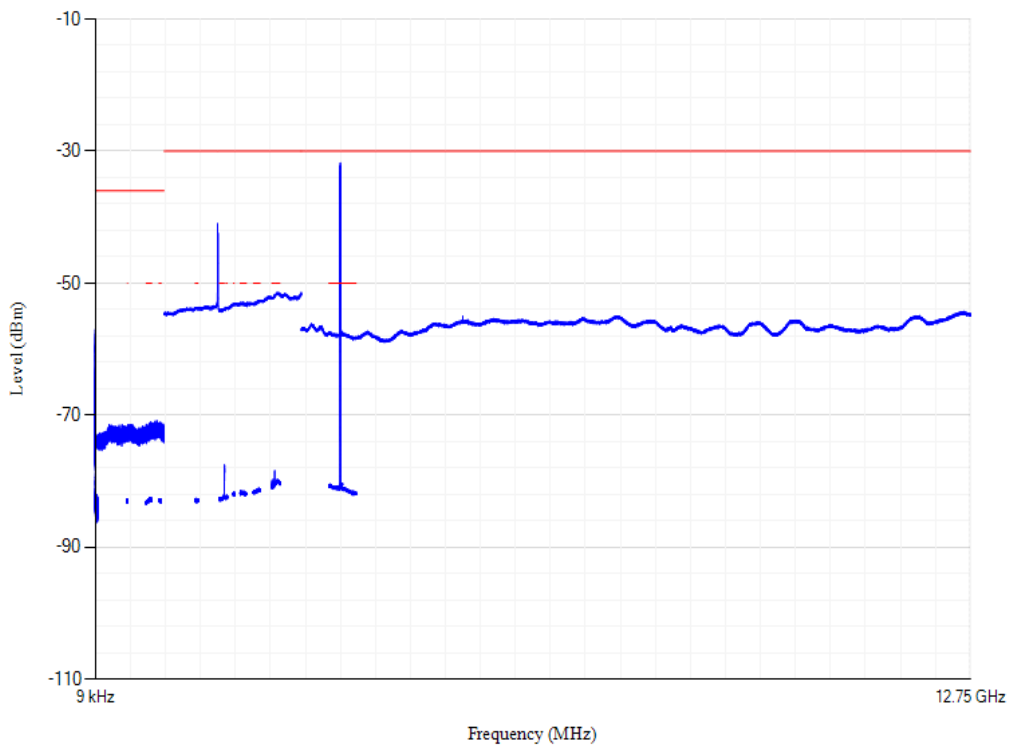

Conducted spurious emissions

Band3 QPSK BW=1.4MHz Channel=19207 RB Size=1 Position=#0

Conducted spurious emissions

Band3 QPSK BW=1.4MHz Channel=19943 RB Size=1 Position=#0

Conducted spurious emissions

Band3 QPSK BW=1.4MHz Channel=19575 RB Size=1 Position=#0