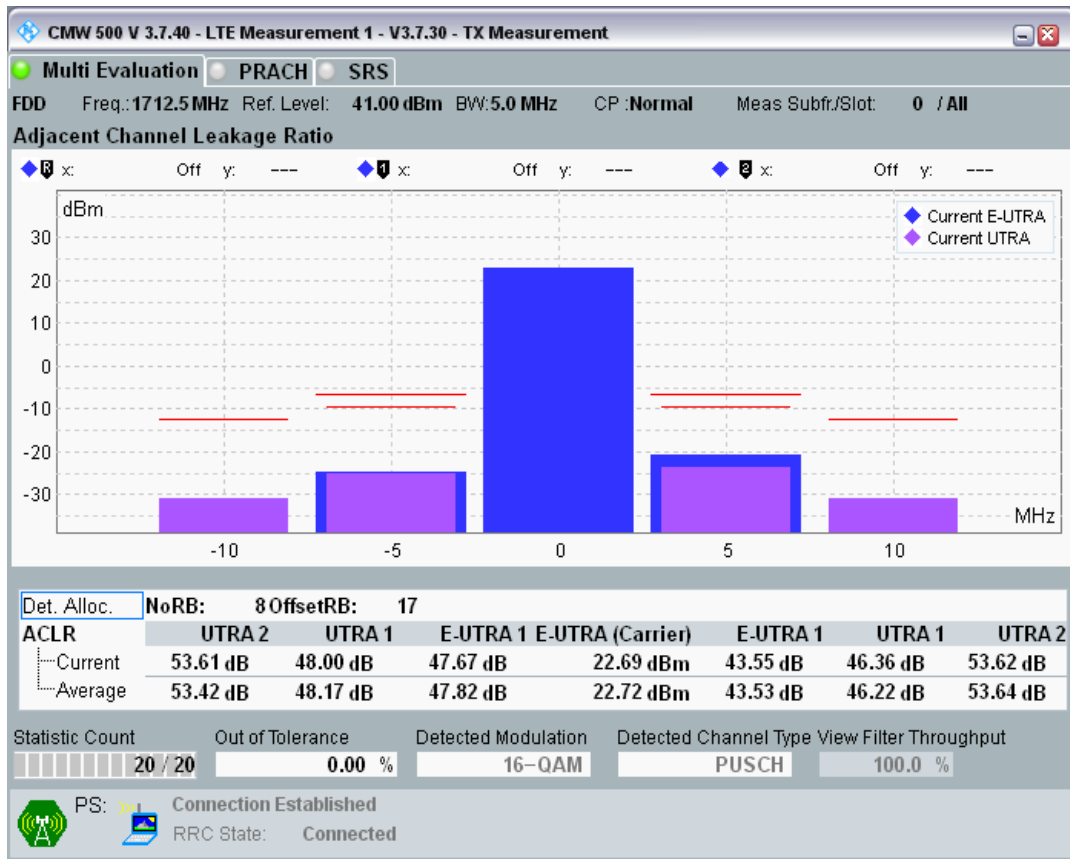

Band3 QAM16 BW=5MHz Channel=19225 RB Size=8 Position=#Max

Band3 QAM16 BW=5MHz Channel=19225 RB Size=25 Position=#0