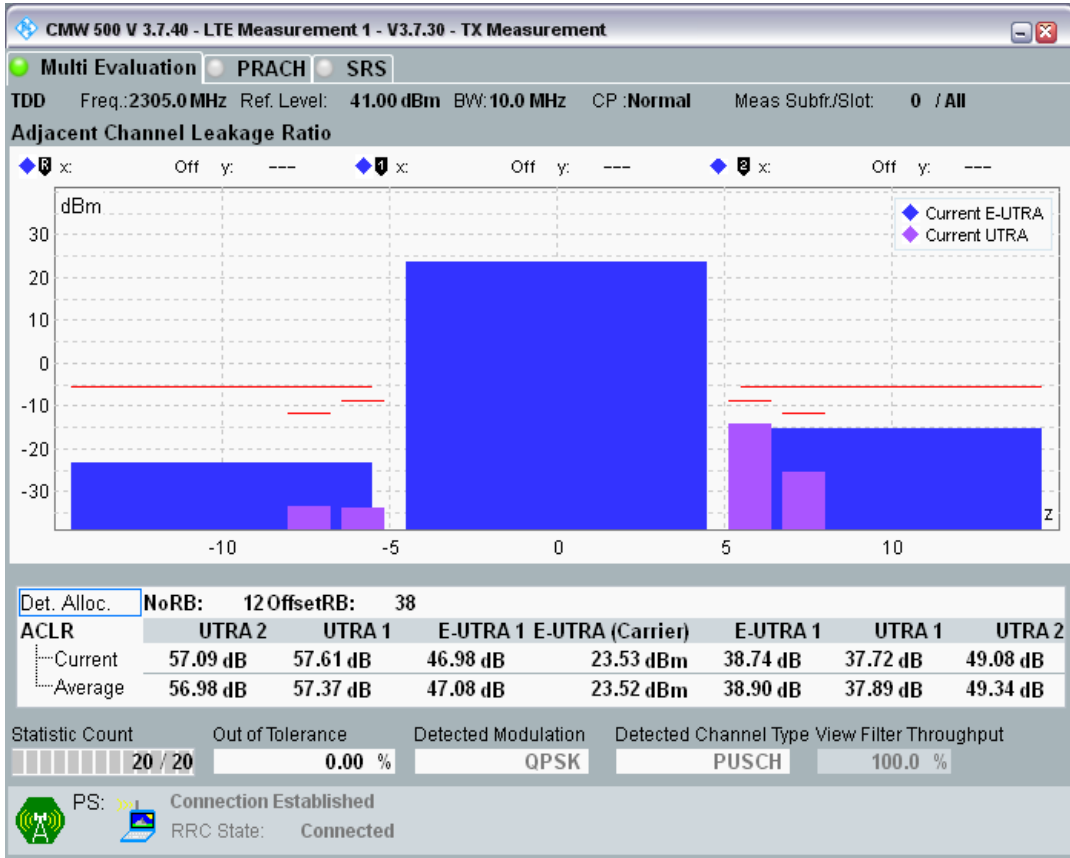

Band40 QAM16 BW=5MHz Channel=39625 RB Size=8 Position=#Max

Band40 QAM16 BW=5MHz Channel=39625 RB Size=25 Position=#0

Band40 QPSK BW=10MHz Channel=38700 RB Size=12 Position=#0

Band40 QPSK BW=10MHz Channel=38700 RB Size=12 Position=#Max