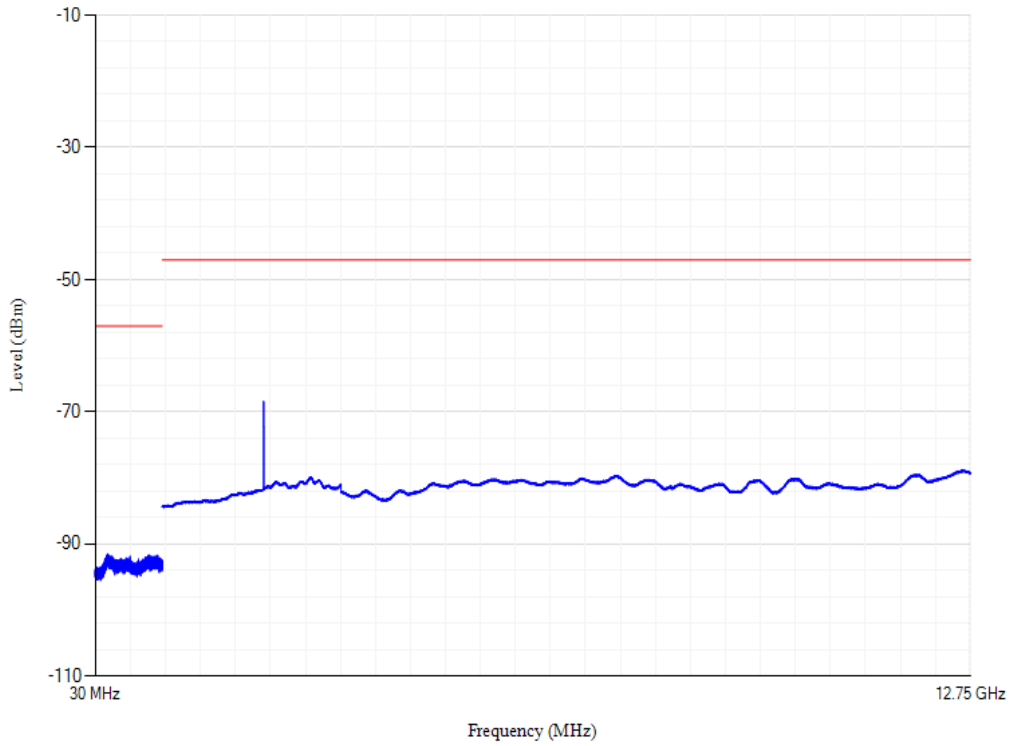

Conducted spurious emissions

Band40 QPSK BW=20MHz Channel=39550

Conducted spurious emissions

Band7 QPSK BW=20MHz Channel=20850

Conducted spurious emissions

Band7 QPSK BW=20MHz Channel=21350

Conducted spurious emissions