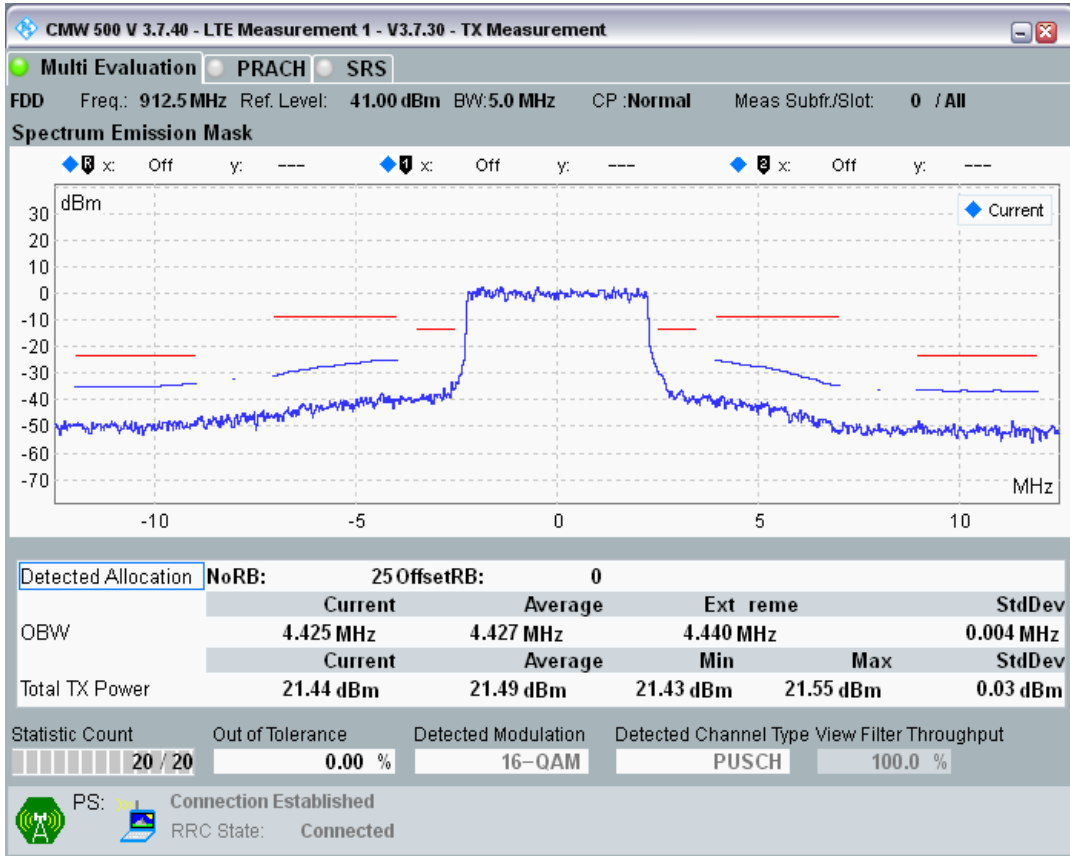

Band8 QPSK BW=5MHz Channel=21775 RB Size=25 Position=#0

Band8 QAM16 BW=5MHz Channel=21775 RB Size=8 Position=#0

Band8 QAM16 BW=5MHz Channel=21775 RB Size=8 Position=#Max

Band8 QAM16 BW=5MHz Channel=21775 RB Size=25 Position=#0