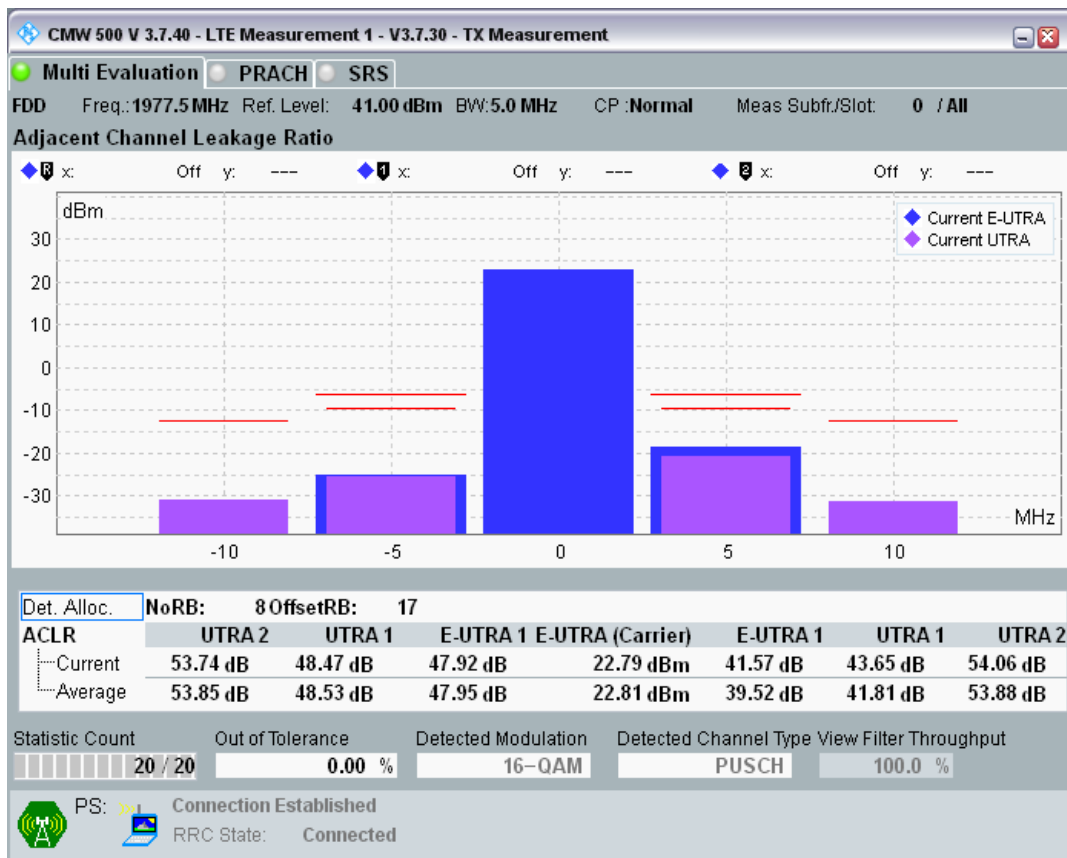

Band1 QAM16 BW=5MHz Channel=18575 RB Size=8 Position=#Max