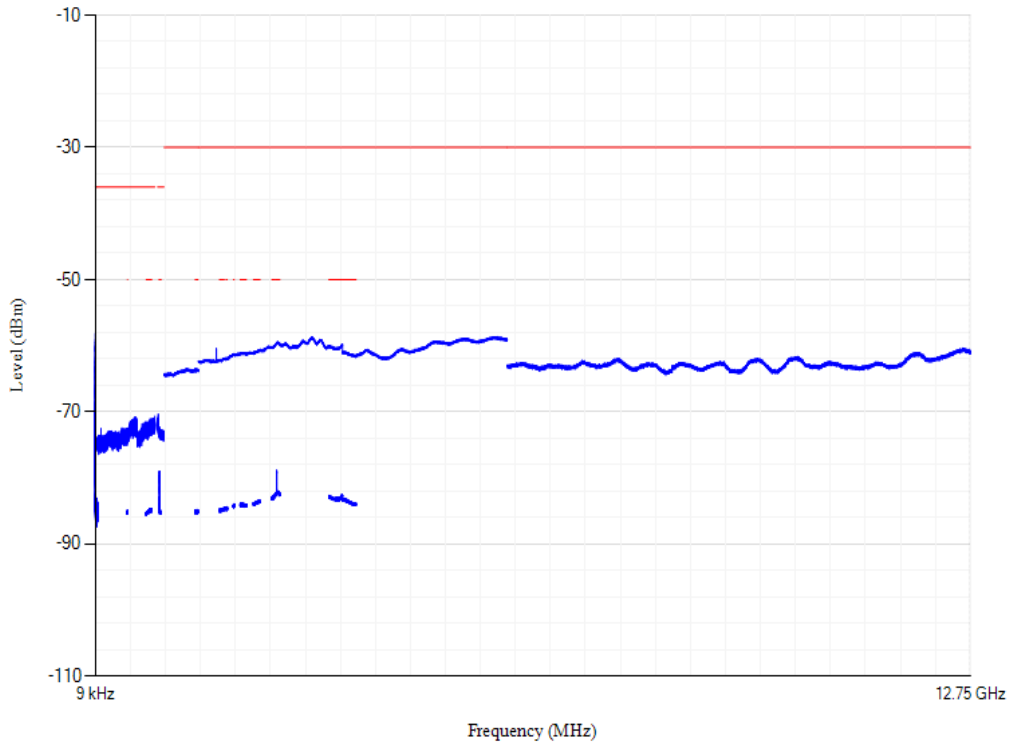

Conducted spurious emissions

Band8 QPSK BW=5MHz Channel=21775 RB Size=1 Position=#0