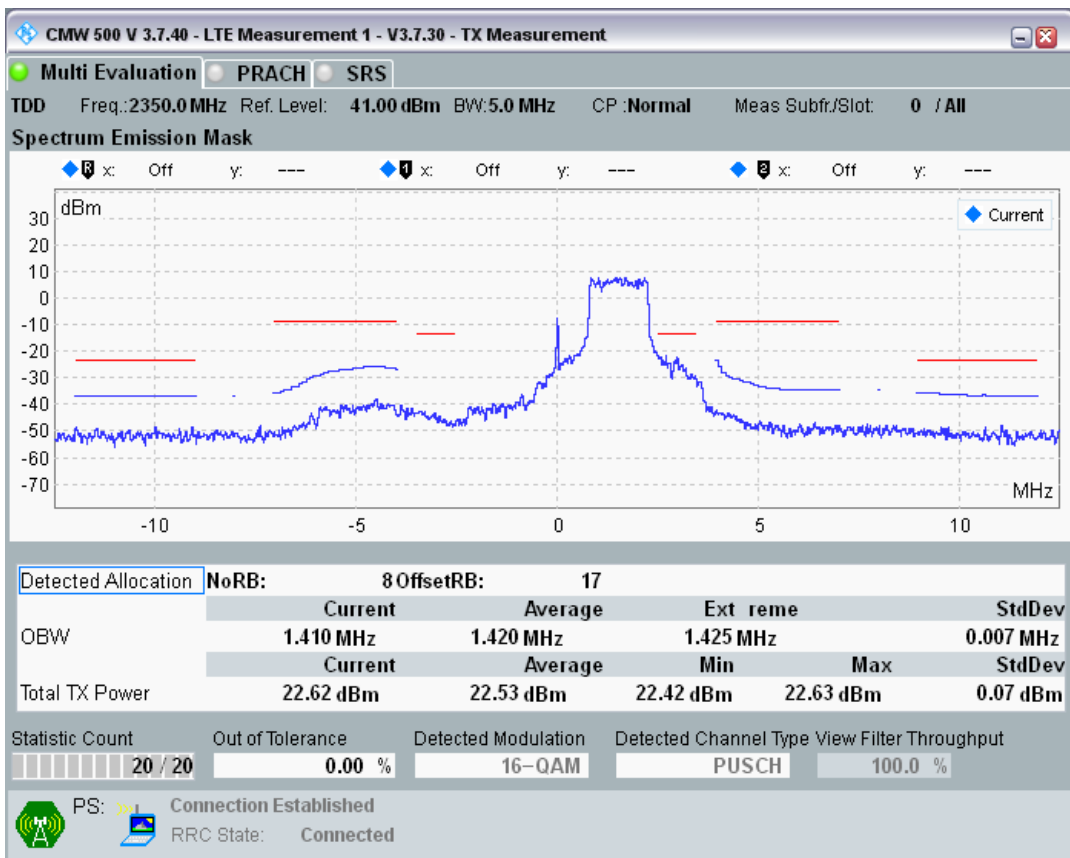

Band40 QAM16 BW=5MHz Channel=39150 RB Size=8 Position=#Max