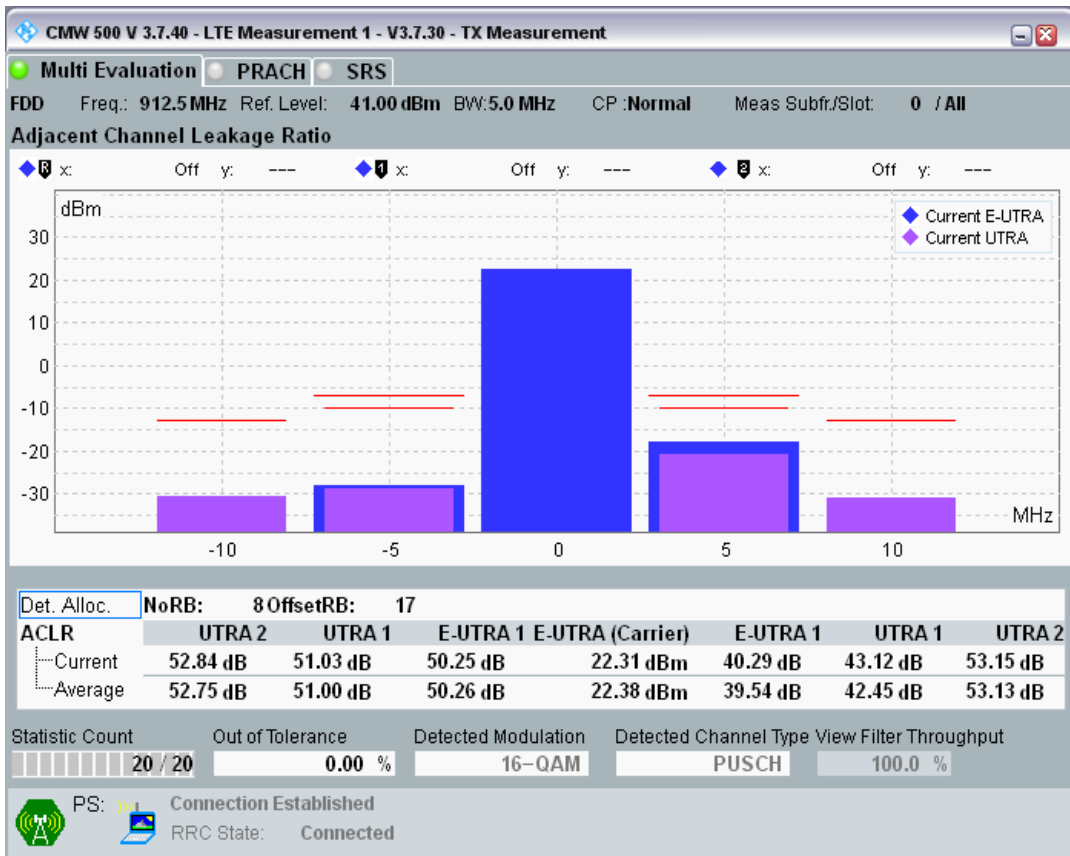

Band8 QAM16 BW=5MHz Channel=21775 RB Size=8 Position=#Max