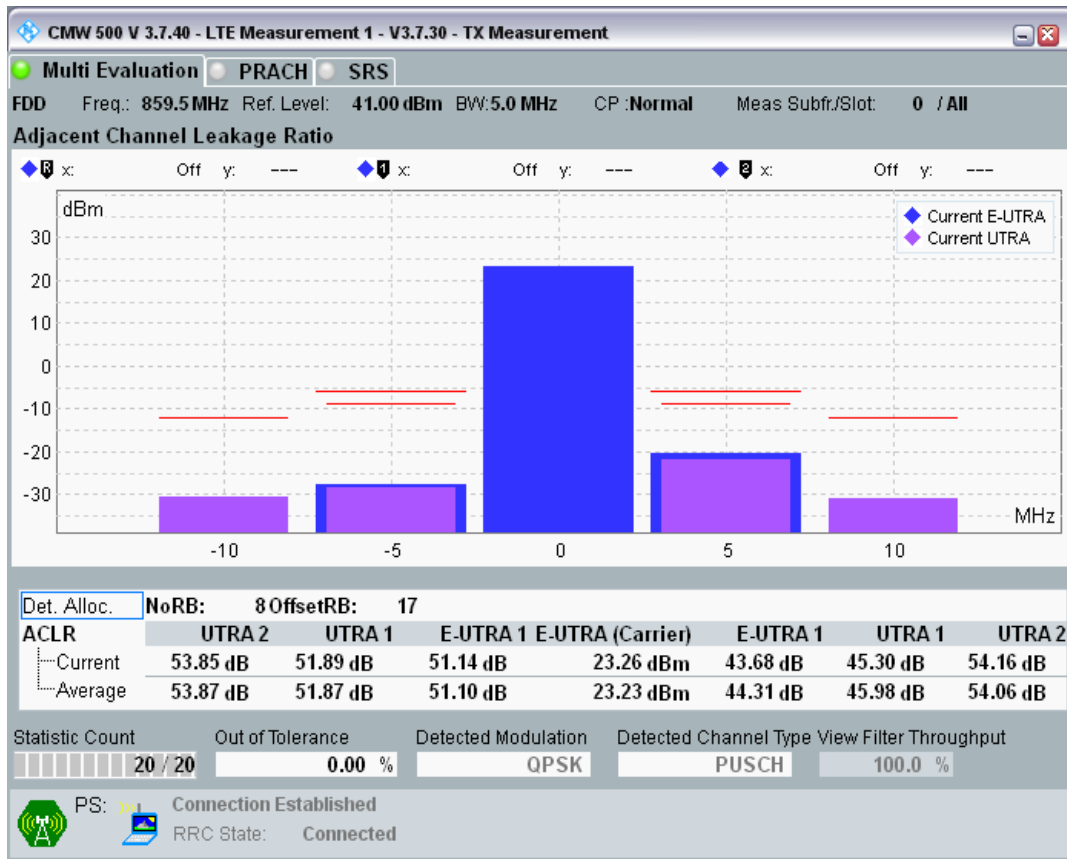

Band20 QAM16 BW=5MHz Channel=24300 RB Size=8 Position=#Max

Band20 QAM16 BW=5MHz Channel=24300 RB Size=25 Position=#0

Band20 QPSK BW=5MHz Channel=24425 RB Size=8 Position=#0

Band20 QPSK BW=5MHz Channel=24425 RB Size=8 Position=#Max