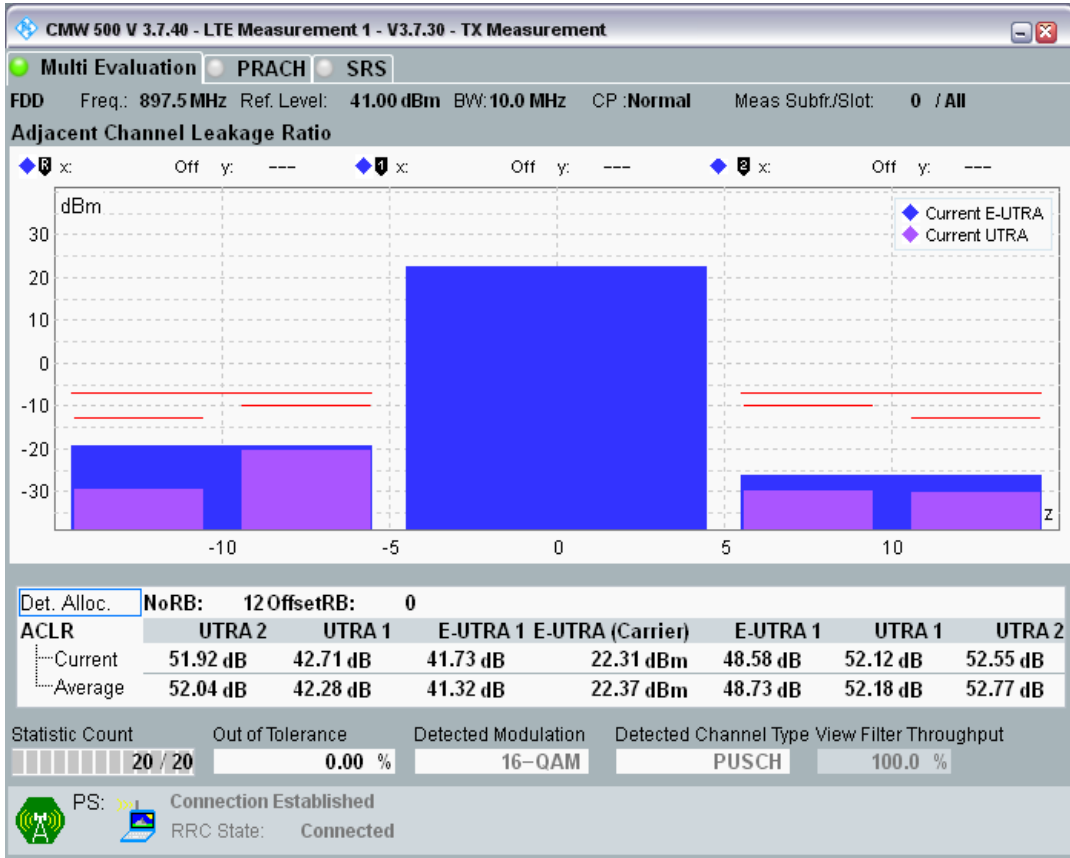

Band8 QAM16 BW=10MHz Channel=21625 RB Size=12 Position=#0