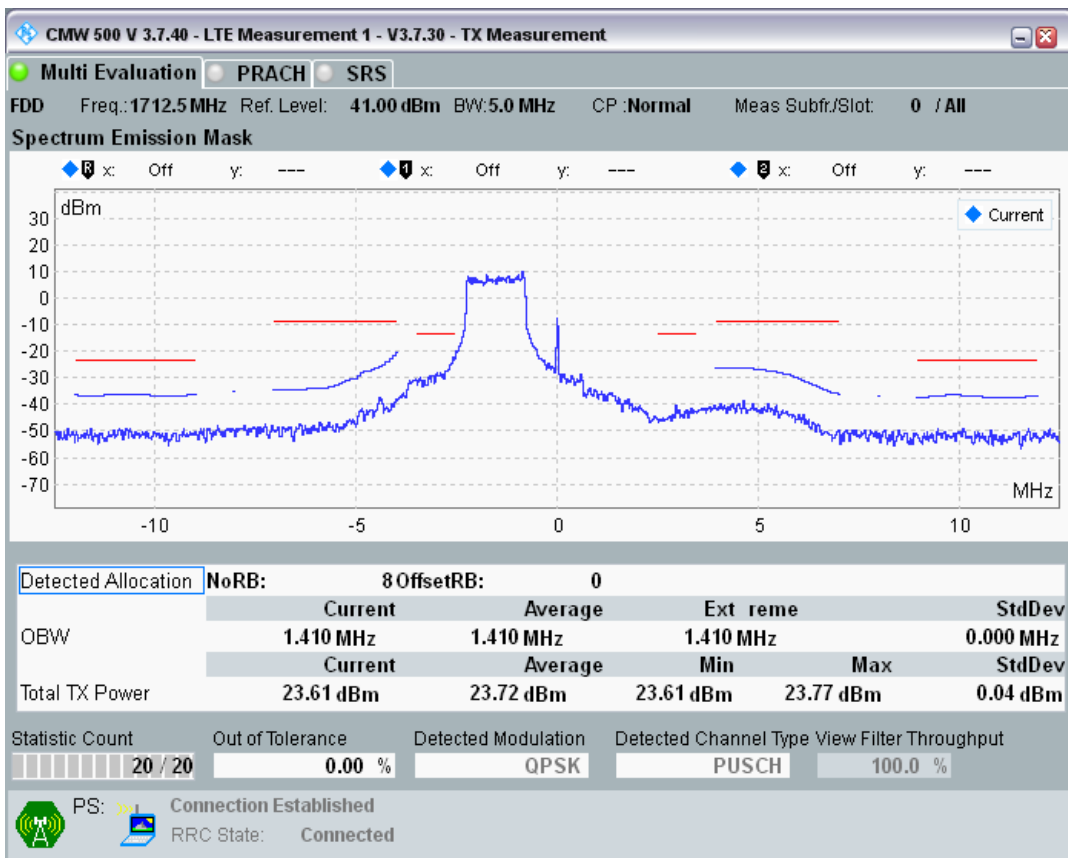

Band3 QPSK BW=5MHz Channel=19225 RB Size=8 Position=#0