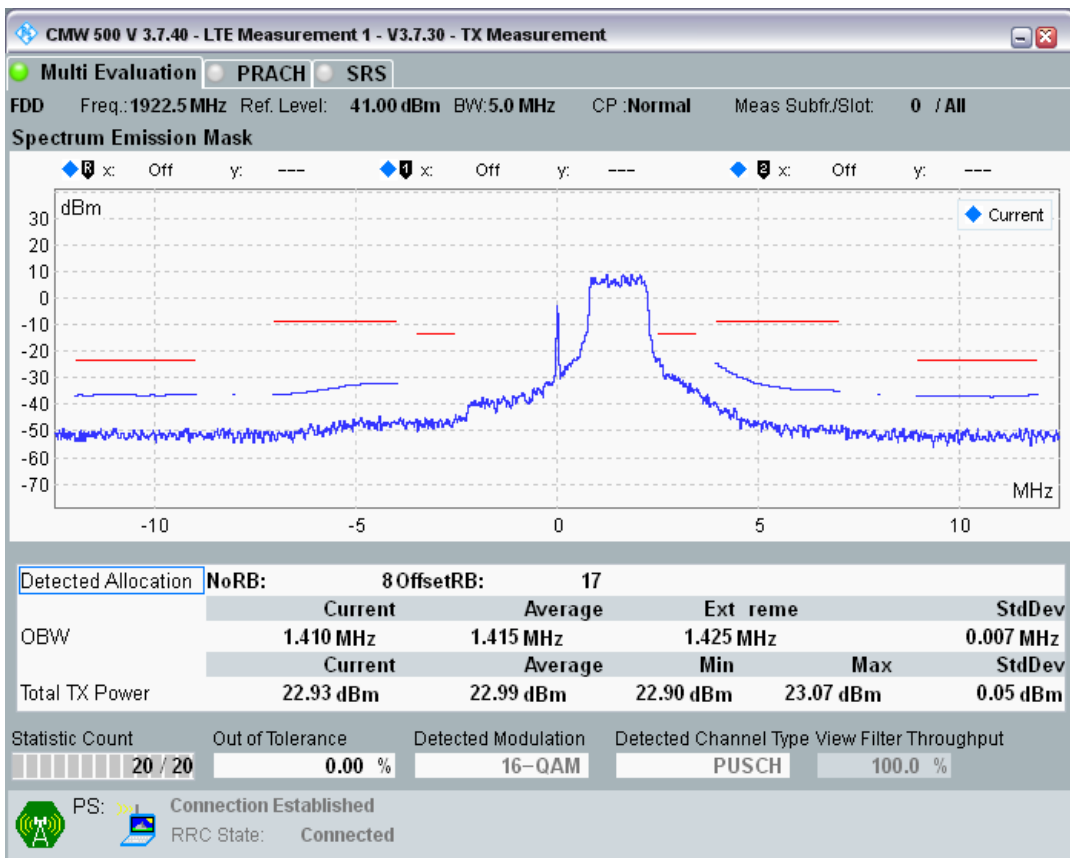

Band1 QAM16 BW=5MHz Channel=18025 RB Size=8 Position=#Max