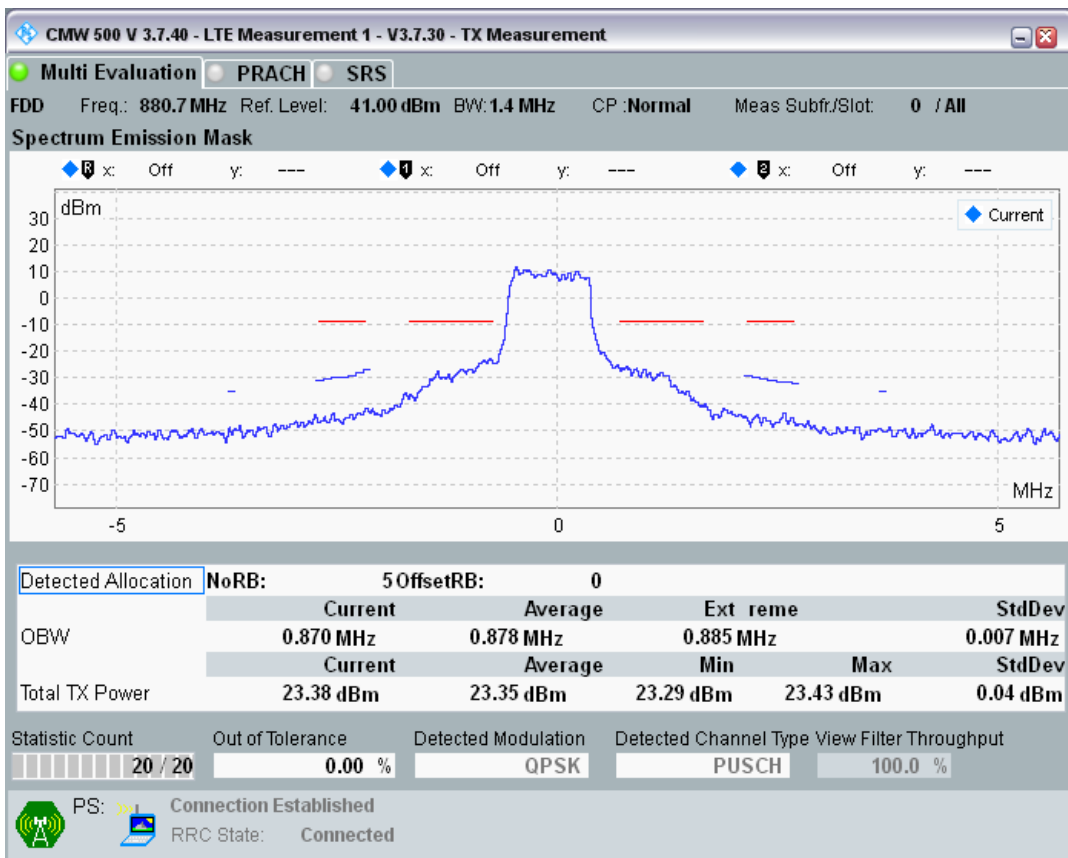

Band8 QPSK BW=1.4MHz Channel=21457 RB Size=5 Position=#0