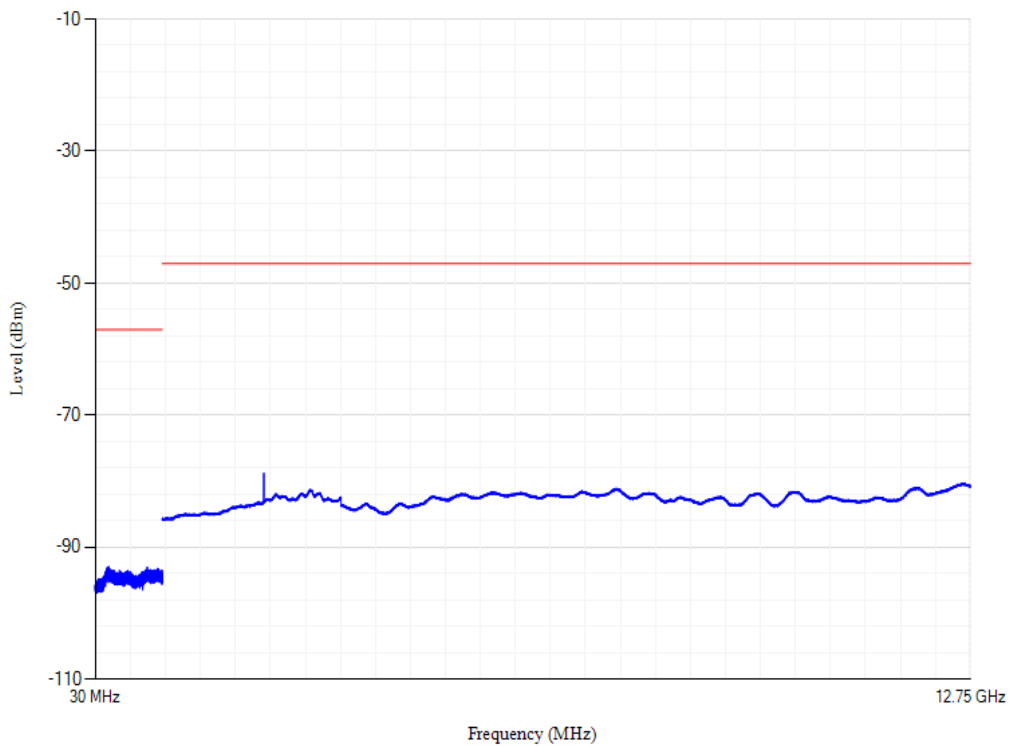

Conducted spurious emissions

Band40 QPSK BW=20MHz Channel=39150