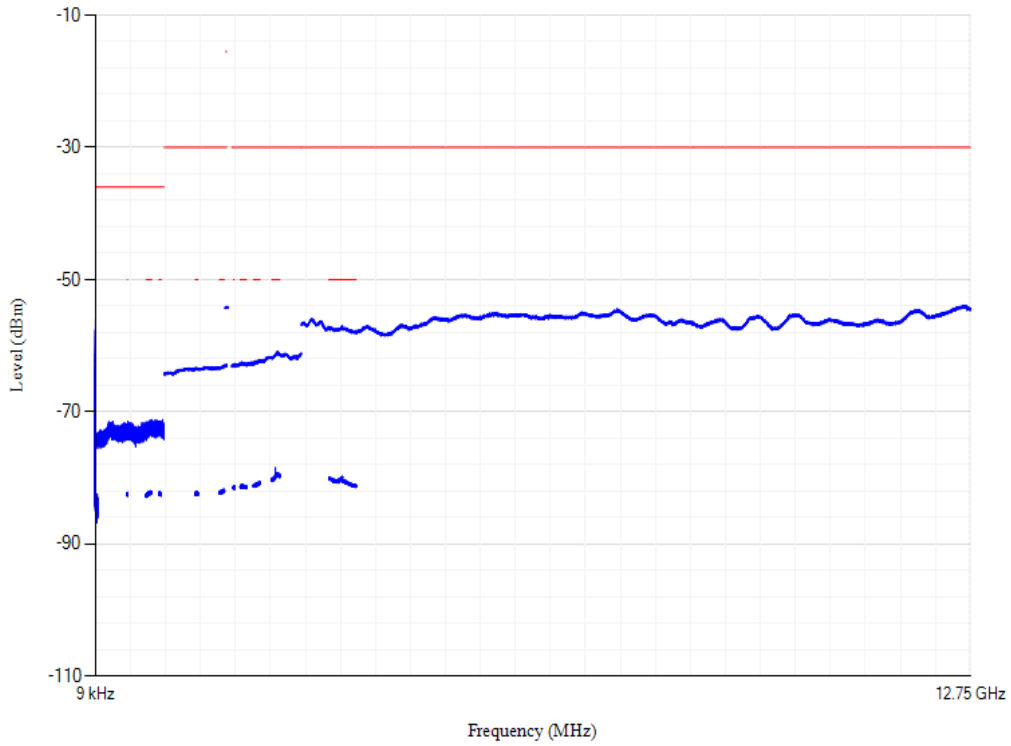

Conducted spurious emissions

Band20 QPSK BW=5MHz Channel=24175 RB Size=1 Position=#0