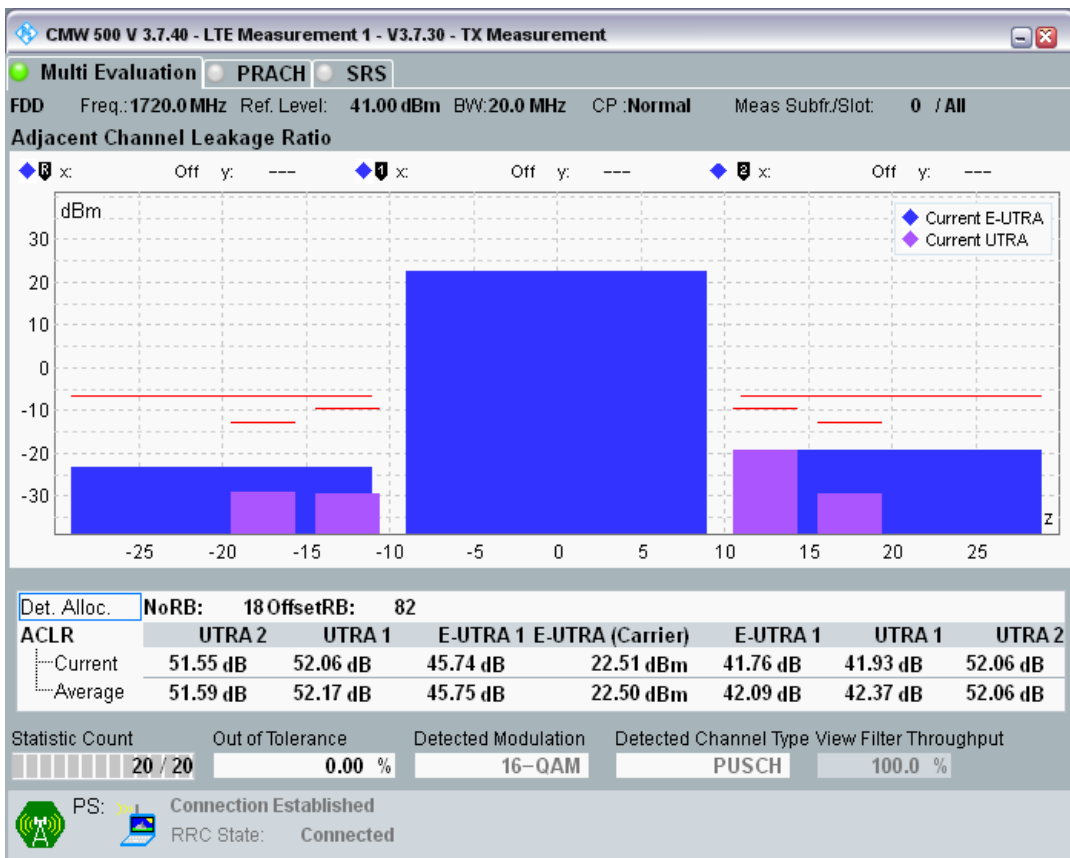

Band3 QAM16 BW=20MHz Channel=19300 RB Size=18 Position=#Max