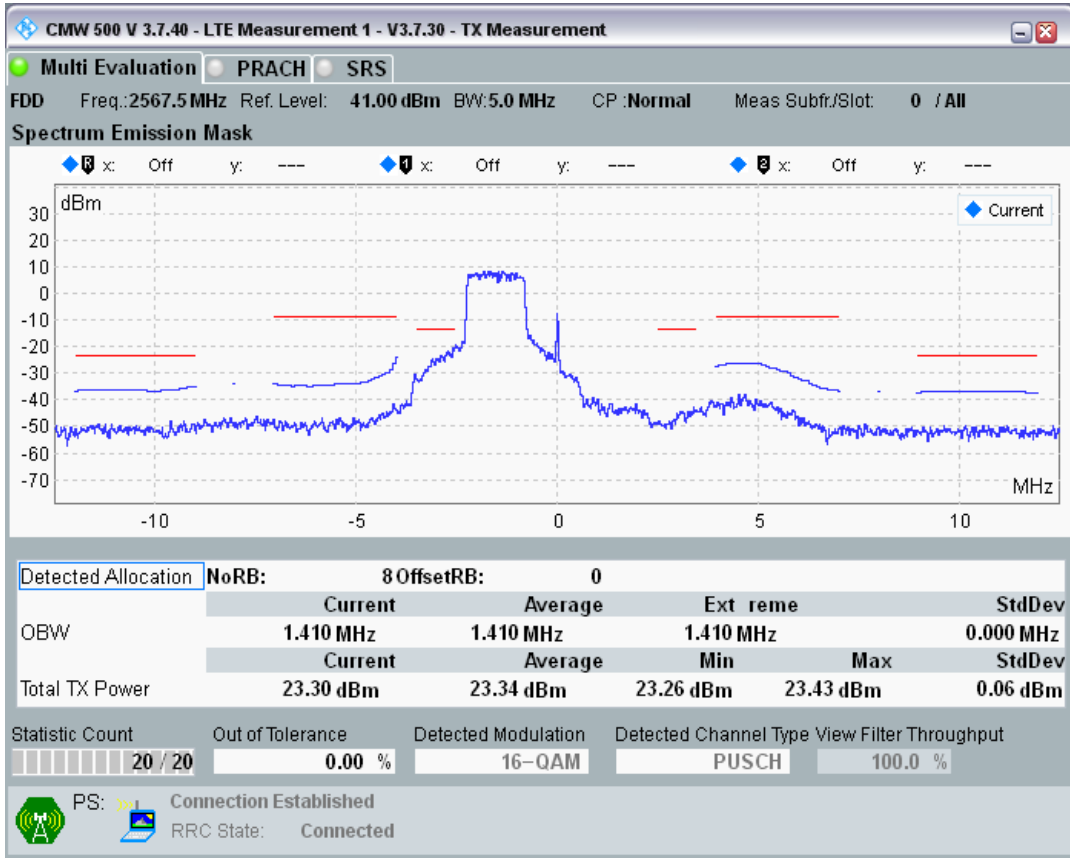

Band7 QAM16 BW=5MHz Channel=21425 RB Size=8 Position=#0