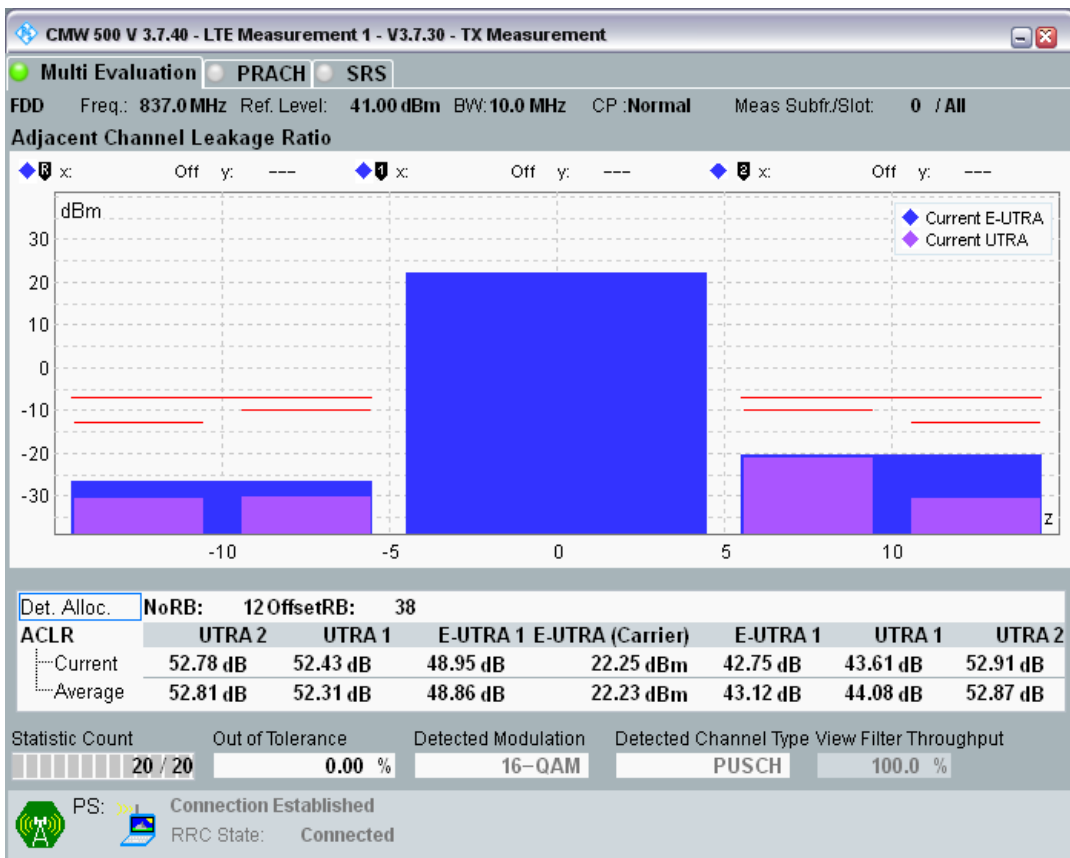

Band20 QAM16 BW=10MHz Channel=24200 RB Size=12 Position=#Max