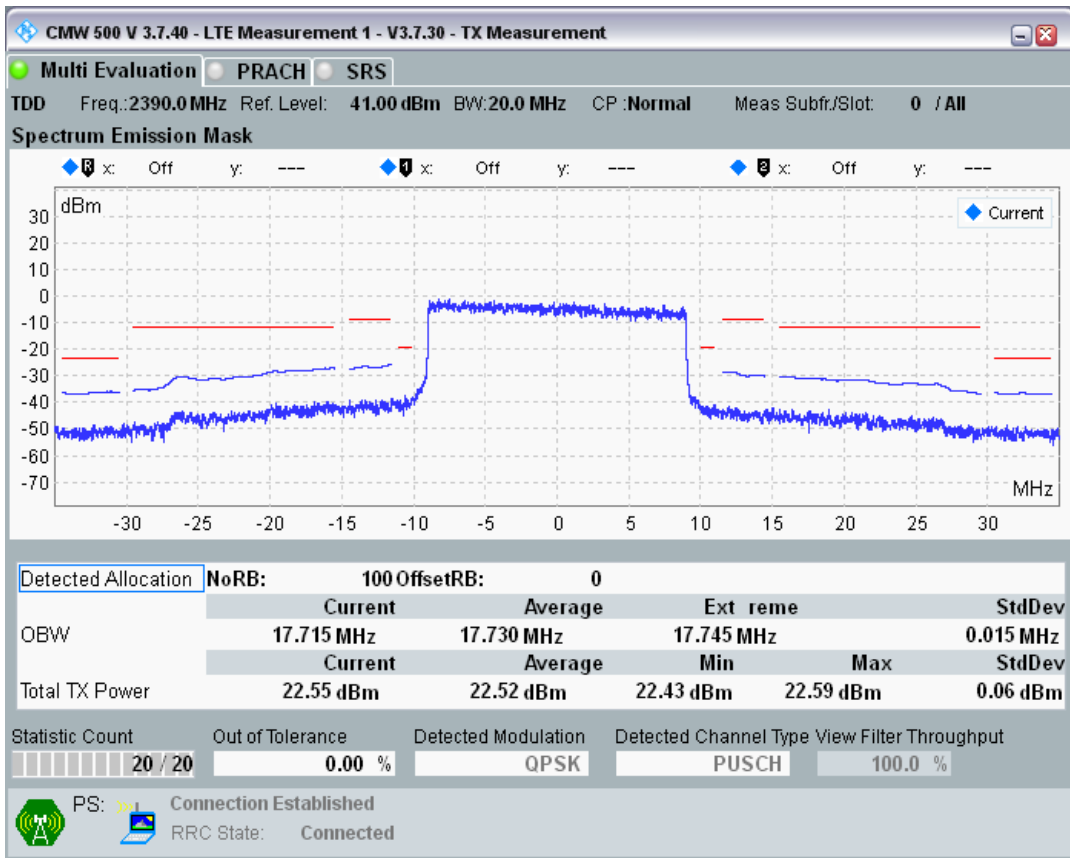

Band40 QPSK BW=20MHz Channel=39550 RB Size=100 Position=#0