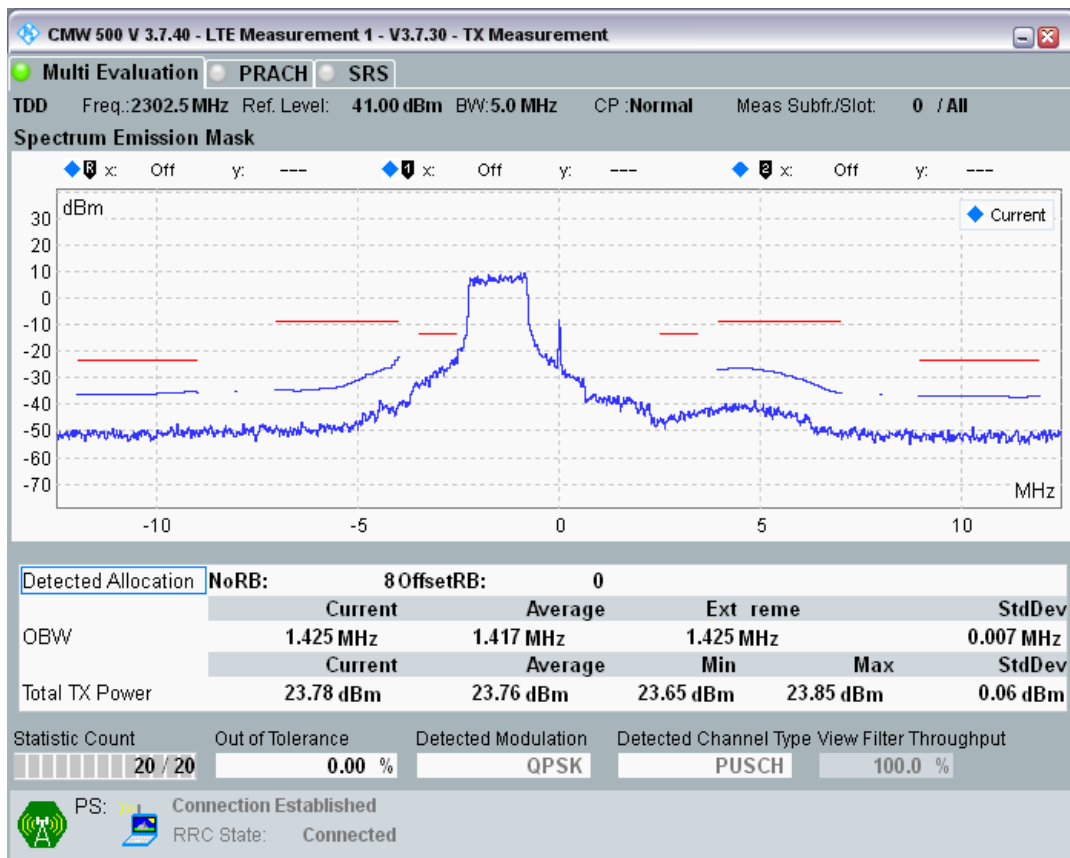

Band40 QPSK BW=5MHz Channel=38675 RB Size=8 Position=#0