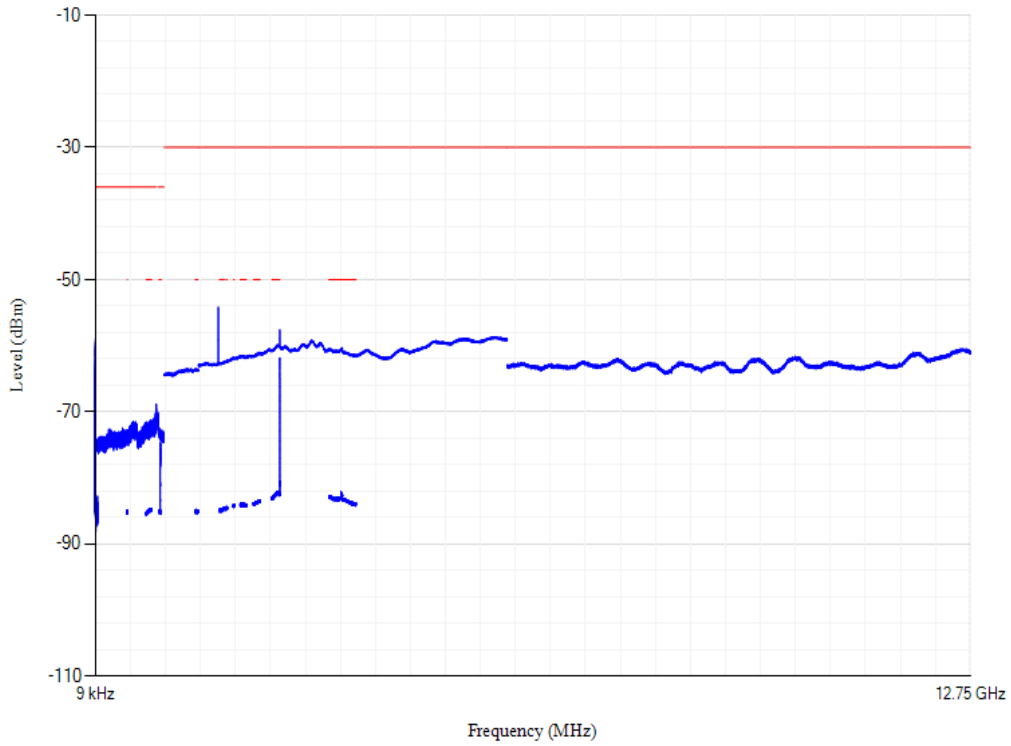

Conducted spurious emissions

Band8 QPSK BW=5MHz Channel=21475 RB Size=1 Position=#0

Conducted spurious emissions

Band8 QPSK BW=5MHz Channel=21625 RB Size=1 Position=#0

Conducted spurious emissions

Band8 QPSK BW=1.4MHz Channel=21793 RB Size=1 Position=#0