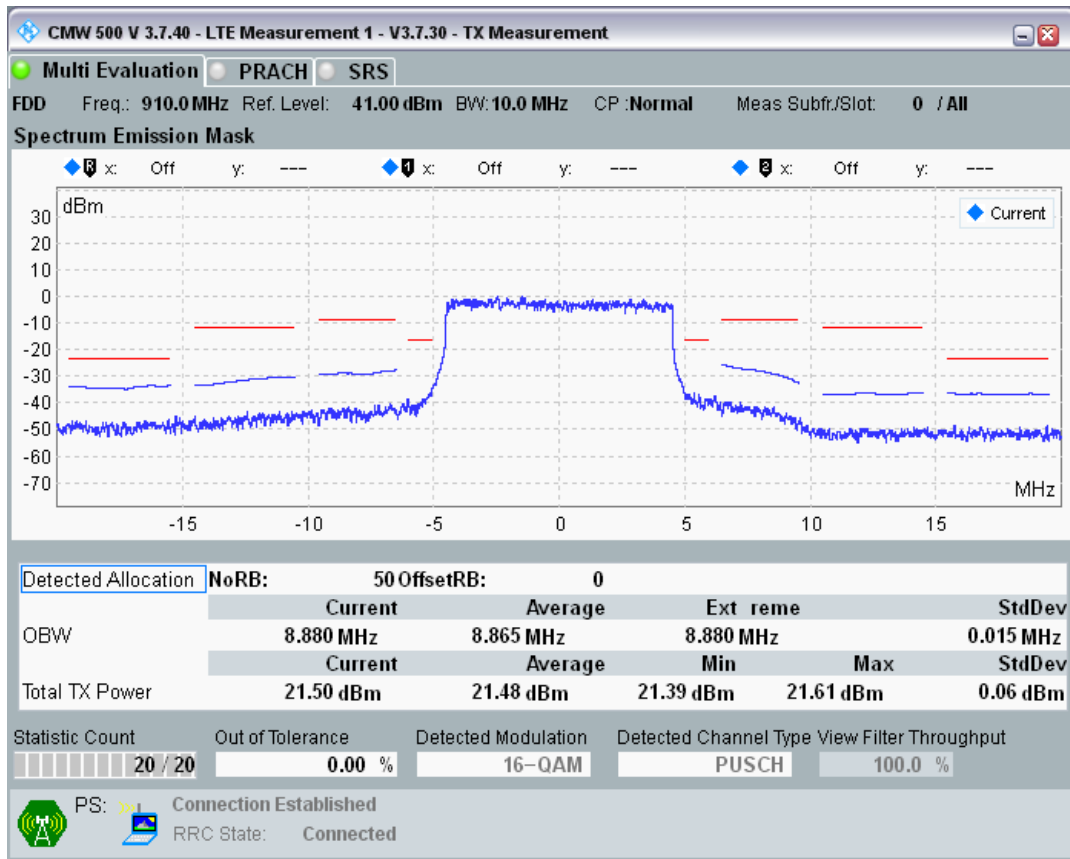

Band8 QAM16 BW=10MHz Channel=21750 RB Size=50 Position=#0

Clause 4.2.4 LTE Transmitter Spurious Emissions

Band	Bandwidth (MHz)	UL Channel	RB Size	RB Position	Modulation	Range (MHz)	RBW	Spur Freq (MHz)	Spur Level (dBm)	Limit (dBm)	Verdict
Band1	5	18025	1	#0	QPSK	9 kHz-150 kHz	1 kHz	0.01	-58.03	-36	PASS
Band1	5	18025	1	#0	QPSK	150 kHz-30 MHz	10 kHz	0.16	-60.32	-36	PASS
Band1	5	18025	1	#0	QPSK	30 MHz-1000 MHz	100 kHz	861.78	-70.98	-36	PASS
Band1	5	18025	1	#0	QPSK	1000 MHz-1910.00 MHz	1 MHz	1907.27	-62.92	-30	PASS
Band1	5	18025	1	#0	QPSK	1935.00 MHz-3000 MHz	1 MHz	2646.78	-61.02	-30	PASS
Band1	5	18025	1	#0	QPSK	3000 MHz-12.75 GHz	1 MHz	12699.63	-53.99	-30	PASS
Band1	5	18025	1	#0	QPSK	2110 MHz-2170 MHz	1 MHz	2144.68	-81.00	-50	PASS
Band1	5	18025	1	#0	QPSK	1805	1	1877.15	-81.69	-50	PASS