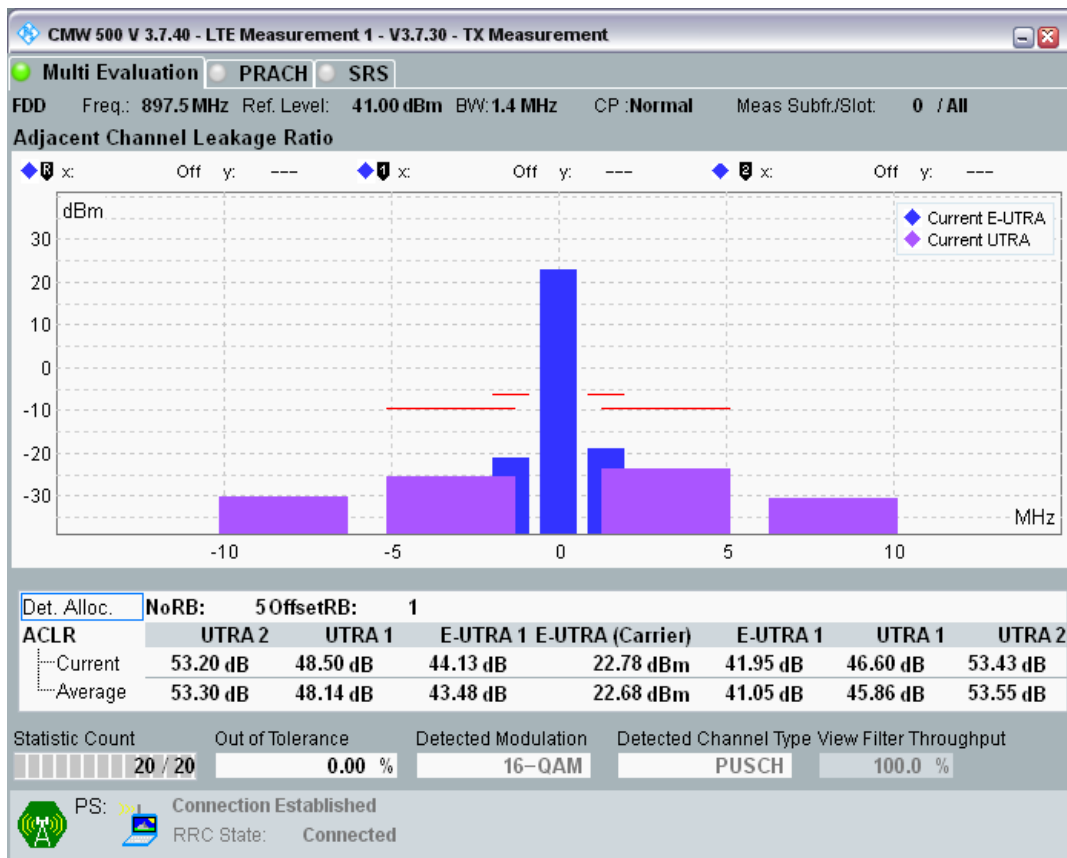

Band8 QAM16 BW=1.4MHz Channel=21625 RB Size=5 Position=#Max