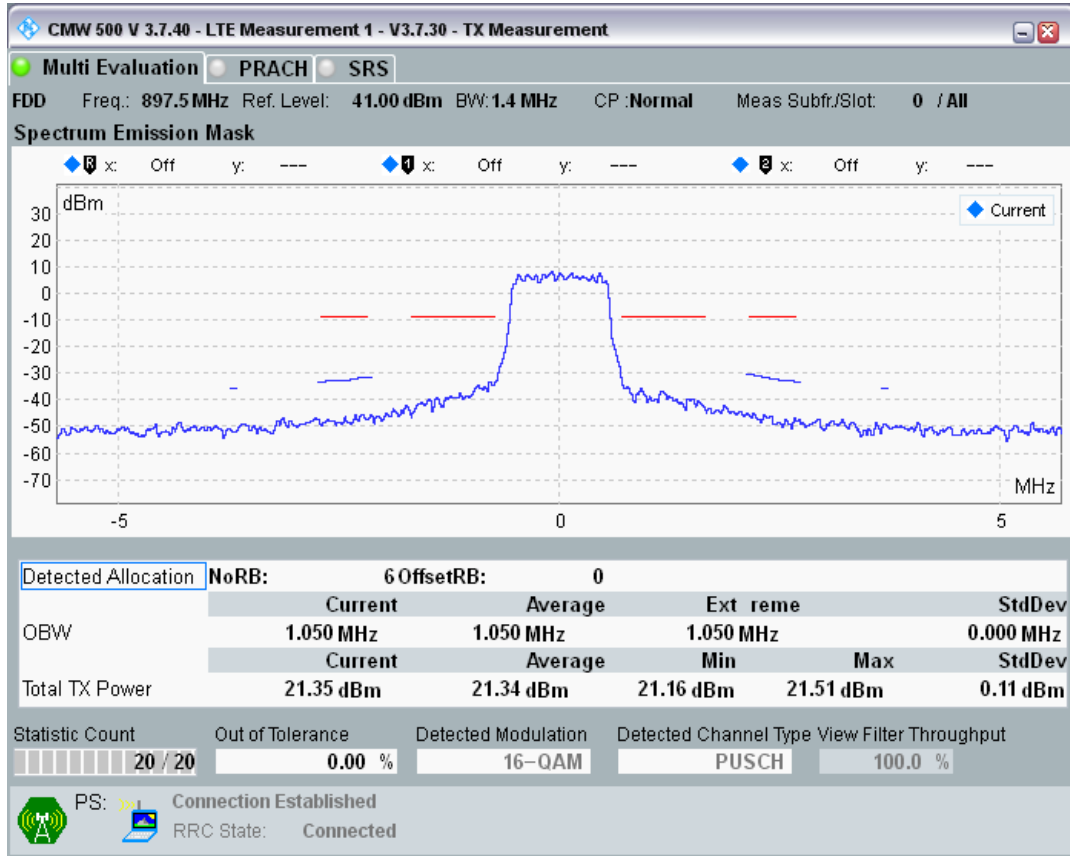

Band8 QPSK BW=1.4MHz Channel=21625 RB Size=6 Position=#0

Band8 QAM16 BW=1.4MHz Channel=21625 RB Size=5 Position=#0

Band8 QAM16 BW=1.4MHz Channel=21625 RB Size=5 Position=#Max

Band8 QAM16 BW=1.4MHz Channel=21625 RB Size=6 Position=#0