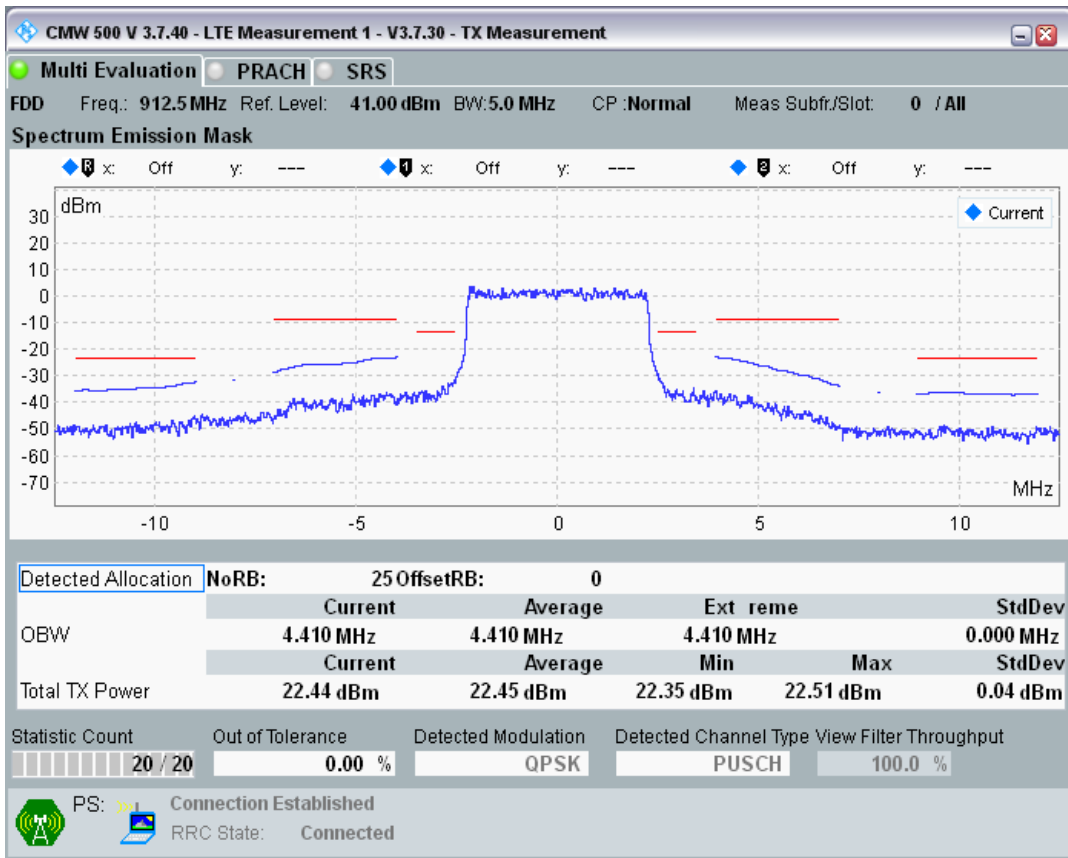

Band8 QPSK BW=5MHz Channel=21775 RB Size=25 Position=#0