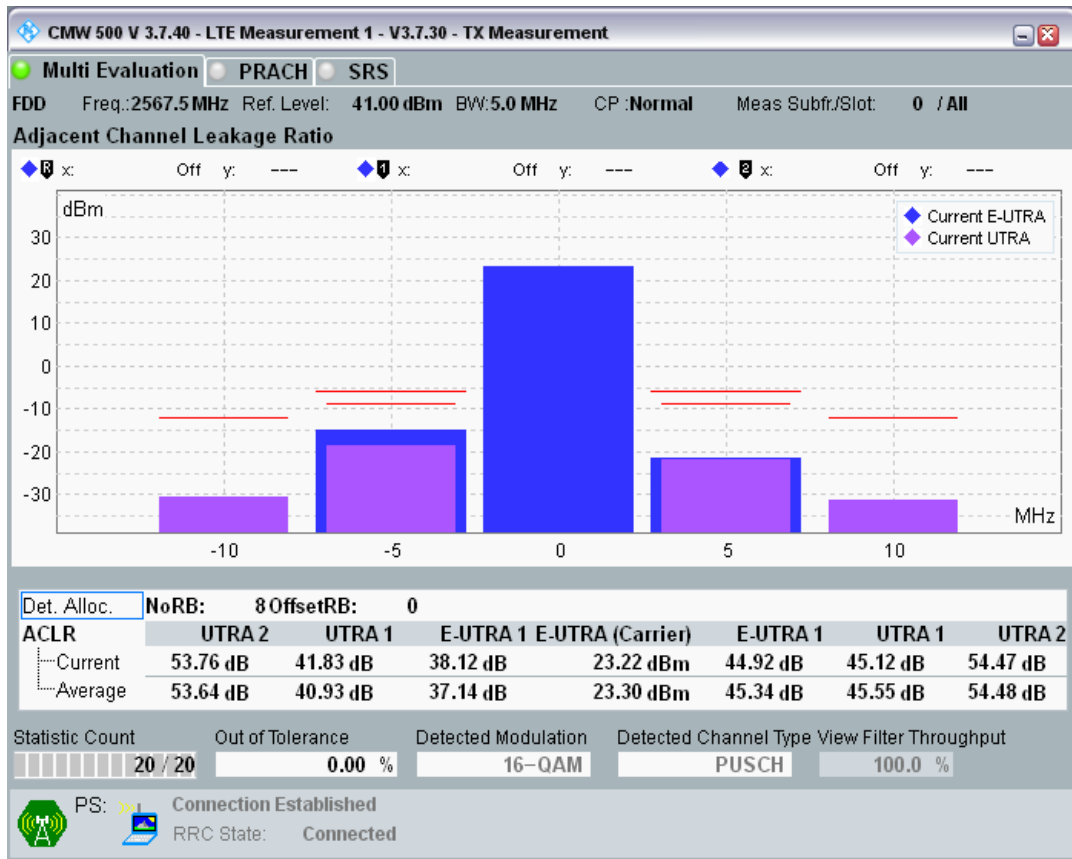

Band7 QAM16 BW=5MHz Channel=21425 RB Size=8 Position=#0