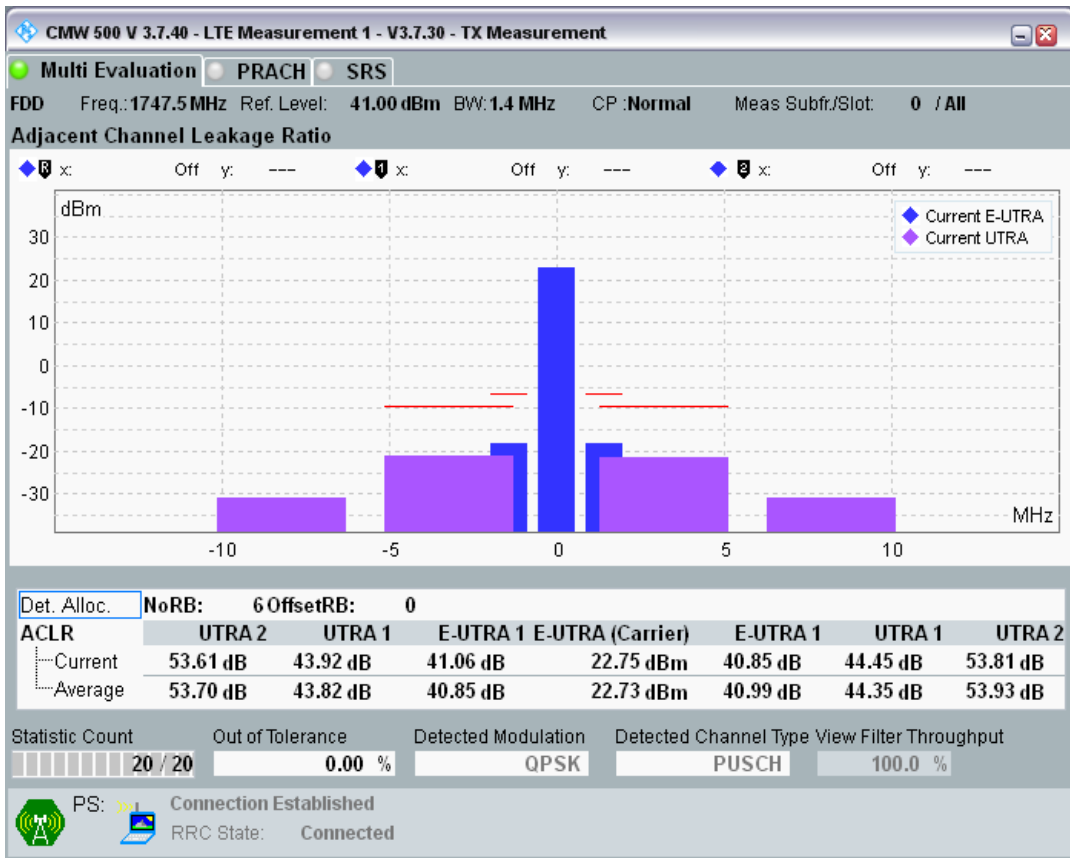

Band3 QPSK BW=1.4MHz Channel=19575 RB Size=6 Position=#0