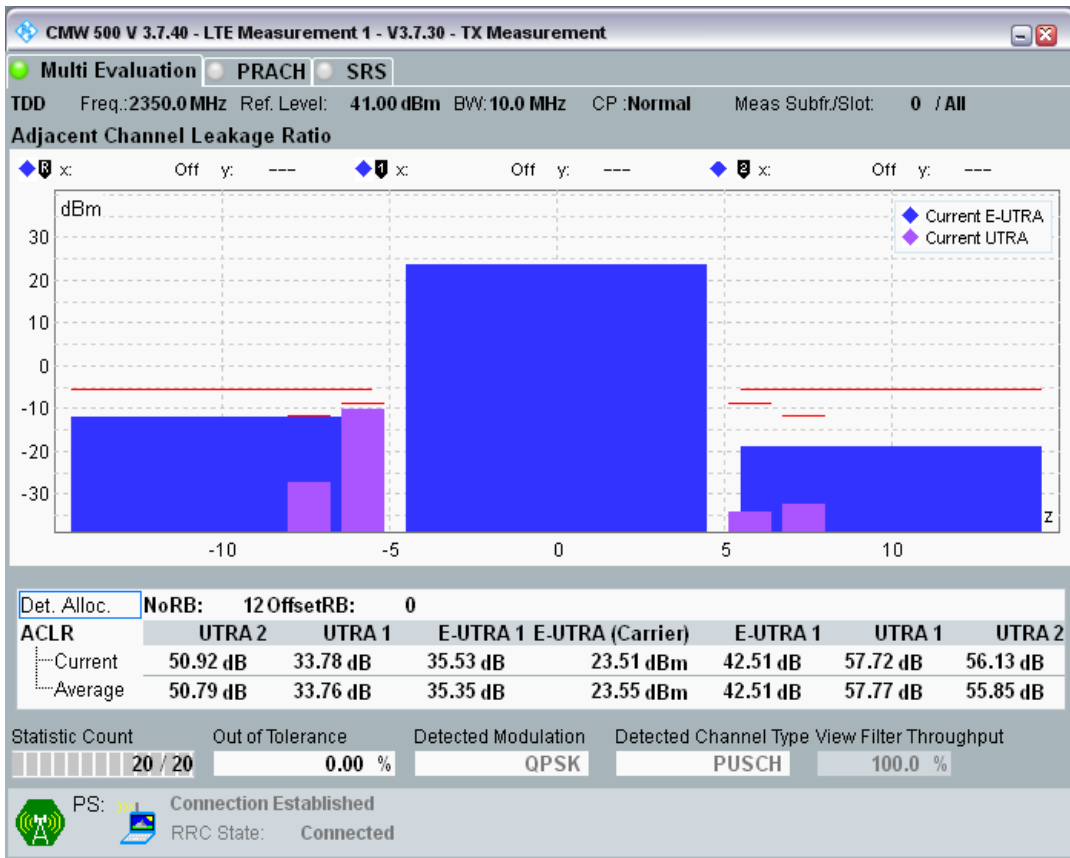

Band40 QPSK BW=10MHz Channel=39150 RB Size=12 Position=#0