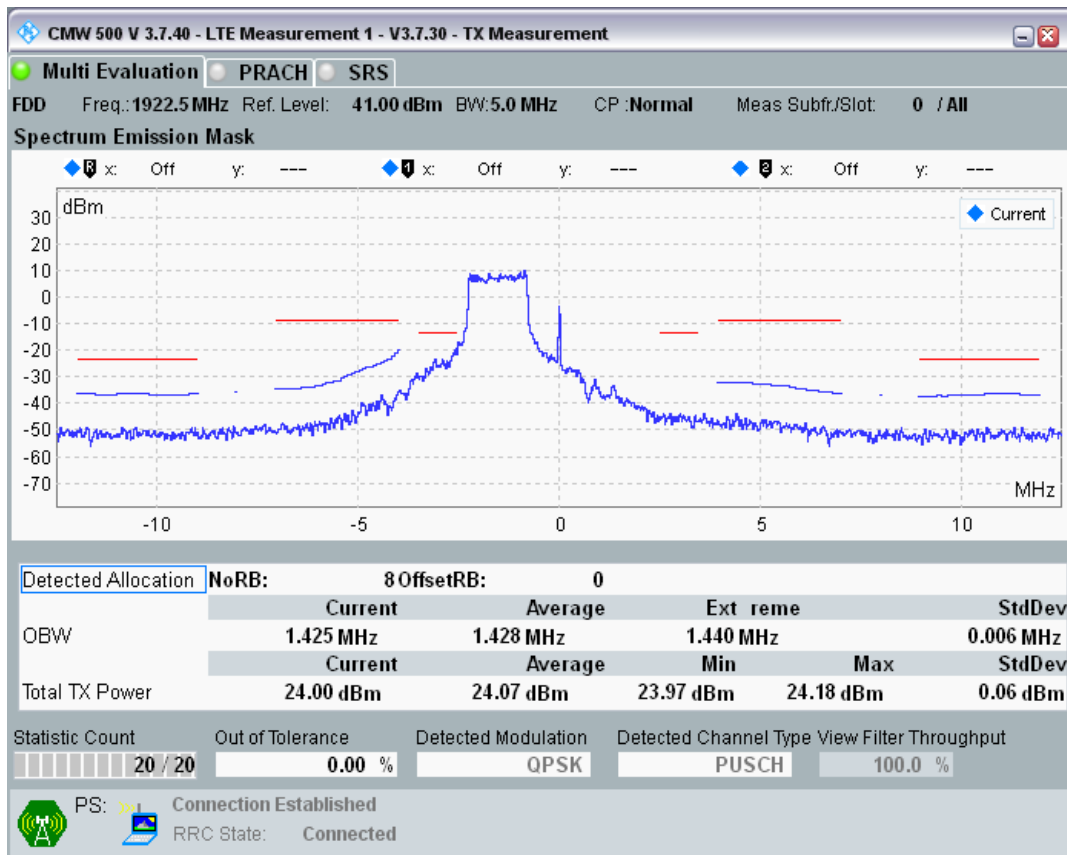

Band8	10	21750	12	#0	QAM16	1MHz-5MHz	27.10	PASS
Band8	10	21750	12	#0	QAM16	5MHz-10MHz	24.97	PASS
Band8	10	21750	12	#0	QAM16	10MHz-15MHz	12.95	PASS
Band8	10	21750	12	#Max	QAM16	-1MHz-0MHz	32.22	PASS
Band8	10	21750	12	#Max	QAM16	-5MHz--1MHz	26.51	PASS
Band8	10	21750	12	#Max	QAM16	-10MHz--5MHz	23.41	PASS
Band8	10	21750	12	#Max	QAM16	-15MHz--10MHz	11.17	PASS
Band8	10	21750	12	#Max	QAM16	0MHz-1MHz	11.85	PASS
Band8	10	21750	12	#Max	QAM16	1MHz-5MHz	14.90	PASS
Band8	10	21750	12	#Max	QAM16	5MHz-10MHz	25.04	PASS
Band8	10	21750	12	#Max	QAM16	10MHz-15MHz	13.02	PASS
Band8	10	21750	50	#0	QAM16	-1MHz-0MHz	18.26	PASS
Band8	10	21750	50	#0	QAM16	-5MHz--1MHz	19.03	PASS
Band8	10	21750	50	#0	QAM16	-10MHz--5MHz	18.64	PASS
Band8	10	21750	50	#0	QAM16	-15MHz--10MHz	10.08	PASS
Band8	10	21750	50	#0	QAM16	0MHz-1MHz	20.67	PASS
Band8	10	21750	50	#0	QAM16	1MHz-5MHz	17.58	PASS
Band8	10	21750	50	#0	QAM16	5MHz-10MHz	24.61	PASS
Band8	10	21750	50	#0	QAM16	10MHz-15MHz	12.99	PASS

Band1 QPSK BW=5MHz Channel=18025 RB Size=8 Position=#0