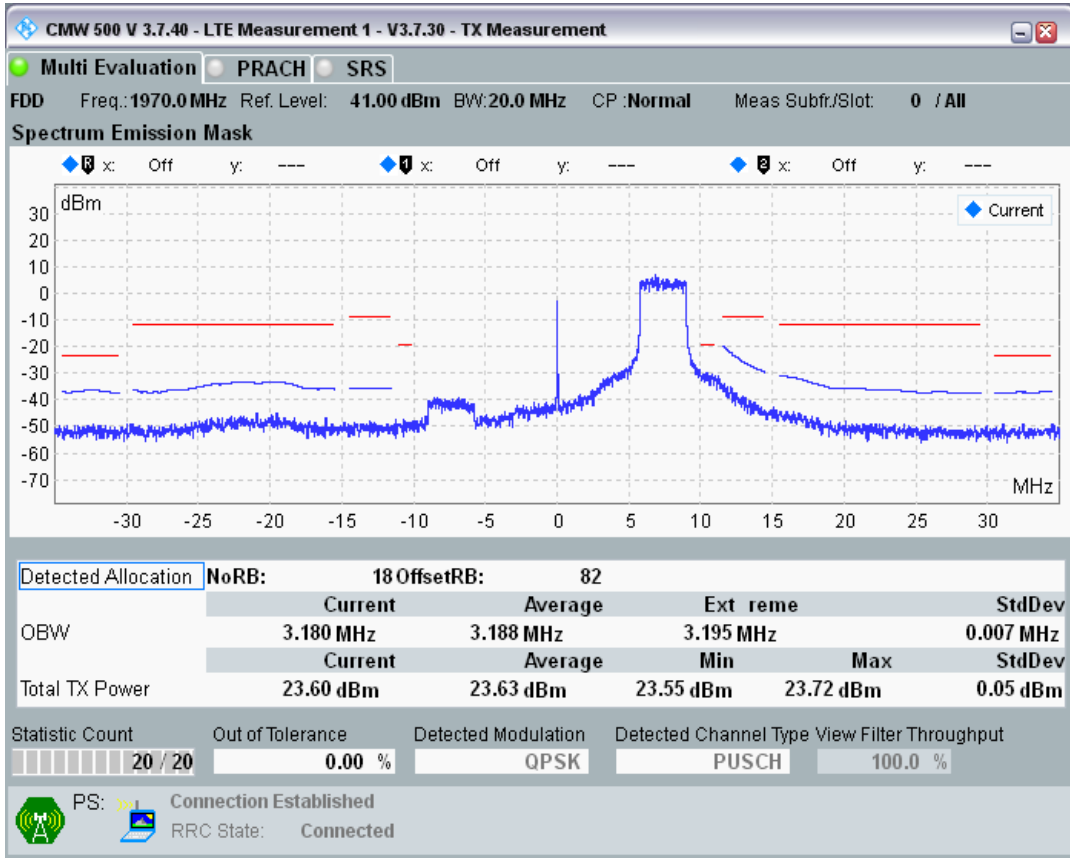

Band1 QPSK BW=20MHz Channel=18500 RB Size=18 Position=#Max