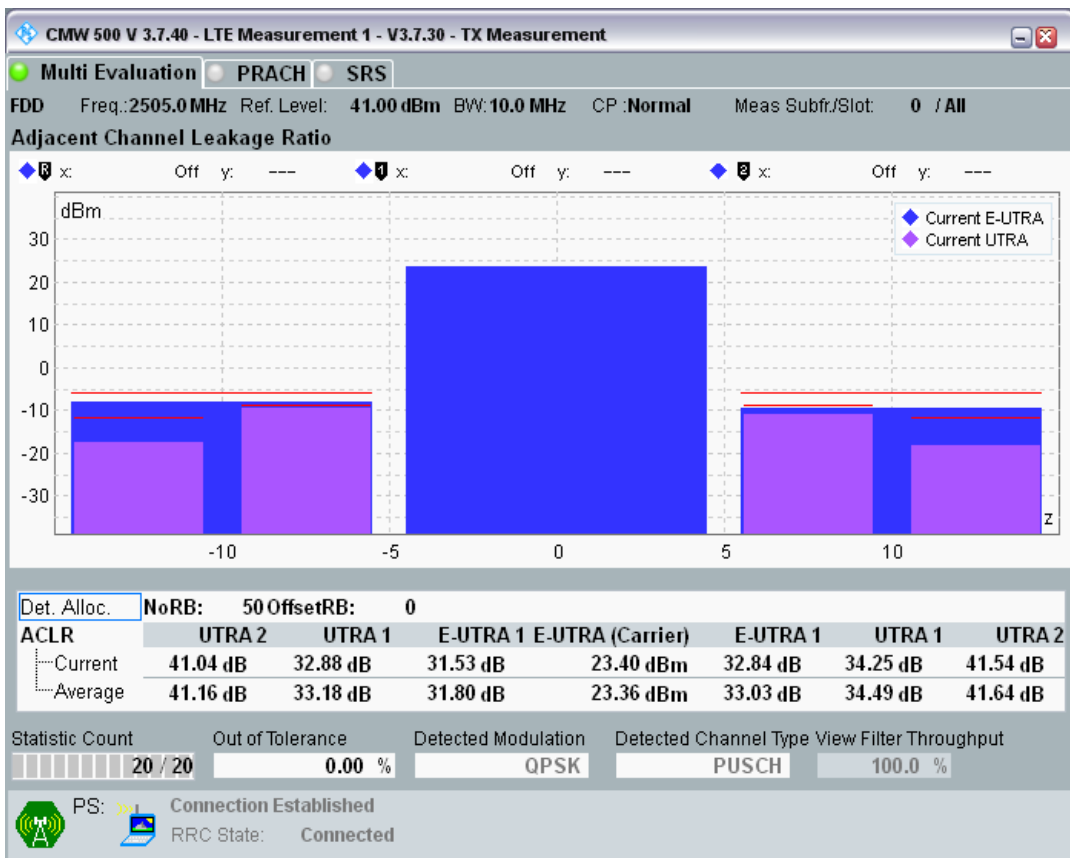

Band7 QPSK BW=10MHz Channel=20800 RB Size=50 Position=#0