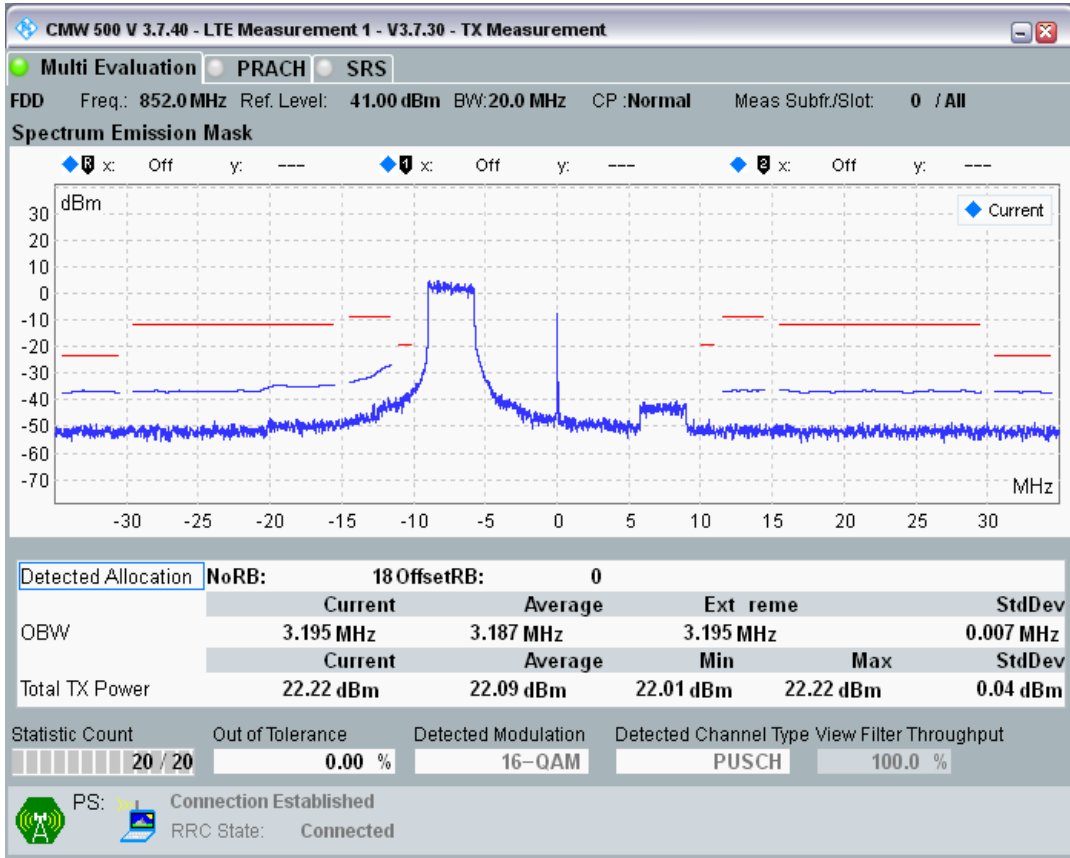

Band20 QAM16 BW=20MHz Channel=24350 RB Size=18 Position=#0