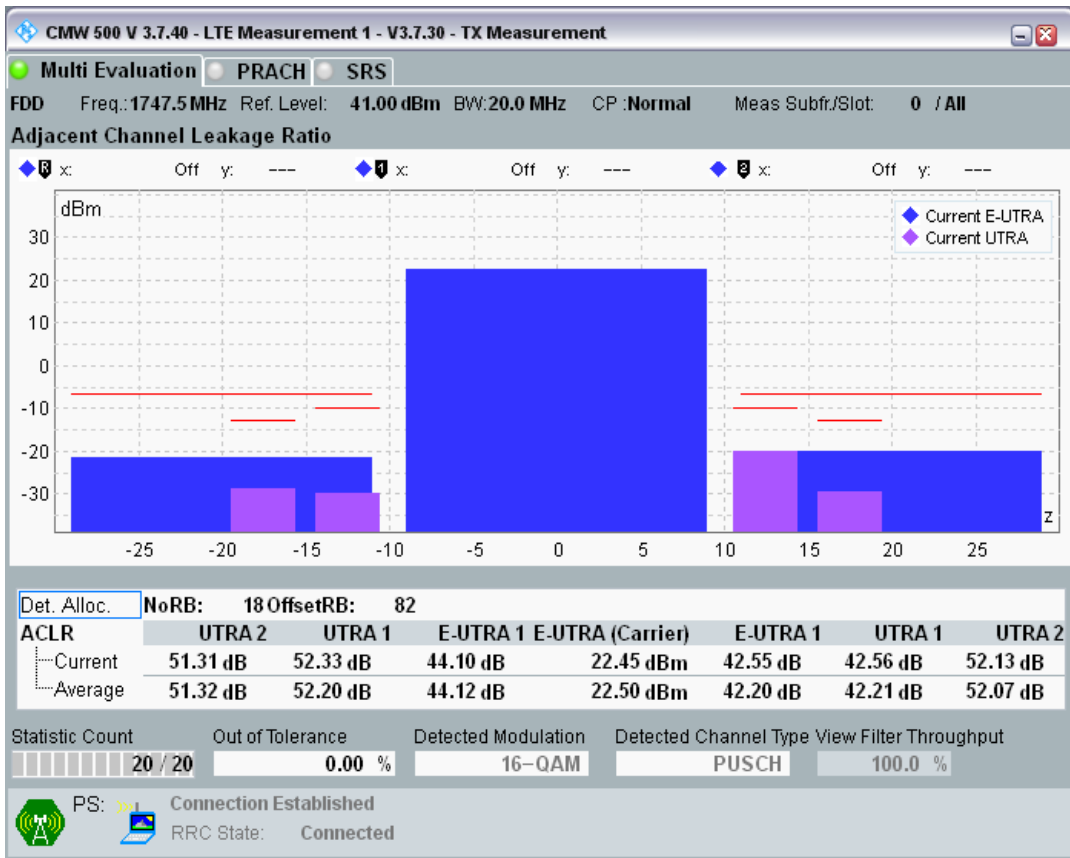

Band3 QAM16 BW=20MHz Channel=19575 RB Size=18 Position=#Max