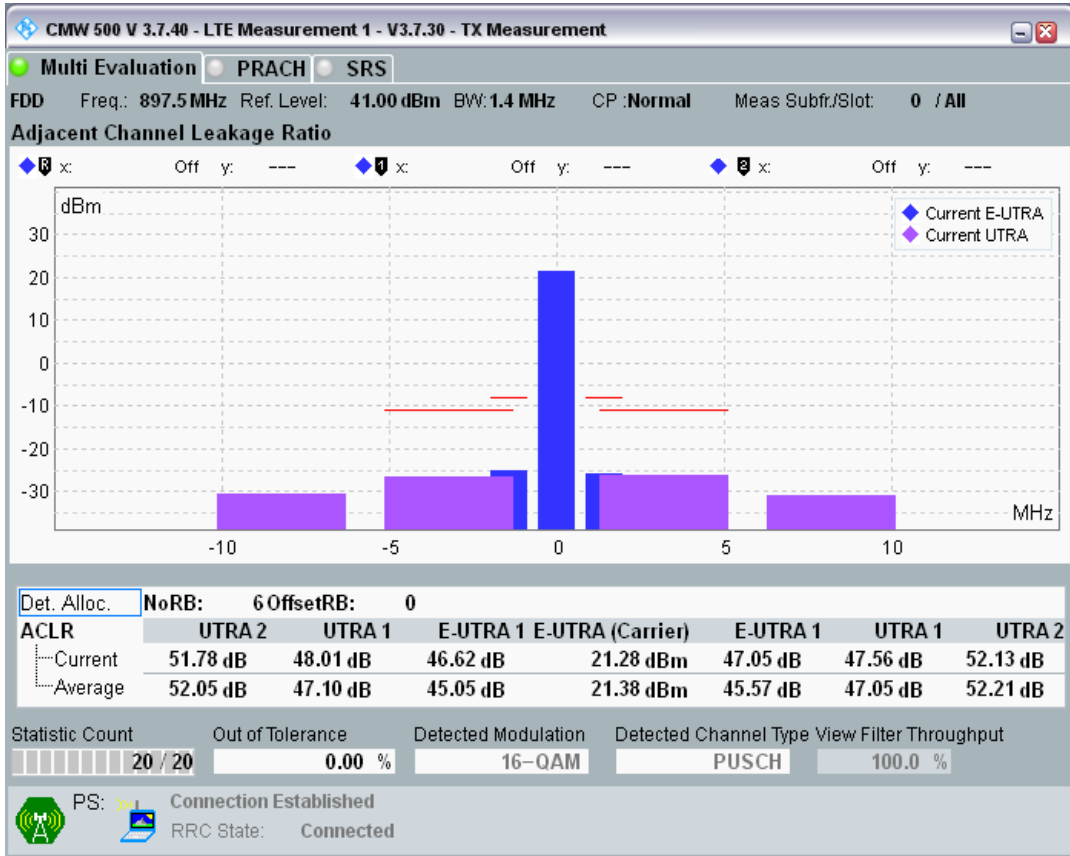

Band8 QPSK BW=1.4MHz Channel=21625 RB Size=6 Position=#0

Band8 QAM16 BW=1.4MHz Channel=21625 RB Size=5 Position=#0

Band8 QAM16 BW=1.4MHz Channel=21625 RB Size=5 Position=#Max

Band8 QAM16 BW=1.4MHz Channel=21625 RB Size=6 Position=#0