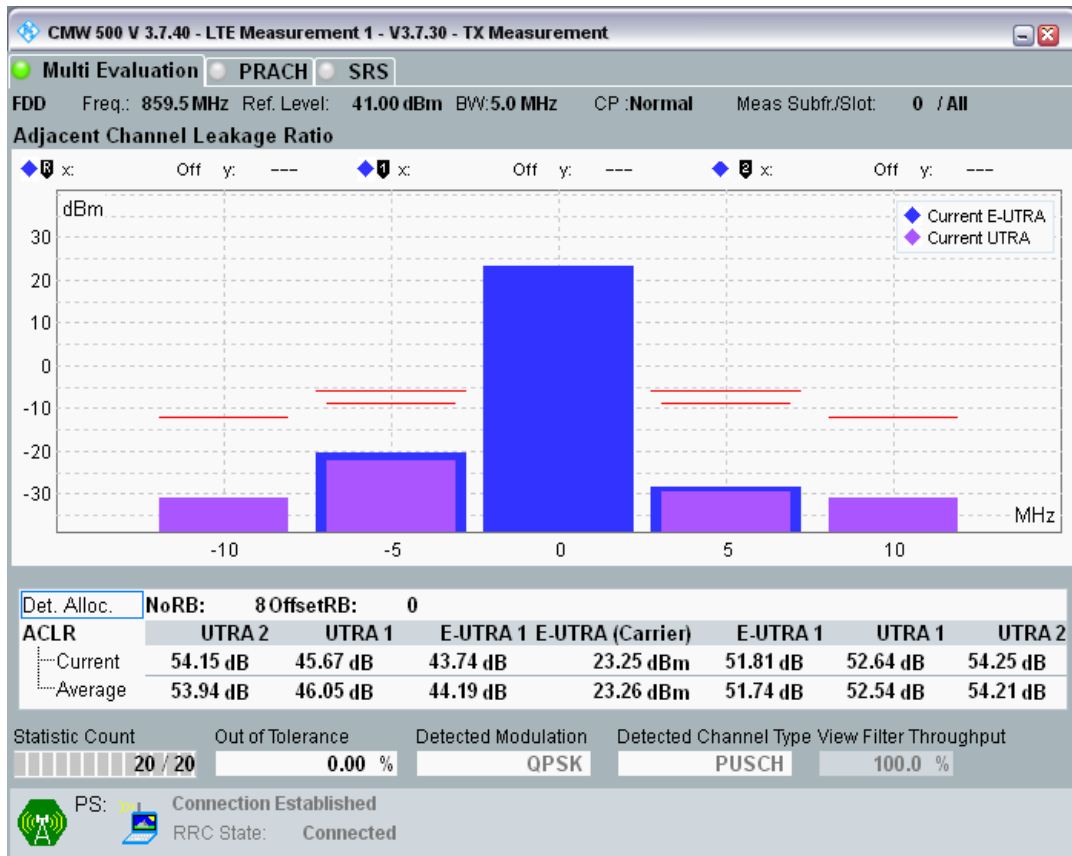

Band20 QPSK BW=5MHz Channel=24425 RB Size=8 Position=#0