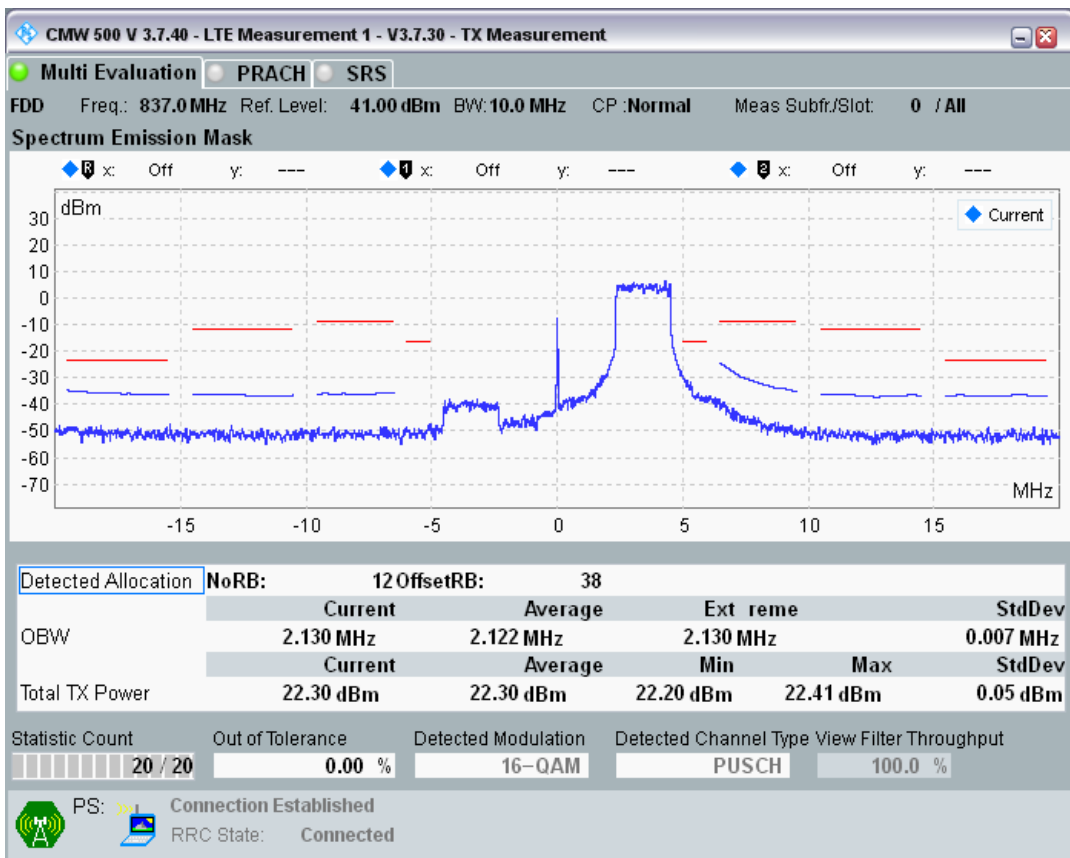

Band20 QAM16 BW=10MHz Channel=24200 RB Size=12 Position=#Max