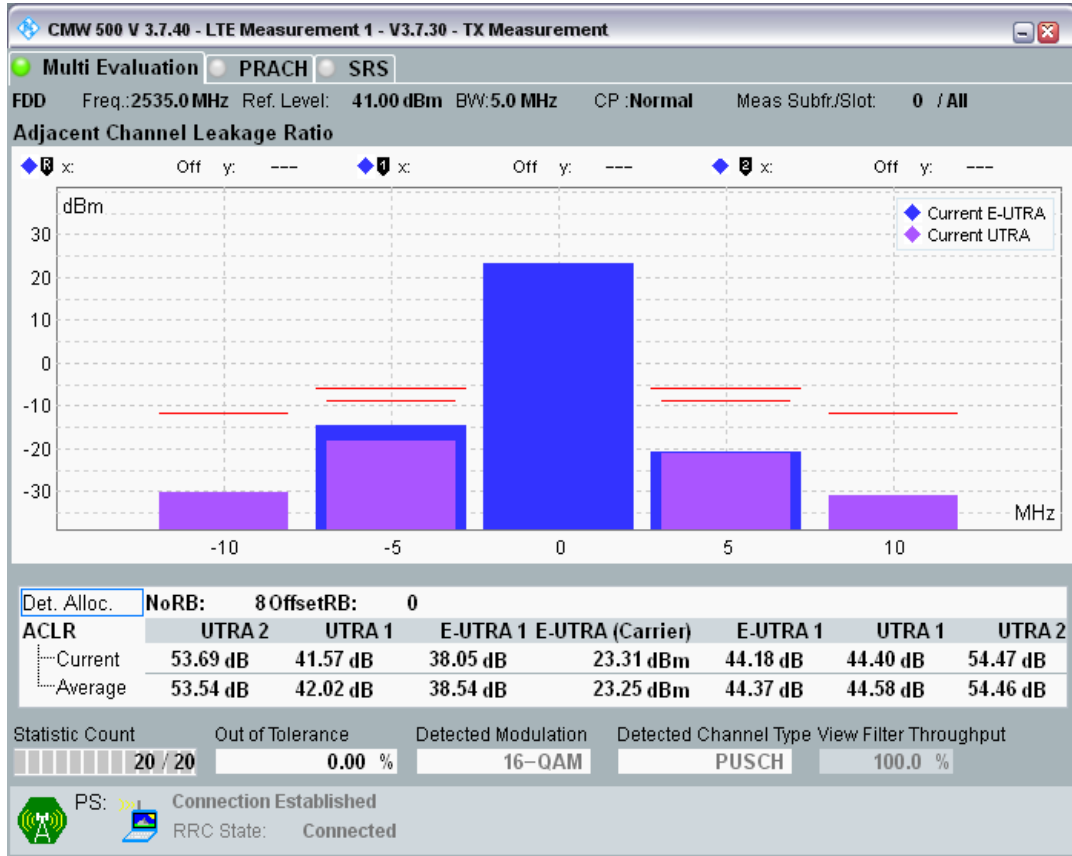

Band7 QPSK BW=5MHz Channel=21100 RB Size=8 Position=#0

Band7 QPSK BW=5MHz Channel=21100 RB Size=8 Position=#Max

Band7 QPSK BW=5MHz Channel=21100 RB Size=25 Position=#0

Band7 QAM16 BW=5MHz Channel=21100 RB Size=8 Position=#0