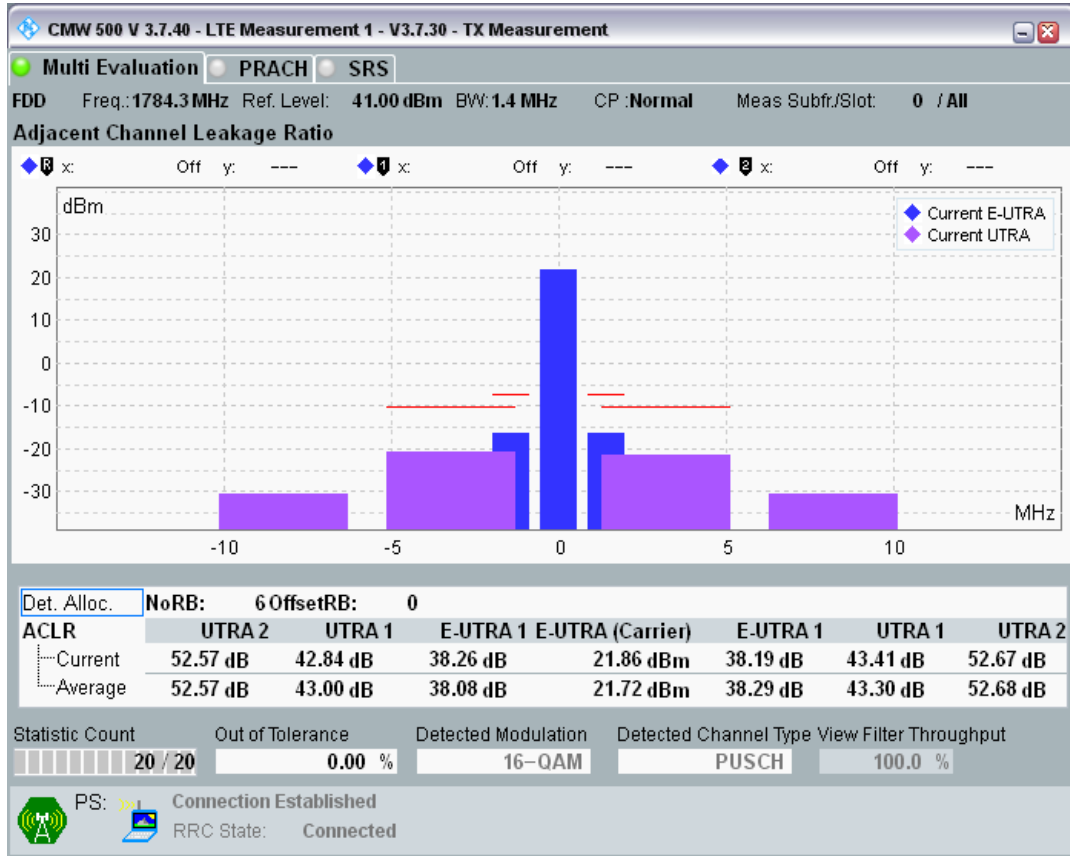

Band3 QAM16 BW=1.4MHz Channel=19943 RB Size=6 Position=#0