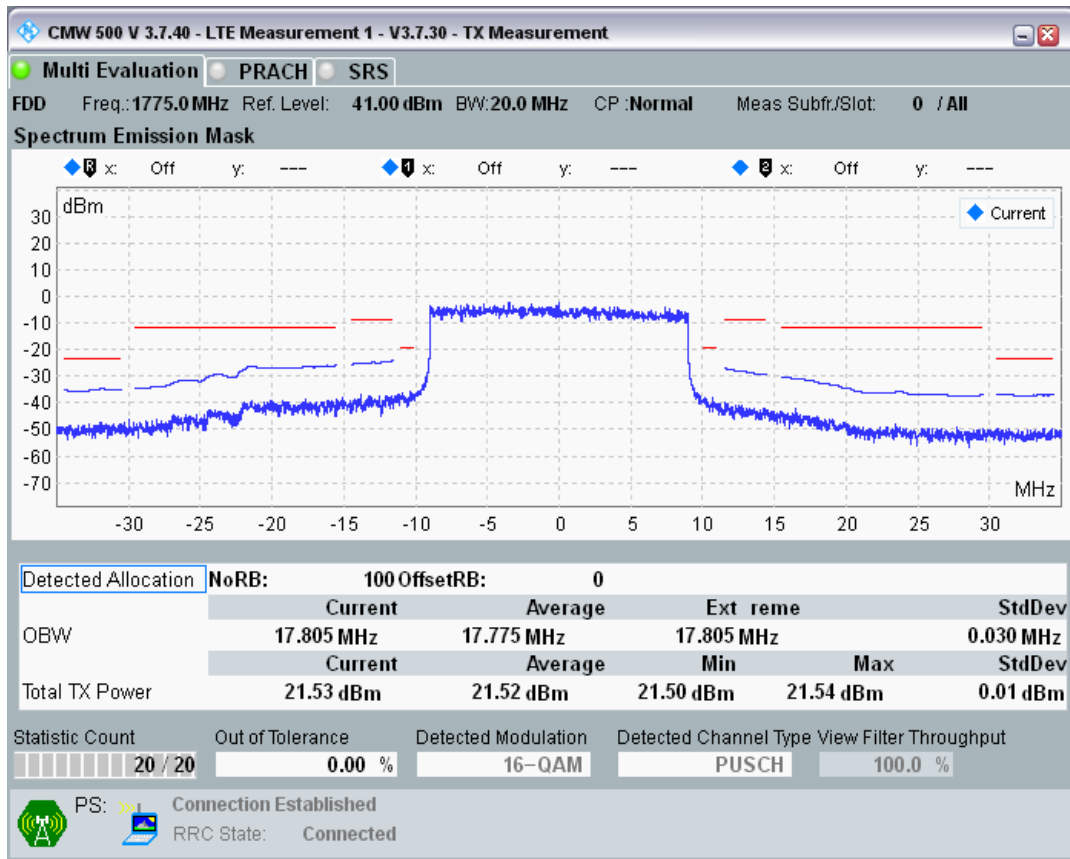

Band3 QPSK BW=20MHz Channel=19850 RB Size=100 Position=#0

Band3 QAM16 BW=20MHz Channel=19850 RB Size=18 Position=#0

Band3 QAM16 BW=20MHz Channel=19850 RB Size=18 Position=#Max

Band3 QAM16 BW=20MHz Channel=19850 RB Size=100 Position=#0