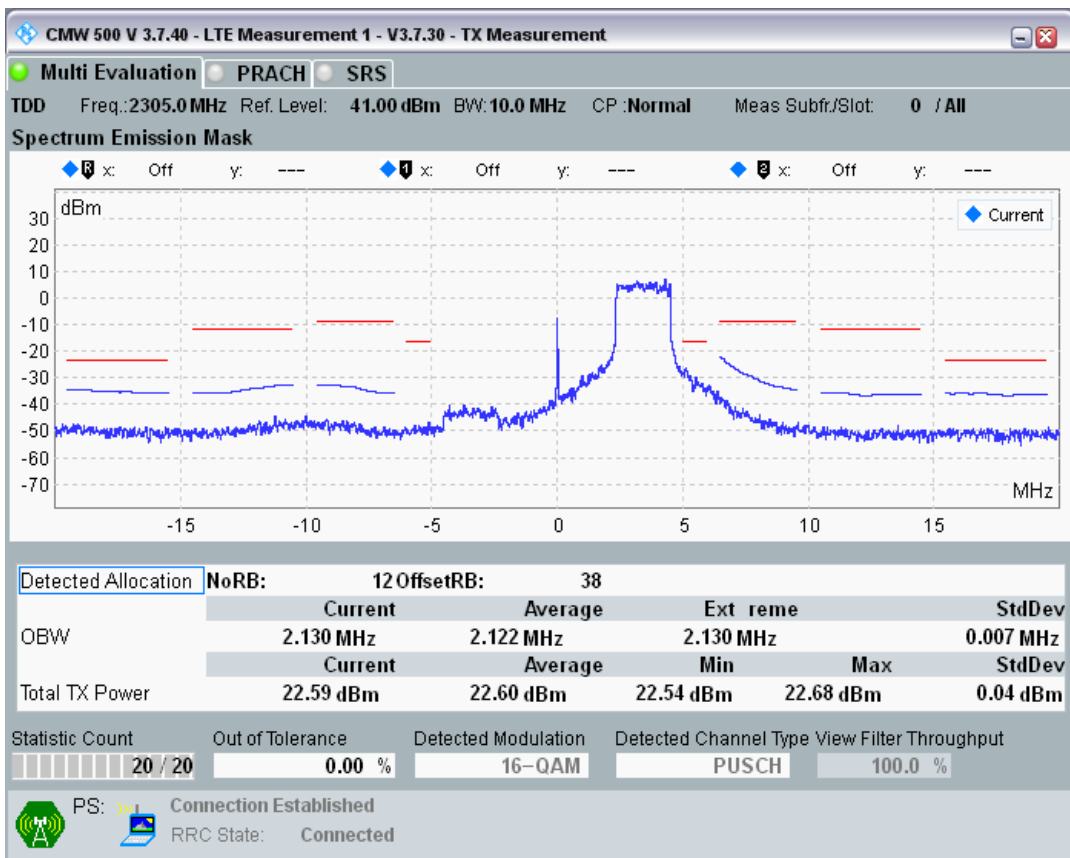

Band40 QAM16 BW=10MHz Channel=38700 RB Size=12 Position=#Max