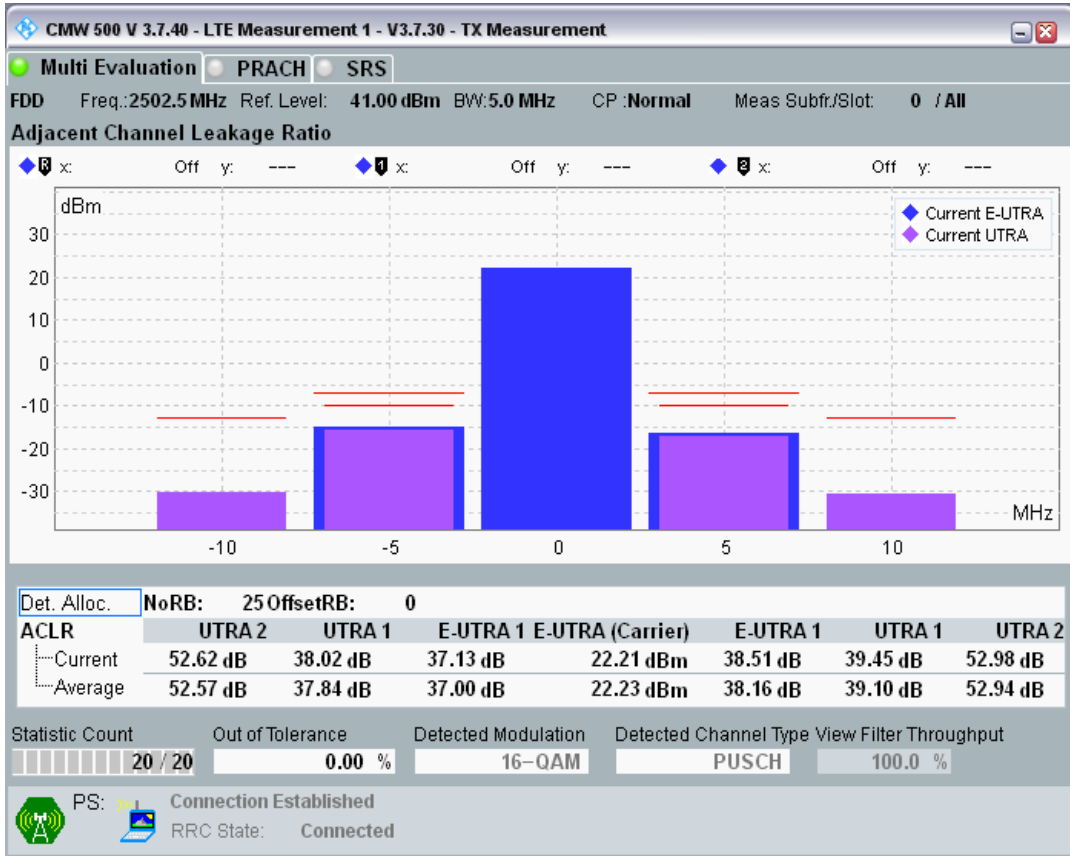

Band7 QPSK BW=5MHz Channel=20775 RB Size=25 Position=#0

Band7 QAM16 BW=5MHz Channel=20775 RB Size=8 Position=#0

Band7 QAM16 BW=5MHz Channel=20775 RB Size=8 Position=#Max

Band7 QAM16 BW=5MHz Channel=20775 RB Size=25 Position=#0