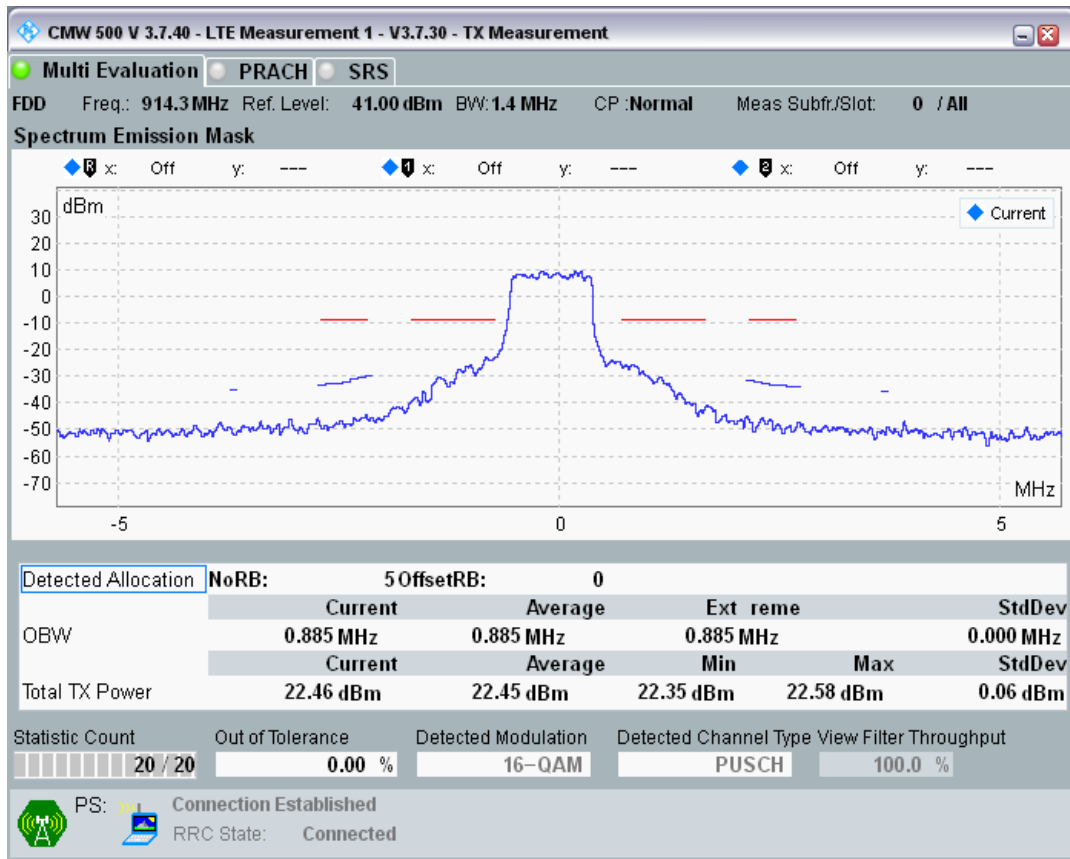

Band8 QPSK BW=1.4MHz Channel=21793 RB Size=5 Position=#0

Band8 QPSK BW=1.4MHz Channel=21793 RB Size=5 Position=#Max

Band8 QPSK BW=1.4MHz Channel=21793 RB Size=6 Position=#0

Band8 QAM16 BW=1.4MHz Channel=21793 RB Size=5 Position=#0