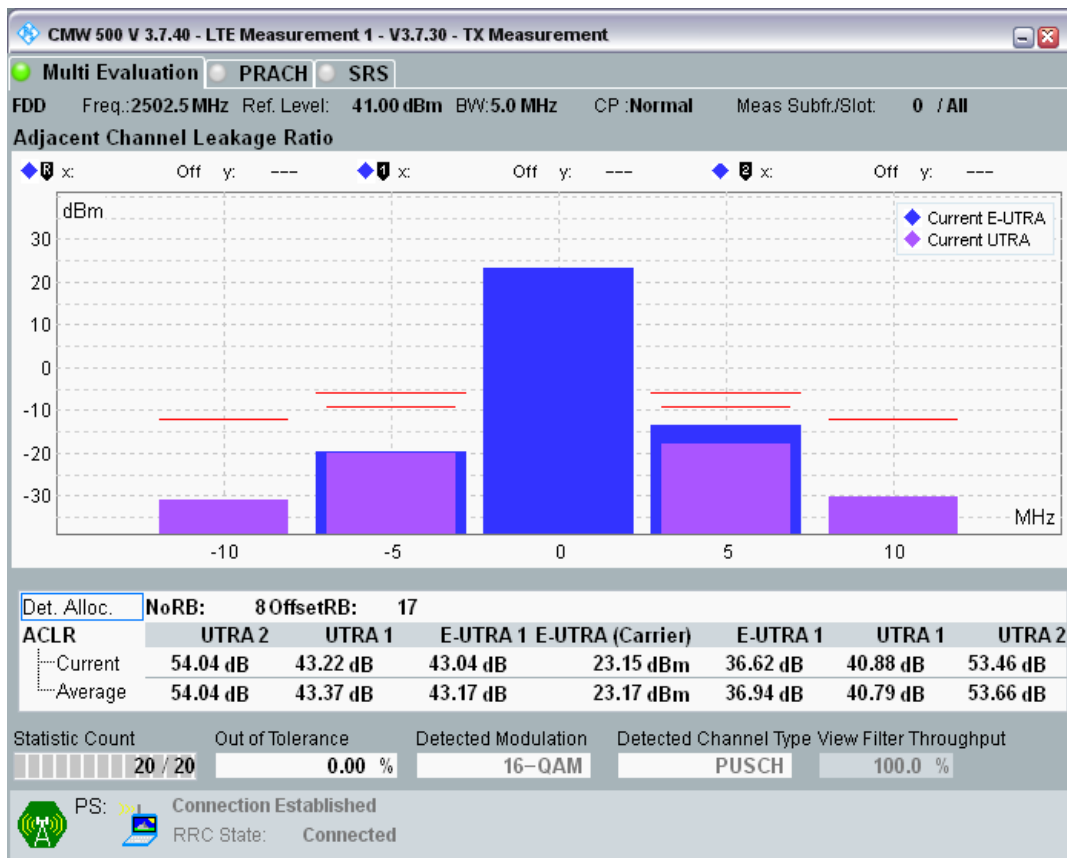

Band7 QAM16 BW=5MHz Channel=20775 RB Size=8 Position=#Max