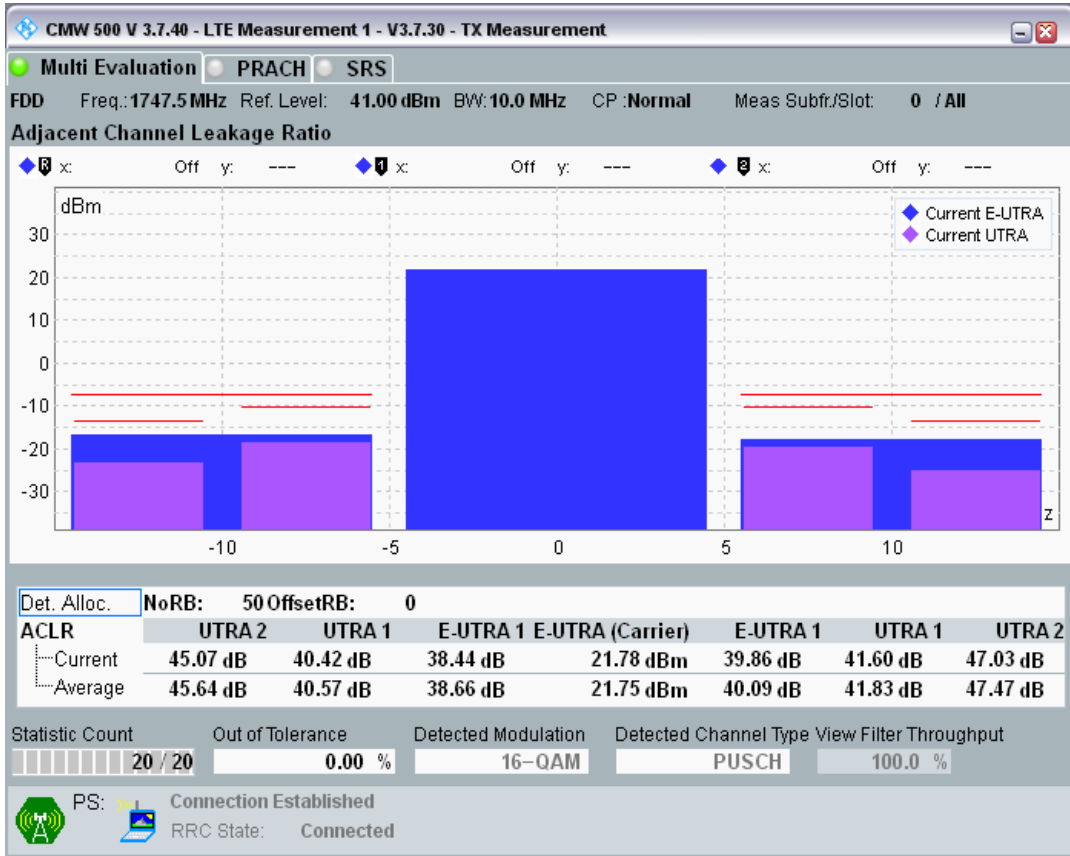

Band3 QPSK BW=10MHz Channel=19575 RB Size=50 Position=#0

Band3 QAM16 BW=10MHz Channel=19575 RB Size=12 Position=#0

Band3 QAM16 BW=10MHz Channel=19575 RB Size=12 Position=#Max

Band3 QAM16 BW=10MHz Channel=19575 RB Size=50 Position=#0