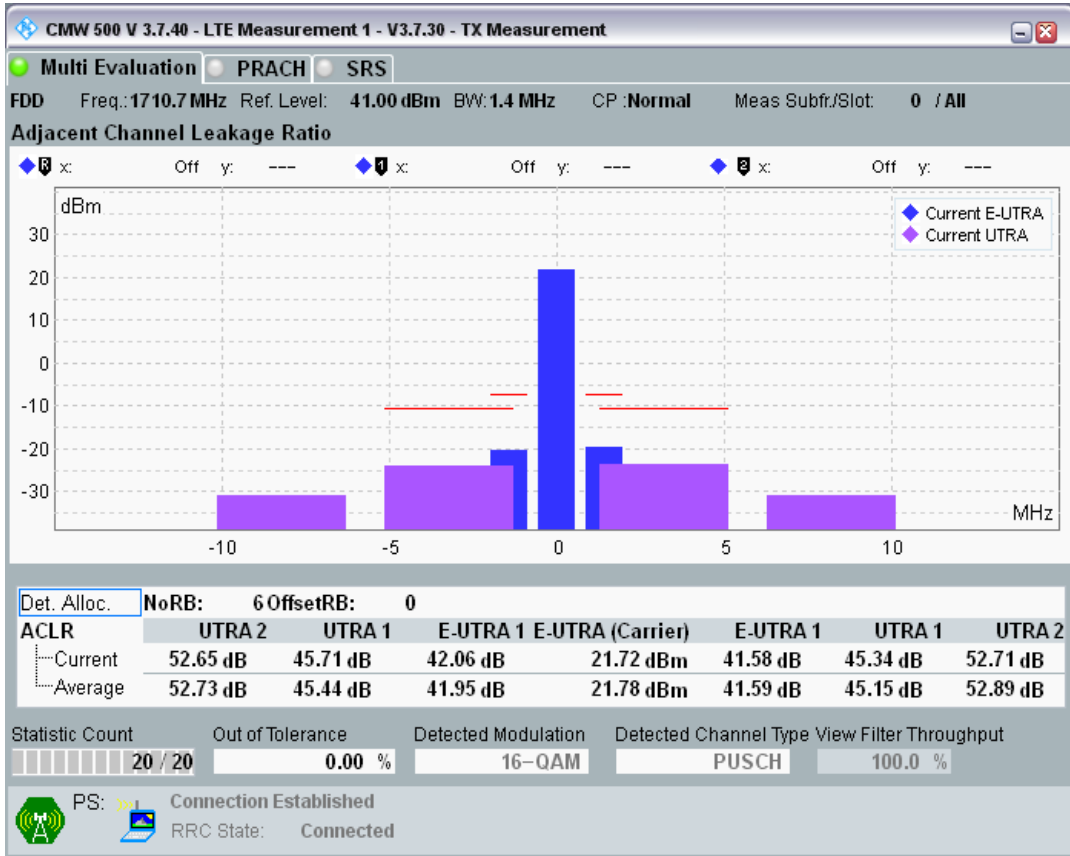

Band3 QAM16 BW=1.4MHz Channel=19207 RB Size=6 Position=#0