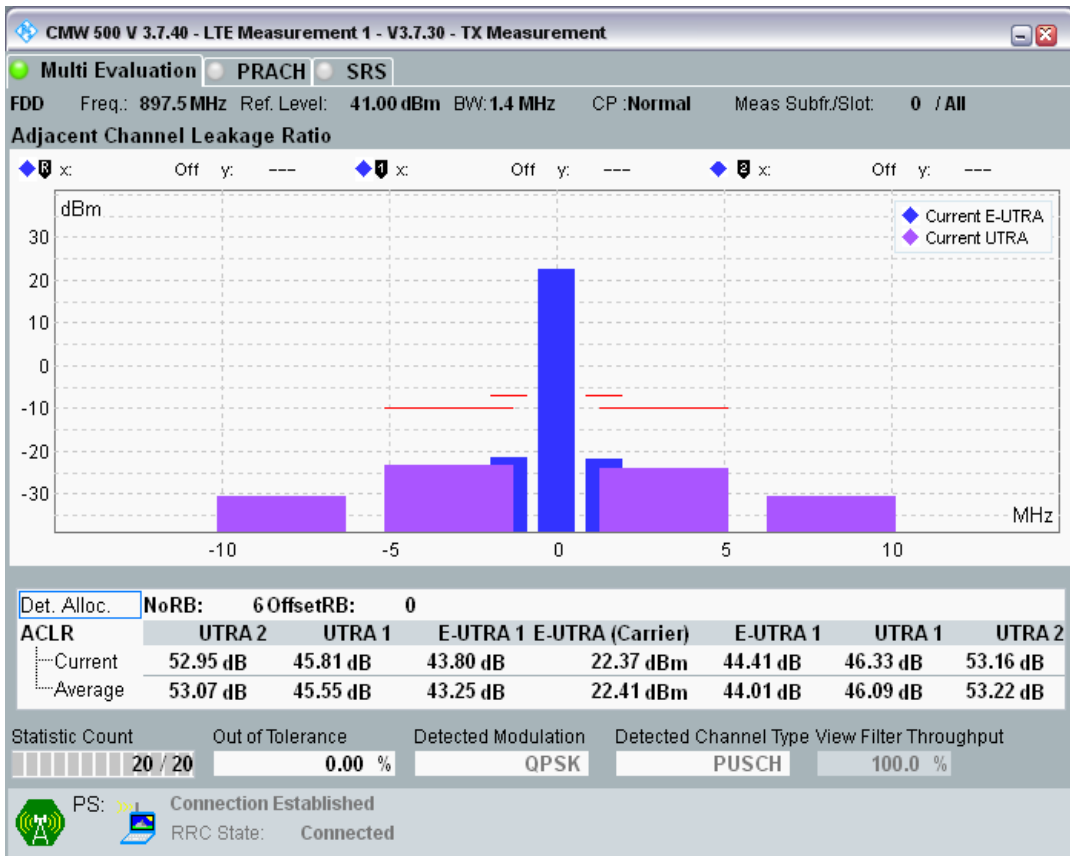

Band8 QPSK BW=1.4MHz Channel=21625 RB Size=6 Position=#0