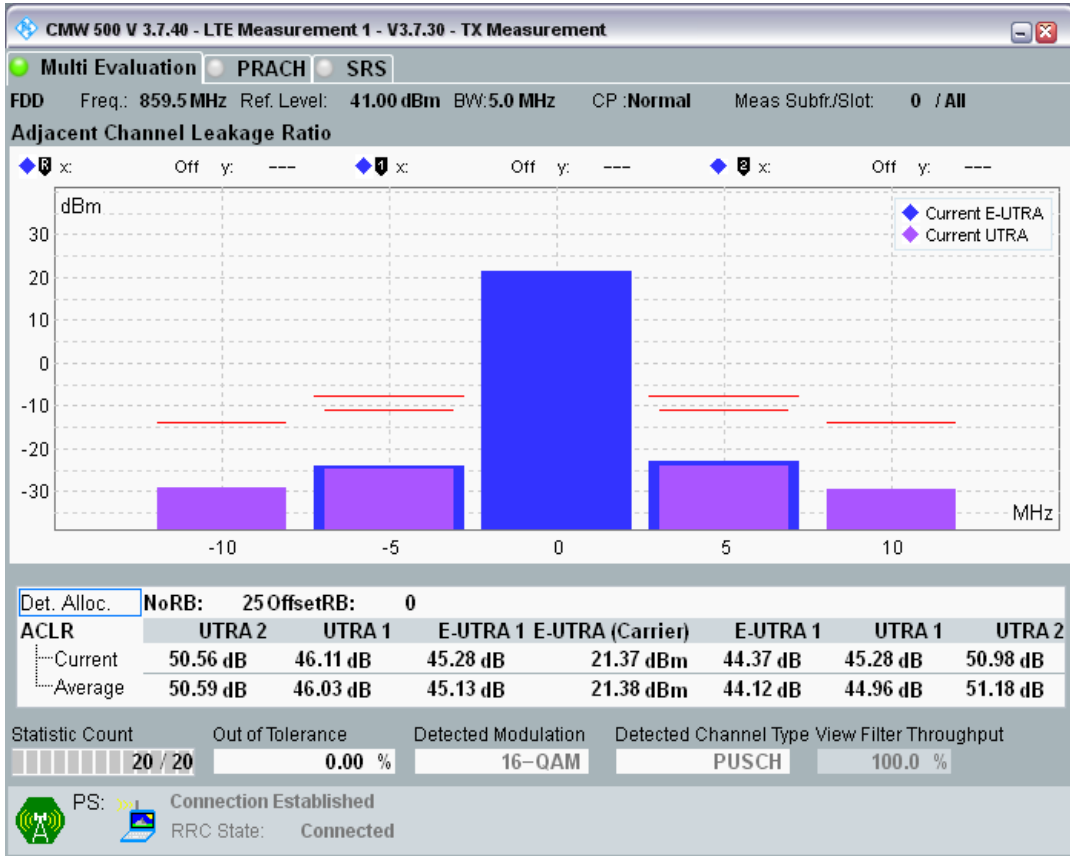

Band20 QPSK BW=5MHz Channel=24425 RB Size=25 Position=#0

Band20 QAM16 BW=5MHz Channel=24425 RB Size=8 Position=#0

Band20 QAM16 BW=5MHz Channel=24425 RB Size=8 Position=#Max

Band20 QAM16 BW=5MHz Channel=24425 RB Size=25 Position=#0