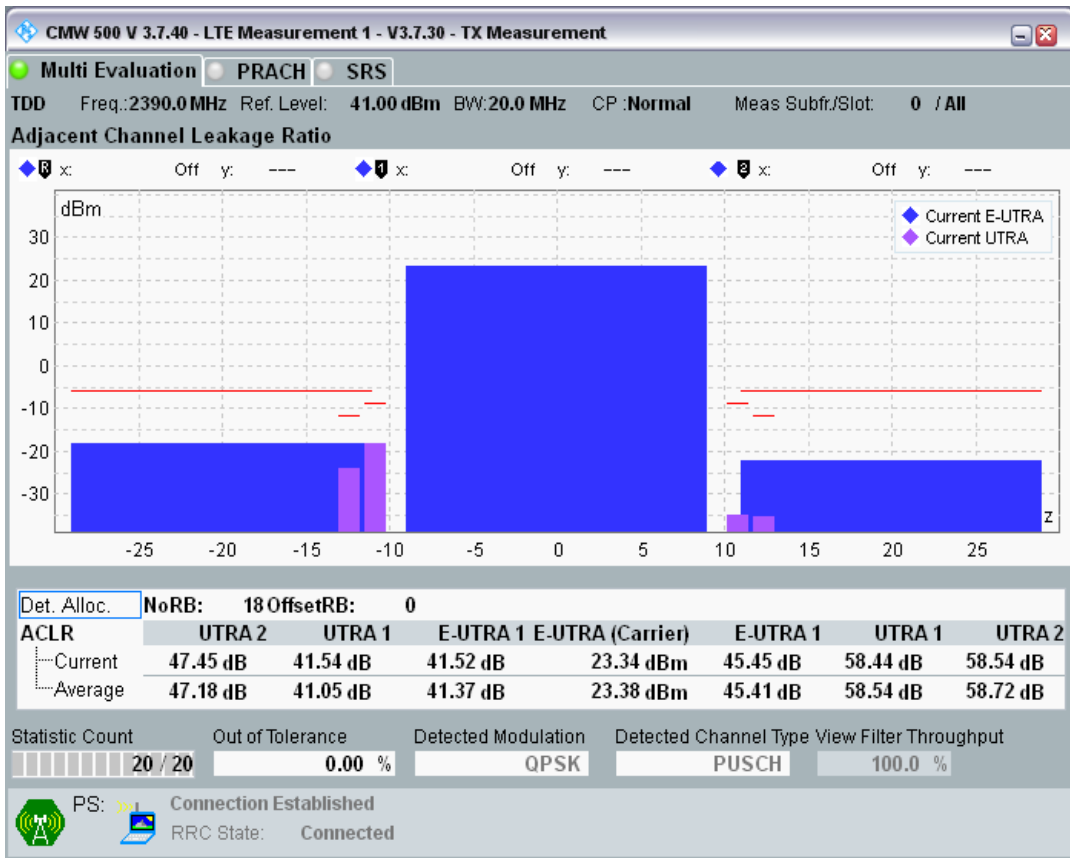

Band40 QPSK BW=20MHz Channel=39550 RB Size=18 Position=#0