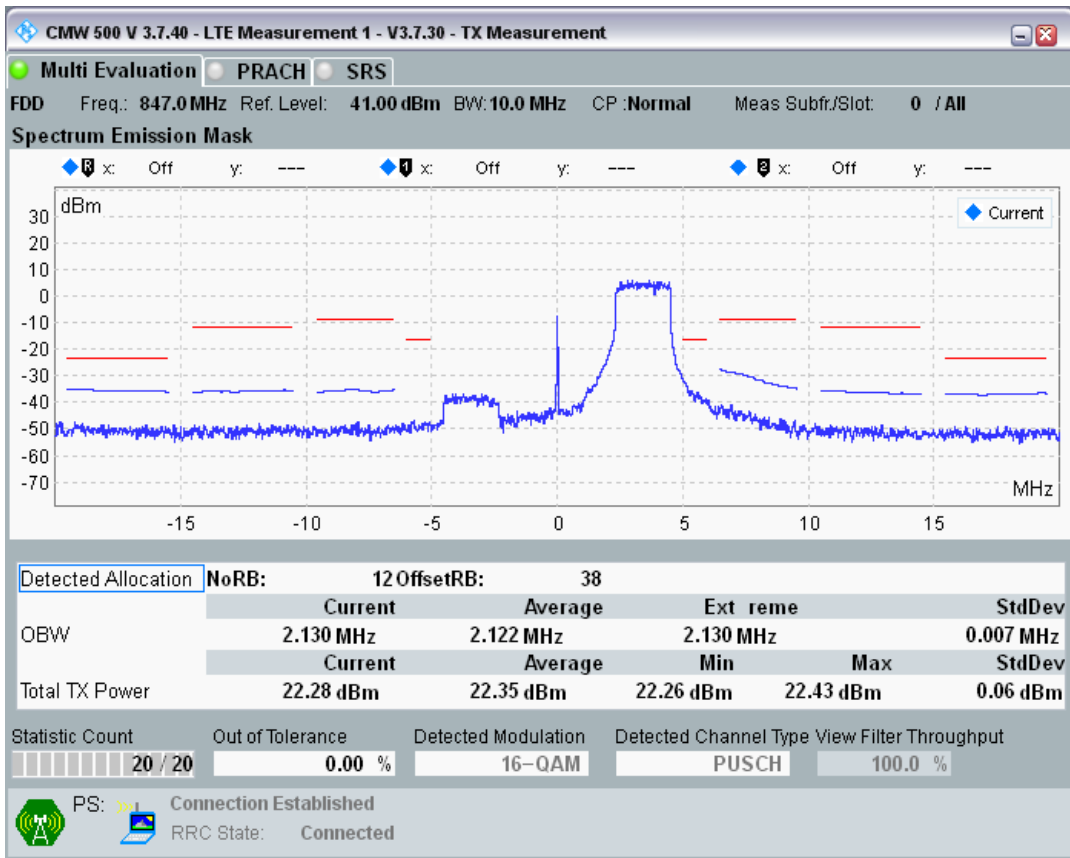

Band20 QAM16 BW=10MHz Channel=24300 RB Size=12 Position=#Max