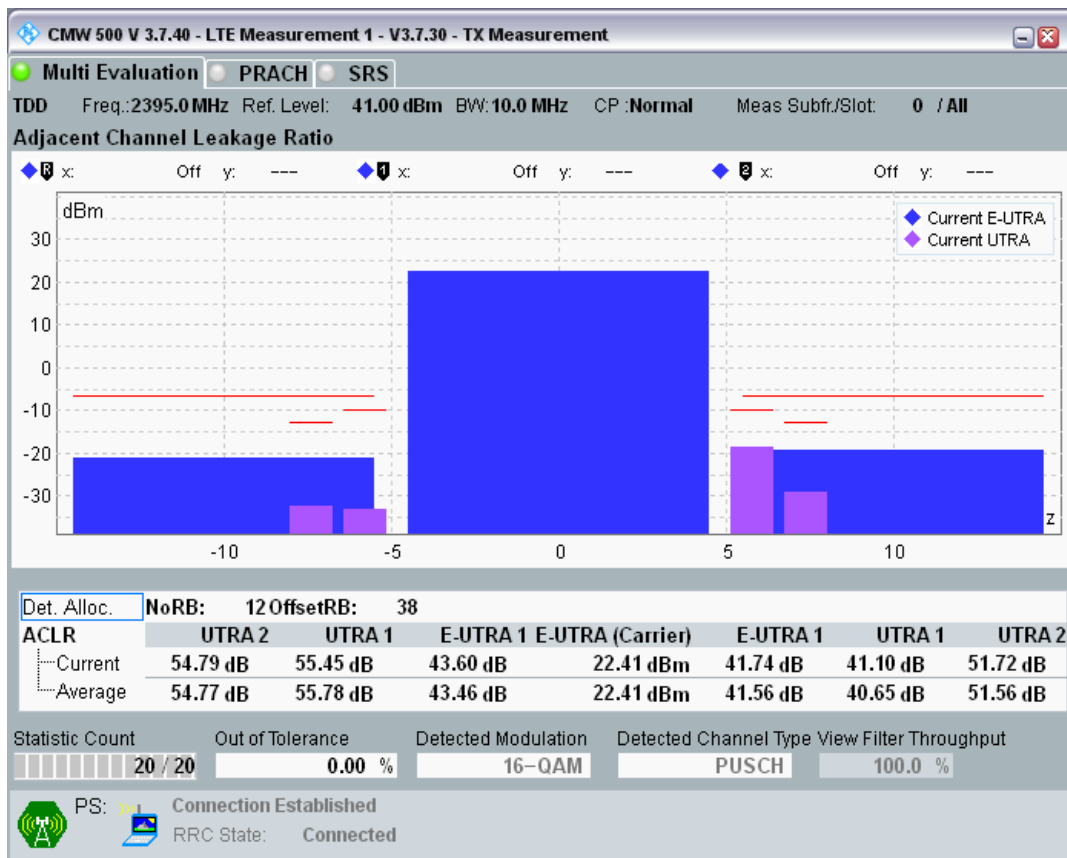

Band40 QAM16 BW=10MHz Channel=39600 RB Size=12 Position=#Max