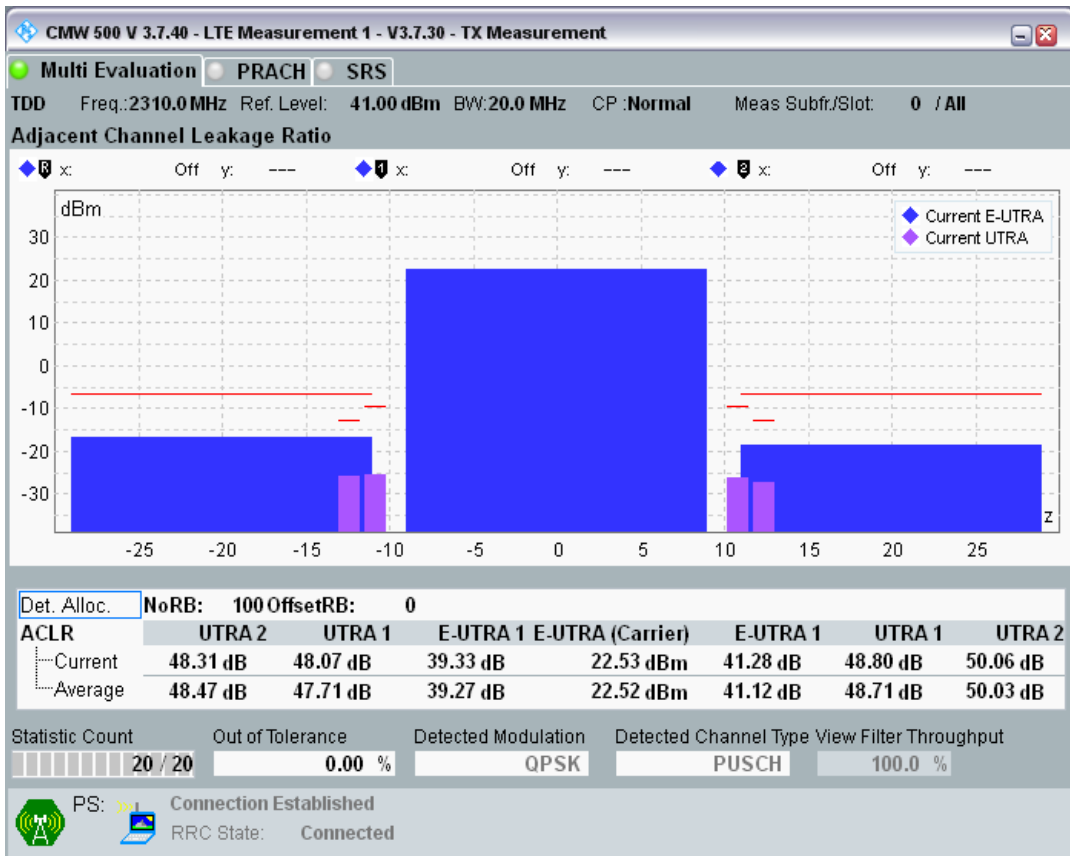

Band40 QPSK BW=20MHz Channel=38750 RB Size=100 Position=#0