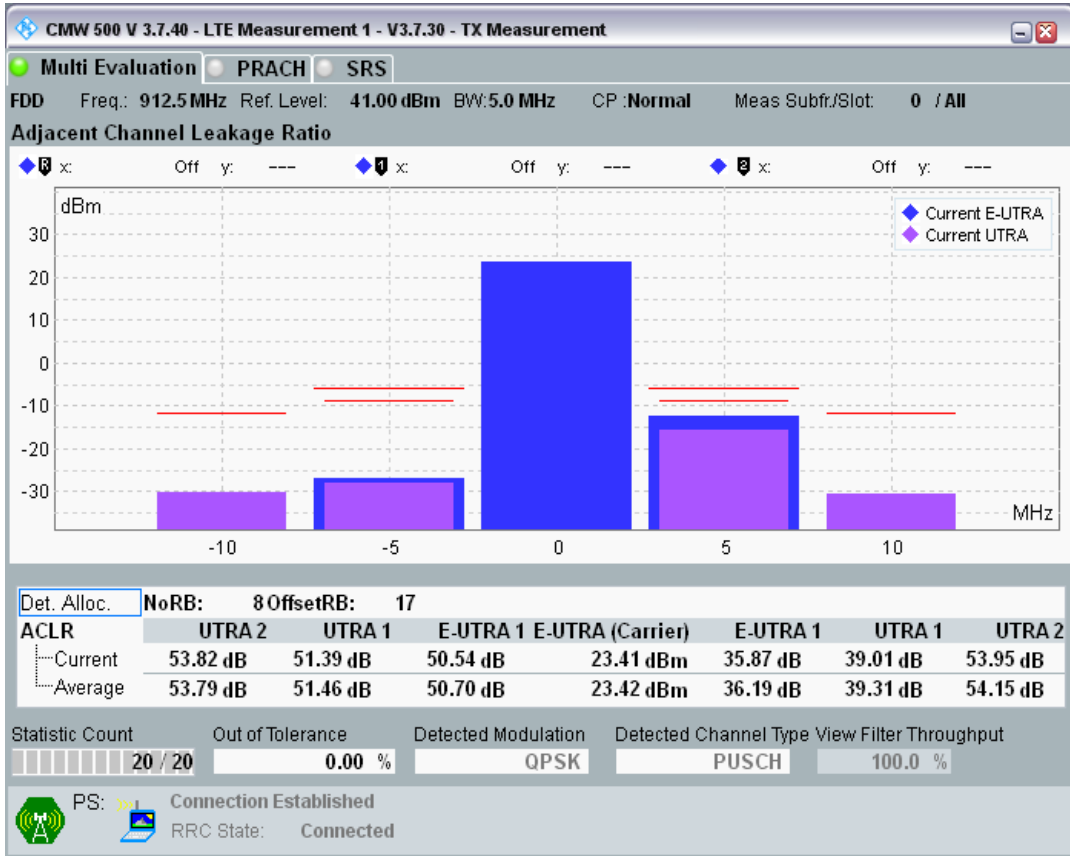

Band8 QAM16 BW=5MHz Channel=21625 RB Size=8 Position=#Max

Band8 QAM16 BW=5MHz Channel=21625 RB Size=25 Position=#0

Band8 QPSK BW=5MHz Channel=21775 RB Size=8 Position=#0

Band8 QPSK BW=5MHz Channel=21775 RB Size=8 Position=#Max