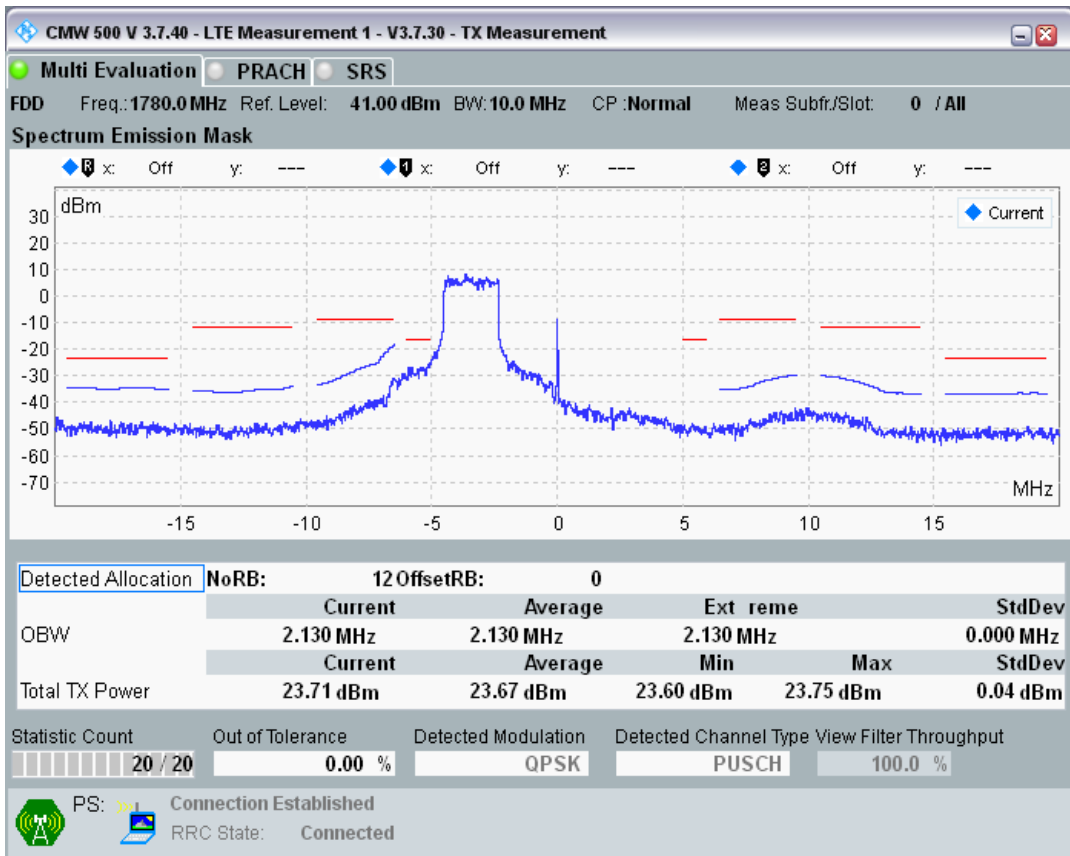

Band3 QPSK BW=10MHz Channel=19900 RB Size=12 Position=#0