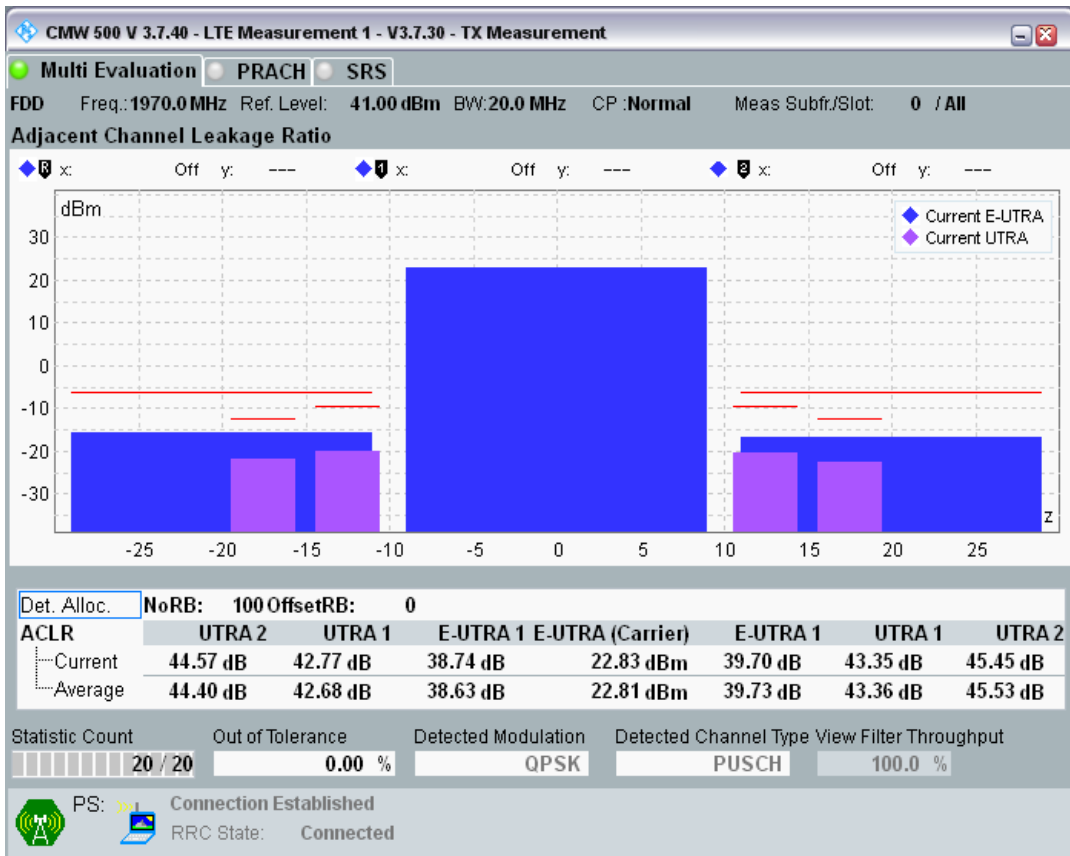

Band1 QPSK BW=20MHz Channel=18500 RB Size=100 Position=#0