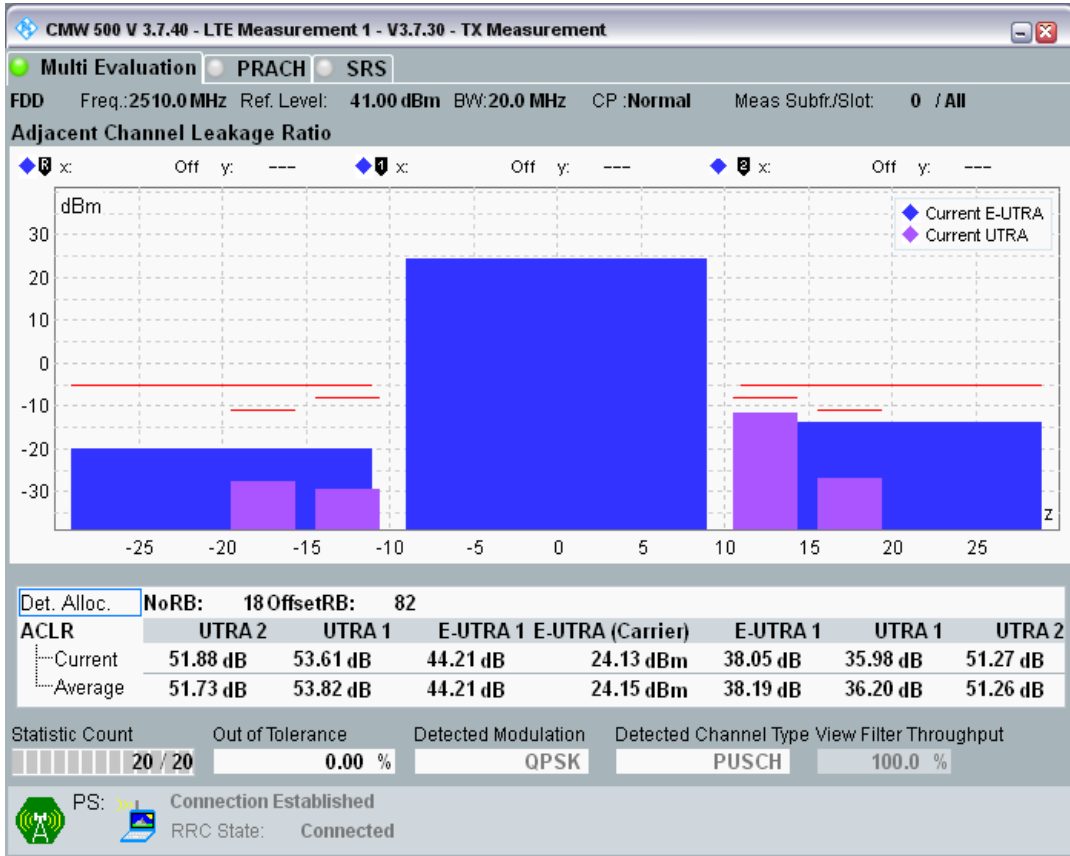

Band7 QAM16 BW=10MHz Channel=21400 RB Size=12 Position=#Max

Band7 QAM16 BW=10MHz Channel=21400 RB Size=50 Position=#0

Band7 QPSK BW=20MHz Channel=20850 RB Size=18 Position=#0

Band7 QPSK BW=20MHz Channel=20850 RB Size=18 Position=#Max