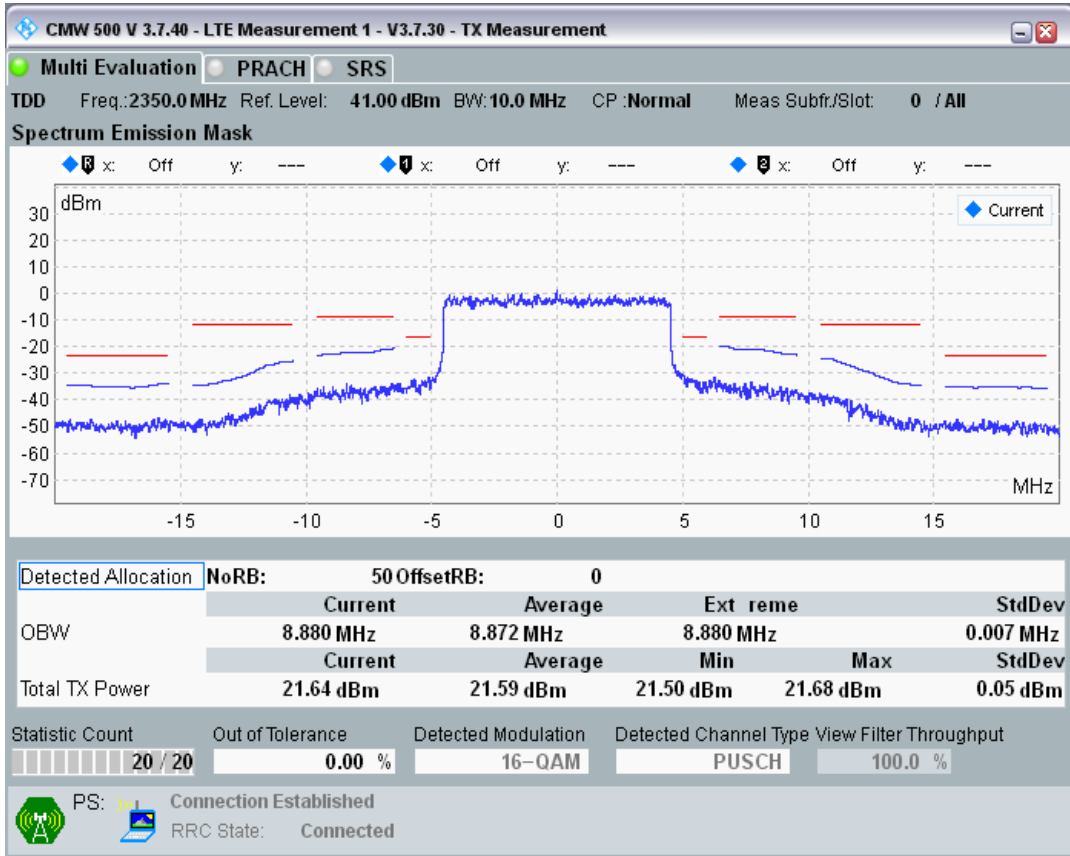

Band40 QAM16 BW=10MHz Channel=39150 RB Size=50 Position=#0