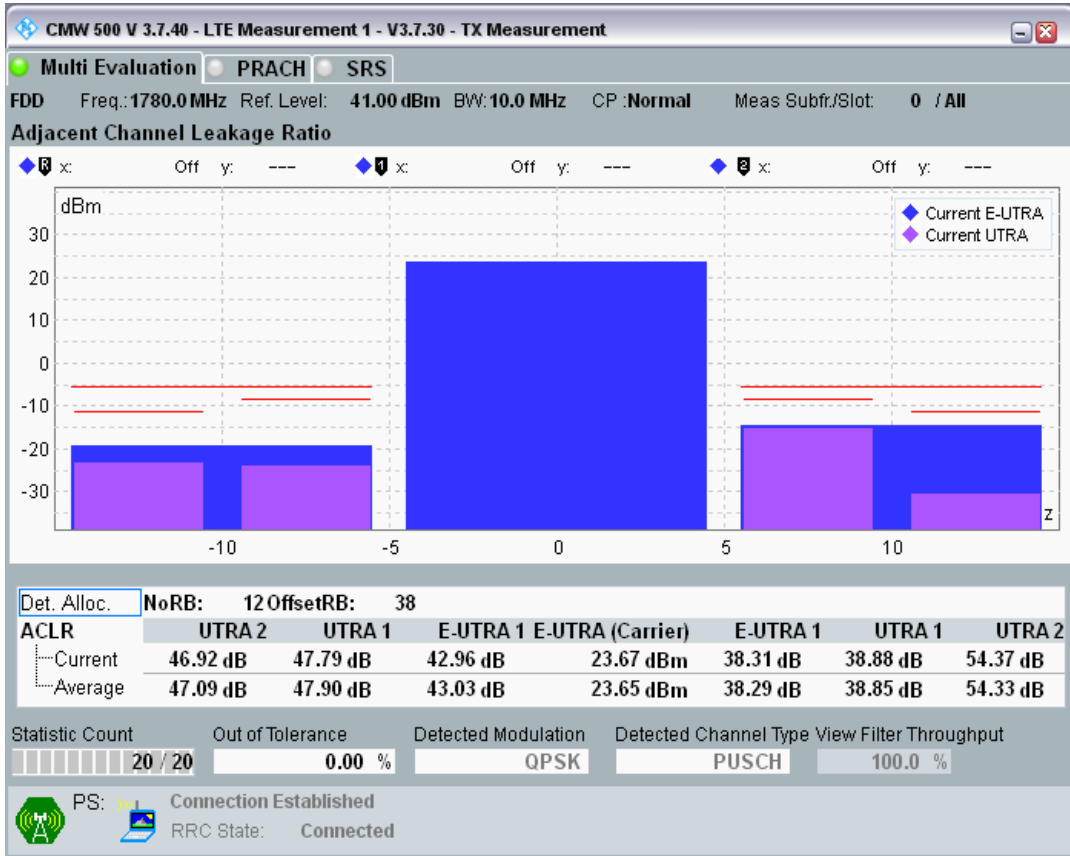

Band3 QPSK BW=10MHz Channel=19900 RB Size=12 Position=#Max