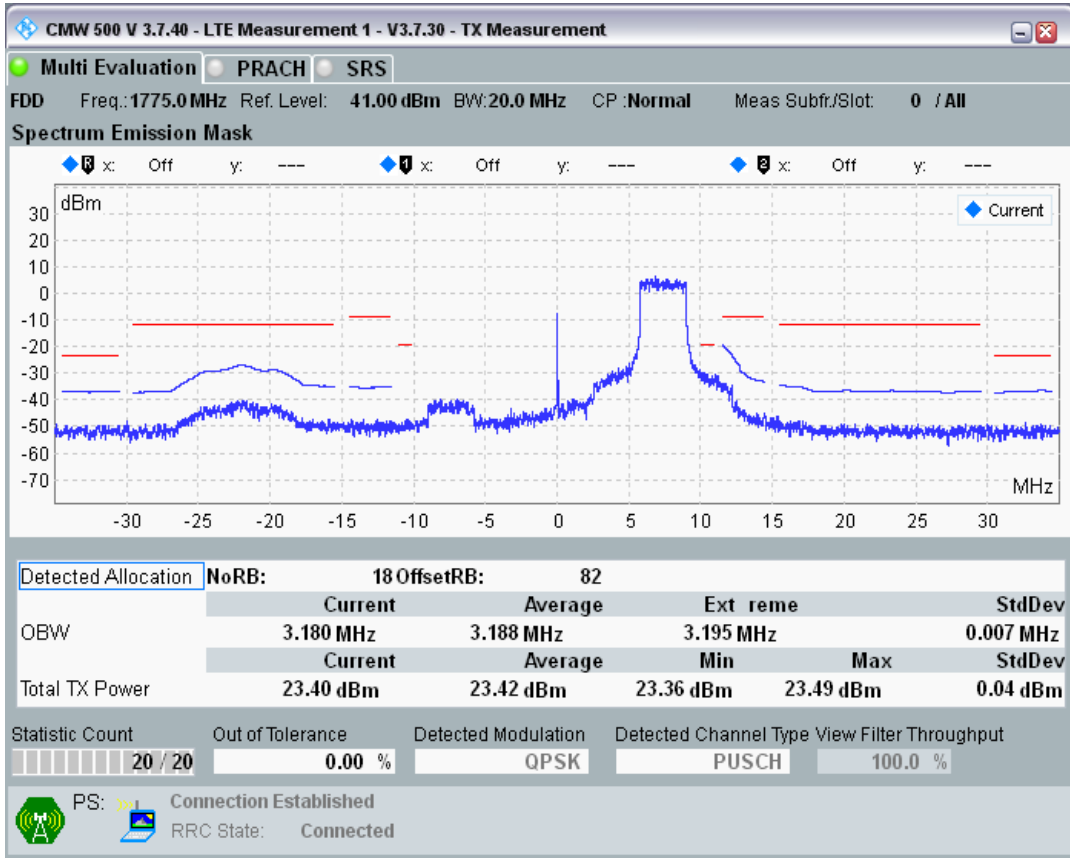

Band3 QAM16 BW=20MHz Channel=19575 RB Size=18 Position=#Max

Band3 QAM16 BW=20MHz Channel=19575 RB Size=100 Position=#0

Band3 QPSK BW=20MHz Channel=19850 RB Size=18 Position=#0

Band3 QPSK BW=20MHz Channel=19850 RB Size=18 Position=#Max