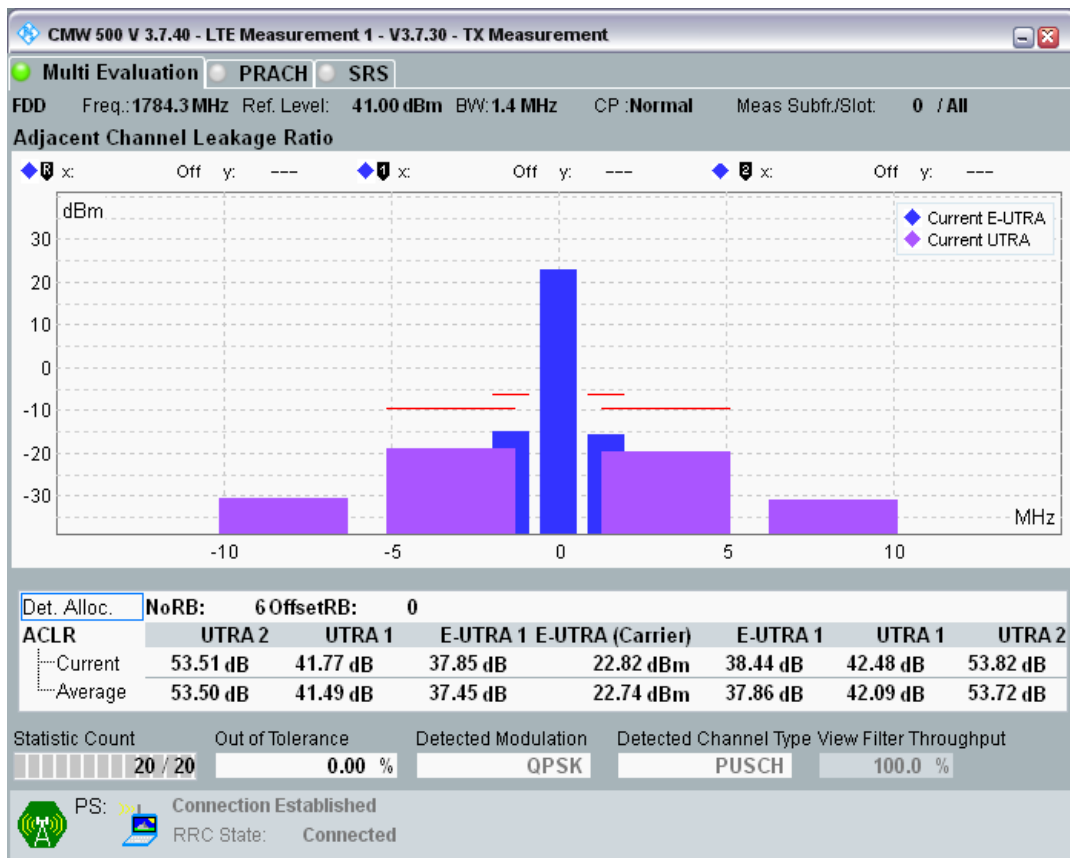

Band3 QPSK BW=1.4MHz Channel=19943 RB Size=6 Position=#0