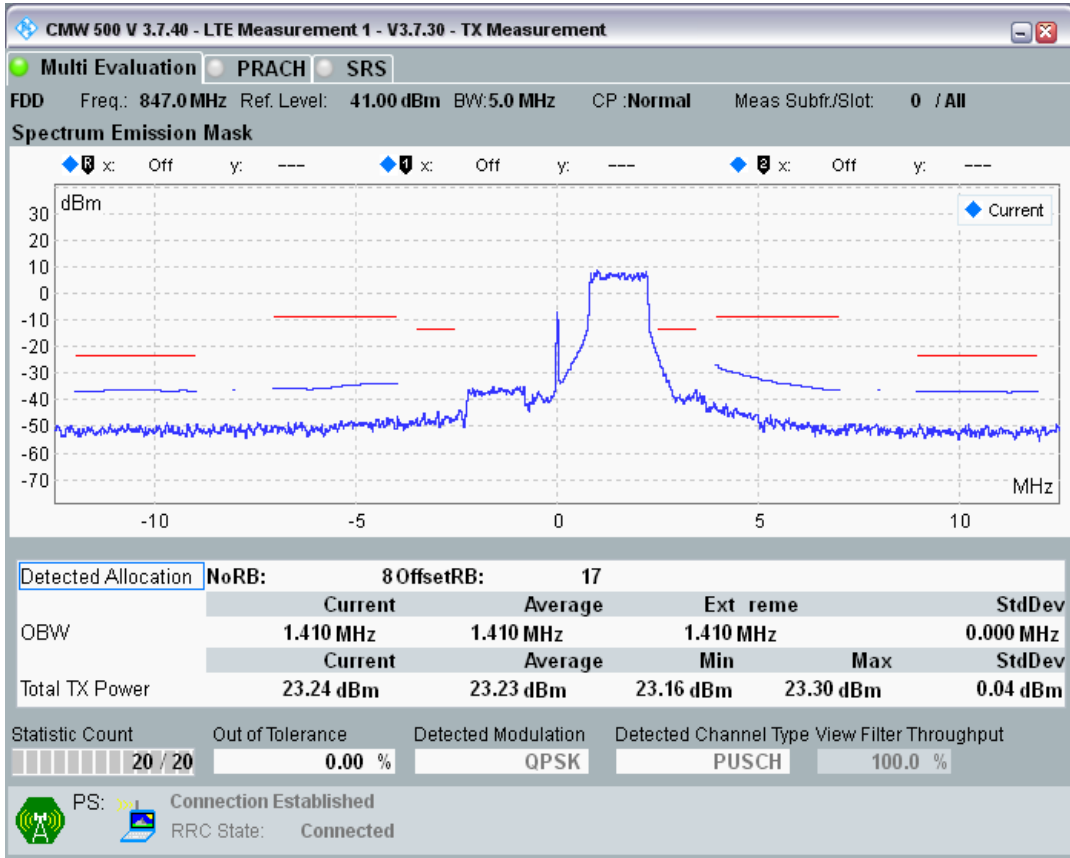

Band20 QPSK BW=5MHz Channel=24300 RB Size=8 Position=#Max