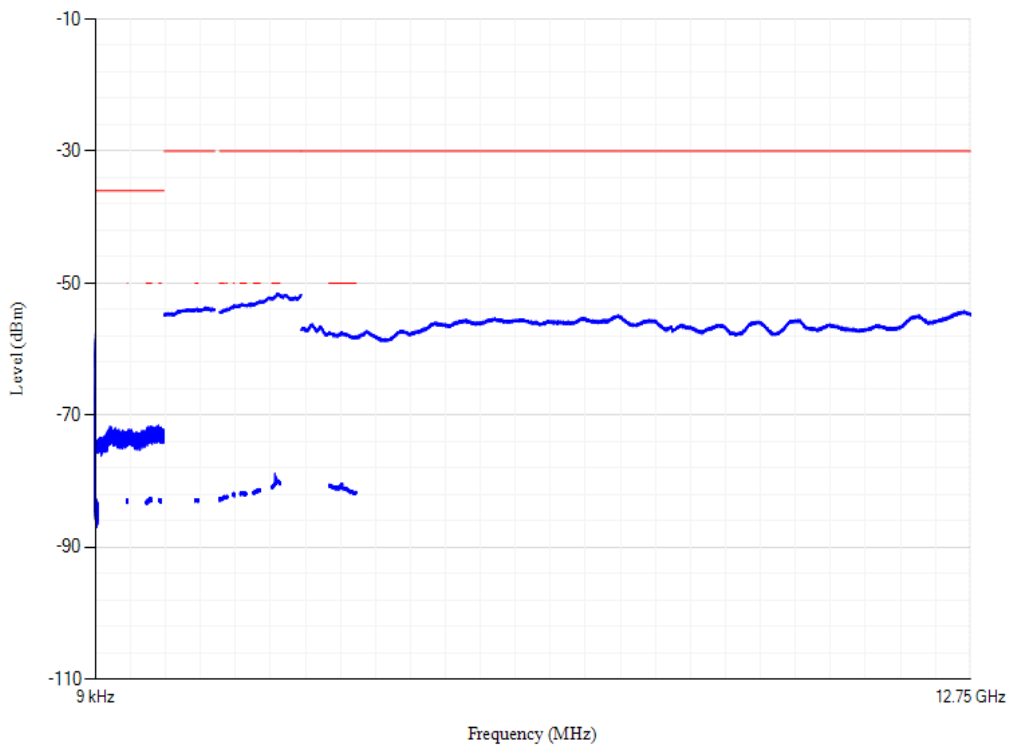

Conducted spurious emissions

Band40 QPSK BW=5MHz Channel=38675 RB Size=1 Position=#0