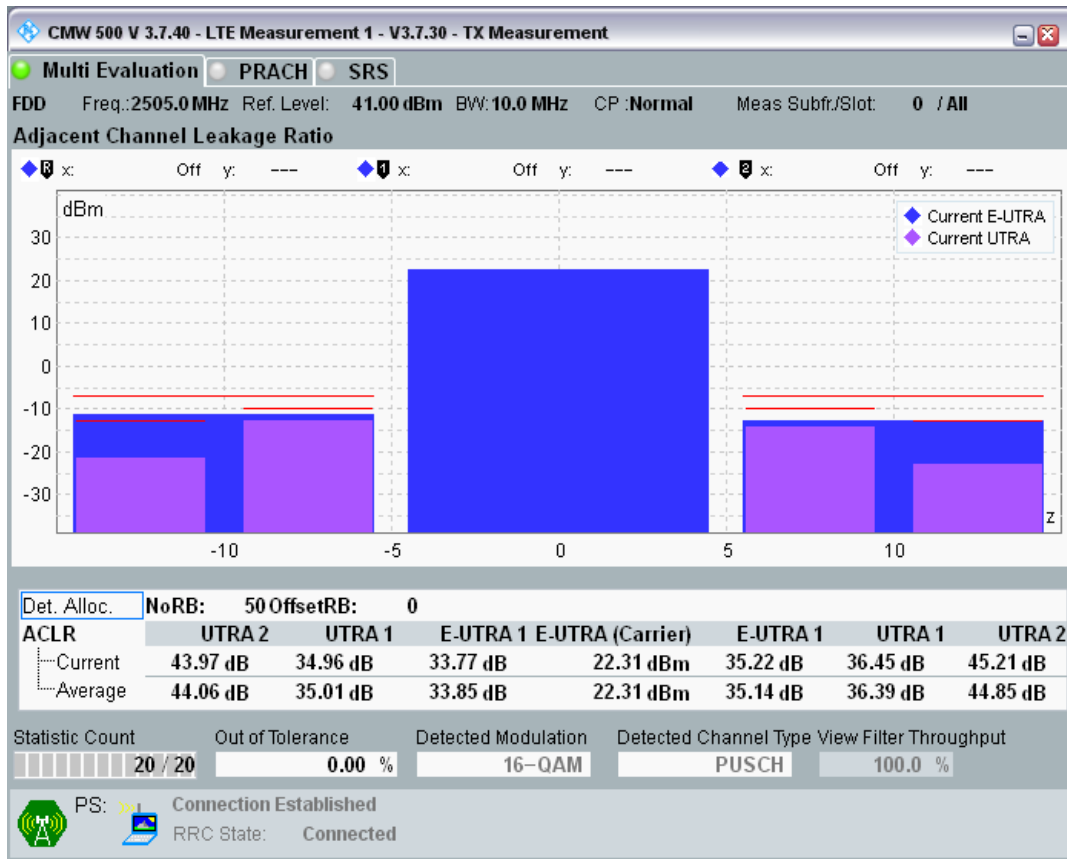

Band7 QAM16 BW=10MHz Channel=20800 RB Size=50 Position=#0