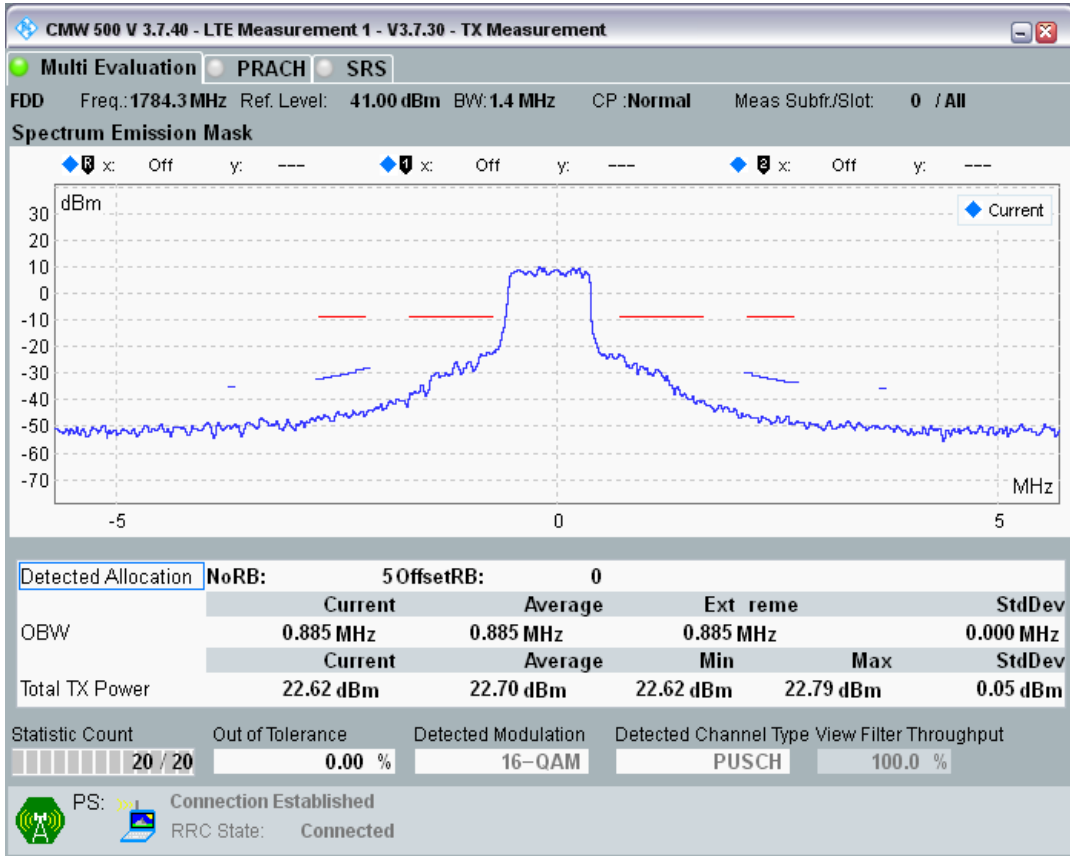

Band3 QPSK BW=1.4MHz Channel=19943 RB Size=5 Position=#0

Band3 QPSK BW=1.4MHz Channel=19943 RB Size=5 Position=#Max

Band3 QPSK BW=1.4MHz Channel=19943 RB Size=6 Position=#0

Band3 QAM16 BW=1.4MHz Channel=19943 RB Size=5 Position=#0