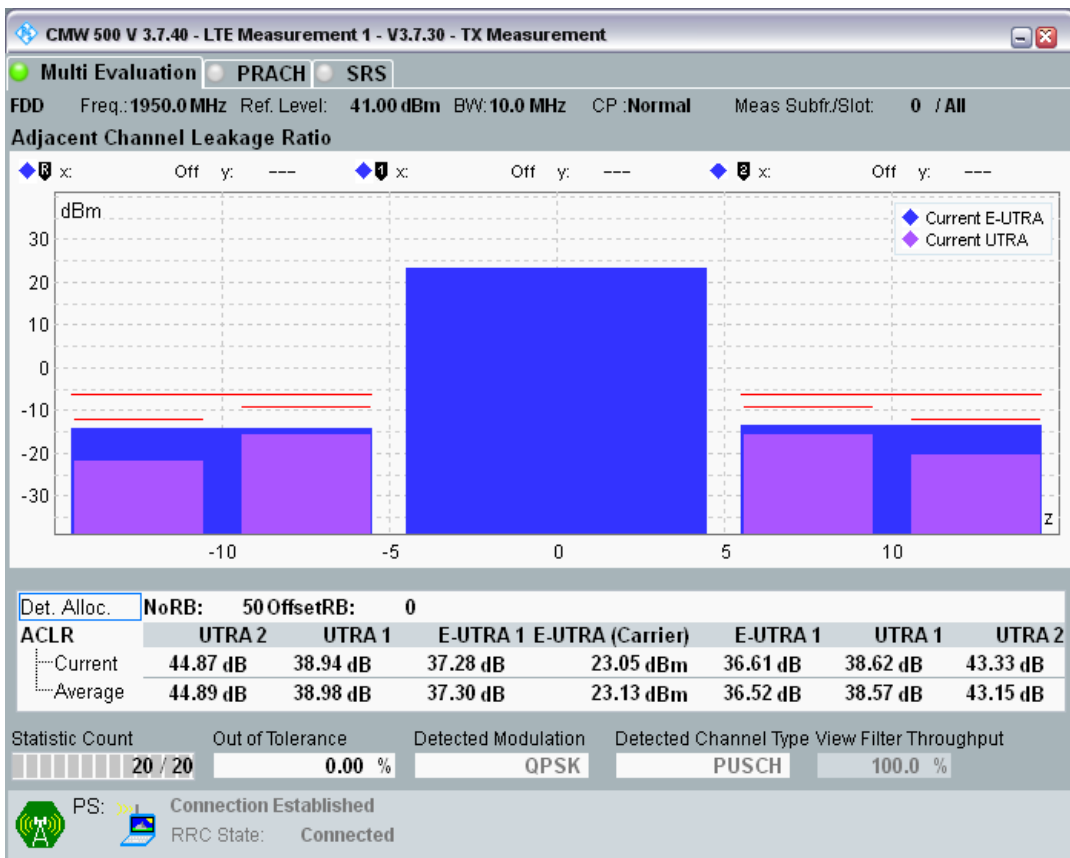

Band1 QPSK BW=10MHz Channel=18300 RB Size=50 Position=#0