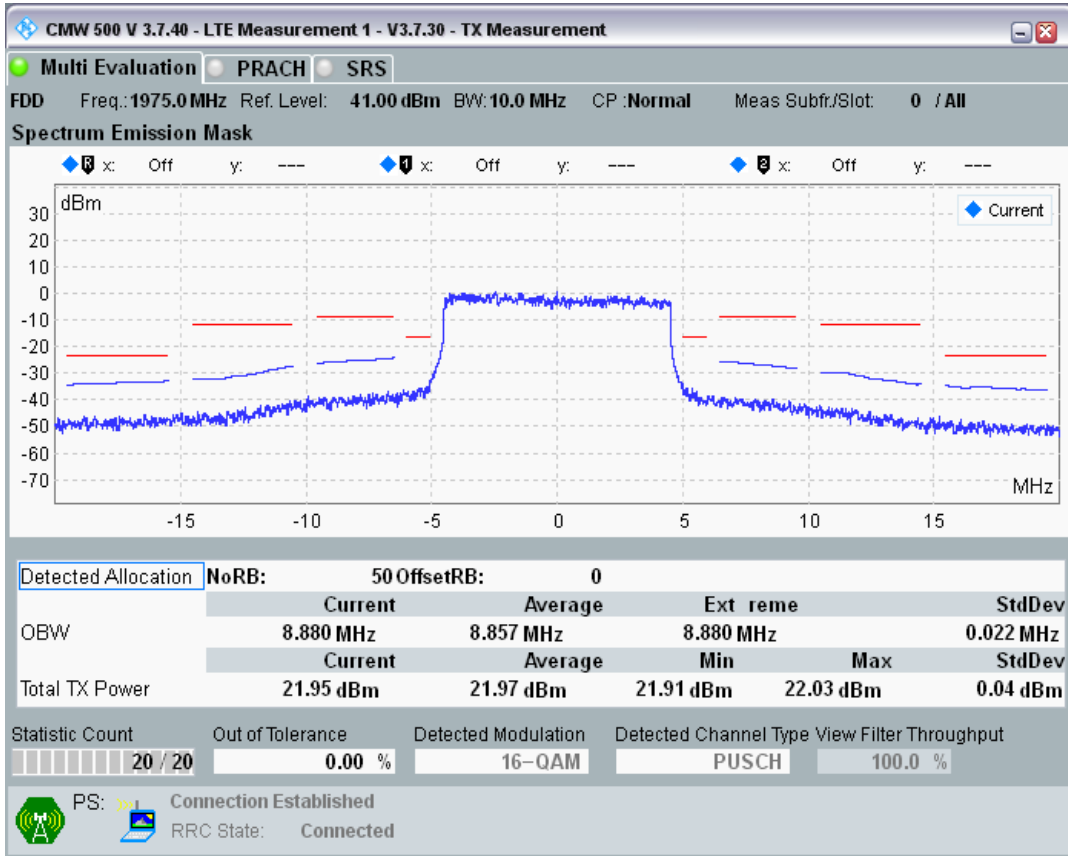

Band1 QPSK BW=10MHz Channel=18550 RB Size=50 Position=#0

Band1 QAM16 BW=10MHz Channel=18550 RB Size=12 Position=#0

Band1 QAM16 BW=10MHz Channel=18550 RB Size=12 Position=#Max

Band1 QAM16 BW=10MHz Channel=18550 RB Size=50 Position=#0