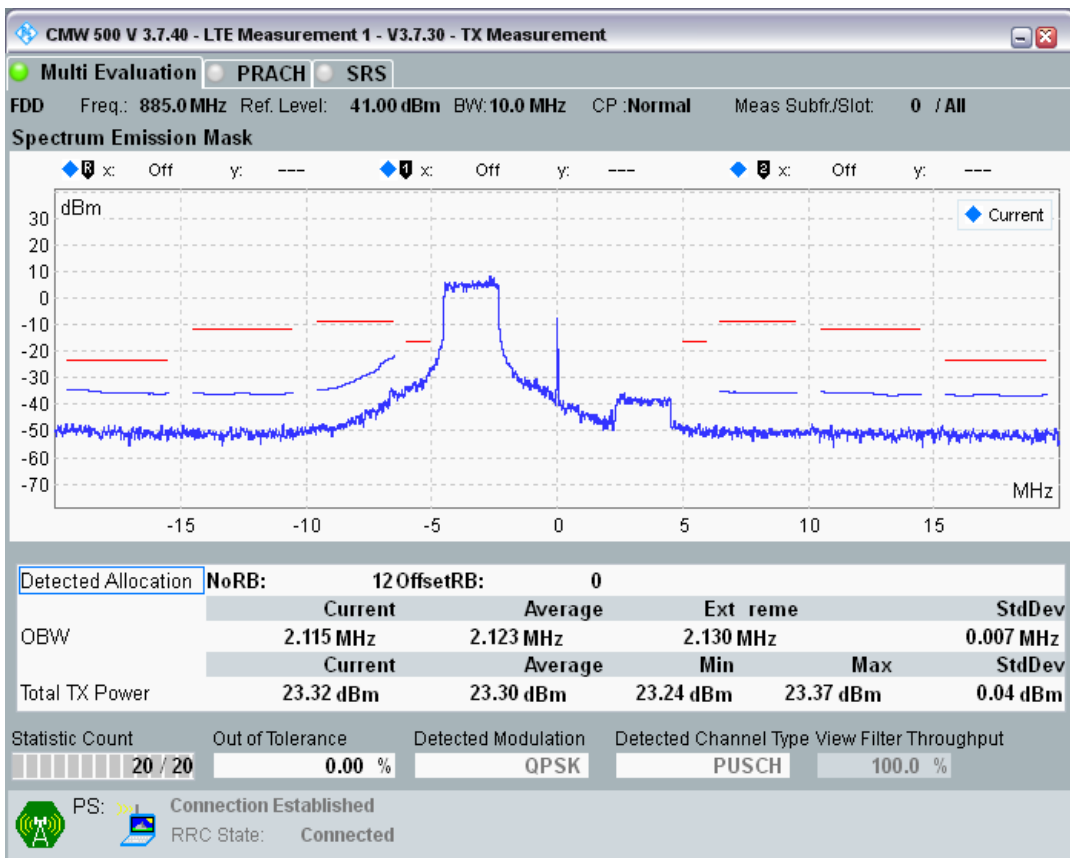

Band8 QPSK BW=10MHz Channel=21500 RB Size=12 Position=#0