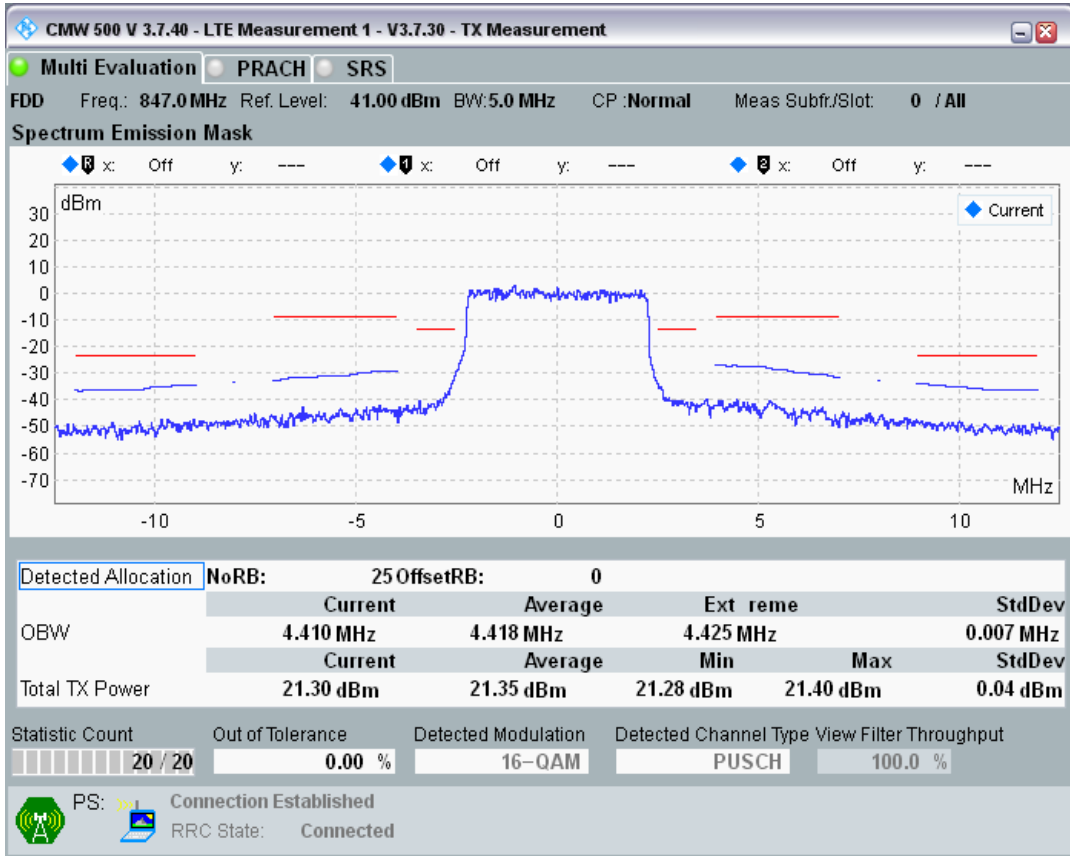

Band20 QAM16 BW=5MHz Channel=24300 RB Size=25 Position=#0