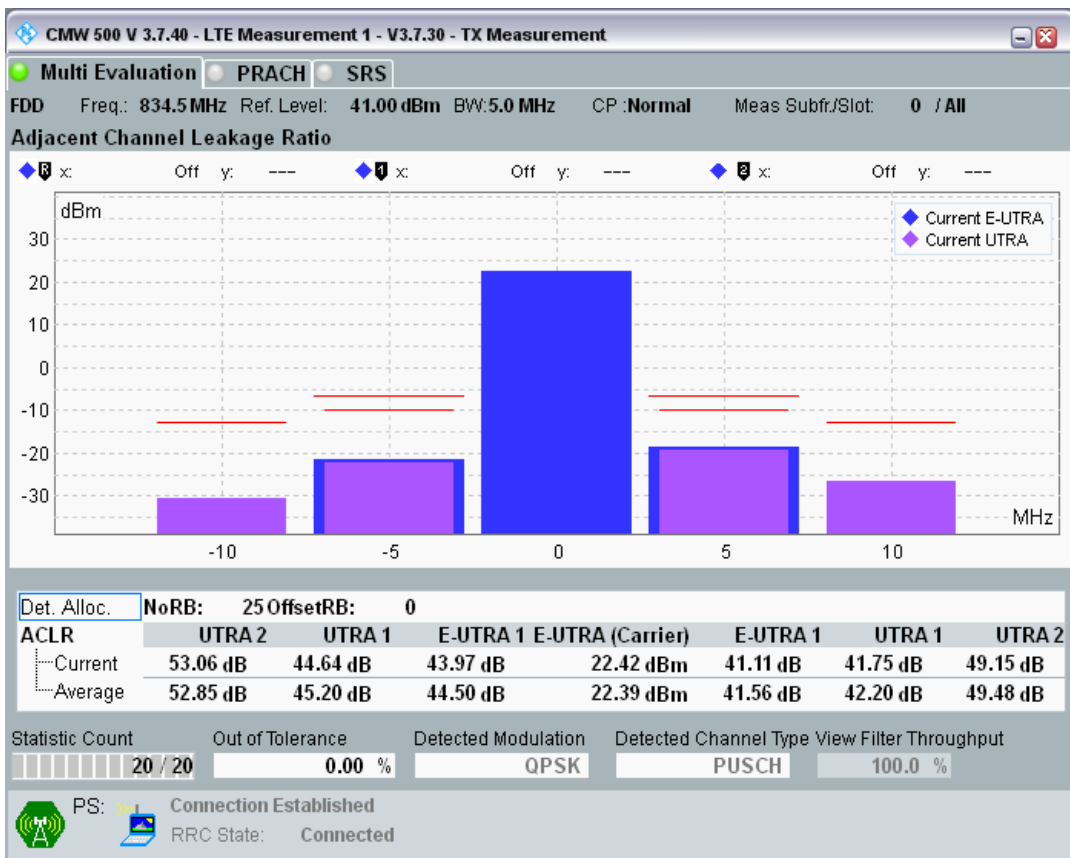

Band20 QPSK BW=5MHz Channel=24175 RB Size=25 Position=#0