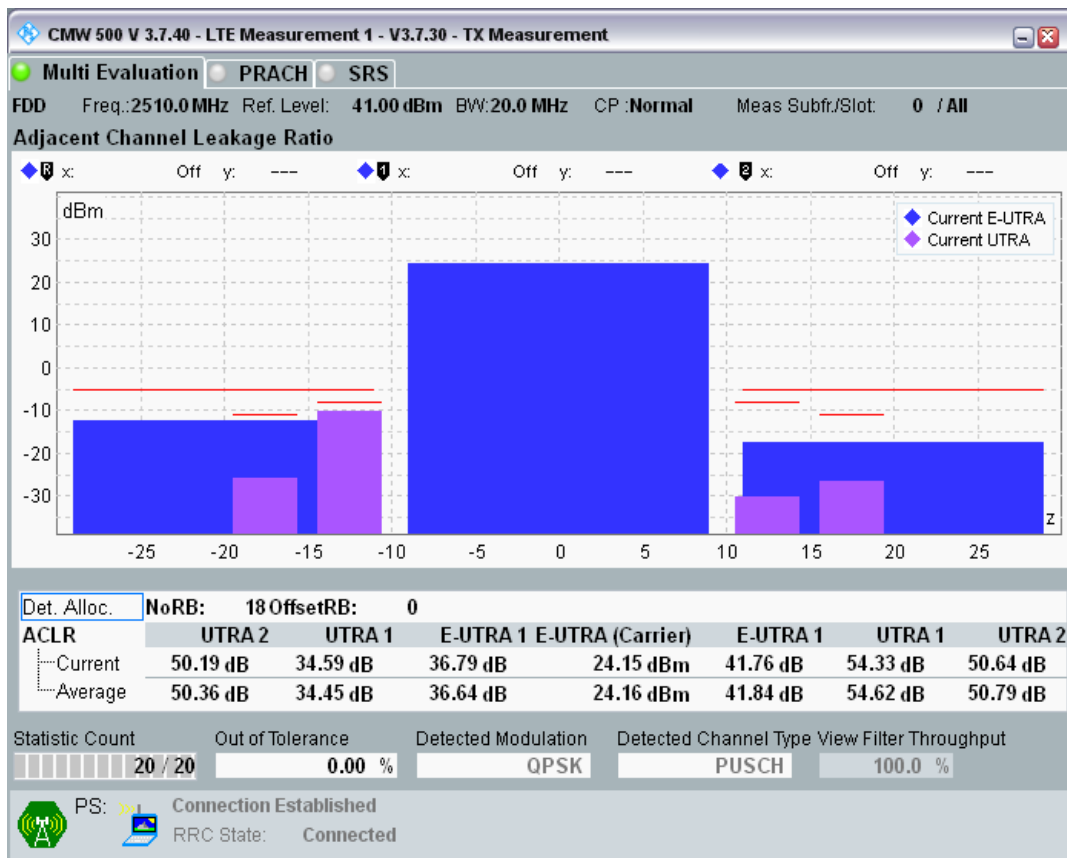

Band7 QPSK BW=20MHz Channel=20850 RB Size=18 Position=#0