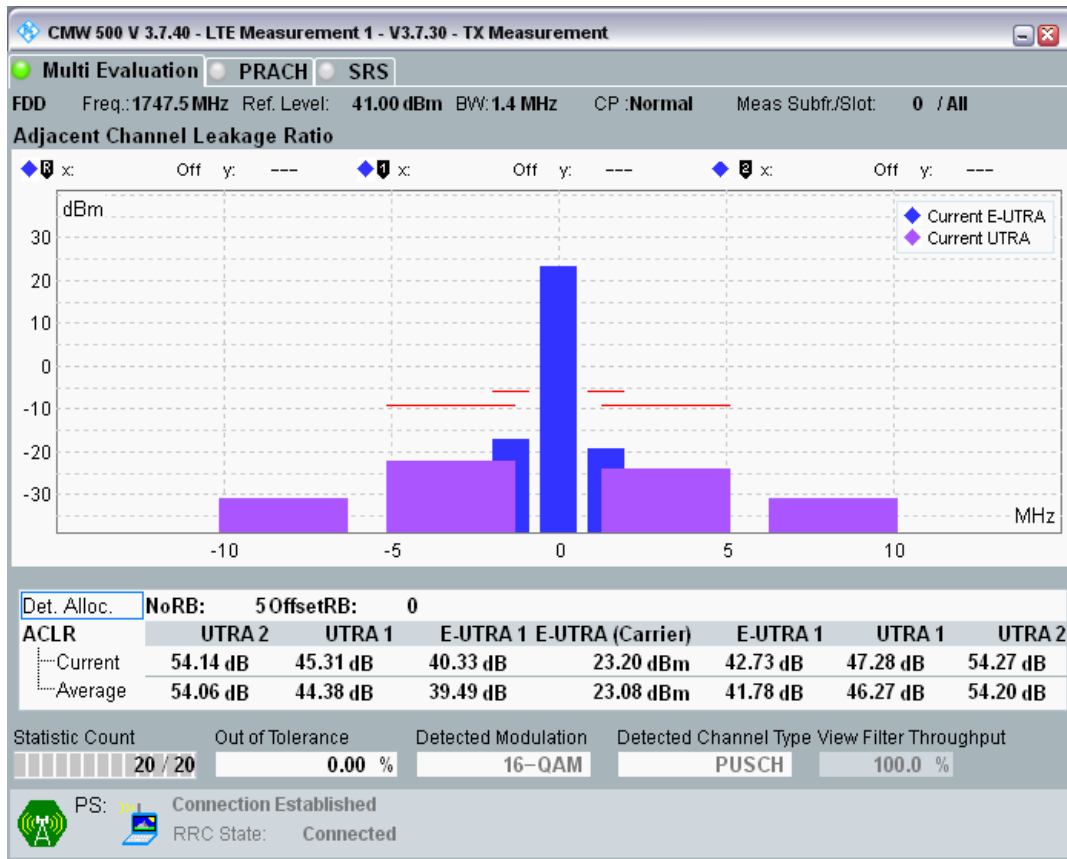

Band3 QAM16 BW=1.4MHz Channel=19575 RB Size=5 Position=#0