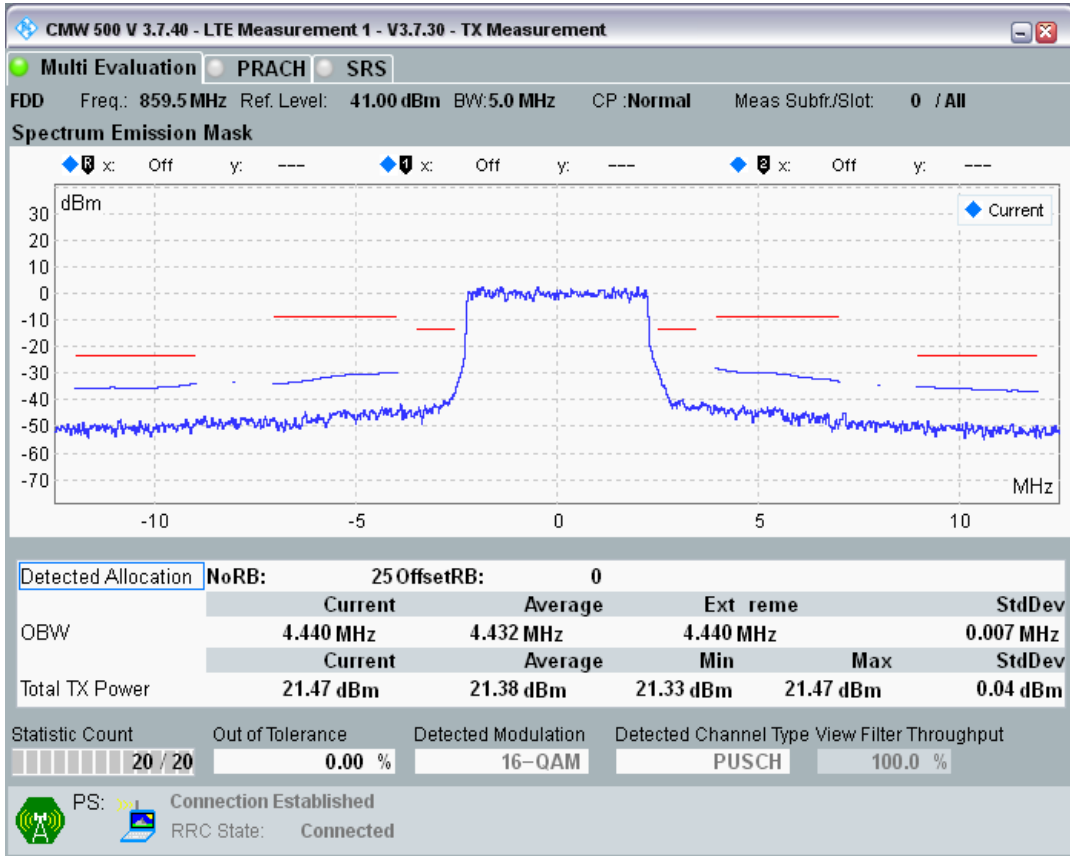

Band20 QPSK BW=5MHz Channel=24425 RB Size=25 Position=#0

Band20 QAM16 BW=5MHz Channel=24425 RB Size=8 Position=#0

Band20 QAM16 BW=5MHz Channel=24425 RB Size=8 Position=#Max

Band20 QAM16 BW=5MHz Channel=24425 RB Size=25 Position=#0