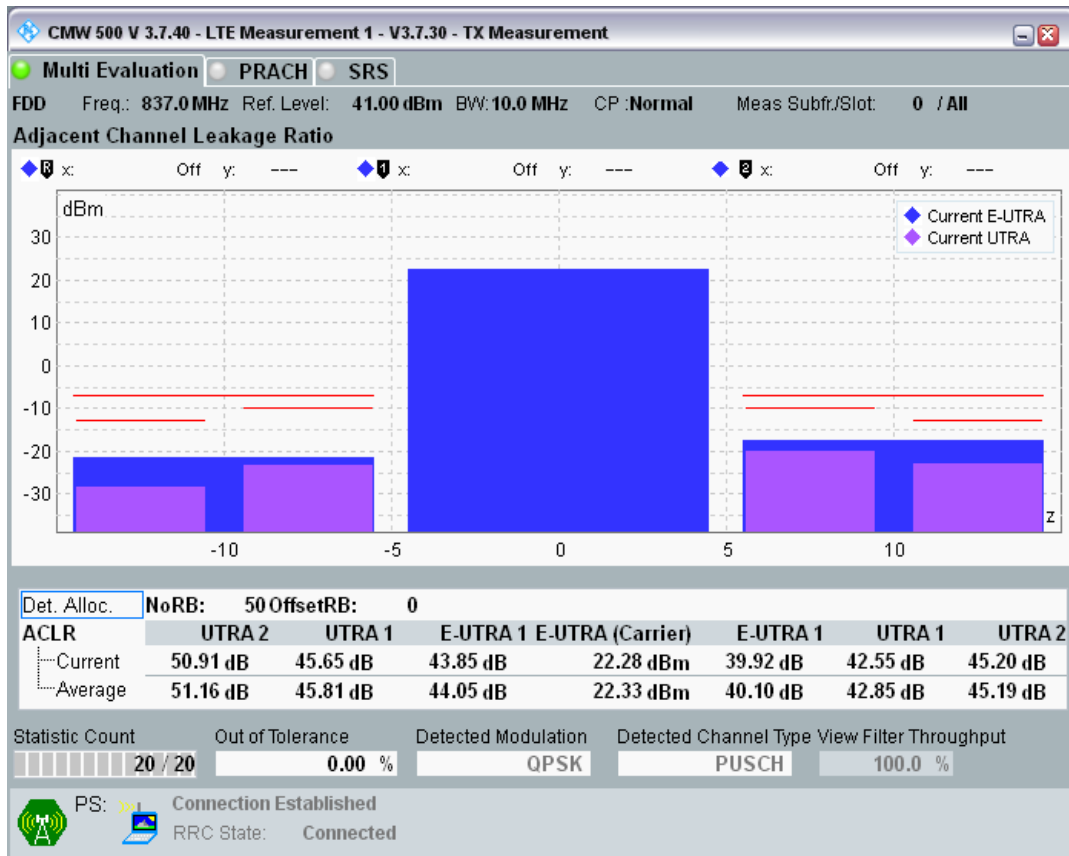

Band20 QPSK BW=10MHz Channel=24200 RB Size=50 Position=#0