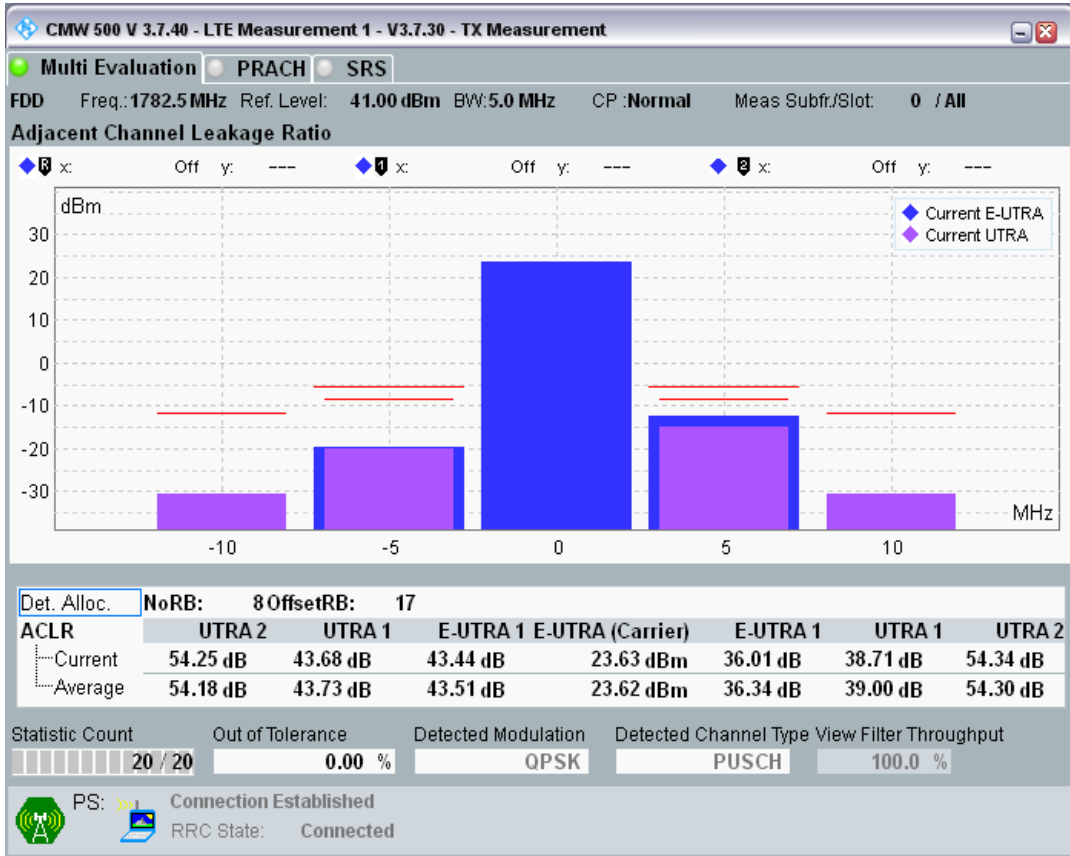

Band3 QAM16 BW=5MHz Channel=19575 RB Size=8 Position=#Max

Band3 QAM16 BW=5MHz Channel=19575 RB Size=25 Position=#0

Band3 QPSK BW=5MHz Channel=19925 RB Size=8 Position=#0

Band3 QPSK BW=5MHz Channel=19925 RB Size=8 Position=#Max