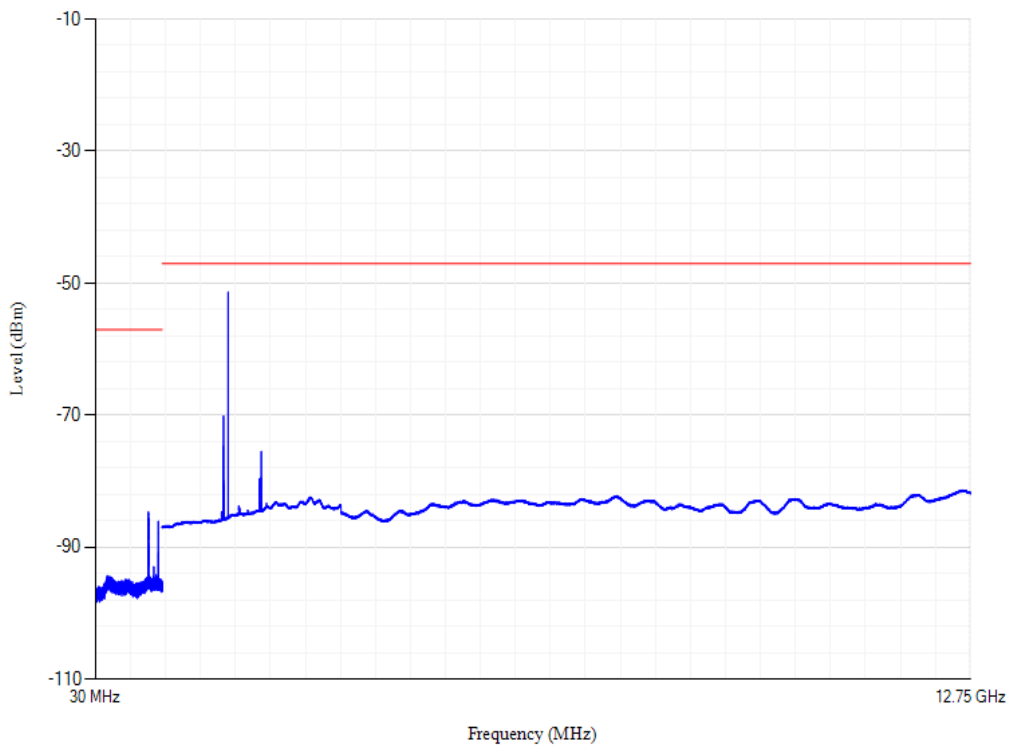

Conducted spurious emissions

Band20 QPSK BW=20MHz Channel=24350