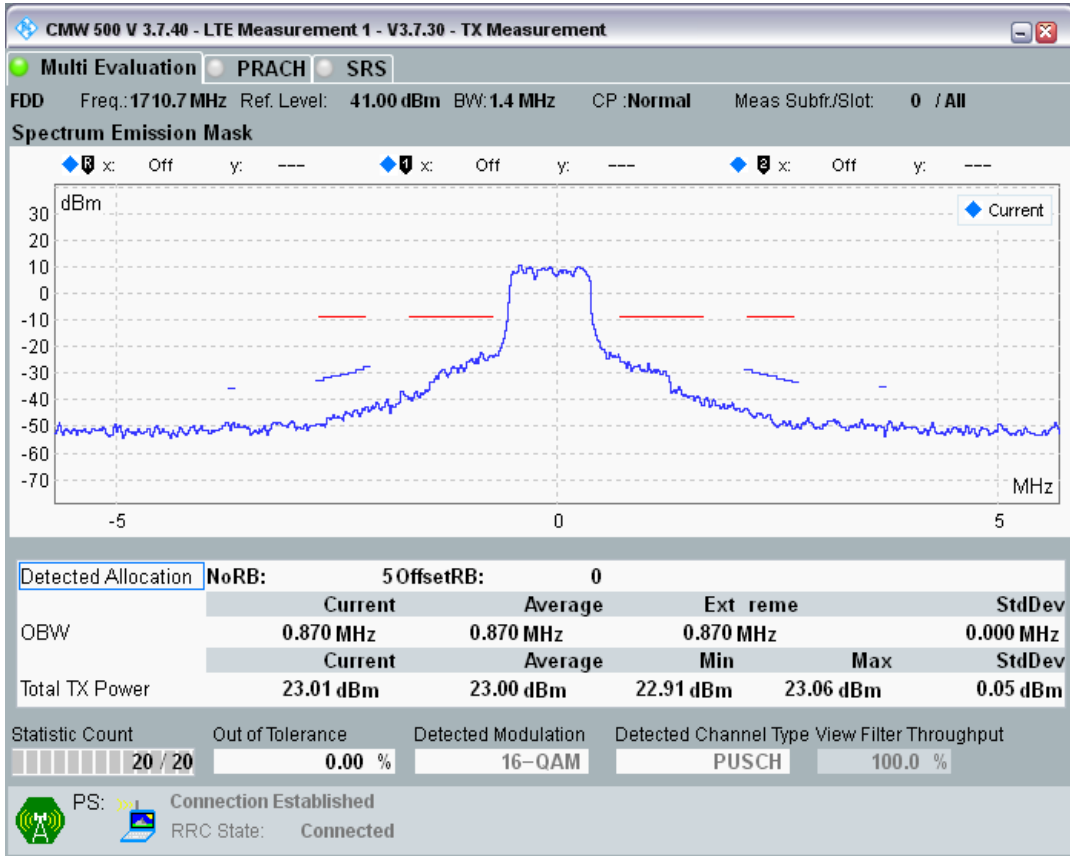

Band3 QPSK BW=1.4MHz Channel=19207 RB Size=5 Position=#0

Band3 QPSK BW=1.4MHz Channel=19207 RB Size=5 Position=#Max

Band3 QPSK BW=1.4MHz Channel=19207 RB Size=6 Position=#0

Band3 QAM16 BW=1.4MHz Channel=19207 RB Size=5 Position=#0