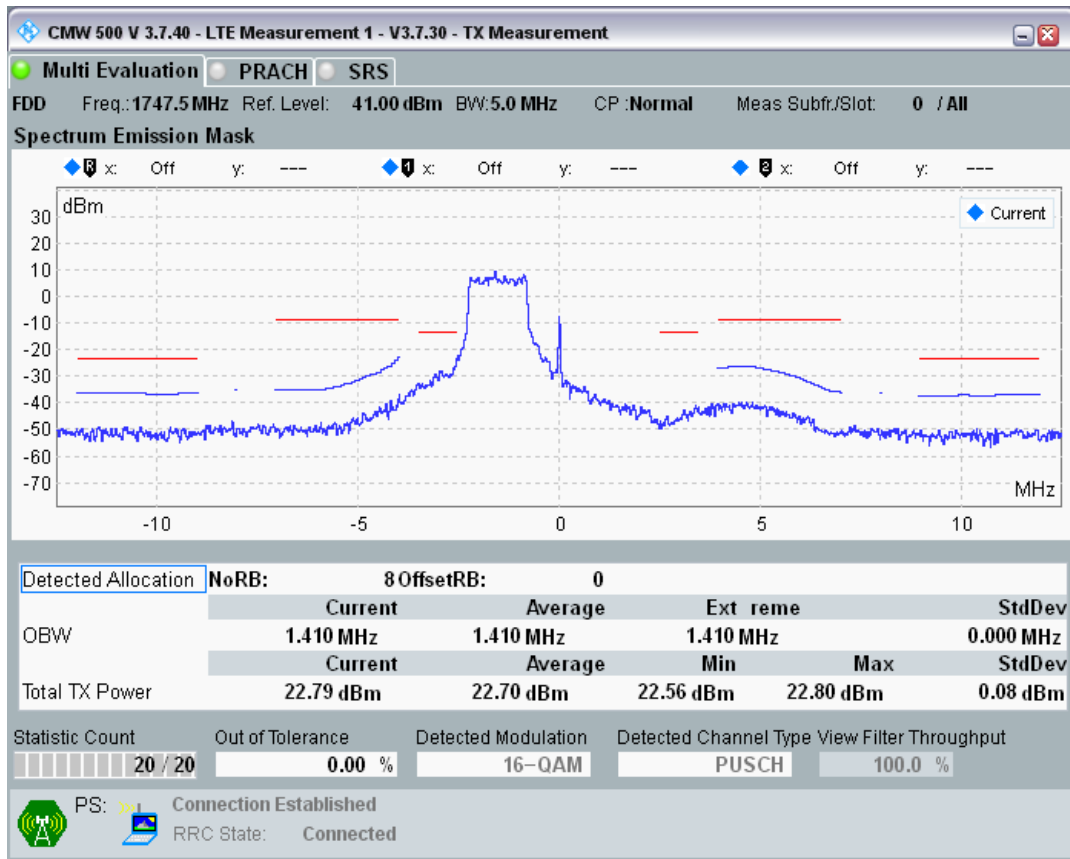

Band3 QPSK BW=5MHz Channel=19575 RB Size=8 Position=#0

Band3 QPSK BW=5MHz Channel=19575 RB Size=8 Position=#Max

Band3 QPSK BW=5MHz Channel=19575 RB Size=25 Position=#0

Band3 QAM16 BW=5MHz Channel=19575 RB Size=8 Position=#0