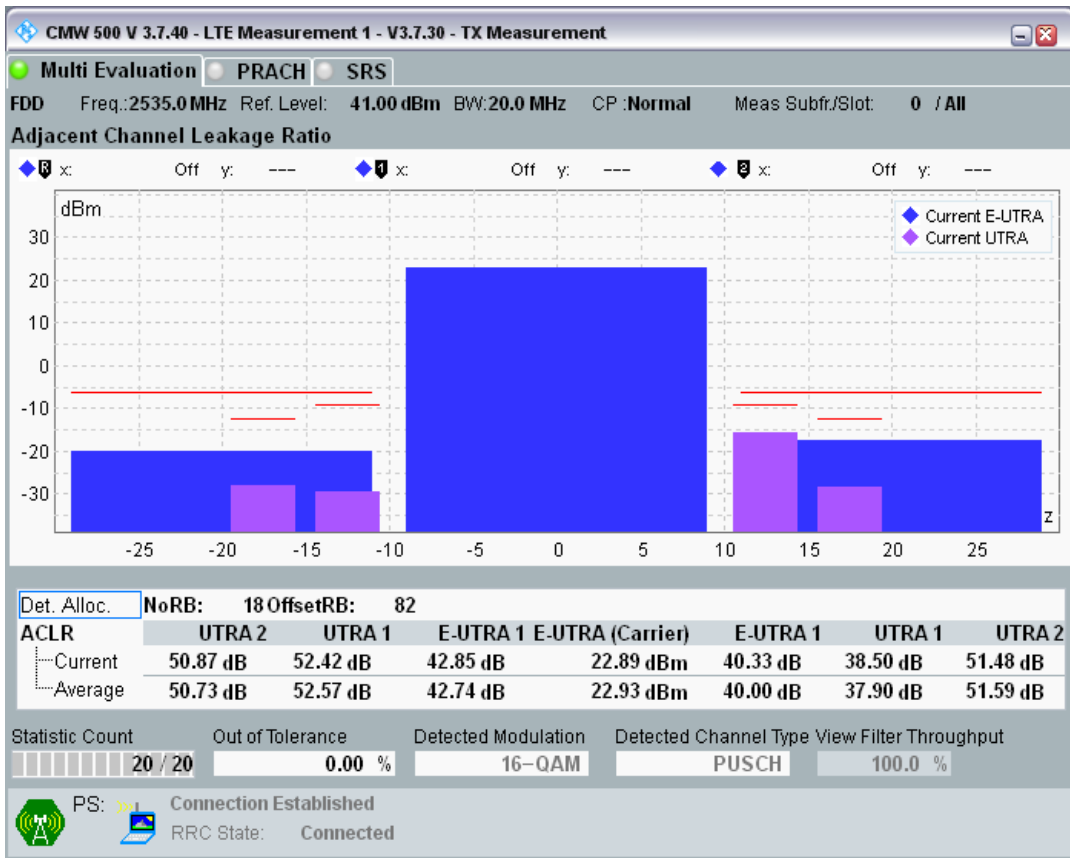

Band7 QAM16 BW=20MHz Channel=21100 RB Size=18 Position=#Max