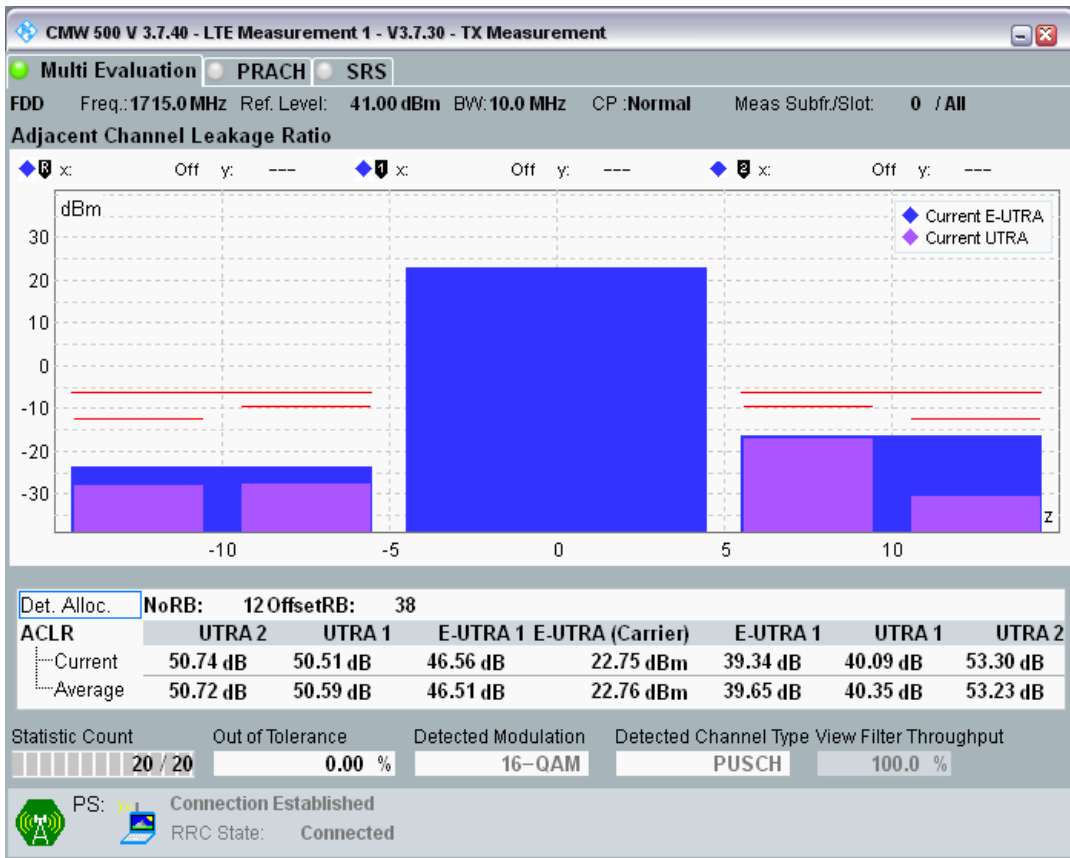

Band3 QAM16 BW=10MHz Channel=19250 RB Size=12 Position=#Max