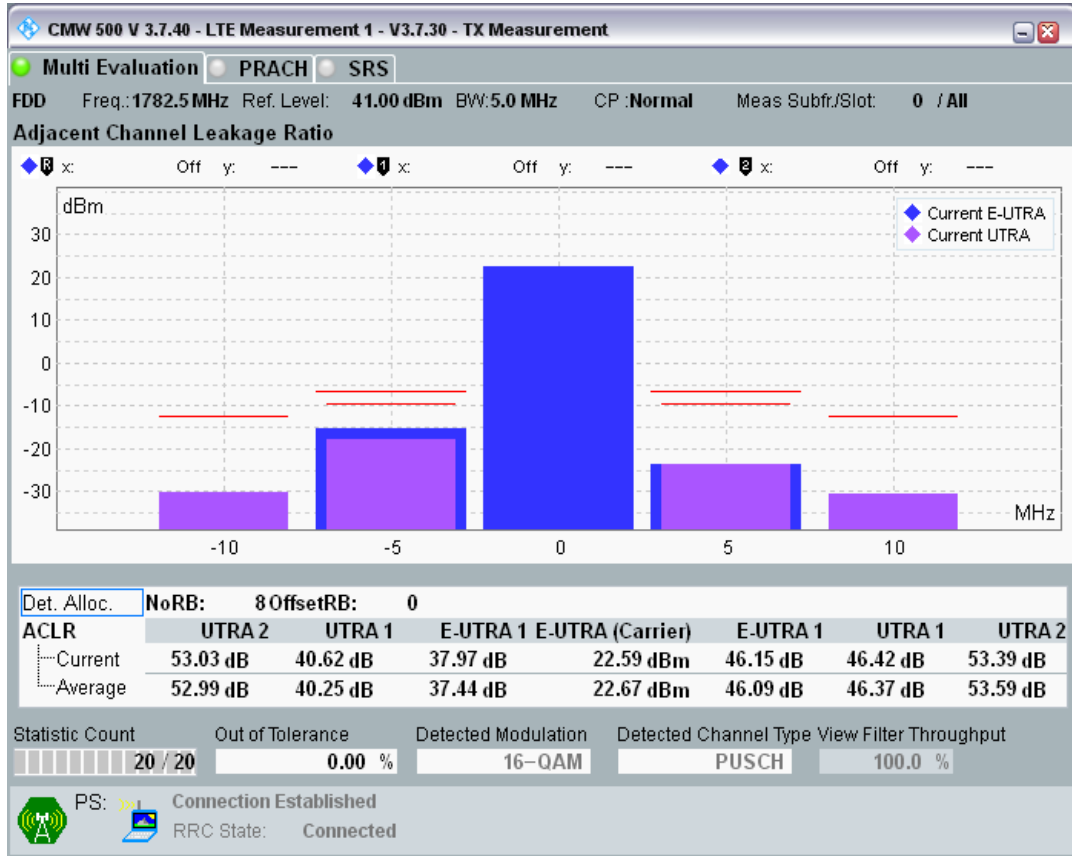

Band3 QAM16 BW=5MHz Channel=19925 RB Size=8 Position=#0