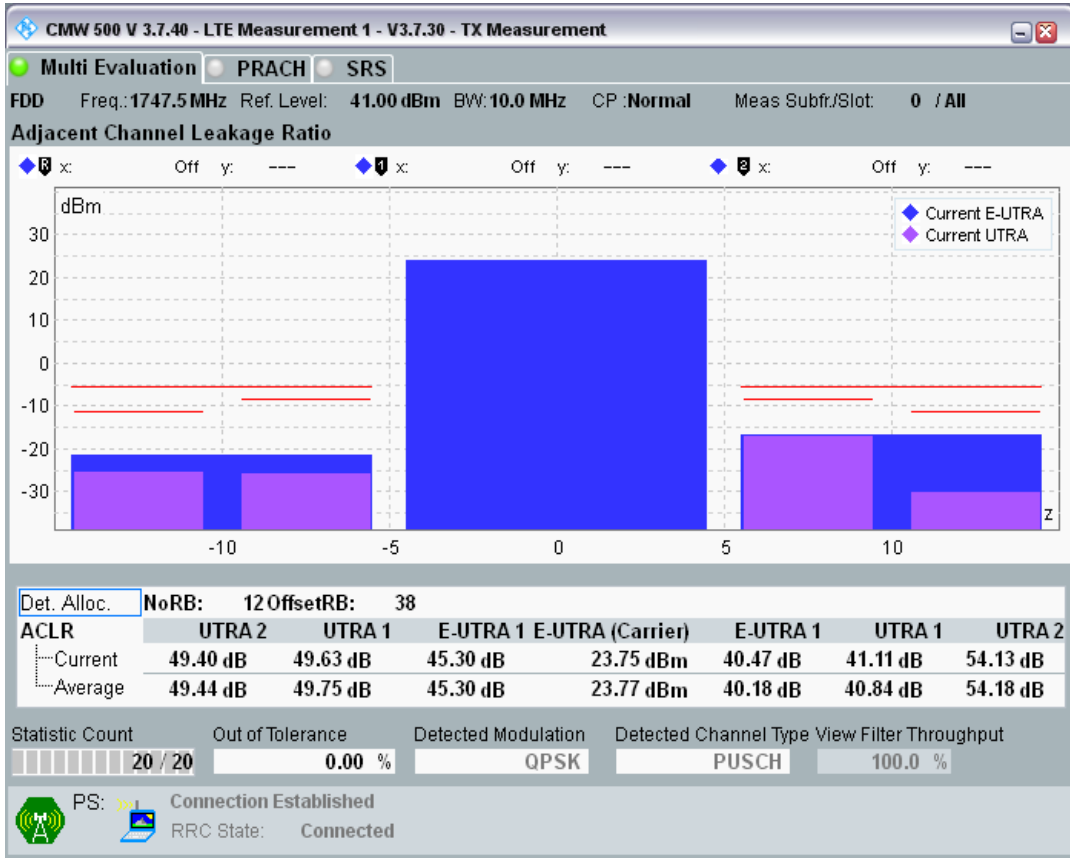

Band3 QPSK BW=10MHz Channel=19575 RB Size=50 Position=#0

Band3 QAM16 BW=10MHz Channel=19575 RB Size=12 Position=#0

Band3 QAM16 BW=10MHz Channel=19575 RB Size=12 Position=#Max

Band3 QAM16 BW=10MHz Channel=19575 RB Size=50 Position=#0