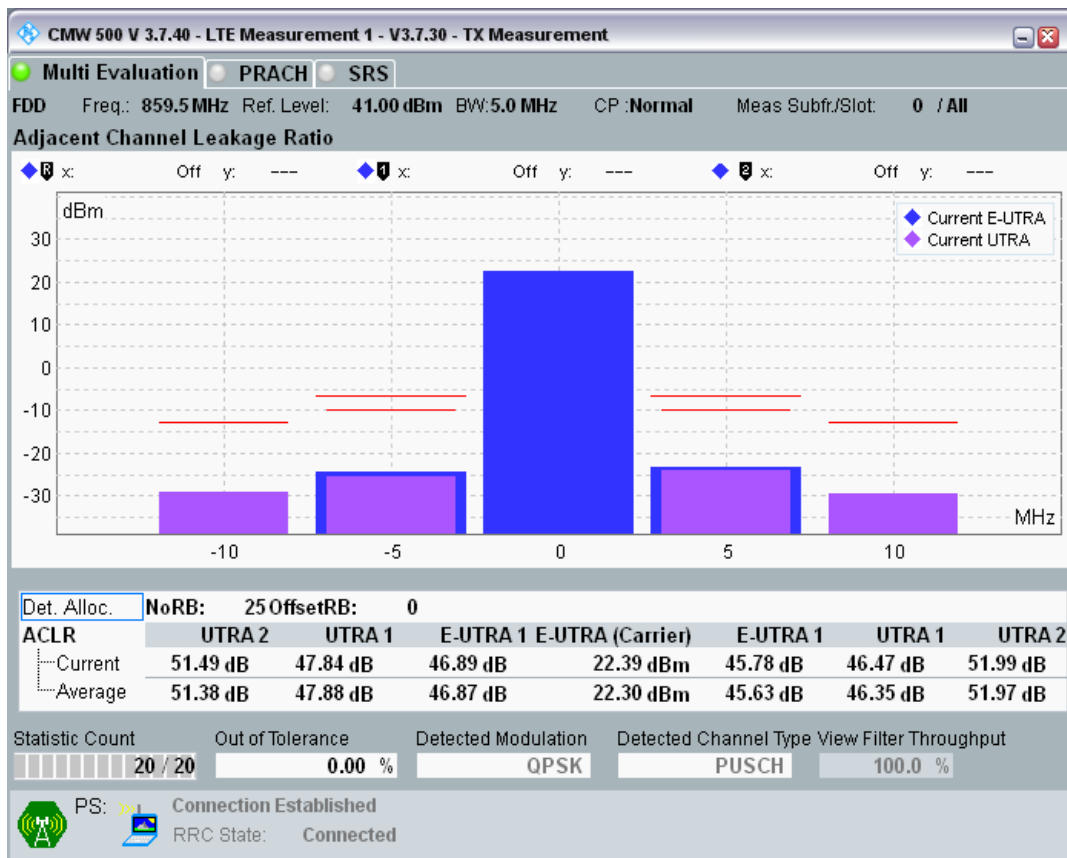

Band20 QPSK BW=5MHz Channel=24425 RB Size=25 Position=#0