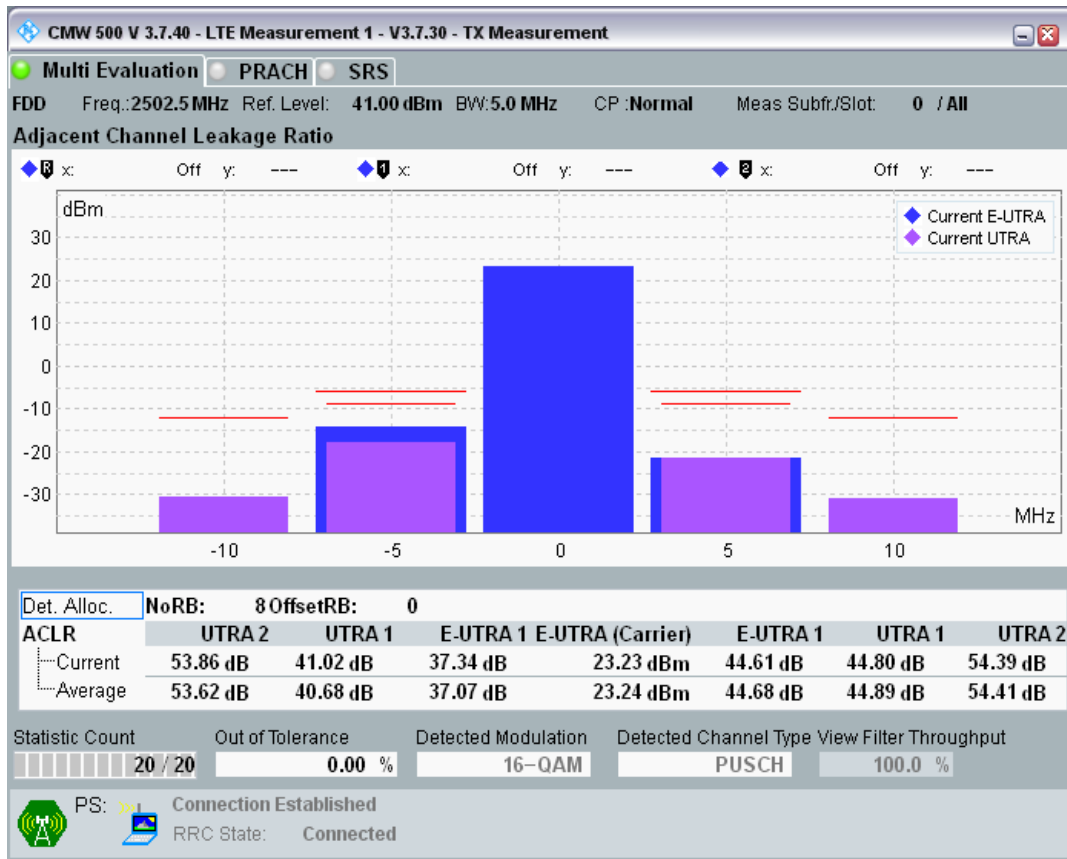

Band7 QPSK BW=5MHz Channel=20775 RB Size=25 Position=#0

Band7 QAM16 BW=5MHz Channel=20775 RB Size=8 Position=#0

Band7 QAM16 BW=5MHz Channel=20775 RB Size=8 Position=#Max

Band7 QAM16 BW=5MHz Channel=20775 RB Size=25 Position=#0