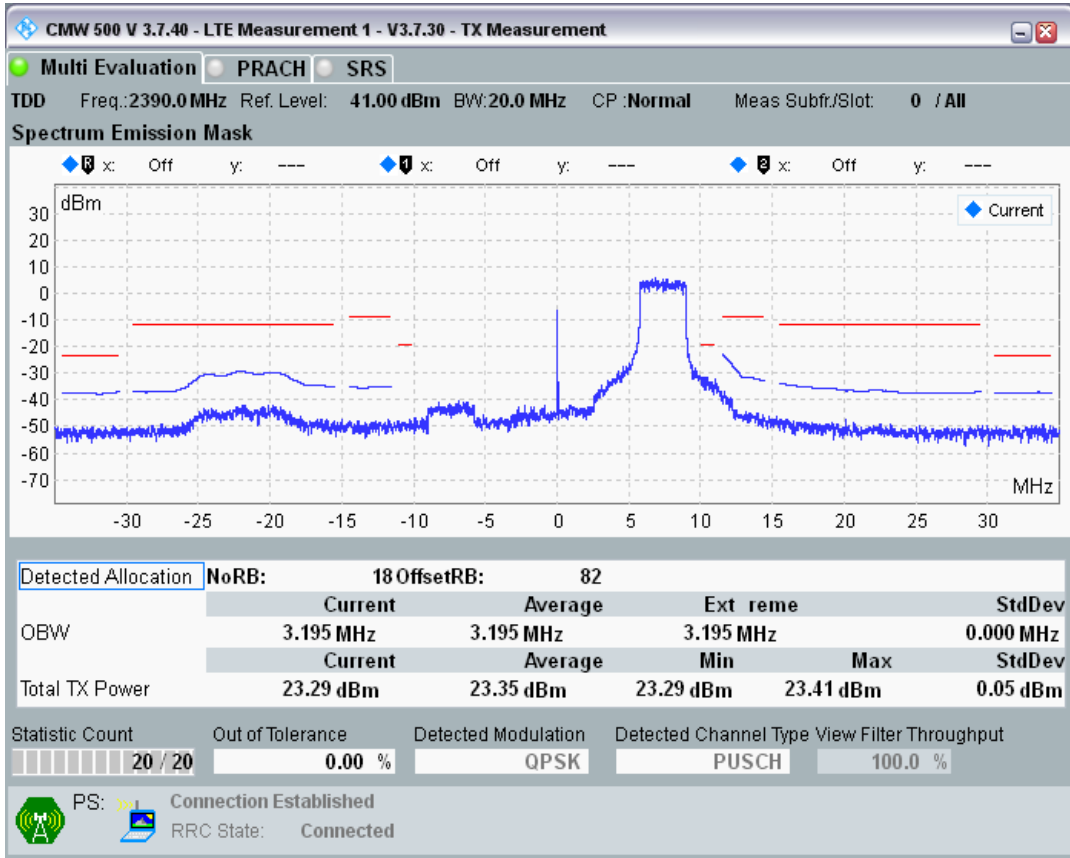

Band40 QPSK BW=20MHz Channel=39550 RB Size=18 Position=#Max