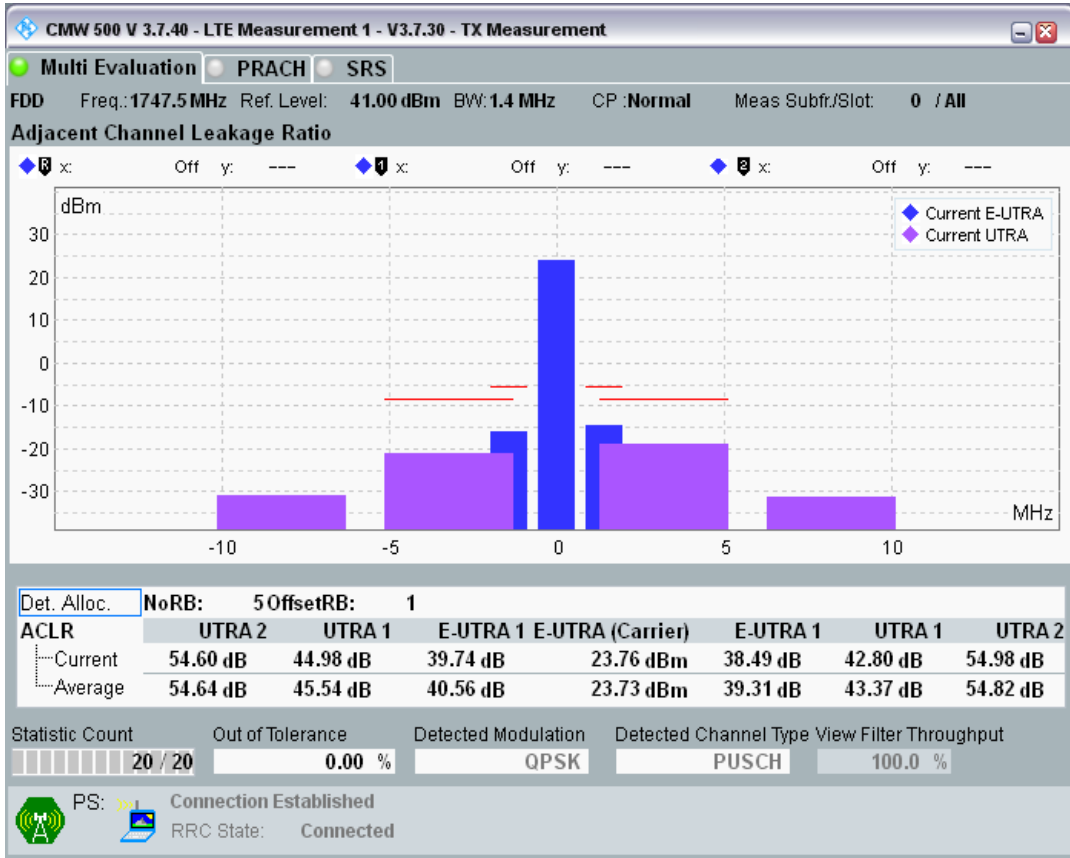

Band3 QAM16 BW=1.4MHz Channel=19207 RB Size=5 Position=#Max

Band3 QAM16 BW=1.4MHz Channel=19207 RB Size=6 Position=#0

Band3 QPSK BW=1.4MHz Channel=19575 RB Size=5 Position=#0

Band3 QPSK BW=1.4MHz Channel=19575 RB Size=5 Position=#Max