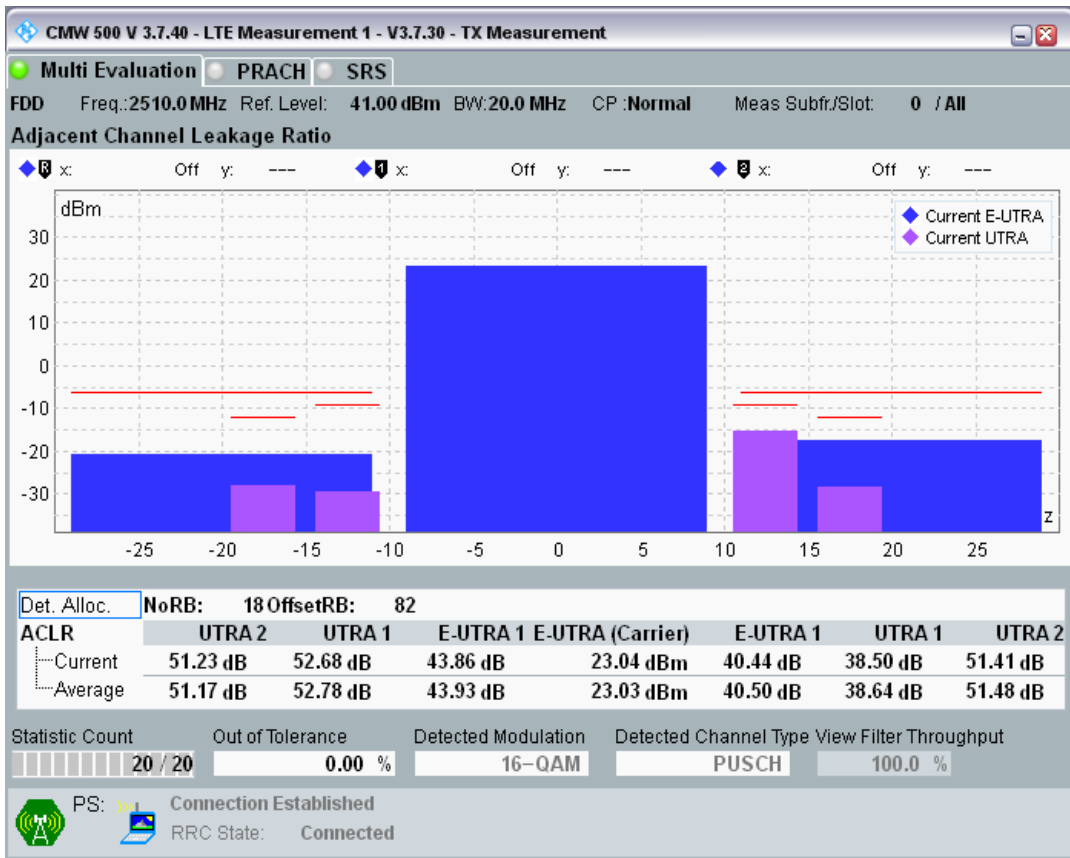

Band7 QAM16 BW=20MHz Channel=20850 RB Size=18 Position=#Max