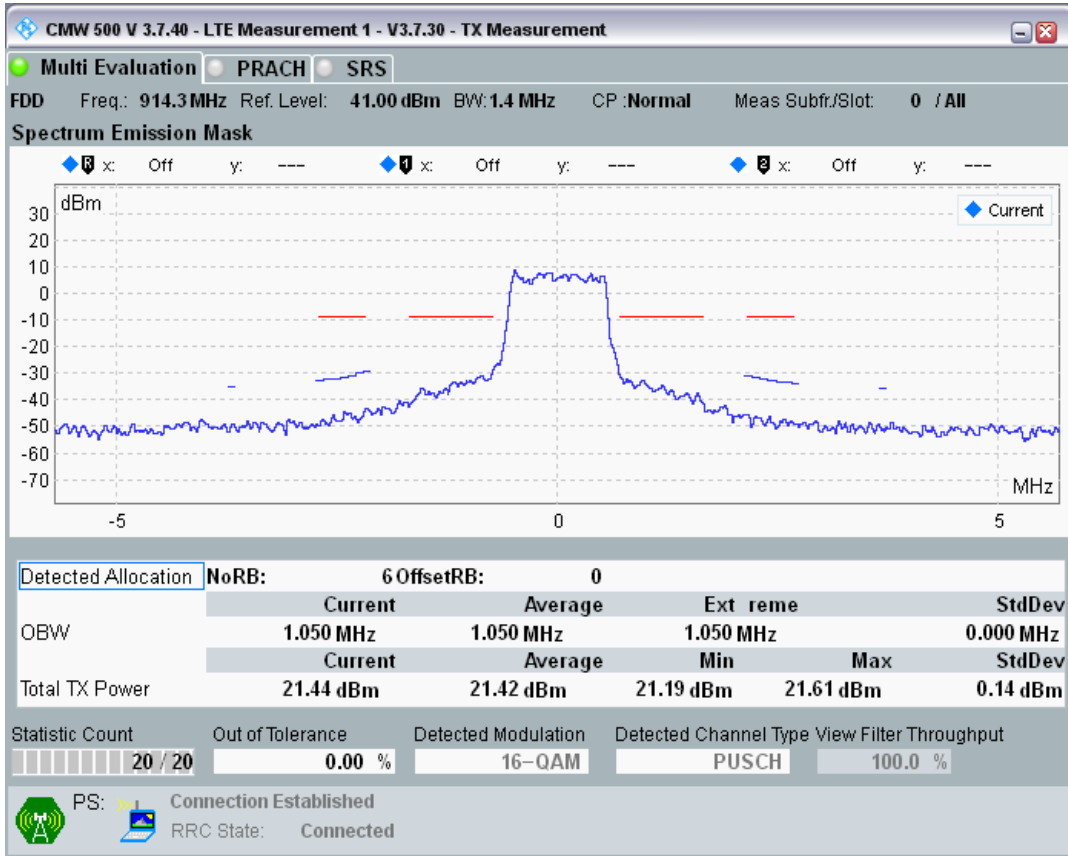

Band8 QAM16 BW=1.4MHz Channel=21793 RB Size=6 Position=#0