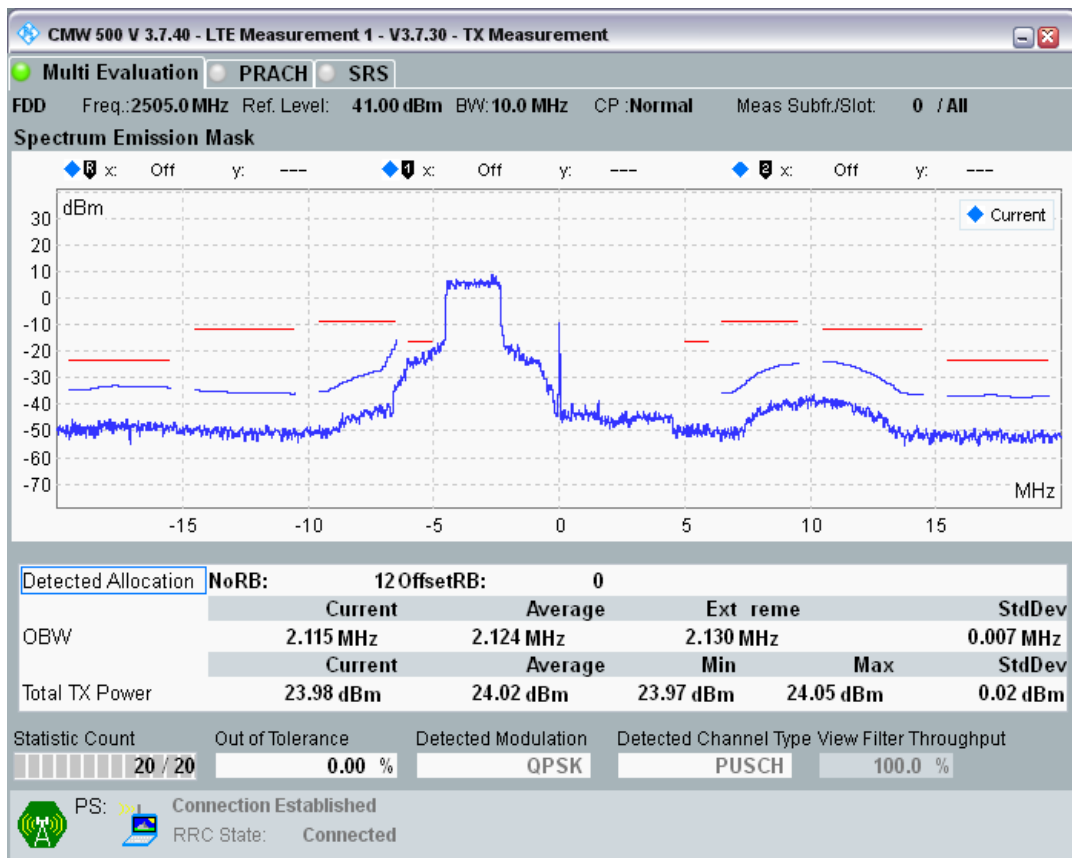

Band7 QPSK BW=10MHz Channel=20800 RB Size=12 Position=#0