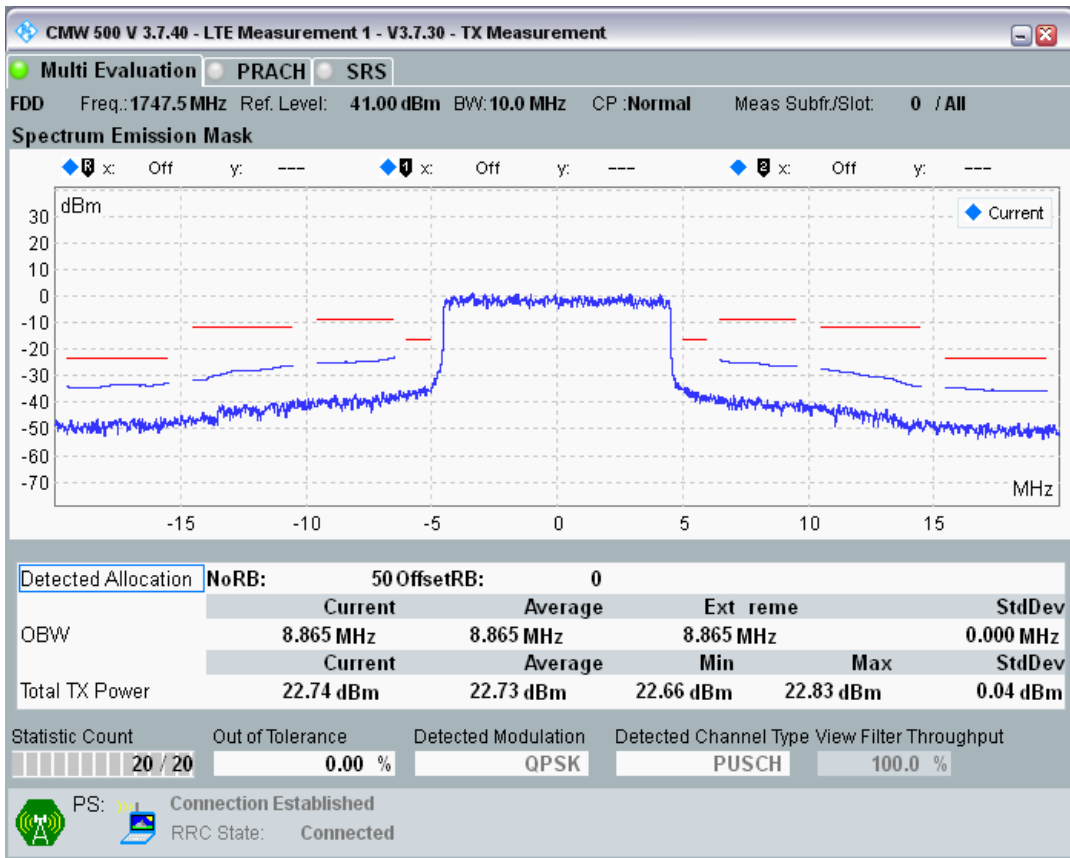

Band3 QPSK BW=10MHz Channel=19575 RB Size=50 Position=#0