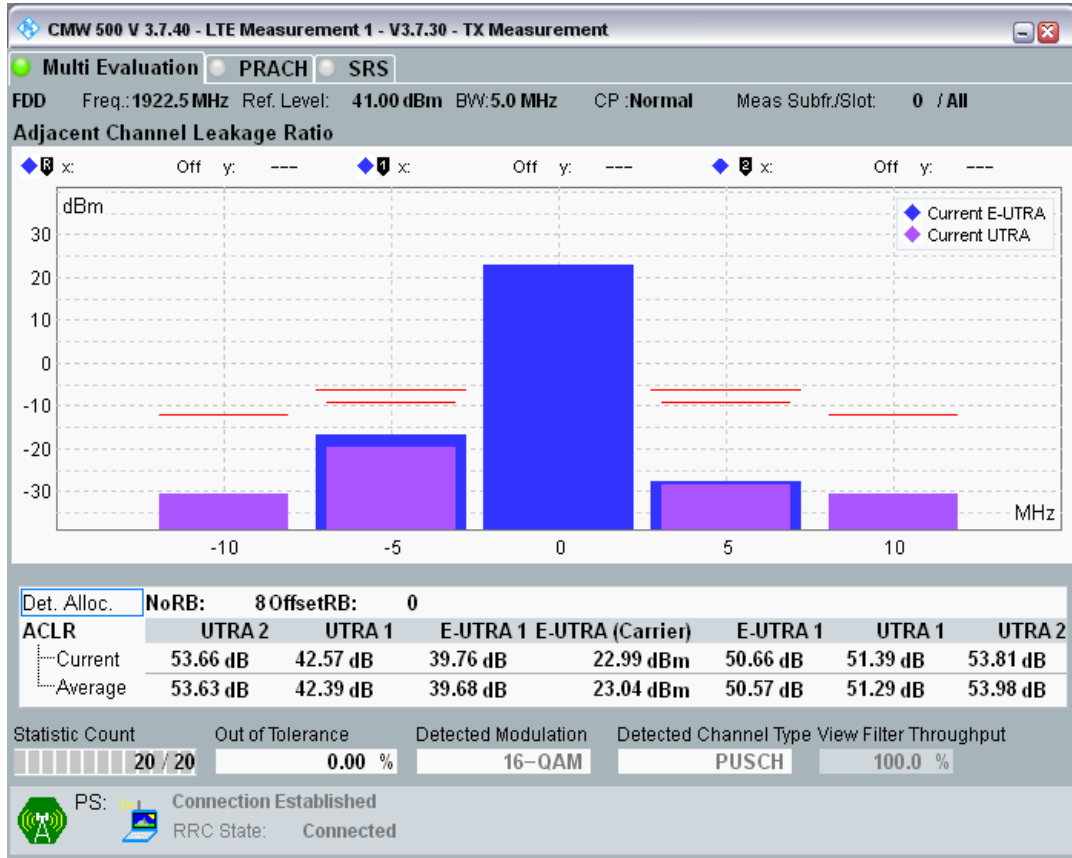

Band1 QPSK BW=5MHz Channel=18025 RB Size=8 Position=#0

Band1 QPSK BW=5MHz Channel=18025 RB Size=8 Position=#Max

Band1 QPSK BW=5MHz Channel=18025 RB Size=25 Position=#0

Band1 QAM16 BW=5MHz Channel=18025 RB Size=8 Position=#0