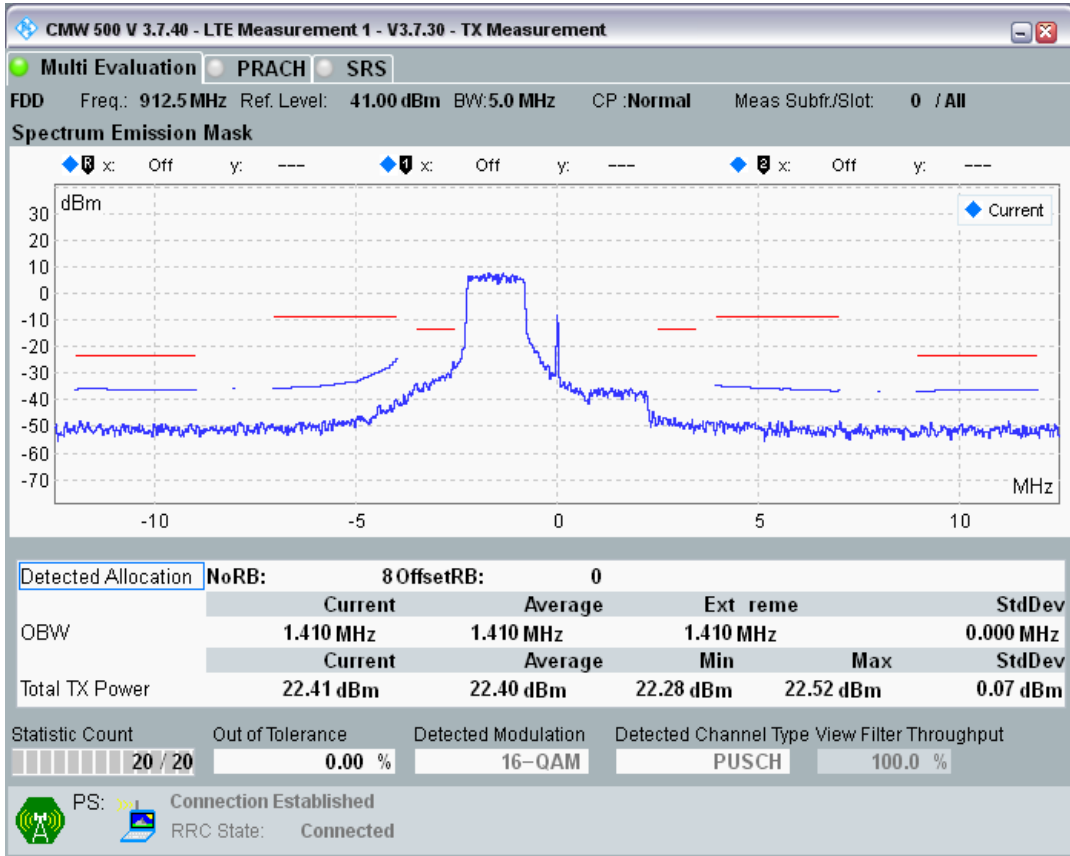

Band8 QAM16 BW=5MHz Channel=21775 RB Size=8 Position=#0