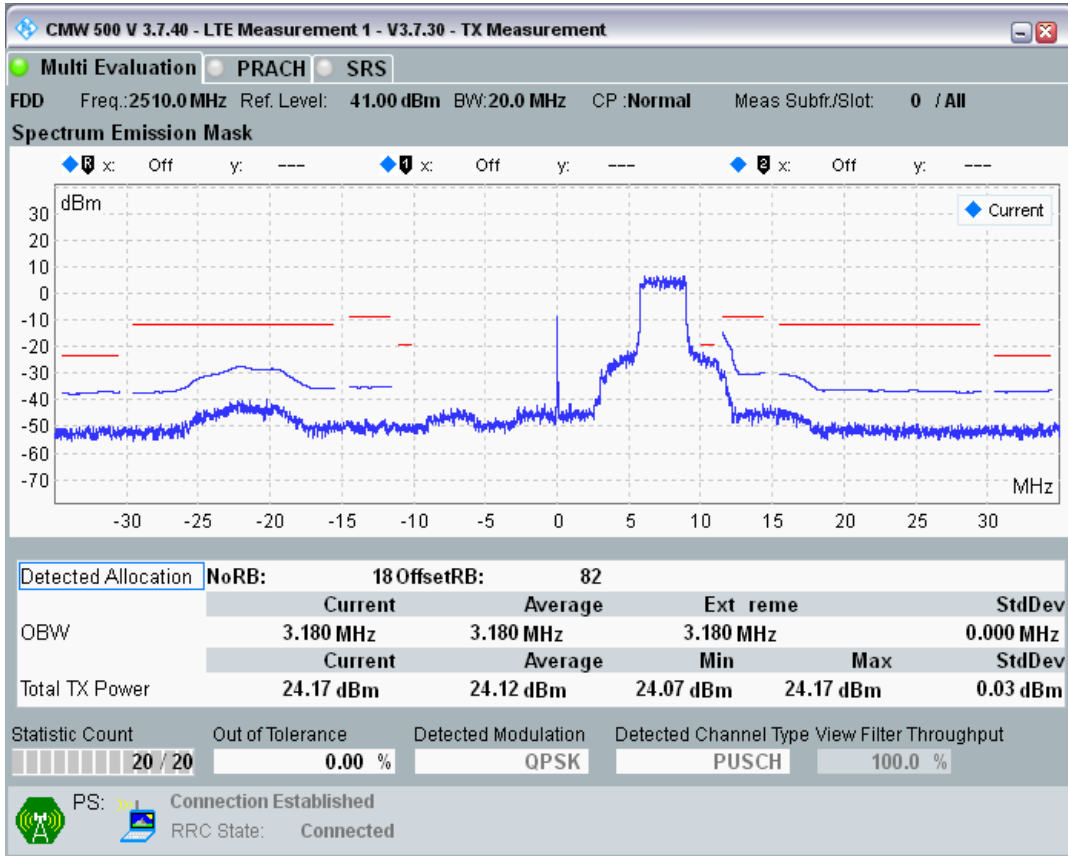

Band7 QAM16 BW=10MHz Channel=21400 RB Size=12 Position=#Max

Band7 QAM16 BW=10MHz Channel=21400 RB Size=50 Position=#0

Band7 QPSK BW=20MHz Channel=20850 RB Size=18 Position=#0

Band7 QPSK BW=20MHz Channel=20850 RB Size=18 Position=#Max