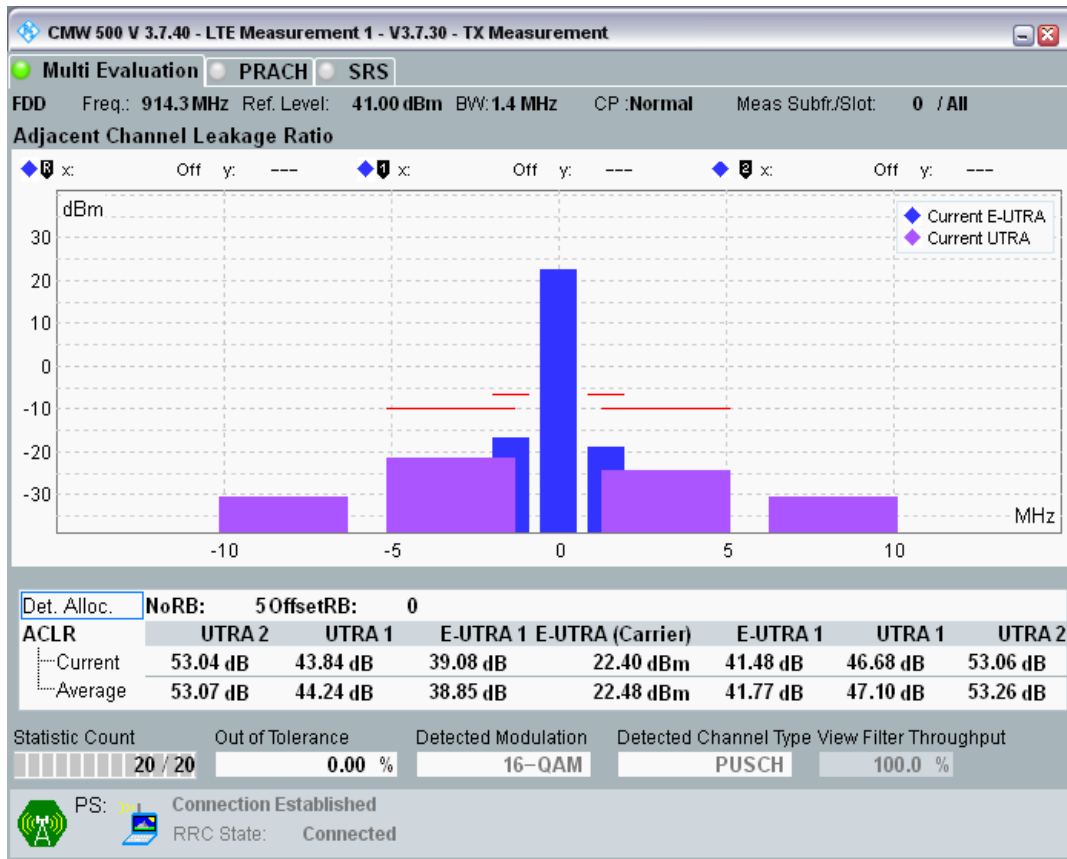

Band8 QPSK BW=1.4MHz Channel=21793 RB Size=5 Position=#0

Band8 QPSK BW=1.4MHz Channel=21793 RB Size=5 Position=#Max

Band8 QPSK BW=1.4MHz Channel=21793 RB Size=6 Position=#0

Band8 QAM16 BW=1.4MHz Channel=21793 RB Size=5 Position=#0