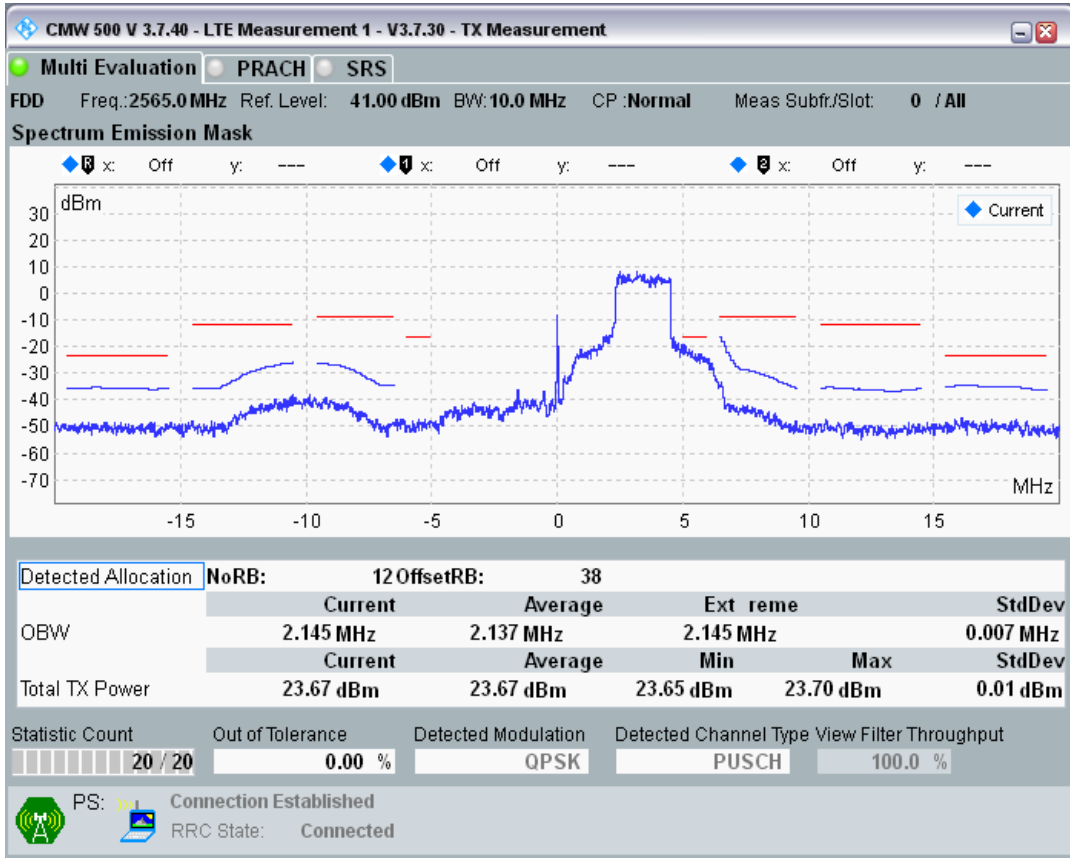

Band7 QPSK BW=10MHz Channel=21400 RB Size=12 Position=#Max