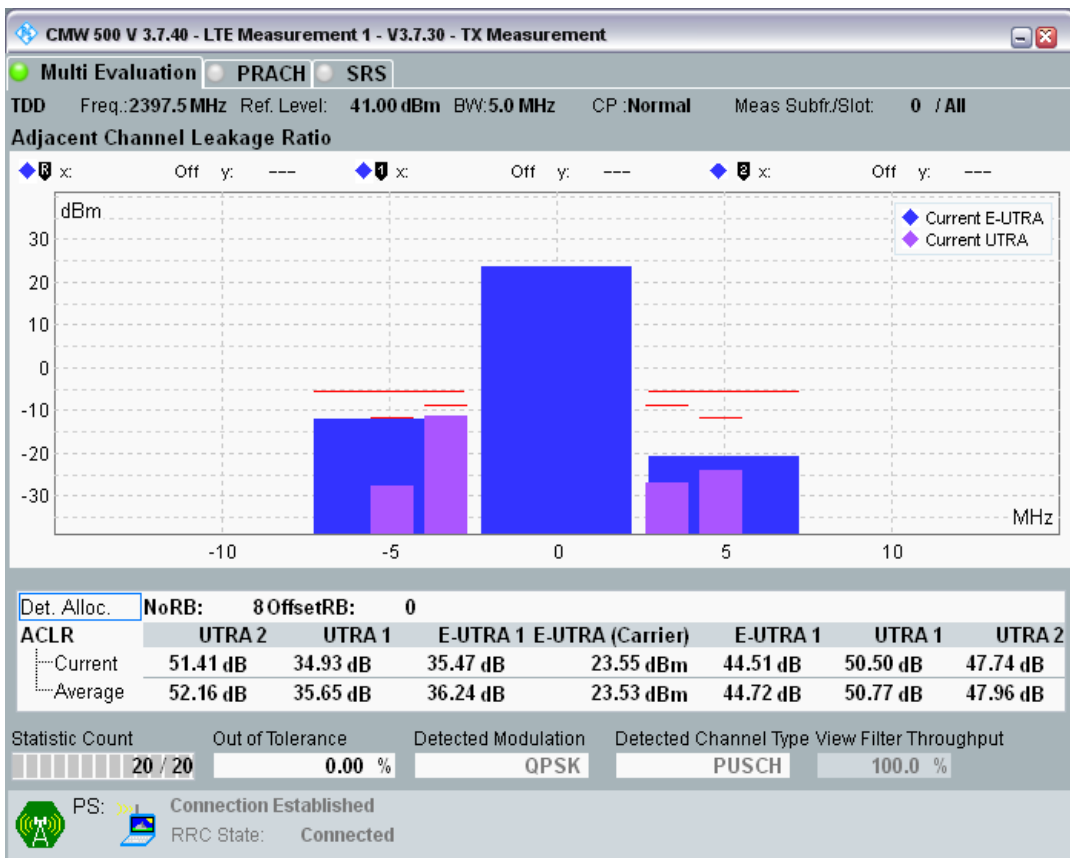

Band40 QPSK BW=5MHz Channel=39625 RB Size=8 Position=#0