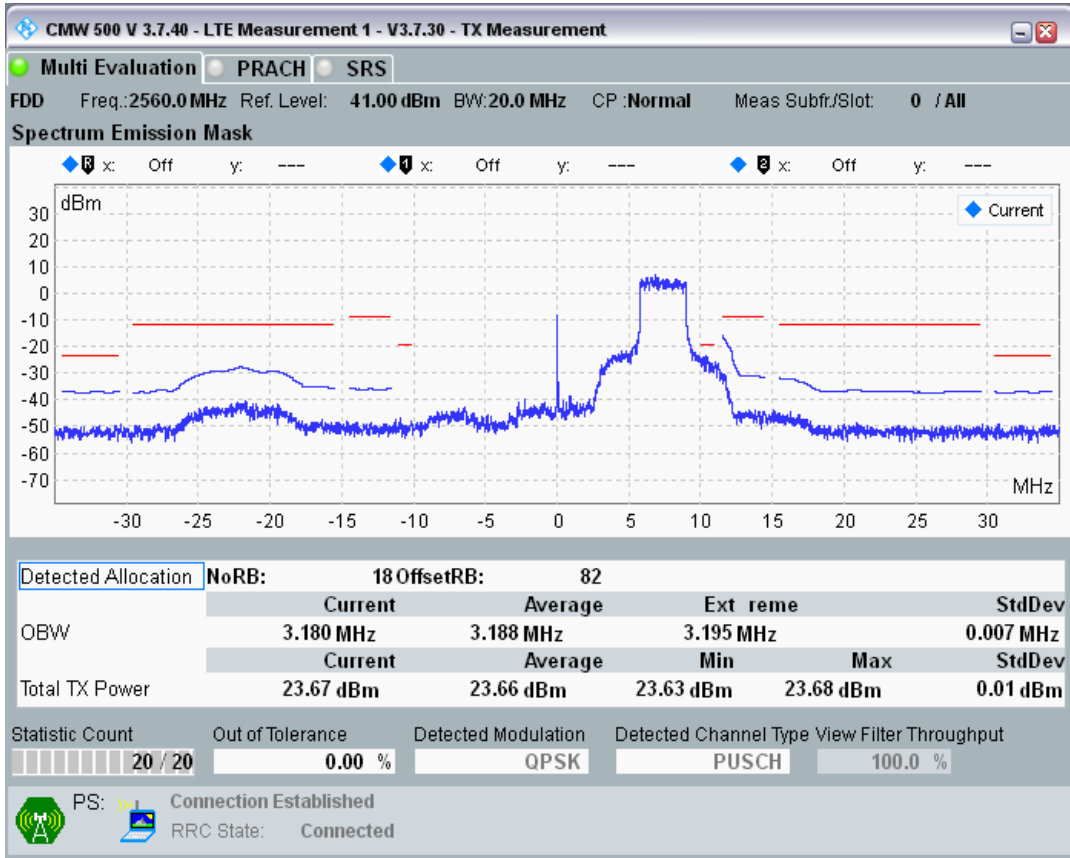

Band7 QAM16 BW=20MHz Channel=21100 RB Size=18 Position=#Max

Band7 QAM16 BW=20MHz Channel=21100 RB Size=100 Position=#0

Band7 QPSK BW=20MHz Channel=21350 RB Size=18 Position=#0

Band7 QPSK BW=20MHz Channel=21350 RB Size=18 Position=#Max