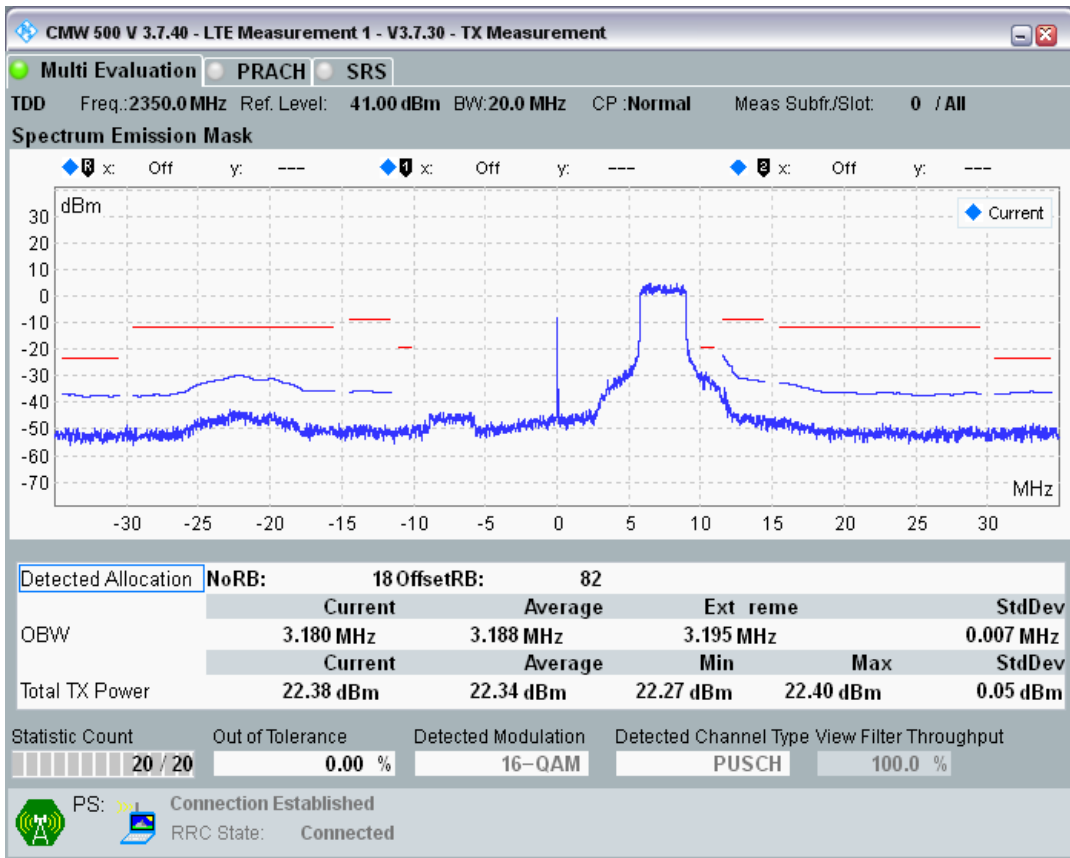

Band40 QAM16 BW=20MHz Channel=39150 RB Size=18 Position=#Max