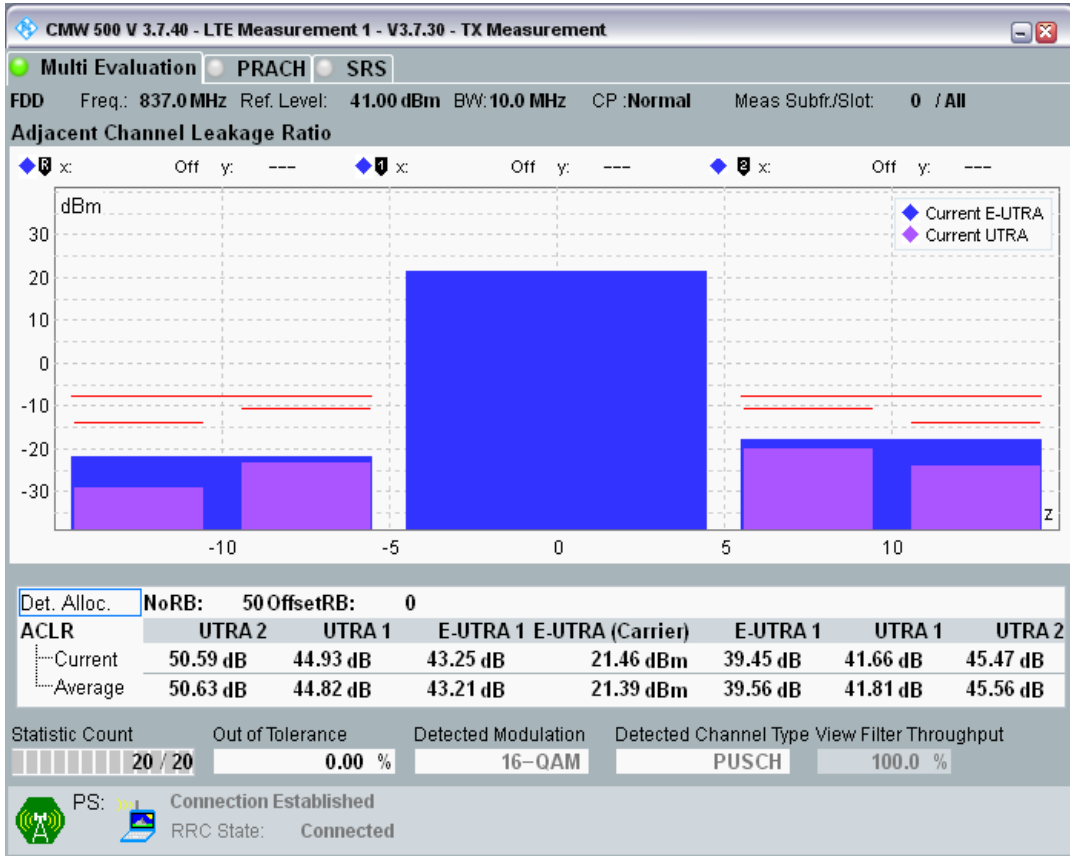

Band20 QAM16 BW=10MHz Channel=24200 RB Size=50 Position=#0