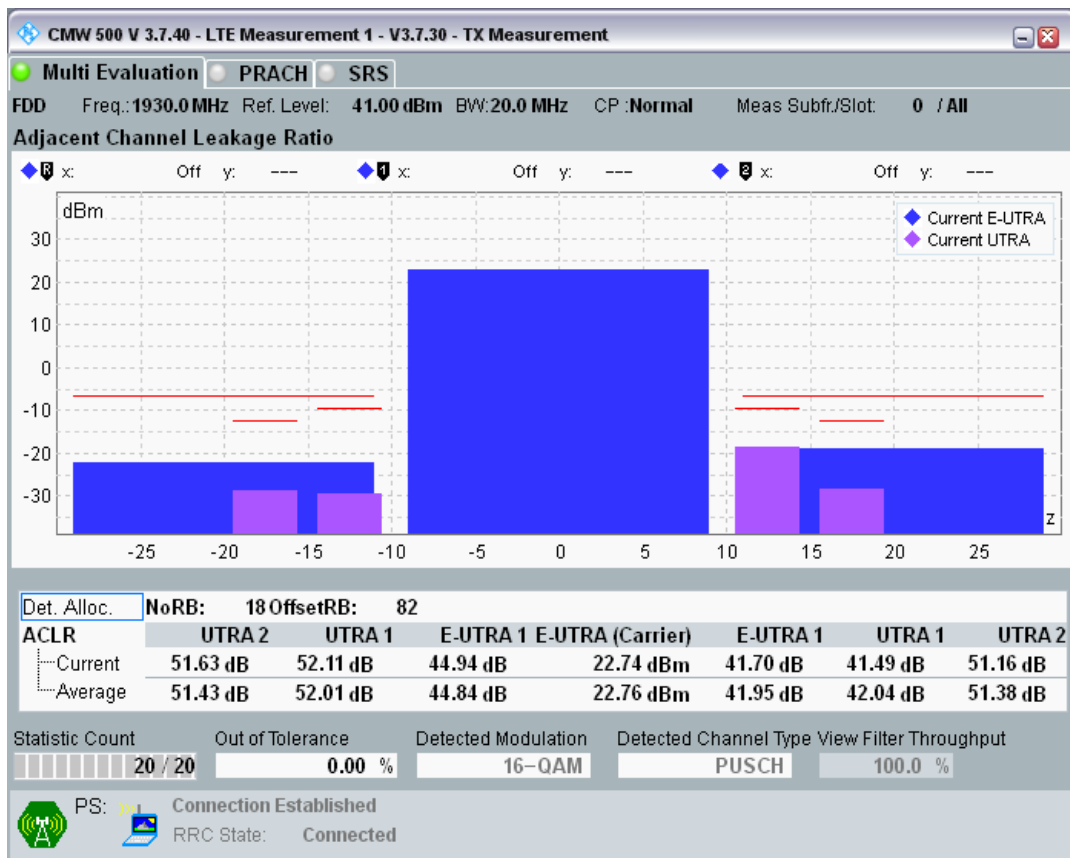

Band1 QAM16 BW=20MHz Channel=18100 RB Size=18 Position=#Max