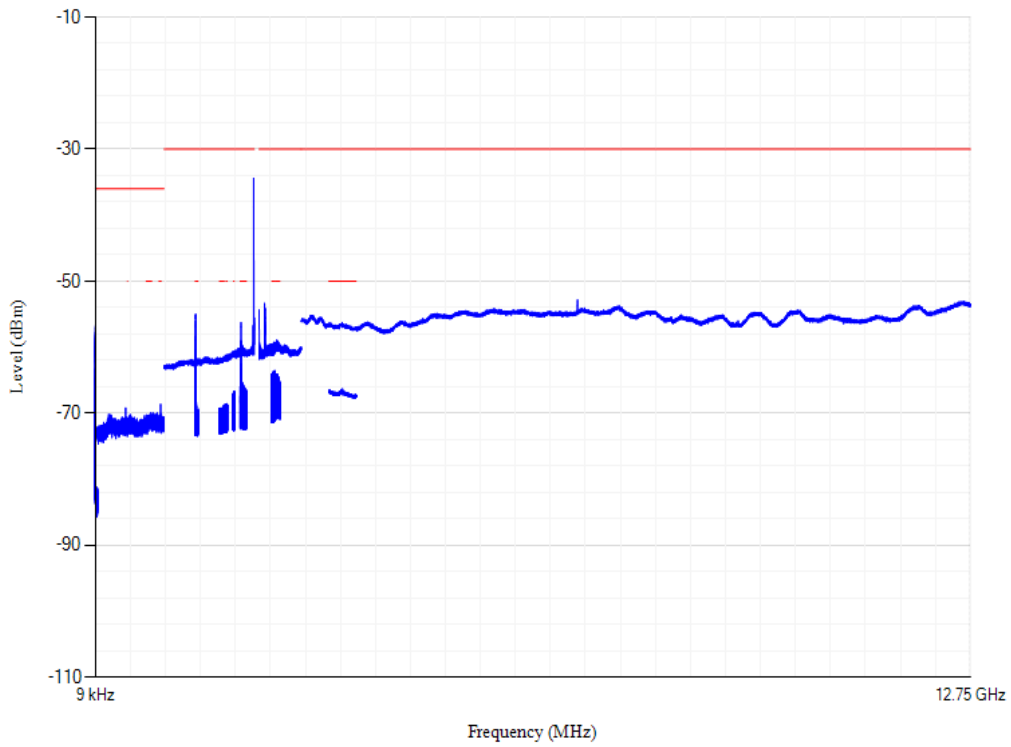

Conducted spurious emissions

Band7 QPSK BW=20MHz Channel=20850 RB Size=1 Position=#0