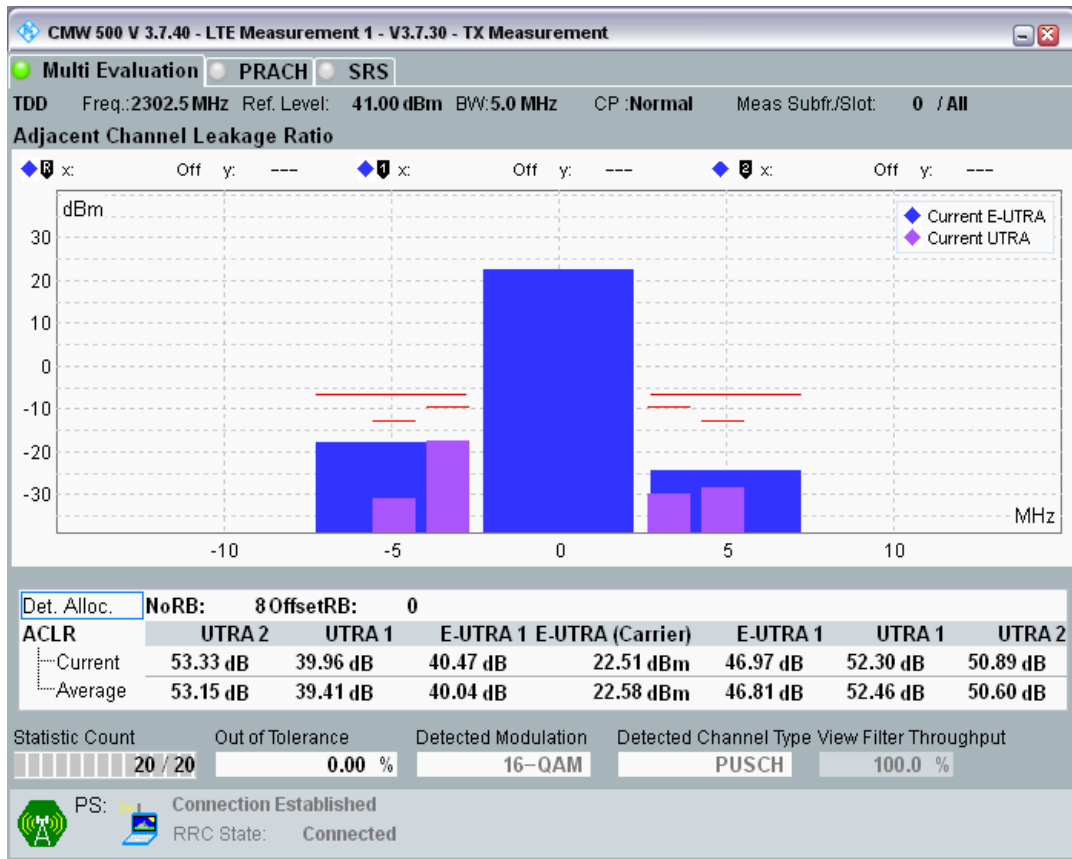

Band40 QPSK BW=5MHz Channel=38675 RB Size=8 Position=#0

Band40 QPSK BW=5MHz Channel=38675 RB Size=8 Position=#Max

Band40 QPSK BW=5MHz Channel=38675 RB Size=25 Position=#0

Band40 QAM16 BW=5MHz Channel=38675 RB Size=8 Position=#0