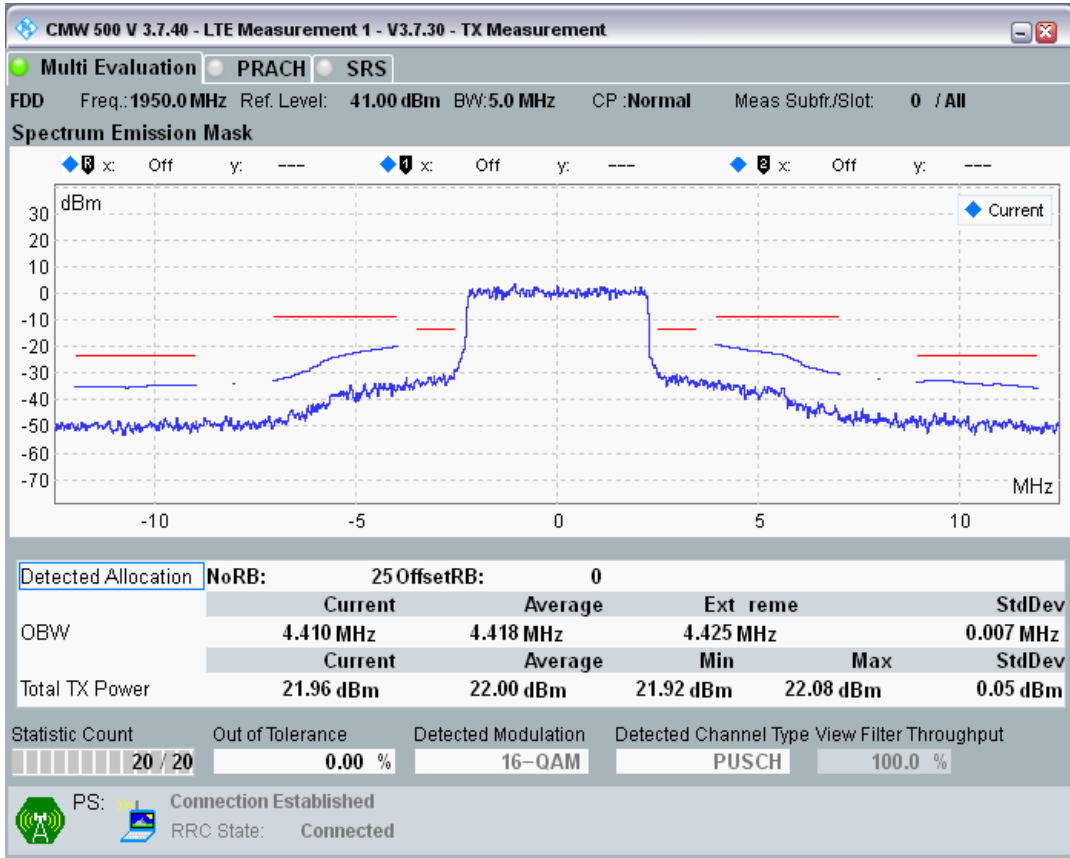

Band1 QPSK BW=5MHz Channel=18300 RB Size=25 Position=#0

Band1 QAM16 BW=5MHz Channel=18300 RB Size=8 Position=#0

Band1 QAM16 BW=5MHz Channel=18300 RB Size=8 Position=#Max

Band1 QAM16 BW=5MHz Channel=18300 RB Size=25 Position=#0