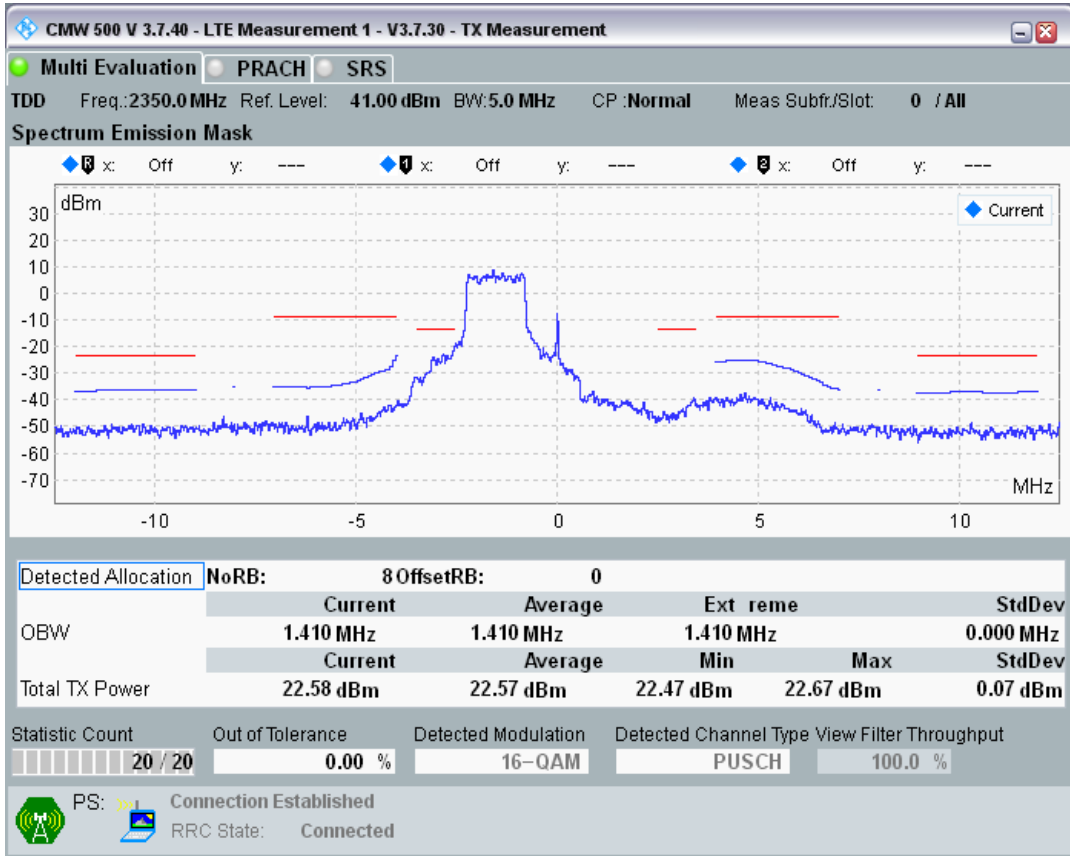

Band40 QAM16 BW=5MHz Channel=39150 RB Size=8 Position=#0