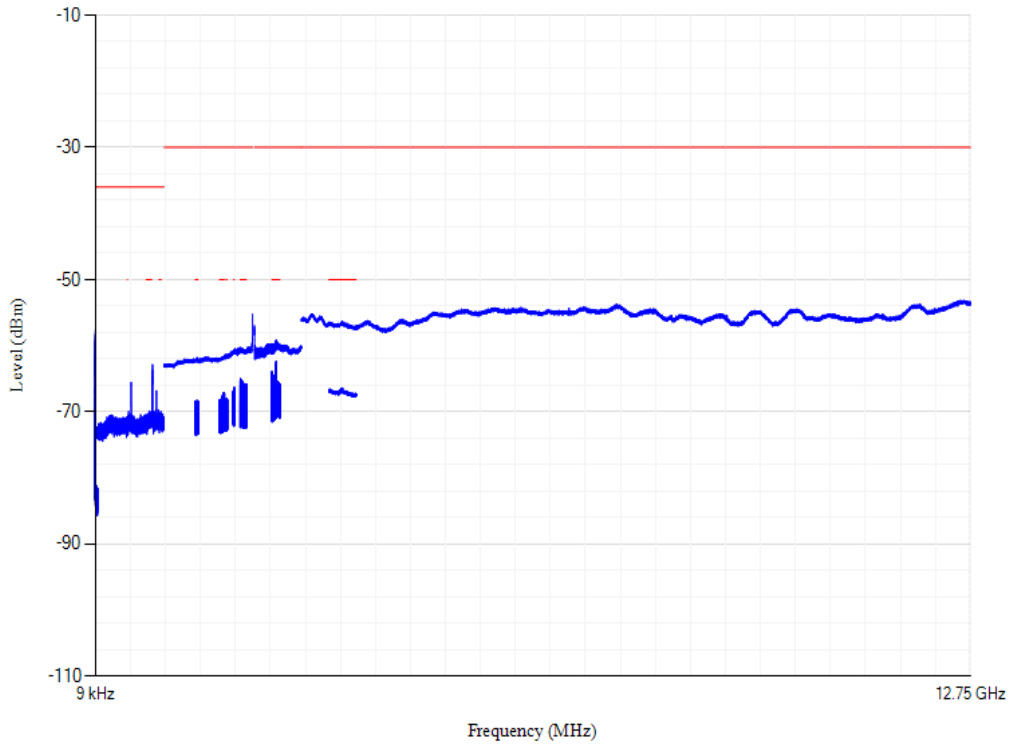

Conducted spurious emissions

Band3 QPSK BW=20MHz Channel=19850 RB Size=1 Position=#0

Conducted spurious emissions

Band40 QPSK BW=5MHz Channel=38675 RB Size=1 Position=#0

Conducted spurious emissions

Band40 QPSK BW=5MHz Channel=39150 RB Size=1 Position=#0