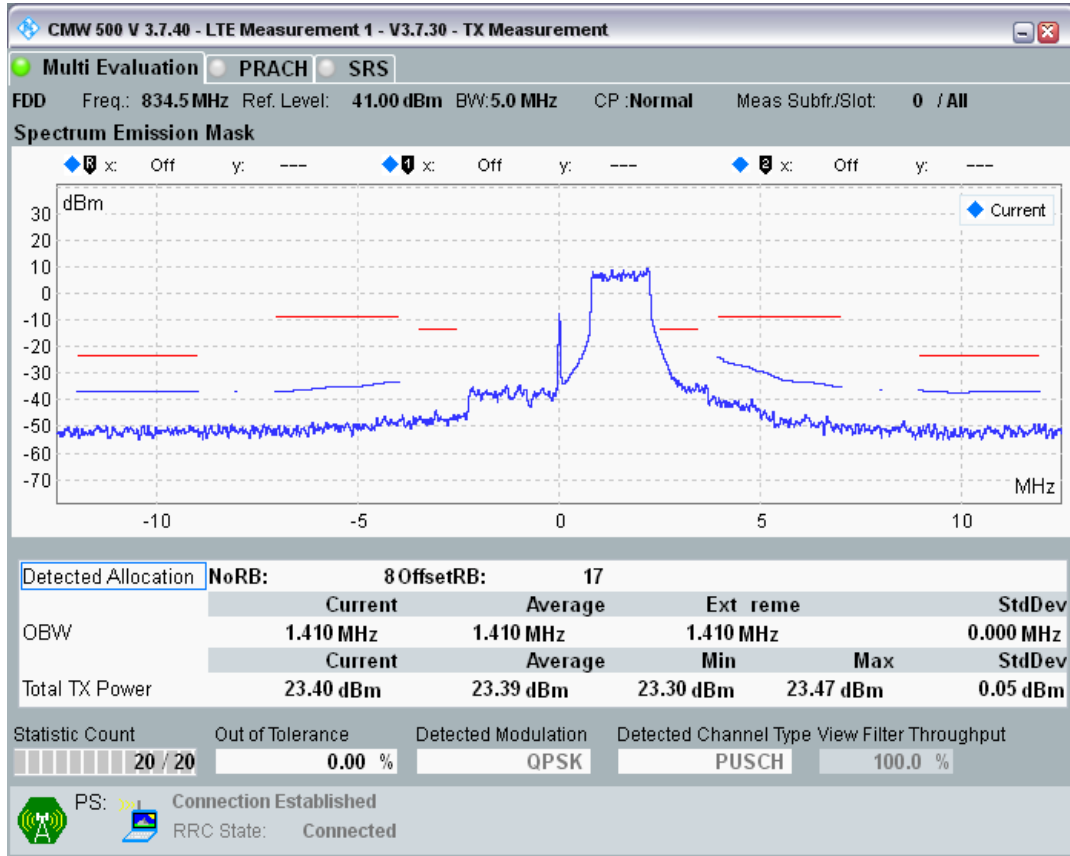

Band1 QAM16 BW=20MHz Channel=18500 RB Size=18 Position=#Max

Band1 QAM16 BW=20MHz Channel=18500 RB Size=100 Position=#0

Band20 QPSK BW=5MHz Channel=24175 RB Size=8 Position=#0

Band20 QPSK BW=5MHz Channel=24175 RB Size=8 Position=#Max