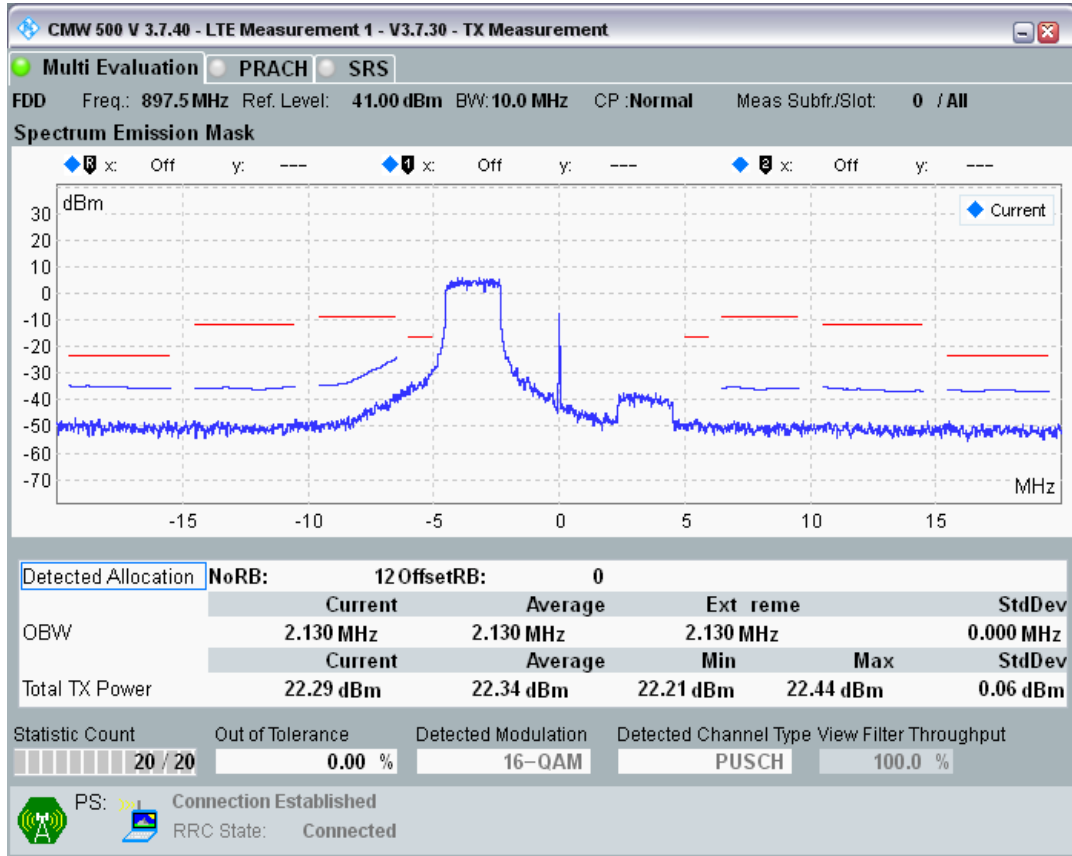

Band8 QAM16 BW=10MHz Channel=21625 RB Size=12 Position=#0