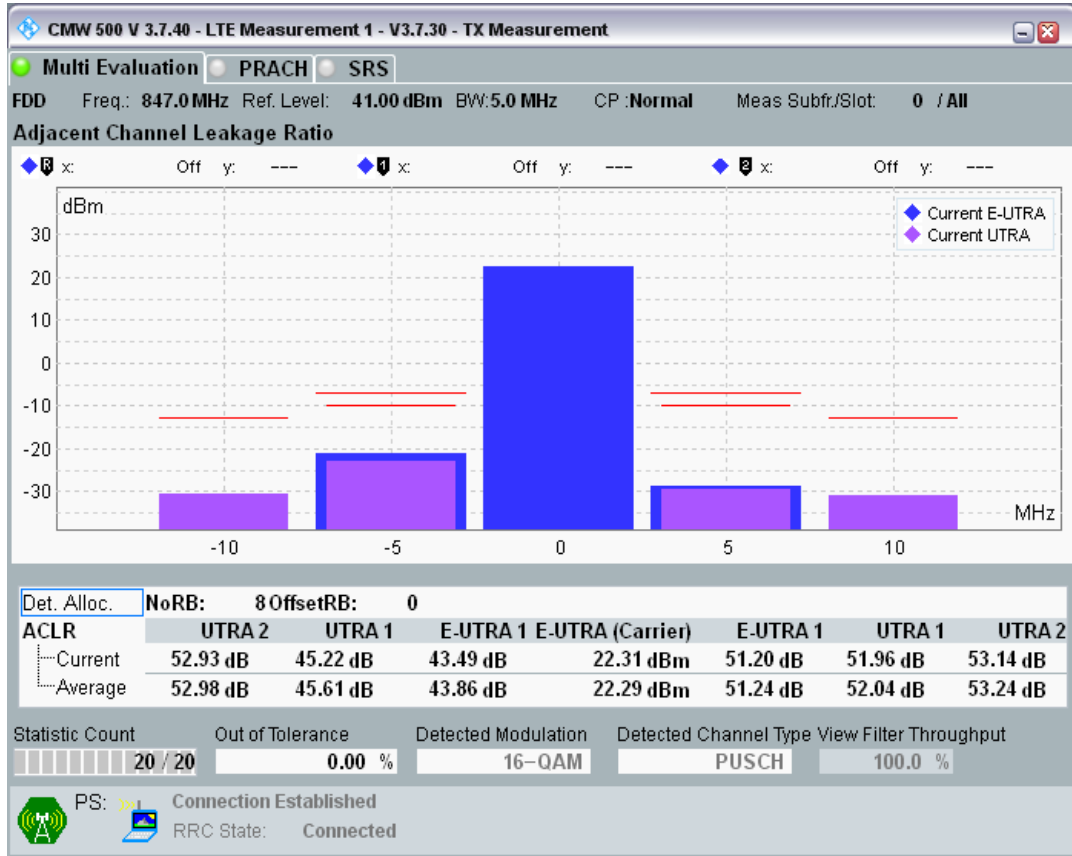

Band20 QPSK BW=5MHz Channel=24300 RB Size=8 Position=#0

Band20 QPSK BW=5MHz Channel=24300 RB Size=8 Position=#Max

Band20 QPSK BW=5MHz Channel=24300 RB Size=25 Position=#0

Band20 QAM16 BW=5MHz Channel=24300 RB Size=8 Position=#0