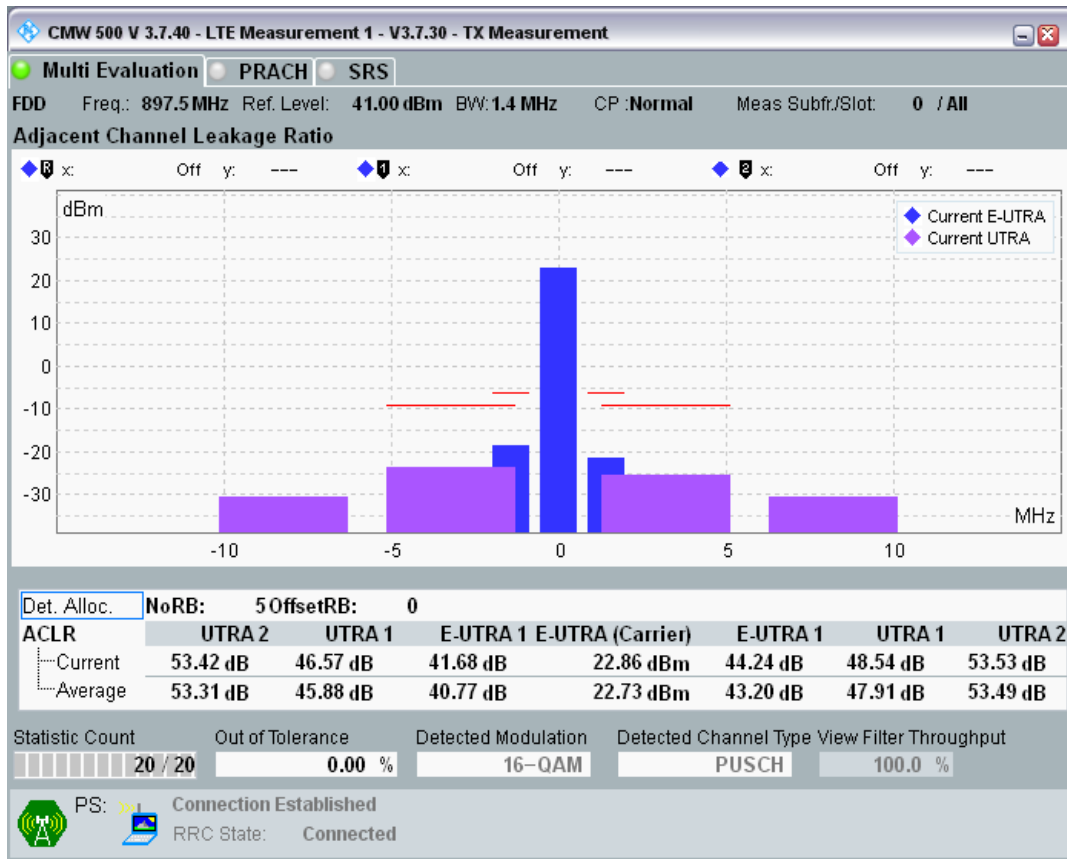

Band8 QAM16 BW=1.4MHz Channel=21625 RB Size=5 Position=#0