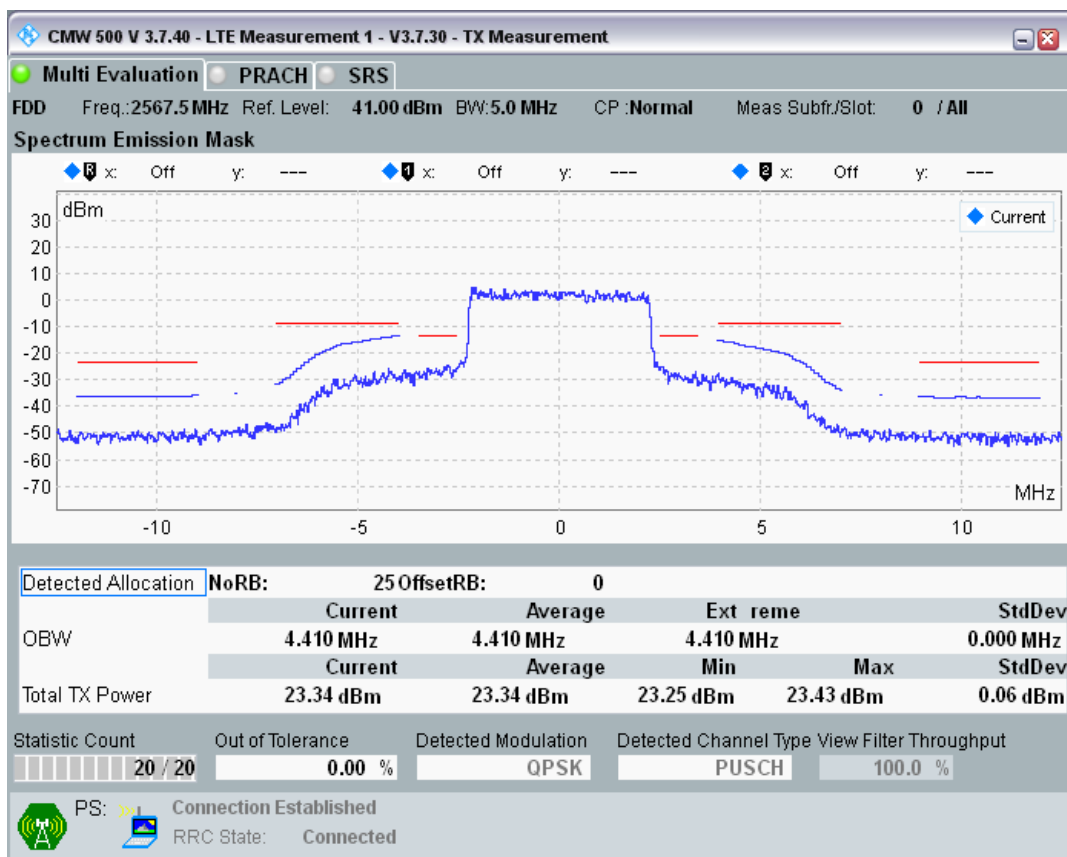

Band7 QPSK BW=5MHz Channel=21425 RB Size=25 Position=#0