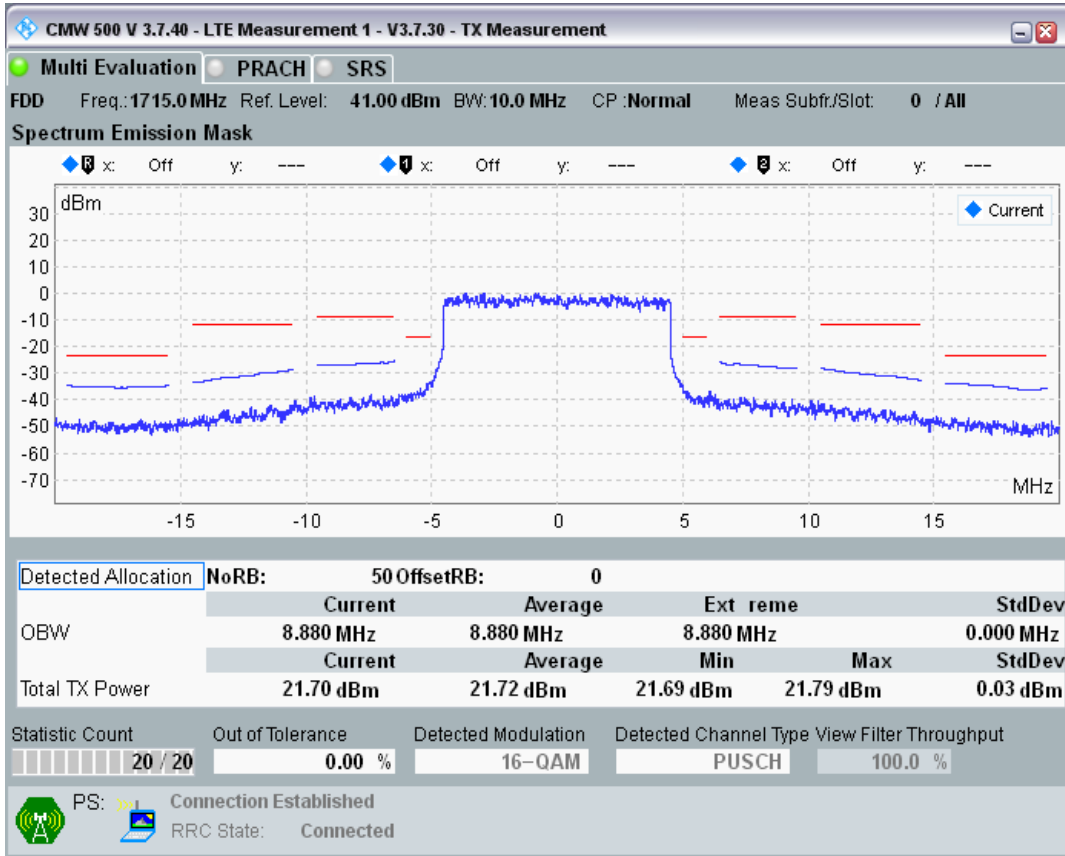

Band3 QAM16 BW=10MHz Channel=19250 RB Size=50 Position=#0