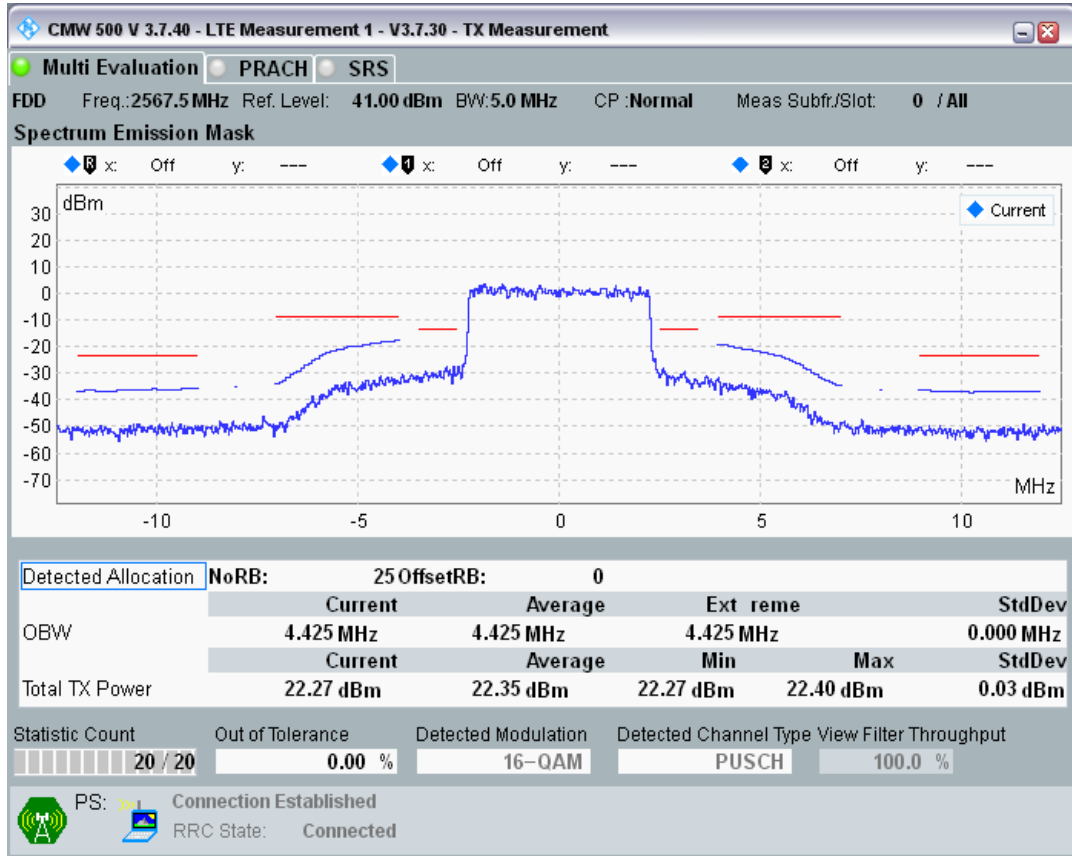

Band7 QPSK BW=5MHz Channel=21425 RB Size=25 Position=#0

Band7 QAM16 BW=5MHz Channel=21425 RB Size=8 Position=#0

Band7 QAM16 BW=5MHz Channel=21425 RB Size=8 Position=#Max

Band7 QAM16 BW=5MHz Channel=21425 RB Size=25 Position=#0