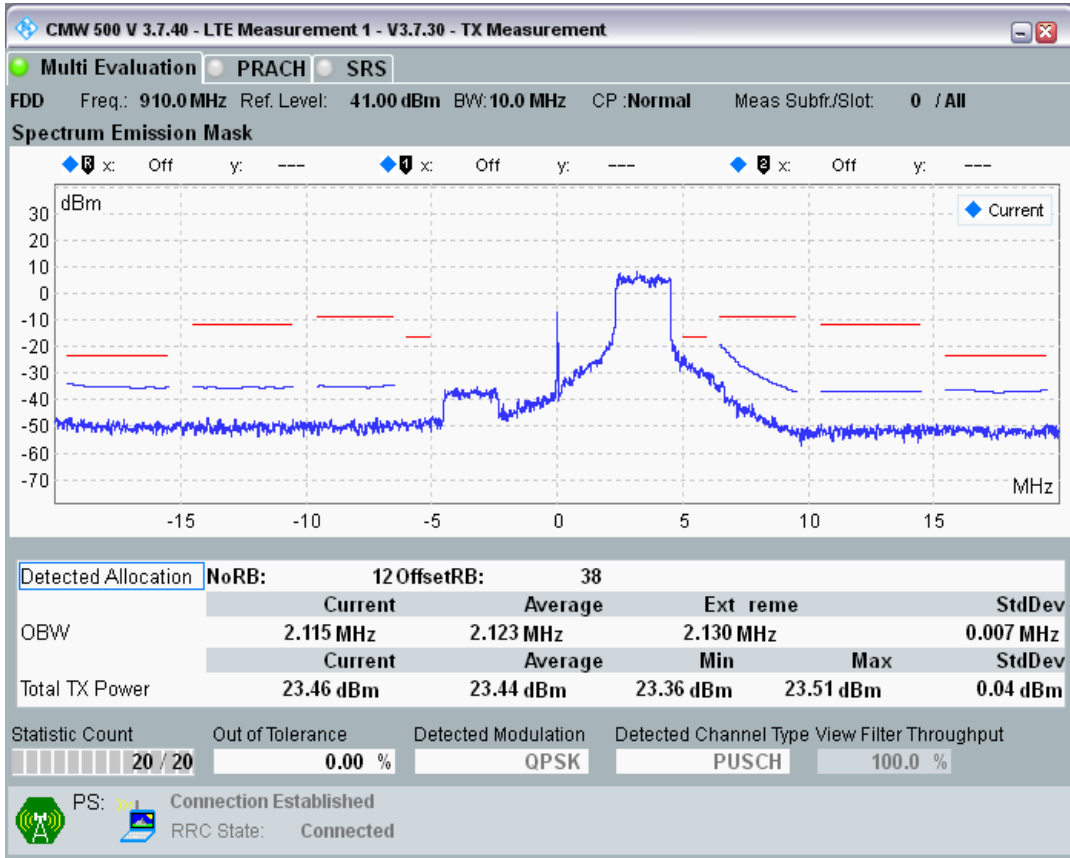

Band8 QPSK BW=10MHz Channel=21750 RB Size=12 Position=#Max