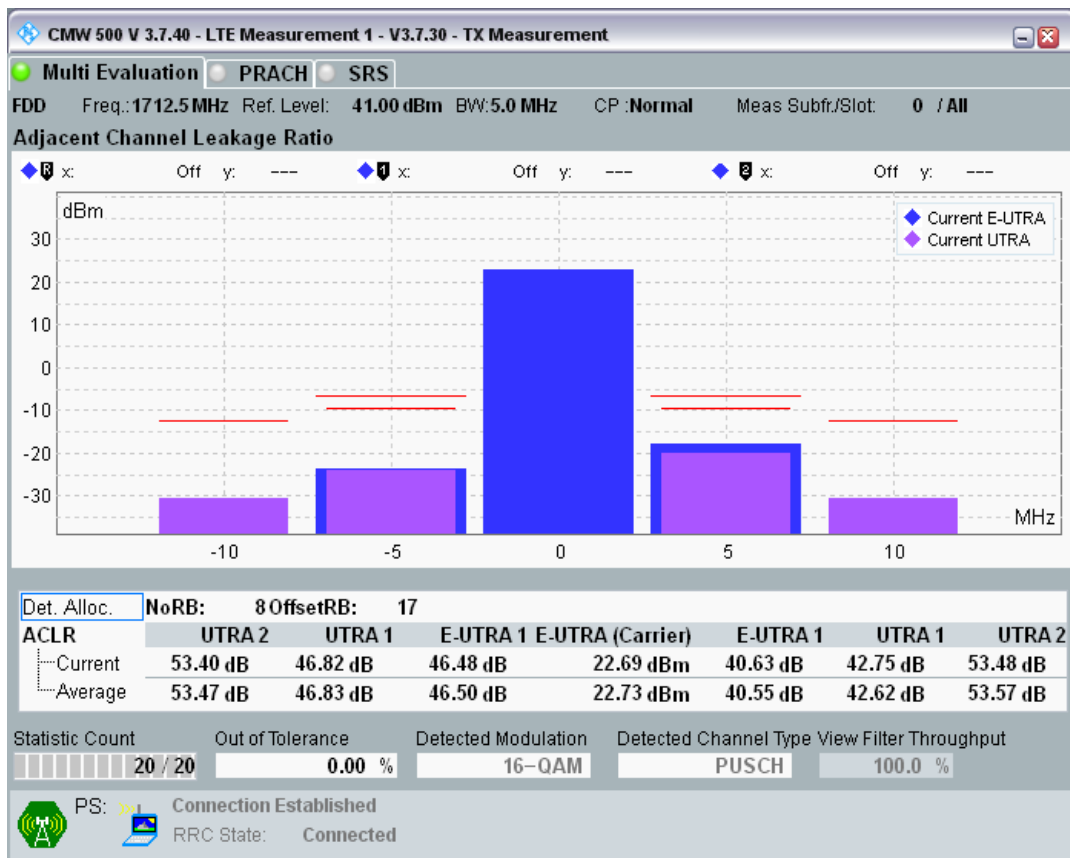

Band3 QAM16 BW=5MHz Channel=19225 RB Size=8 Position=#Max