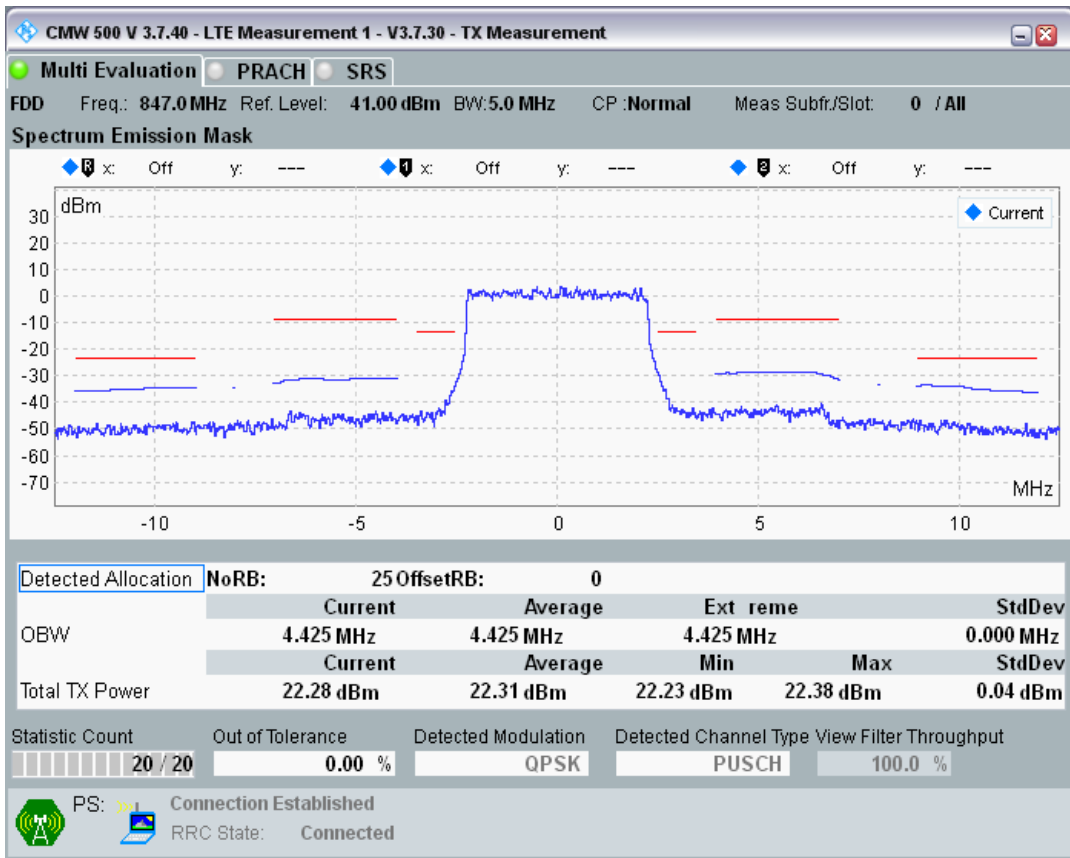

Band20 QPSK BW=5MHz Channel=24300 RB Size=25 Position=#0