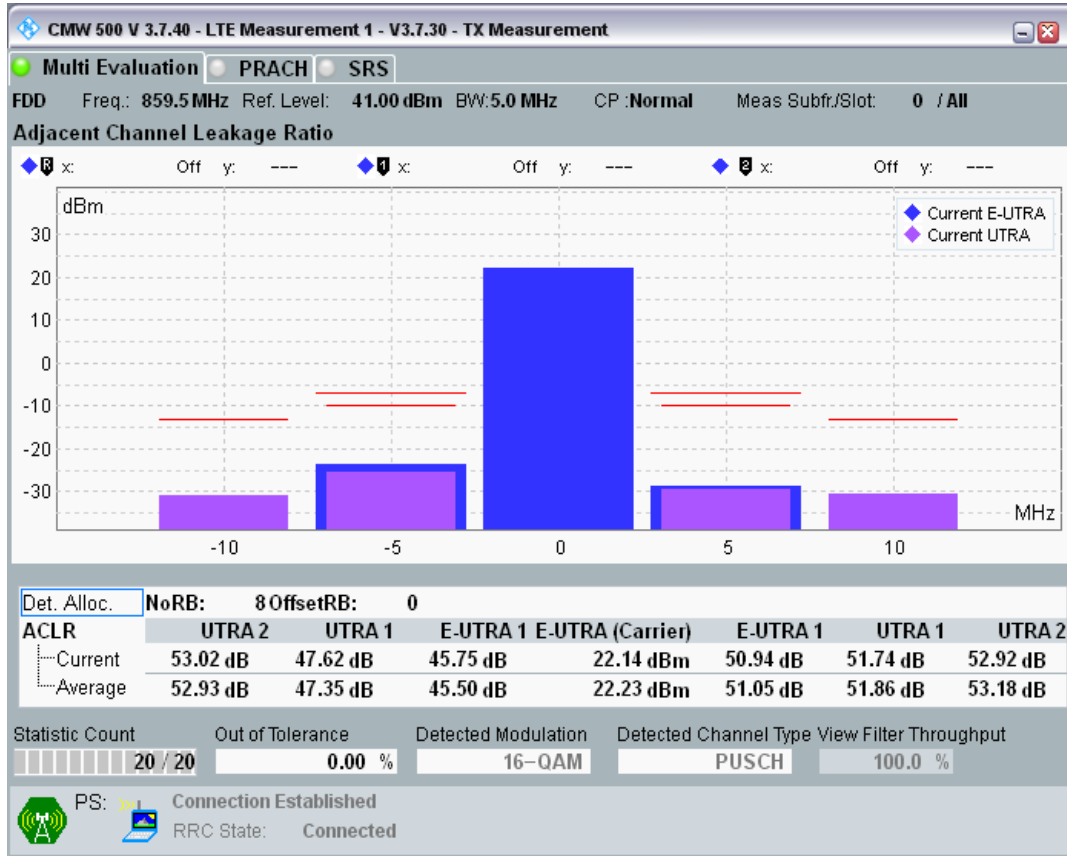

Band20 QAM16 BW=5MHz Channel=24425 RB Size=8 Position=#0