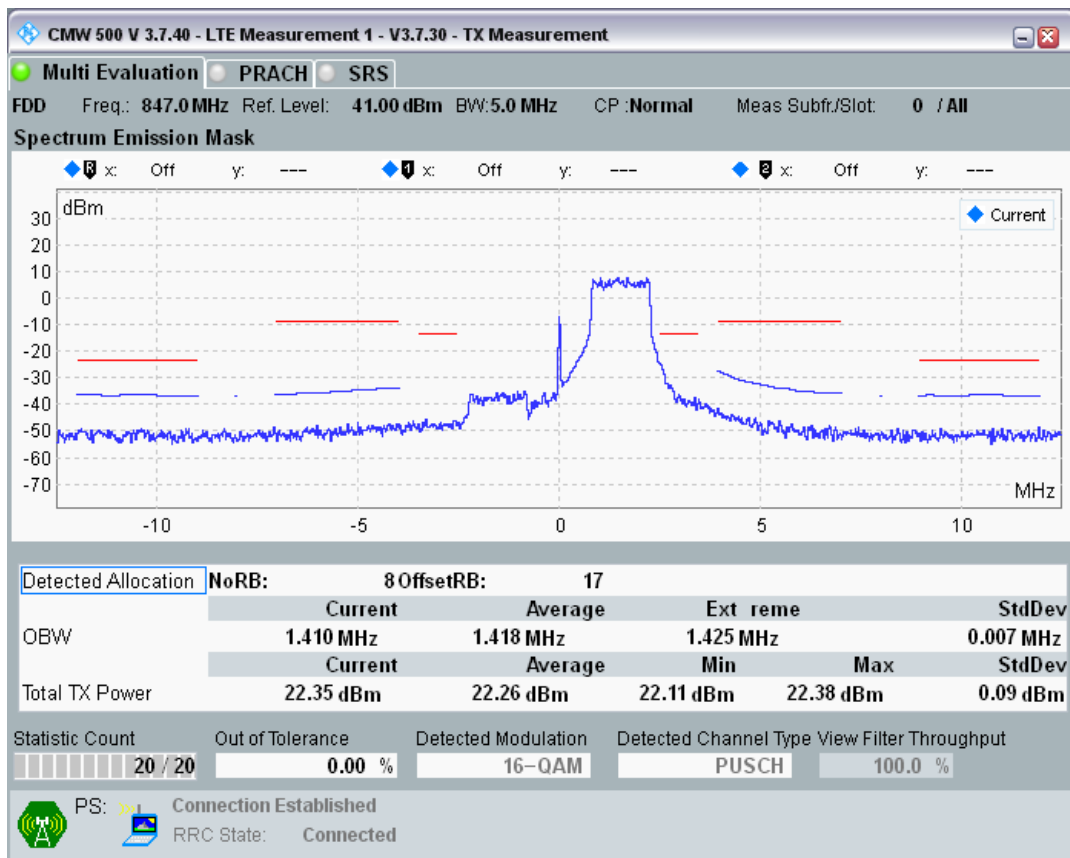

Band20 QAM16 BW=5MHz Channel=24300 RB Size=8 Position=#Max