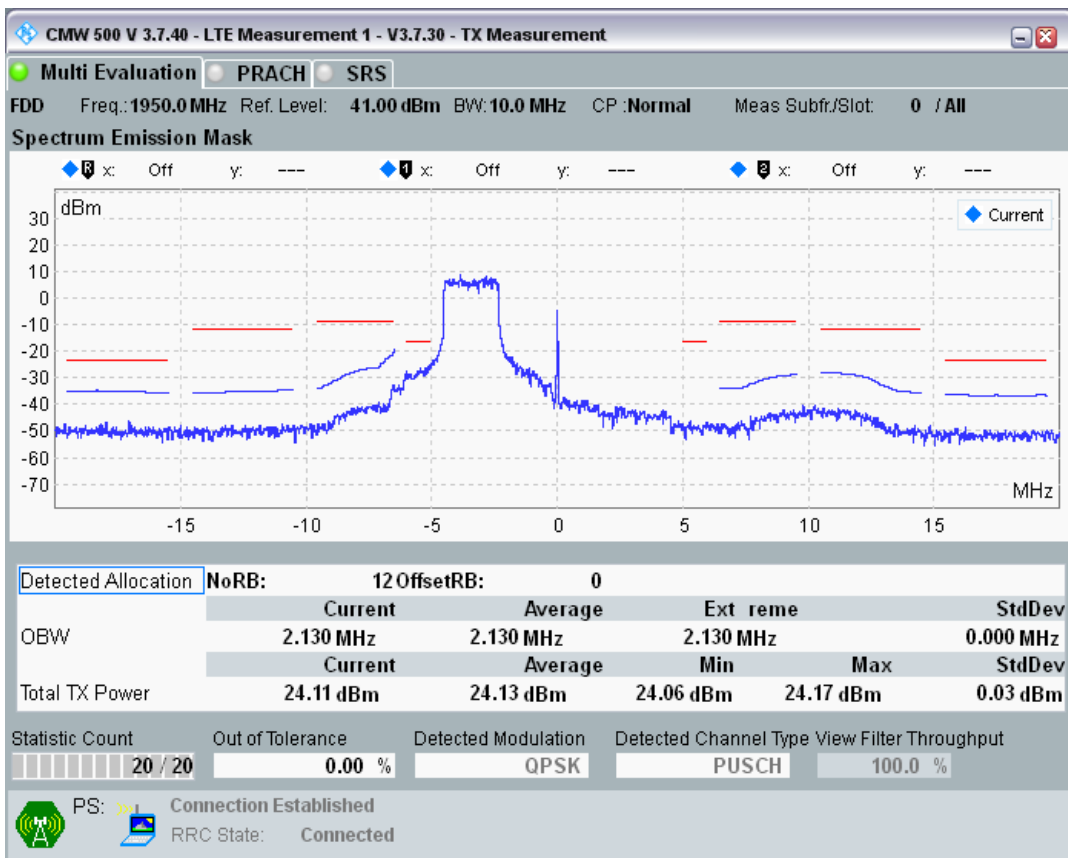

Band1 QPSK BW=10MHz Channel=18300 RB Size=12 Position=#0