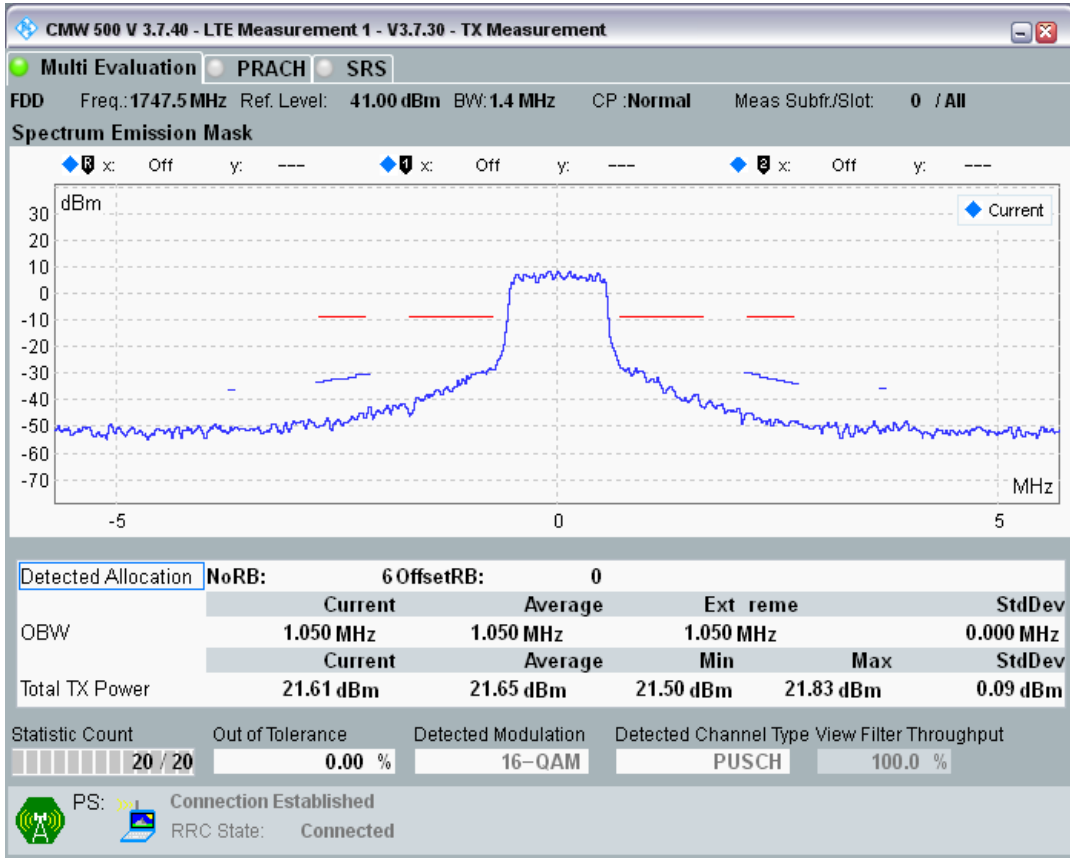

Band3 QPSK BW=1.4MHz Channel=19575 RB Size=6 Position=#0

Band3 QAM16 BW=1.4MHz Channel=19575 RB Size=5 Position=#0

Band3 QAM16 BW=1.4MHz Channel=19575 RB Size=5 Position=#Max

Band3 QAM16 BW=1.4MHz Channel=19575 RB Size=6 Position=#0