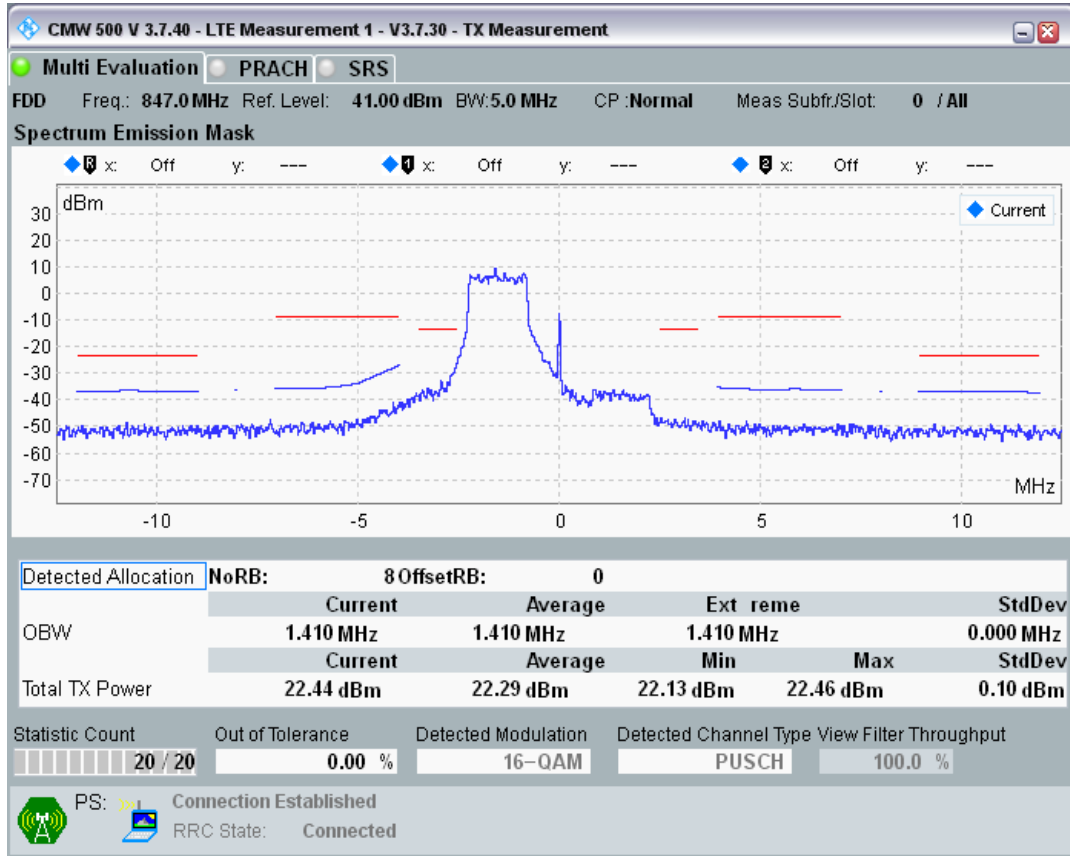

Band20 QPSK BW=5MHz Channel=24300 RB Size=8 Position=#0

Band20 QPSK BW=5MHz Channel=24300 RB Size=8 Position=#Max

Band20 QPSK BW=5MHz Channel=24300 RB Size=25 Position=#0

Band20 QAM16 BW=5MHz Channel=24300 RB Size=8 Position=#0