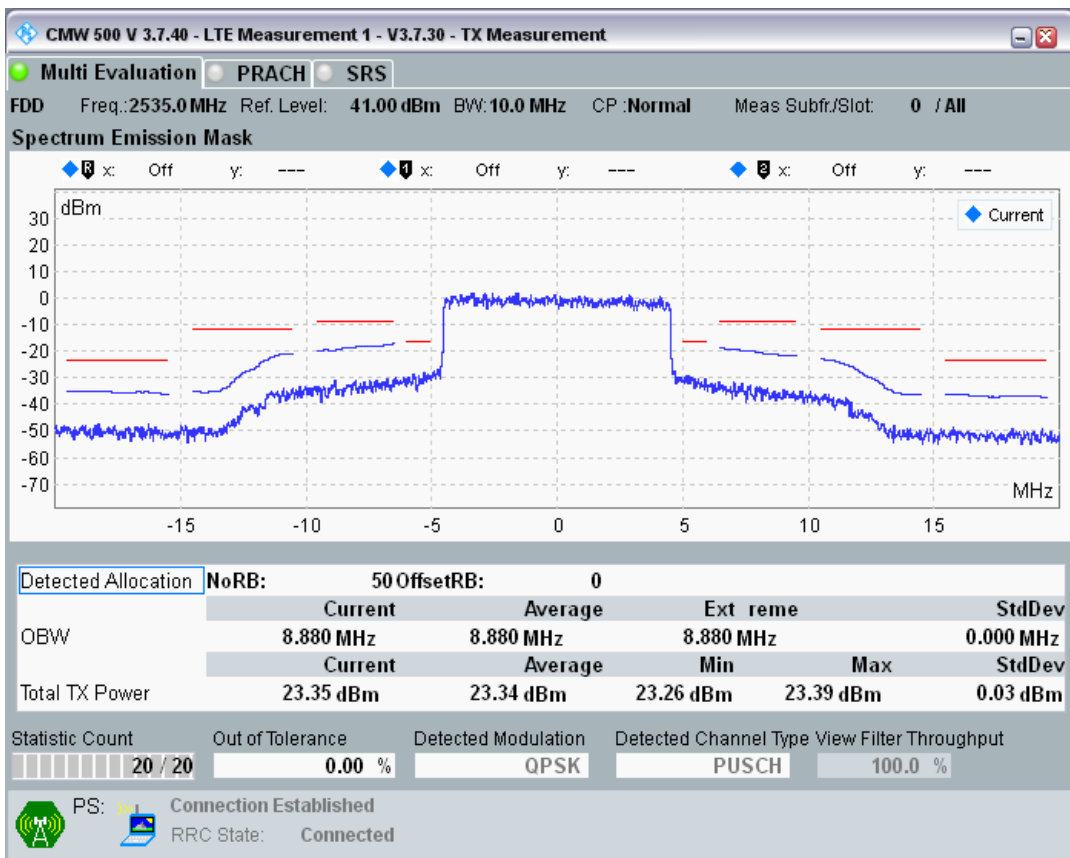

Band7 QPSK BW=10MHz Channel=21100 RB Size=50 Position=#0