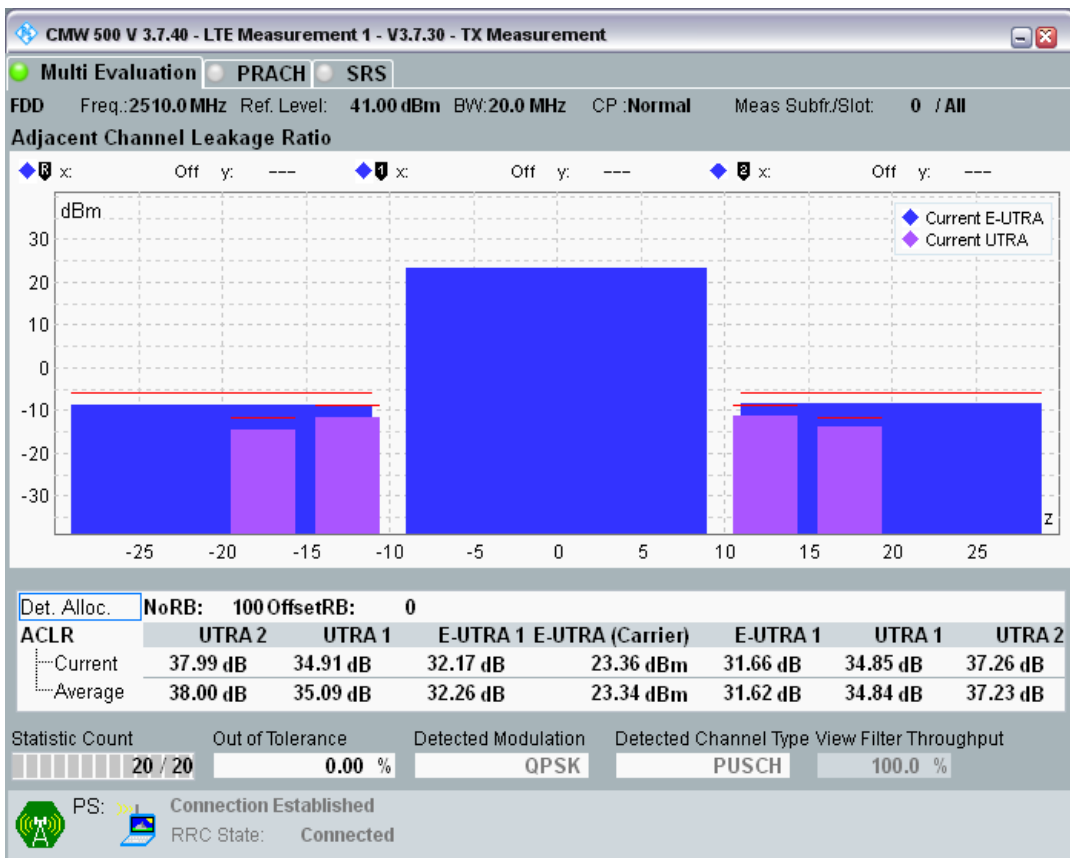

Band7 QPSK BW=20MHz Channel=20850 RB Size=100 Position=#0