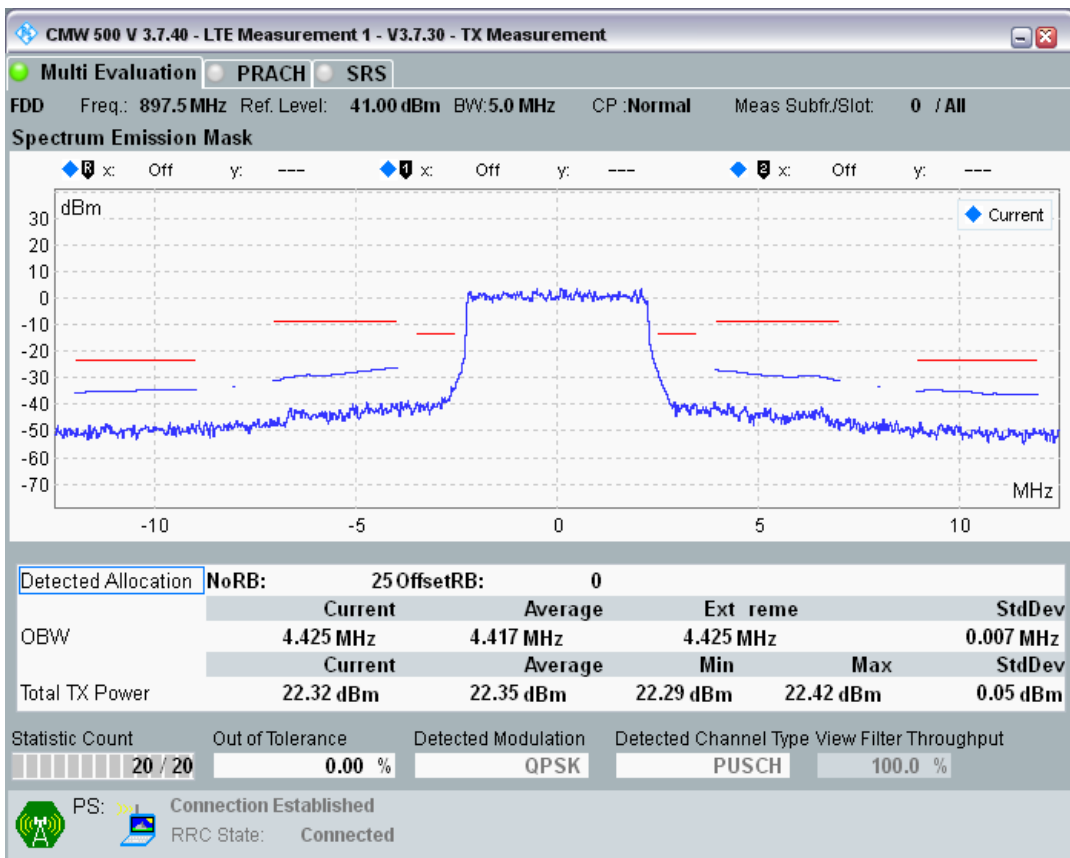

Band8 QPSK BW=5MHz Channel=21625 RB Size=25 Position=#0