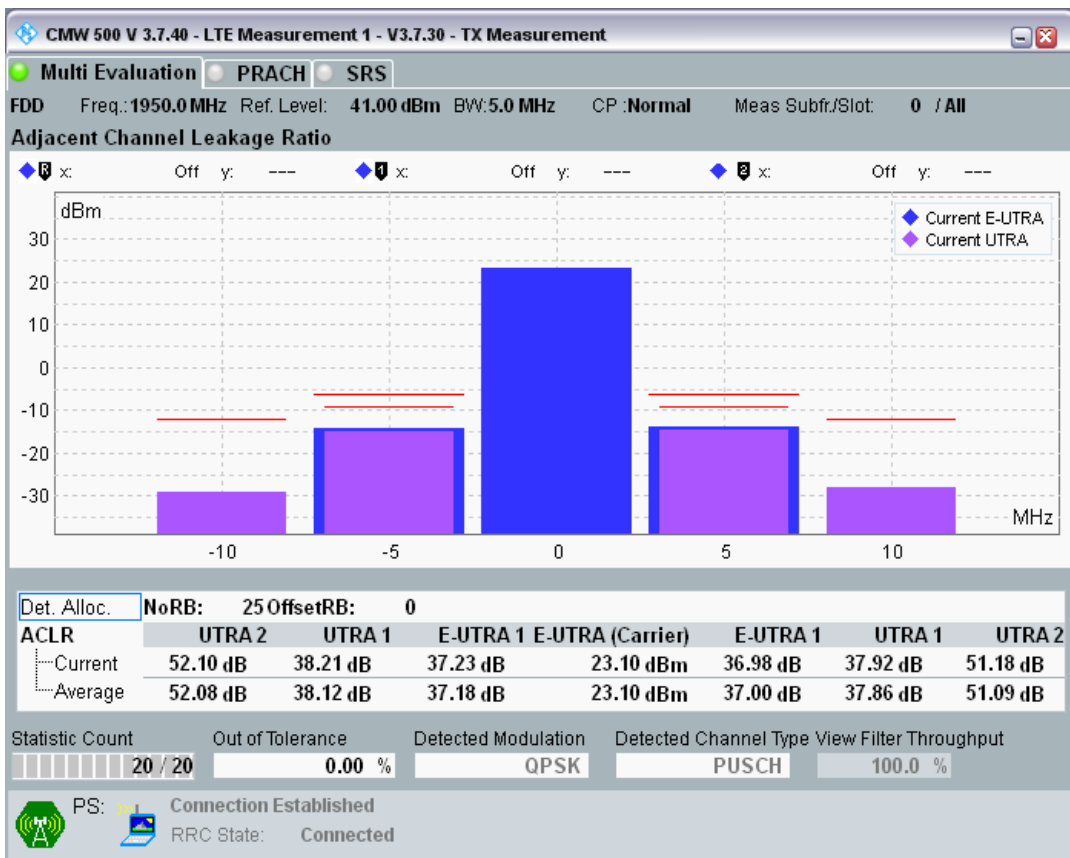

Band1 QPSK BW=5MHz Channel=18300 RB Size=25 Position=#0