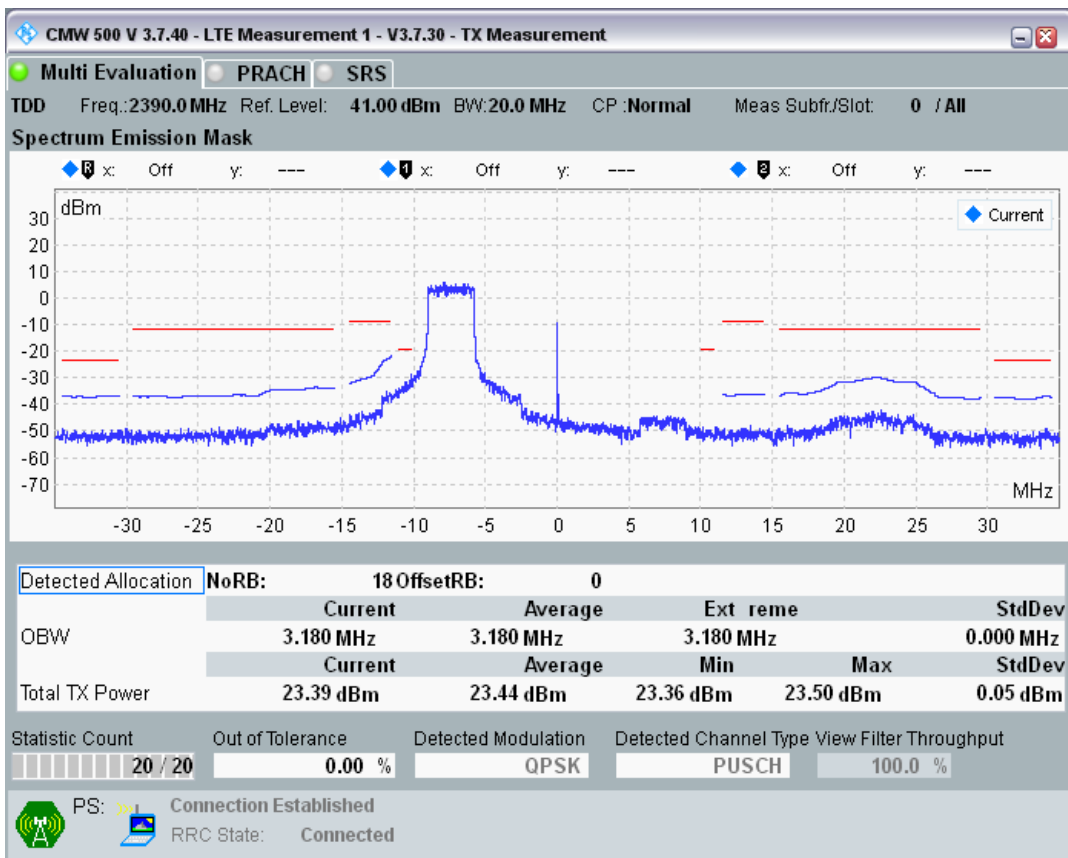

Band40 QPSK BW=20MHz Channel=39550 RB Size=18 Position=#0