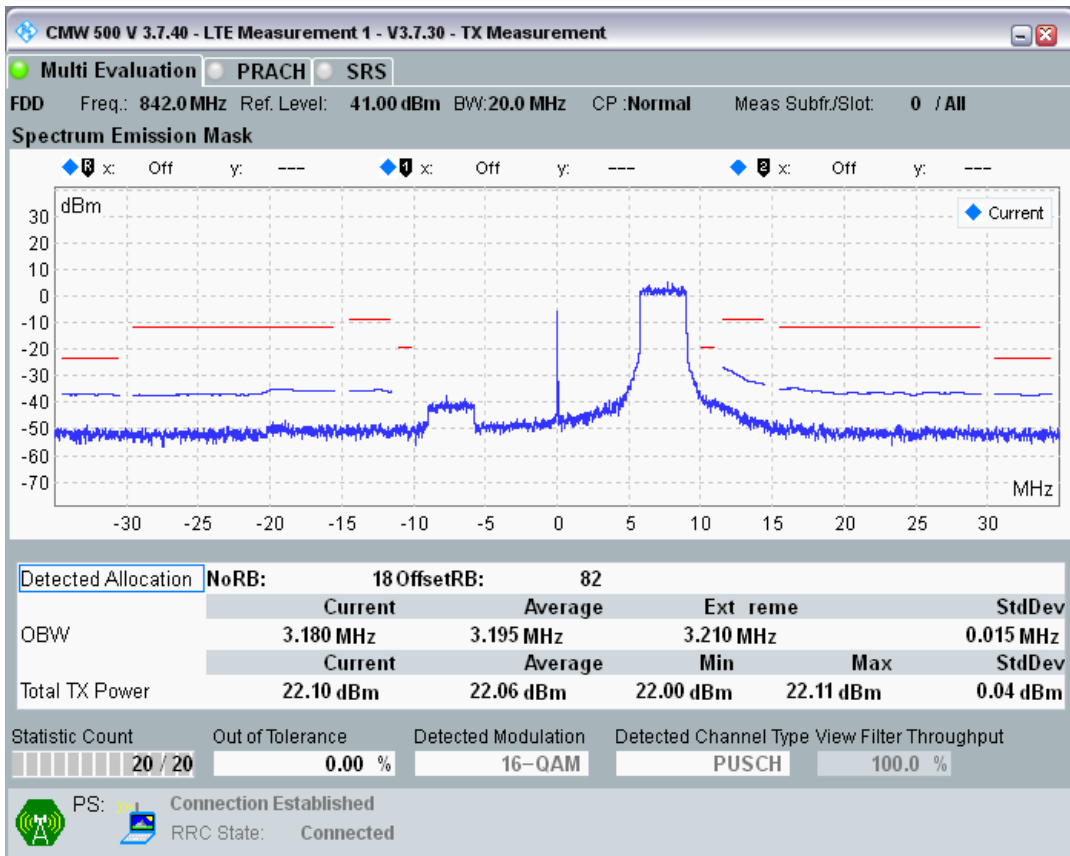

Band20 QAM16 BW=20MHz Channel=24250 RB Size=18 Position=#Max