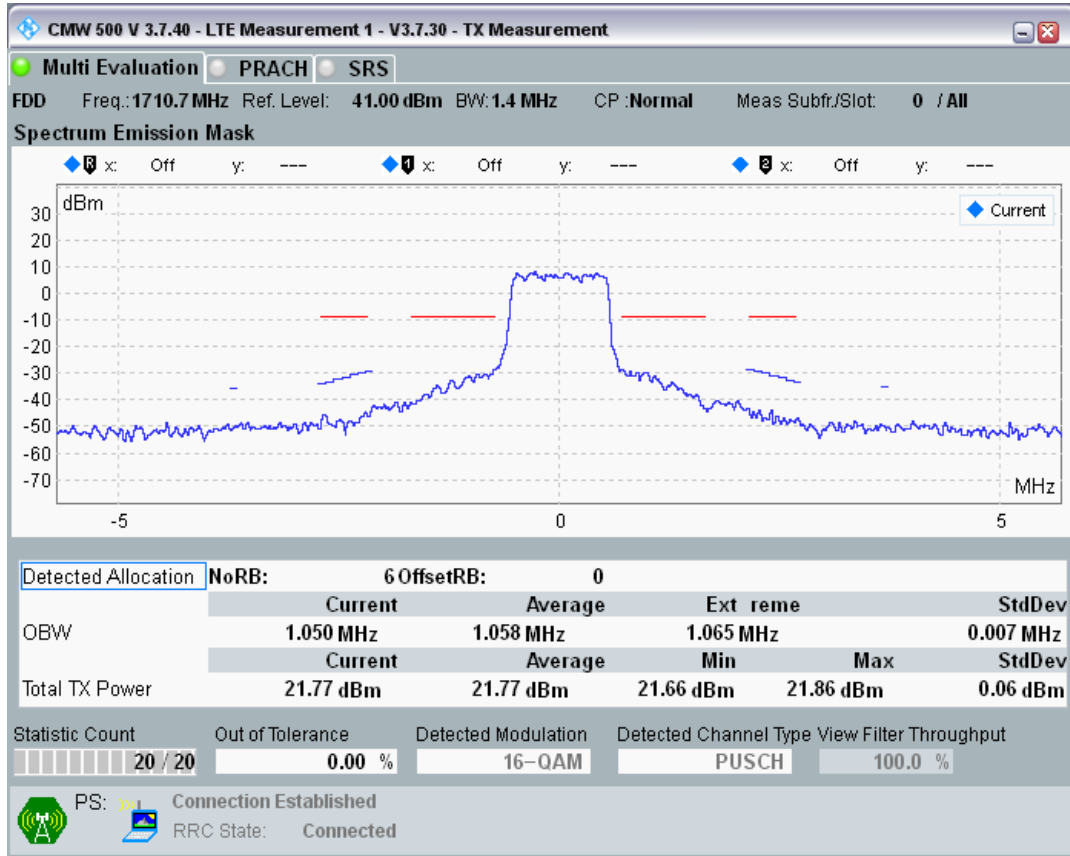

Band3 QAM16 BW=1.4MHz Channel=19207 RB Size=6 Position=#0