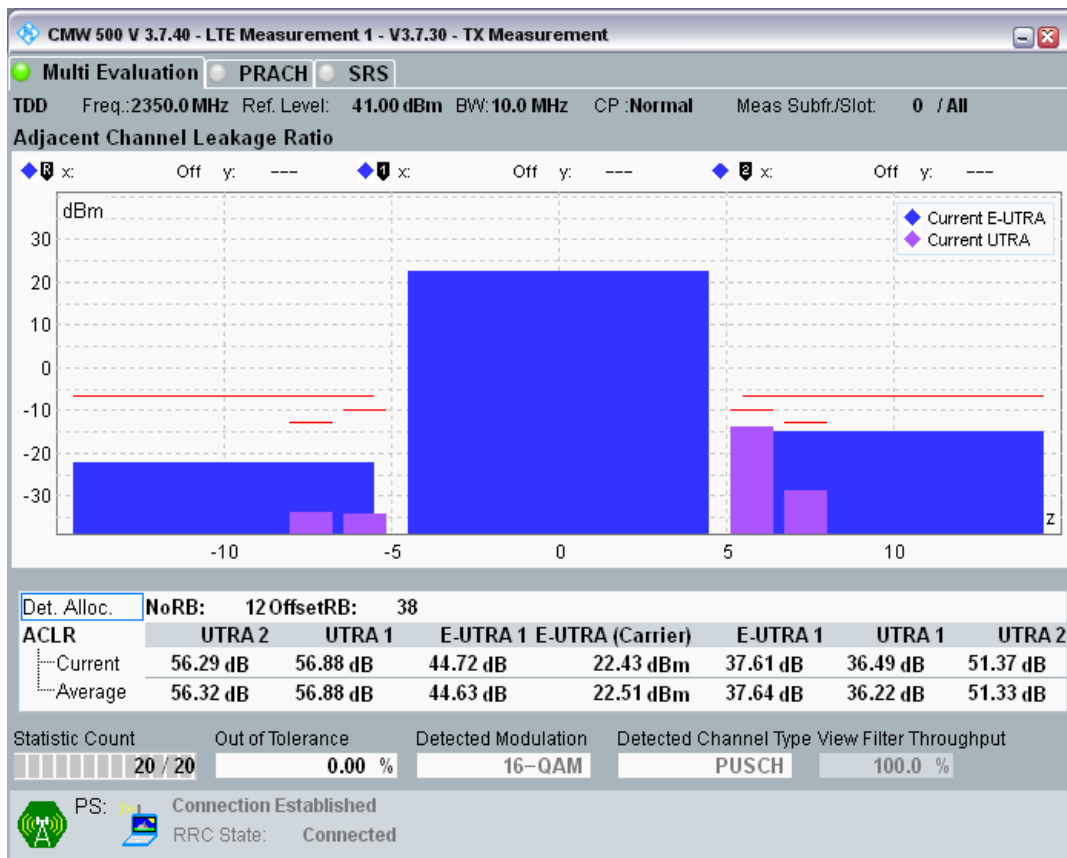

Band40 QAM16 BW=10MHz Channel=39150 RB Size=12 Position=#Max