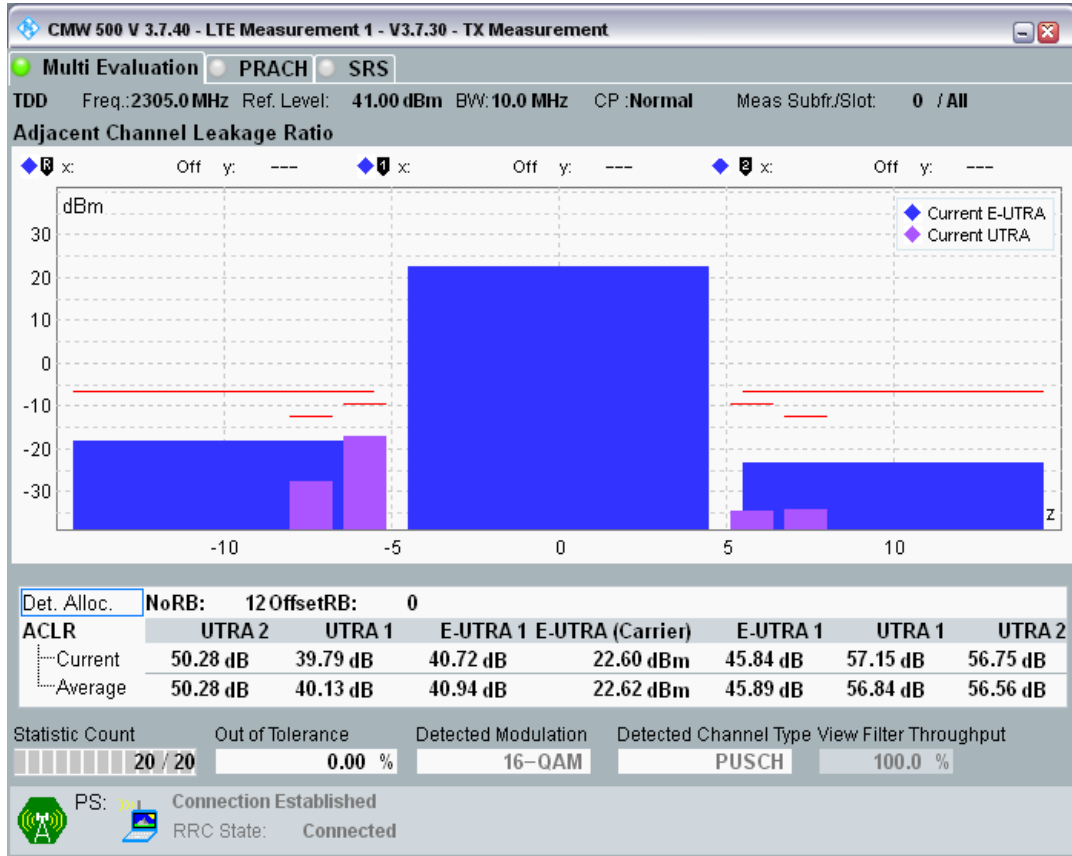

Band40 QAM16 BW=10MHz Channel=38700 RB Size=12 Position=#0