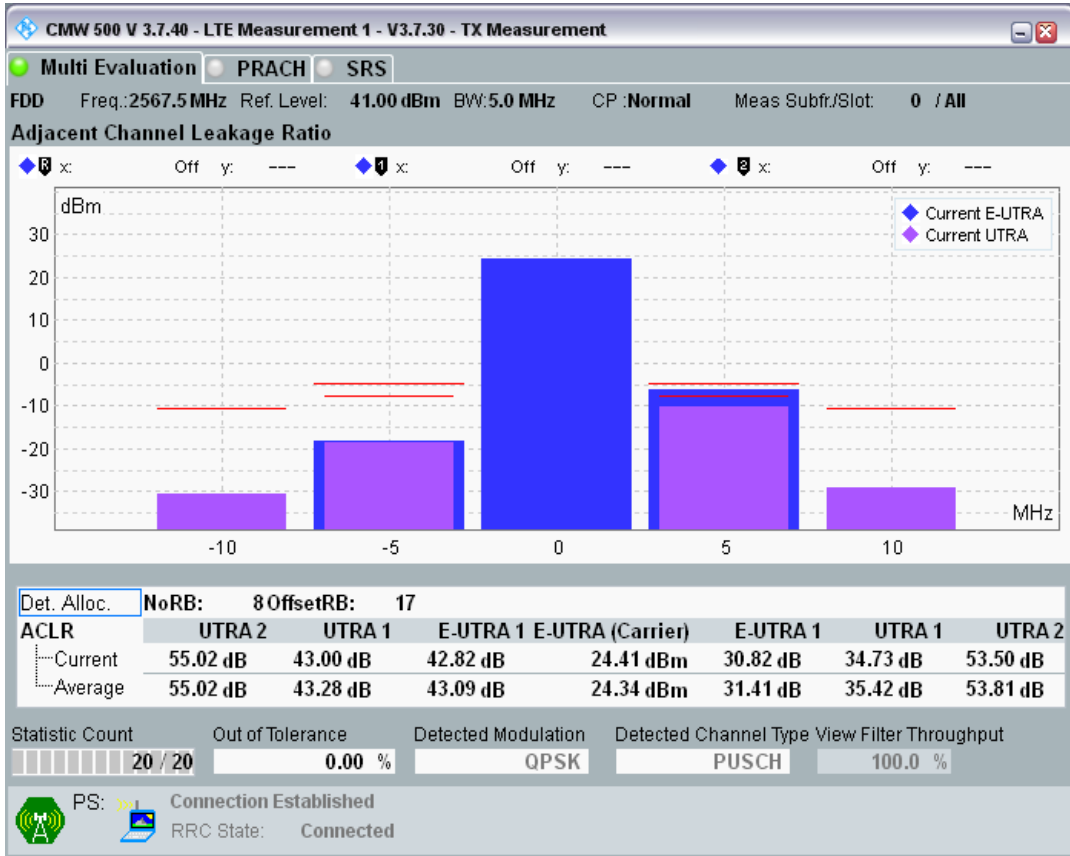

Band7 QAM16 BW=5MHz Channel=21100 RB Size=8 Position=#Max

Band7 QAM16 BW=5MHz Channel=21100 RB Size=25 Position=#0

Band7 QPSK BW=5MHz Channel=21425 RB Size=8 Position=#0

Band7 QPSK BW=5MHz Channel=21425 RB Size=8 Position=#Max