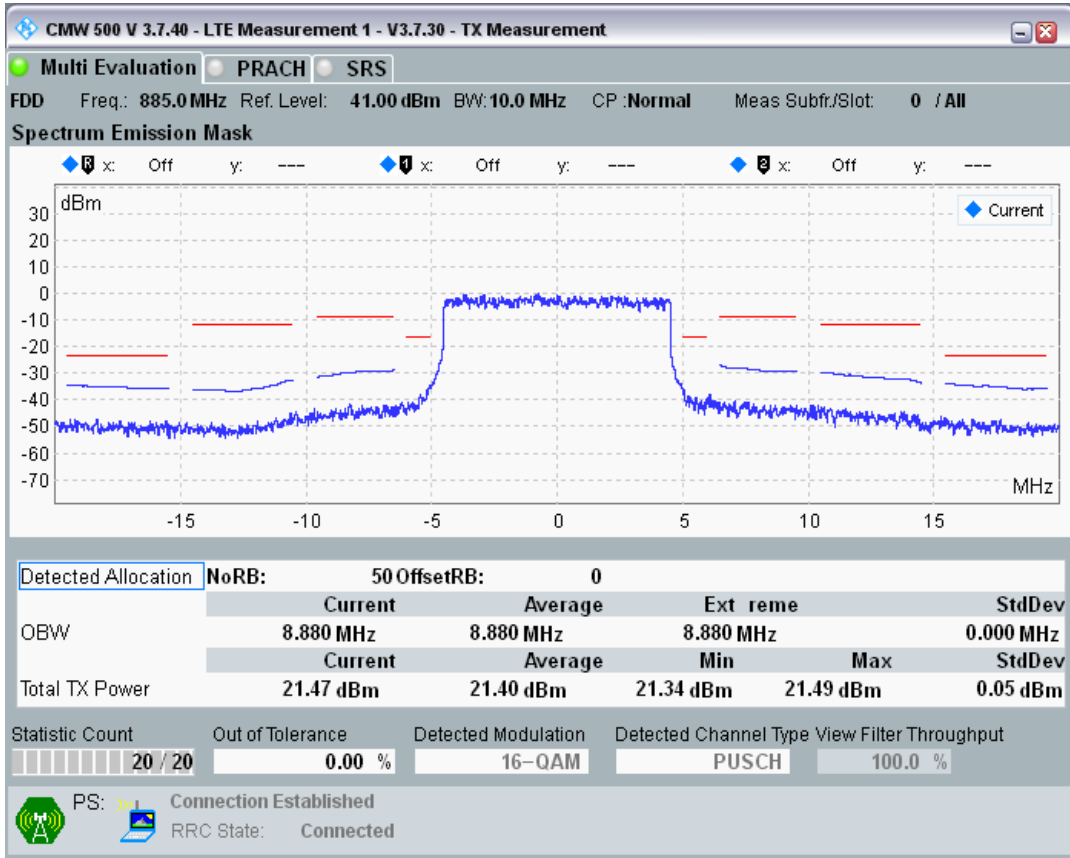

Band8 QAM16 BW=10MHz Channel=21500 RB Size=50 Position=#0