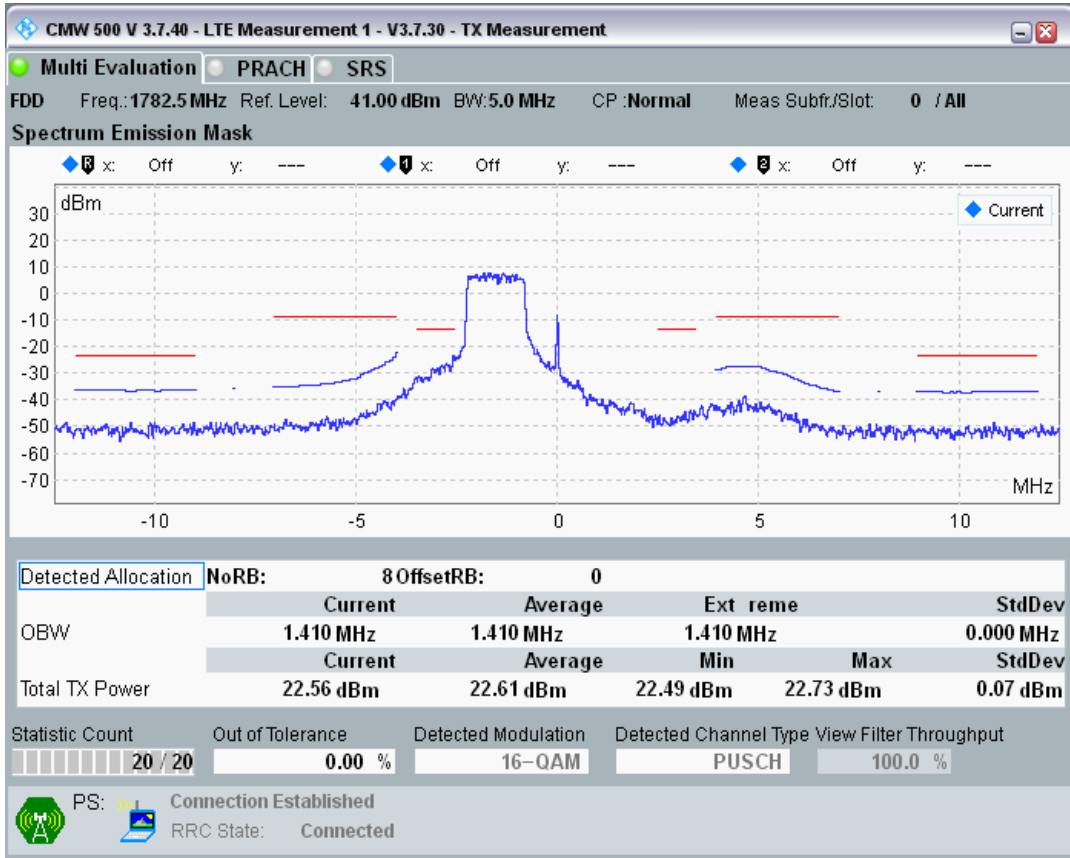

Band3 QAM16 BW=5MHz Channel=19925 RB Size=8 Position=#0