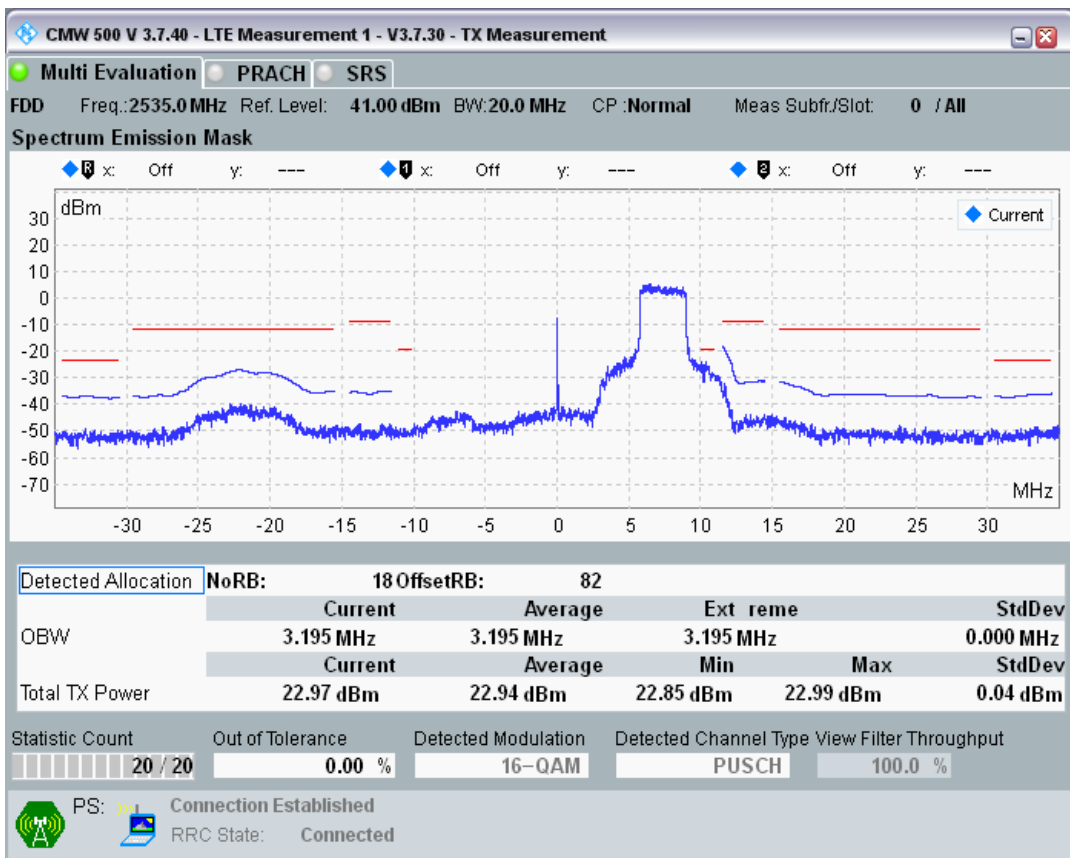

Band7 QAM16 BW=20MHz Channel=21100 RB Size=18 Position=#Max