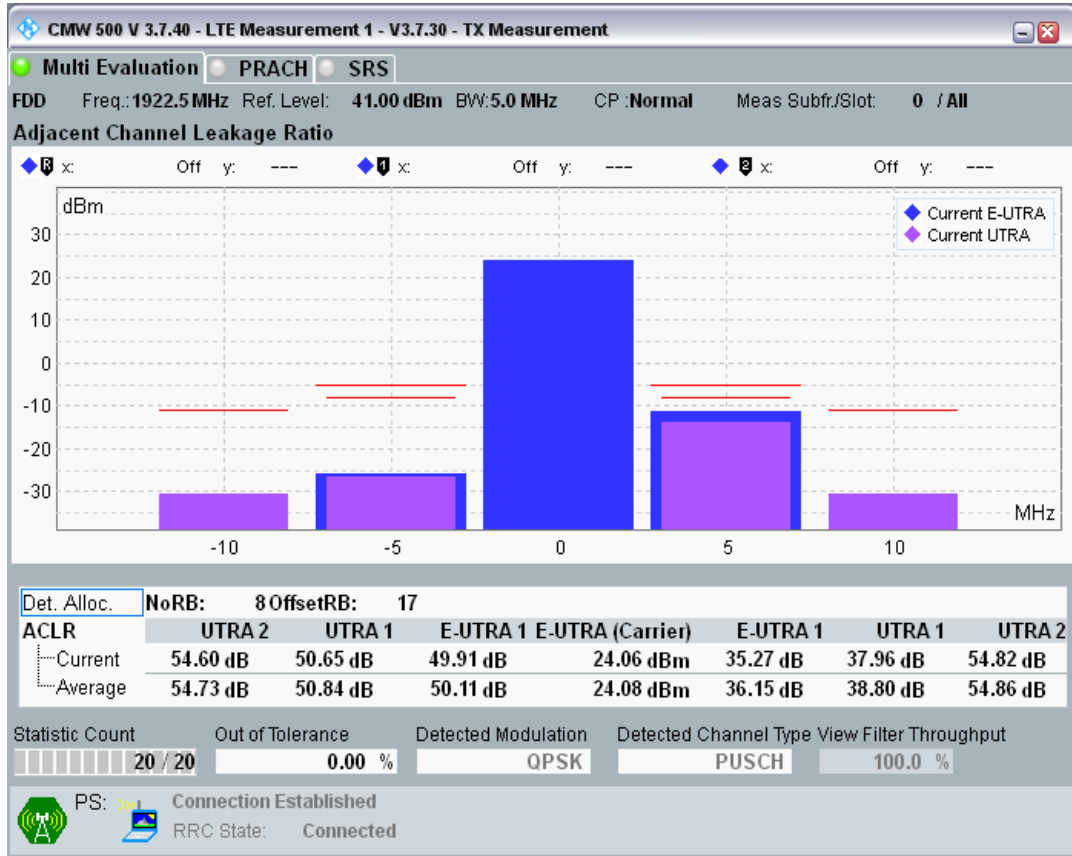

Band1 QPSK BW=5MHz Channel=18025 RB Size=8 Position=#Max