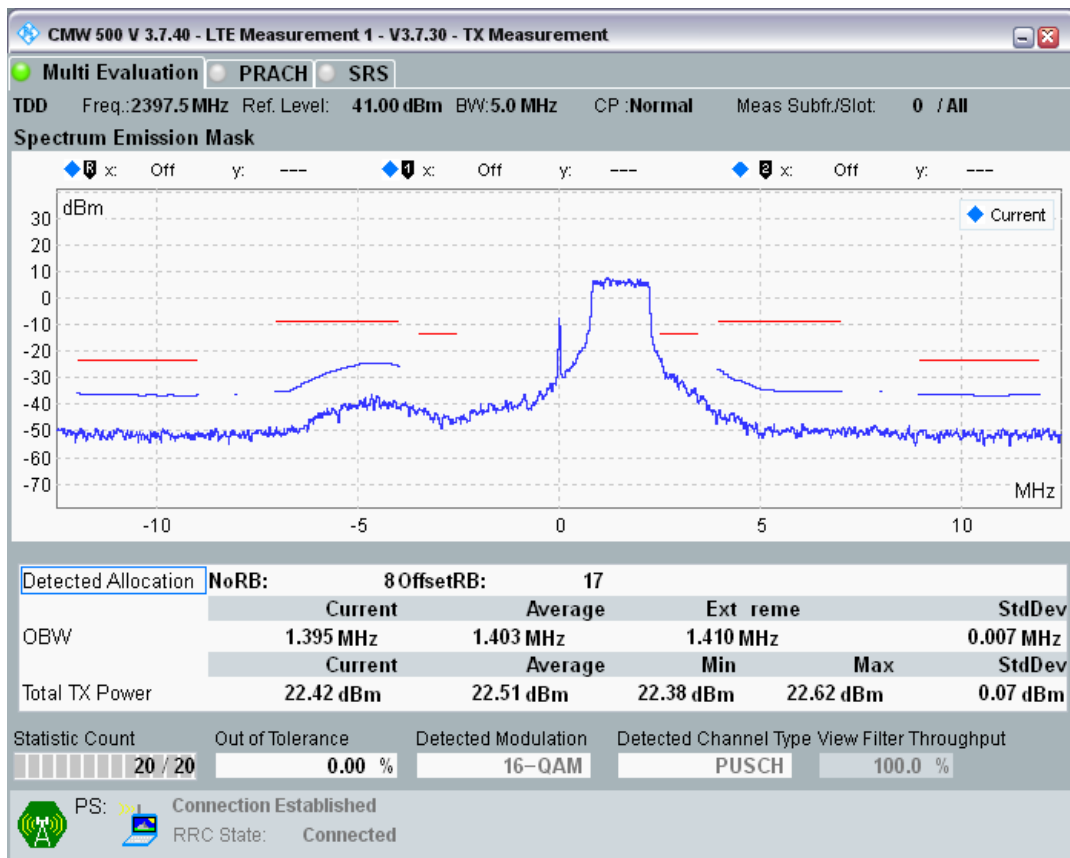

Band40 QAM16 BW=5MHz Channel=39625 RB Size=8 Position=#Max