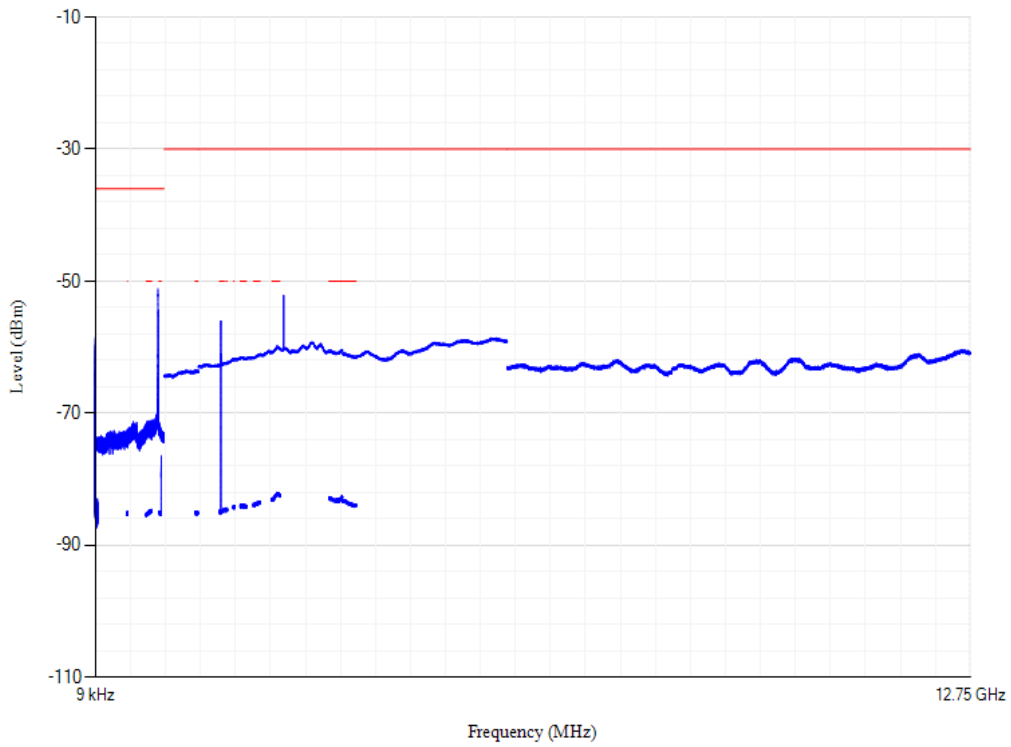

Conducted spurious emissions

Band8 QPSK BW=10MHz Channel=21500 RB Size=1 Position=#0