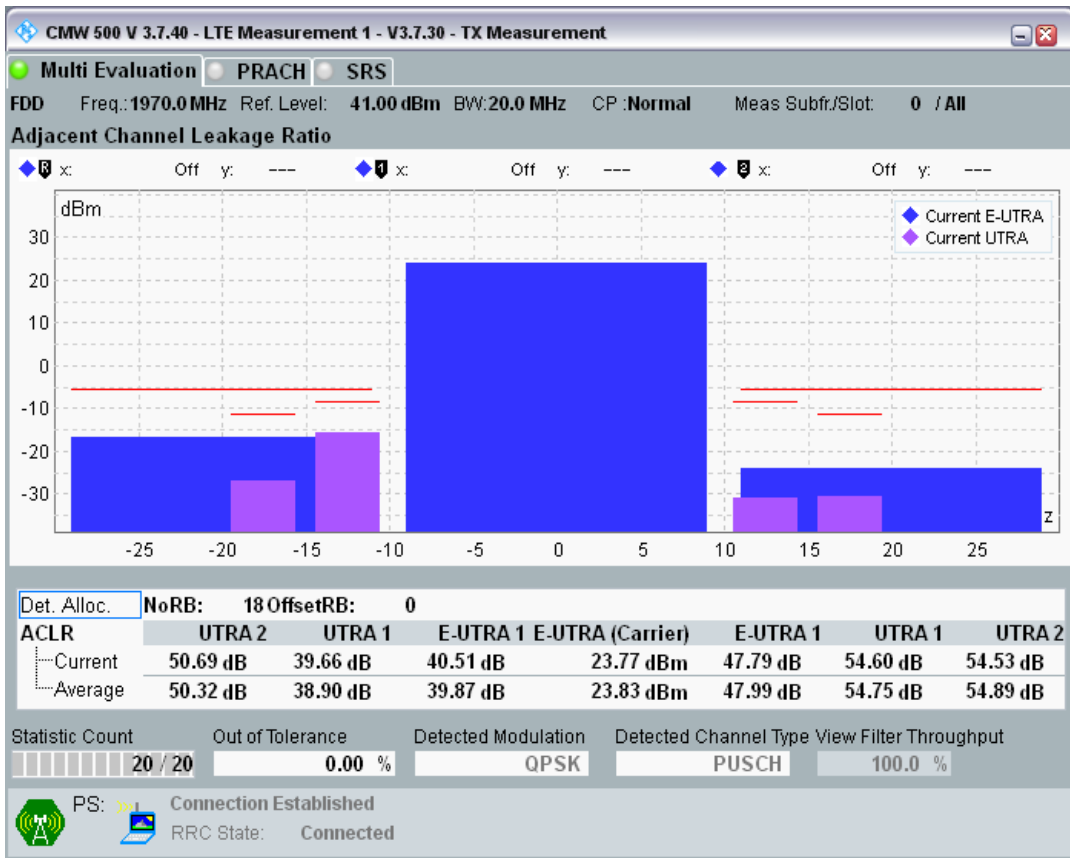

Band1 QPSK BW=20MHz Channel=18500 RB Size=18 Position=#0