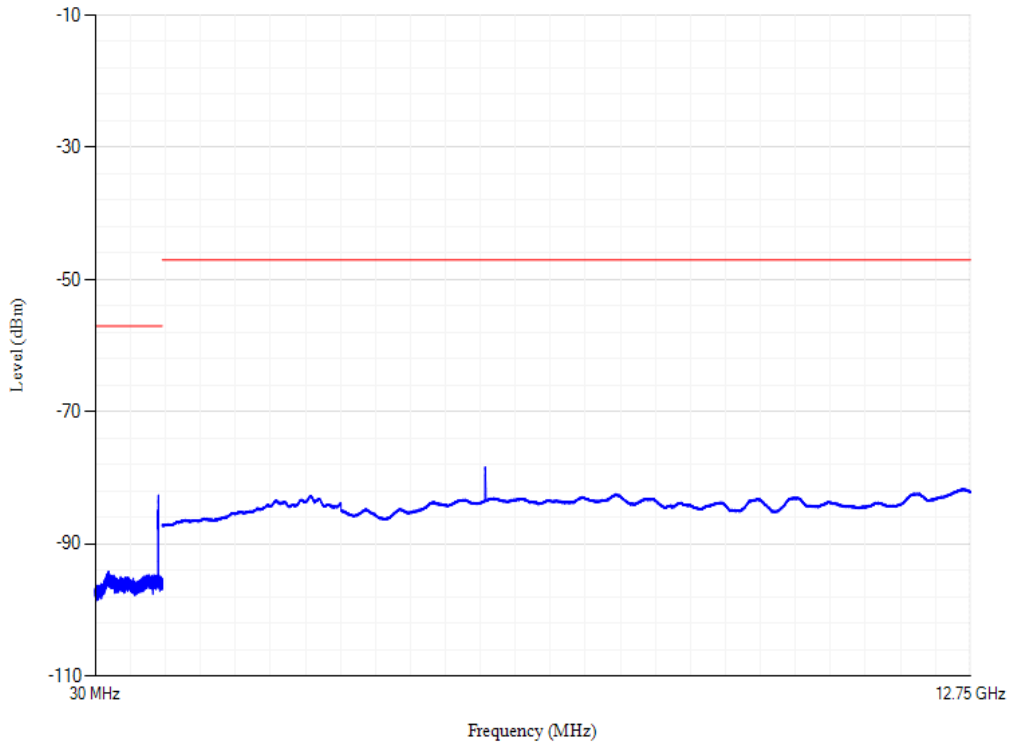

Conducted spurious emissions

Band8 QPSK BW=10MHz Channel=21500