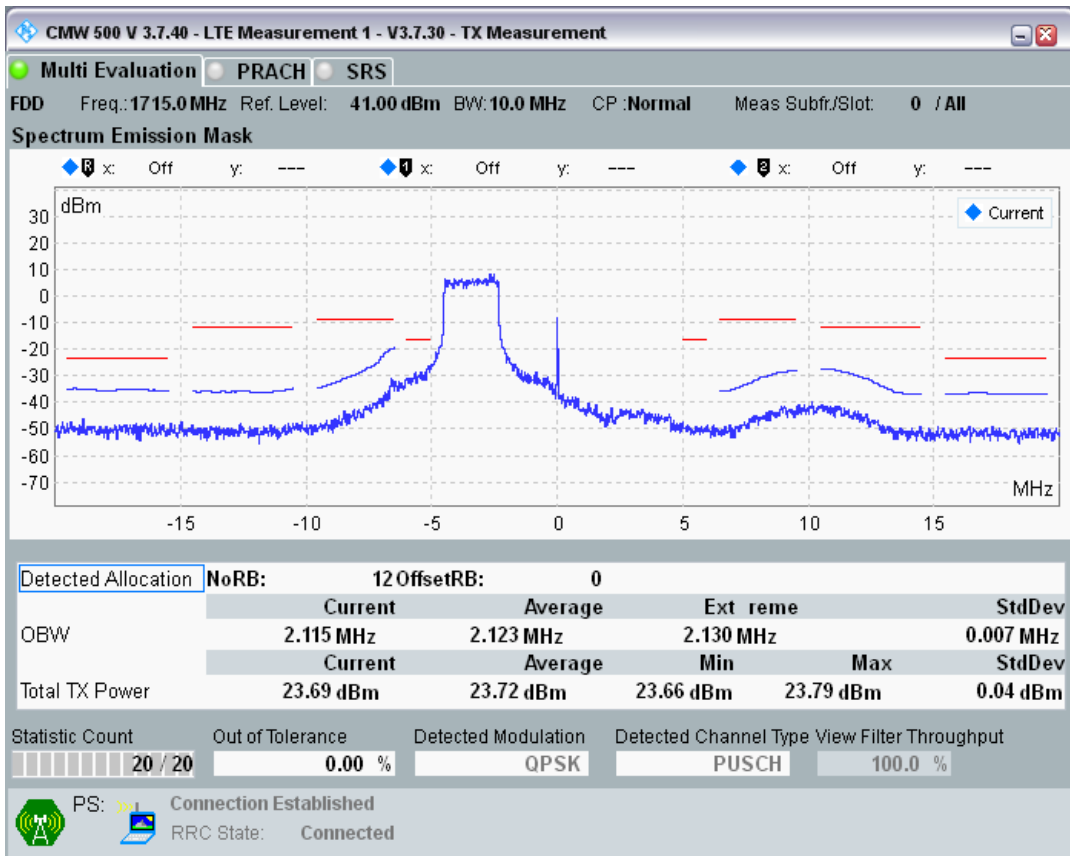

Band3 QPSK BW=10MHz Channel=19250 RB Size=12 Position=#0