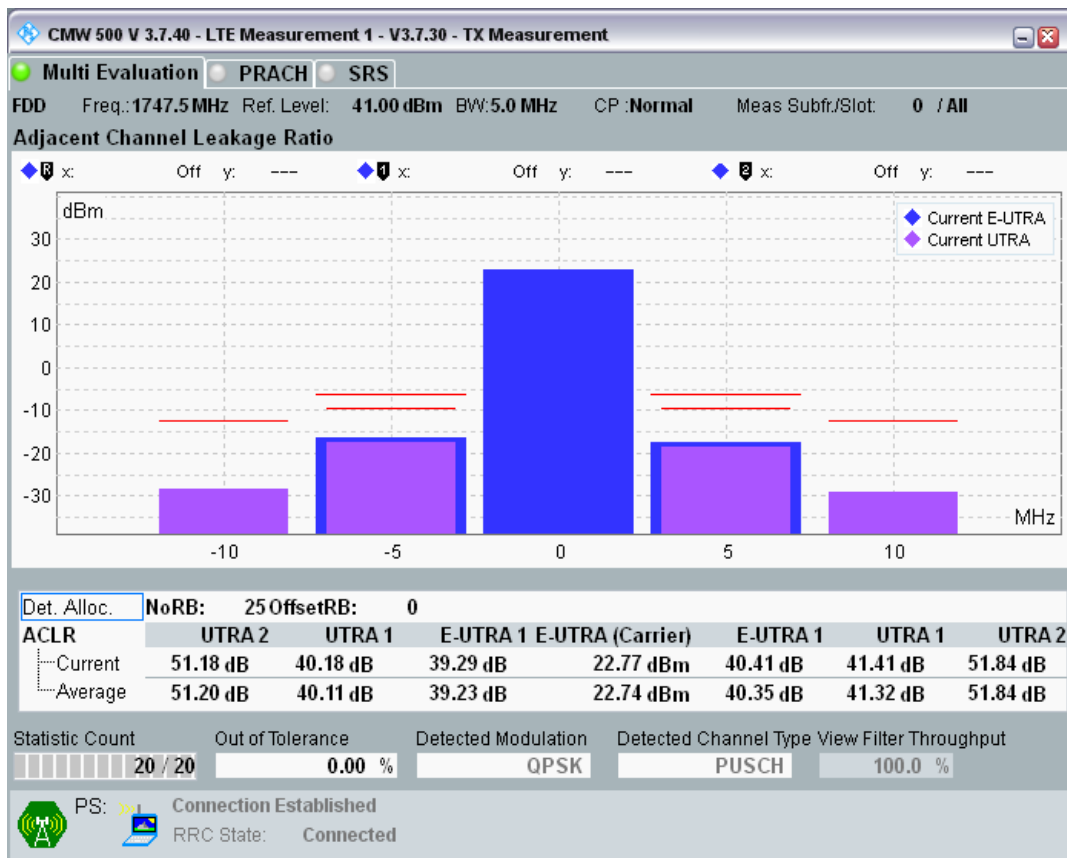

Band3 QPSK BW=5MHz Channel=19575 RB Size=25 Position=#0