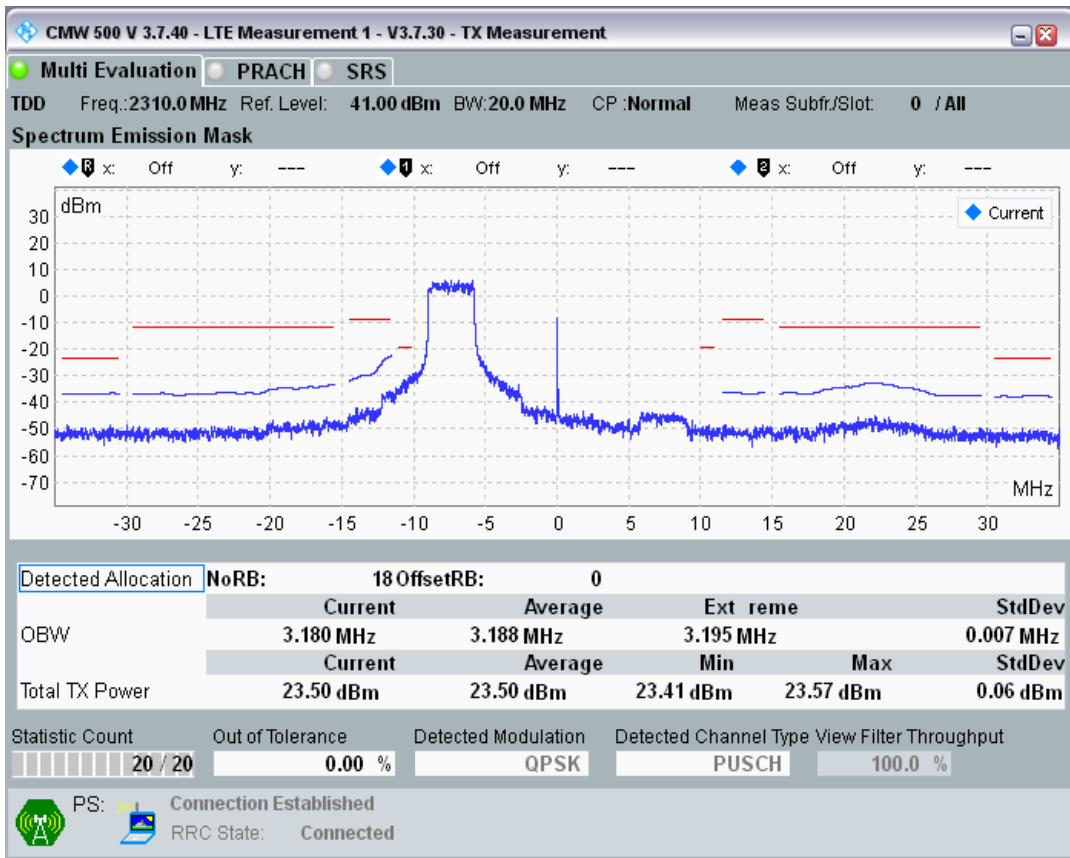

Band40 QPSK BW=20MHz Channel=38750 RB Size=18 Position=#0