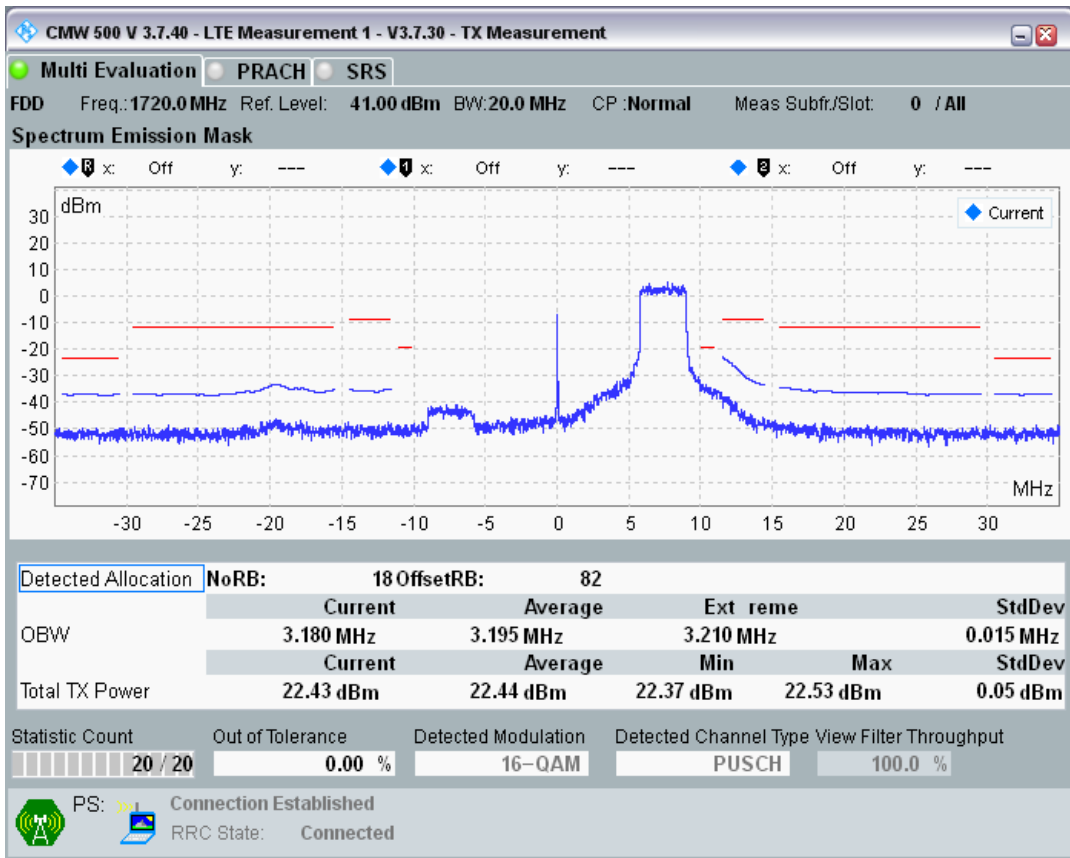

Band3 QAM16 BW=20MHz Channel=19300 RB Size=18 Position=#Max