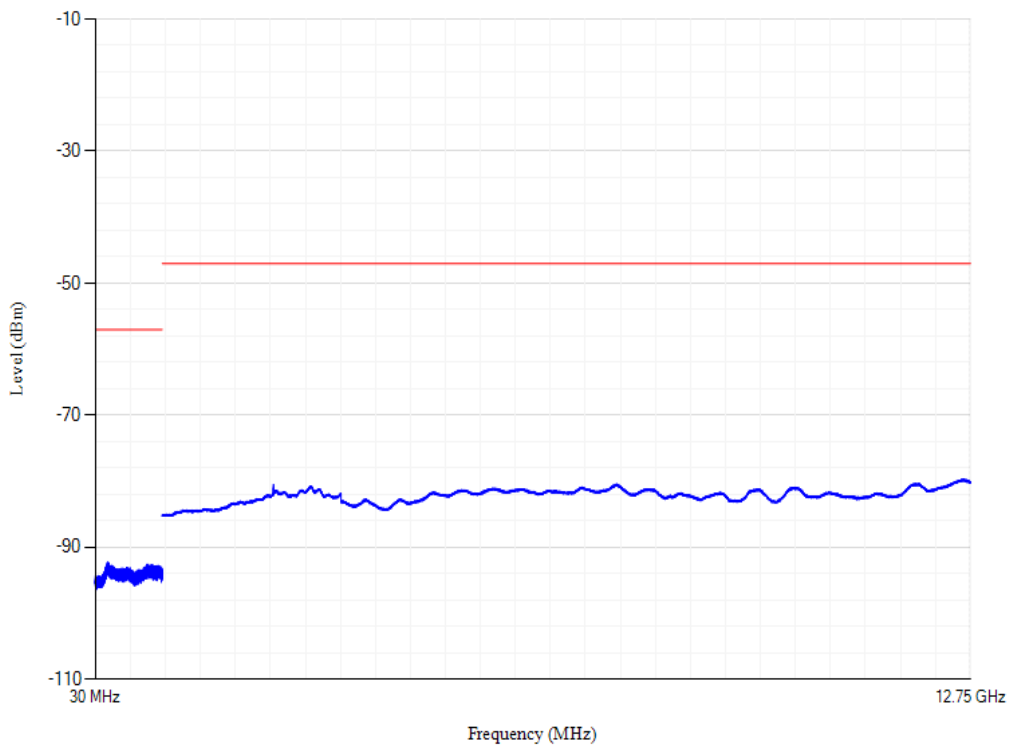

Conducted spurious emissions

Band20 QPSK BW=20MHz Channel=24300