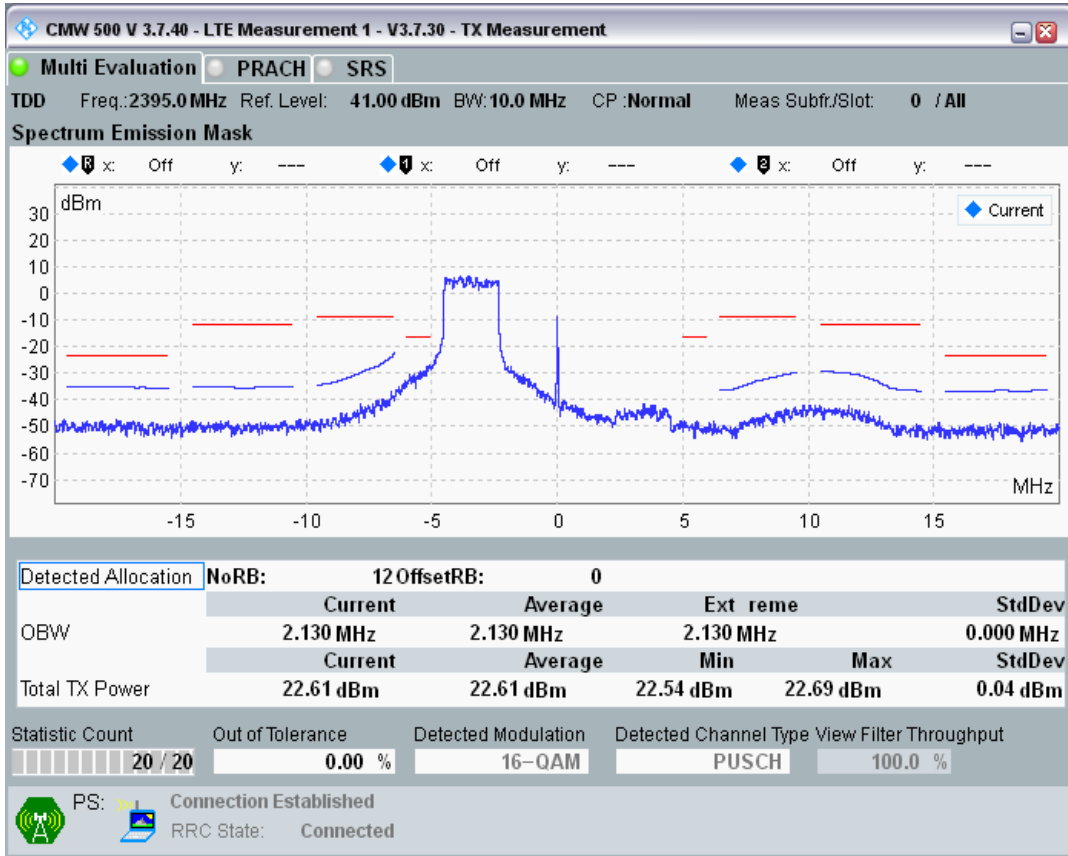

Band40 QAM16 BW=10MHz Channel=39600 RB Size=12 Position=#0