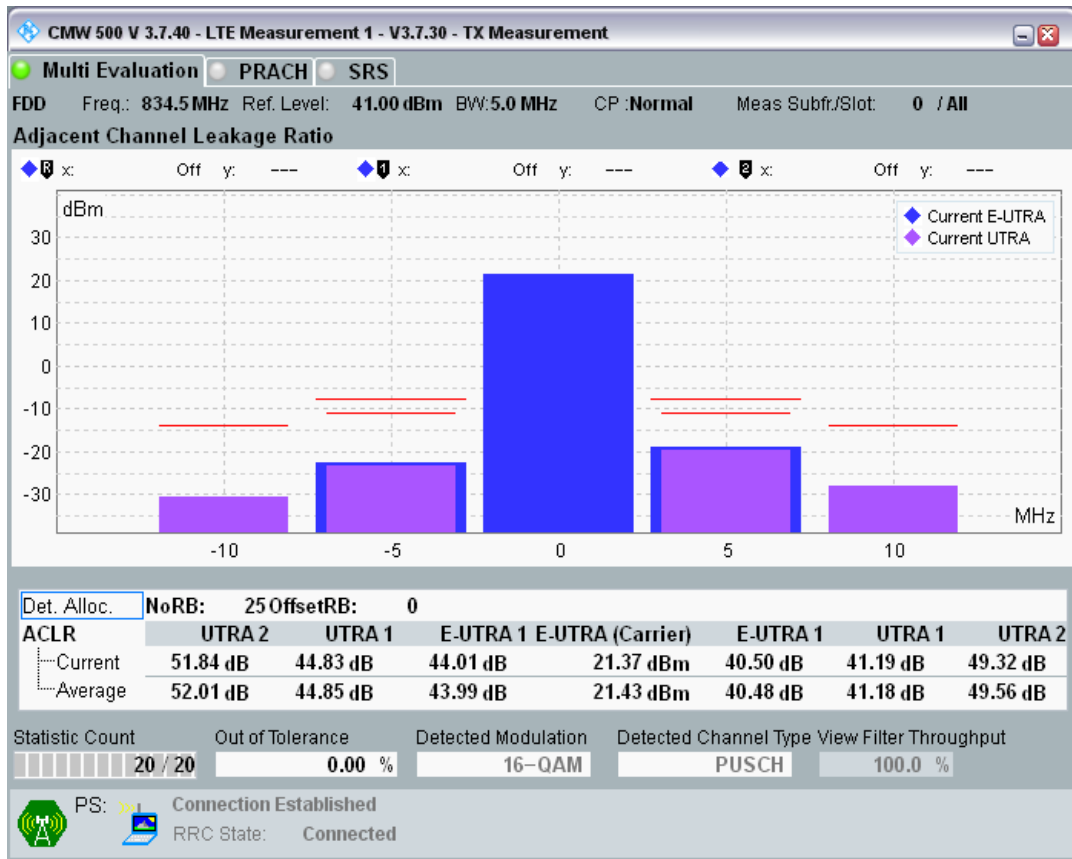

Band20 QPSK BW=5MHz Channel=24175 RB Size=25 Position=#0

Band20 QAM16 BW=5MHz Channel=24175 RB Size=8 Position=#0

Band20 QAM16 BW=5MHz Channel=24175 RB Size=8 Position=#Max

Band20 QAM16 BW=5MHz Channel=24175 RB Size=25 Position=#0