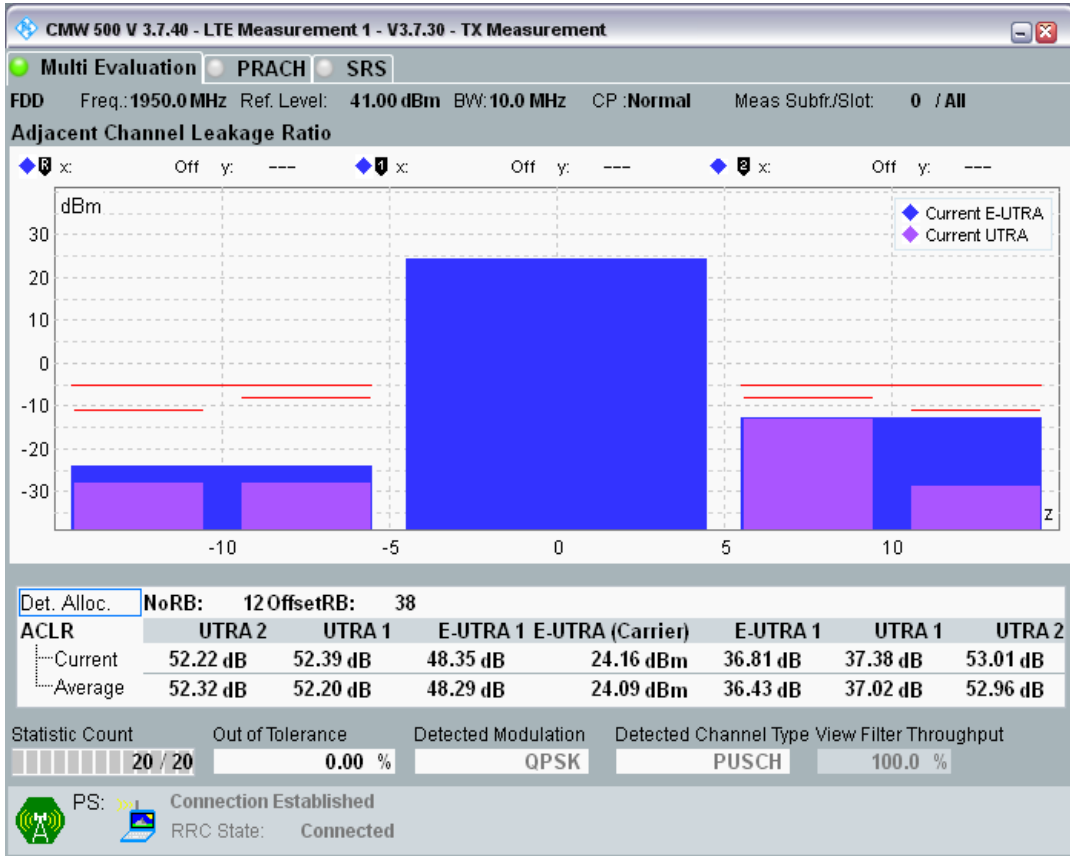

Band1 QPSK BW=10MHz Channel=18300 RB Size=12 Position=#Max