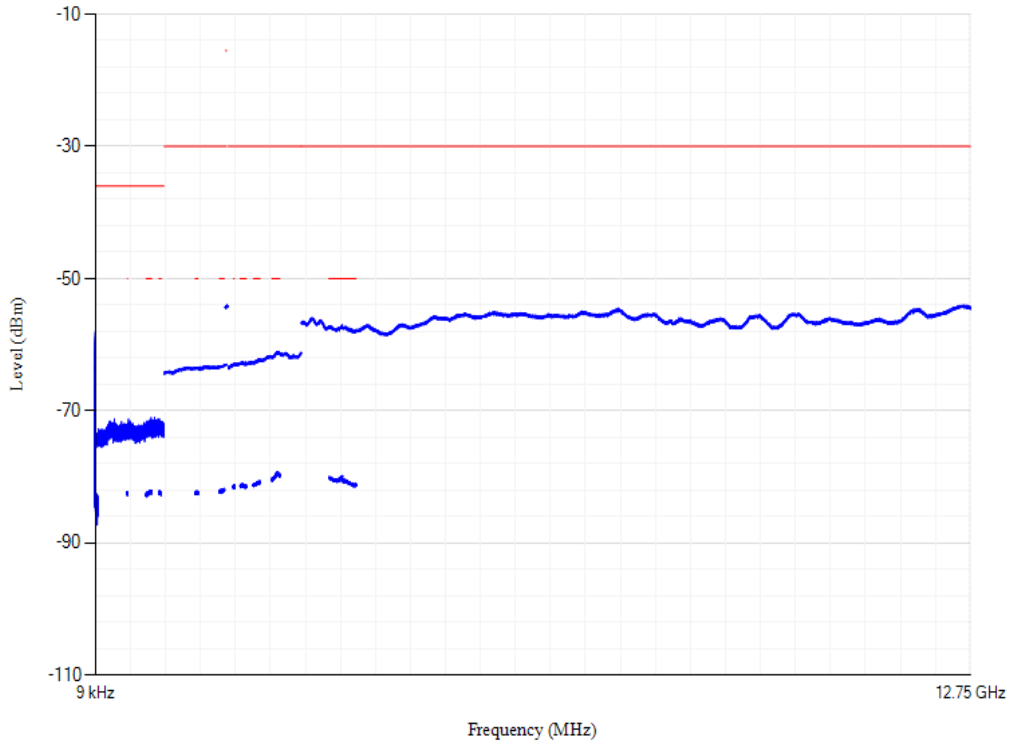

Band8	10	21750	1	#0	QPSK	753 MHz-783 MHz	1 MHz	780.36	-84.74	-50	PASS

Band1 QPSK BW=5MHz Channel=18025 RB Size=1 Position=#0

Conducted spurious emissions

Band1 QPSK BW=5MHz Channel=18300 RB Size=1 Position=#0