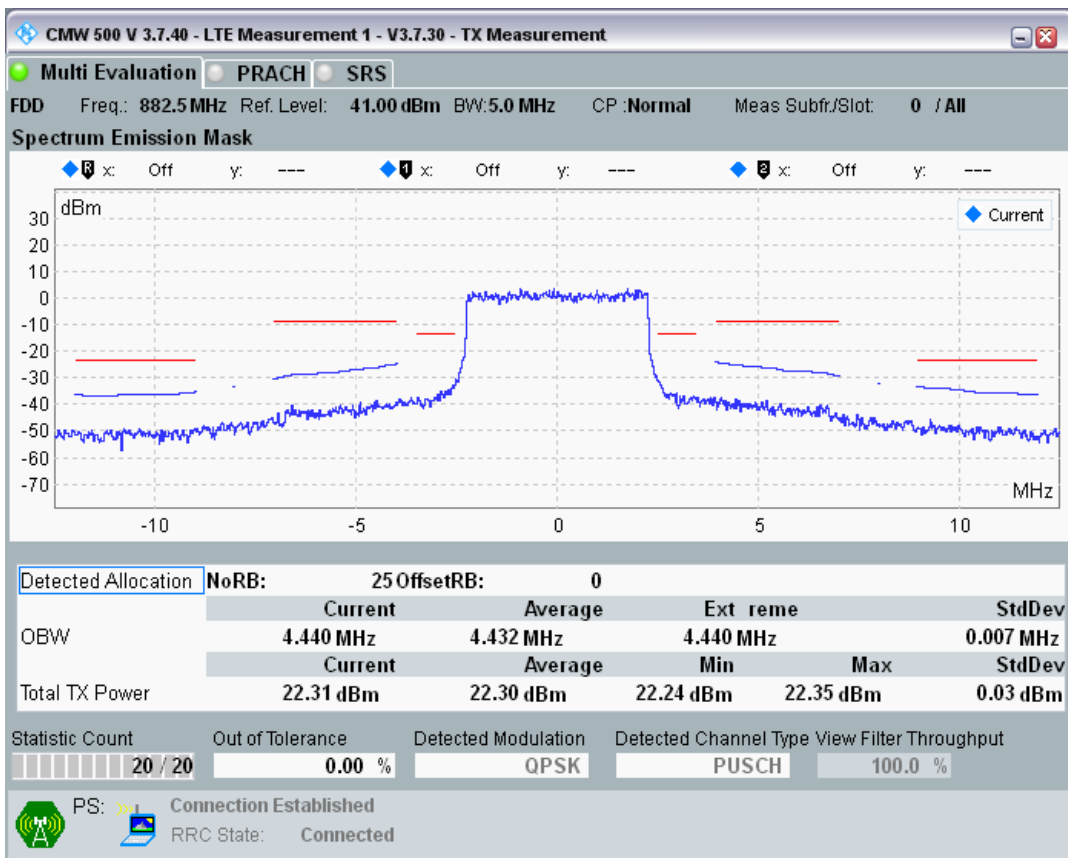

Band8 QPSK BW=5MHz Channel=21475 RB Size=25 Position=#0