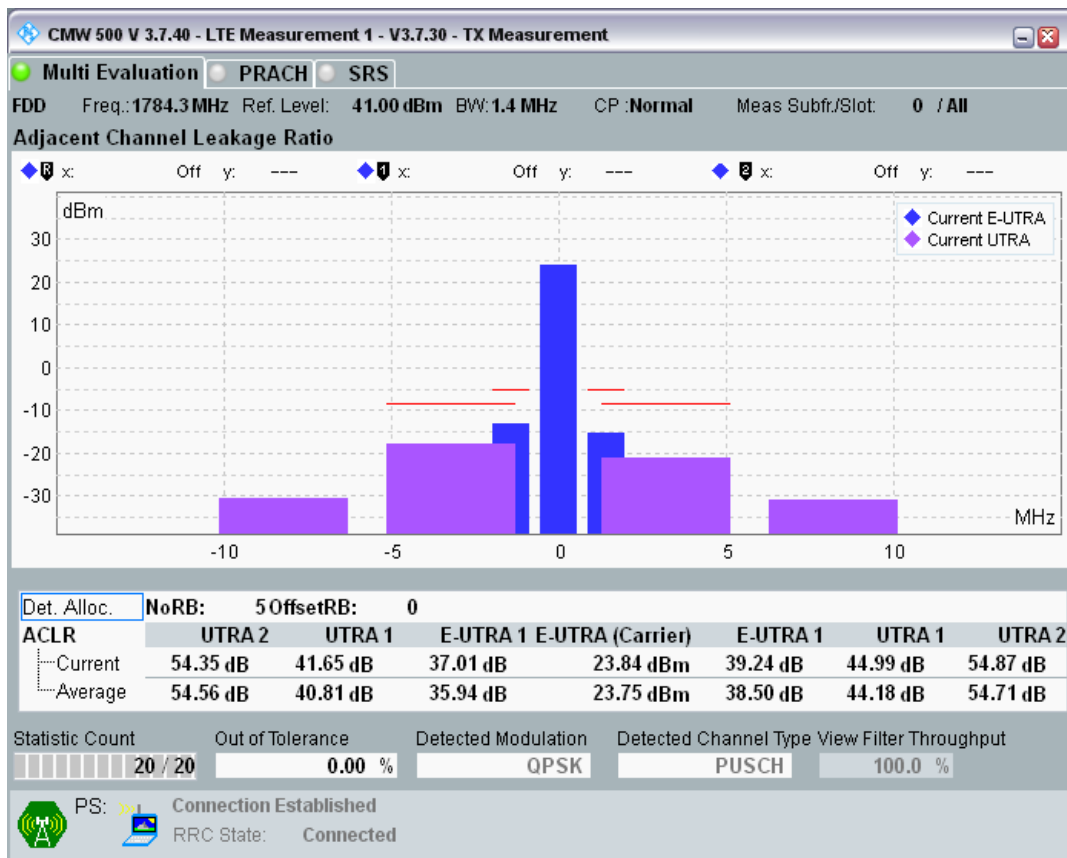

Band3 QPSK BW=1.4MHz Channel=19943 RB Size=5 Position=#0