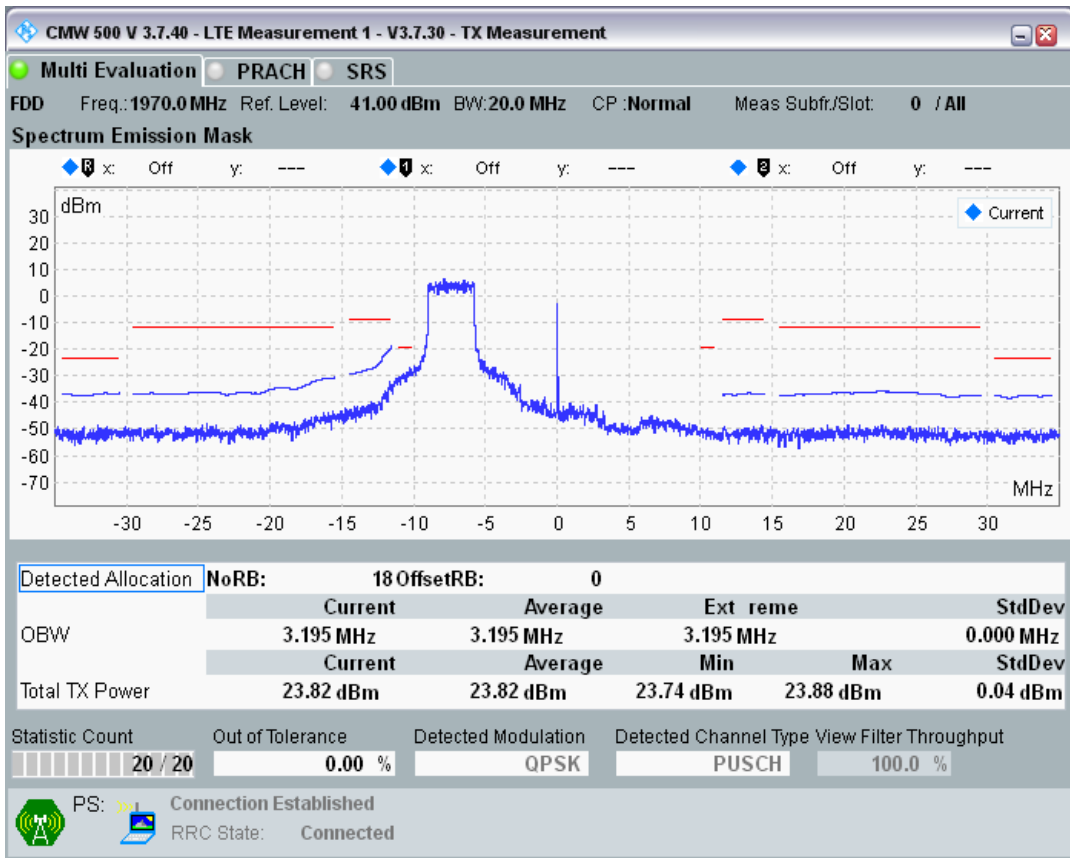

Band1 QPSK BW=20MHz Channel=18500 RB Size=18 Position=#0