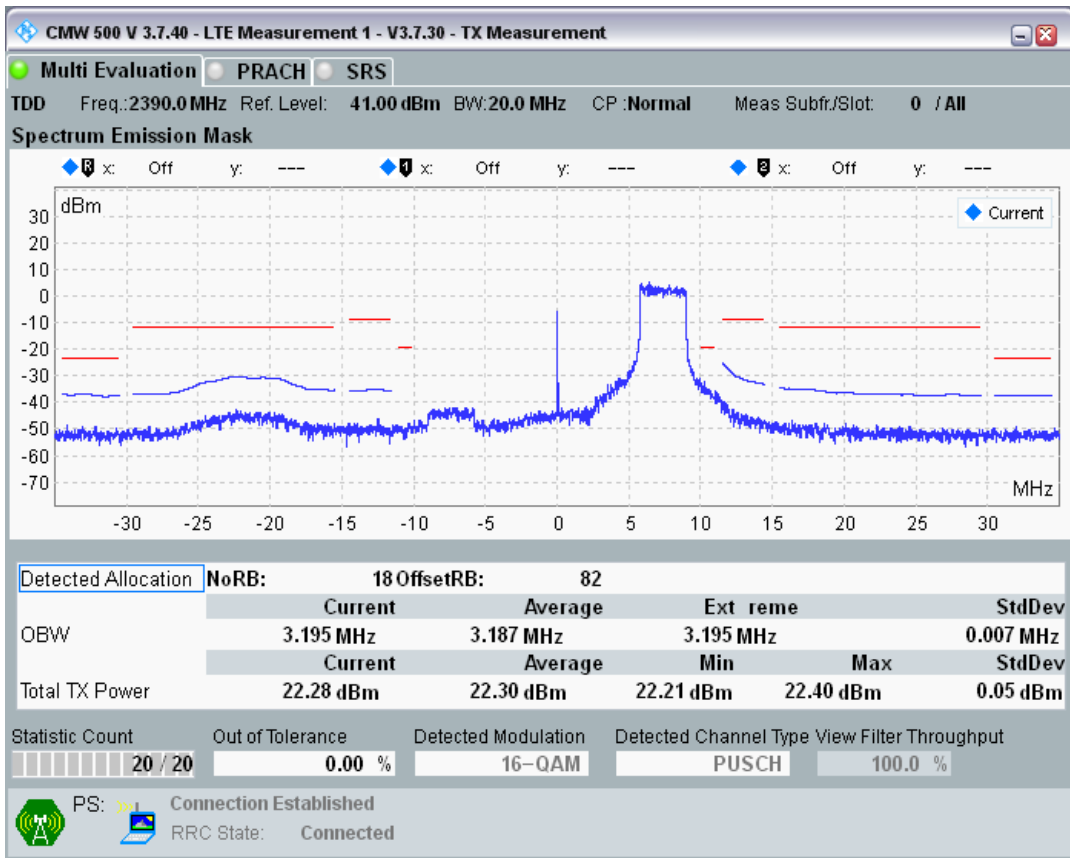

Band40 QAM16 BW=20MHz Channel=39550 RB Size=18 Position=#Max