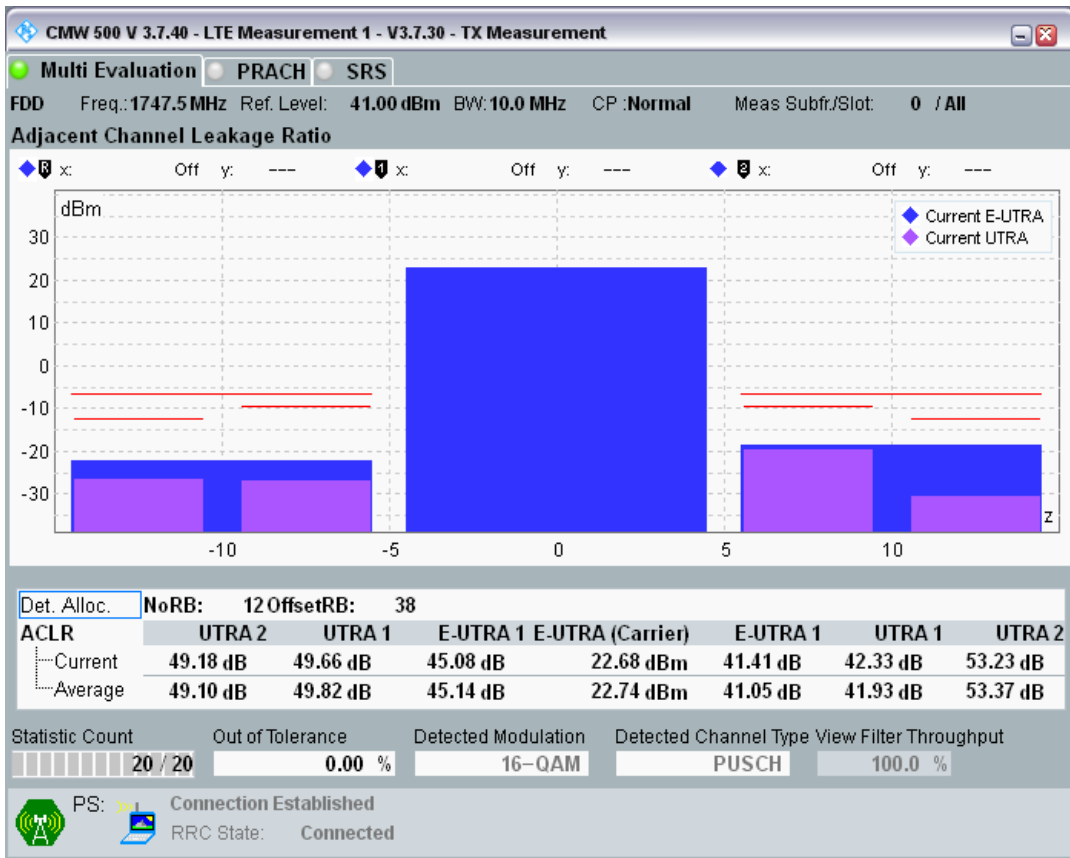

Band3 QPSK BW=10MHz Channel=19575 RB Size=50 Position=#0

Band3 QAM16 BW=10MHz Channel=19575 RB Size=12 Position=#0

Band3 QAM16 BW=10MHz Channel=19575 RB Size=12 Position=#Max

Band3 QAM16 BW=10MHz Channel=19575 RB Size=50 Position=#0