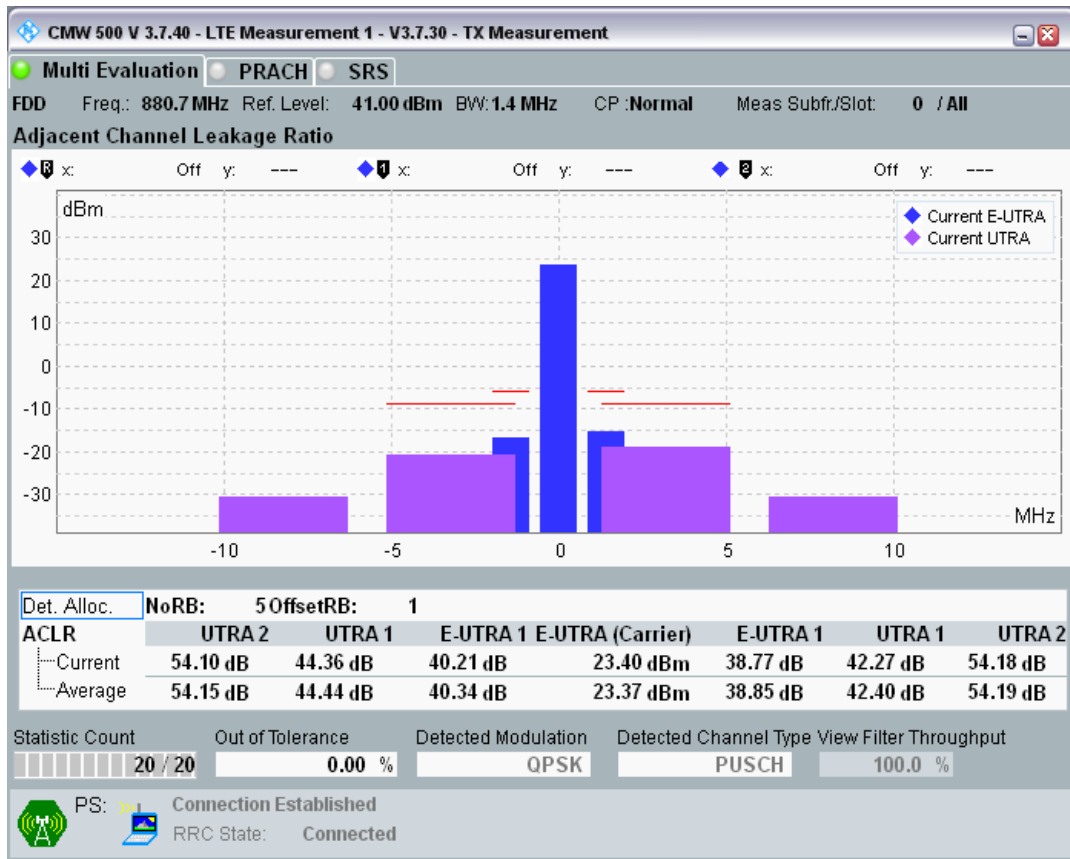

Band8 QPSK BW=1.4MHz Channel=21457 RB Size=5 Position=#Max