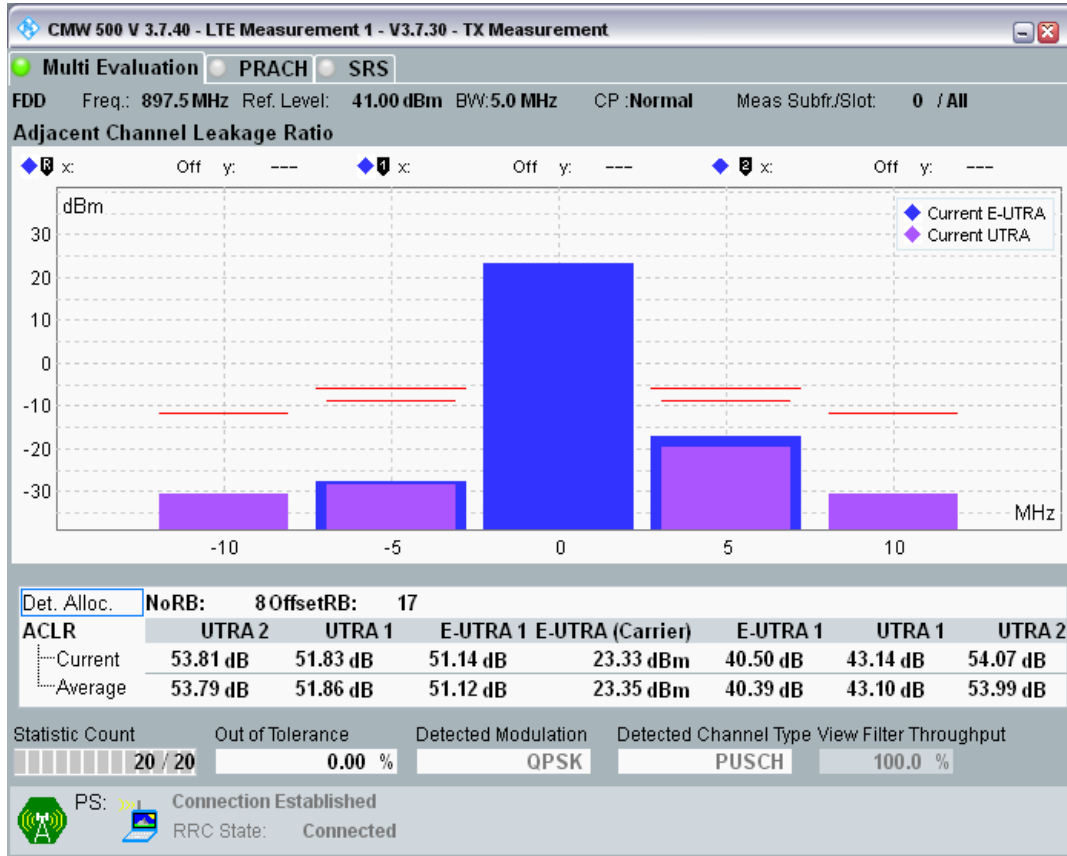

Band8 QPSK BW=5MHz Channel=21625 RB Size=8 Position=#Max