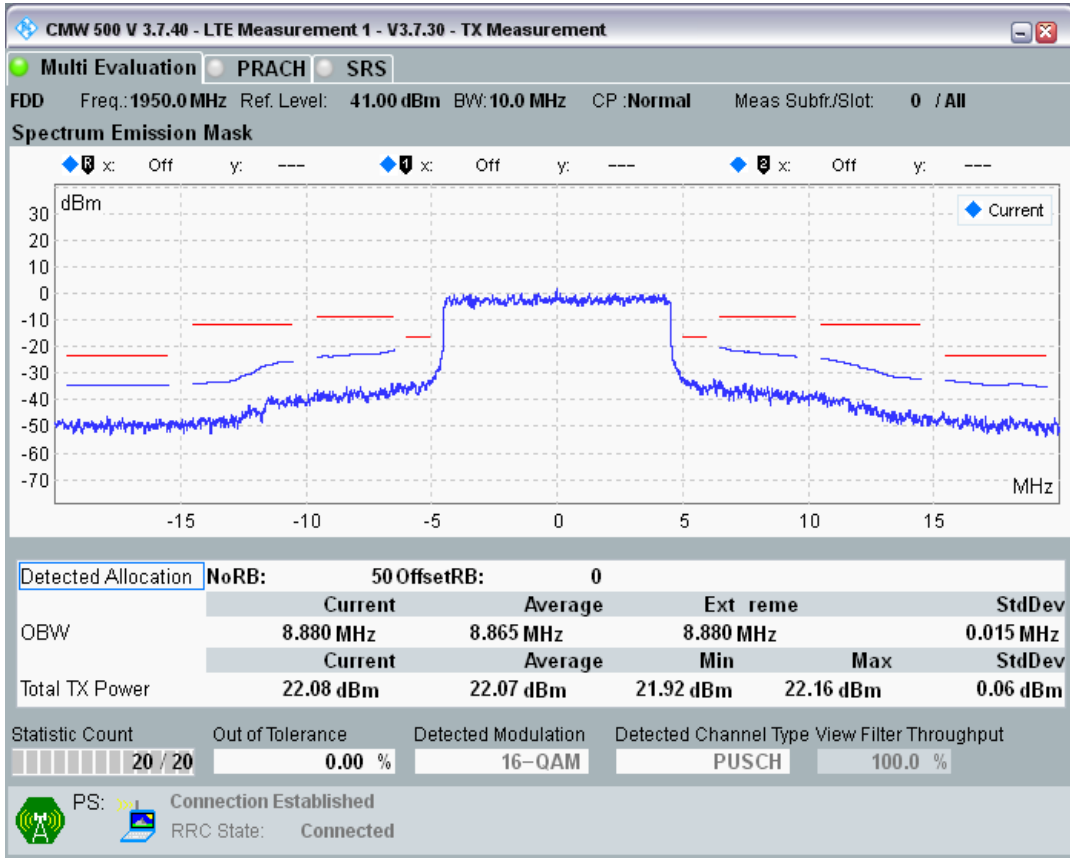

Band1 QAM16 BW=10MHz Channel=18300 RB Size=50 Position=#0