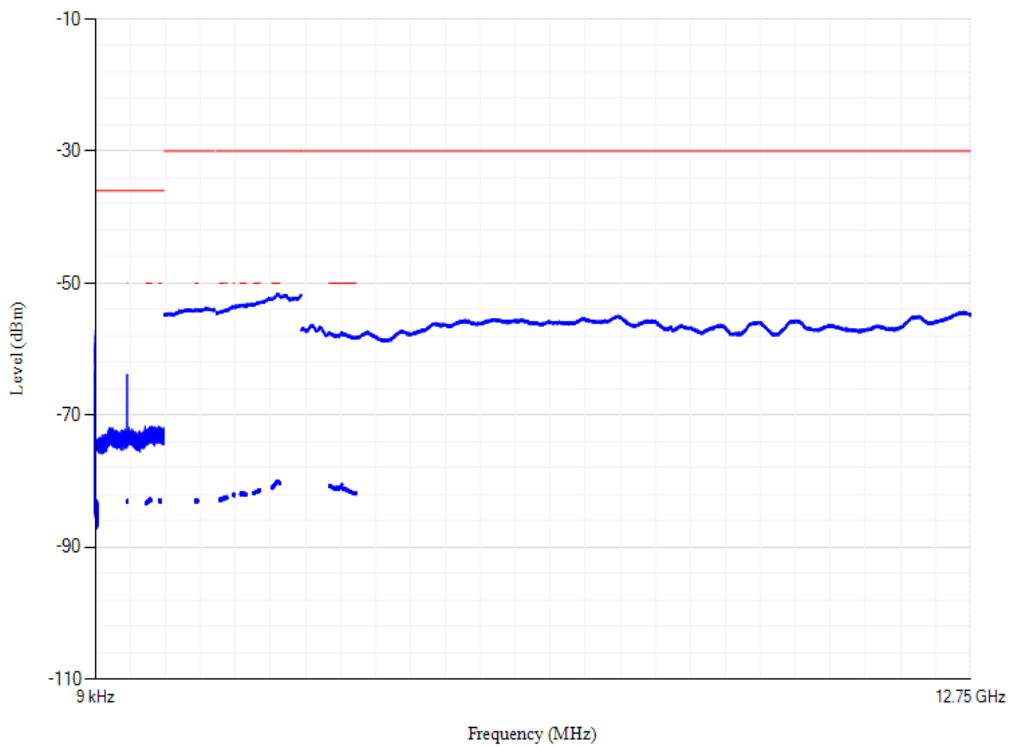

Conducted spurious emissions

Band3 QPSK BW=5MHz Channel=19925 RB Size=1 Position=#0