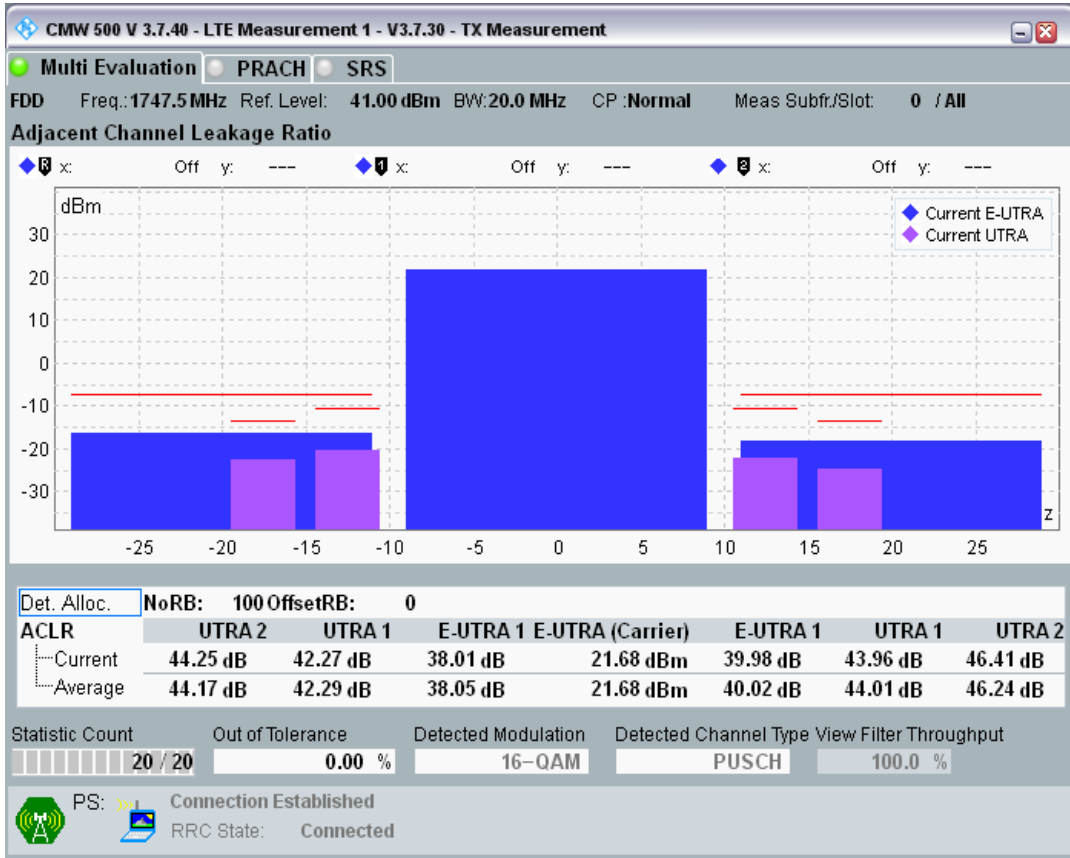

Band3 QAM16 BW=20MHz Channel=19575 RB Size=100 Position=#0