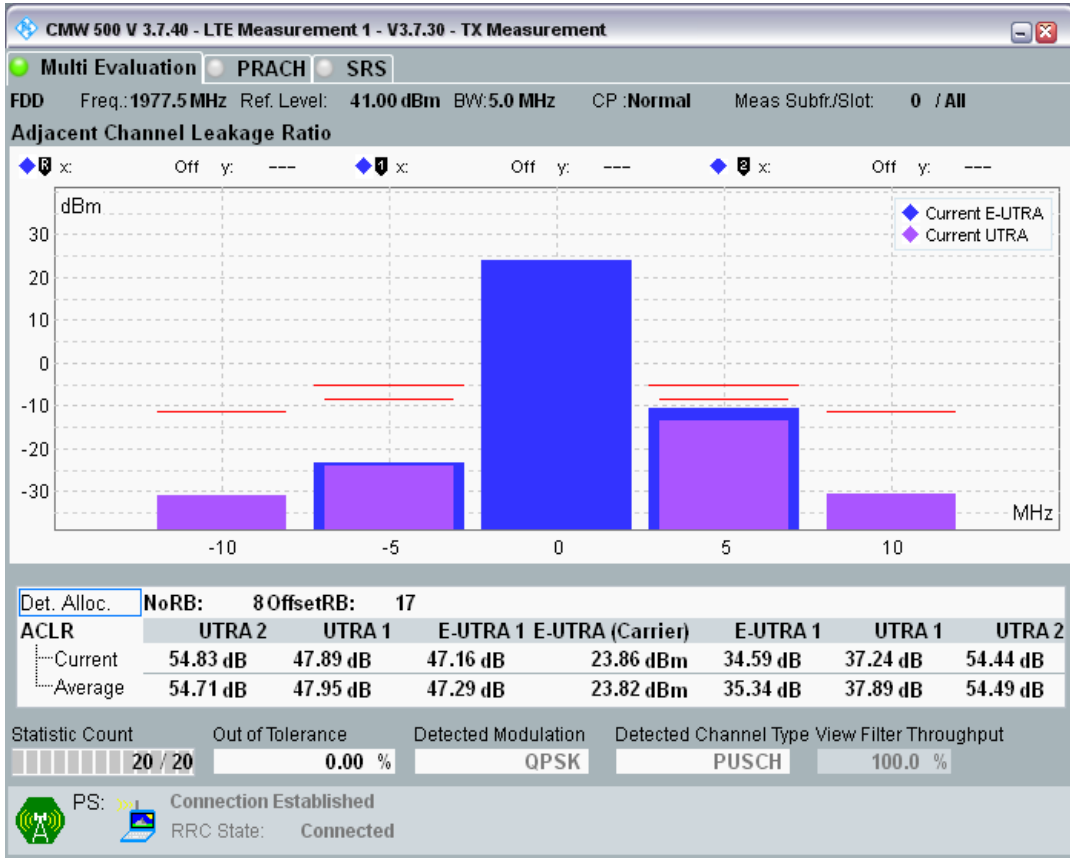

Band1 QPSK BW=5MHz Channel=18575 RB Size=8 Position=#Max