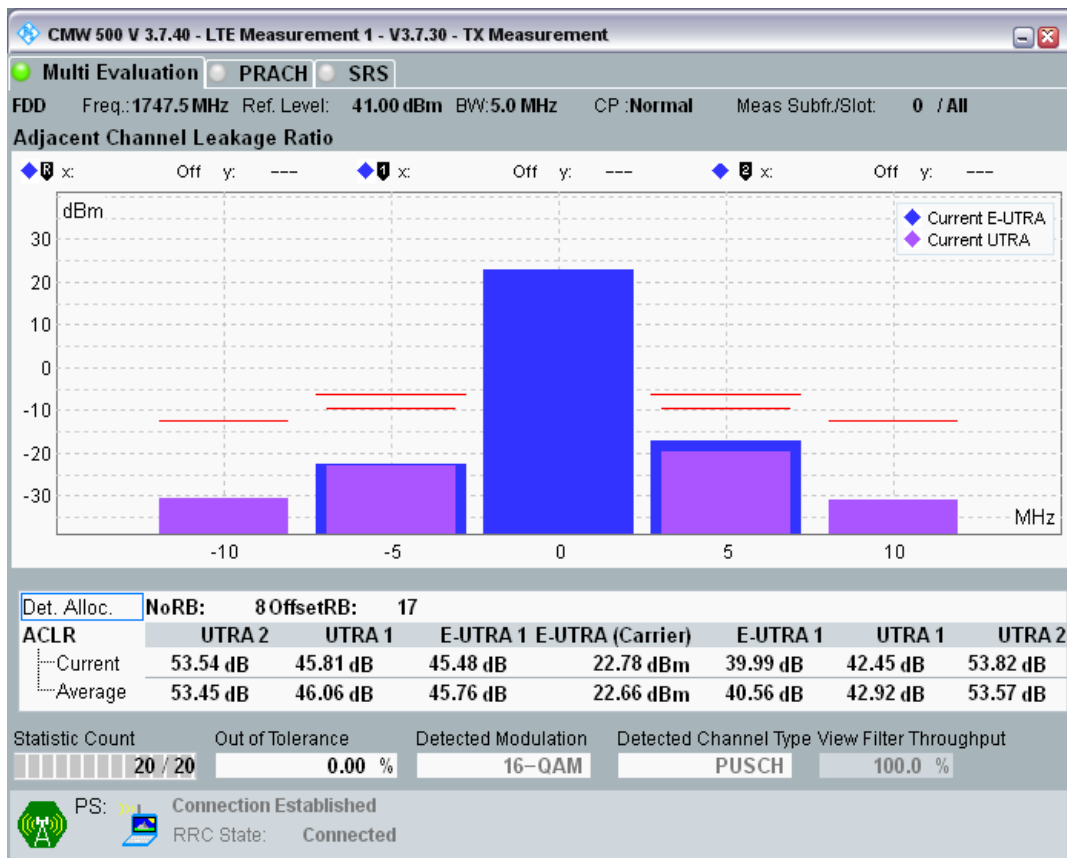

Band3 QAM16 BW=5MHz Channel=19575 RB Size=8 Position=#Max