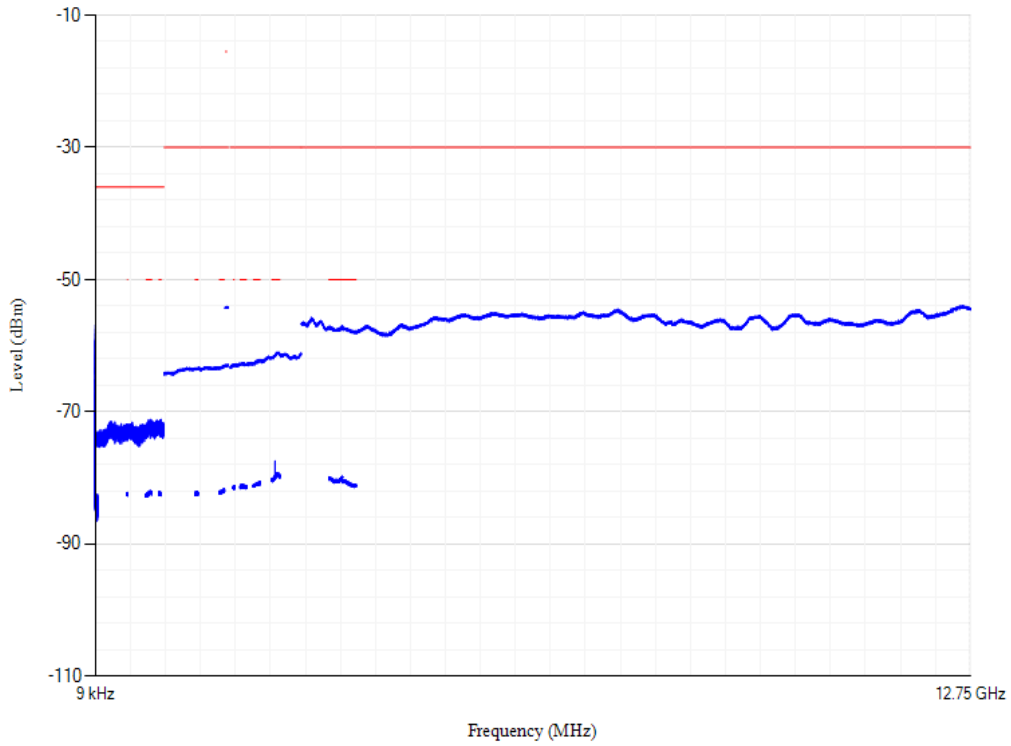

Conducted spurious emissions

Band1 QPSK BW=5MHz Channel=18300 RB Size=1 Position=#0

Conducted spurious emissions

Band1 QPSK BW=5MHz Channel=18575 RB Size=1 Position=#0

Conducted spurious emissions

Band1 QPSK BW=20MHz Channel=18100 RB Size=1 Position=#0