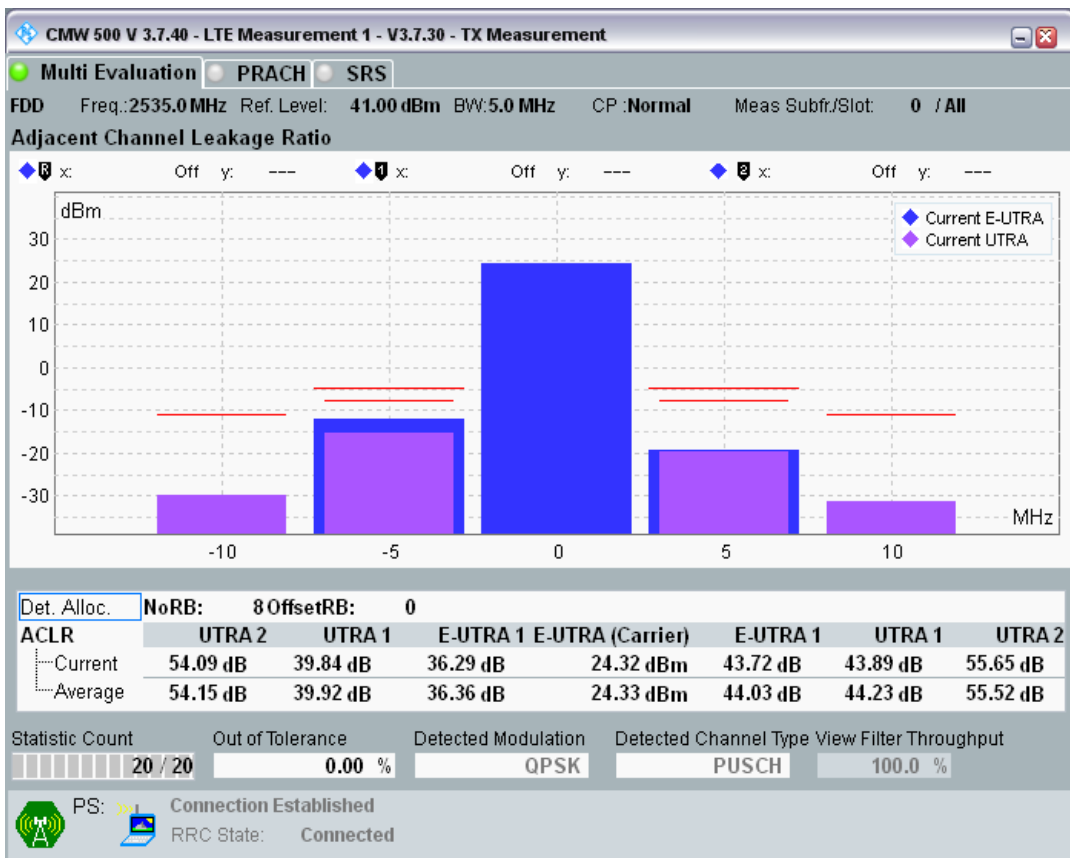

Band7 QPSK BW=5MHz Channel=21100 RB Size=8 Position=#0