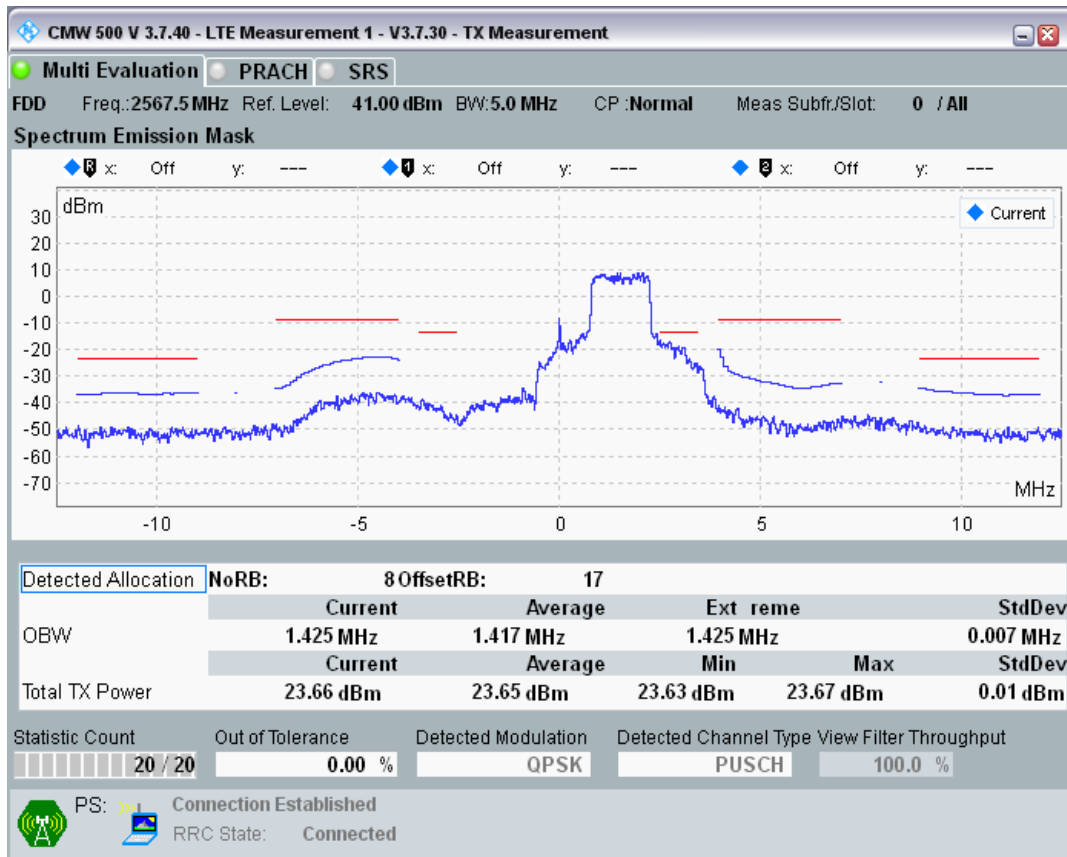

Band7 QAM16 BW=5MHz Channel=21100 RB Size=8 Position=#Max

Band7 QAM16 BW=5MHz Channel=21100 RB Size=25 Position=#0

Band7 QPSK BW=5MHz Channel=21425 RB Size=8 Position=#0

Band7 QPSK BW=5MHz Channel=21425 RB Size=8 Position=#Max