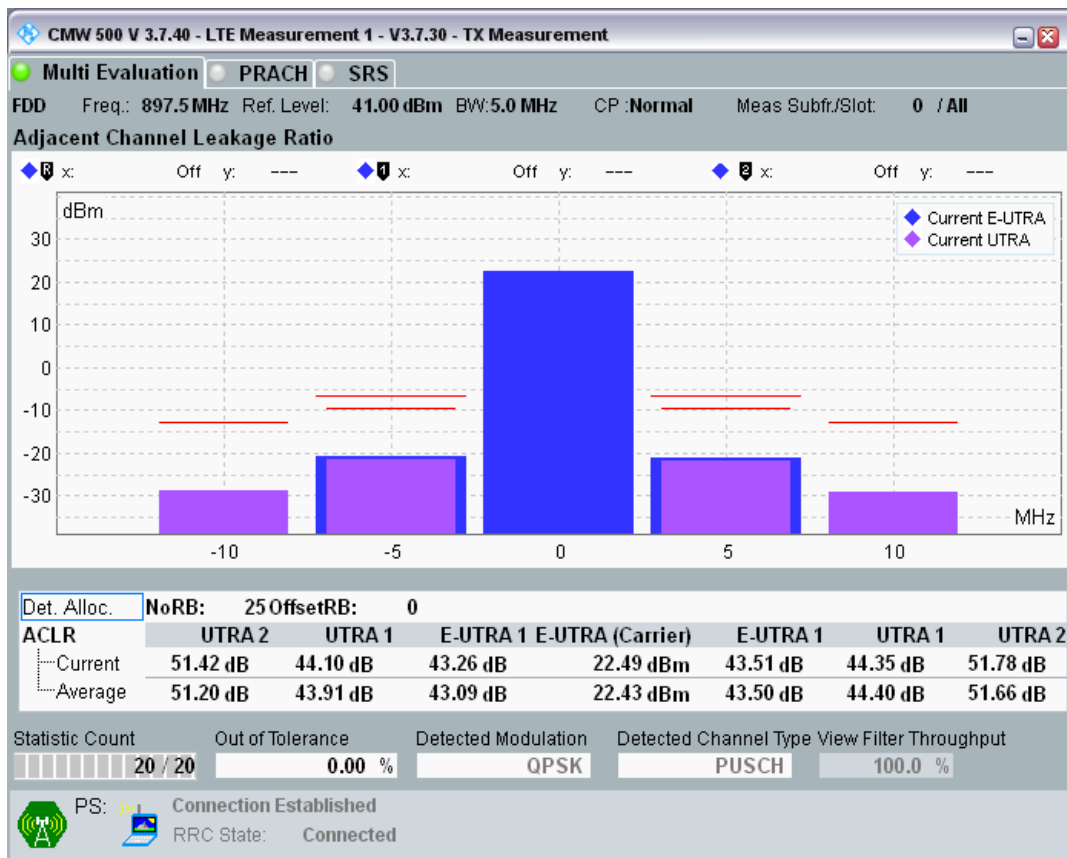

Band8 QPSK BW=5MHz Channel=21625 RB Size=25 Position=#0