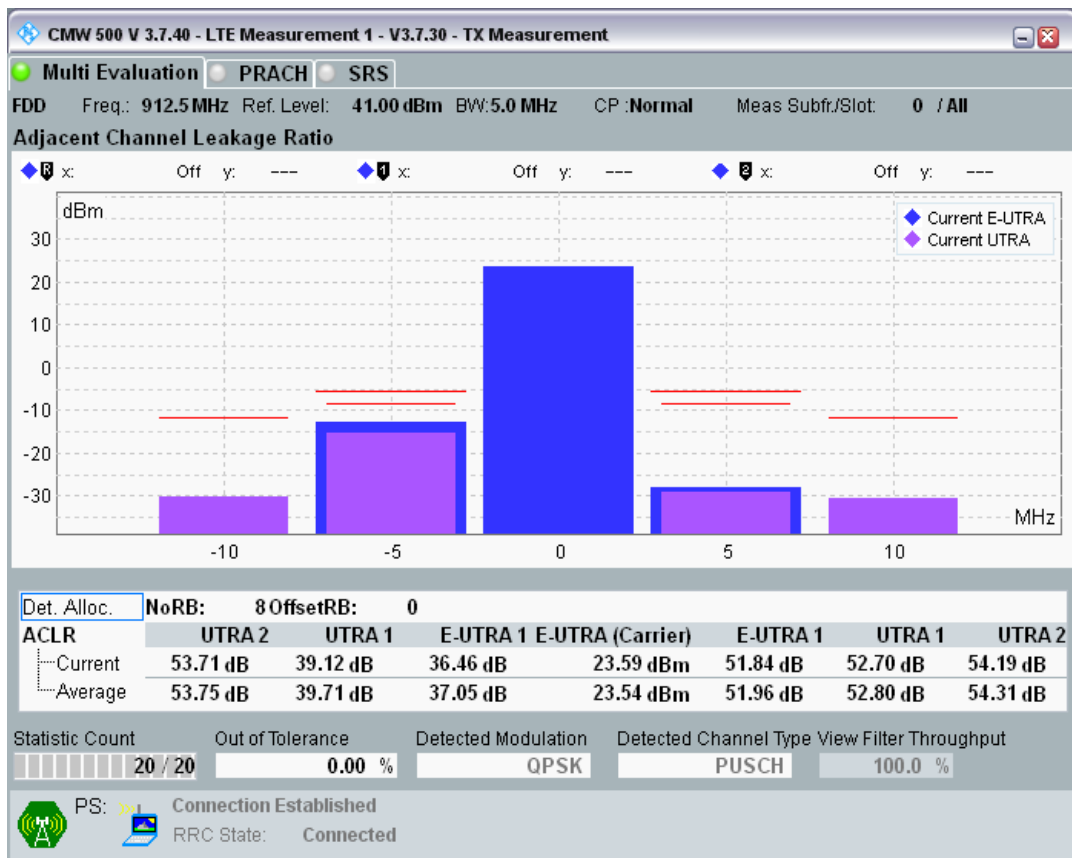

Band8 QPSK BW=5MHz Channel=21775 RB Size=8 Position=#0