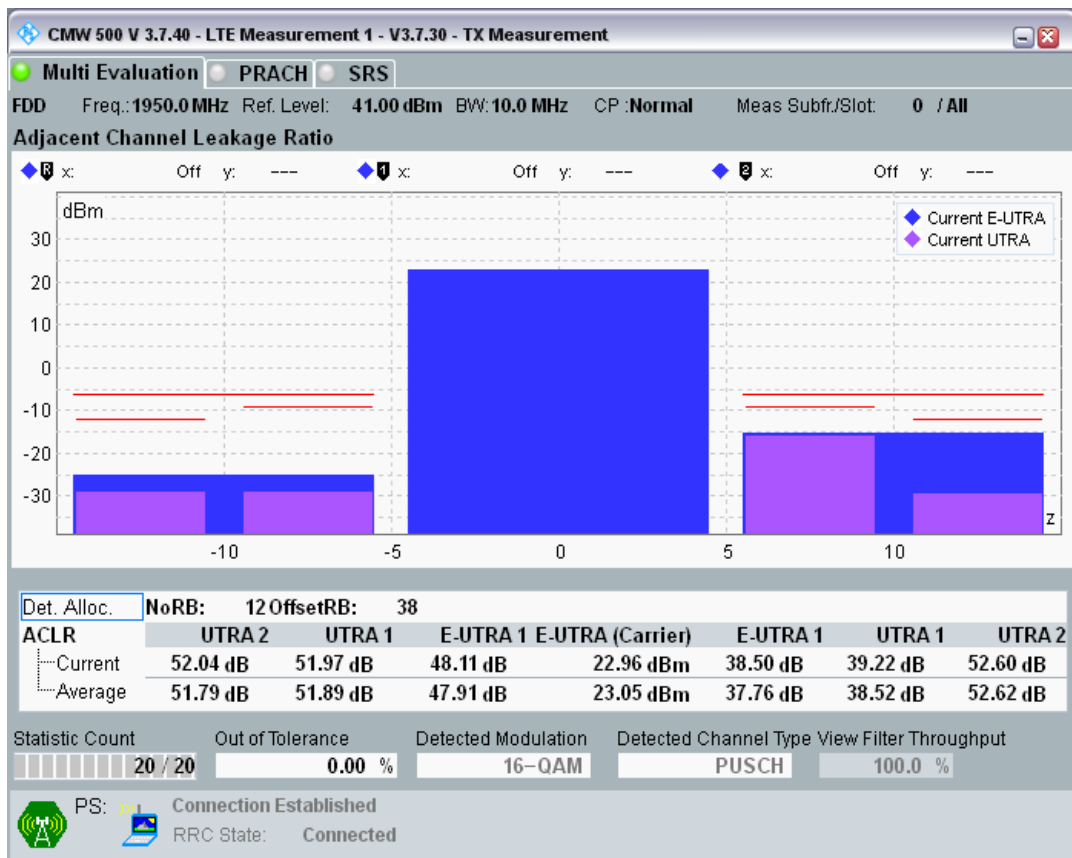

Band1 QAM16 BW=10MHz Channel=18300 RB Size=12 Position=#Max