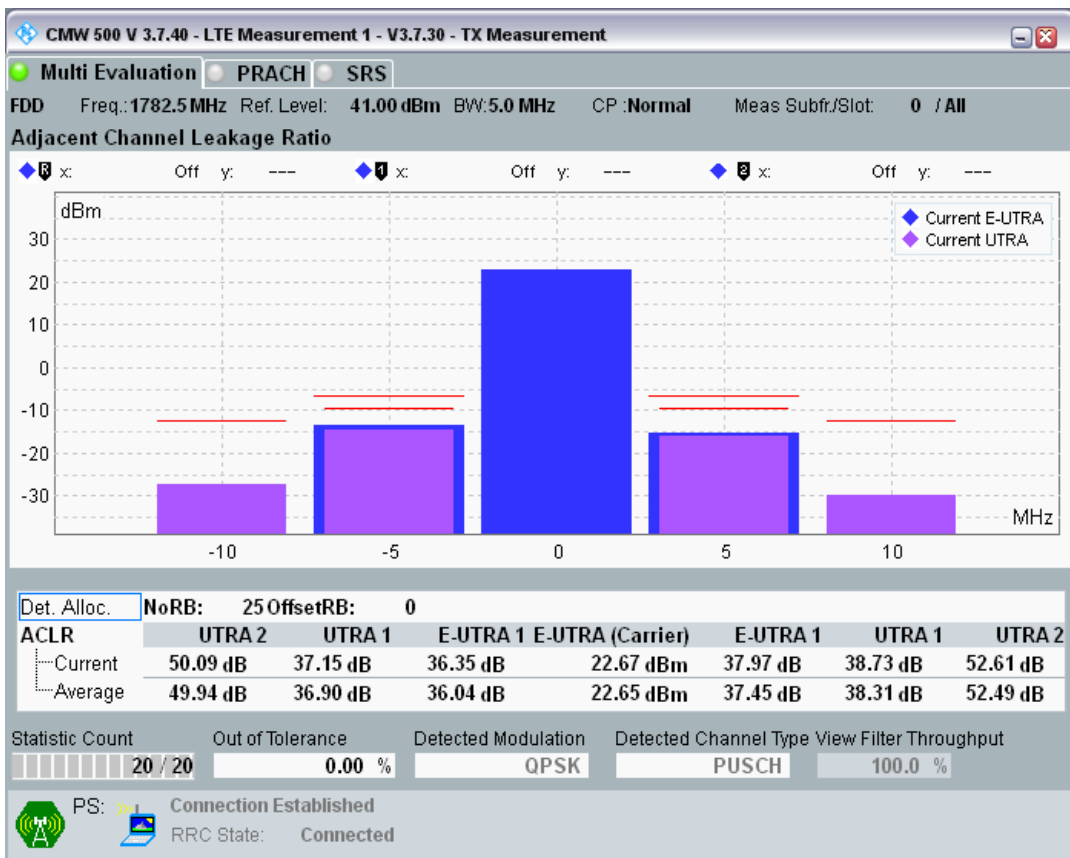

Band3 QPSK BW=5MHz Channel=19925 RB Size=25 Position=#0