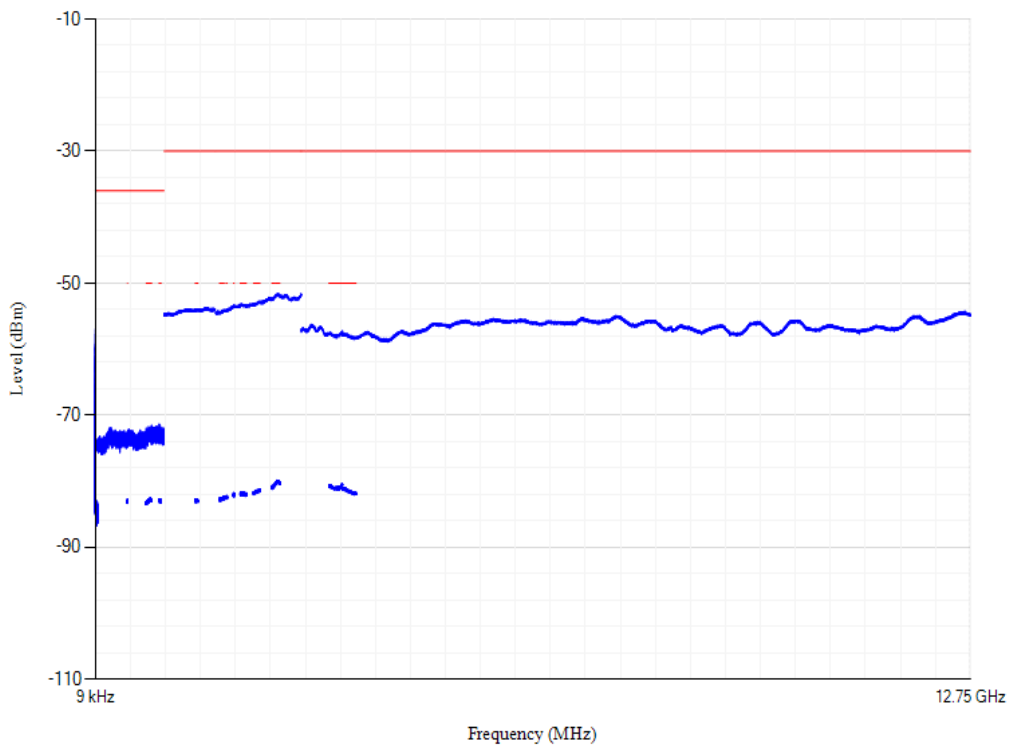

Conducted spurious emissions

Band3 QPSK BW=1.4MHz Channel=19575 RB Size=1 Position=#0

Conducted spurious emissions

Band3 QPSK BW=5MHz Channel=19225 RB Size=1 Position=#0

Conducted spurious emissions

Band3 QPSK BW=5MHz Channel=19575 RB Size=1 Position=#0