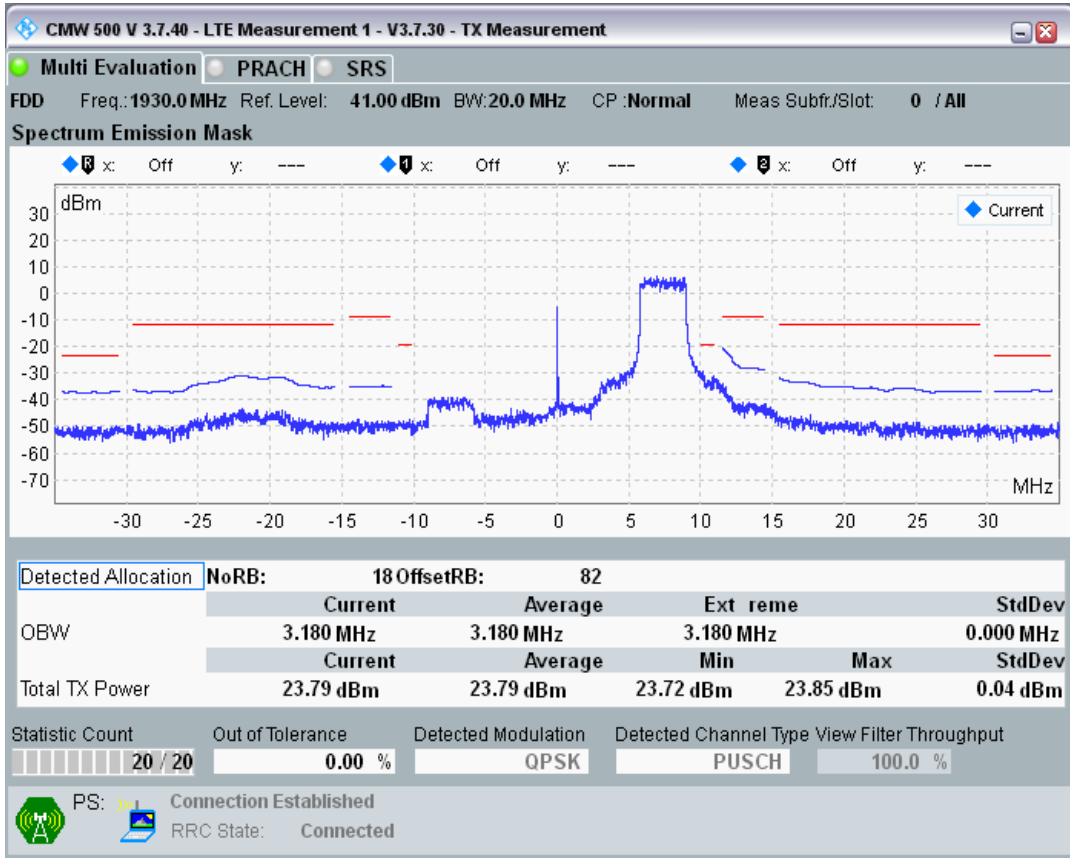

Band1 QPSK BW=20MHz Channel=18100 RB Size=18 Position=#Max