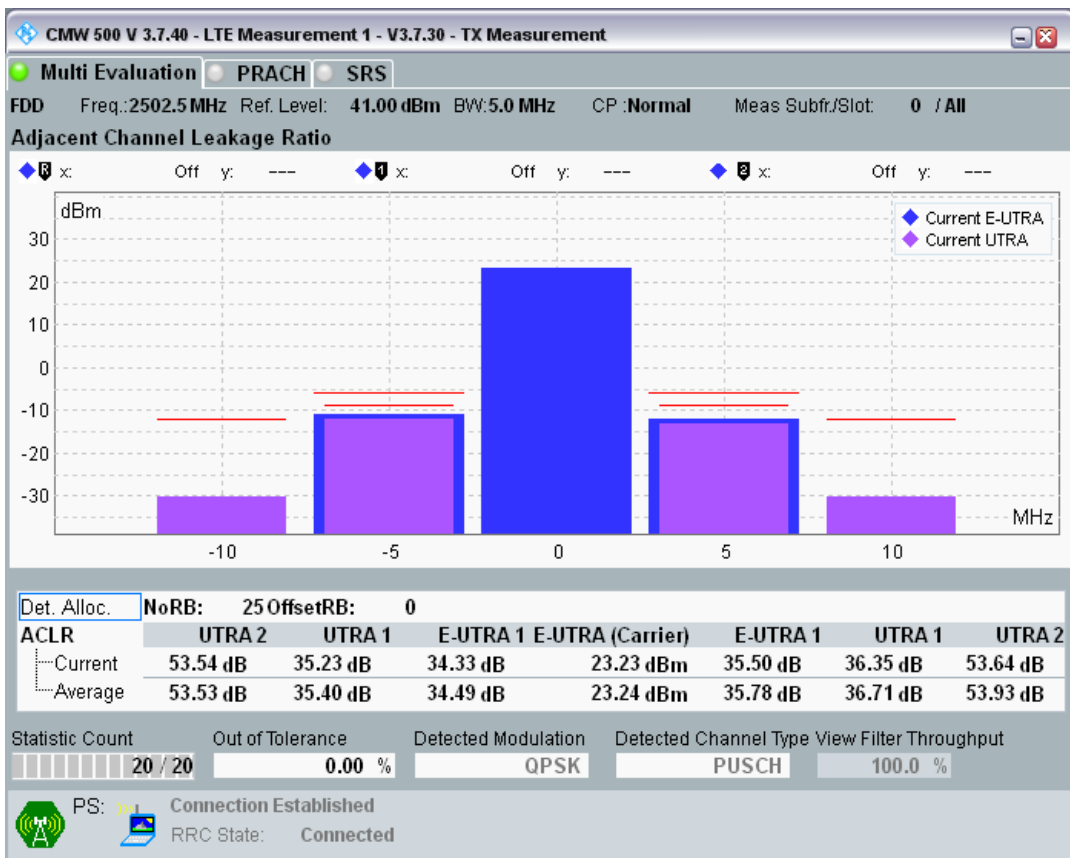

Band7 QPSK BW=5MHz Channel=20775 RB Size=25 Position=#0

Band7 QAM16 BW=5MHz Channel=20775 RB Size=8 Position=#0

Band7 QAM16 BW=5MHz Channel=20775 RB Size=8 Position=#Max

Band7 QAM16 BW=5MHz Channel=20775 RB Size=25 Position=#0