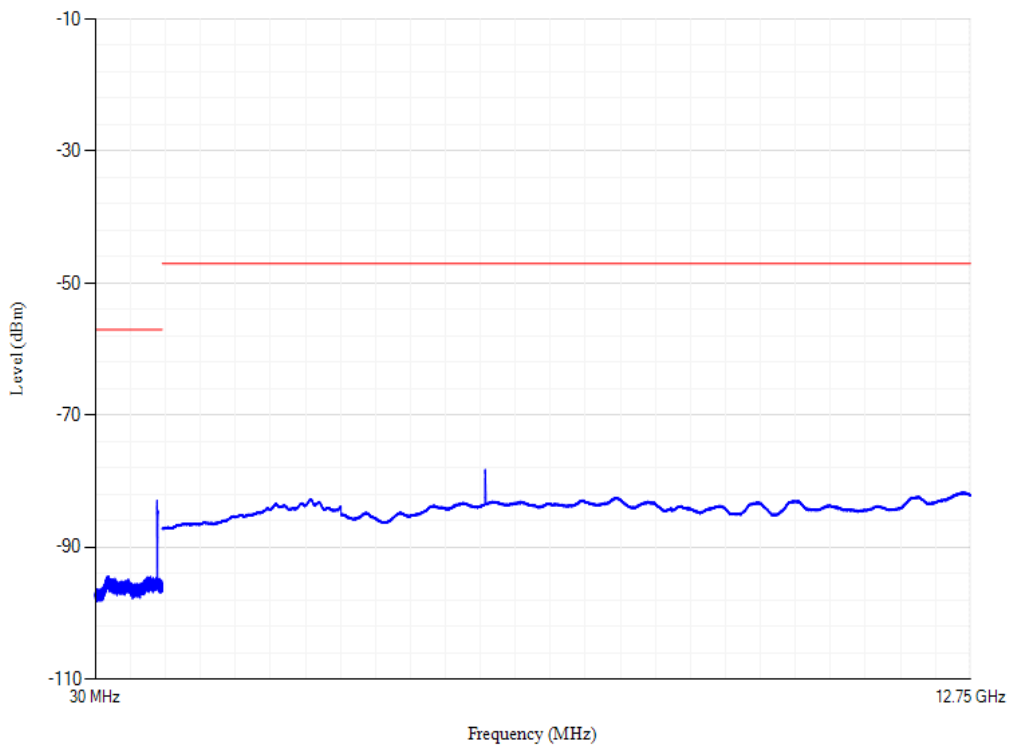

Band7 QPSK BW=20MHz Channel=21100

Conducted spurious emissions

Band8 QPSK BW=10MHz Channel=21625

Conducted spurious emissions

Band8 QPSK BW=10MHz Channel=21500

Conducted spurious emissions

Band8 QPSK BW=10MHz Channel=21750