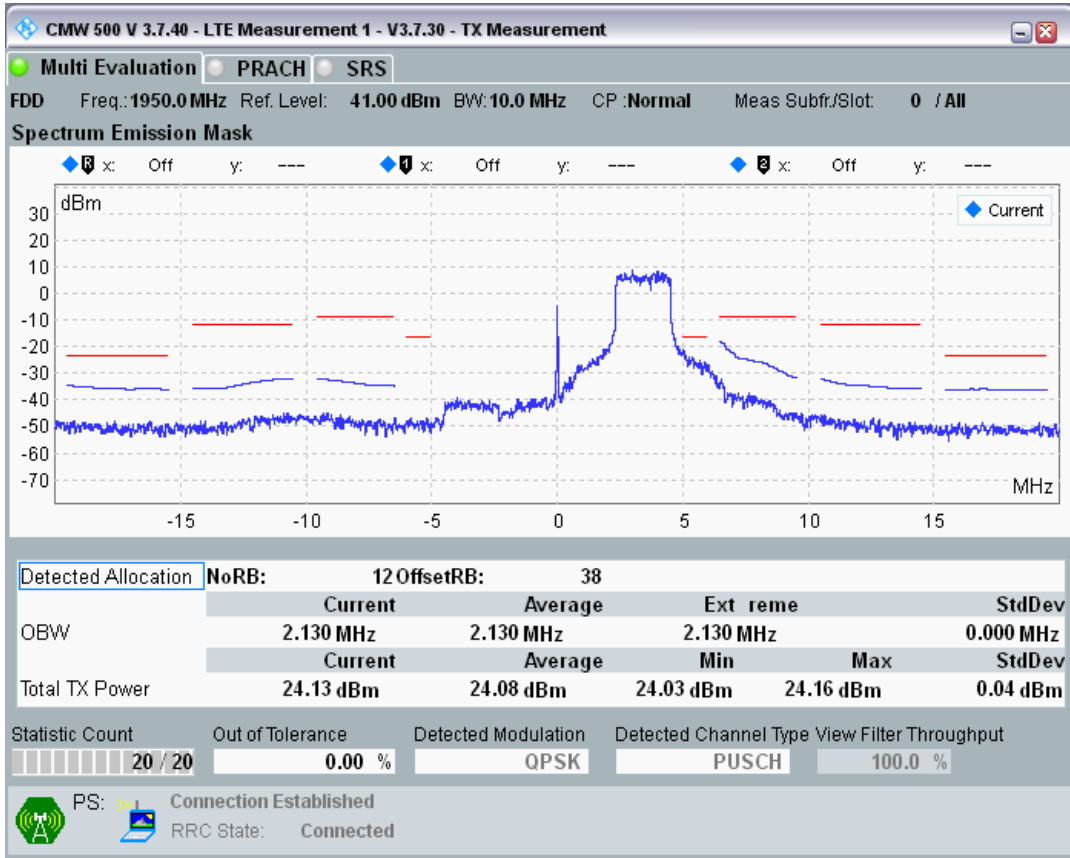

Band1 QPSK BW=10MHz Channel=18300 RB Size=12 Position=#Max