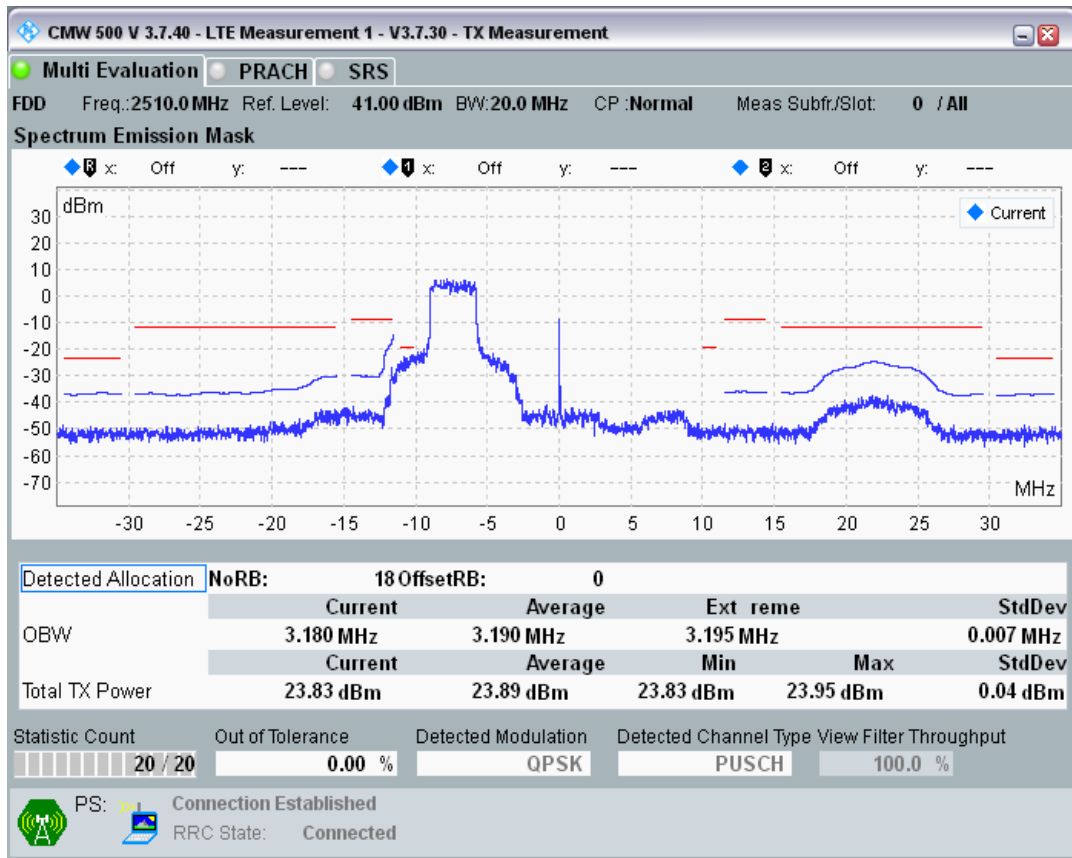

Band7 QPSK BW=20MHz Channel=20850 RB Size=18 Position=#0