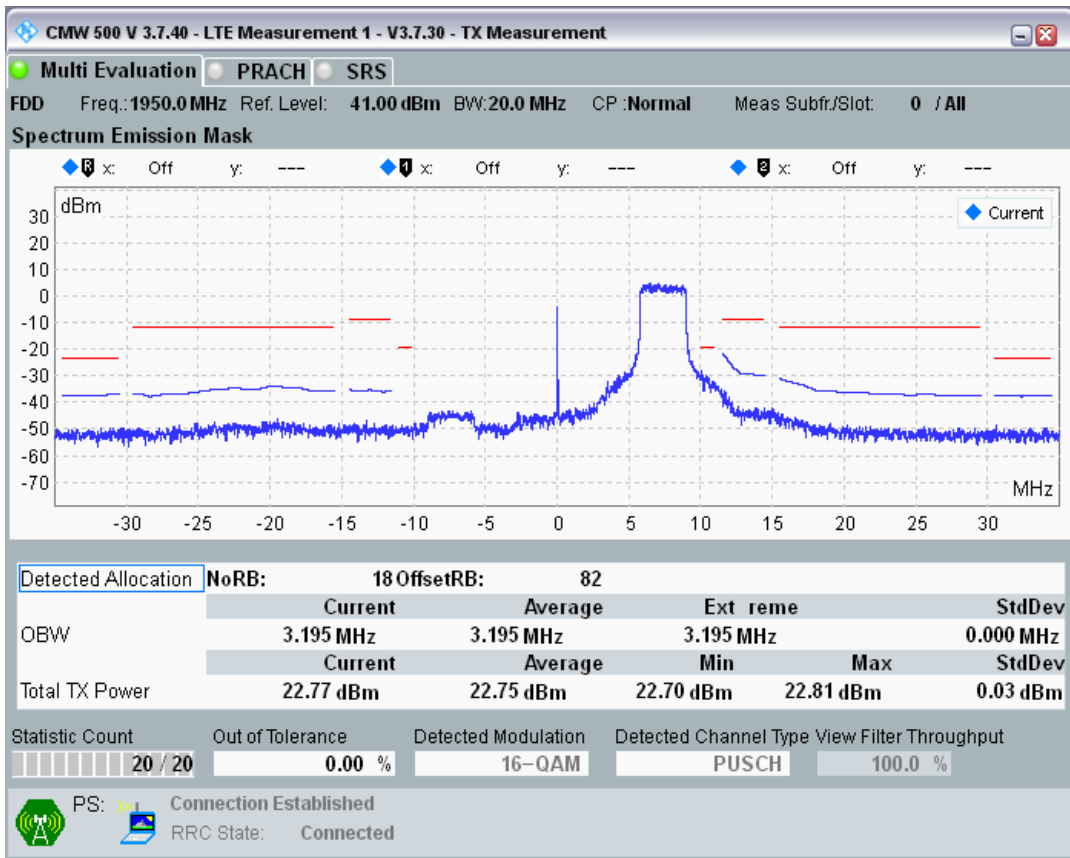

Band1 QAM16 BW=20MHz Channel=18300 RB Size=18 Position=#Max