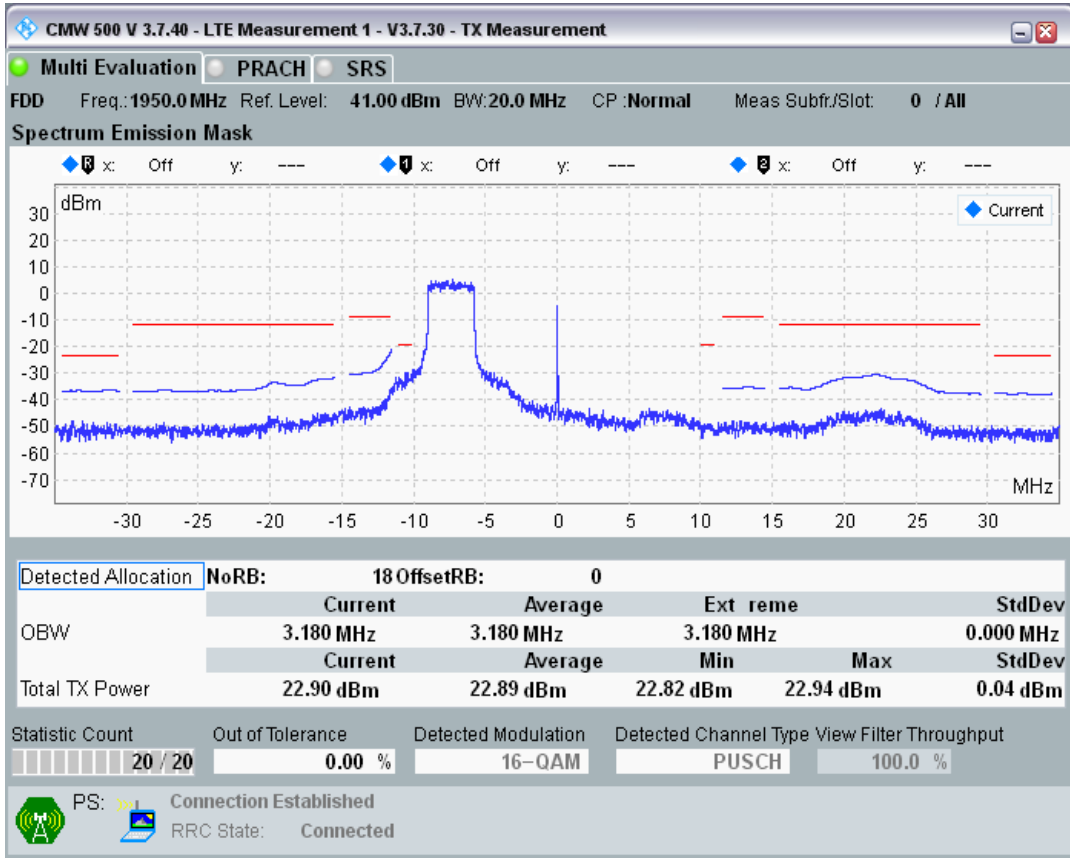

Band1 QAM16 BW=20MHz Channel=18300 RB Size=18 Position=#0