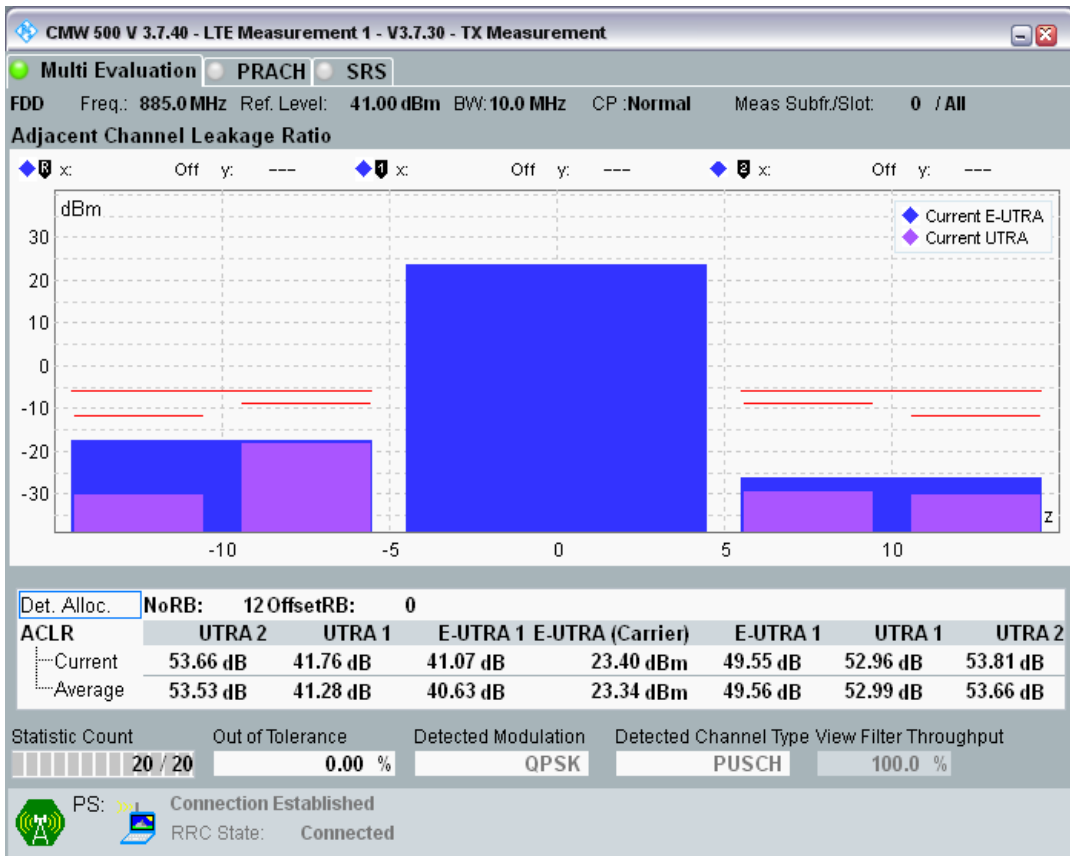

Band8 QPSK BW=10MHz Channel=21500 RB Size=12 Position=#0