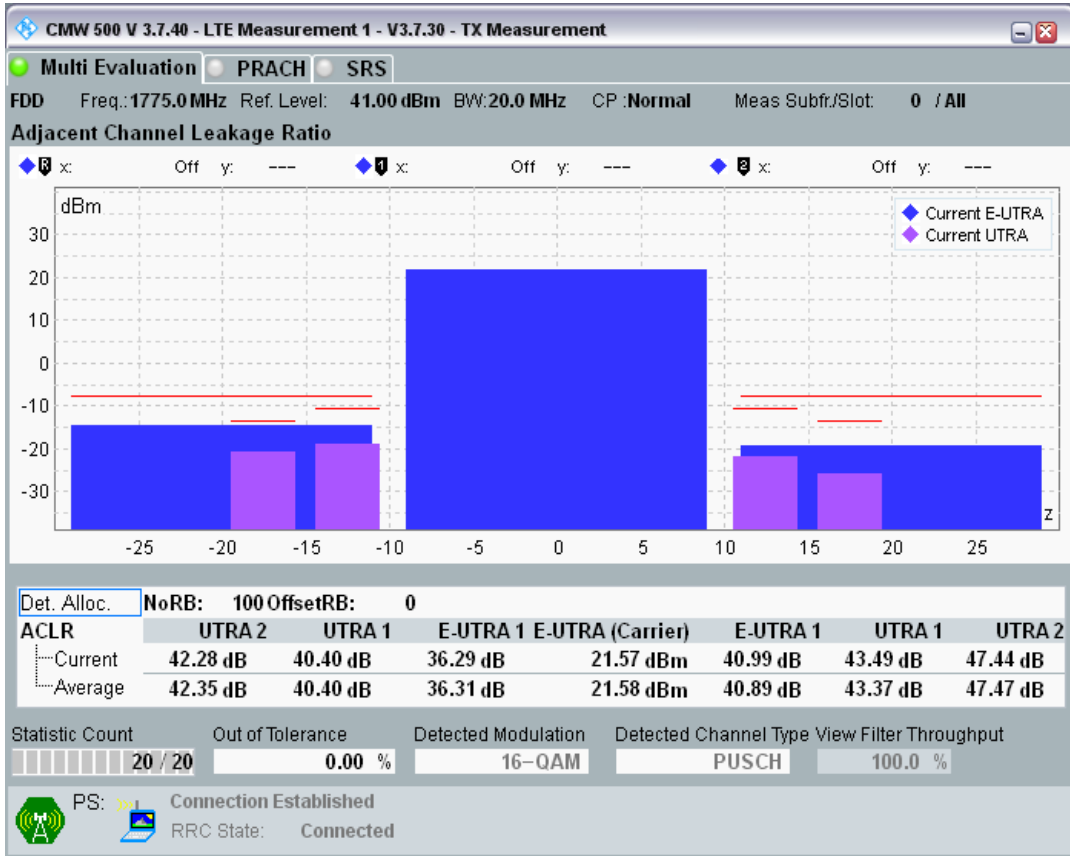

Band3 QPSK BW=20MHz Channel=19850 RB Size=100 Position=#0

Band3 QAM16 BW=20MHz Channel=19850 RB Size=18 Position=#0

Band3 QAM16 BW=20MHz Channel=19850 RB Size=18 Position=#Max

Band3 QAM16 BW=20MHz Channel=19850 RB Size=100 Position=#0