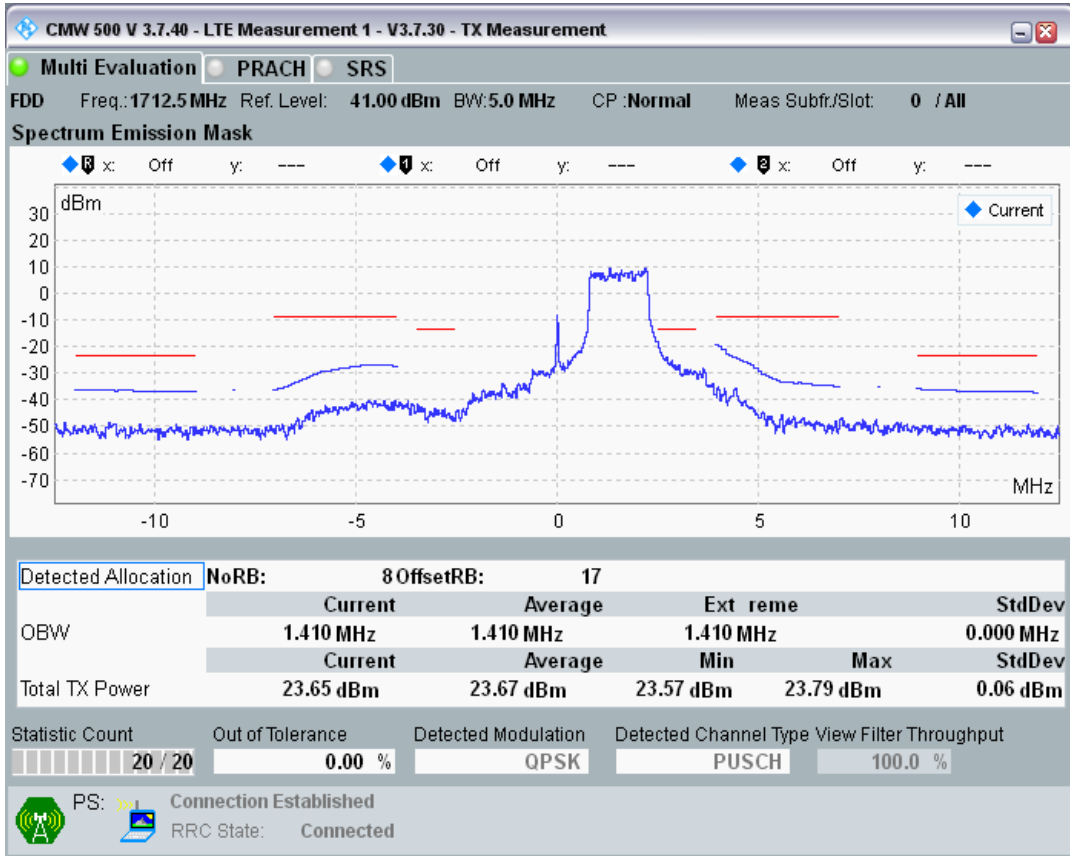

Band3 QAM16 BW=1.4MHz Channel=19943 RB Size=5 Position=#Max

Band3 QAM16 BW=1.4MHz Channel=19943 RB Size=6 Position=#0

Band3 QPSK BW=5MHz Channel=19225 RB Size=8 Position=#0

Band3 QPSK BW=5MHz Channel=19225 RB Size=8 Position=#Max