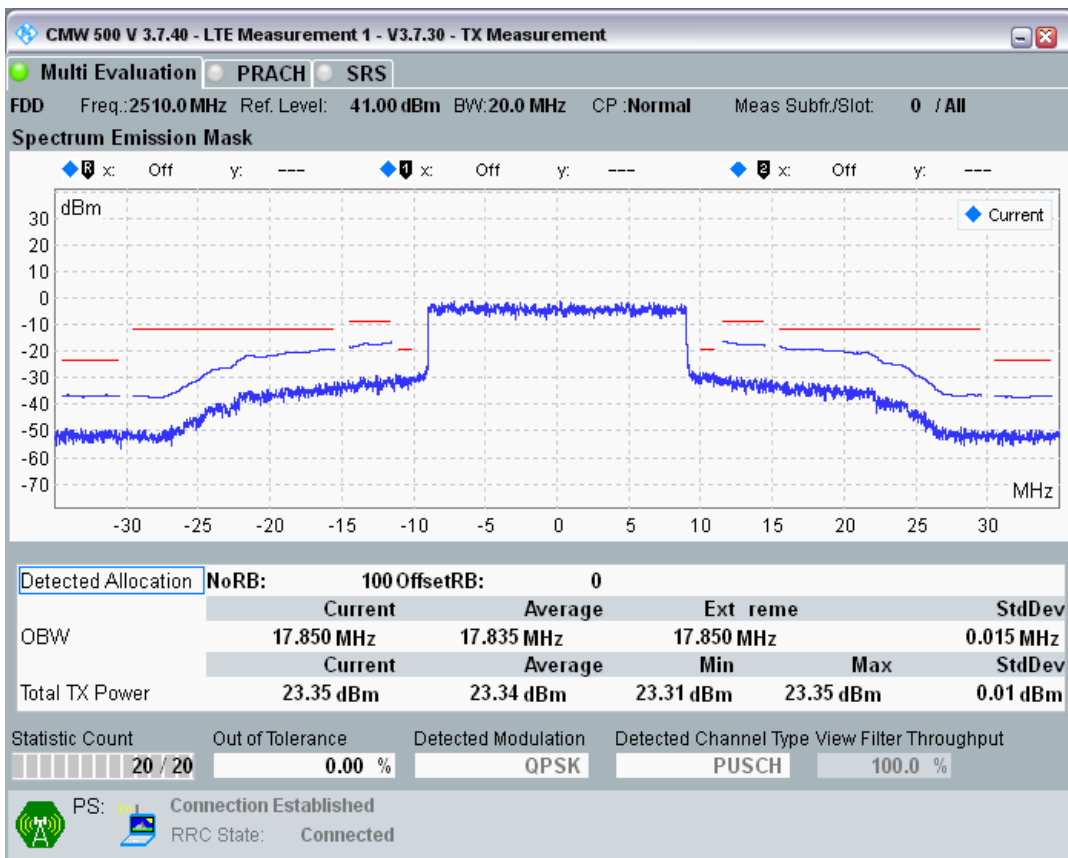

Band7 QPSK BW=20MHz Channel=20850 RB Size=100 Position=#0