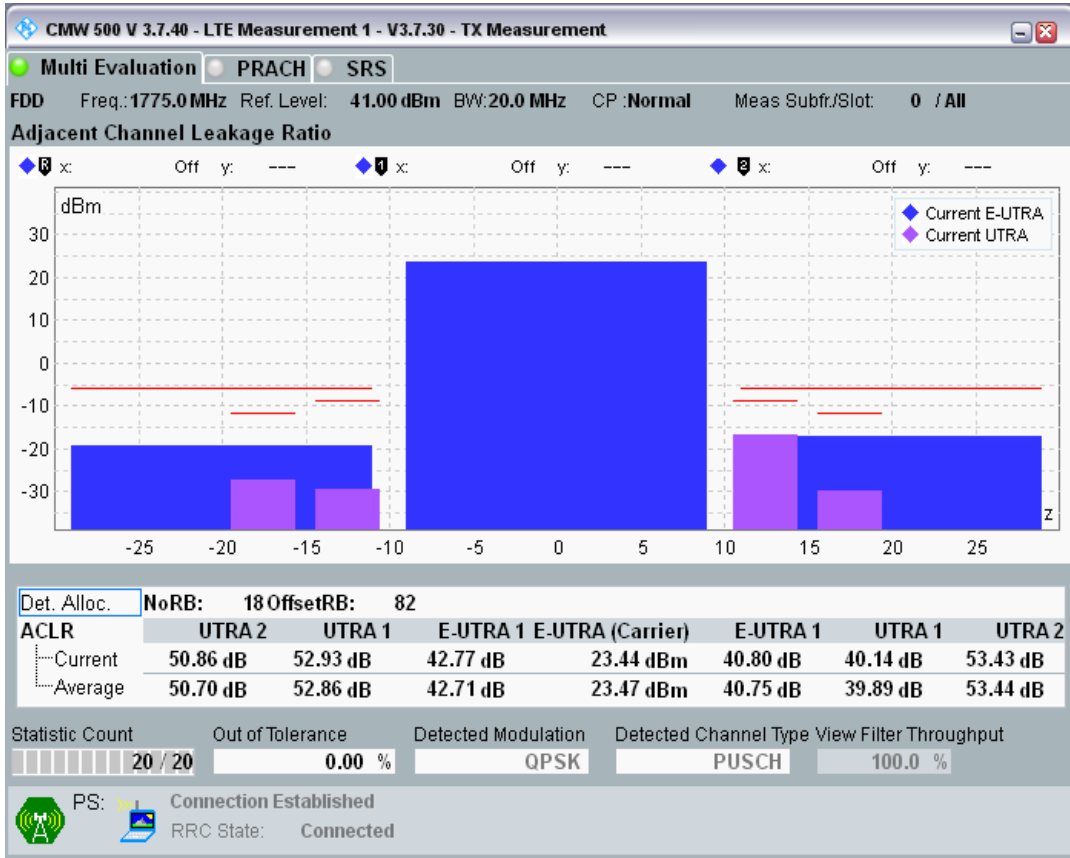

Band3 QAM16 BW=20MHz Channel=19575 RB Size=18 Position=#Max

Band3 QAM16 BW=20MHz Channel=19575 RB Size=100 Position=#0

Band3 QPSK BW=20MHz Channel=19850 RB Size=18 Position=#0

Band3 QPSK BW=20MHz Channel=19850 RB Size=18 Position=#Max