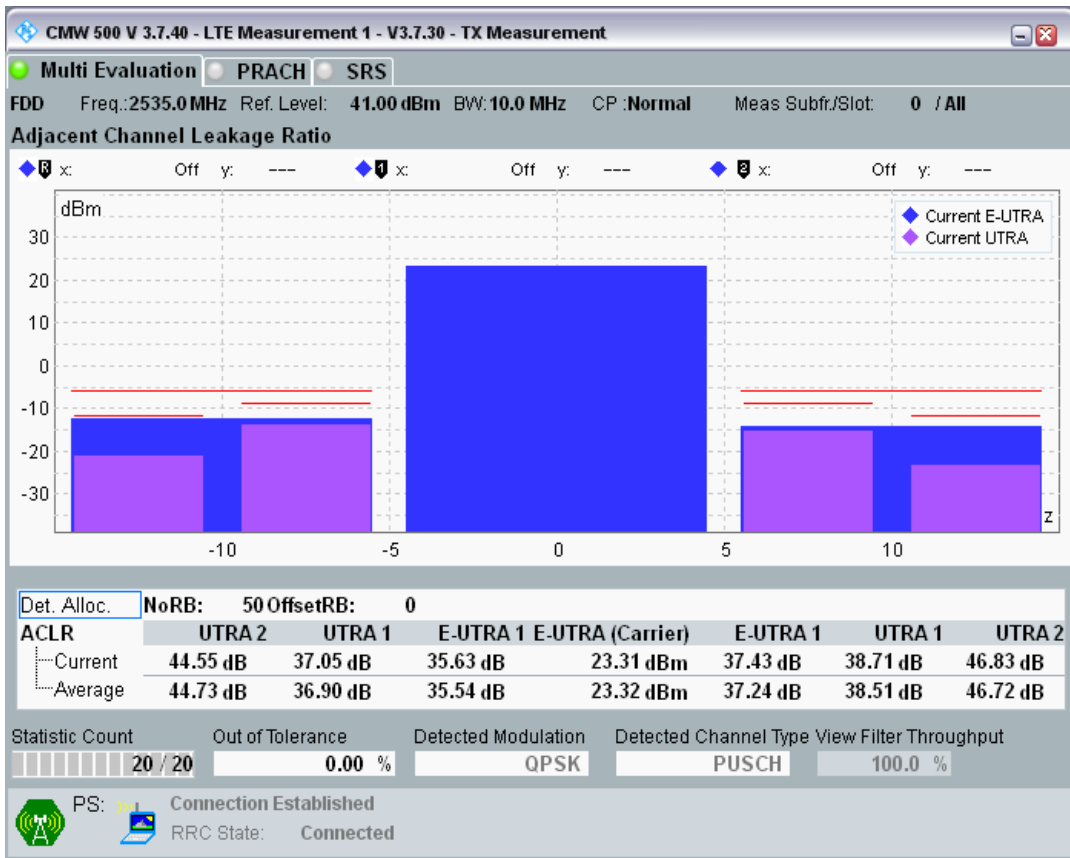

Band7 QPSK BW=10MHz Channel=21100 RB Size=50 Position=#0