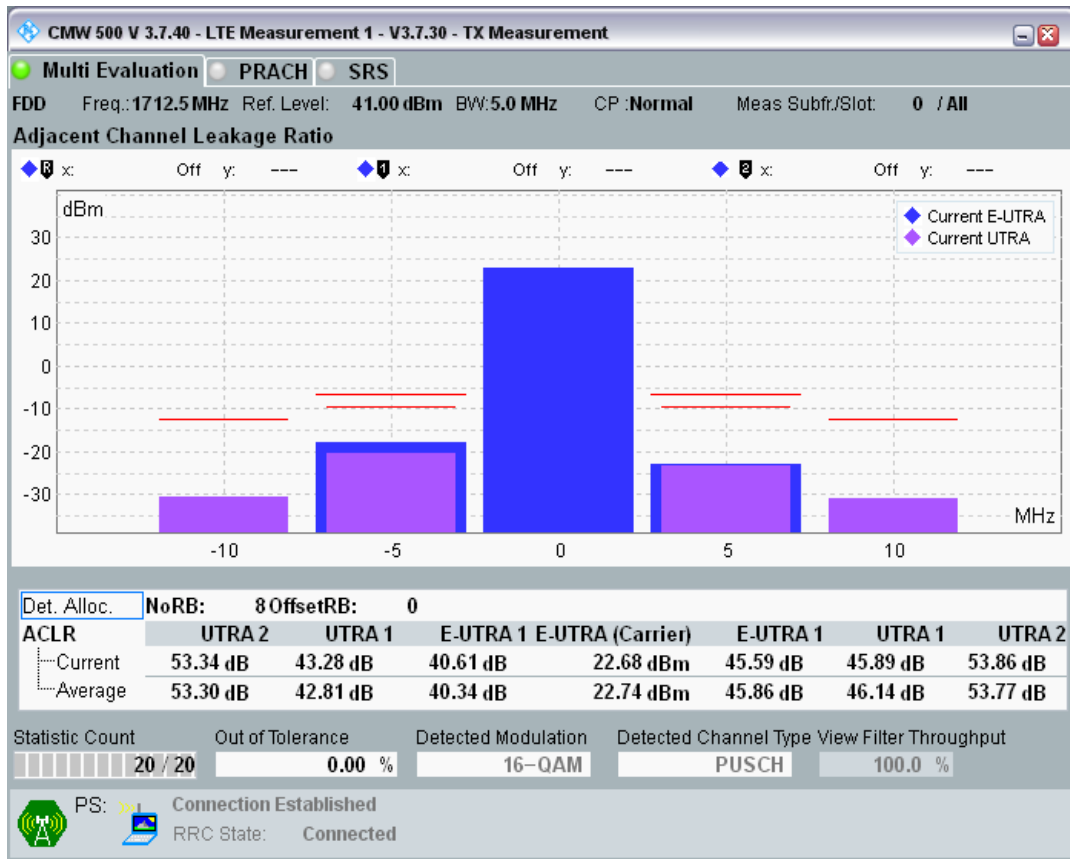

Band3 QAM16 BW=5MHz Channel=19225 RB Size=8 Position=#0