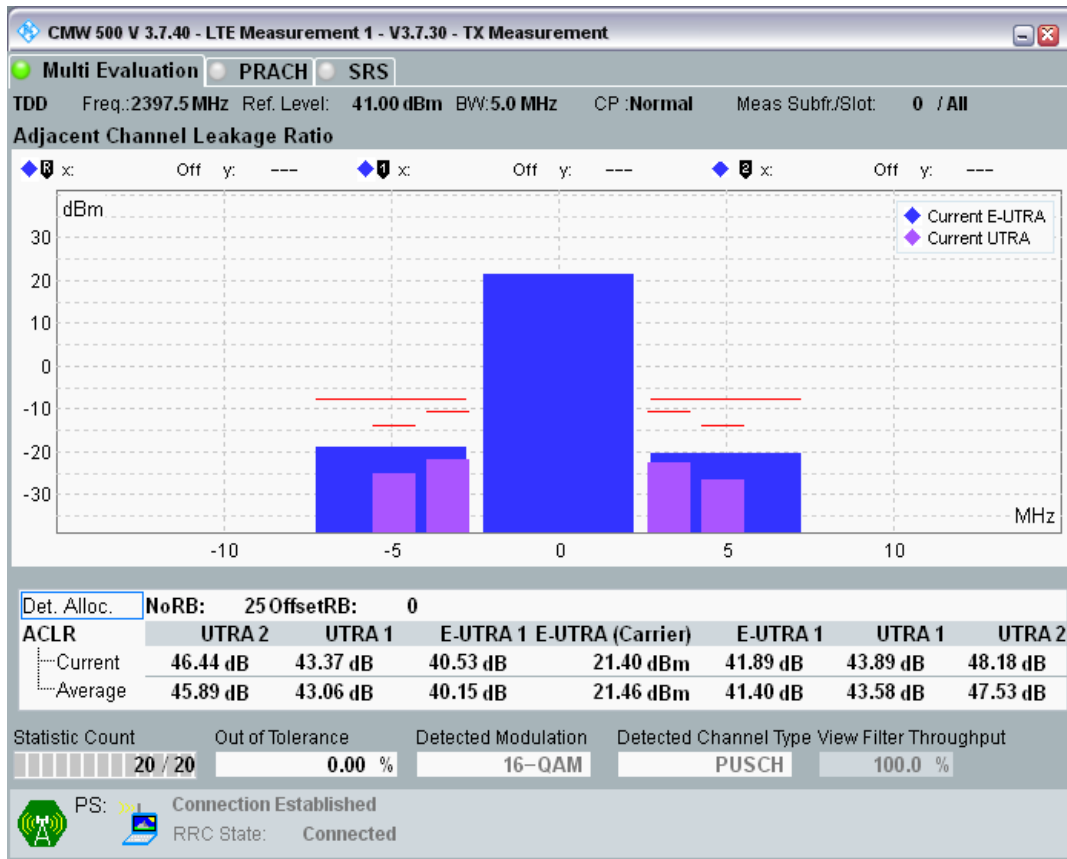

Band40 QAM16 BW=5MHz Channel=39625 RB Size=25 Position=#0