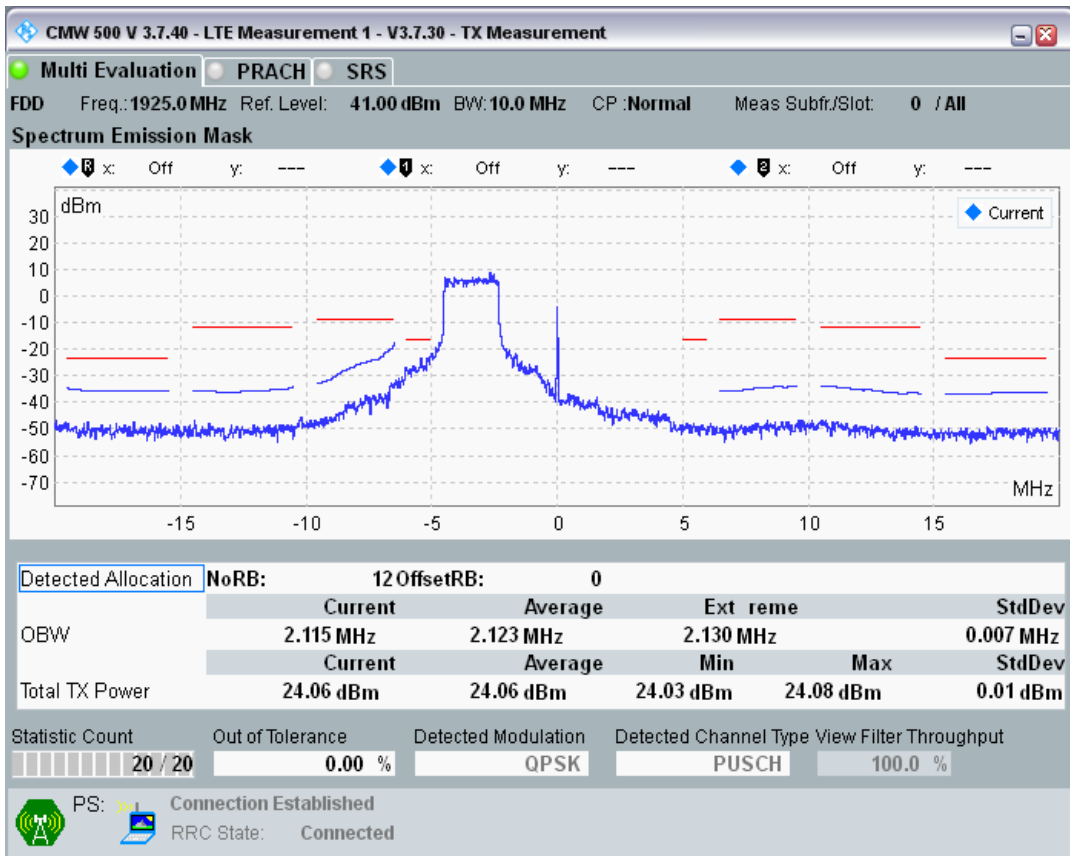

Band1 QPSK BW=10MHz Channel=18050 RB Size=12 Position=#0