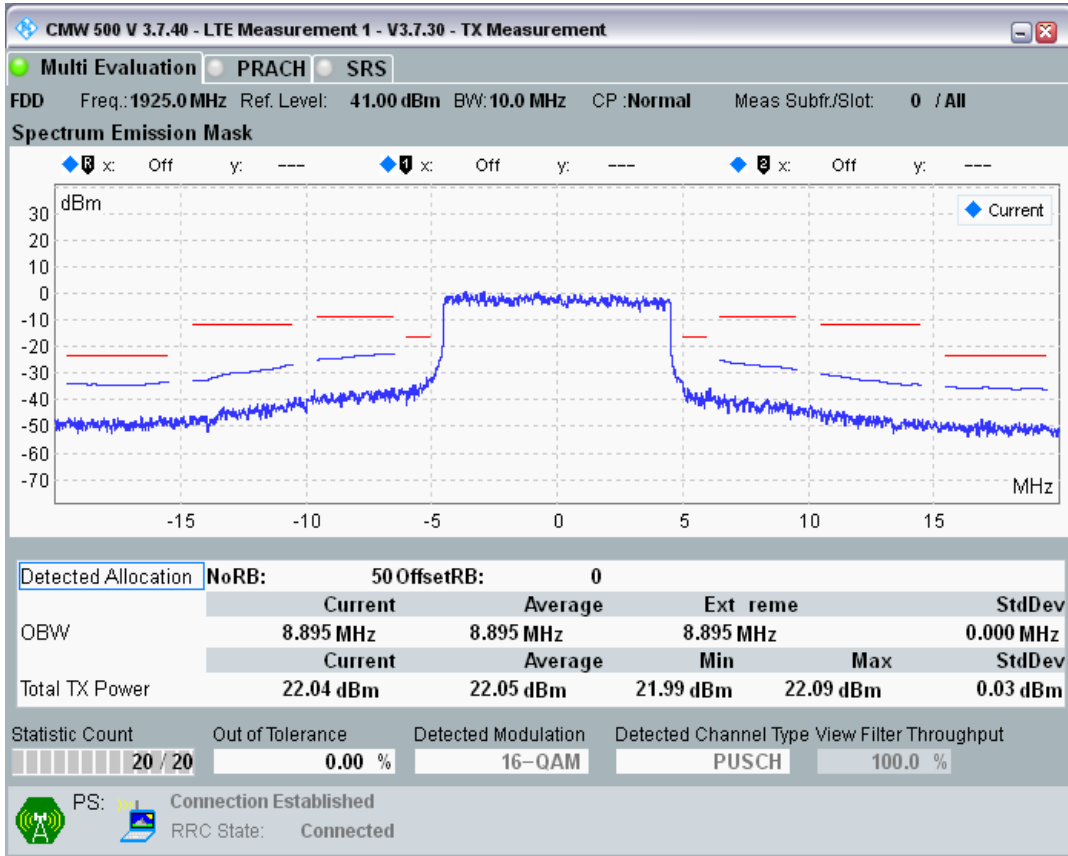

Band1 QPSK BW=10MHz Channel=18050 RB Size=50 Position=#0

Band1 QAM16 BW=10MHz Channel=18050 RB Size=12 Position=#0

Band1 QAM16 BW=10MHz Channel=18050 RB Size=12 Position=#Max

Band1 QAM16 BW=10MHz Channel=18050 RB Size=50 Position=#0