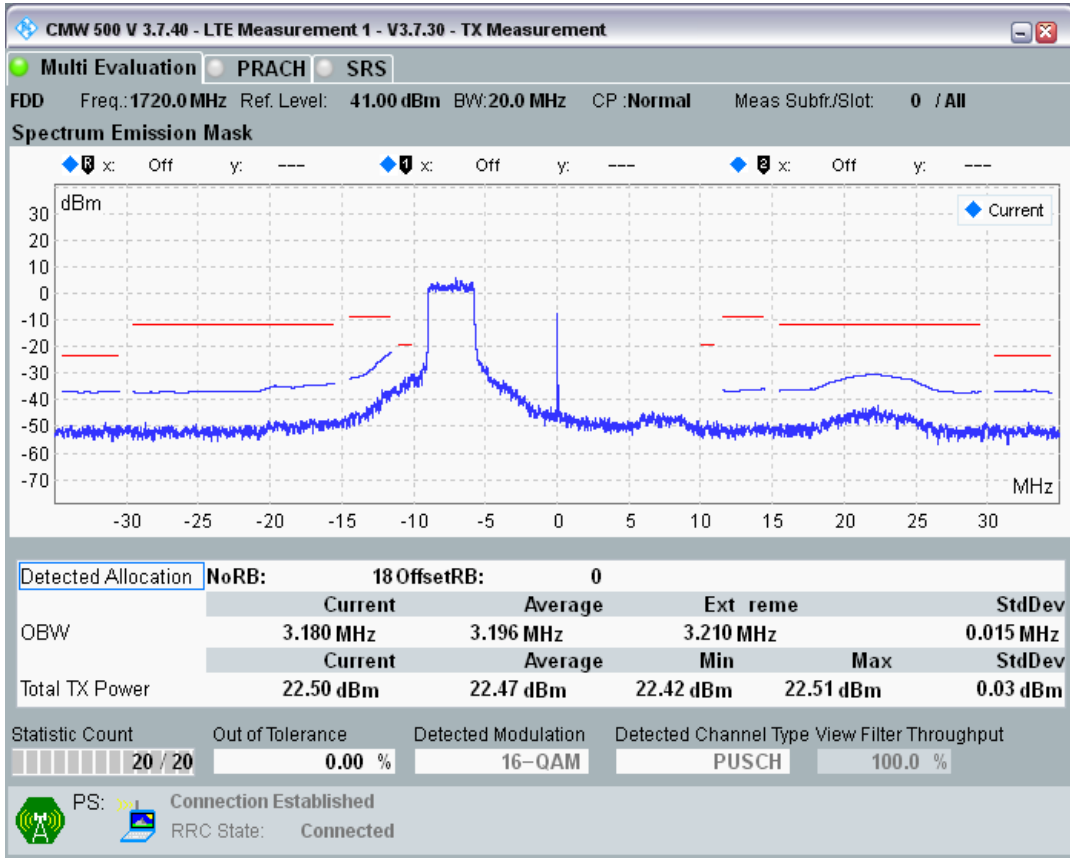

Band3 QAM16 BW=20MHz Channel=19300 RB Size=18 Position=#0