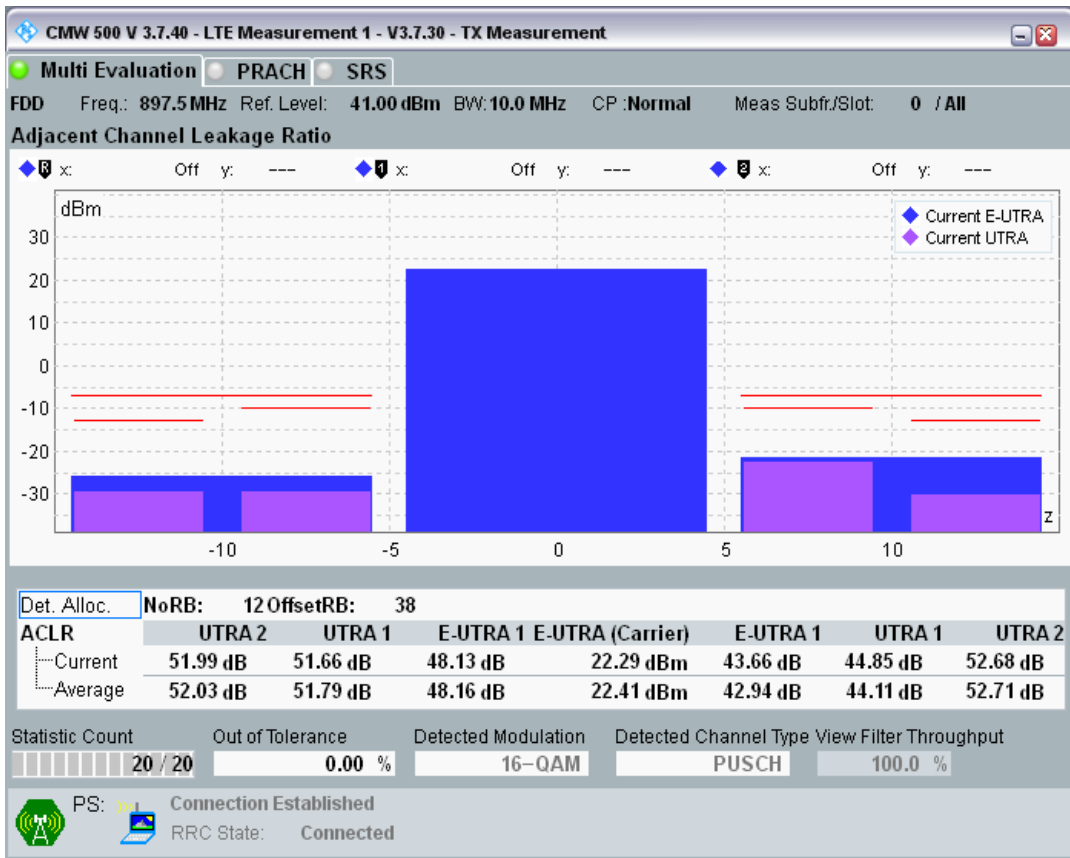

Band8 QAM16 BW=10MHz Channel=21625 RB Size=12 Position=#Max