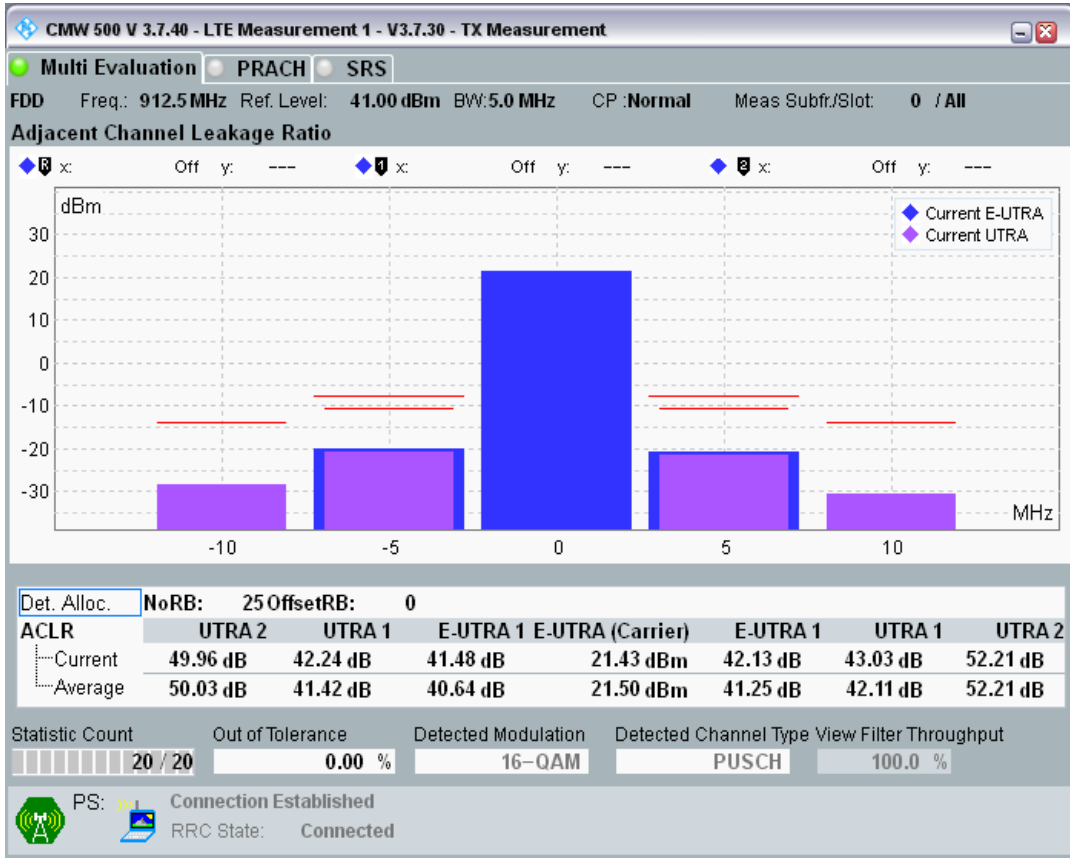

Band8 QPSK BW=5MHz Channel=21775 RB Size=25 Position=#0

Band8 QAM16 BW=5MHz Channel=21775 RB Size=8 Position=#0

Band8 QAM16 BW=5MHz Channel=21775 RB Size=8 Position=#Max

Band8 QAM16 BW=5MHz Channel=21775 RB Size=25 Position=#0