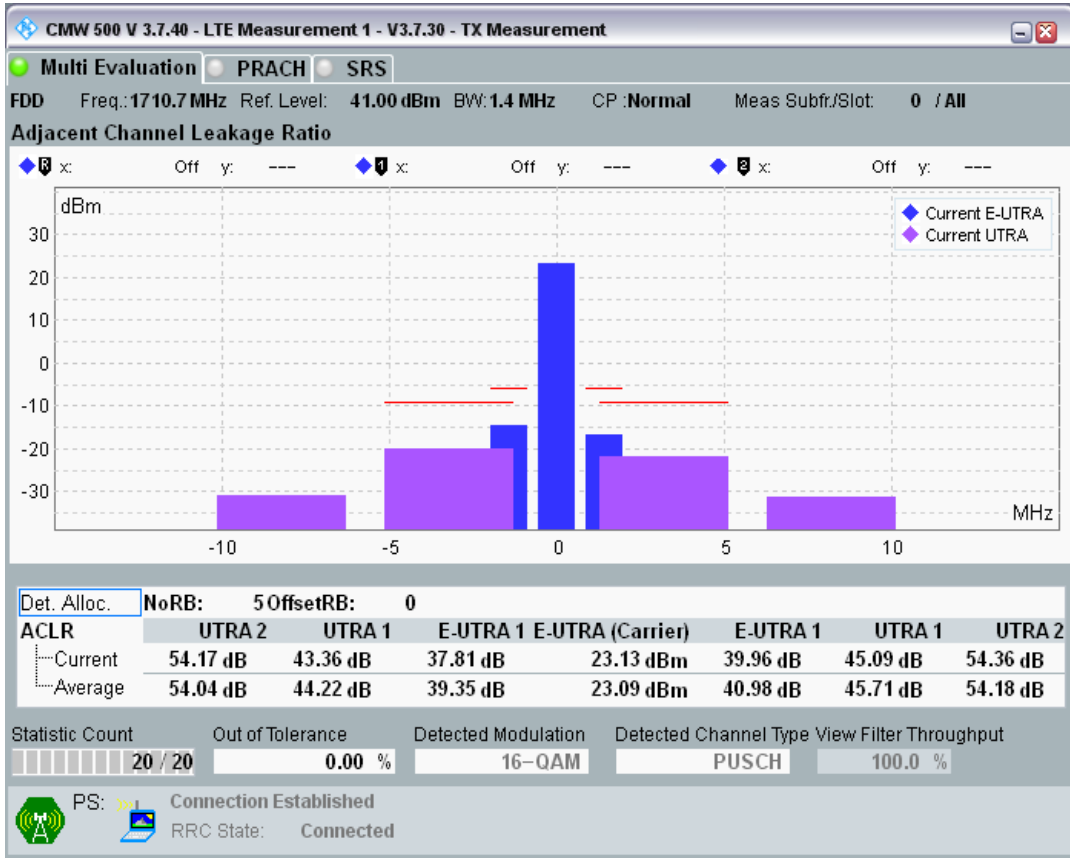

Band3 QPSK BW=1.4MHz Channel=19207 RB Size=5 Position=#0

Band3 QPSK BW=1.4MHz Channel=19207 RB Size=5 Position=#Max

Band3 QPSK BW=1.4MHz Channel=19207 RB Size=6 Position=#0

Band3 QAM16 BW=1.4MHz Channel=19207 RB Size=5 Position=#0