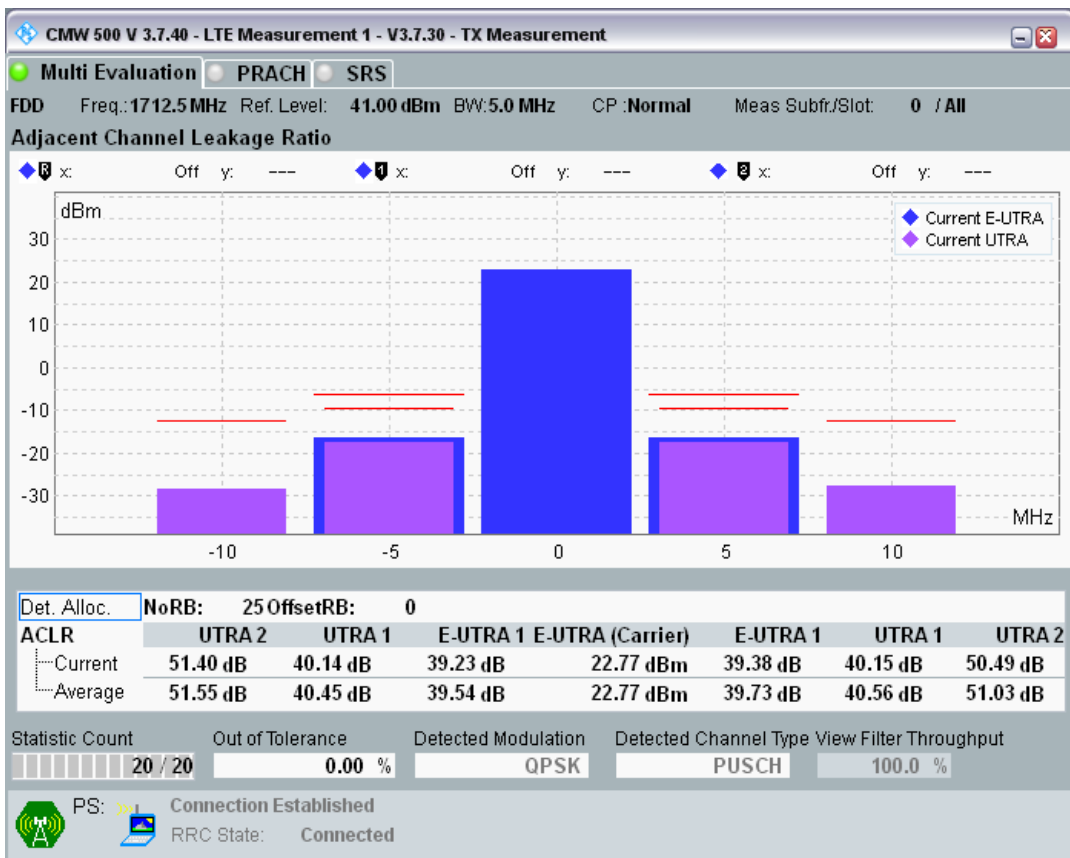

Band3 QPSK BW=5MHz Channel=19225 RB Size=25 Position=#0