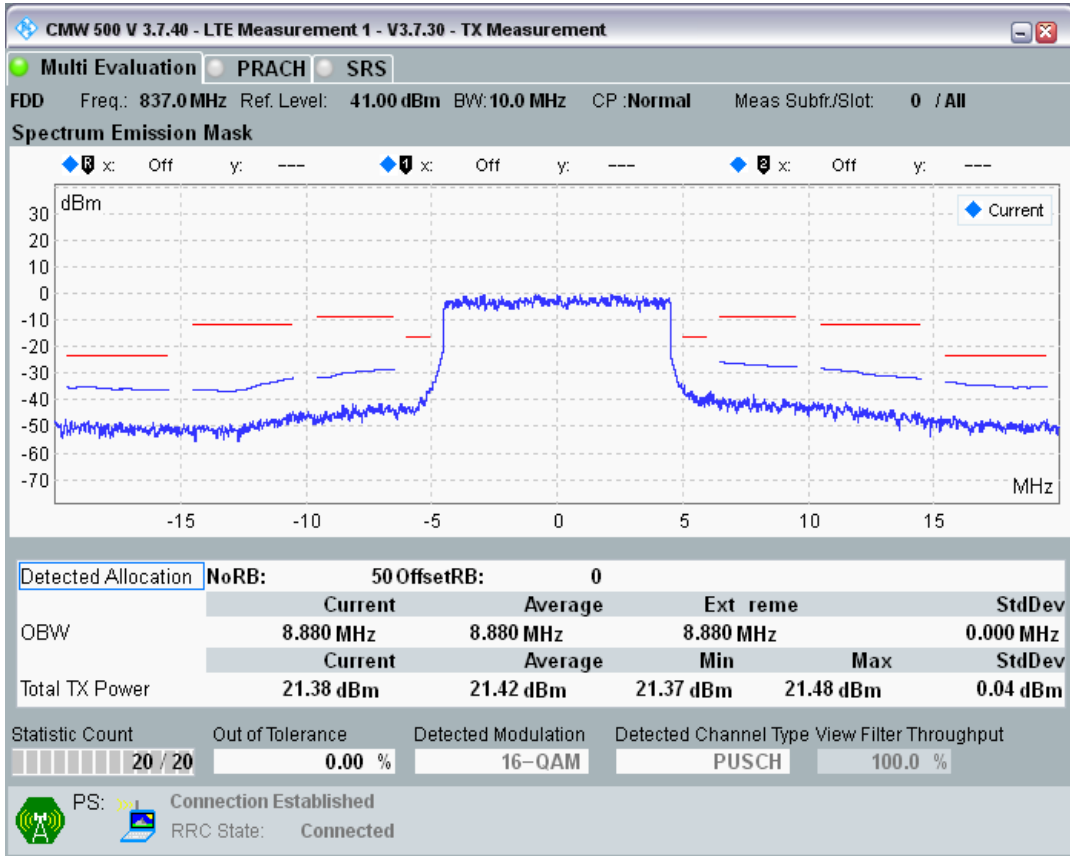

Band20 QAM16 BW=10MHz Channel=24200 RB Size=50 Position=#0