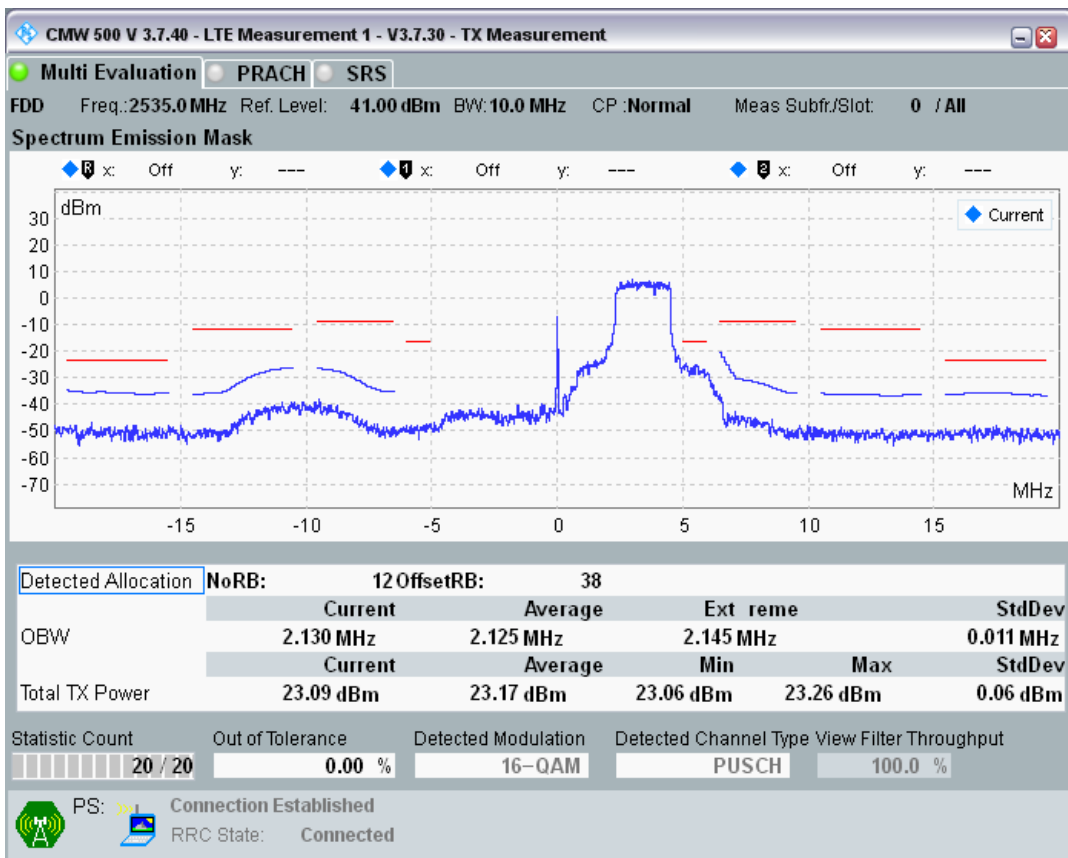

Band7 QAM16 BW=10MHz Channel=21100 RB Size=12 Position=#Max