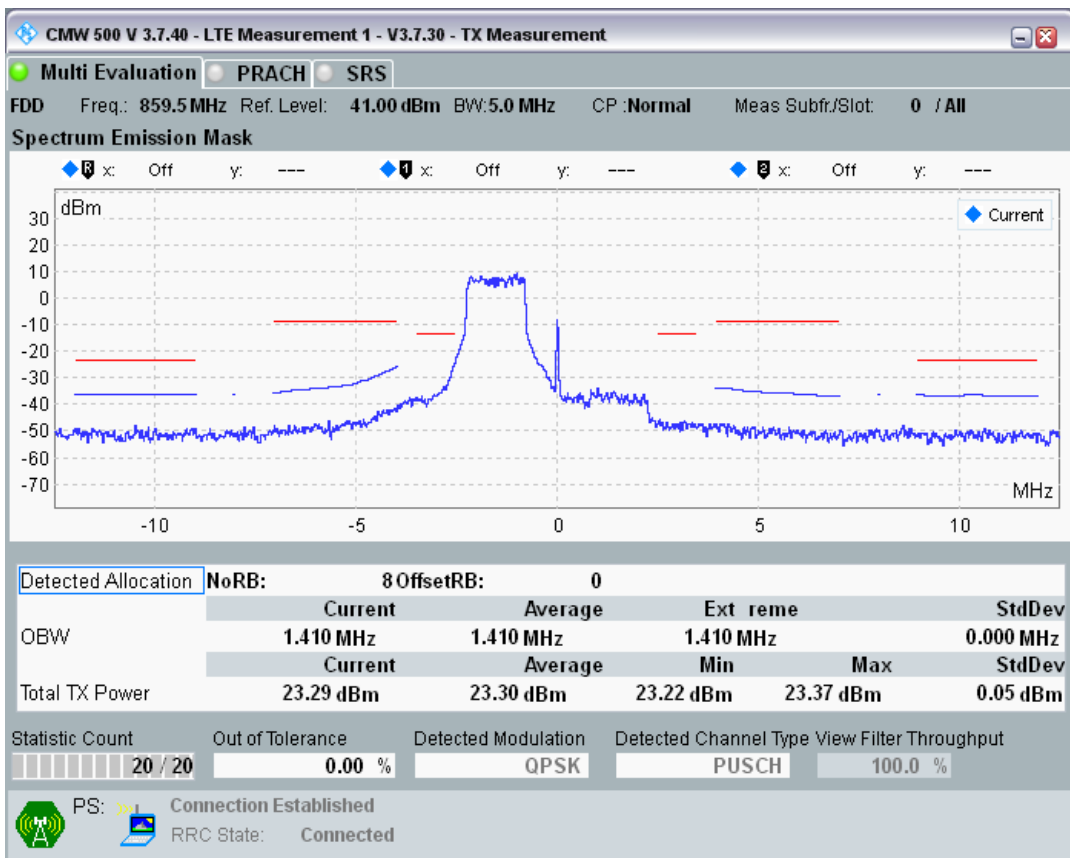

Band20 QPSK BW=5MHz Channel=24425 RB Size=8 Position=#0