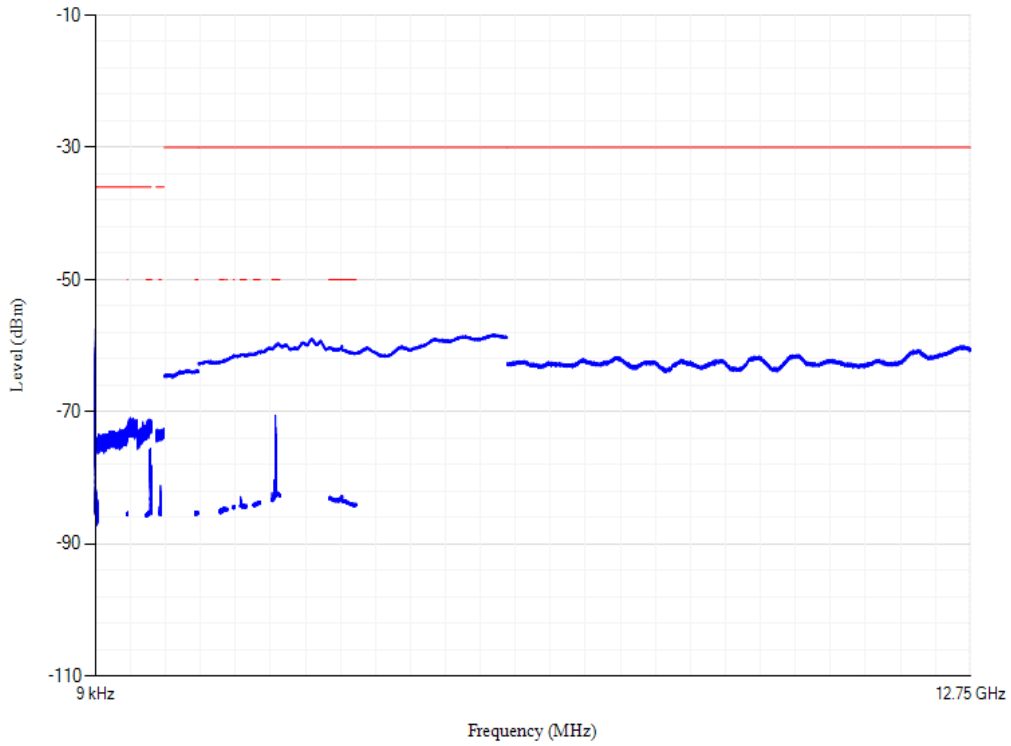

Conducted spurious emissions

Band20 QPSK BW=5MHz Channel=24425 RB Size=1 Position=#0

Conducted spurious emissions

Band20 QPSK BW=20MHz Channel=24300 RB Size=1 Position=#0

Conducted spurious emissions

Band20 QPSK BW=20MHz Channel=24250 RB Size=1 Position=#0