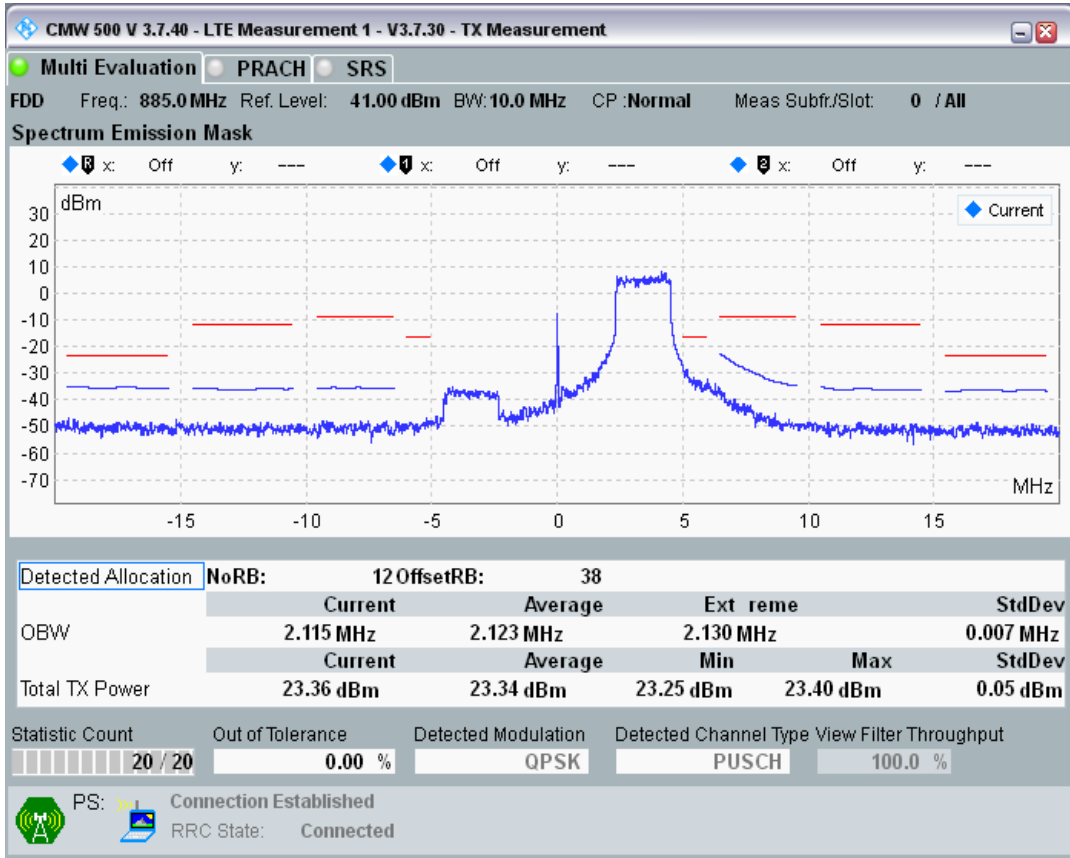

Band8 QPSK BW=10MHz Channel=21500 RB Size=12 Position=#Max