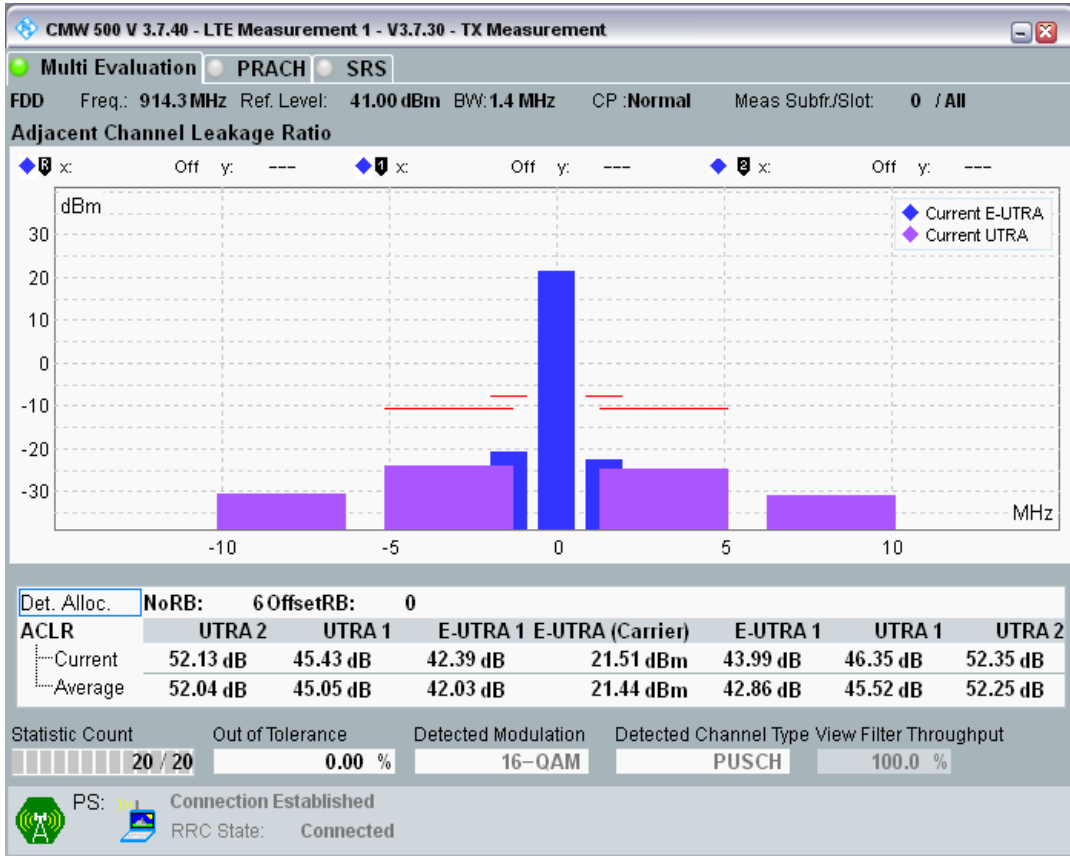

Band8 QAM16 BW=1.4MHz Channel=21793 RB Size=6 Position=#0