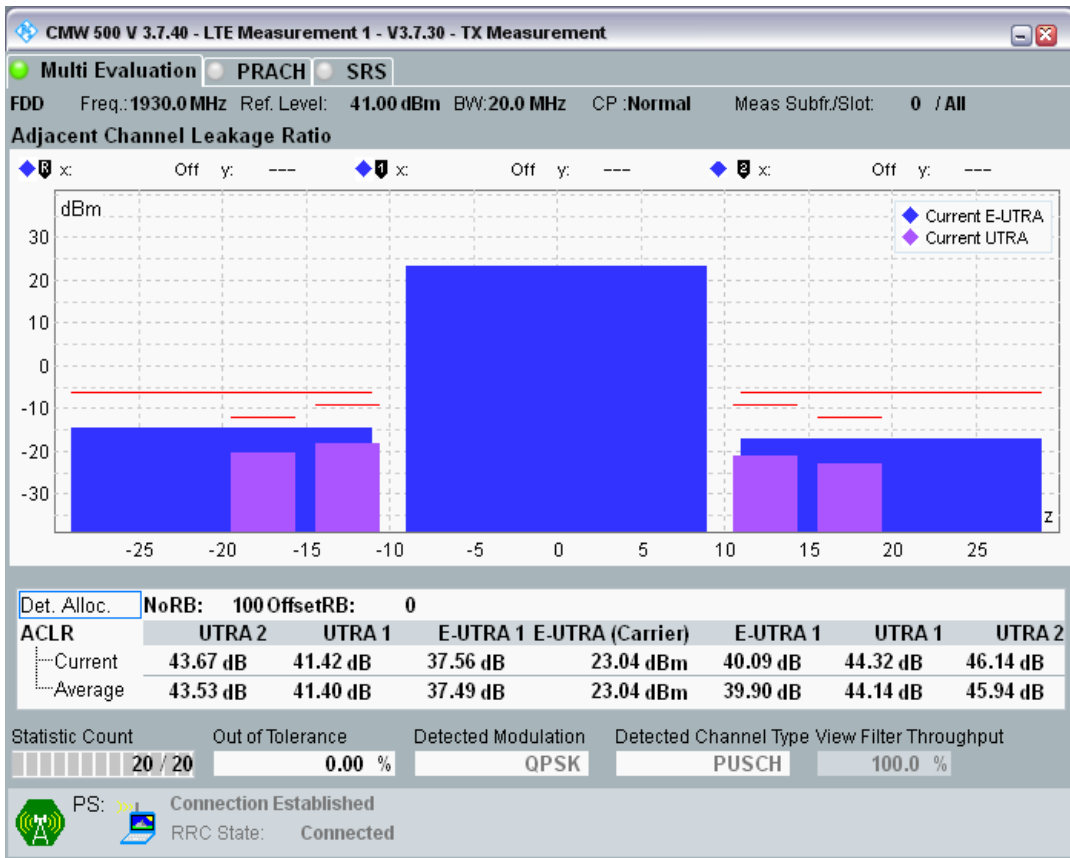

Band1 QPSK BW=20MHz Channel=18100 RB Size=100 Position=#0