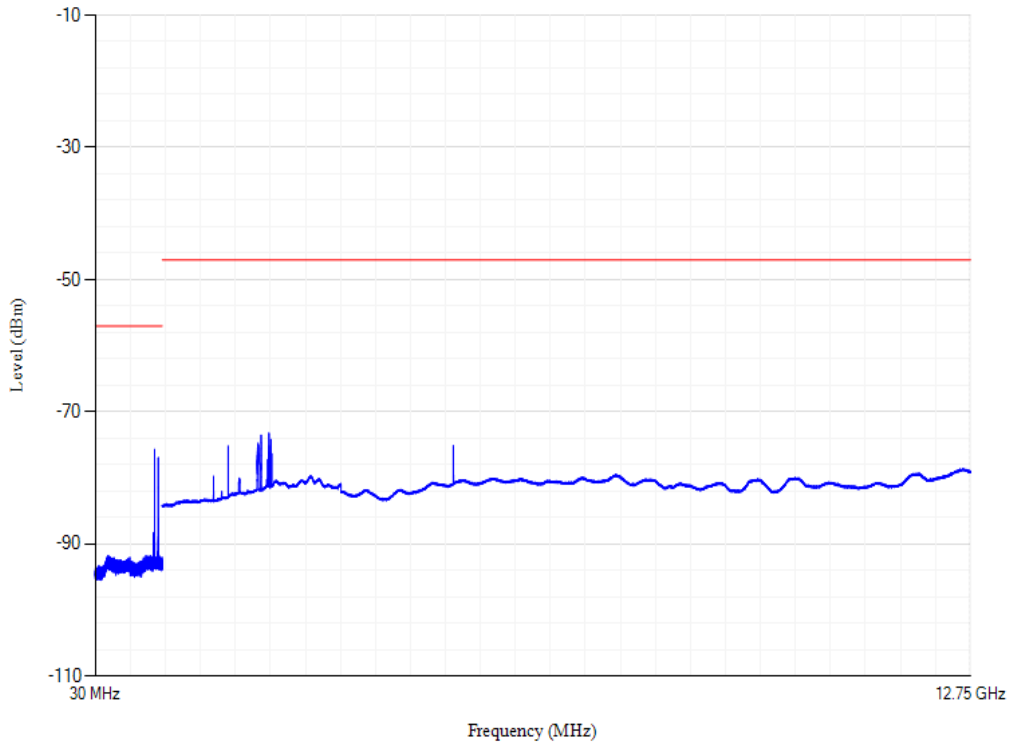

Conducted spurious emissions

Band7 QPSK BW=20MHz Channel=20850