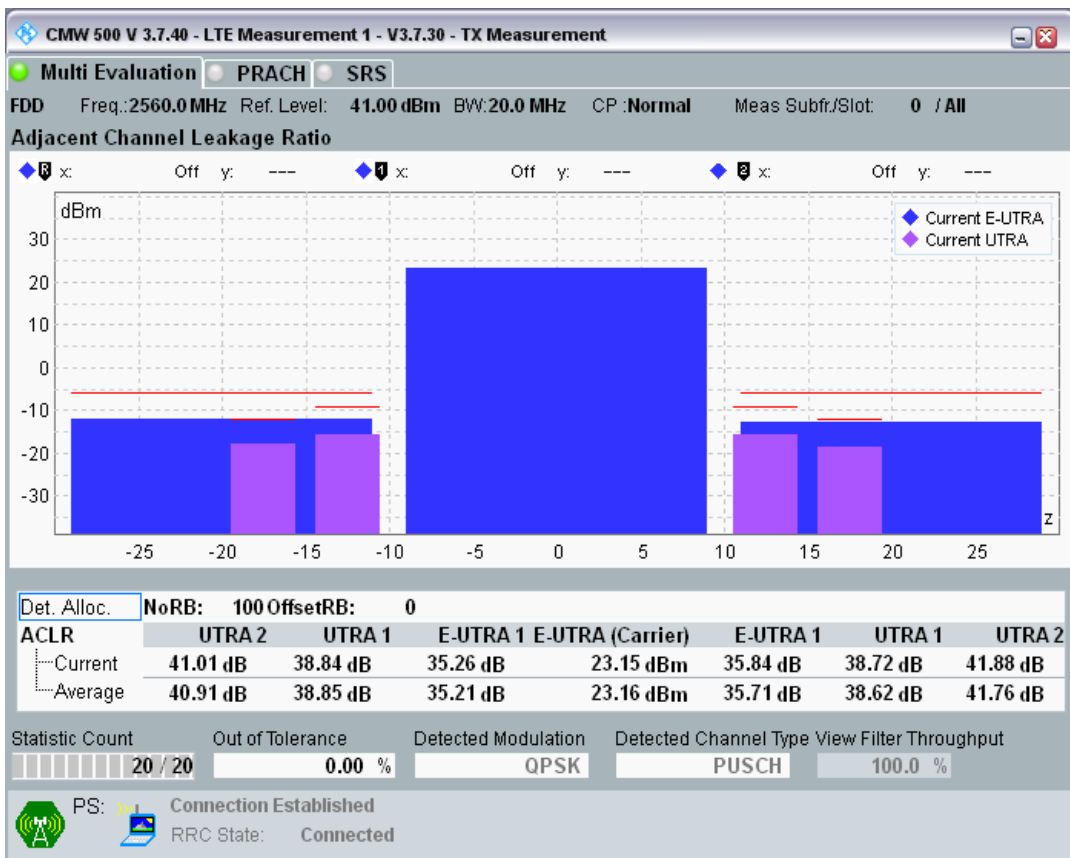

Band7 QPSK BW=20MHz Channel=21350 RB Size=100 Position=#0