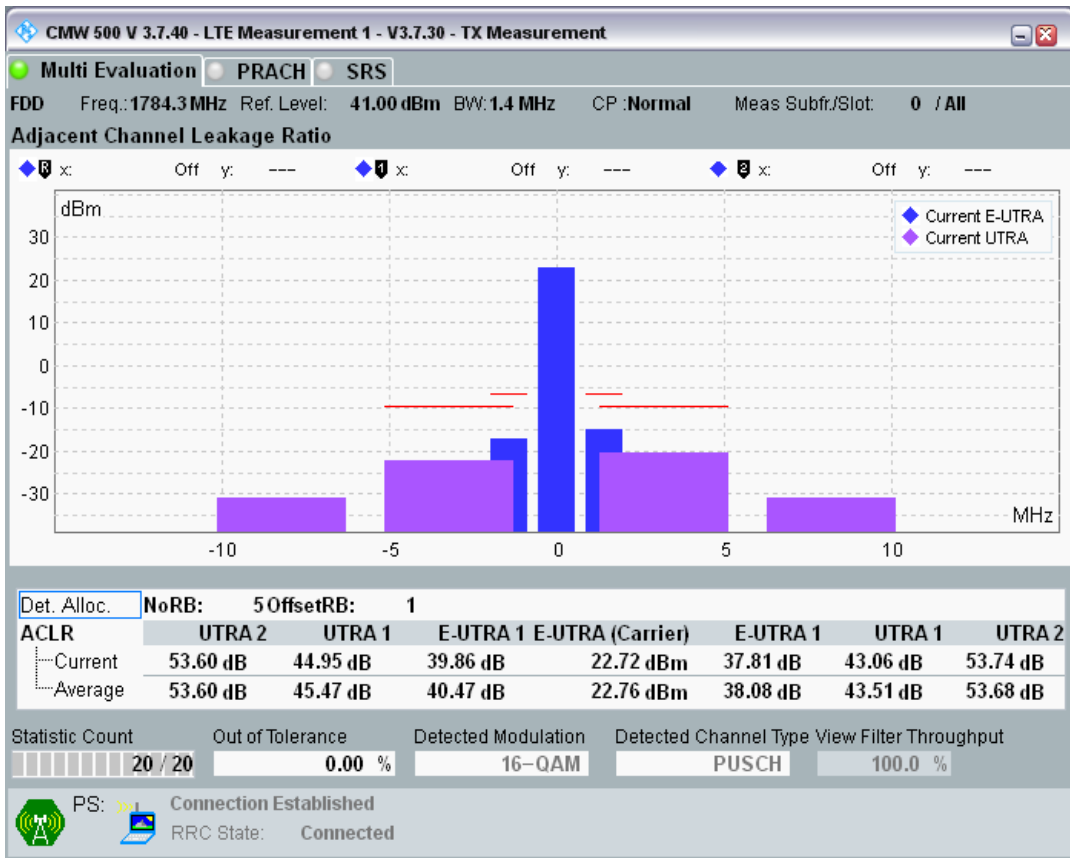

Band3 QAM16 BW=1.4MHz Channel=19943 RB Size=5 Position=#Max