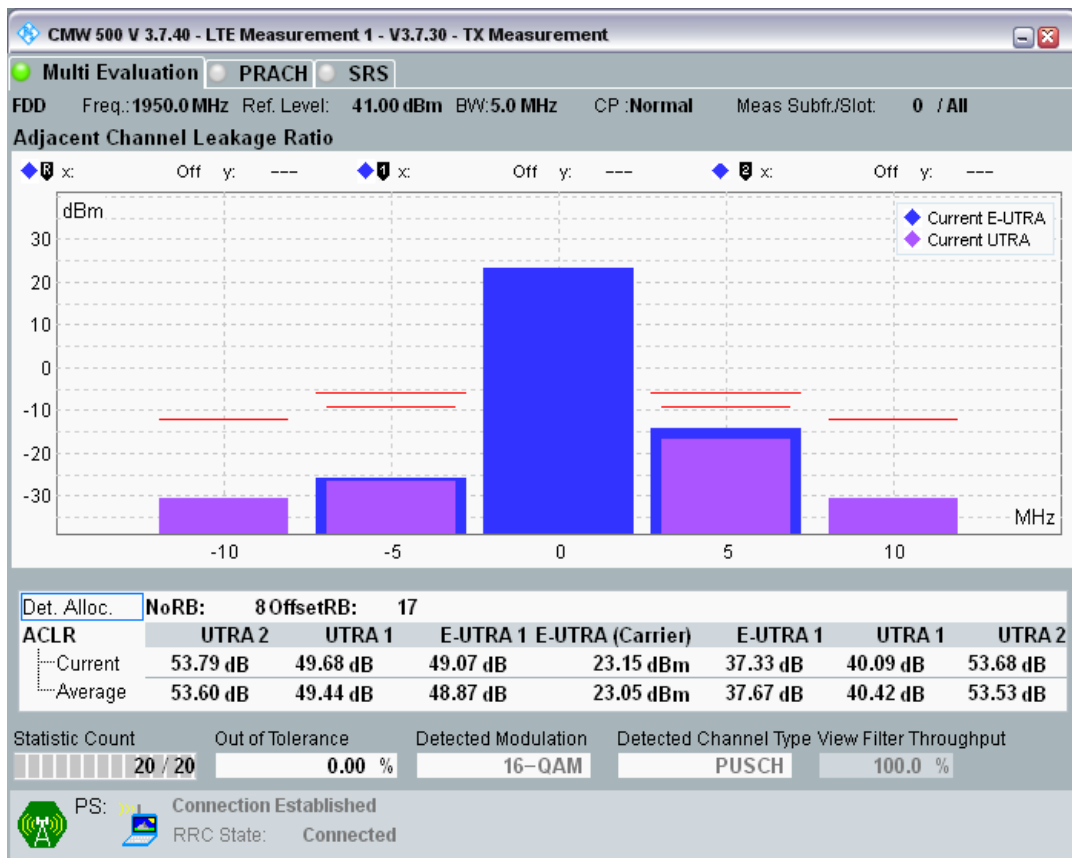

Band1 QAM16 BW=5MHz Channel=18300 RB Size=8 Position=#Max