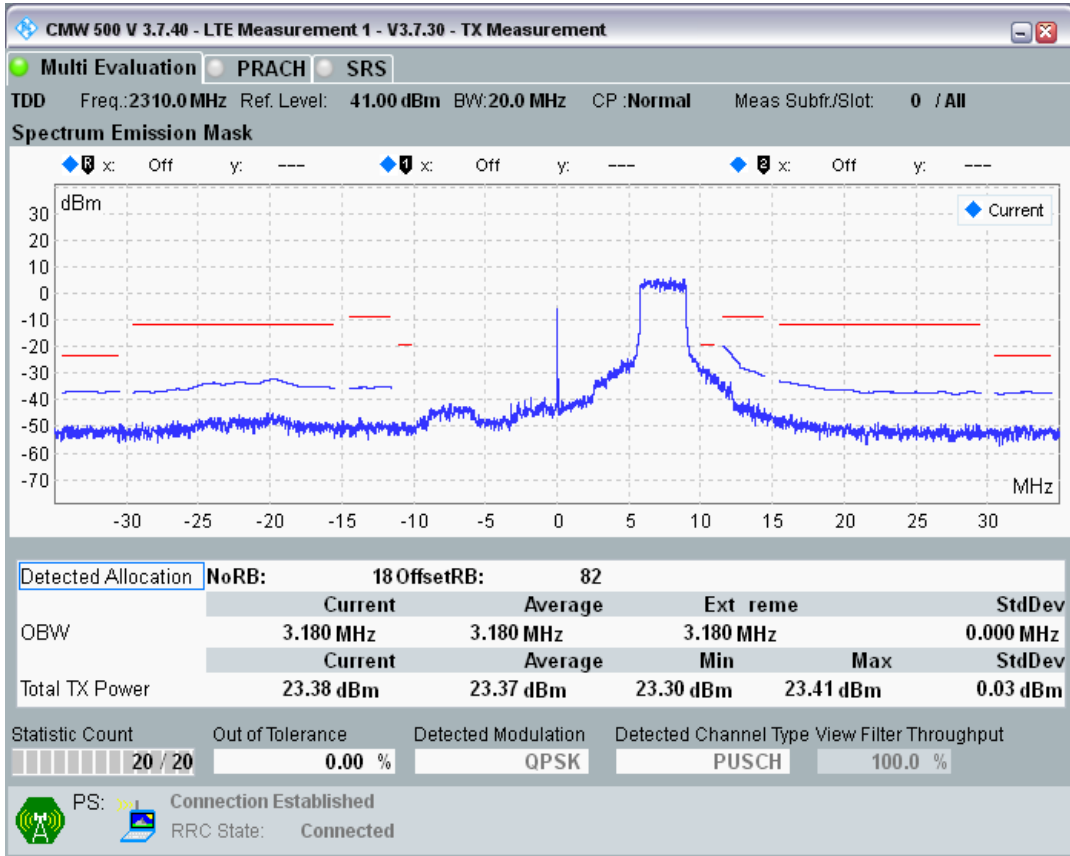

Band40 QPSK BW=20MHz Channel=38750 RB Size=18 Position=#Max