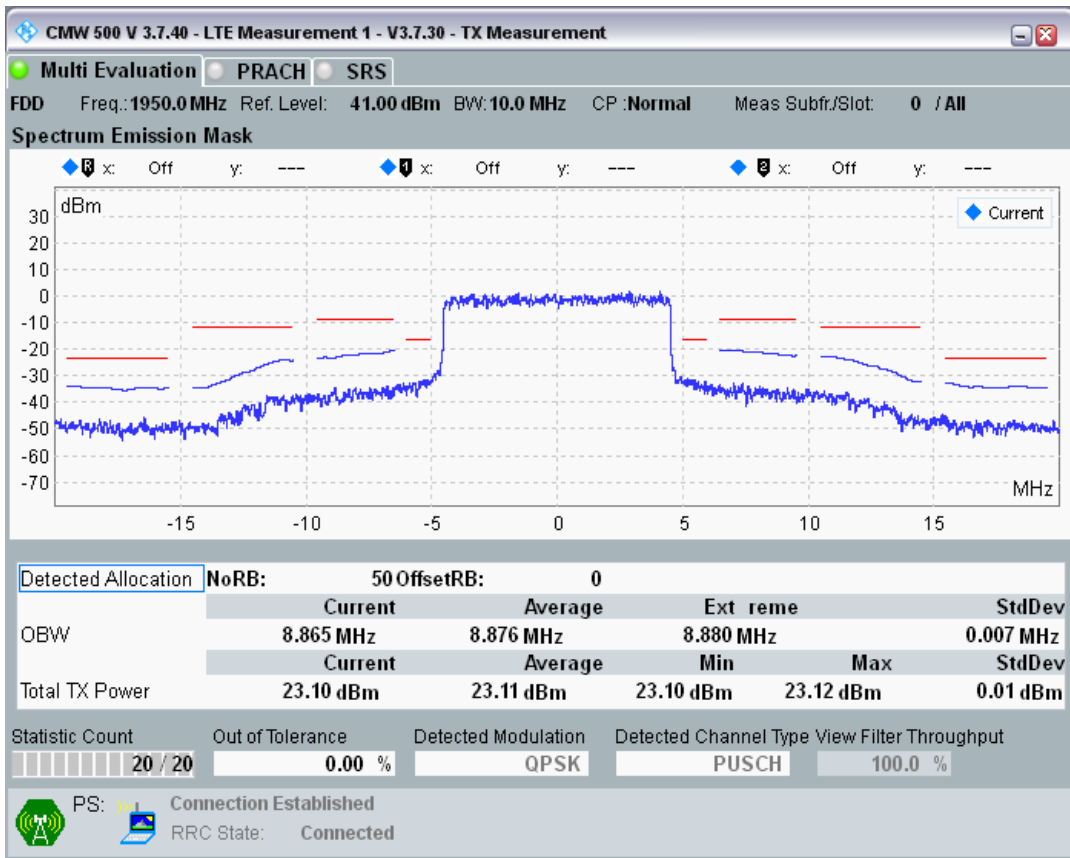

Band1 QPSK BW=10MHz Channel=18300 RB Size=50 Position=#0