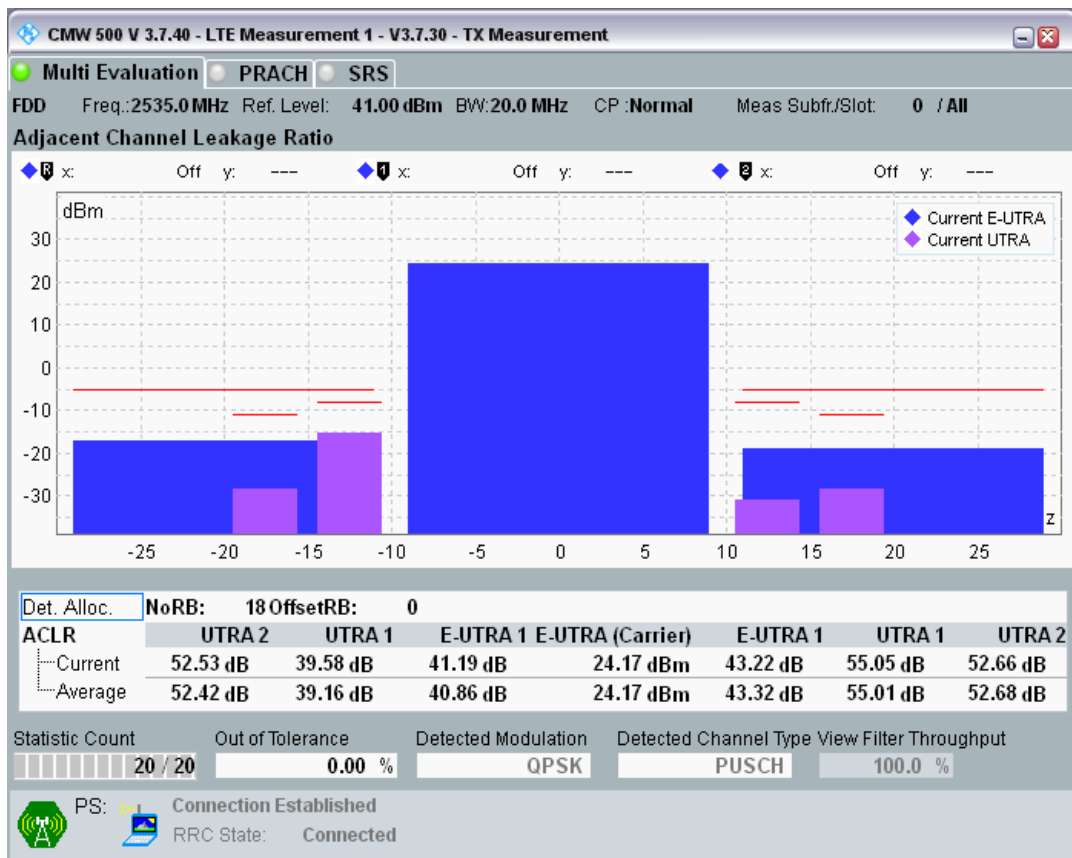

Band7 QPSK BW=20MHz Channel=21100 RB Size=18 Position=#0