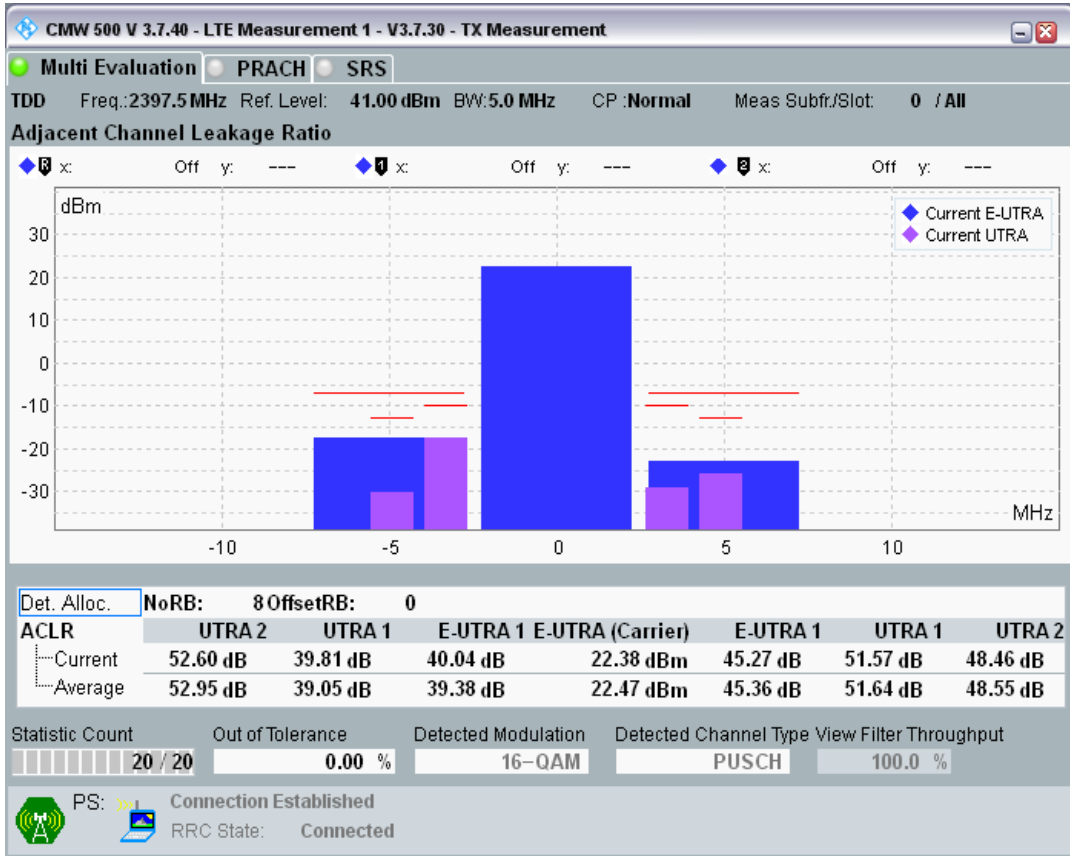

Band40 QPSK BW=5MHz Channel=39625 RB Size=8 Position=#0

Band40 QPSK BW=5MHz Channel=39625 RB Size=8 Position=#Max

Band40 QPSK BW=5MHz Channel=39625 RB Size=25 Position=#0

Band40 QAM16 BW=5MHz Channel=39625 RB Size=8 Position=#0