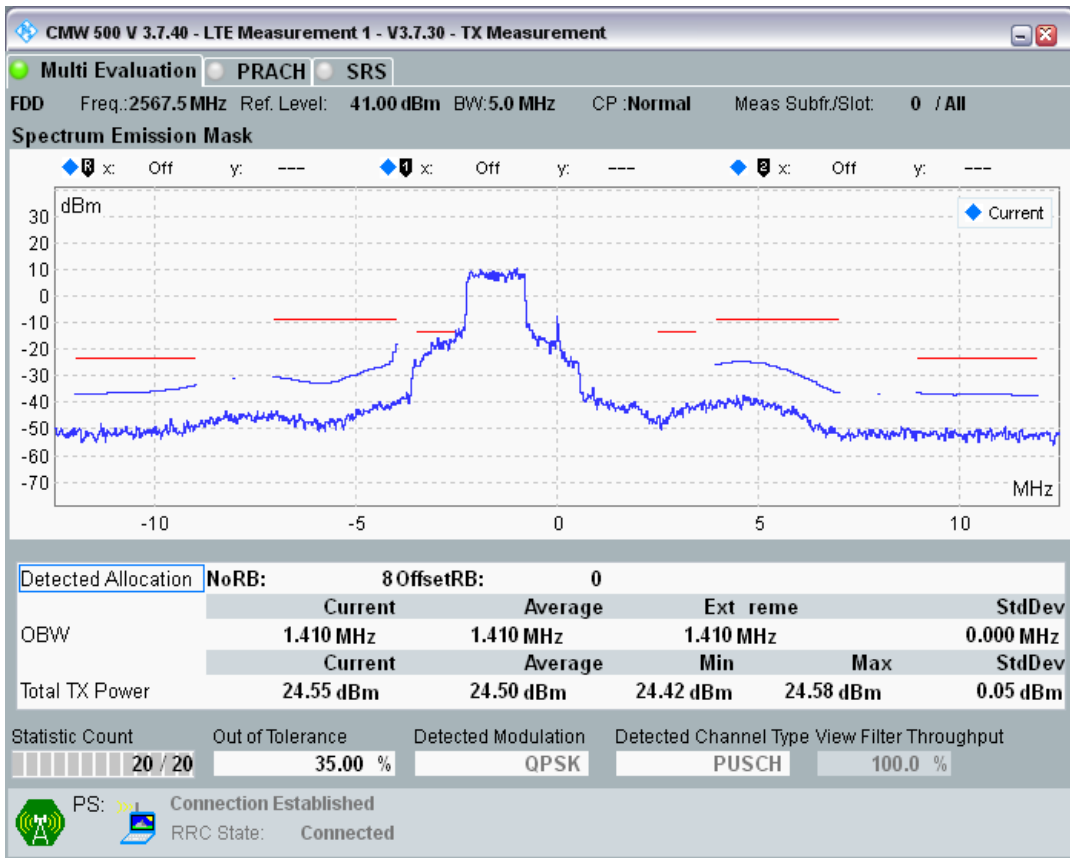

Band7 QPSK BW=5MHz Channel=21425 RB Size=8 Position=#0