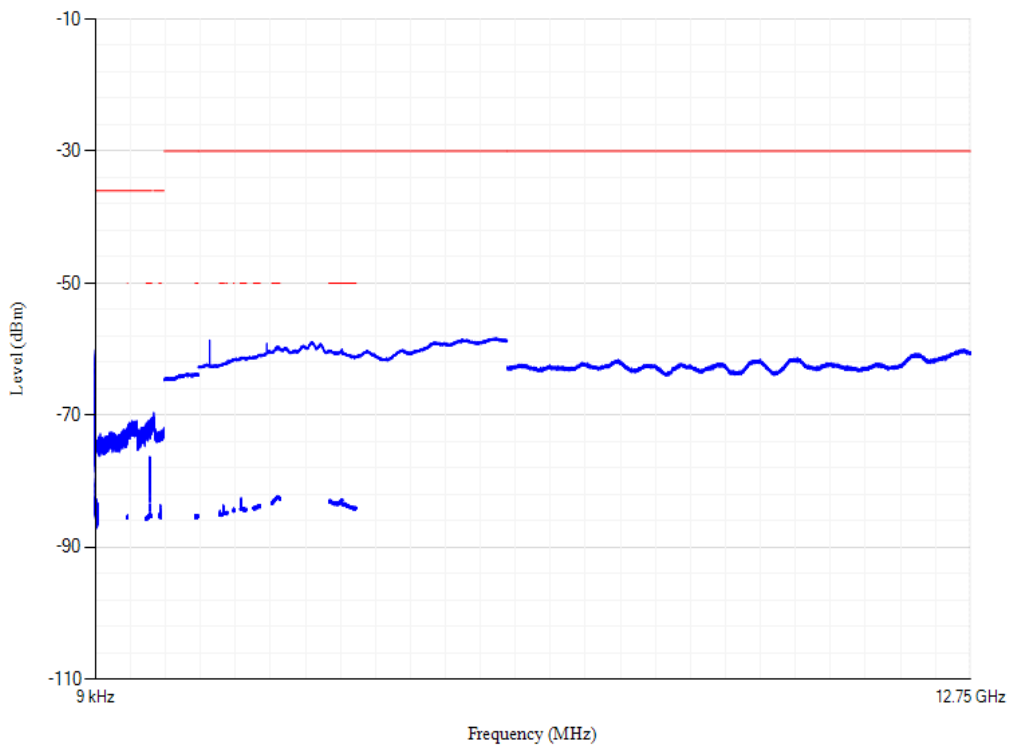

Conducted spurious emissions

Conducted spurious emissions

Conducted spurious emissions

Band20 QPSK BW=5MHz Channel=24175 RB Size=1 Position=#0

Conducted spurious emissions

Band20 QPSK BW=5MHz Channel=24300 RB Size=1 Position=#0