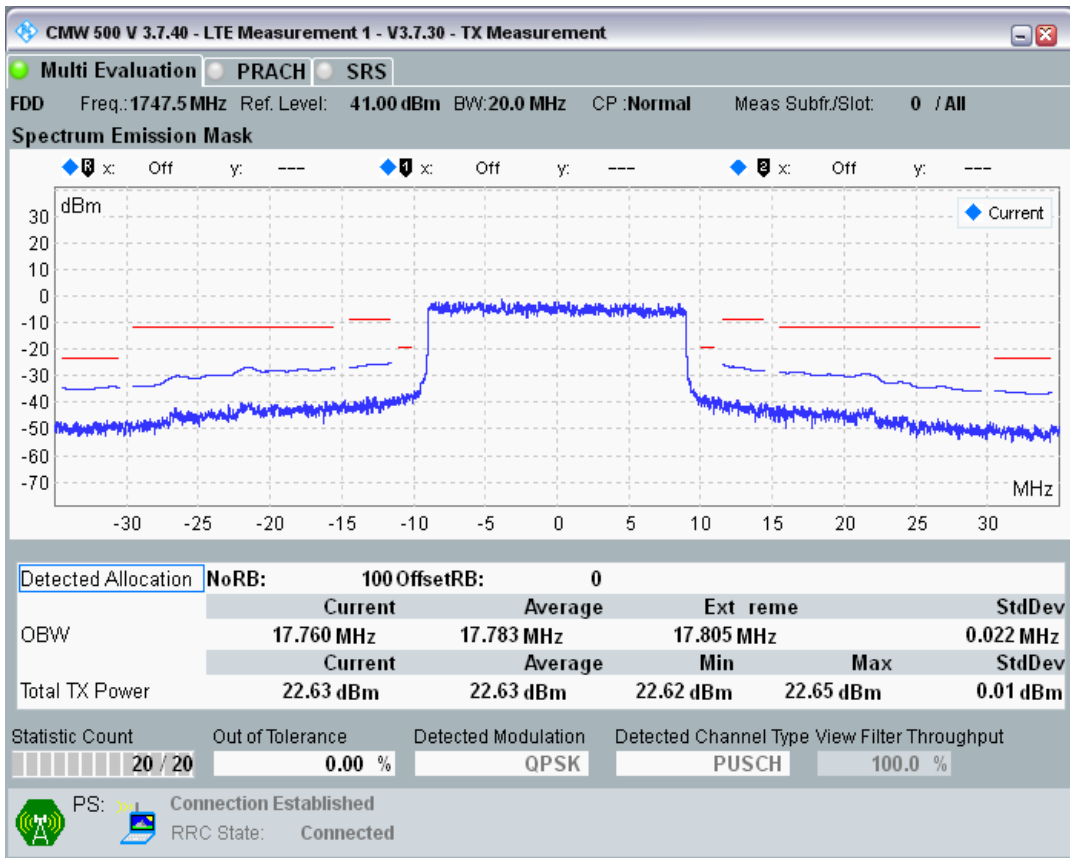

Band3 QPSK BW=20MHz Channel=19575 RB Size=100 Position=#0