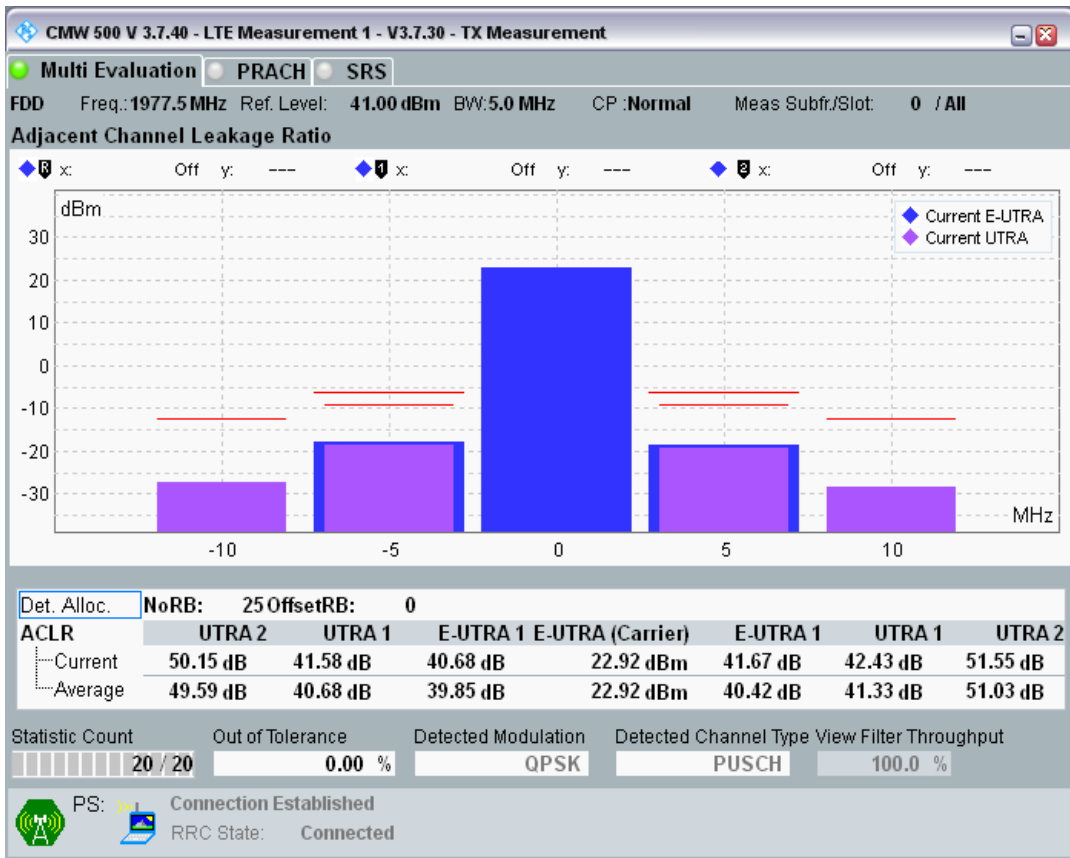

Band1 QPSK BW=5MHz Channel=18575 RB Size=25 Position=#0