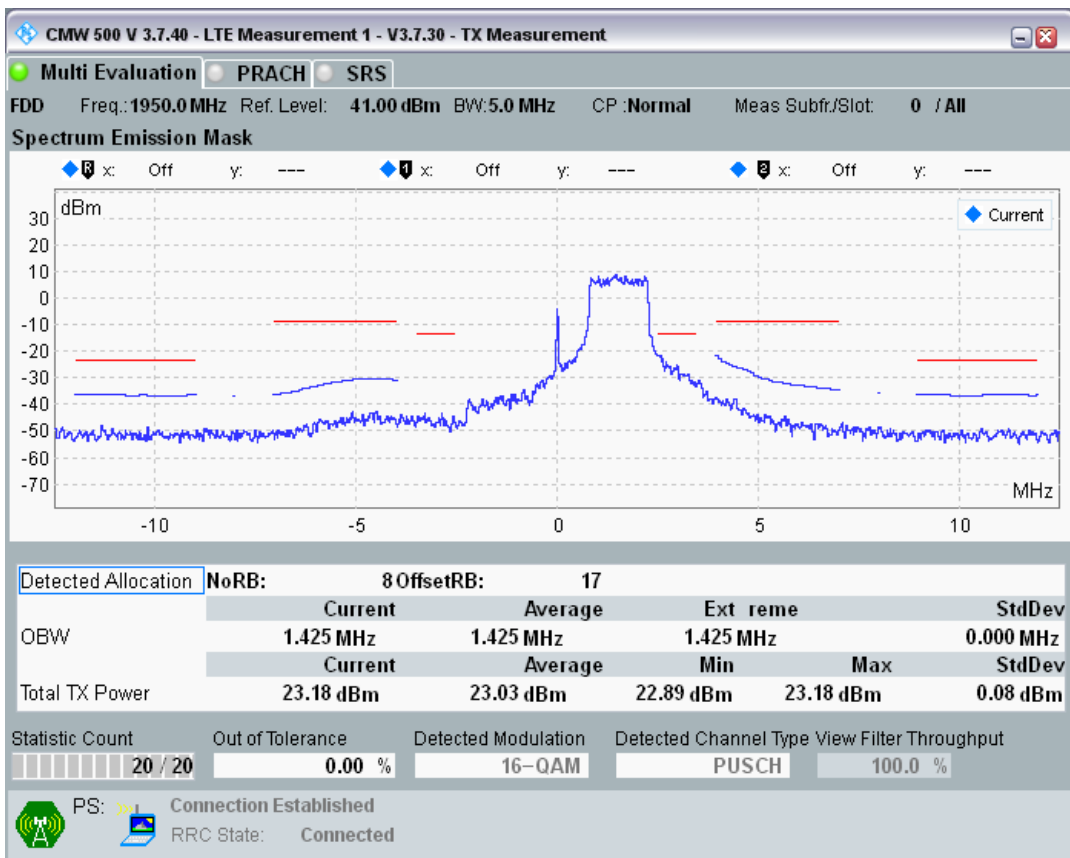

Band1 QAM16 BW=5MHz Channel=18300 RB Size=8 Position=#Max