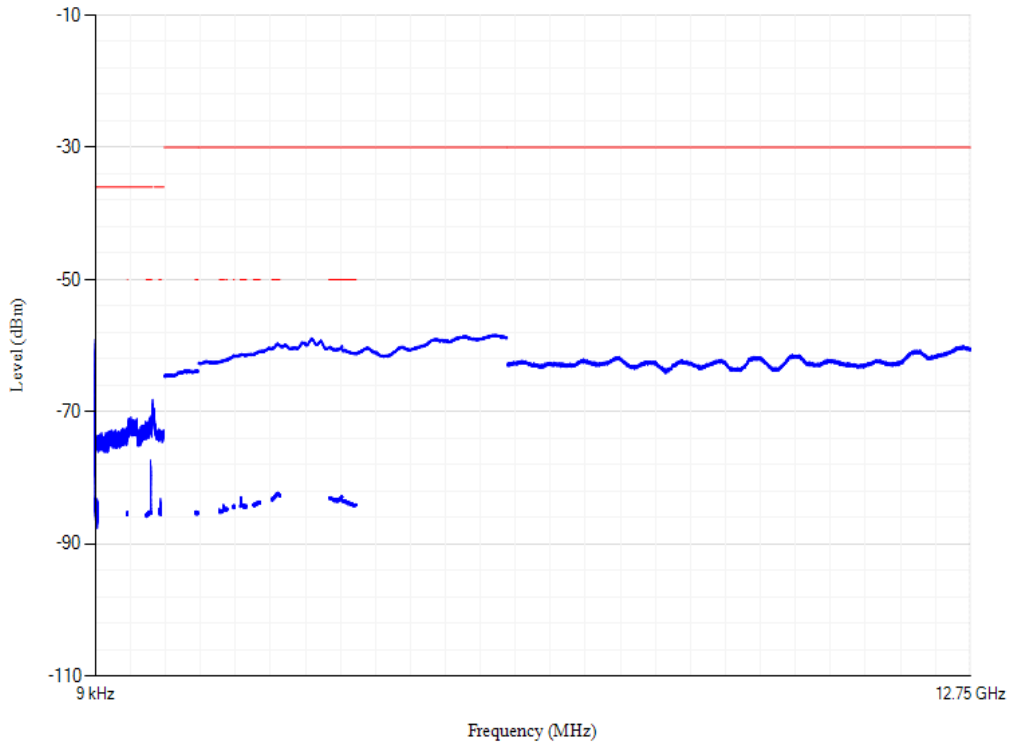

Conducted spurious emissions

Band20 QPSK BW=5MHz Channel=24425 RB Size=1 Position=#0