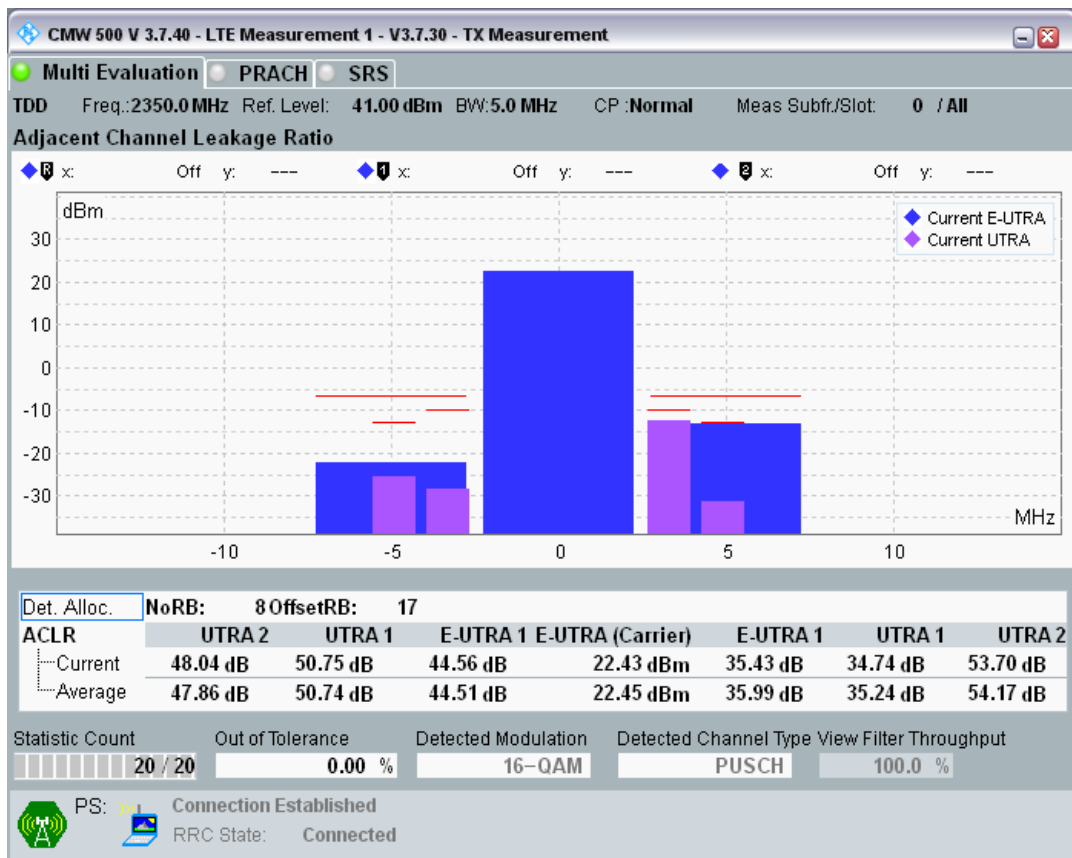

Band40 QAM16 BW=5MHz Channel=39150 RB Size=8 Position=#Max