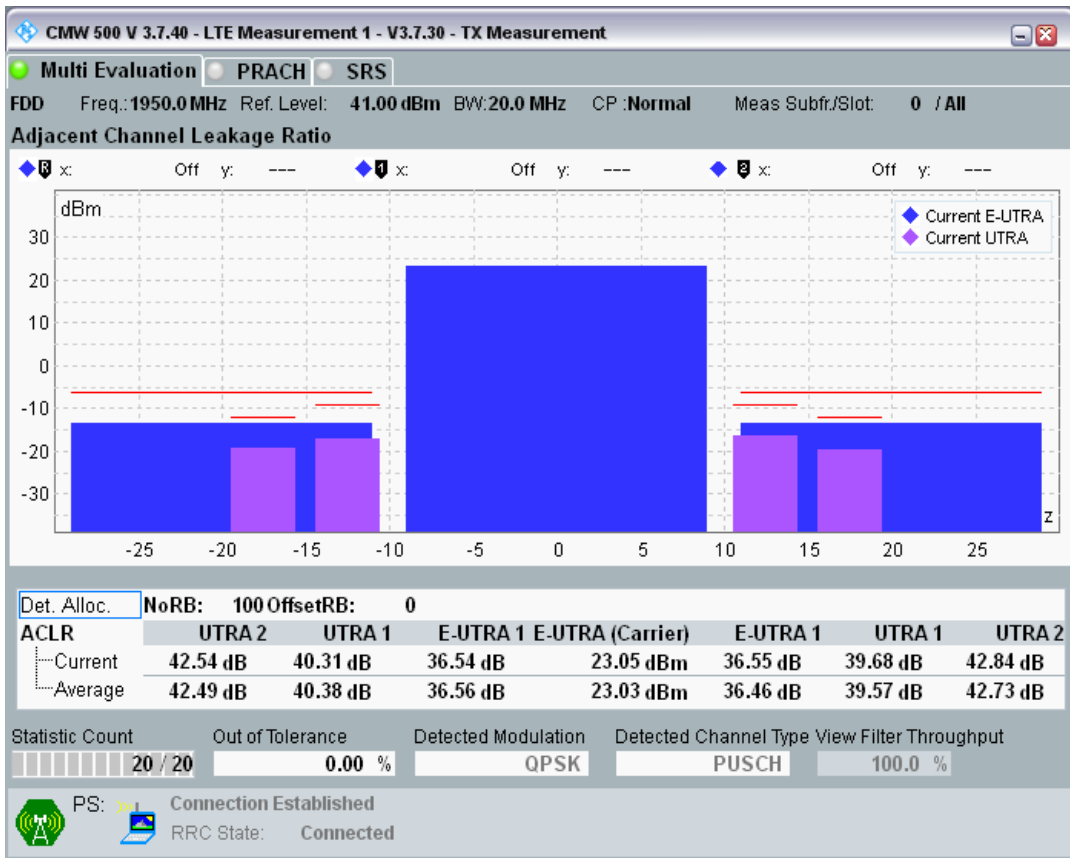

Band1 QPSK BW=20MHz Channel=18300 RB Size=100 Position=#0