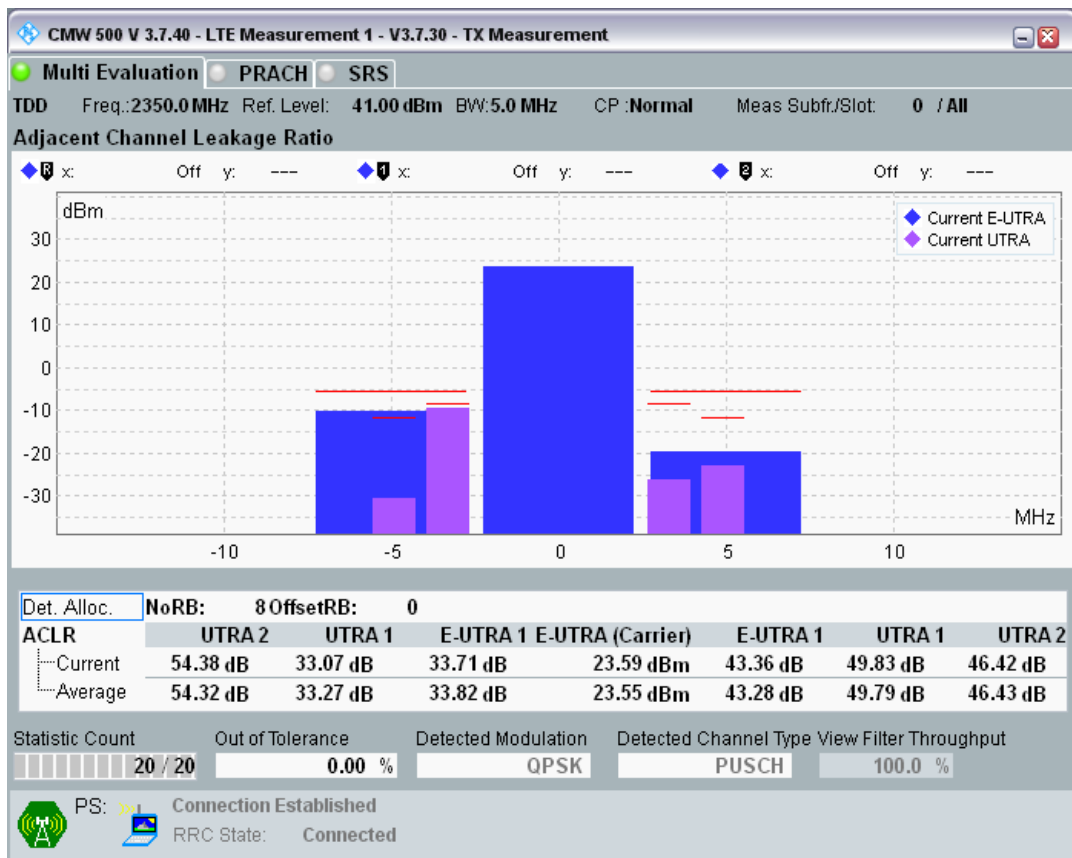

Band40 QPSK BW=5MHz Channel=39150 RB Size=8 Position=#0