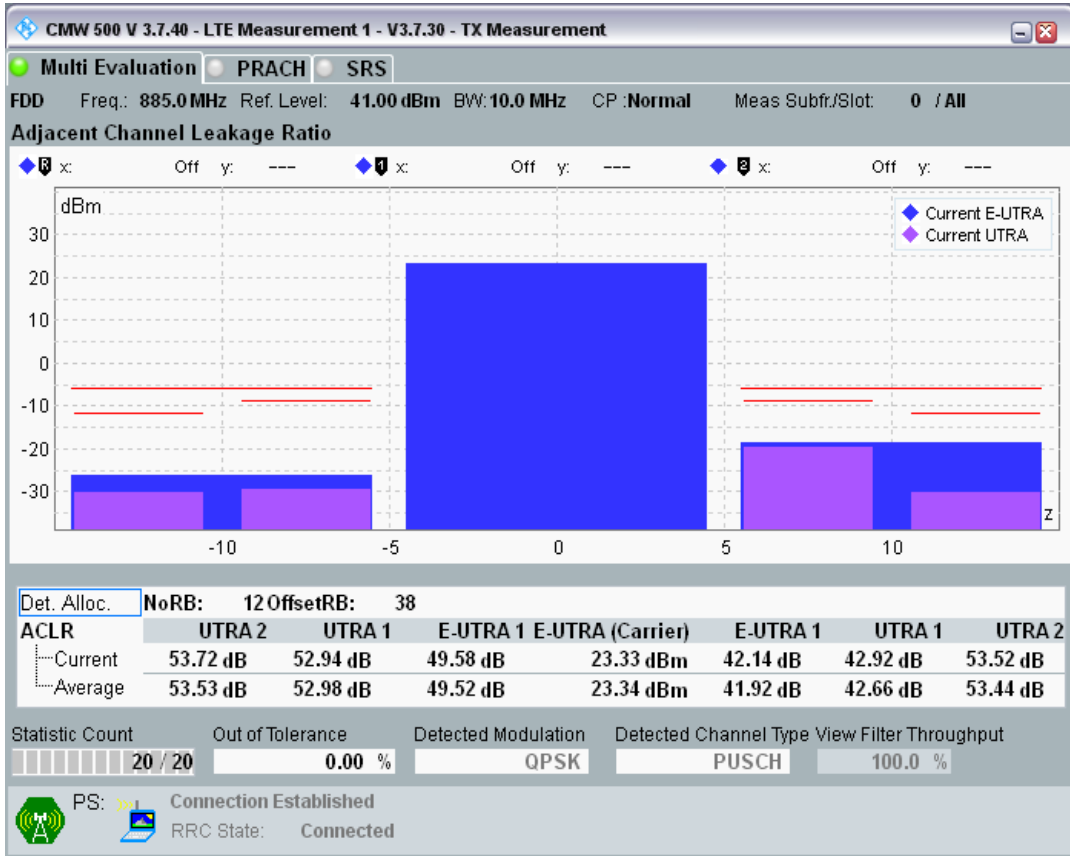

Band8 QPSK BW=10MHz Channel=21500 RB Size=12 Position=#Max