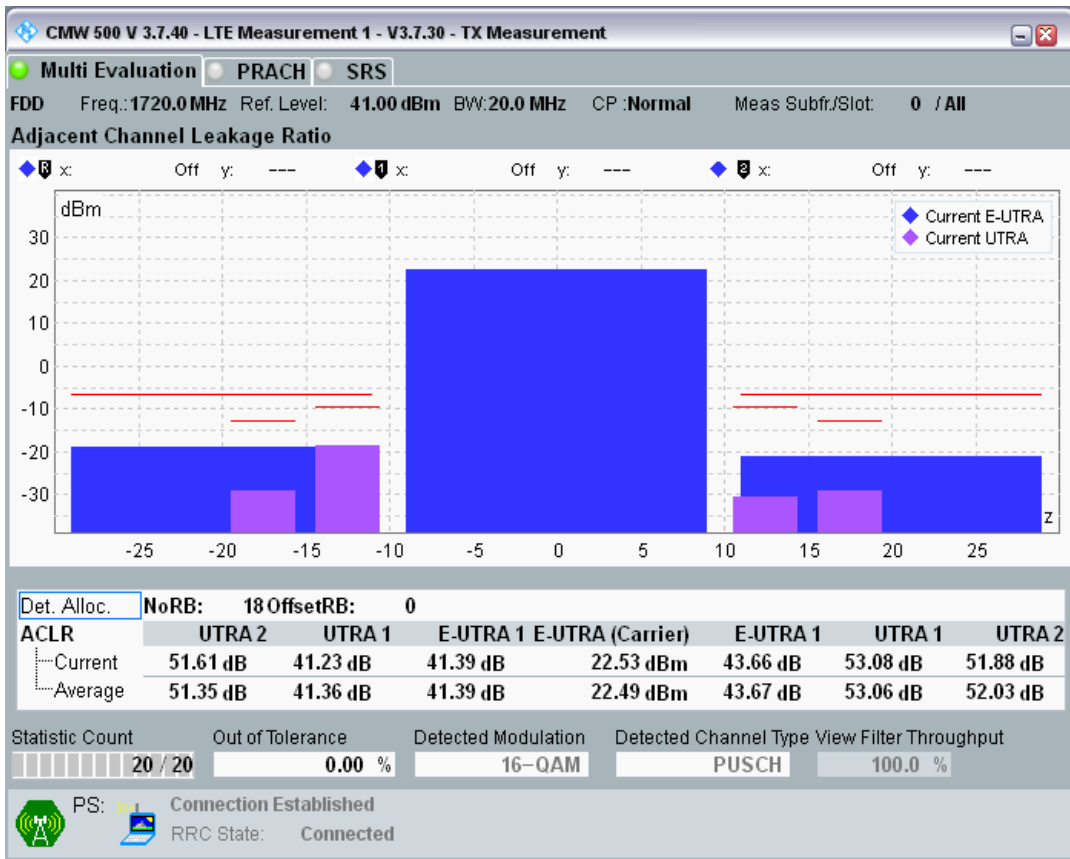

Band3 QAM16 BW=20MHz Channel=19300 RB Size=18 Position=#0