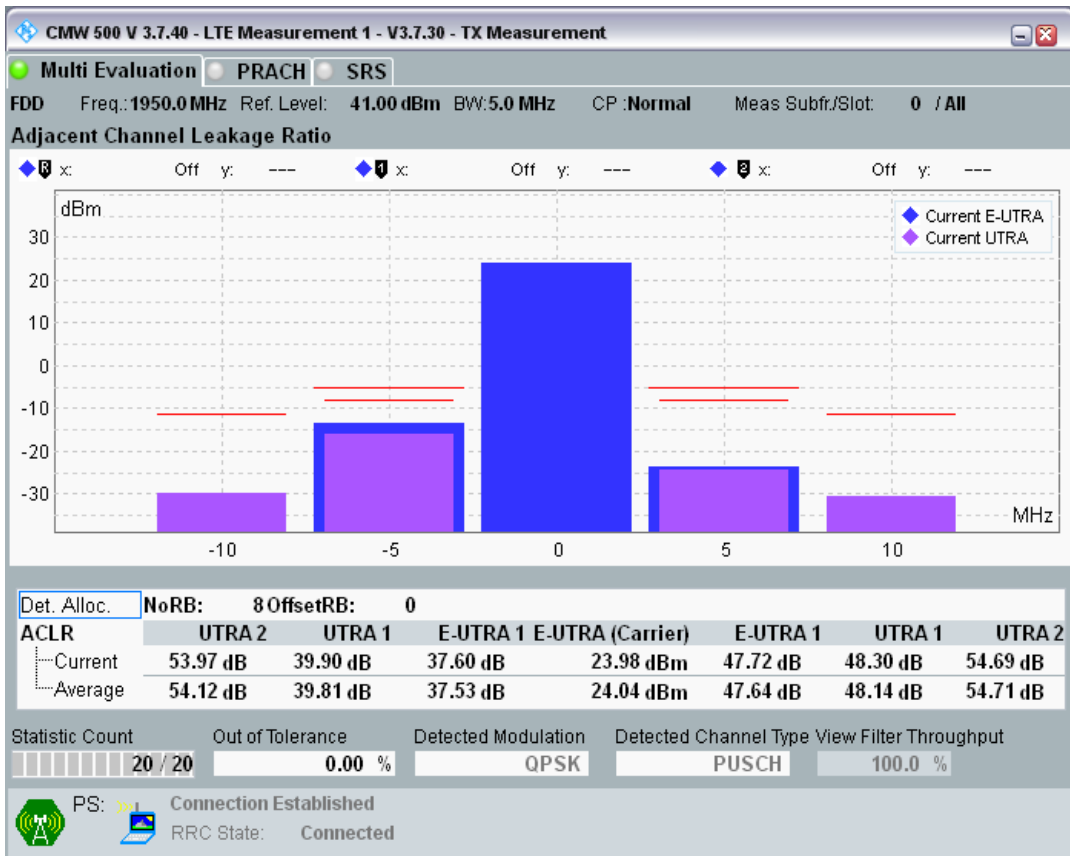

Band1 QPSK BW=5MHz Channel=18300 RB Size=8 Position=#0