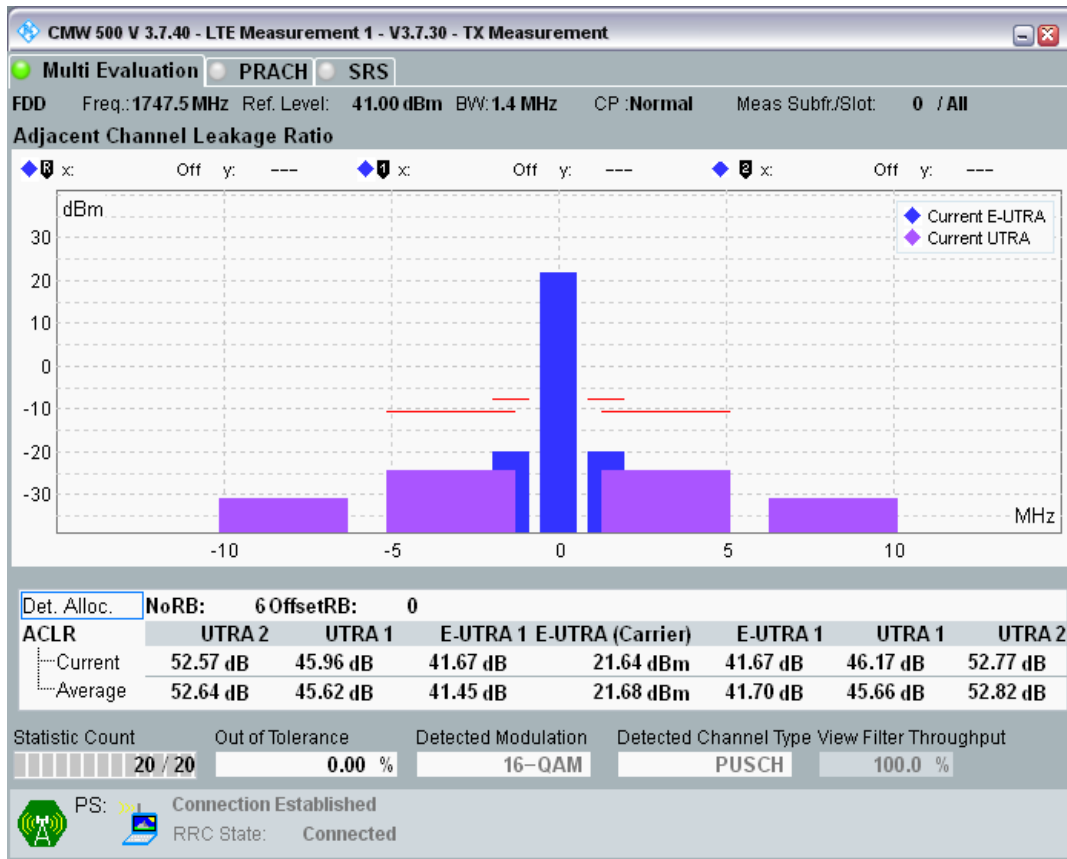

Band3 QPSK BW=1.4MHz Channel=19575 RB Size=6 Position=#0

Band3 QAM16 BW=1.4MHz Channel=19575 RB Size=5 Position=#0

Band3 QAM16 BW=1.4MHz Channel=19575 RB Size=5 Position=#Max

Band3 QAM16 BW=1.4MHz Channel=19575 RB Size=6 Position=#0