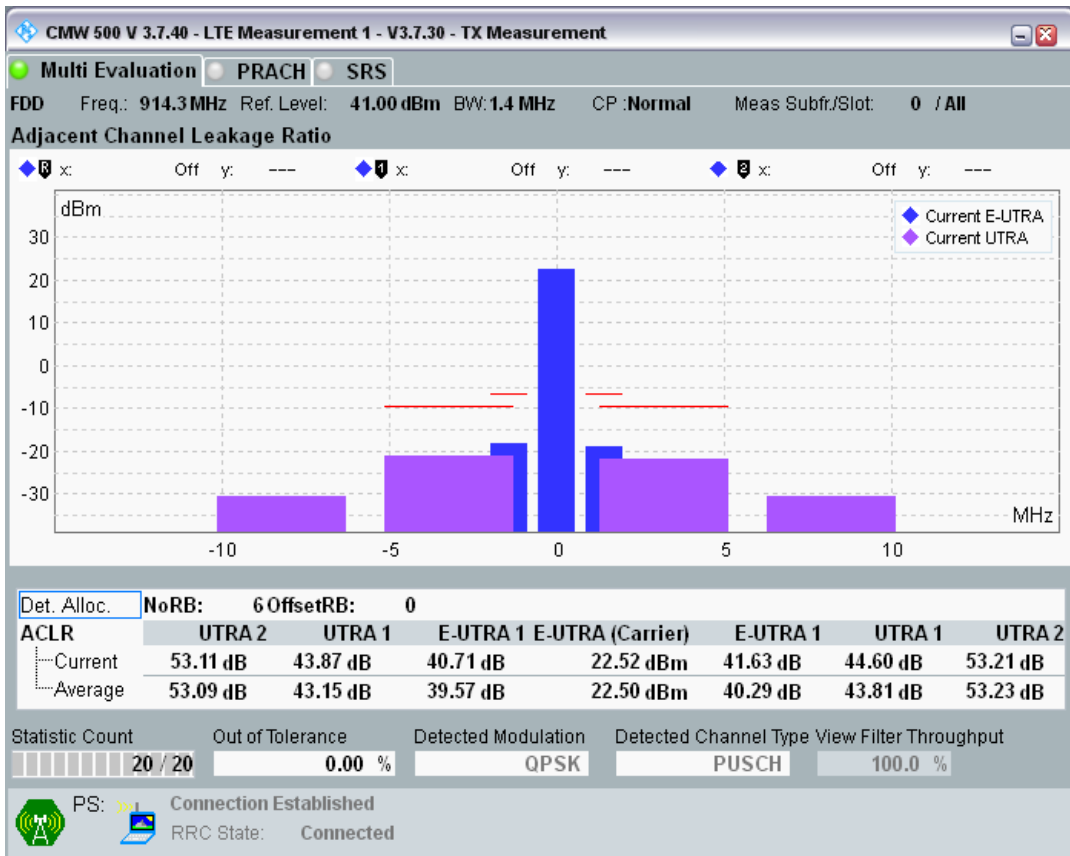

Band8 QPSK BW=1.4MHz Channel=21793 RB Size=6 Position=#0