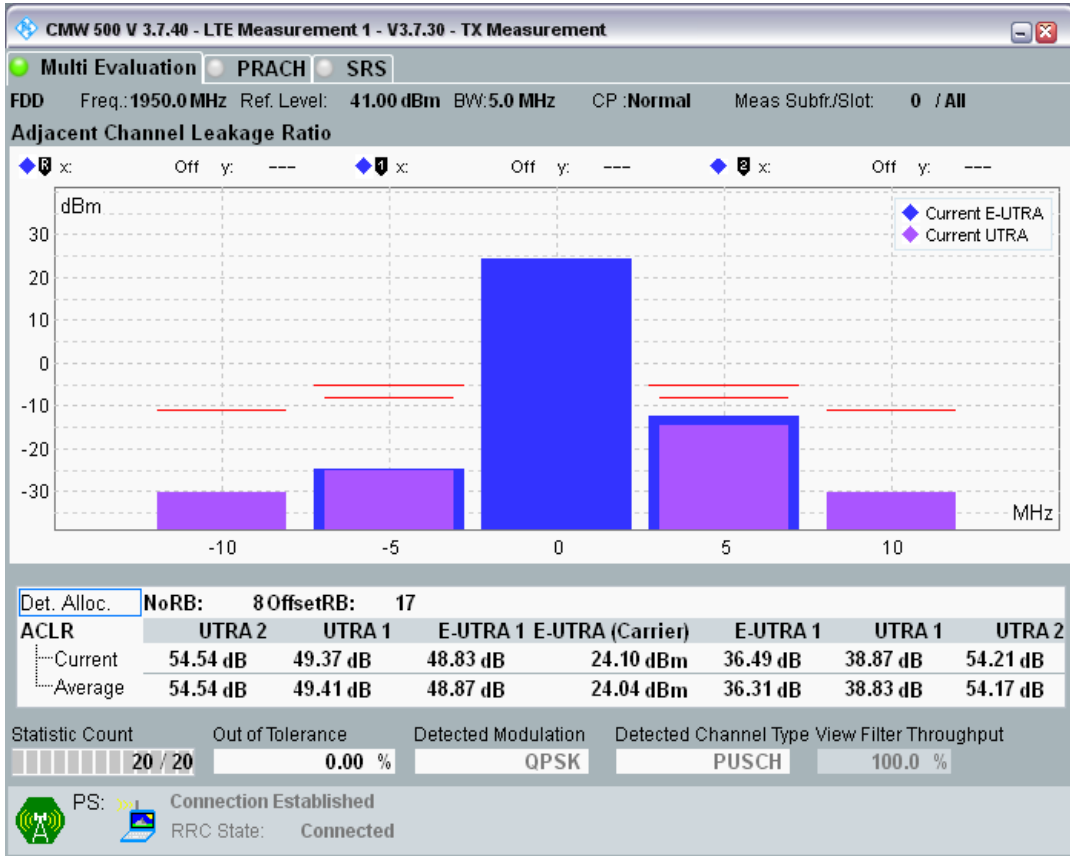

Band1 QAM16 BW=5MHz Channel=18025 RB Size=8 Position=#Max

Band1 QAM16 BW=5MHz Channel=18025 RB Size=25 Position=#0

Band1 QPSK BW=5MHz Channel=18300 RB Size=8 Position=#0

Band1 QPSK BW=5MHz Channel=18300 RB Size=8 Position=#Max