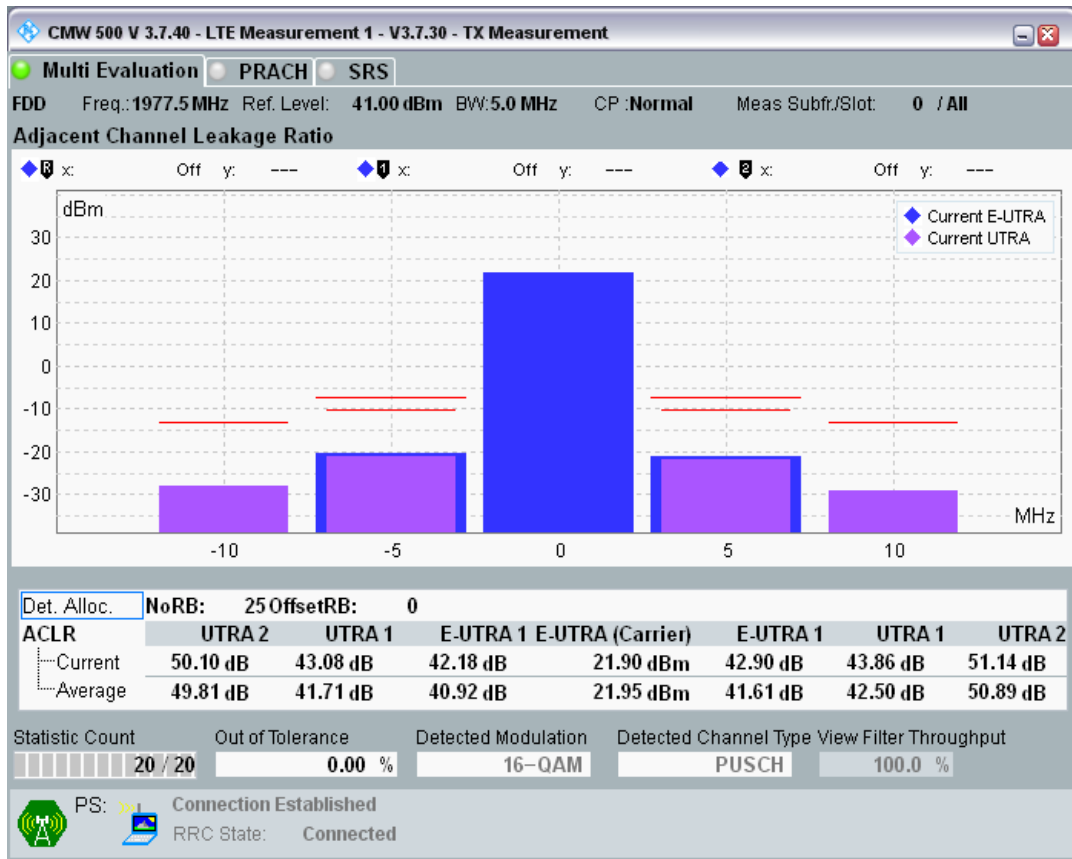

Band1 QAM16 BW=5MHz Channel=18575 RB Size=25 Position=#0