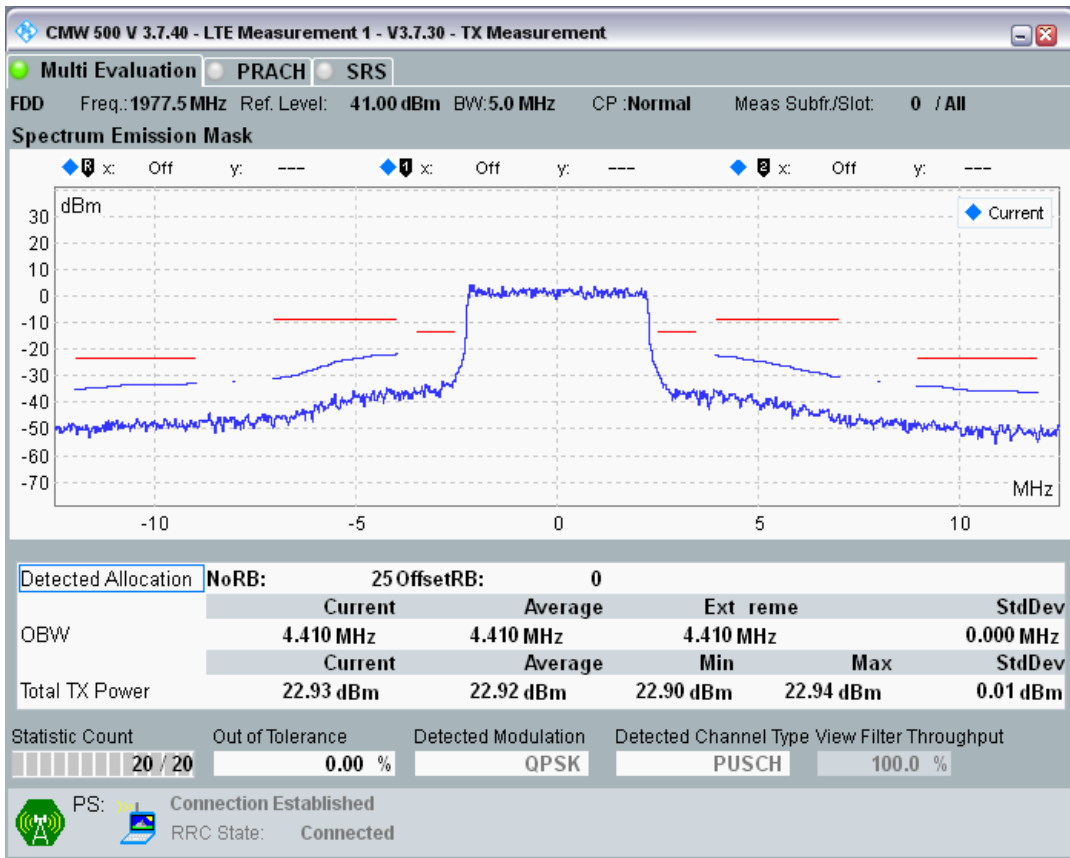

Band1 QPSK BW=5MHz Channel=18575 RB Size=25 Position=#0