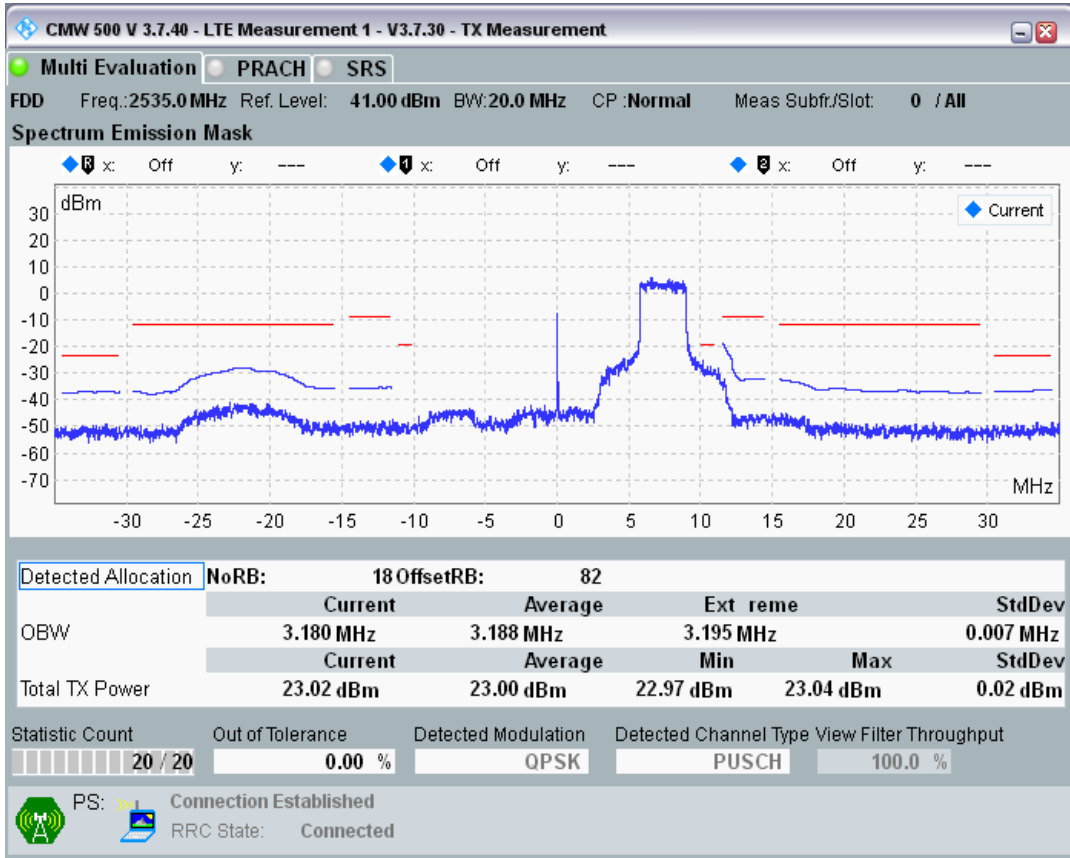

Band7 QPSK BW=20MHz Channel=21100 RB Size=18 Position=#Max