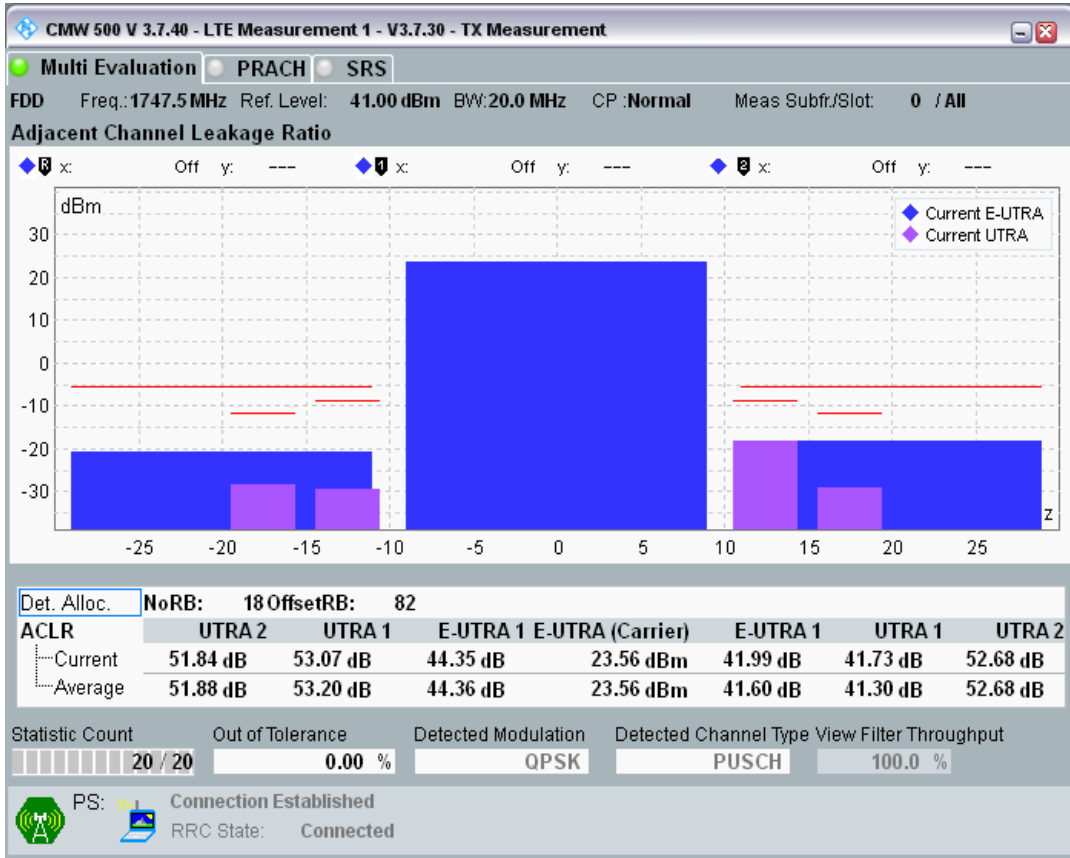

Band3 QPSK BW=20MHz Channel=19575 RB Size=18 Position=#Max