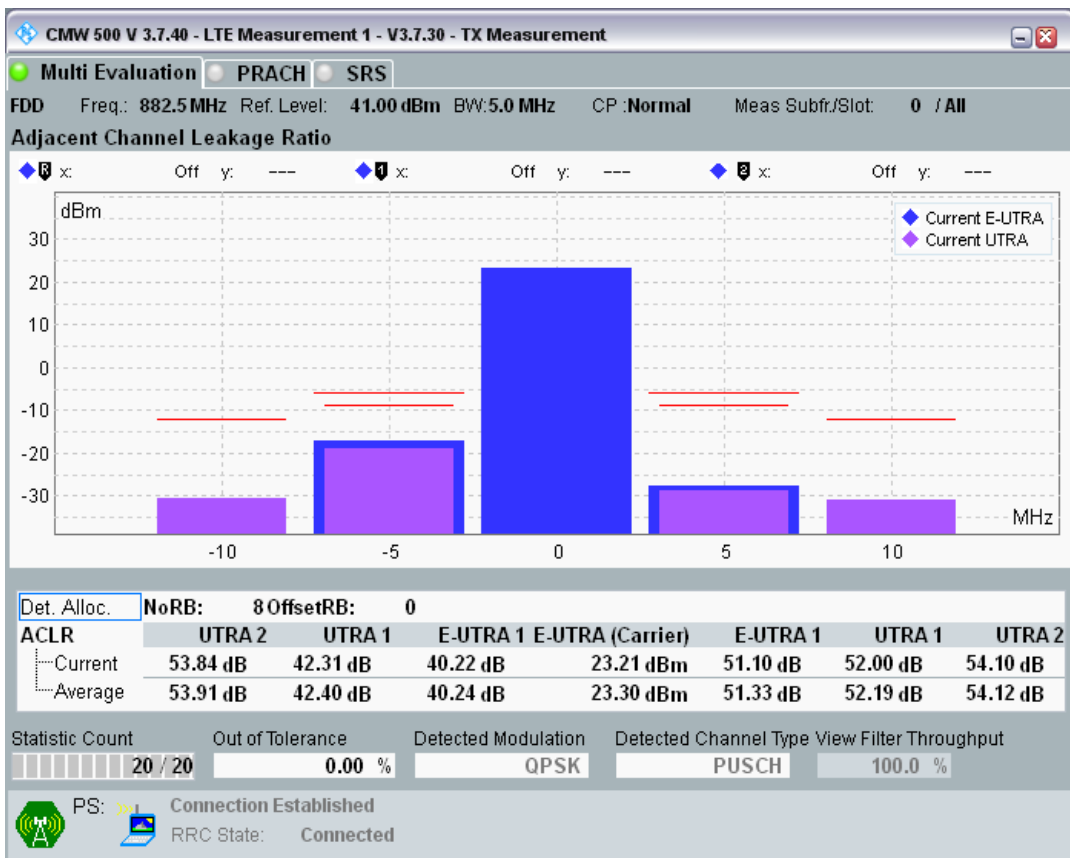

Band8 QPSK BW=5MHz Channel=21475 RB Size=8 Position=#0