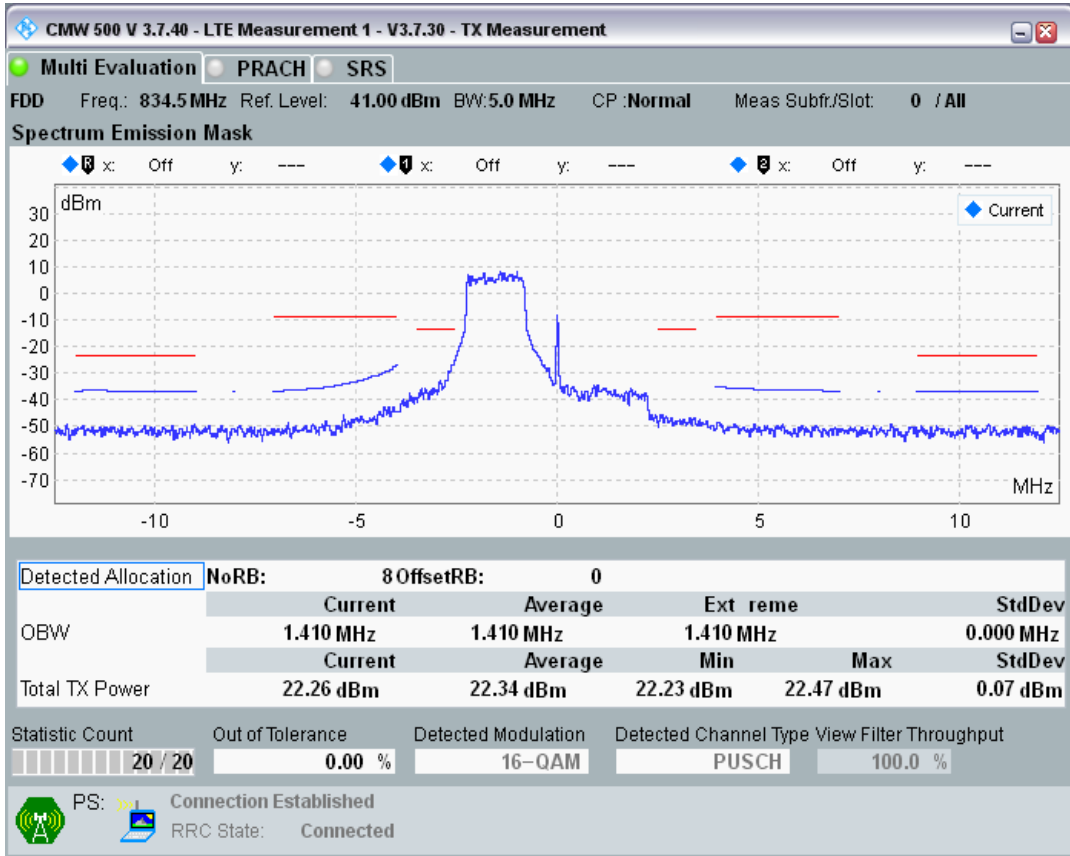

Band20 QAM16 BW=5MHz Channel=24175 RB Size=8 Position=#0