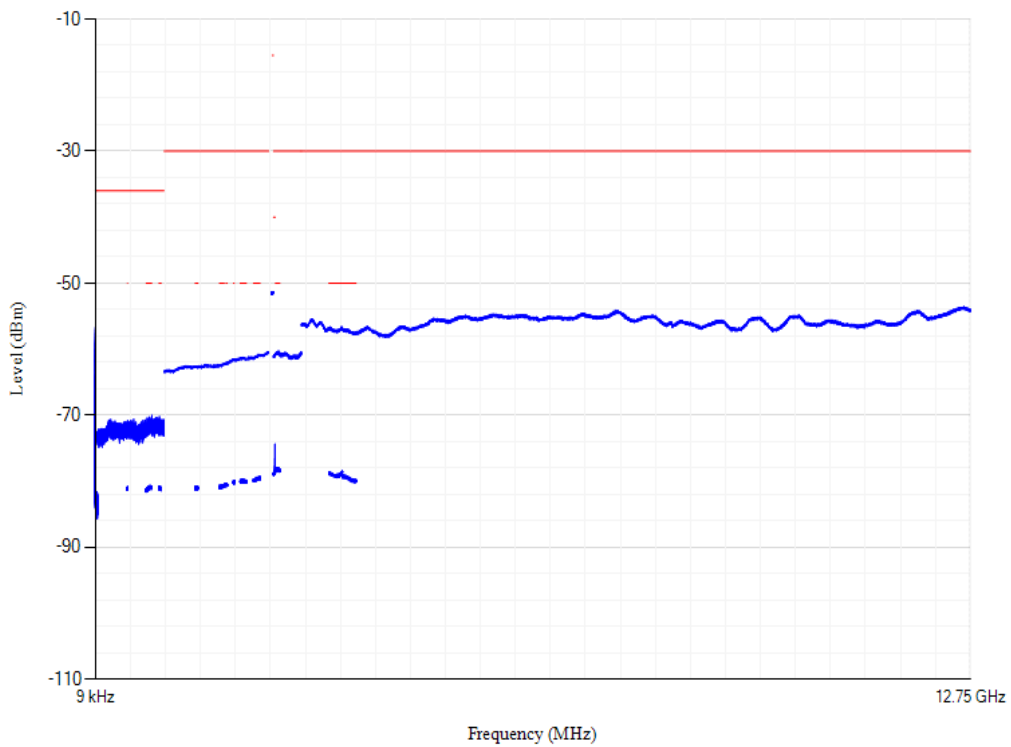

Conducted spurious emissions

Band7 QPSK BW=20MHz Channel=21100 RB Size=1 Position=#0