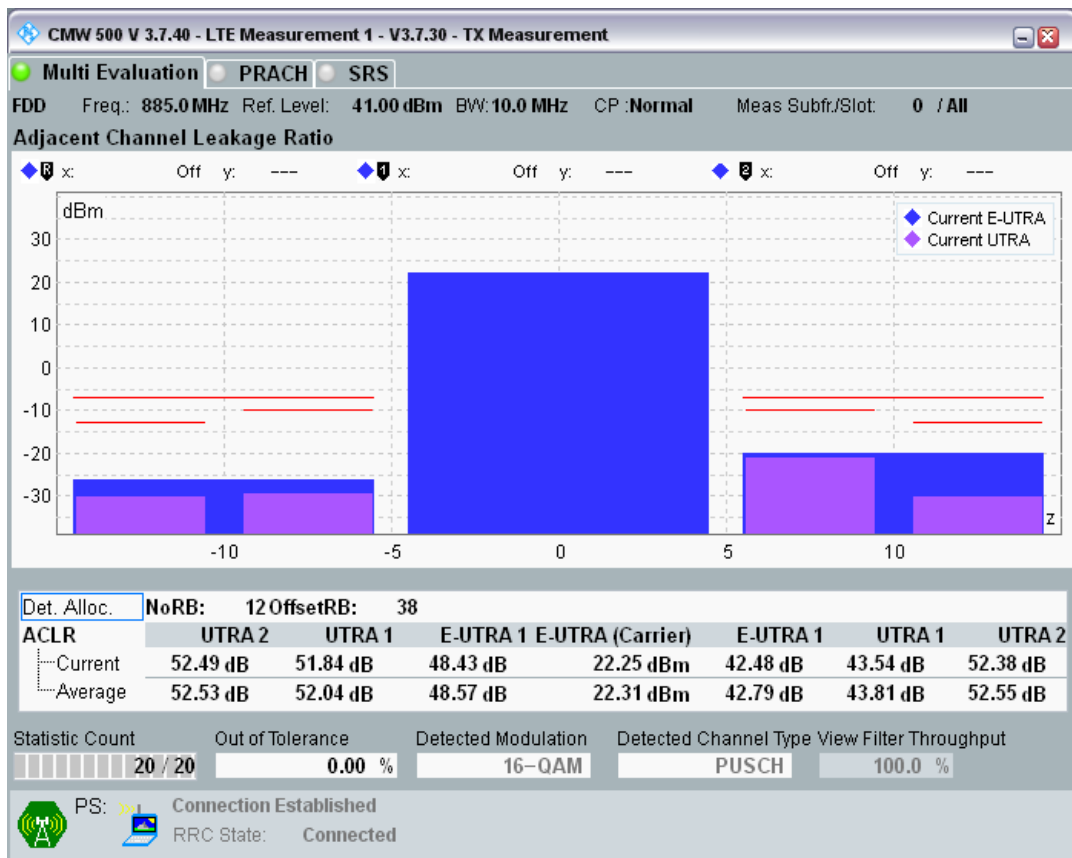

Band8 QAM16 BW=10MHz Channel=21500 RB Size=12 Position=#Max