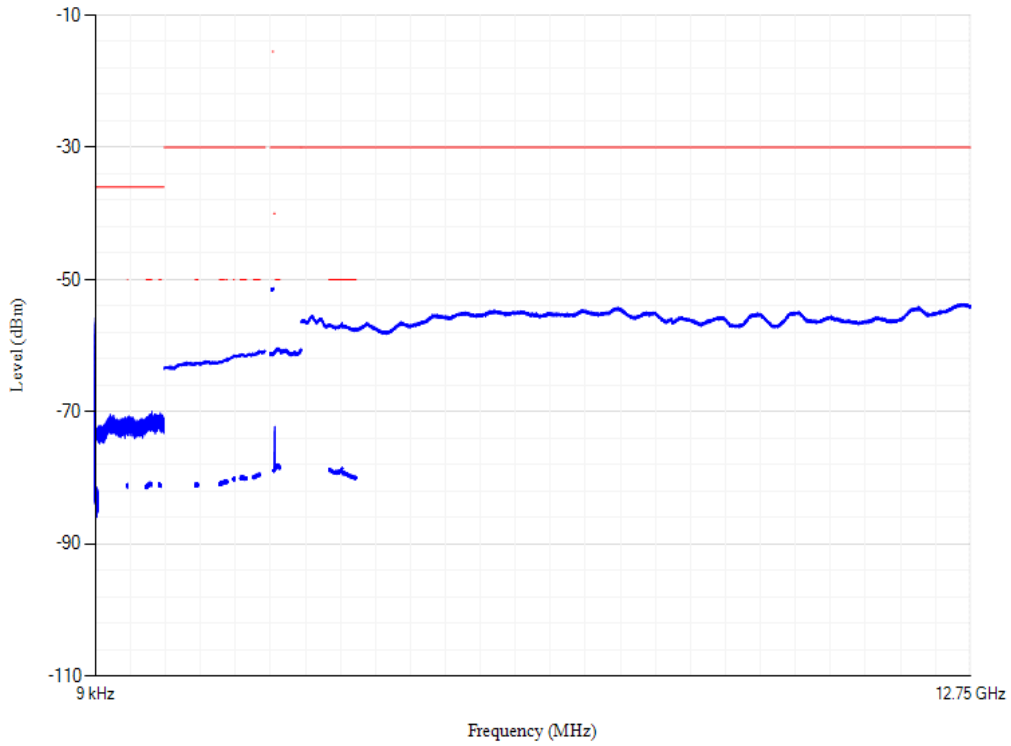

Conducted spurious emissions

Band40 QPSK BW=20MHz Channel=39150 RB Size=1 Position=#0

Conducted spurious emissions

Band7 QPSK BW=20MHz Channel=20850 RB Size=1 Position=#0

Conducted spurious emissions

Band7 QPSK BW=20MHz Channel=21350 RB Size=1 Position=#0