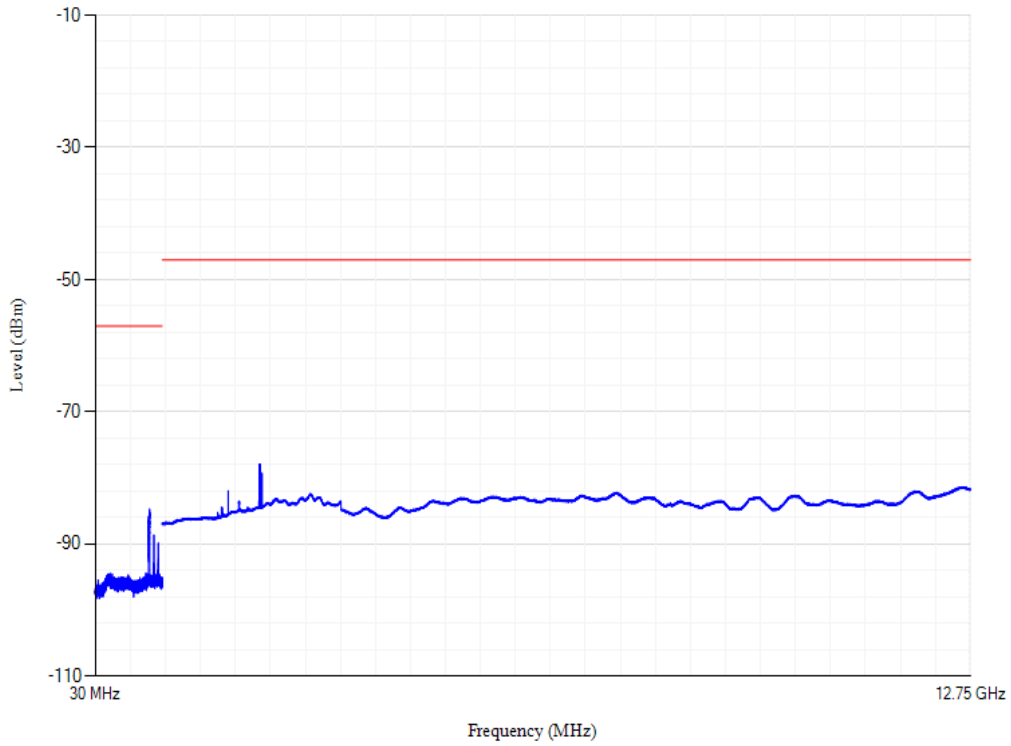

Conducted spurious emissions

Band20 QPSK BW=20MHz Channel=24250

Conducted spurious emissions

Band20 QPSK BW=20MHz Channel=24350

Conducted spurious emissions

Band3 QPSK BW=20MHz Channel=19300

Conducted spurious emissions