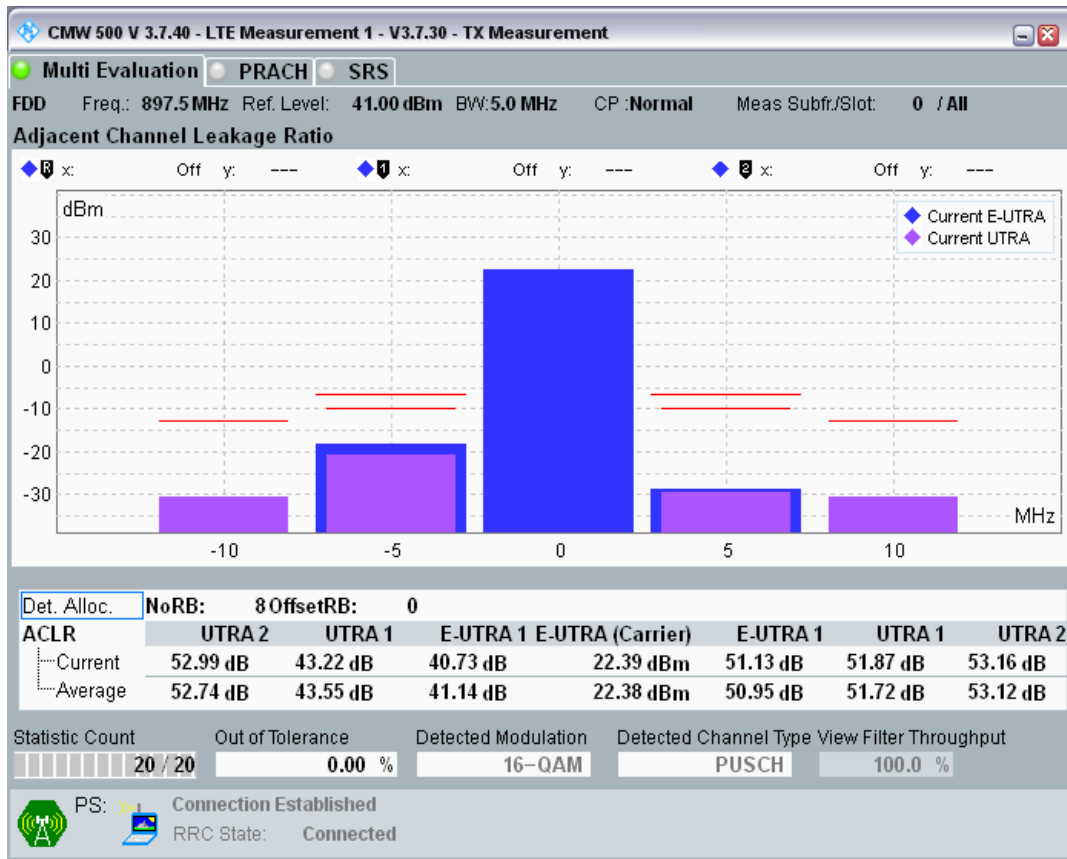

Band8 QPSK BW=5MHz Channel=21625 RB Size=8 Position=#0

Band8 QPSK BW=5MHz Channel=21625 RB Size=8 Position=#Max

Band8 QPSK BW=5MHz Channel=21625 RB Size=25 Position=#0

Band8 QAM16 BW=5MHz Channel=21625 RB Size=8 Position=#0