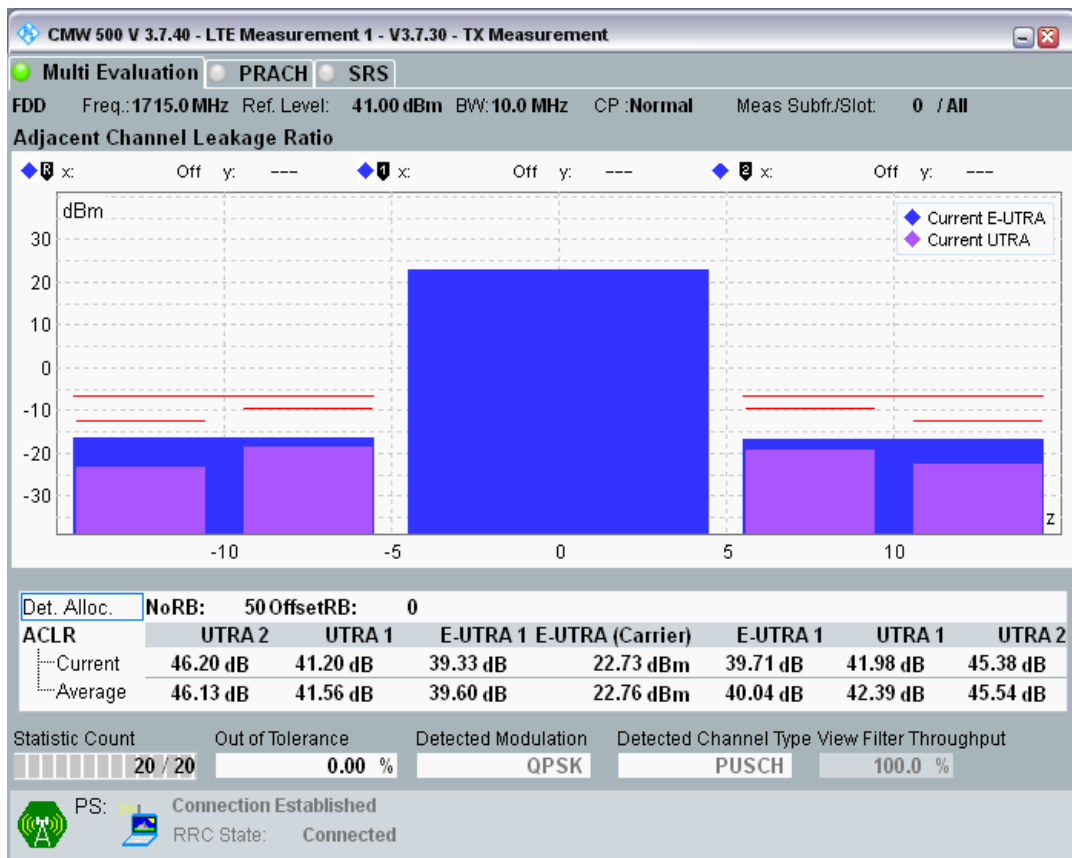

Band3 QPSK BW=10MHz Channel=19250 RB Size=50 Position=#0