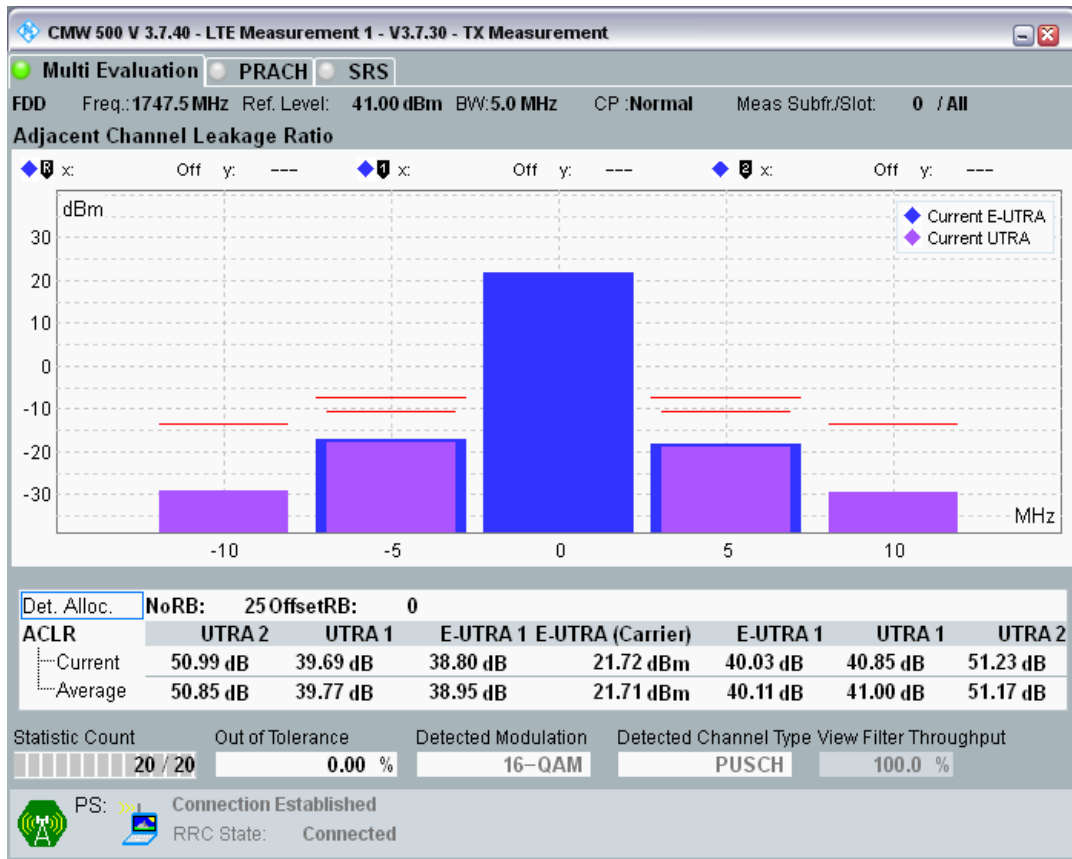

Band3 QAM16 BW=5MHz Channel=19575 RB Size=25 Position=#0