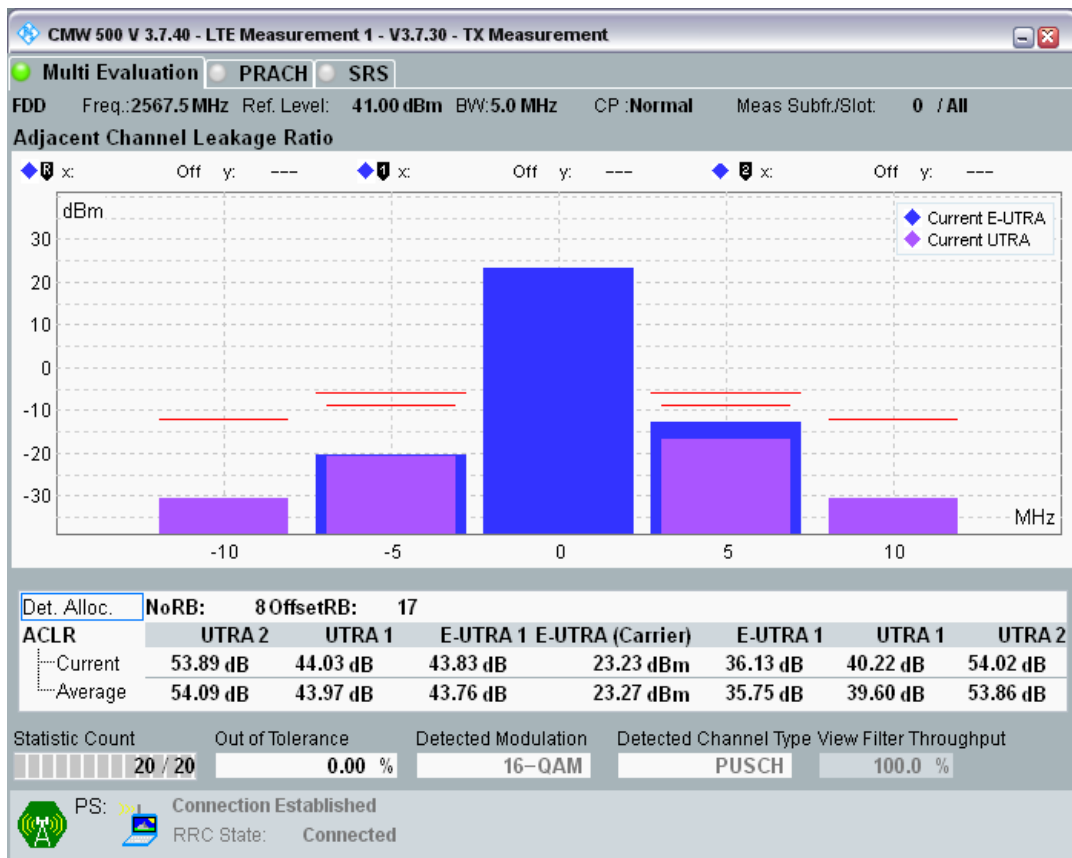

Band7 QAM16 BW=5MHz Channel=21425 RB Size=8 Position=#Max