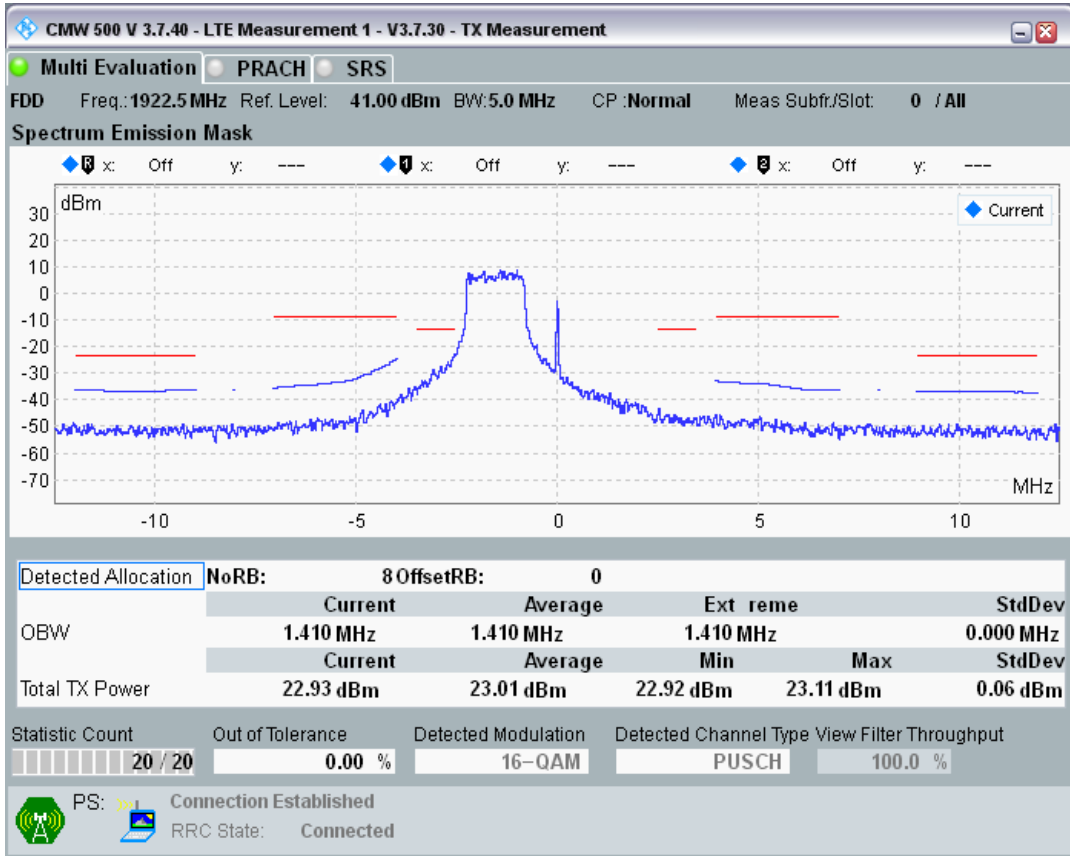

Band1 QPSK BW=5MHz Channel=18025 RB Size=8 Position=#0

Band1 QPSK BW=5MHz Channel=18025 RB Size=8 Position=#Max

Band1 QPSK BW=5MHz Channel=18025 RB Size=25 Position=#0

Band1 QAM16 BW=5MHz Channel=18025 RB Size=8 Position=#0