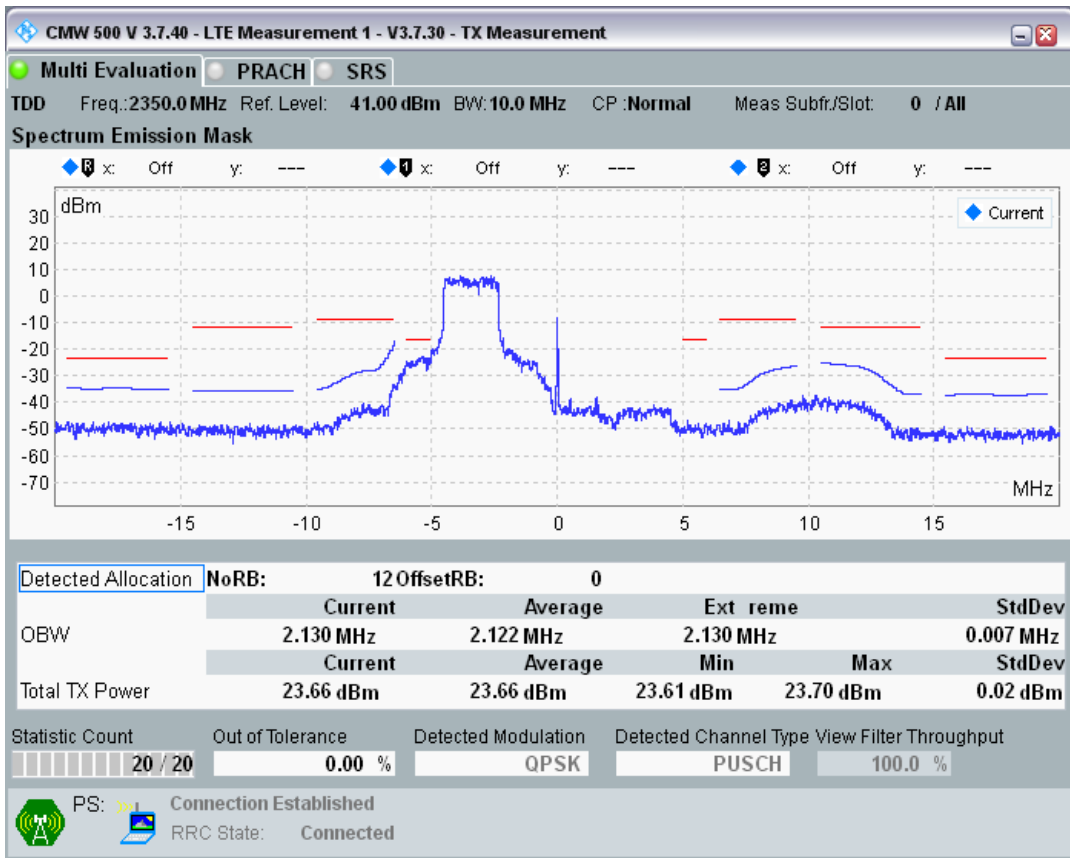

Band40 QPSK BW=10MHz Channel=39150 RB Size=12 Position=#0