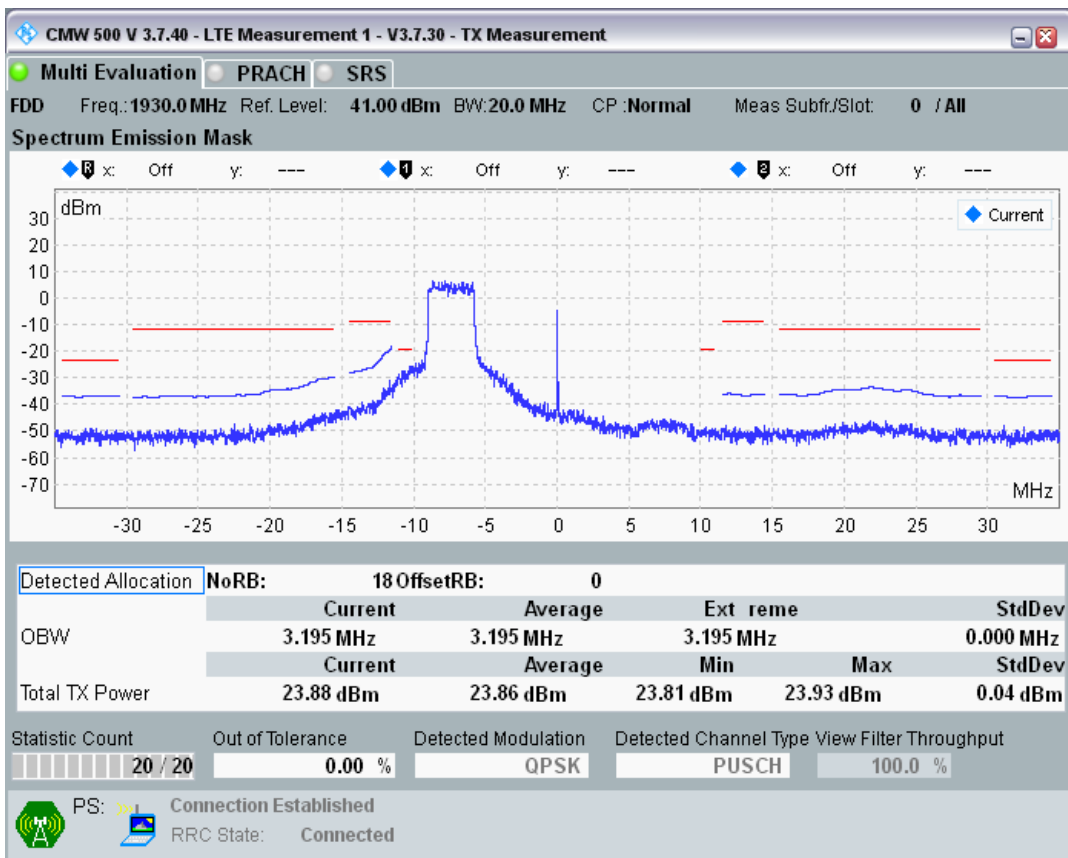

Band1 QPSK BW=20MHz Channel=18100 RB Size=18 Position=#0