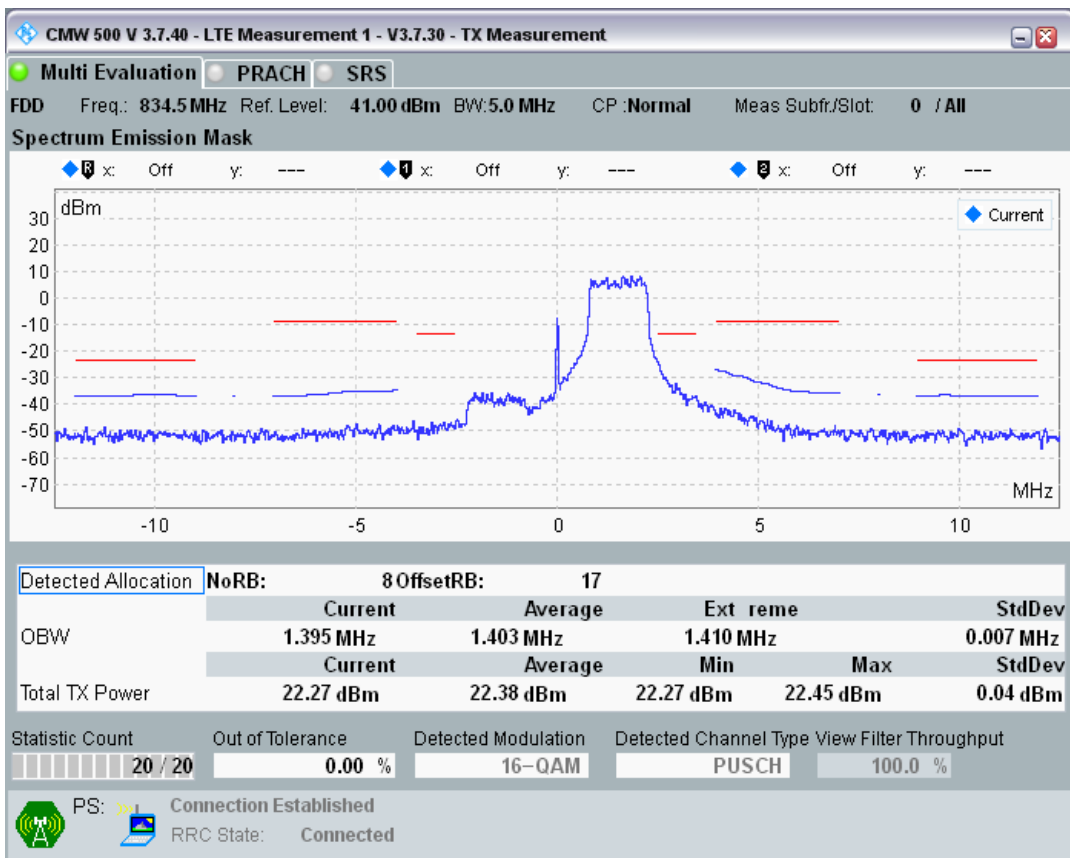

Band20 QAM16 BW=5MHz Channel=24175 RB Size=8 Position=#Max