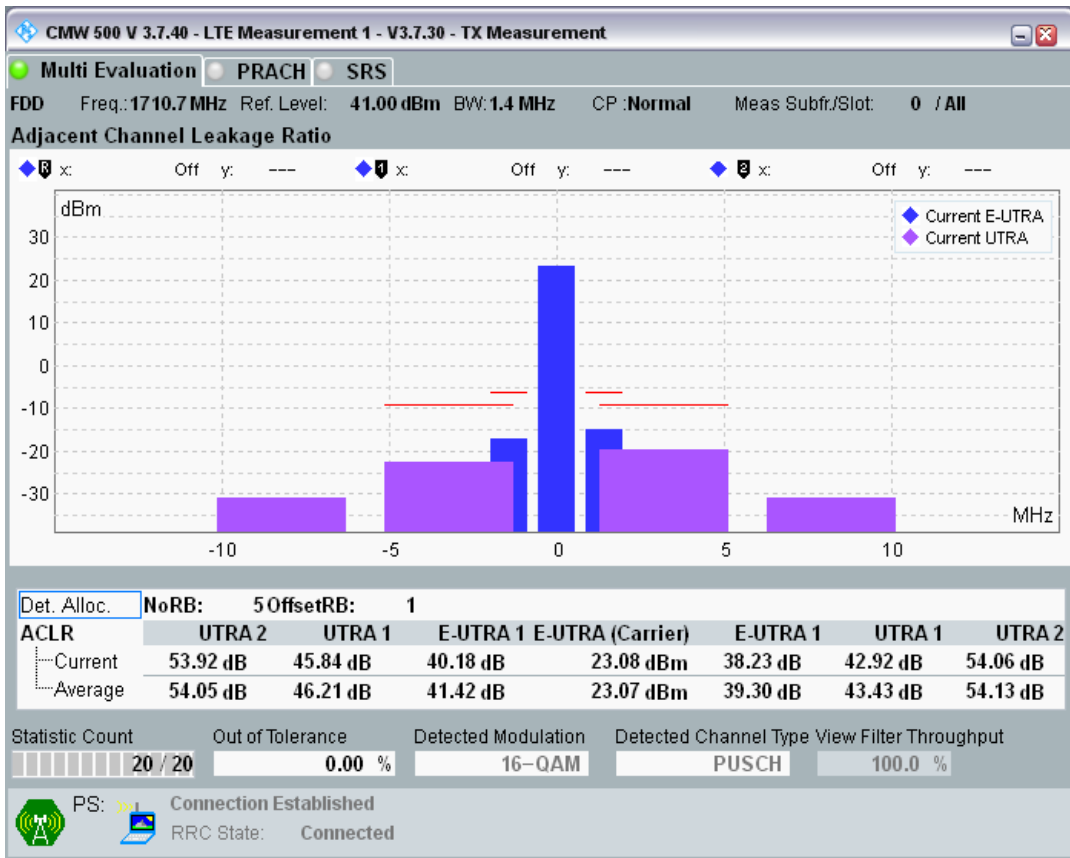

Band3 QAM16 BW=1.4MHz Channel=19207 RB Size=5 Position=#Max