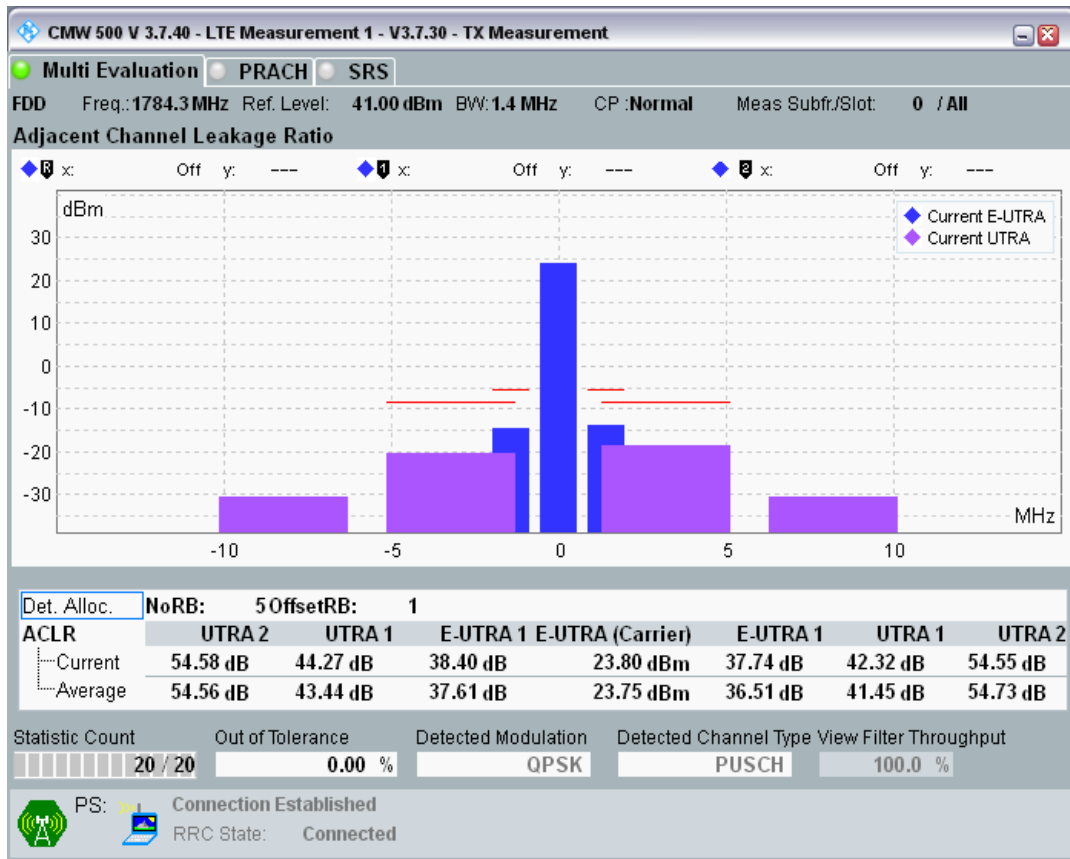

Band3 QPSK BW=1.4MHz Channel=19943 RB Size=5 Position=#Max