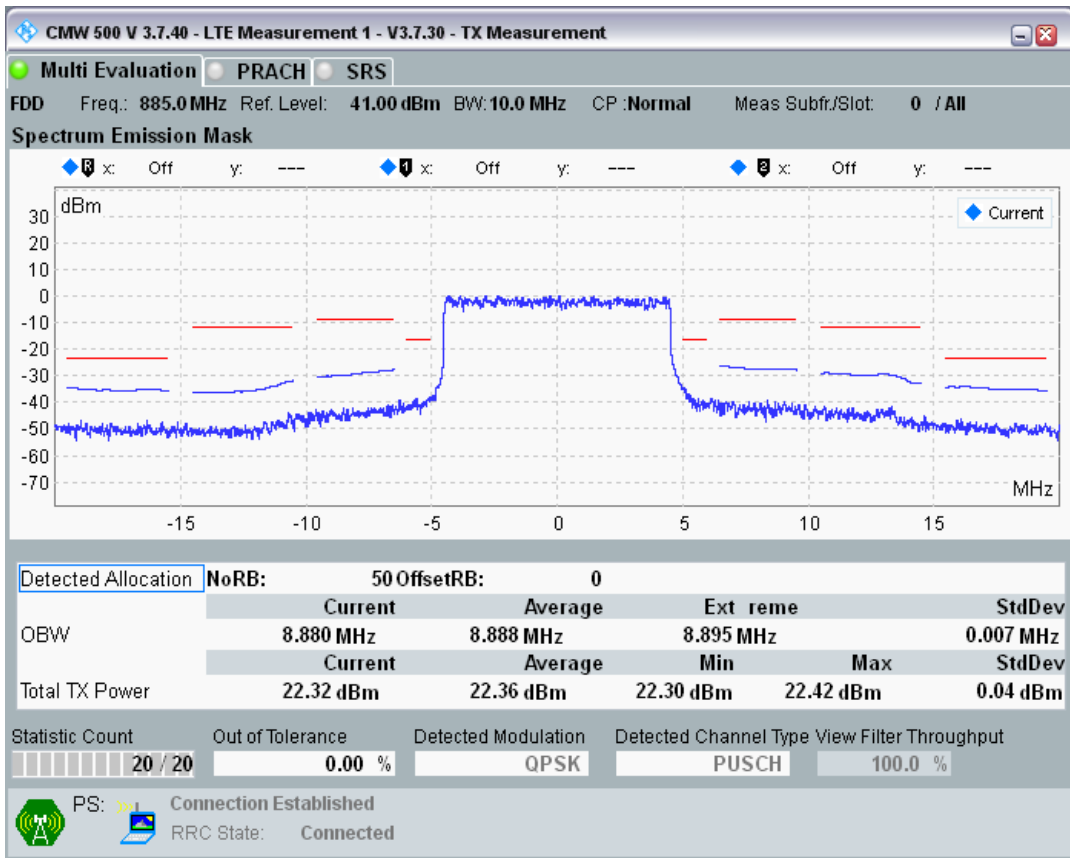

Band8 QPSK BW=10MHz Channel=21500 RB Size=50 Position=#0