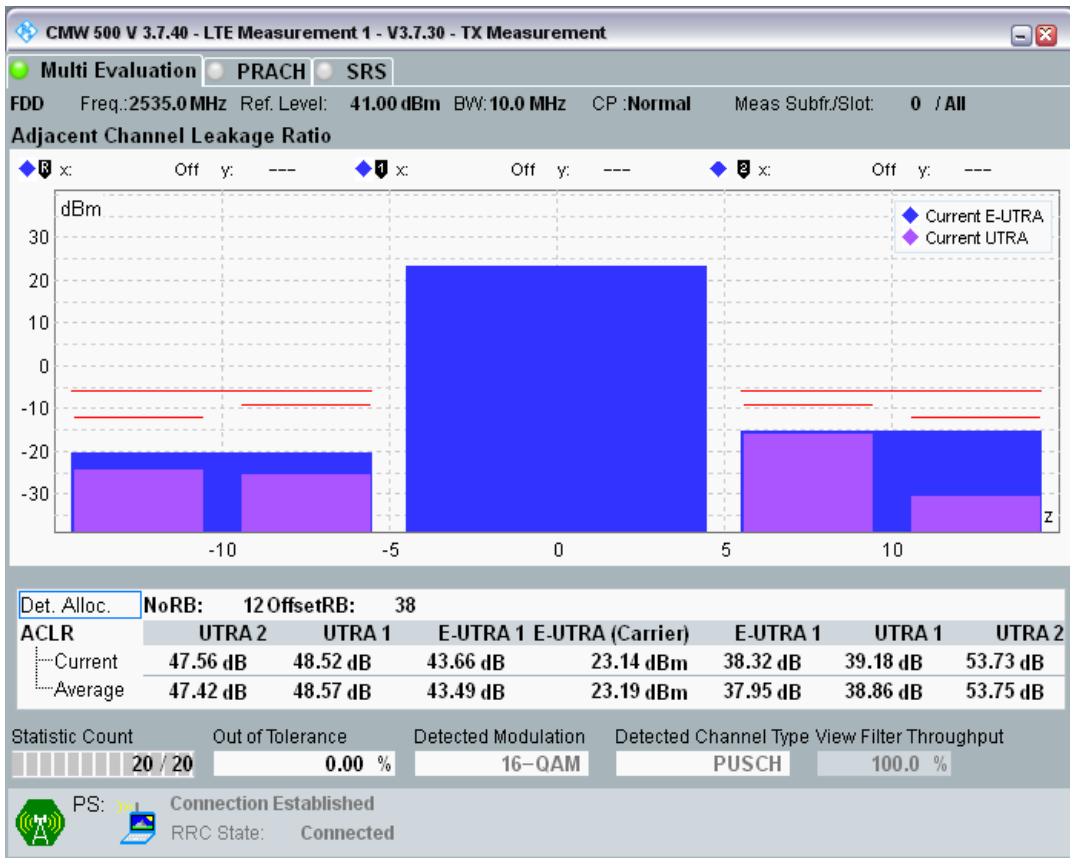

Band7 QAM16 BW=10MHz Channel=21100 RB Size=12 Position=#Max