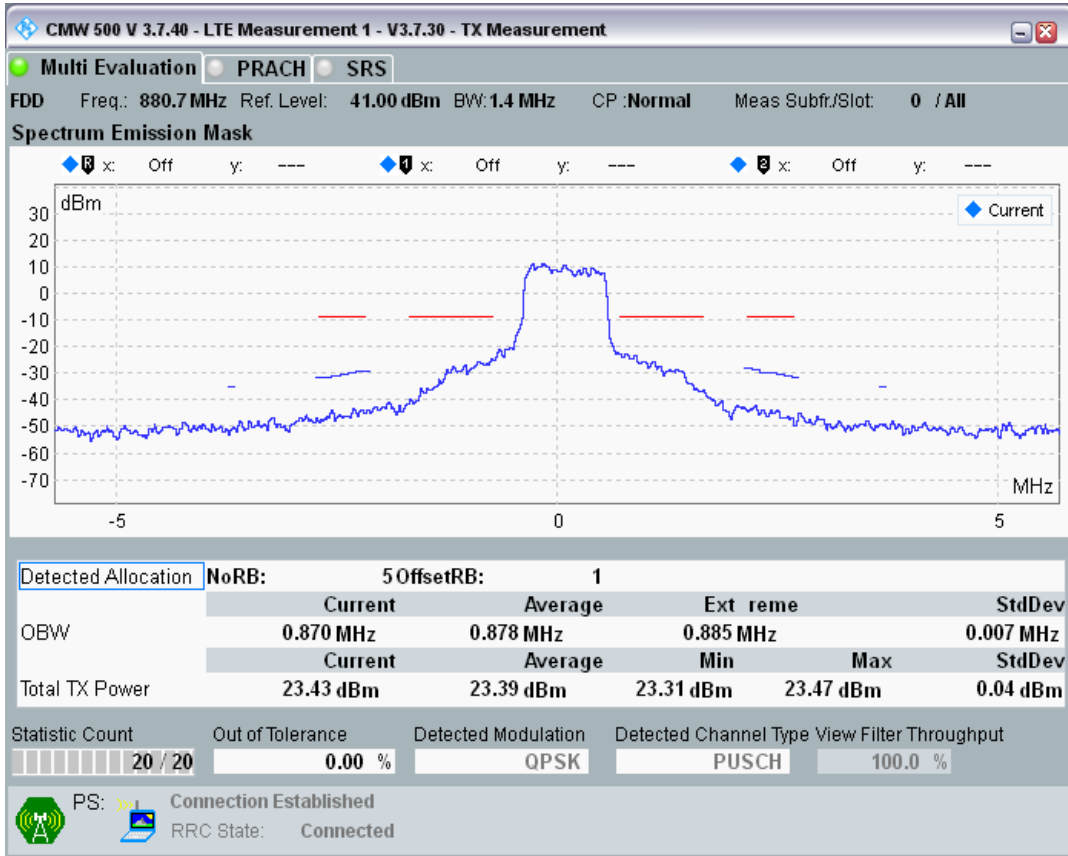

Band8 QPSK BW=1.4MHz Channel=21457 RB Size=5 Position=#Max