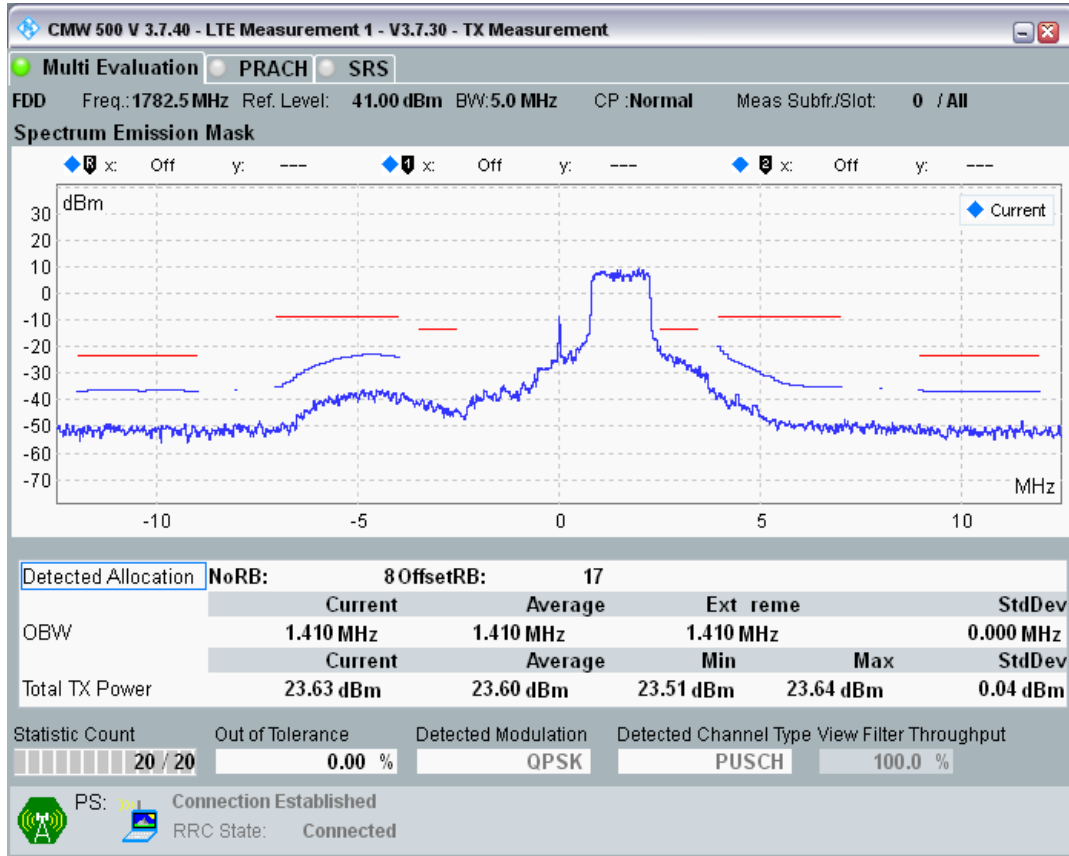

Band3 QAM16 BW=5MHz Channel=19575 RB Size=8 Position=#Max

Band3 QAM16 BW=5MHz Channel=19575 RB Size=25 Position=#0

Band3 QPSK BW=5MHz Channel=19925 RB Size=8 Position=#0

Band3 QPSK BW=5MHz Channel=19925 RB Size=8 Position=#Max