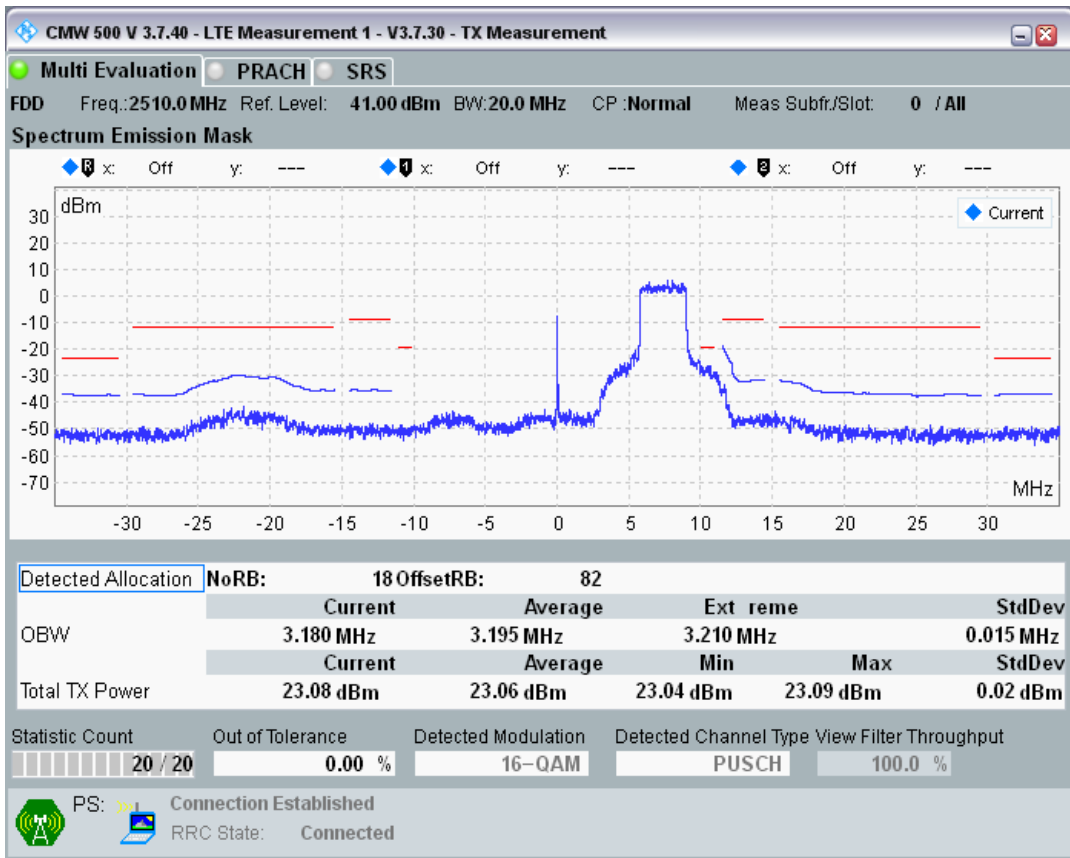

Band7 QAM16 BW=20MHz Channel=20850 RB Size=18 Position=#Max