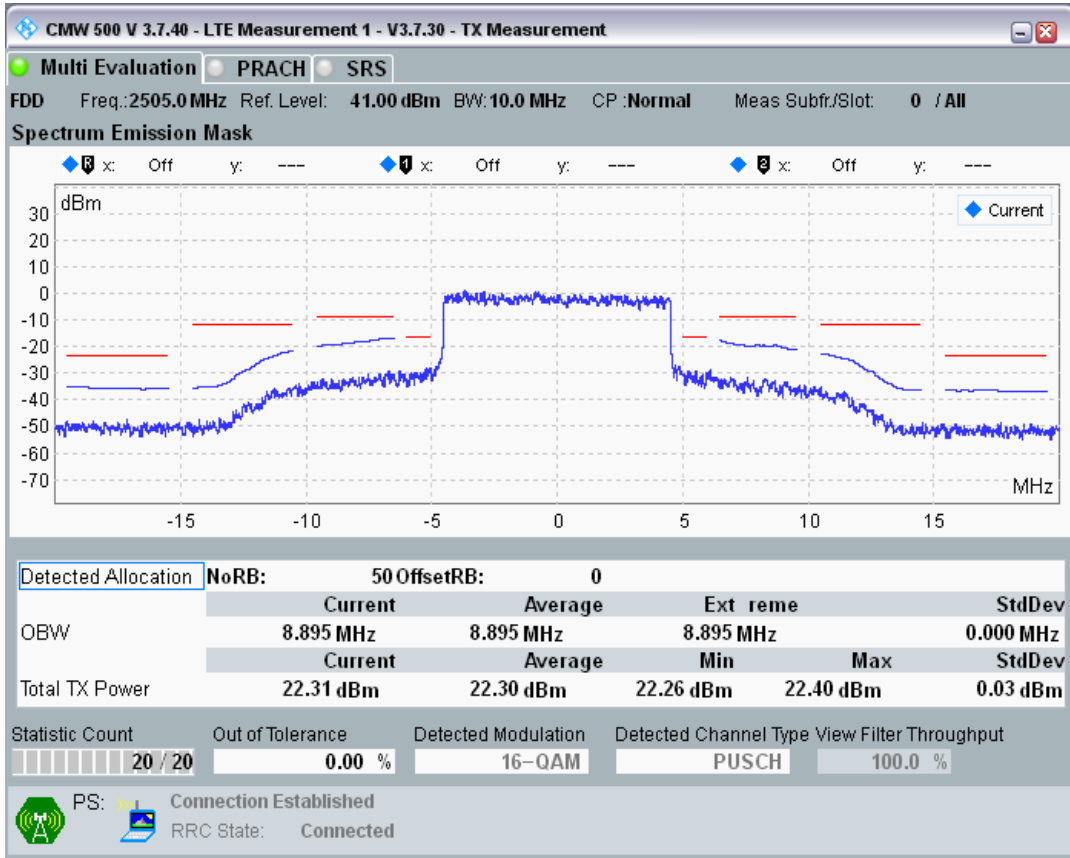

Band7 QAM16 BW=10MHz Channel=20800 RB Size=50 Position=#0