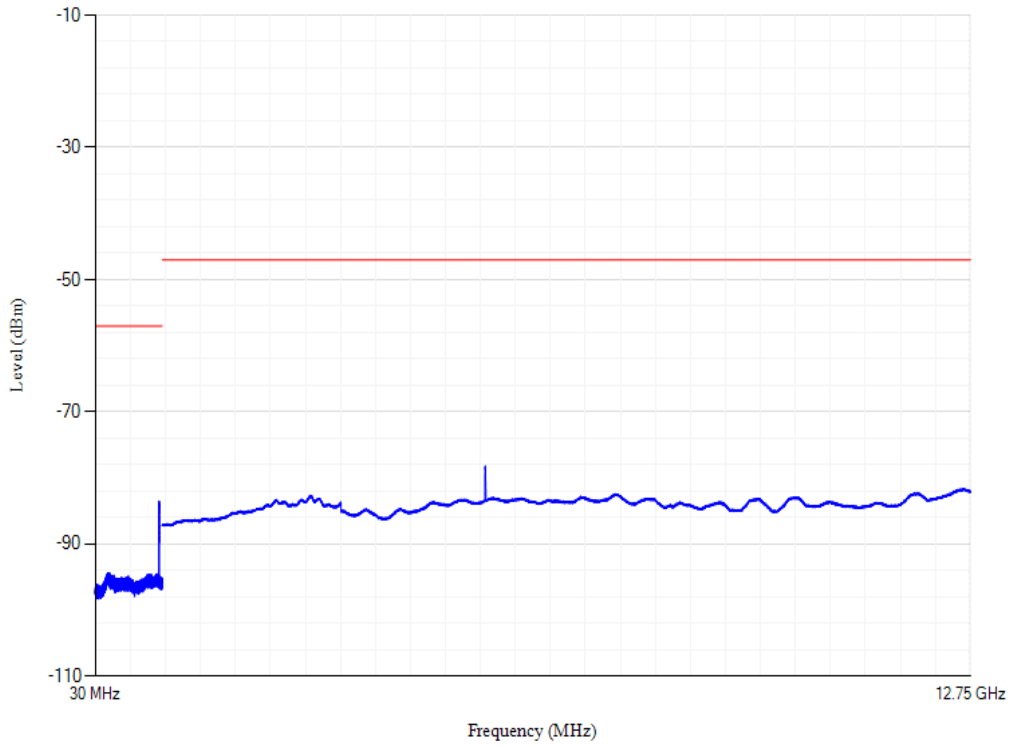

Conducted spurious emissions

Clause 4.2.11 LTE Transmitter adjacent channel leakage power ratio

Band	Bandwidth (MHz)	UL Channel	RB Size	RB Position	Modulation	Type	ACLR (dBc)	Limit (dBc)	Verdict
Band1	5	18025	8	#0	QPSK	U-ACLR2-	54.68	35.2	PASS
Band1	5	18025	8	#0	QPSK	U-ACLR1-	39.34	32.2	PASS
Band1	5	18025	8	#0	QPSK	E-ACLR-	36.83	29.2	PASS
Band1	5	18025	8	#0	QPSK	EUTRA	0.00	0	PASS
Band1	5	18025	8	#0	QPSK	E-ACLR+	50.98	29.2	PASS
Band1	5	18025	8	#0	QPSK	U-ACLR+	51.76	32.2	PASS
Band1	5	18025	8	#0	QPSK	U-ACLR2+	55.02	35.2	PASS
Band1	5	18025	8	#Max	QPSK	U-ACLR2-	54.73	35.2	PASS
Band1	5	18025	8	#Max	QPSK	U-ACLR1-	50.84	32.2	PASS
Band1	5	18025	8	#Max	QPSK	E-ACLR-	50.11	29.2	PASS
Band1	5	18025	8	#Max	QPSK	EUTRA	0.00	0	PASS
Band1	5	18025	8	#Max	QPSK	E-ACLR+	36.15	29.2	PASS
Band1	5	18025	8	#Max	QPSK	U-ACLR+	38.80	32.2	PASS
Band1	5	18025	8	#Max	QPSK	U-ACLR2+	54.86	35.2	PASS
Band1	5	18025	25	#0	QPSK	U-ACLR2-	51.05	35.2	PASS
Band1	5	18025	25	#0	QPSK	U-ACLR1-	39.17	32.2	PASS
Band1	5	18025	25	#0	QPSK	E-ACLR-	38.34	29.2	PASS
Band1	5	18025	25	#0	QPSK	EUTRA	0.00	0	PASS
Band1	5	18025	25	#0	QPSK	E-ACLR+	39.48	29.2	PASS
Band1	5	18025	25	#0	QPSK	U-ACLR+	40.36	32.2	PASS
Band1	5	18025	25	#0	QPSK	U-ACLR2+	51.55	35.2	PASS