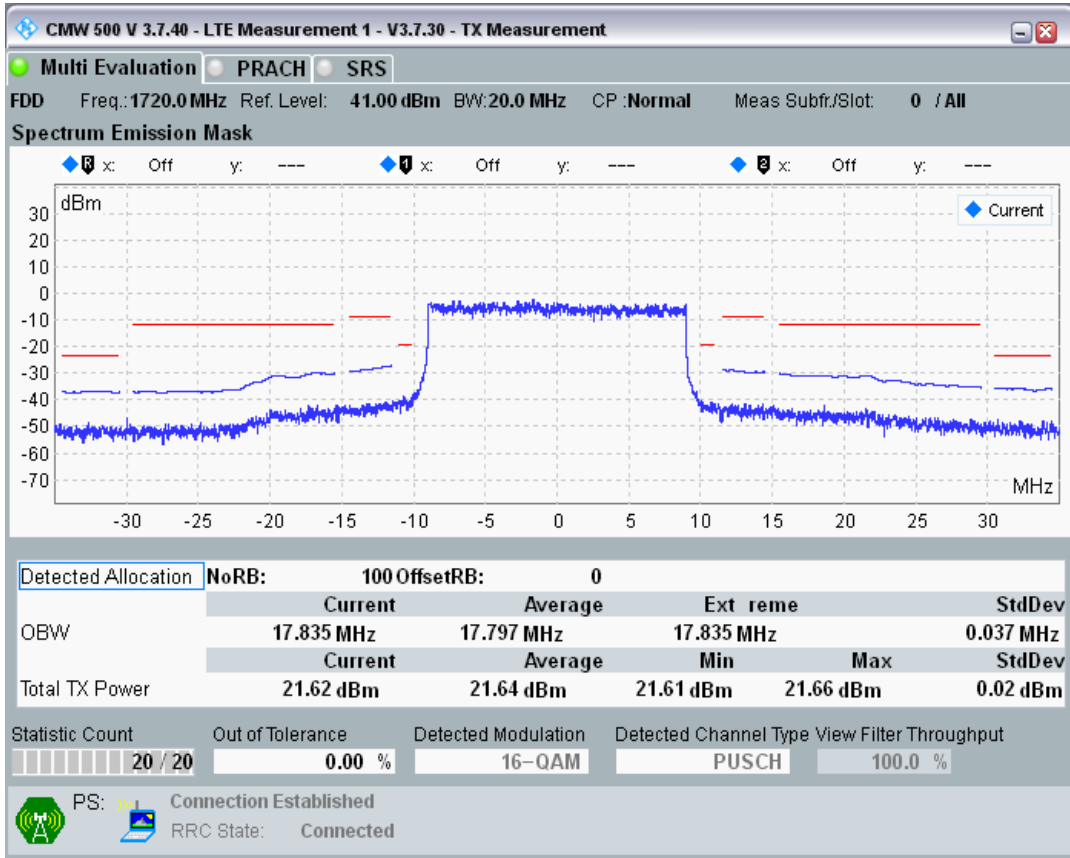

Band3 QPSK BW=20MHz Channel=19300 RB Size=100 Position=#0

Band3 QAM16 BW=20MHz Channel=19300 RB Size=18 Position=#0

Band3 QAM16 BW=20MHz Channel=19300 RB Size=18 Position=#Max

Band3 QAM16 BW=20MHz Channel=19300 RB Size=100 Position=#0