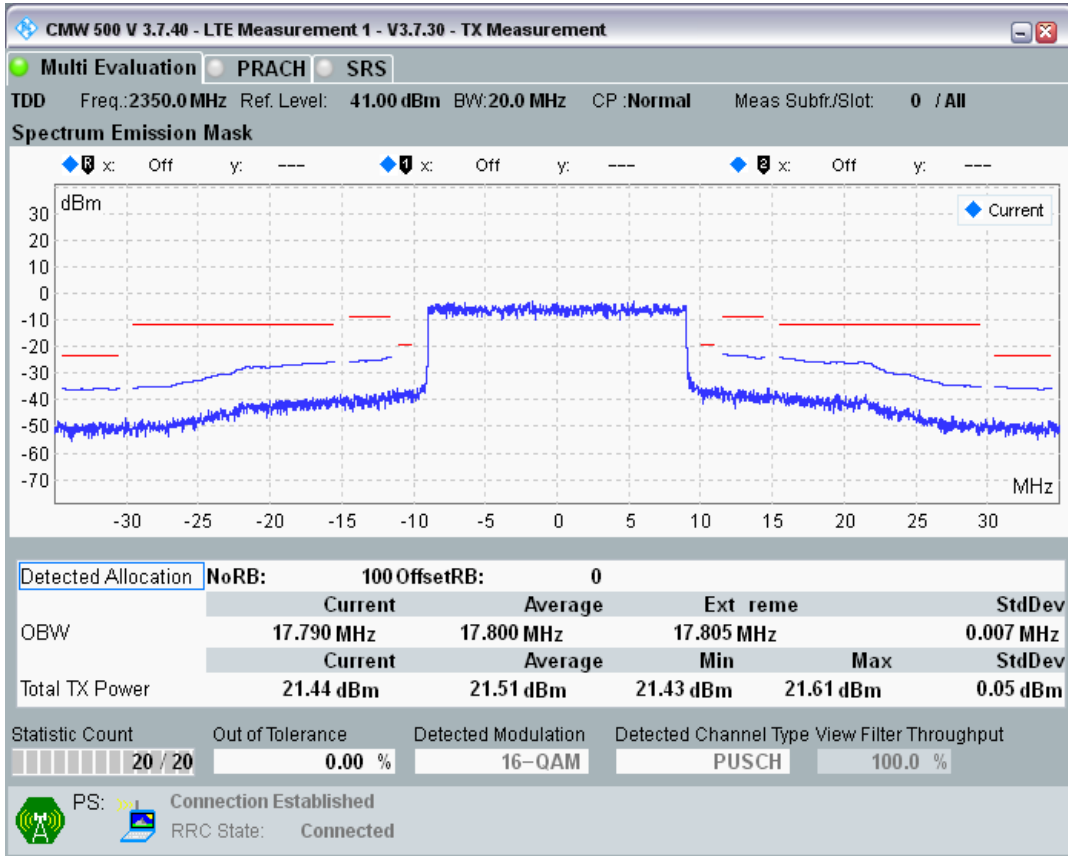

Band40 QPSK BW=20MHz Channel=39150 RB Size=100 Position=#0

Band40 QAM16 BW=20MHz Channel=39150 RB Size=18 Position=#0

Band40 QAM16 BW=20MHz Channel=39150 RB Size=18 Position=#Max

Band40 QAM16 BW=20MHz Channel=39150 RB Size=100 Position=#0