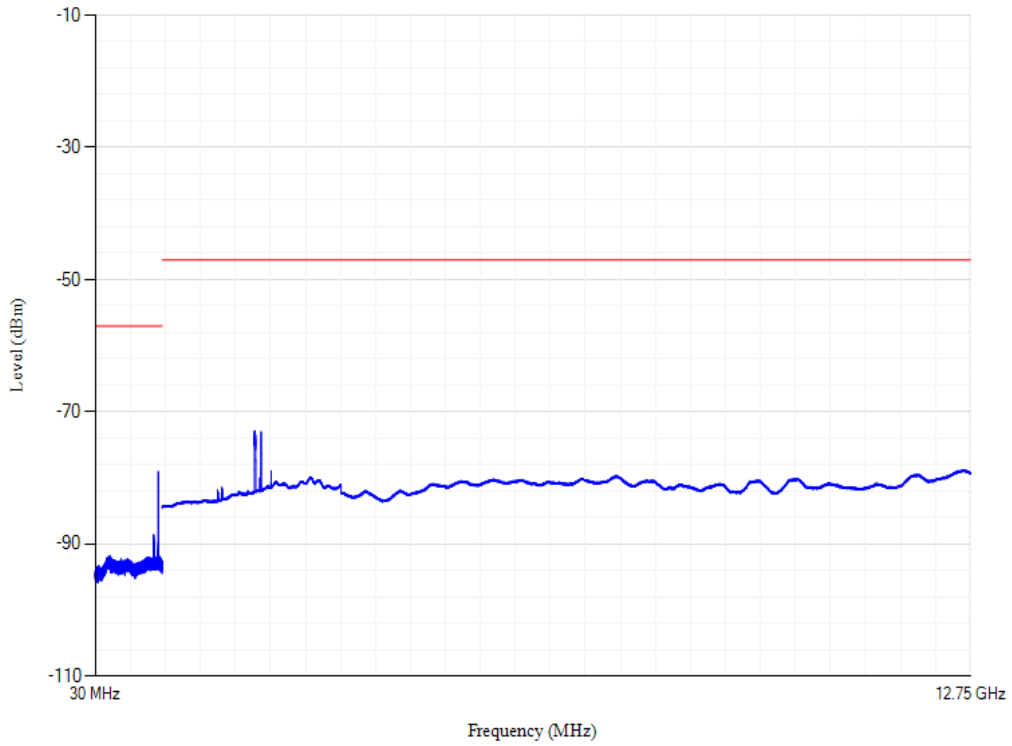

Band3 QPSK BW=20MHz Channel=19850

Conducted spurious emissions

Band3 QPSK BW=20MHz Channel=19575

Conducted spurious emissions

Band40 QPSK BW=20MHz Channel=39150

Conducted spurious emissions

Band40 QPSK BW=20MHz Channel=38750