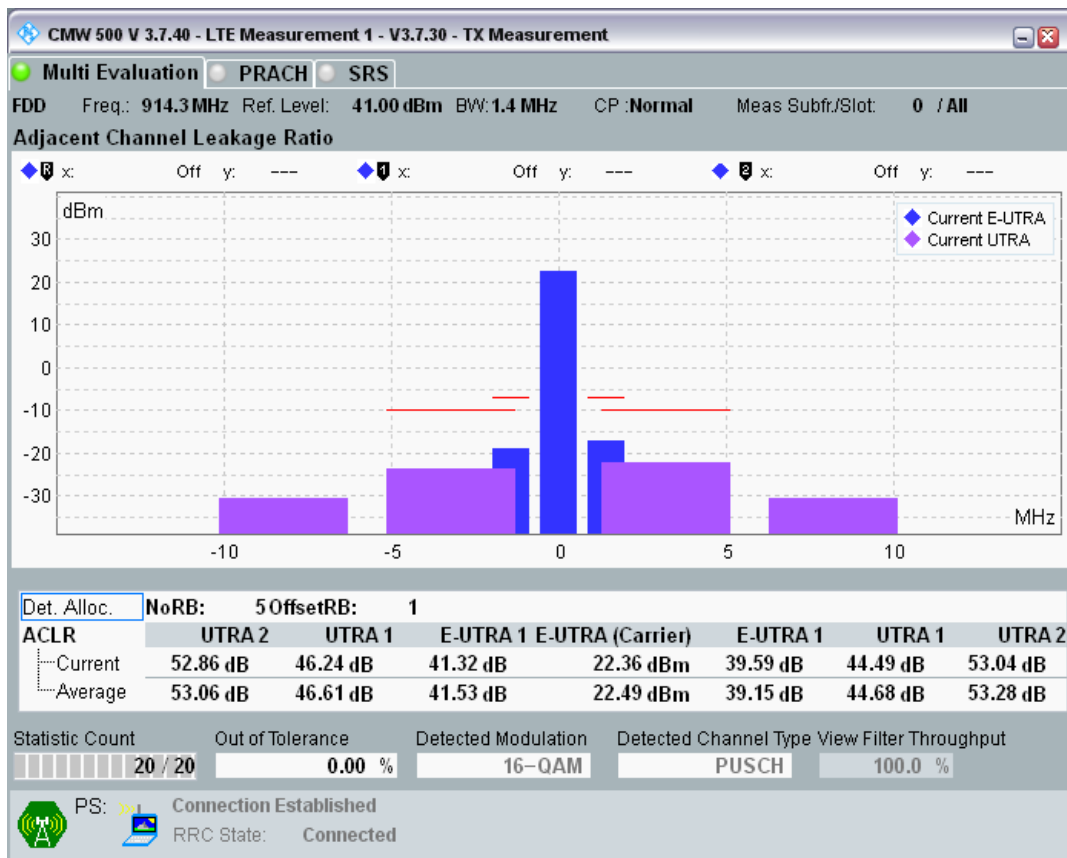

Band8 QAM16 BW=1.4MHz Channel=21793 RB Size=5 Position=#Max