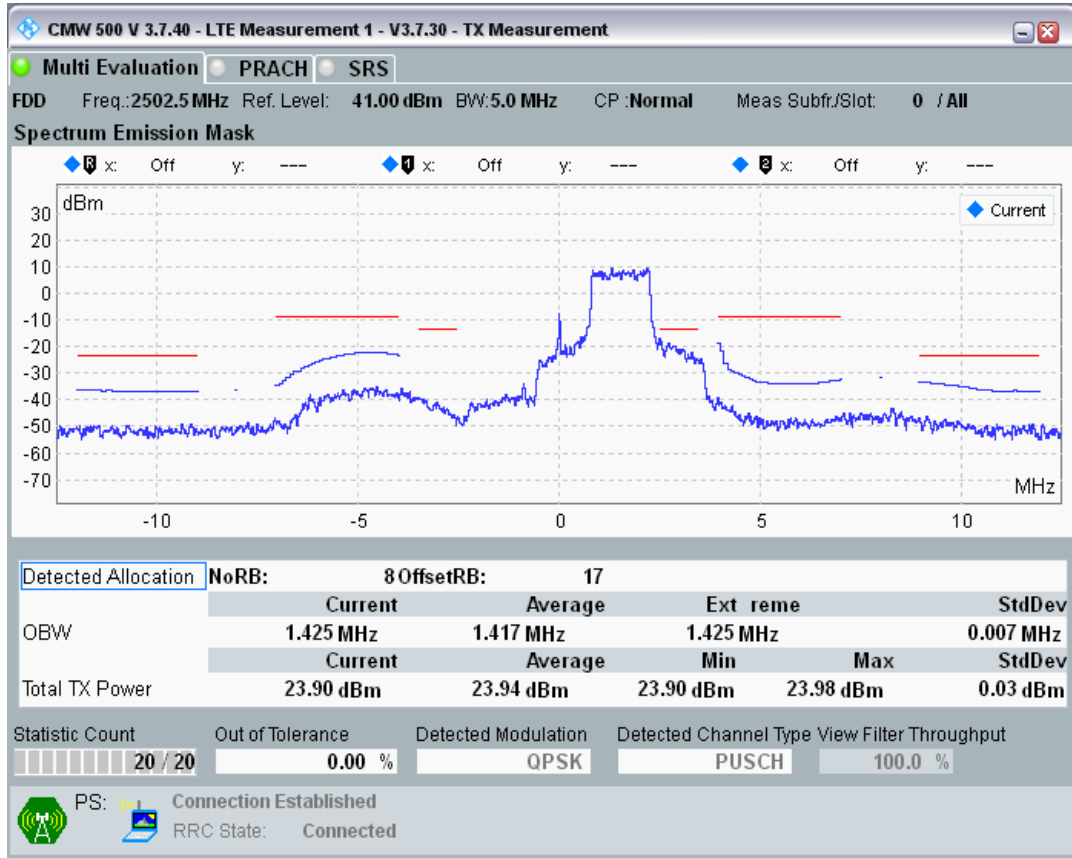

Band40 QAM16 BW=20MHz Channel=39550 RB Size=18 Position=#Max

Band40 QAM16 BW=20MHz Channel=39550 RB Size=100 Position=#0

Band7 QPSK BW=5MHz Channel=20775 RB Size=8 Position=#0

Band7 QPSK BW=5MHz Channel=20775 RB Size=8 Position=#Max