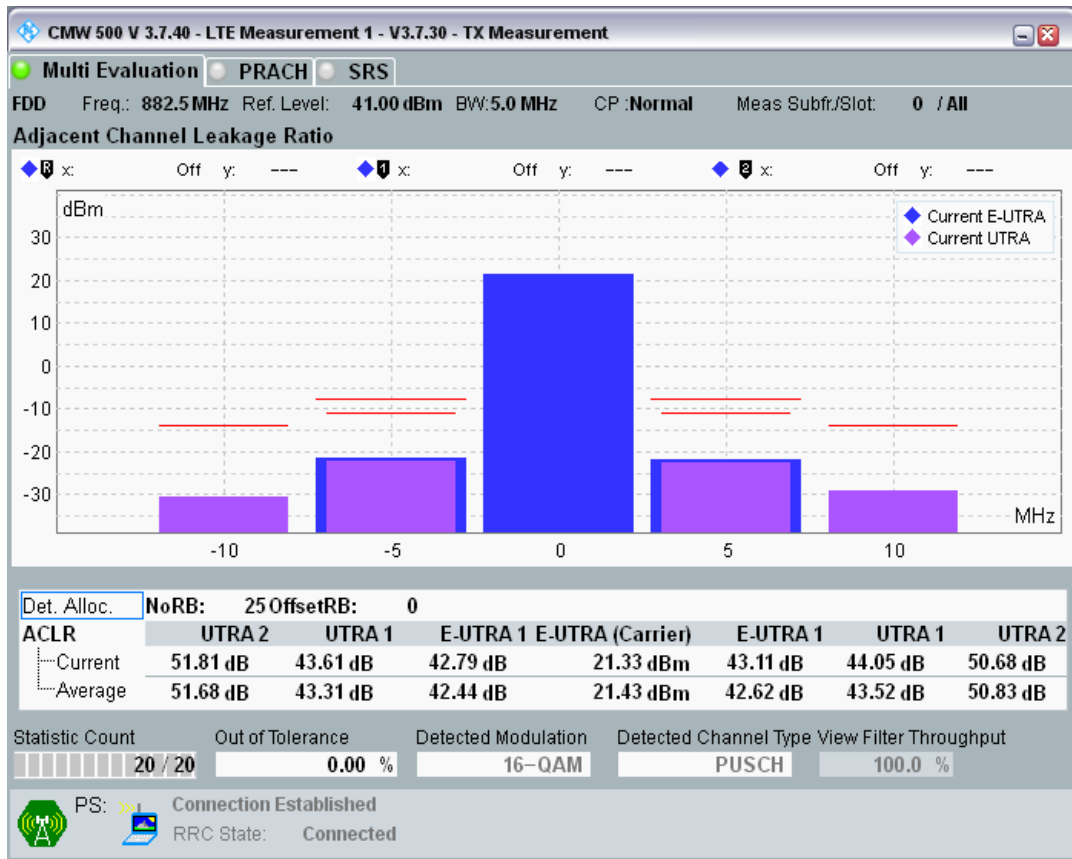

Band8 QPSK BW=5MHz Channel=21475 RB Size=25 Position=#0

Band8 QAM16 BW=5MHz Channel=21475 RB Size=8 Position=#0

Band8 QAM16 BW=5MHz Channel=21475 RB Size=8 Position=#Max

Band8 QAM16 BW=5MHz Channel=21475 RB Size=25 Position=#0