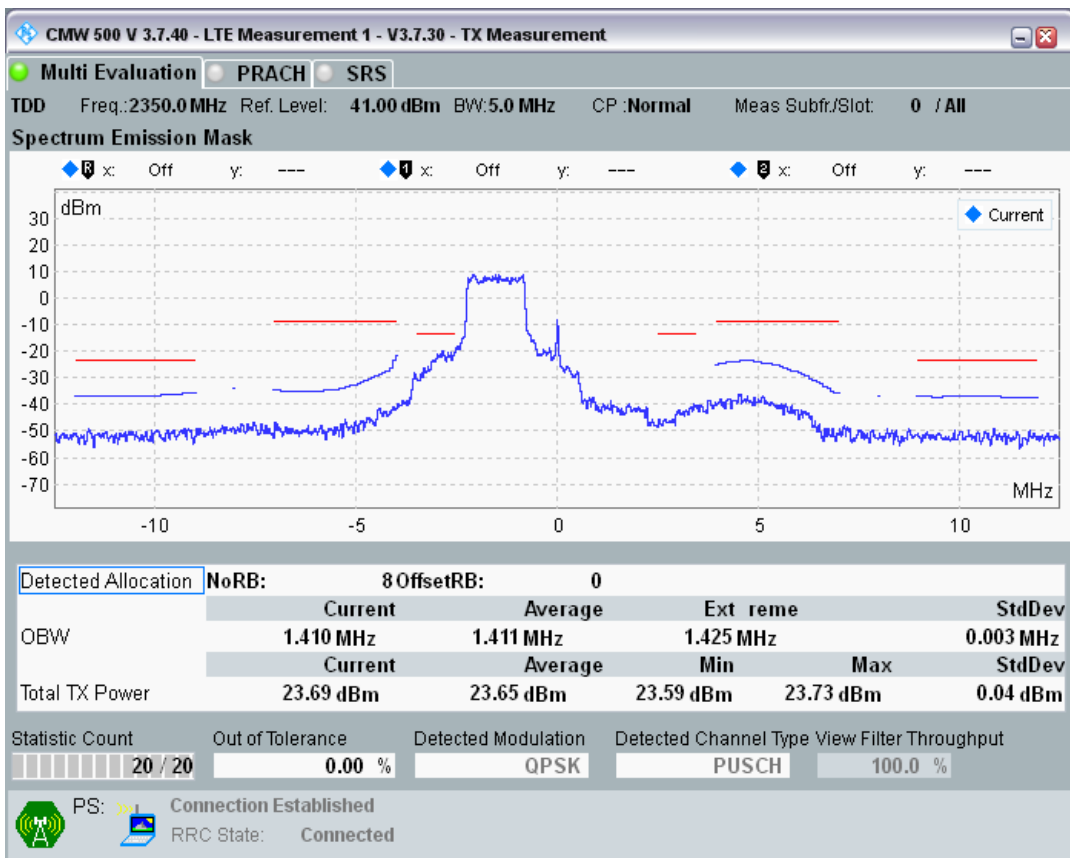

Band40 QPSK BW=5MHz Channel=39150 RB Size=8 Position=#0