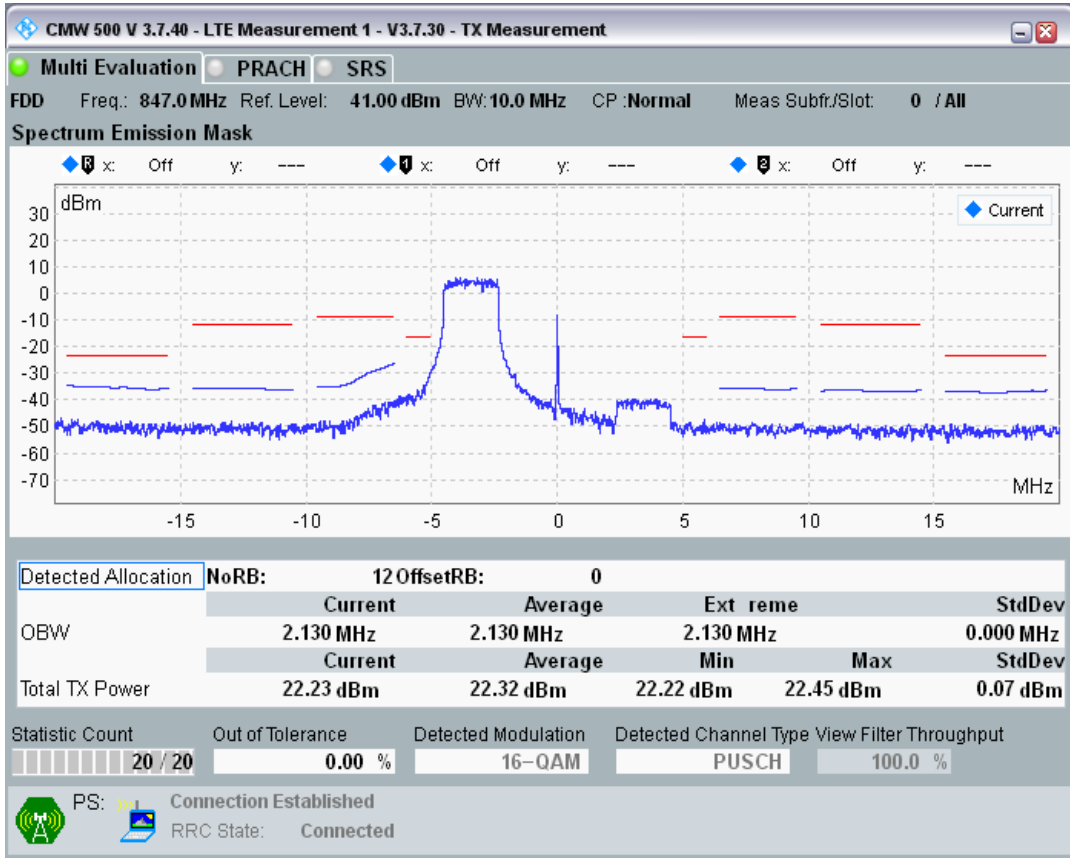

Band20 QAM16 BW=10MHz Channel=24300 RB Size=12 Position=#0