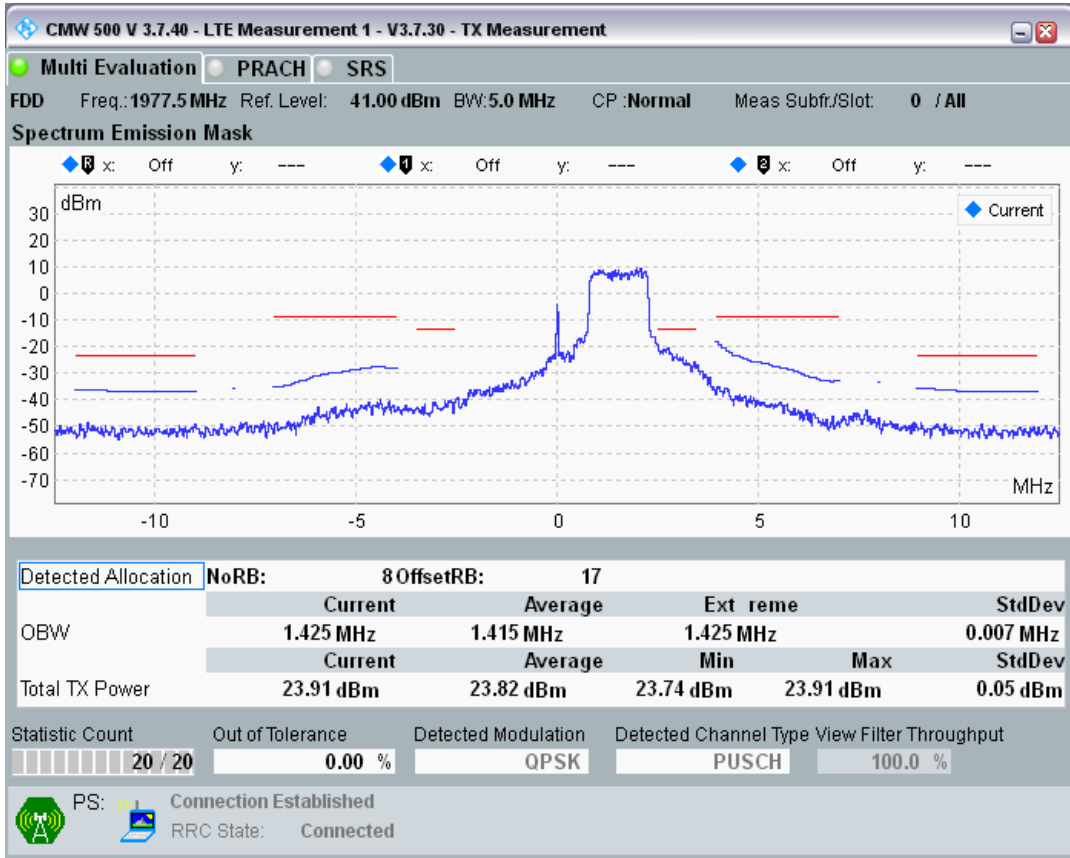

Band1 QPSK BW=5MHz Channel=18575 RB Size=8 Position=#Max