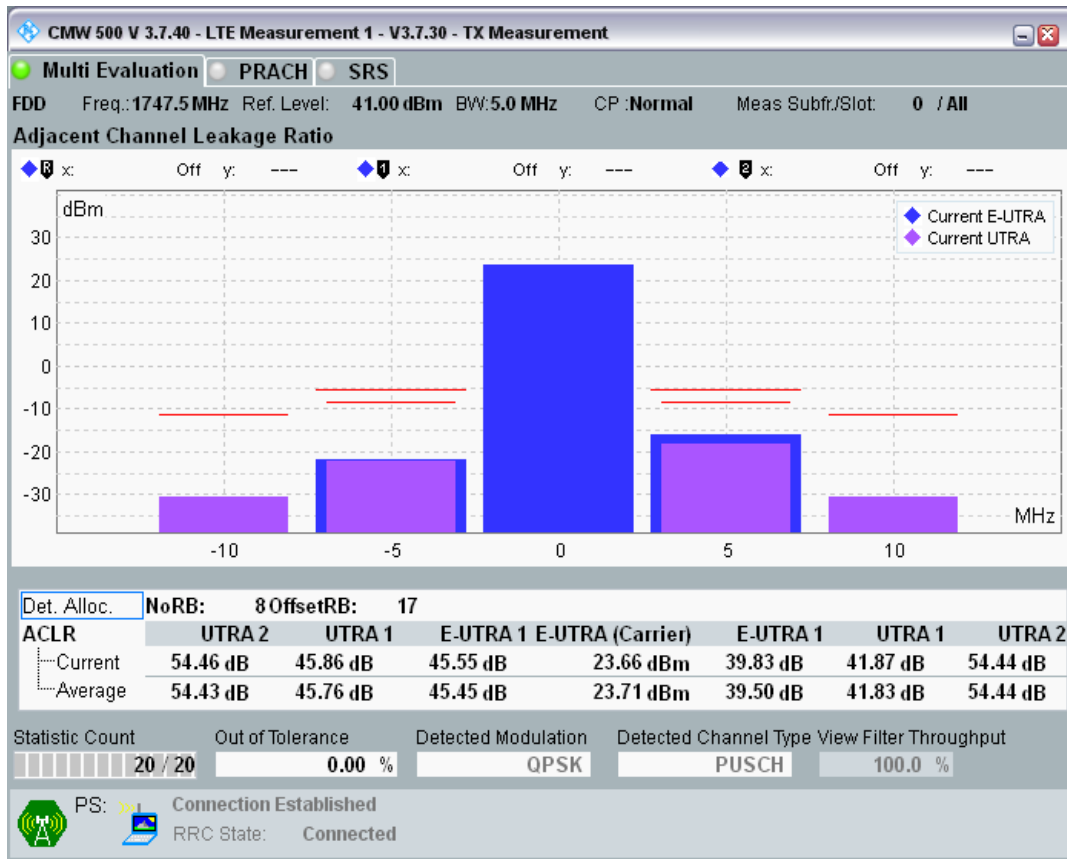

Band3 QPSK BW=5MHz Channel=19575 RB Size=8 Position=#Max