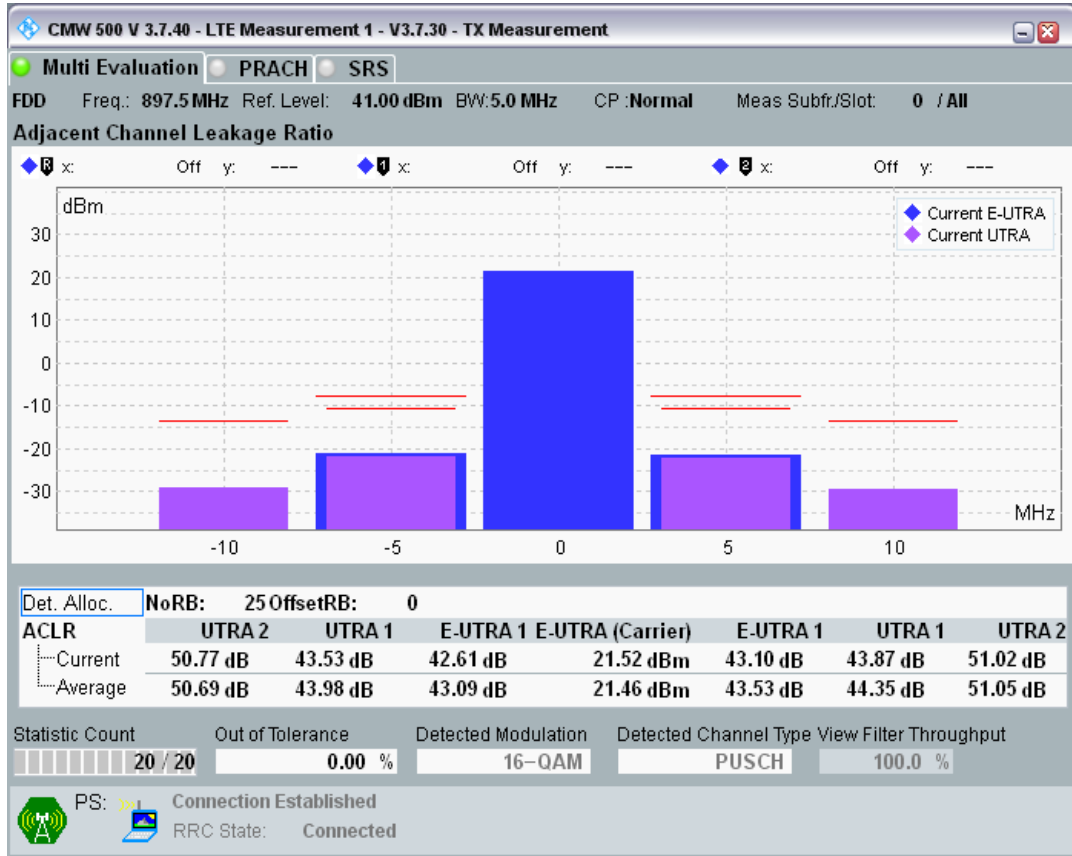

Band8 QAM16 BW=5MHz Channel=21625 RB Size=25 Position=#0