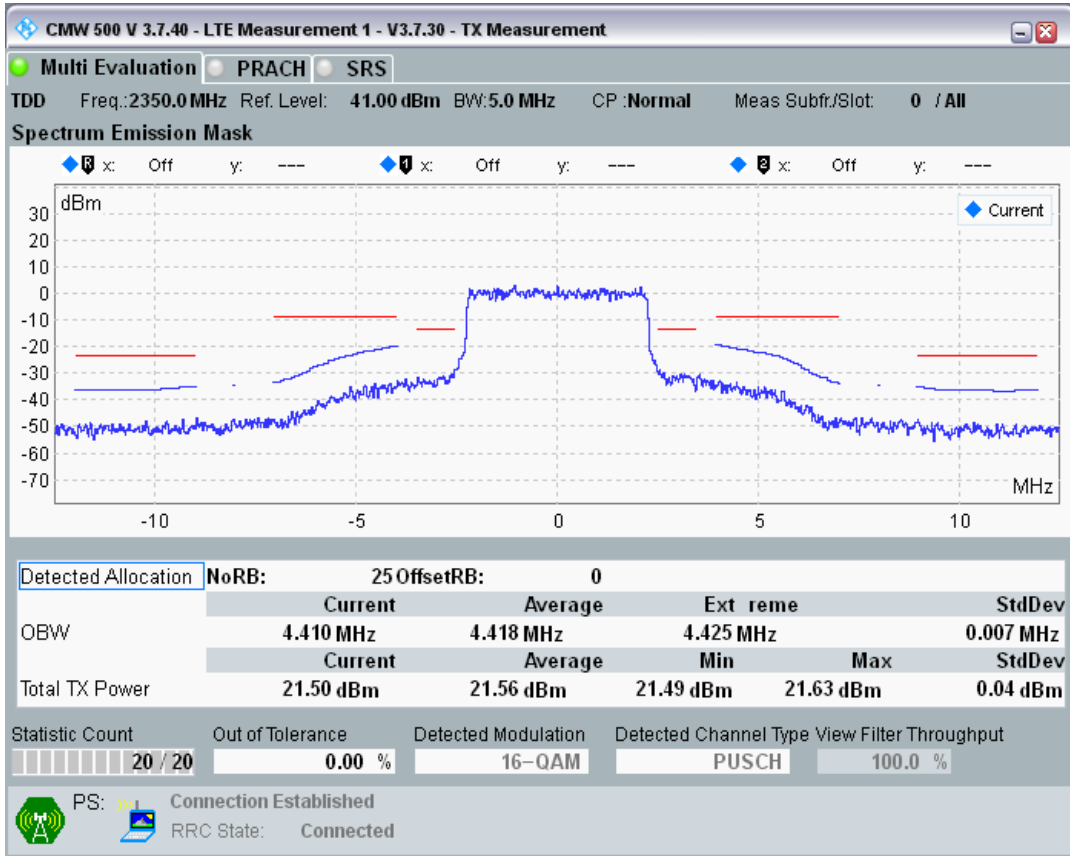

Band40 QPSK BW=5MHz Channel=39150 RB Size=25 Position=#0

Band40 QAM16 BW=5MHz Channel=39150 RB Size=8 Position=#0

Band40 QAM16 BW=5MHz Channel=39150 RB Size=8 Position=#Max

Band40 QAM16 BW=5MHz Channel=39150 RB Size=25 Position=#0