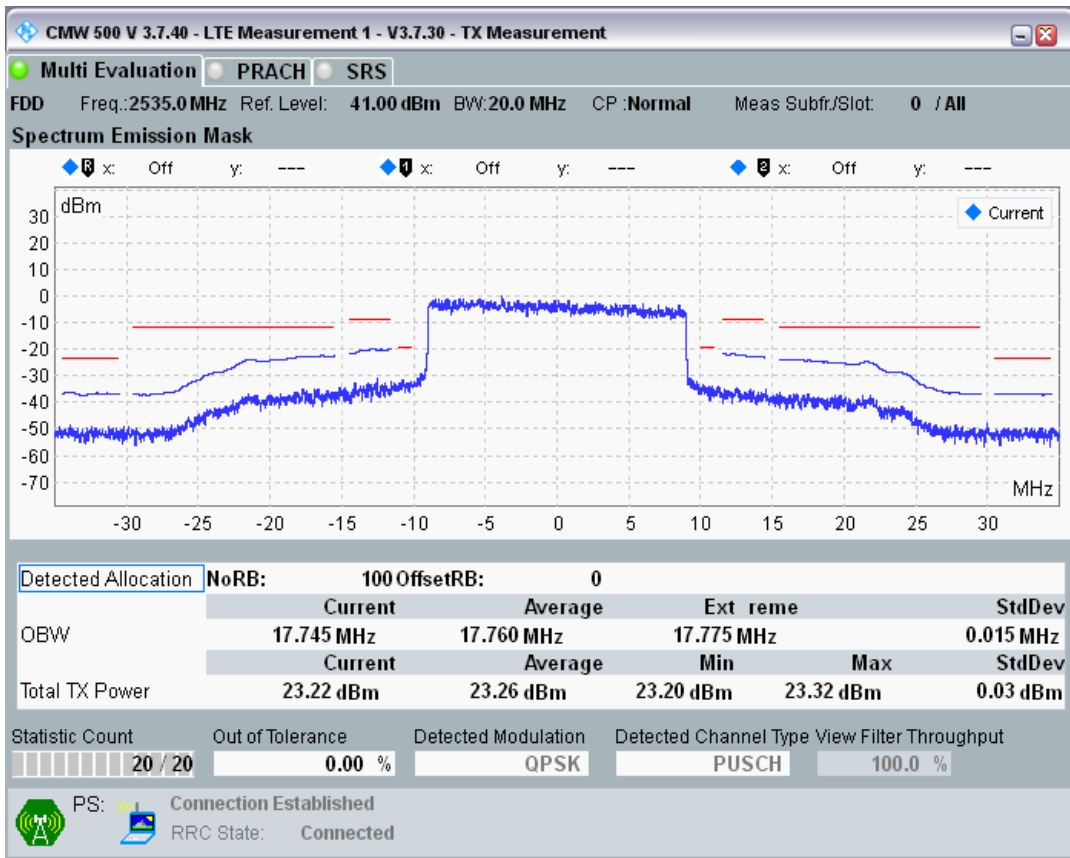

Band7 QPSK BW=20MHz Channel=21100 RB Size=100 Position=#0