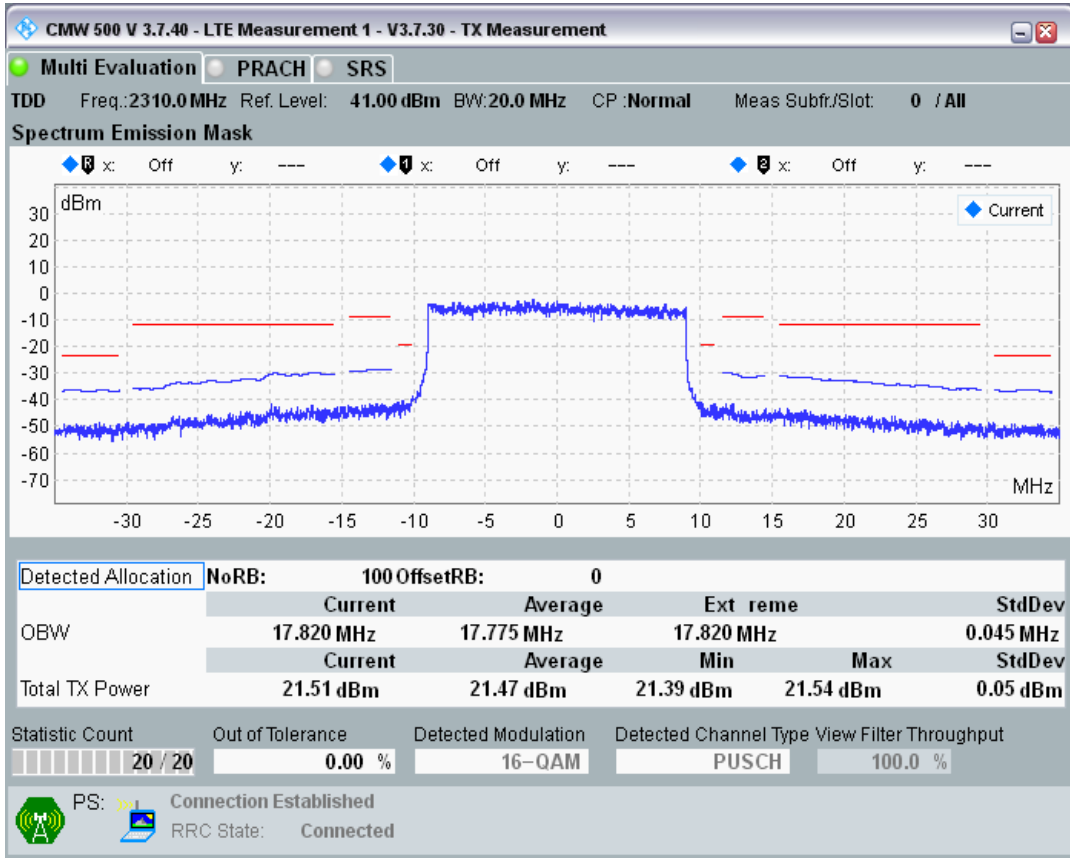

Band40 QAM16 BW=20MHz Channel=38750 RB Size=100 Position=#0