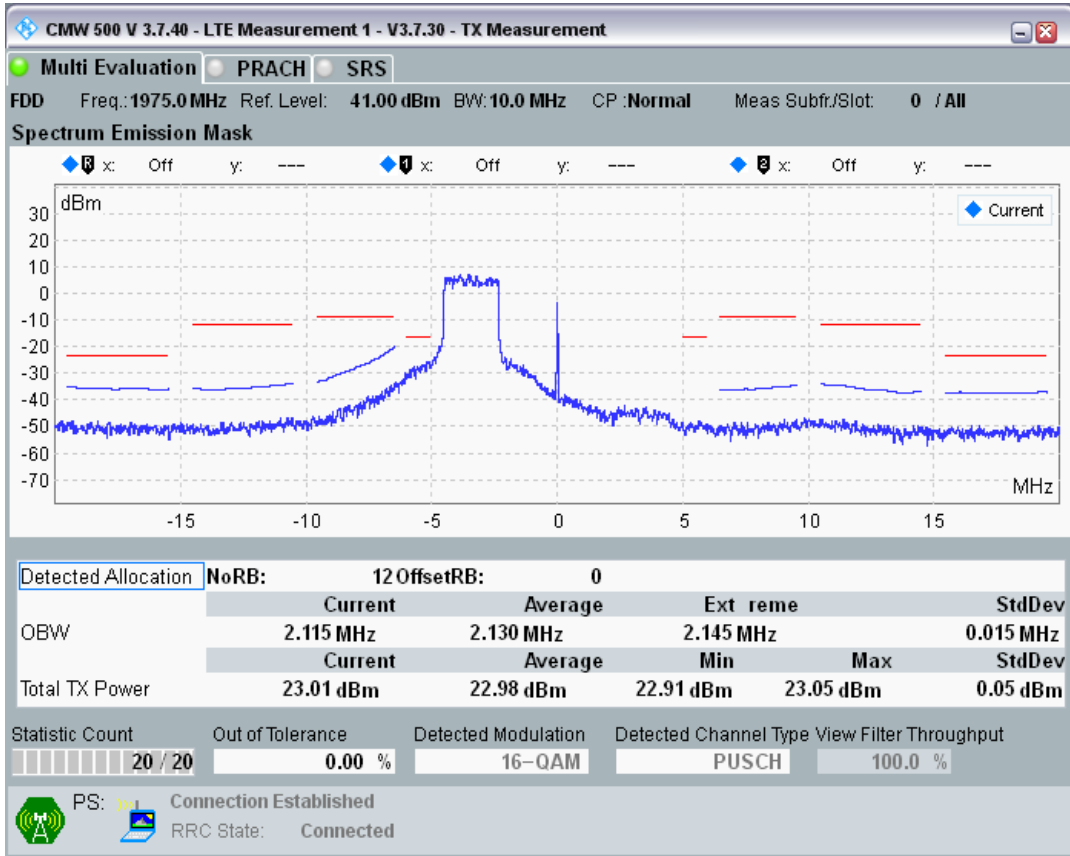

Band1 QAM16 BW=10MHz Channel=18550 RB Size=12 Position=#0