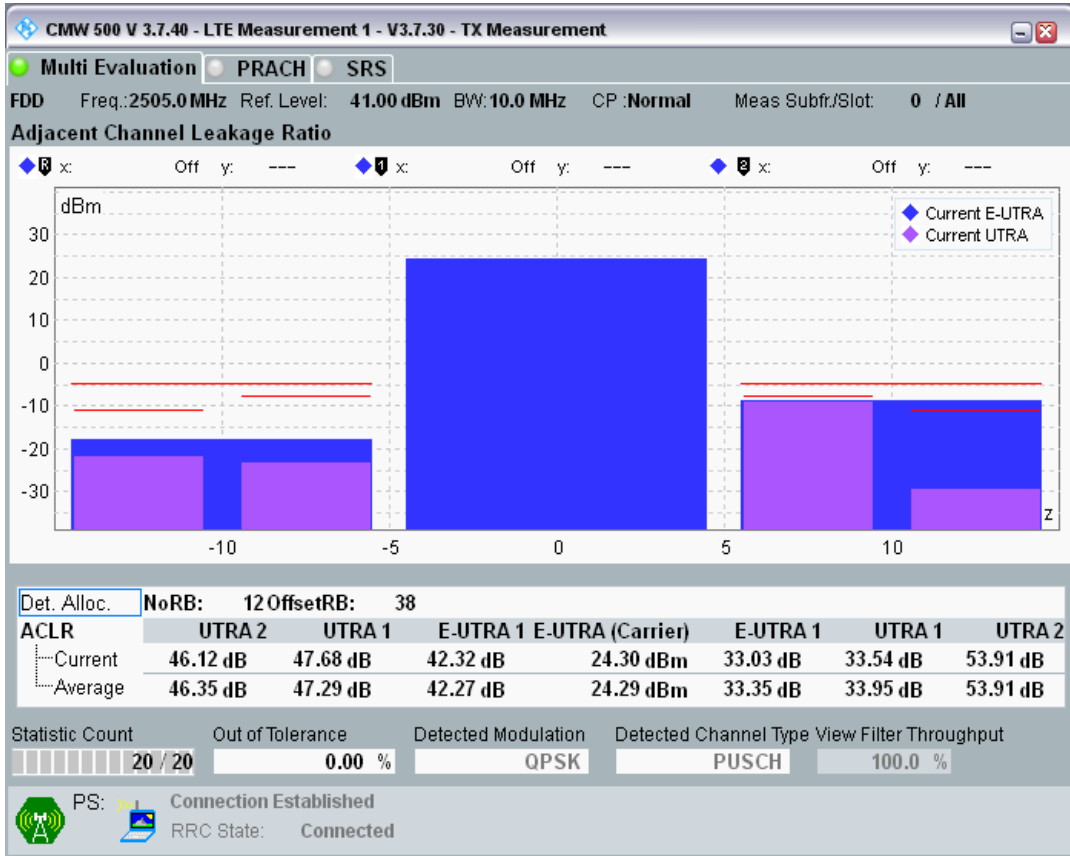

Band7 QPSK BW=10MHz Channel=20800 RB Size=12 Position=#Max