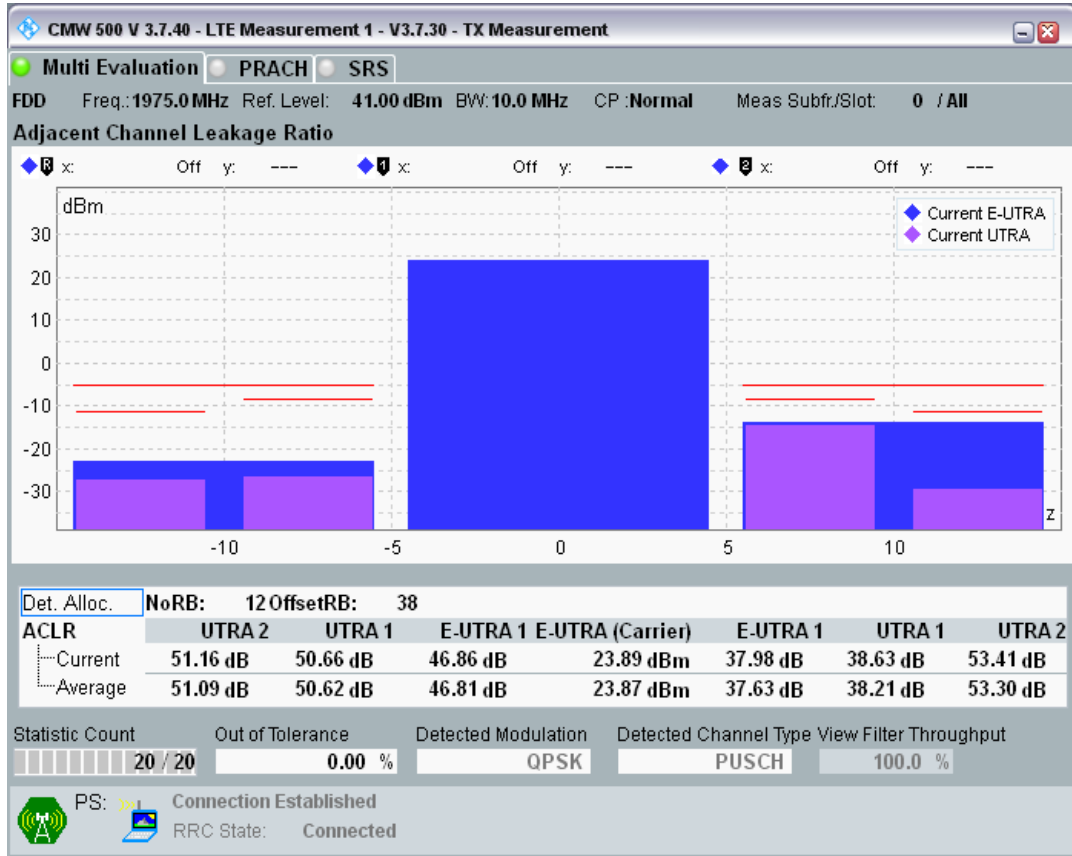

Band1 QAM16 BW=10MHz Channel=18300 RB Size=12 Position=#Max

Band1 QAM16 BW=10MHz Channel=18300 RB Size=50 Position=#0

Band1 QPSK BW=10MHz Channel=18550 RB Size=12 Position=#0

Band1 QPSK BW=10MHz Channel=18550 RB Size=12 Position=#Max