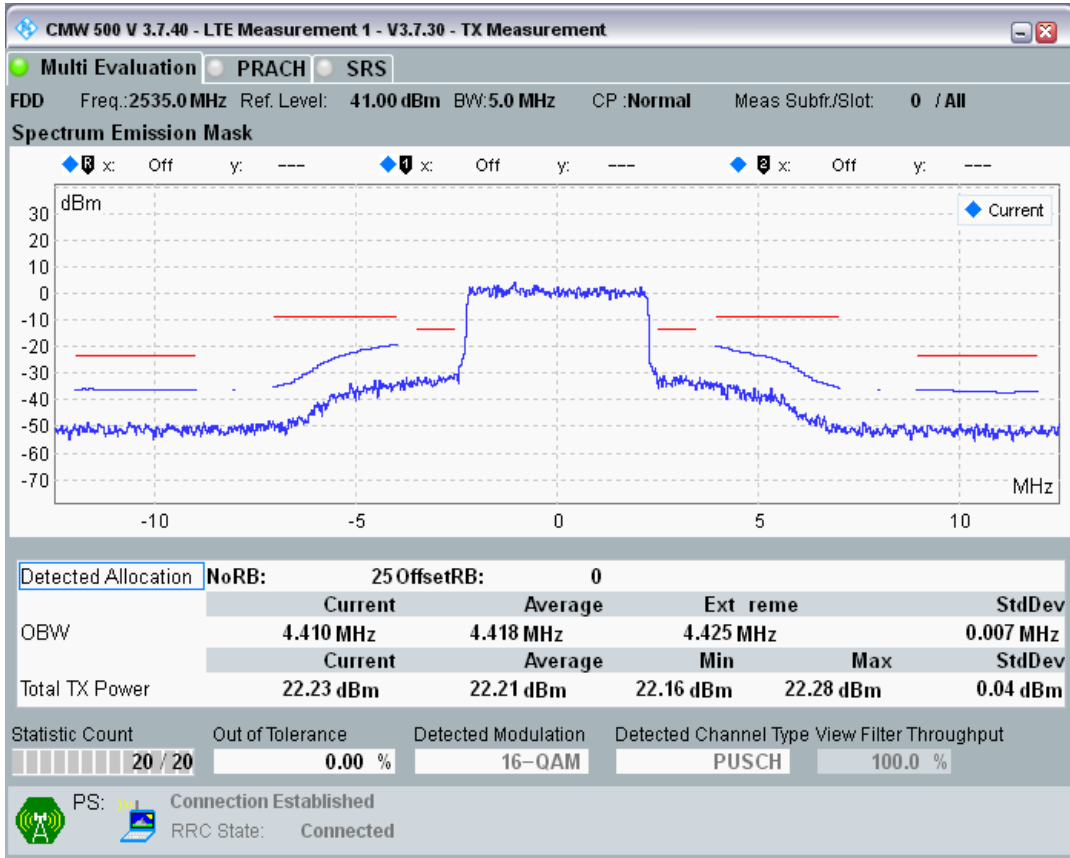

Band7 QAM16 BW=5MHz Channel=21100 RB Size=25 Position=#0