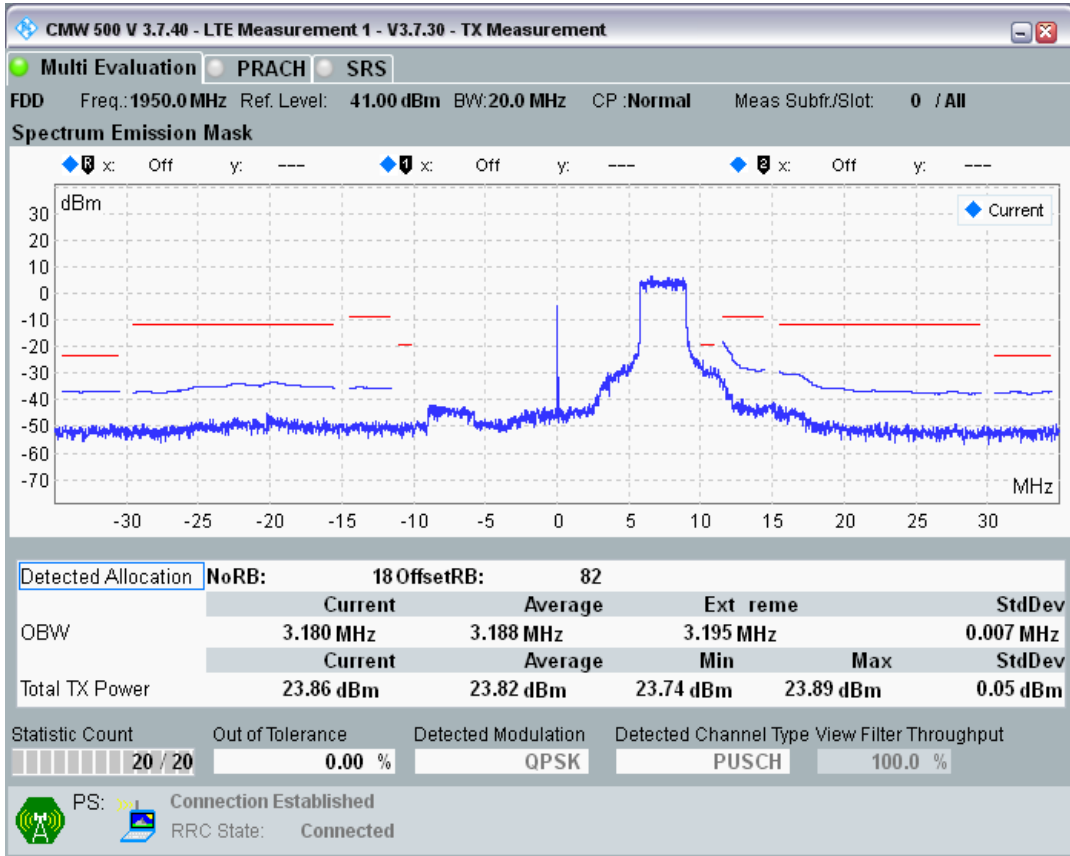

Band1 QAM16 BW=20MHz Channel=18100 RB Size=18 Position=#Max

Band1 QAM16 BW=20MHz Channel=18100 RB Size=100 Position=#0

Band1 QPSK BW=20MHz Channel=18300 RB Size=18 Position=#0

Band1 QPSK BW=20MHz Channel=18300 RB Size=18 Position=#Max