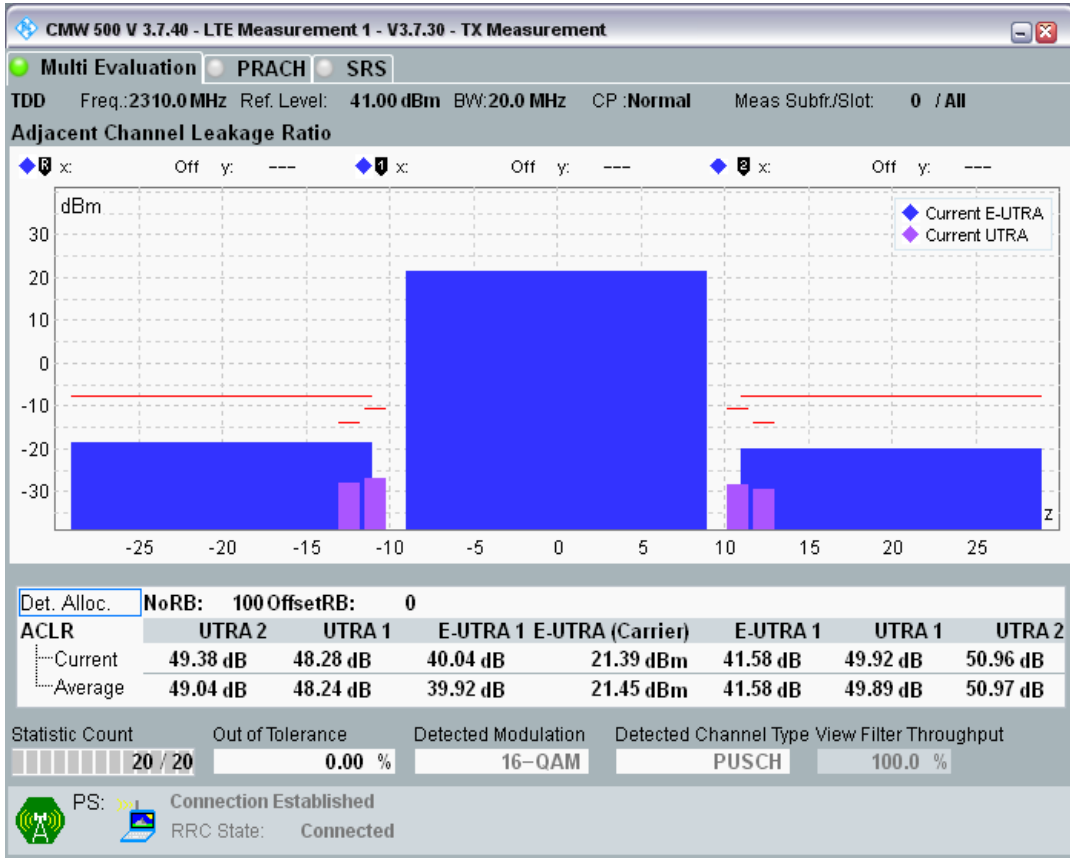

Band40 QAM16 BW=20MHz Channel=38750 RB Size=100 Position=#0