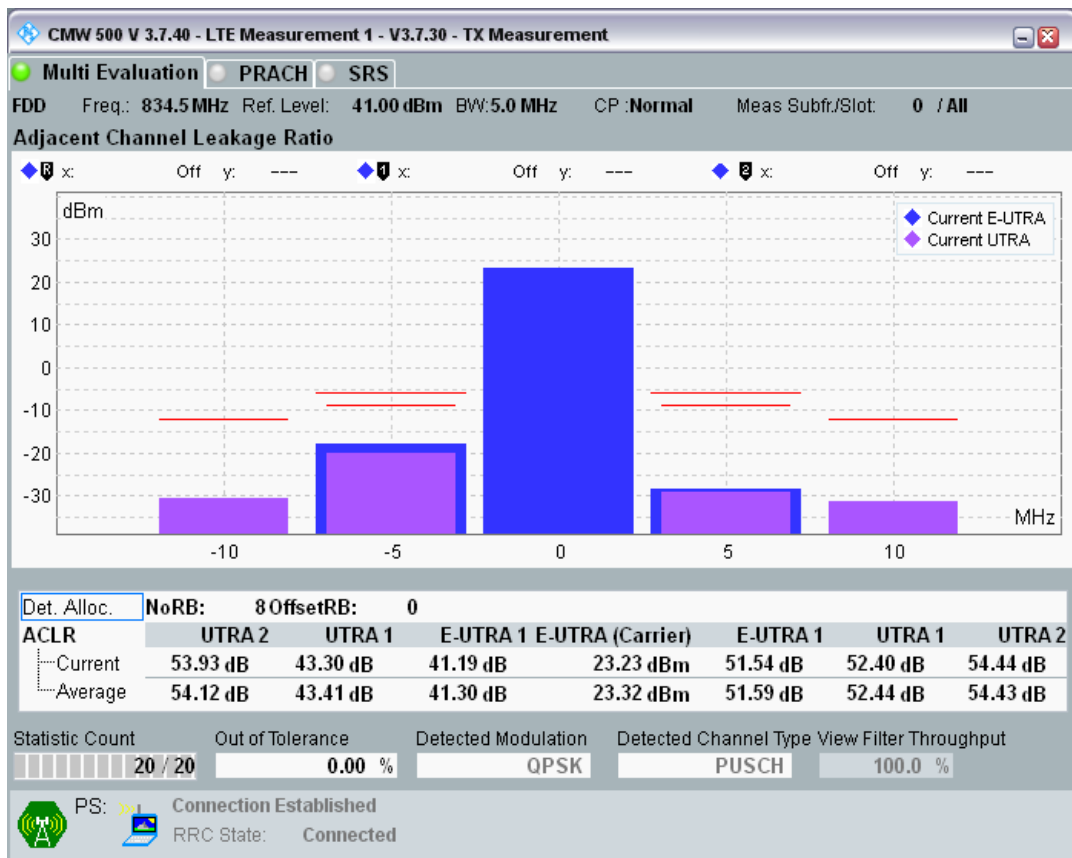

Band20 QPSK BW=5MHz Channel=24175 RB Size=8 Position=#0