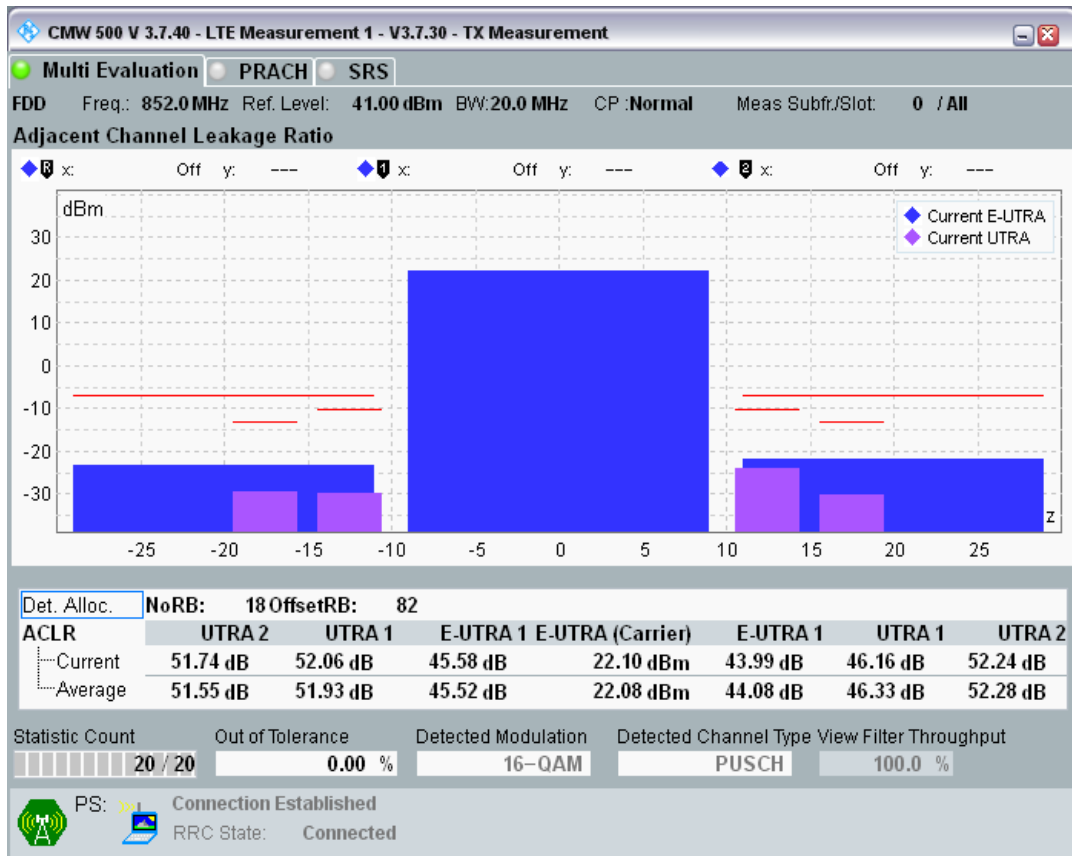

Band20 QAM16 BW=20MHz Channel=24350 RB Size=18 Position=#Max