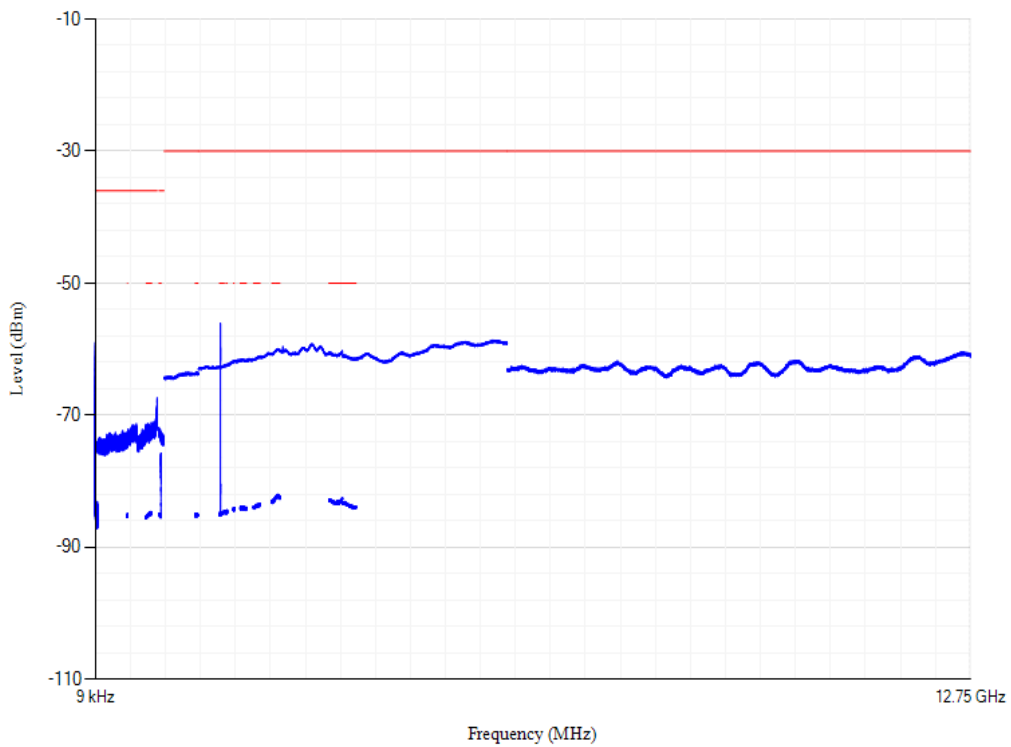

Conducted spurious emissions

Band8 QPSK BW=10MHz Channel=21500 RB Size=1 Position=#0

Conducted spurious emissions

Band8 QPSK BW=5MHz Channel=21775 RB Size=1 Position=#0

Conducted spurious emissions

Band8 QPSK BW=10MHz Channel=21625 RB Size=1 Position=#0