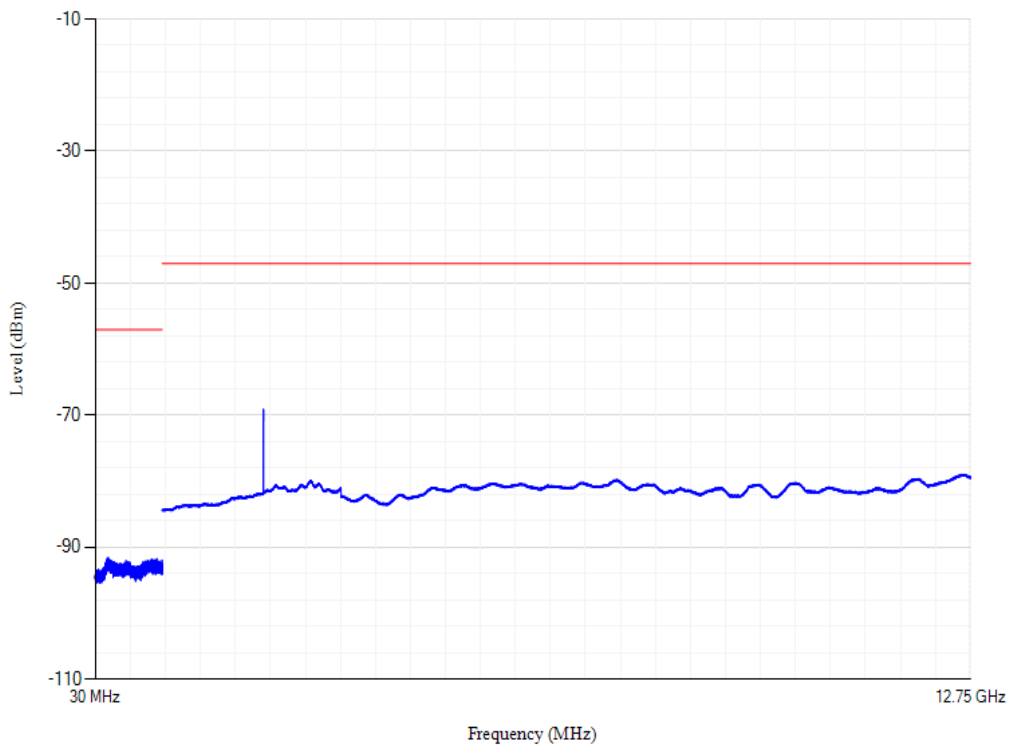

Conducted spurious emissions

Band40 QPSK BW=20MHz Channel=39550

Conducted spurious emissions

Band7 QPSK BW=20MHz Channel=20850

Conducted spurious emissions

Band7 QPSK BW=20MHz Channel=21350

Conducted spurious emissions