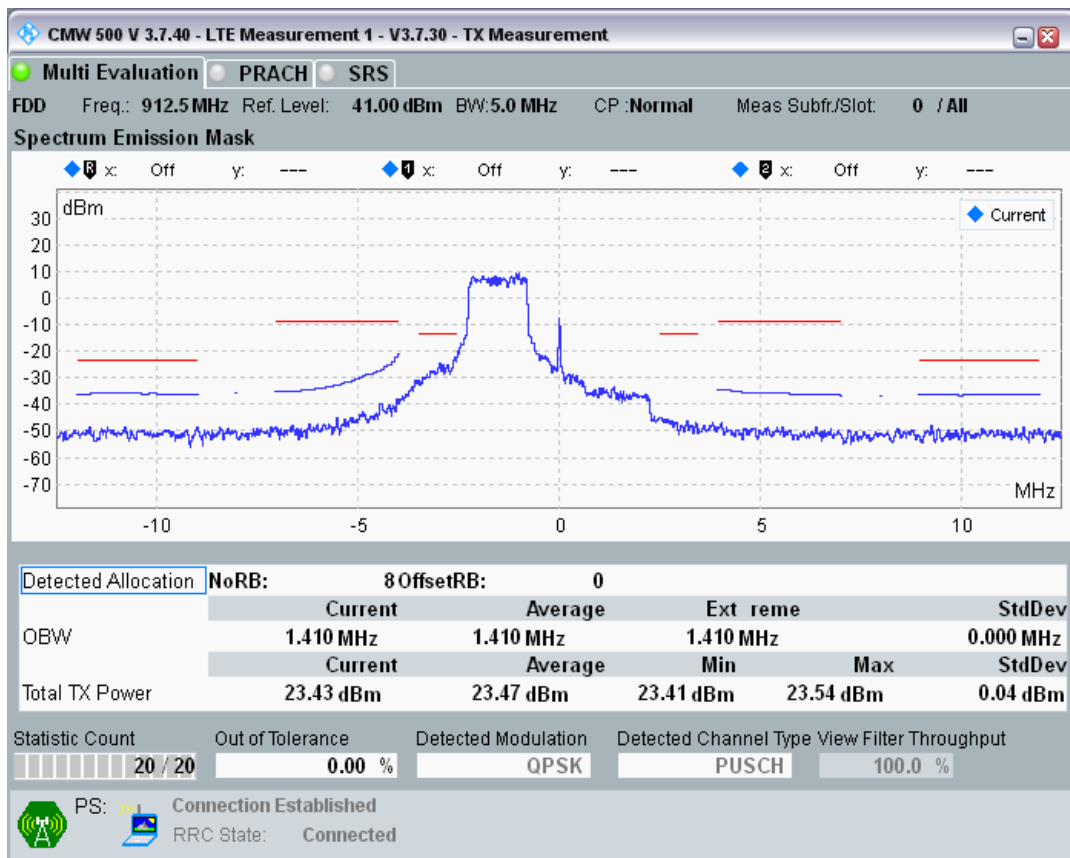

Band8 QPSK BW=5MHz Channel=21775 RB Size=8 Position=#0