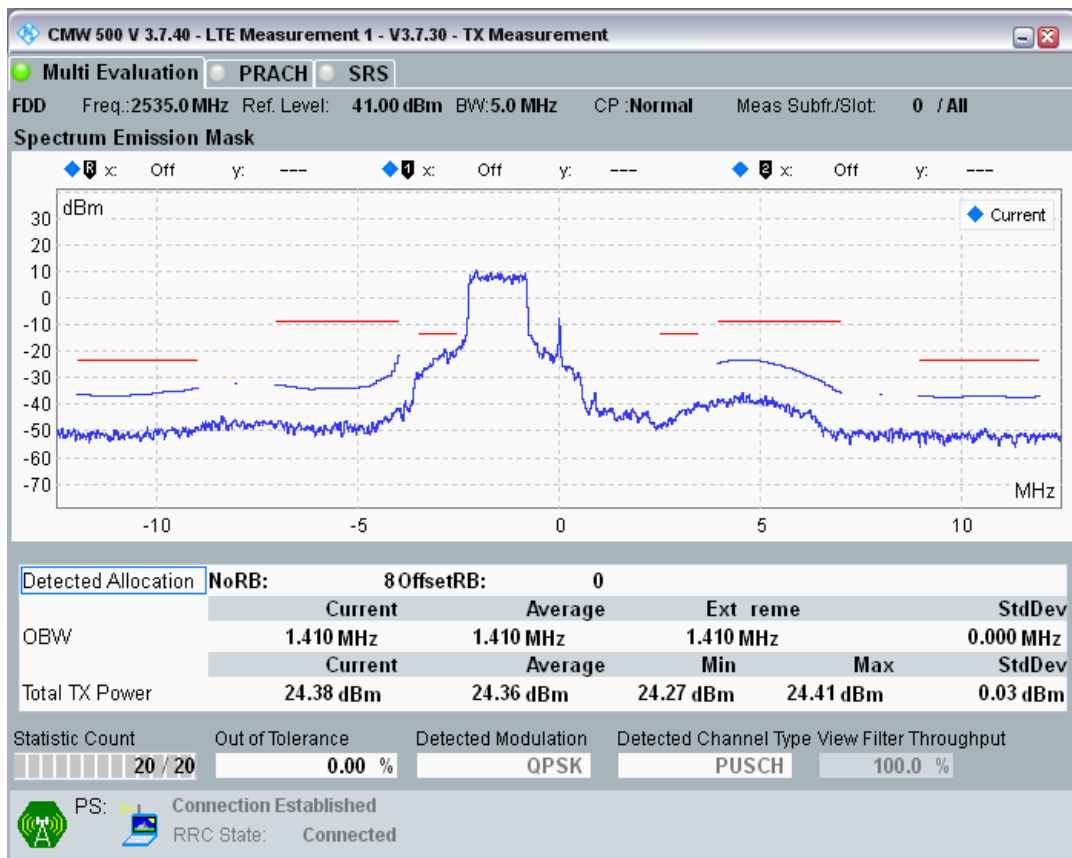

Band7 QPSK BW=5MHz Channel=21100 RB Size=8 Position=#0