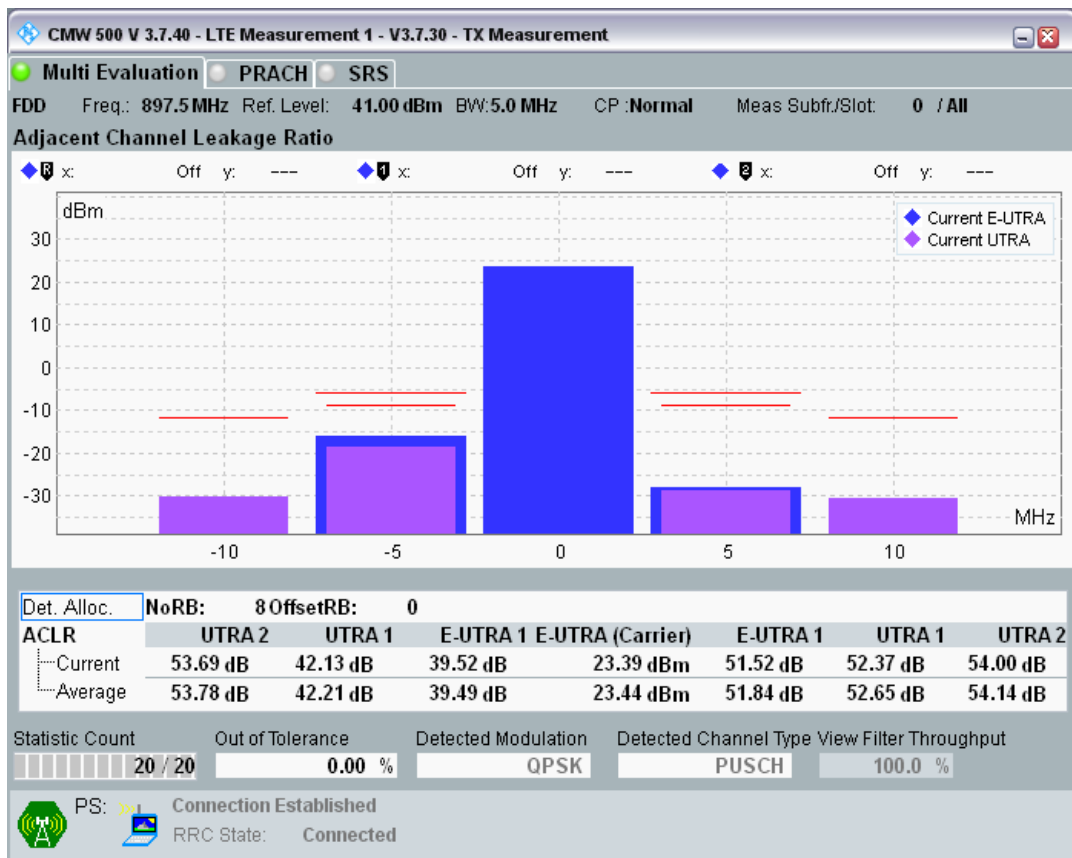

Band8 QPSK BW=5MHz Channel=21625 RB Size=8 Position=#0