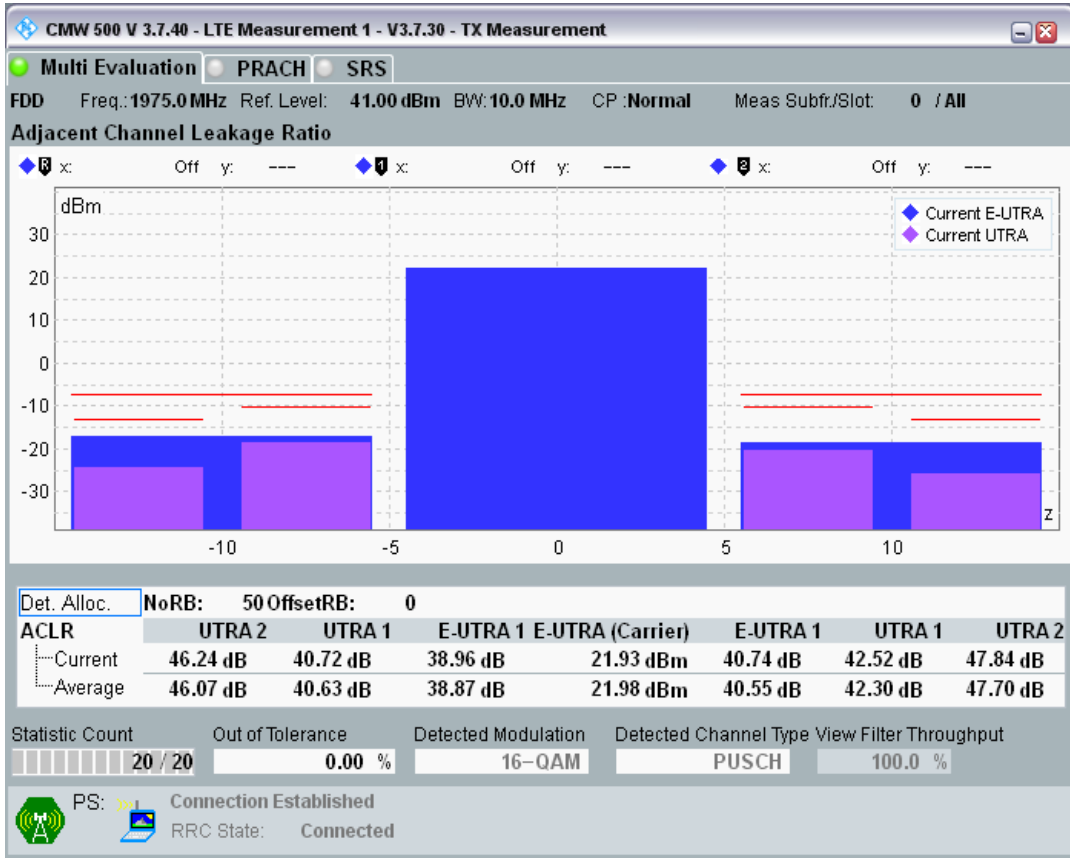

Band1 QPSK BW=10MHz Channel=18550 RB Size=50 Position=#0

Band1 QAM16 BW=10MHz Channel=18550 RB Size=12 Position=#0

Band1 QAM16 BW=10MHz Channel=18550 RB Size=12 Position=#Max

Band1 QAM16 BW=10MHz Channel=18550 RB Size=50 Position=#0