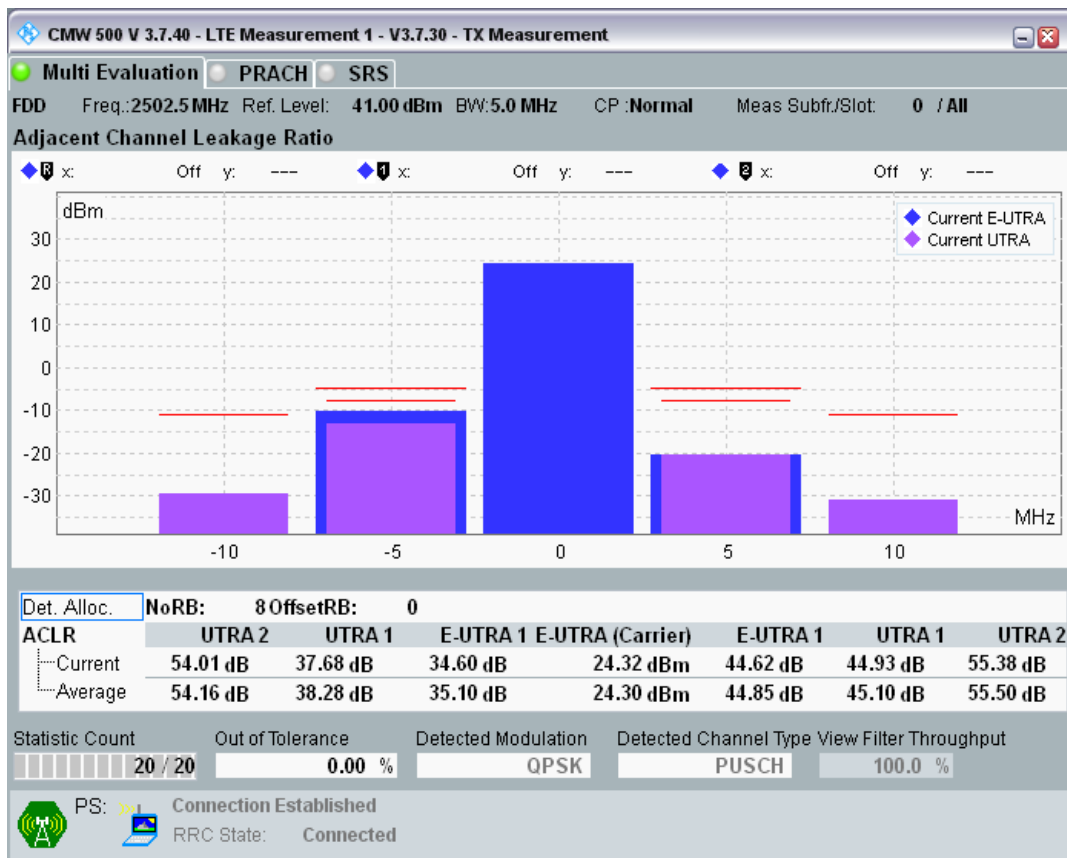

Band7 QPSK BW=5MHz Channel=20775 RB Size=8 Position=#0