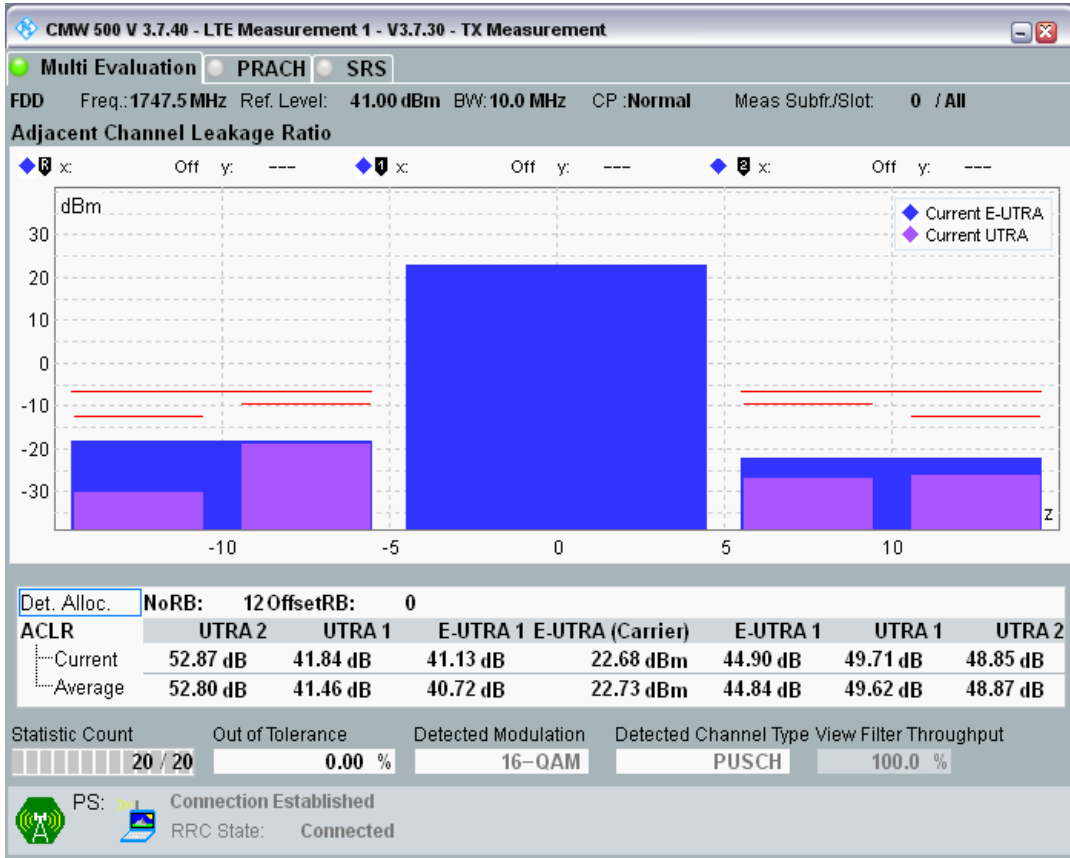

Band3 QPSK BW=10MHz Channel=19575 RB Size=50 Position=#0

Band3 QAM16 BW=10MHz Channel=19575 RB Size=12 Position=#0

Band3 QAM16 BW=10MHz Channel=19575 RB Size=12 Position=#Max

Band3 QAM16 BW=10MHz Channel=19575 RB Size=50 Position=#0