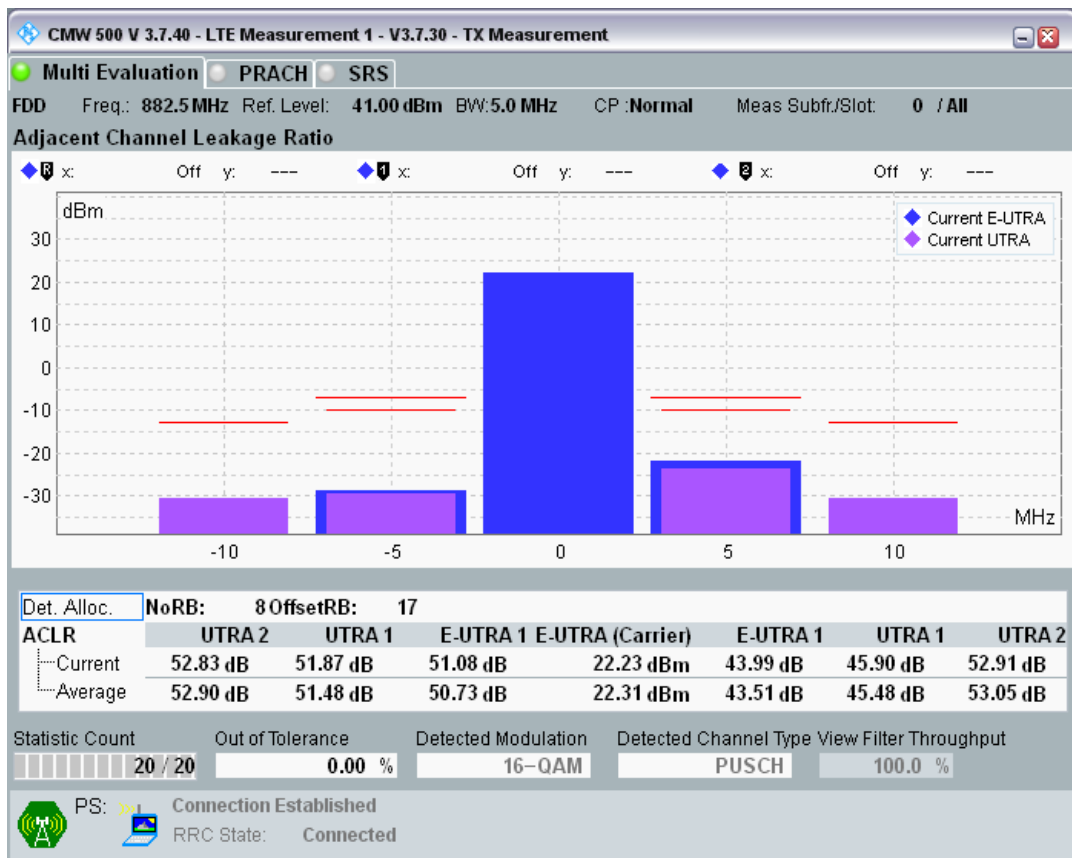

Band8 QPSK BW=5MHz Channel=21475 RB Size=25 Position=#0

Band8 QAM16 BW=5MHz Channel=21475 RB Size=8 Position=#0

Band8 QAM16 BW=5MHz Channel=21475 RB Size=8 Position=#Max

Band8 QAM16 BW=5MHz Channel=21475 RB Size=25 Position=#0