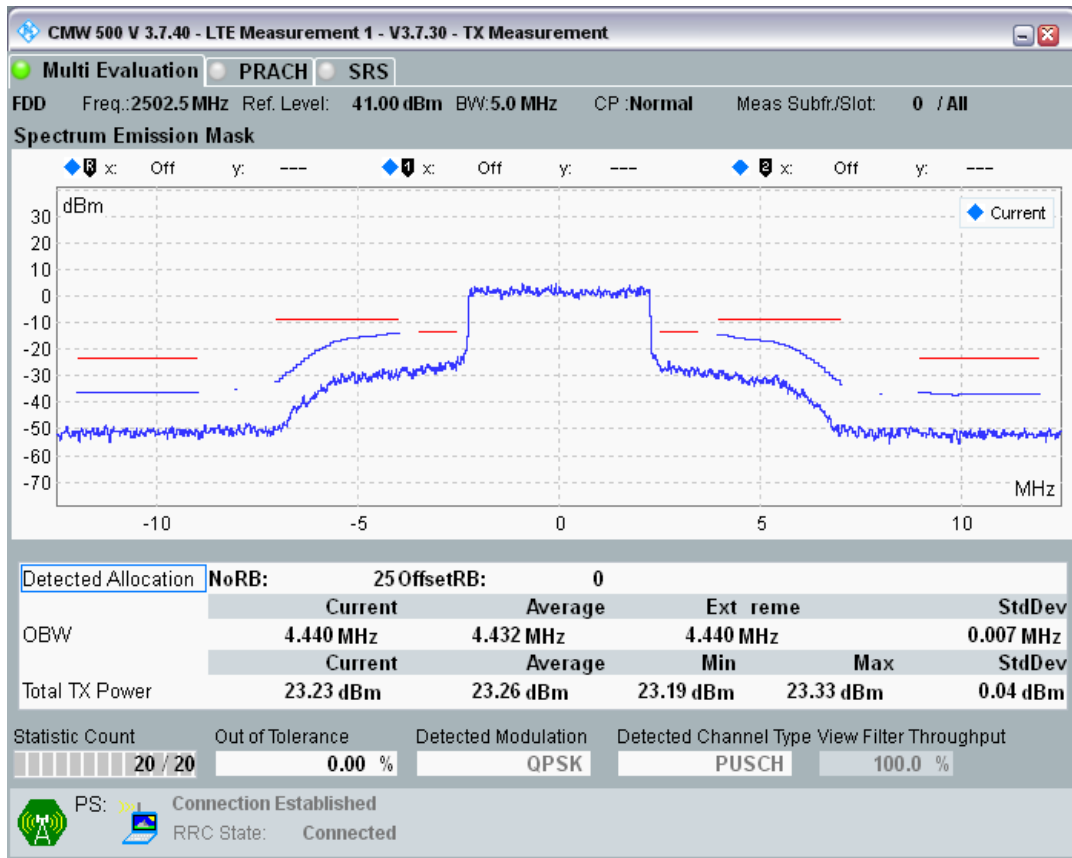

Band7 QPSK BW=5MHz Channel=20775 RB Size=25 Position=#0