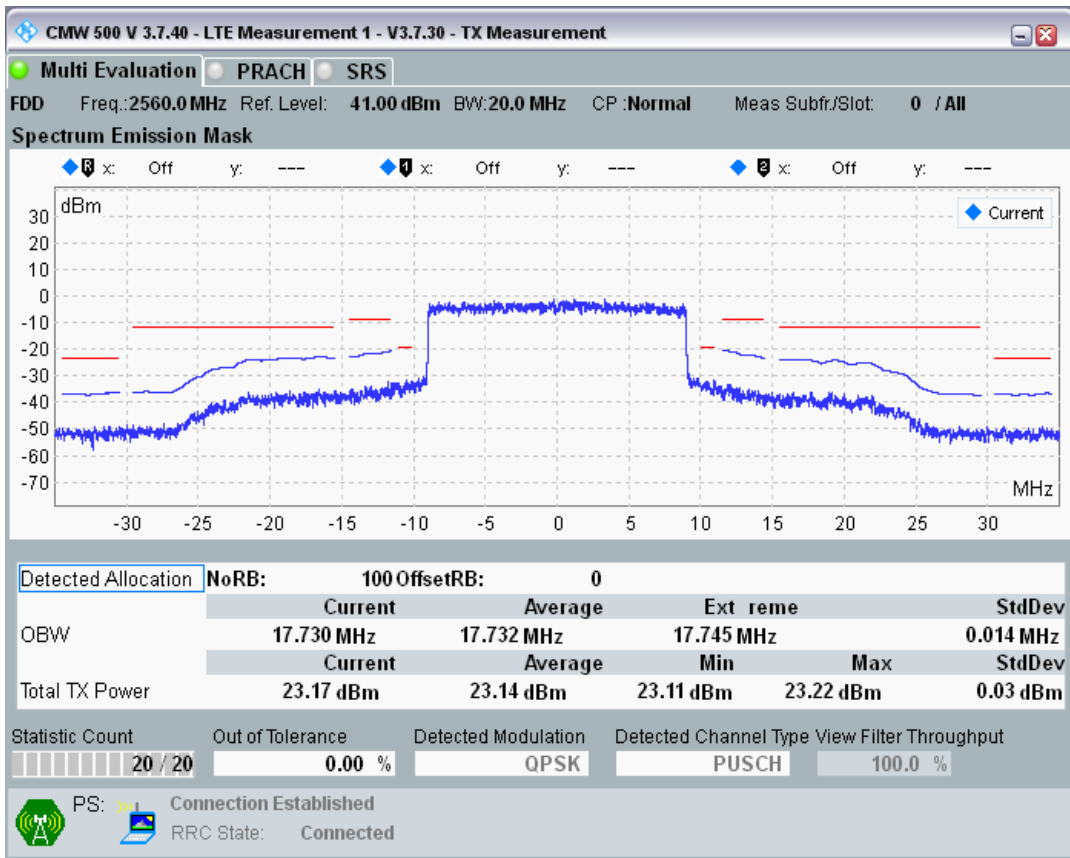

Band7 QPSK BW=20MHz Channel=21350 RB Size=100 Position=#0