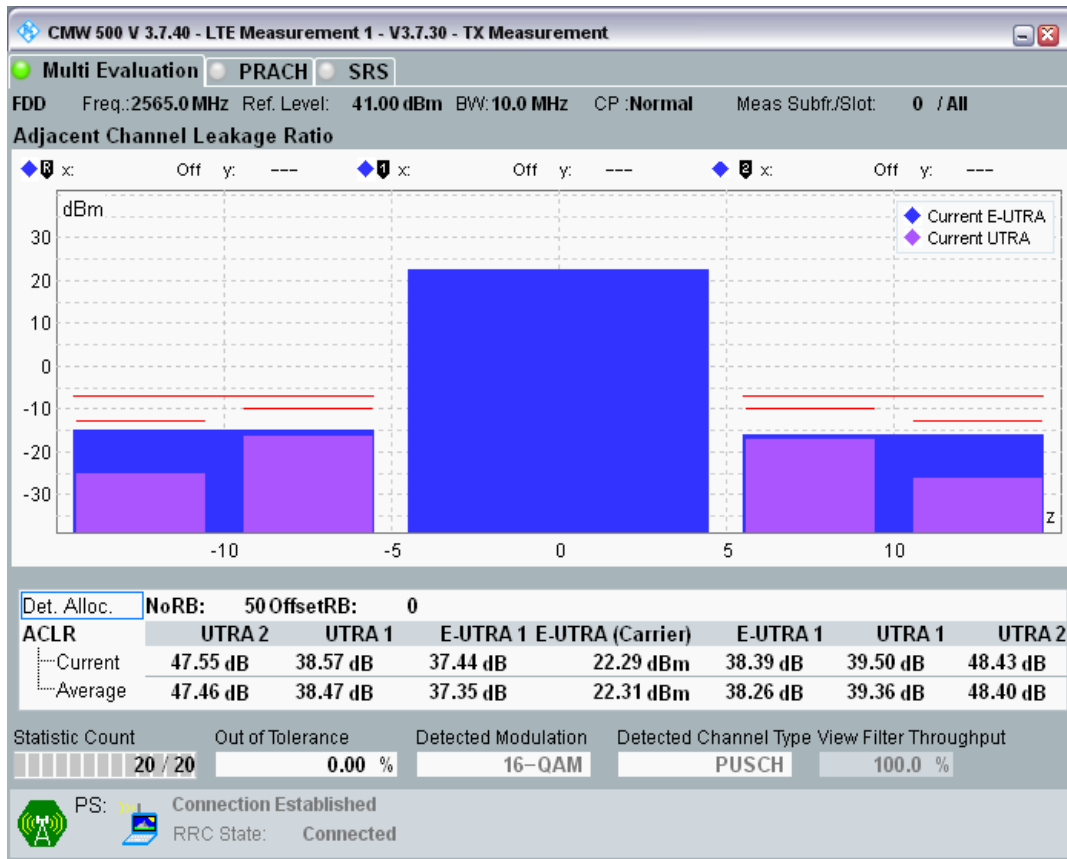

Band7 QAM16 BW=10MHz Channel=21400 RB Size=50 Position=#0