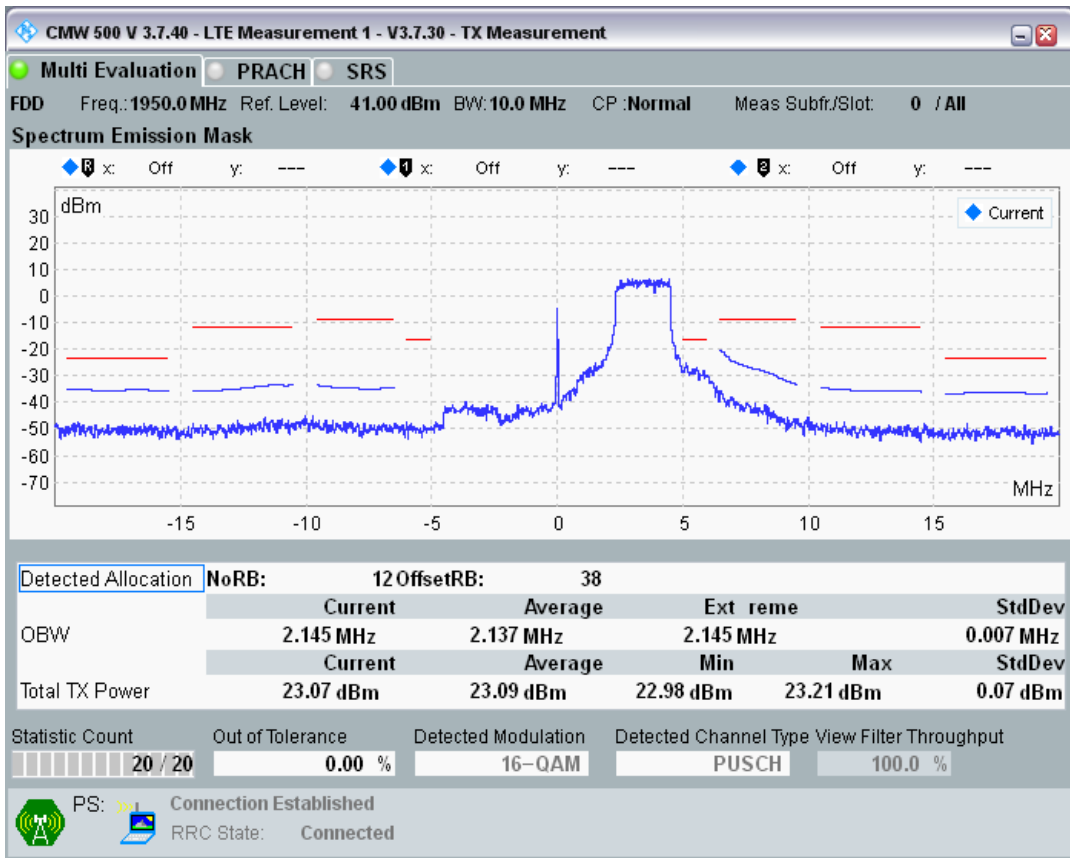

Band1 QAM16 BW=10MHz Channel=18300 RB Size=12 Position=#Max