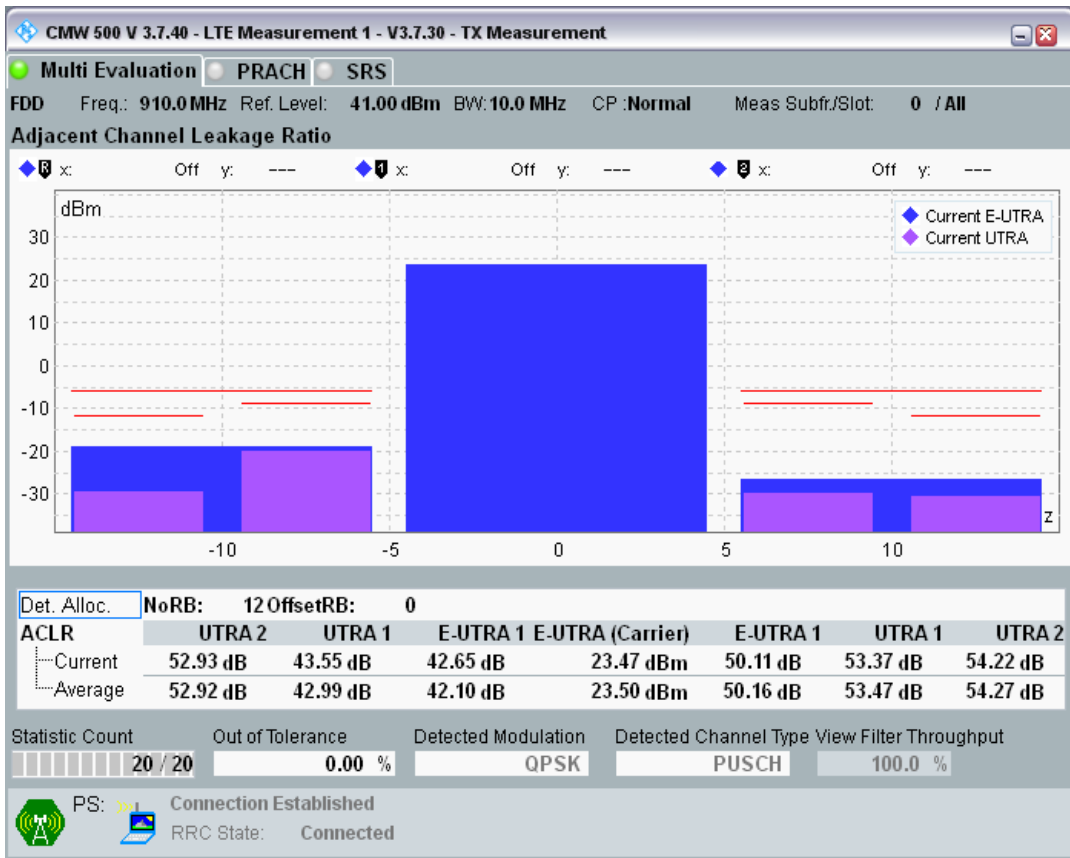

Band8 QPSK BW=10MHz Channel=21750 RB Size=12 Position=#0