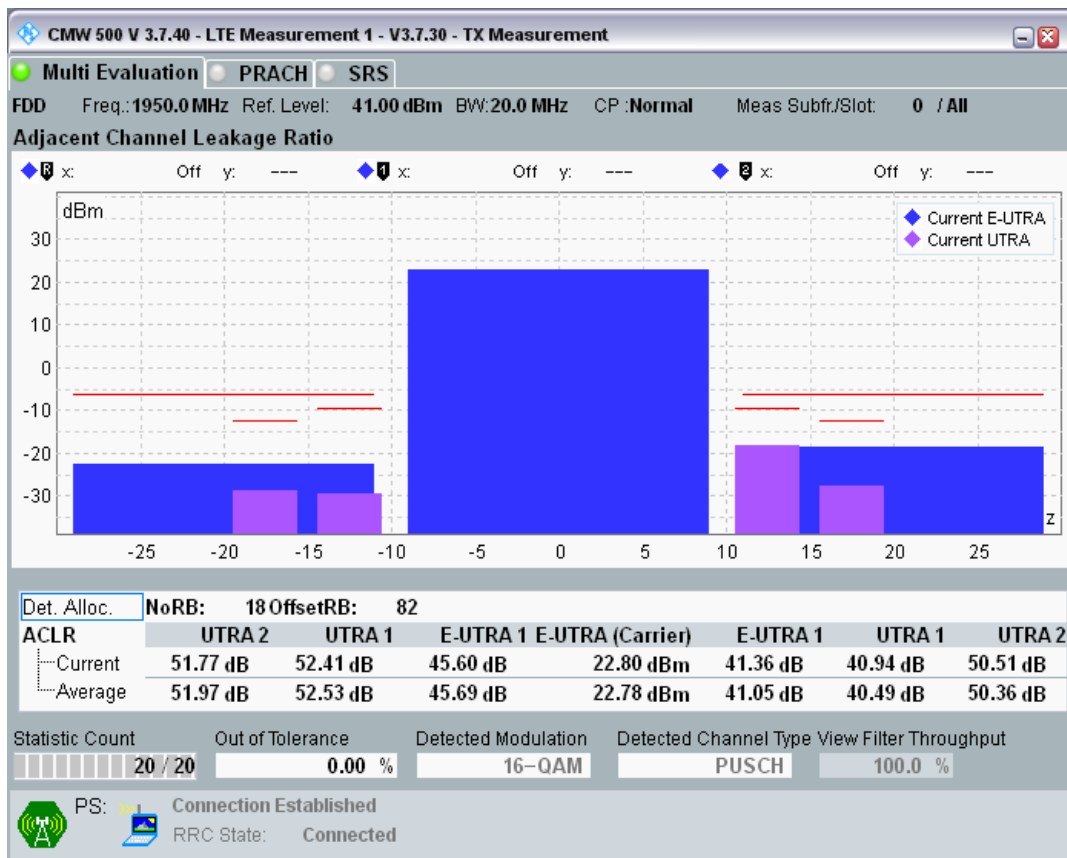

Band1 QAM16 BW=20MHz Channel=18300 RB Size=18 Position=#Max