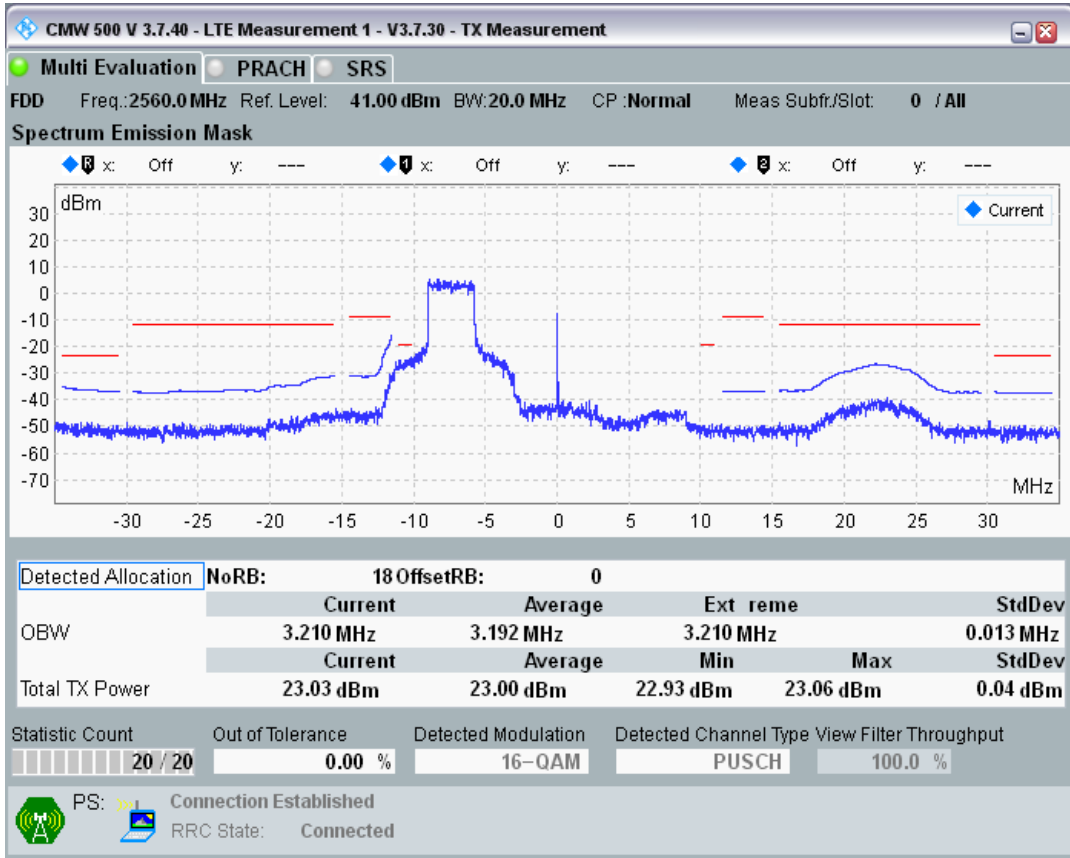

Band7 QAM16 BW=20MHz Channel=21350 RB Size=18 Position=#0