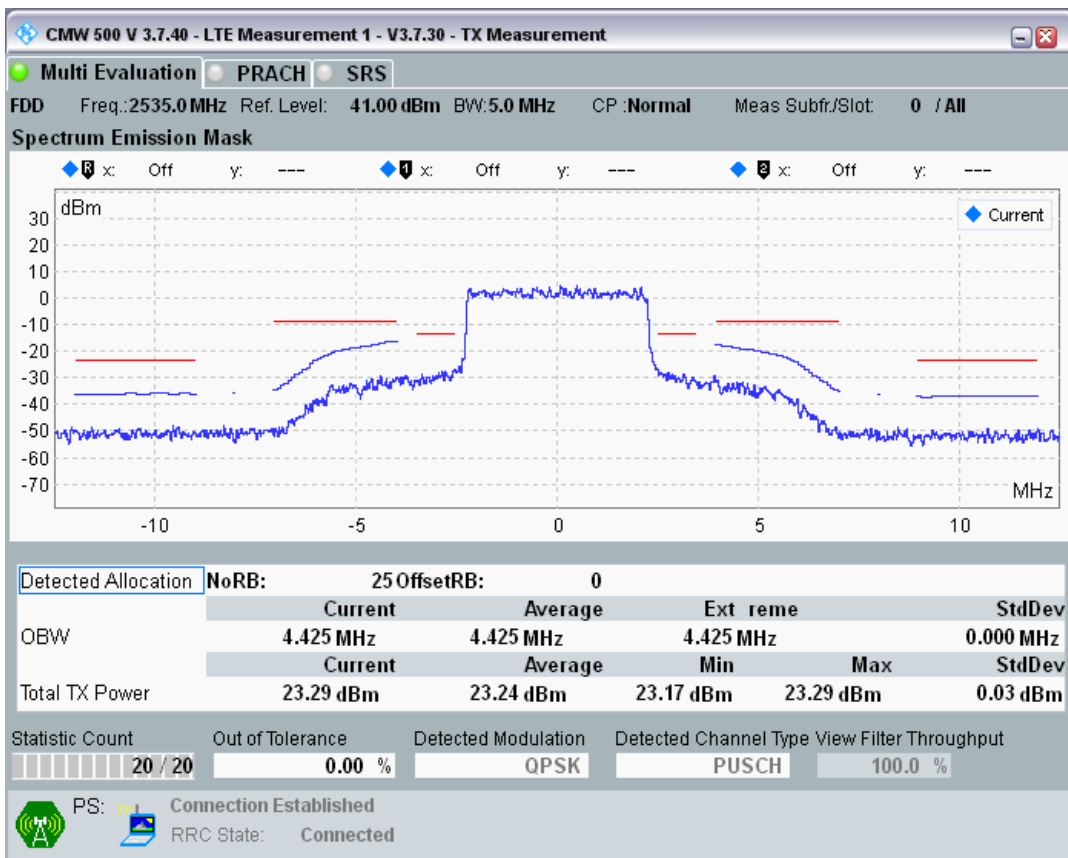

Band7 QPSK BW=5MHz Channel=21100 RB Size=25 Position=#0