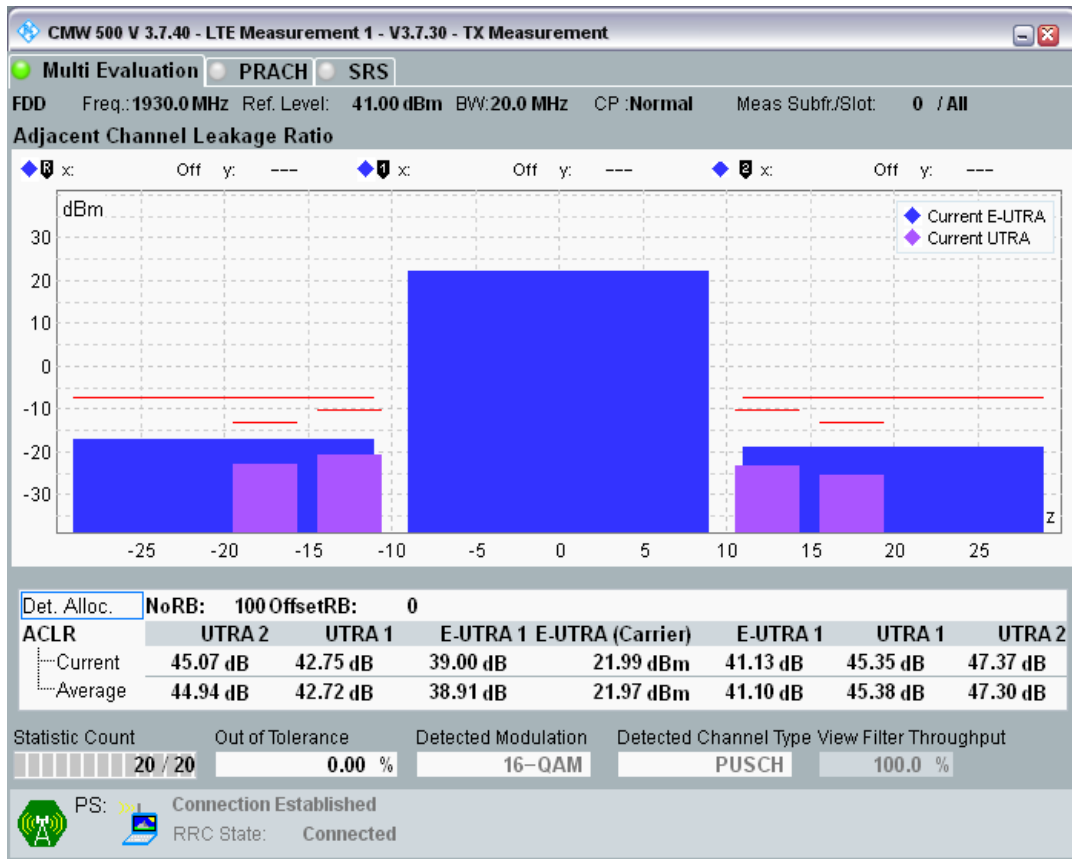

Band1 QAM16 BW=20MHz Channel=18100 RB Size=100 Position=#0