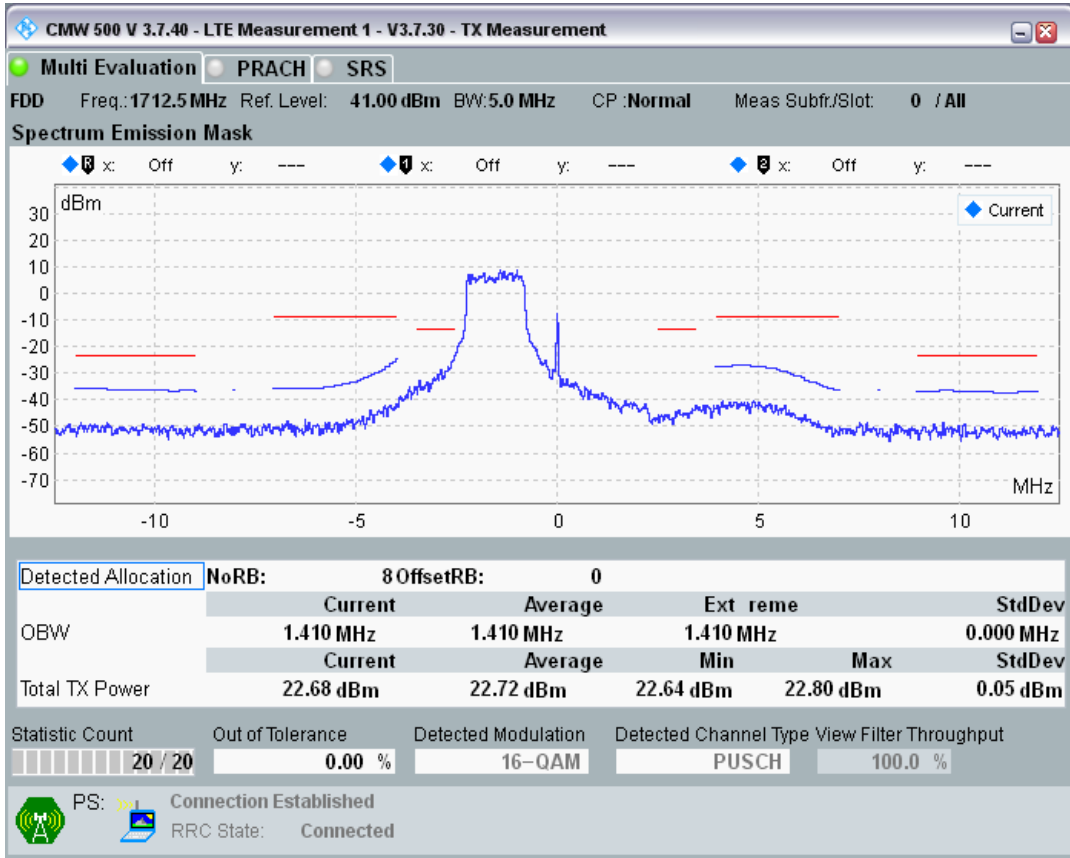

Band3 QAM16 BW=5MHz Channel=19225 RB Size=8 Position=#0