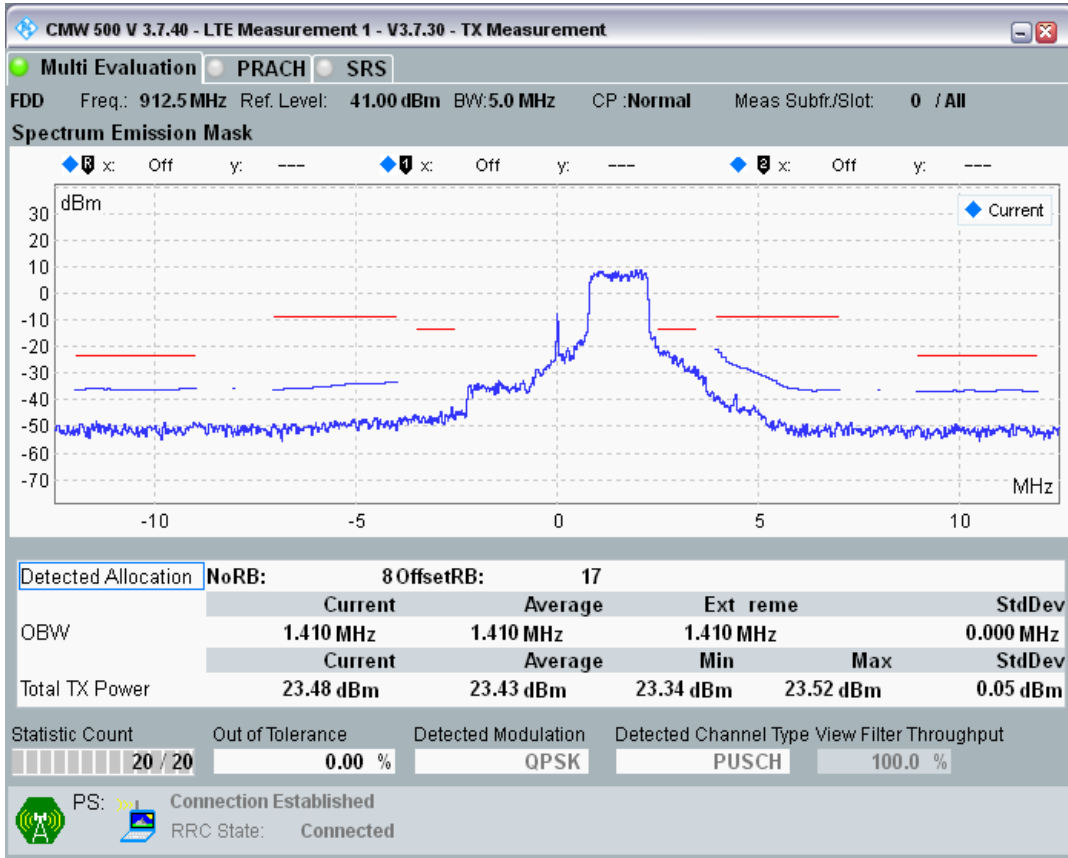

Band8 QAM16 BW=5MHz Channel=21625 RB Size=8 Position=#Max

Band8 QAM16 BW=5MHz Channel=21625 RB Size=25 Position=#0

Band8 QPSK BW=5MHz Channel=21775 RB Size=8 Position=#0

Band8 QPSK BW=5MHz Channel=21775 RB Size=8 Position=#Max