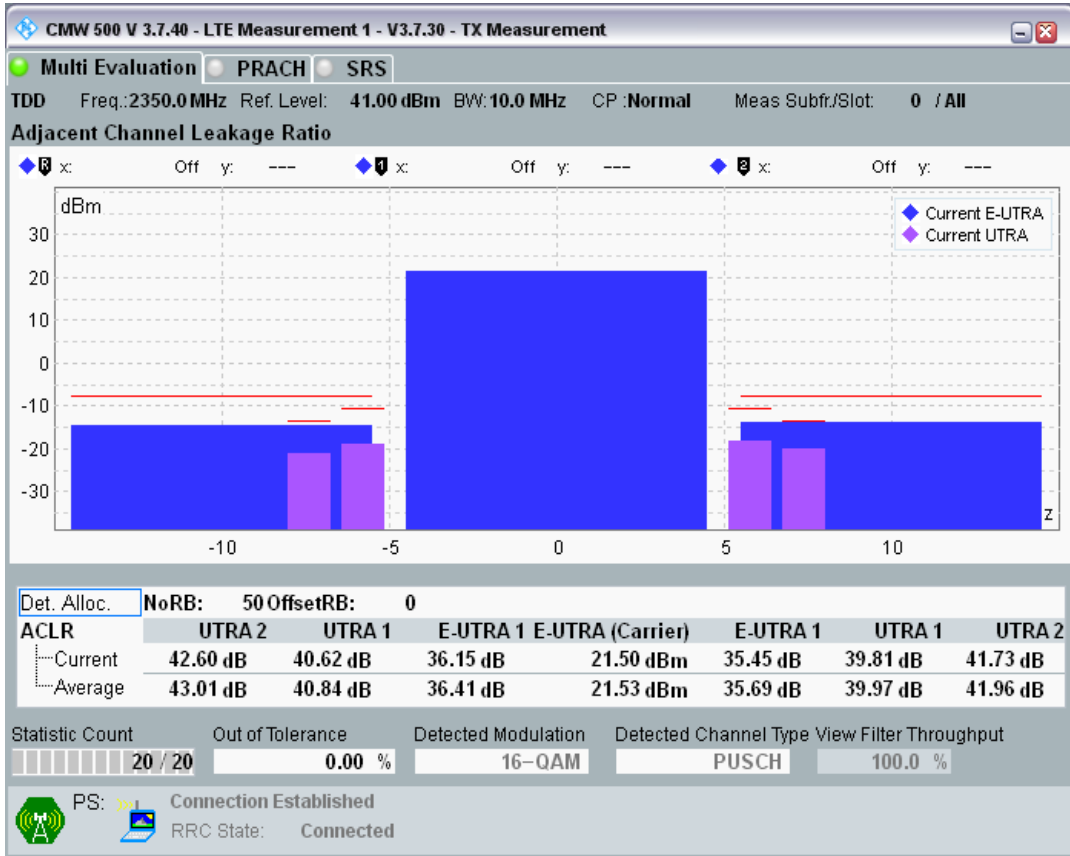

Band40 QAM16 BW=10MHz Channel=39150 RB Size=50 Position=#0