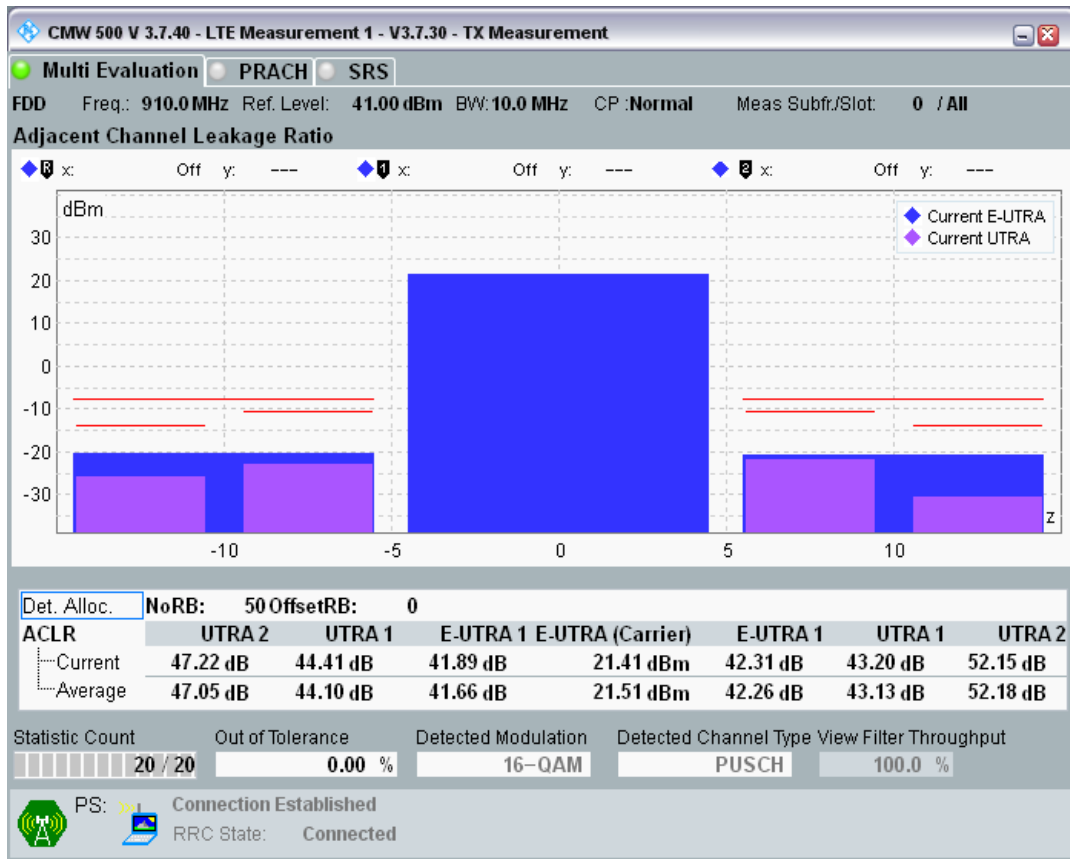

Band8 QAM16 BW=10MHz Channel=21750 RB Size=50 Position=#0

Clause 4.2.12 LTE Receiver Reference Sensitivity Level

Band	Bandwidth (MHz)	UL Channel	UL RB Size	Modulation	Ref Sensitivity (dBm)	Throughput (%)	Limit (%)	Verdict
Band1	5	18025	25	QPSK	-100	100.00	95	PASS
Band1	5	18300	25	QPSK	-100	100.00	95	PASS
Band1	5	18575	25	QPSK	-100	100.00	95	PASS
Band1	20	18100	100	QPSK	-94	100.00	95	PASS
Band1	20	18300	100	QPSK	-94	98.11	95	PASS
Band1	20	18500	100	QPSK	-94	100.00	95	PASS
Band20	5	24175	25	QPSK	-97	100.00	95	PASS
Band20	5	24300	25	QPSK	-97	100.00	95	PASS
Band20	5	24425	25	QPSK	-97	100.00	95	PASS
Band20	20	24250	100	QPSK	-90	100.00	95	PASS
Band20	20	24300	100	QPSK	-90	100.00	95	PASS
Band20	20	24350	100	QPSK	-90	100.00	95	PASS
Band3	1.4	19207	6	QPSK	-101.7	99.65	95	PASS
Band3	1.4	19575	6	QPSK	-101.7	99.71	95	PASS
Band3	1.4	19943	6	QPSK	-101.7	100.00	95	PASS
Band3	5	19225	25	QPSK	-97	100.00	95	PASS
Band3	5	19575	25	QPSK	-97	100.00	95	PASS
Band3	5	19925	25	QPSK	-97	100.00	95	PASS
Band3	20	19300	100	QPSK	-91	100.00	95	PASS
Band3	20	19575	100	QPSK	-91	100.00	95	PASS