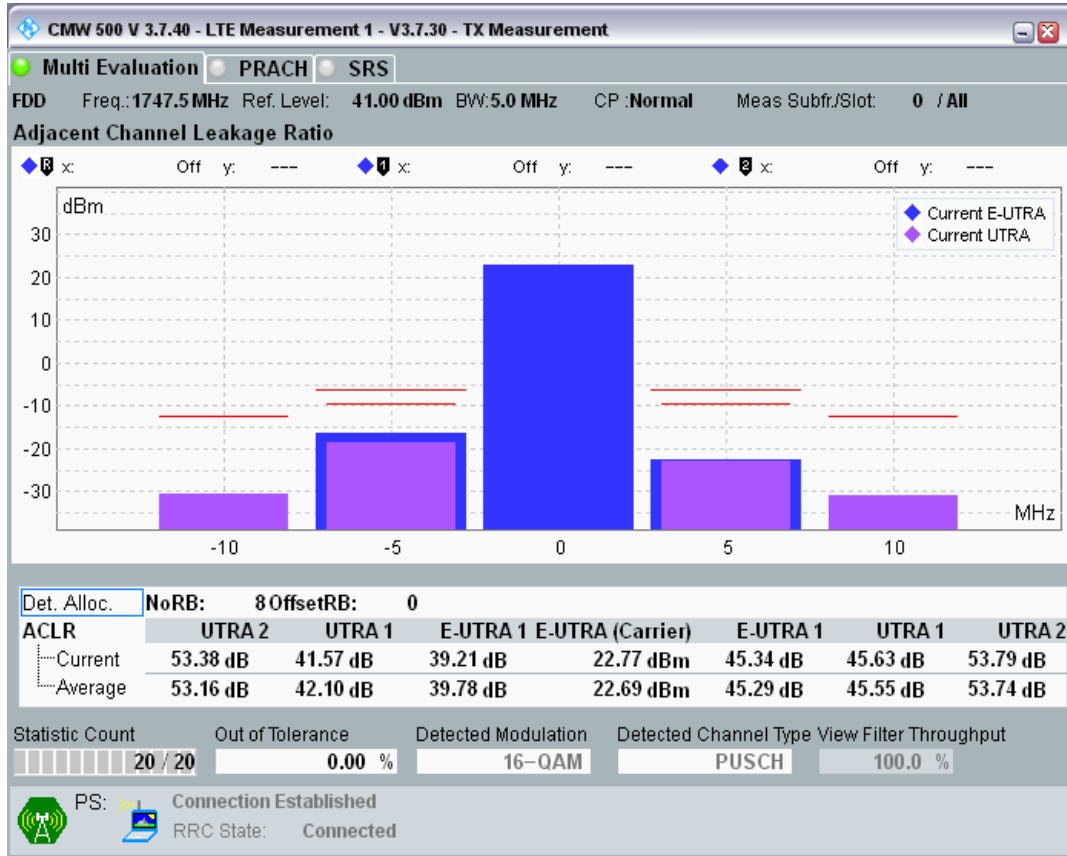

Band3 QPSK BW=5MHz Channel=19575 RB Size=8 Position=#0

Band3 QPSK BW=5MHz Channel=19575 RB Size=8 Position=#Max

Band3 QPSK BW=5MHz Channel=19575 RB Size=25 Position=#0

Band3 QAM16 BW=5MHz Channel=19575 RB Size=8 Position=#0