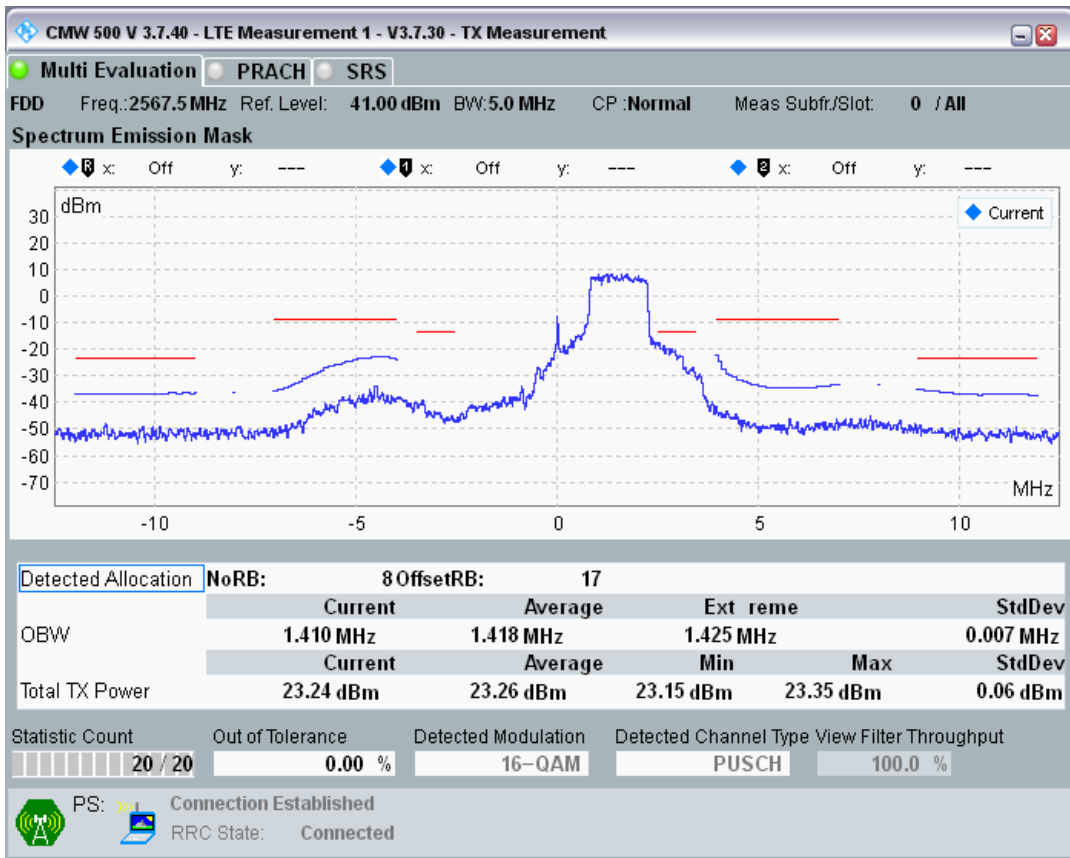

Band7 QAM16 BW=5MHz Channel=21425 RB Size=8 Position=#Max