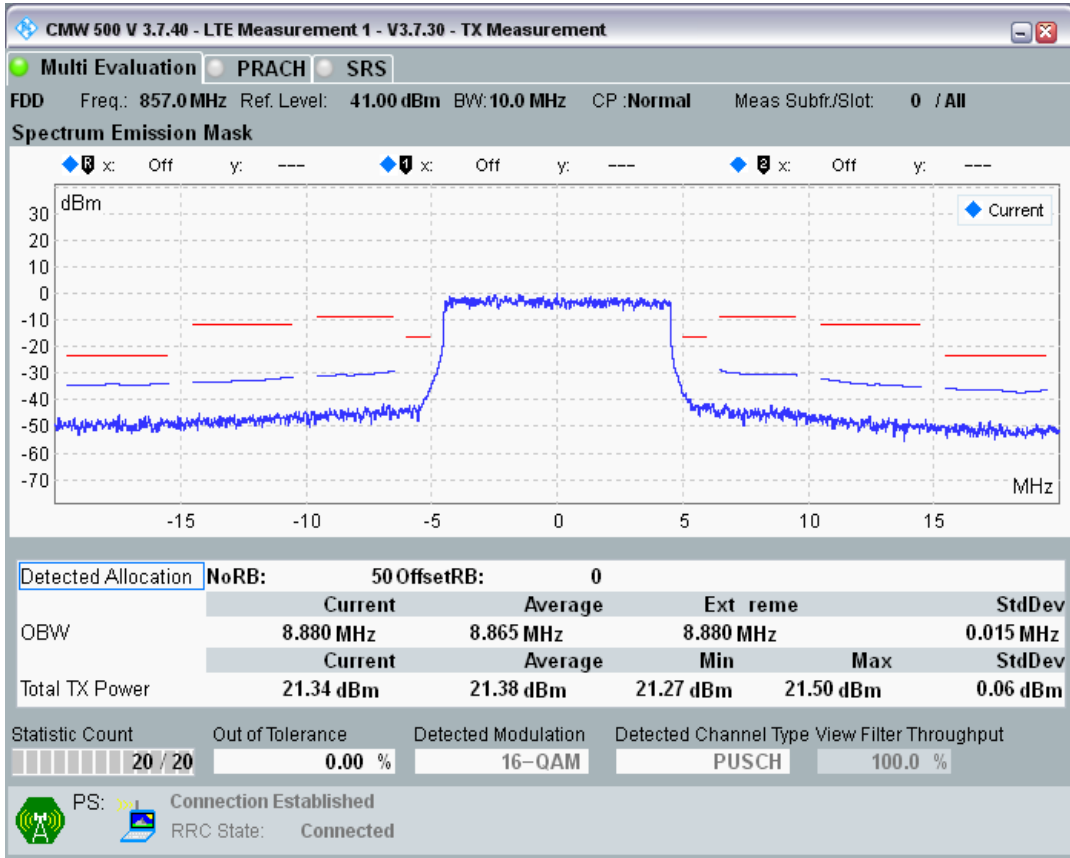

Band20 QAM16 BW=10MHz Channel=24400 RB Size=50 Position=#0