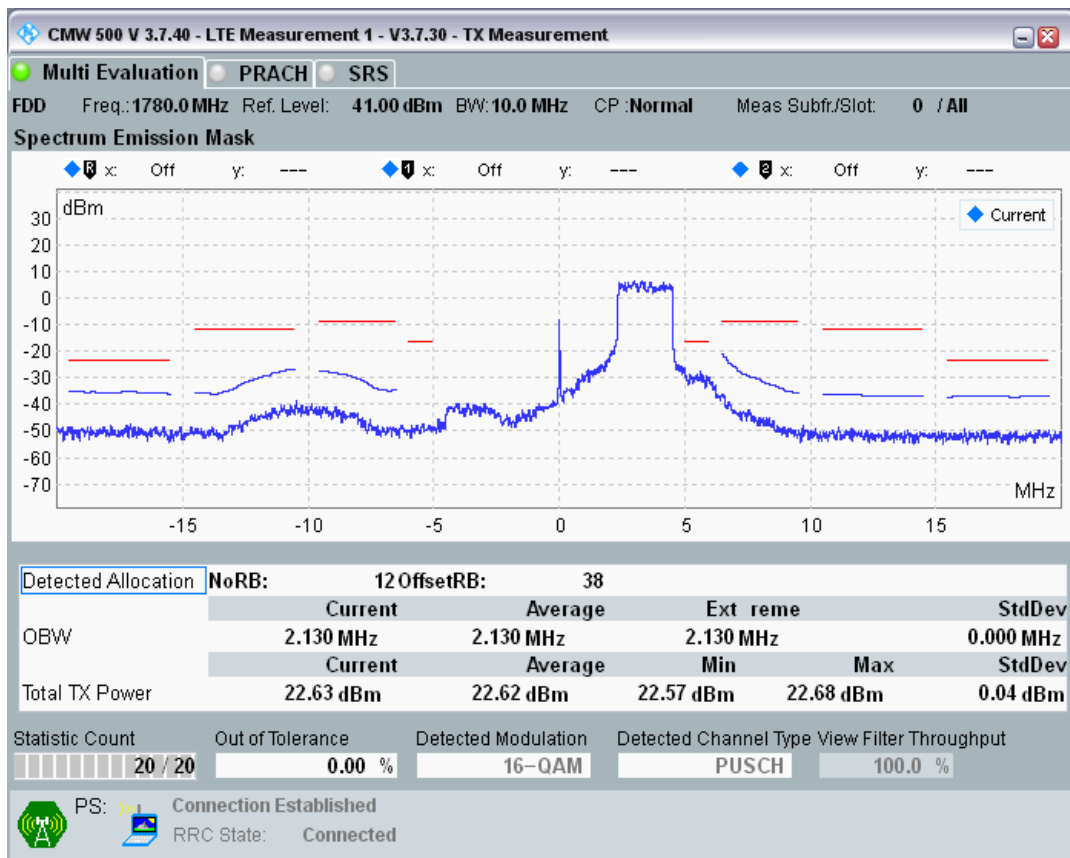

Band3 QAM16 BW=10MHz Channel=19900 RB Size=12 Position=#Max