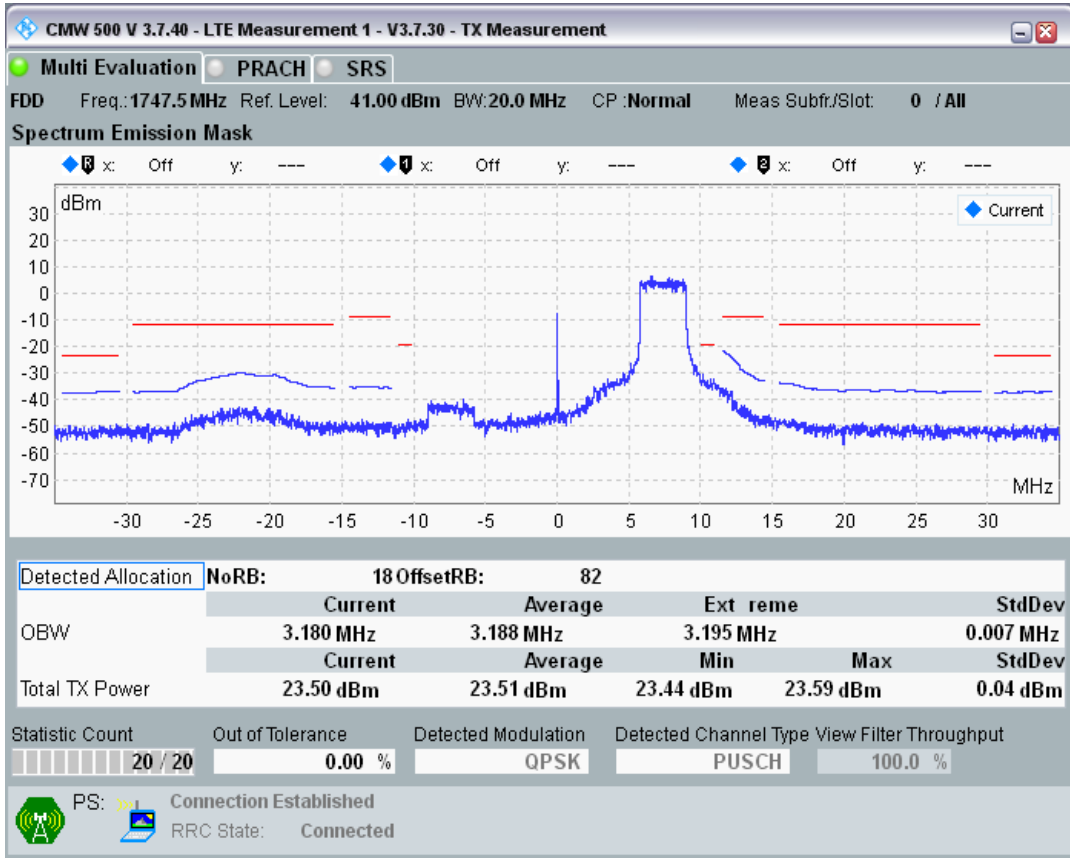

Band3 QPSK BW=20MHz Channel=19575 RB Size=18 Position=#Max