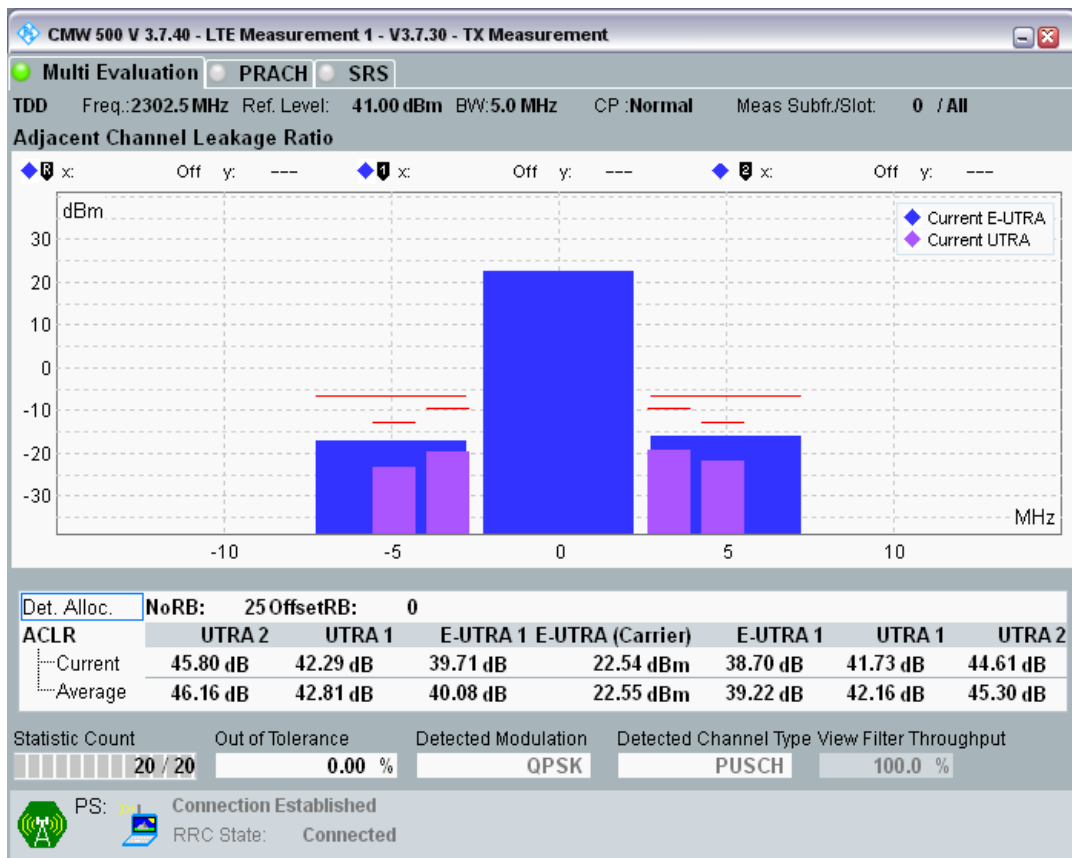

Band40 QPSK BW=5MHz Channel=38675 RB Size=25 Position=#0