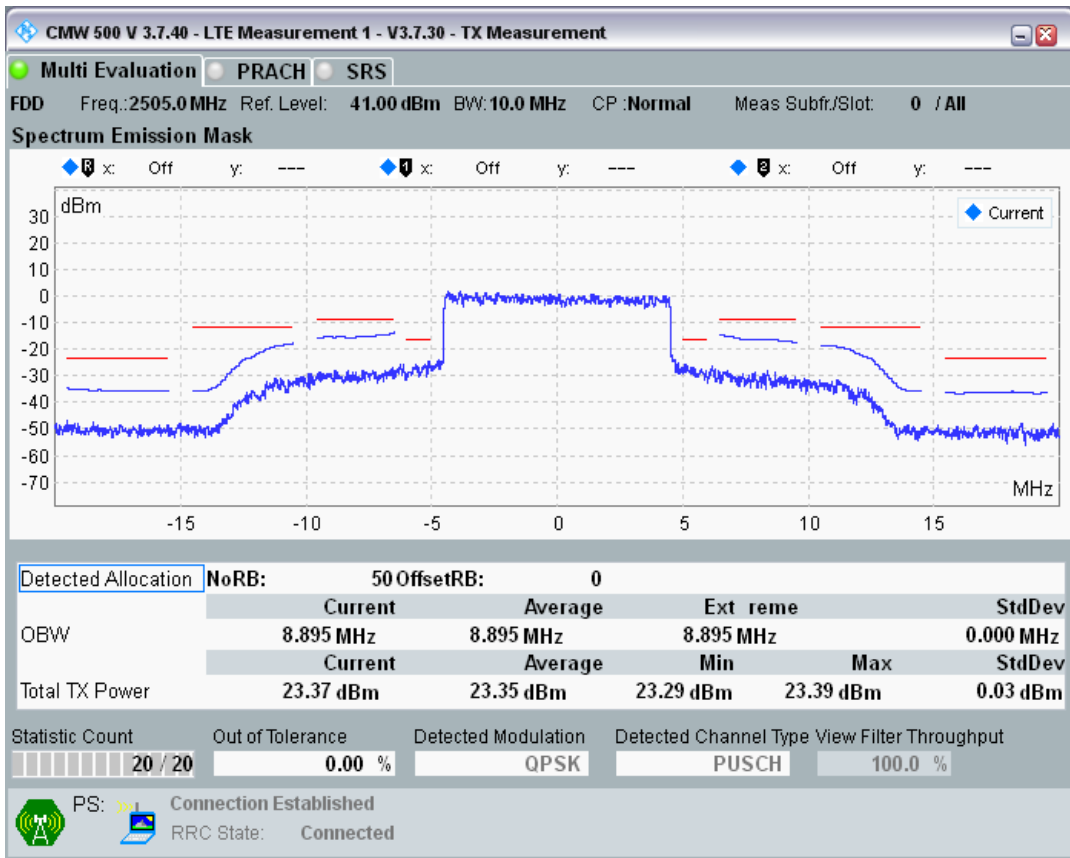

Band7 QPSK BW=10MHz Channel=20800 RB Size=50 Position=#0