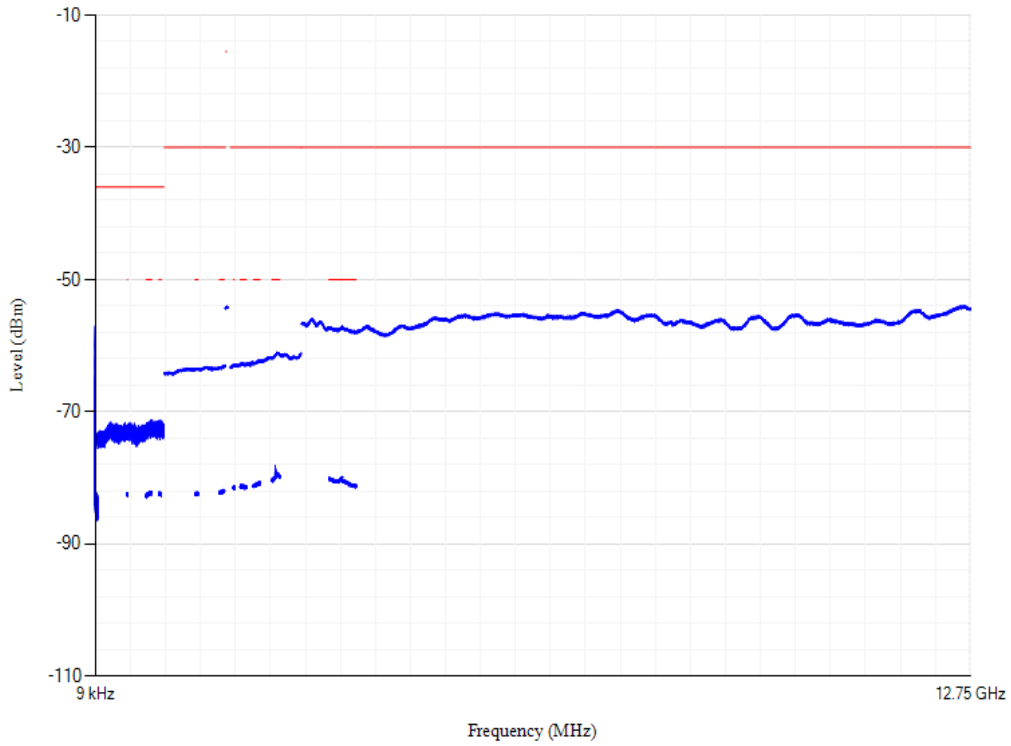

Conducted spurious emissions