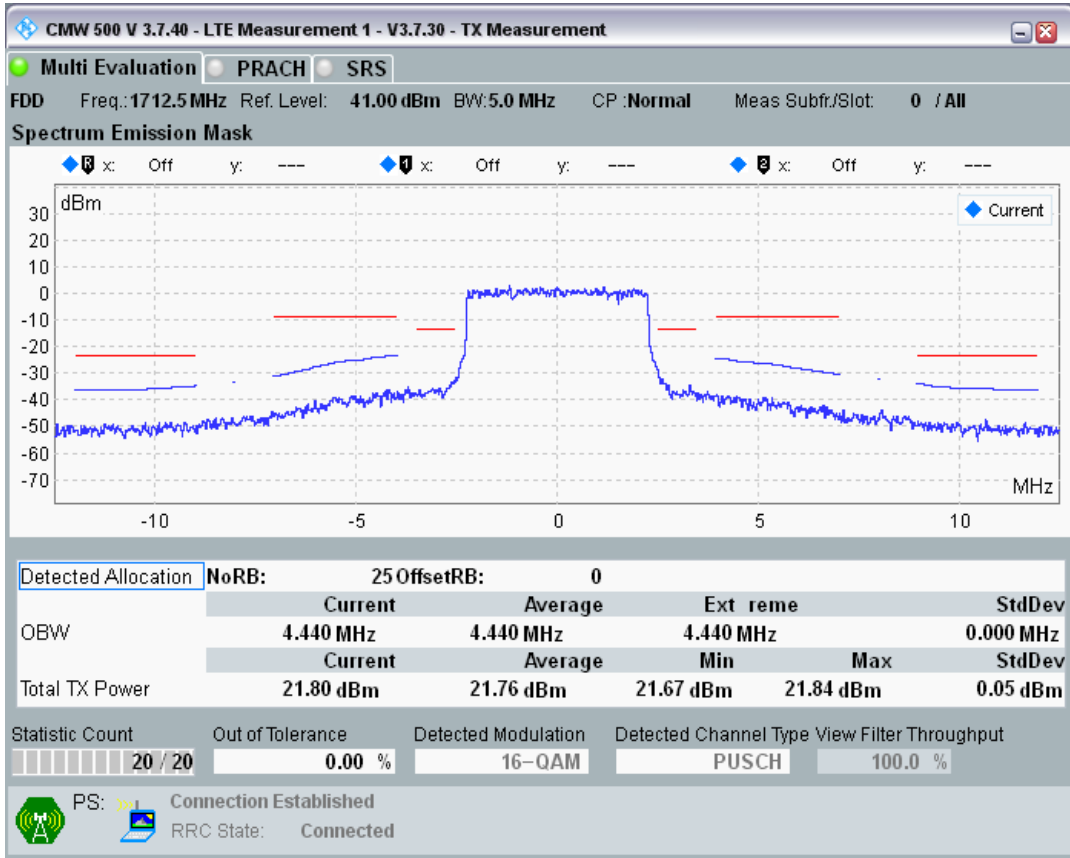

Band3 QPSK BW=5MHz Channel=19225 RB Size=25 Position=#0

Band3 QAM16 BW=5MHz Channel=19225 RB Size=8 Position=#0

Band3 QAM16 BW=5MHz Channel=19225 RB Size=8 Position=#Max

Band3 QAM16 BW=5MHz Channel=19225 RB Size=25 Position=#0