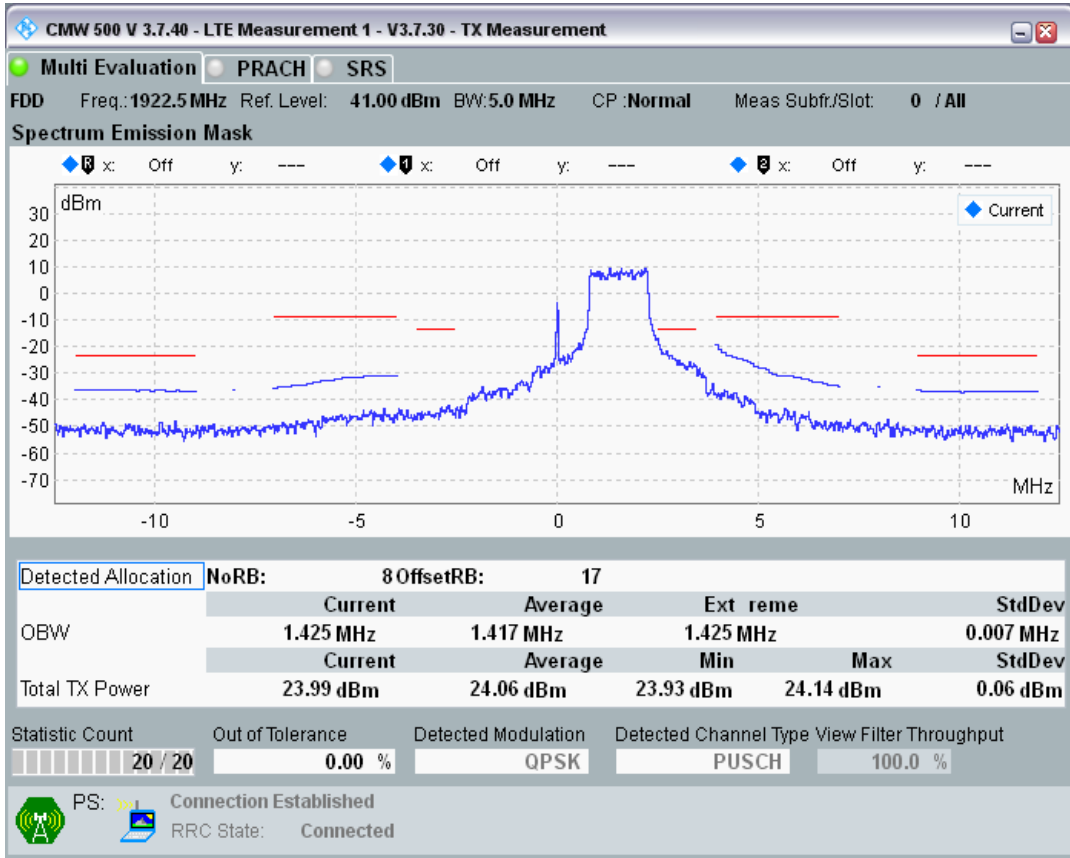

Band1 QPSK BW=5MHz Channel=18025 RB Size=8 Position=#Max