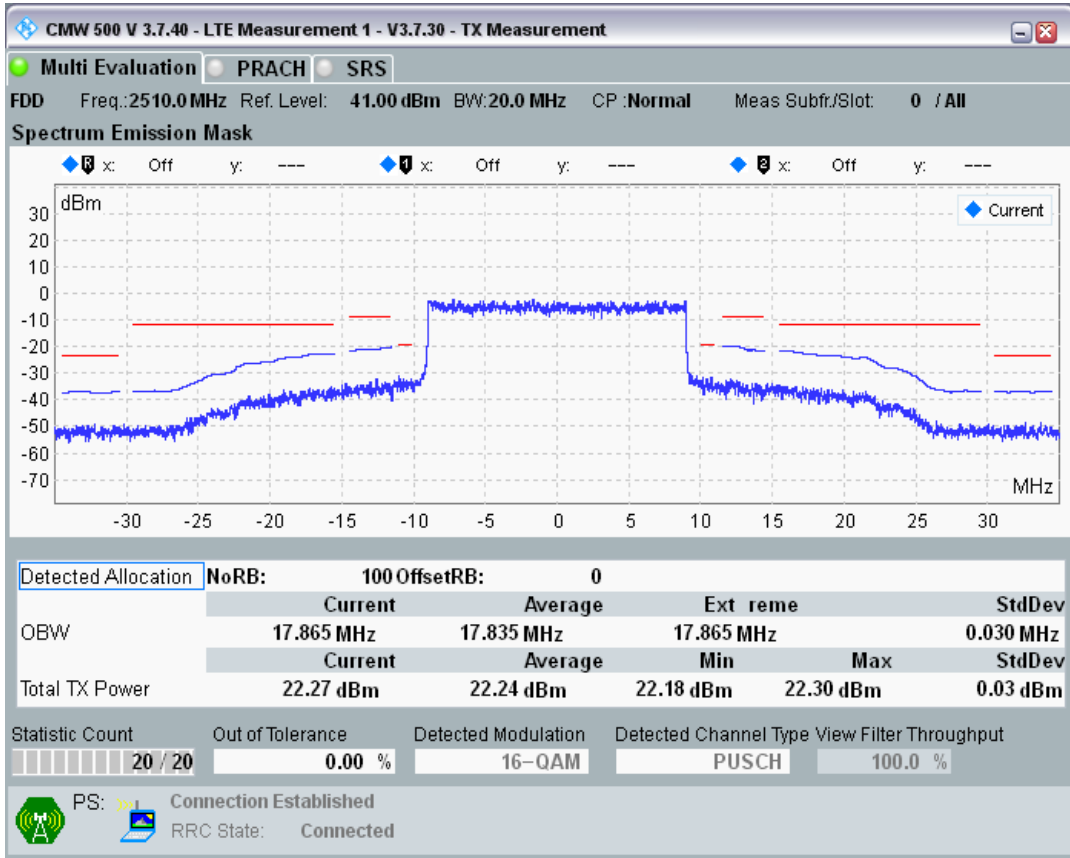

Band7 QPSK BW=20MHz Channel=20850 RB Size=100 Position=#0

Band7 QAM16 BW=20MHz Channel=20850 RB Size=18 Position=#0

Band7 QAM16 BW=20MHz Channel=20850 RB Size=18 Position=#Max

Band7 QAM16 BW=20MHz Channel=20850 RB Size=100 Position=#0