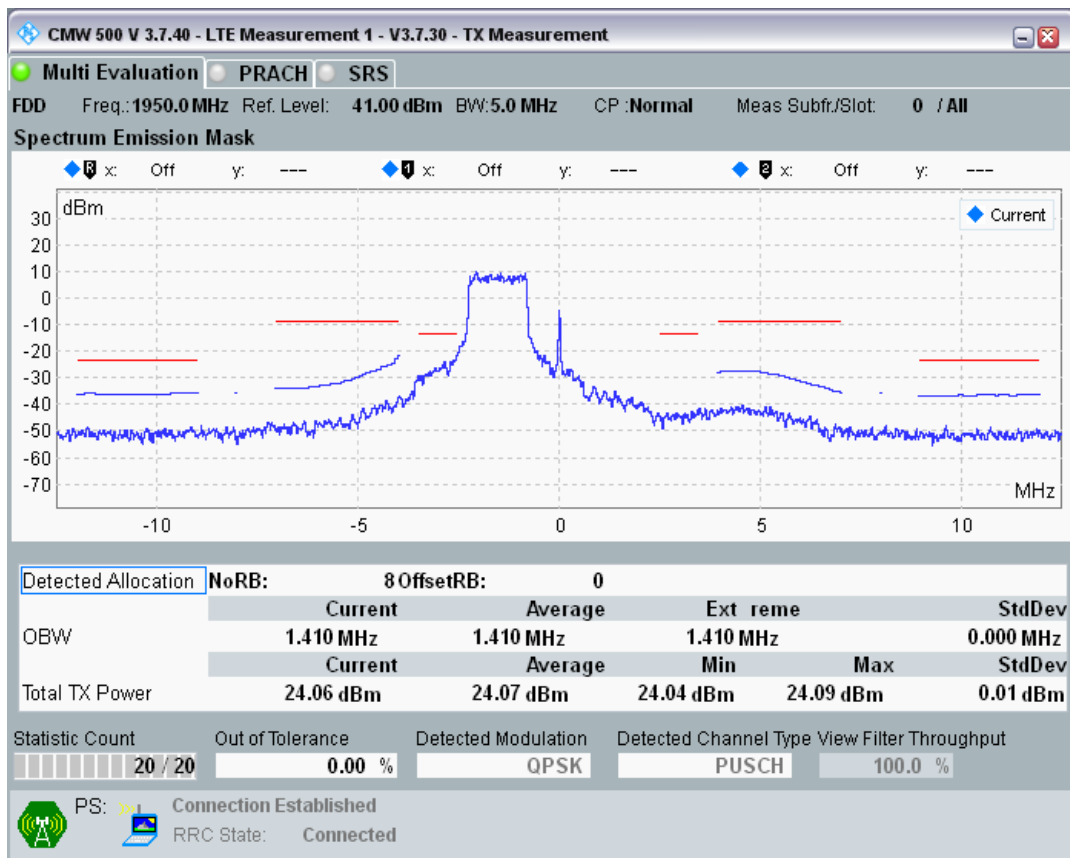

Band1 QPSK BW=5MHz Channel=18300 RB Size=8 Position=#0