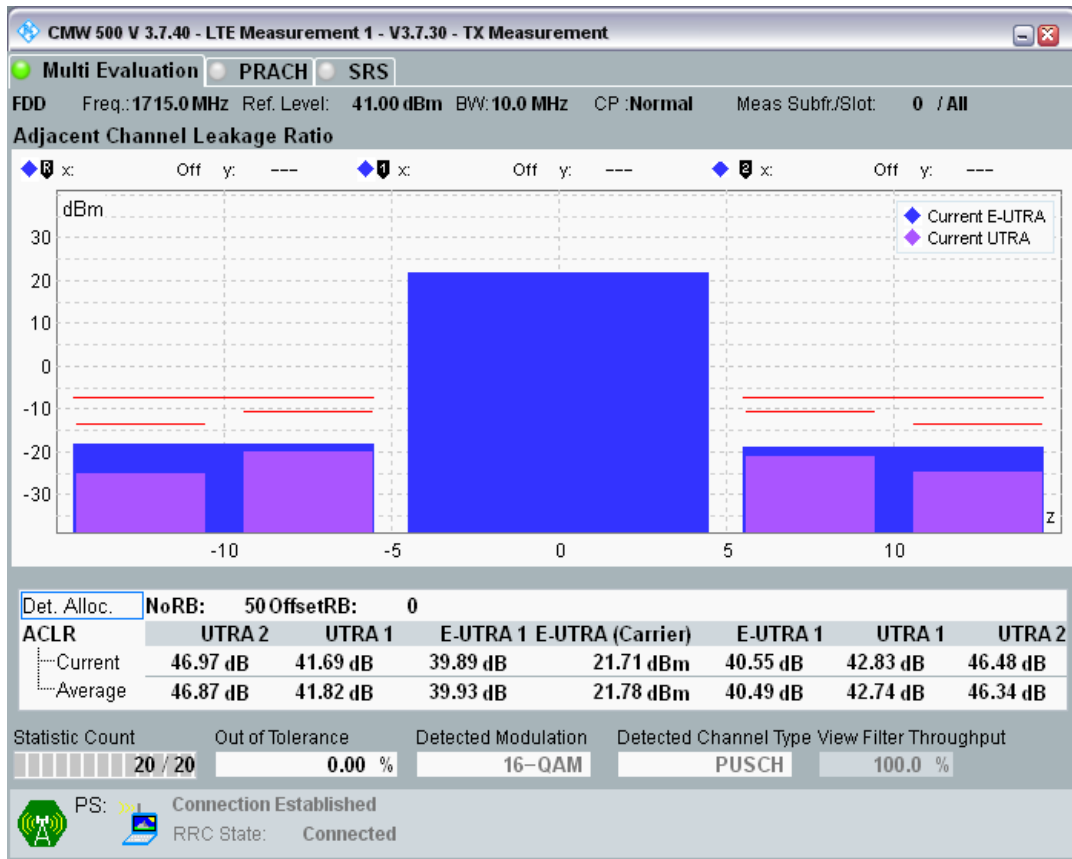

Band3 QAM16 BW=10MHz Channel=19250 RB Size=50 Position=#0