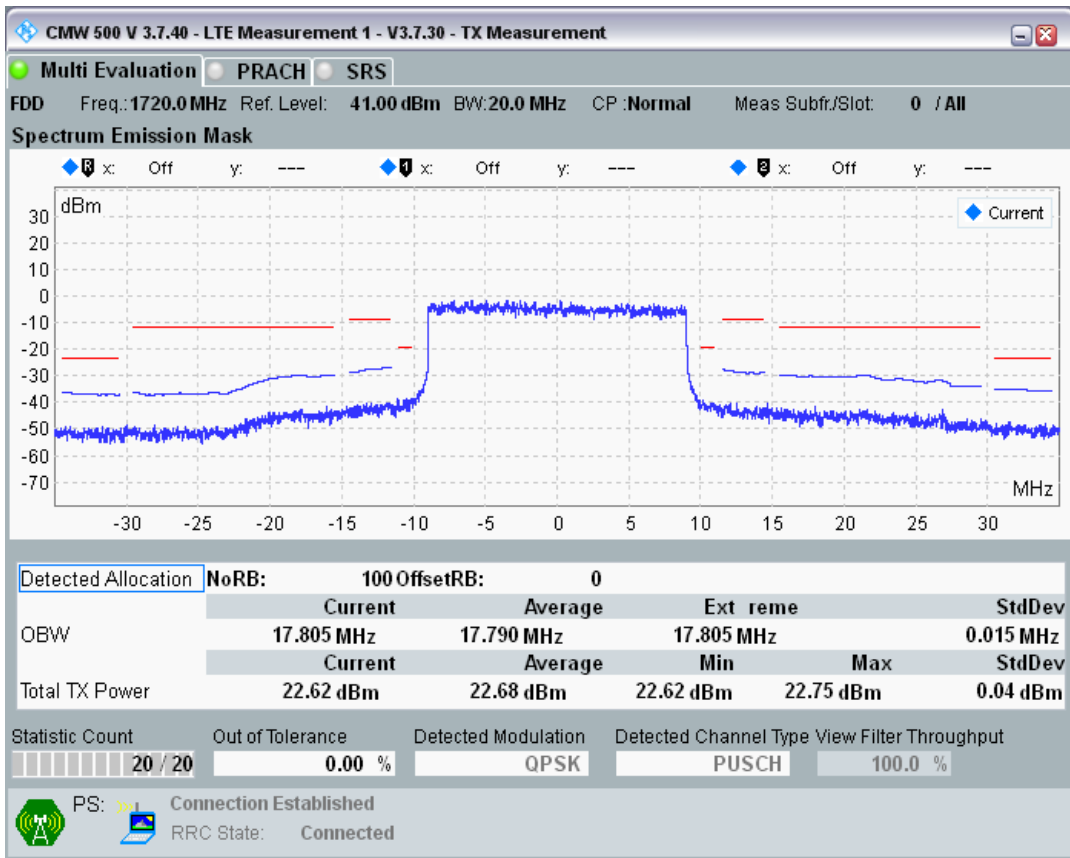

Band3 QPSK BW=20MHz Channel=19300 RB Size=100 Position=#0