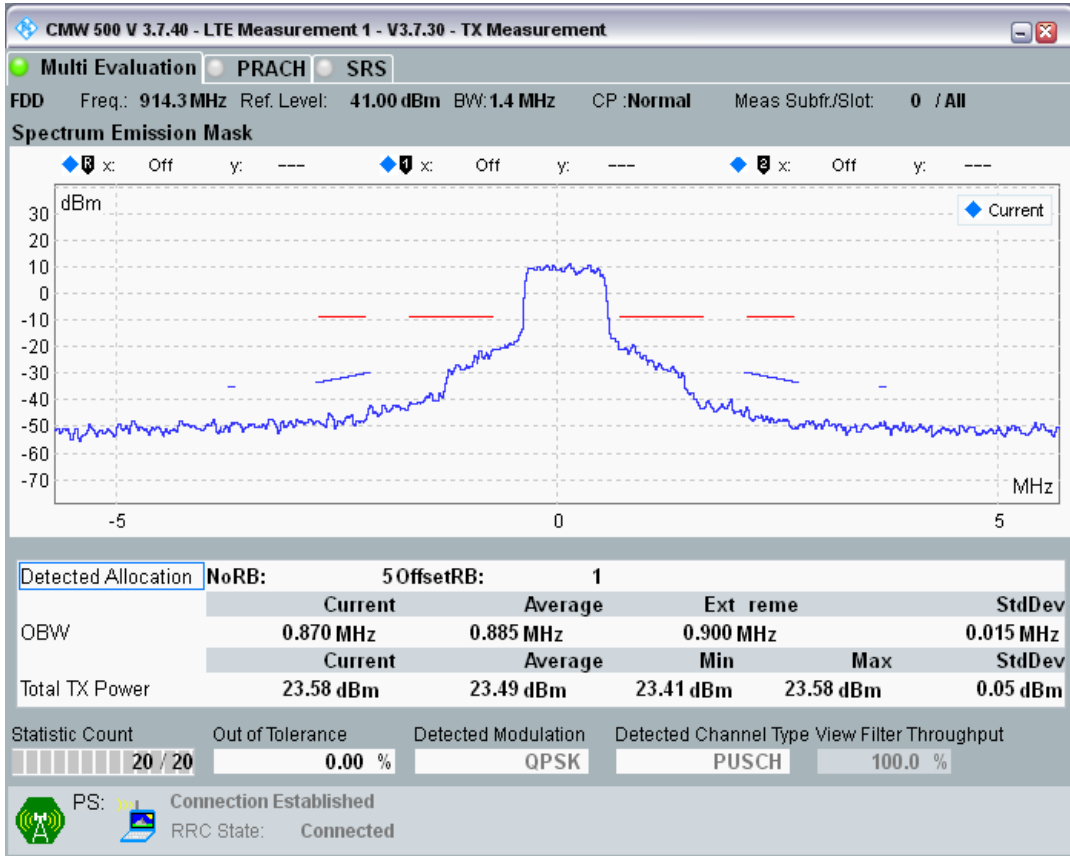

Band8 QPSK BW=1.4MHz Channel=21793 RB Size=5 Position=#Max