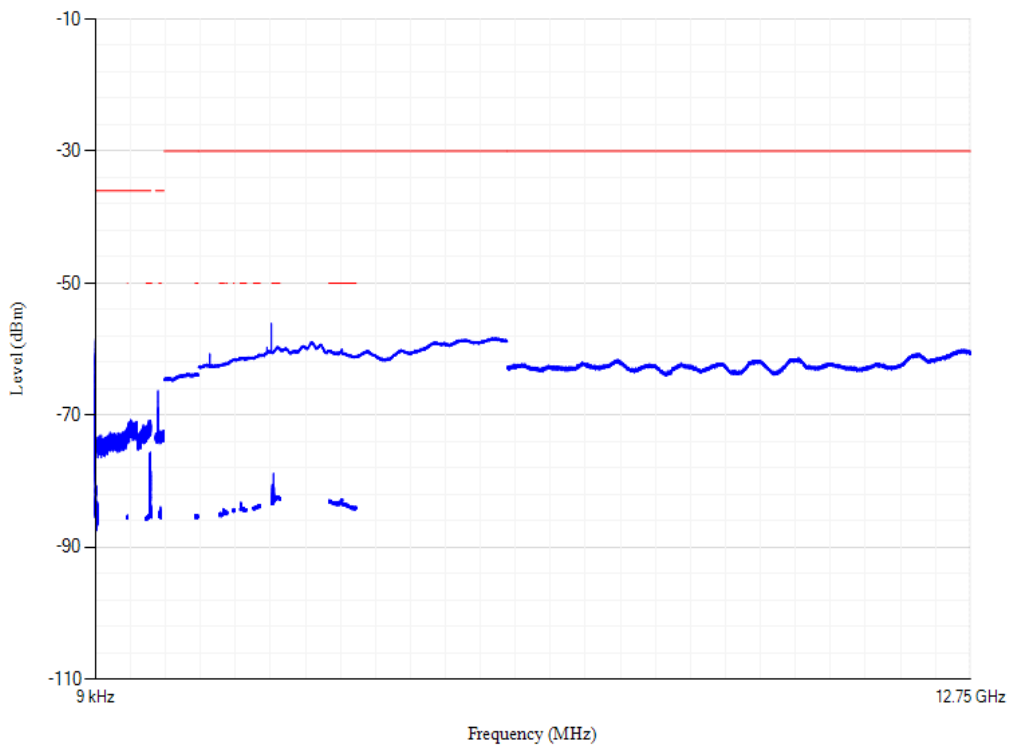

Conducted spurious emissions

Band20 QPSK BW=20MHz Channel=24350 RB Size=1 Position=#0