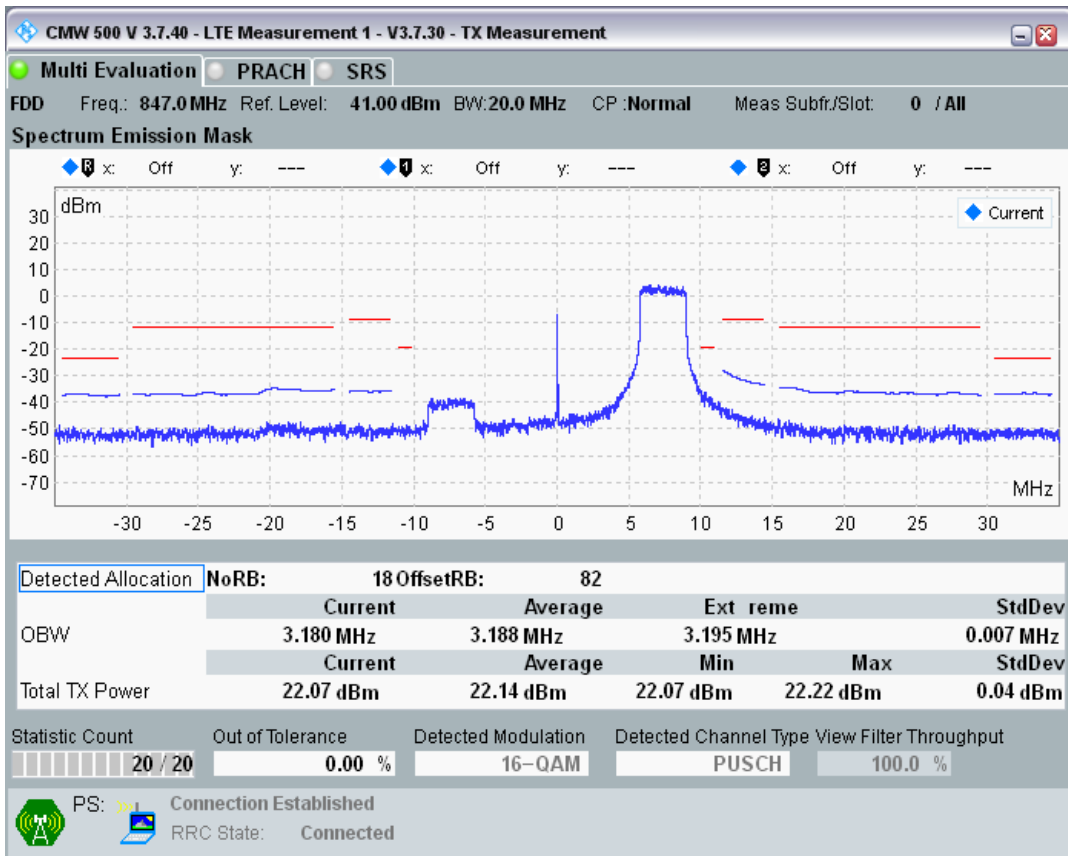

Band20 QAM16 BW=20MHz Channel=24300 RB Size=18 Position=#Max