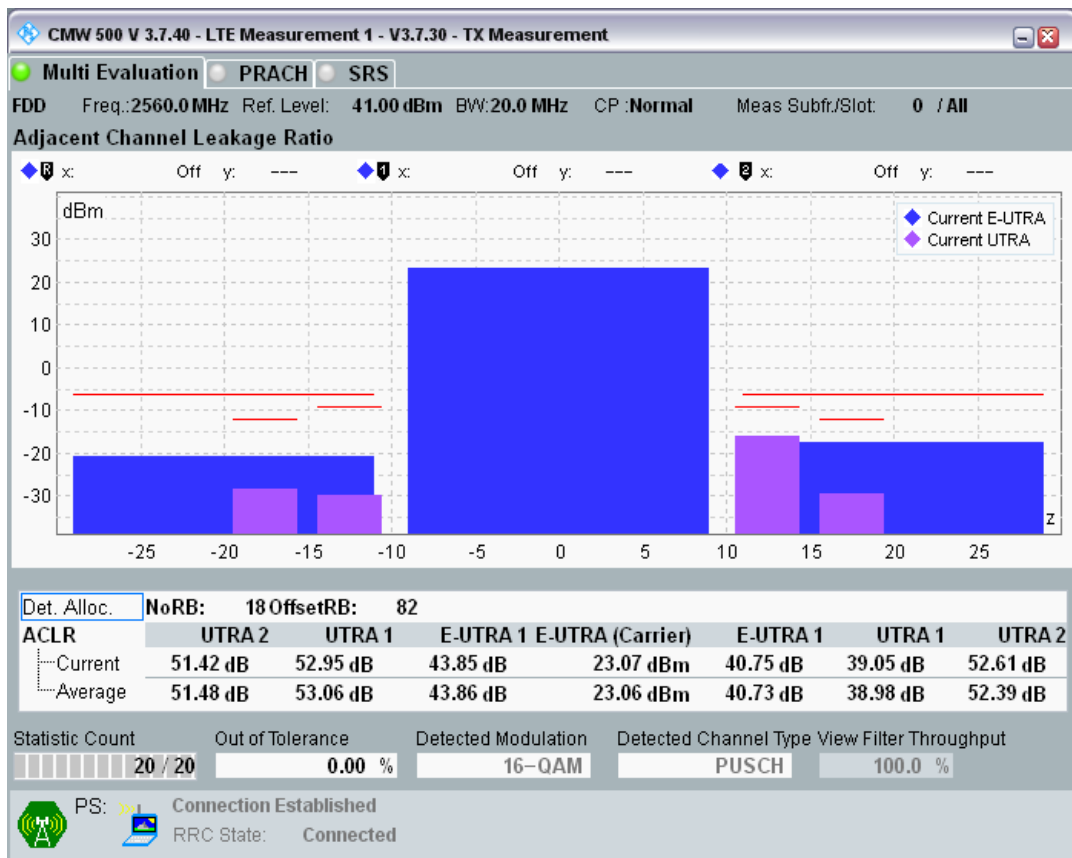

Band7 QAM16 BW=20MHz Channel=21350 RB Size=18 Position=#Max