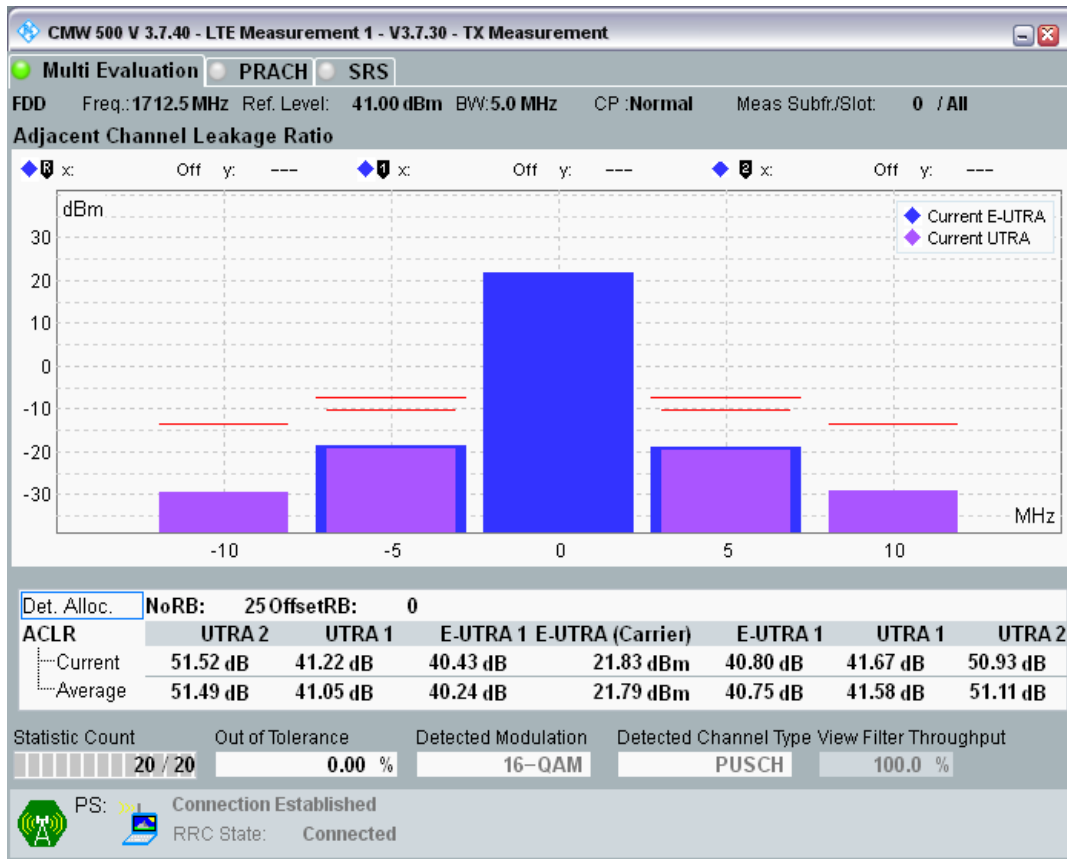

Band3 QPSK BW=5MHz Channel=19225 RB Size=25 Position=#0

Band3 QAM16 BW=5MHz Channel=19225 RB Size=8 Position=#0

Band3 QAM16 BW=5MHz Channel=19225 RB Size=8 Position=#Max

Band3 QAM16 BW=5MHz Channel=19225 RB Size=25 Position=#0