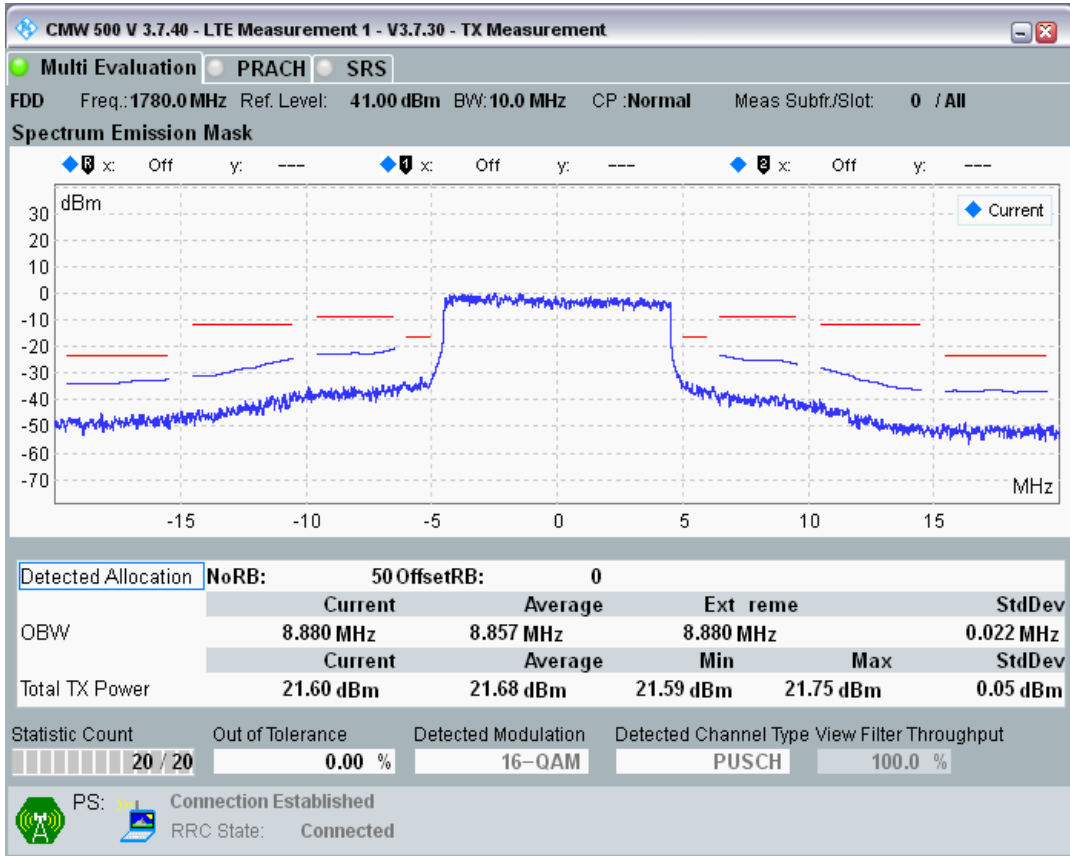

Band3 QAM16 BW=10MHz Channel=19900 RB Size=50 Position=#0