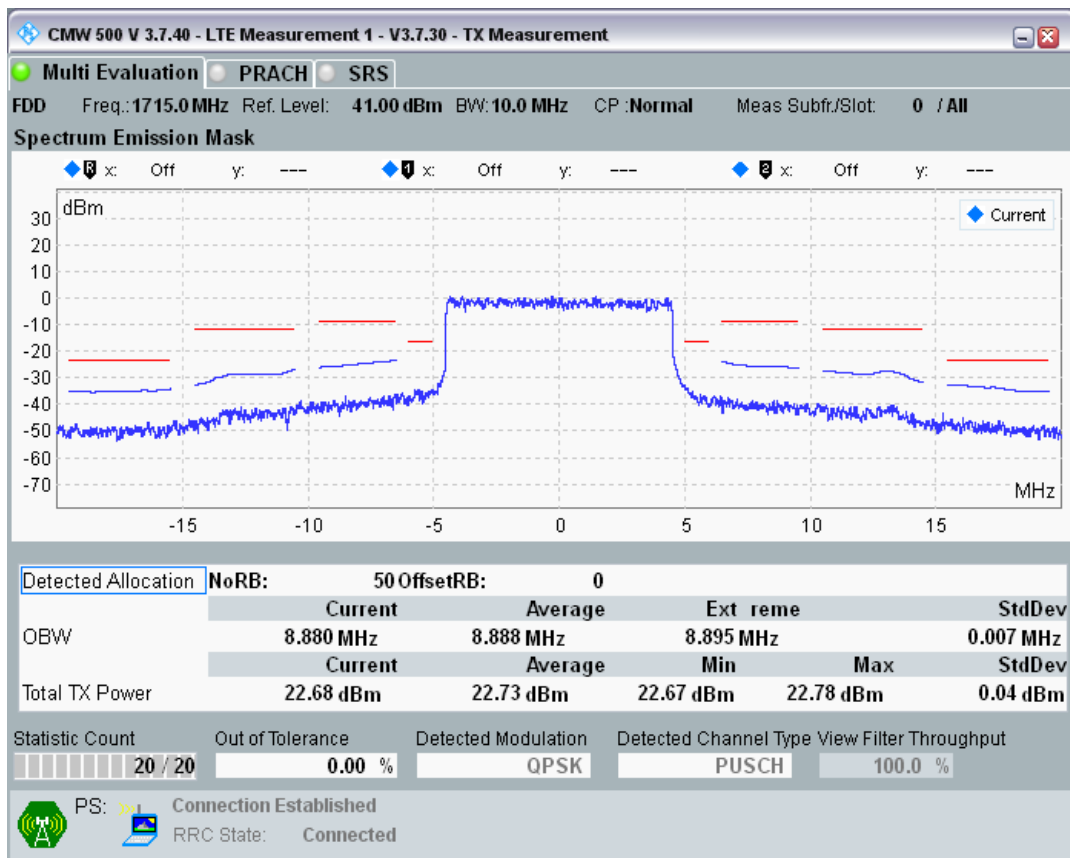

Band3 QPSK BW=10MHz Channel=19250 RB Size=50 Position=#0