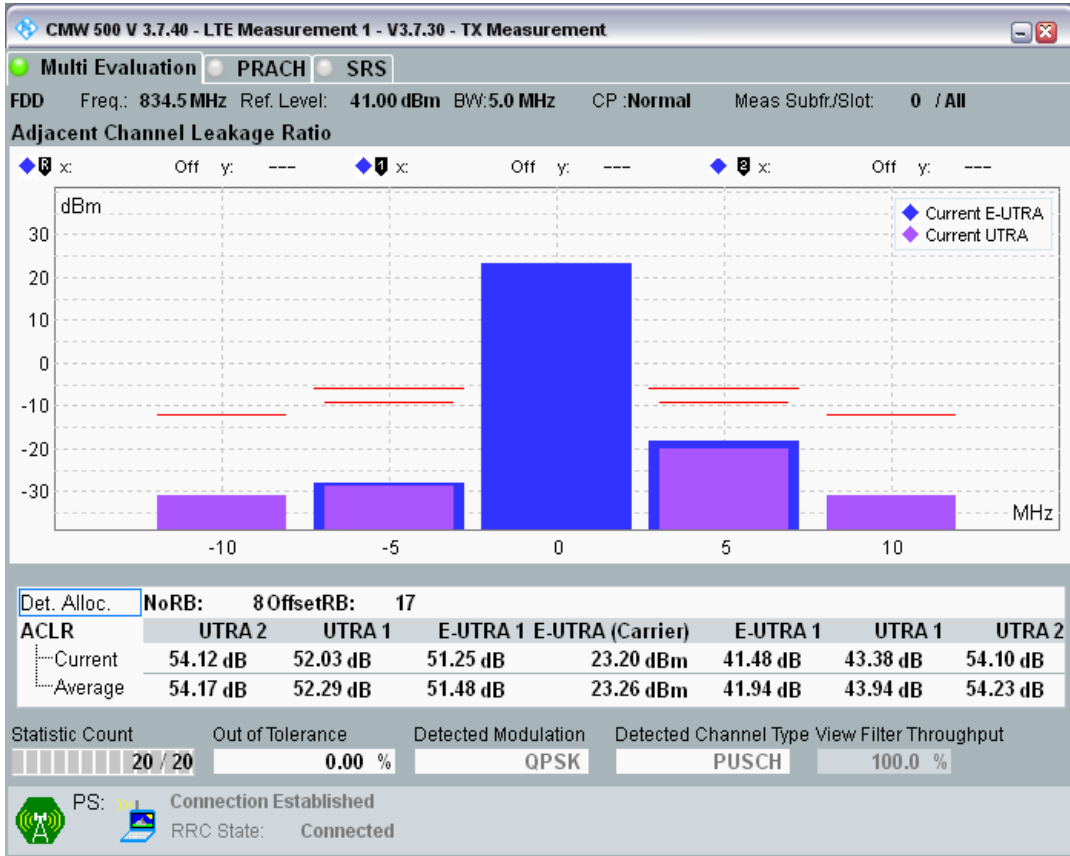

Band1 QAM16 BW=20MHz Channel=18500 RB Size=18 Position=#Max

Band1 QAM16 BW=20MHz Channel=18500 RB Size=100 Position=#0

Band20 QPSK BW=5MHz Channel=24175 RB Size=8 Position=#0

Band20 QPSK BW=5MHz Channel=24175 RB Size=8 Position=#Max