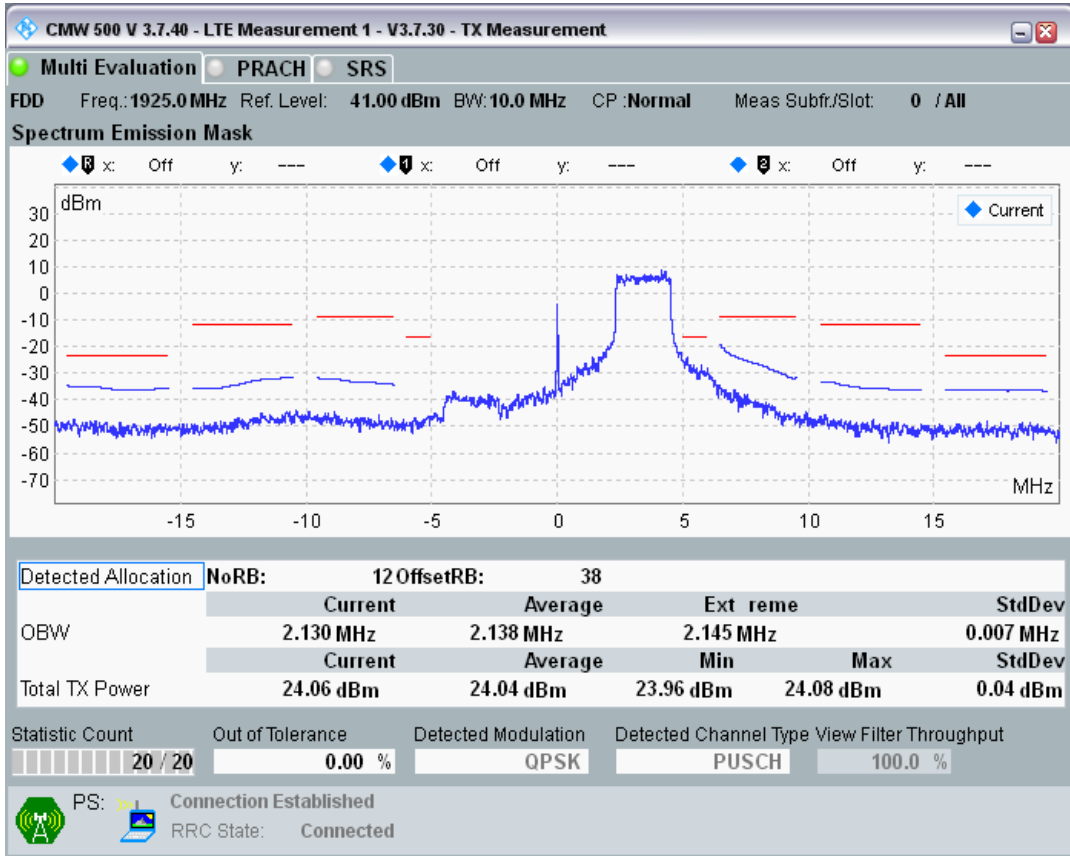

Band1 QAM16 BW=5MHz Channel=18575 RB Size=8 Position=#Max

Band1 QAM16 BW=5MHz Channel=18575 RB Size=25 Position=#0

Band1 QPSK BW=10MHz Channel=18050 RB Size=12 Position=#0

Band1 QPSK BW=10MHz Channel=18050 RB Size=12 Position=#Max