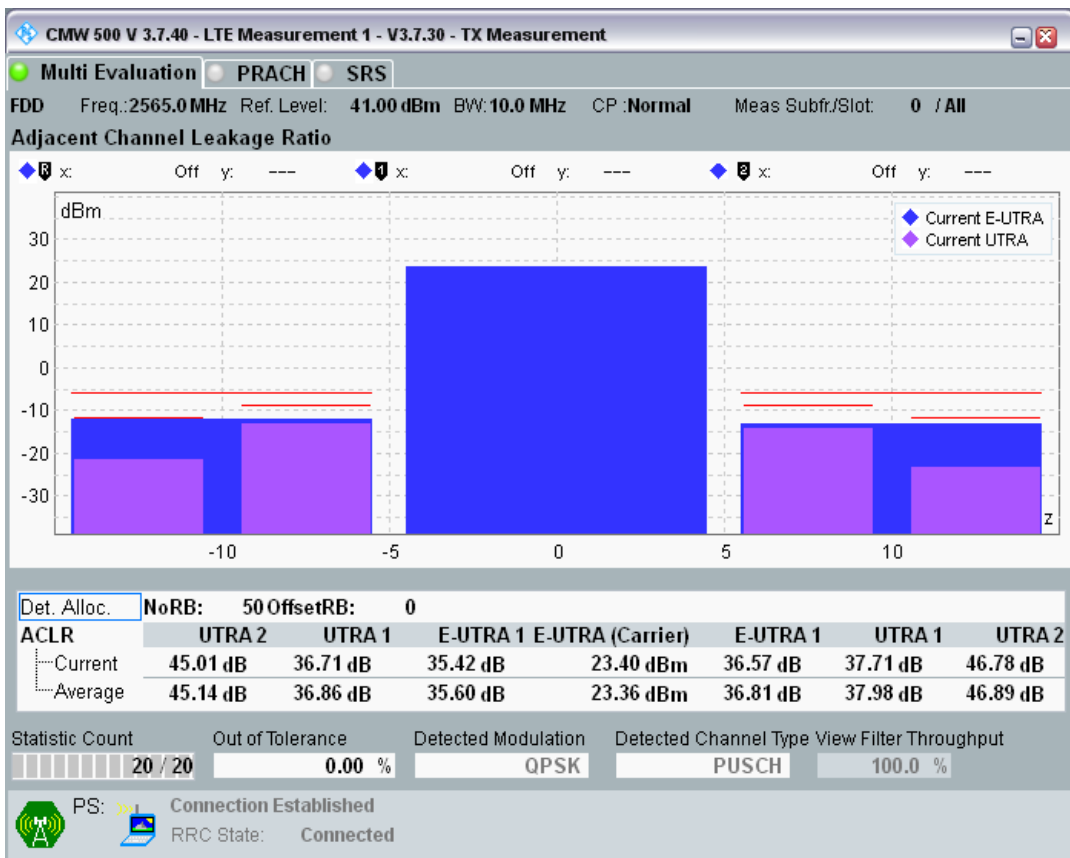

Band7 QPSK BW=10MHz Channel=21400 RB Size=50 Position=#0