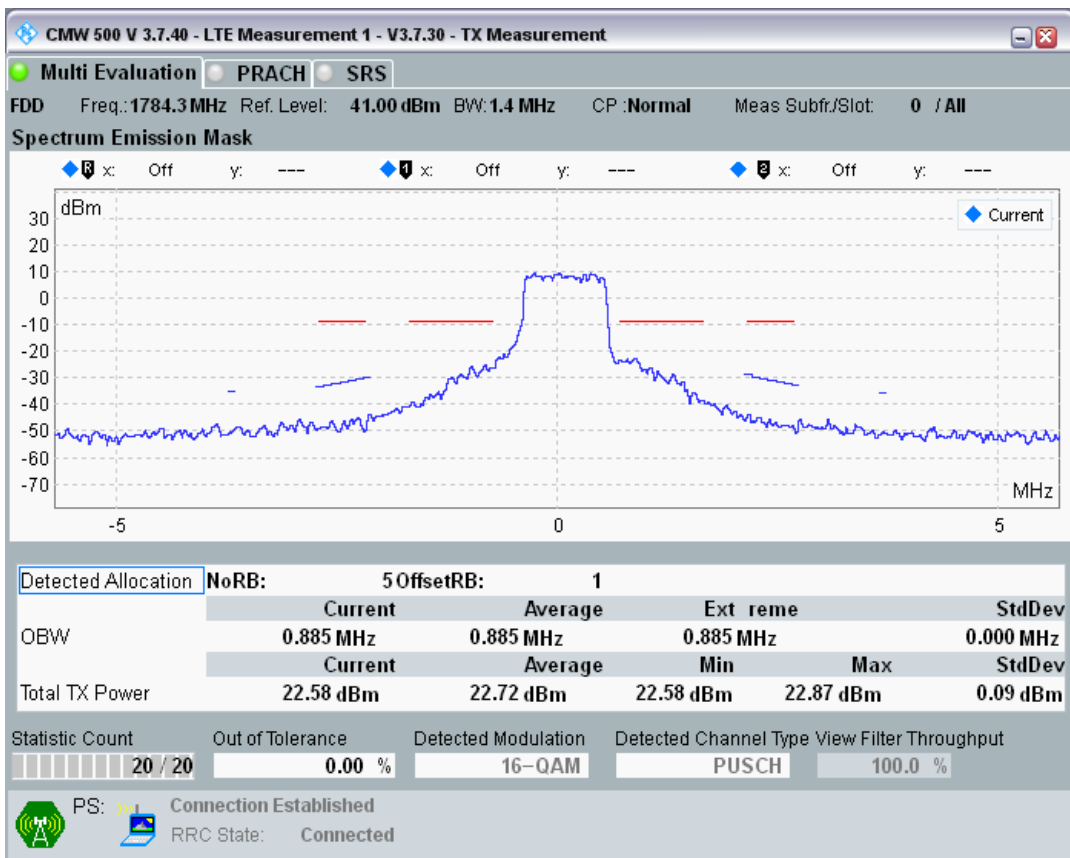

Band3 QAM16 BW=1.4MHz Channel=19943 RB Size=5 Position=#Max