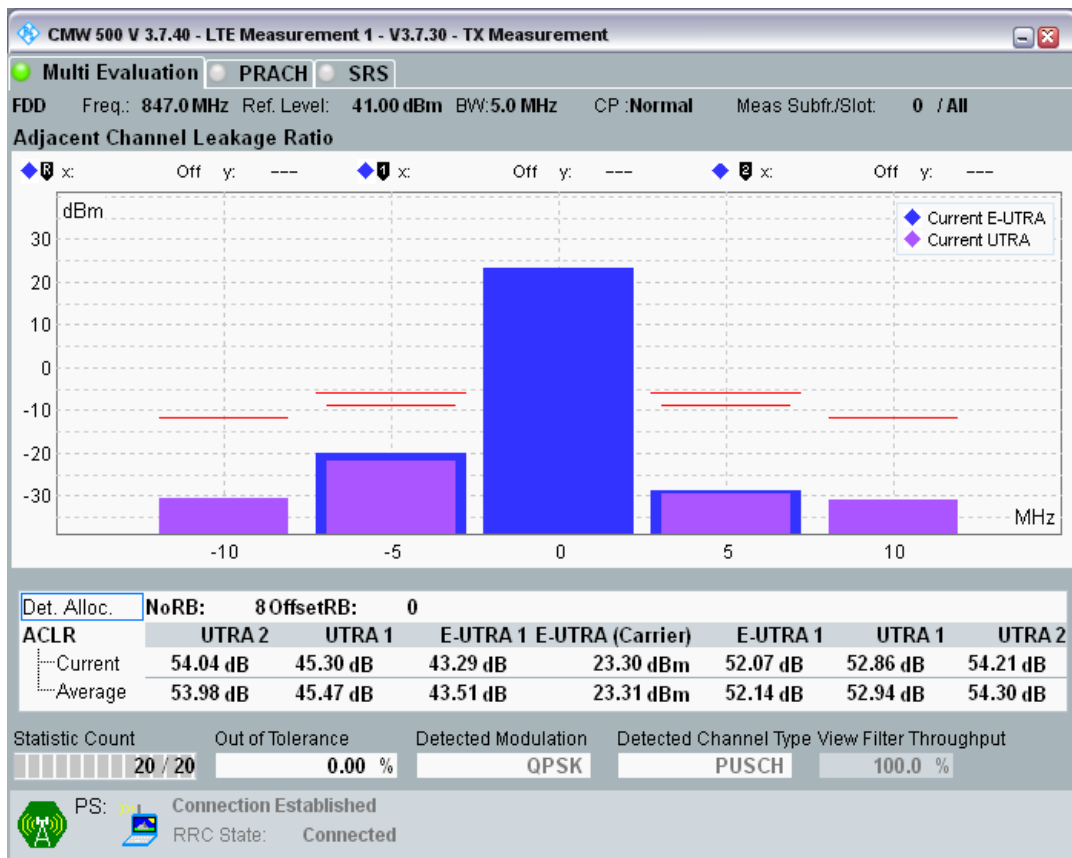

Band20 QPSK BW=5MHz Channel=24300 RB Size=8 Position=#0