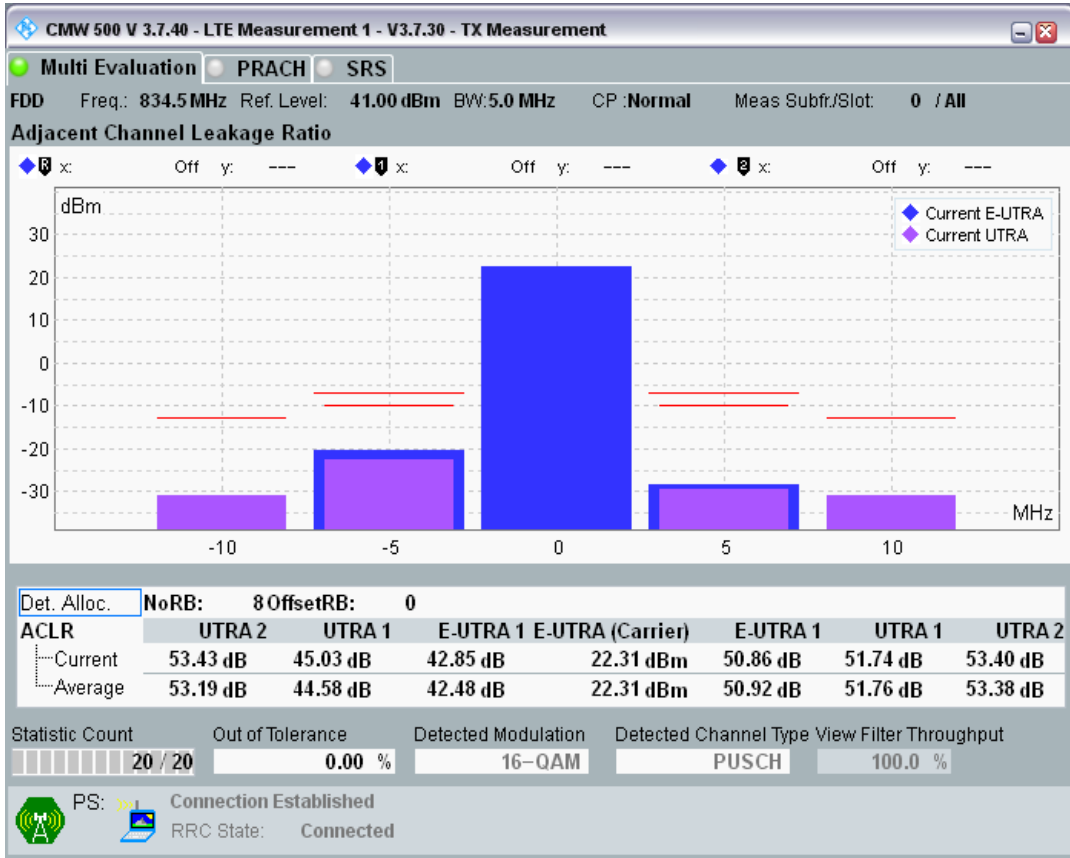

Band20 QAM16 BW=5MHz Channel=24175 RB Size=8 Position=#0