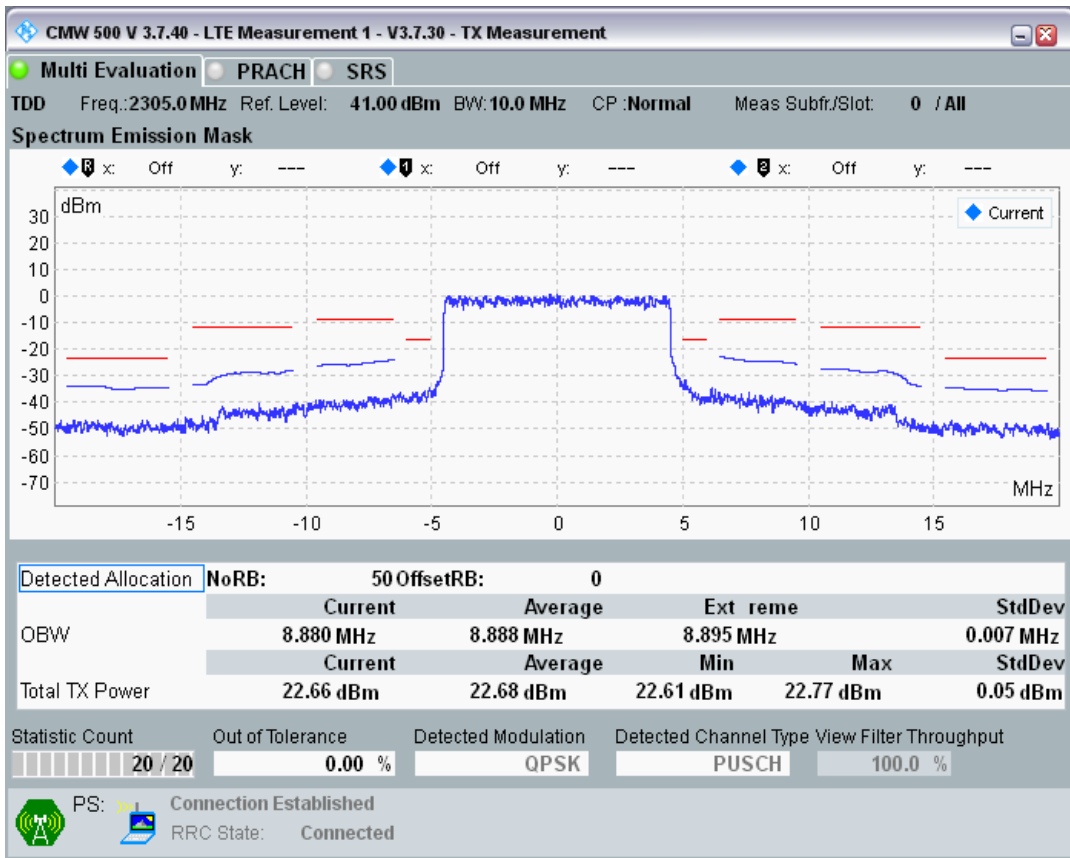

Band40 QPSK BW=10MHz Channel=38700 RB Size=50 Position=#0