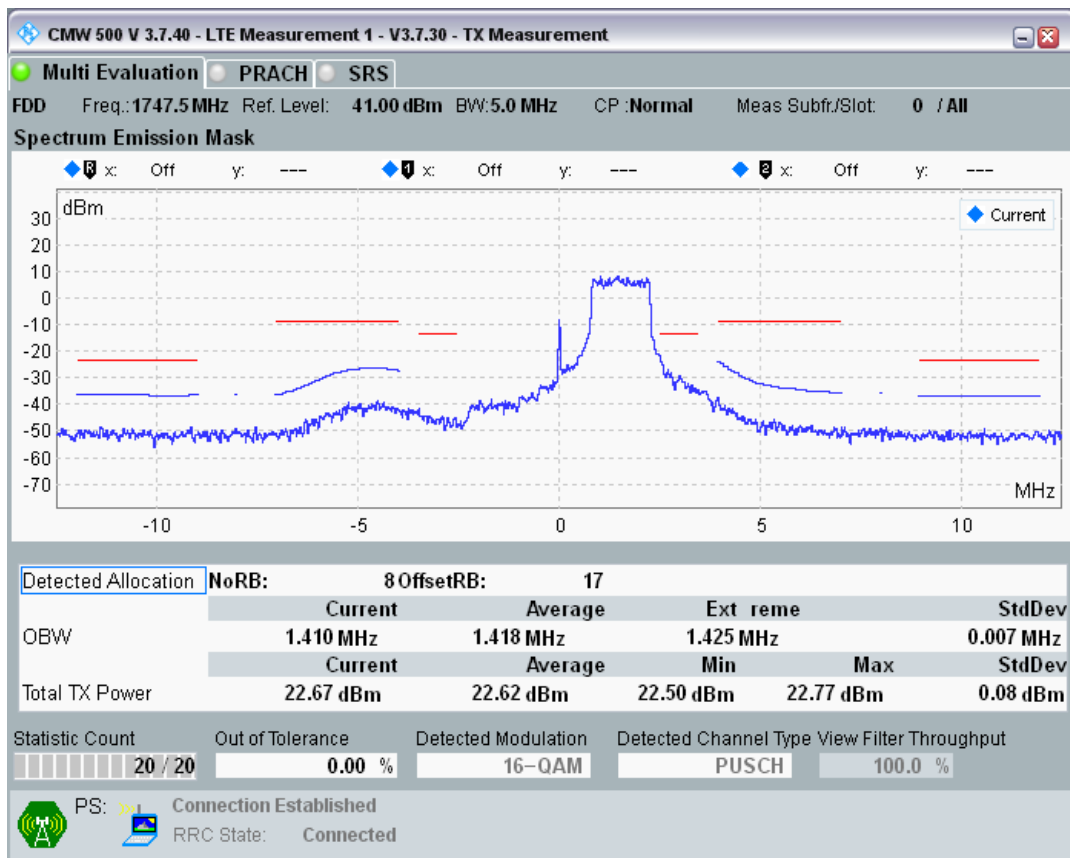

Band3 QAM16 BW=5MHz Channel=19575 RB Size=8 Position=#Max