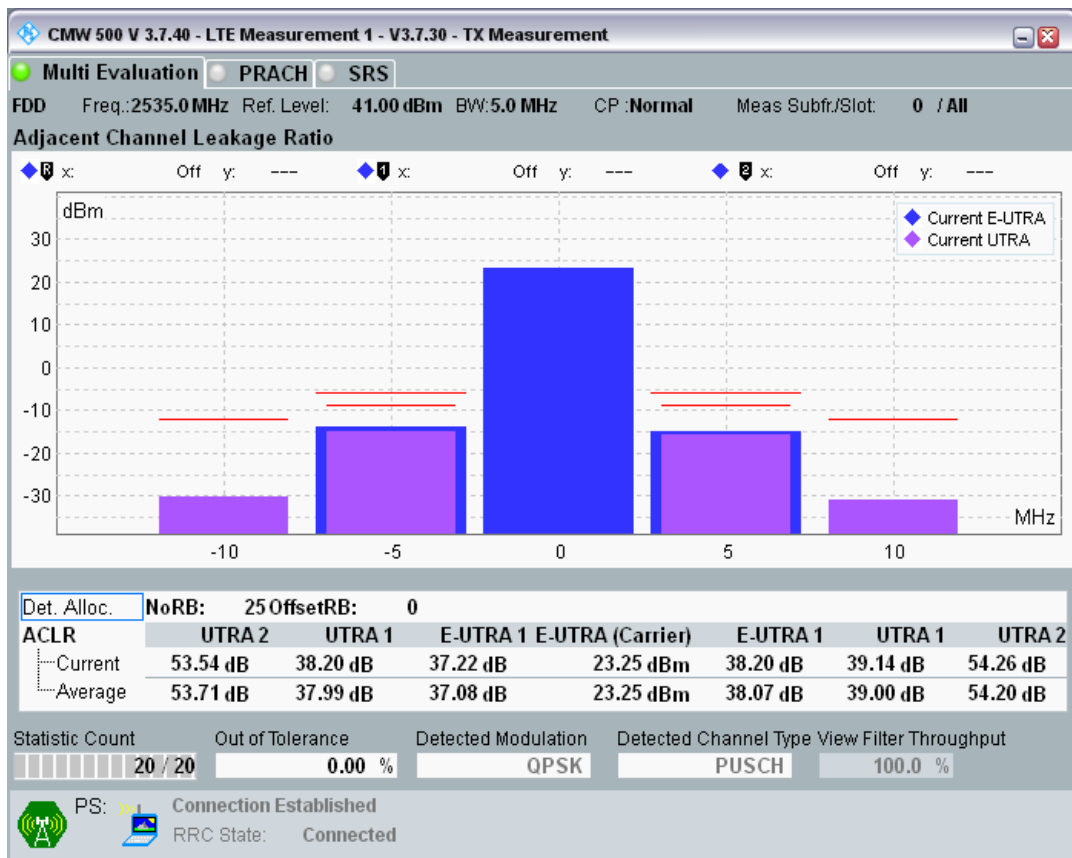

Band7 QPSK BW=5MHz Channel=21100 RB Size=25 Position=#0