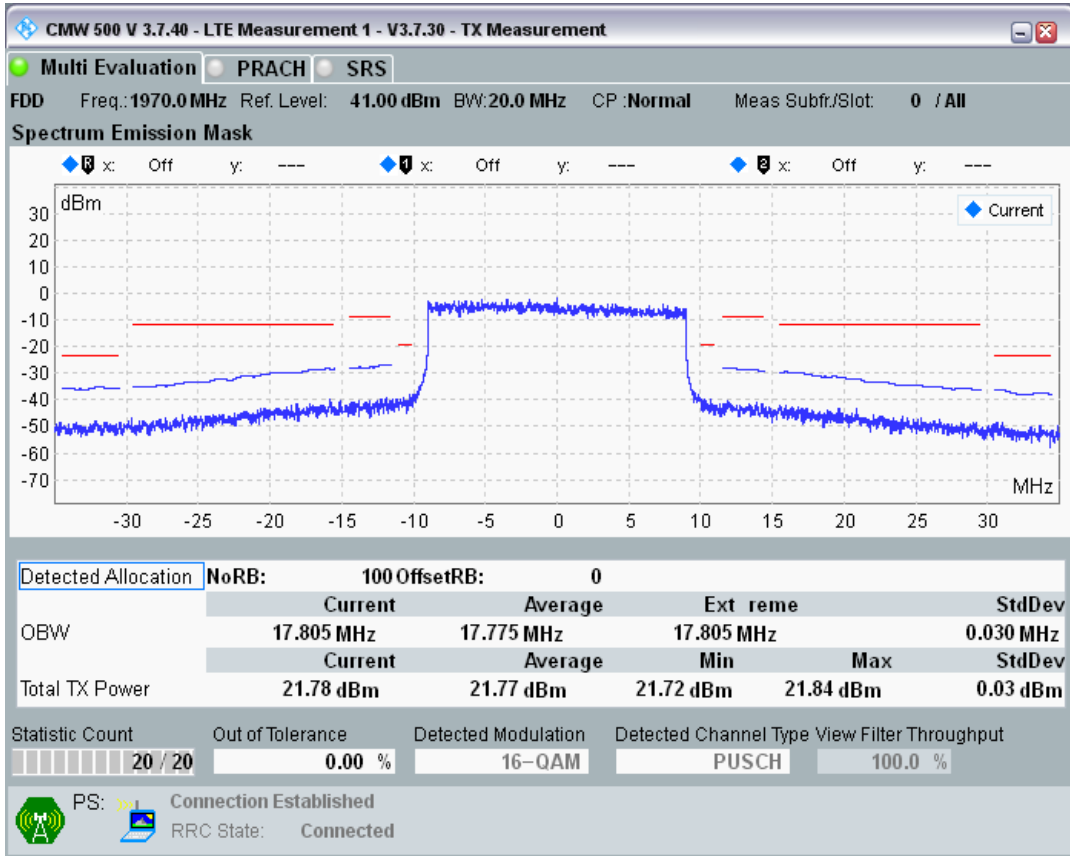

Band1 QAM16 BW=20MHz Channel=18500 RB Size=100 Position=#0