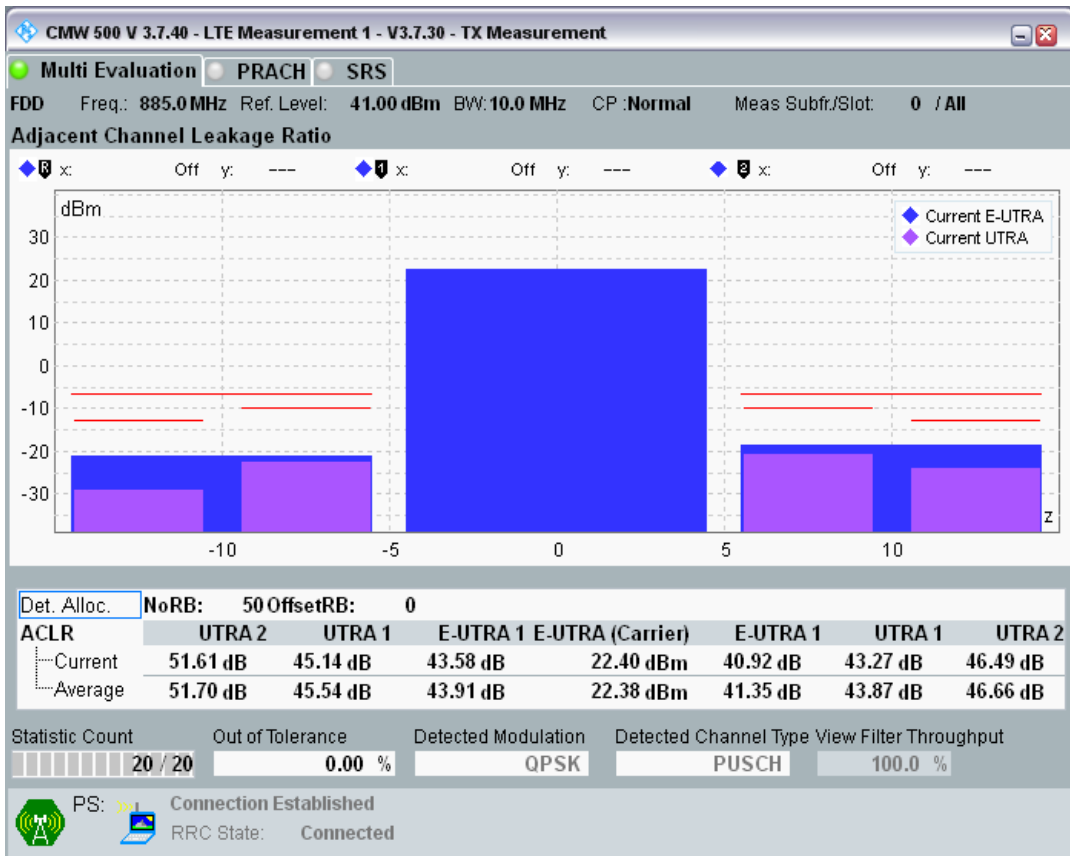

Band8 QPSK BW=10MHz Channel=21500 RB Size=50 Position=#0