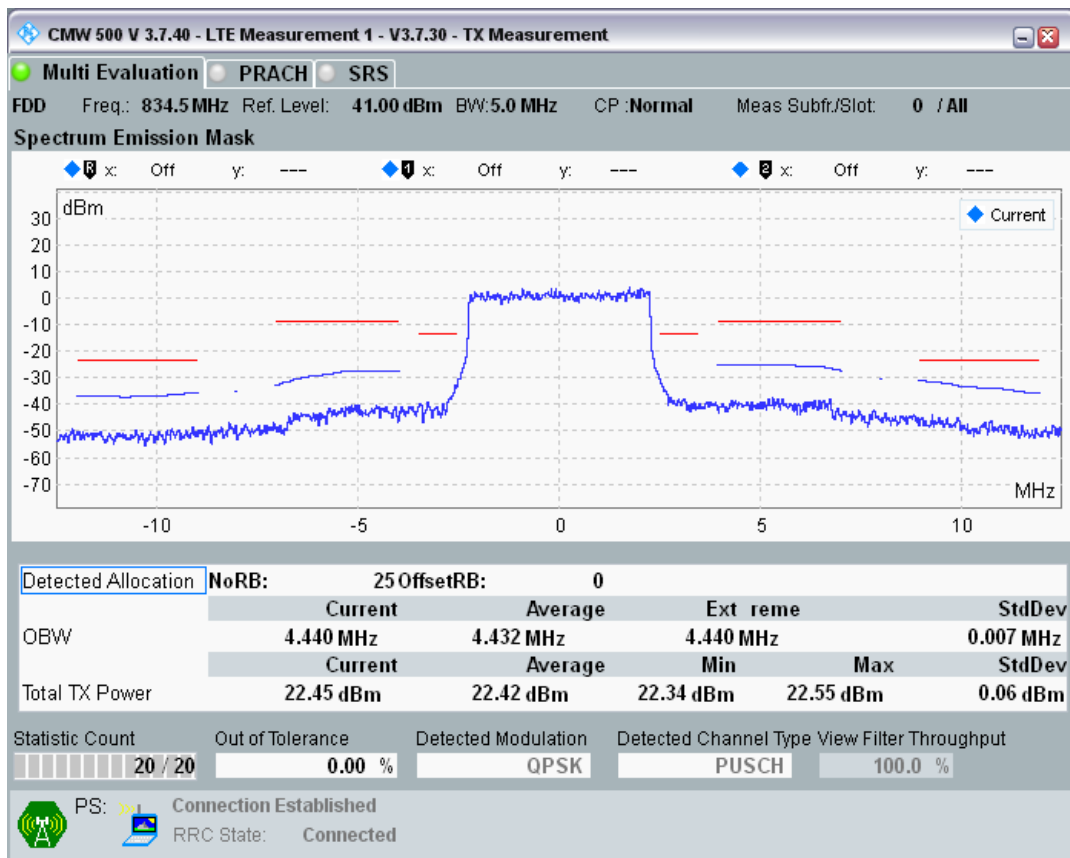

Band20 QPSK BW=5MHz Channel=24175 RB Size=25 Position=#0