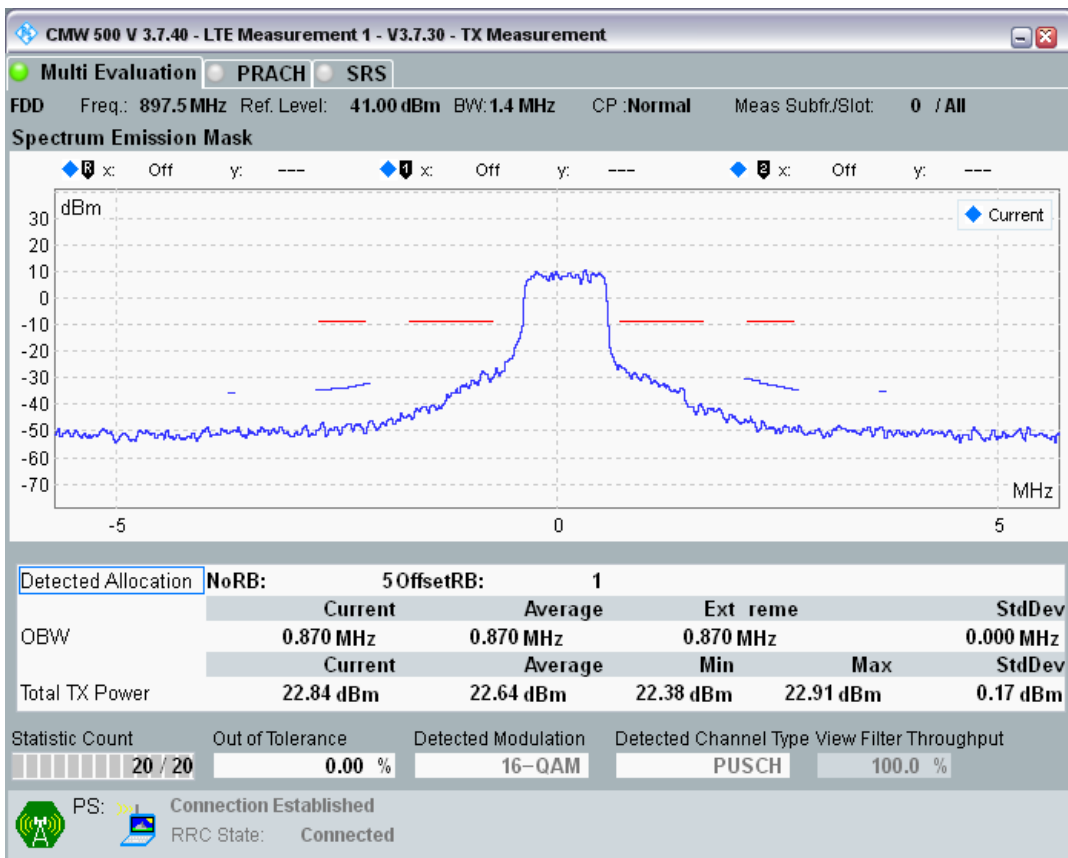

Band8 QAM16 BW=1.4MHz Channel=21625 RB Size=5 Position=#Max