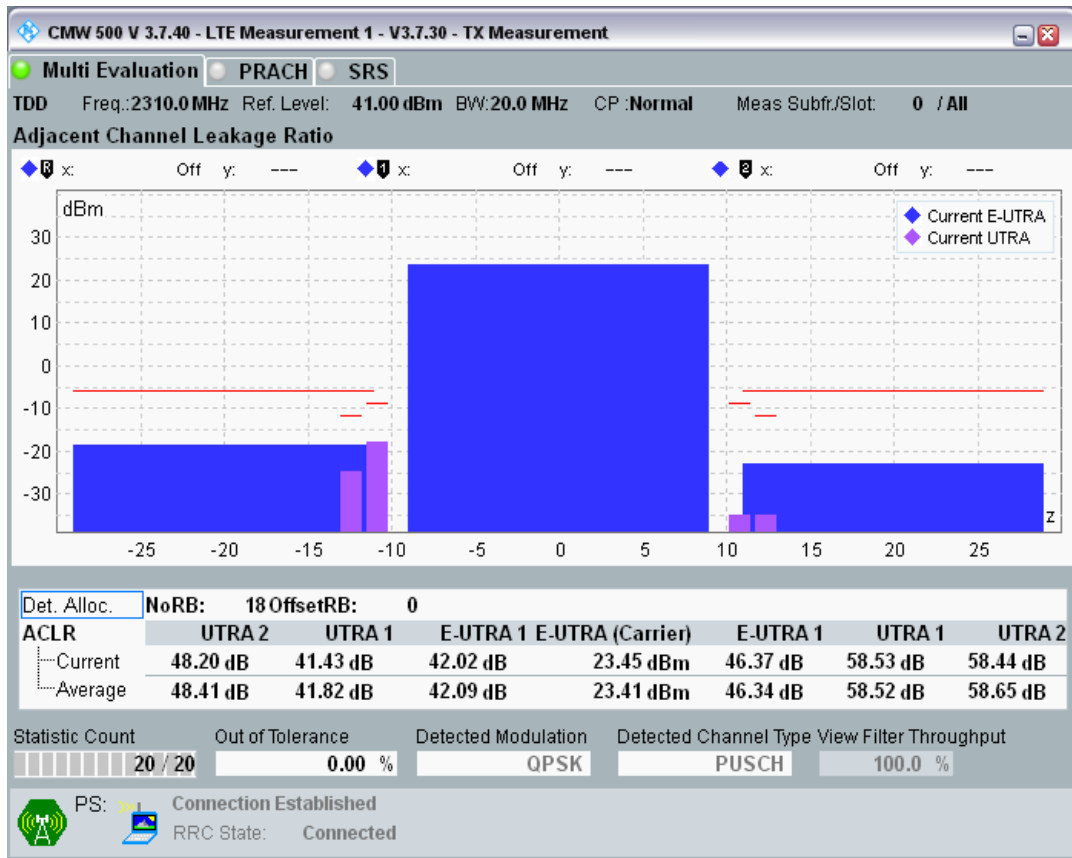

Band40 QPSK BW=20MHz Channel=38750 RB Size=18 Position=#0