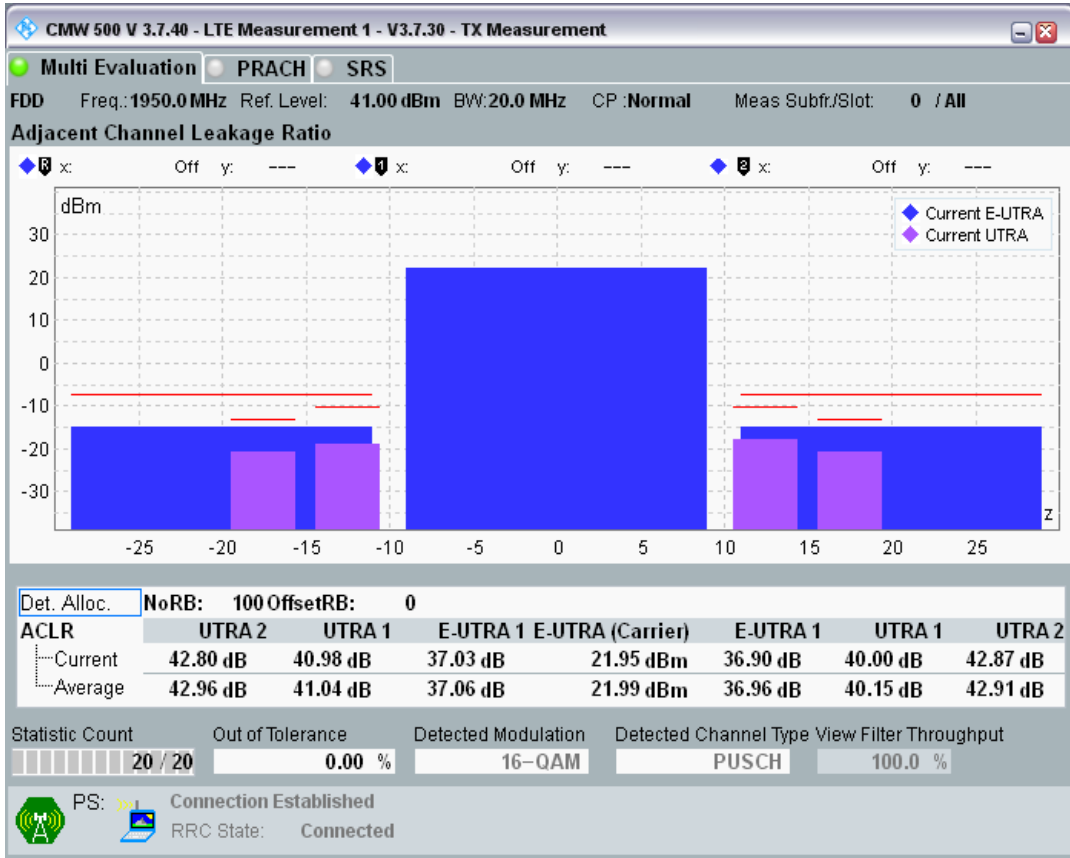

Band1 QPSK BW=20MHz Channel=18300 RB Size=100 Position=#0

Band1 QAM16 BW=20MHz Channel=18300 RB Size=18 Position=#0

Band1 QAM16 BW=20MHz Channel=18300 RB Size=18 Position=#Max

Band1 QAM16 BW=20MHz Channel=18300 RB Size=100 Position=#0