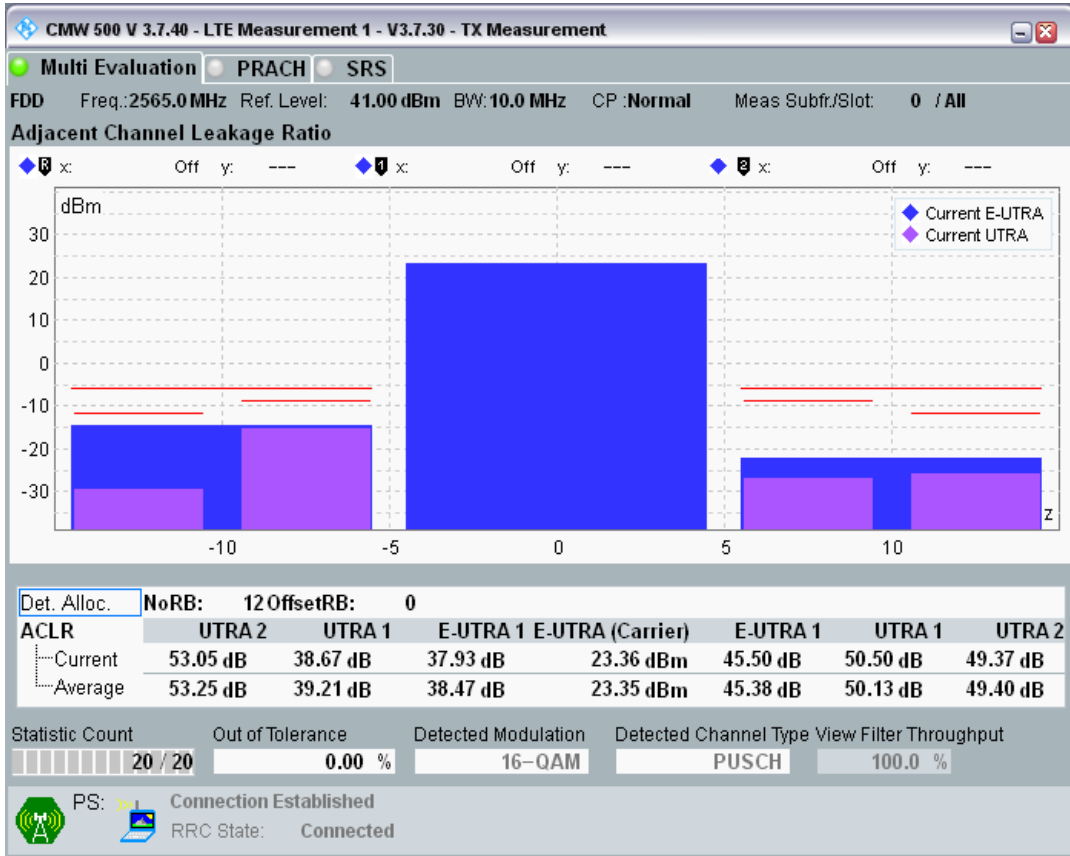

Band7 QPSK BW=10MHz Channel=21400 RB Size=12 Position=#0

Band7 QPSK BW=10MHz Channel=21400 RB Size=12 Position=#Max

Band7 QPSK BW=10MHz Channel=21400 RB Size=50 Position=#0

Band7 QAM16 BW=10MHz Channel=21400 RB Size=12 Position=#0