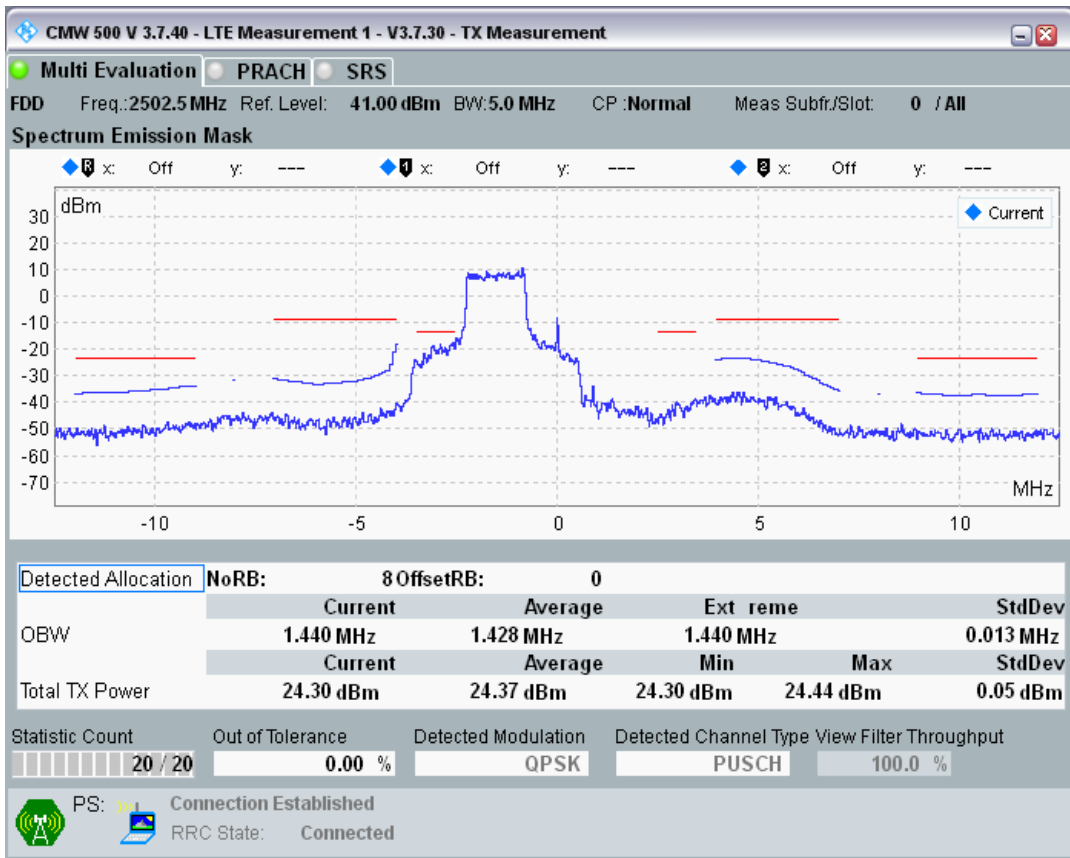

Band7 QPSK BW=5MHz Channel=20775 RB Size=8 Position=#0