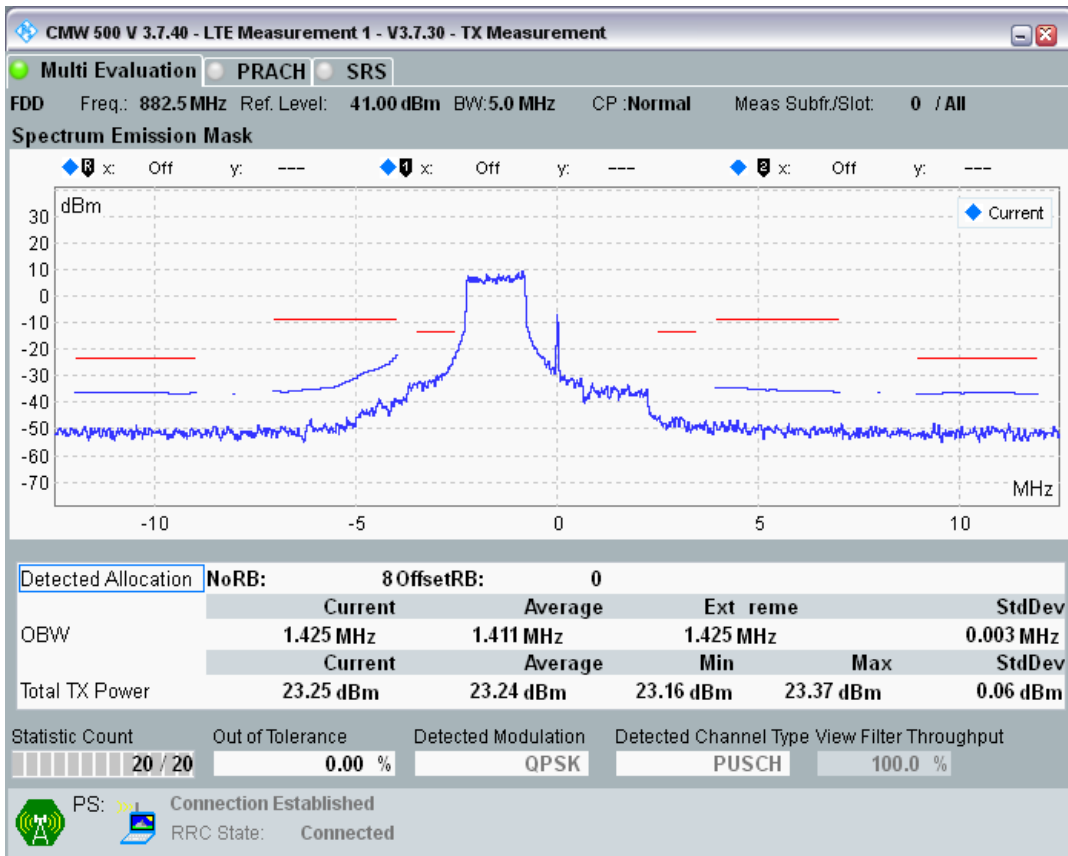

Band8 QPSK BW=5MHz Channel=21475 RB Size=8 Position=#0