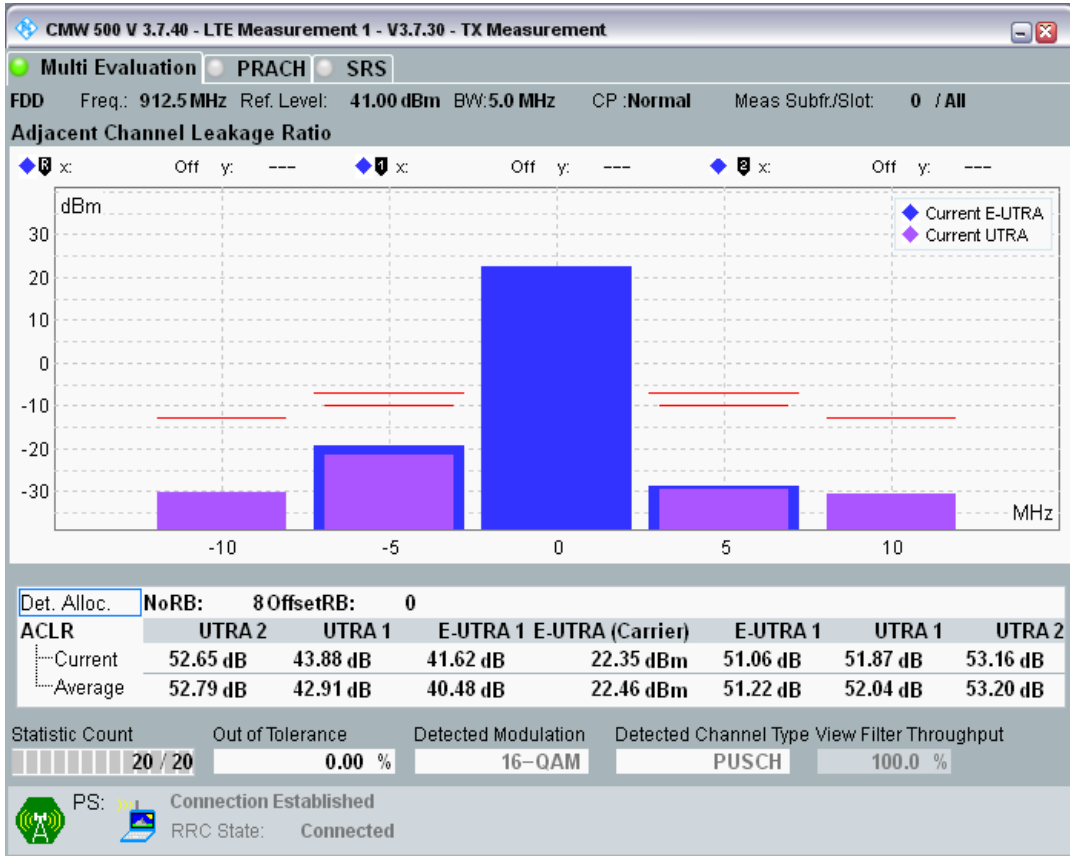

Band8 QAM16 BW=5MHz Channel=21775 RB Size=8 Position=#0