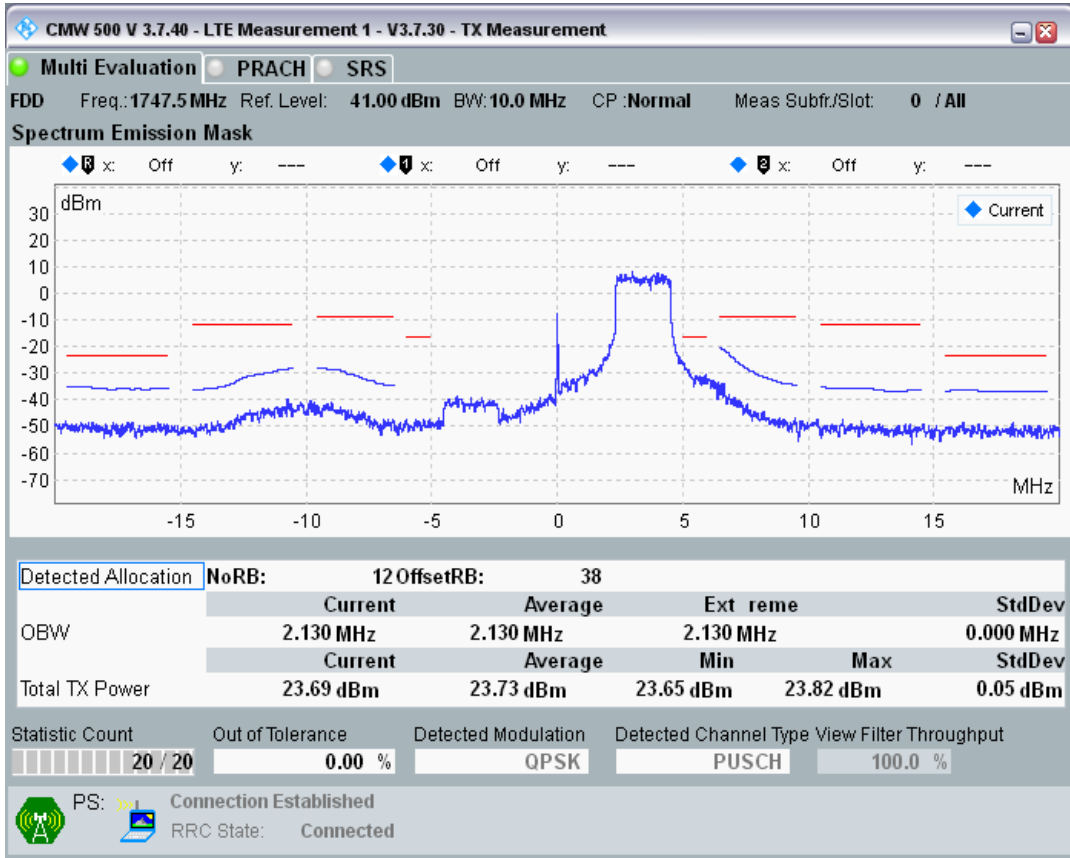

Band3 QAM16 BW=10MHz Channel=19250 RB Size=12 Position=#Max

Band3 QAM16 BW=10MHz Channel=19250 RB Size=50 Position=#0

Band3 QPSK BW=10MHz Channel=19575 RB Size=12 Position=#0

Band3 QPSK BW=10MHz Channel=19575 RB Size=12 Position=#Max