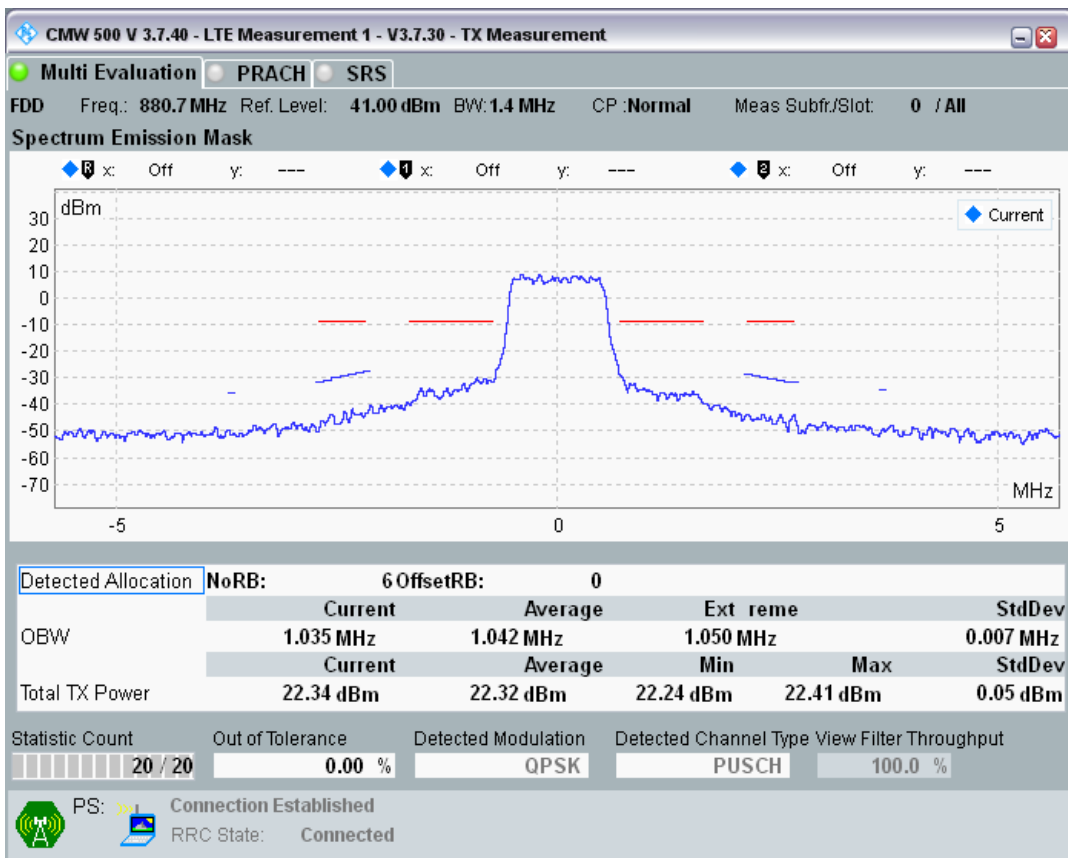

Band8 QPSK BW=1.4MHz Channel=21457 RB Size=6 Position=#0