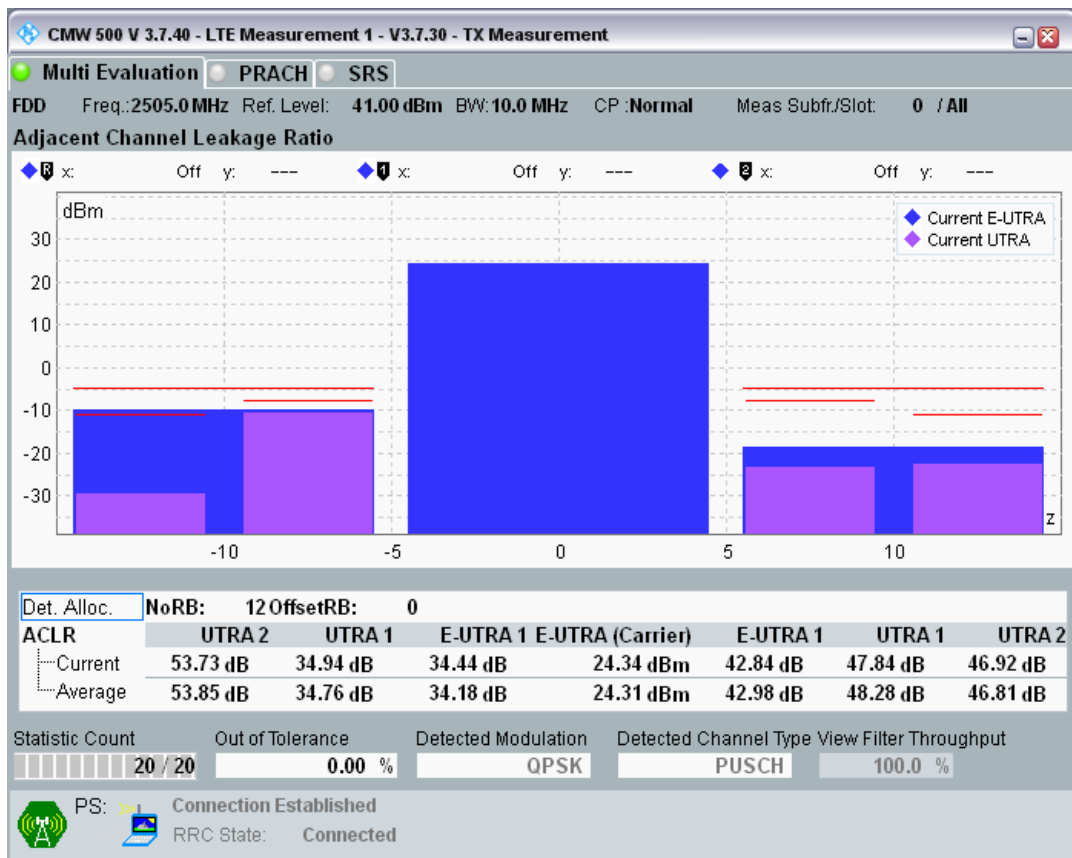

Band7 QPSK BW=10MHz Channel=20800 RB Size=12 Position=#0