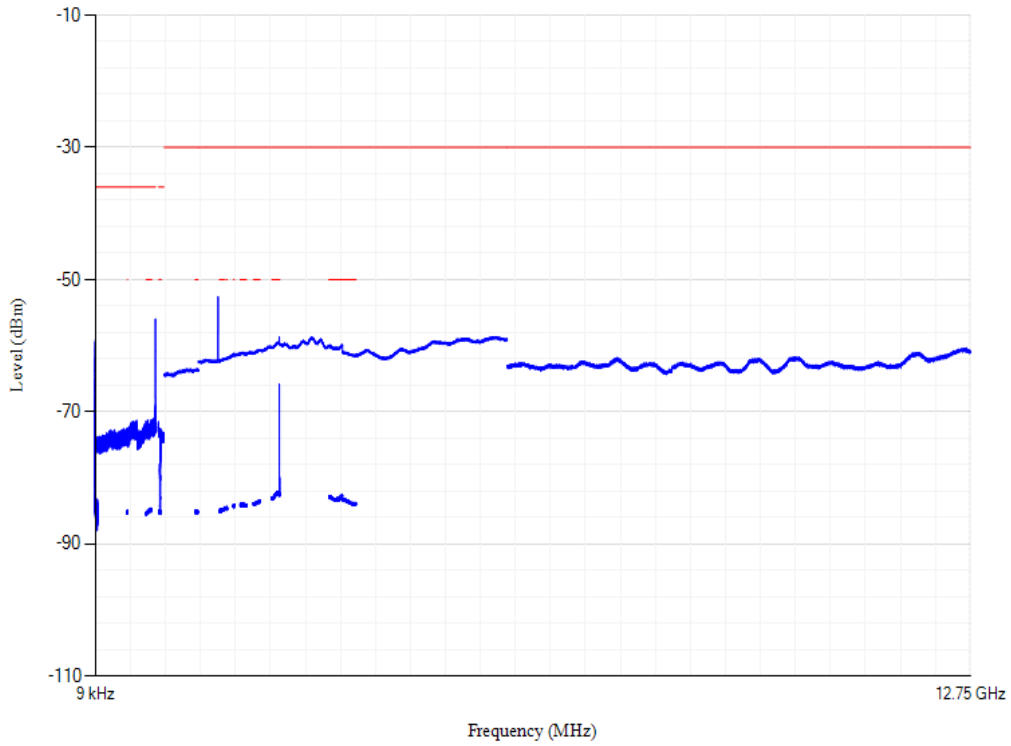

Conducted spurious emissions

Band8 QPSK BW=10MHz Channel=21750 RB Size=1 Position=#0