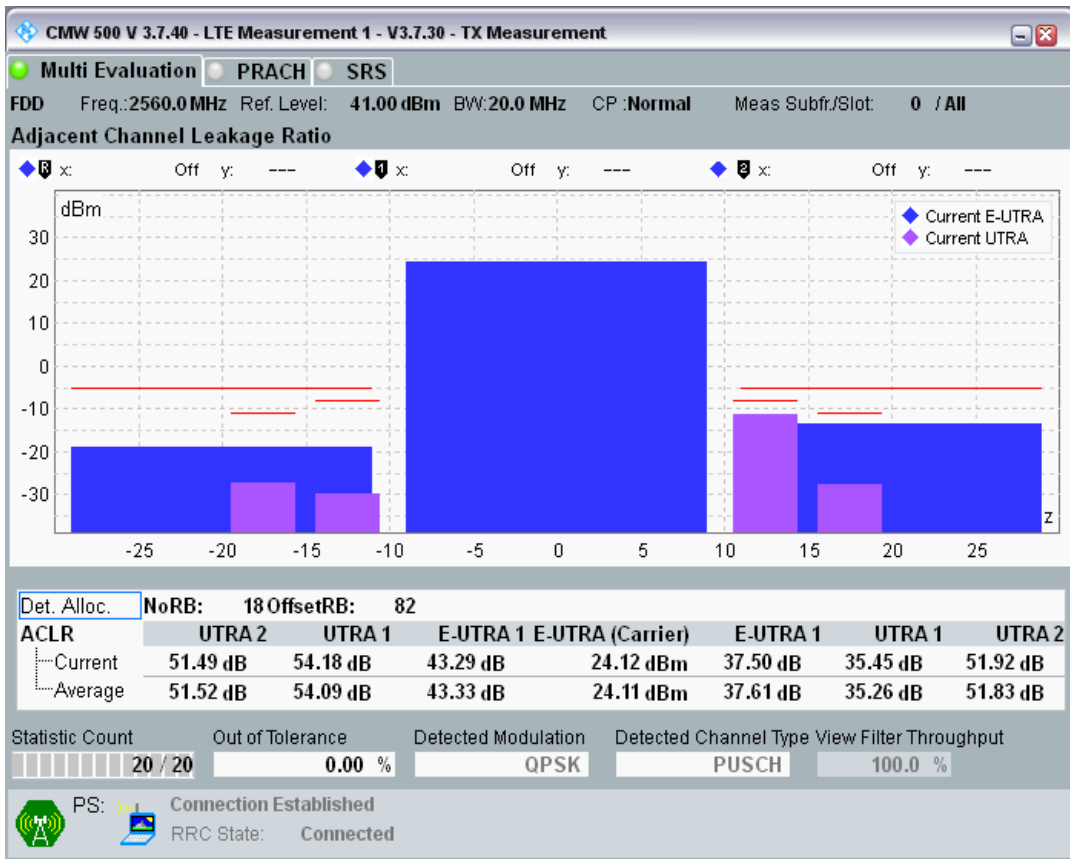

Band7 QAM16 BW=20MHz Channel=21100 RB Size=18 Position=#Max

Band7 QAM16 BW=20MHz Channel=21100 RB Size=100 Position=#0

Band7 QPSK BW=20MHz Channel=21350 RB Size=18 Position=#0

Band7 QPSK BW=20MHz Channel=21350 RB Size=18 Position=#Max