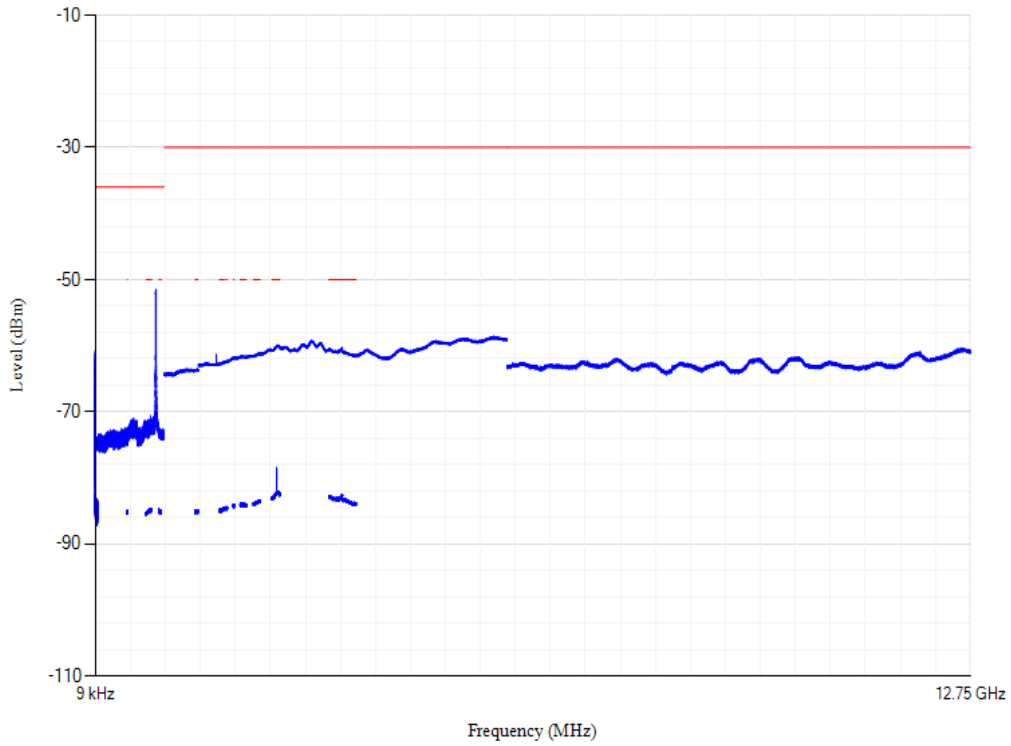

Conducted spurious emissions

Band8 QPSK BW=5MHz Channel=21475 RB Size=1 Position=#0

Conducted spurious emissions

Band8 QPSK BW=5MHz Channel=21625 RB Size=1 Position=#0

Conducted spurious emissions

Band8 QPSK BW=1.4MHz Channel=21793 RB Size=1 Position=#0