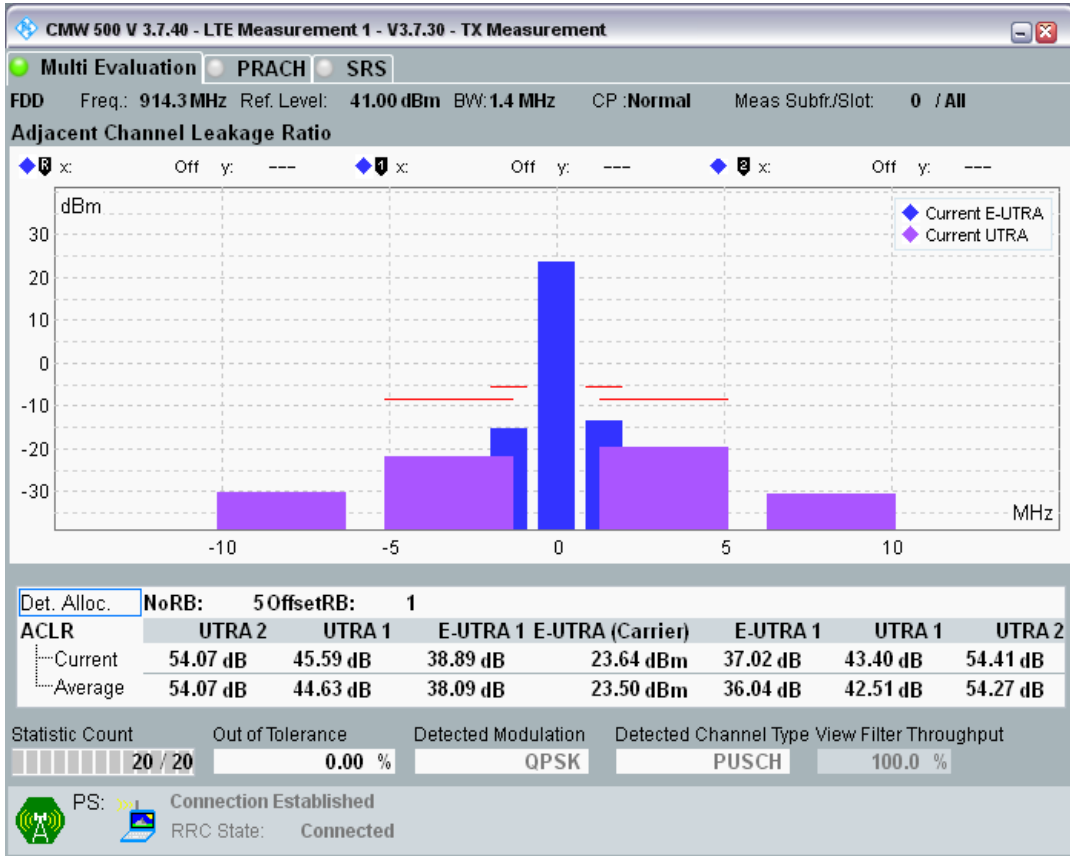

Band8 QPSK BW=1.4MHz Channel=21793 RB Size=5 Position=#Max