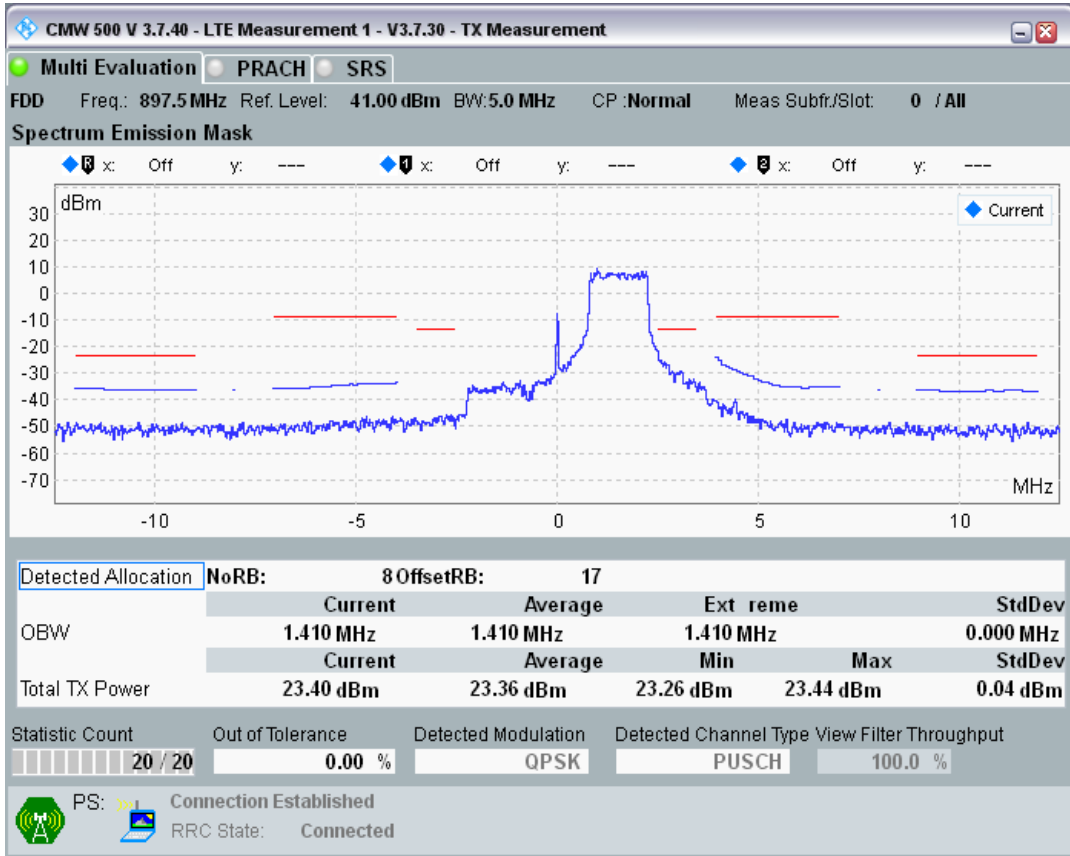

Band8 QPSK BW=5MHz Channel=21625 RB Size=8 Position=#Max