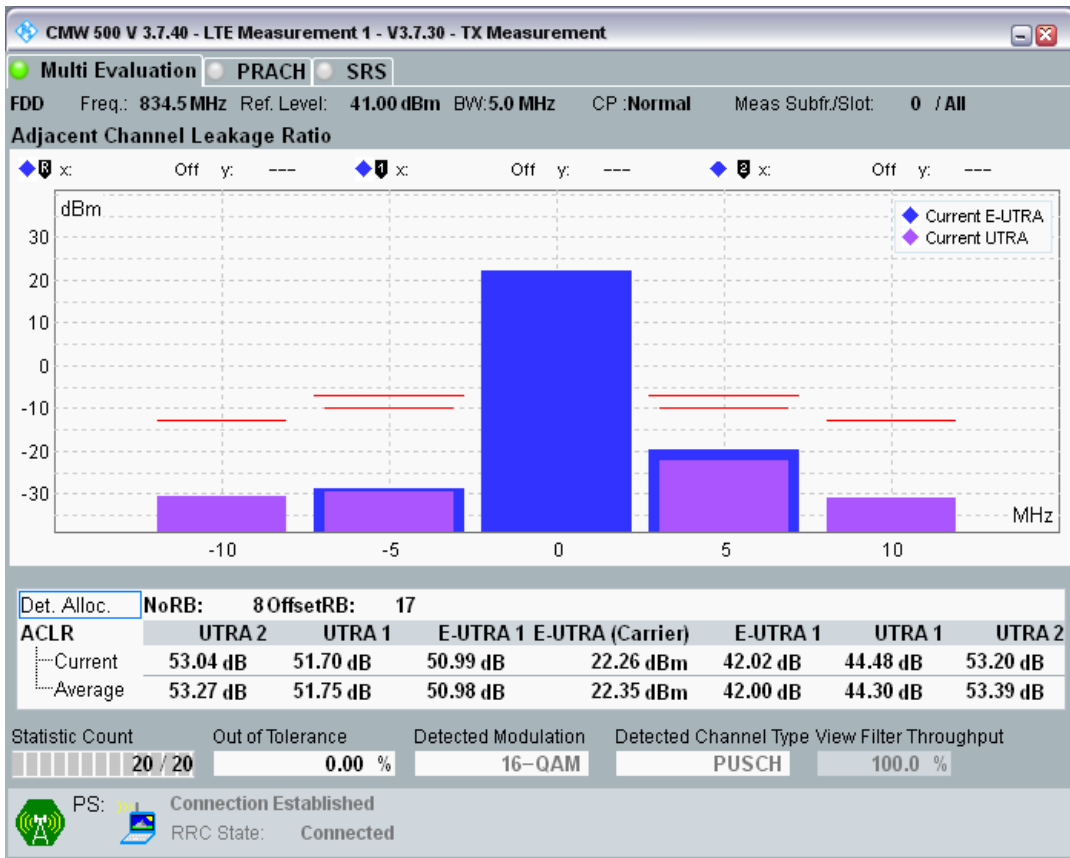

Band20 QAM16 BW=5MHz Channel=24175 RB Size=8 Position=#Max