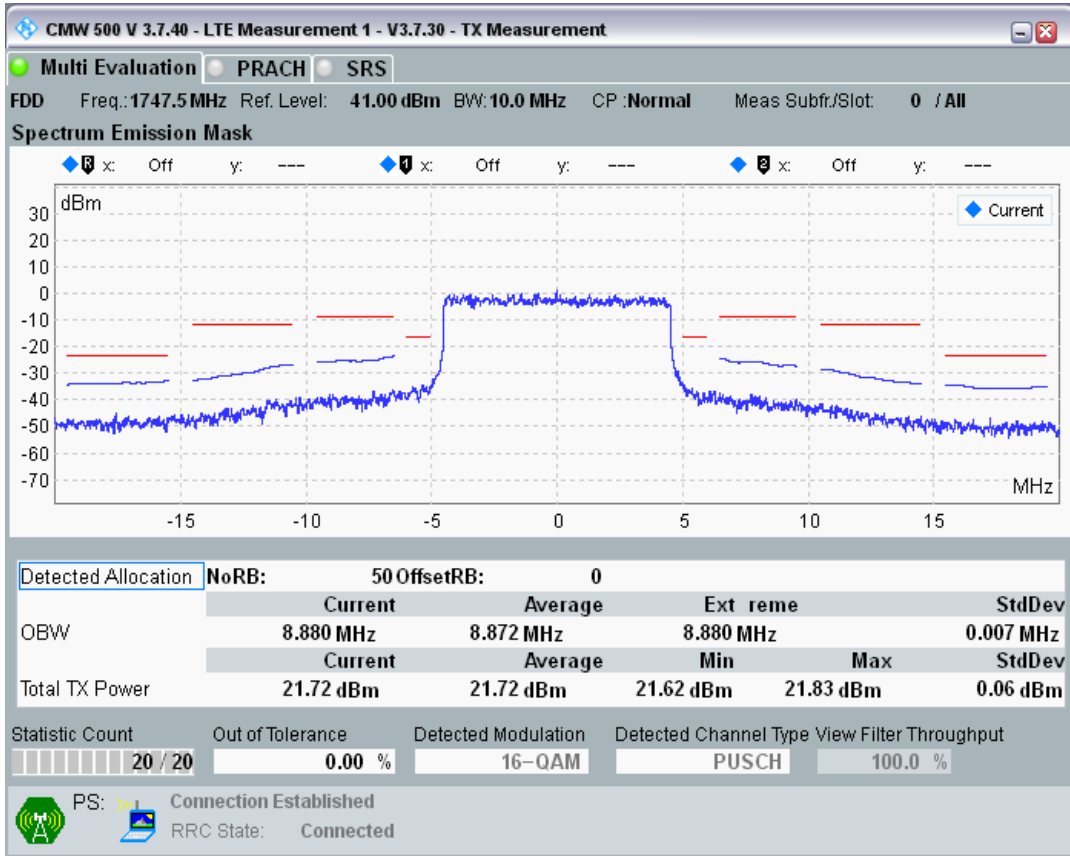

Band3 QPSK BW=10MHz Channel=19575 RB Size=50 Position=#0

Band3 QAM16 BW=10MHz Channel=19575 RB Size=12 Position=#0

Band3 QAM16 BW=10MHz Channel=19575 RB Size=12 Position=#Max

Band3 QAM16 BW=10MHz Channel=19575 RB Size=50 Position=#0