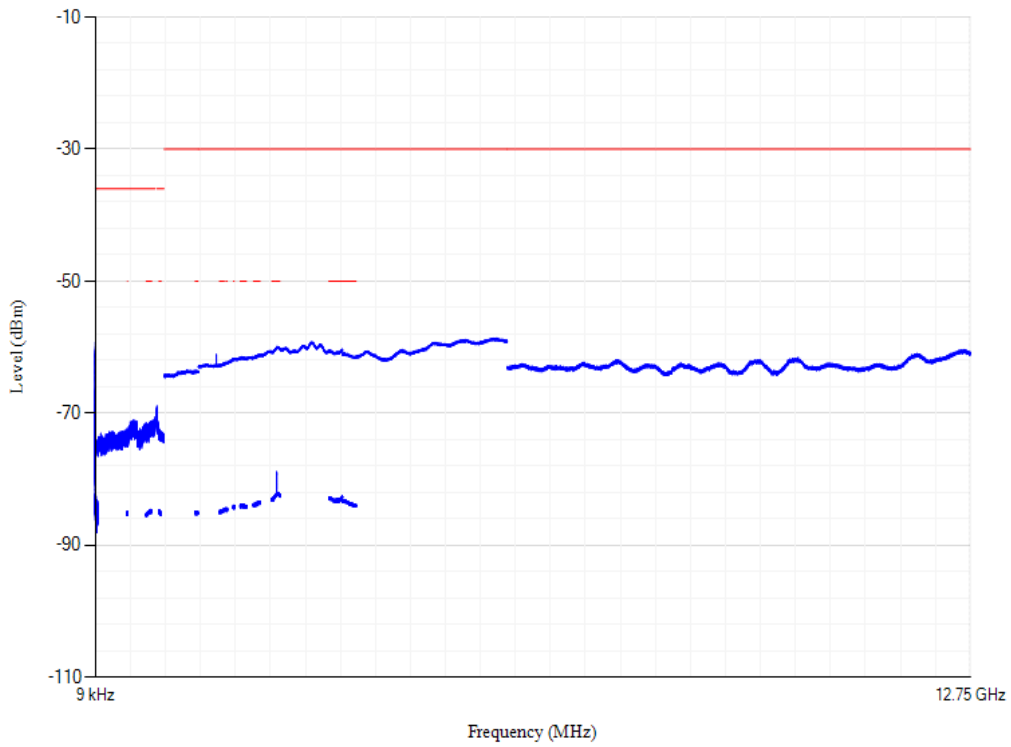

Conducted spurious emissions

Band8 QPSK BW=5MHz Channel=21475 RB Size=1 Position=#0

Conducted spurious emissions

Band8 QPSK BW=5MHz Channel=21625 RB Size=1 Position=#0

Conducted spurious emissions

Band8 QPSK BW=1.4MHz Channel=21793 RB Size=1 Position=#0