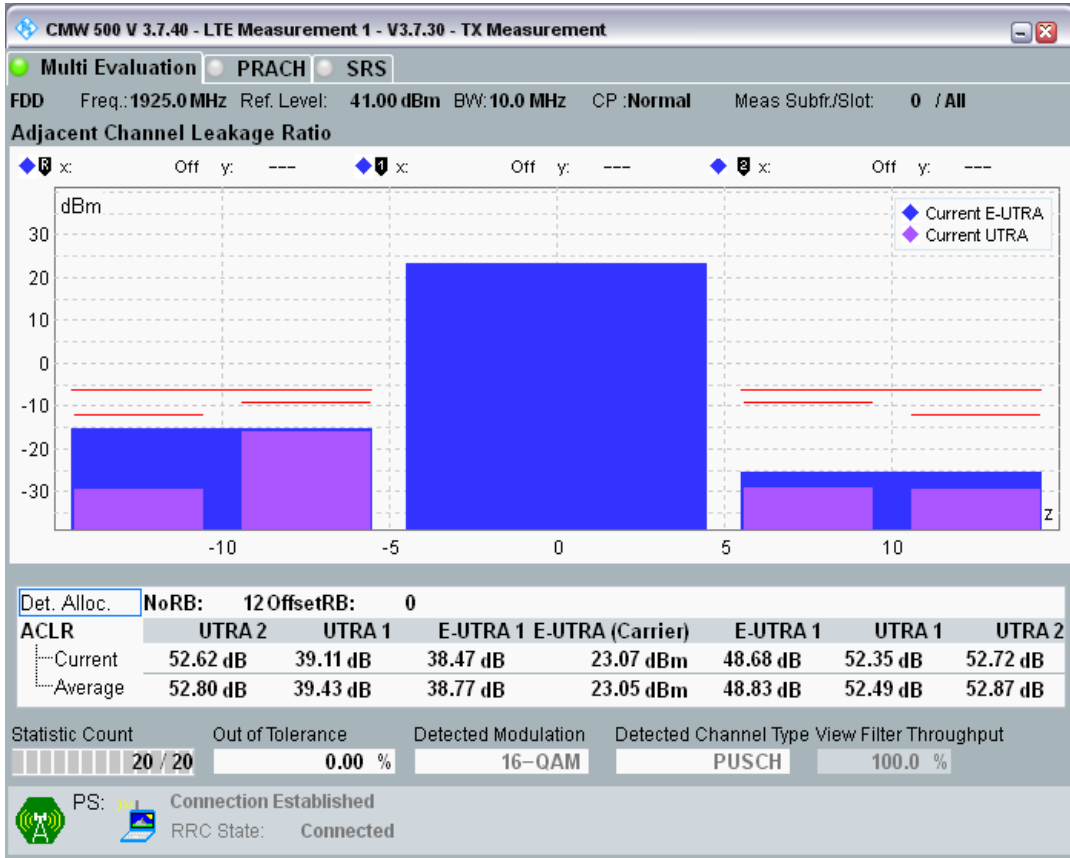

Band1 QAM16 BW=10MHz Channel=18050 RB Size=12 Position=#0