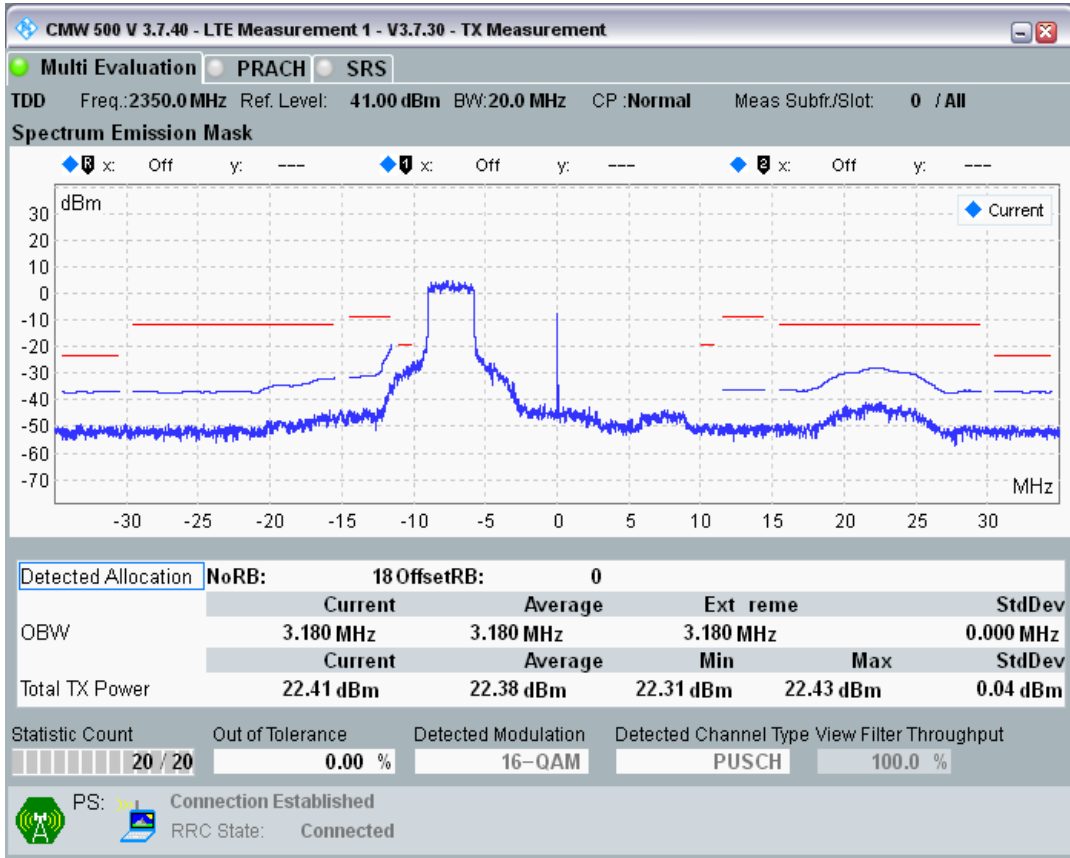

Band40 QAM16 BW=20MHz Channel=39150 RB Size=18 Position=#0