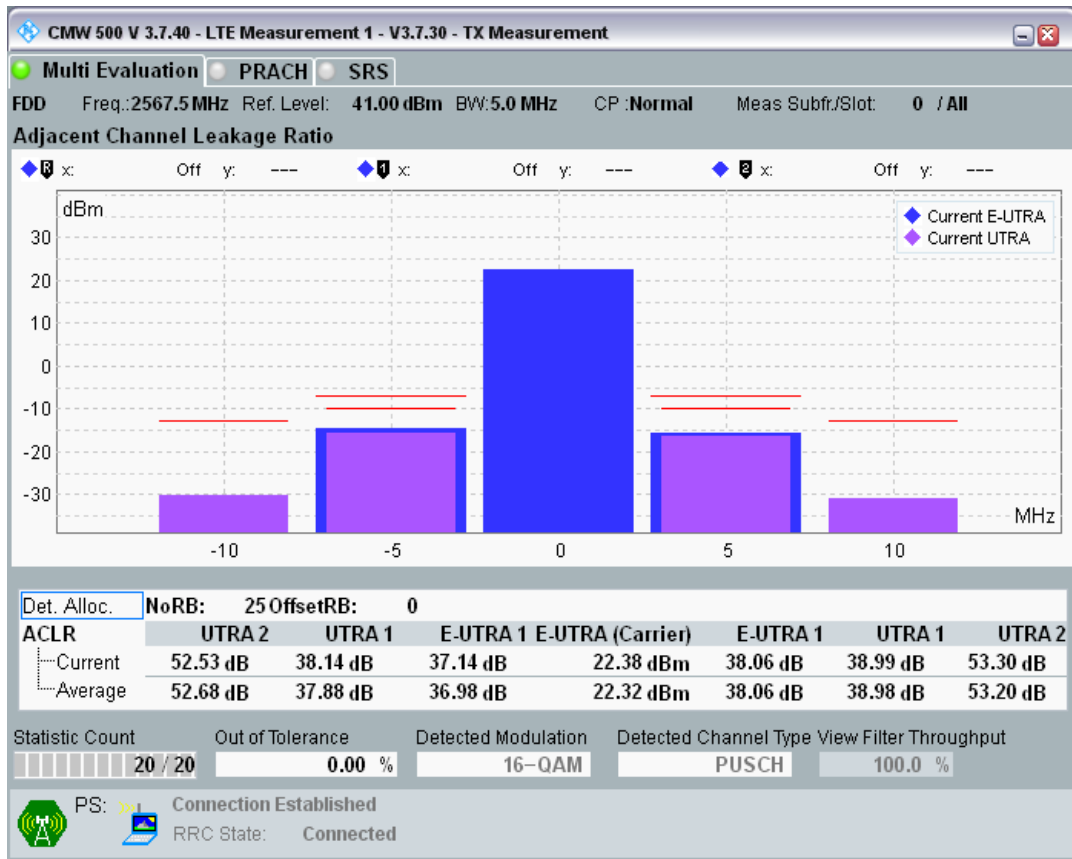

Band7 QPSK BW=5MHz Channel=21425 RB Size=25 Position=#0

Band7 QAM16 BW=5MHz Channel=21425 RB Size=8 Position=#0

Band7 QAM16 BW=5MHz Channel=21425 RB Size=8 Position=#Max

Band7 QAM16 BW=5MHz Channel=21425 RB Size=25 Position=#0