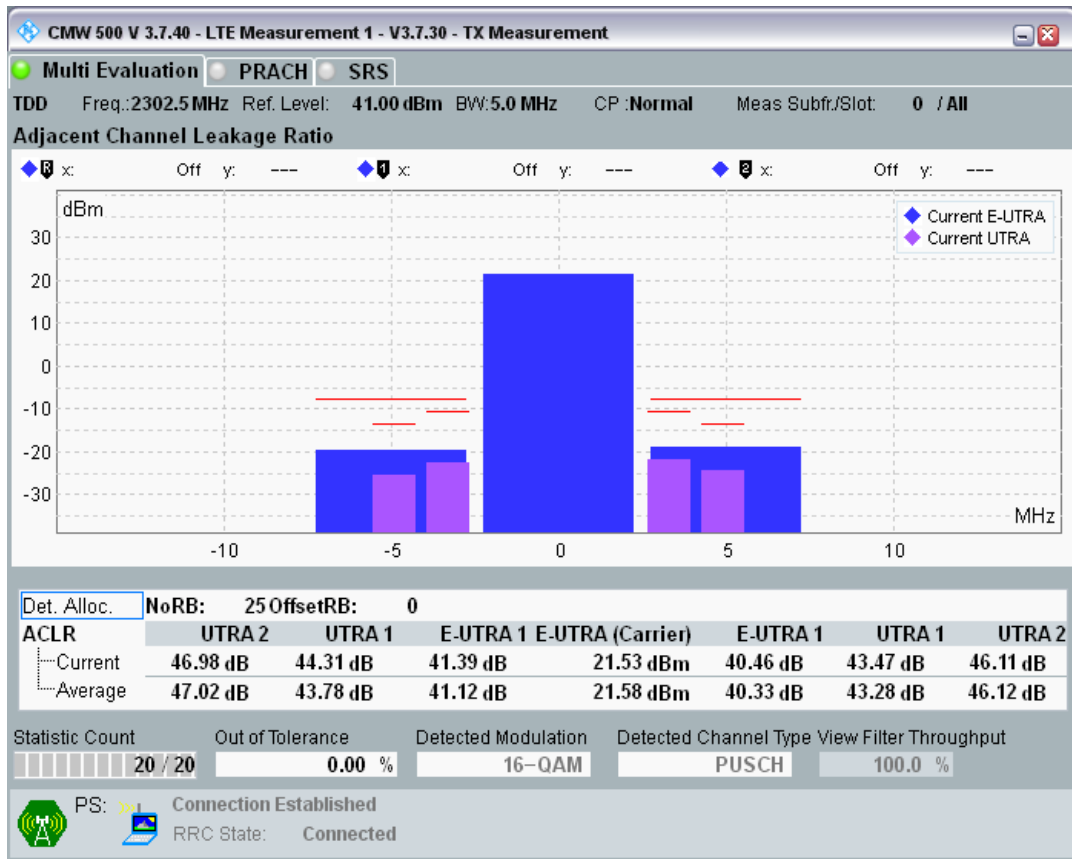

Band40 QAM16 BW=5MHz Channel=38675 RB Size=25 Position=#0