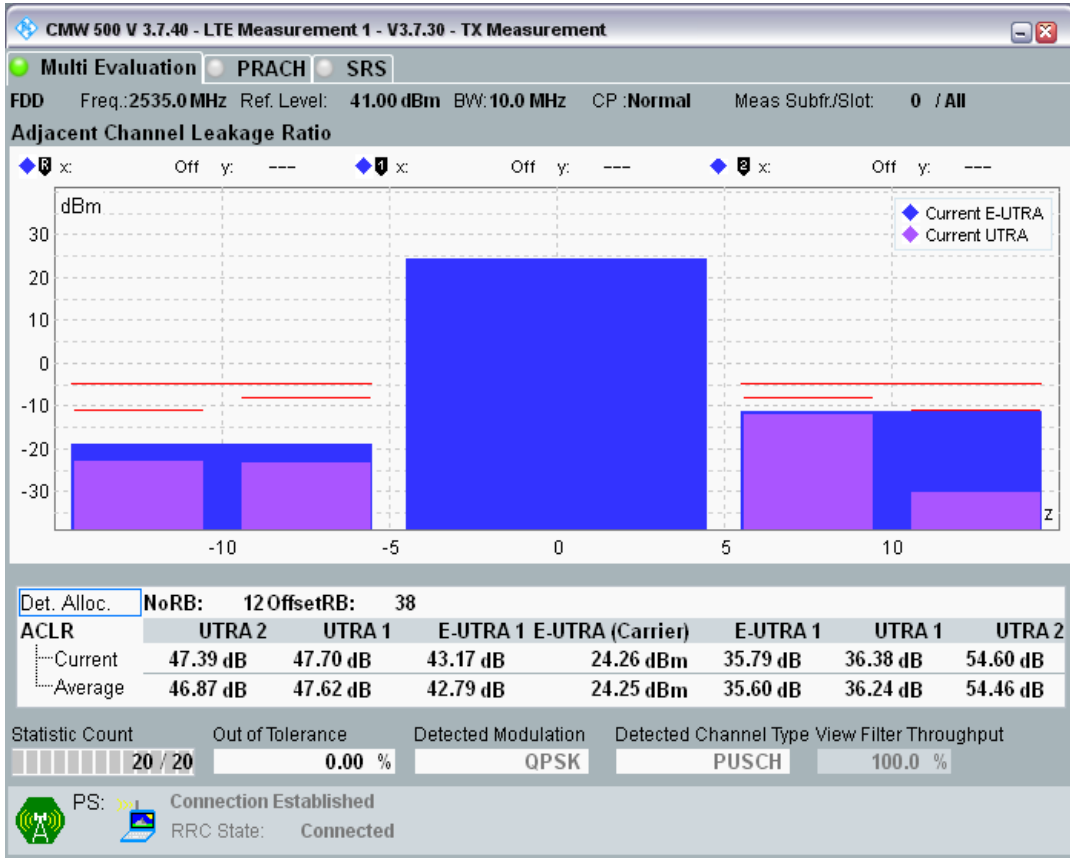

Band7 QAM16 BW=10MHz Channel=20800 RB Size=12 Position=#Max

Band7 QAM16 BW=10MHz Channel=20800 RB Size=50 Position=#0

Band7 QPSK BW=10MHz Channel=21100 RB Size=12 Position=#0

Band7 QPSK BW=10MHz Channel=21100 RB Size=12 Position=#Max