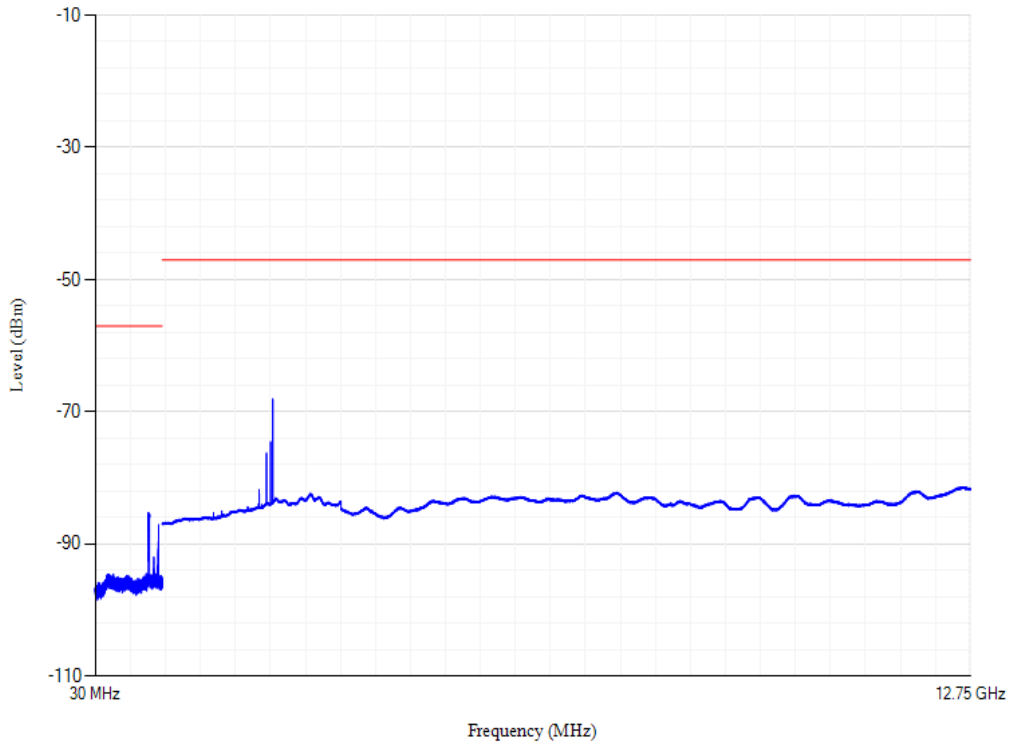

Conducted spurious emissions

Band20 QPSK BW=20MHz Channel=24250