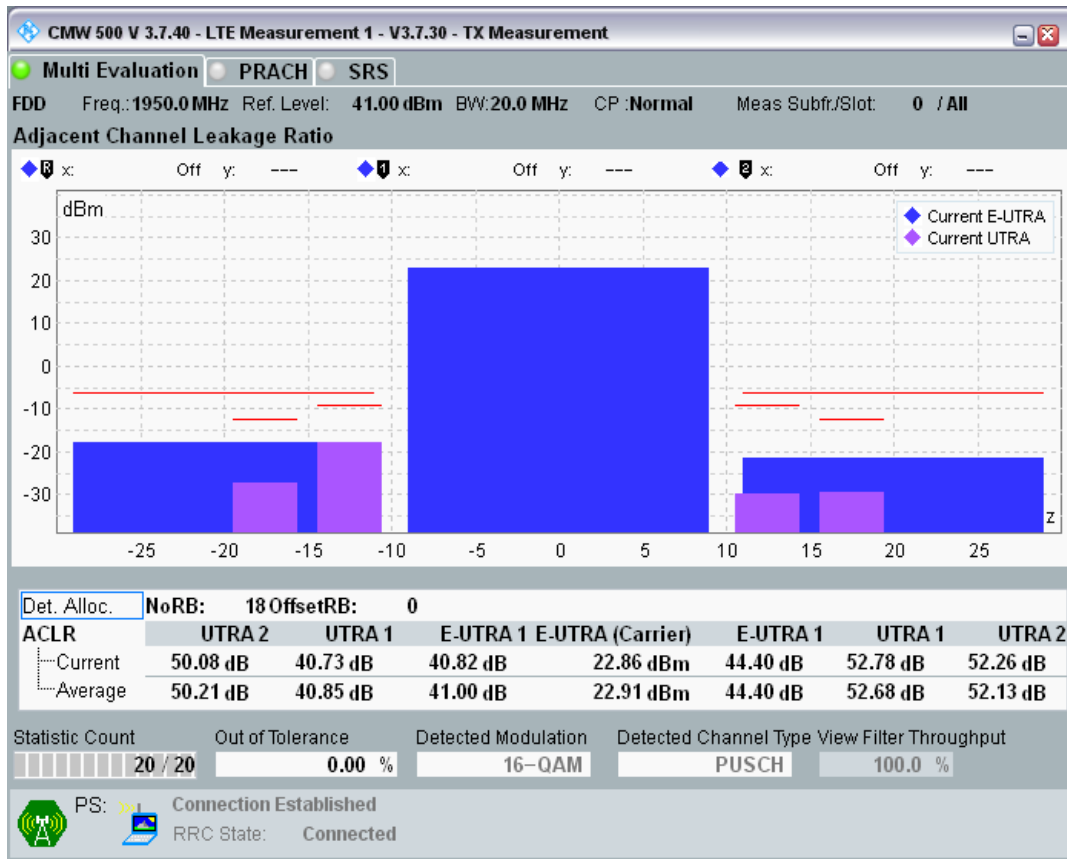

Band1 QAM16 BW=20MHz Channel=18300 RB Size=18 Position=#0