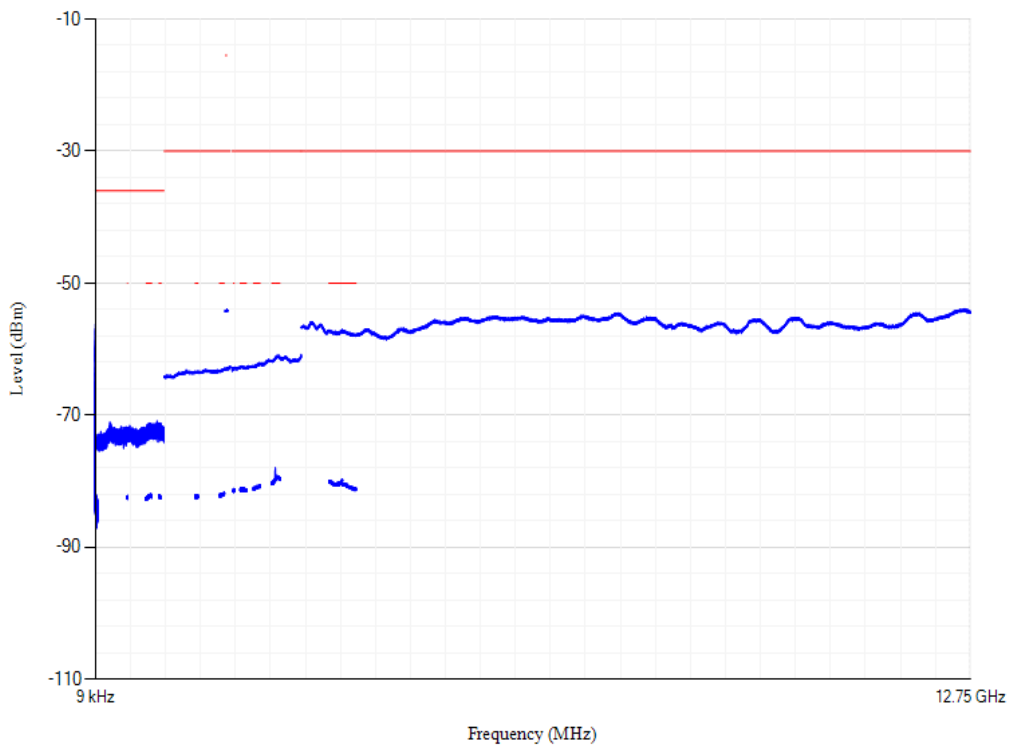

Conducted spurious emissions

Band1 QPSK BW=5MHz Channel=18300 RB Size=1 Position=#0

Conducted spurious emissions

Band1 QPSK BW=5MHz Channel=18575 RB Size=1 Position=#0

Conducted spurious emissions

Band1 QPSK BW=20MHz Channel=18100 RB Size=1 Position=#0