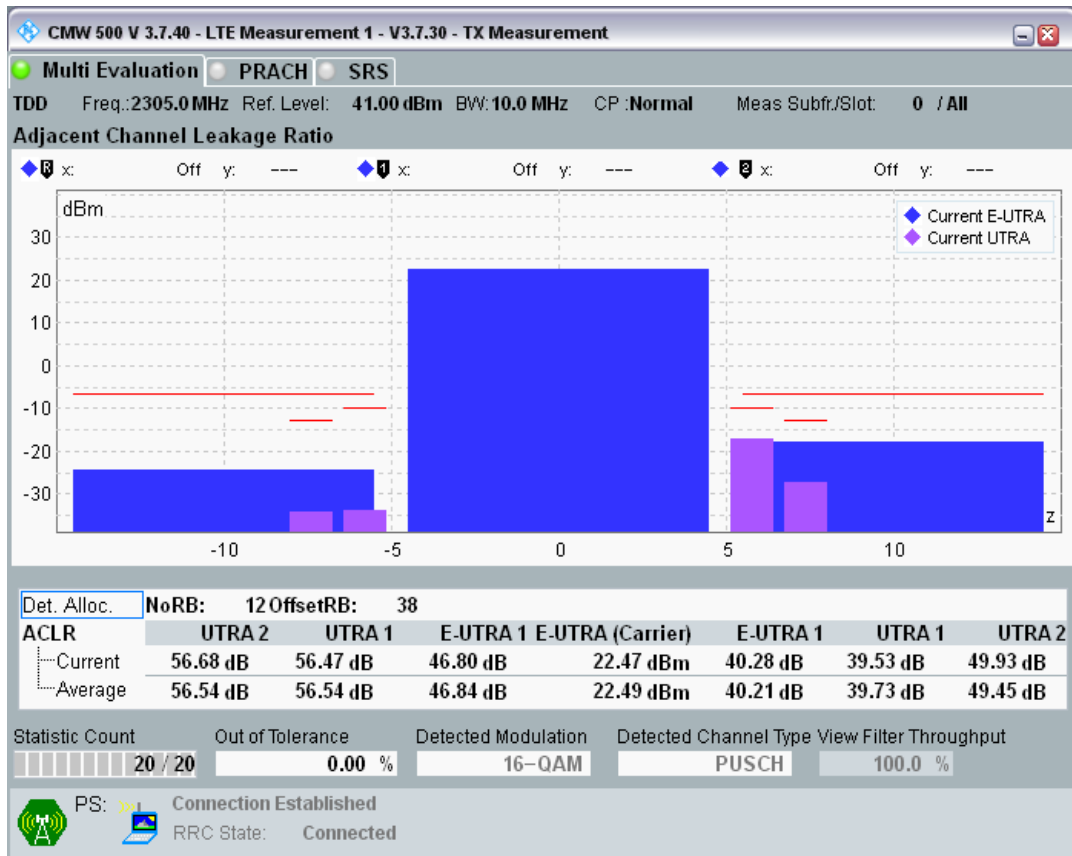

Band40 QAM16 BW=10MHz Channel=38700 RB Size=12 Position=#Max