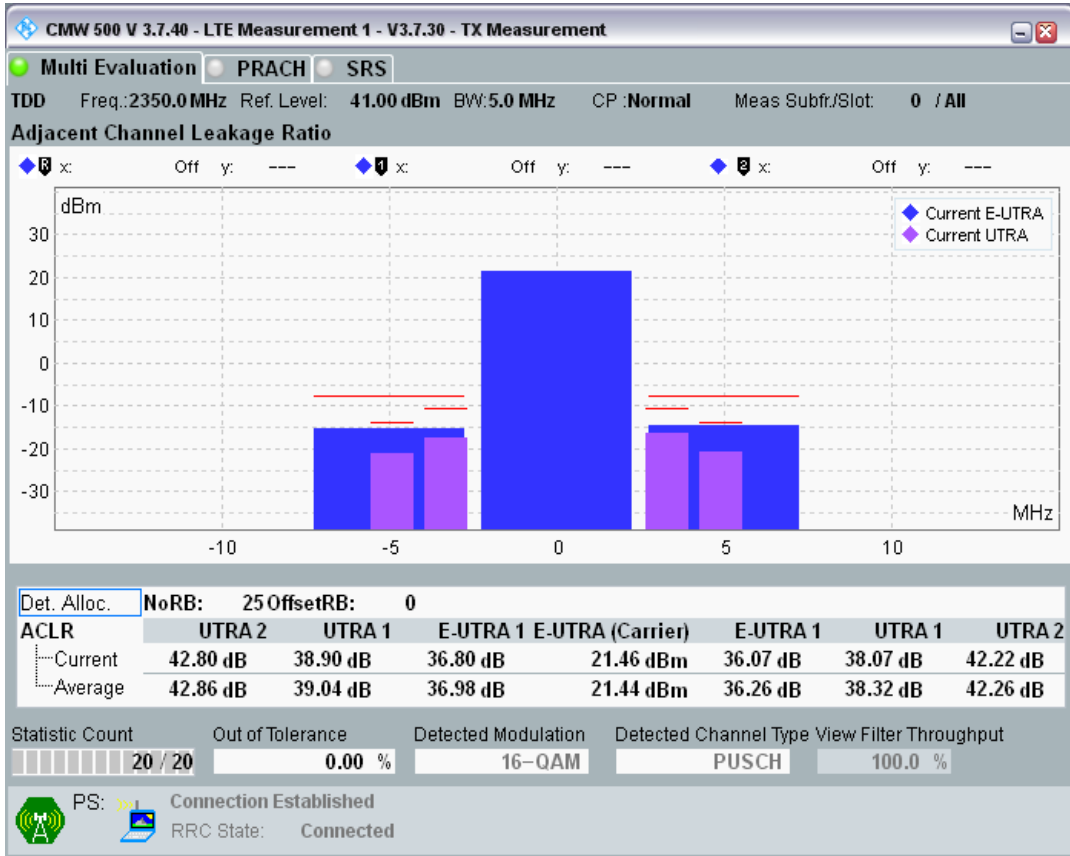

Band40 QPSK BW=5MHz Channel=39150 RB Size=25 Position=#0

Band40 QAM16 BW=5MHz Channel=39150 RB Size=8 Position=#0

Band40 QAM16 BW=5MHz Channel=39150 RB Size=8 Position=#Max

Band40 QAM16 BW=5MHz Channel=39150 RB Size=25 Position=#0