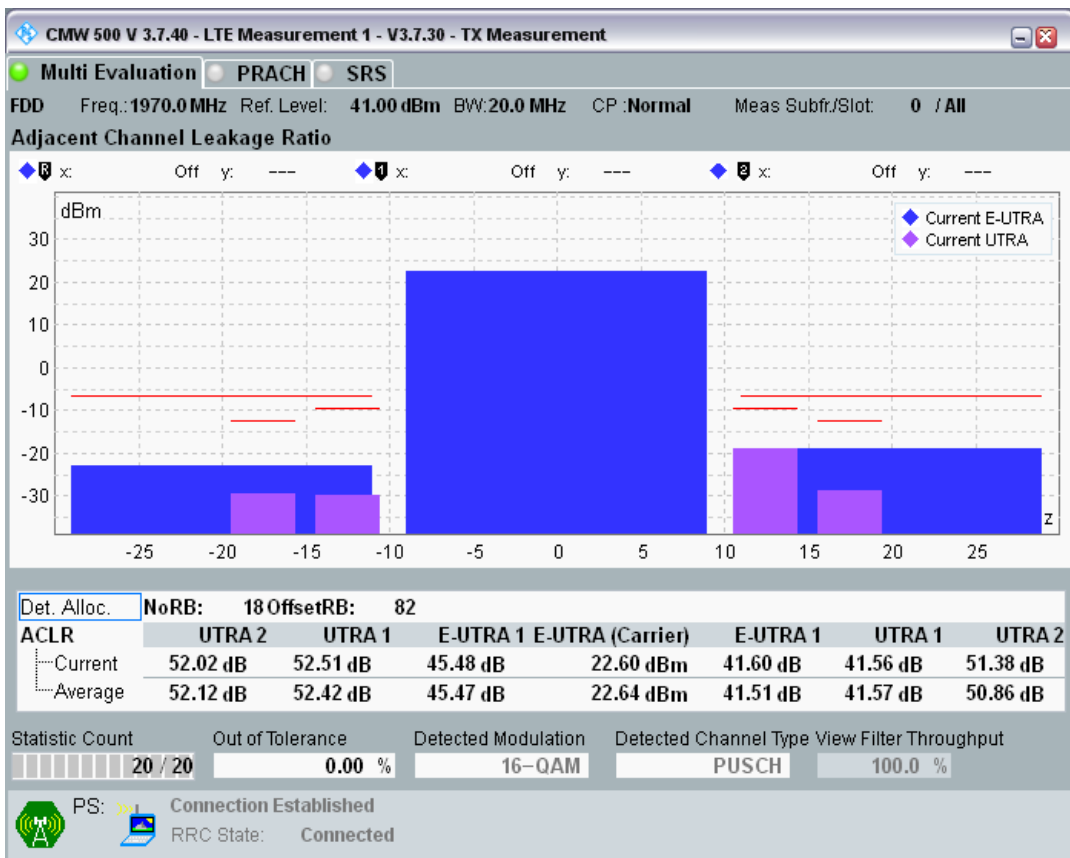

Band1 QAM16 BW=20MHz Channel=18500 RB Size=18 Position=#Max