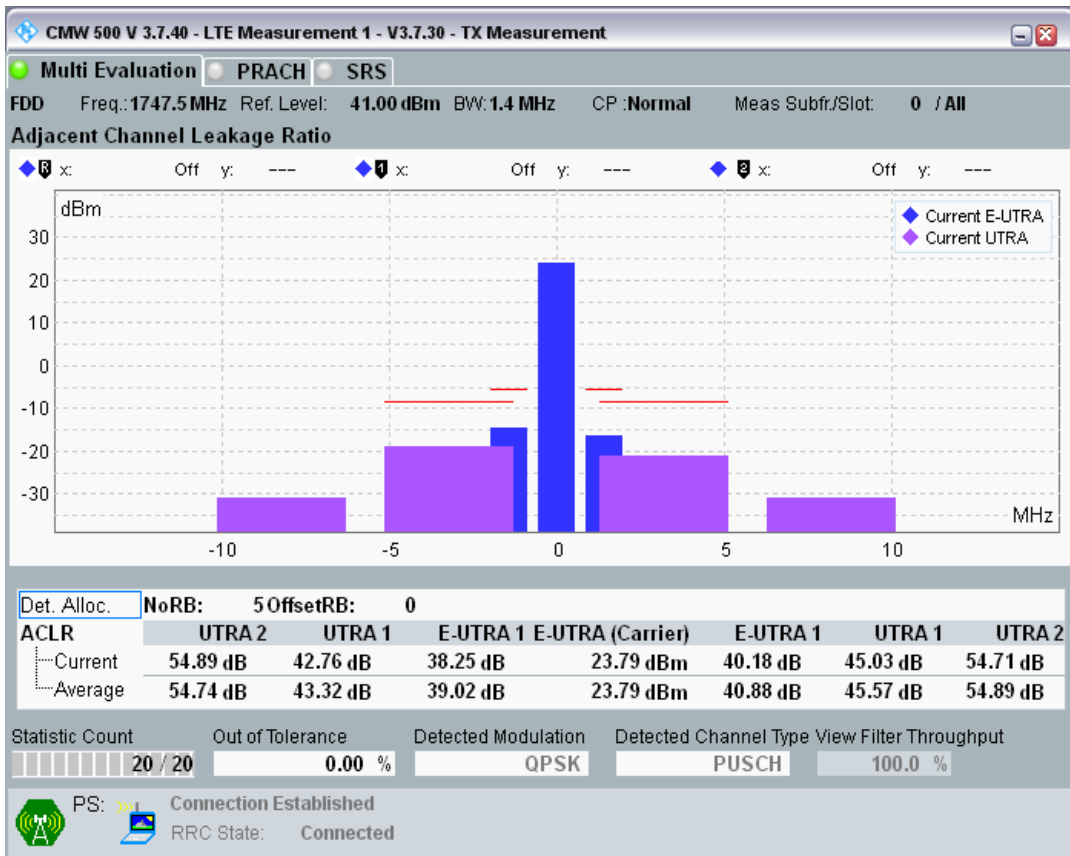

Band3 QPSK BW=1.4MHz Channel=19575 RB Size=5 Position=#0