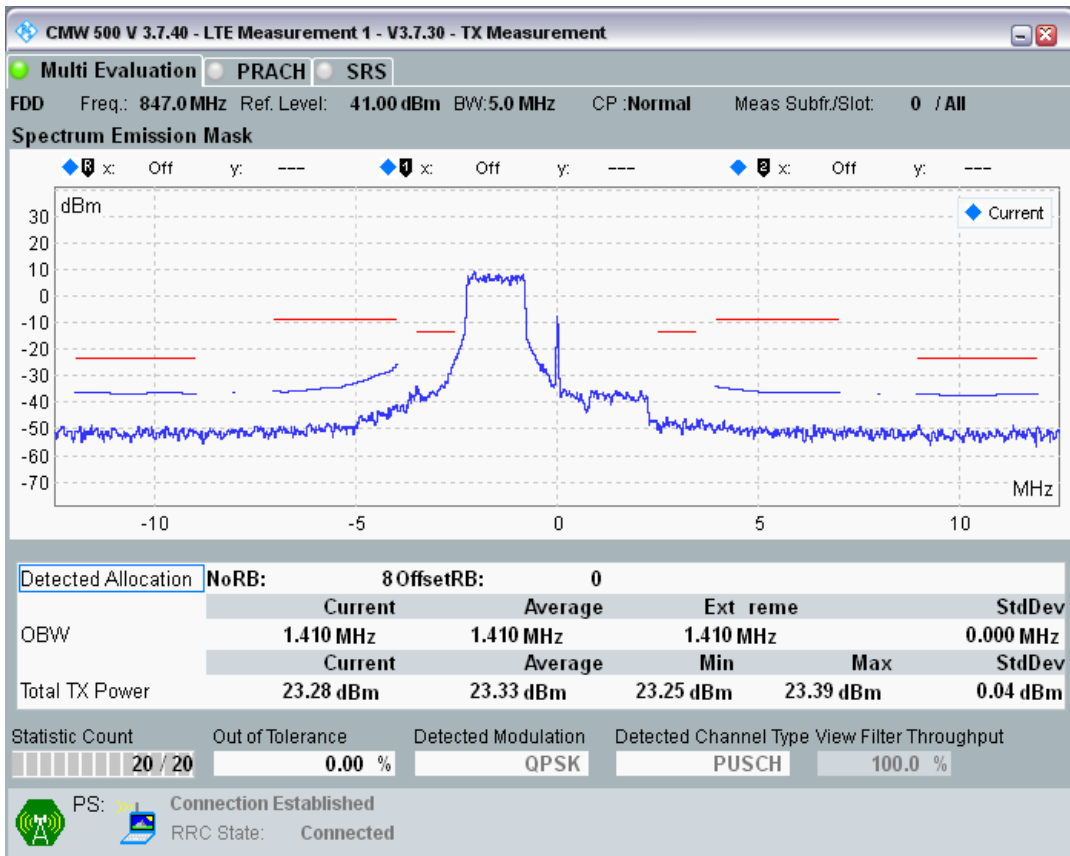

Band20 QPSK BW=5MHz Channel=24300 RB Size=8 Position=#0