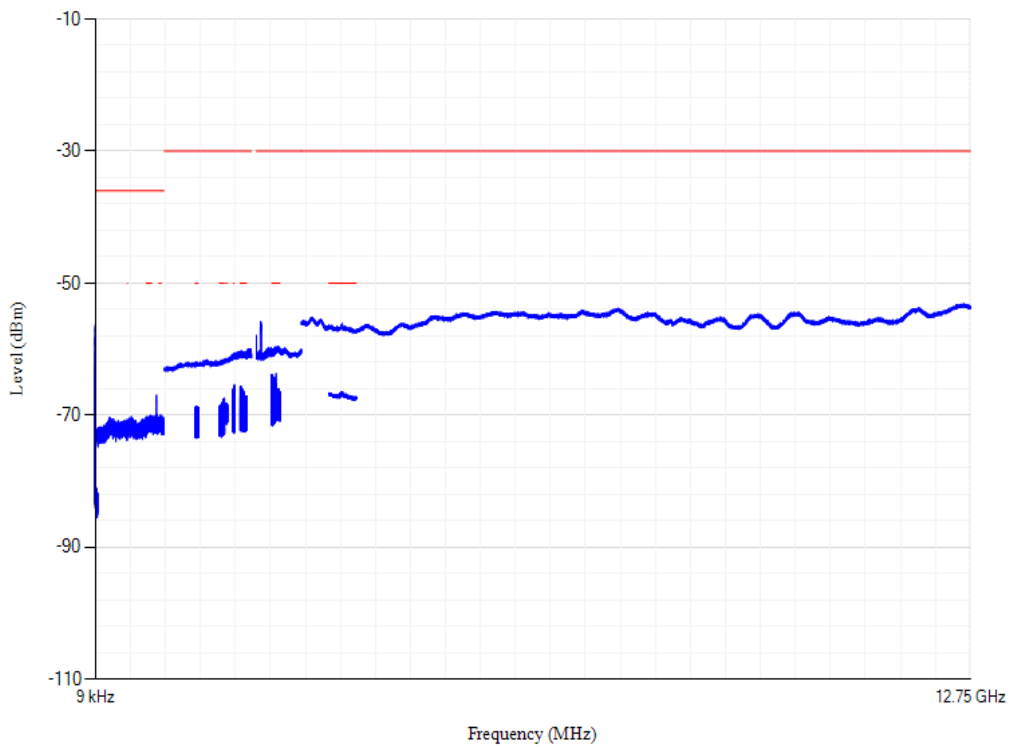

Conducted spurious emissions

Band40 QPSK BW=5MHz Channel=39625 RB Size=1 Position=#0

Conducted spurious emissions

Band40 QPSK BW=20MHz Channel=38750 RB Size=1 Position=#0

Conducted spurious emissions

Band40 QPSK BW=20MHz Channel=39550 RB Size=1 Position=#0