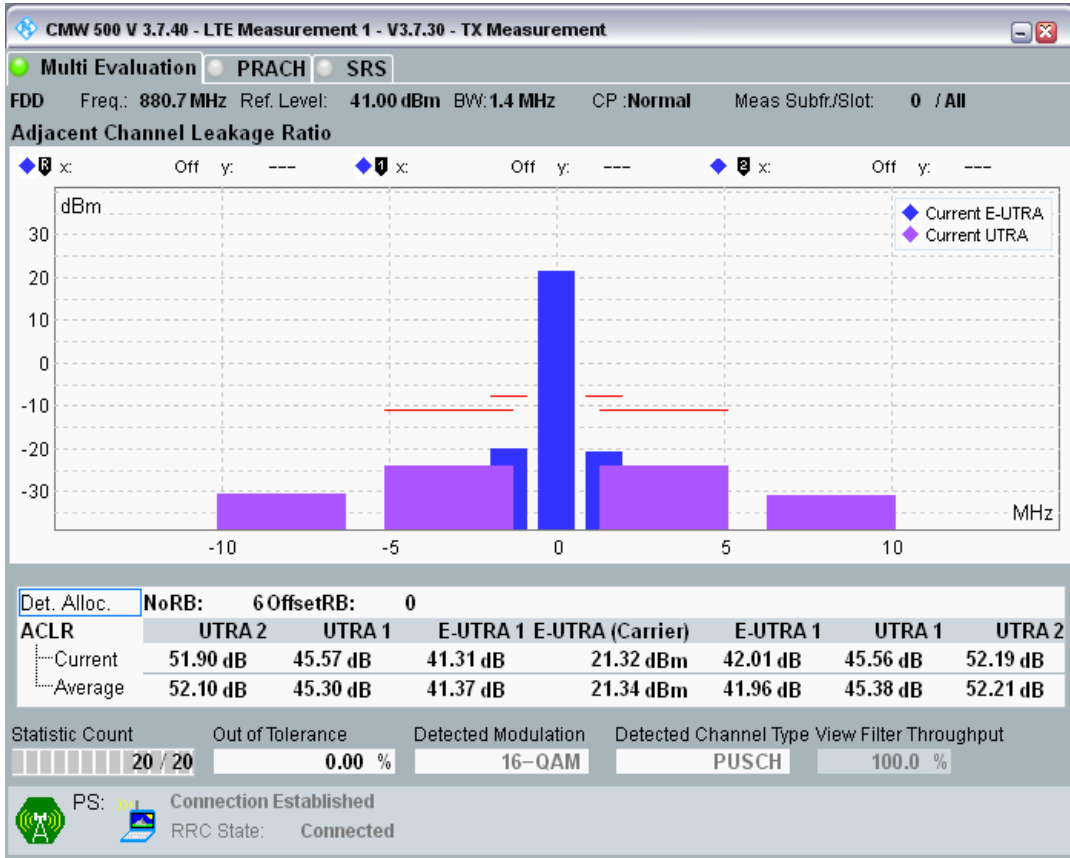

Band8 QAM16 BW=1.4MHz Channel=21457 RB Size=6 Position=#0