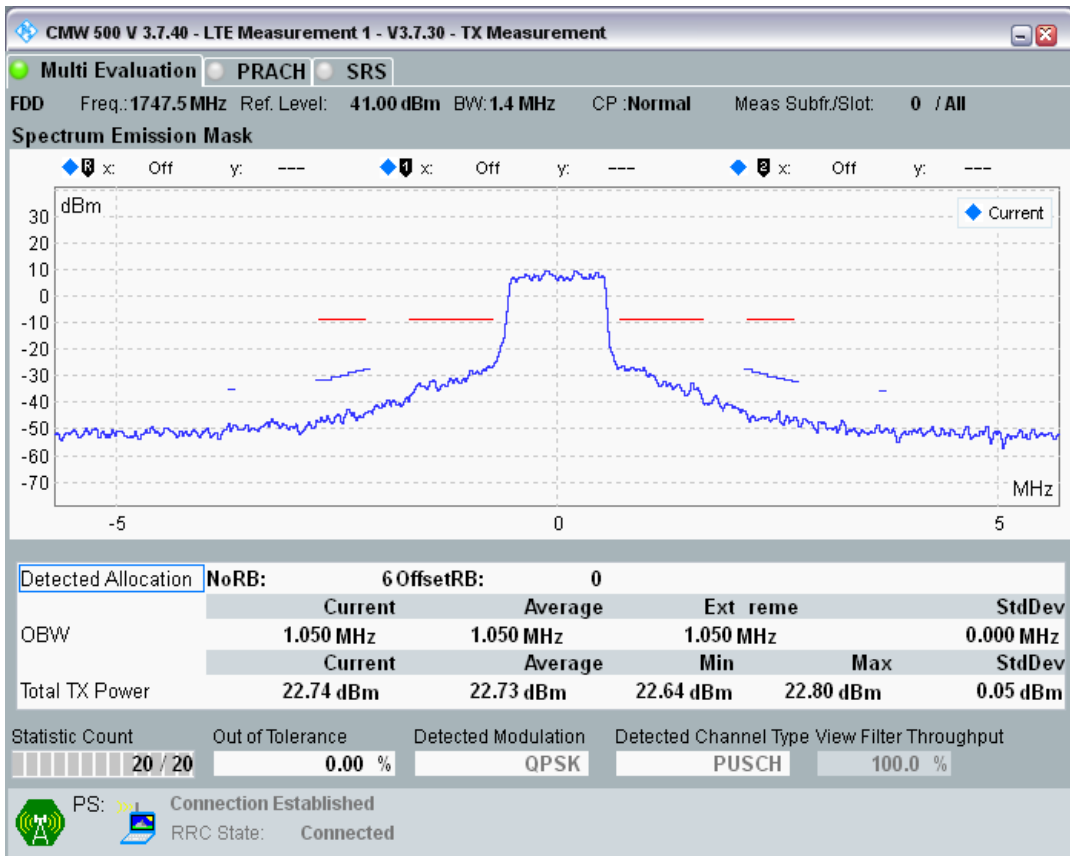

Band3 QPSK BW=1.4MHz Channel=19575 RB Size=6 Position=#0