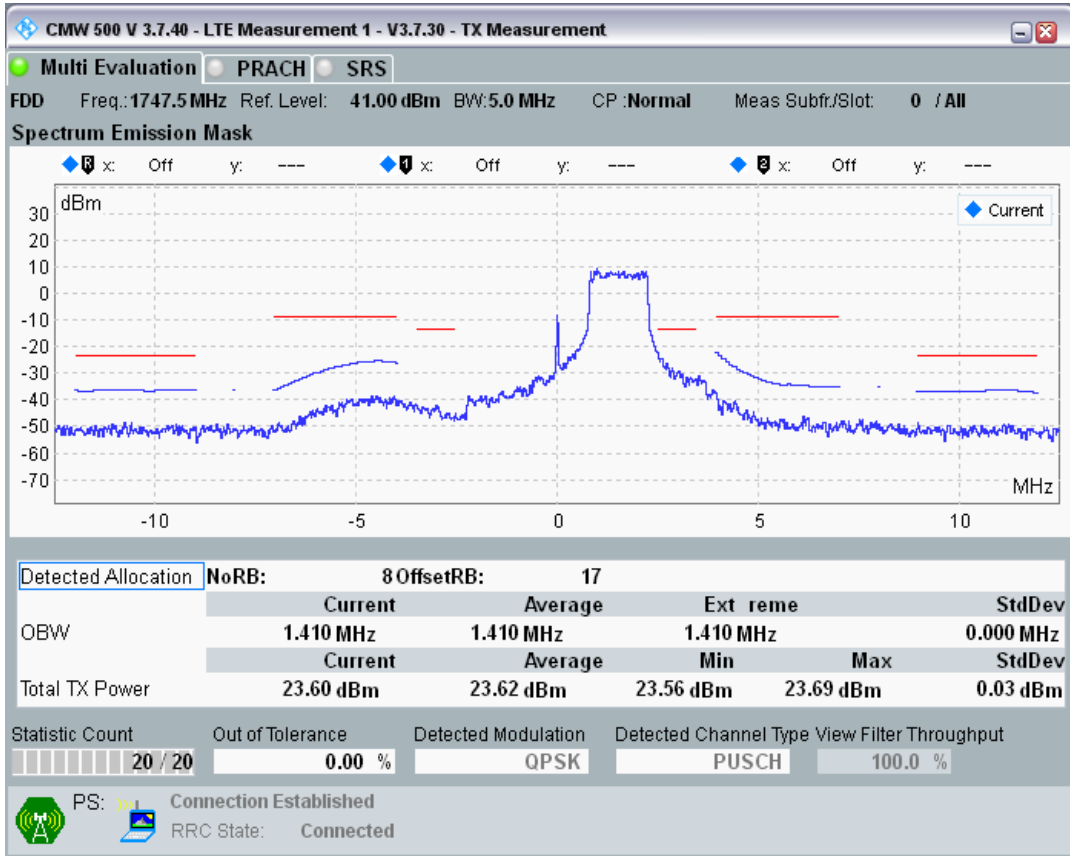

Band3 QPSK BW=5MHz Channel=19575 RB Size=8 Position=#Max