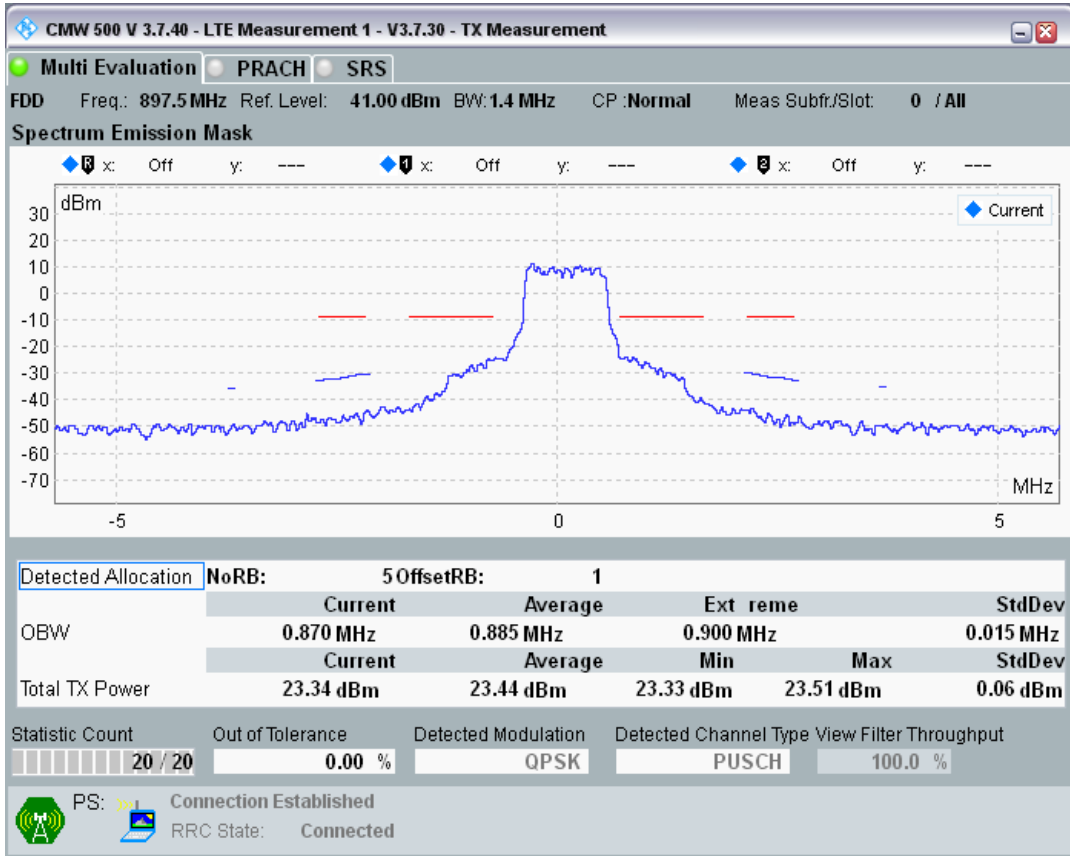

Band8 QAM16 BW=1.4MHz Channel=21457 RB Size=5 Position=#Max

Band8 QAM16 BW=1.4MHz Channel=21457 RB Size=6 Position=#0

Band8 QPSK BW=1.4MHz Channel=21625 RB Size=5 Position=#0

Band8 QPSK BW=1.4MHz Channel=21625 RB Size=5 Position=#Max