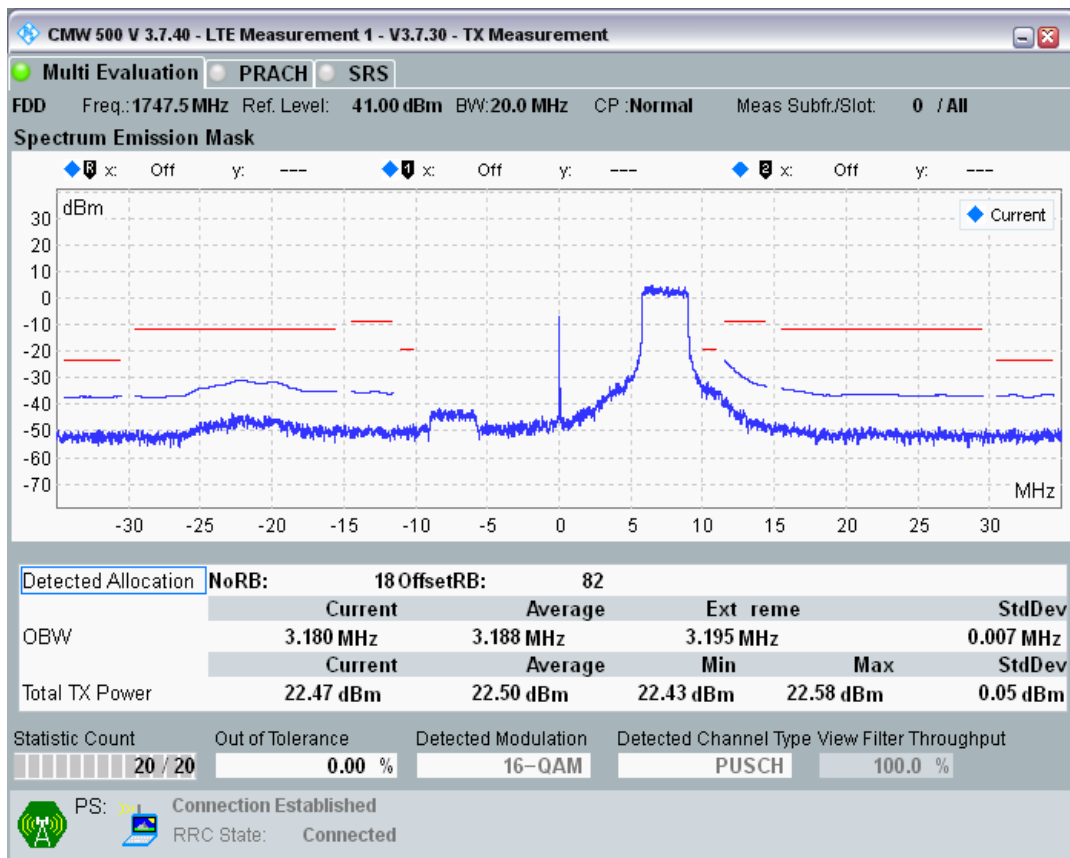

Band3 QAM16 BW=20MHz Channel=19575 RB Size=18 Position=#Max