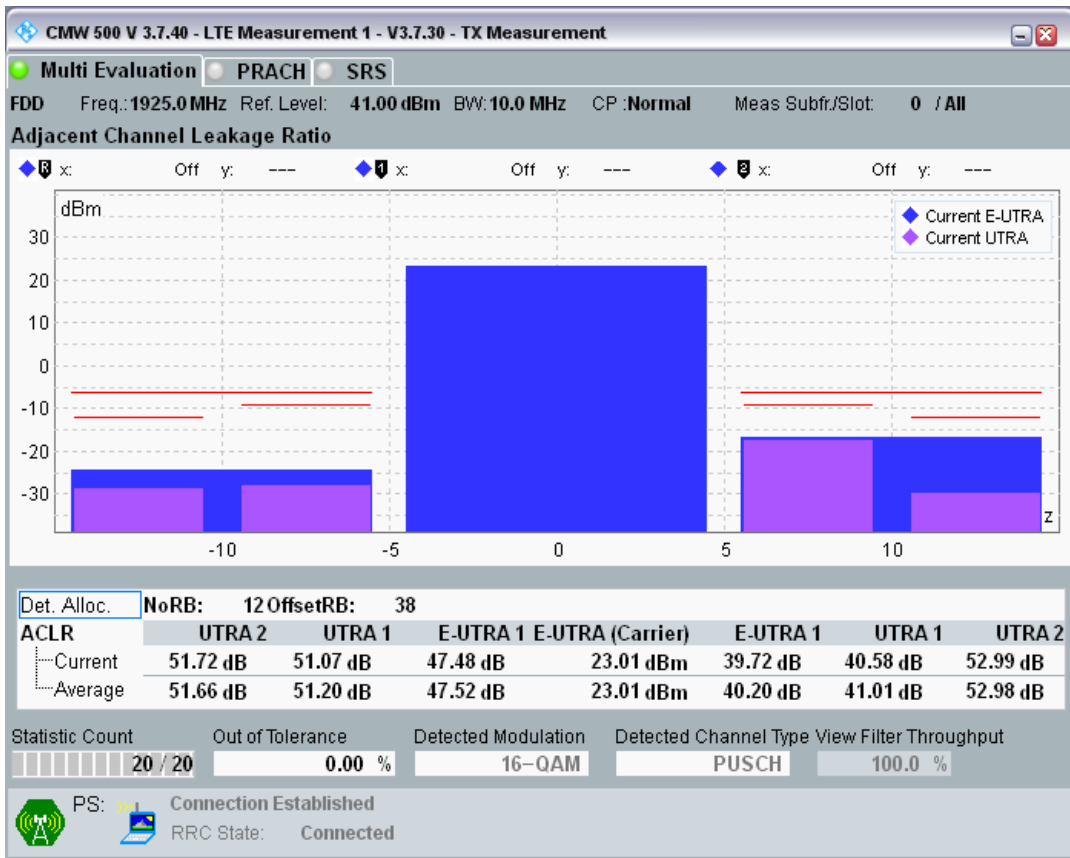

Band1 QAM16 BW=10MHz Channel=18050 RB Size=12 Position=#Max