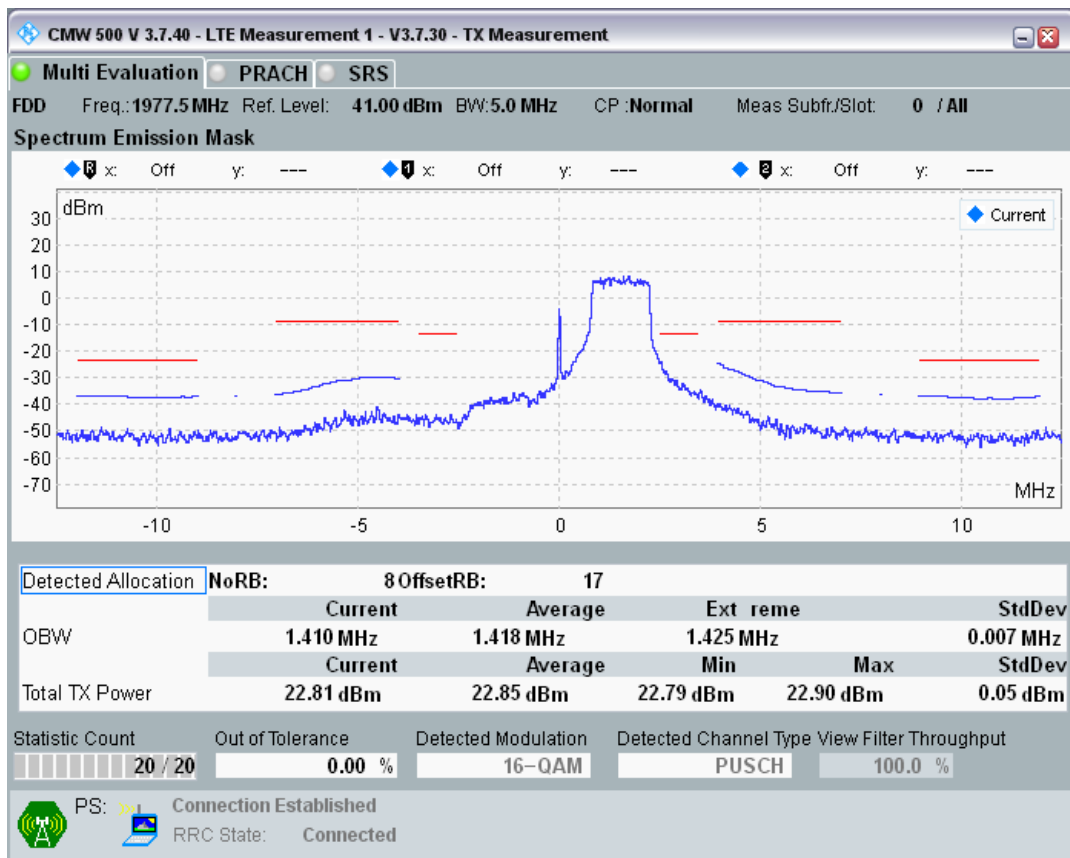

Band1 QAM16 BW=5MHz Channel=18575 RB Size=8 Position=#Max