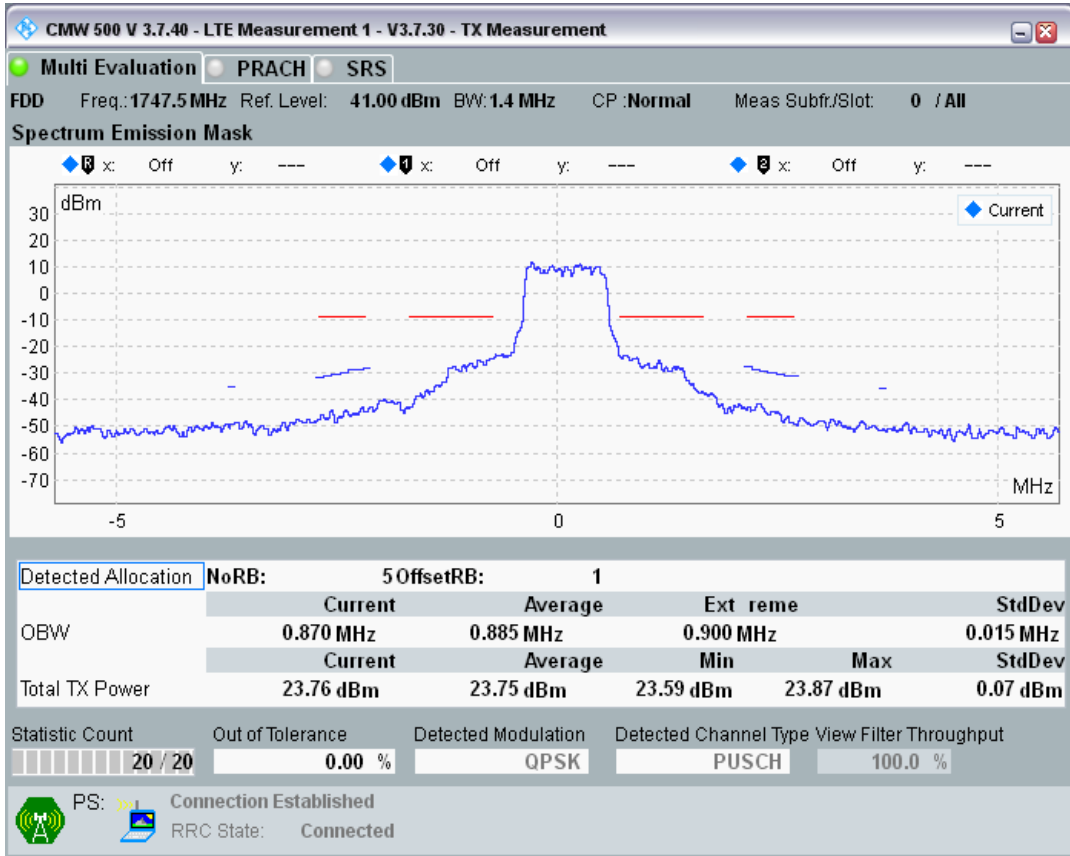

Band3 QAM16 BW=1.4MHz Channel=19207 RB Size=5 Position=#Max

Band3 QAM16 BW=1.4MHz Channel=19207 RB Size=6 Position=#0

Band3 QPSK BW=1.4MHz Channel=19575 RB Size=5 Position=#0

Band3 QPSK BW=1.4MHz Channel=19575 RB Size=5 Position=#Max