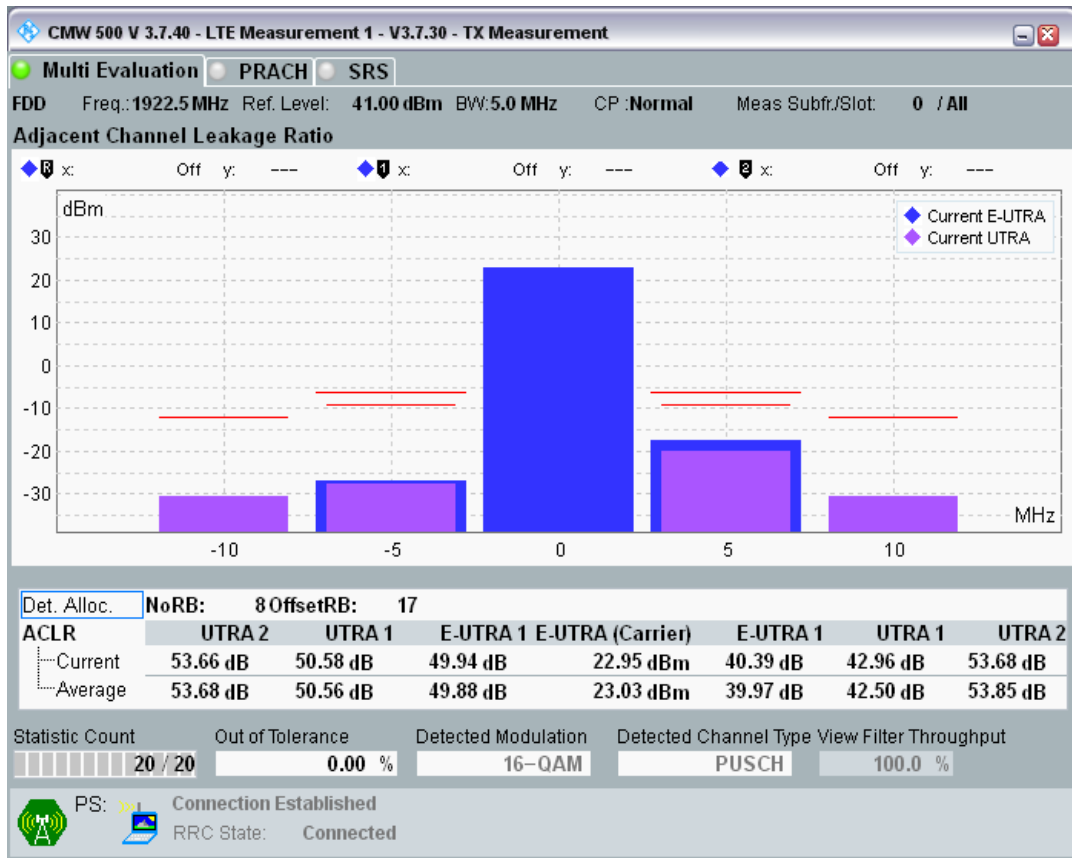

Band1 QAM16 BW=5MHz Channel=18025 RB Size=8 Position=#Max