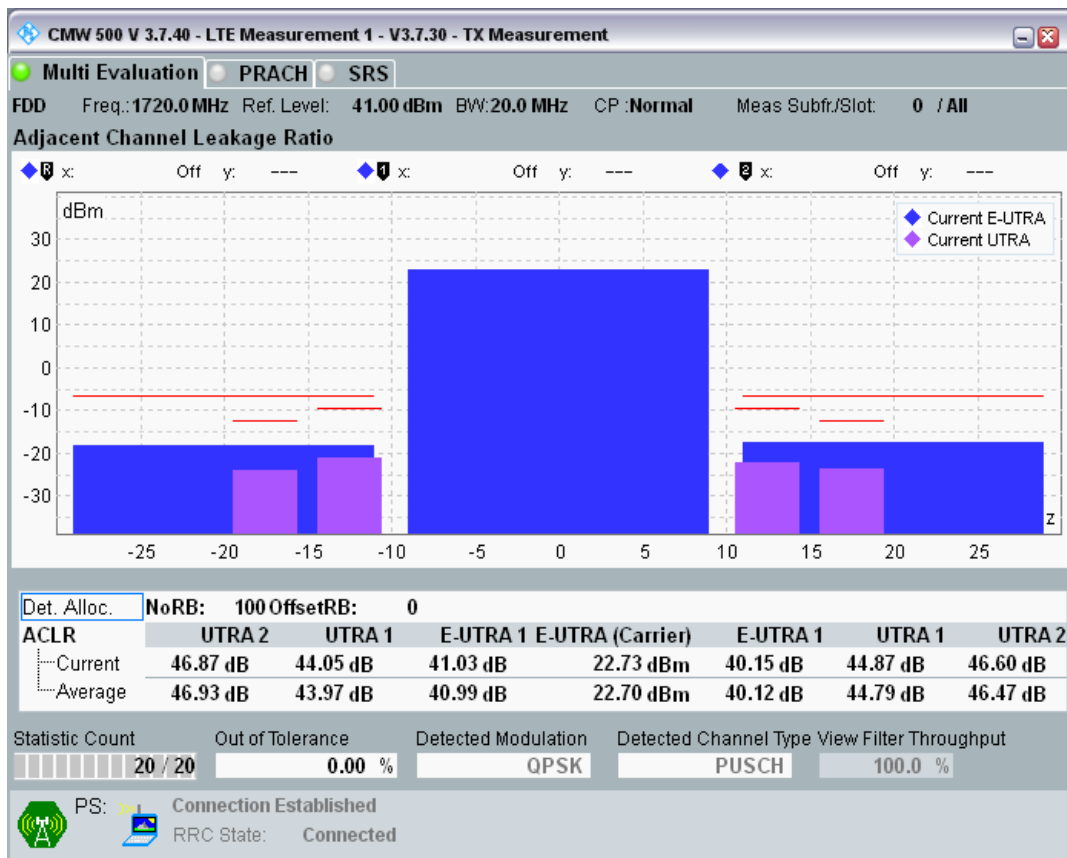

Band3 QPSK BW=20MHz Channel=19300 RB Size=100 Position=#0