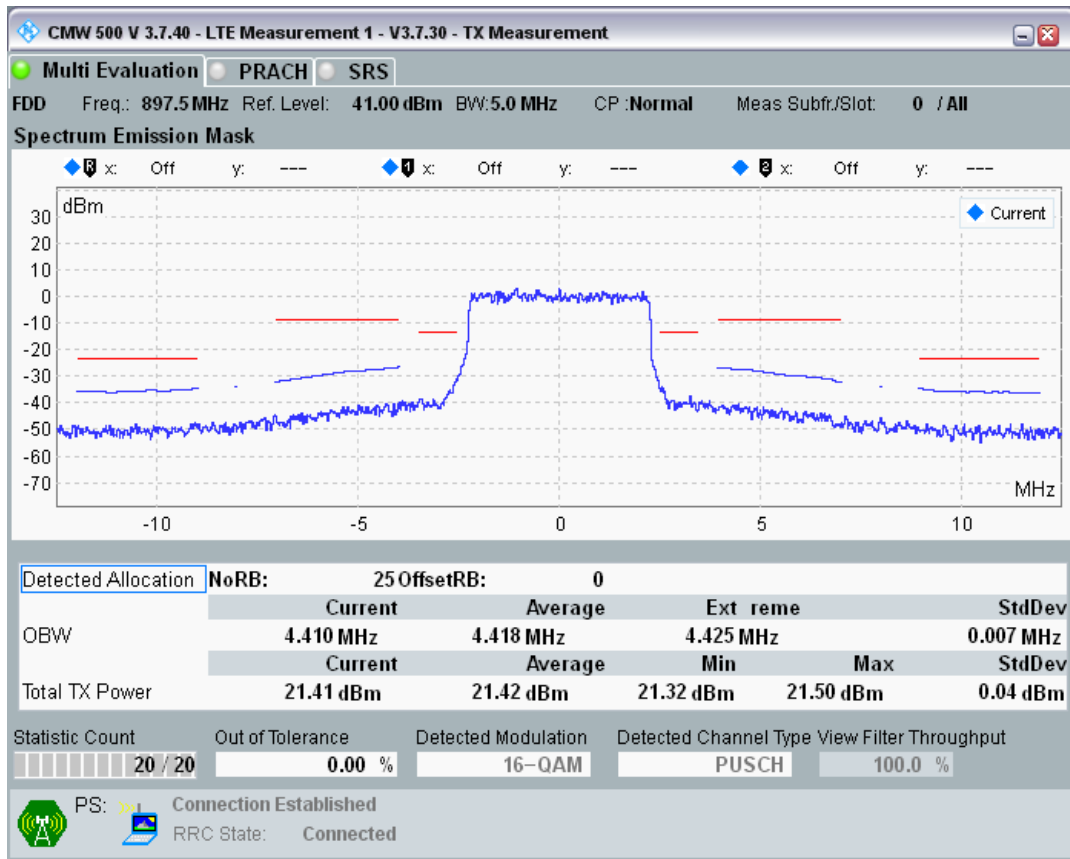

Band8 QAM16 BW=5MHz Channel=21625 RB Size=25 Position=#0