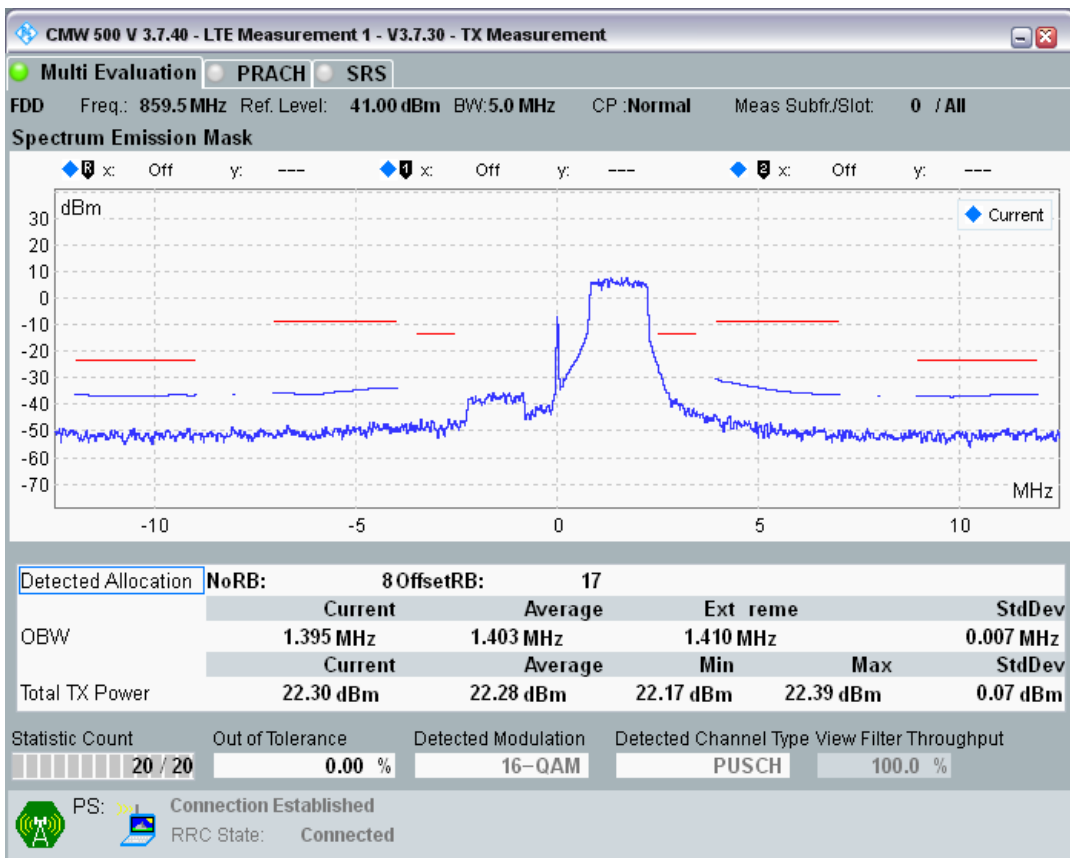

Band20 QAM16 BW=5MHz Channel=24425 RB Size=8 Position=#Max