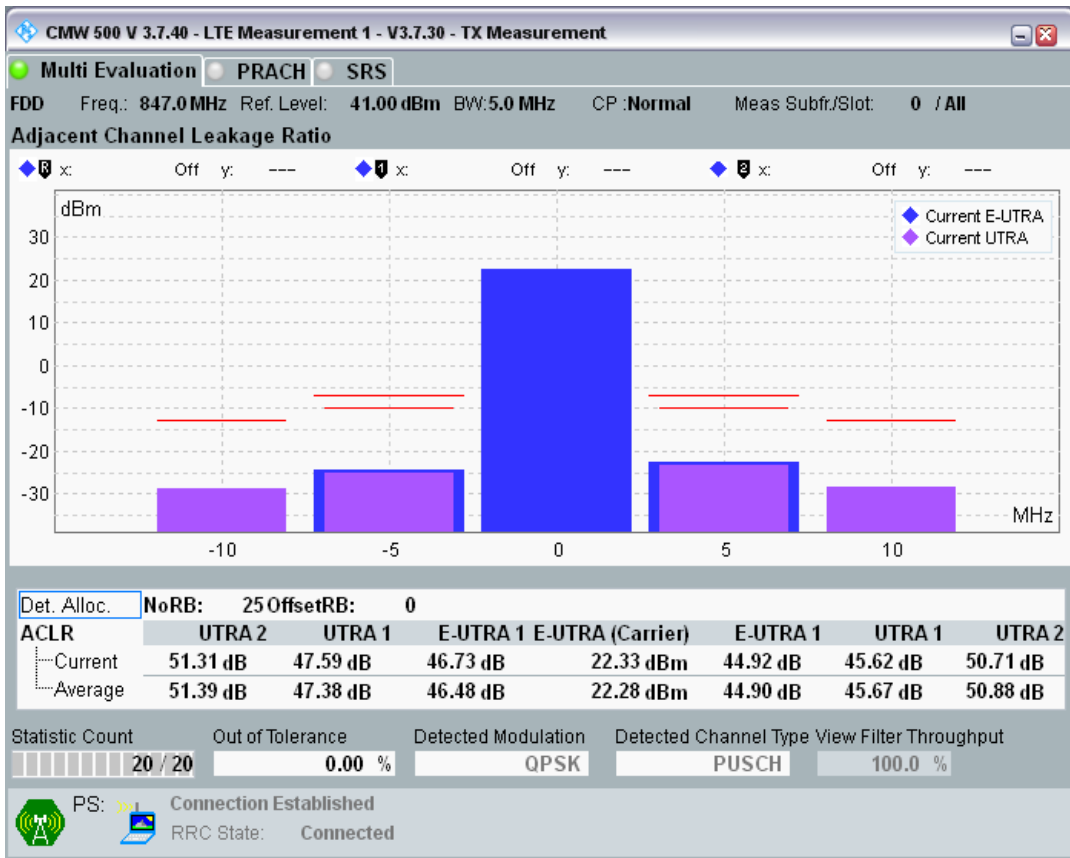

Band20 QPSK BW=5MHz Channel=24300 RB Size=25 Position=#0