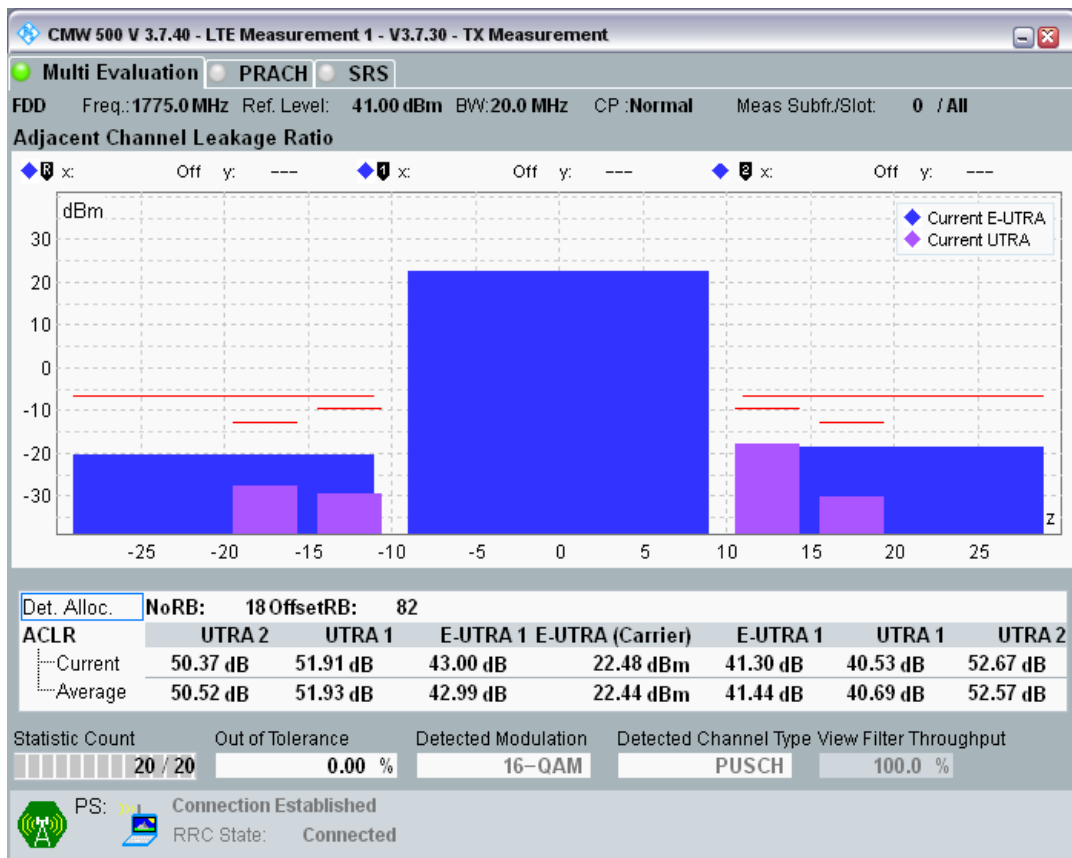

Band3 QAM16 BW=20MHz Channel=19850 RB Size=18 Position=#Max