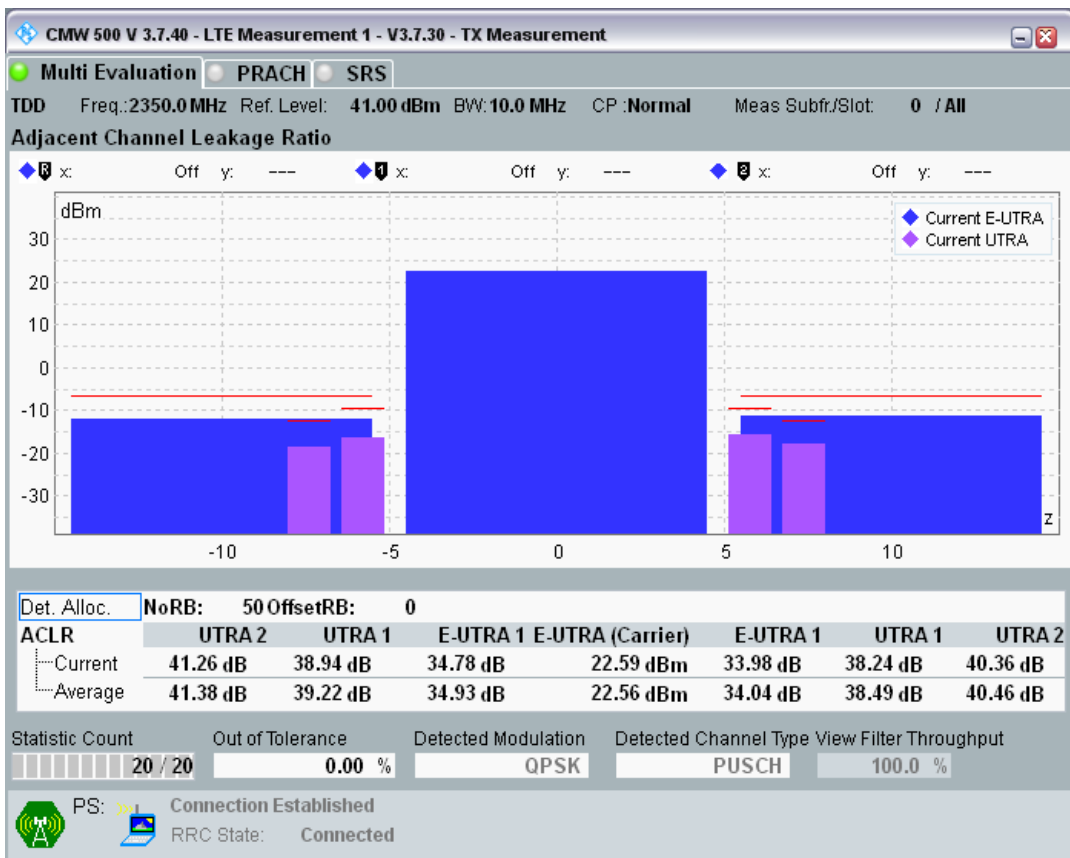

Band40 QPSK BW=10MHz Channel=39150 RB Size=50 Position=#0