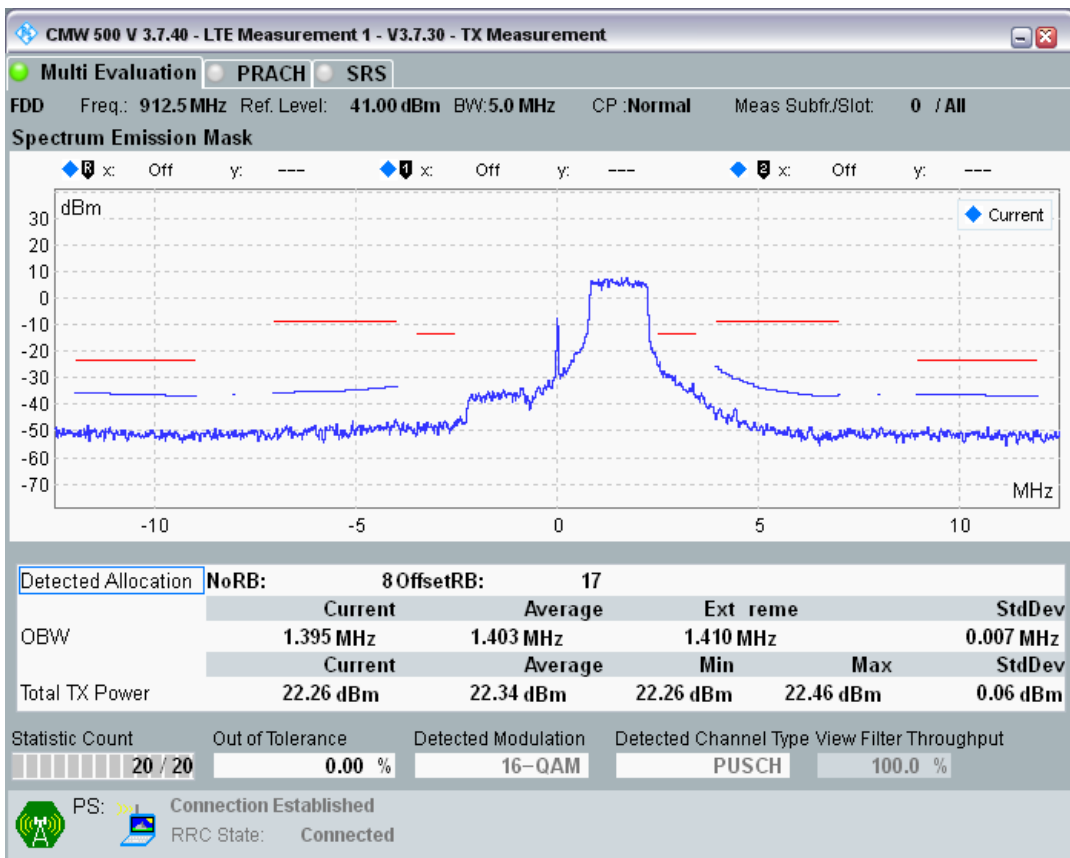

Band8 QAM16 BW=5MHz Channel=21775 RB Size=8 Position=#Max