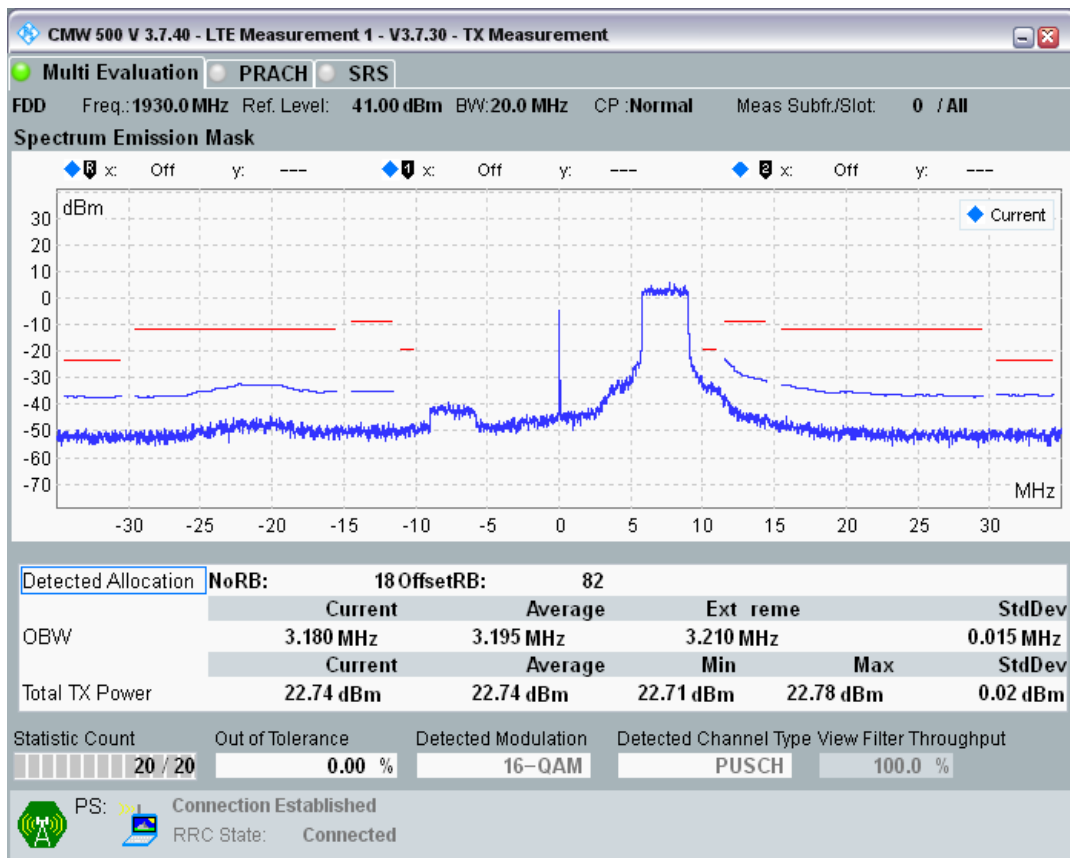

Band1 QAM16 BW=20MHz Channel=18100 RB Size=18 Position=#Max