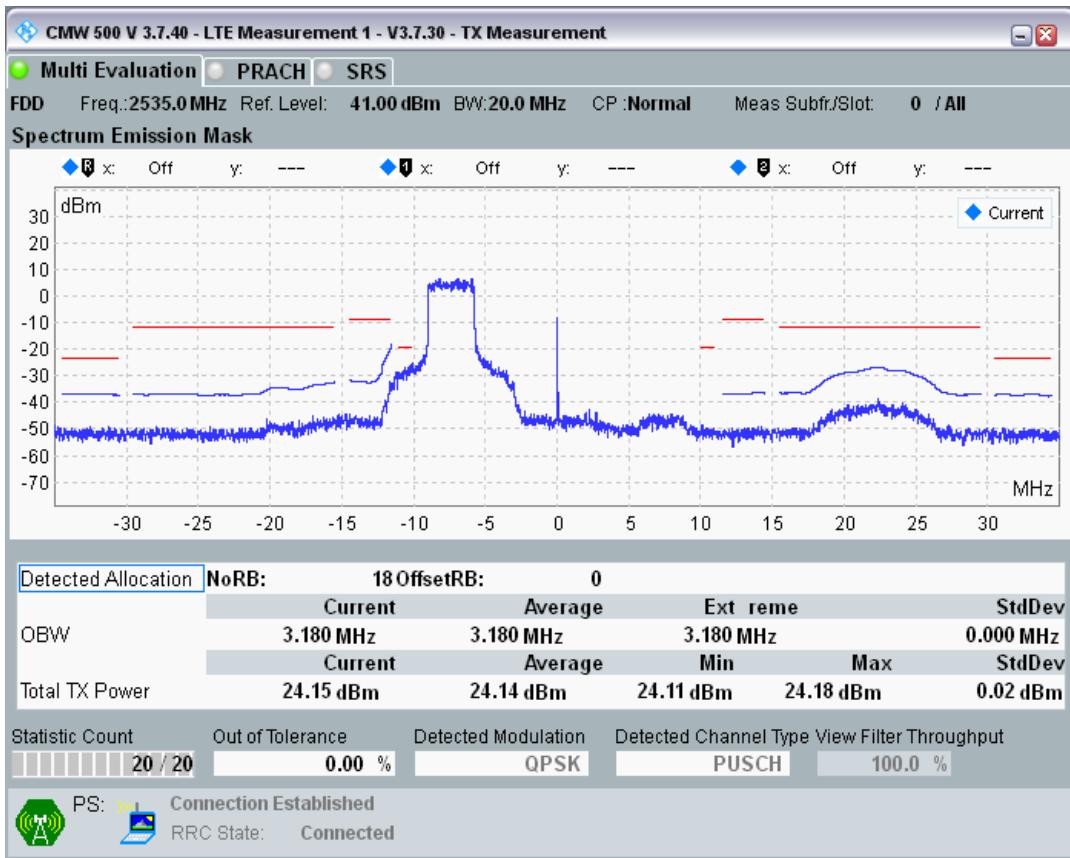

Band7 QPSK BW=20MHz Channel=21100 RB Size=18 Position=#0