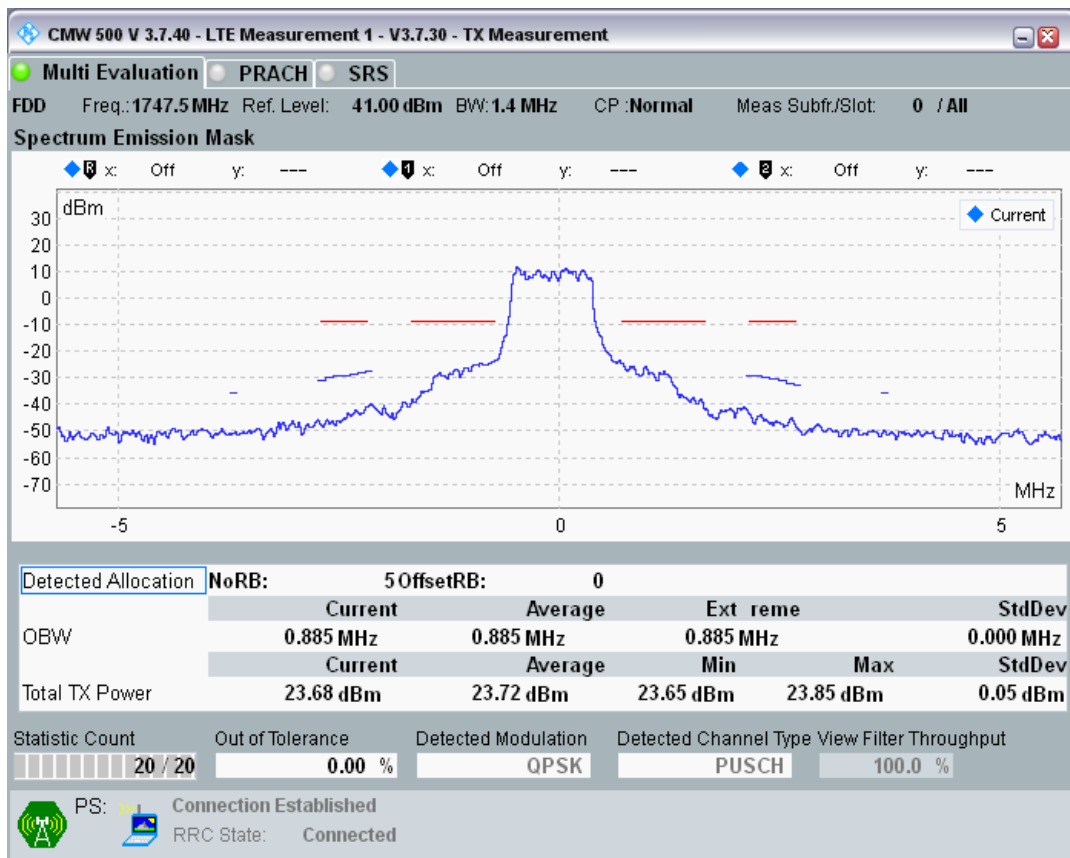

Band3 QPSK BW=1.4MHz Channel=19575 RB Size=5 Position=#0