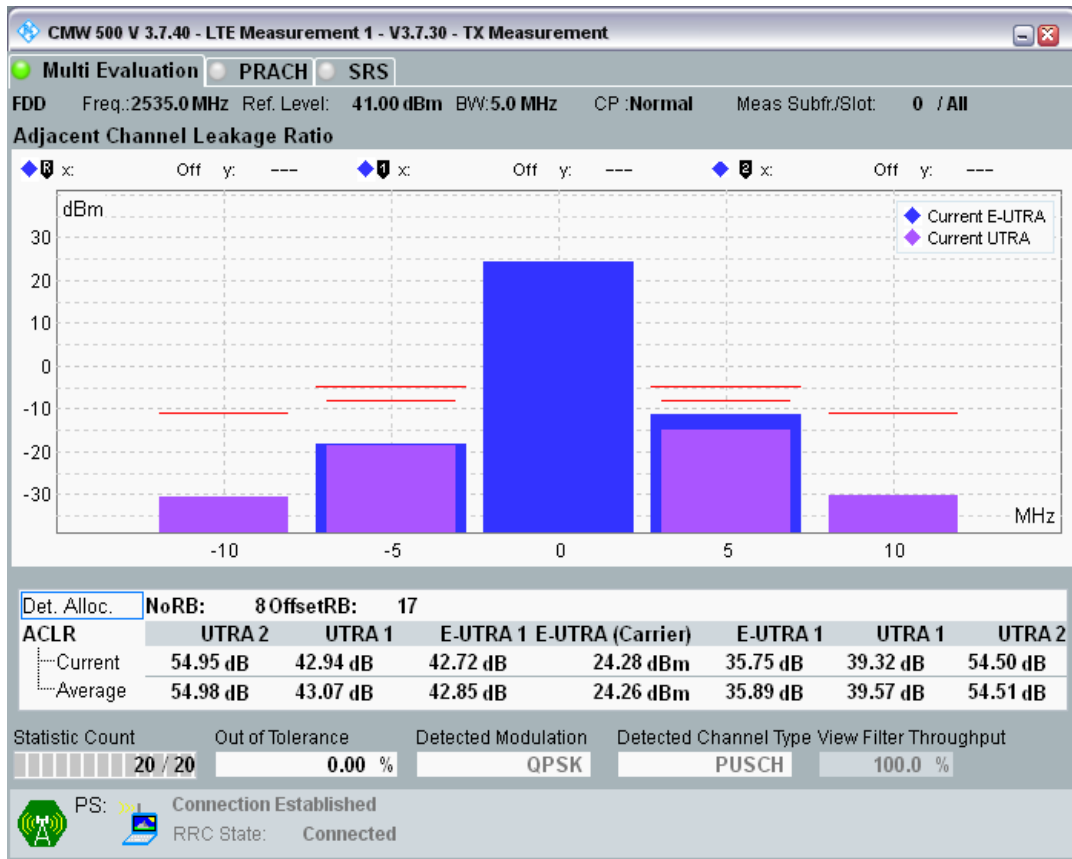

Band7 QPSK BW=5MHz Channel=21100 RB Size=8 Position=#Max