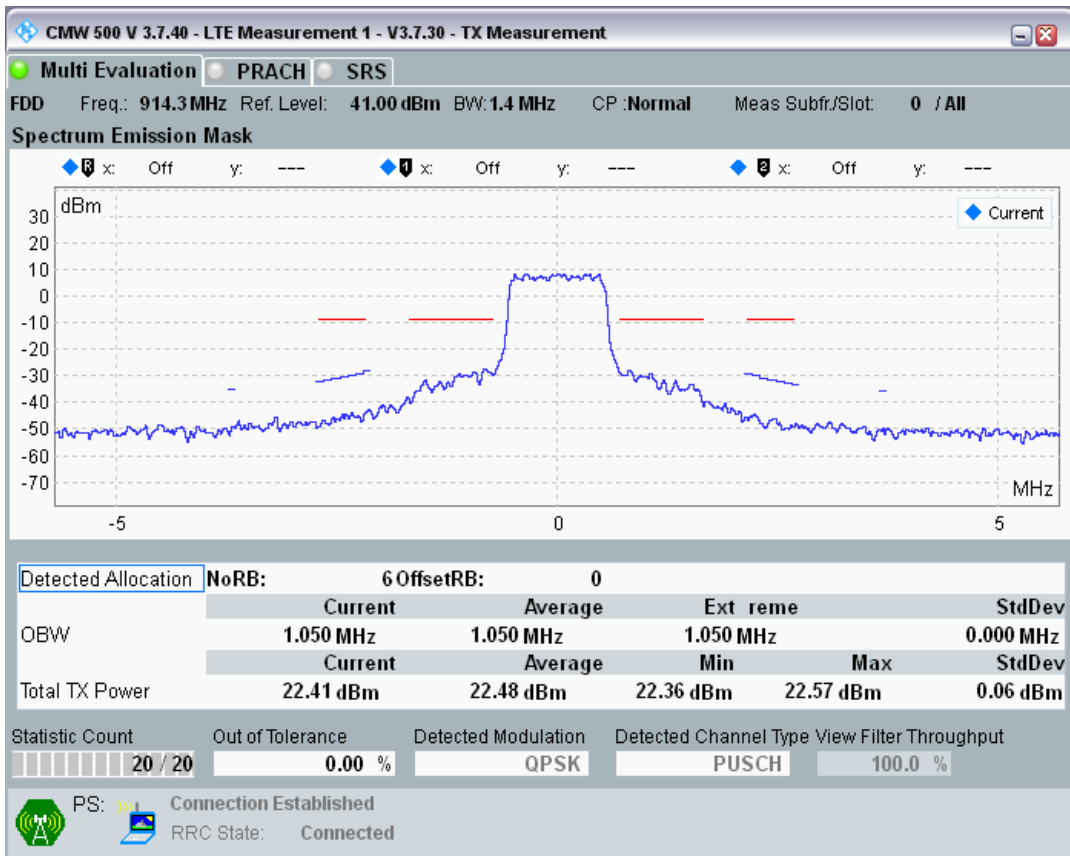

Band8 QPSK BW=1.4MHz Channel=21793 RB Size=6 Position=#0