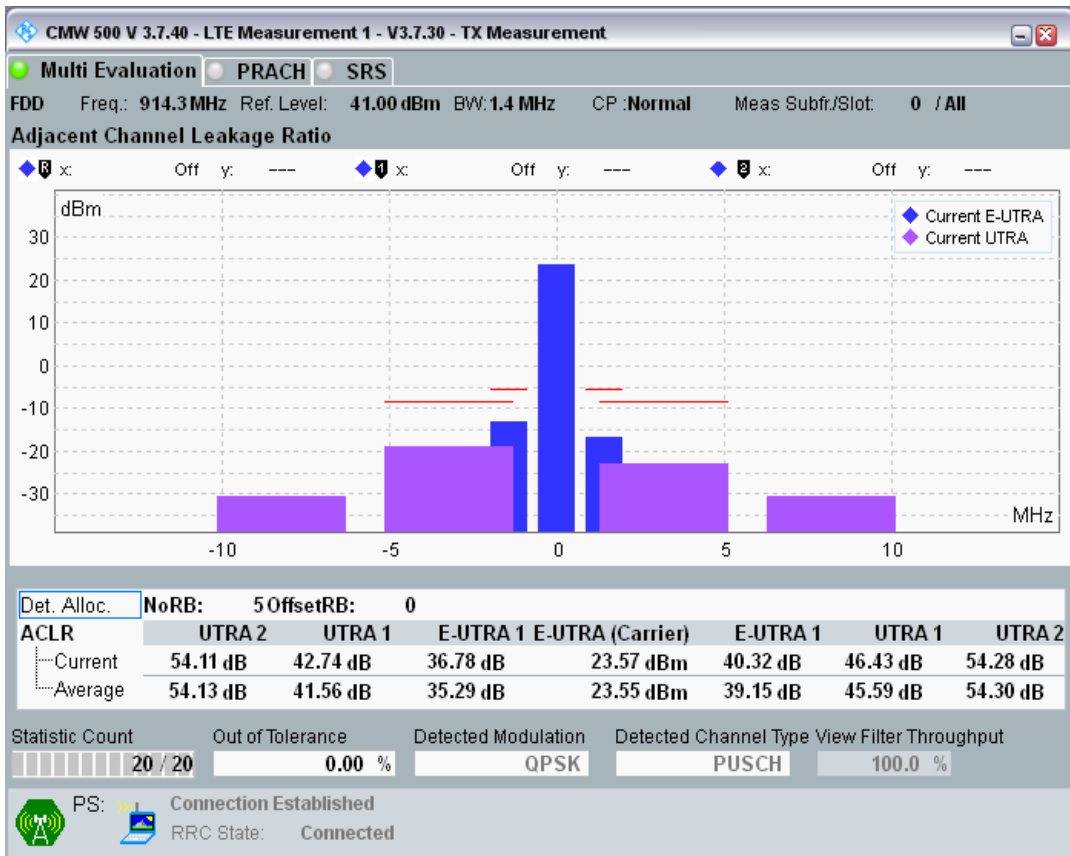

Band8 QPSK BW=1.4MHz Channel=21793 RB Size=5 Position=#0