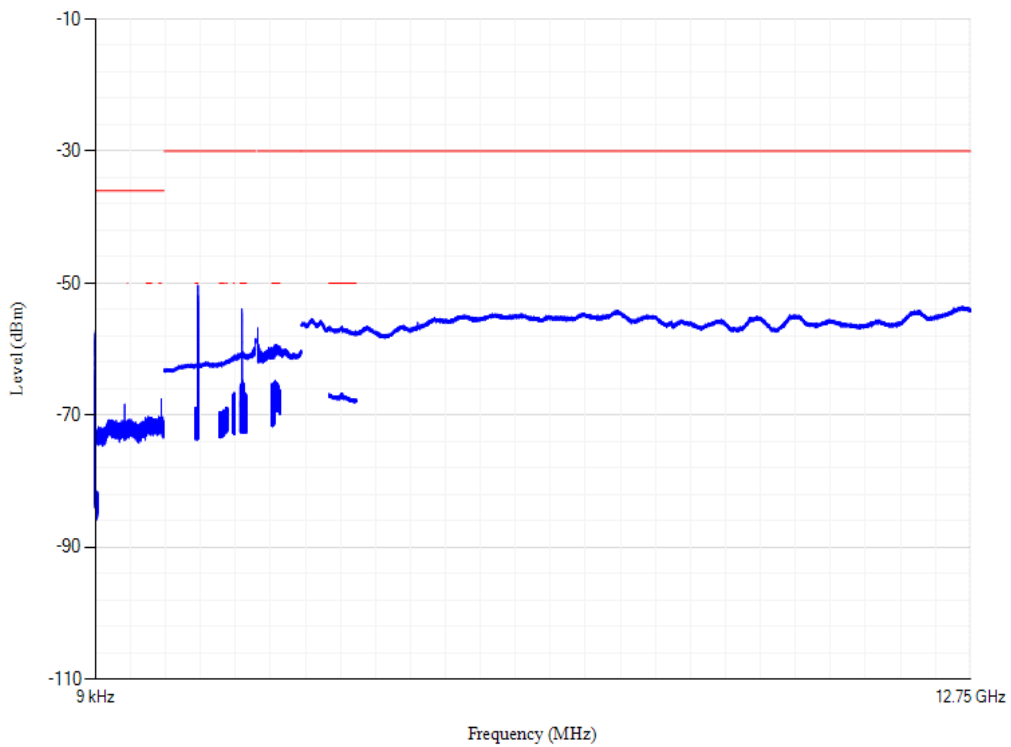

Conducted spurious emissions

Band40 QPSK BW=5MHz Channel=39625 RB Size=1 Position=#0