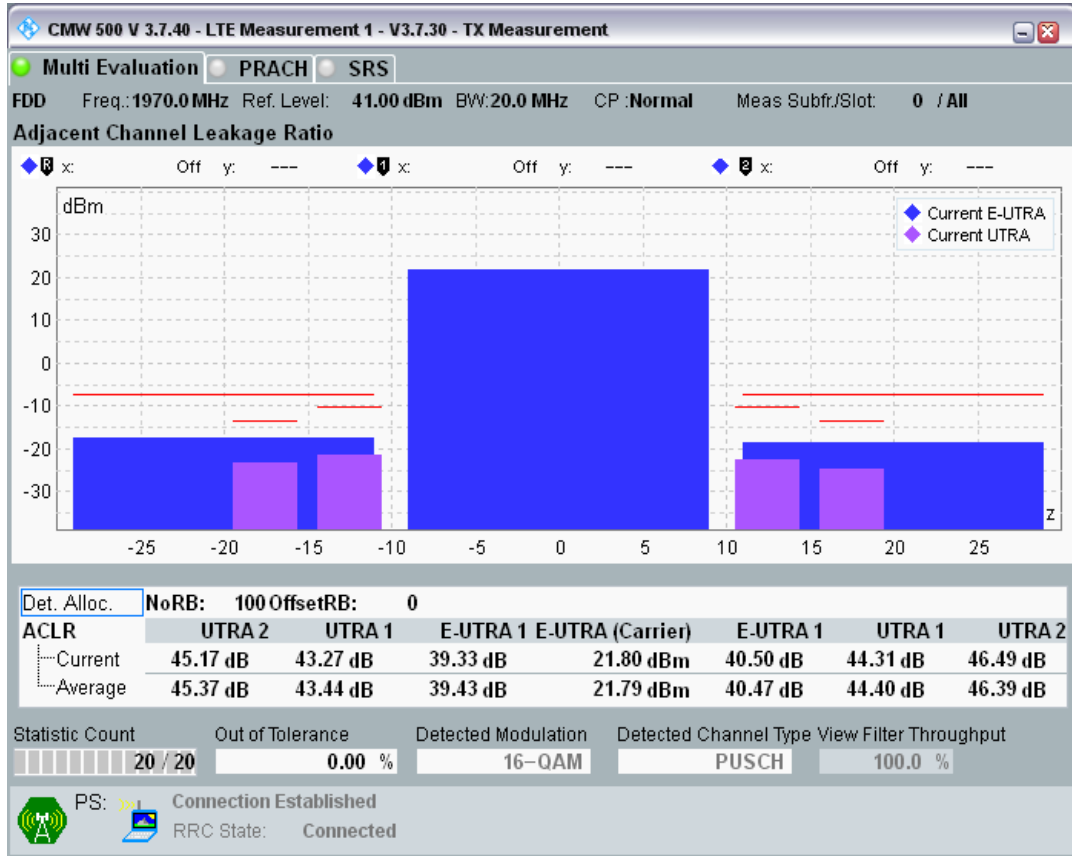

Band1 QAM16 BW=20MHz Channel=18500 RB Size=100 Position=#0