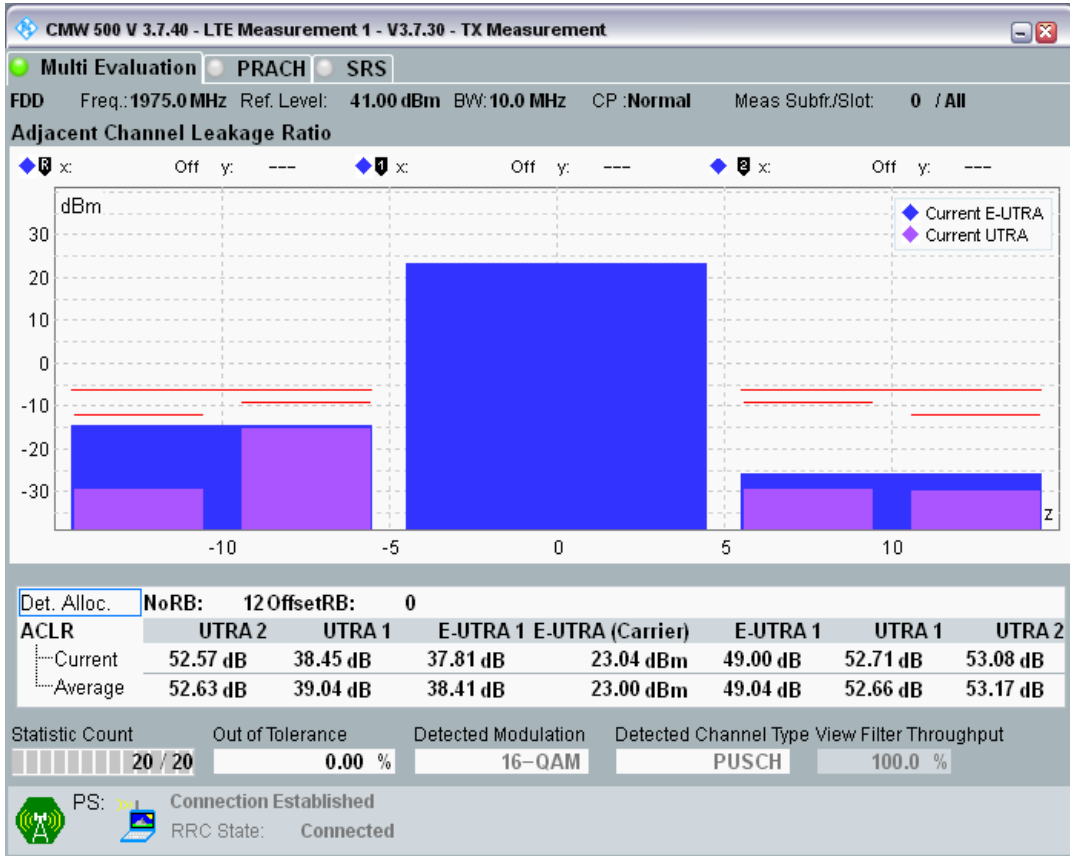

Band1 QAM16 BW=10MHz Channel=18550 RB Size=12 Position=#0