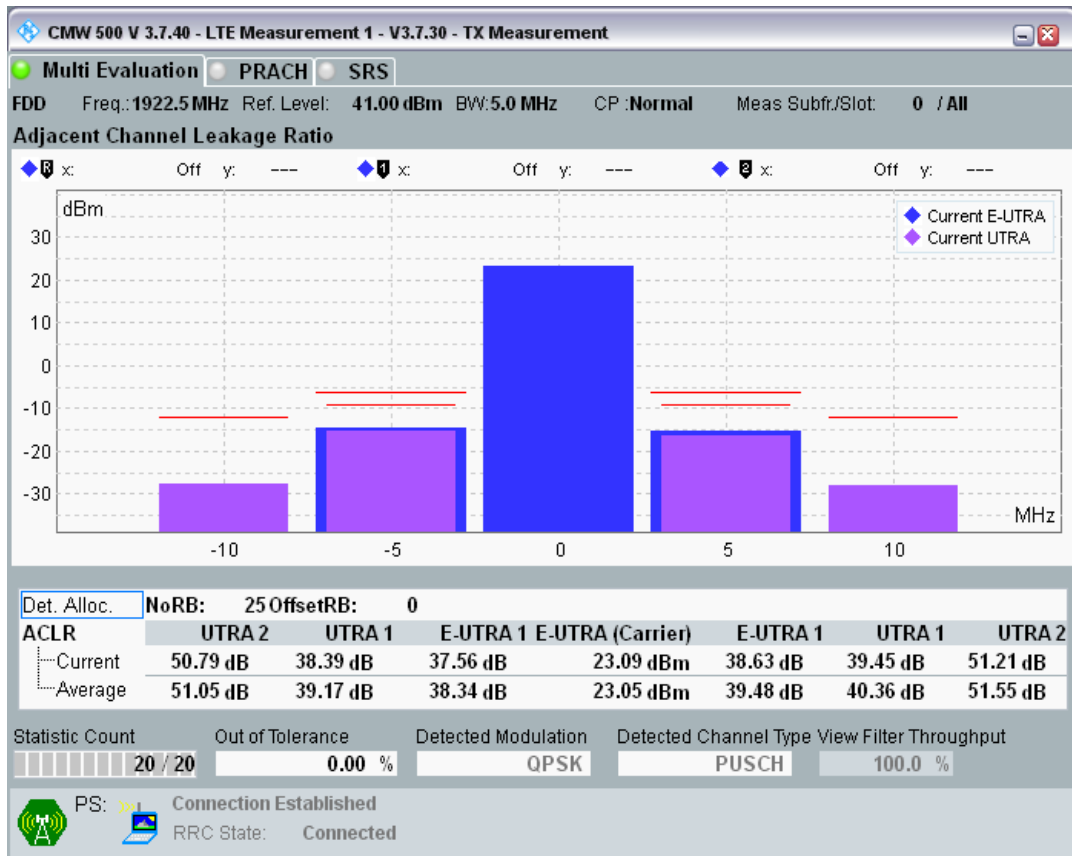

Band1 QPSK BW=5MHz Channel=18025 RB Size=8 Position=#0

Band1 QPSK BW=5MHz Channel=18025 RB Size=8 Position=#Max

Band1 QPSK BW=5MHz Channel=18025 RB Size=25 Position=#0

Band1 QAM16 BW=5MHz Channel=18025 RB Size=8 Position=#0