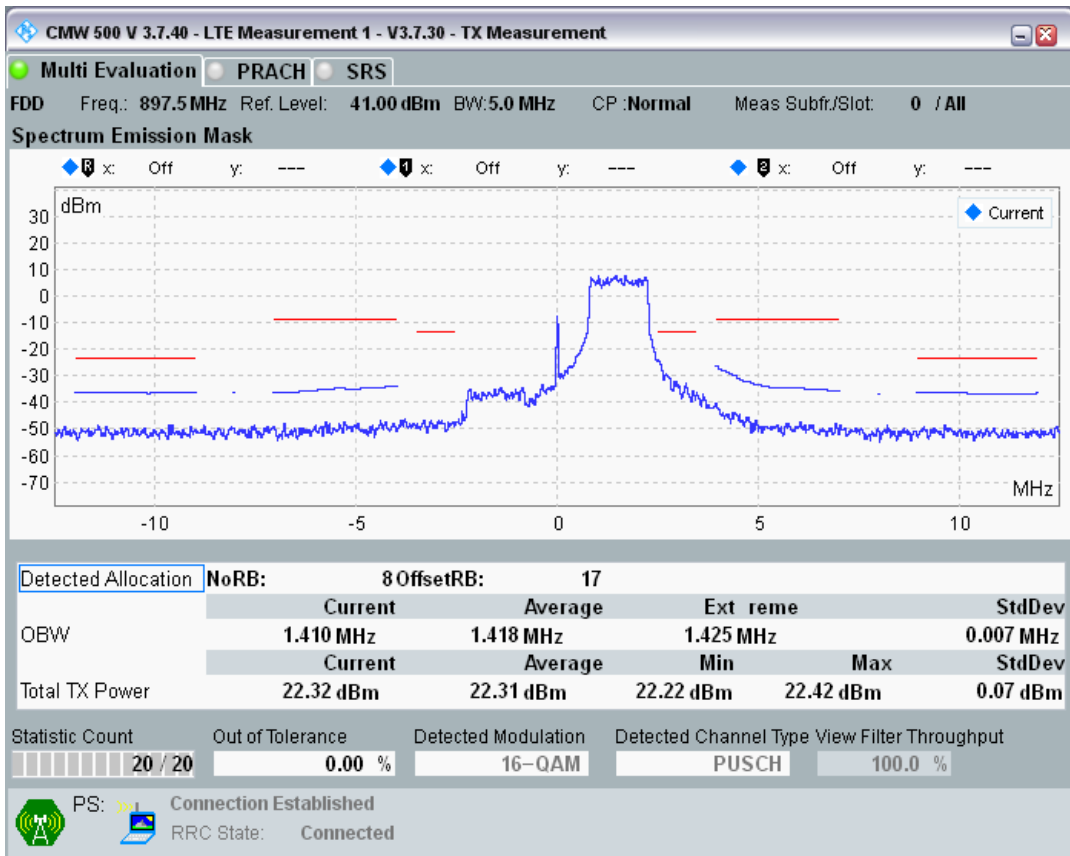

Band8 QAM16 BW=5MHz Channel=21625 RB Size=8 Position=#Max