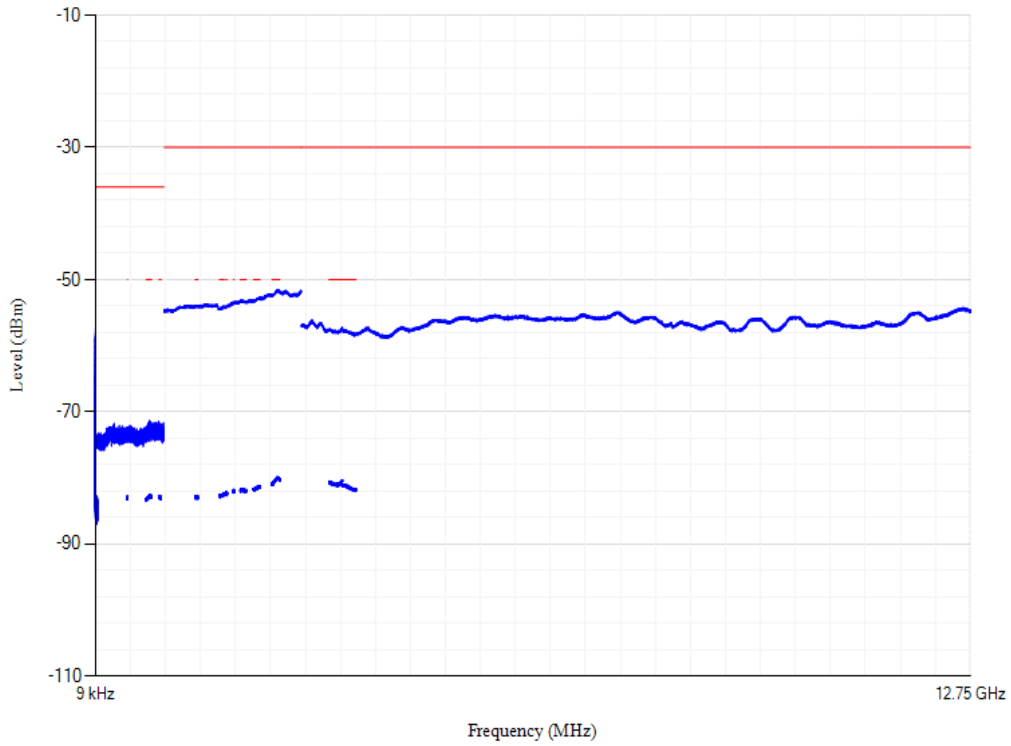

Conducted spurious emissions

Band3 QPSK BW=1.4MHz Channel=19575 RB Size=1 Position=#0

Conducted spurious emissions

Band3 QPSK BW=5MHz Channel=19225 RB Size=1 Position=#0

Conducted spurious emissions

Band3 QPSK BW=5MHz Channel=19575 RB Size=1 Position=#0