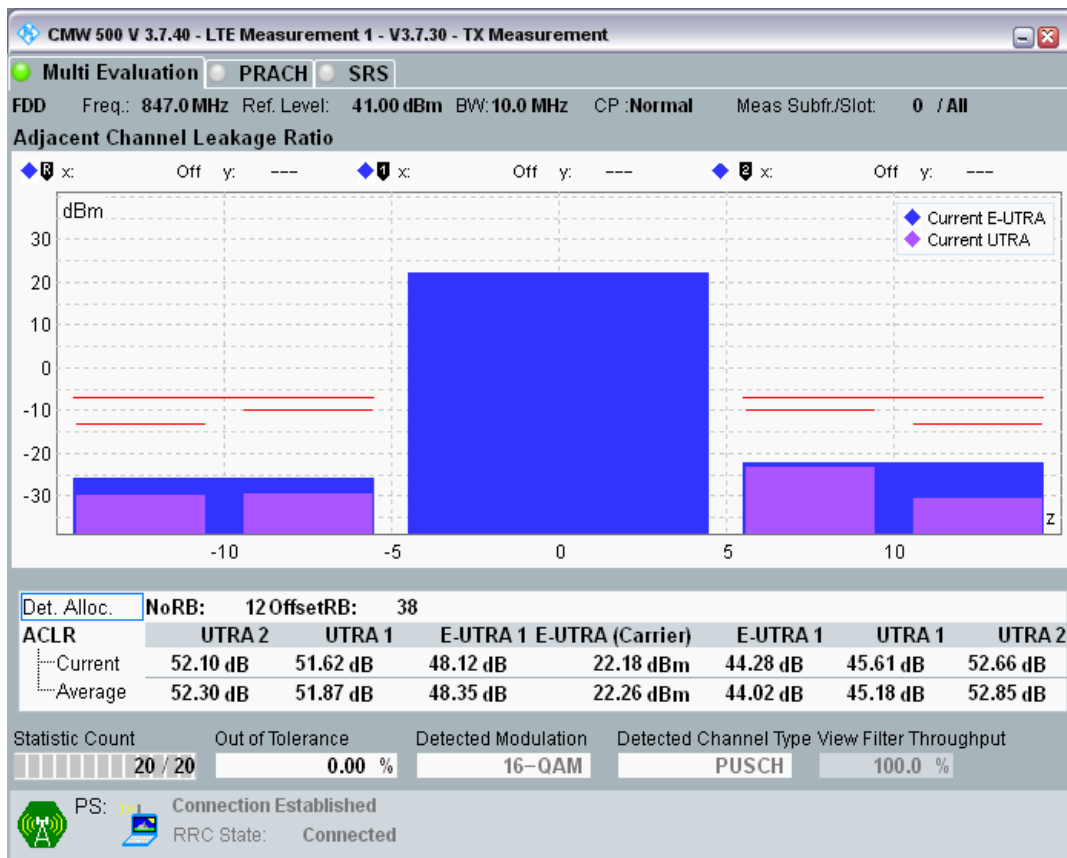

Band20 QAM16 BW=10MHz Channel=24300 RB Size=12 Position=#Max