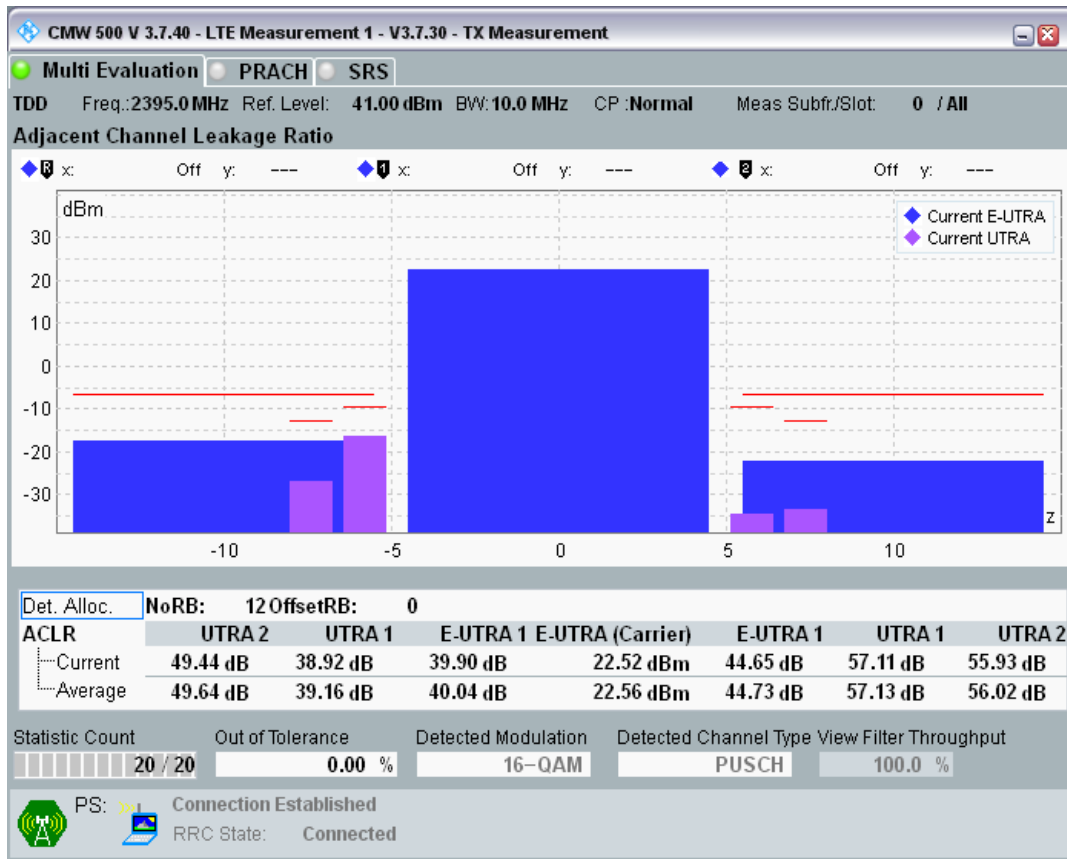

Band40 QAM16 BW=10MHz Channel=39600 RB Size=12 Position=#0