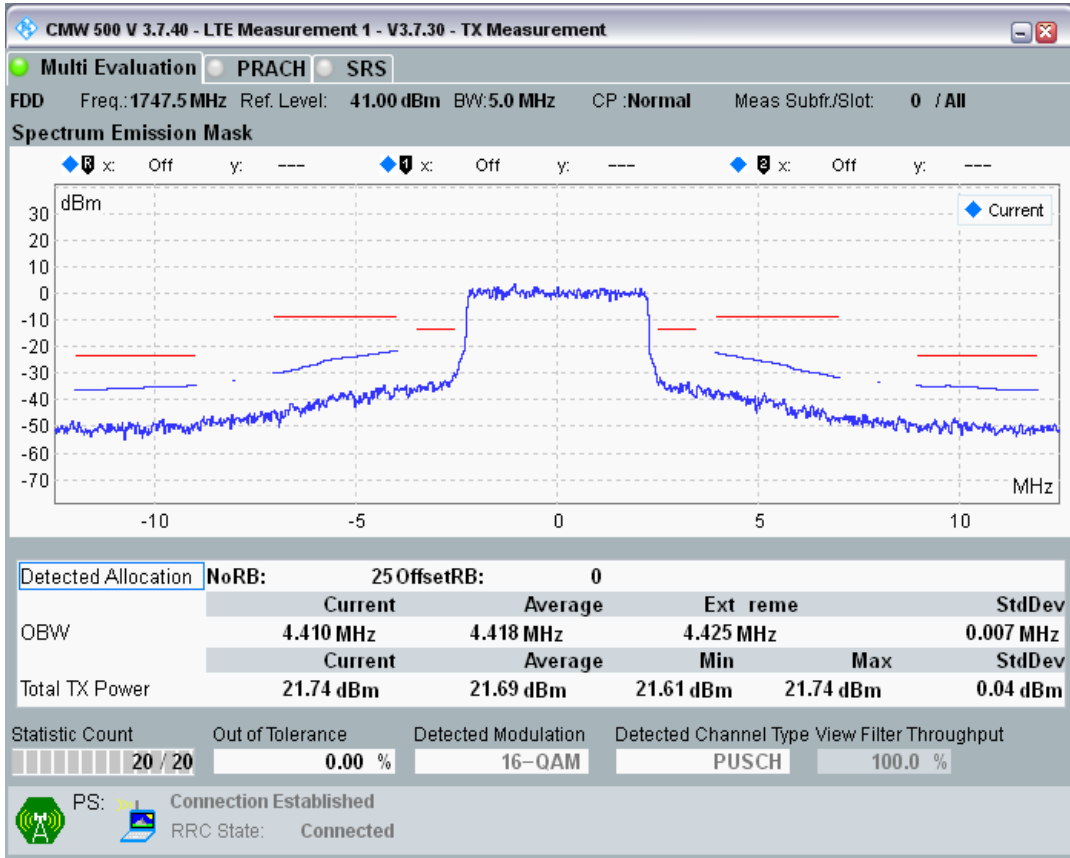

Band3 QAM16 BW=5MHz Channel=19575 RB Size=25 Position=#0