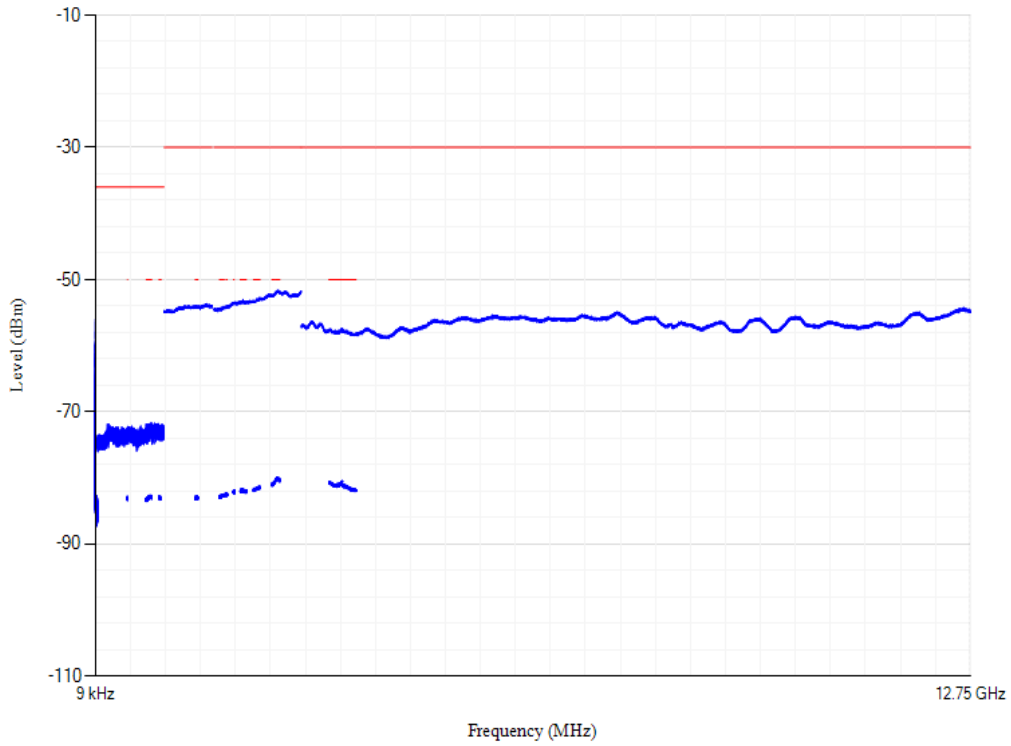

Conducted spurious emissions

Band3 QPSK BW=1.4MHz Channel=19575 RB Size=1 Position=#0

Conducted spurious emissions

Band3 QPSK BW=5MHz Channel=19225 RB Size=1 Position=#0

Conducted spurious emissions

Band3 QPSK BW=5MHz Channel=19575 RB Size=1 Position=#0