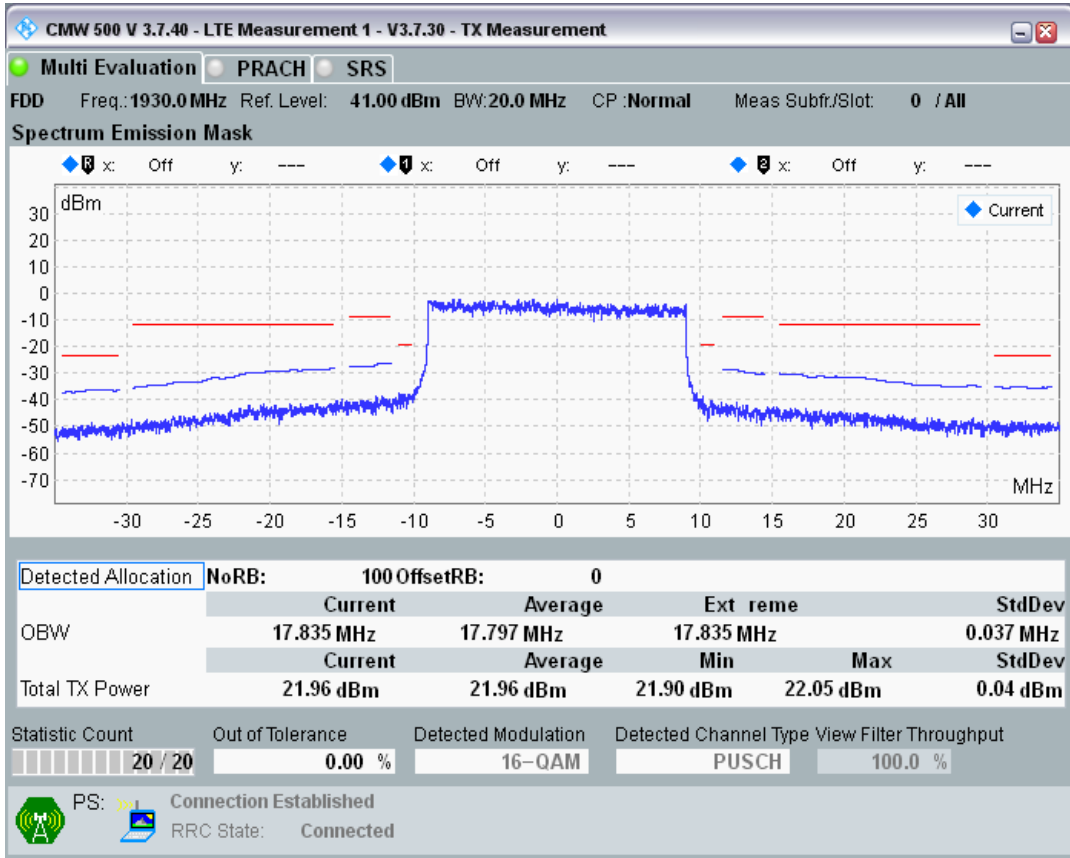

Band1 QAM16 BW=20MHz Channel=18100 RB Size=100 Position=#0