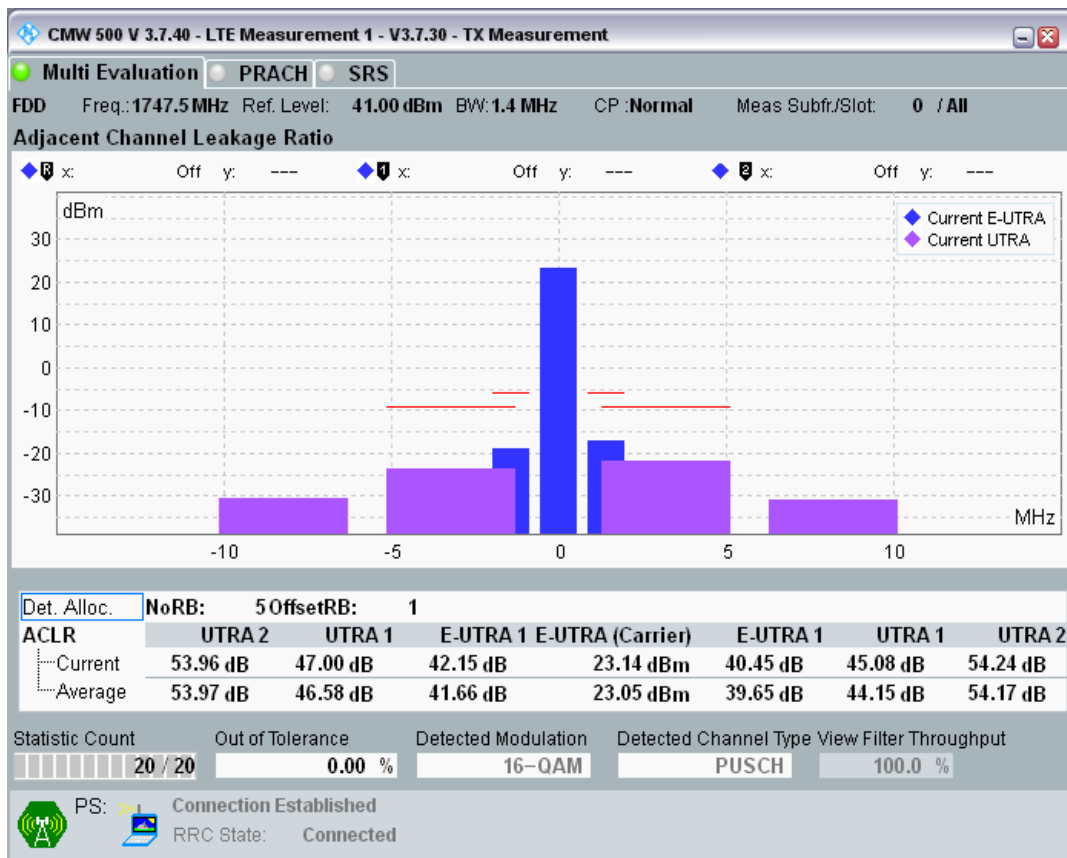

Band3 QAM16 BW=1.4MHz Channel=19575 RB Size=5 Position=#Max