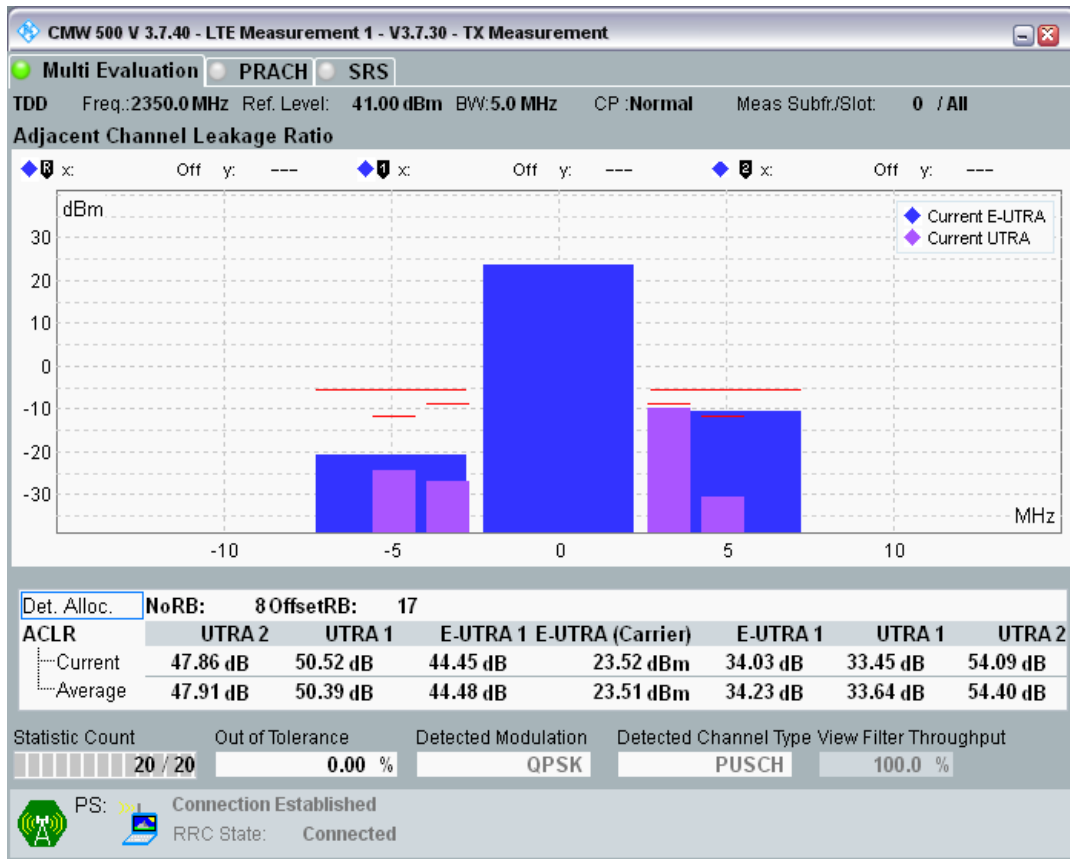

Band40 QAM16 BW=5MHz Channel=38675 RB Size=8 Position=#Max

Band40 QAM16 BW=5MHz Channel=38675 RB Size=25 Position=#0

Band40 QPSK BW=5MHz Channel=39150 RB Size=8 Position=#0

Band40 QPSK BW=5MHz Channel=39150 RB Size=8 Position=#Max