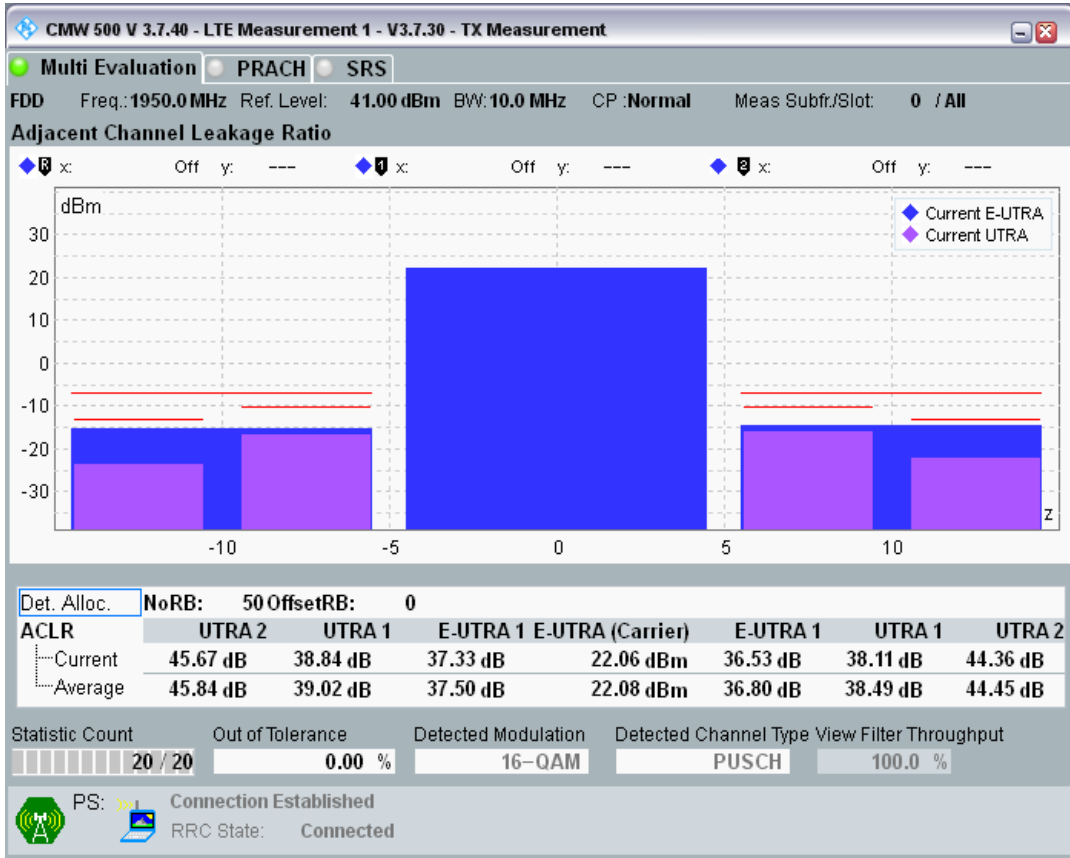

Band1 QAM16 BW=10MHz Channel=18300 RB Size=50 Position=#0