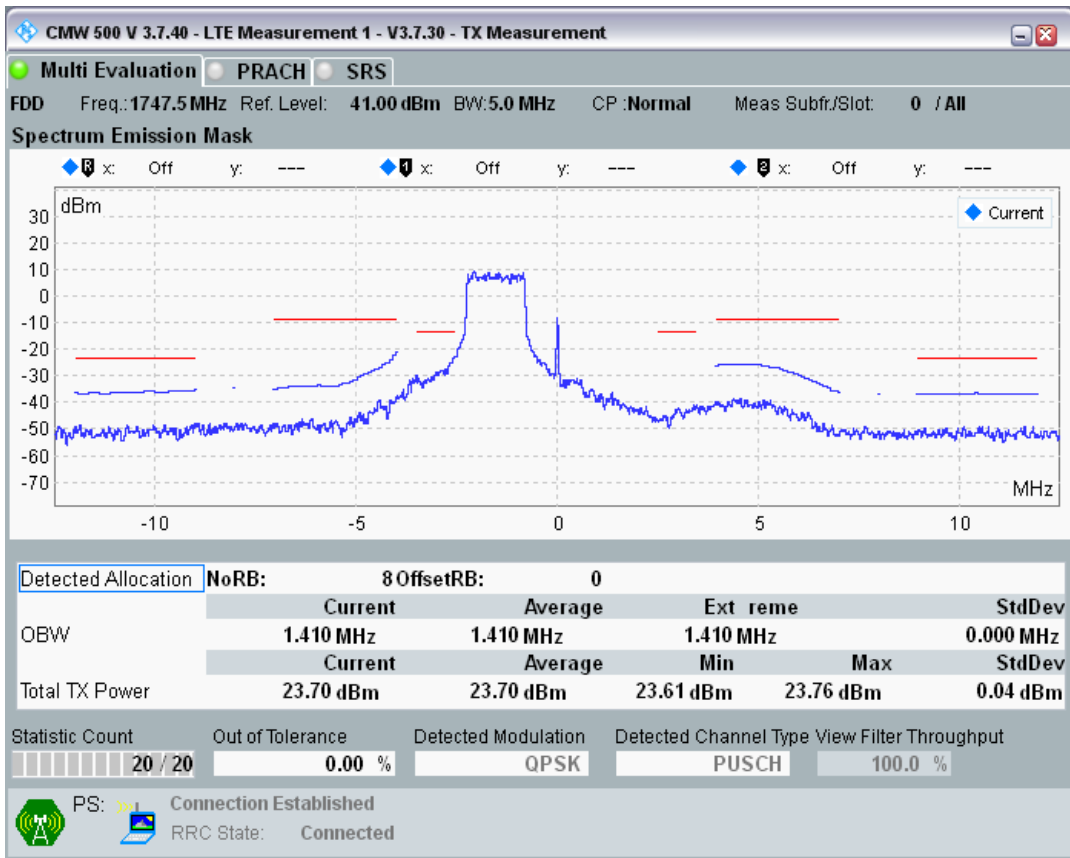

Band3 QPSK BW=5MHz Channel=19575 RB Size=8 Position=#0