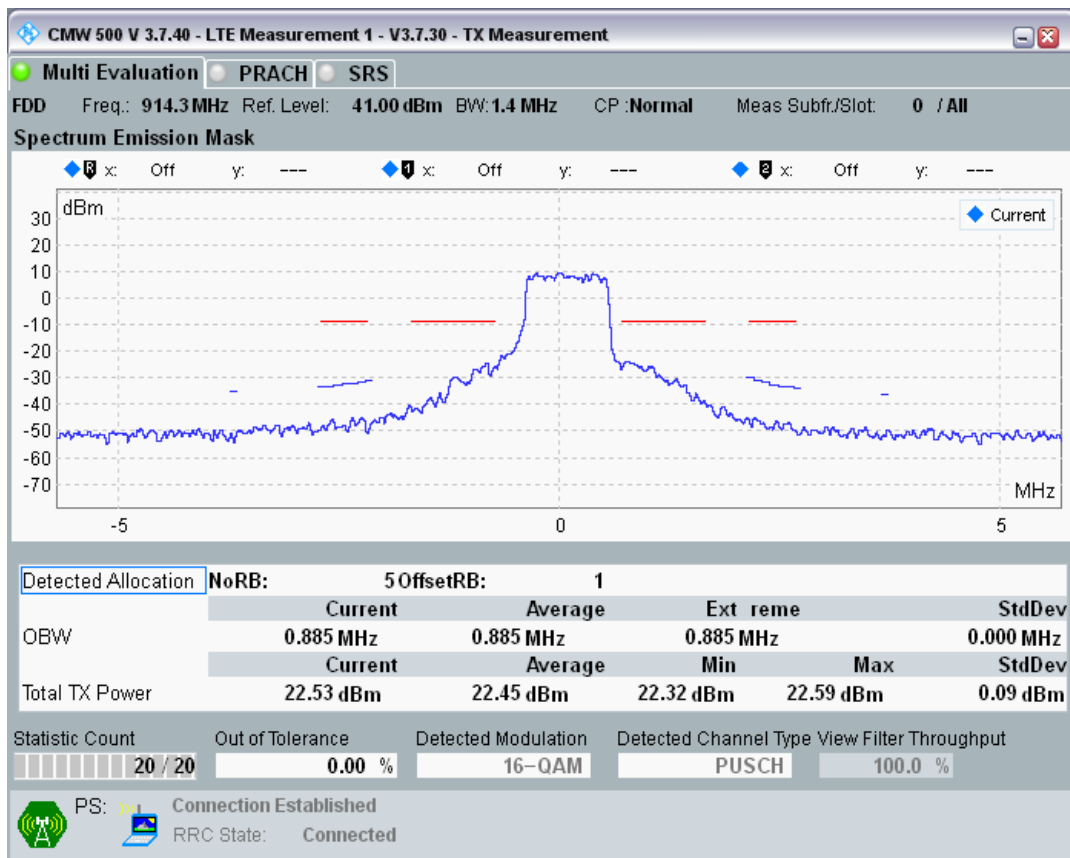

Band8 QAM16 BW=1.4MHz Channel=21793 RB Size=5 Position=#Max