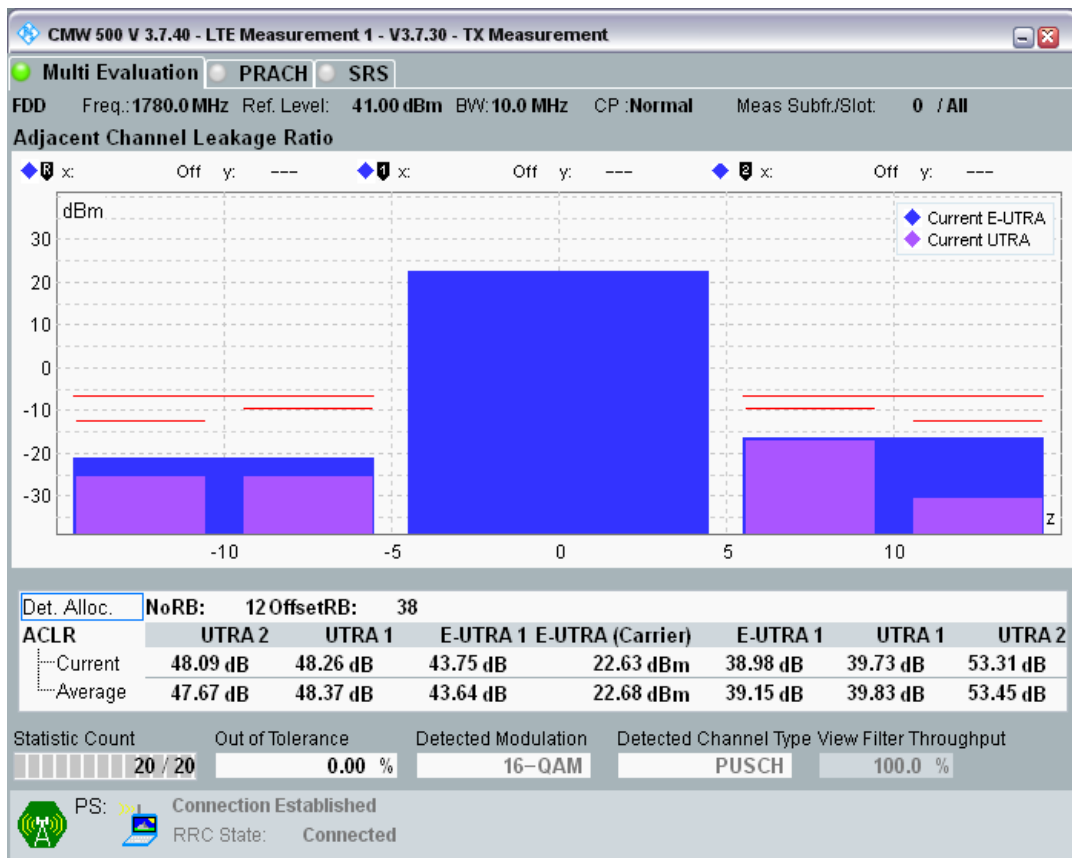

Band3 QAM16 BW=10MHz Channel=19900 RB Size=12 Position=#Max