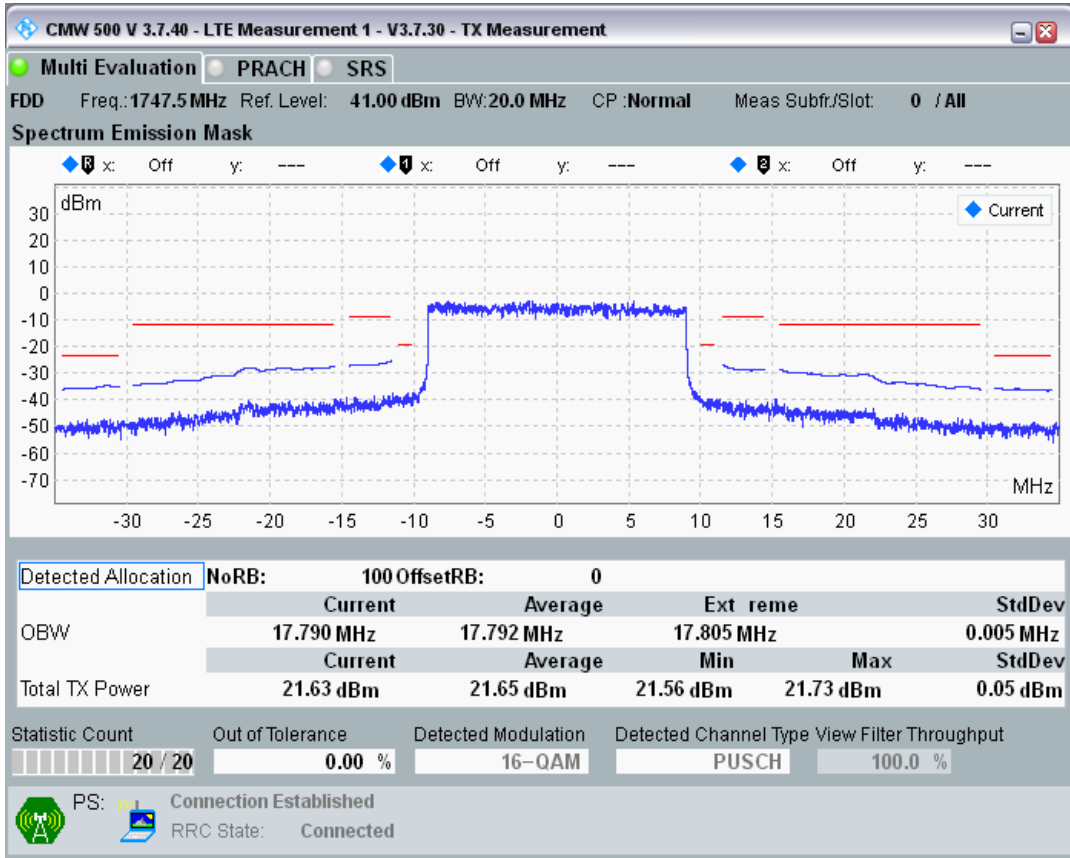

Band3 QAM16 BW=20MHz Channel=19575 RB Size=100 Position=#0