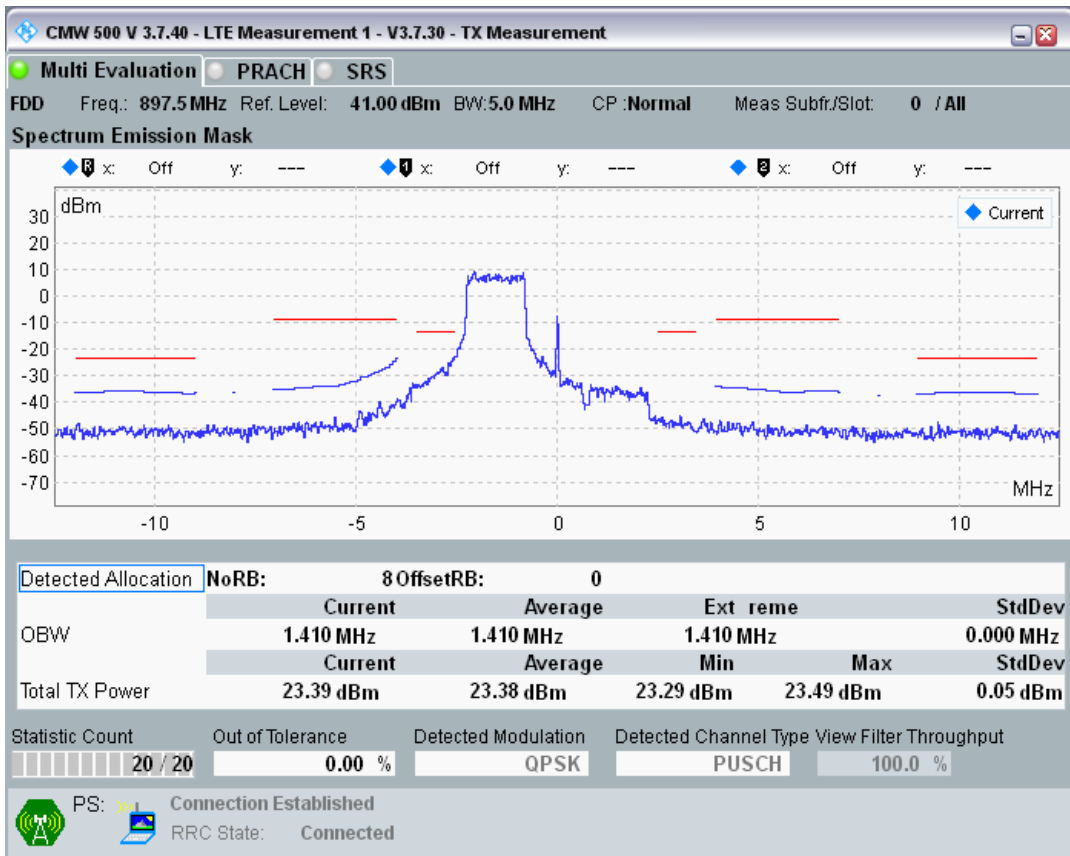

Band8 QPSK BW=5MHz Channel=21625 RB Size=8 Position=#0