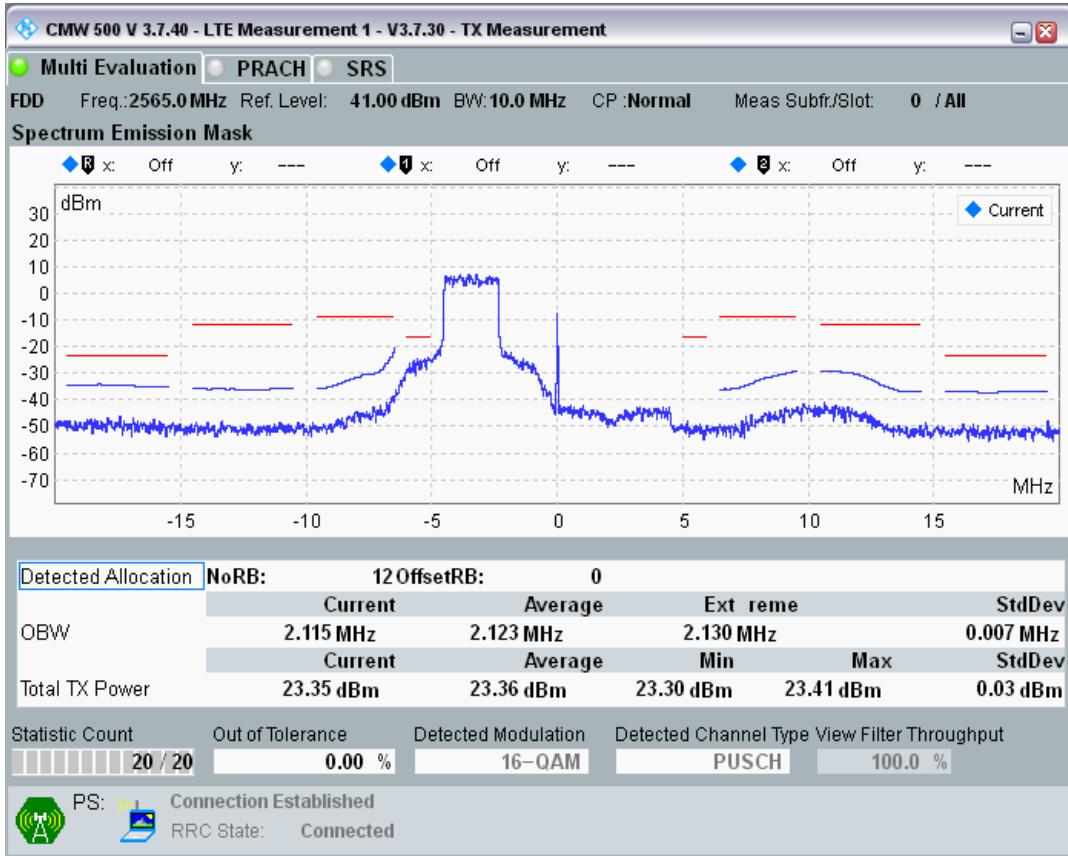

Band7 QPSK BW=10MHz Channel=21400 RB Size=12 Position=#0

Band7 QPSK BW=10MHz Channel=21400 RB Size=12 Position=#Max

Band7 QPSK BW=10MHz Channel=21400 RB Size=50 Position=#0

Band7 QAM16 BW=10MHz Channel=21400 RB Size=12 Position=#0