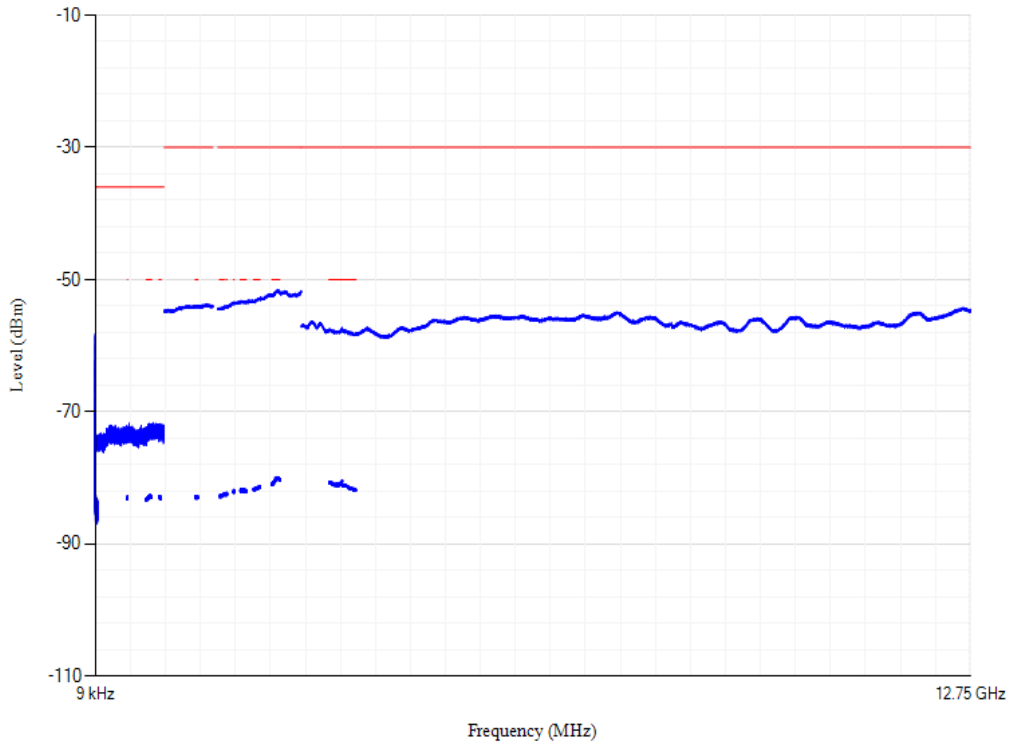

Conducted spurious emissions

Band3 QPSK BW=20MHz Channel=19850 RB Size=1 Position=#0