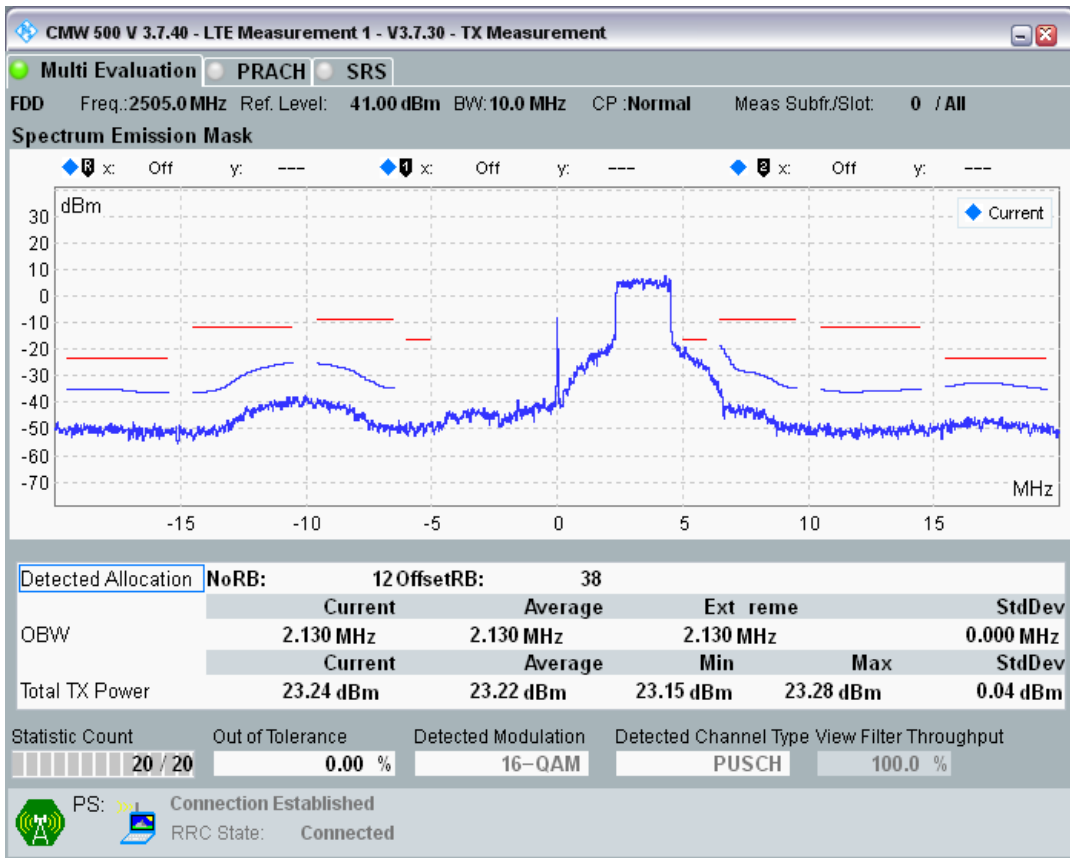

Band7 QAM16 BW=10MHz Channel=20800 RB Size=12 Position=#Max