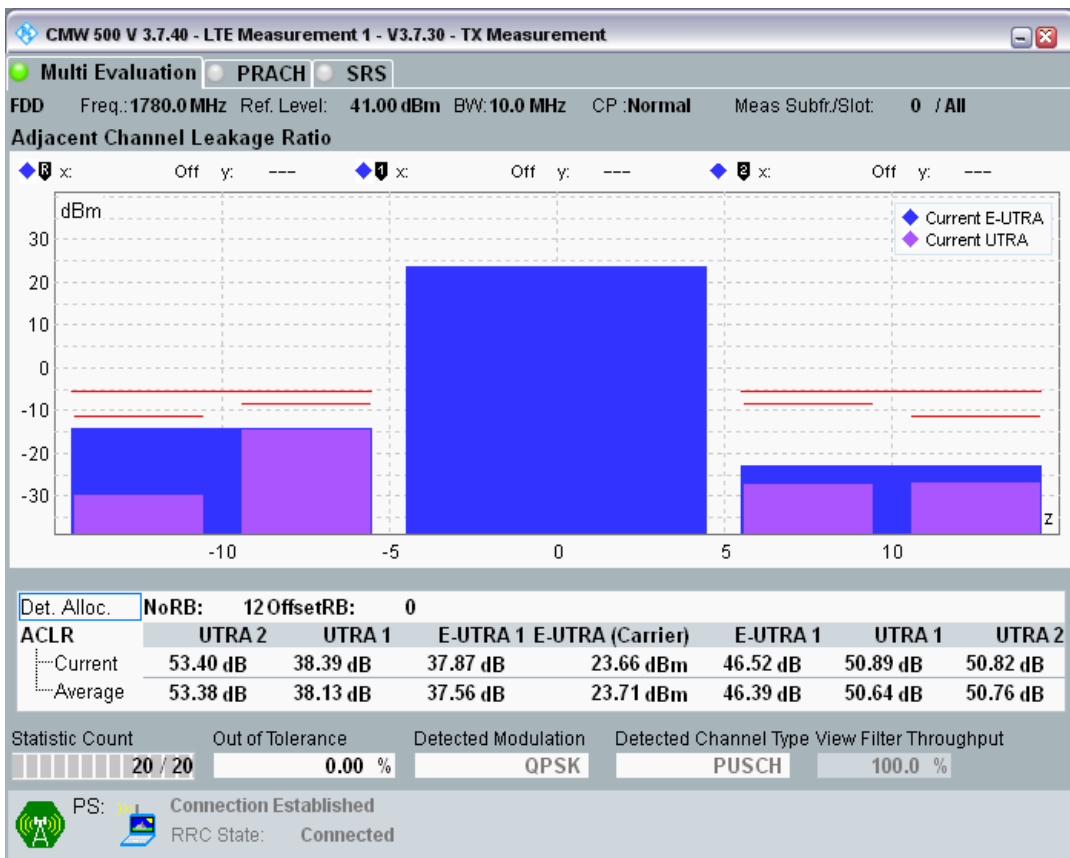

Band3 QPSK BW=10MHz Channel=19900 RB Size=12 Position=#0