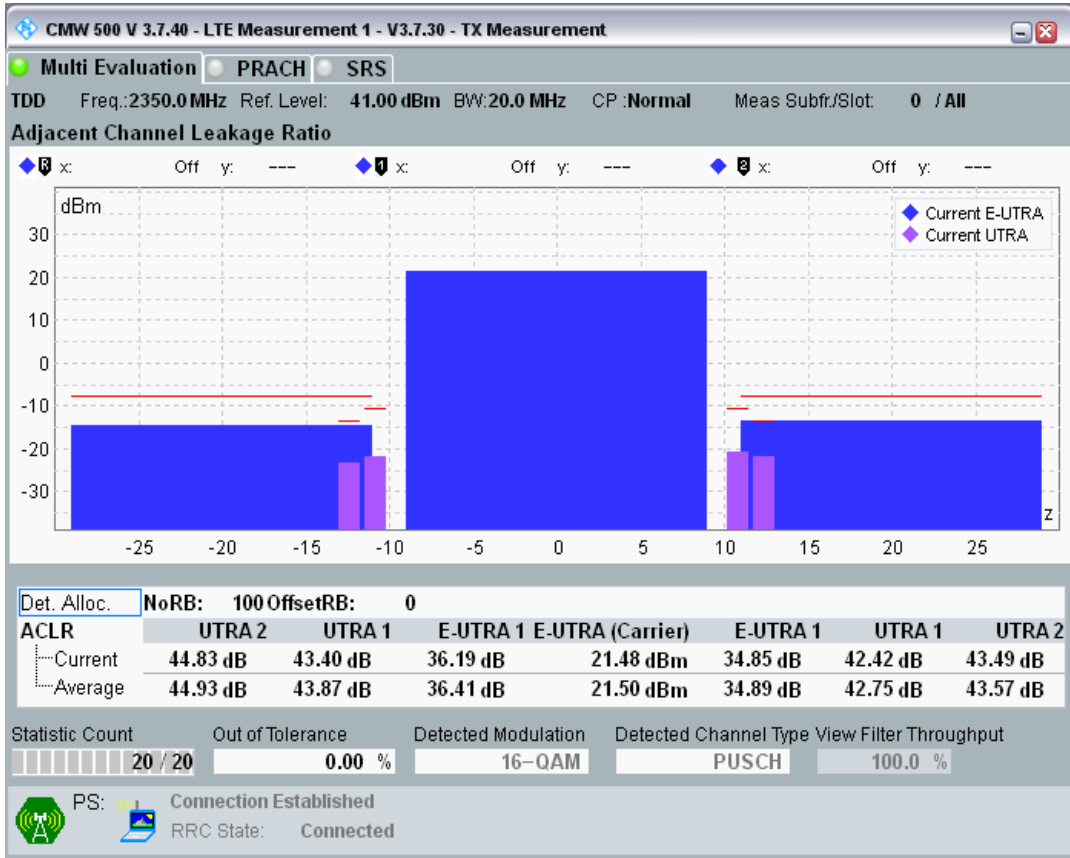

Band40 QPSK BW=20MHz Channel=39150 RB Size=100 Position=#0

Band40 QAM16 BW=20MHz Channel=39150 RB Size=18 Position=#0

Band40 QAM16 BW=20MHz Channel=39150 RB Size=18 Position=#Max

Band40 QAM16 BW=20MHz Channel=39150 RB Size=100 Position=#0