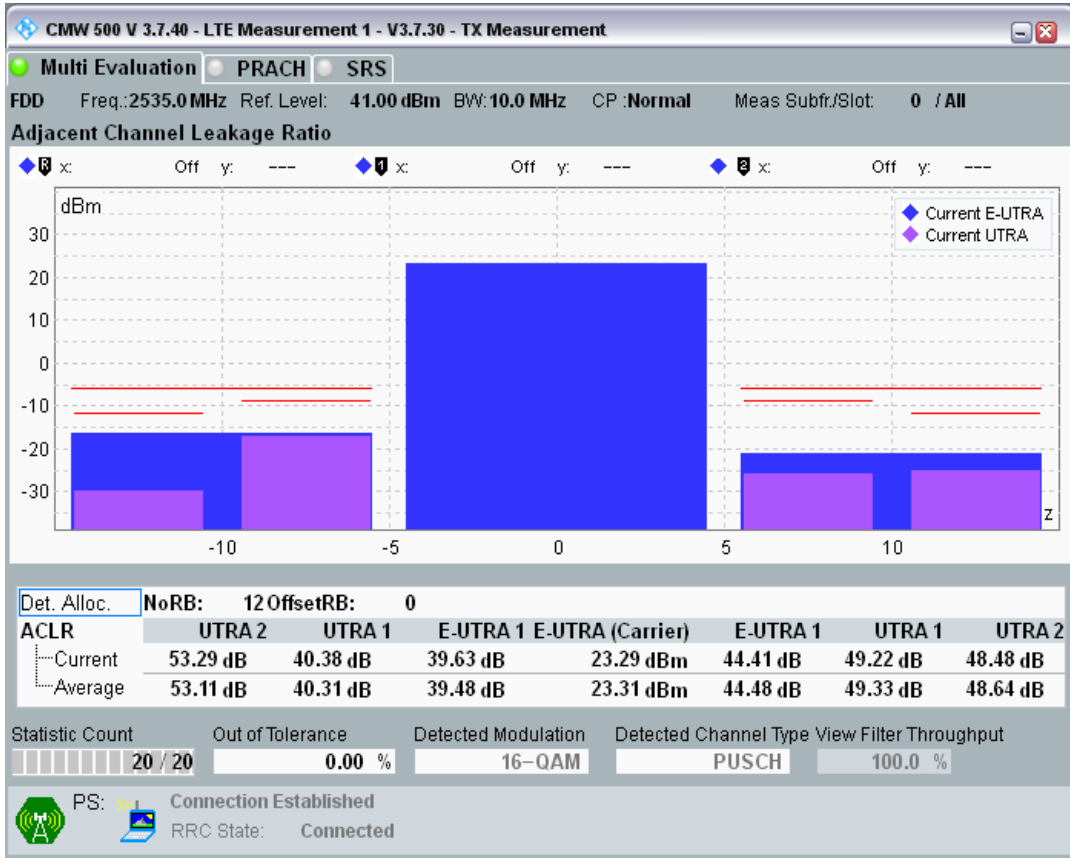

Band7 QAM16 BW=10MHz Channel=21100 RB Size=12 Position=#0