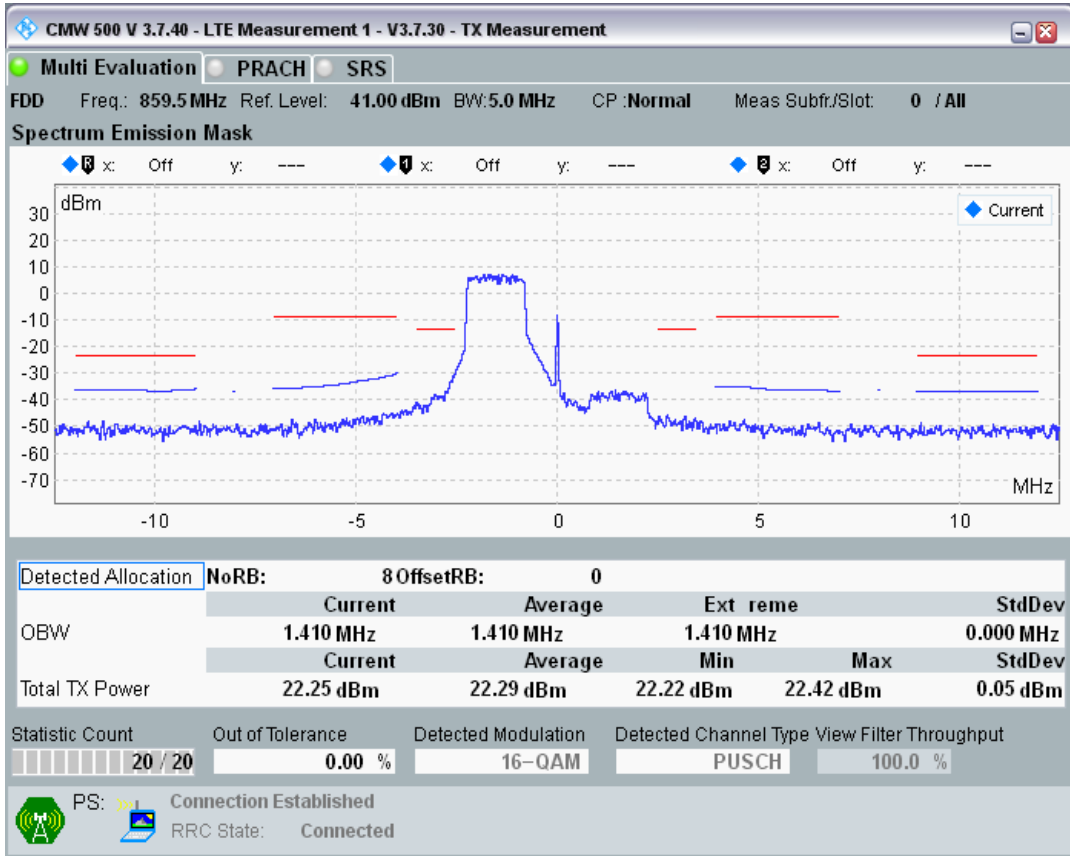

Band20 QAM16 BW=5MHz Channel=24425 RB Size=8 Position=#0