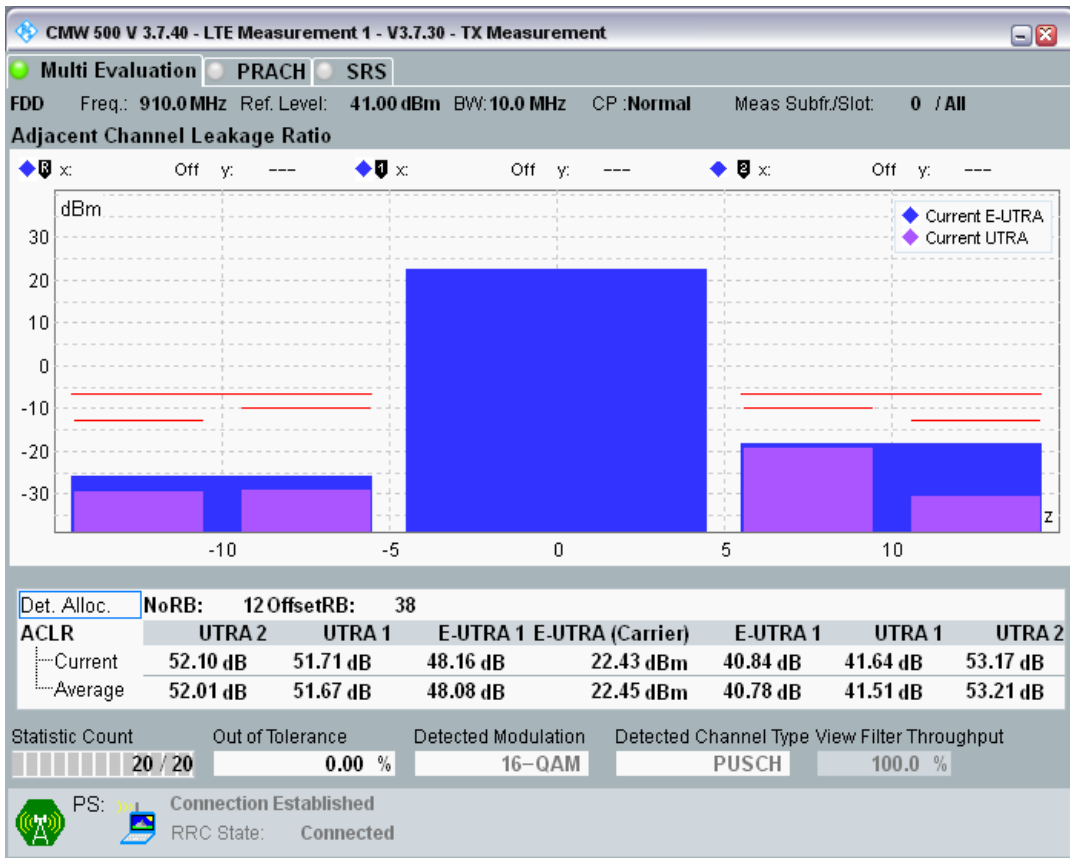

Band8 QAM16 BW=10MHz Channel=21750 RB Size=12 Position=#Max