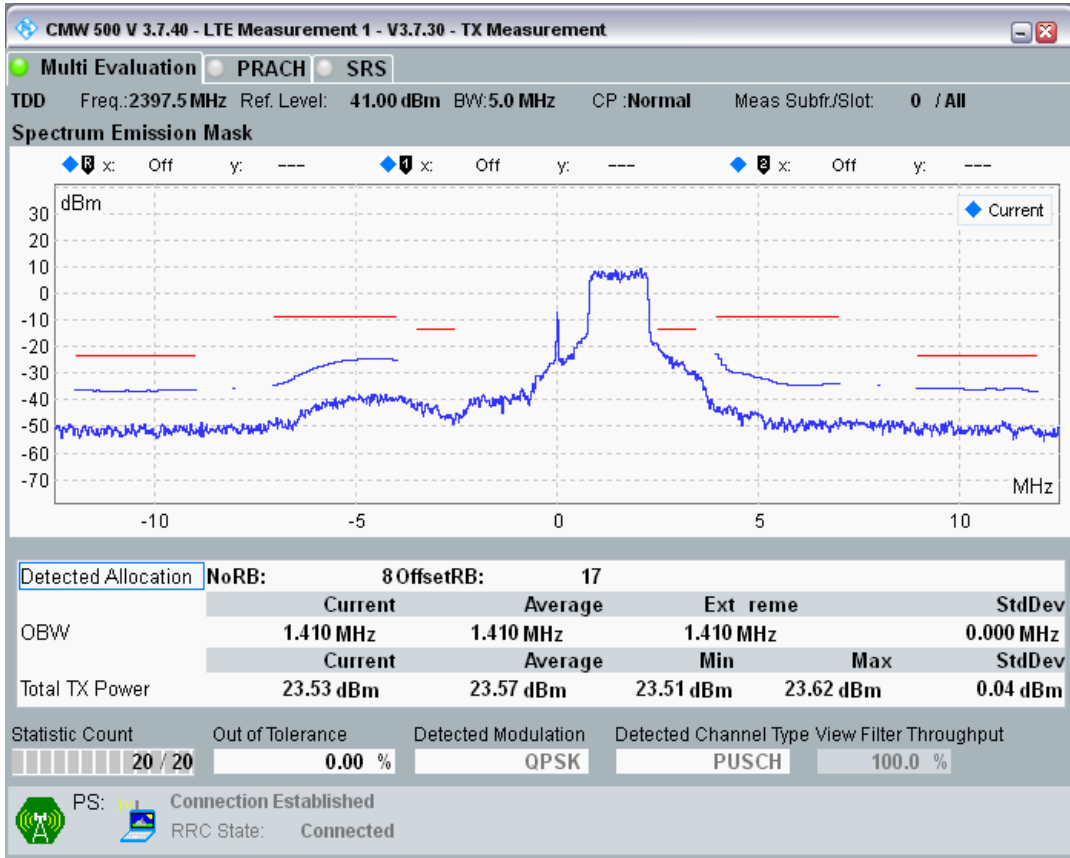

Band40 QPSK BW=5MHz Channel=39625 RB Size=8 Position=#Max