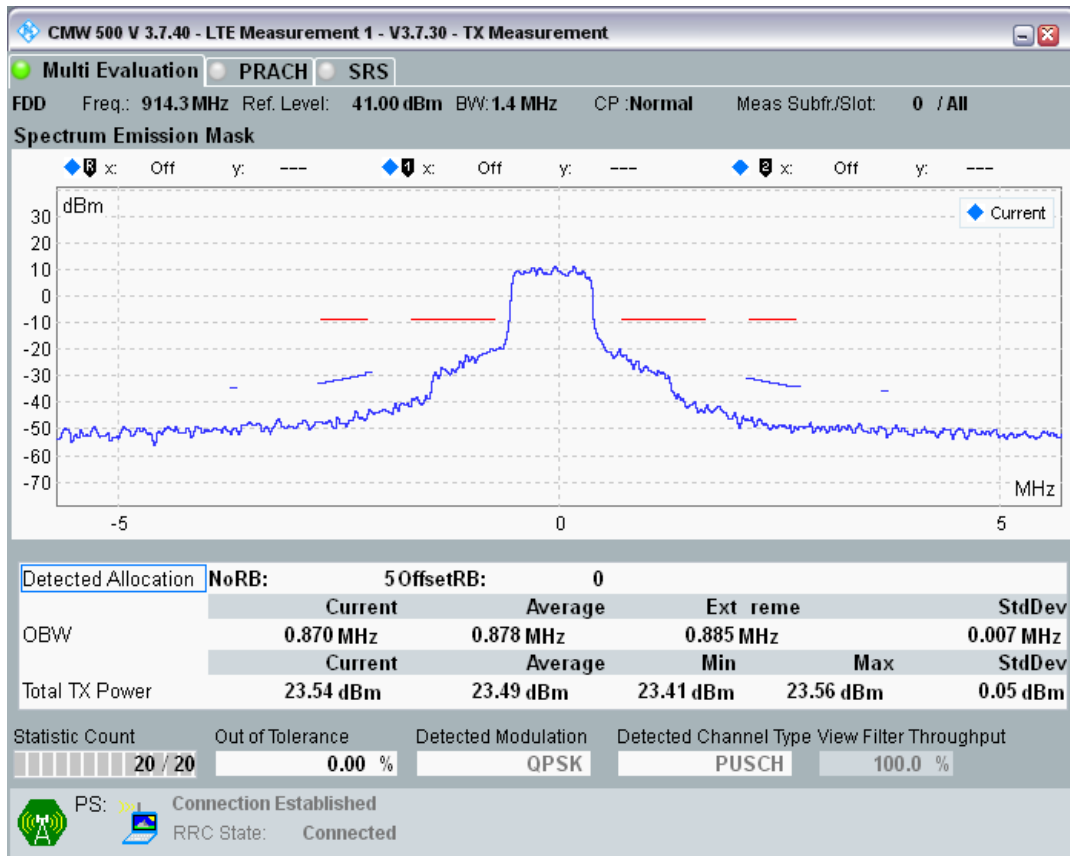

Band8 QPSK BW=1.4MHz Channel=21793 RB Size=5 Position=#0