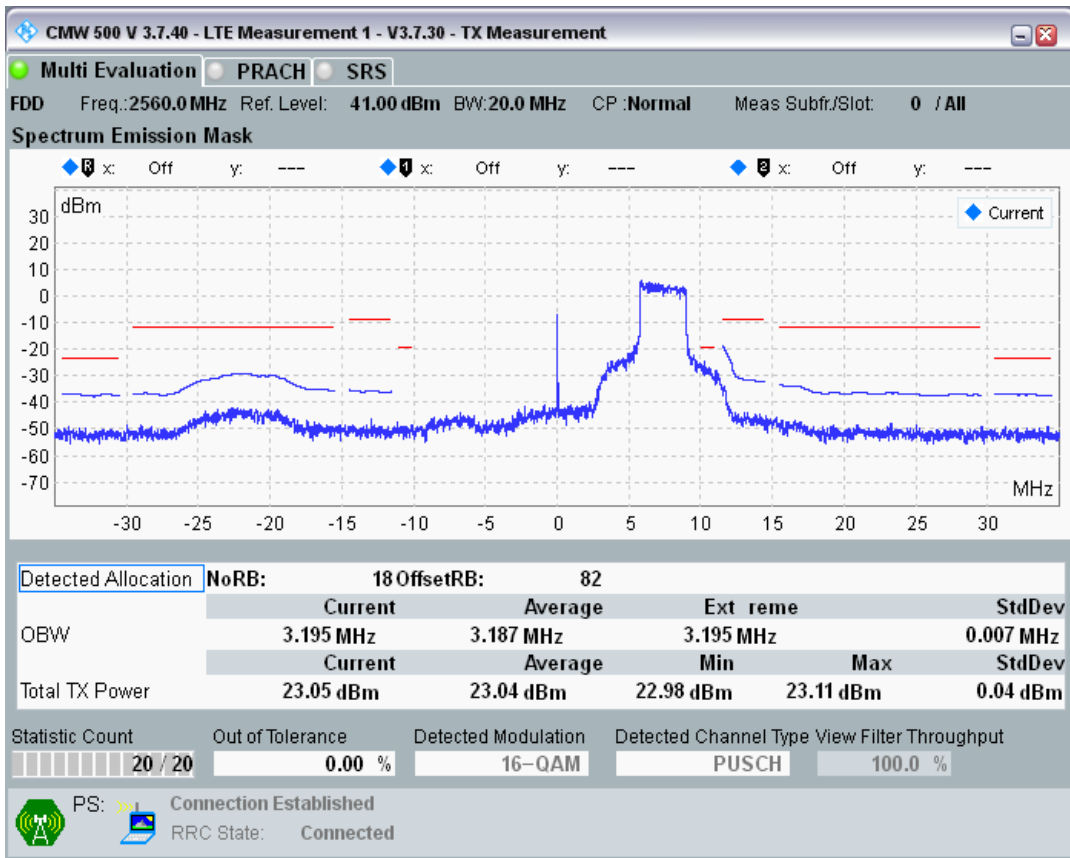

Band7 QAM16 BW=20MHz Channel=21350 RB Size=18 Position=#Max