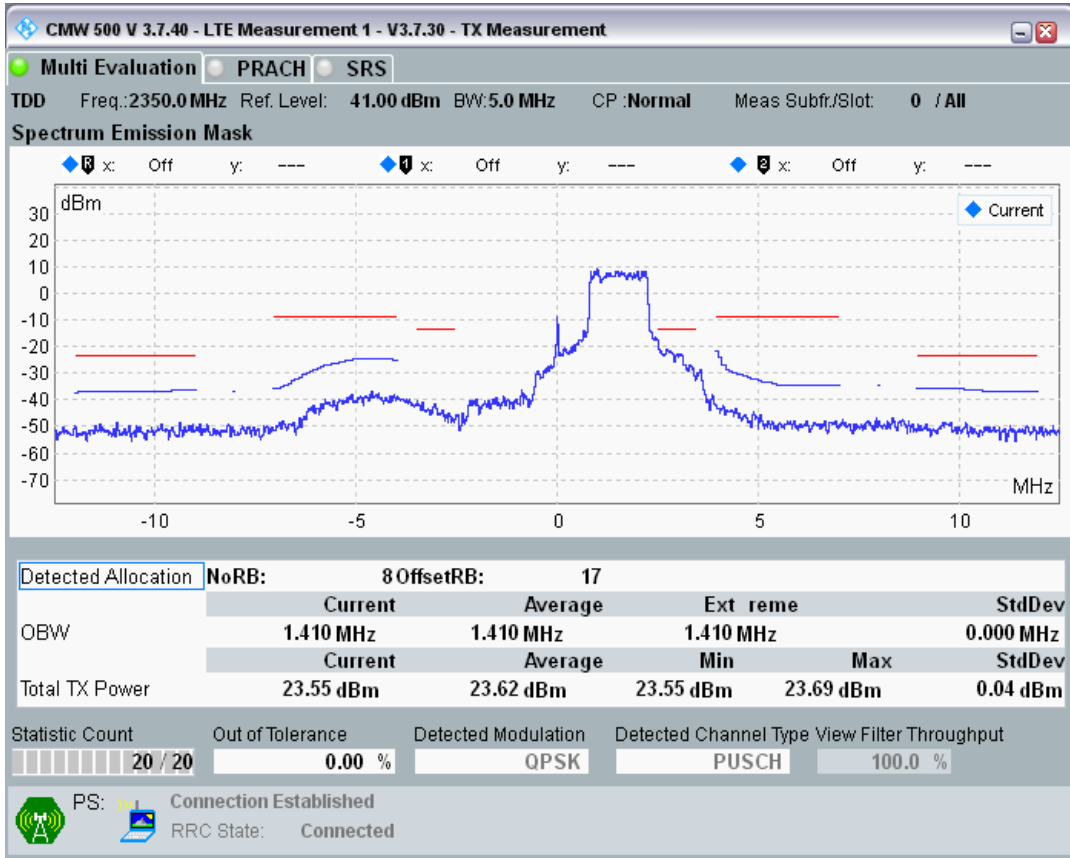

Band40 QAM16 BW=5MHz Channel=38675 RB Size=8 Position=#Max

Band40 QAM16 BW=5MHz Channel=38675 RB Size=25 Position=#0

Band40 QPSK BW=5MHz Channel=39150 RB Size=8 Position=#0

Band40 QPSK BW=5MHz Channel=39150 RB Size=8 Position=#Max