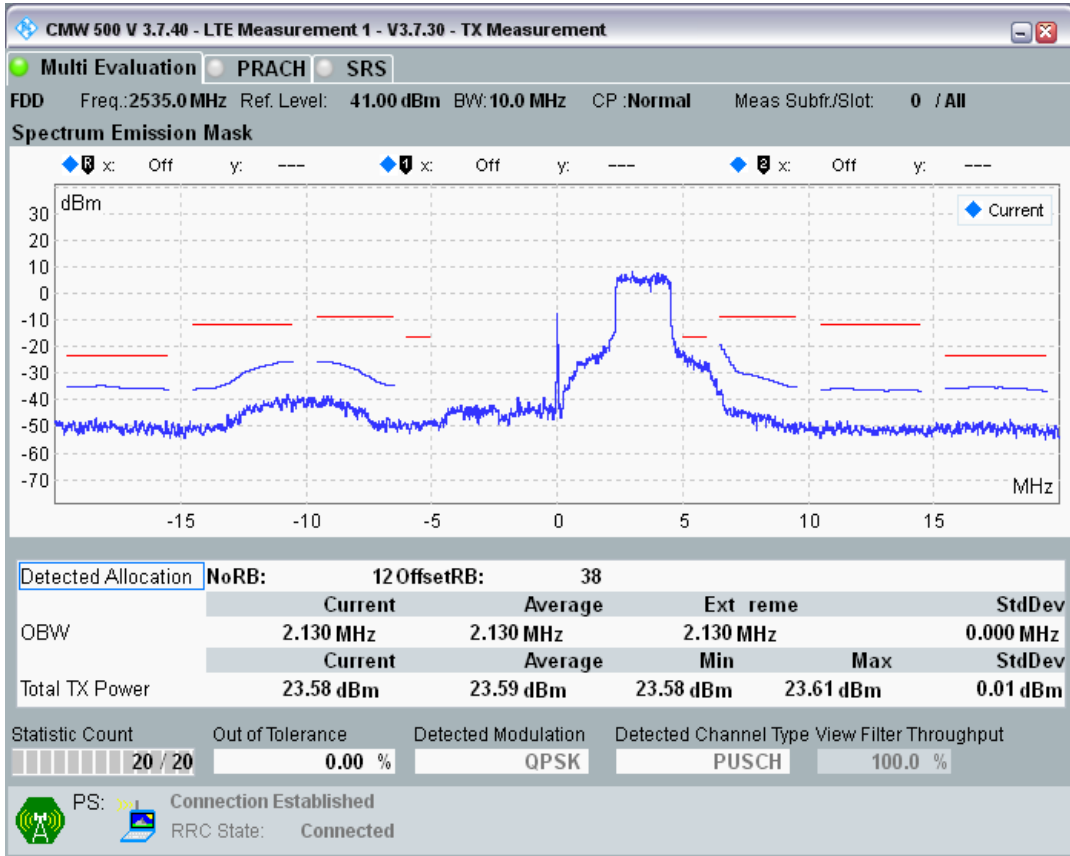

Band7 QAM16 BW=10MHz Channel=20800 RB Size=12 Position=#Max

Band7 QAM16 BW=10MHz Channel=20800 RB Size=50 Position=#0

Band7 QPSK BW=10MHz Channel=21100 RB Size=12 Position=#0

Band7 QPSK BW=10MHz Channel=21100 RB Size=12 Position=#Max