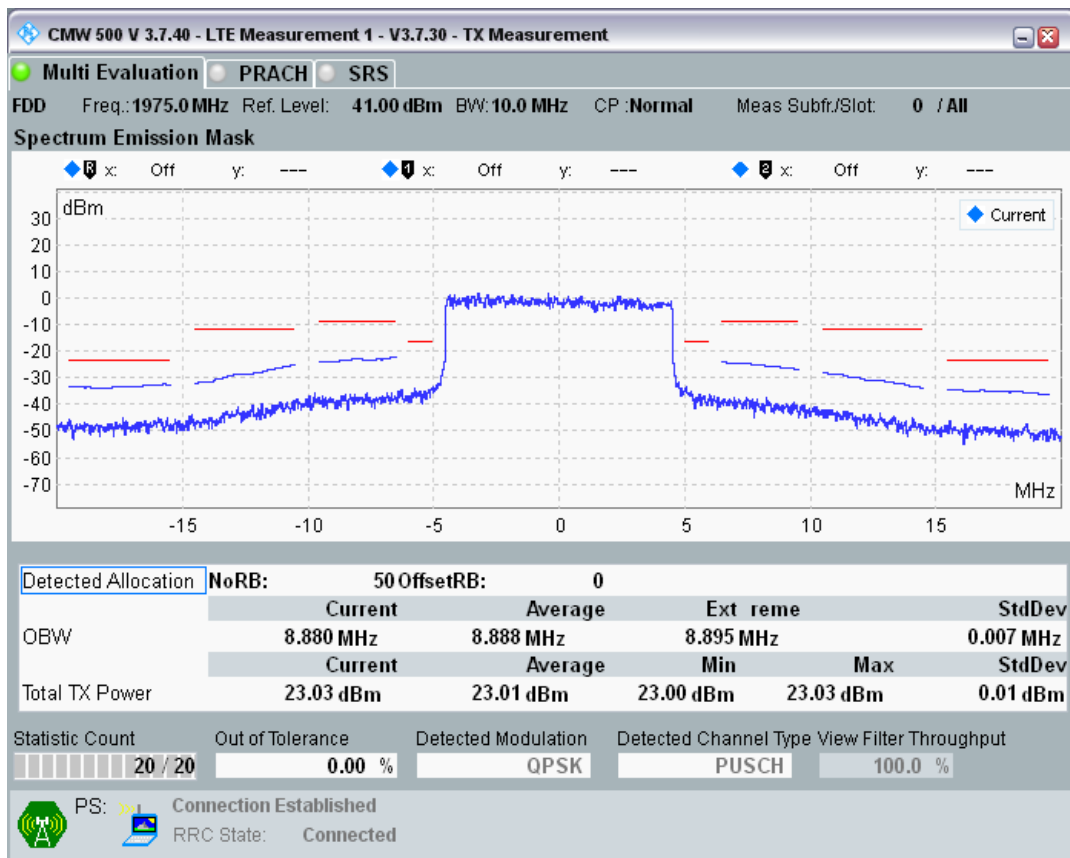

Band1 QPSK BW=10MHz Channel=18550 RB Size=50 Position=#0