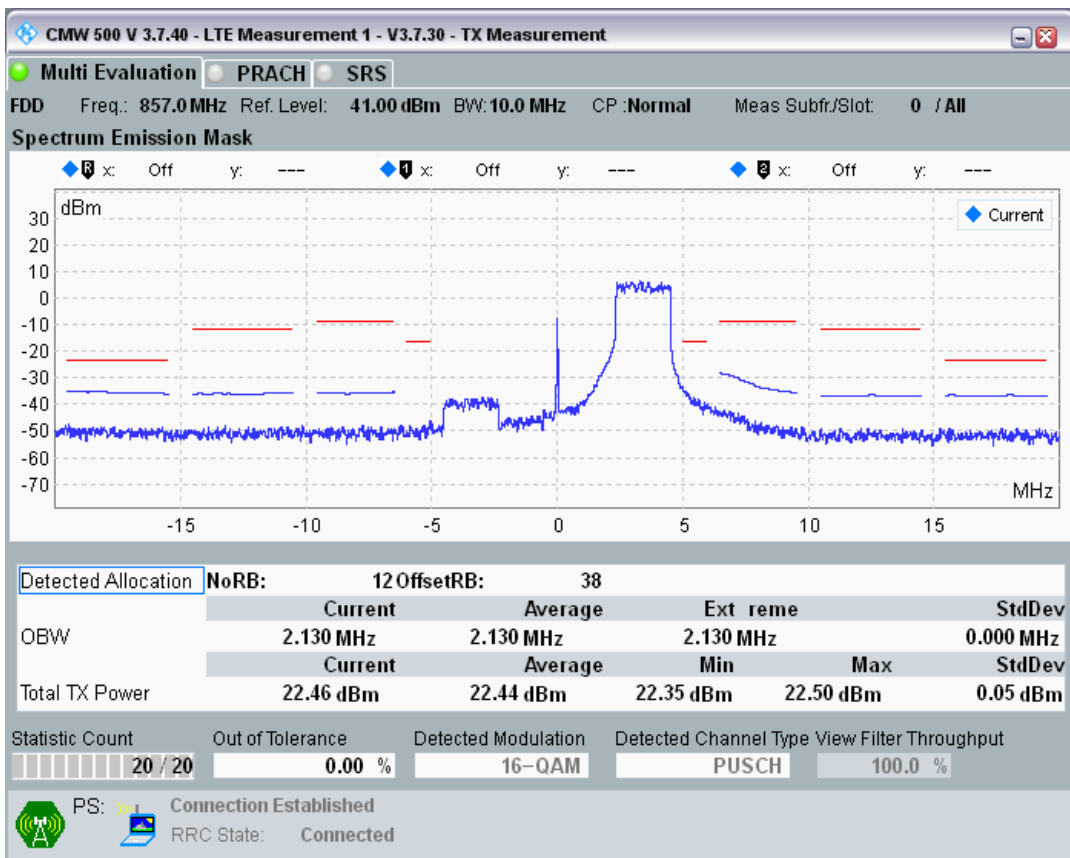

Band20 QAM16 BW=10MHz Channel=24400 RB Size=12 Position=#Max