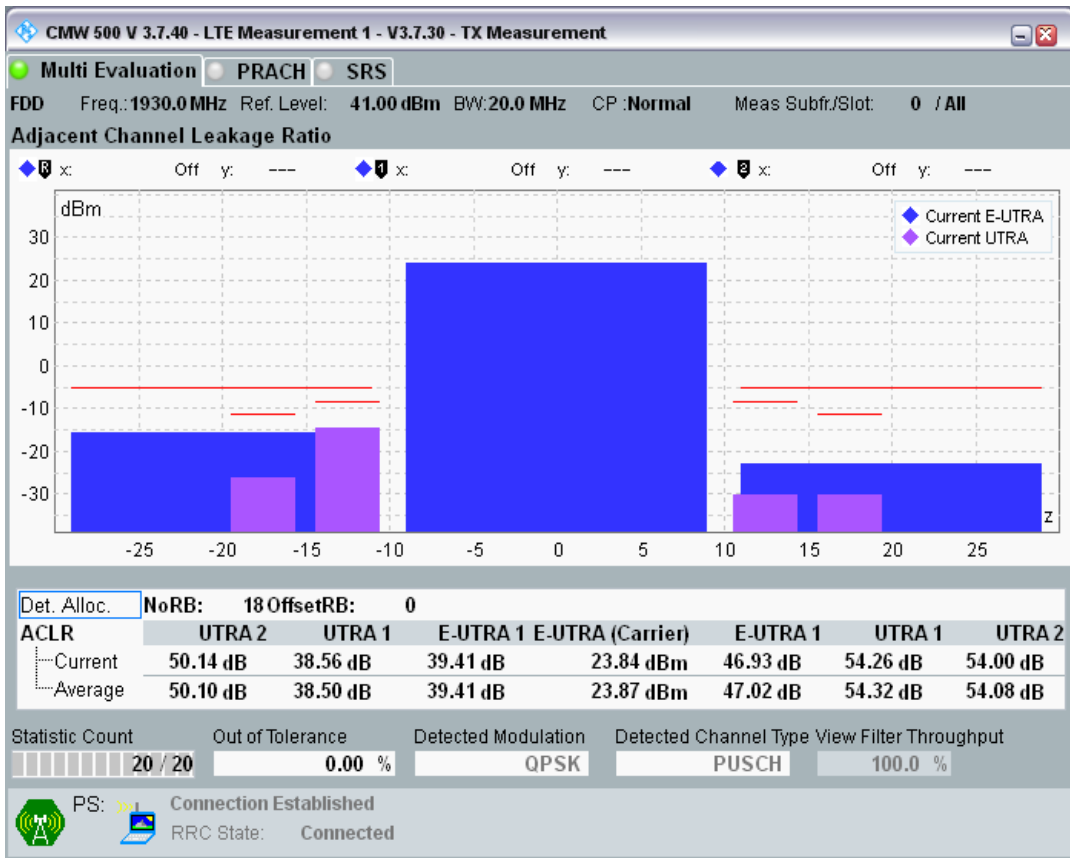

Band1 QPSK BW=20MHz Channel=18100 RB Size=18 Position=#0