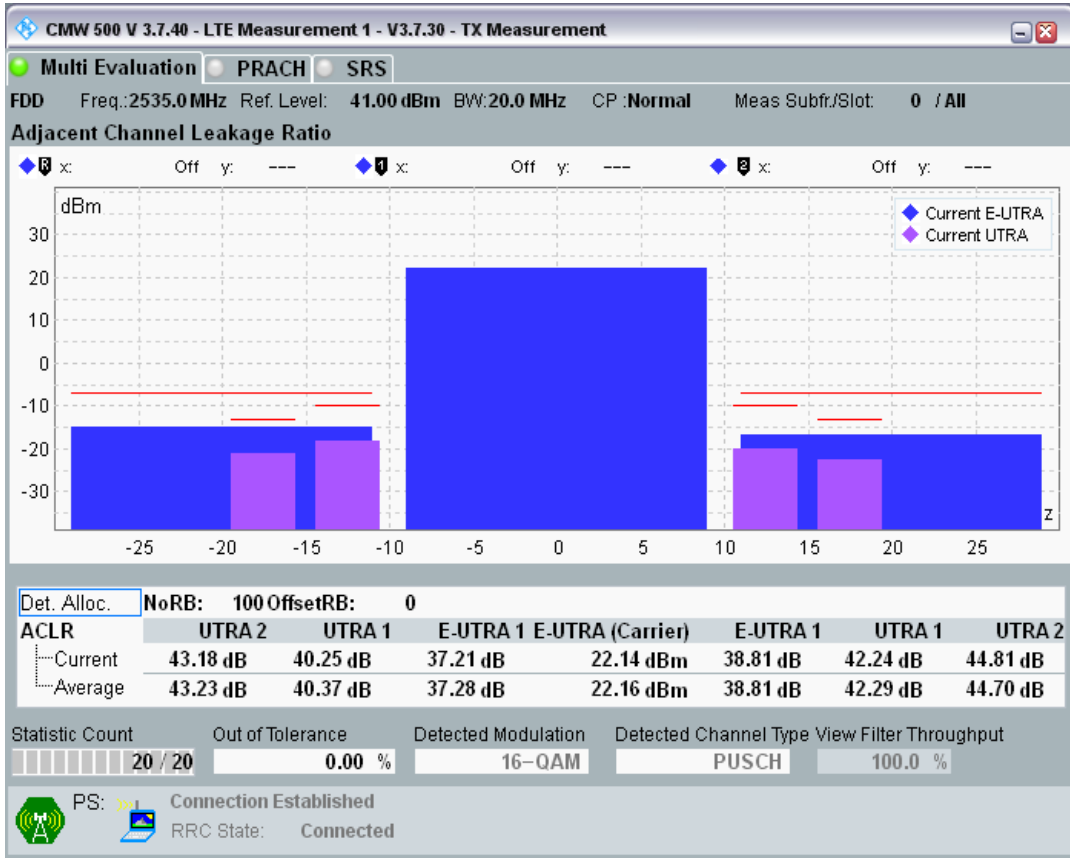

Band7 QAM16 BW=20MHz Channel=21100 RB Size=100 Position=#0