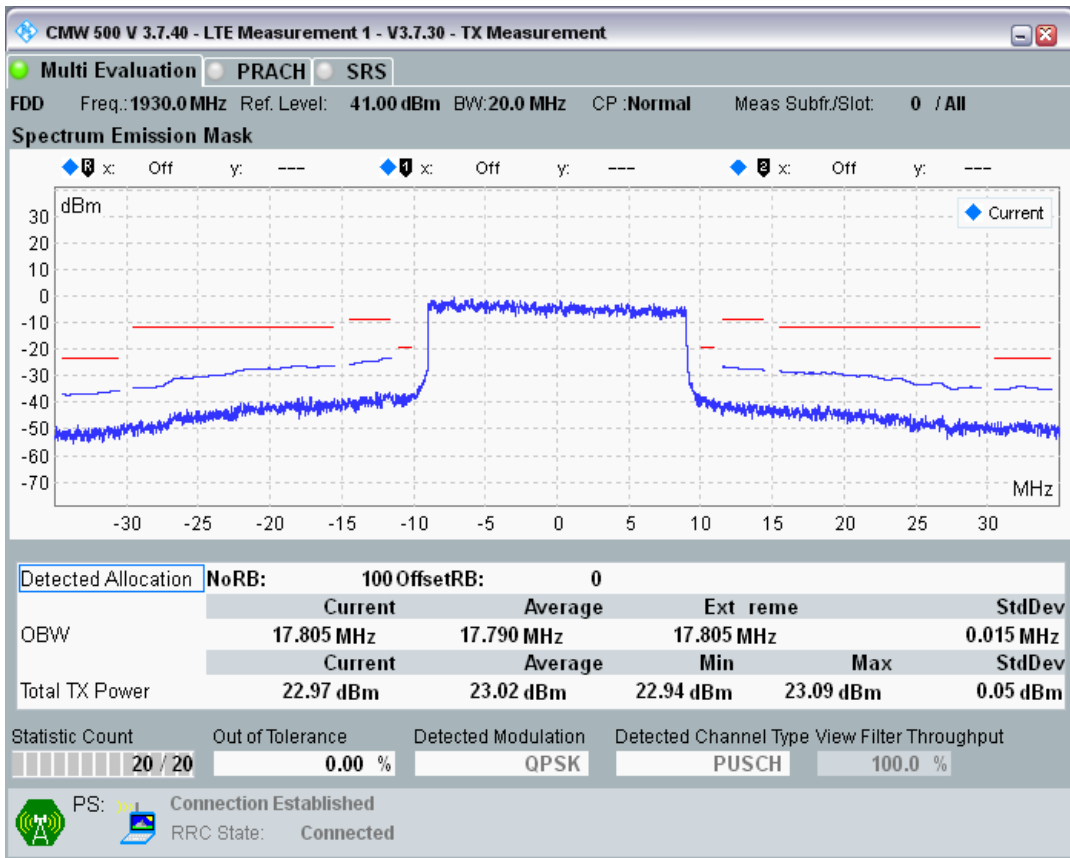

Band1 QPSK BW=20MHz Channel=18100 RB Size=100 Position=#0