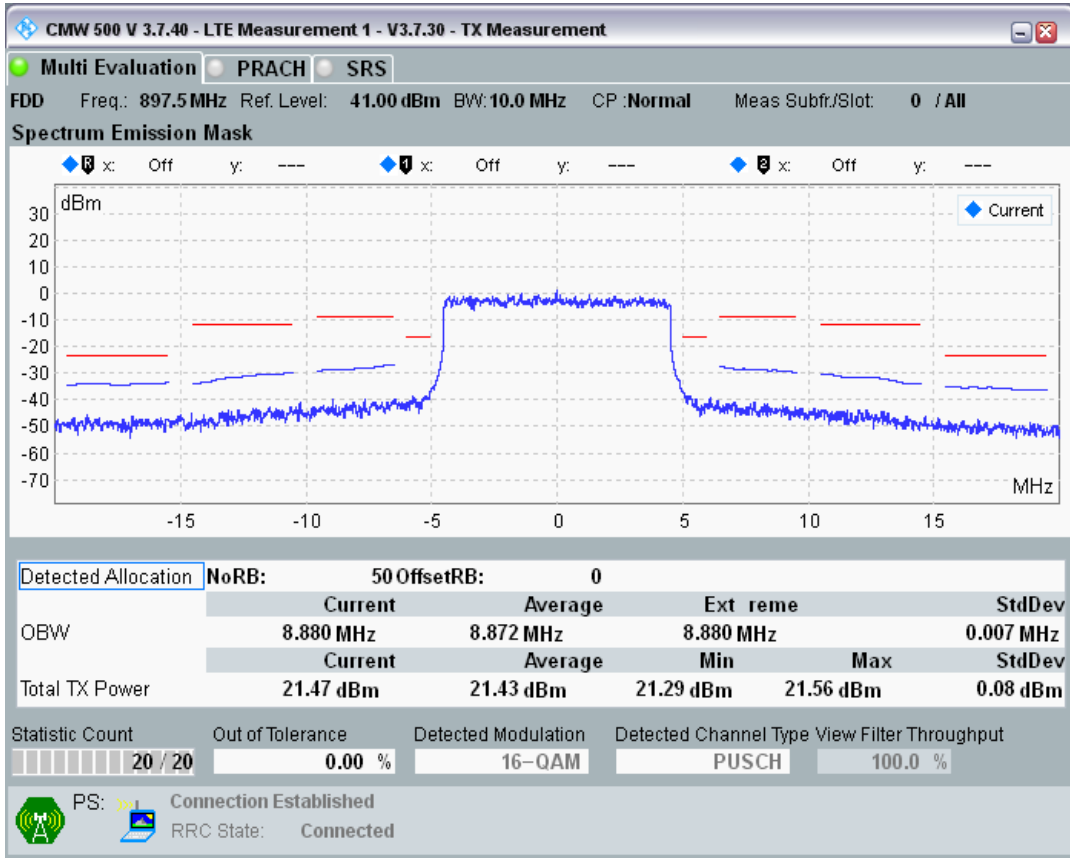

Band8 QPSK BW=10MHz Channel=21625 RB Size=50 Position=#0

Band8 QAM16 BW=10MHz Channel=21625 RB Size=12 Position=#0

Band8 QAM16 BW=10MHz Channel=21625 RB Size=12 Position=#Max

Band8 QAM16 BW=10MHz Channel=21625 RB Size=50 Position=#0