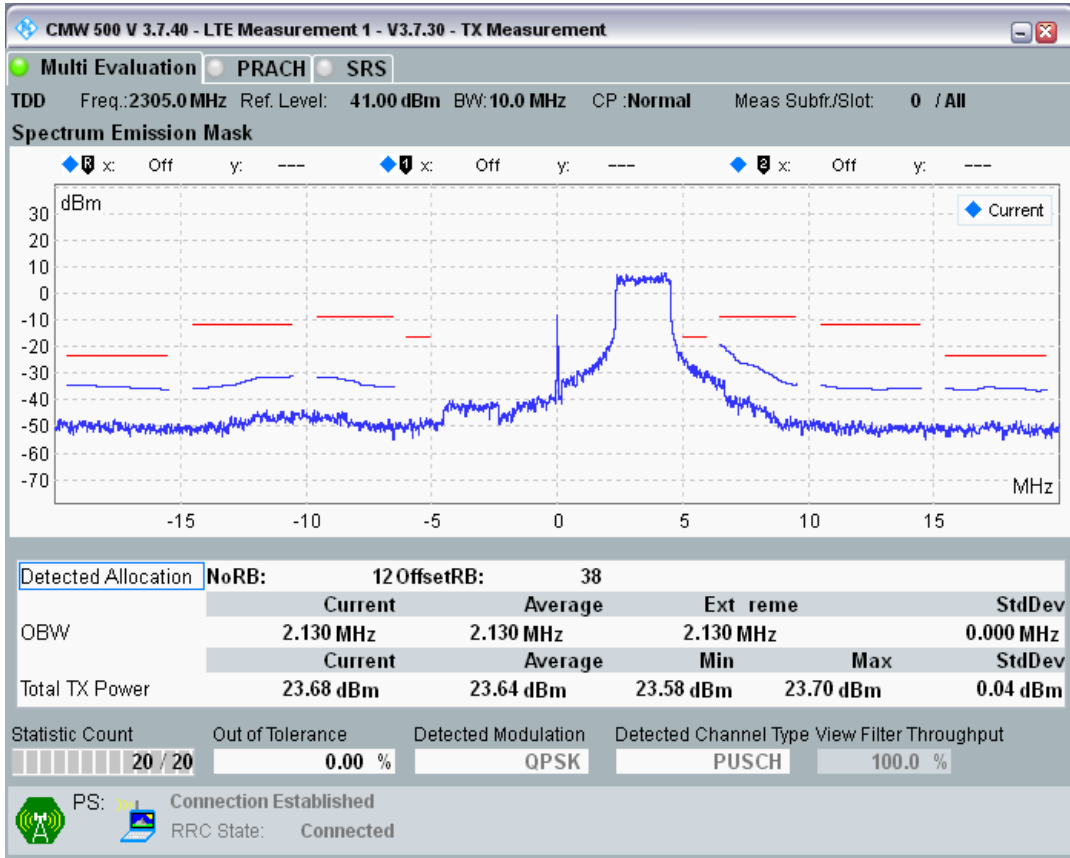

Band40 QAM16 BW=5MHz Channel=39625 RB Size=8 Position=#Max

Band40 QAM16 BW=5MHz Channel=39625 RB Size=25 Position=#0

Band40 QPSK BW=10MHz Channel=38700 RB Size=12 Position=#0

Band40 QPSK BW=10MHz Channel=38700 RB Size=12 Position=#Max