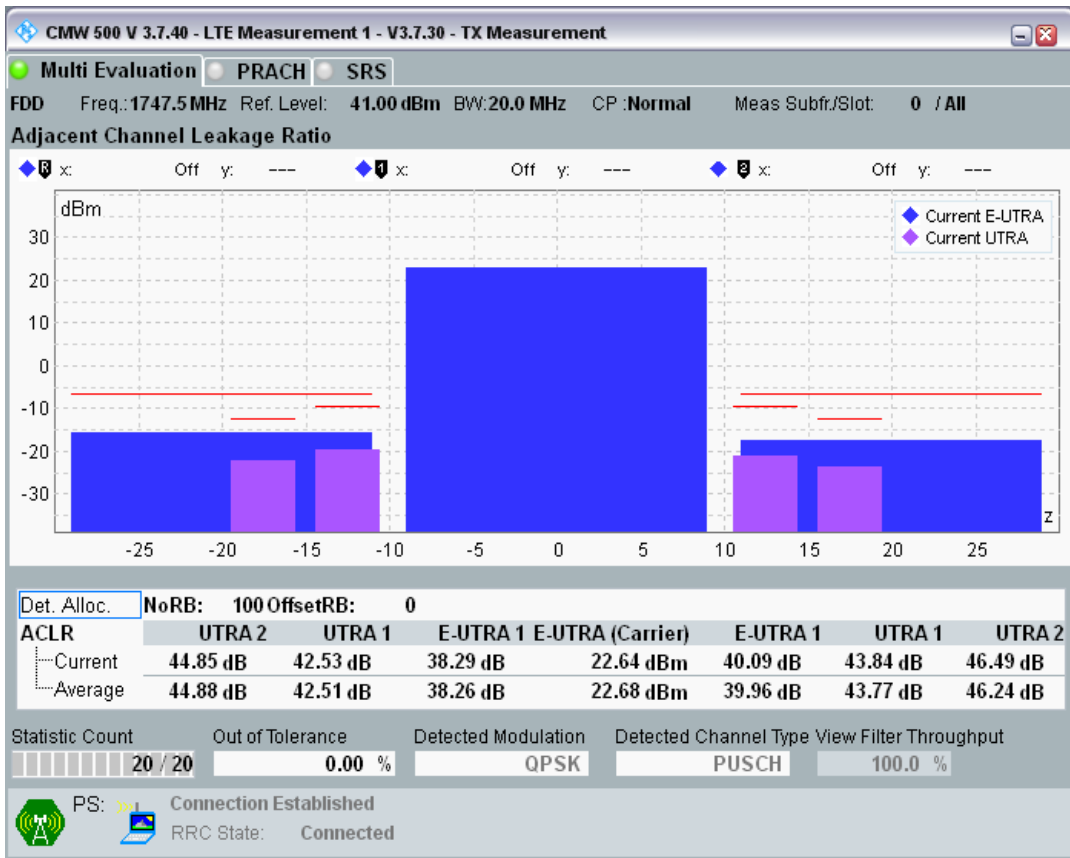

Band3 QPSK BW=20MHz Channel=19575 RB Size=100 Position=#0