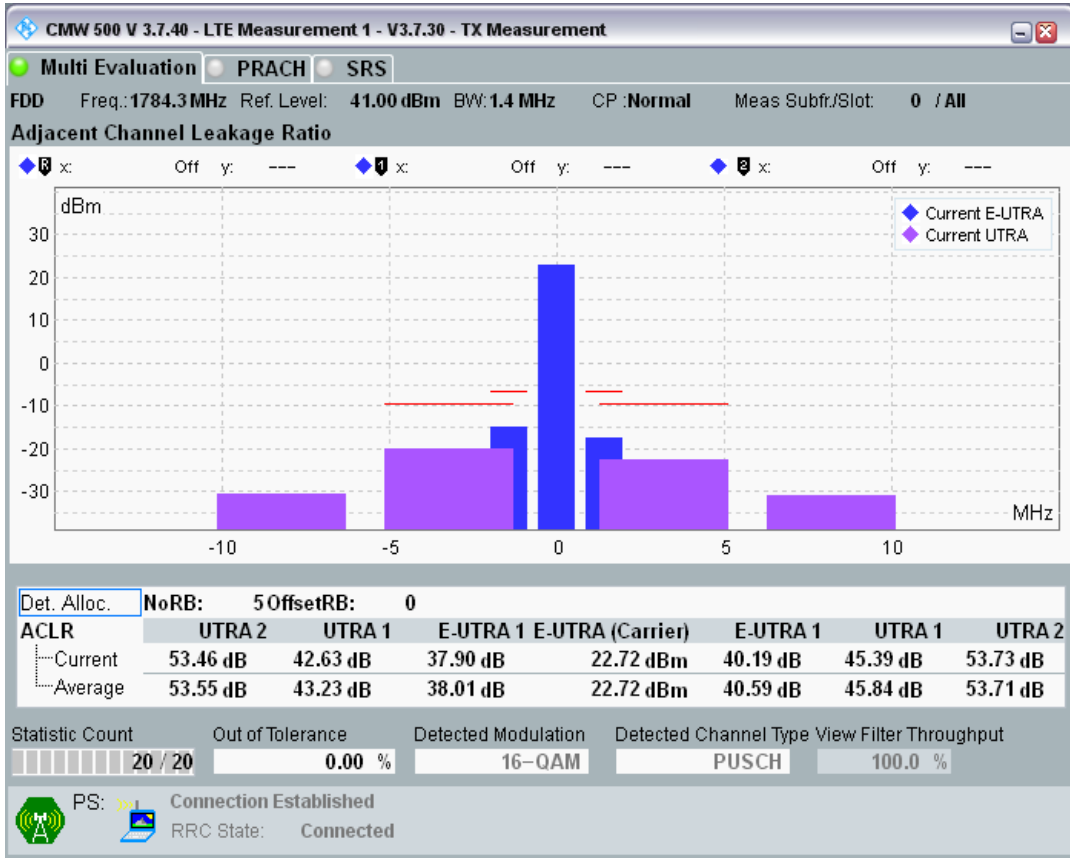

Band3 QPSK BW=1.4MHz Channel=19943 RB Size=5 Position=#0

Band3 QPSK BW=1.4MHz Channel=19943 RB Size=5 Position=#Max

Band3 QPSK BW=1.4MHz Channel=19943 RB Size=6 Position=#0

Band3 QAM16 BW=1.4MHz Channel=19943 RB Size=5 Position=#0