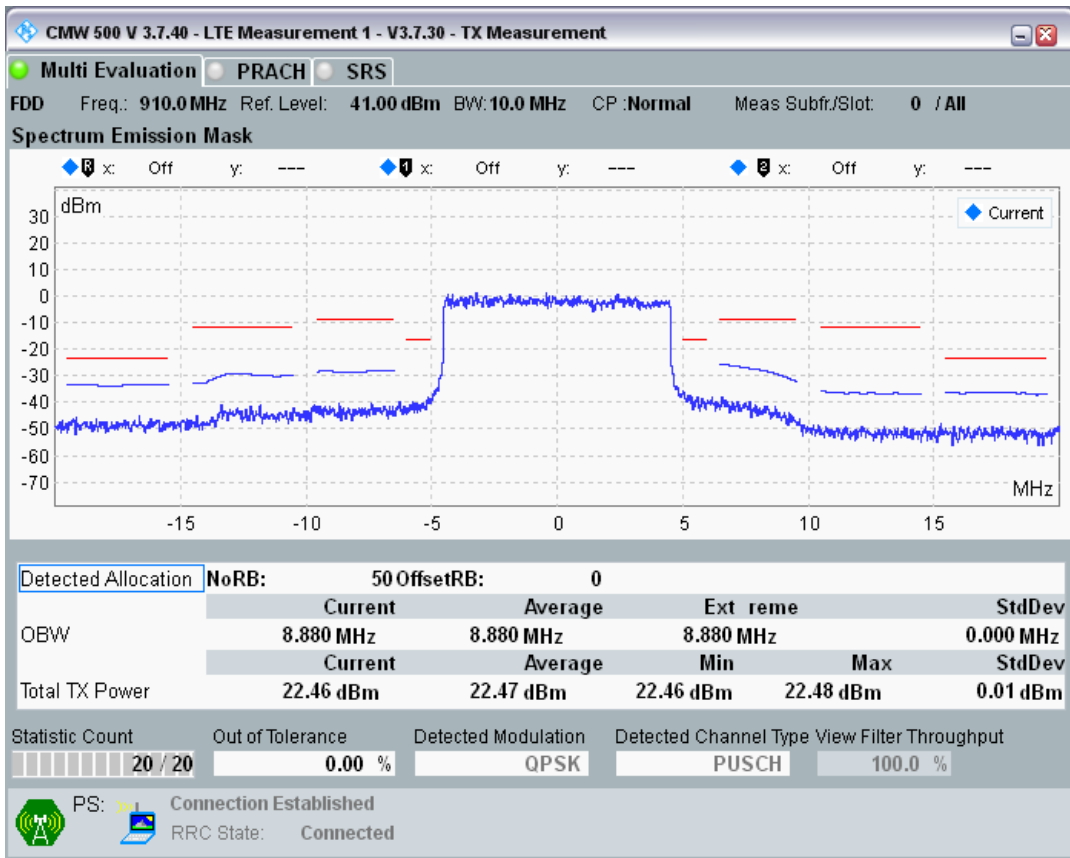

Band8 QPSK BW=10MHz Channel=21750 RB Size=50 Position=#0