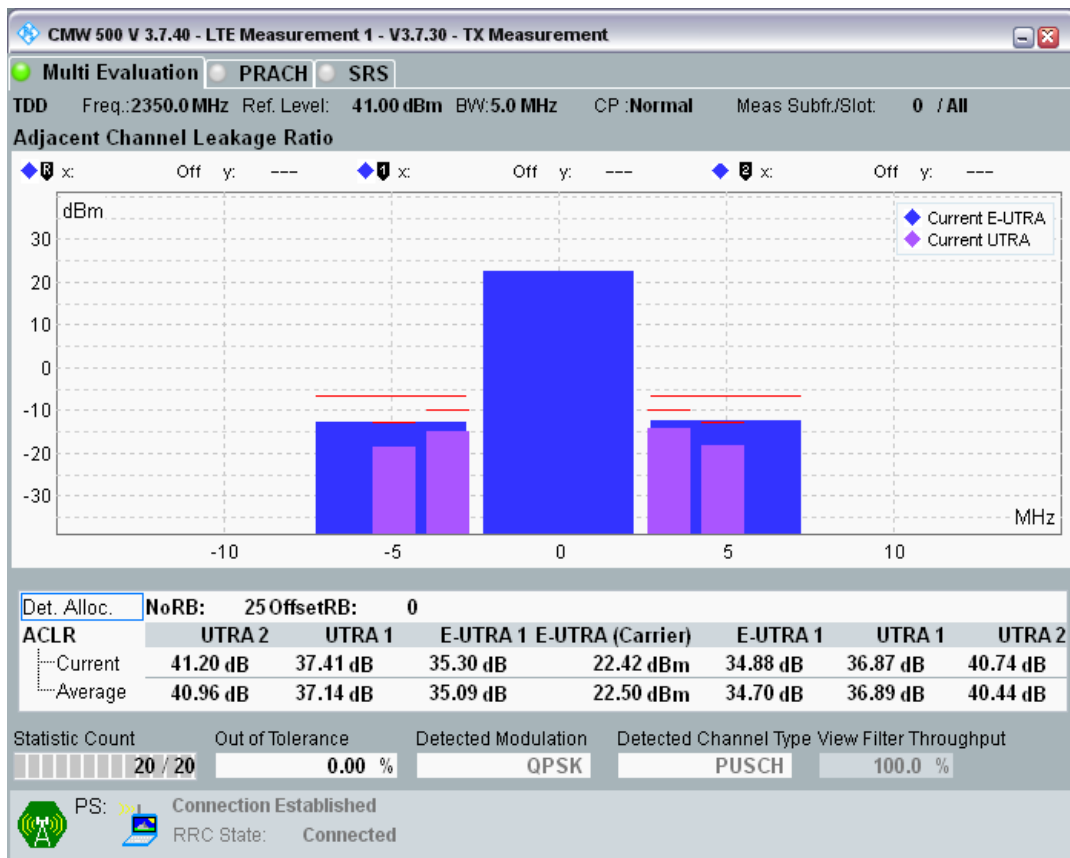

Band40 QPSK BW=5MHz Channel=39150 RB Size=25 Position=#0