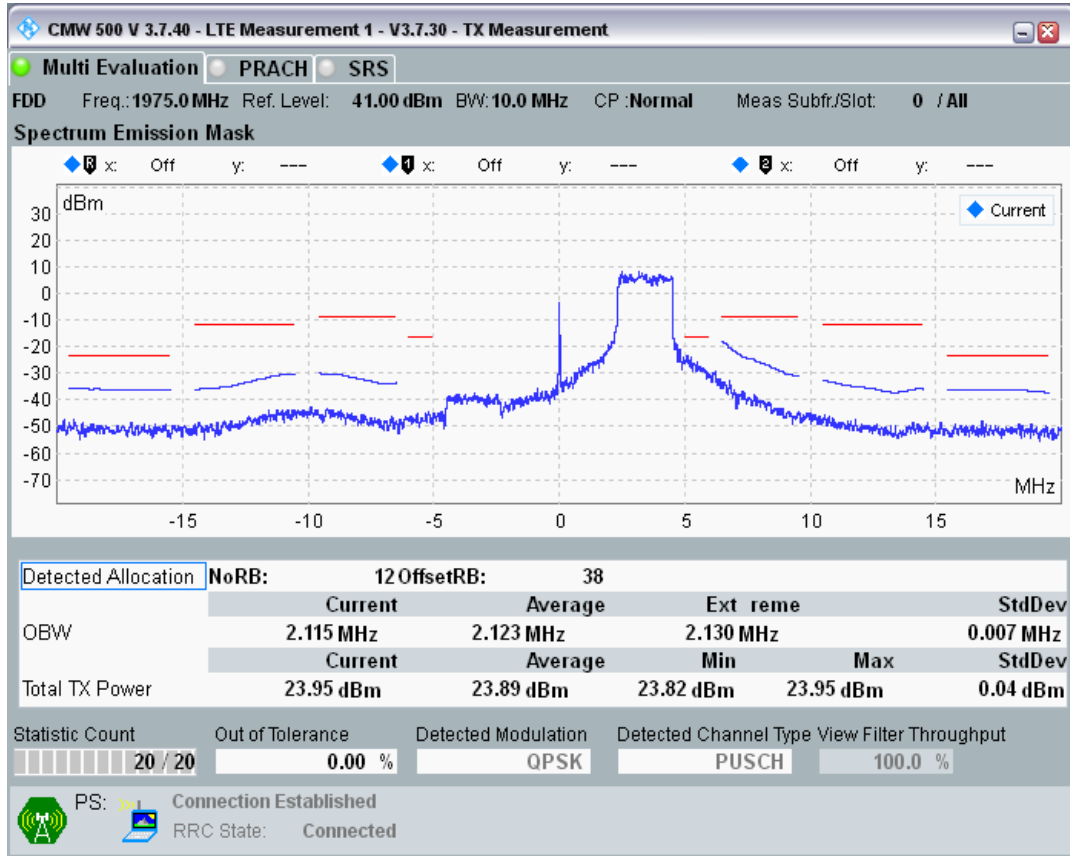

Band1 QAM16 BW=10MHz Channel=18300 RB Size=12 Position=#Max

Band1 QAM16 BW=10MHz Channel=18300 RB Size=50 Position=#0

Band1 QPSK BW=10MHz Channel=18550 RB Size=12 Position=#0

Band1 QPSK BW=10MHz Channel=18550 RB Size=12 Position=#Max