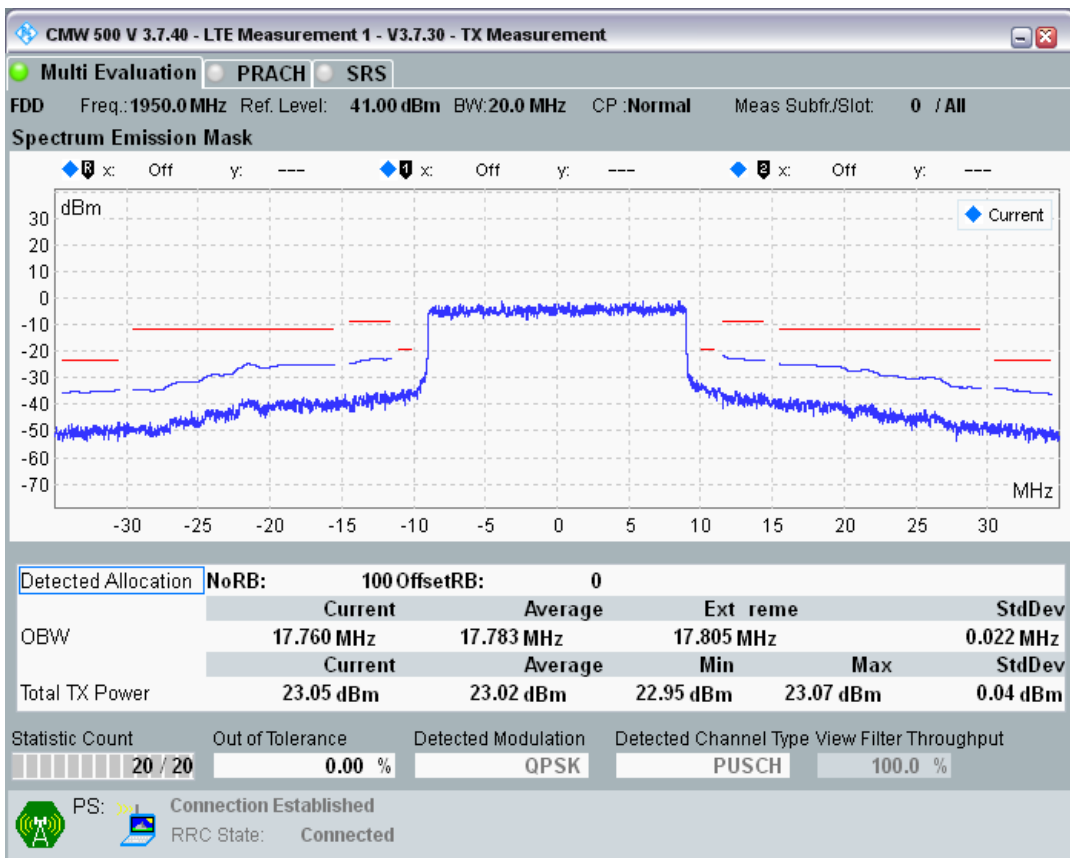

Band1 QPSK BW=20MHz Channel=18300 RB Size=100 Position=#0