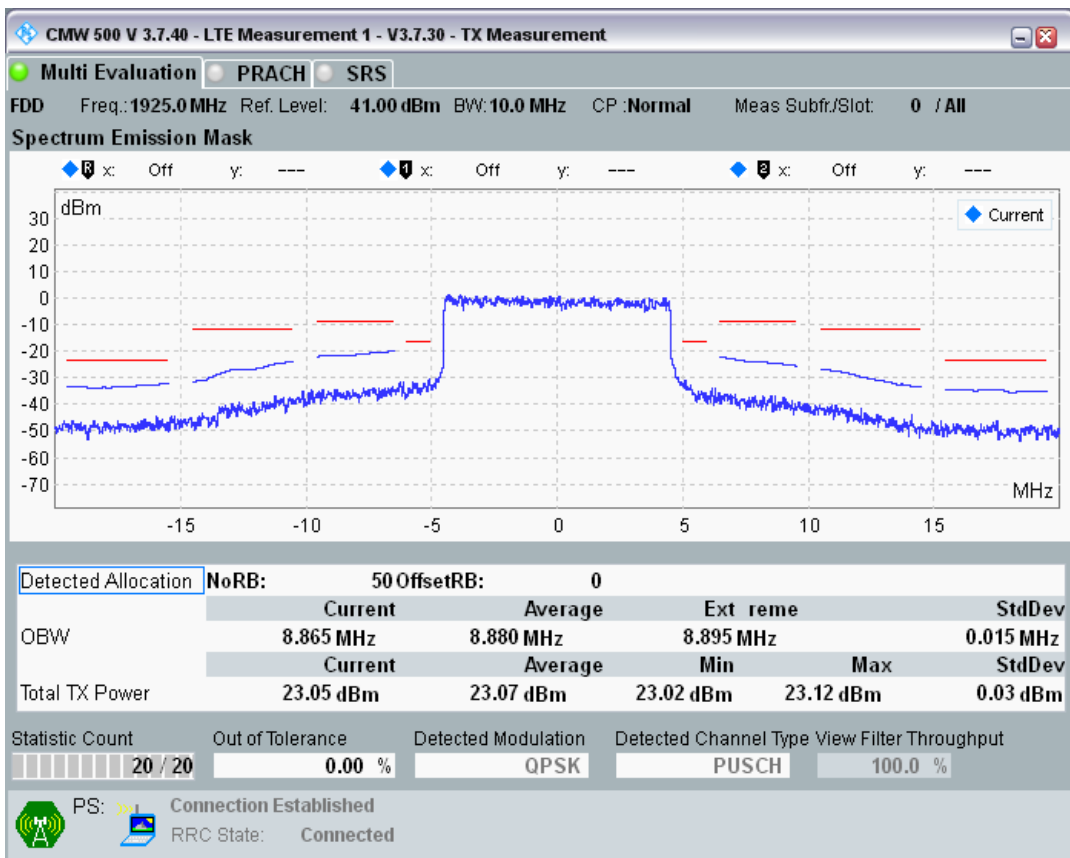

Band1 QPSK BW=10MHz Channel=18050 RB Size=50 Position=#0