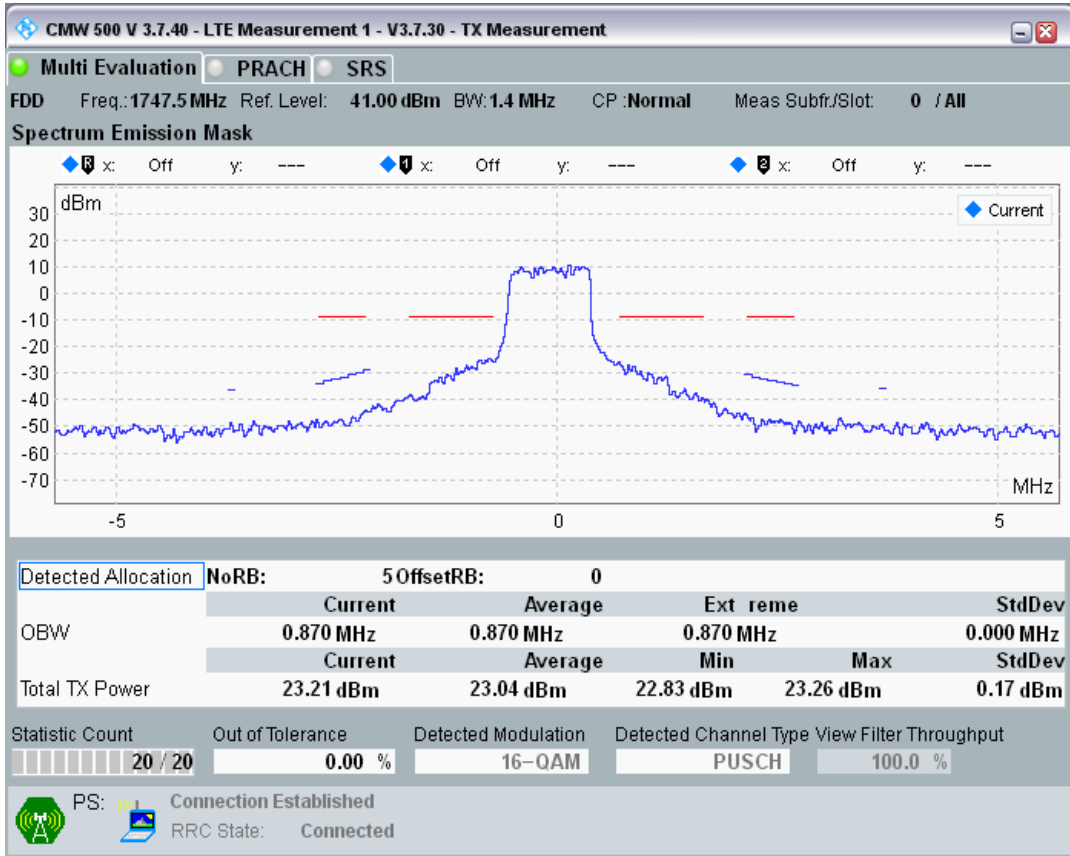

Band3 QAM16 BW=1.4MHz Channel=19575 RB Size=5 Position=#0