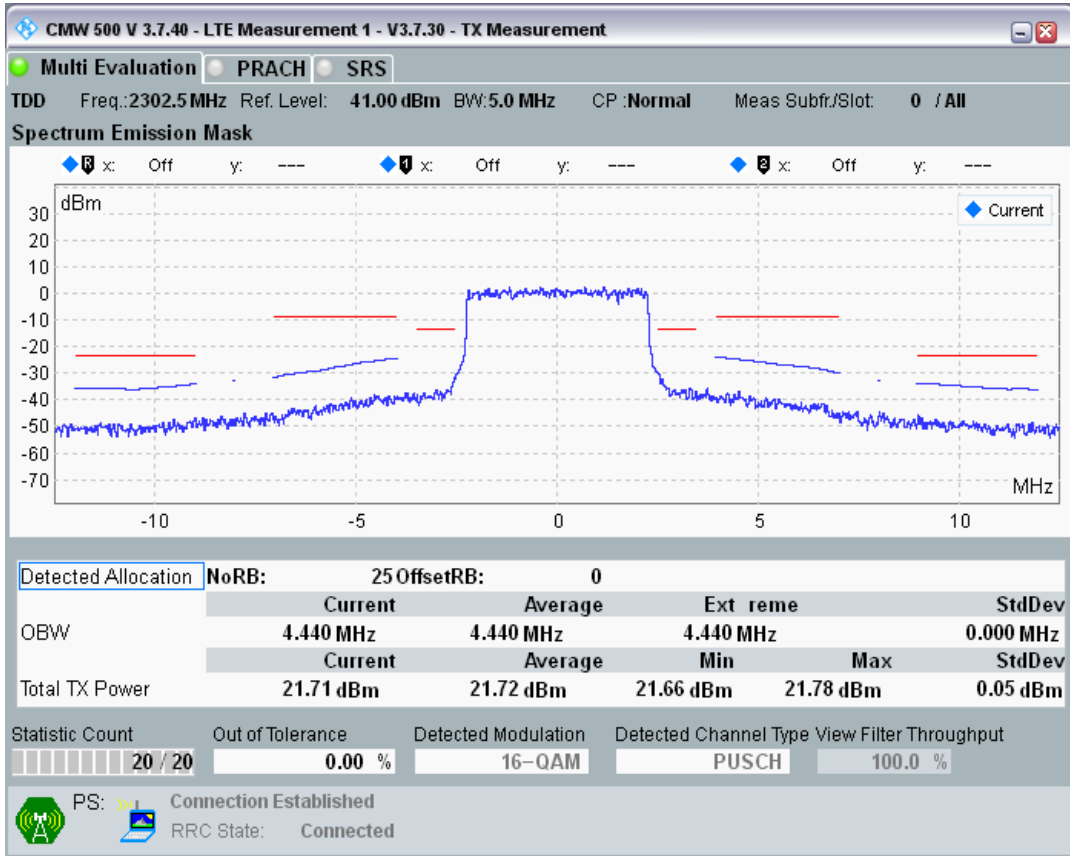

Band40 QAM16 BW=5MHz Channel=38675 RB Size=25 Position=#0