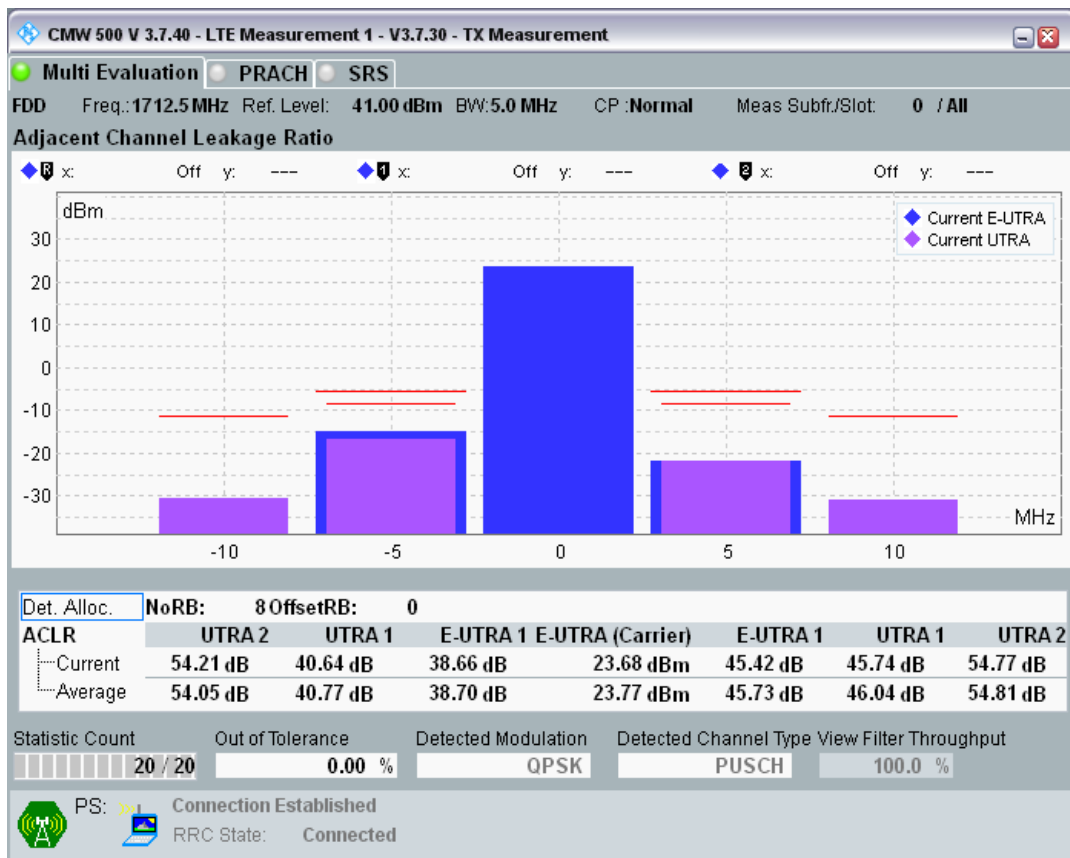

Band3 QPSK BW=5MHz Channel=19225 RB Size=8 Position=#0