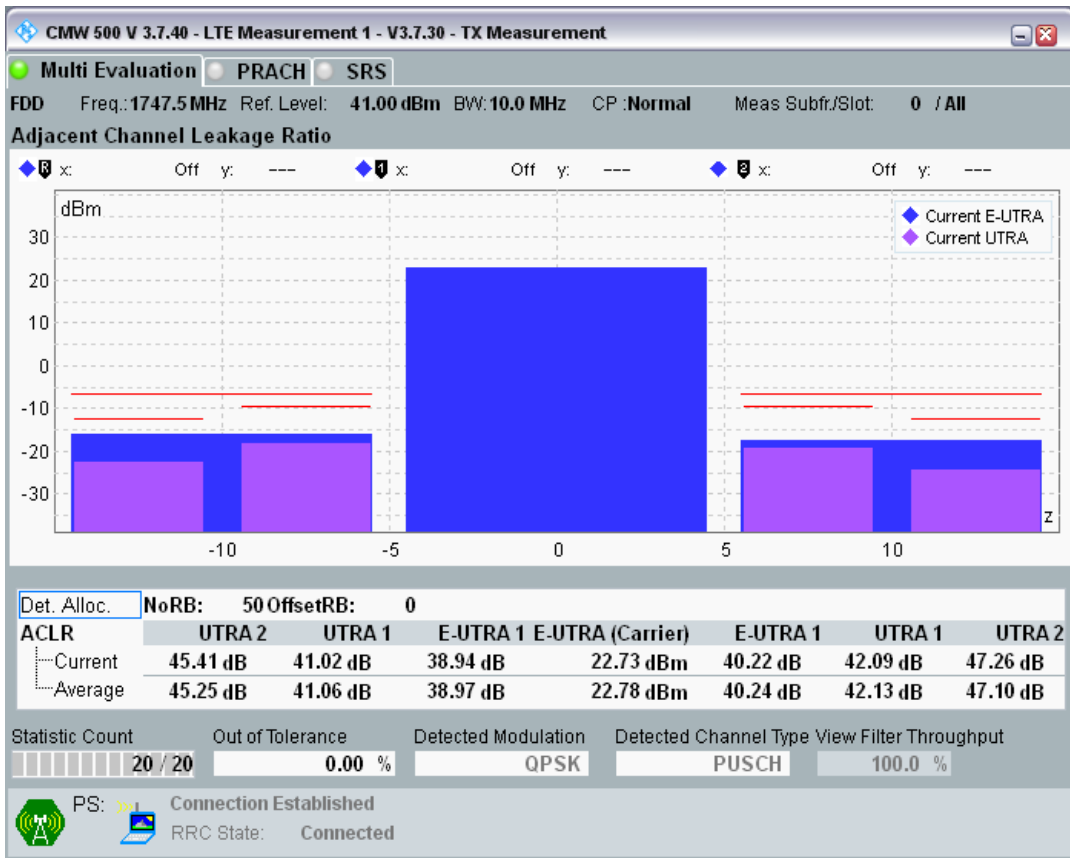

Band3 QPSK BW=10MHz Channel=19575 RB Size=50 Position=#0

Band3 QAM16 BW=10MHz Channel=19575 RB Size=12 Position=#0

Band3 QAM16 BW=10MHz Channel=19575 RB Size=12 Position=#Max

Band3 QAM16 BW=10MHz Channel=19575 RB Size=50 Position=#0