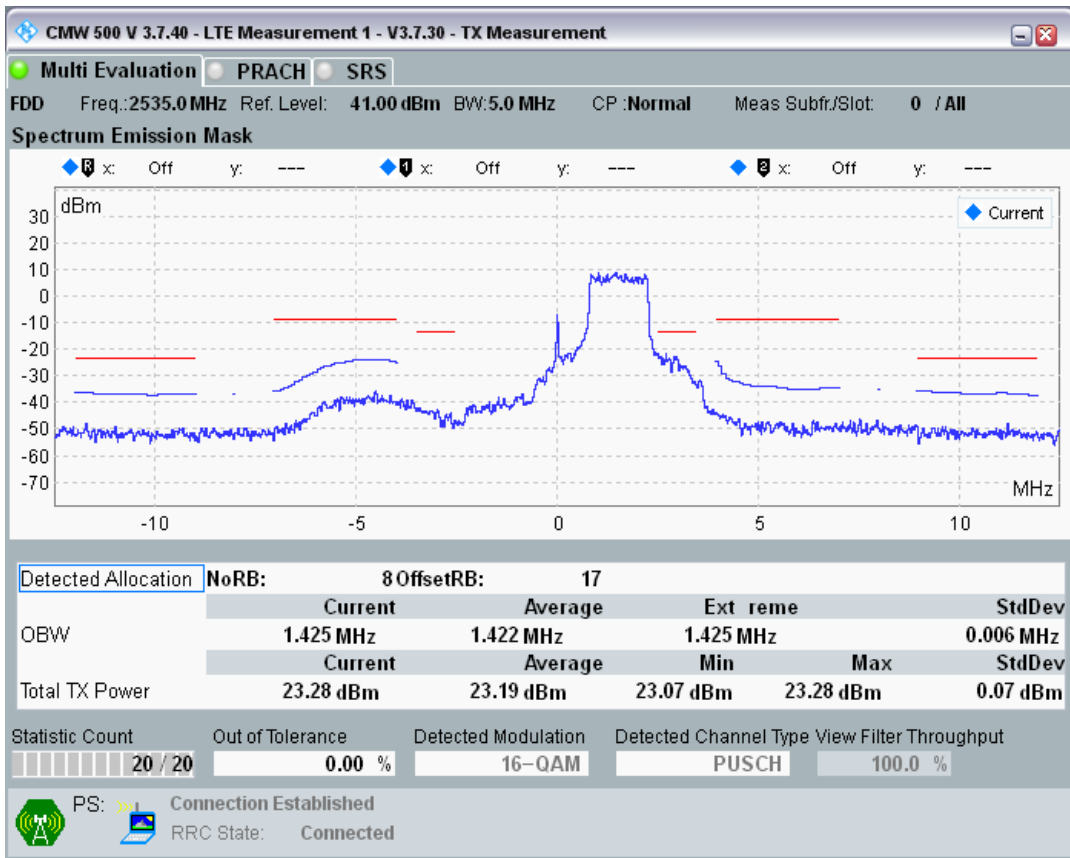

Band7 QAM16 BW=5MHz Channel=21100 RB Size=8 Position=#Max