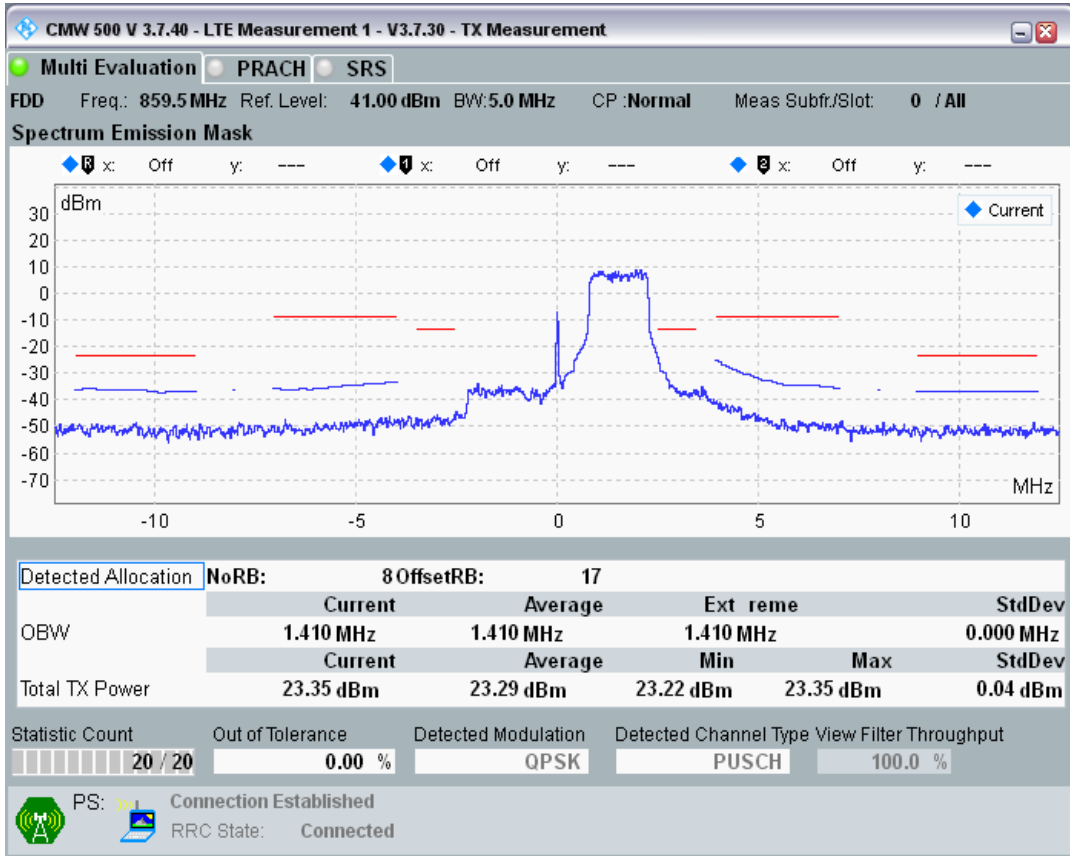

Band20 QAM16 BW=5MHz Channel=24300 RB Size=8 Position=#Max

Band20 QAM16 BW=5MHz Channel=24300 RB Size=25 Position=#0

Band20 QPSK BW=5MHz Channel=24425 RB Size=8 Position=#0

Band20 QPSK BW=5MHz Channel=24425 RB Size=8 Position=#Max