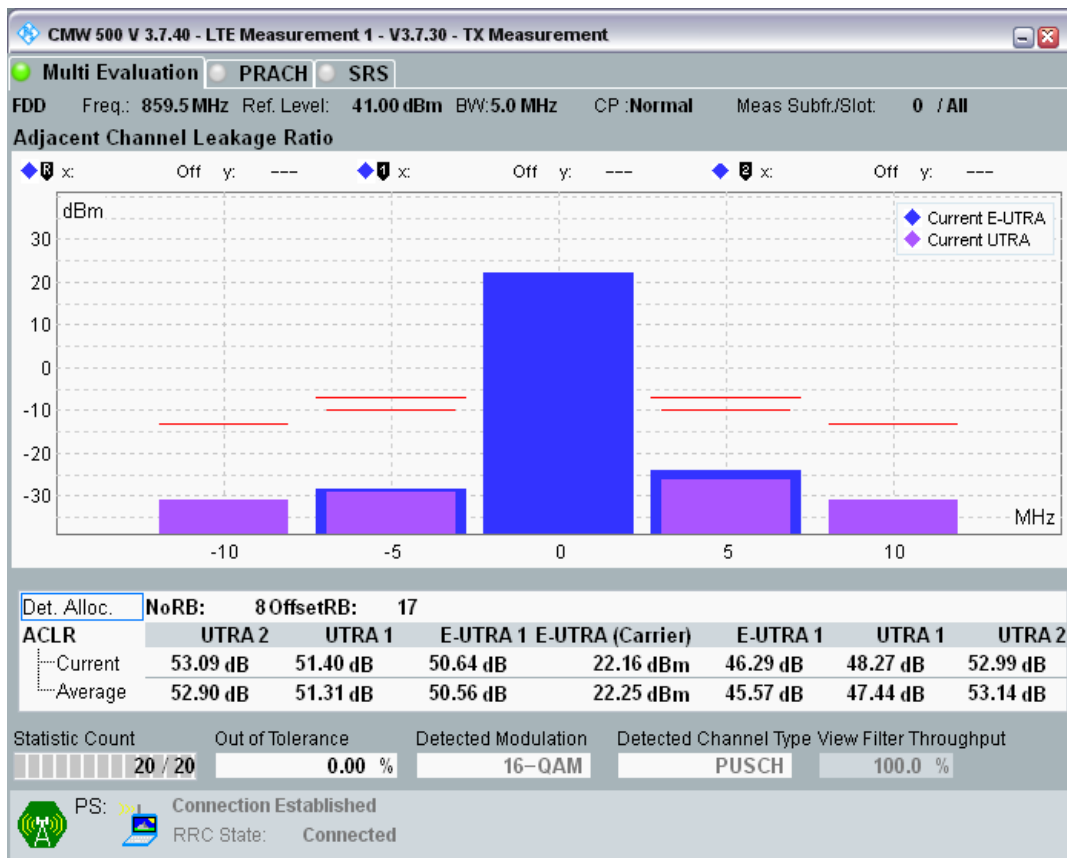

Band20 QAM16 BW=5MHz Channel=24425 RB Size=8 Position=#Max