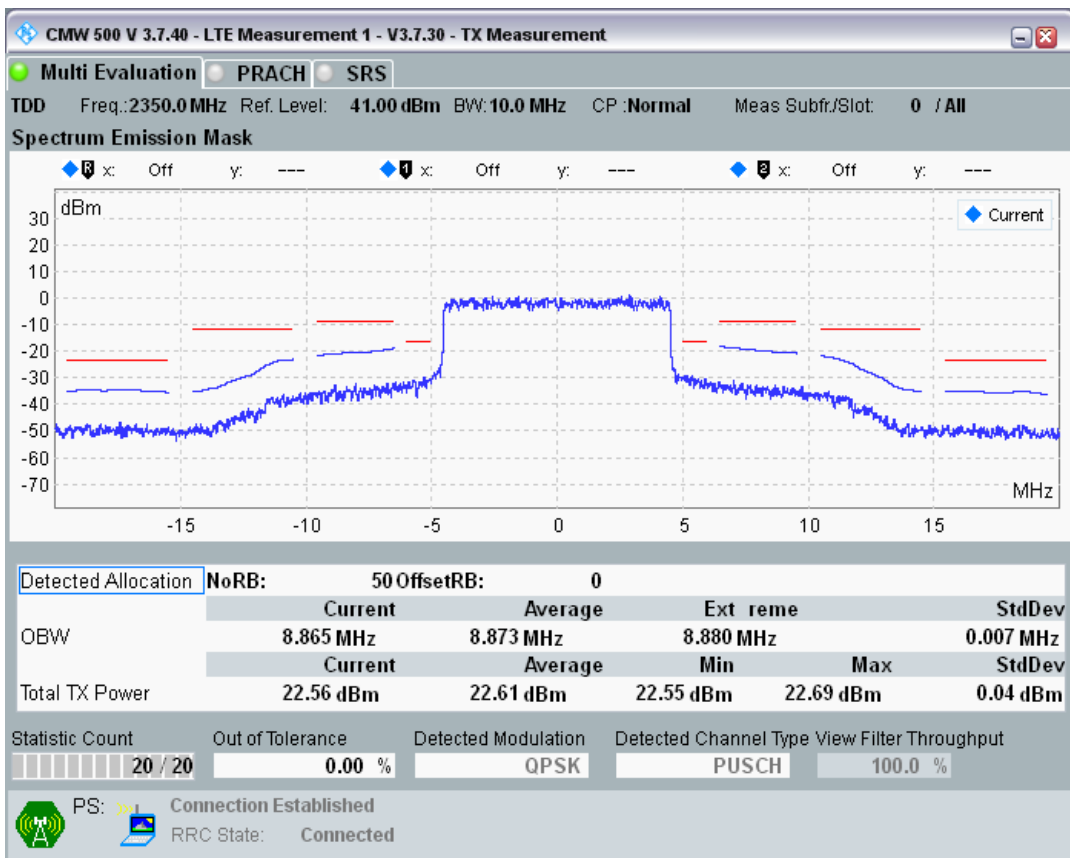

Band40 QPSK BW=10MHz Channel=39150 RB Size=50 Position=#0