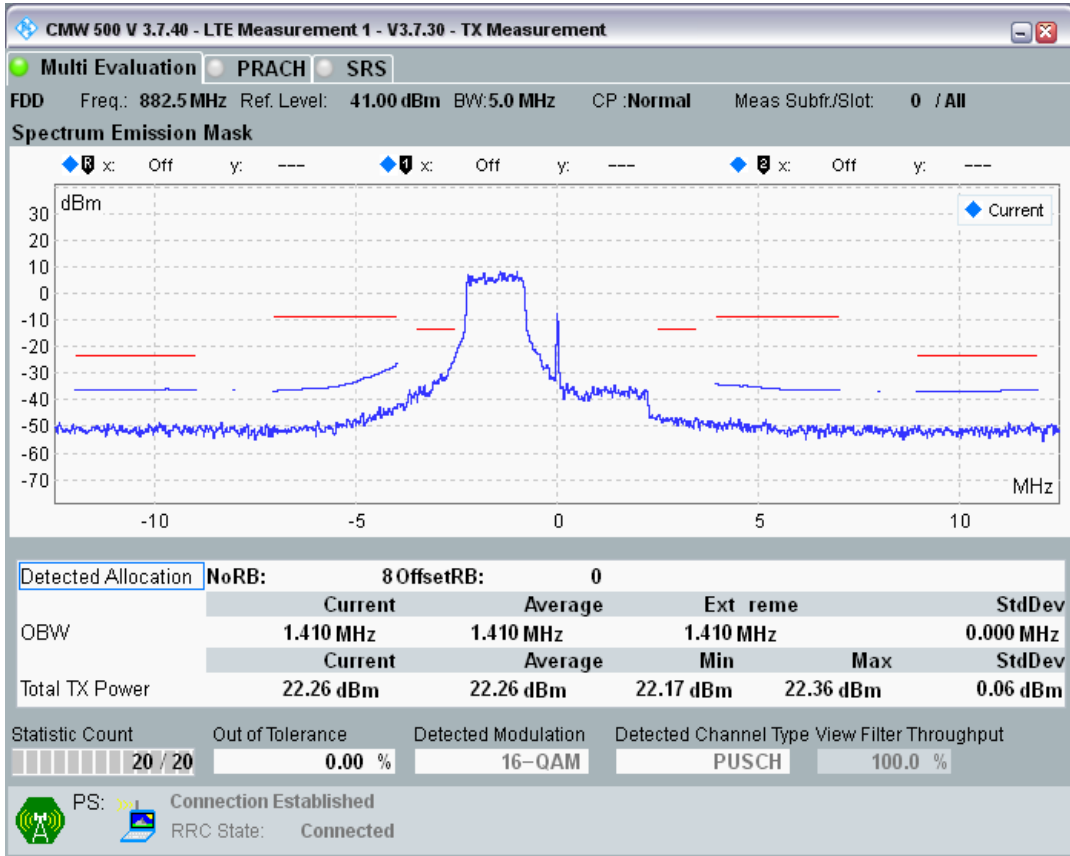

Band8 QAM16 BW=5MHz Channel=21475 RB Size=8 Position=#0