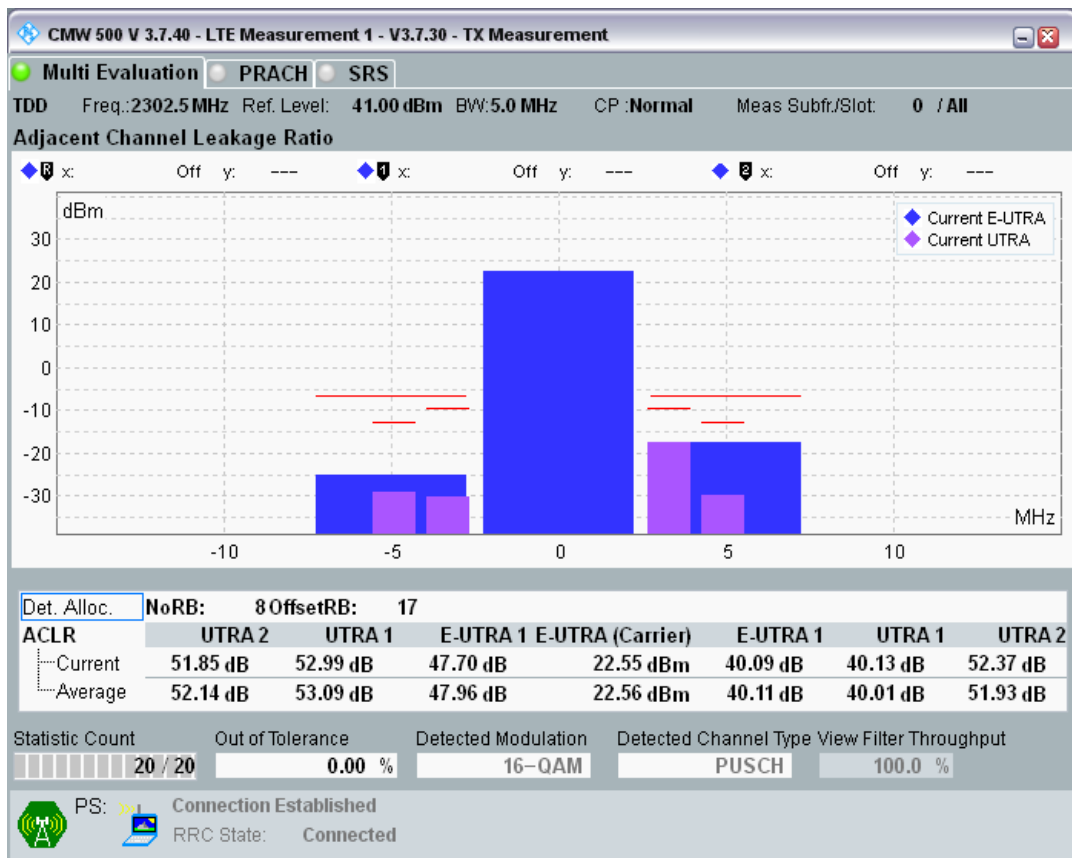

Band40 QAM16 BW=5MHz Channel=38675 RB Size=8 Position=#Max