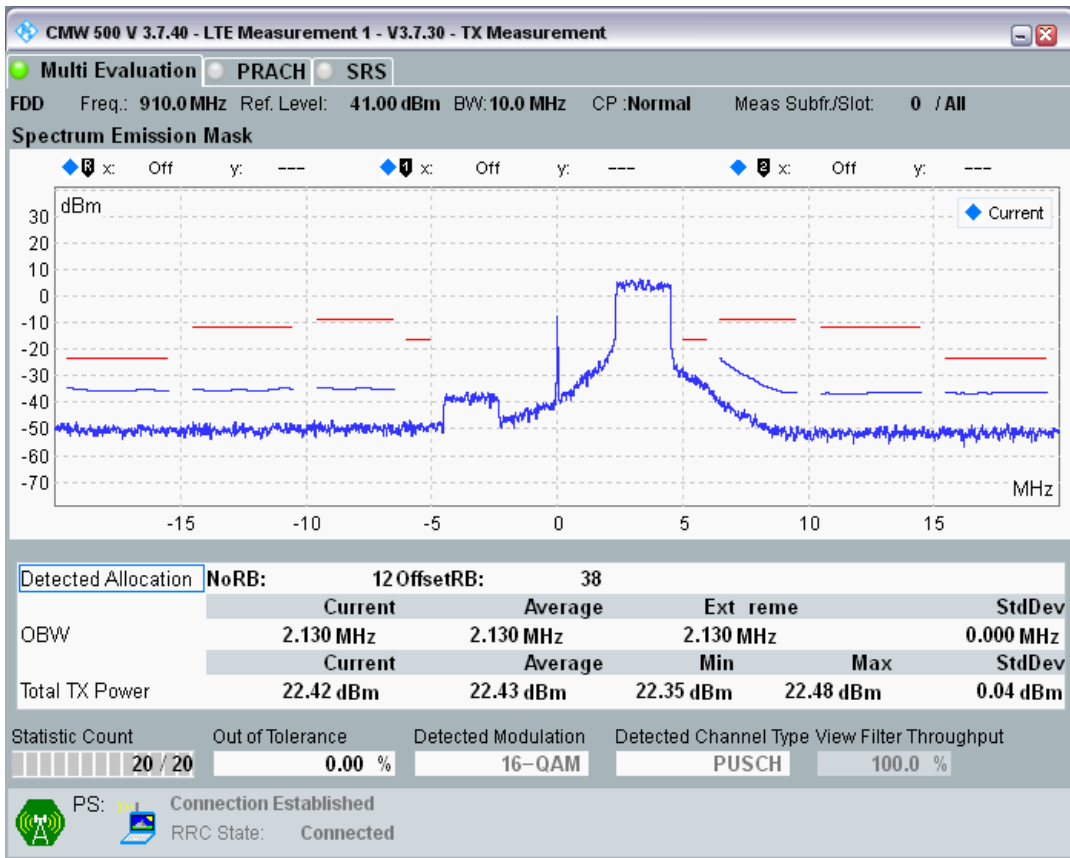

Band8 QAM16 BW=10MHz Channel=21750 RB Size=12 Position=#Max