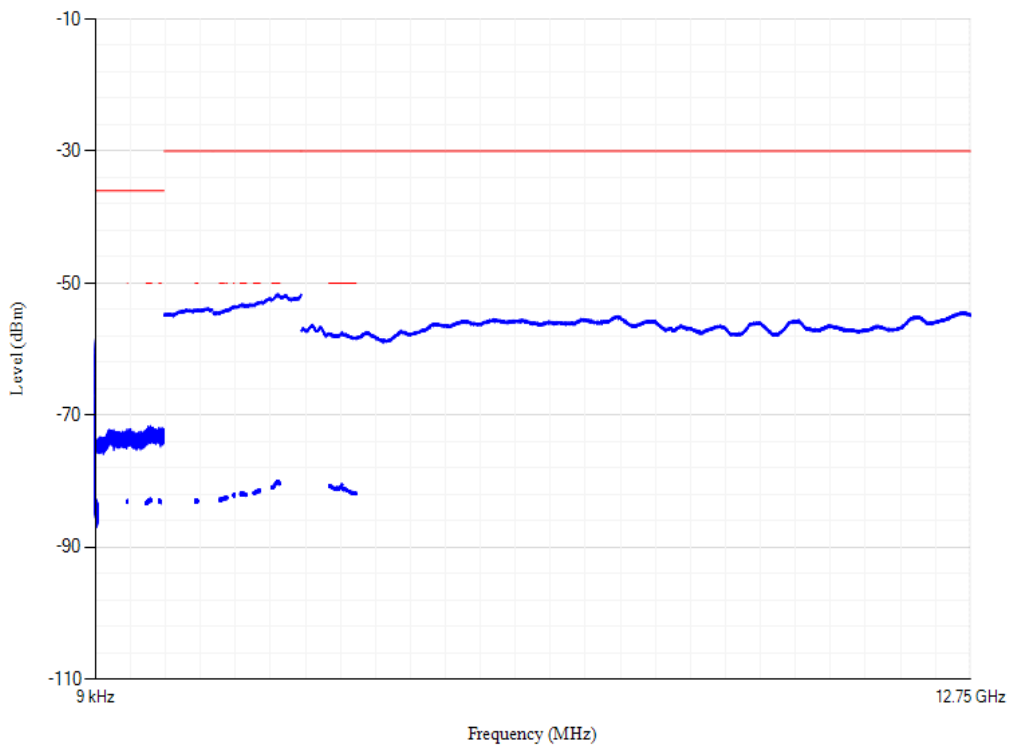

Conducted spurious emissions

Band3 QPSK BW=1.4MHz Channel=19943 RB Size=1 Position=#0