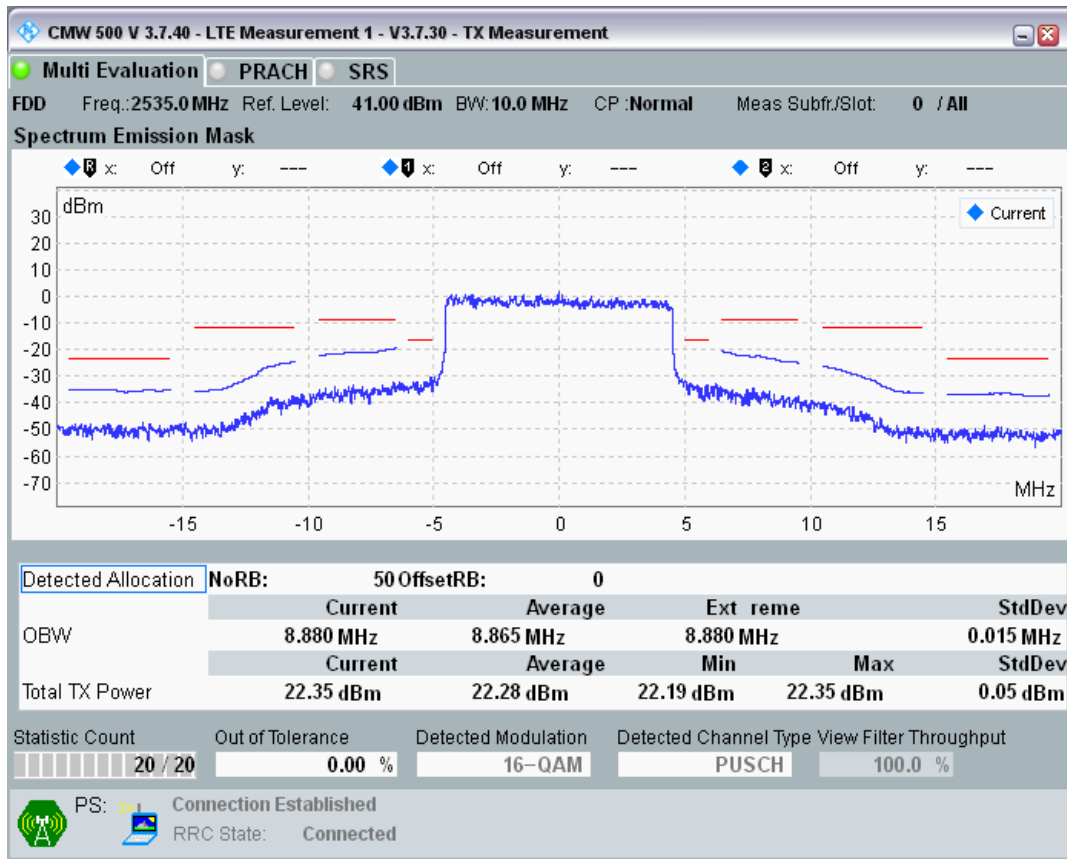

Band7 QPSK BW=10MHz Channel=21100 RB Size=50 Position=#0

Band7 QAM16 BW=10MHz Channel=21100 RB Size=12 Position=#0

Band7 QAM16 BW=10MHz Channel=21100 RB Size=12 Position=#Max

Band7 QAM16 BW=10MHz Channel=21100 RB Size=50 Position=#0