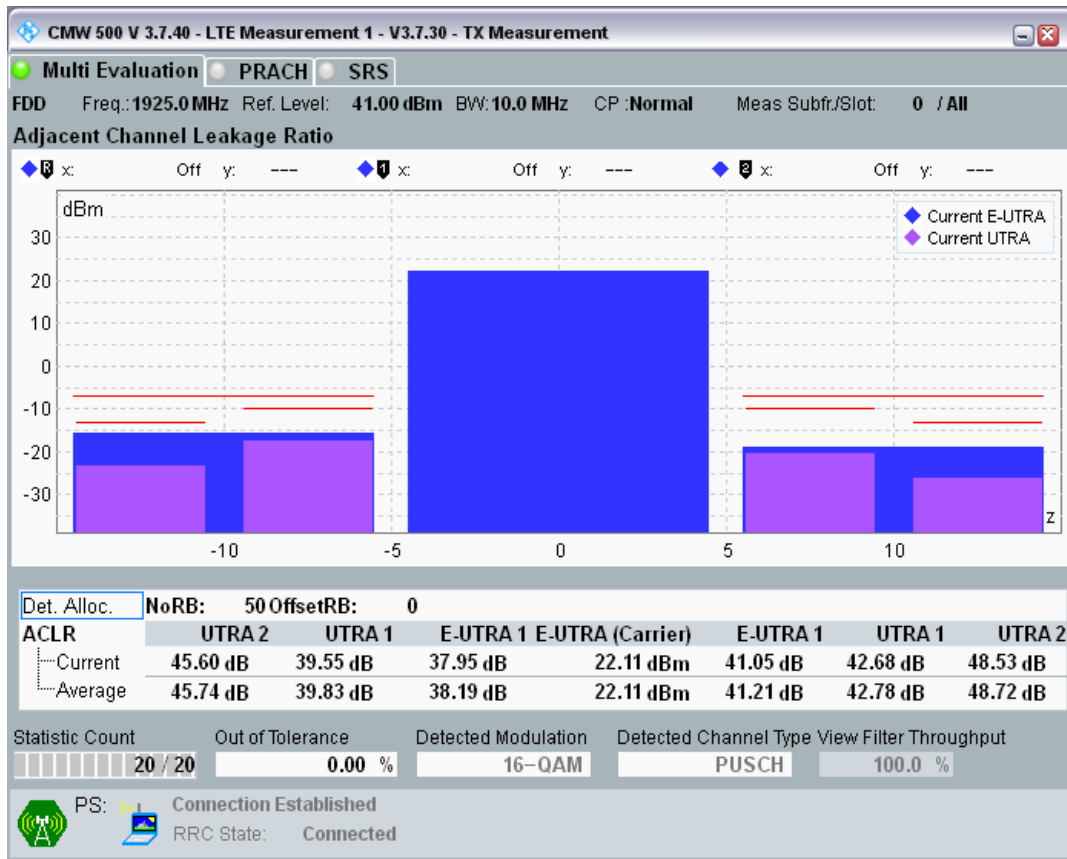

Band1 QPSK BW=10MHz Channel=18050 RB Size=50 Position=#0

Band1 QAM16 BW=10MHz Channel=18050 RB Size=12 Position=#0

Band1 QAM16 BW=10MHz Channel=18050 RB Size=12 Position=#Max

Band1 QAM16 BW=10MHz Channel=18050 RB Size=50 Position=#0