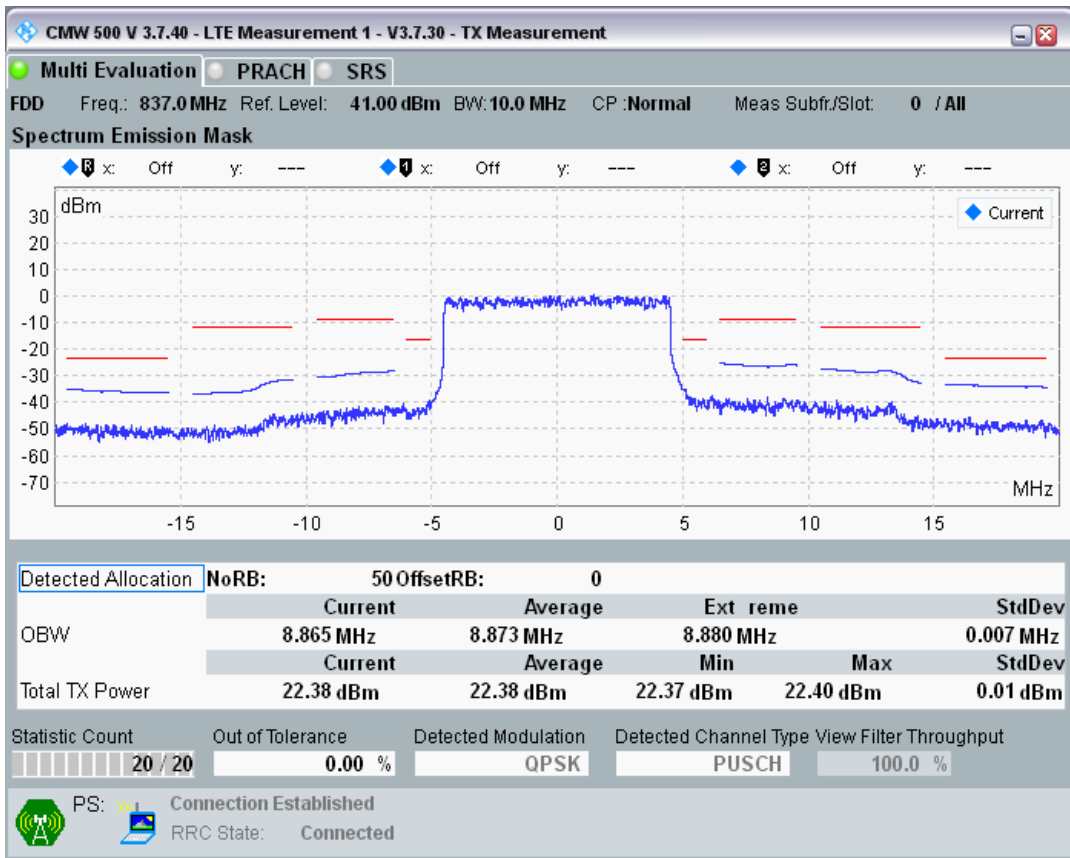

Band20 QPSK BW=10MHz Channel=24200 RB Size=50 Position=#0