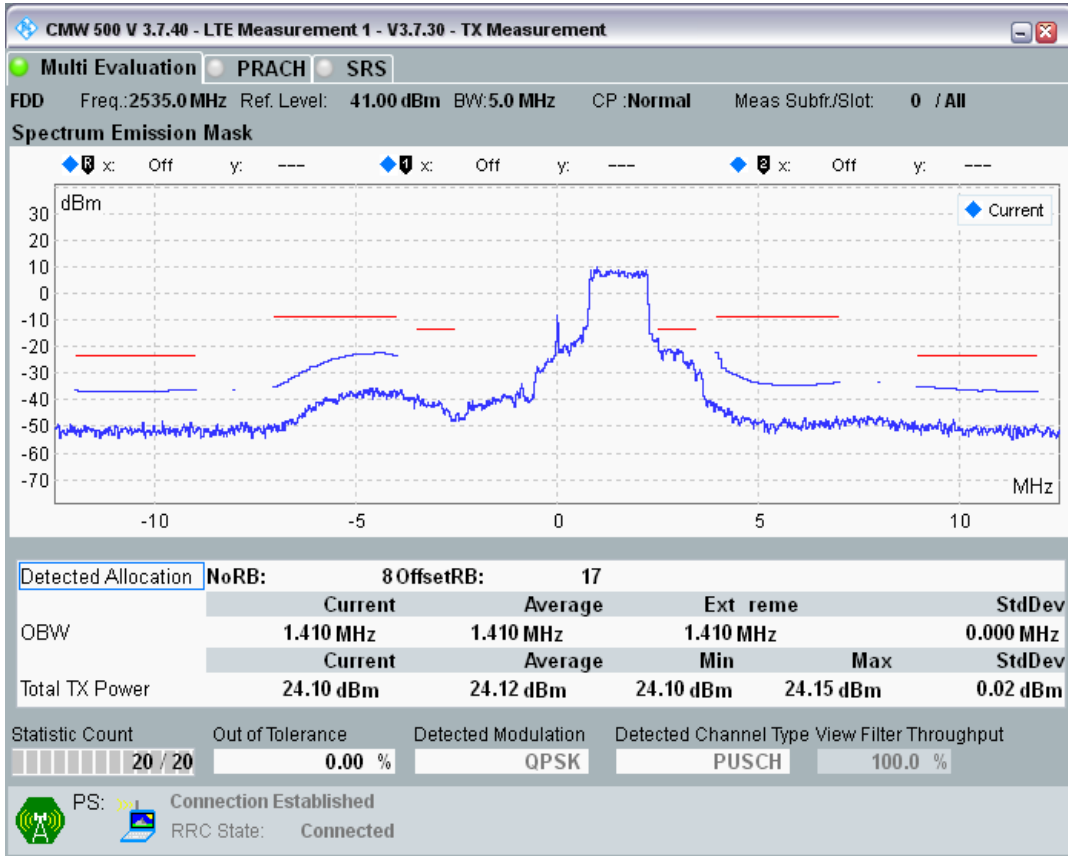

Band7 QPSK BW=5MHz Channel=21100 RB Size=8 Position=#Max