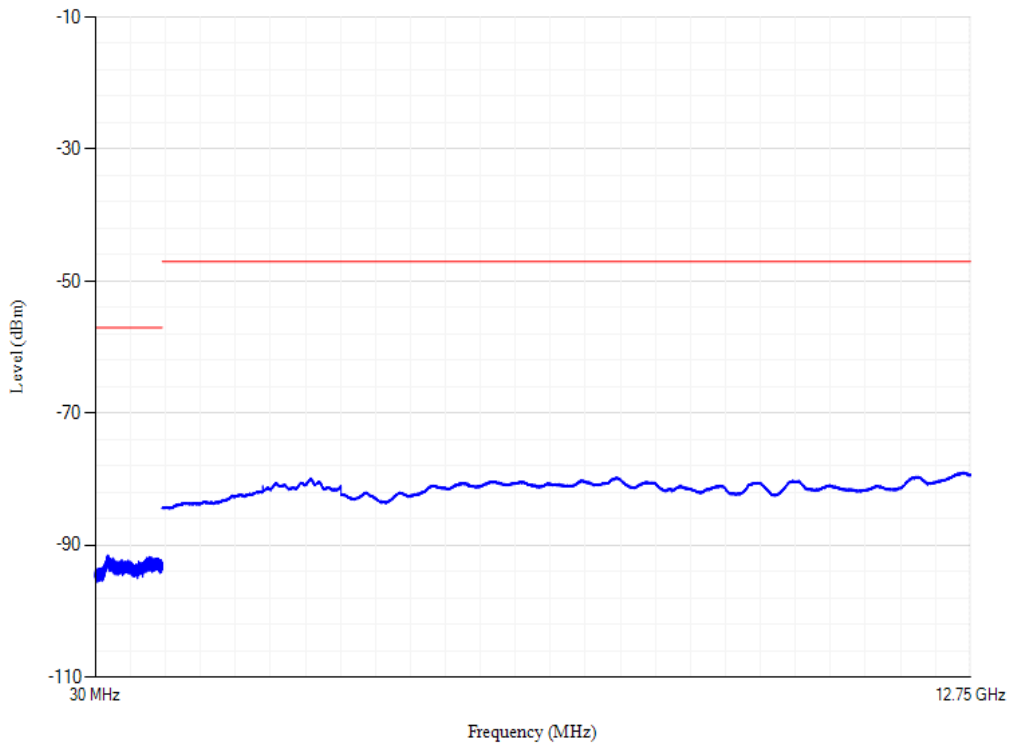

Conducted spurious emissions

Band8 QPSK BW=10MHz Channel=21625