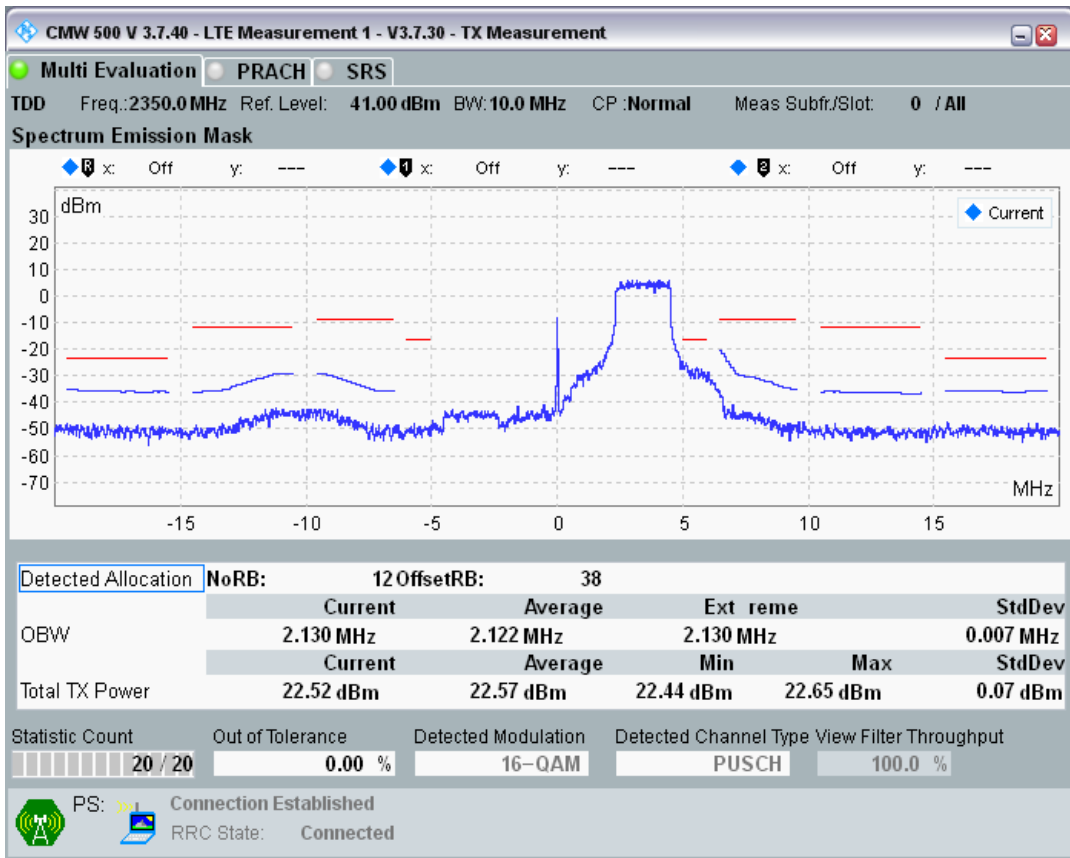

Band40 QAM16 BW=10MHz Channel=39150 RB Size=12 Position=#Max