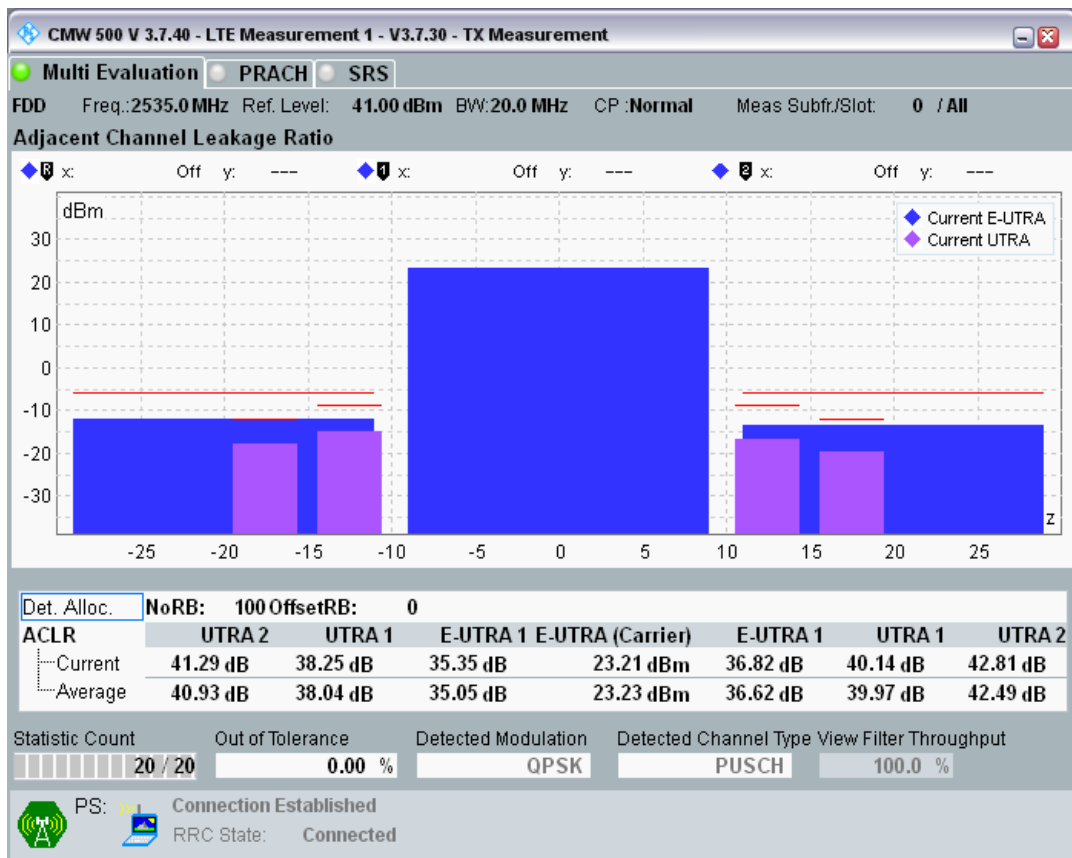

Band7 QPSK BW=20MHz Channel=21100 RB Size=100 Position=#0