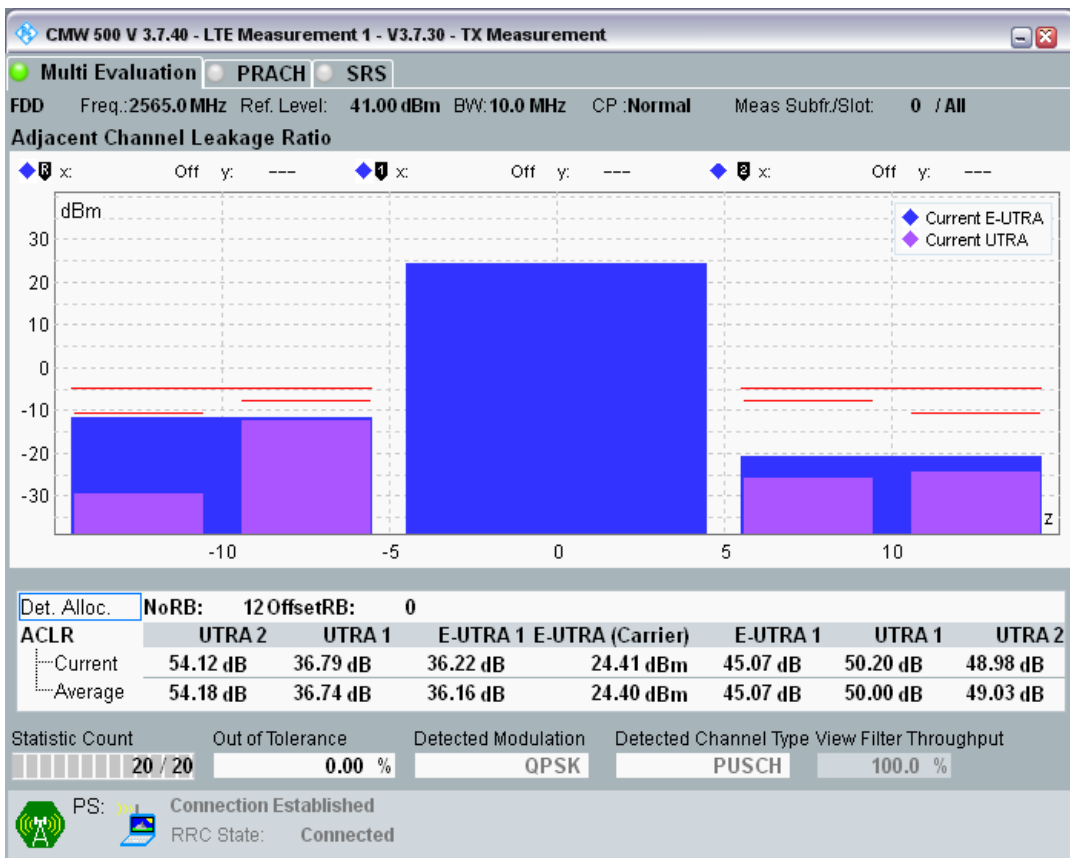

Band7 QPSK BW=10MHz Channel=21400 RB Size=12 Position=#0