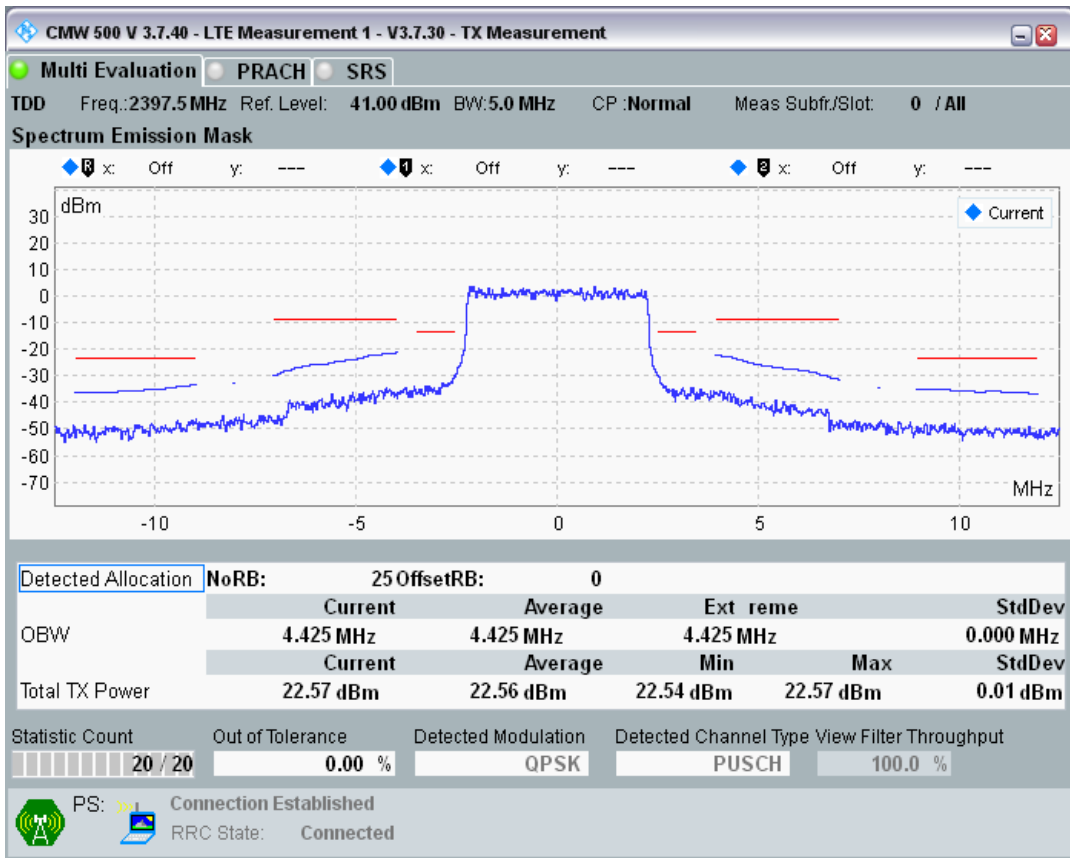

Band40 QPSK BW=5MHz Channel=39625 RB Size=25 Position=#0