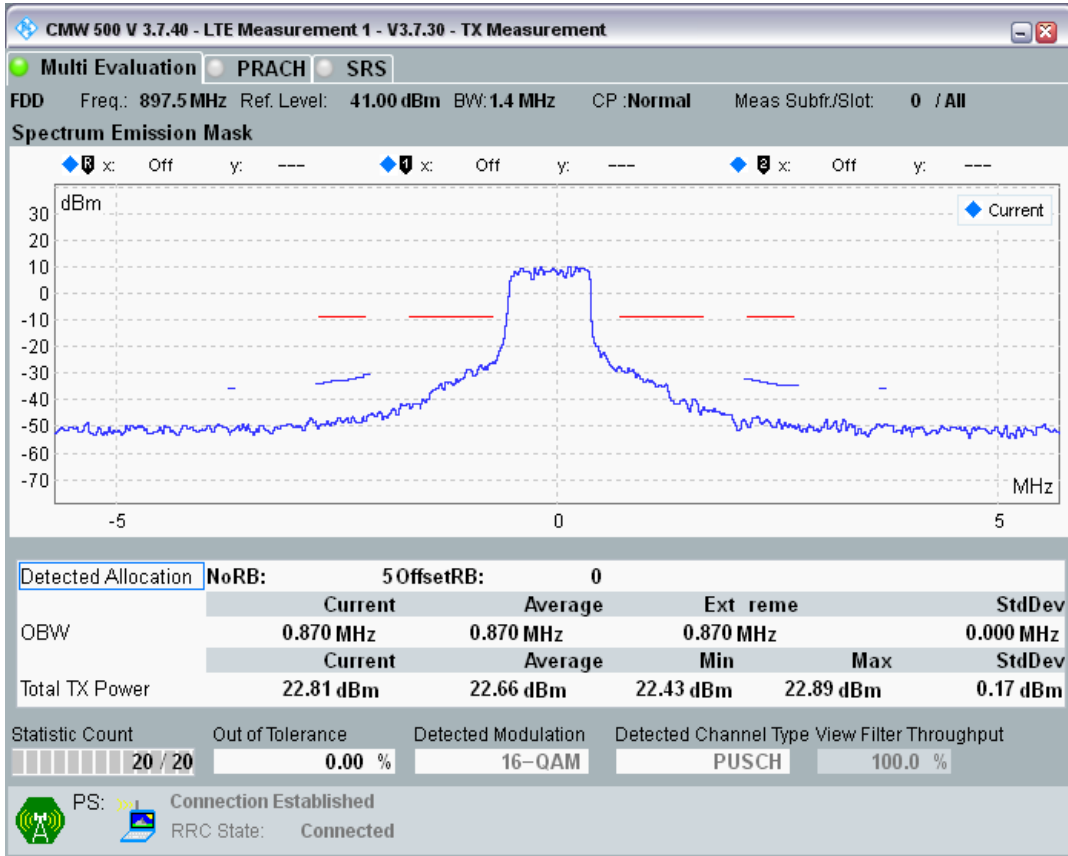

Band8 QAM16 BW=1.4MHz Channel=21625 RB Size=5 Position=#0