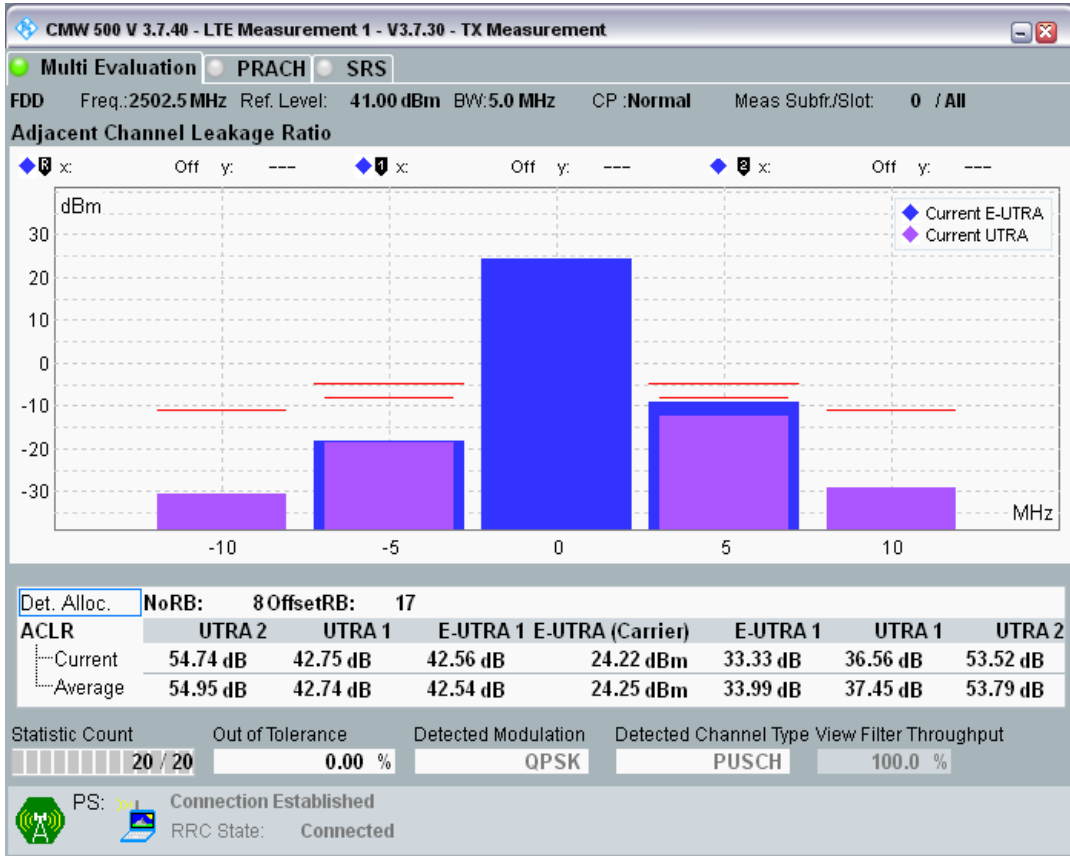

Band7 QPSK BW=5MHz Channel=20775 RB Size=25 Position=#0

Band7 QAM16 BW=5MHz Channel=20775 RB Size=8 Position=#0

Band7 QAM16 BW=5MHz Channel=20775 RB Size=8 Position=#Max

Band7 QAM16 BW=5MHz Channel=20775 RB Size=25 Position=#0