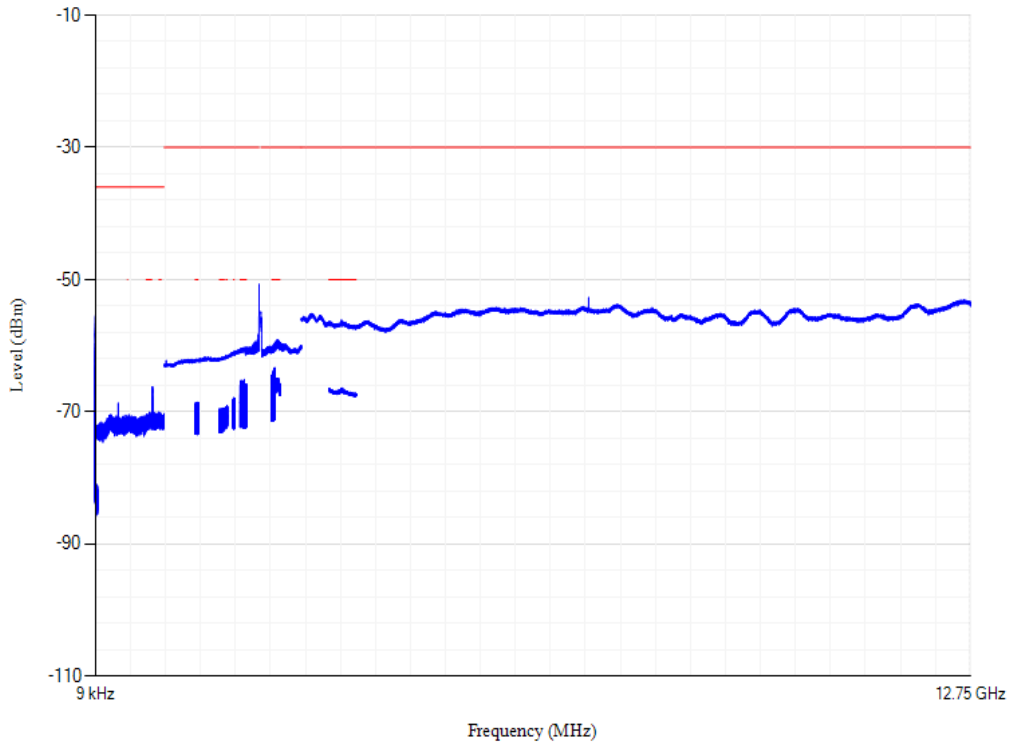

Conducted spurious emissions

Band40 QPSK BW=20MHz Channel=38750 RB Size=1 Position=#0