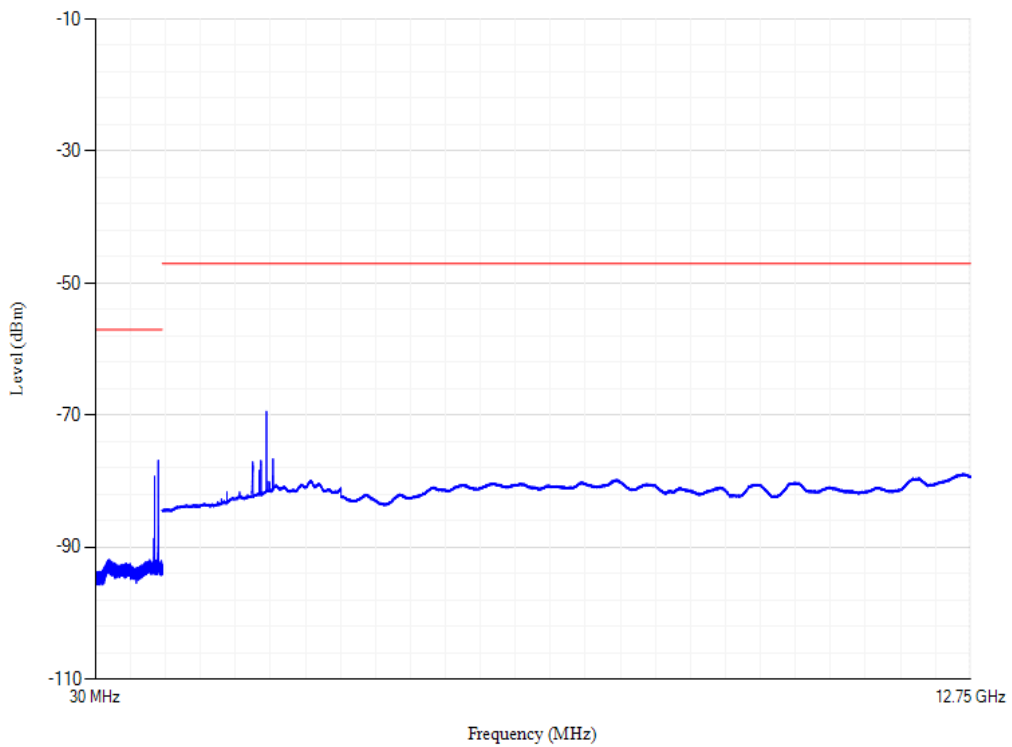

Conducted spurious emissions

Band40 QPSK BW=20MHz Channel=39550