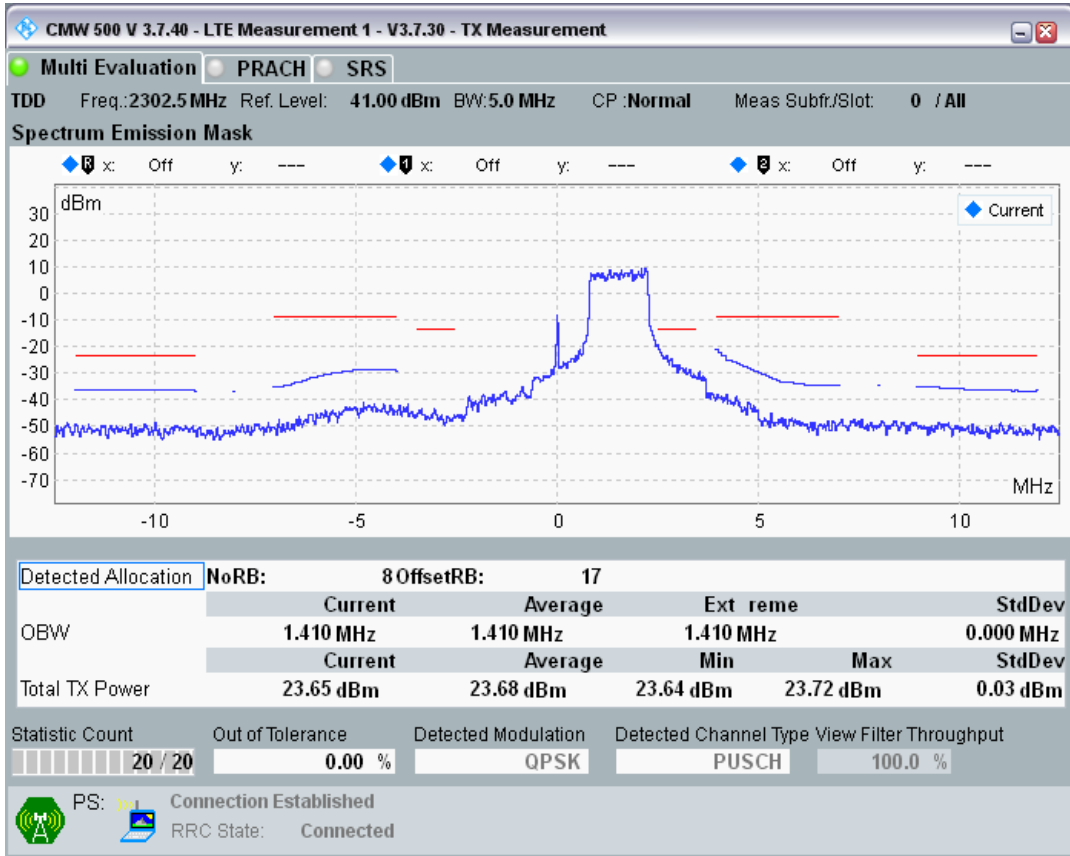

Band40 QPSK BW=5MHz Channel=38675 RB Size=8 Position=#Max