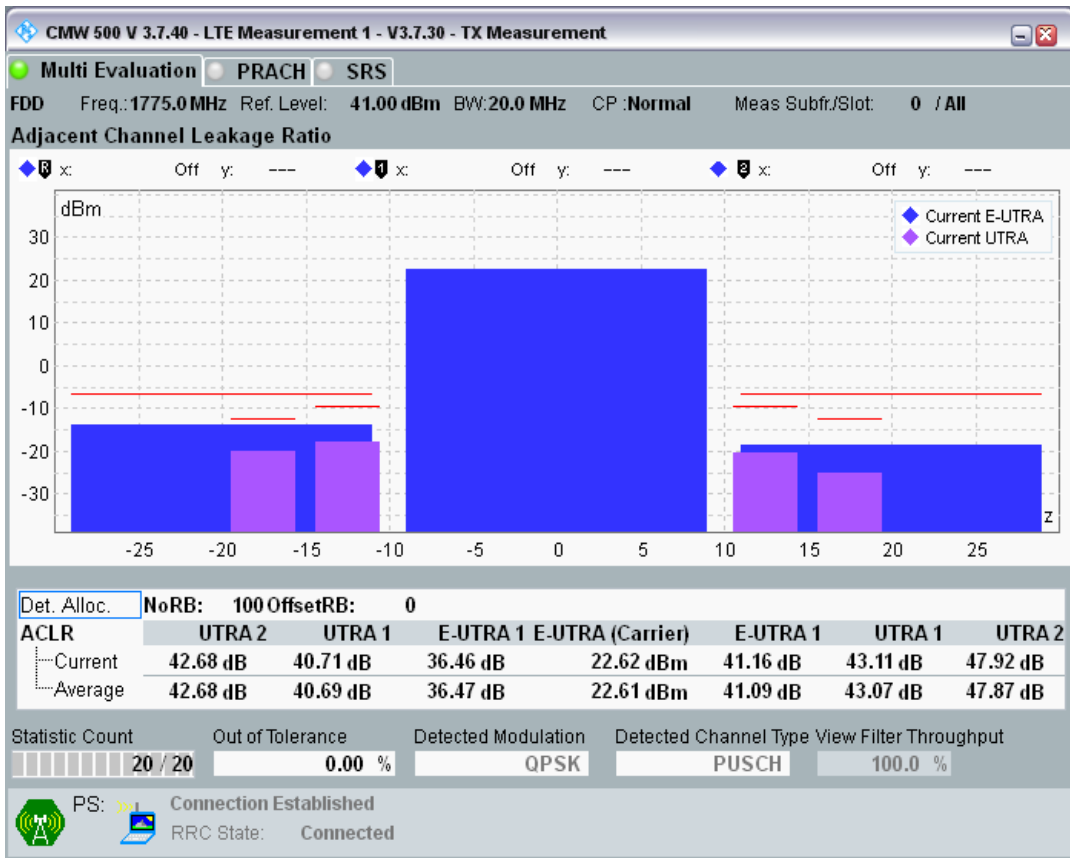

Band3 QPSK BW=20MHz Channel=19850 RB Size=100 Position=#0