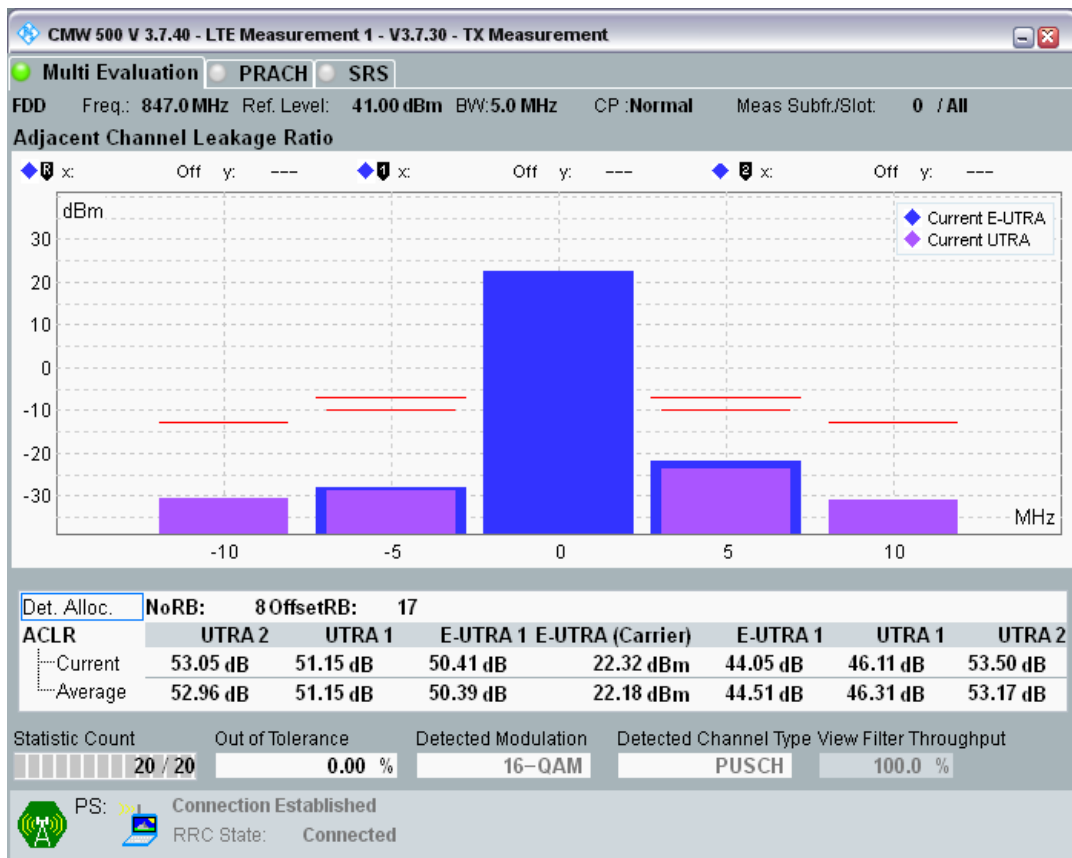

Band20 QAM16 BW=5MHz Channel=24300 RB Size=8 Position=#Max