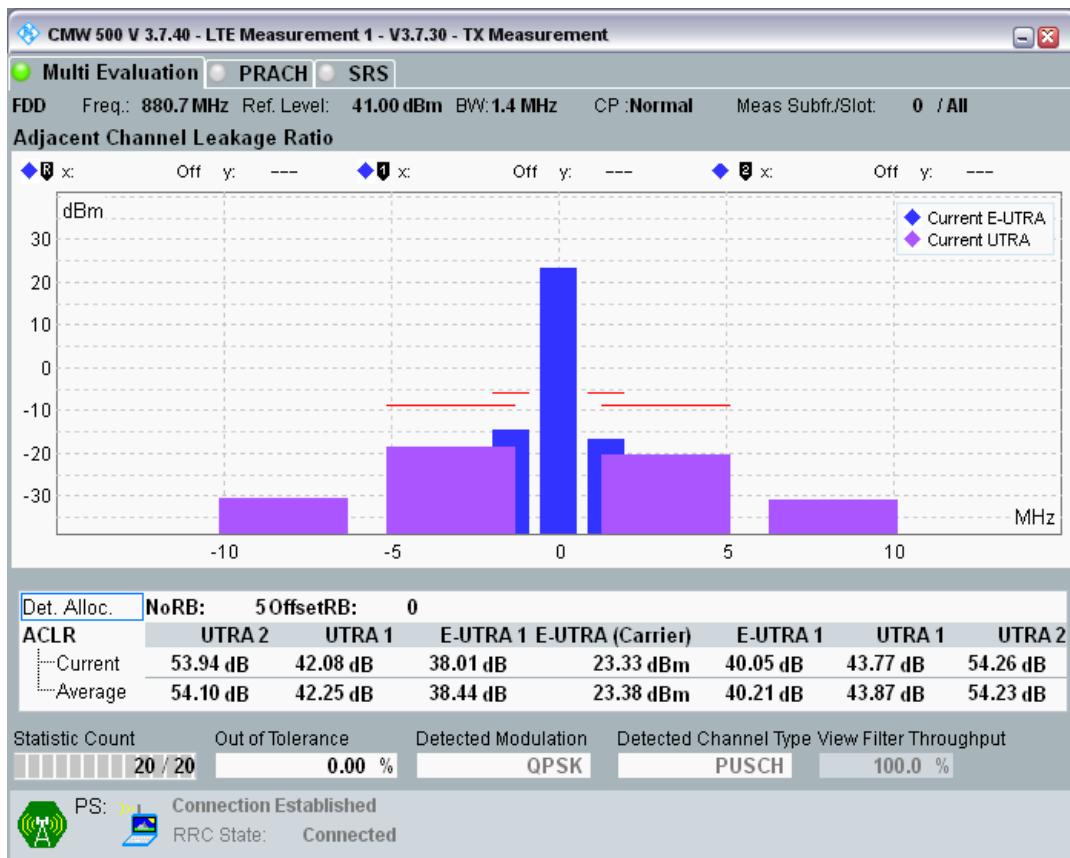

Band8 QPSK BW=1.4MHz Channel=21457 RB Size=5 Position=#0