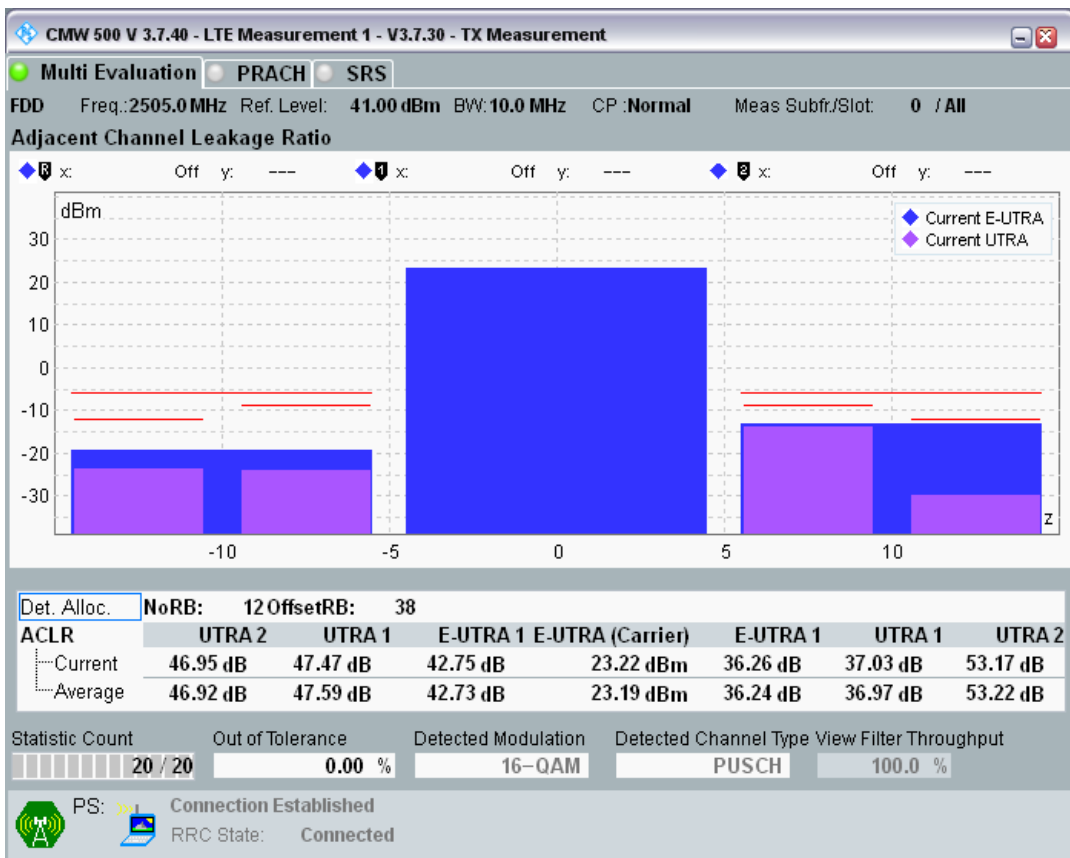

Band7 QAM16 BW=10MHz Channel=20800 RB Size=12 Position=#Max