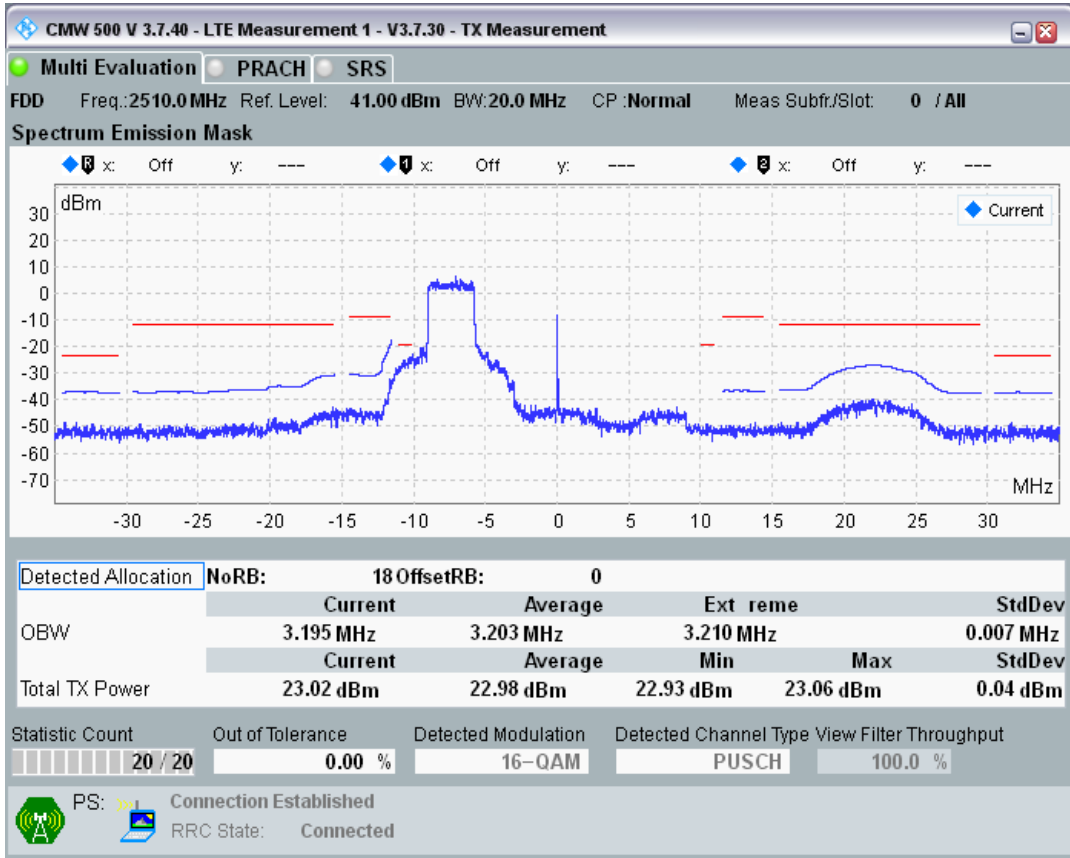

Band7 QAM16 BW=20MHz Channel=20850 RB Size=18 Position=#0