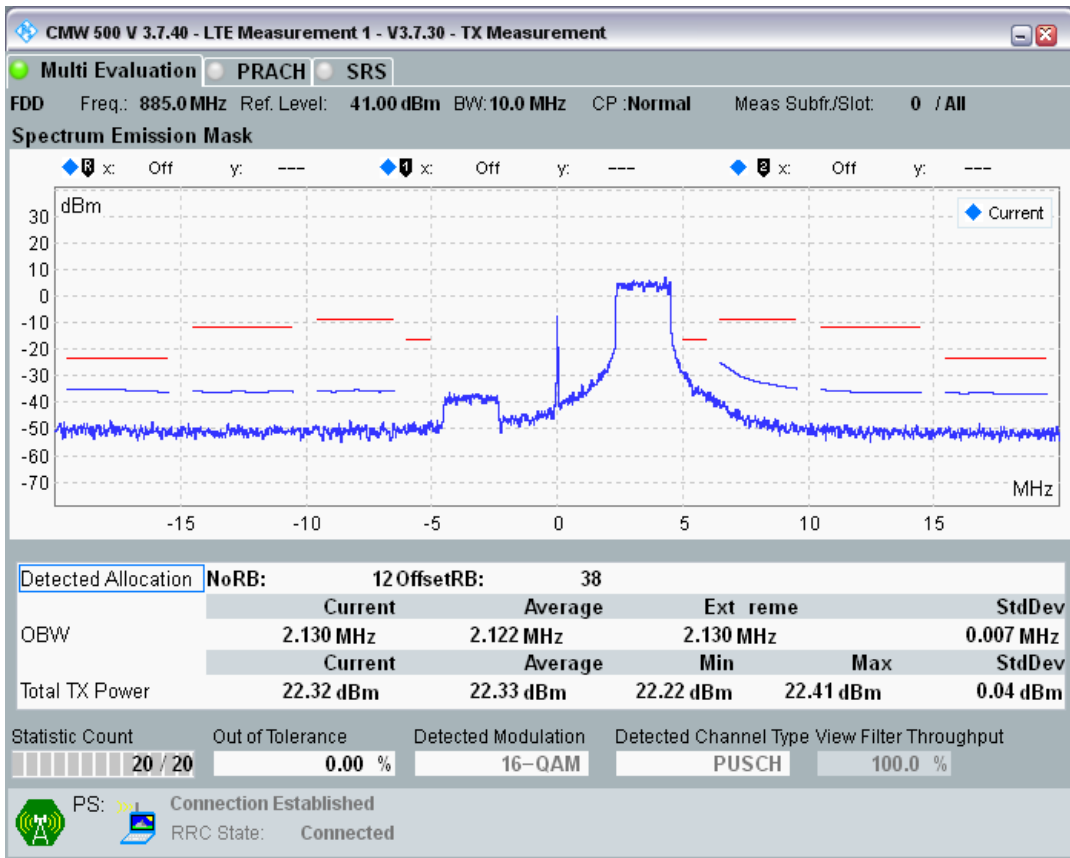

Band8 QAM16 BW=10MHz Channel=21500 RB Size=12 Position=#Max