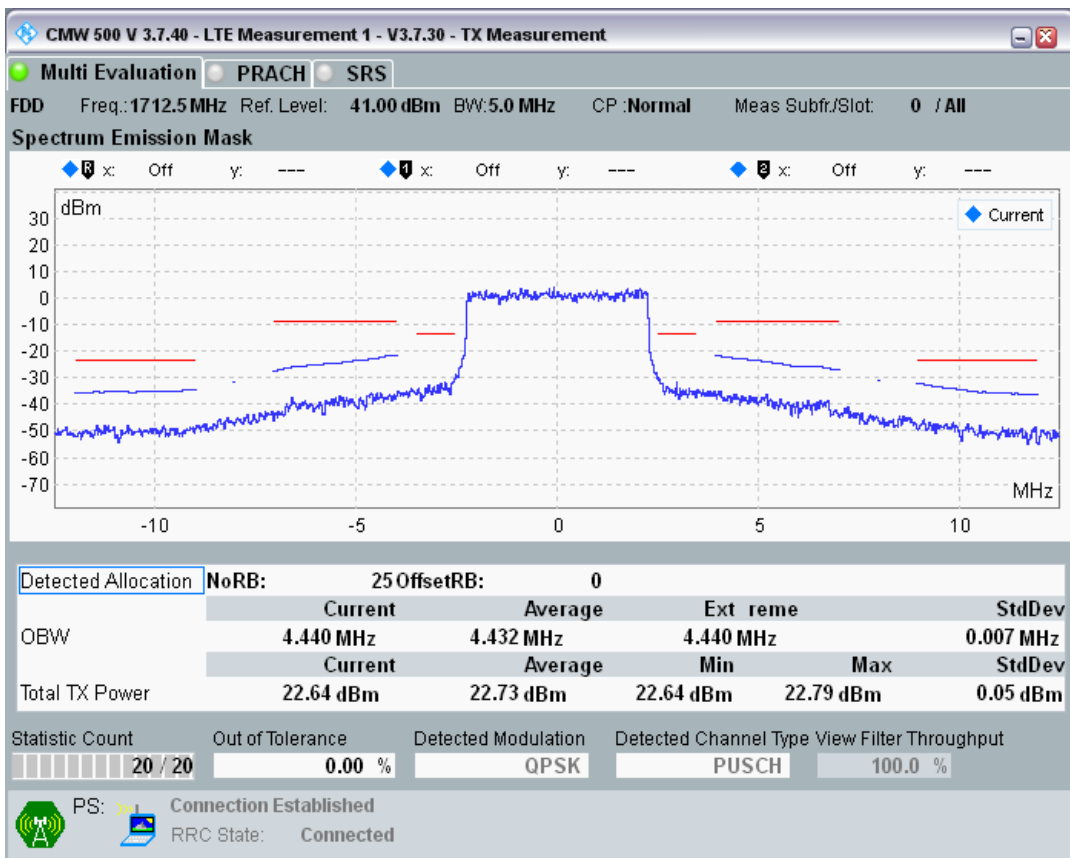

Band3 QPSK BW=5MHz Channel=19225 RB Size=25 Position=#0