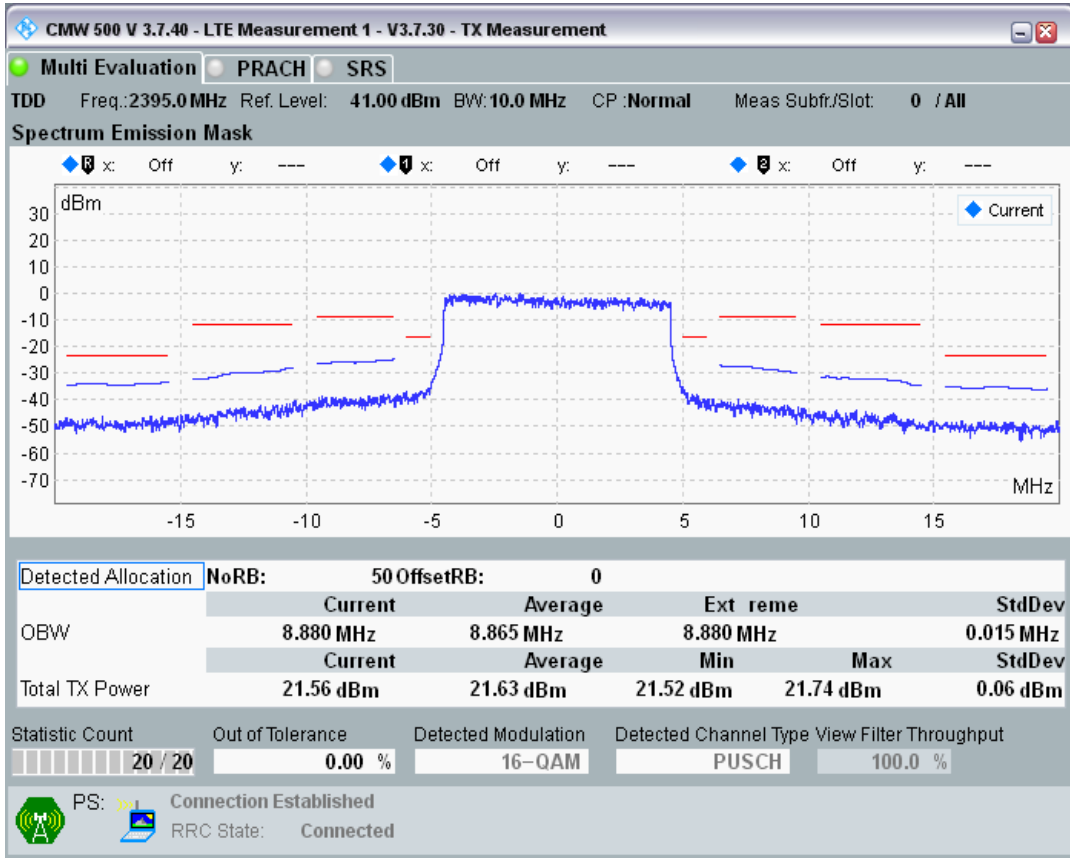

Band40 QPSK BW=10MHz Channel=39600 RB Size=50 Position=#0

Band40 QAM16 BW=10MHz Channel=39600 RB Size=12 Position=#0

Band40 QAM16 BW=10MHz Channel=39600 RB Size=12 Position=#Max

Band40 QAM16 BW=10MHz Channel=39600 RB Size=50 Position=#0