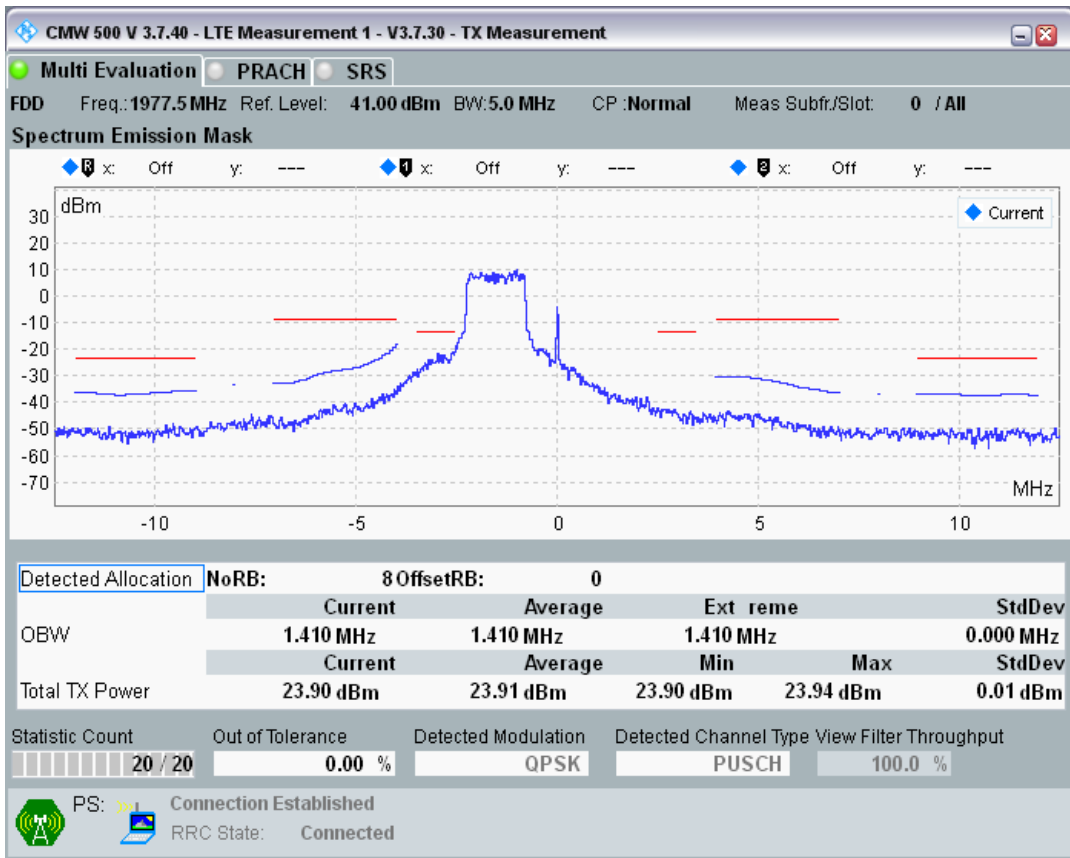

Band1 QPSK BW=5MHz Channel=18575 RB Size=8 Position=#0