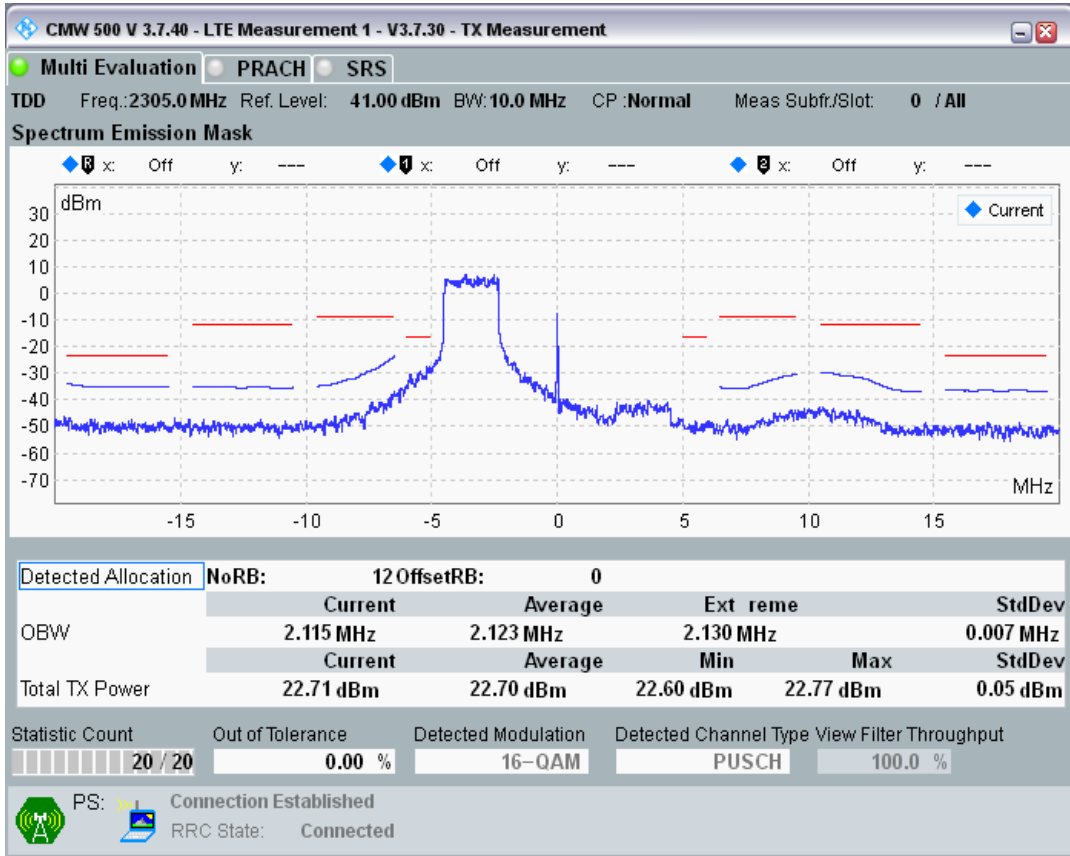

Band40 QAM16 BW=10MHz Channel=38700 RB Size=12 Position=#0