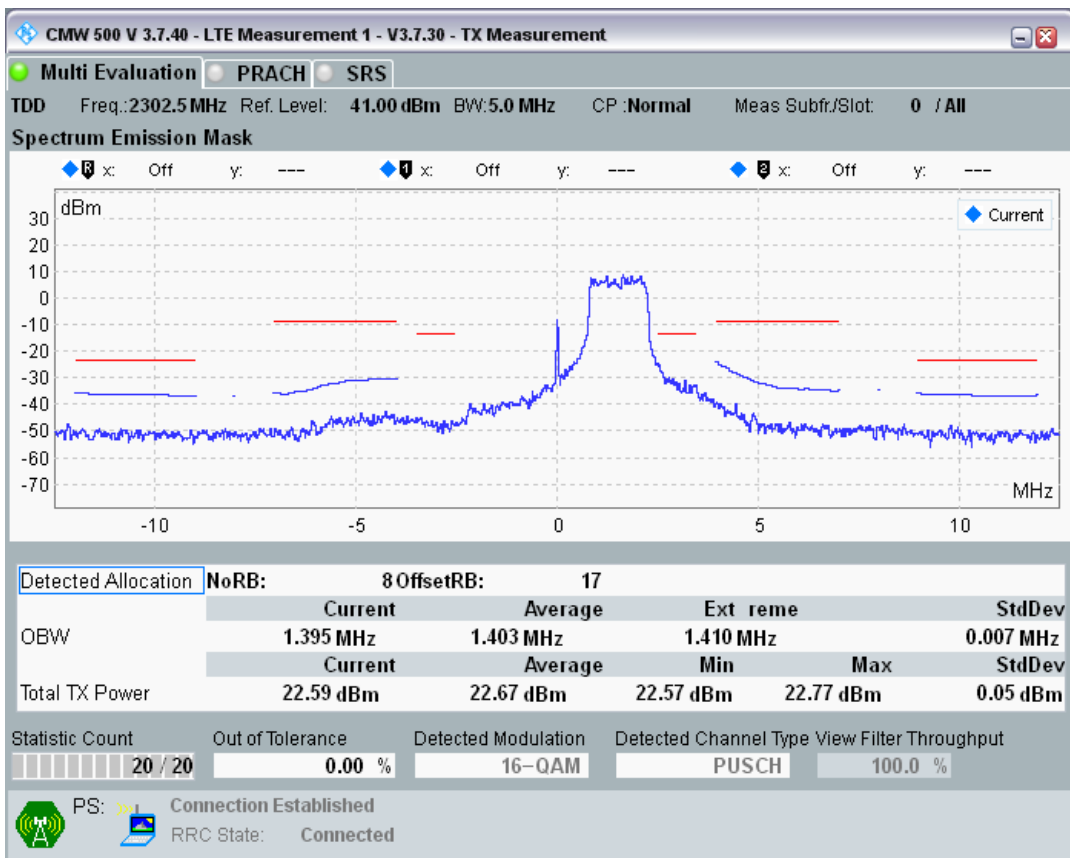

Band40 QAM16 BW=5MHz Channel=38675 RB Size=8 Position=#Max