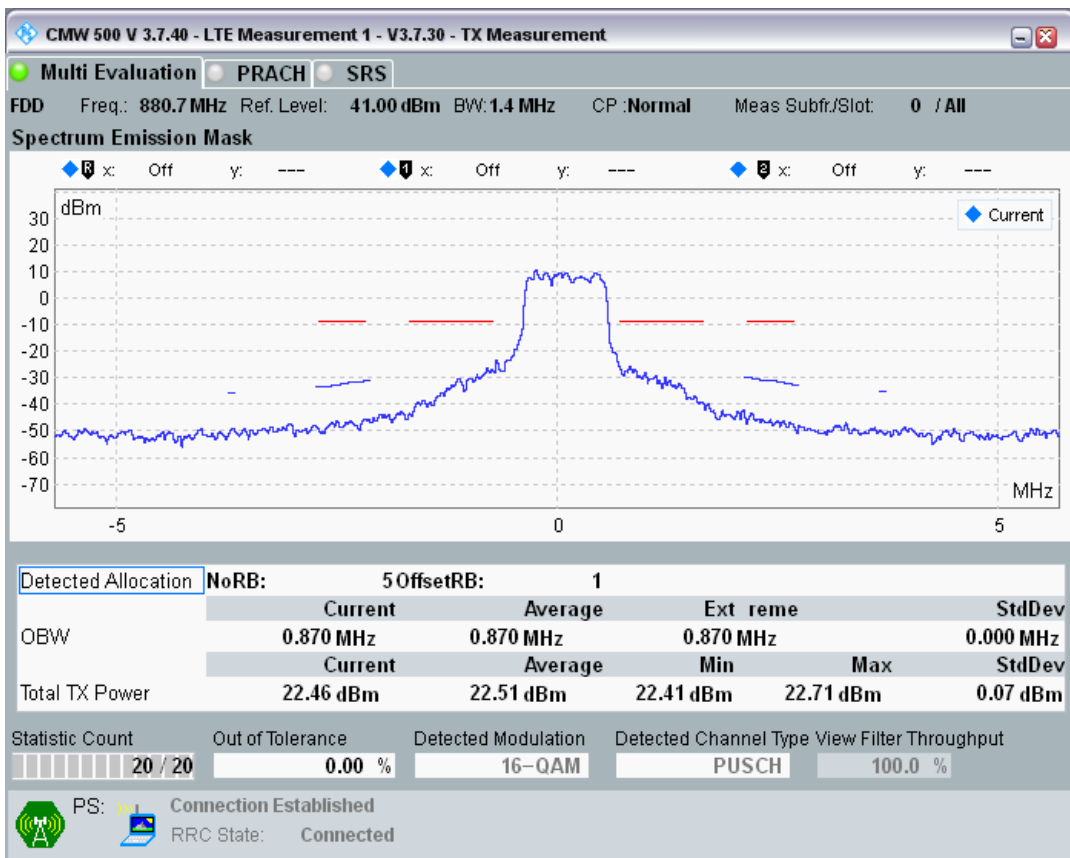

Band8 QAM16 BW=1.4MHz Channel=21457 RB Size=5 Position=#Max