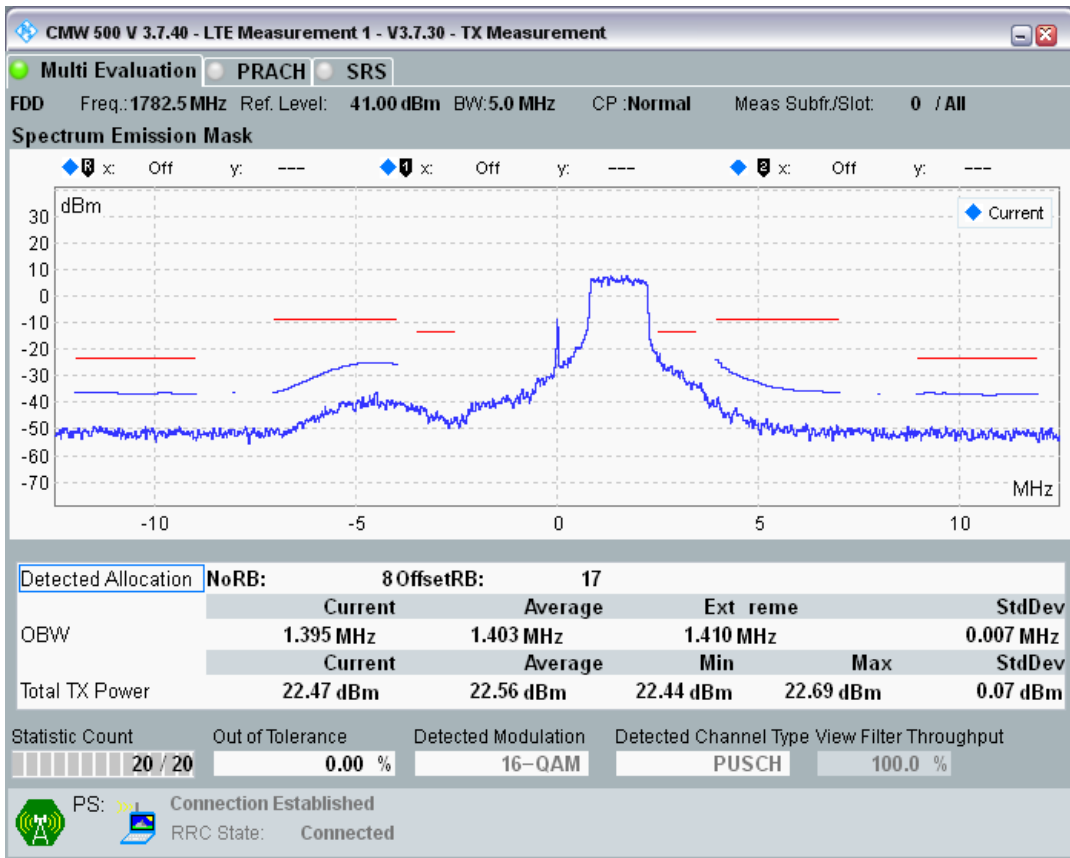

Band3 QAM16 BW=5MHz Channel=19925 RB Size=8 Position=#Max