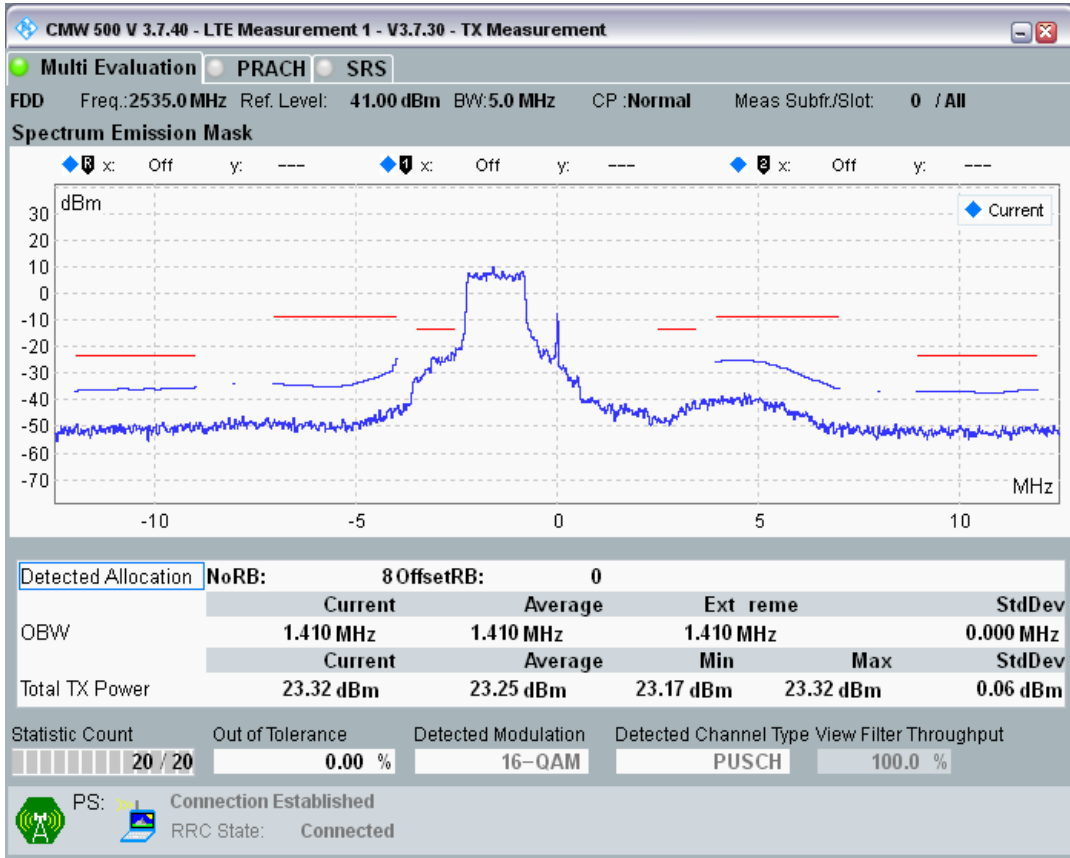

Band7 QPSK BW=5MHz Channel=21100 RB Size=8 Position=#0

Band7 QPSK BW=5MHz Channel=21100 RB Size=8 Position=#Max

Band7 QPSK BW=5MHz Channel=21100 RB Size=25 Position=#0

Band7 QAM16 BW=5MHz Channel=21100 RB Size=8 Position=#0