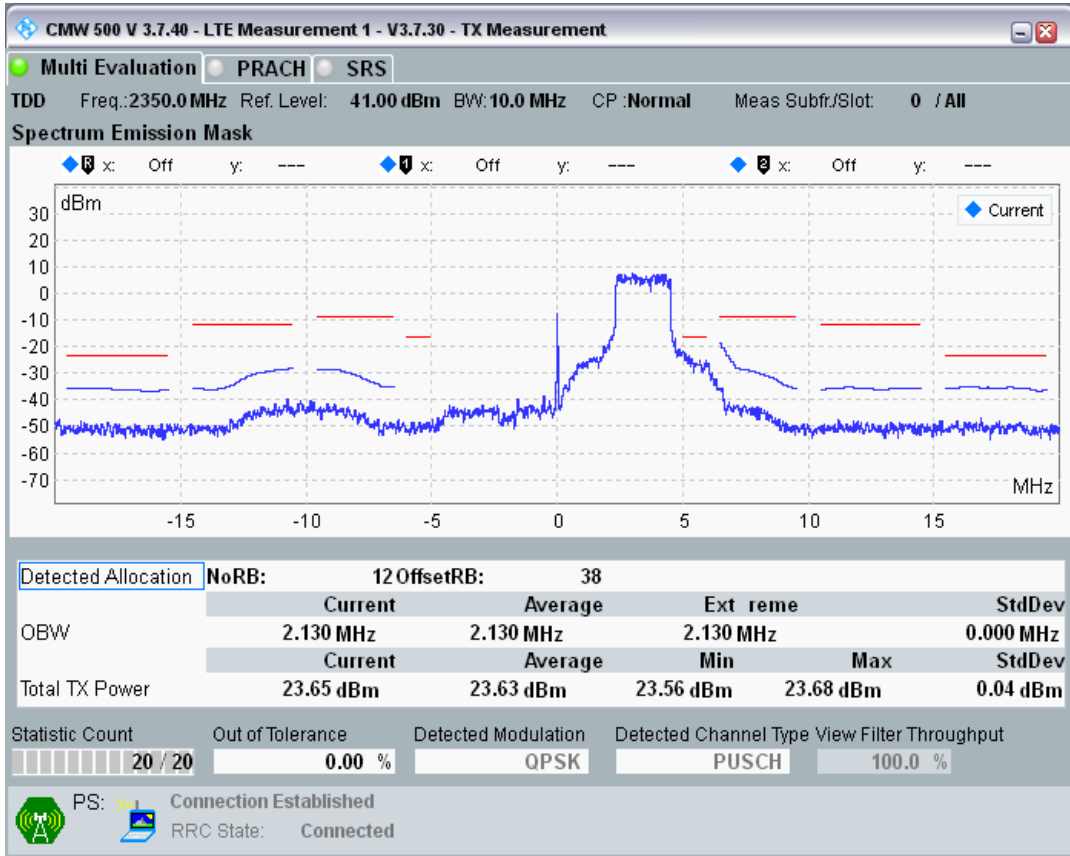

Band40 QPSK BW=10MHz Channel=39150 RB Size=12 Position=#Max