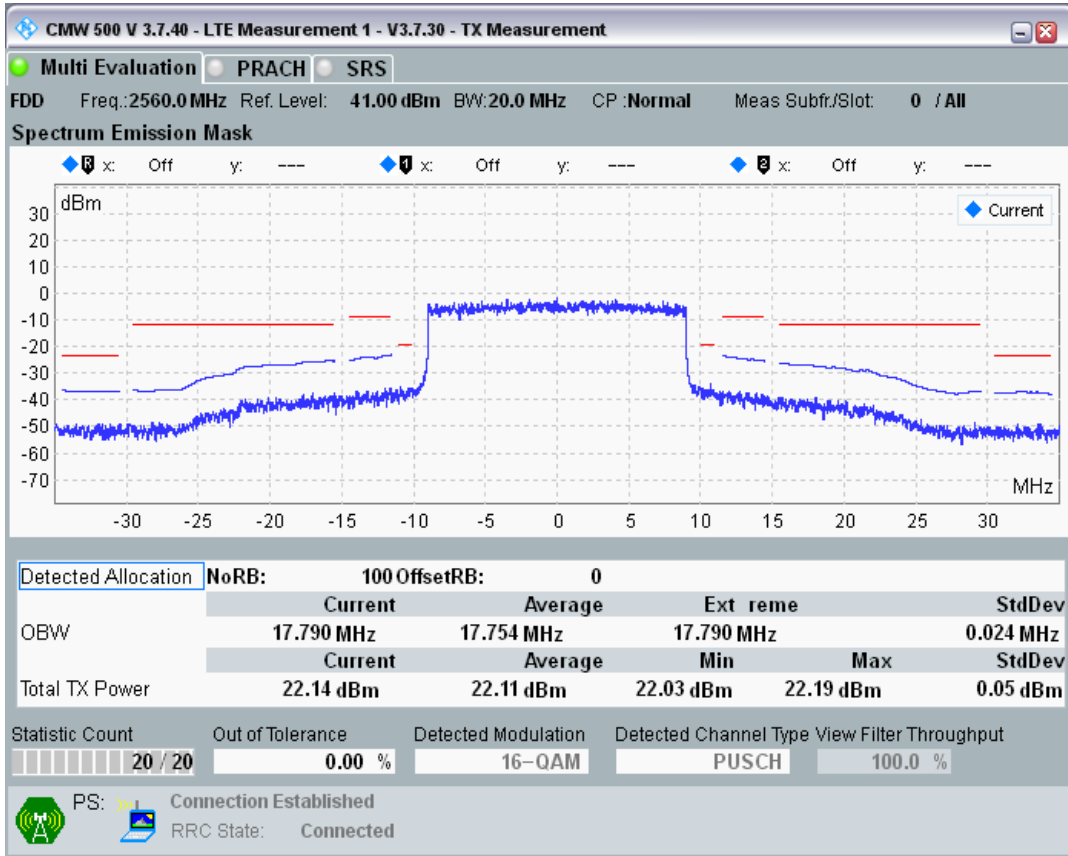

Band7 QPSK BW=20MHz Channel=21350 RB Size=100 Position=#0

Band7 QAM16 BW=20MHz Channel=21350 RB Size=18 Position=#0

Band7 QAM16 BW=20MHz Channel=21350 RB Size=18 Position=#Max

Band7 QAM16 BW=20MHz Channel=21350 RB Size=100 Position=#0