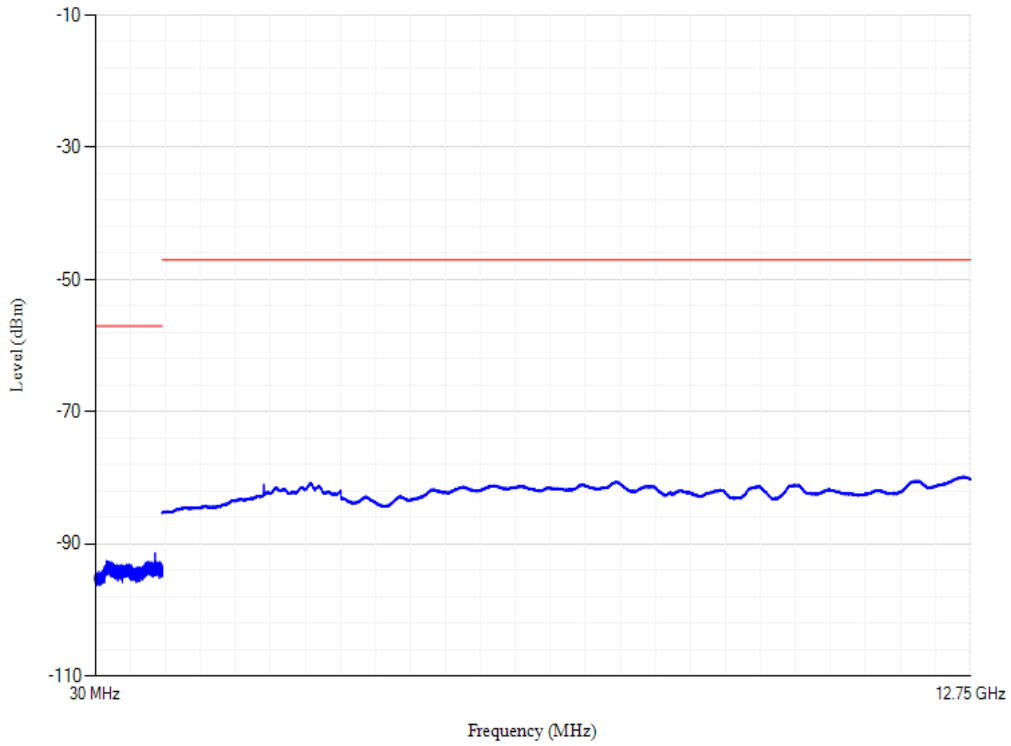

Conducted spurious emissions

Band1 QPSK BW=20MHz Channel=18300