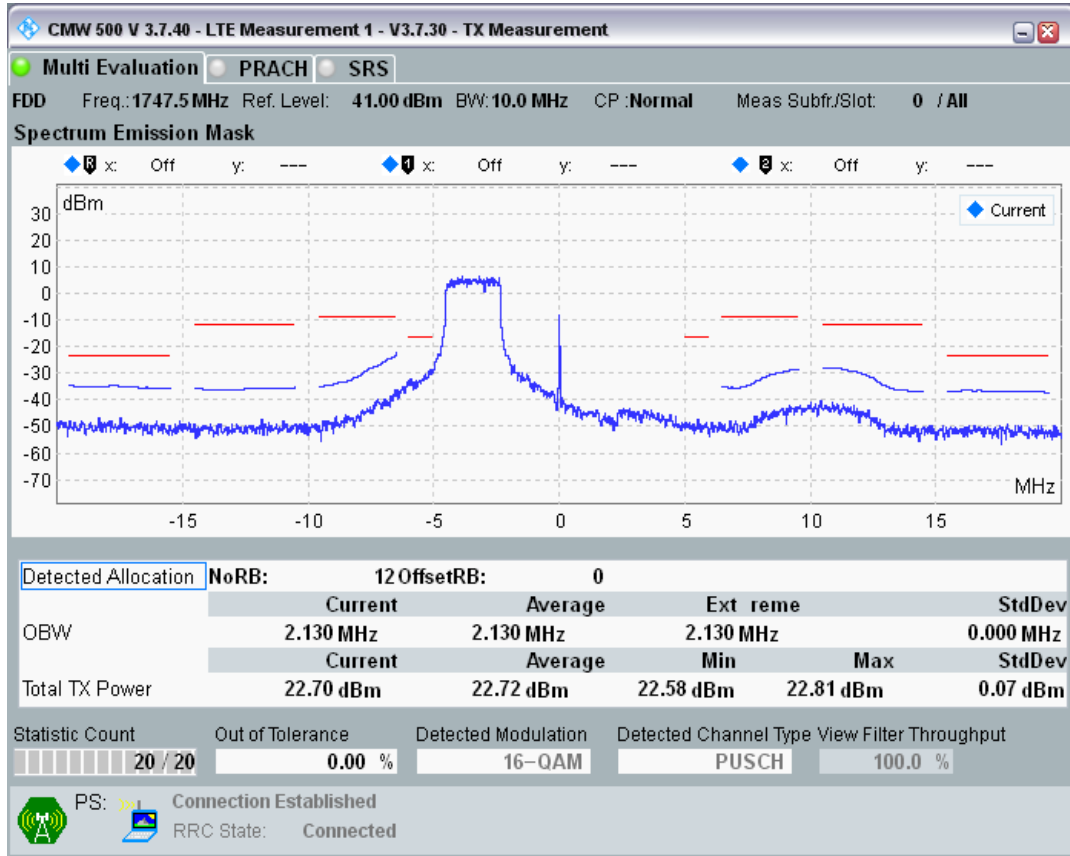

Band3 QAM16 BW=10MHz Channel=19575 RB Size=12 Position=#0