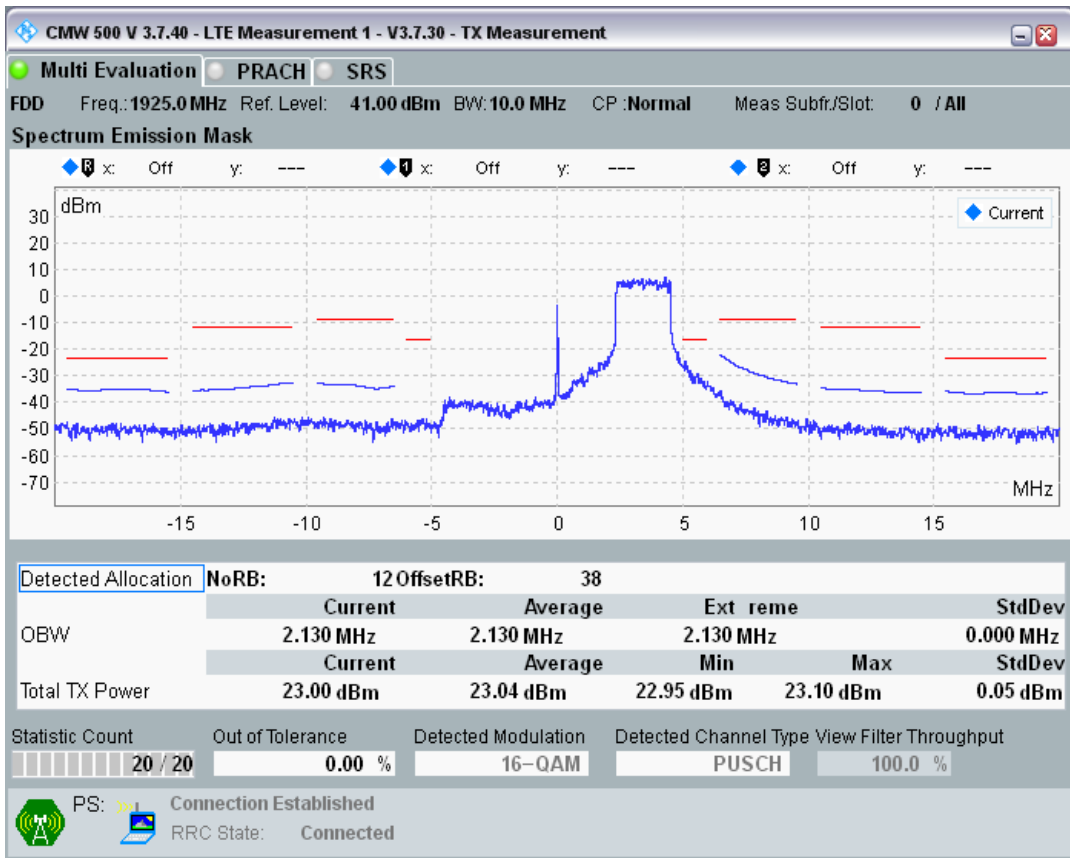

Band1 QAM16 BW=10MHz Channel=18050 RB Size=12 Position=#Max