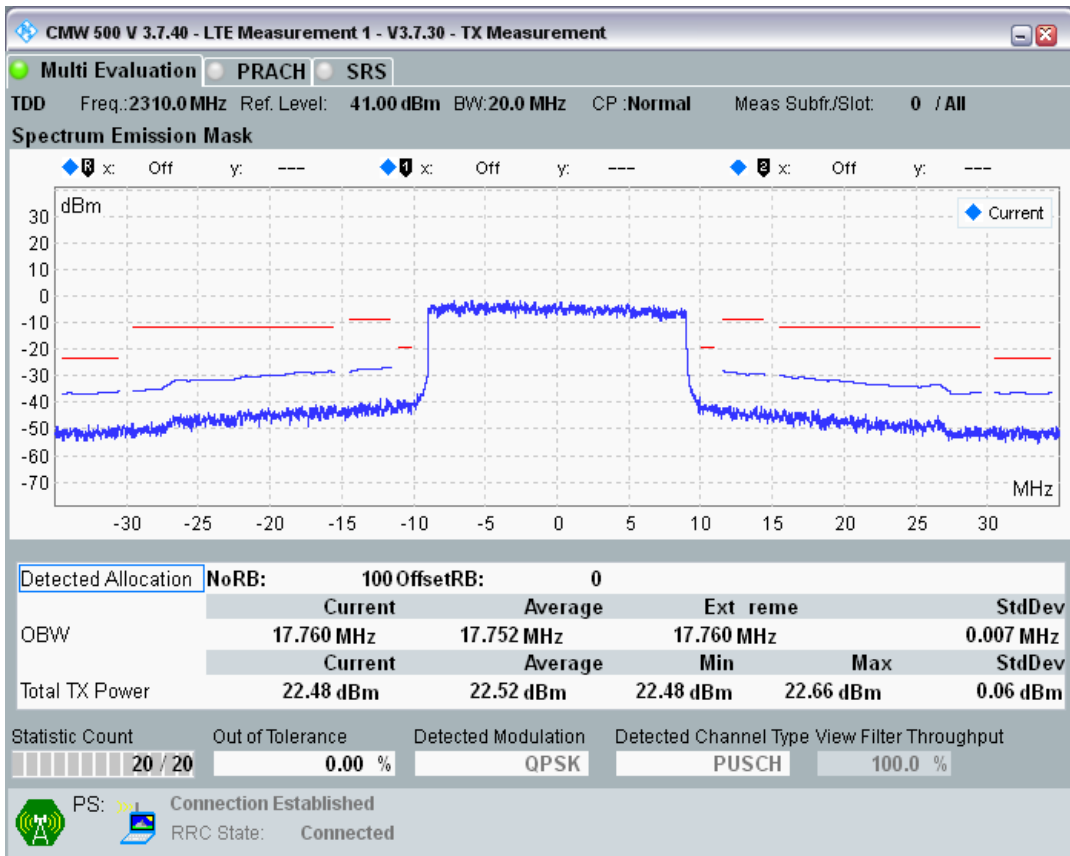

Band40 QPSK BW=20MHz Channel=38750 RB Size=100 Position=#0