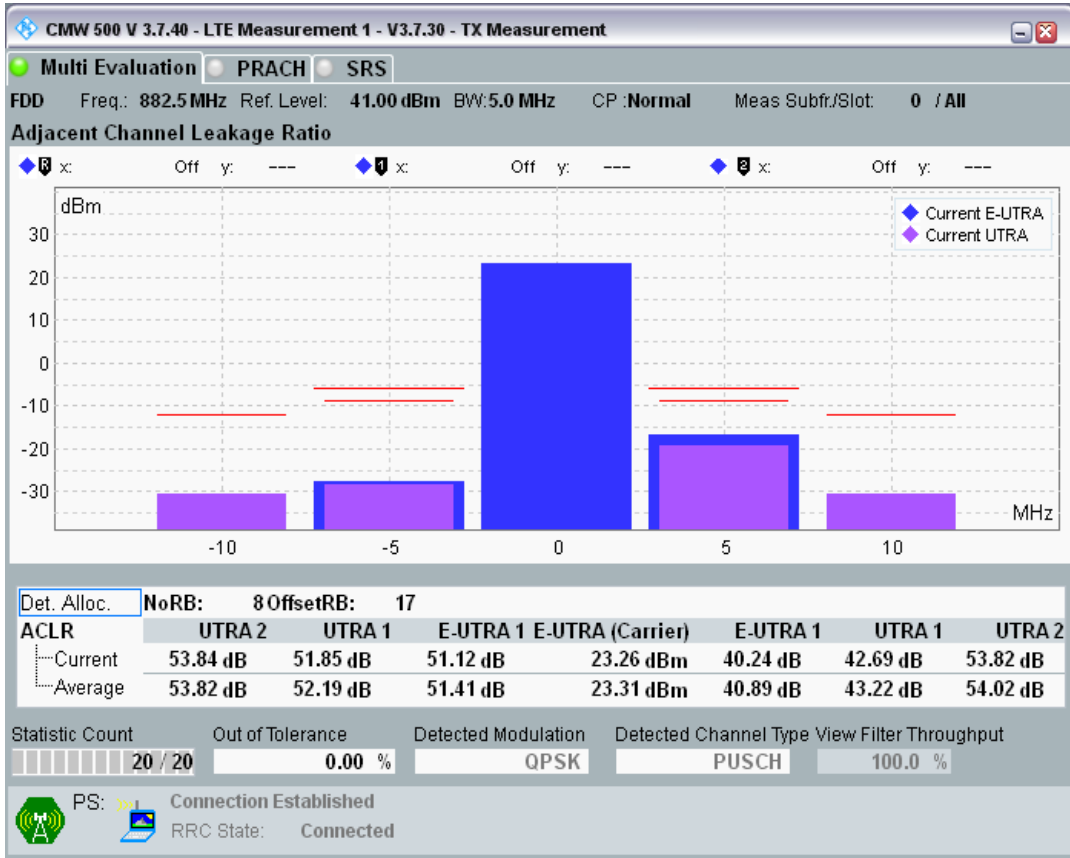

Band8 QPSK BW=5MHz Channel=21475 RB Size=25 Position=#0

Band8 QAM16 BW=5MHz Channel=21475 RB Size=8 Position=#0

Band8 QAM16 BW=5MHz Channel=21475 RB Size=8 Position=#Max

Band8 QAM16 BW=5MHz Channel=21475 RB Size=25 Position=#0