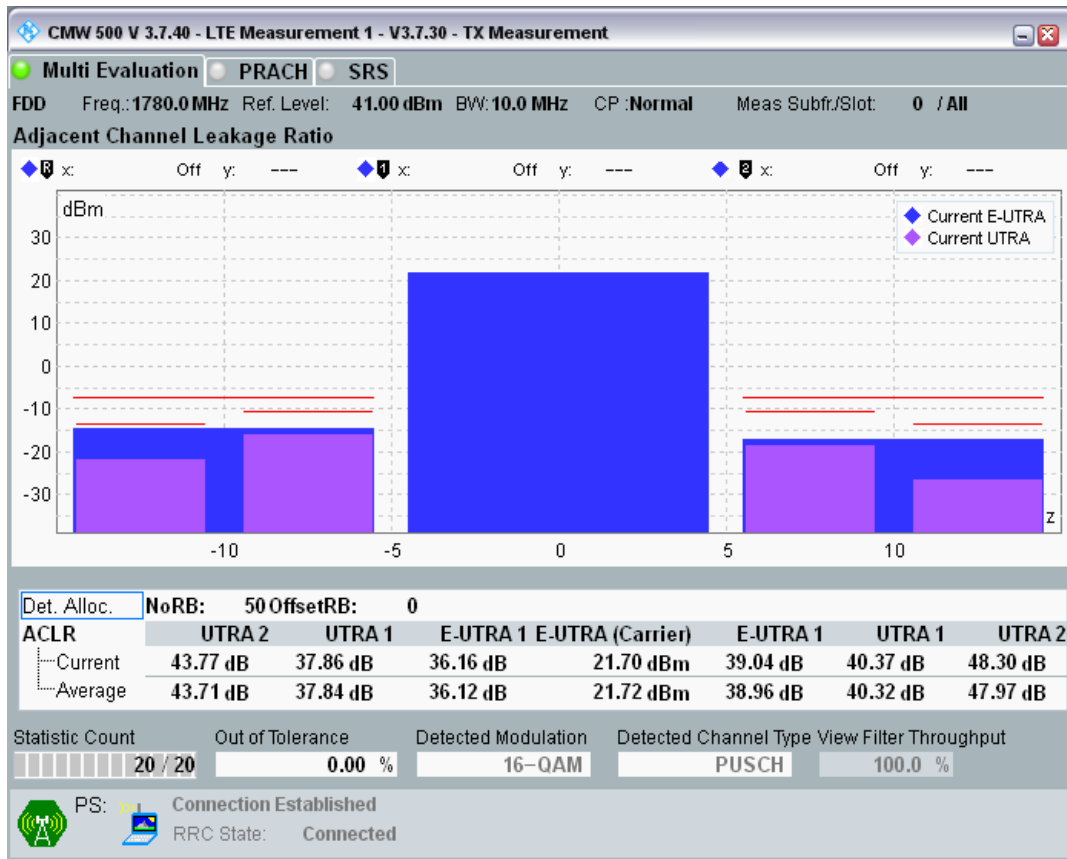

Band3 QAM16 BW=10MHz Channel=19900 RB Size=50 Position=#0