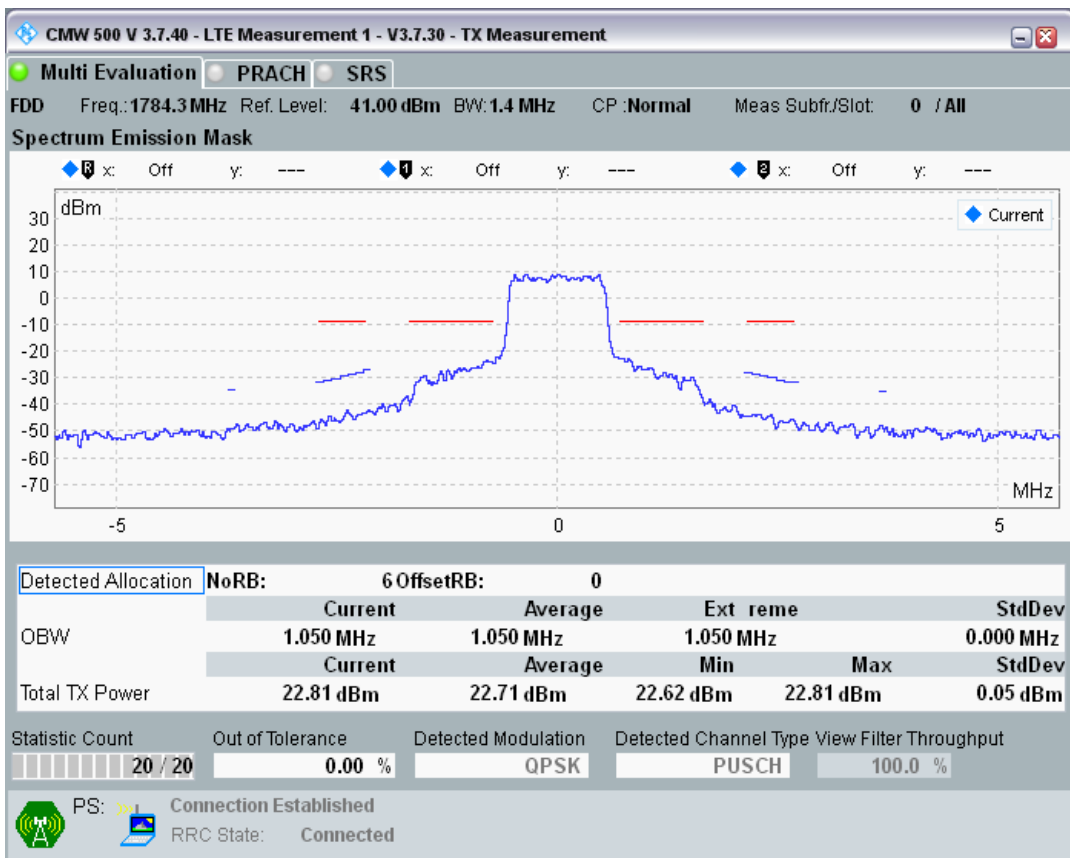

Band3 QPSK BW=1.4MHz Channel=19943 RB Size=6 Position=#0