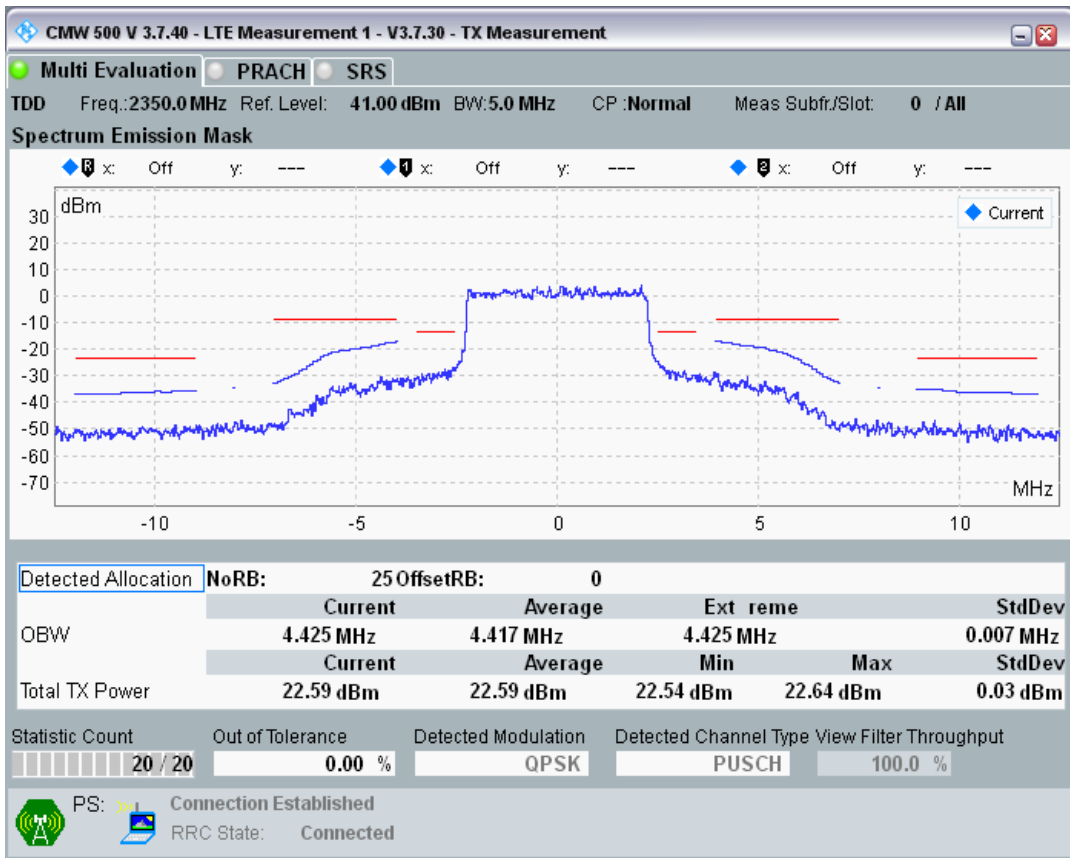

Band40 QPSK BW=5MHz Channel=39150 RB Size=25 Position=#0