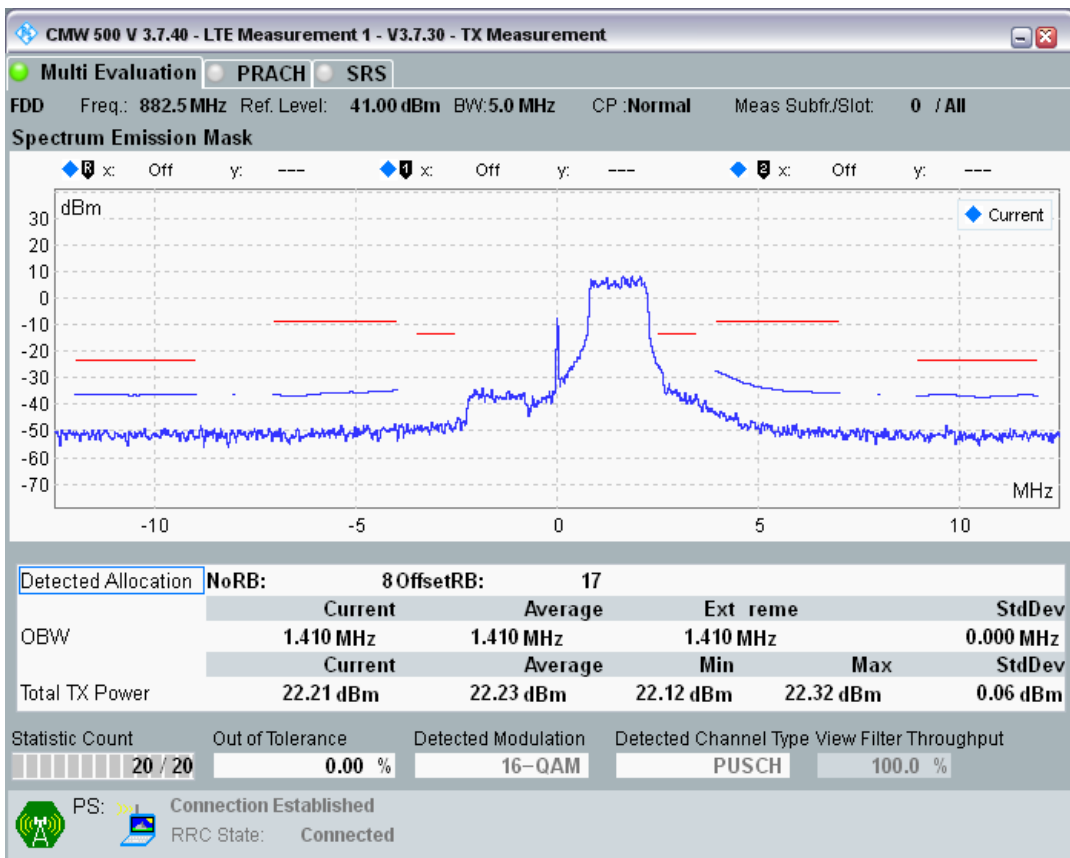

Band8 QAM16 BW=5MHz Channel=21475 RB Size=8 Position=#Max