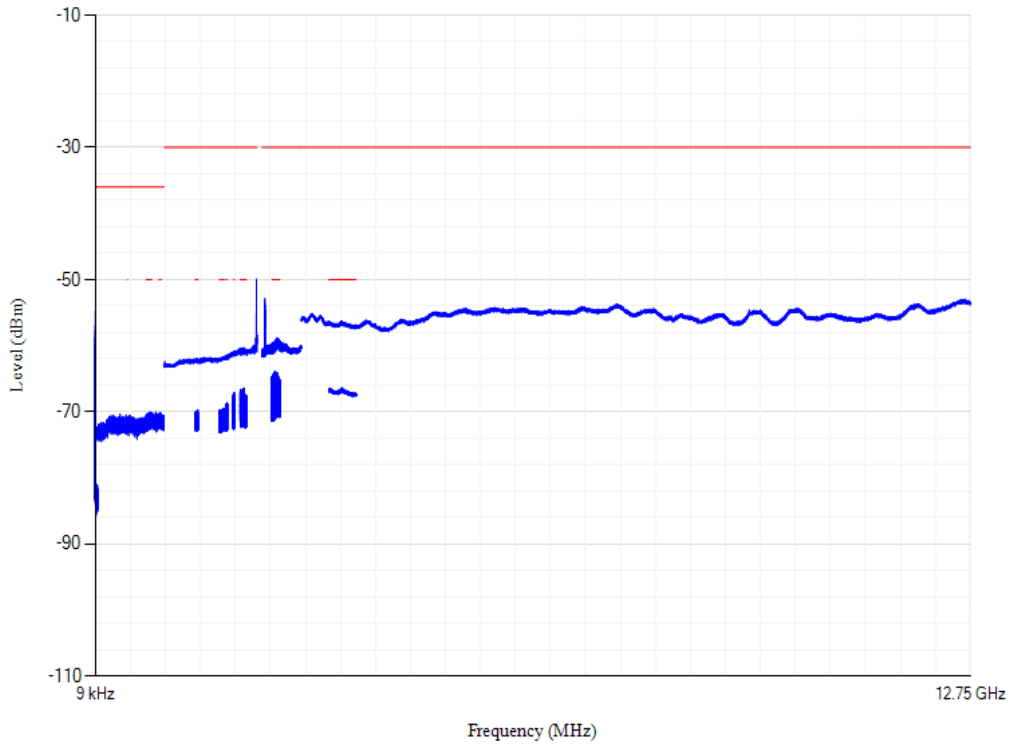

Conducted spurious emissions

Band40 QPSK BW=20MHz Channel=39150 RB Size=1 Position=#0