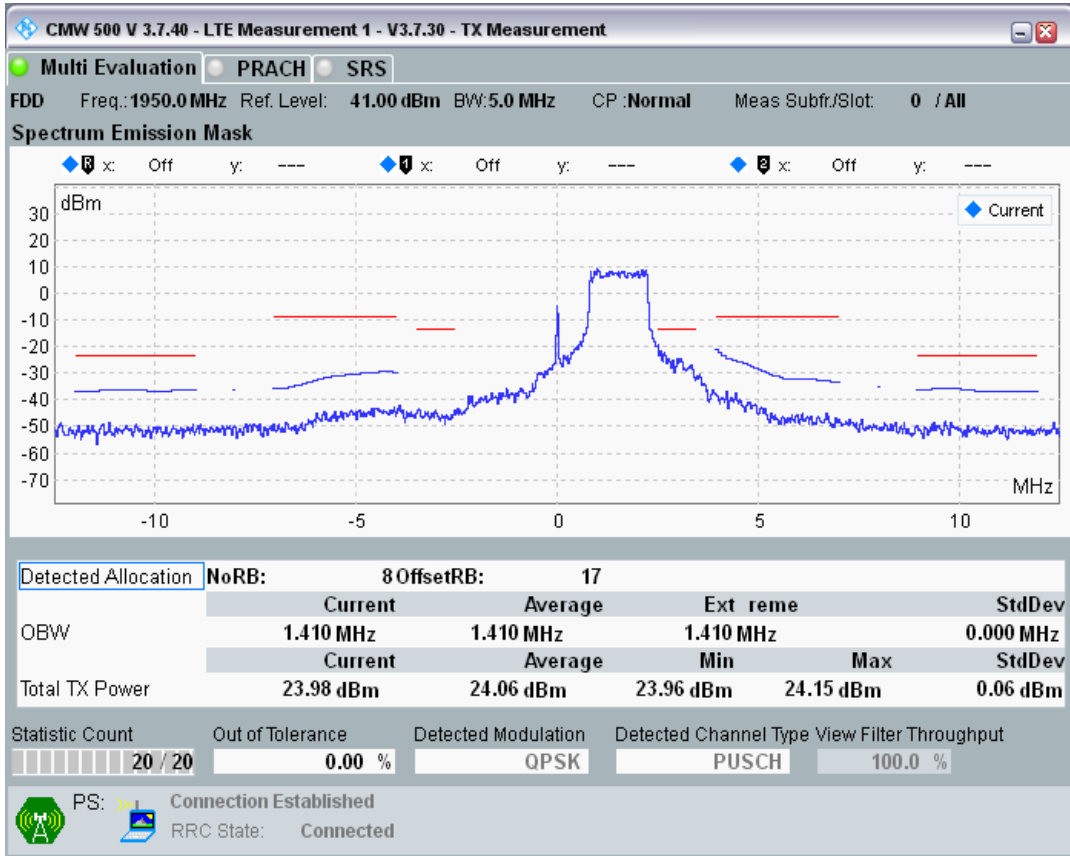

Band1 QAM16 BW=5MHz Channel=18025 RB Size=8 Position=#Max

Band1 QAM16 BW=5MHz Channel=18025 RB Size=25 Position=#0

Band1 QPSK BW=5MHz Channel=18300 RB Size=8 Position=#0

Band1 QPSK BW=5MHz Channel=18300 RB Size=8 Position=#Max