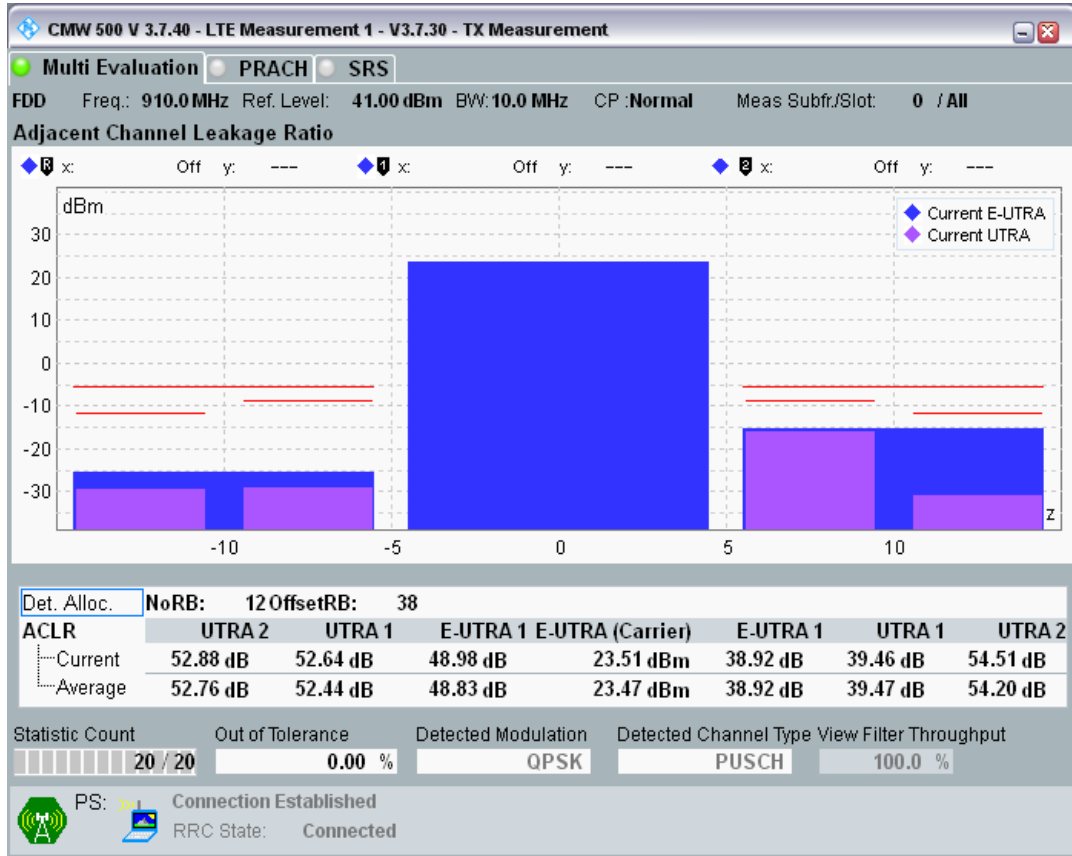

Band8 QPSK BW=10MHz Channel=21750 RB Size=12 Position=#Max