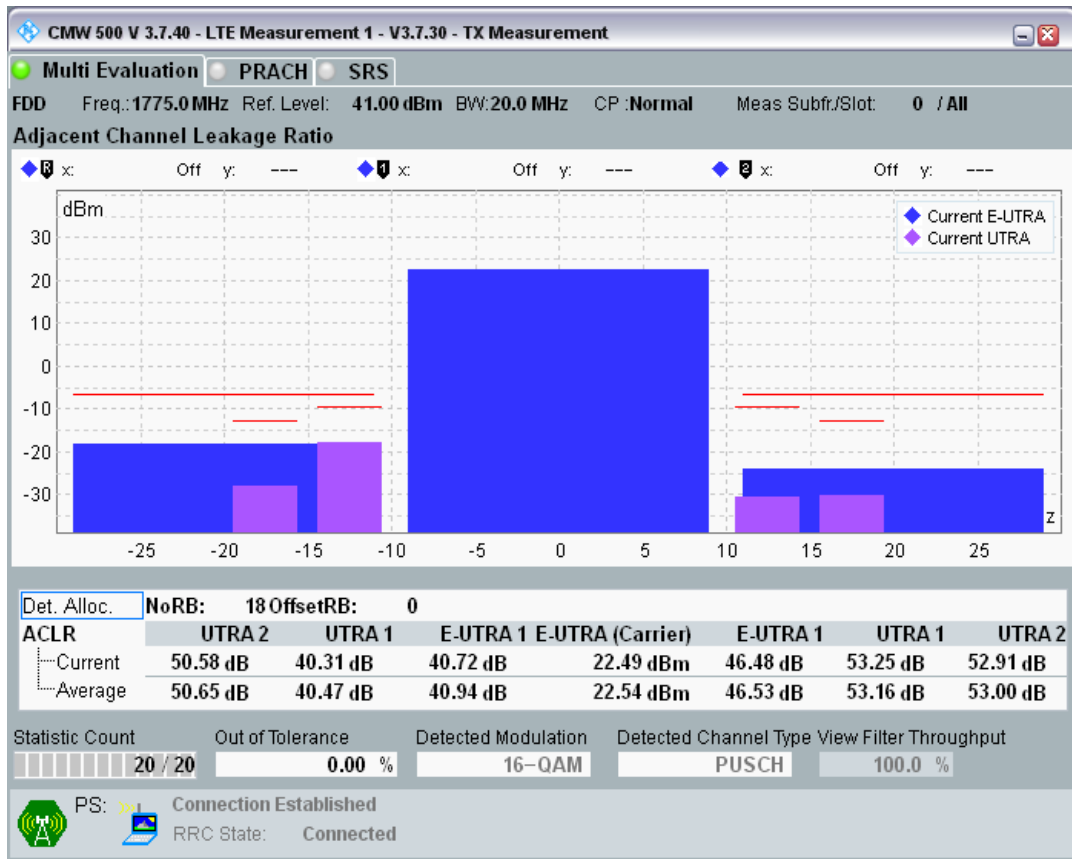

Band3 QAM16 BW=20MHz Channel=19850 RB Size=18 Position=#0