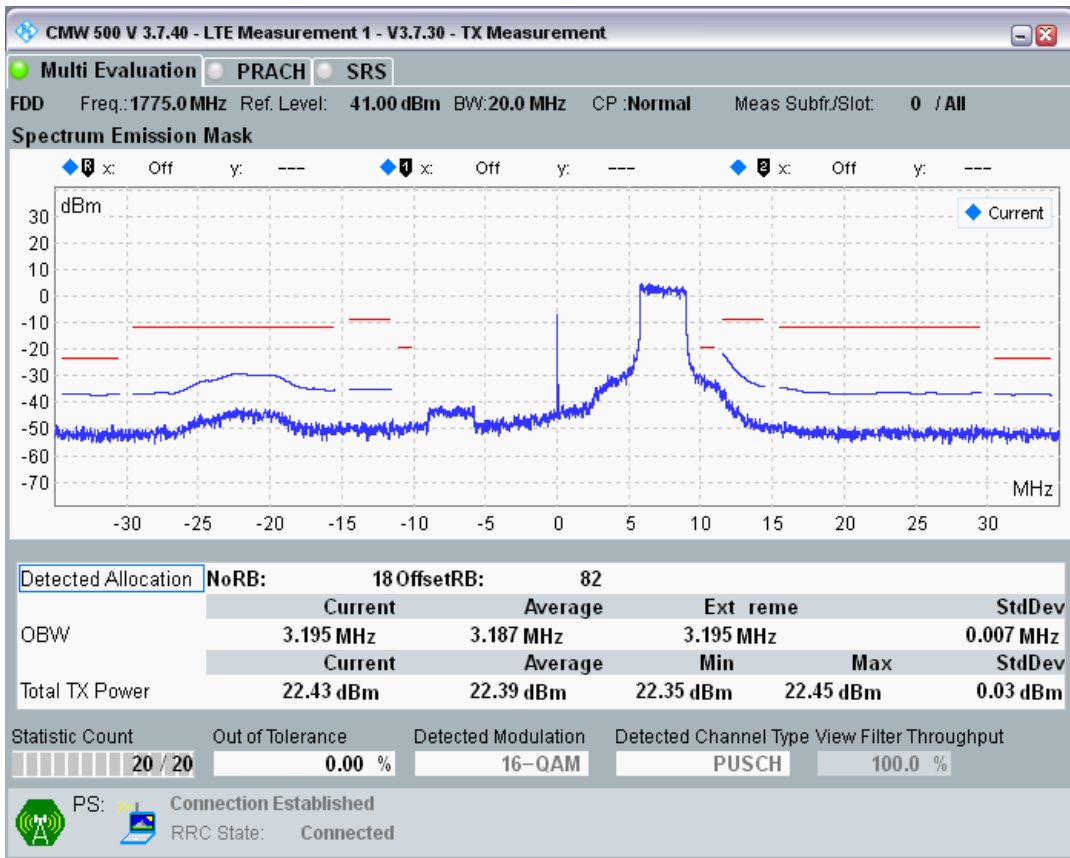

Band3 QAM16 BW=20MHz Channel=19850 RB Size=18 Position=#Max