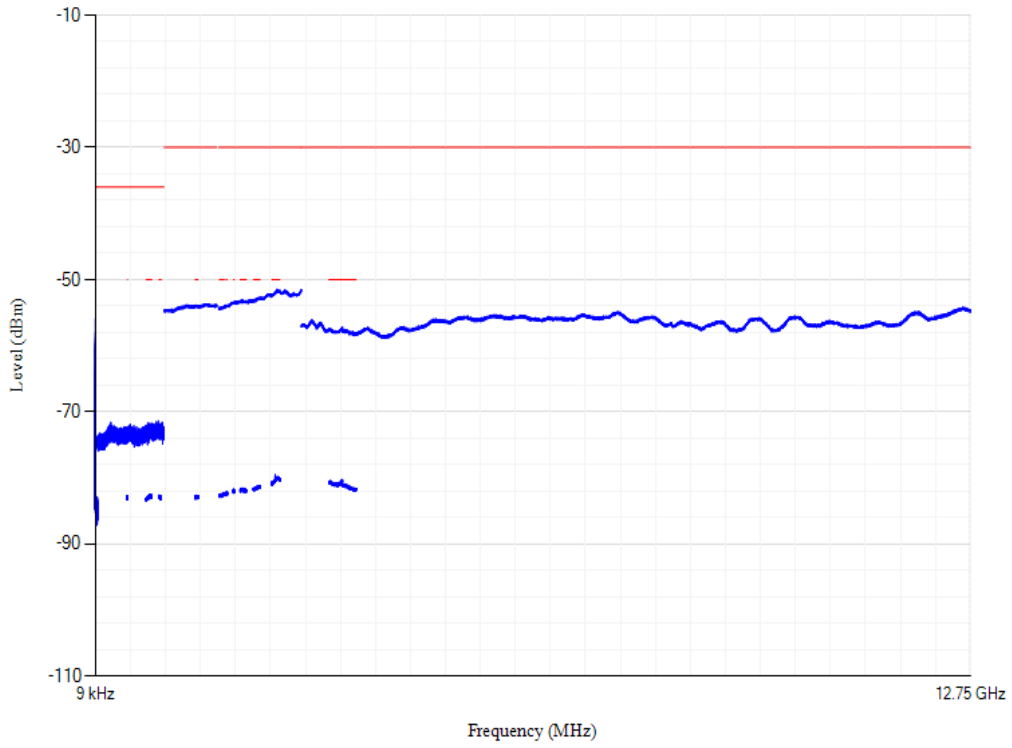

Conducted spurious emissions

Band3 QPSK BW=20MHz Channel=19300 RB Size=1 Position=#0