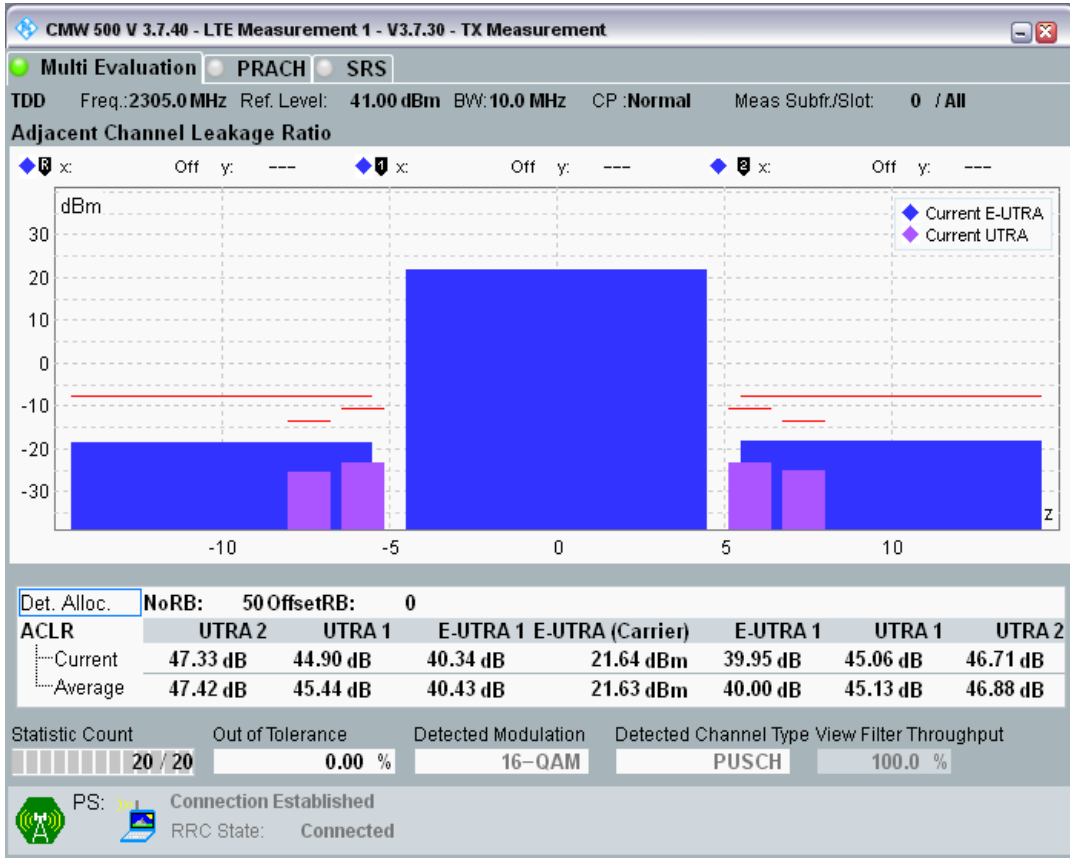

Band40 QPSK BW=10MHz Channel=38700 RB Size=50 Position=#0

Band40 QAM16 BW=10MHz Channel=38700 RB Size=12 Position=#0

Band40 QAM16 BW=10MHz Channel=38700 RB Size=12 Position=#Max

Band40 QAM16 BW=10MHz Channel=38700 RB Size=50 Position=#0