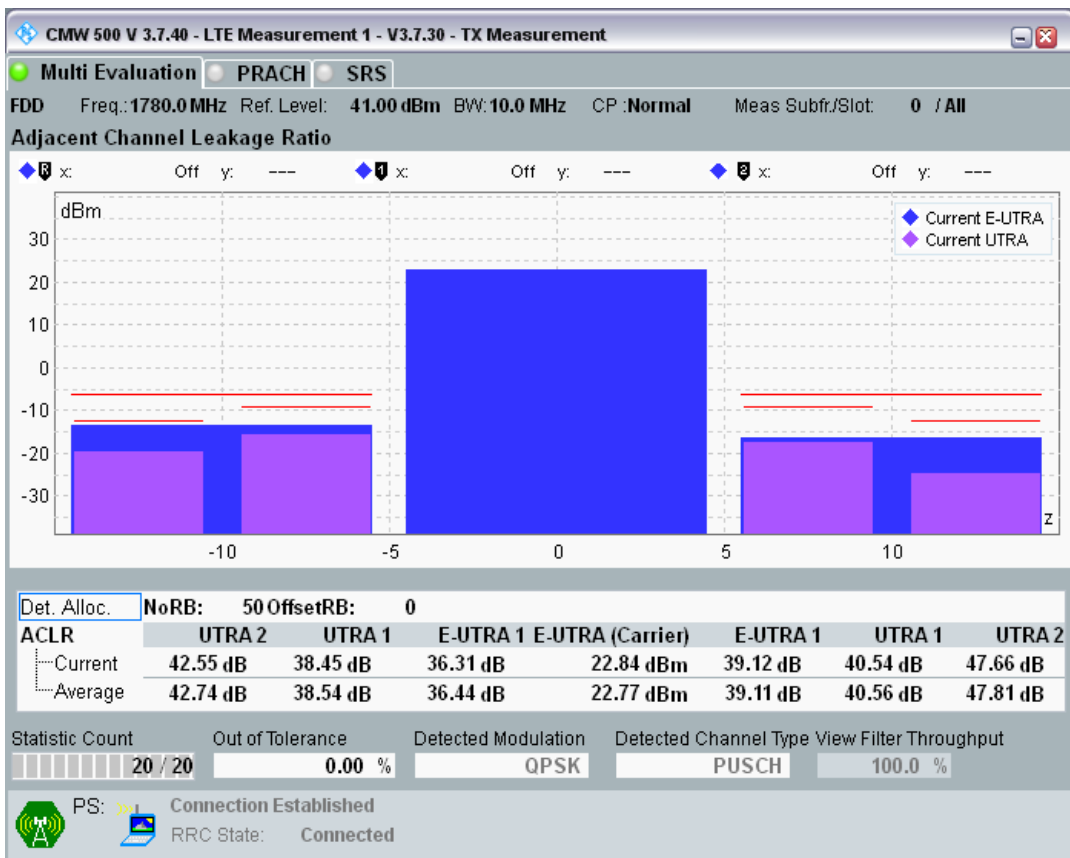

Band3 QPSK BW=10MHz Channel=1990 RB Size=50 Position=#0