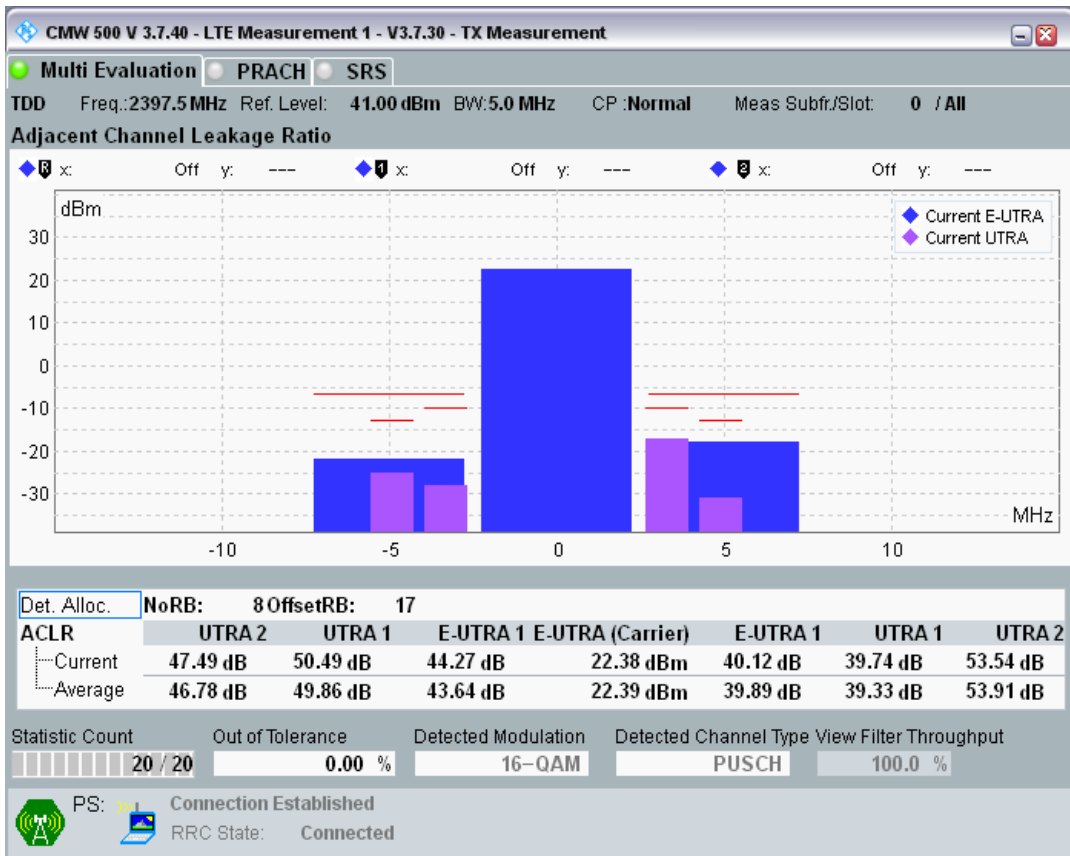

Band40 QAM16 BW=5MHz Channel=39625 RB Size=8 Position=#Max