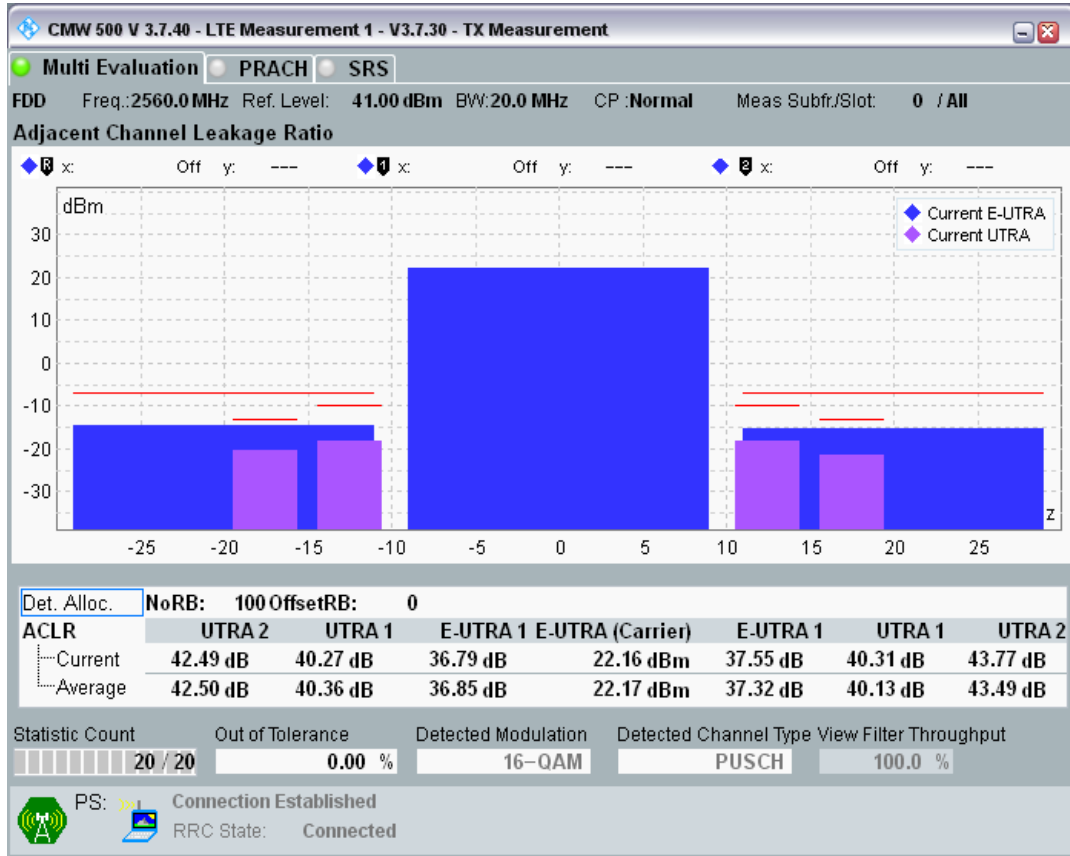

Band7 QPSK BW=20MHz Channel=21350 RB Size=100 Position=#0

Band7 QAM16 BW=20MHz Channel=21350 RB Size=18 Position=#0

Band7 QAM16 BW=20MHz Channel=21350 RB Size=18 Position=#Max

Band7 QAM16 BW=20MHz Channel=21350 RB Size=100 Position=#0