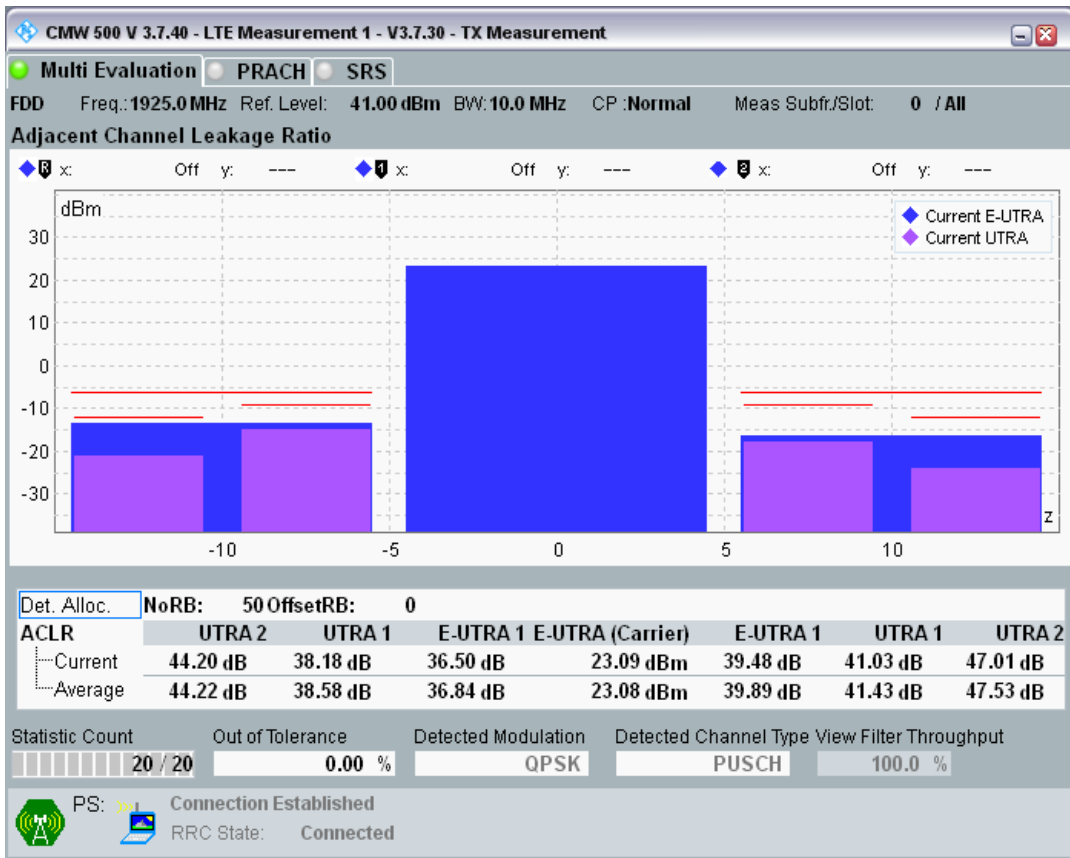

Band1 QPSK BW=10MHz Channel=18050 RB Size=50 Position=#0