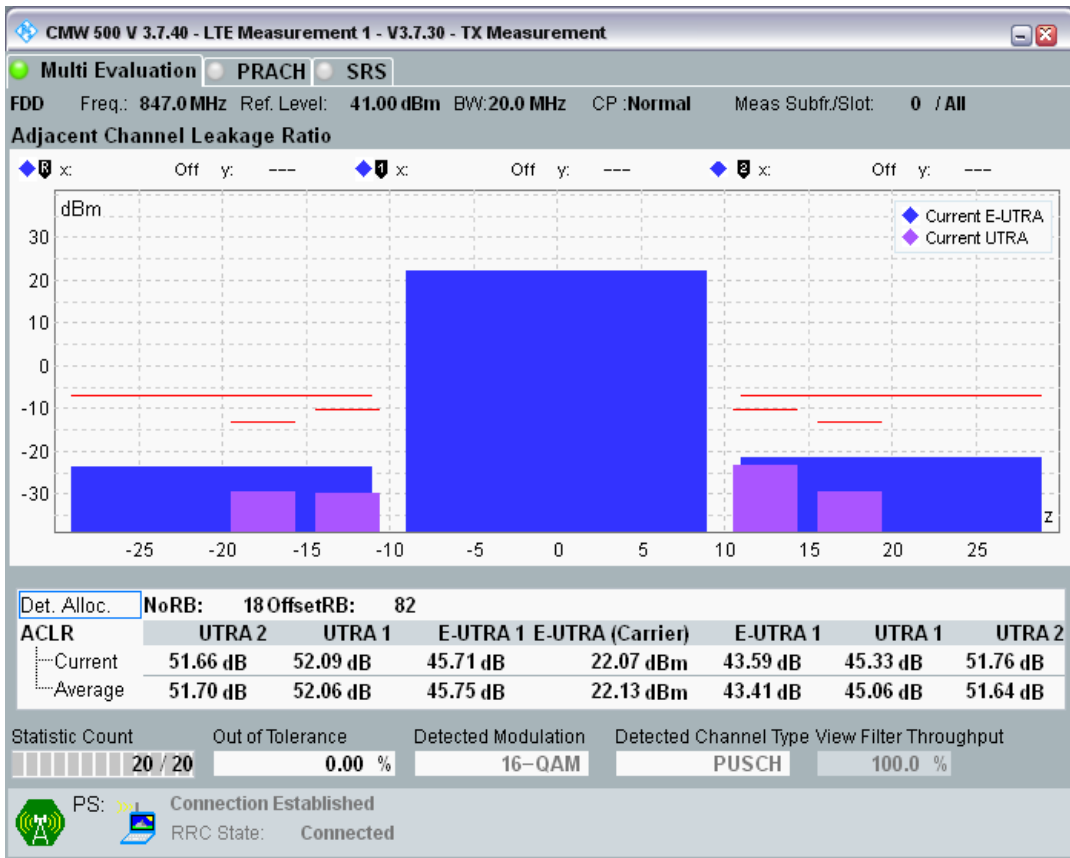

Band20 QAM16 BW=20MHz Channel=24300 RB Size=18 Position=#Max