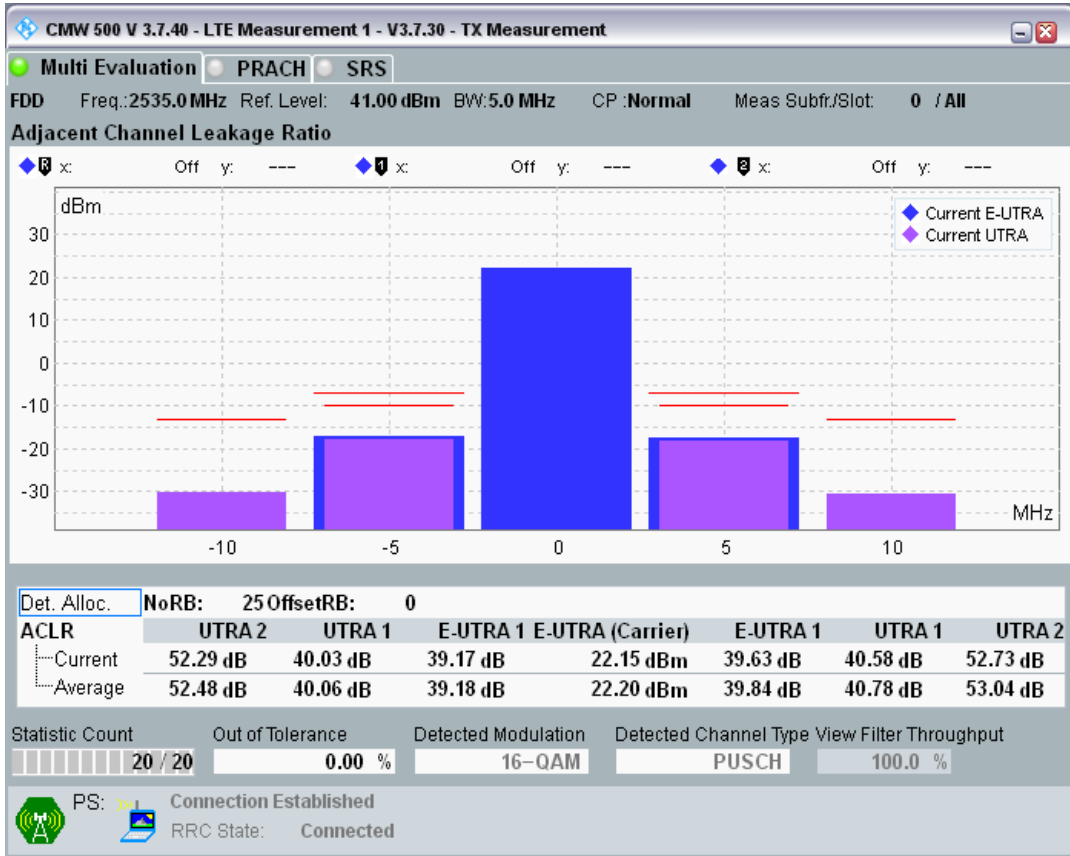

Band7 QAM16 BW=5MHz Channel=21100 RB Size=25 Position=#0