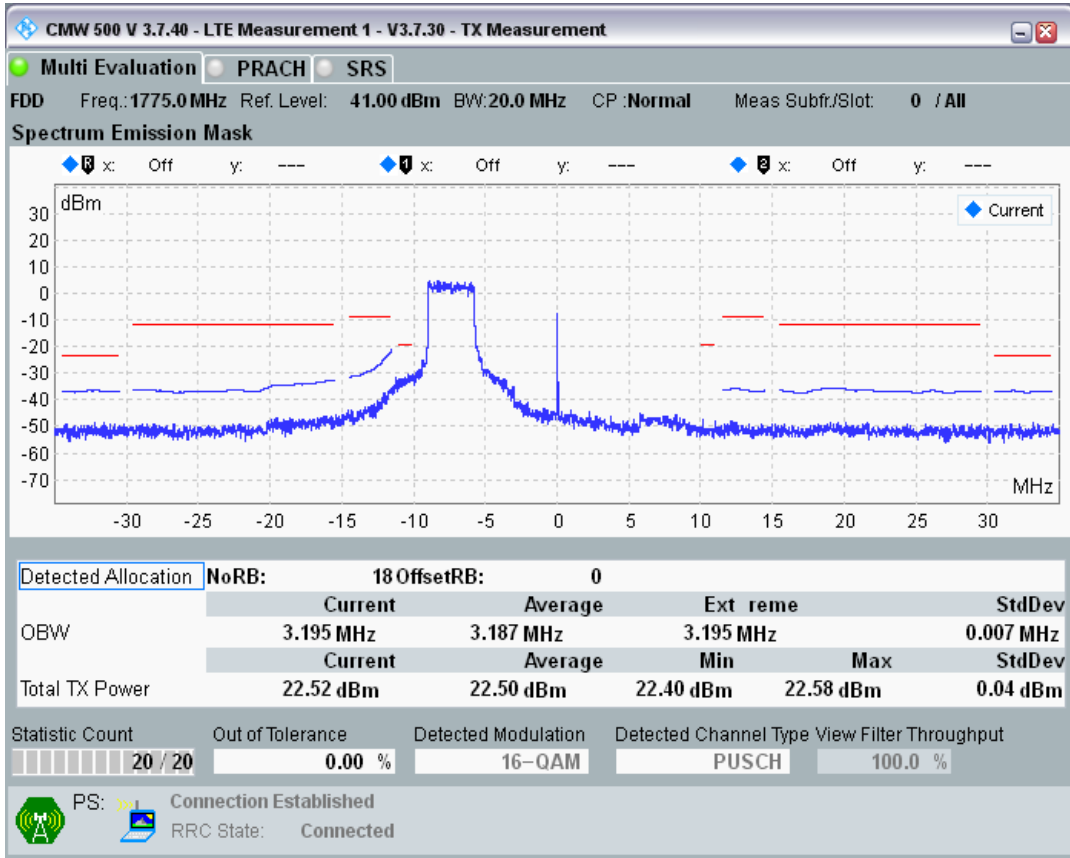

Band3 QAM16 BW=20MHz Channel=19850 RB Size=18 Position=#0