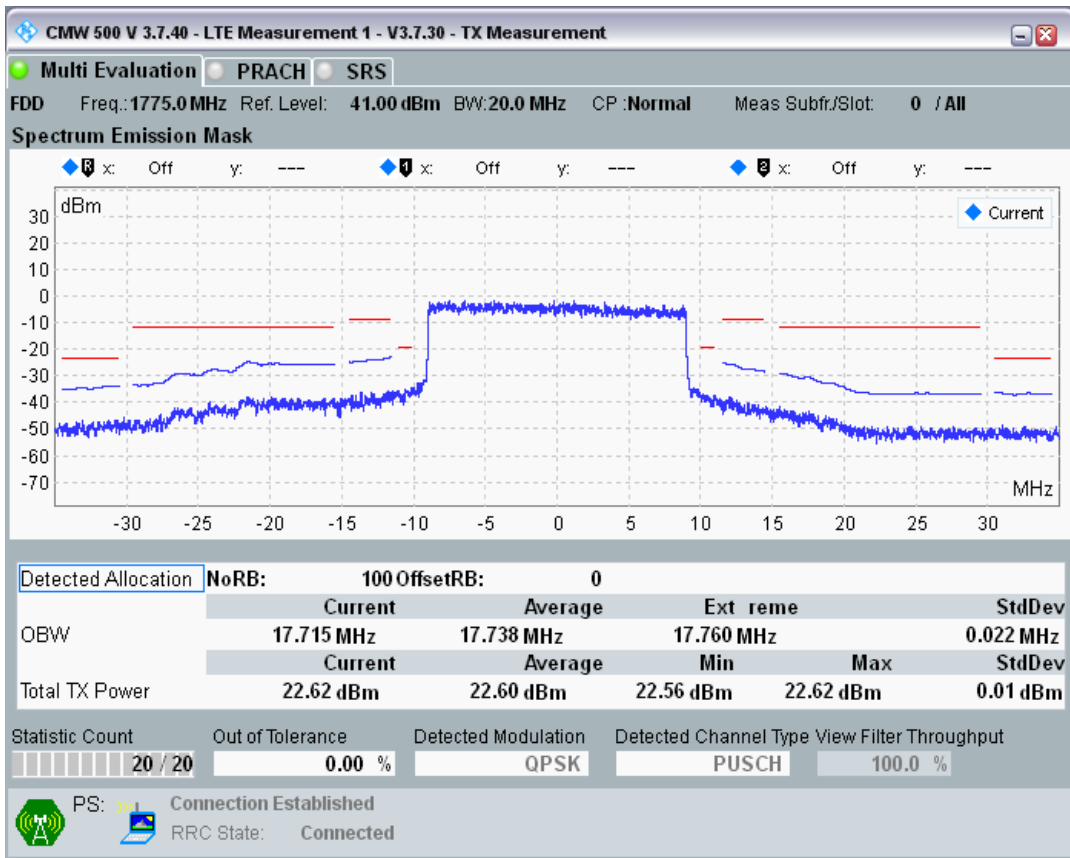

Band3 QPSK BW=20MHz Channel=19850 RB Size=100 Position=#0