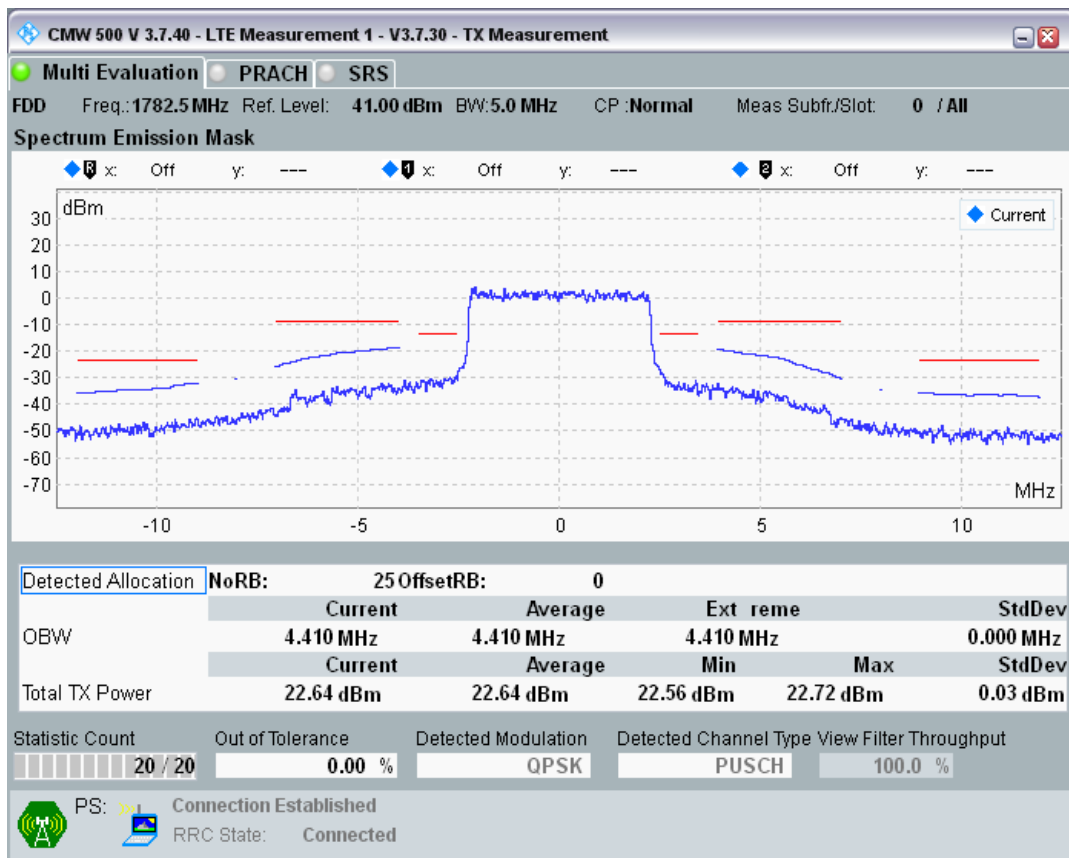

Band3 QPSK BW=5MHz Channel=19925 RB Size=25 Position=#0