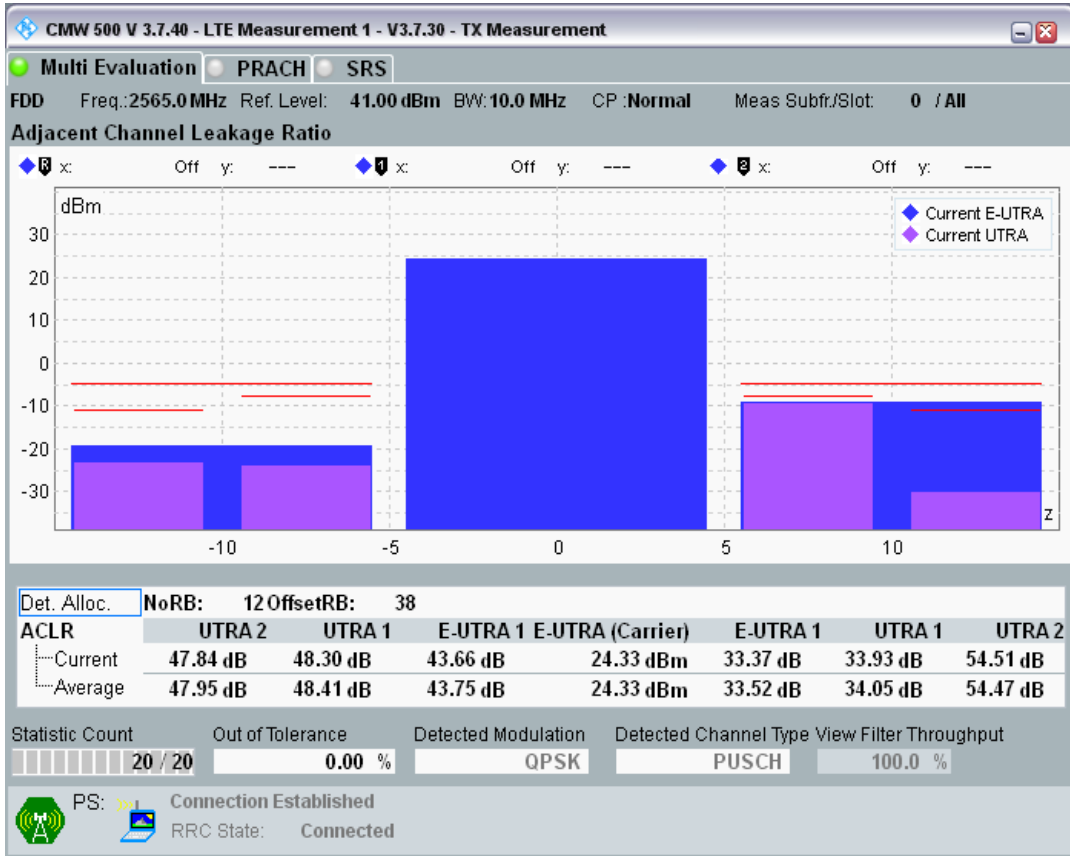

Band7 QPSK BW=10MHz Channel=21400 RB Size=12 Position=#Max