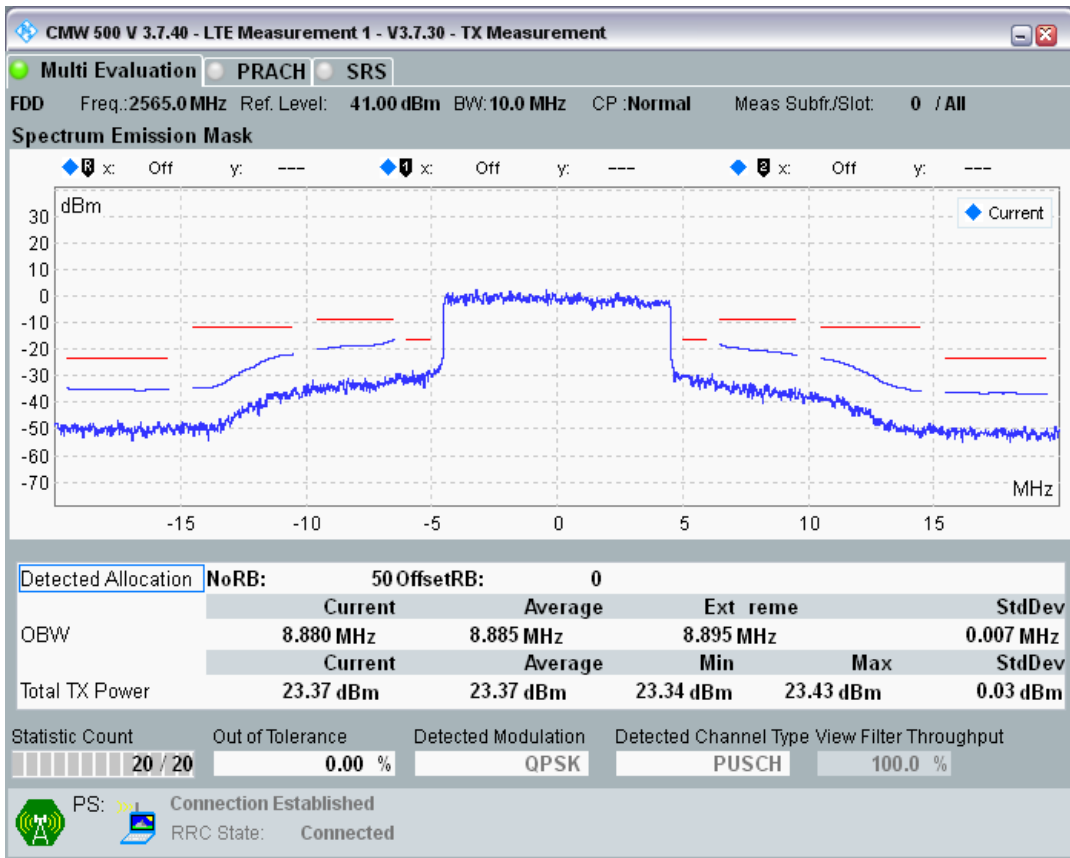

Band7 QPSK BW=10MHz Channel=21400 RB Size=50 Position=#0