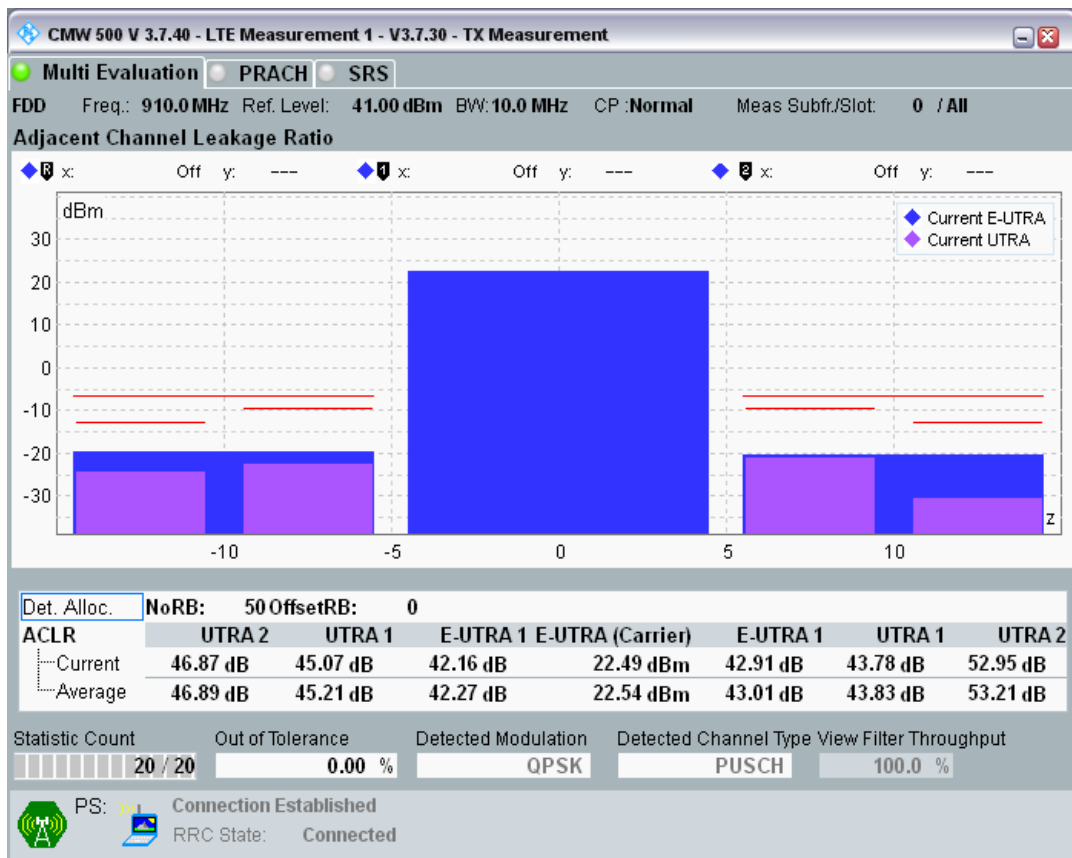

Band8 QPSK BW=10MHz Channel=21750 RB Size=50 Position=#0