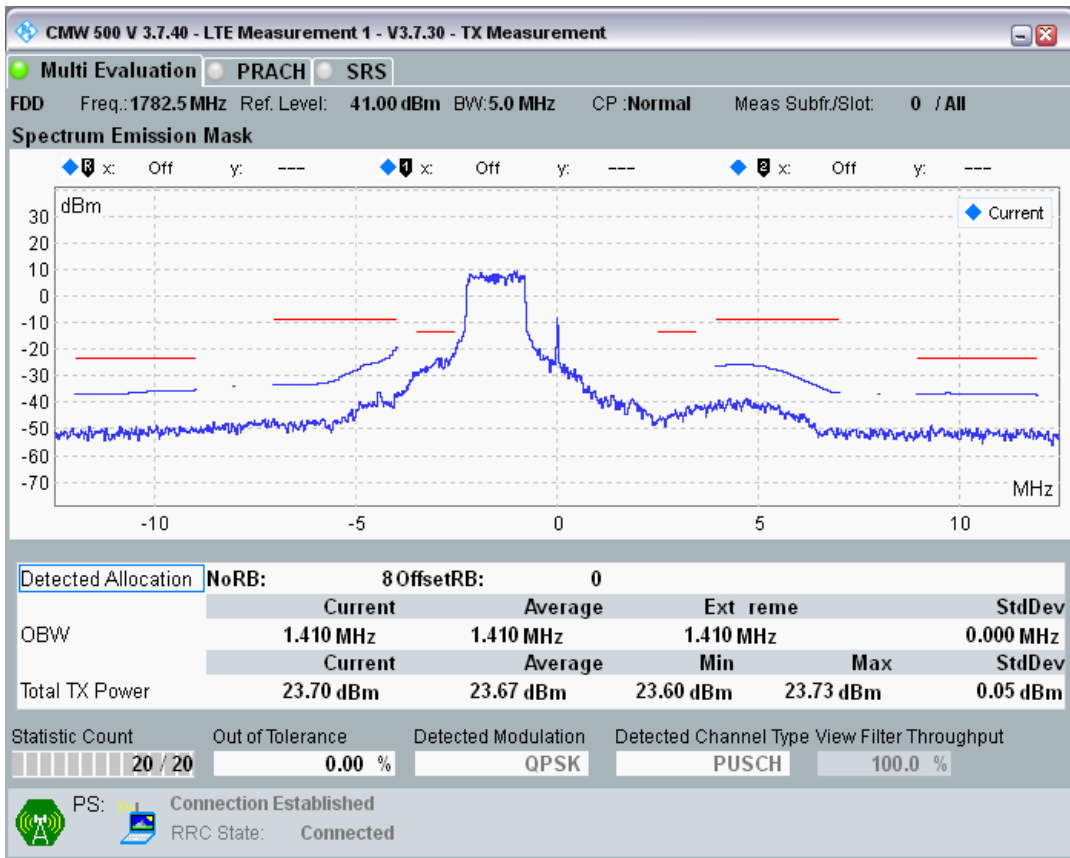

Band3 QPSK BW=5MHz Channel=19925 RB Size=8 Position=#0