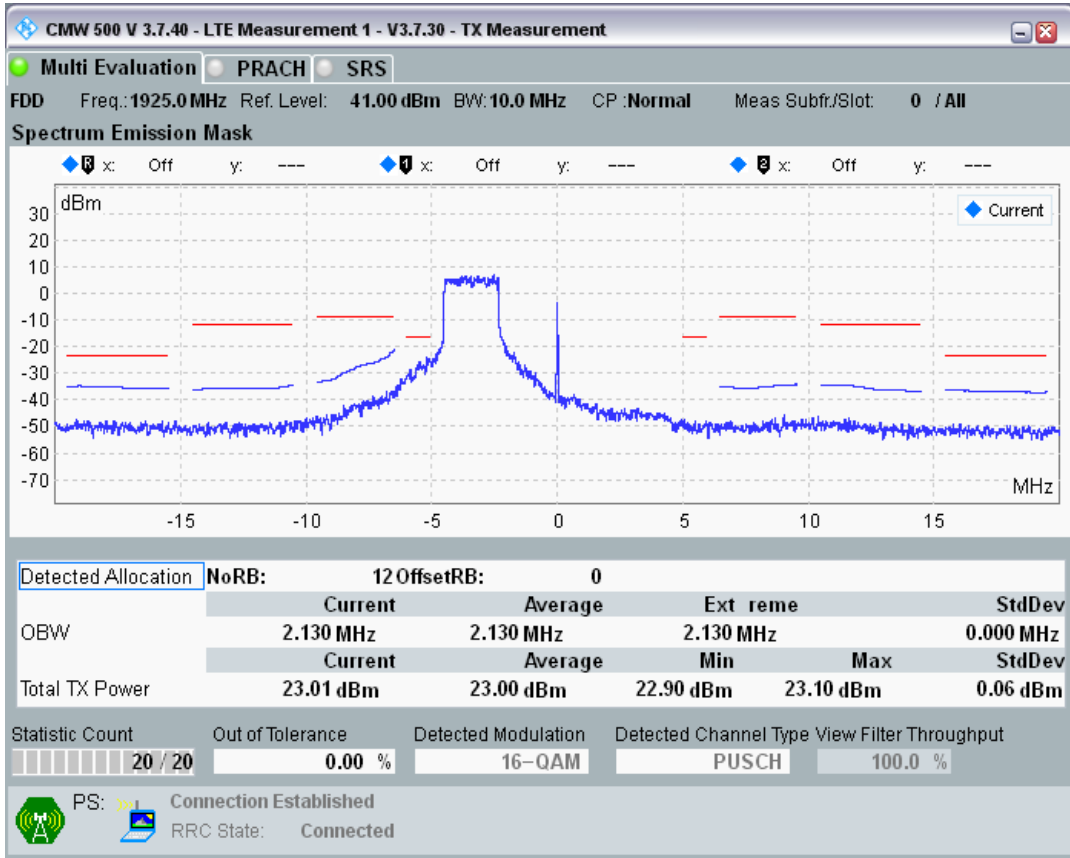

Band1 QAM16 BW=10MHz Channel=18050 RB Size=12 Position=#0