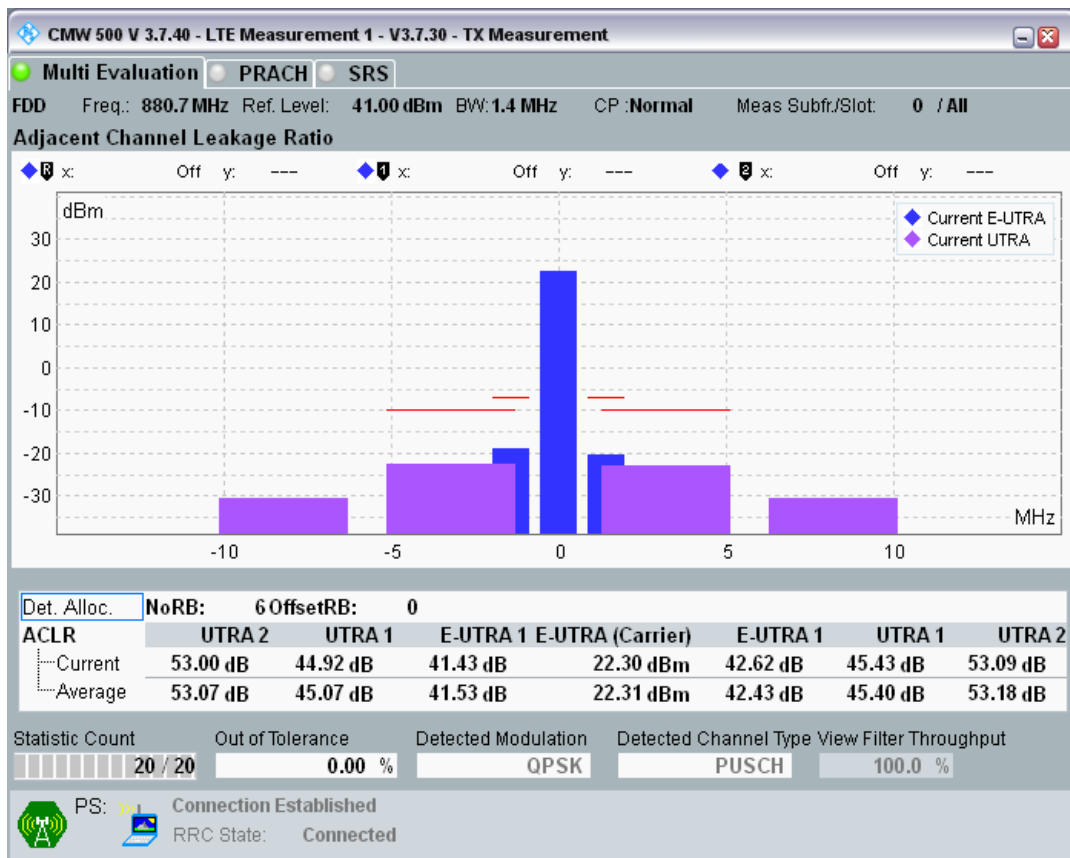

Band8 QPSK BW=1.4MHz Channel=21457 RB Size=6 Position=#0