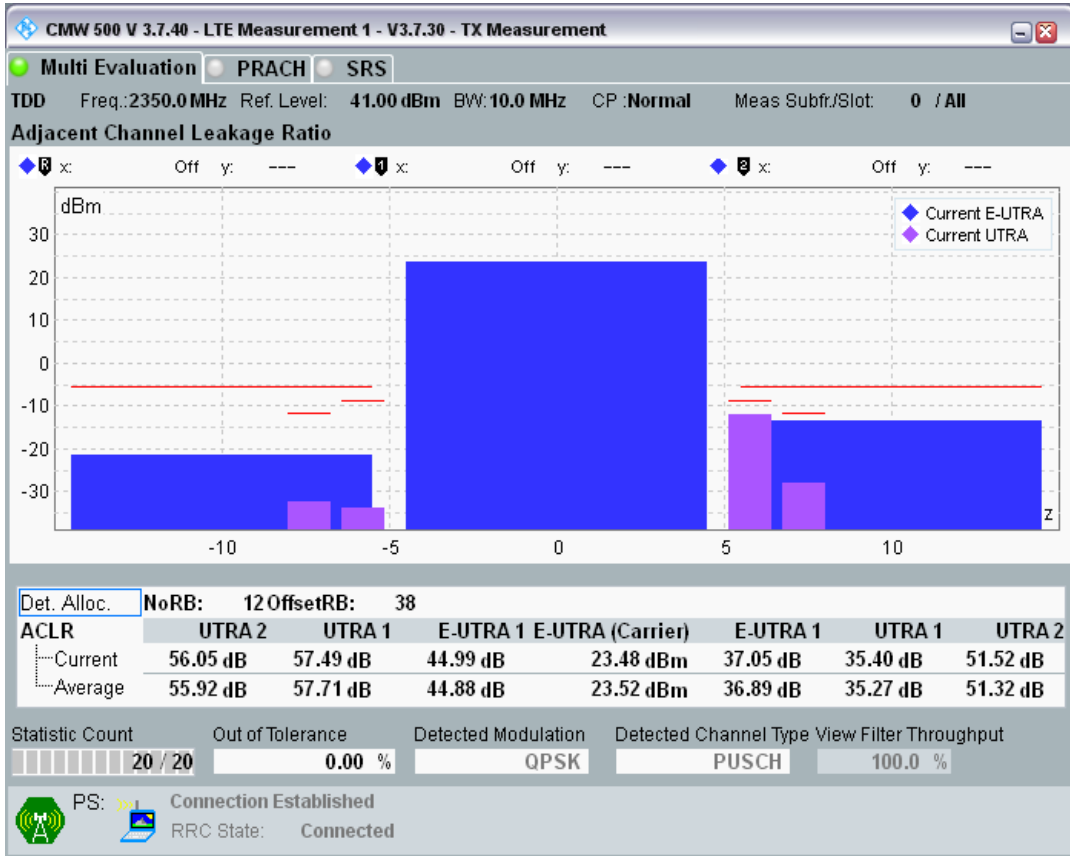

Band40 QPSK BW=10MHz Channel=39150 RB Size=12 Position=#Max