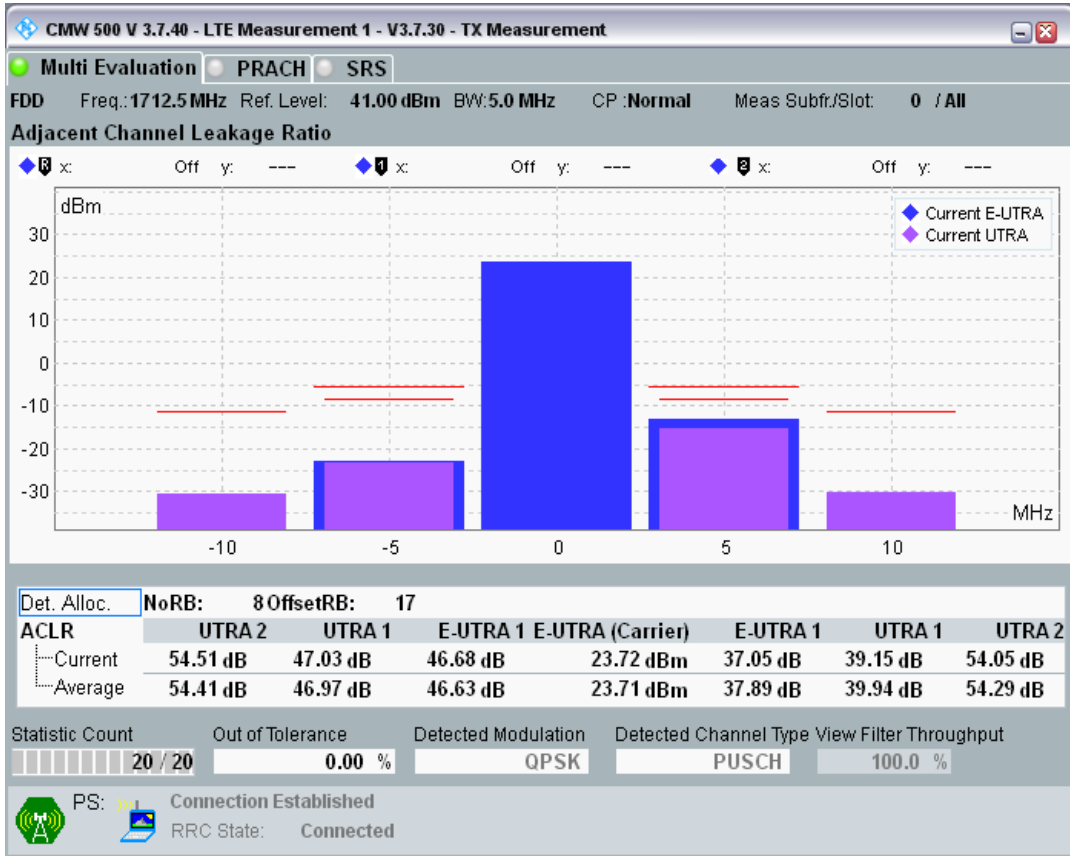

Band3 QAM16 BW=1.4MHz Channel=19943 RB Size=5 Position=#Max

Band3 QAM16 BW=1.4MHz Channel=19943 RB Size=6 Position=#0

Band3 QPSK BW=5MHz Channel=19225 RB Size=8 Position=#0

Band3 QPSK BW=5MHz Channel=19225 RB Size=8 Position=#Max