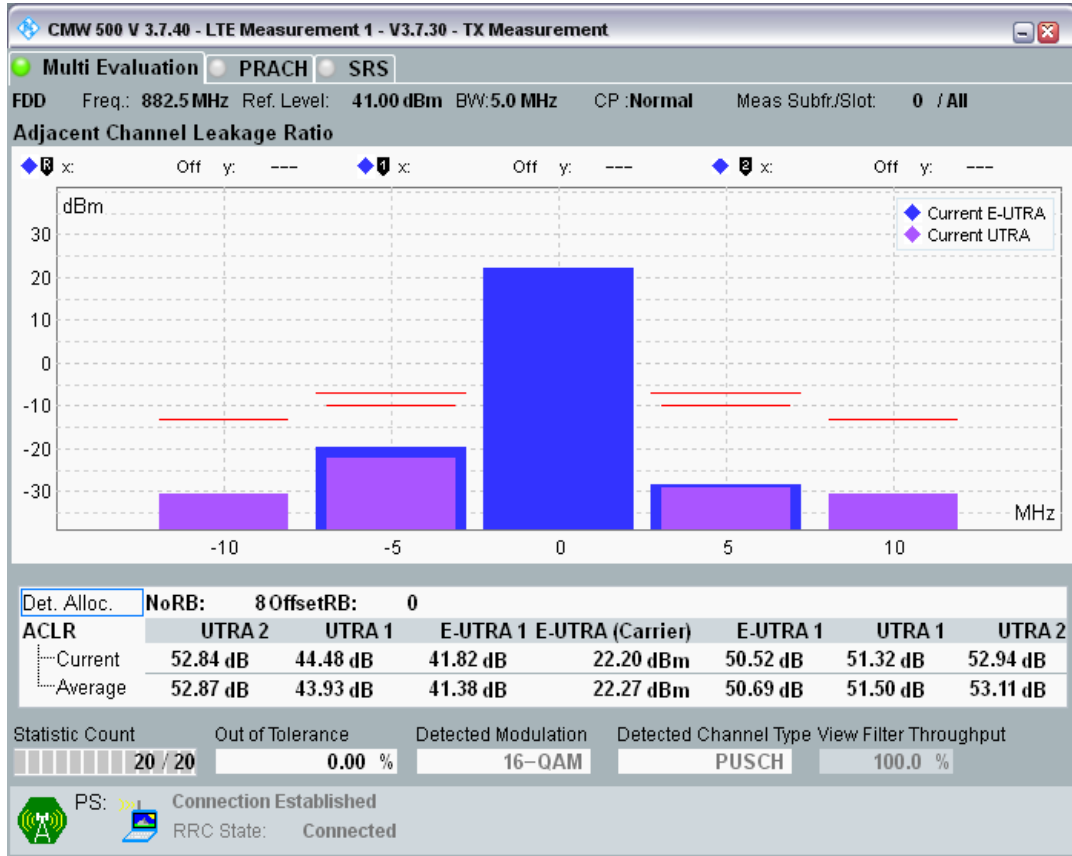

Band8 QPSK BW=5MHz Channel=21475 RB Size=25 Position=#0

Band8 QAM16 BW=5MHz Channel=21475 RB Size=8 Position=#0

Band8 QAM16 BW=5MHz Channel=21475 RB Size=8 Position=#Max

Band8 QAM16 BW=5MHz Channel=21475 RB Size=25 Position=#0