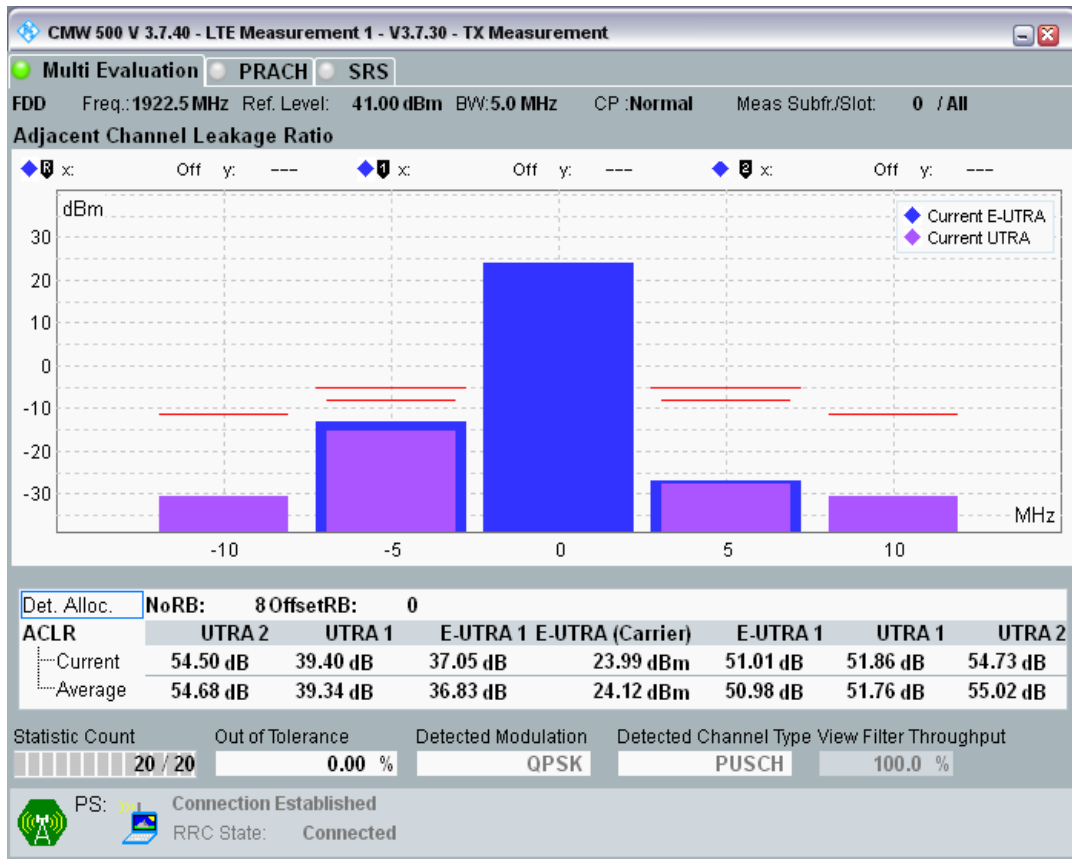

Band8	10	21750	12	#Max	QAM16	U-ACLR1-	51.67	32.2	PASS
Band8	10	21750	12	#Max	QAM16	E-ACLR-	48.08	29.2	PASS
Band8	10	21750	12	#Max	QAM16	EUTRA	0.00	0	PASS
Band8	10	21750	12	#Max	QAM16	E-ACLR+	40.78	29.2	PASS
Band8	10	21750	12	#Max	QAM16	U-ACLR+	41.51	32.2	PASS
Band8	10	21750	12	#Max	QAM16	U-ACLR2+	53.21	35.2	PASS
Band8	10	21750	50	#0	QAM16	U-ACLR2-	47.05	35.2	PASS
Band8	10	21750	50	#0	QAM16	U-ACLR1-	44.10	32.2	PASS
Band8	10	21750	50	#0	QAM16	E-ACLR-	41.66	29.2	PASS
Band8	10	21750	50	#0	QAM16	EUTRA	0.00	0	PASS
Band8	10	21750	50	#0	QAM16	E-ACLR+	42.26	29.2	PASS
Band8	10	21750	50	#0	QAM16	U-ACLR+	43.13	32.2	PASS
Band8	10	21750	50	#0	QAM16	U-ACLR2+	52.18	35.2	PASS

Band1 QPSK BW=5MHz Channel=18025 RB Size=8 Position=#0