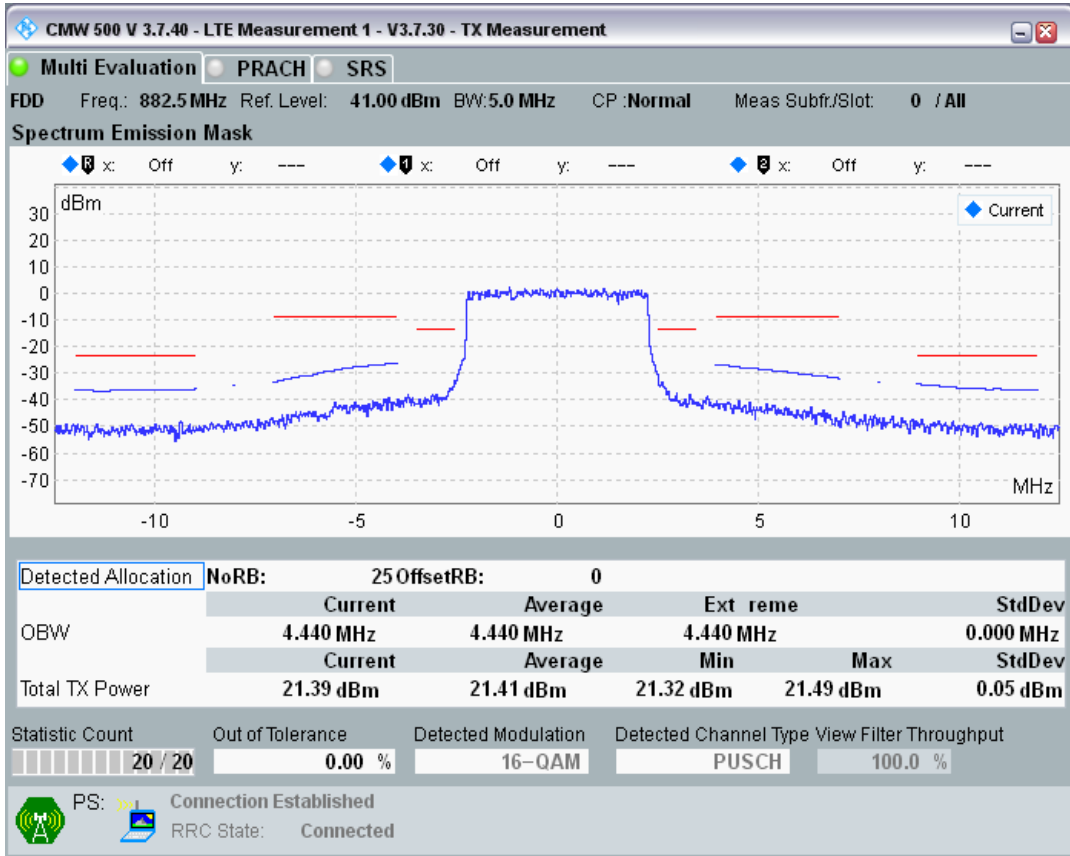

Band8 QPSK BW=5MHz Channel=21475 RB Size=25 Position=#0

Band8 QAM16 BW=5MHz Channel=21475 RB Size=8 Position=#0

Band8 QAM16 BW=5MHz Channel=21475 RB Size=8 Position=#Max

Band8 QAM16 BW=5MHz Channel=21475 RB Size=25 Position=#0