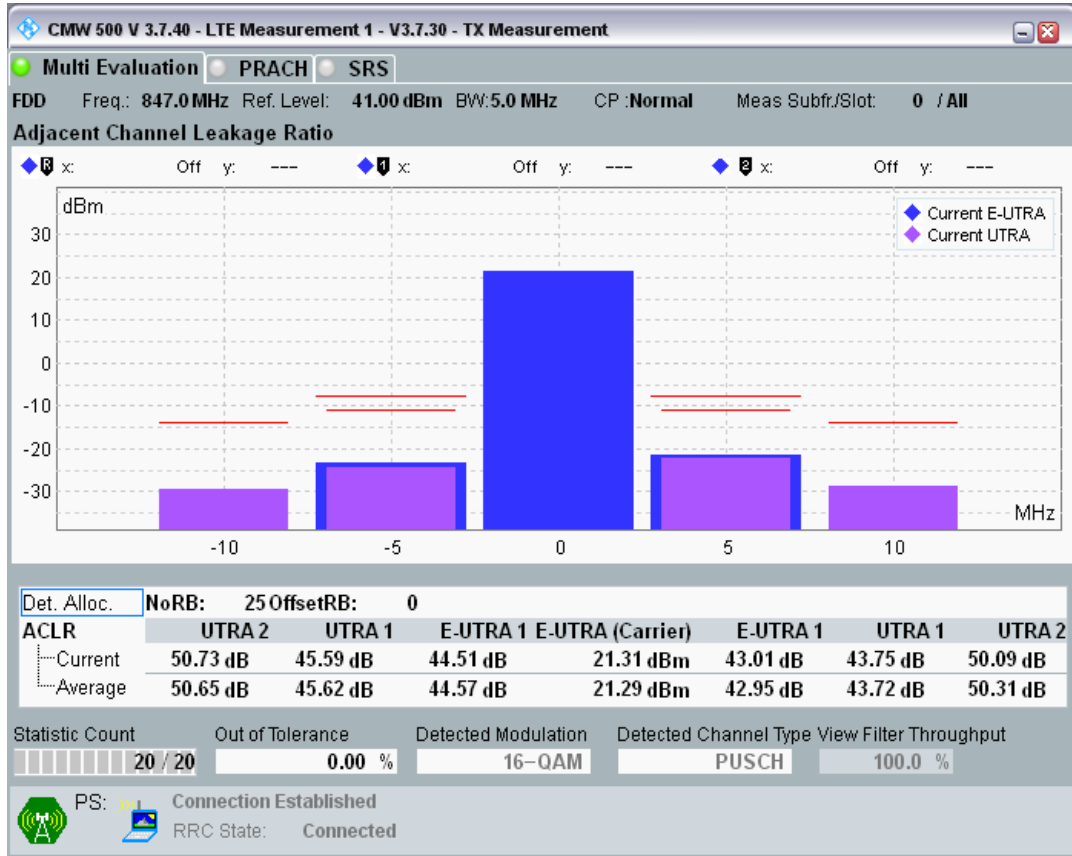

Band20 QAM16 BW=5MHz Channel=24300 RB Size=25 Position=#0