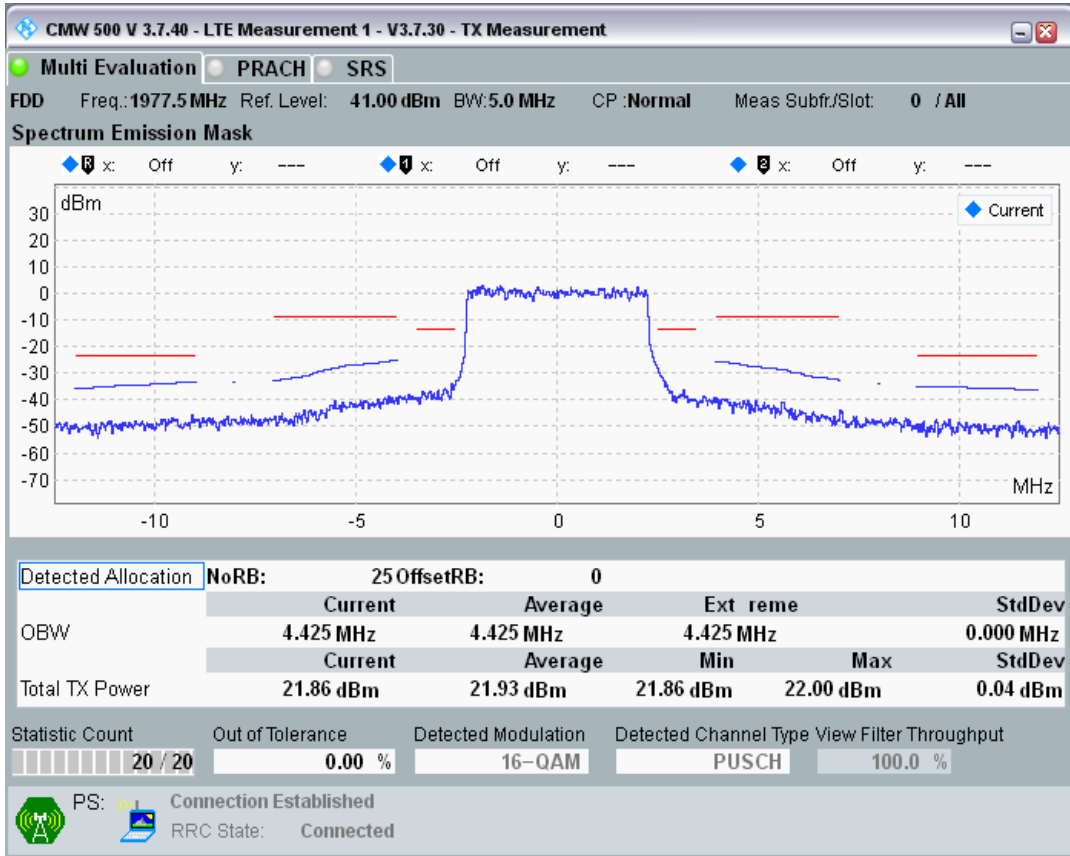

Band1 QAM16 BW=5MHz Channel=18575 RB Size=25 Position=#0