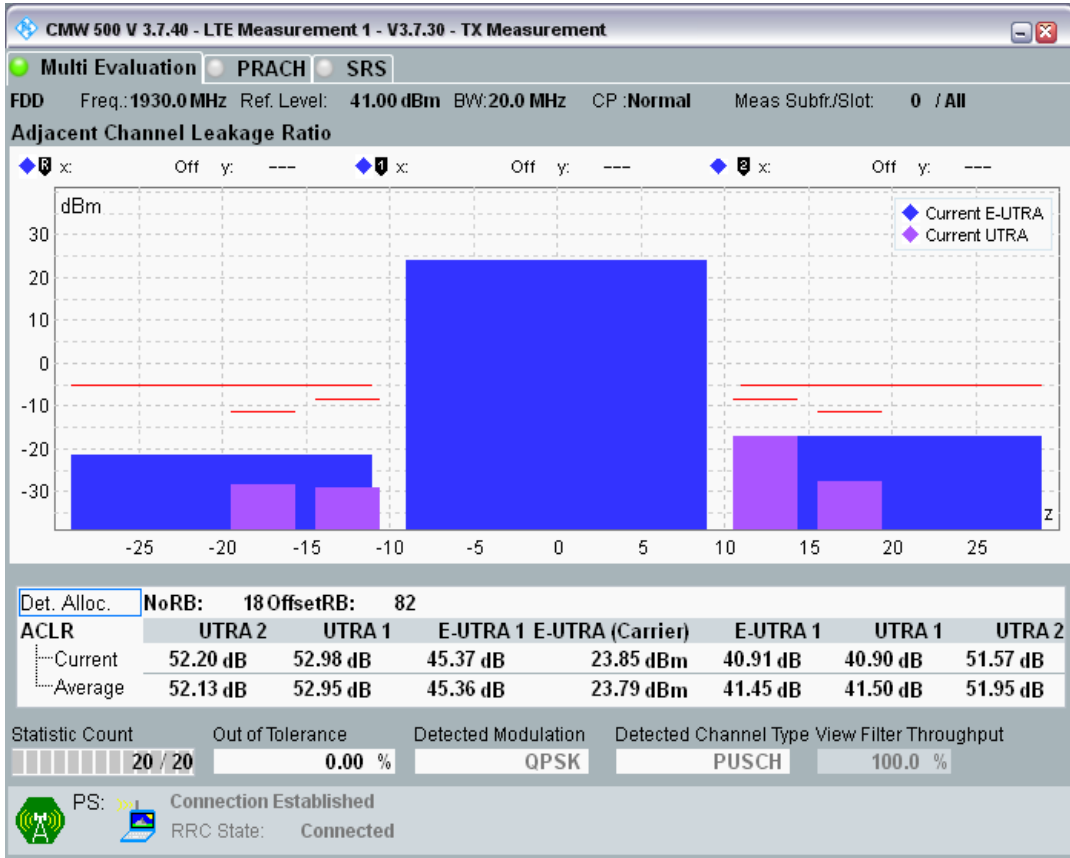

Band1 QPSK BW=20MHz Channel=18100 RB Size=18 Position=#Max