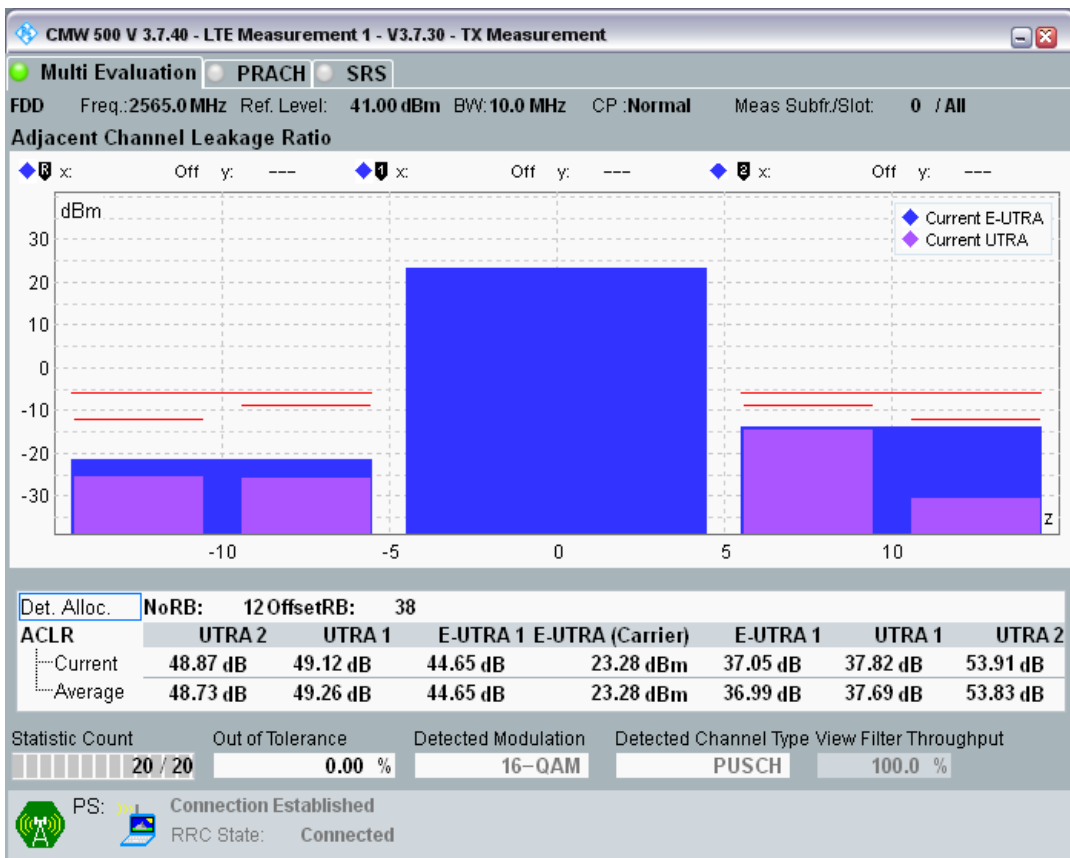

Band7 QAM16 BW=10MHz Channel=21400 RB Size=12 Position=#Max