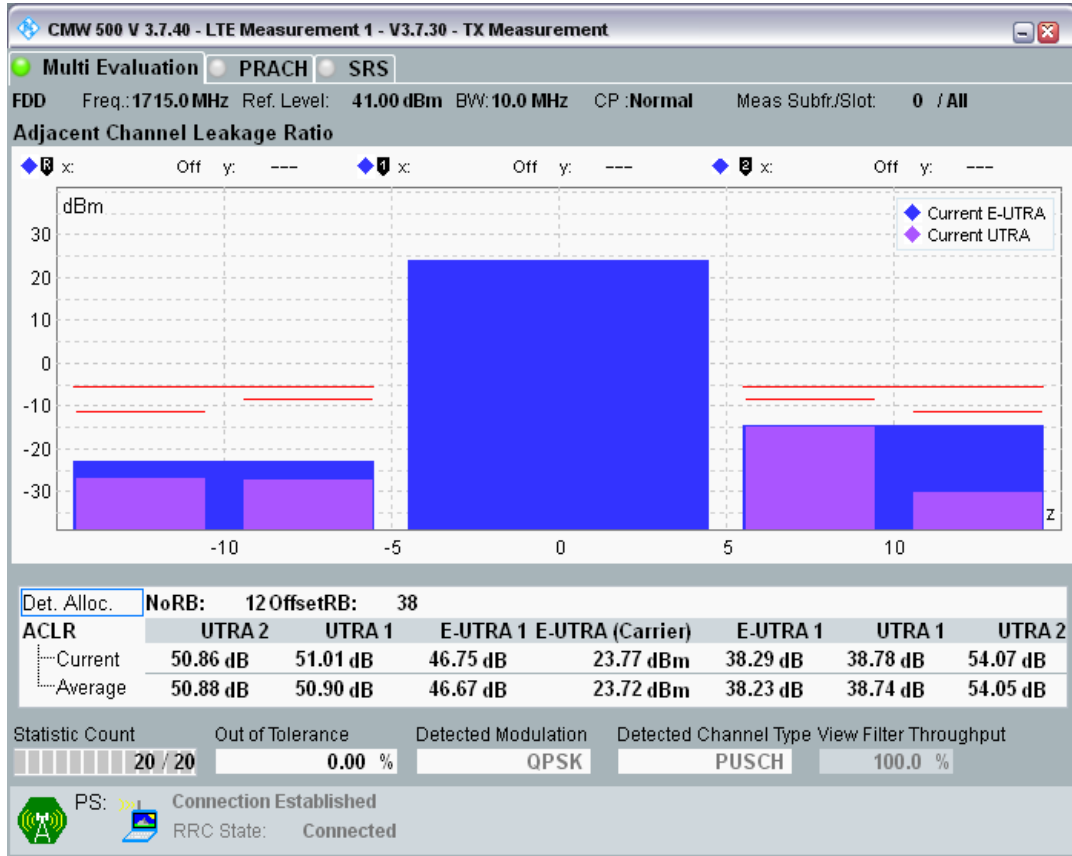

Band3 QPSK BW=10MHz Channel=19250 RB Size=12 Position=#Max