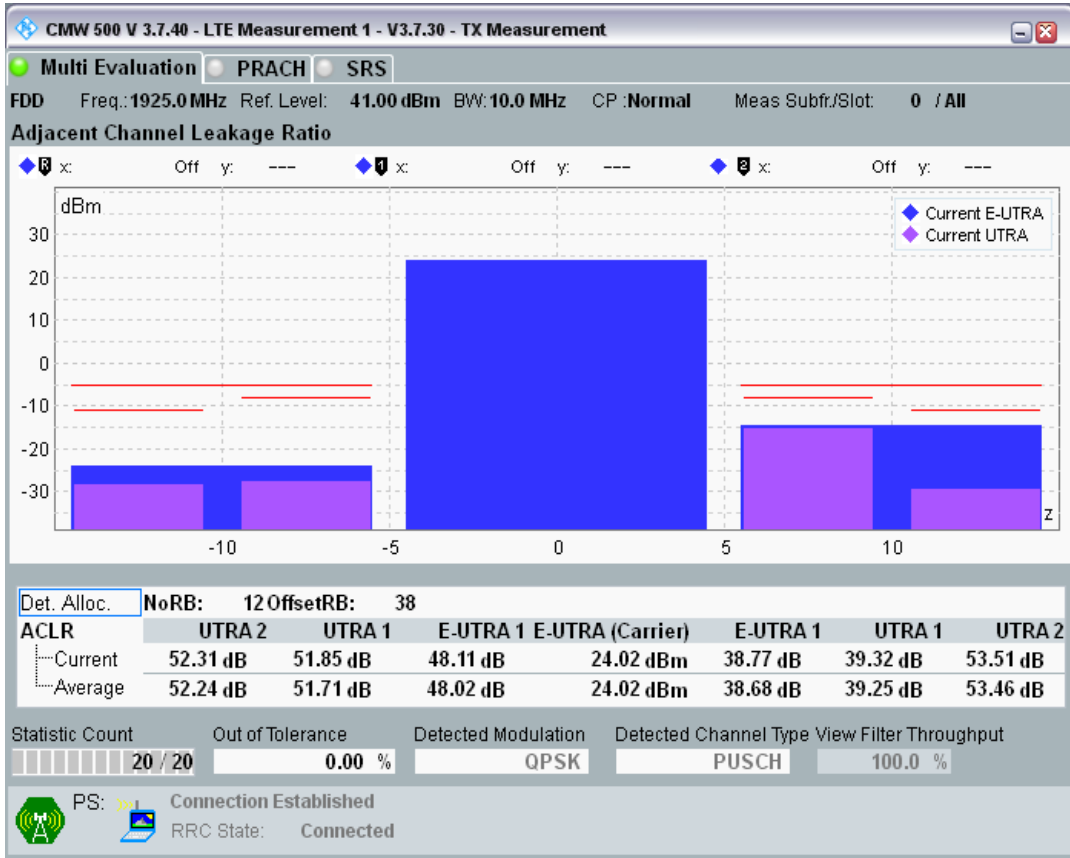

Band1 QAM16 BW=5MHz Channel=18575 RB Size=8 Position=#Max

Band1 QAM16 BW=5MHz Channel=18575 RB Size=25 Position=#0

Band1 QPSK BW=10MHz Channel=18050 RB Size=12 Position=#0

Band1 QPSK BW=10MHz Channel=18050 RB Size=12 Position=#Max