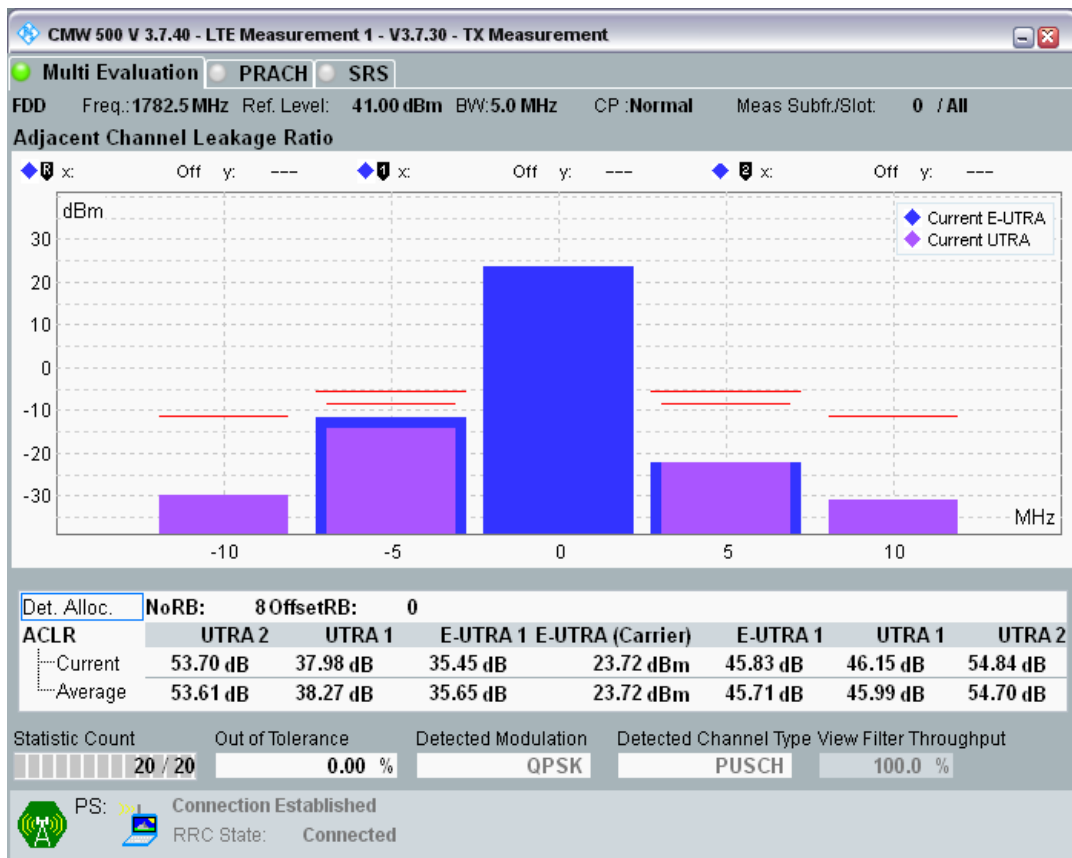

Band3 QPSK BW=5MHz Channel=19925 RB Size=8 Position=#0