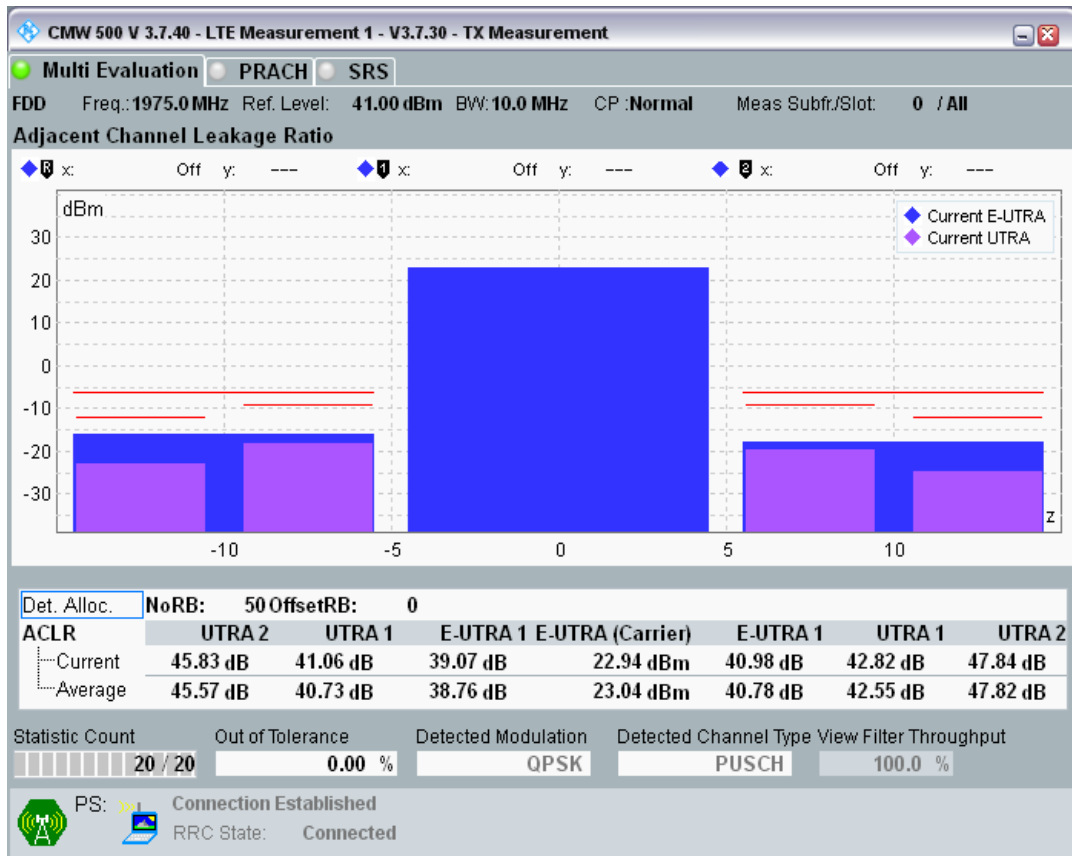

Band1 QPSK BW=10MHz Channel=18550 RB Size=50 Position=#0