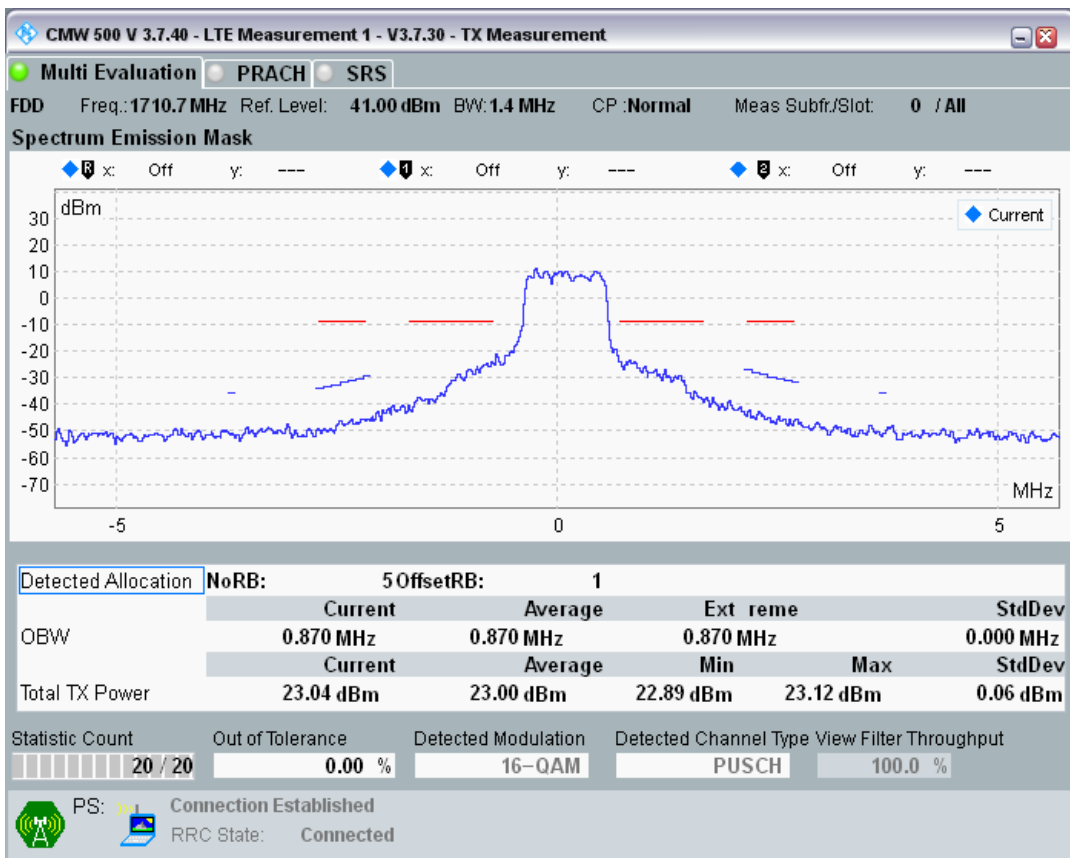

Band3 QAM16 BW=1.4MHz Channel=19207 RB Size=5 Position=#Max