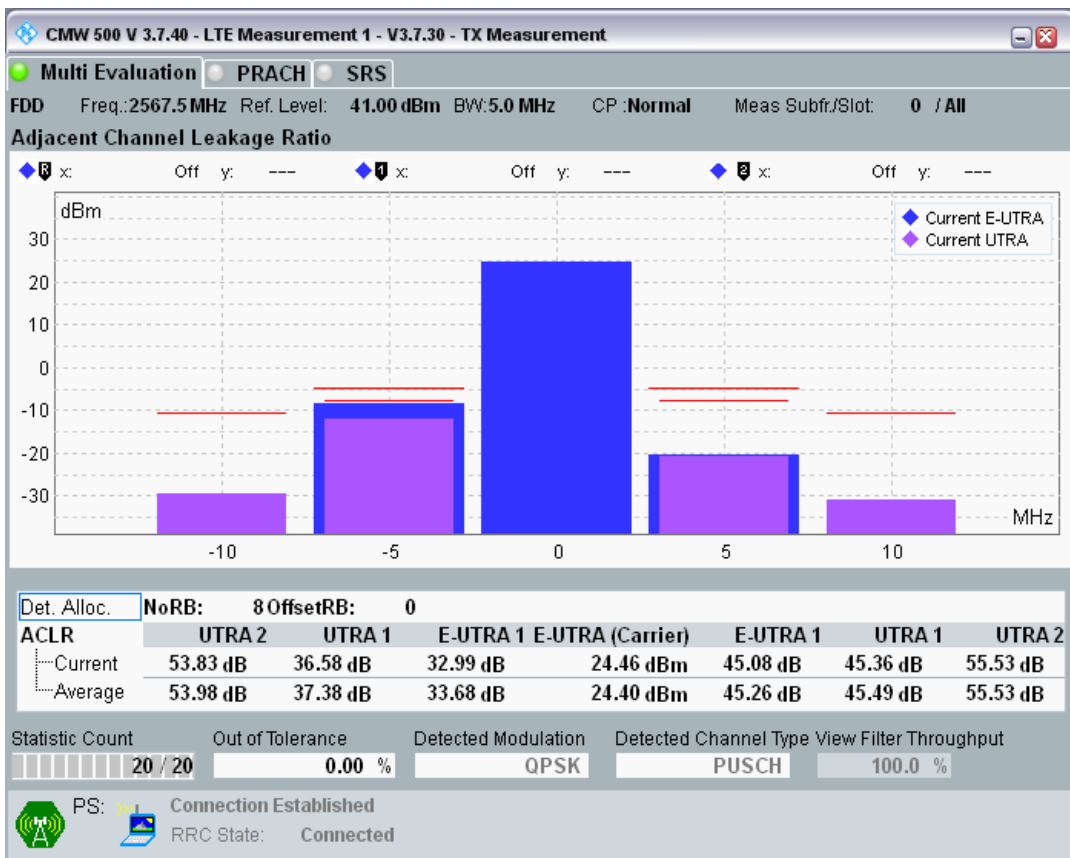

Band7 QPSK BW=5MHz Channel=21425 RB Size=8 Position=#0