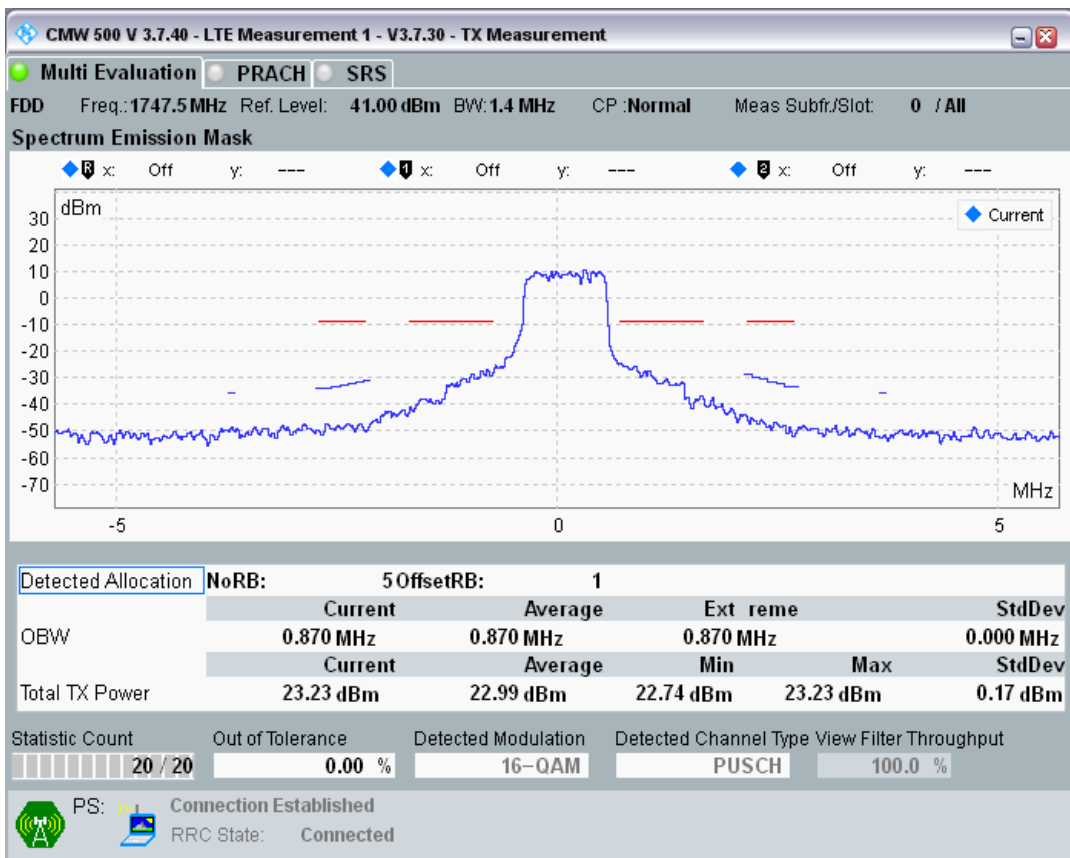

Band3 QAM16 BW=1.4MHz Channel=19575 RB Size=5 Position=#Max