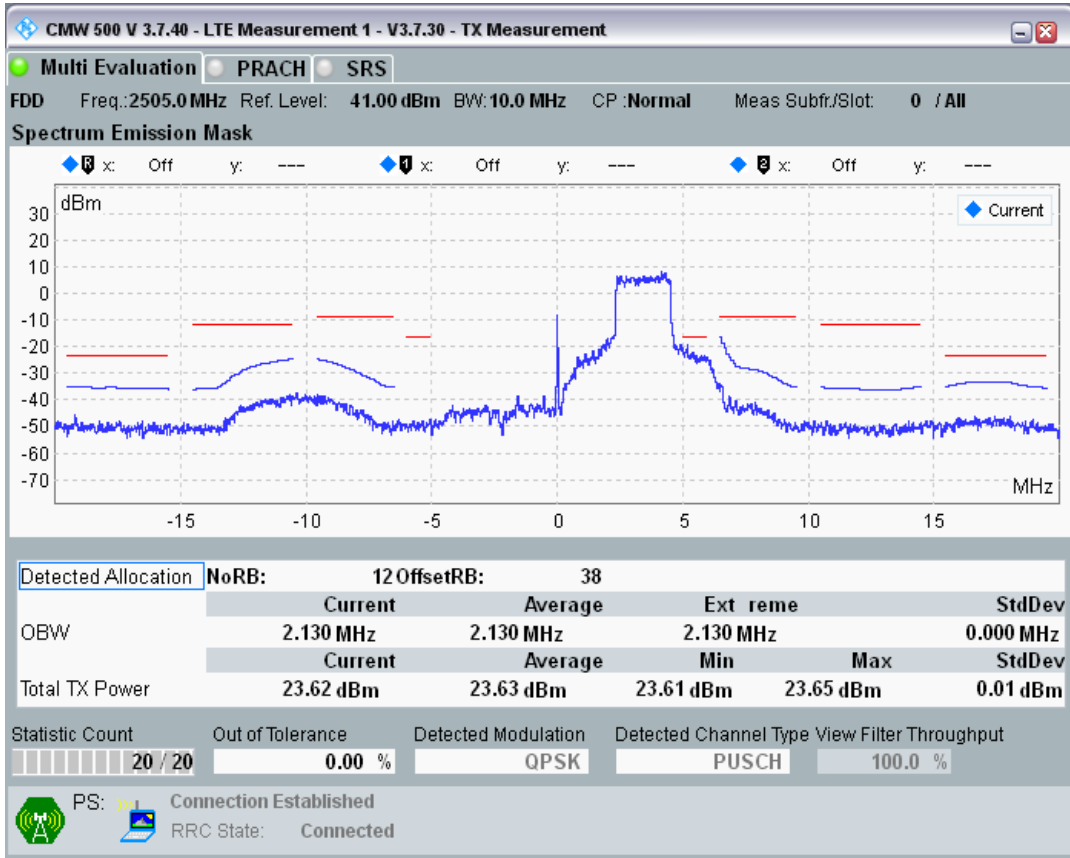

Band7 QPSK BW=10MHz Channel=20800 RB Size=12 Position=#Max