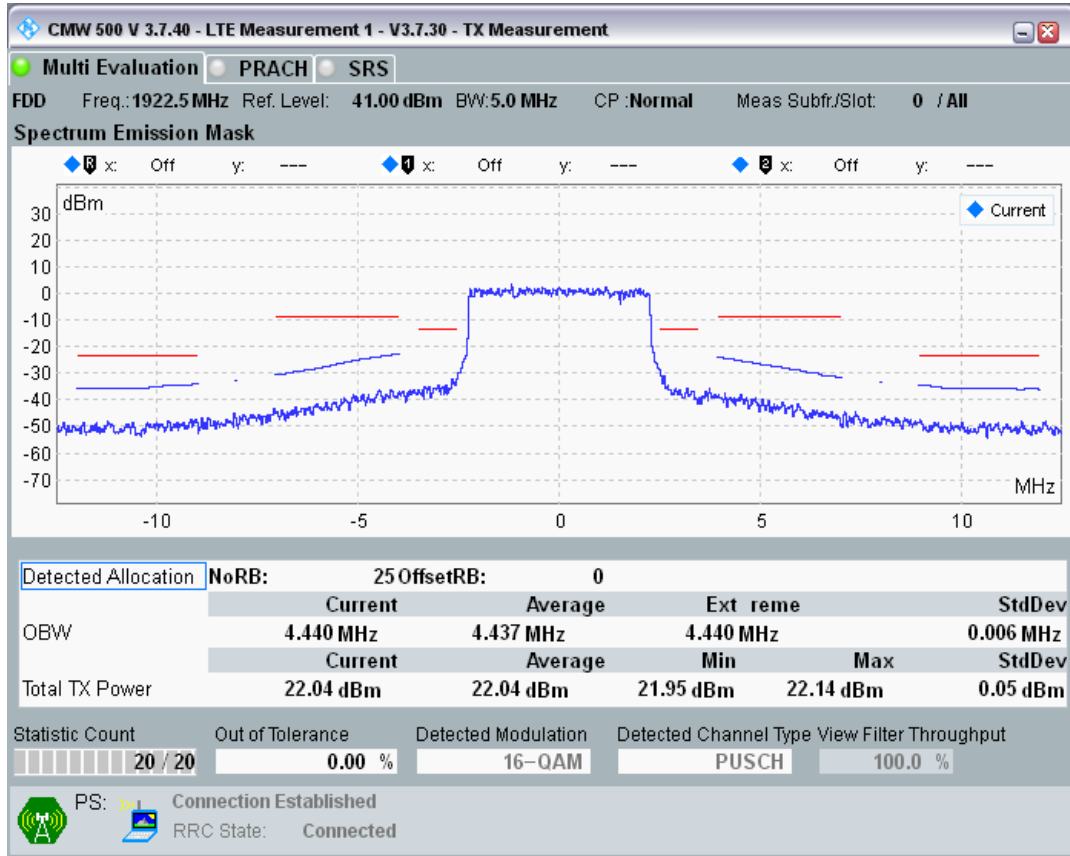

Band1 QAM16 BW=5MHz Channel=18025 RB Size=25 Position=#0