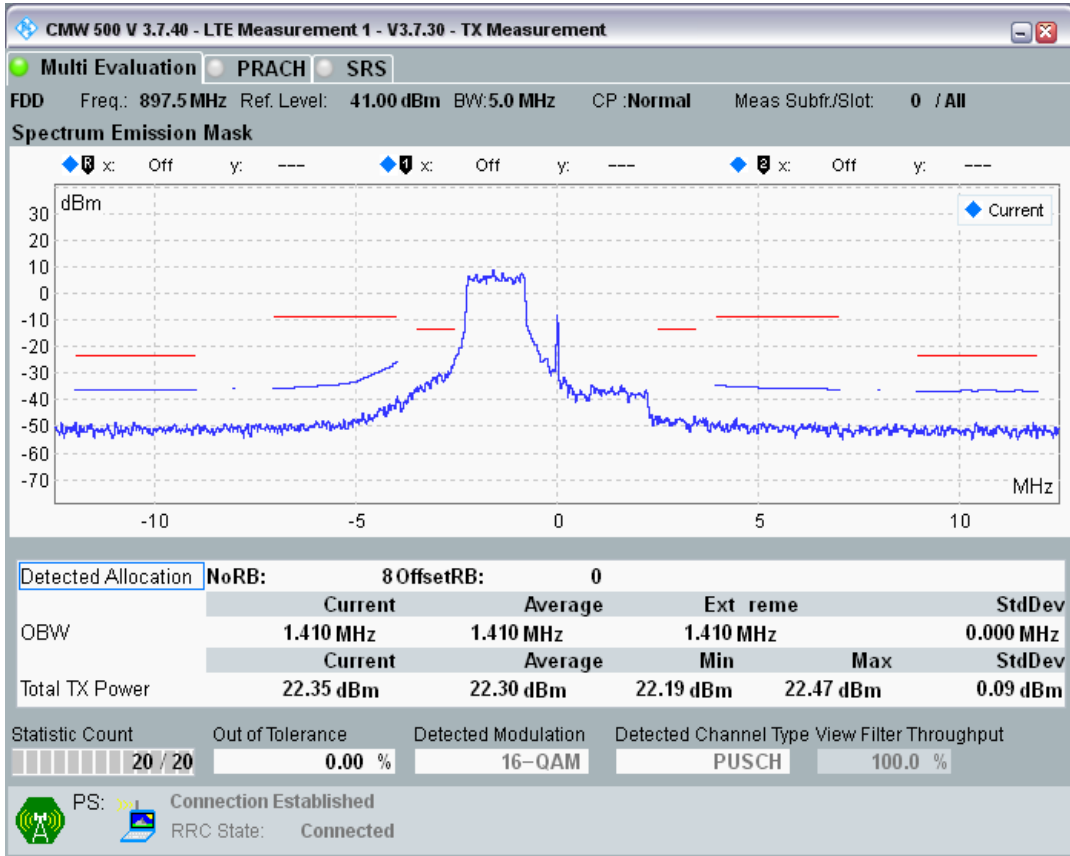

Band8 QPSK BW=5MHz Channel=21625 RB Size=8 Position=#0

Band8 QPSK BW=5MHz Channel=21625 RB Size=8 Position=#Max

Band8 QPSK BW=5MHz Channel=21625 RB Size=25 Position=#0

Band8 QAM16 BW=5MHz Channel=21625 RB Size=8 Position=#0