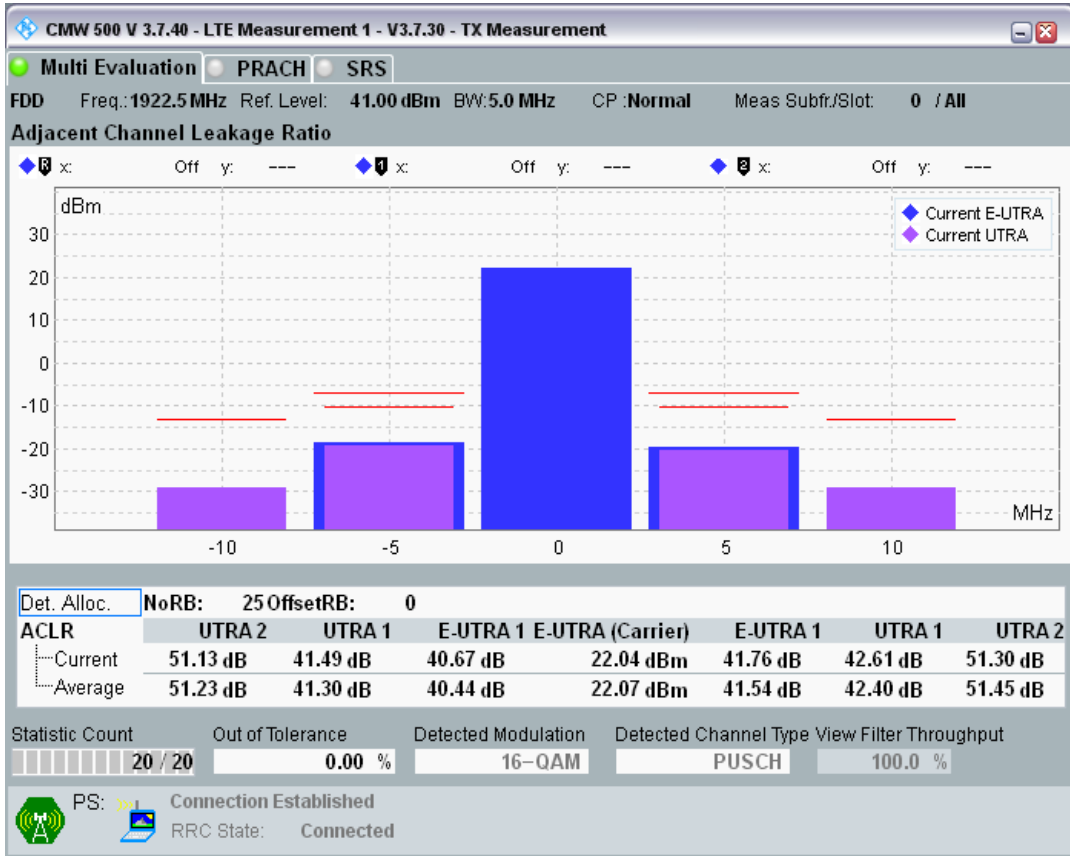

Band1 QAM16 BW=5MHz Channel=18025 RB Size=25 Position=#0