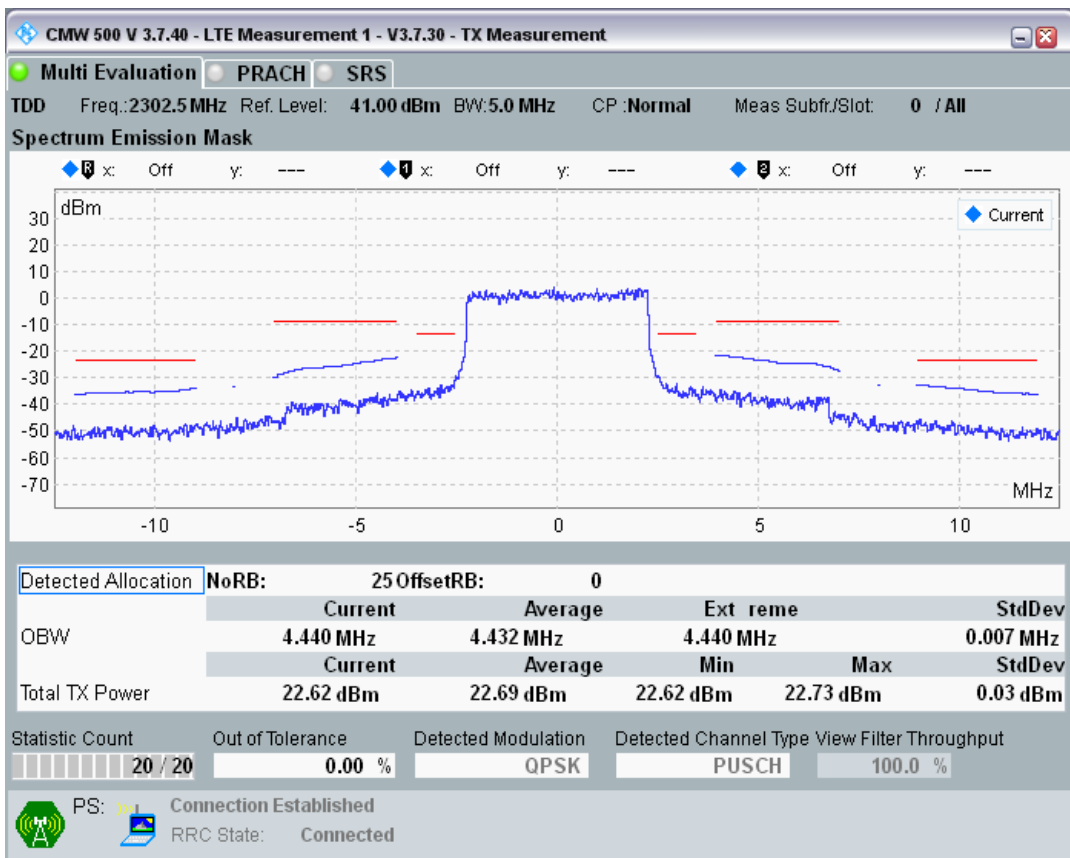

Band40 QPSK BW=5MHz Channel=38675 RB Size=25 Position=#0