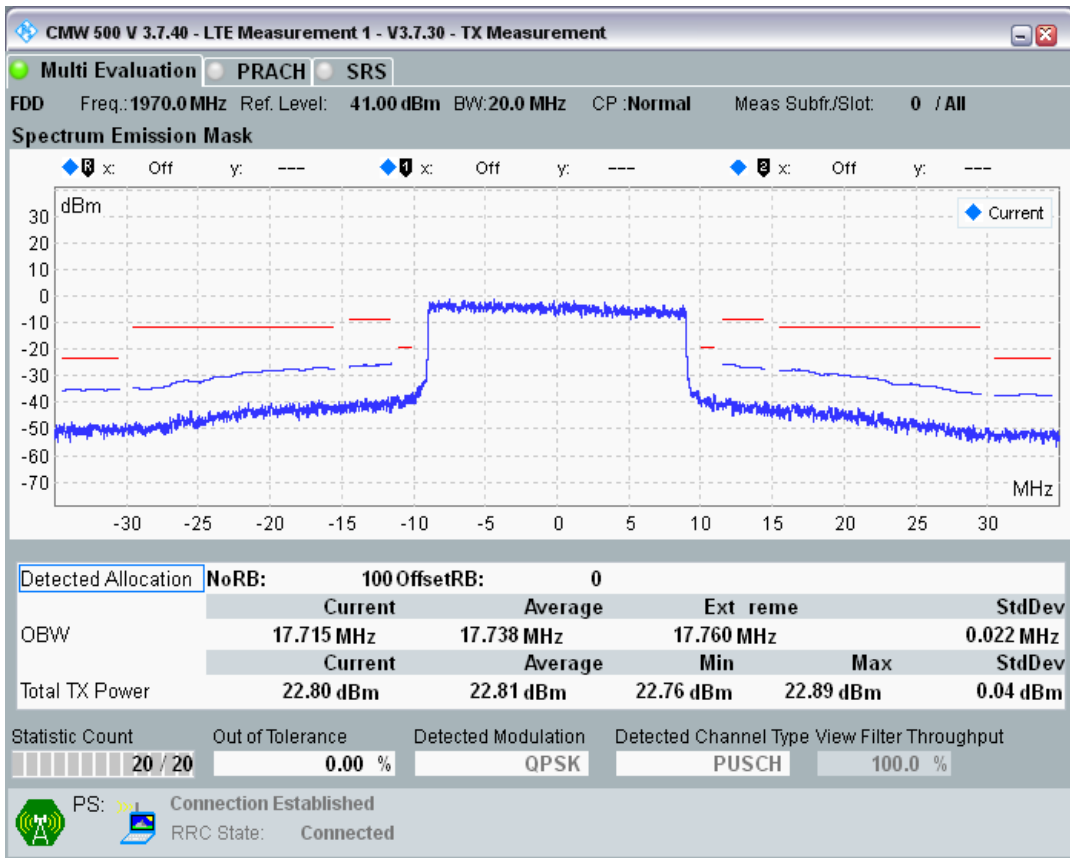

Band1 QPSK BW=20MHz Channel=18500 RB Size=100 Position=#0