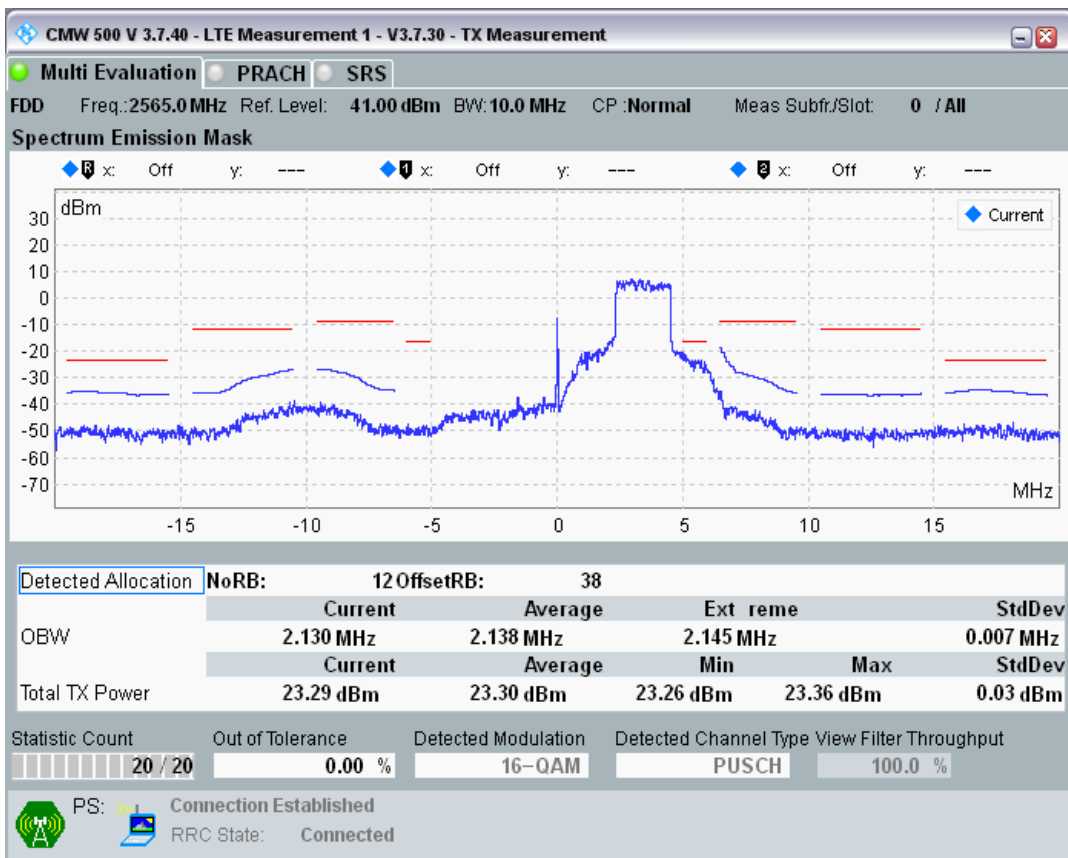

Band7 QAM16 BW=10MHz Channel=21400 RB Size=12 Position=#Max