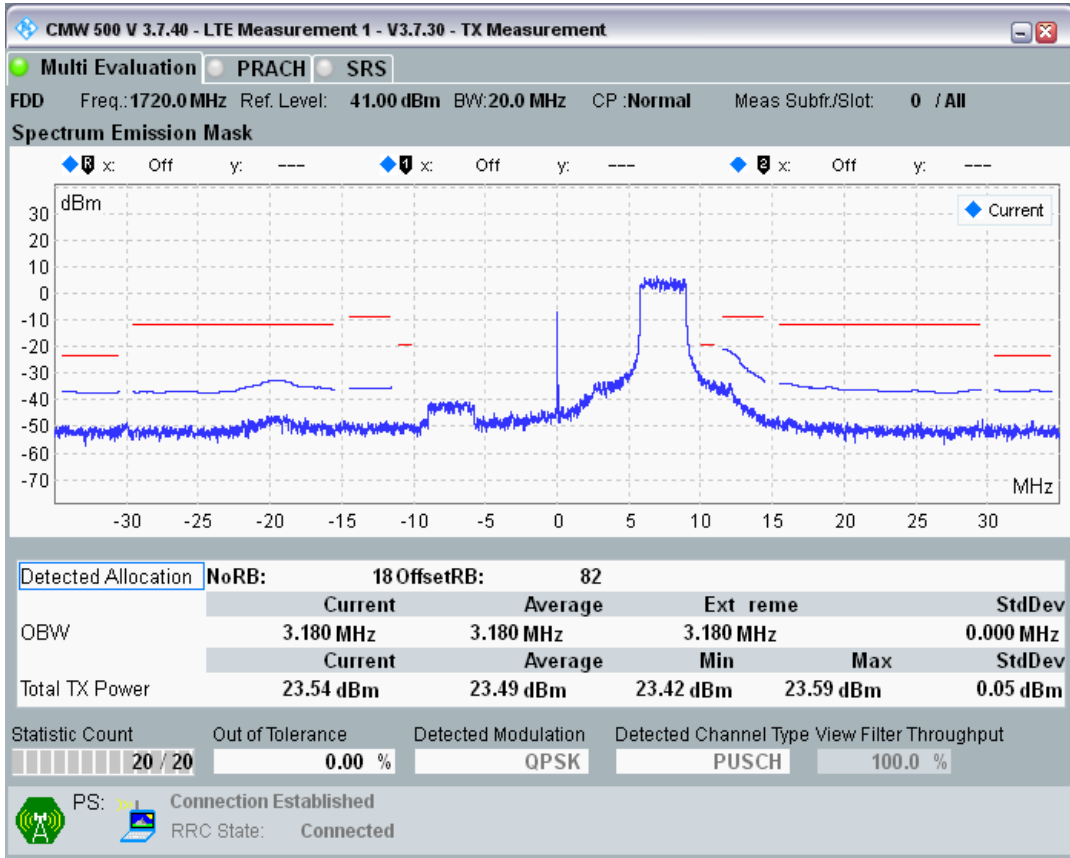

Band3 QAM16 BW=10MHz Channel=19900 RB Size=12 Position=#Max

Band3 QAM16 BW=10MHz Channel=19900 RB Size=50 Position=#0

Band3 QPSK BW=20MHz Channel=19300 RB Size=18 Position=#0

Band3 QPSK BW=20MHz Channel=19300 RB Size=18 Position=#Max