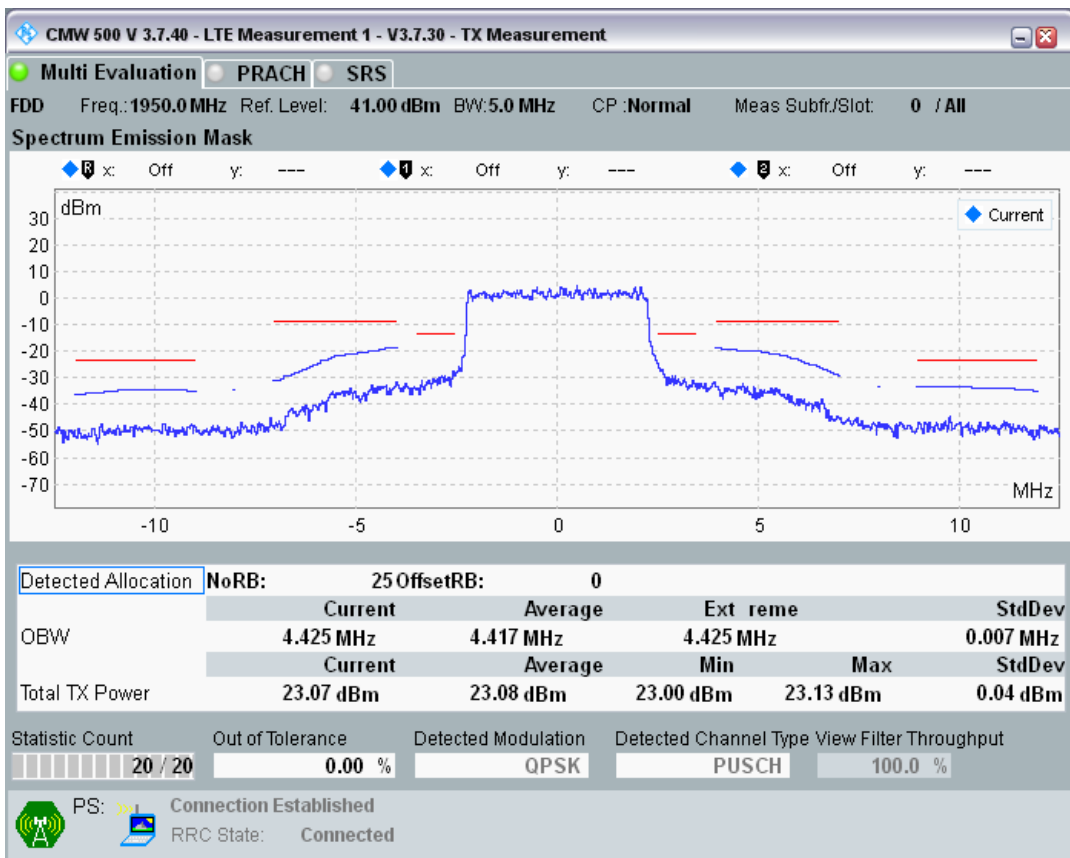

Band1 QPSK BW=5MHz Channel=18300 RB Size=25 Position=#0