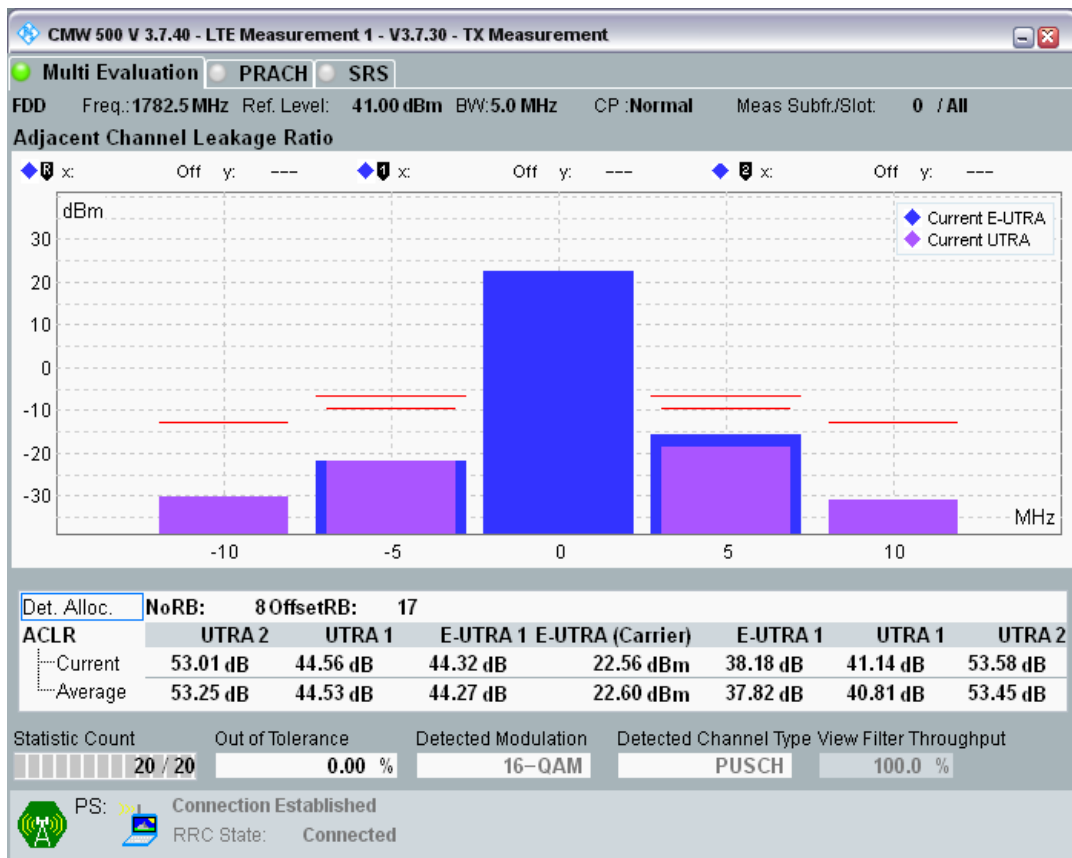

Band3 QAM16 BW=5MHz Channel=19925 RB Size=8 Position=#Max