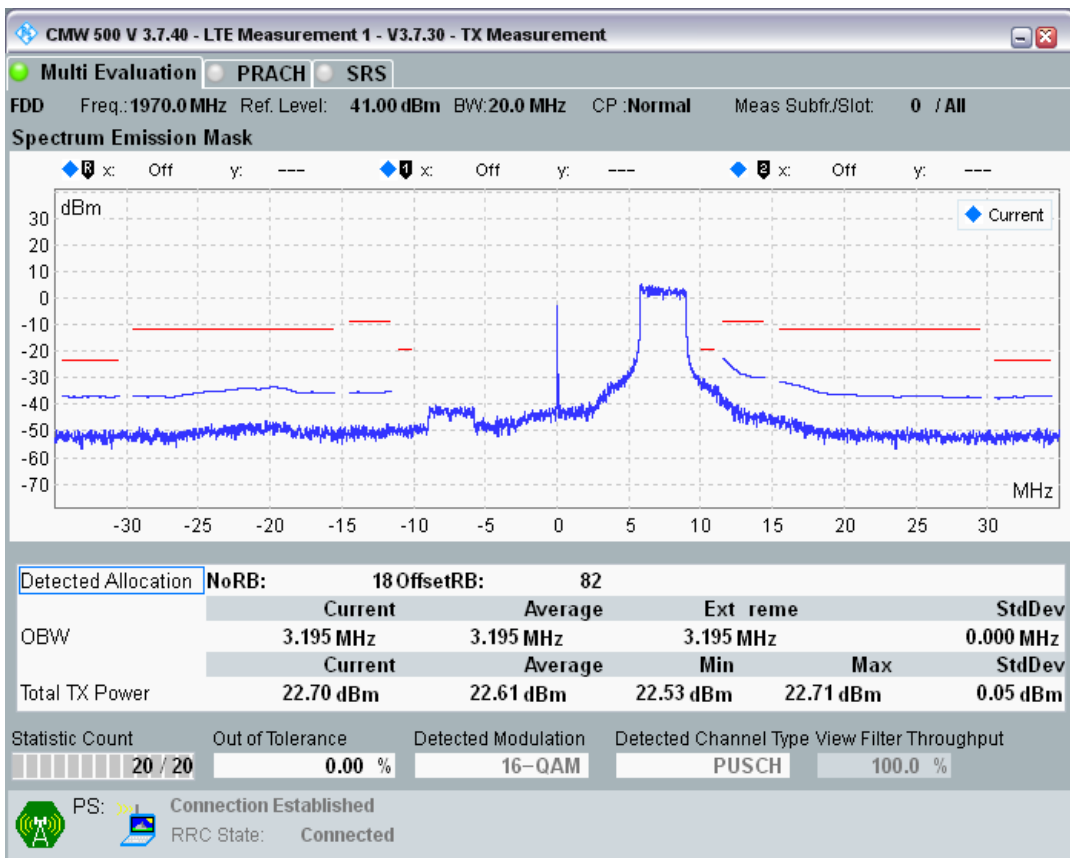

Band1 QAM16 BW=20MHz Channel=18500 RB Size=18 Position=#Max