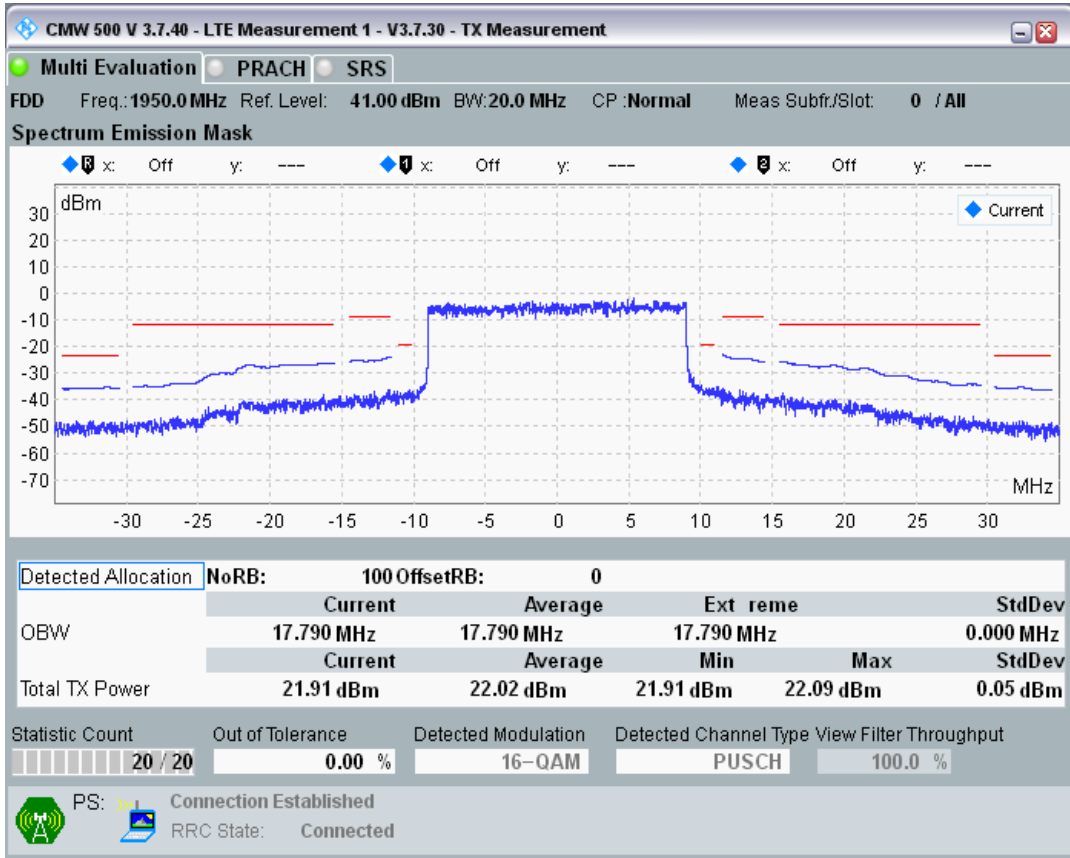

Band1 QPSK BW=20MHz Channel=18300 RB Size=100 Position=#0

Band1 QAM16 BW=20MHz Channel=18300 RB Size=18 Position=#0

Band1 QAM16 BW=20MHz Channel=18300 RB Size=18 Position=#Max

Band1 QAM16 BW=20MHz Channel=18300 RB Size=100 Position=#0