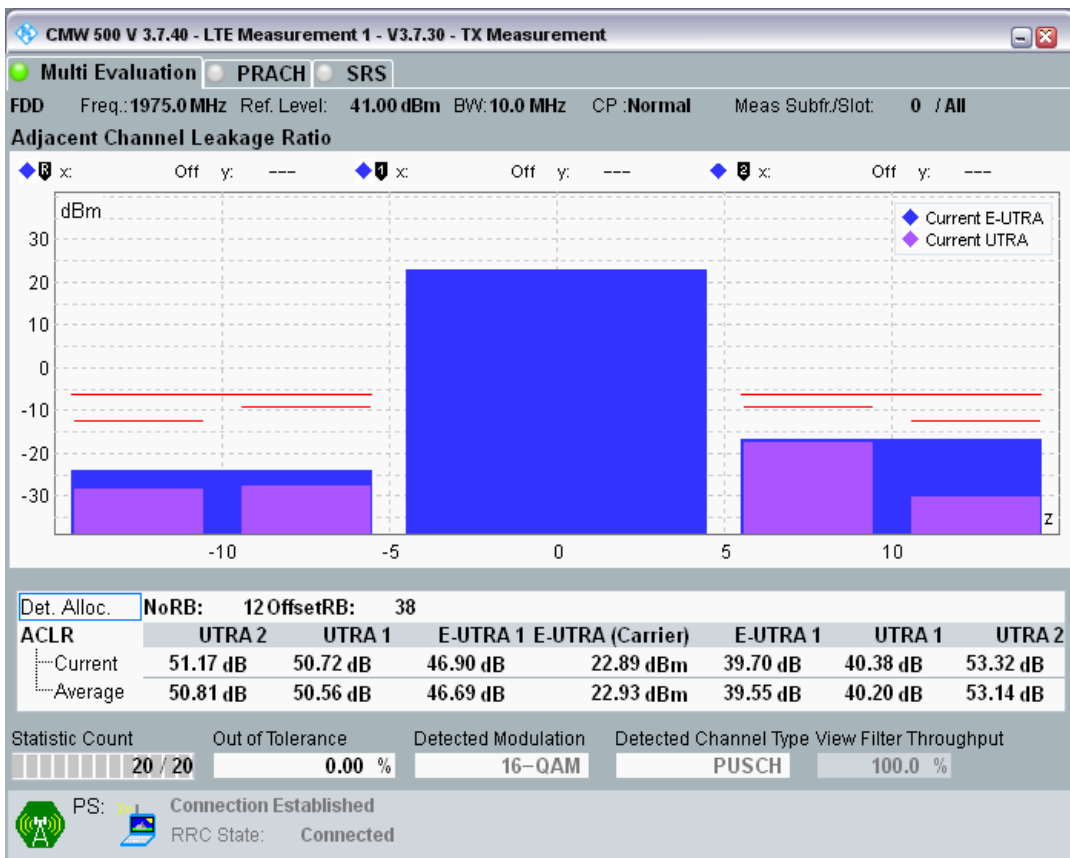

Band1 QAM16 BW=10MHz Channel=18550 RB Size=12 Position=#Max