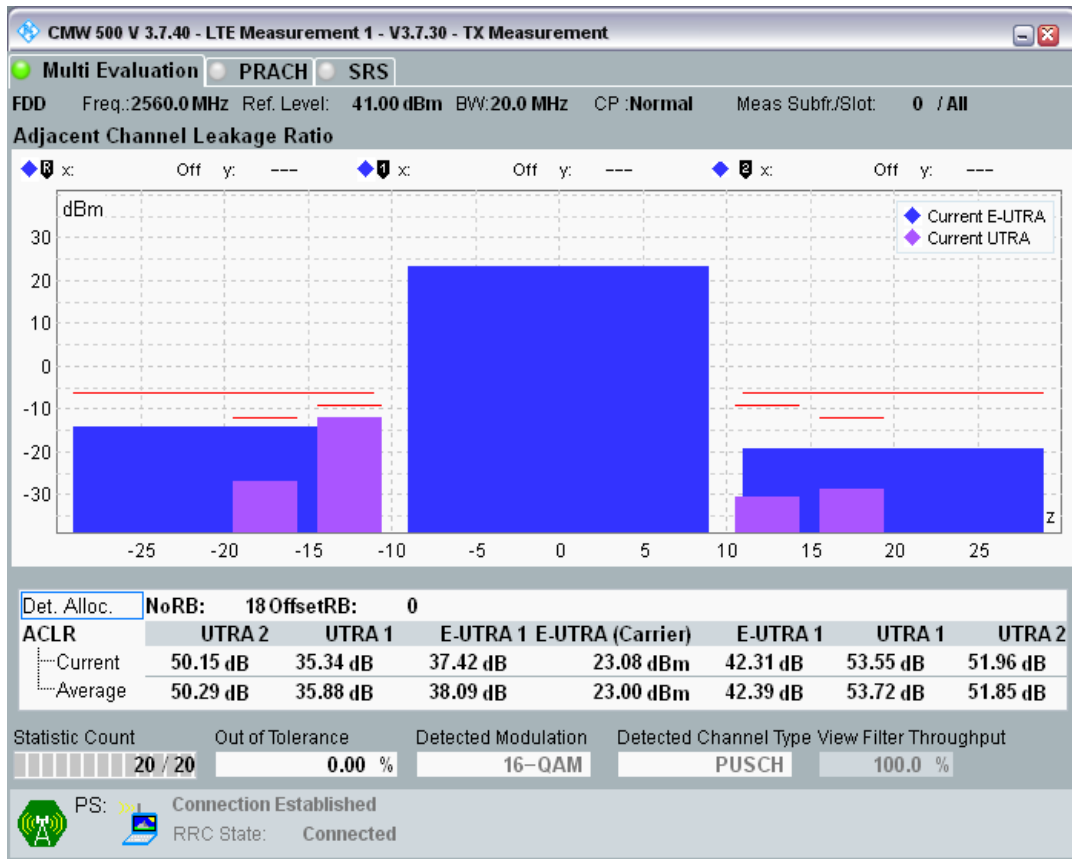

Band7 QAM16 BW=20MHz Channel=21350 RB Size=18 Position=#0