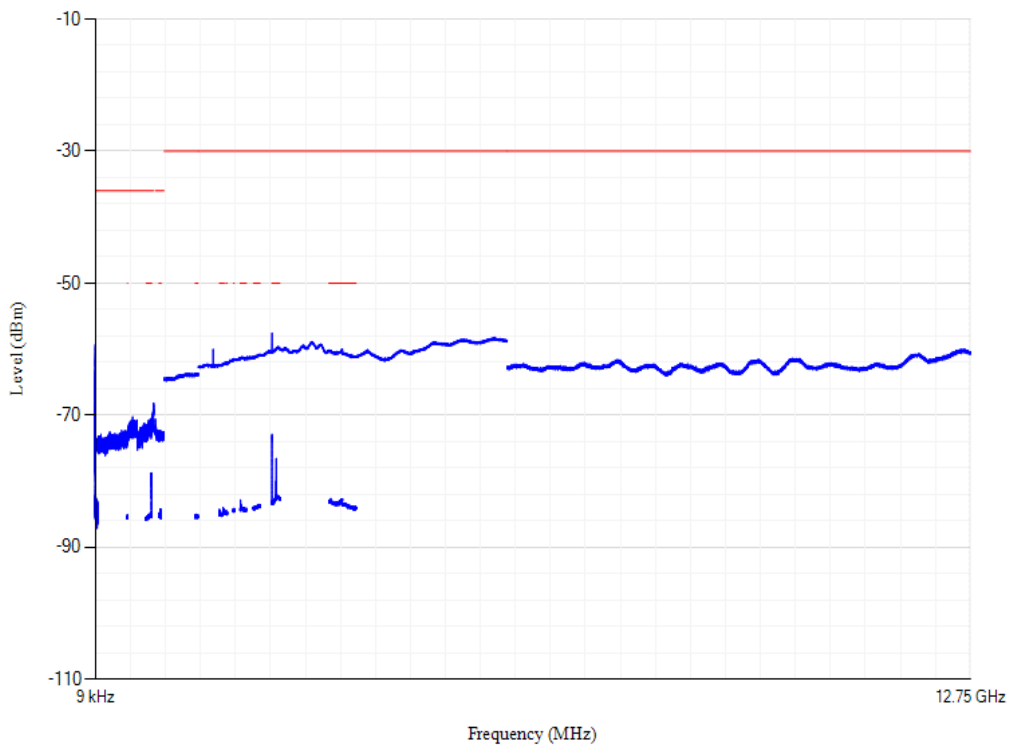

Conducted spurious emissions

Band20 QPSK BW=20MHz Channel=24300 RB Size=1 Position=#0