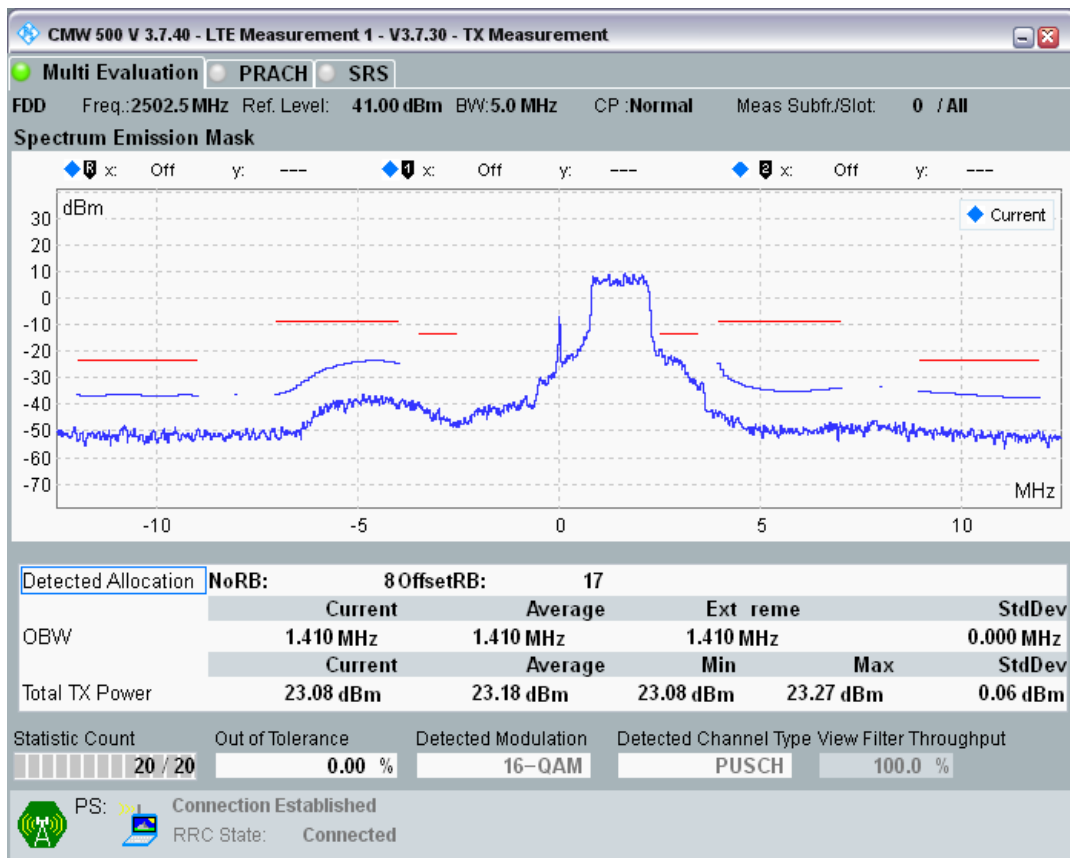

Band7 QAM16 BW=5MHz Channel=20775 RB Size=8 Position=#Max