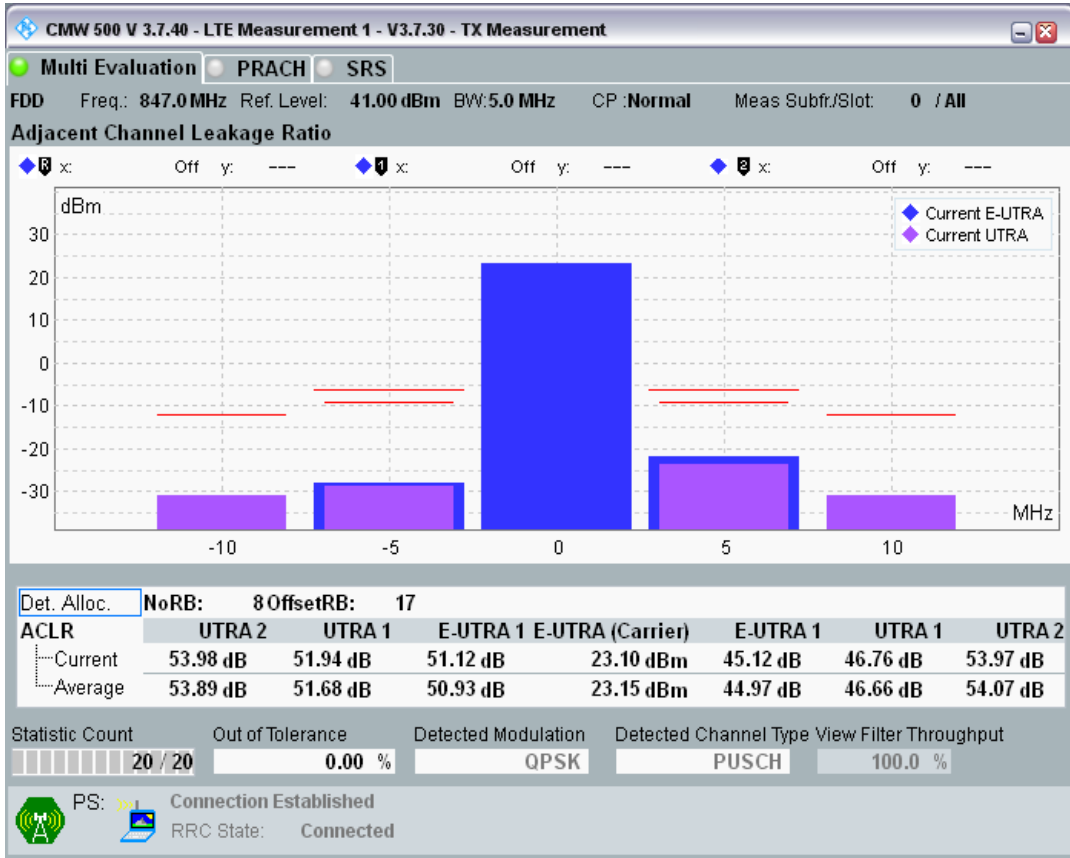

Band20 QPSK BW=5MHz Channel=24300 RB Size=8 Position=#Max