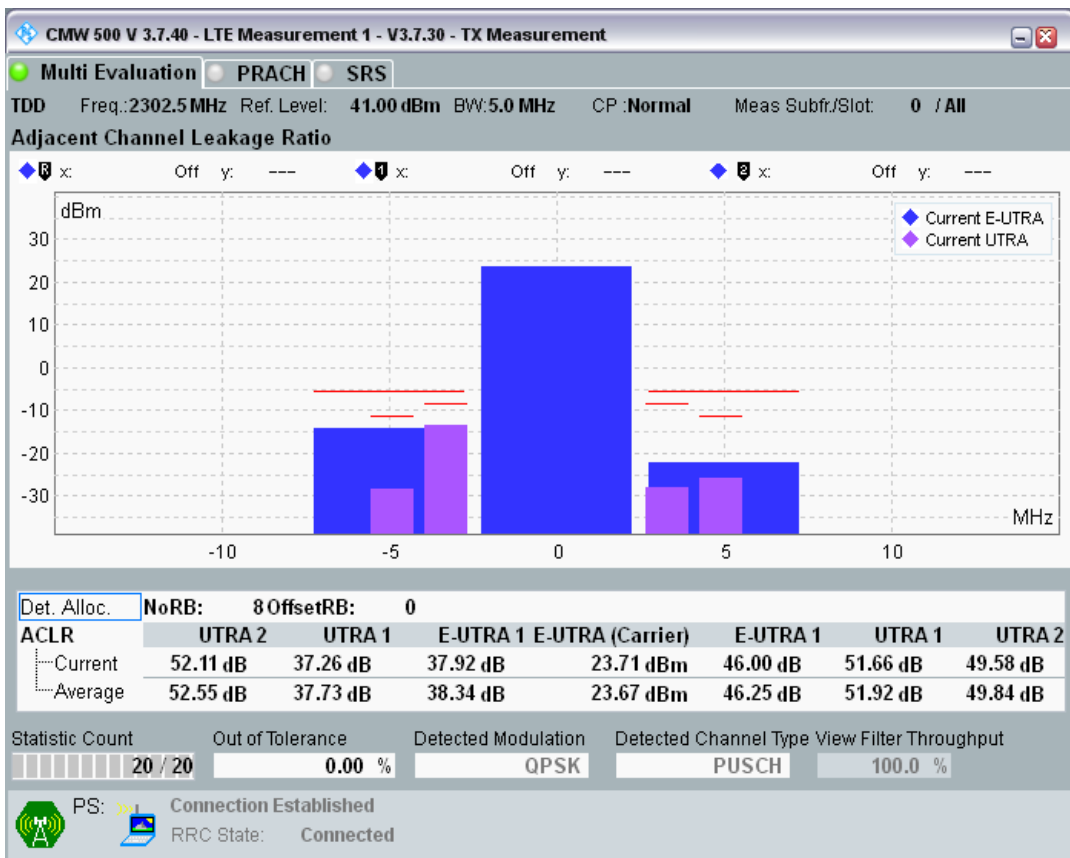

Band40 QPSK BW=5MHz Channel=38675 RB Size=8 Position=#0