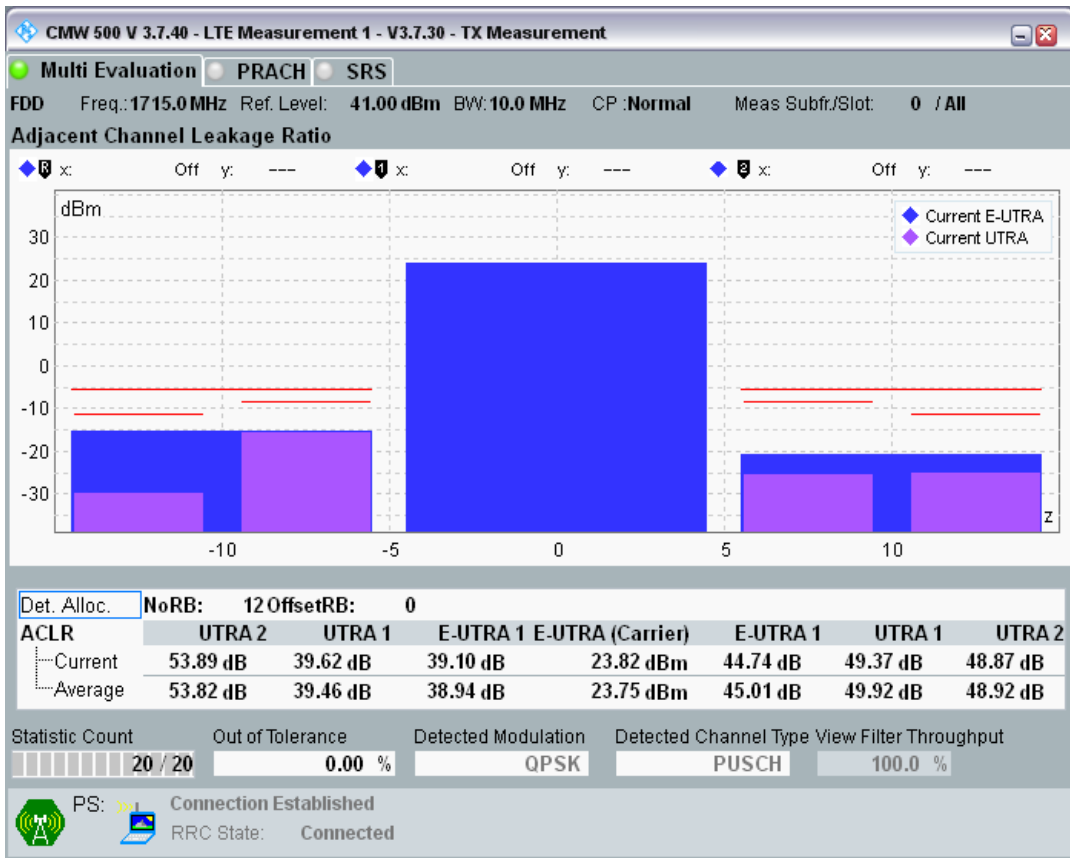

Band3 QPSK BW=10MHz Channel=19250 RB Size=12 Position=#0