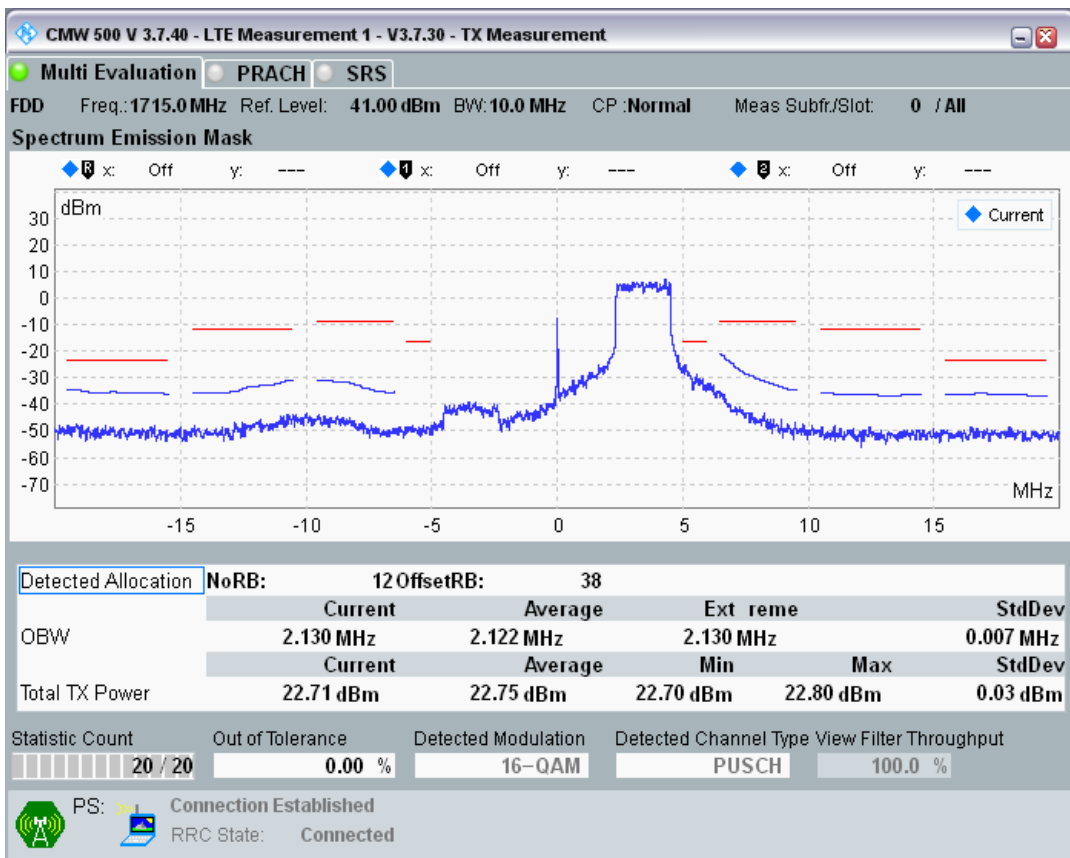

Band3 QAM16 BW=10MHz Channel=19250 RB Size=12 Position=#Max