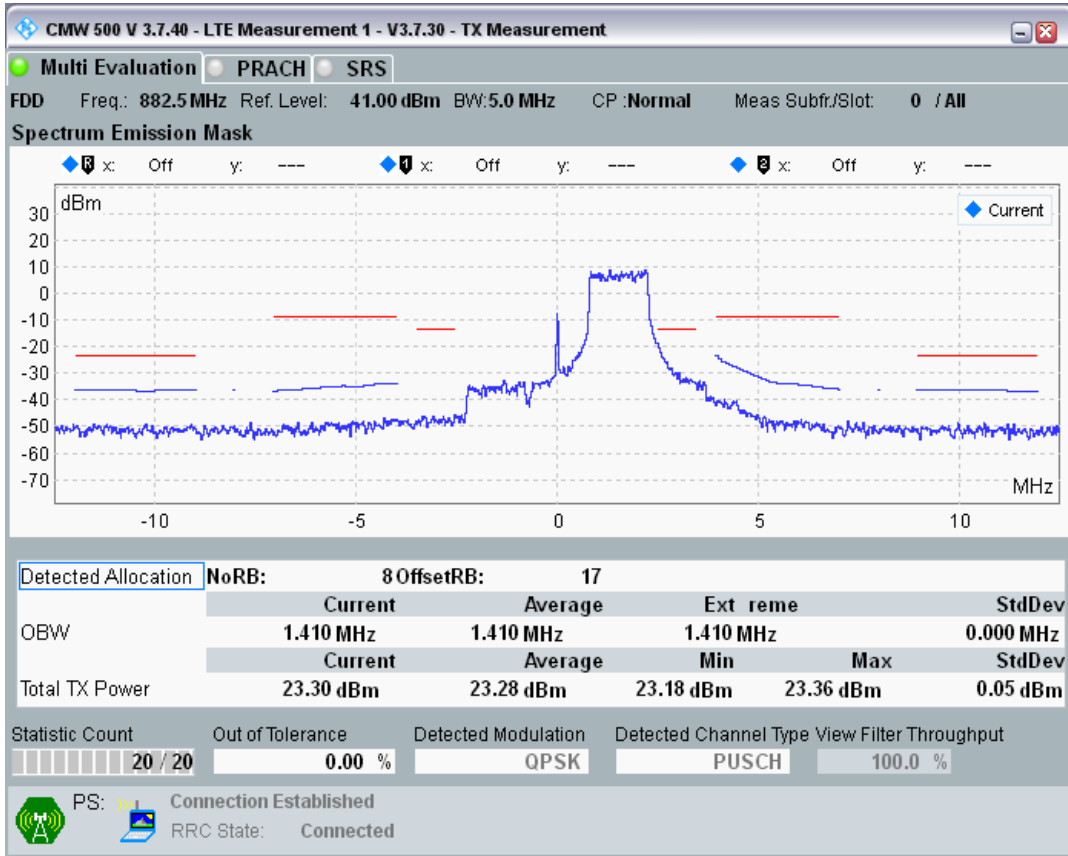

Band8 QAM16 BW=1.4MHz Channel=21793 RB Size=5 Position=#Max

Band8 QAM16 BW=1.4MHz Channel=21793 RB Size=6 Position=#0

Band8 QPSK BW=5MHz Channel=21475 RB Size=8 Position=#0

Band8 QPSK BW=5MHz Channel=21475 RB Size=8 Position=#Max