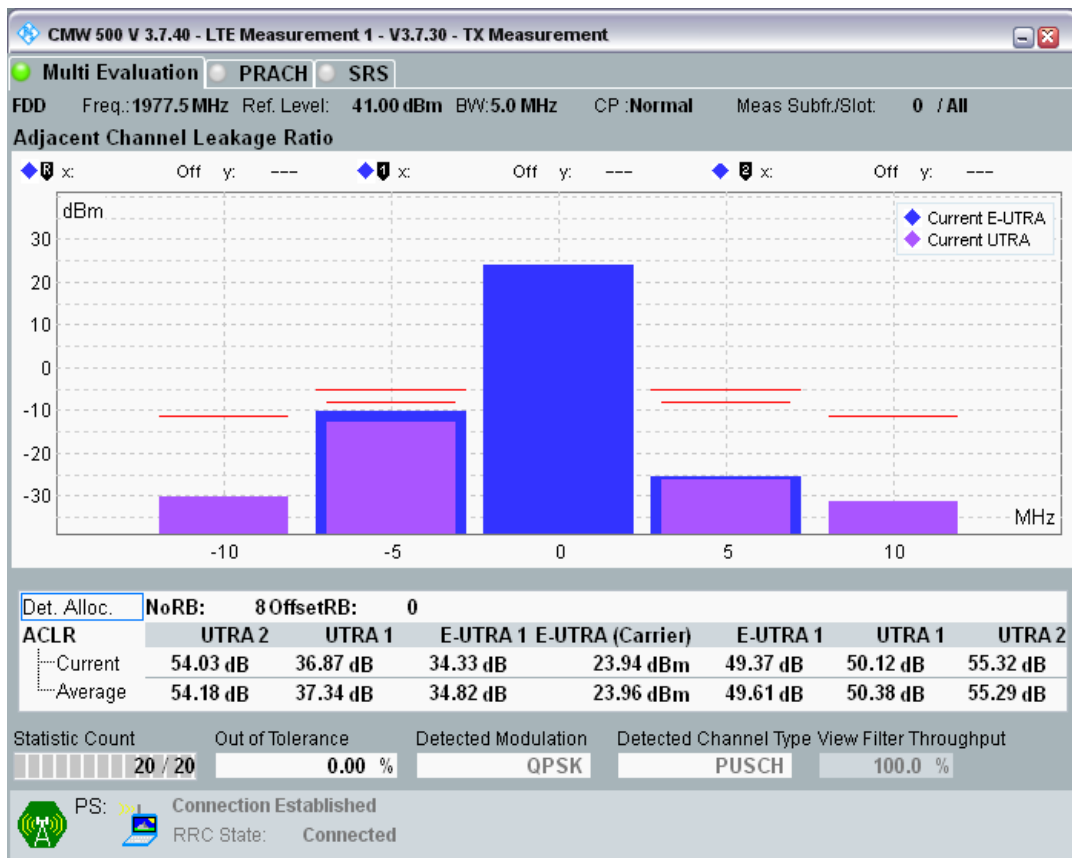

Band1 QPSK BW=5MHz Channel=18575 RB Size=8 Position=#0