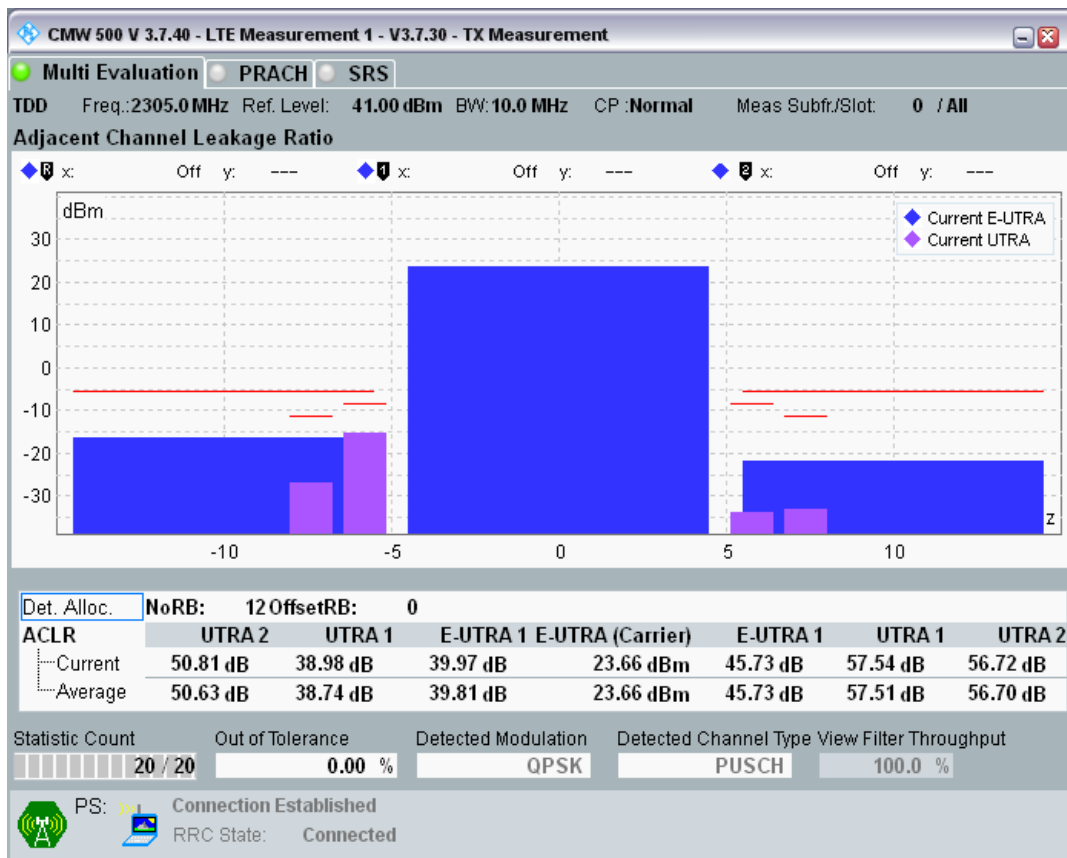

Band40 QPSK BW=10MHz Channel=38700 RB Size=12 Position=#0