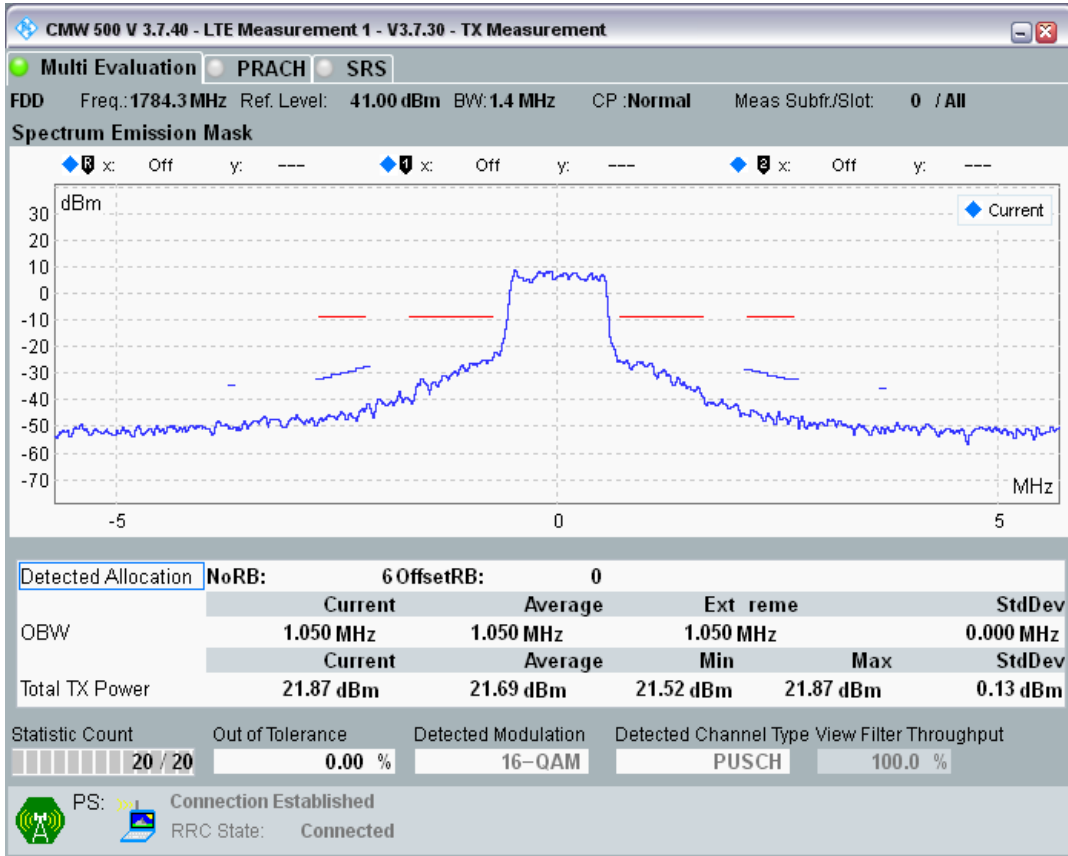

Band3 QAM16 BW=1.4MHz Channel=19943 RB Size=6 Position=#0