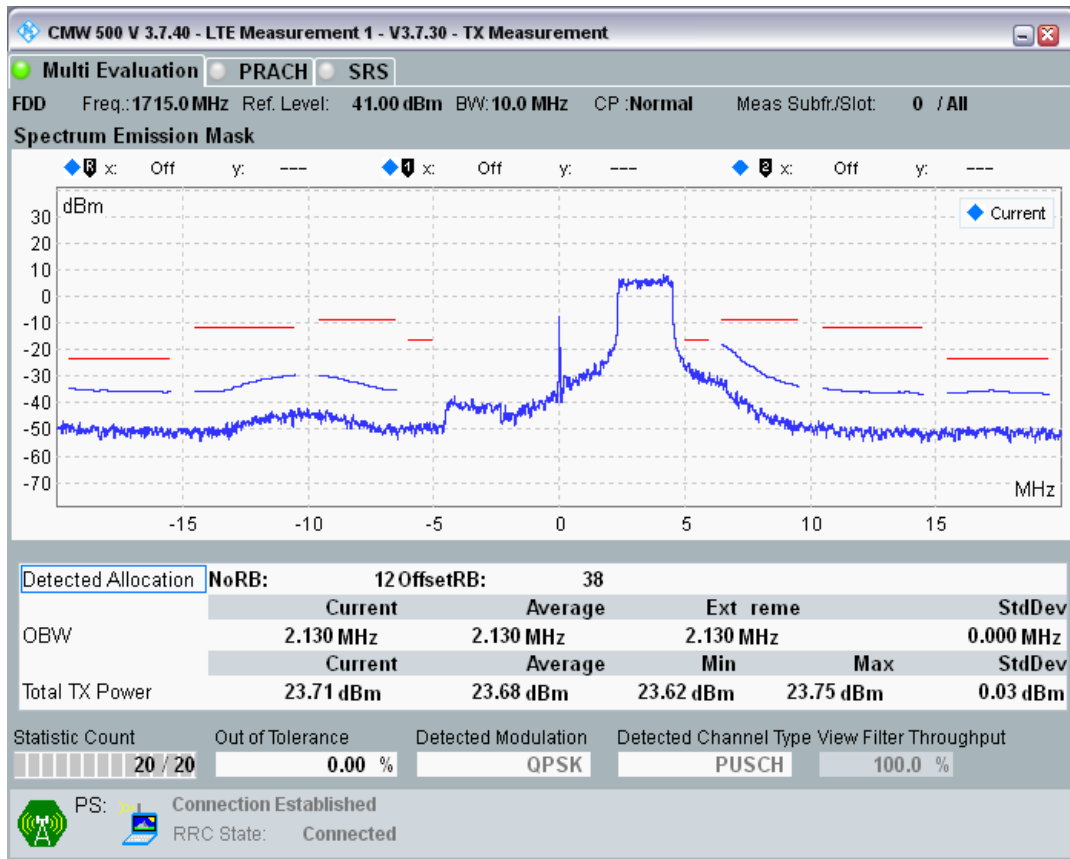

Band3 QPSK BW=10MHz Channel=19250 RB Size=12 Position=#Max