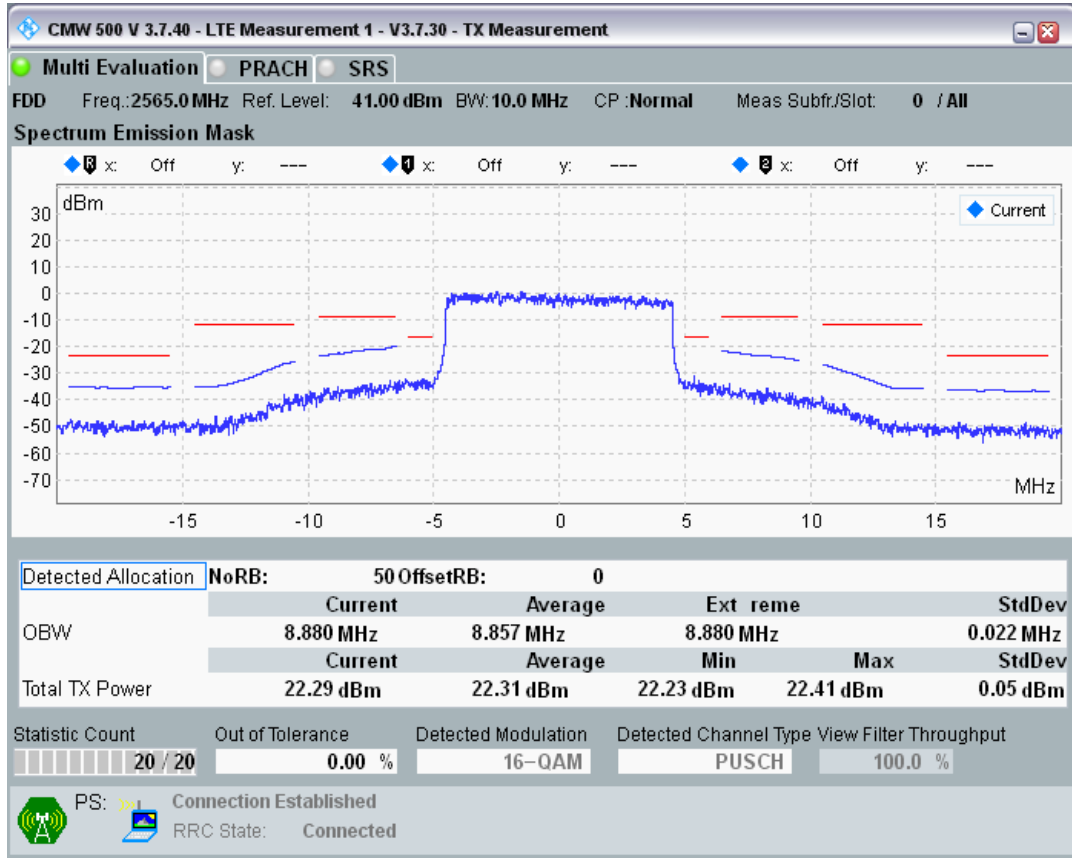

Band7 QAM16 BW=10MHz Channel=21400 RB Size=50 Position=#0