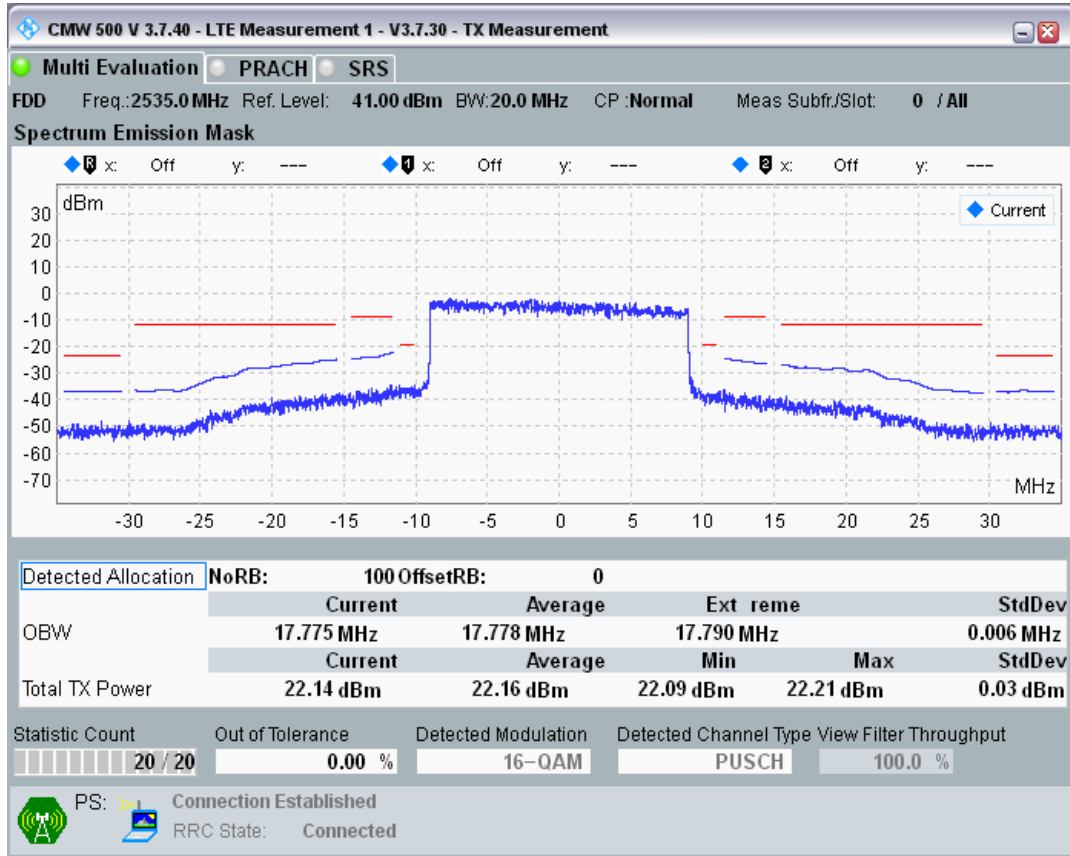

Band7 QAM16 BW=20MHz Channel=21100 RB Size=100 Position=#0