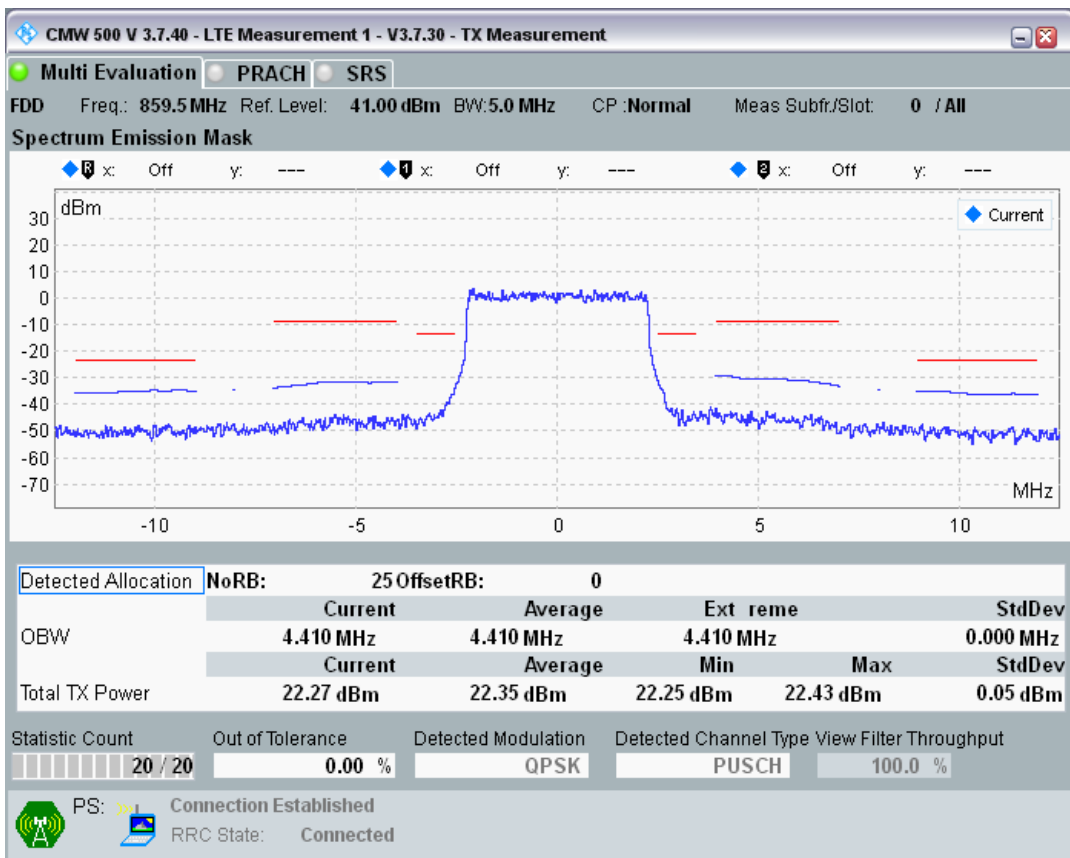

Band20 QPSK BW=5MHz Channel=24425 RB Size=25 Position=#0