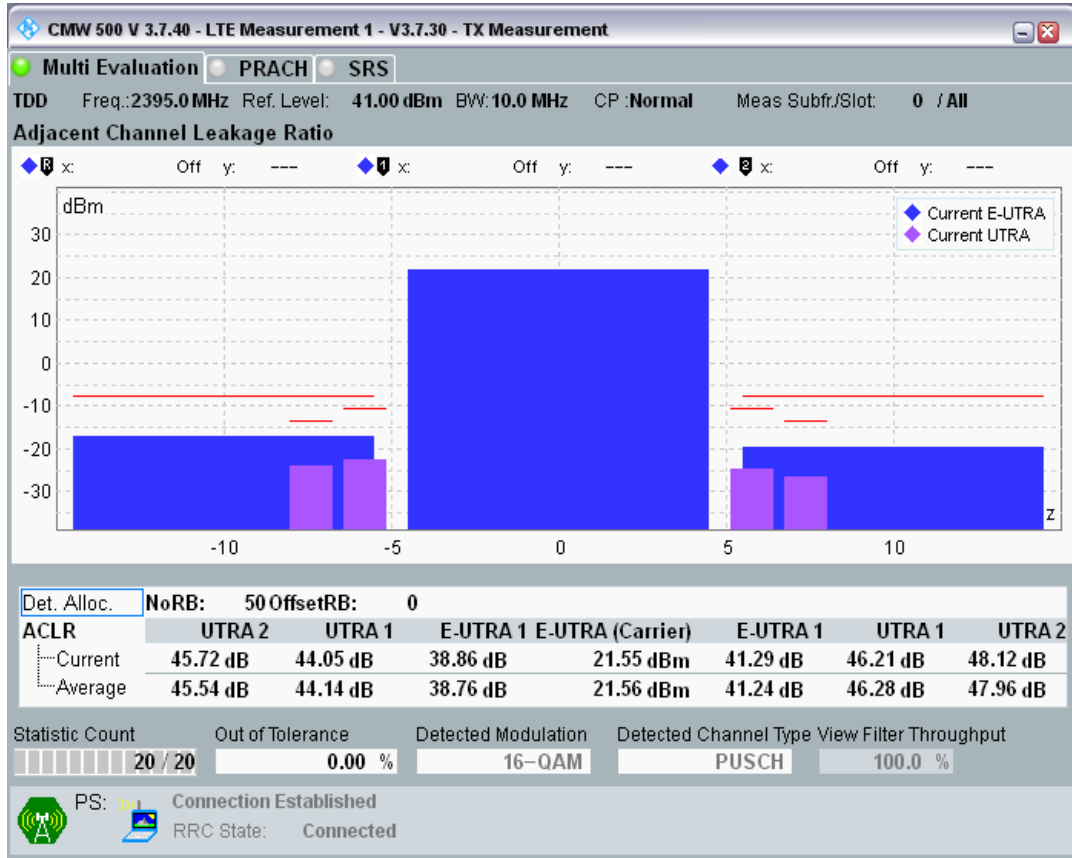

Band40 QPSK BW=10MHz Channel=39600 RB Size=50 Position=#0

Band40 QAM16 BW=10MHz Channel=39600 RB Size=12 Position=#0

Band40 QAM16 BW=10MHz Channel=39600 RB Size=12 Position=#Max

Band40 QAM16 BW=10MHz Channel=39600 RB Size=50 Position=#0