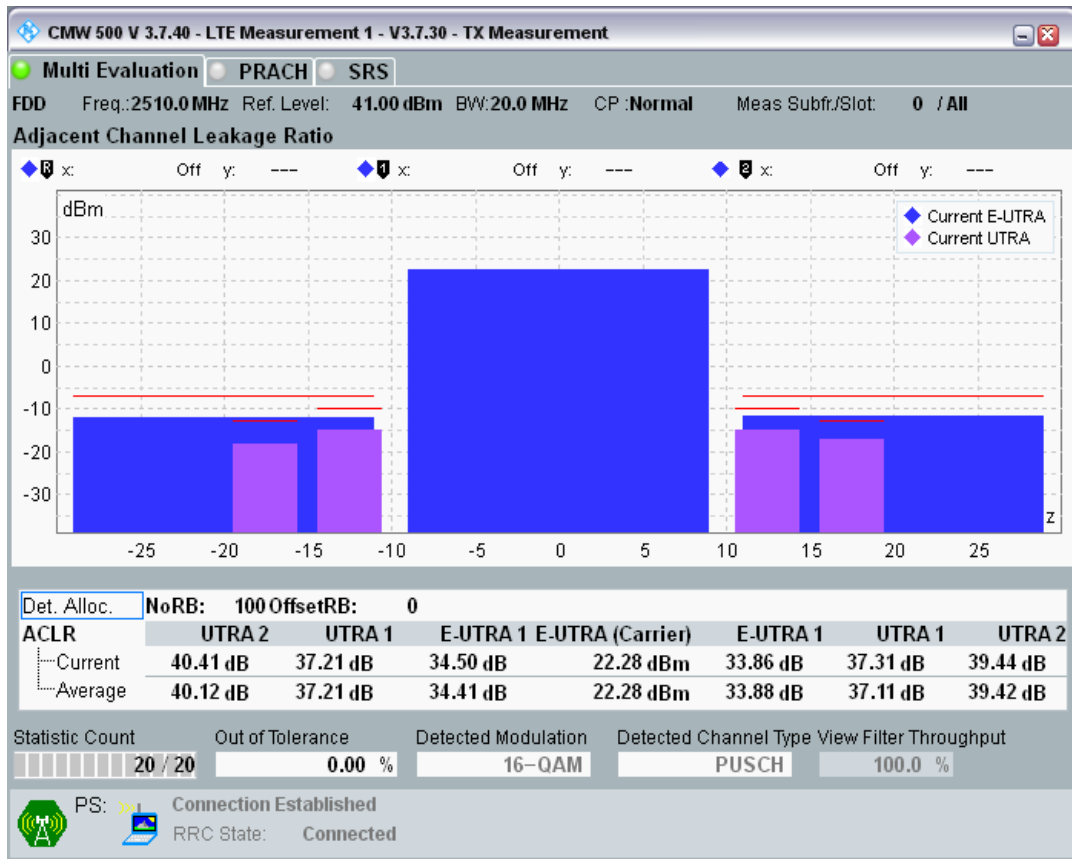

Band7 QPSK BW=20MHz Channel=20850 RB Size=100 Position=#0

Band7 QAM16 BW=20MHz Channel=20850 RB Size=18 Position=#0

Band7 QAM16 BW=20MHz Channel=20850 RB Size=18 Position=#Max

Band7 QAM16 BW=20MHz Channel=20850 RB Size=100 Position=#0