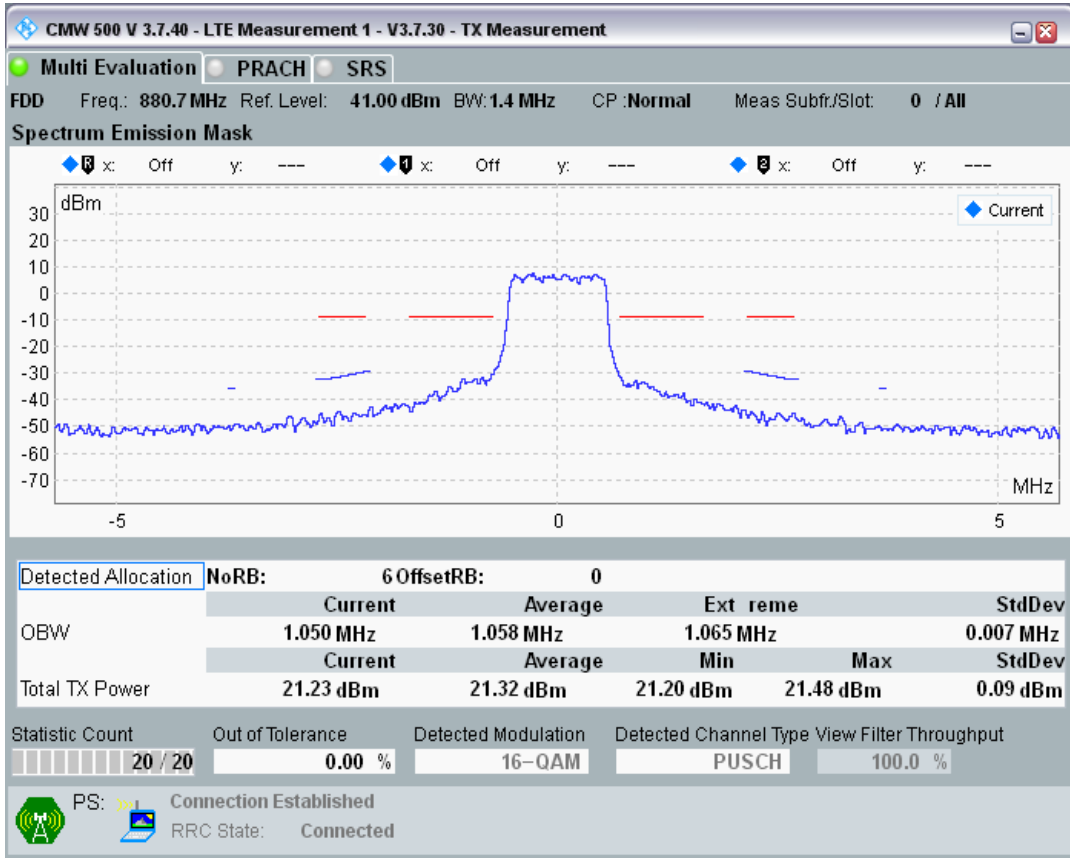

Band8 QAM16 BW=1.4MHz Channel=21457 RB Size=6 Position=#0