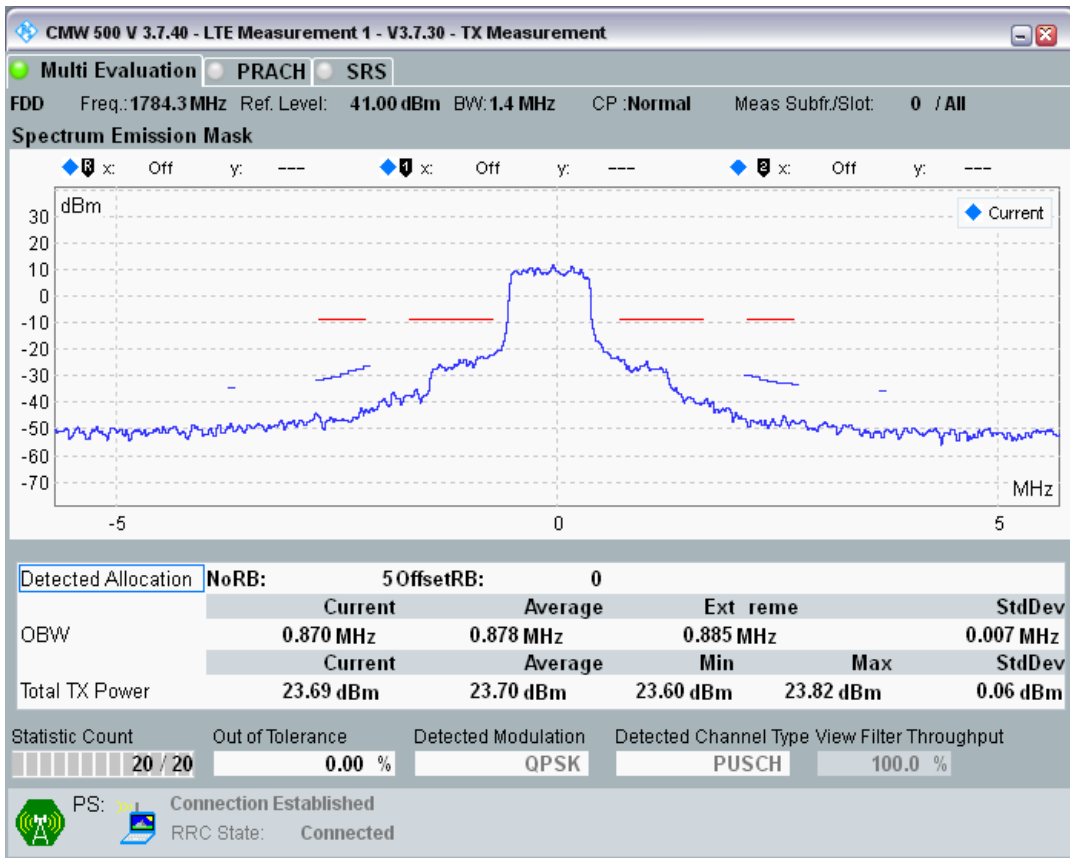

Band3 QPSK BW=1.4MHz Channel=19943 RB Size=5 Position=#0