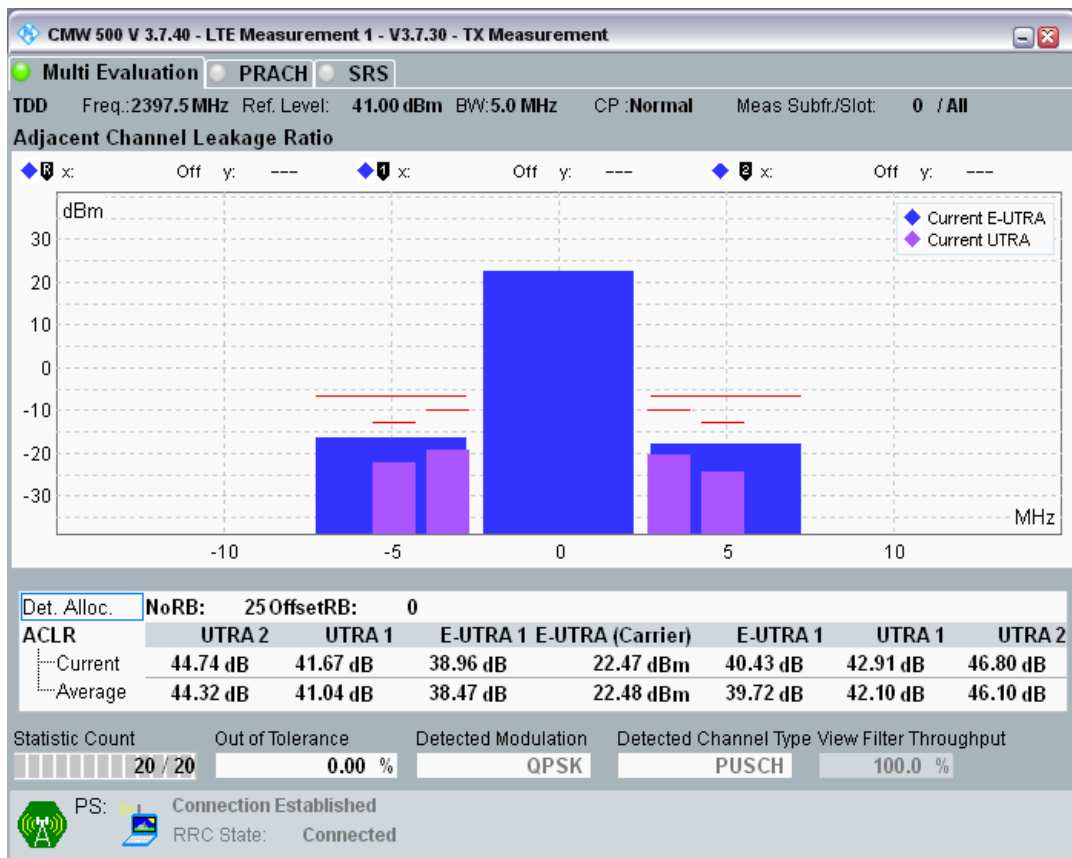

Band40 QPSK BW=5MHz Channel=39625 RB Size=25 Position=#0