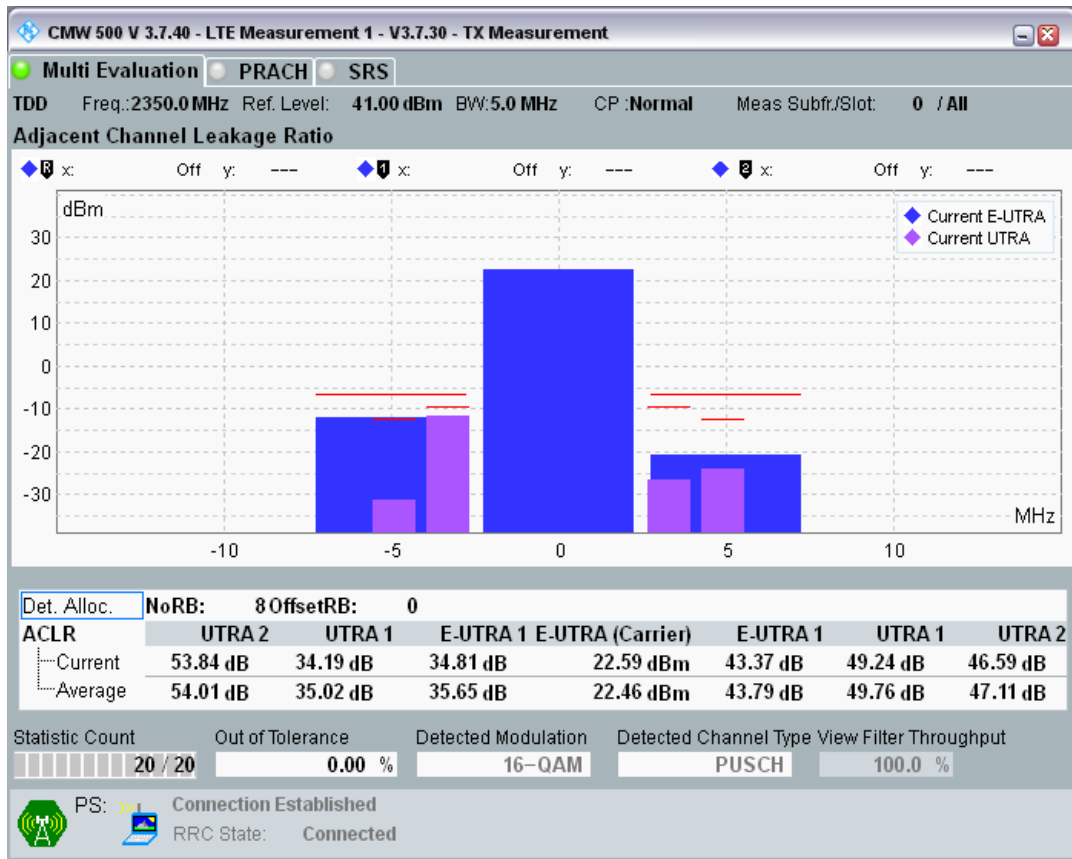

Band40 QAM16 BW=5MHz Channel=39150 RB Size=8 Position=#0