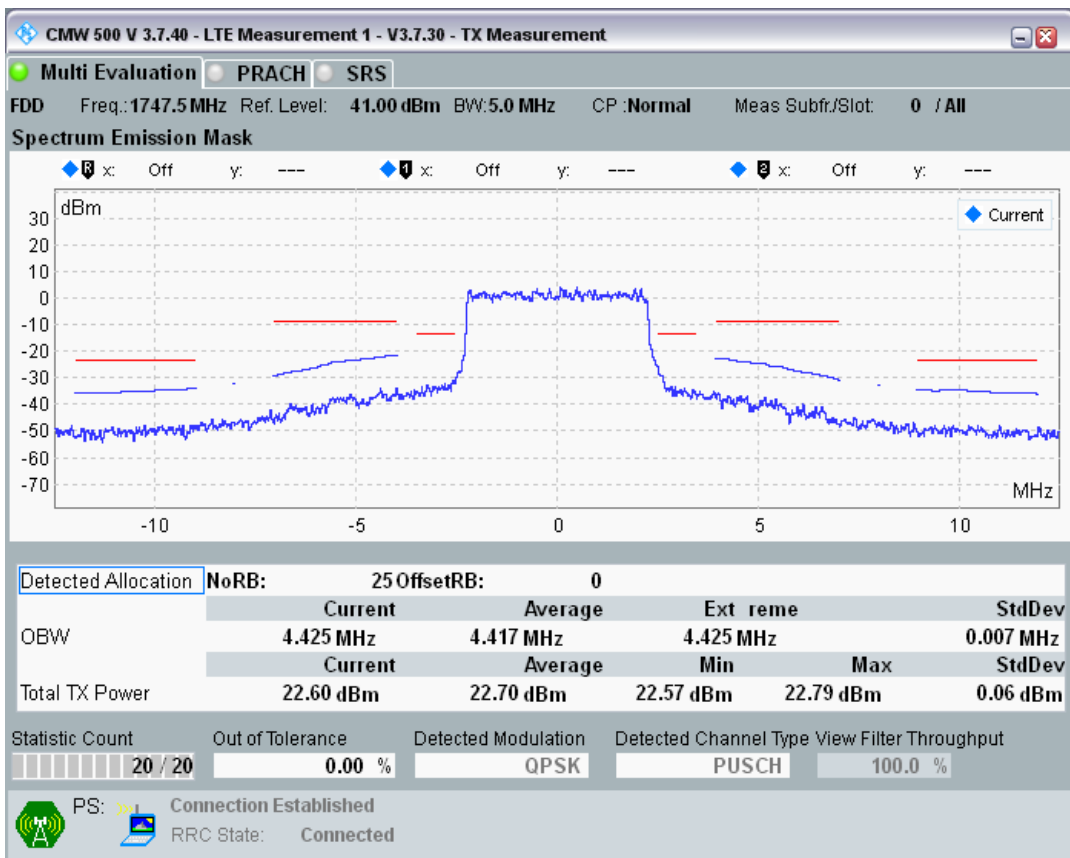

Band3 QPSK BW=5MHz Channel=19575 RB Size=25 Position=#0