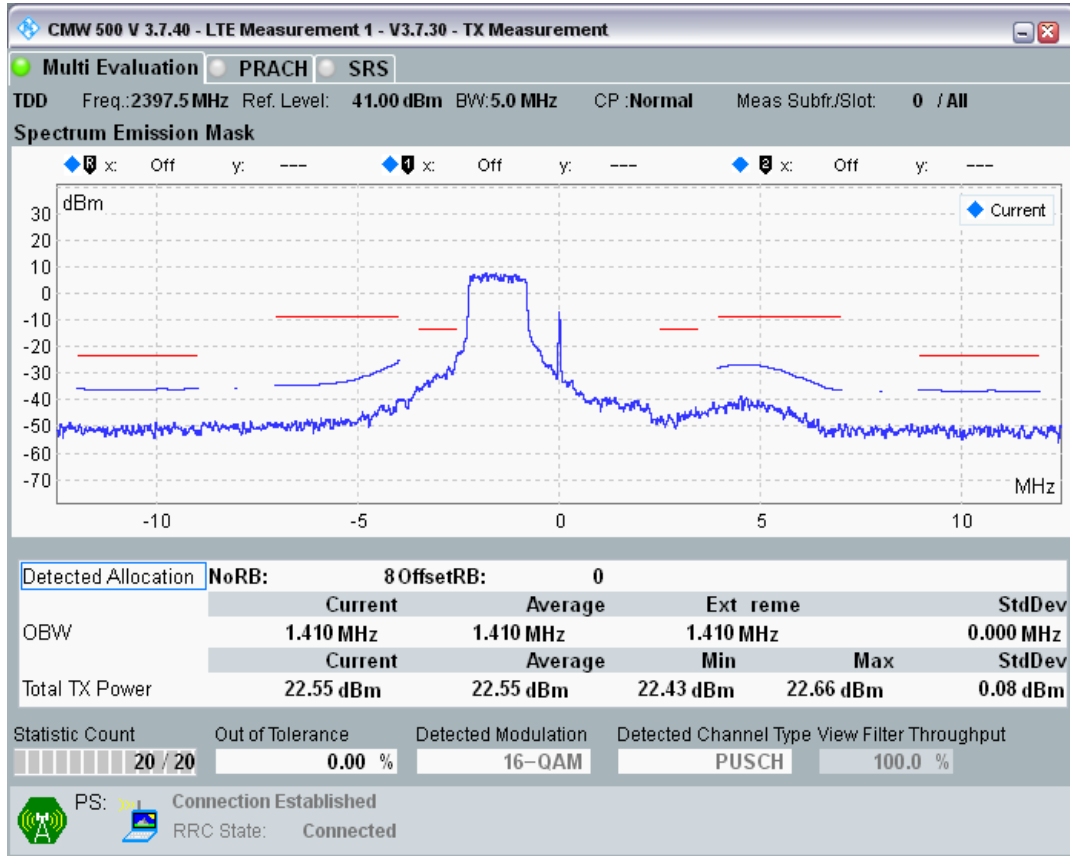

Band40 QPSK BW=5MHz Channel=39625 RB Size=8 Position=#0

Band40 QPSK BW=5MHz Channel=39625 RB Size=8 Position=#Max

Band40 QPSK BW=5MHz Channel=39625 RB Size=25 Position=#0

Band40 QAM16 BW=5MHz Channel=39625 RB Size=8 Position=#0