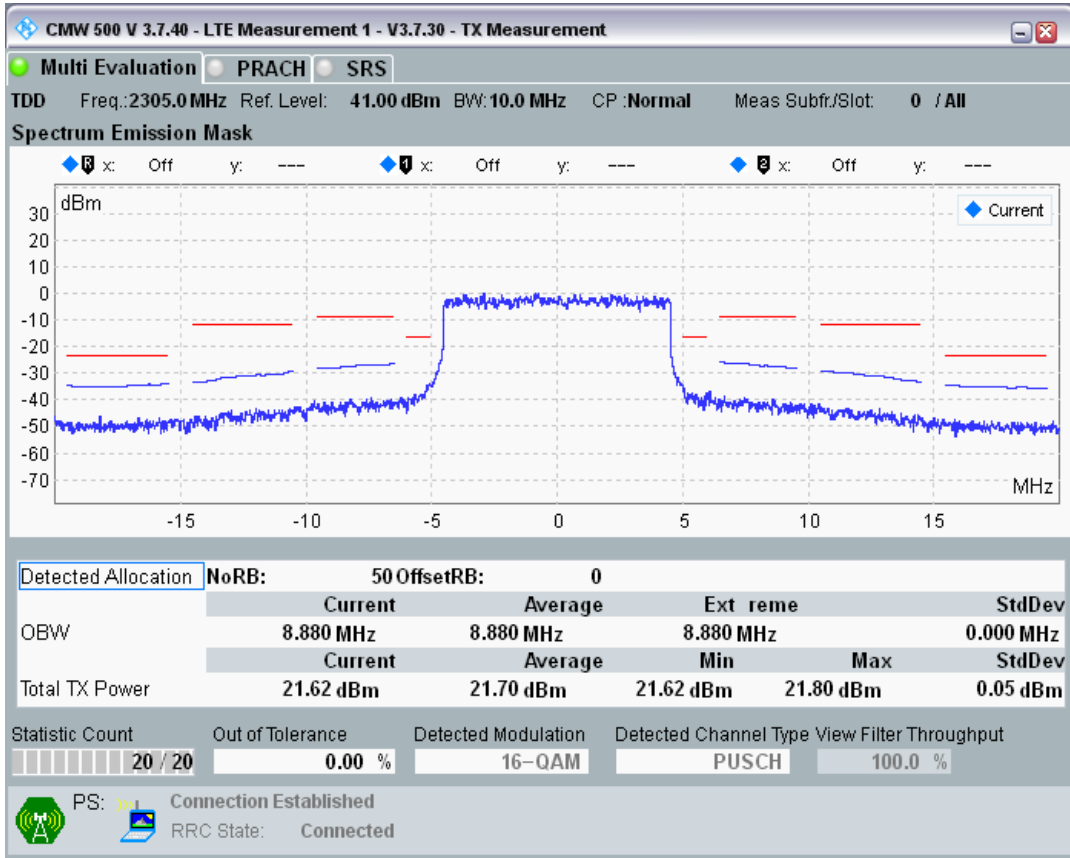

Band40 QPSK BW=10MHz Channel=38700 RB Size=50 Position=#0

Band40 QAM16 BW=10MHz Channel=38700 RB Size=12 Position=#0

Band40 QAM16 BW=10MHz Channel=38700 RB Size=12 Position=#Max

Band40 QAM16 BW=10MHz Channel=38700 RB Size=50 Position=#0