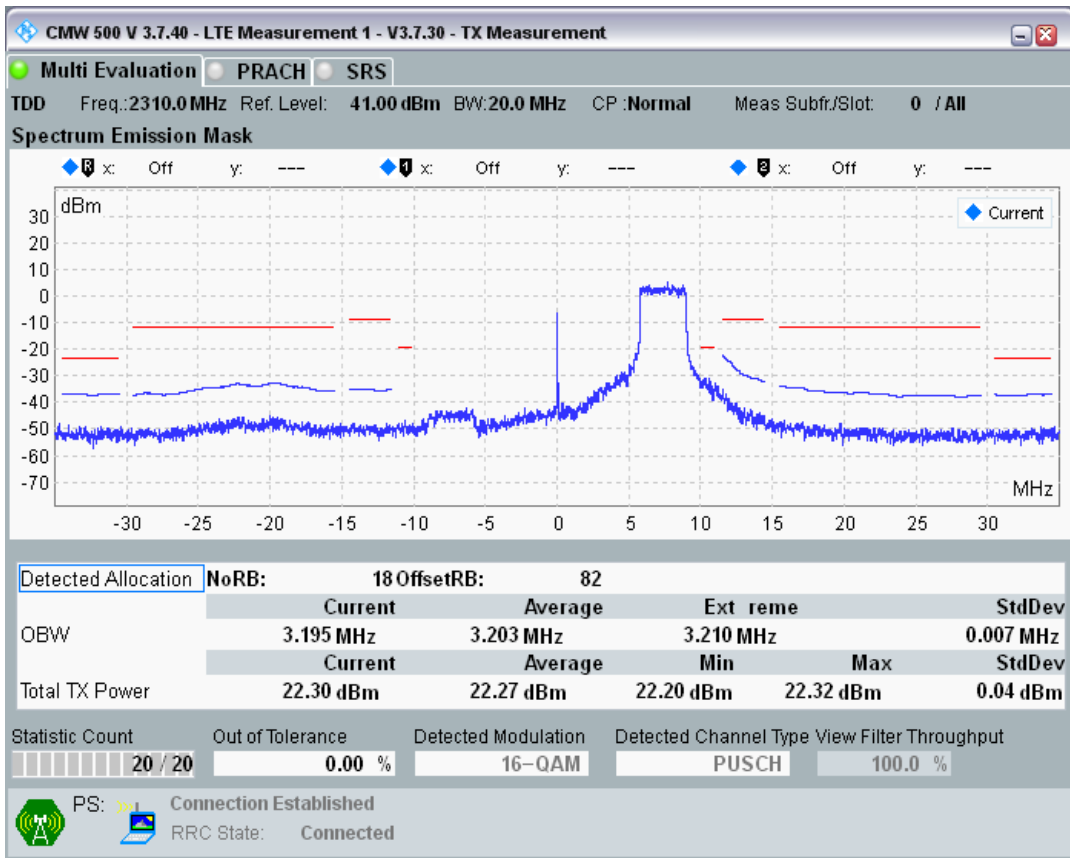

Band40 QAM16 BW=20MHz Channel=38750 RB Size=18 Position=#Max