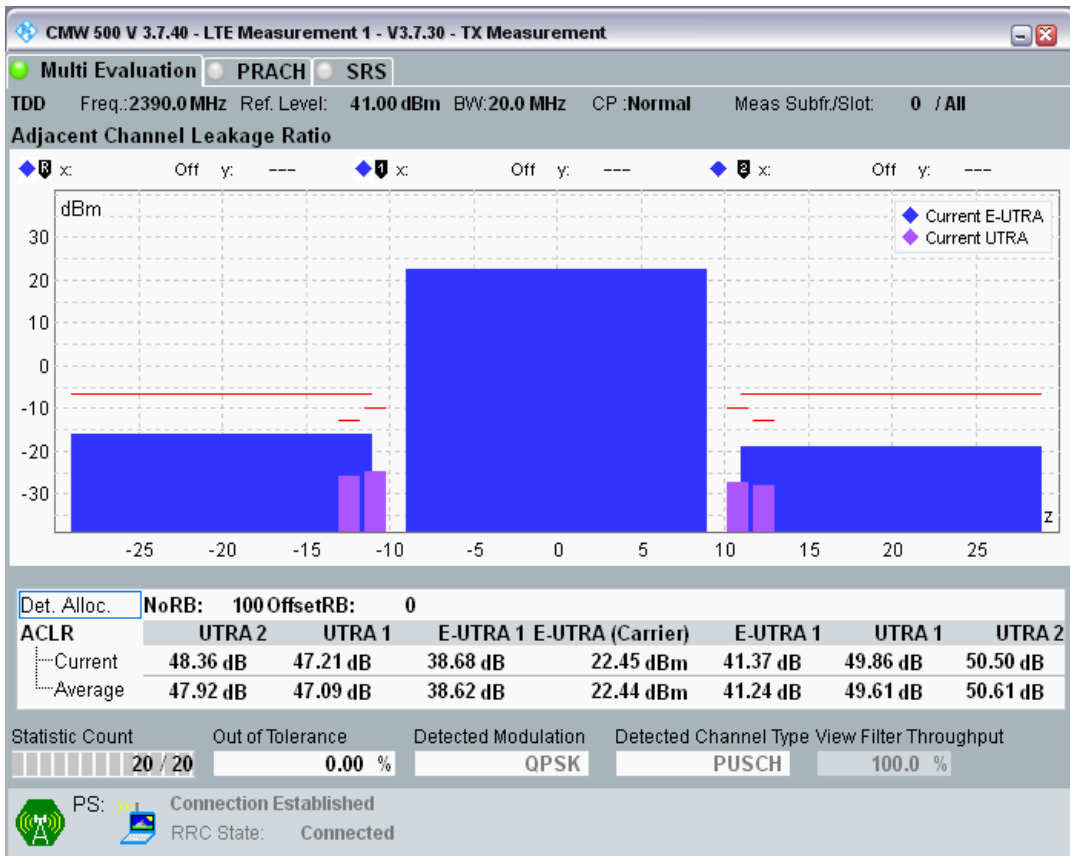

Band40 QPSK BW=20MHz Channel=39550 RB Size=100 Position=#0