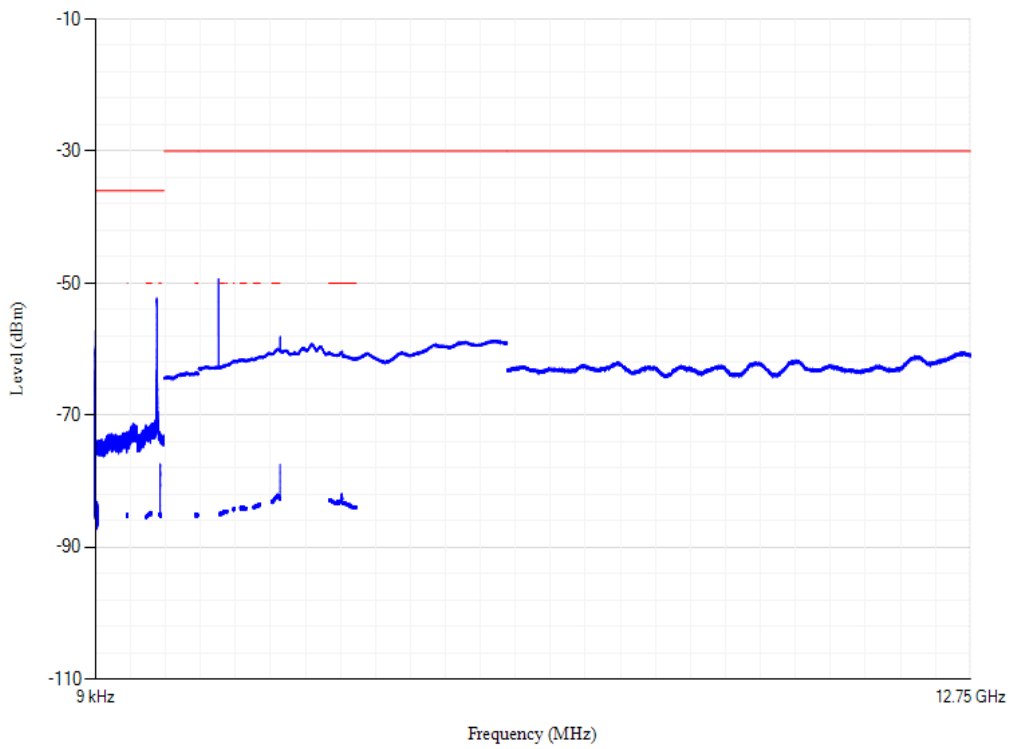

Conducted spurious emissions

Band8 QPSK BW=1.4MHz Channel=21457 RB Size=1 Position=#0