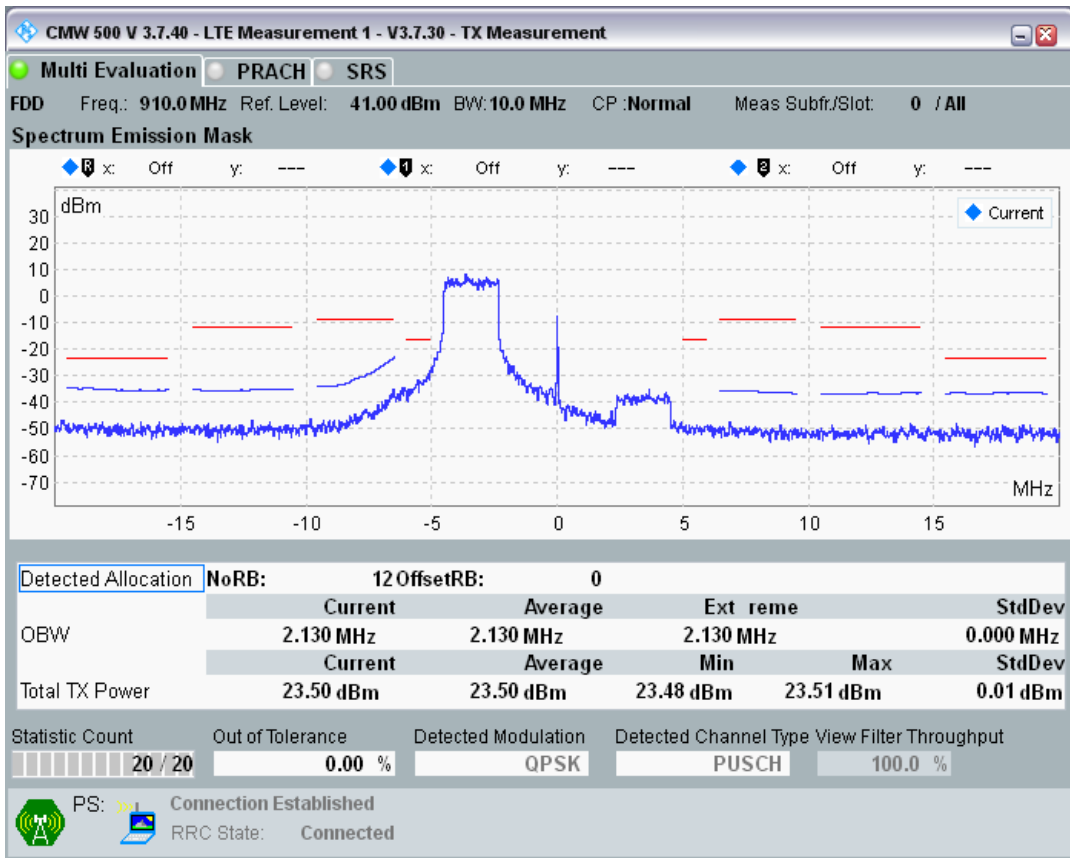

Band8 QPSK BW=10MHz Channel=21750 RB Size=12 Position=#0