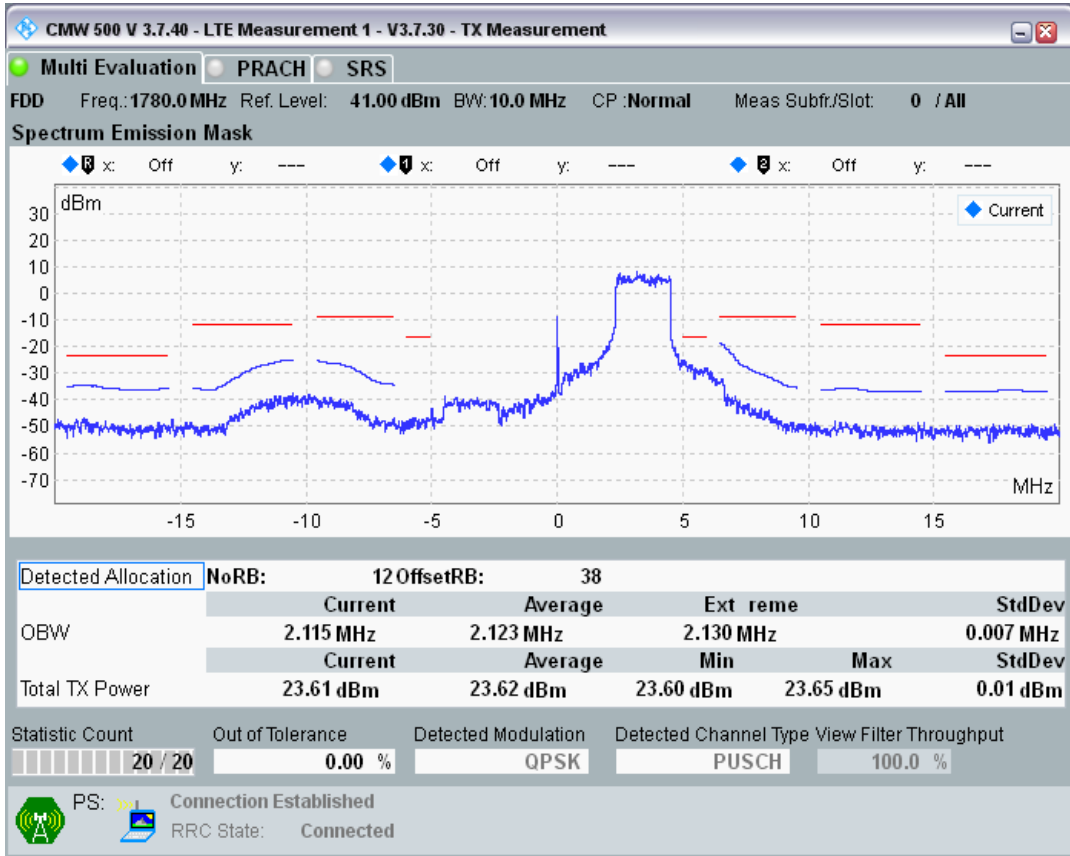

Band3 QPSK BW=10MHz Channel=19900 RB Size=12 Position=#Max