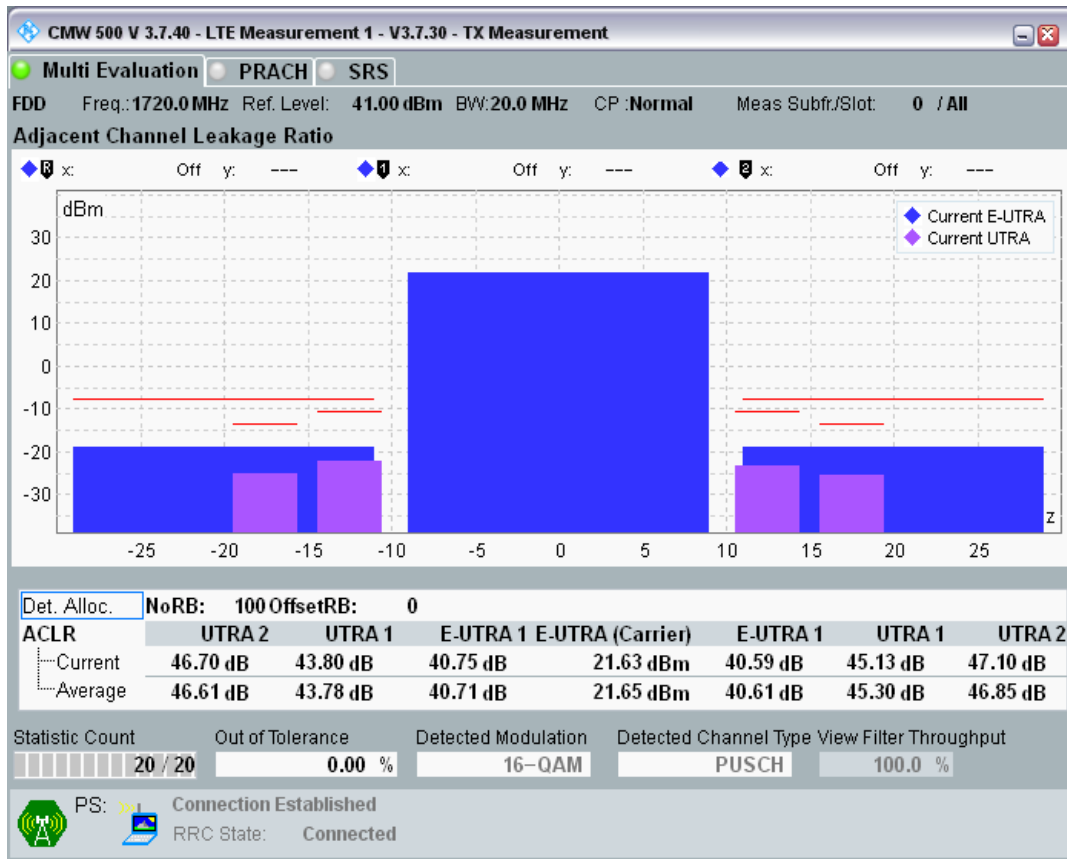

Band3 QPSK BW=20MHz Channel=19300 RB Size=100 Position=#0

Band3 QAM16 BW=20MHz Channel=19300 RB Size=18 Position=#0

Band3 QAM16 BW=20MHz Channel=19300 RB Size=18 Position=#Max

Band3 QAM16 BW=20MHz Channel=19300 RB Size=100 Position=#0