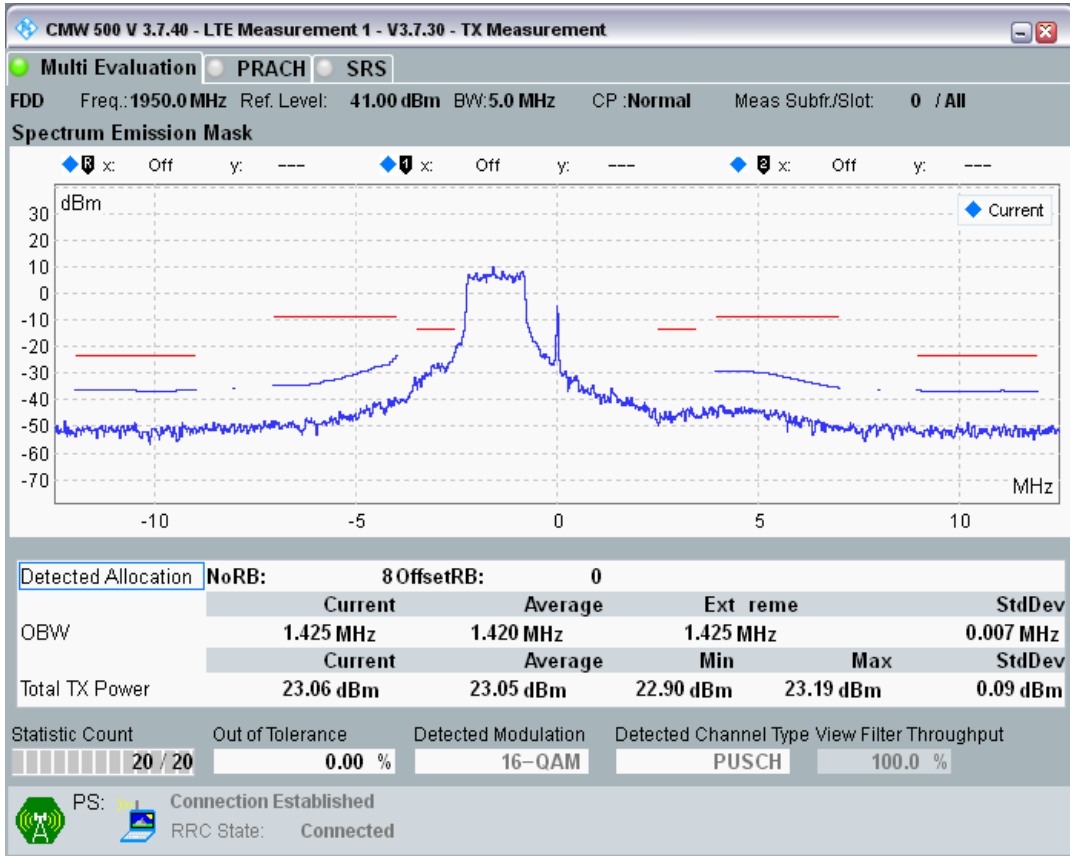

Band1 QAM16 BW=5MHz Channel=18300 RB Size=8 Position=#0