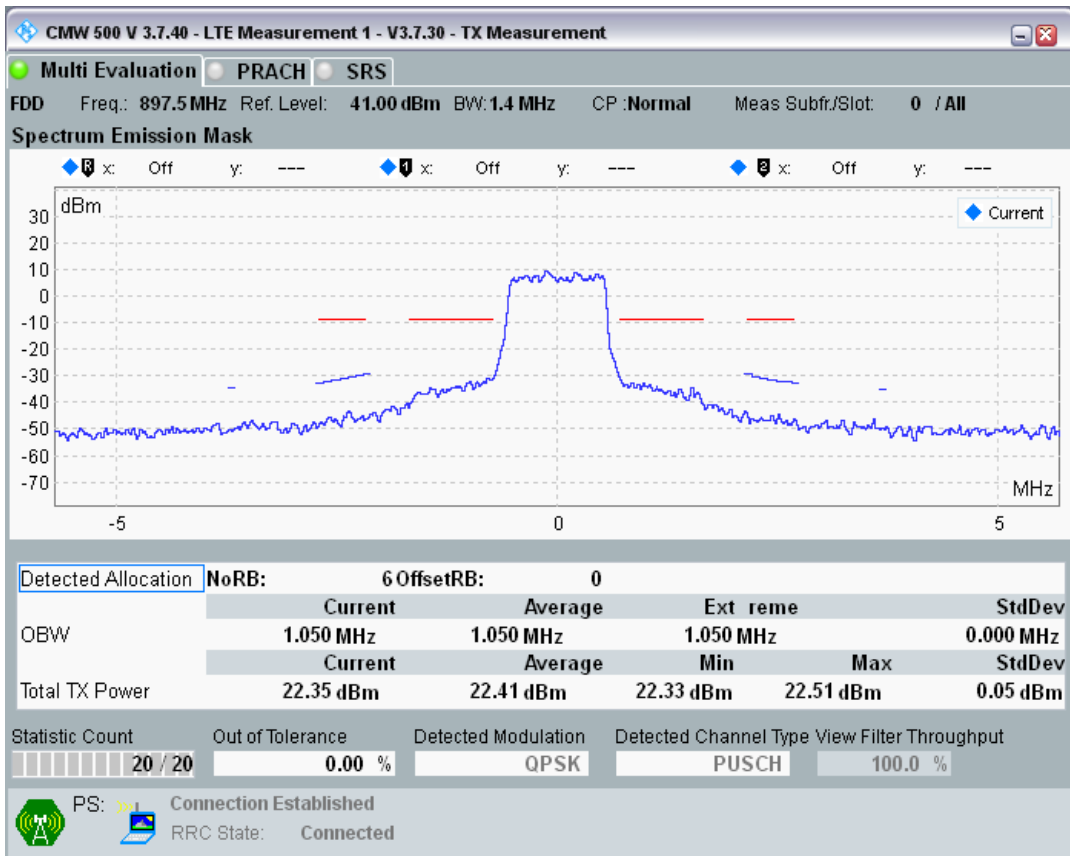

Band8 QPSK BW=1.4MHz Channel=21625 RB Size=6 Position=#0