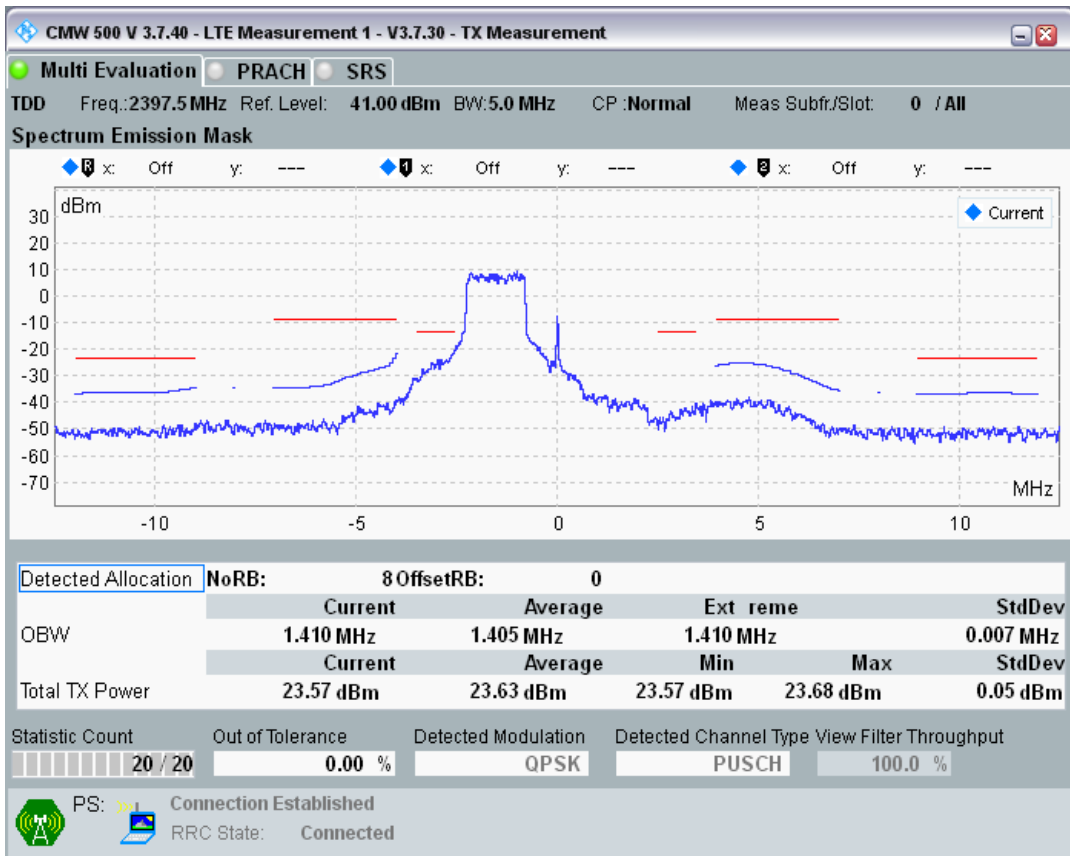

Band40 QPSK BW=5MHz Channel=39625 RB Size=8 Position=#0