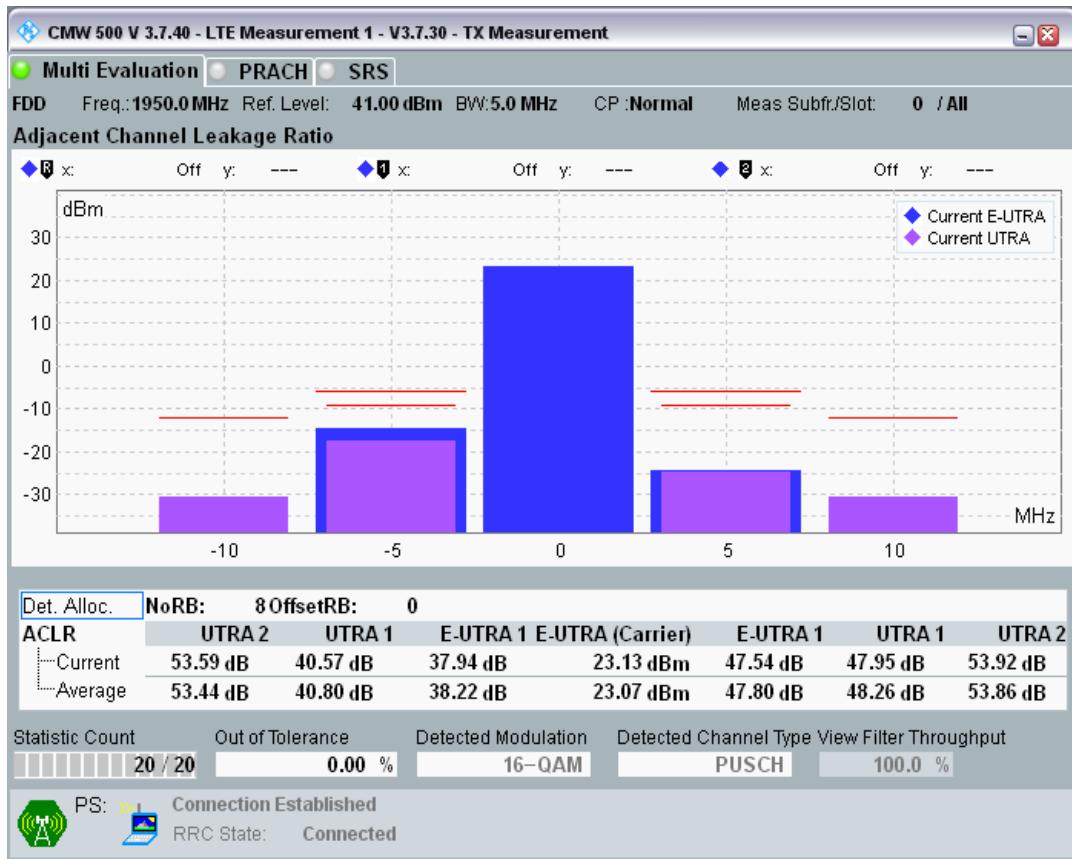

Band1 QAM16 BW=5MHz Channel=18300 RB Size=8 Position=#0