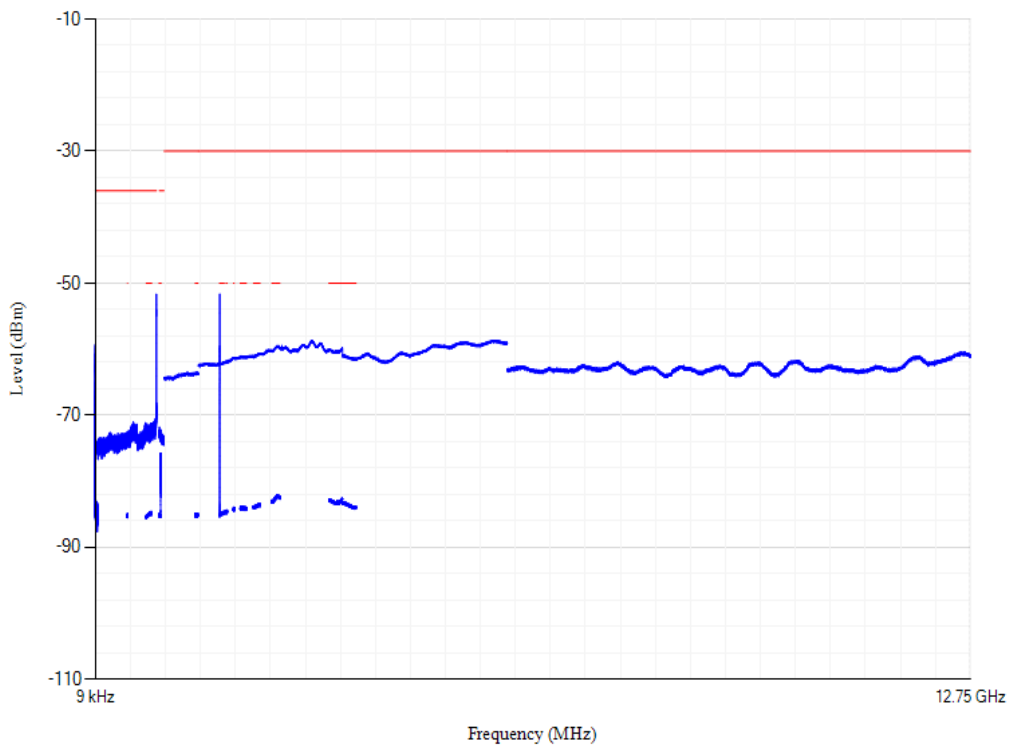

Conducted spurious emissions

Clause 4.2.5 LTE Transmitter minimum output power