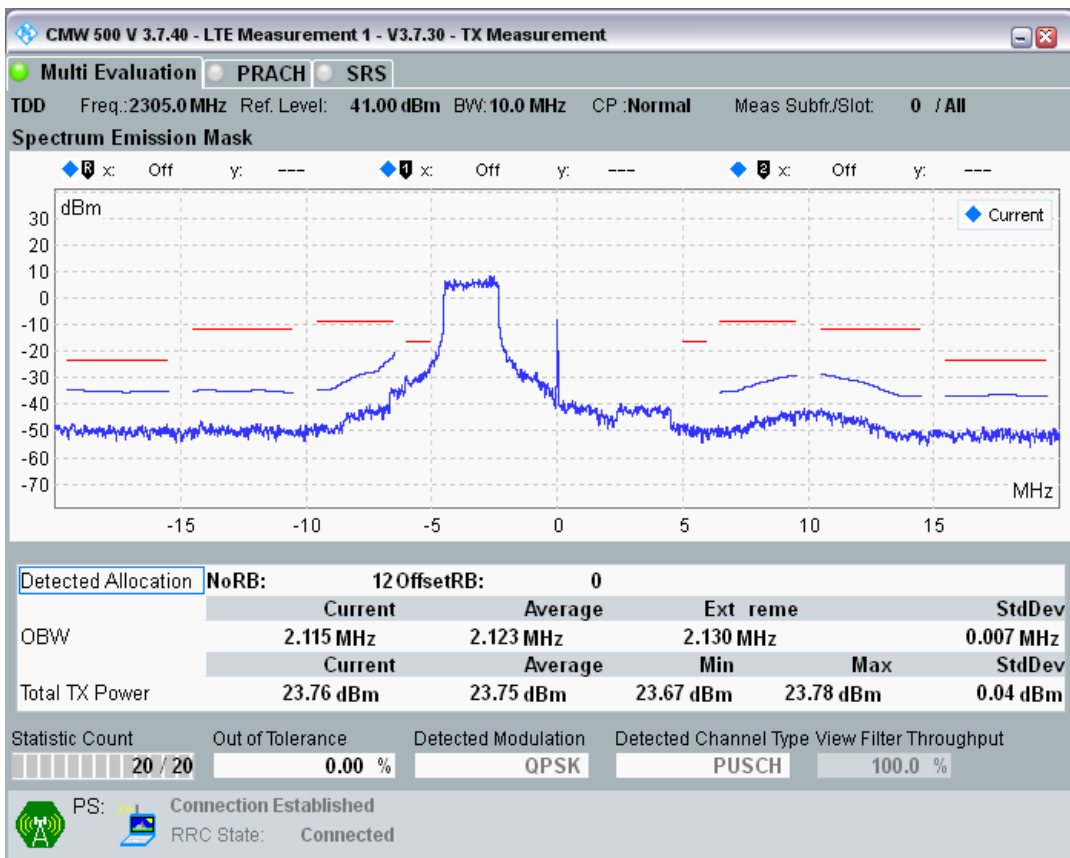

Band40 QPSK BW=10MHz Channel=38700 RB Size=12 Position=#0