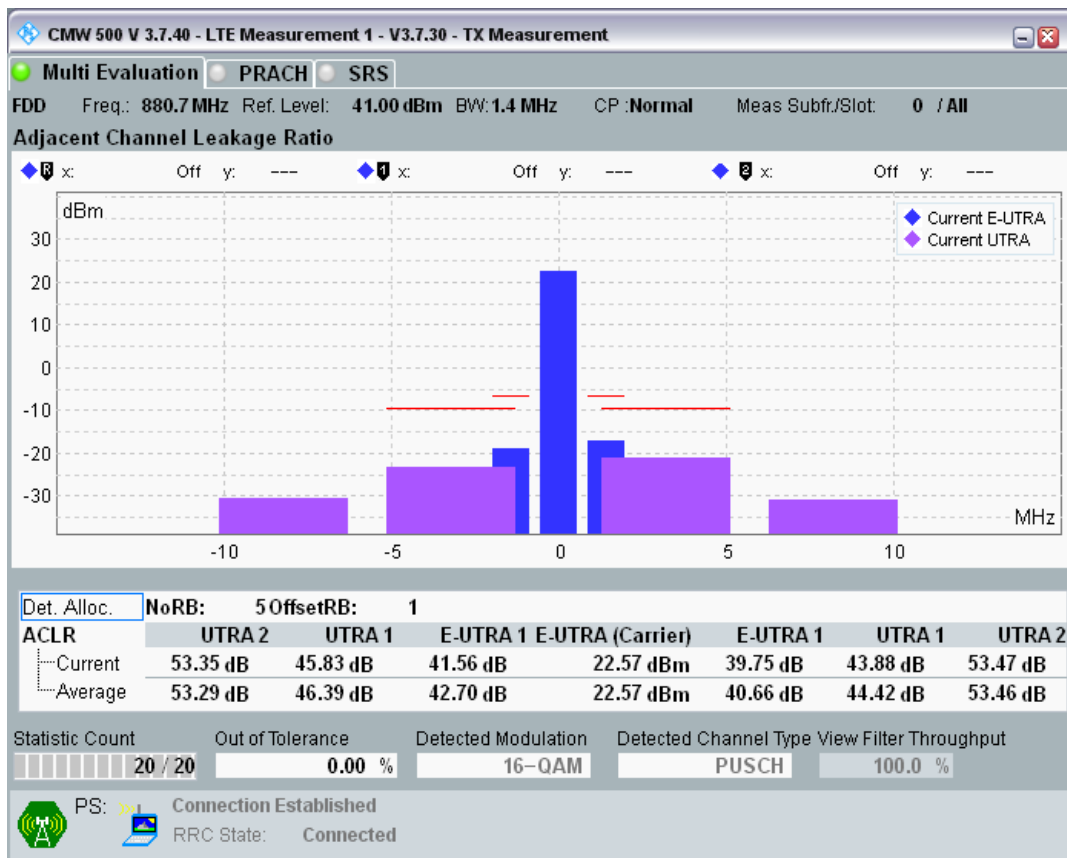

Band8 QAM16 BW=1.4MHz Channel=21457 RB Size=5 Position=#Max