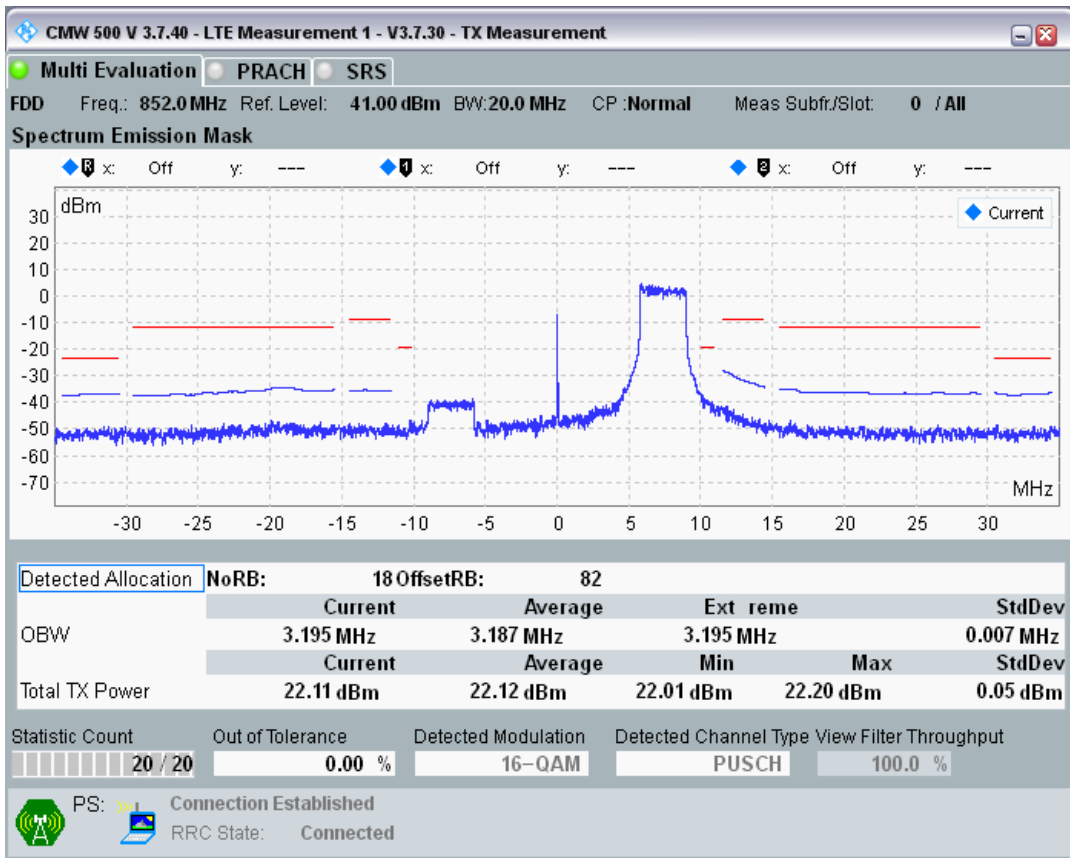

Band20 QAM16 BW=20MHz Channel=24350 RB Size=18 Position=#Max