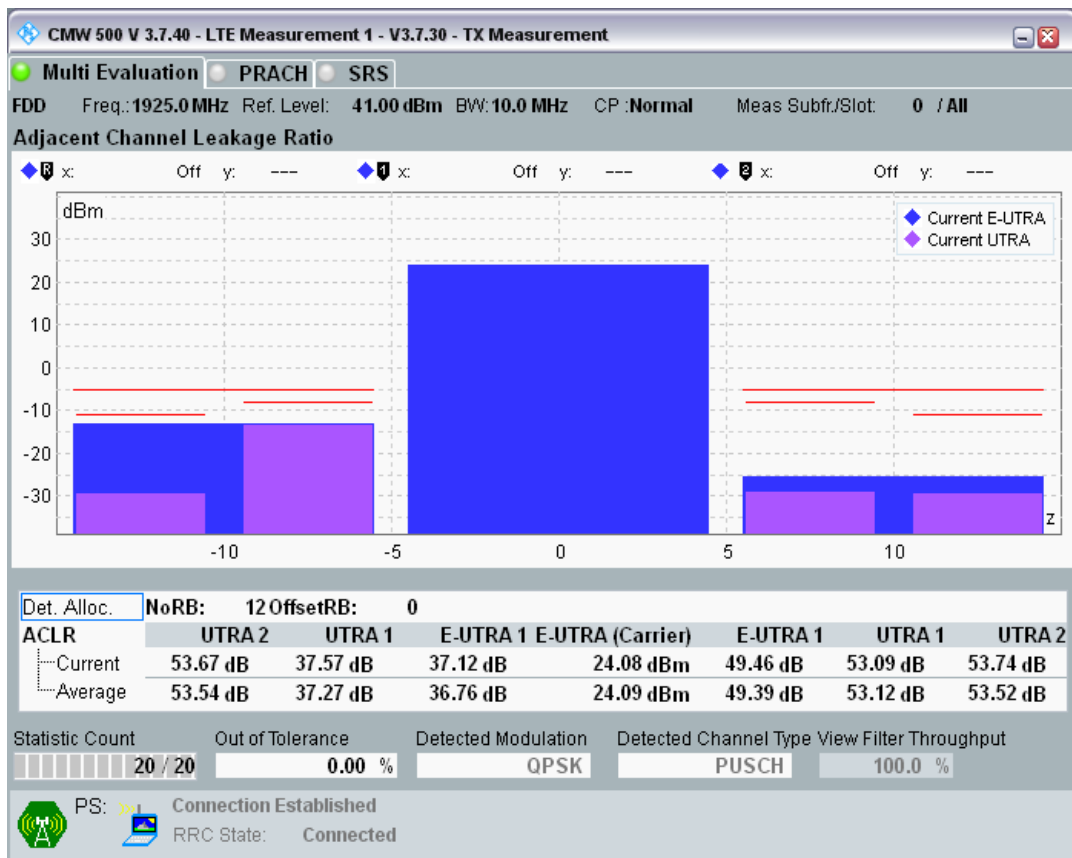

Band1 QPSK BW=10MHz Channel=18050 RB Size=12 Position=#0