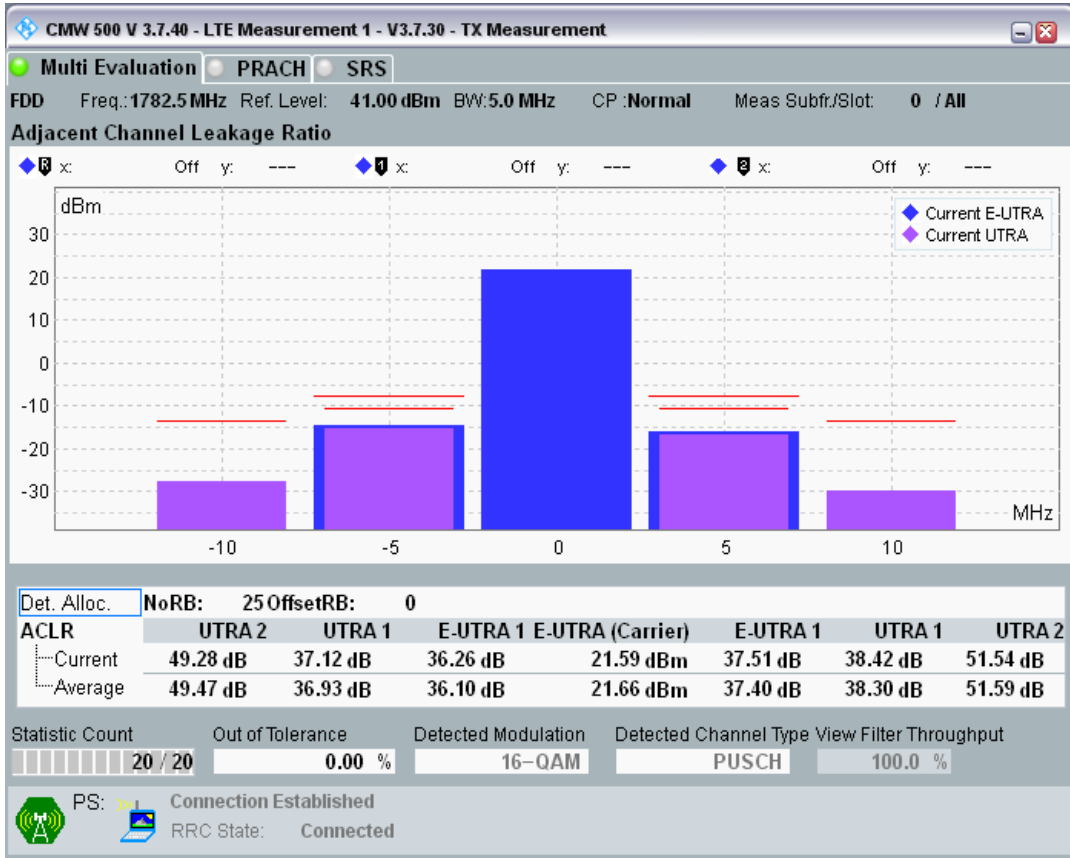

Band3 QPSK BW=5MHz Channel=19925 RB Size=25 Position=#0

Band3 QAM16 BW=5MHz Channel=19925 RB Size=8 Position=#0

Band3 QAM16 BW=5MHz Channel=19925 RB Size=8 Position=#Max

Band3 QAM16 BW=5MHz Channel=19925 RB Size=25 Position=#0