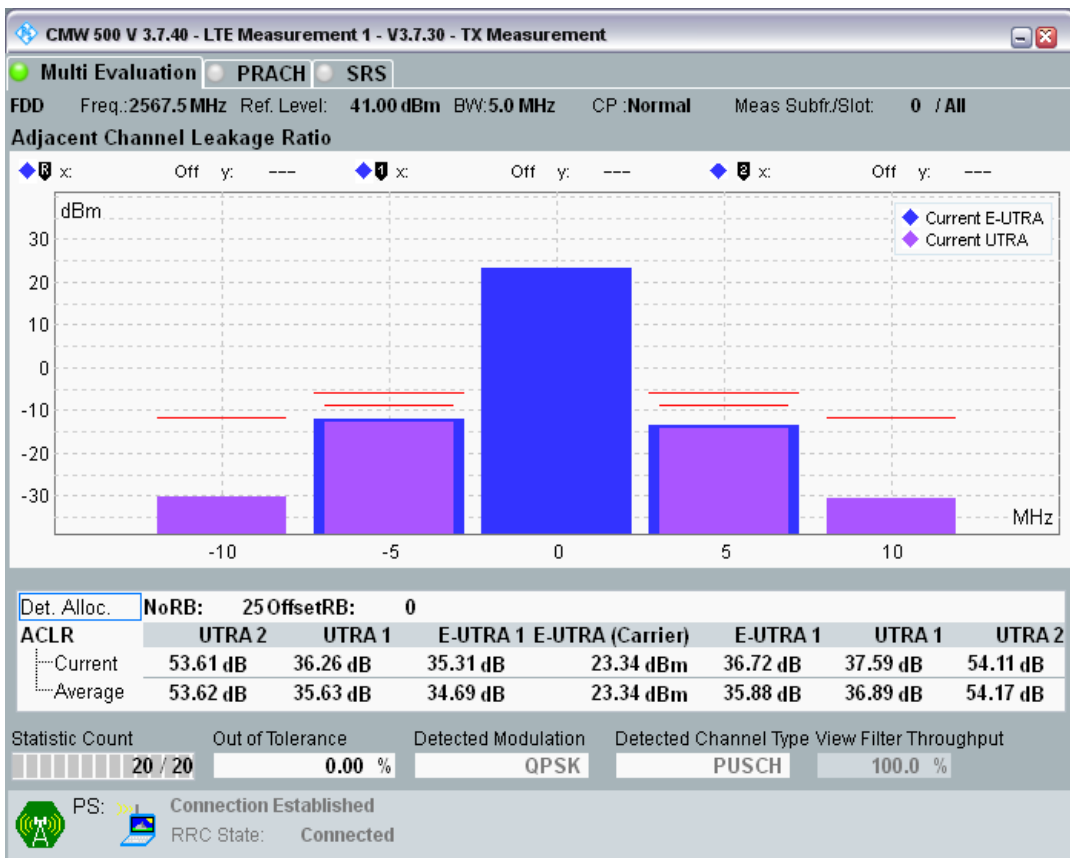

Band7 QPSK BW=5MHz Channel=21425 RB Size=25 Position=#0