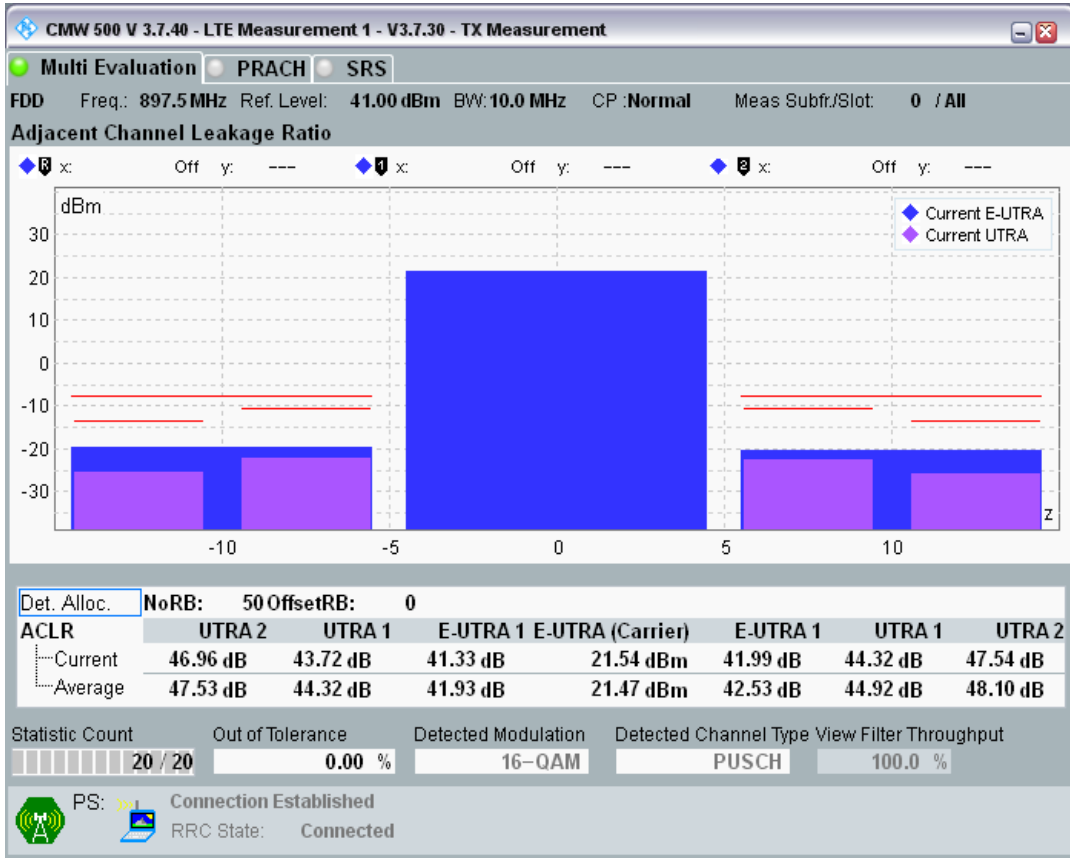

Band8 QPSK BW=10MHz Channel=21625 RB Size=50 Position=#0

Band8 QAM16 BW=10MHz Channel=21625 RB Size=12 Position=#0

Band8 QAM16 BW=10MHz Channel=21625 RB Size=12 Position=#Max

Band8 QAM16 BW=10MHz Channel=21625 RB Size=50 Position=#0