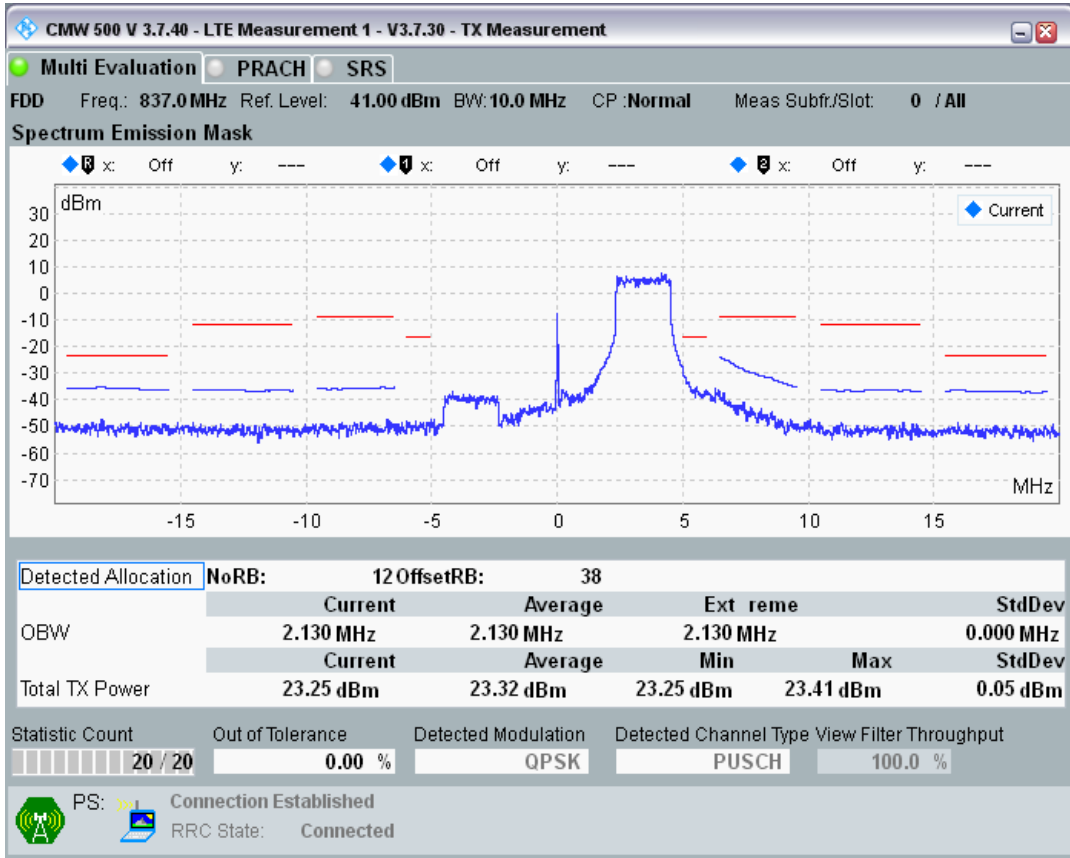

Band20 QPSK BW=10MHz Channel=24200 RB Size=12 Position=#Max