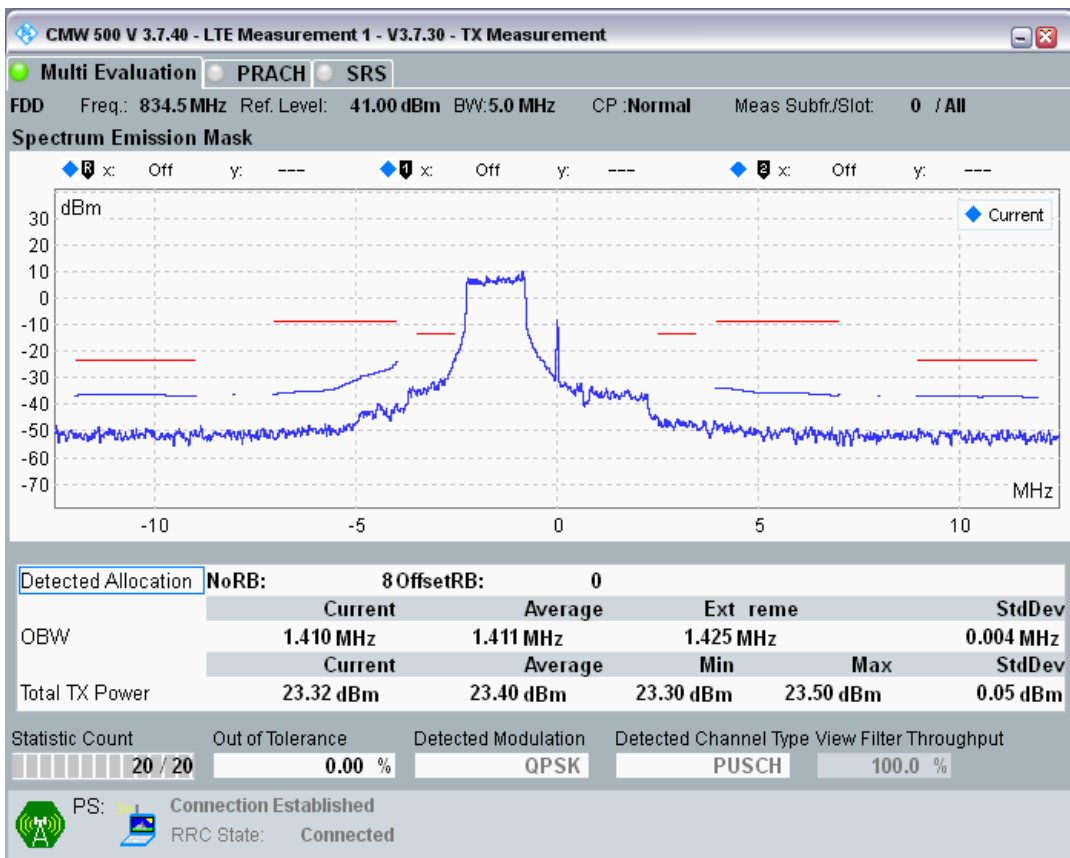

Band20 QPSK BW=5MHz Channel=24175 RB Size=8 Position=#0