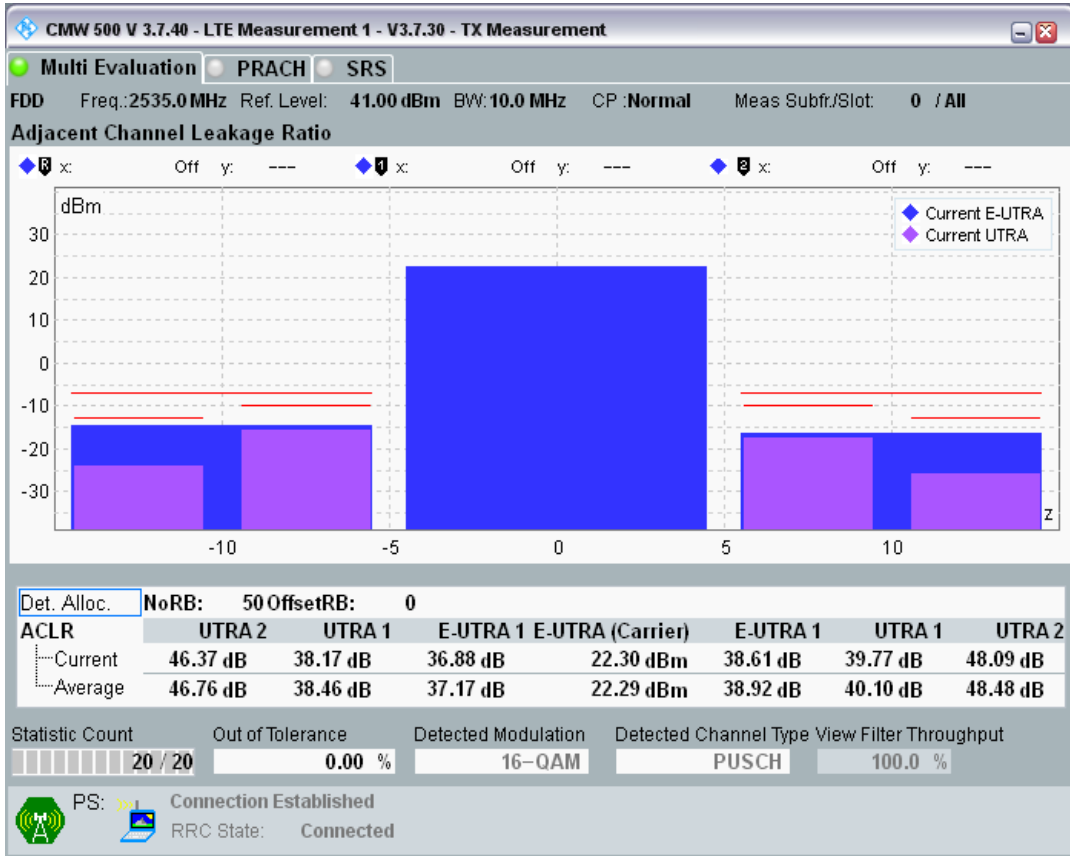

Band7 QPSK BW=10MHz Channel=21100 RB Size=50 Position=#0

Band7 QAM16 BW=10MHz Channel=21100 RB Size=12 Position=#0

Band7 QAM16 BW=10MHz Channel=21100 RB Size=12 Position=#Max

Band7 QAM16 BW=10MHz Channel=21100 RB Size=50 Position=#0