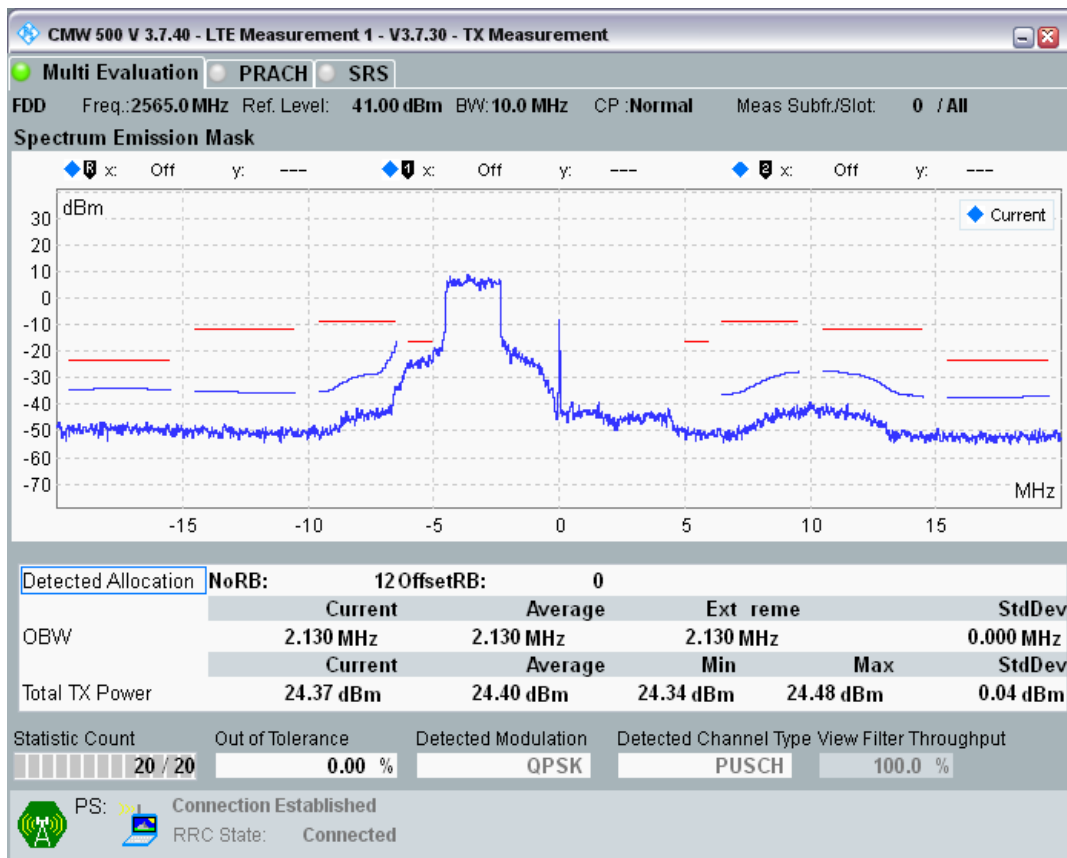

Band7 QPSK BW=10MHz Channel=21400 RB Size=12 Position=#0