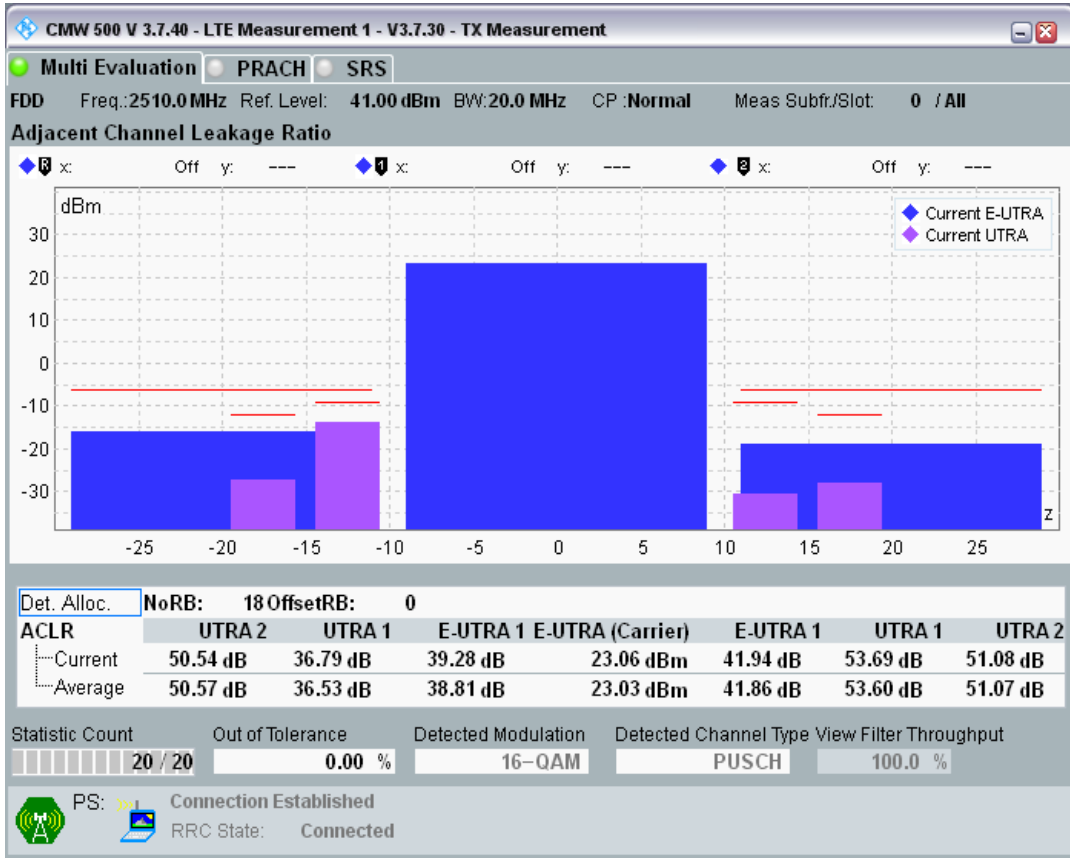

Band7 QAM16 BW=20MHz Channel=20850 RB Size=18 Position=#0