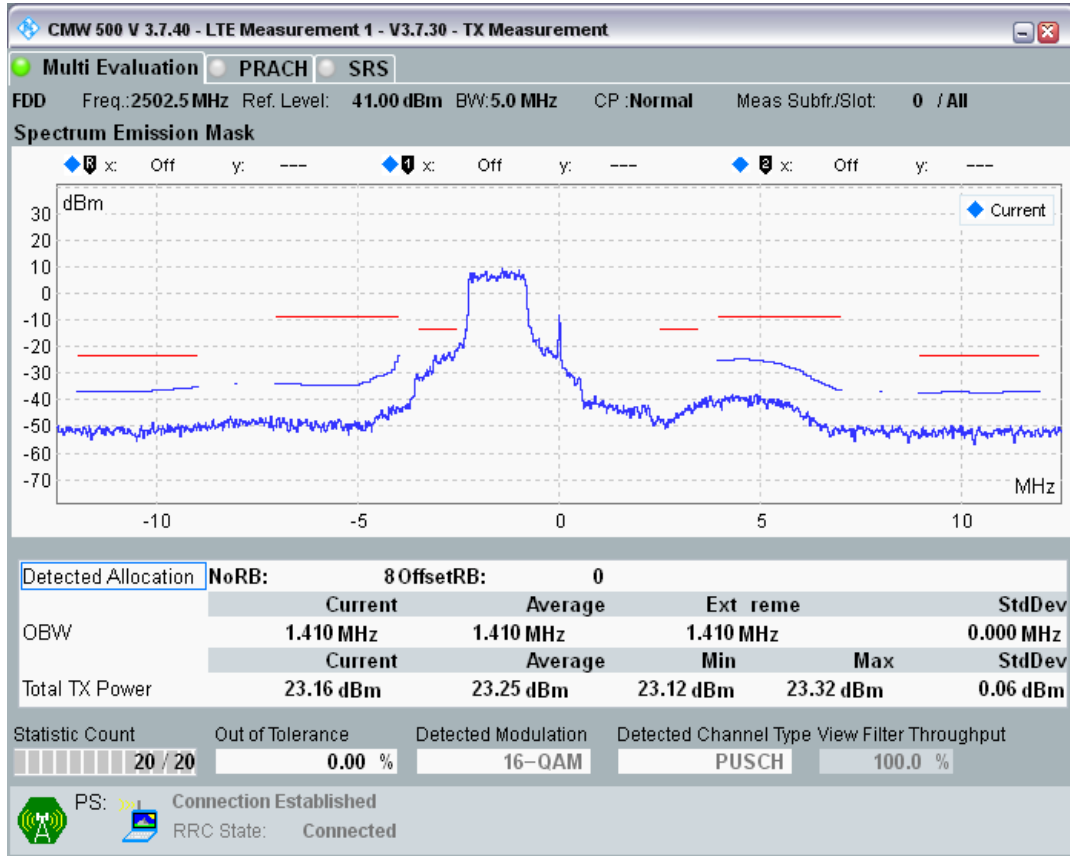

Band7 QAM16 BW=5MHz Channel=20775 RB Size=8 Position=#0