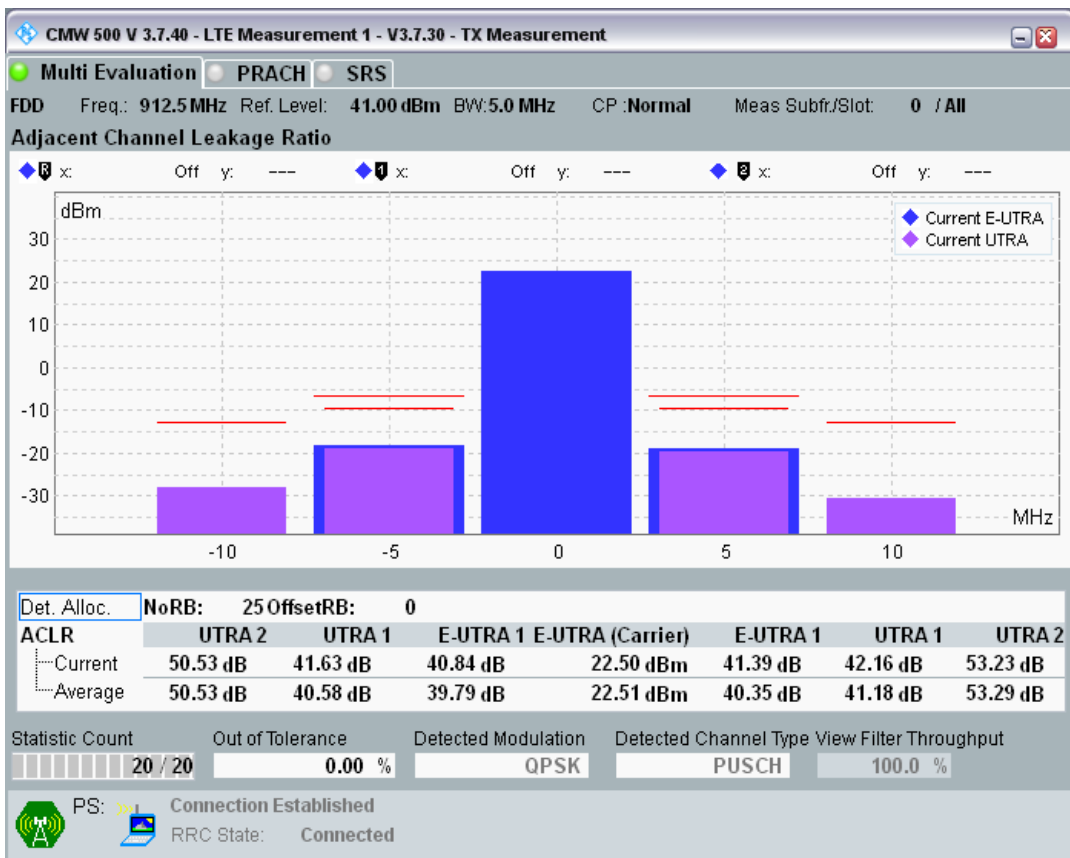

Band8 QPSK BW=5MHz Channel=21775 RB Size=25 Position=#0