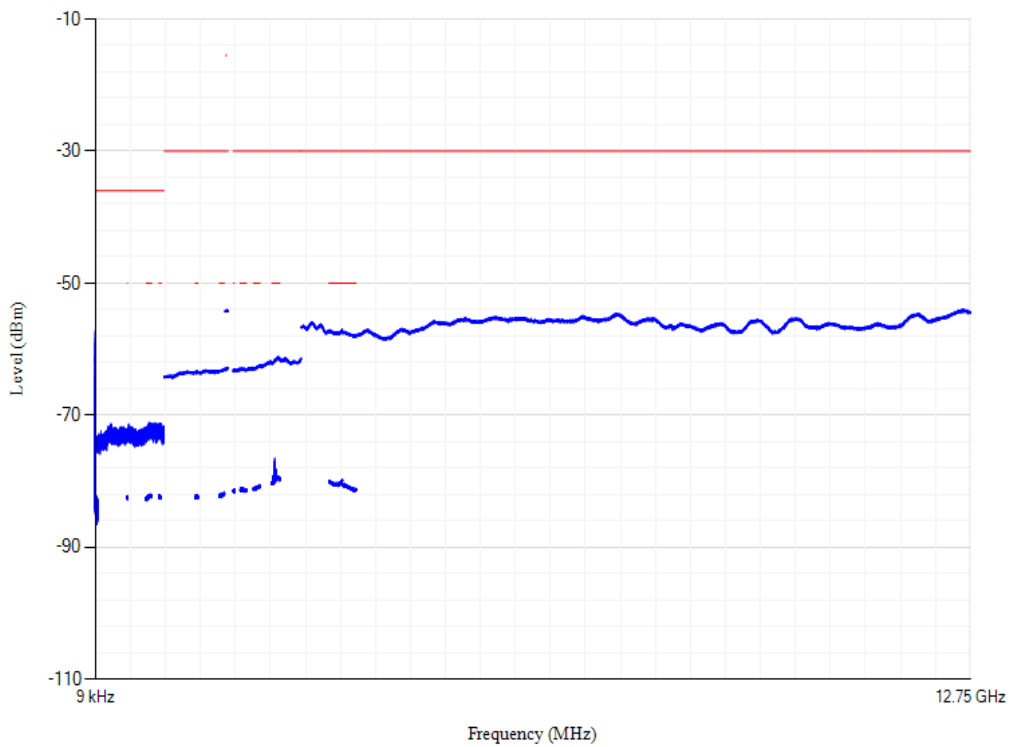

Conducted spurious emissions