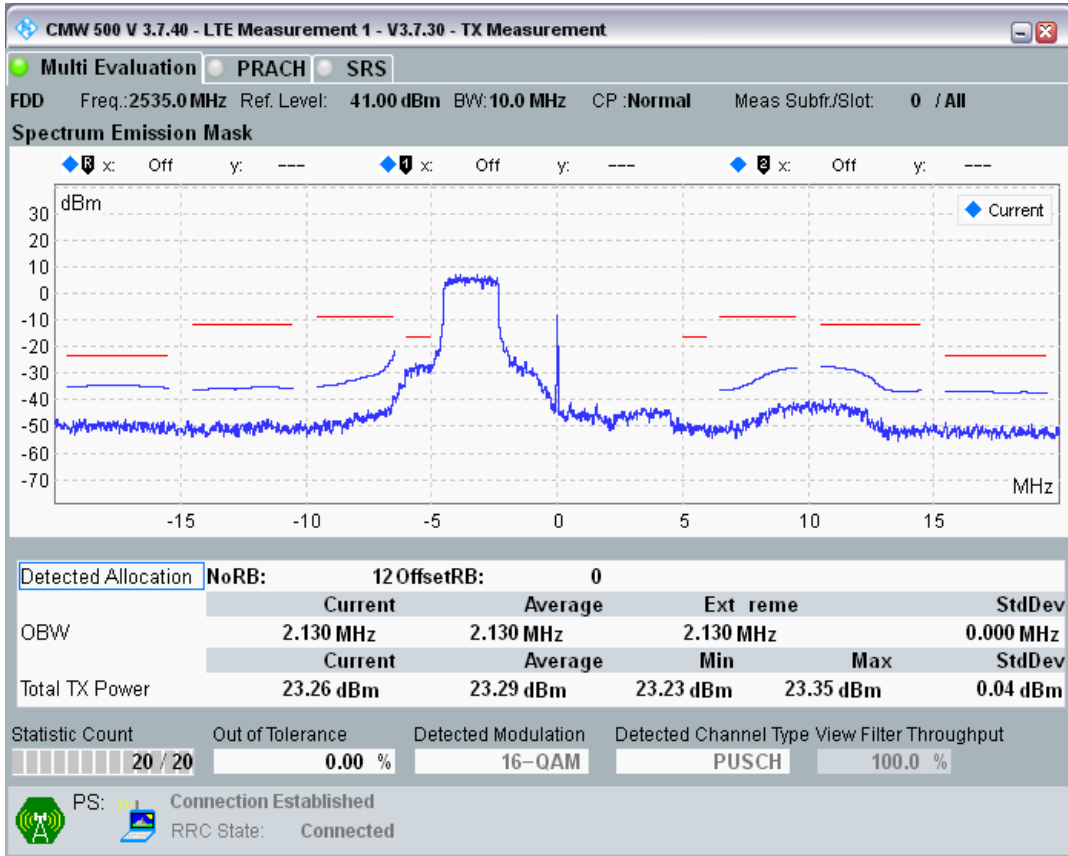

Band7 QAM16 BW=10MHz Channel=21100 RB Size=12 Position=#0