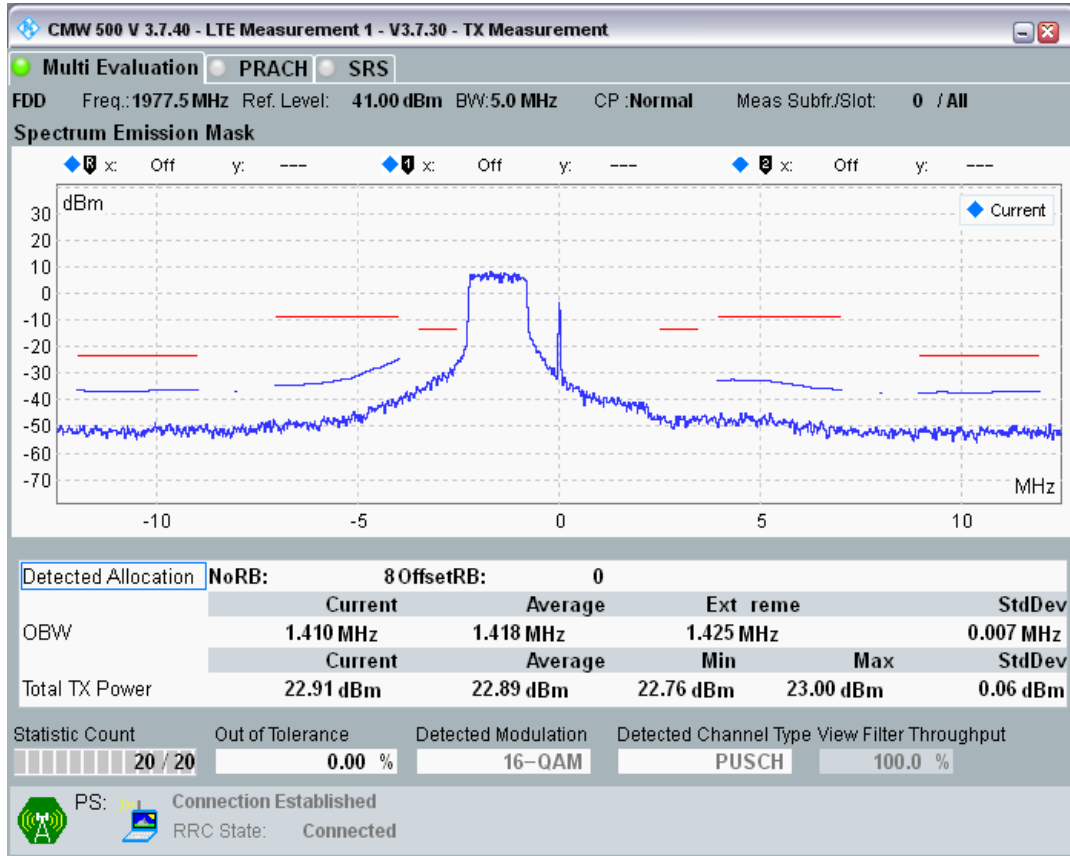

Band1 QPSK BW=5MHz Channel=18575 RB Size=8 Position=#0

Band1 QPSK BW=5MHz Channel=18575 RB Size=8 Position=#Max

Band1 QPSK BW=5MHz Channel=18575 RB Size=25 Position=#0

Band1 QAM16 BW=5MHz Channel=18575 RB Size=8 Position=#0