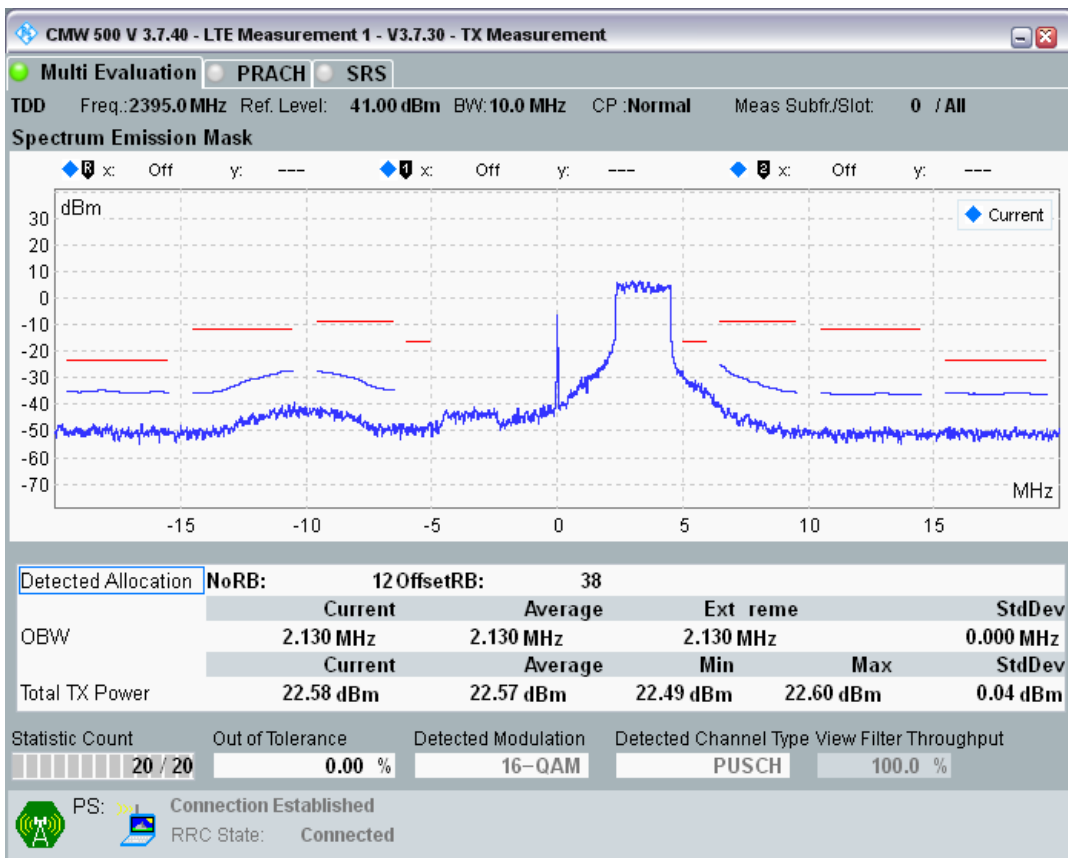

Band40 QAM16 BW=10MHz Channel=39600 RB Size=12 Position=#Max