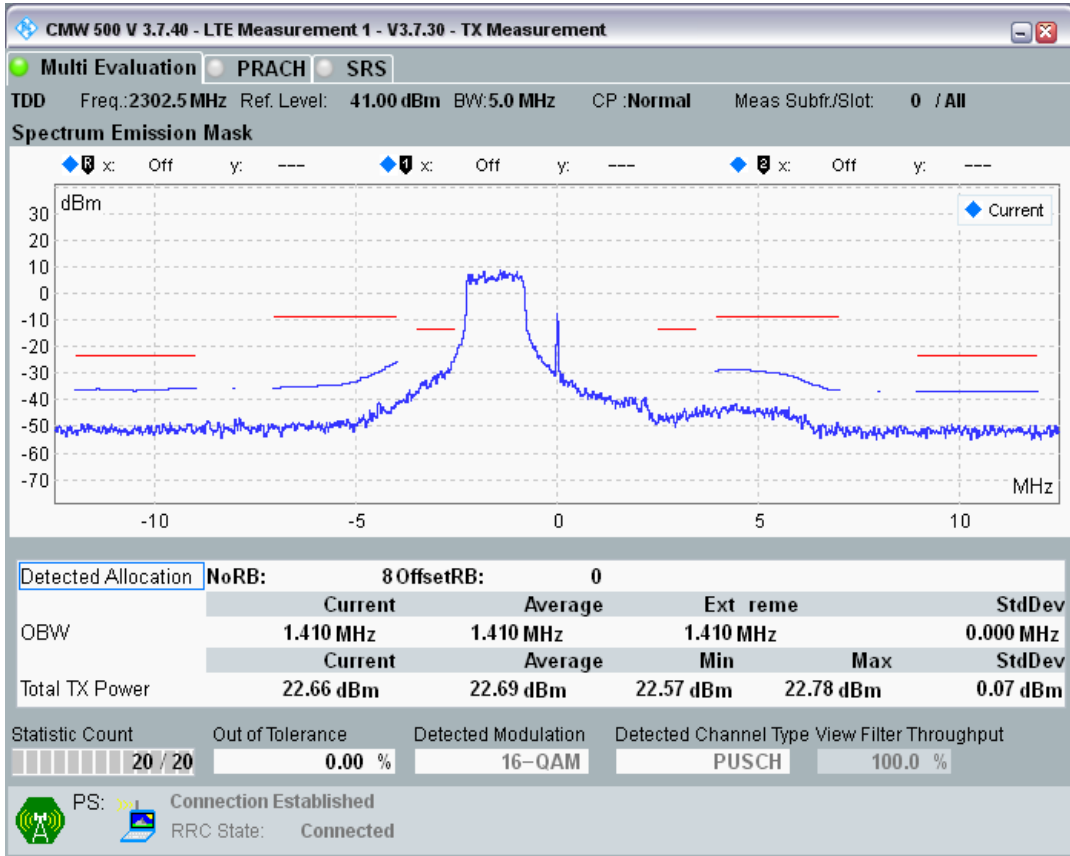

Band40 QPSK BW=5MHz Channel=38675 RB Size=8 Position=#0

Band40 QPSK BW=5MHz Channel=38675 RB Size=8 Position=#Max

Band40 QPSK BW=5MHz Channel=38675 RB Size=25 Position=#0

Band40 QAM16 BW=5MHz Channel=38675 RB Size=8 Position=#0