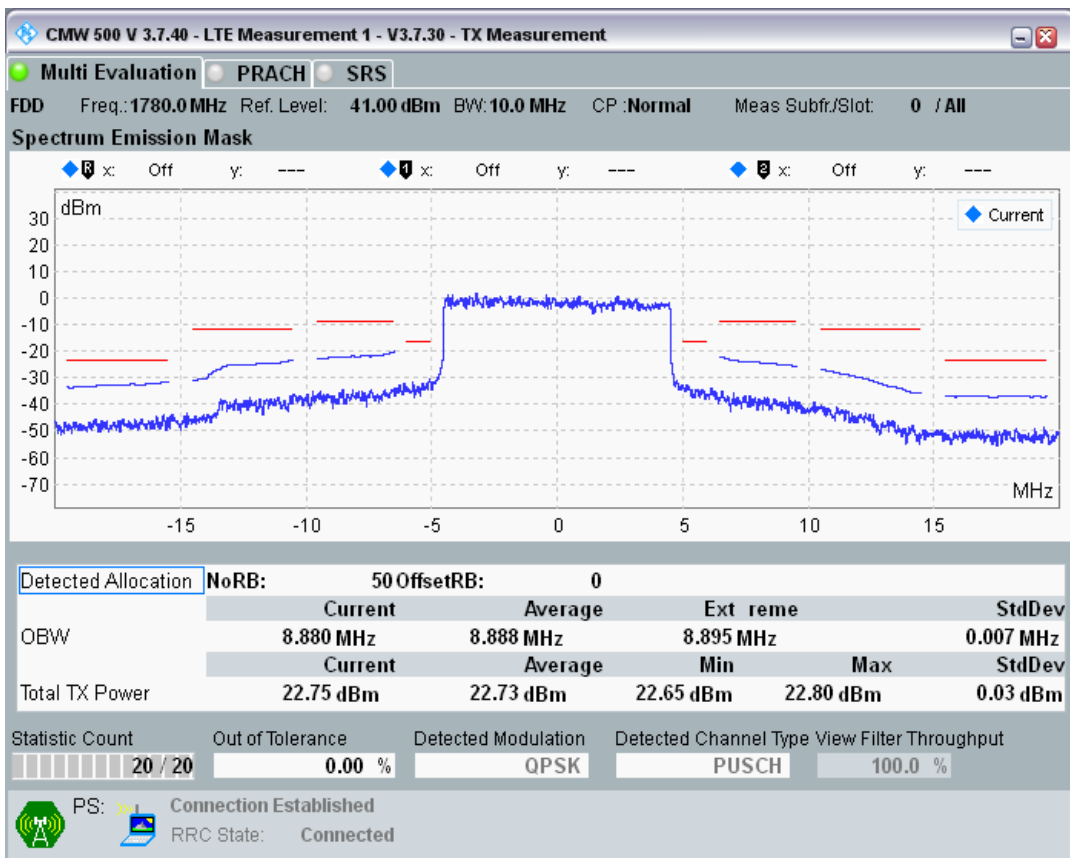

Band3 QPSK BW=10MHz Channel=1990 RB Size=50 Position=#0