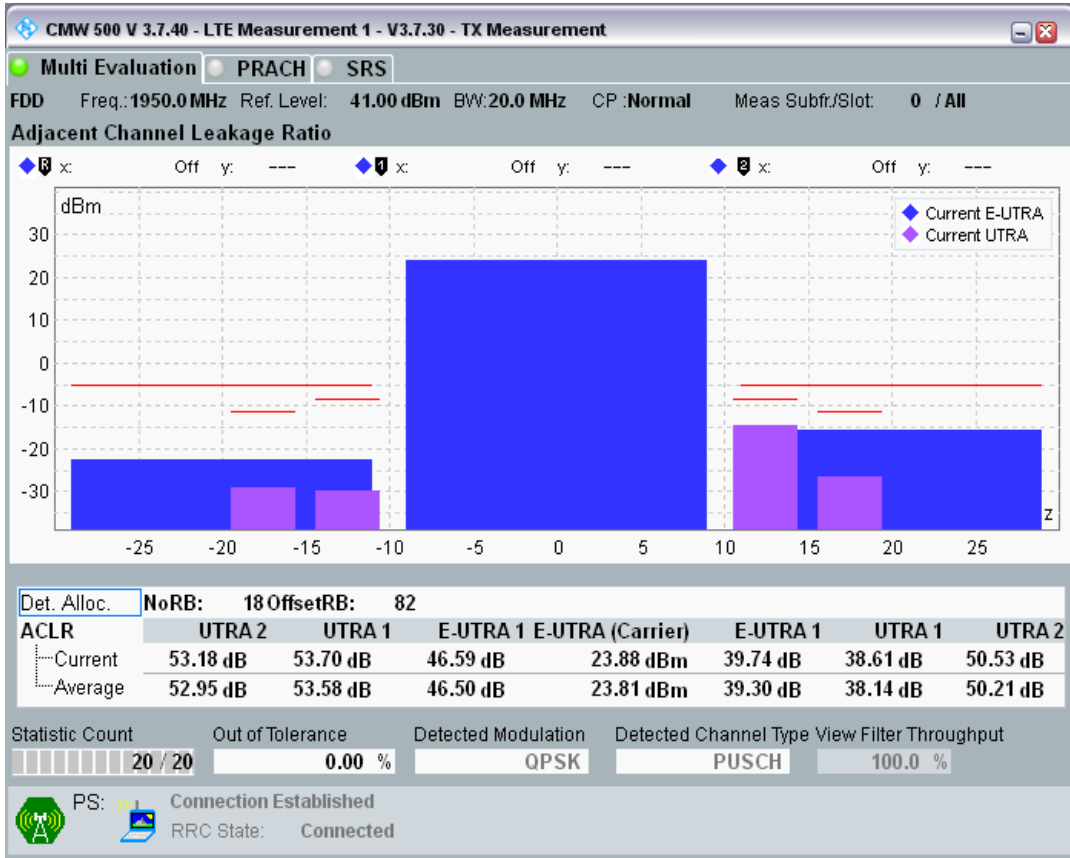

Band1 QAM16 BW=20MHz Channel=18100 RB Size=18 Position=#Max

Band1 QAM16 BW=20MHz Channel=18100 RB Size=100 Position=#0

Band1 QPSK BW=20MHz Channel=18300 RB Size=18 Position=#0

Band1 QPSK BW=20MHz Channel=18300 RB Size=18 Position=#Max