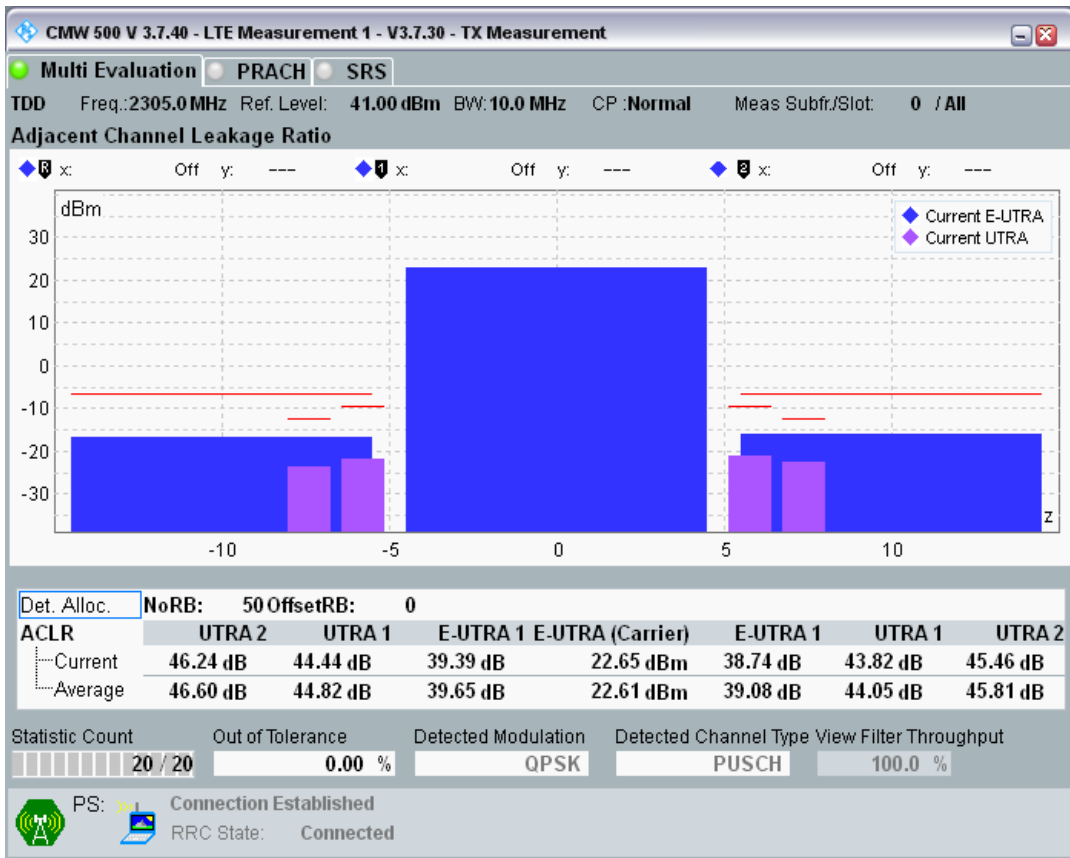

Band40 QPSK BW=10MHz Channel=38700 RB Size=50 Position=#0