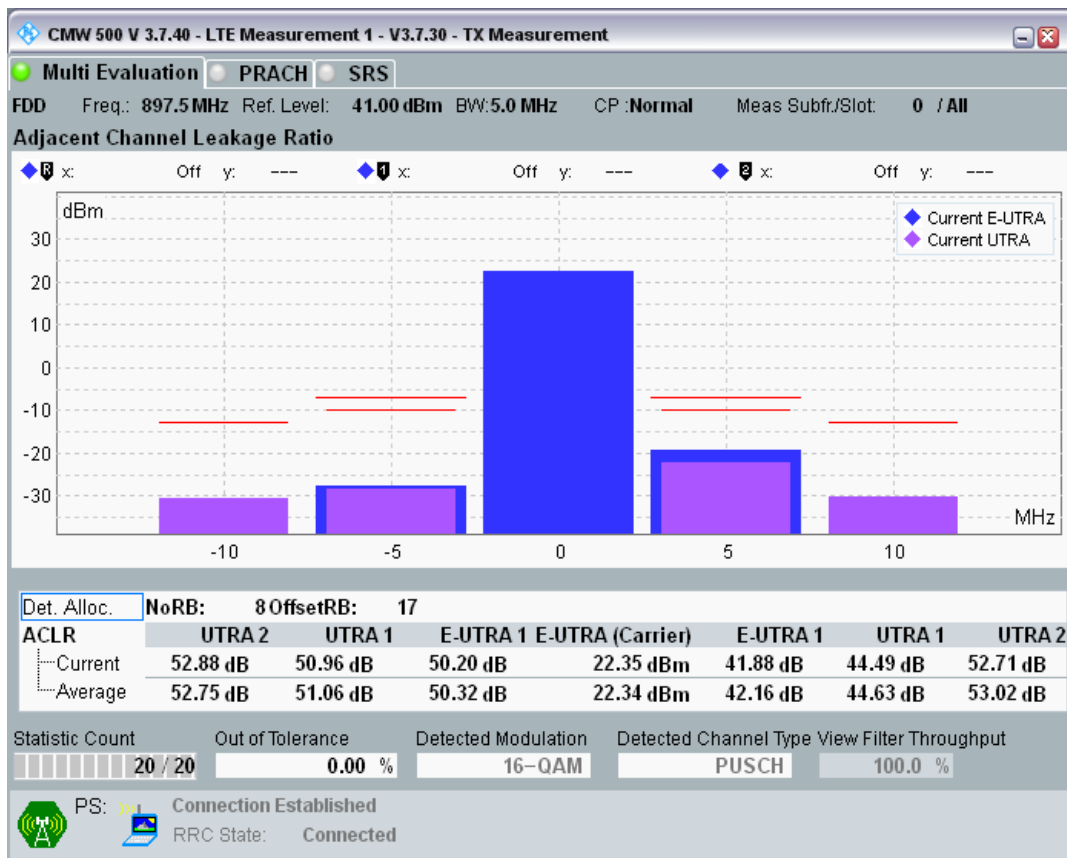

Band8 QAM16 BW=5MHz Channel=21625 RB Size=8 Position=#Max