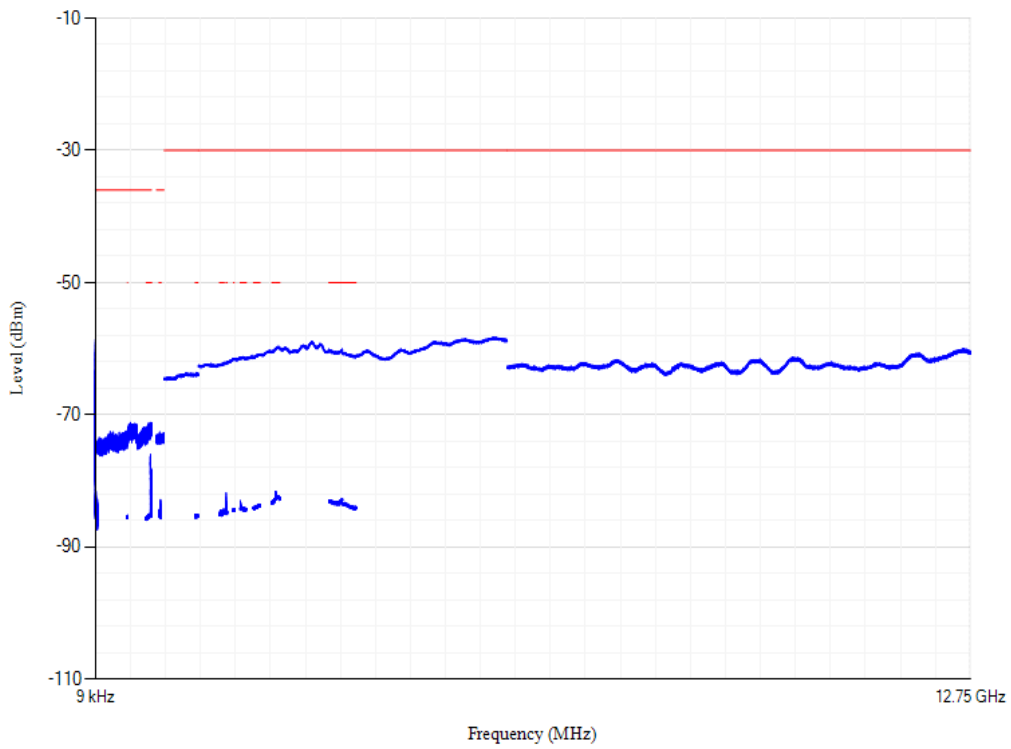

Conducted spurious emissions

Band3 QPSK BW=1.4MHz Channel=19207 RB Size=1 Position=#0