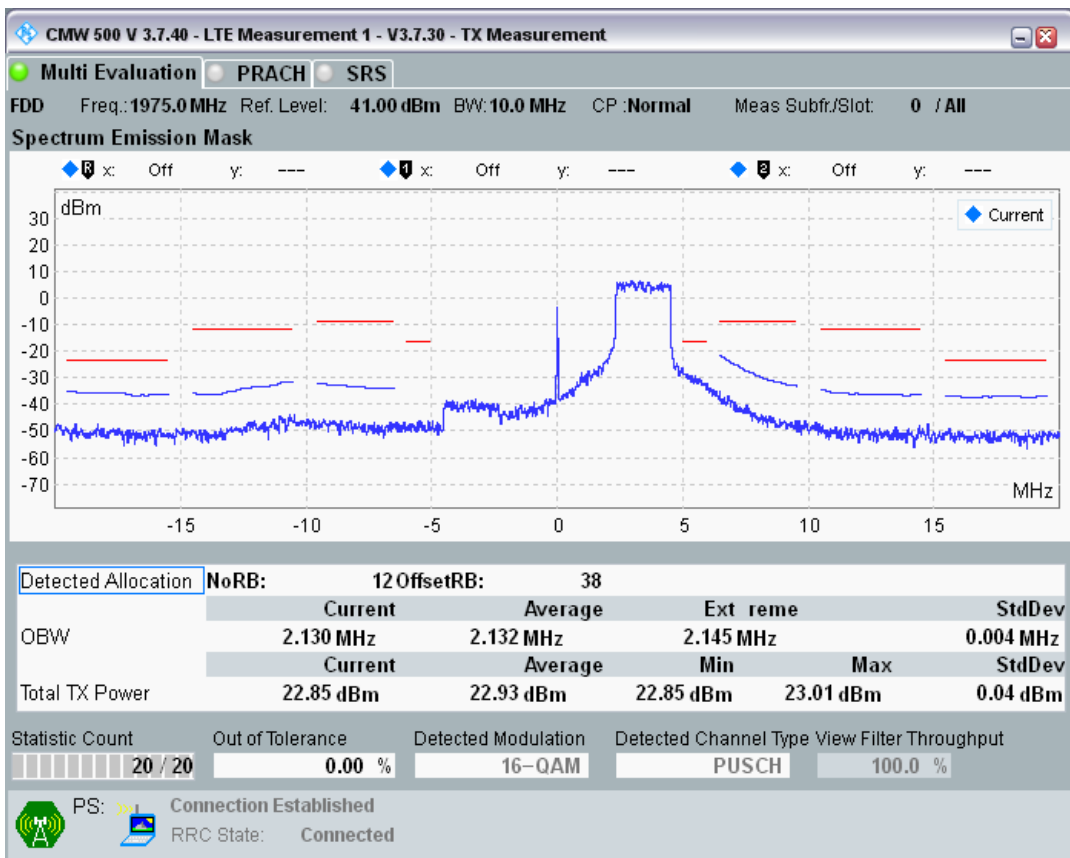

Band1 QAM16 BW=10MHz Channel=18550 RB Size=12 Position=#Max