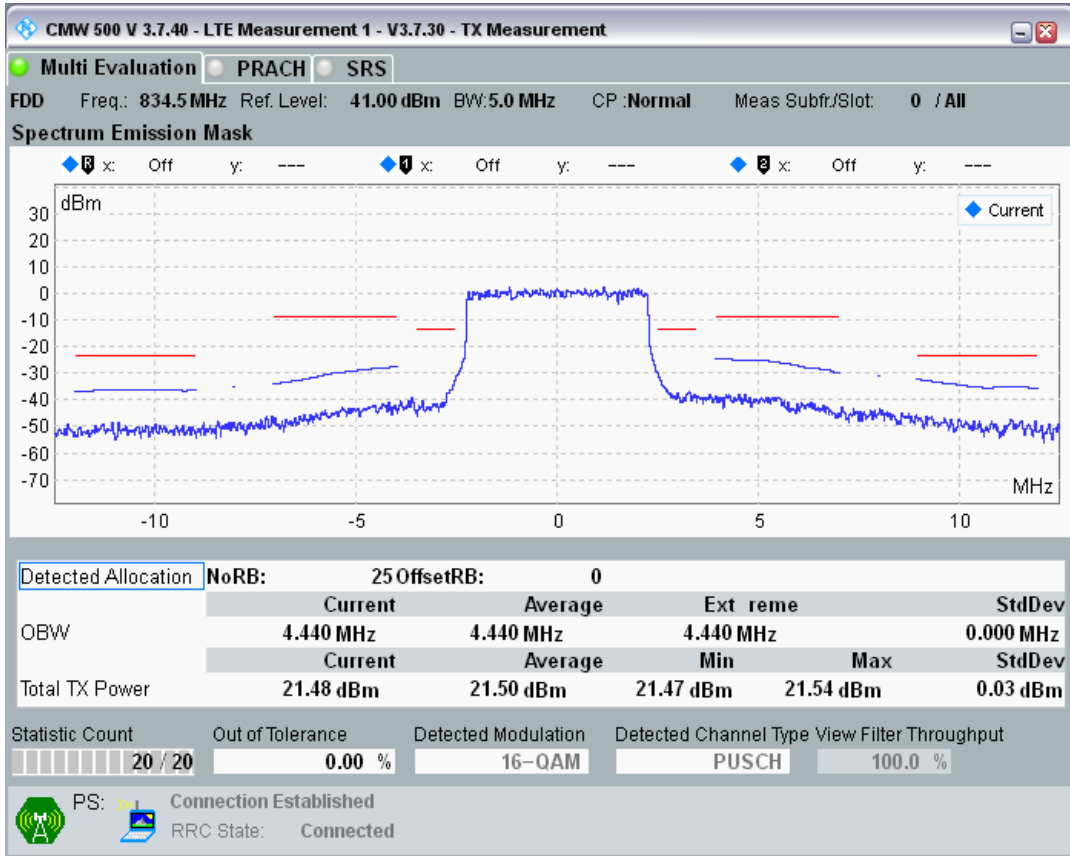

Band20 QPSK BW=5MHz Channel=24175 RB Size=25 Position=#0

Band20 QAM16 BW=5MHz Channel=24175 RB Size=8 Position=#0

Band20 QAM16 BW=5MHz Channel=24175 RB Size=8 Position=#Max

Band20 QAM16 BW=5MHz Channel=24175 RB Size=25 Position=#0