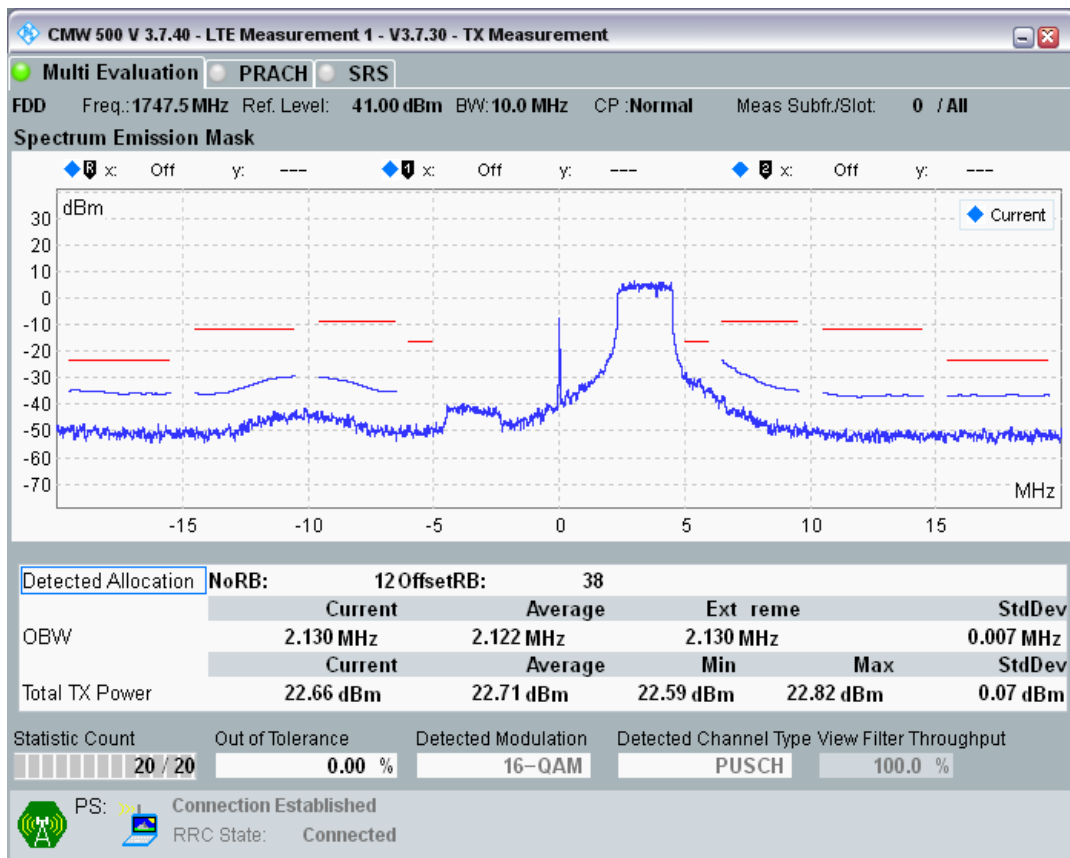

Band3 QAM16 BW=10MHz Channel=19575 RB Size=12 Position=#Max