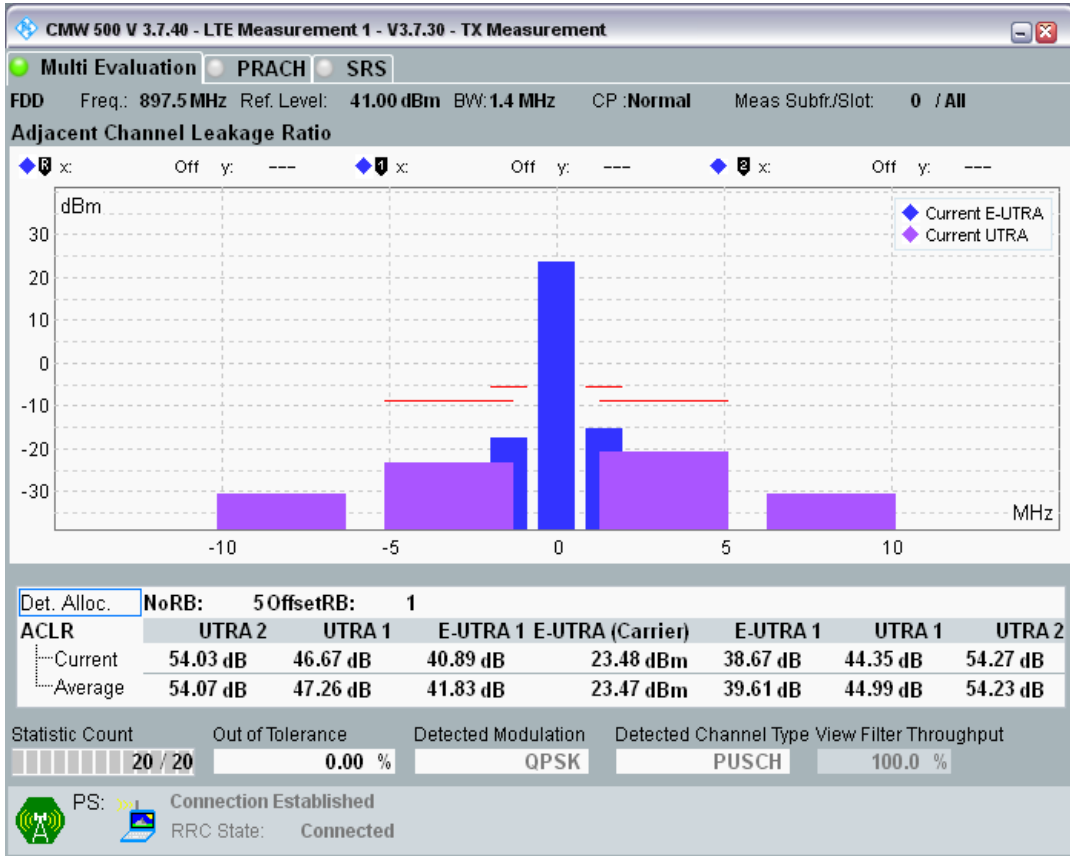

Band8 QAM16 BW=1.4MHz Channel=21457 RB Size=5 Position=#Max

Band8 QAM16 BW=1.4MHz Channel=21457 RB Size=6 Position=#0

Band8 QPSK BW=1.4MHz Channel=21625 RB Size=5 Position=#0

Band8 QPSK BW=1.4MHz Channel=21625 RB Size=5 Position=#Max