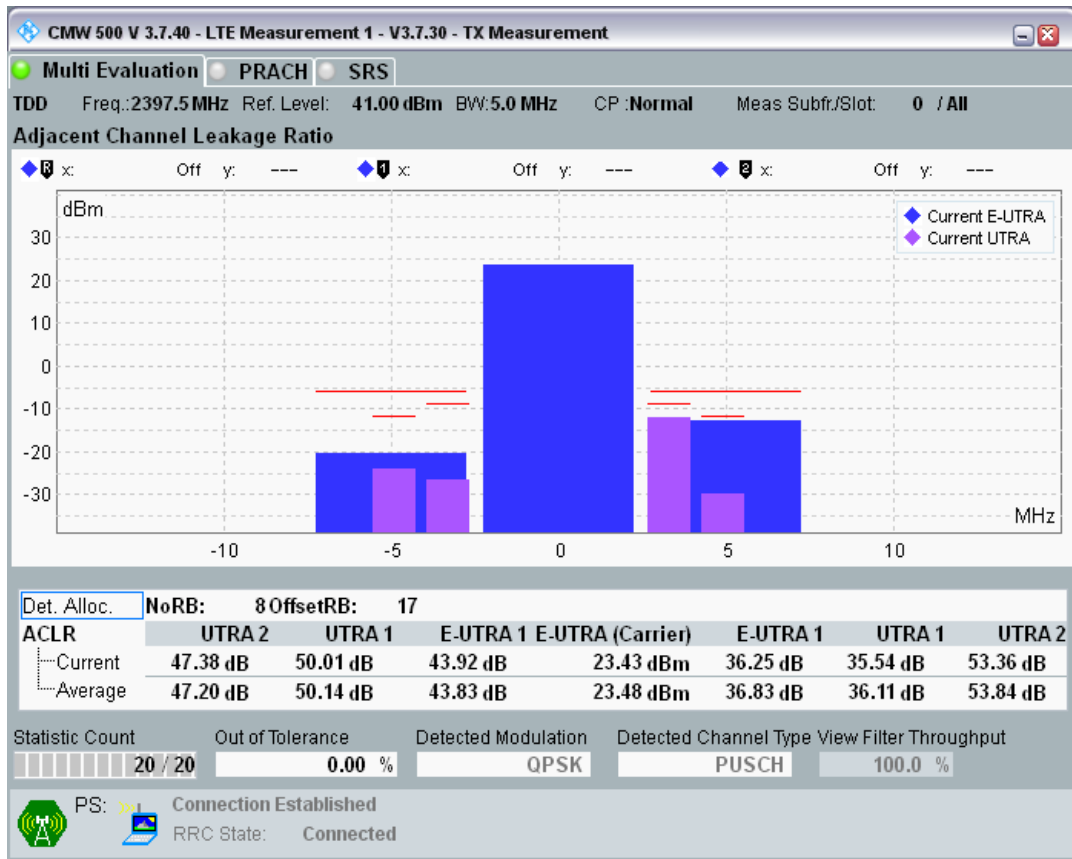

Band40 QPSK BW=5MHz Channel=39625 RB Size=8 Position=#Max