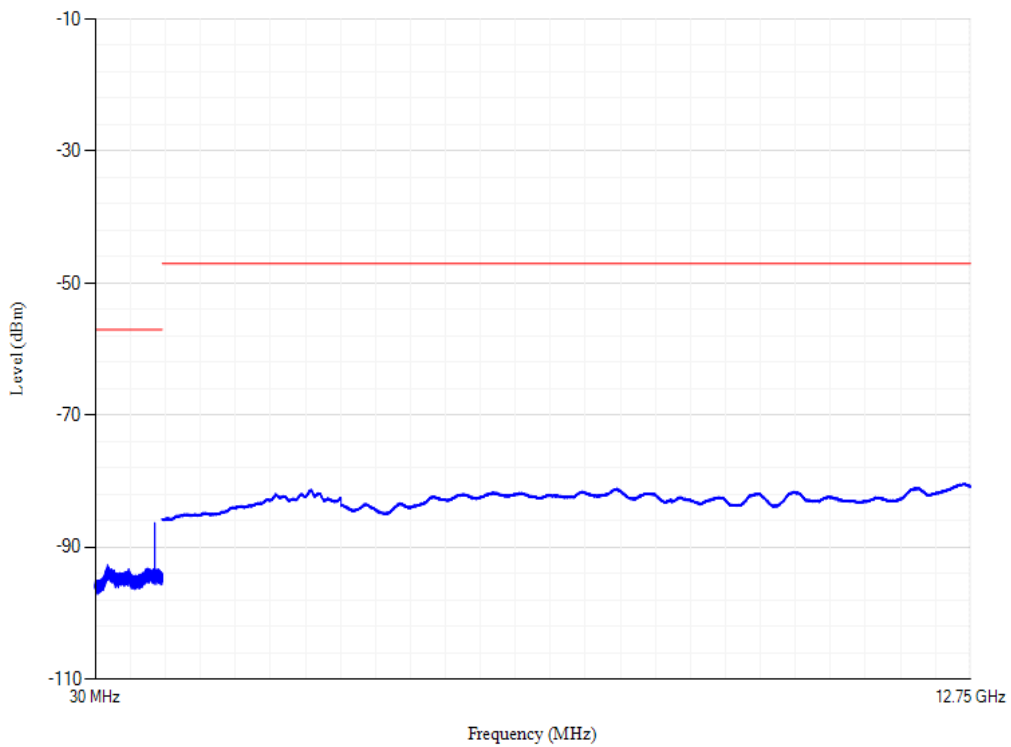

Conducted spurious emissions

Band20 QPSK BW=20MHz Channel=24250

Conducted spurious emissions

Band20 QPSK BW=20MHz Channel=24350

Conducted spurious emissions

Band3 QPSK BW=20MHz Channel=19300

Conducted spurious emissions