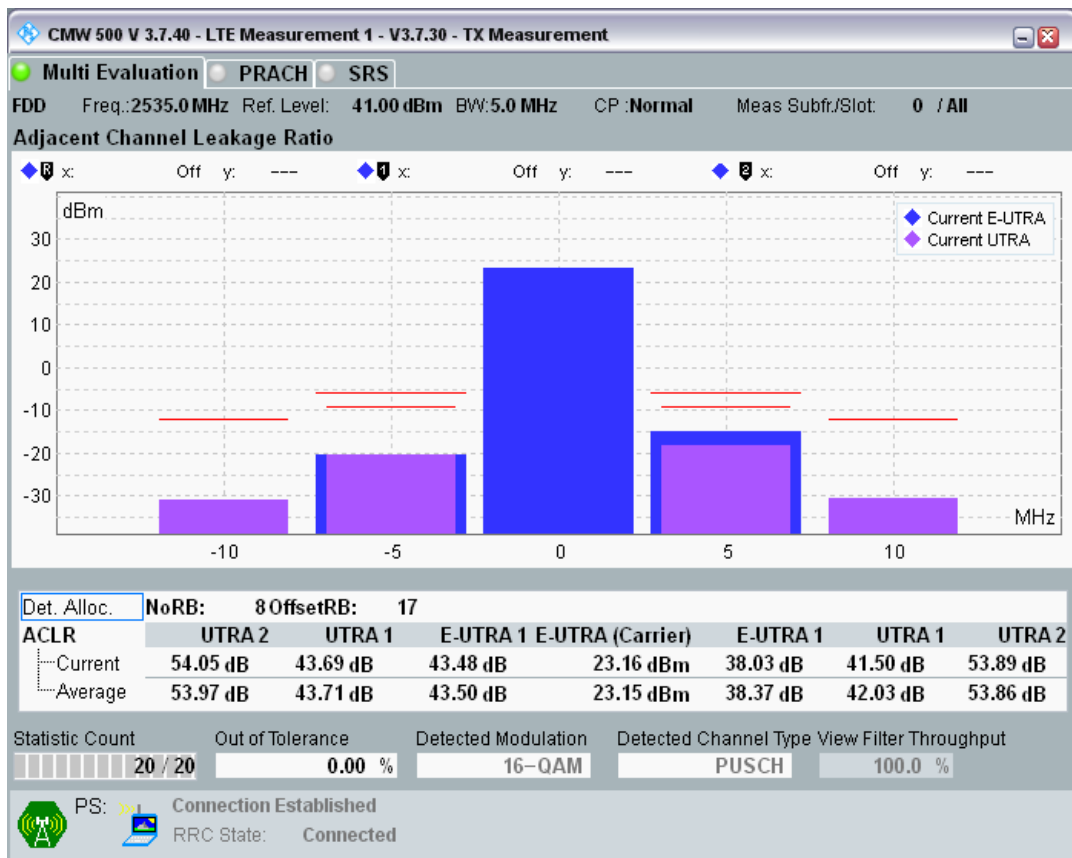

Band7 QAM16 BW=5MHz Channel=21100 RB Size=8 Position=#Max