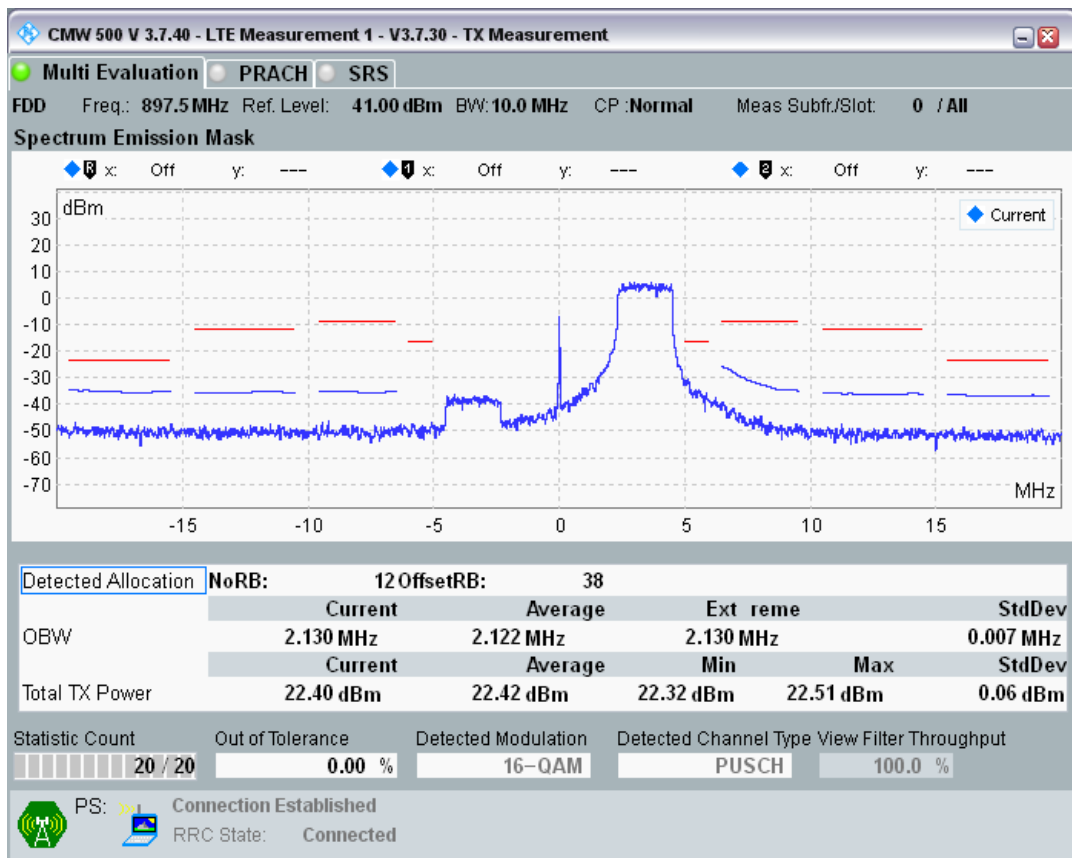

Band8 QAM16 BW=10MHz Channel=21625 RB Size=12 Position=#Max