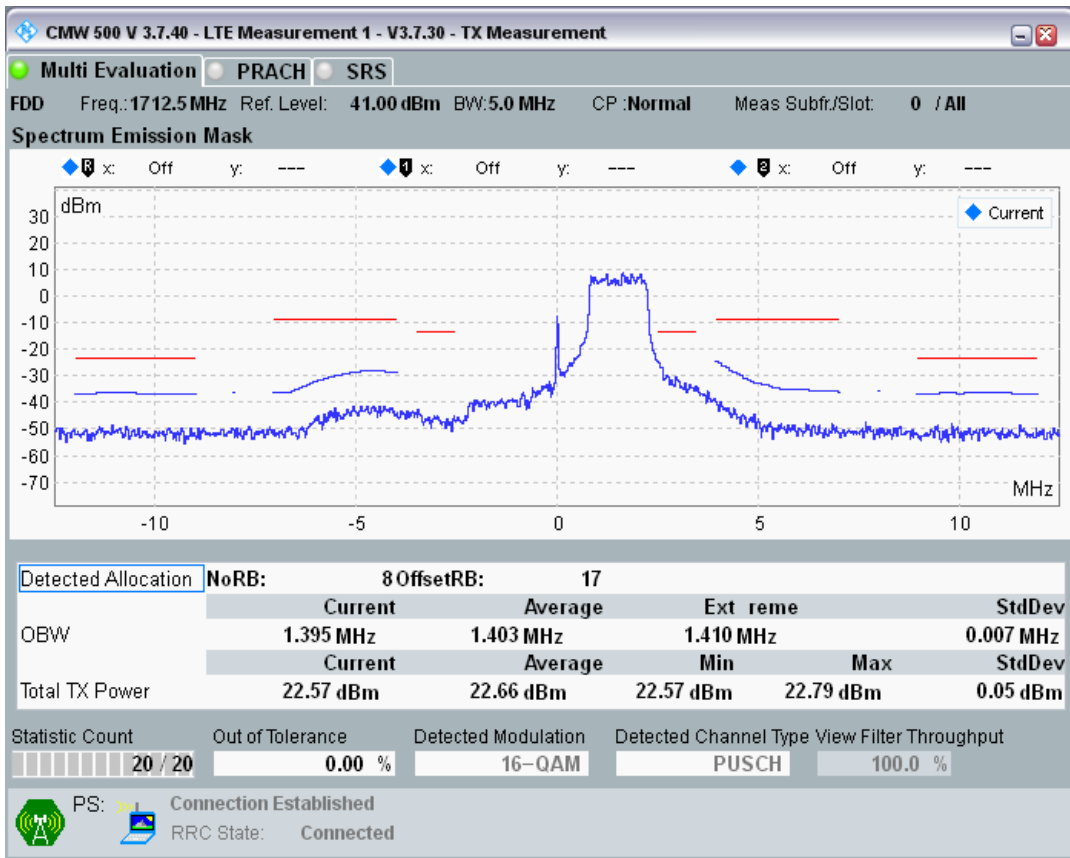

Band3 QAM16 BW=5MHz Channel=19225 RB Size=8 Position=#Max