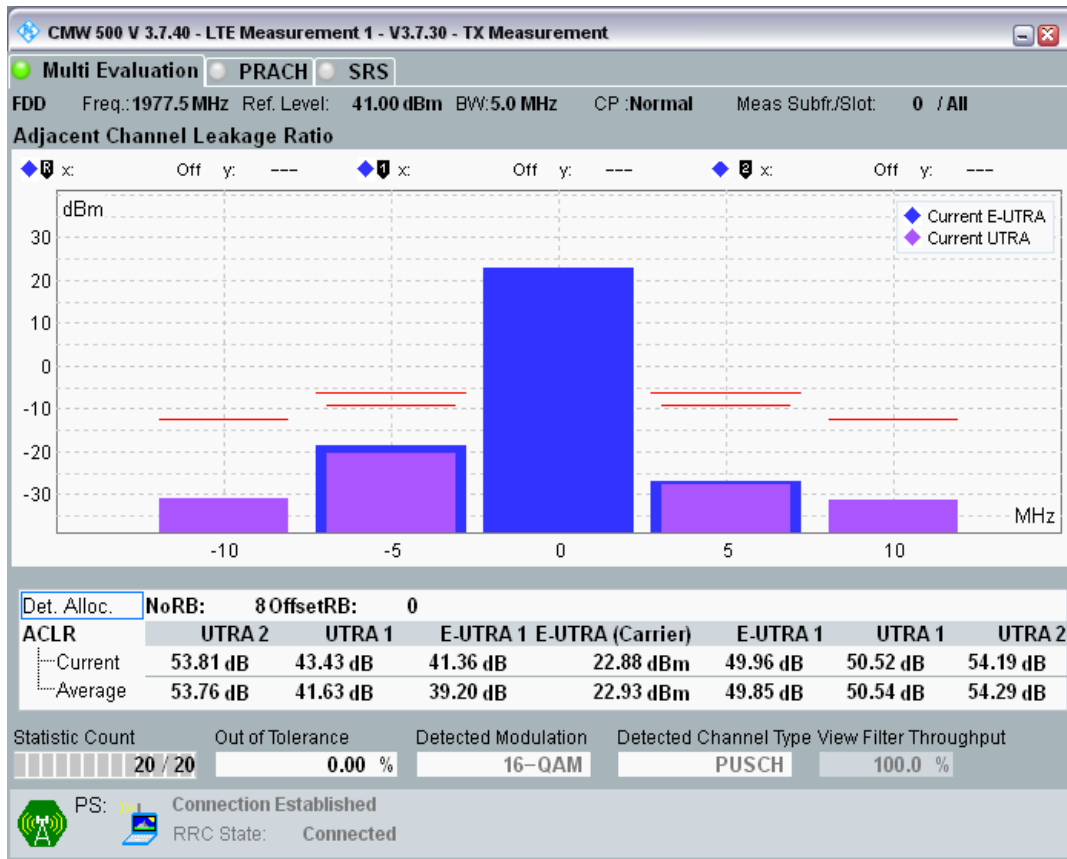

Band1 QPSK BW=5MHz Channel=18575 RB Size=8 Position=#0

Band1 QPSK BW=5MHz Channel=18575 RB Size=8 Position=#Max

Band1 QPSK BW=5MHz Channel=18575 RB Size=25 Position=#0

Band1 QAM16 BW=5MHz Channel=18575 RB Size=8 Position=#0