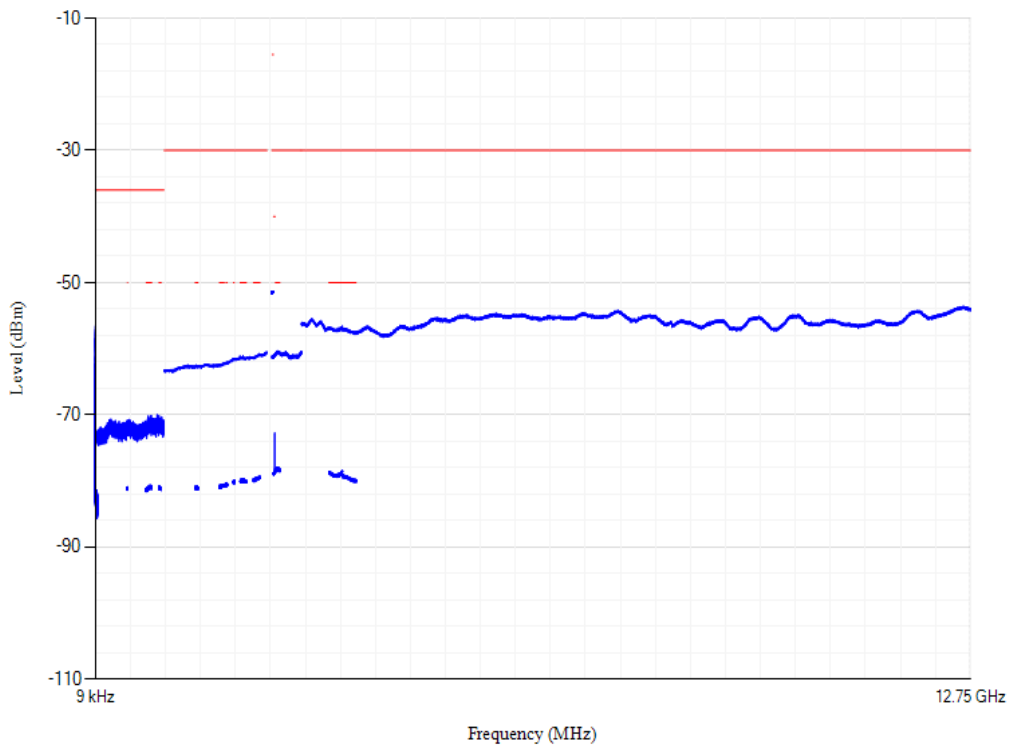

Conducted spurious emissions

Band8 QPSK BW=1.4MHz Channel=21625 RB Size=1 Position=#0