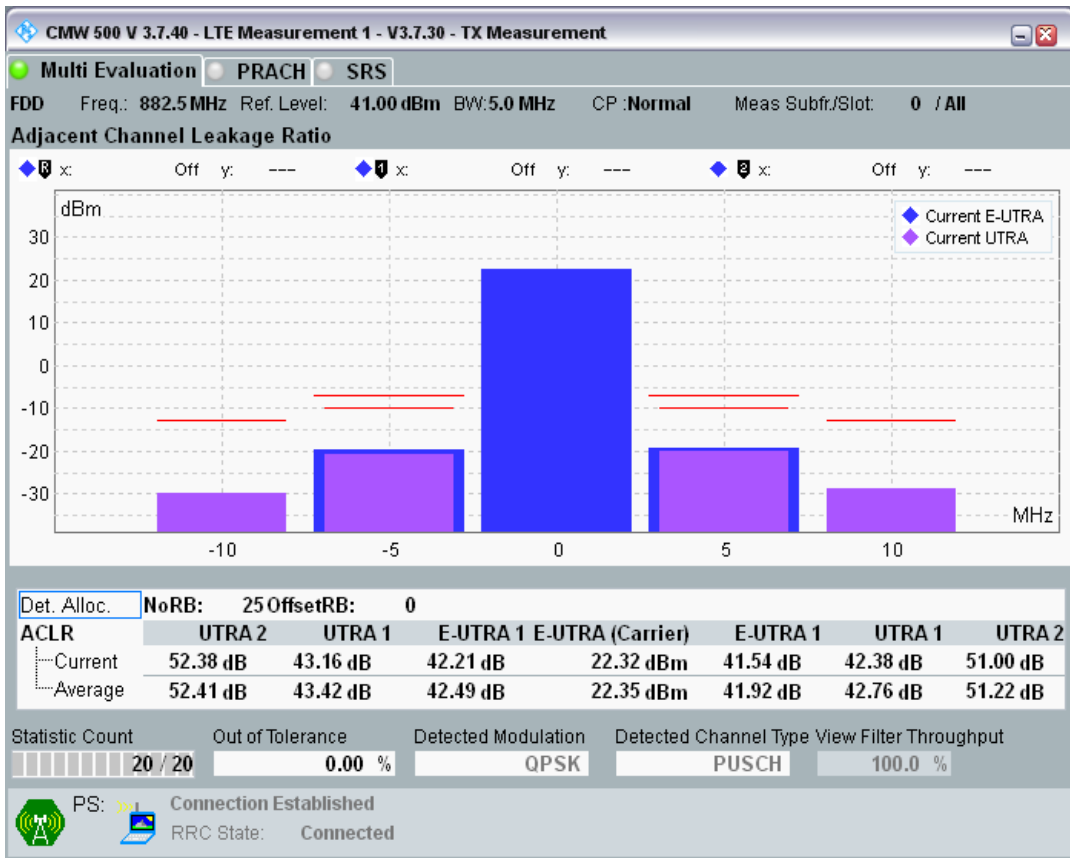

Band8 QPSK BW=5MHz Channel=21475 RB Size=25 Position=#0

Band8 QAM16 BW=5MHz Channel=21475 RB Size=8 Position=#0

Band8 QAM16 BW=5MHz Channel=21475 RB Size=8 Position=#Max

Band8 QAM16 BW=5MHz Channel=21475 RB Size=25 Position=#0