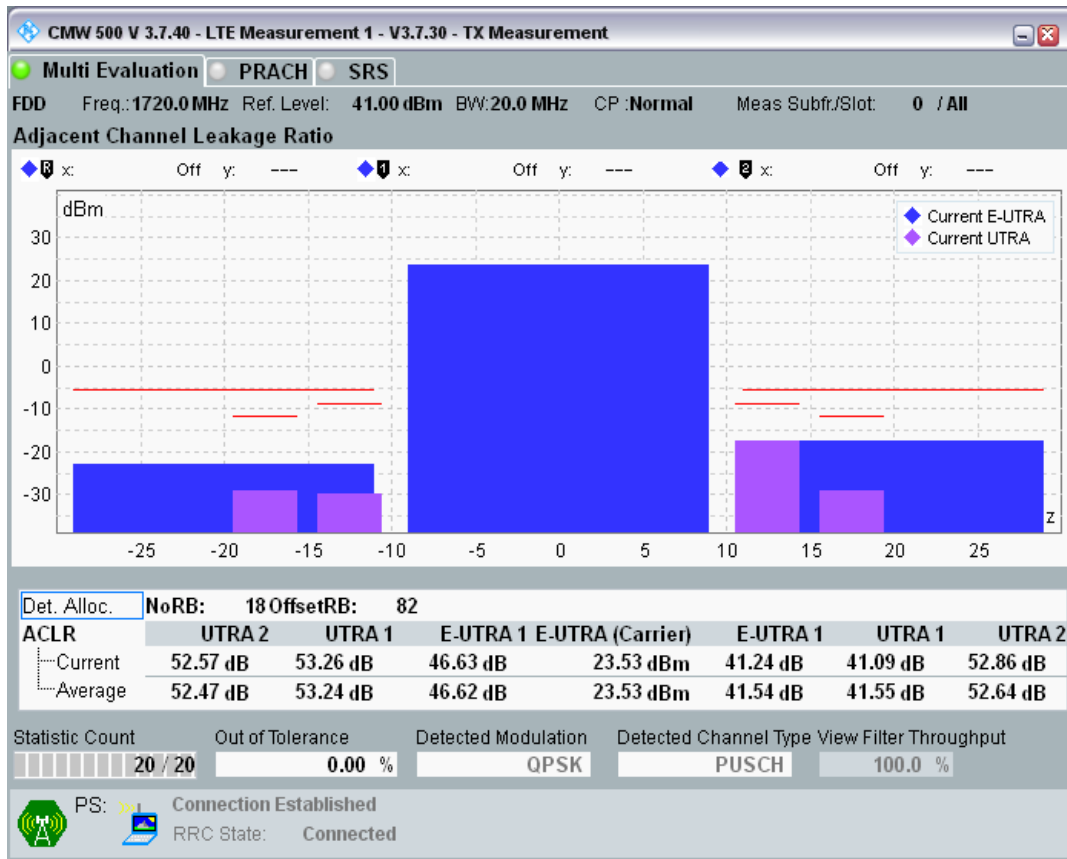

Band3 QAM16 BW=10MHz Channel=19900 RB Size=12 Position=#Max

Band3 QAM16 BW=10MHz Channel=19900 RB Size=50 Position=#0

Band3 QPSK BW=20MHz Channel=19300 RB Size=18 Position=#0

Band3 QPSK BW=20MHz Channel=19300 RB Size=18 Position=#Max