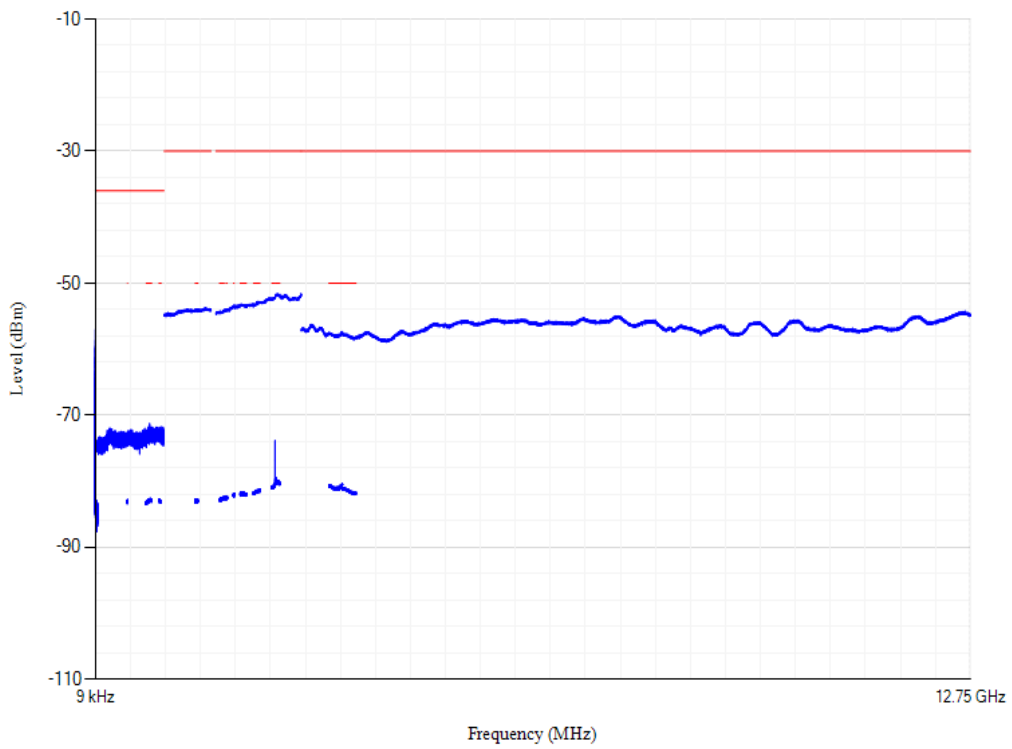

Conducted spurious emissions

Band3 QPSK BW=5MHz Channel=19925 RB Size=1 Position=#0

Conducted spurious emissions

Band3 QPSK BW=20MHz Channel=19300 RB Size=1 Position=#0

Conducted spurious emissions

Band3 QPSK BW=20MHz Channel=19575 RB Size=1 Position=#0