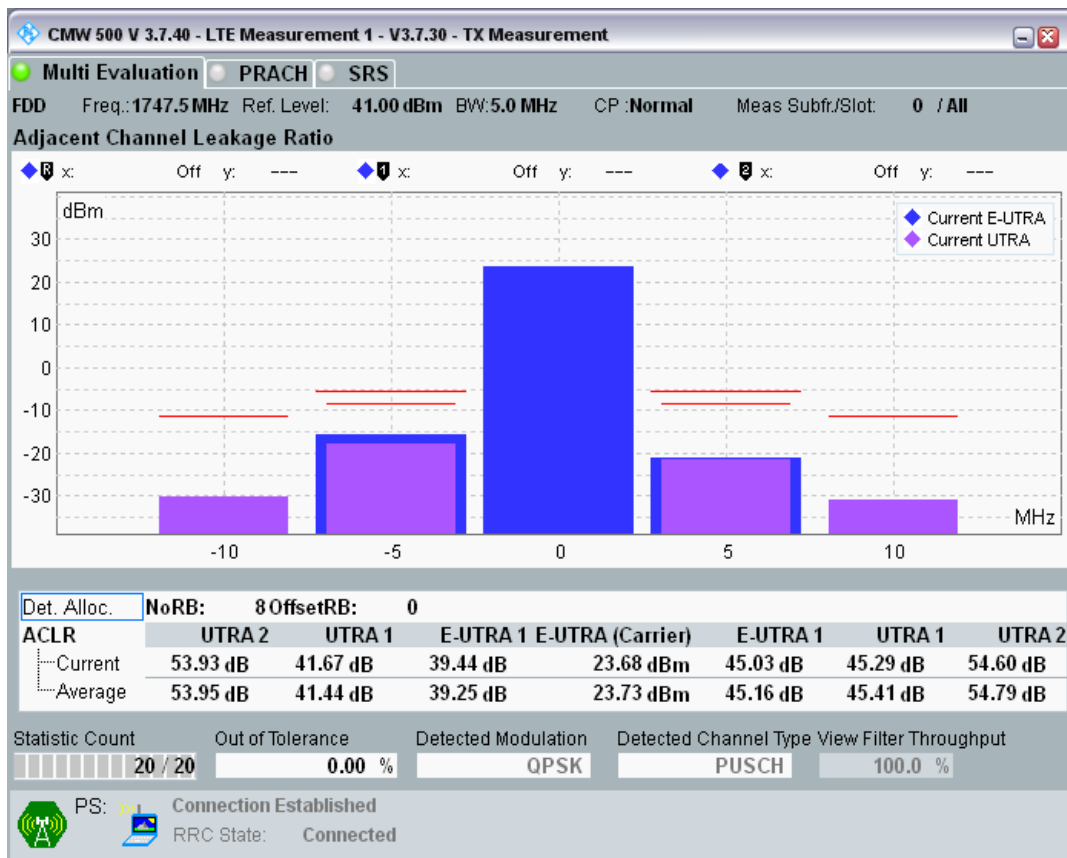

Band3 QPSK BW=5MHz Channel=19575 RB Size=8 Position=#0