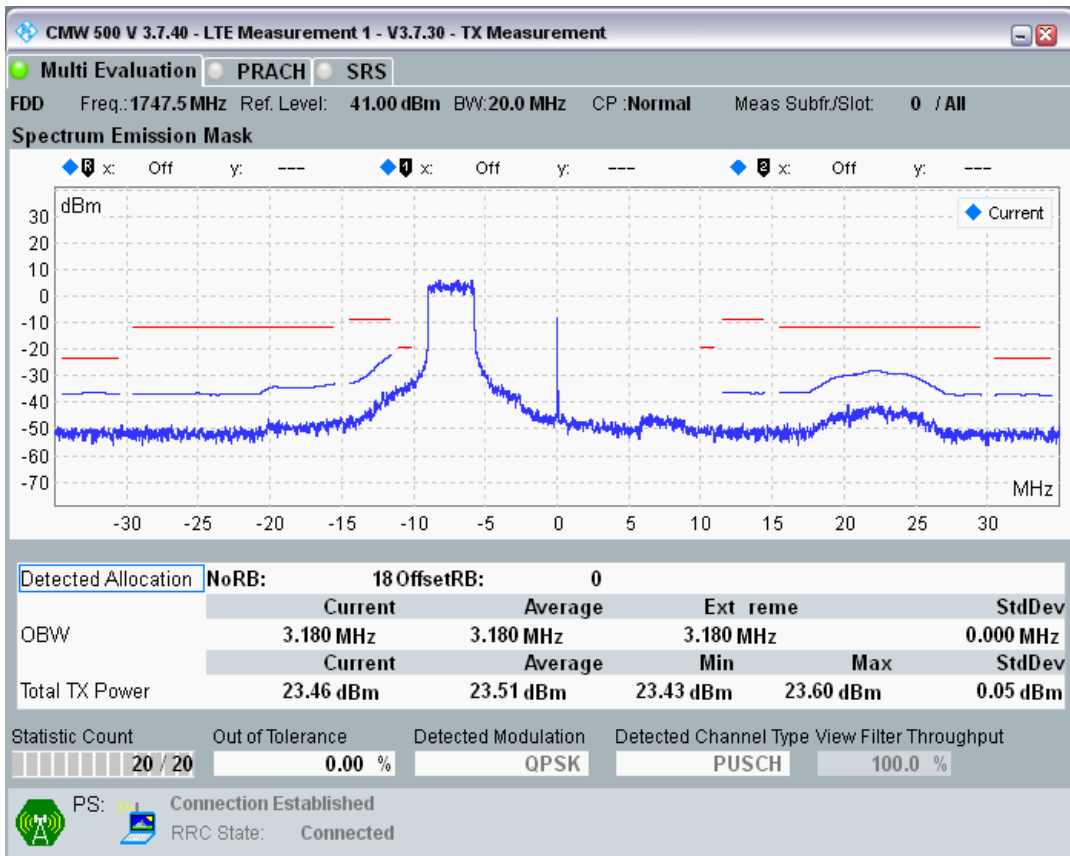

Band3 QPSK BW=20MHz Channel=19575 RB Size=18 Position=#0