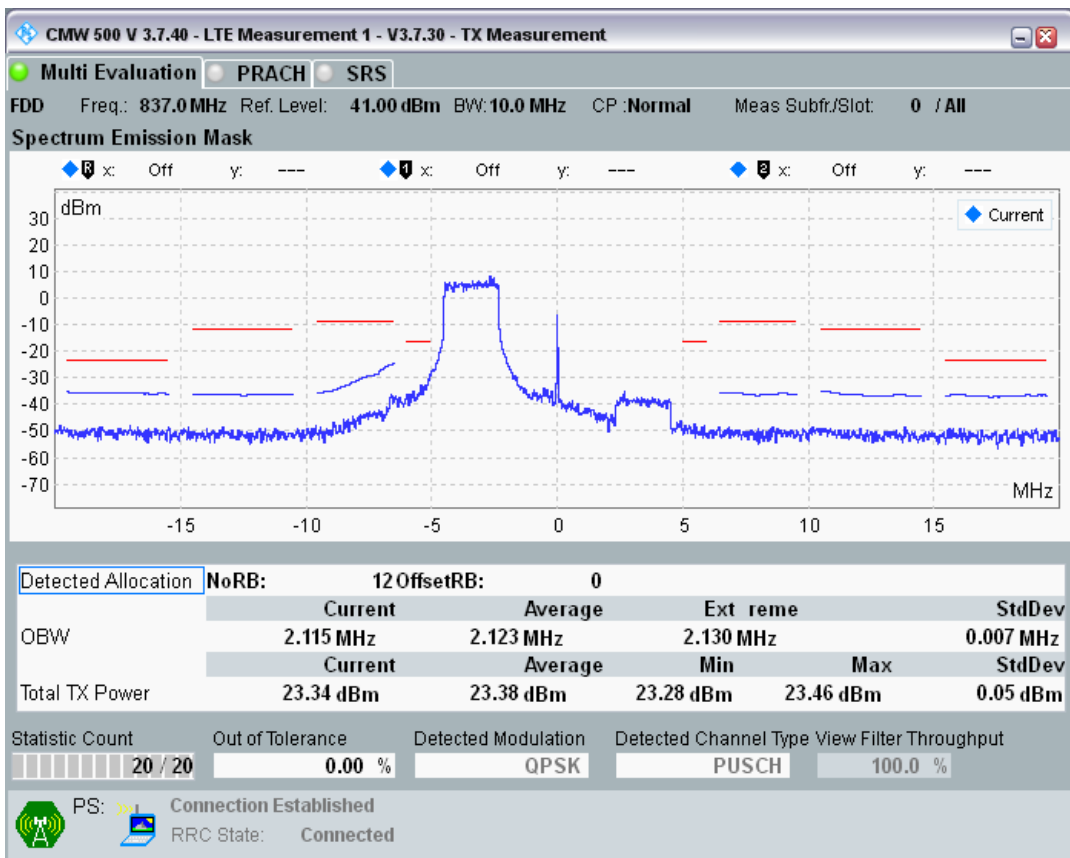

Band20 QPSK BW=10MHz Channel=24200 RB Size=12 Position=#0