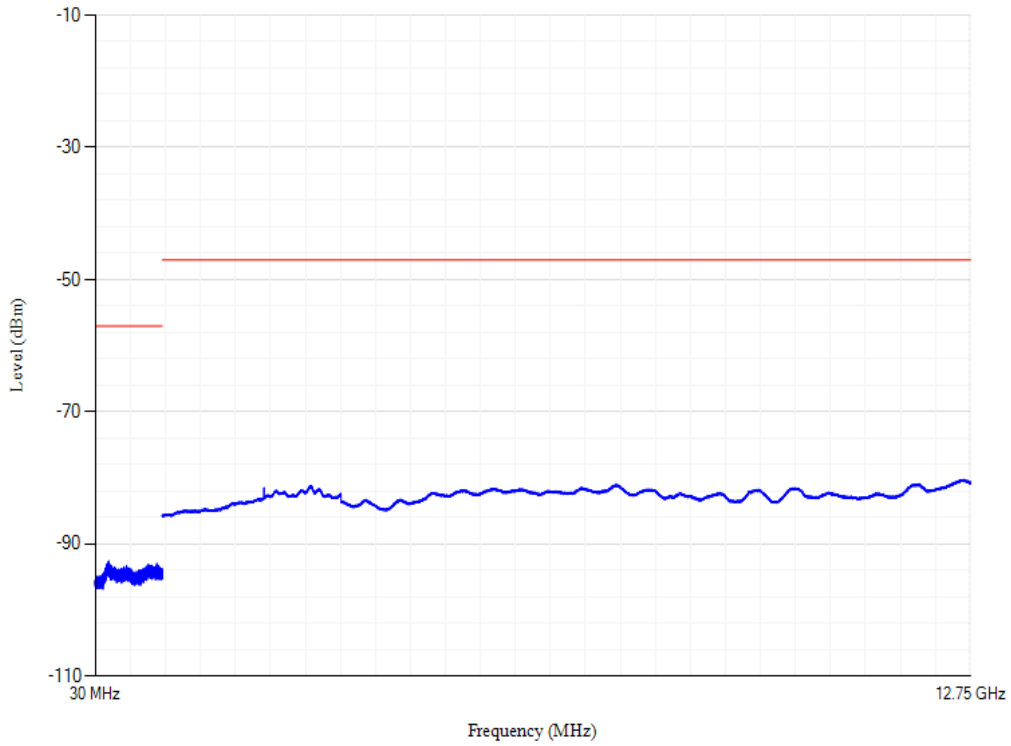

Conducted spurious emissions

Band3 QPSK BW=20MHz Channel=19575