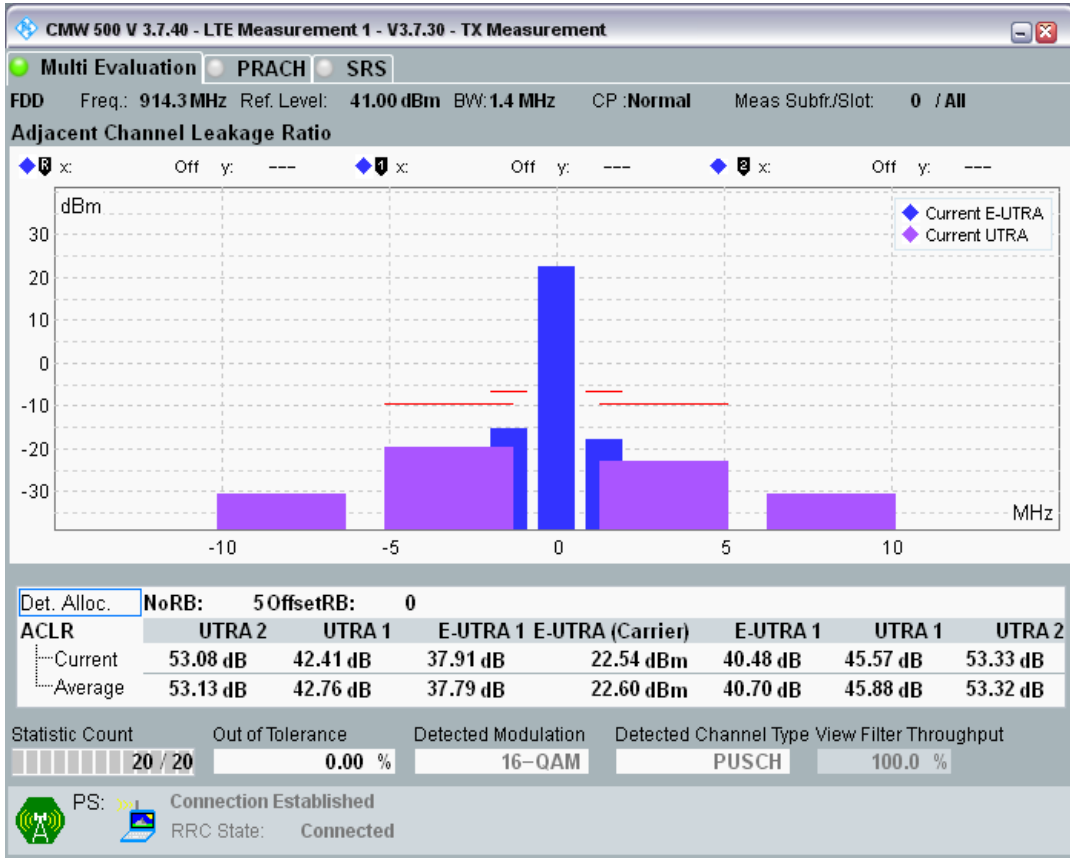

Band8 QPSK BW=1.4MHz Channel=21793 RB Size=5 Position=#0

Band8 QPSK BW=1.4MHz Channel=21793 RB Size=5 Position=#Max

Band8 QPSK BW=1.4MHz Channel=21793 RB Size=6 Position=#0

Band8 QAM16 BW=1.4MHz Channel=21793 RB Size=5 Position=#0