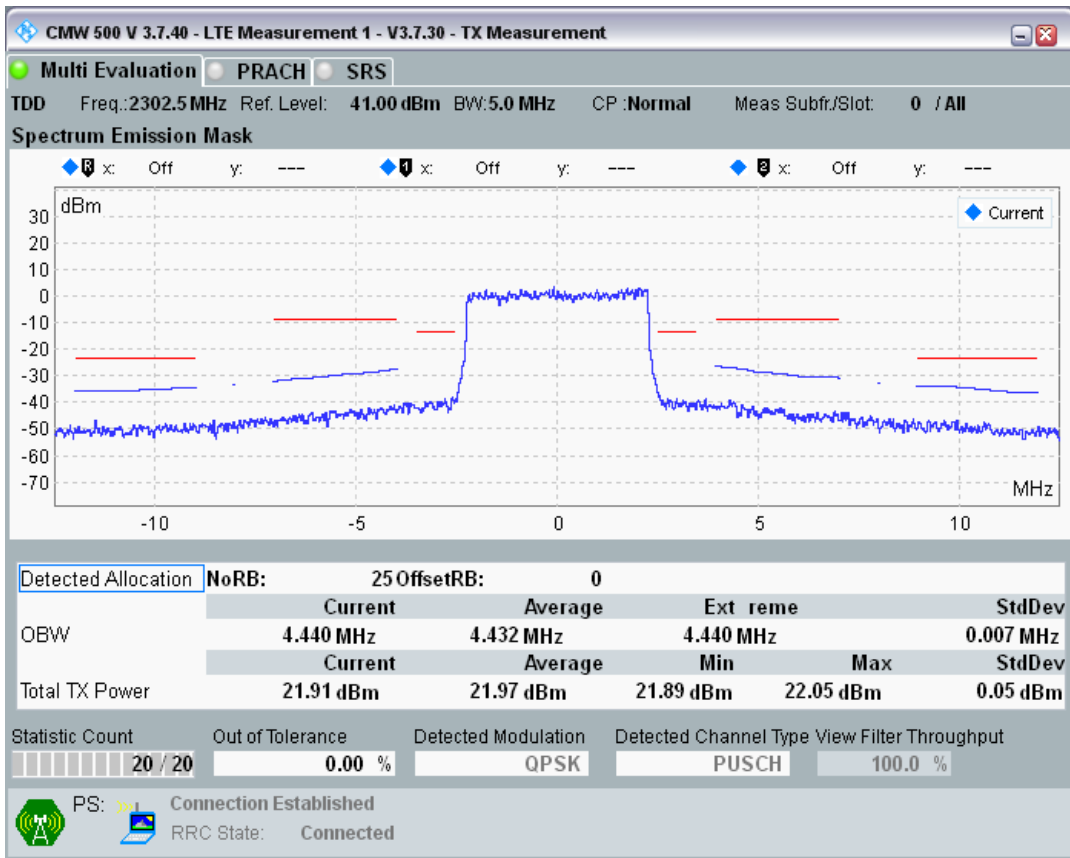

Band40 QPSK BW=5MHz Channel=38675 RB Size=25 Position=#0