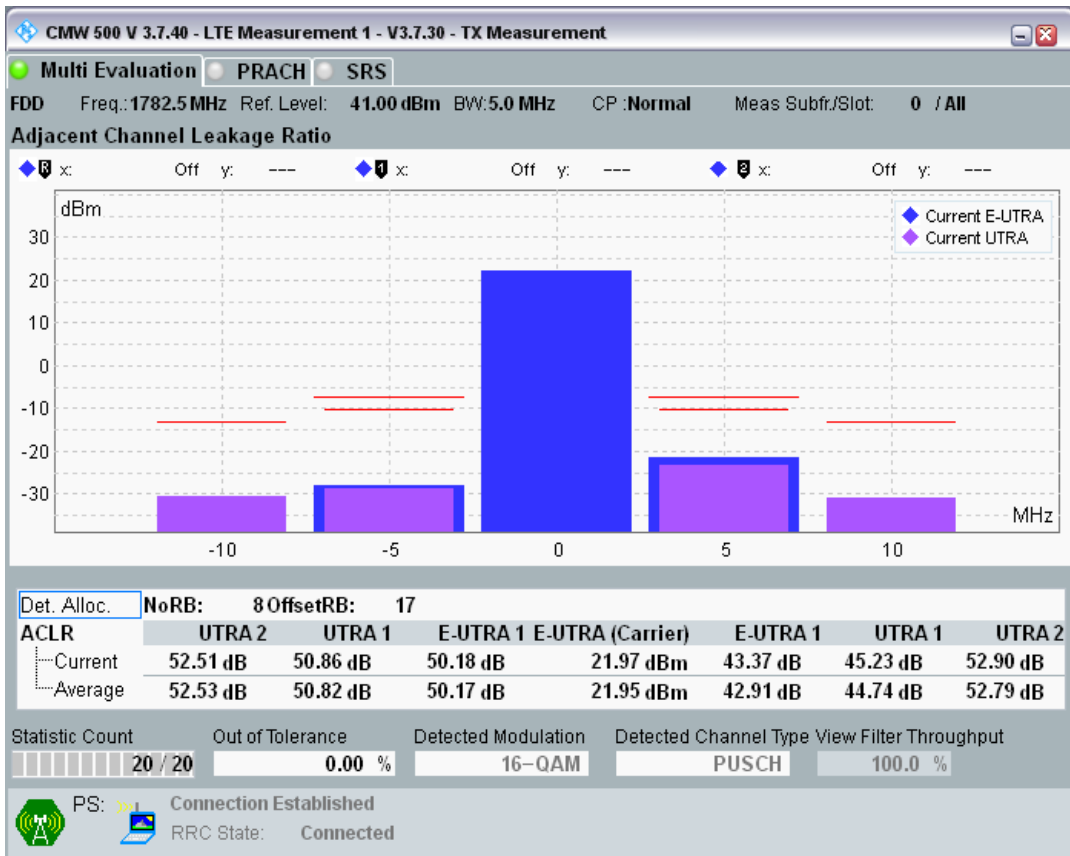

Band3 QAM16 BW=5MHz Channel=19925 RB Size=8 Position=#Max