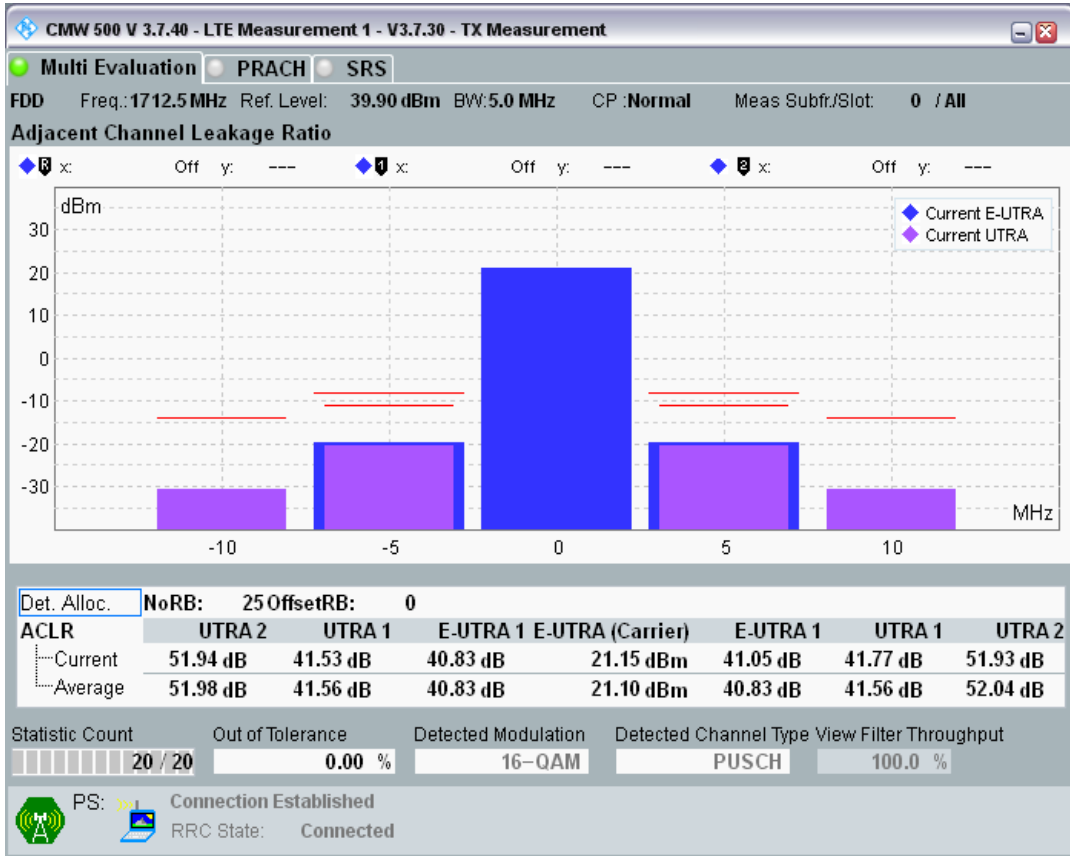

Band3 QPSK BW=5MHz Channel=19225 RB Size=25 Position=#0

Band3 QAM16 BW=5MHz Channel=19225 RB Size=8 Position=#0

Band3 QAM16 BW=5MHz Channel=19225 RB Size=8 Position=#Max

Band3 QAM16 BW=5MHz Channel=19225 RB Size=25 Position=#0