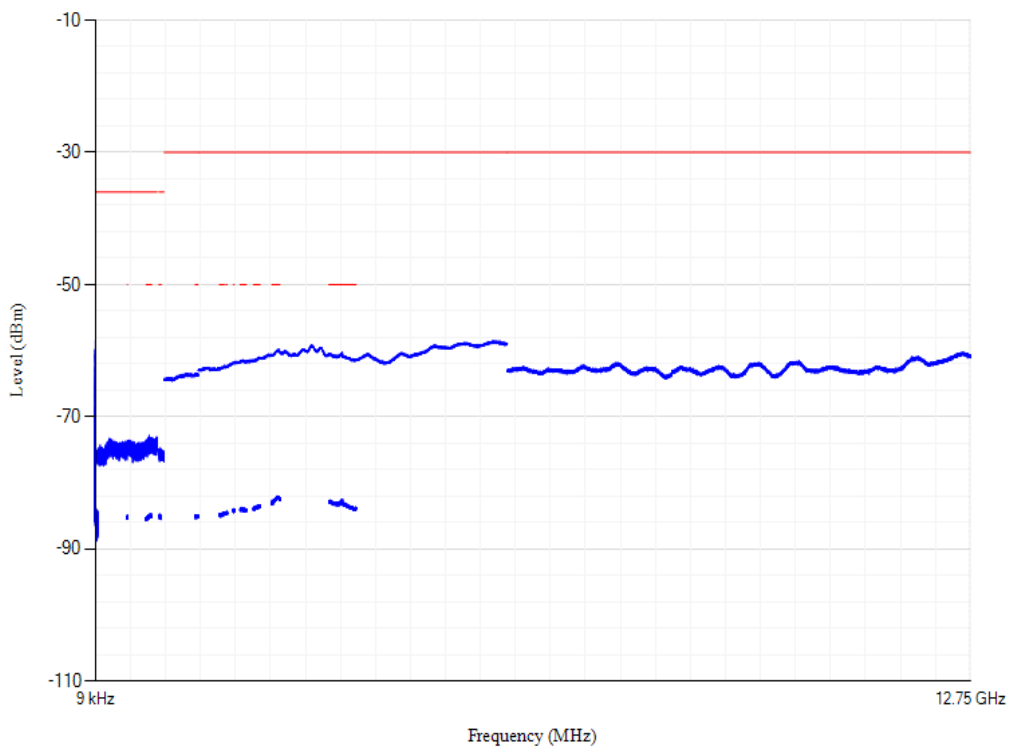

Conducted spurious emissions

Band8 QPSK BW=10MHz Channel=21500 RB Size=1 Position=#0