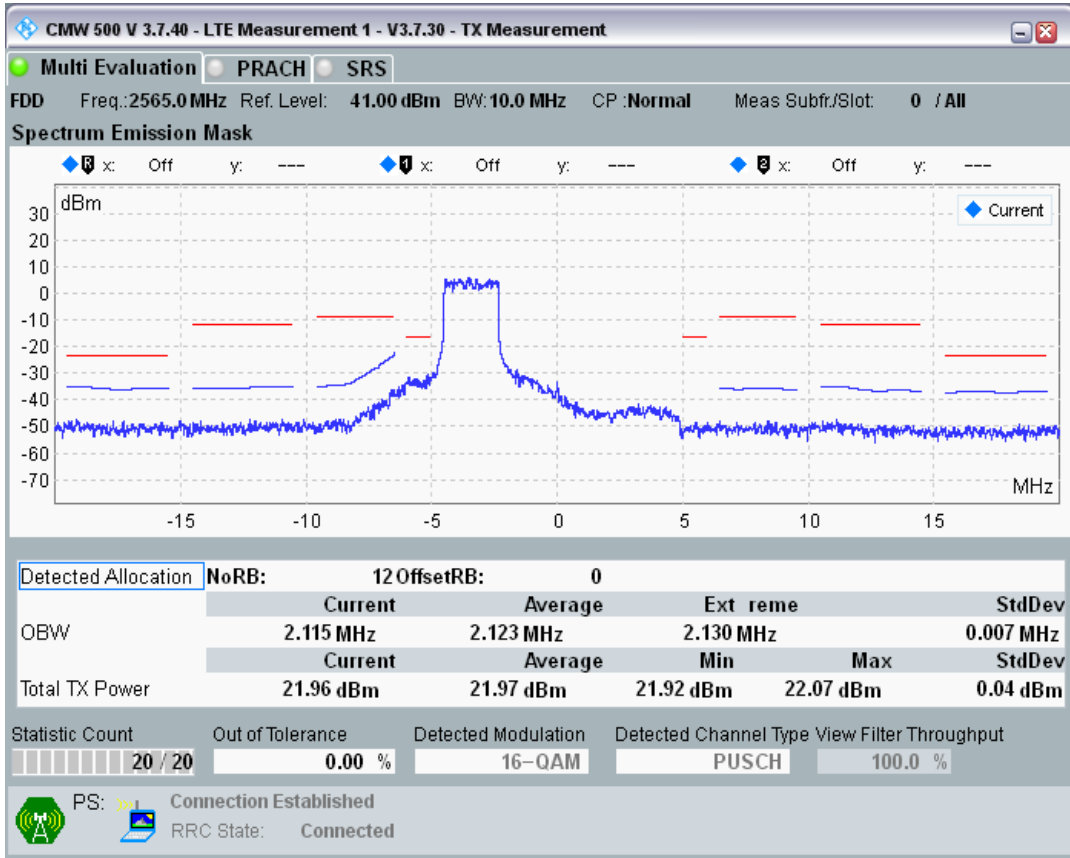

Band7 QPSK BW=10MHz Channel=21400 RB Size=12 Position=#0

Band7 QPSK BW=10MHz Channel=21400 RB Size=12 Position=#Max

Band7 QPSK BW=10MHz Channel=21400 RB Size=50 Position=#0

Band7 QAM16 BW=10MHz Channel=21400 RB Size=12 Position=#0