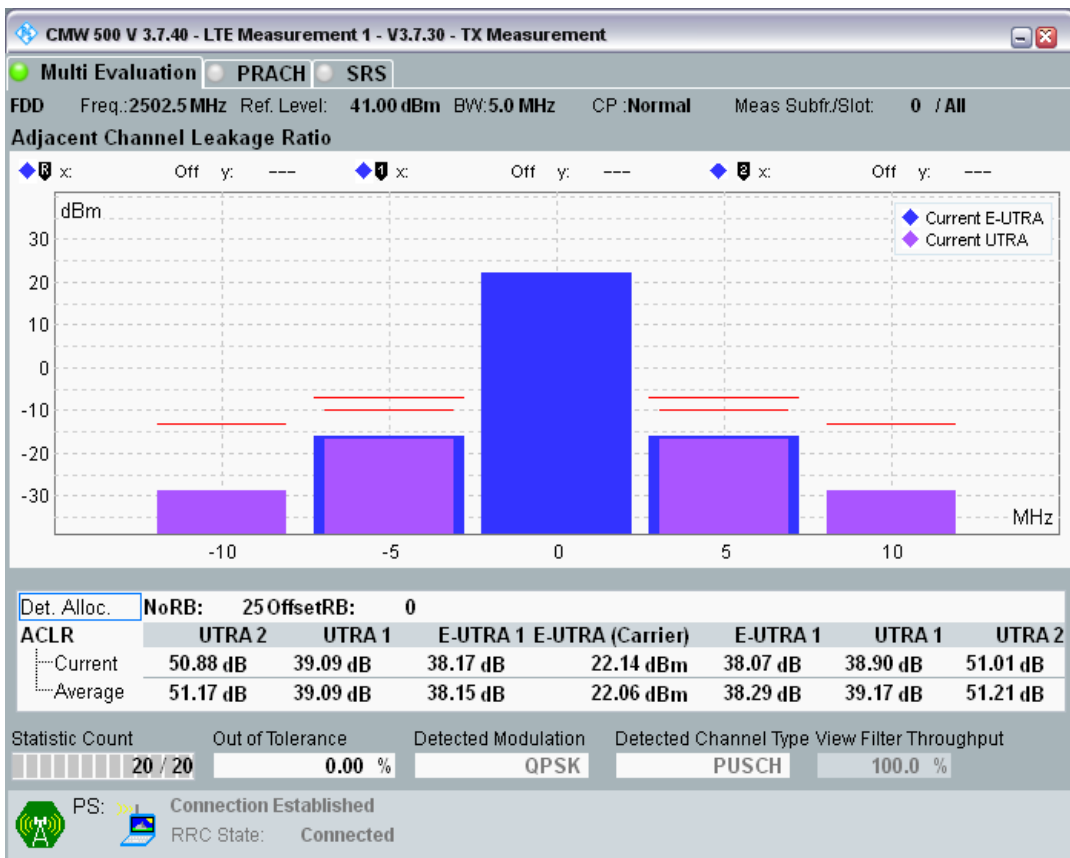

Band7 QPSK BW=5MHz Channel=20775 RB Size=25 Position=#0

Band7 QAM16 BW=5MHz Channel=20775 RB Size=8 Position=#0

Band7 QAM16 BW=5MHz Channel=20775 RB Size=8 Position=#Max

Band7 QAM16 BW=5MHz Channel=20775 RB Size=25 Position=#0