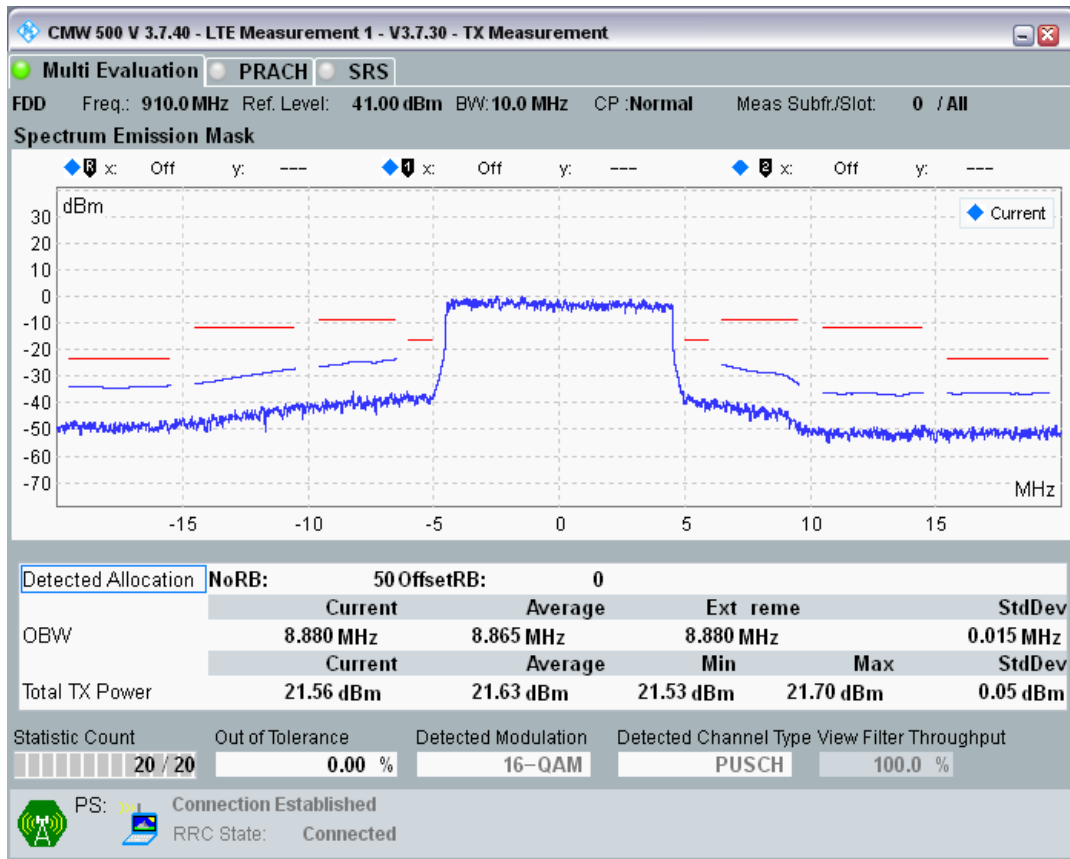

Band8 QAM16 BW=10MHz Channel=21750 RB Size=50 Position=#0

Clause 4.2.4 LTE Transmitter Spurious Emissions

Band	Bandwidth (MHz)	UL Channel	RB Size	RB Position	Modulation	Range (MHz)	RBW	Spur Freq (MHz)	Spur Level (dBm)	Limit (dBm)	Verdict
Band1	5	18025	1	#0	QPSK	9 kHz-150 kHz	1 kHz	0.01	-58.16	-36	PASS
Band1	5	18025	1	#0	QPSK	150 kHz-30 MHz	10 kHz	0.18	-62.18	-36	PASS
Band1	5	18025	1	#0	QPSK	30 MHz-1000 MHz	100 kHz	842.96	-70.88	-36	PASS
Band1	5	18025	1	#0	QPSK	1000 MHz-1910.00 MHz	1 MHz	1887.25	-62.92	-30	PASS
Band1	5	18025	1	#0	QPSK	1935.00 MHz-3000 MHz	1 MHz	2645.00	-61.00	-30	PASS
Band1	5	18025	1	#0	QPSK	3000 MHz-12.75 GHz	1 MHz	12596.44	-54.00	-30	PASS
Band1	5	18025	1	#0	QPSK	2110 MHz-2170 MHz	1 MHz	2122.84	-81.06	-50	PASS
Band1	5	18025	1	#0	QPSK	1805	1	1878.43	-81.75	-50	PASS