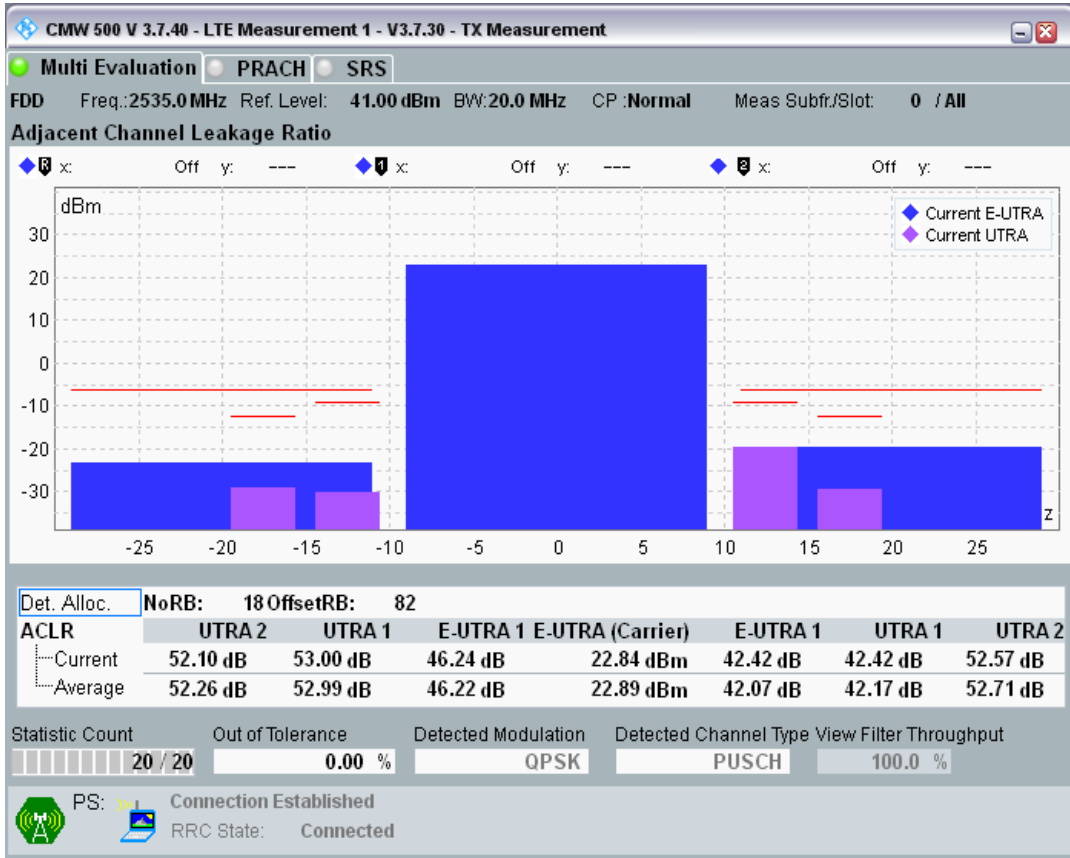

Band7 QPSK BW=20MHz Channel=21100 RB Size=18 Position=#Max