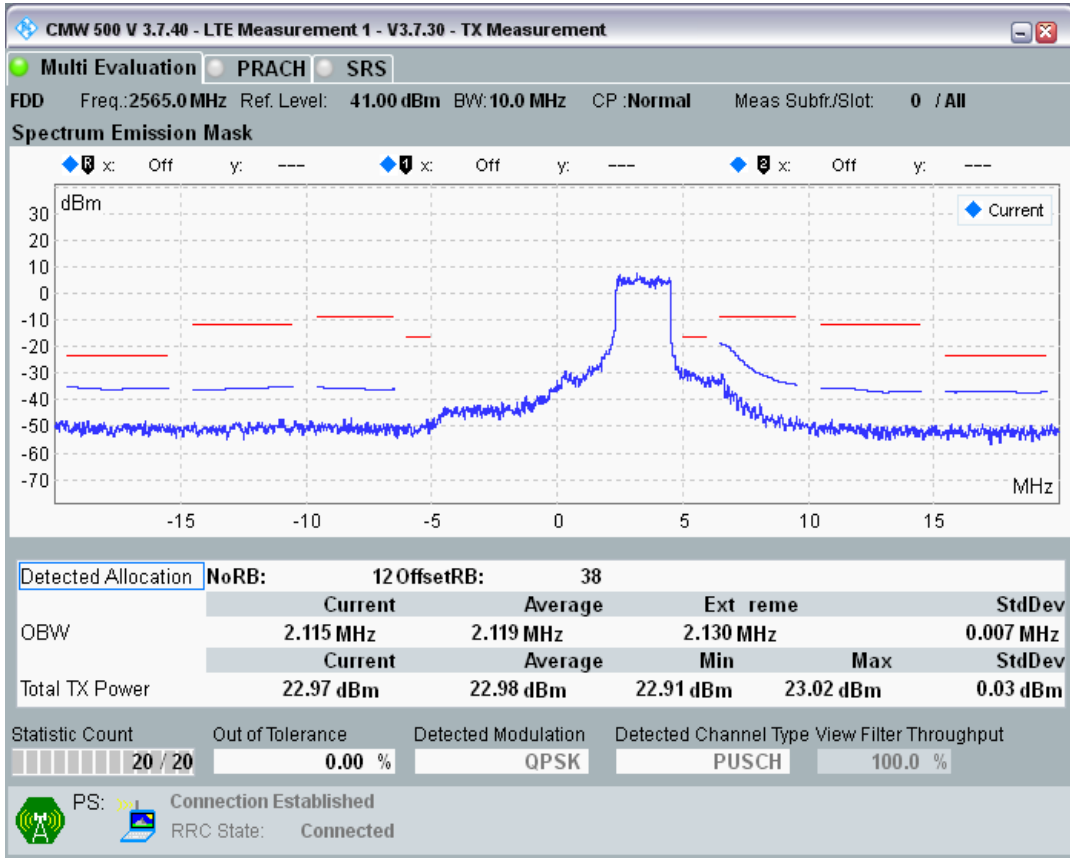

Band7 QPSK BW=10MHz Channel=21400 RB Size=12 Position=#Max