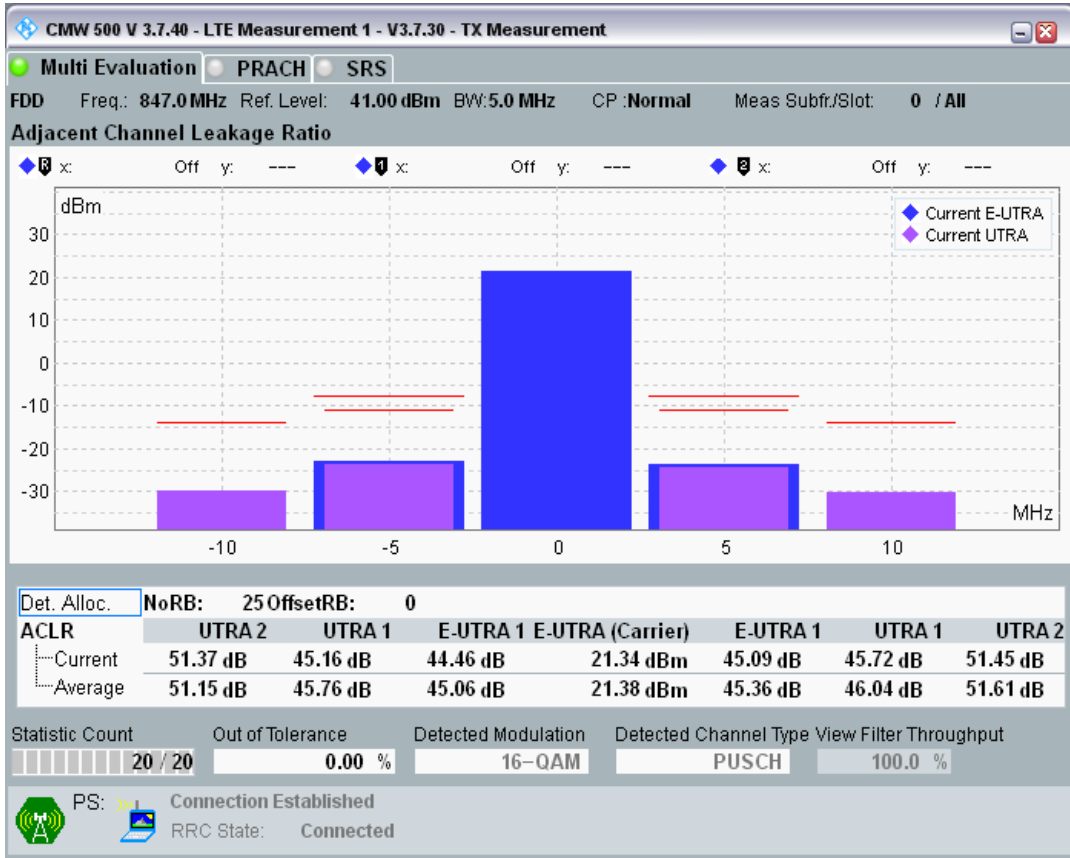

Band20 QAM16 BW=5MHz Channel=24300 RB Size=25 Position=#0