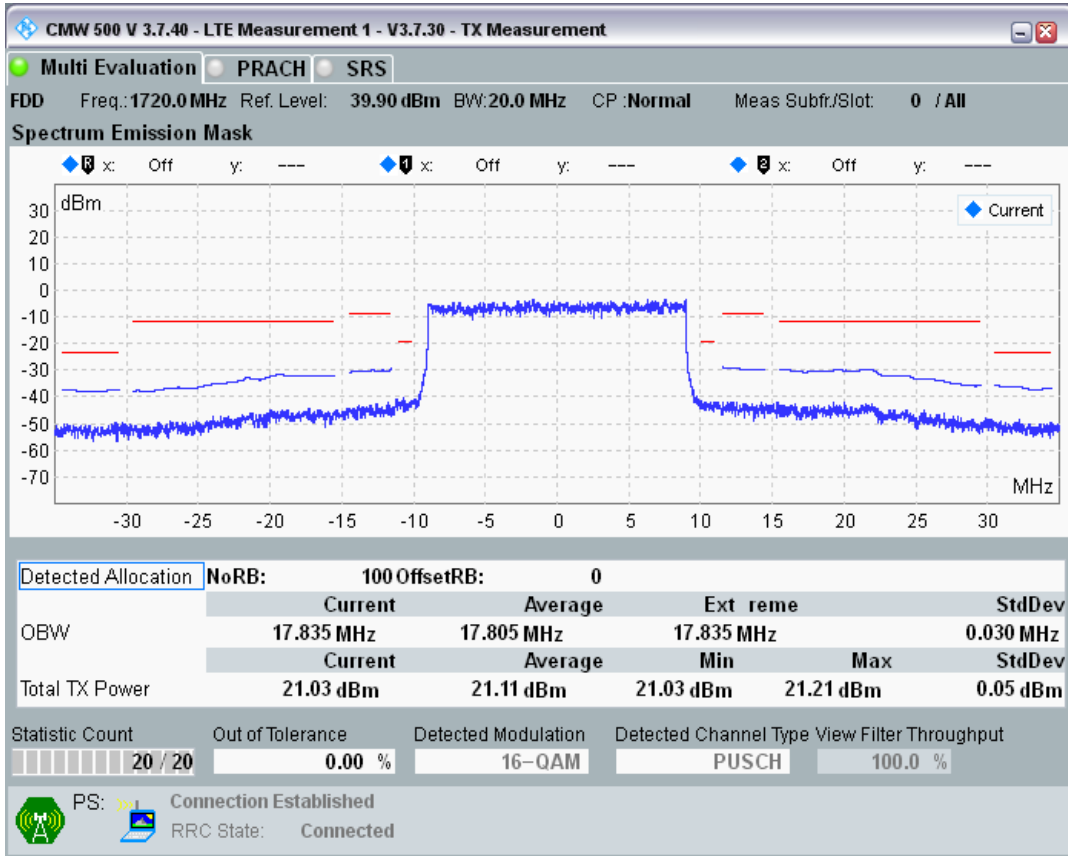

Band3 QPSK BW=20MHz Channel=19300 RB Size=100 Position=#0

Band3 QAM16 BW=20MHz Channel=19300 RB Size=18 Position=#0

Band3 QAM16 BW=20MHz Channel=19300 RB Size=18 Position=#Max

Band3 QAM16 BW=20MHz Channel=19300 RB Size=100 Position=#0