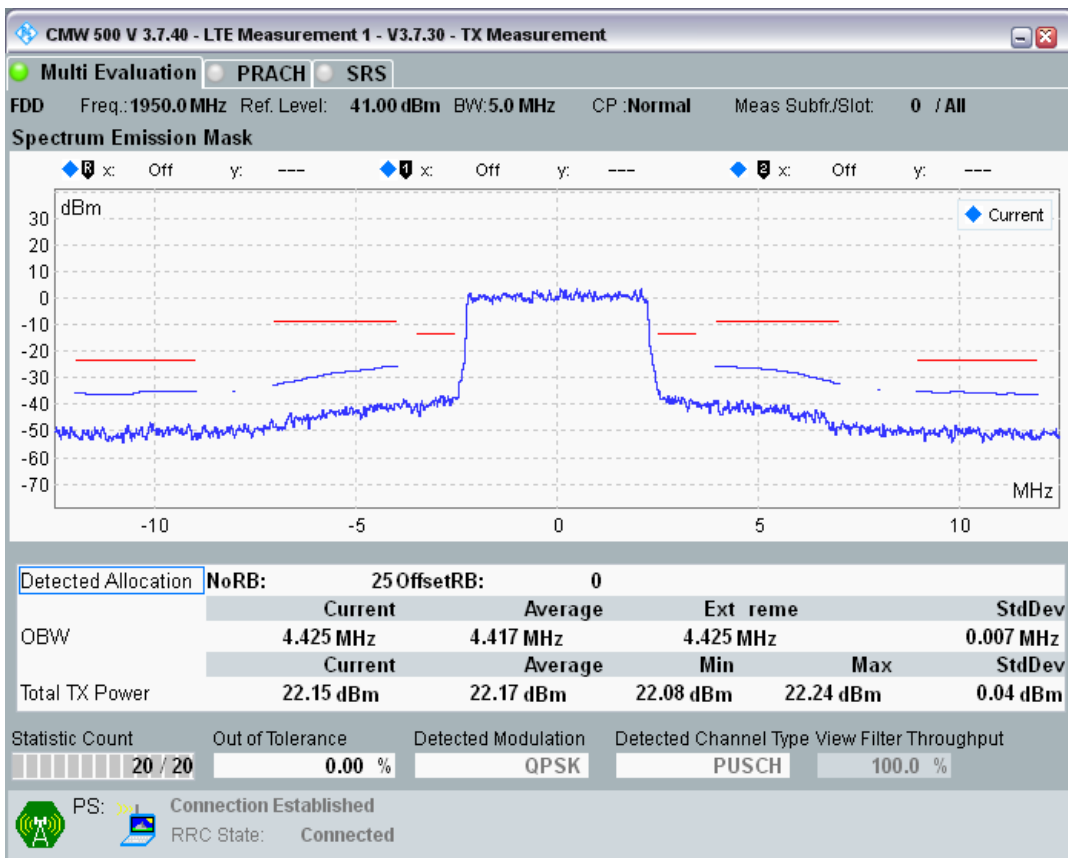

Band1 QPSK BW=5MHz Channel=18300 RB Size=25 Position=#0