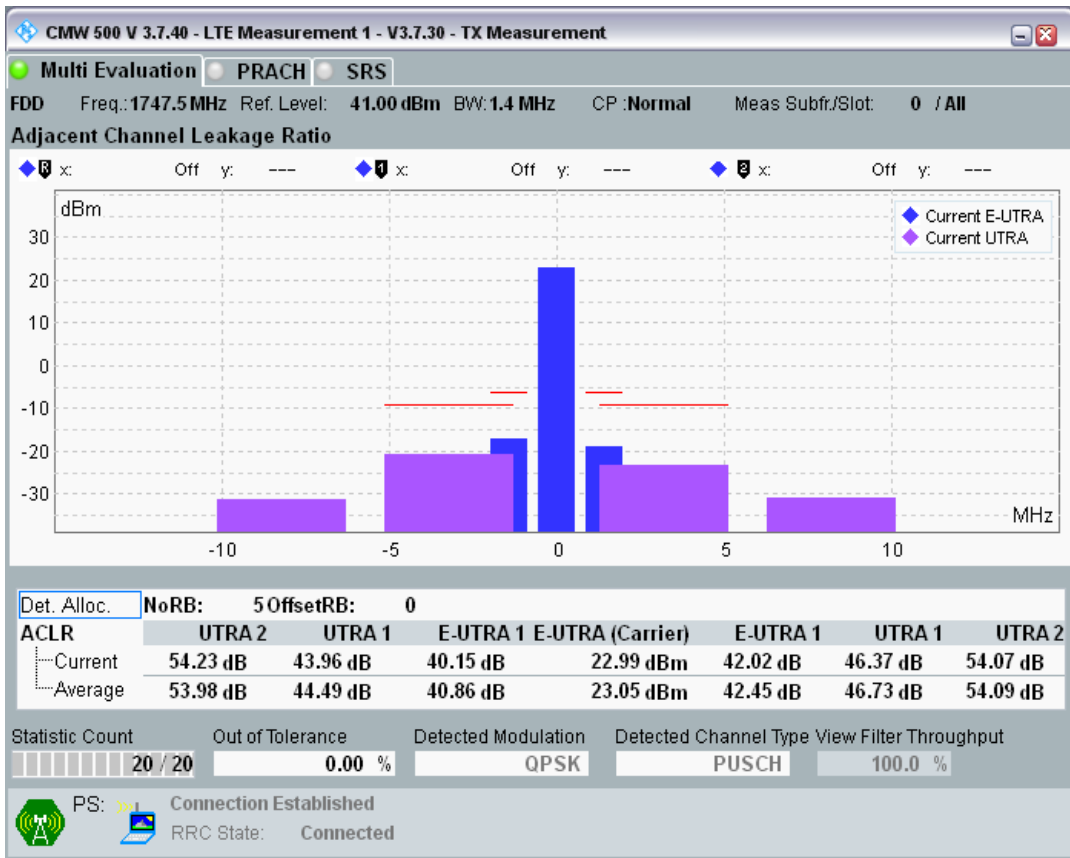

Band3 QPSK BW=1.4MHz Channel=19575 RB Size=5 Position=#0