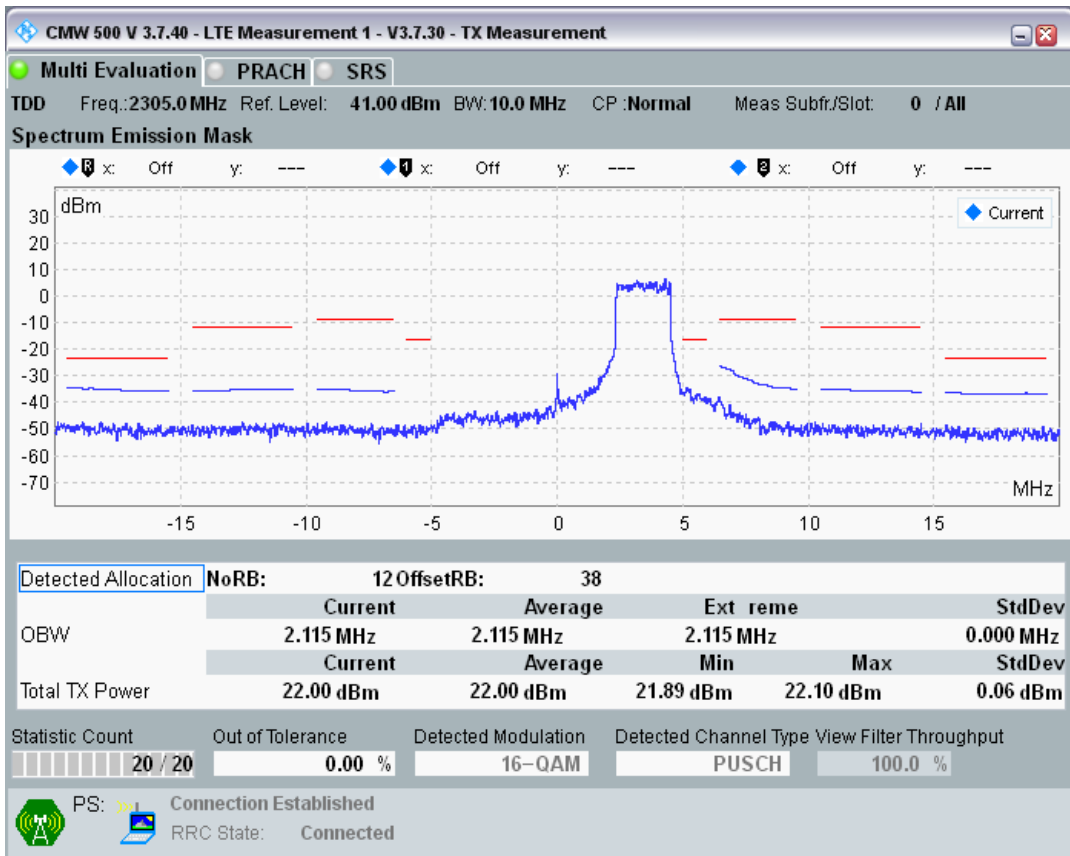

Band40 QAM16 BW=10MHz Channel=38700 RB Size=12 Position=#Max