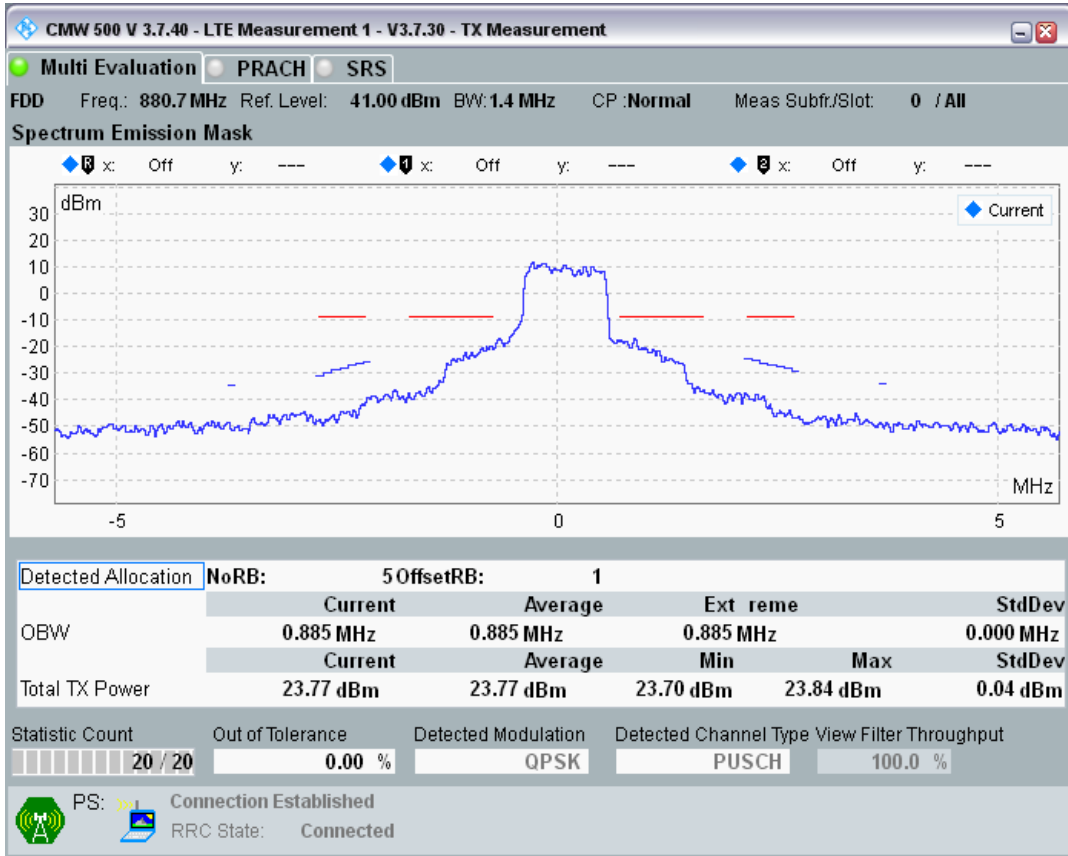

Band8 QPSK BW=1.4MHz Channel=21457 RB Size=5 Position=#Max