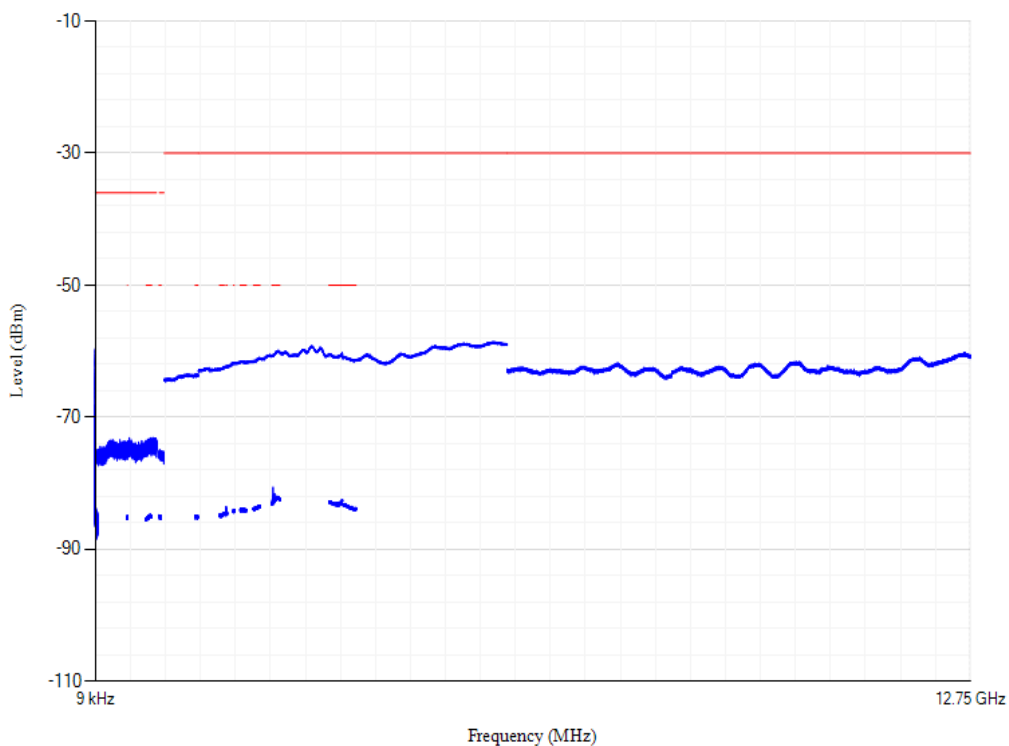

Conducted spurious emissions

Clause 4.2.5 LTE Transmitter minimum output power