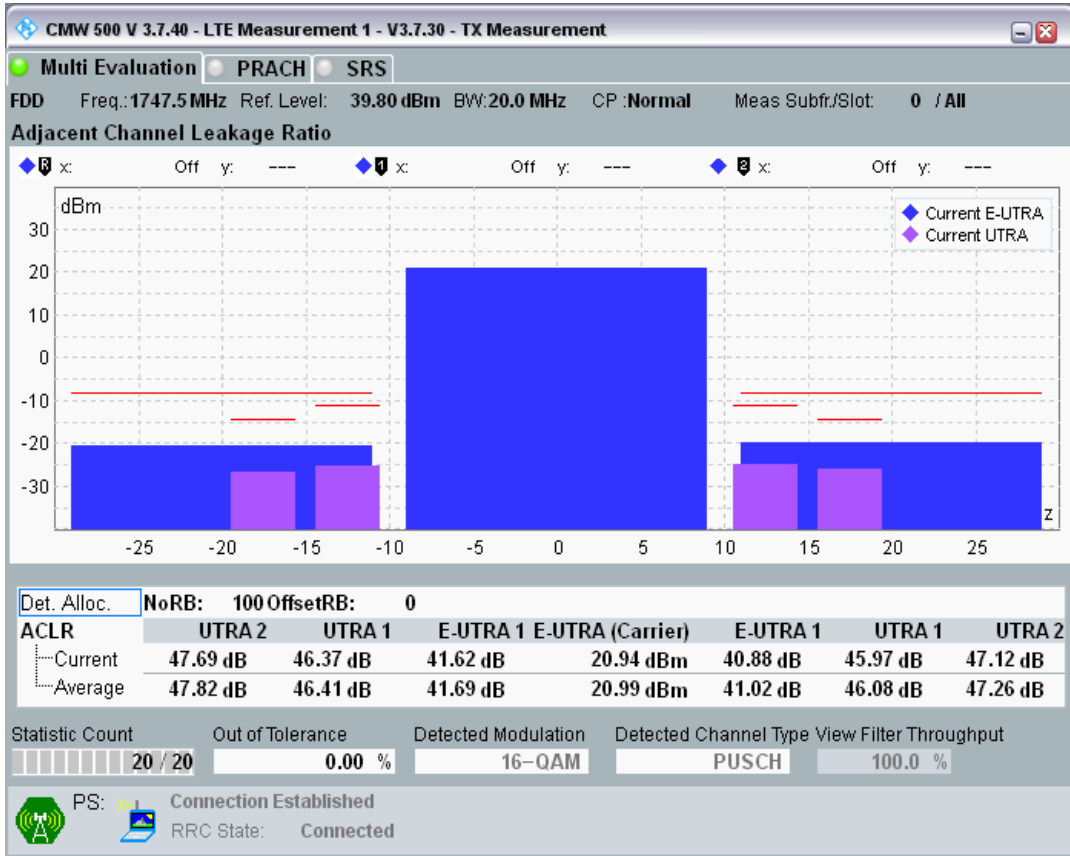

Band3 QAM16 BW=20MHz Channel=19575 RB Size=100 Position=#0