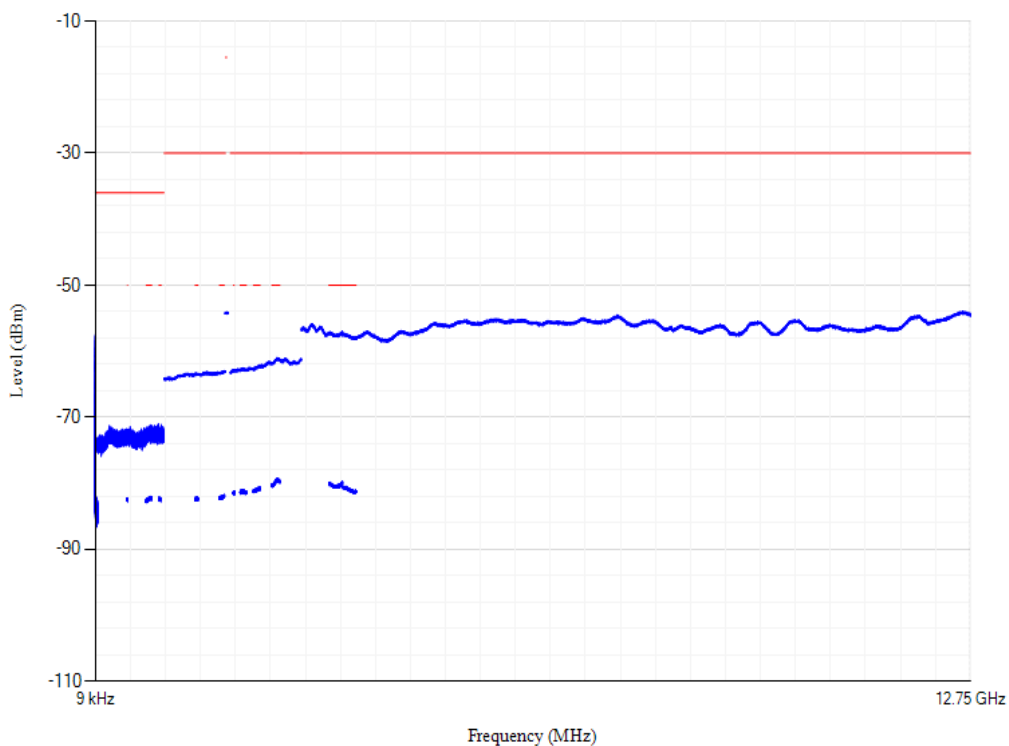

Conducted spurious emissions

Band1 QPSK BW=20MHz Channel=18300 RB Size=1 Position=#0