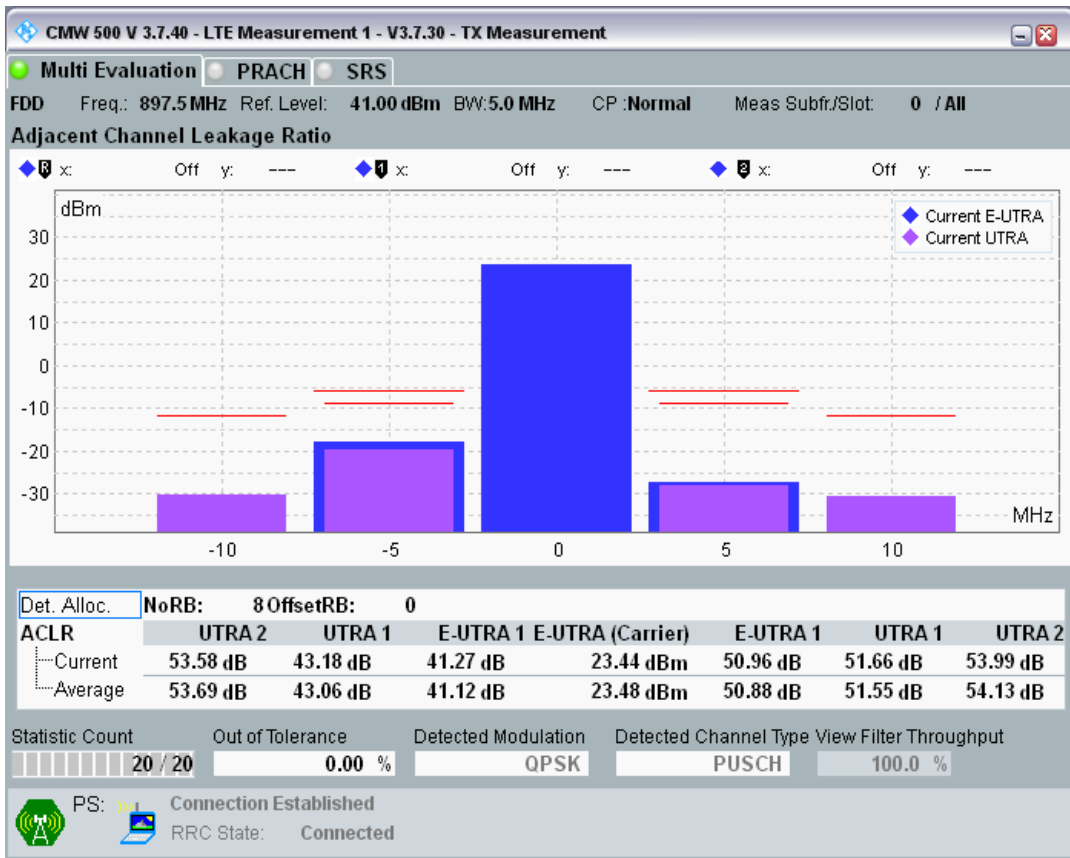

Band8 QPSK BW=5MHz Channel=21625 RB Size=8 Position=#0