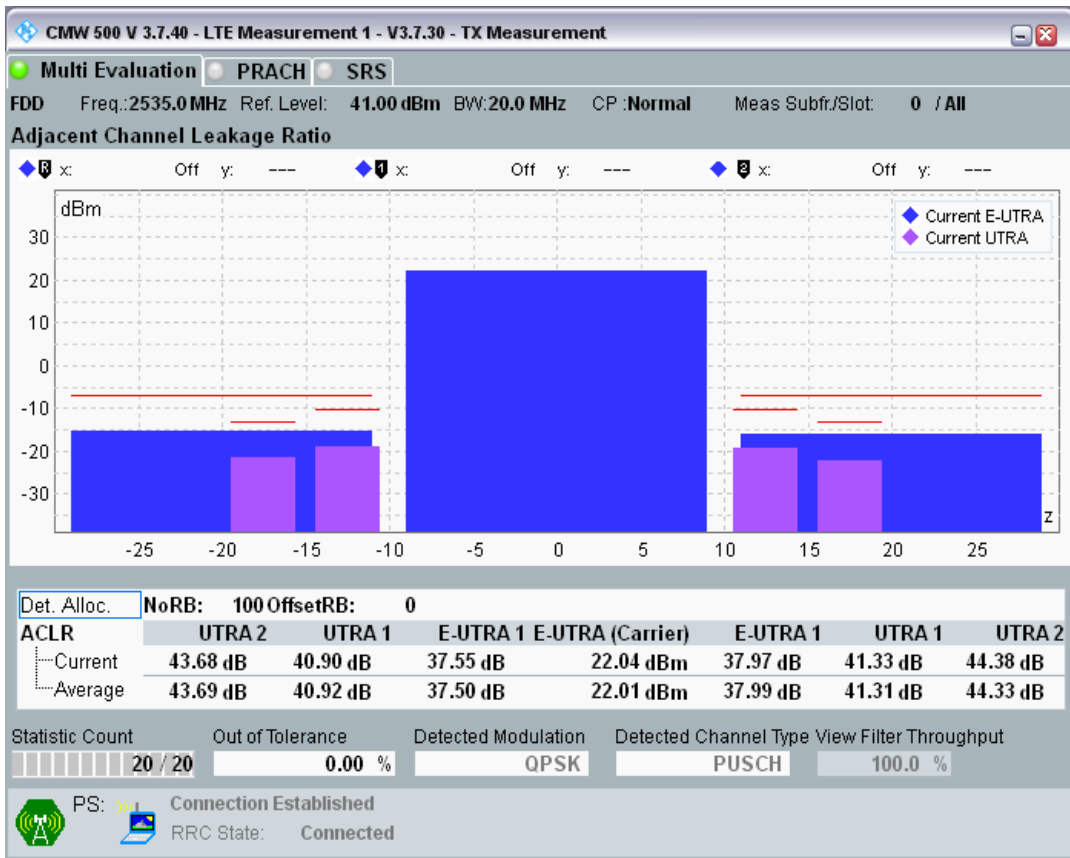

Band7 QPSK BW=20MHz Channel=21100 RB Size=100 Position=#0