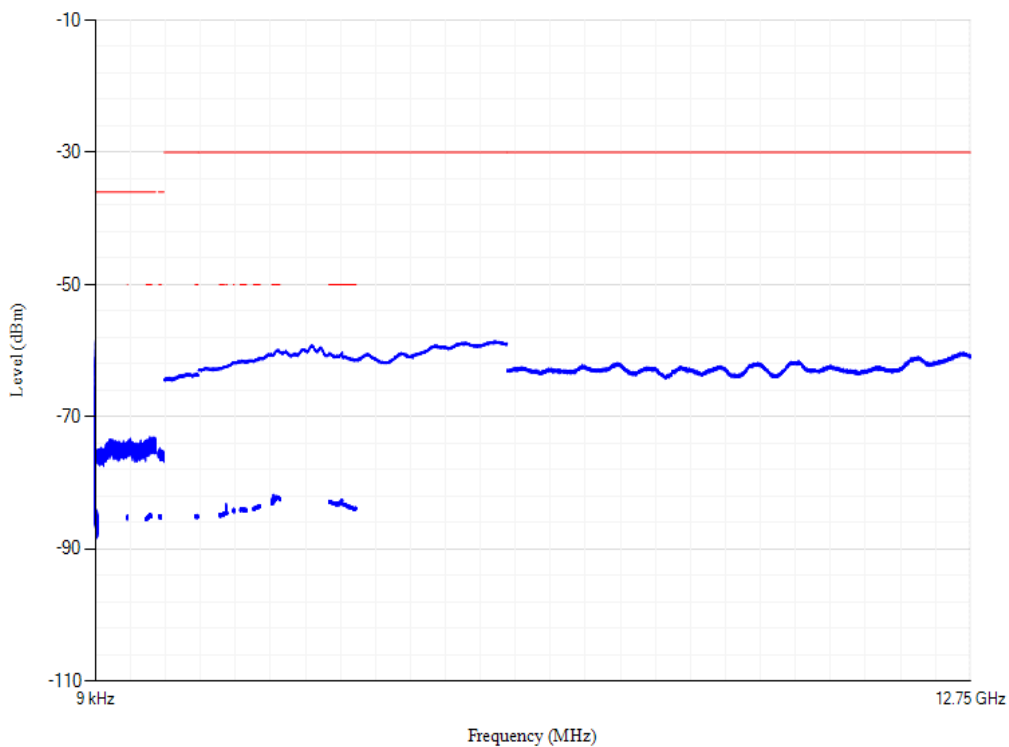

Conducted spurious emissions

Band8 QPSK BW=10MHz Channel=21500 RB Size=1 Position=#0

Conducted spurious emissions

Band8 QPSK BW=10MHz Channel=21625 RB Size=1 Position=#0

Conducted spurious emissions

Band8 QPSK BW=10MHz Channel=21750 RB Size=1 Position=#0