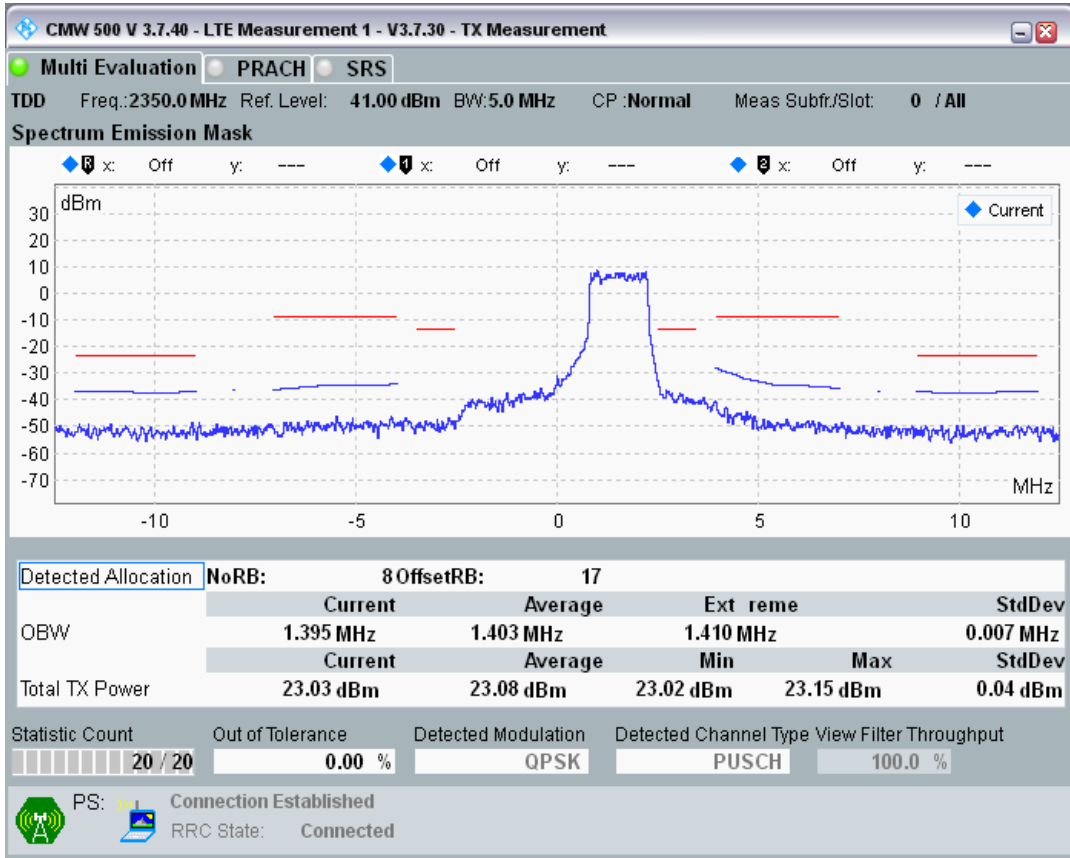

Band40 QAM16 BW=5MHz Channel=38675 RB Size=8 Position=#Max

Band40 QAM16 BW=5MHz Channel=38675 RB Size=25 Position=#0

Band40 QPSK BW=5MHz Channel=39150 RB Size=8 Position=#0

Band40 QPSK BW=5MHz Channel=39150 RB Size=8 Position=#Max