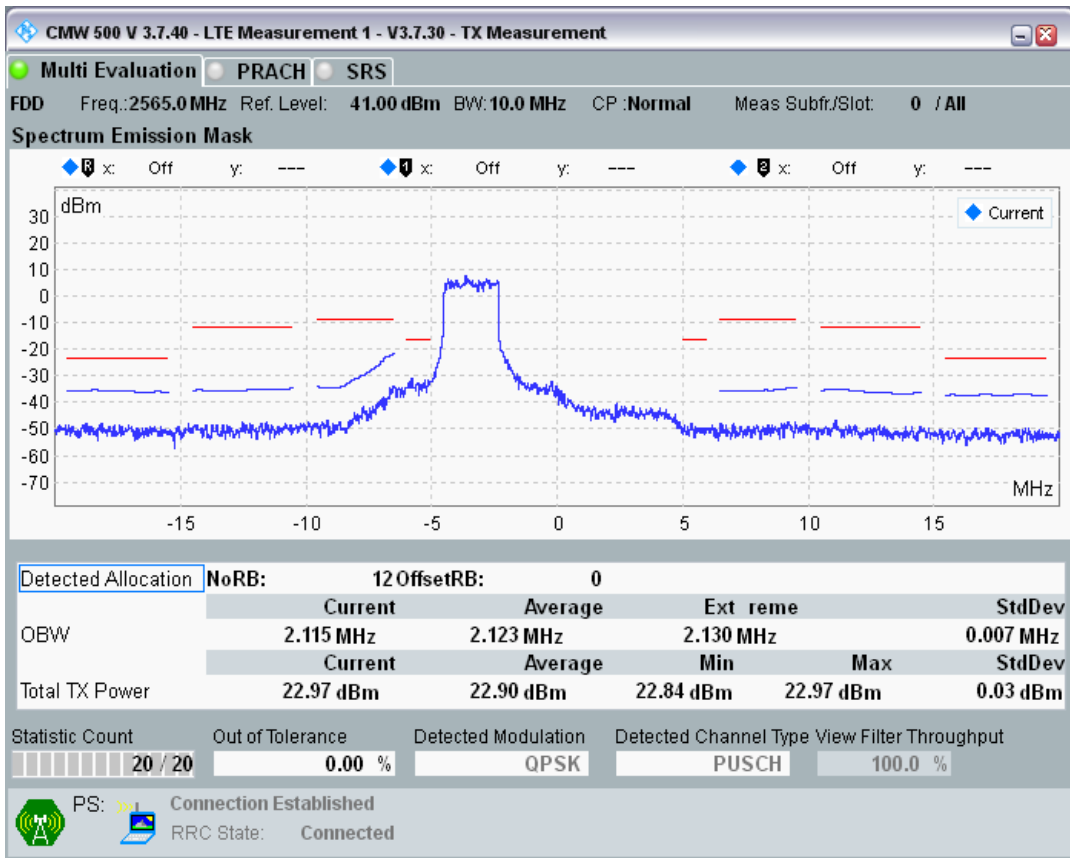

Band7 QPSK BW=10MHz Channel=21400 RB Size=12 Position=#0