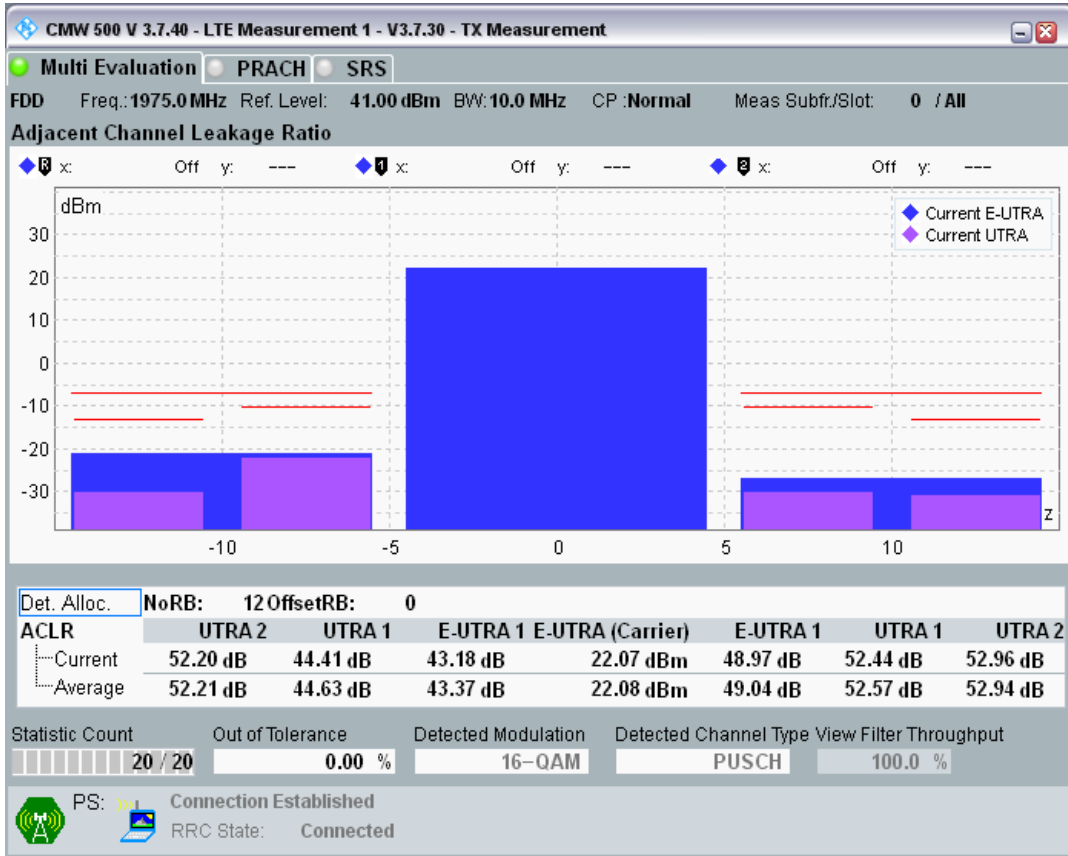

Band1 QAM16 BW=10MHz Channel=18550 RB Size=12 Position=#0