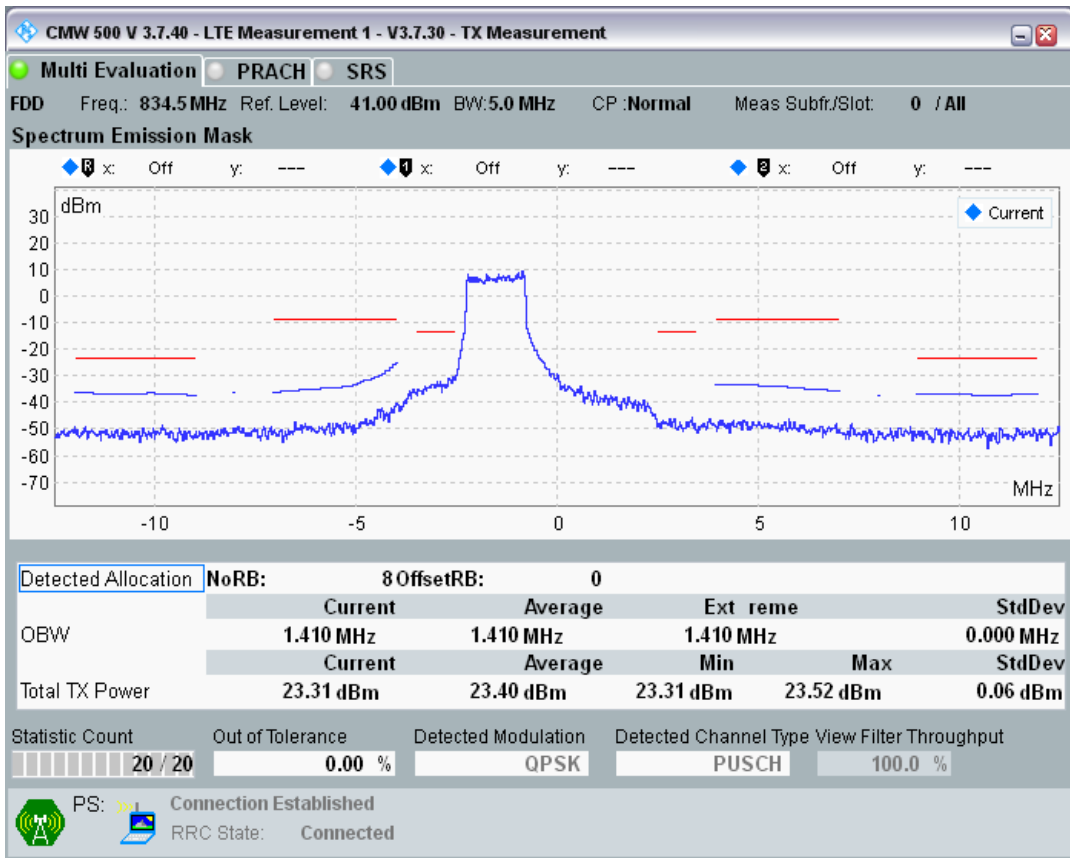

Band20 QPSK BW=5MHz Channel=24175 RB Size=8 Position=#0