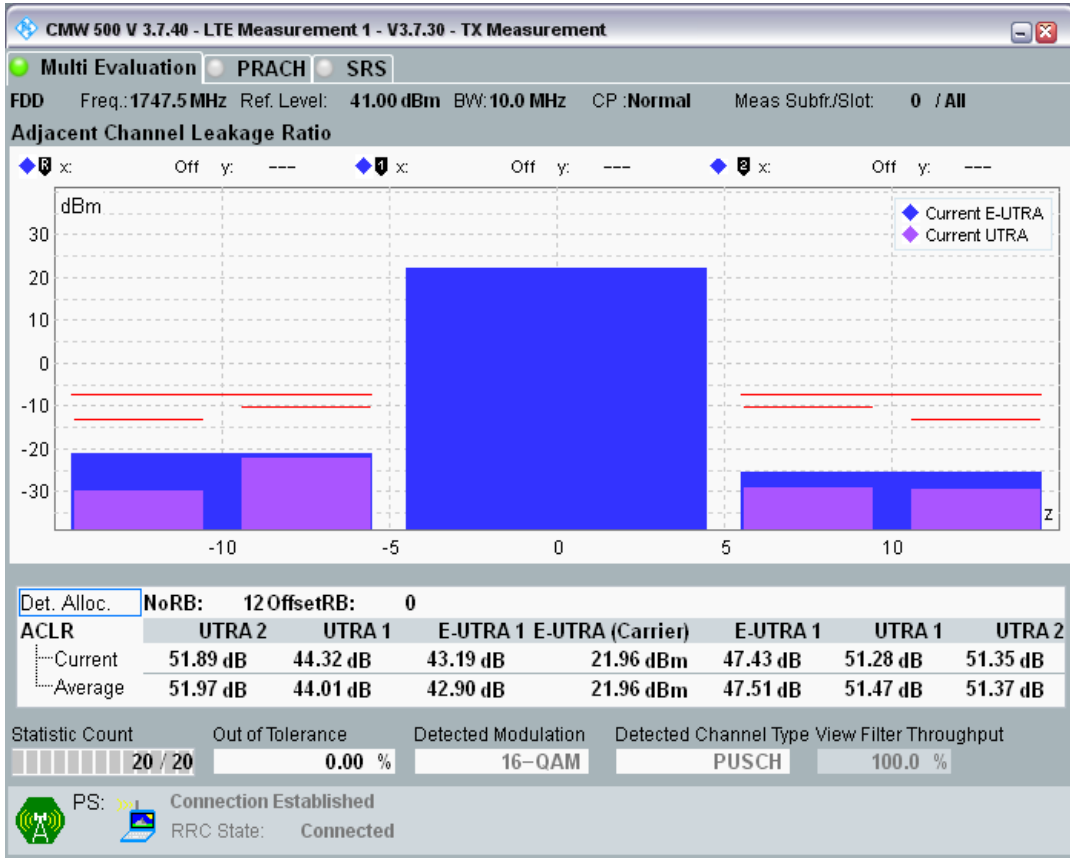

Band3 QPSK BW=10MHz Channel=19575 RB Size=50 Position=#0

Band3 QAM16 BW=10MHz Channel=19575 RB Size=12 Position=#0

Band3 QAM16 BW=10MHz Channel=19575 RB Size=12 Position=#Max

Band3 QAM16 BW=10MHz Channel=19575 RB Size=50 Position=#0