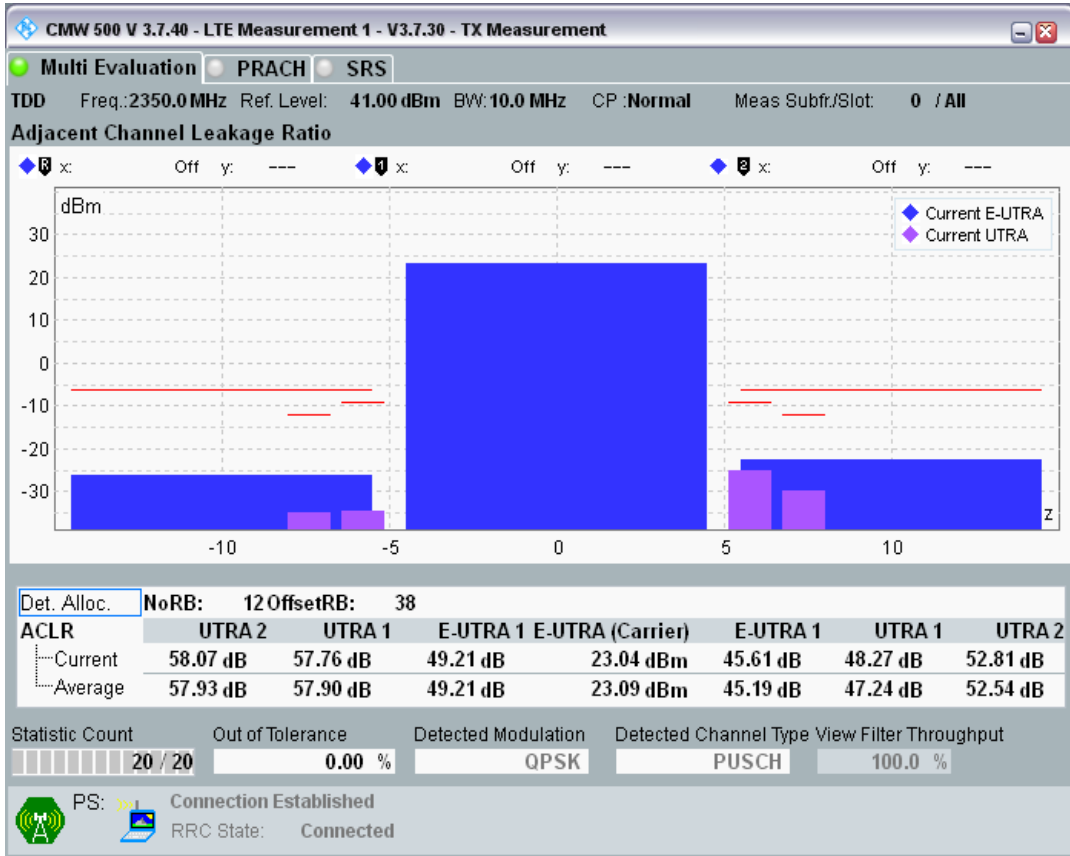

Band40 QPSK BW=10MHz Channel=39150 RB Size=12 Position=#Max