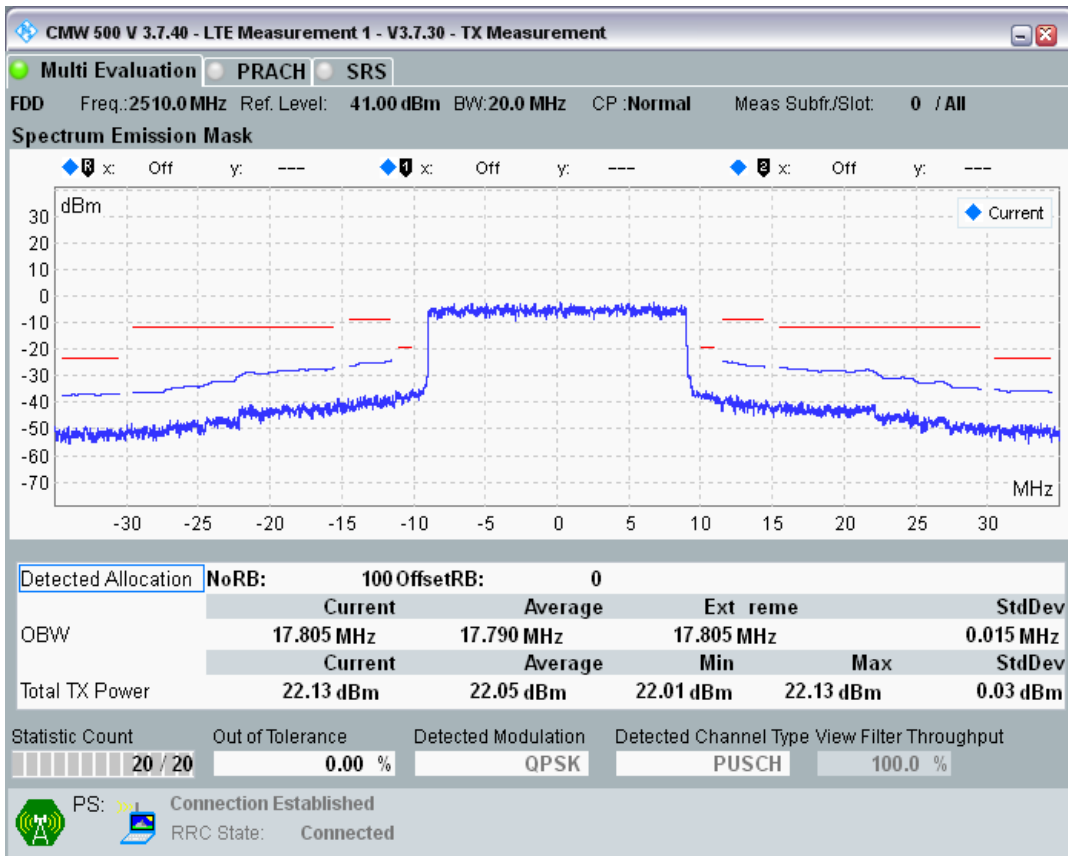

Band7 QPSK BW=20MHz Channel=20850 RB Size=100 Position=#0