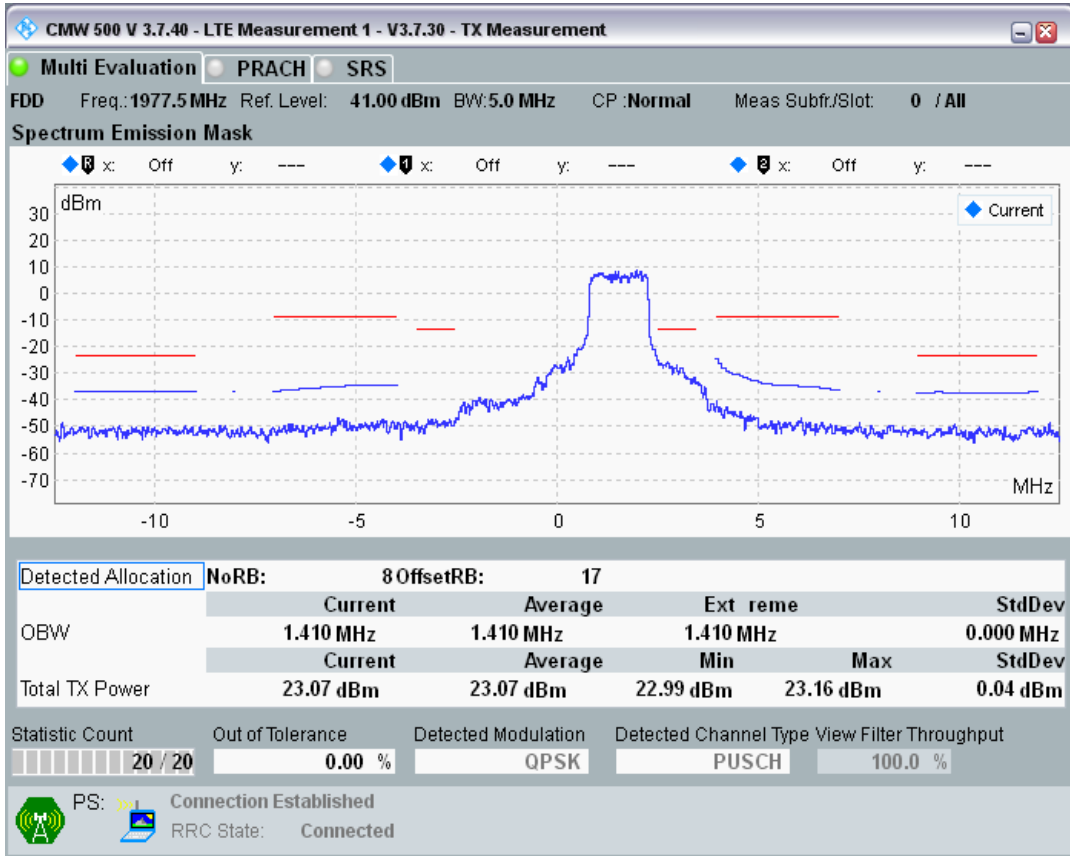

Band1 QPSK BW=5MHz Channel=18575 RB Size=8 Position=#Max