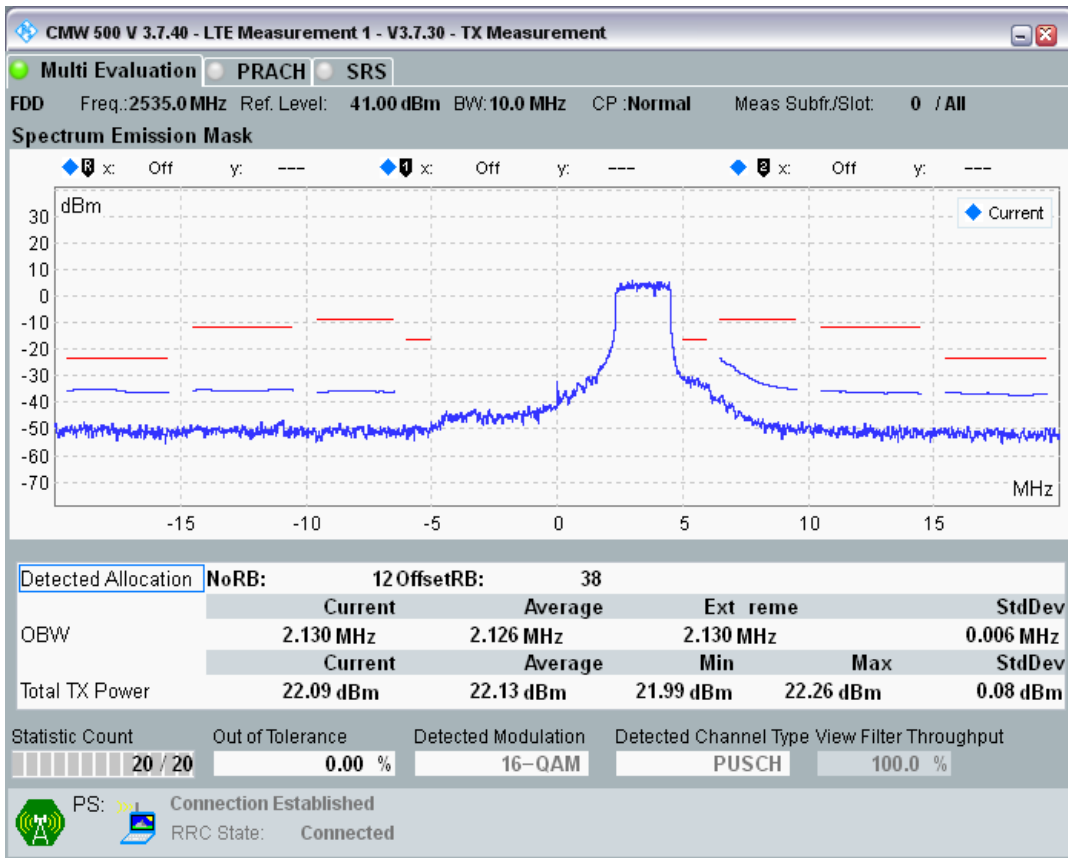

Band7 QAM16 BW=10MHz Channel=21100 RB Size=12 Position=#Max