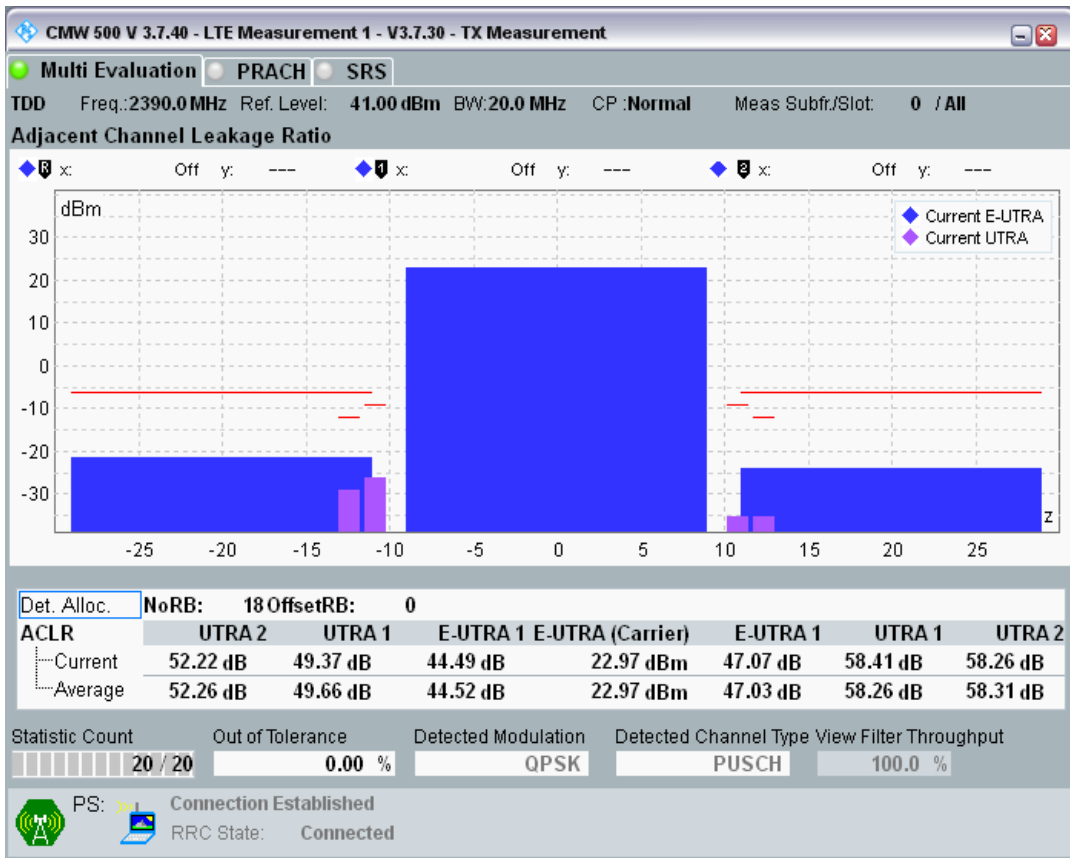

Band40 QPSK BW=20MHz Channel=39550 RB Size=18 Position=#0