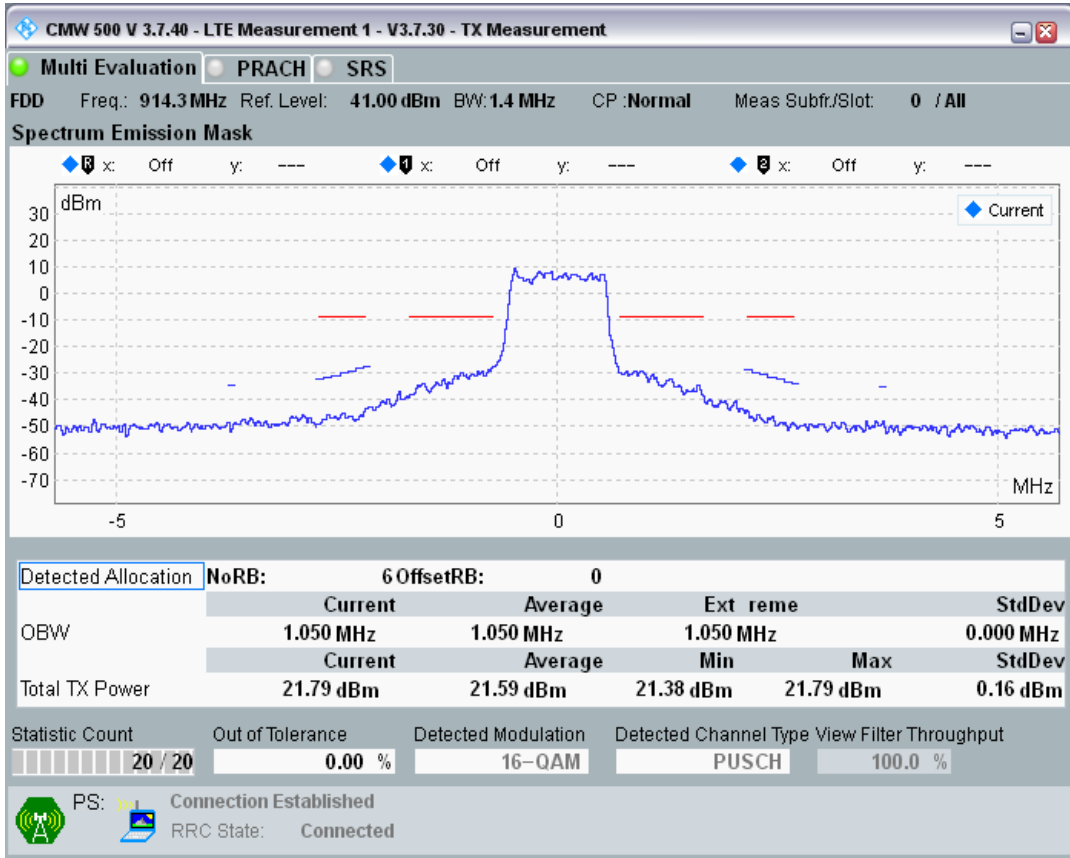

Band8 QAM16 BW=1.4MHz Channel=21793 RB Size=6 Position=#0