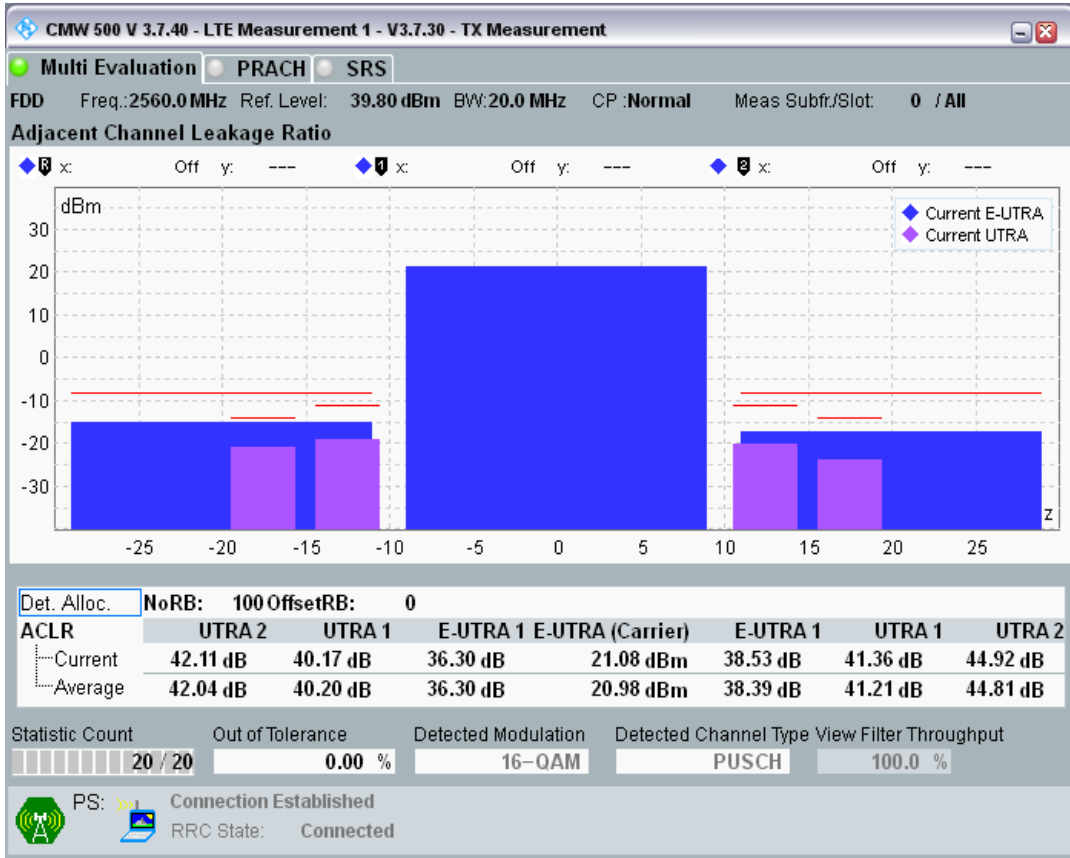

Band7 QPSK BW=20MHz Channel=21350 RB Size=100 Position=#0

Band7 QAM16 BW=20MHz Channel=21350 RB Size=18 Position=#0

Band7 QAM16 BW=20MHz Channel=21350 RB Size=18 Position=#Max

Band7 QAM16 BW=20MHz Channel=21350 RB Size=100 Position=#0