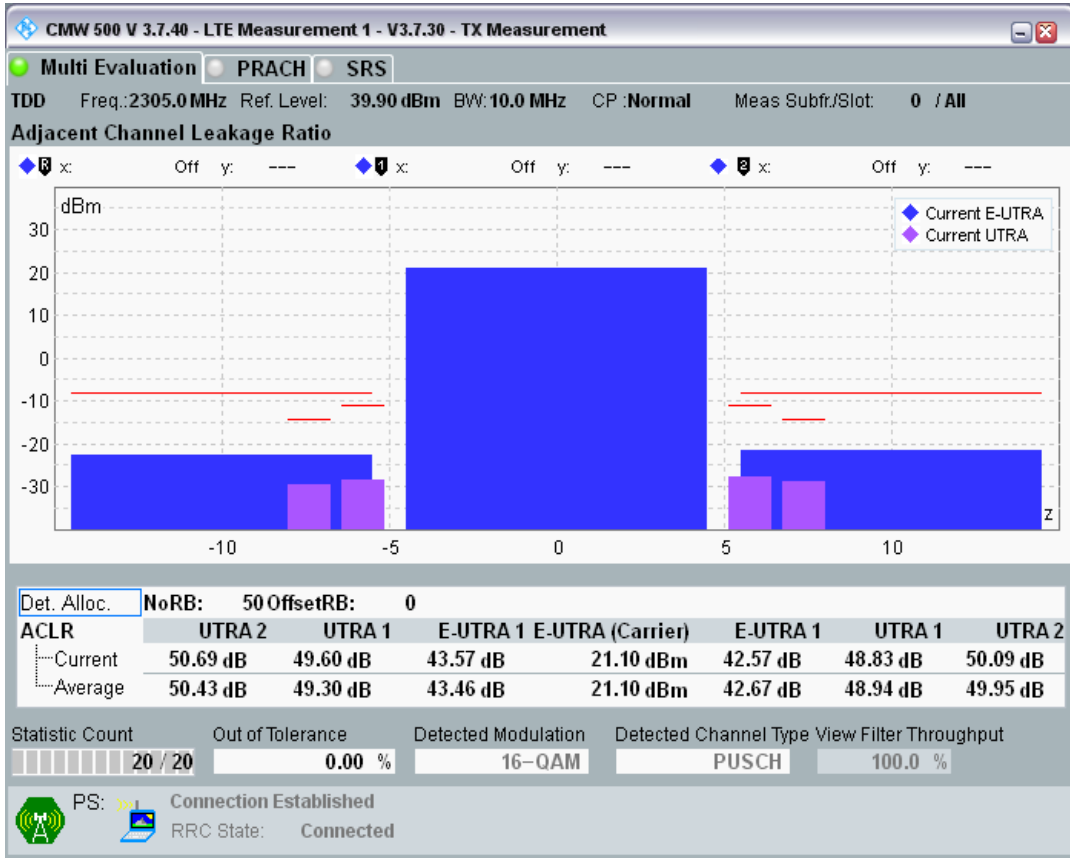

Band40 QPSK BW=10MHz Channel=38700 RB Size=50 Position=#0

Band40 QAM16 BW=10MHz Channel=38700 RB Size=12 Position=#0

Band40 QAM16 BW=10MHz Channel=38700 RB Size=12 Position=#Max

Band40 QAM16 BW=10MHz Channel=38700 RB Size=50 Position=#0