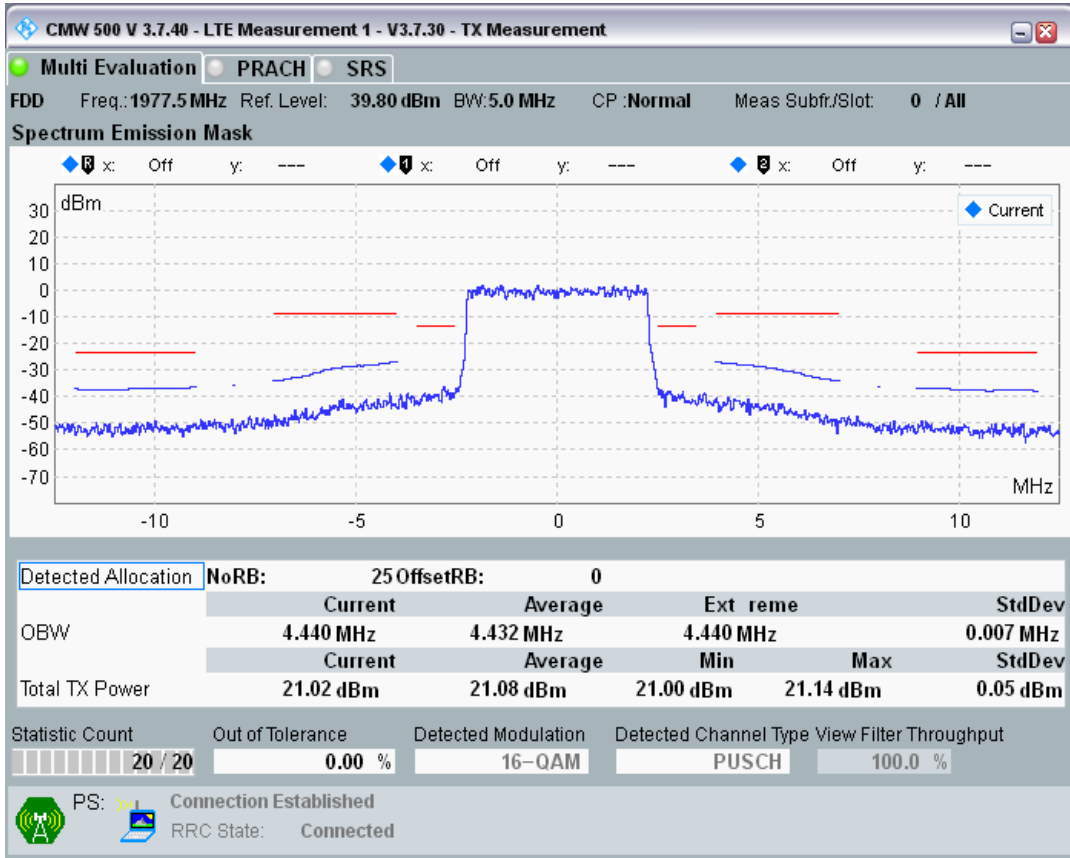

Band1 QAM16 BW=5MHz Channel=18575 RB Size=25 Position=#0