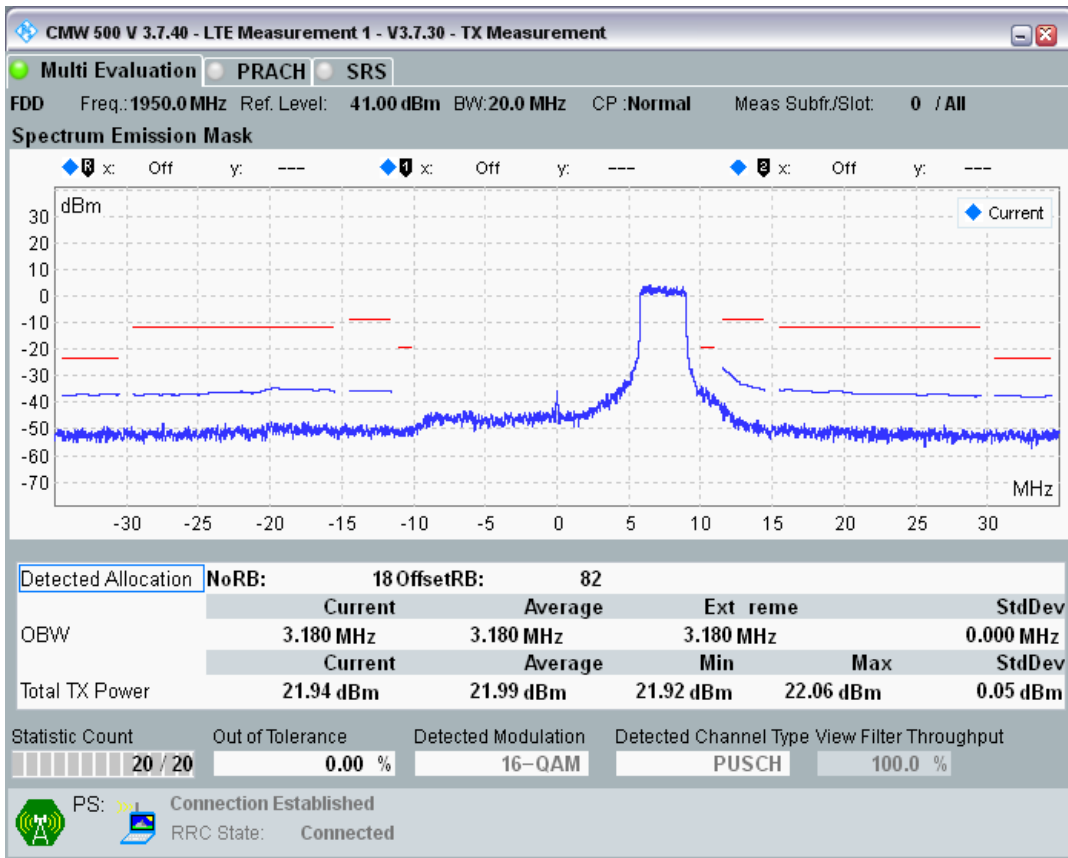

Band1 QAM16 BW=20MHz Channel=18300 RB Size=18 Position=#Max