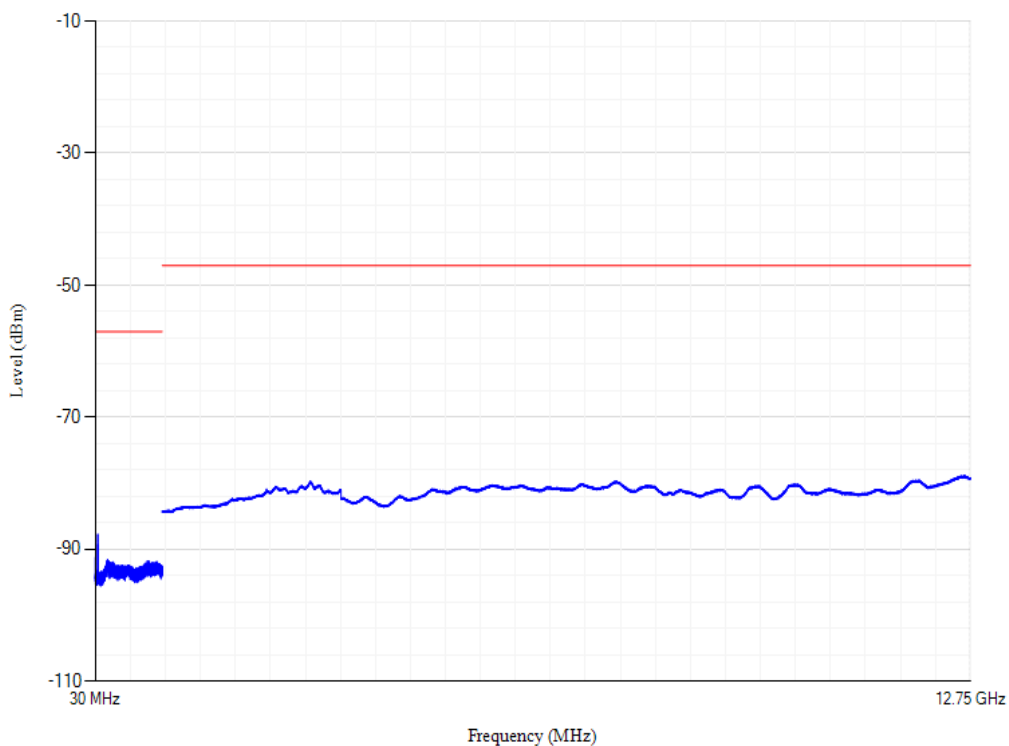

Conducted spurious emissions

Band40 QPSK BW=20MHz Channel=39150

Conducted spurious emissions

Band7 QPSK BW=20MHz Channel=20850

Conducted spurious emissions

Band7 QPSK BW=20MHz Channel=21350

Conducted spurious emissions