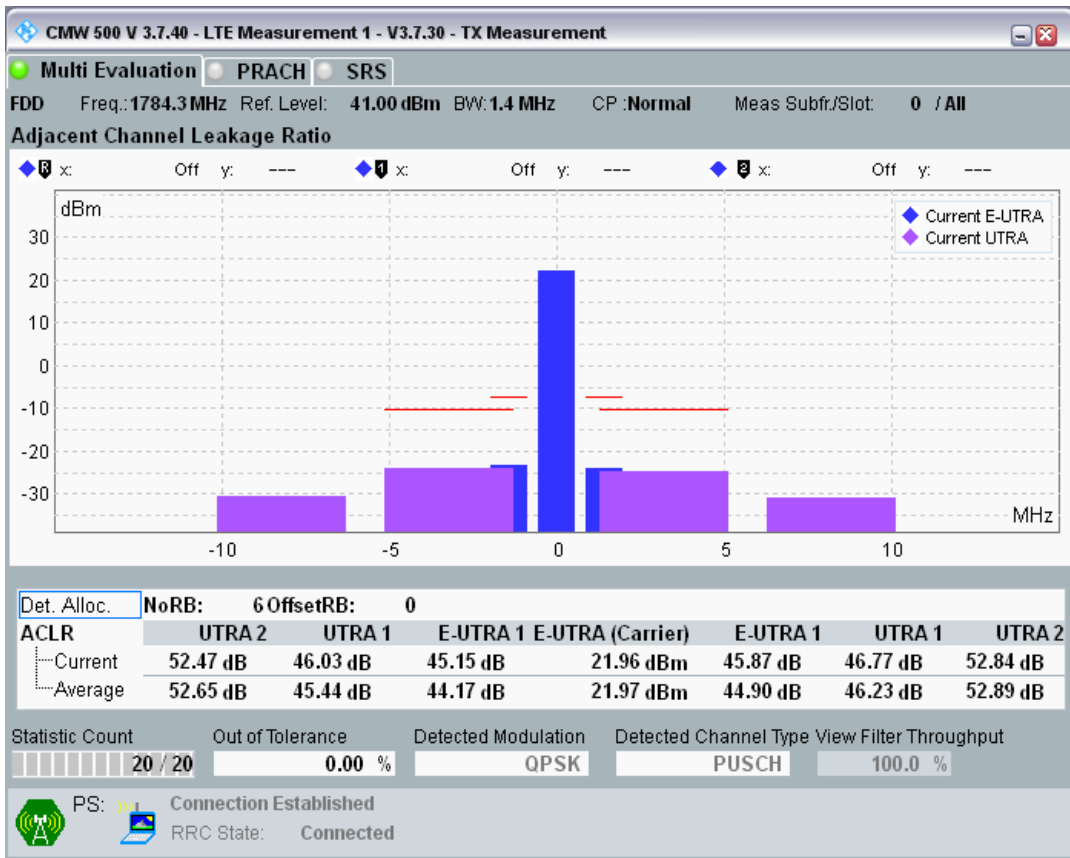

Band3 QPSK BW=1.4MHz Channel=19943 RB Size=6 Position=#0