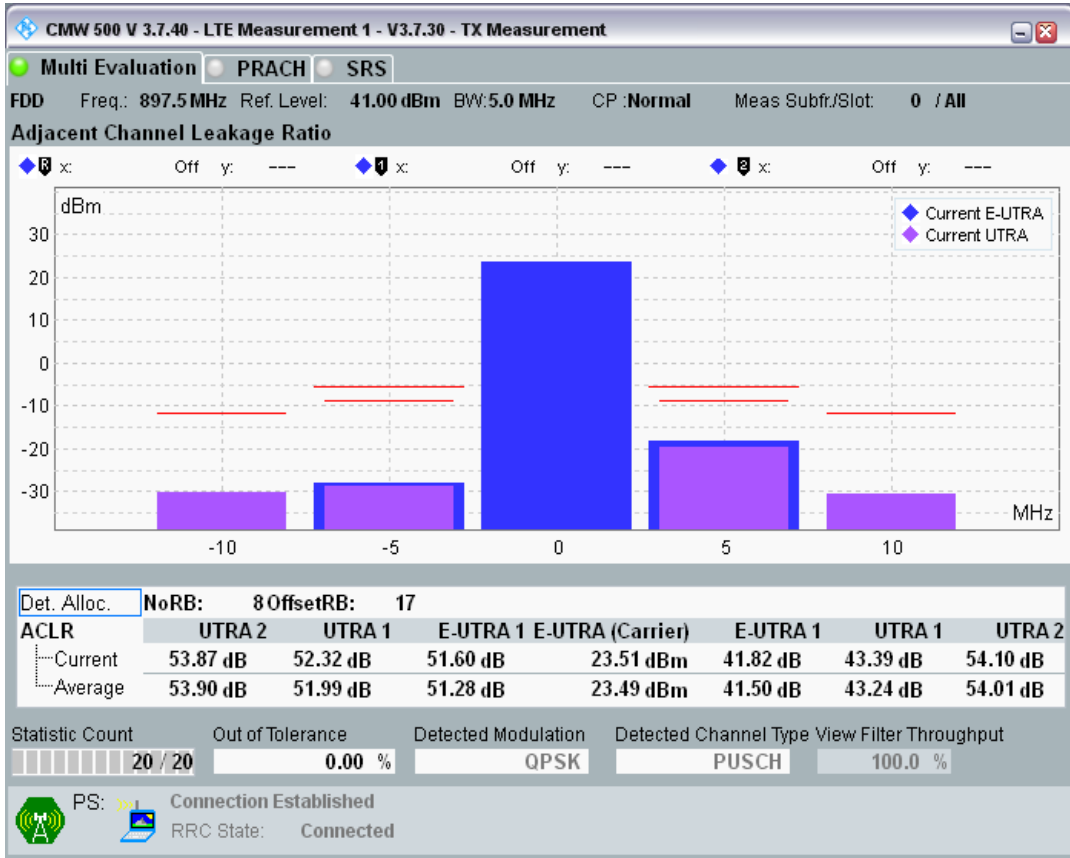

Band8 QPSK BW=5MHz Channel=21625 RB Size=8 Position=#Max