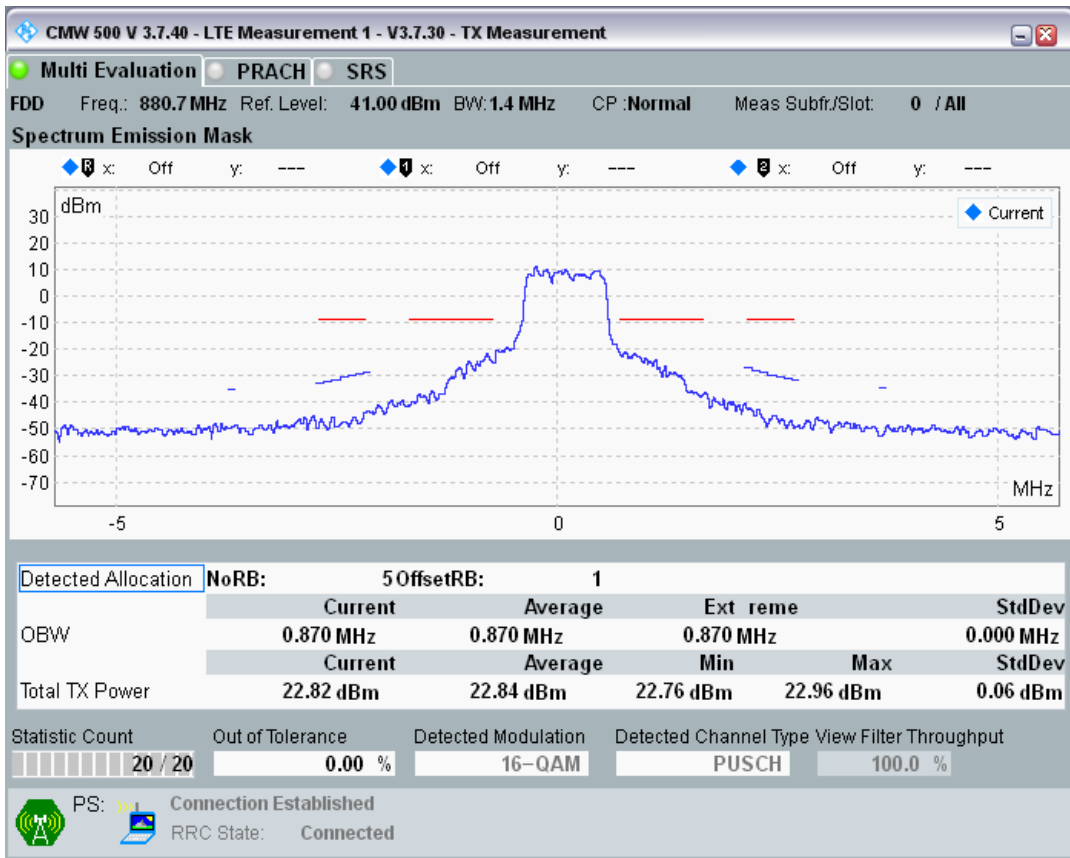

Band8 QAM16 BW=1.4MHz Channel=21457 RB Size=5 Position=#Max