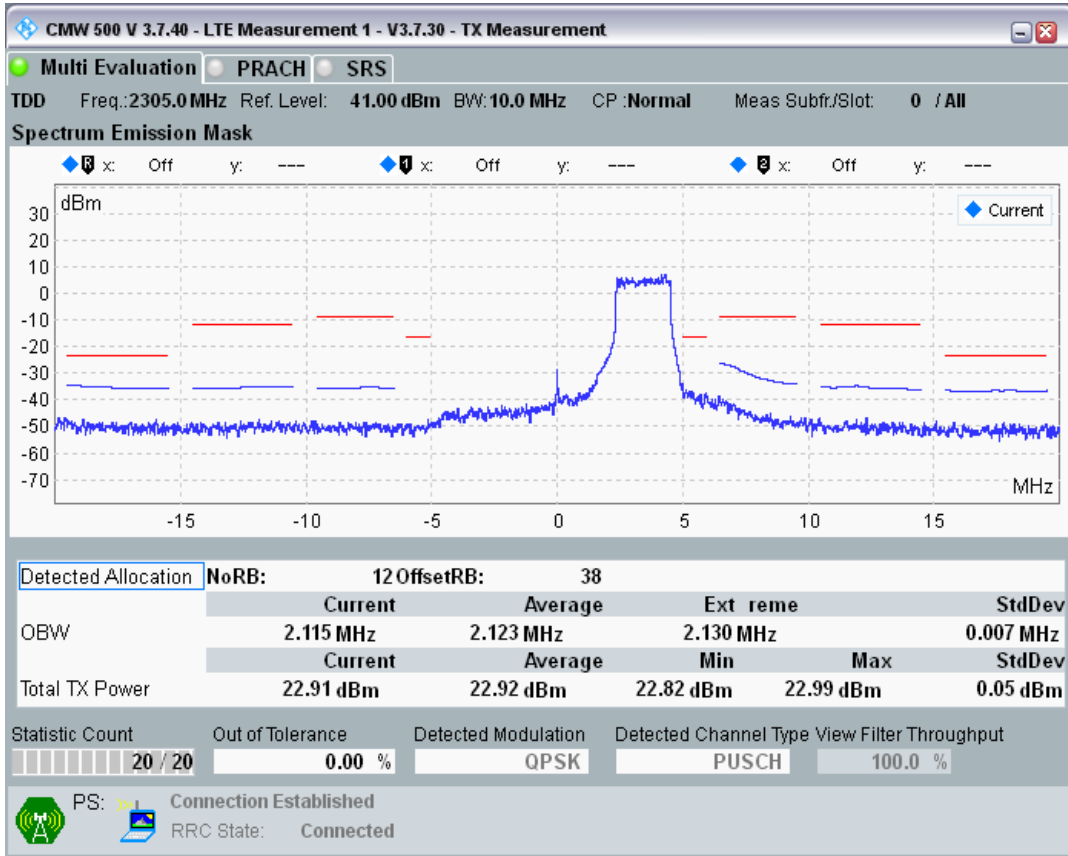

Band40 QAM16 BW=5MHz Channel=39625 RB Size=8 Position=#Max

Band40 QAM16 BW=5MHz Channel=39625 RB Size=25 Position=#0

Band40 QPSK BW=10MHz Channel=38700 RB Size=12 Position=#0

Band40 QPSK BW=10MHz Channel=38700 RB Size=12 Position=#Max