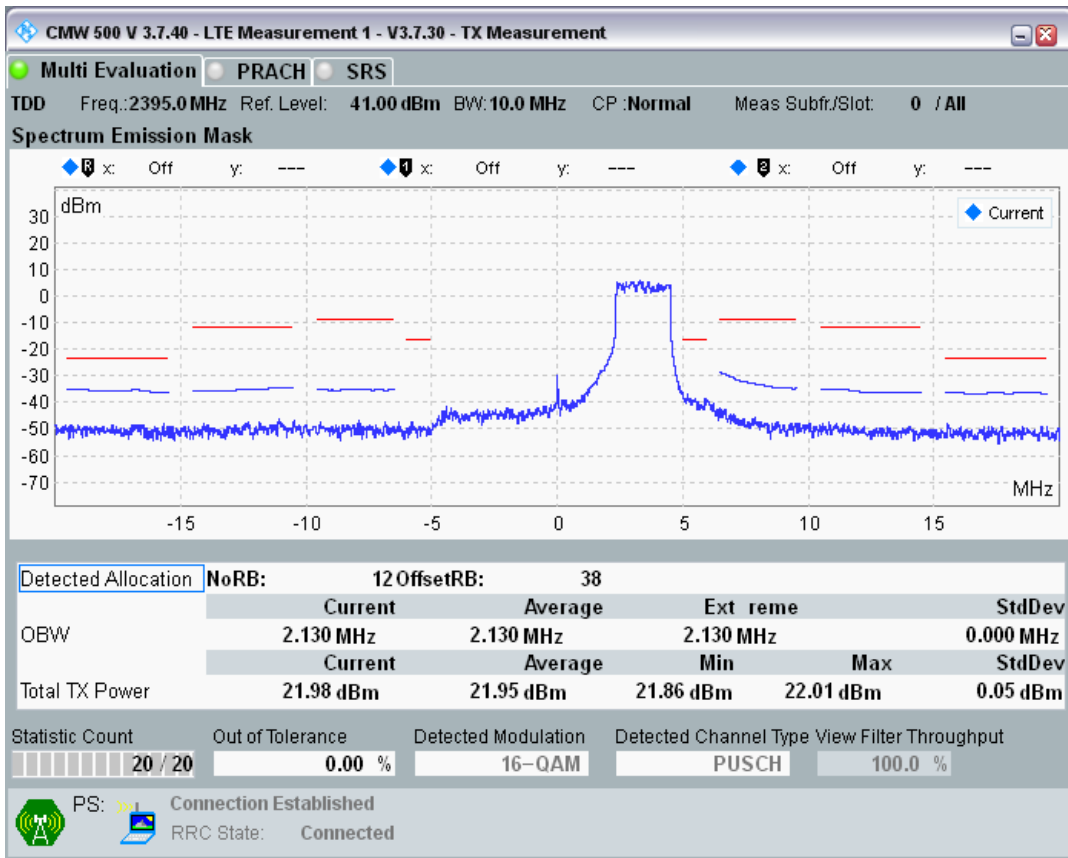

Band40 QAM16 BW=10MHz Channel=39600 RB Size=12 Position=#Max