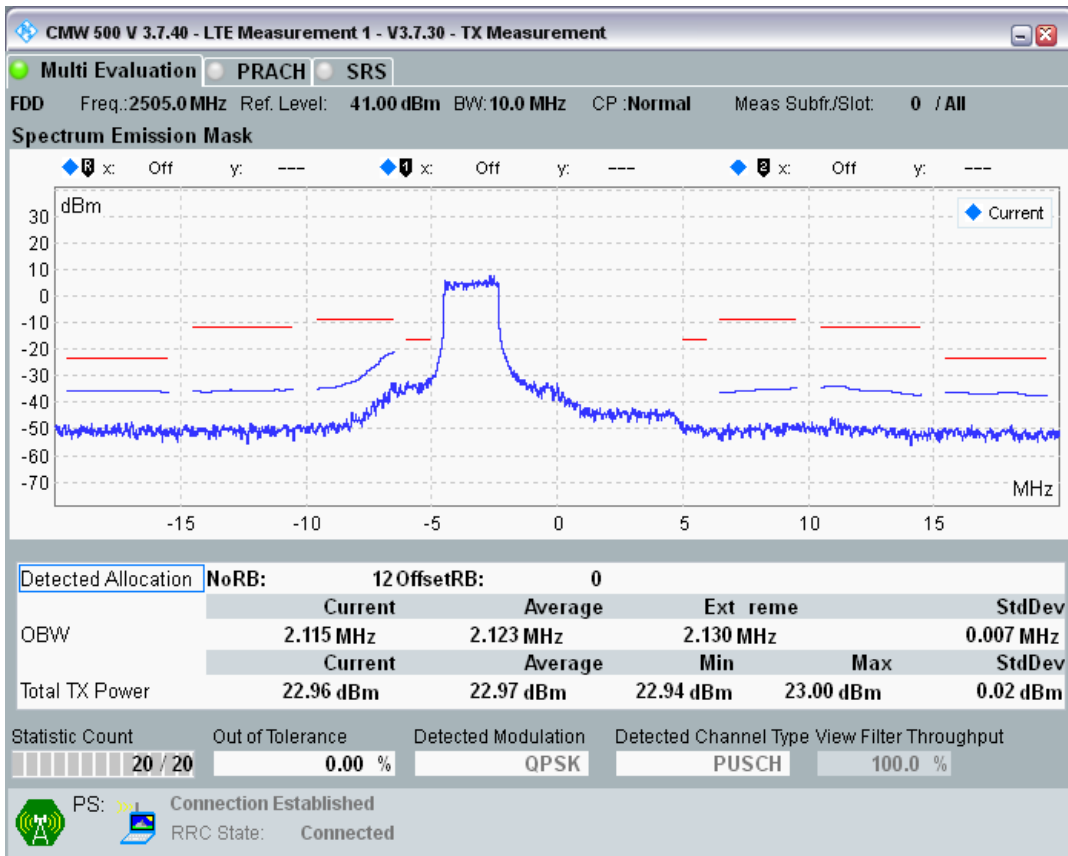

Band7 QPSK BW=10MHz Channel=20800 RB Size=12 Position=#0