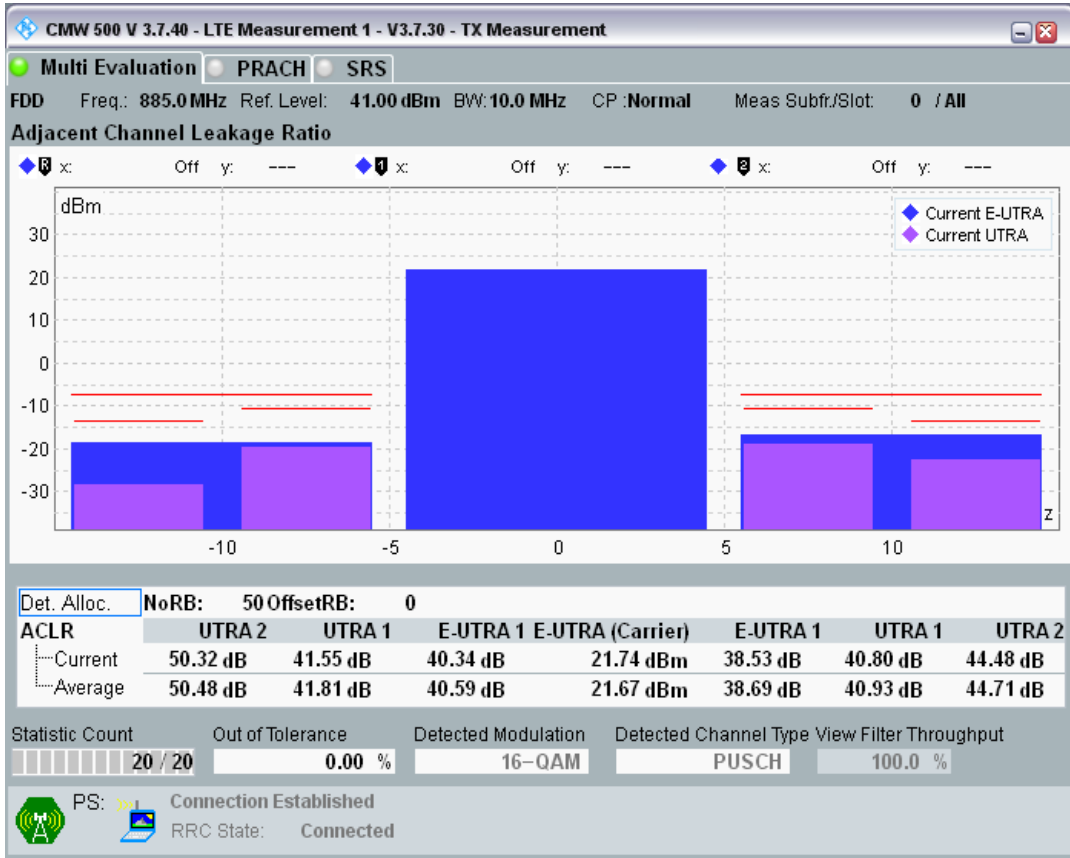

Band8 QAM16 BW=10MHz Channel=21500 RB Size=50 Position=#0