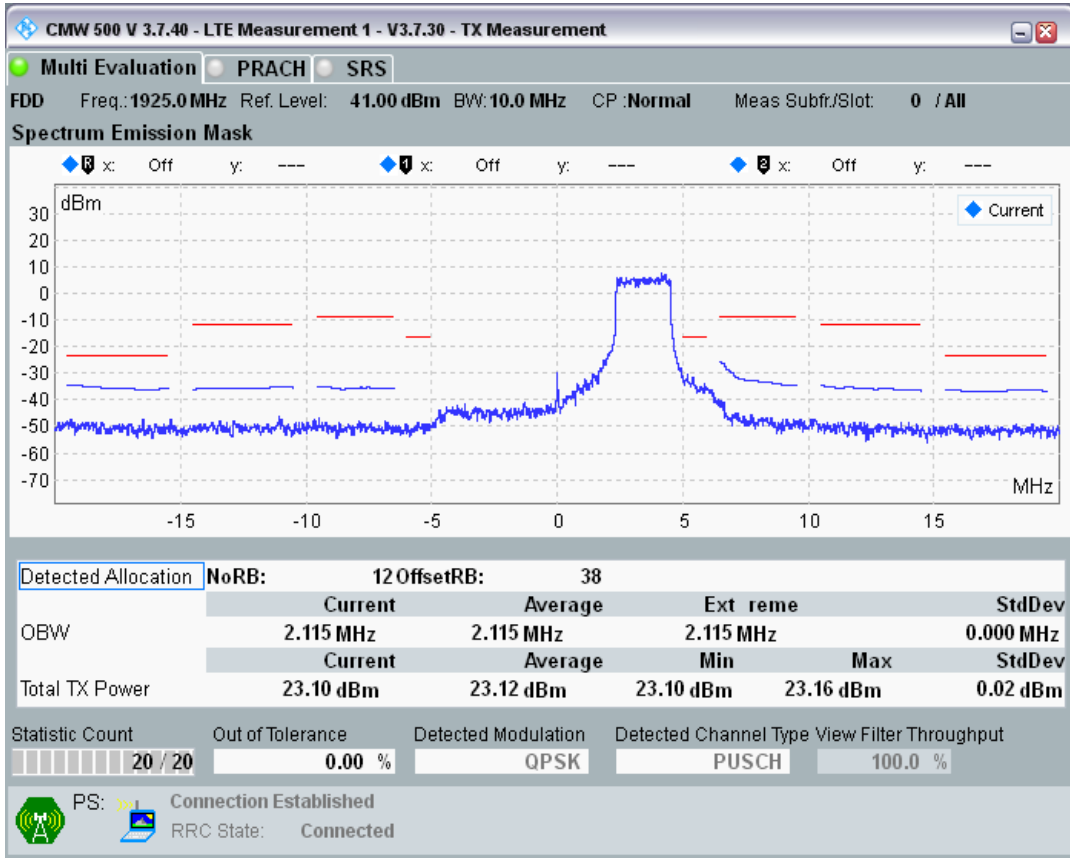

Band1 QAM16 BW=5MHz Channel=18575 RB Size=8 Position=#Max

Band1 QAM16 BW=5MHz Channel=18575 RB Size=25 Position=#0

Band1 QPSK BW=10MHz Channel=18050 RB Size=12 Position=#0

Band1 QPSK BW=10MHz Channel=18050 RB Size=12 Position=#Max