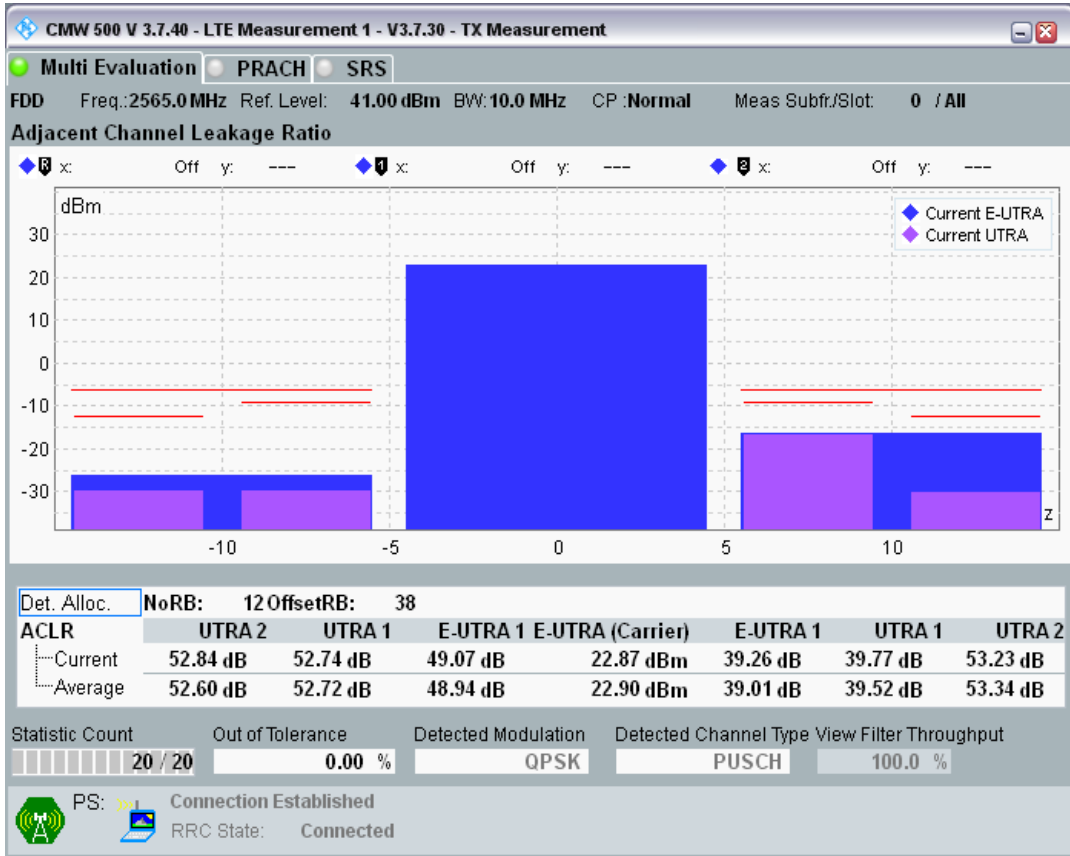

Band7 QPSK BW=10MHz Channel=21400 RB Size=12 Position=#Max