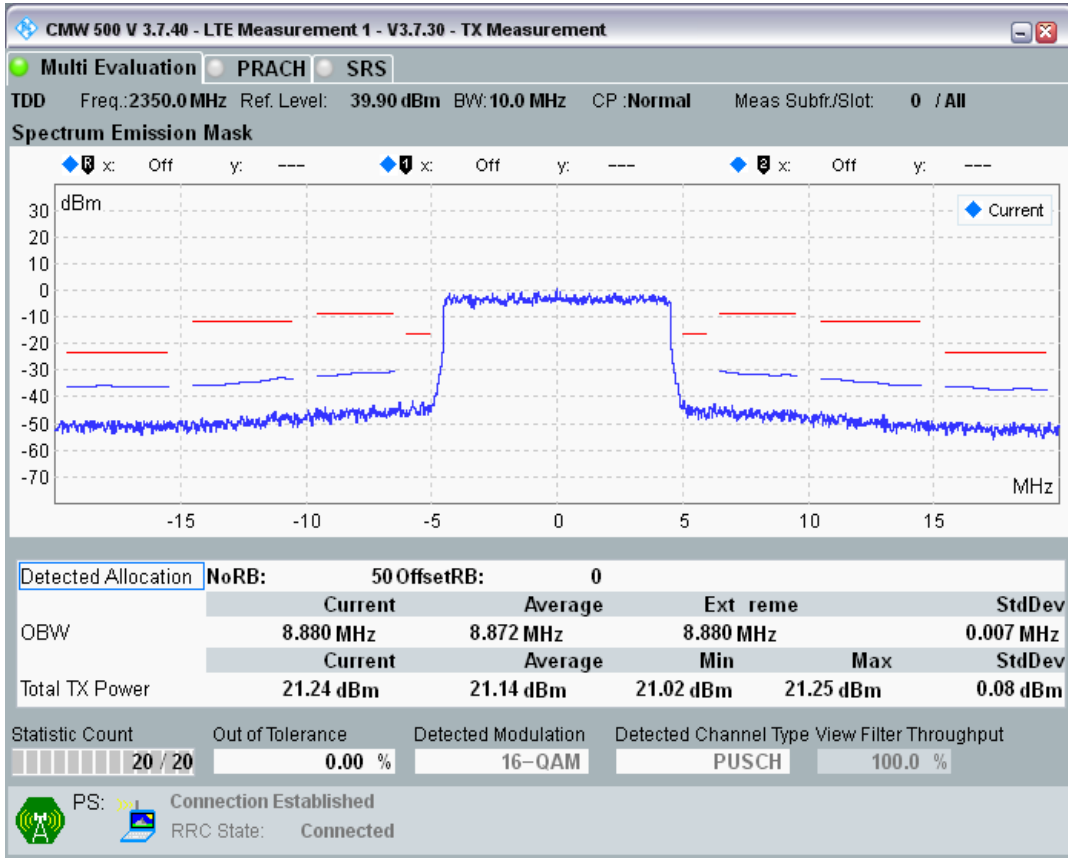

Band40 QAM16 BW=10MHz Channel=39150 RB Size=50 Position=#0