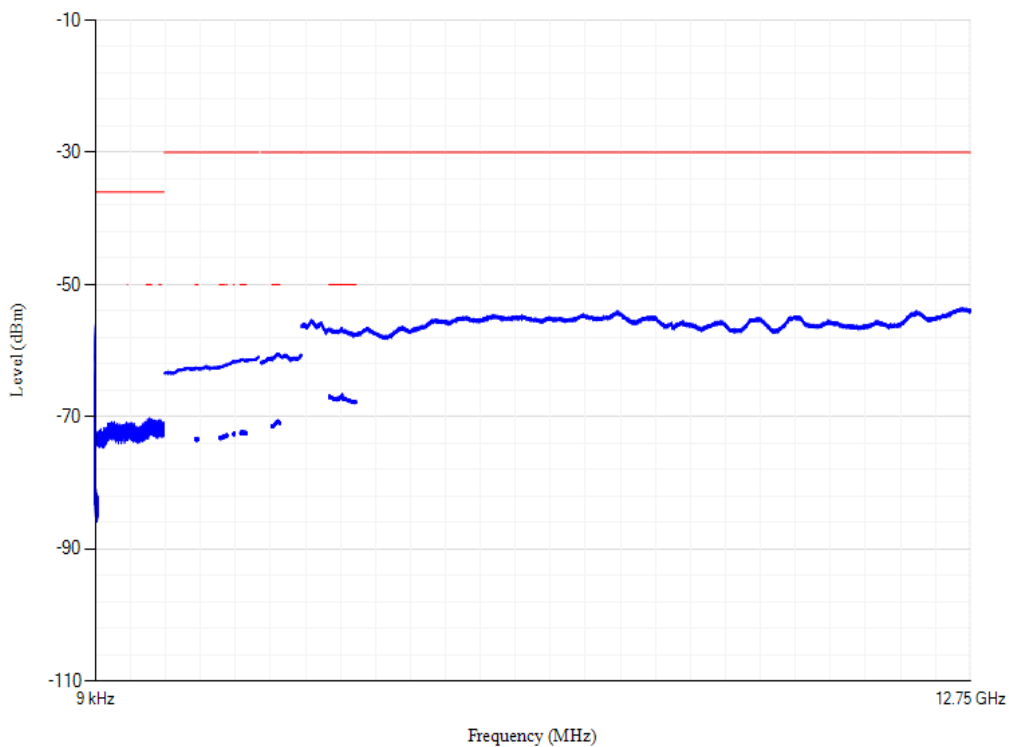

Conducted spurious emissions

Band40 QPSK BW=5MHz Channel=38675 RB Size=1 Position=#0

Conducted spurious emissions

Band40 QPSK BW=5MHz Channel=39625 RB Size=1 Position=#0

Conducted spurious emissions

Band40 QPSK BW=5MHz Channel=39150 RB Size=1 Position=#0