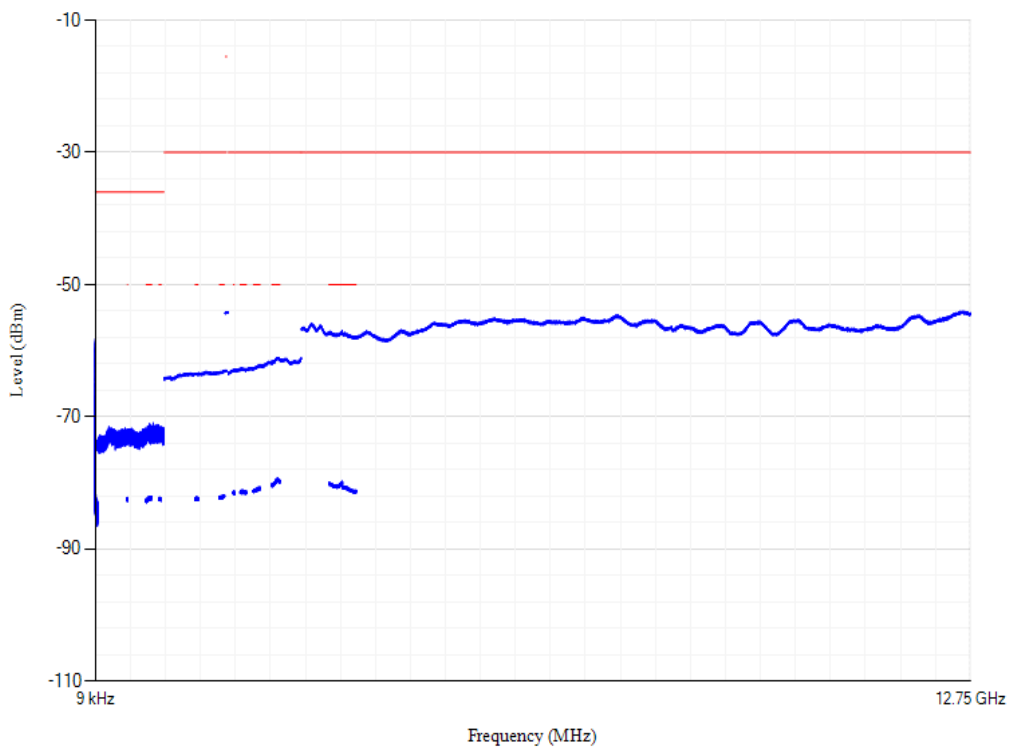

Band1 QPSK BW=5MHz Channel=18025 RB Size=1 Position=#0

Conducted spurious emissions

Band1 QPSK BW=5MHz Channel=18300 RB Size=1 Position=#0

Conducted spurious emissions

Band1 QPSK BW=5MHz Channel=18575 RB Size=1 Position=#0