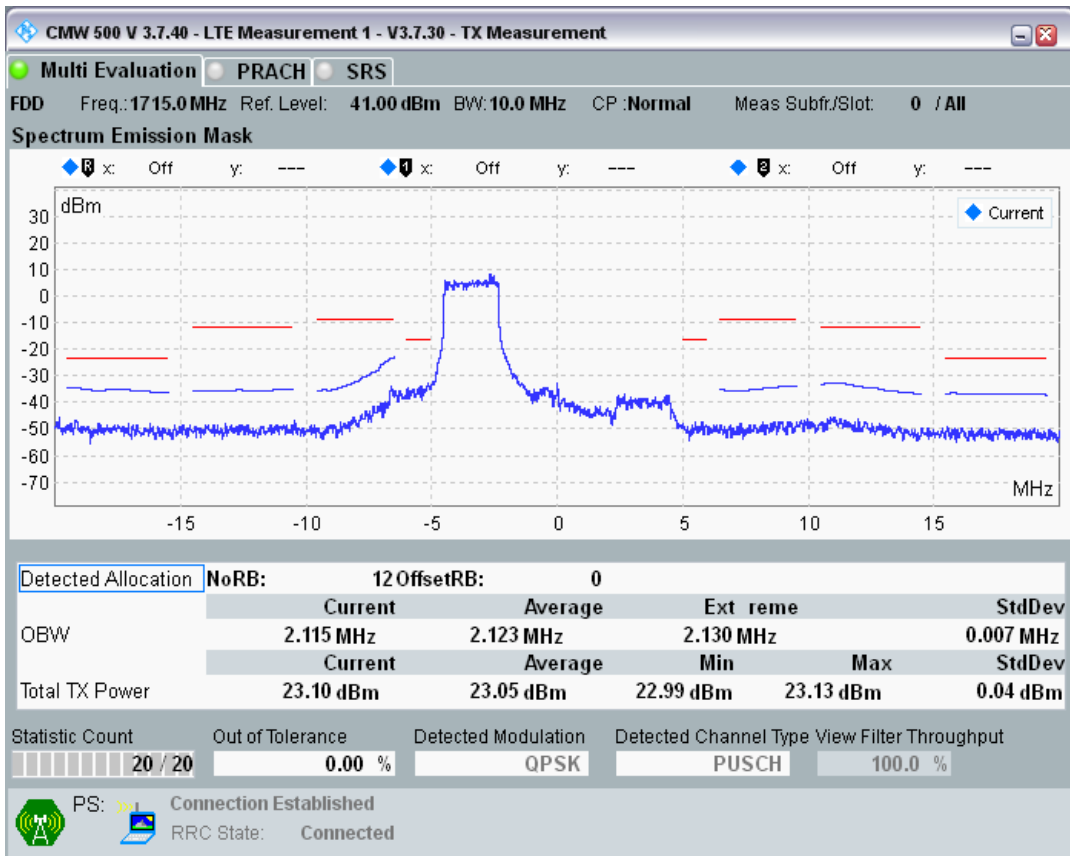

Band3 QPSK BW=10MHz Channel=19250 RB Size=12 Position=#0