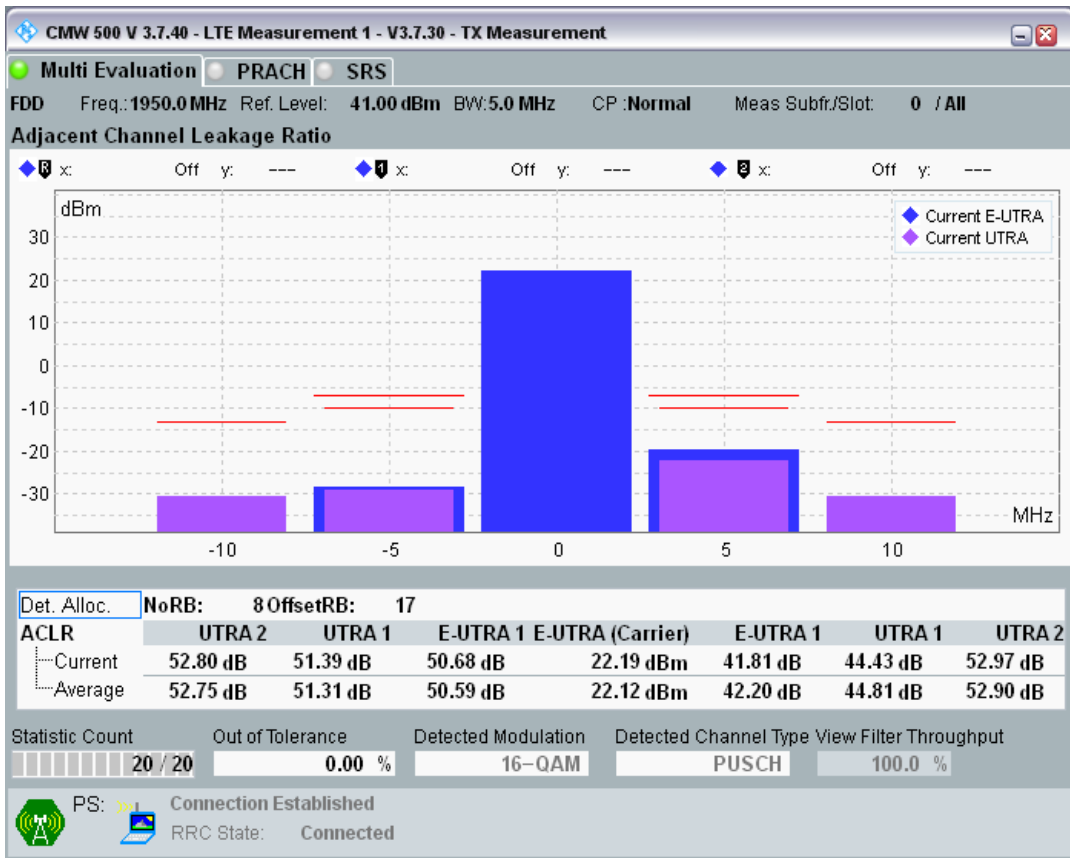

Band1 QAM16 BW=5MHz Channel=18300 RB Size=8 Position=#Max