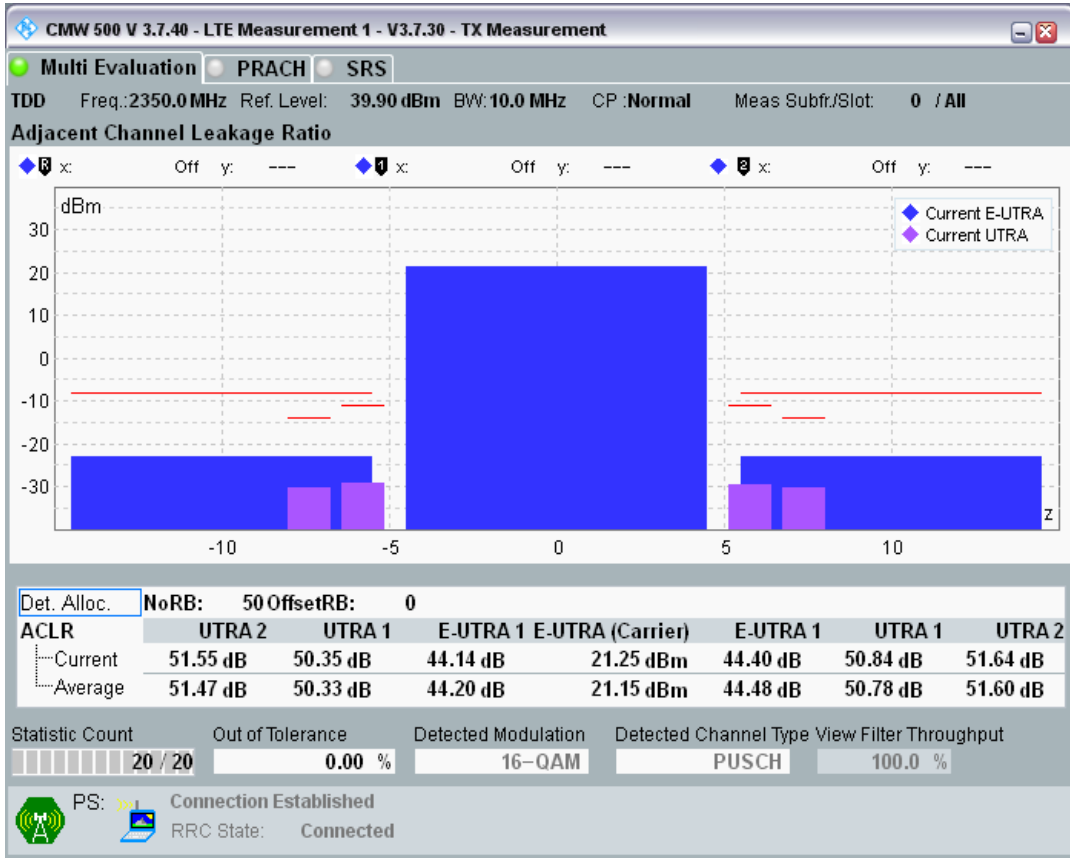

Band40 QAM16 BW=10MHz Channel=39150 RB Size=50 Position=#0