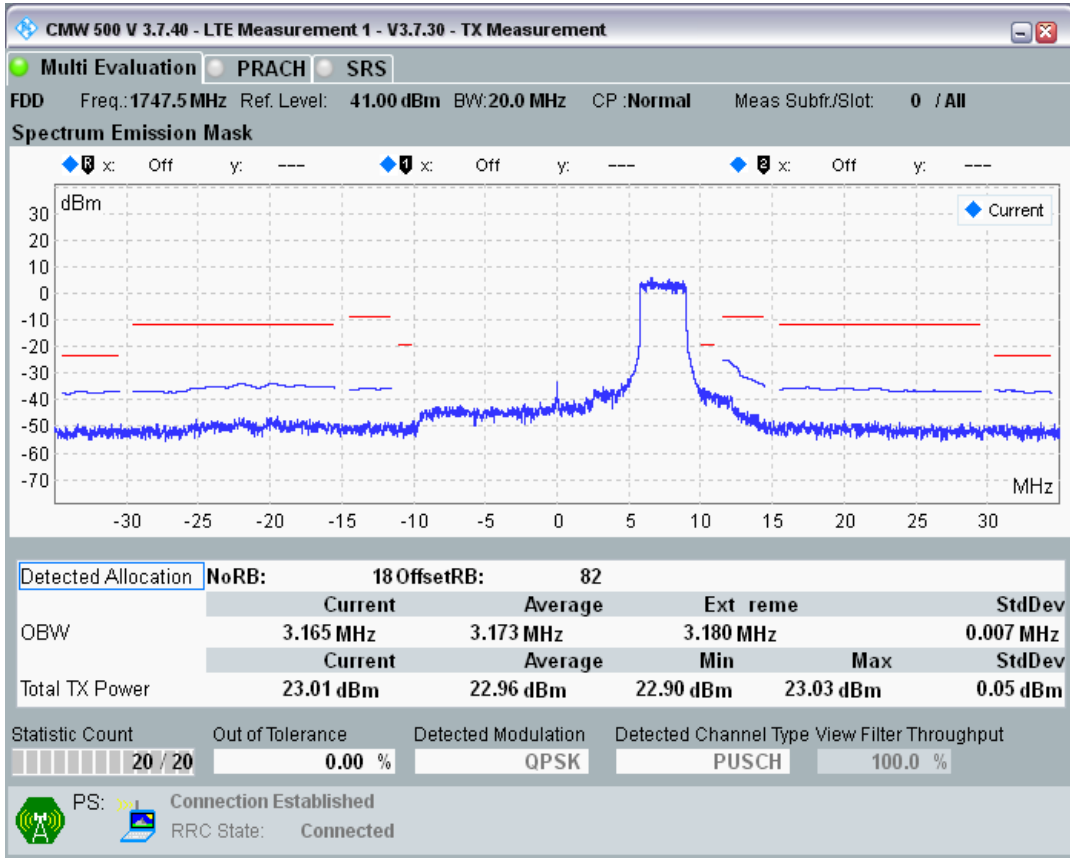

Band3 QPSK BW=20MHz Channel=19575 RB Size=18 Position=#Max