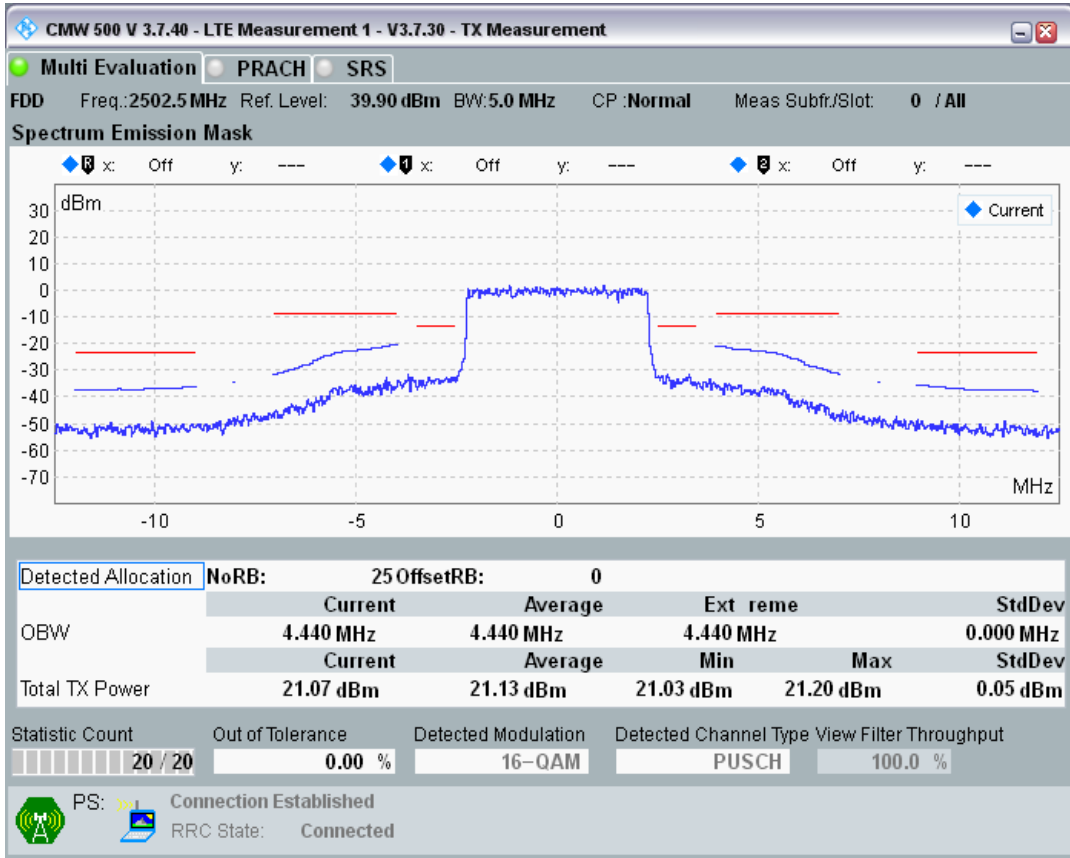

Band7 QPSK BW=5MHz Channel=20775 RB Size=25 Position=#0

Band7 QAM16 BW=5MHz Channel=20775 RB Size=8 Position=#0

Band7 QAM16 BW=5MHz Channel=20775 RB Size=8 Position=#Max

Band7 QAM16 BW=5MHz Channel=20775 RB Size=25 Position=#0