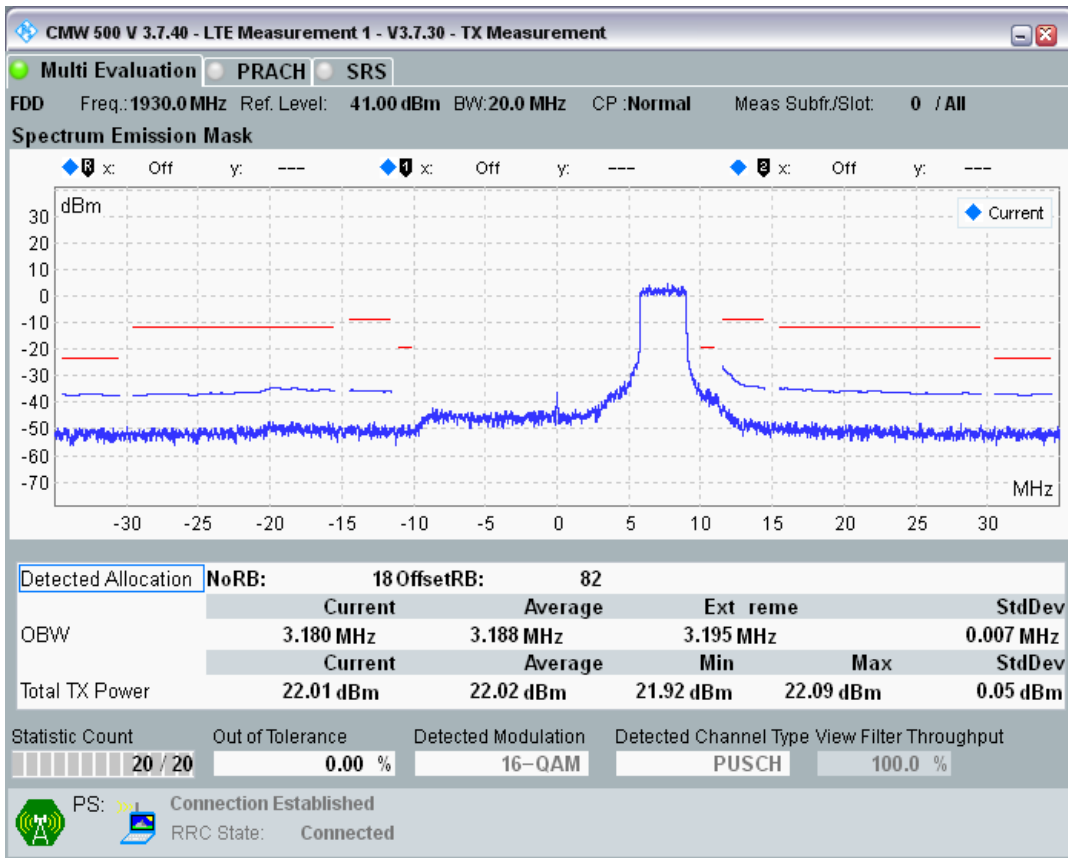

Band1 QAM16 BW=20MHz Channel=18100 RB Size=18 Position=#Max