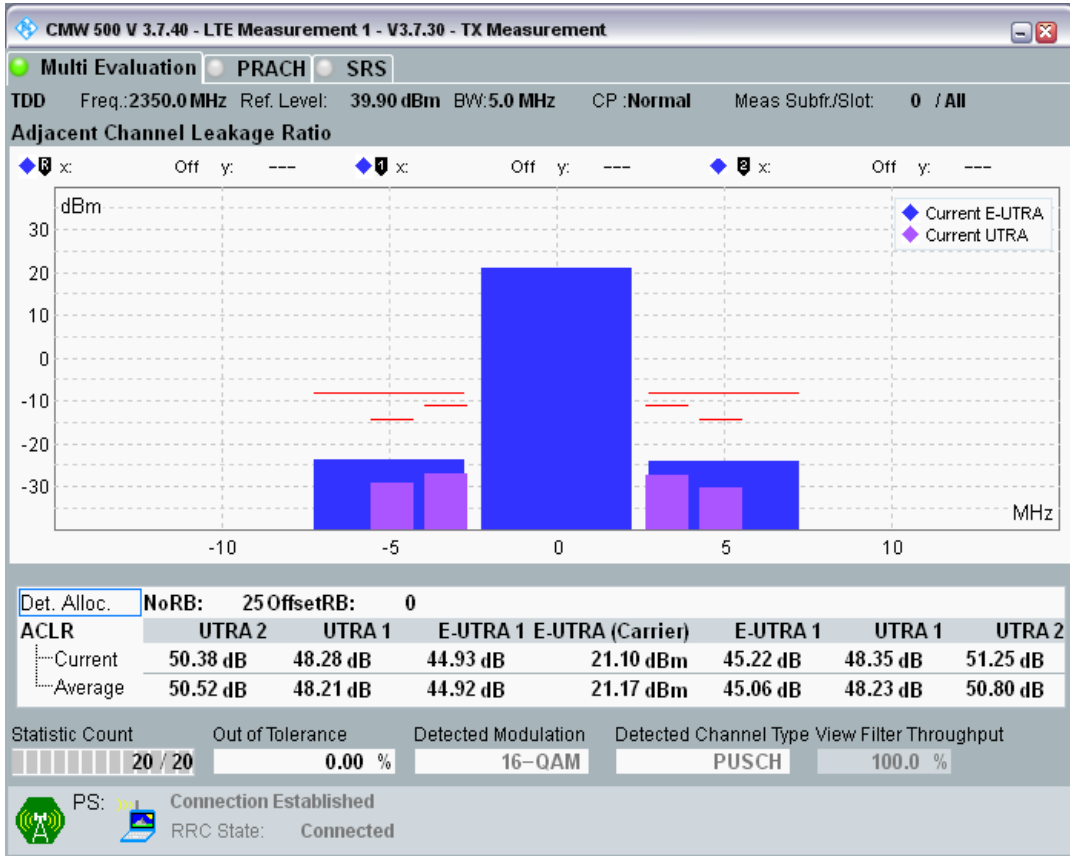

Band40 QPSK BW=5MHz Channel=39150 RB Size=25 Position=#0

Band40 QAM16 BW=5MHz Channel=39150 RB Size=8 Position=#0

Band40 QAM16 BW=5MHz Channel=39150 RB Size=8 Position=#Max

Band40 QAM16 BW=5MHz Channel=39150 RB Size=25 Position=#0