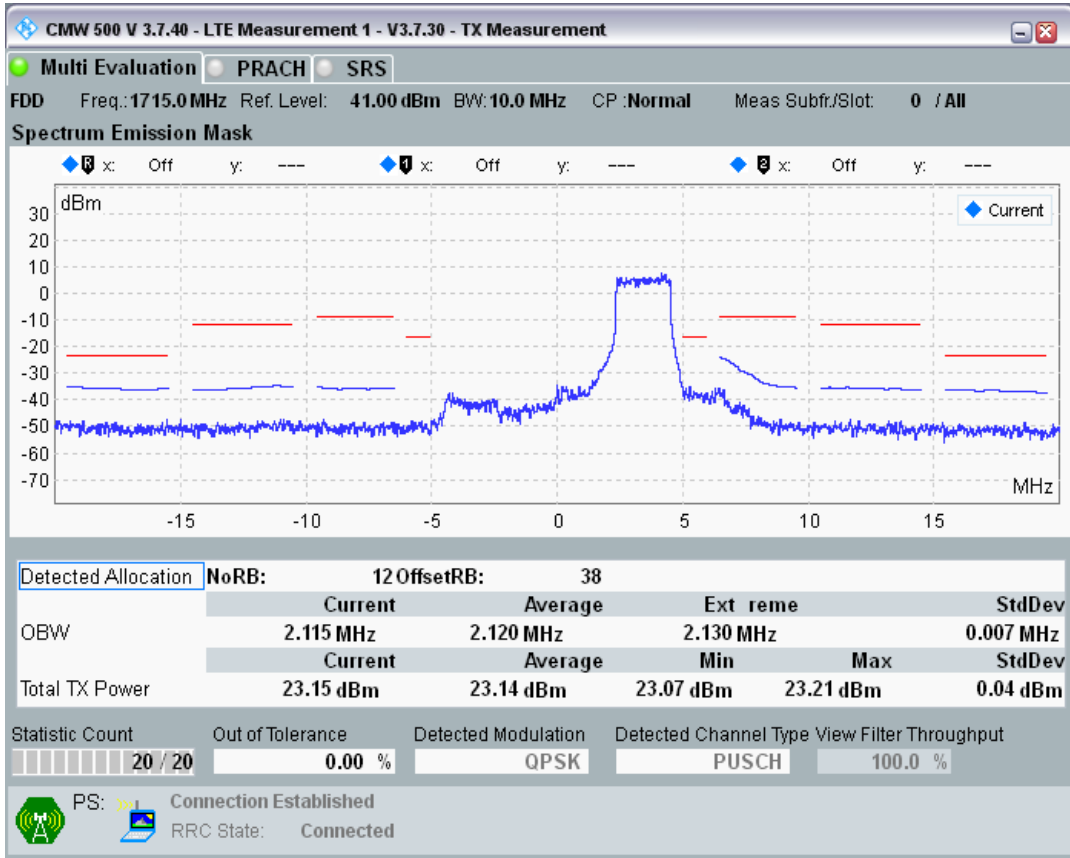

Band3 QPSK BW=10MHz Channel=19250 RB Size=12 Position=#Max