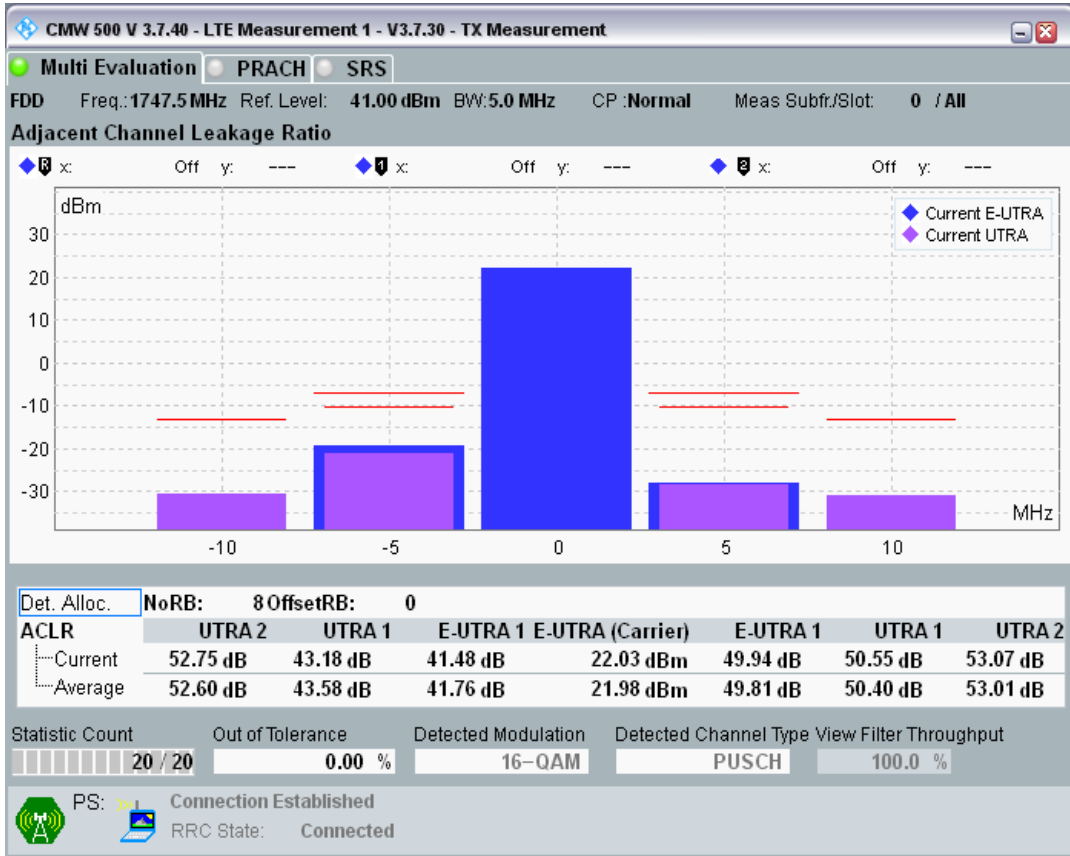

Band3 QPSK BW=5MHz Channel=19575 RB Size=8 Position=#0

Band3 QPSK BW=5MHz Channel=19575 RB Size=8 Position=#Max

Band3 QPSK BW=5MHz Channel=19575 RB Size=25 Position=#0

Band3 QAM16 BW=5MHz Channel=19575 RB Size=8 Position=#0