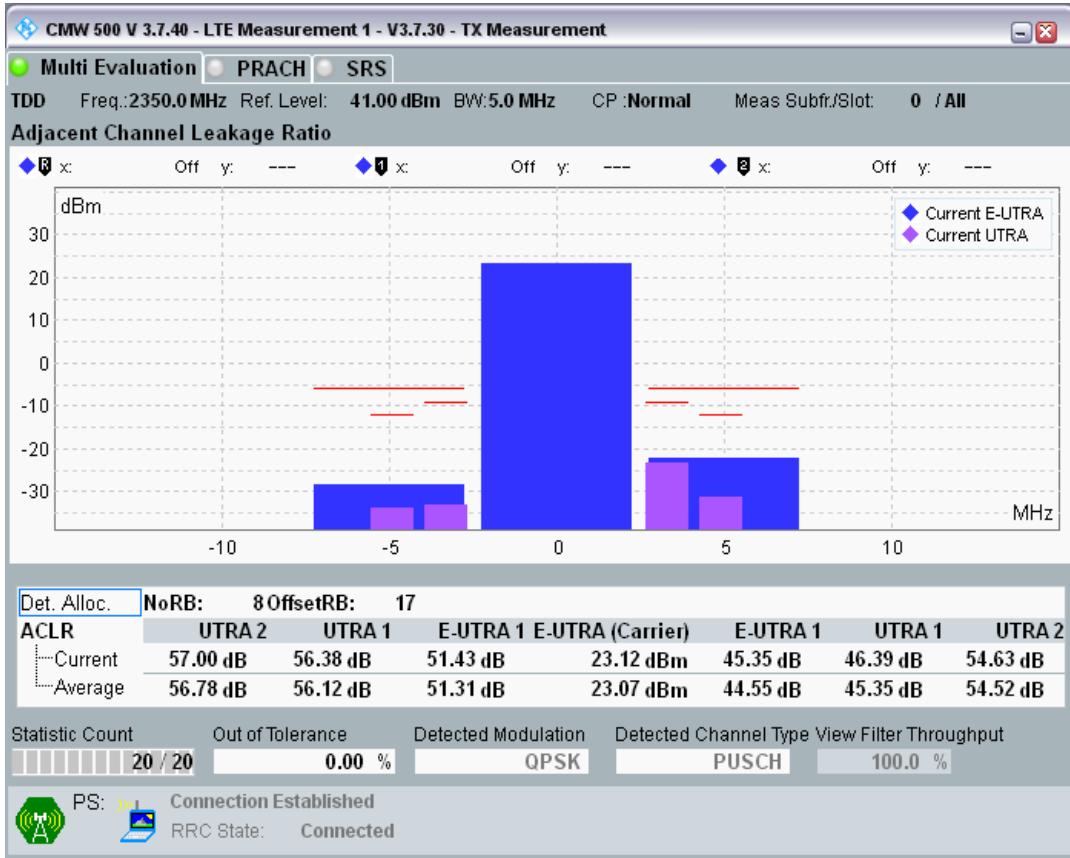

Band40 QAM16 BW=5MHz Channel=38675 RB Size=8 Position=#Max

Band40 QAM16 BW=5MHz Channel=38675 RB Size=25 Position=#0

Band40 QPSK BW=5MHz Channel=39150 RB Size=8 Position=#0

Band40 QPSK BW=5MHz Channel=39150 RB Size=8 Position=#Max