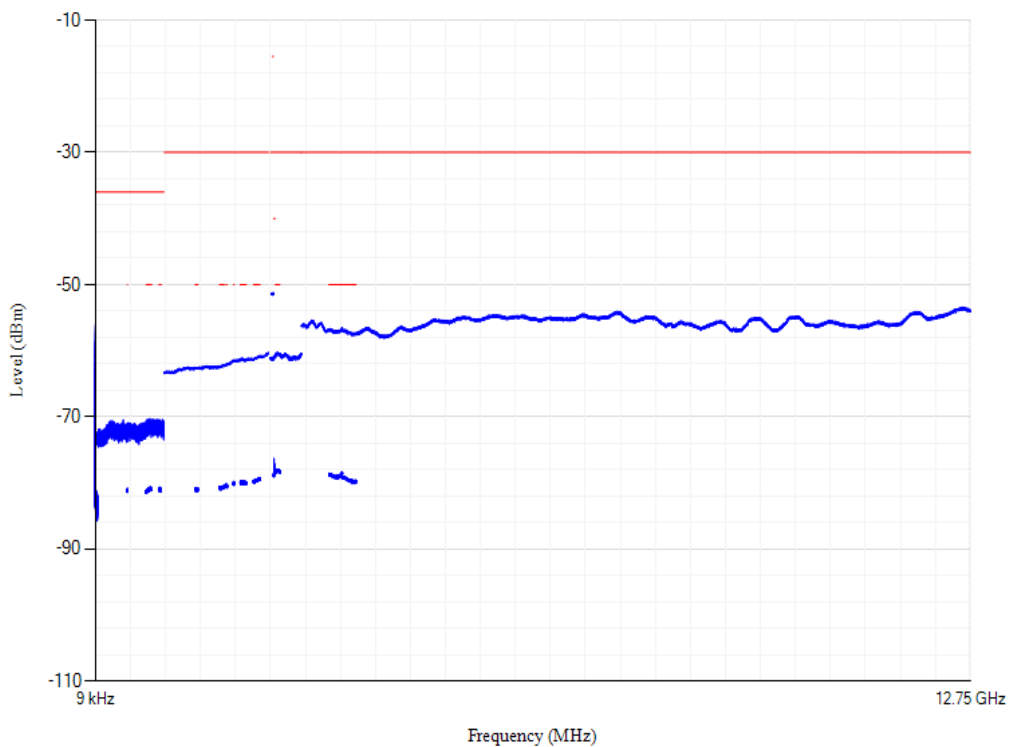

Conducted spurious emissions

Band7 QPSK BW=5MHz Channel=20775 RB Size=1 Position=#0

Conducted spurious emissions

Band7 QPSK BW=5MHz Channel=21100 RB Size=1 Position=#0

Conducted spurious emissions

Band7 QPSK BW=5MHz Channel=21425 RB Size=1 Position=#0