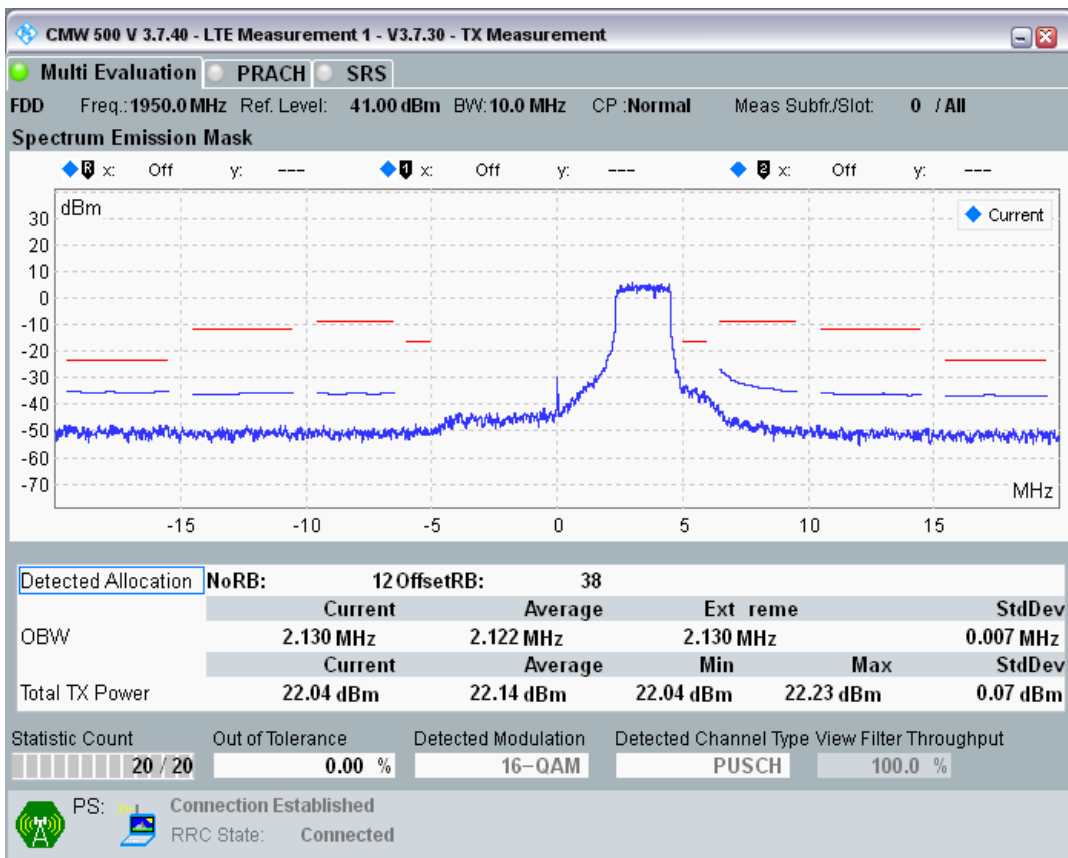

Band1 QAM16 BW=10MHz Channel=18300 RB Size=12 Position=#Max