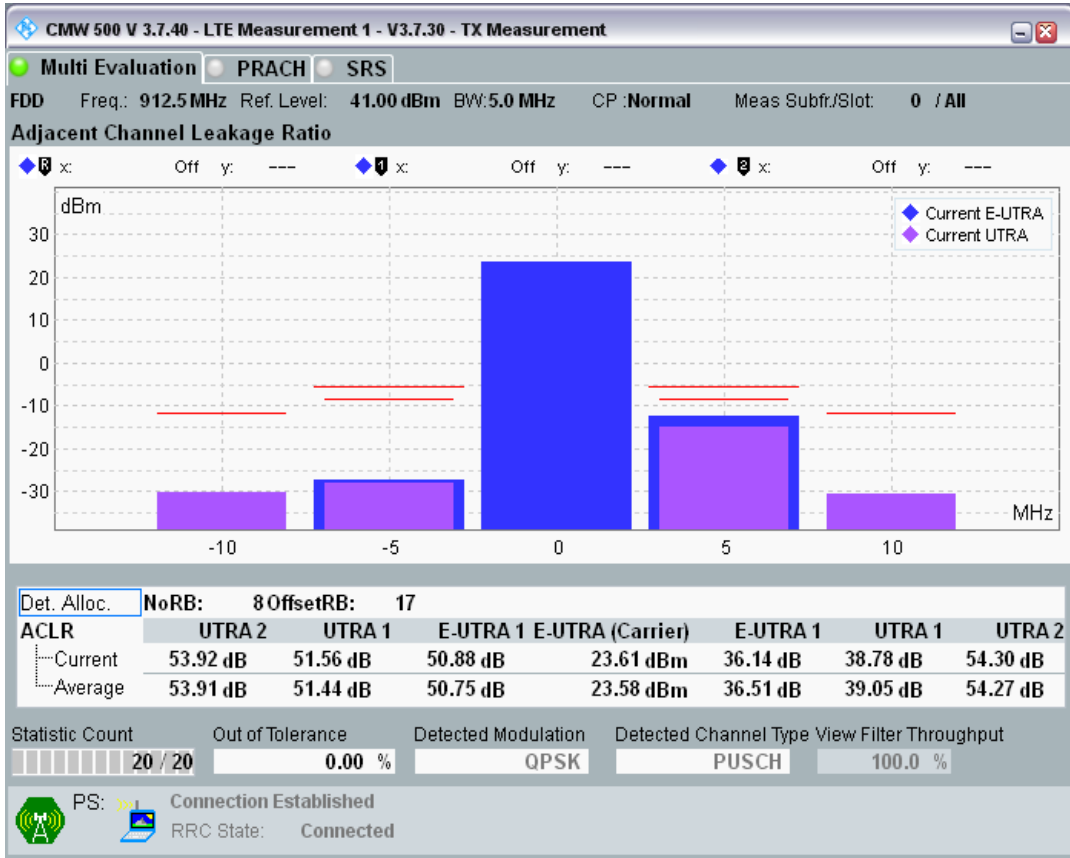

Band8 QAM16 BW=5MHz Channel=21625 RB Size=8 Position=#Max

Band8 QAM16 BW=5MHz Channel=21625 RB Size=25 Position=#0

Band8 QPSK BW=5MHz Channel=21775 RB Size=8 Position=#0

Band8 QPSK BW=5MHz Channel=21775 RB Size=8 Position=#Max