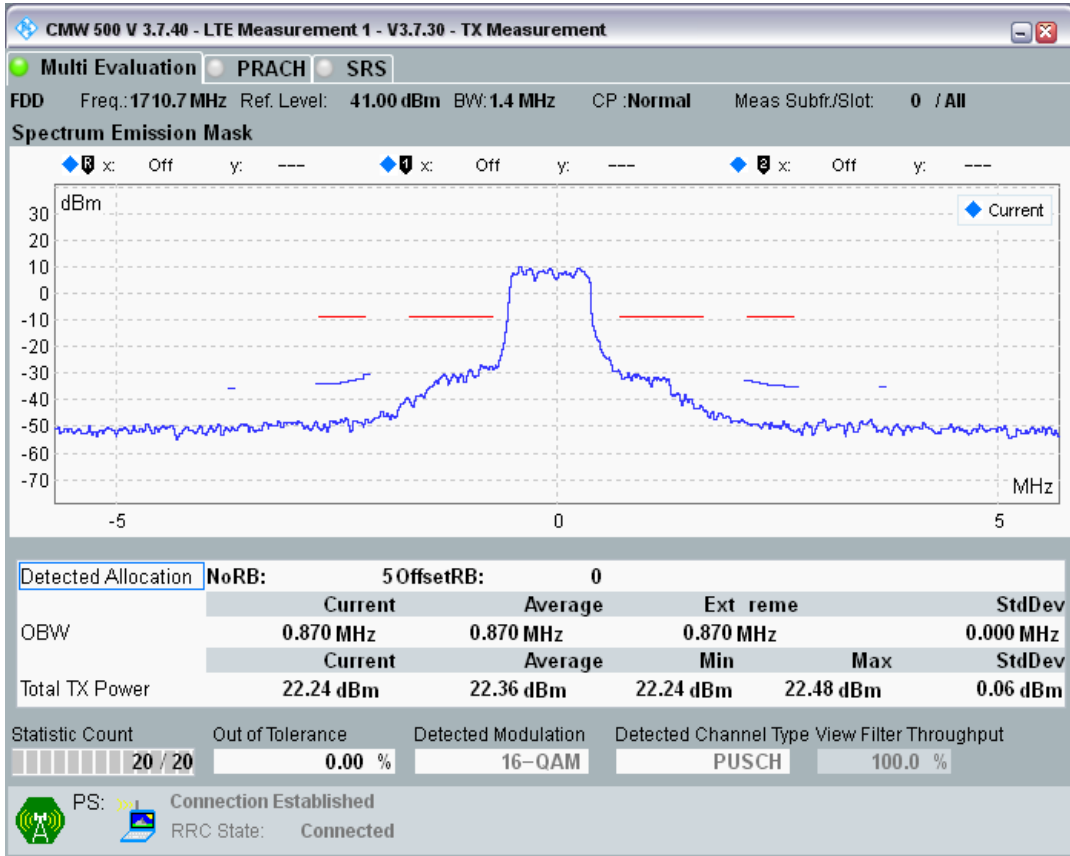

Band3 QPSK BW=1.4MHz Channel=19207 RB Size=5 Position=#0

Band3 QPSK BW=1.4MHz Channel=19207 RB Size=5 Position=#Max

Band3 QPSK BW=1.4MHz Channel=19207 RB Size=6 Position=#0

Band3 QAM16 BW=1.4MHz Channel=19207 RB Size=5 Position=#0