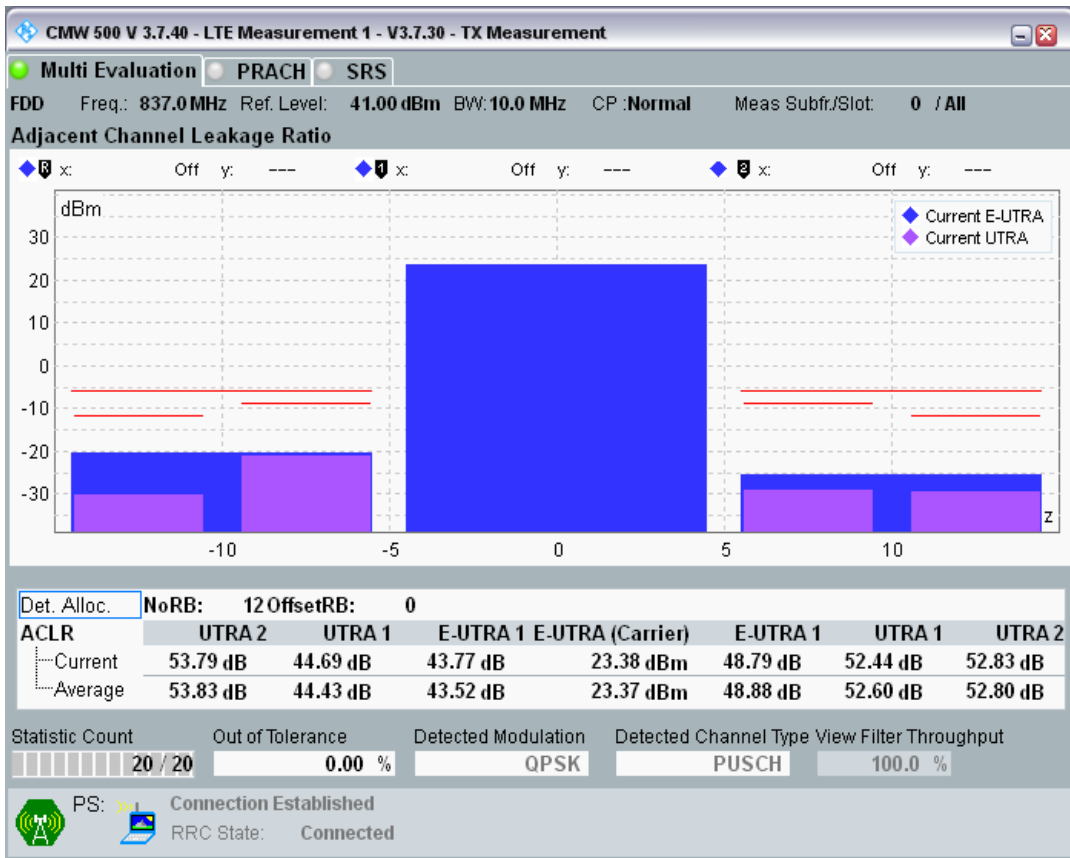

Band20 QPSK BW=10MHz Channel=24200 RB Size=12 Position=#0