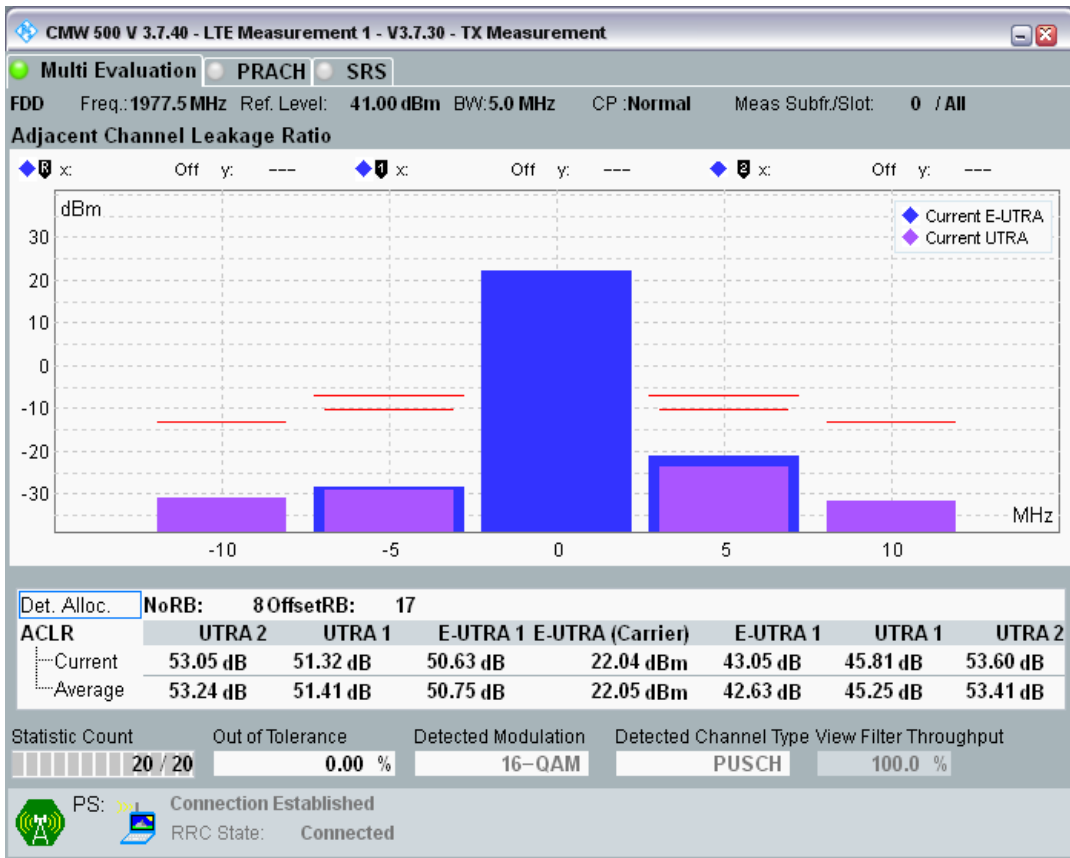

Band1 QAM16 BW=5MHz Channel=18575 RB Size=8 Position=#Max