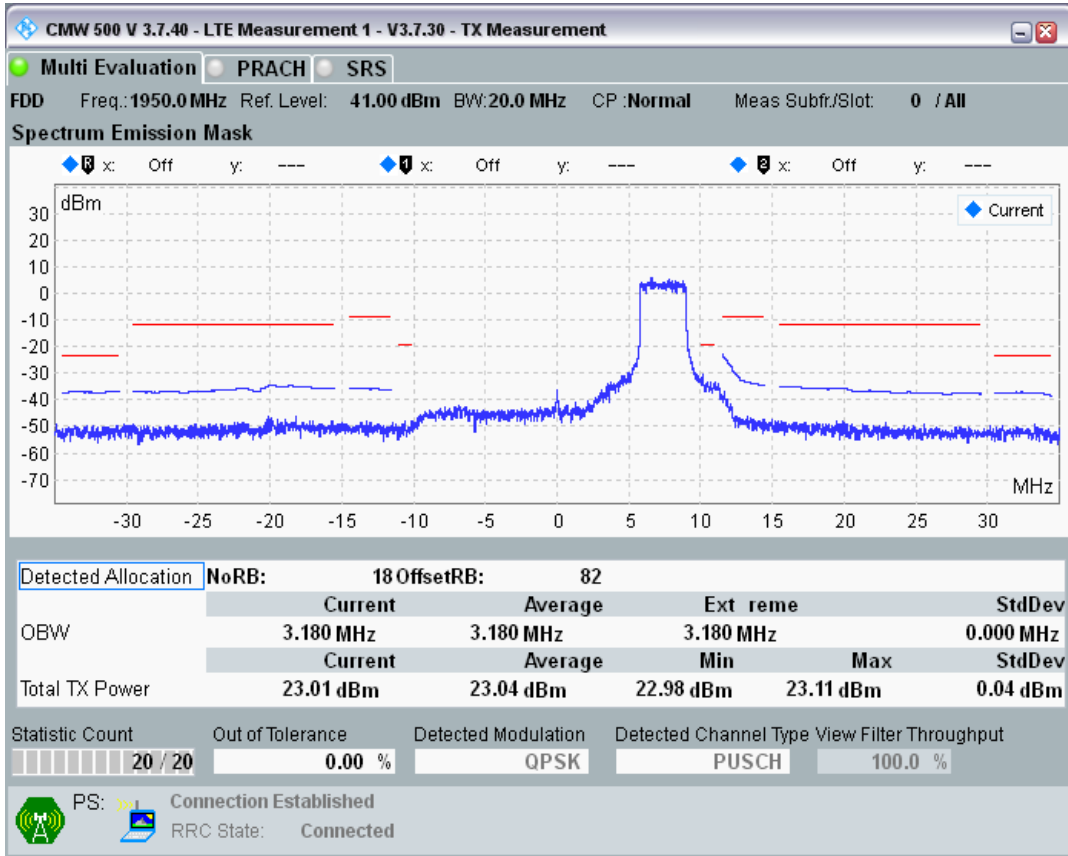

Band1 QAM16 BW=20MHz Channel=18100 RB Size=18 Position=#Max

Band1 QAM16 BW=20MHz Channel=18100 RB Size=100 Position=#0

Band1 QPSK BW=20MHz Channel=18300 RB Size=18 Position=#0

Band1 QPSK BW=20MHz Channel=18300 RB Size=18 Position=#Max