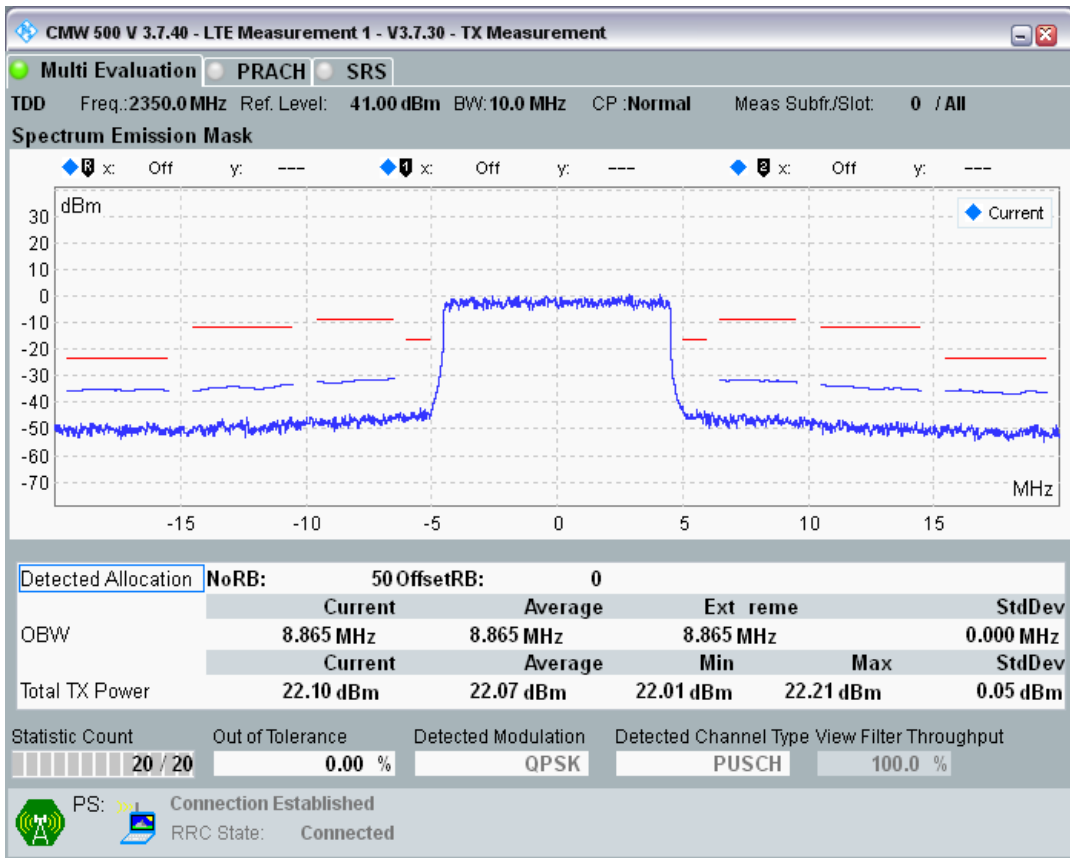

Band40 QPSK BW=10MHz Channel=39150 RB Size=50 Position=#0