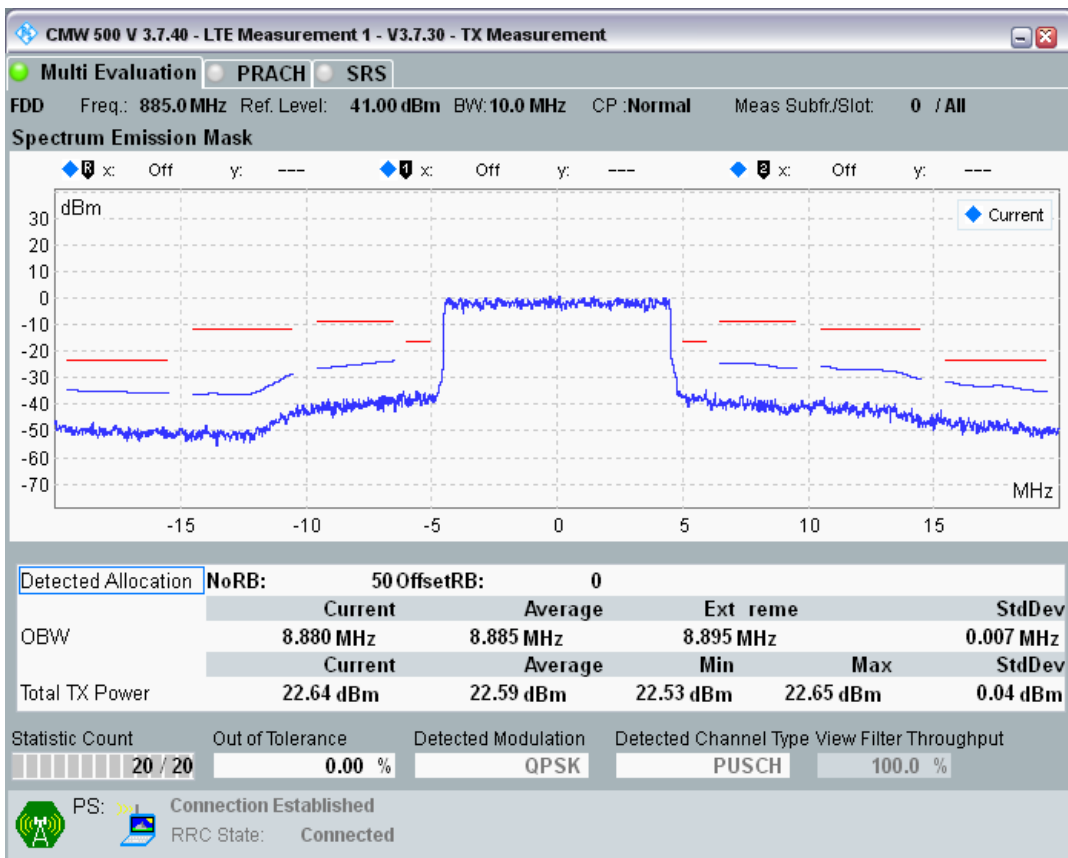

Band8 QPSK BW=10MHz Channel=21500 RB Size=50 Position=#0