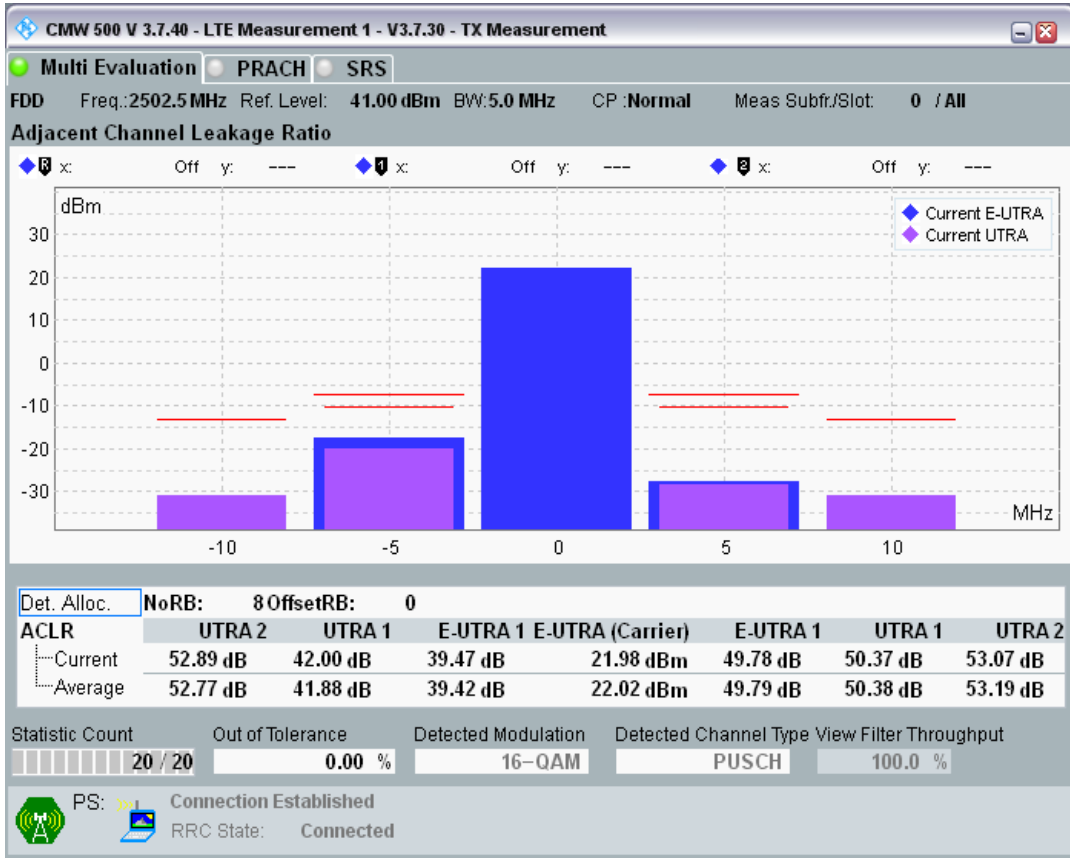

Band7 QPSK BW=5MHz Channel=20775 RB Size=25 Position=#0

Band7 QAM16 BW=5MHz Channel=20775 RB Size=8 Position=#0

Band7 QAM16 BW=5MHz Channel=20775 RB Size=8 Position=#Max

Band7 QAM16 BW=5MHz Channel=20775 RB Size=25 Position=#0