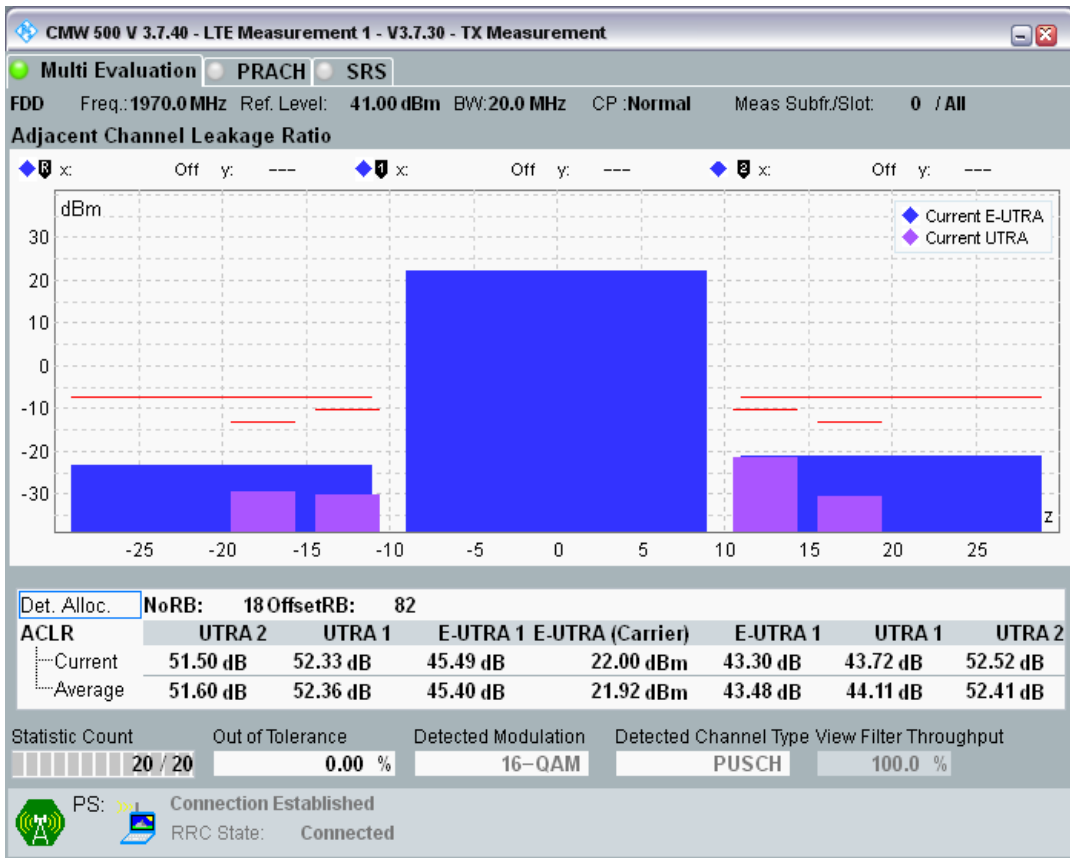

Band1 QAM16 BW=20MHz Channel=18500 RB Size=18 Position=#Max