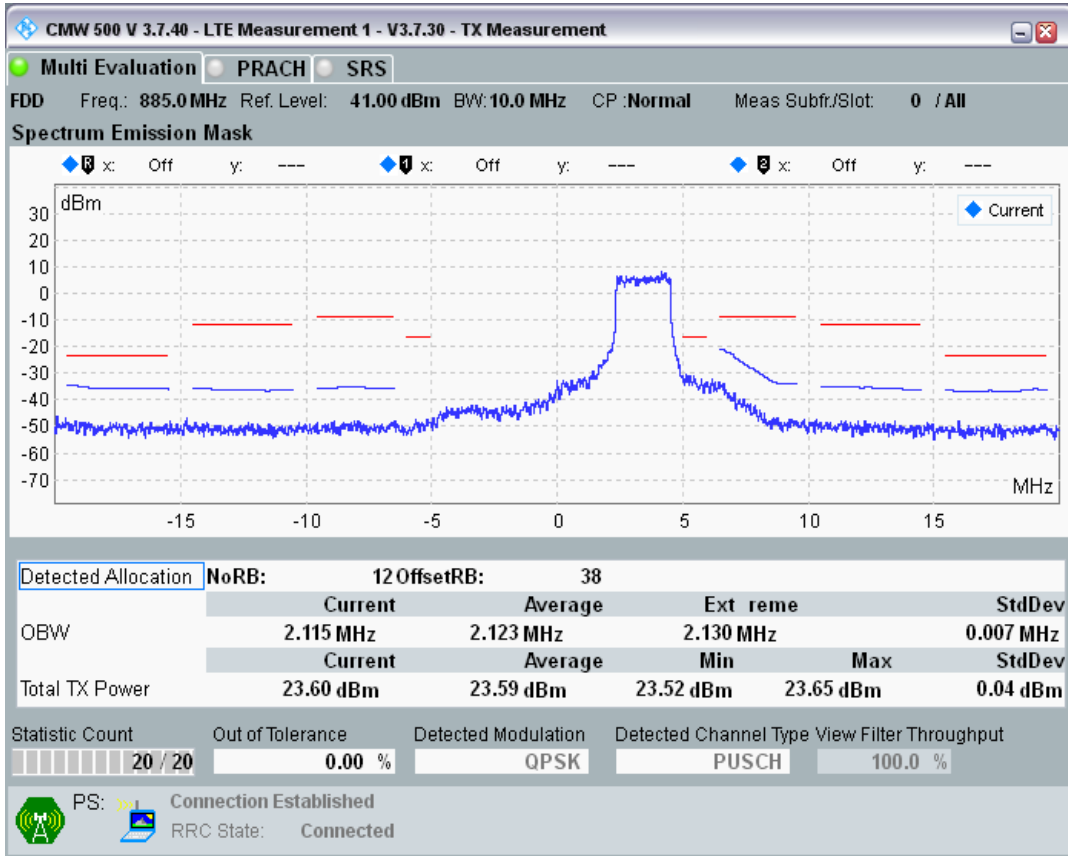

Band8 QPSK BW=10MHz Channel=21500 RB Size=12 Position=#Max