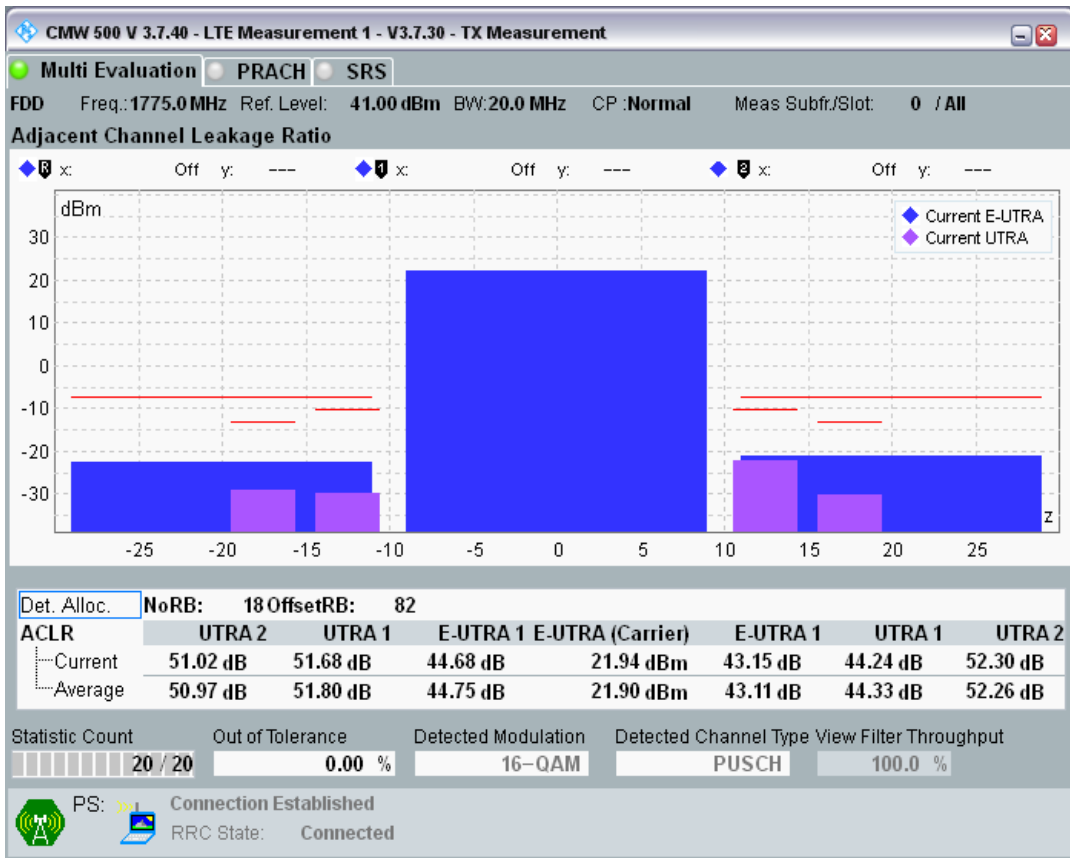

Band3 QAM16 BW=20MHz Channel=19850 RB Size=18 Position=#Max