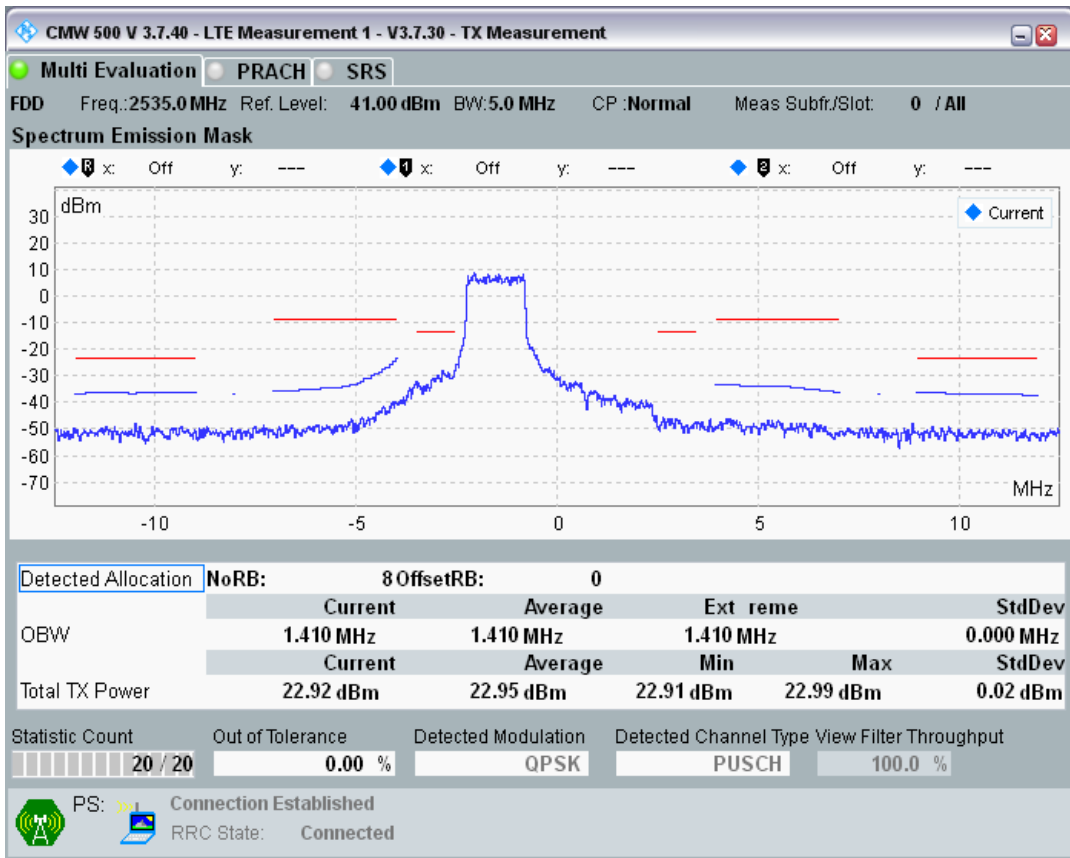

Band7 QPSK BW=5MHz Channel=21100 RB Size=8 Position=#0