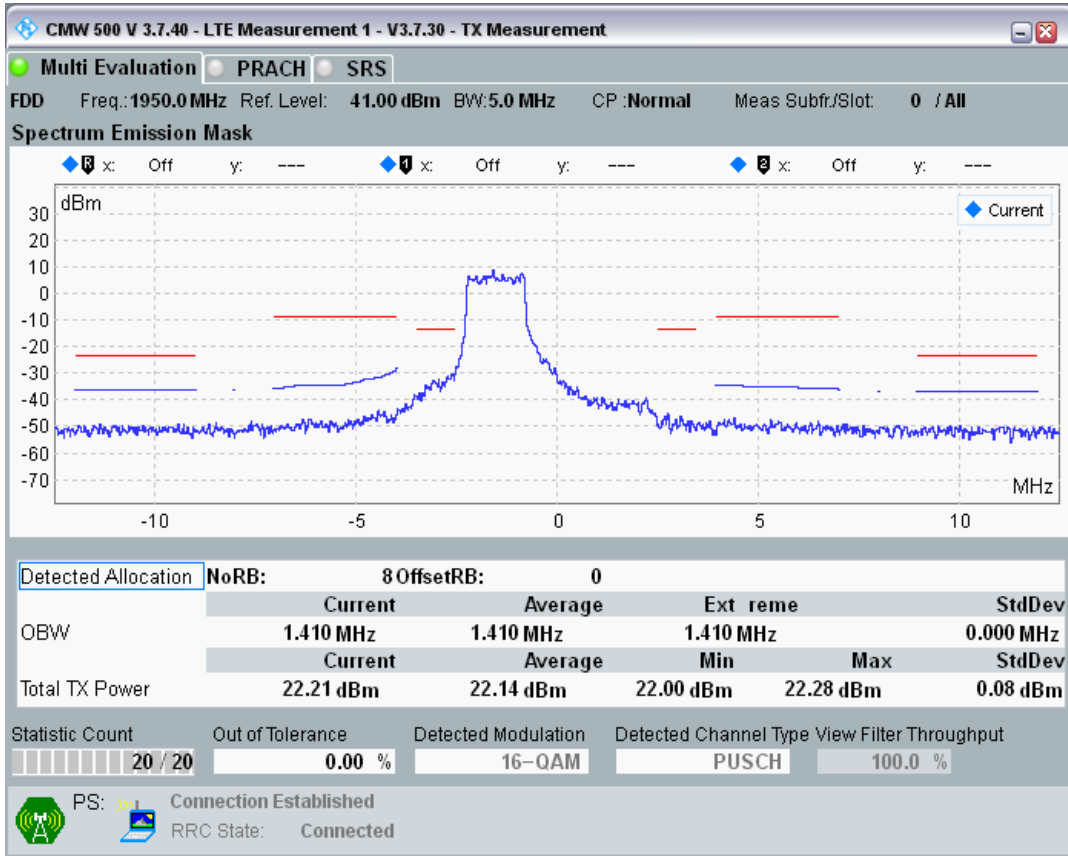

Band1 QAM16 BW=5MHz Channel=18300 RB Size=8 Position=#0