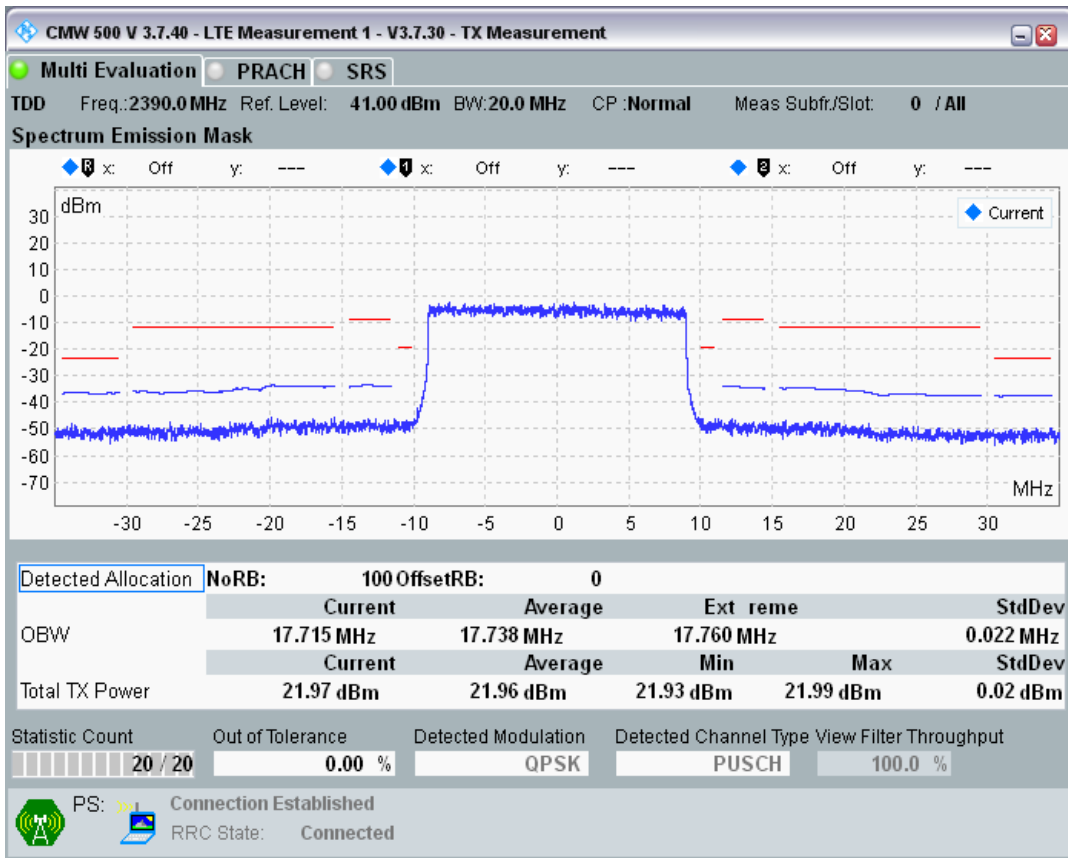

Band40 QPSK BW=20MHz Channel=39550 RB Size=100 Position=#0