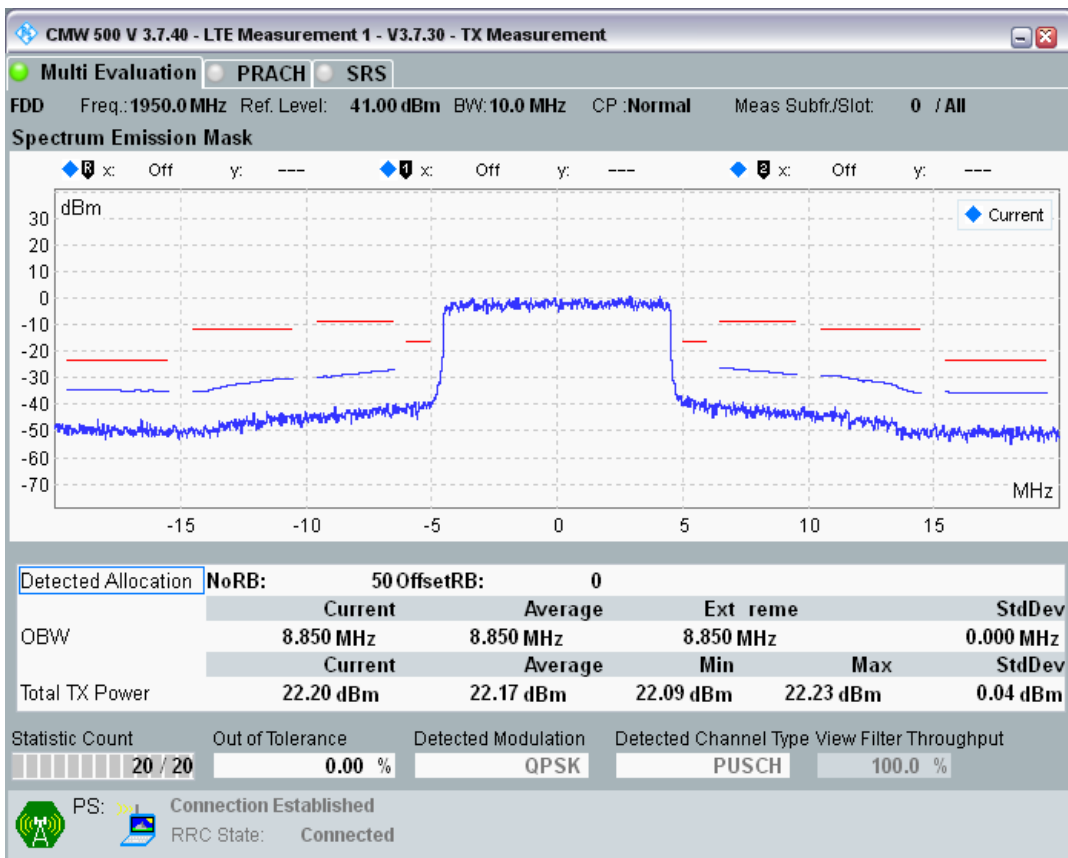

Band1 QPSK BW=10MHz Channel=18300 RB Size=50 Position=#0