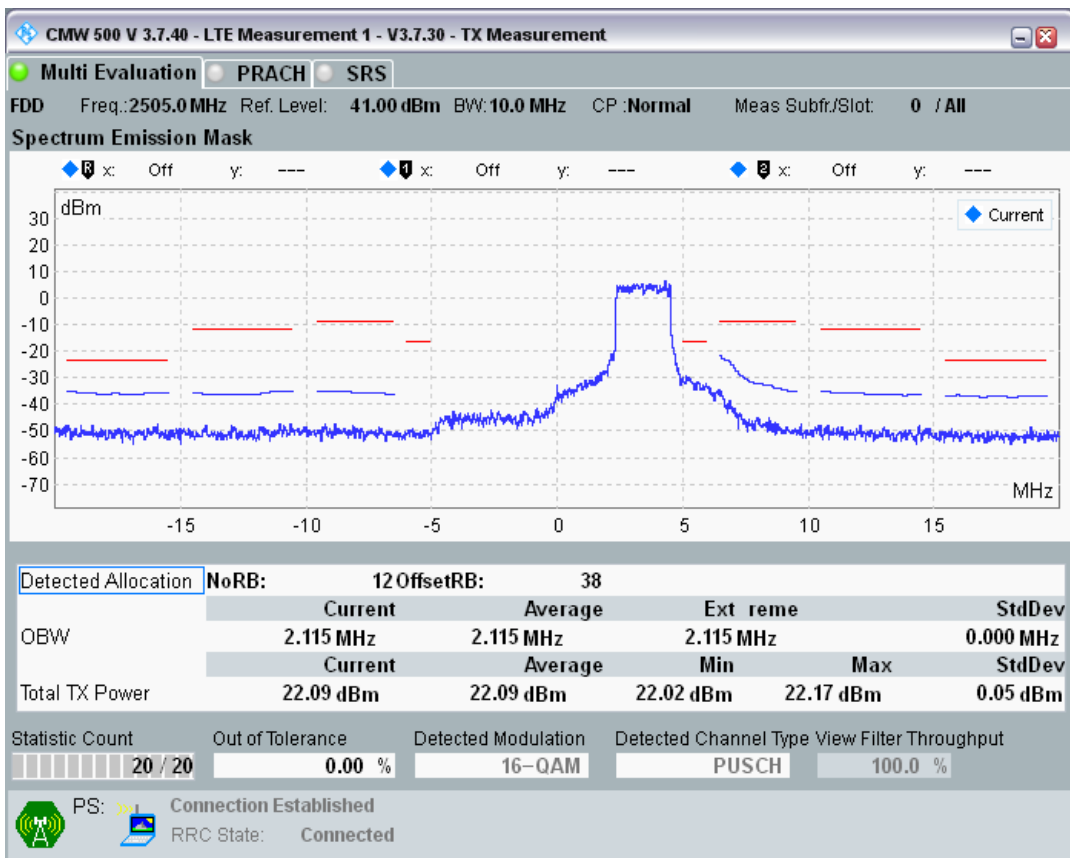

Band7 QAM16 BW=10MHz Channel=20800 RB Size=12 Position=#Max