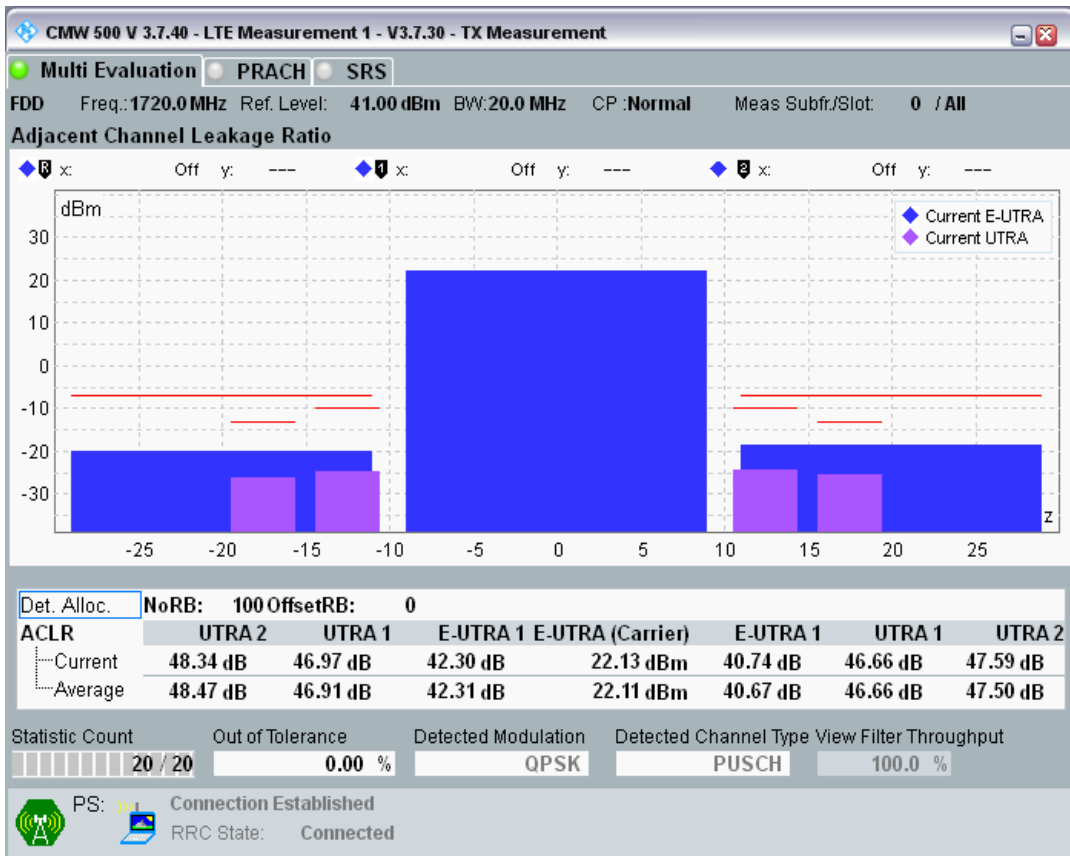

Band3 QPSK BW=20MHz Channel=19300 RB Size=100 Position=#0