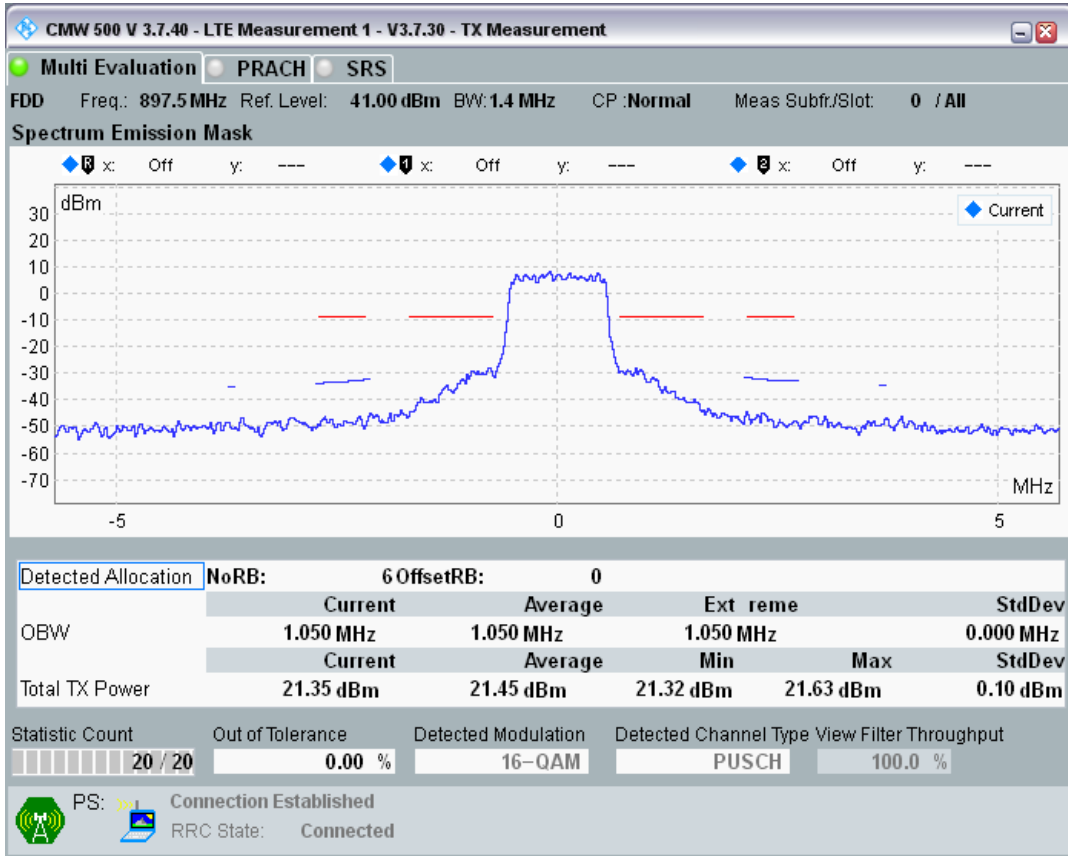

Band8 QPSK BW=1.4MHz Channel=21625 RB Size=6 Position=#0

Band8 QAM16 BW=1.4MHz Channel=21625 RB Size=5 Position=#0

Band8 QAM16 BW=1.4MHz Channel=21625 RB Size=5 Position=#Max

Band8 QAM16 BW=1.4MHz Channel=21625 RB Size=6 Position=#0