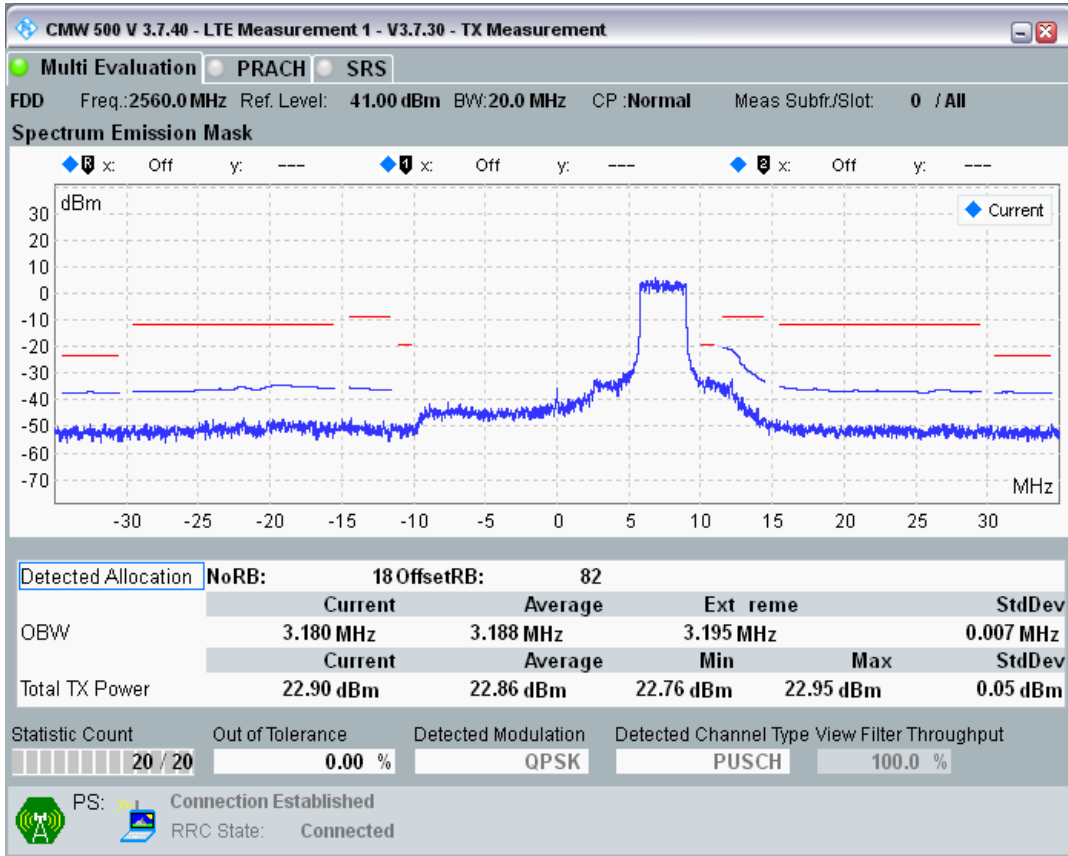

Band7 QAM16 BW=20MHz Channel=21100 RB Size=18 Position=#Max

Band7 QAM16 BW=20MHz Channel=21100 RB Size=100 Position=#0

Band7 QPSK BW=20MHz Channel=21350 RB Size=18 Position=#0

Band7 QPSK BW=20MHz Channel=21350 RB Size=18 Position=#Max