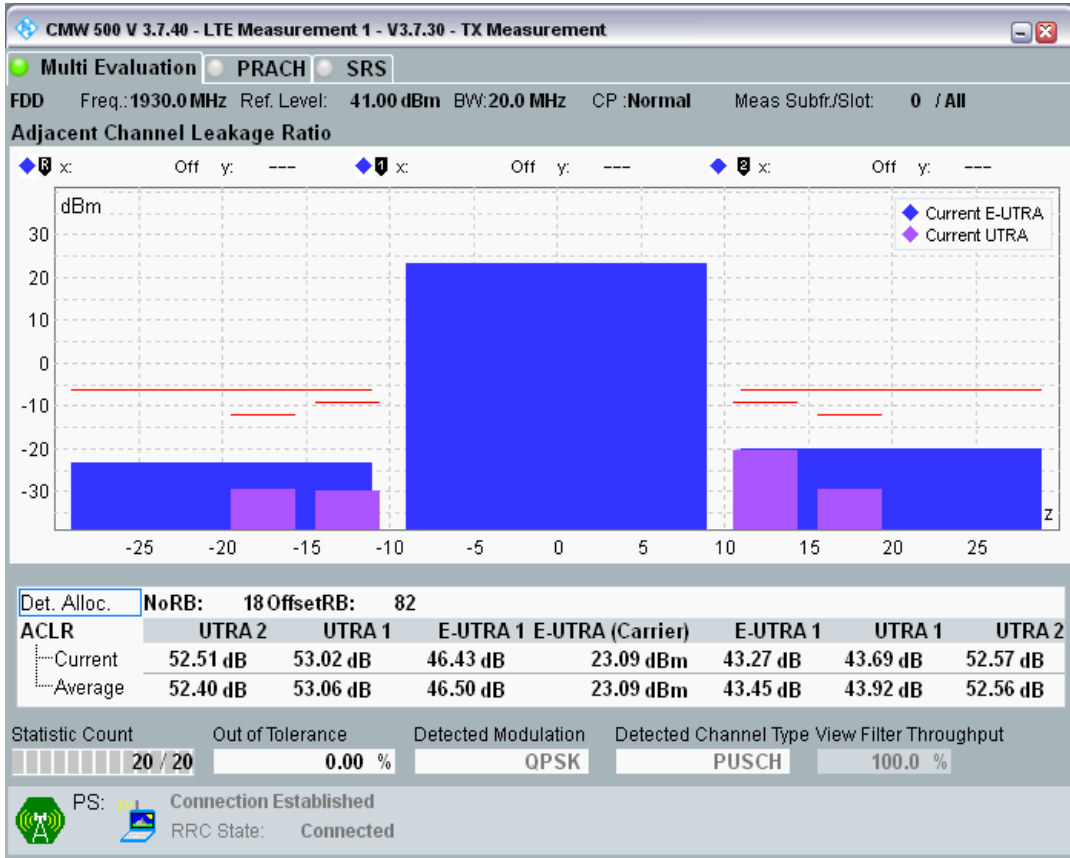

Band1 QPSK BW=20MHz Channel=18100 RB Size=18 Position=#Max