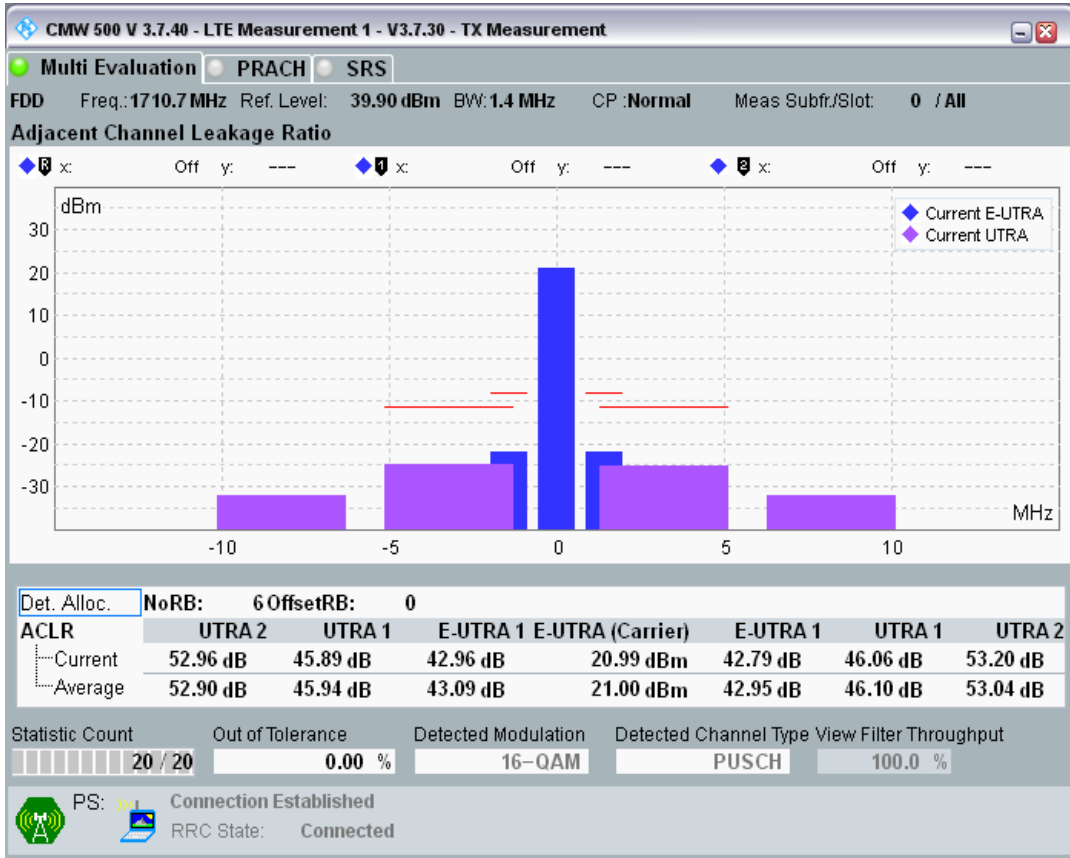

Band3 QAM16 BW=1.4MHz Channel=19207 RB Size=6 Position=#0