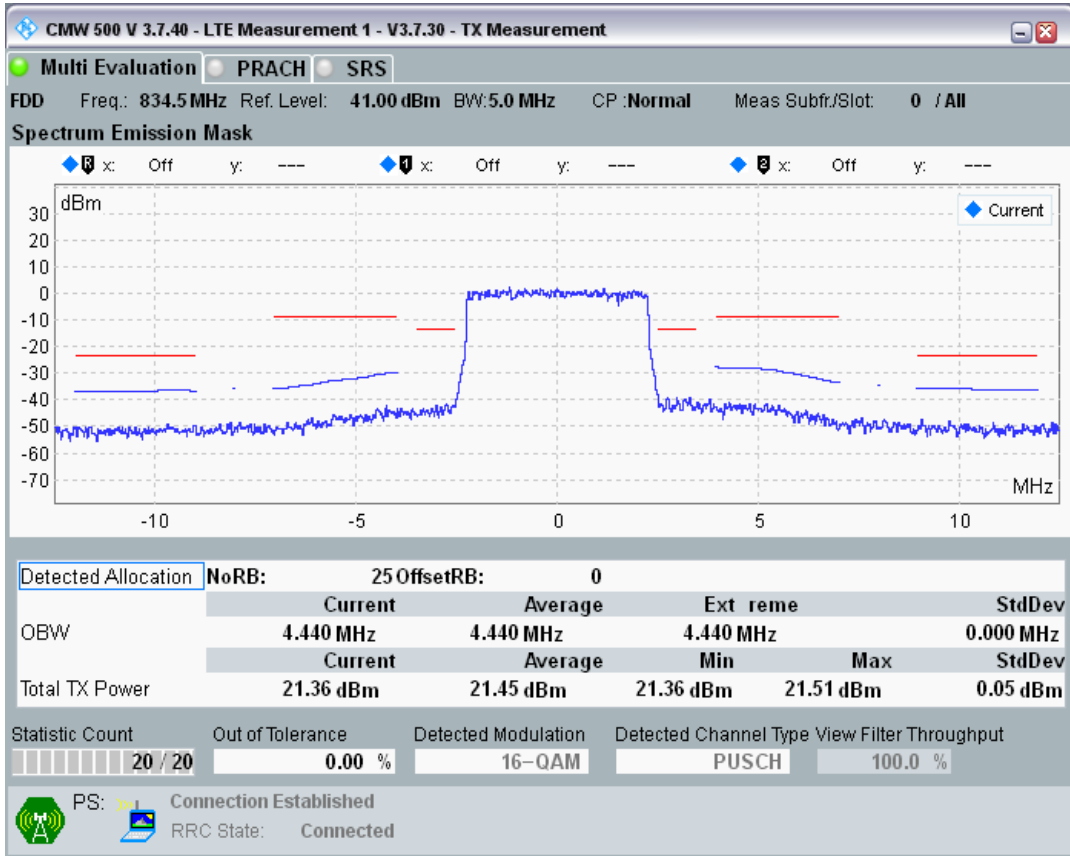

Band20 QPSK BW=5MHz Channel=24175 RB Size=25 Position=#0

Band20 QAM16 BW=5MHz Channel=24175 RB Size=8 Position=#0

Band20 QAM16 BW=5MHz Channel=24175 RB Size=8 Position=#Max

Band20 QAM16 BW=5MHz Channel=24175 RB Size=25 Position=#0