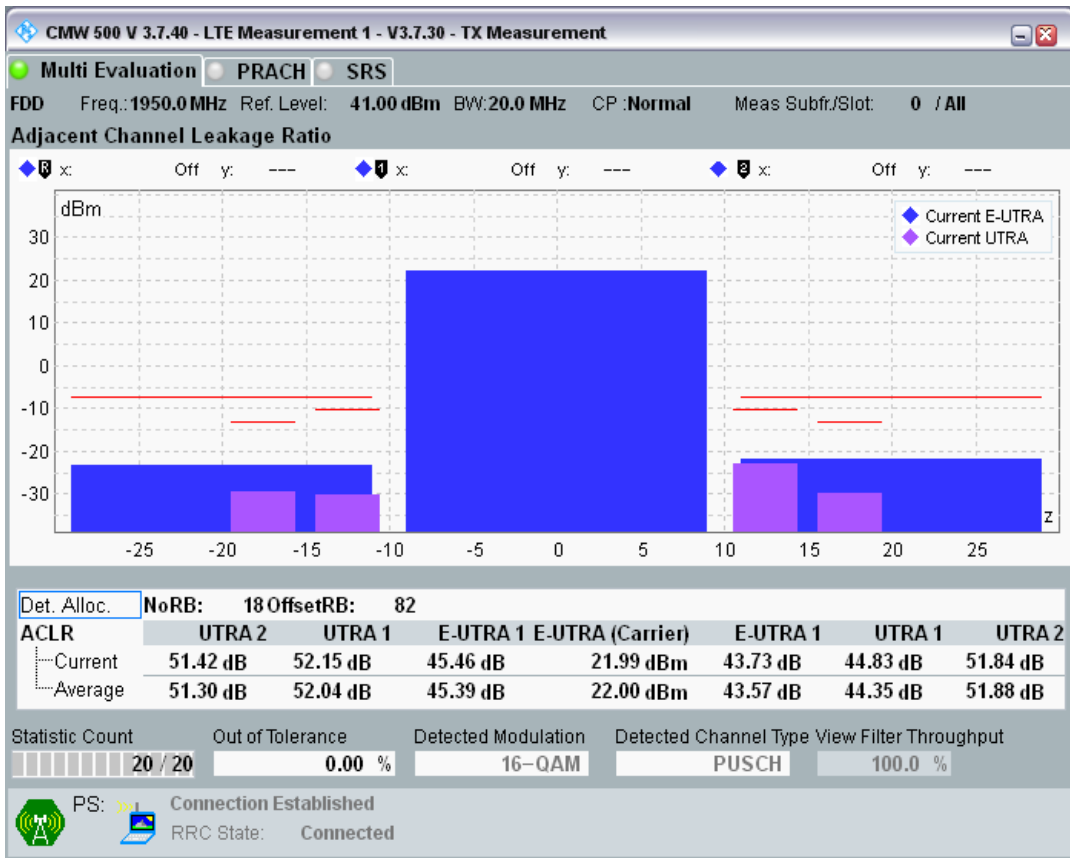

Band1 QAM16 BW=20MHz Channel=18300 RB Size=18 Position=#Max