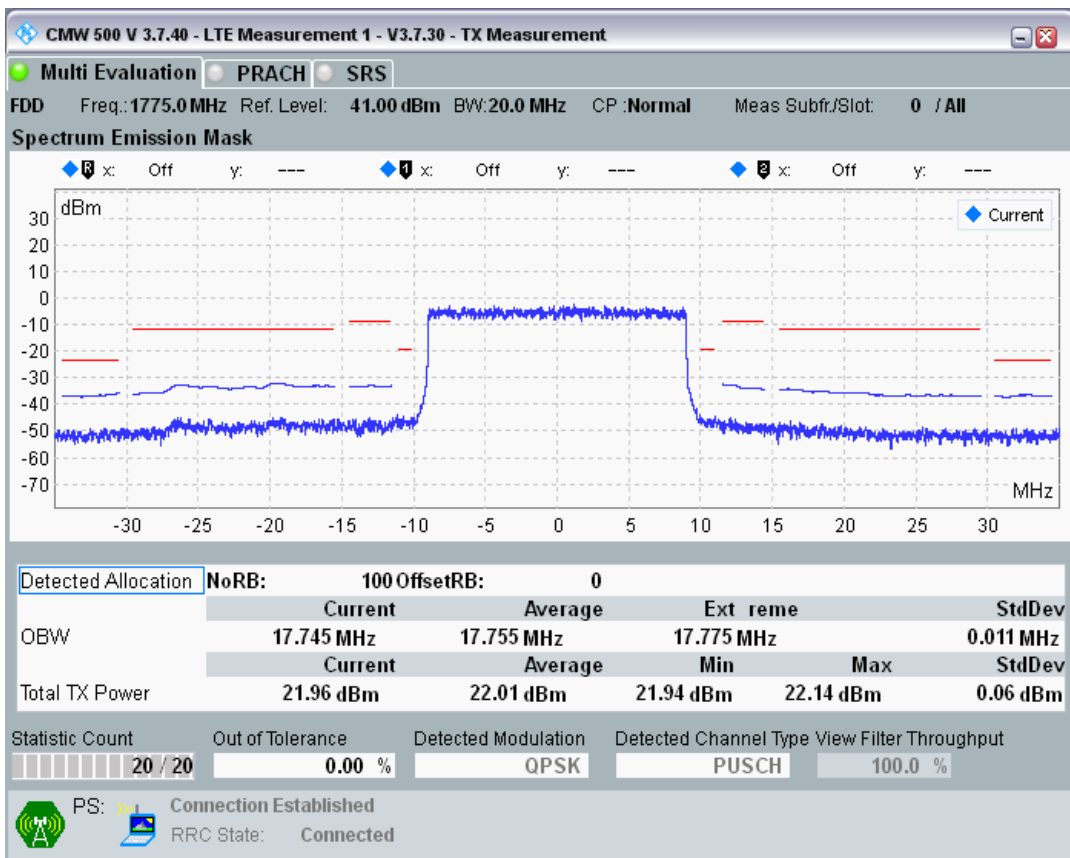

Band3 QPSK BW=20MHz Channel=19850 RB Size=100 Position=#0