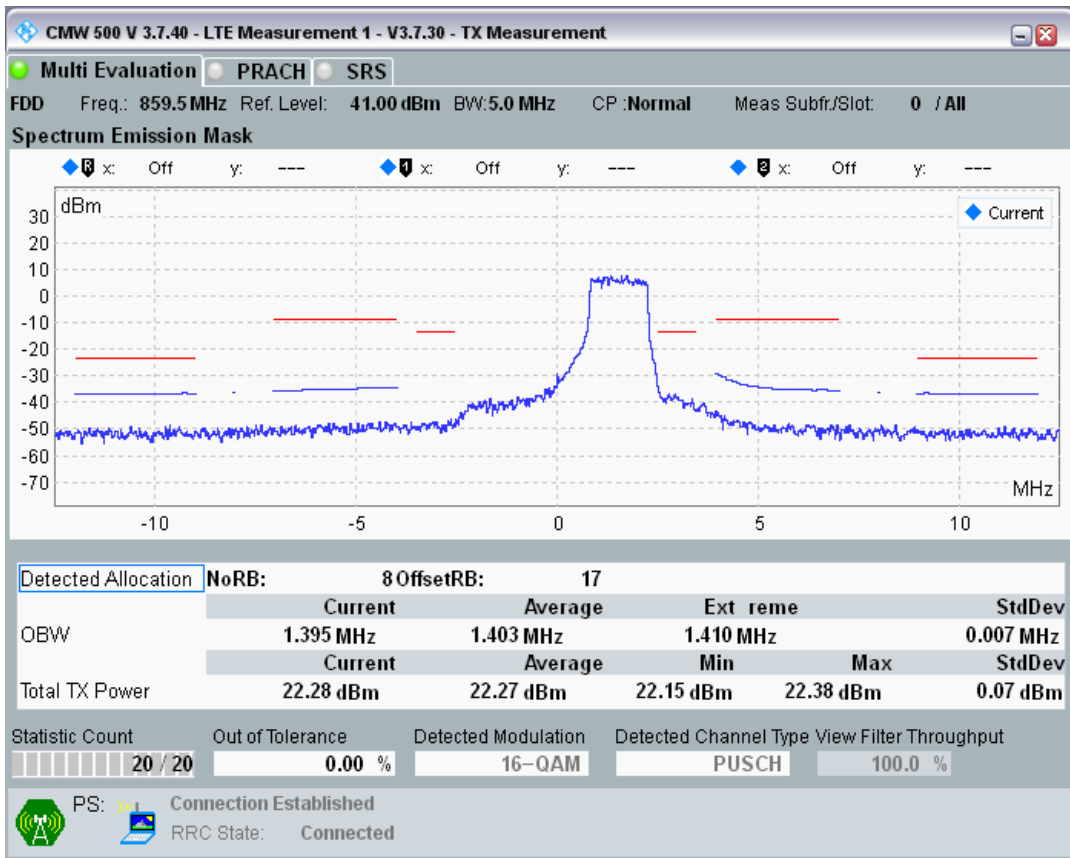

Band20 QAM16 BW=5MHz Channel=24425 RB Size=8 Position=#Max