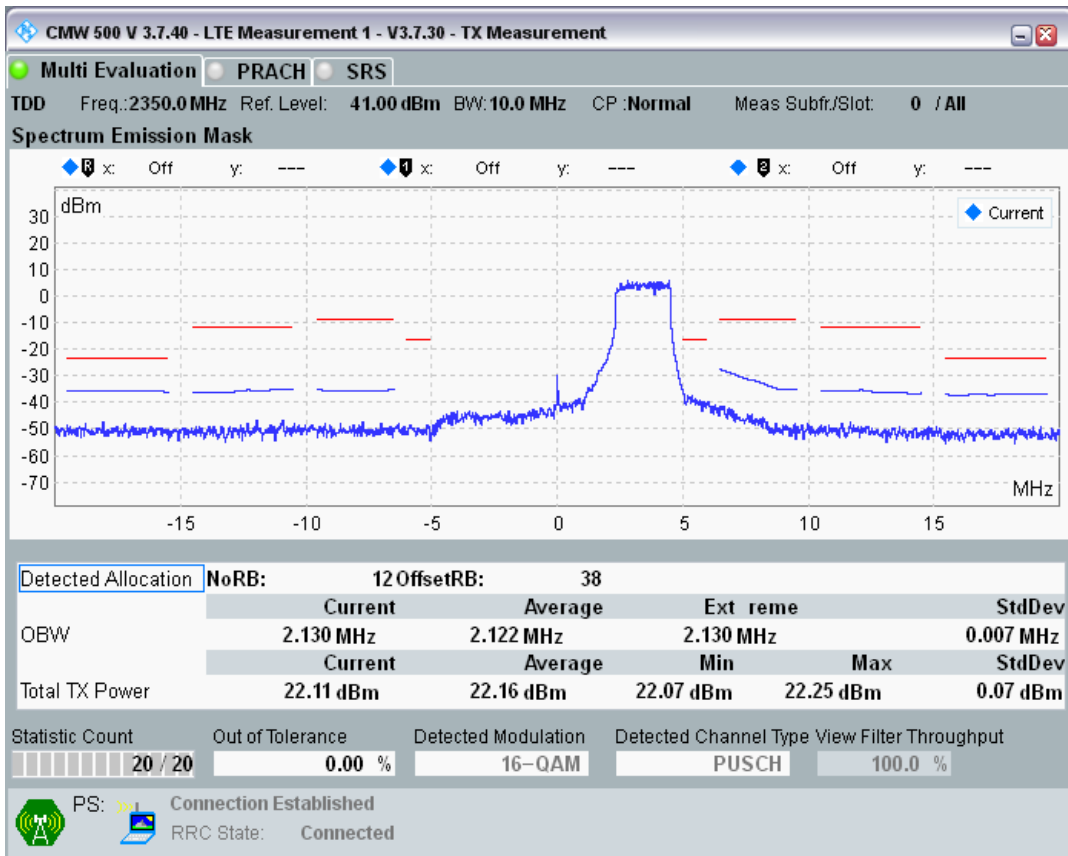

Band40 QAM16 BW=10MHz Channel=39150 RB Size=12 Position=#Max