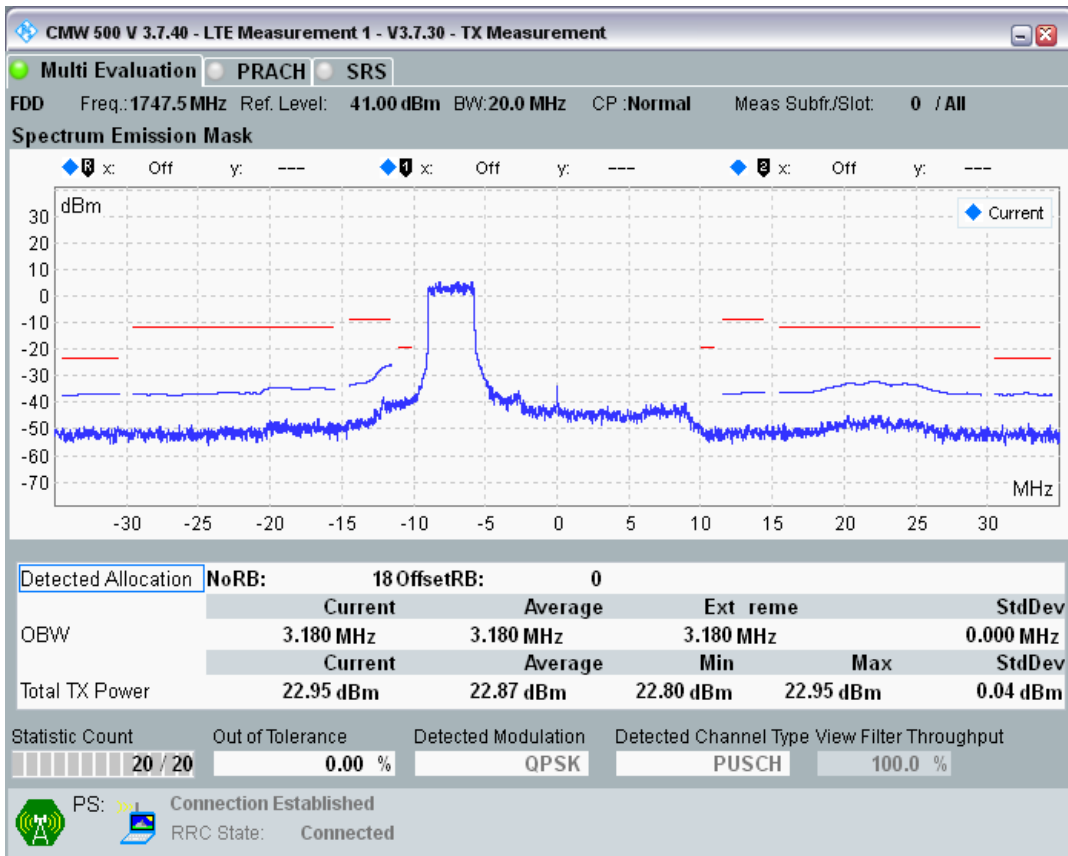

Band3 QPSK BW=20MHz Channel=19575 RB Size=18 Position=#0