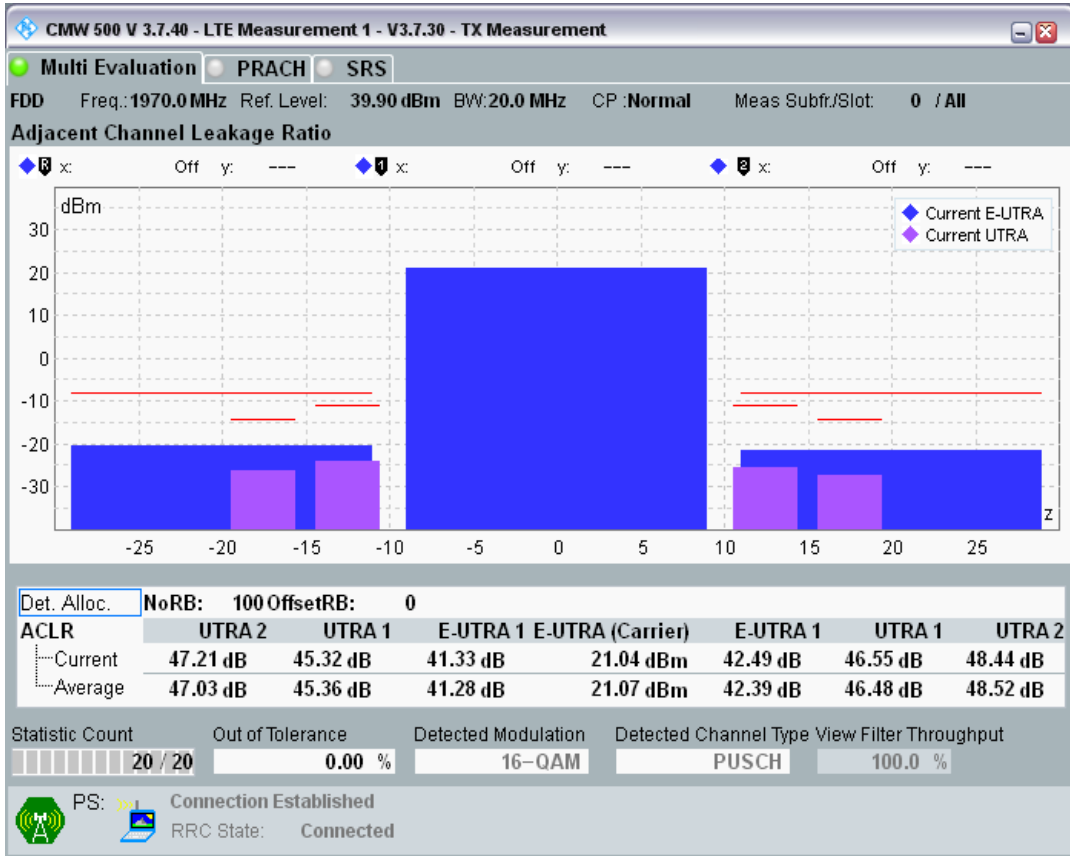

Band1 QAM16 BW=20MHz Channel=18500 RB Size=100 Position=#0