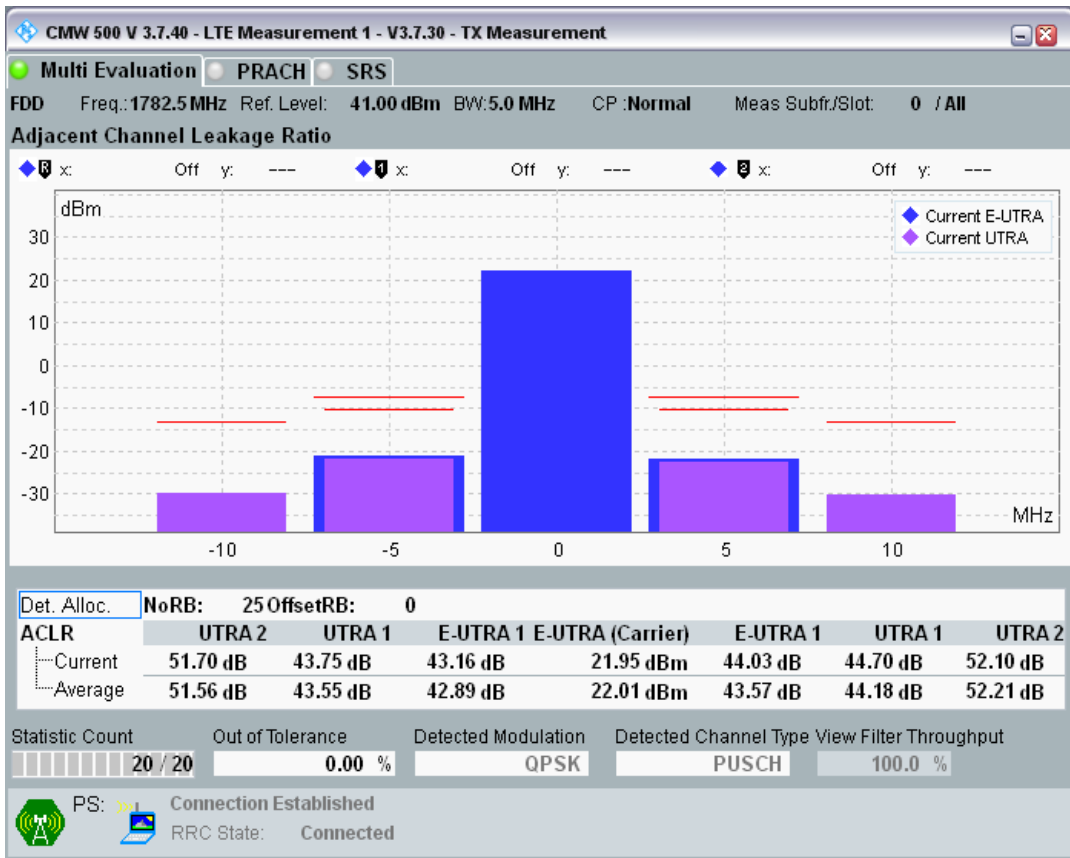

Band3 QPSK BW=5MHz Channel=19925 RB Size=25 Position=#0