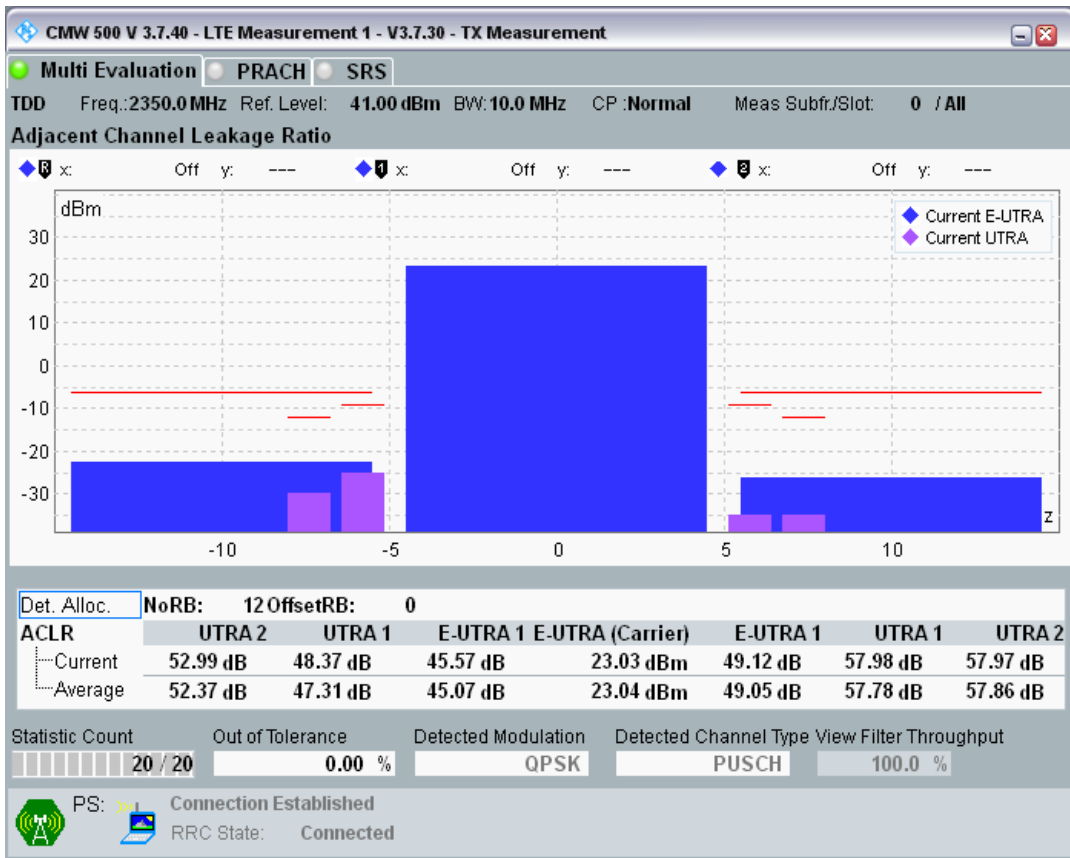

Band40 QPSK BW=10MHz Channel=39150 RB Size=12 Position=#0