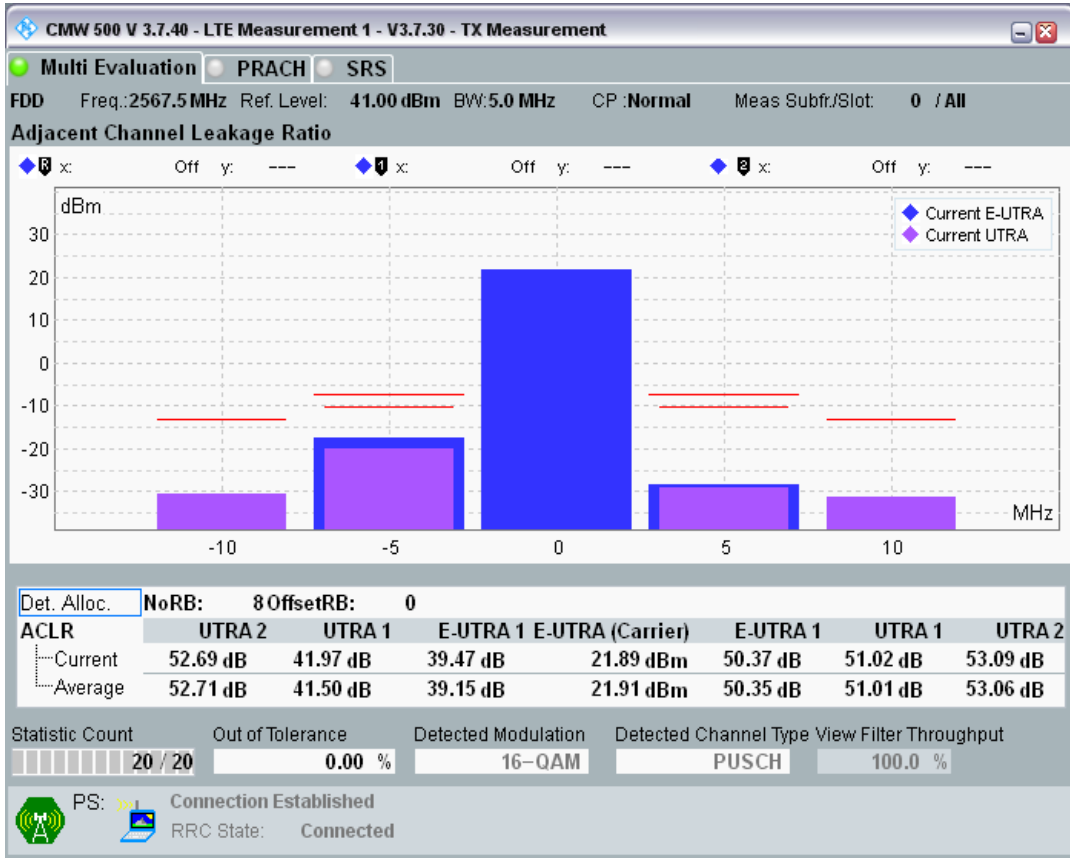

Band7 QAM16 BW=5MHz Channel=21425 RB Size=8 Position=#0