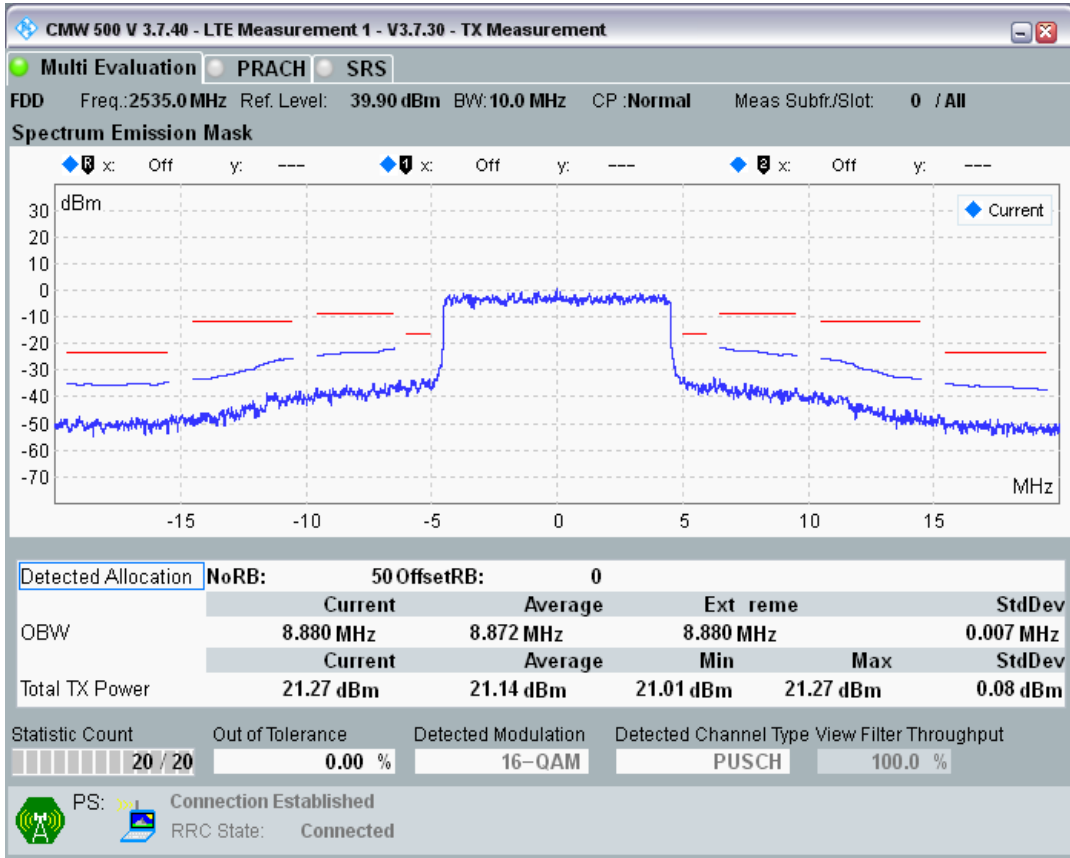

Band7 QPSK BW=10MHz Channel=21100 RB Size=50 Position=#0

Band7 QAM16 BW=10MHz Channel=21100 RB Size=12 Position=#0

Band7 QAM16 BW=10MHz Channel=21100 RB Size=12 Position=#Max

Band7 QAM16 BW=10MHz Channel=21100 RB Size=50 Position=#0