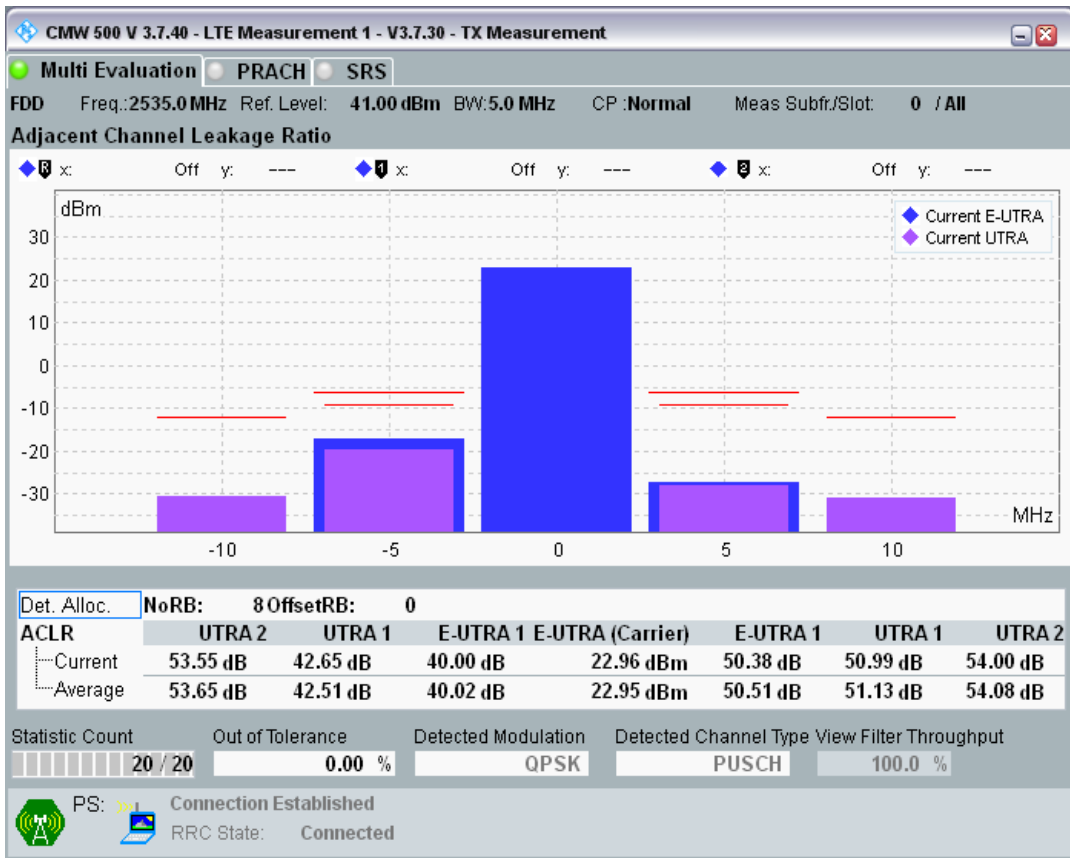

Band7 QPSK BW=5MHz Channel=21100 RB Size=8 Position=#0