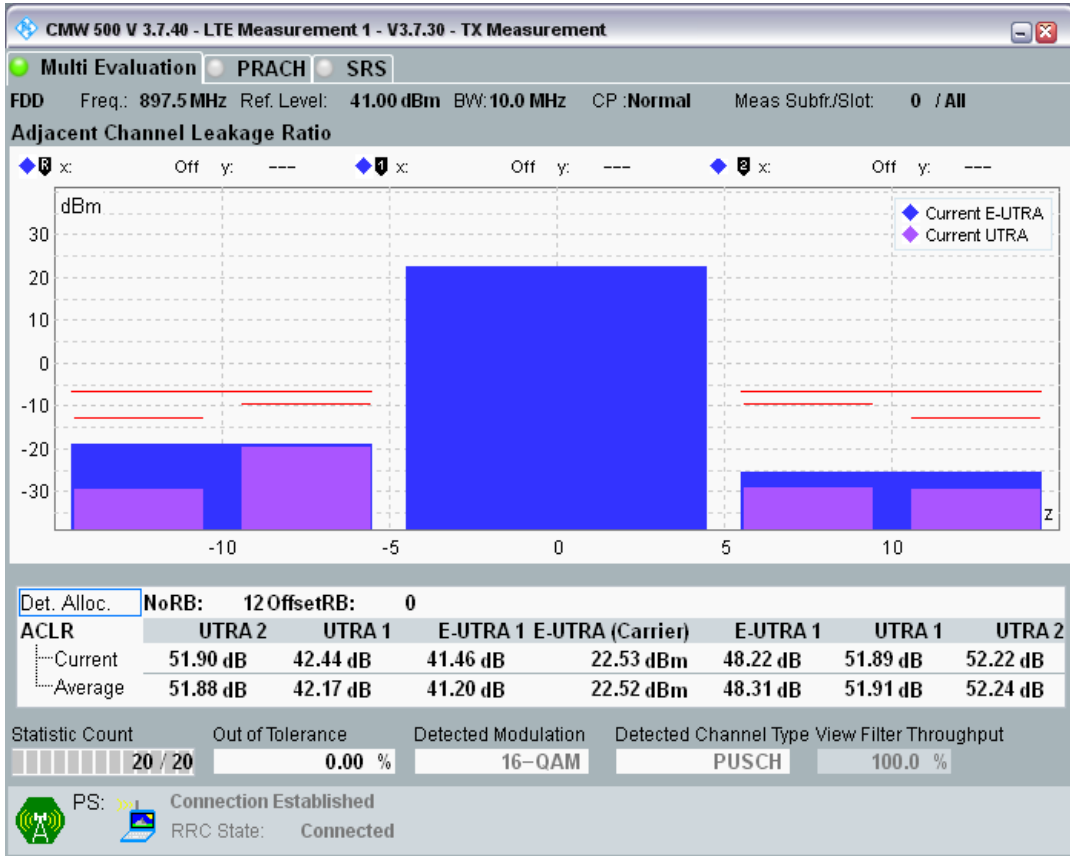

Band8 QAM16 BW=10MHz Channel=21625 RB Size=12 Position=#0