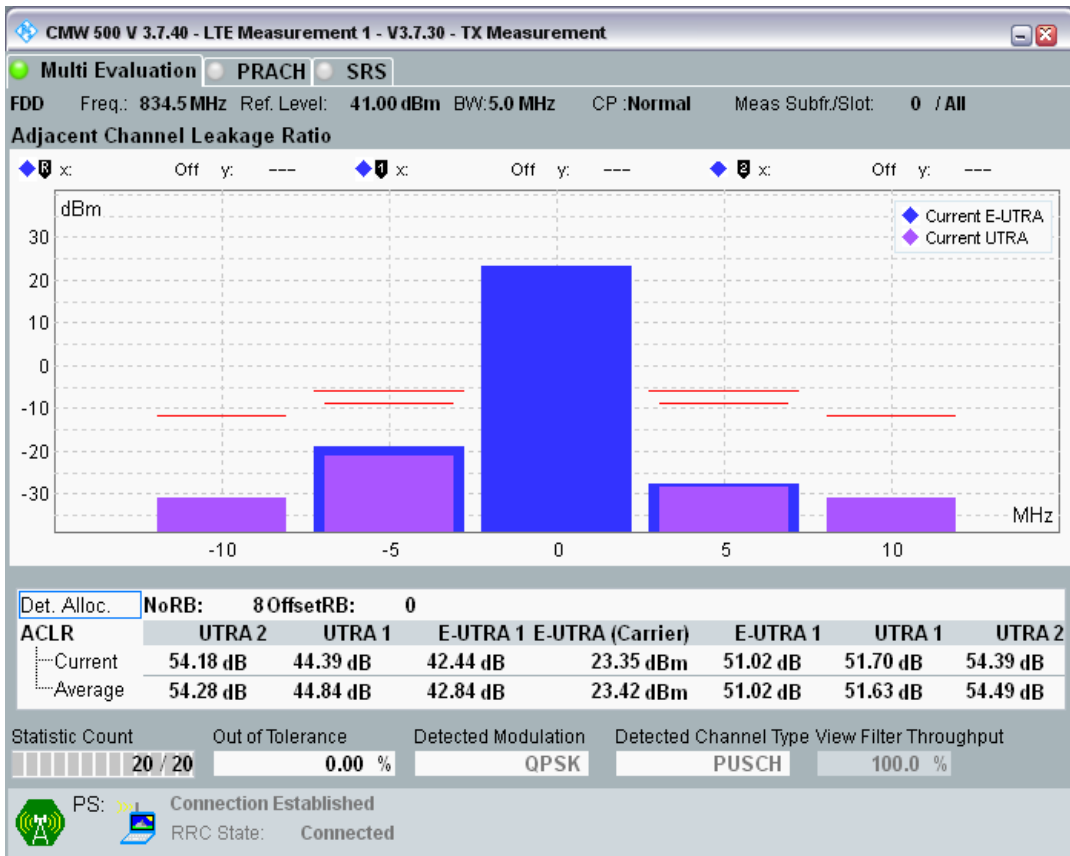

Band20 QPSK BW=5MHz Channel=24175 RB Size=8 Position=#0