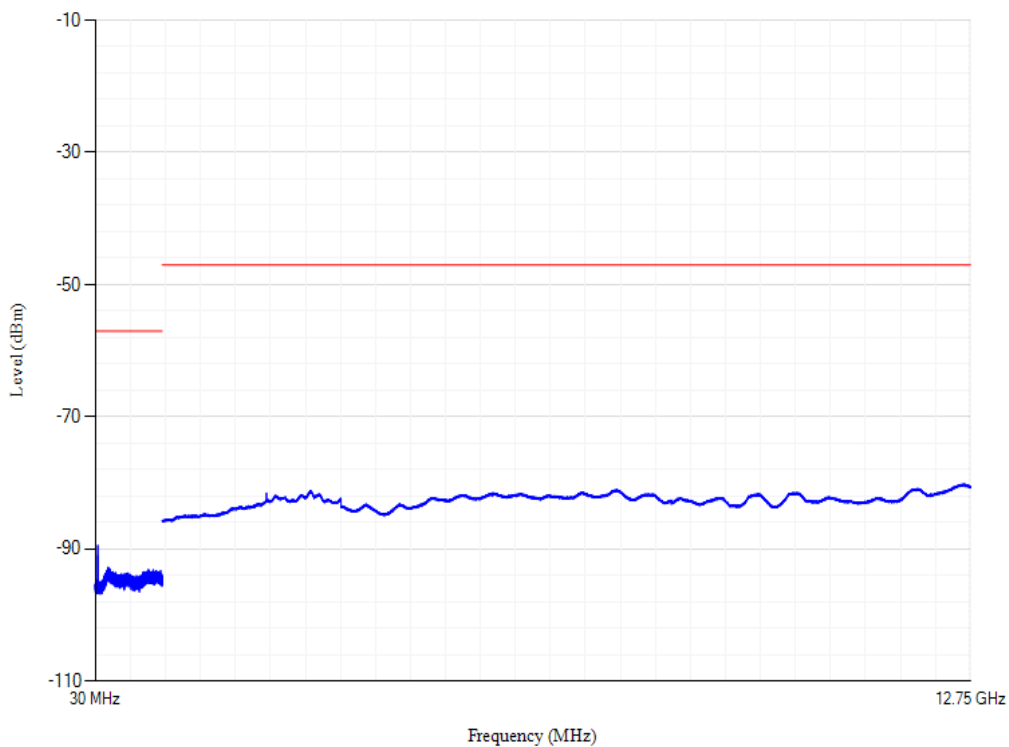

Conducted spurious emissions

Band3 QPSK BW=20MHz Channel=19575