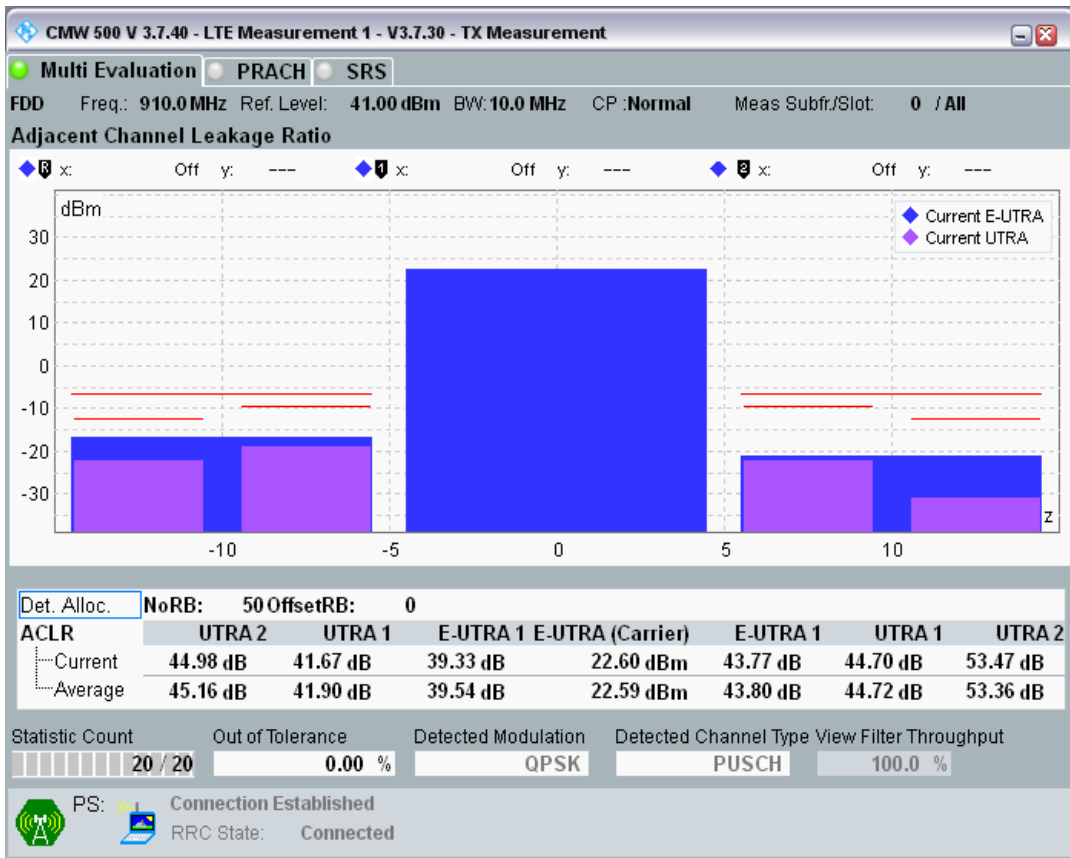

Band8 QPSK BW=10MHz Channel=21750 RB Size=50 Position=#0