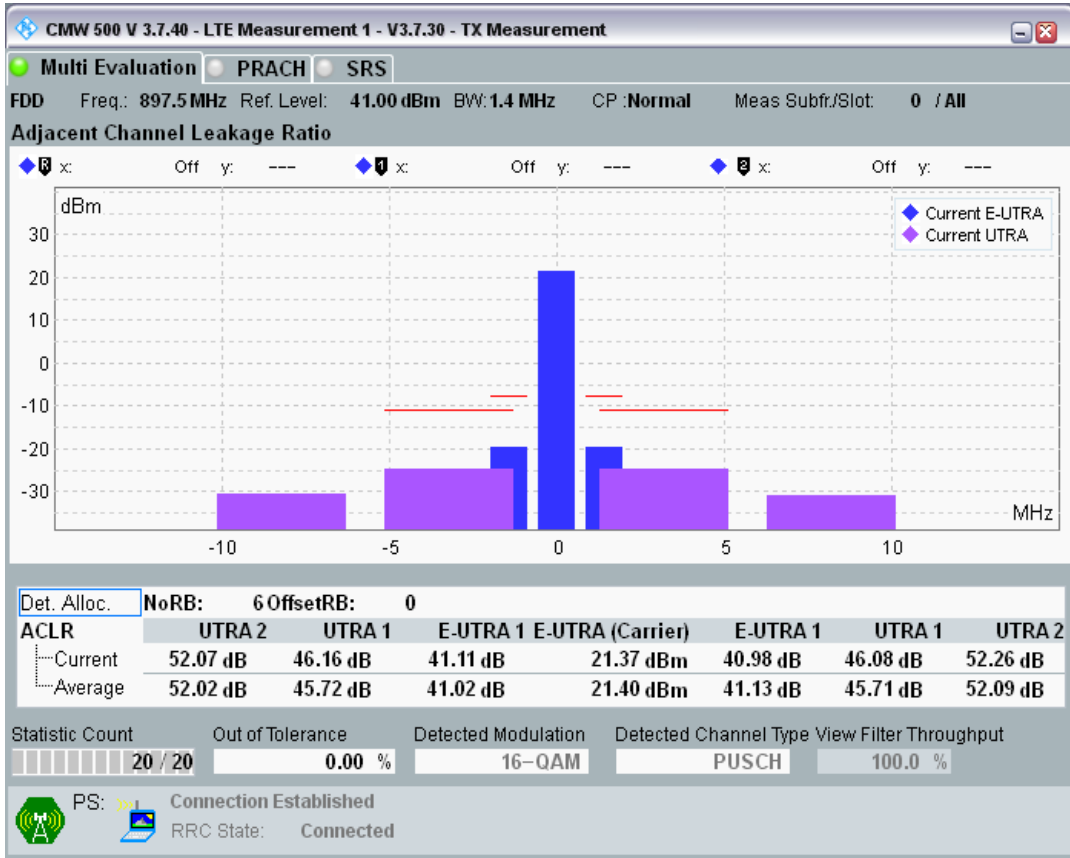

Band8 QPSK BW=1.4MHz Channel=21625 RB Size=6 Position=#0

Band8 QAM16 BW=1.4MHz Channel=21625 RB Size=5 Position=#0

Band8 QAM16 BW=1.4MHz Channel=21625 RB Size=5 Position=#Max

Band8 QAM16 BW=1.4MHz Channel=21625 RB Size=6 Position=#0