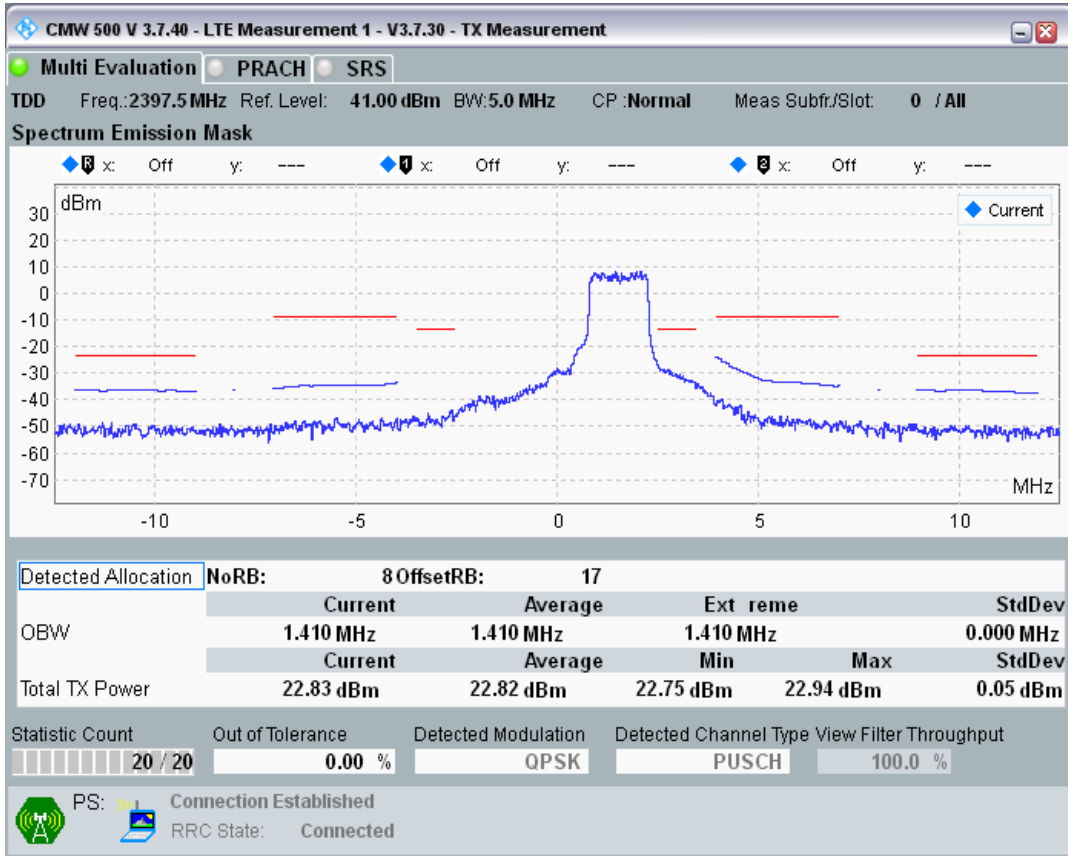

Band40 QPSK BW=5MHz Channel=39625 RB Size=8 Position=#Max