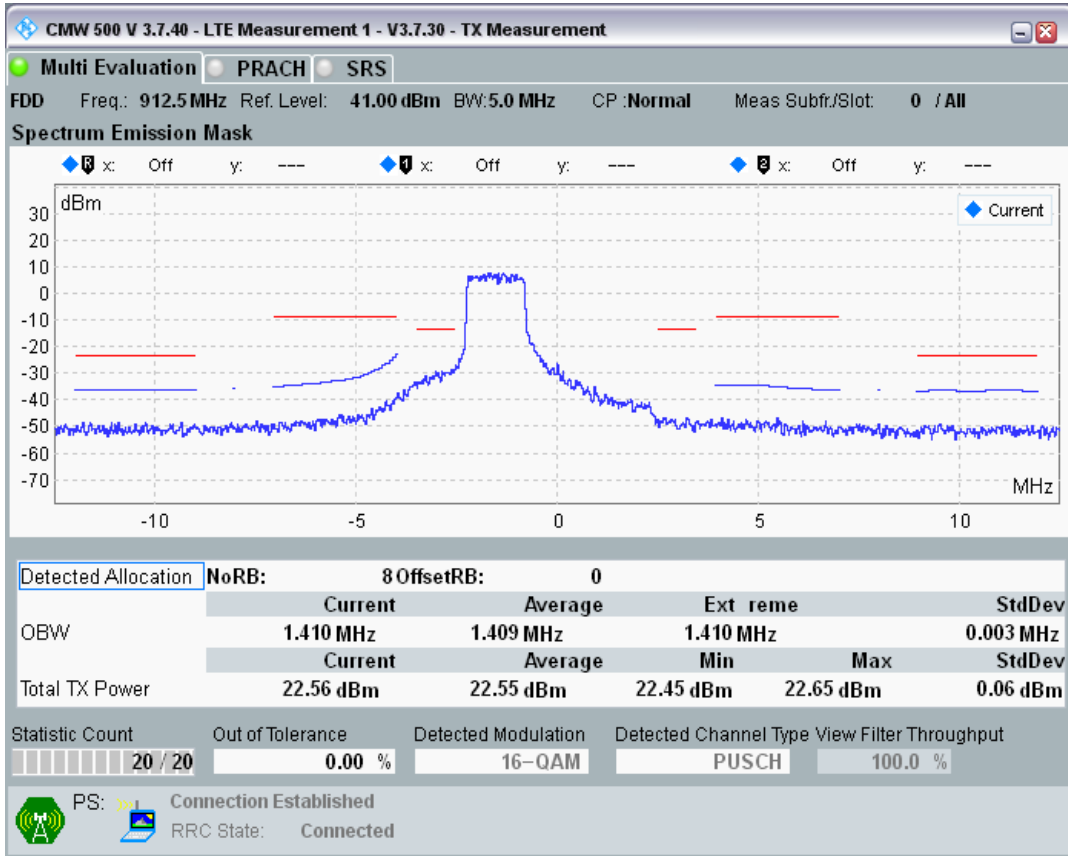

Band8 QAM16 BW=5MHz Channel=21775 RB Size=8 Position=#0