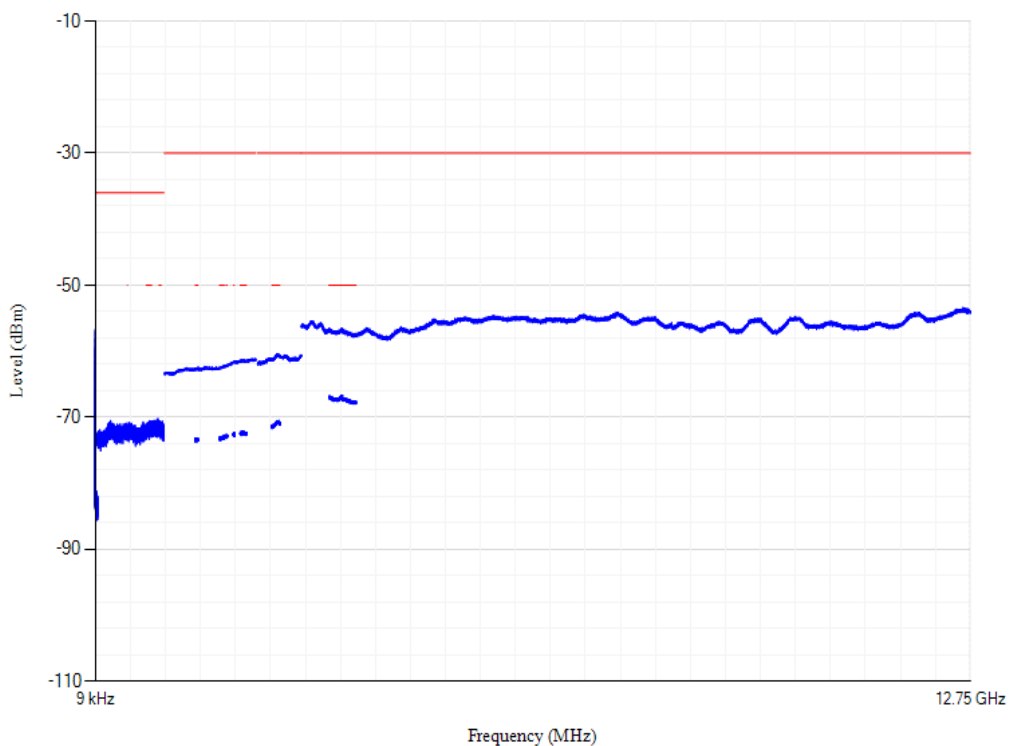

Conducted spurious emissions

Band40 QPSK BW=20MHz Channel=39150 RB Size=1 Position=#0