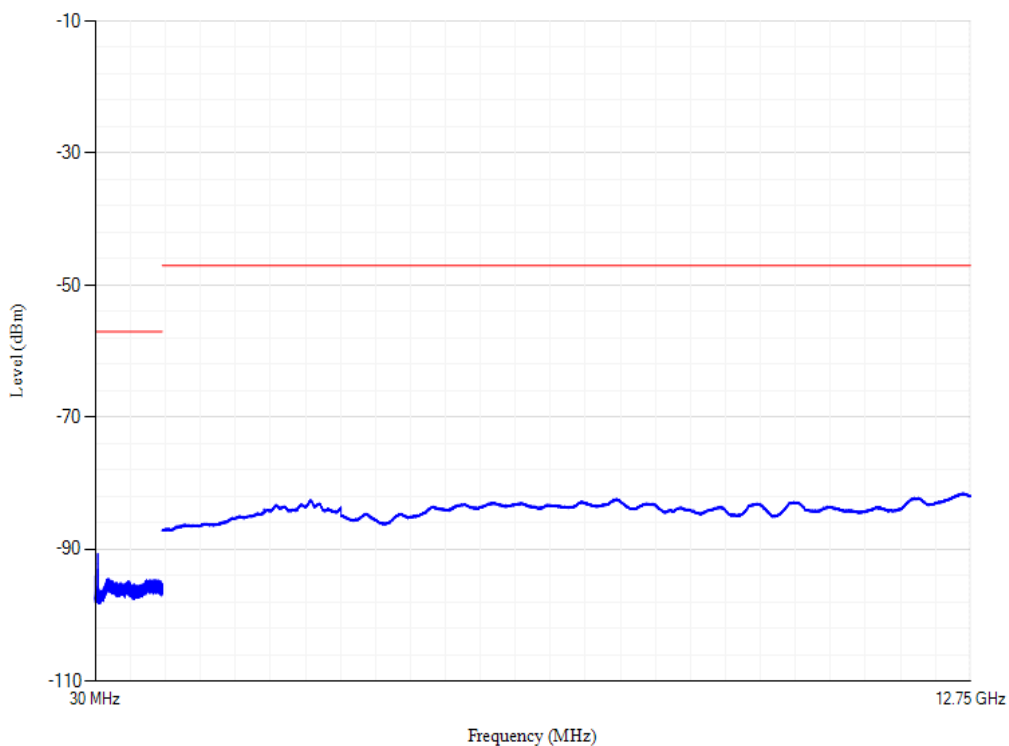

Band7 QPSK BW=20MHz Channel=21100

Conducted spurious emissions

Band8 QPSK BW=10MHz Channel=21750

Conducted spurious emissions

Band8 QPSK BW=10MHz Channel=21625

Conducted spurious emissions

Band8 QPSK BW=10MHz Channel=21500