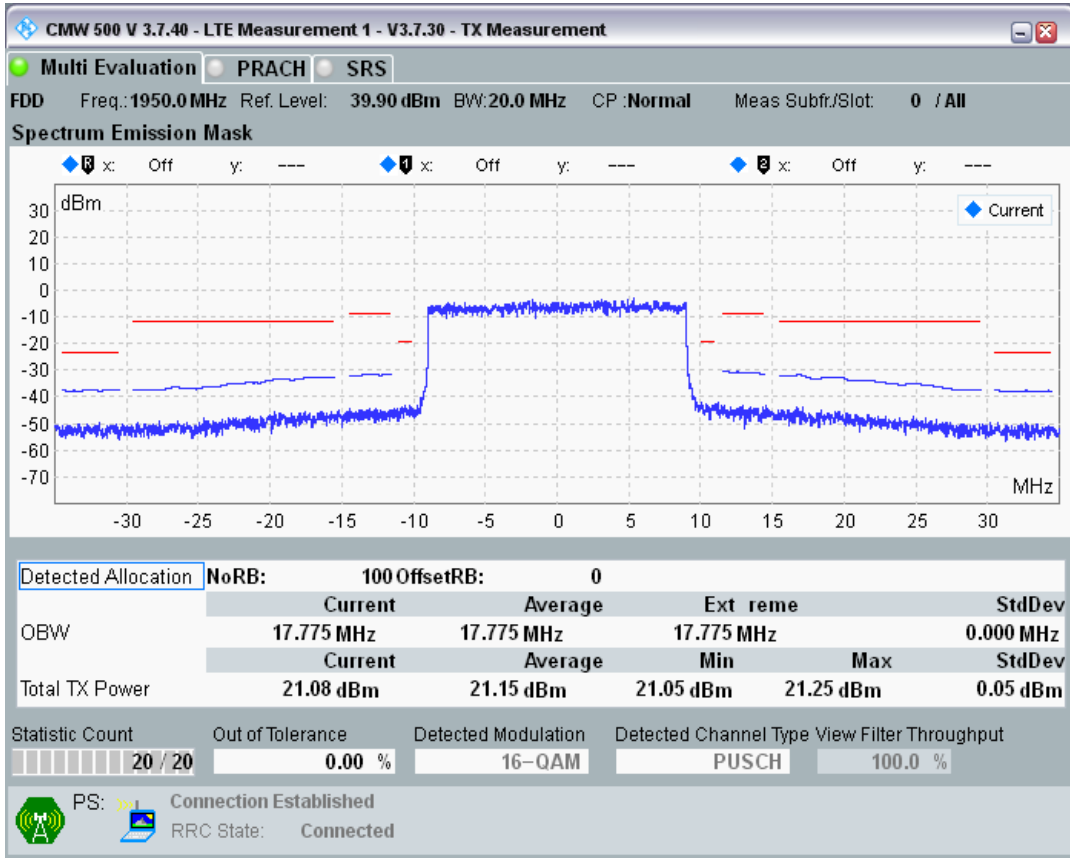

Band1 QPSK BW=20MHz Channel=18300 RB Size=100 Position=#0

Band1 QAM16 BW=20MHz Channel=18300 RB Size=18 Position=#0

Band1 QAM16 BW=20MHz Channel=18300 RB Size=18 Position=#Max

Band1 QAM16 BW=20MHz Channel=18300 RB Size=100 Position=#0