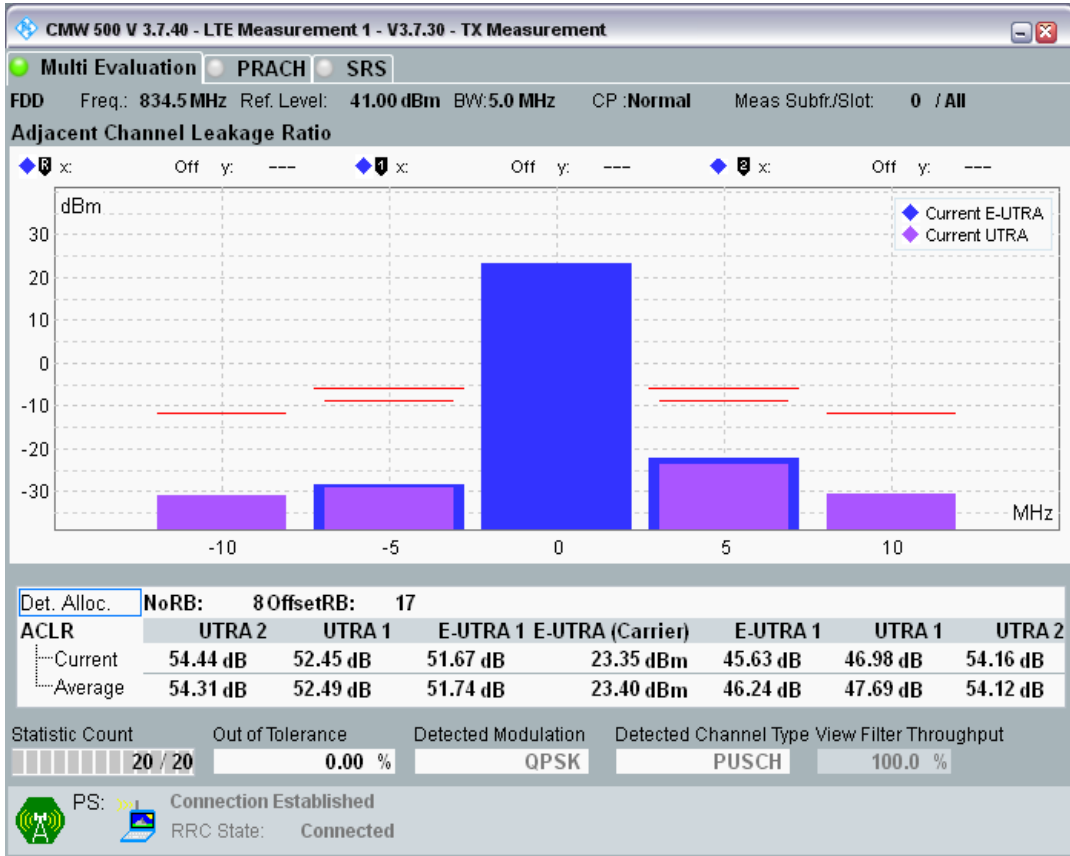

Band1 QAM16 BW=20MHz Channel=18500 RB Size=18 Position=#Max

Band1 QAM16 BW=20MHz Channel=18500 RB Size=100 Position=#0

Band20 QPSK BW=5MHz Channel=24175 RB Size=8 Position=#0

Band20 QPSK BW=5MHz Channel=24175 RB Size=8 Position=#Max