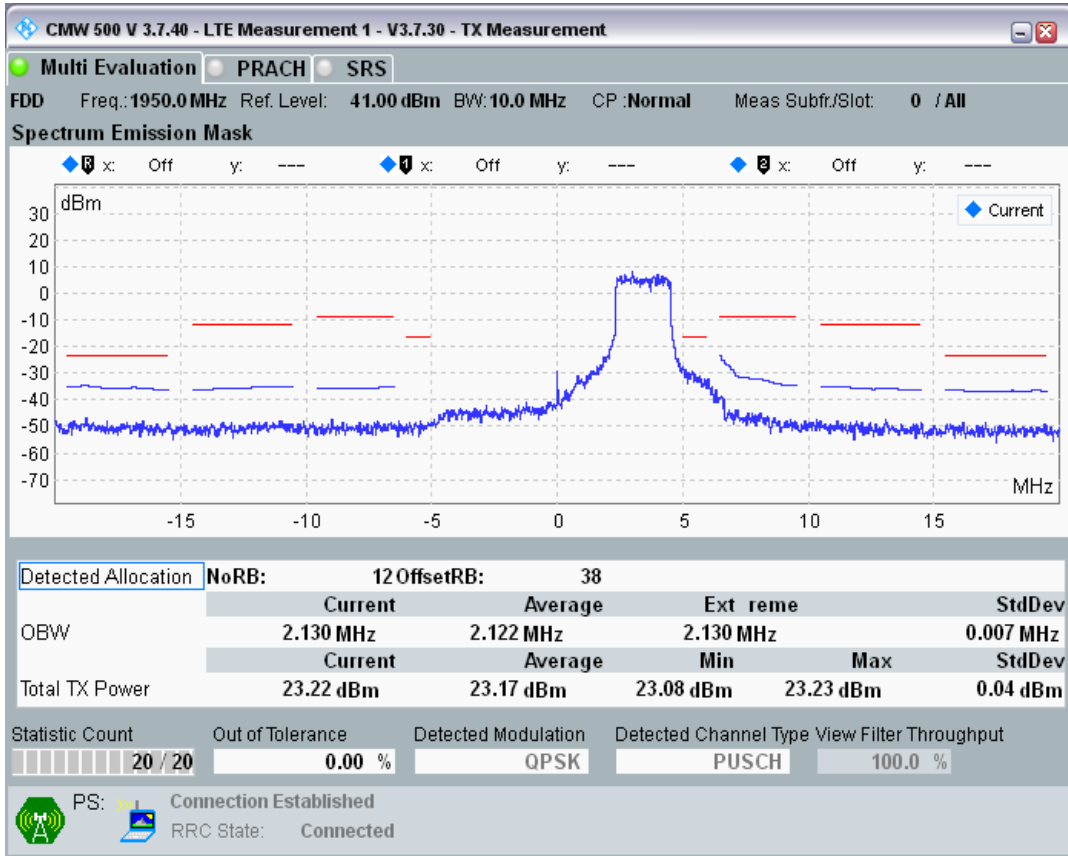

Band1 QPSK BW=10MHz Channel=18300 RB Size=12 Position=#Max