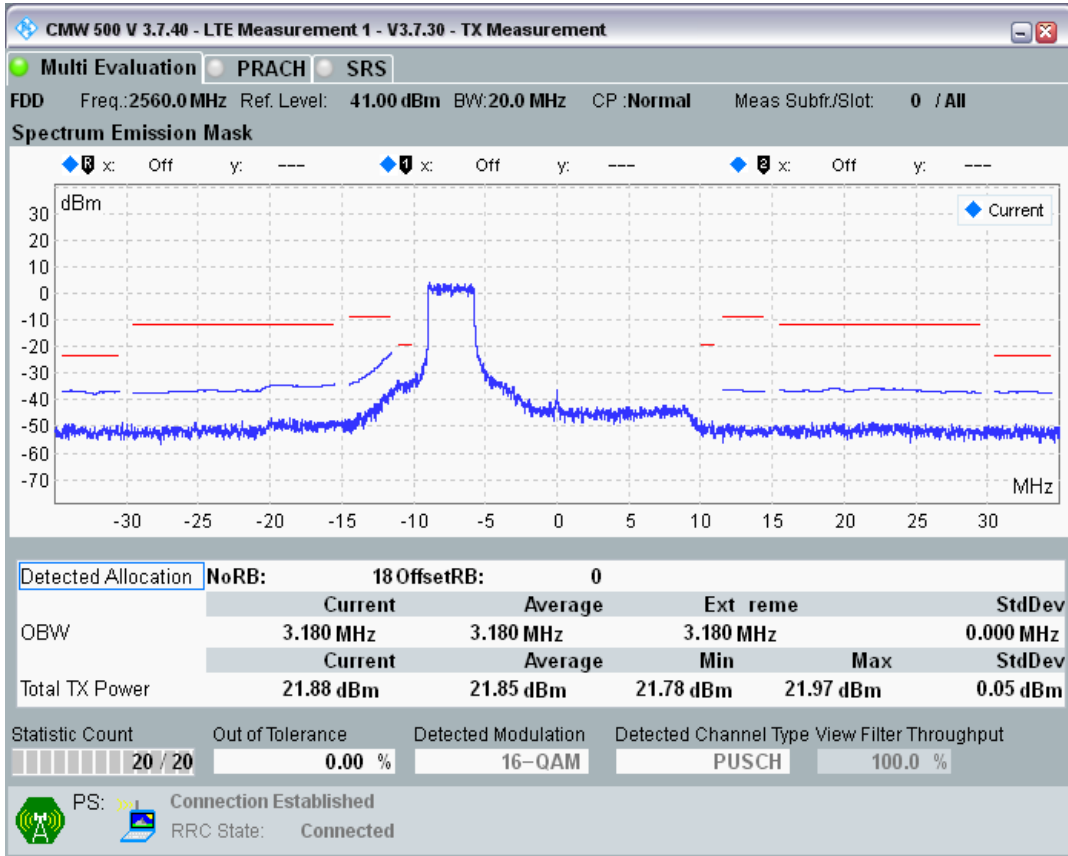

Band7 QAM16 BW=20MHz Channel=21350 RB Size=18 Position=#0