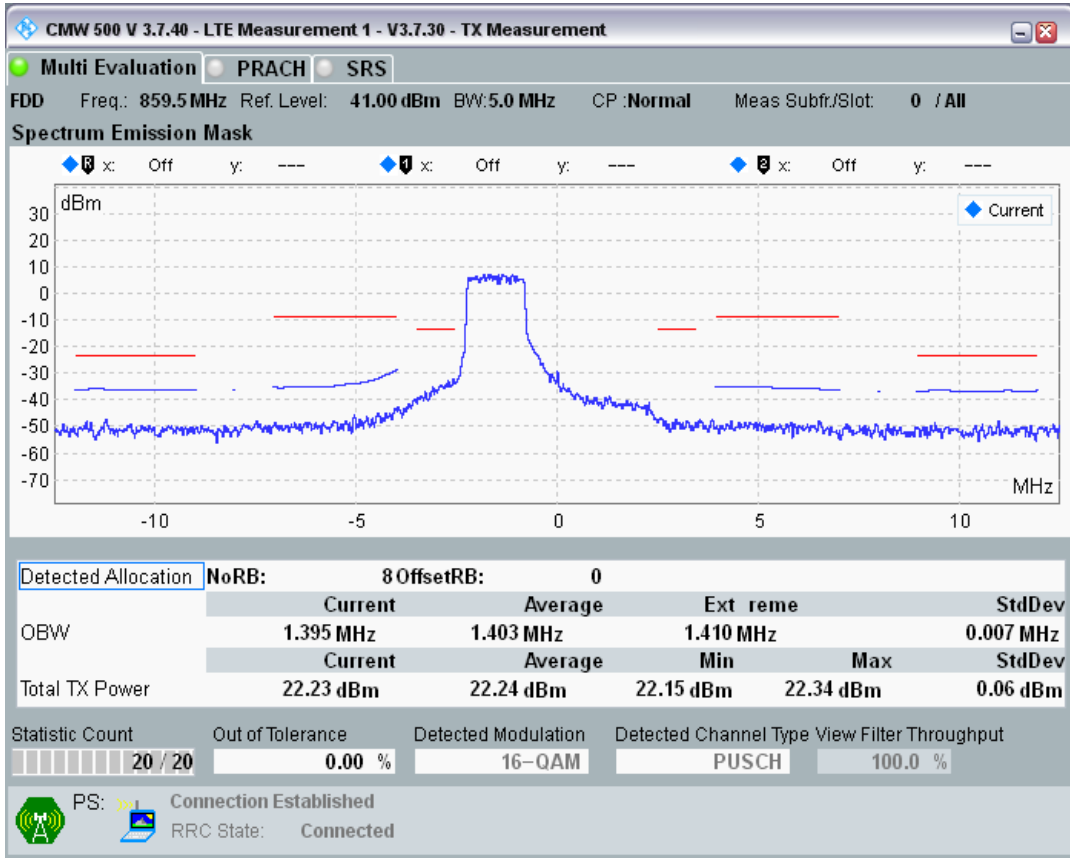

Band20 QAM16 BW=5MHz Channel=24425 RB Size=8 Position=#0