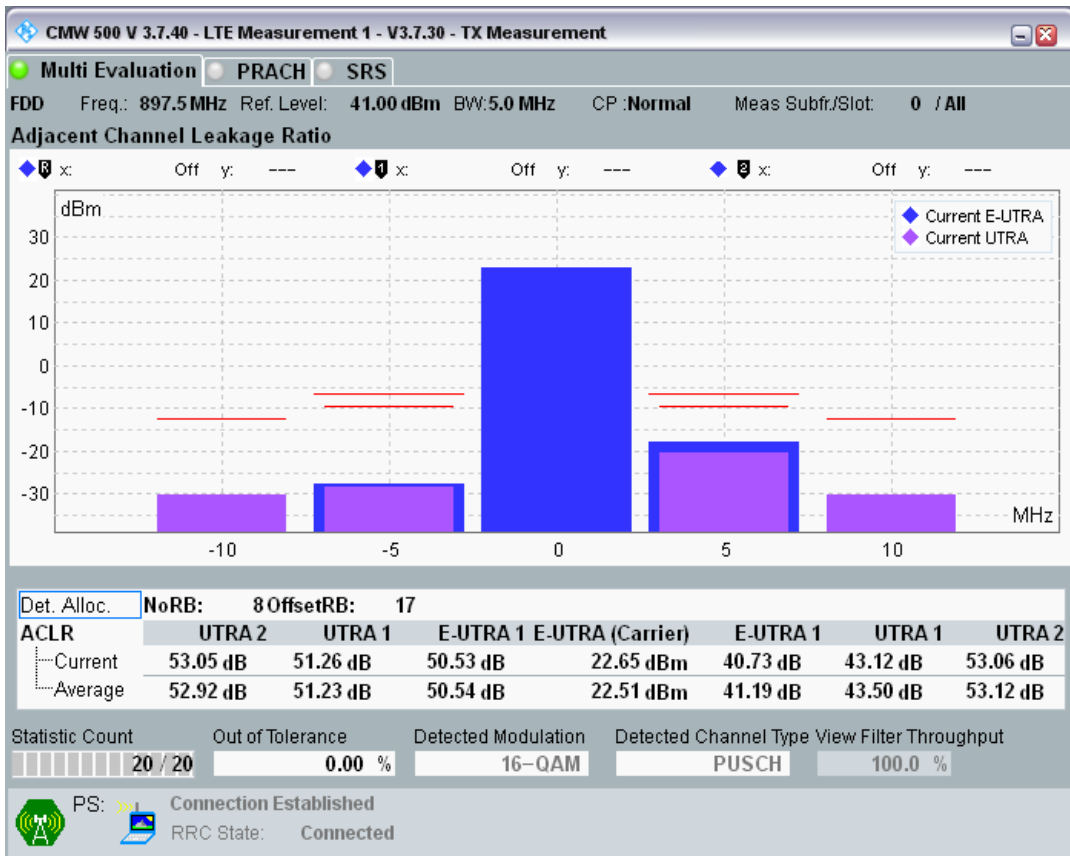

Band8 QAM16 BW=5MHz Channel=21625 RB Size=8 Position=#Max