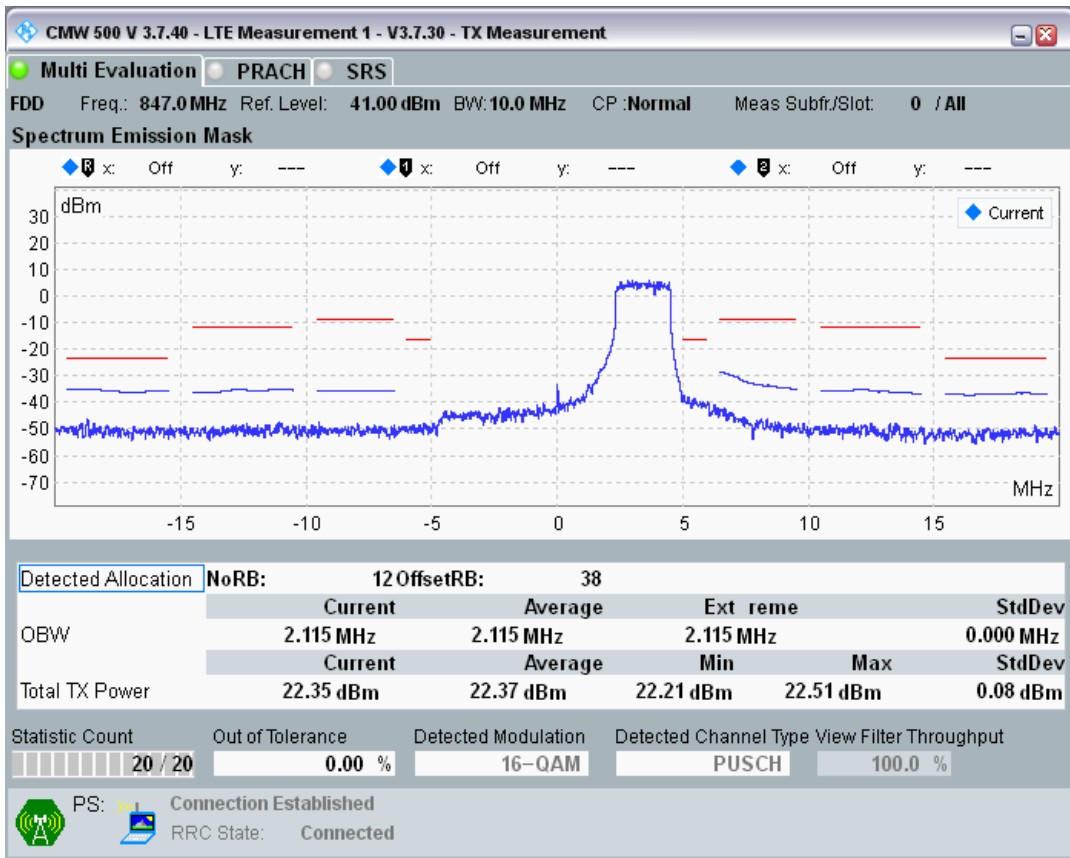

Band20 QAM16 BW=10MHz Channel=24300 RB Size=12 Position=#Max