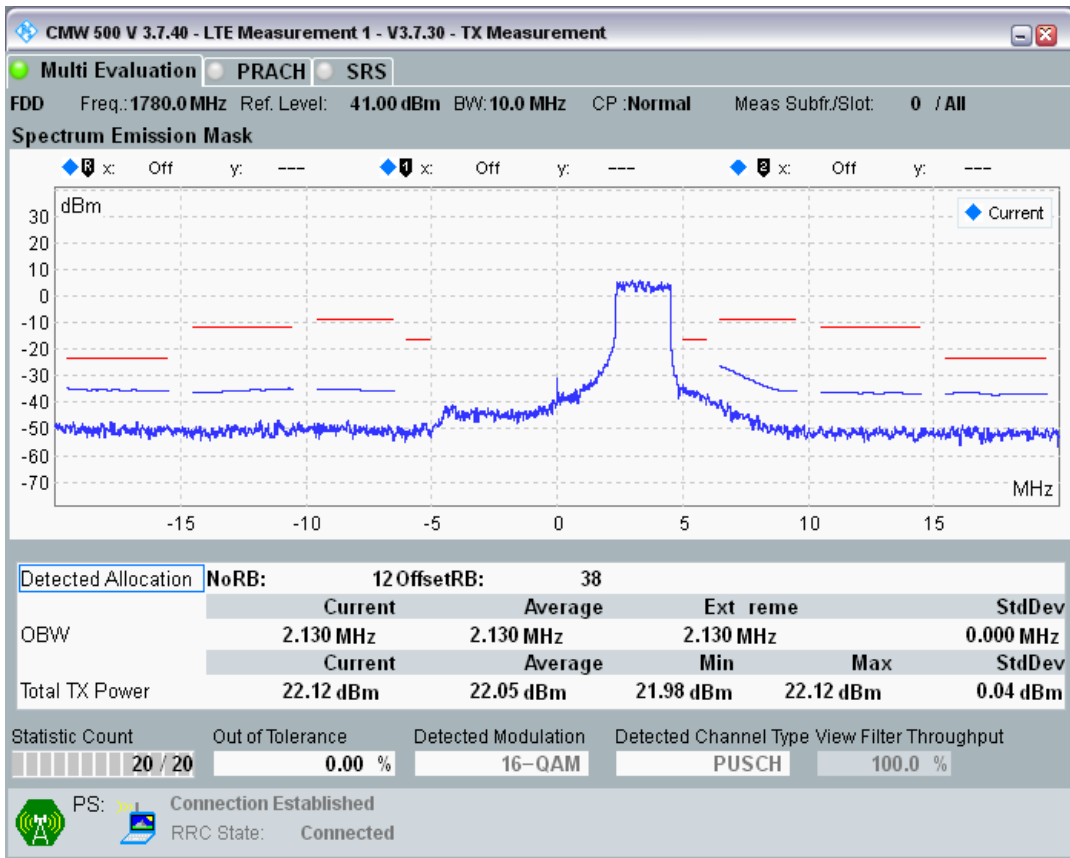

Band3 QAM16 BW=10MHz Channel=19900 RB Size=12 Position=#Max