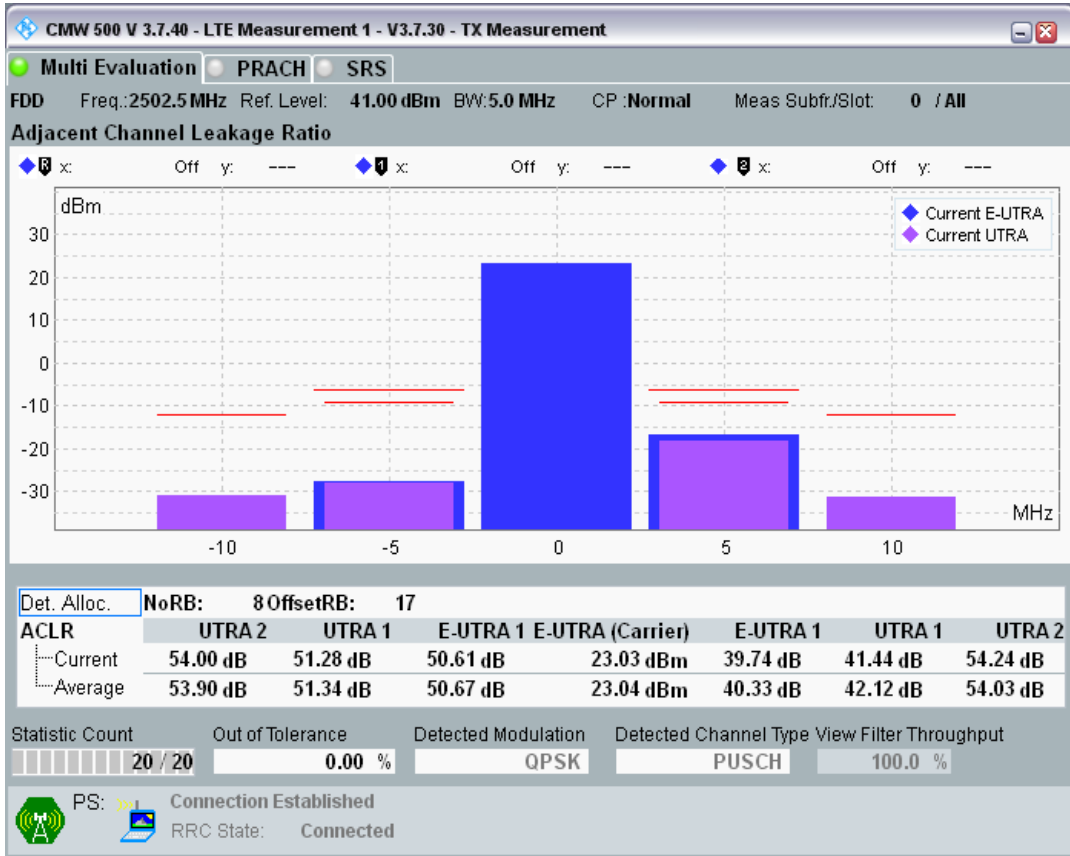

Band7 QPSK BW=5MHz Channel=20775 RB Size=25 Position=#0

Band7 QAM16 BW=5MHz Channel=20775 RB Size=8 Position=#0

Band7 QAM16 BW=5MHz Channel=20775 RB Size=8 Position=#Max

Band7 QAM16 BW=5MHz Channel=20775 RB Size=25 Position=#0