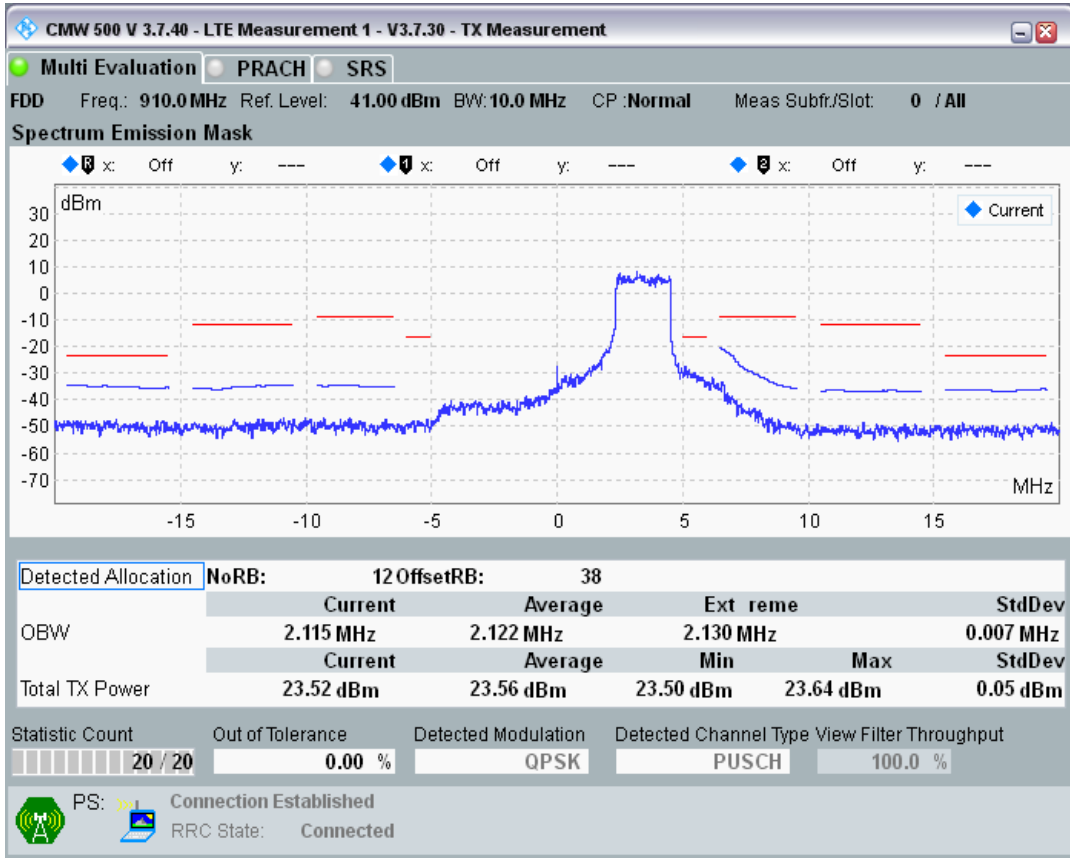

Band8 QPSK BW=10MHz Channel=21750 RB Size=12 Position=#Max