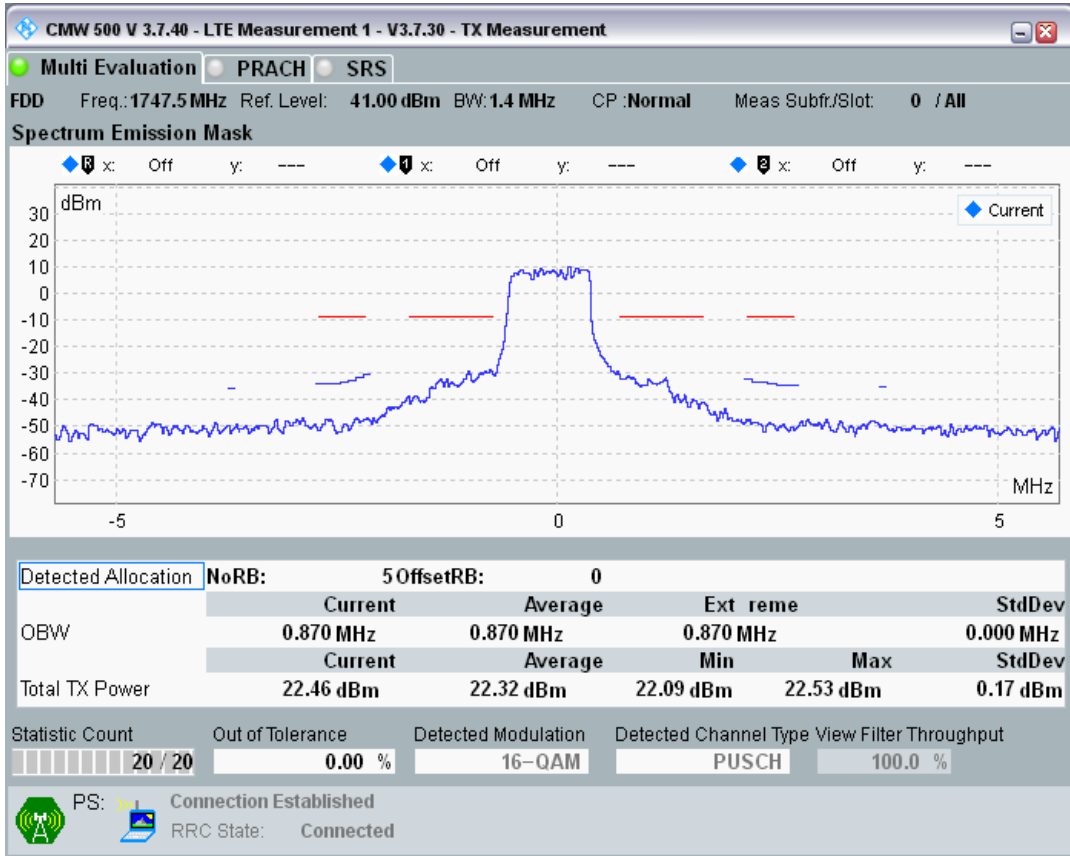

Band3 QAM16 BW=1.4MHz Channel=19575 RB Size=5 Position=#0