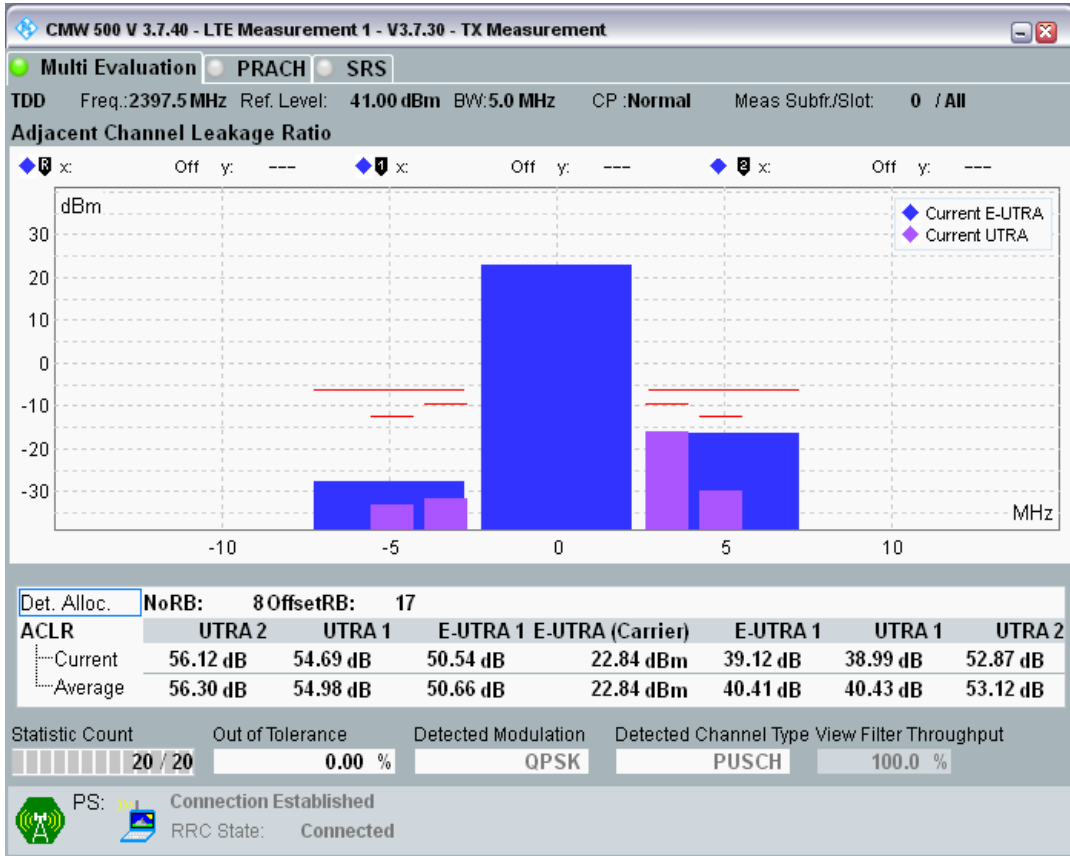

Band40 QPSK BW=5MHz Channel=39625 RB Size=8 Position=#Max