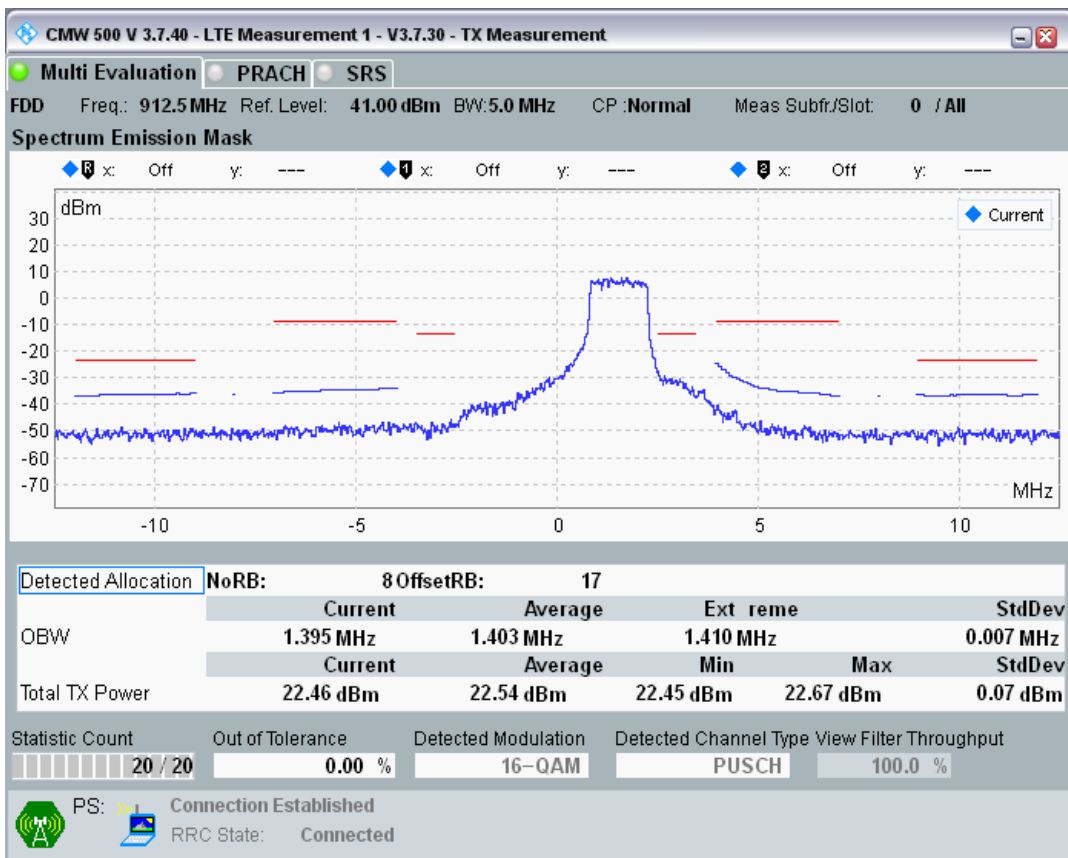

Band8 QAM16 BW=5MHz Channel=21775 RB Size=8 Position=#Max