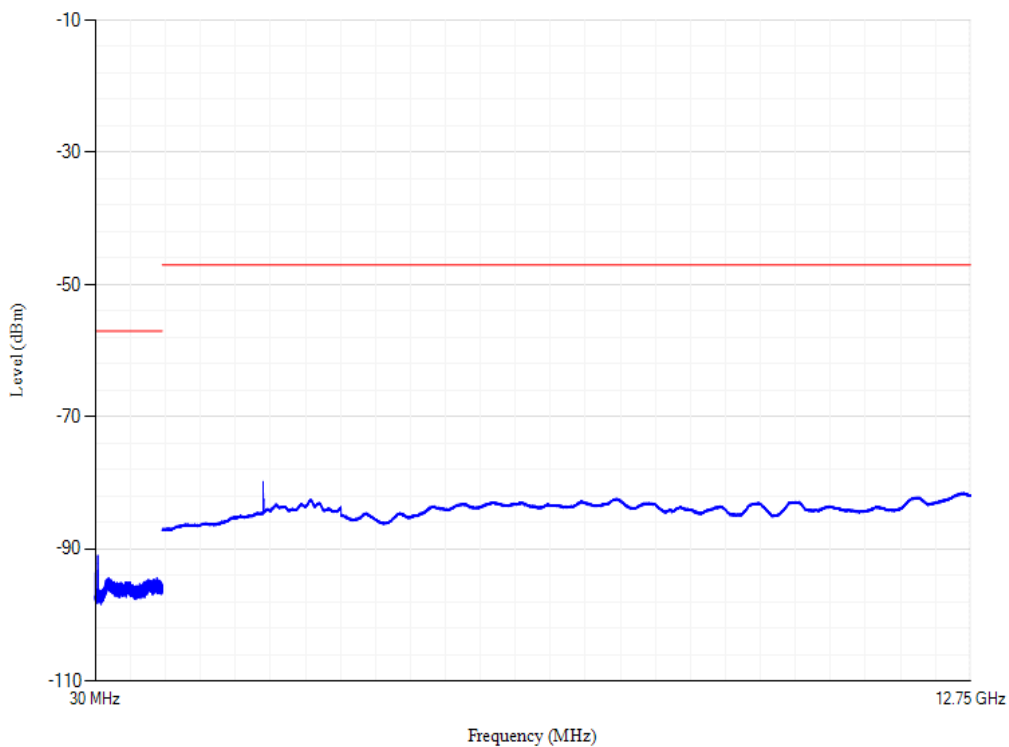

Conducted spurious emissions

Band8 QPSK BW=10MHz Channel=21625