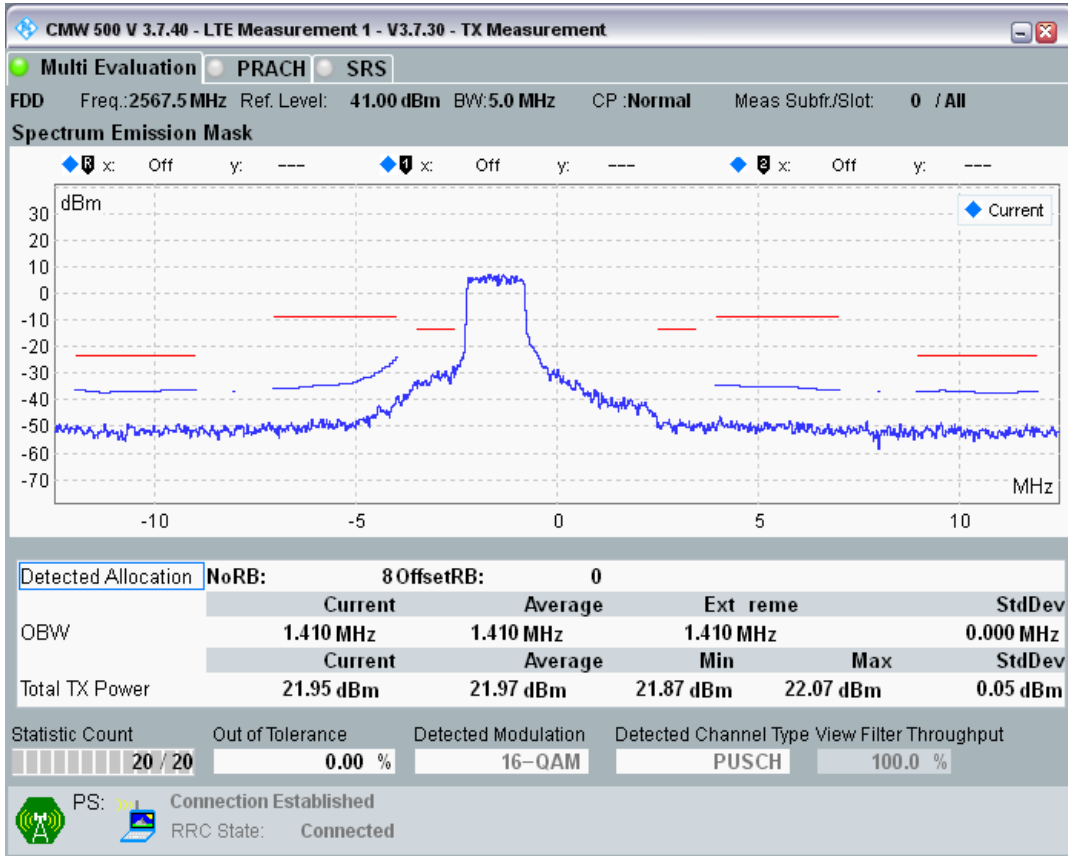

Band7 QAM16 BW=5MHz Channel=21425 RB Size=8 Position=#0