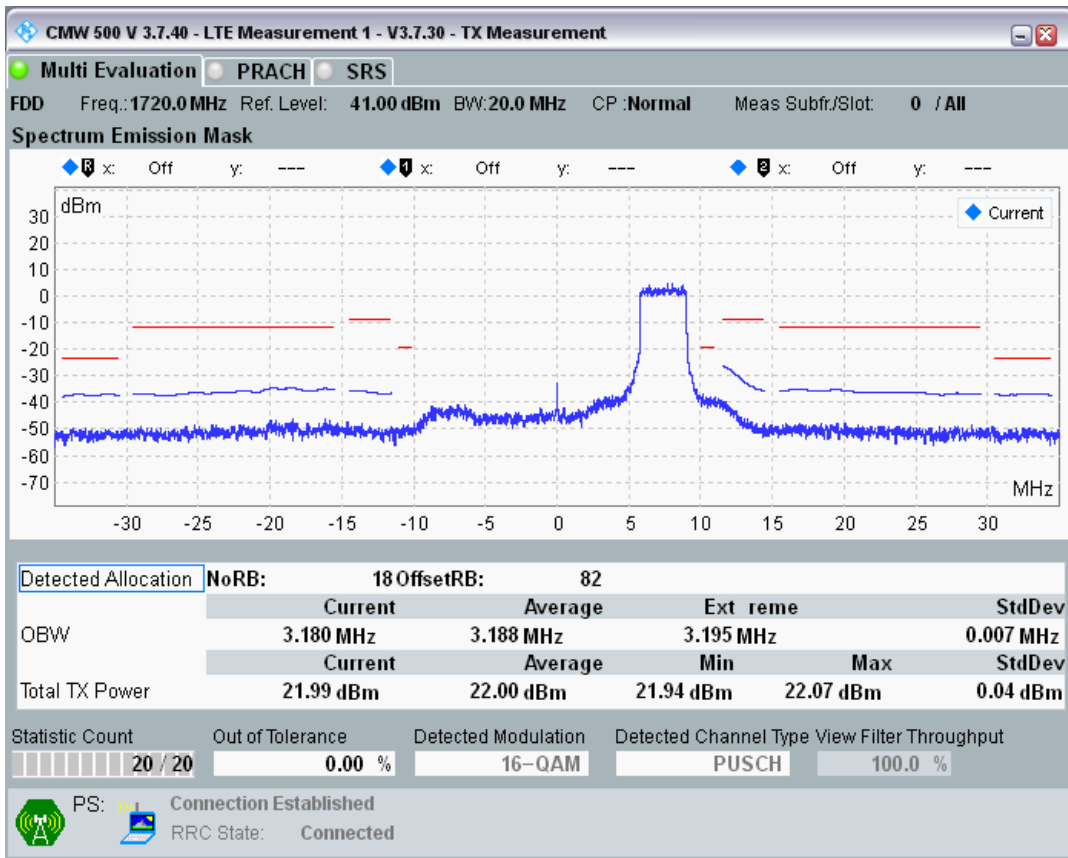

Band3 QAM16 BW=20MHz Channel=19300 RB Size=18 Position=#Max