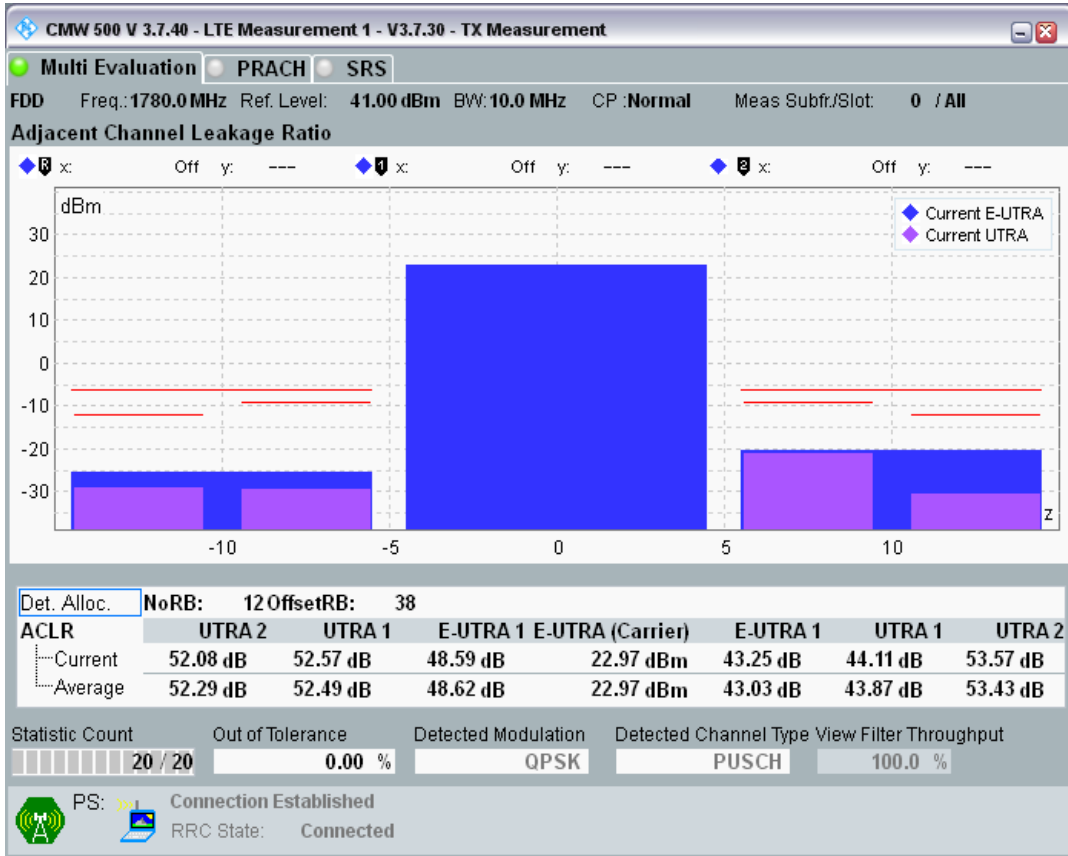

Band3 QPSK BW=10MHz Channel=19900 RB Size=12 Position=#Max