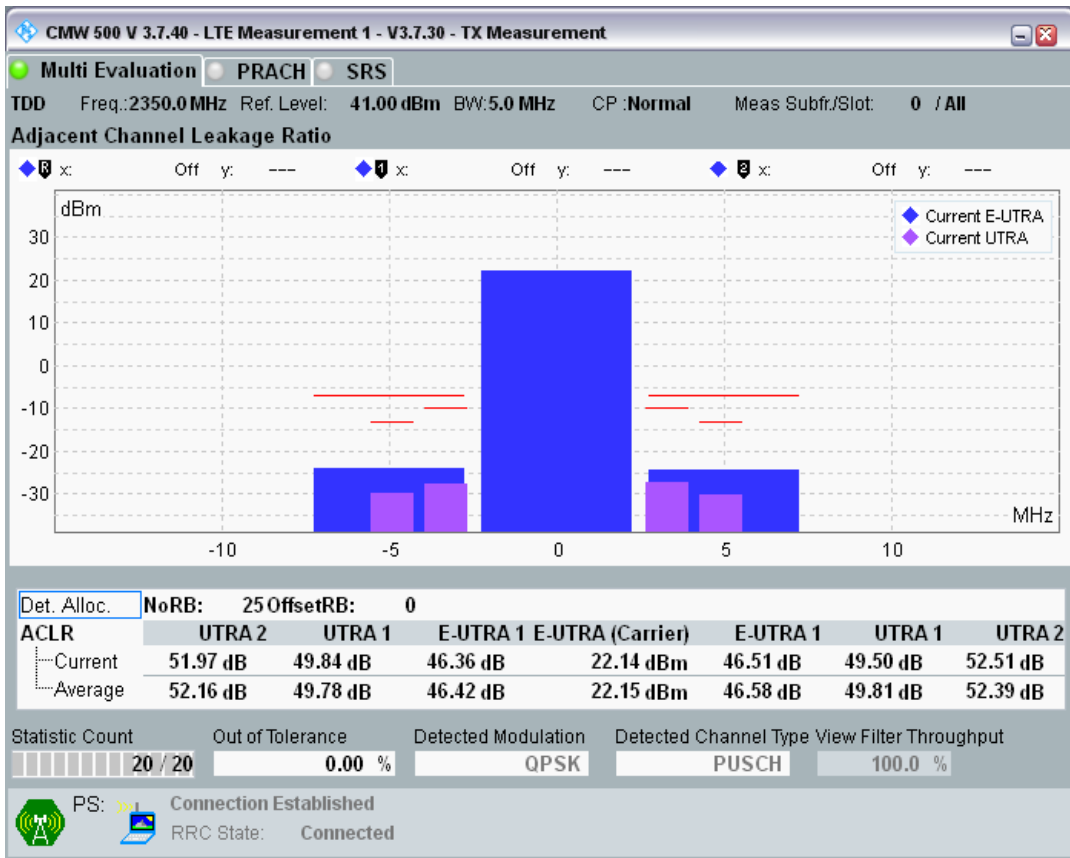

Band40 QPSK BW=5MHz Channel=39150 RB Size=25 Position=#0