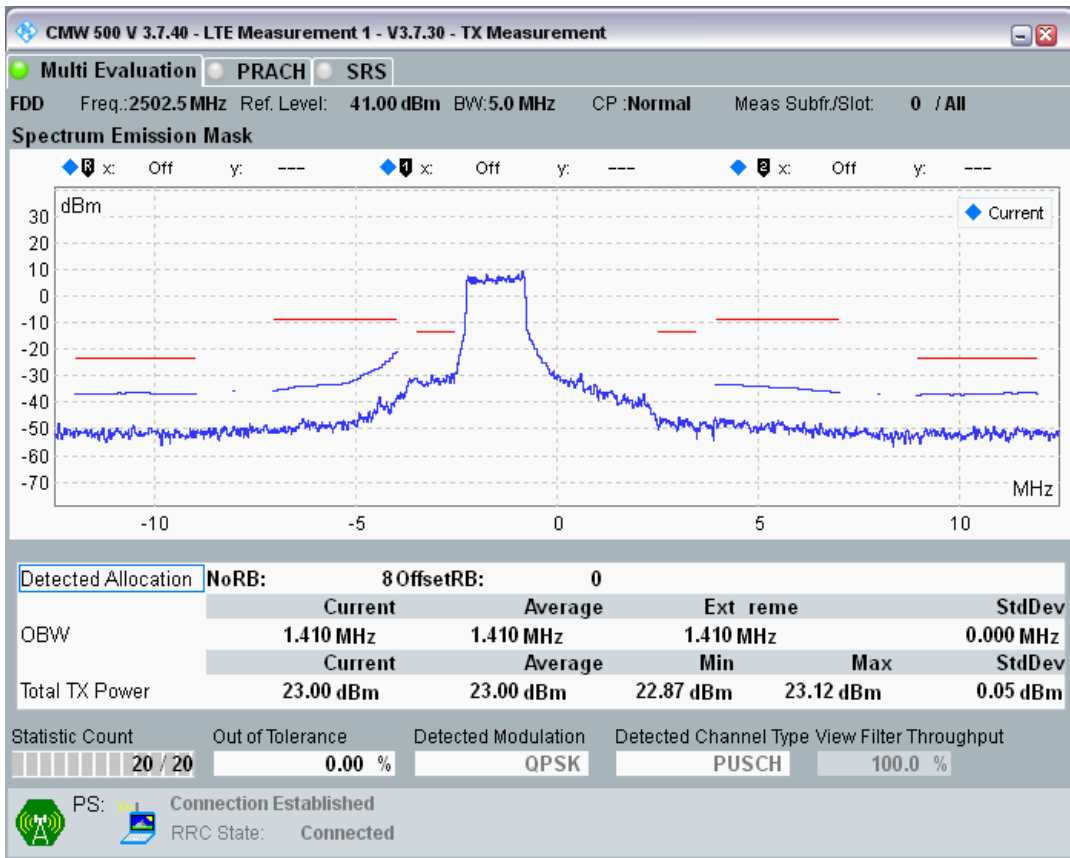

Band7 QPSK BW=5MHz Channel=20775 RB Size=8 Position=#0