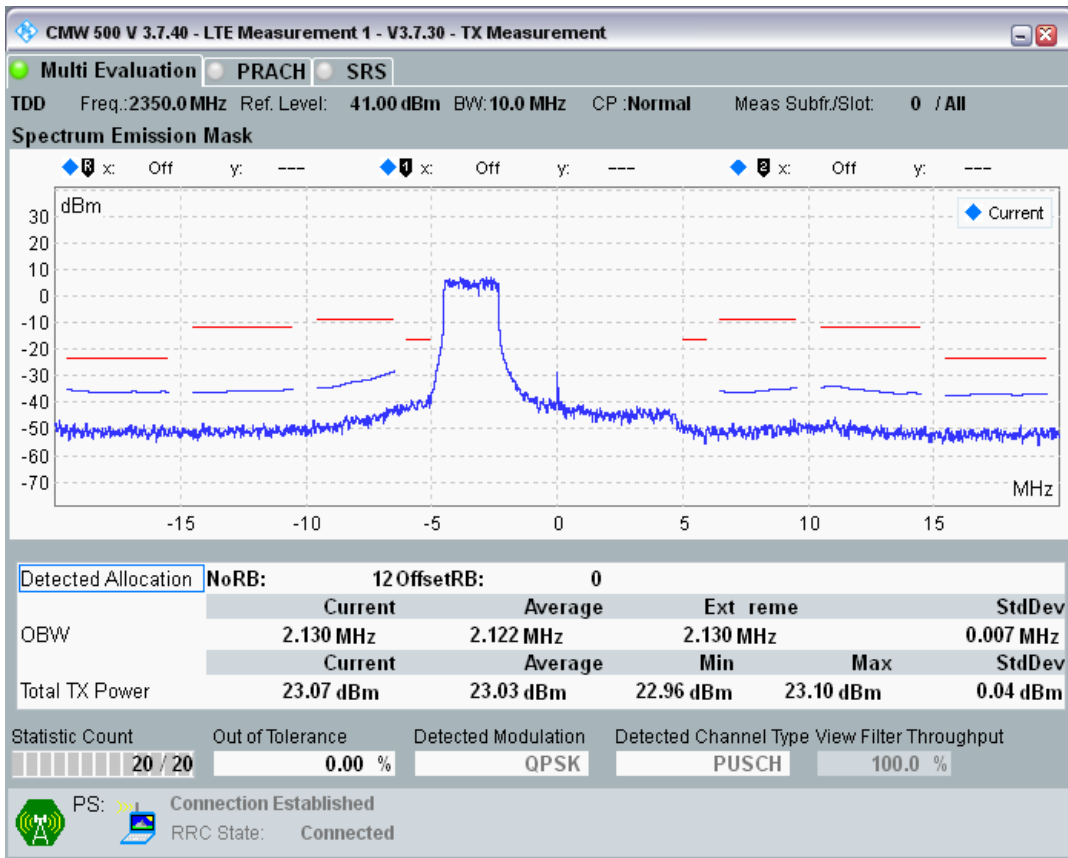

Band40 QPSK BW=10MHz Channel=39150 RB Size=12 Position=#0