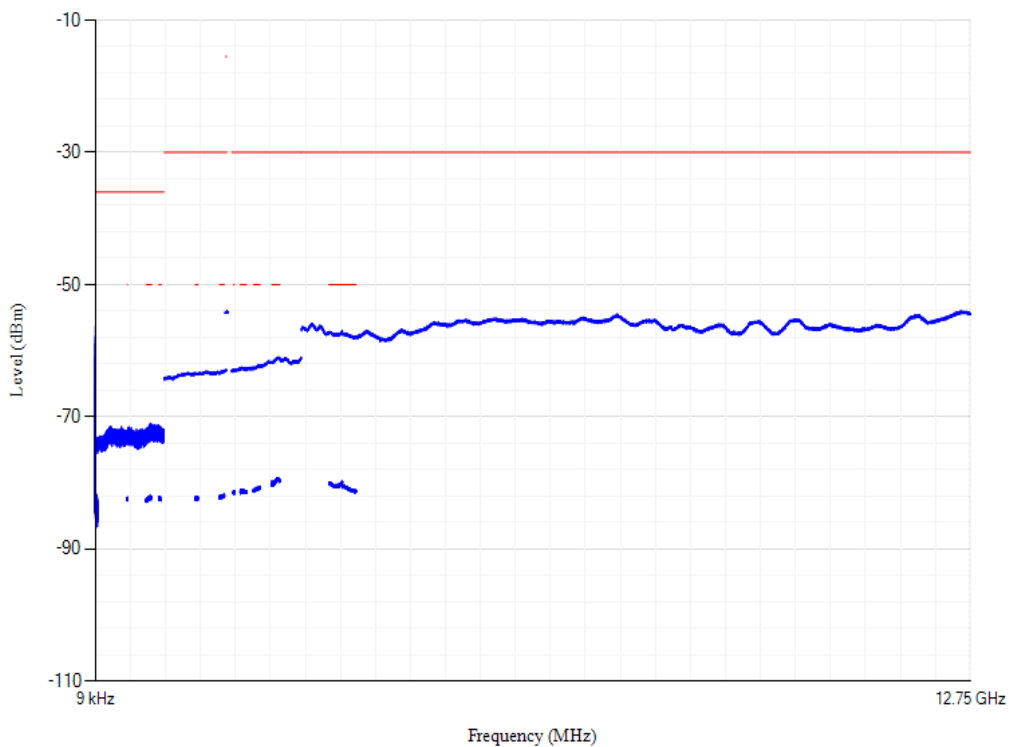

Conducted spurious emissions

Band1 QPSK BW=20MHz Channel=18500 RB Size=1 Position=#0