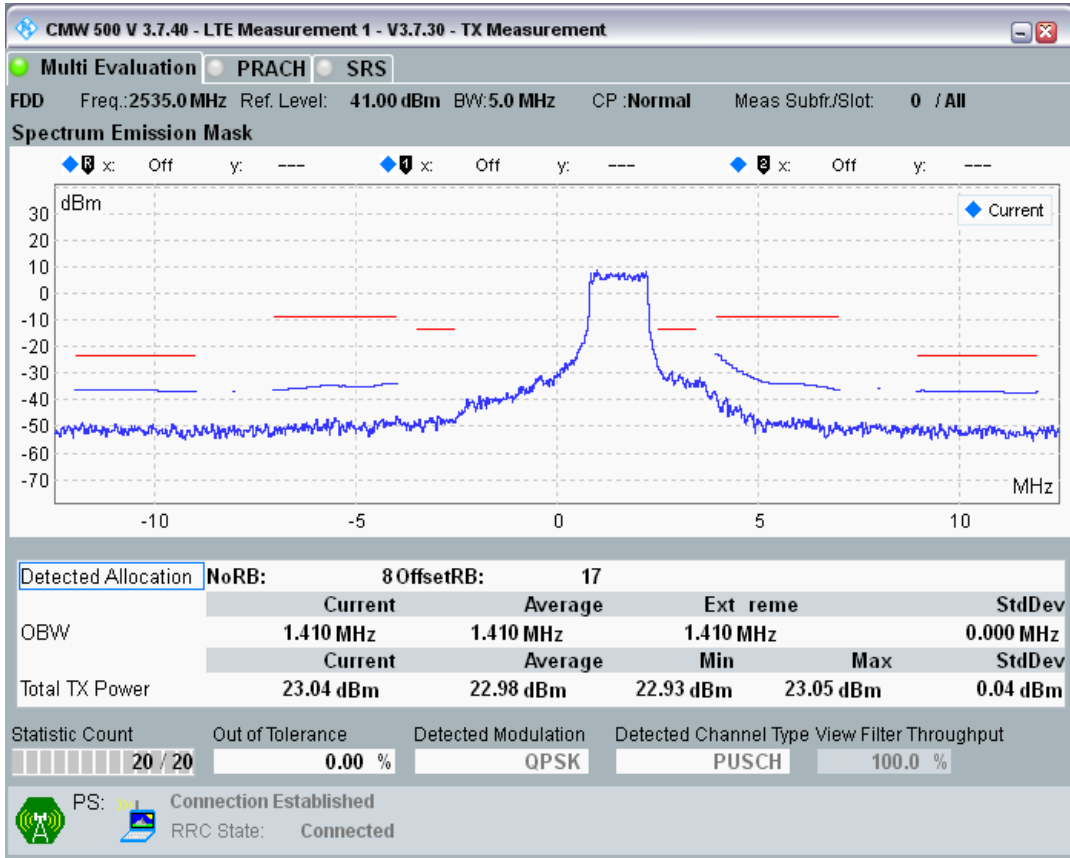

Band7 QPSK BW=5MHz Channel=21100 RB Size=8 Position=#Max