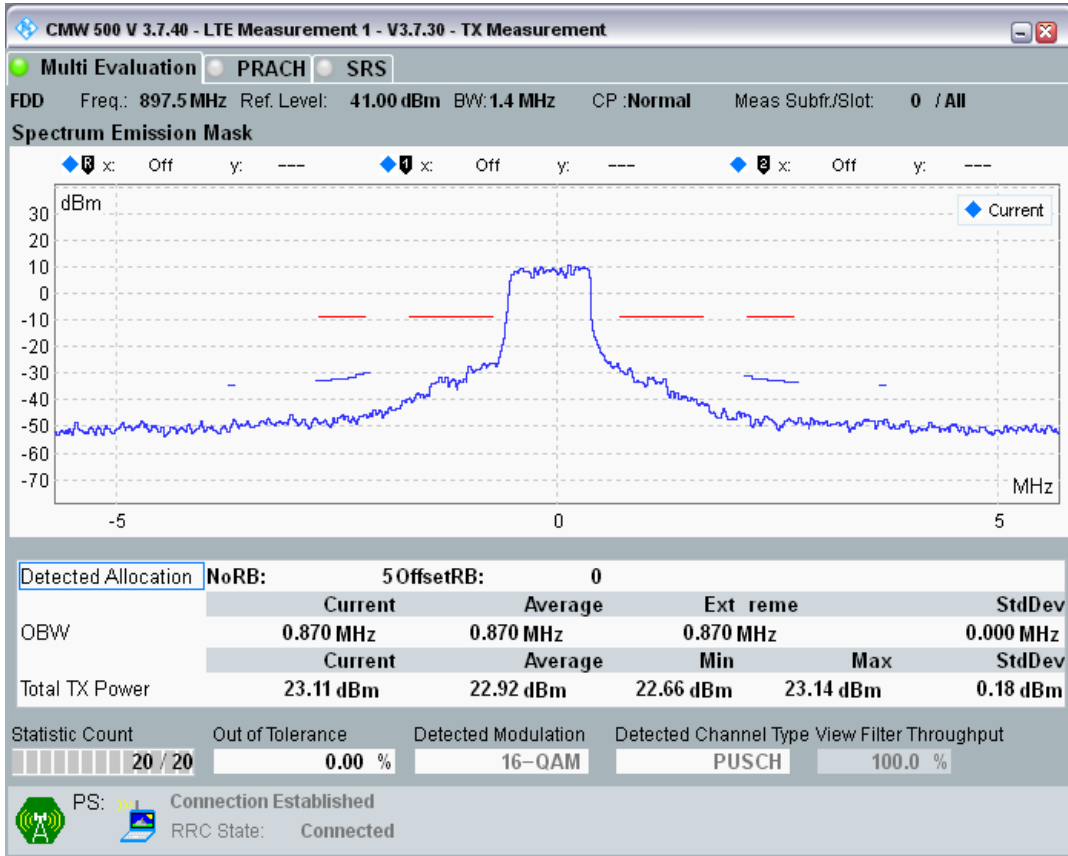

Band8 QAM16 BW=1.4MHz Channel=21625 RB Size=5 Position=#0