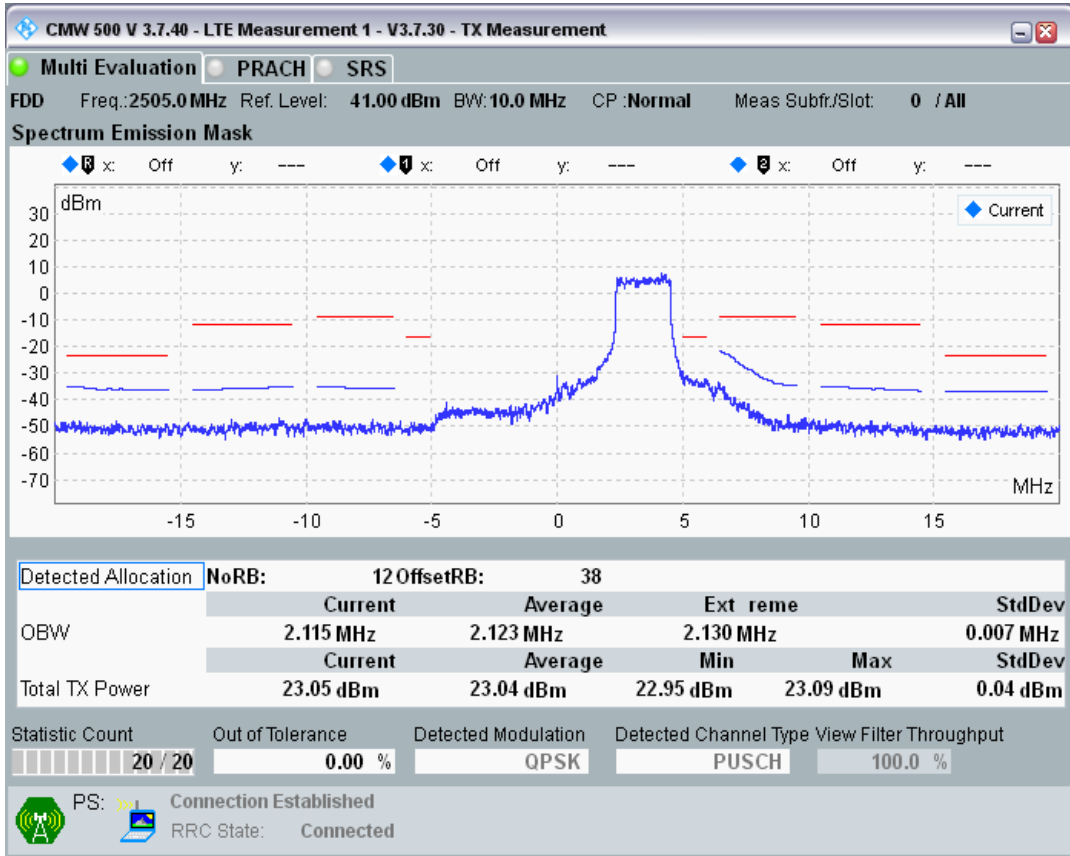

Band7 QPSK BW=10MHz Channel=20800 RB Size=12 Position=#Max