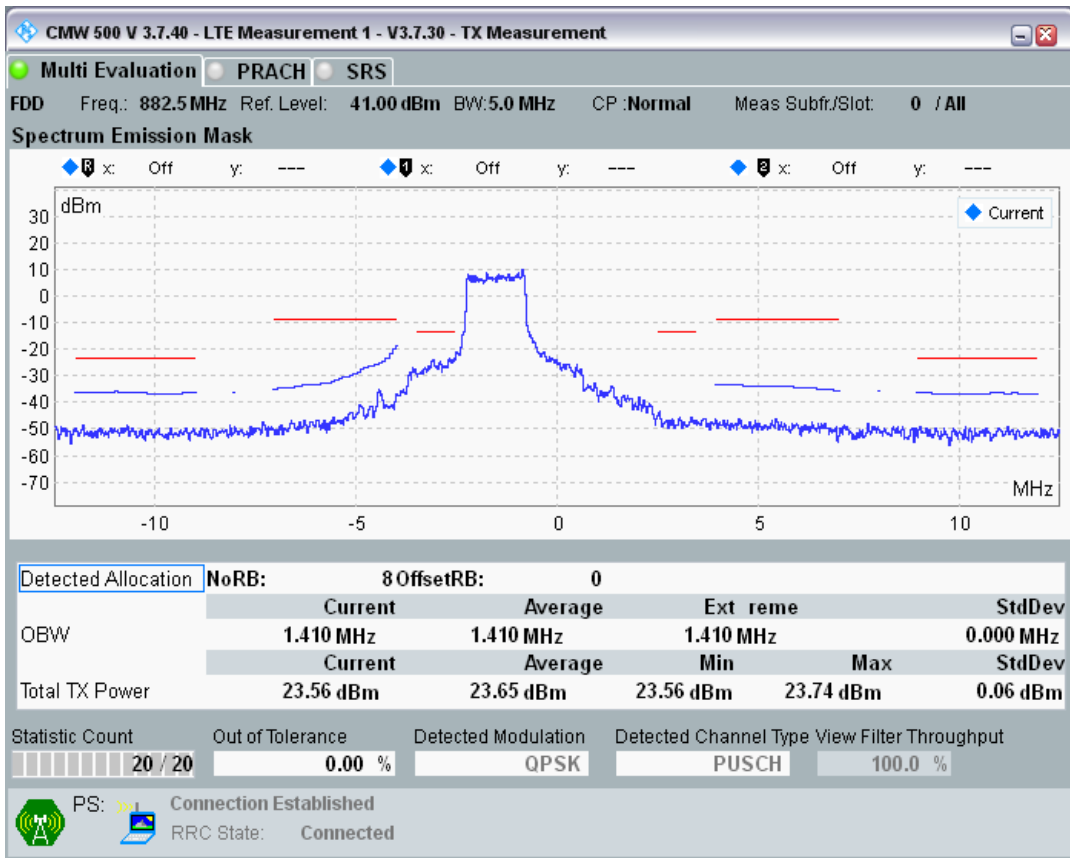

Band8 QPSK BW=5MHz Channel=21475 RB Size=8 Position=#0