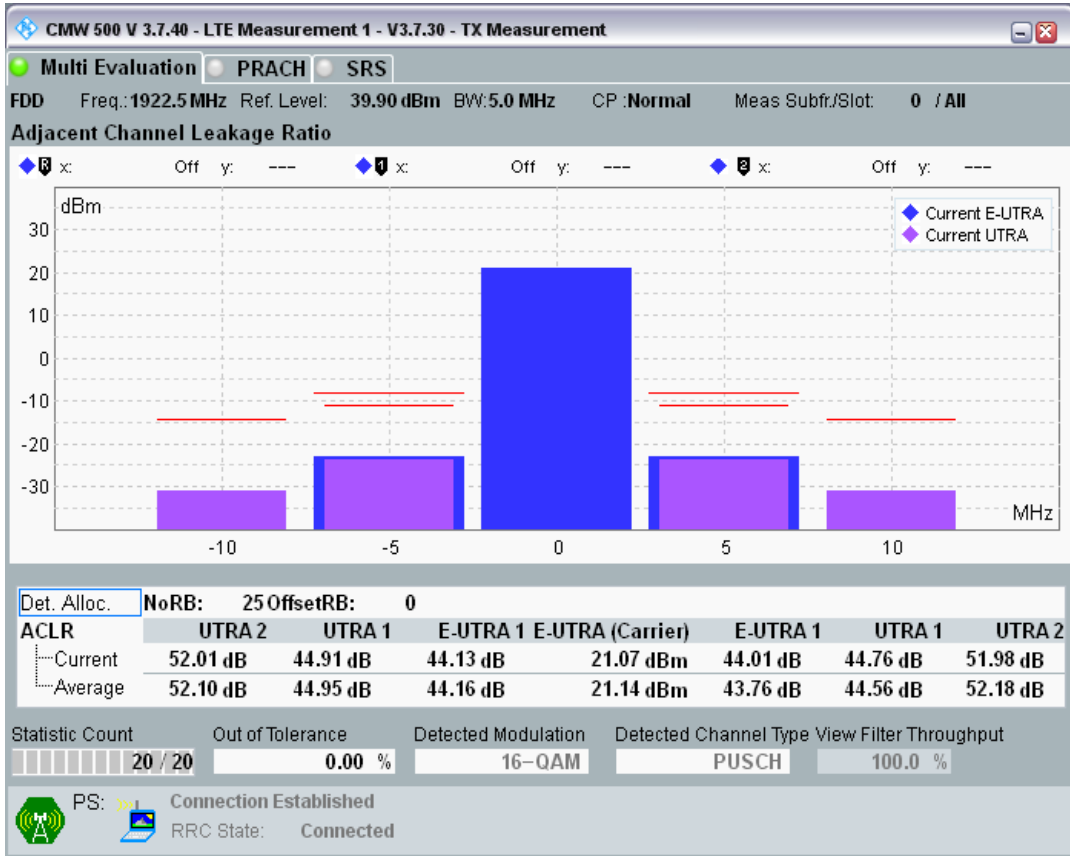

Band1 QAM16 BW=5MHz Channel=18025 RB Size=25 Position=#0