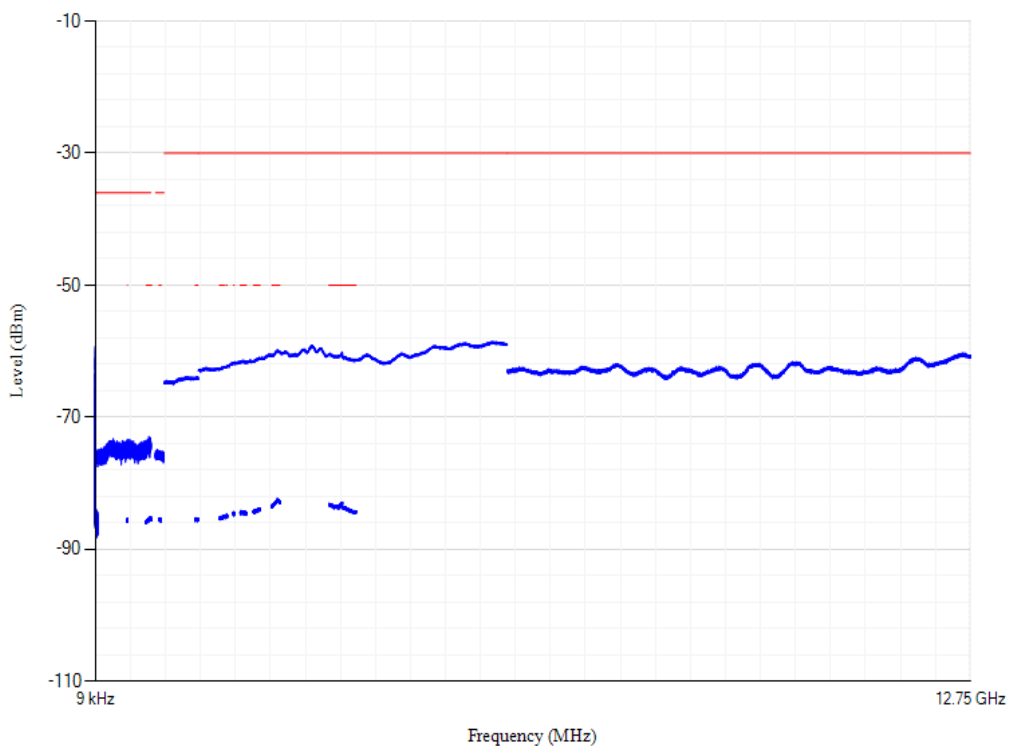

Conducted spurious emissions

Band20 QPSK BW=20MHz Channel=24300 RB Size=1 Position=#0