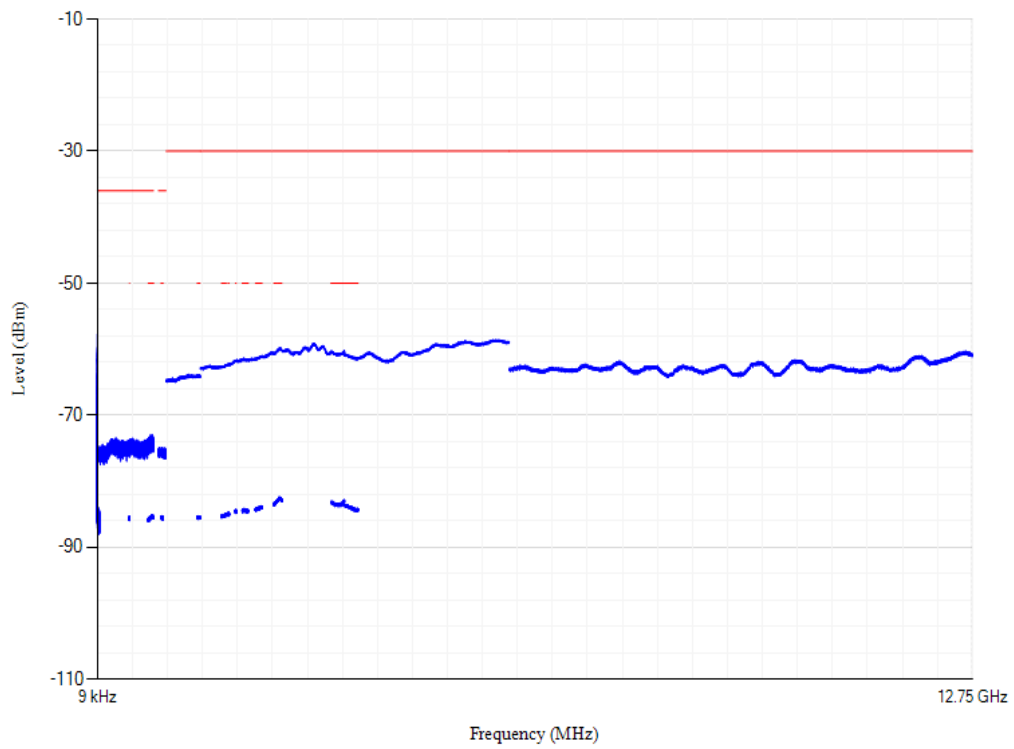

Conducted spurious emissions

Band3 QPSK BW=1.4MHz Channel=19575 RB Size=1 Position=#0