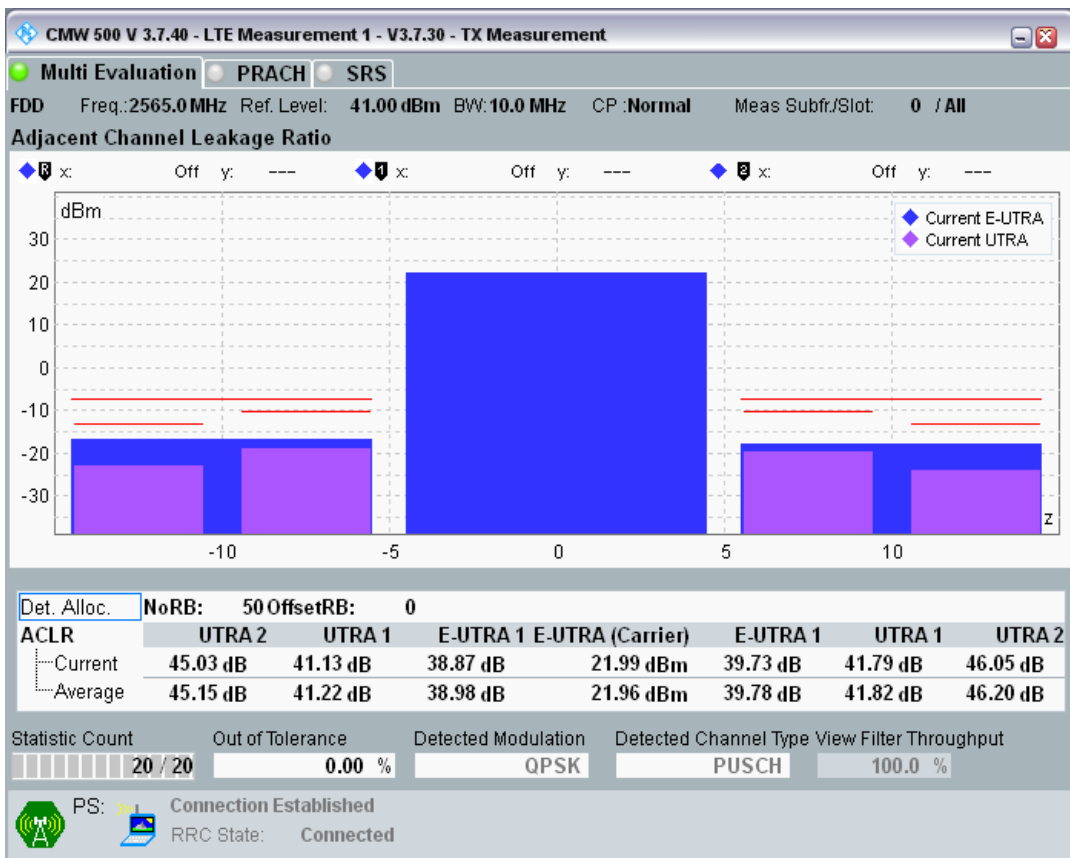

Band7 QPSK BW=10MHz Channel=21400 RB Size=50 Position=#0