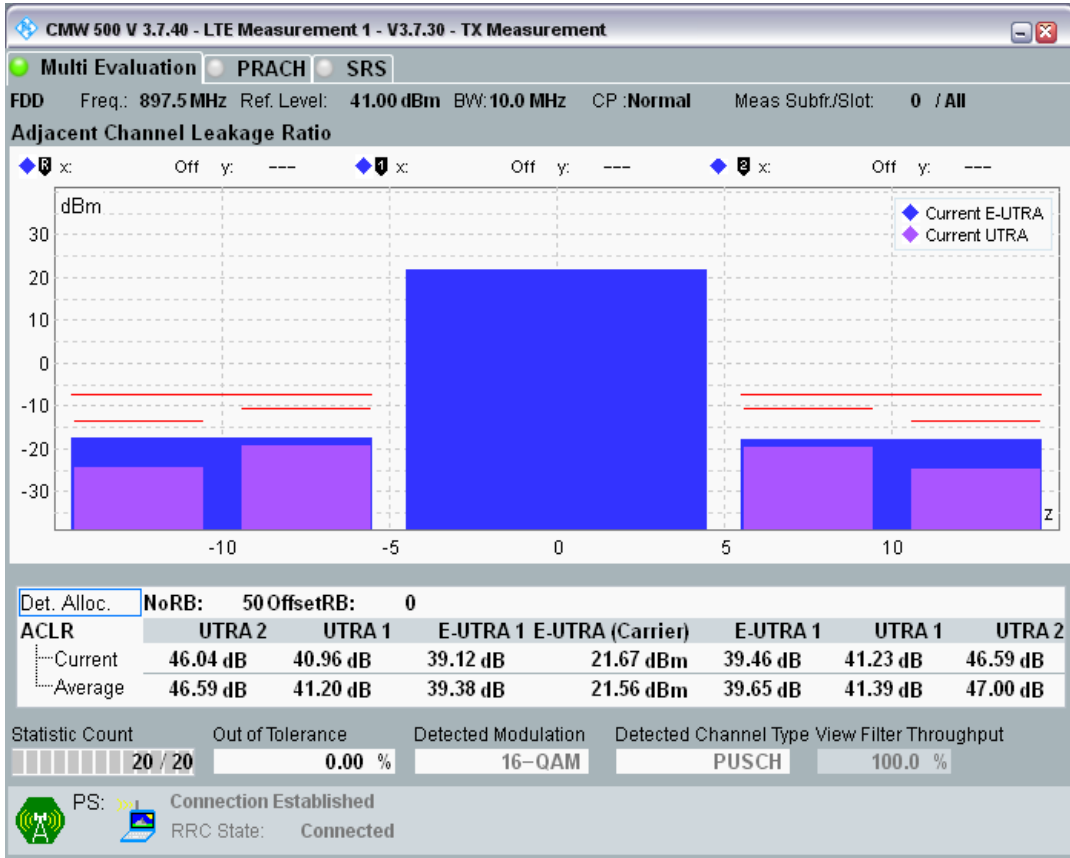

Band8 QPSK BW=10MHz Channel=21625 RB Size=50 Position=#0

Band8 QAM16 BW=10MHz Channel=21625 RB Size=12 Position=#0

Band8 QAM16 BW=10MHz Channel=21625 RB Size=12 Position=#Max

Band8 QAM16 BW=10MHz Channel=21625 RB Size=50 Position=#0