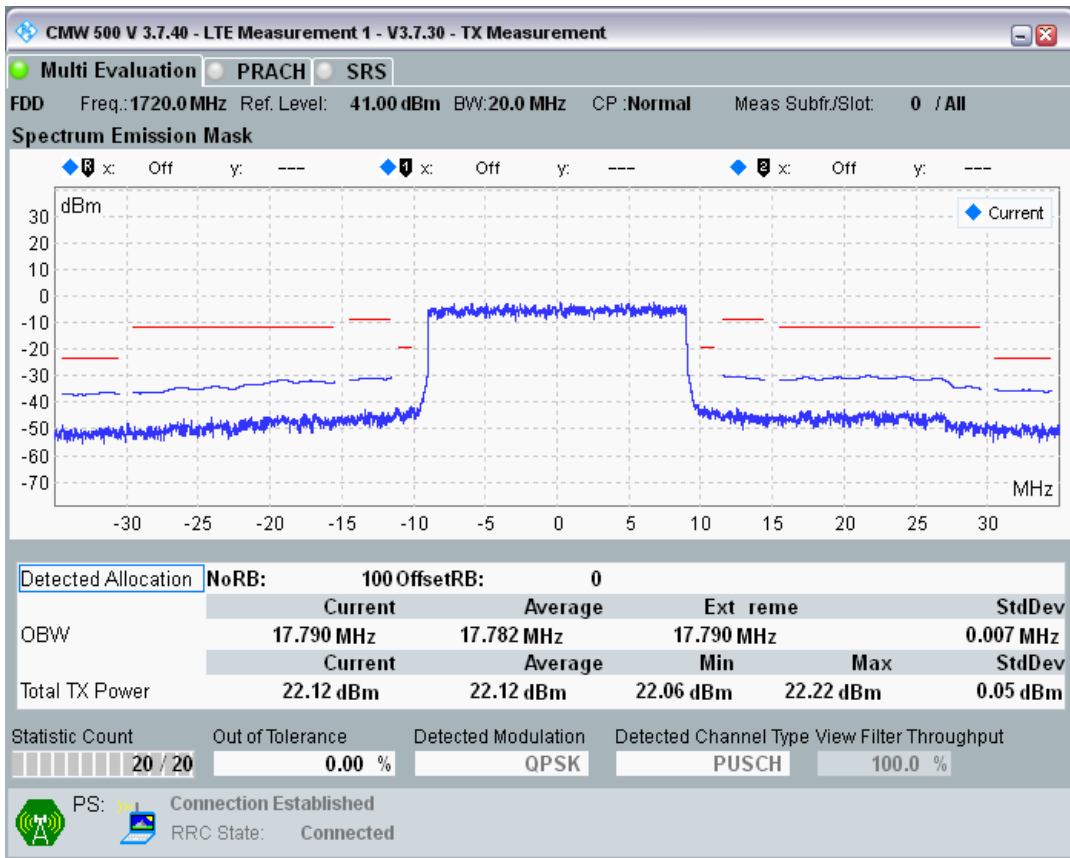

Band3 QPSK BW=20MHz Channel=19300 RB Size=100 Position=#0