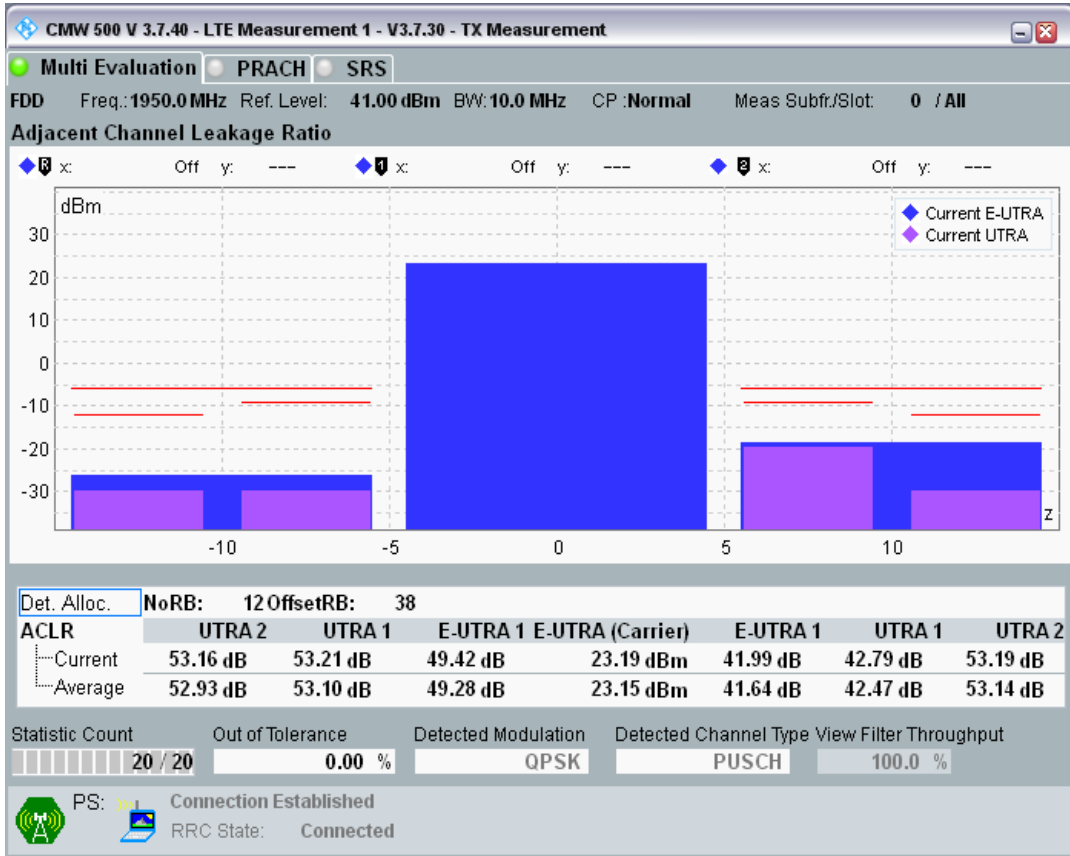

Band1 QPSK BW=10MHz Channel=18300 RB Size=12 Position=#Max