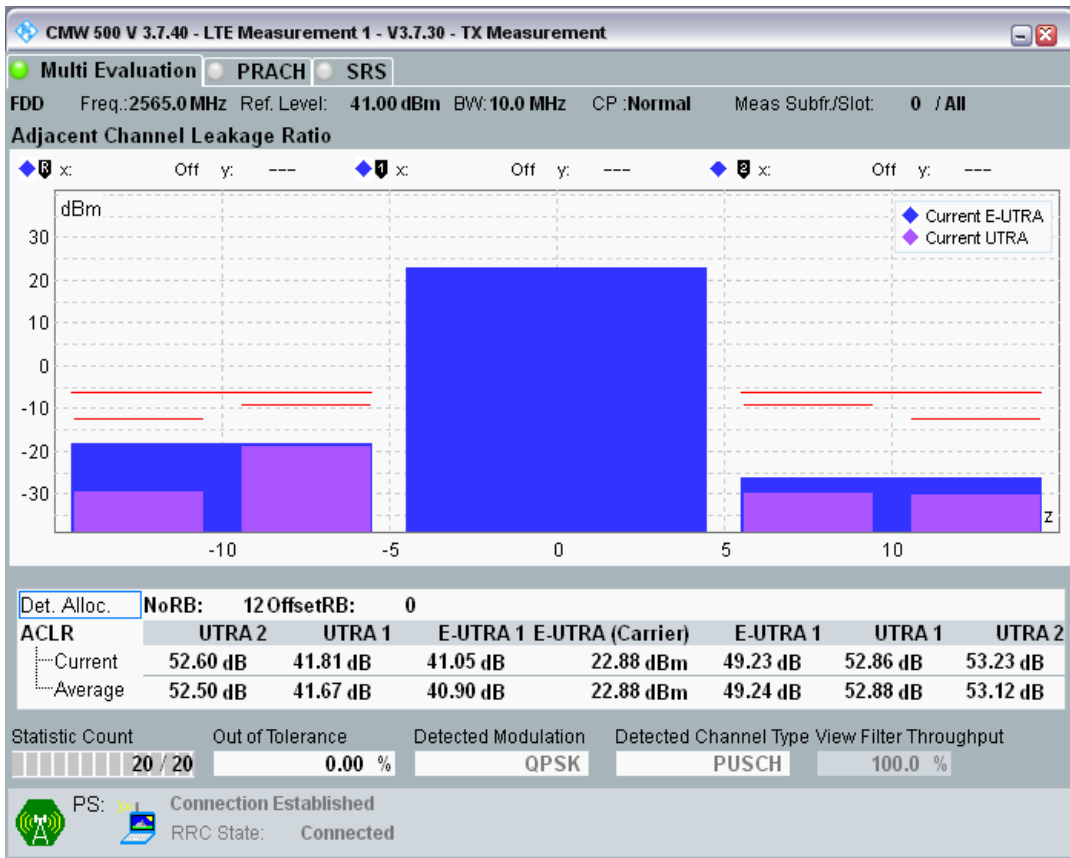

Band7 QPSK BW=10MHz Channel=21400 RB Size=12 Position=#0