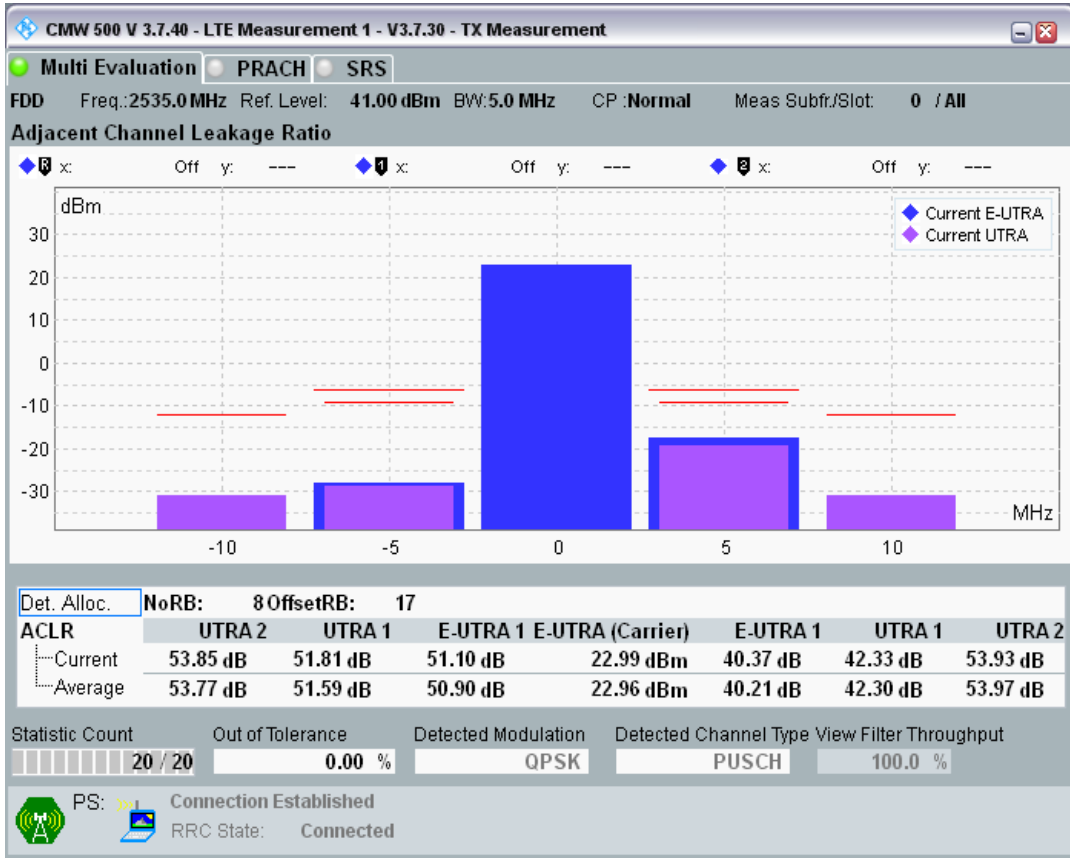

Band7 QPSK BW=5MHz Channel=21100 RB Size=8 Position=#Max