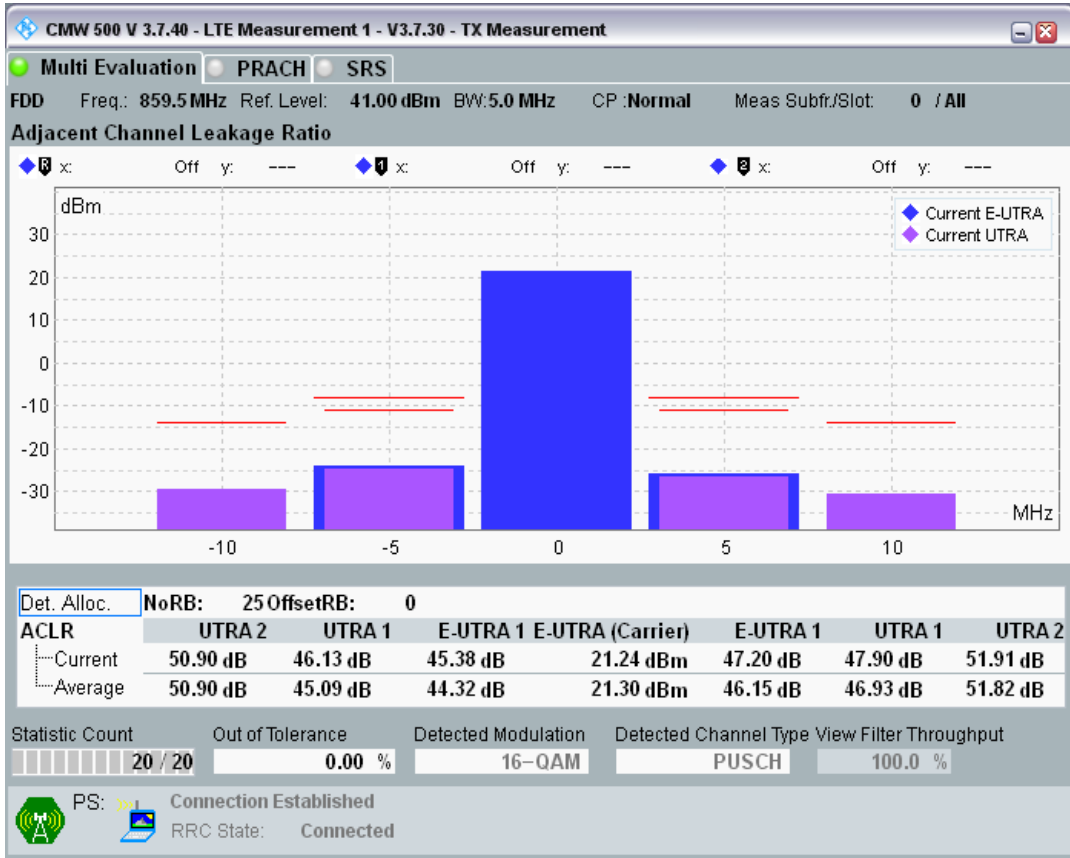

Band20 QPSK BW=5MHz Channel=24425 RB Size=25 Position=#0

Band20 QAM16 BW=5MHz Channel=24425 RB Size=8 Position=#0

Band20 QAM16 BW=5MHz Channel=24425 RB Size=8 Position=#Max

Band20 QAM16 BW=5MHz Channel=24425 RB Size=25 Position=#0