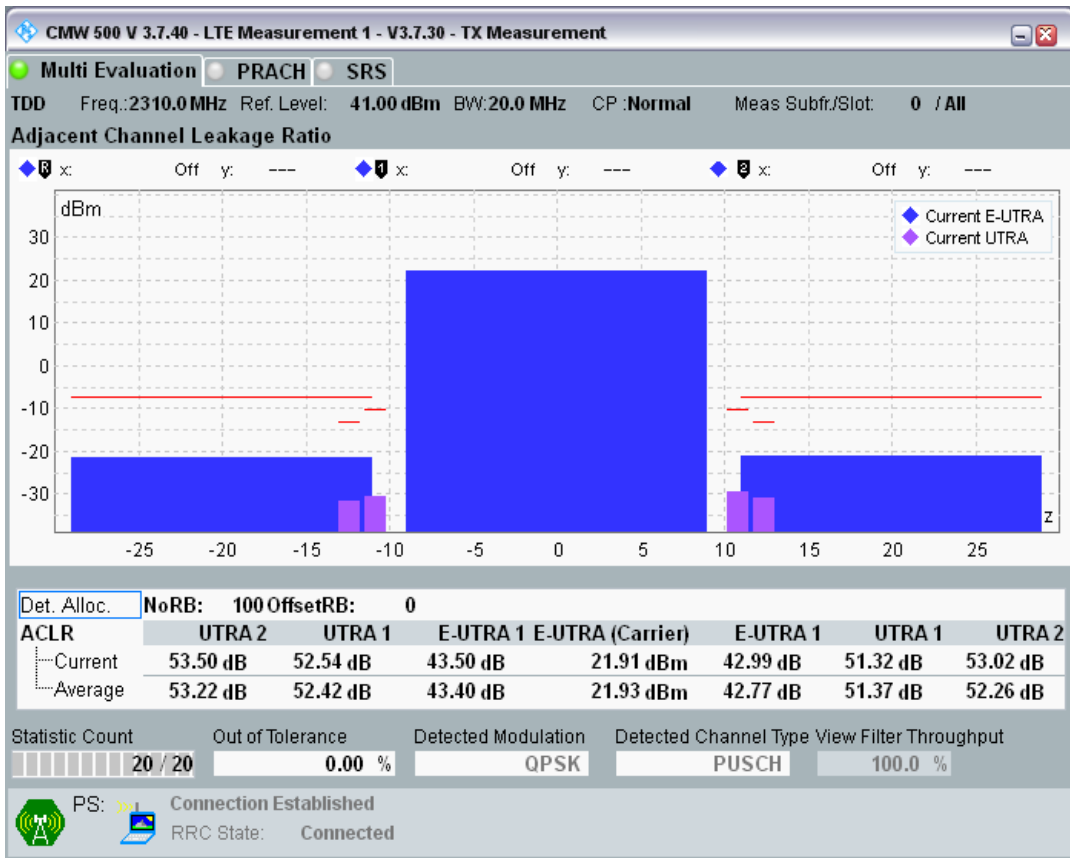

Band40 QPSK BW=20MHz Channel=38750 RB Size=100 Position=#0