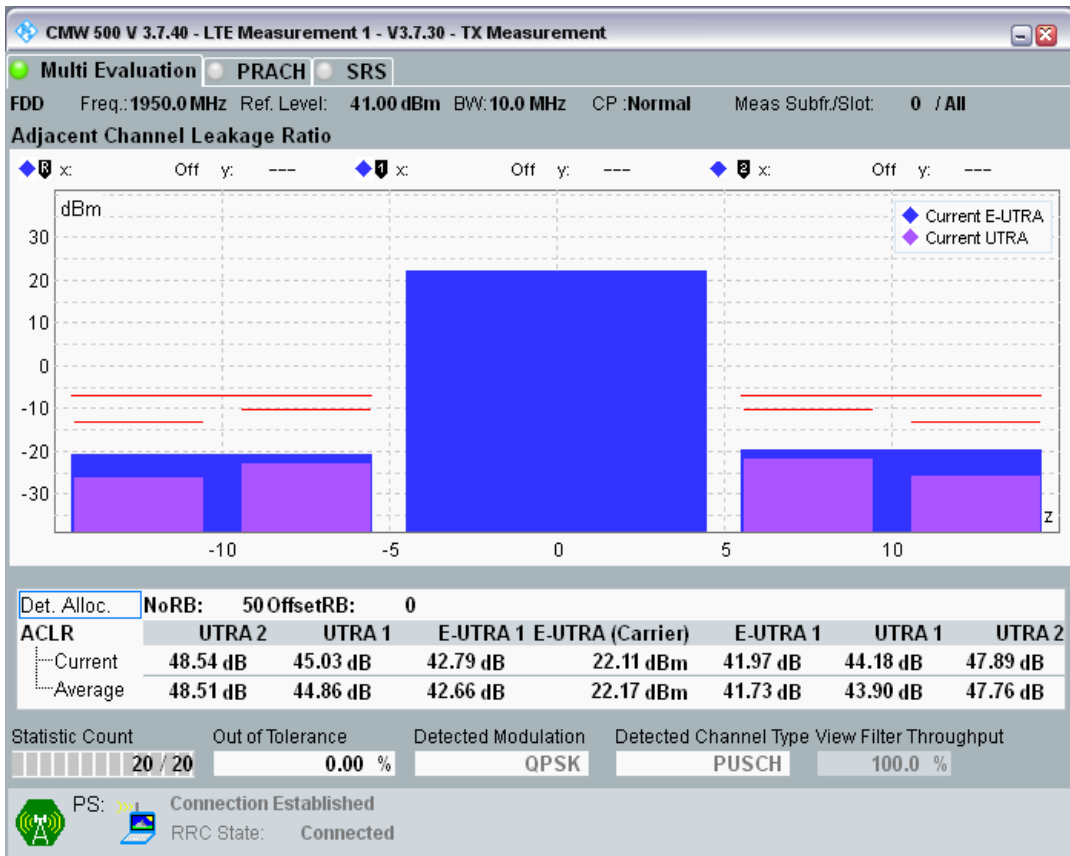

Band1 QPSK BW=10MHz Channel=18300 RB Size=50 Position=#0