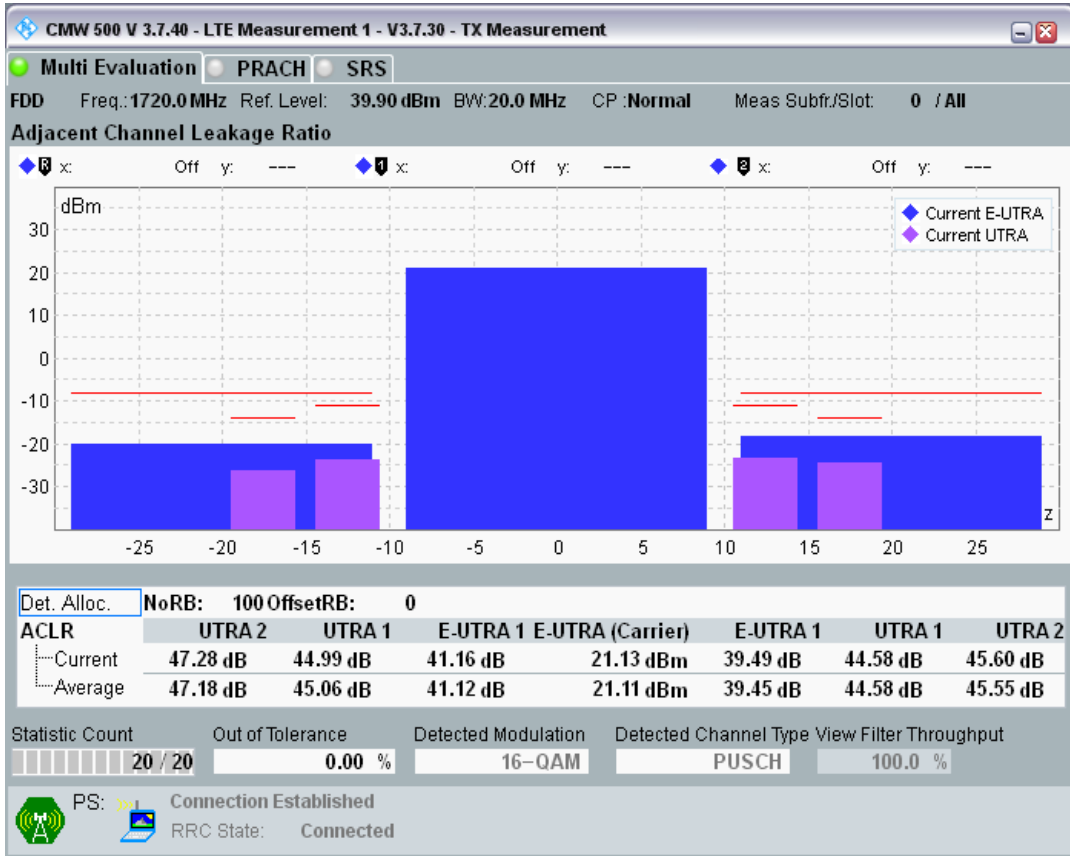

Band3 QPSK BW=20MHz Channel=19300 RB Size=100 Position=#0

Band3 QAM16 BW=20MHz Channel=19300 RB Size=18 Position=#0

Band3 QAM16 BW=20MHz Channel=19300 RB Size=18 Position=#Max

Band3 QAM16 BW=20MHz Channel=19300 RB Size=100 Position=#0