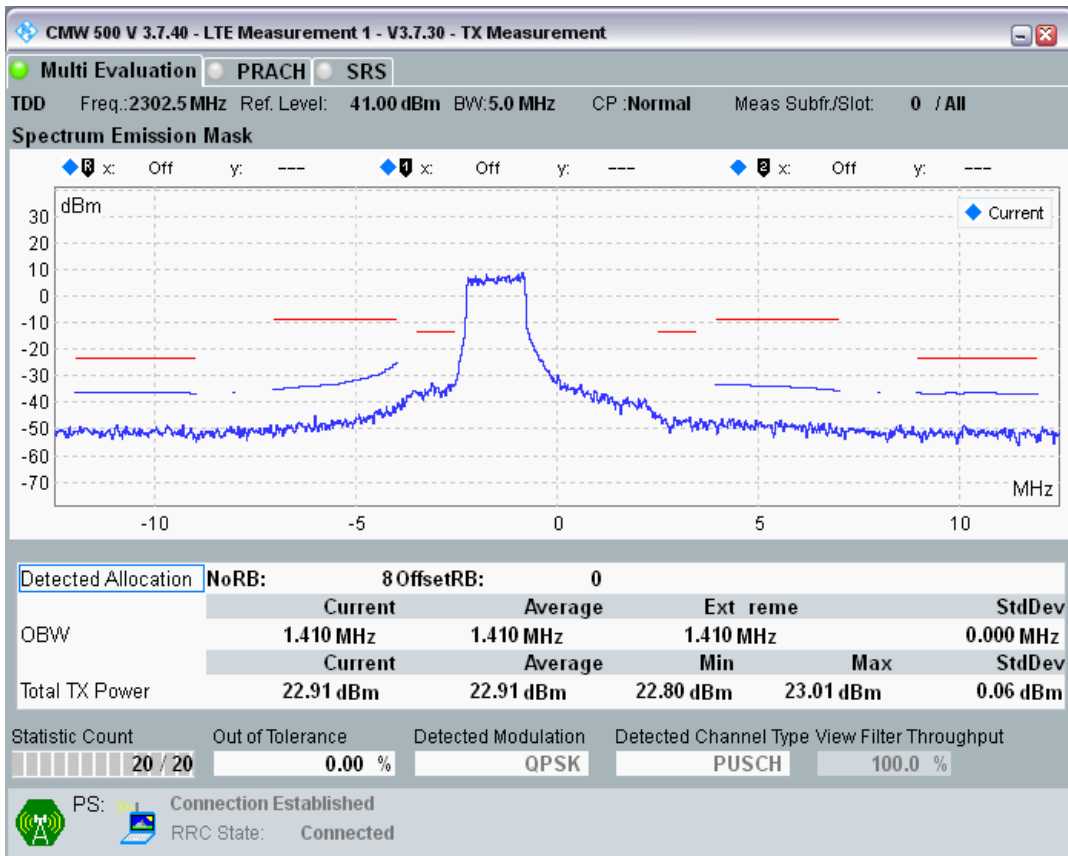

Band40 QPSK BW=5MHz Channel=38675 RB Size=8 Position=#0