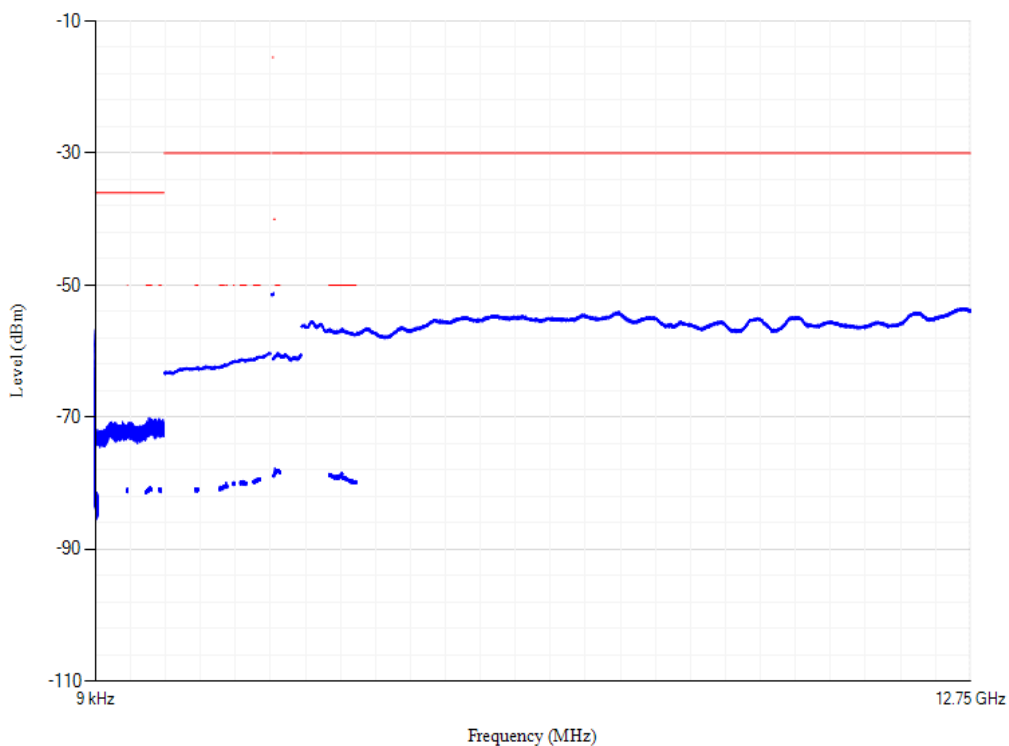

Conducted spurious emissions

Band7 QPSK BW=20MHz Channel=21100 RB Size=1 Position=#0