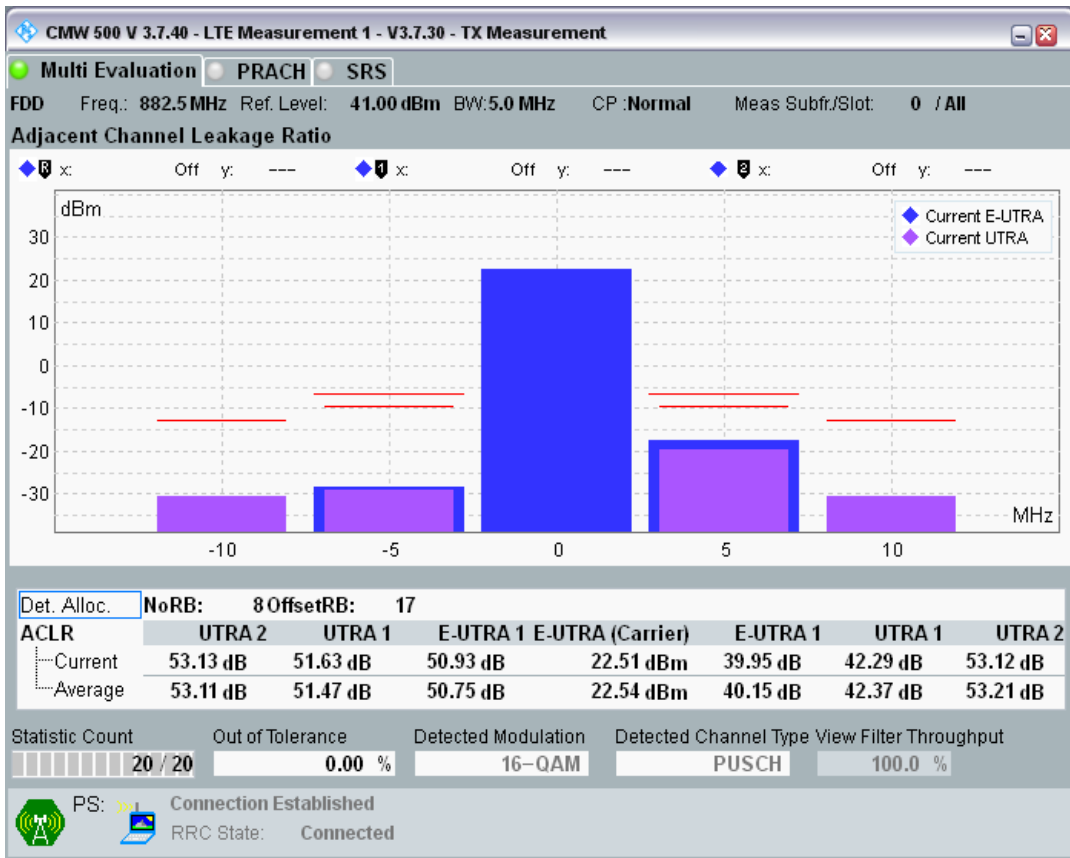

Band8 QPSK BW=5MHz Channel=21475 RB Size=25 Position=#0

Band8 QAM16 BW=5MHz Channel=21475 RB Size=8 Position=#0

Band8 QAM16 BW=5MHz Channel=21475 RB Size=8 Position=#Max

Band8 QAM16 BW=5MHz Channel=21475 RB Size=25 Position=#0