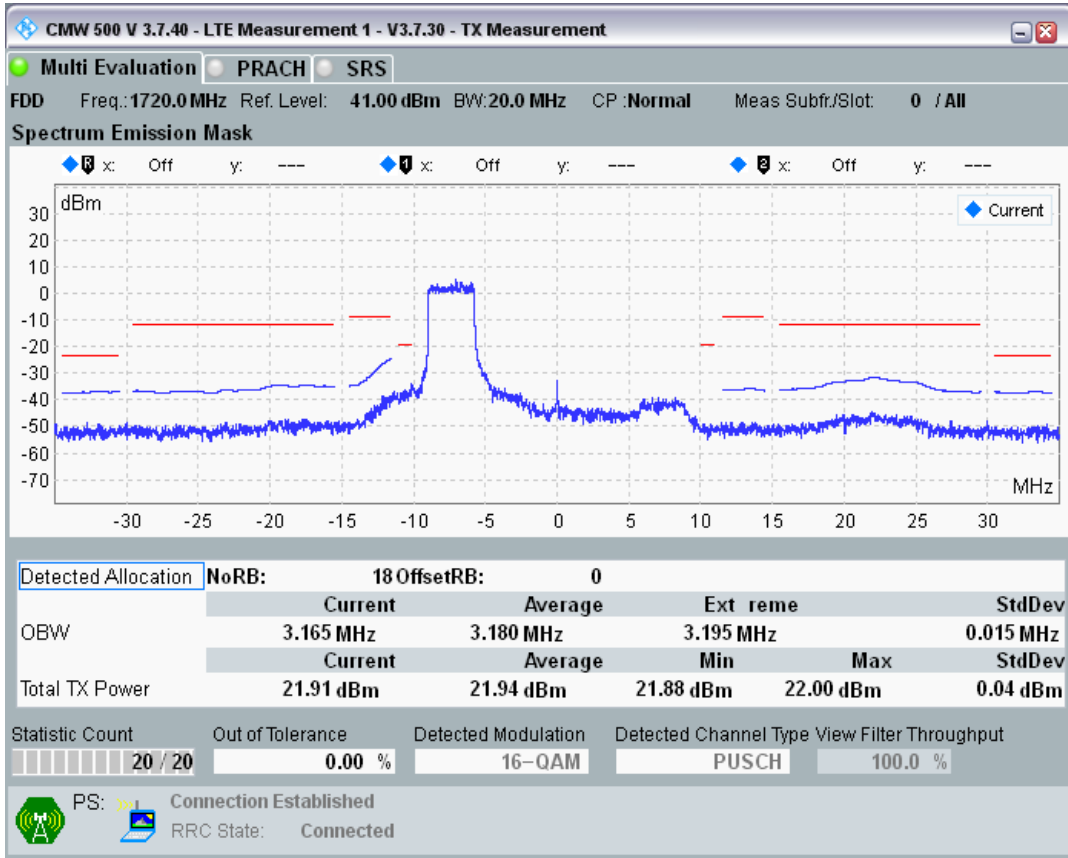

Band3 QAM16 BW=20MHz Channel=19300 RB Size=18 Position=#0