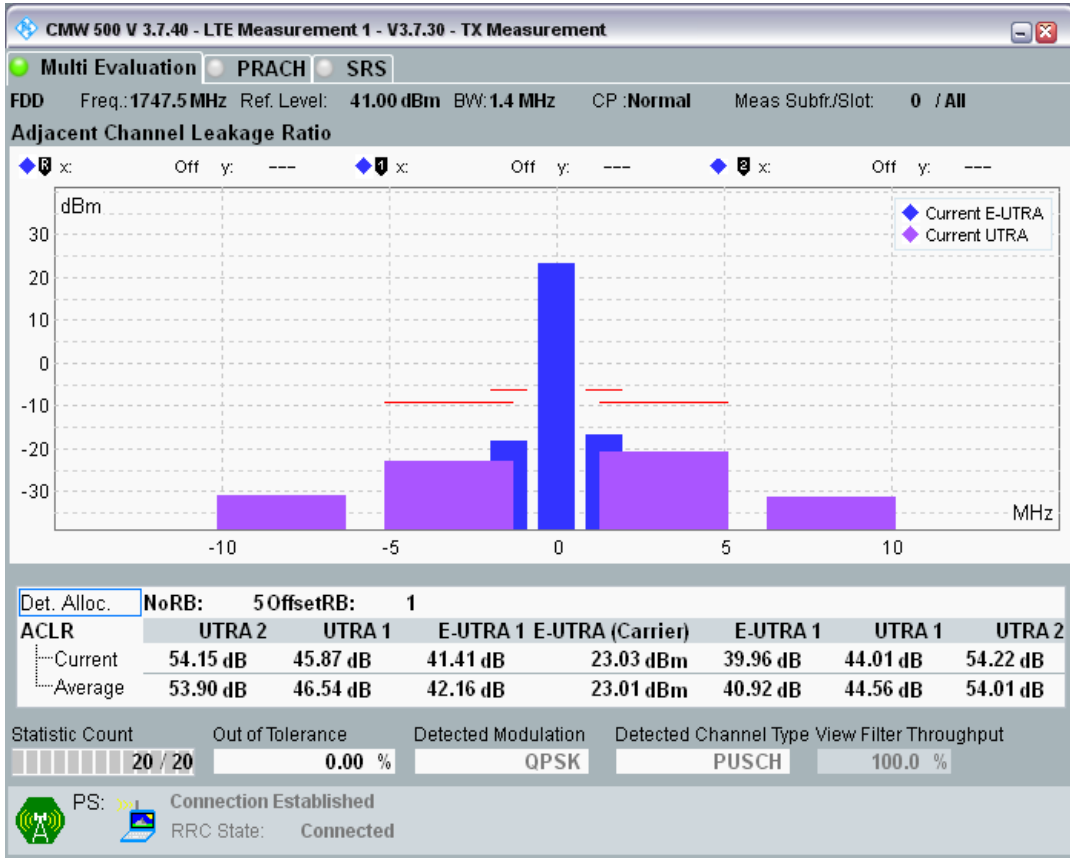

Band3 QAM16 BW=1.4MHz Channel=19207 RB Size=5 Position=#Max

Band3 QAM16 BW=1.4MHz Channel=19207 RB Size=6 Position=#0

Band3 QPSK BW=1.4MHz Channel=19575 RB Size=5 Position=#0

Band3 QPSK BW=1.4MHz Channel=19575 RB Size=5 Position=#Max