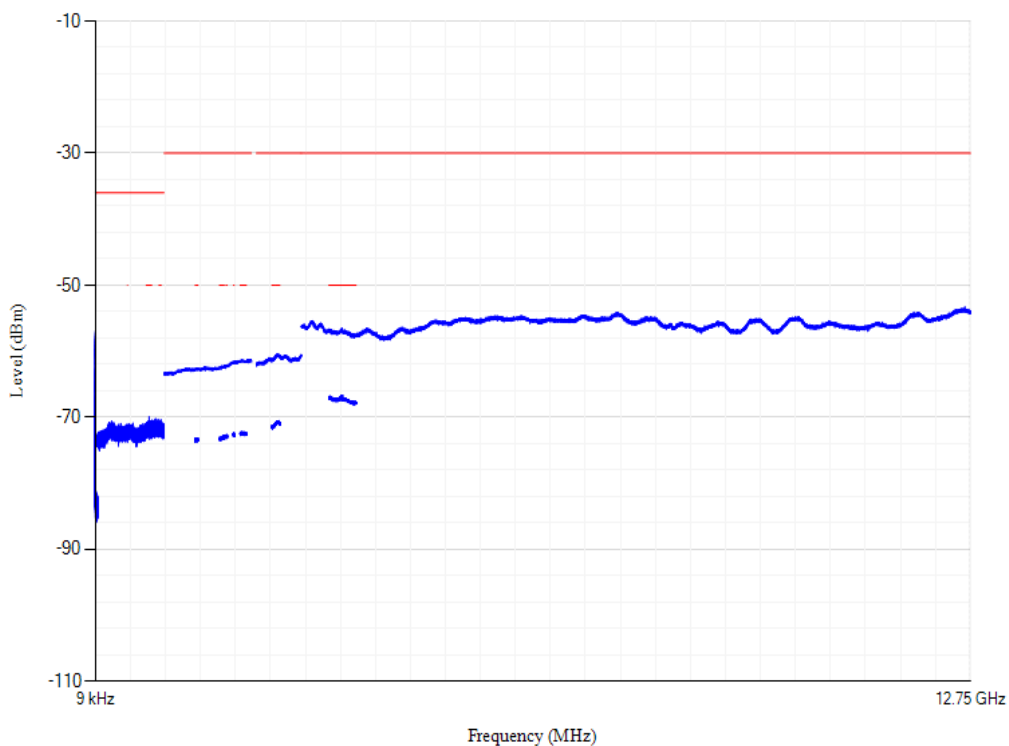

Conducted spurious emissions

Band40 QPSK BW=20MHz Channel=39550 RB Size=1 Position=#0