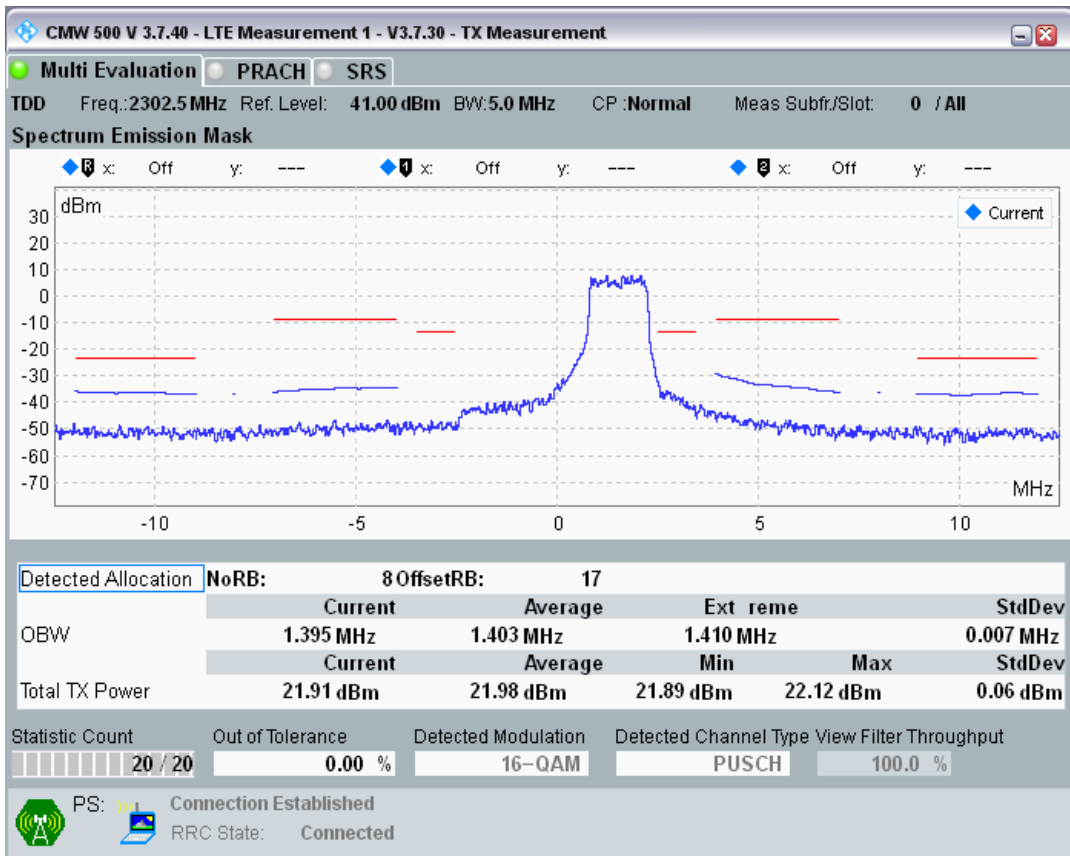

Band40 QAM16 BW=5MHz Channel=38675 RB Size=8 Position=#Max