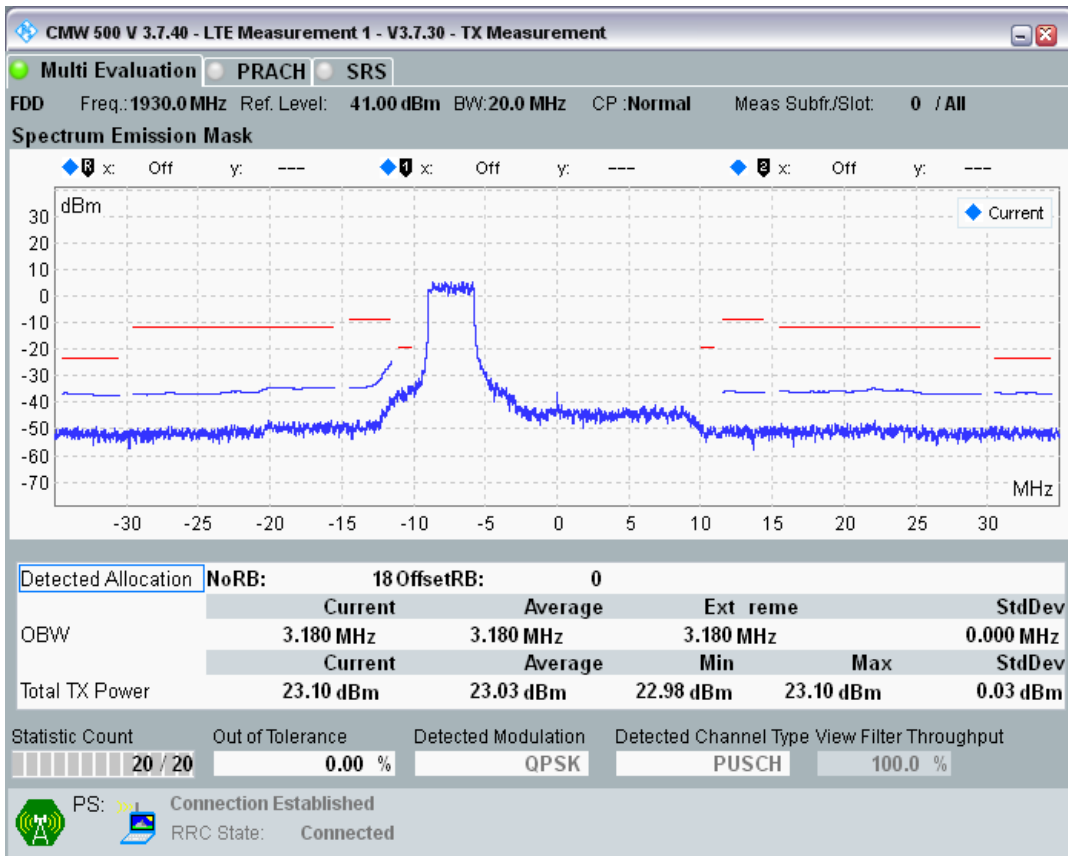

Band1 QPSK BW=20MHz Channel=18100 RB Size=18 Position=#0