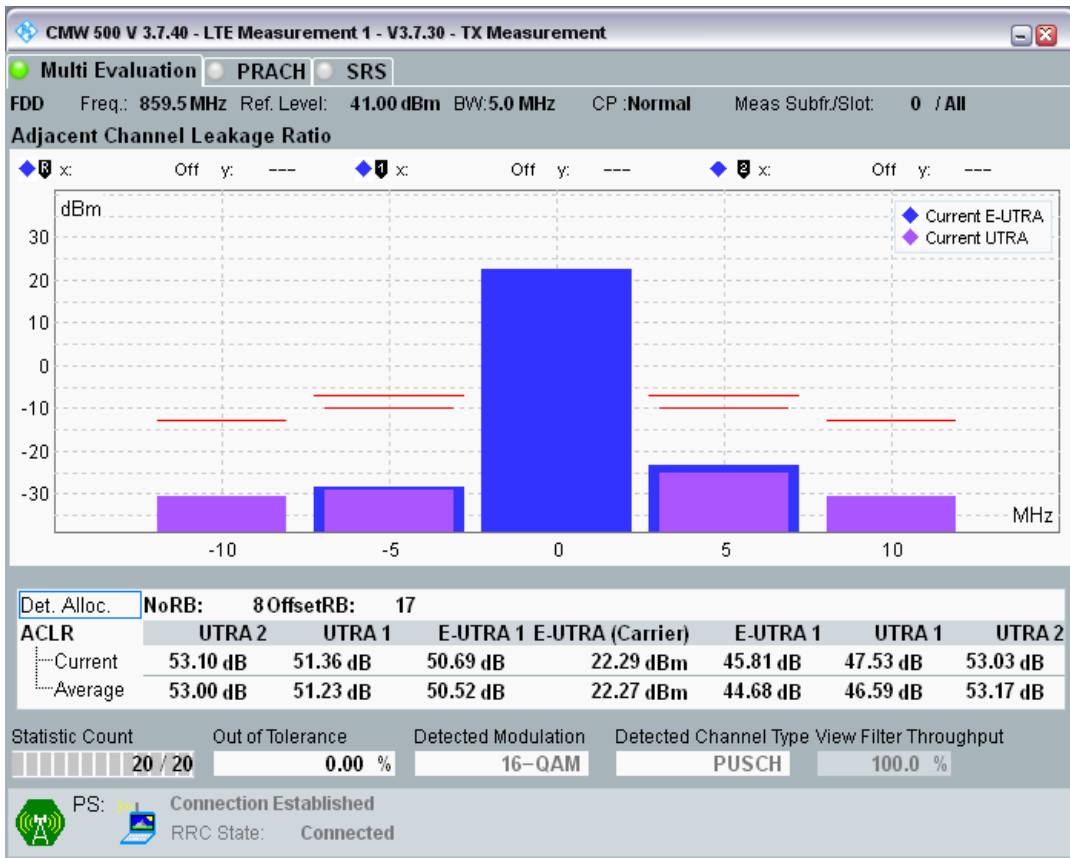

Band20 QAM16 BW=5MHz Channel=24425 RB Size=8 Position=#Max