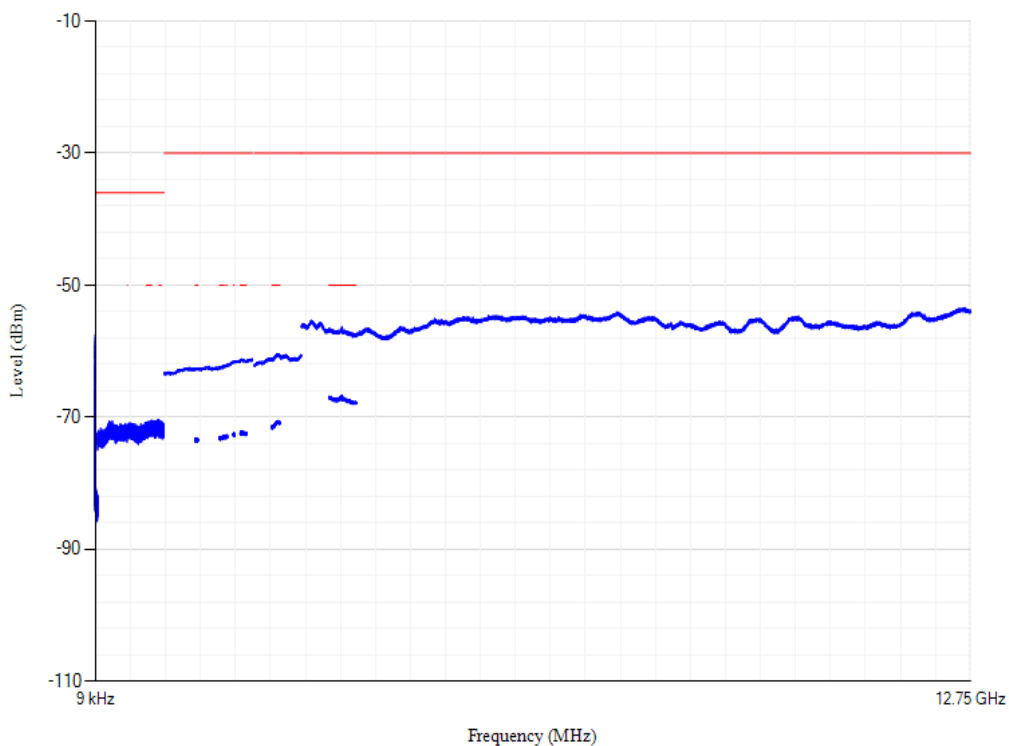

Conducted spurious emissions

Band40 QPSK BW=5MHz Channel=39625 RB Size=1 Position=#0