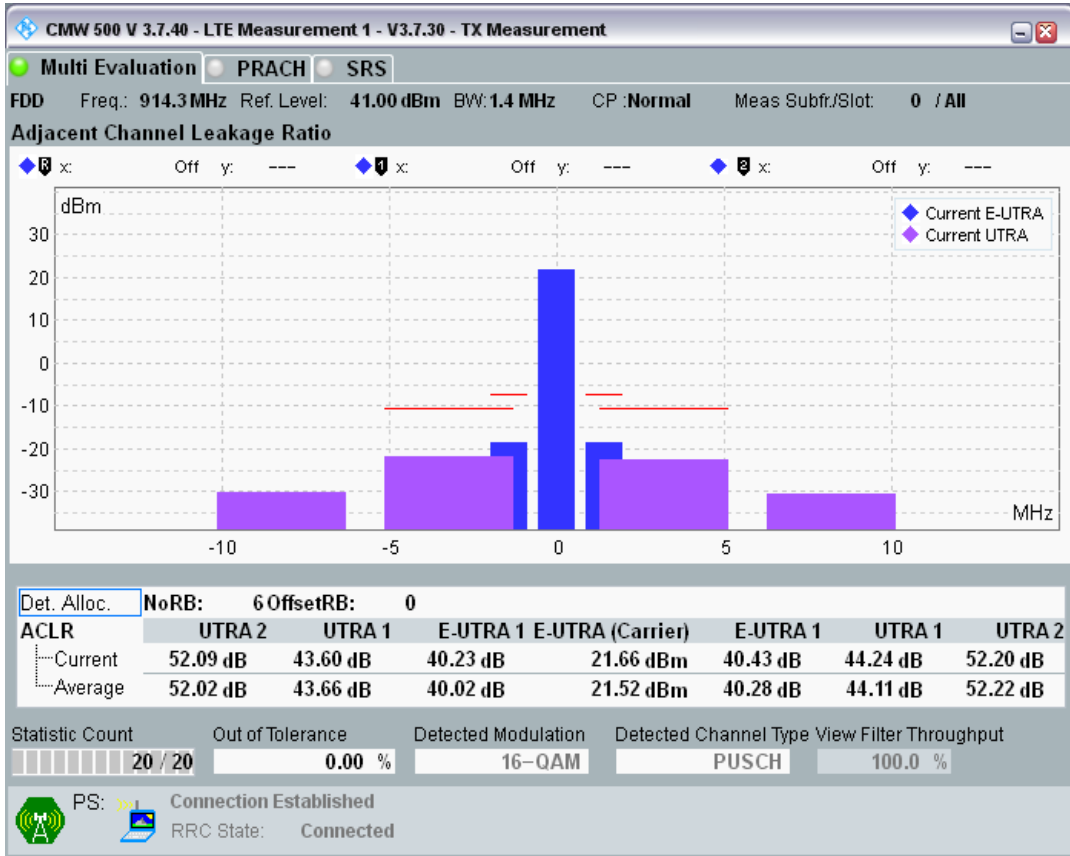

Band8 QAM16 BW=1.4MHz Channel=21793 RB Size=6 Position=#0