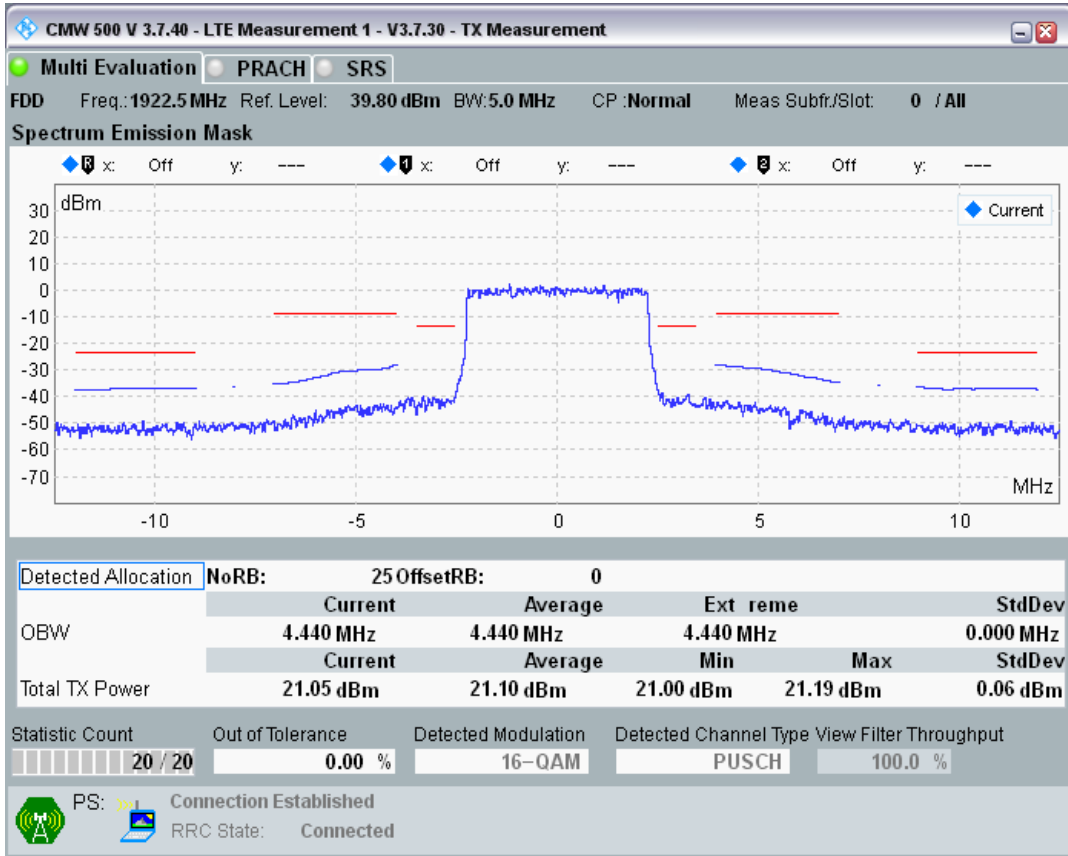

Band1 QAM16 BW=5MHz Channel=18025 RB Size=25 Position=#0