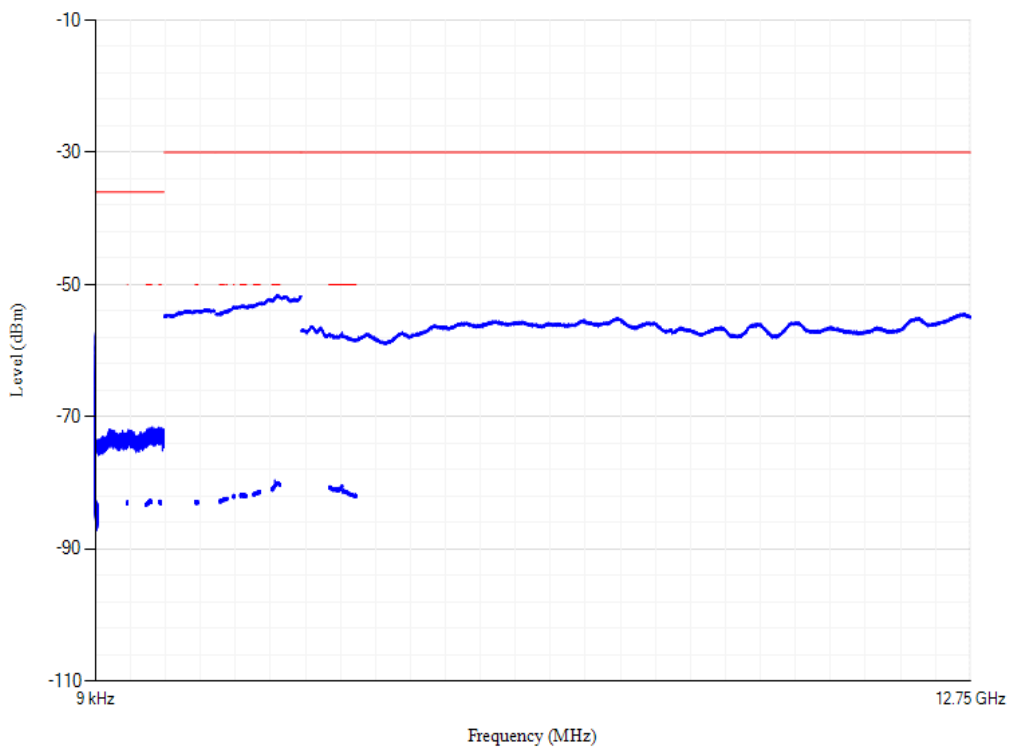

Conducted spurious emissions

Band3 QPSK BW=1.4MHz Channel=19207 RB Size=1 Position=#0