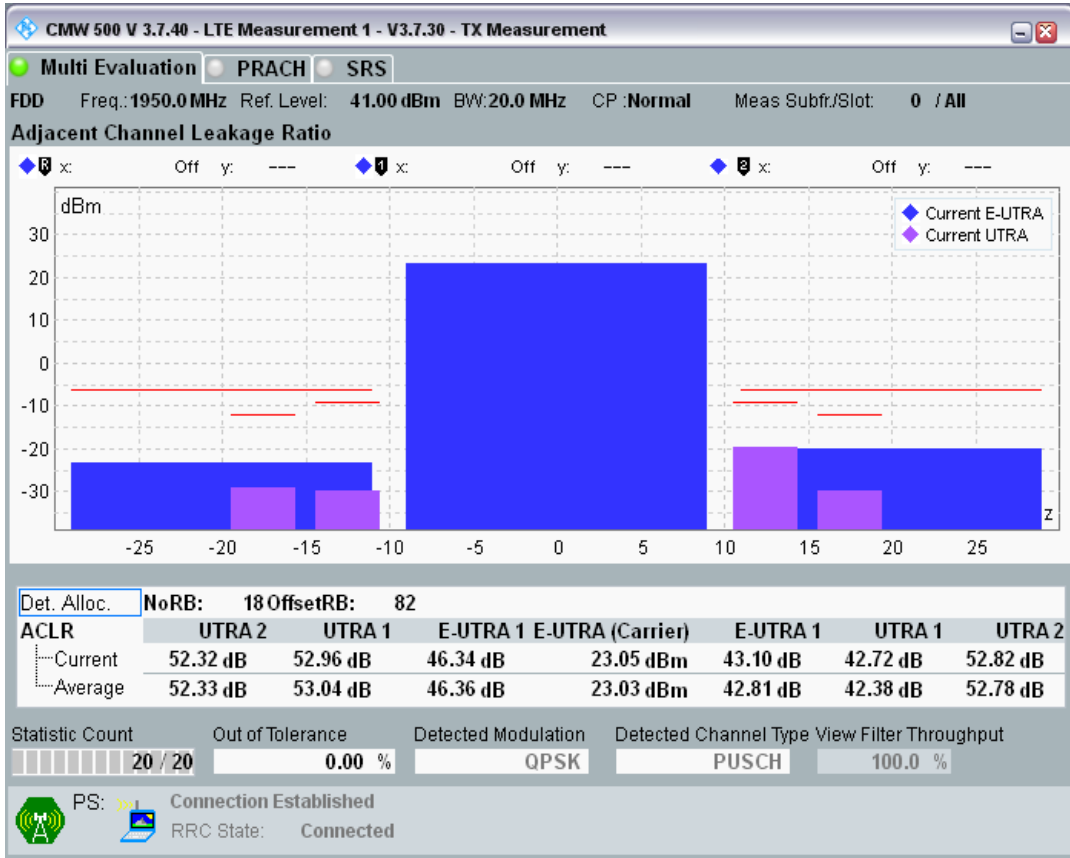

Band1 QAM16 BW=20MHz Channel=18100 RB Size=18 Position=#Max

Band1 QAM16 BW=20MHz Channel=18100 RB Size=100 Position=#0

Band1 QPSK BW=20MHz Channel=18300 RB Size=18 Position=#0

Band1 QPSK BW=20MHz Channel=18300 RB Size=18 Position=#Max