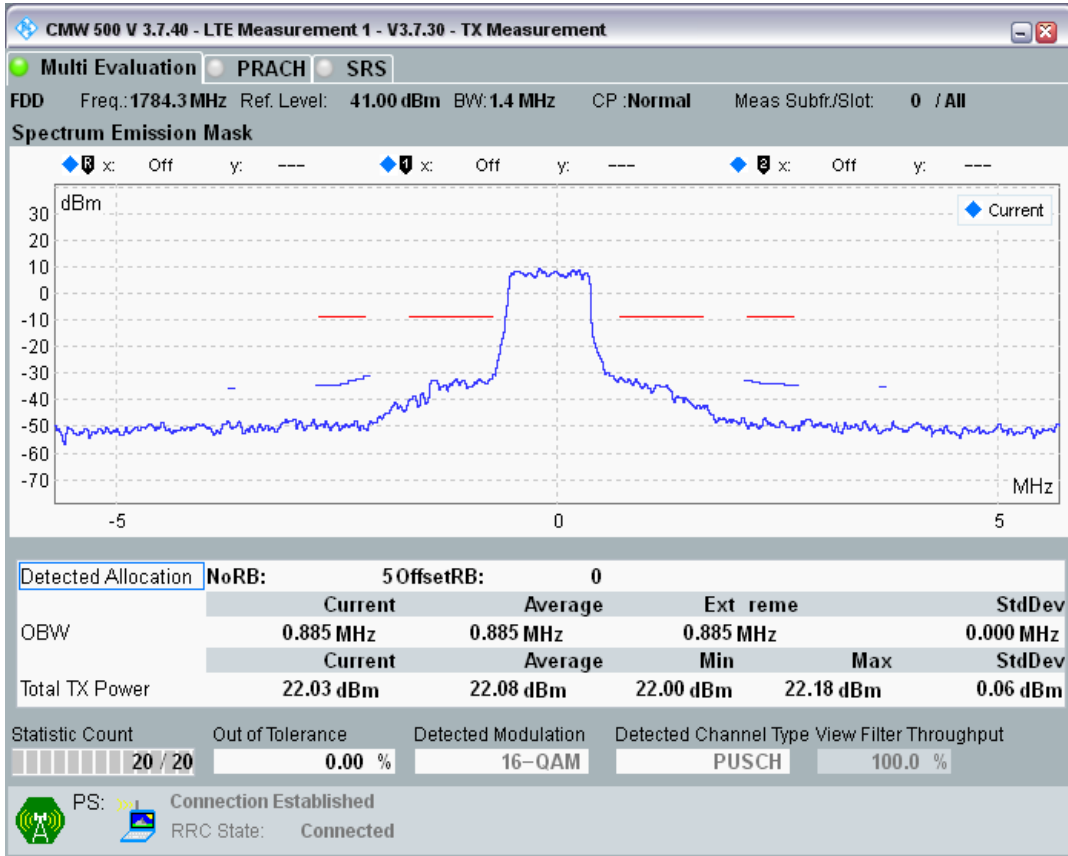

Band3 QPSK BW=1.4MHz Channel=19943 RB Size=5 Position=#0

Band3 QPSK BW=1.4MHz Channel=19943 RB Size=5 Position=#Max

Band3 QPSK BW=1.4MHz Channel=19943 RB Size=6 Position=#0

Band3 QAM16 BW=1.4MHz Channel=19943 RB Size=5 Position=#0