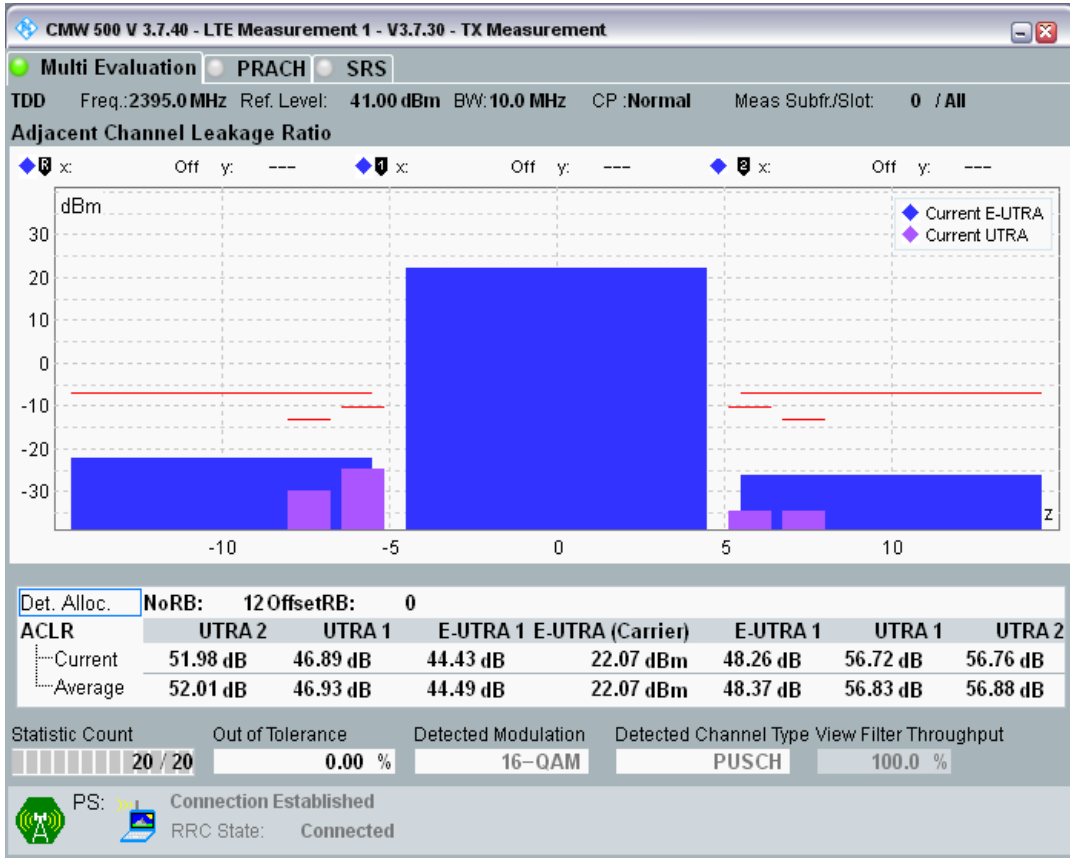

Band40 QAM16 BW=10MHz Channel=39600 RB Size=12 Position=#0