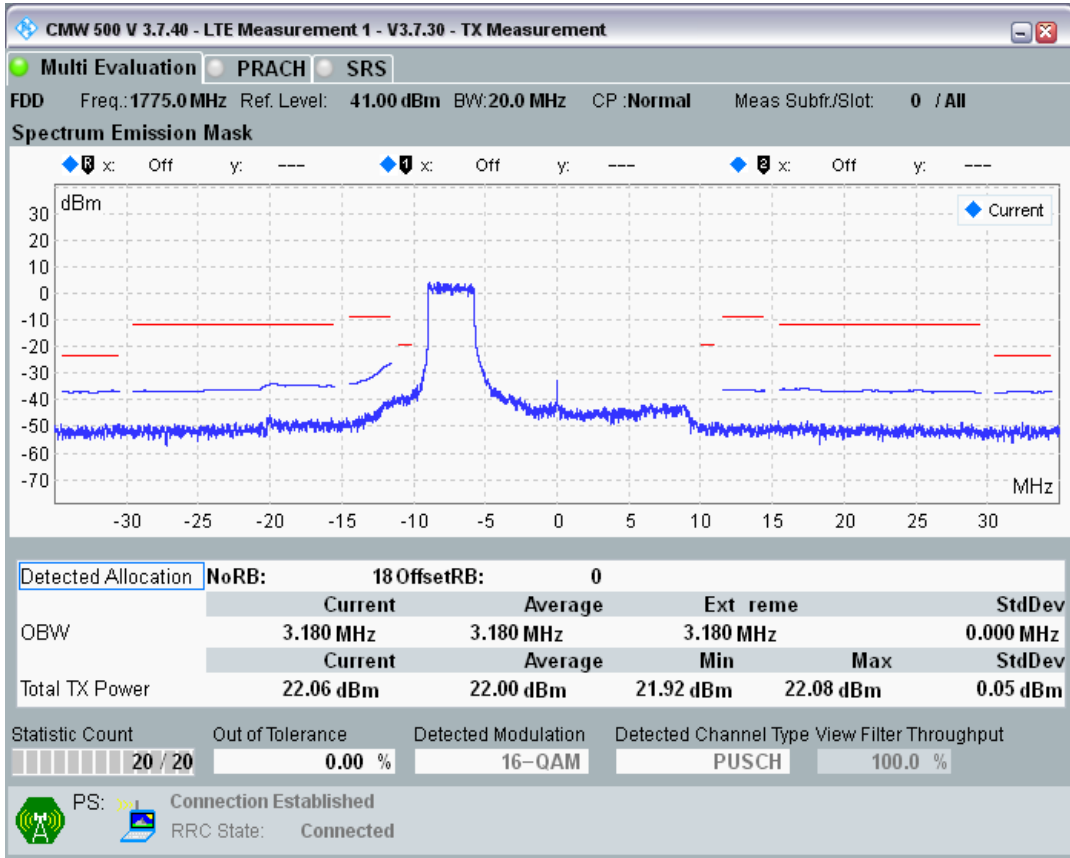

Band3 QAM16 BW=20MHz Channel=19850 RB Size=18 Position=#0