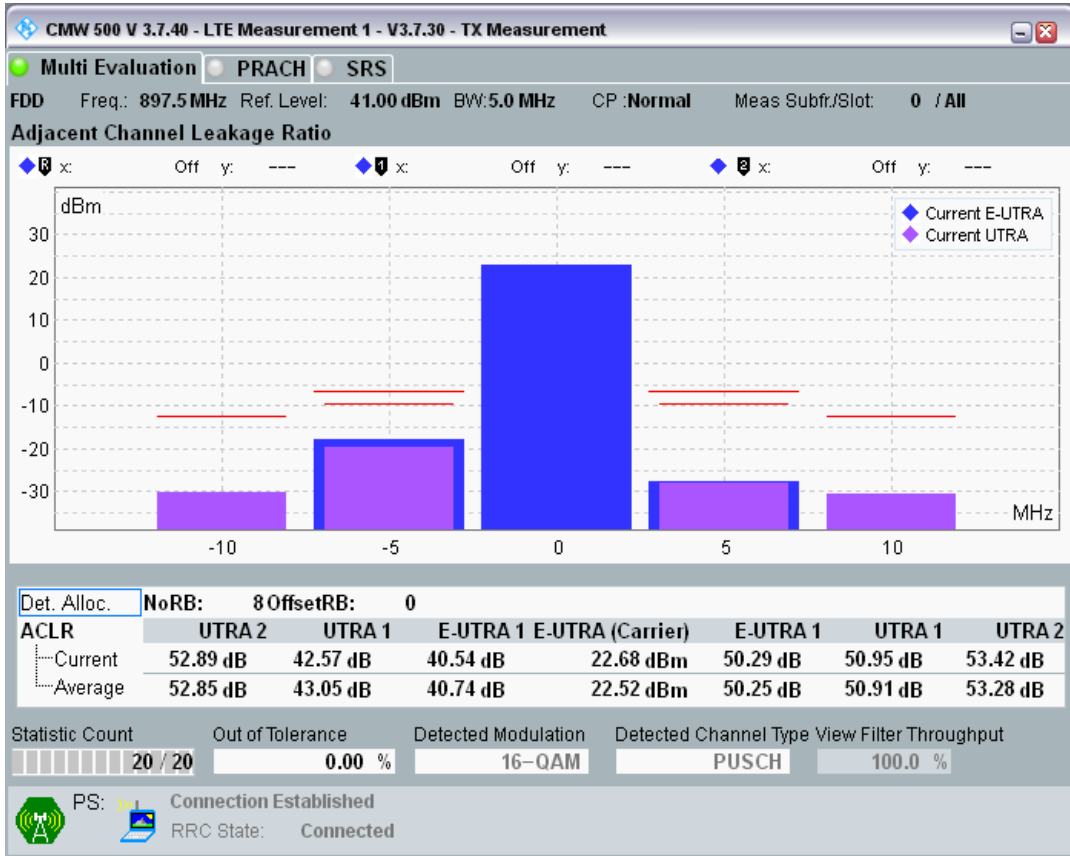

Band8 QPSK BW=5MHz Channel=21625 RB Size=8 Position=#0

Band8 QPSK BW=5MHz Channel=21625 RB Size=8 Position=#Max

Band8 QPSK BW=5MHz Channel=21625 RB Size=25 Position=#0

Band8 QAM16 BW=5MHz Channel=21625 RB Size=8 Position=#0