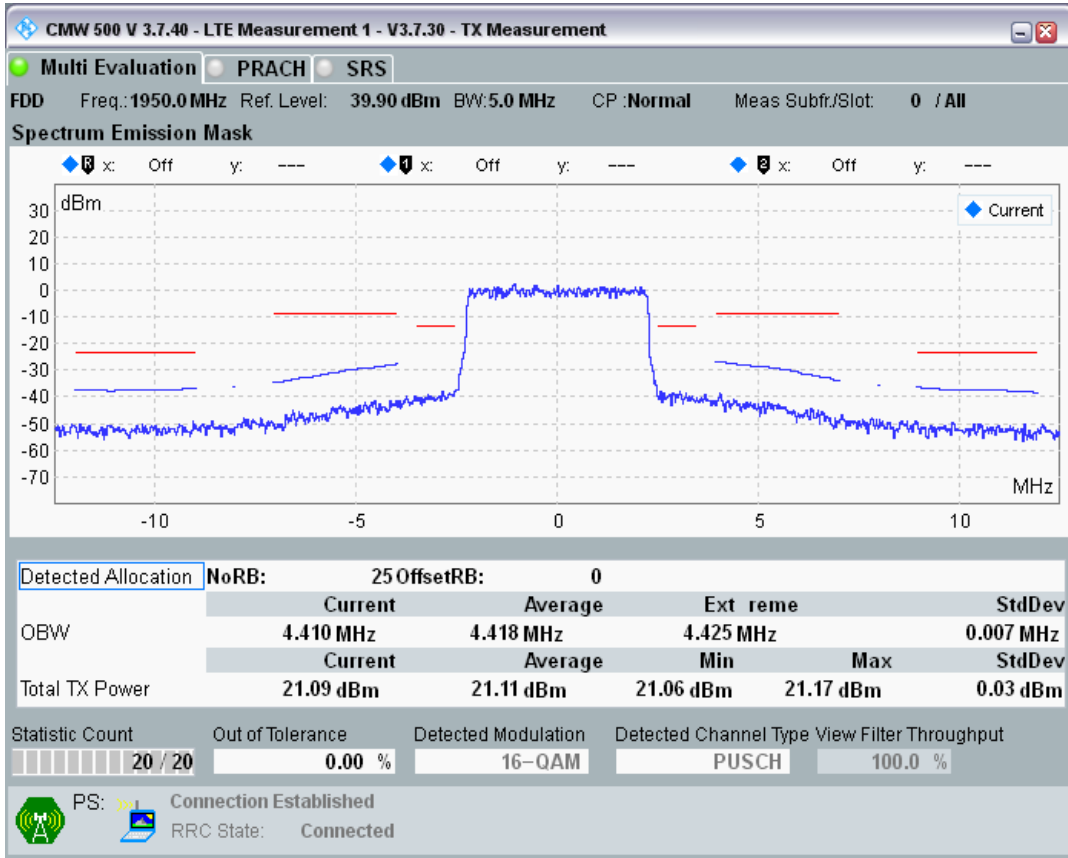

Band1 QPSK BW=5MHz Channel=18300 RB Size=25 Position=#0

Band1 QAM16 BW=5MHz Channel=18300 RB Size=8 Position=#0

Band1 QAM16 BW=5MHz Channel=18300 RB Size=8 Position=#Max

Band1 QAM16 BW=5MHz Channel=18300 RB Size=25 Position=#0