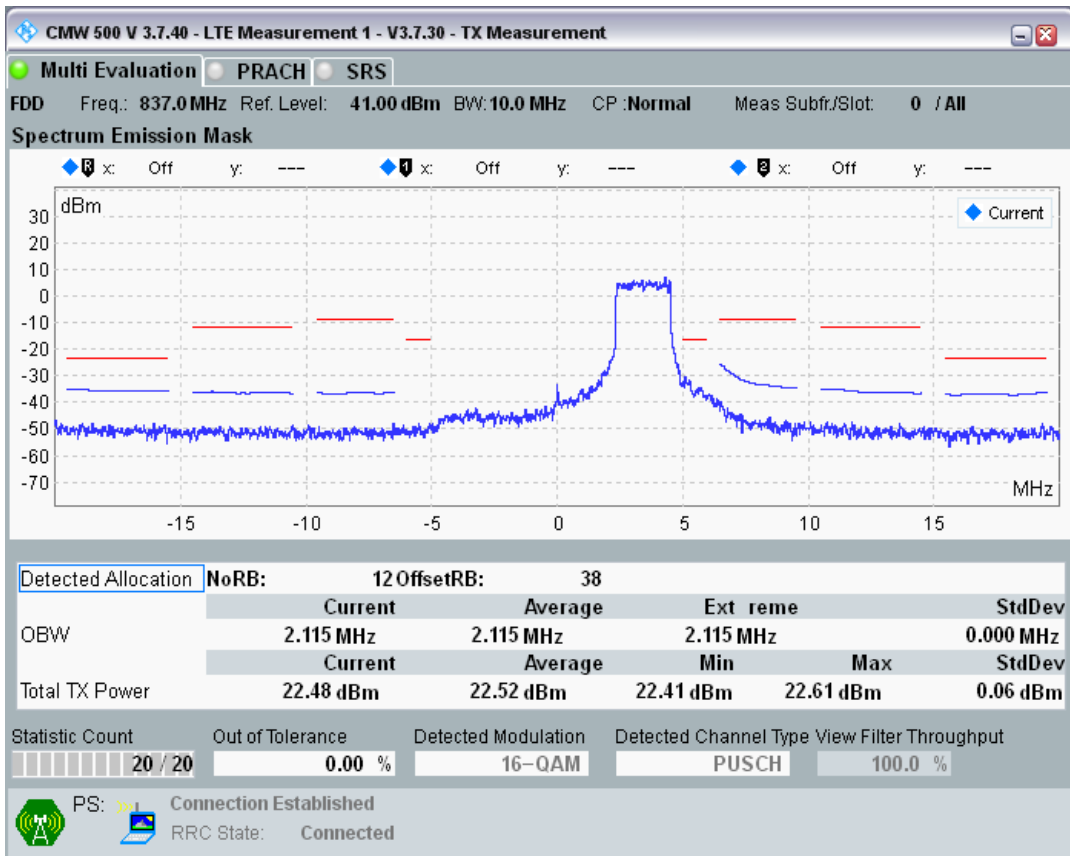

Band20 QAM16 BW=10MHz Channel=24200 RB Size=12 Position=#Max