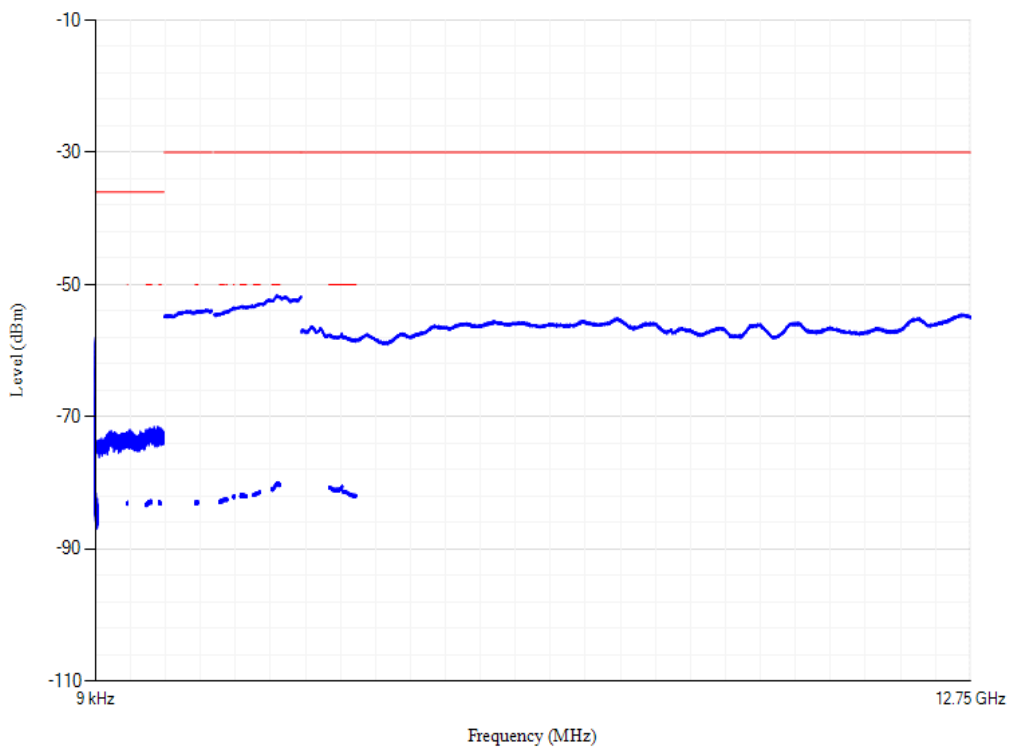

Conducted spurious emissions

Band3 QPSK BW=1.4MHz Channel=19943 RB Size=1 Position=#0