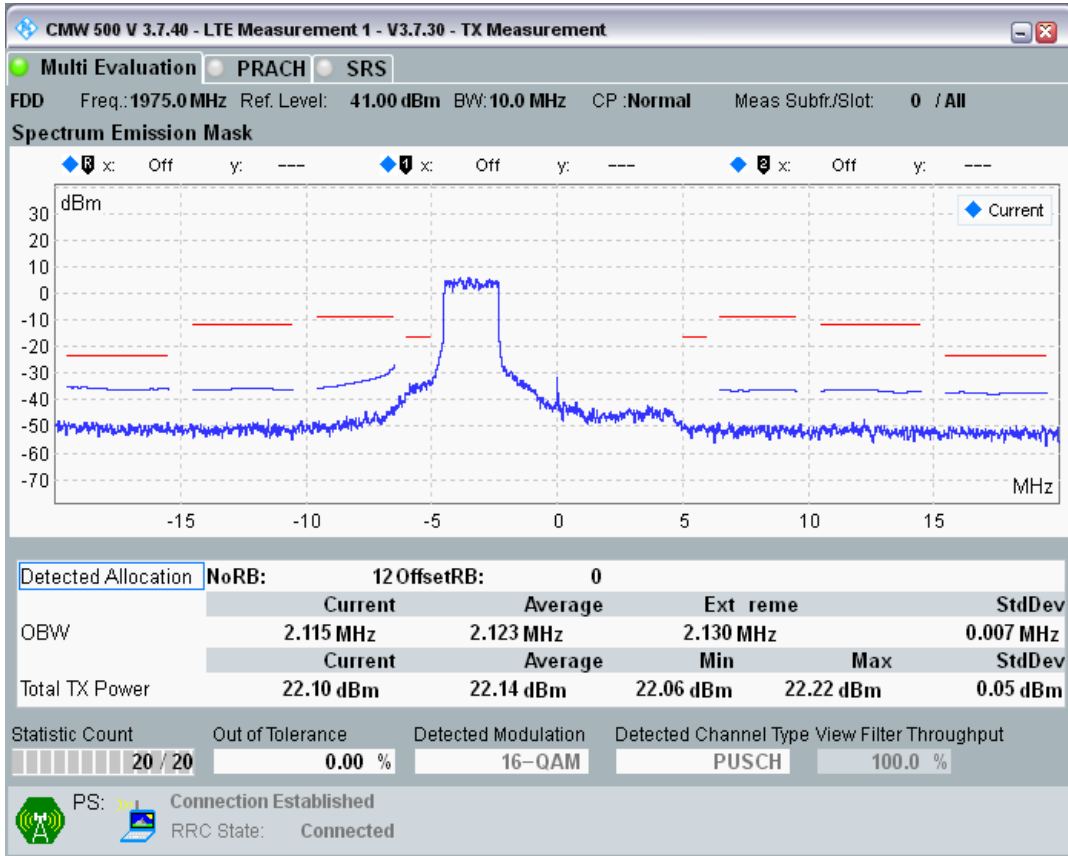

Band1 QAM16 BW=10MHz Channel=18550 RB Size=12 Position=#0