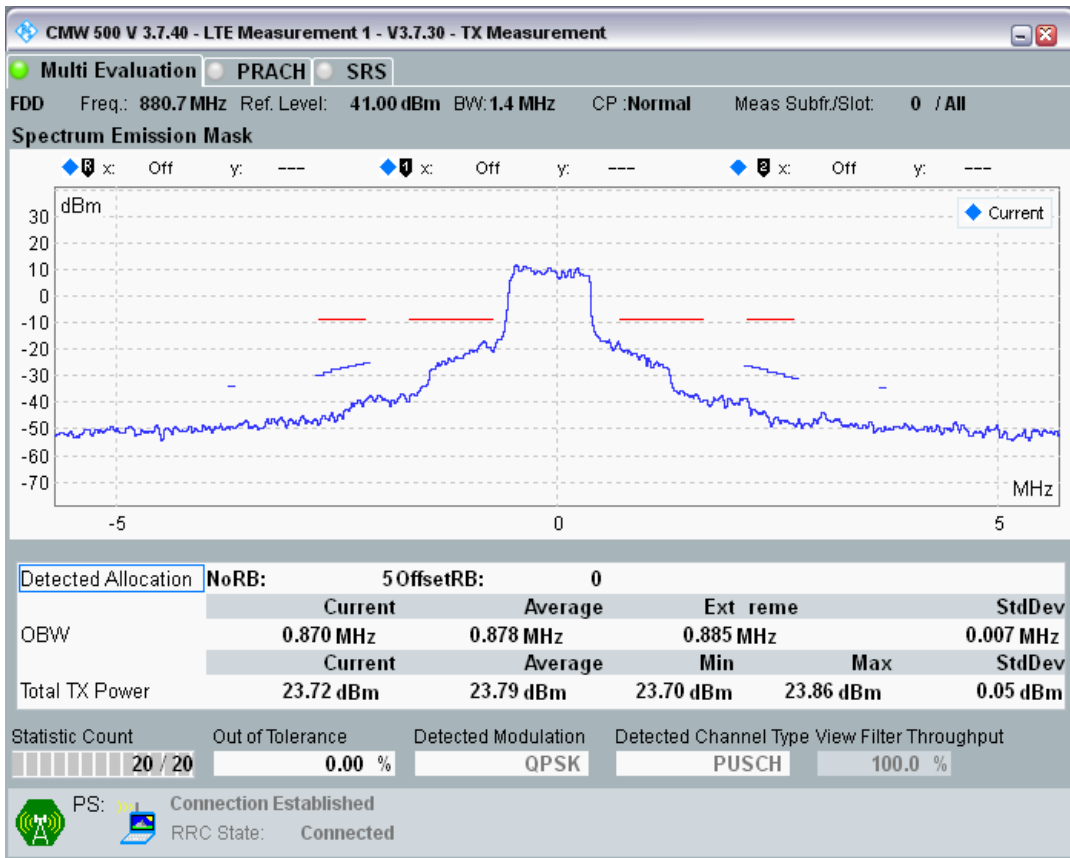

Band8 QPSK BW=1.4MHz Channel=21457 RB Size=5 Position=#0