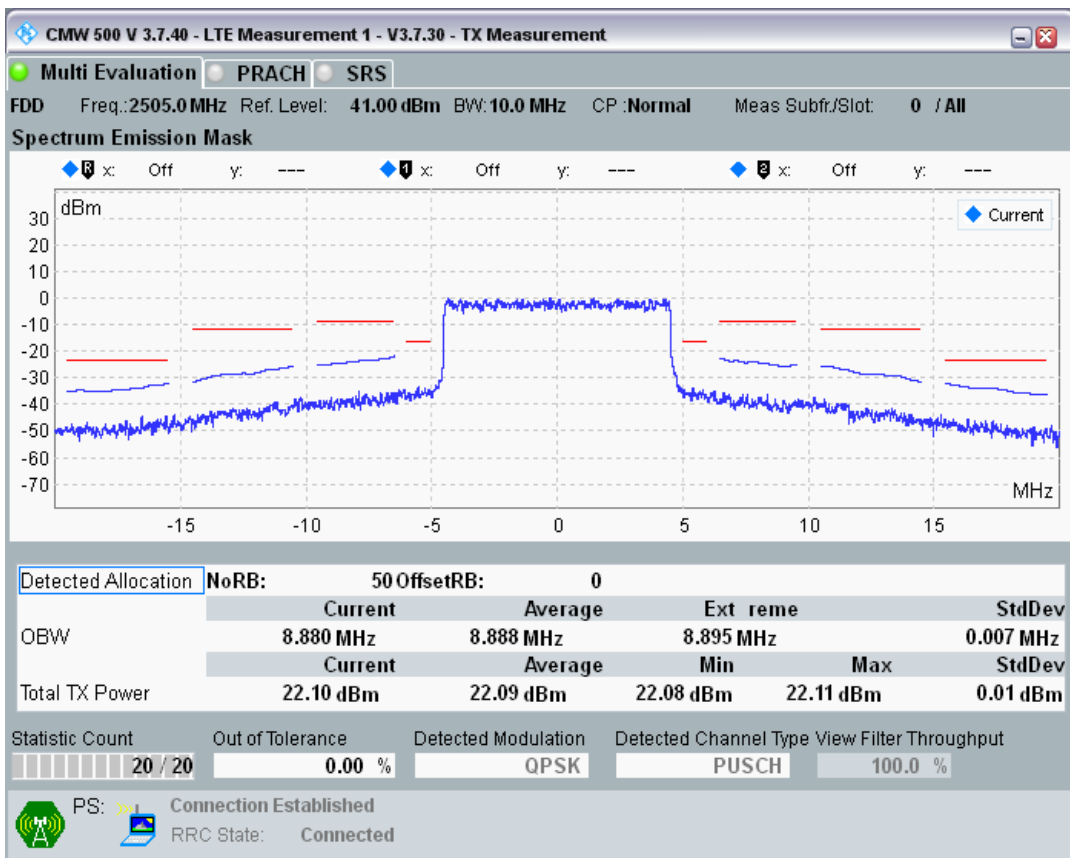

Band7 QPSK BW=10MHz Channel=20800 RB Size=50 Position=#0