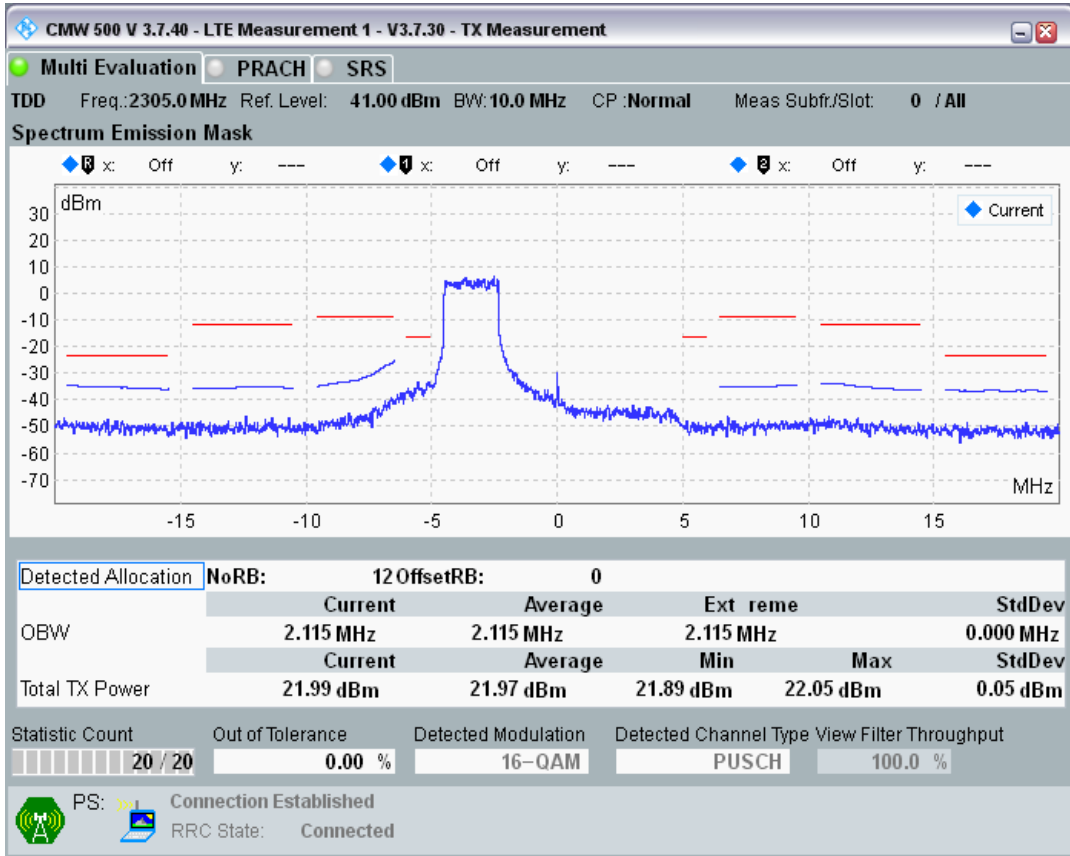

Band40 QAM16 BW=10MHz Channel=38700 RB Size=12 Position=#0