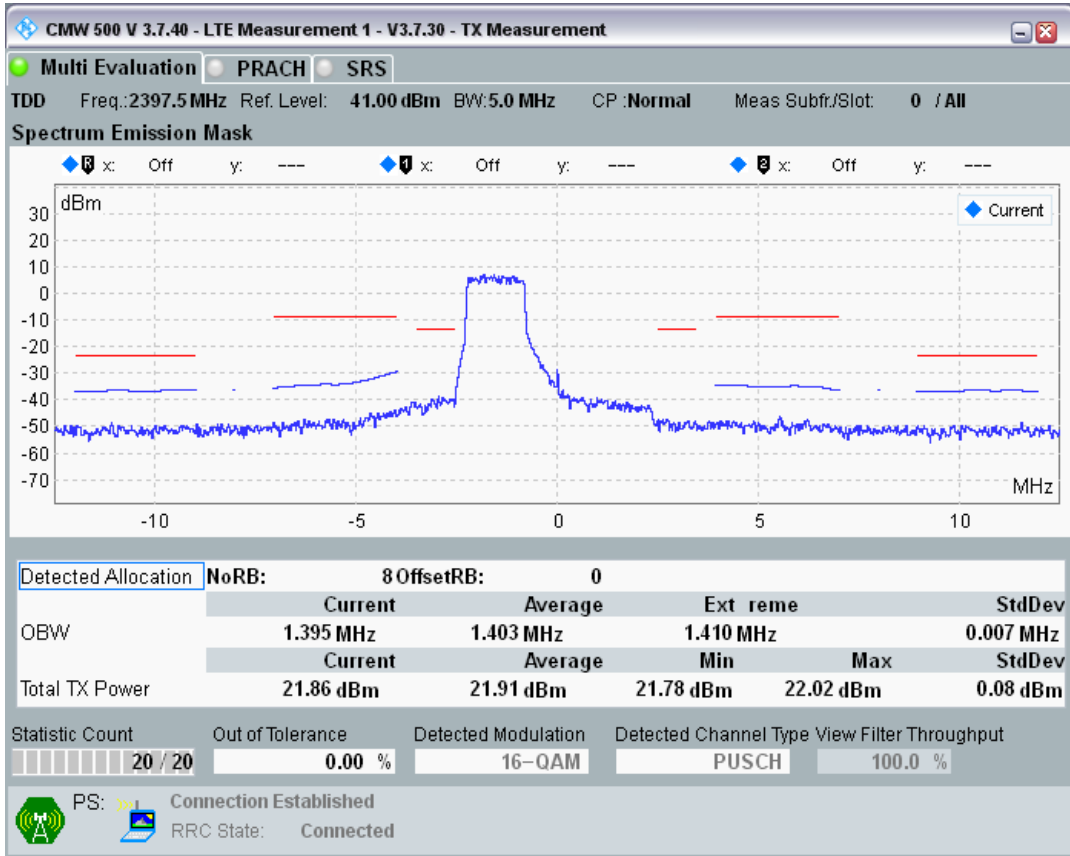

Band40 QPSK BW=5MHz Channel=39625 RB Size=8 Position=#0

Band40 QPSK BW=5MHz Channel=39625 RB Size=8 Position=#Max

Band40 QPSK BW=5MHz Channel=39625 RB Size=25 Position=#0

Band40 QAM16 BW=5MHz Channel=39625 RB Size=8 Position=#0