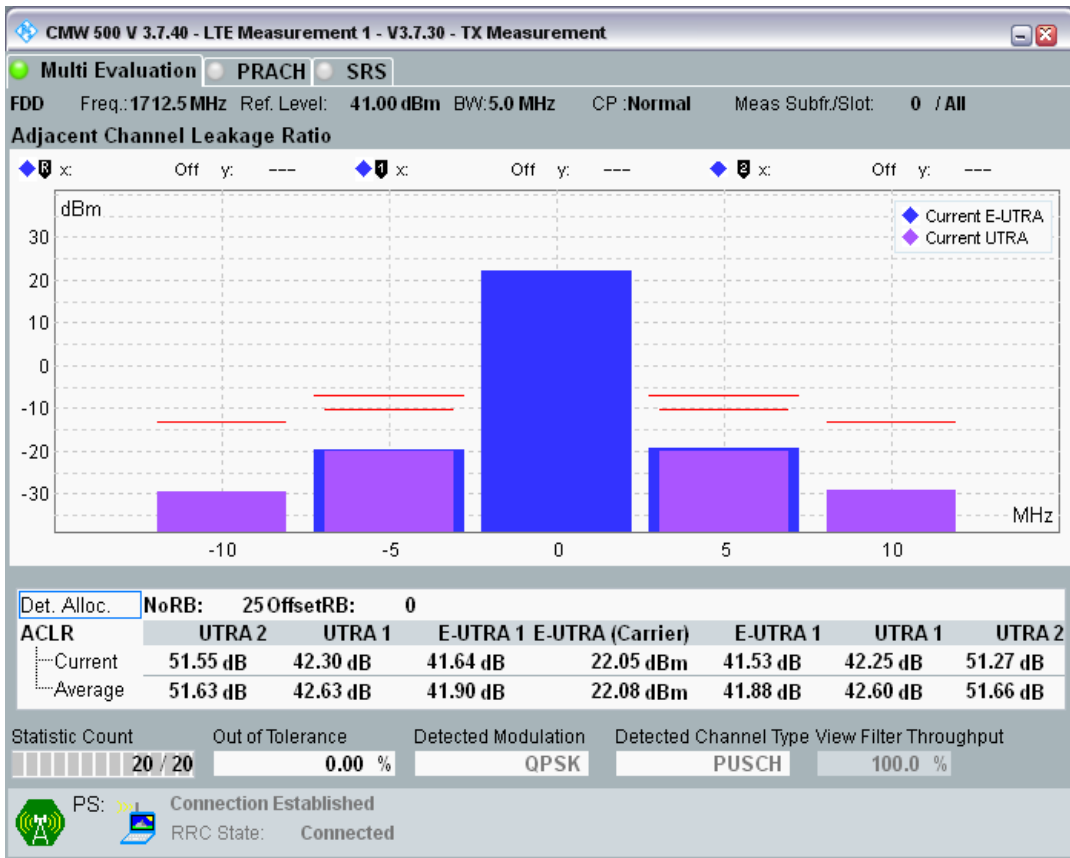

Band3 QPSK BW=5MHz Channel=19225 RB Size=25 Position=#0