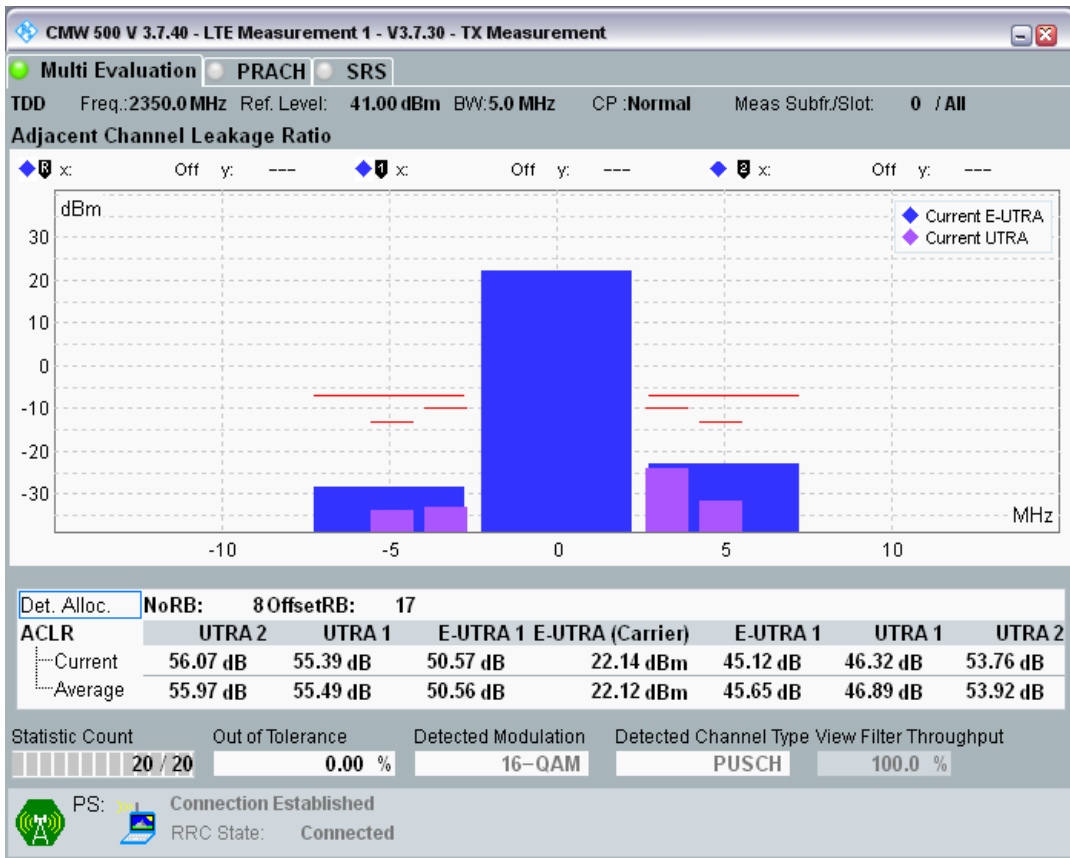

Band40 QAM16 BW=5MHz Channel=39150 RB Size=8 Position=#Max