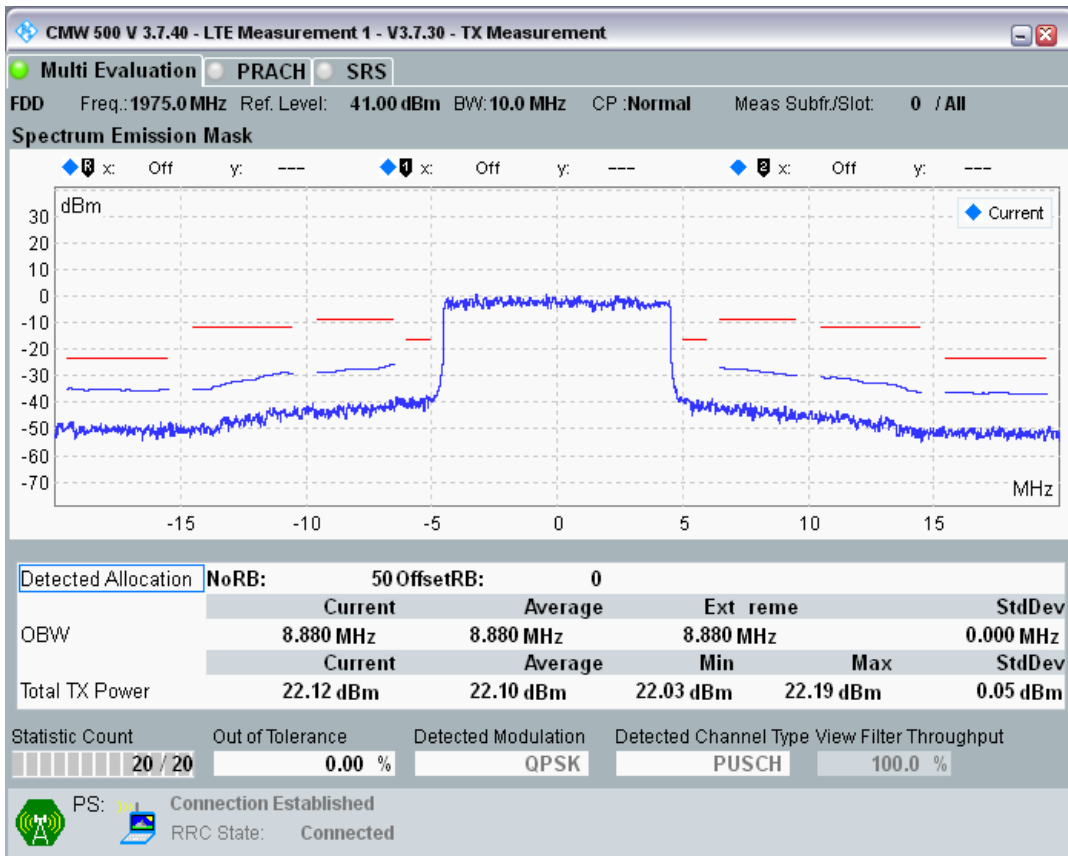

Band1 QPSK BW=10MHz Channel=18550 RB Size=50 Position=#0