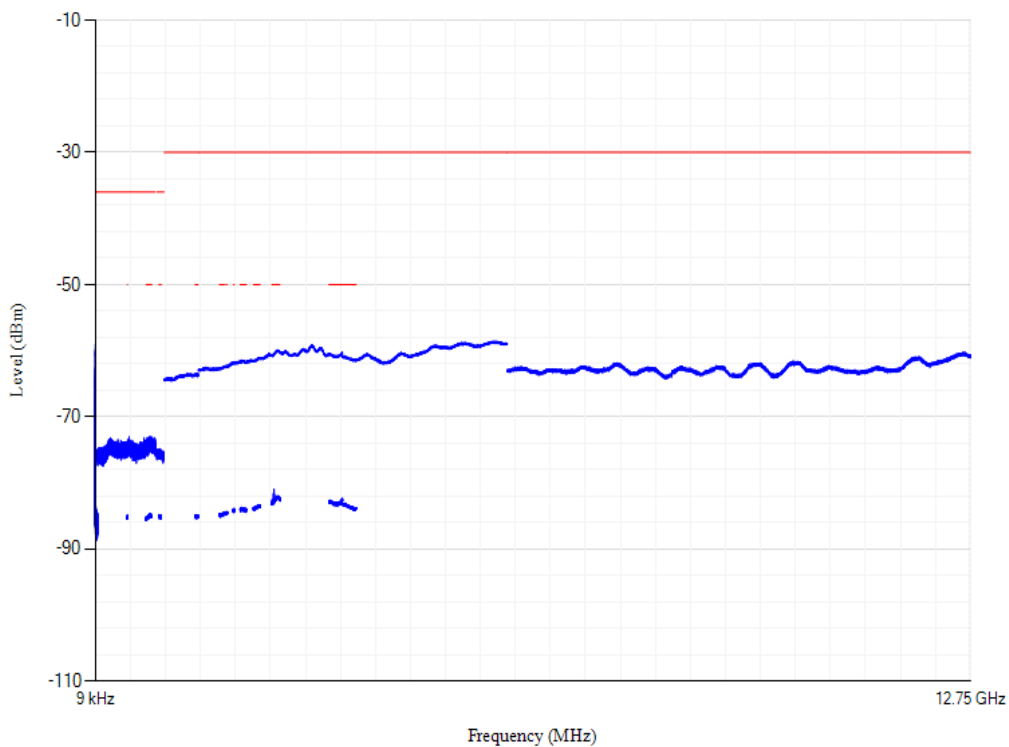

Conducted spurious emissions

Band8 QPSK BW=1.4MHz Channel=21457 RB Size=1 Position=#0

Conducted spurious emissions

Band8 QPSK BW=5MHz Channel=21475 RB Size=1 Position=#0

Conducted spurious emissions

Band8 QPSK BW=1.4MHz Channel=21793 RB Size=1 Position=#0