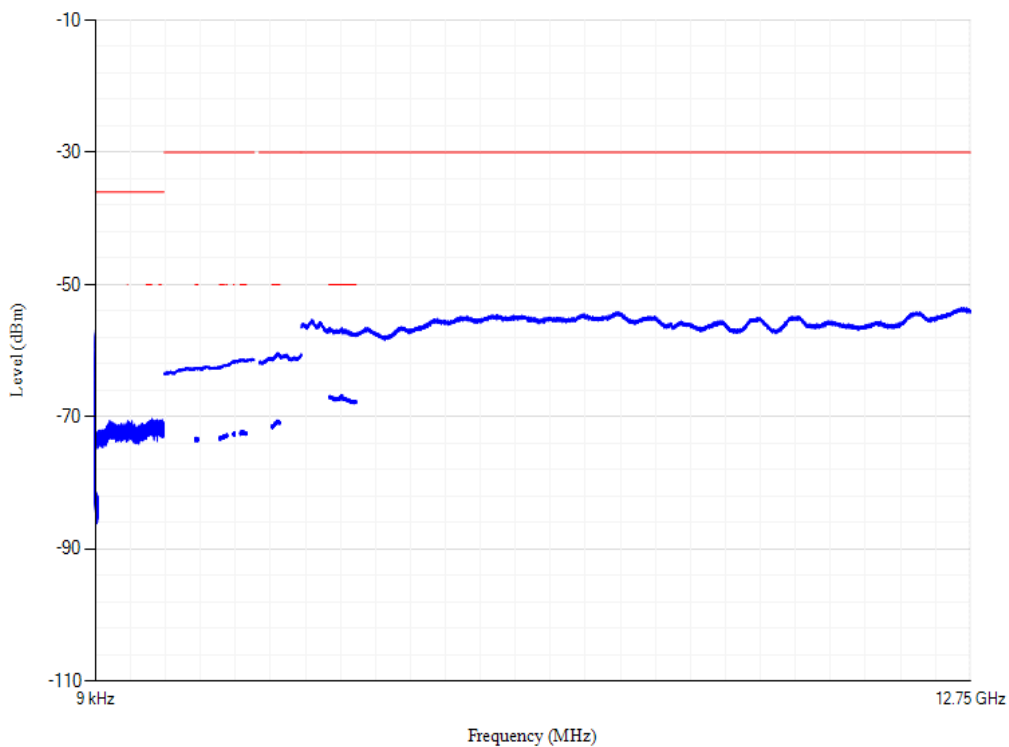

Conducted spurious emissions

Band40 QPSK BW=20MHz Channel=38750 RB Size=1 Position=#0