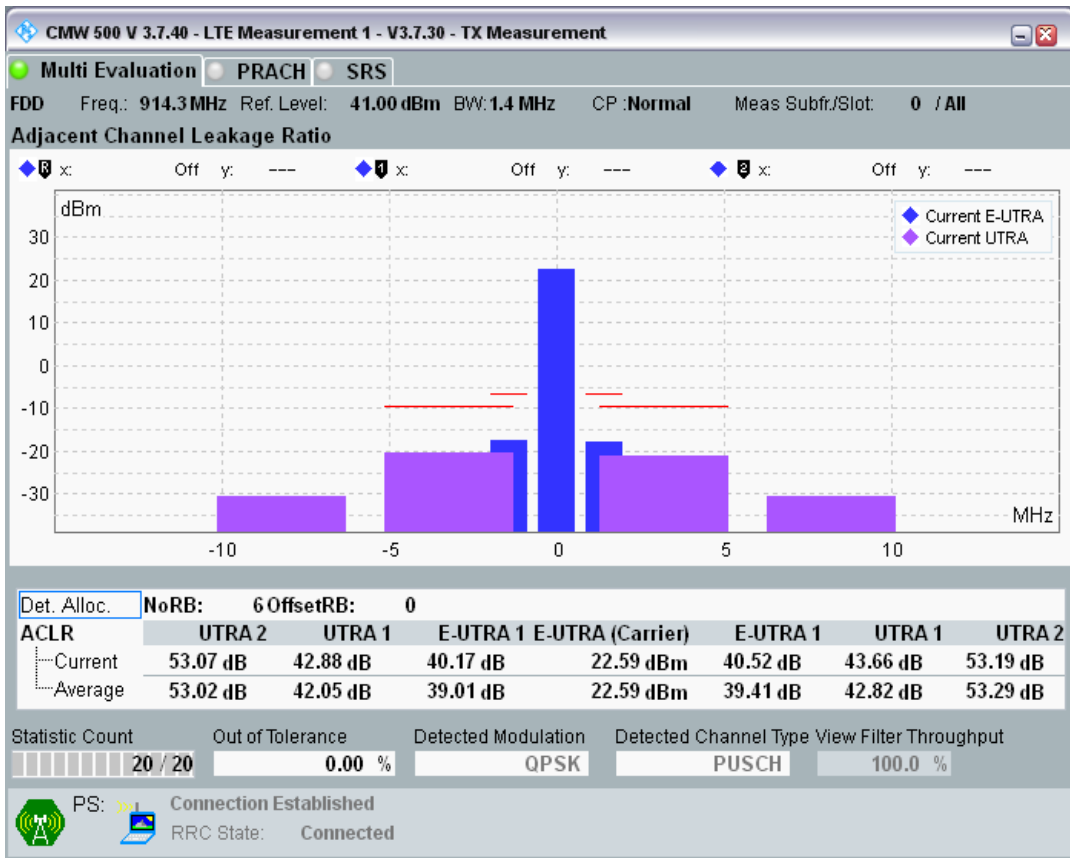

Band8 QPSK BW=1.4MHz Channel=21793 RB Size=6 Position=#0