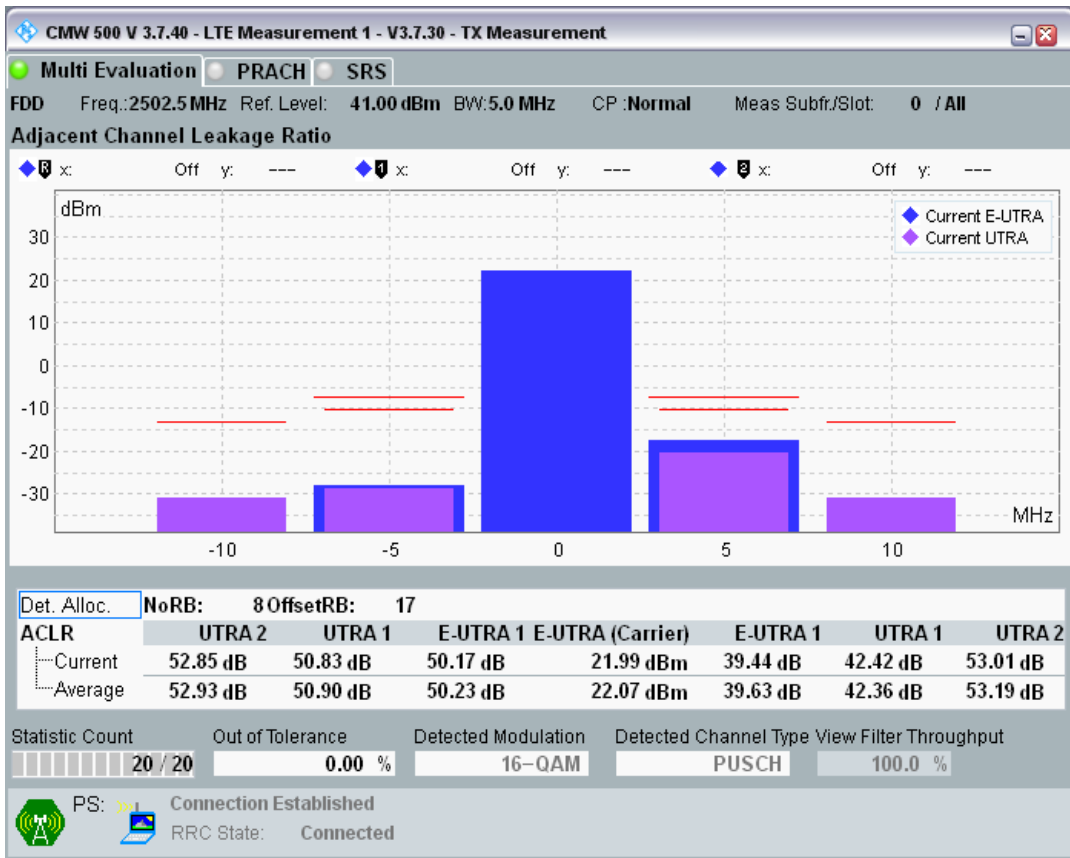

Band7 QPSK BW=5MHz Channel=20775 RB Size=25 Position=#0

Band7 QAM16 BW=5MHz Channel=20775 RB Size=8 Position=#0

Band7 QAM16 BW=5MHz Channel=20775 RB Size=8 Position=#Max

Band7 QAM16 BW=5MHz Channel=20775 RB Size=25 Position=#0