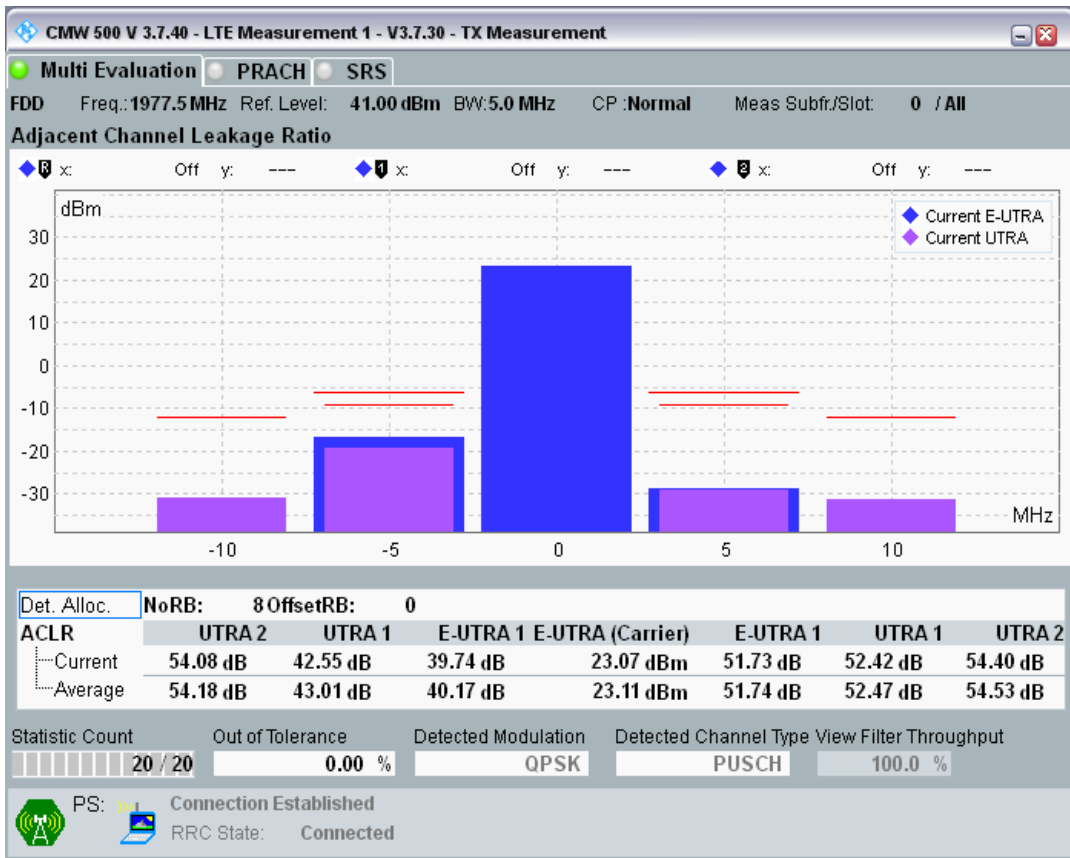

Band1 QPSK BW=5MHz Channel=18575 RB Size=8 Position=#0