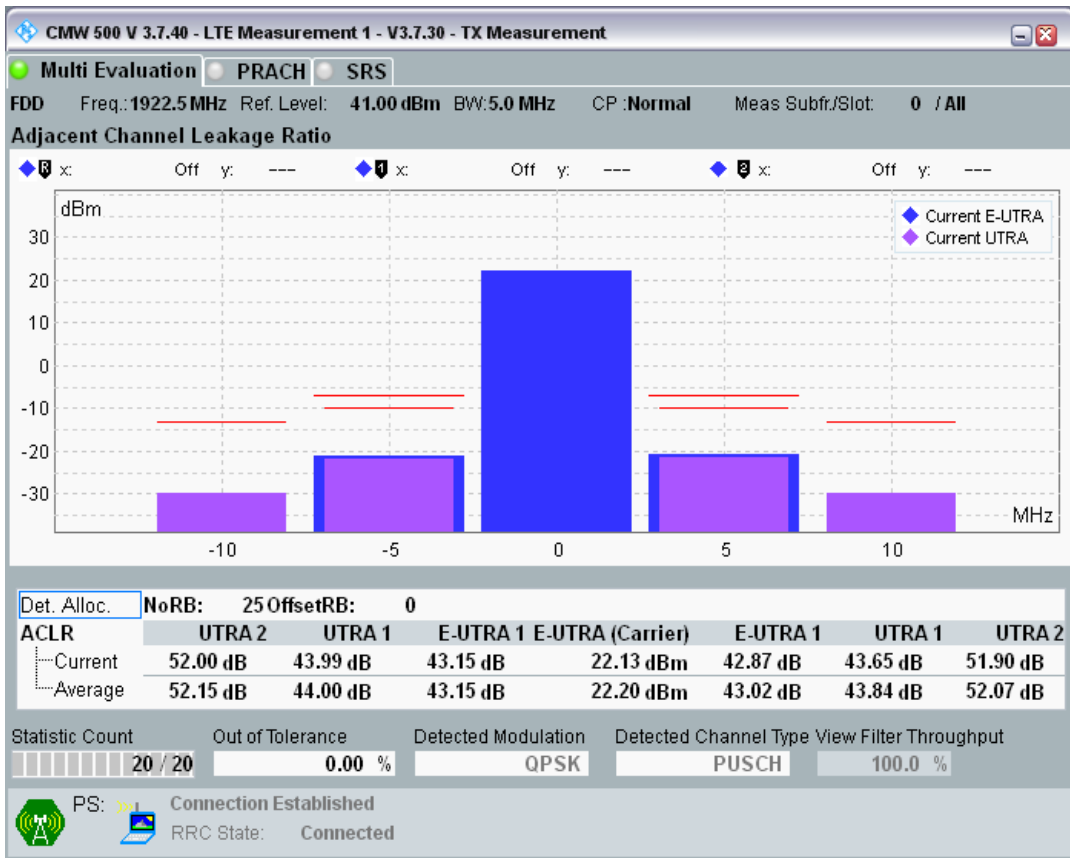

Band1 QPSK BW=5MHz Channel=18025 RB Size=8 Position=#0

Band1 QPSK BW=5MHz Channel=18025 RB Size=8 Position=#Max

Band1 QPSK BW=5MHz Channel=18025 RB Size=25 Position=#0

Band1 QAM16 BW=5MHz Channel=18025 RB Size=8 Position=#0