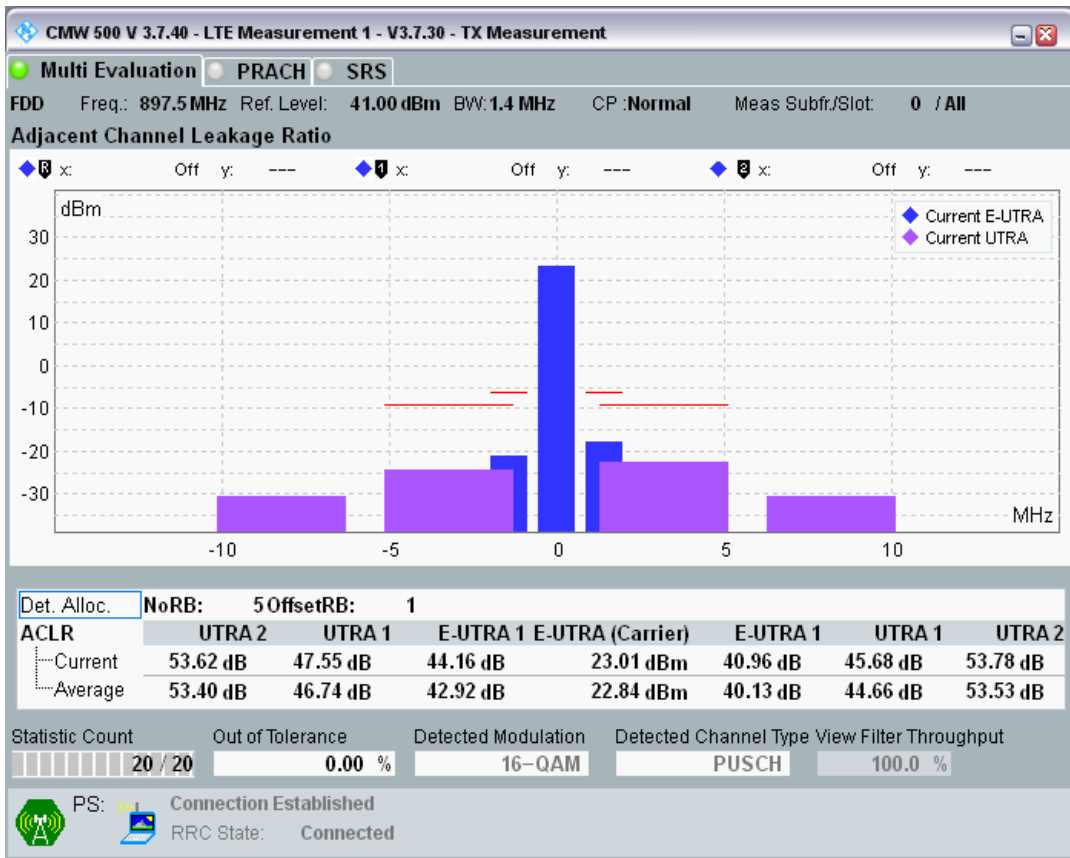

Band8 QAM16 BW=1.4MHz Channel=21625 RB Size=5 Position=#Max