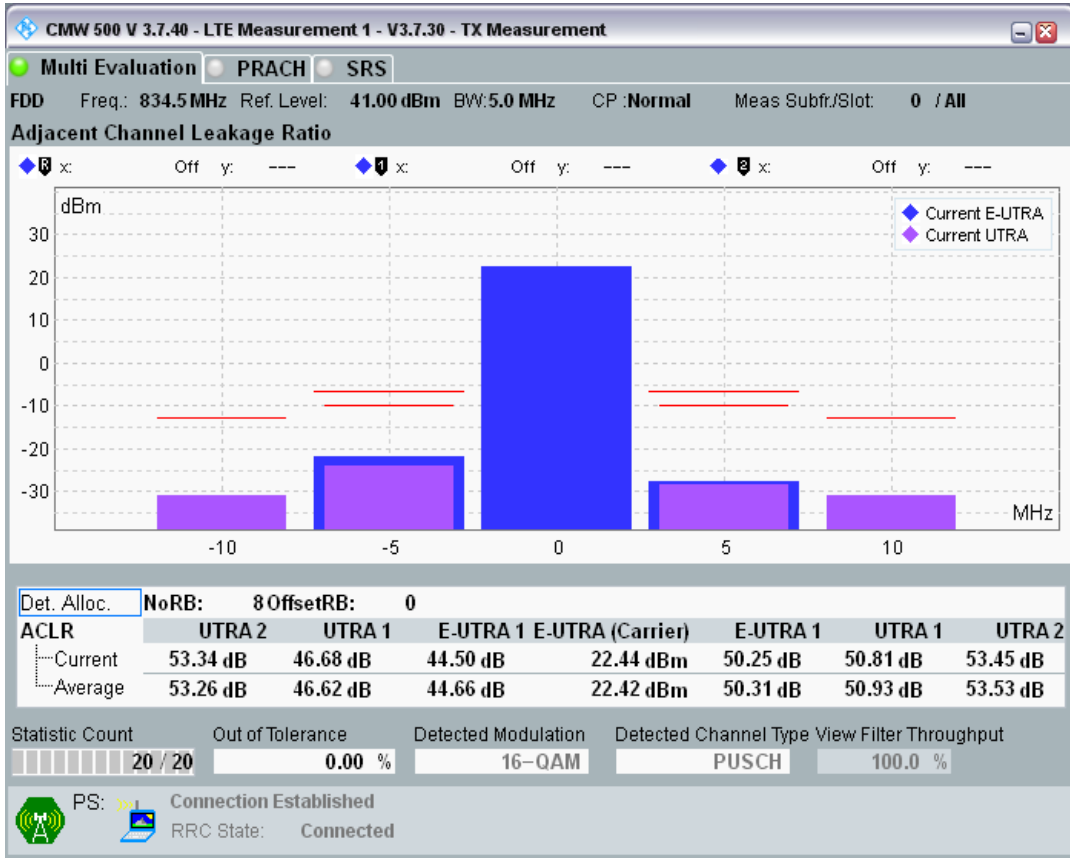

Band20 QAM16 BW=5MHz Channel=24175 RB Size=8 Position=#0