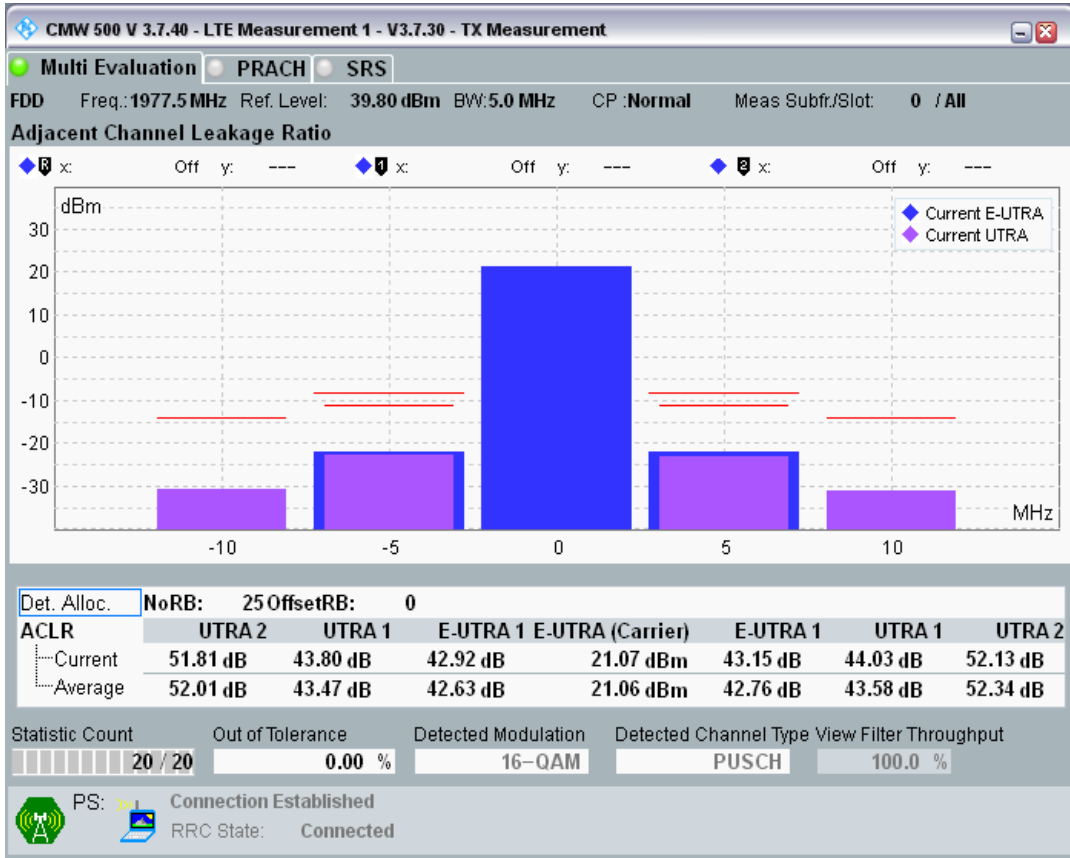

Band1 QAM16 BW=5MHz Channel=18575 RB Size=25 Position=#0