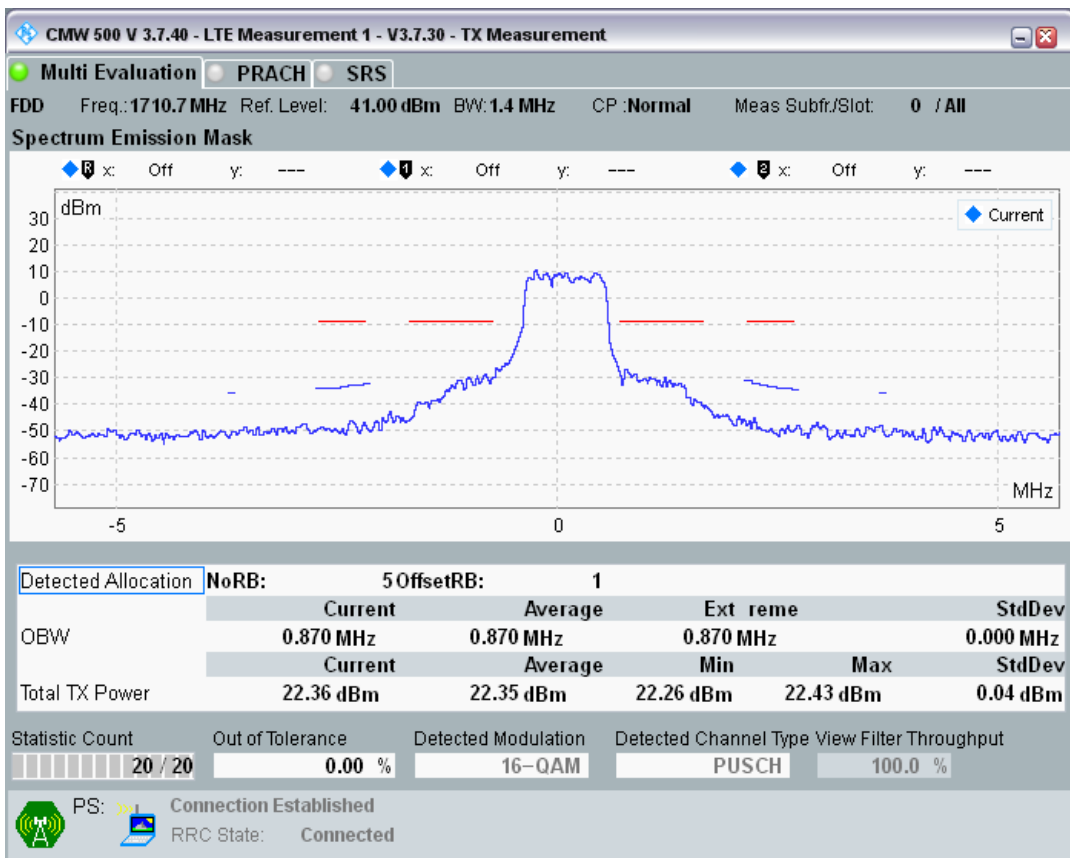

Band3 QAM16 BW=1.4MHz Channel=19207 RB Size=5 Position=#Max