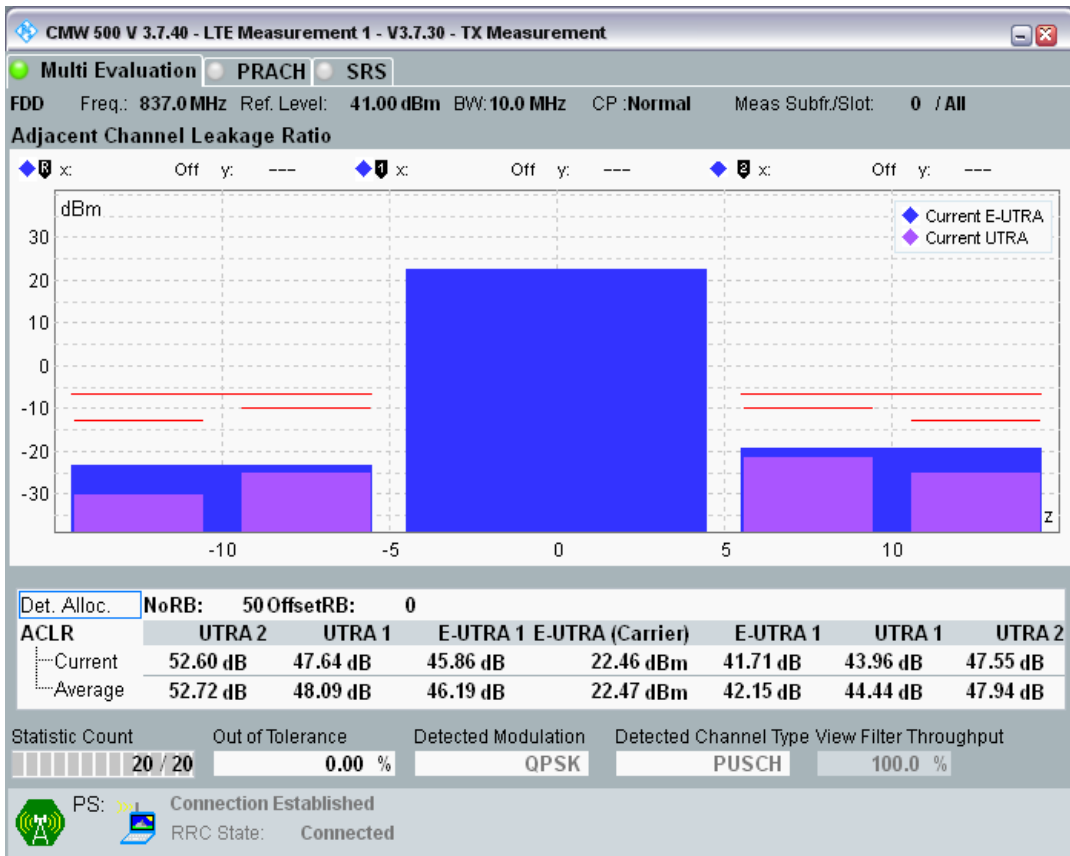

Band20 QPSK BW=10MHz Channel=24200 RB Size=50 Position=#0