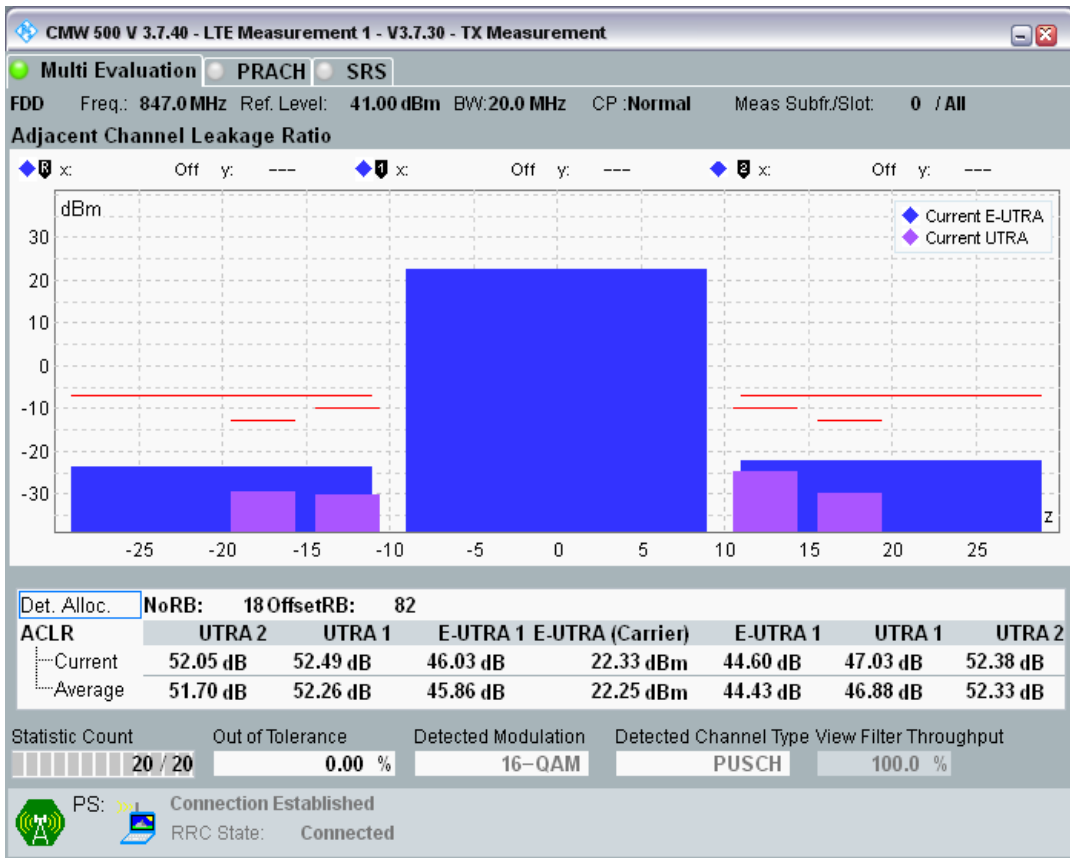

Band20 QAM16 BW=20MHz Channel=24300 RB Size=18 Position=#Max