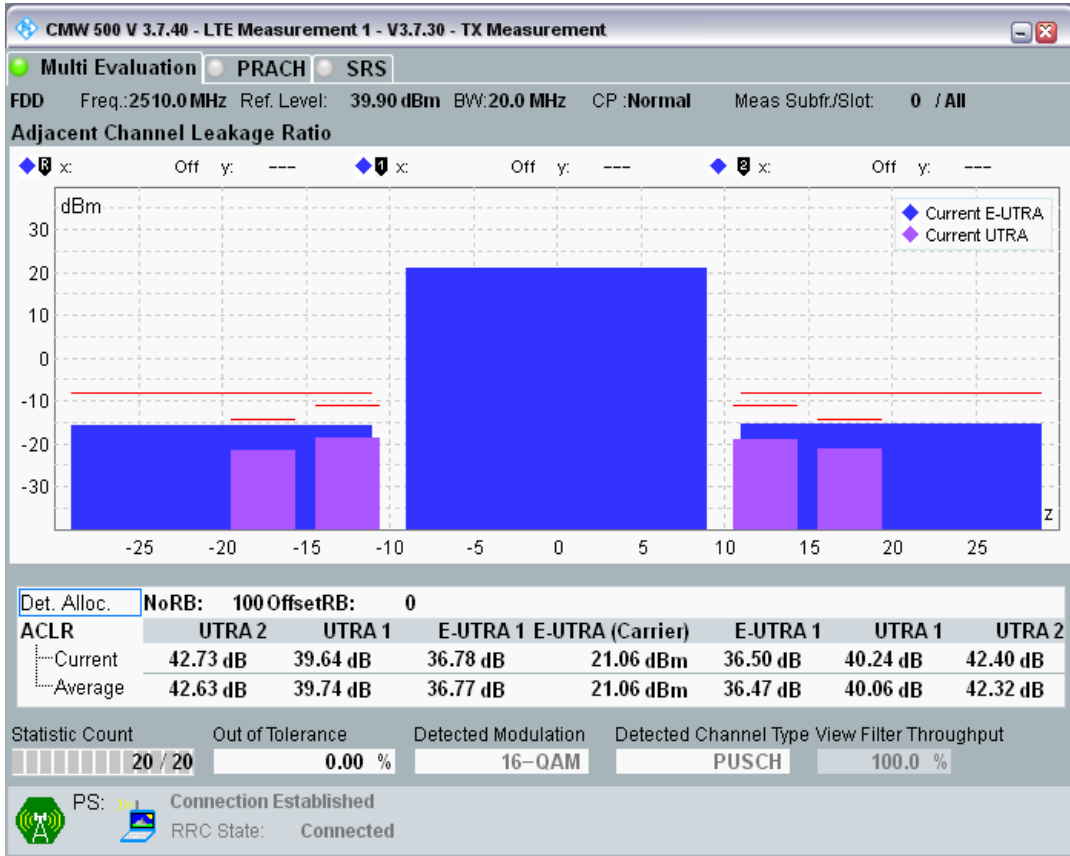

Band7 QPSK BW=20MHz Channel=20850 RB Size=100 Position=#0

Band7 QAM16 BW=20MHz Channel=20850 RB Size=18 Position=#0

Band7 QAM16 BW=20MHz Channel=20850 RB Size=18 Position=#Max

Band7 QAM16 BW=20MHz Channel=20850 RB Size=100 Position=#0