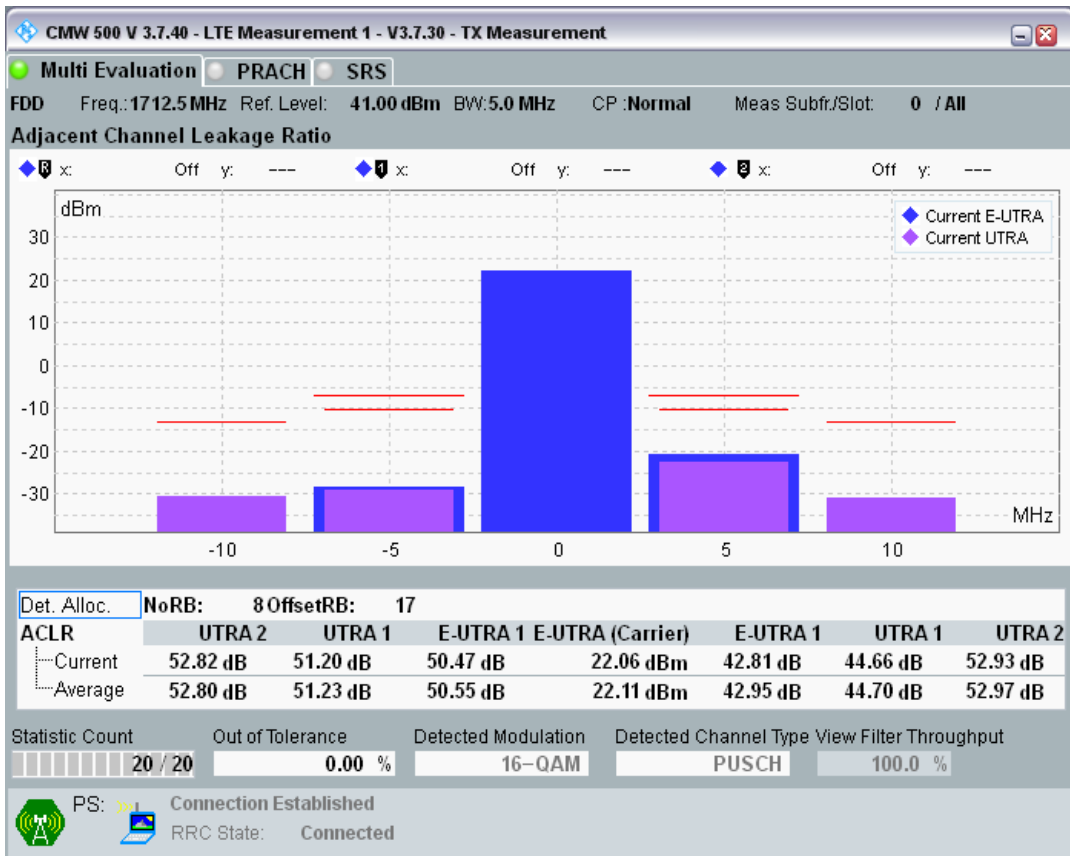

Band3 QAM16 BW=5MHz Channel=19225 RB Size=8 Position=#Max