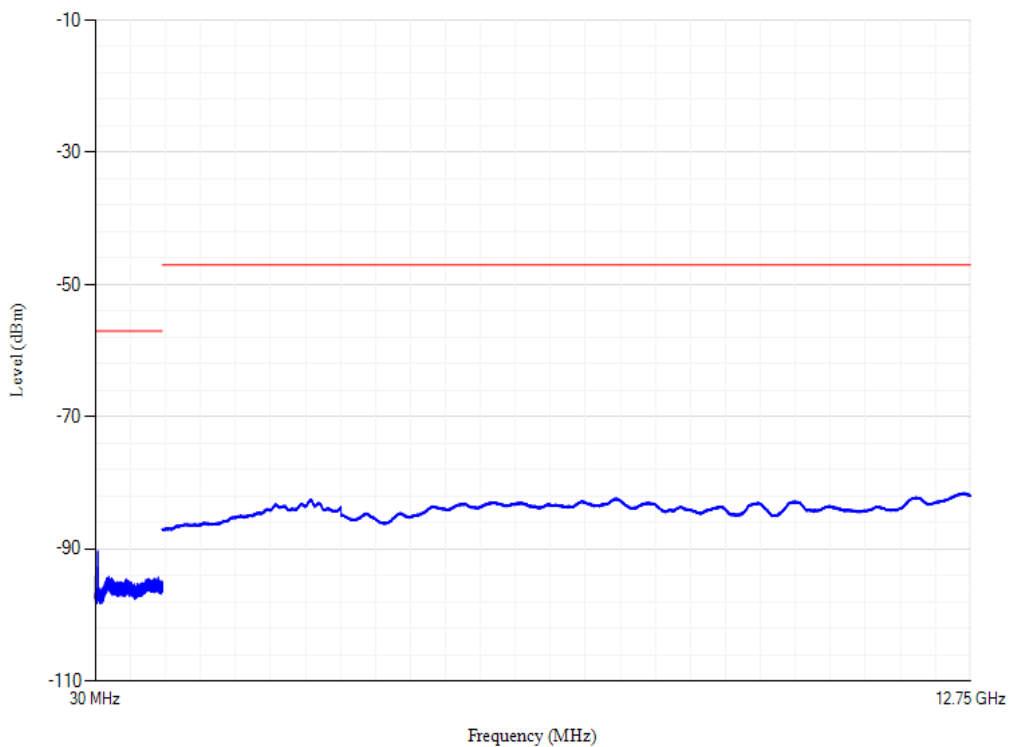

Conducted spurious emissions

Band20 QPSK BW=20MHz Channel=24250

Conducted spurious emissions

Band20 QPSK BW=20MHz Channel=24350

Conducted spurious emissions

Band3 QPSK BW=20MHz Channel=19300

Conducted spurious emissions