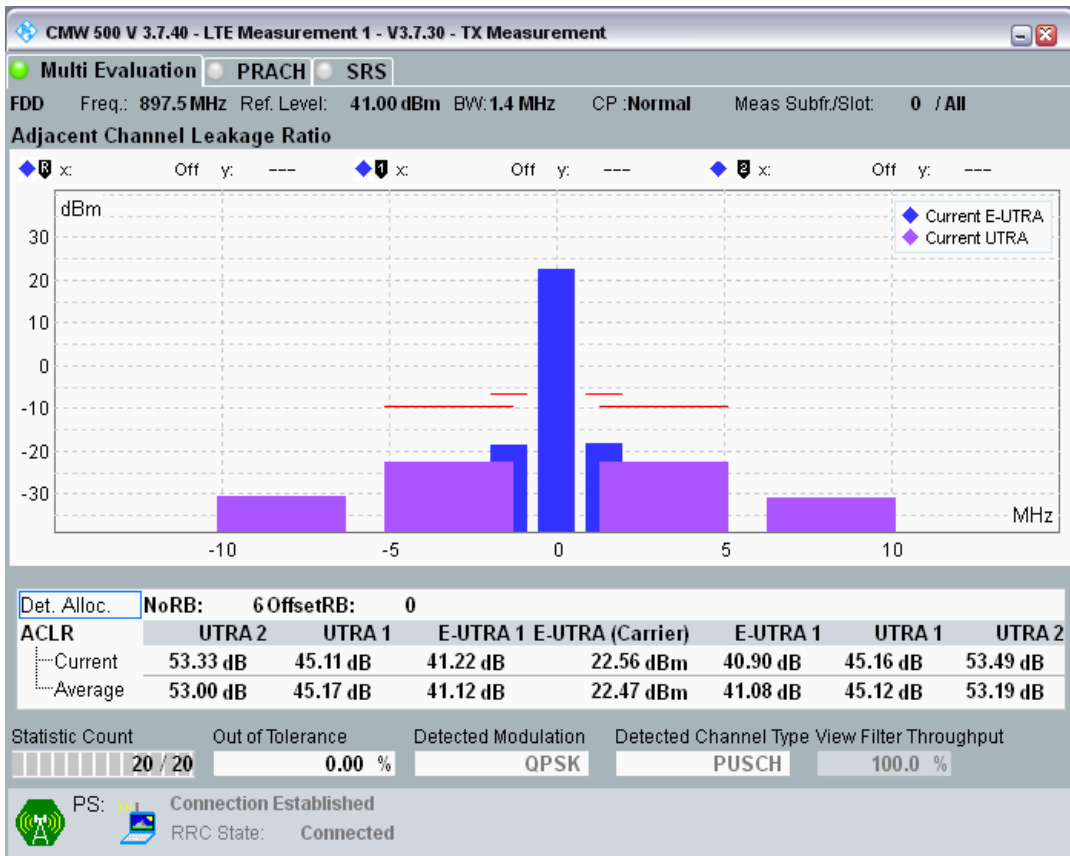

Band8 QPSK BW=1.4MHz Channel=21625 RB Size=6 Position=#0