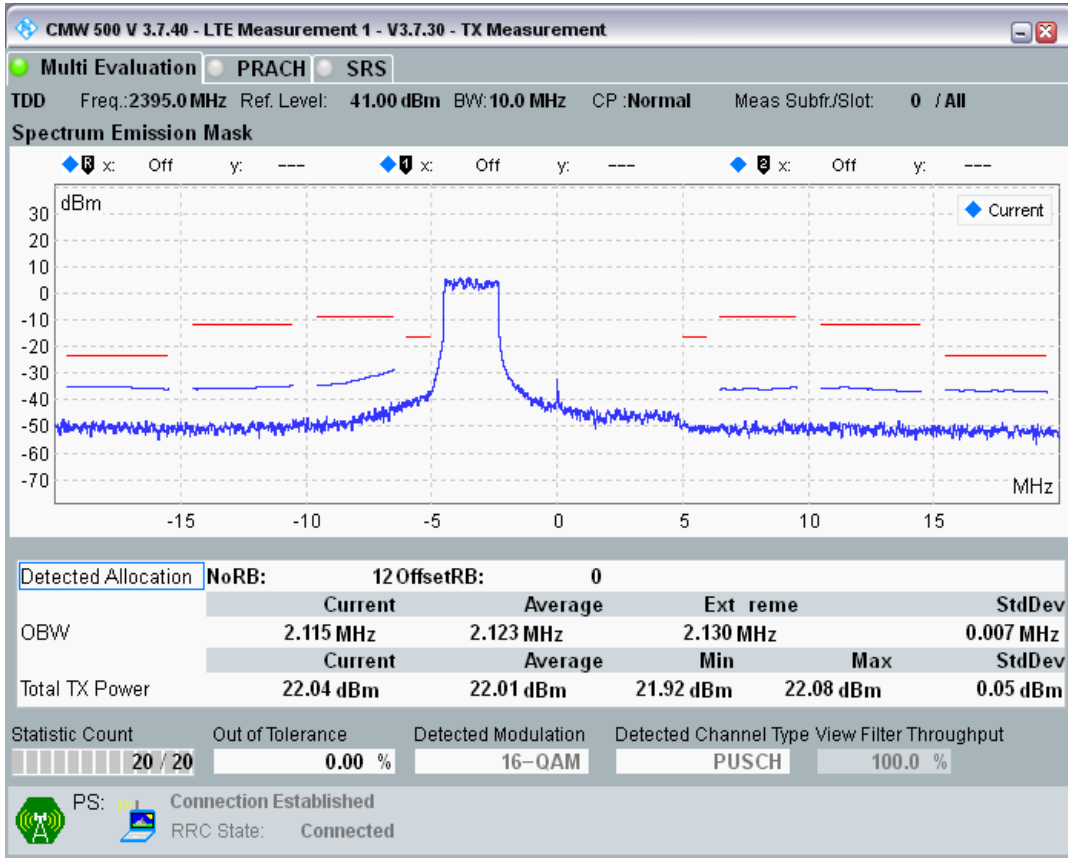

Band40 QAM16 BW=10MHz Channel=39600 RB Size=12 Position=#0