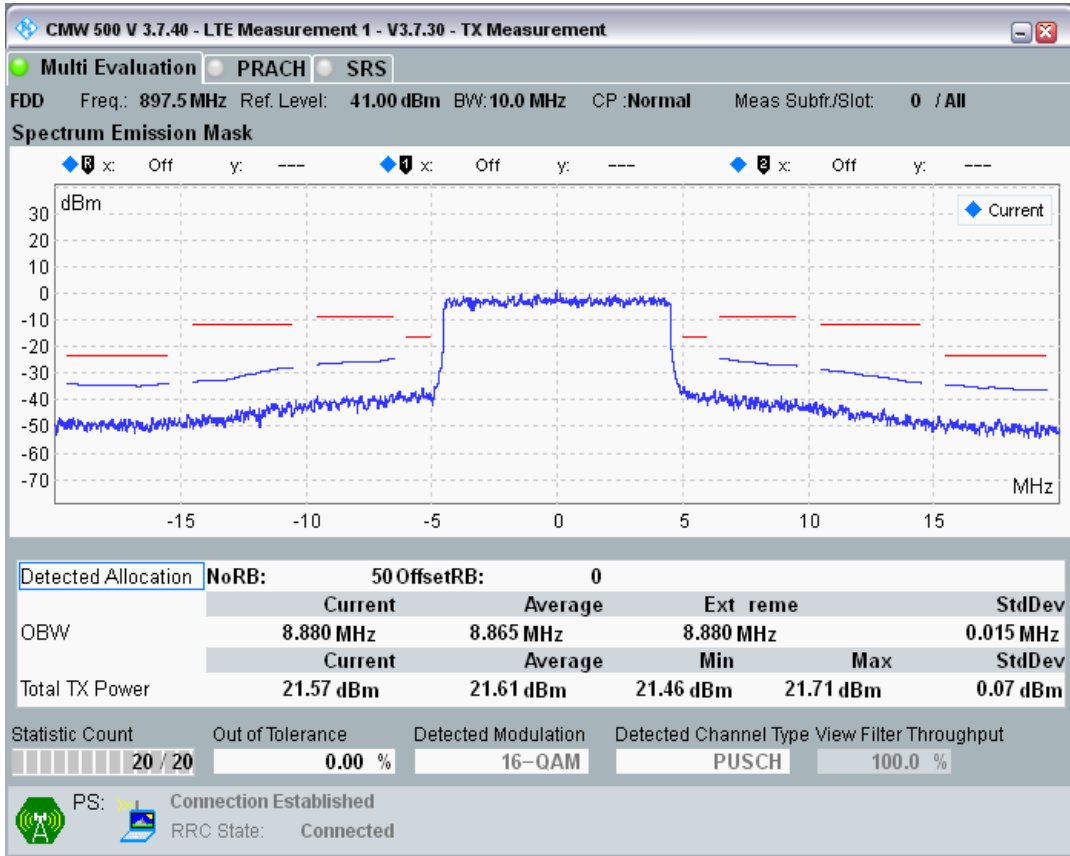

Band8 QPSK BW=10MHz Channel=21625 RB Size=50 Position=#0

Band8 QAM16 BW=10MHz Channel=21625 RB Size=12 Position=#0

Band8 QAM16 BW=10MHz Channel=21625 RB Size=12 Position=#Max

Band8 QAM16 BW=10MHz Channel=21625 RB Size=50 Position=#0