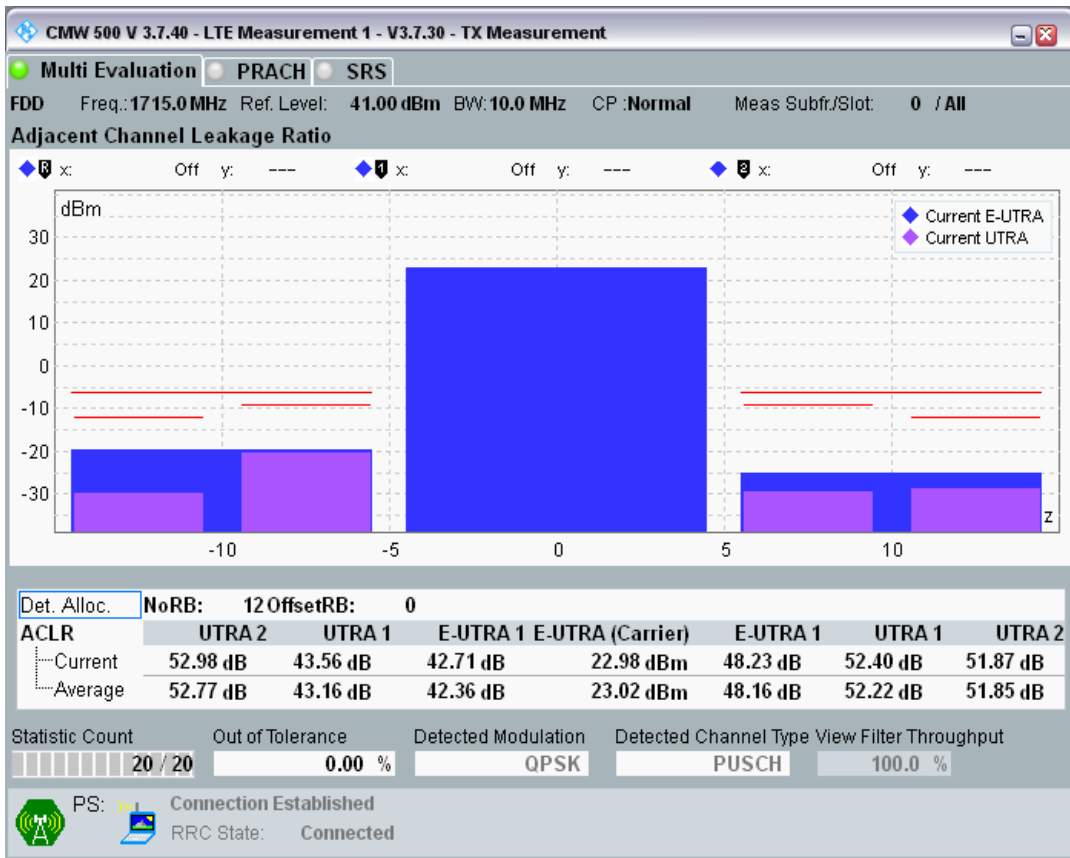

Band3 QPSK BW=10MHz Channel=19250 RB Size=12 Position=#0