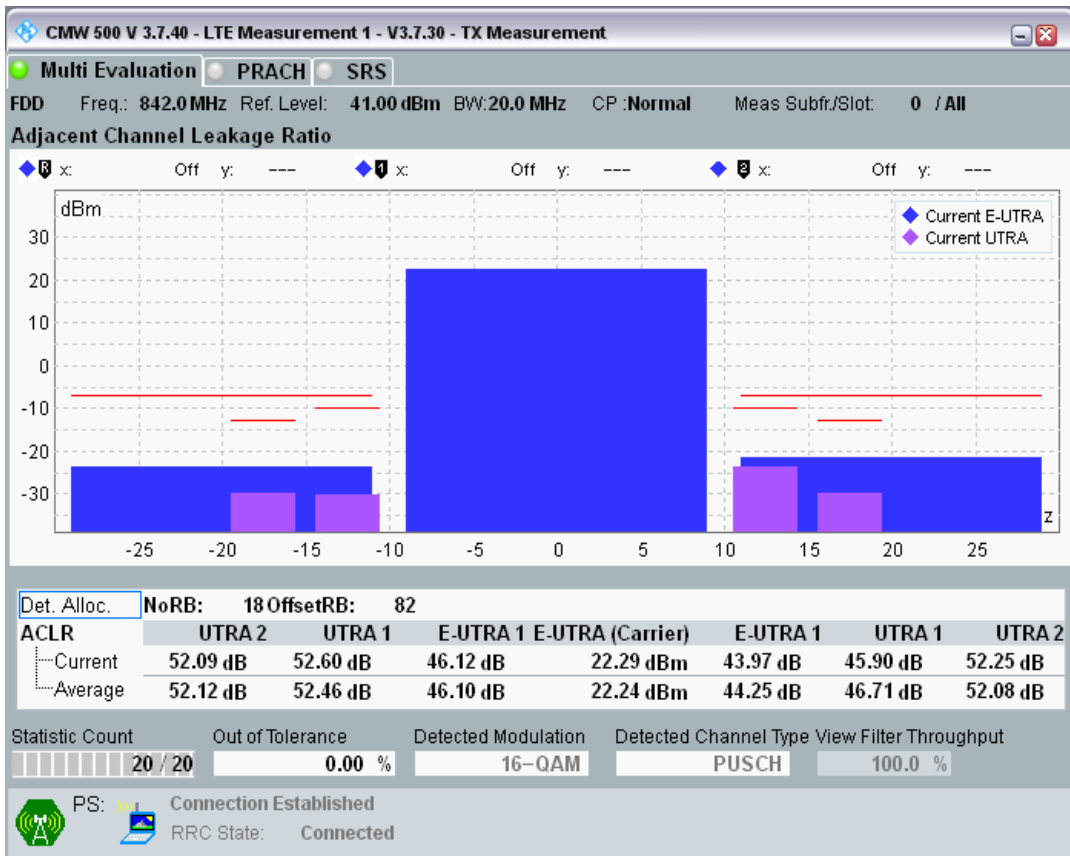

Band20 QAM16 BW=20MHz Channel=24250 RB Size=18 Position=#Max