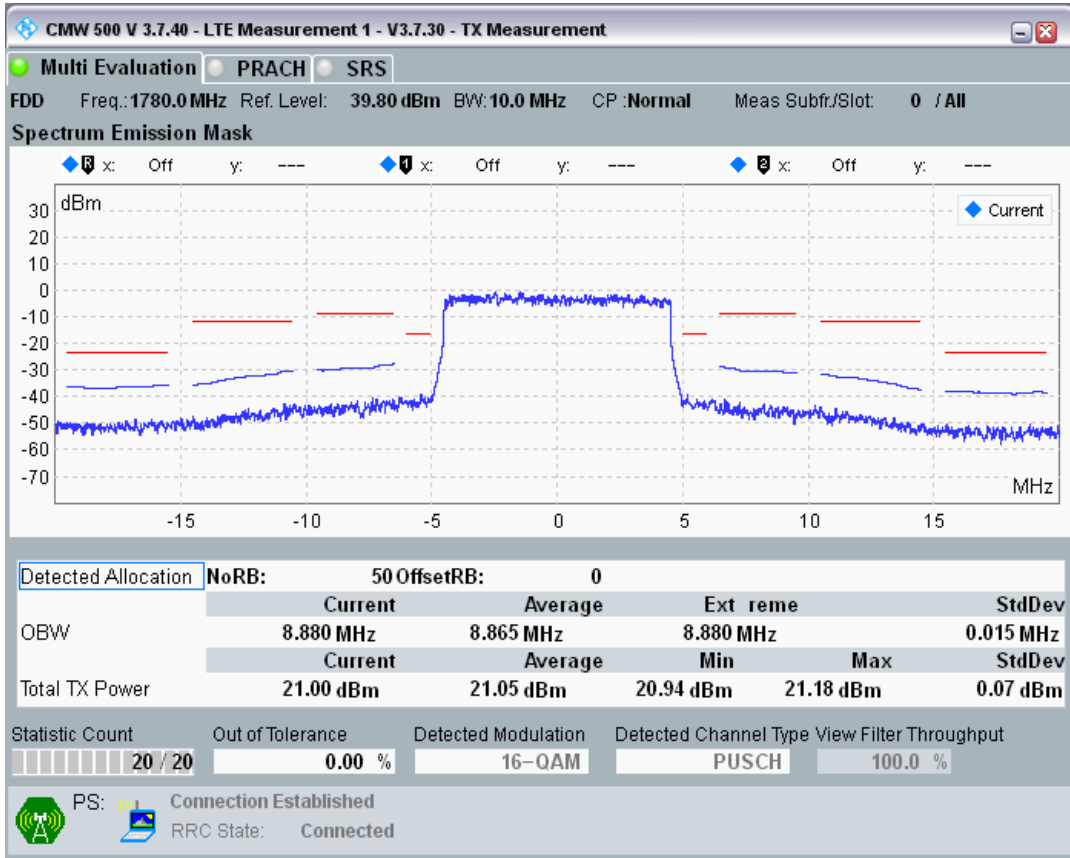

Band3 QAM16 BW=10MHz Channel=19900 RB Size=50 Position=#0