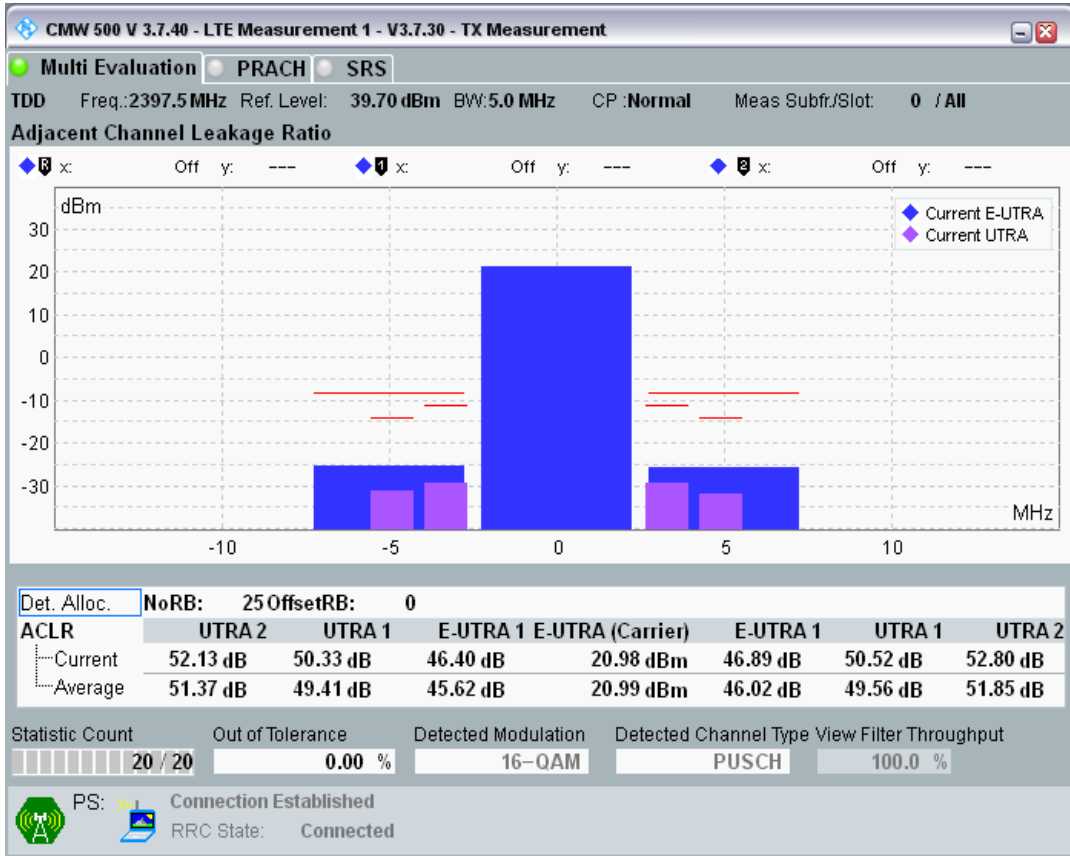

Band40 QAM16 BW=5MHz Channel=39625 RB Size=25 Position=#0