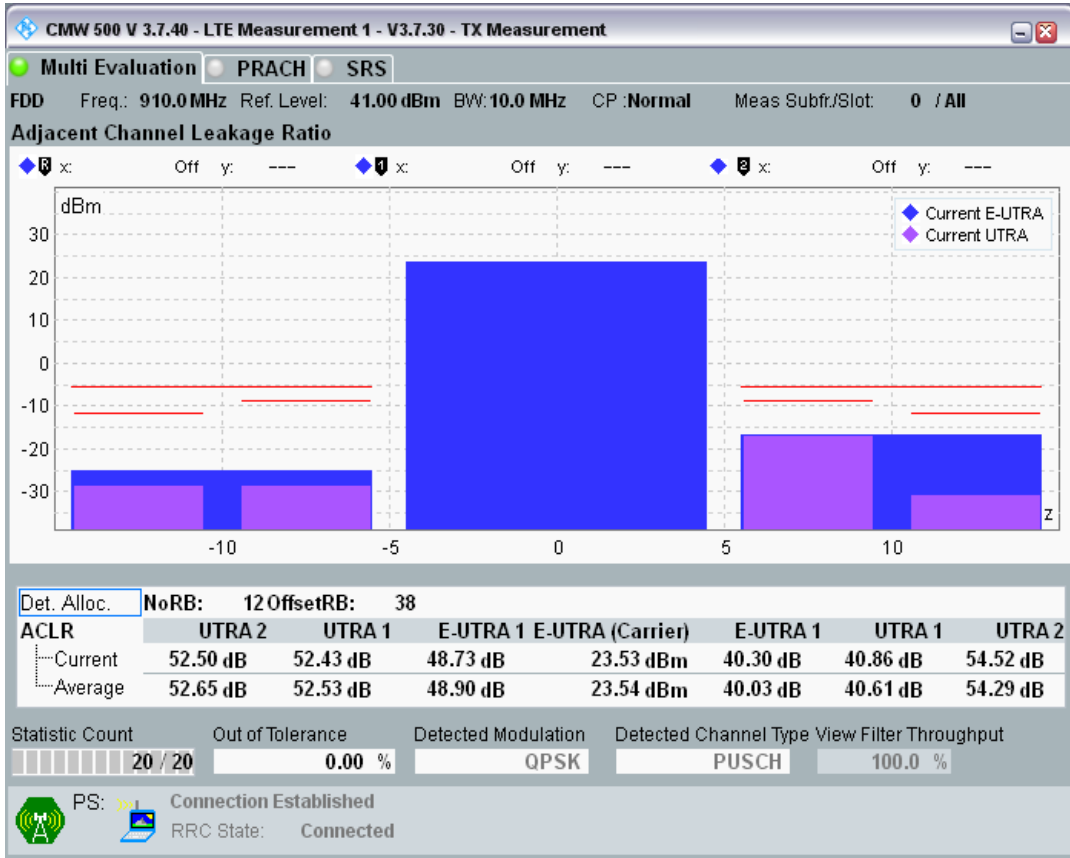

Band8 QPSK BW=10MHz Channel=21750 RB Size=12 Position=#Max