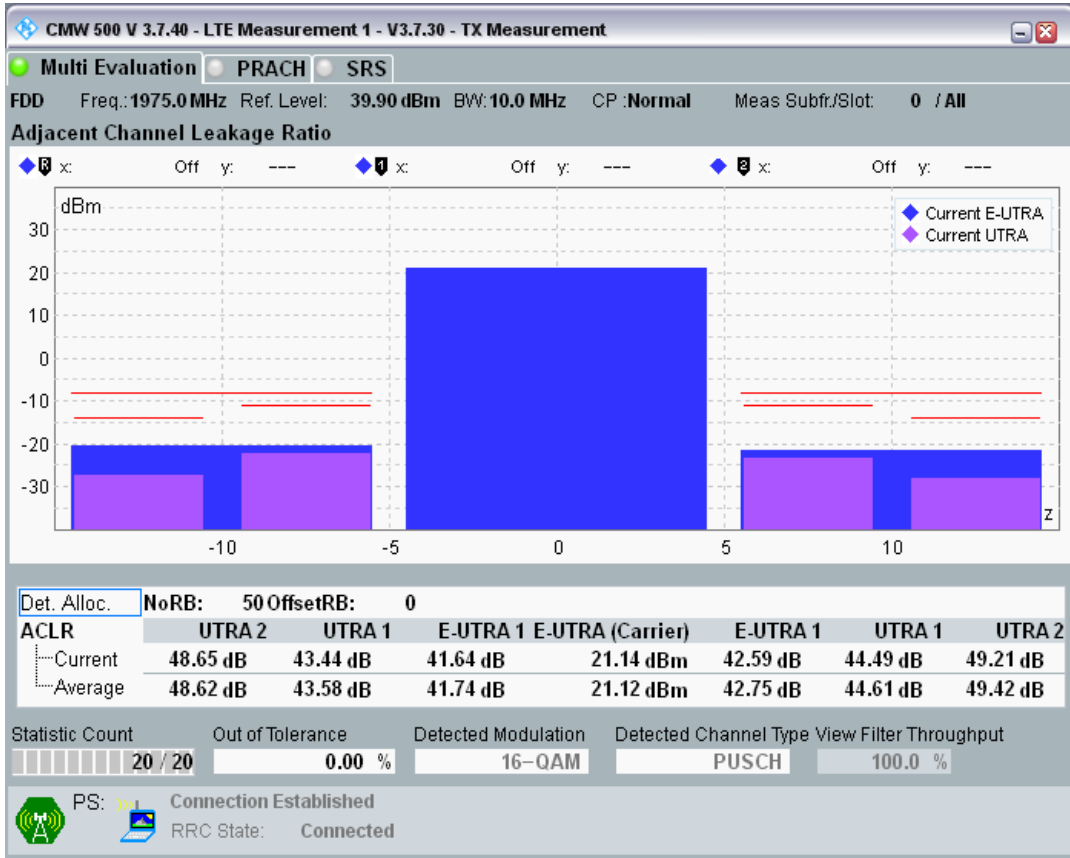

Band1 QPSK BW=10MHz Channel=18550 RB Size=50 Position=#0

Band1 QAM16 BW=10MHz Channel=18550 RB Size=12 Position=#0

Band1 QAM16 BW=10MHz Channel=18550 RB Size=12 Position=#Max

Band1 QAM16 BW=10MHz Channel=18550 RB Size=50 Position=#0