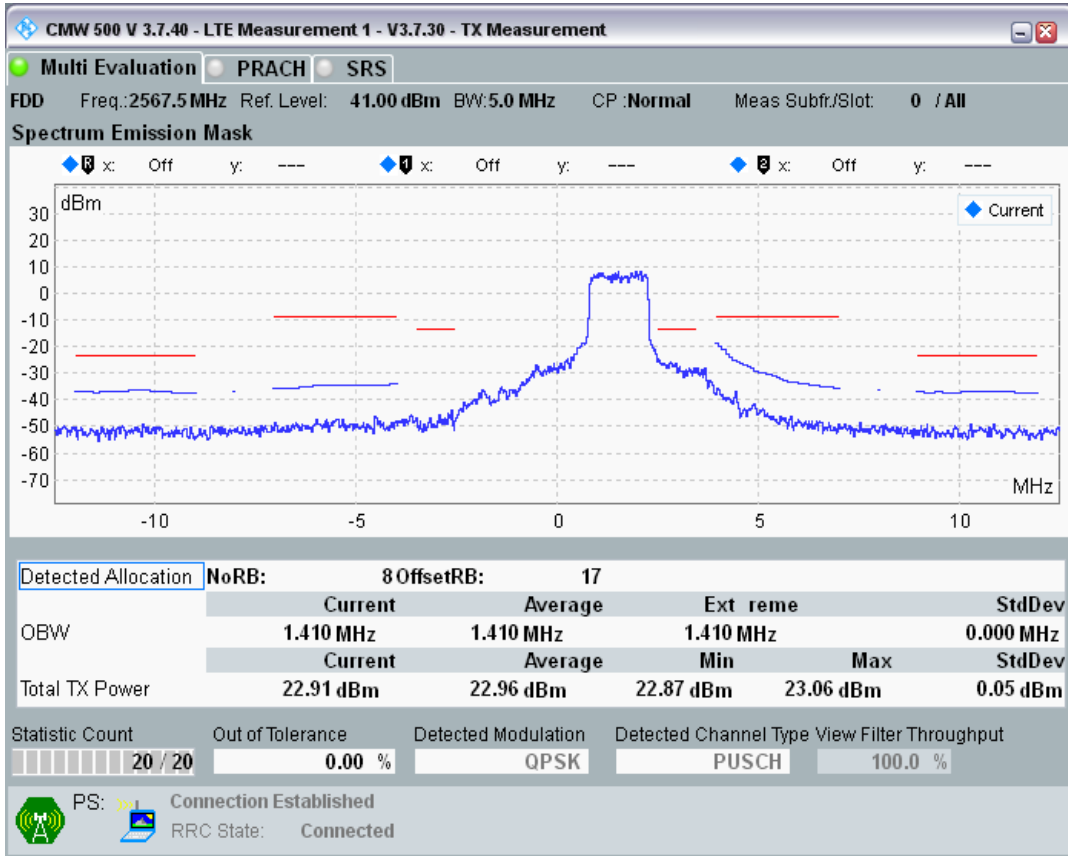

Band7 QAM16 BW=5MHz Channel=21100 RB Size=8 Position=#Max

Band7 QAM16 BW=5MHz Channel=21100 RB Size=25 Position=#0

Band7 QPSK BW=5MHz Channel=21425 RB Size=8 Position=#0

Band7 QPSK BW=5MHz Channel=21425 RB Size=8 Position=#Max