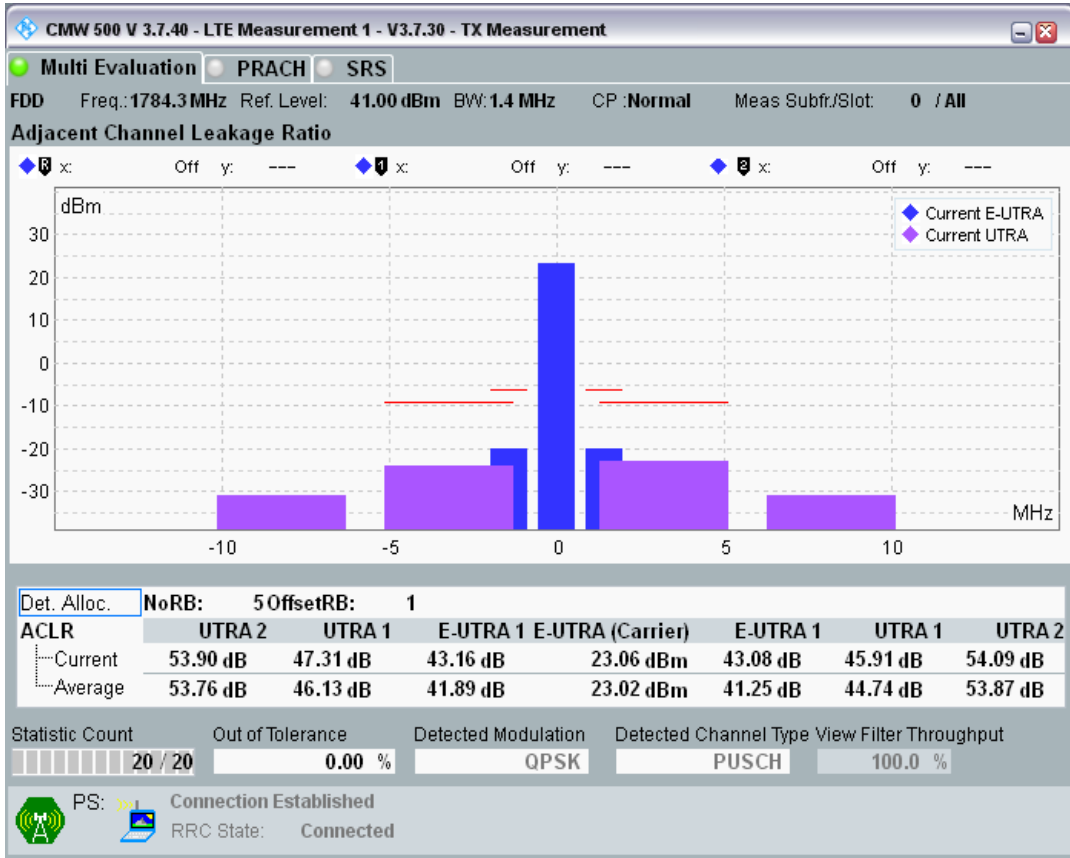

Band3 QPSK BW=1.4MHz Channel=19943 RB Size=5 Position=#Max