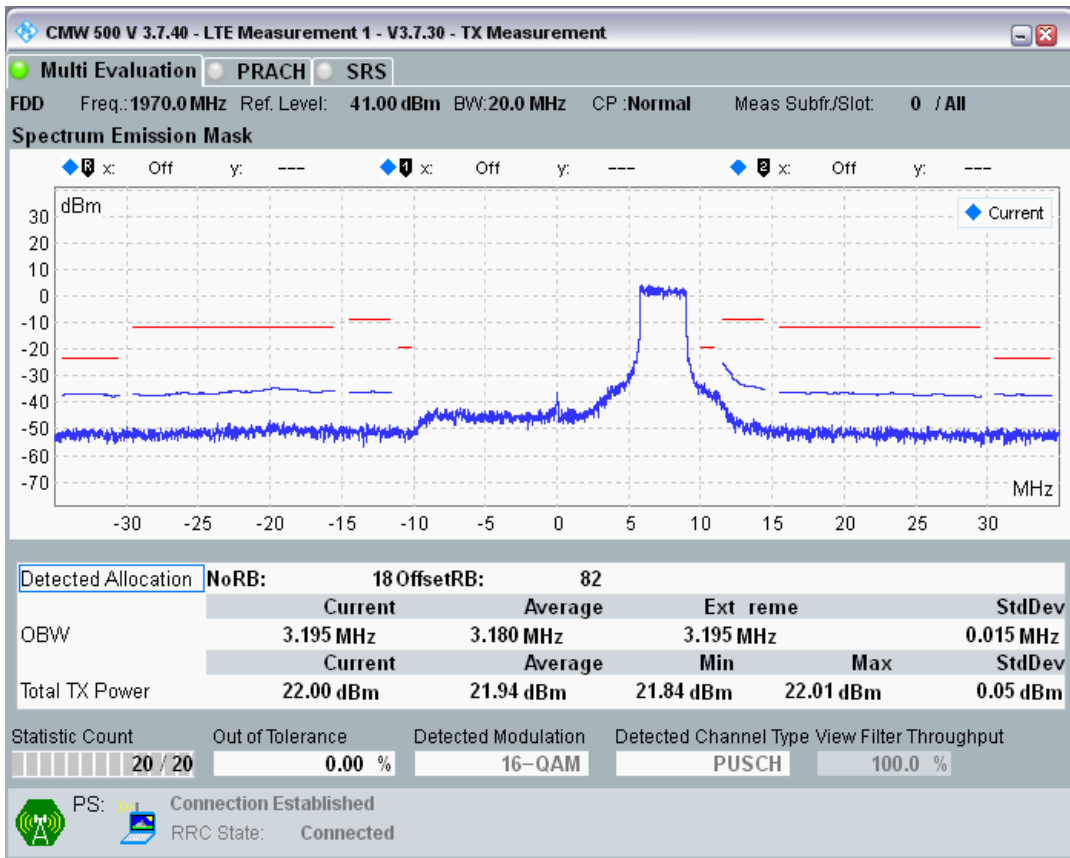

Band1 QAM16 BW=20MHz Channel=18500 RB Size=18 Position=#Max