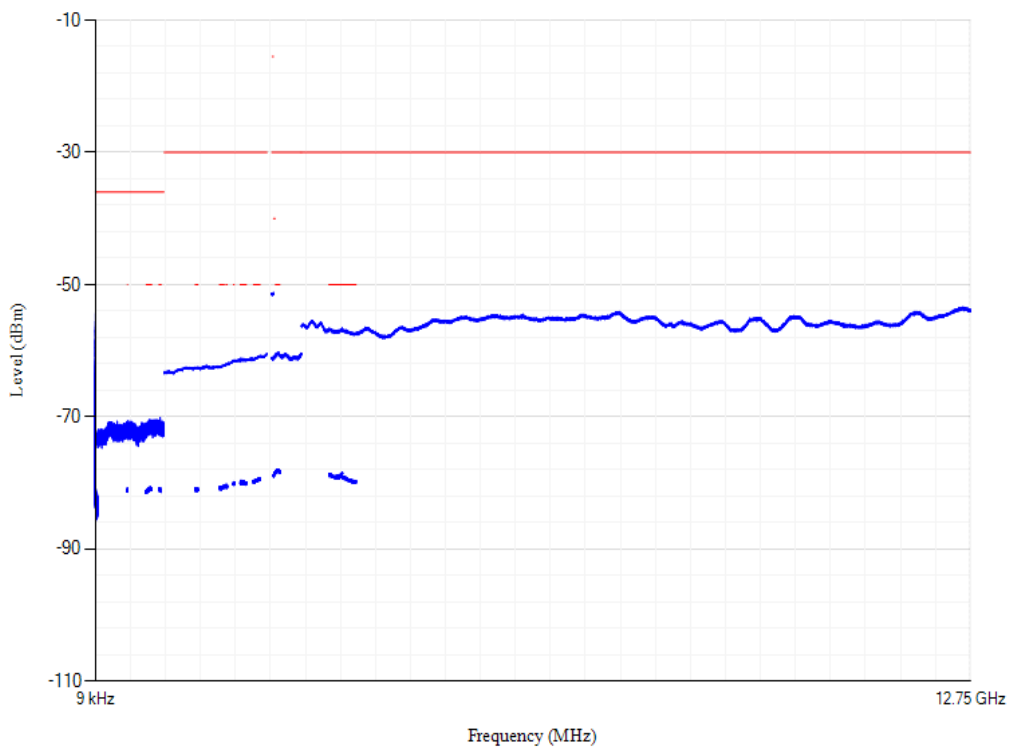

Conducted spurious emissions

Band7 QPSK BW=20MHz Channel=20850 RB Size=1 Position=#0