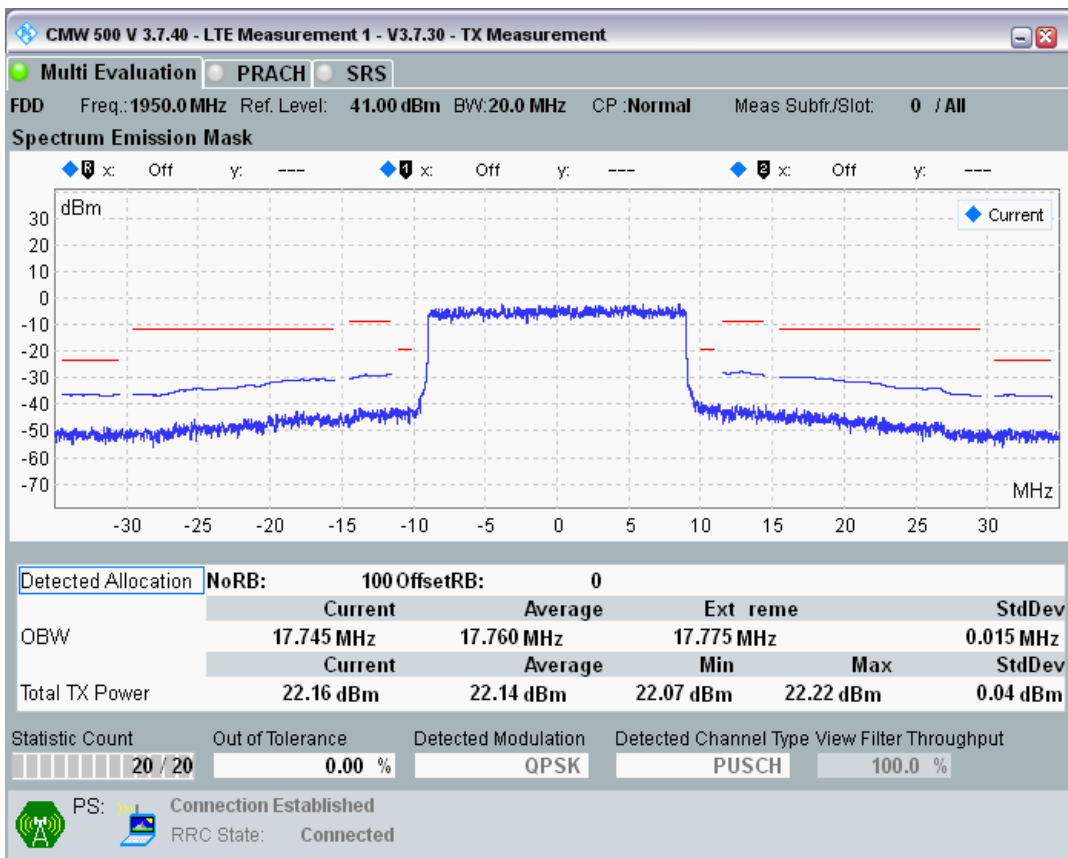

Band1 QPSK BW=20MHz Channel=18300 RB Size=100 Position=#0