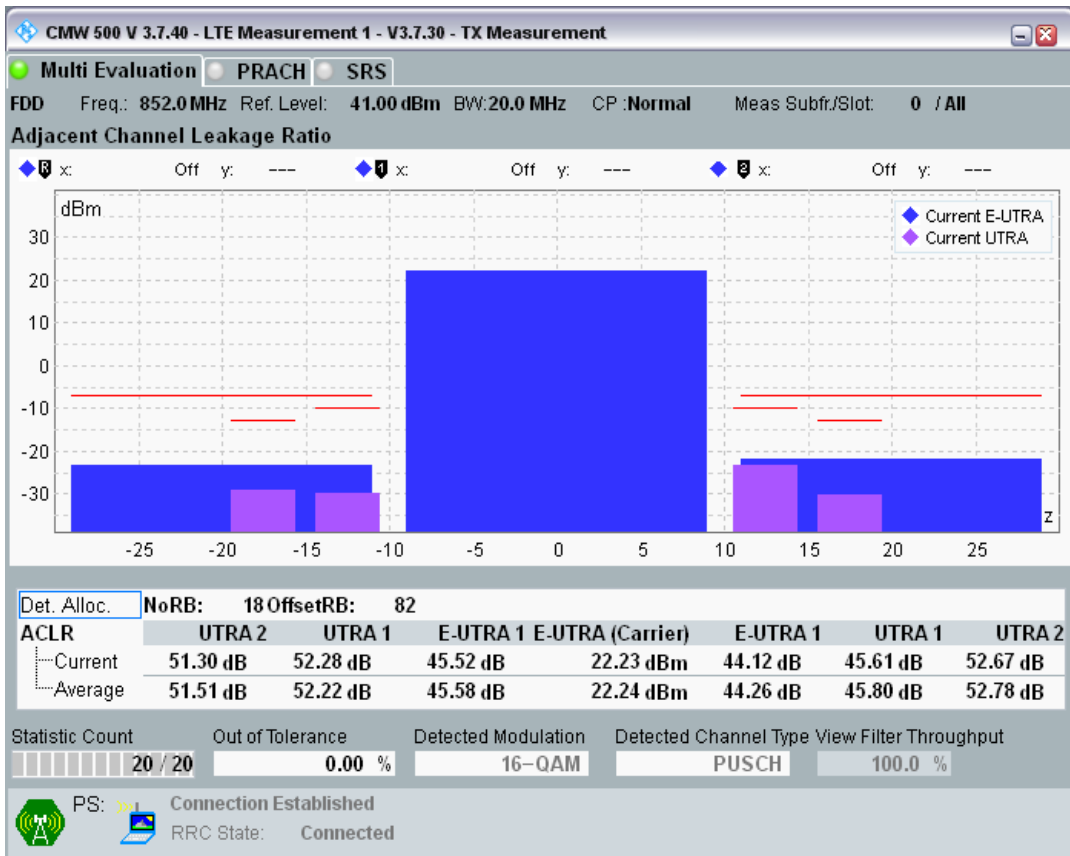

Band20 QAM16 BW=20MHz Channel=24350 RB Size=18 Position=#Max