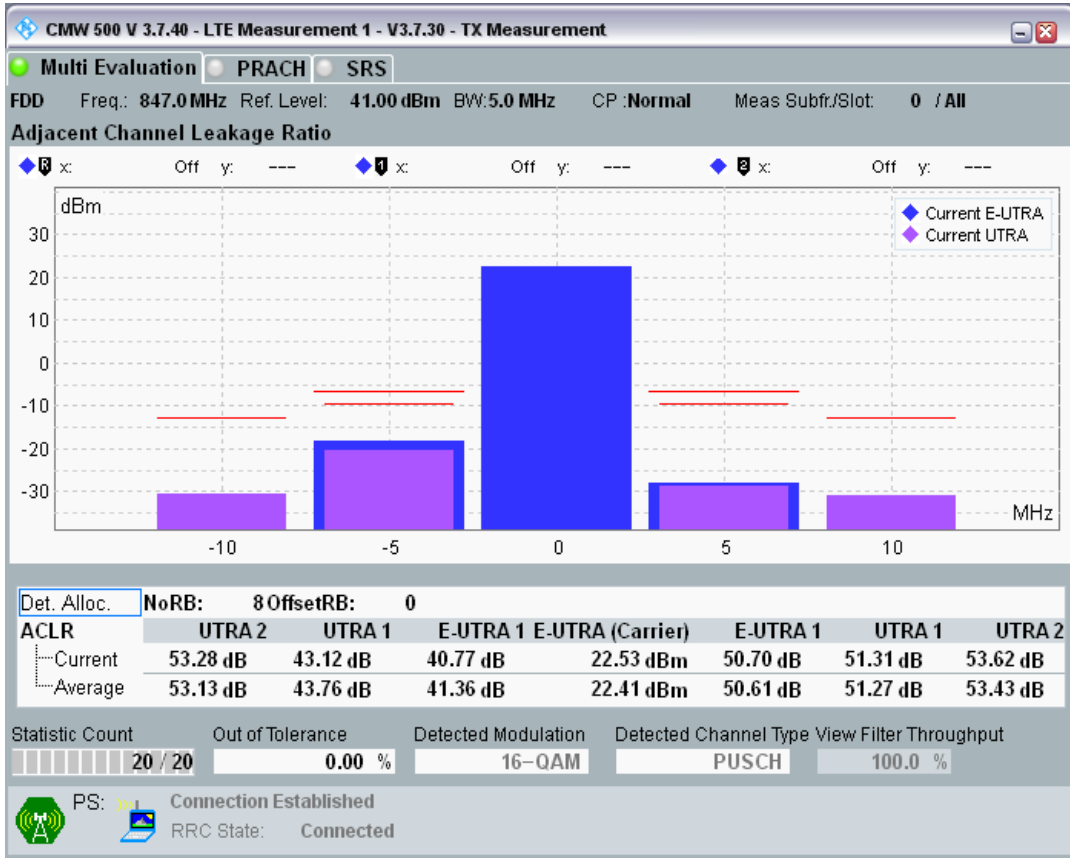

Band20 QPSK BW=5MHz Channel=24300 RB Size=8 Position=#0

Band20 QPSK BW=5MHz Channel=24300 RB Size=8 Position=#Max

Band20 QPSK BW=5MHz Channel=24300 RB Size=25 Position=#0

Band20 QAM16 BW=5MHz Channel=24300 RB Size=8 Position=#0