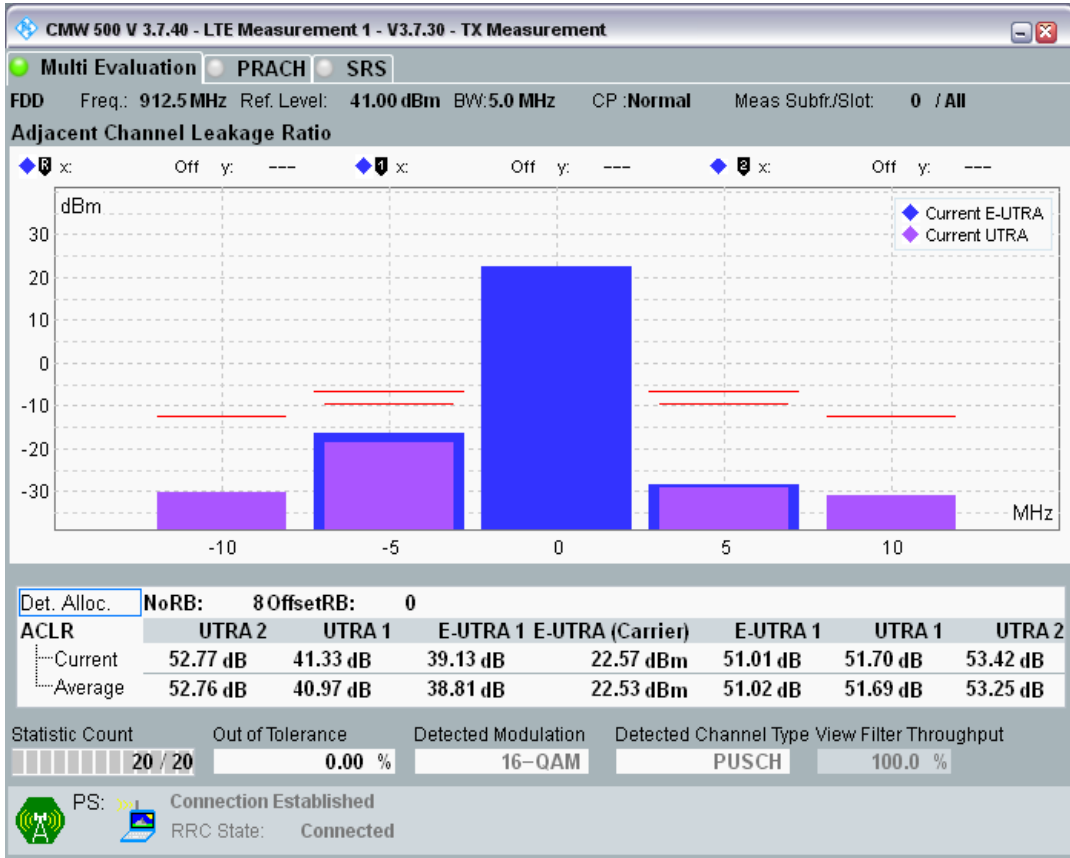

Band8 QAM16 BW=5MHz Channel=21775 RB Size=8 Position=#0