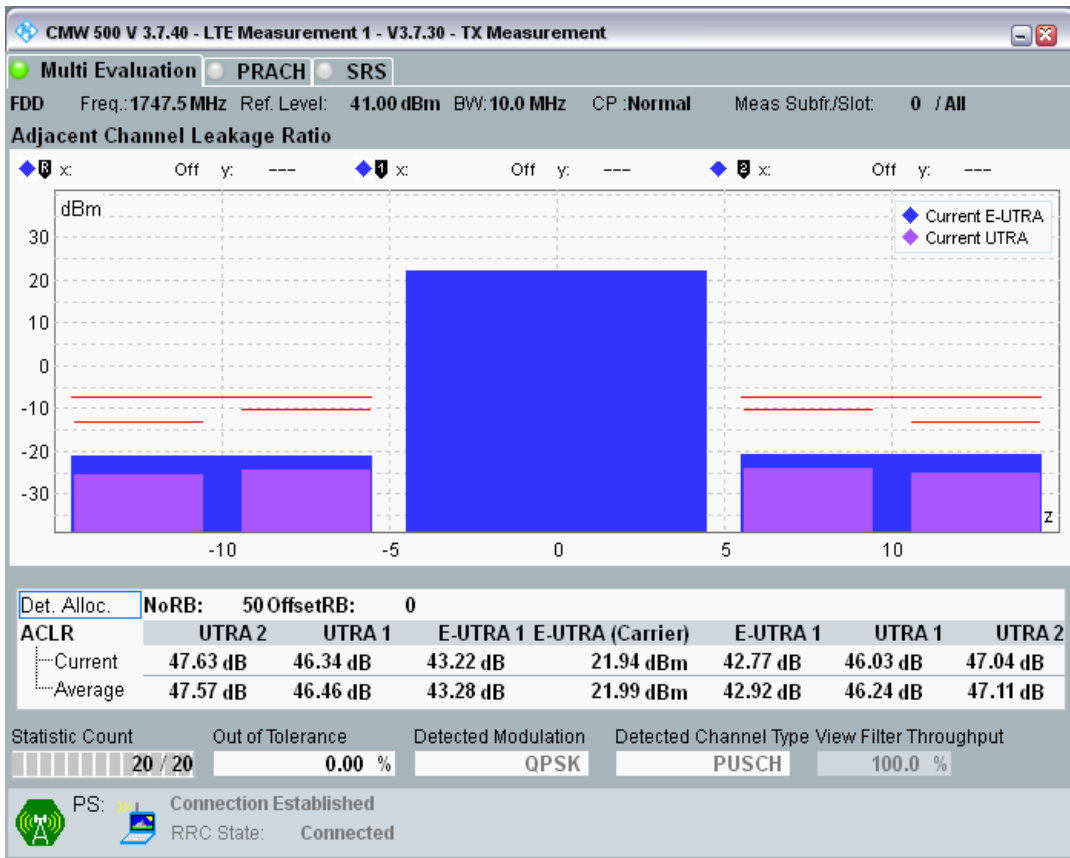

Band3 QPSK BW=10MHz Channel=19575 RB Size=50 Position=#0

Band3 QAM16 BW=10MHz Channel=19575 RB Size=12 Position=#0

Band3 QAM16 BW=10MHz Channel=19575 RB Size=12 Position=#Max

Band3 QAM16 BW=10MHz Channel=19575 RB Size=50 Position=#0