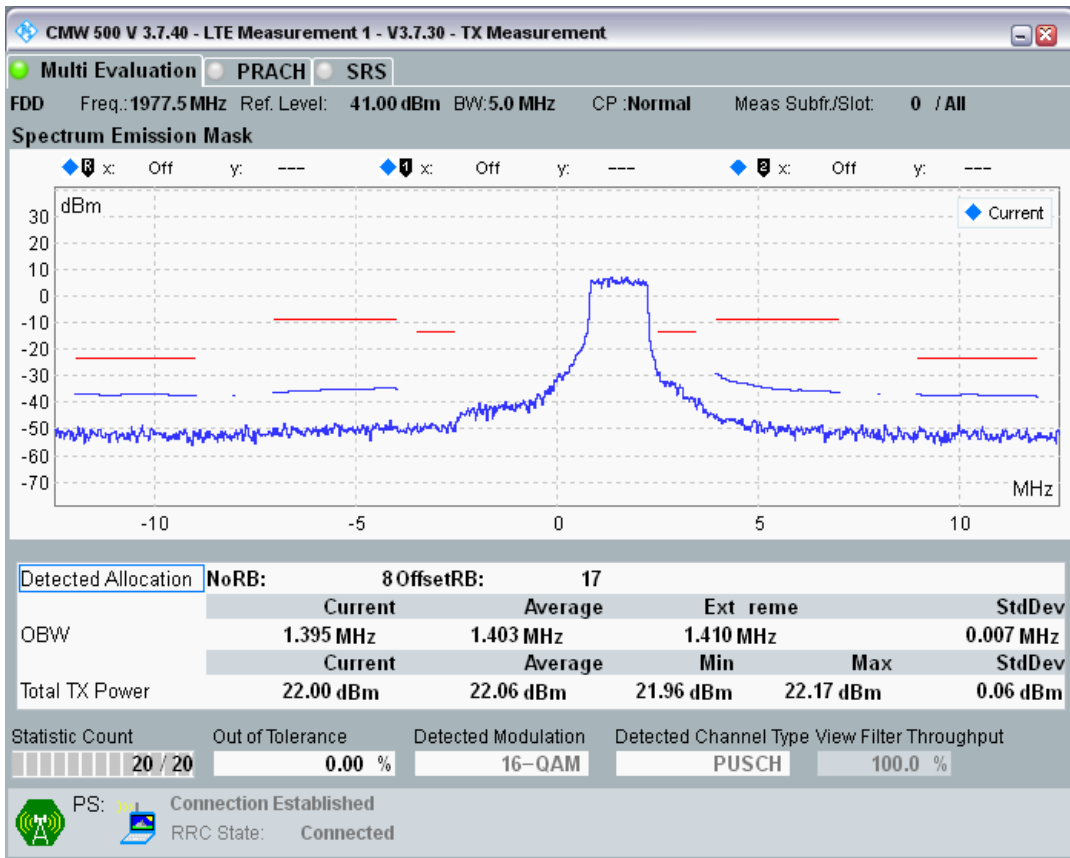

Band1 QAM16 BW=5MHz Channel=18575 RB Size=8 Position=#Max