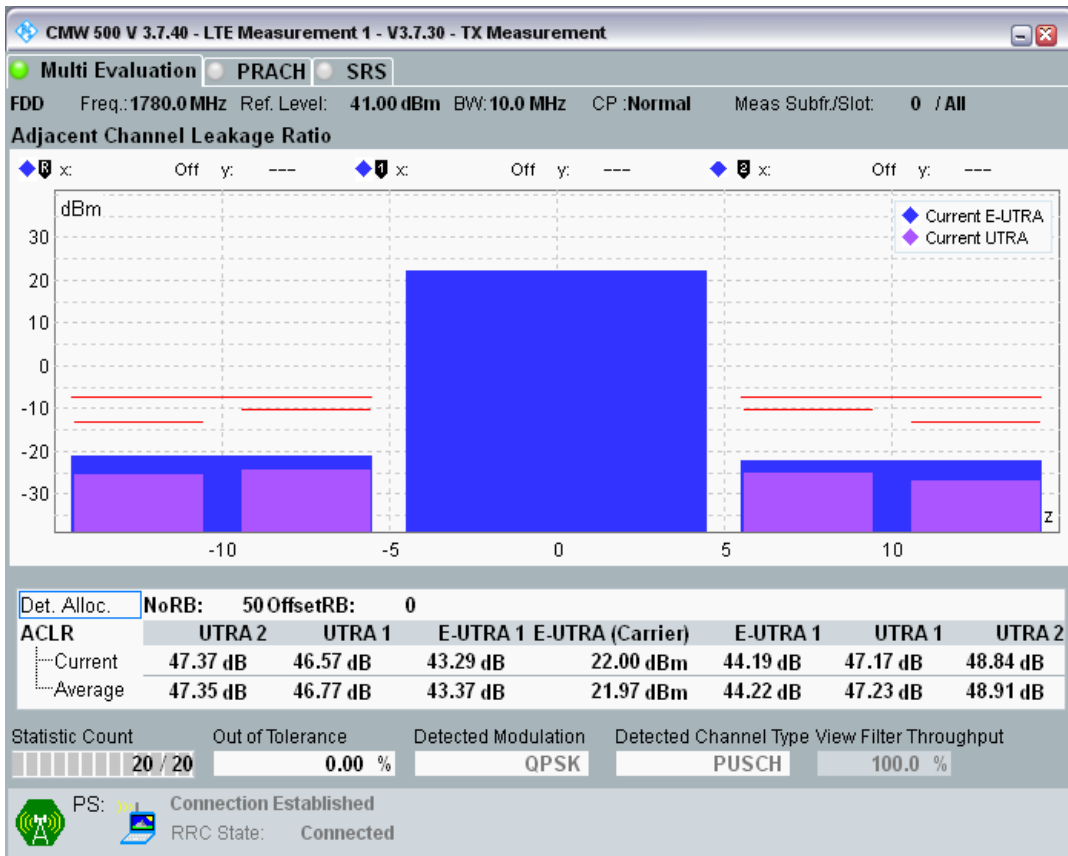

Band3 QPSK BW=10MHz Channel=19900 RB Size=50 Position=#0