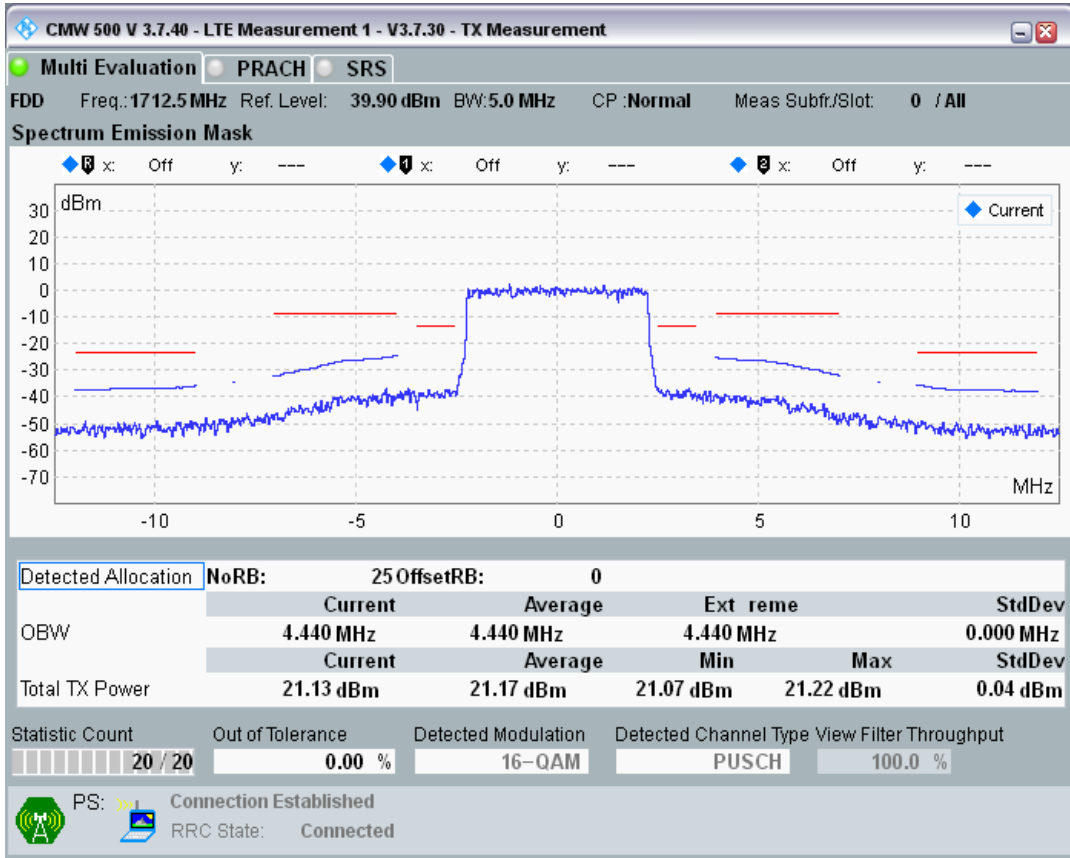

Band3 QPSK BW=5MHz Channel=19225 RB Size=25 Position=#0

Band3 QAM16 BW=5MHz Channel=19225 RB Size=8 Position=#0

Band3 QAM16 BW=5MHz Channel=19225 RB Size=8 Position=#Max

Band3 QAM16 BW=5MHz Channel=19225 RB Size=25 Position=#0