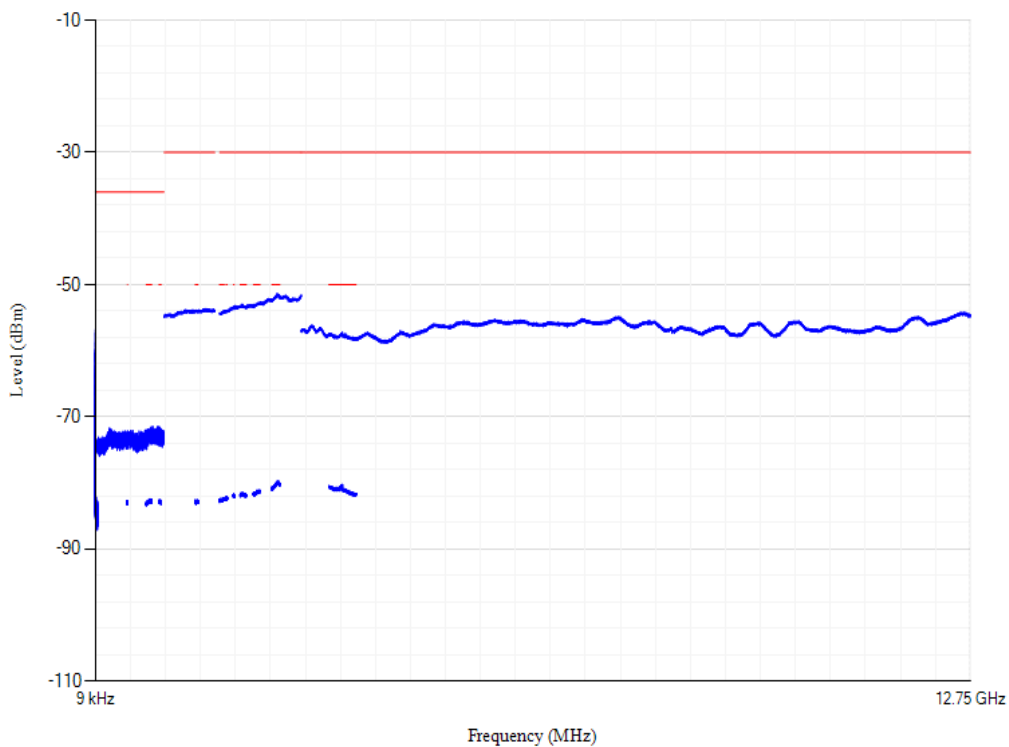

Conducted spurious emissions

Band40 QPSK BW=5MHz Channel=38675 RB Size=1 Position=#0