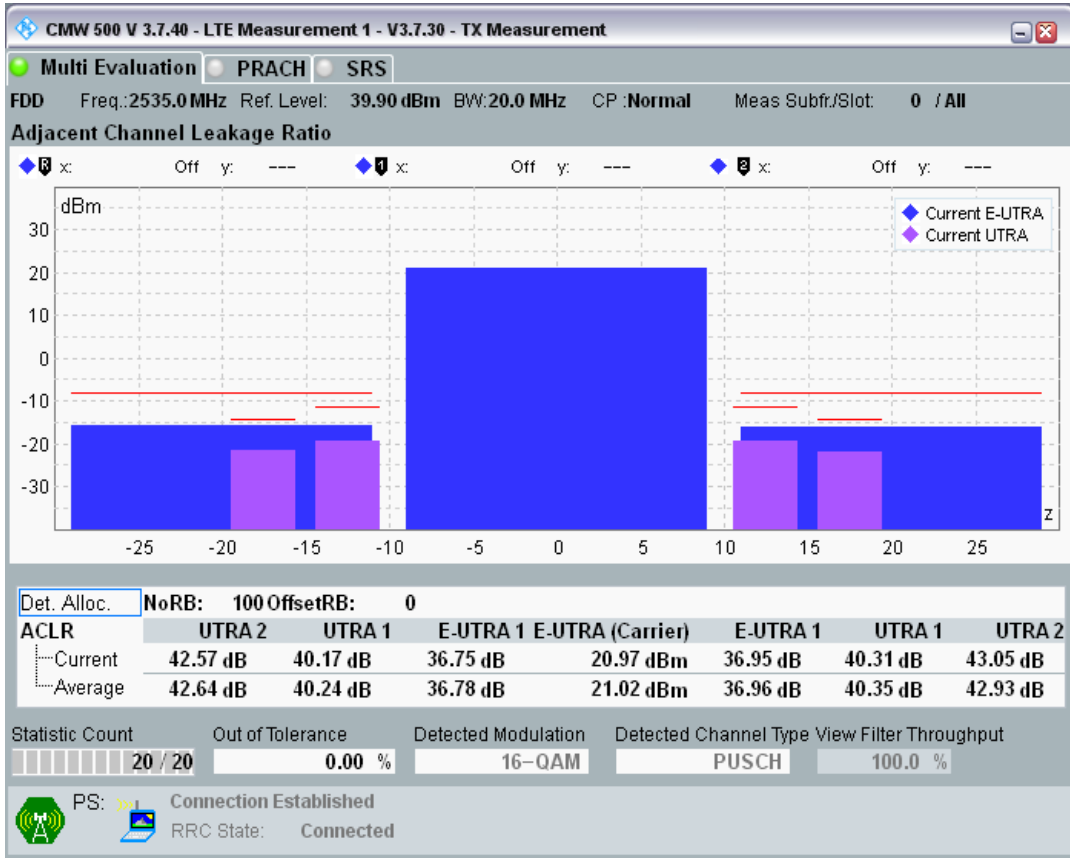

Band7 QAM16 BW=20MHz Channel=21100 RB Size=100 Position=#0