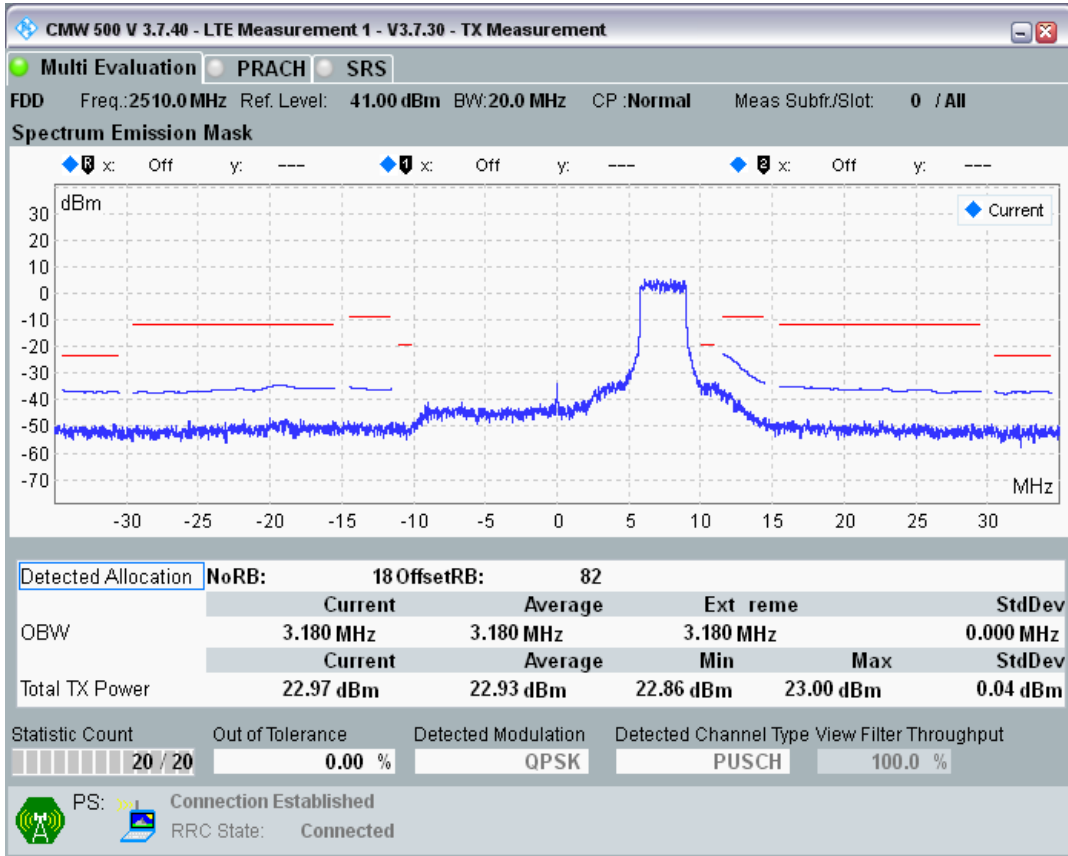

Band7 QAM16 BW=10MHz Channel=21400 RB Size=12 Position=#Max

Band7 QAM16 BW=10MHz Channel=21400 RB Size=50 Position=#0

Band7 QPSK BW=20MHz Channel=20850 RB Size=18 Position=#0

Band7 QPSK BW=20MHz Channel=20850 RB Size=18 Position=#Max