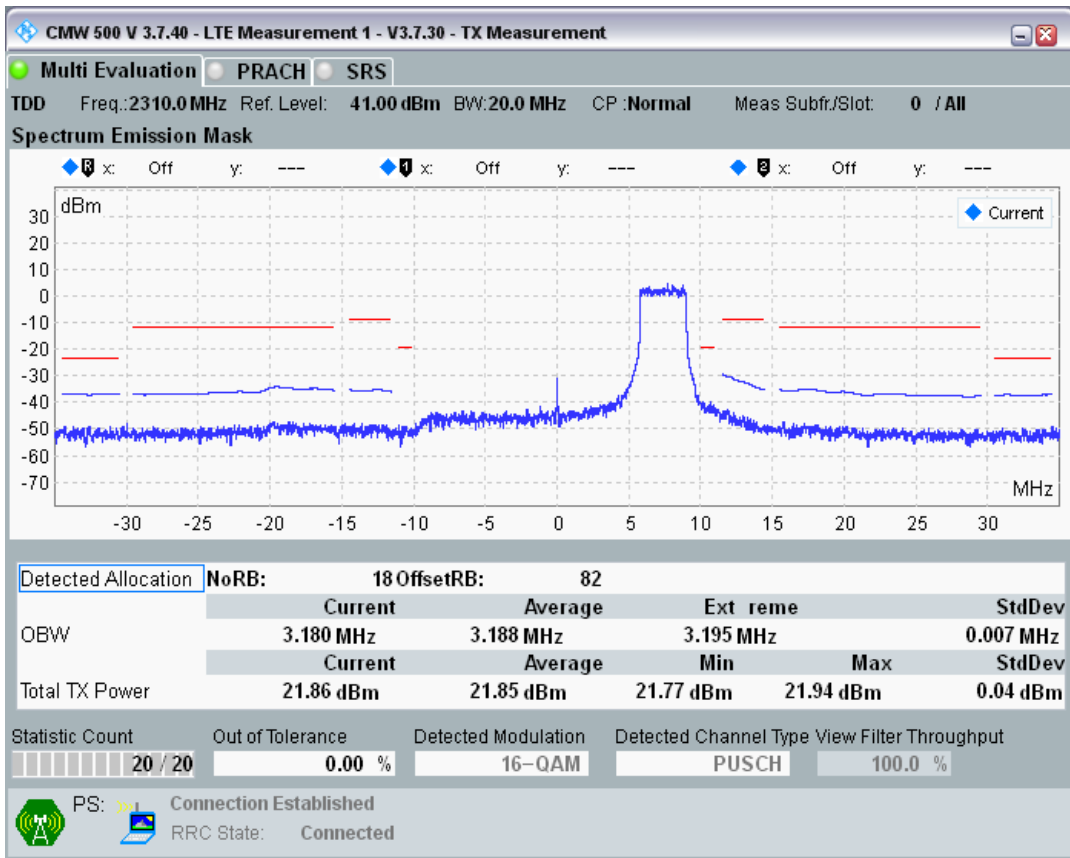

Band40 QAM16 BW=20MHz Channel=38750 RB Size=18 Position=#Max