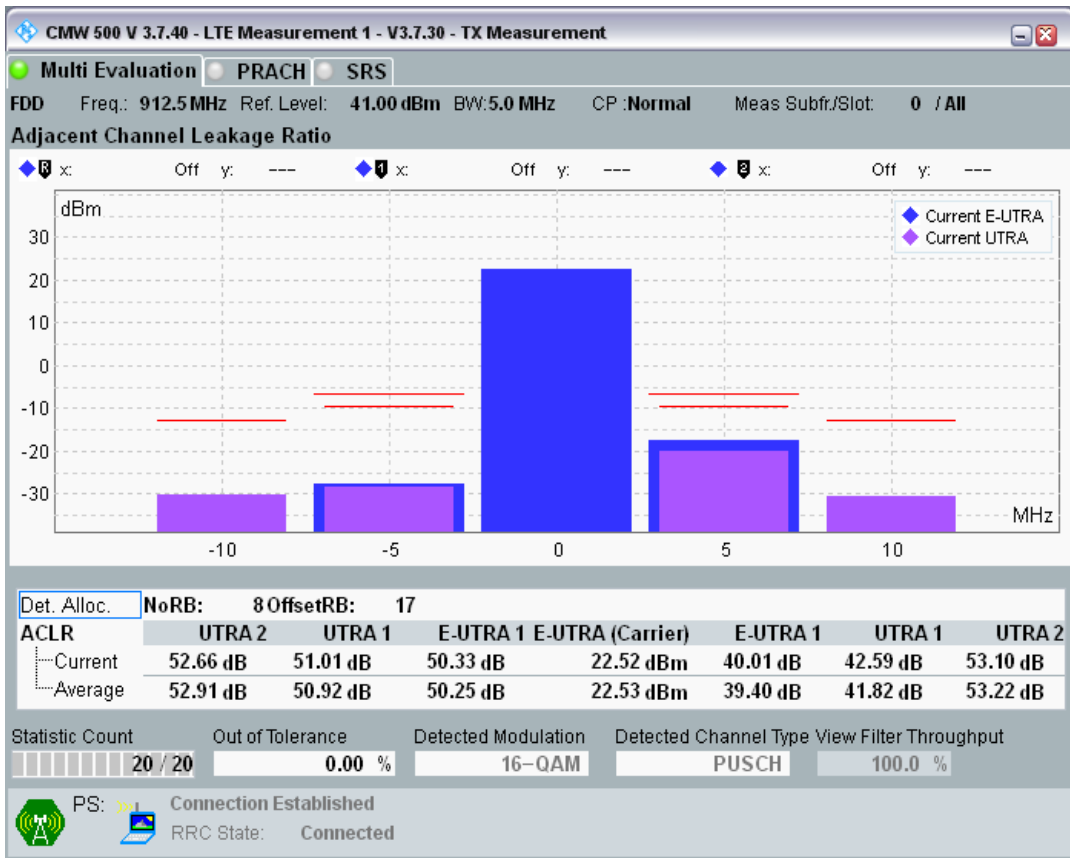

Band8 QAM16 BW=5MHz Channel=21775 RB Size=8 Position=#Max