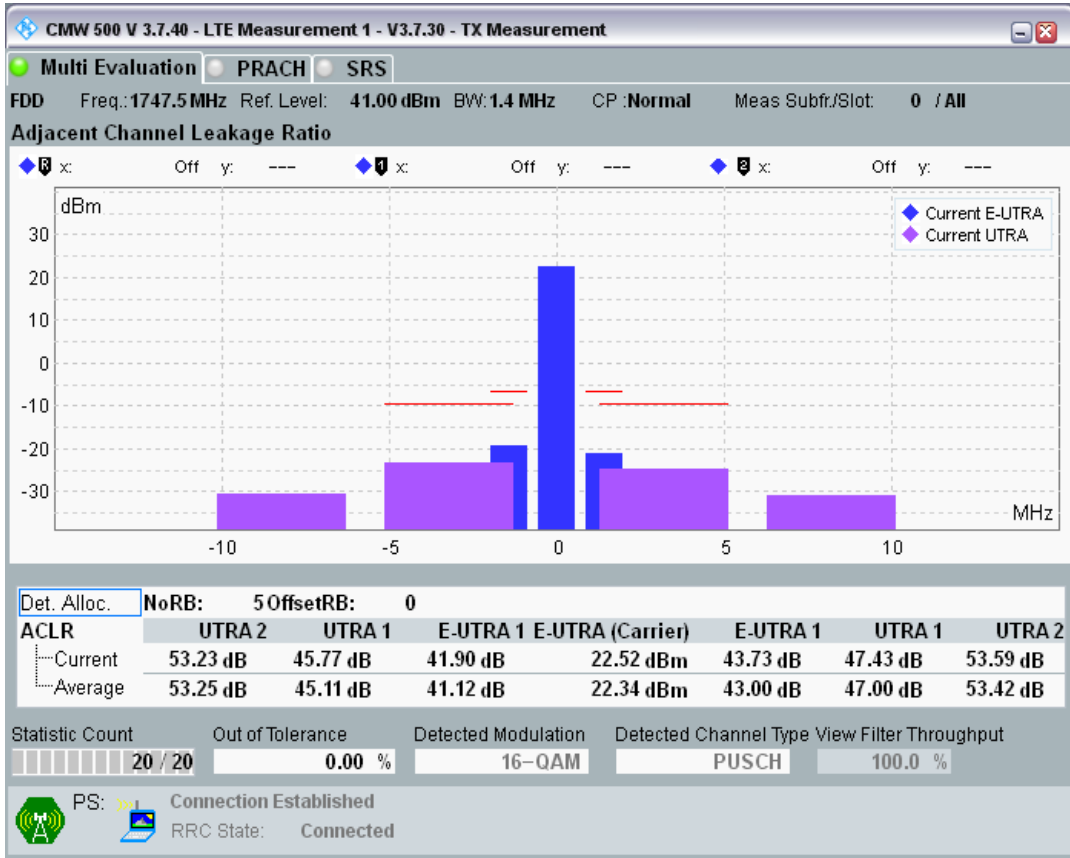

Band3 QAM16 BW=1.4MHz Channel=19575 RB Size=5 Position=#0