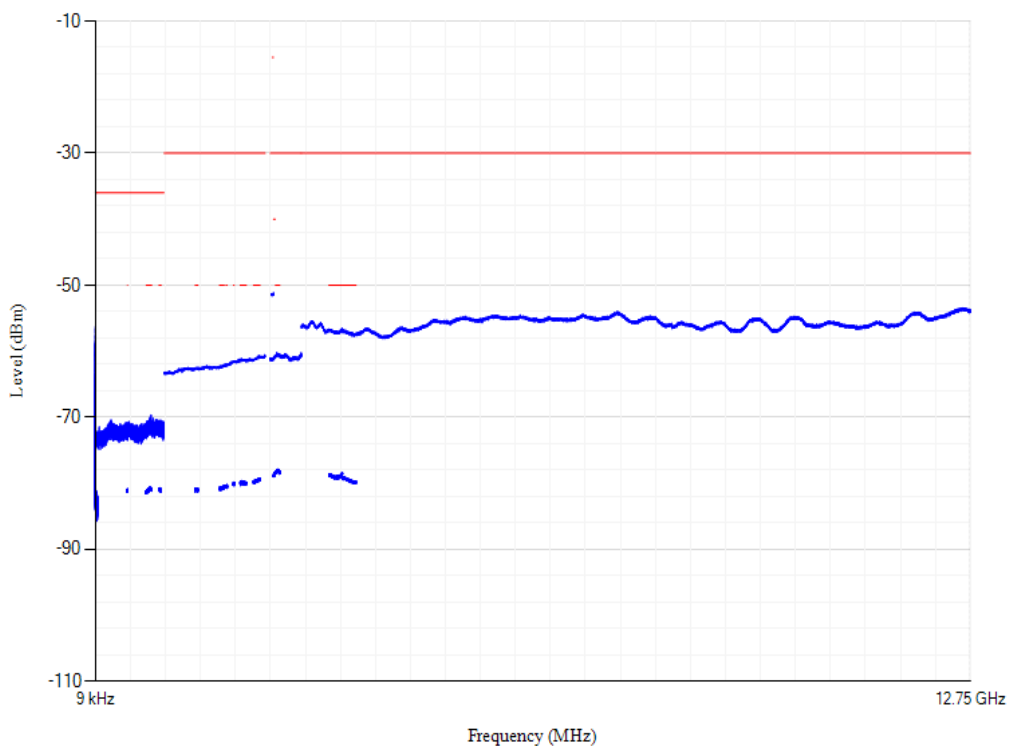

Conducted spurious emissions

Band7 QPSK BW=20MHz Channel=21350 RB Size=1 Position=#0