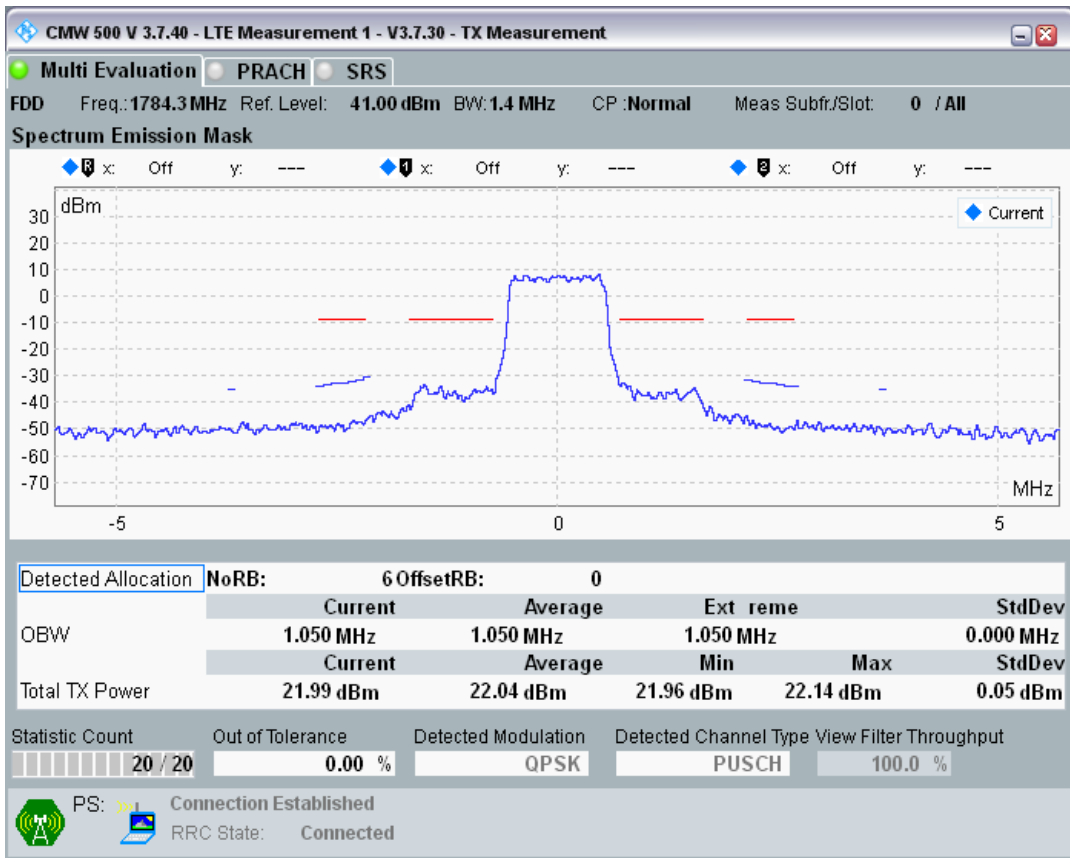

Band3 QPSK BW=1.4MHz Channel=19943 RB Size=6 Position=#0