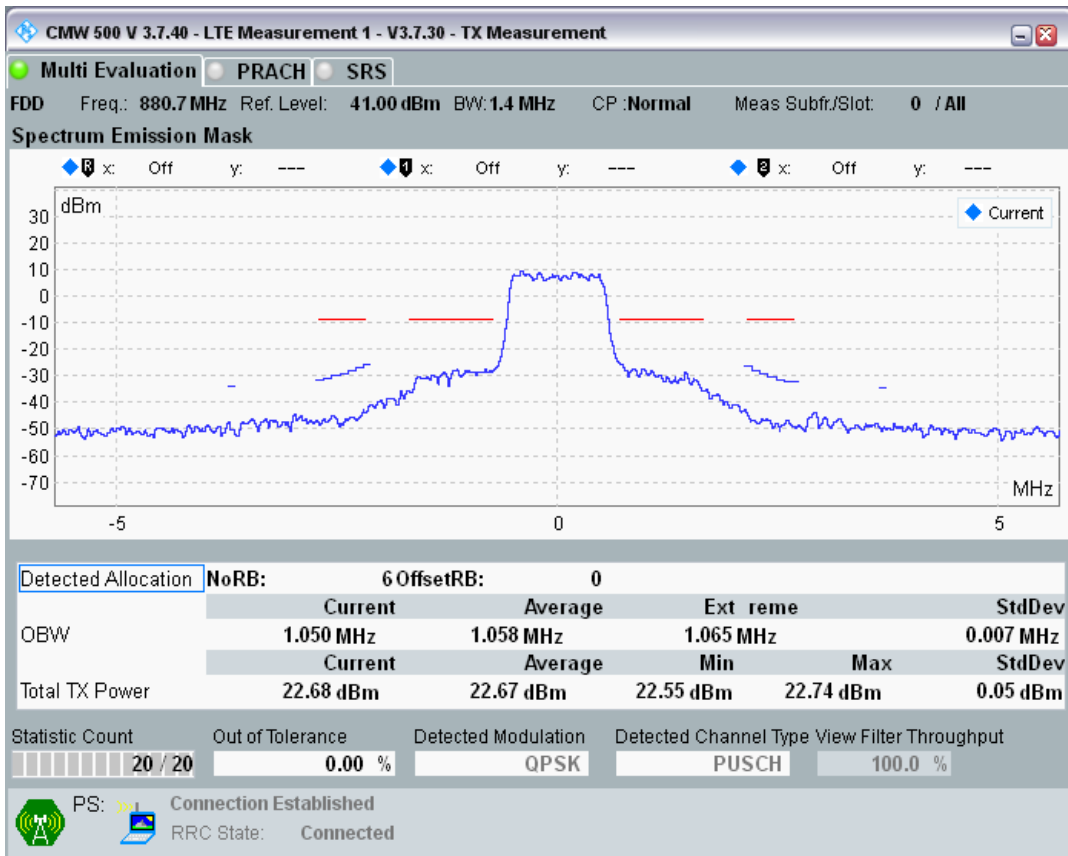

Band8 QPSK BW=1.4MHz Channel=21457 RB Size=6 Position=#0