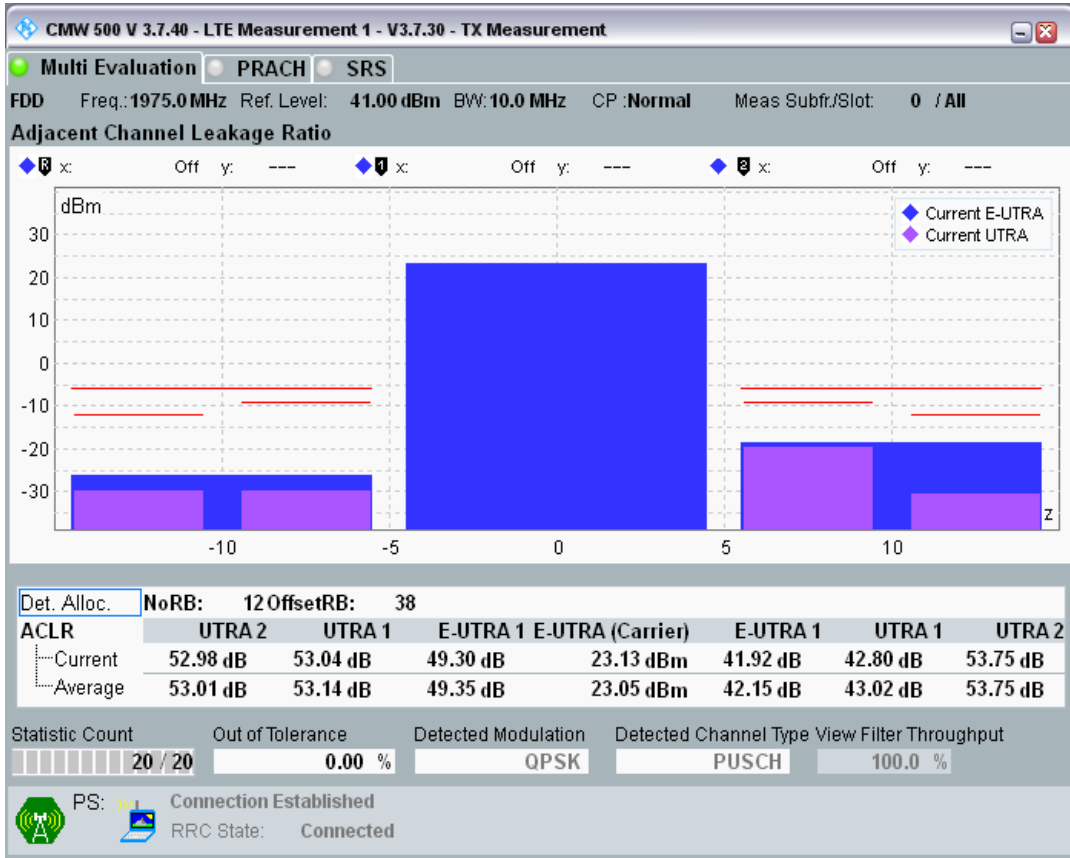

Band1 QAM16 BW=10MHz Channel=18300 RB Size=12 Position=#Max

Band1 QAM16 BW=10MHz Channel=18300 RB Size=50 Position=#0

Band1 QPSK BW=10MHz Channel=18550 RB Size=12 Position=#0

Band1 QPSK BW=10MHz Channel=18550 RB Size=12 Position=#Max