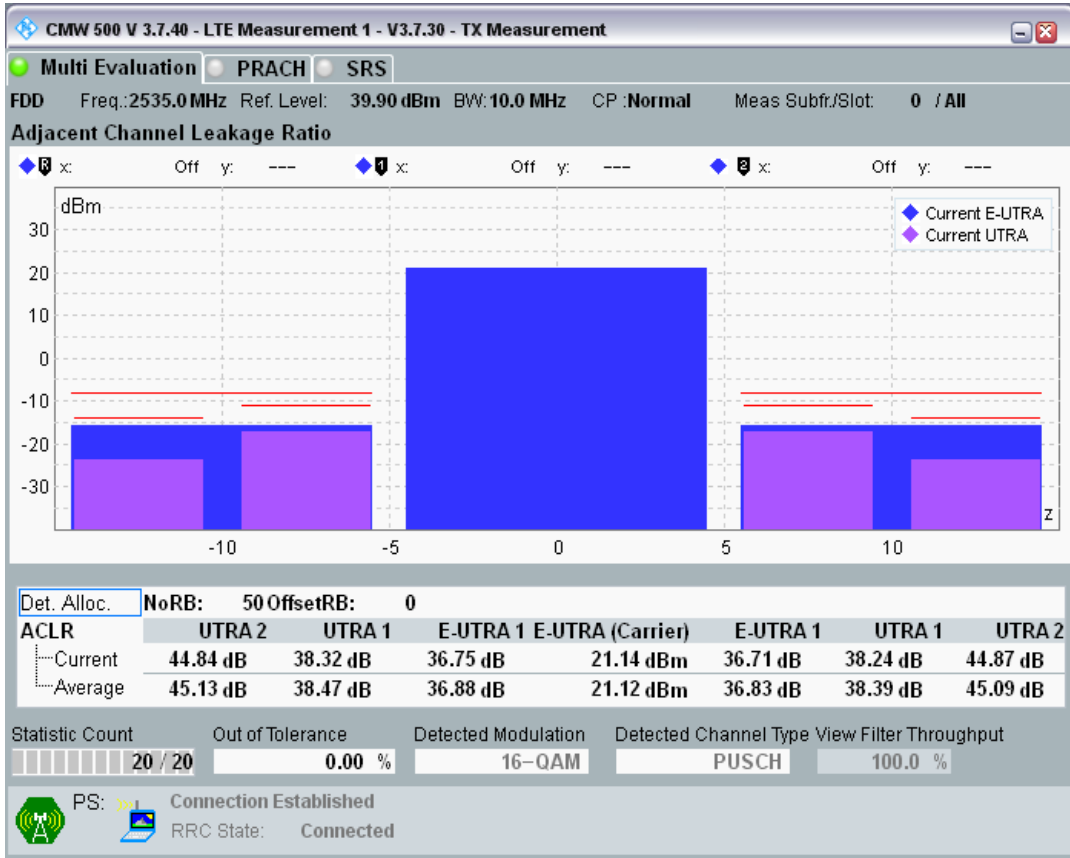

Band7 QPSK BW=10MHz Channel=21100 RB Size=50 Position=#0

Band7 QAM16 BW=10MHz Channel=21100 RB Size=12 Position=#0

Band7 QAM16 BW=10MHz Channel=21100 RB Size=12 Position=#Max

Band7 QAM16 BW=10MHz Channel=21100 RB Size=50 Position=#0