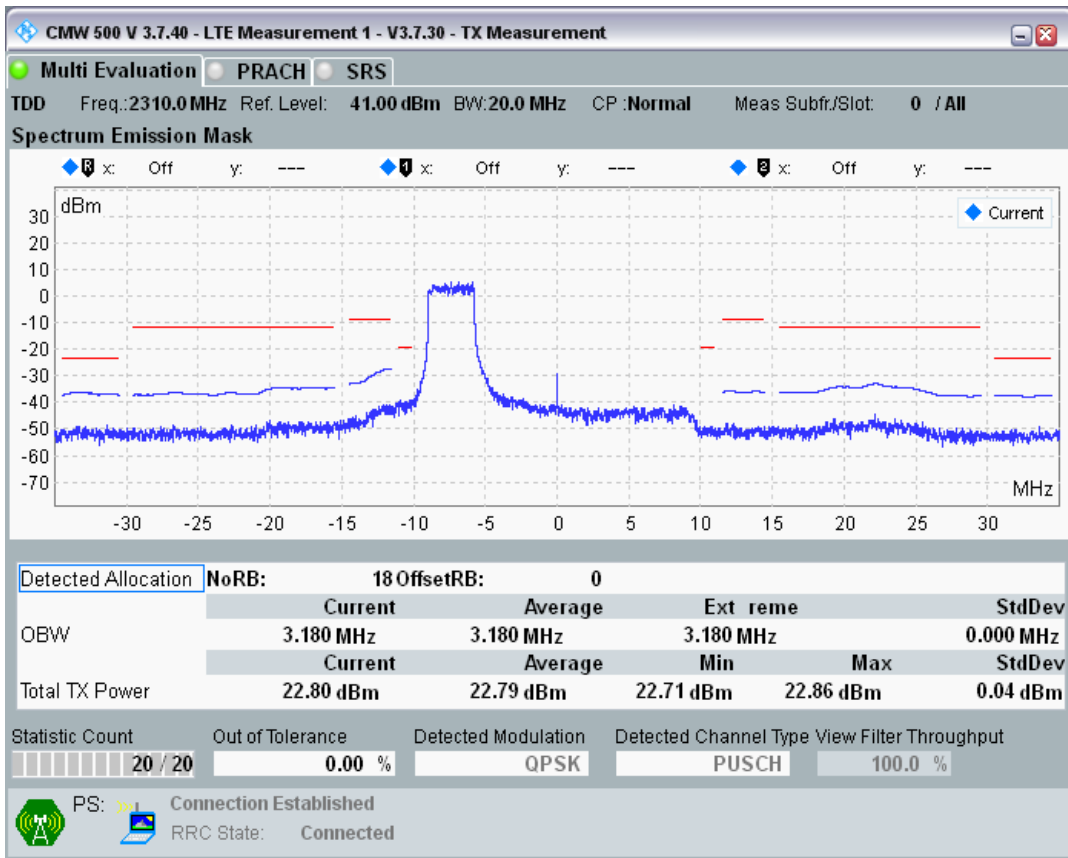

Band40 QPSK BW=20MHz Channel=38750 RB Size=18 Position=#0