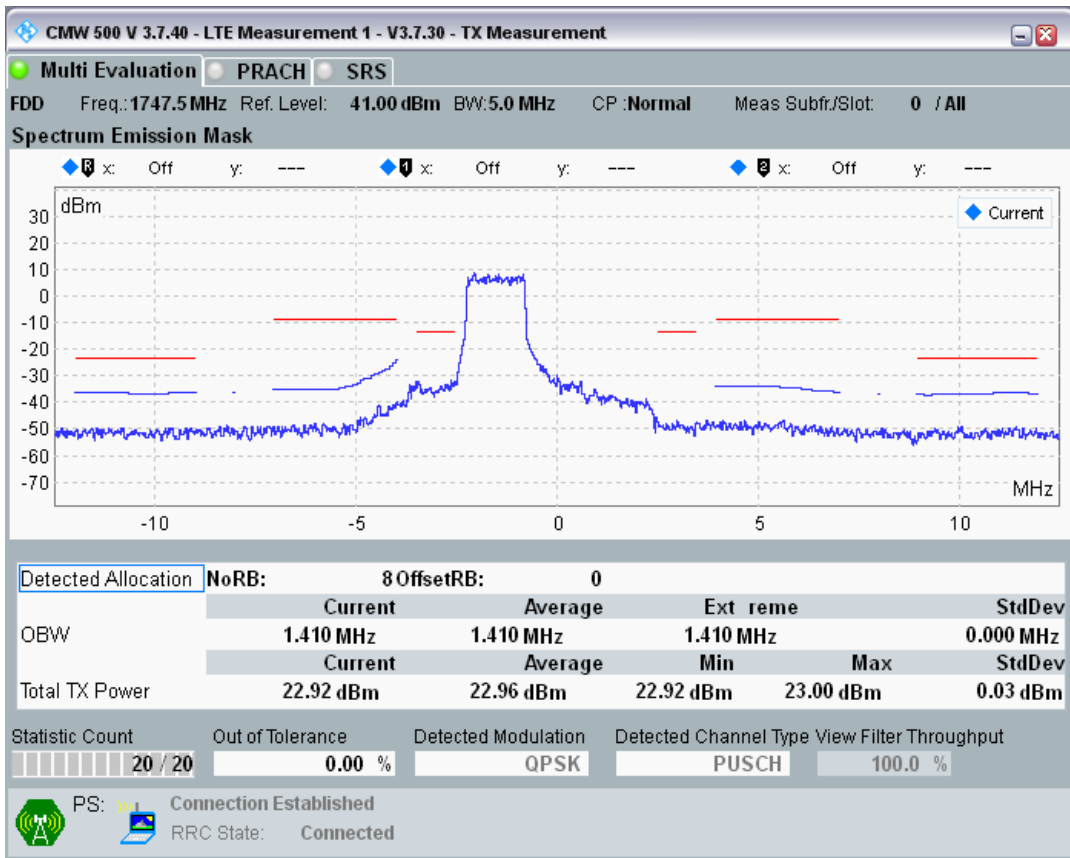

Band3 QPSK BW=5MHz Channel=19575 RB Size=8 Position=#0