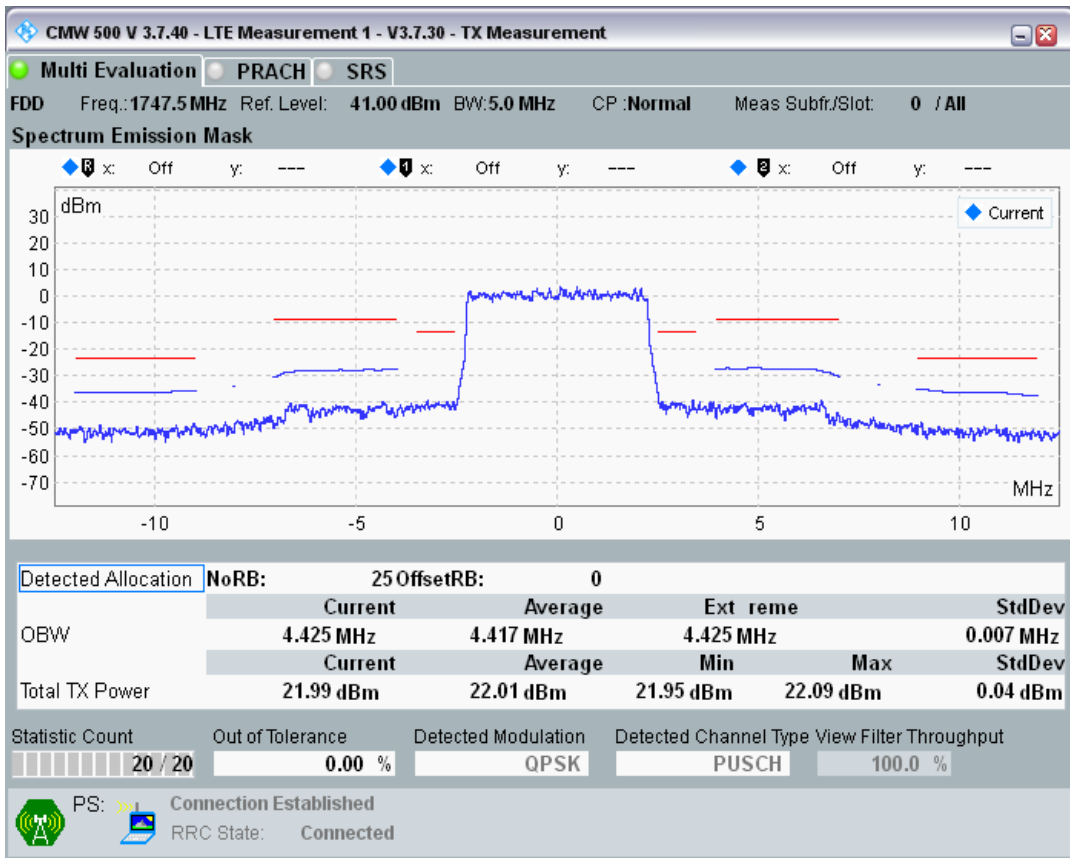

Band3 QPSK BW=5MHz Channel=19575 RB Size=25 Position=#0