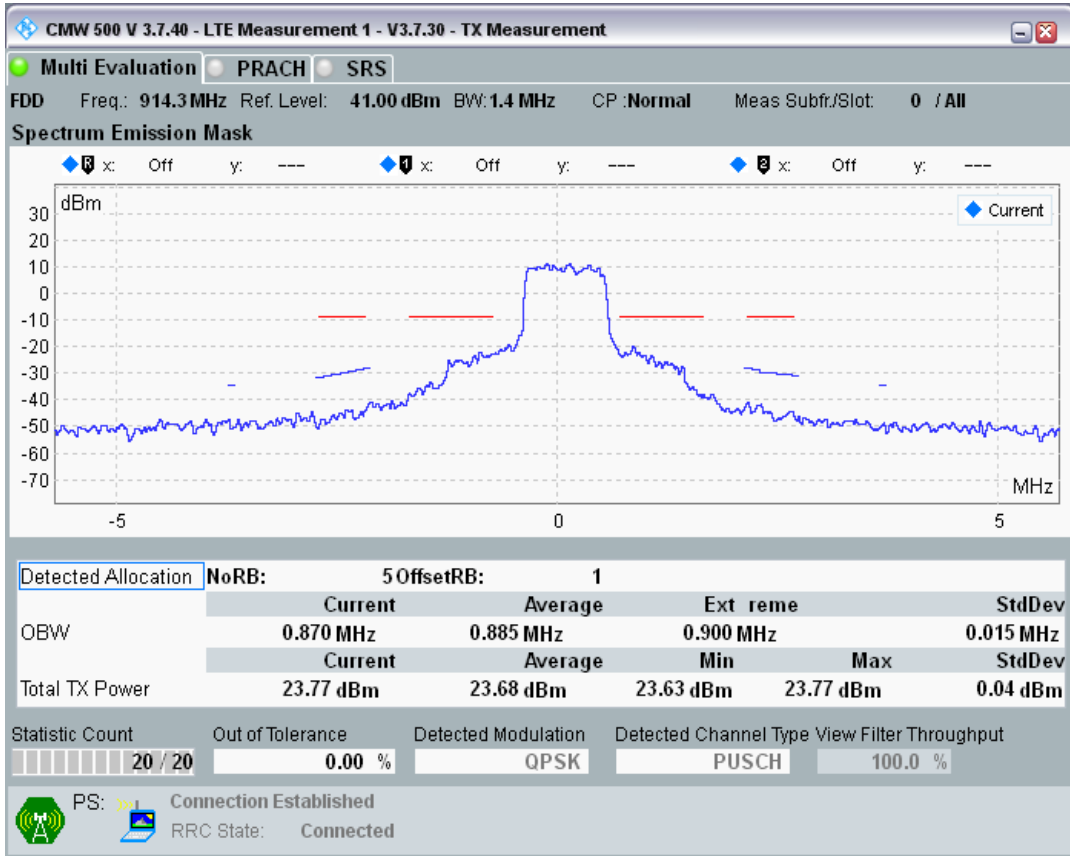

Band8 QPSK BW=1.4MHz Channel=21793 RB Size=5 Position=#Max