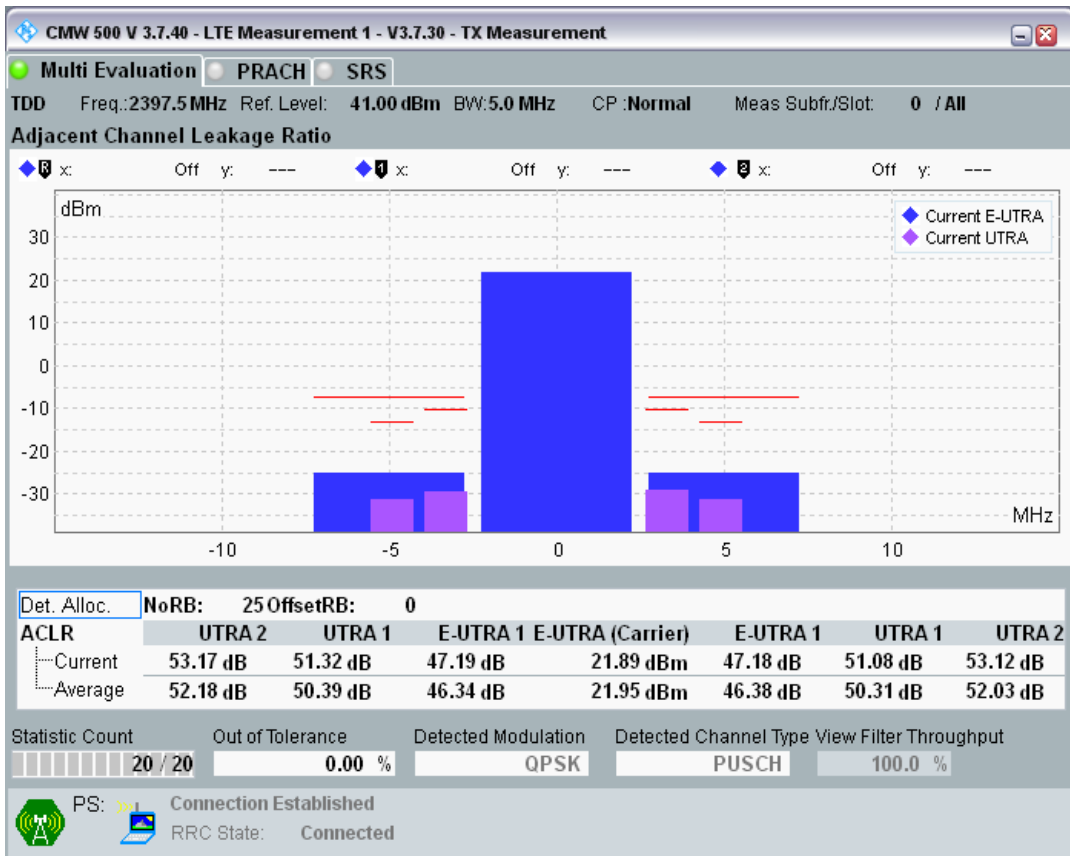

Band40 QPSK BW=5MHz Channel=39625 RB Size=25 Position=#0