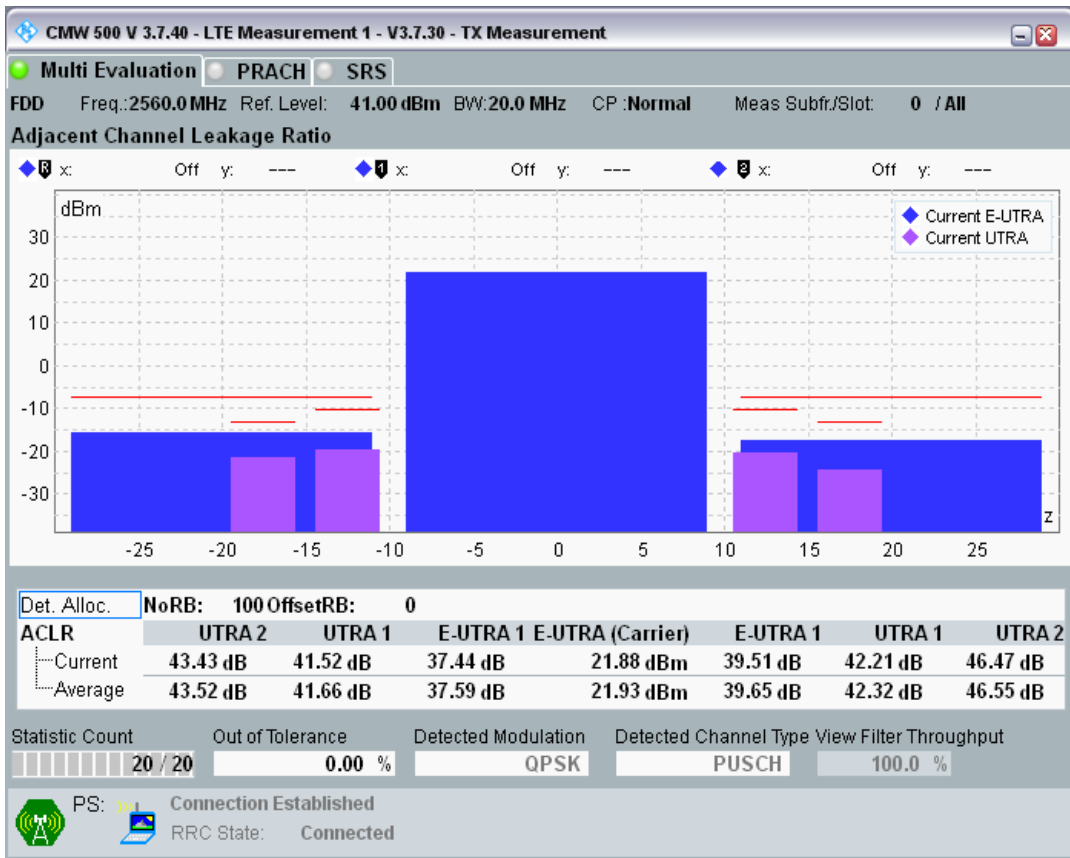

Band7 QPSK BW=20MHz Channel=21350 RB Size=100 Position=#0