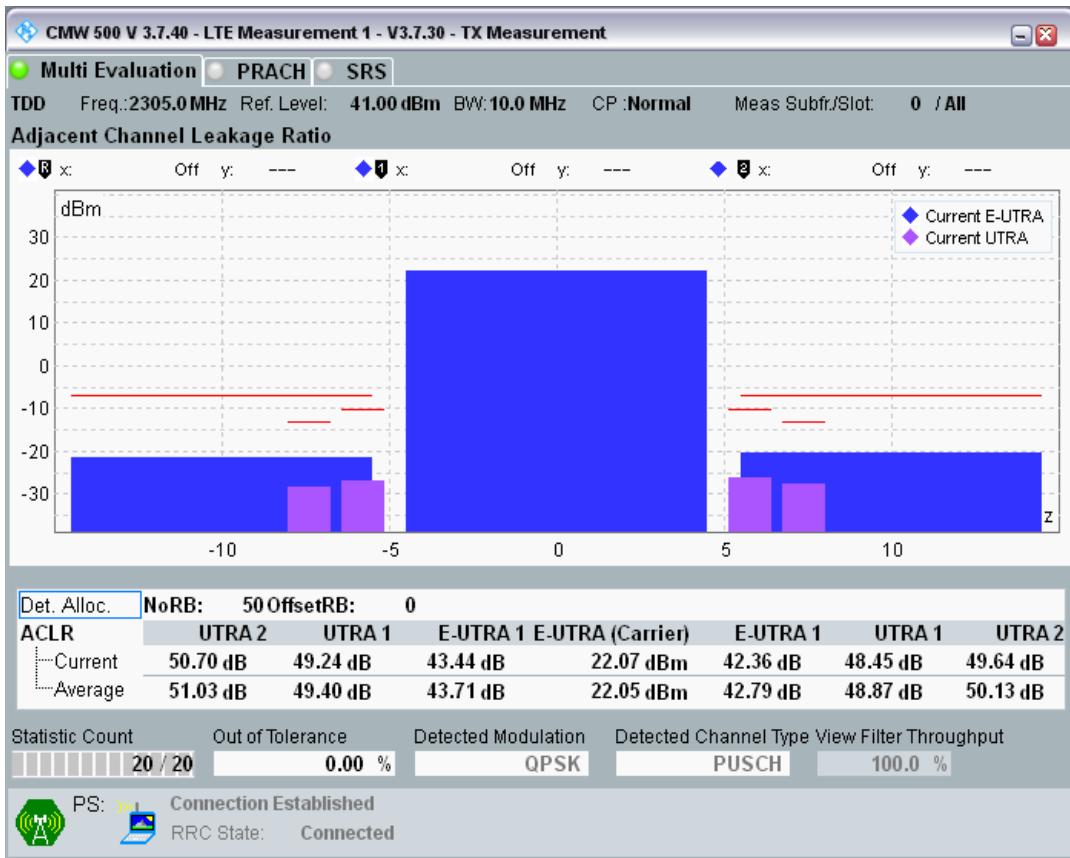

Band40 QPSK BW=10MHz Channel=38700 RB Size=50 Position=#0