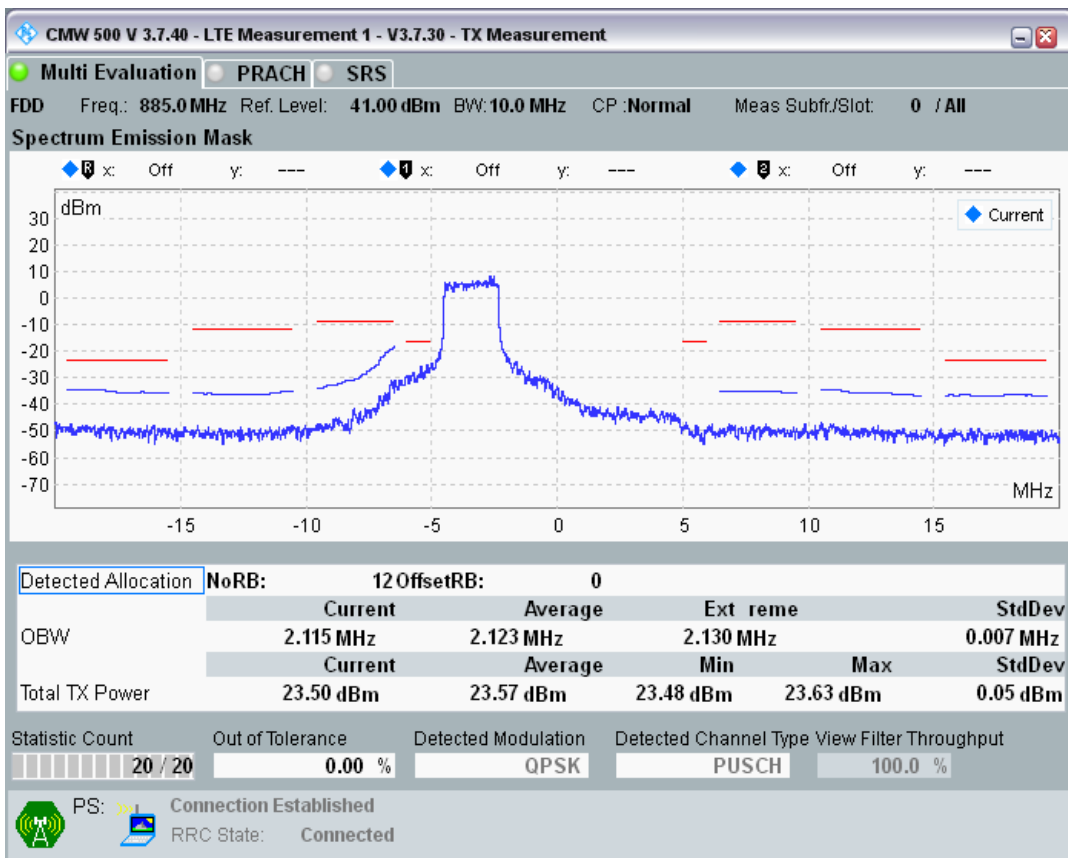

Band8 QPSK BW=10MHz Channel=21500 RB Size=12 Position=#0