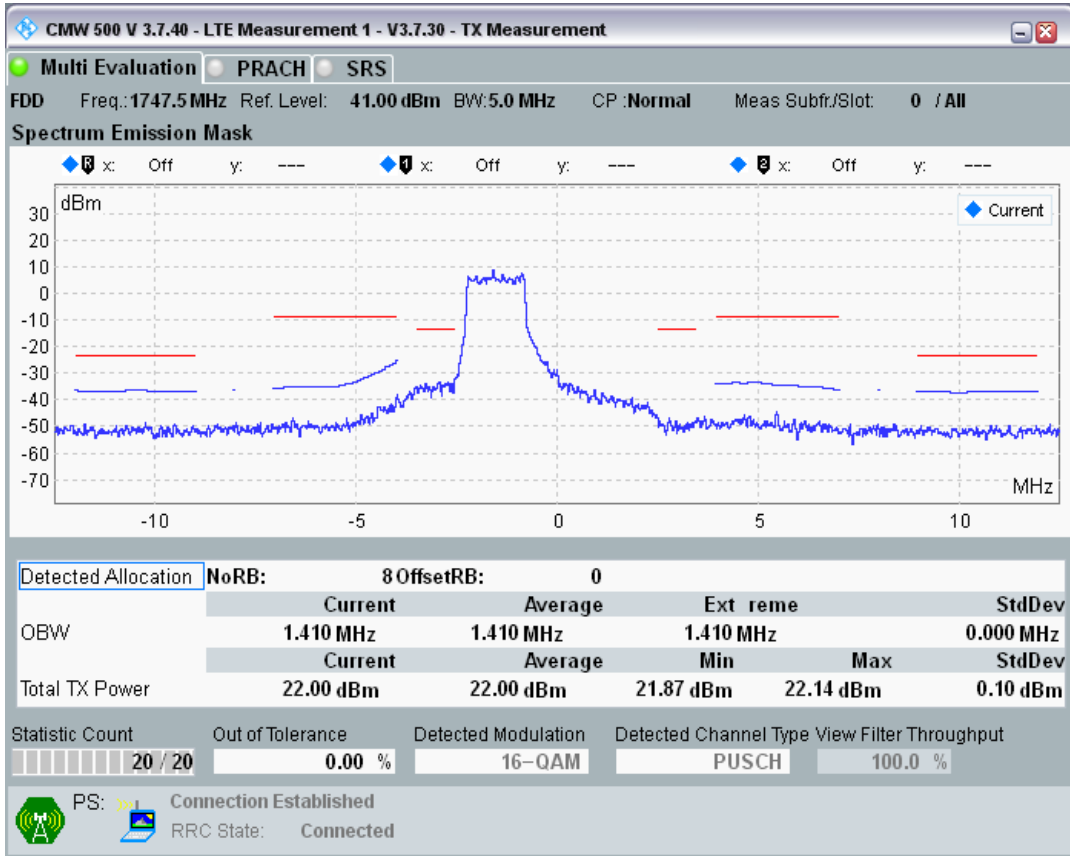

Band3 QPSK BW=5MHz Channel=19575 RB Size=8 Position=#0

Band3 QPSK BW=5MHz Channel=19575 RB Size=8 Position=#Max

Band3 QPSK BW=5MHz Channel=19575 RB Size=25 Position=#0

Band3 QAM16 BW=5MHz Channel=19575 RB Size=8 Position=#0