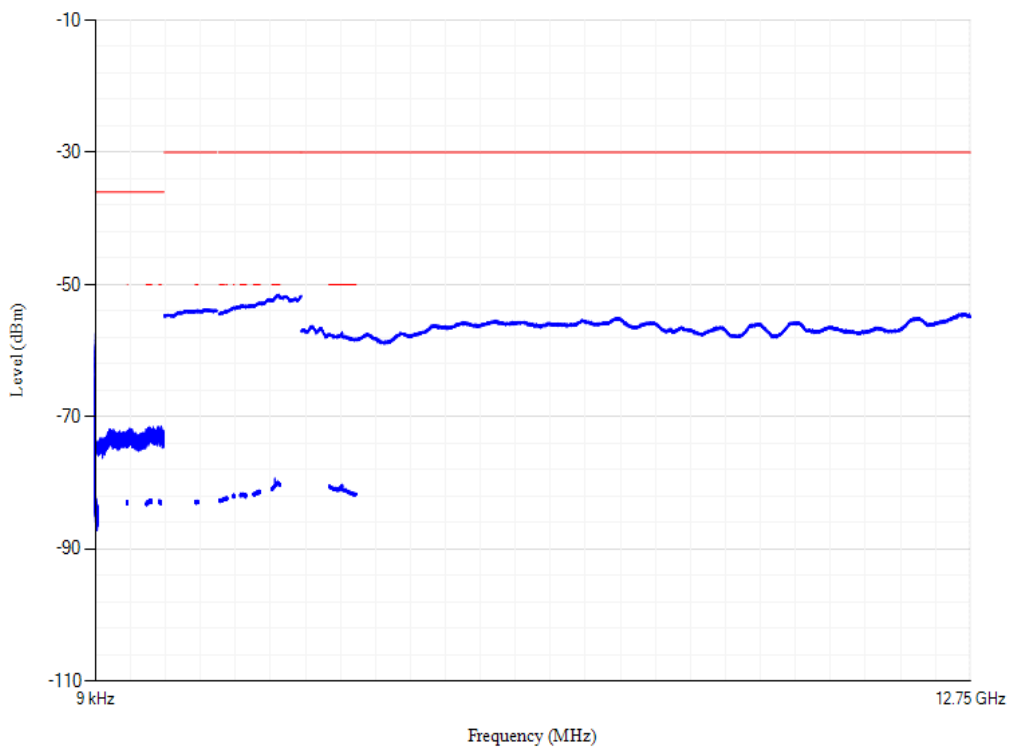

Conducted spurious emissions

Band3 QPSK BW=20MHz Channel=19575 RB Size=1 Position=#0