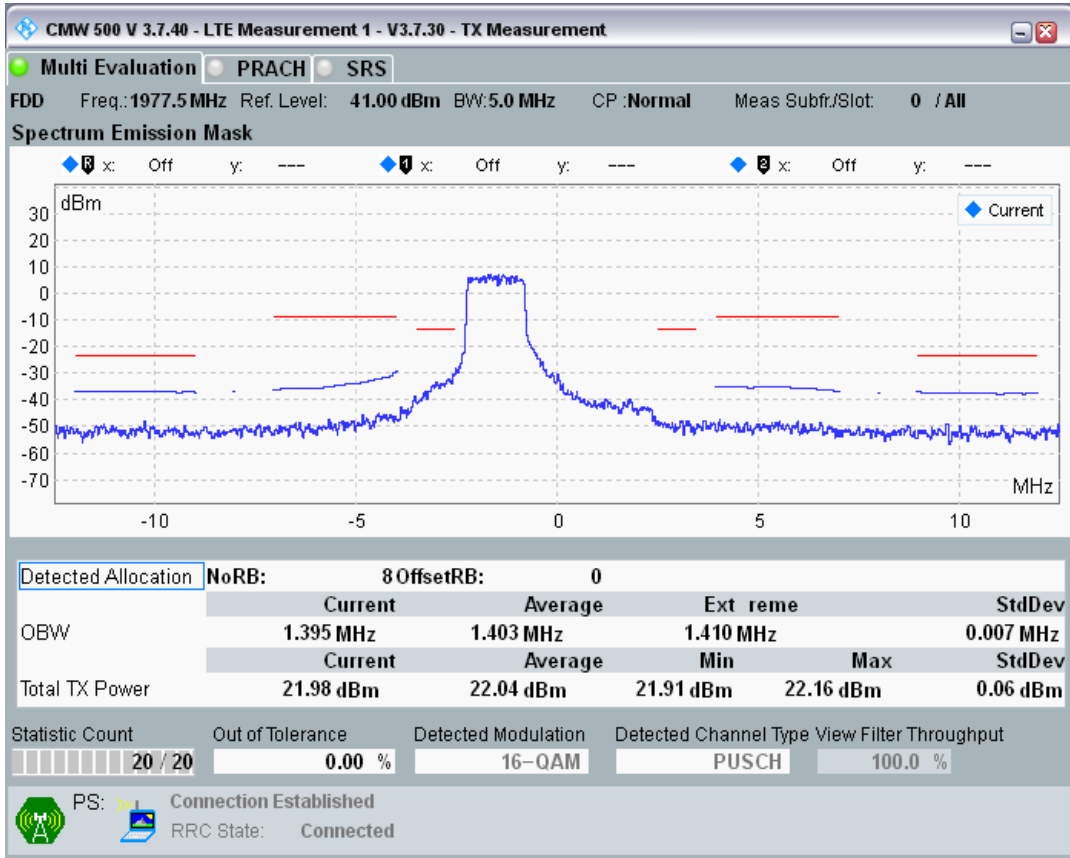

Band1 QPSK BW=5MHz Channel=18575 RB Size=8 Position=#0

Band1 QPSK BW=5MHz Channel=18575 RB Size=8 Position=#Max

Band1 QPSK BW=5MHz Channel=18575 RB Size=25 Position=#0

Band1 QAM16 BW=5MHz Channel=18575 RB Size=8 Position=#0