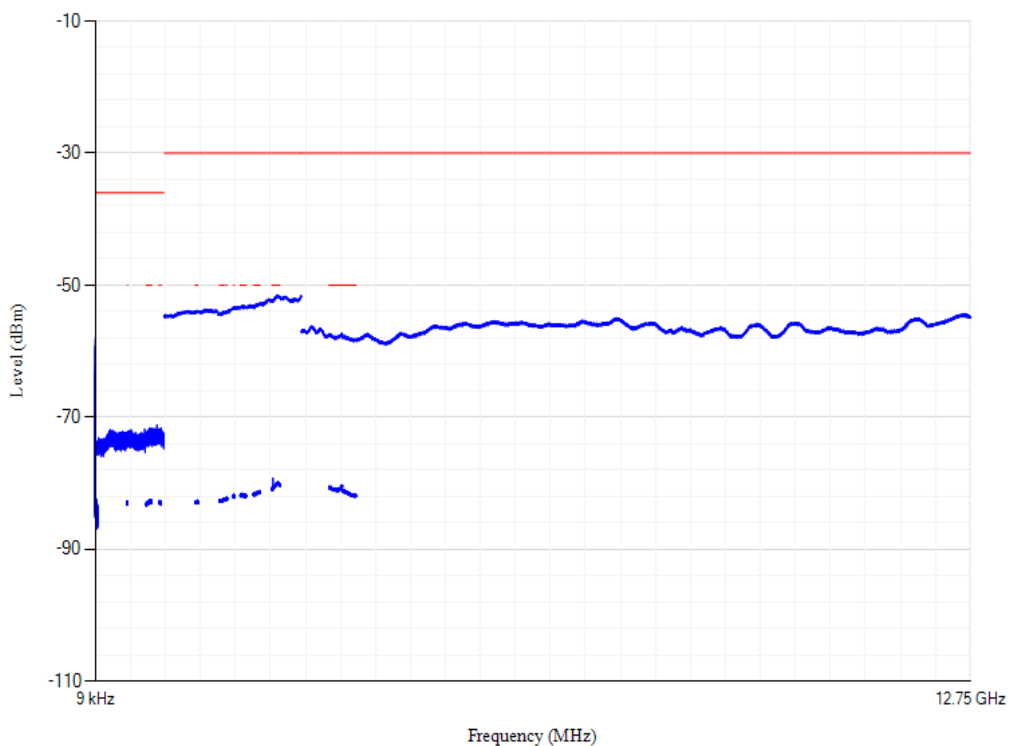

Conducted spurious emissions

Band3 QPSK BW=5MHz Channel=19575 RB Size=1 Position=#0