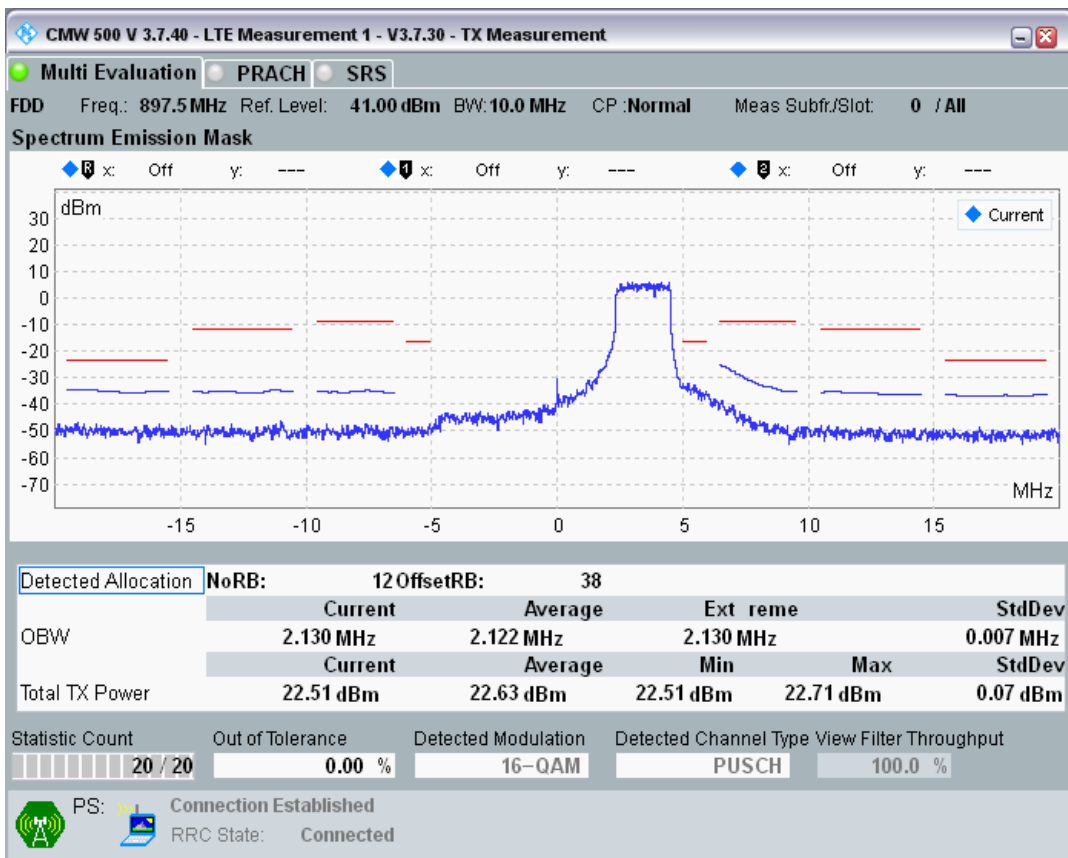

Band8 QAM16 BW=10MHz Channel=21625 RB Size=12 Position=#Max