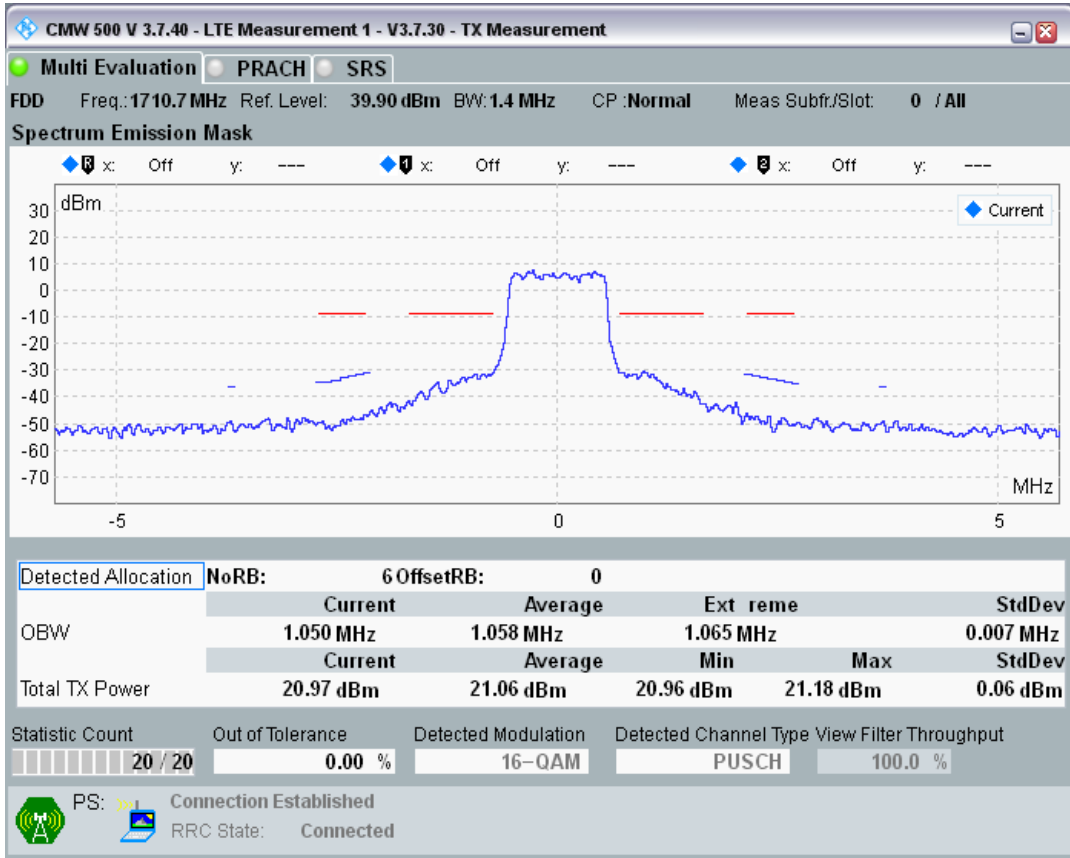

Band3 QAM16 BW=1.4MHz Channel=19207 RB Size=6 Position=#0