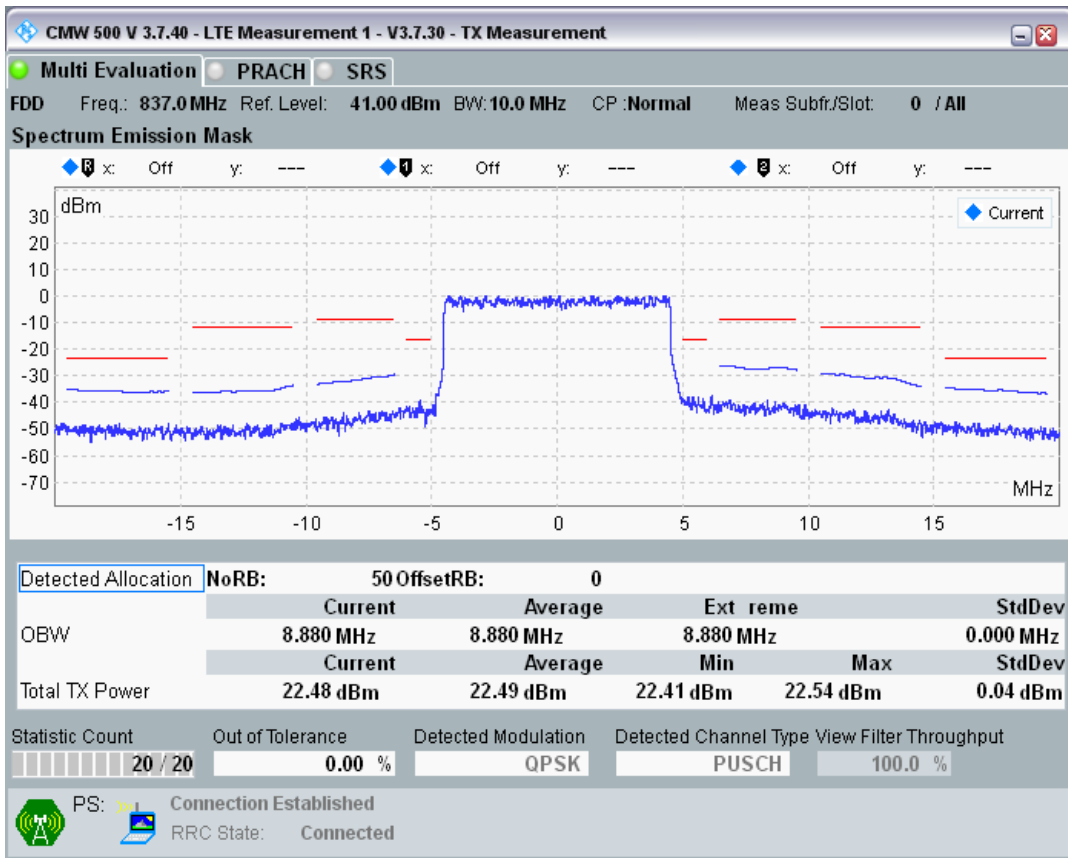

Band20 QPSK BW=10MHz Channel=24200 RB Size=50 Position=#0