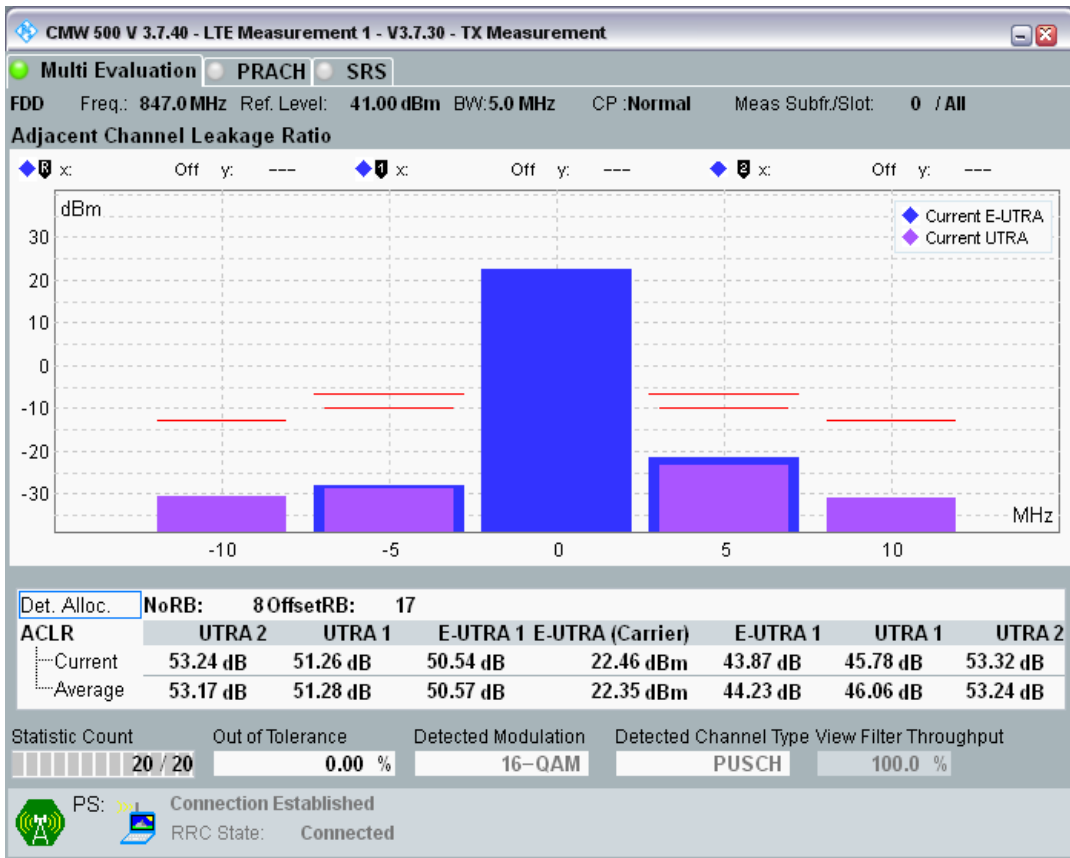

Band20 QAM16 BW=5MHz Channel=24300 RB Size=8 Position=#Max