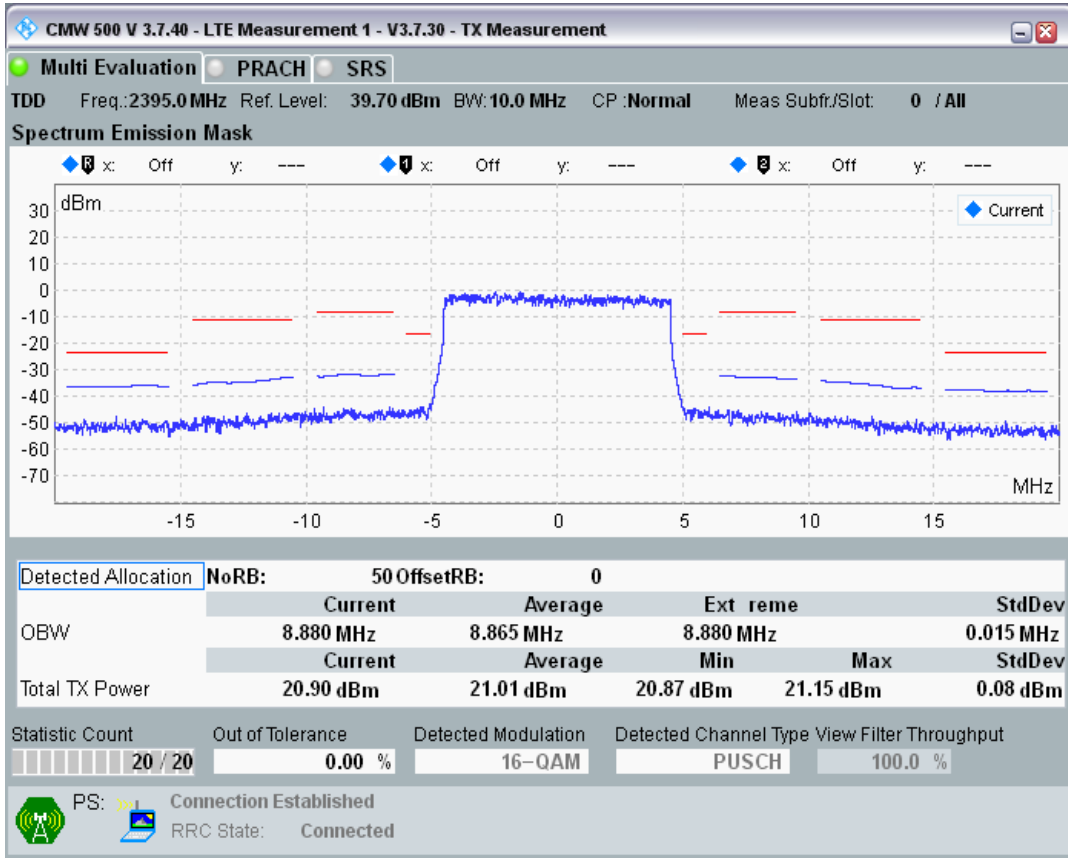

Band40 QPSK BW=10MHz Channel=39600 RB Size=50 Position=#0

Band40 QAM16 BW=10MHz Channel=39600 RB Size=12 Position=#0

Band40 QAM16 BW=10MHz Channel=39600 RB Size=12 Position=#Max

Band40 QAM16 BW=10MHz Channel=39600 RB Size=50 Position=#0