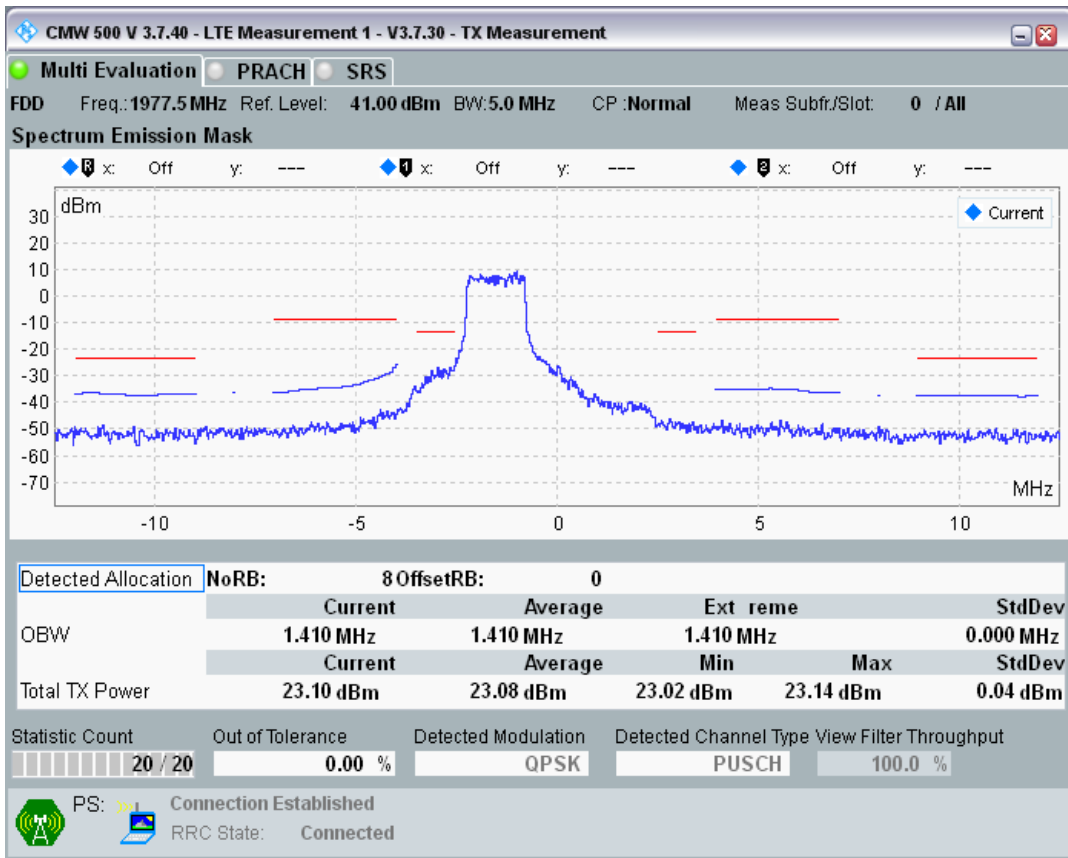

Band1 QPSK BW=5MHz Channel=18575 RB Size=8 Position=#0