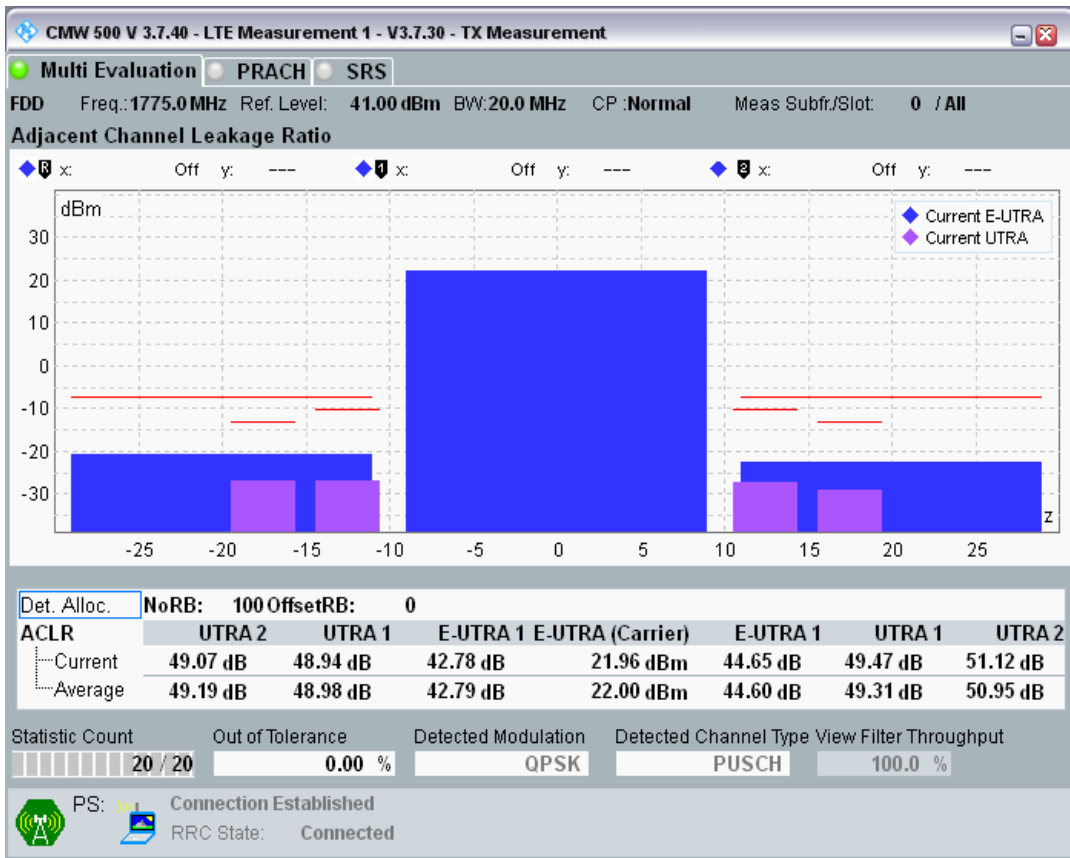

Band3 QPSK BW=20MHz Channel=19850 RB Size=100 Position=#0