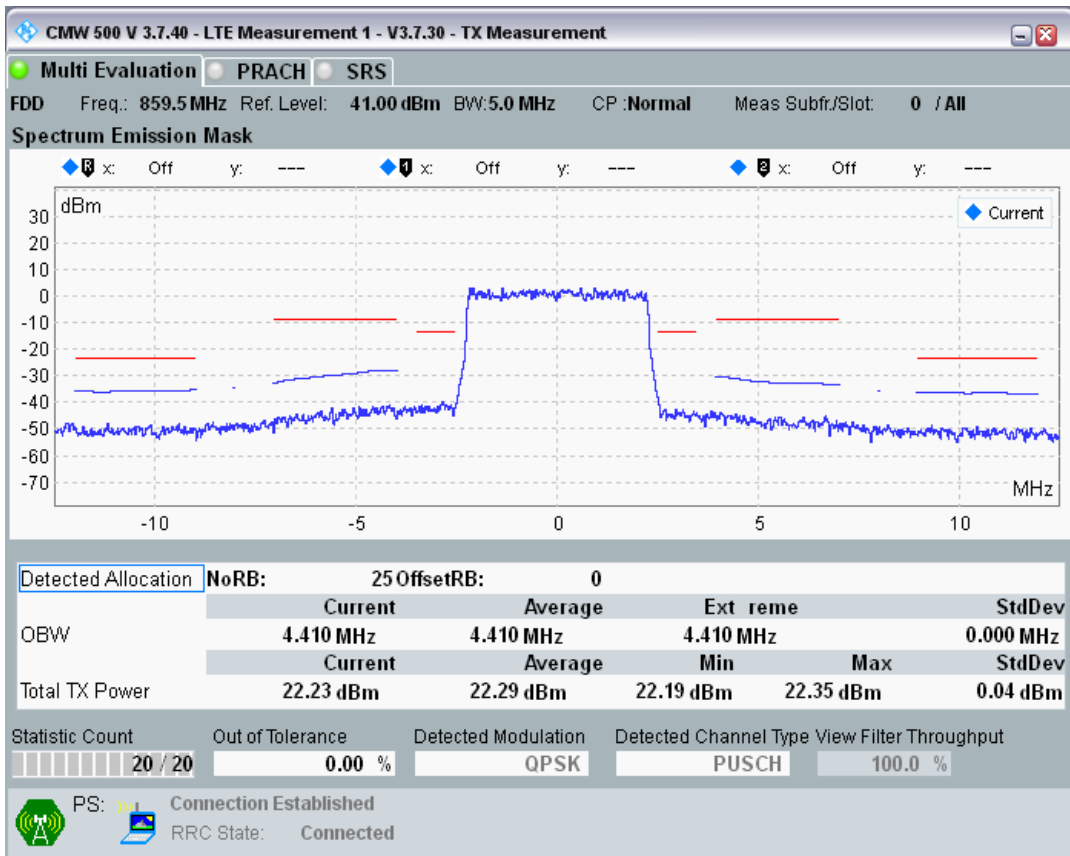

Band20 QPSK BW=5MHz Channel=24425 RB Size=25 Position=#0