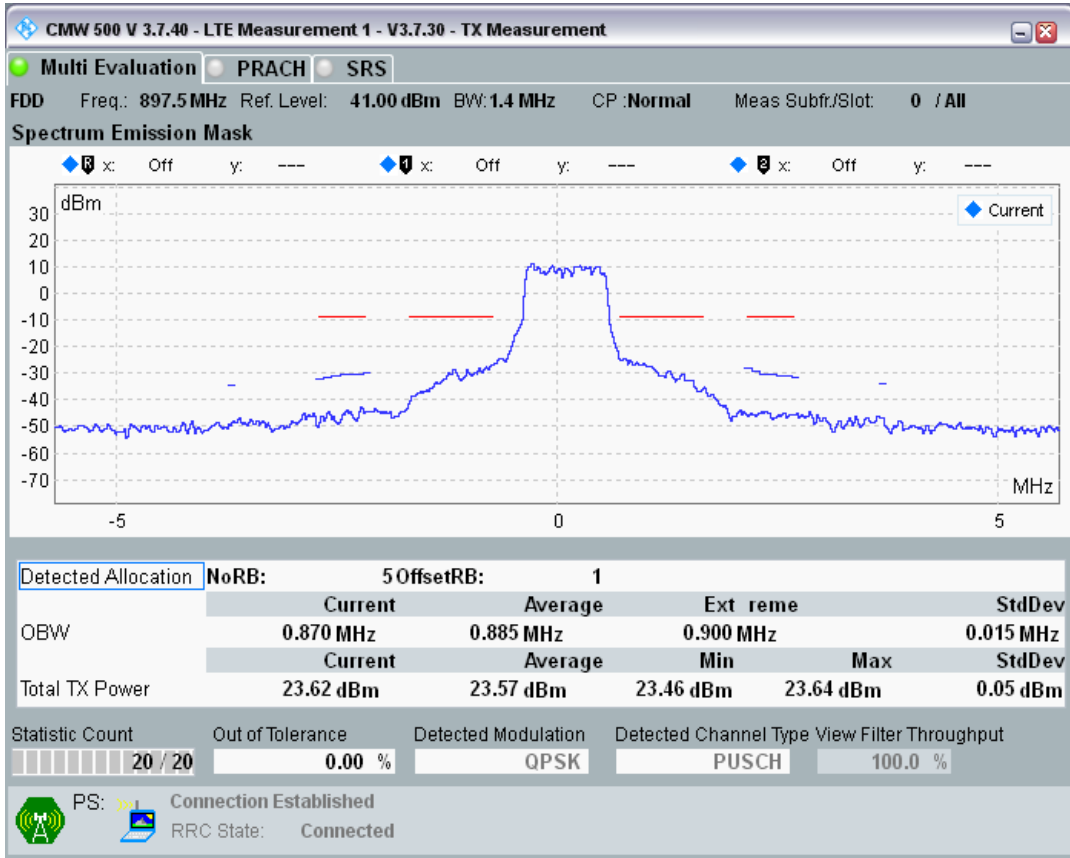

Band8 QAM16 BW=1.4MHz Channel=21457 RB Size=5 Position=#Max

Band8 QAM16 BW=1.4MHz Channel=21457 RB Size=6 Position=#0

Band8 QPSK BW=1.4MHz Channel=21625 RB Size=5 Position=#0

Band8 QPSK BW=1.4MHz Channel=21625 RB Size=5 Position=#Max