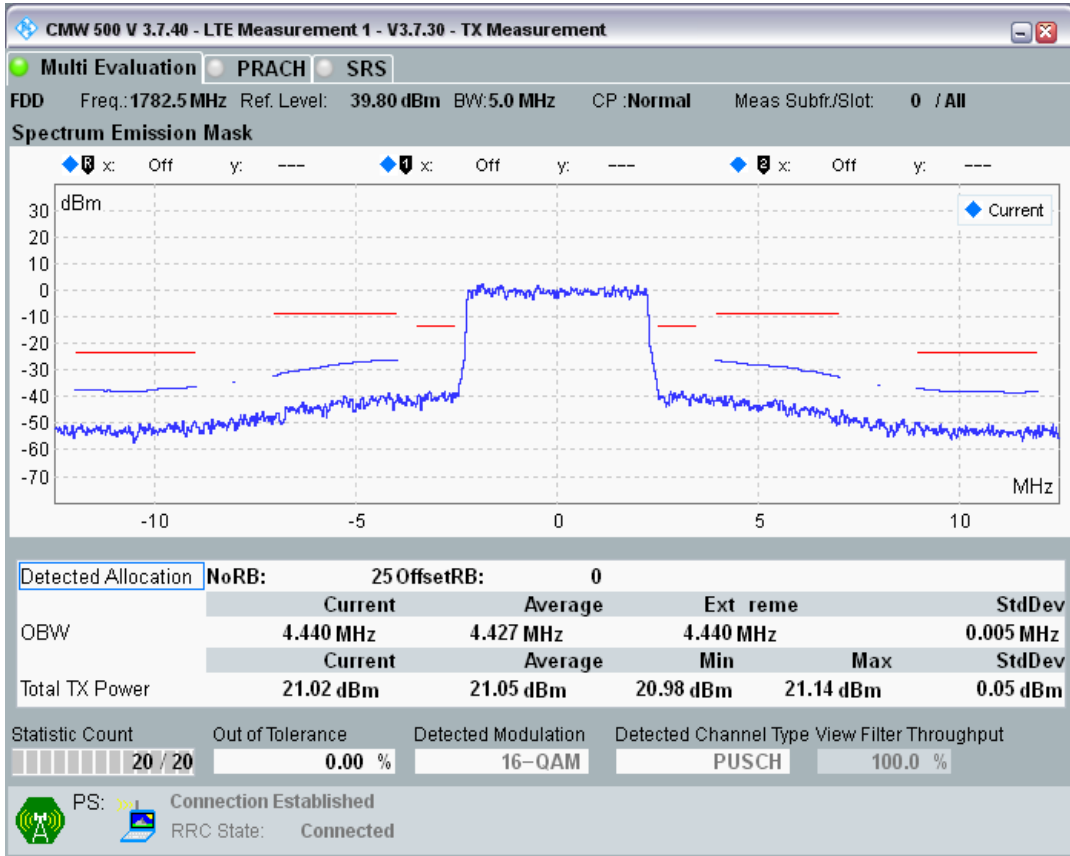

Band3 QPSK BW=5MHz Channel=19925 RB Size=25 Position=#0

Band3 QAM16 BW=5MHz Channel=19925 RB Size=8 Position=#0

Band3 QAM16 BW=5MHz Channel=19925 RB Size=8 Position=#Max

Band3 QAM16 BW=5MHz Channel=19925 RB Size=25 Position=#0