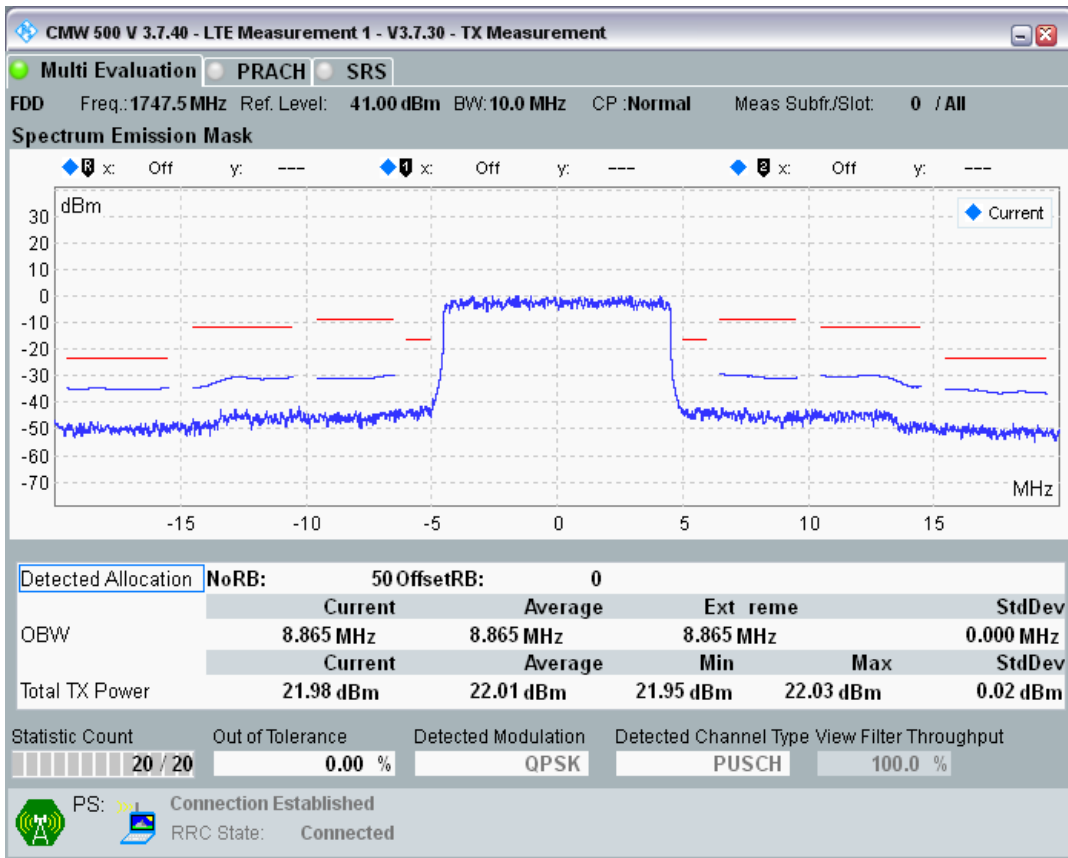

Band3 QPSK BW=10MHz Channel=19575 RB Size=50 Position=#0