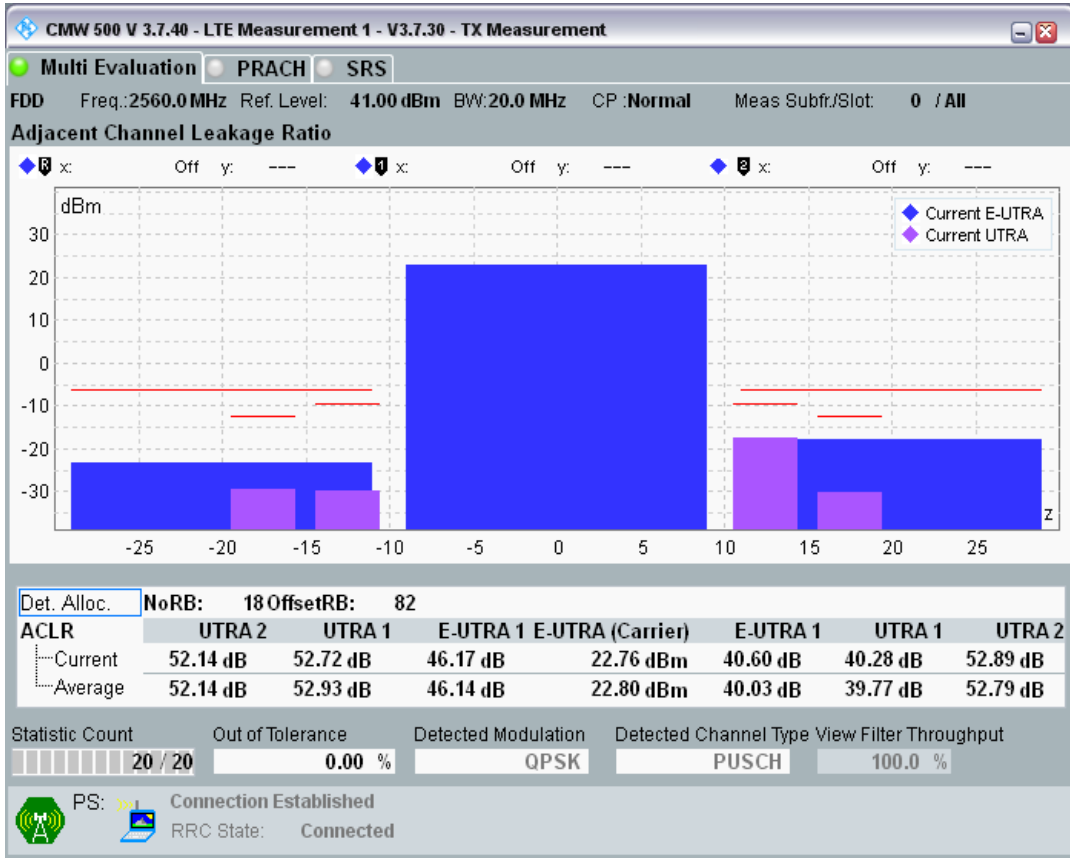

Band7 QAM16 BW=20MHz Channel=21100 RB Size=18 Position=#Max

Band7 QAM16 BW=20MHz Channel=21100 RB Size=100 Position=#0

Band7 QPSK BW=20MHz Channel=21350 RB Size=18 Position=#0

Band7 QPSK BW=20MHz Channel=21350 RB Size=18 Position=#Max