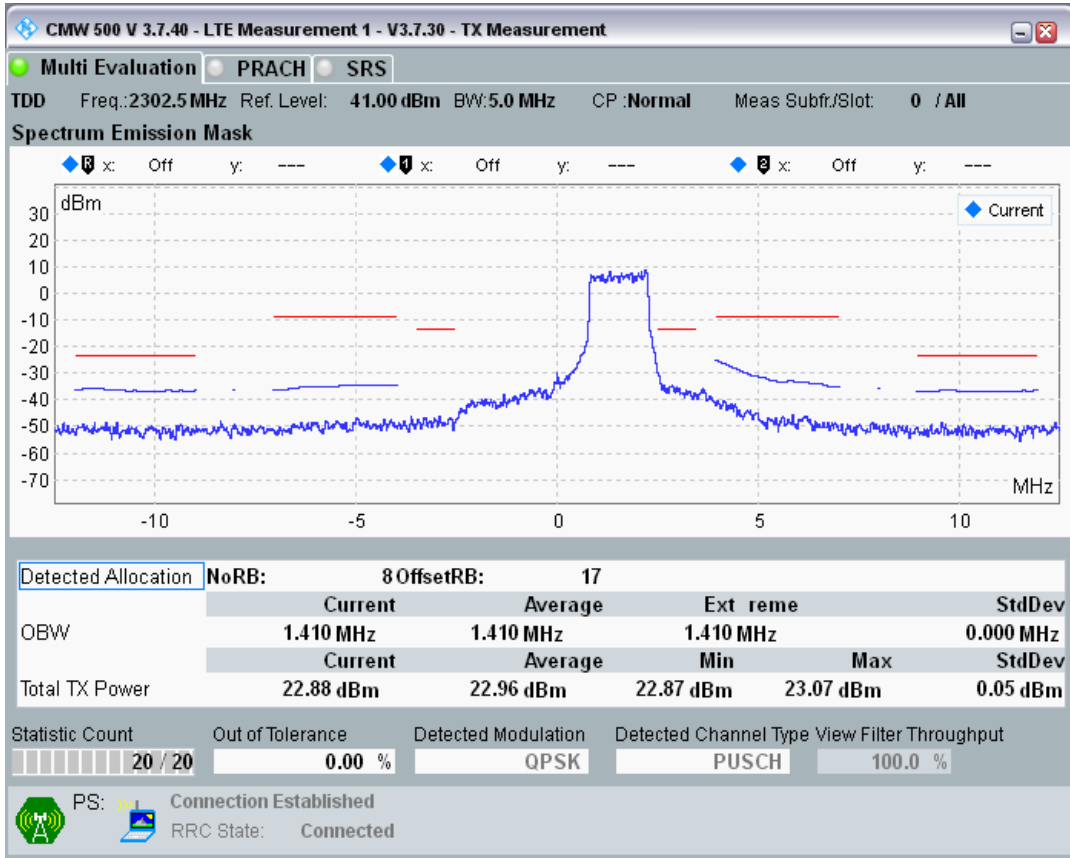

Band40 QPSK BW=5MHz Channel=38675 RB Size=8 Position=#Max