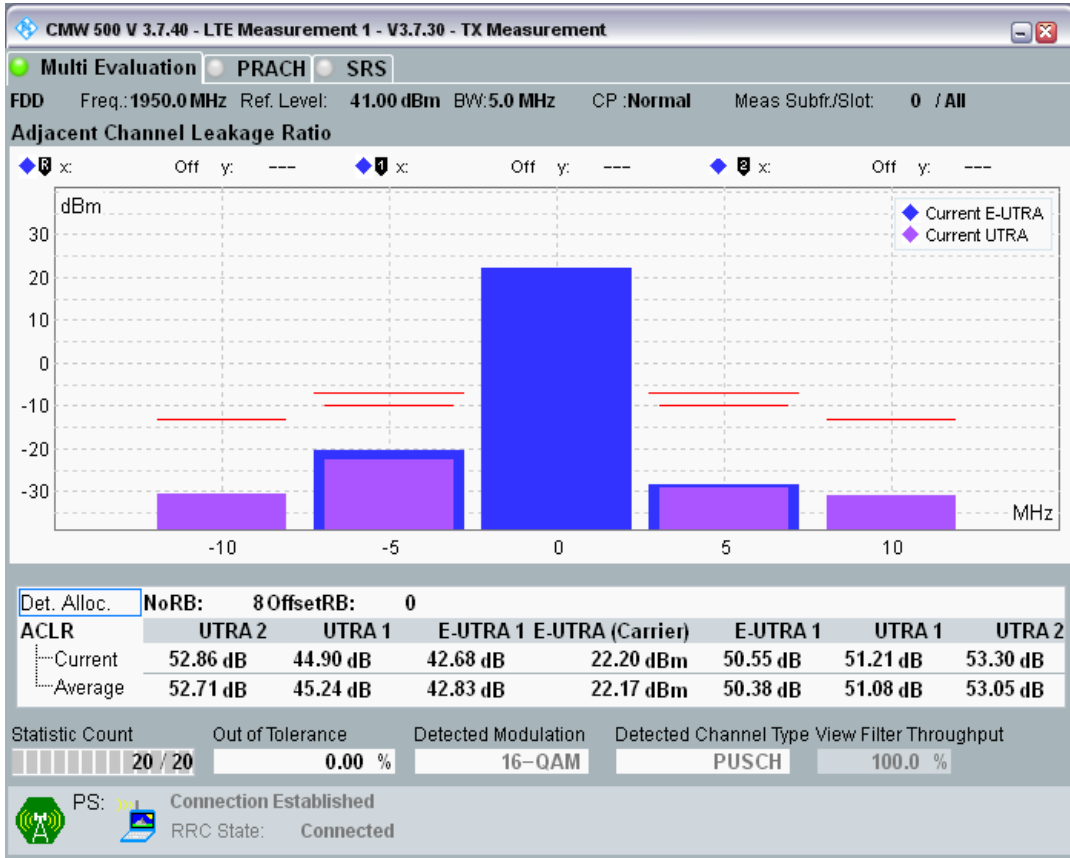

Band1 QAM16 BW=5MHz Channel=18300 RB Size=8 Position=#0