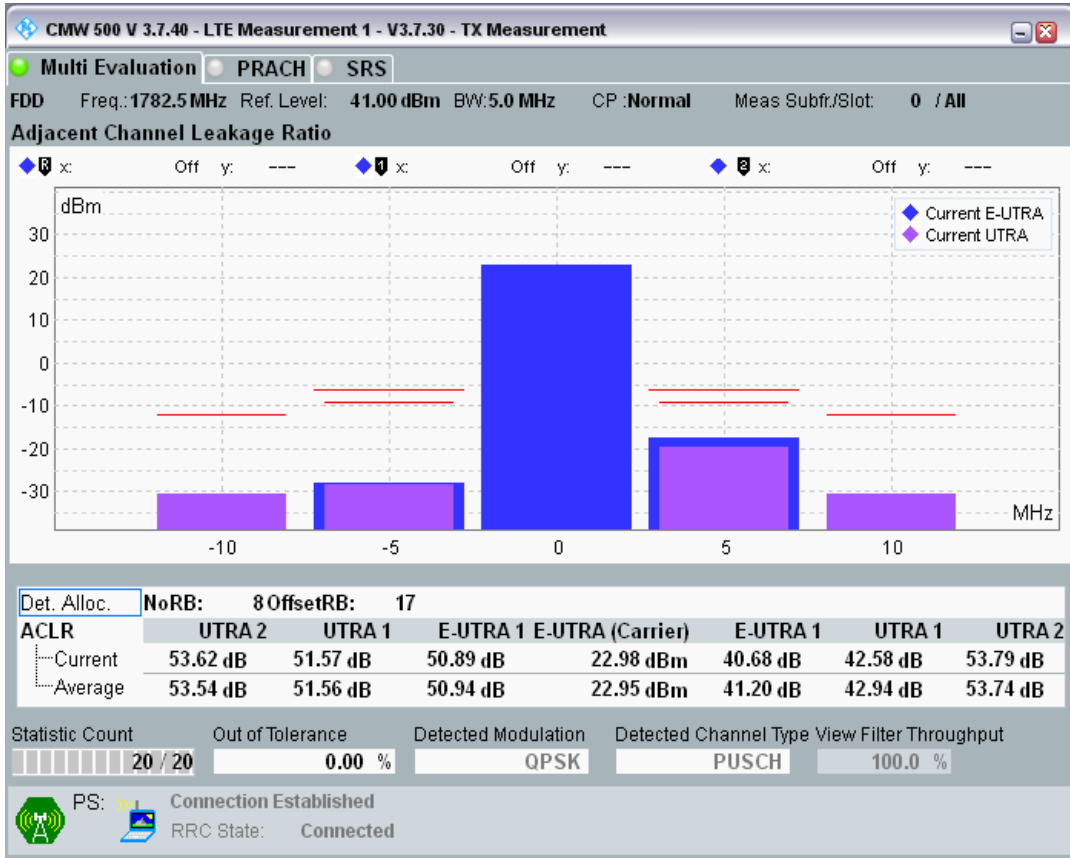

Band3 QAM16 BW=5MHz Channel=19575 RB Size=8 Position=#Max

Band3 QAM16 BW=5MHz Channel=19575 RB Size=25 Position=#0

Band3 QPSK BW=5MHz Channel=19925 RB Size=8 Position=#0

Band3 QPSK BW=5MHz Channel=19925 RB Size=8 Position=#Max