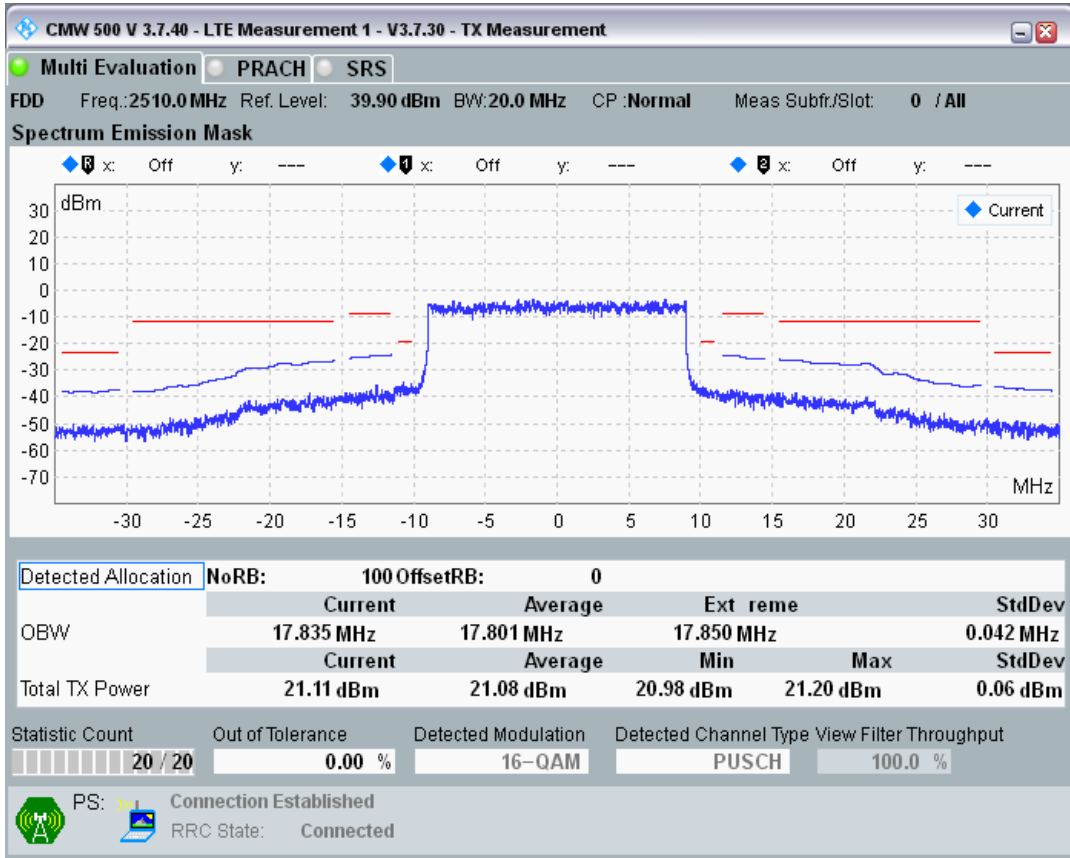

Band7 QPSK BW=20MHz Channel=20850 RB Size=100 Position=#0

Band7 QAM16 BW=20MHz Channel=20850 RB Size=18 Position=#0

Band7 QAM16 BW=20MHz Channel=20850 RB Size=18 Position=#Max

Band7 QAM16 BW=20MHz Channel=20850 RB Size=100 Position=#0