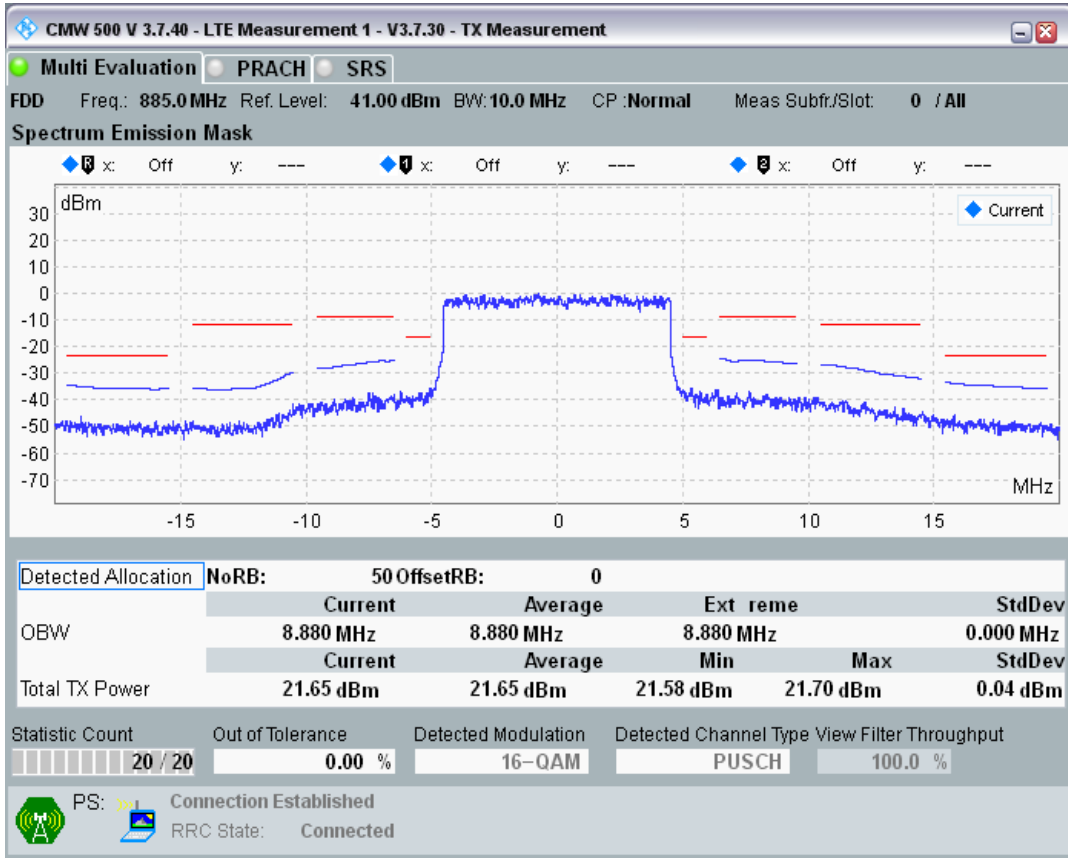

Band8 QAM16 BW=10MHz Channel=21500 RB Size=50 Position=#0