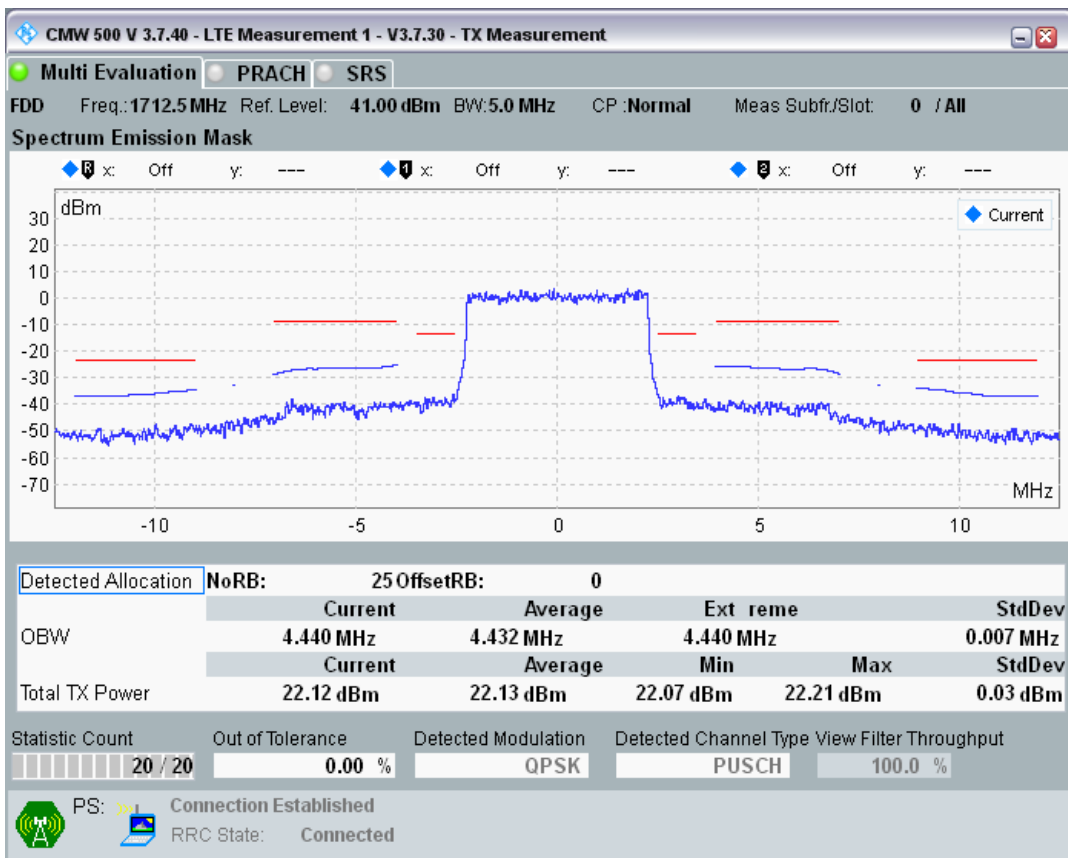

Band3 QPSK BW=5MHz Channel=19225 RB Size=25 Position=#0