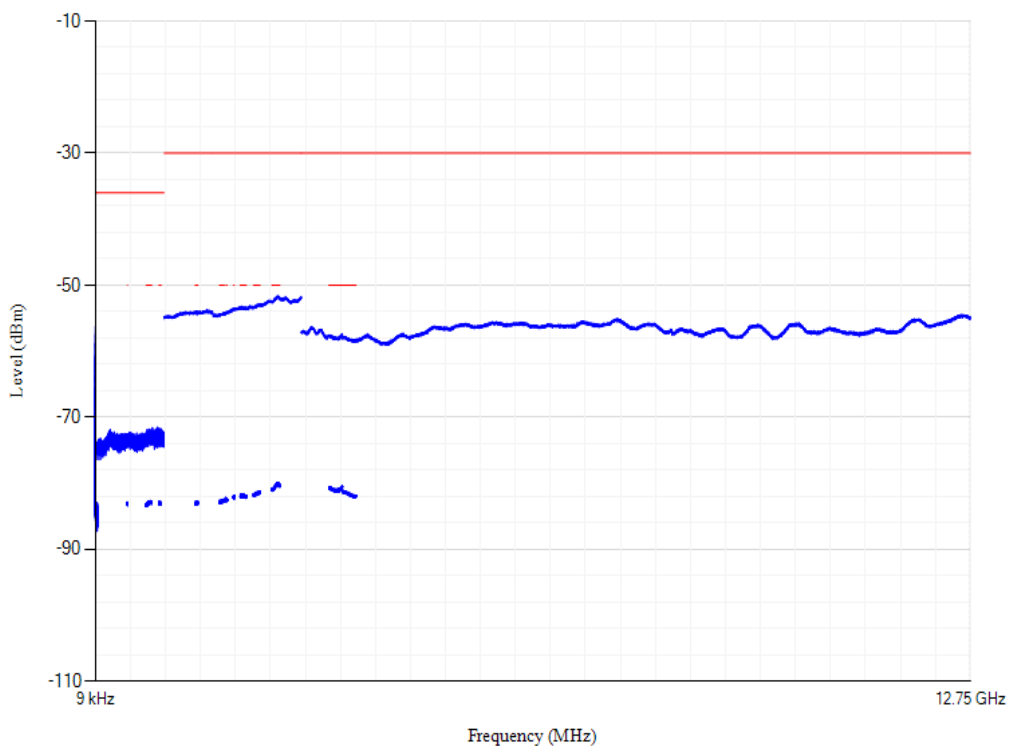

Conducted spurious emissions

Band3 QPSK BW=1.4MHz Channel=19575 RB Size=1 Position=#0

Conducted spurious emissions

Band3 QPSK BW=1.4MHz Channel=19207 RB Size=1 Position=#0

Conducted spurious emissions

Band3 QPSK BW=5MHz Channel=19225 RB Size=1 Position=#0