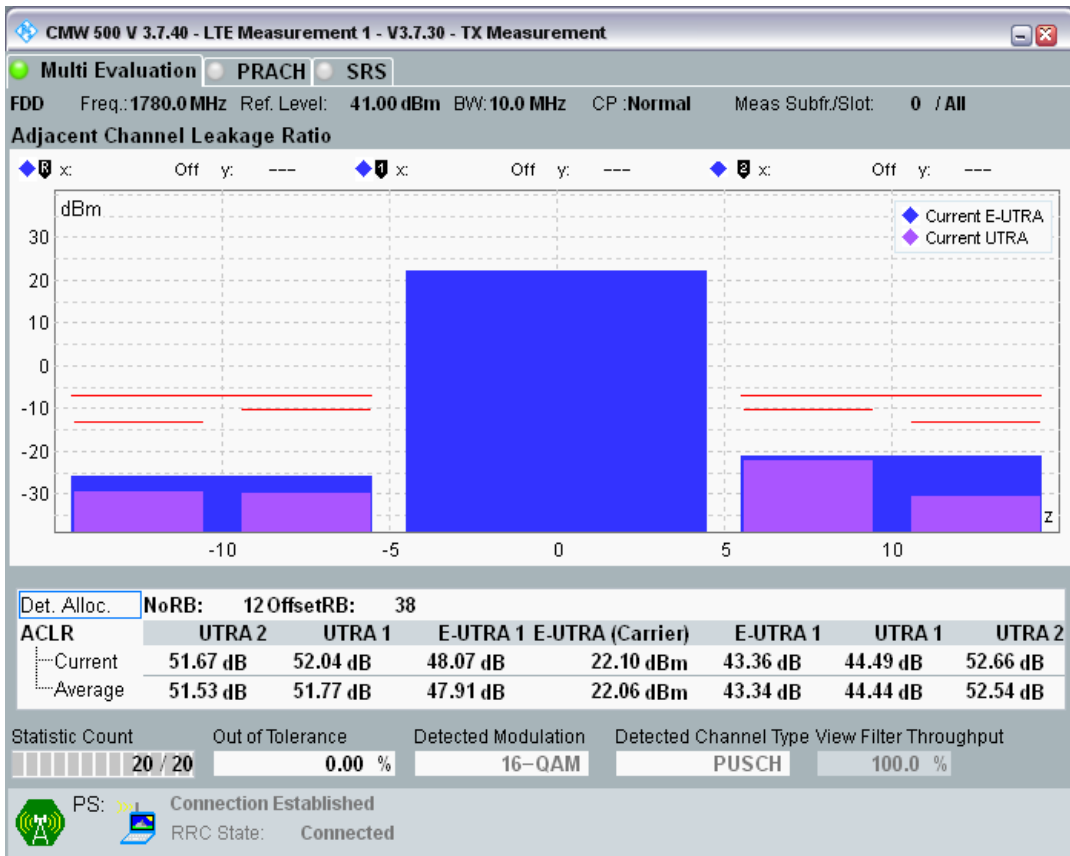

Band3 QAM16 BW=10MHz Channel=19900 RB Size=12 Position=#Max