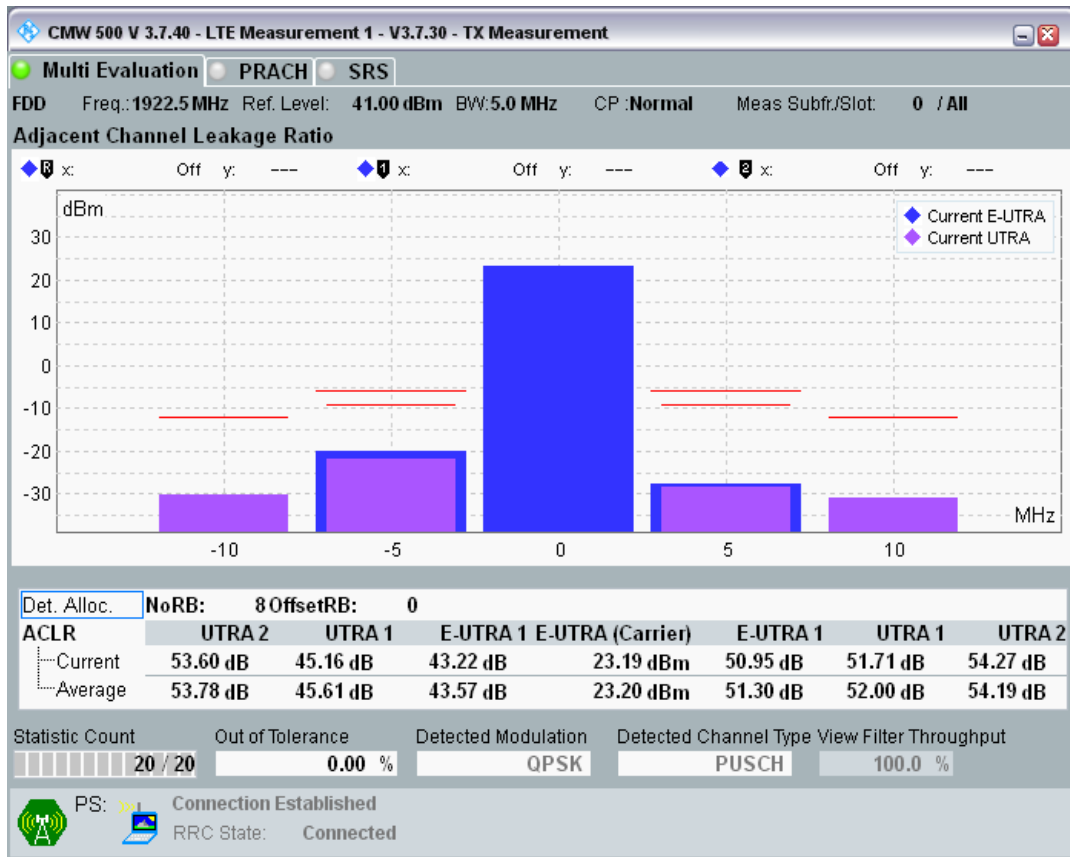

Band8	10	21750	12	#Max	QAM16	U-ACLR1-	51.80	32.2	PASS
Band8	10	21750	12	#Max	QAM16	E-ACLR-	48.11	29.2	PASS
Band8	10	21750	12	#Max	QAM16	EUTRA	0.00	0	PASS
Band8	10	21750	12	#Max	QAM16	E-ACLR+	40.92	29.2	PASS
Band8	10	21750	12	#Max	QAM16	U-ACLR+	41.71	32.2	PASS
Band8	10	21750	12	#Max	QAM16	U-ACLR2+	53.34	35.2	PASS
Band8	10	21750	50	#0	QAM16	U-ACLR2-	44.92	35.2	PASS
Band8	10	21750	50	#0	QAM16	U-ACLR1-	40.04	32.2	PASS
Band8	10	21750	50	#0	QAM16	E-ACLR-	38.15	29.2	PASS
Band8	10	21750	50	#0	QAM16	EUTRA	0.00	0	PASS
Band8	10	21750	50	#0	QAM16	E-ACLR+	42.07	29.2	PASS
Band8	10	21750	50	#0	QAM16	U-ACLR+	42.86	32.2	PASS
Band8	10	21750	50	#0	QAM16	U-ACLR2+	52.33	35.2	PASS

Band1 QPSK BW=5MHz Channel=18025 RB Size=8 Position=#0