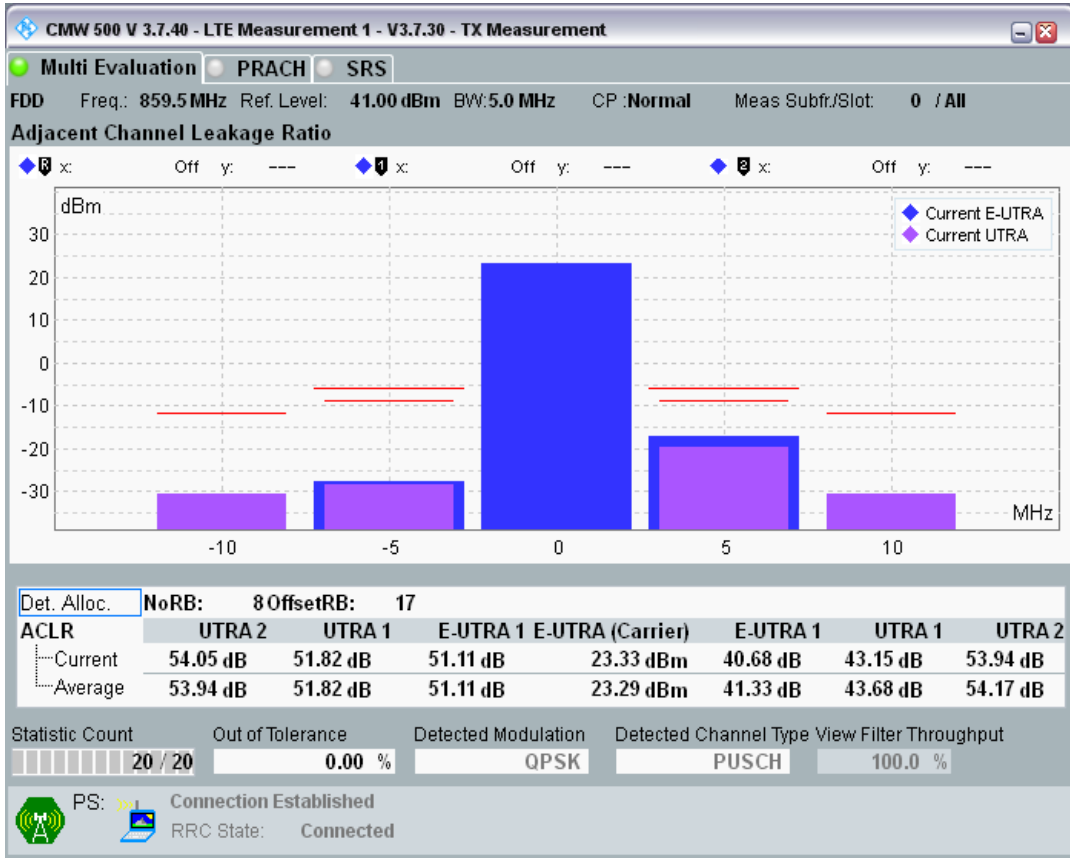

Band20 QAM16 BW=5MHz Channel=24300 RB Size=8 Position=#Max

Band20 QAM16 BW=5MHz Channel=24300 RB Size=25 Position=#0

Band20 QPSK BW=5MHz Channel=24425 RB Size=8 Position=#0

Band20 QPSK BW=5MHz Channel=24425 RB Size=8 Position=#Max