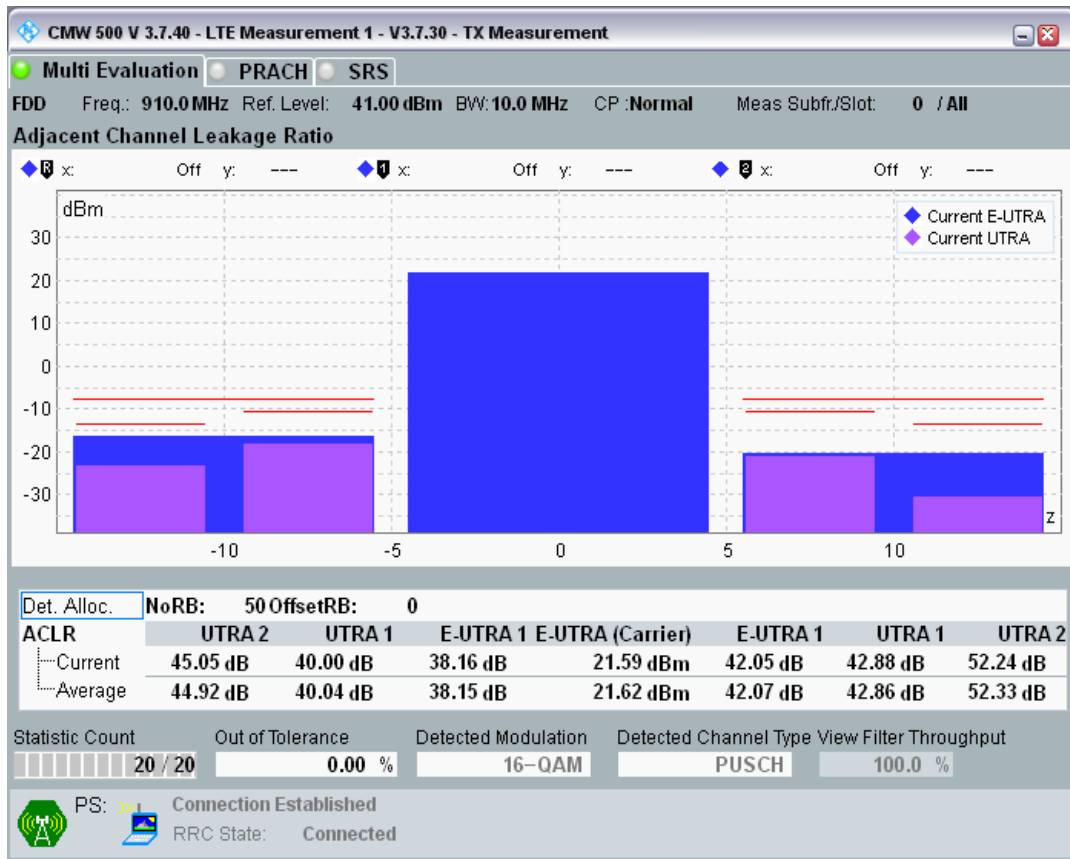

Band8 QAM16 BW=10MHz Channel=21750 RB Size=50 Position=#0

Clause 4.2.12 LTE Receiver Reference Sensitivity Level

Band	Bandwidth (MHz)	UL Channel	UL RB Size	Modulation	Ref Sensitivity (dBm)	Throughput (%)	Limit (%)	Verdict
Band1	5	18025	25	QPSK	-100	100.00	95	PASS
Band1	5	18300	25	QPSK	-100	100.00	95	PASS
Band1	5	18575	25	QPSK	-100	100.00	95	PASS
Band1	20	18100	100	QPSK	-94	100.00	95	PASS
Band1	20	18300	100	QPSK	-94	100.00	95	PASS
Band1	20	18500	100	QPSK	-94	100.00	95	PASS
Band20	5	24175	25	QPSK	-97	100.00	95	PASS
Band20	5	24300	25	QPSK	-97	100.00	95	PASS
Band20	5	24425	25	QPSK	-97	100.00	95	PASS
Band20	20	24250	100	QPSK	-90	100.00	95	PASS
Band20	20	24300	100	QPSK	-90	100.00	95	PASS
Band20	20	24350	100	QPSK	-90	100.00	95	PASS
Band3	1.4	19207	6	QPSK	-101.7	100.00	95	PASS
Band3	1.4	19575	6	QPSK	-101.7	100.00	95	PASS
Band3	1.4	19943	6	QPSK	-101.7	99.88	95	PASS
Band3	5	19225	25	QPSK	-97	100.00	95	PASS
Band3	5	19575	25	QPSK	-97	100.00	95	PASS
Band3	5	19925	25	QPSK	-97	100.00	95	PASS
Band3	20	19300	100	QPSK	-91	100.00	95	PASS
Band3	20	19575	100	QPSK	-91	100.00	95	PASS