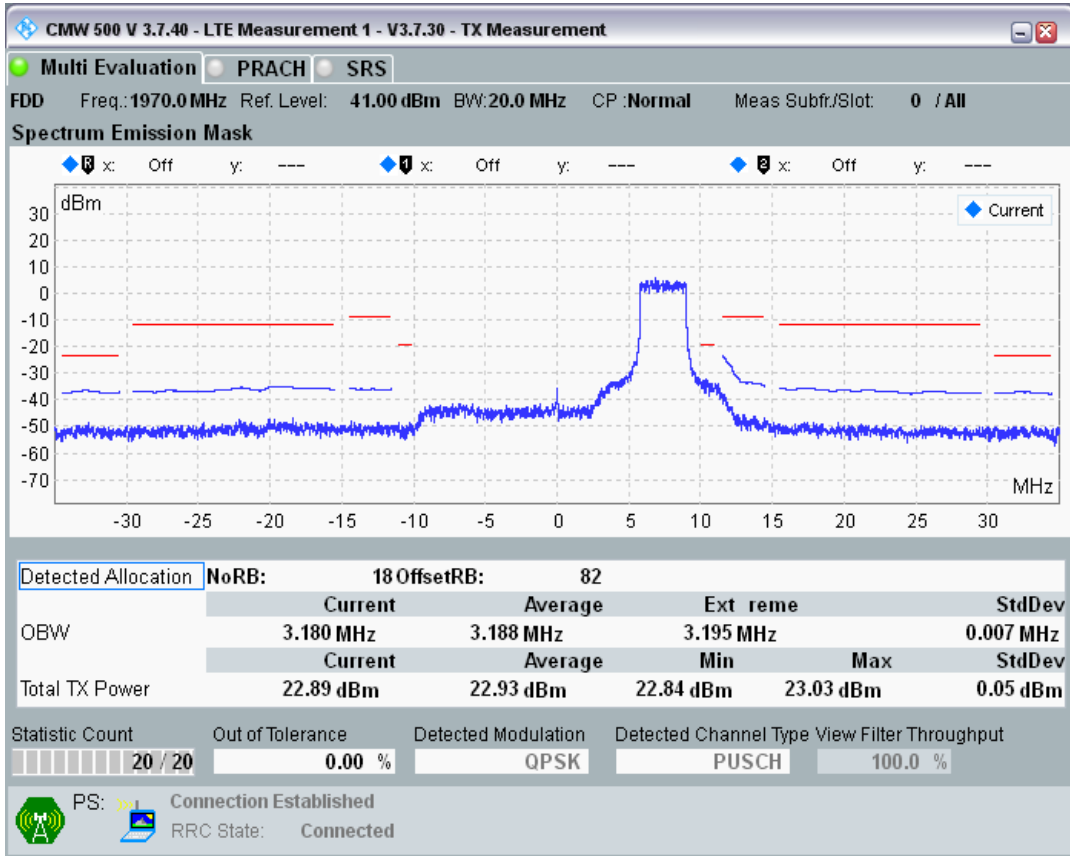

Band1 QPSK BW=20MHz Channel=18500 RB Size=18 Position=#Max