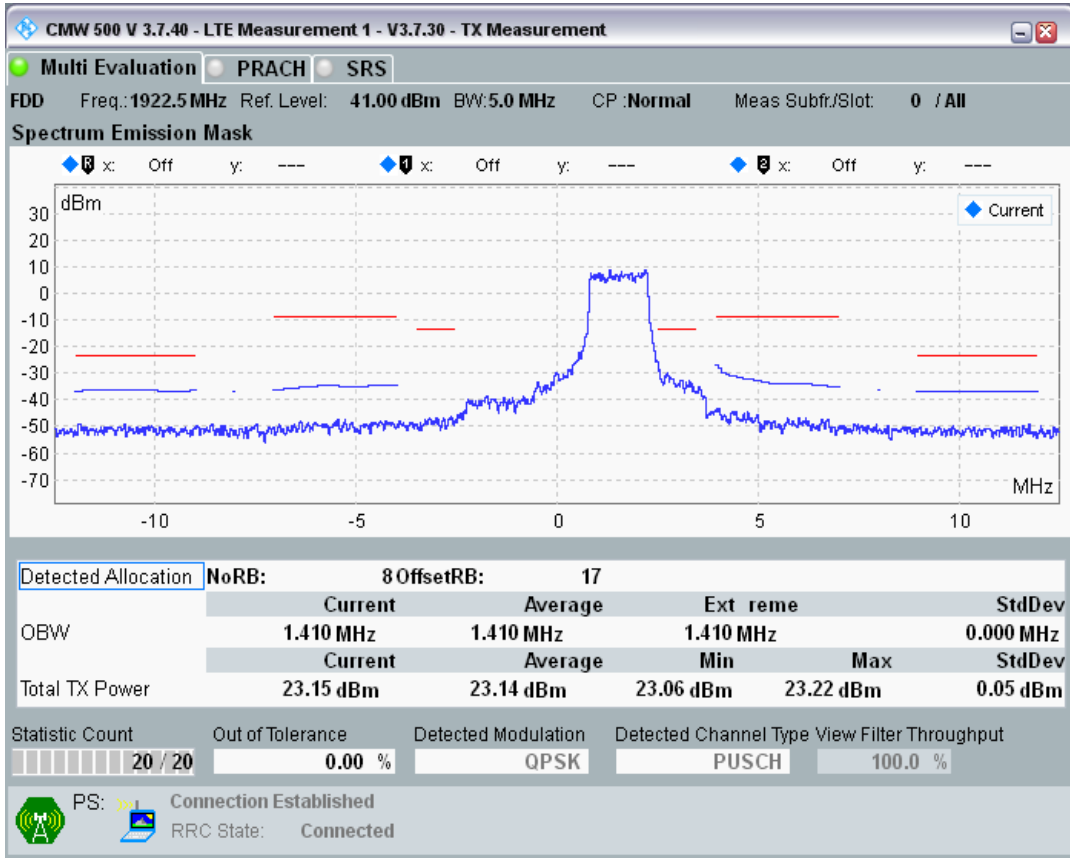

Band1 QPSK BW=5MHz Channel=18025 RB Size=8 Position=#Max