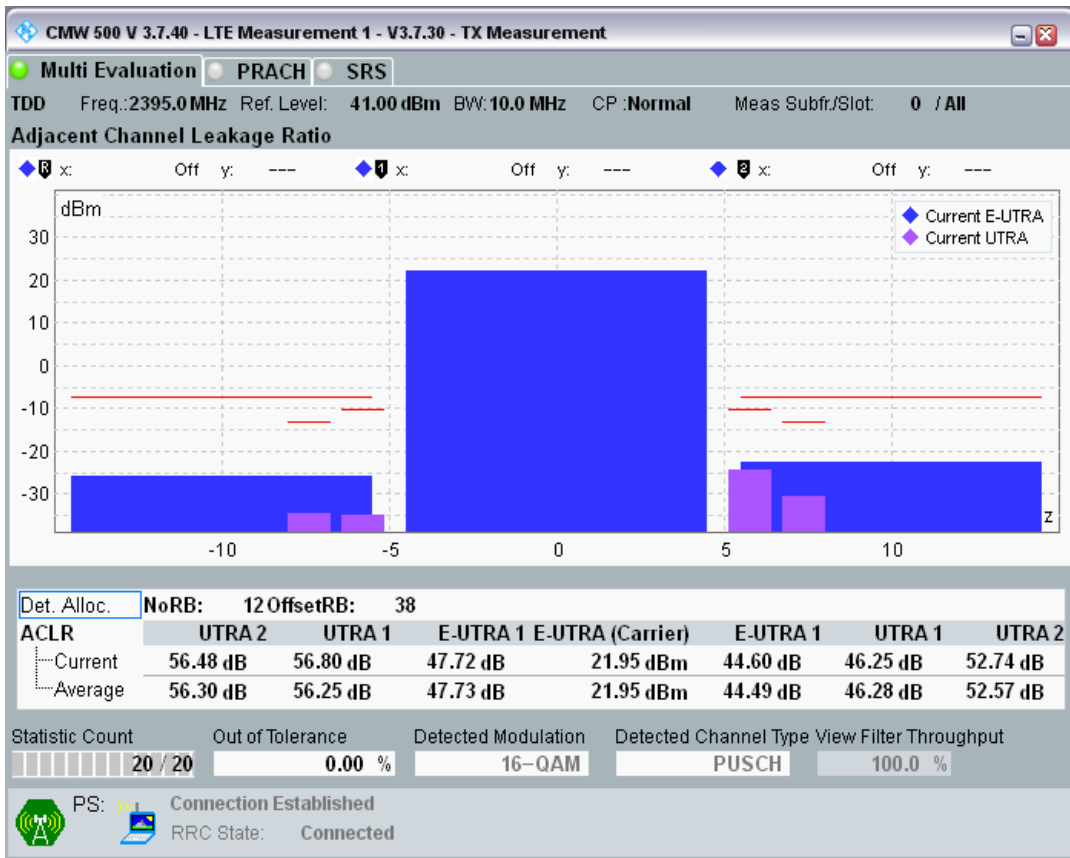

Band40 QAM16 BW=10MHz Channel=39600 RB Size=12 Position=#Max