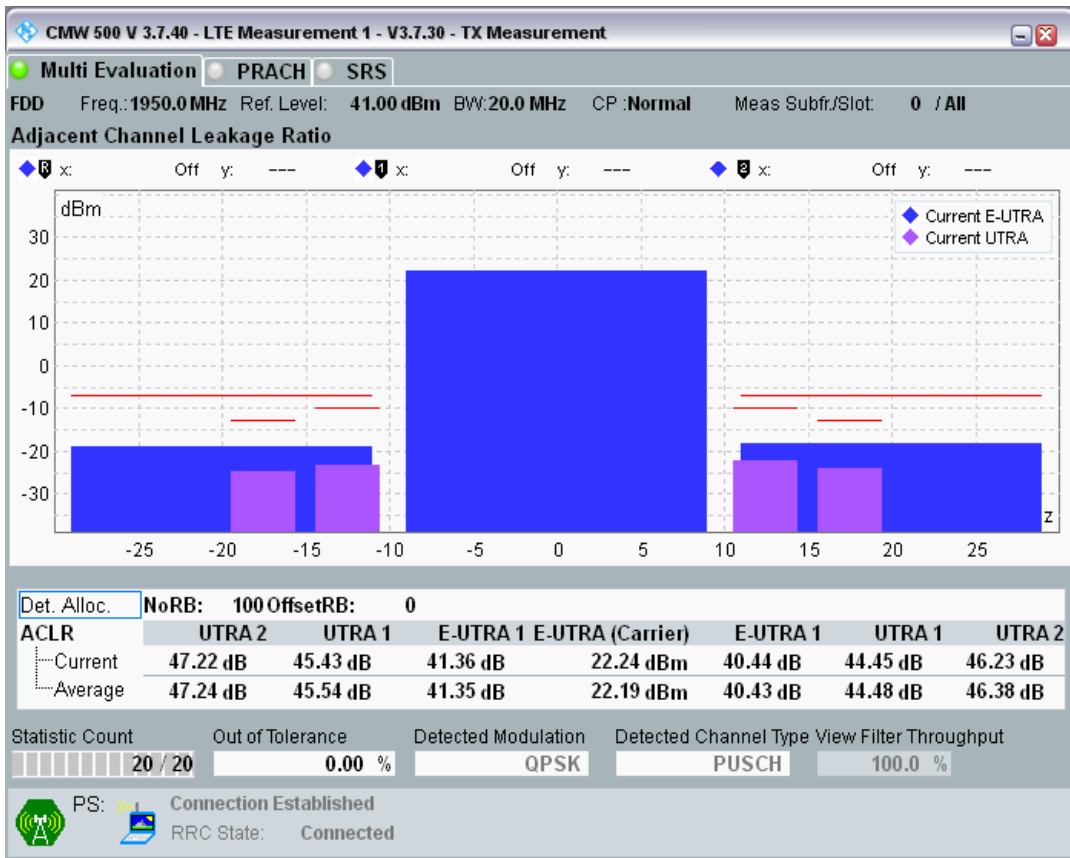

Band1 QPSK BW=20MHz Channel=18300 RB Size=100 Position=#0