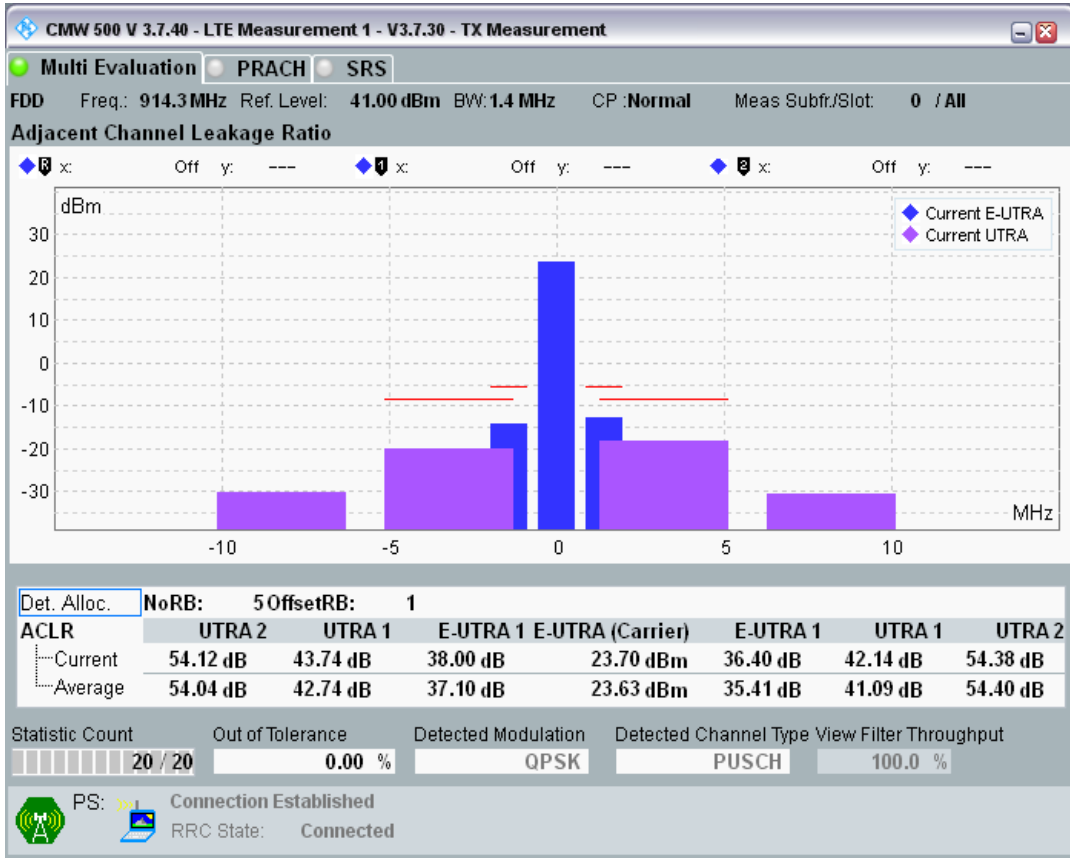

Band8 QPSK BW=1.4MHz Channel=21793 RB Size=5 Position=#Max