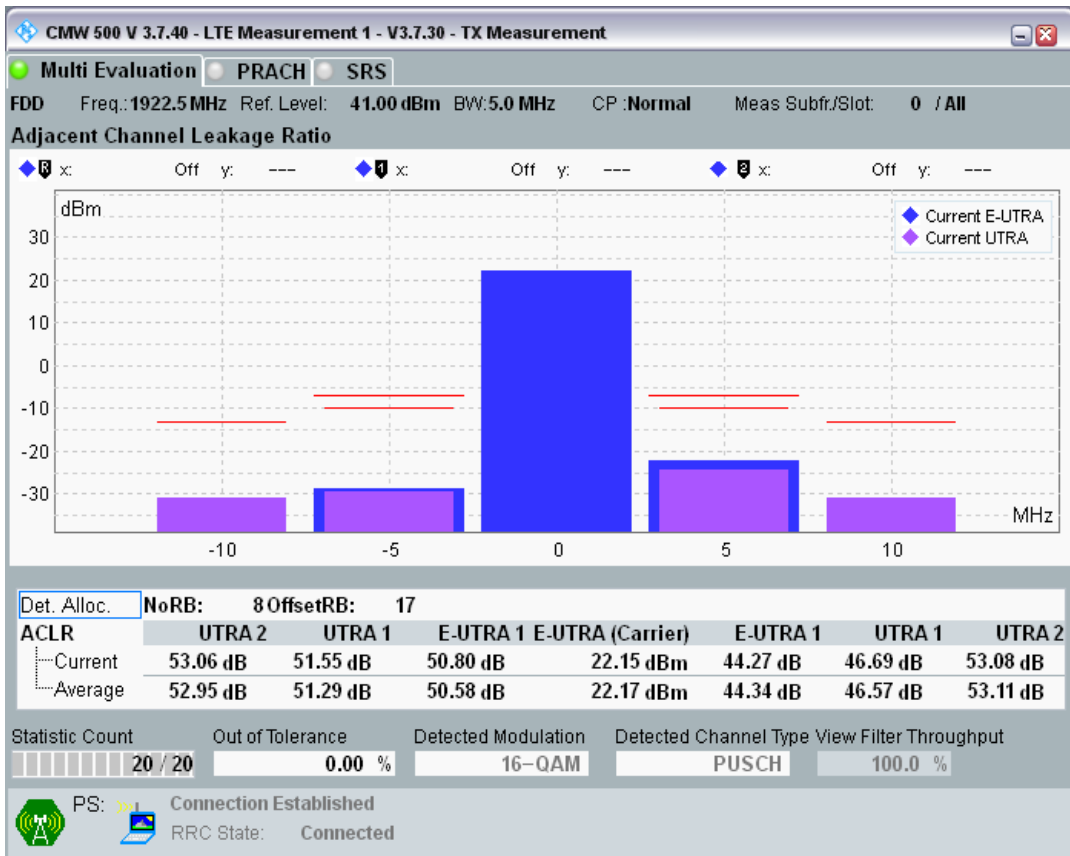

Band1 QAM16 BW=5MHz Channel=18025 RB Size=8 Position=#Max