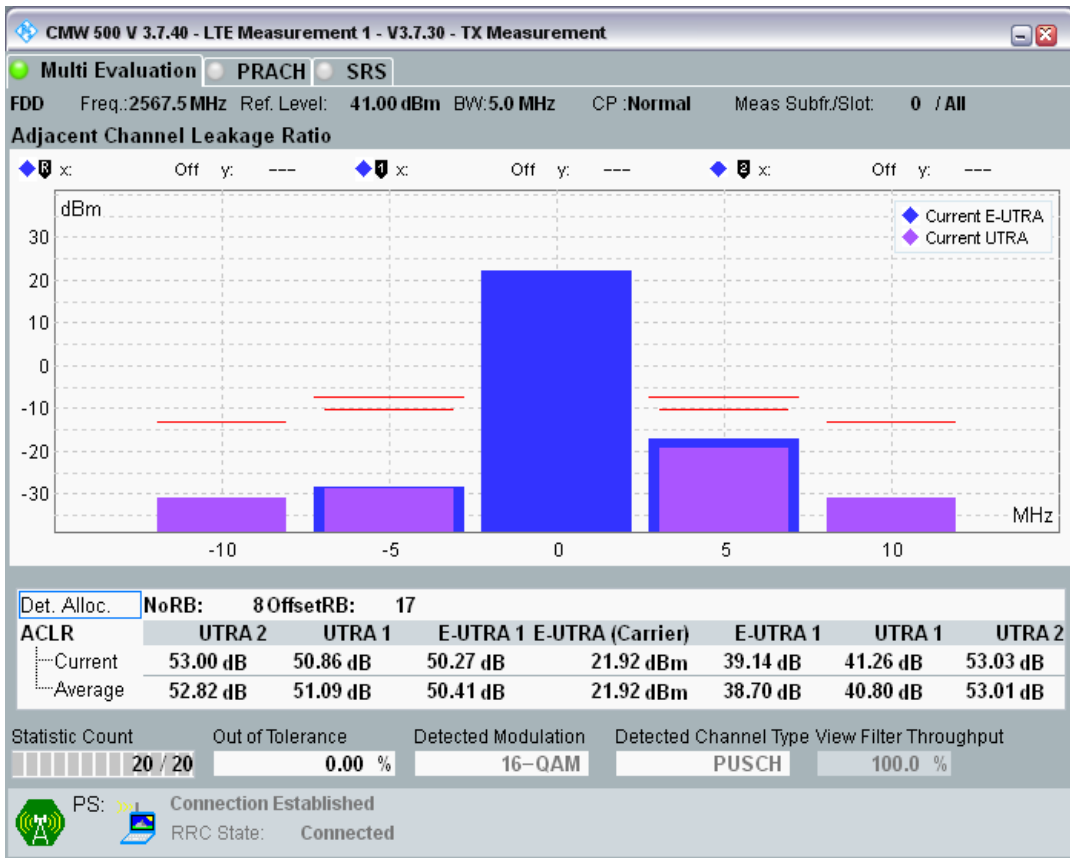

Band7 QAM16 BW=5MHz Channel=21425 RB Size=8 Position=#Max