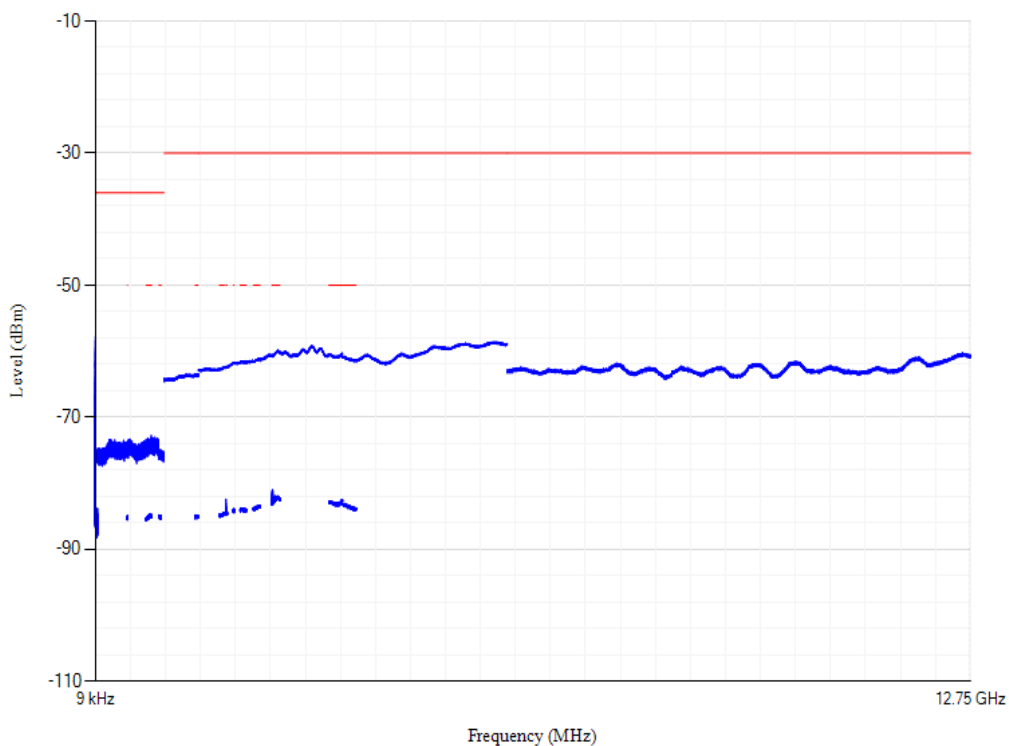

Conducted spurious emissions

Band8 QPSK BW=1.4MHz Channel=21625 RB Size=1 Position=#0