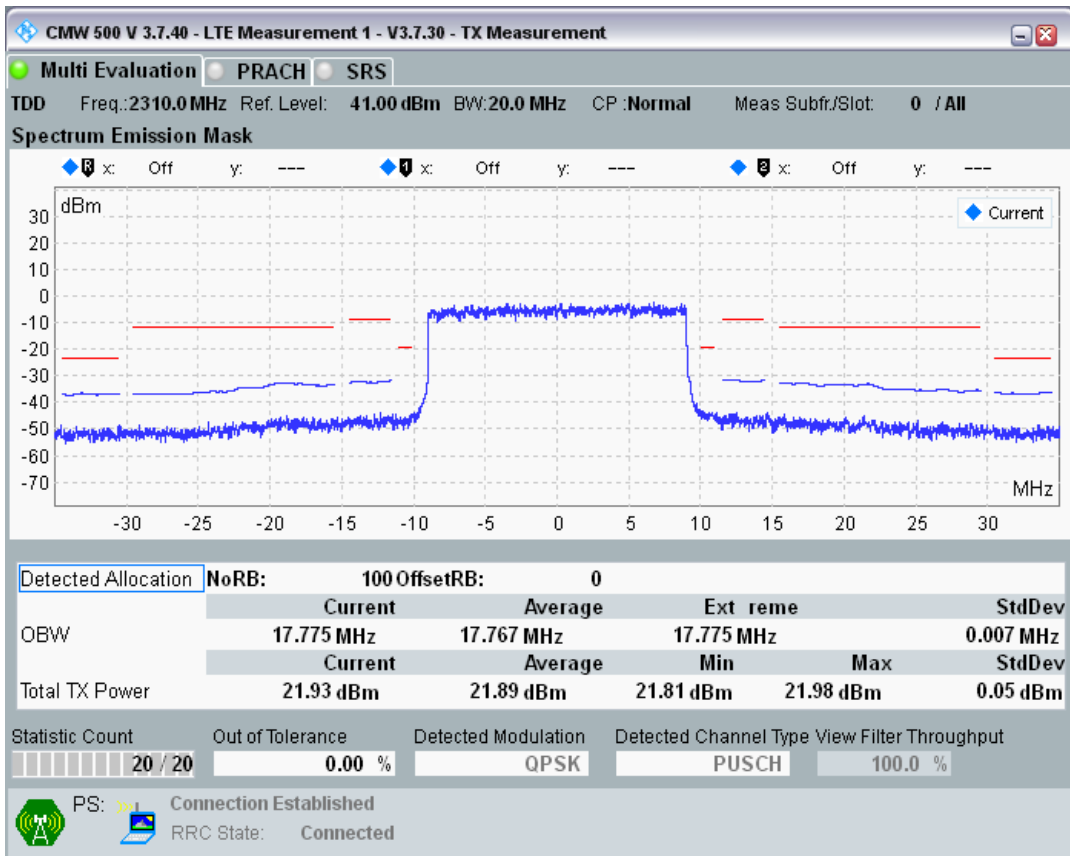

Band40 QPSK BW=20MHz Channel=38750 RB Size=100 Position=#0