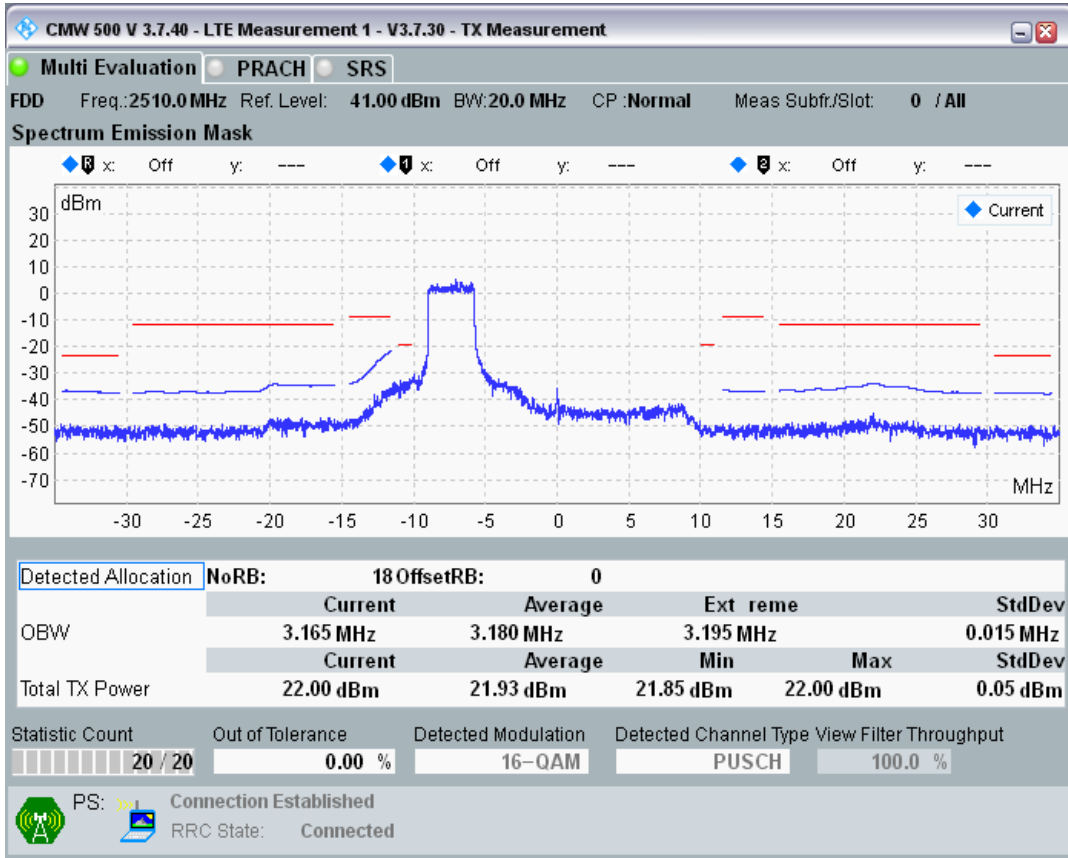

Band7 QAM16 BW=20MHz Channel=20850 RB Size=18 Position=#0