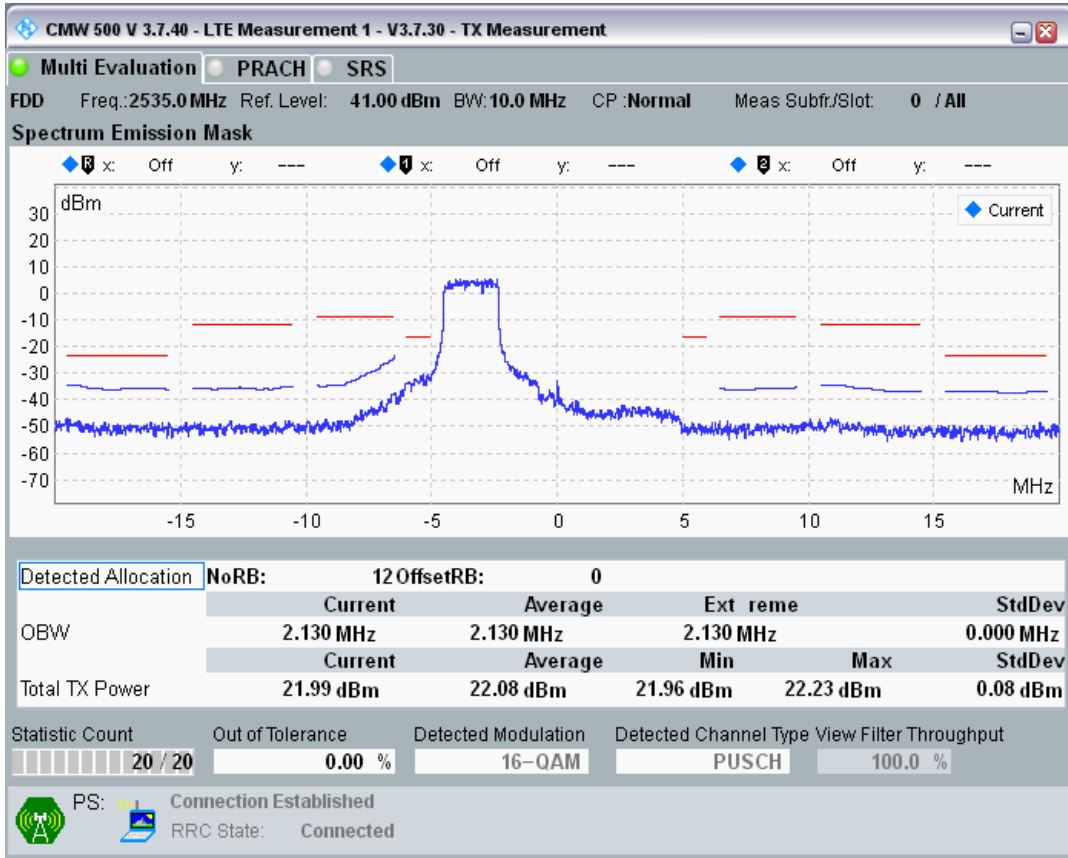

Band7 QAM16 BW=10MHz Channel=21100 RB Size=12 Position=#0