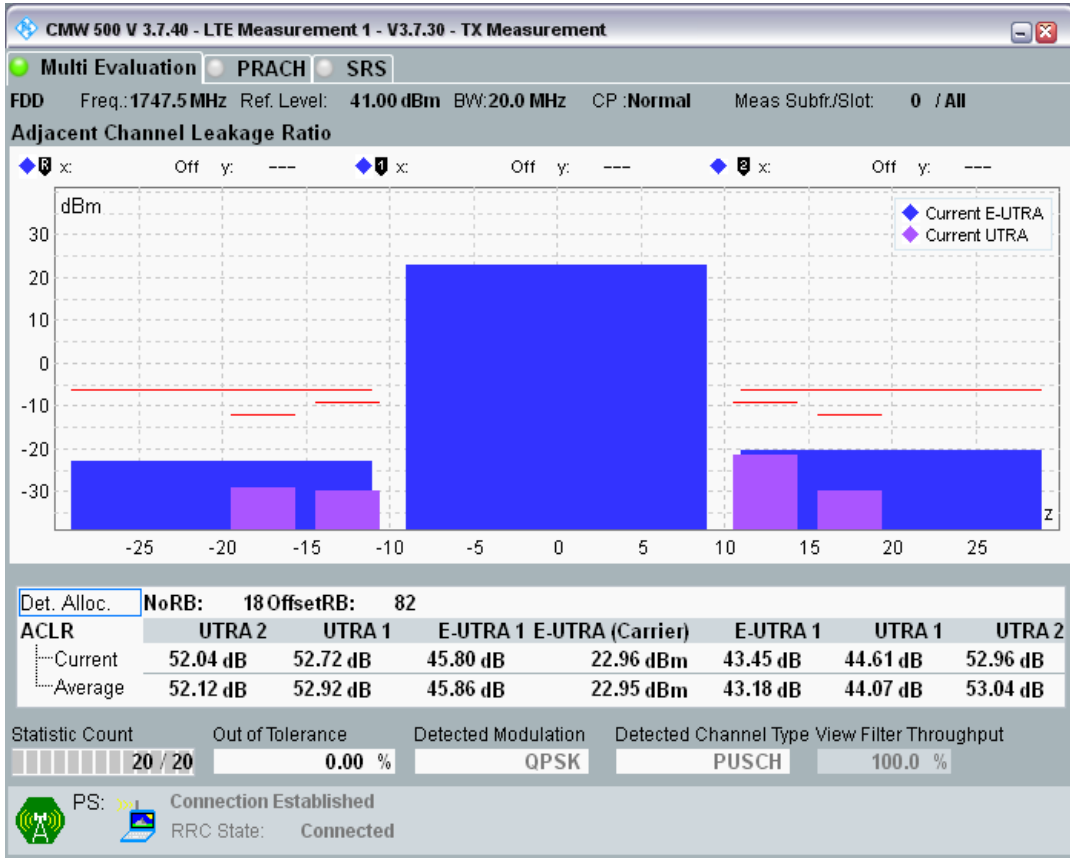

Band3 QPSK BW=20MHz Channel=19575 RB Size=18 Position=#Max