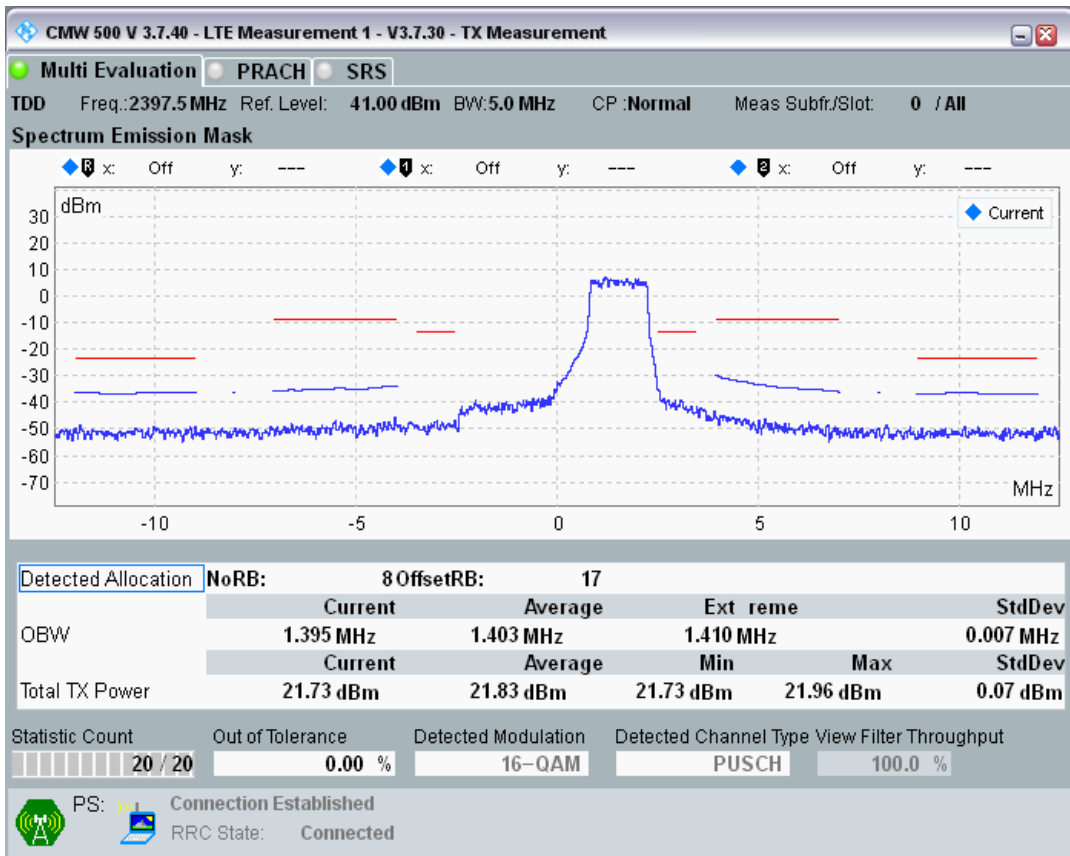

Band40 QAM16 BW=5MHz Channel=39625 RB Size=8 Position=#Max