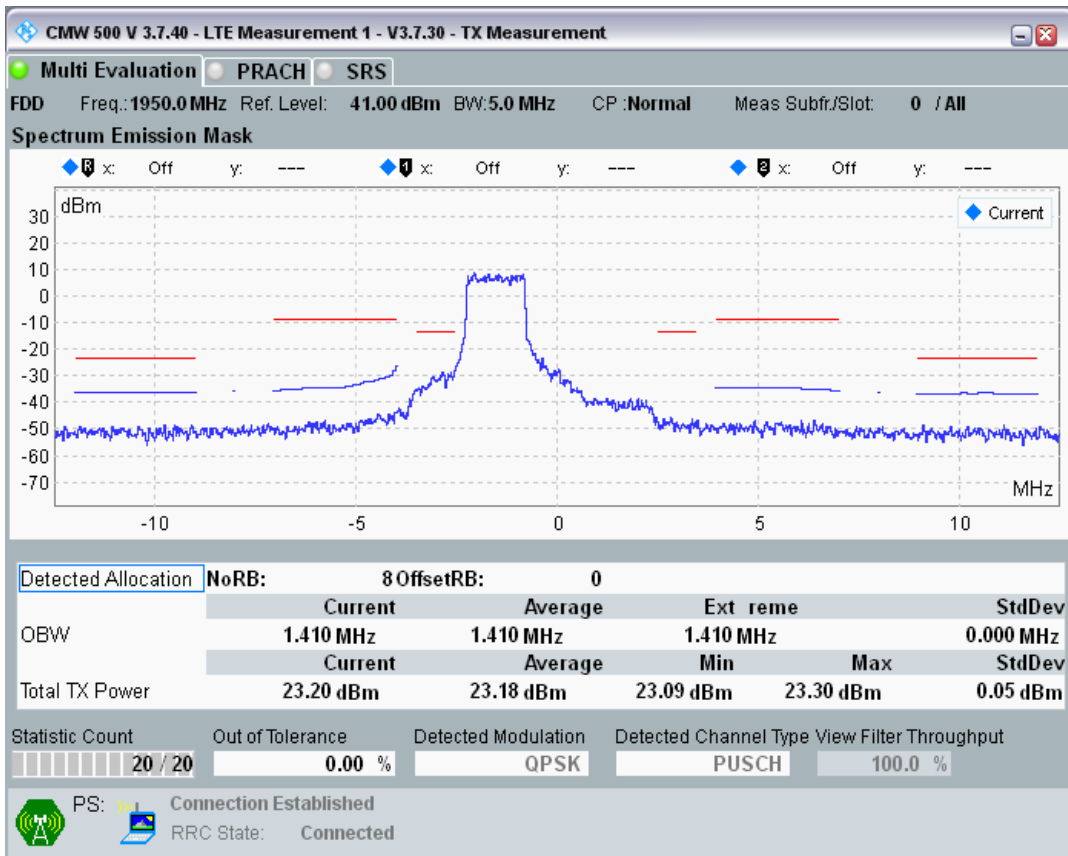

Band1 QPSK BW=5MHz Channel=18300 RB Size=8 Position=#0