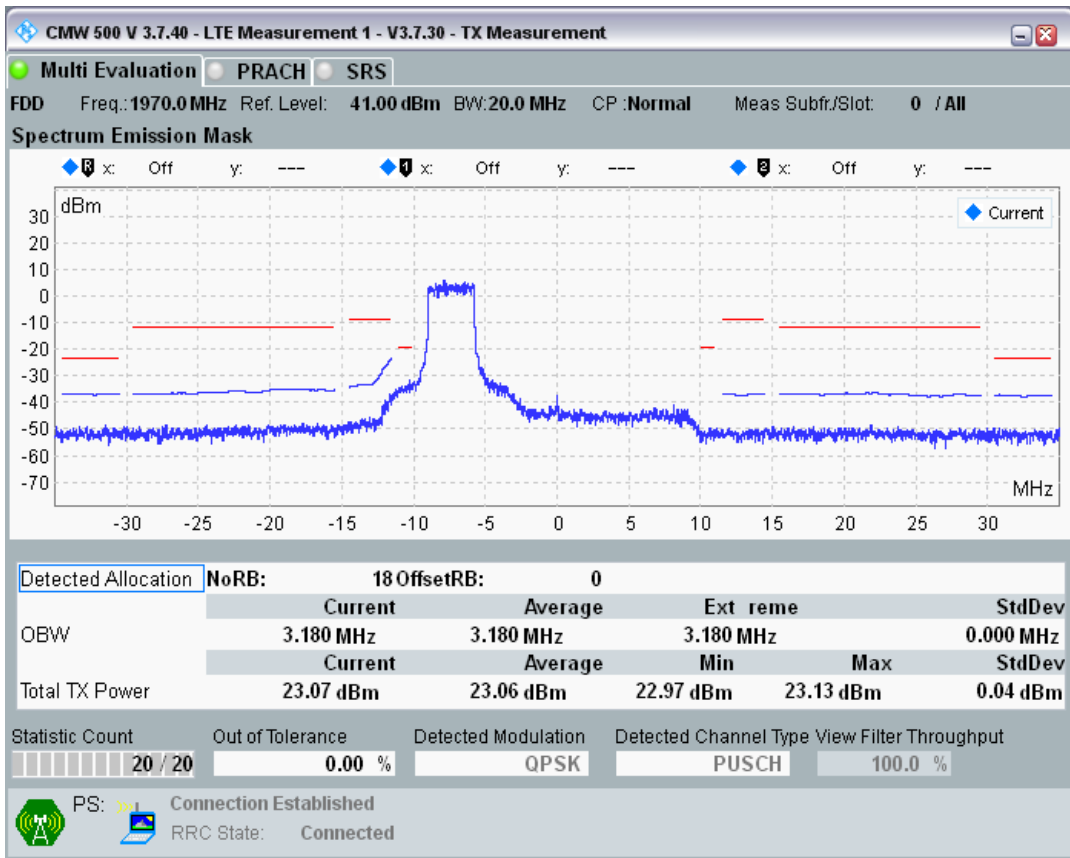

Band1 QPSK BW=20MHz Channel=18500 RB Size=18 Position=#0