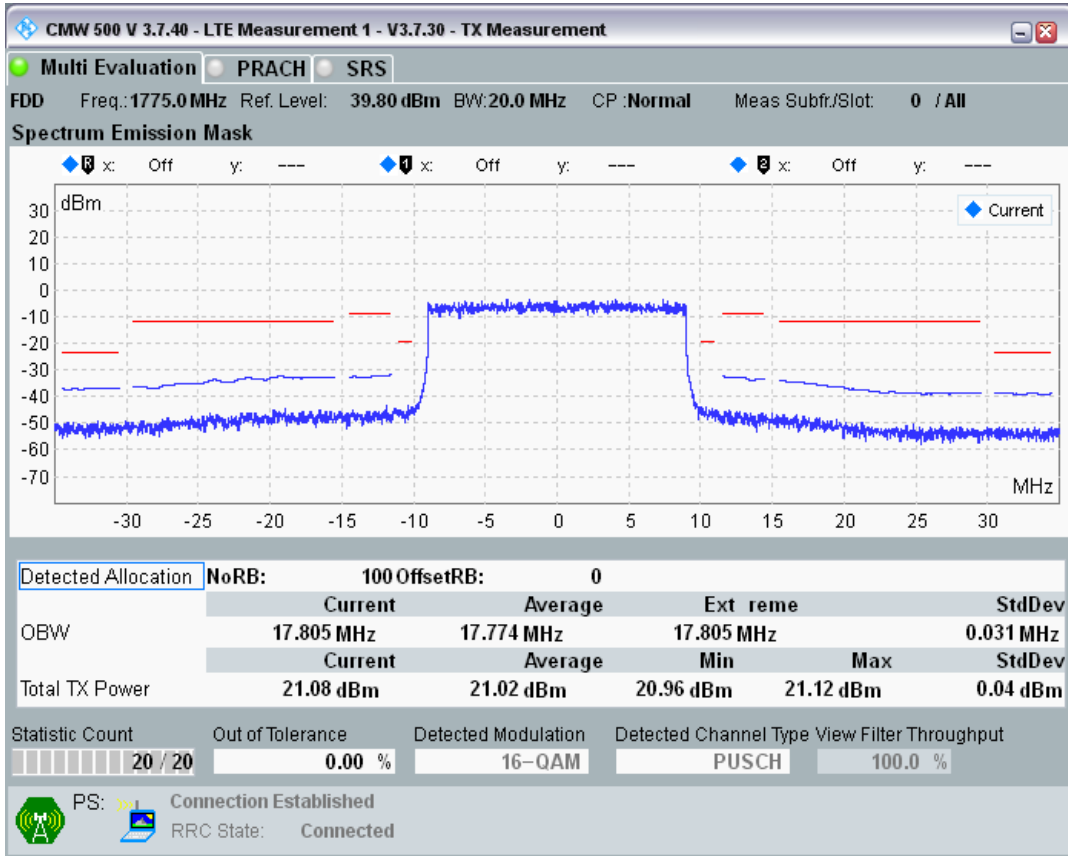

Band3 QPSK BW=20MHz Channel=19850 RB Size=100 Position=#0

Band3 QAM16 BW=20MHz Channel=19850 RB Size=18 Position=#0

Band3 QAM16 BW=20MHz Channel=19850 RB Size=18 Position=#Max

Band3 QAM16 BW=20MHz Channel=19850 RB Size=100 Position=#0