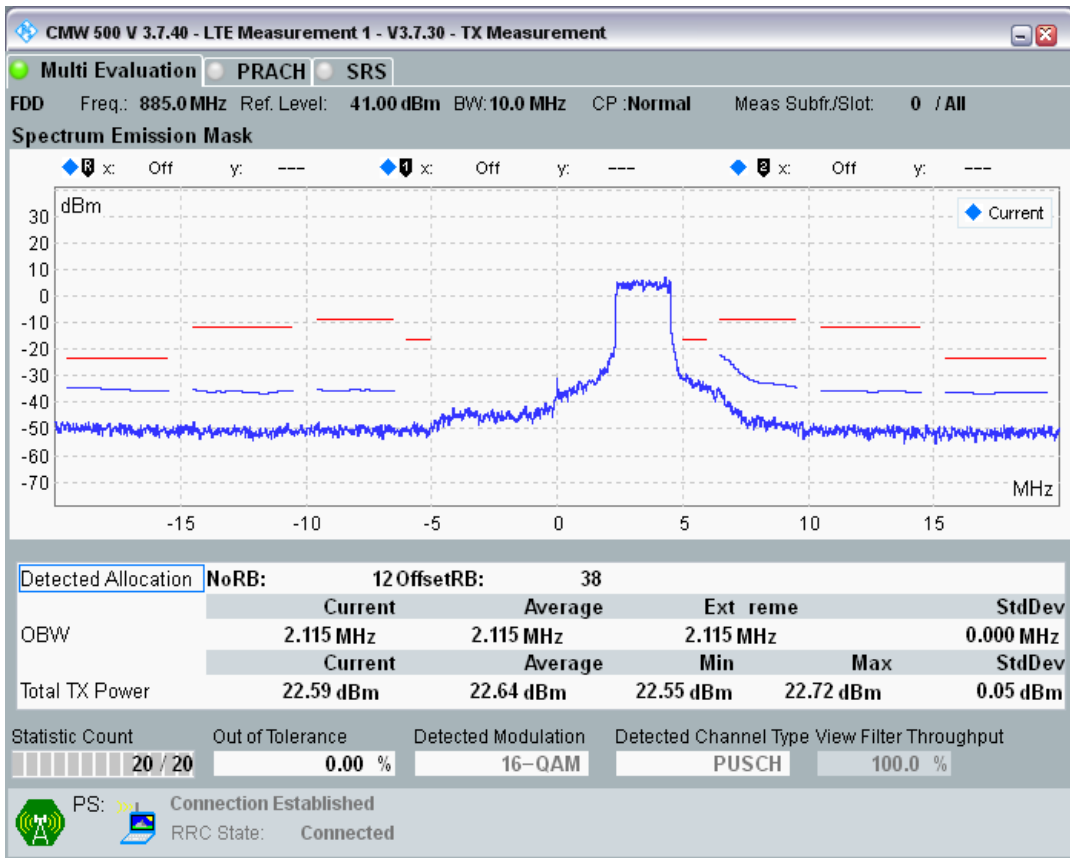

Band8 QAM16 BW=10MHz Channel=21500 RB Size=12 Position=#Max