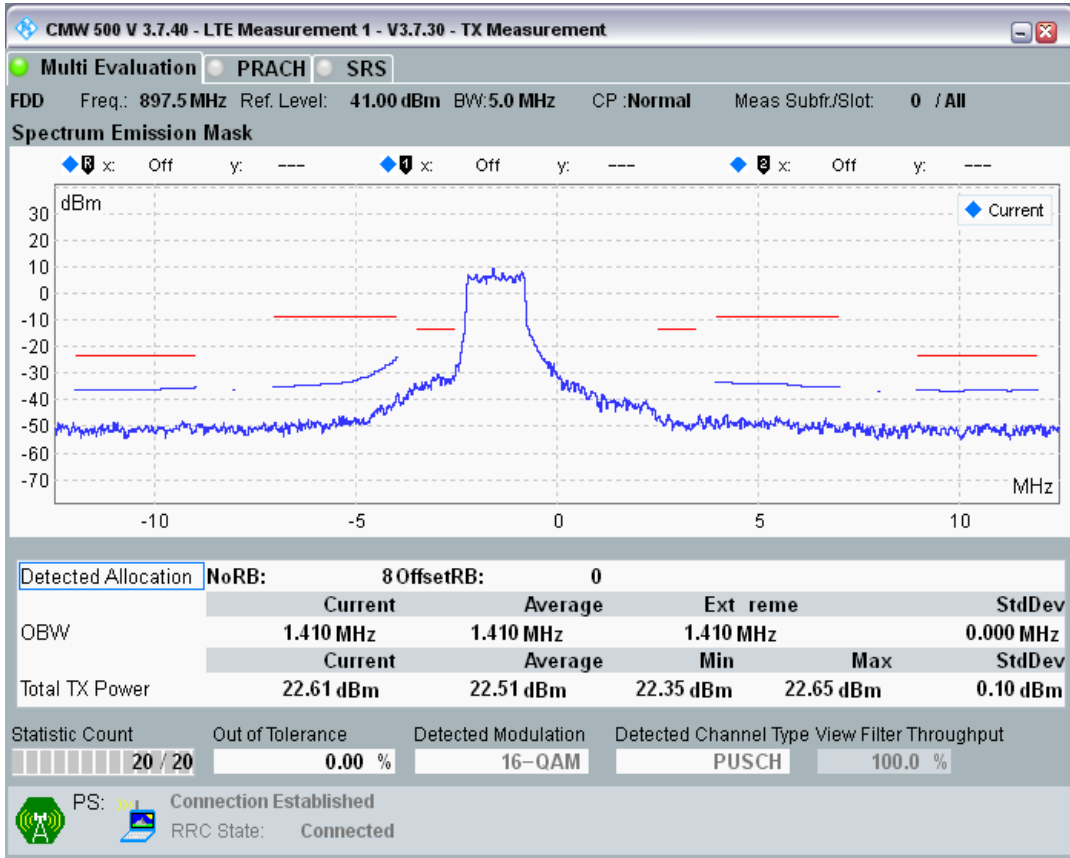

Band8 QPSK BW=5MHz Channel=21625 RB Size=8 Position=#0

Band8 QPSK BW=5MHz Channel=21625 RB Size=8 Position=#Max

Band8 QPSK BW=5MHz Channel=21625 RB Size=25 Position=#0

Band8 QAM16 BW=5MHz Channel=21625 RB Size=8 Position=#0