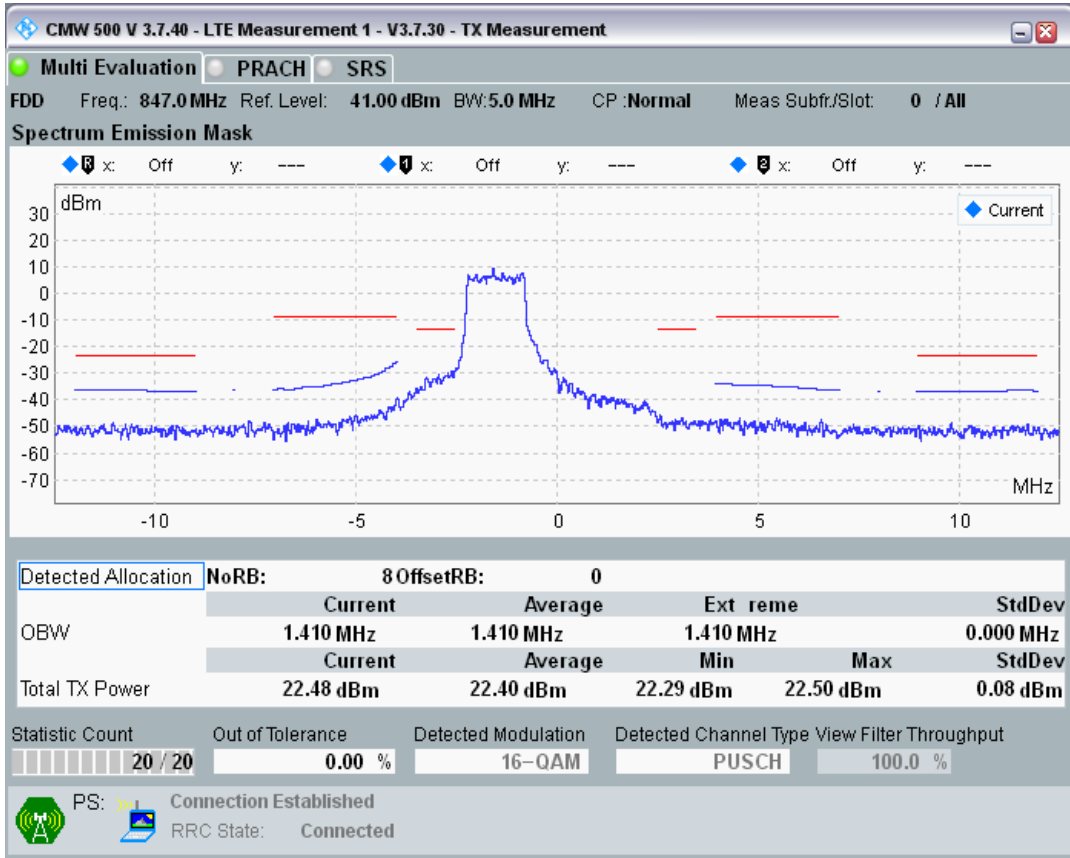

Band20 QPSK BW=5MHz Channel=24300 RB Size=8 Position=#0

Band20 QPSK BW=5MHz Channel=24300 RB Size=8 Position=#Max

Band20 QPSK BW=5MHz Channel=24300 RB Size=25 Position=#0

Band20 QAM16 BW=5MHz Channel=24300 RB Size=8 Position=#0