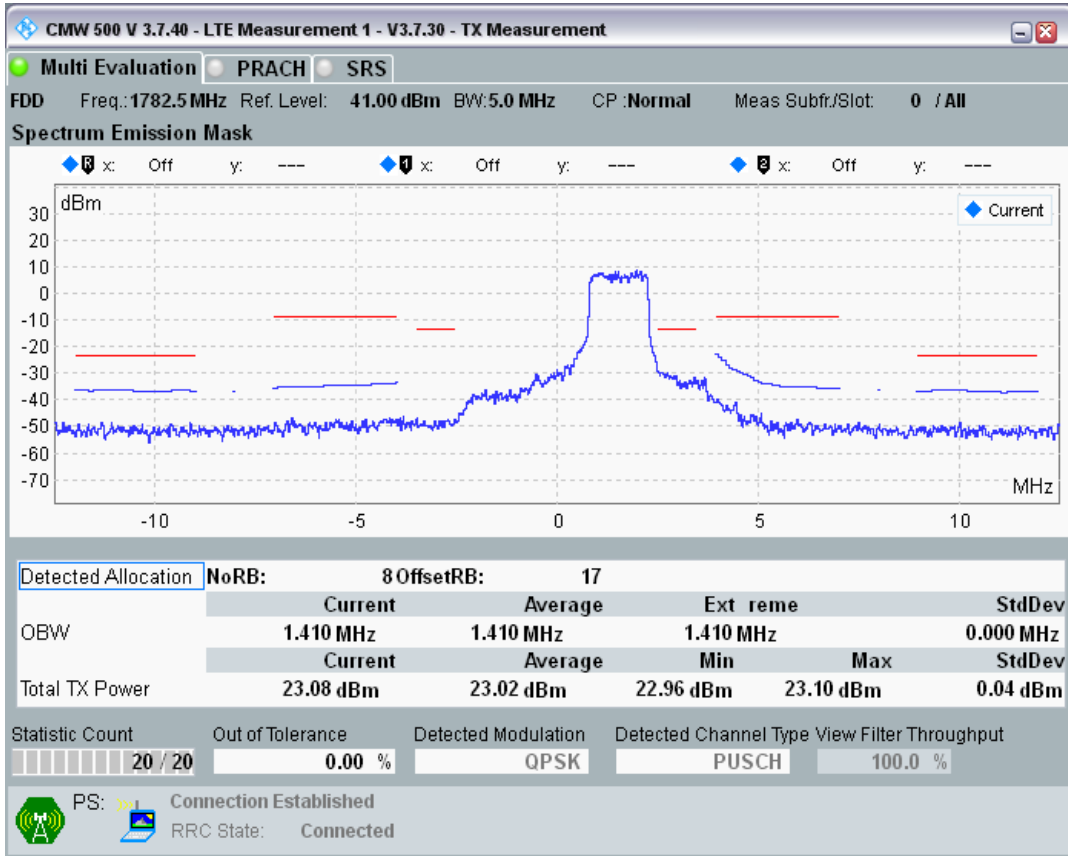

Band3 QAM16 BW=5MHz Channel=19575 RB Size=8 Position=#Max

Band3 QAM16 BW=5MHz Channel=19575 RB Size=25 Position=#0

Band3 QPSK BW=5MHz Channel=19925 RB Size=8 Position=#0

Band3 QPSK BW=5MHz Channel=19925 RB Size=8 Position=#Max