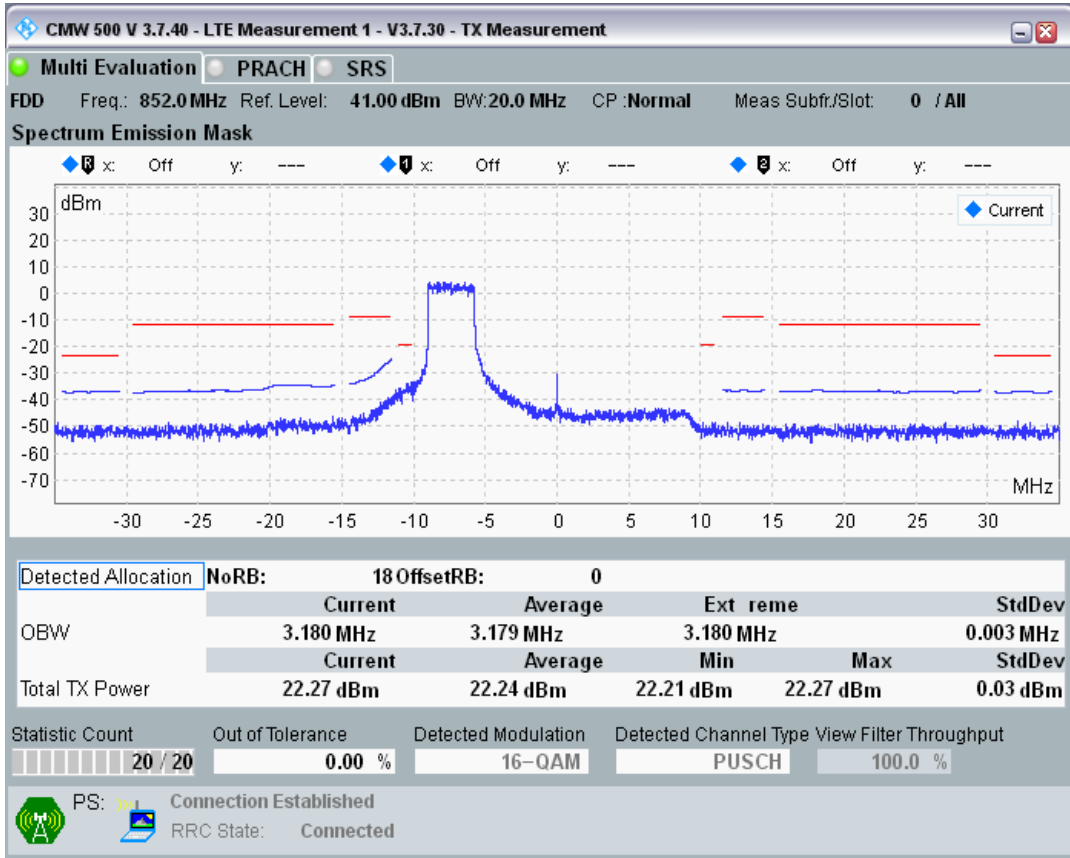

Band20 QAM16 BW=20MHz Channel=24350 RB Size=18 Position=#0