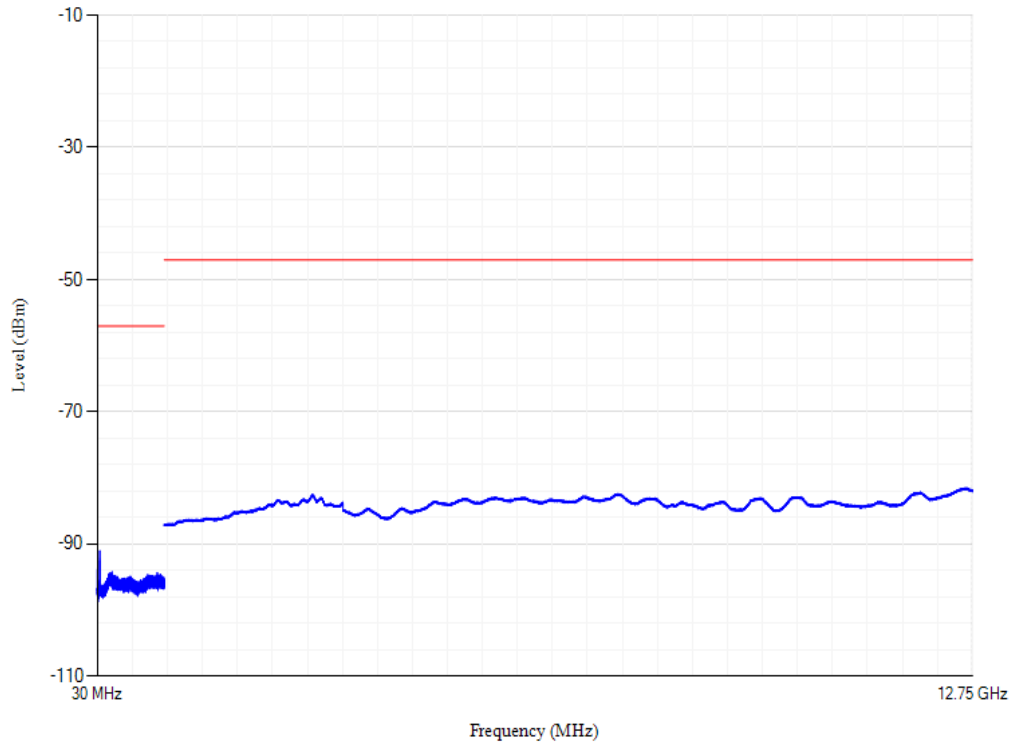

Conducted spurious emissions

Clause 4.2.11 LTE Transmitter adjacent channel leakage power ratio

Band	Bandwidth (MHz)	UL Channel	RB Size	RB Position	Modulation	Type	ACLR (dBc)	Limit (dBc)	Verdict
Band1	5	18025	8	#0	QPSK	U-ACLR2-	53.78	35.2	PASS
Band1	5	18025	8	#0	QPSK	U-ACLR1-	45.61	32.2	PASS
Band1	5	18025	8	#0	QPSK	E-ACLR-	43.57	29.2	PASS
Band1	5	18025	8	#0	QPSK	EUTRA	0.00	0	PASS
Band1	5	18025	8	#0	QPSK	E-ACLR+	51.30	29.2	PASS
Band1	5	18025	8	#0	QPSK	U-ACLR+	52.00	32.2	PASS
Band1	5	18025	8	#0	QPSK	U-ACLR2+	54.19	35.2	PASS
Band1	5	18025	8	#Max	QPSK	U-ACLR2-	53.96	35.2	PASS
Band1	5	18025	8	#Max	QPSK	U-ACLR1-	52.03	32.2	PASS
Band1	5	18025	8	#Max	QPSK	E-ACLR-	51.33	29.2	PASS
Band1	5	18025	8	#Max	QPSK	EUTRA	0.00	0	PASS
Band1	5	18025	8	#Max	QPSK	E-ACLR+	43.30	29.2	PASS
Band1	5	18025	8	#Max	QPSK	U-ACLR+	45.50	32.2	PASS
Band1	5	18025	8	#Max	QPSK	U-ACLR2+	54.00	35.2	PASS
Band1	5	18025	25	#0	QPSK	U-ACLR2-	52.15	35.2	PASS
Band1	5	18025	25	#0	QPSK	U-ACLR1-	44.00	32.2	PASS
Band1	5	18025	25	#0	QPSK	E-ACLR-	43.15	29.2	PASS
Band1	5	18025	25	#0	QPSK	EUTRA	0.00	0	PASS
Band1	5	18025	25	#0	QPSK	E-ACLR+	43.02	29.2	PASS
Band1	5	18025	25	#0	QPSK	U-ACLR+	43.84	32.2	PASS
Band1	5	18025	25	#0	QPSK	U-ACLR2+	52.07	35.2	PASS