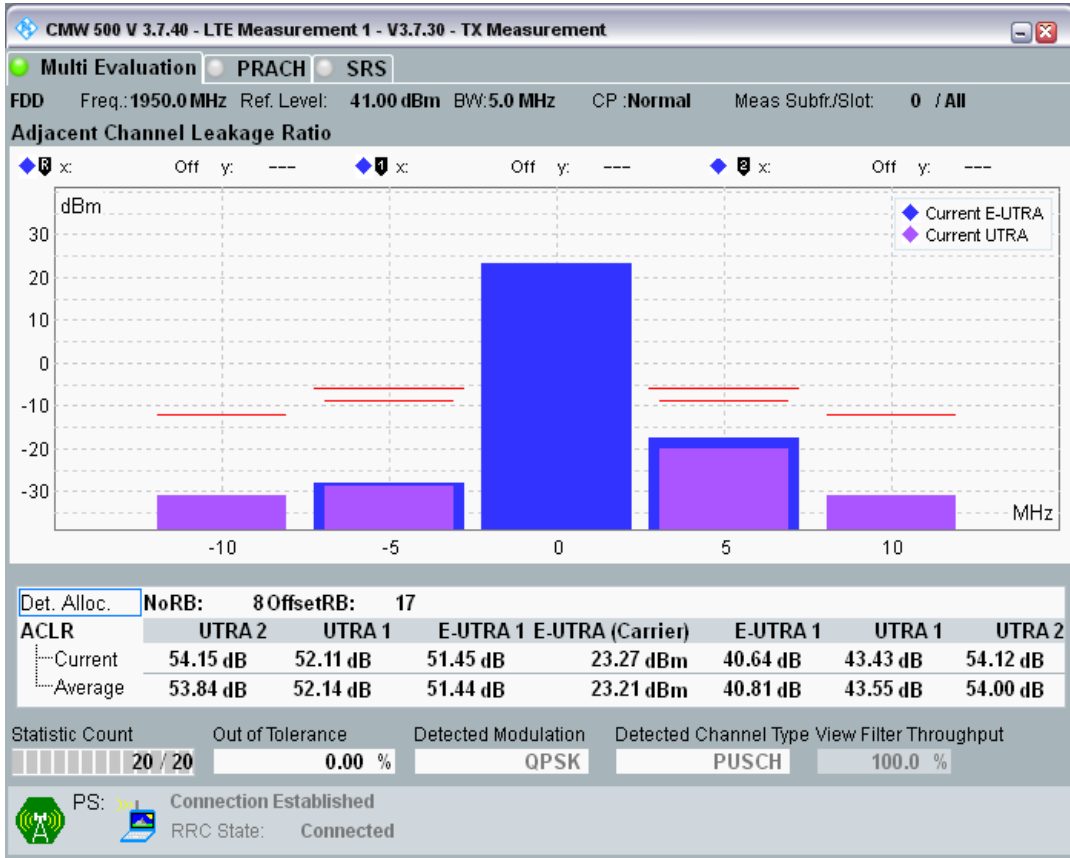

Band1 QAM16 BW=5MHz Channel=18025 RB Size=8 Position=#Max

Band1 QAM16 BW=5MHz Channel=18025 RB Size=25 Position=#0

Band1 QPSK BW=5MHz Channel=18300 RB Size=8 Position=#0

Band1 QPSK BW=5MHz Channel=18300 RB Size=8 Position=#Max