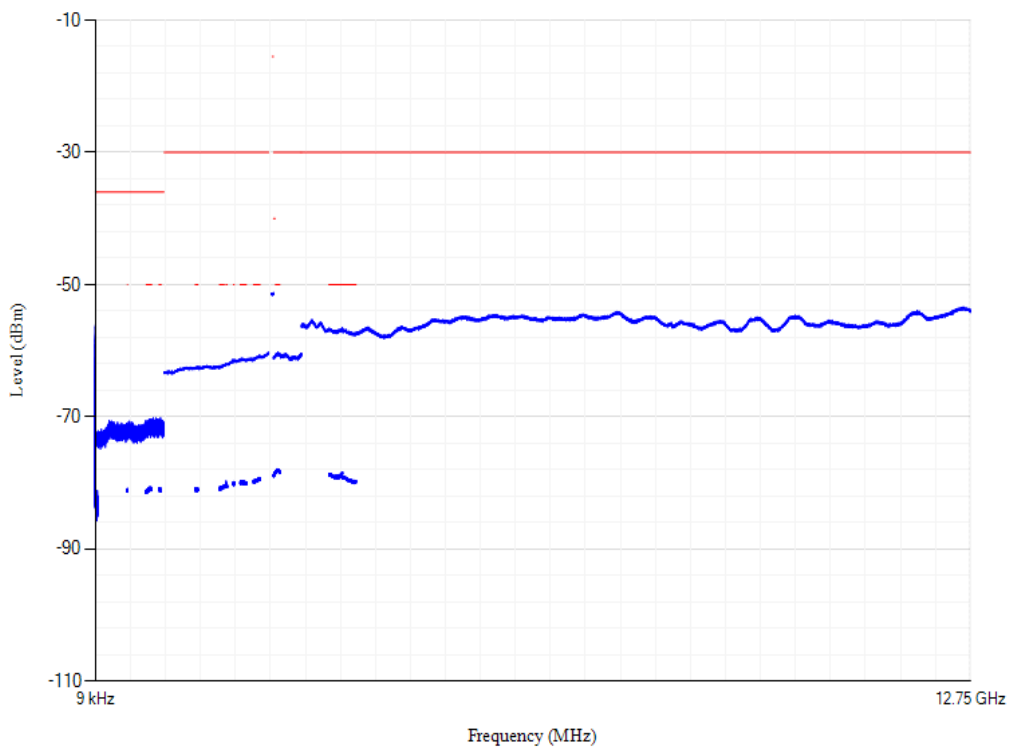

Conducted spurious emissions

Band8 QPSK BW=1.4MHz Channel=21457 RB Size=1 Position=#0