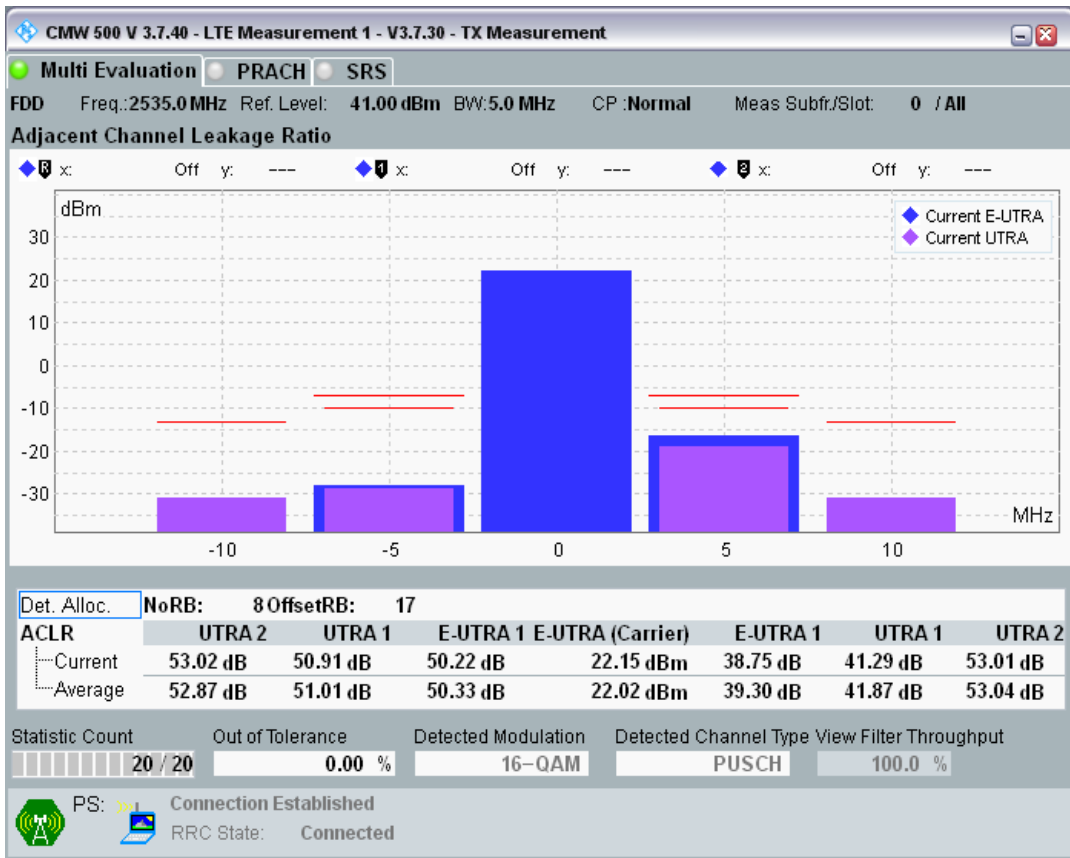

Band7 QAM16 BW=5MHz Channel=21100 RB Size=8 Position=#Max