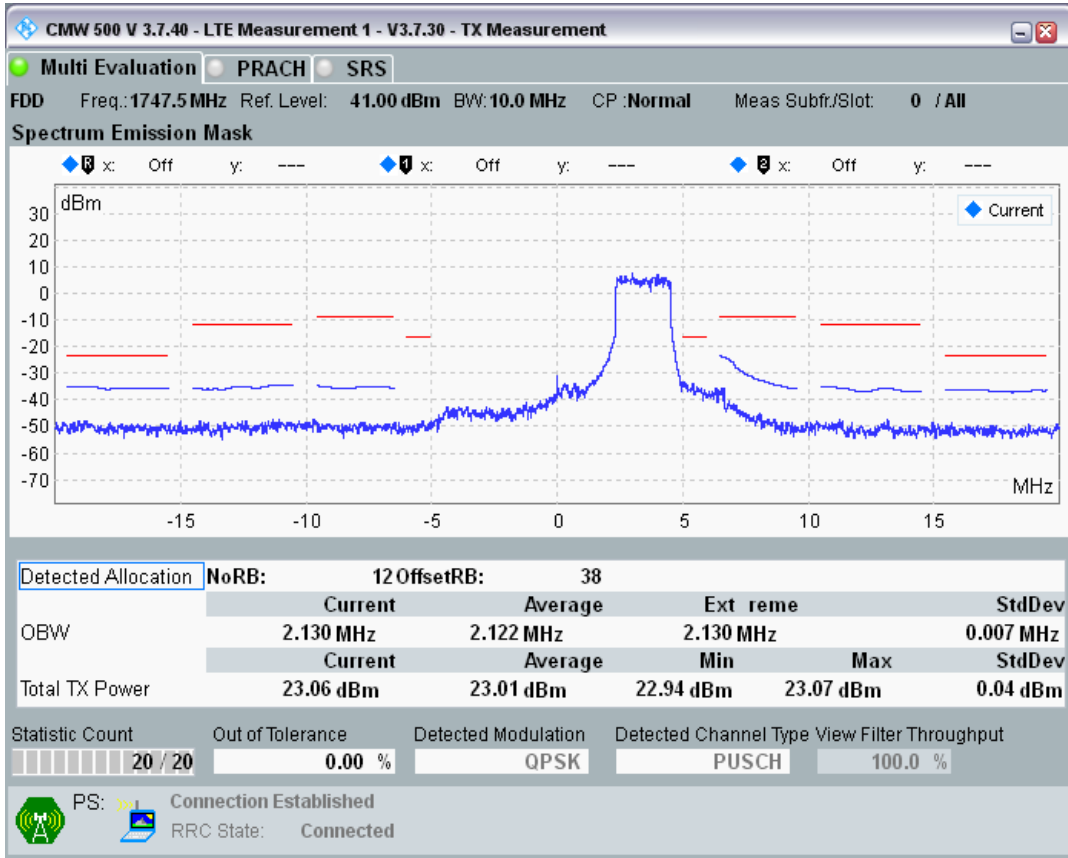

Band3 QAM16 BW=10MHz Channel=19250 RB Size=12 Position=#Max

Band3 QAM16 BW=10MHz Channel=19250 RB Size=50 Position=#0

Band3 QPSK BW=10MHz Channel=19575 RB Size=12 Position=#0

Band3 QPSK BW=10MHz Channel=19575 RB Size=12 Position=#Max