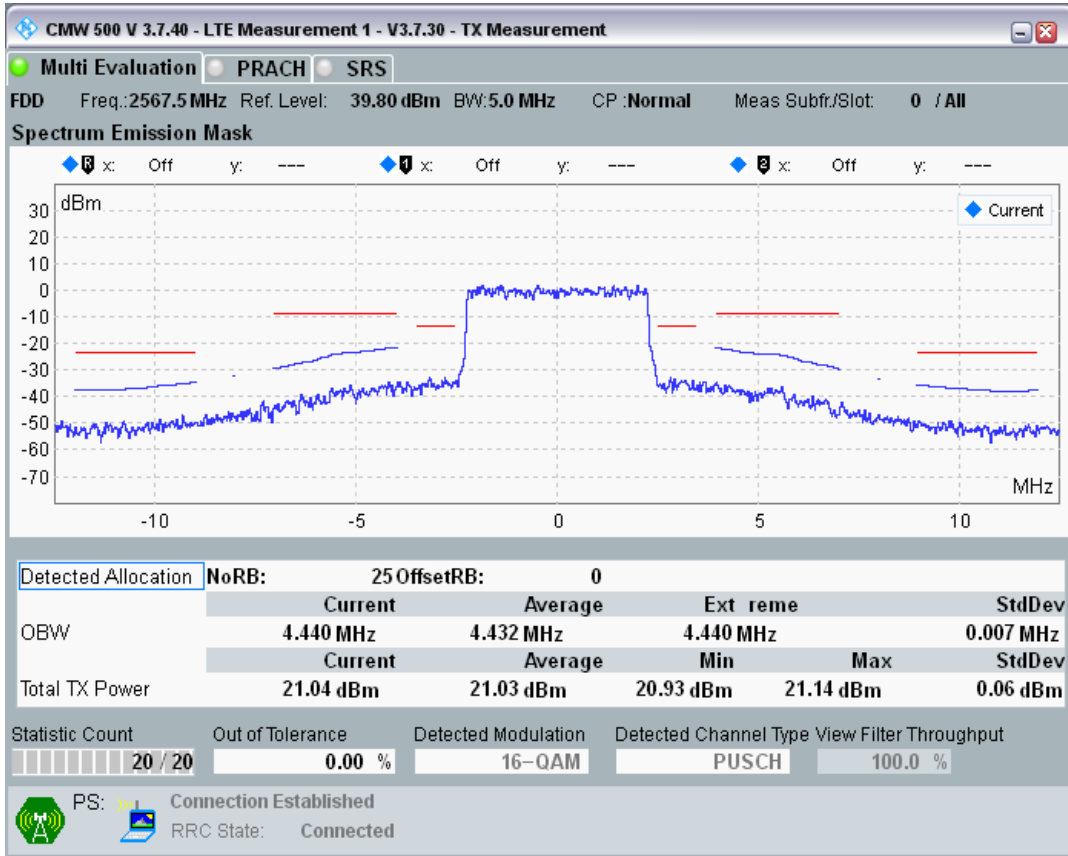

Band7 QPSK BW=5MHz Channel=21425 RB Size=25 Position=#0

Band7 QAM16 BW=5MHz Channel=21425 RB Size=8 Position=#0

Band7 QAM16 BW=5MHz Channel=21425 RB Size=8 Position=#Max

Band7 QAM16 BW=5MHz Channel=21425 RB Size=25 Position=#0