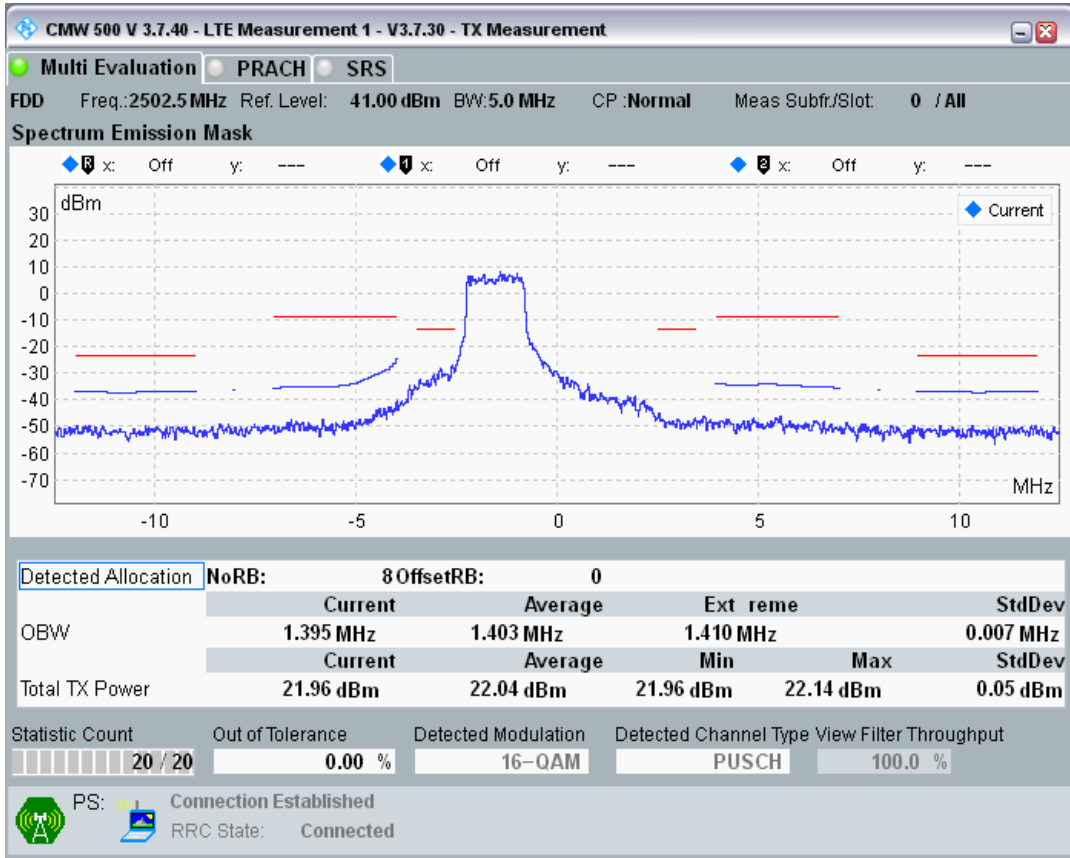

Band7 QAM16 BW=5MHz Channel=20775 RB Size=8 Position=#0