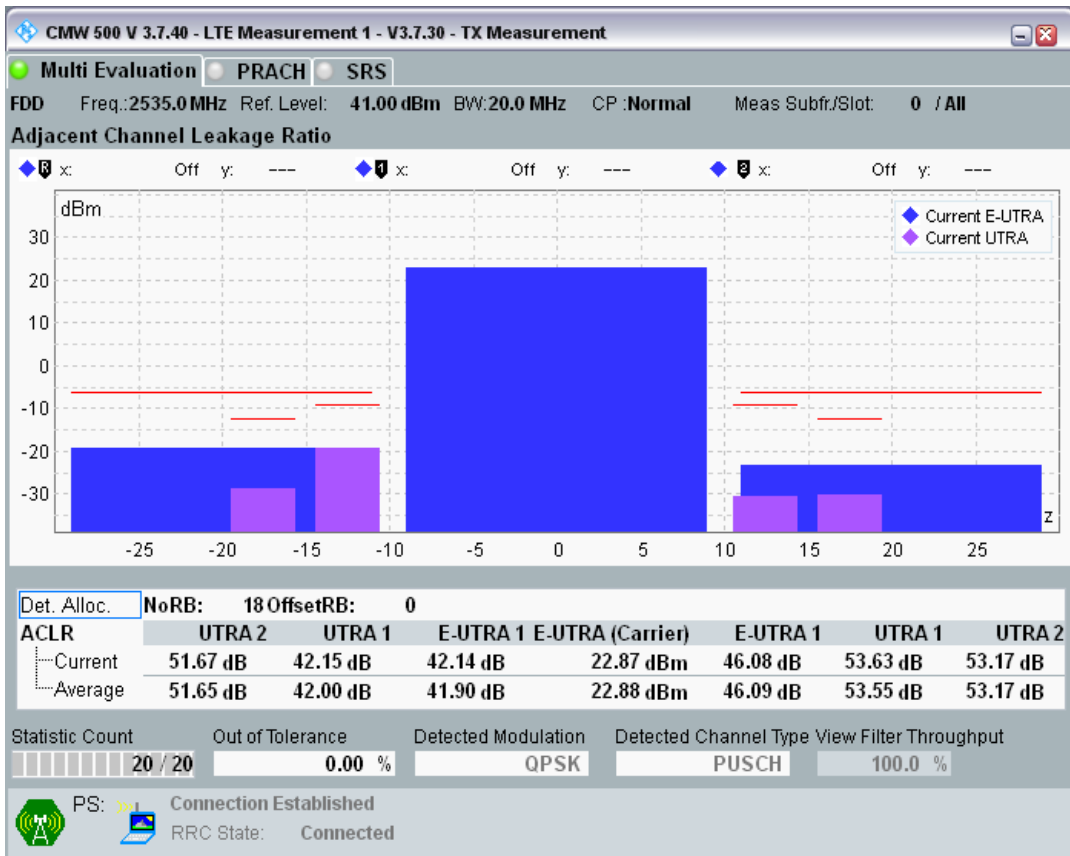

Band7 QPSK BW=20MHz Channel=21100 RB Size=18 Position=#0