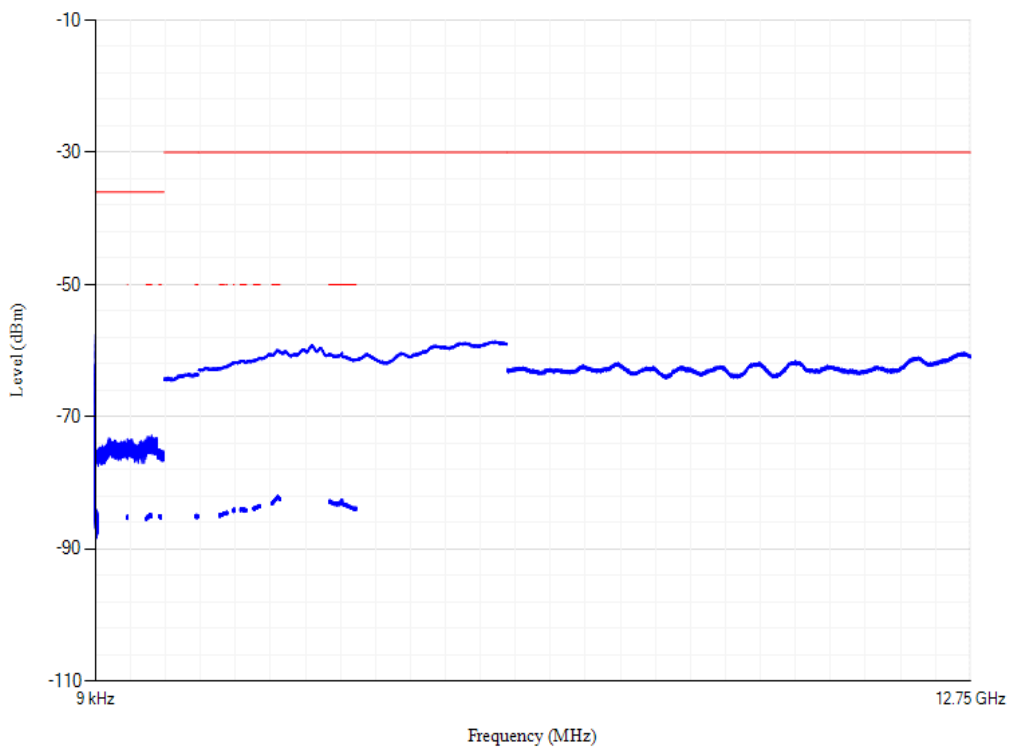

Conducted spurious emissions

Band8 QPSK BW=5MHz Channel=21625 RB Size=1 Position=#0