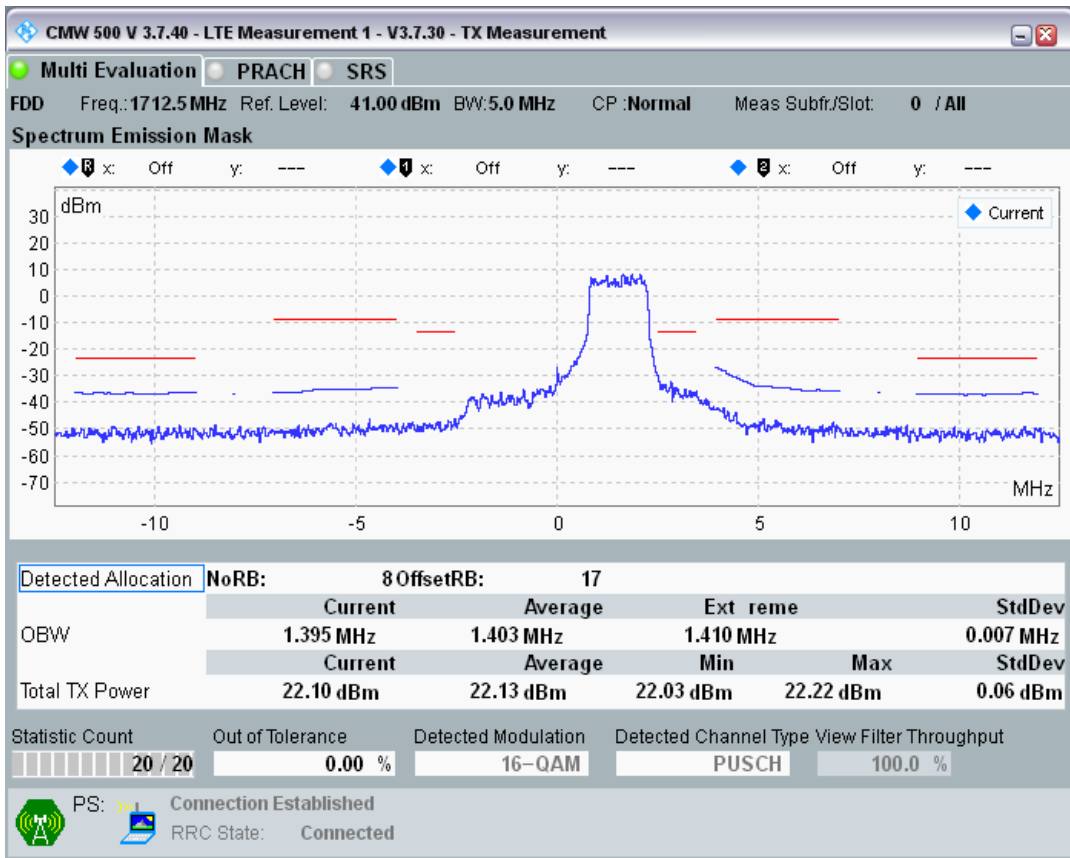

Band3 QAM16 BW=5MHz Channel=19225 RB Size=8 Position=#Max