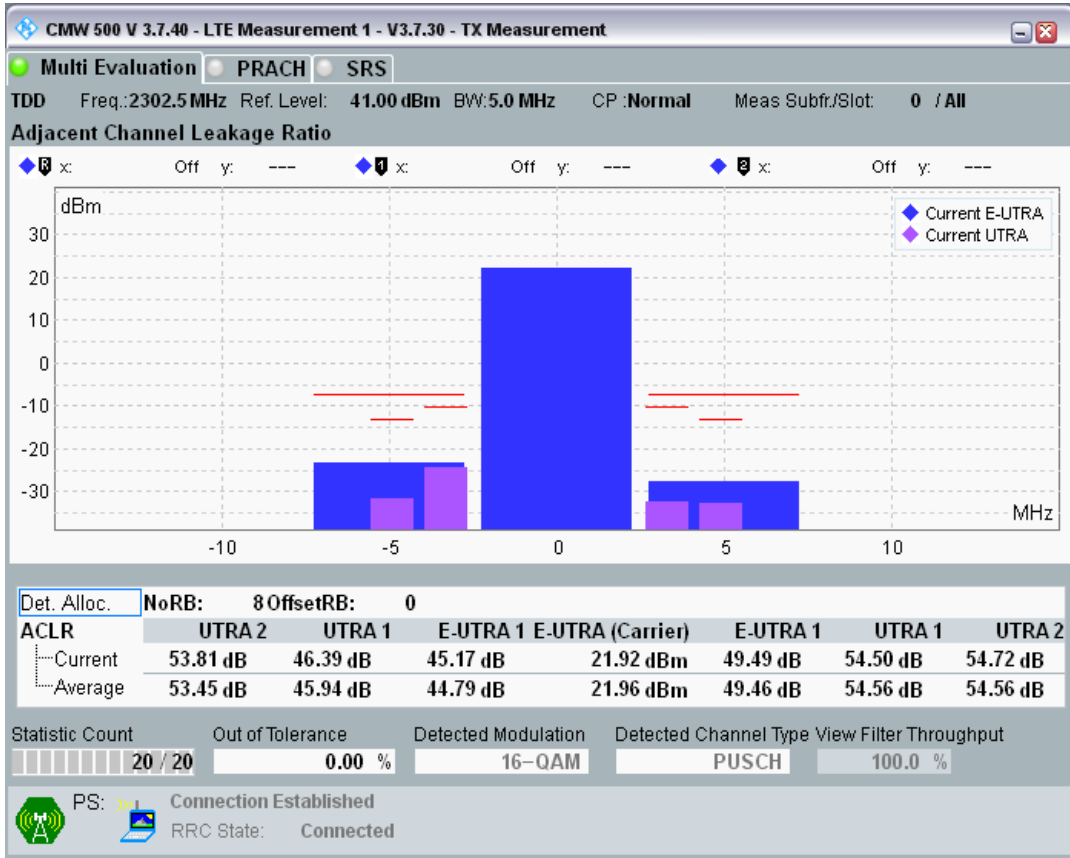

Band40 QPSK BW=5MHz Channel=38675 RB Size=8 Position=#0

Band40 QPSK BW=5MHz Channel=38675 RB Size=8 Position=#Max

Band40 QPSK BW=5MHz Channel=38675 RB Size=25 Position=#0

Band40 QAM16 BW=5MHz Channel=38675 RB Size=8 Position=#0