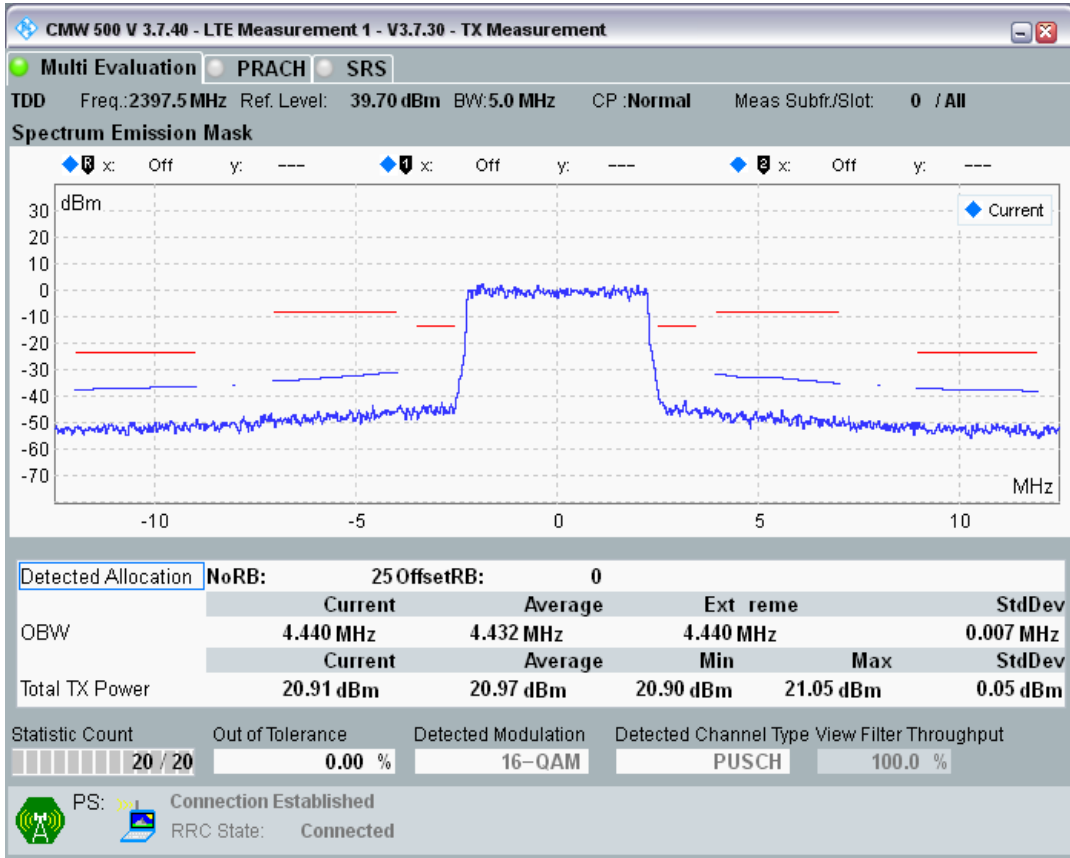

Band40 QAM16 BW=5MHz Channel=39625 RB Size=25 Position=#0