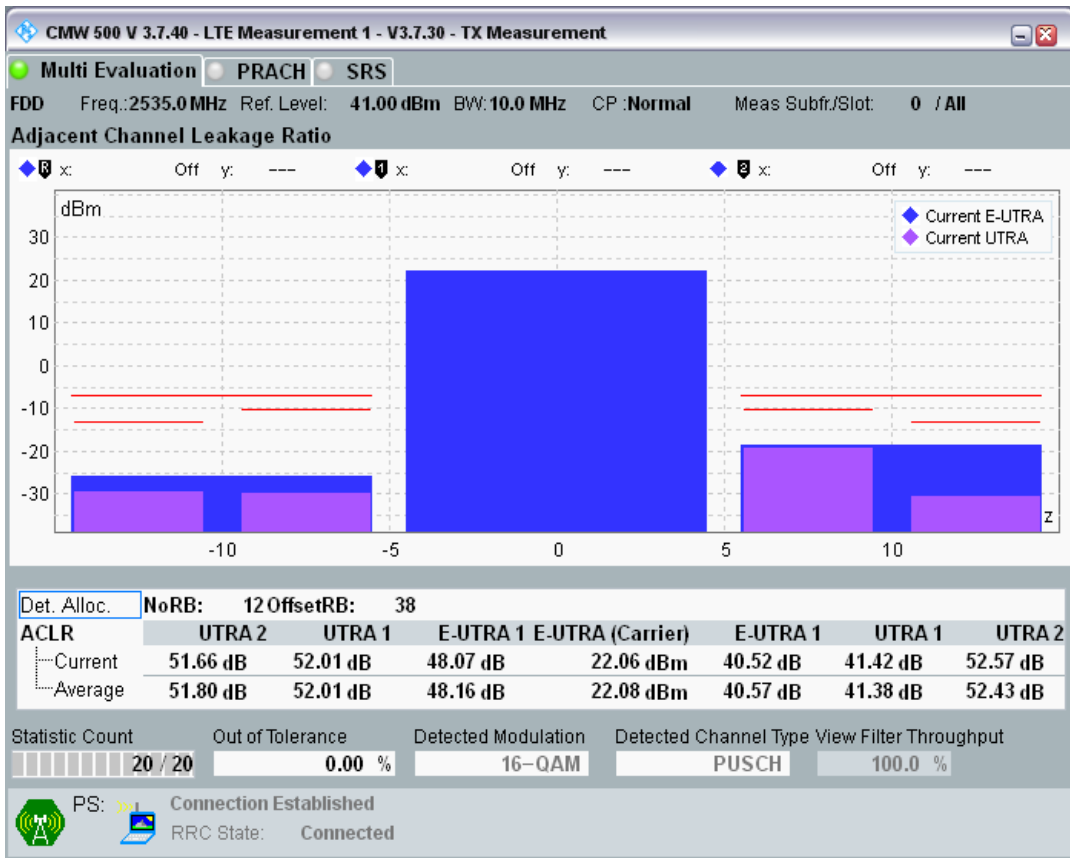

Band7 QAM16 BW=10MHz Channel=21100 RB Size=12 Position=#Max