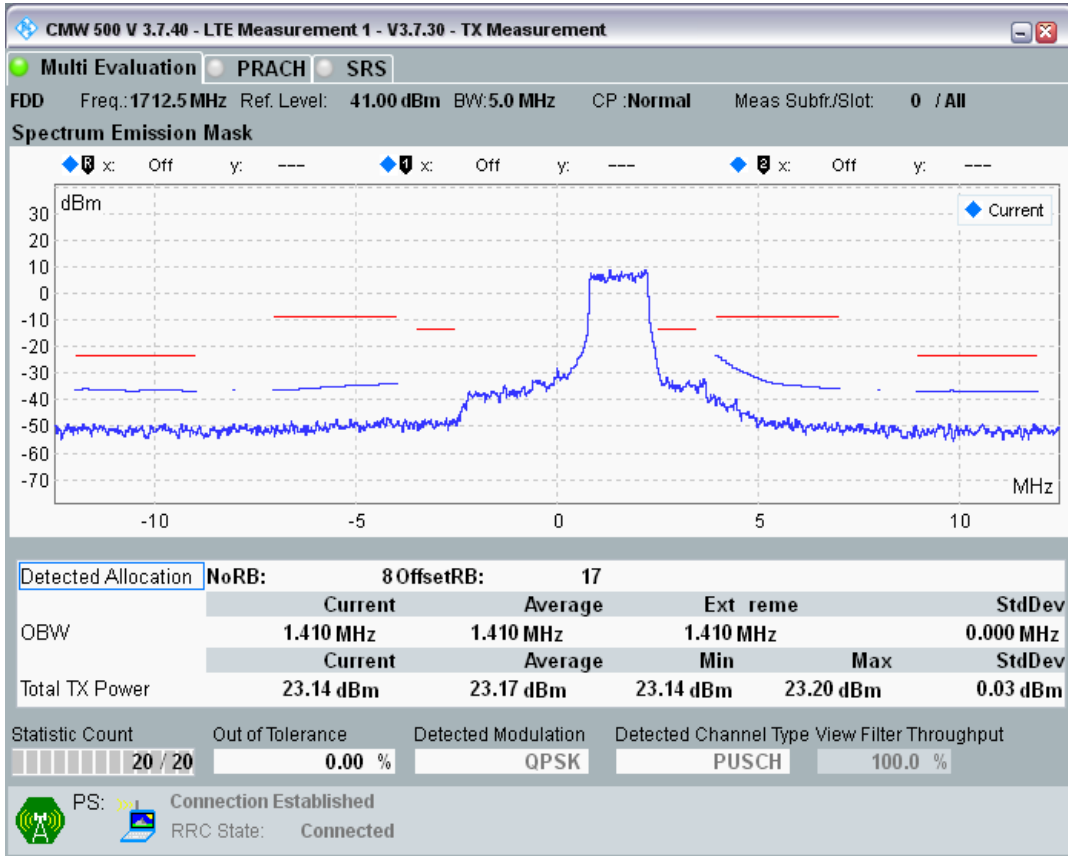

Band3 QAM16 BW=1.4MHz Channel=19943 RB Size=5 Position=#Max

Band3 QAM16 BW=1.4MHz Channel=19943 RB Size=6 Position=#0

Band3 QPSK BW=5MHz Channel=19225 RB Size=8 Position=#0

Band3 QPSK BW=5MHz Channel=19225 RB Size=8 Position=#Max