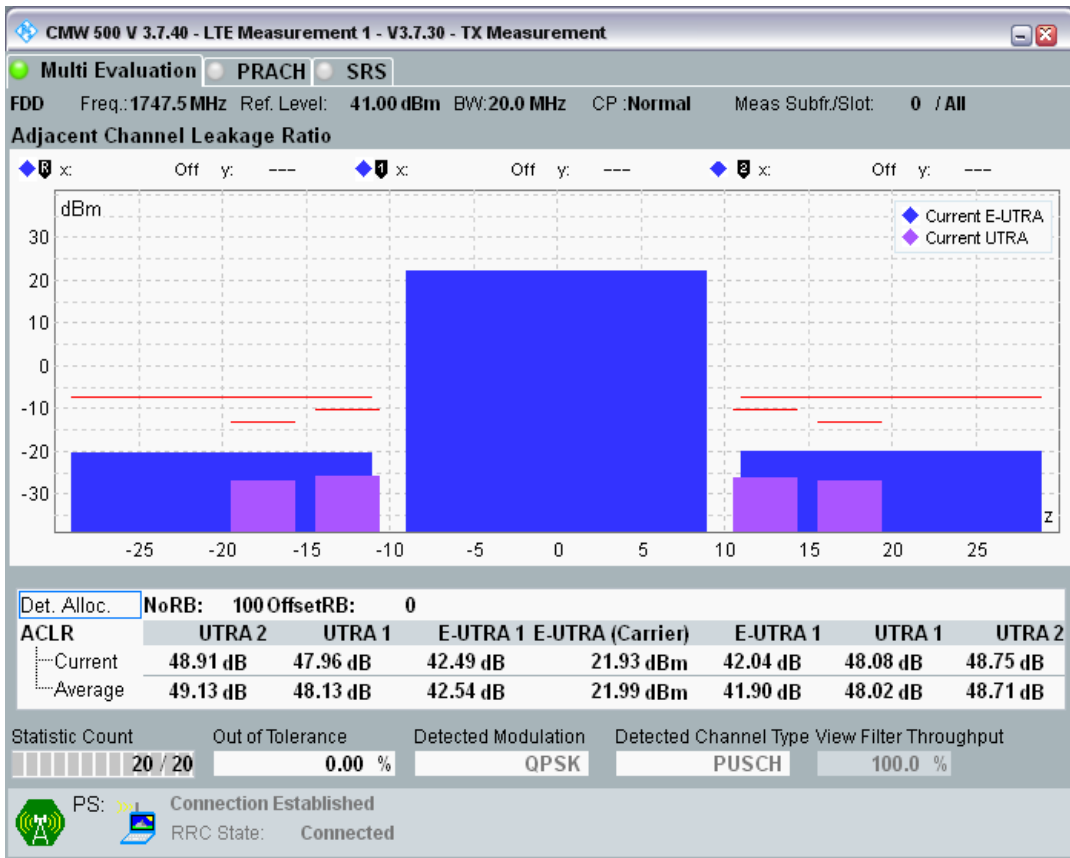

Band3 QPSK BW=20MHz Channel=19575 RB Size=100 Position=#0