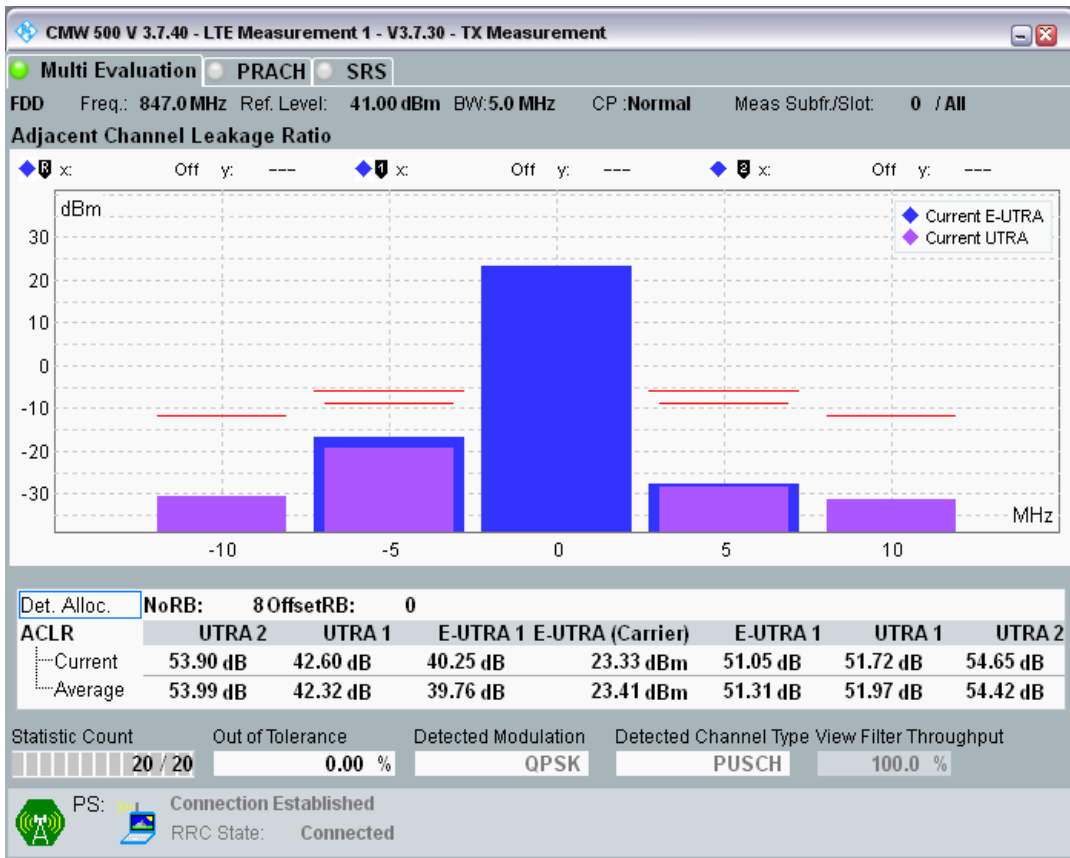

Band20 QPSK BW=5MHz Channel=24300 RB Size=8 Position=#0