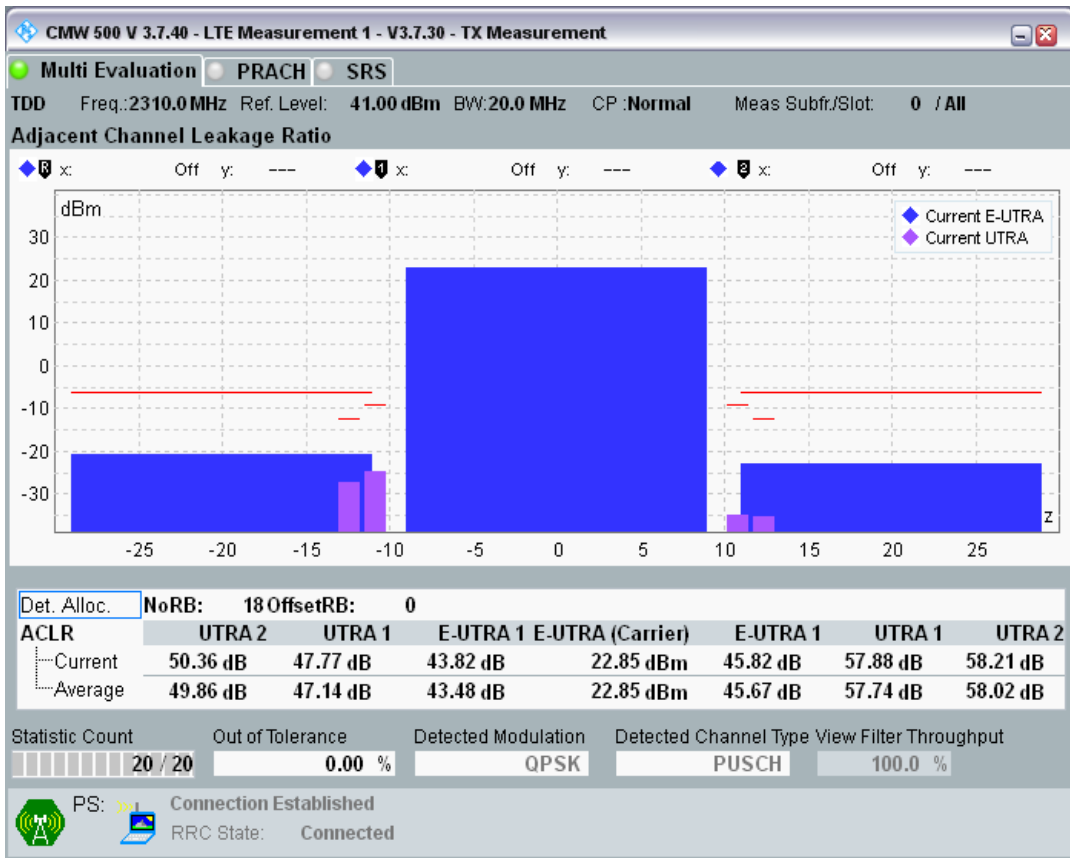

Band40 QPSK BW=20MHz Channel=38750 RB Size=18 Position=#0