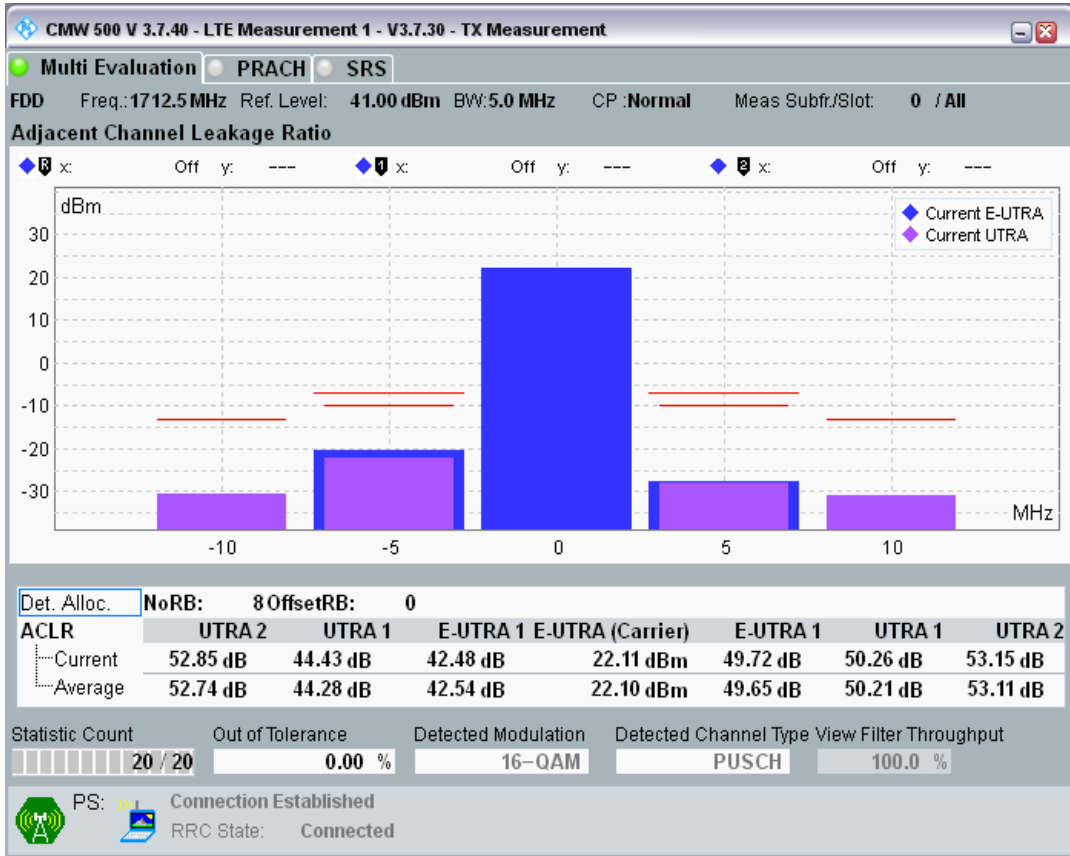

Band3 QAM16 BW=5MHz Channel=19225 RB Size=8 Position=#0