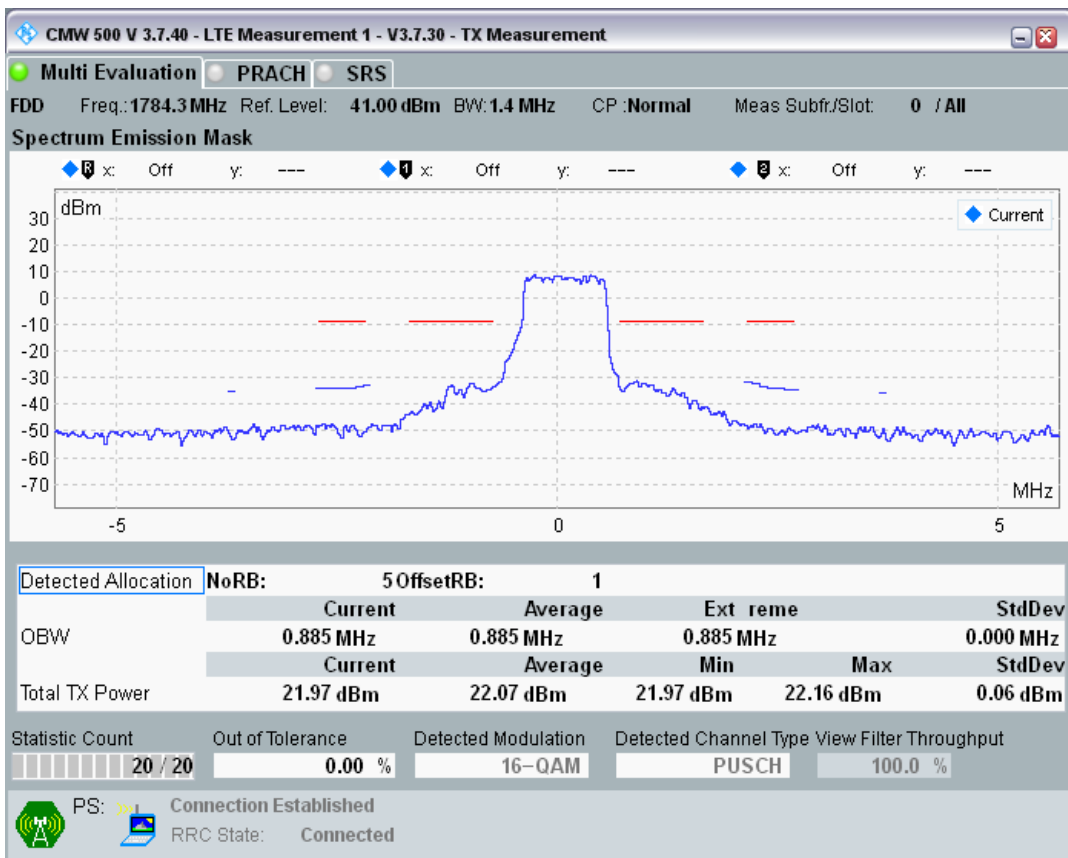

Band3 QAM16 BW=1.4MHz Channel=19943 RB Size=5 Position=#Max