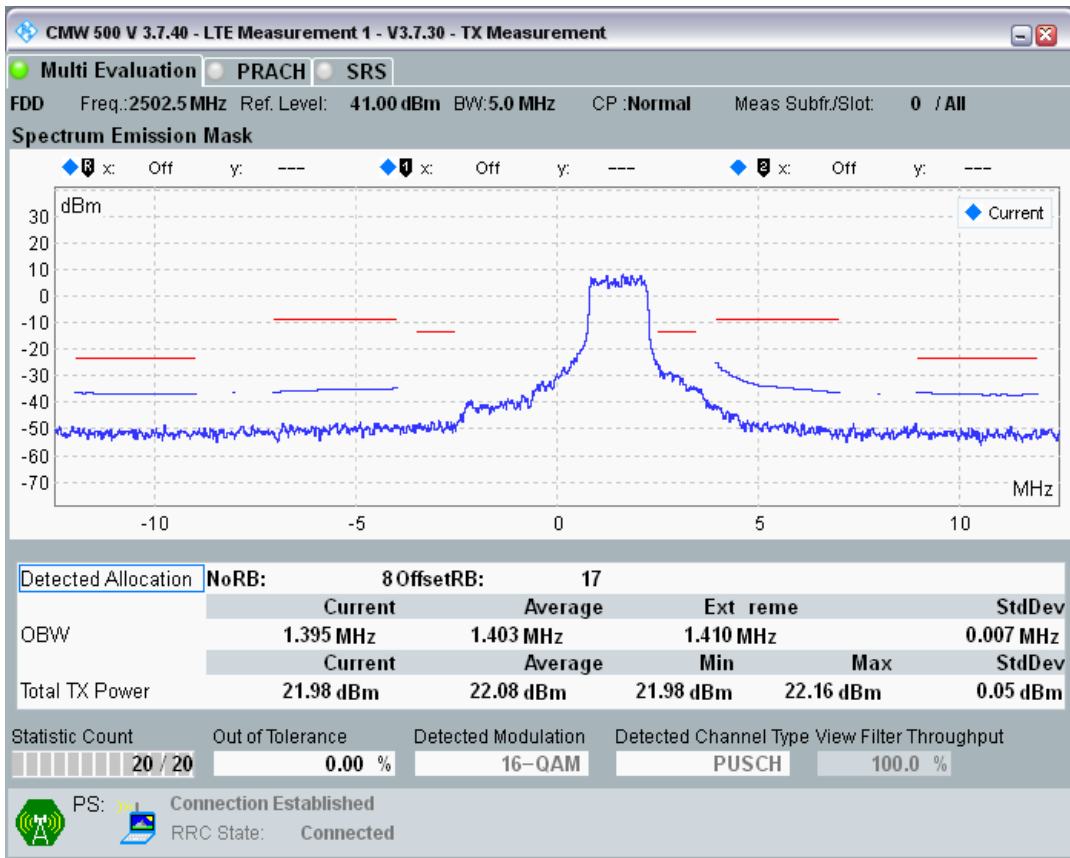

Band7 QAM16 BW=5MHz Channel=20775 RB Size=8 Position=#Max