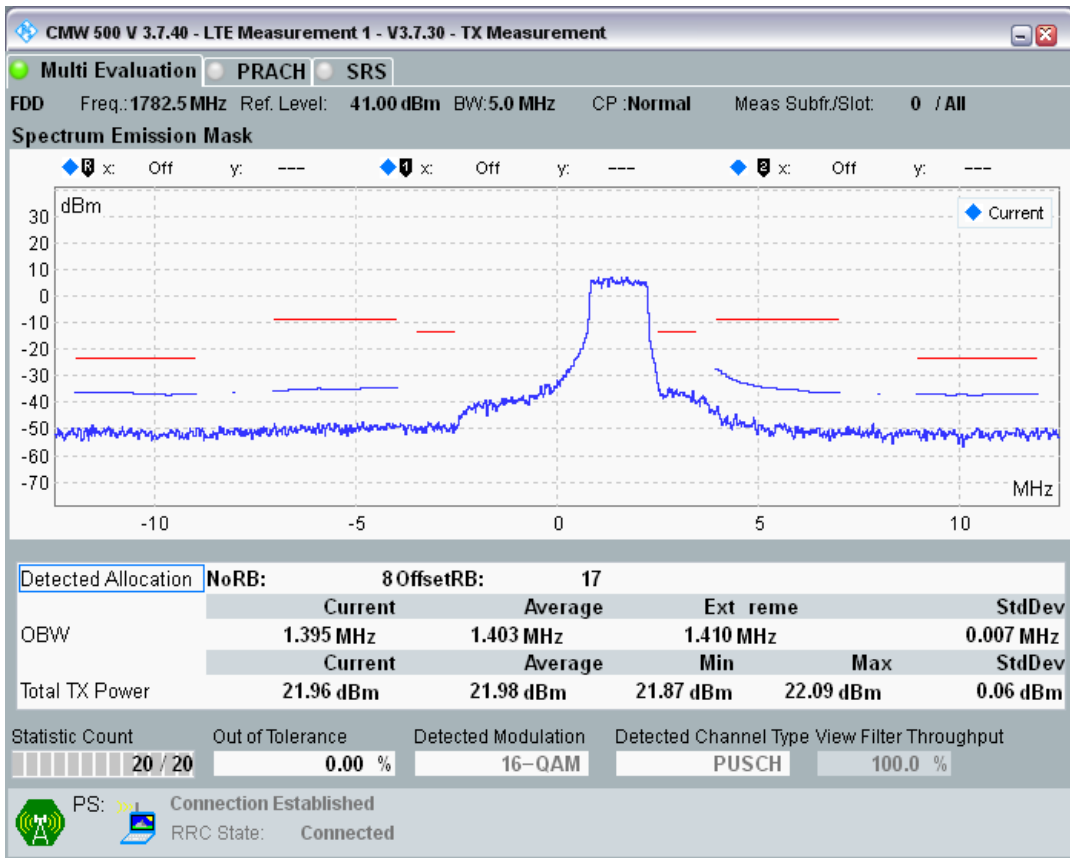

Band3 QAM16 BW=5MHz Channel=19925 RB Size=8 Position=#Max