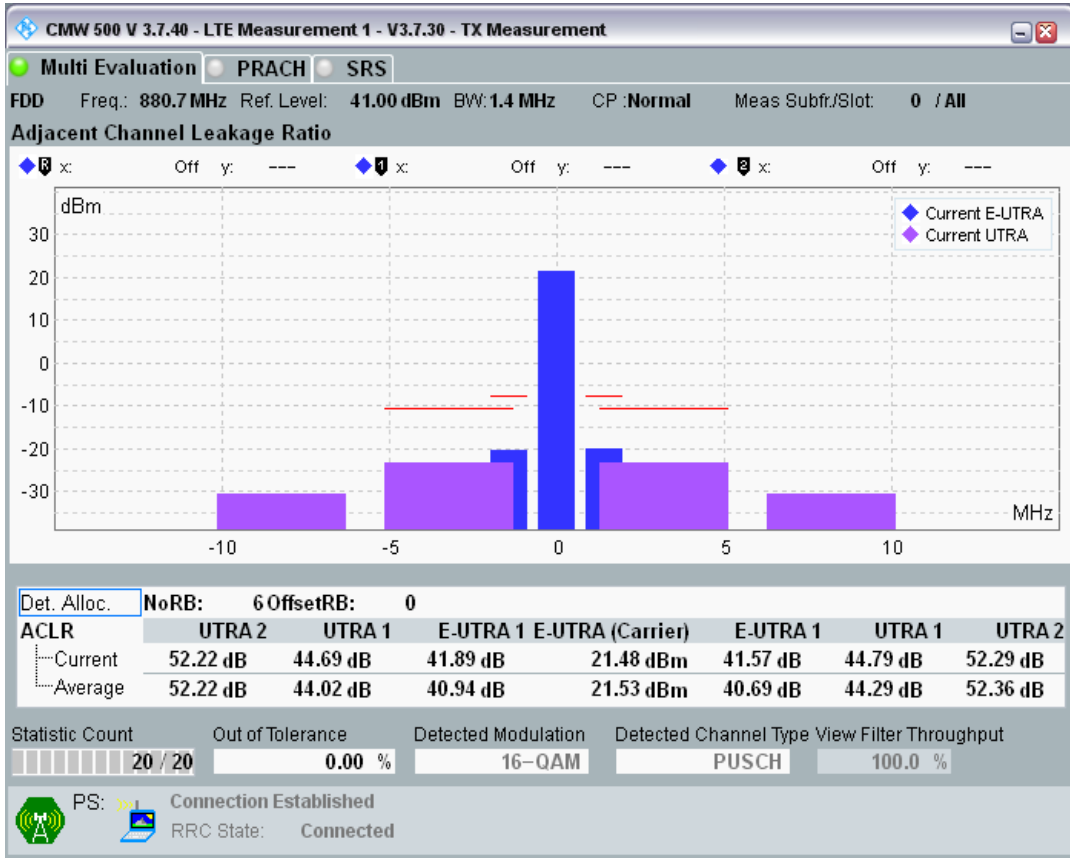

Band8 QAM16 BW=1.4MHz Channel=21457 RB Size=6 Position=#0