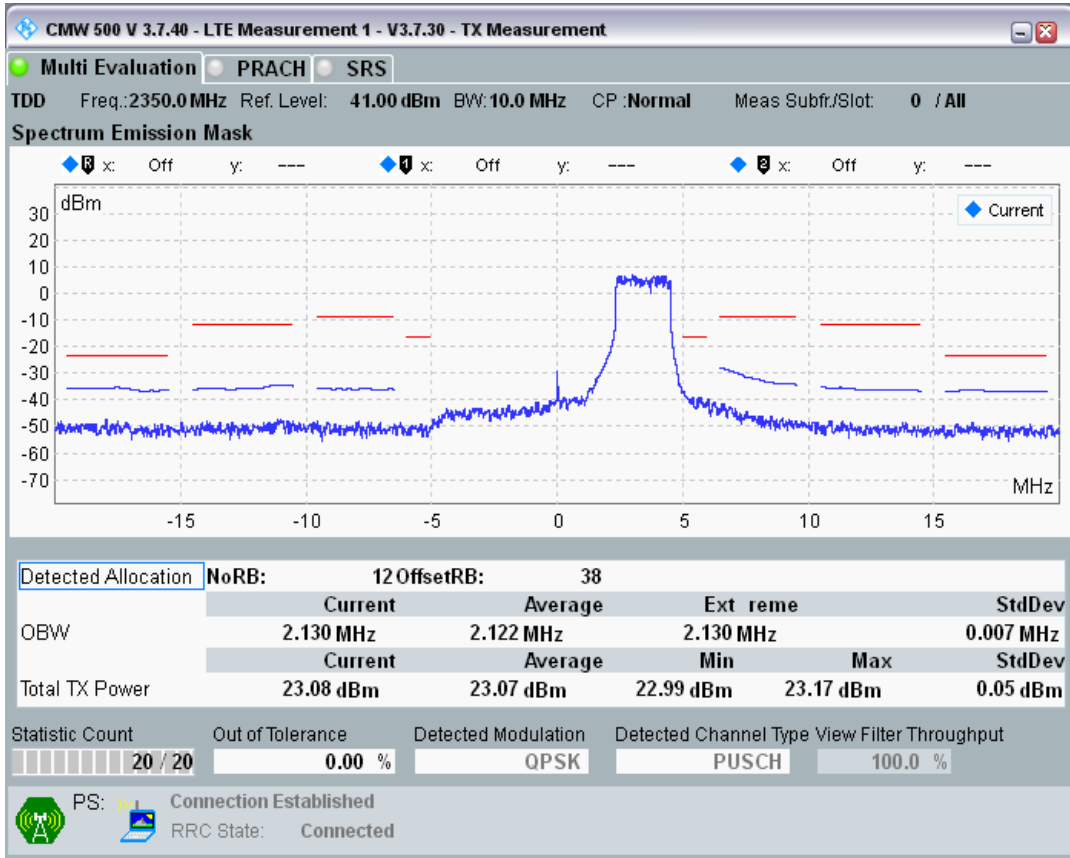

Band40 QPSK BW=10MHz Channel=39150 RB Size=12 Position=#Max