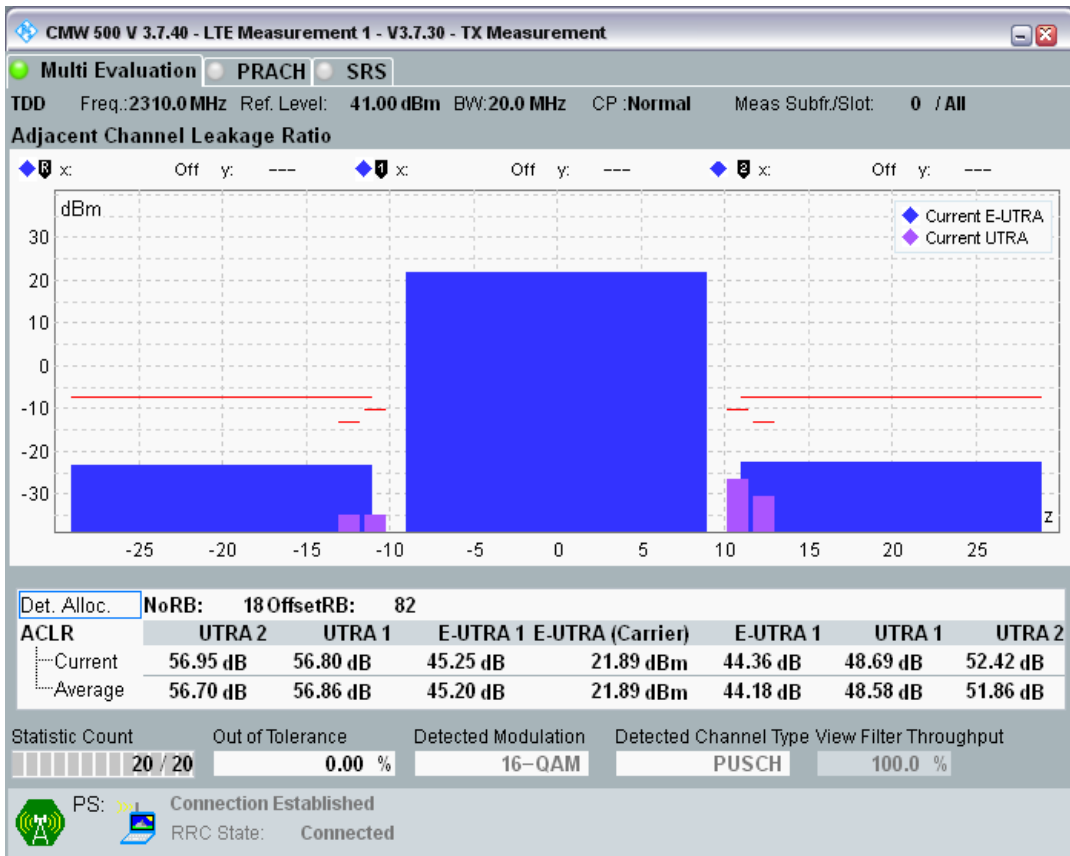

Band40 QAM16 BW=20MHz Channel=38750 RB Size=18 Position=#Max