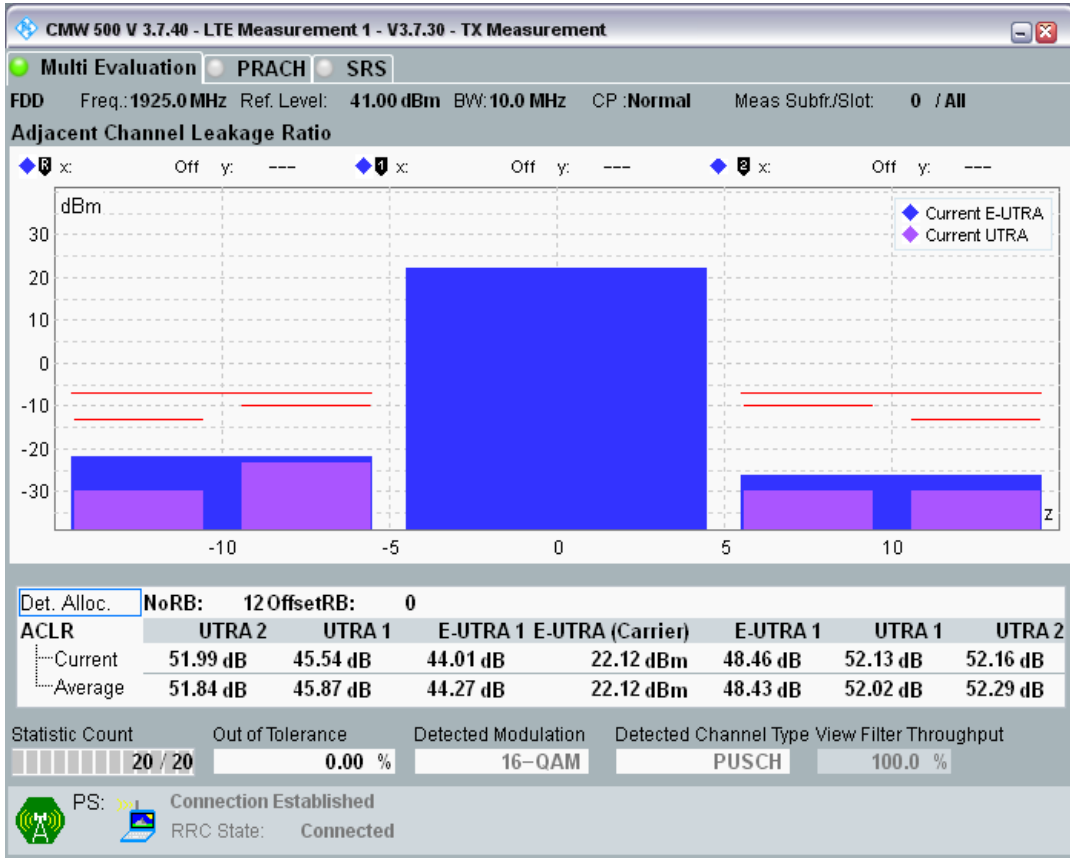

Band1 QAM16 BW=10MHz Channel=18050 RB Size=12 Position=#0