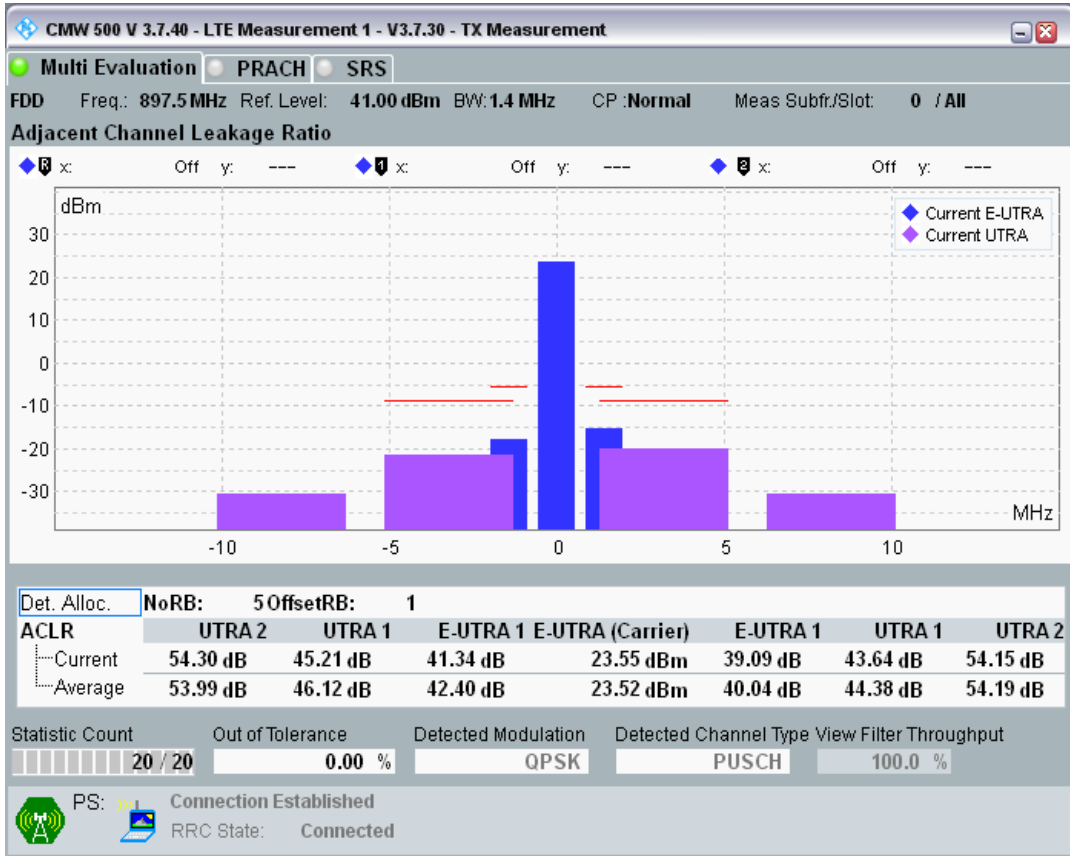

Band8 QAM16 BW=1.4MHz Channel=21457 RB Size=5 Position=#Max

Band8 QAM16 BW=1.4MHz Channel=21457 RB Size=6 Position=#0

Band8 QPSK BW=1.4MHz Channel=21625 RB Size=5 Position=#0

Band8 QPSK BW=1.4MHz Channel=21625 RB Size=5 Position=#Max