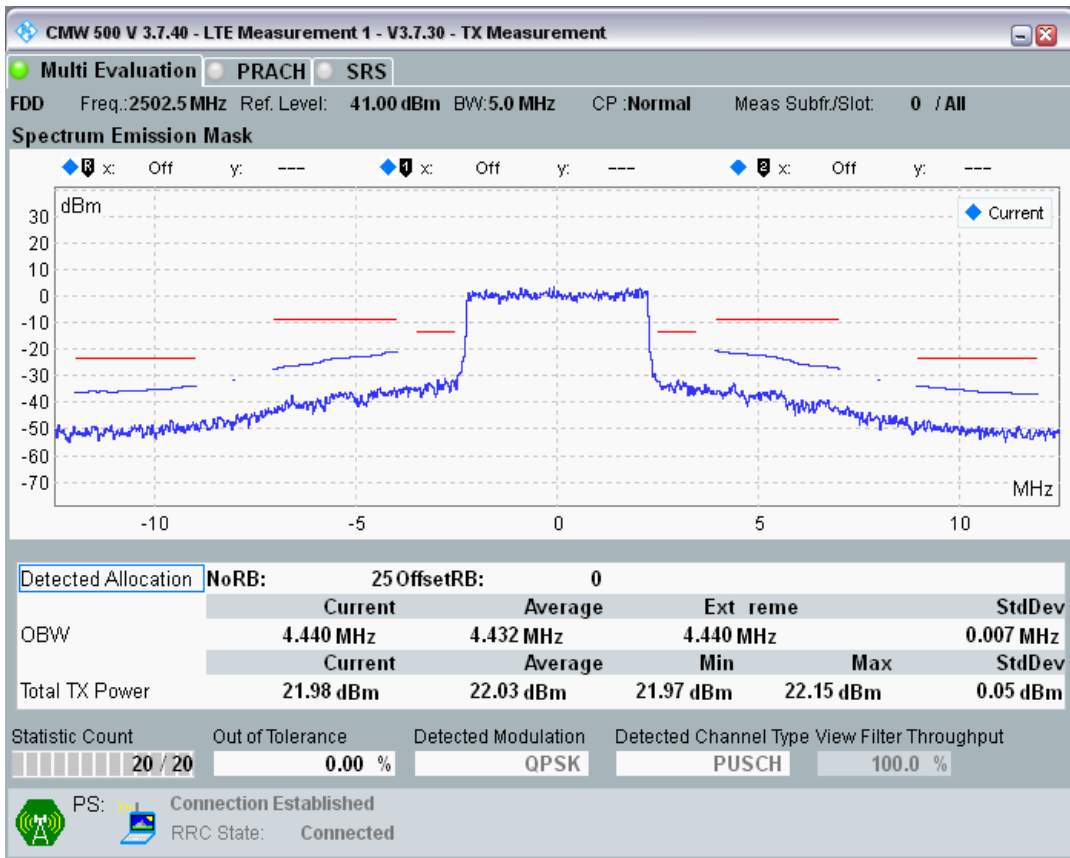

Band7 QPSK BW=5MHz Channel=20775 RB Size=25 Position=#0