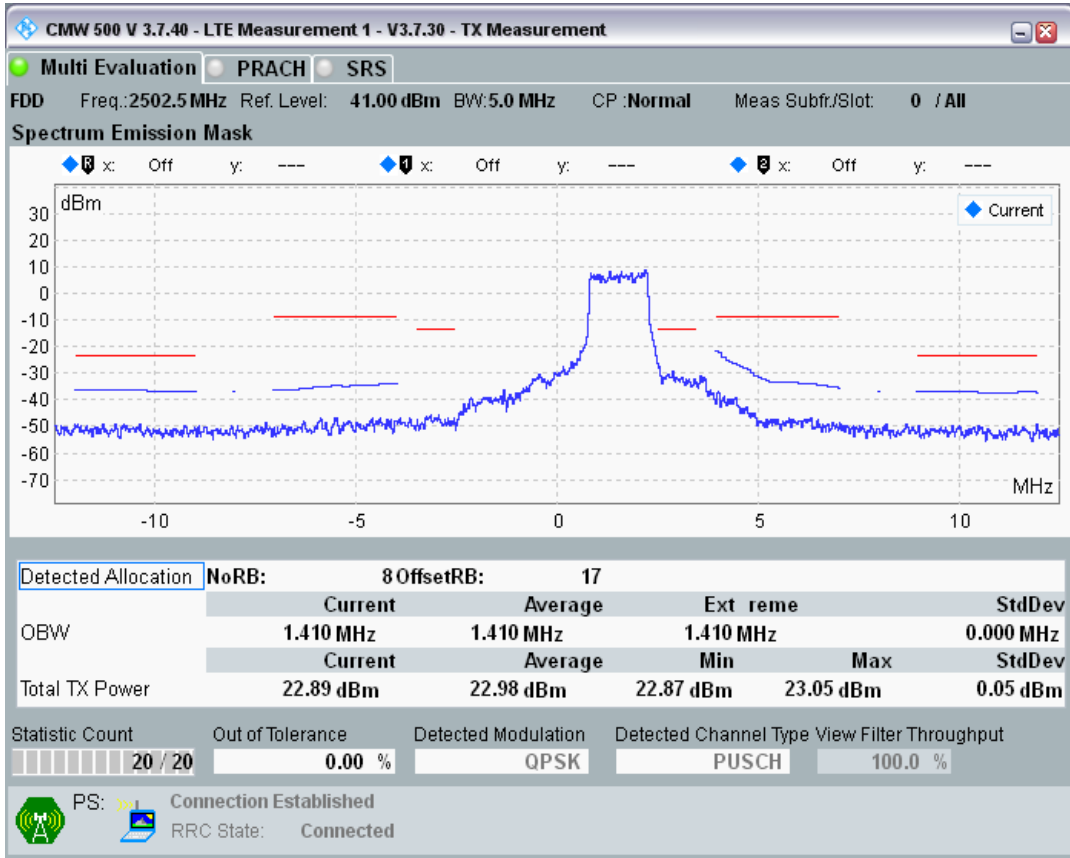

Band40 QAM16 BW=20MHz Channel=39550 RB Size=18 Position=#Max

Band40 QAM16 BW=20MHz Channel=39550 RB Size=100 Position=#0

Band7 QPSK BW=5MHz Channel=20775 RB Size=8 Position=#0

Band7 QPSK BW=5MHz Channel=20775 RB Size=8 Position=#Max