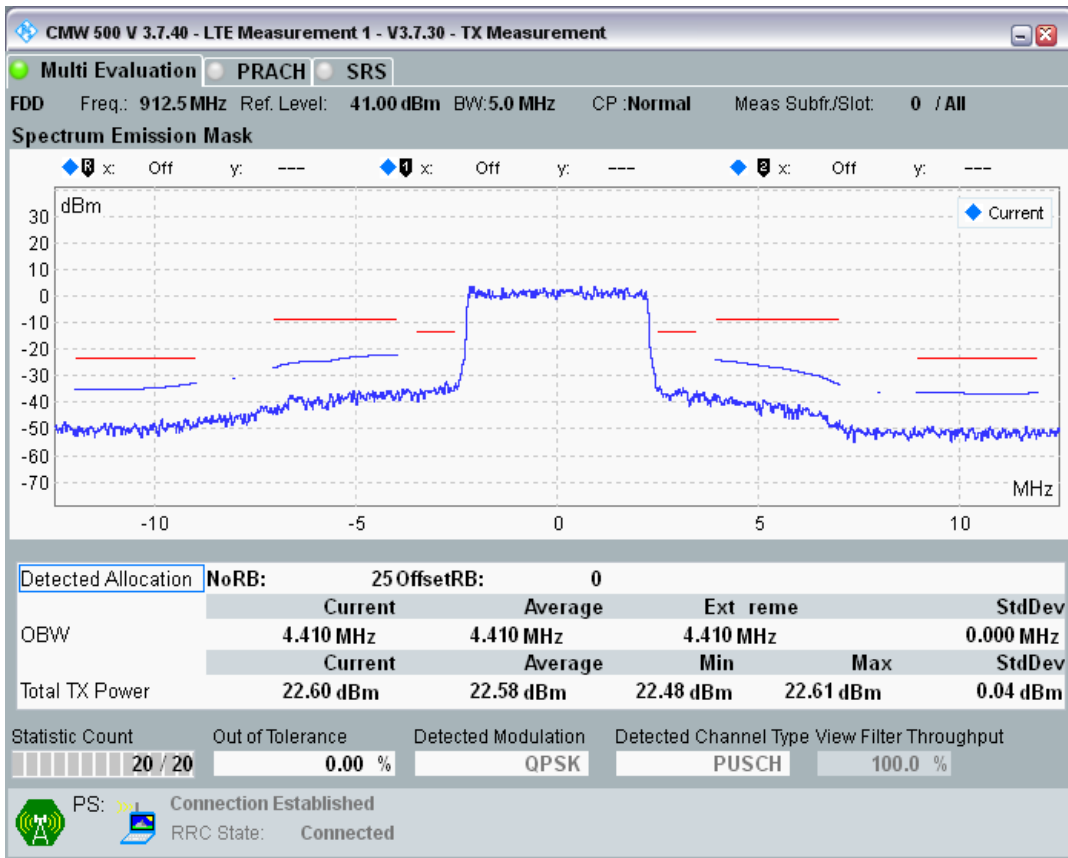

Band8 QPSK BW=5MHz Channel=21775 RB Size=25 Position=#0