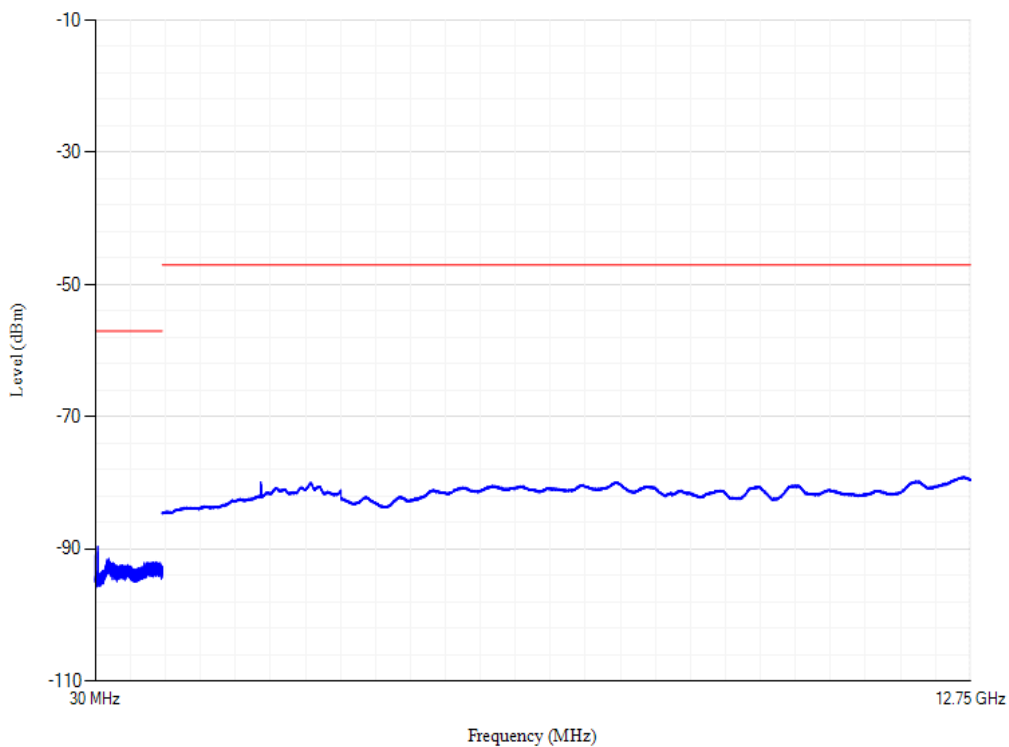

Conducted spurious emissions

Band7 QPSK BW=20MHz Channel=20850