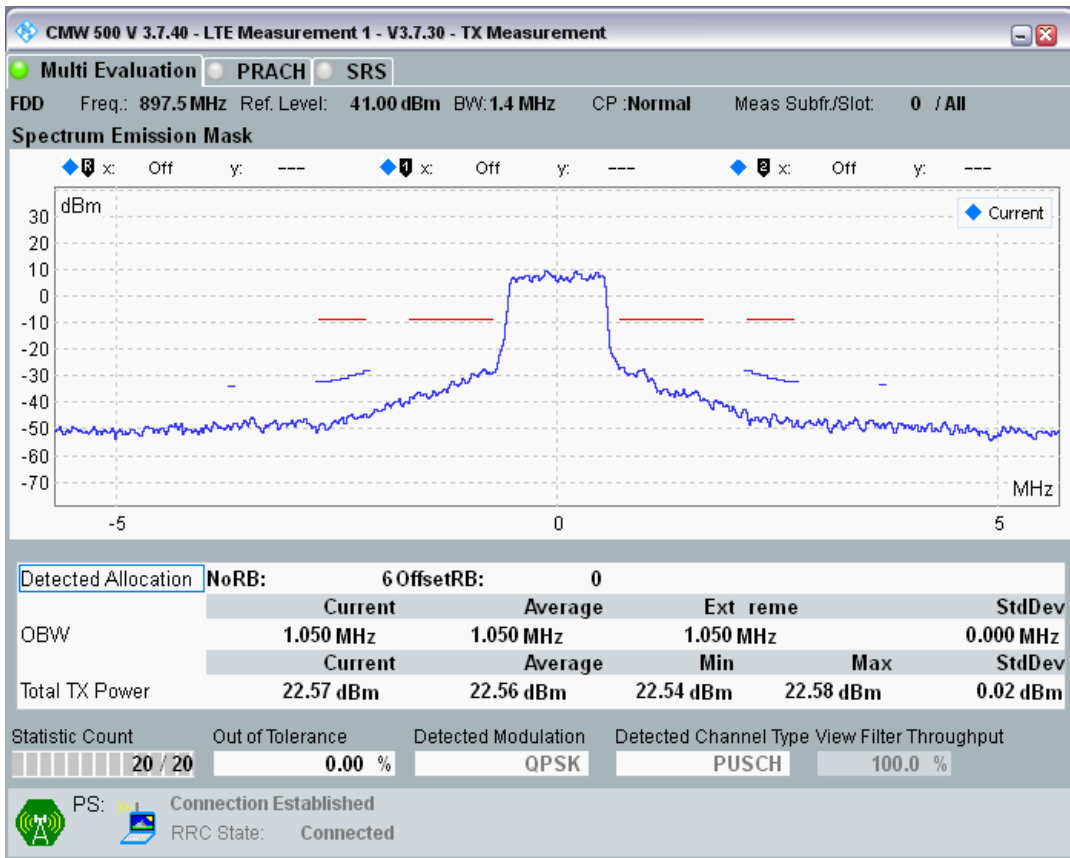

Band8 QPSK BW=1.4MHz Channel=21625 RB Size=6 Position=#0