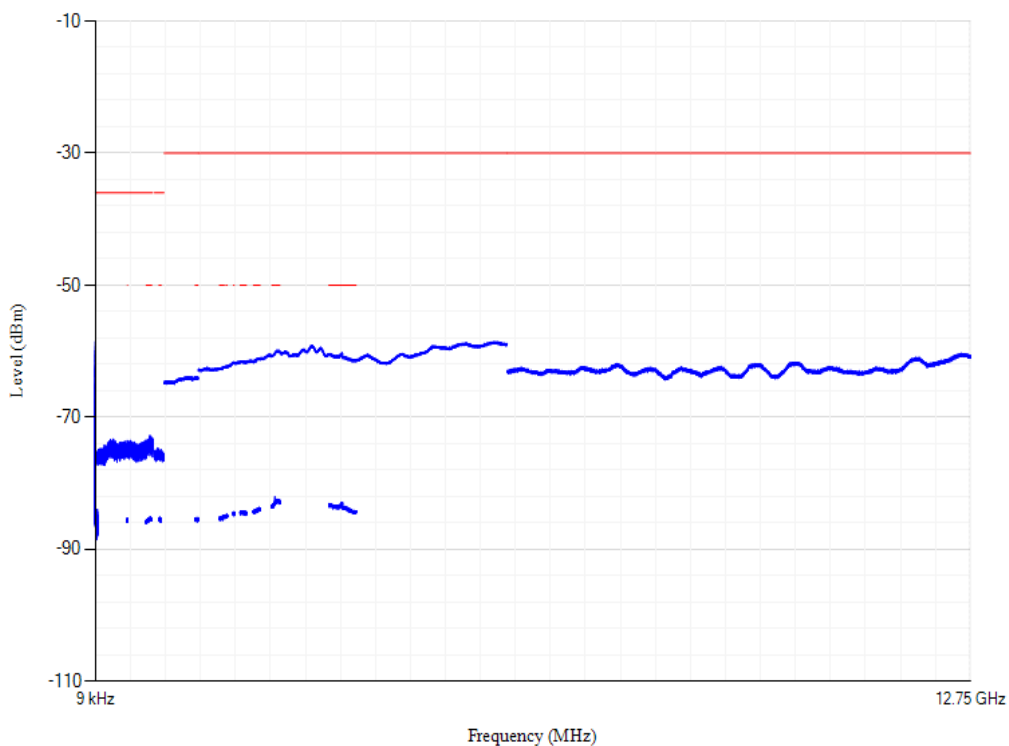

Conducted spurious emissions

Band20 QPSK BW=5MHz Channel=24175 RB Size=1 Position=#0

Conducted spurious emissions

Band20 QPSK BW=5MHz Channel=24300 RB Size=1 Position=#0

Conducted spurious emissions

Band20 QPSK BW=5MHz Channel=24425 RB Size=1 Position=#0