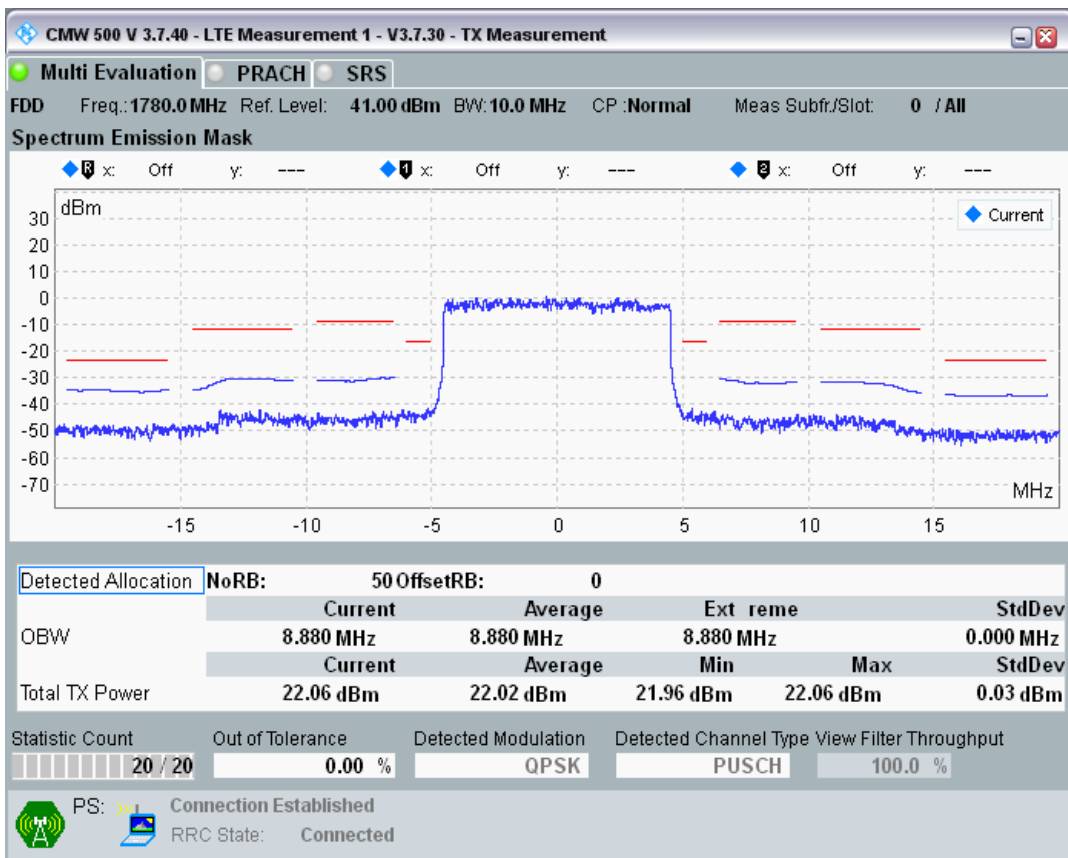

Band3 QPSK BW=10MHz Channel=1990 RB Size=50 Position=#0