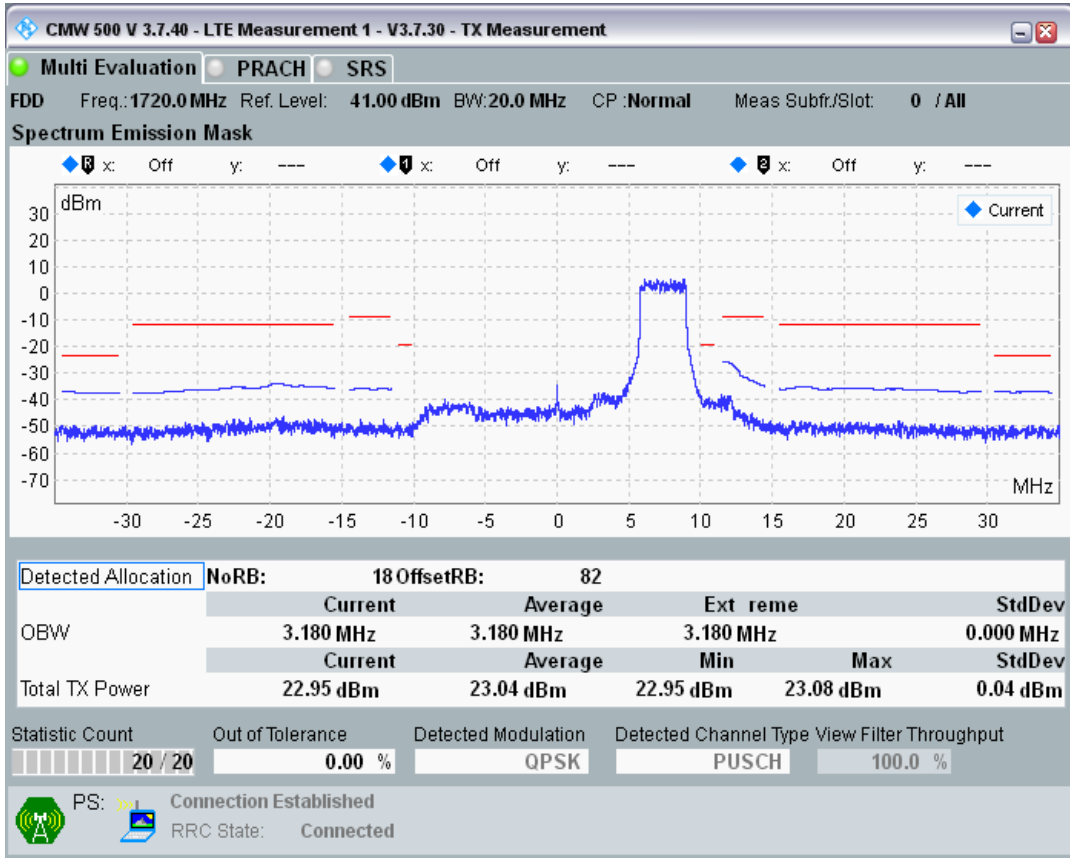

Band3 QAM16 BW=10MHz Channel=19900 RB Size=12 Position=#Max

Band3 QAM16 BW=10MHz Channel=19900 RB Size=50 Position=#0

Band3 QPSK BW=20MHz Channel=19300 RB Size=18 Position=#0

Band3 QPSK BW=20MHz Channel=19300 RB Size=18 Position=#Max