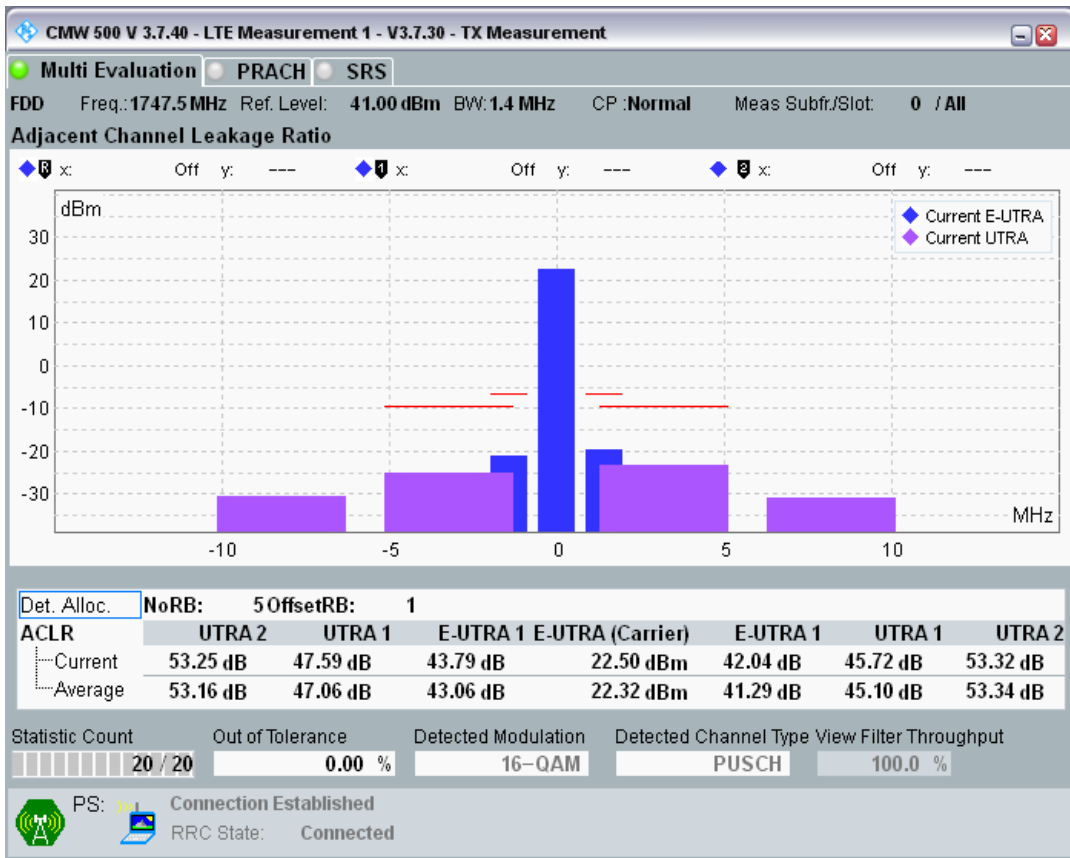

Band3 QAM16 BW=1.4MHz Channel=19575 RB Size=5 Position=#Max