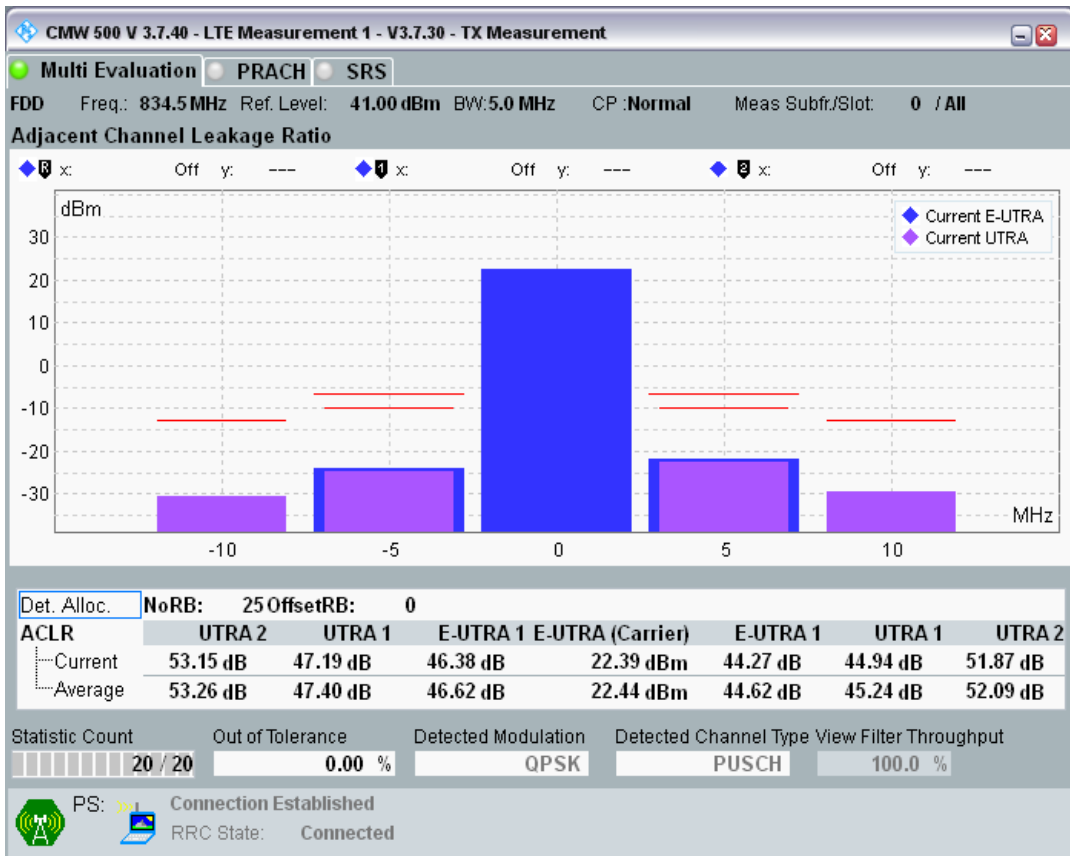

Band20 QPSK BW=5MHz Channel=24175 RB Size=25 Position=#0