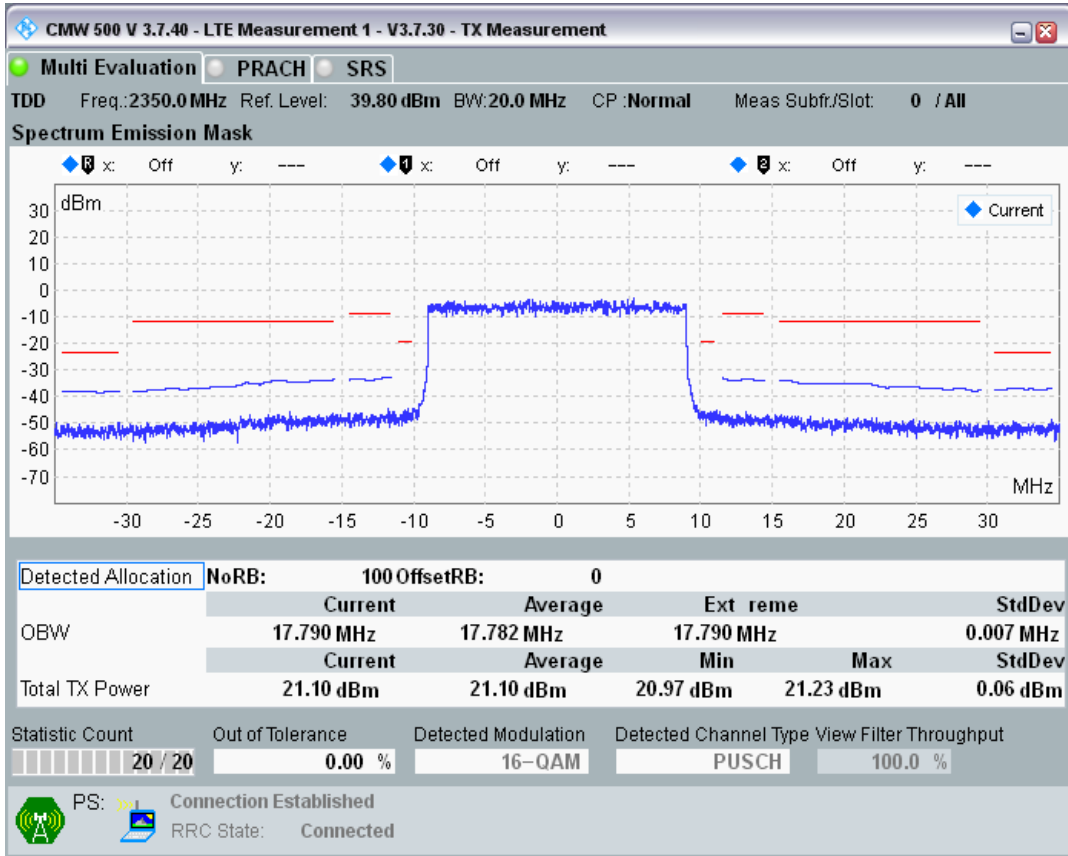

Band40 QPSK BW=20MHz Channel=39150 RB Size=100 Position=#0

Band40 QAM16 BW=20MHz Channel=39150 RB Size=18 Position=#0

Band40 QAM16 BW=20MHz Channel=39150 RB Size=18 Position=#Max

Band40 QAM16 BW=20MHz Channel=39150 RB Size=100 Position=#0