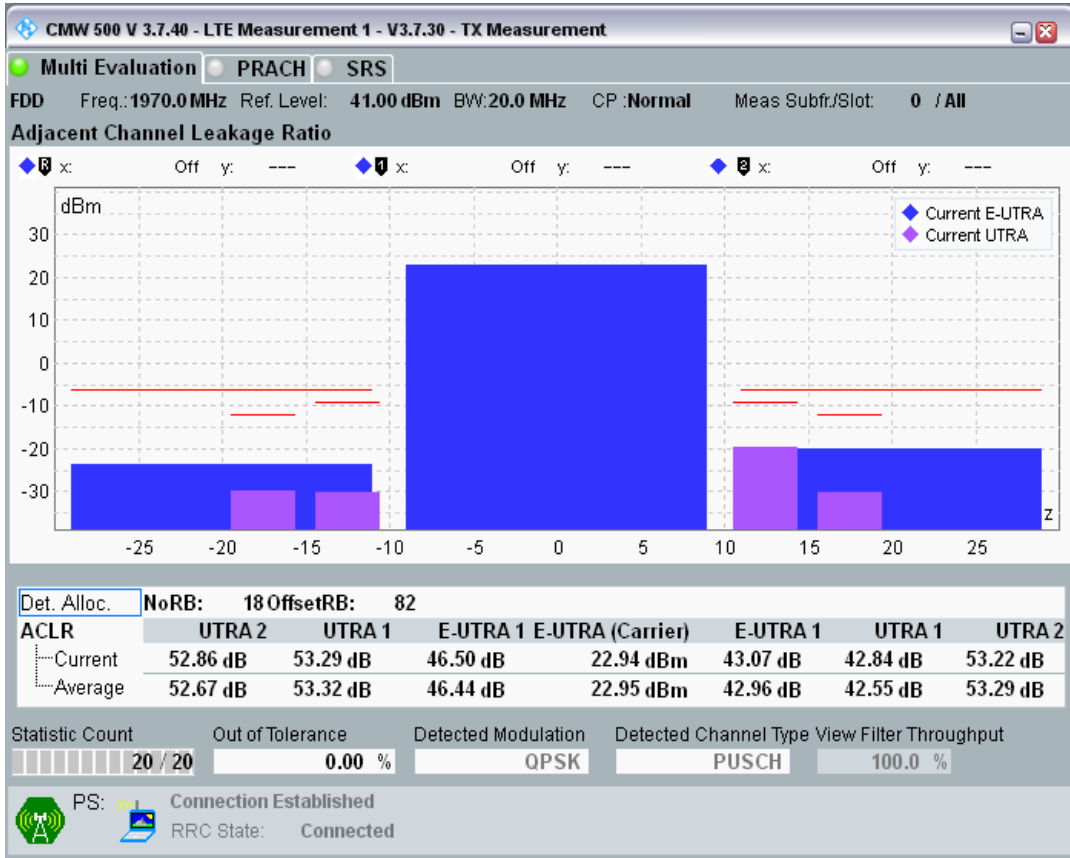

Band1 QPSK BW=20MHz Channel=18500 RB Size=18 Position=#Max