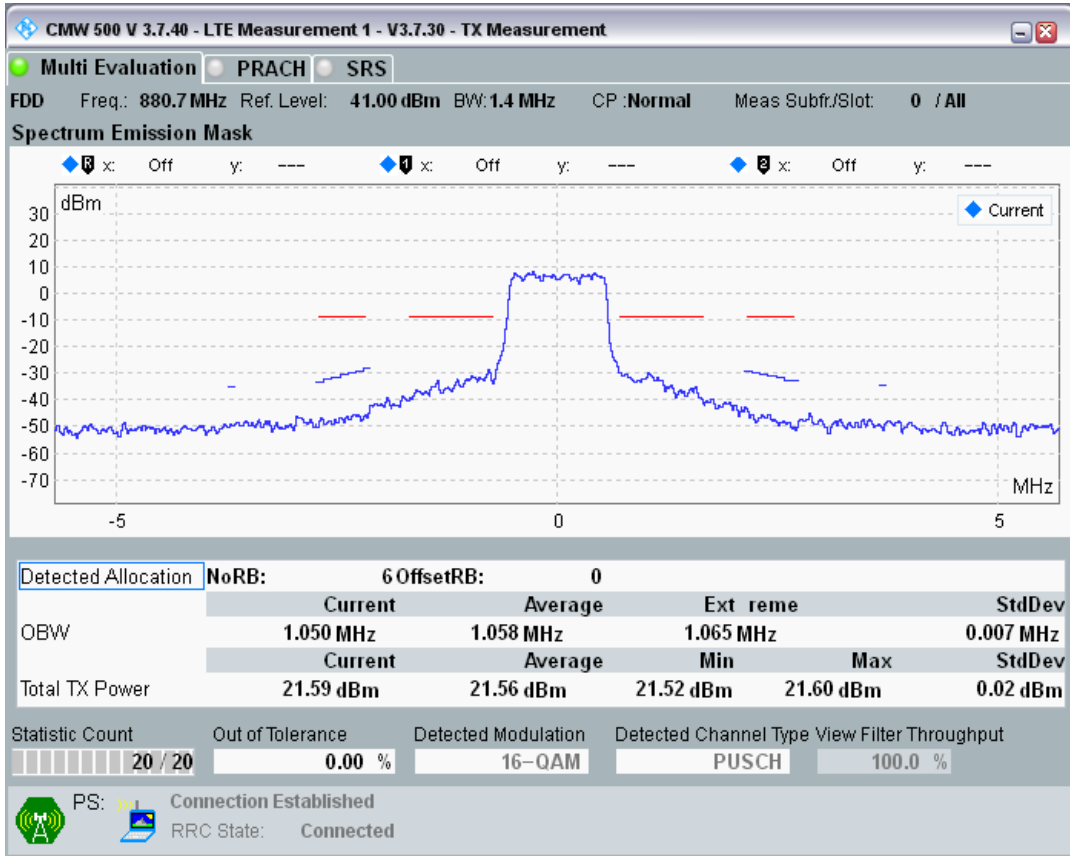

Band8 QAM16 BW=1.4MHz Channel=21457 RB Size=6 Position=#0