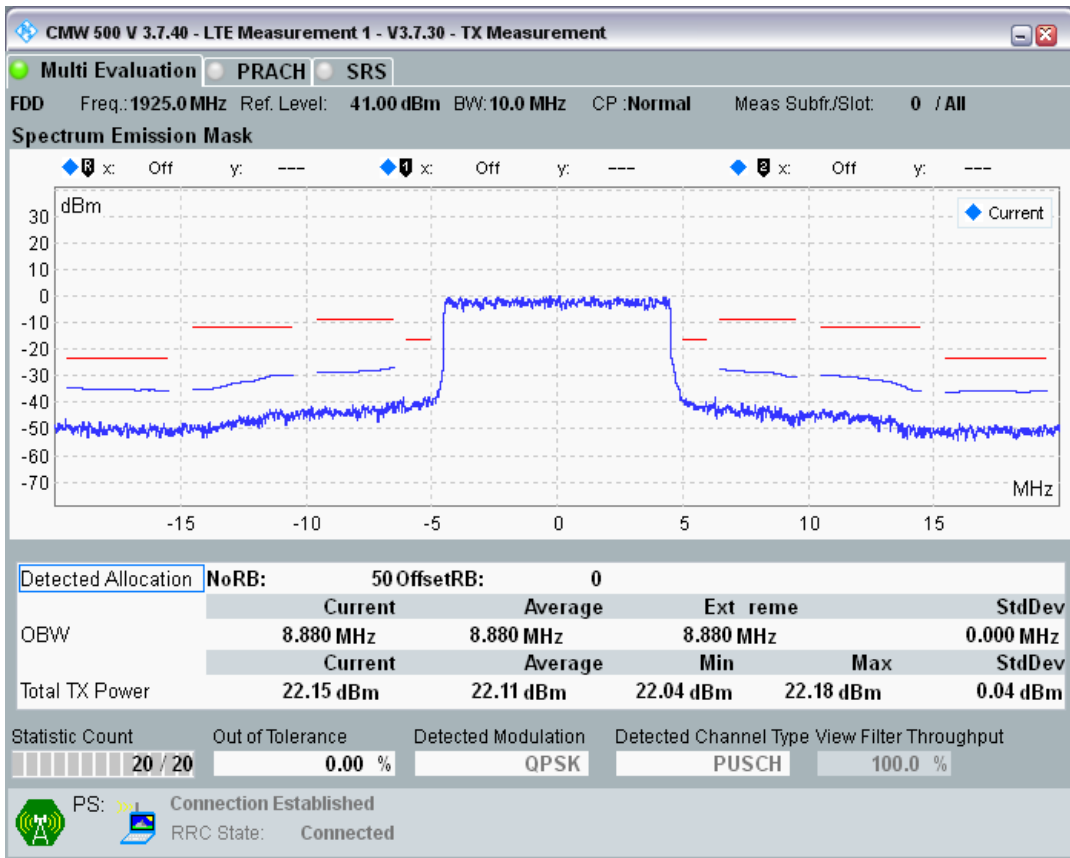

Band1 QPSK BW=10MHz Channel=18050 RB Size=50 Position=#0