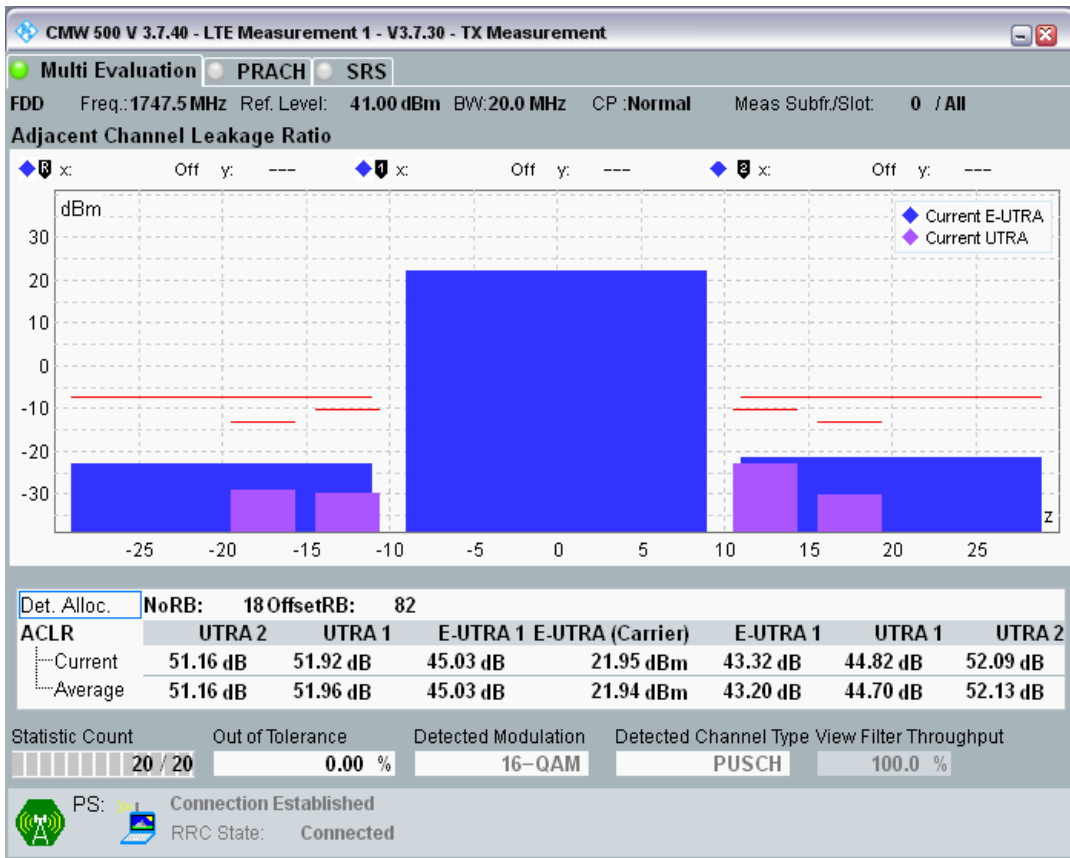

Band3 QAM16 BW=20MHz Channel=19575 RB Size=18 Position=#Max