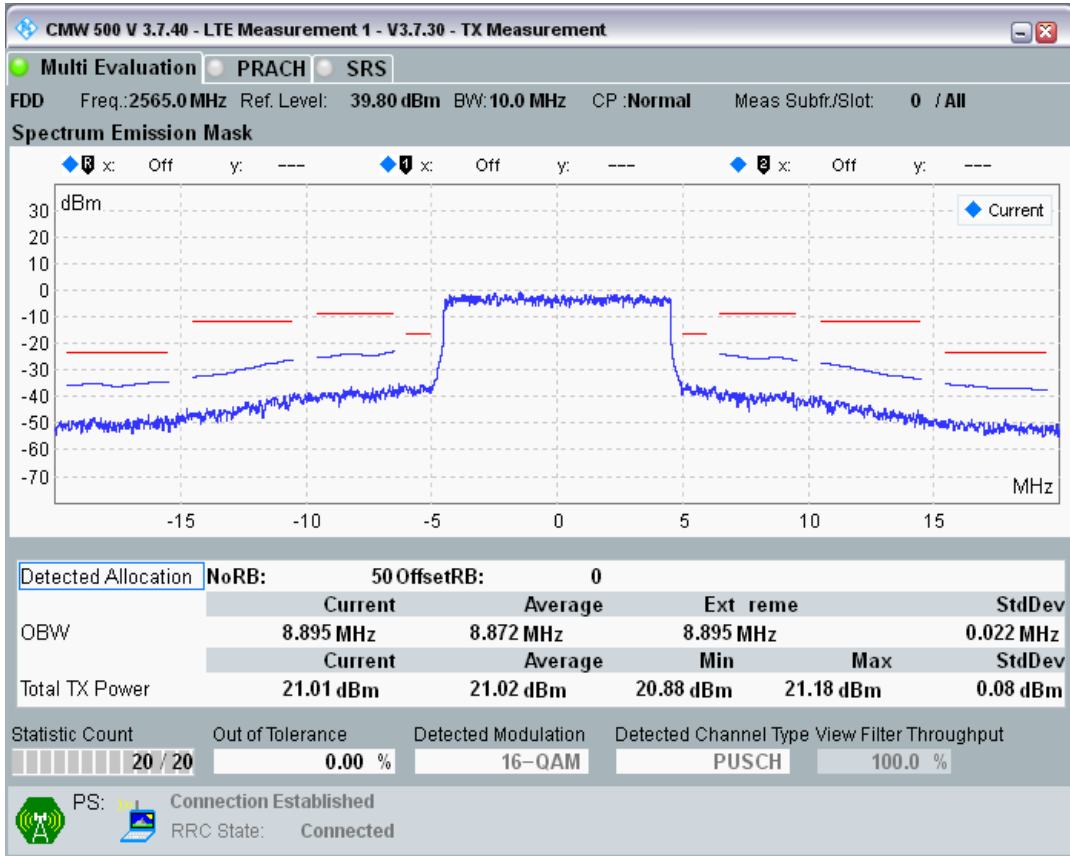

Band7 QAM16 BW=10MHz Channel=21400 RB Size=50 Position=#0