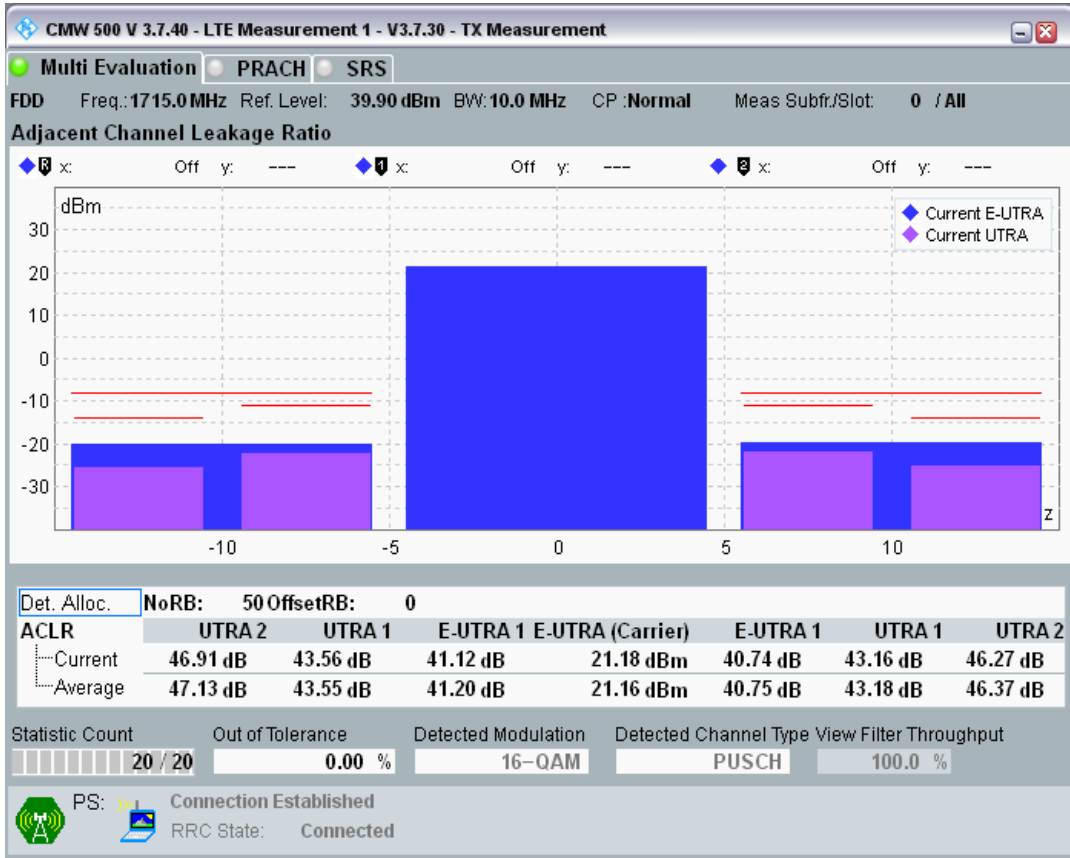

Band3 QAM16 BW=10MHz Channel=19250 RB Size=50 Position=#0