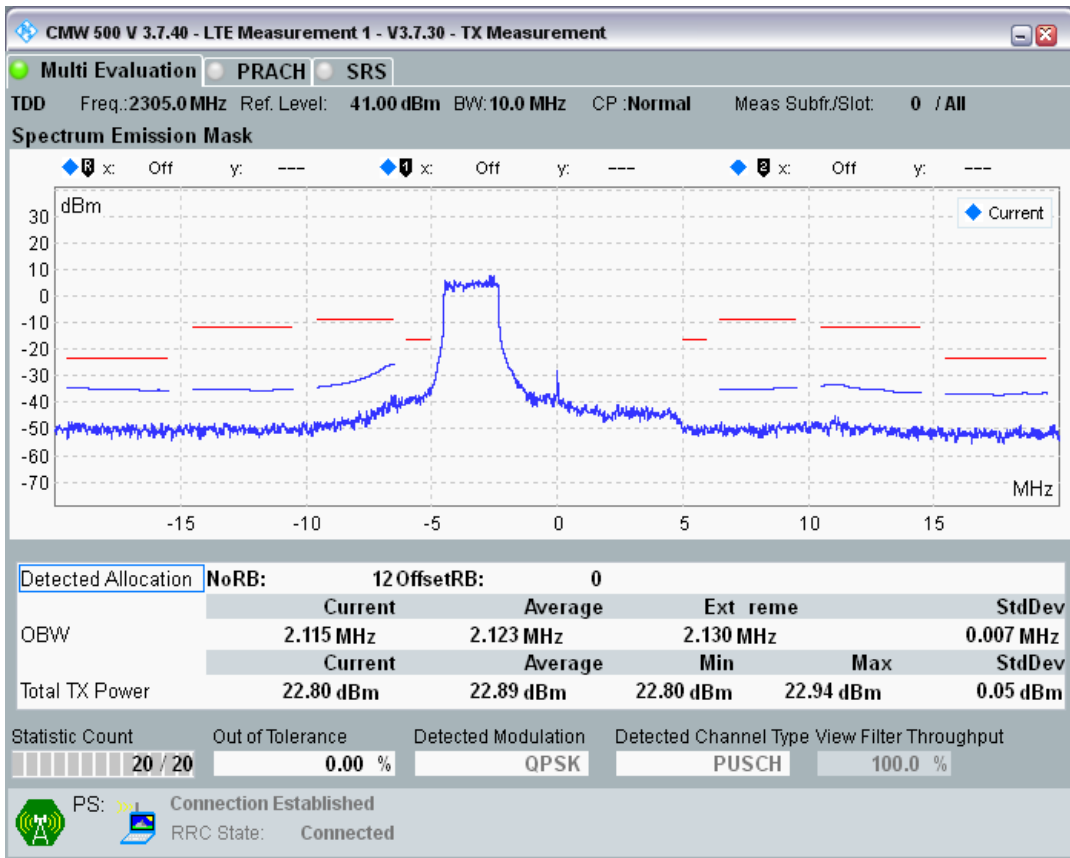

Band40 QPSK BW=10MHz Channel=38700 RB Size=12 Position=#0