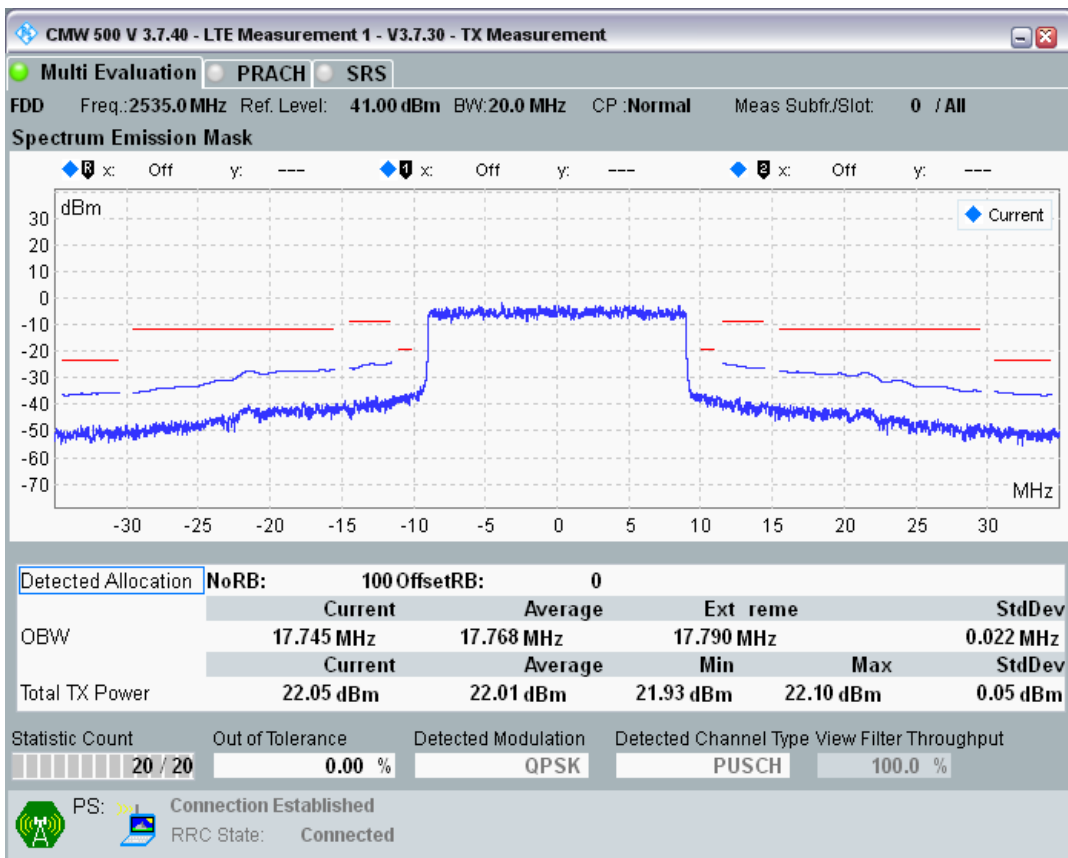

Band7 QPSK BW=20MHz Channel=21100 RB Size=100 Position=#0