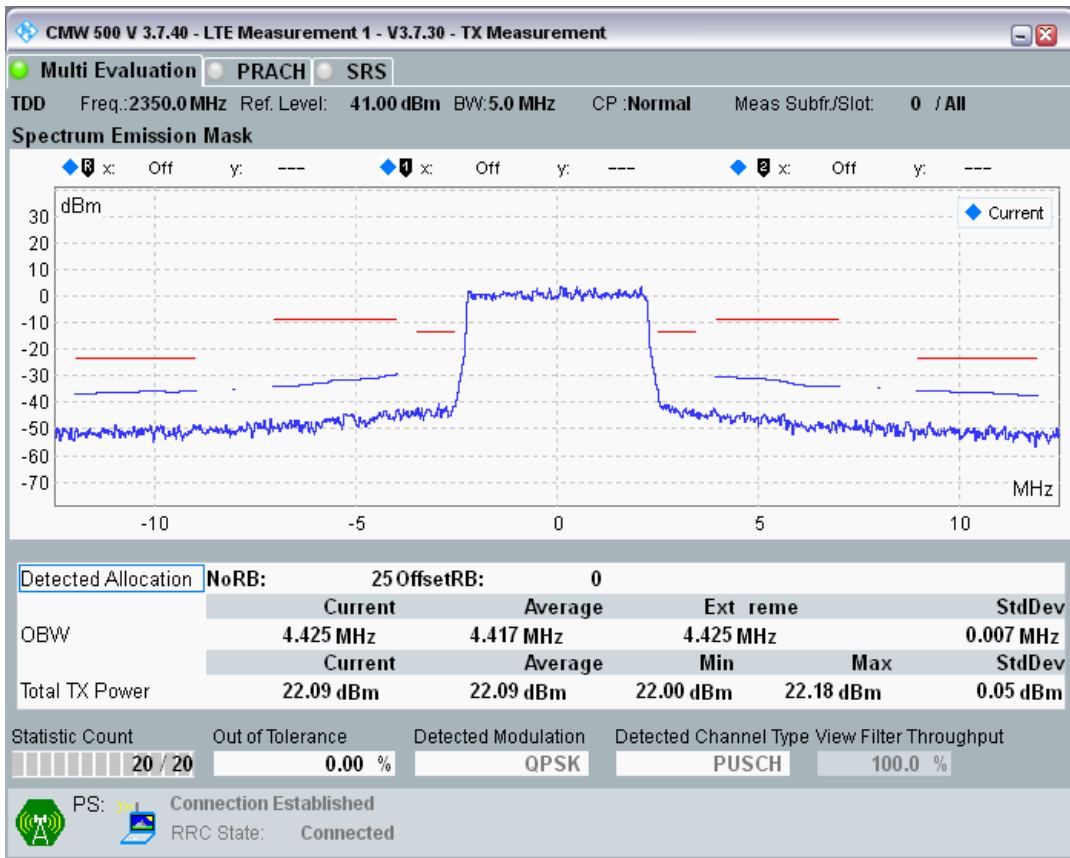

Band40 QPSK BW=5MHz Channel=39150 RB Size=25 Position=#0