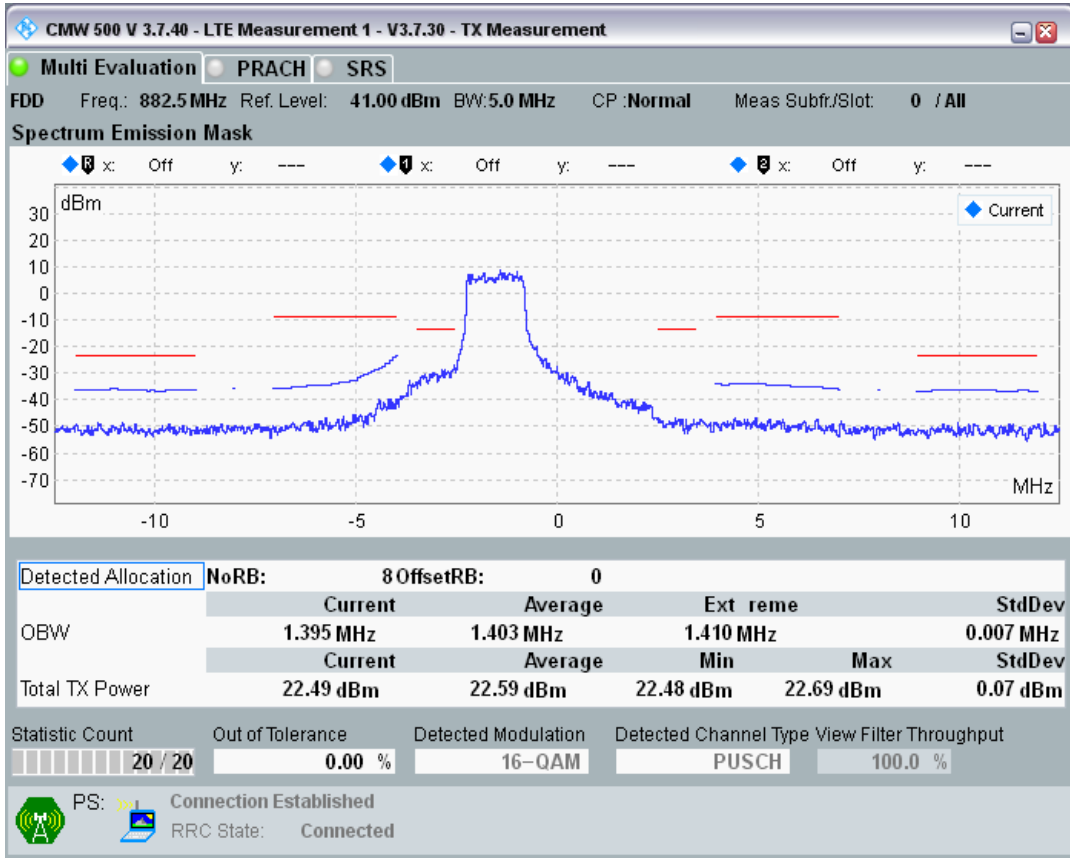

Band8 QAM16 BW=5MHz Channel=21475 RB Size=8 Position=#0