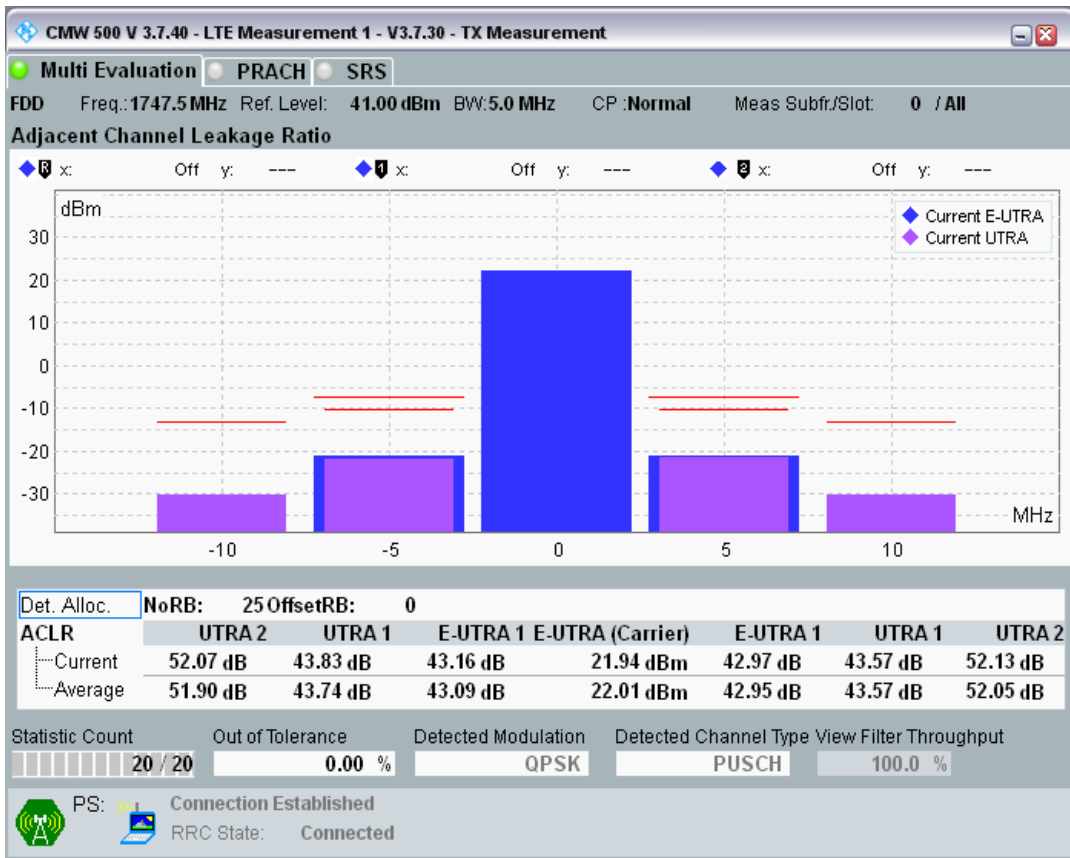

Band3 QPSK BW=5MHz Channel=19575 RB Size=25 Position=#0