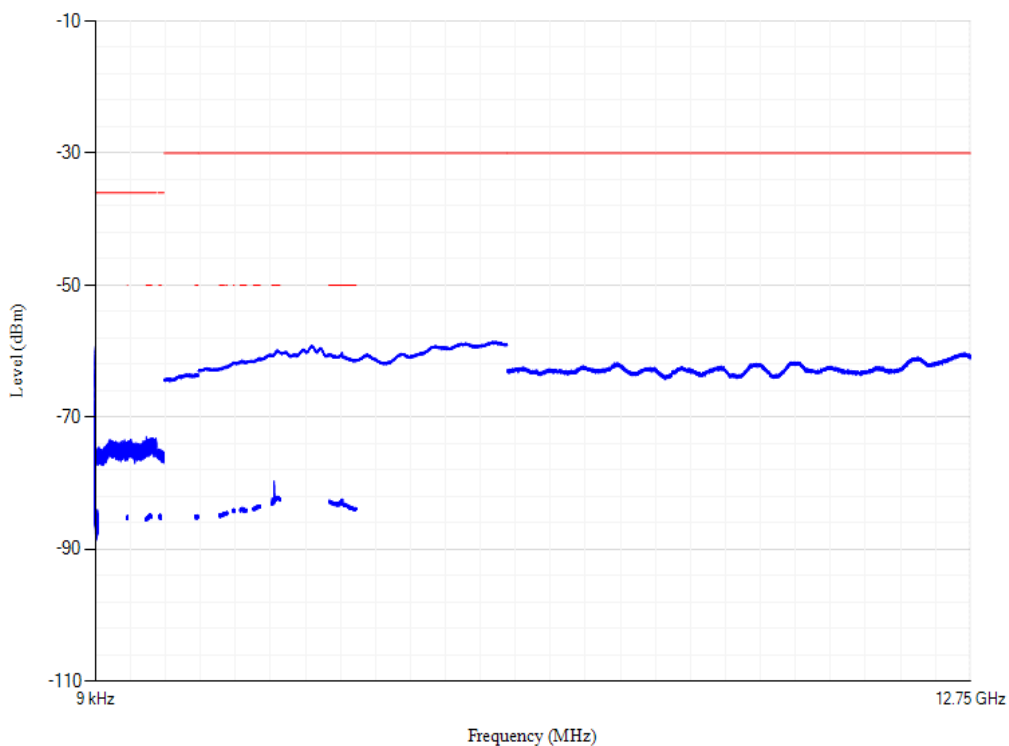

Conducted spurious emissions

Band8 QPSK BW=1.4MHz Channel=21625 RB Size=1 Position=#0

Conducted spurious emissions

Band8 QPSK BW=5MHz Channel=21625 RB Size=1 Position=#0

Conducted spurious emissions

Band8 QPSK BW=5MHz Channel=21775 RB Size=1 Position=#0