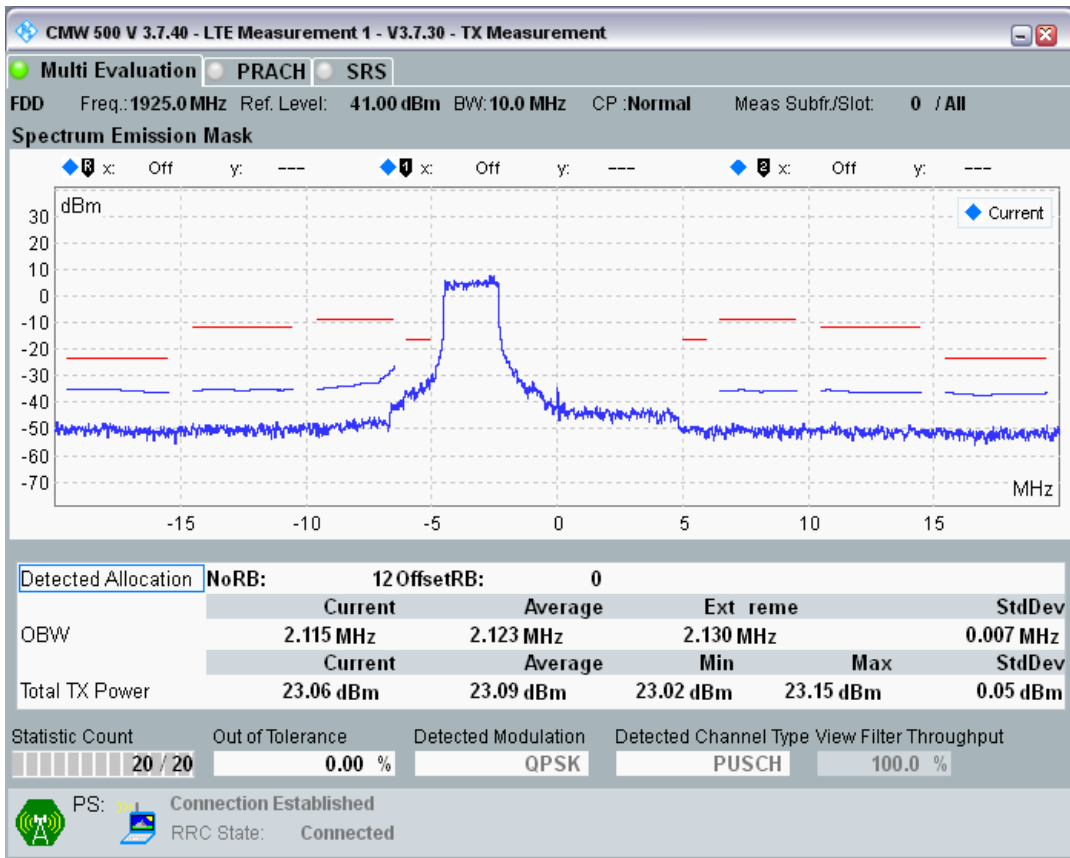

Band1 QPSK BW=10MHz Channel=18050 RB Size=12 Position=#0