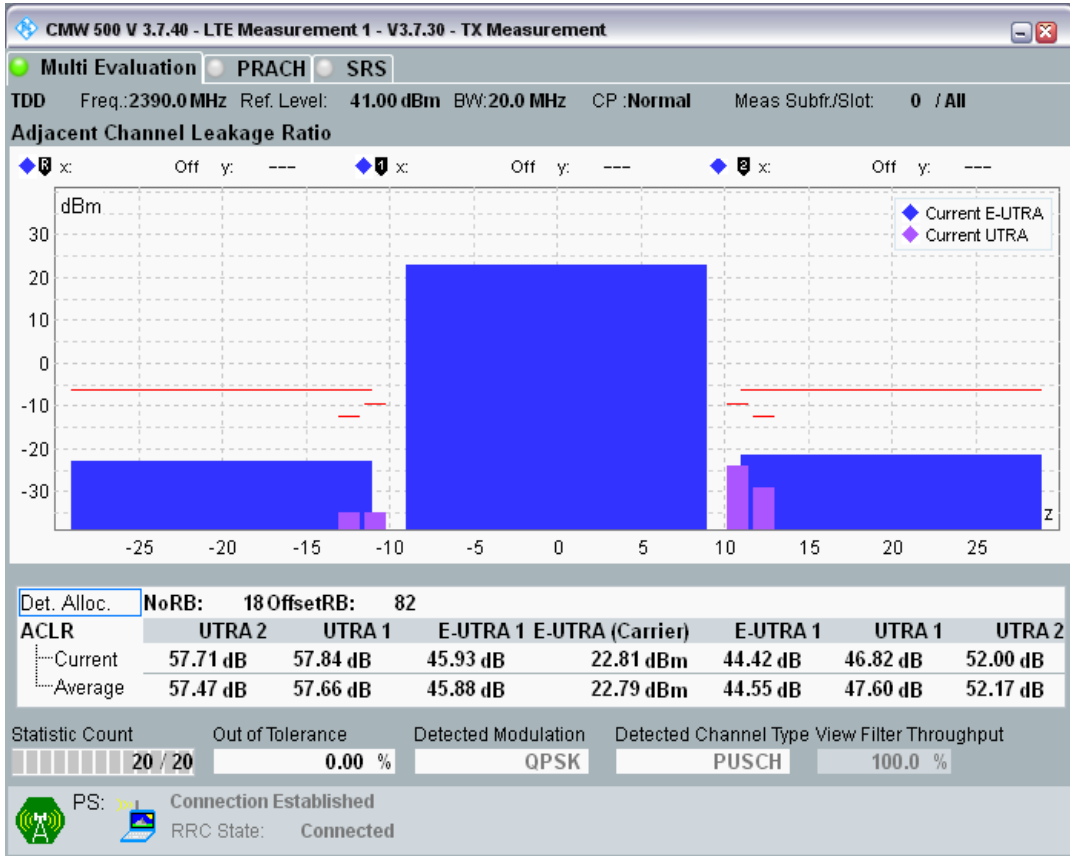

Band40 QPSK BW=20MHz Channel=39550 RB Size=18 Position=#Max