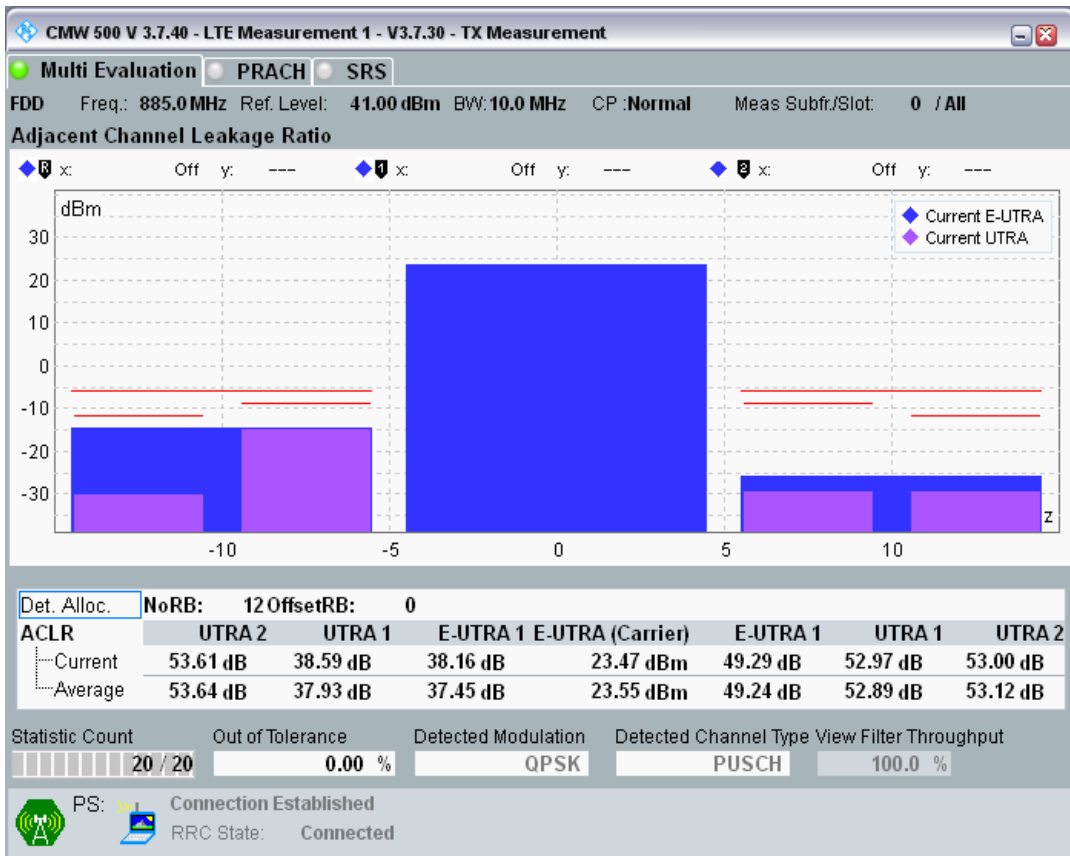

Band8 QPSK BW=10MHz Channel=21500 RB Size=12 Position=#0