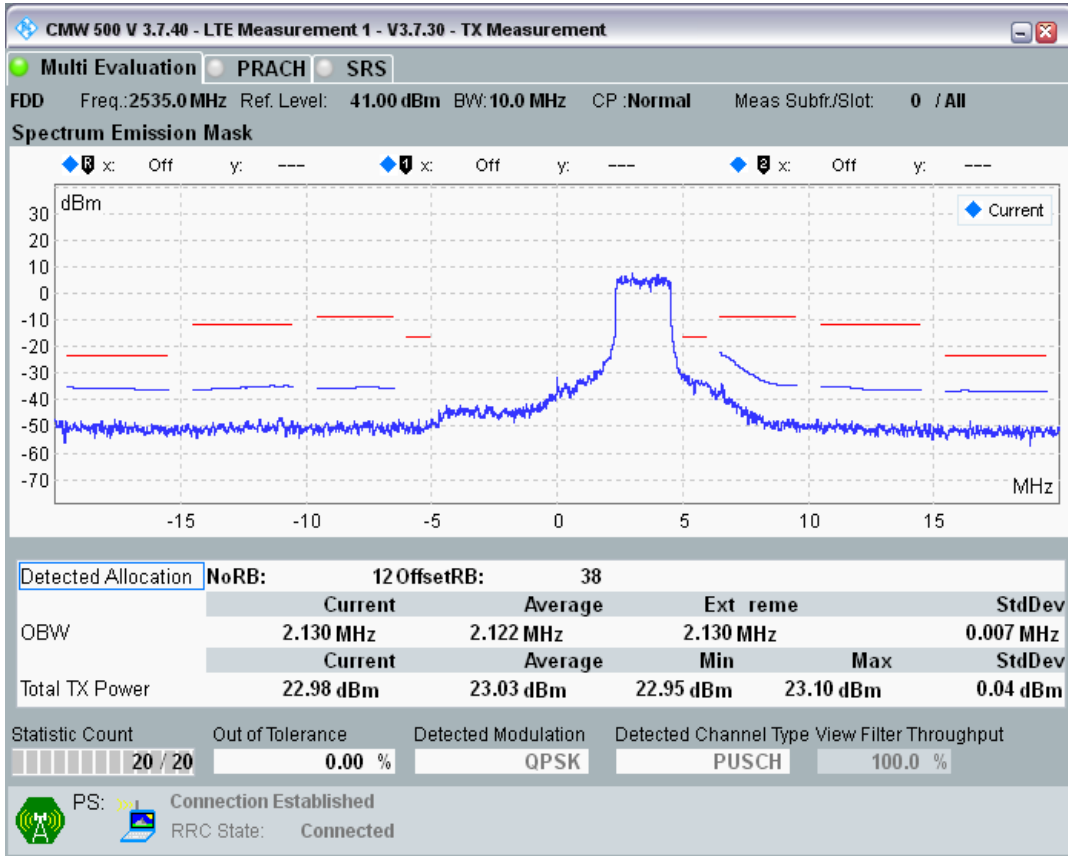

Band7 QAM16 BW=10MHz Channel=20800 RB Size=12 Position=#Max

Band7 QAM16 BW=10MHz Channel=20800 RB Size=50 Position=#0

Band7 QPSK BW=10MHz Channel=21100 RB Size=12 Position=#0

Band7 QPSK BW=10MHz Channel=21100 RB Size=12 Position=#Max