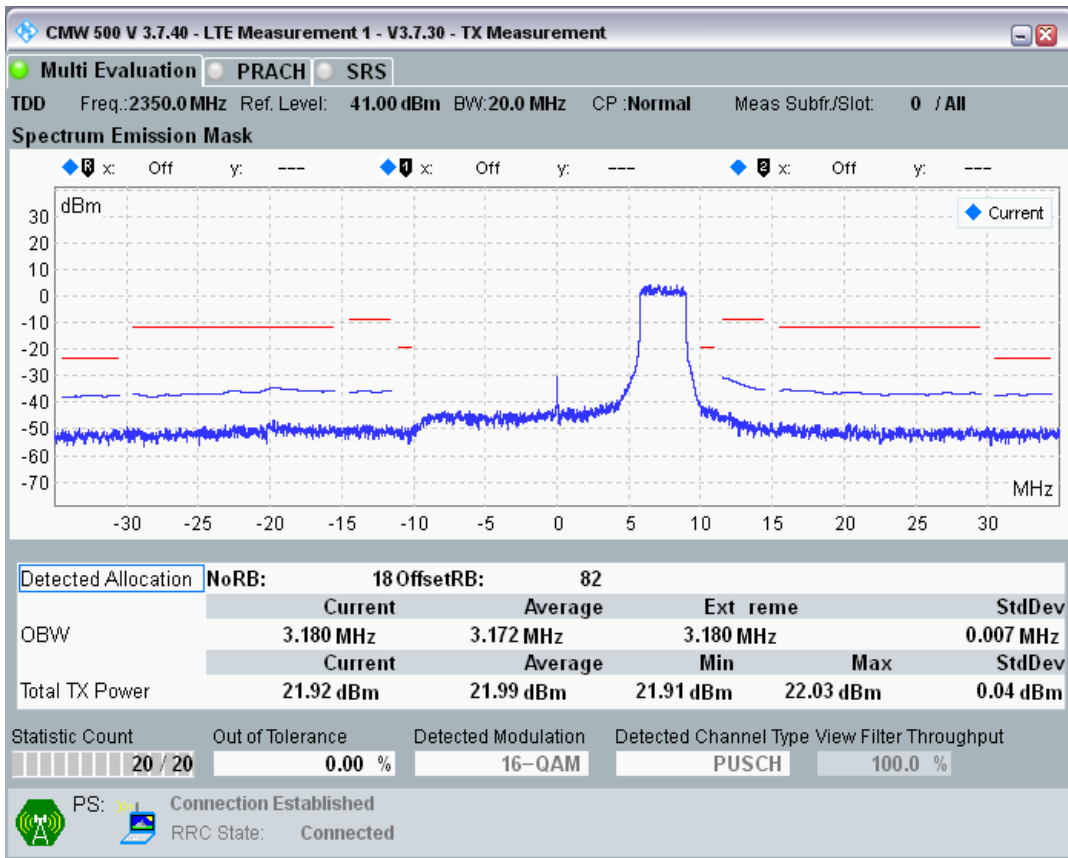

Band40 QAM16 BW=20MHz Channel=39150 RB Size=18 Position=#Max