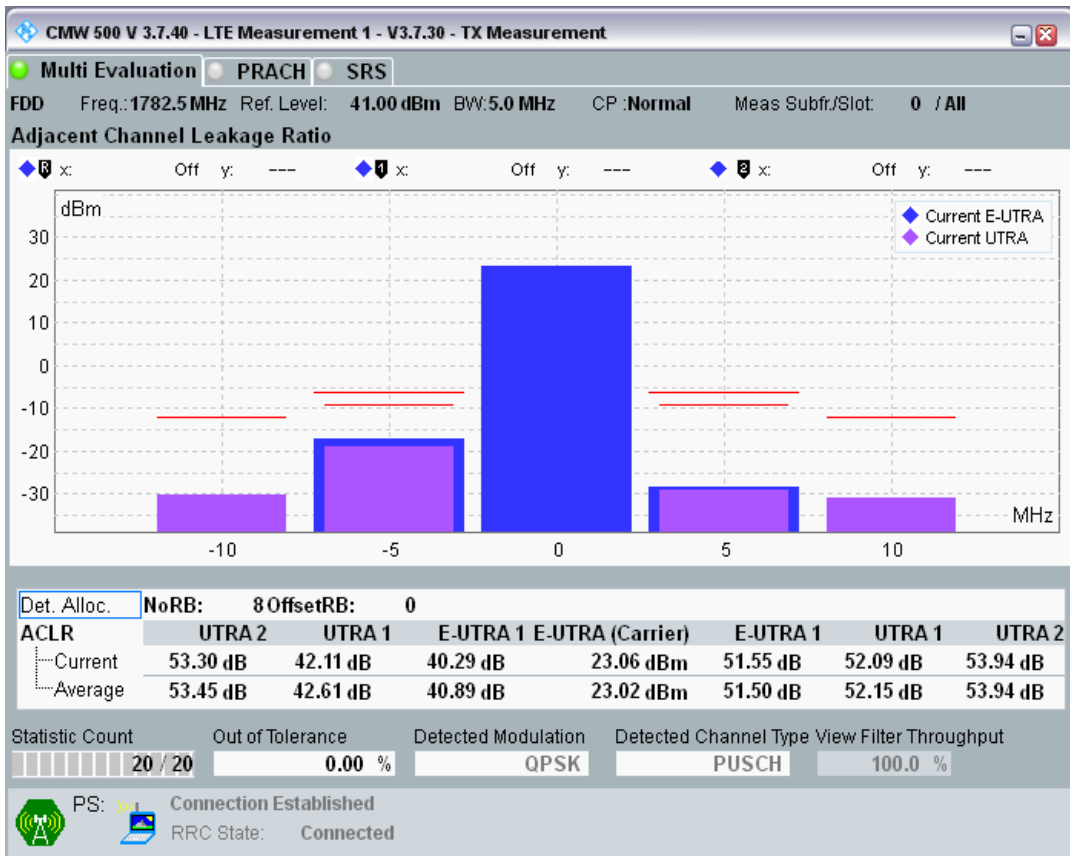

Band3 QPSK BW=5MHz Channel=19925 RB Size=8 Position=#0