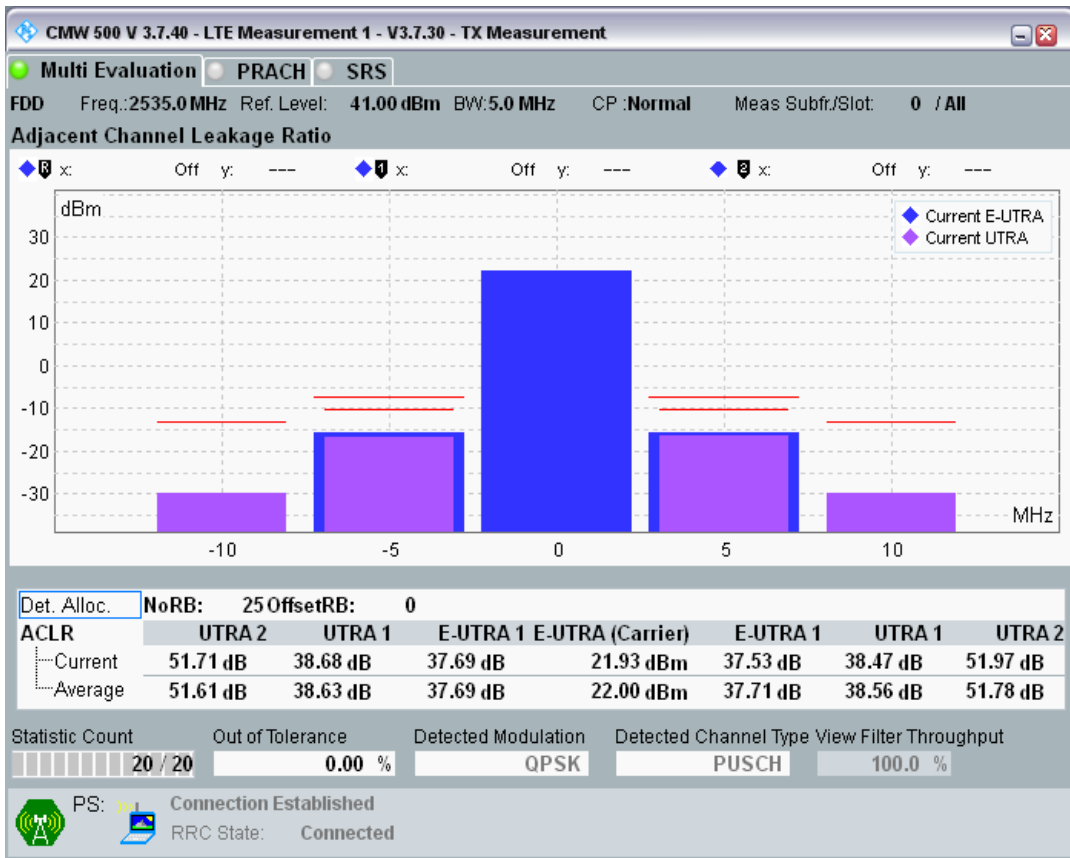

Band7 QPSK BW=5MHz Channel=21100 RB Size=25 Position=#0