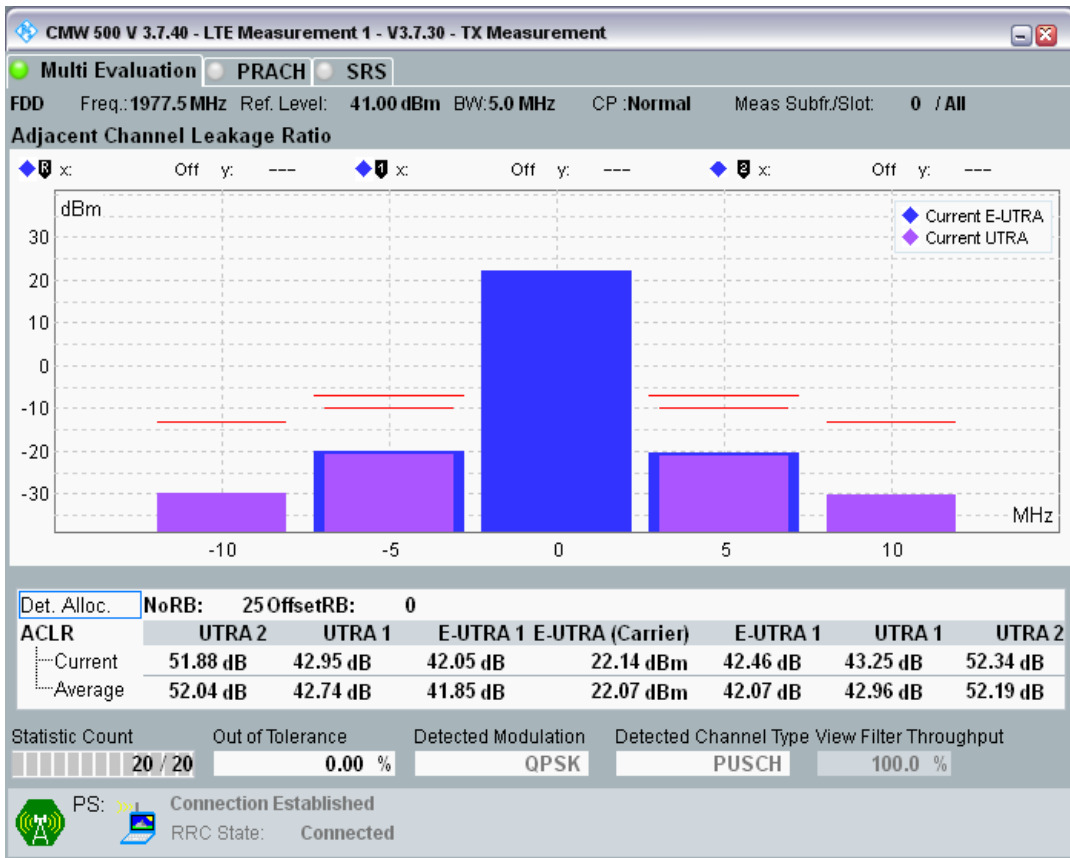

Band1 QPSK BW=5MHz Channel=18575 RB Size=25 Position=#0