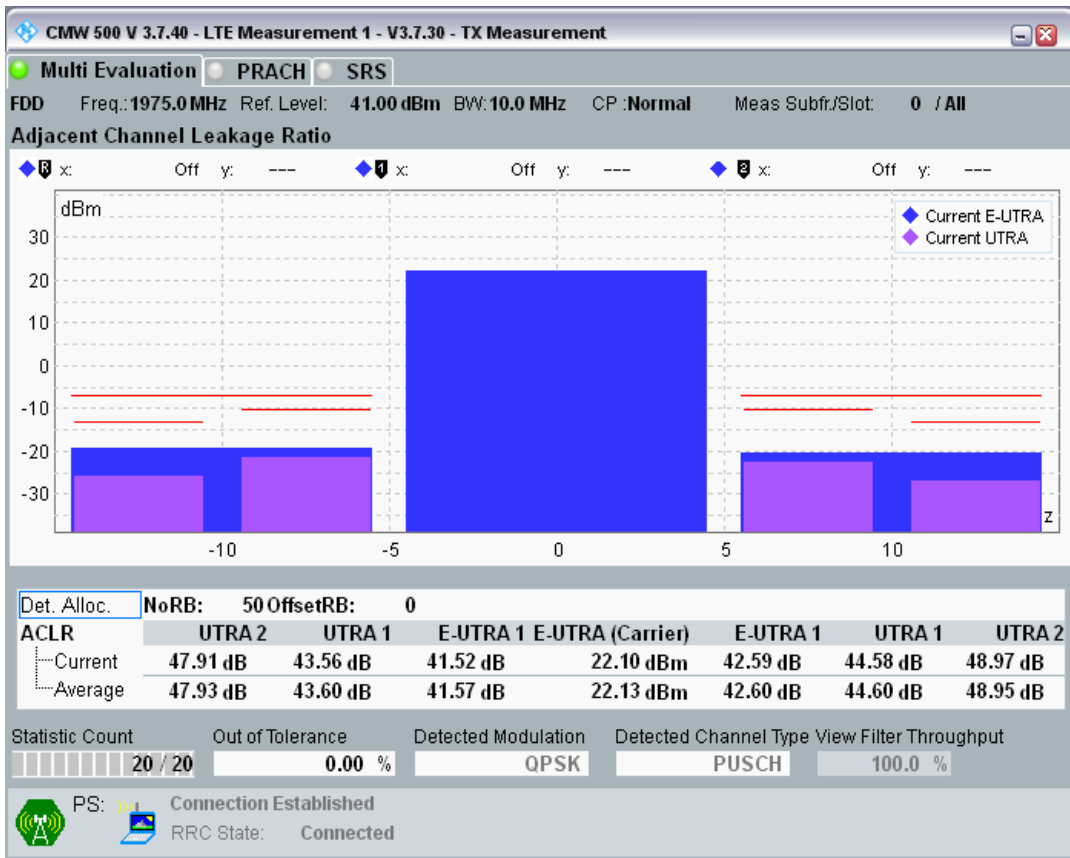

Band1 QPSK BW=10MHz Channel=18550 RB Size=50 Position=#0