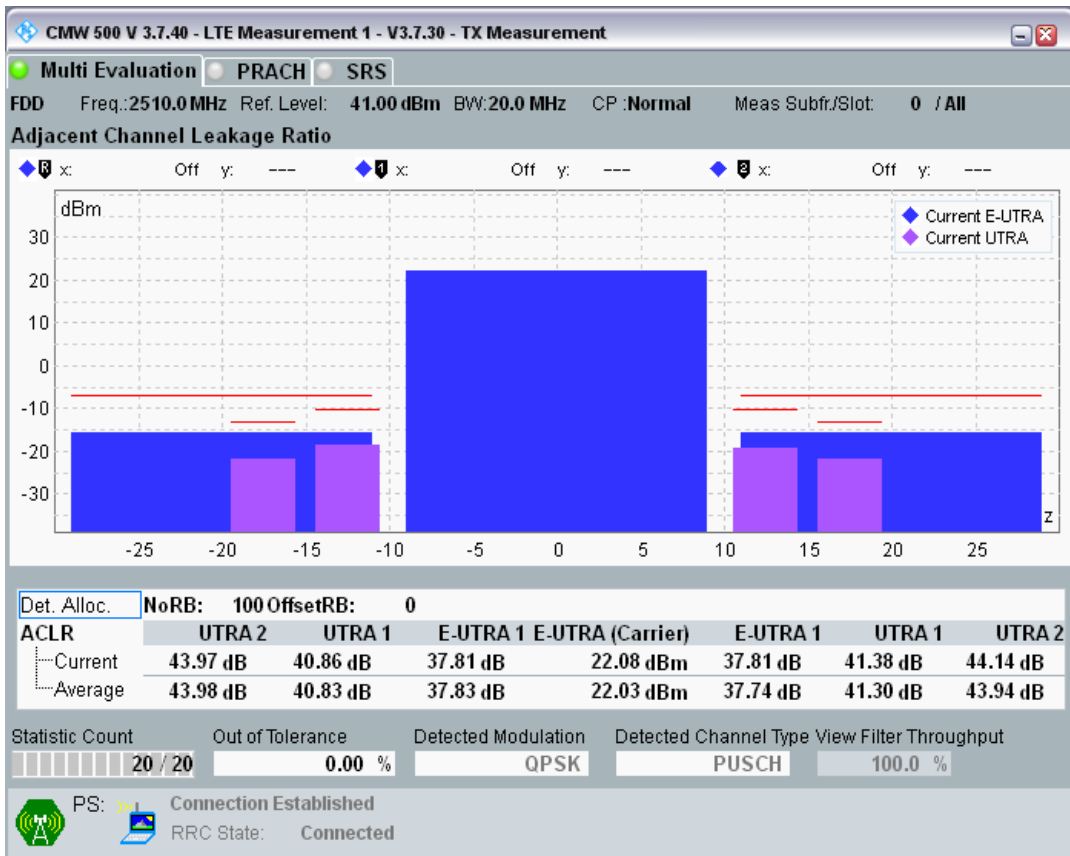

Band7 QPSK BW=20MHz Channel=20850 RB Size=100 Position=#0