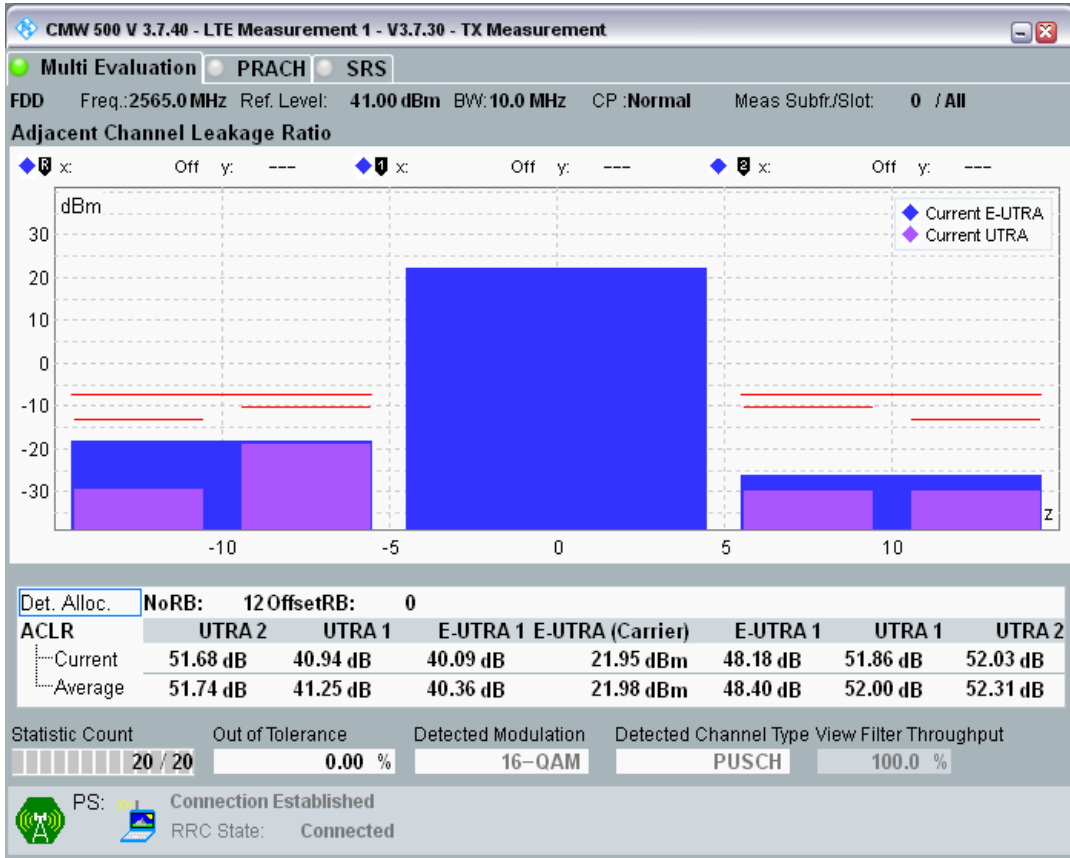

Band7 QPSK BW=10MHz Channel=21400 RB Size=12 Position=#0

Band7 QPSK BW=10MHz Channel=21400 RB Size=12 Position=#Max

Band7 QPSK BW=10MHz Channel=21400 RB Size=50 Position=#0

Band7 QAM16 BW=10MHz Channel=21400 RB Size=12 Position=#0