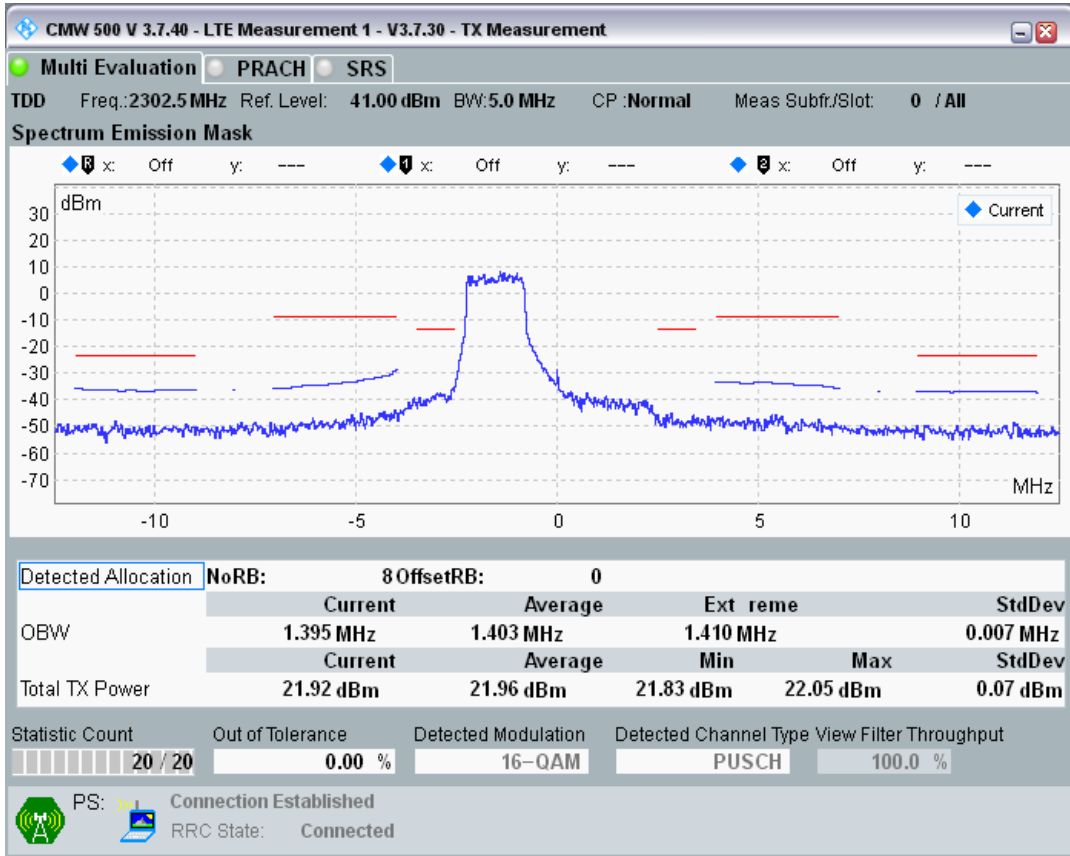

Band40 QPSK BW=5MHz Channel=38675 RB Size=8 Position=#0

Band40 QPSK BW=5MHz Channel=38675 RB Size=8 Position=#Max

Band40 QPSK BW=5MHz Channel=38675 RB Size=25 Position=#0

Band40 QAM16 BW=5MHz Channel=38675 RB Size=8 Position=#0