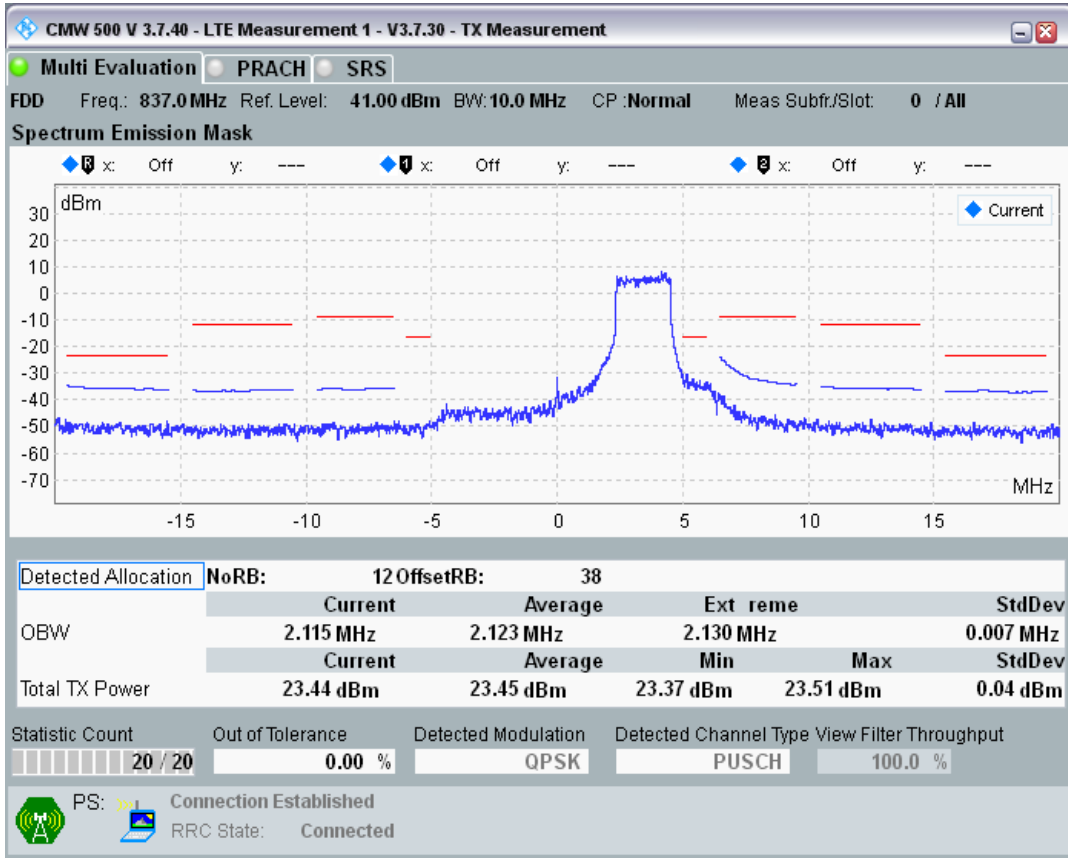

Band20 QPSK BW=10MHz Channel=24200 RB Size=12 Position=#Max