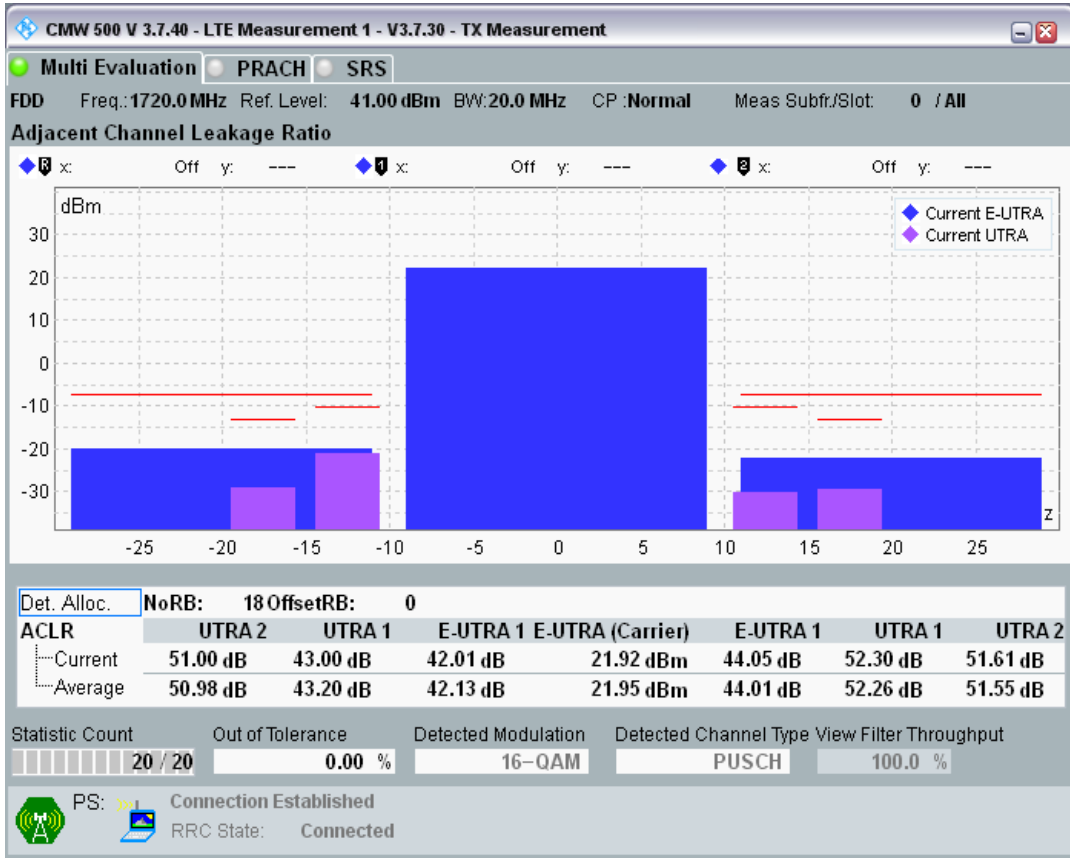

Band3 QAM16 BW=20MHz Channel=19300 RB Size=18 Position=#0