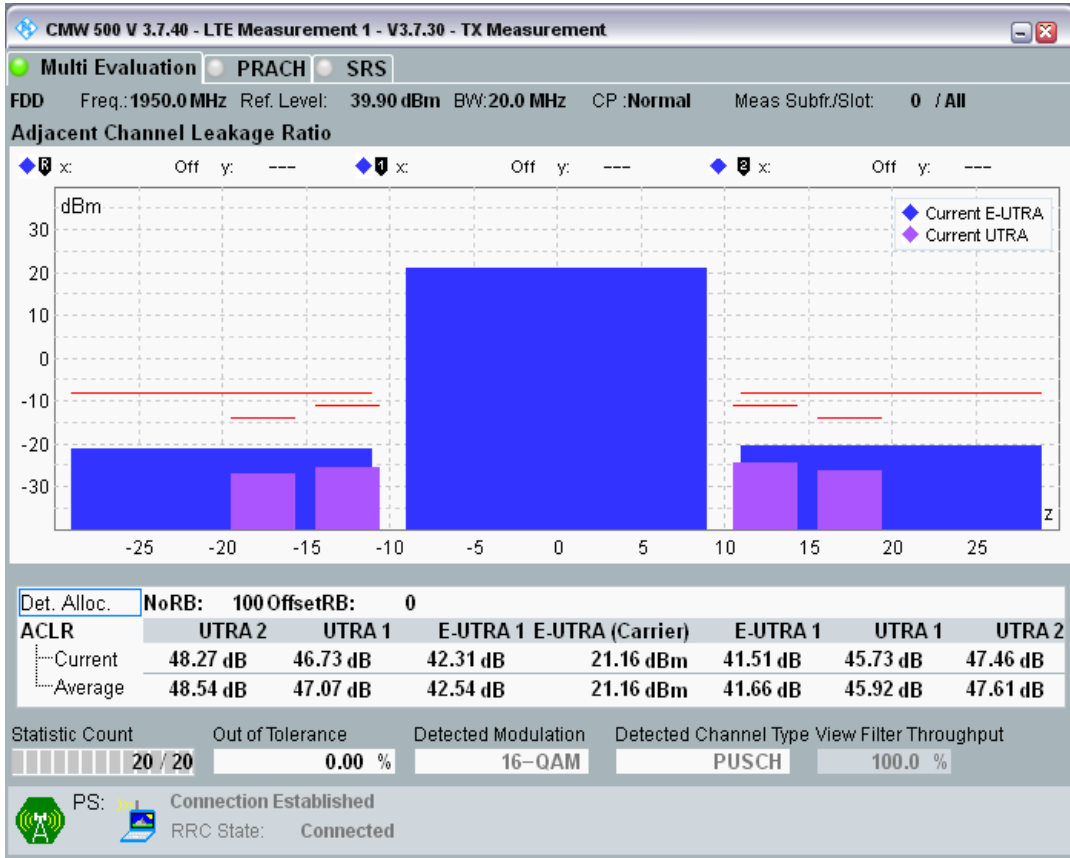

Band1 QPSK BW=20MHz Channel=18300 RB Size=100 Position=#0

Band1 QAM16 BW=20MHz Channel=18300 RB Size=18 Position=#0

Band1 QAM16 BW=20MHz Channel=18300 RB Size=18 Position=#Max

Band1 QAM16 BW=20MHz Channel=18300 RB Size=100 Position=#0