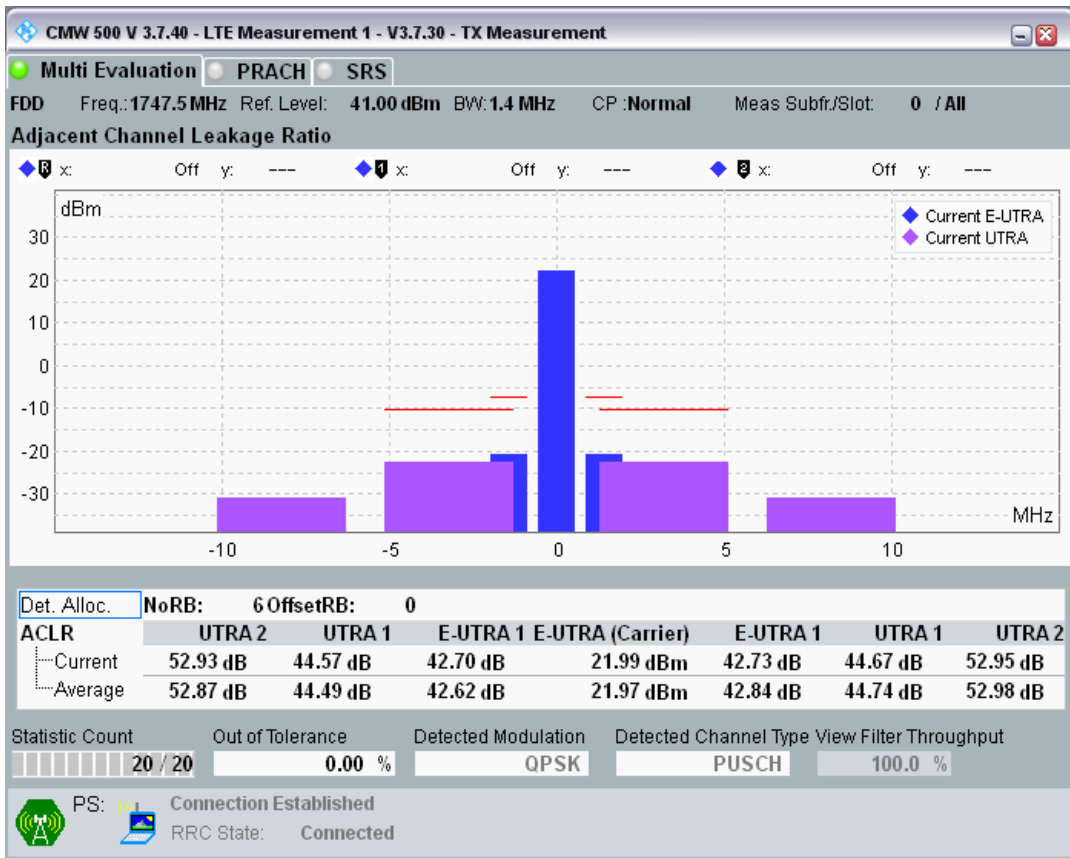

Band3 QPSK BW=1.4MHz Channel=19575 RB Size=6 Position=#0