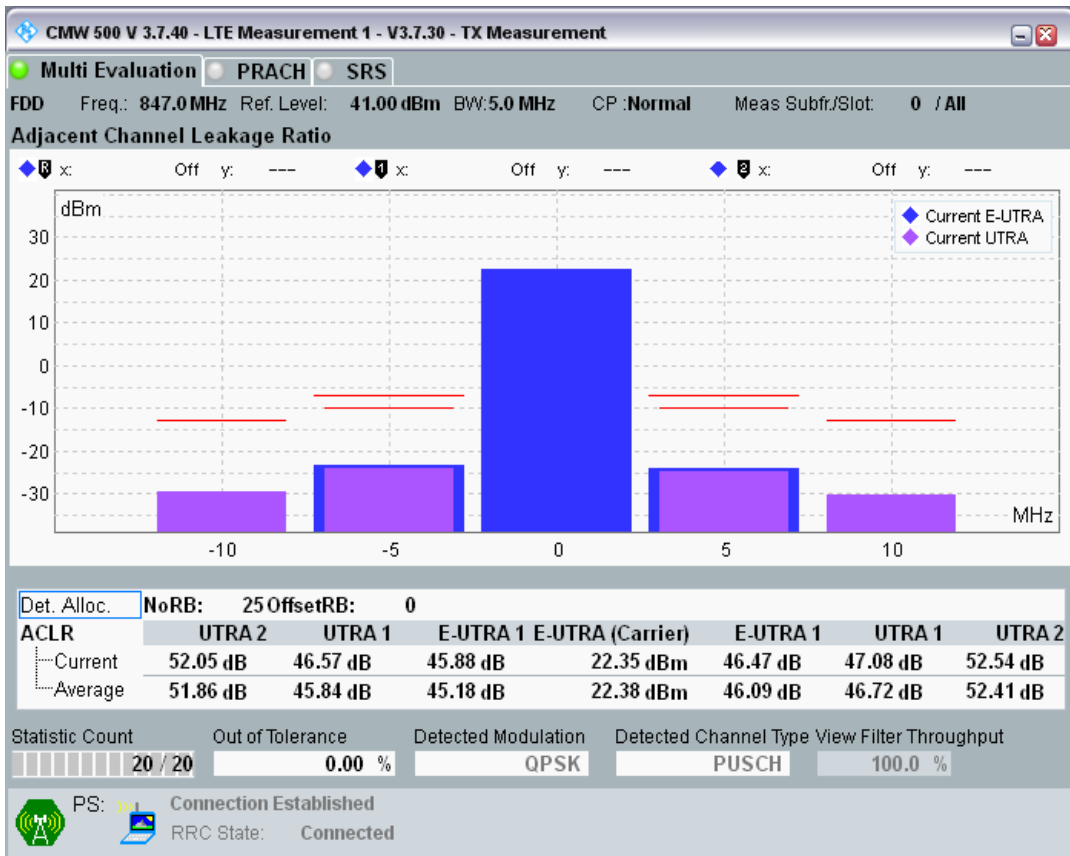

Band20 QPSK BW=5MHz Channel=24300 RB Size=25 Position=#0