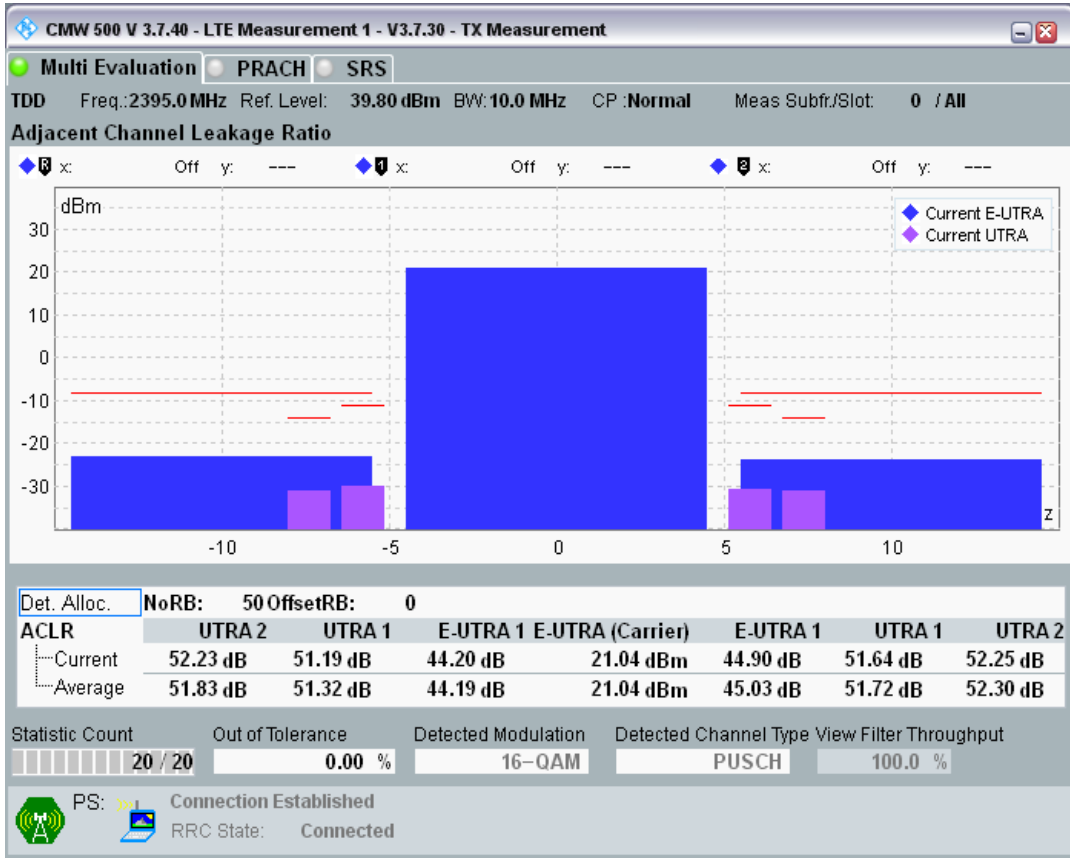

Band40 QPSK BW=10MHz Channel=39600 RB Size=50 Position=#0

Band40 QAM16 BW=10MHz Channel=39600 RB Size=12 Position=#0

Band40 QAM16 BW=10MHz Channel=39600 RB Size=12 Position=#Max

Band40 QAM16 BW=10MHz Channel=39600 RB Size=50 Position=#0