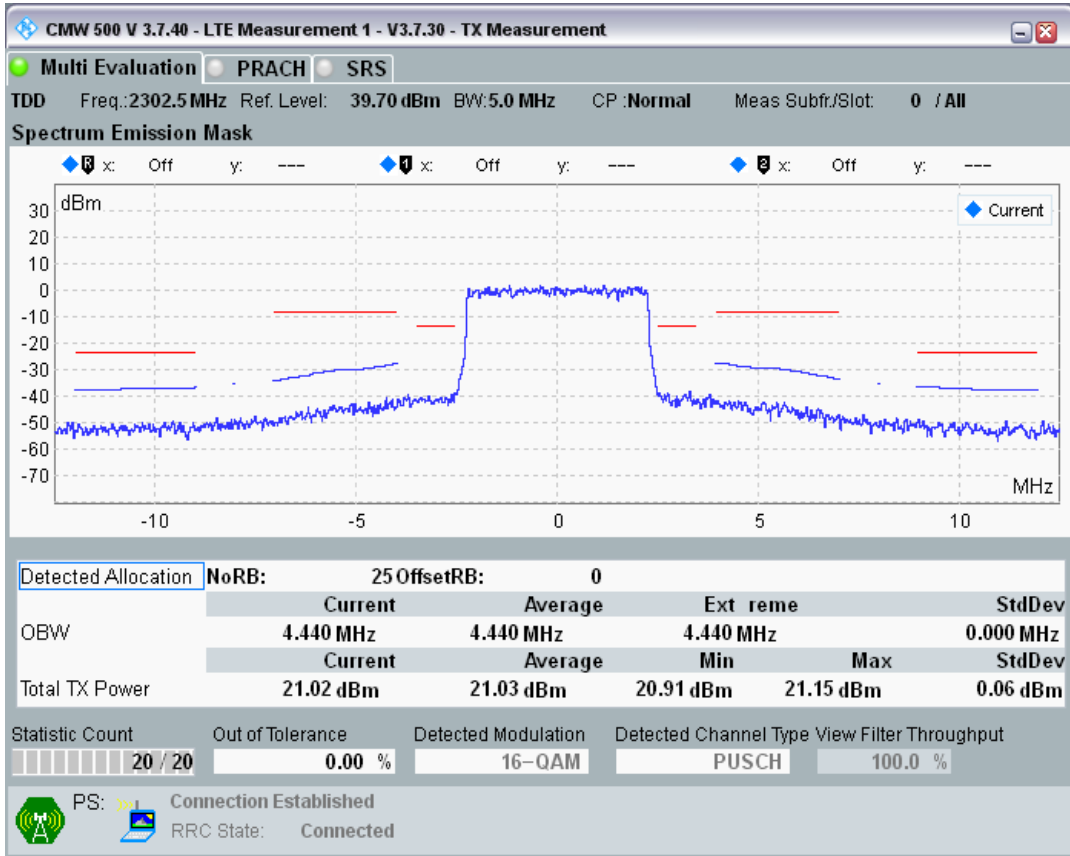

Band40 QAM16 BW=5MHz Channel=38675 RB Size=25 Position=#0