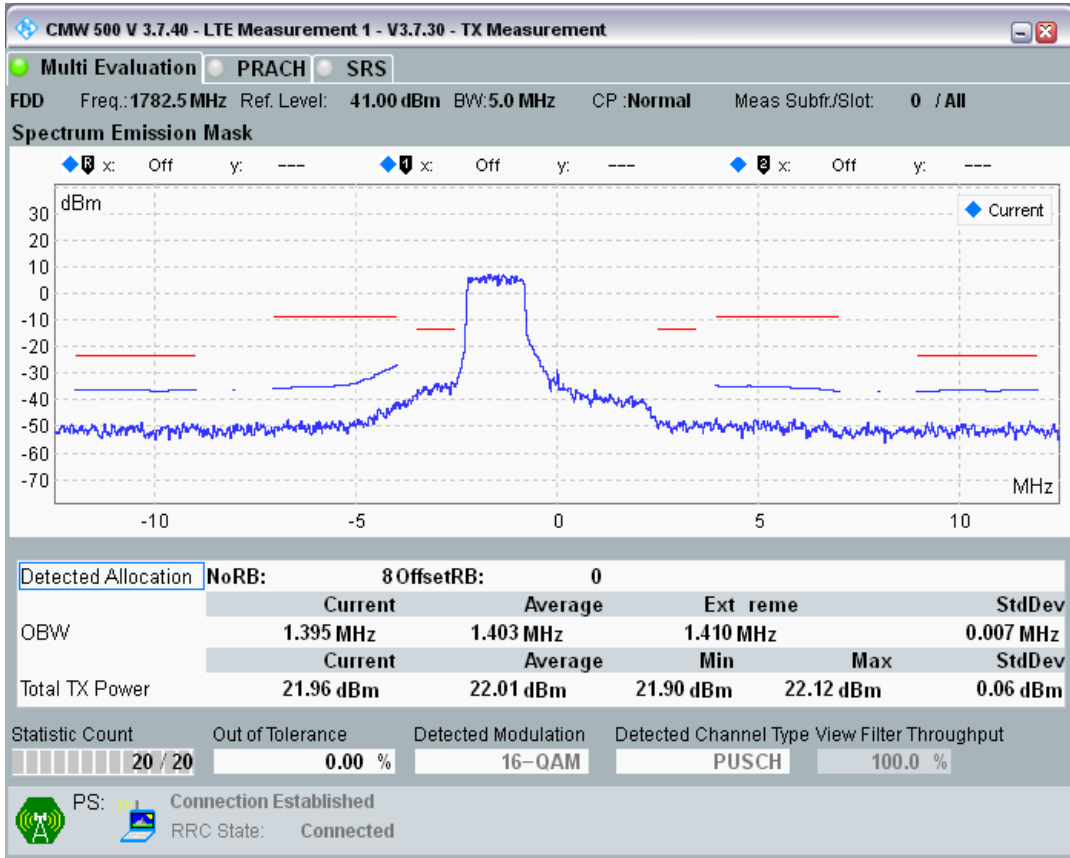

Band3 QAM16 BW=5MHz Channel=19925 RB Size=8 Position=#0