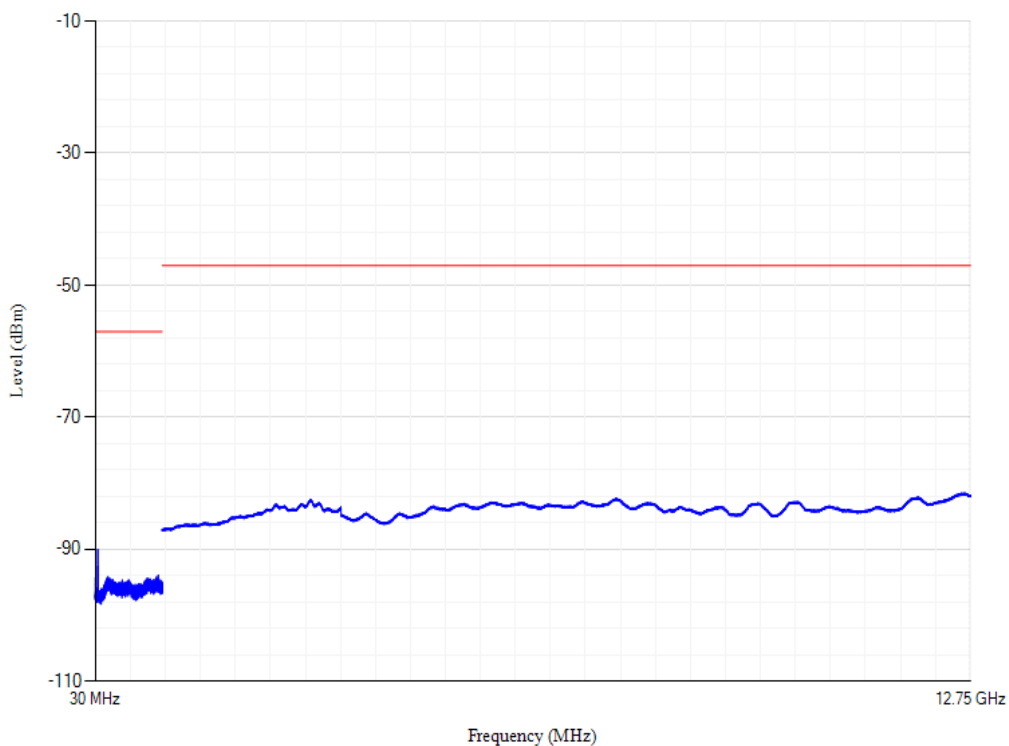

Conducted spurious emissions

Band20 QPSK BW=20MHz Channel=24350