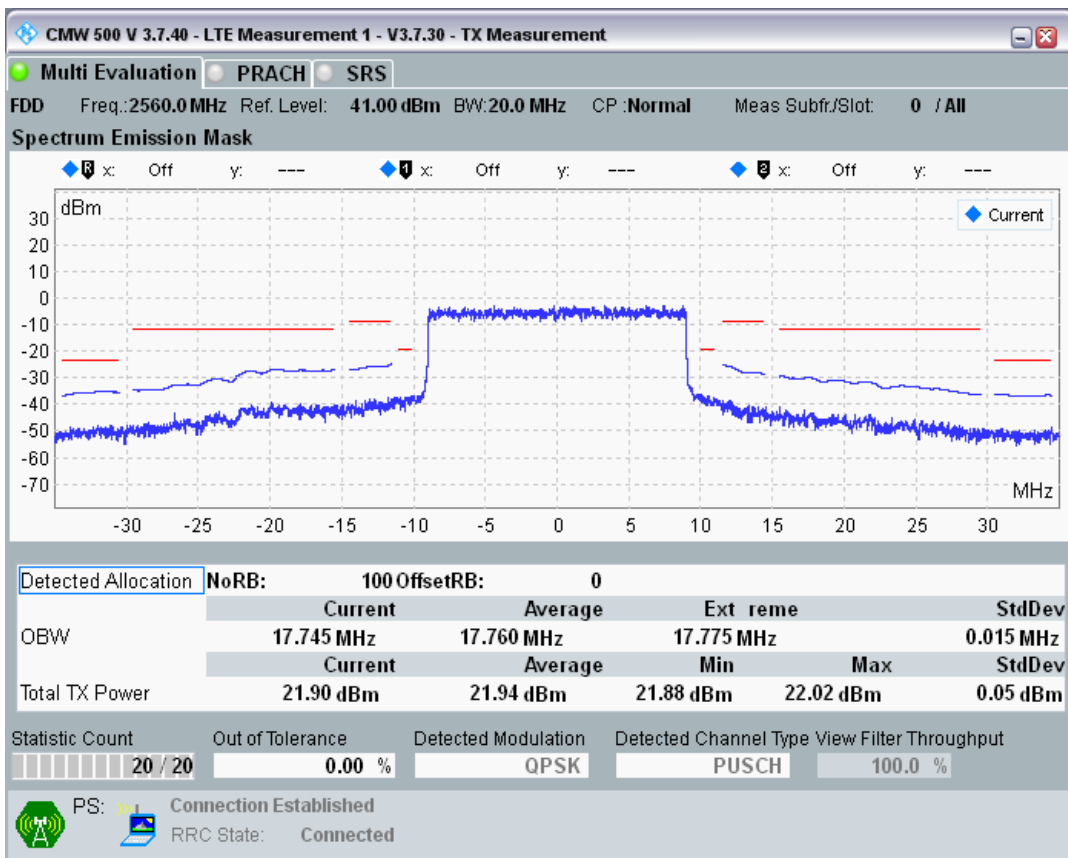

Band7 QPSK BW=20MHz Channel=21350 RB Size=100 Position=#0