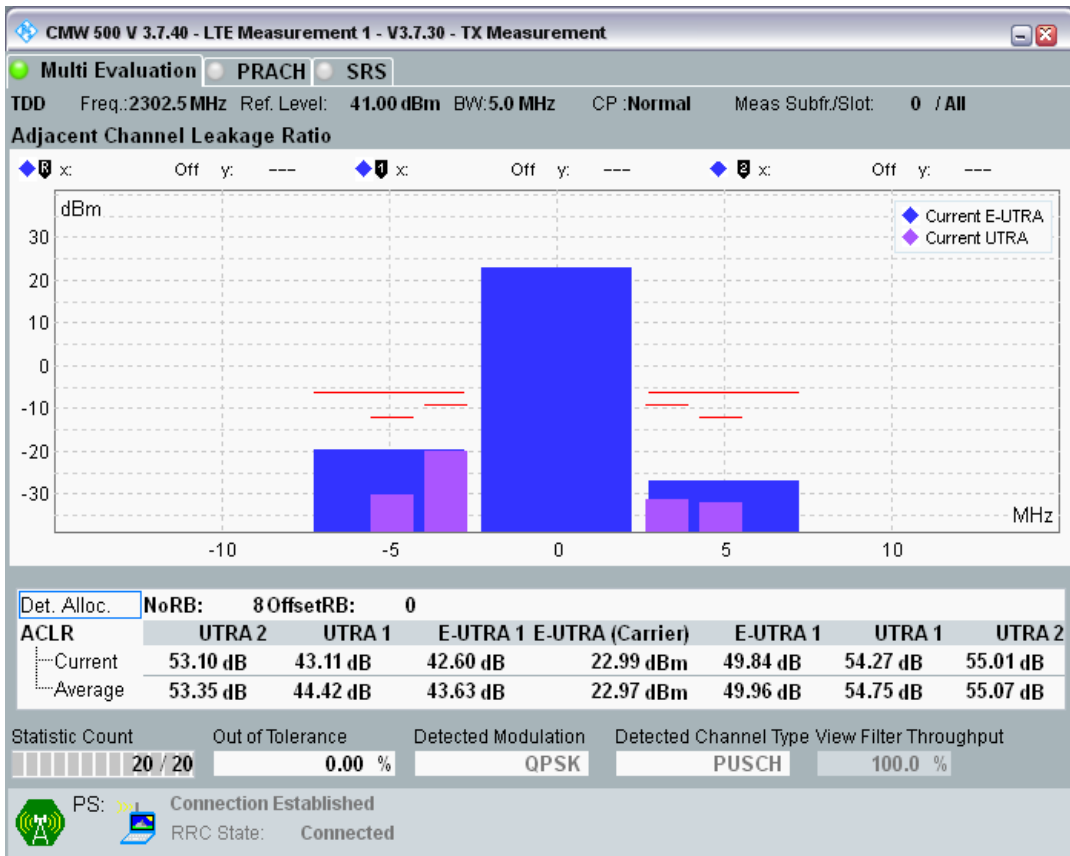

Band40 QPSK BW=5MHz Channel=38675 RB Size=8 Position=#0