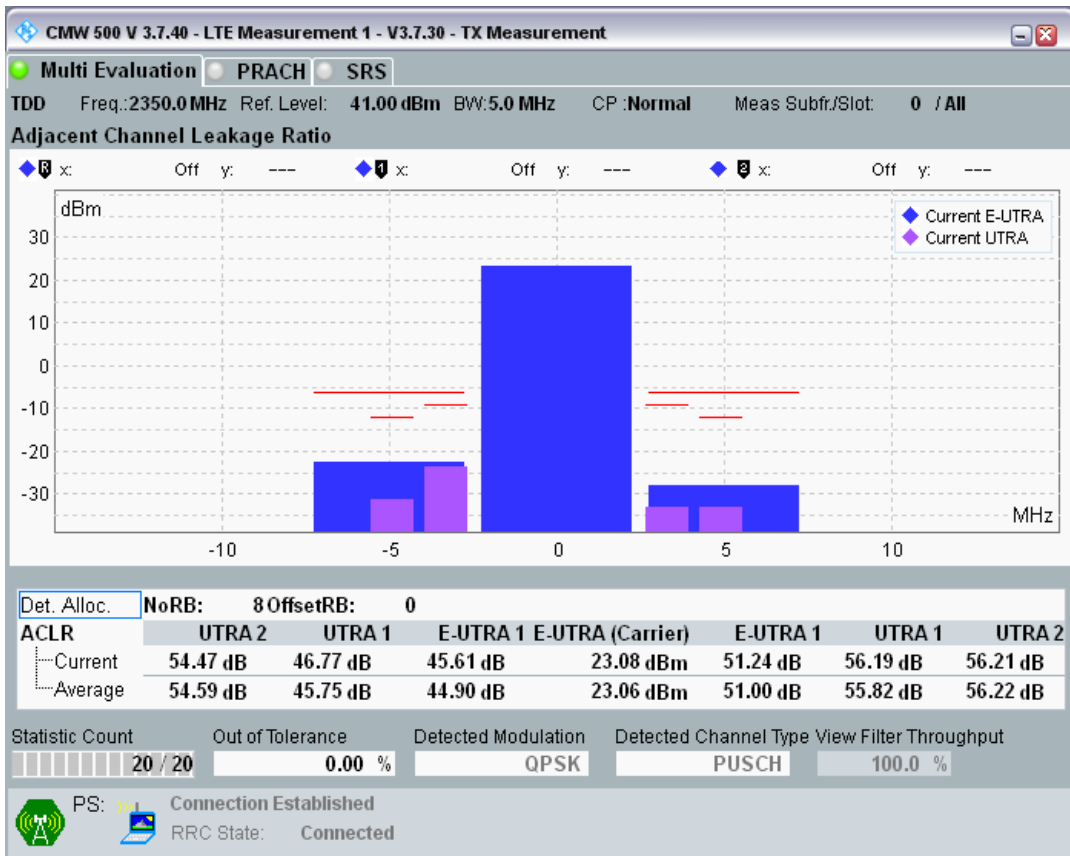

Band40 QPSK BW=5MHz Channel=39150 RB Size=8 Position=#0