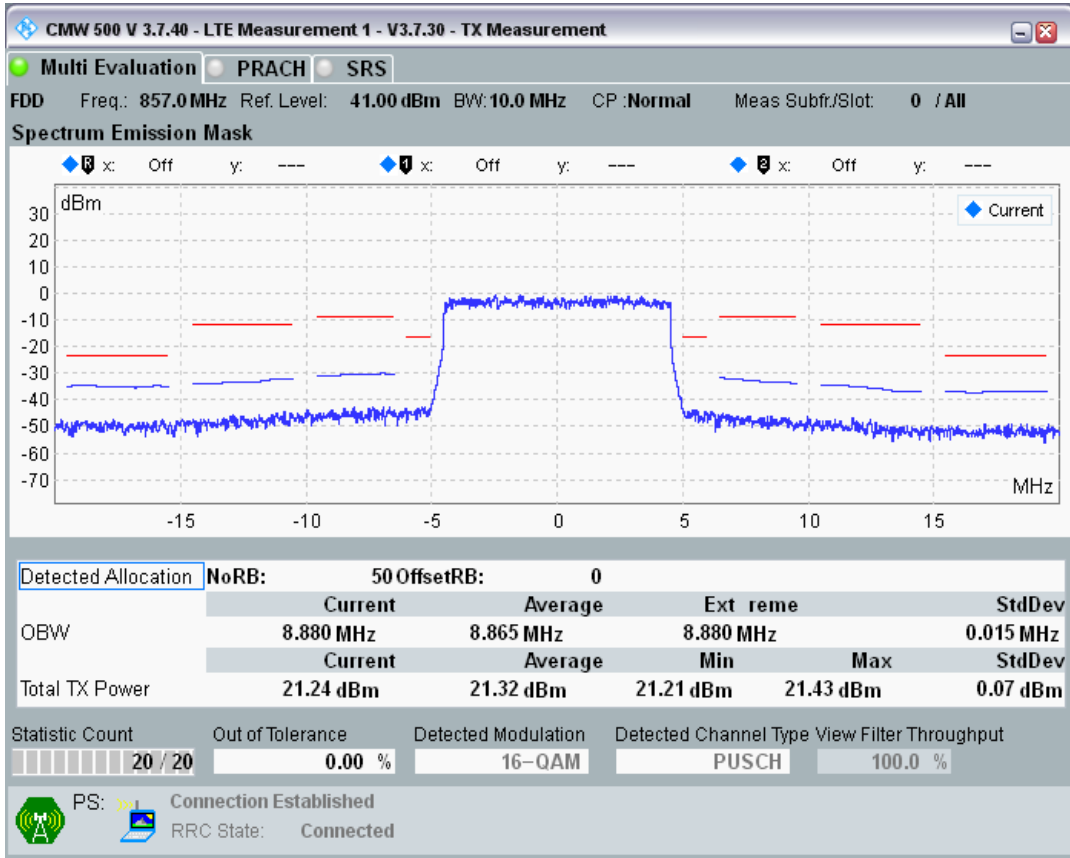

Band20 QAM16 BW=10MHz Channel=24400 RB Size=50 Position=#0