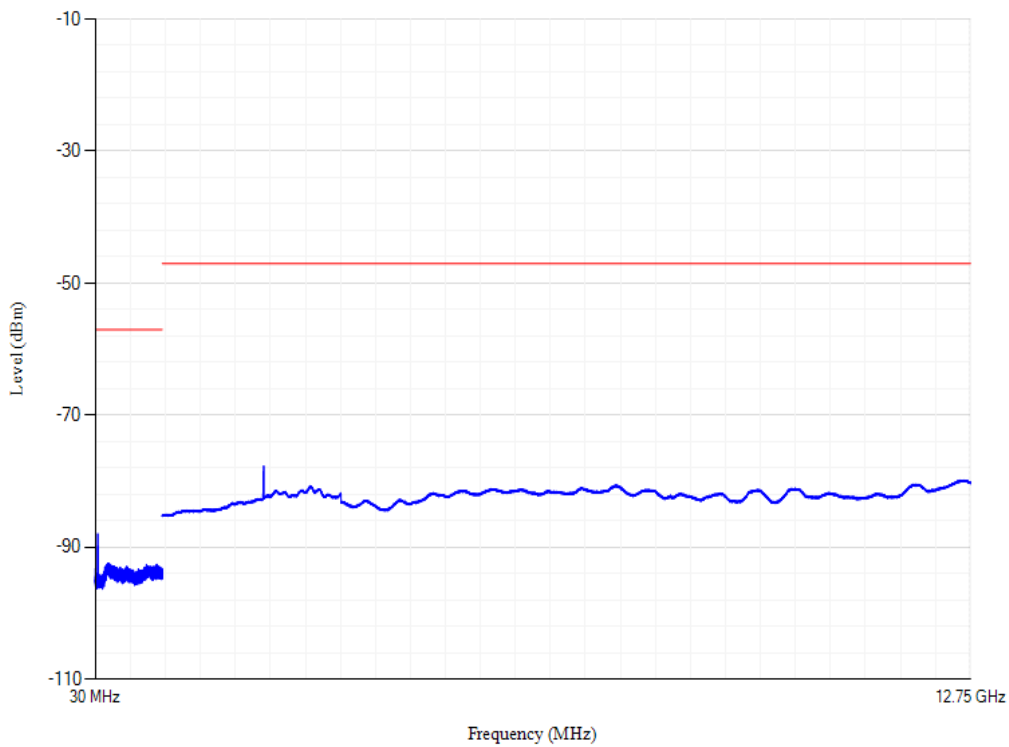

Conducted spurious emissions

Band20 QPSK BW=20MHz Channel=24300