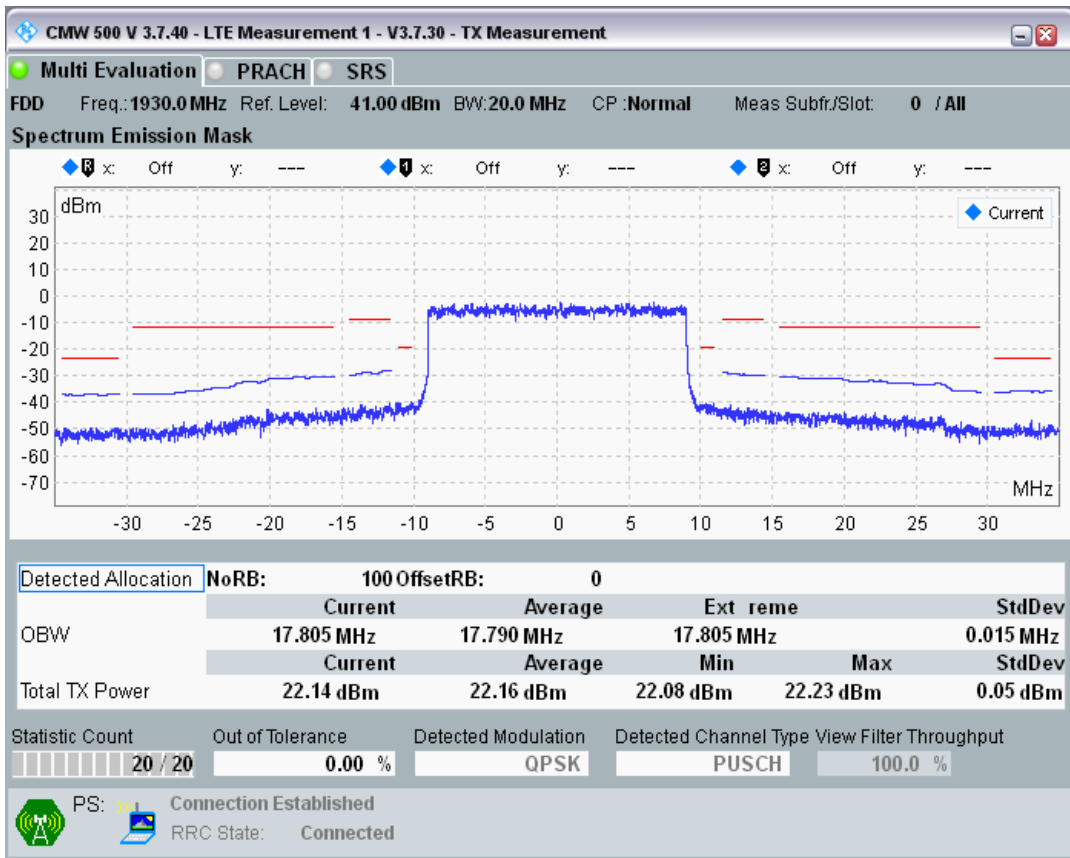

Band1 QPSK BW=20MHz Channel=18100 RB Size=100 Position=#0