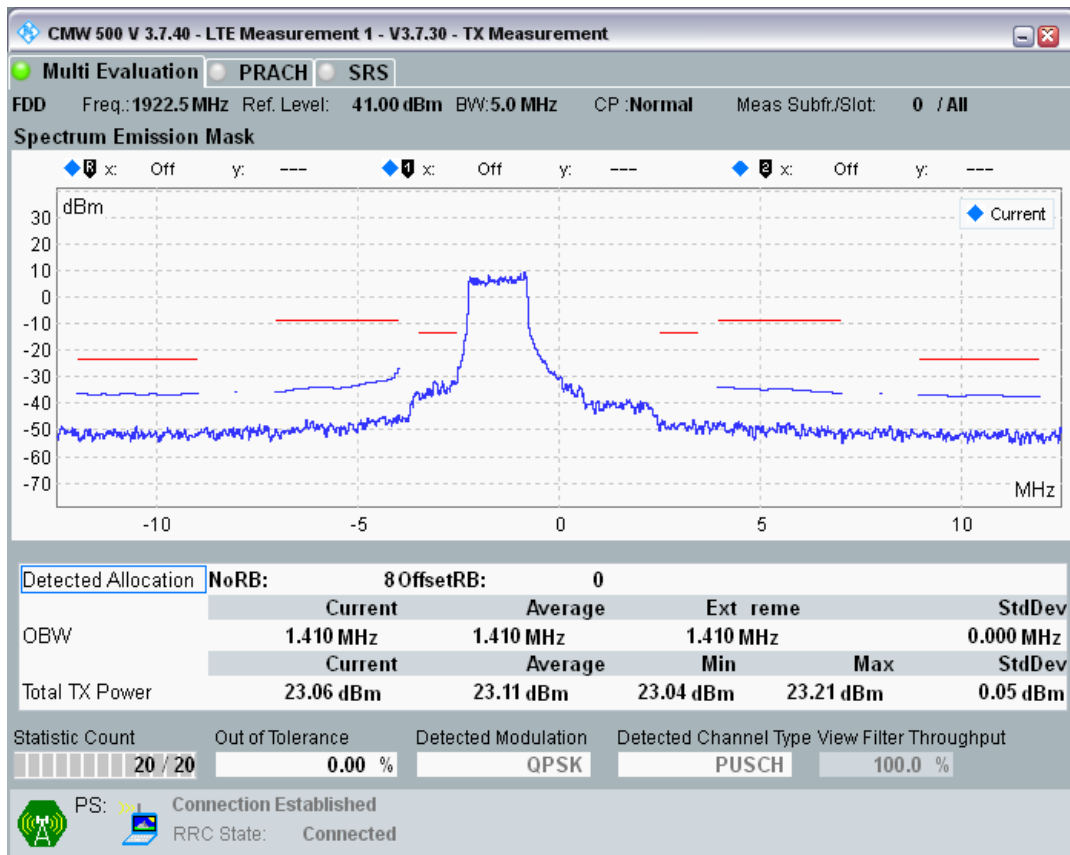

Band8	10	21750	12	#0	QAM16	1MHz-5MHz	27.20	PASS
Band8	10	21750	12	#0	QAM16	5MHz-10MHz	24.99	PASS
Band8	10	21750	12	#0	QAM16	10MHz-15MHz	12.94	PASS
Band8	10	21750	12	#Max	QAM16	-1MHz-0MHz	32.72	PASS
Band8	10	21750	12	#Max	QAM16	-5MHz--1MHz	26.42	PASS
Band8	10	21750	12	#Max	QAM16	-10MHz--5MHz	22.98	PASS
Band8	10	21750	12	#Max	QAM16	-15MHz--10MHz	10.93	PASS
Band8	10	21750	12	#Max	QAM16	0MHz-1MHz	13.03	PASS
Band8	10	21750	12	#Max	QAM16	1MHz-5MHz	14.55	PASS
Band8	10	21750	12	#Max	QAM16	5MHz-10MHz	25.00	PASS
Band8	10	21750	12	#Max	QAM16	10MHz-15MHz	12.95	PASS
Band8	10	21750	50	#0	QAM16	-1MHz-0MHz	19.69	PASS
Band8	10	21750	50	#0	QAM16	-5MHz--1MHz	14.86	PASS
Band8	10	21750	50	#0	QAM16	-10MHz--5MHz	15.17	PASS
Band8	10	21750	50	#0	QAM16	-15MHz--10MHz	9.77	PASS
Band8	10	21750	50	#0	QAM16	0MHz-1MHz	20.74	PASS
Band8	10	21750	50	#0	QAM16	1MHz-5MHz	17.36	PASS
Band8	10	21750	50	#0	QAM16	5MHz-10MHz	24.76	PASS
Band8	10	21750	50	#0	QAM16	10MHz-15MHz	12.95	PASS

Band1 QPSK BW=5MHz Channel=18025 RB Size=8 Position=#0