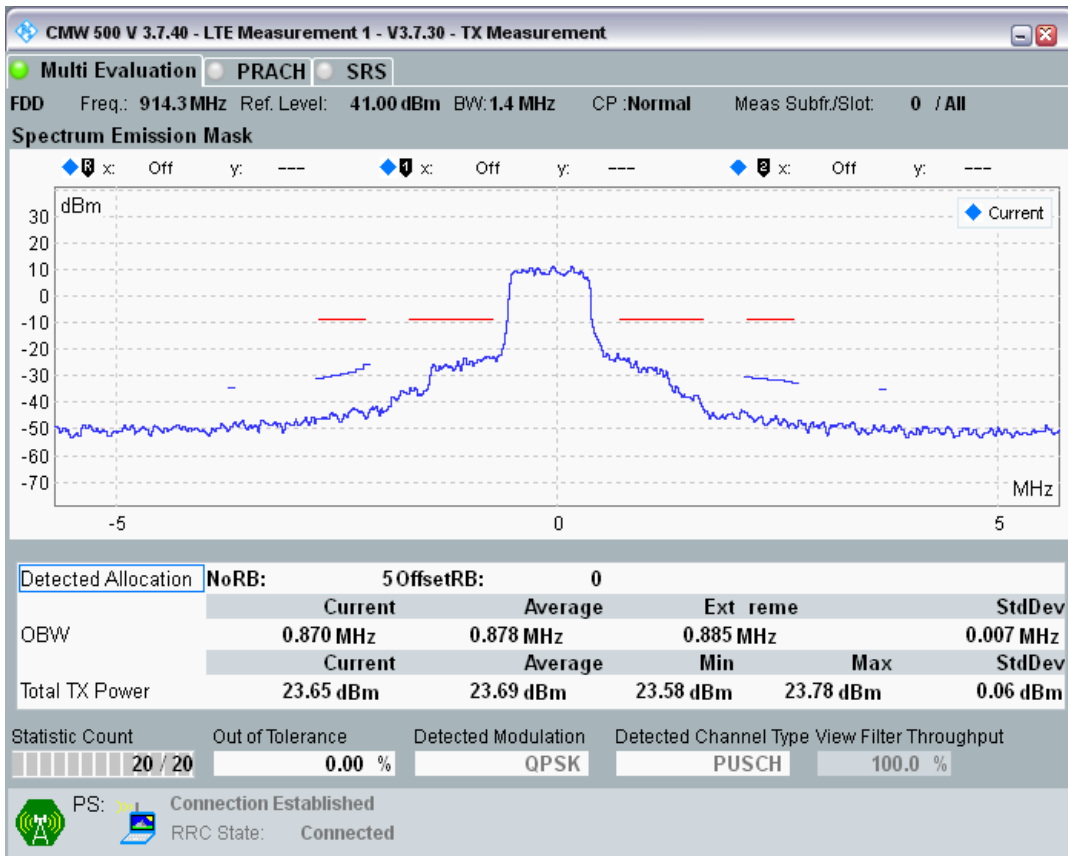

Band8 QPSK BW=1.4MHz Channel=21793 RB Size=5 Position=#0