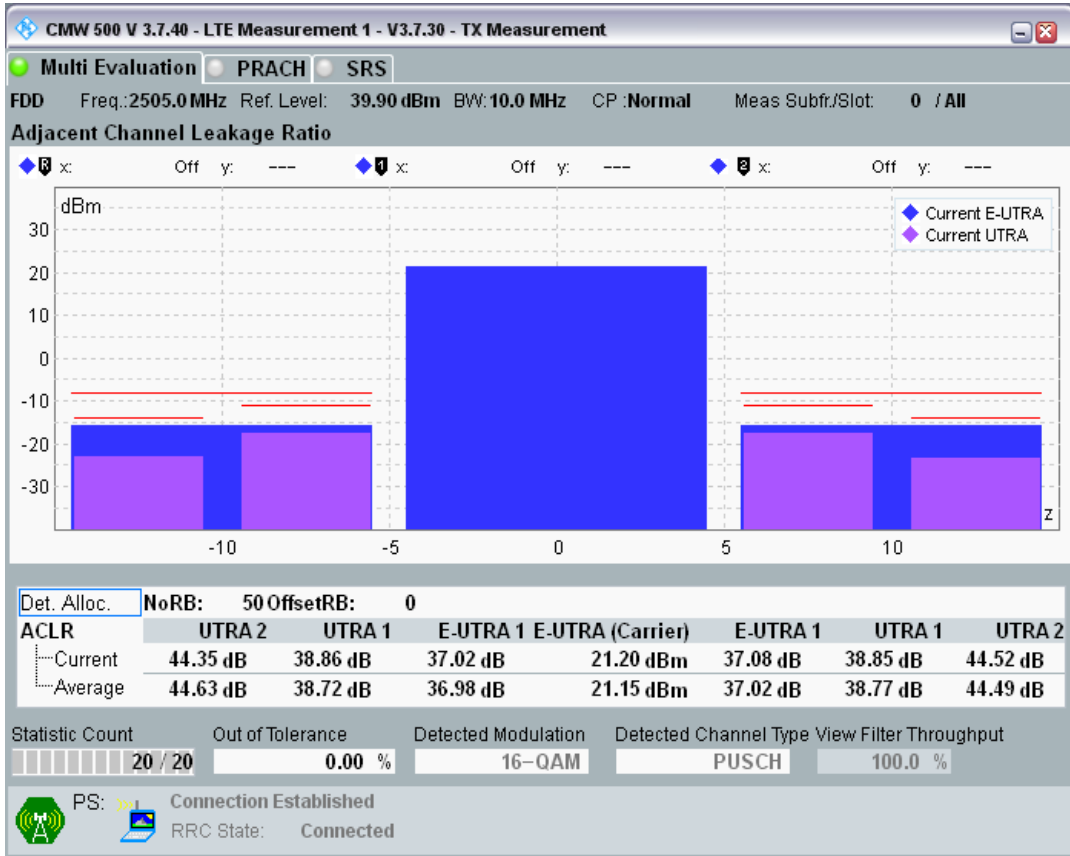

Band7 QAM16 BW=10MHz Channel=20800 RB Size=50 Position=#0