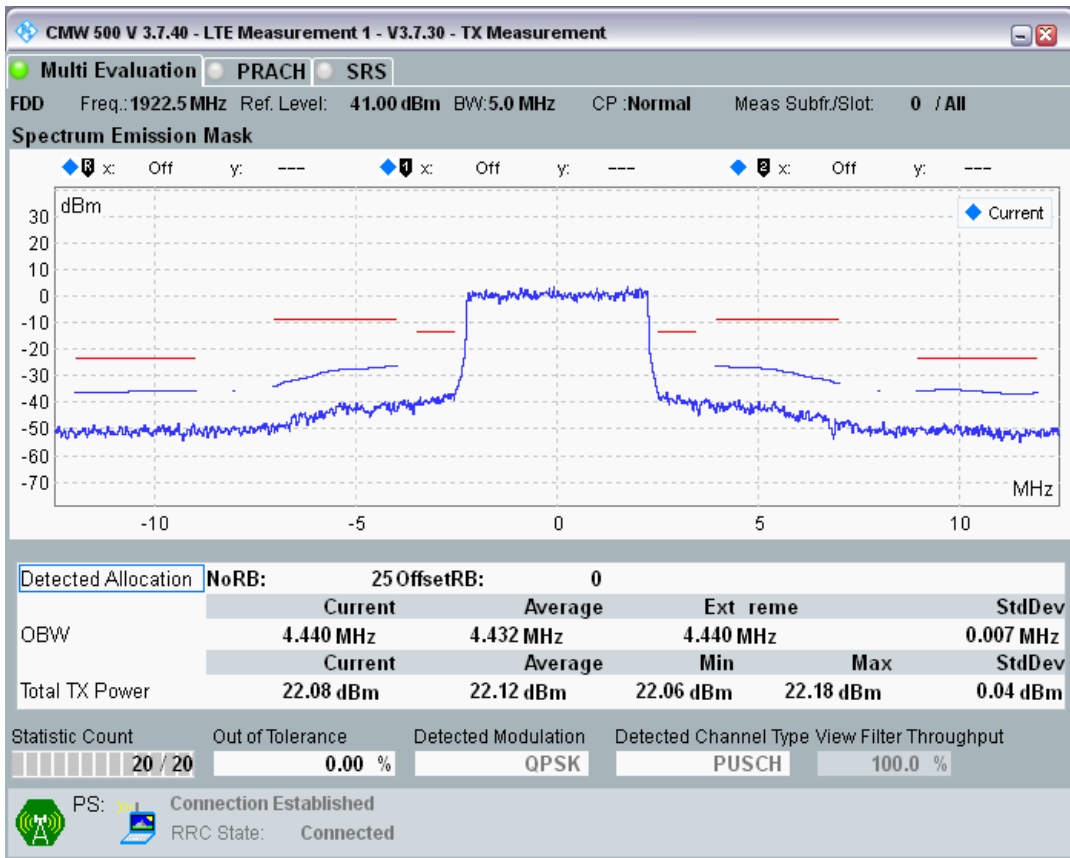

Band1 QPSK BW=5MHz Channel=18025 RB Size=25 Position=#0