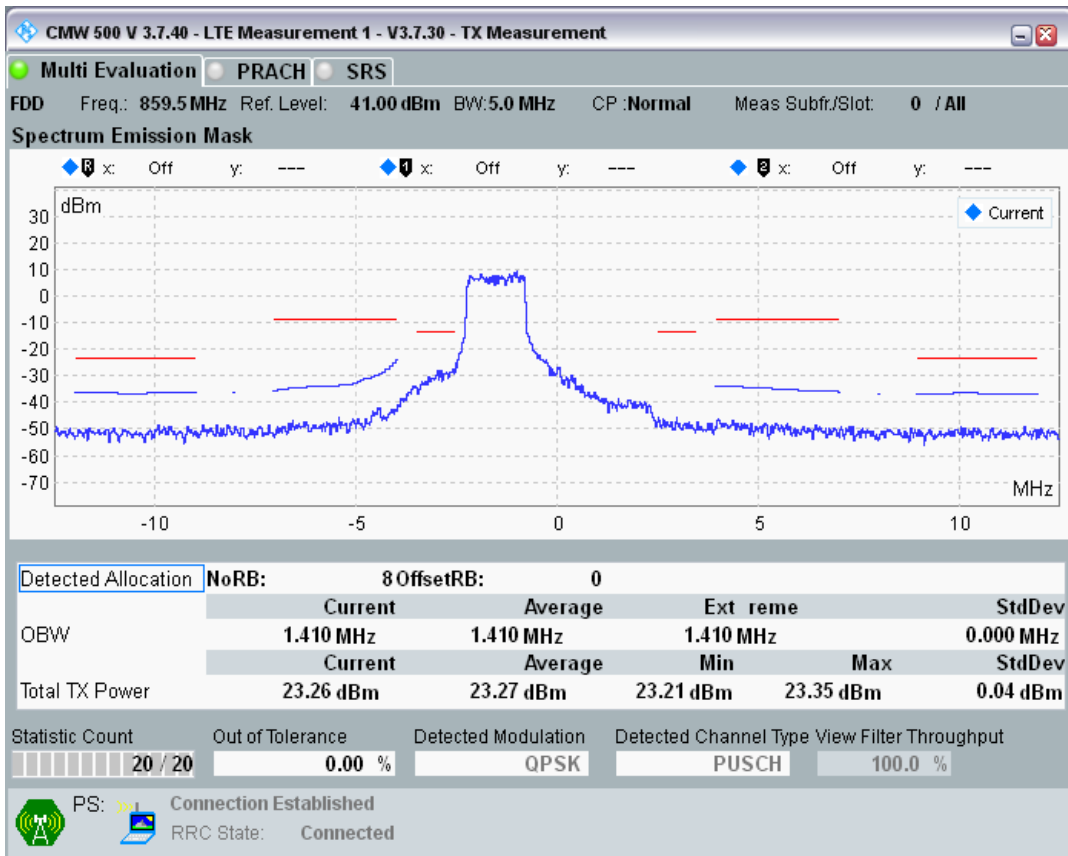

Band20 QPSK BW=5MHz Channel=24425 RB Size=8 Position=#0