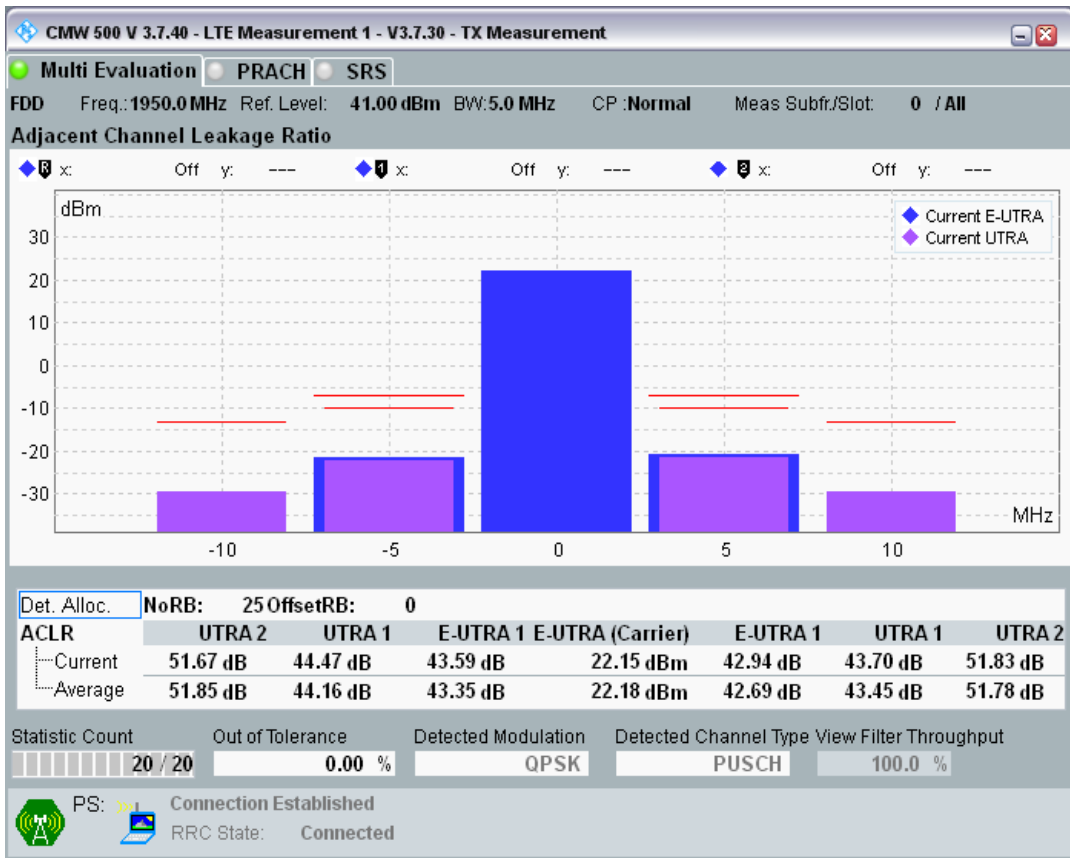

Band1 QPSK BW=5MHz Channel=18300 RB Size=25 Position=#0