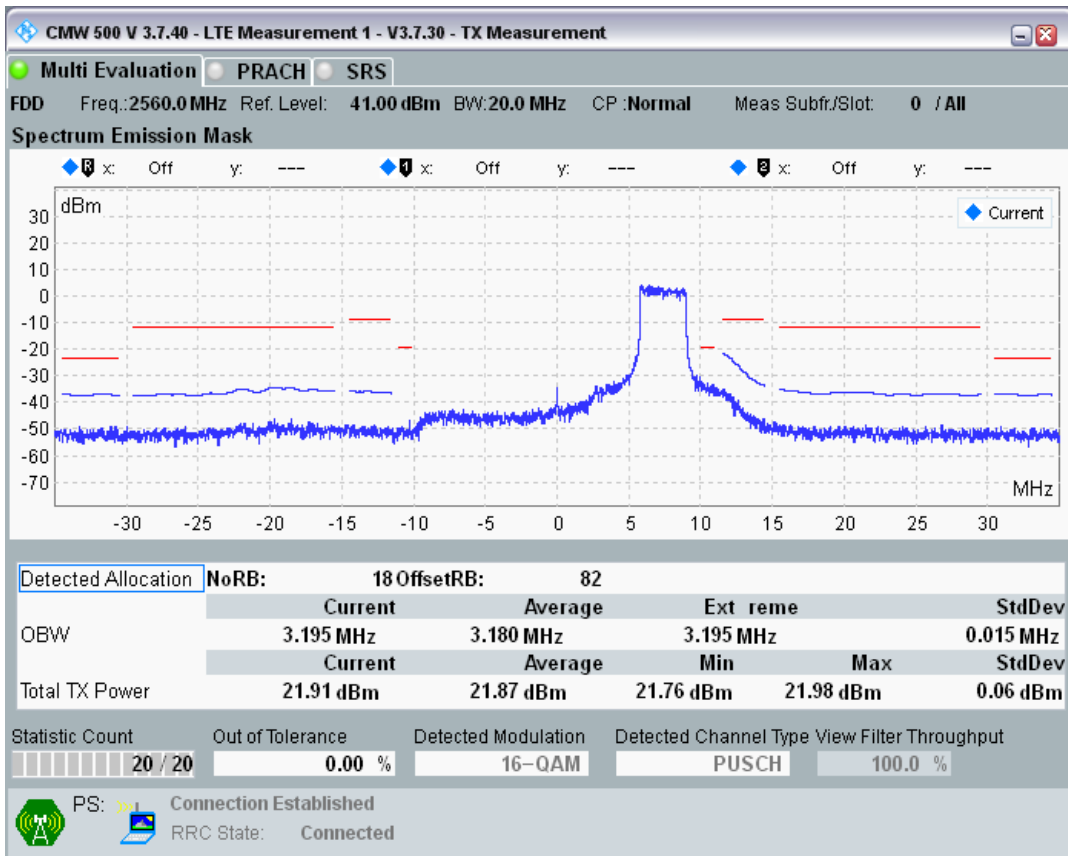

Band7 QAM16 BW=20MHz Channel=21350 RB Size=18 Position=#Max