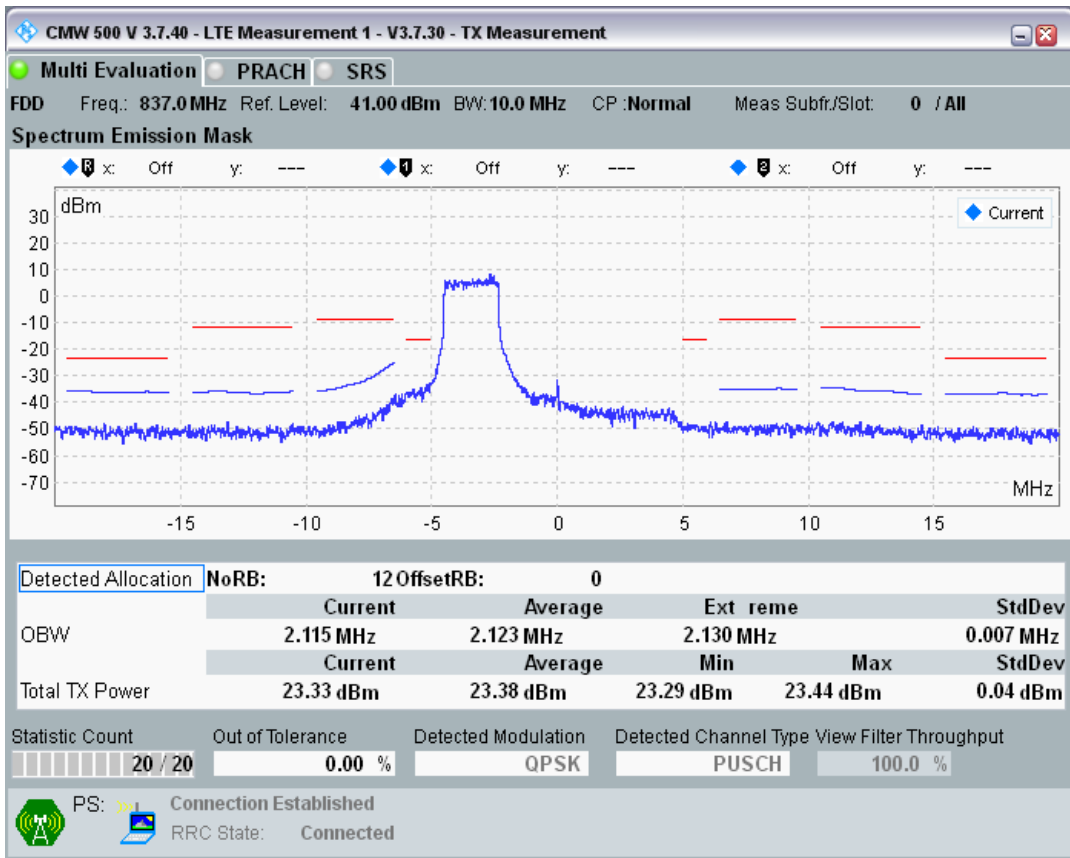

Band20 QPSK BW=10MHz Channel=24200 RB Size=12 Position=#0