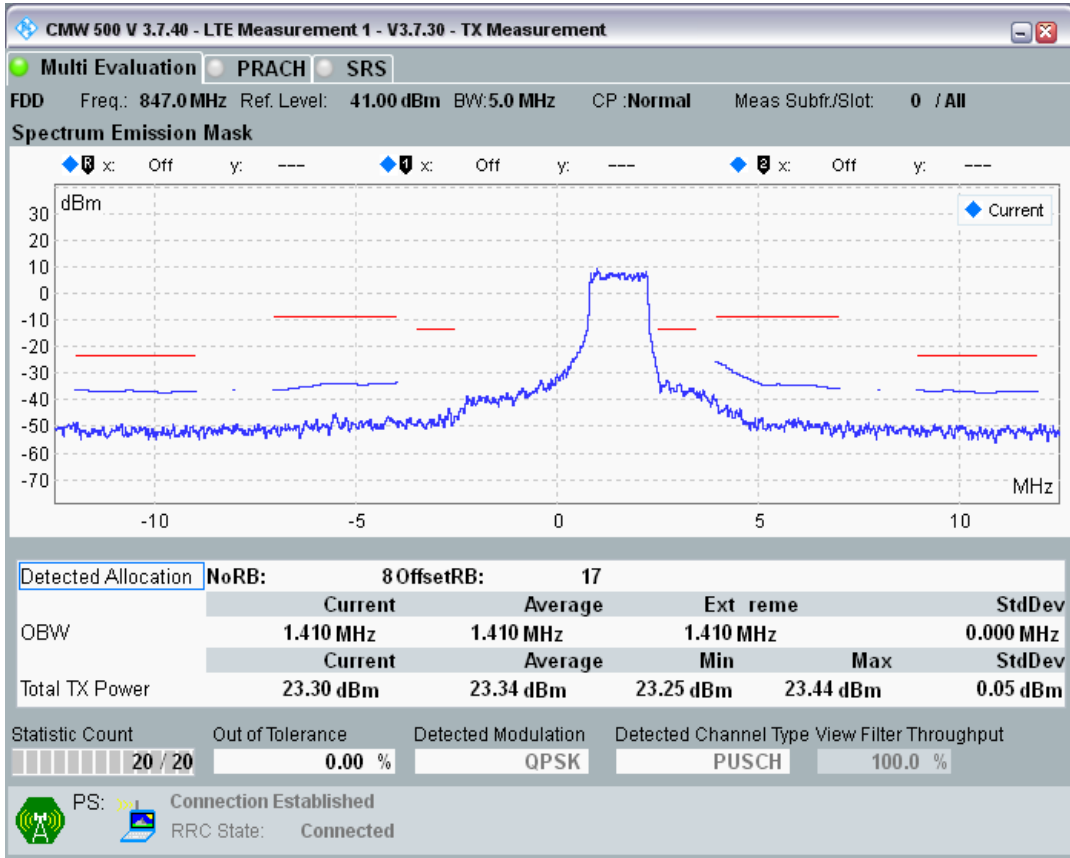

Band20 QPSK BW=5MHz Channel=24300 RB Size=8 Position=#Max