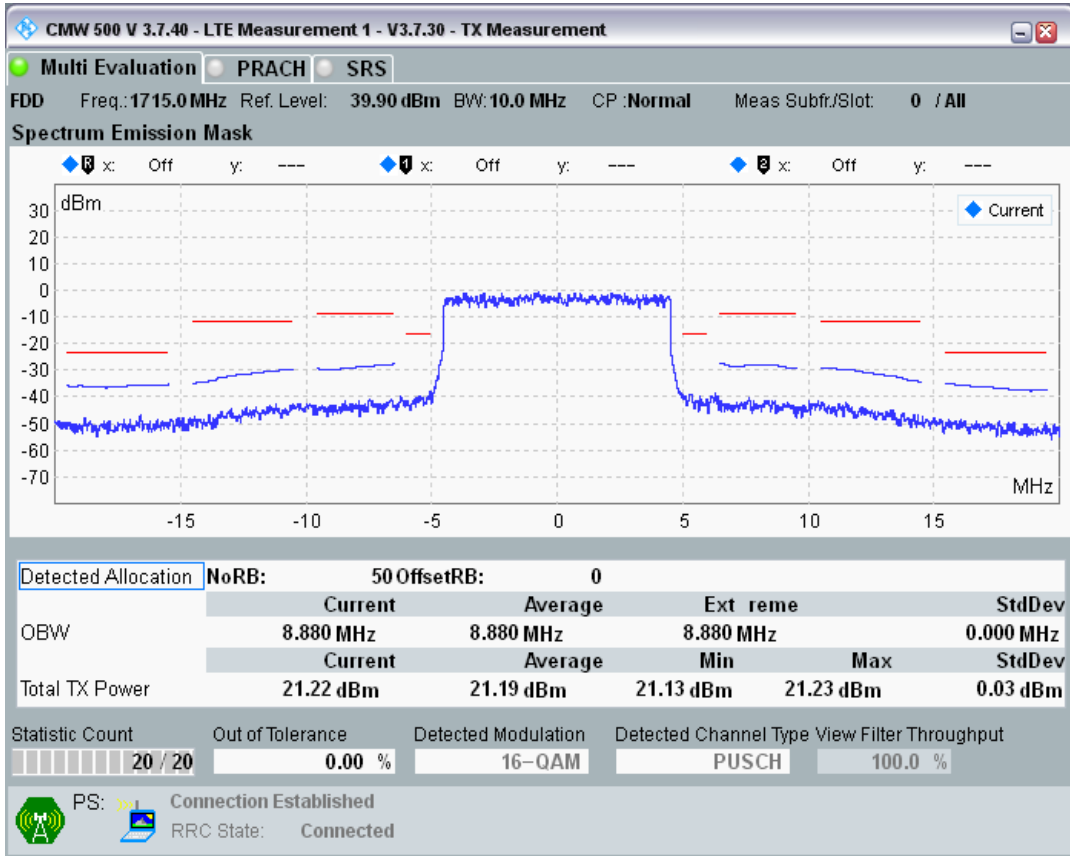

Band3 QAM16 BW=10MHz Channel=19250 RB Size=50 Position=#0