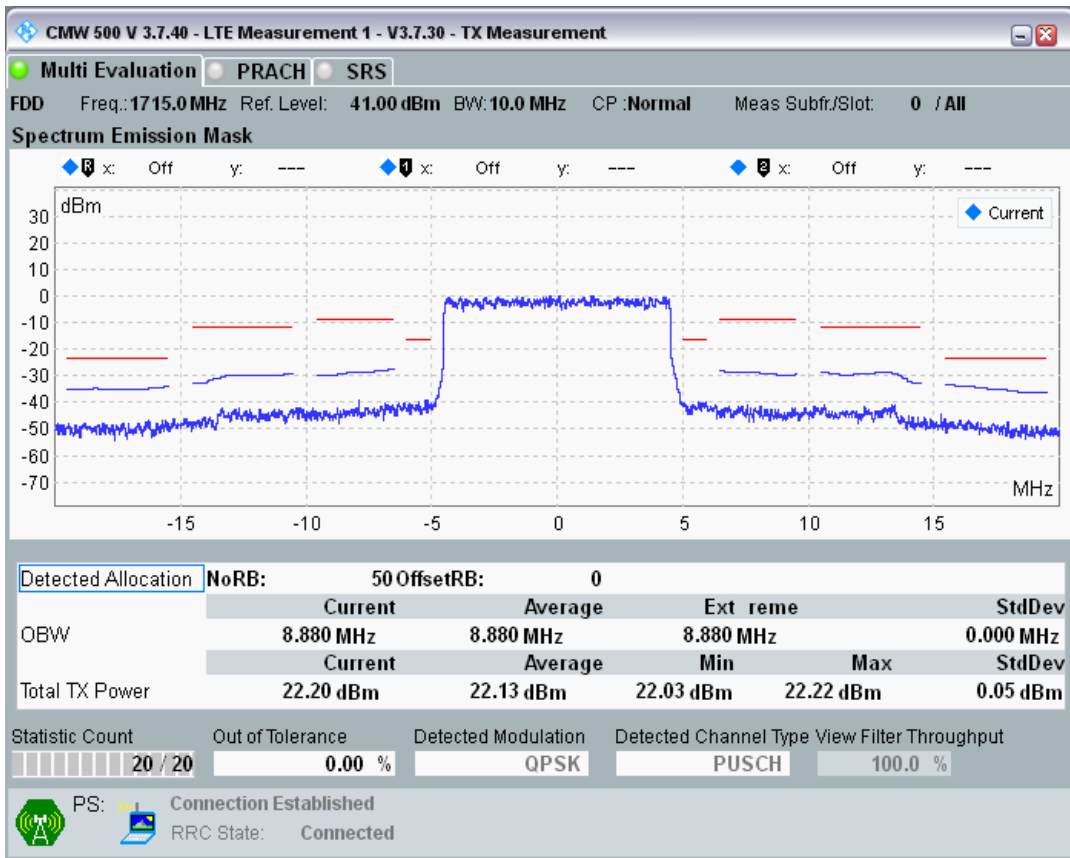

Band3 QPSK BW=10MHz Channel=19250 RB Size=50 Position=#0