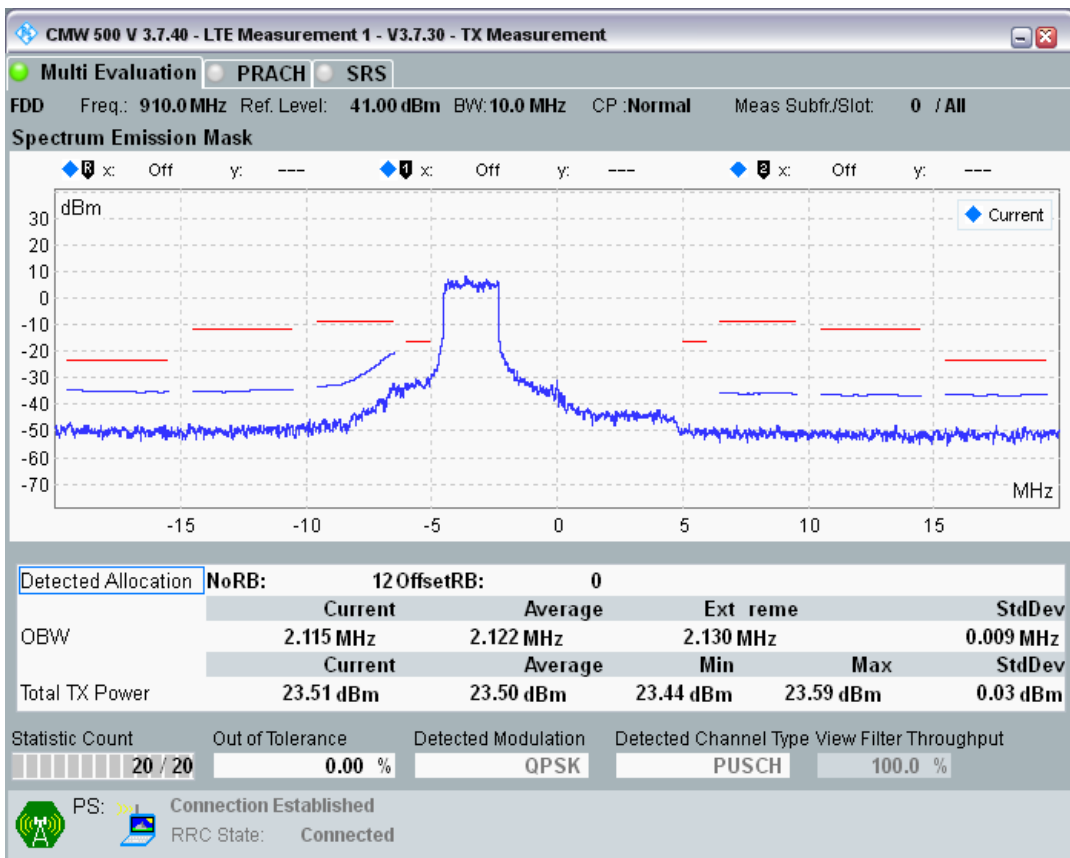

Band8 QPSK BW=10MHz Channel=21750 RB Size=12 Position=#0