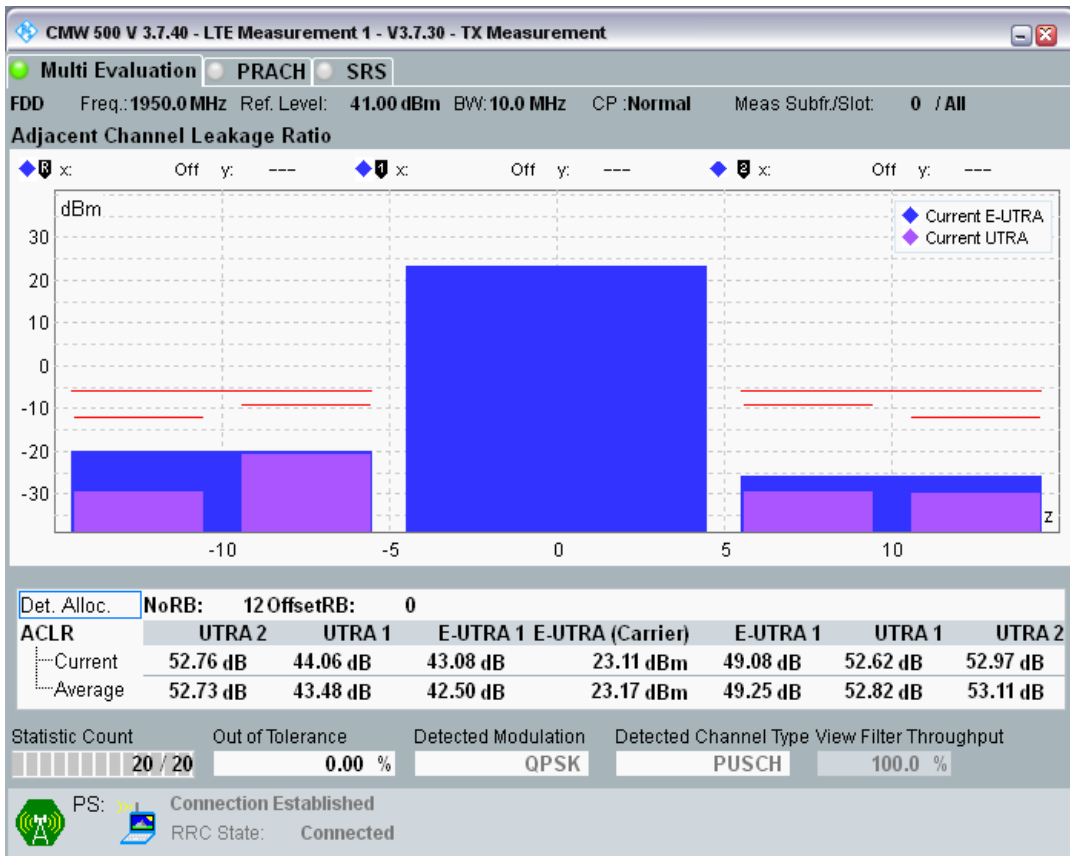

Band1 QPSK BW=10MHz Channel=18300 RB Size=12 Position=#0