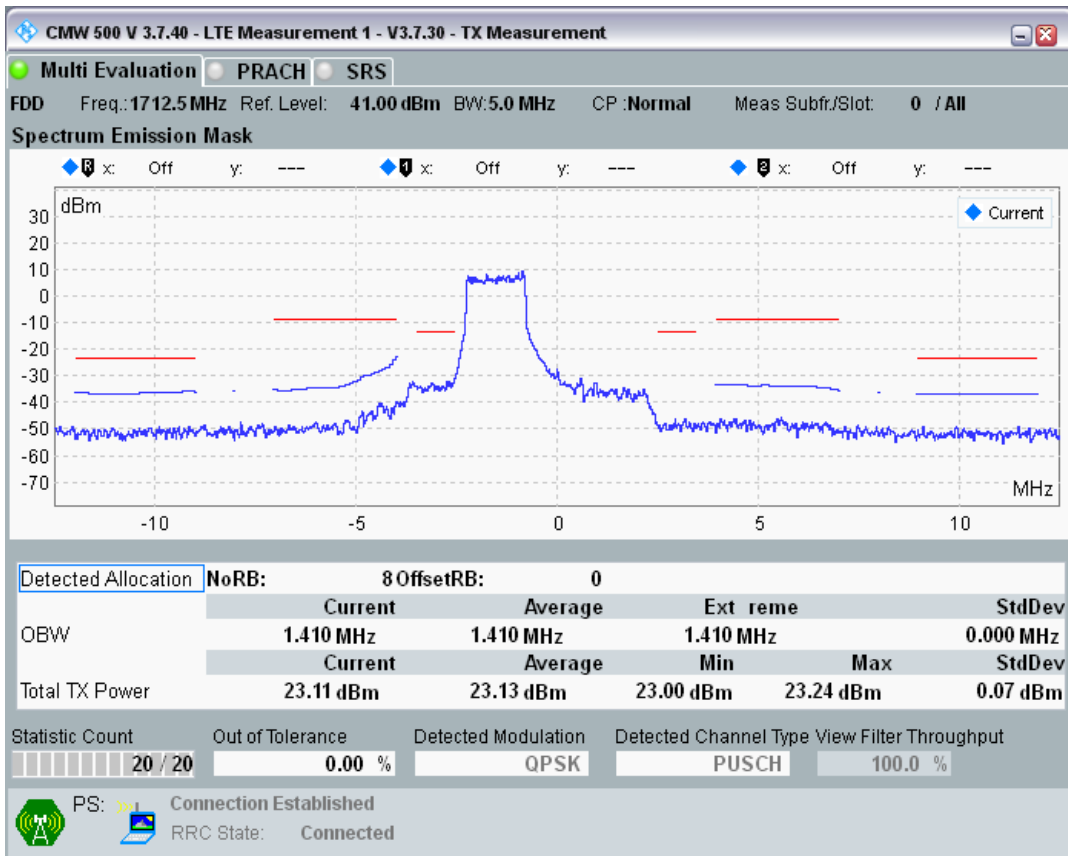

Band3 QPSK BW=5MHz Channel=19225 RB Size=8 Position=#0