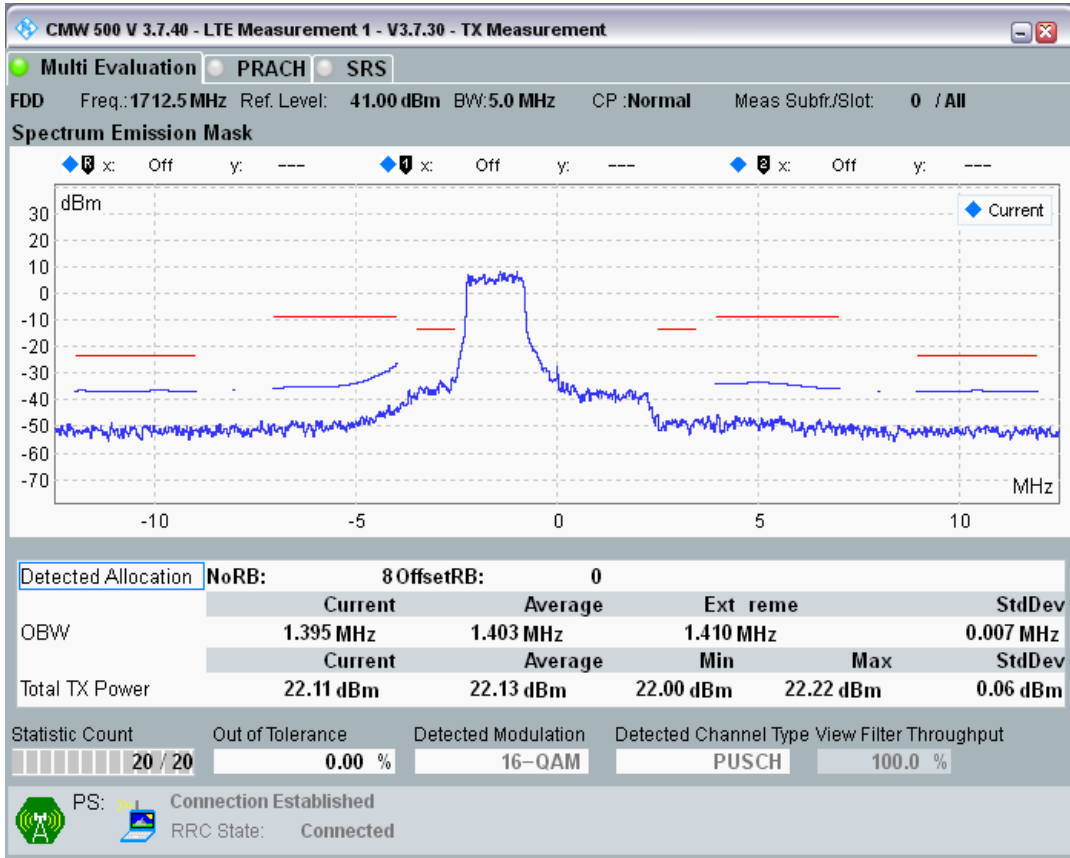

Band3 QAM16 BW=5MHz Channel=19225 RB Size=8 Position=#0