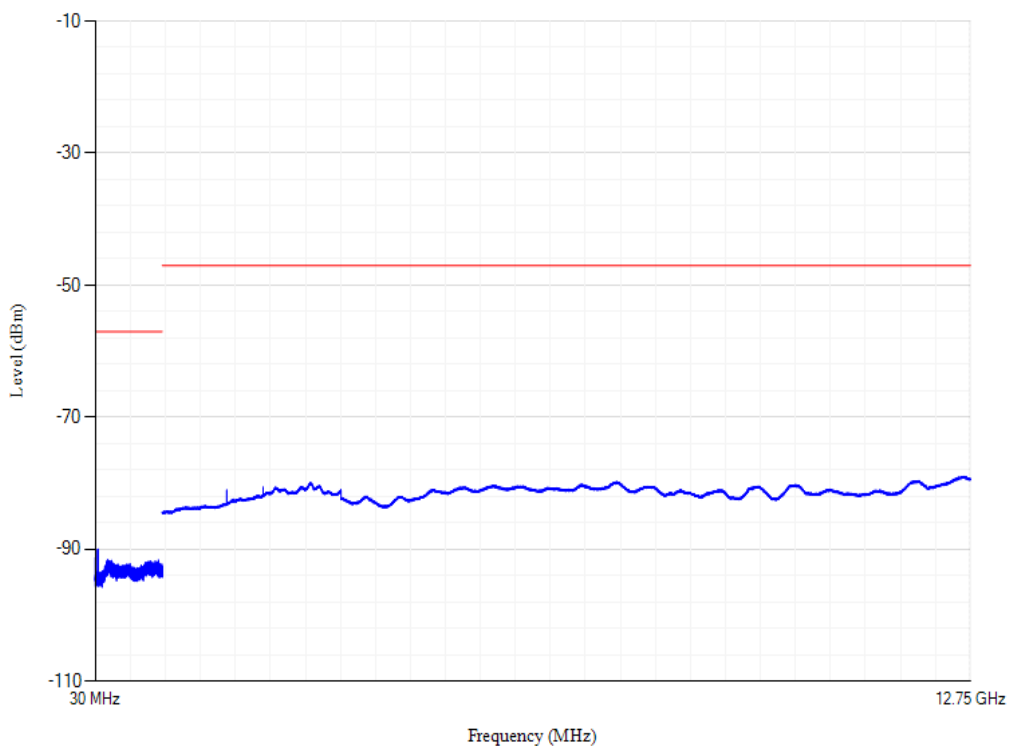

Conducted spurious emissions

Band40 QPSK BW=20MHz Channel=39150