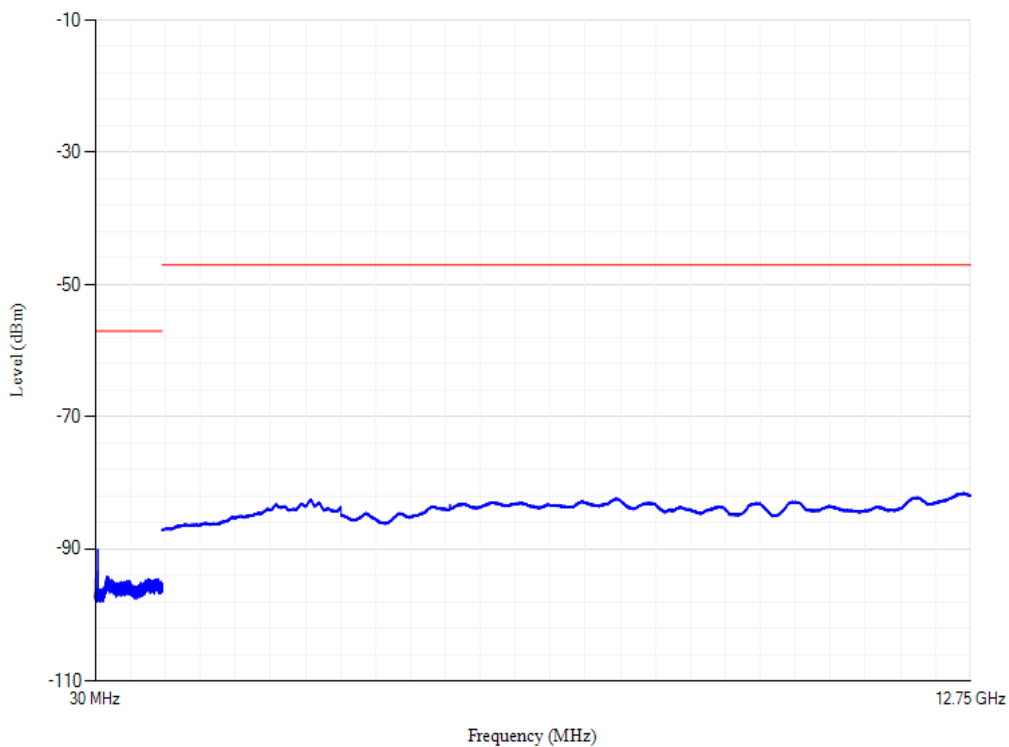

Conducted spurious emissions

Band20 QPSK BW=20MHz Channel=24250