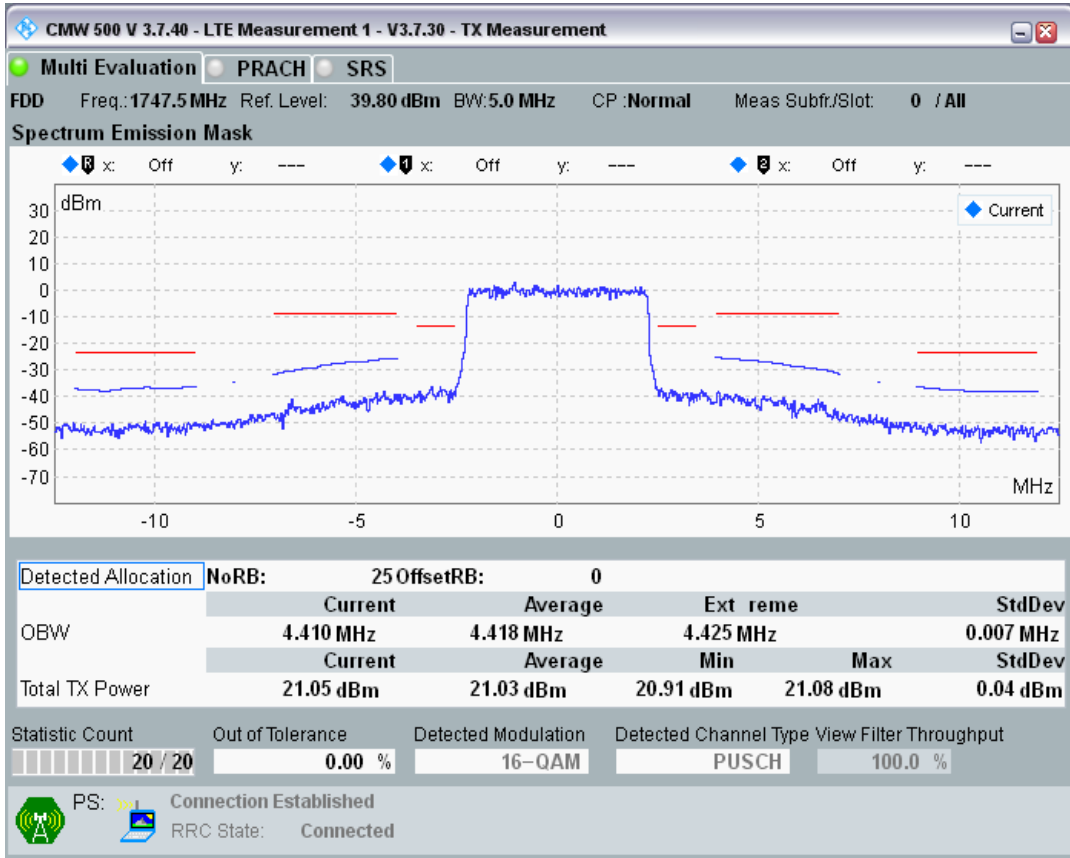

Band3 QAM16 BW=5MHz Channel=19575 RB Size=25 Position=#0