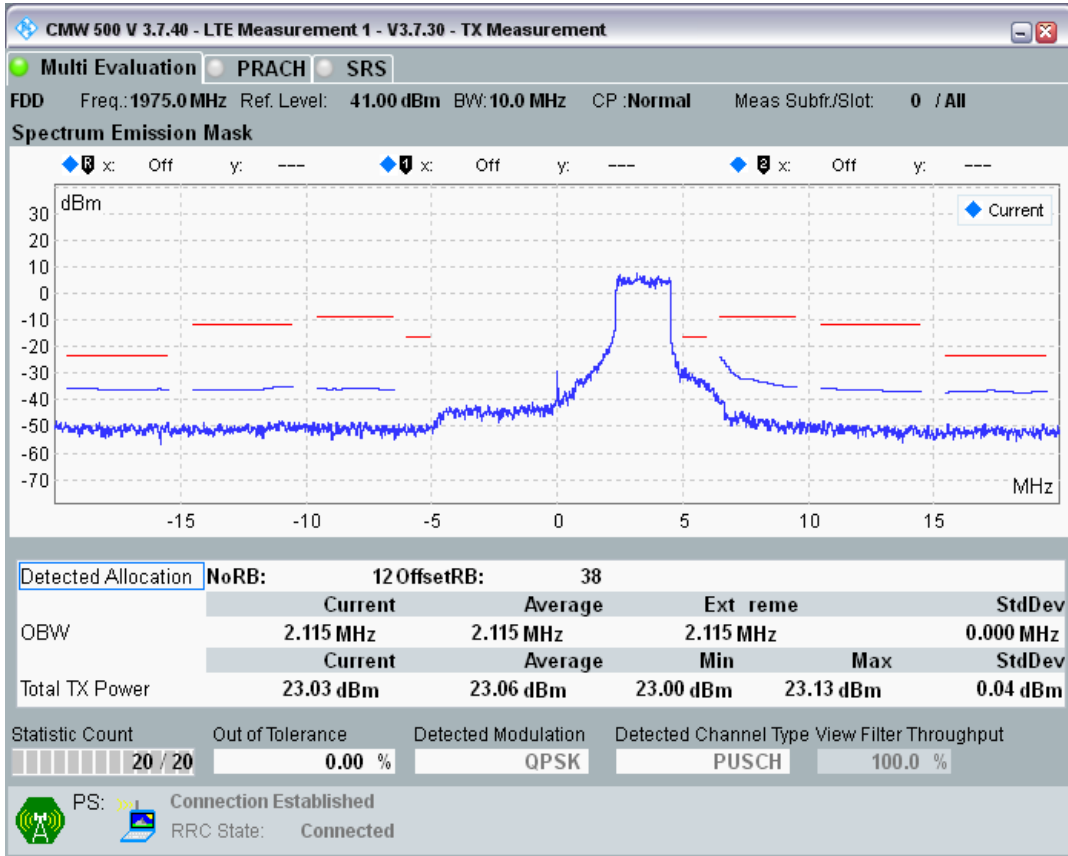

Band1 QAM16 BW=10MHz Channel=18300 RB Size=12 Position=#Max

Band1 QAM16 BW=10MHz Channel=18300 RB Size=50 Position=#0

Band1 QPSK BW=10MHz Channel=18550 RB Size=12 Position=#0

Band1 QPSK BW=10MHz Channel=18550 RB Size=12 Position=#Max