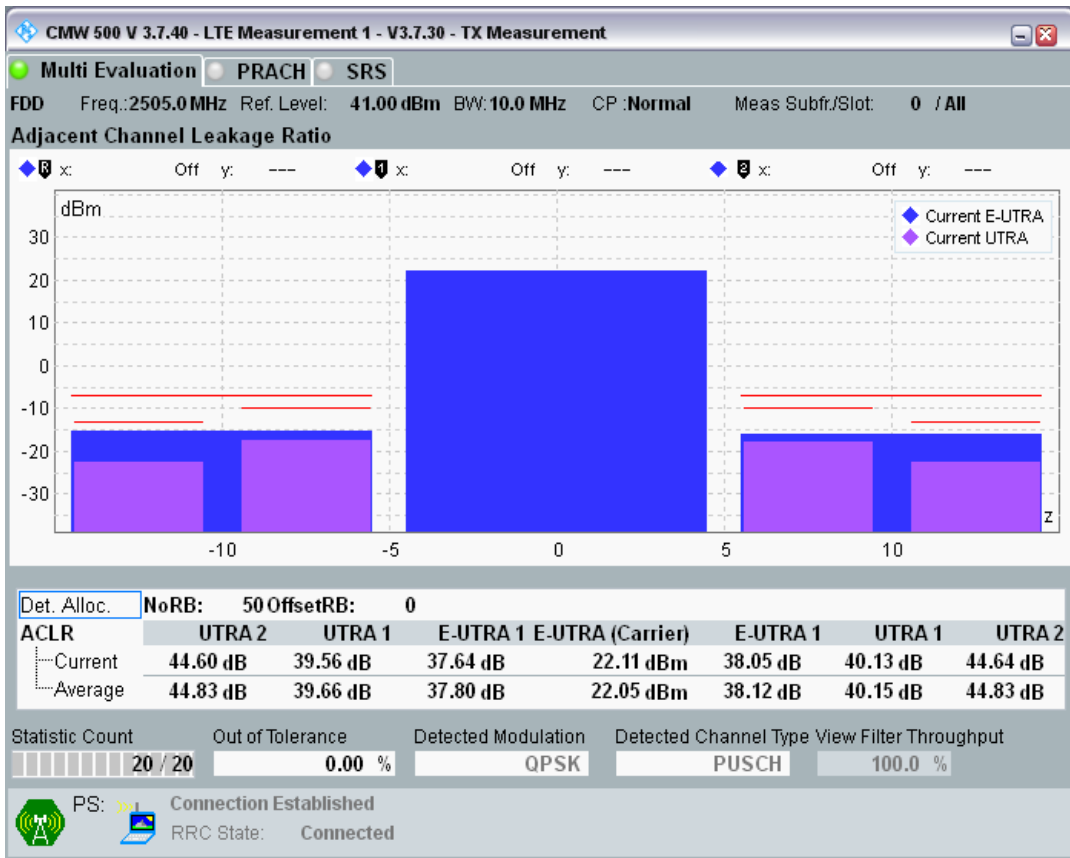

Band7 QPSK BW=10MHz Channel=20800 RB Size=50 Position=#0