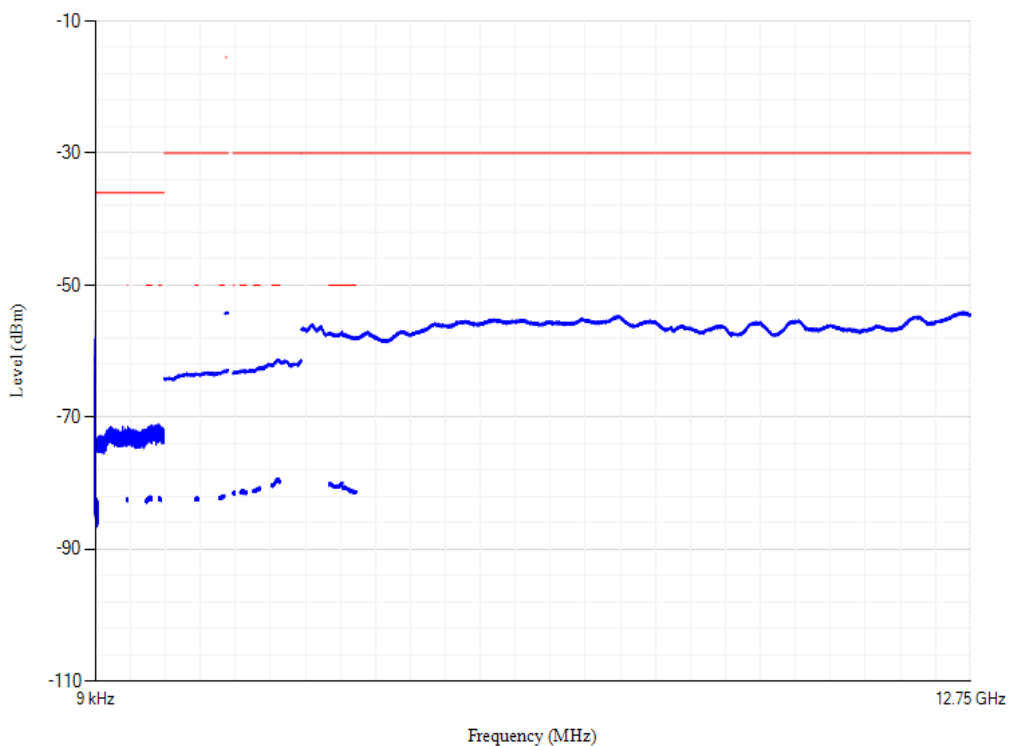

Conducted spurious emissions

Band20 QPSK BW=5MHz Channel=24175 RB Size=1 Position=#0