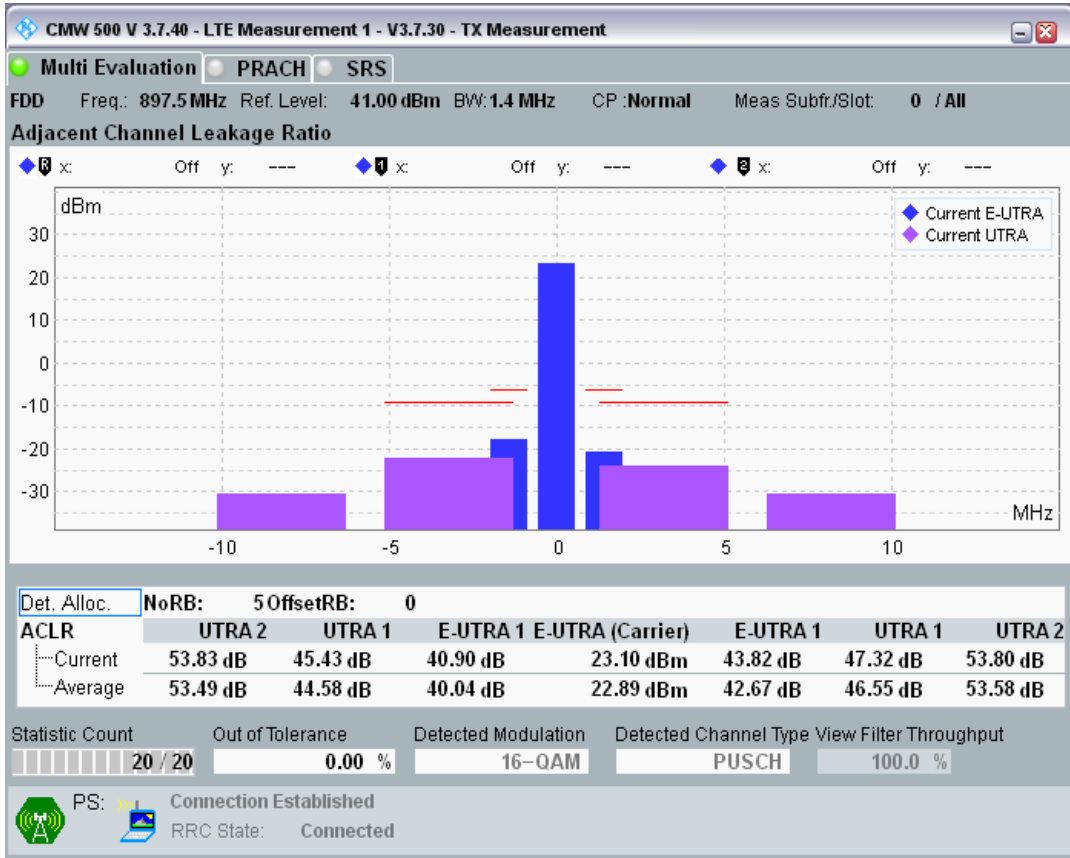

Band8 QAM16 BW=1.4MHz Channel=21625 RB Size=5 Position=#0