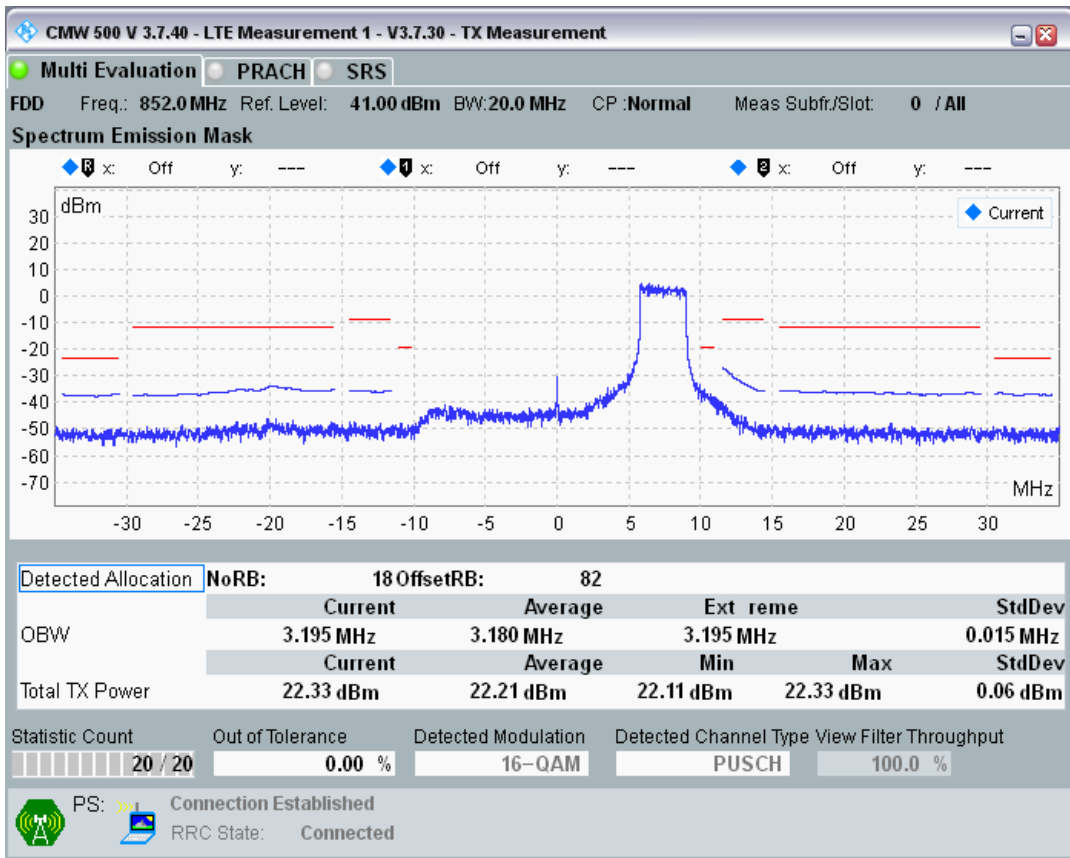

Band20 QAM16 BW=20MHz Channel=24350 RB Size=18 Position=#Max