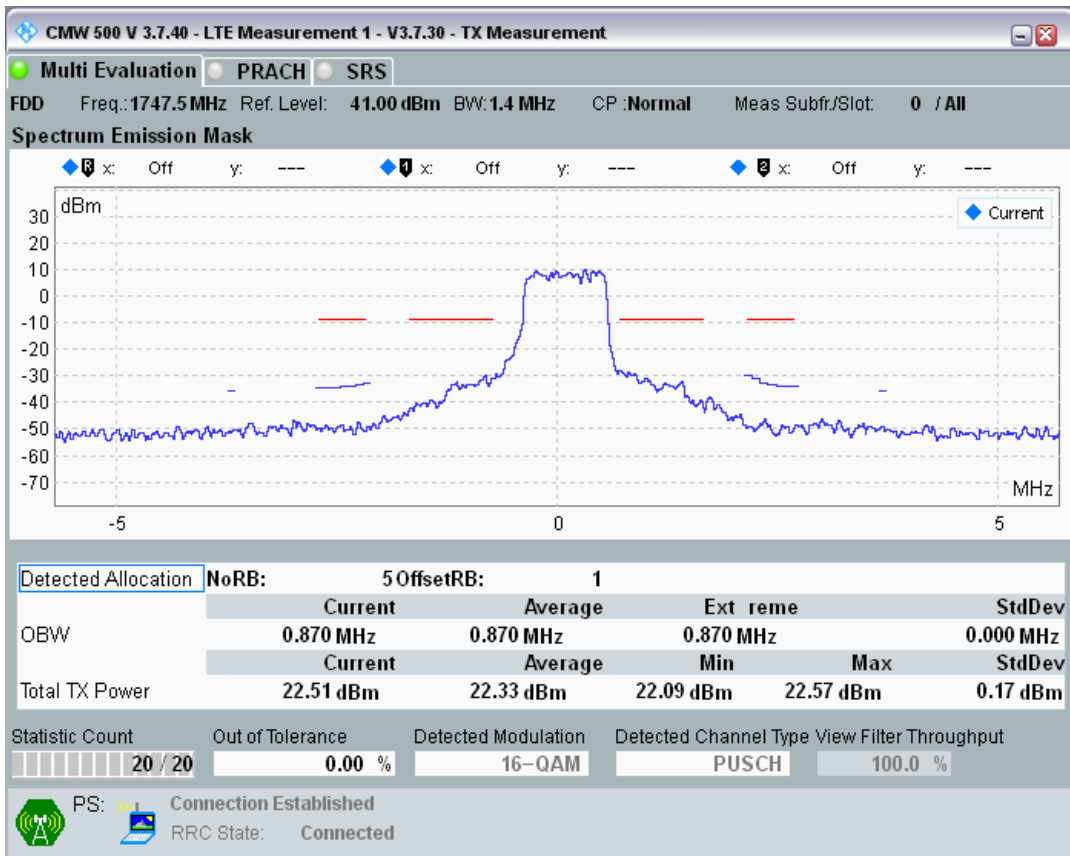

Band3 QAM16 BW=1.4MHz Channel=19575 RB Size=5 Position=#Max