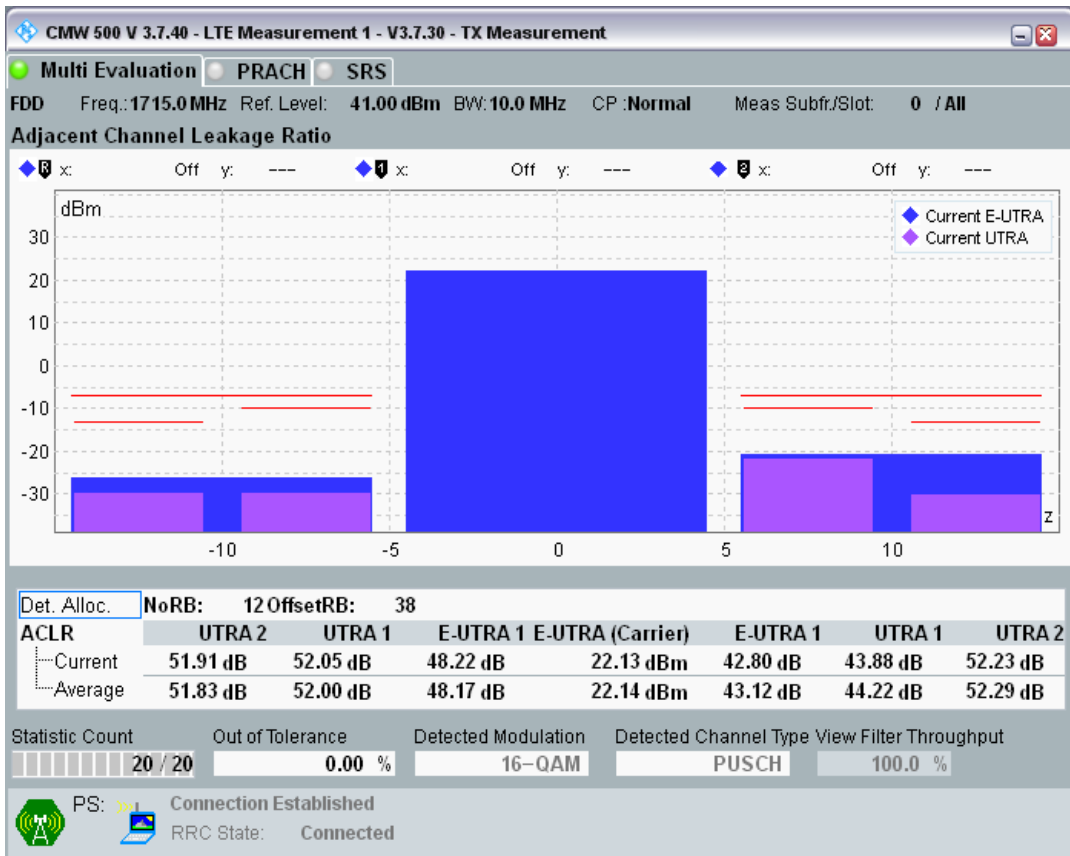

Band3 QAM16 BW=10MHz Channel=19250 RB Size=12 Position=#Max