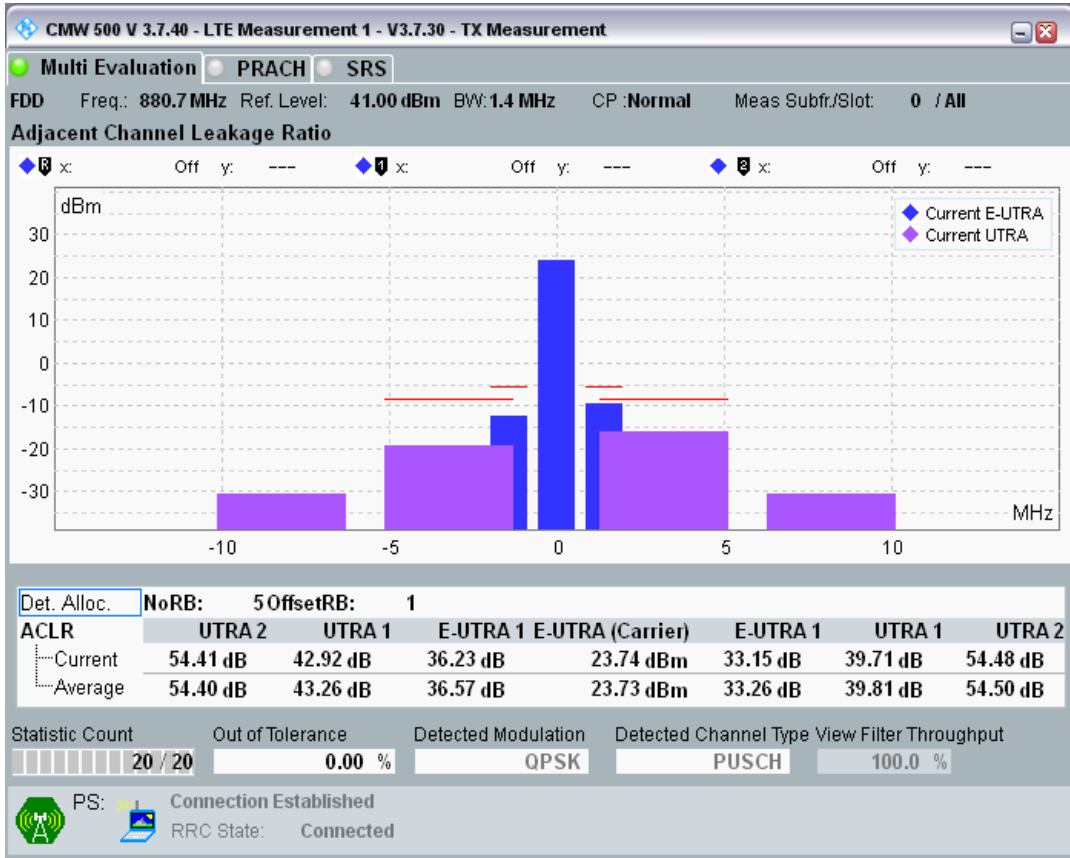

Band8 QPSK BW=1.4MHz Channel=21457 RB Size=5 Position=#Max