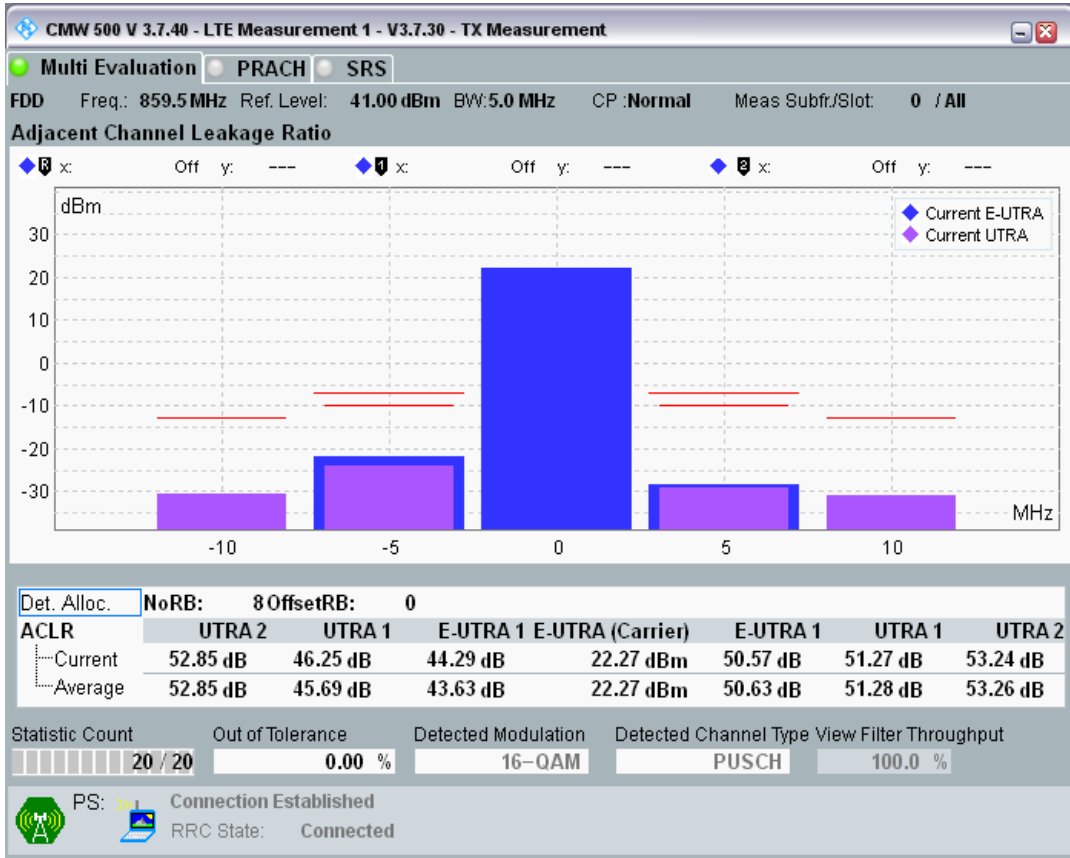

Band20 QAM16 BW=5MHz Channel=24425 RB Size=8 Position=#0