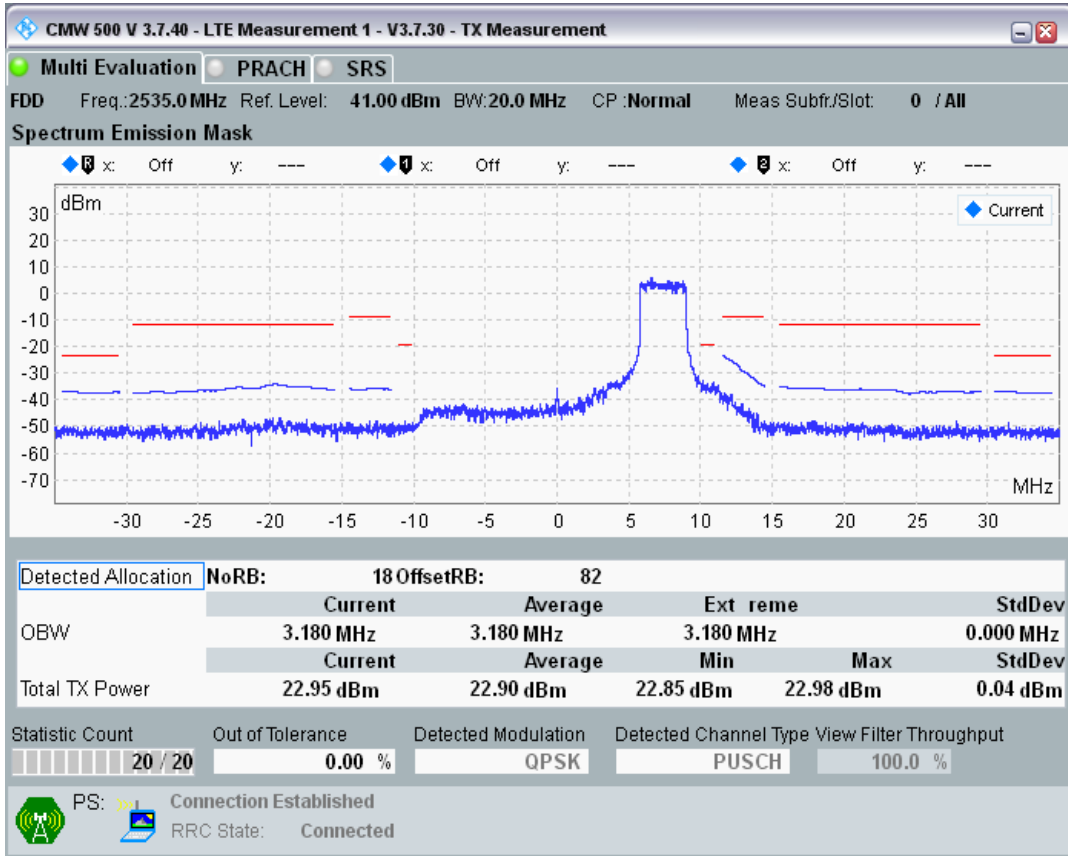

Band7 QPSK BW=20MHz Channel=21100 RB Size=18 Position=#Max