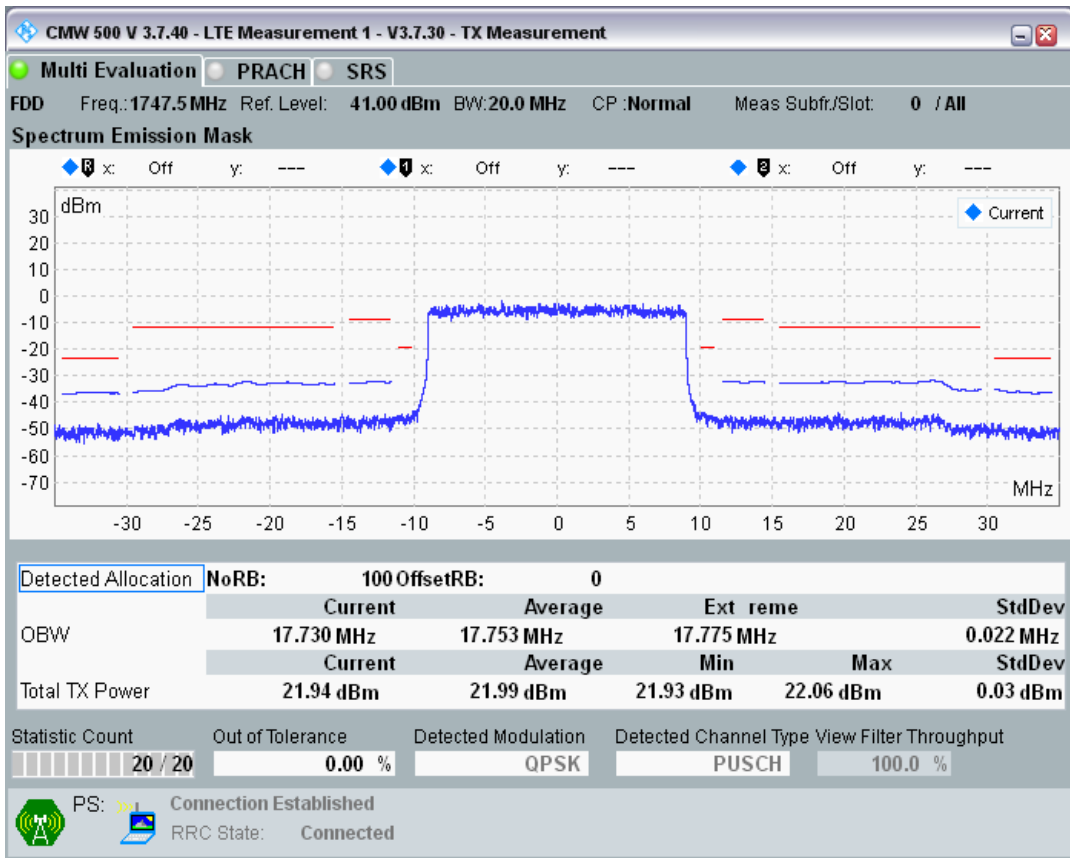

Band3 QPSK BW=20MHz Channel=19575 RB Size=100 Position=#0