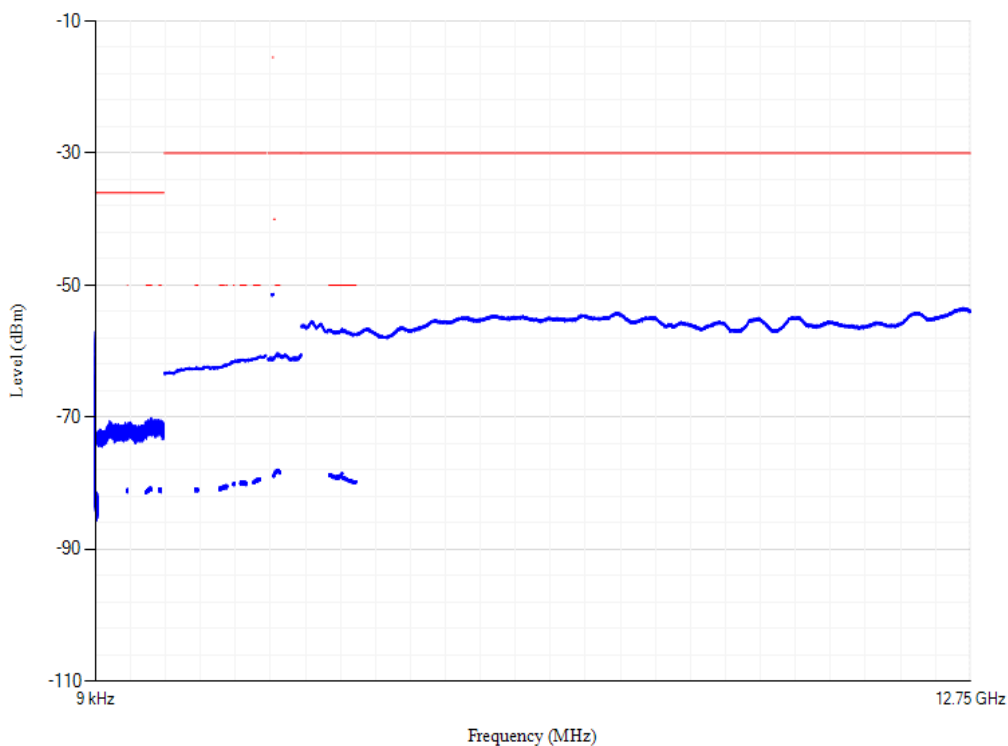

Conducted spurious emissions

Band7 QPSK BW=5MHz Channel=20775 RB Size=1 Position=#0

Conducted spurious emissions

Band7 QPSK BW=5MHz Channel=21100 RB Size=1 Position=#0

Conducted spurious emissions

Band7 QPSK BW=5MHz Channel=21425 RB Size=1 Position=#0