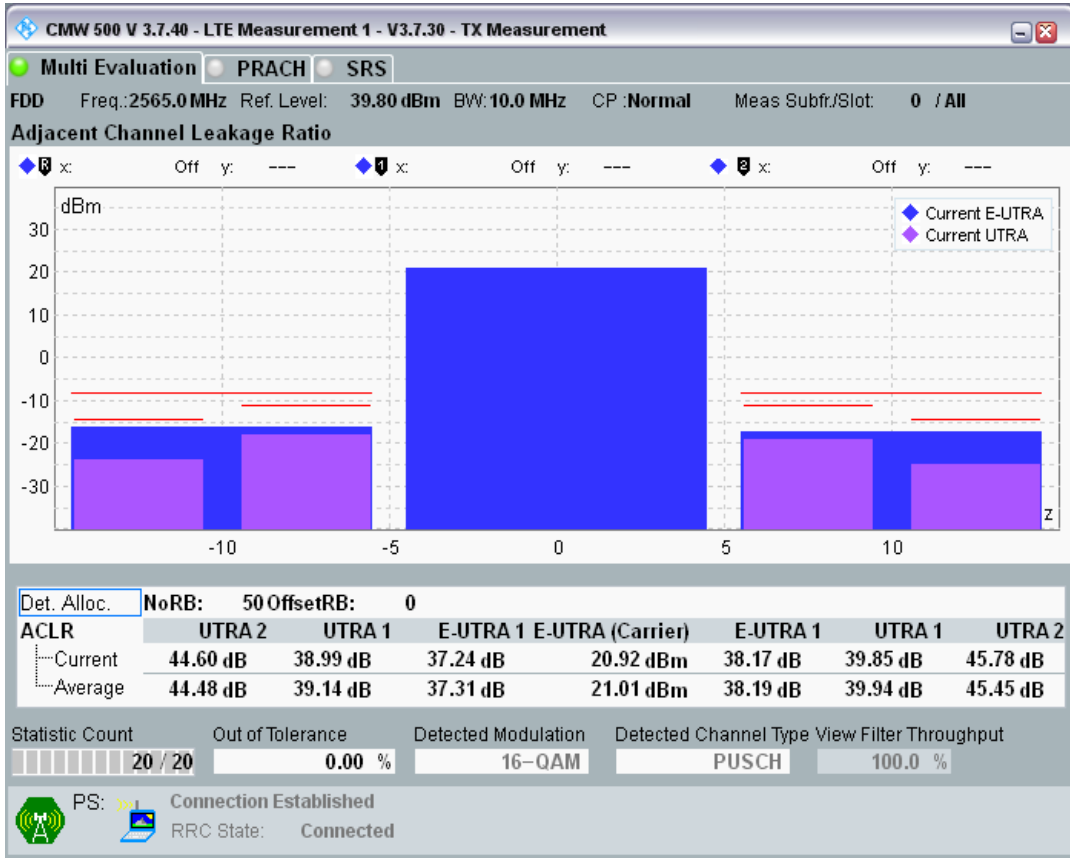

Band7 QAM16 BW=10MHz Channel=21400 RB Size=50 Position=#0