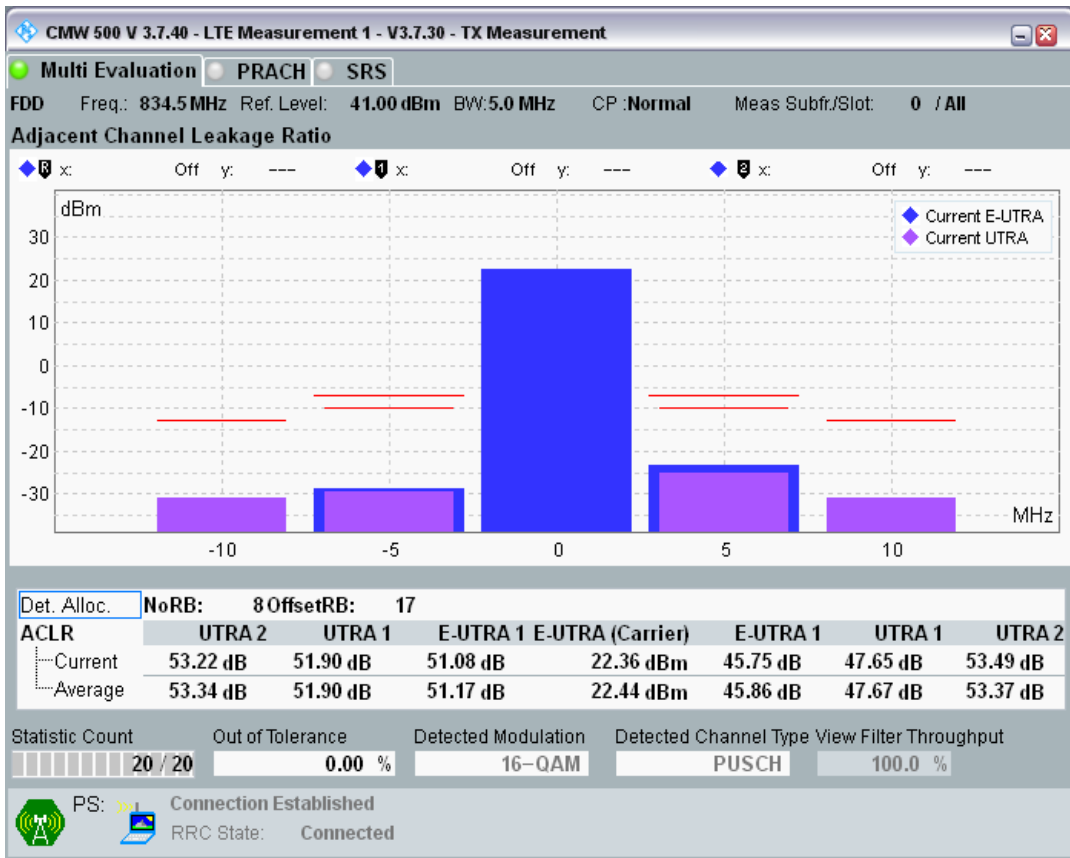

Band20 QAM16 BW=5MHz Channel=24175 RB Size=8 Position=#Max