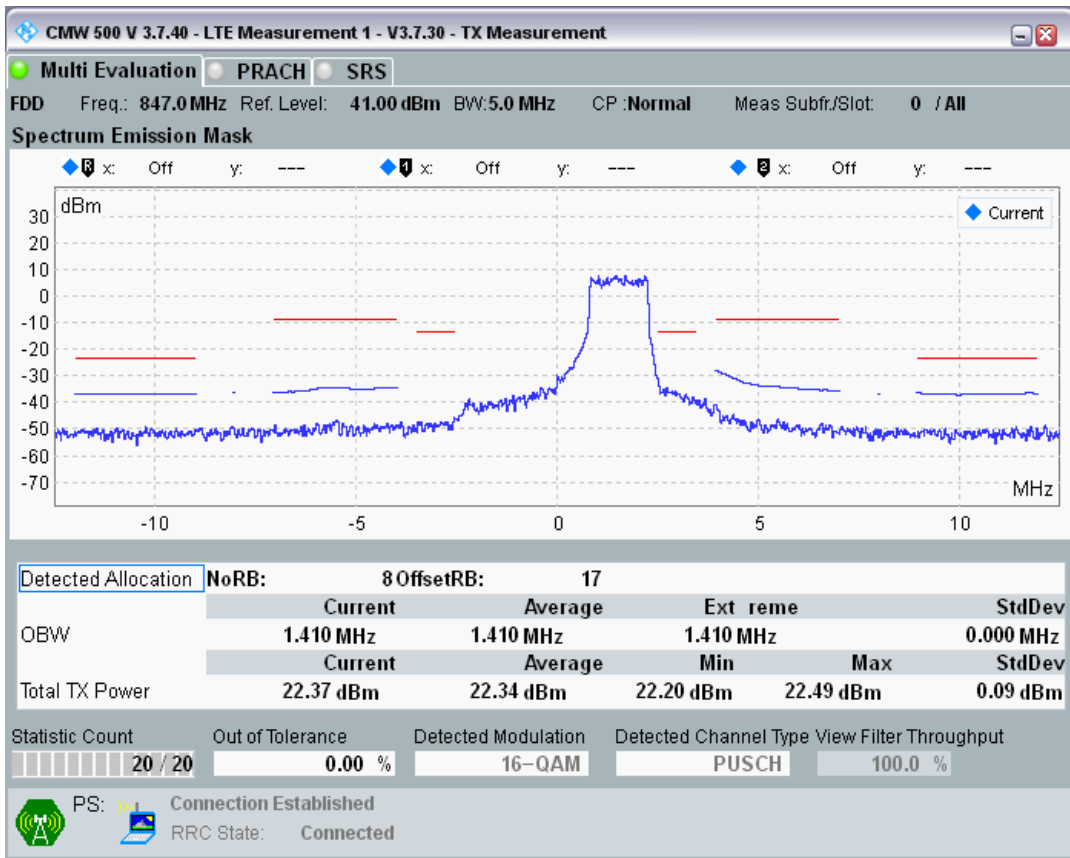

Band20 QAM16 BW=5MHz Channel=24300 RB Size=8 Position=#Max