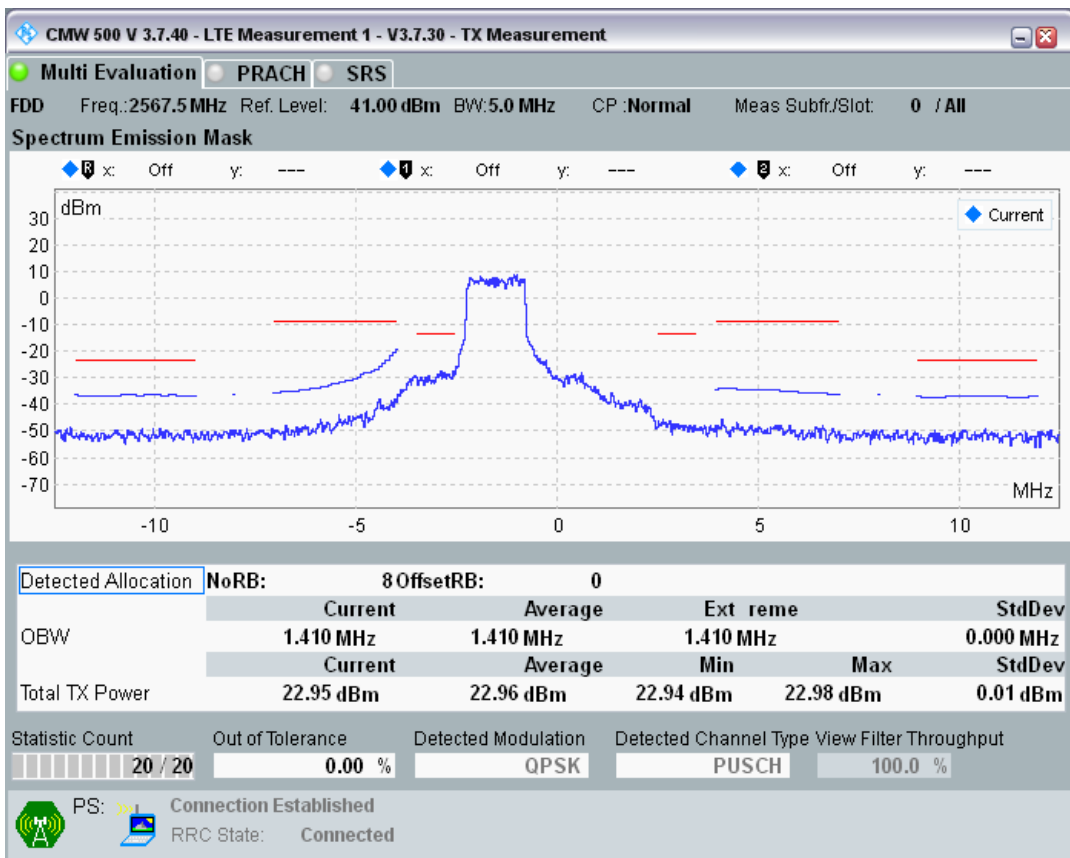

Band7 QPSK BW=5MHz Channel=21425 RB Size=8 Position=#0