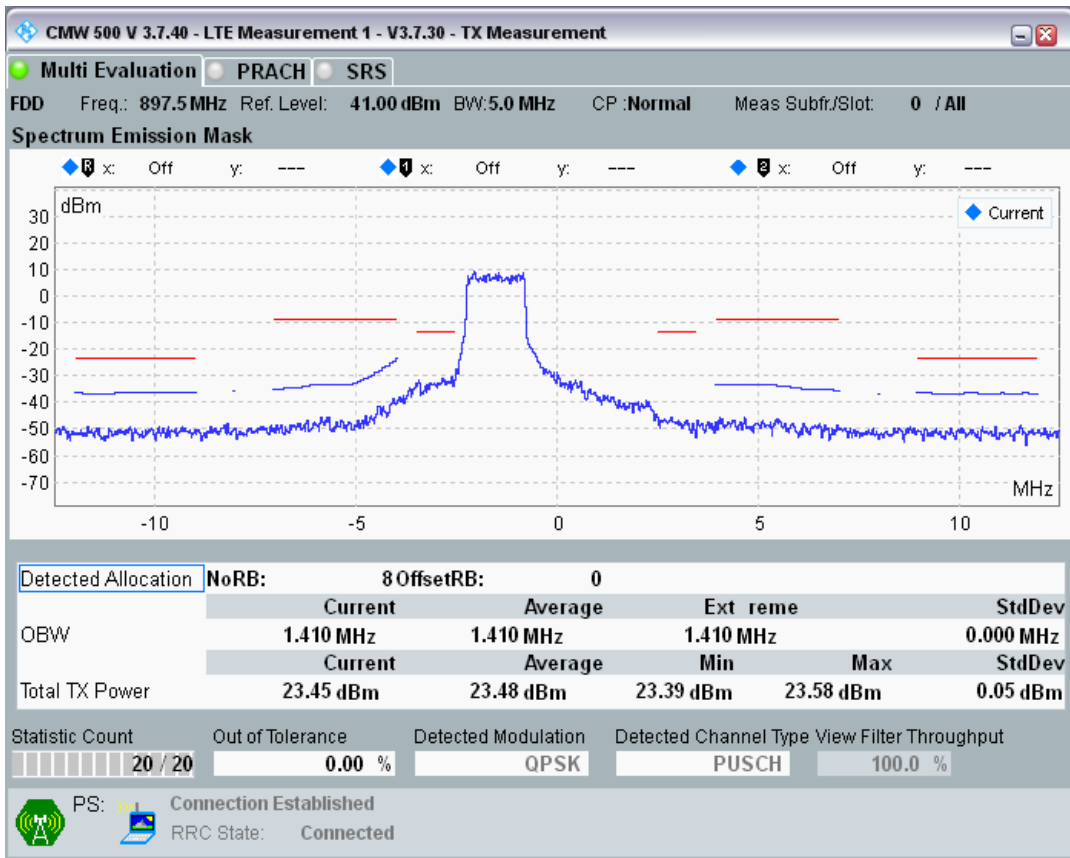

Band8 QPSK BW=5MHz Channel=21625 RB Size=8 Position=#0