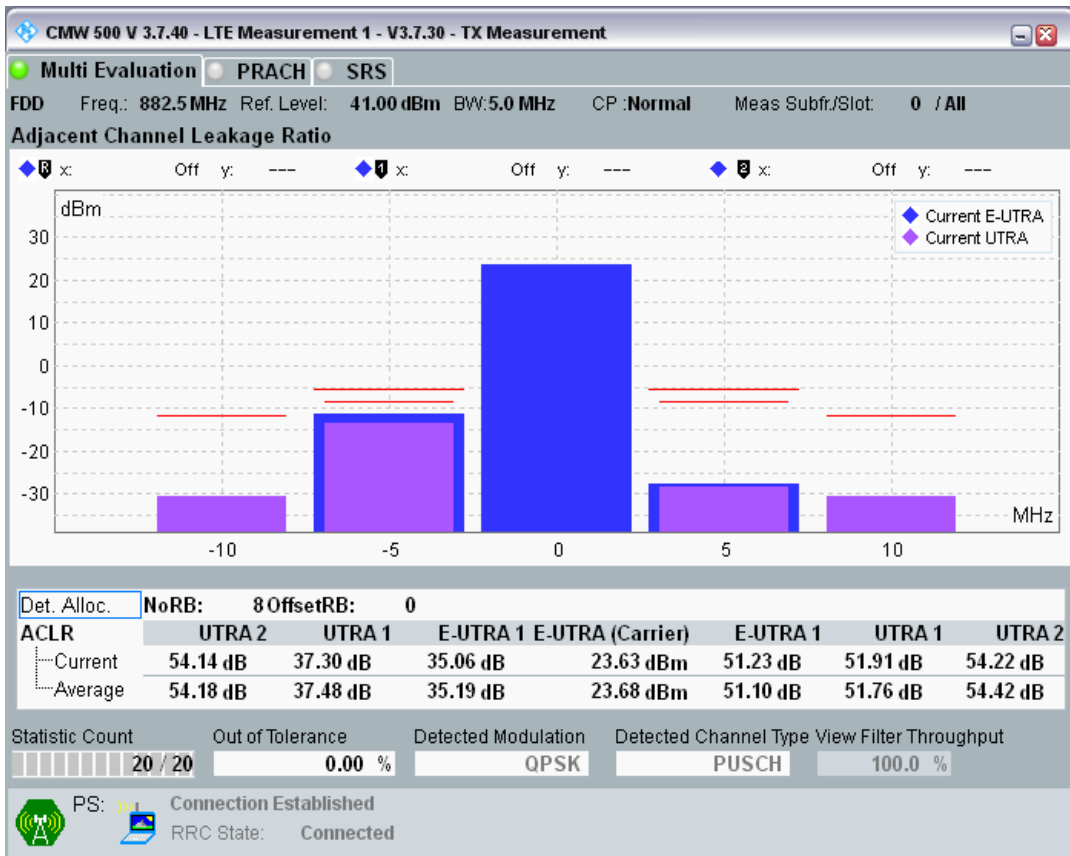

Band8 QPSK BW=5MHz Channel=21475 RB Size=8 Position=#0