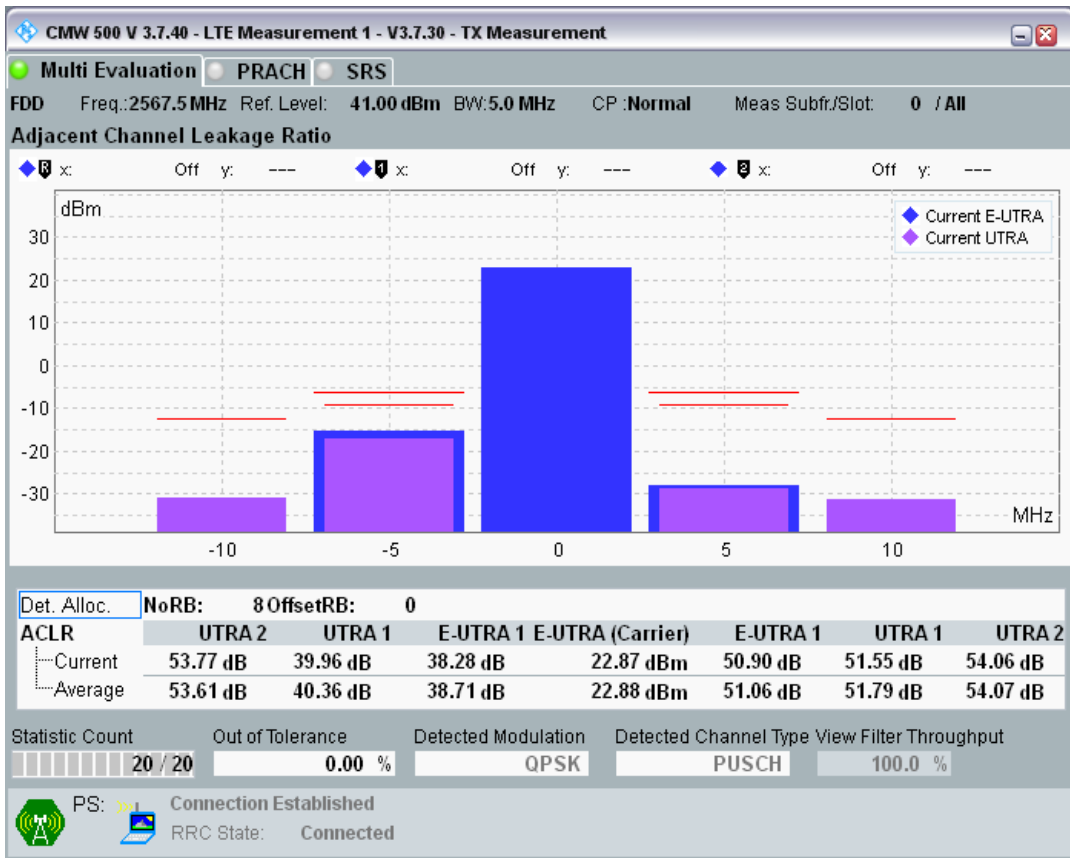

Band7 QPSK BW=5MHz Channel=21425 RB Size=8 Position=#0