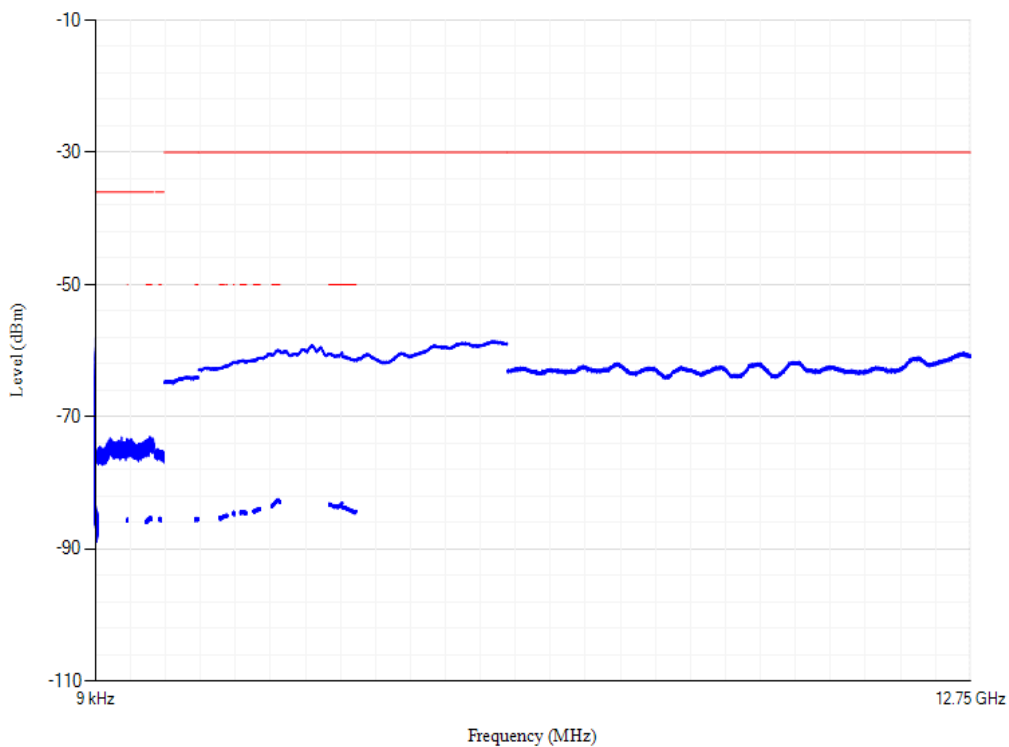

Conducted spurious emissions

Band20 QPSK BW=20MHz Channel=24250 RB Size=1 Position=#0