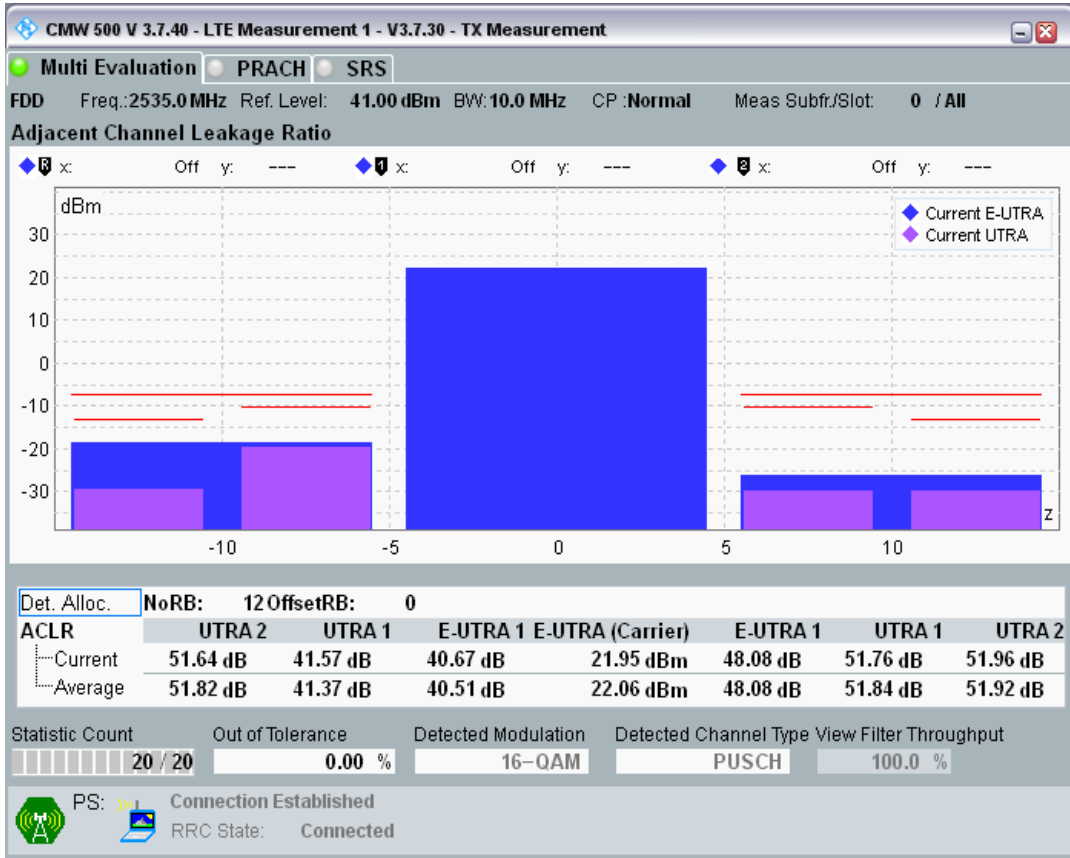

Band7 QAM16 BW=10MHz Channel=21100 RB Size=12 Position=#0