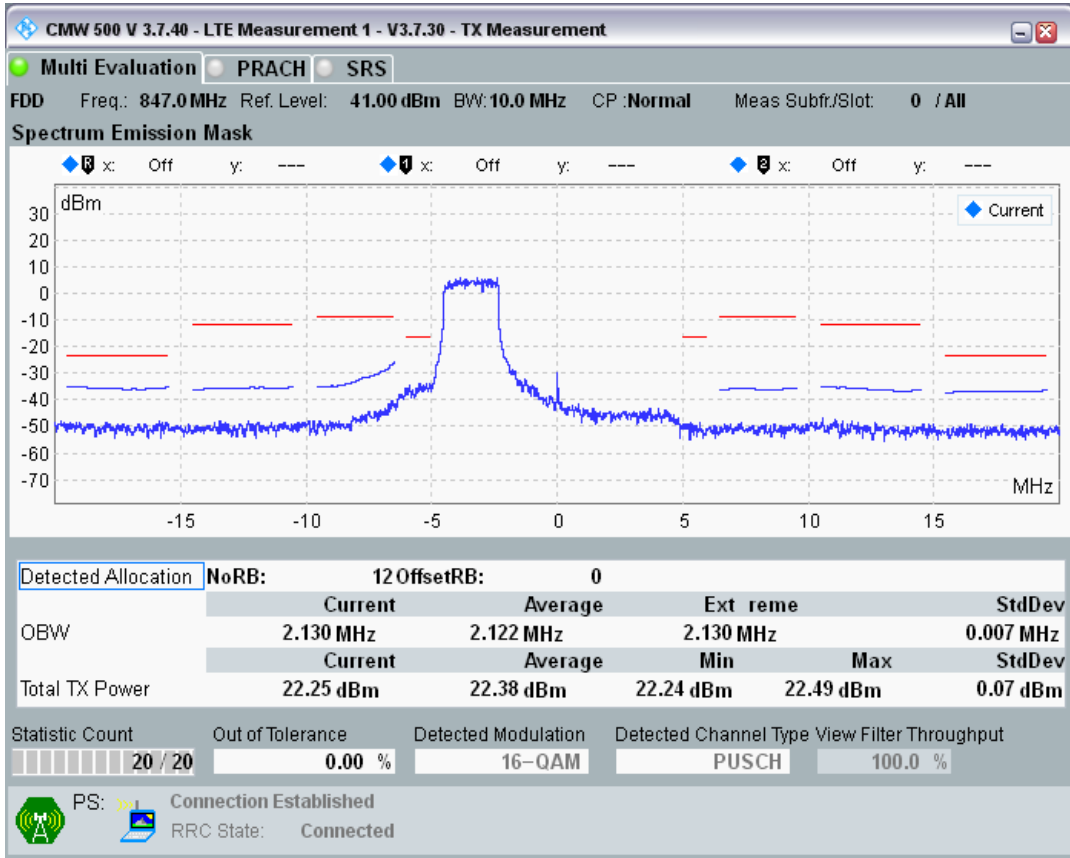

Band20 QAM16 BW=10MHz Channel=24300 RB Size=12 Position=#0