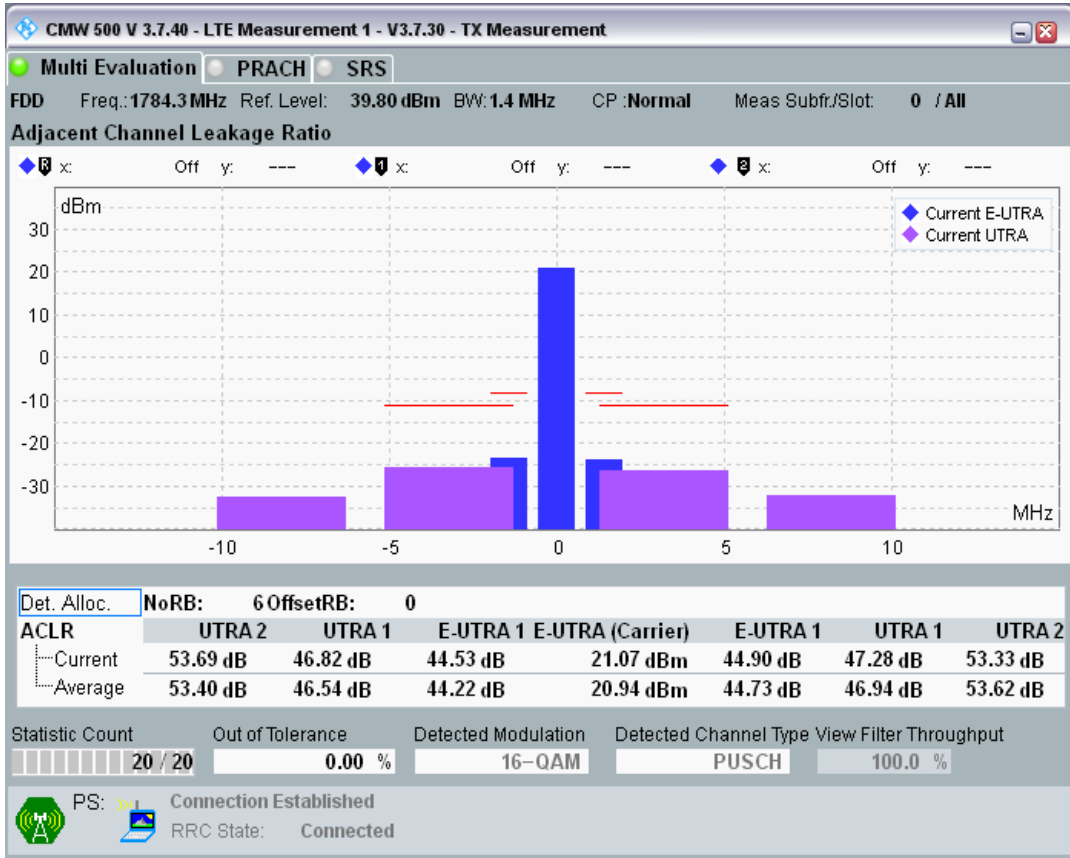

Band3 QAM16 BW=1.4MHz Channel=19943 RB Size=6 Position=#0