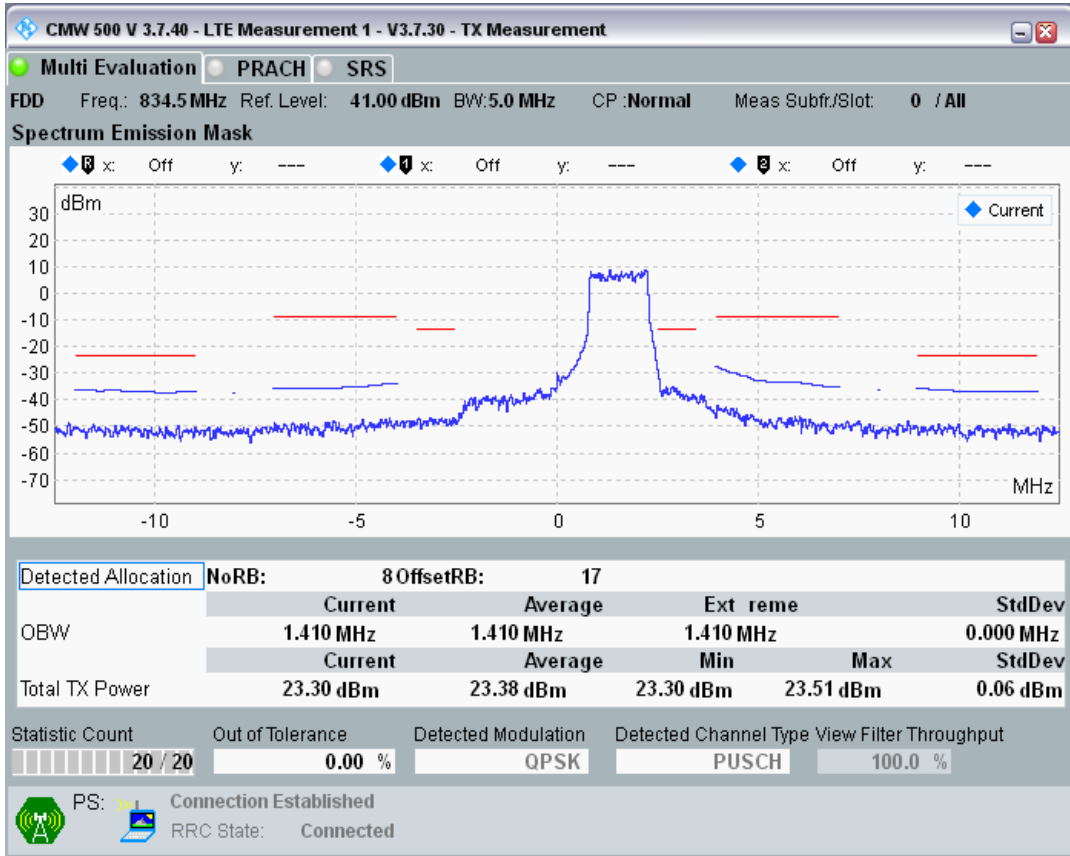

Band1 QAM16 BW=20MHz Channel=18500 RB Size=18 Position=#Max

Band1 QAM16 BW=20MHz Channel=18500 RB Size=100 Position=#0

Band20 QPSK BW=5MHz Channel=24175 RB Size=8 Position=#0

Band20 QPSK BW=5MHz Channel=24175 RB Size=8 Position=#Max