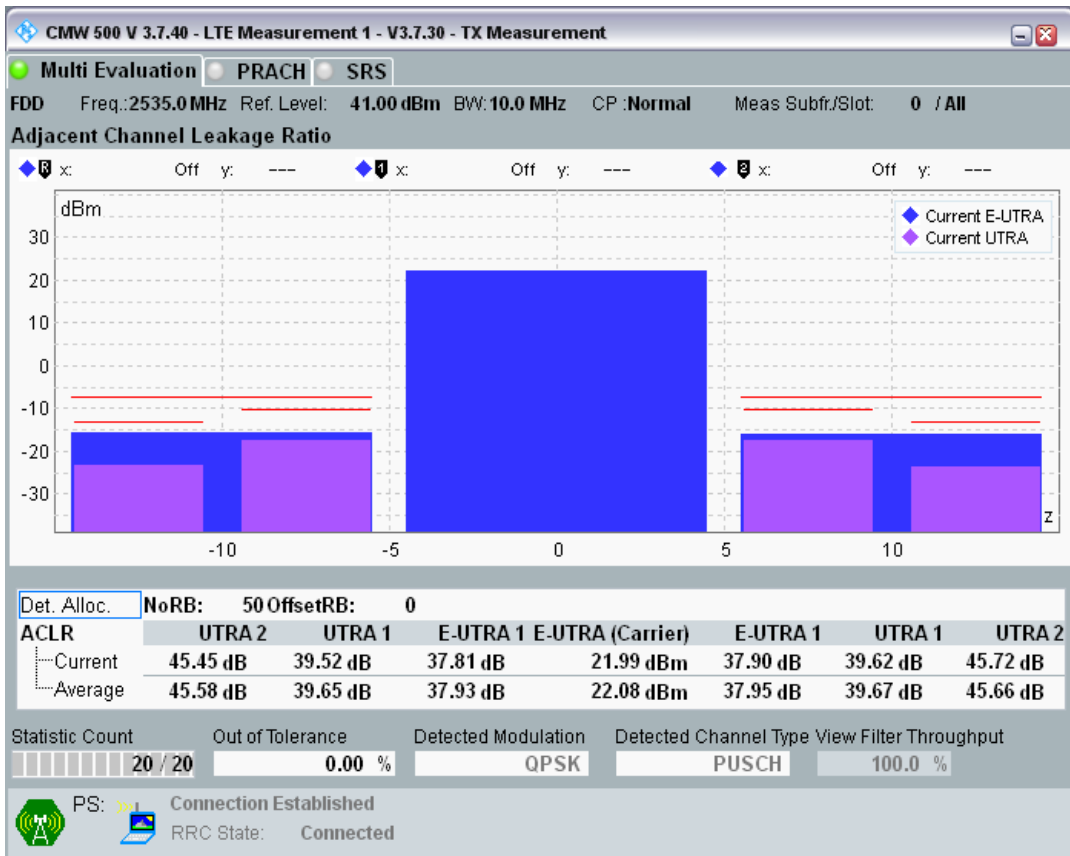

Band7 QPSK BW=10MHz Channel=21100 RB Size=50 Position=#0