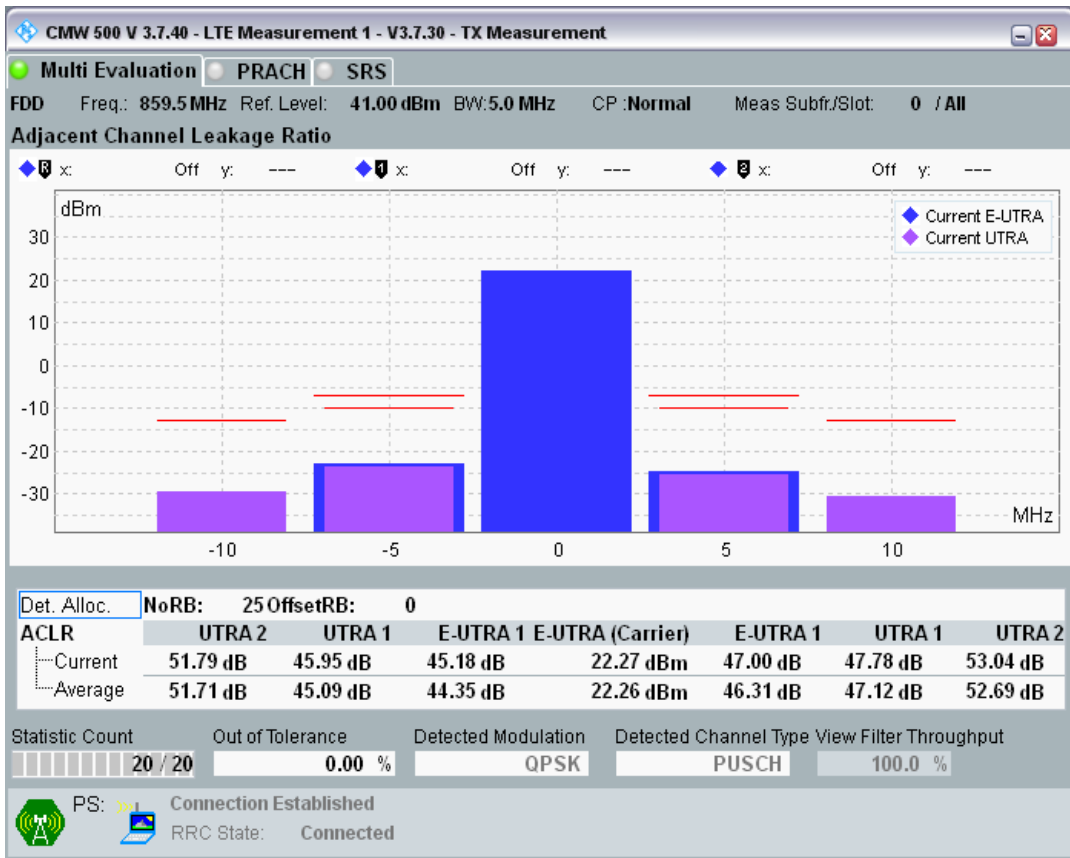

Band20 QPSK BW=5MHz Channel=24425 RB Size=25 Position=#0