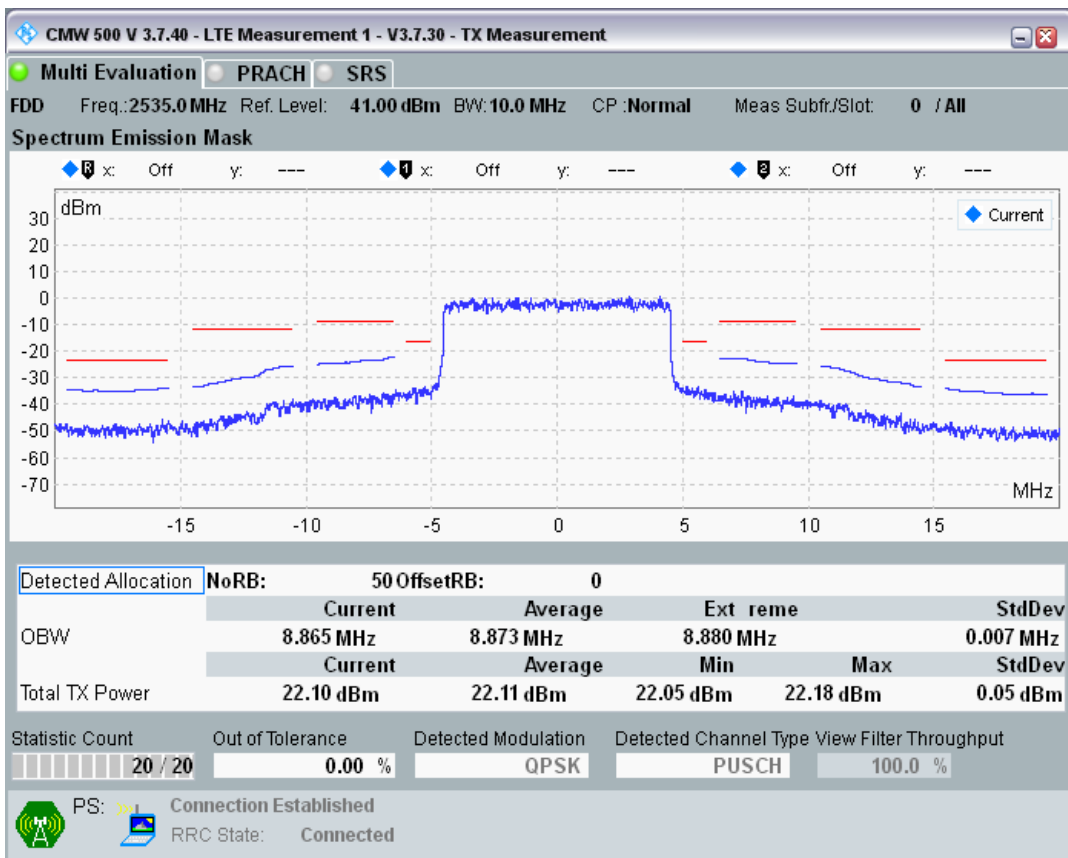

Band7 QPSK BW=10MHz Channel=21100 RB Size=50 Position=#0