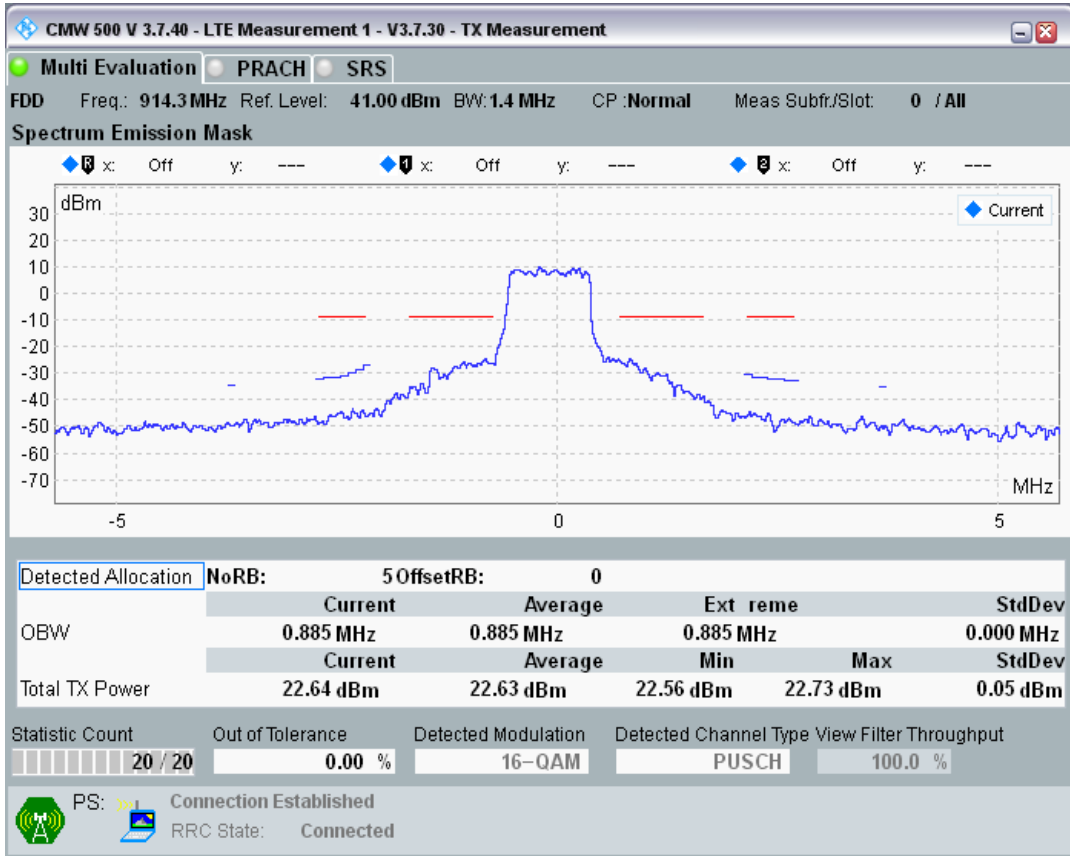

Band8 QPSK BW=1.4MHz Channel=21793 RB Size=5 Position=#0

Band8 QPSK BW=1.4MHz Channel=21793 RB Size=5 Position=#Max

Band8 QPSK BW=1.4MHz Channel=21793 RB Size=6 Position=#0

Band8 QAM16 BW=1.4MHz Channel=21793 RB Size=5 Position=#0