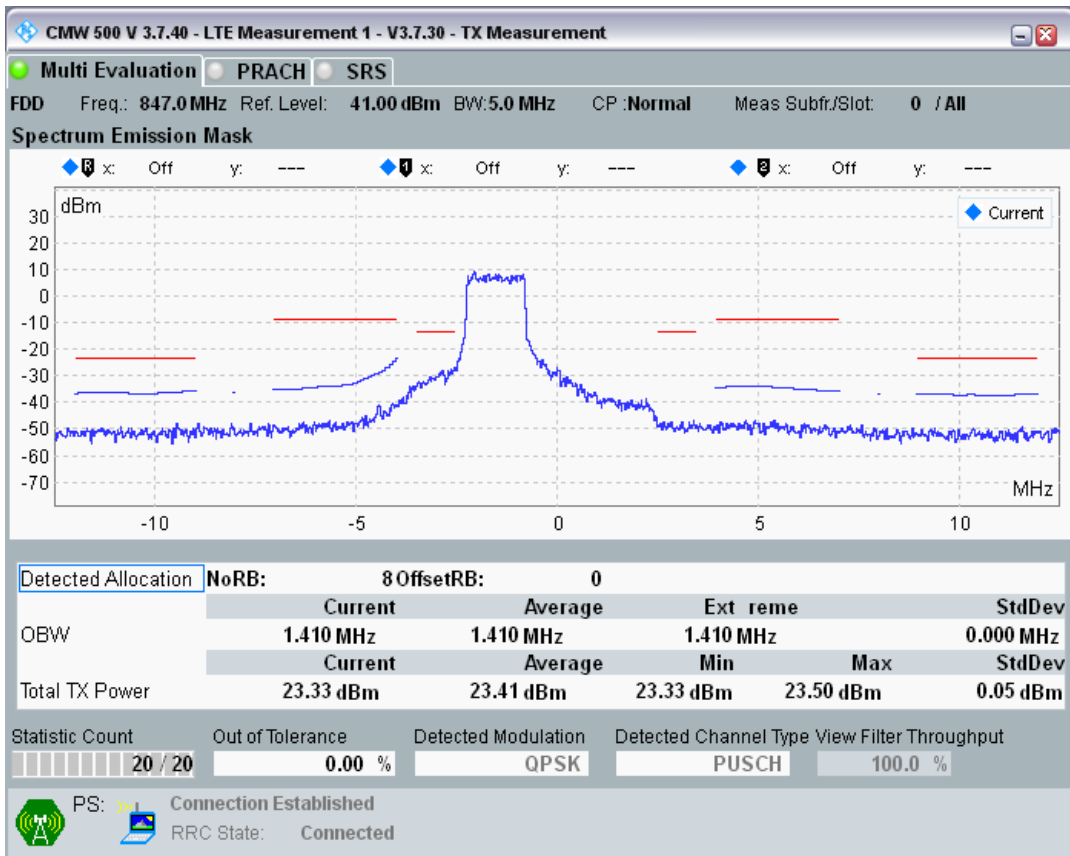

Band20 QPSK BW=5MHz Channel=24300 RB Size=8 Position=#0