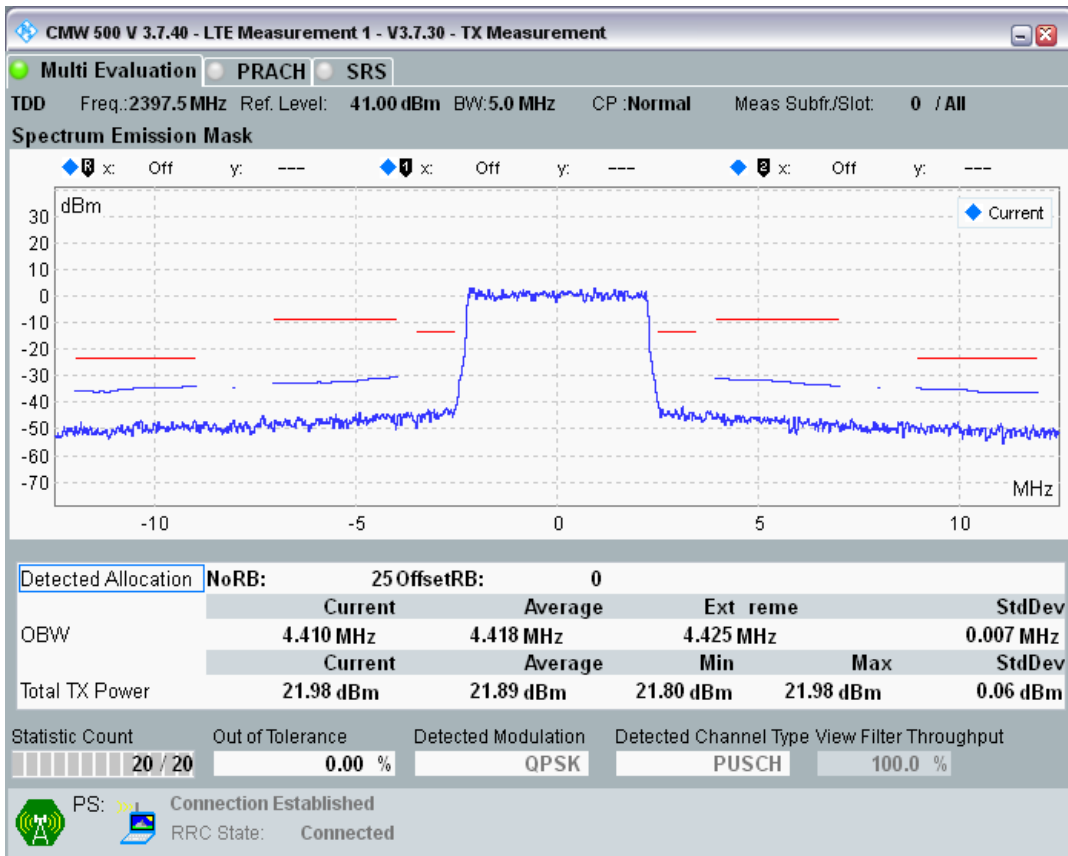

Band40 QPSK BW=5MHz Channel=39625 RB Size=25 Position=#0