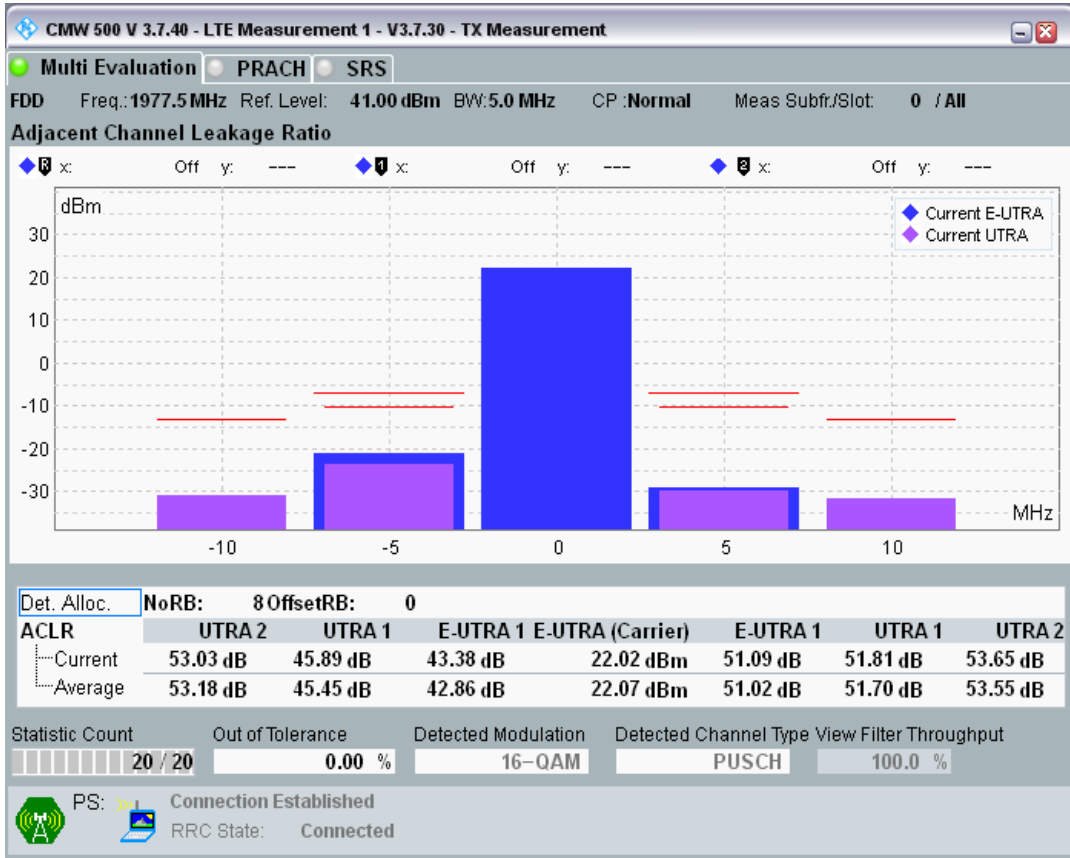

Band1 QPSK BW=5MHz Channel=18575 RB Size=8 Position=#0

Band1 QPSK BW=5MHz Channel=18575 RB Size=8 Position=#Max

Band1 QPSK BW=5MHz Channel=18575 RB Size=25 Position=#0

Band1 QAM16 BW=5MHz Channel=18575 RB Size=8 Position=#0