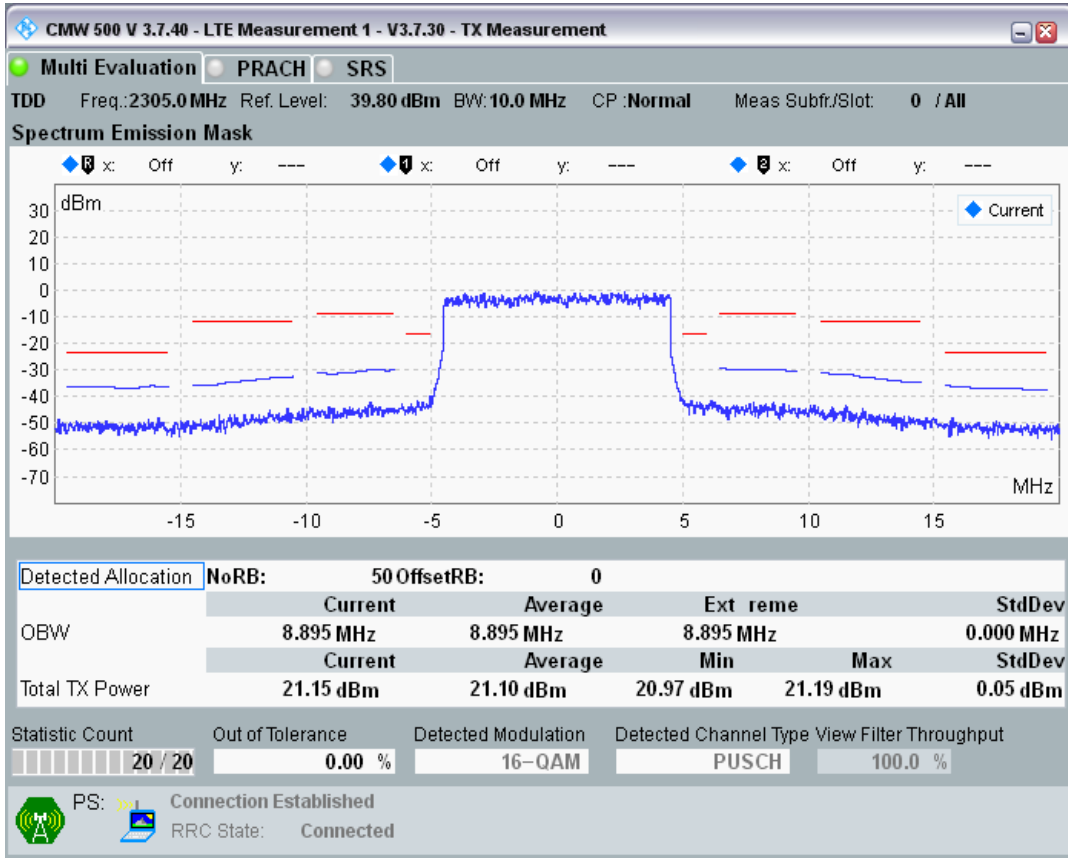

Band40 QPSK BW=10MHz Channel=38700 RB Size=50 Position=#0

Band40 QAM16 BW=10MHz Channel=38700 RB Size=12 Position=#0

Band40 QAM16 BW=10MHz Channel=38700 RB Size=12 Position=#Max

Band40 QAM16 BW=10MHz Channel=38700 RB Size=50 Position=#0