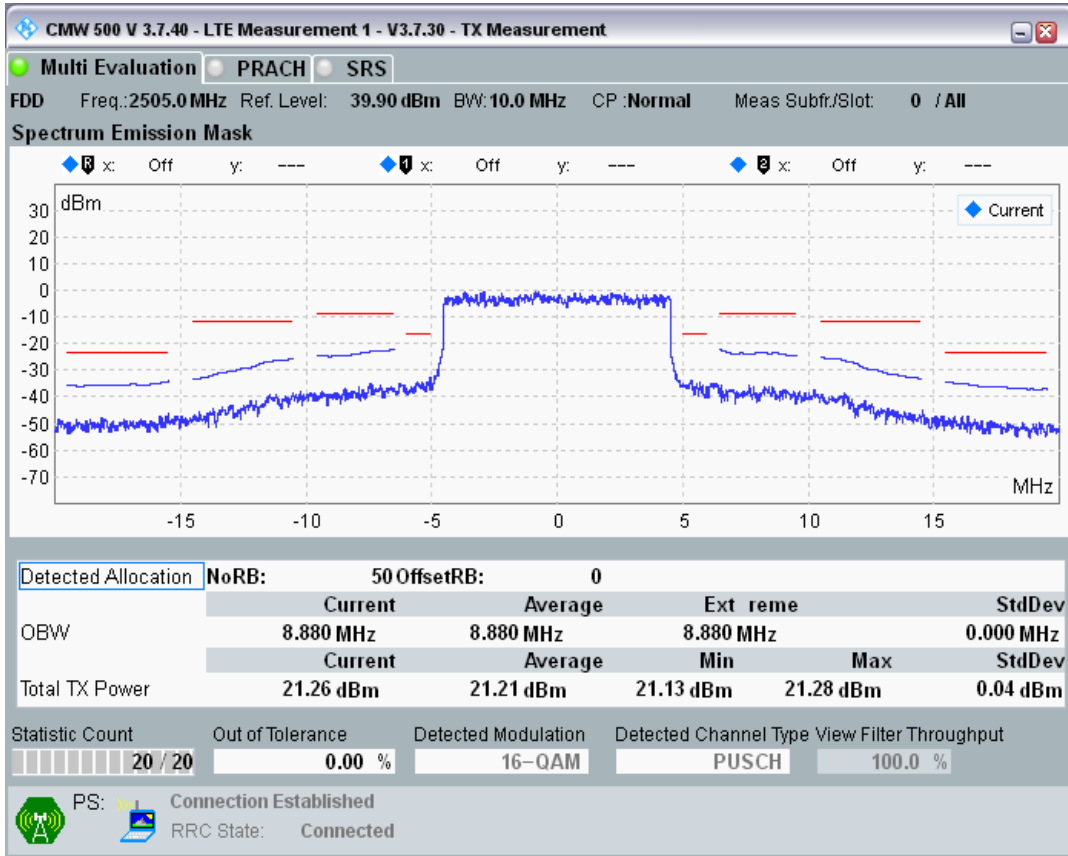

Band7 QAM16 BW=10MHz Channel=20800 RB Size=50 Position=#0