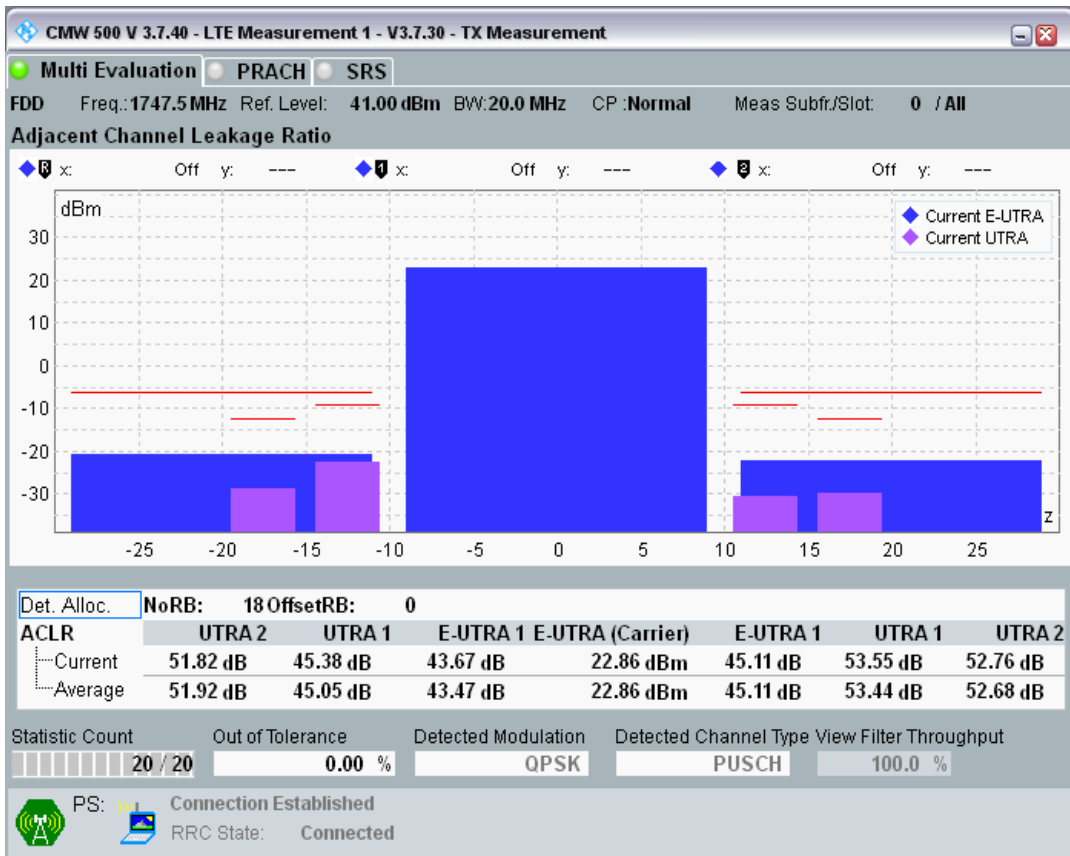

Band3 QPSK BW=20MHz Channel=19575 RB Size=18 Position=#0