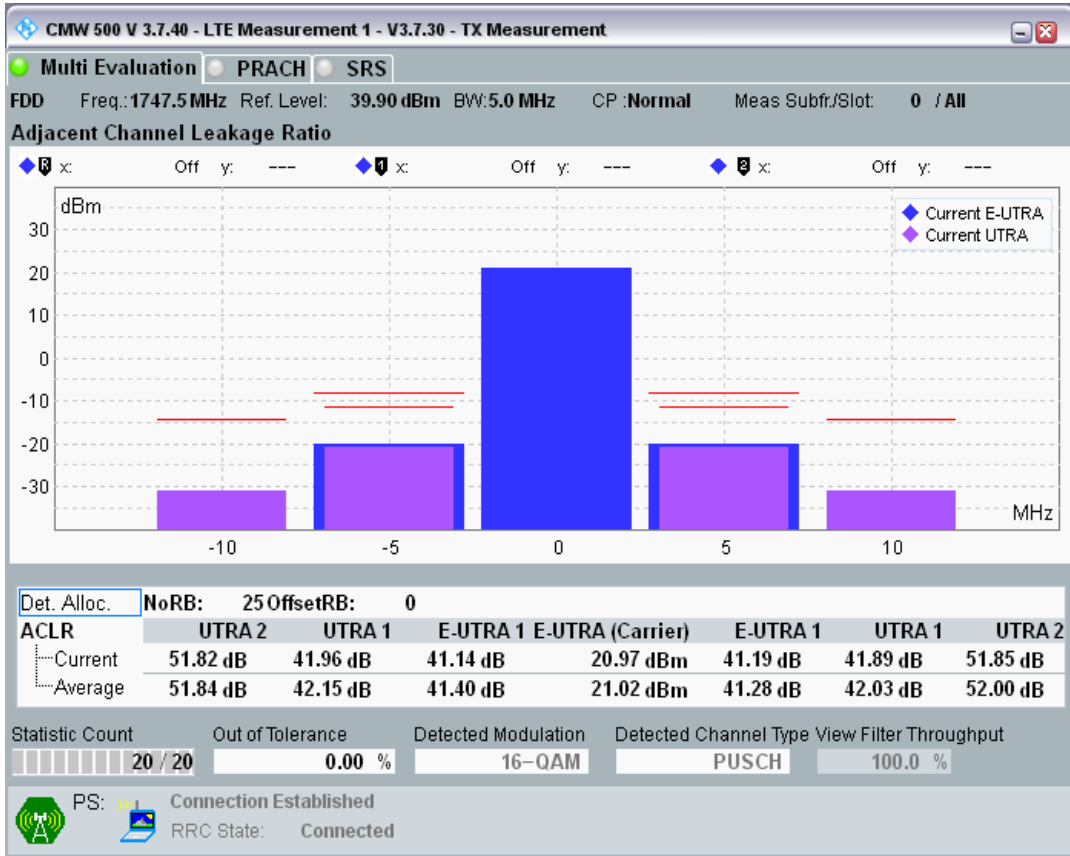

Band3 QAM16 BW=5MHz Channel=19575 RB Size=25 Position=#0