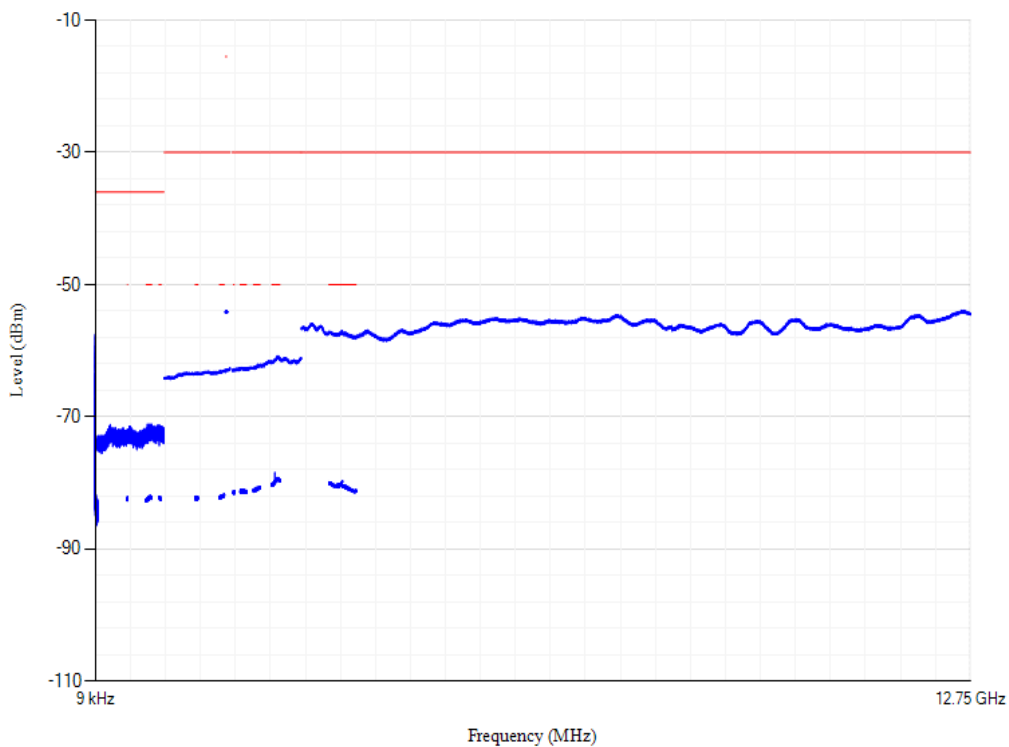

Conducted spurious emissions

Band1 QPSK BW=20MHz Channel=18100 RB Size=1 Position=#0