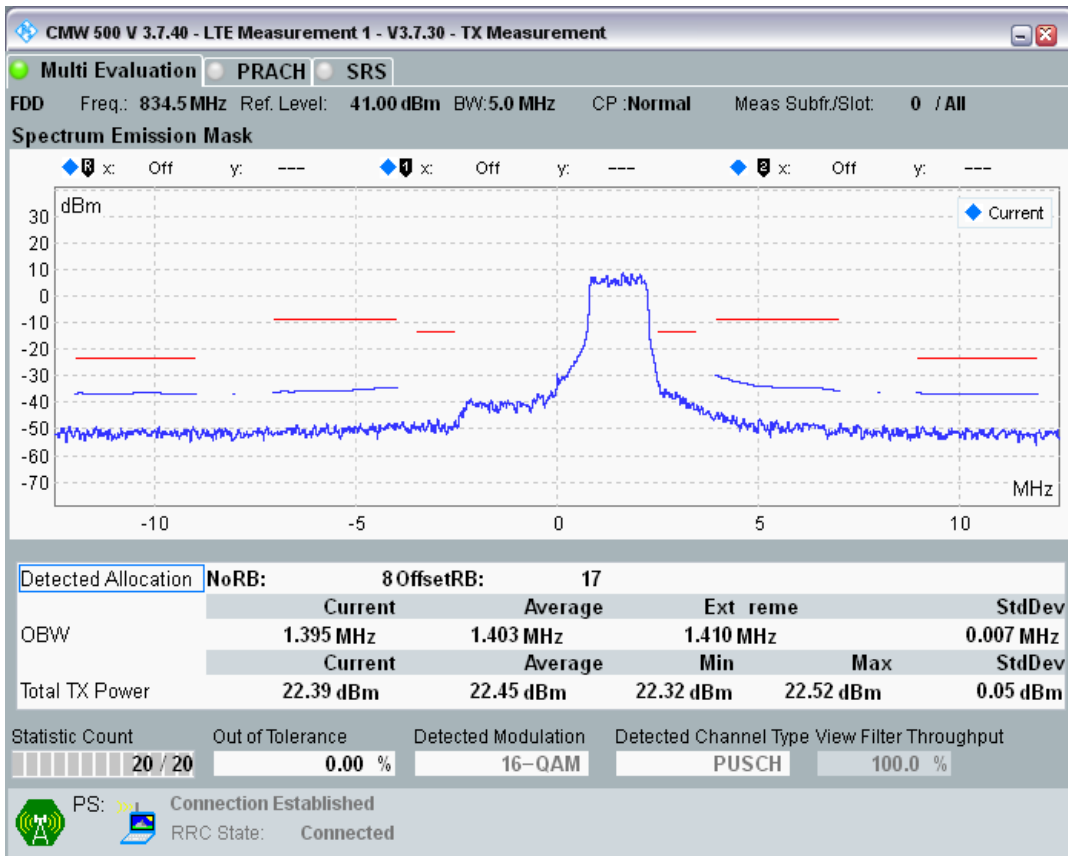

Band20 QAM16 BW=5MHz Channel=24175 RB Size=8 Position=#Max