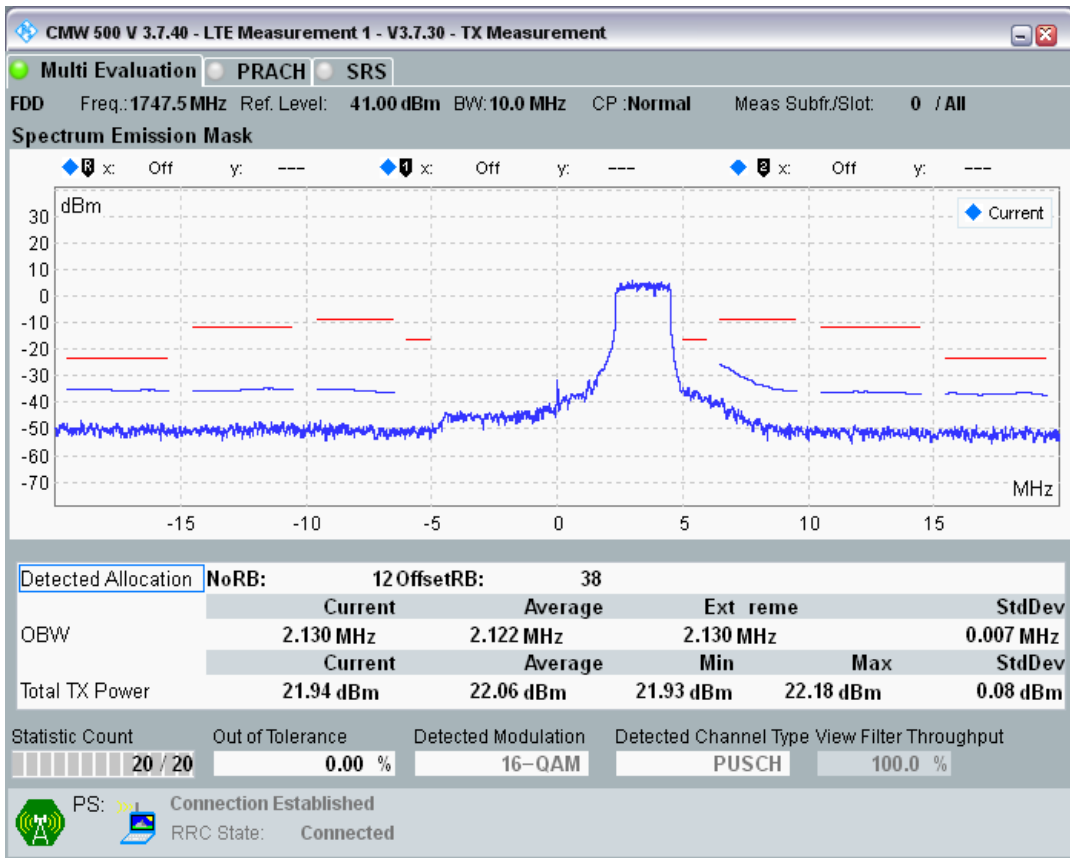

Band3 QAM16 BW=10MHz Channel=19575 RB Size=12 Position=#Max