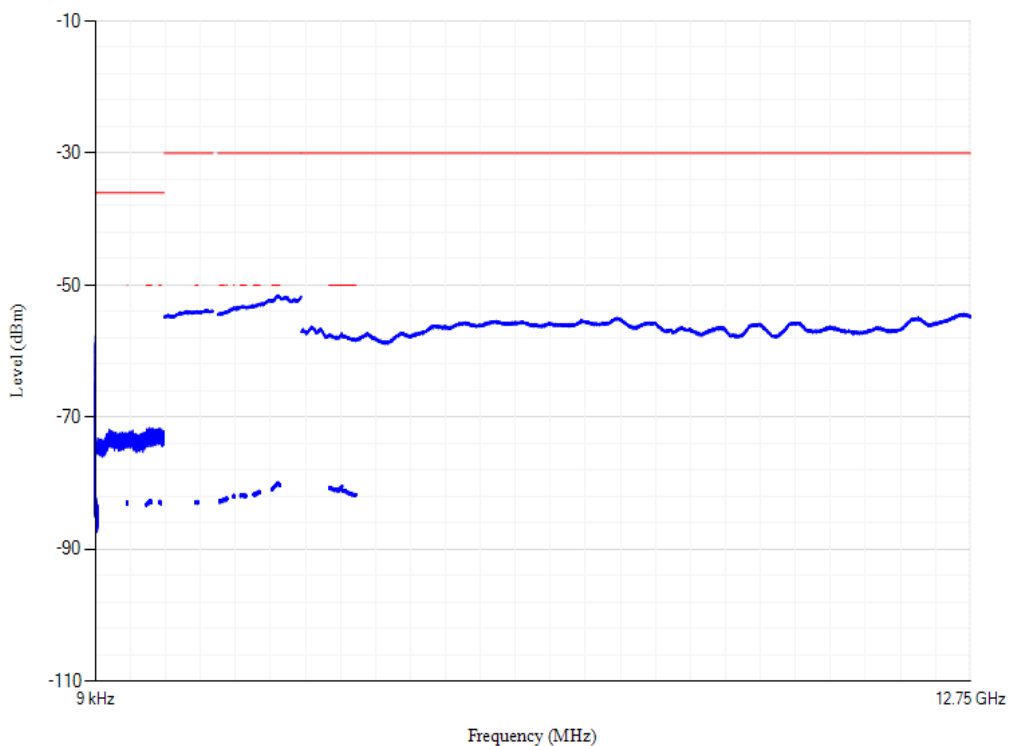

Conducted spurious emissions

Band3 QPSK BW=5MHz Channel=19925 RB Size=1 Position=#0

Conducted spurious emissions

Band3 QPSK BW=20MHz Channel=19575 RB Size=1 Position=#0

Conducted spurious emissions

Band3 QPSK BW=20MHz Channel=19850 RB Size=1 Position=#0