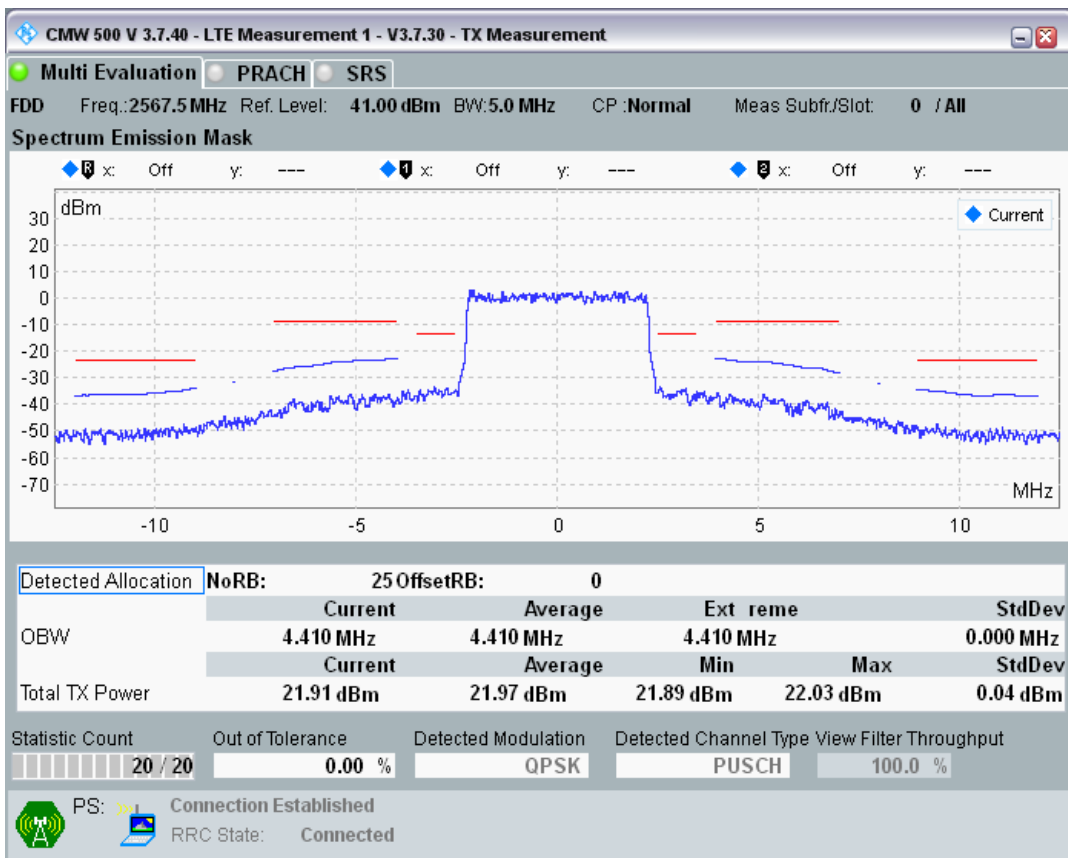

Band7 QPSK BW=5MHz Channel=21425 RB Size=25 Position=#0