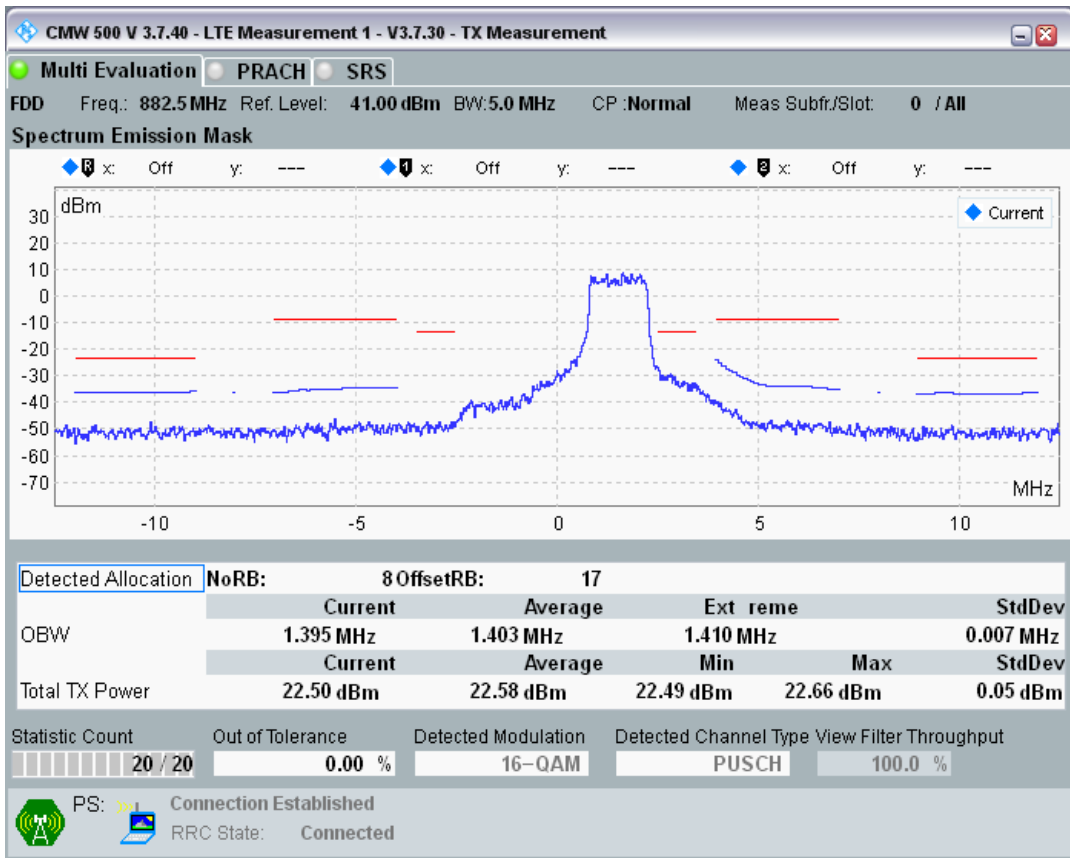

Band8 QAM16 BW=5MHz Channel=21475 RB Size=8 Position=#Max