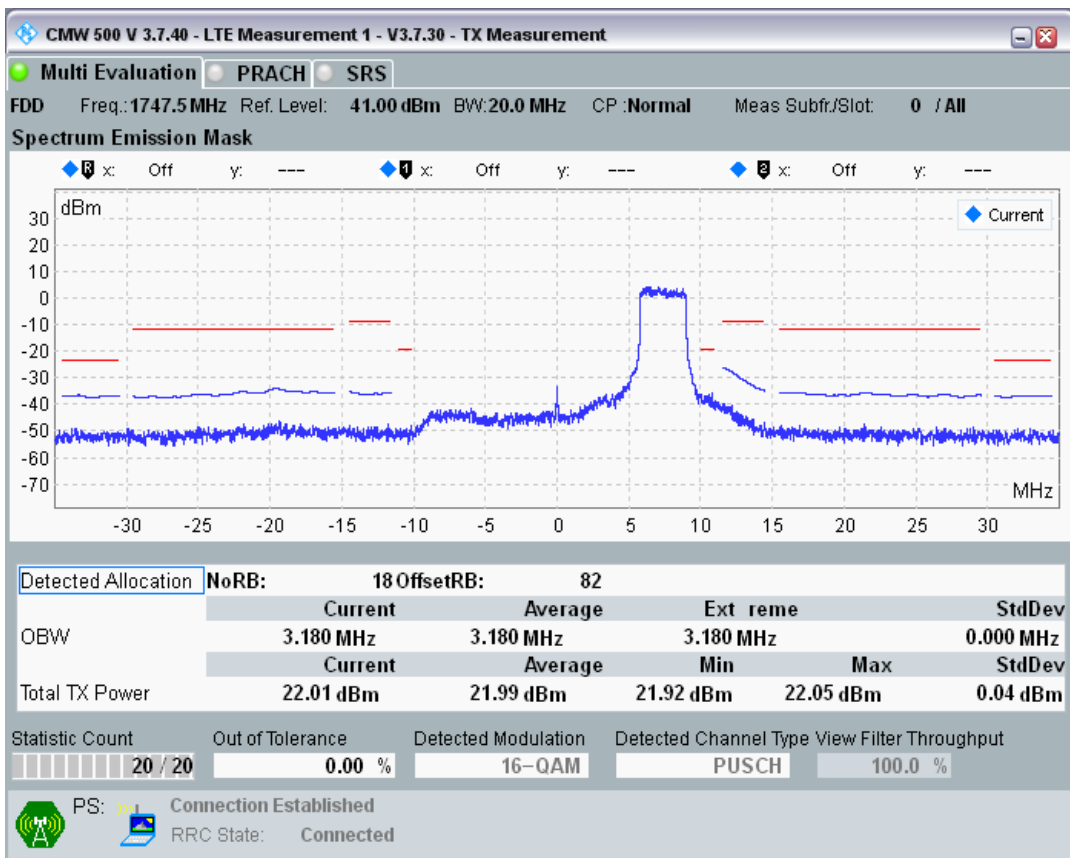

Band3 QAM16 BW=20MHz Channel=19575 RB Size=18 Position=#Max