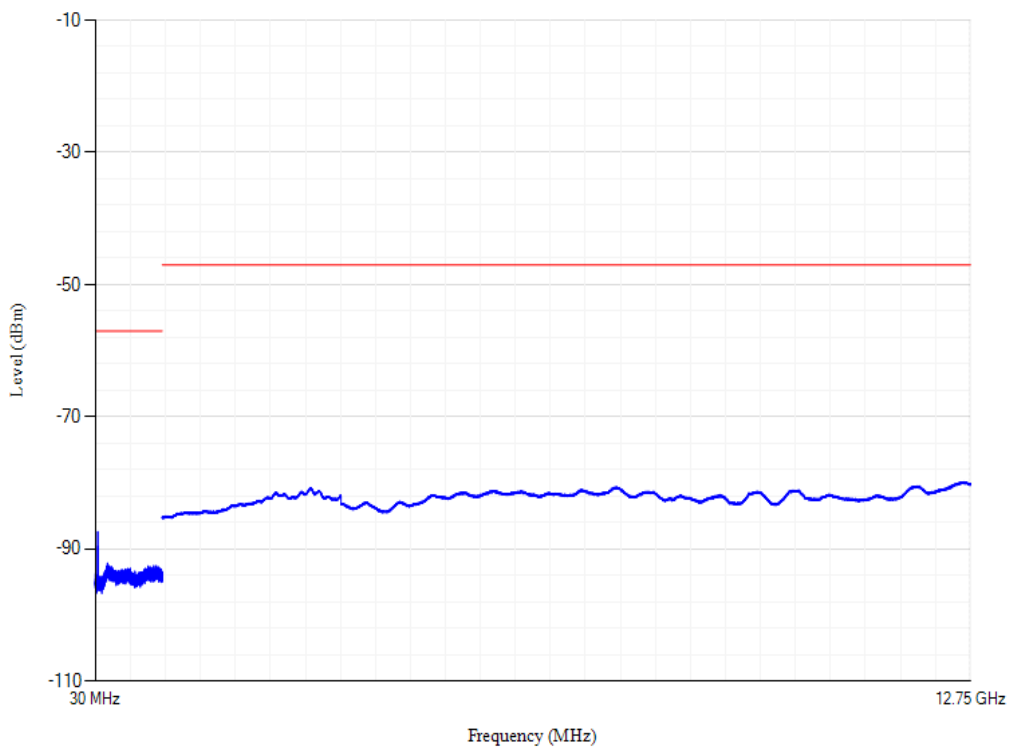

Conducted spurious emissions

Band1 QPSK BW=20MHz Channel=18300