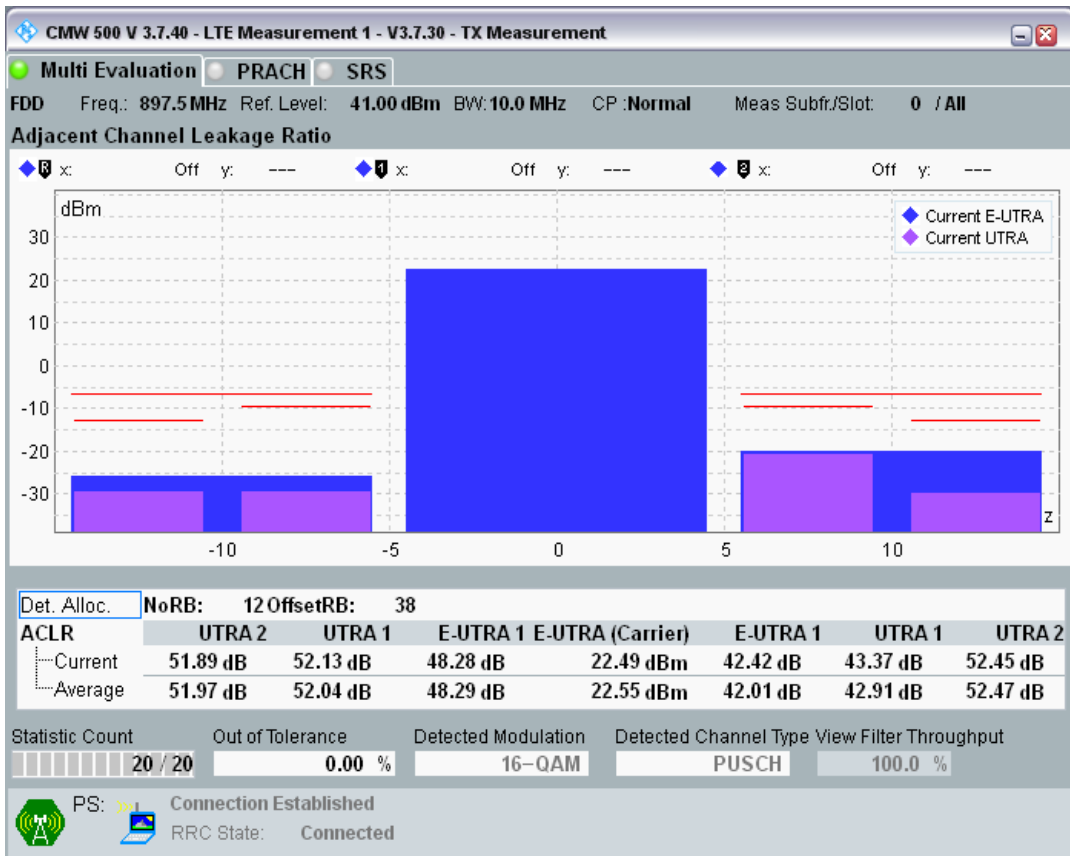

Band8 QAM16 BW=10MHz Channel=21625 RB Size=12 Position=#Max