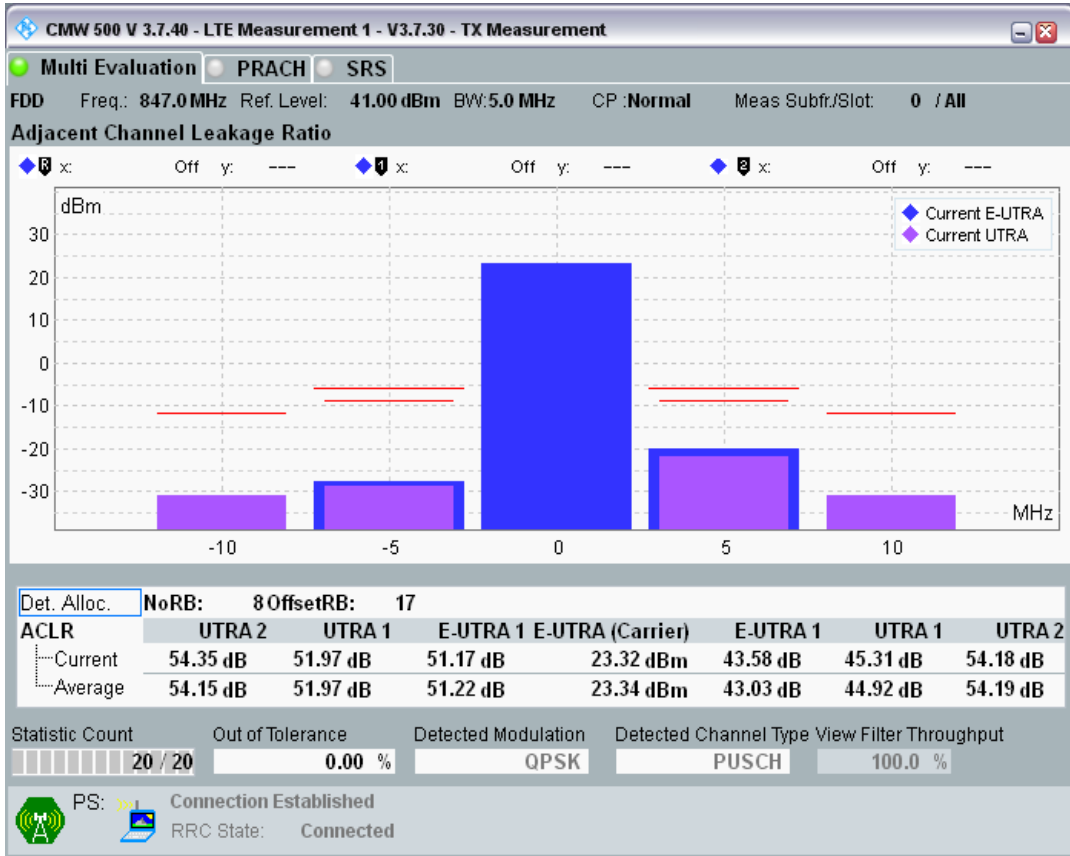

Band20 QPSK BW=5MHz Channel=24300 RB Size=8 Position=#Max