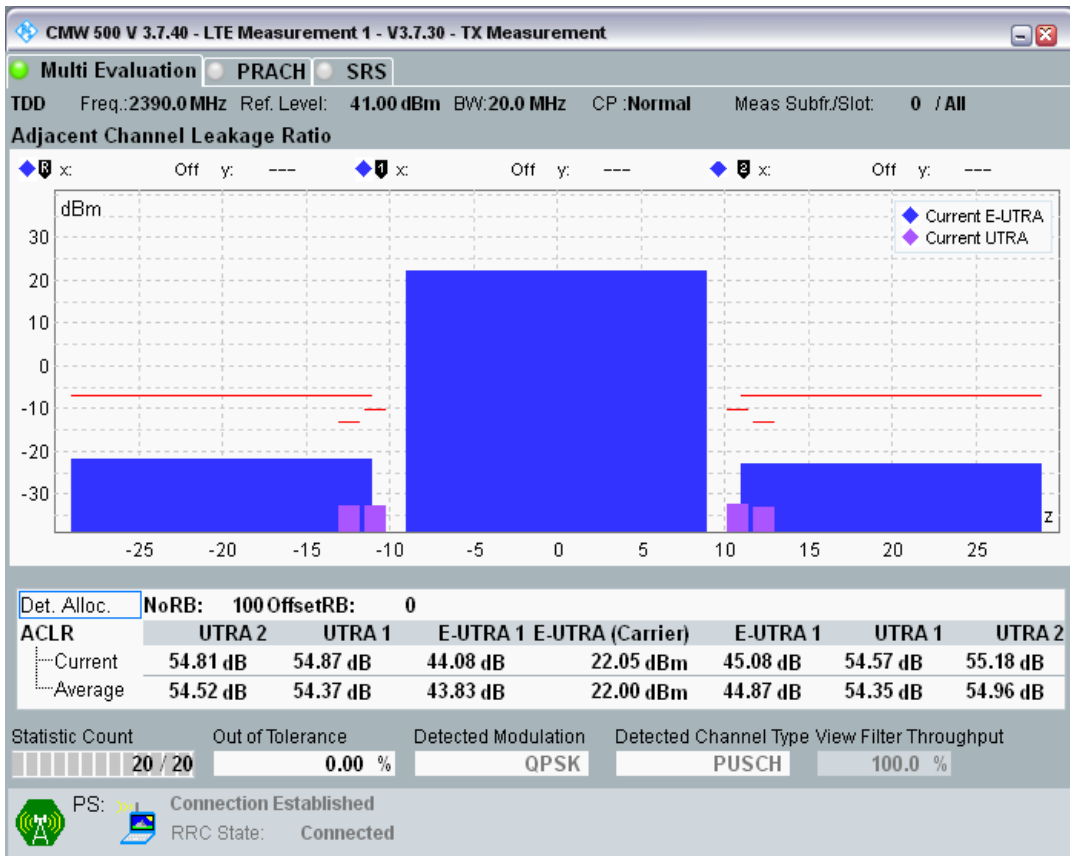

Band40 QPSK BW=20MHz Channel=39550 RB Size=100 Position=#0