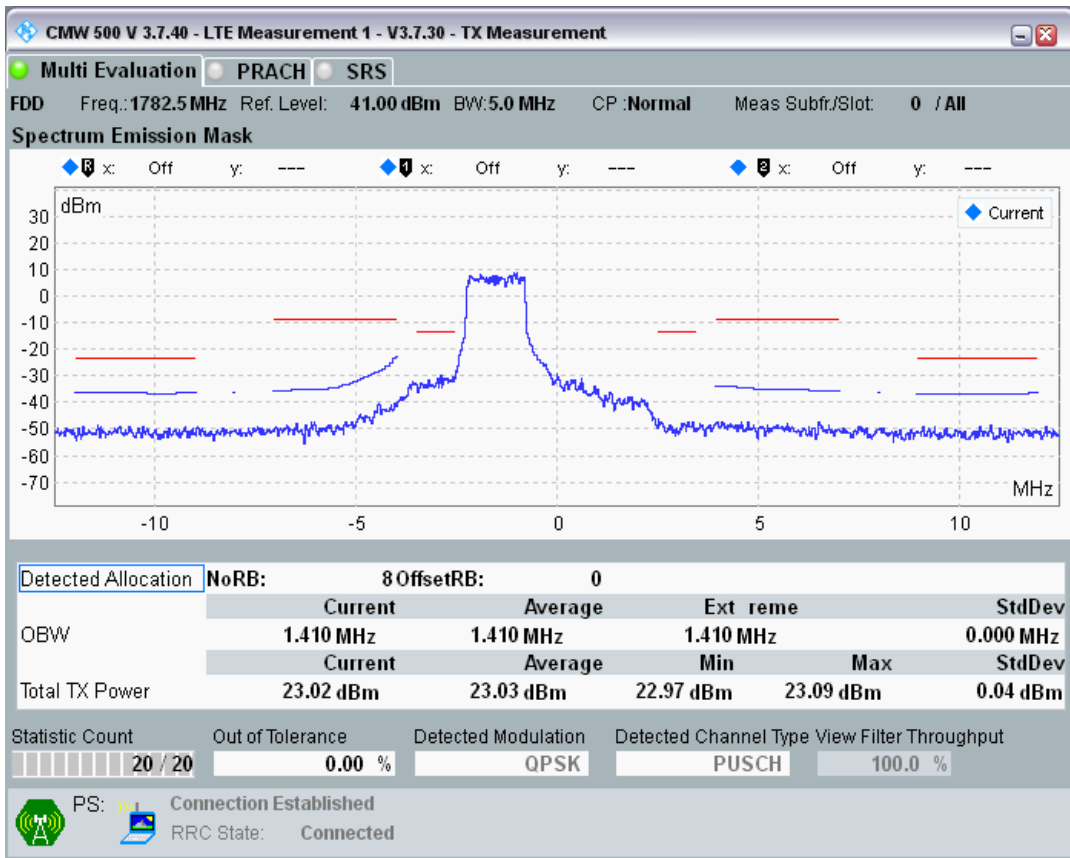

Band3 QPSK BW=5MHz Channel=19925 RB Size=8 Position=#0