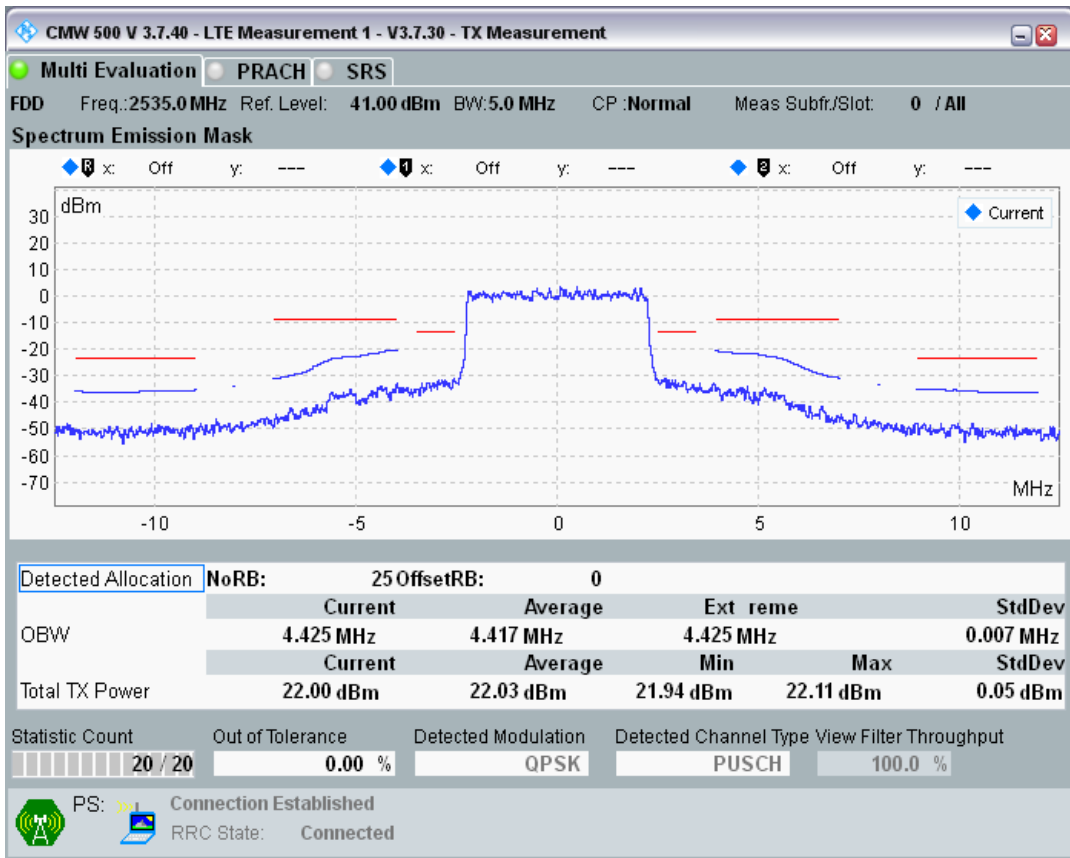

Band7 QPSK BW=5MHz Channel=21100 RB Size=25 Position=#0