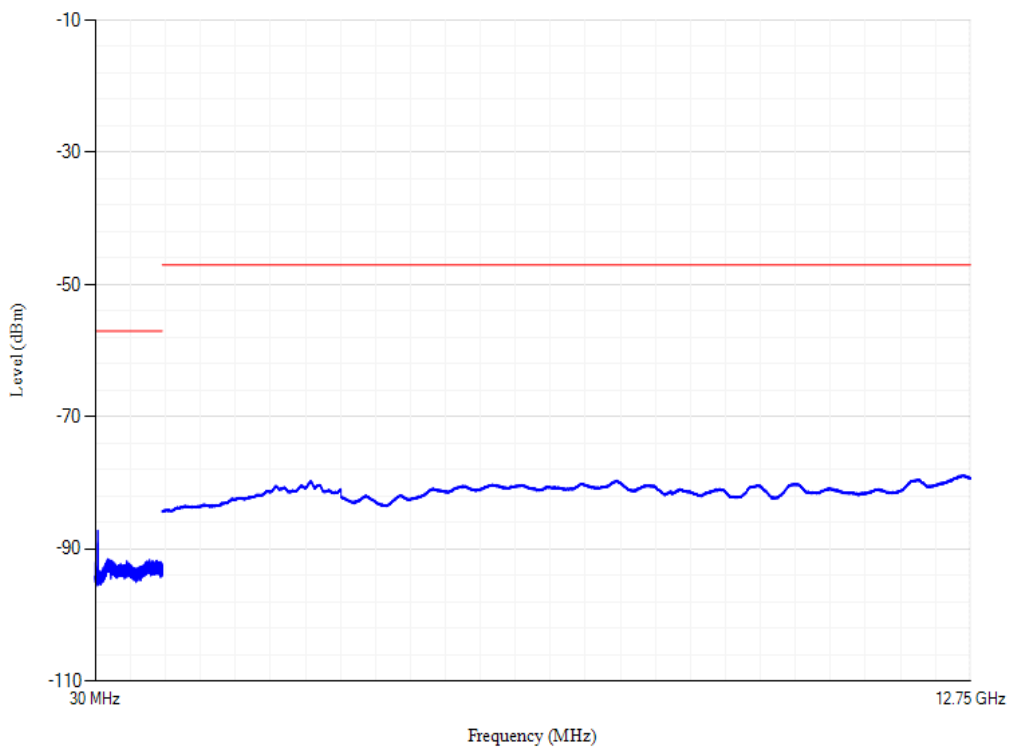

Conducted spurious emissions

Band40 QPSK BW=20MHz Channel=39150

Conducted spurious emissions

Band7 QPSK BW=20MHz Channel=20850

Conducted spurious emissions

Band7 QPSK BW=20MHz Channel=21350

Conducted spurious emissions