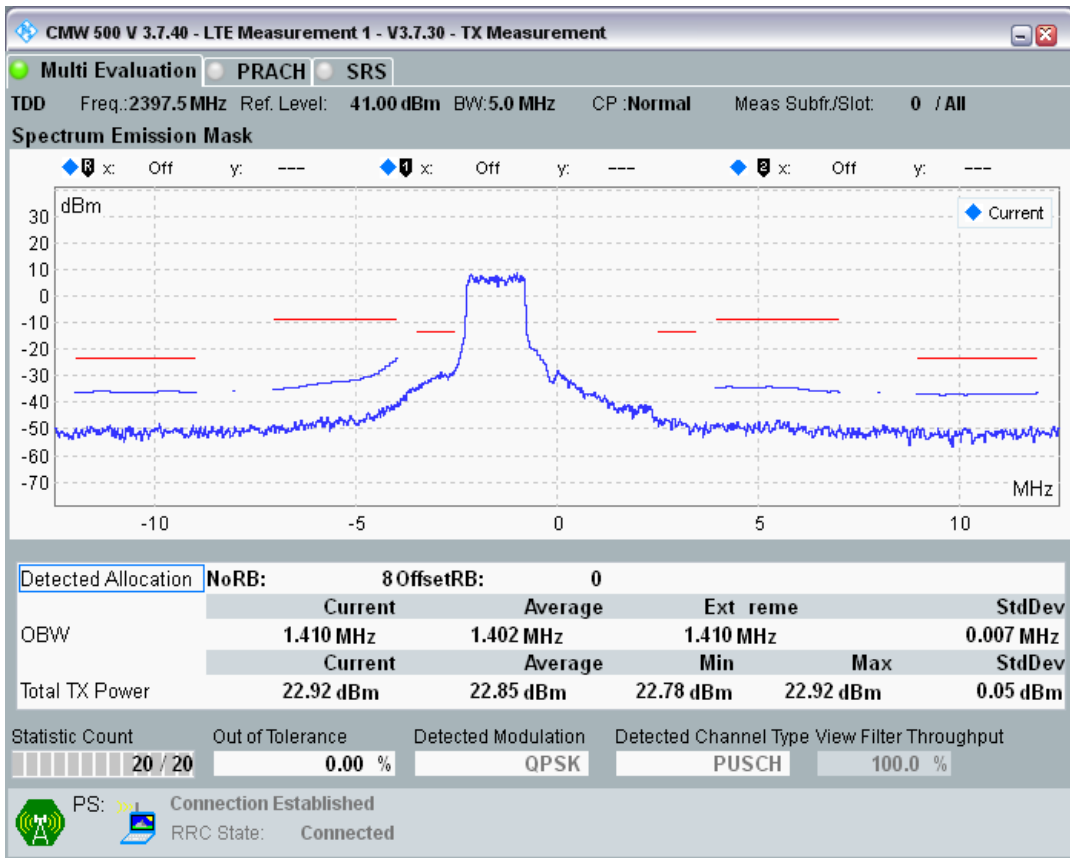

Band40 QPSK BW=5MHz Channel=39625 RB Size=8 Position=#0