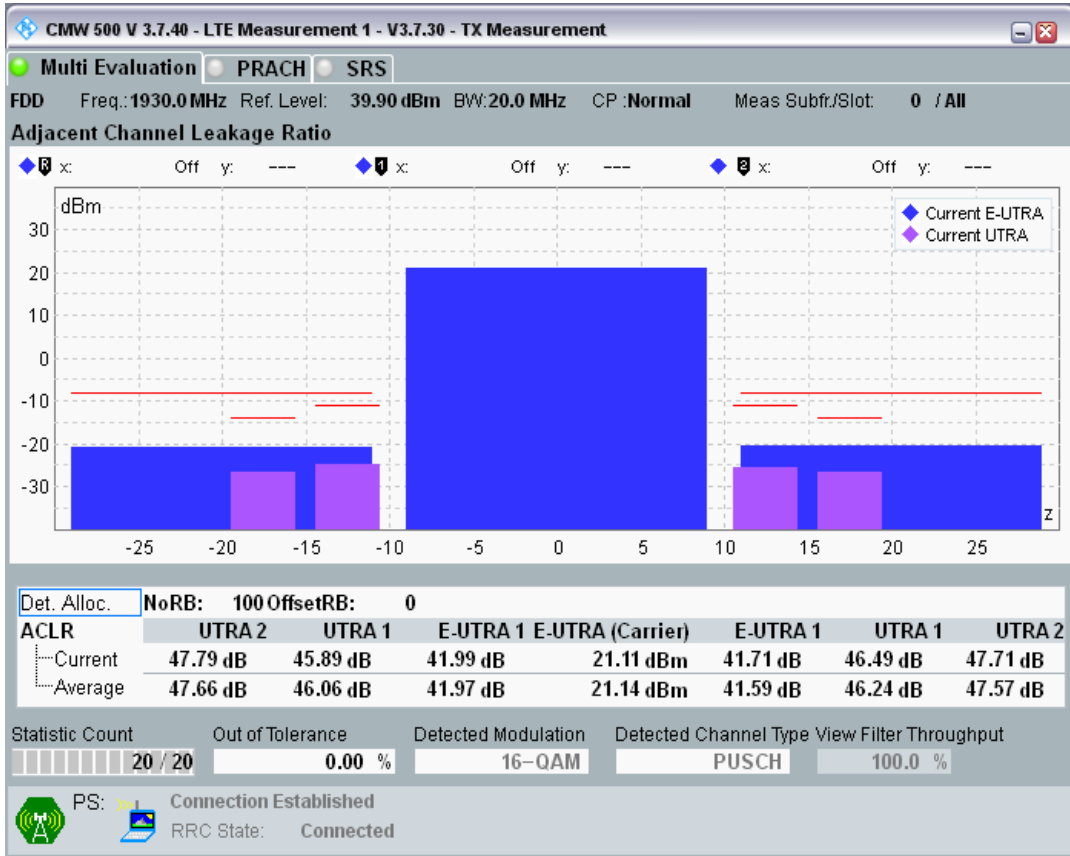

Band1 QAM16 BW=20MHz Channel=18100 RB Size=100 Position=#0