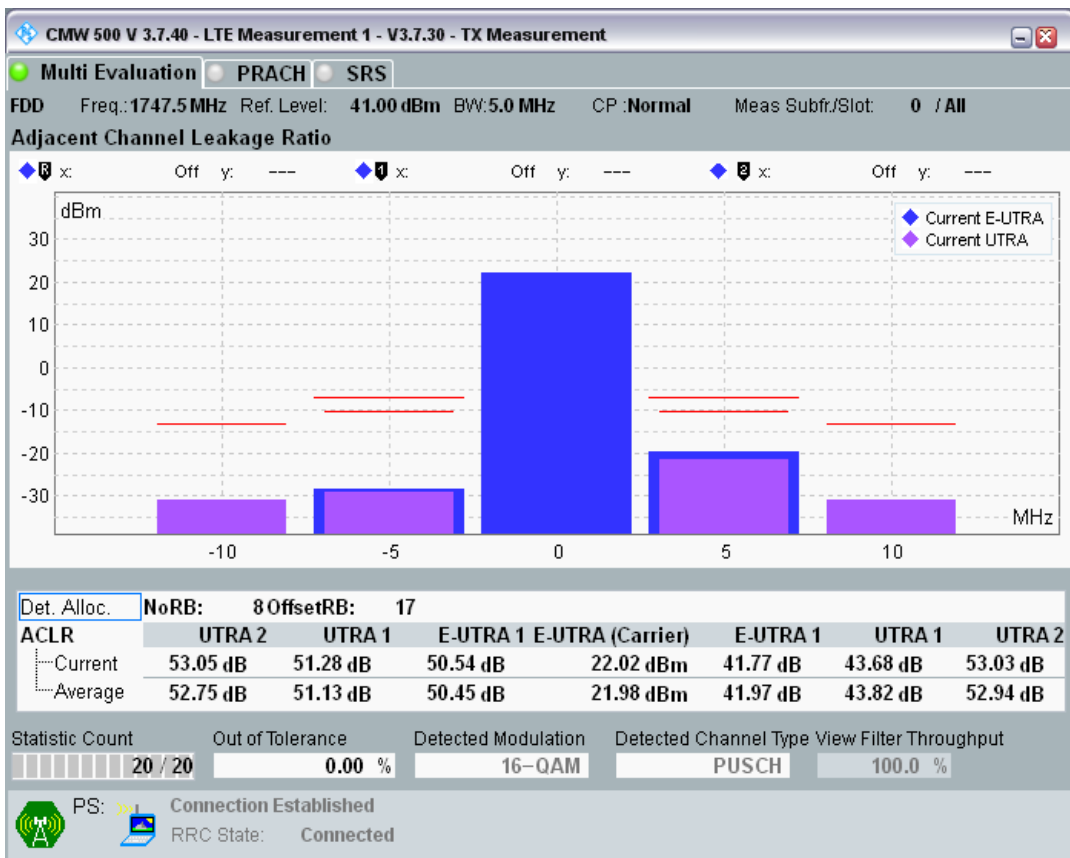

Band3 QAM16 BW=5MHz Channel=19575 RB Size=8 Position=#Max