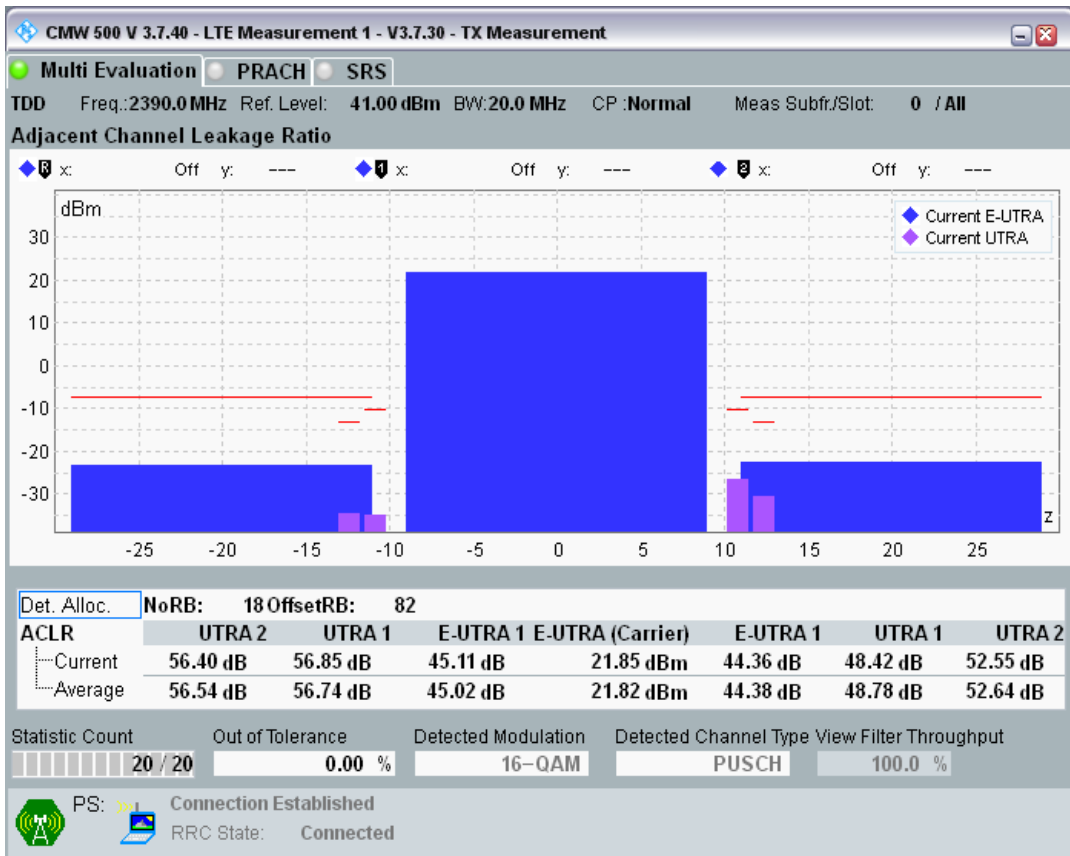

Band40 QAM16 BW=20MHz Channel=39550 RB Size=18 Position=#Max