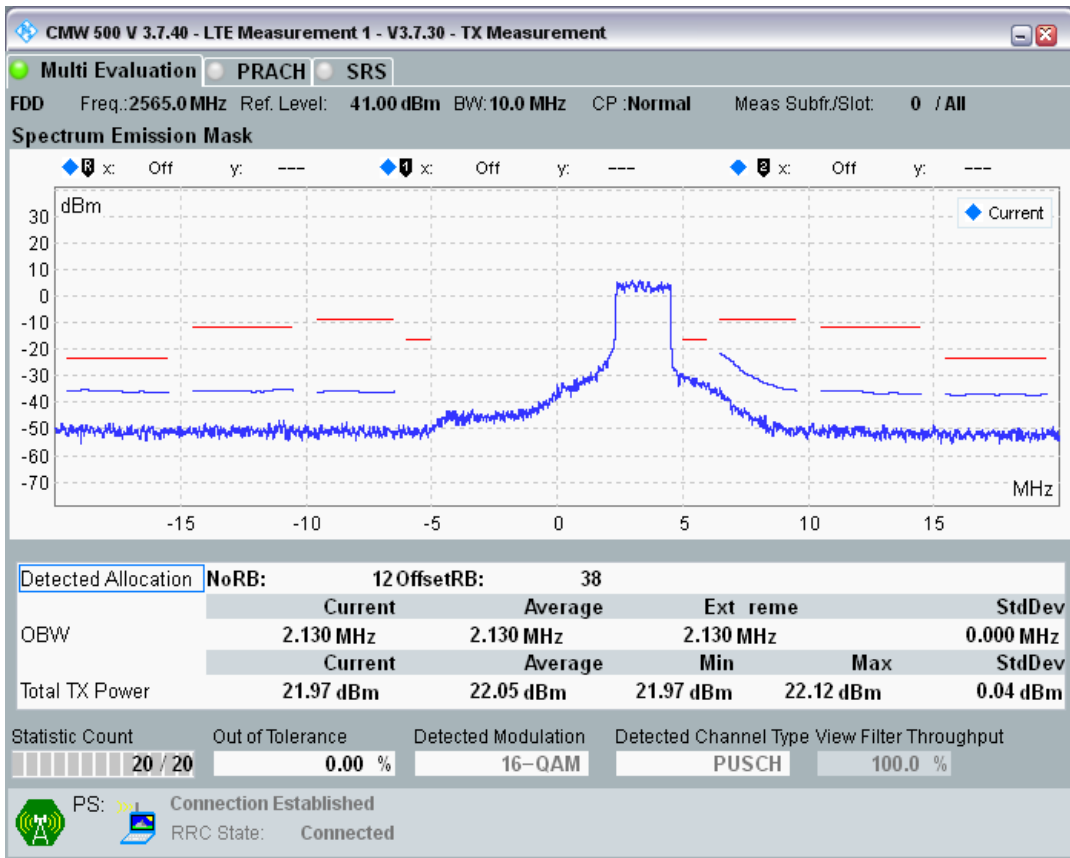

Band7 QAM16 BW=10MHz Channel=21400 RB Size=12 Position=#Max