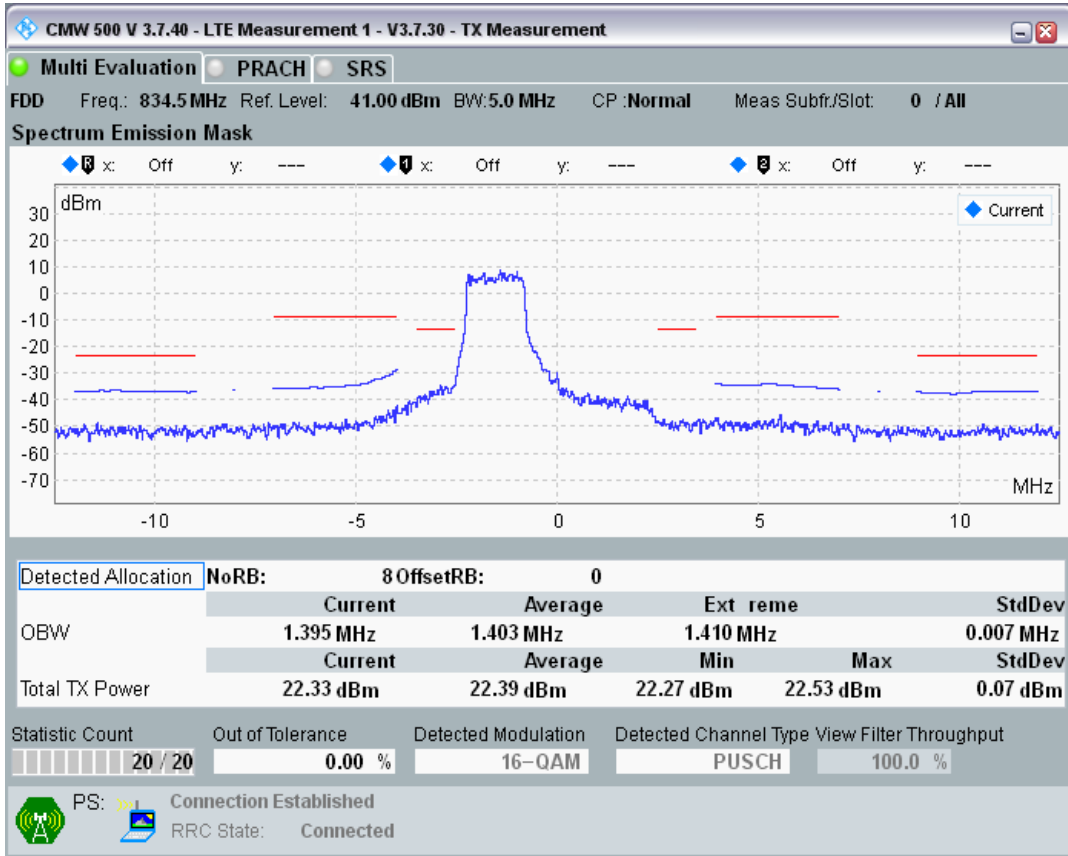

Band20 QAM16 BW=5MHz Channel=24175 RB Size=8 Position=#0