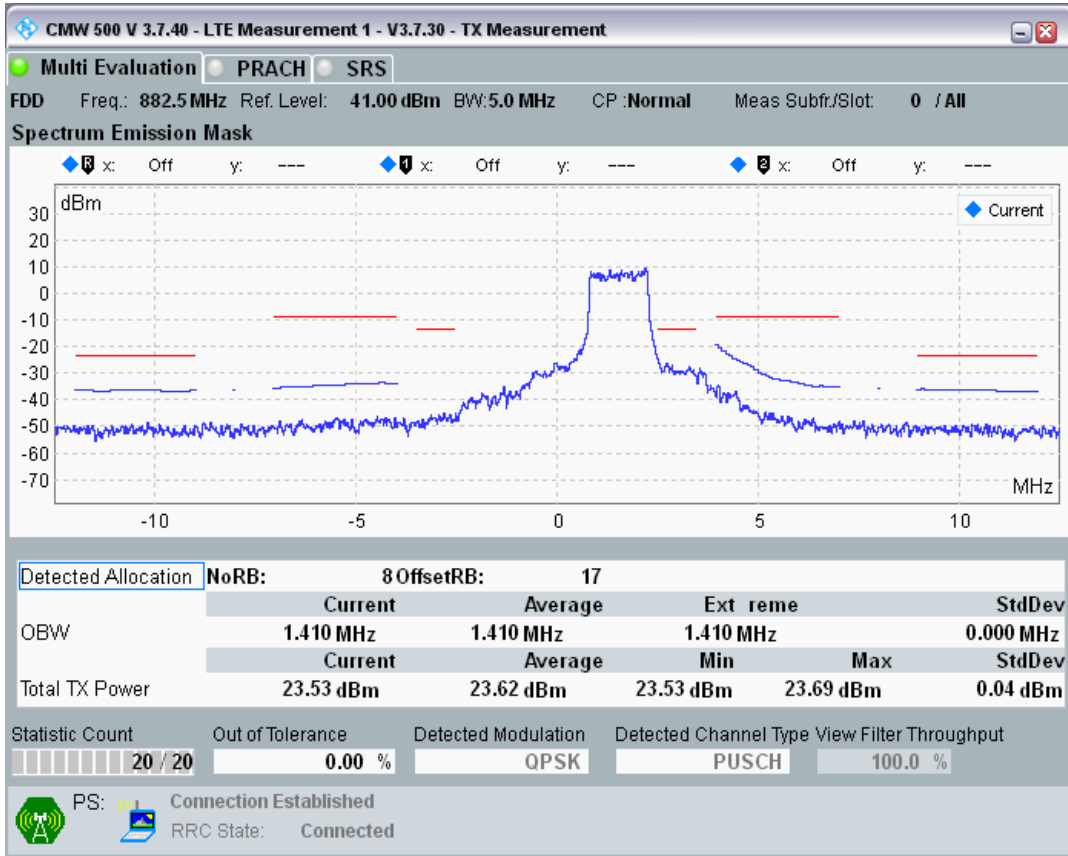

Band8 QAM16 BW=1.4MHz Channel=21793 RB Size=5 Position=#Max

Band8 QAM16 BW=1.4MHz Channel=21793 RB Size=6 Position=#0

Band8 QPSK BW=5MHz Channel=21475 RB Size=8 Position=#0

Band8 QPSK BW=5MHz Channel=21475 RB Size=8 Position=#Max