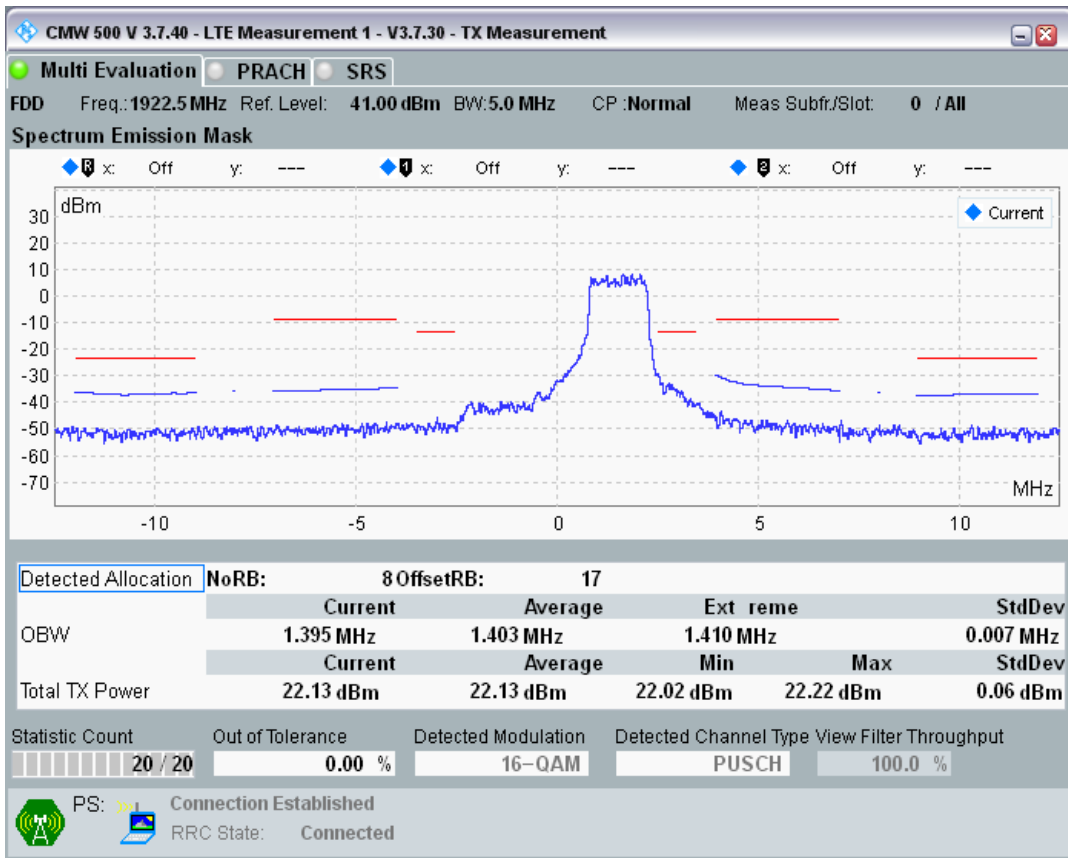

Band1 QAM16 BW=5MHz Channel=18025 RB Size=8 Position=#Max