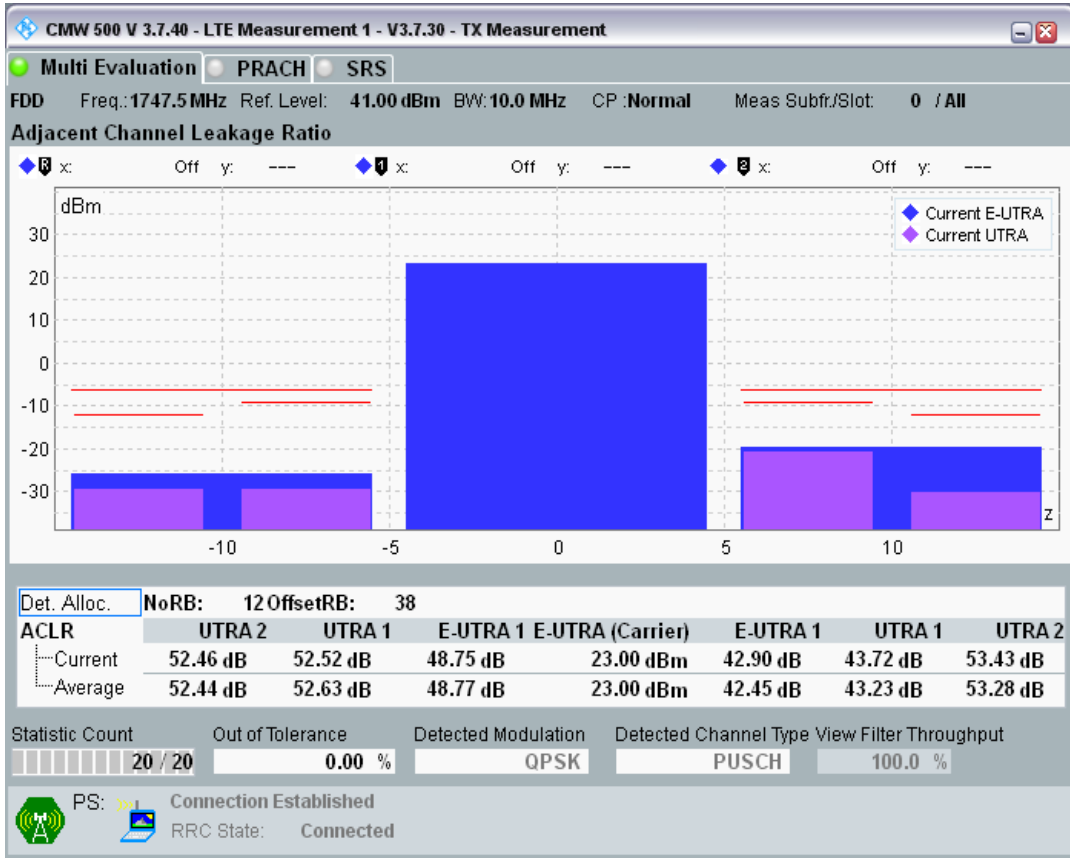

Band3 QPSK BW=10MHz Channel=19575 RB Size=50 Position=#0

Band3 QAM16 BW=10MHz Channel=19575 RB Size=12 Position=#0

Band3 QAM16 BW=10MHz Channel=19575 RB Size=12 Position=#Max

Band3 QAM16 BW=10MHz Channel=19575 RB Size=50 Position=#0