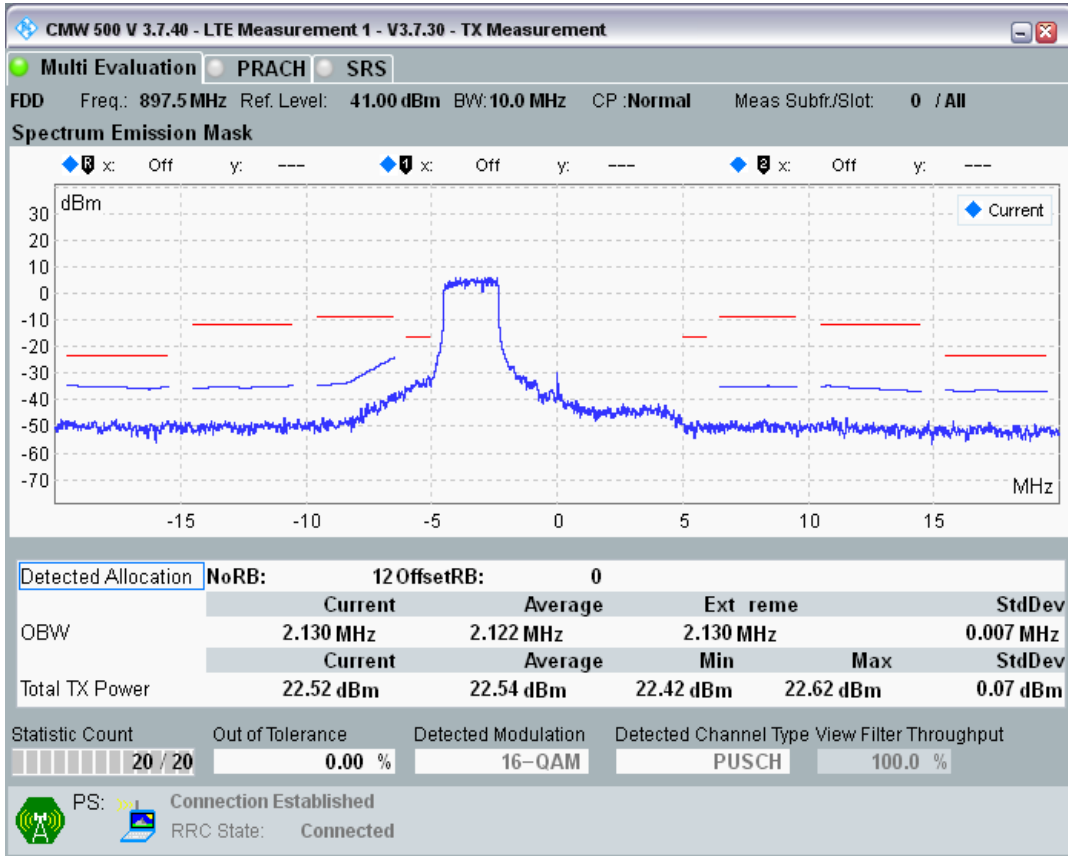

Band8 QAM16 BW=10MHz Channel=21625 RB Size=12 Position=#0