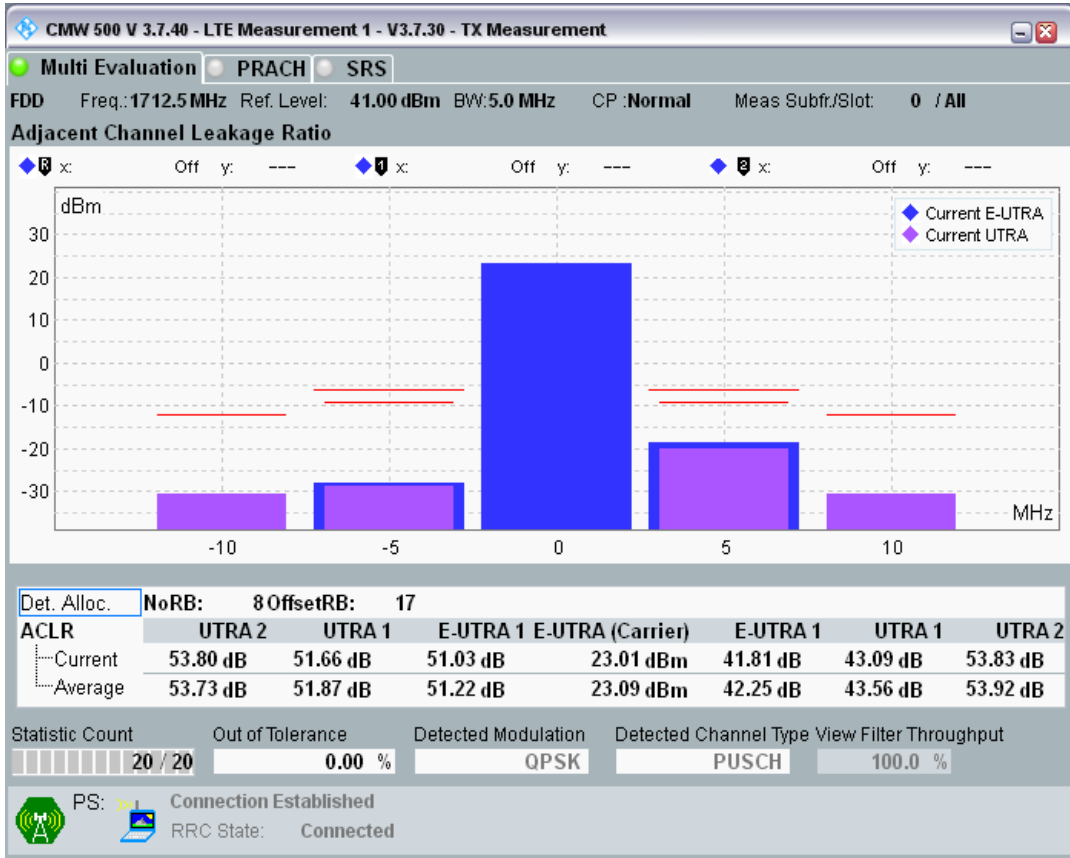

Band3 QAM16 BW=1.4MHz Channel=19943 RB Size=5 Position=#Max

Band3 QAM16 BW=1.4MHz Channel=19943 RB Size=6 Position=#0

Band3 QPSK BW=5MHz Channel=19225 RB Size=8 Position=#0

Band3 QPSK BW=5MHz Channel=19225 RB Size=8 Position=#Max