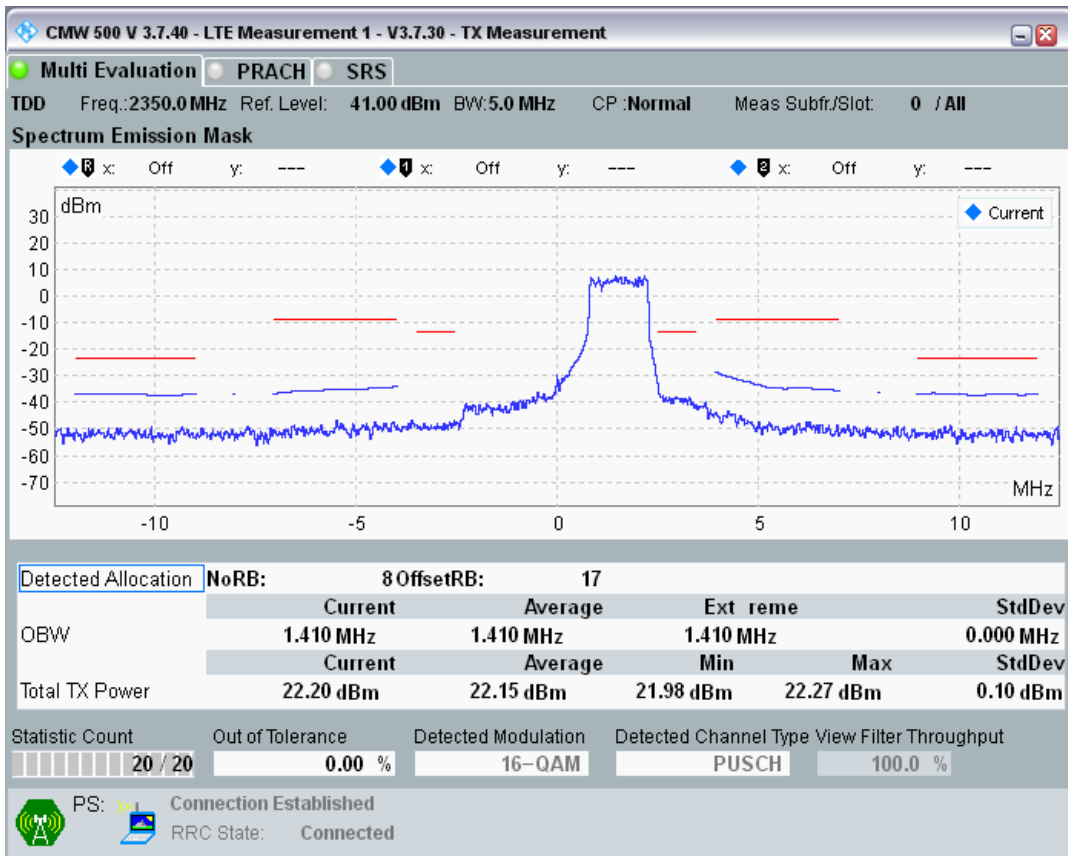

Band40 QAM16 BW=5MHz Channel=39150 RB Size=8 Position=#Max