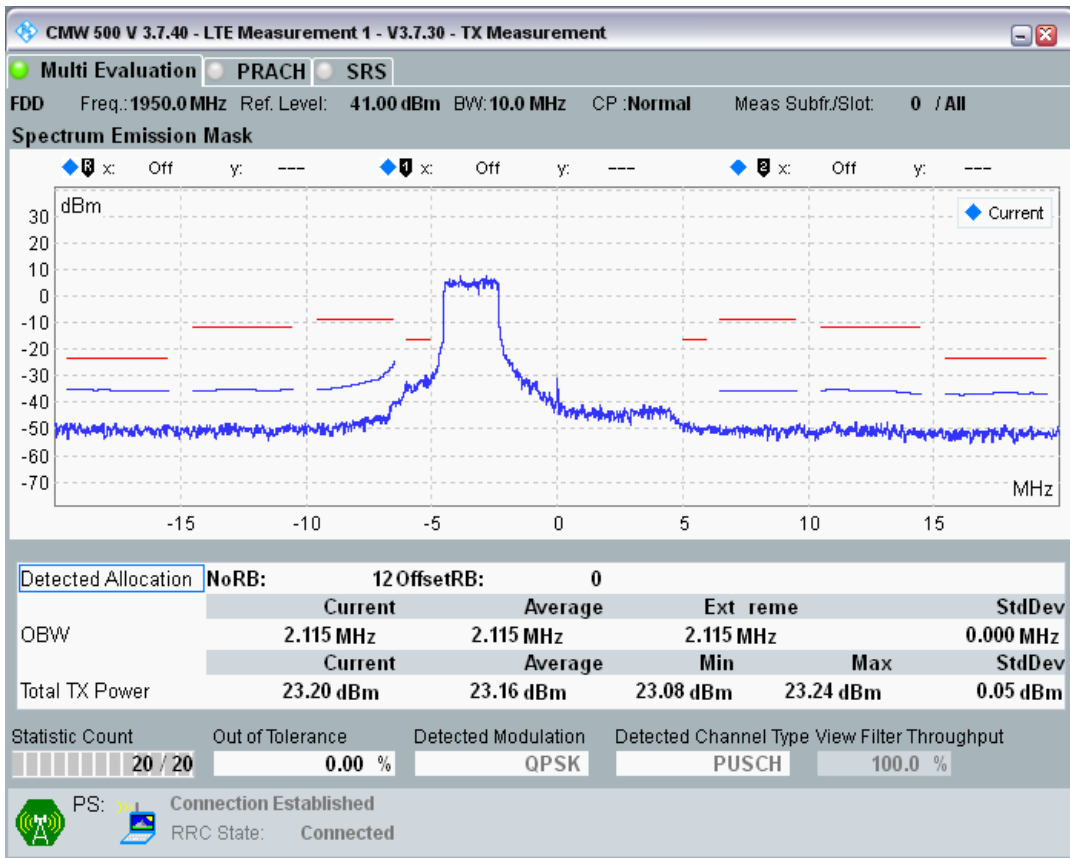

Band1 QPSK BW=10MHz Channel=18300 RB Size=12 Position=#0