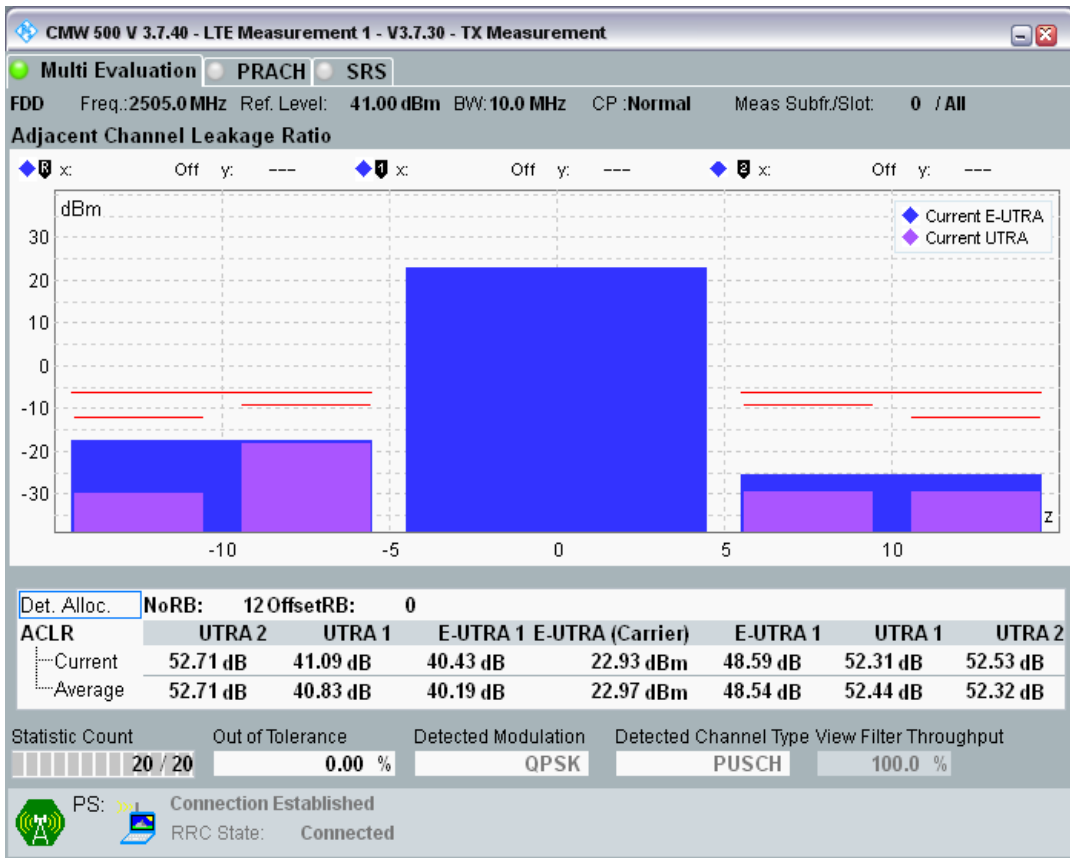

Band7 QPSK BW=10MHz Channel=20800 RB Size=12 Position=#0