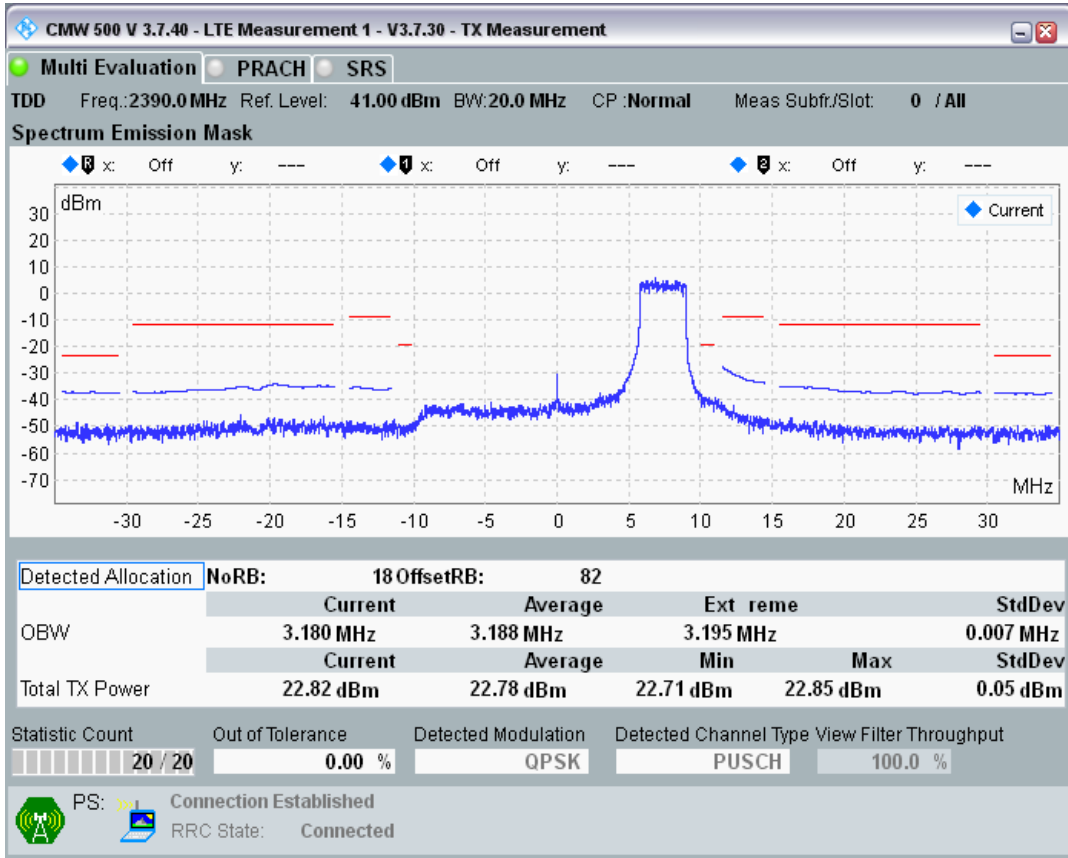

Band40 QPSK BW=20MHz Channel=39550 RB Size=18 Position=#Max