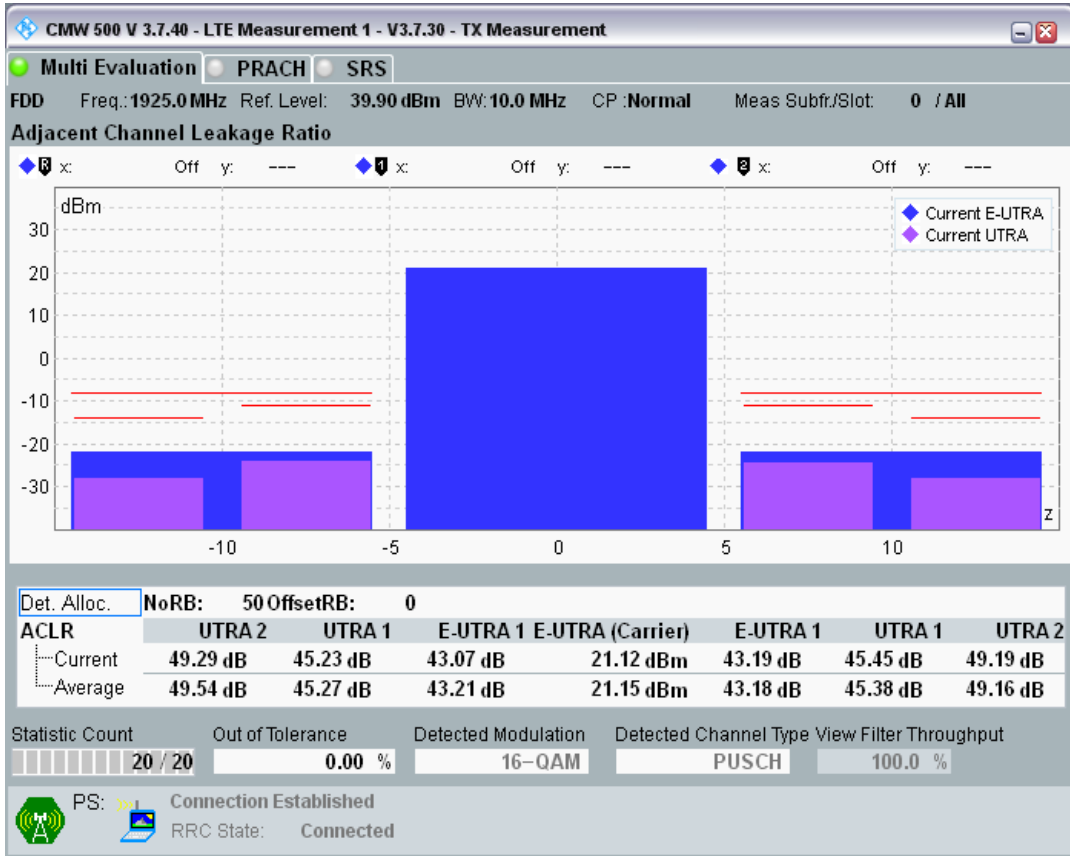

Band1 QPSK BW=10MHz Channel=18050 RB Size=50 Position=#0

Band1 QAM16 BW=10MHz Channel=18050 RB Size=12 Position=#0

Band1 QAM16 BW=10MHz Channel=18050 RB Size=12 Position=#Max

Band1 QAM16 BW=10MHz Channel=18050 RB Size=50 Position=#0