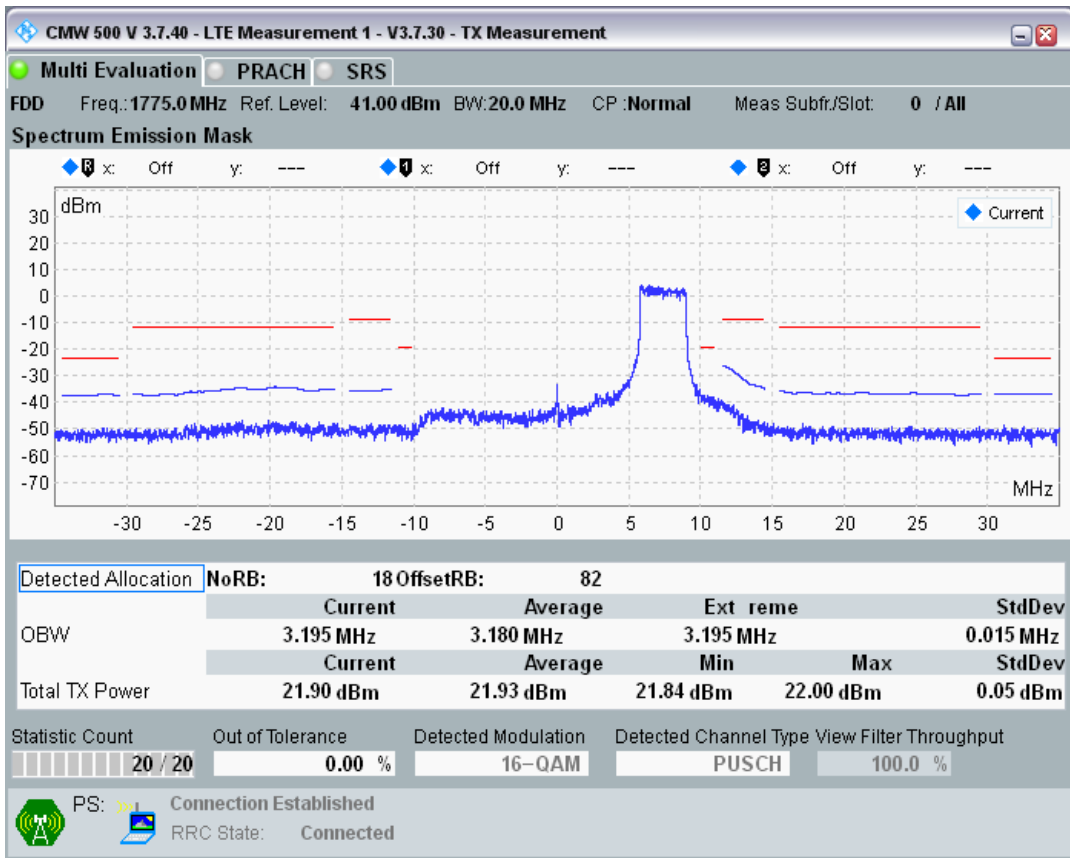

Band3 QAM16 BW=20MHz Channel=19850 RB Size=18 Position=#Max