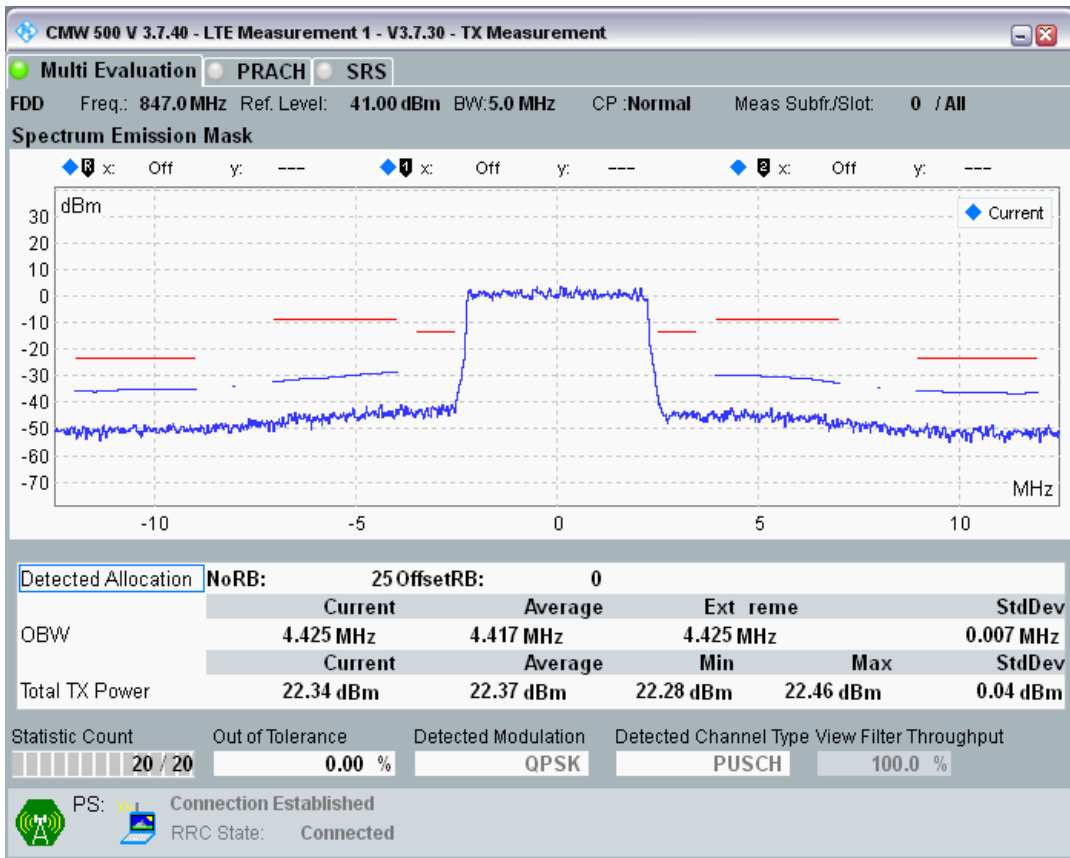

Band20 QPSK BW=5MHz Channel=24300 RB Size=25 Position=#0