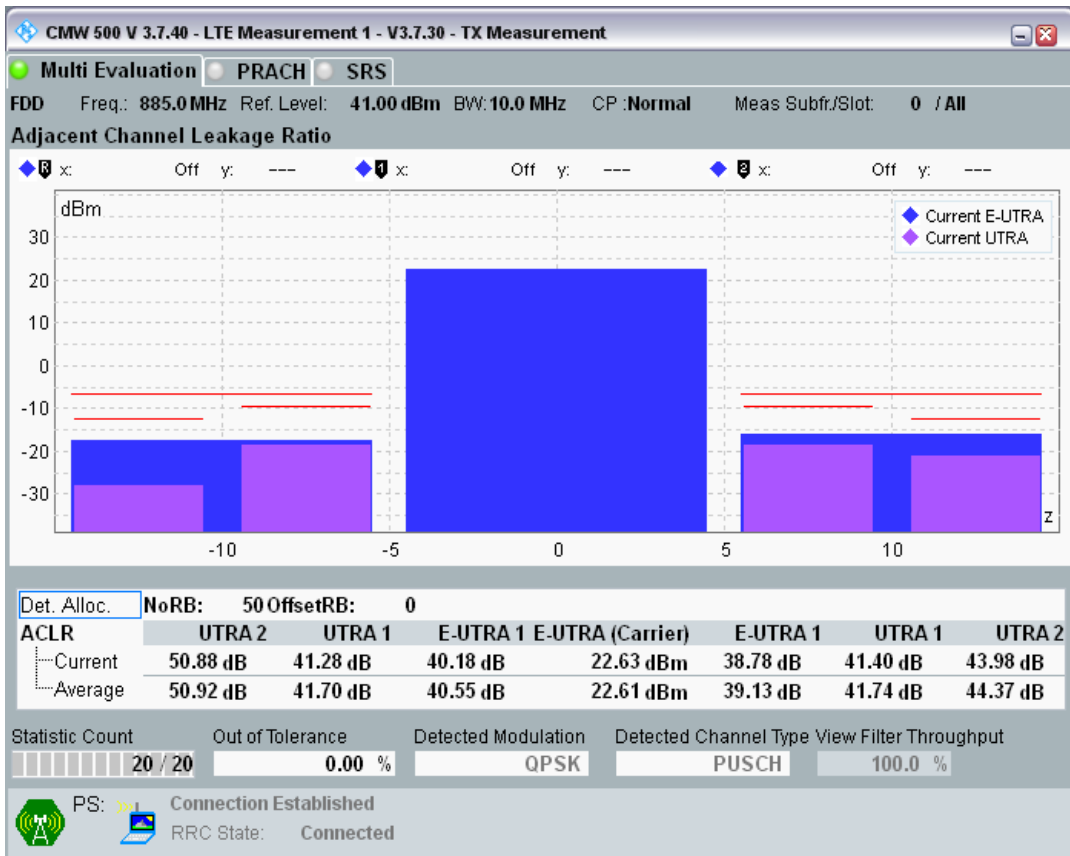

Band8 QPSK BW=10MHz Channel=21500 RB Size=50 Position=#0