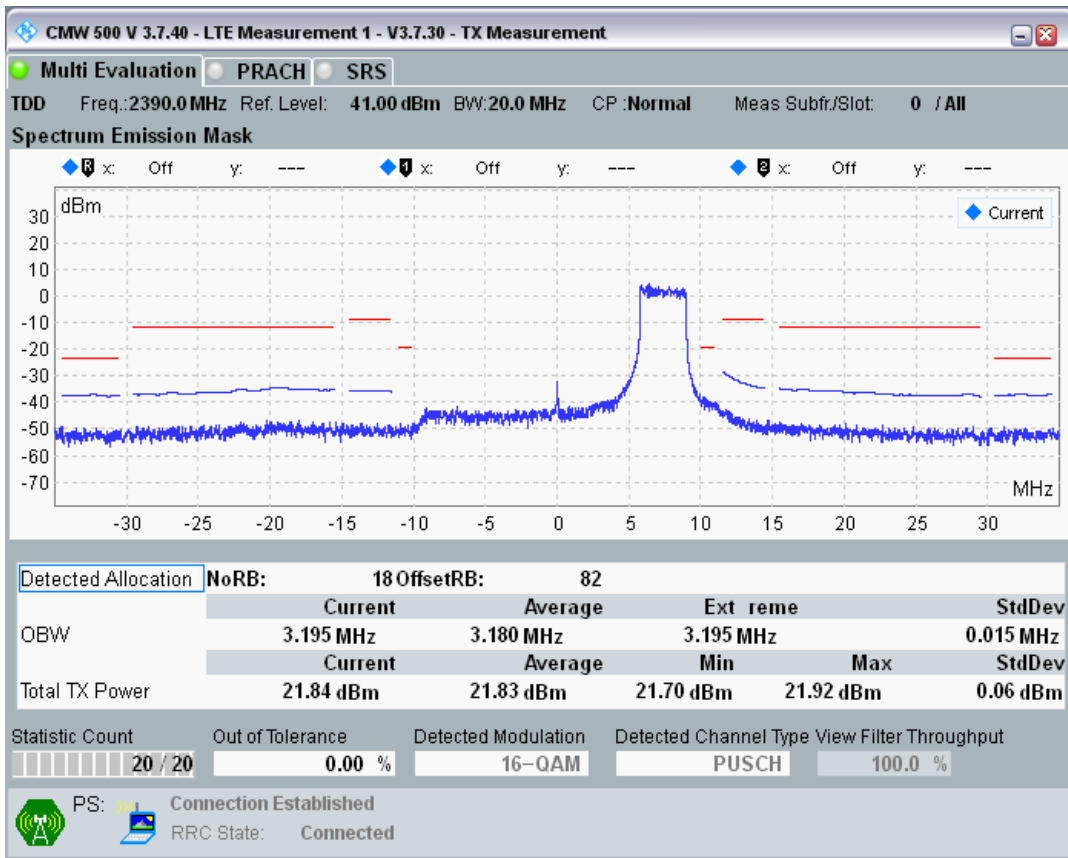

Band40 QAM16 BW=20MHz Channel=39550 RB Size=18 Position=#Max