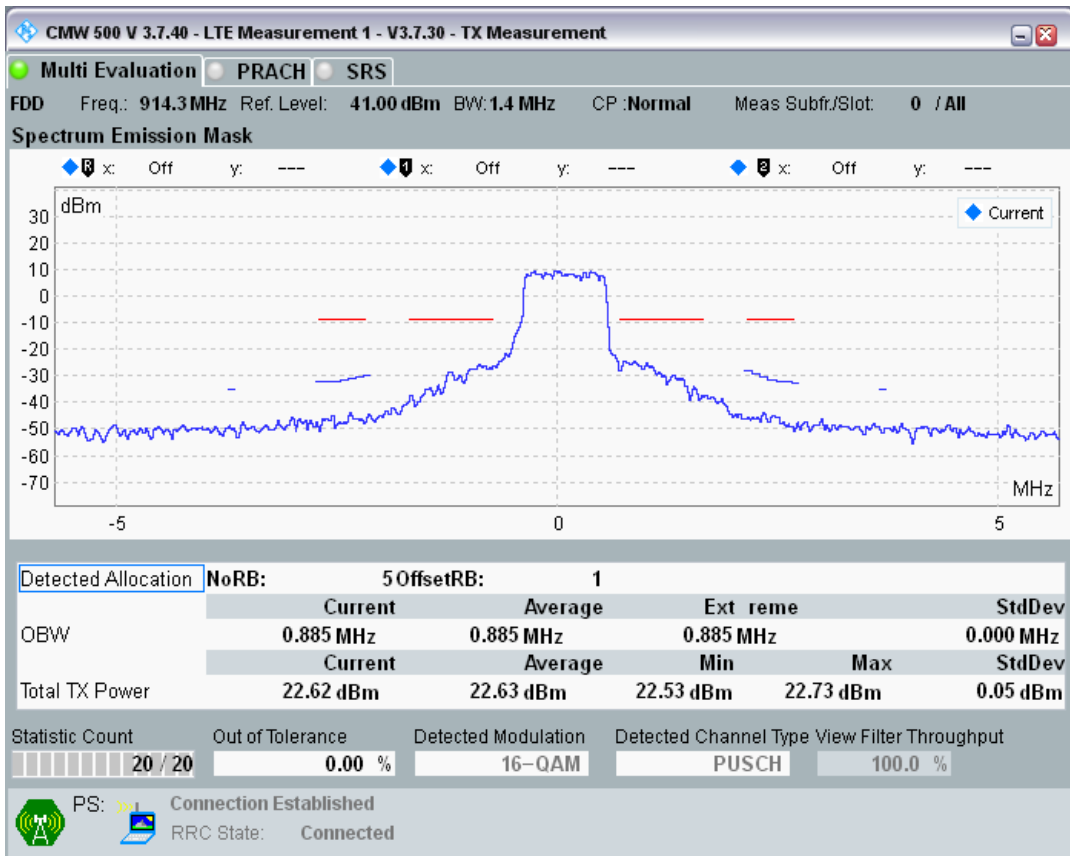

Band8 QAM16 BW=1.4MHz Channel=21793 RB Size=5 Position=#Max