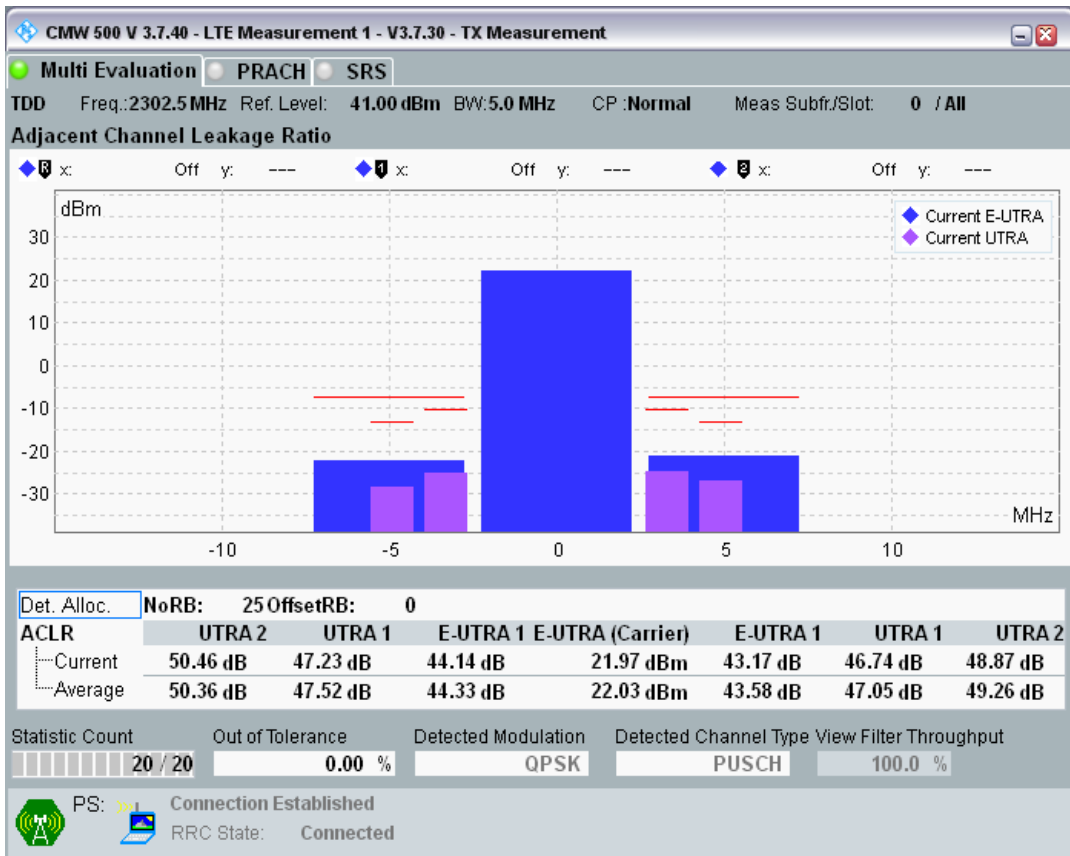

Band40 QPSK BW=5MHz Channel=38675 RB Size=25 Position=#0