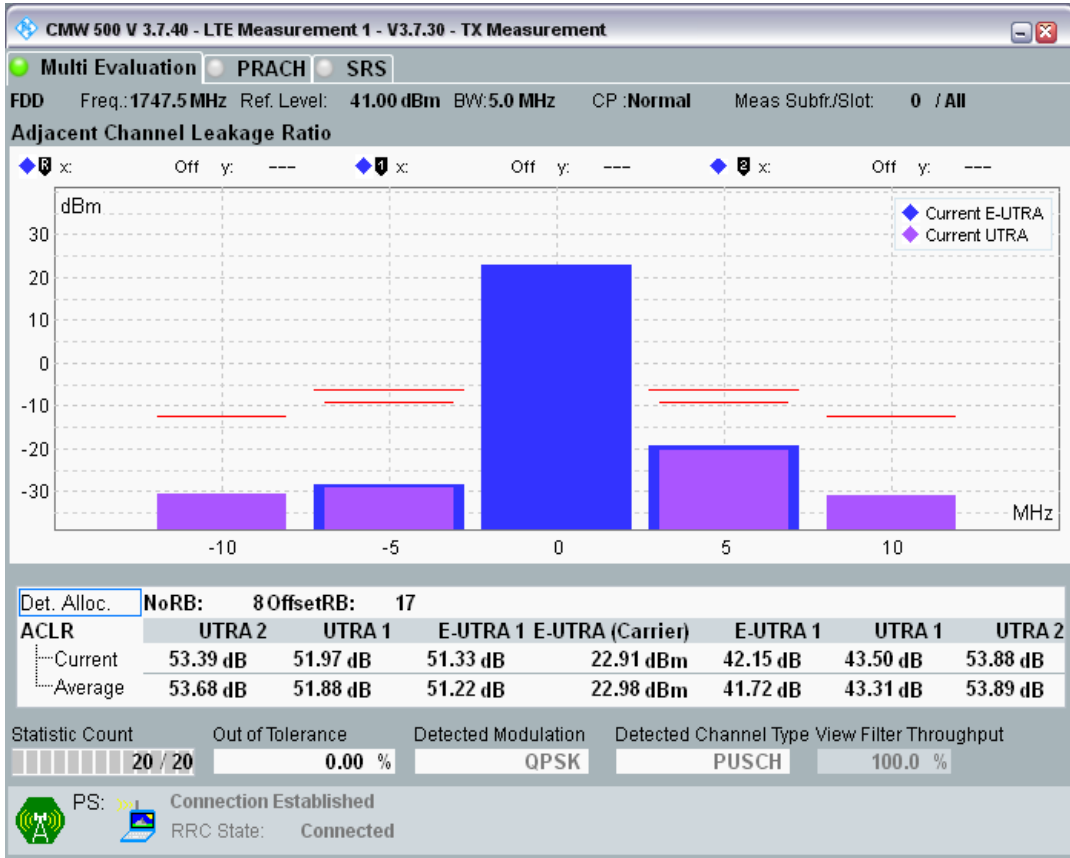

Band3 QPSK BW=5MHz Channel=19575 RB Size=8 Position=#Max