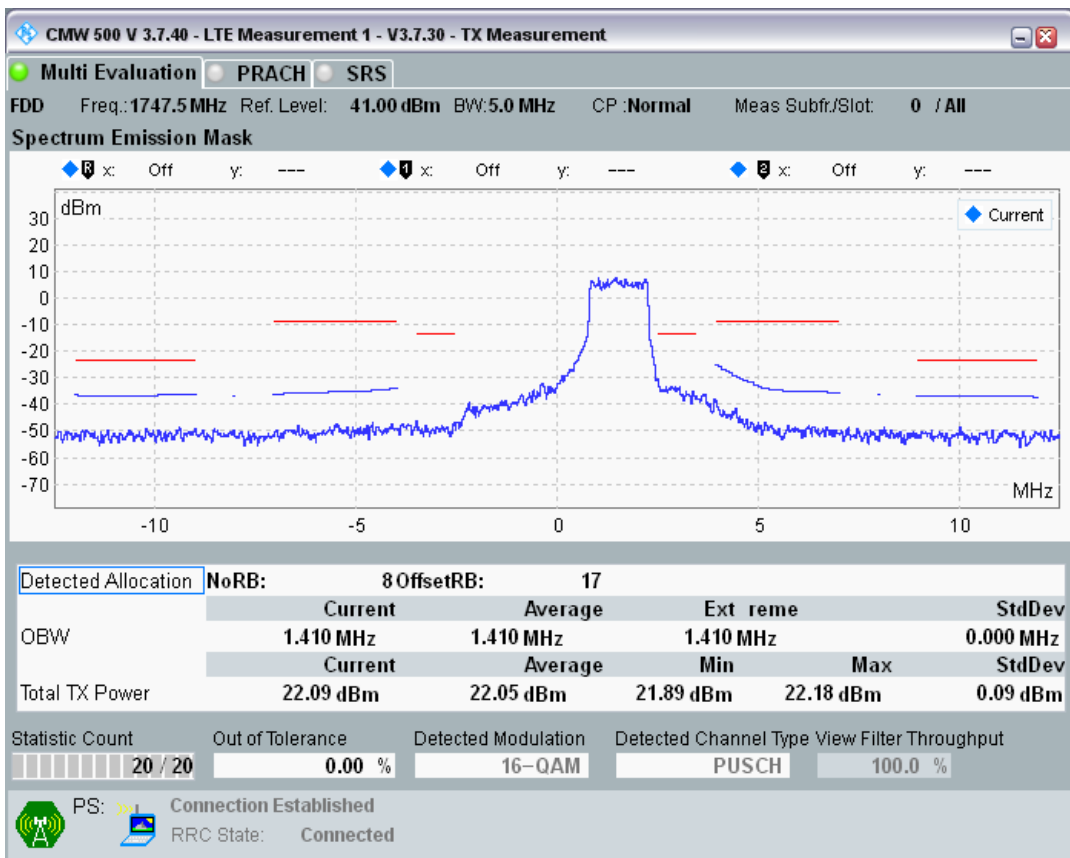

Band3 QAM16 BW=5MHz Channel=19575 RB Size=8 Position=#Max