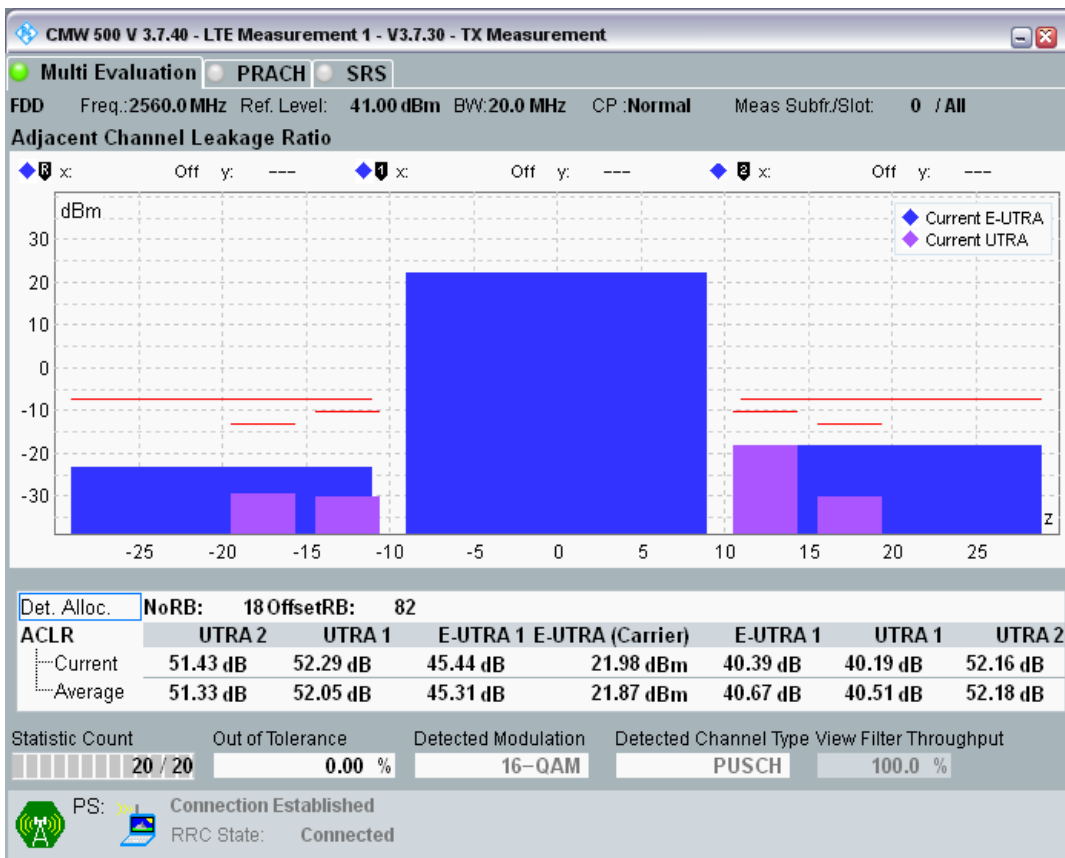

Band7 QAM16 BW=20MHz Channel=21350 RB Size=18 Position=#Max