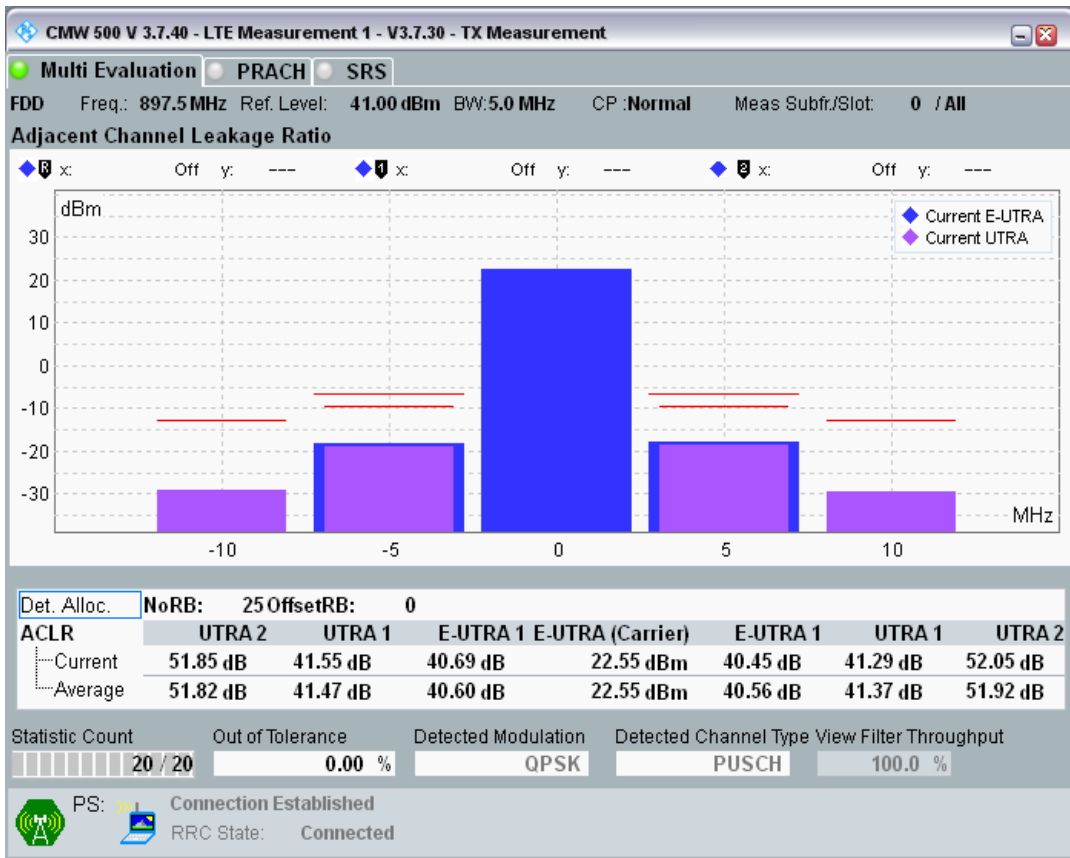

Band8 QPSK BW=5MHz Channel=21625 RB Size=25 Position=#0