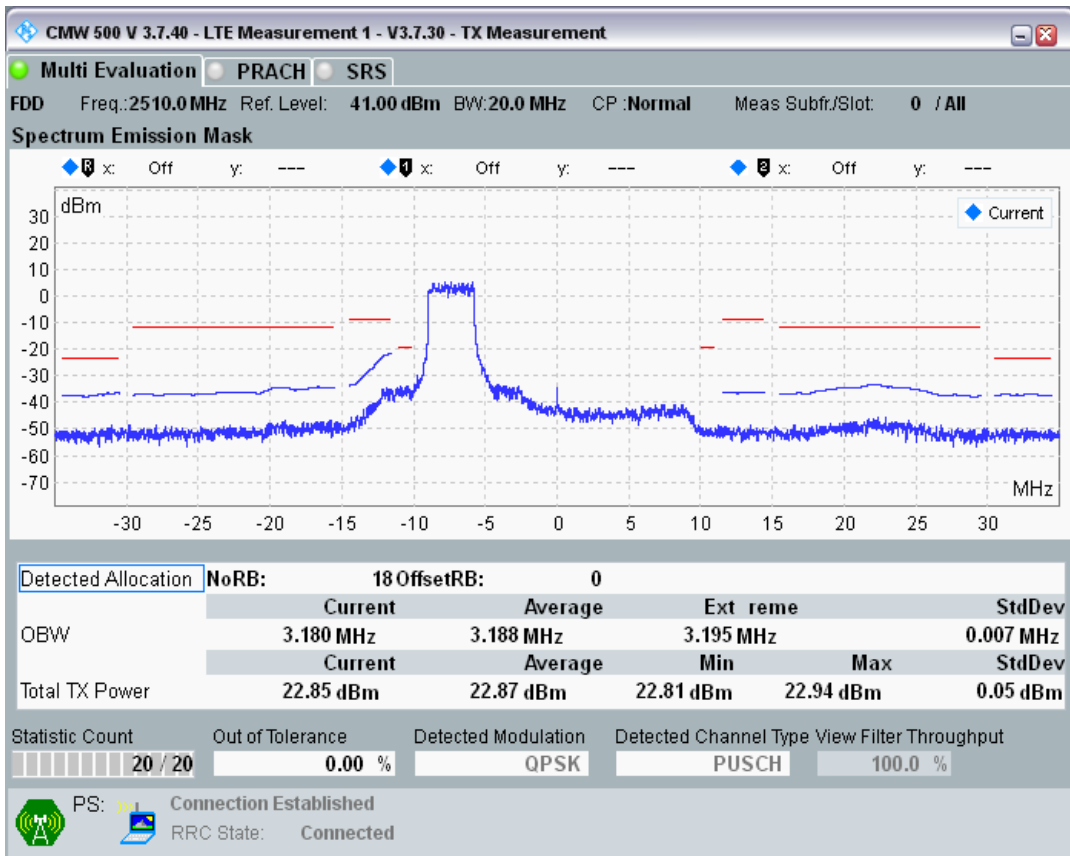

Band7 QPSK BW=20MHz Channel=20850 RB Size=18 Position=#0