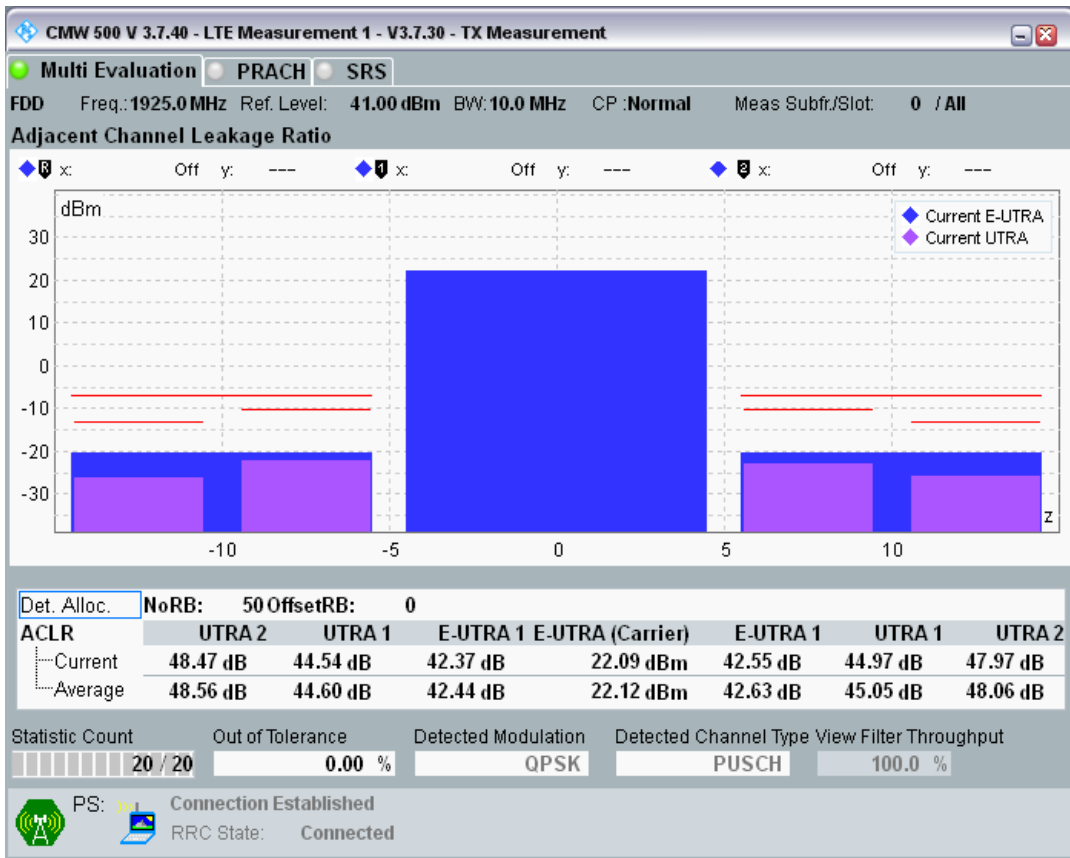

Band1 QPSK BW=10MHz Channel=18050 RB Size=50 Position=#0