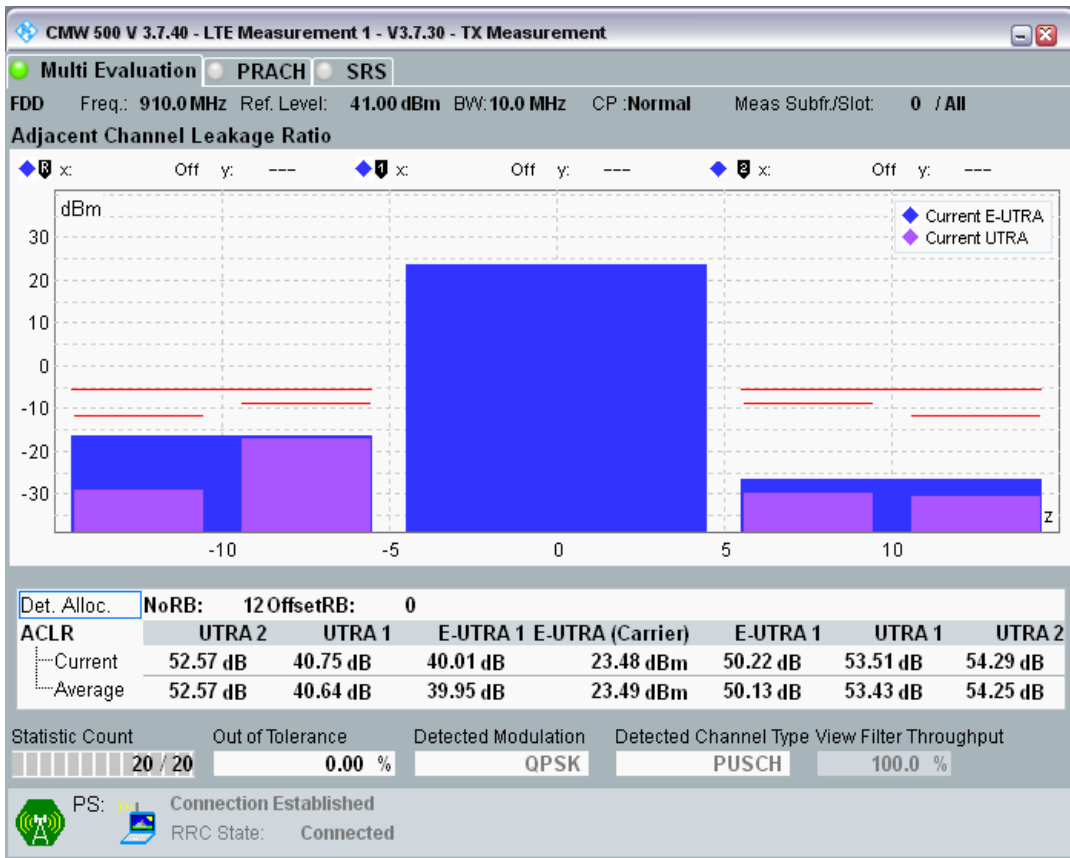

Band8 QPSK BW=10MHz Channel=21750 RB Size=12 Position=#0