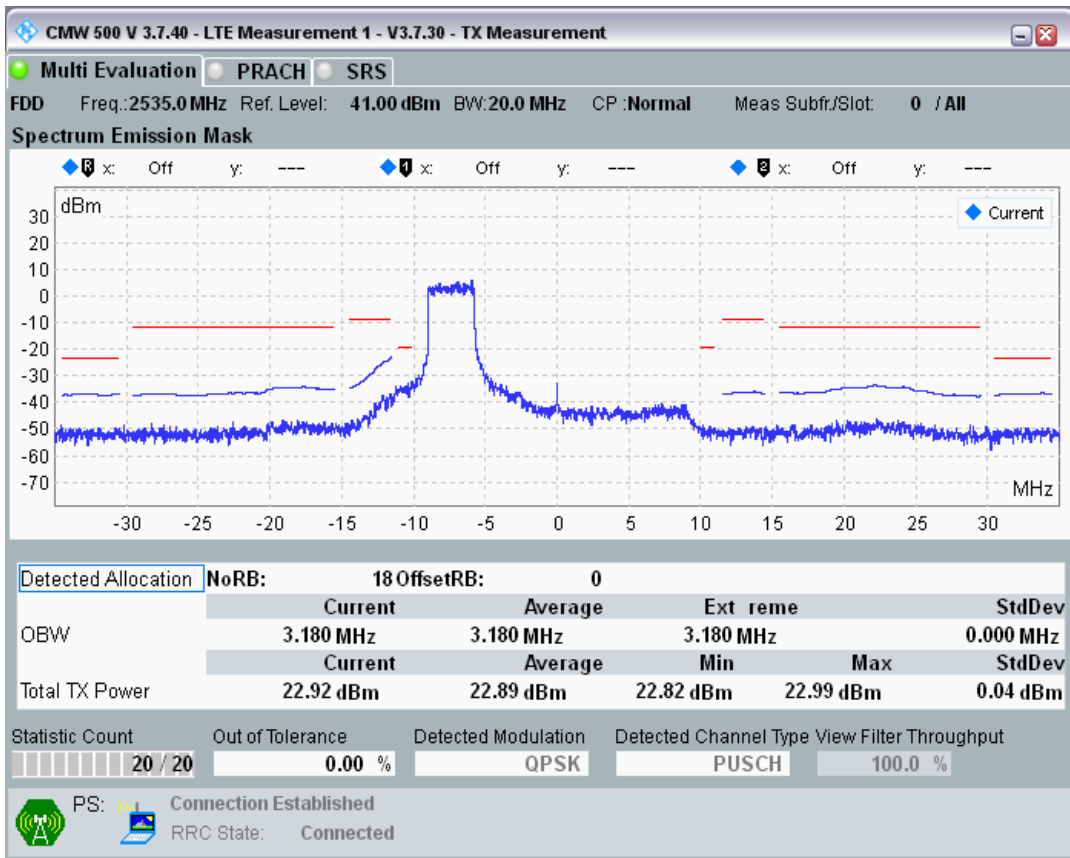

Band7 QPSK BW=20MHz Channel=21100 RB Size=18 Position=#0