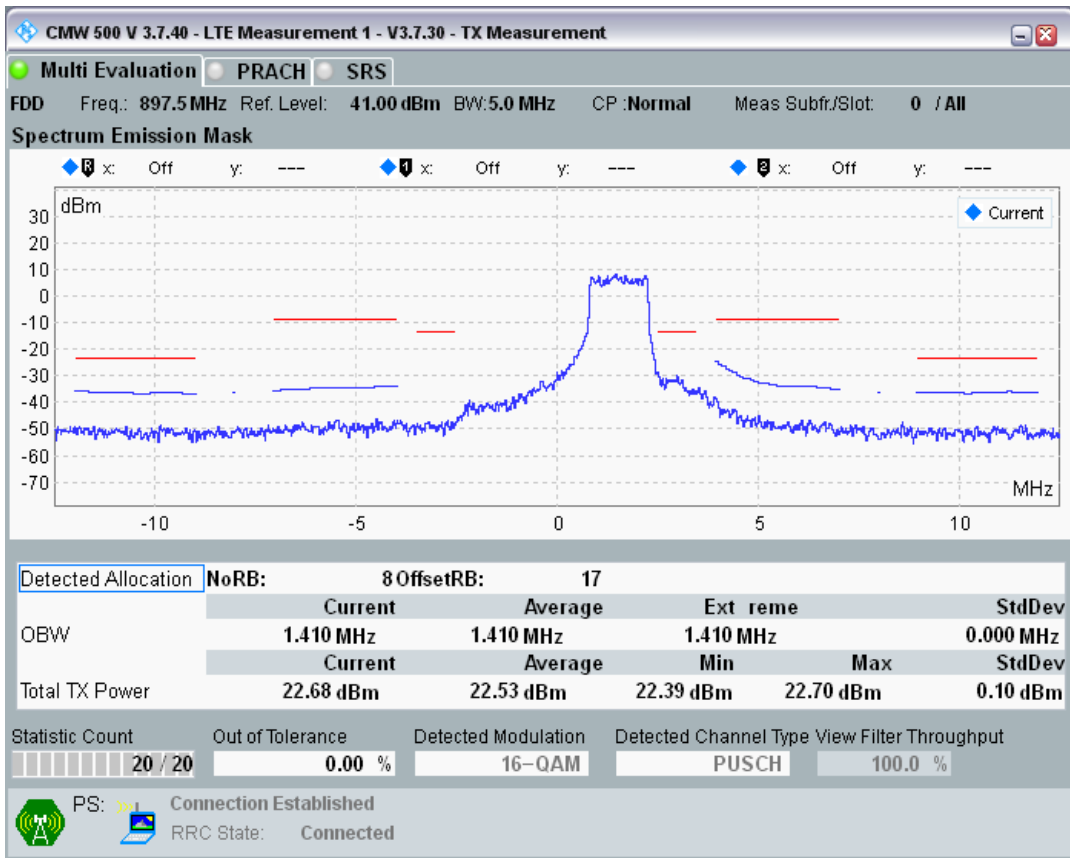

Band8 QAM16 BW=5MHz Channel=21625 RB Size=8 Position=#Max