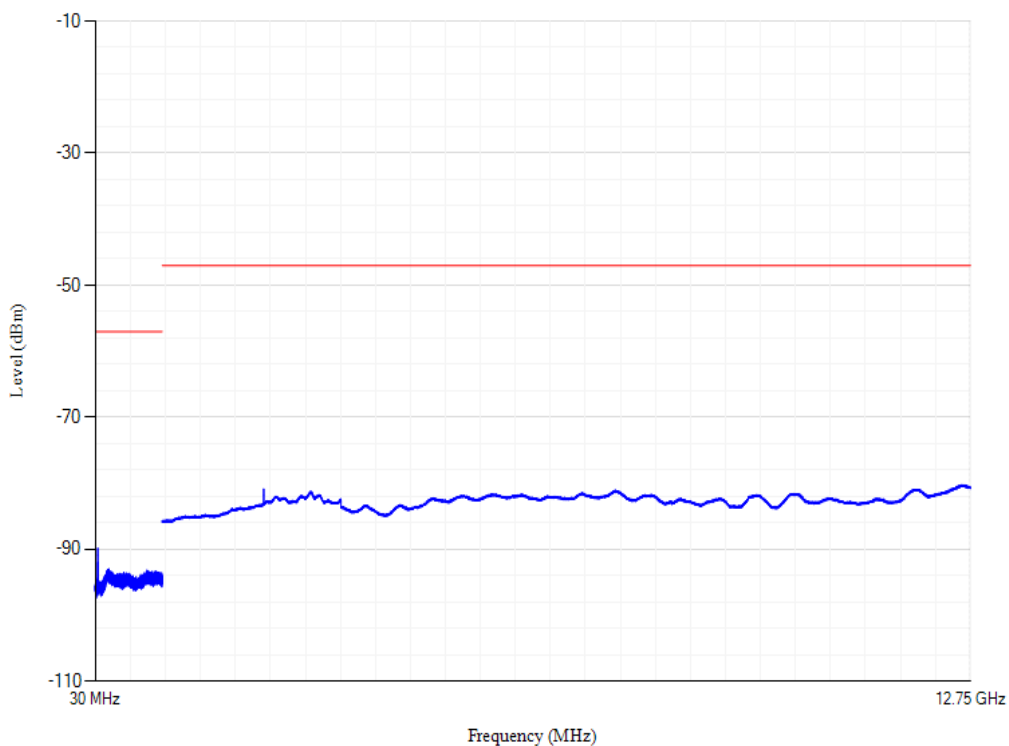

Conducted spurious emissions

Band20 QPSK BW=20MHz Channel=24250

Conducted spurious emissions

Band20 QPSK BW=20MHz Channel=24350

Conducted spurious emissions

Band3 QPSK BW=20MHz Channel=19300

Conducted spurious emissions