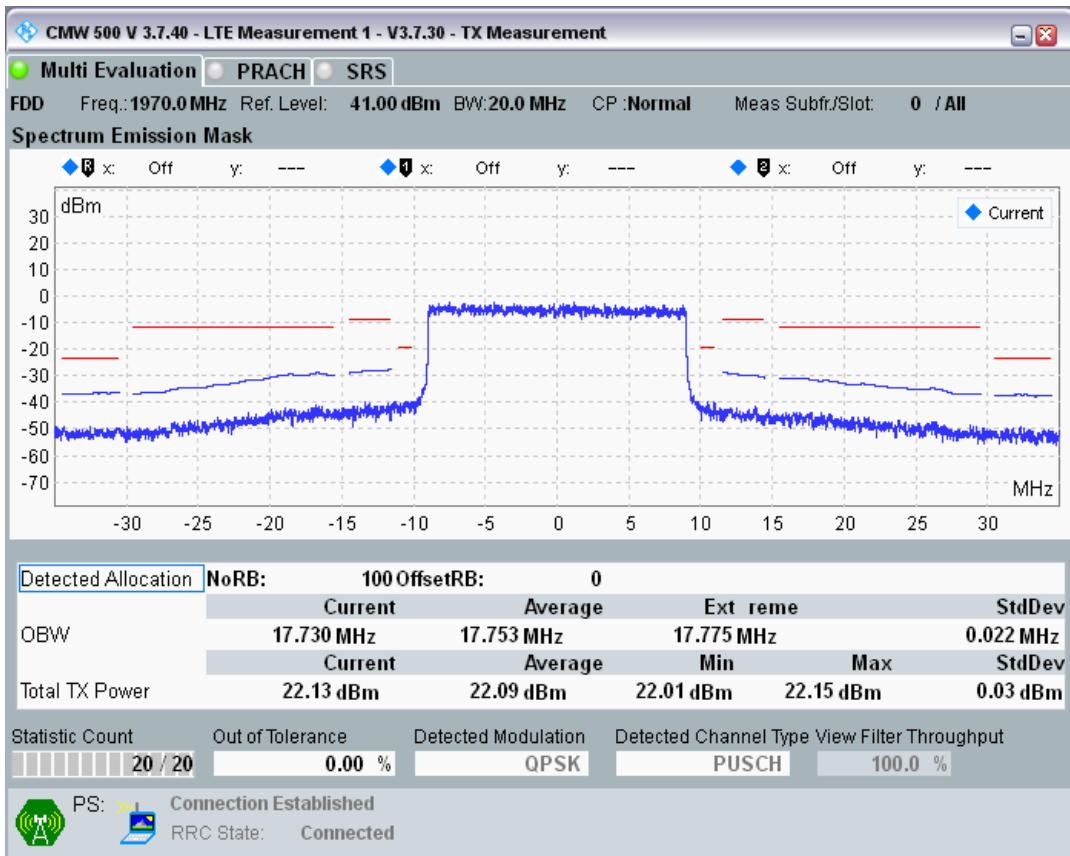

Band1 QPSK BW=20MHz Channel=18500 RB Size=100 Position=#0