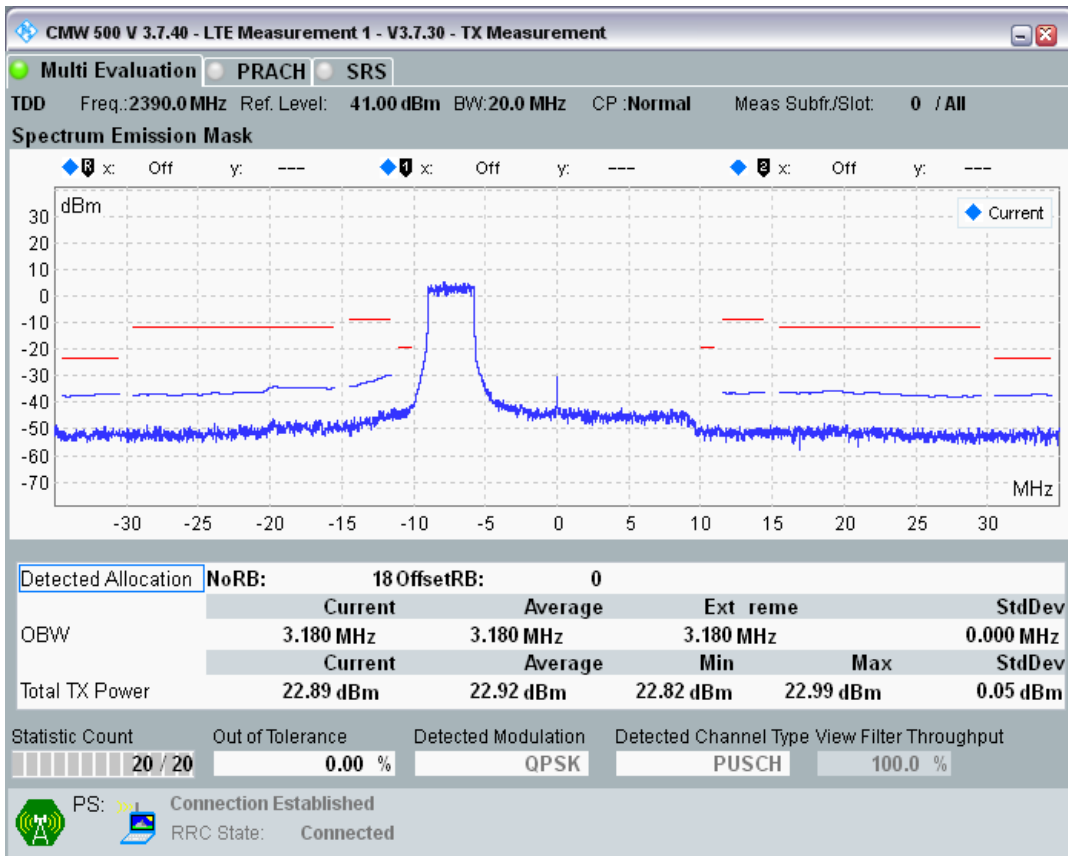

Band40 QPSK BW=20MHz Channel=39550 RB Size=18 Position=#0