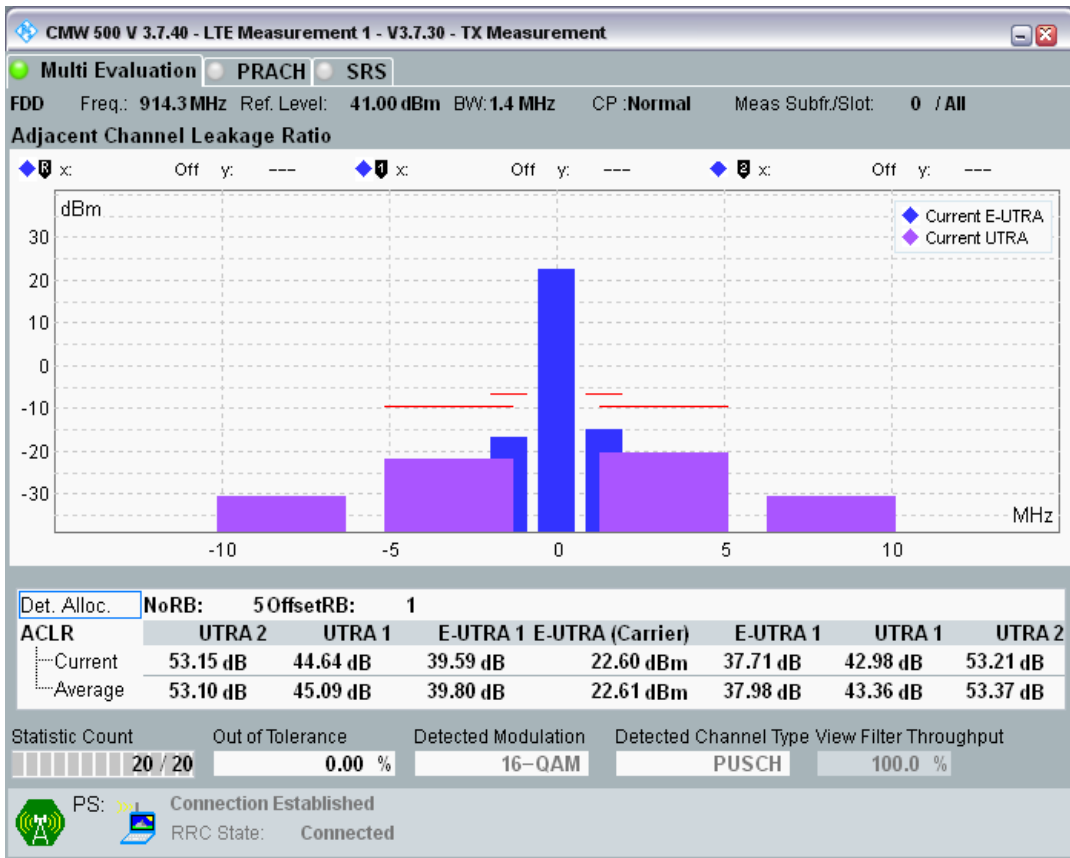

Band8 QAM16 BW=1.4MHz Channel=21793 RB Size=5 Position=#Max