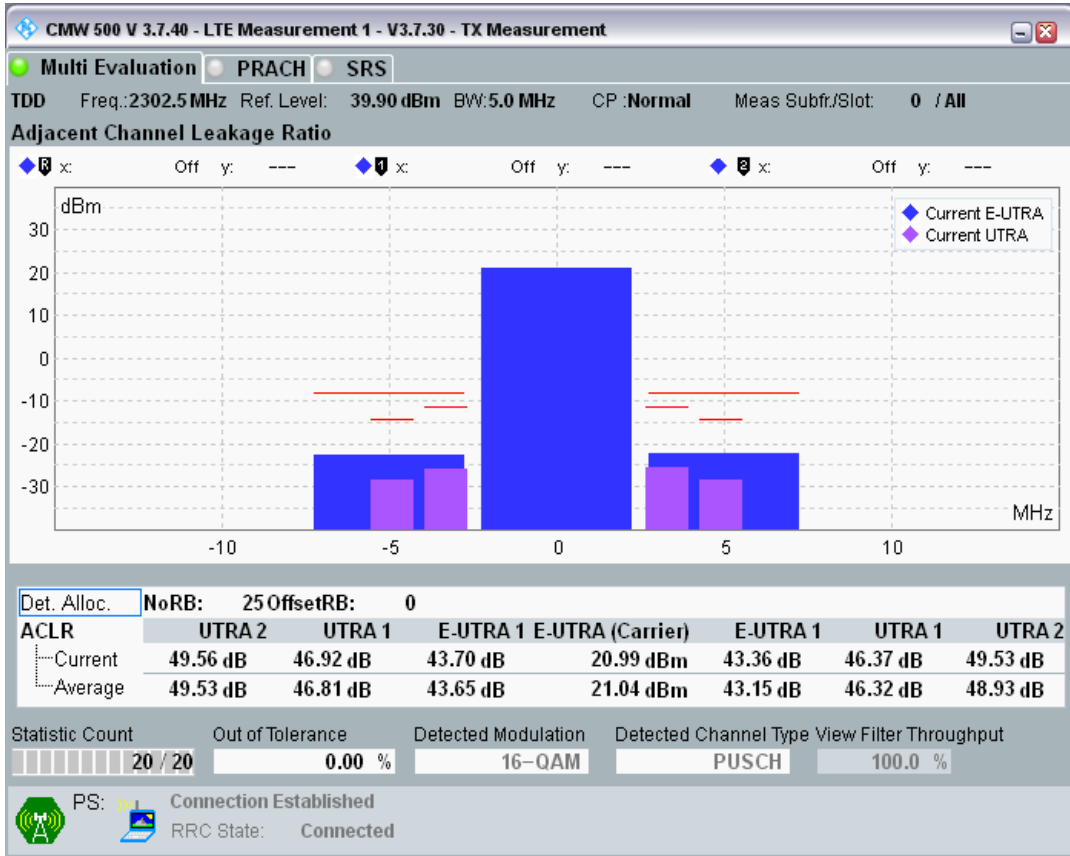

Band40 QAM16 BW=5MHz Channel=38675 RB Size=25 Position=#0