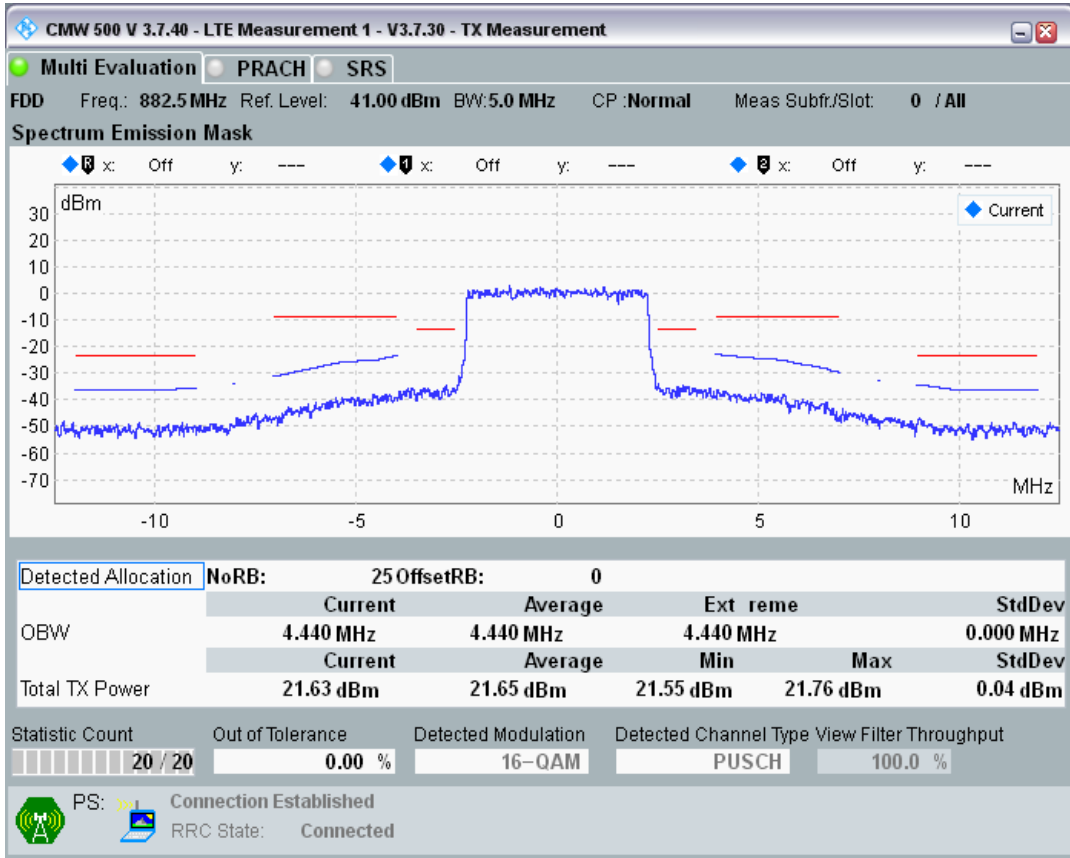

Band8 QPSK BW=5MHz Channel=21475 RB Size=25 Position=#0

Band8 QAM16 BW=5MHz Channel=21475 RB Size=8 Position=#0

Band8 QAM16 BW=5MHz Channel=21475 RB Size=8 Position=#Max

Band8 QAM16 BW=5MHz Channel=21475 RB Size=25 Position=#0