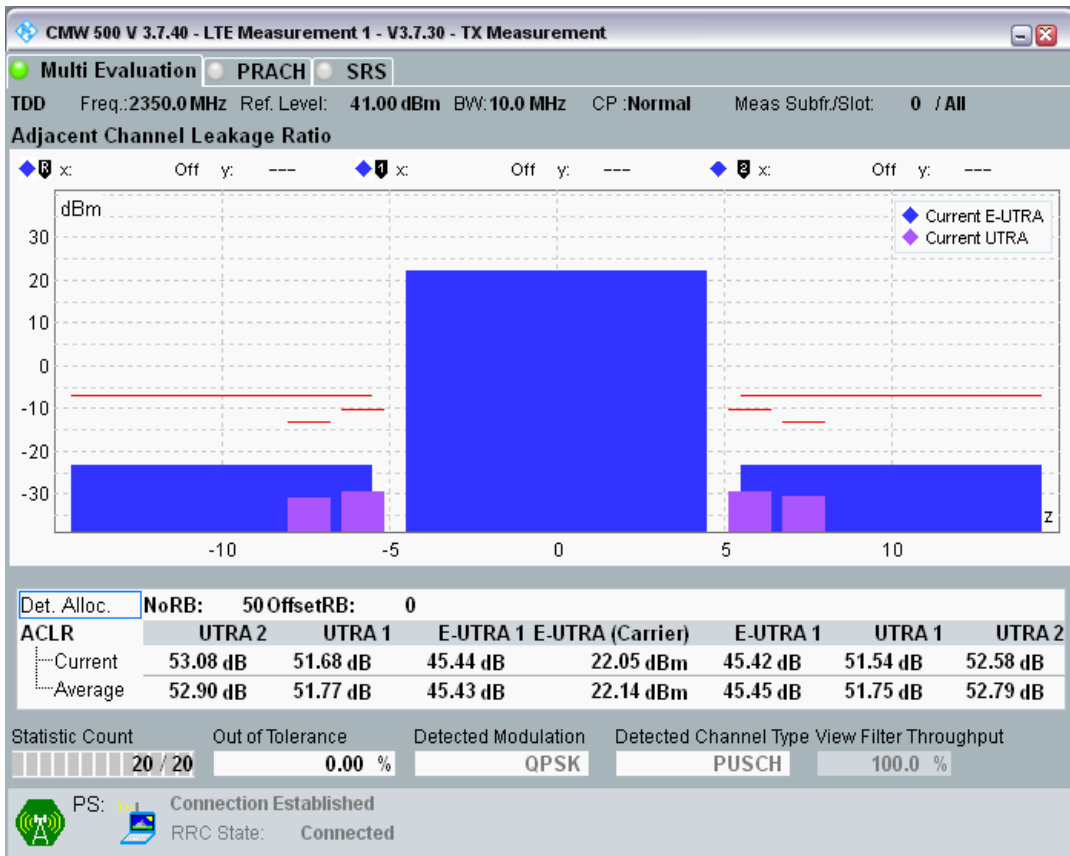

Band40 QPSK BW=10MHz Channel=39150 RB Size=50 Position=#0