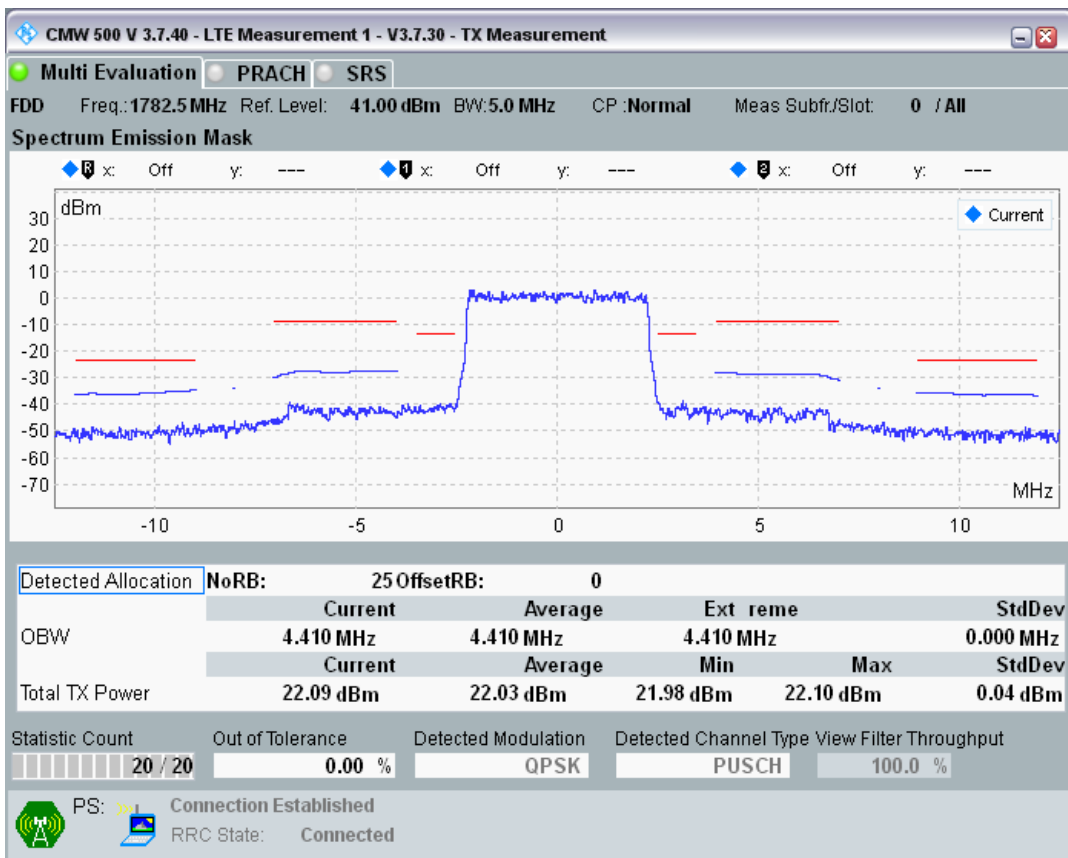

Band3 QPSK BW=5MHz Channel=19925 RB Size=25 Position=#0