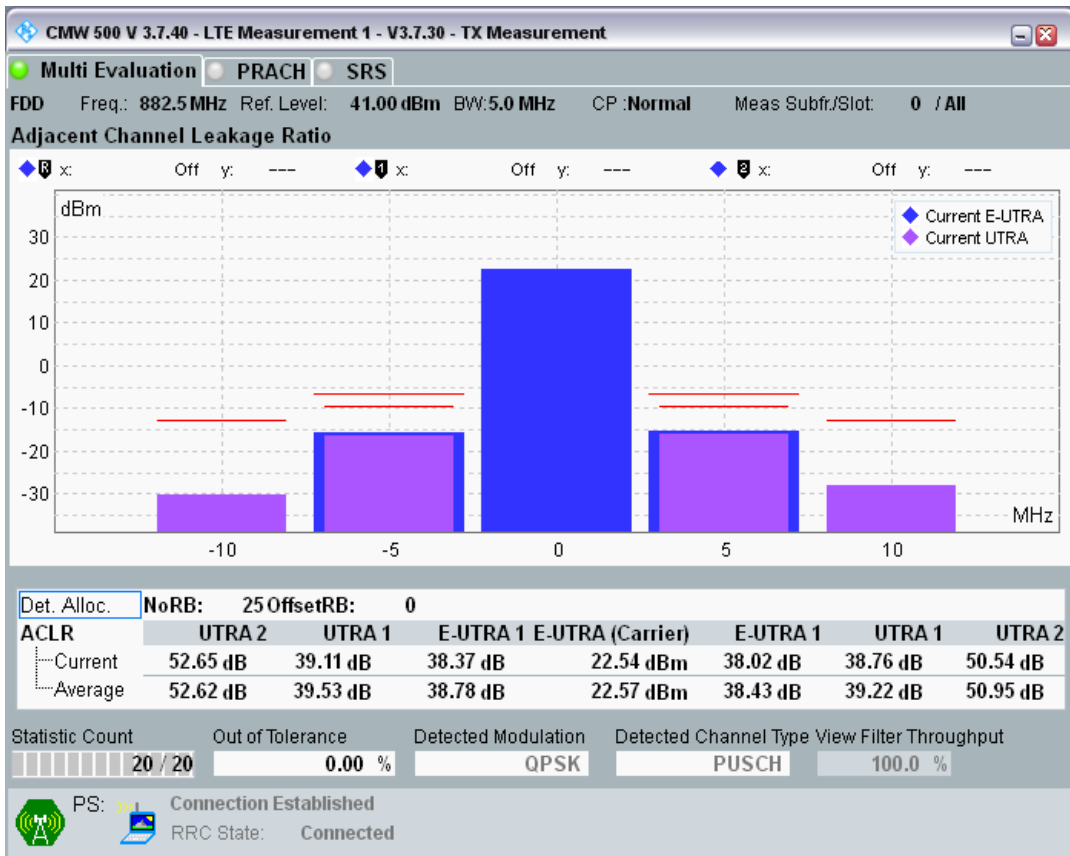

Band8 QPSK BW=5MHz Channel=21475 RB Size=25 Position=#0

Band8 QAM16 BW=5MHz Channel=21475 RB Size=8 Position=#0

Band8 QAM16 BW=5MHz Channel=21475 RB Size=8 Position=#Max

Band8 QAM16 BW=5MHz Channel=21475 RB Size=25 Position=#0