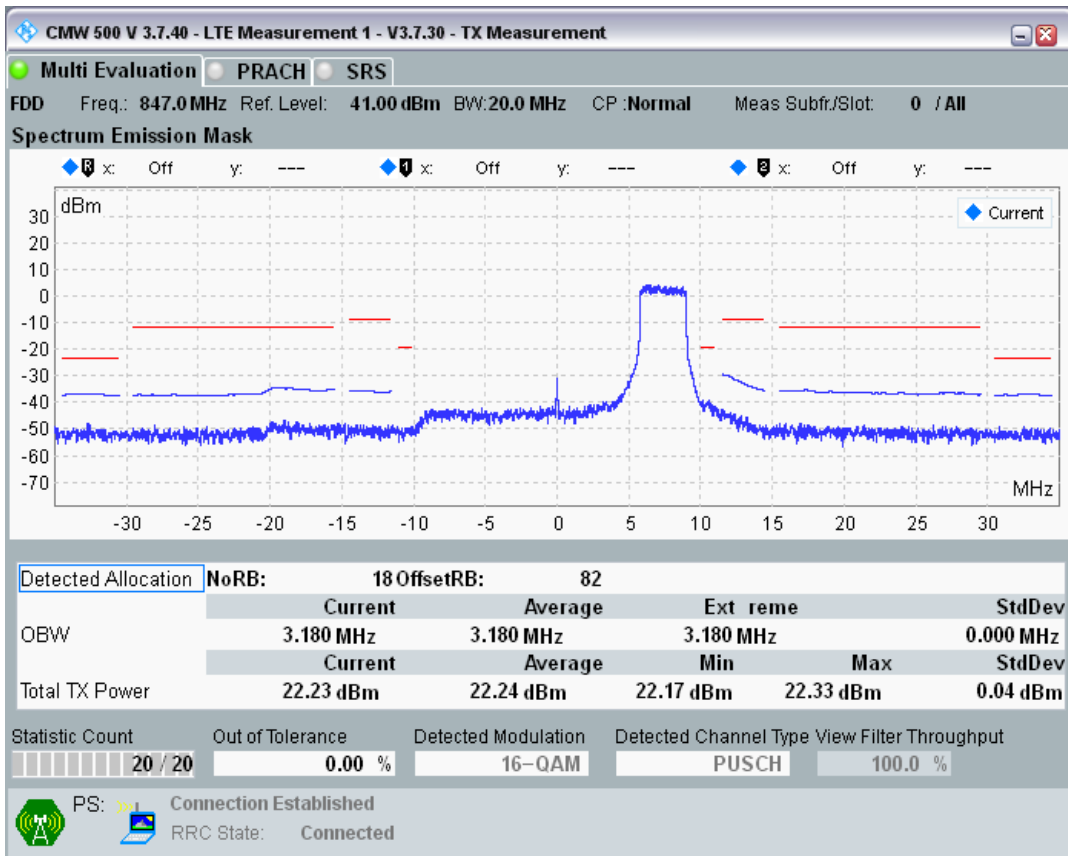

Band20 QAM16 BW=20MHz Channel=24300 RB Size=18 Position=#Max