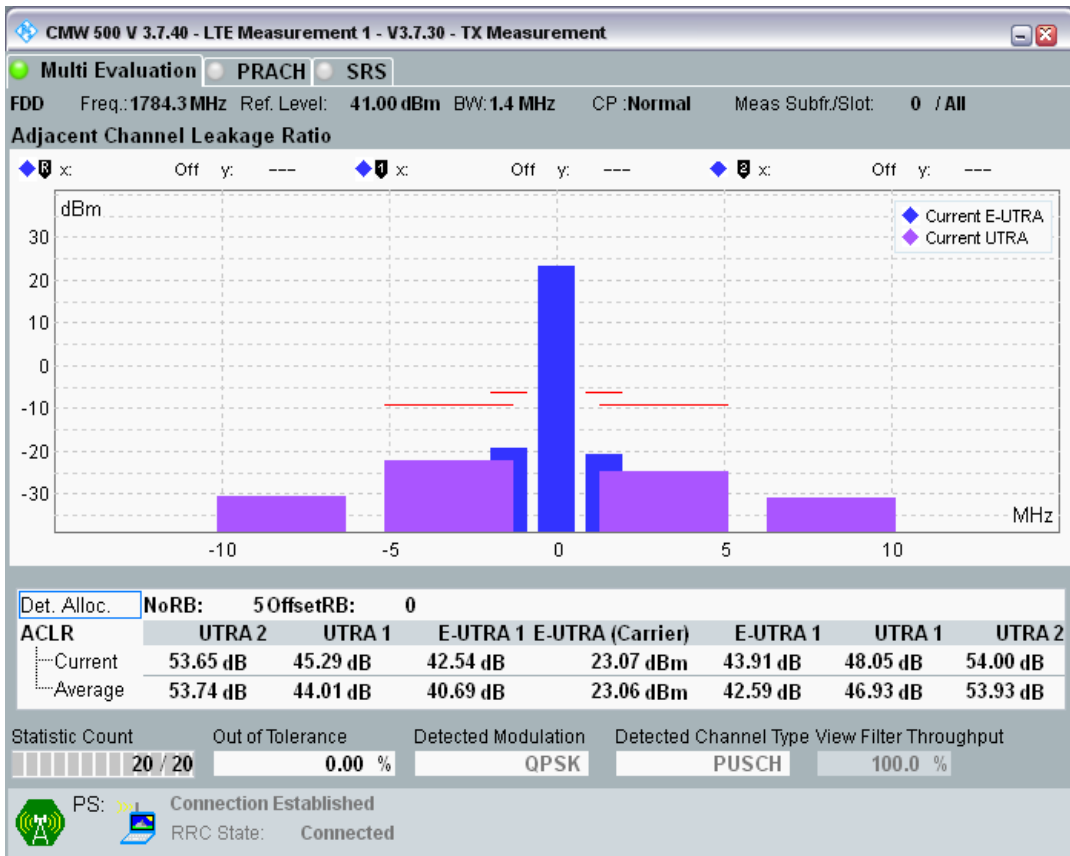

Band3 QPSK BW=1.4MHz Channel=19943 RB Size=5 Position=#0