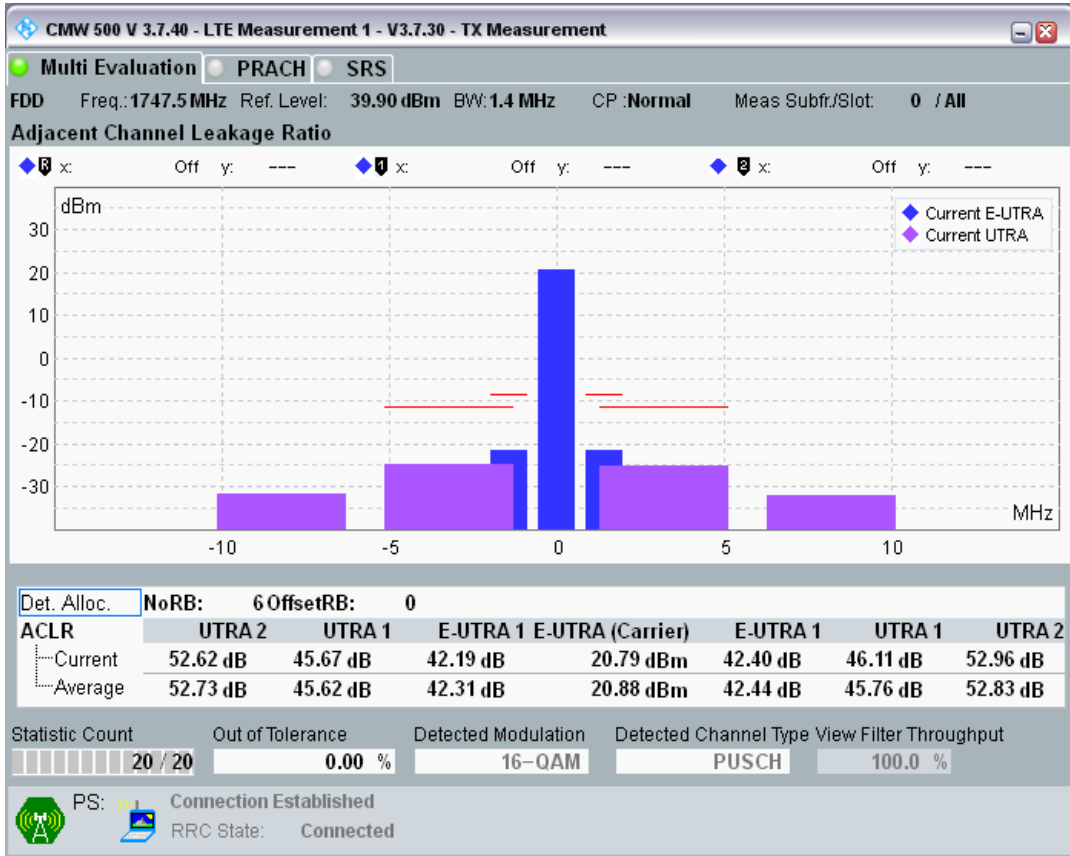

Band3 QPSK BW=1.4MHz Channel=19575 RB Size=6 Position=#0

Band3 QAM16 BW=1.4MHz Channel=19575 RB Size=5 Position=#0

Band3 QAM16 BW=1.4MHz Channel=19575 RB Size=5 Position=#Max

Band3 QAM16 BW=1.4MHz Channel=19575 RB Size=6 Position=#0