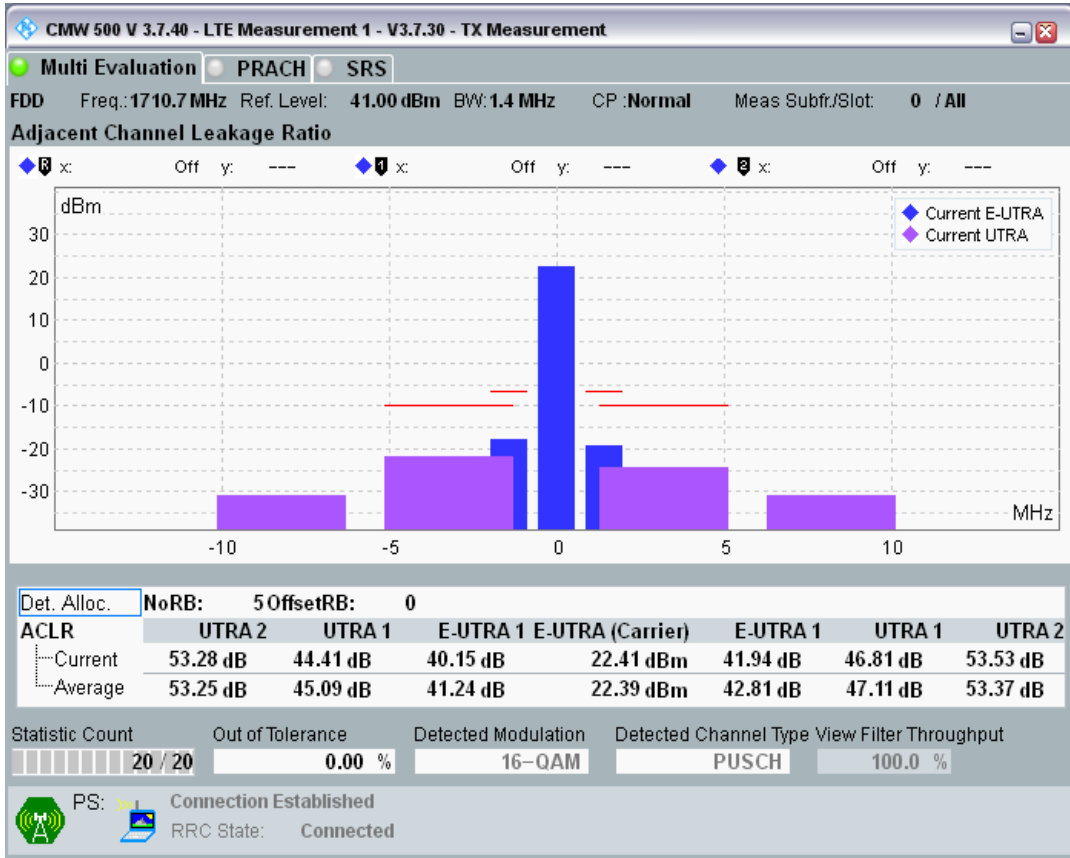

Band3 QPSK BW=1.4MHz Channel=19207 RB Size=5 Position=#0

Band3 QPSK BW=1.4MHz Channel=19207 RB Size=5 Position=#Max

Band3 QPSK BW=1.4MHz Channel=19207 RB Size=6 Position=#0

Band3 QAM16 BW=1.4MHz Channel=19207 RB Size=5 Position=#0