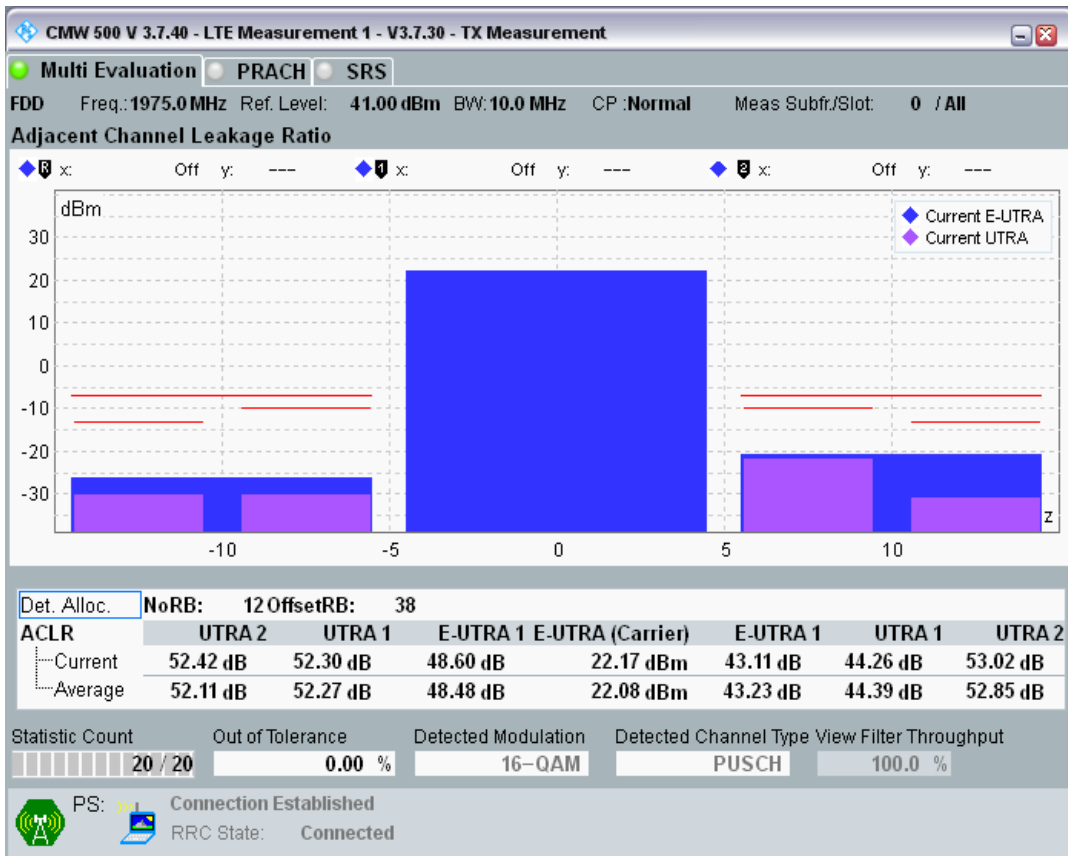

Band1 QAM16 BW=10MHz Channel=18550 RB Size=12 Position=#Max