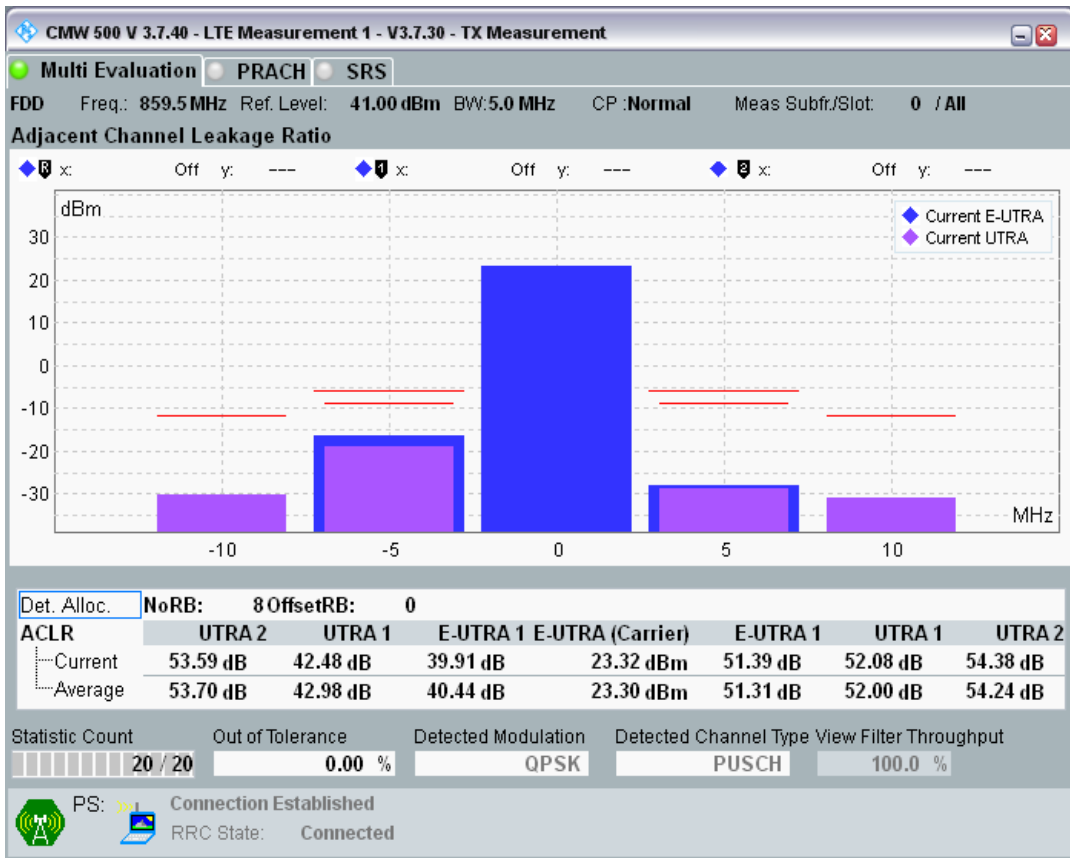

Band20 QPSK BW=5MHz Channel=24425 RB Size=8 Position=#0