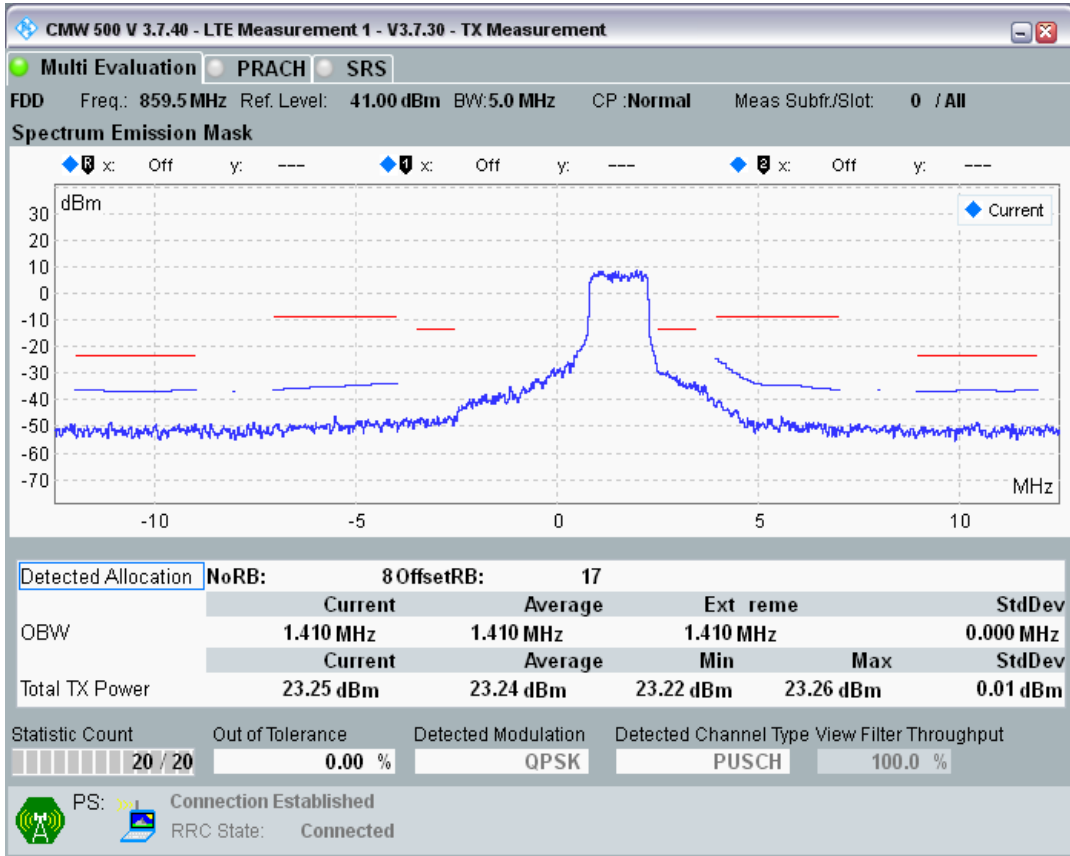

Band20 QAM16 BW=5MHz Channel=24300 RB Size=8 Position=#Max

Band20 QAM16 BW=5MHz Channel=24300 RB Size=25 Position=#0

Band20 QPSK BW=5MHz Channel=24425 RB Size=8 Position=#0

Band20 QPSK BW=5MHz Channel=24425 RB Size=8 Position=#Max