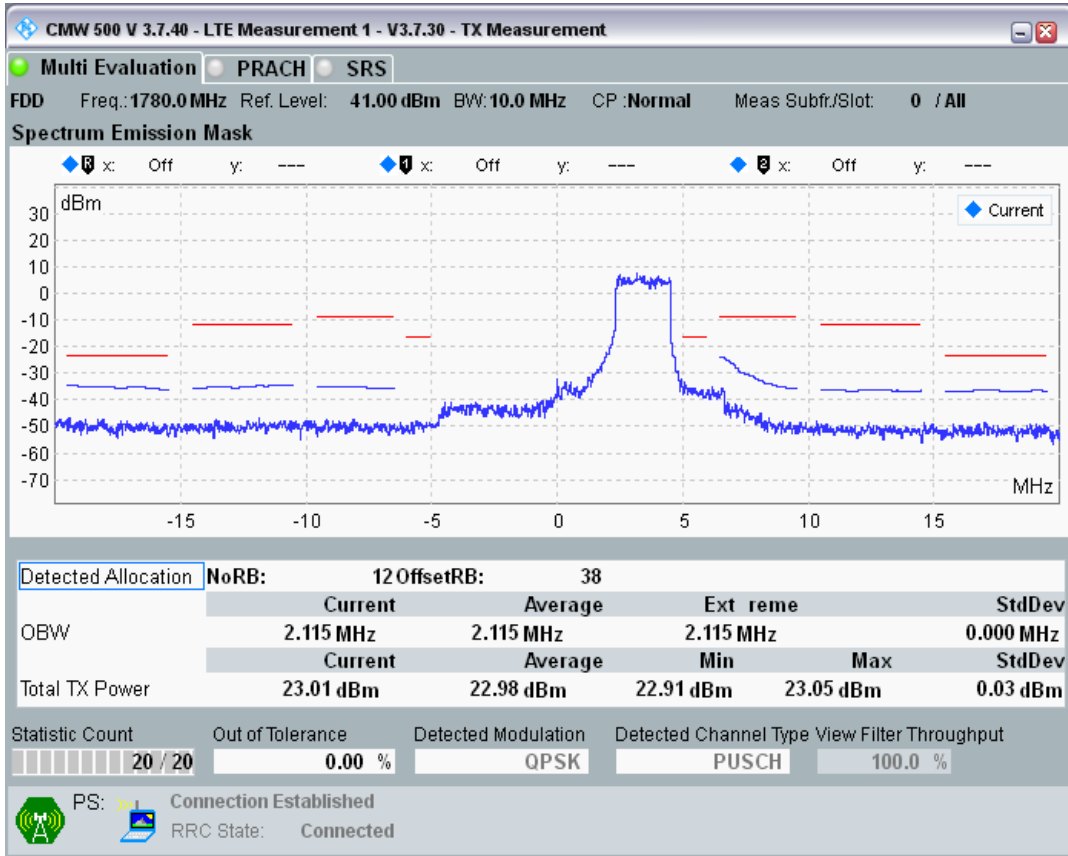

Band3 QPSK BW=10MHz Channel=19900 RB Size=12 Position=#Max