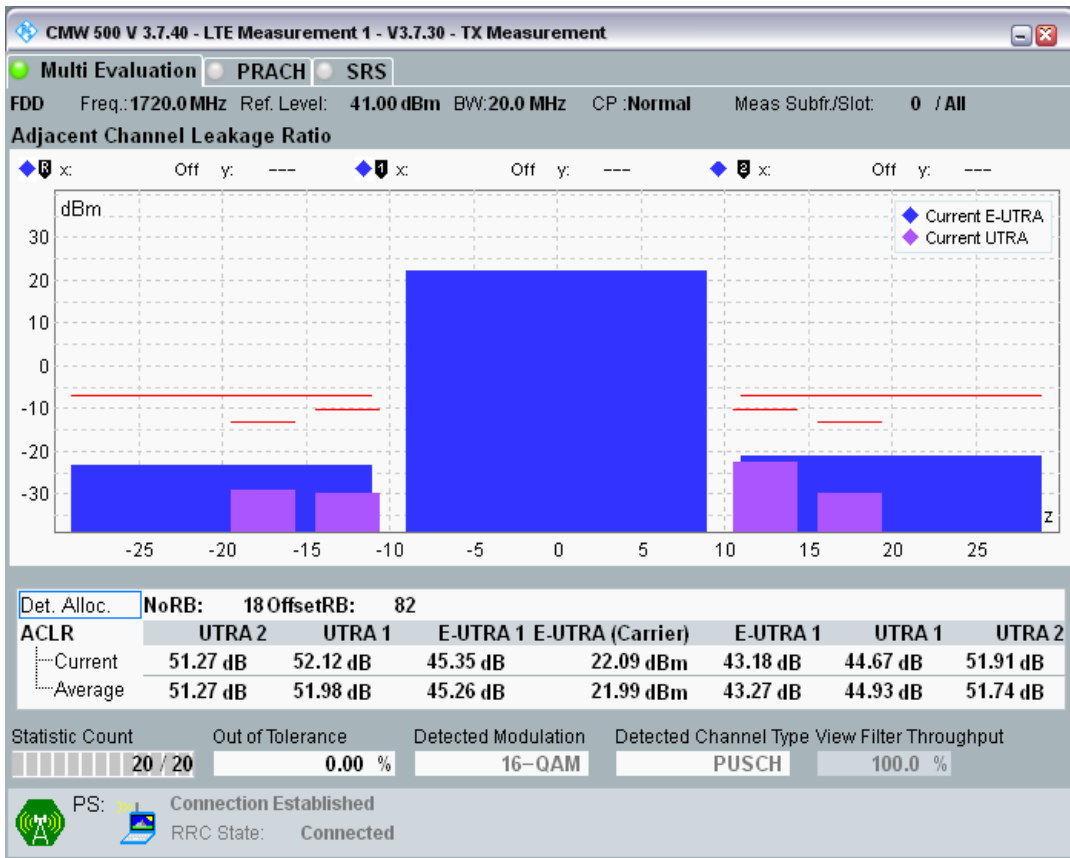

Band3 QAM16 BW=20MHz Channel=19300 RB Size=18 Position=#Max