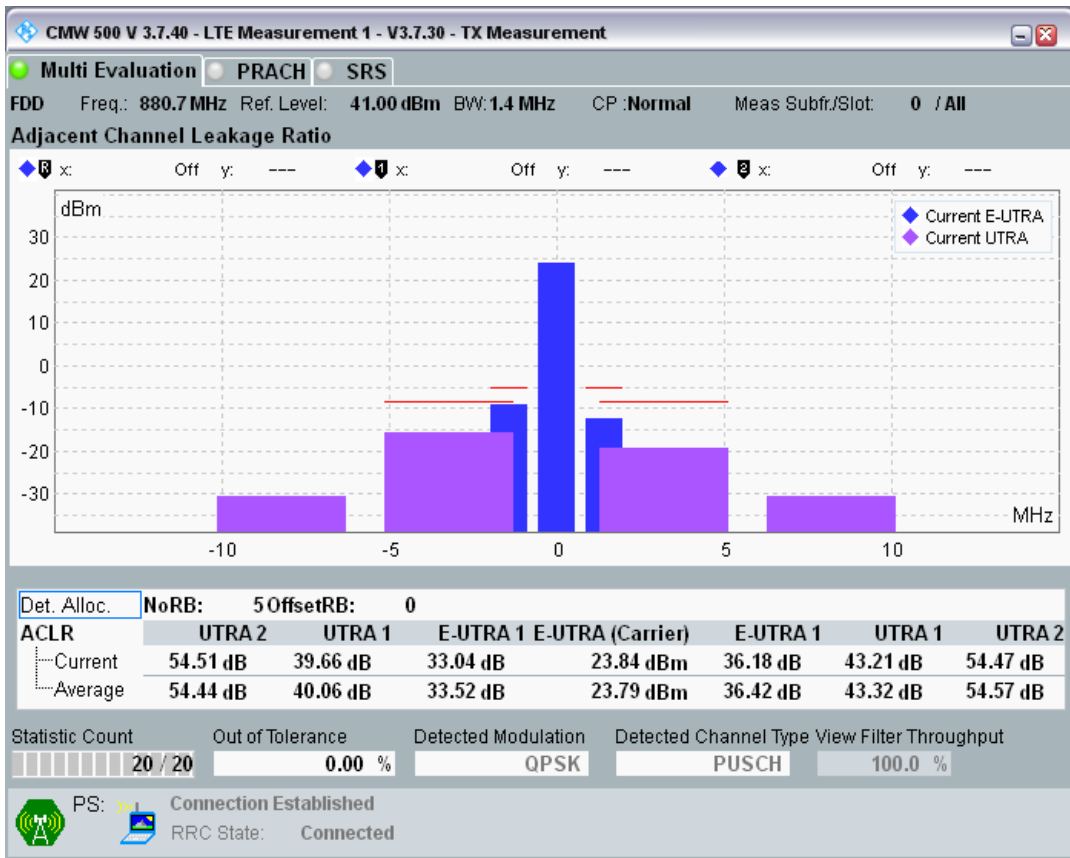

Band8 QPSK BW=1.4MHz Channel=21457 RB Size=5 Position=#0