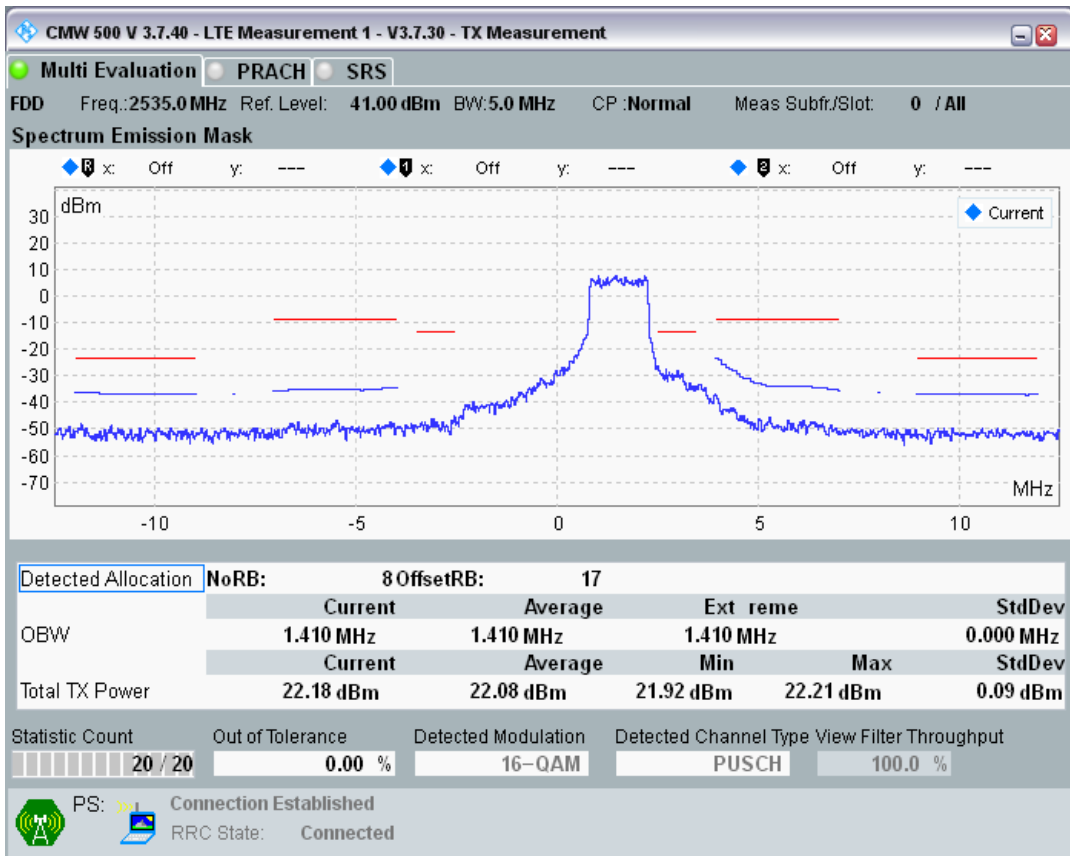

Band7 QAM16 BW=5MHz Channel=21100 RB Size=8 Position=#Max