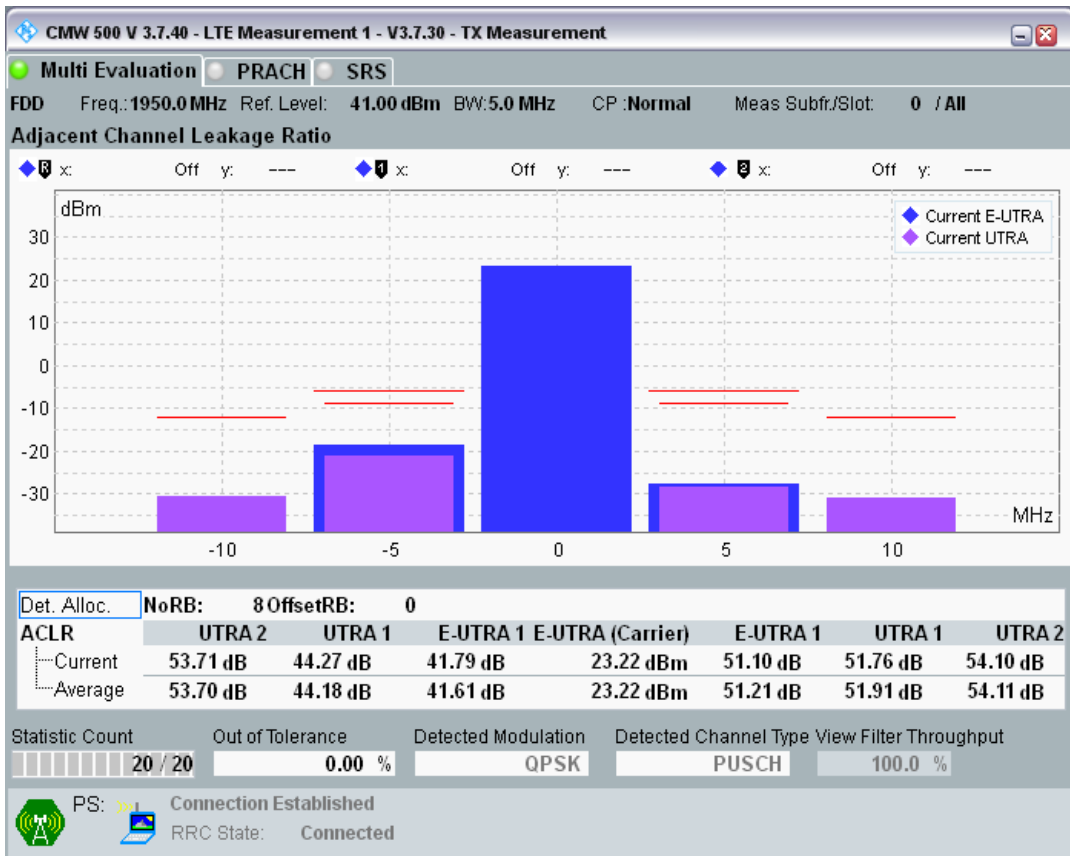

Band1 QPSK BW=5MHz Channel=18300 RB Size=8 Position=#0