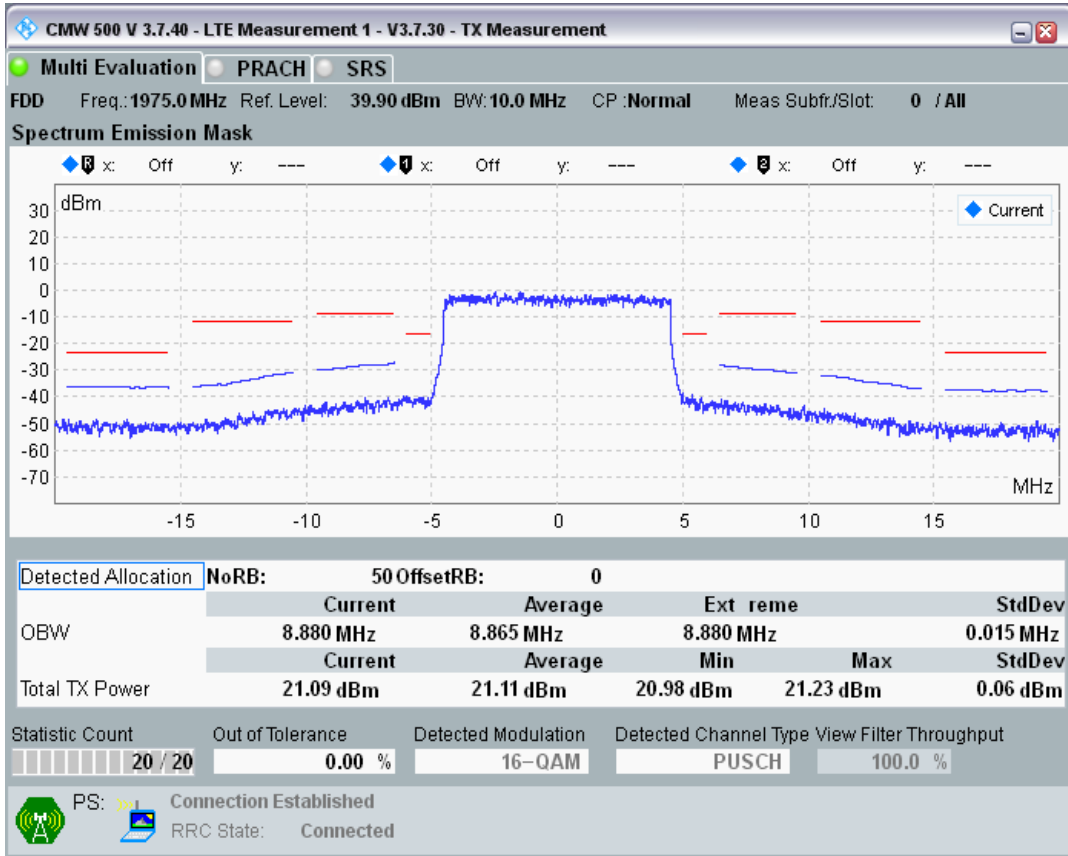

Band1 QPSK BW=10MHz Channel=18550 RB Size=50 Position=#0

Band1 QAM16 BW=10MHz Channel=18550 RB Size=12 Position=#0

Band1 QAM16 BW=10MHz Channel=18550 RB Size=12 Position=#Max

Band1 QAM16 BW=10MHz Channel=18550 RB Size=50 Position=#0