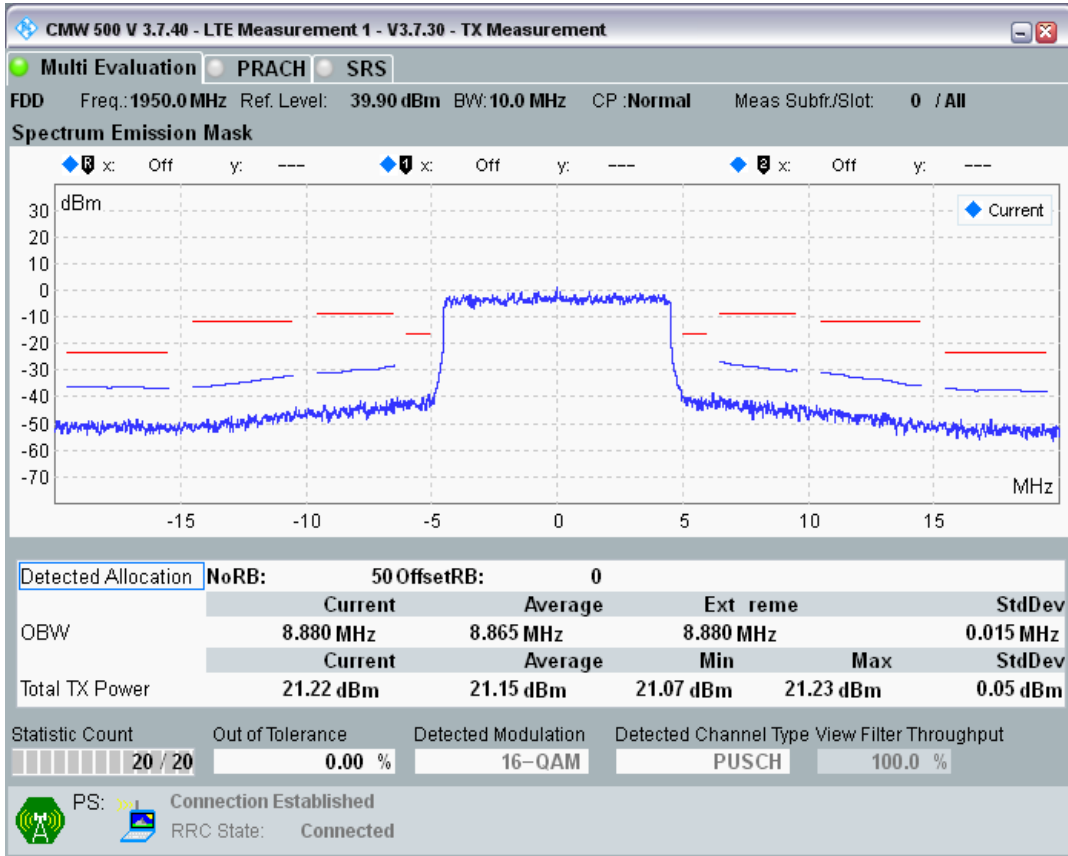

Band1 QAM16 BW=10MHz Channel=18300 RB Size=50 Position=#0