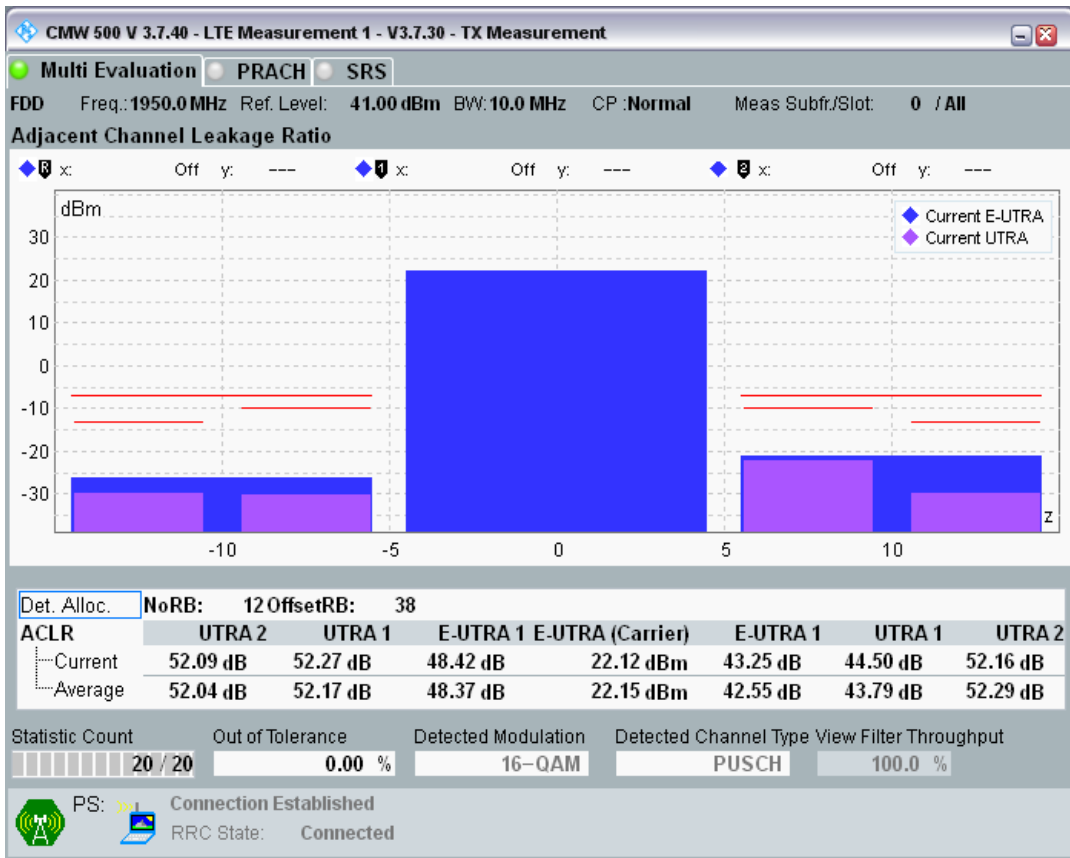

Band1 QAM16 BW=10MHz Channel=18300 RB Size=12 Position=#Max