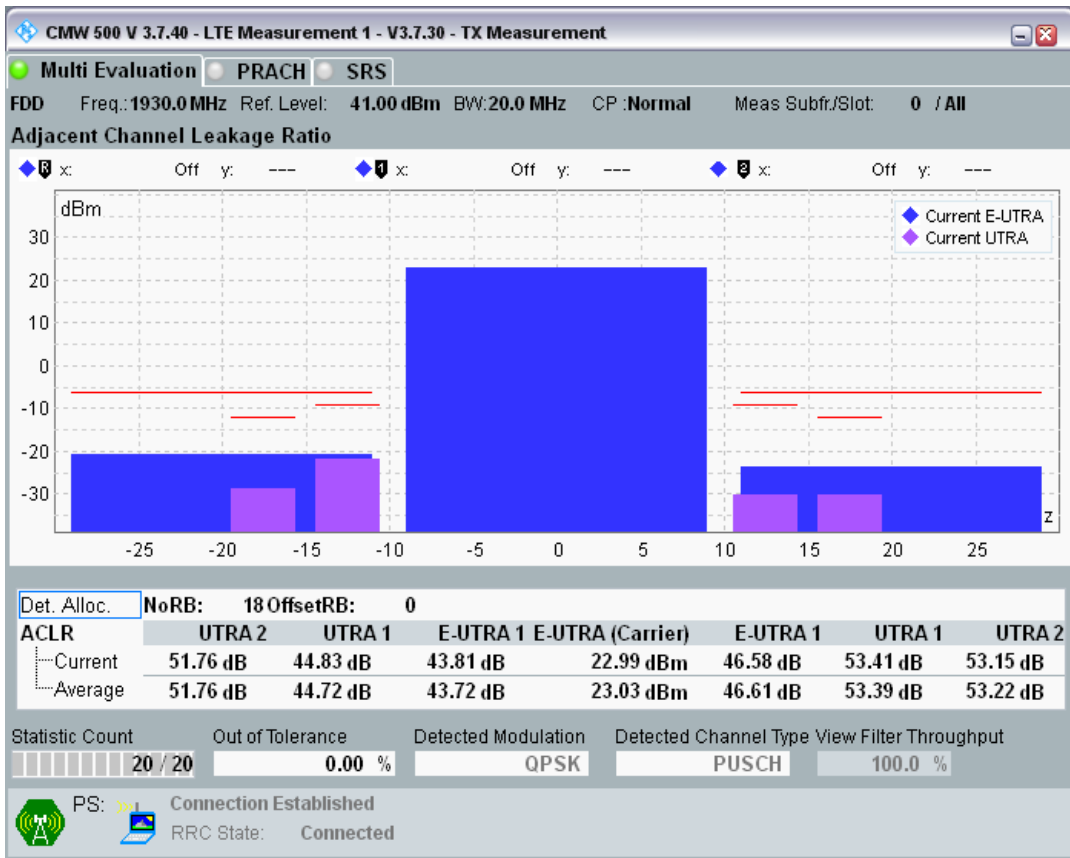

Band1 QPSK BW=20MHz Channel=18100 RB Size=18 Position=#0