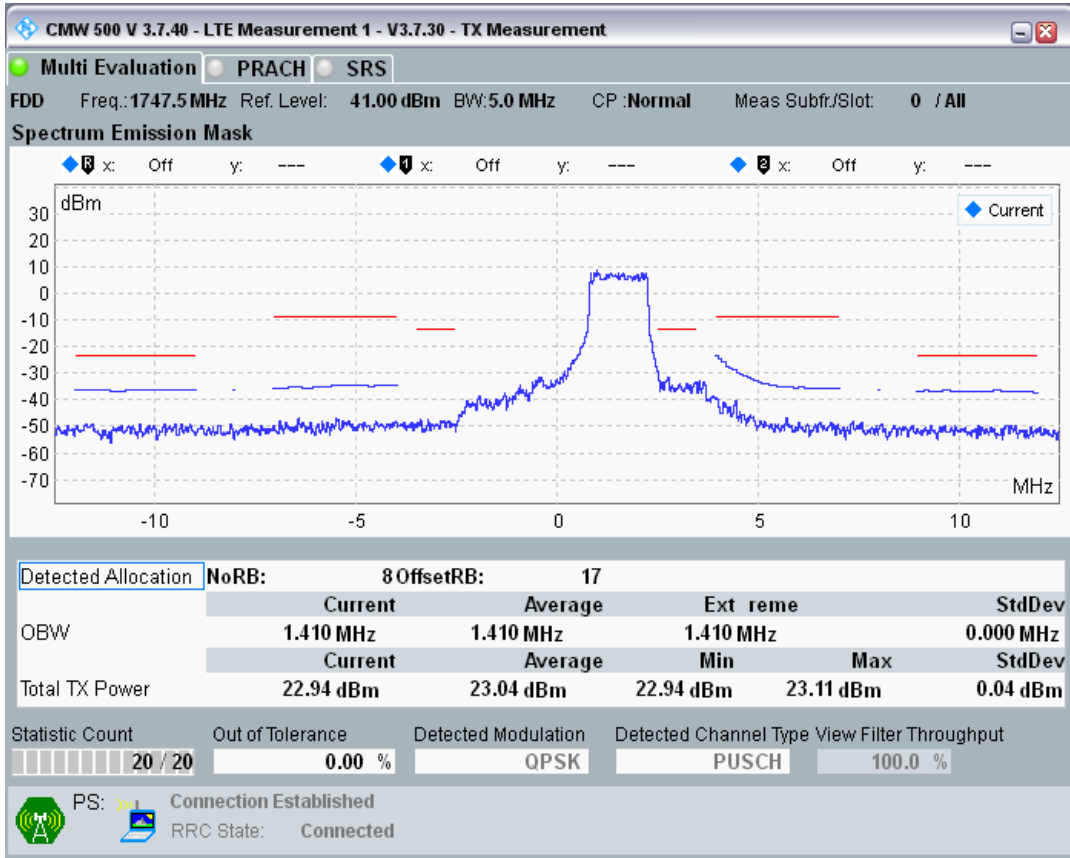

Band3 QPSK BW=5MHz Channel=19575 RB Size=8 Position=#Max