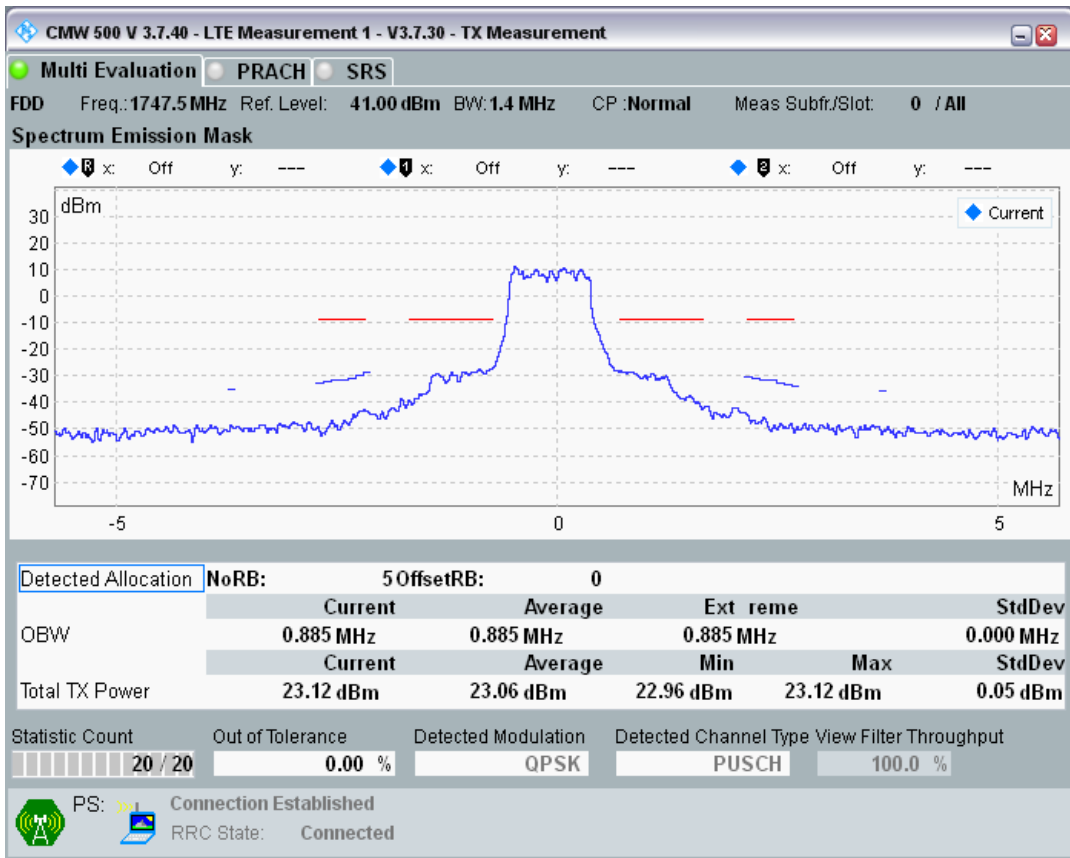

Band3 QPSK BW=1.4MHz Channel=19575 RB Size=5 Position=#0