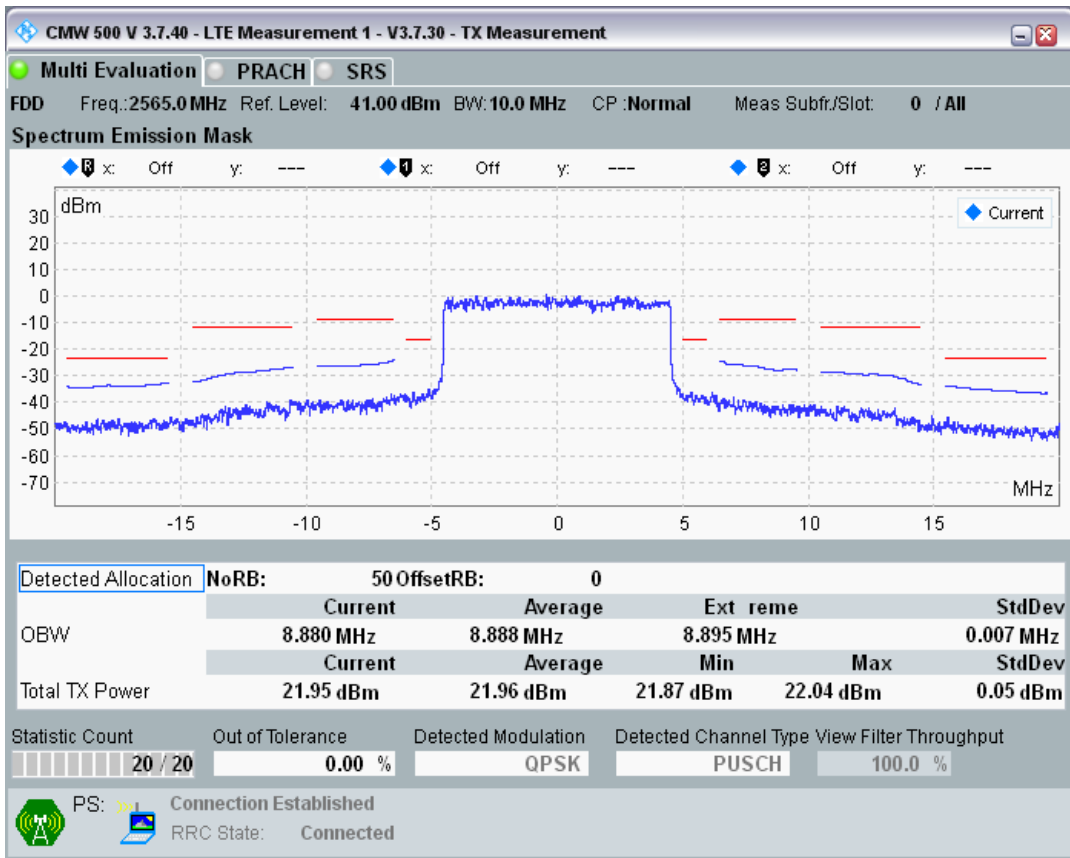

Band7 QPSK BW=10MHz Channel=21400 RB Size=50 Position=#0