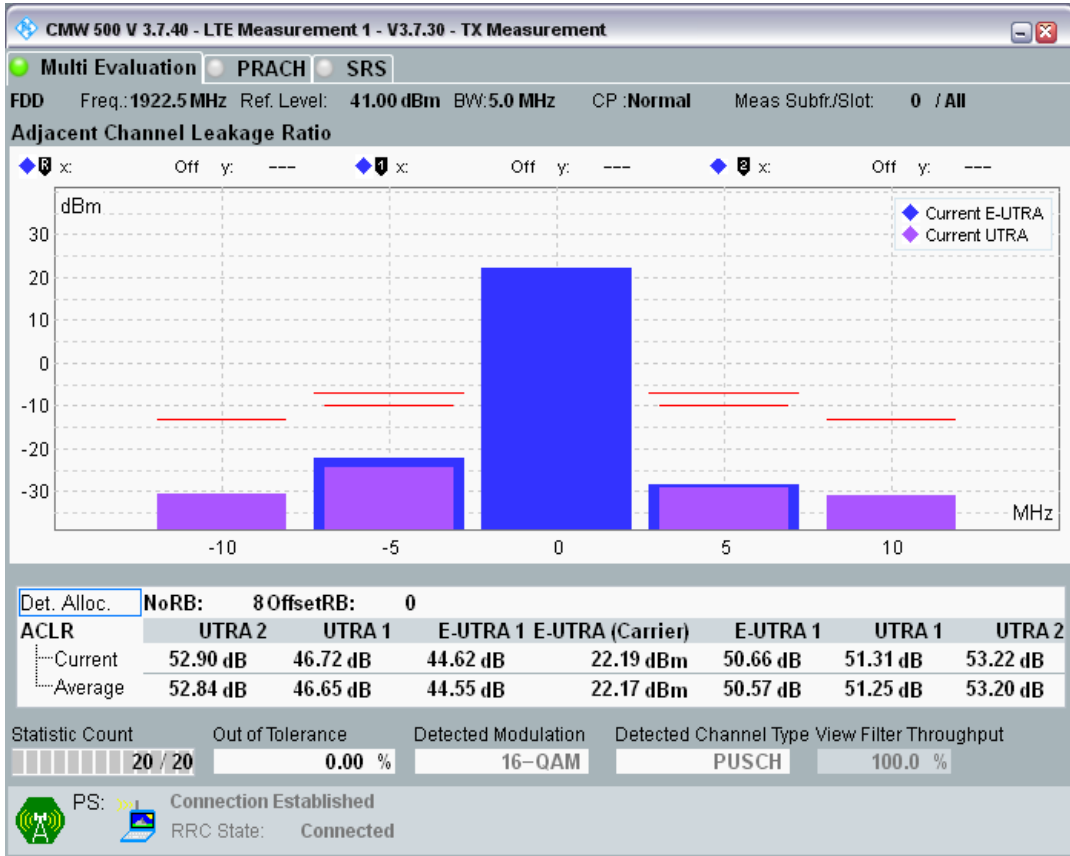

Band1 QPSK BW=5MHz Channel=18025 RB Size=8 Position=#0

Band1 QPSK BW=5MHz Channel=18025 RB Size=8 Position=#Max

Band1 QPSK BW=5MHz Channel=18025 RB Size=25 Position=#0

Band1 QAM16 BW=5MHz Channel=18025 RB Size=8 Position=#0