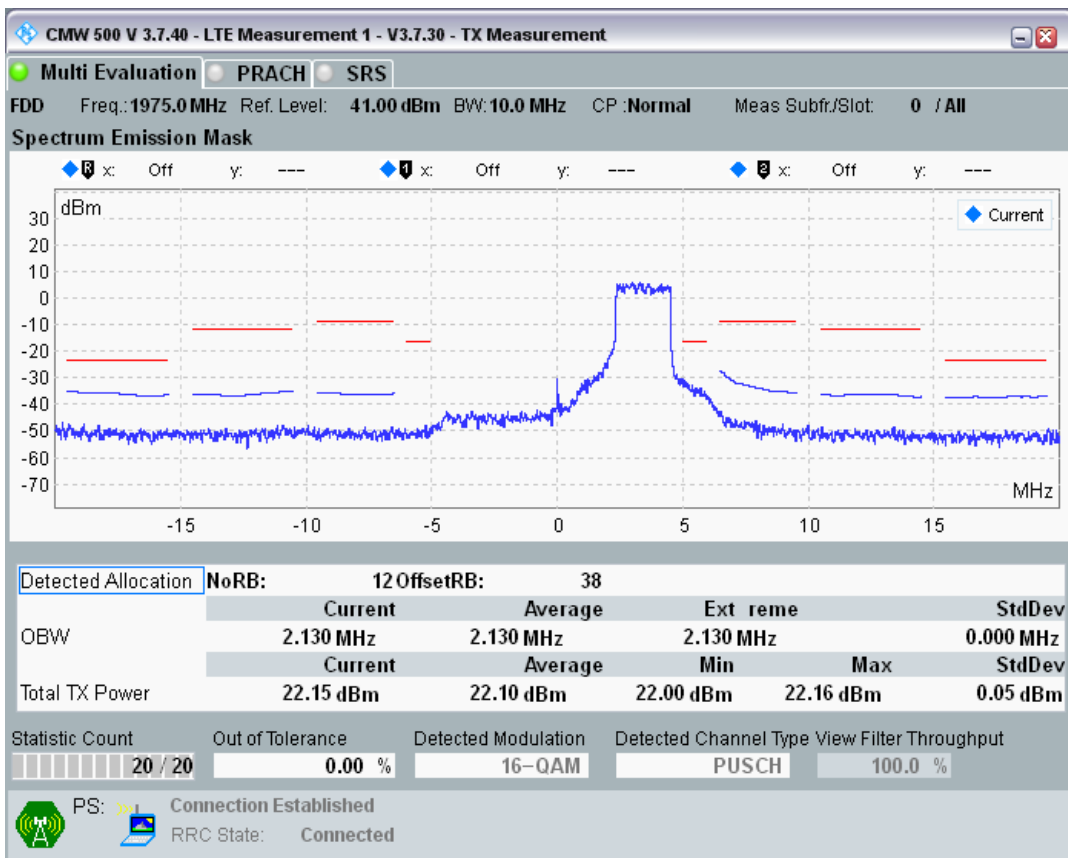

Band1 QAM16 BW=10MHz Channel=18550 RB Size=12 Position=#Max