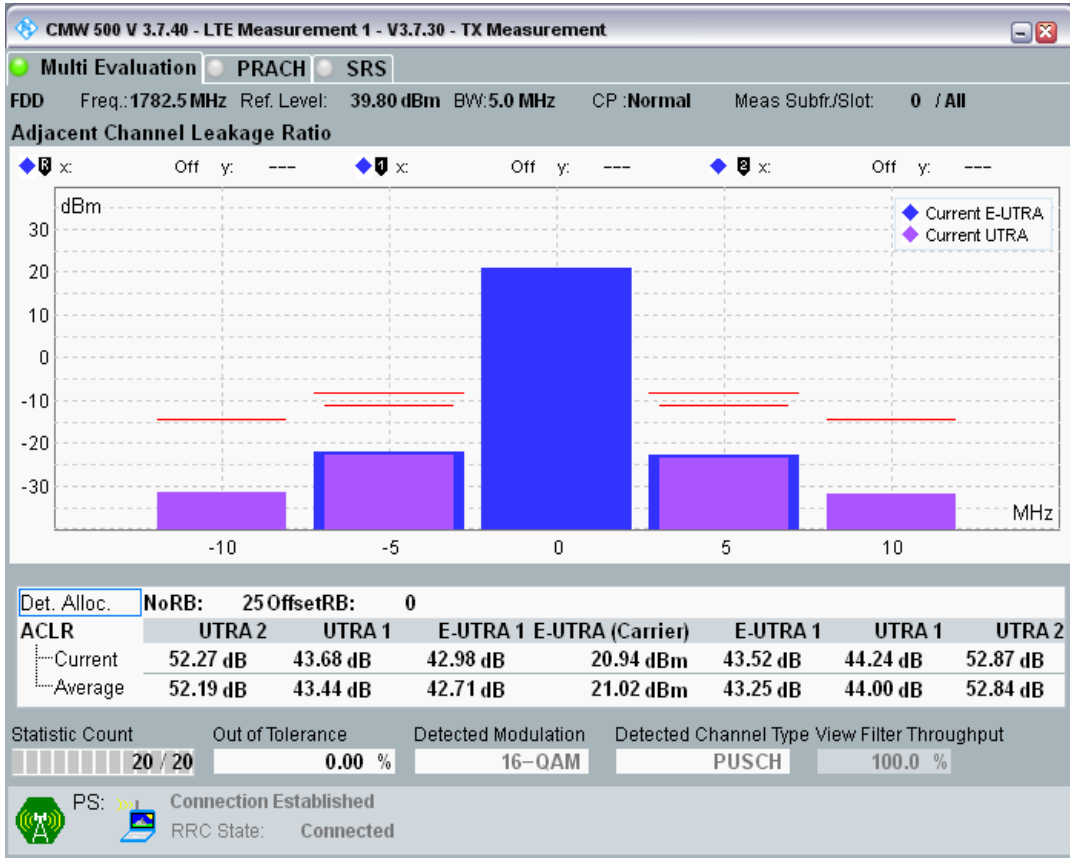

Band3 QPSK BW=5MHz Channel=19925 RB Size=25 Position=#0

Band3 QAM16 BW=5MHz Channel=19925 RB Size=8 Position=#0

Band3 QAM16 BW=5MHz Channel=19925 RB Size=8 Position=#Max

Band3 QAM16 BW=5MHz Channel=19925 RB Size=25 Position=#0