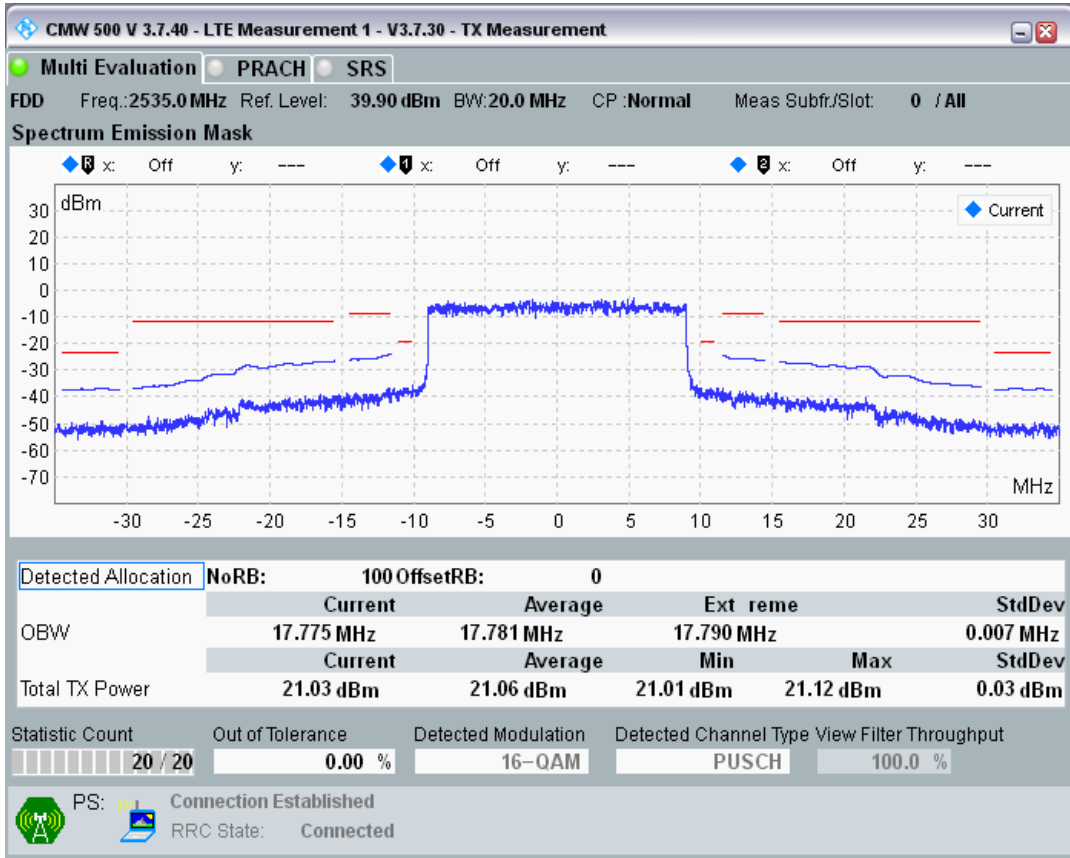

Band7 QAM16 BW=20MHz Channel=21100 RB Size=100 Position=#0