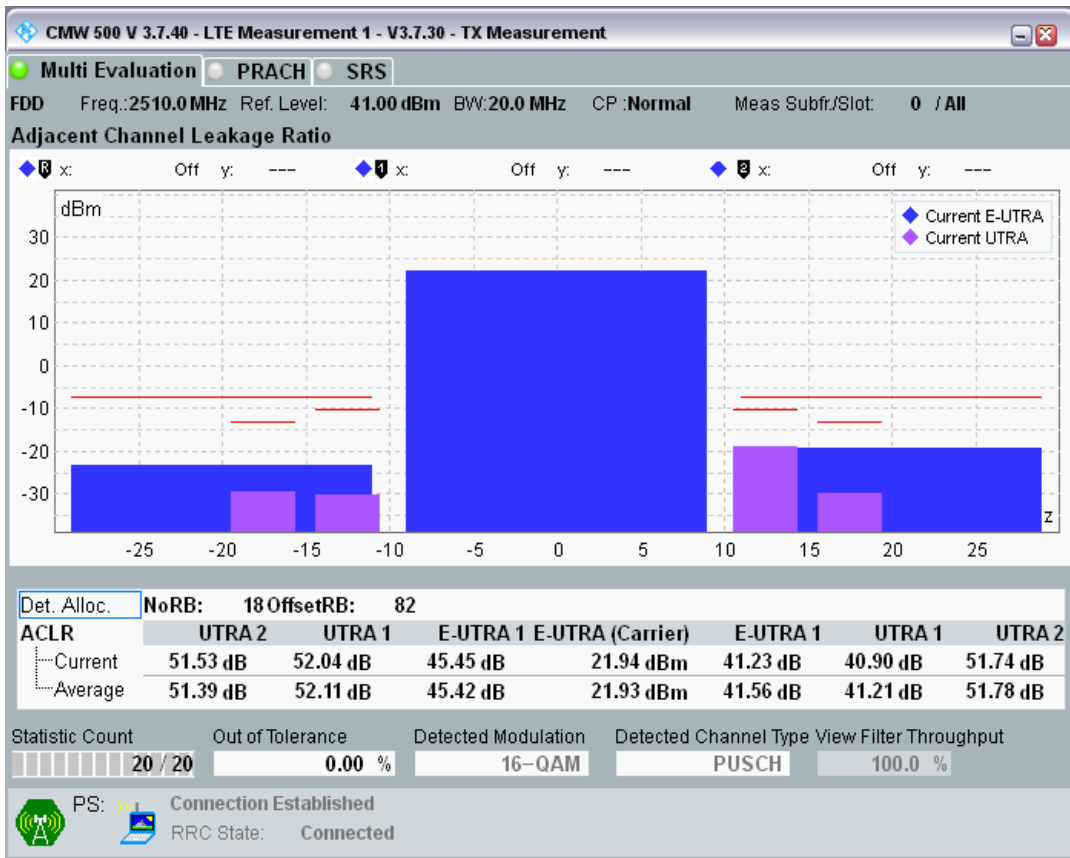

Band7 QAM16 BW=20MHz Channel=20850 RB Size=18 Position=#Max