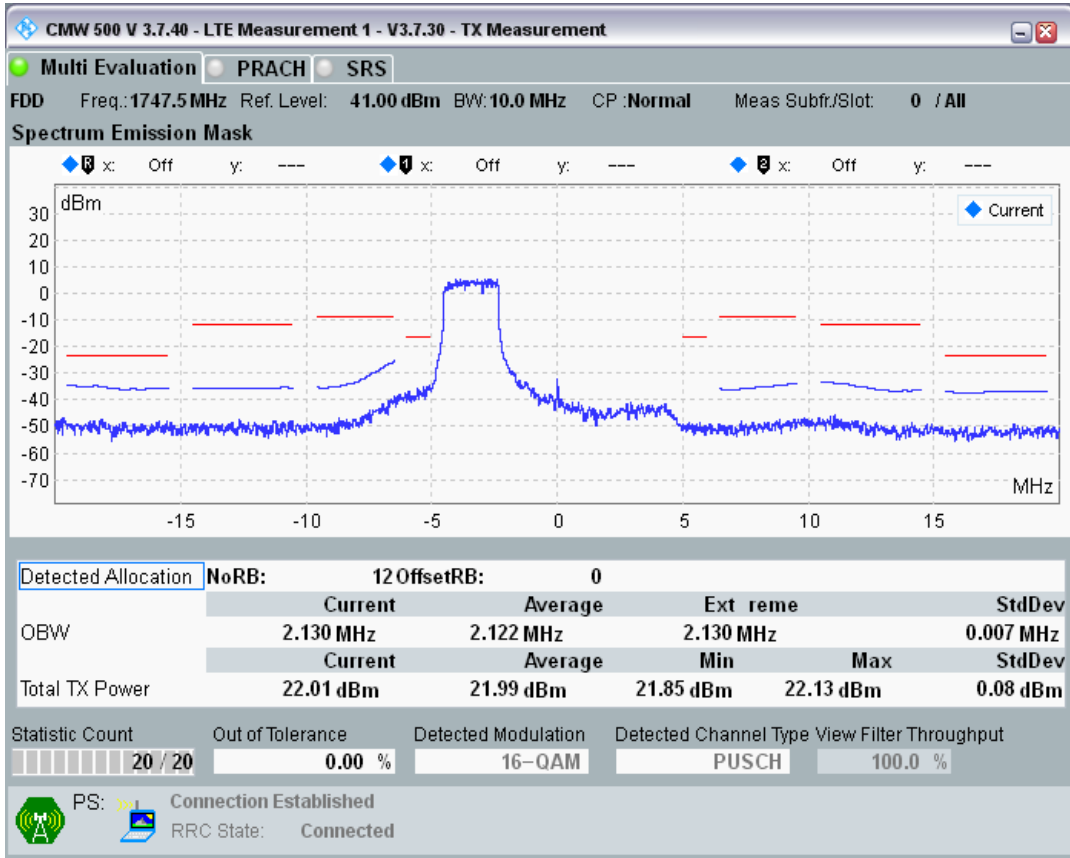

Band3 QAM16 BW=10MHz Channel=19575 RB Size=12 Position=#0