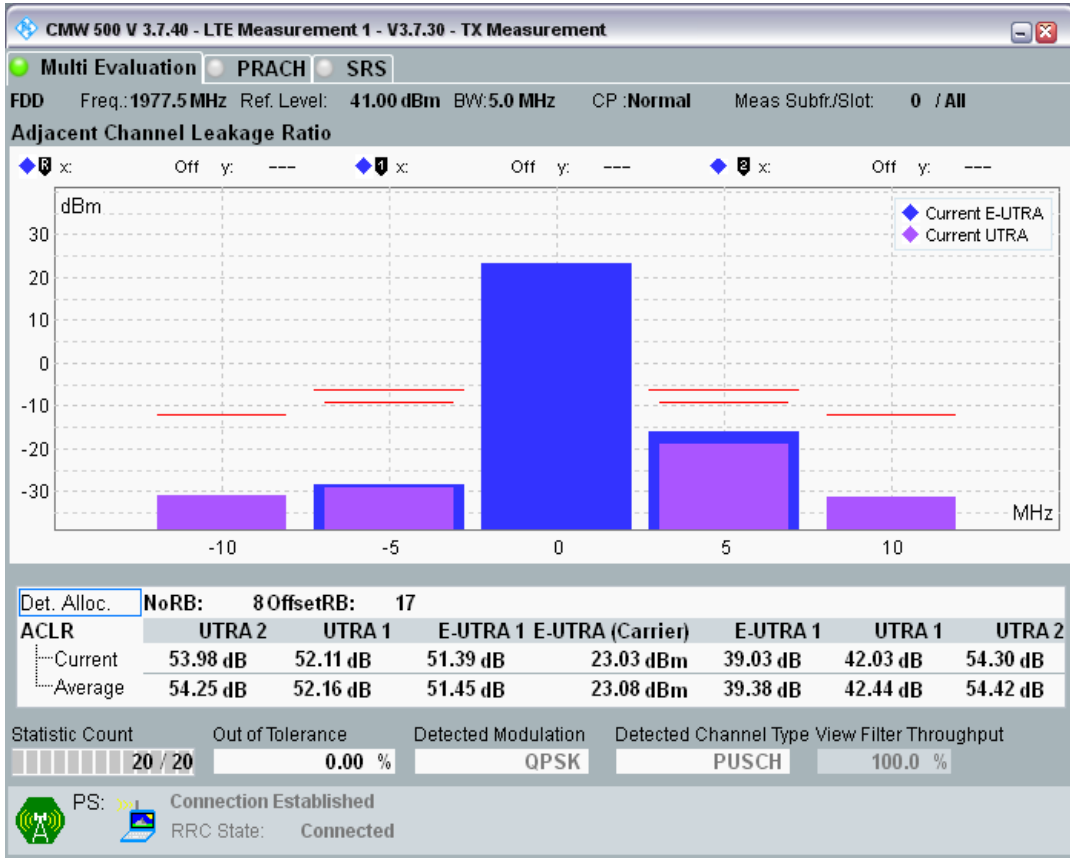

Band1 QPSK BW=5MHz Channel=18575 RB Size=8 Position=#Max