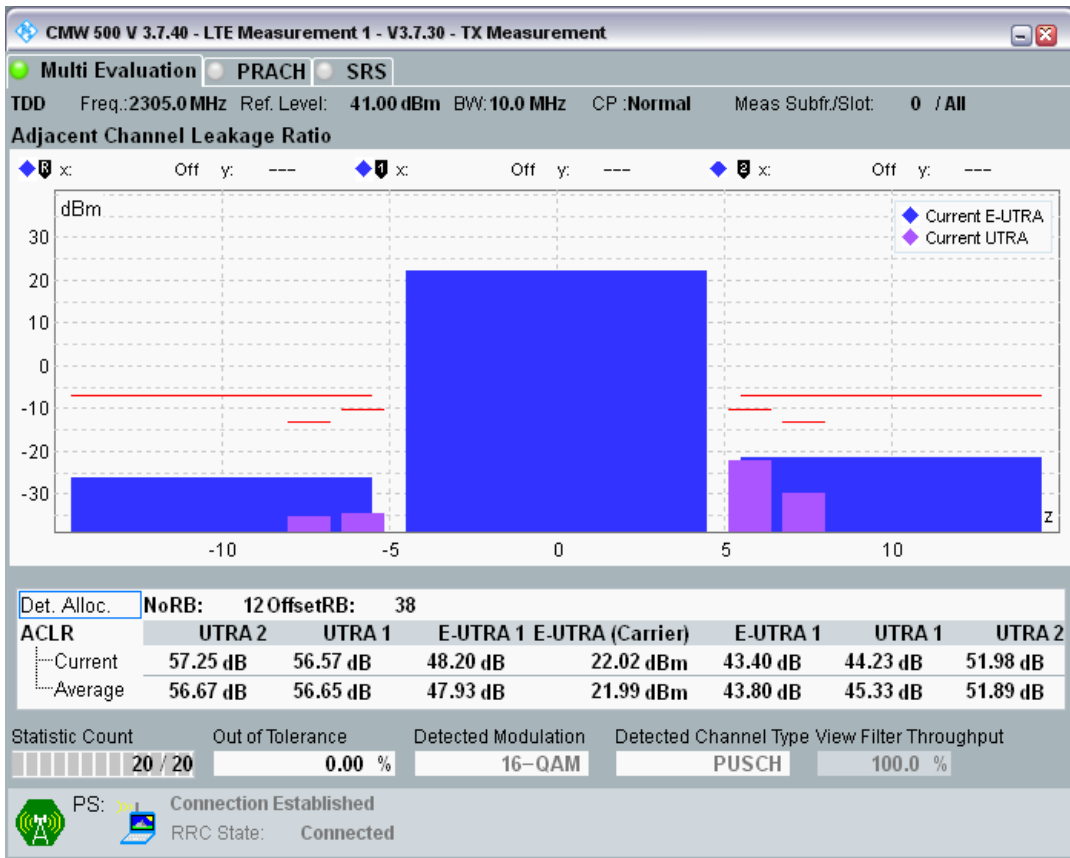

Band40 QAM16 BW=10MHz Channel=38700 RB Size=12 Position=#Max