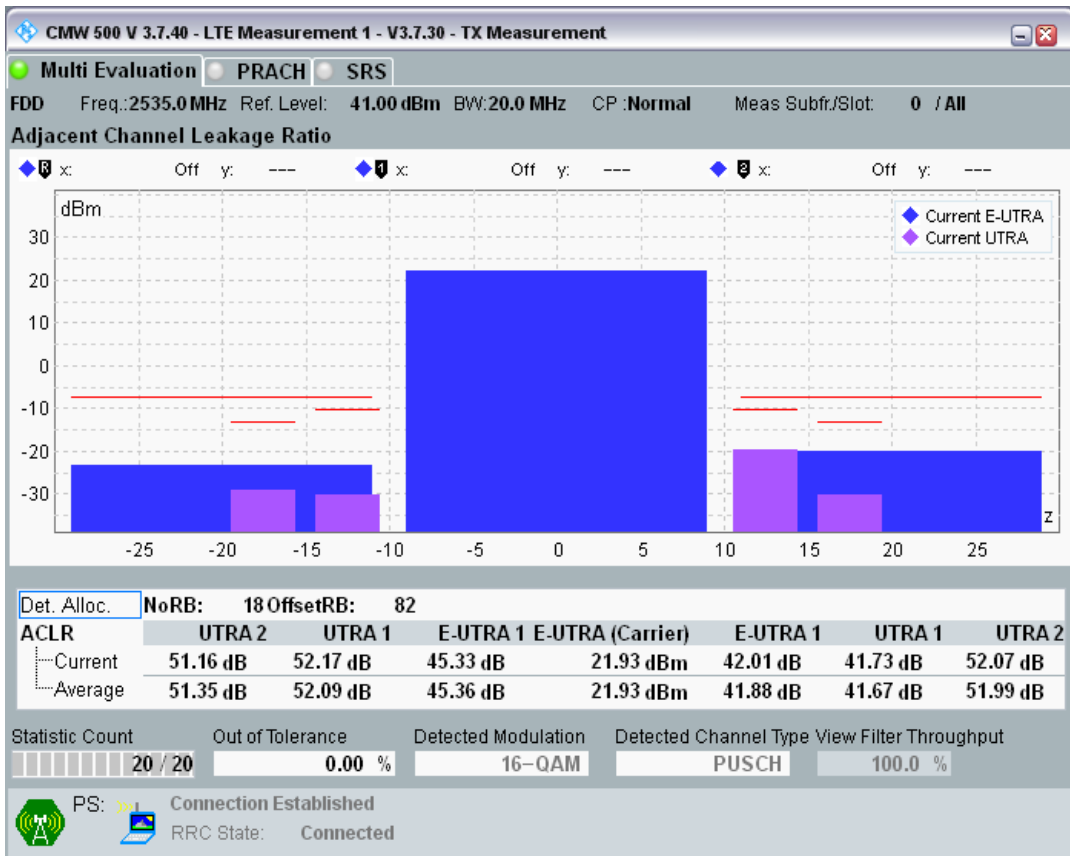

Band7 QAM16 BW=20MHz Channel=21100 RB Size=18 Position=#Max