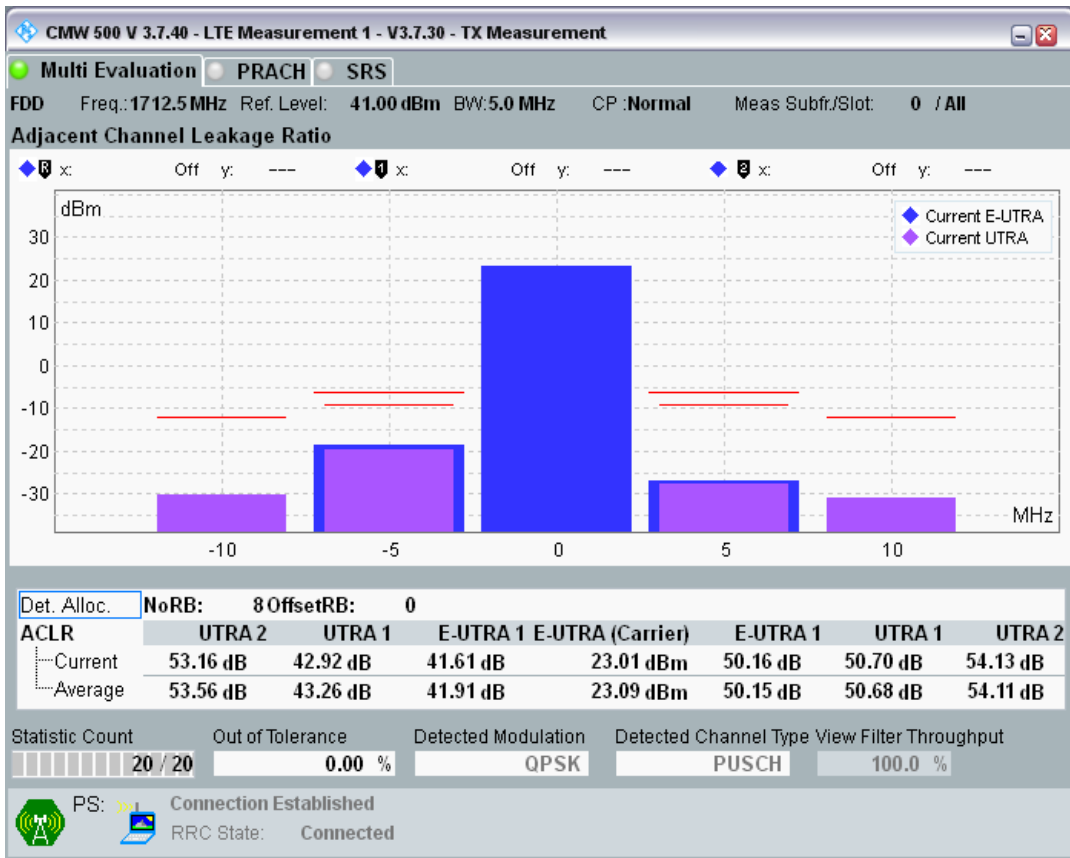

Band3 QPSK BW=5MHz Channel=19225 RB Size=8 Position=#0