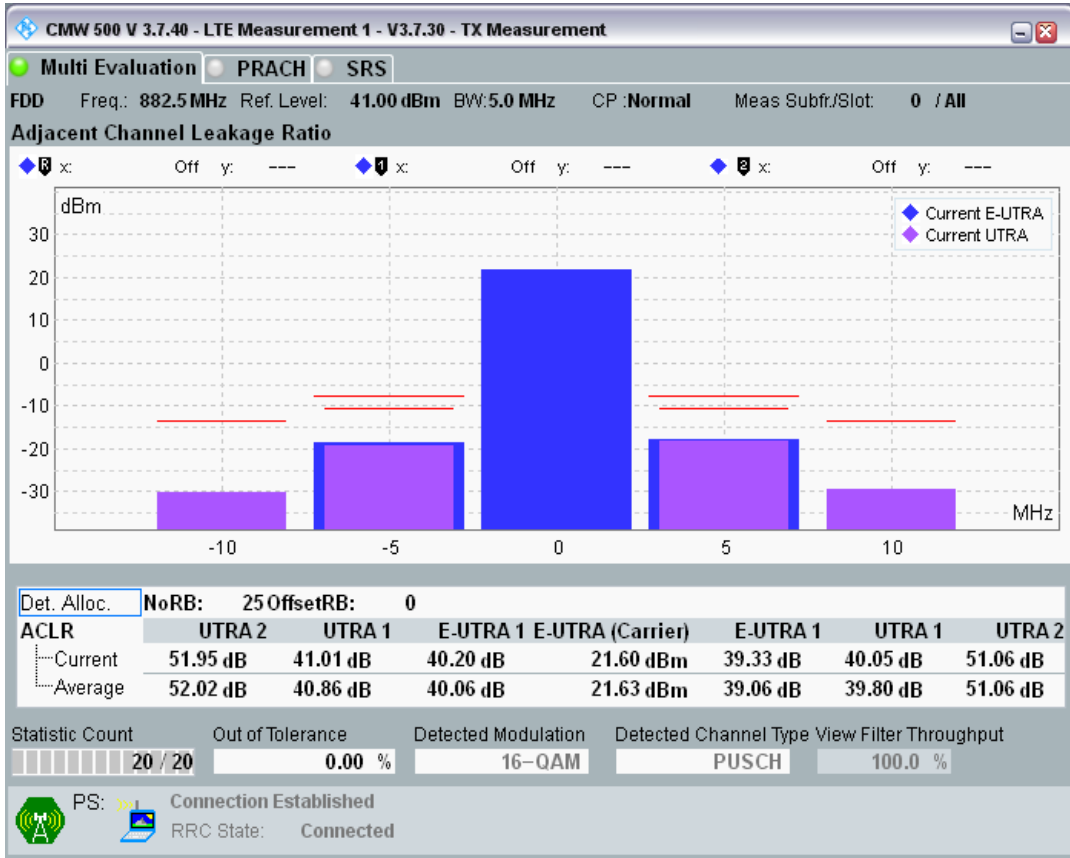

Band8 QPSK BW=5MHz Channel=21475 RB Size=25 Position=#0

Band8 QAM16 BW=5MHz Channel=21475 RB Size=8 Position=#0

Band8 QAM16 BW=5MHz Channel=21475 RB Size=8 Position=#Max

Band8 QAM16 BW=5MHz Channel=21475 RB Size=25 Position=#0