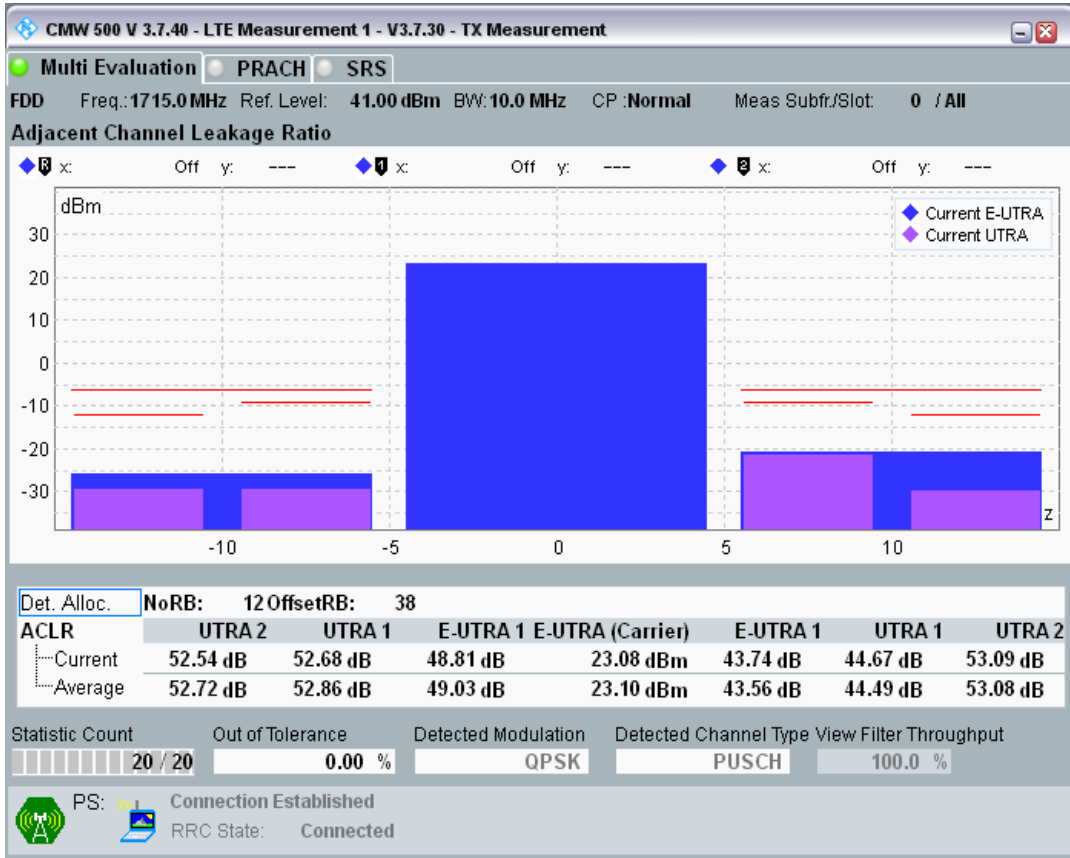

Band3 QPSK BW=10MHz Channel=19250 RB Size=12 Position=#Max