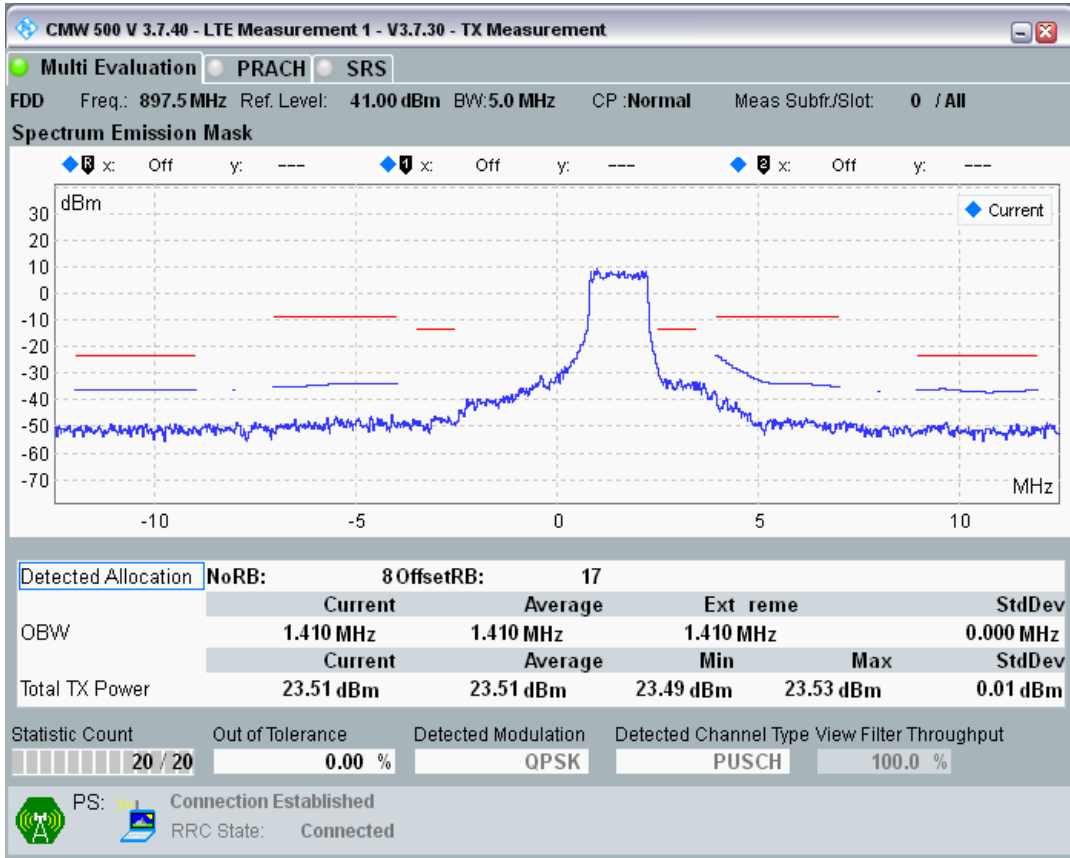

Band8 QPSK BW=5MHz Channel=21625 RB Size=8 Position=#Max