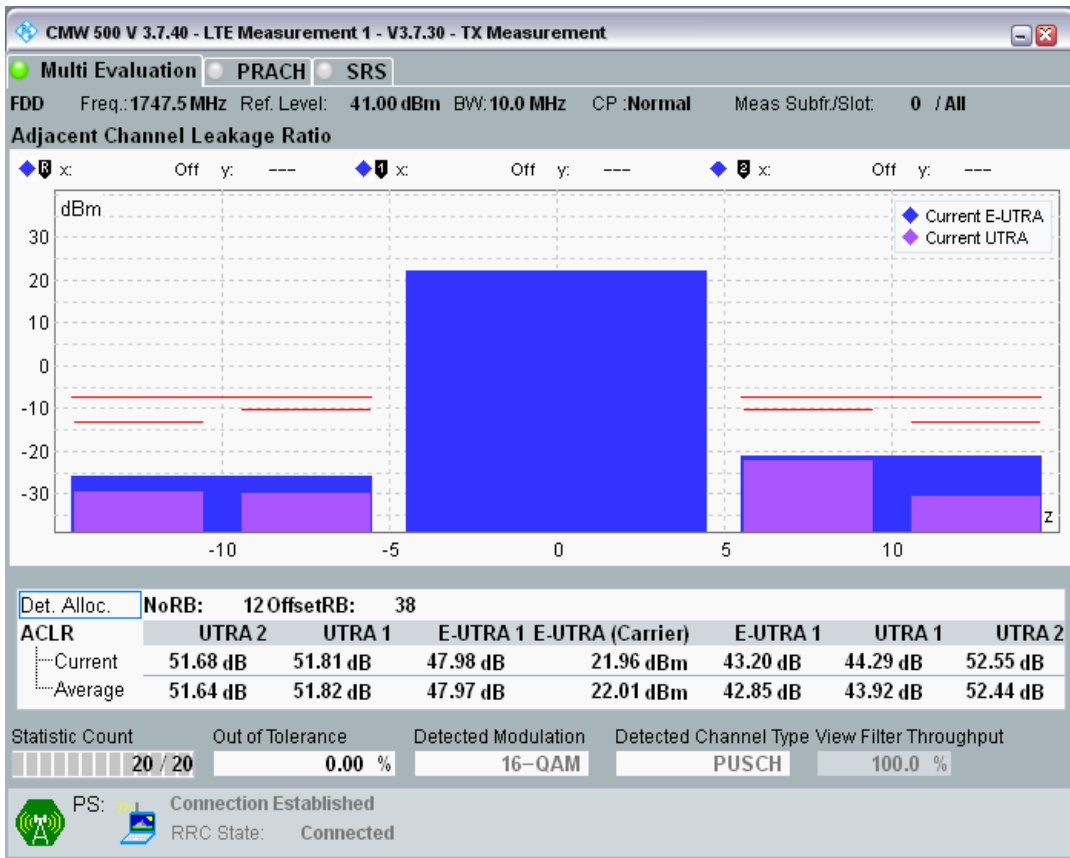

Band3 QPSK BW=10MHz Channel=19575 RB Size=50 Position=#0

Band3 QAM16 BW=10MHz Channel=19575 RB Size=12 Position=#0

Band3 QAM16 BW=10MHz Channel=19575 RB Size=12 Position=#Max

Band3 QAM16 BW=10MHz Channel=19575 RB Size=50 Position=#0