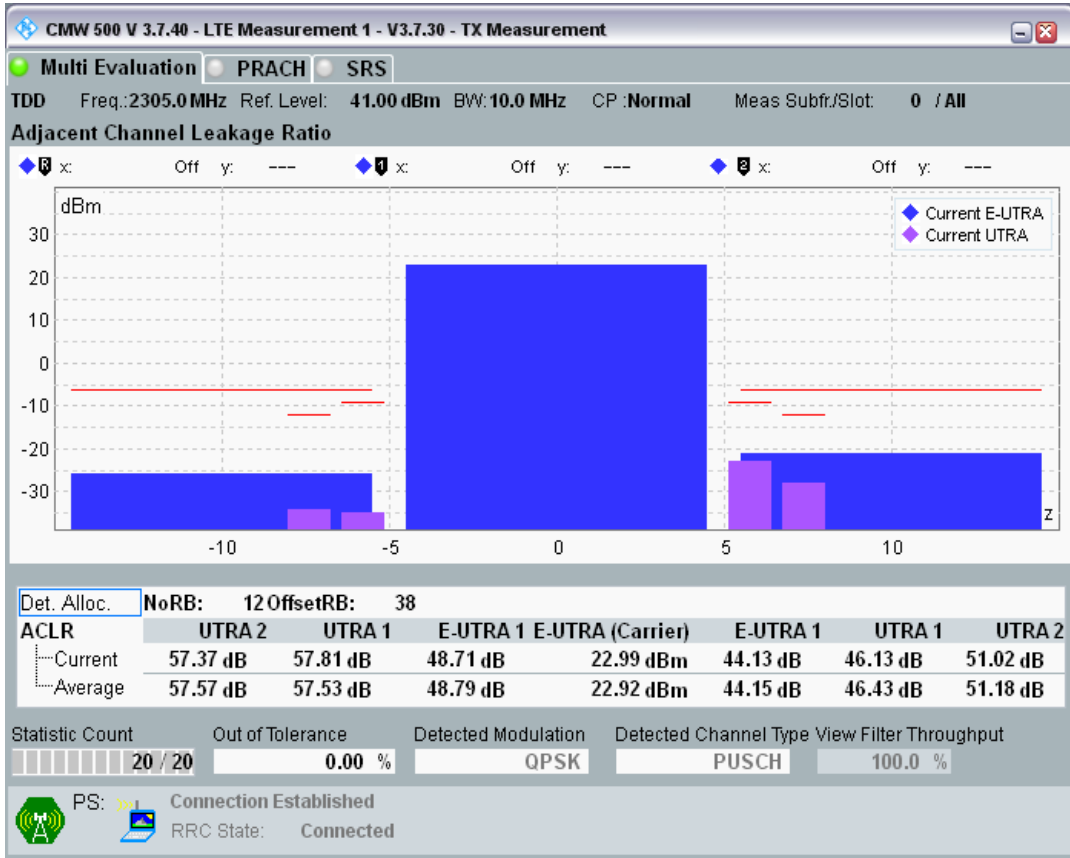

Band40 QAM16 BW=5MHz Channel=39625 RB Size=8 Position=#Max

Band40 QAM16 BW=5MHz Channel=39625 RB Size=25 Position=#0

Band40 QPSK BW=10MHz Channel=38700 RB Size=12 Position=#0

Band40 QPSK BW=10MHz Channel=38700 RB Size=12 Position=#Max