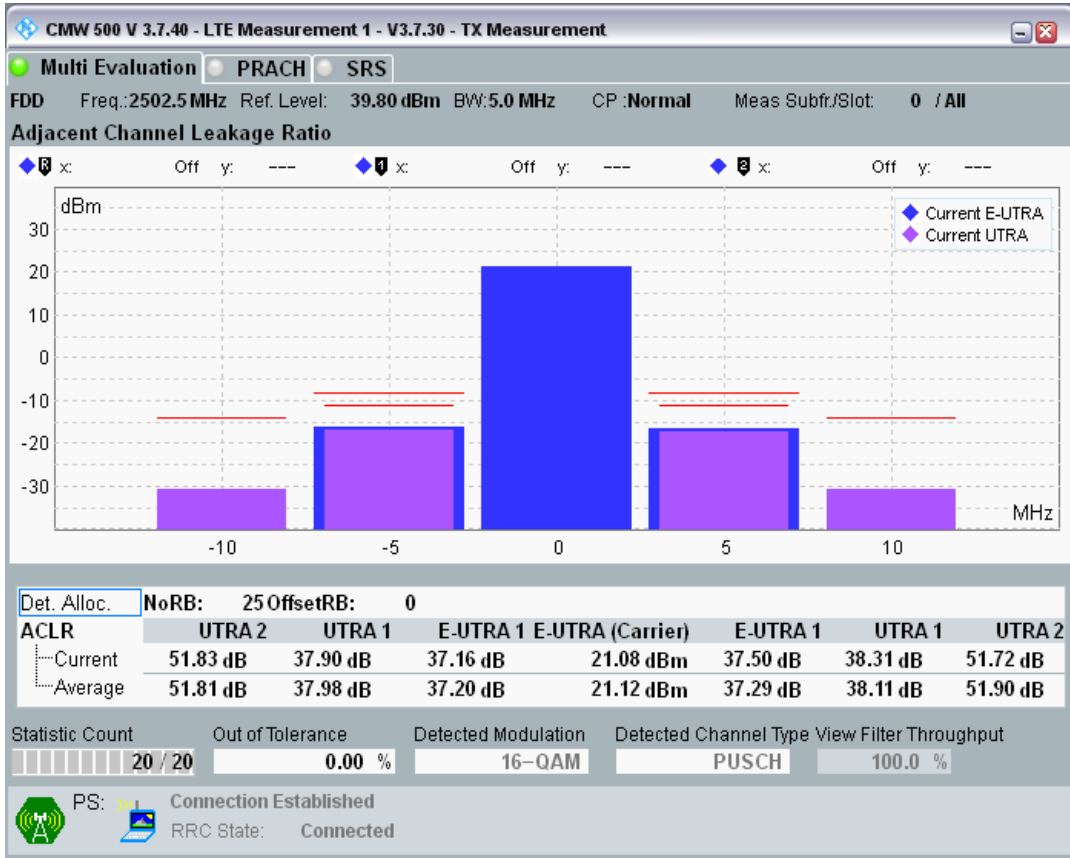

Band7 QPSK BW=5MHz Channel=20775 RB Size=25 Position=#0

Band7 QAM16 BW=5MHz Channel=20775 RB Size=8 Position=#0

Band7 QAM16 BW=5MHz Channel=20775 RB Size=8 Position=#Max

Band7 QAM16 BW=5MHz Channel=20775 RB Size=25 Position=#0