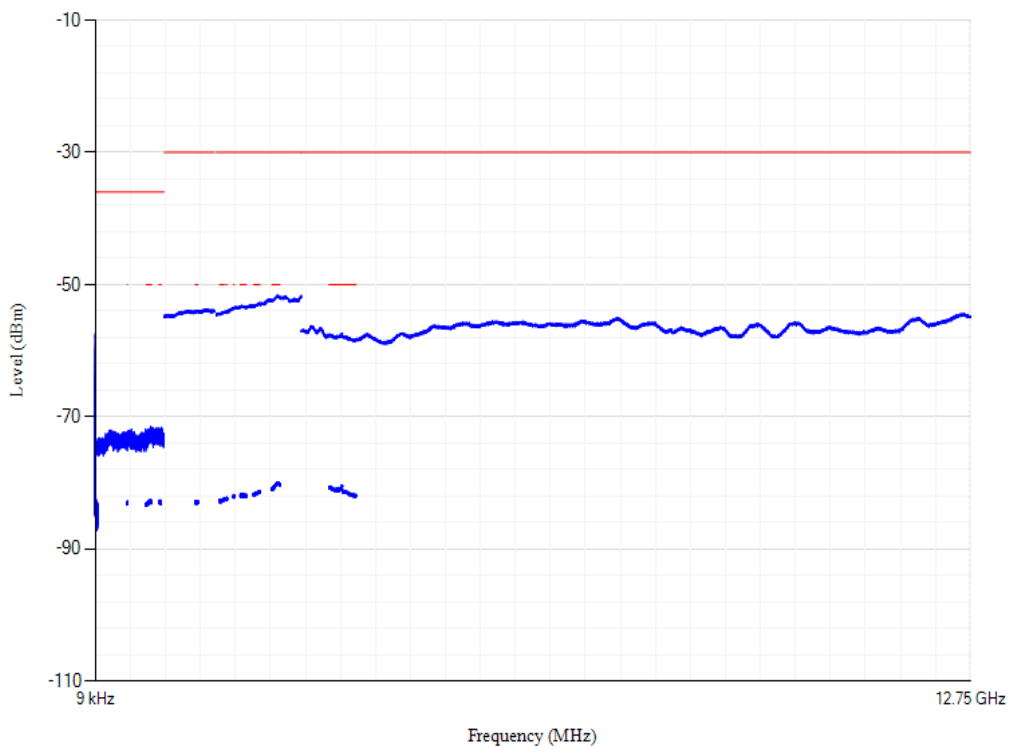

Conducted spurious emissions

Band3 QPSK BW=1.4MHz Channel=19943 RB Size=1 Position=#0

Conducted spurious emissions

Band3 QPSK BW=5MHz Channel=19575 RB Size=1 Position=#0

Conducted spurious emissions

Band3 QPSK BW=20MHz Channel=19300 RB Size=1 Position=#0