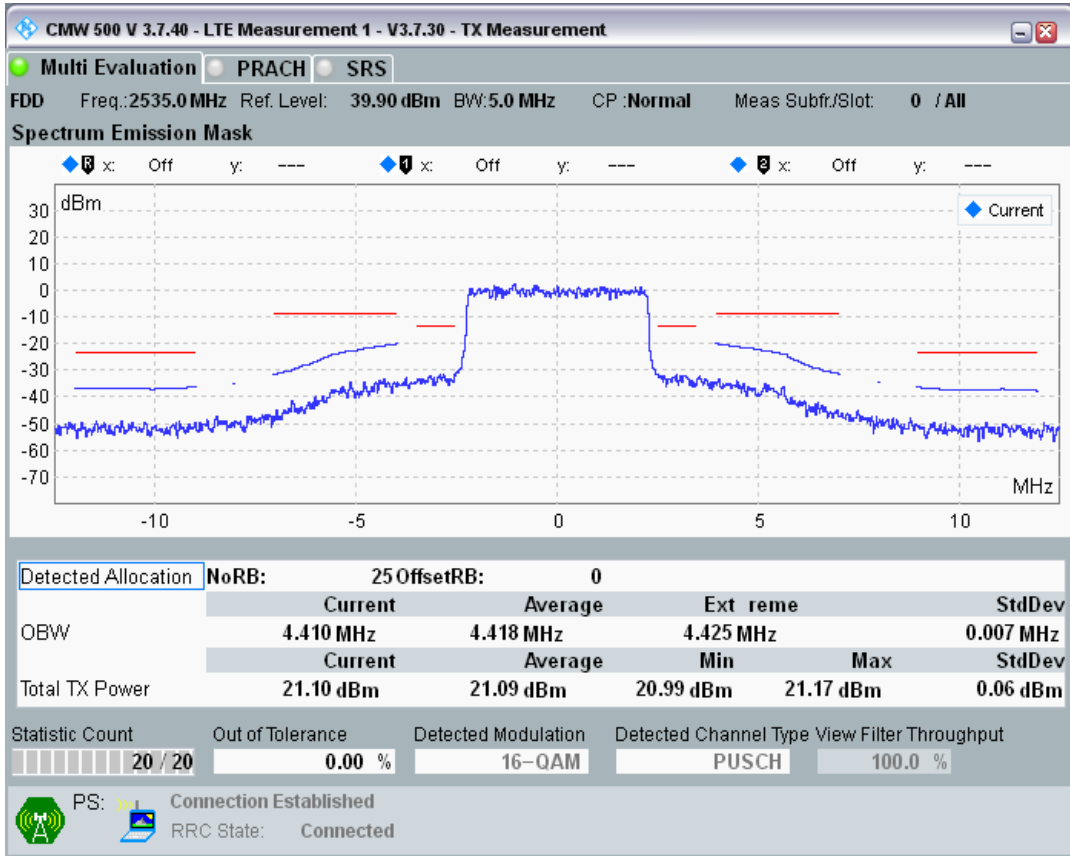

Band7 QAM16 BW=5MHz Channel=21100 RB Size=25 Position=#0