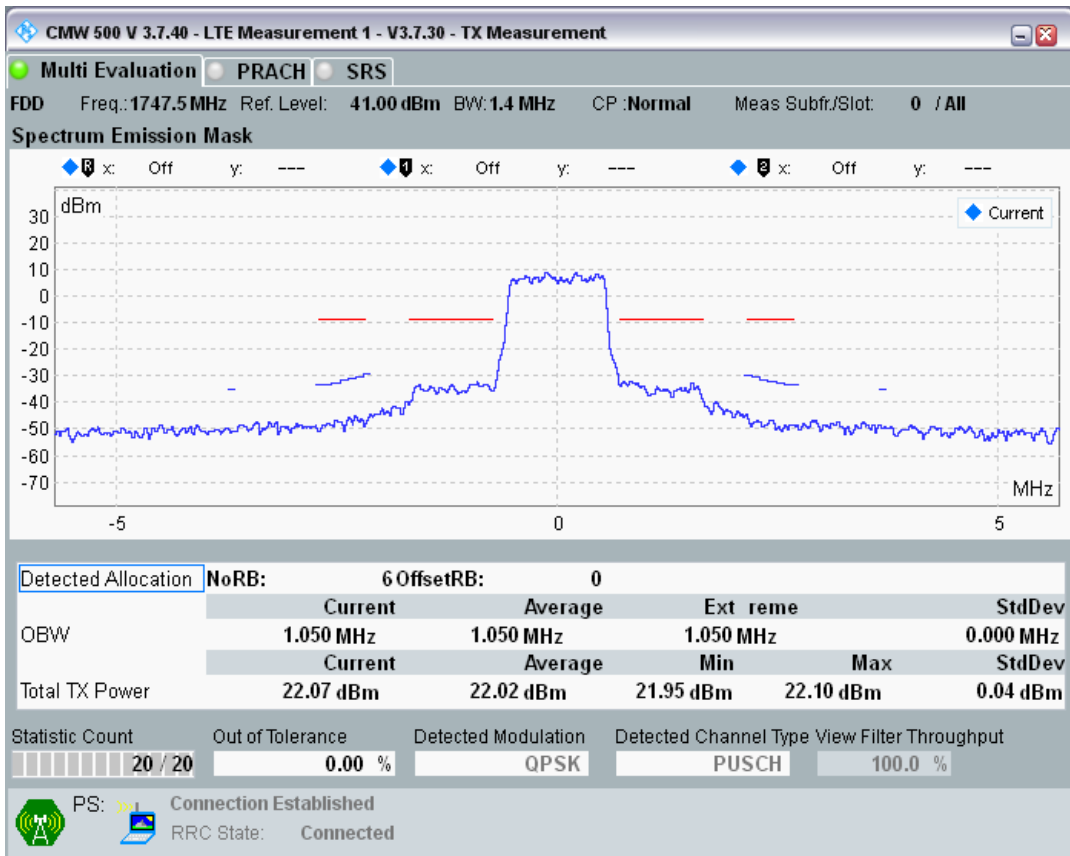

Band3 QPSK BW=1.4MHz Channel=19575 RB Size=6 Position=#0