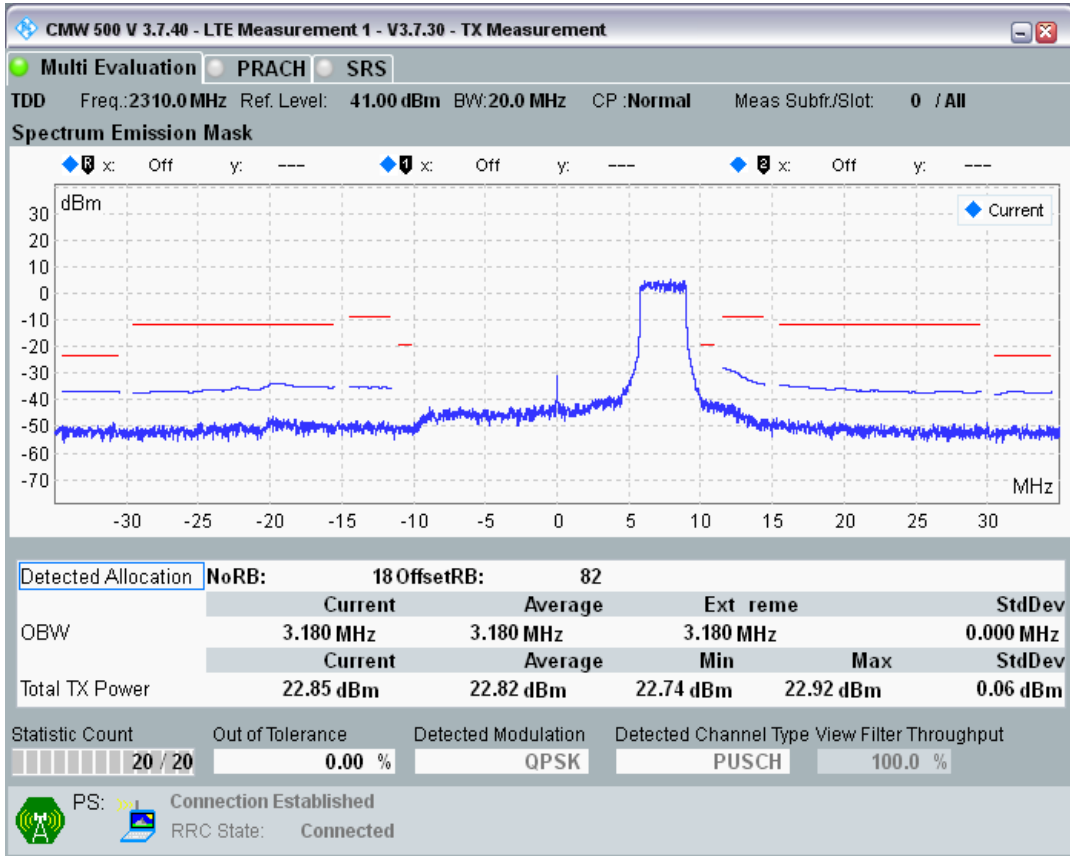

Band40 QPSK BW=20MHz Channel=38750 RB Size=18 Position=#Max