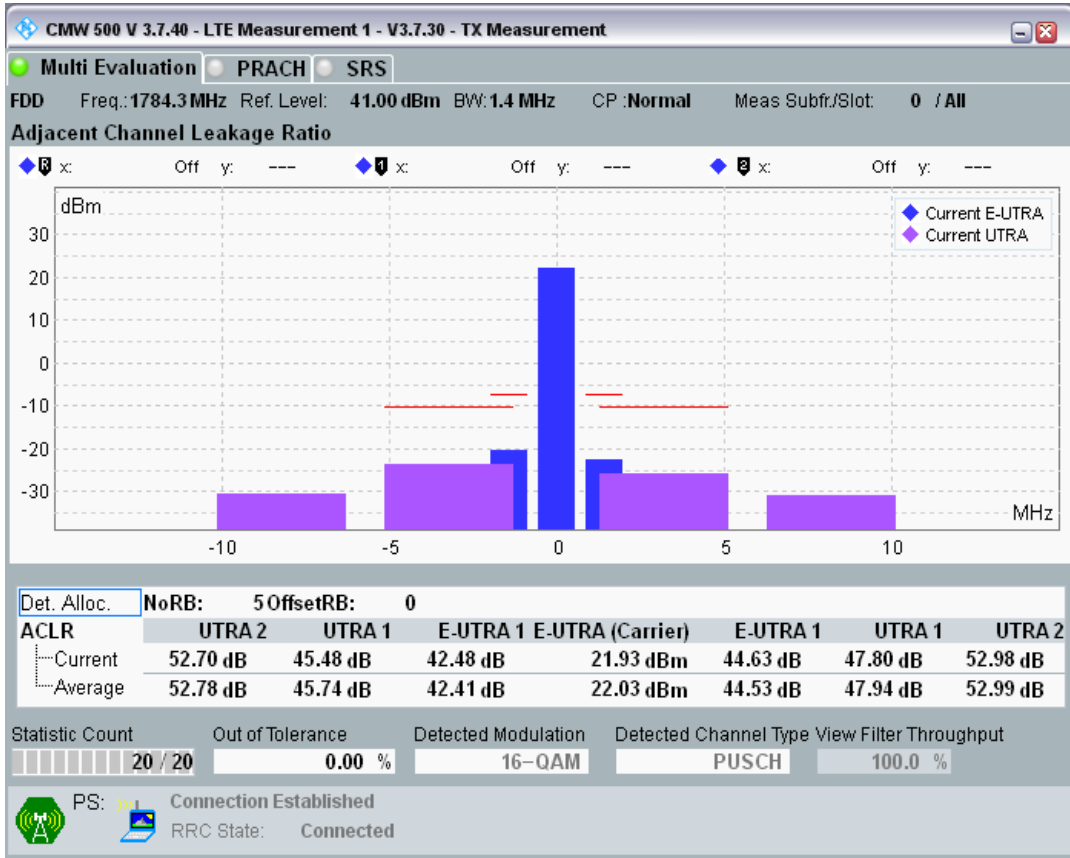

Band3 QPSK BW=1.4MHz Channel=19943 RB Size=5 Position=#0

Band3 QPSK BW=1.4MHz Channel=19943 RB Size=5 Position=#Max

Band3 QPSK BW=1.4MHz Channel=19943 RB Size=6 Position=#0

Band3 QAM16 BW=1.4MHz Channel=19943 RB Size=5 Position=#0