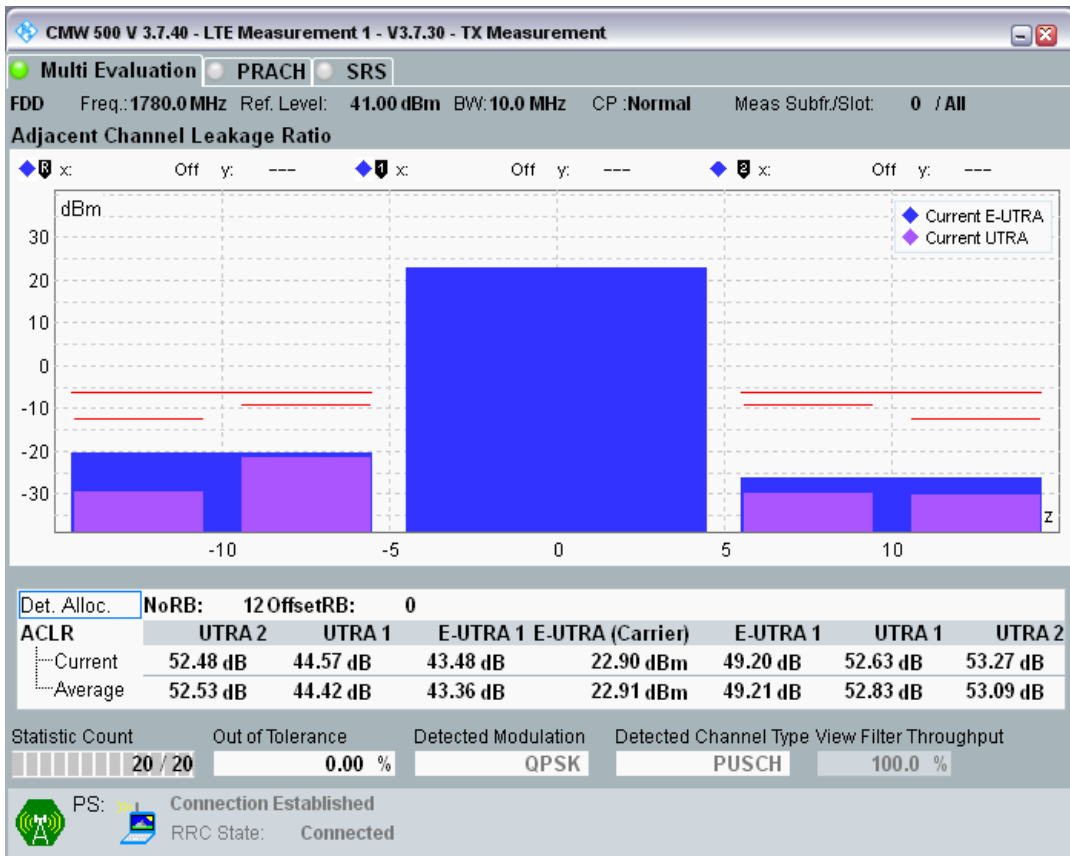

Band3 QPSK BW=10MHz Channel=19900 RB Size=12 Position=#0