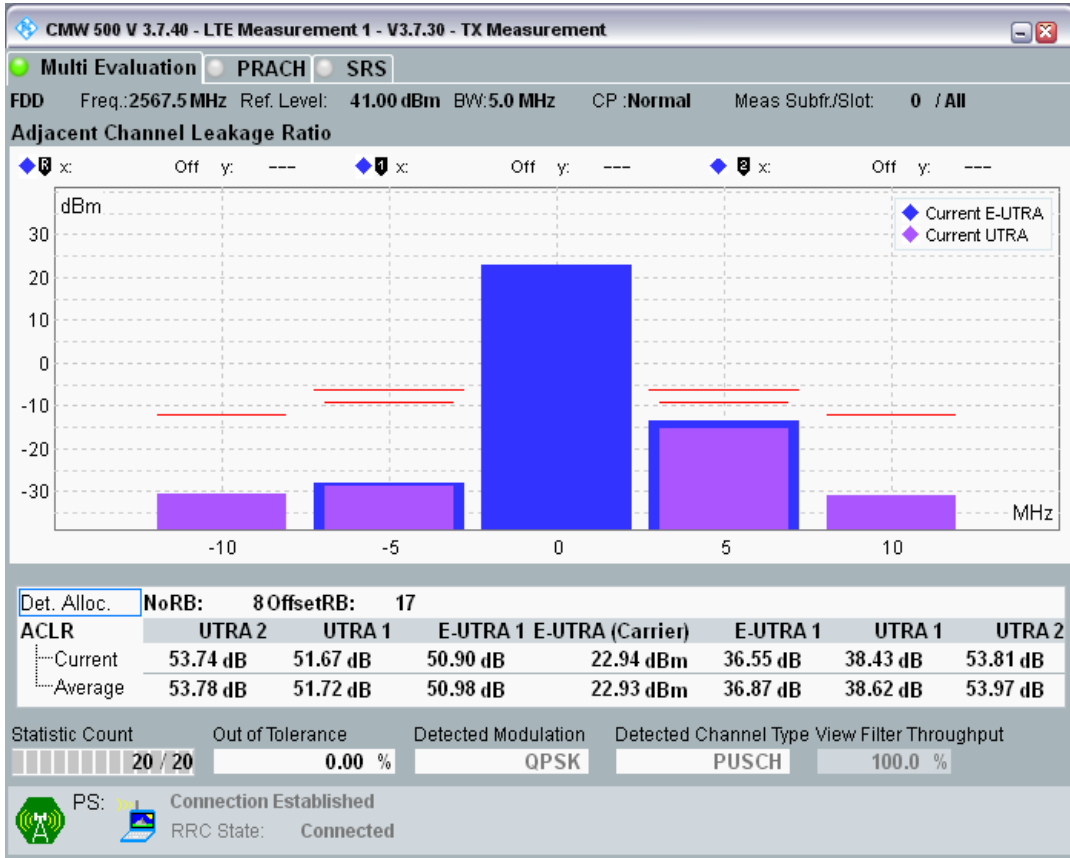

Band7 QAM16 BW=5MHz Channel=21100 RB Size=8 Position=#Max

Band7 QAM16 BW=5MHz Channel=21100 RB Size=25 Position=#0

Band7 QPSK BW=5MHz Channel=21425 RB Size=8 Position=#0

Band7 QPSK BW=5MHz Channel=21425 RB Size=8 Position=#Max