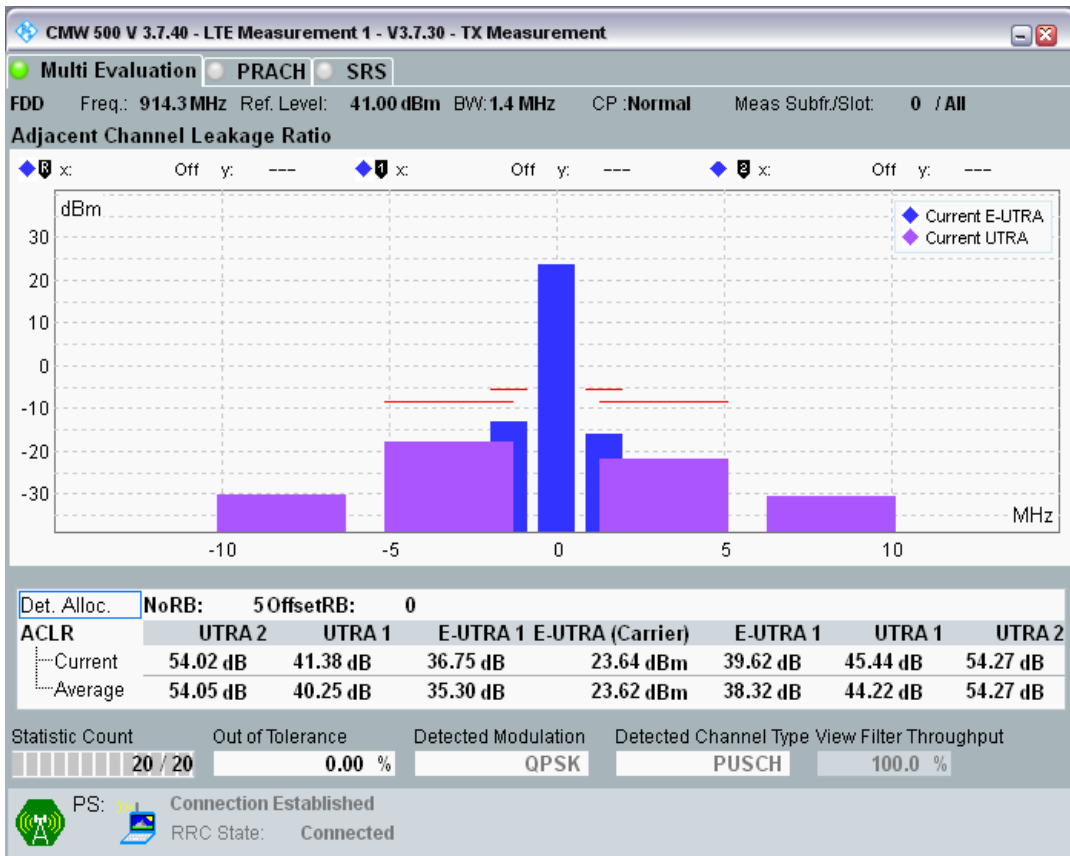

Band8 QPSK BW=1.4MHz Channel=21793 RB Size=5 Position=#0