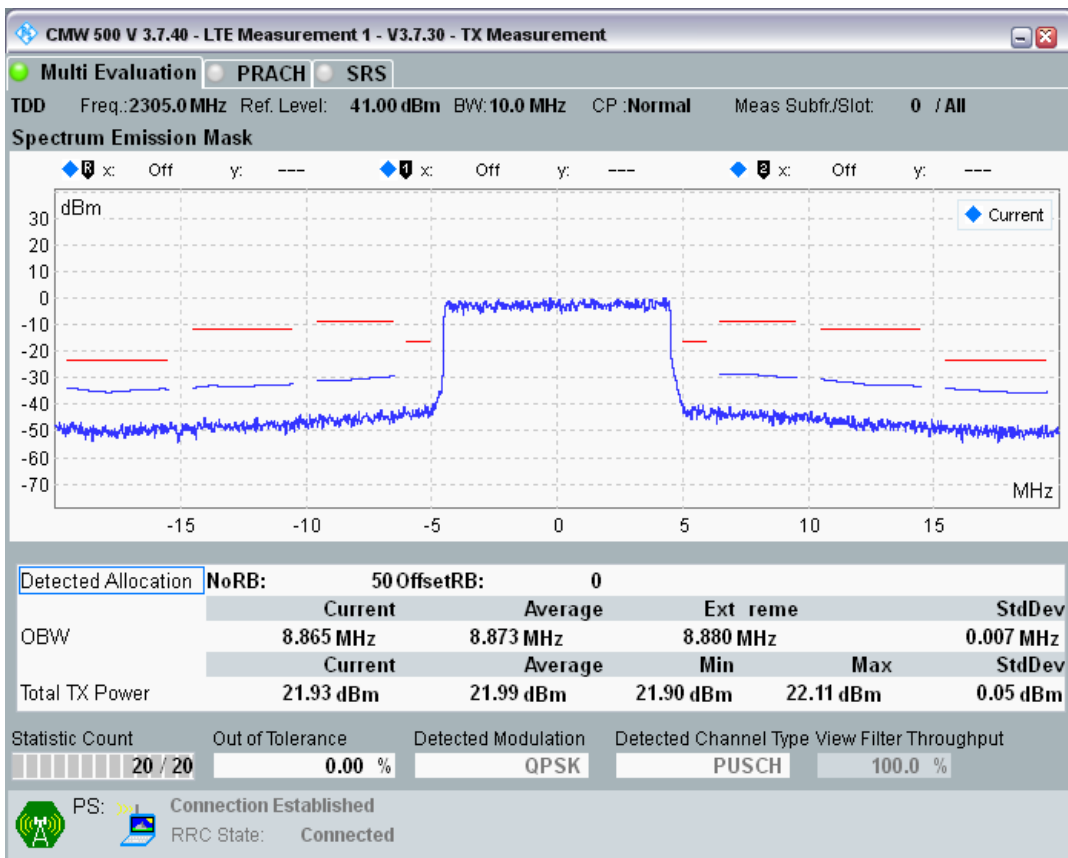

Band40 QPSK BW=10MHz Channel=38700 RB Size=50 Position=#0