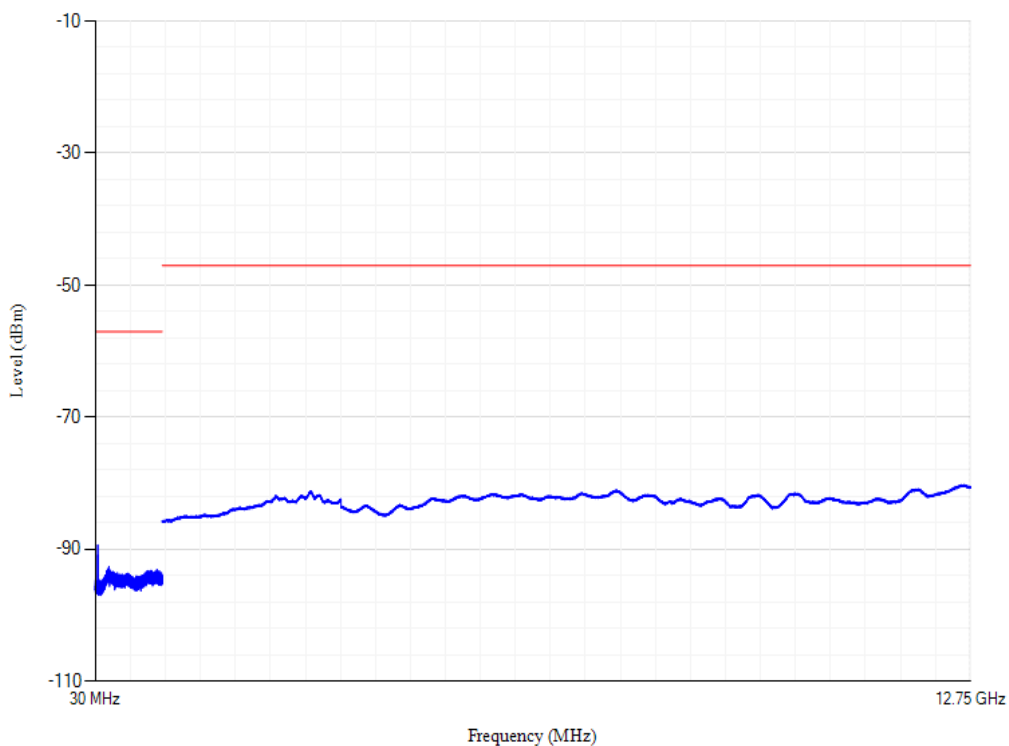

Conducted spurious emissions

Band40 QPSK BW=20MHz Channel=38750