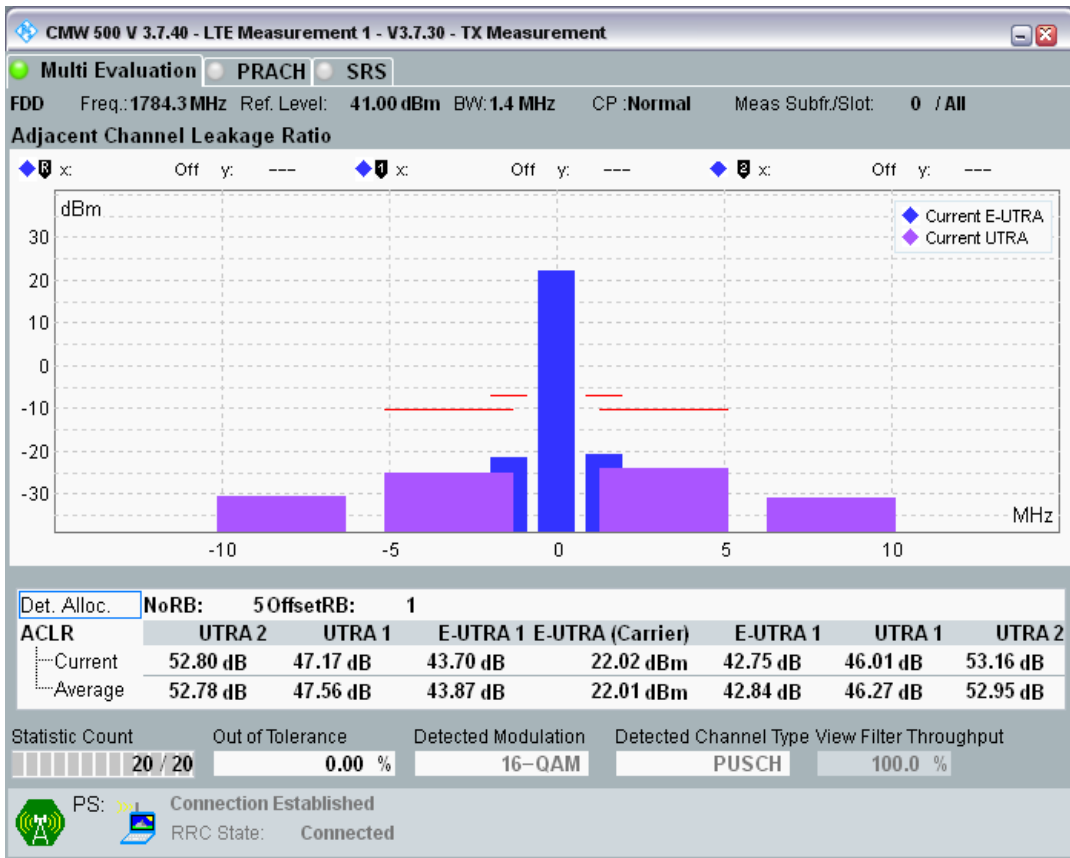

Band3 QAM16 BW=1.4MHz Channel=19943 RB Size=5 Position=#Max