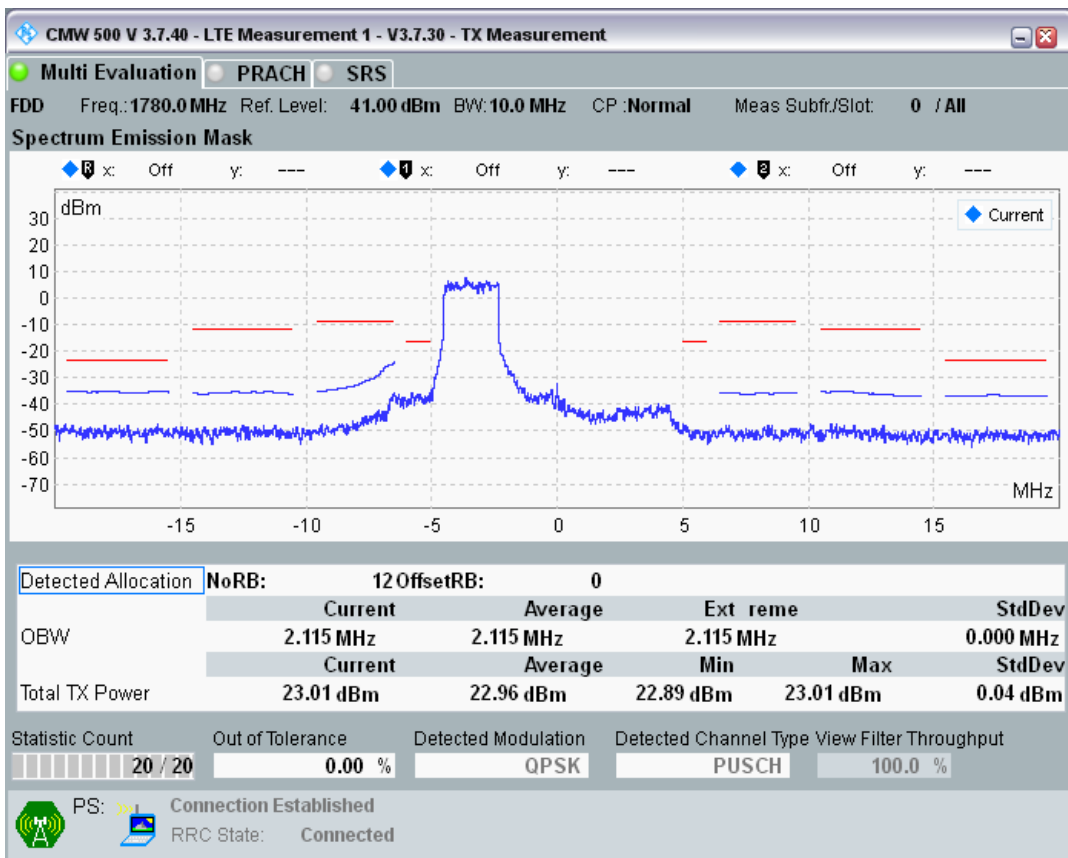

Band3 QPSK BW=10MHz Channel=19900 RB Size=12 Position=#0