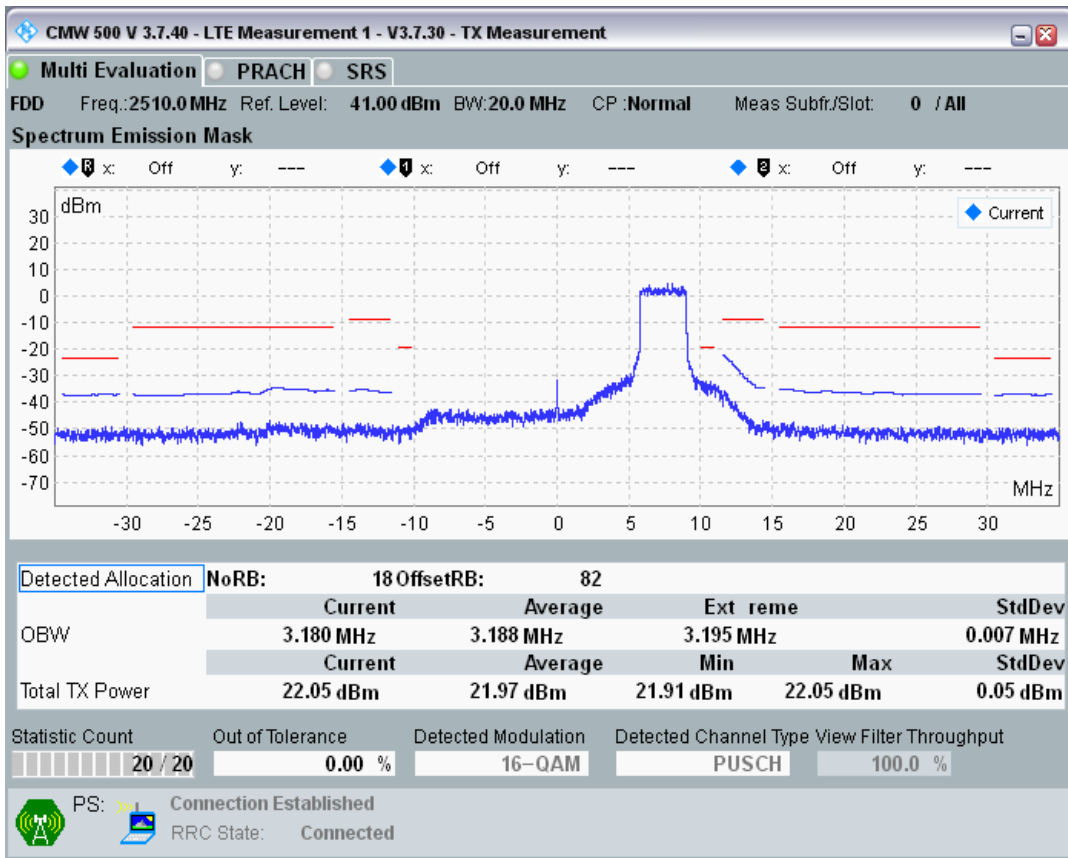

Band7 QAM16 BW=20MHz Channel=20850 RB Size=18 Position=#Max