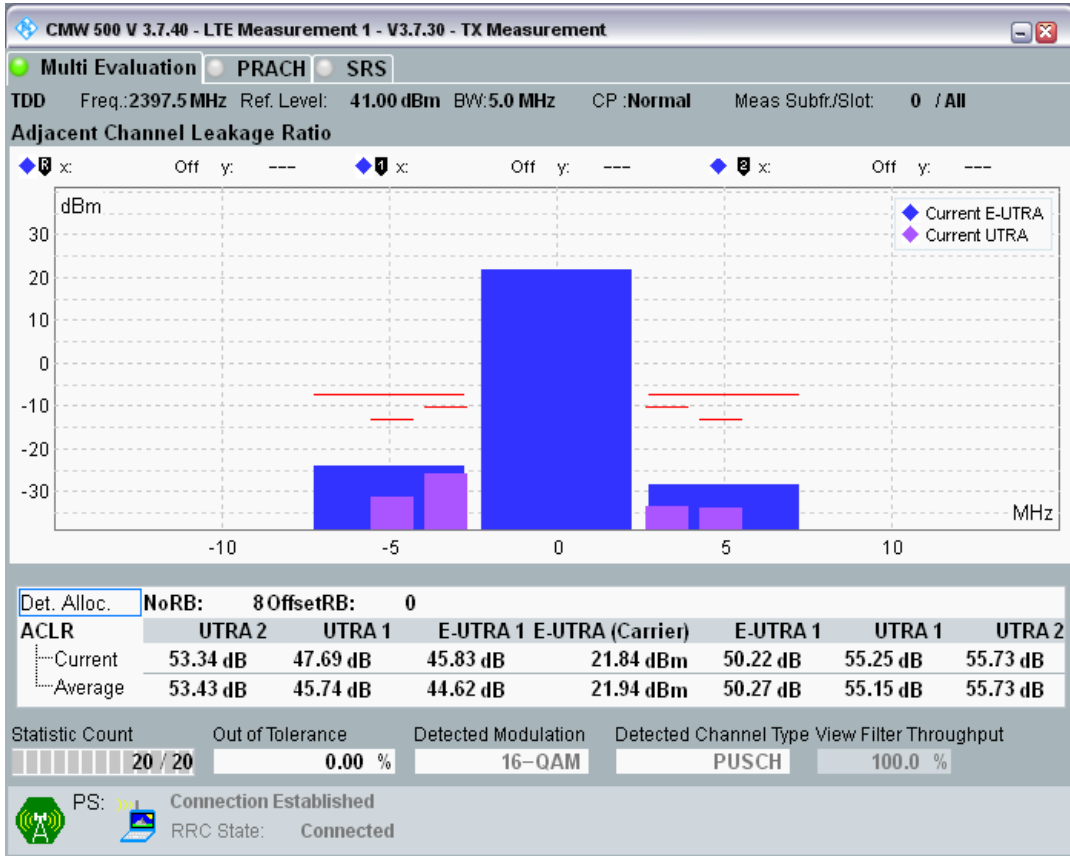

Band40 QPSK BW=5MHz Channel=39625 RB Size=8 Position=#0

Band40 QPSK BW=5MHz Channel=39625 RB Size=8 Position=#Max

Band40 QPSK BW=5MHz Channel=39625 RB Size=25 Position=#0

Band40 QAM16 BW=5MHz Channel=39625 RB Size=8 Position=#0