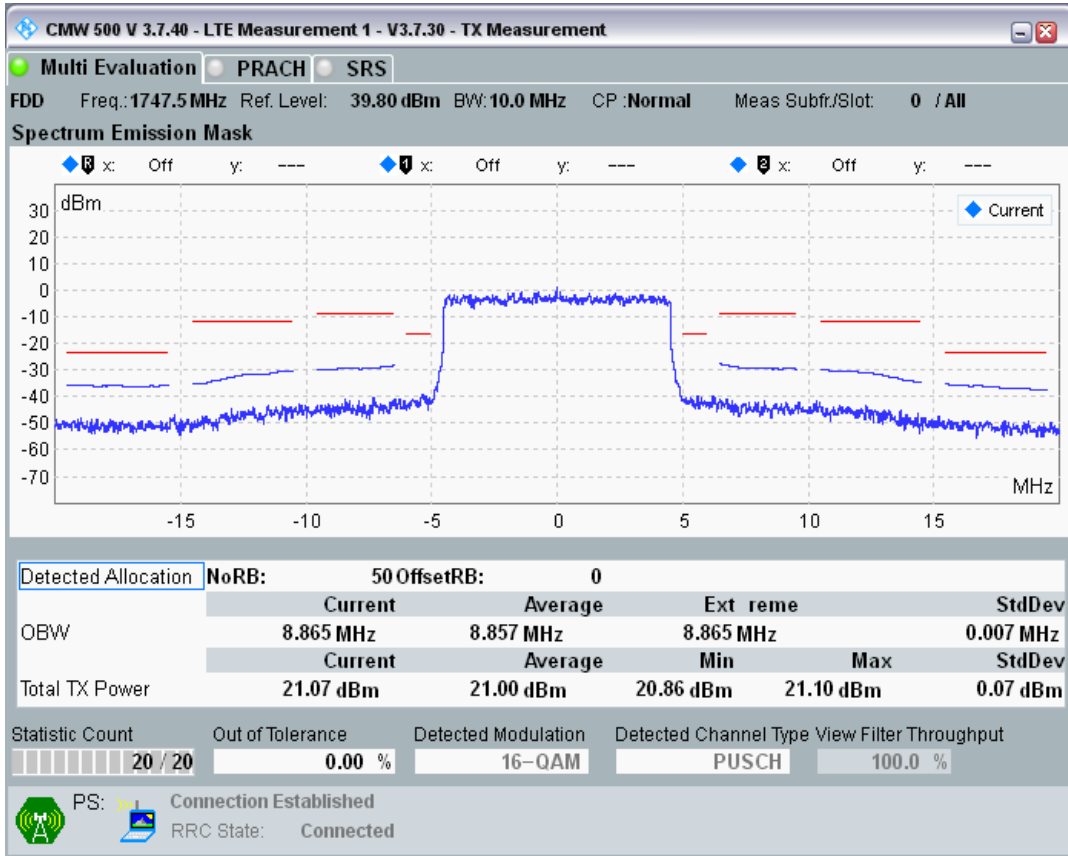

Band3 QPSK BW=10MHz Channel=19575 RB Size=50 Position=#0

Band3 QAM16 BW=10MHz Channel=19575 RB Size=12 Position=#0

Band3 QAM16 BW=10MHz Channel=19575 RB Size=12 Position=#Max

Band3 QAM16 BW=10MHz Channel=19575 RB Size=50 Position=#0