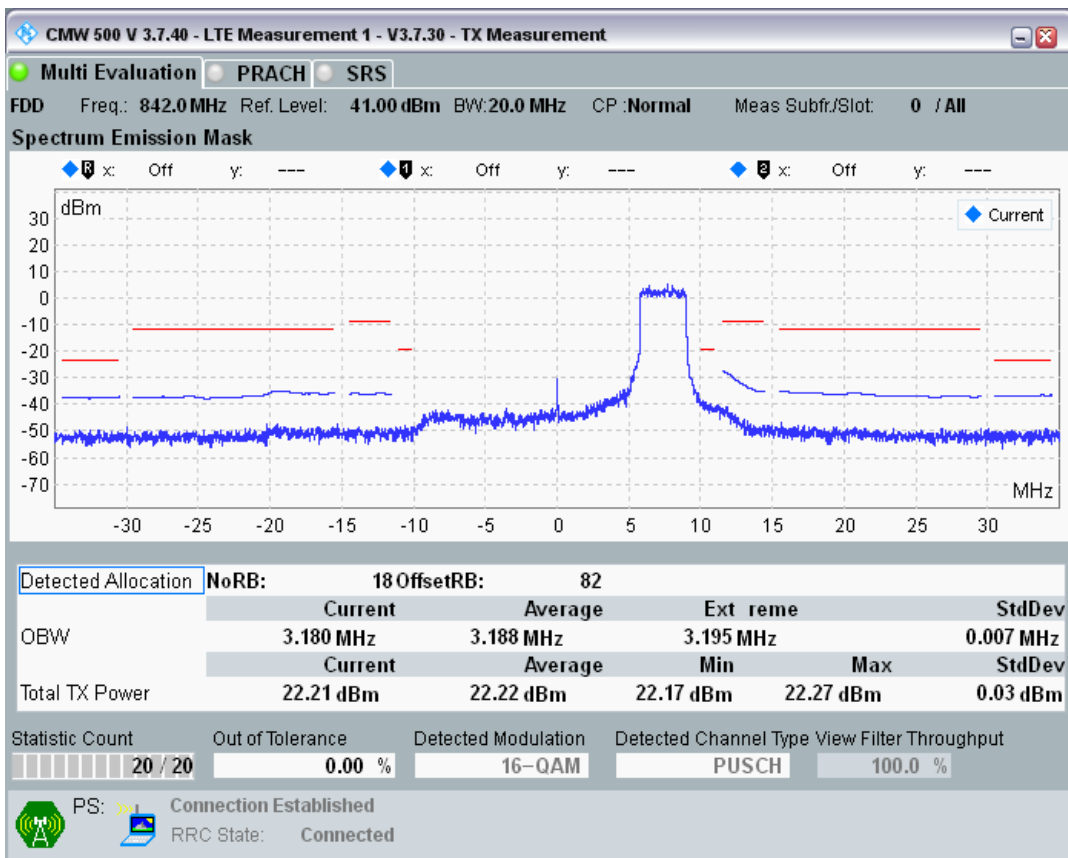

Band20 QAM16 BW=20MHz Channel=24250 RB Size=18 Position=#Max