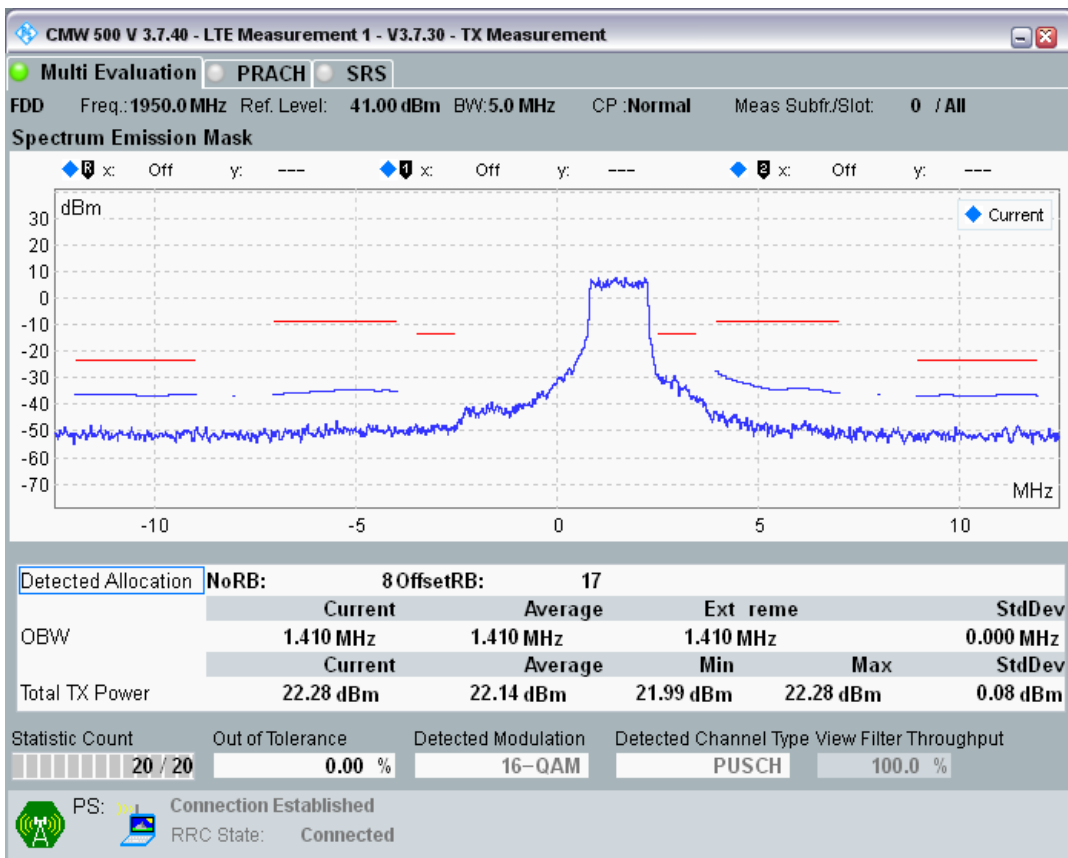

Band1 QAM16 BW=5MHz Channel=18300 RB Size=8 Position=#Max