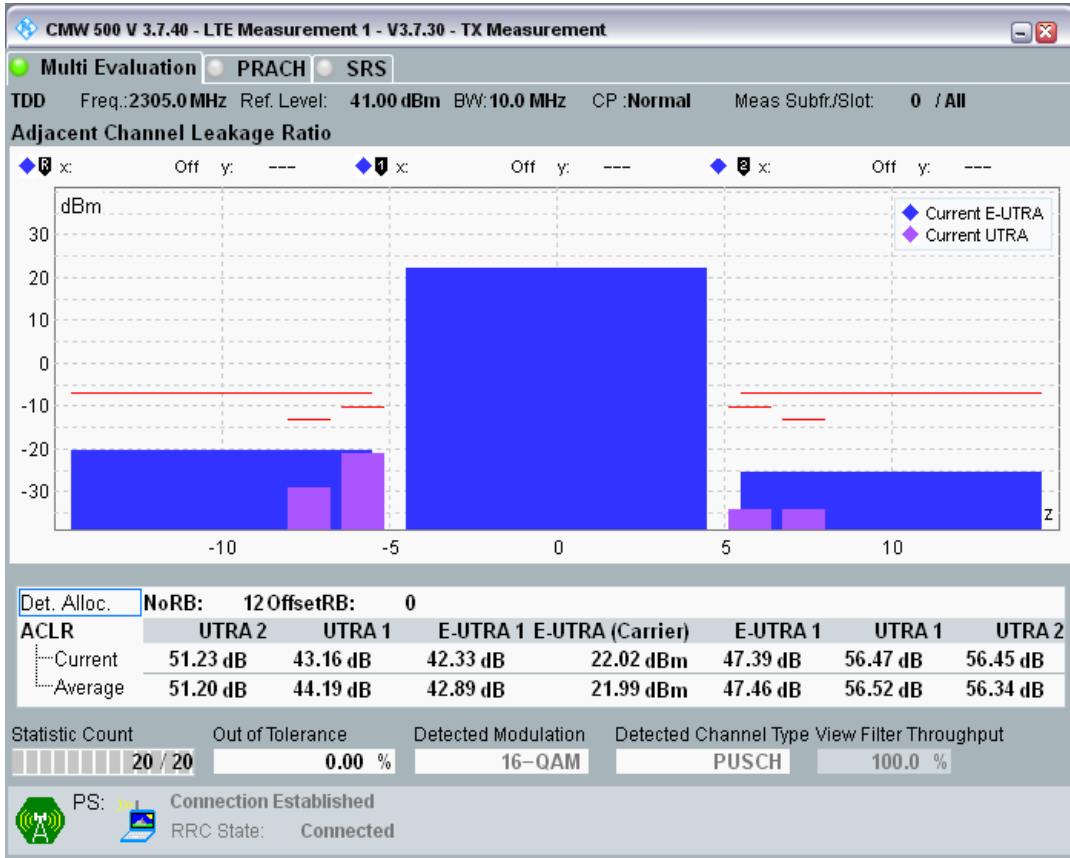

Band40 QAM16 BW=10MHz Channel=38700 RB Size=12 Position=#0