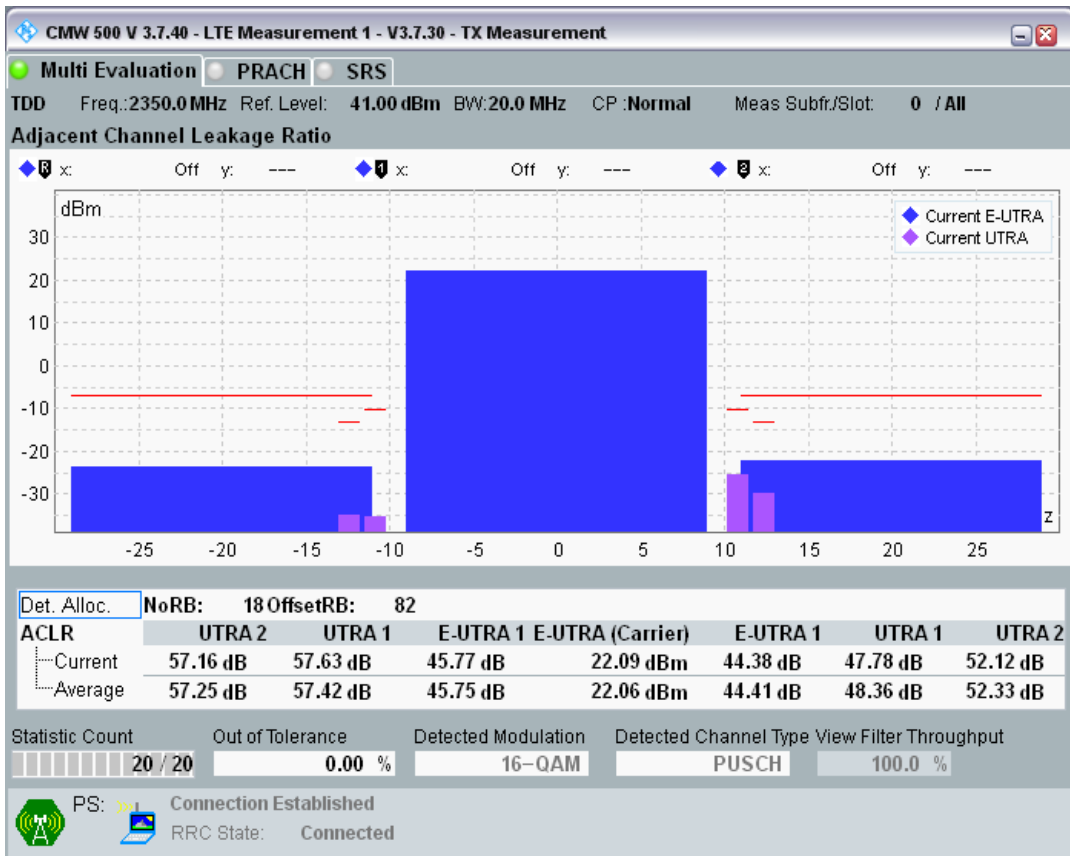

Band40 QAM16 BW=20MHz Channel=39150 RB Size=18 Position=#Max