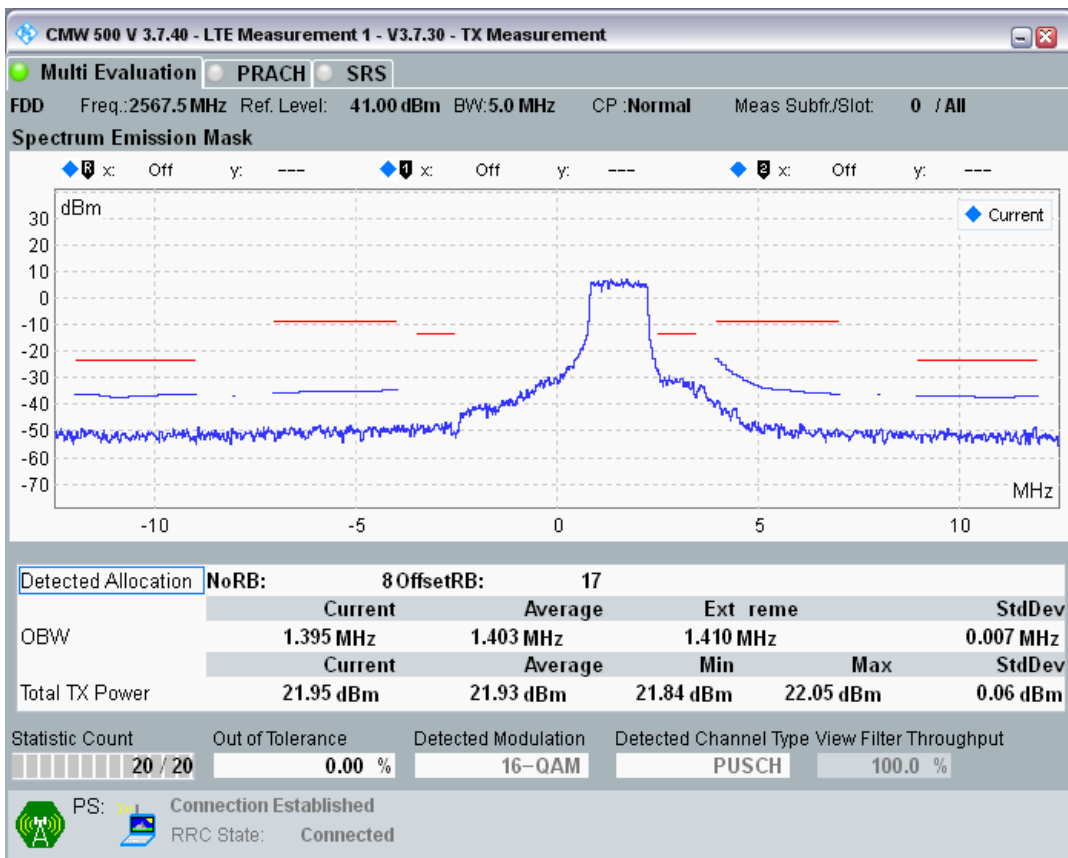

Band7 QAM16 BW=5MHz Channel=21425 RB Size=8 Position=#Max