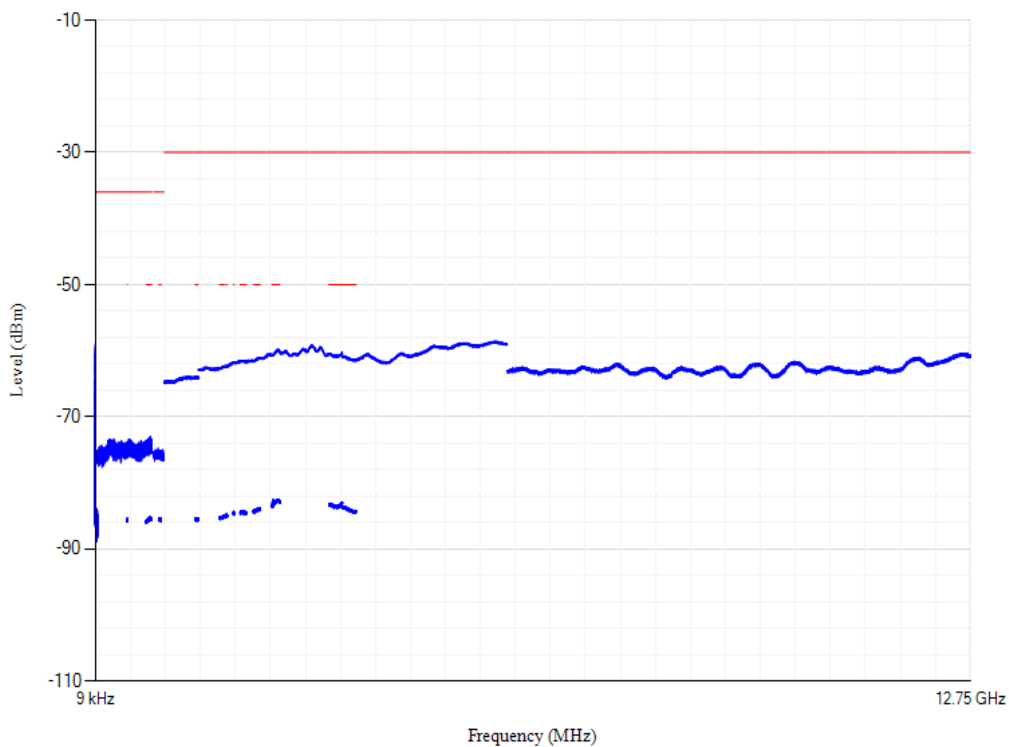

Conducted spurious emissions

Band20 QPSK BW=5MHz Channel=24300 RB Size=1 Position=#0