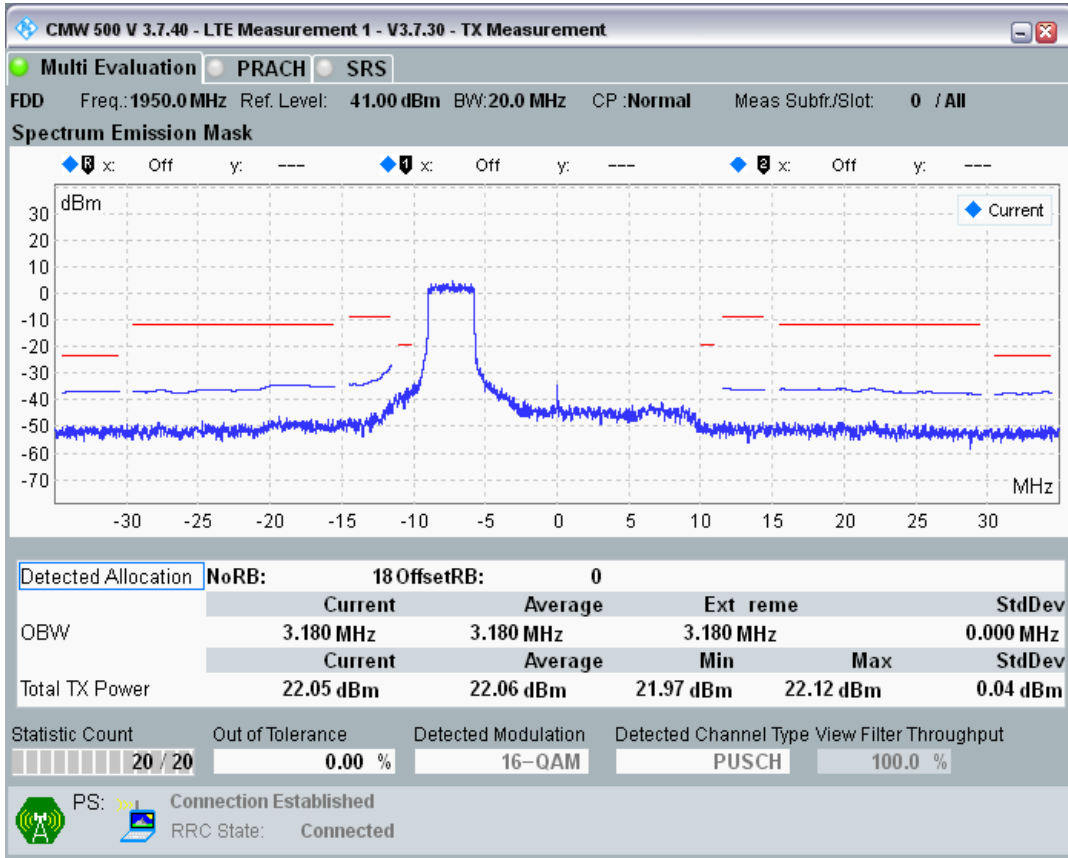

Band1 QAM16 BW=20MHz Channel=18300 RB Size=18 Position=#0