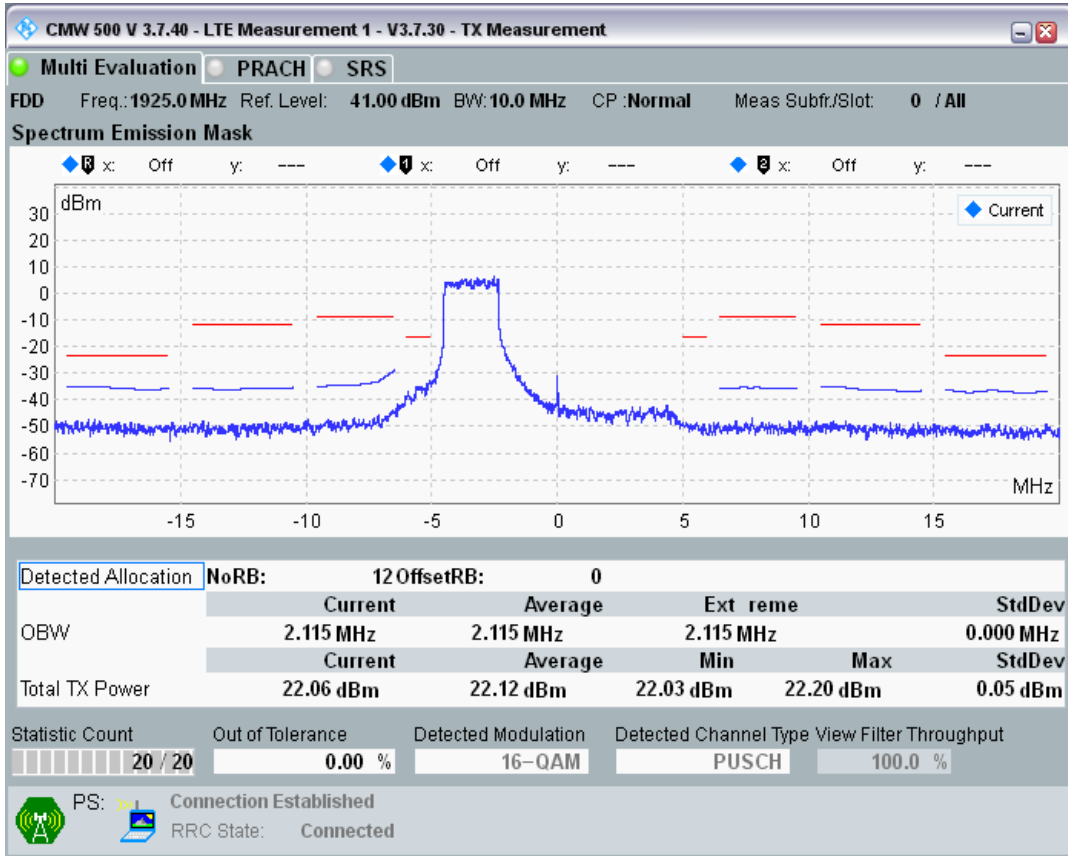

Band1 QAM16 BW=10MHz Channel=18050 RB Size=12 Position=#0