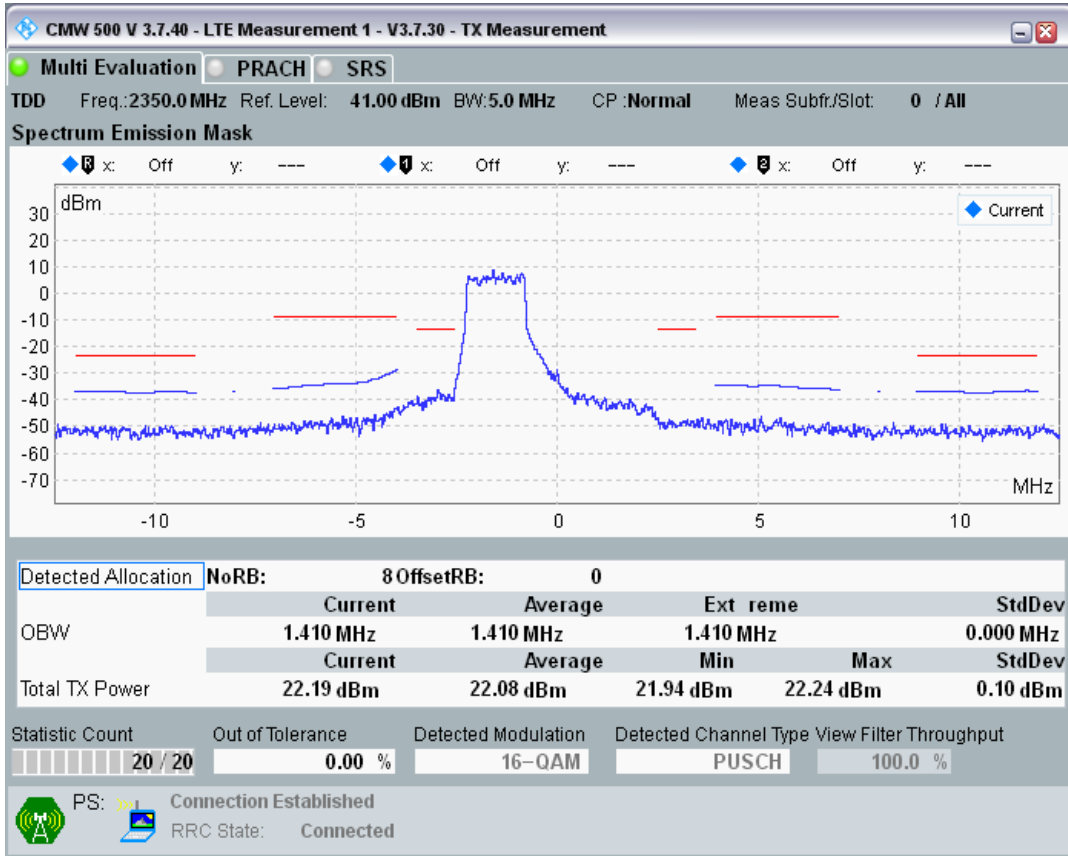

Band40 QAM16 BW=5MHz Channel=39150 RB Size=8 Position=#0