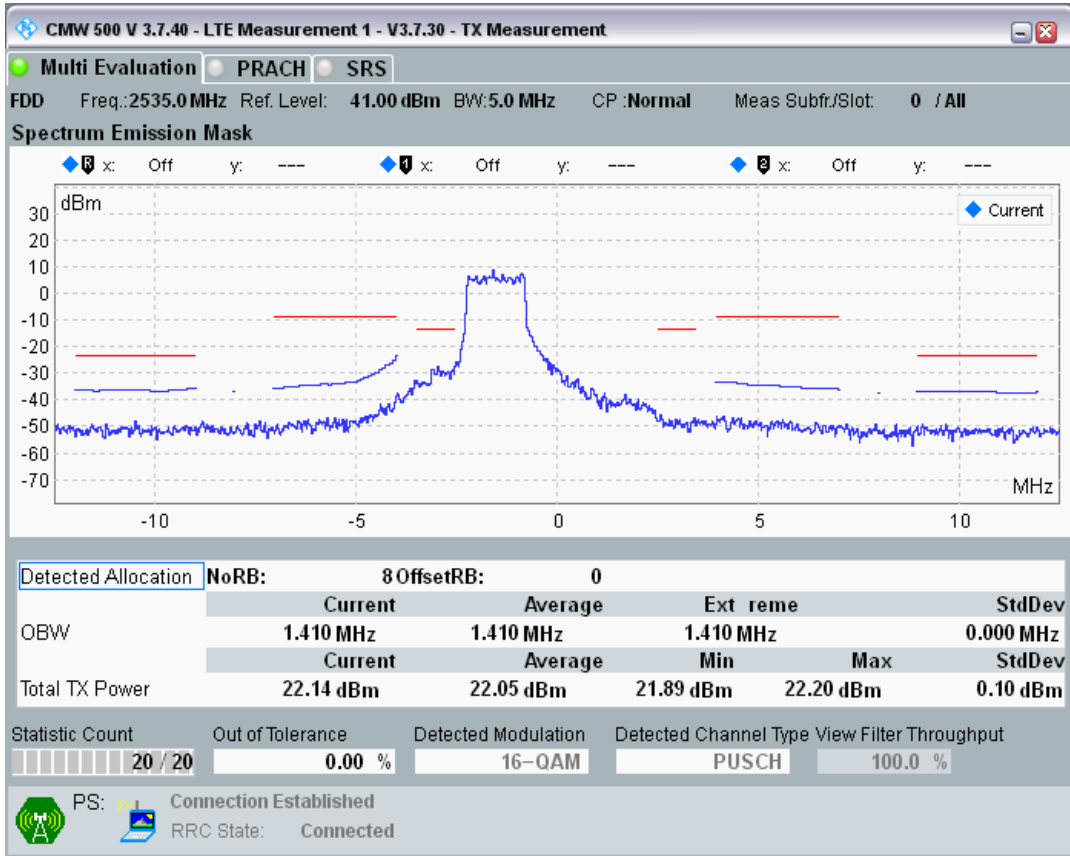

Band7 QPSK BW=5MHz Channel=21100 RB Size=8 Position=#0

Band7 QPSK BW=5MHz Channel=21100 RB Size=8 Position=#Max

Band7 QPSK BW=5MHz Channel=21100 RB Size=25 Position=#0

Band7 QAM16 BW=5MHz Channel=21100 RB Size=8 Position=#0