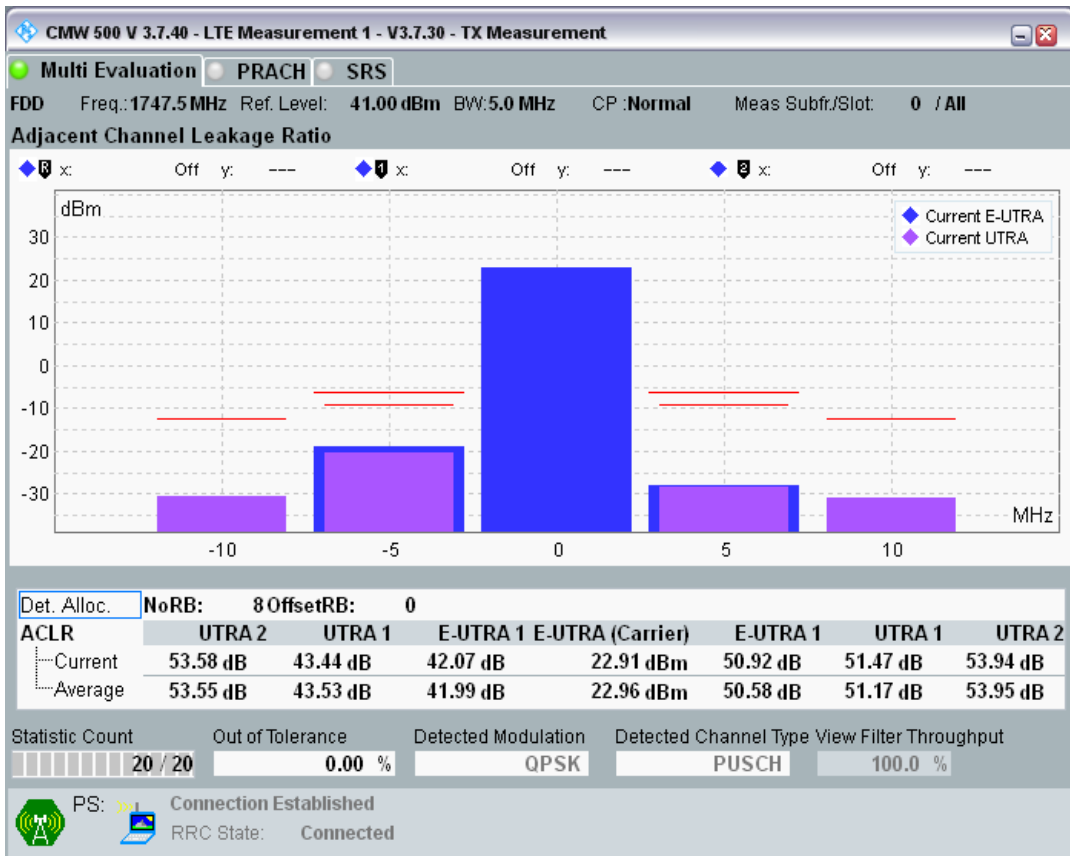

Band3 QPSK BW=5MHz Channel=19575 RB Size=8 Position=#0