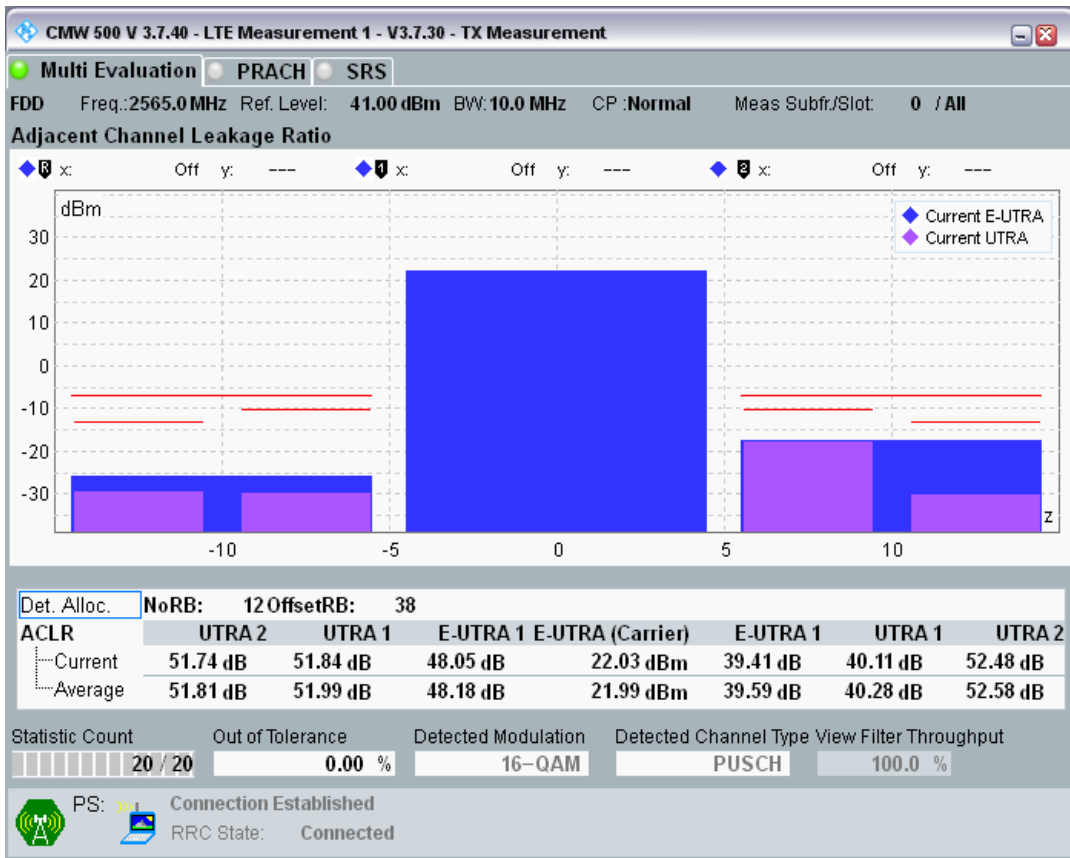

Band7 QAM16 BW=10MHz Channel=21400 RB Size=12 Position=#Max