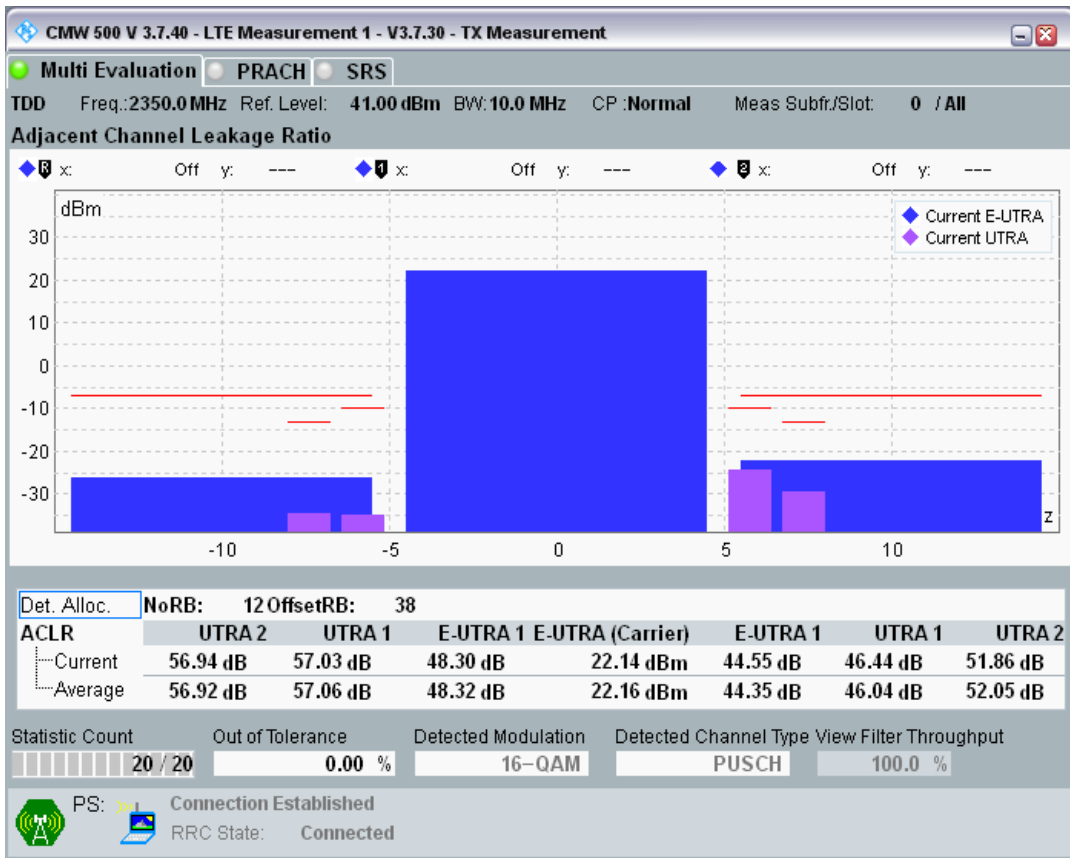

Band40 QAM16 BW=10MHz Channel=39150 RB Size=12 Position=#Max