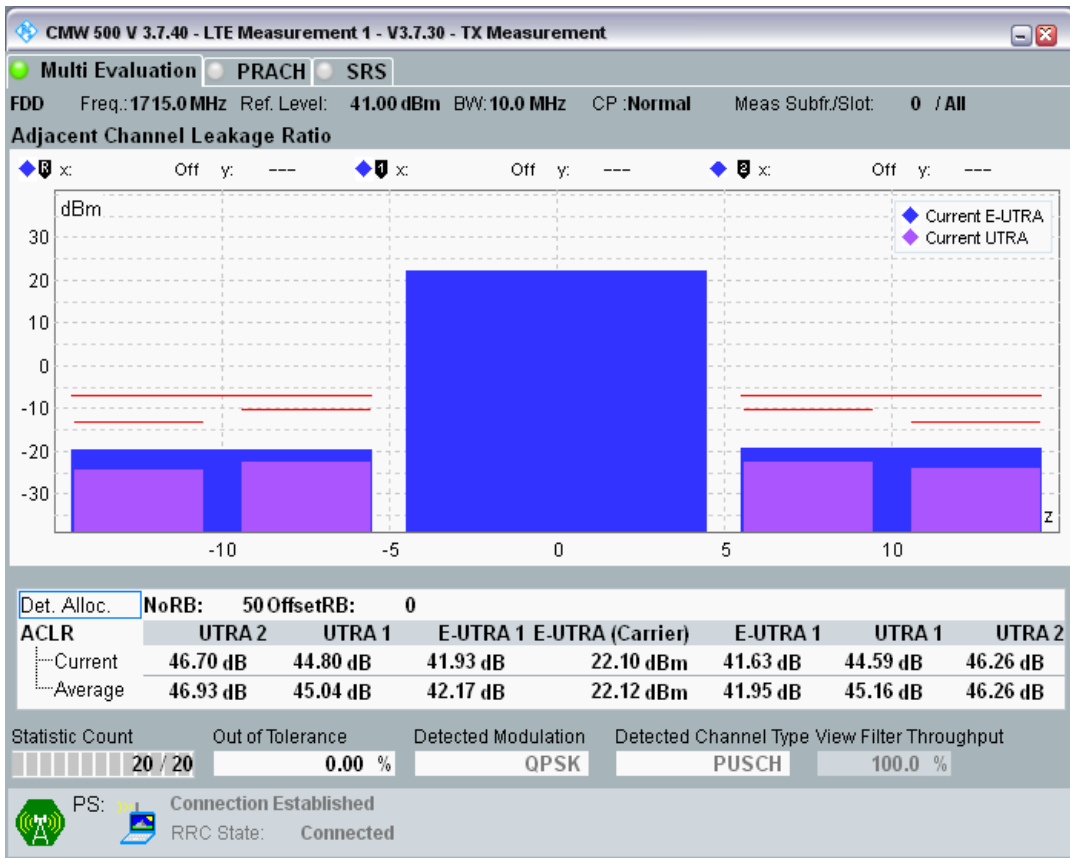

Band3 QPSK BW=10MHz Channel=19250 RB Size=50 Position=#0