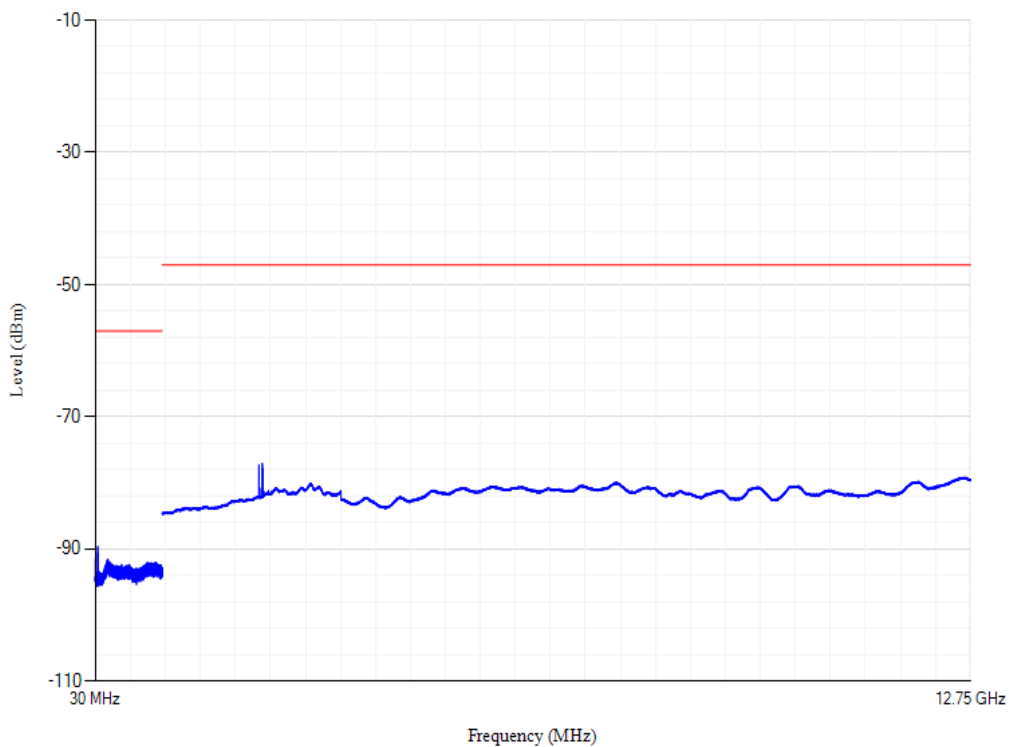

Band3 QPSK BW=20MHz Channel=19850

Conducted spurious emissions

Band3 QPSK BW=20MHz Channel=19575

Conducted spurious emissions

Band40 QPSK BW=20MHz Channel=38750

Conducted spurious emissions

Band40 QPSK BW=20MHz Channel=39550