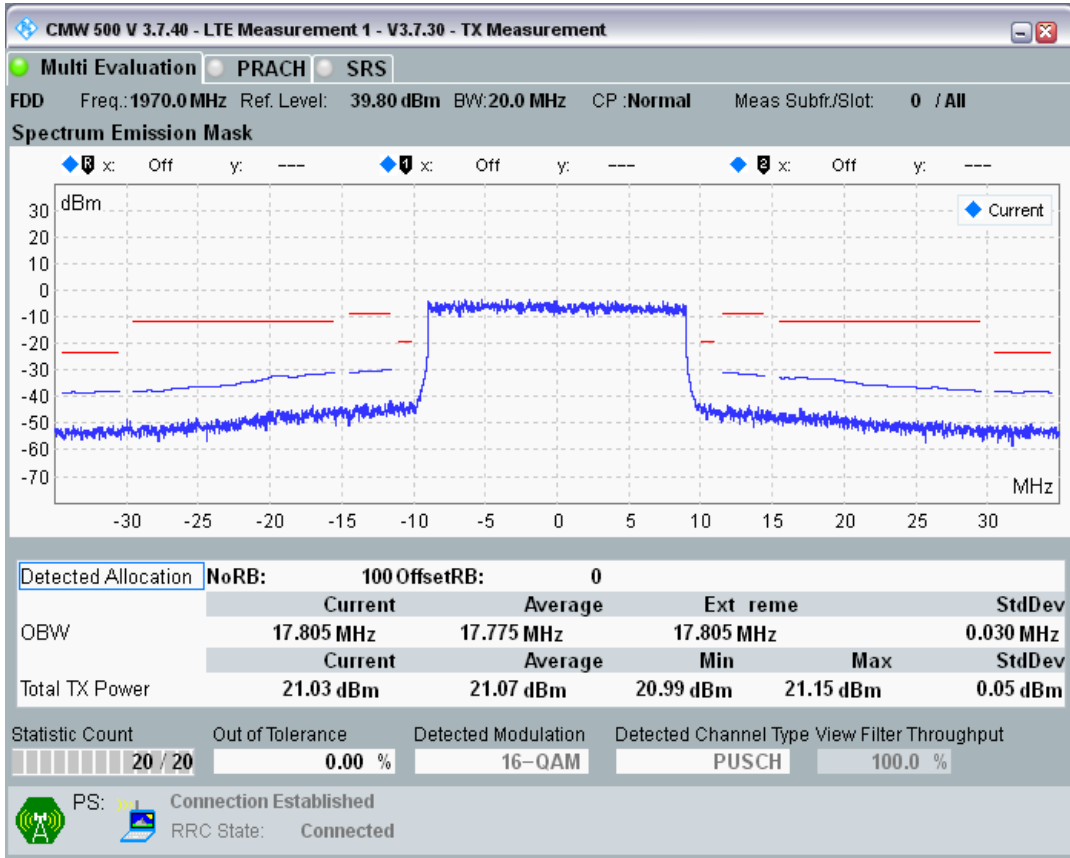

Band1 QAM16 BW=20MHz Channel=18500 RB Size=100 Position=#0