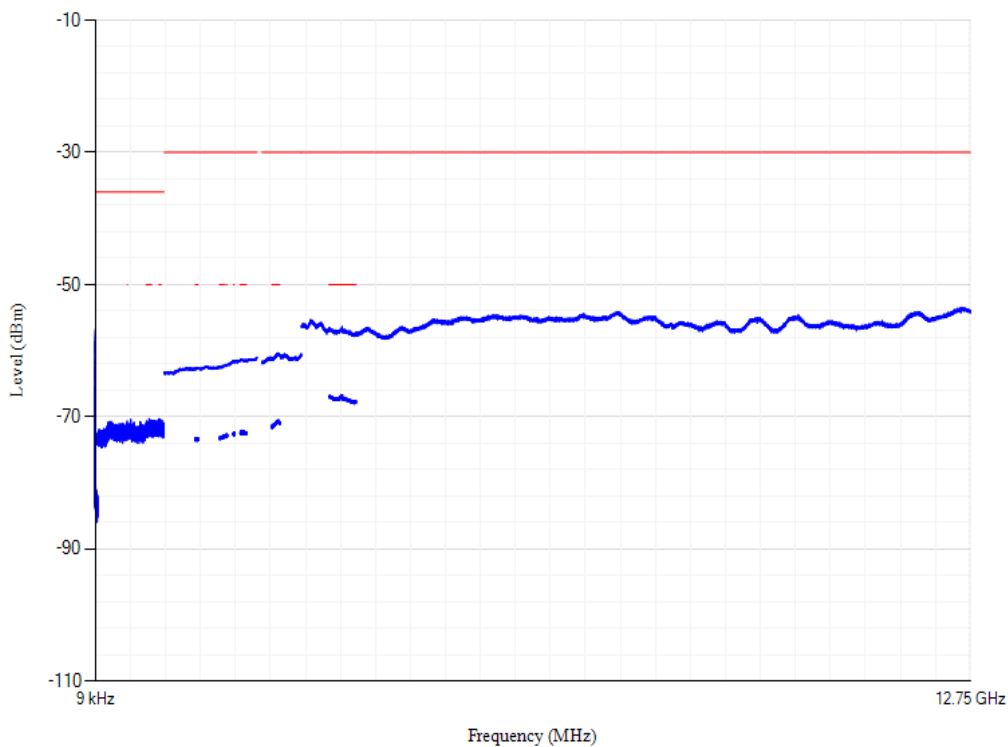

Conducted spurious emissions

Band7 QPSK BW=5MHz Channel=20775 RB Size=1 Position=#0

Conducted spurious emissions

Band7 QPSK BW=5MHz Channel=21100 RB Size=1 Position=#0

Conducted spurious emissions

Band7 QPSK BW=5MHz Channel=21425 RB Size=1 Position=#0