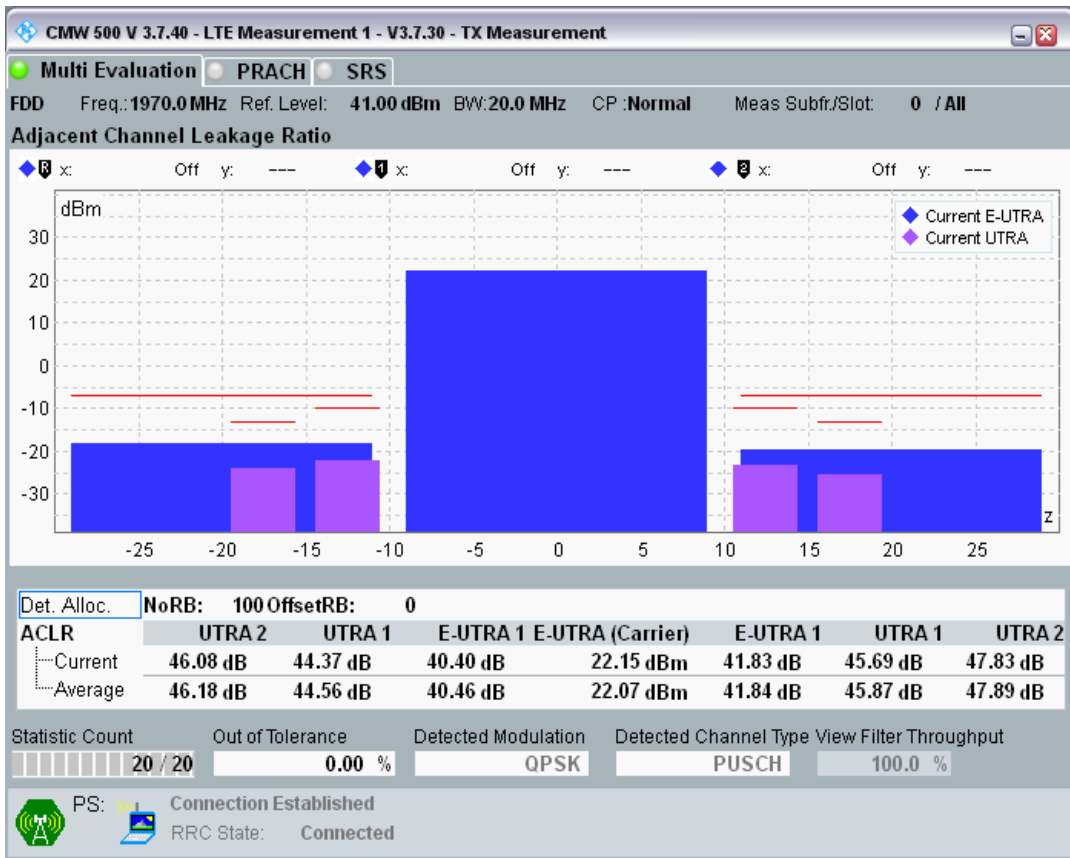

Band1 QPSK BW=20MHz Channel=18500 RB Size=100 Position=#0