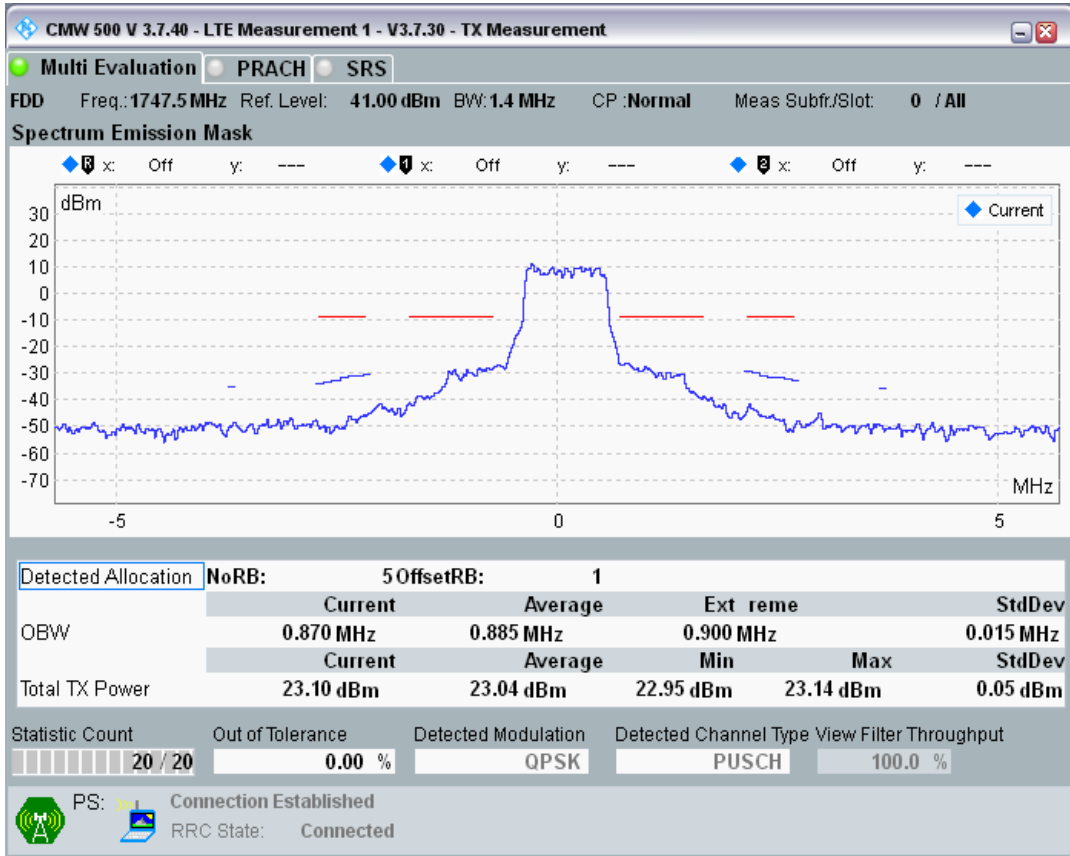

Band3 QAM16 BW=1.4MHz Channel=19207 RB Size=5 Position=#Max

Band3 QAM16 BW=1.4MHz Channel=19207 RB Size=6 Position=#0

Band3 QPSK BW=1.4MHz Channel=19575 RB Size=5 Position=#0

Band3 QPSK BW=1.4MHz Channel=19575 RB Size=5 Position=#Max