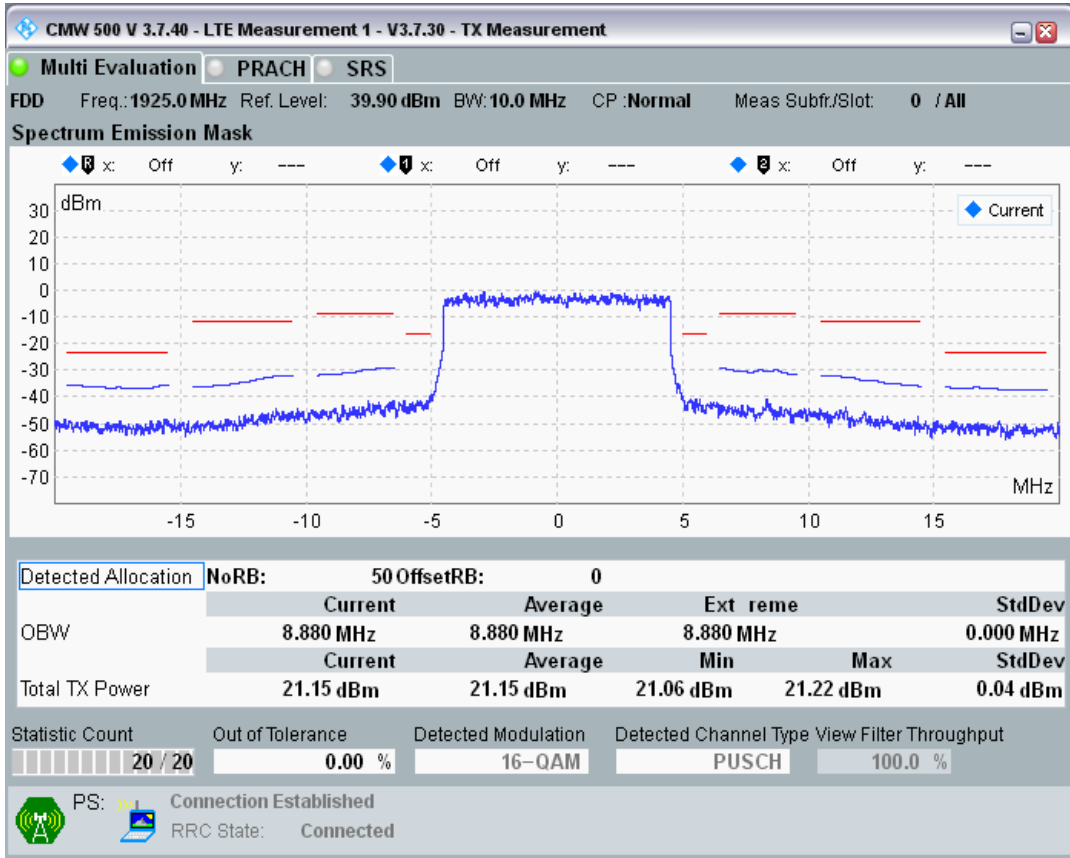

Band1 QPSK BW=10MHz Channel=18050 RB Size=50 Position=#0

Band1 QAM16 BW=10MHz Channel=18050 RB Size=12 Position=#0

Band1 QAM16 BW=10MHz Channel=18050 RB Size=12 Position=#Max

Band1 QAM16 BW=10MHz Channel=18050 RB Size=50 Position=#0