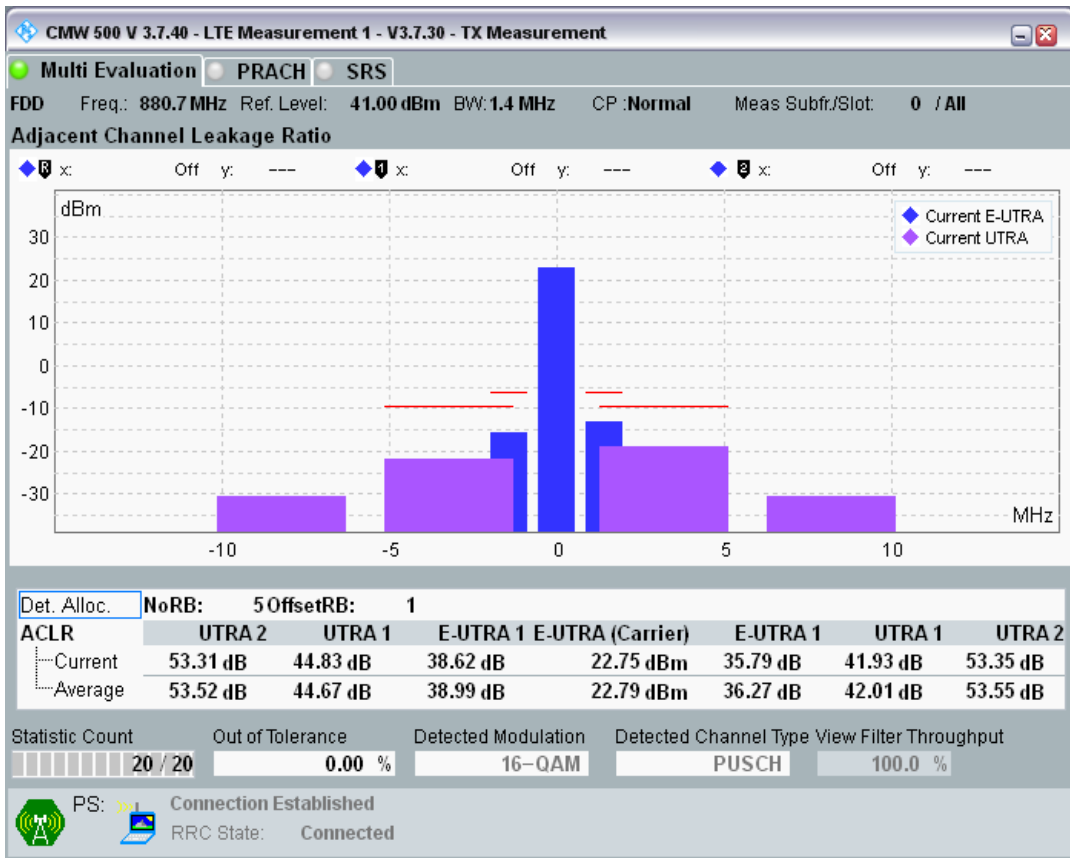

Band8 QAM16 BW=1.4MHz Channel=21457 RB Size=5 Position=#Max