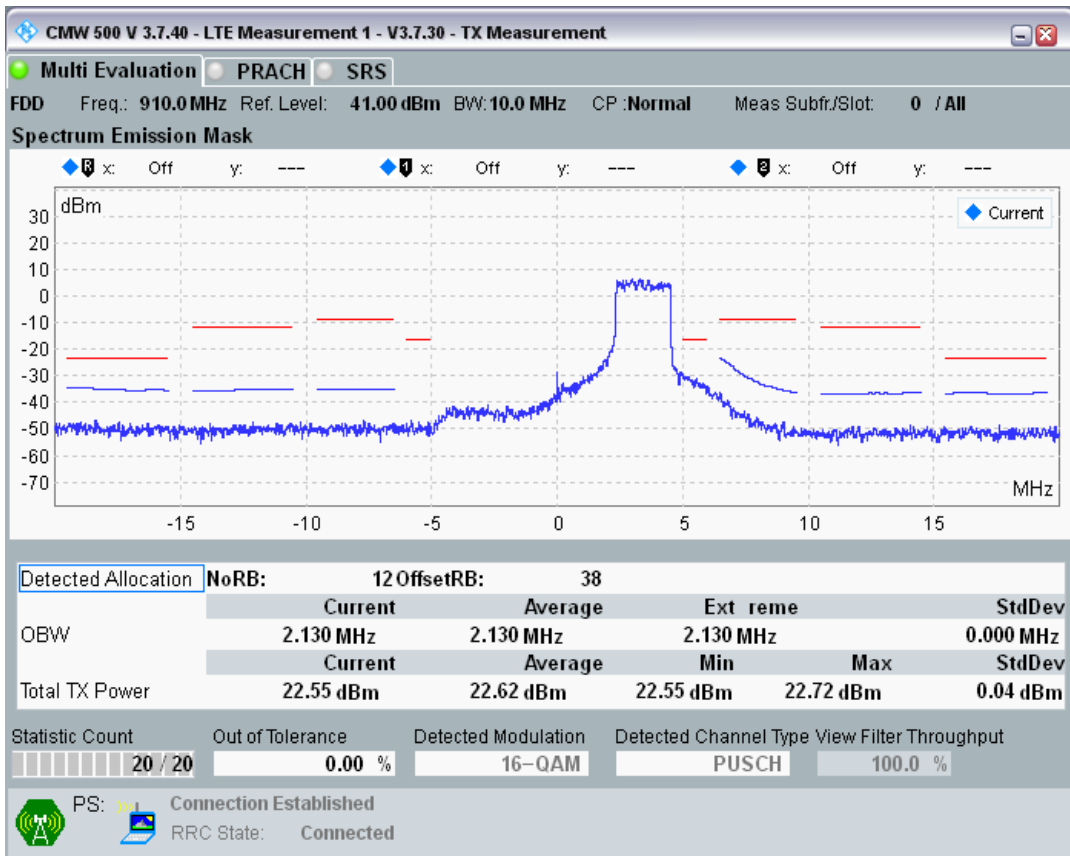

Band8 QAM16 BW=10MHz Channel=21750 RB Size=12 Position=#Max