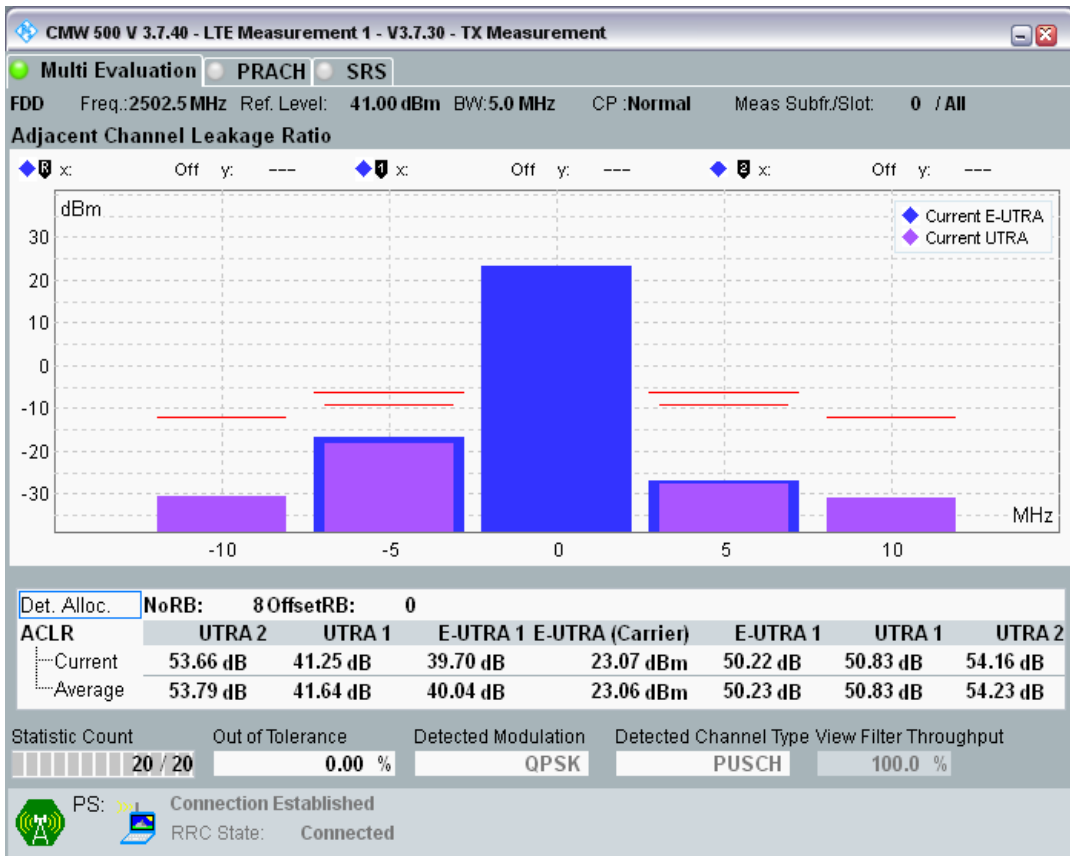

Band7 QPSK BW=5MHz Channel=20775 RB Size=8 Position=#0