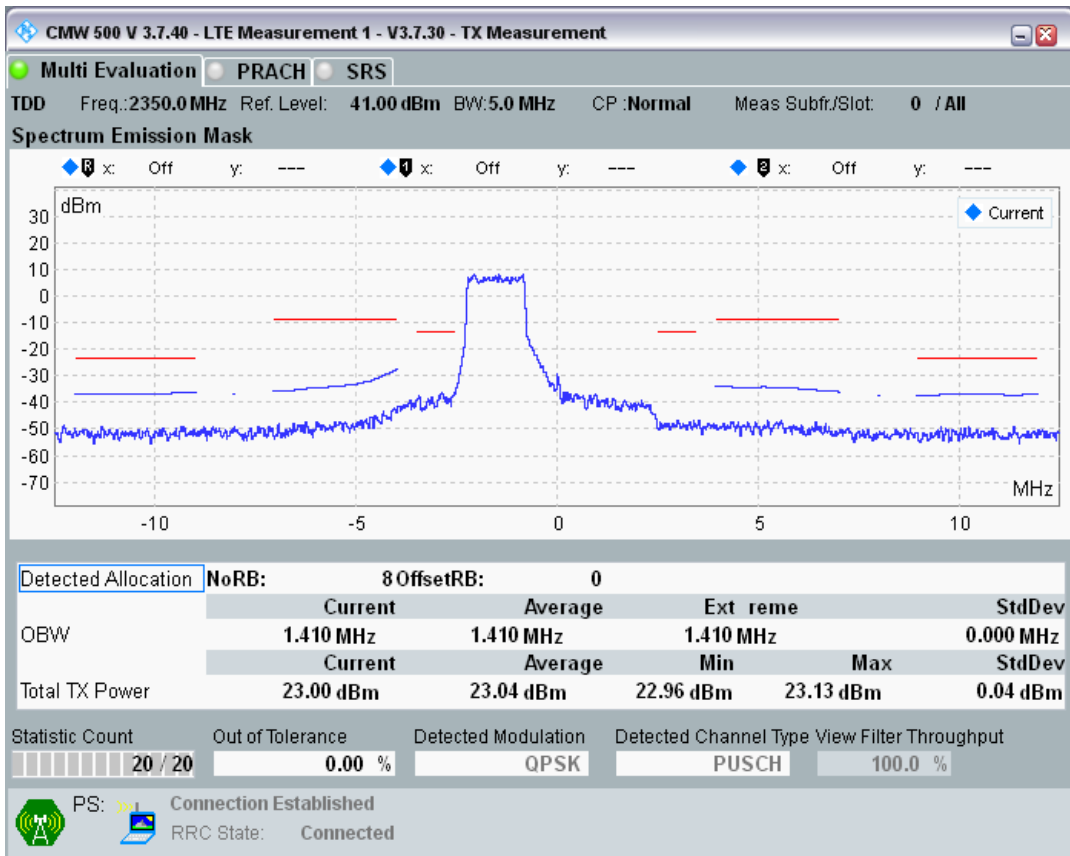

Band40 QPSK BW=5MHz Channel=39150 RB Size=8 Position=#0