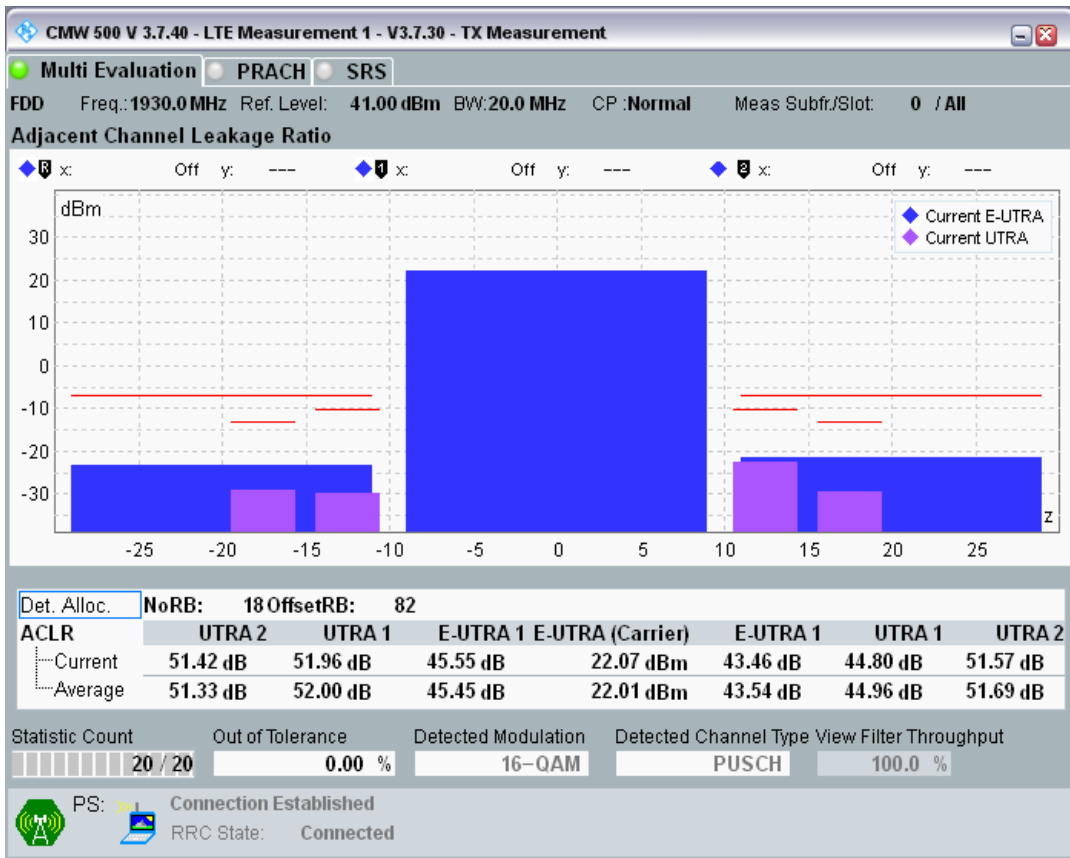

Band1 QAM16 BW=20MHz Channel=18100 RB Size=18 Position=#Max