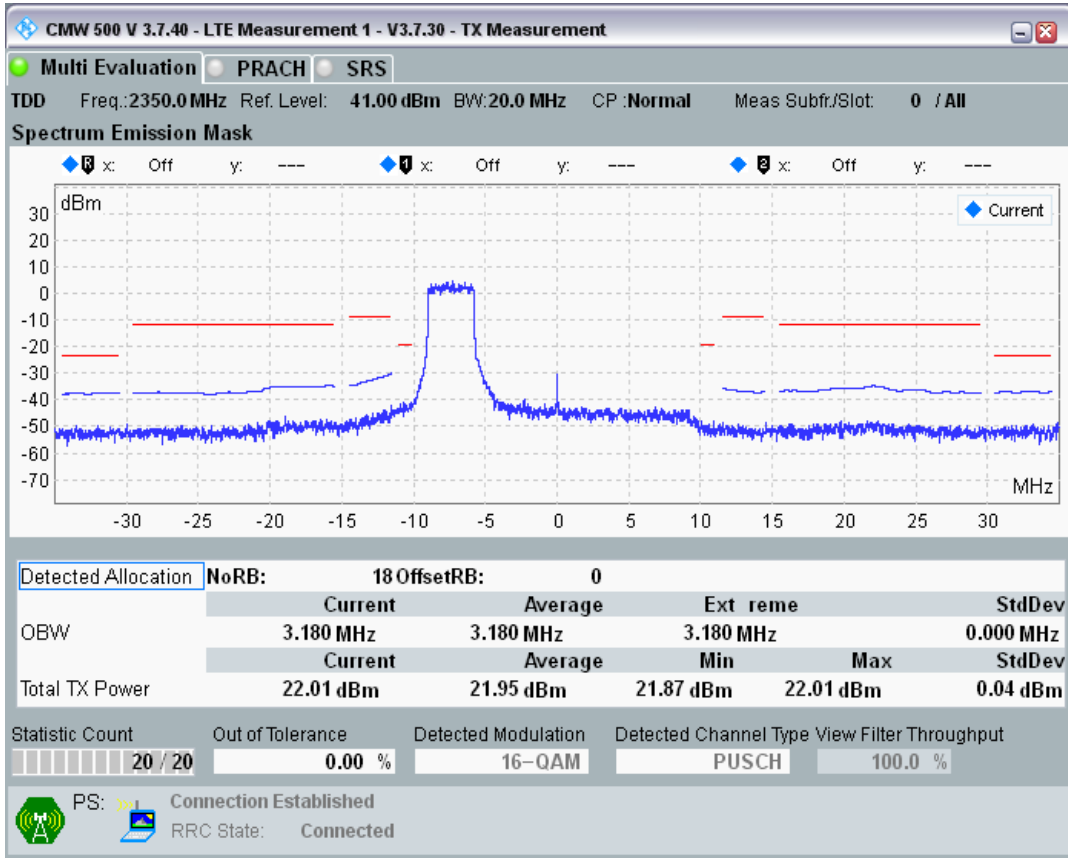

Band40 QAM16 BW=20MHz Channel=39150 RB Size=18 Position=#0