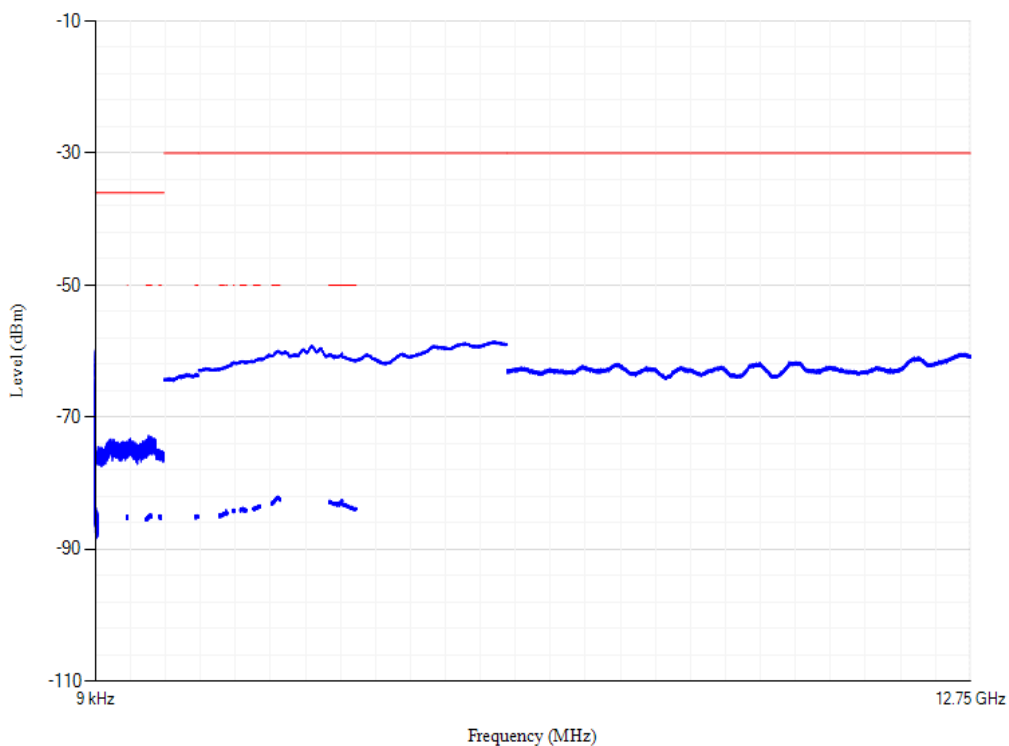

Conducted spurious emissions

Band8 QPSK BW=5MHz Channel=21475 RB Size=1 Position=#0