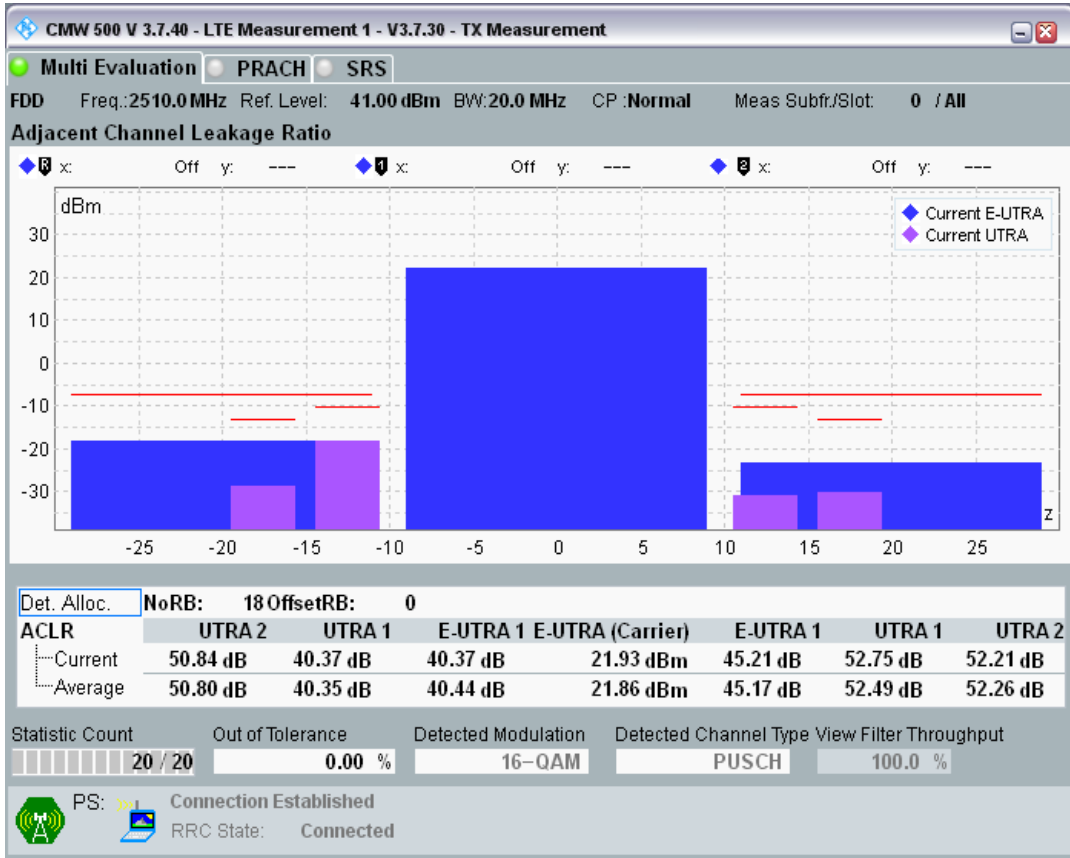

Band7 QAM16 BW=20MHz Channel=20850 RB Size=18 Position=#0