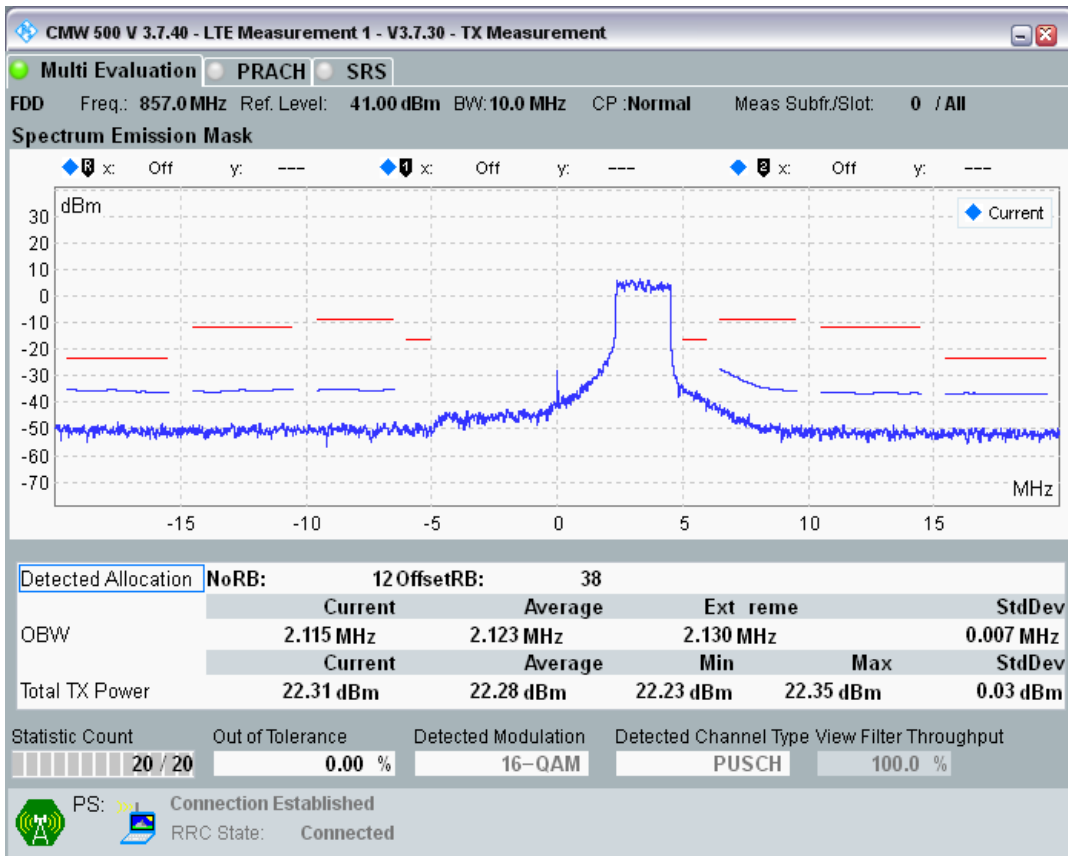

Band20 QAM16 BW=10MHz Channel=24400 RB Size=12 Position=#Max