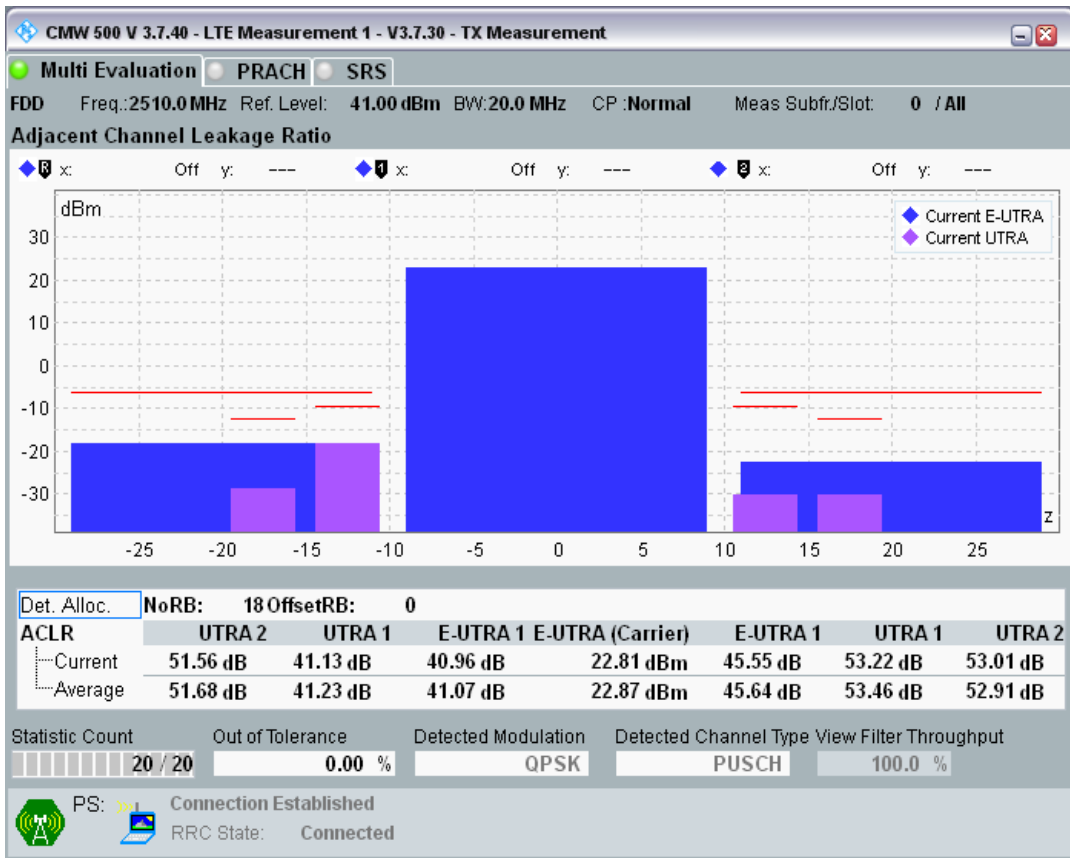

Band7 QPSK BW=20MHz Channel=20850 RB Size=18 Position=#0