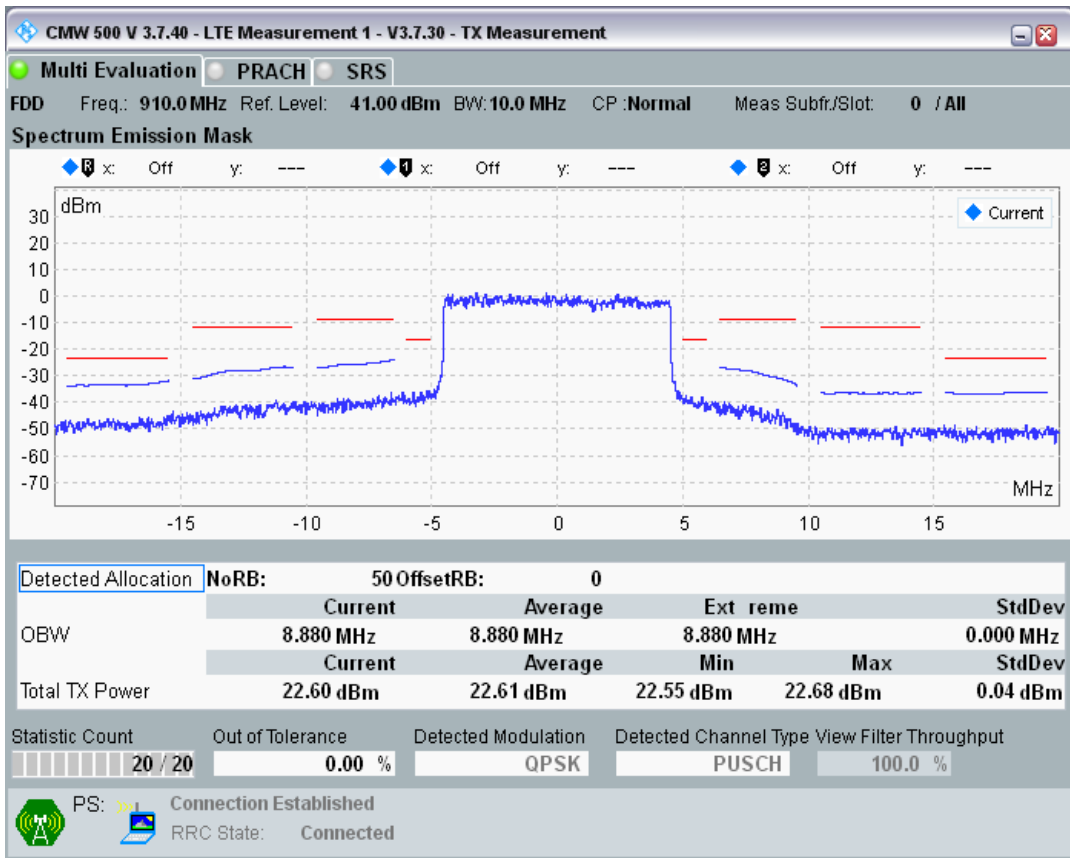

Band8 QPSK BW=10MHz Channel=21750 RB Size=50 Position=#0