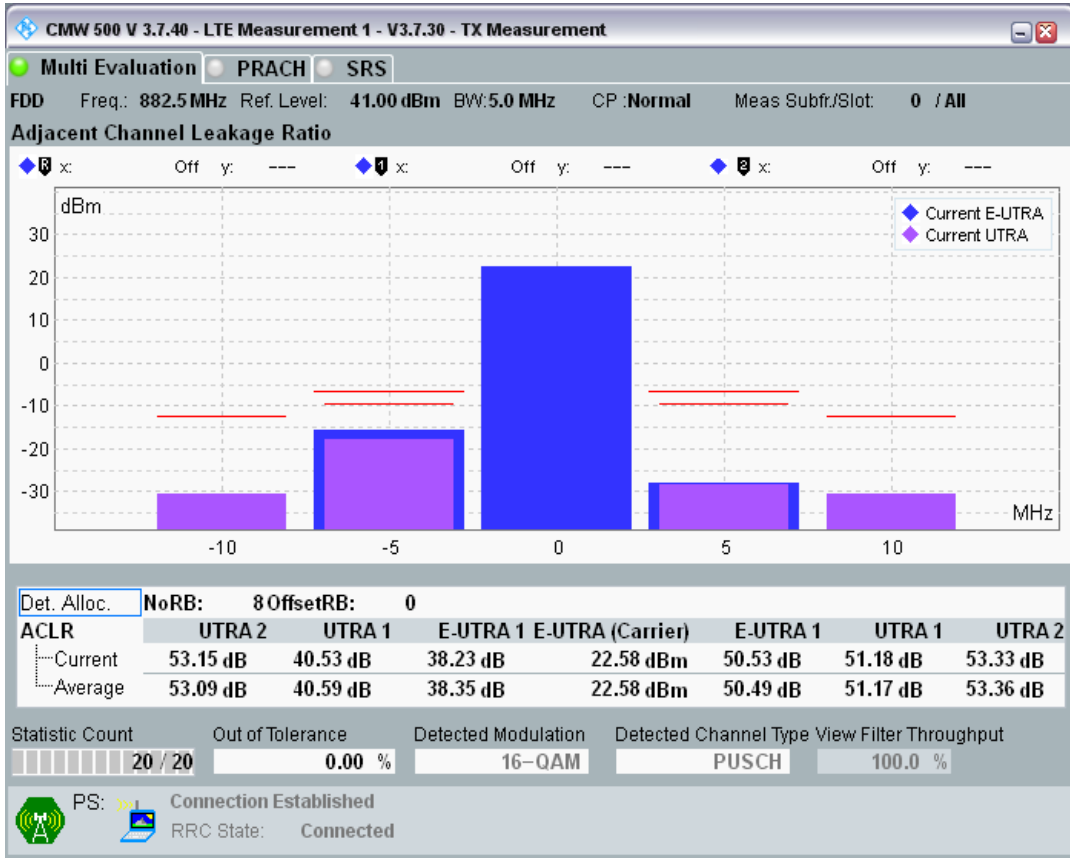

Band8 QPSK BW=5MHz Channel=21475 RB Size=25 Position=#0

Band8 QAM16 BW=5MHz Channel=21475 RB Size=8 Position=#0

Band8 QAM16 BW=5MHz Channel=21475 RB Size=8 Position=#Max

Band8 QAM16 BW=5MHz Channel=21475 RB Size=25 Position=#0