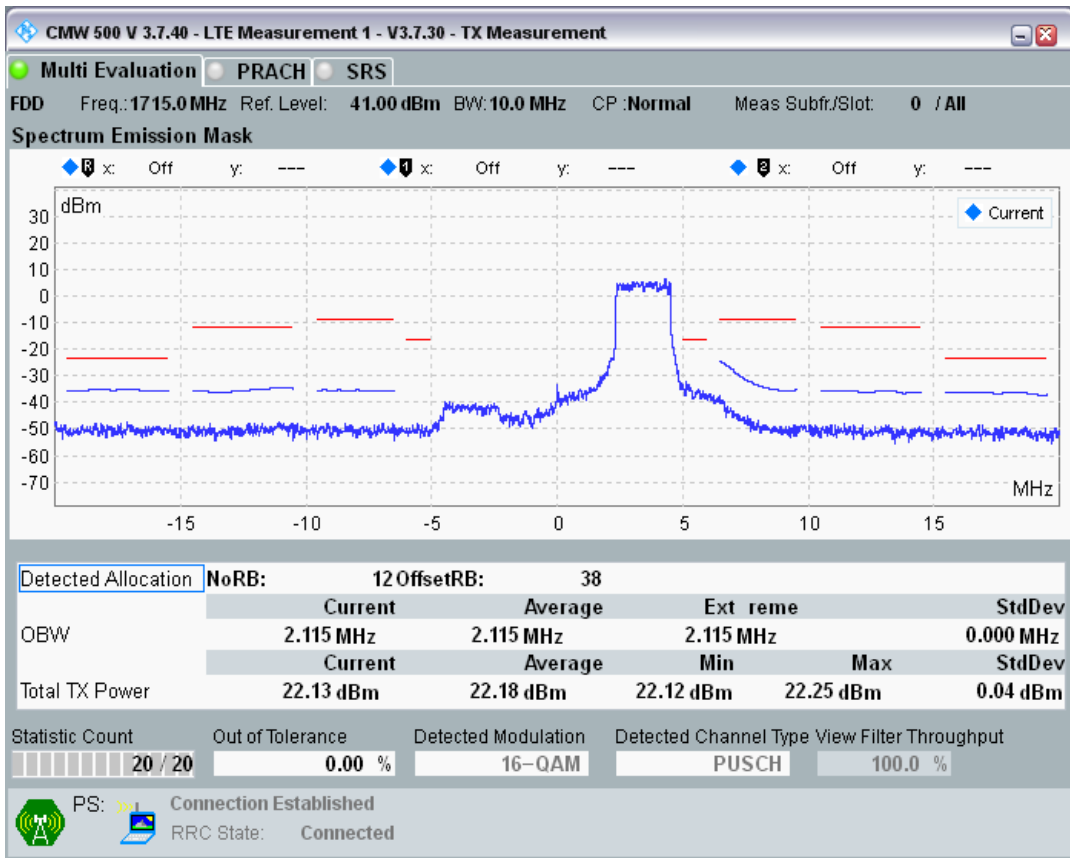

Band3 QAM16 BW=10MHz Channel=19250 RB Size=12 Position=#Max