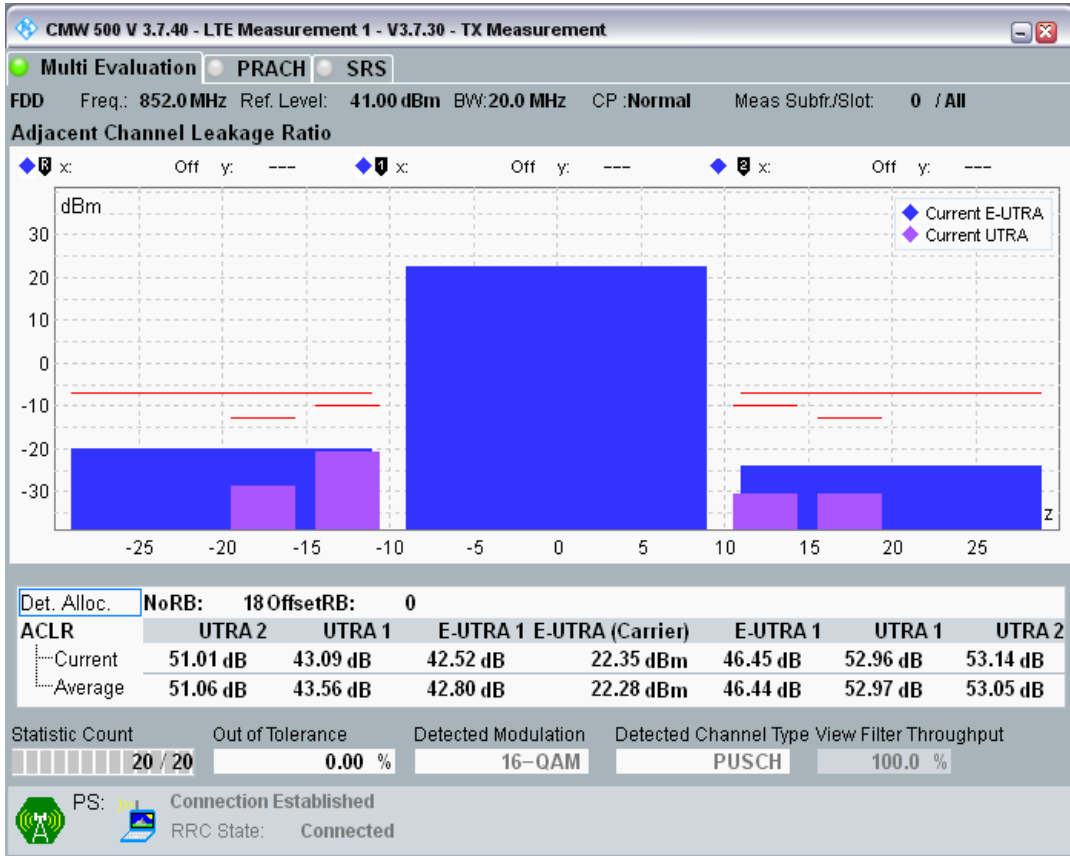

Band20 QAM16 BW=20MHz Channel=24350 RB Size=18 Position=#0