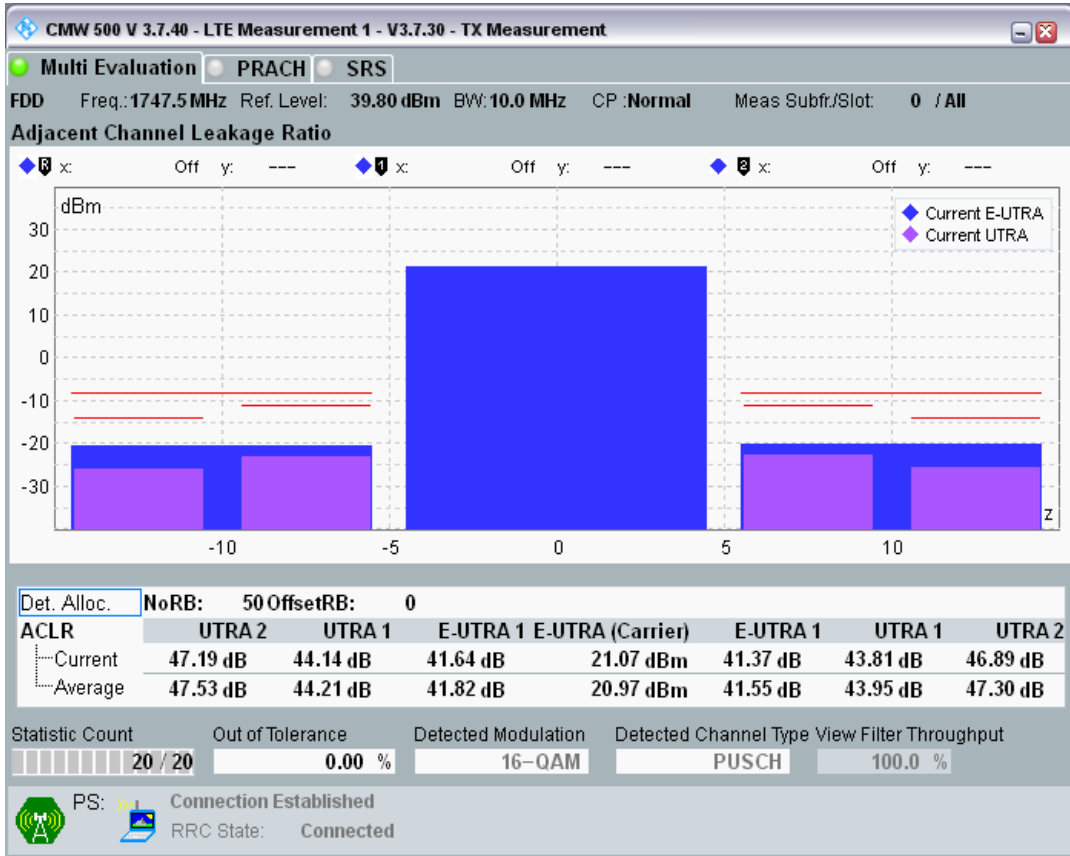

Band3 QPSK BW=10MHz Channel=19575 RB Size=50 Position=#0

Band3 QAM16 BW=10MHz Channel=19575 RB Size=12 Position=#0

Band3 QAM16 BW=10MHz Channel=19575 RB Size=12 Position=#Max

Band3 QAM16 BW=10MHz Channel=19575 RB Size=50 Position=#0