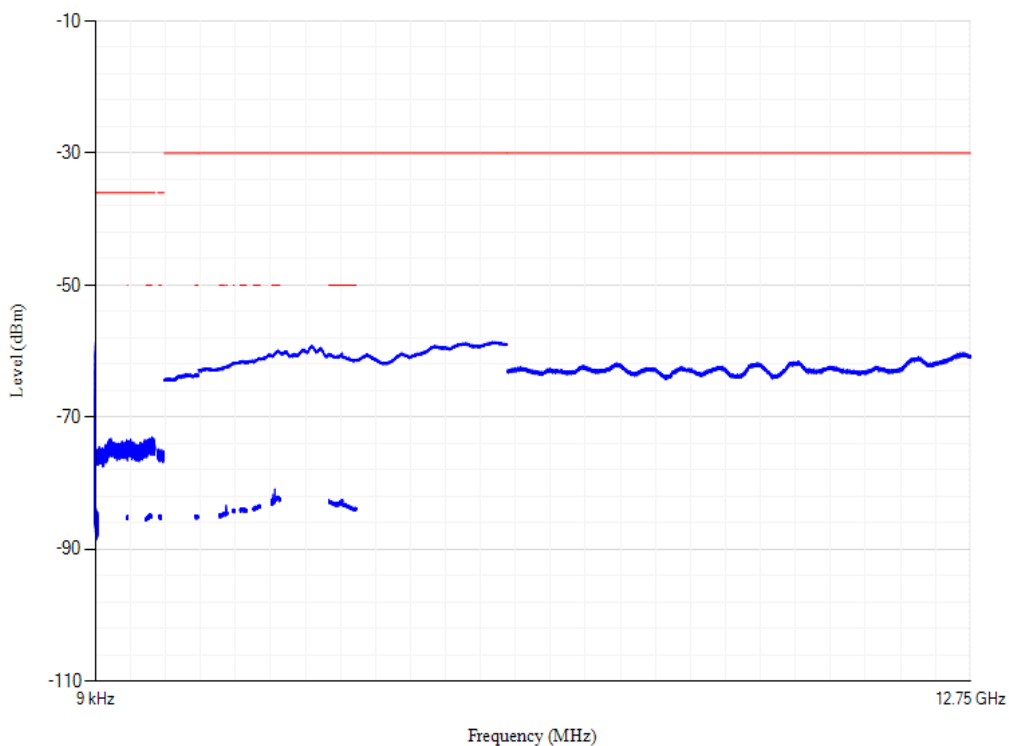

Conducted spurious emissions

Band8 QPSK BW=10MHz Channel=21625 RB Size=1 Position=#0