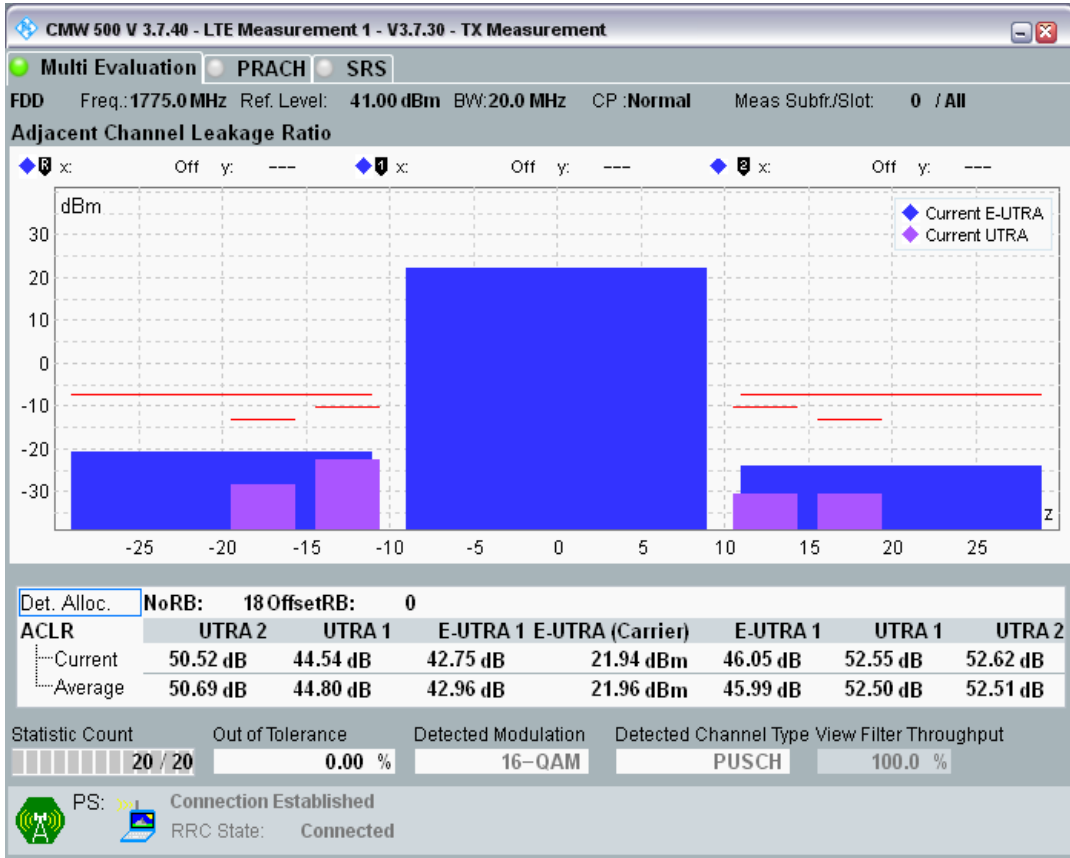

Band3 QAM16 BW=20MHz Channel=19850 RB Size=18 Position=#0