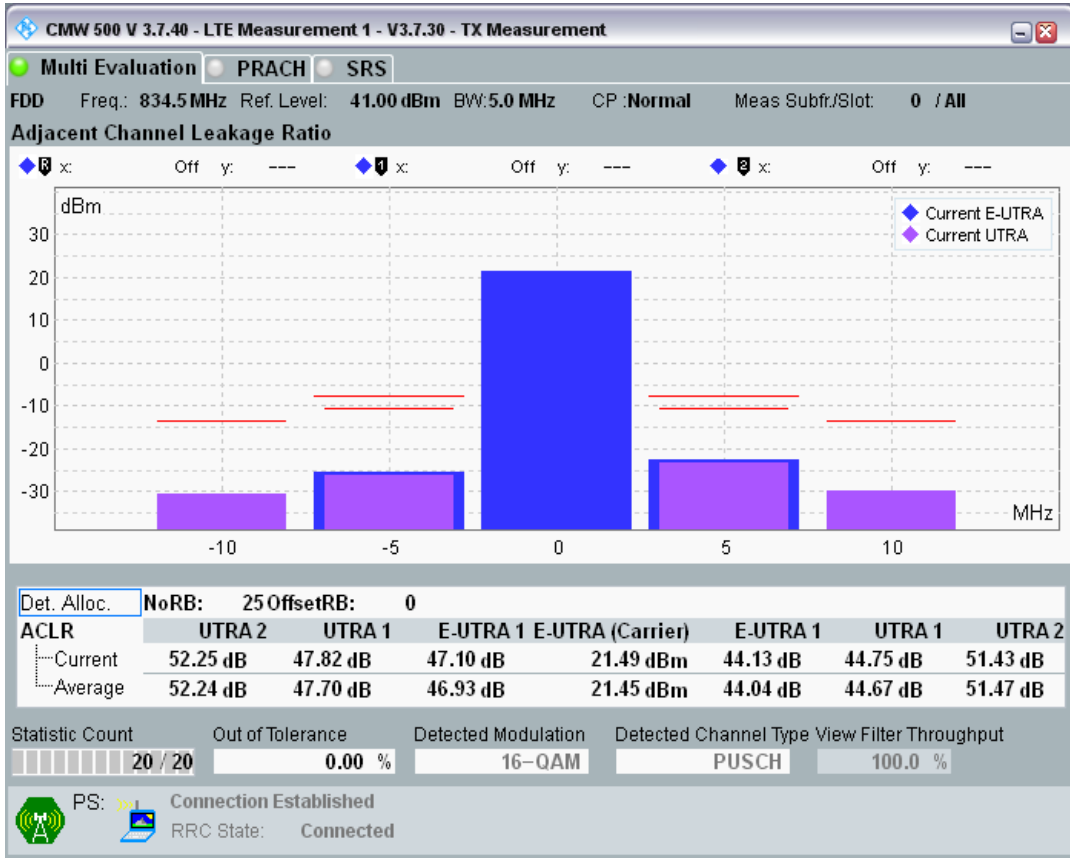

Band20 QPSK BW=5MHz Channel=24175 RB Size=25 Position=#0

Band20 QAM16 BW=5MHz Channel=24175 RB Size=8 Position=#0

Band20 QAM16 BW=5MHz Channel=24175 RB Size=8 Position=#Max

Band20 QAM16 BW=5MHz Channel=24175 RB Size=25 Position=#0