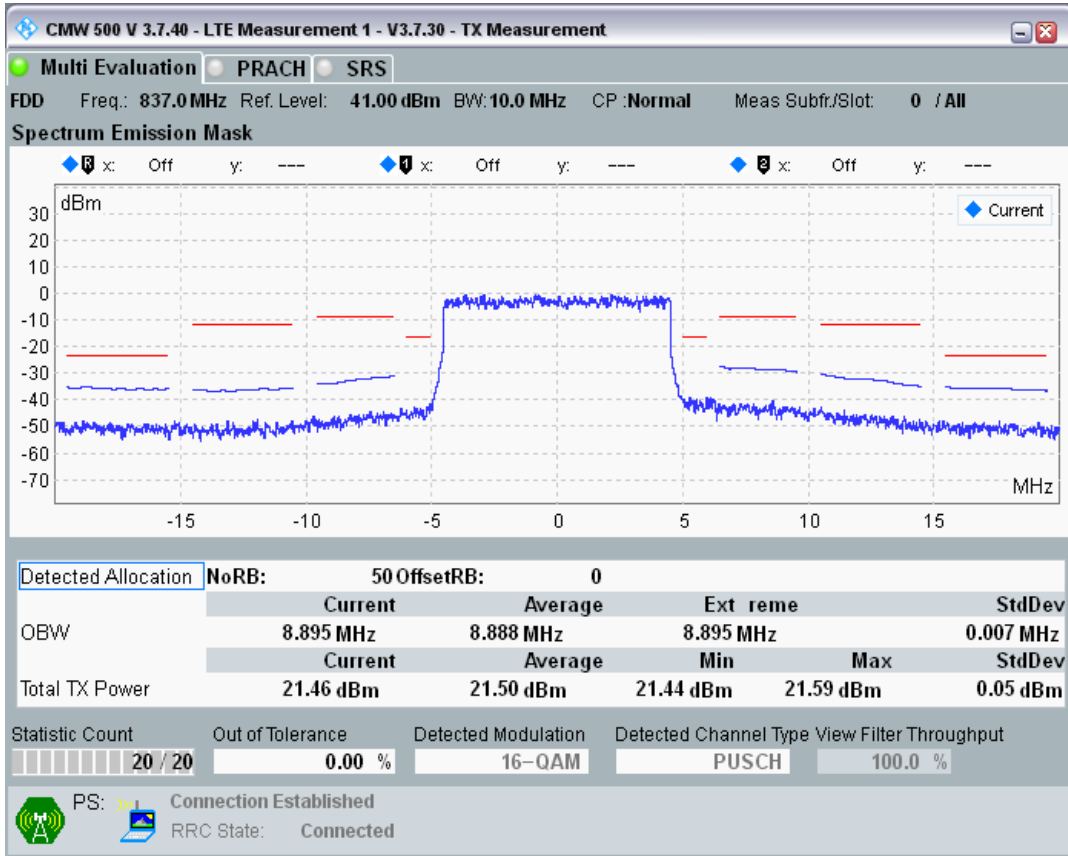

Band20 QAM16 BW=10MHz Channel=24200 RB Size=50 Position=#0