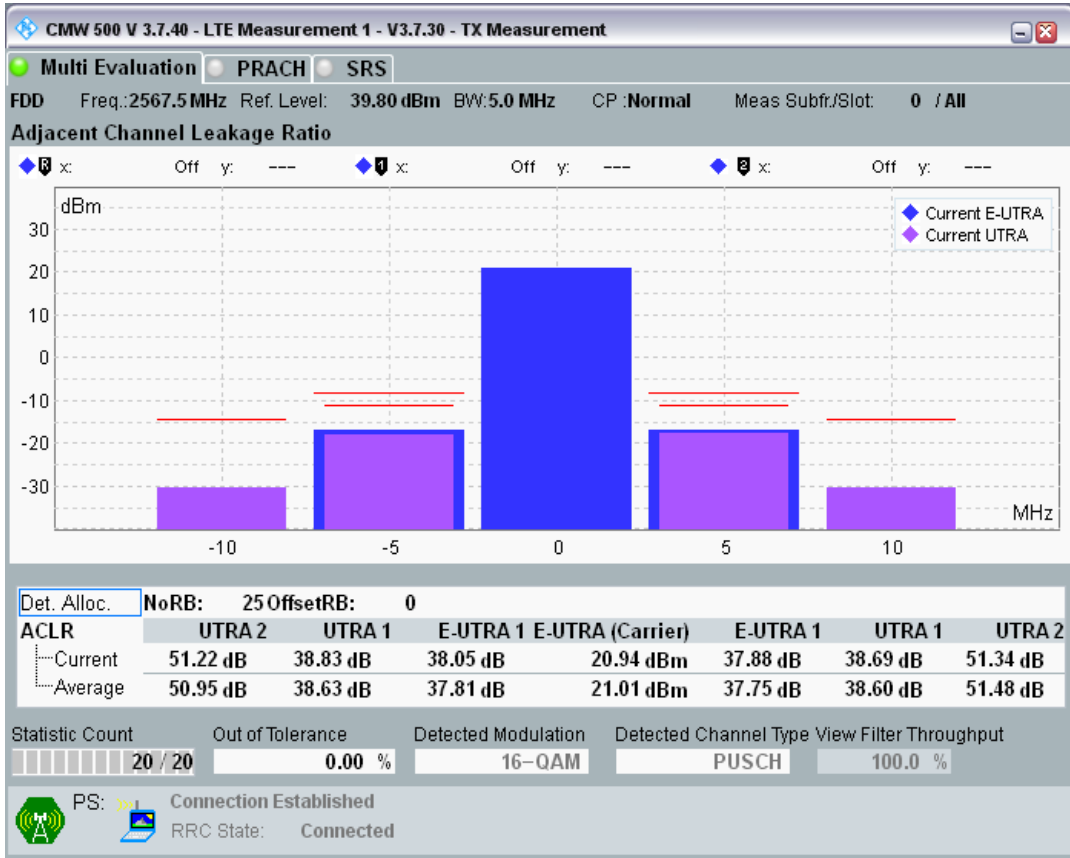

Band7 QPSK BW=5MHz Channel=21425 RB Size=25 Position=#0

Band7 QAM16 BW=5MHz Channel=21425 RB Size=8 Position=#0

Band7 QAM16 BW=5MHz Channel=21425 RB Size=8 Position=#Max

Band7 QAM16 BW=5MHz Channel=21425 RB Size=25 Position=#0