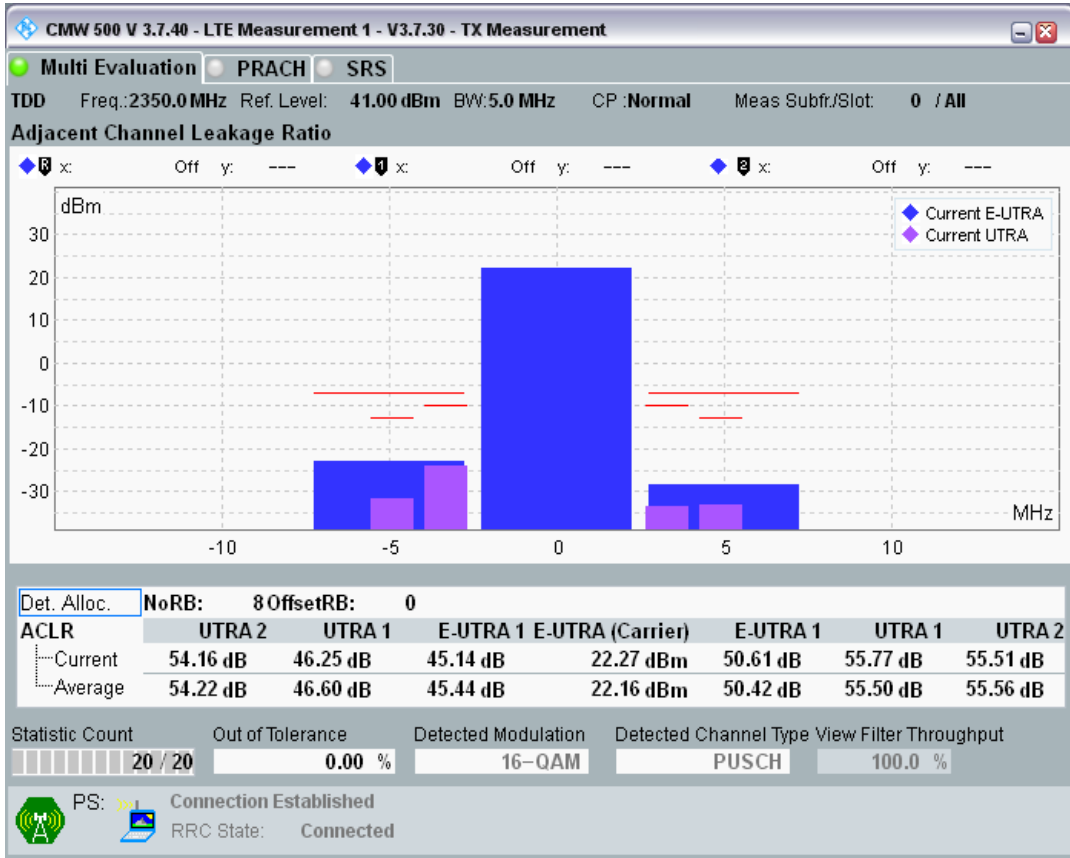

Band40 QAM16 BW=5MHz Channel=39150 RB Size=8 Position=#0