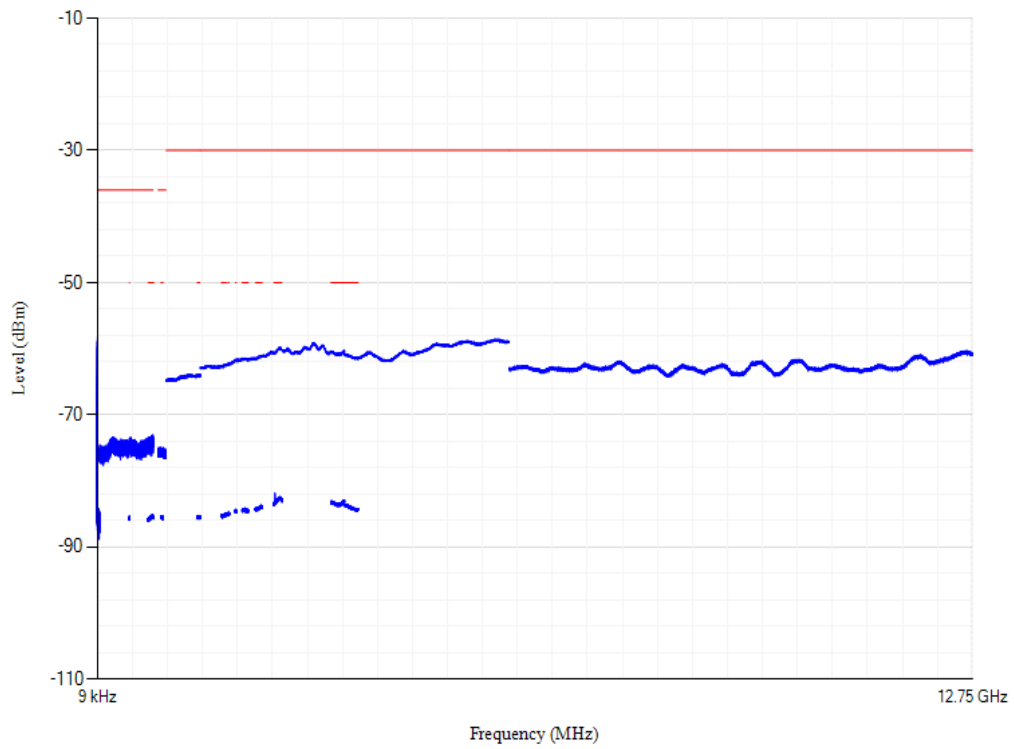

Conducted spurious emissions

Band20 QPSK BW=20MHz Channel=24250 RB Size=1 Position=#0

Conducted spurious emissions

Band20 QPSK BW=20MHz Channel=24300 RB Size=1 Position=#0

Conducted spurious emissions

Band20 QPSK BW=20MHz Channel=24350 RB Size=1 Position=#0