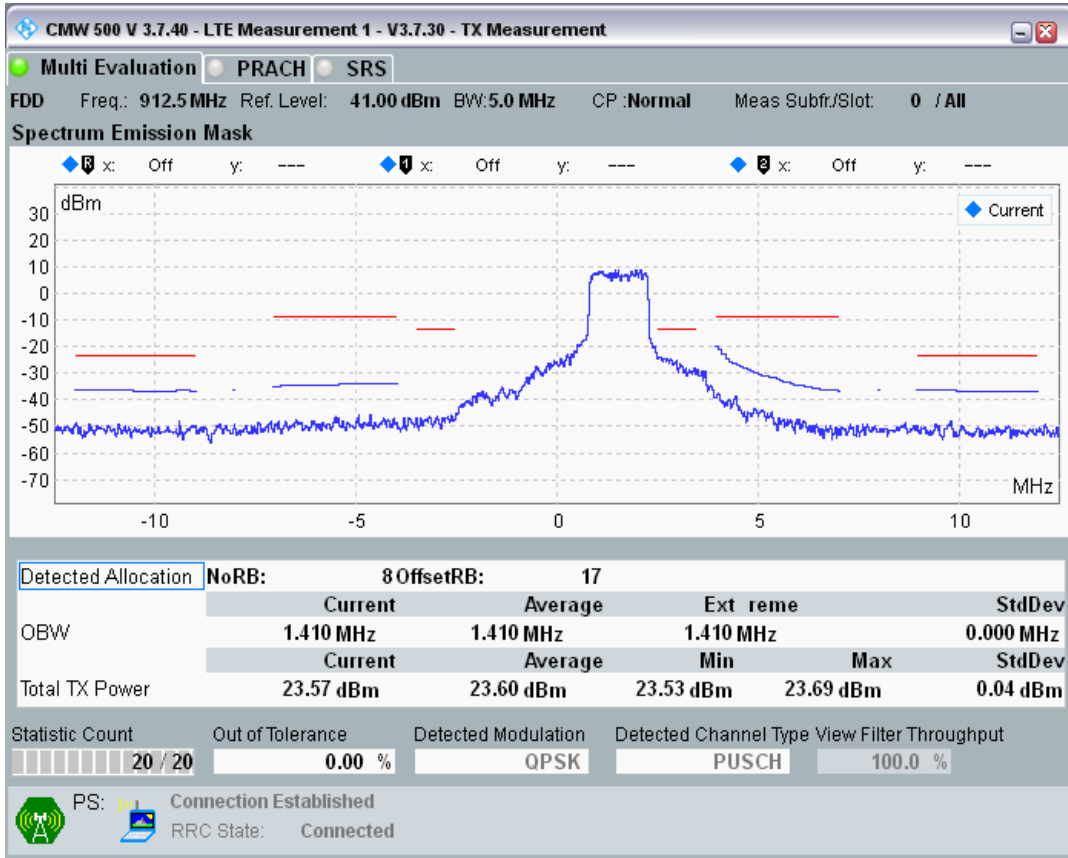

Band8 QAM16 BW=5MHz Channel=21625 RB Size=8 Position=#Max

Band8 QAM16 BW=5MHz Channel=21625 RB Size=25 Position=#0

Band8 QPSK BW=5MHz Channel=21775 RB Size=8 Position=#0

Band8 QPSK BW=5MHz Channel=21775 RB Size=8 Position=#Max