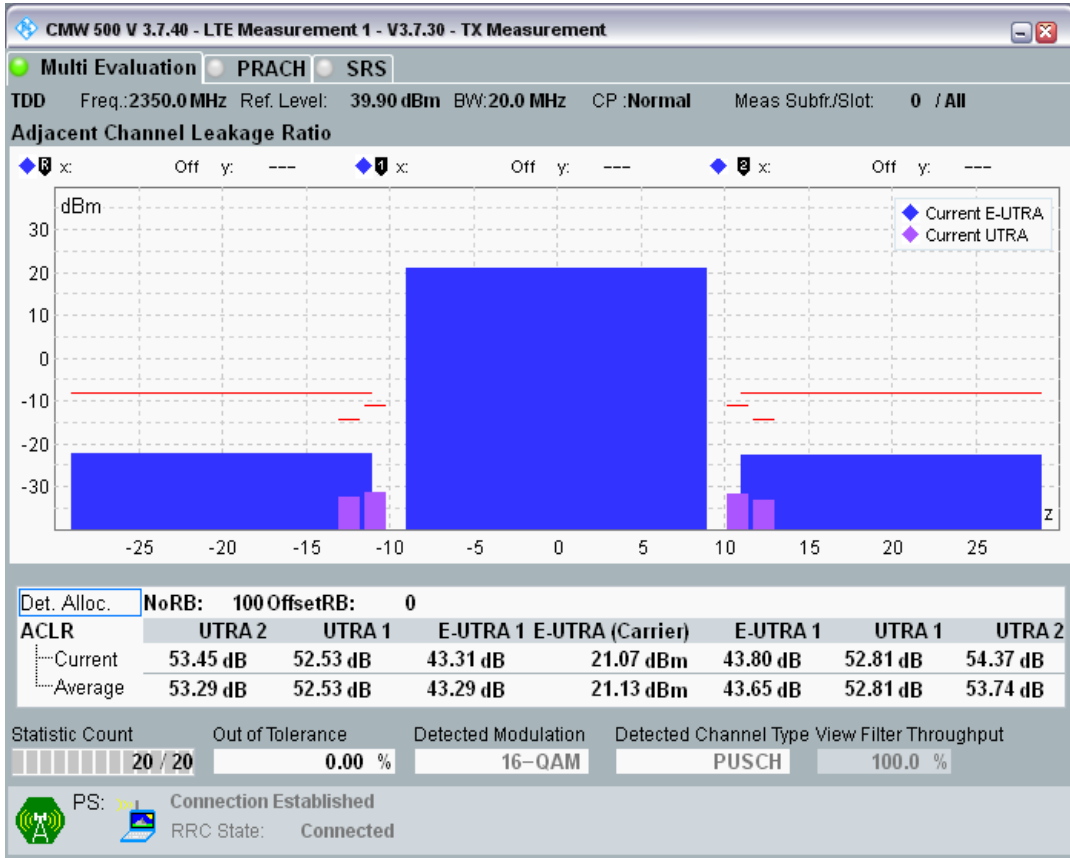

Band40 QPSK BW=20MHz Channel=39150 RB Size=100 Position=#0

Band40 QAM16 BW=20MHz Channel=39150 RB Size=18 Position=#0

Band40 QAM16 BW=20MHz Channel=39150 RB Size=18 Position=#Max

Band40 QAM16 BW=20MHz Channel=39150 RB Size=100 Position=#0