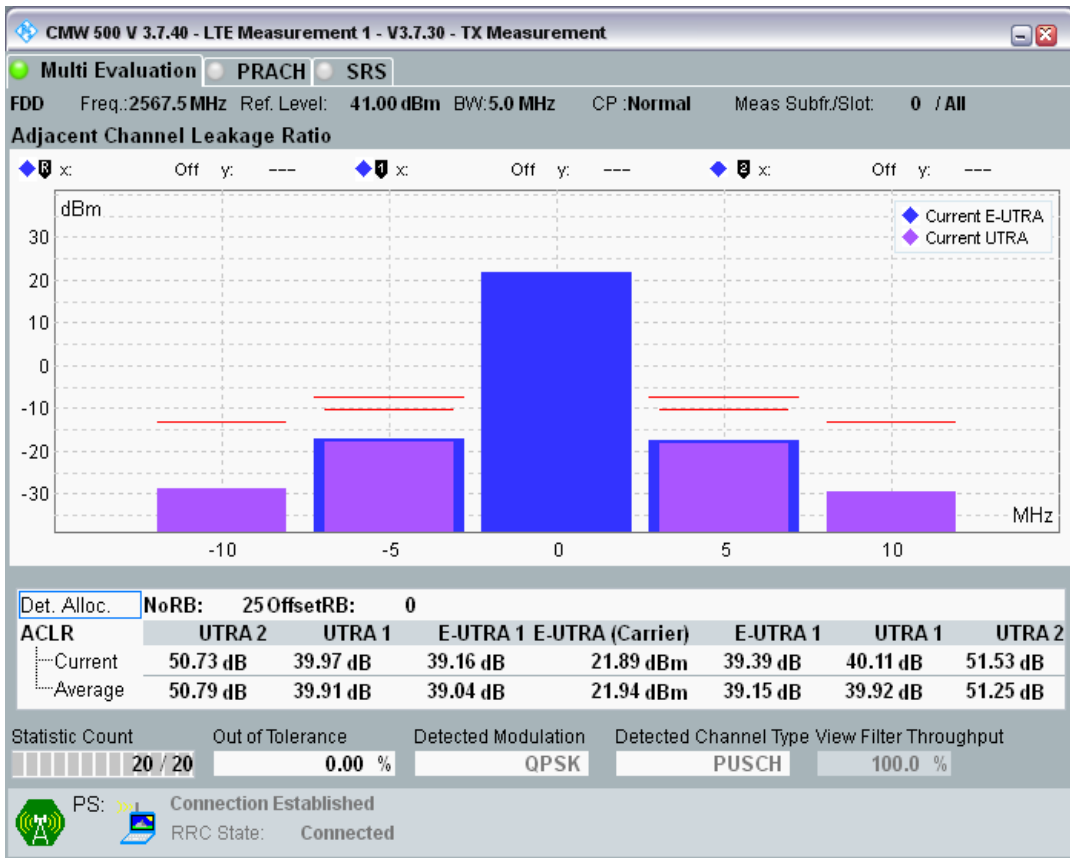

Band7 QPSK BW=5MHz Channel=21425 RB Size=25 Position=#0