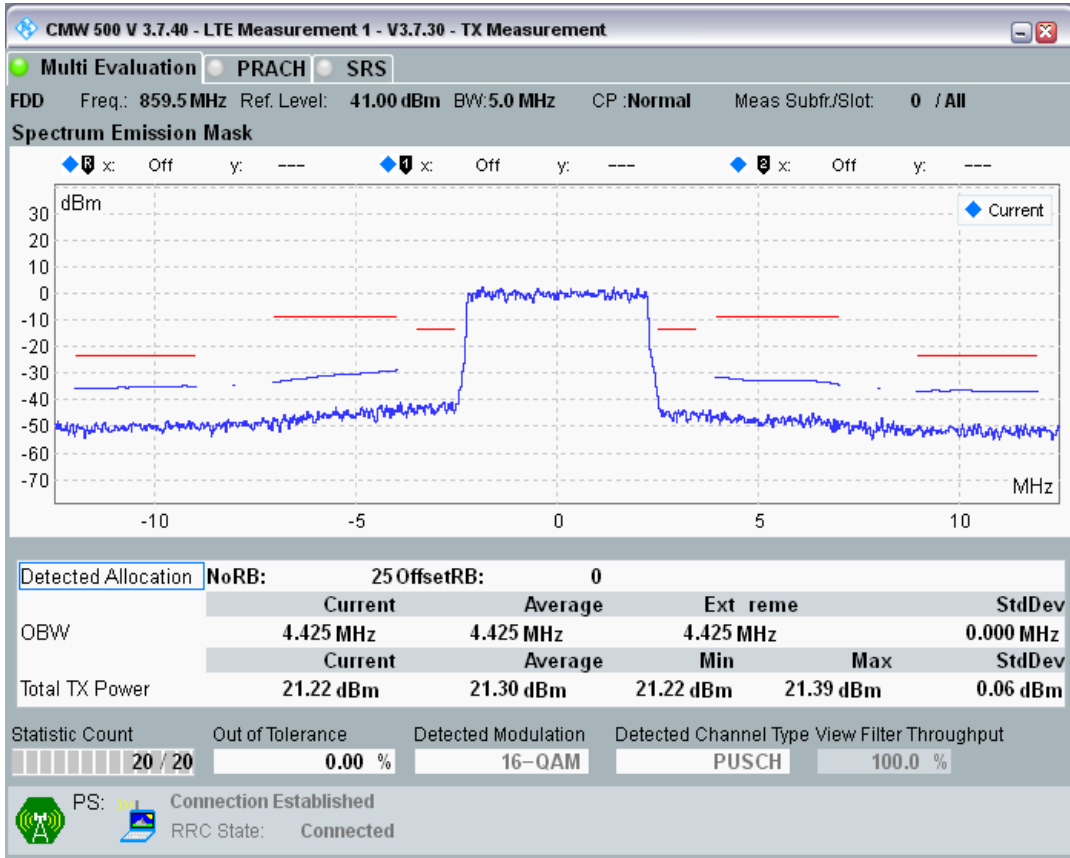

Band20 QPSK BW=5MHz Channel=24425 RB Size=25 Position=#0

Band20 QAM16 BW=5MHz Channel=24425 RB Size=8 Position=#0

Band20 QAM16 BW=5MHz Channel=24425 RB Size=8 Position=#Max

Band20 QAM16 BW=5MHz Channel=24425 RB Size=25 Position=#0