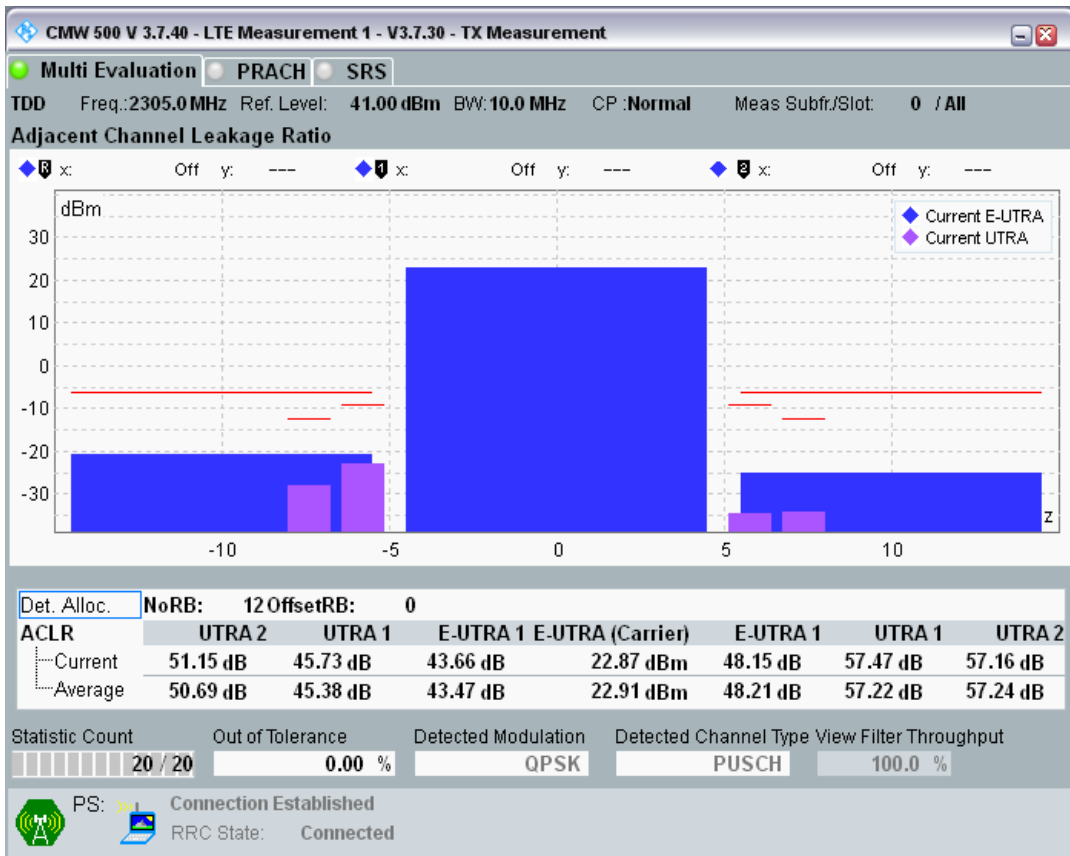

Band40 QPSK BW=10MHz Channel=38700 RB Size=12 Position=#0