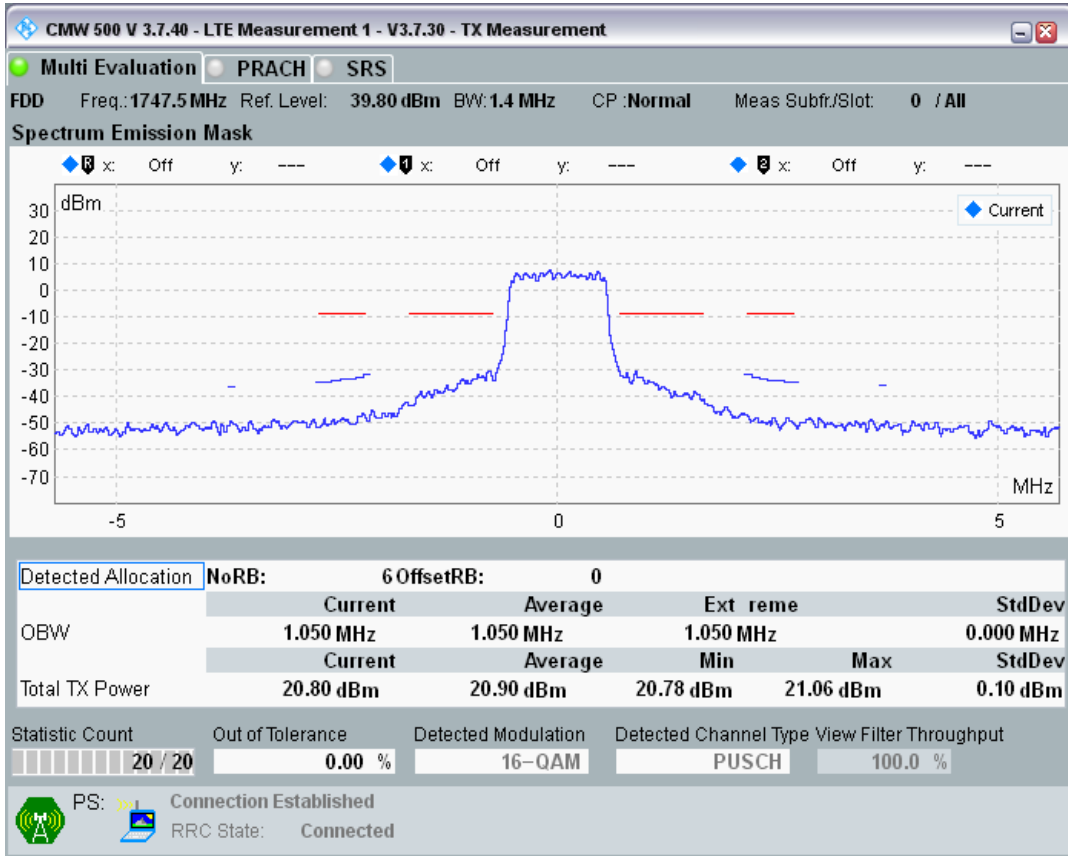

Band3 QPSK BW=1.4MHz Channel=19575 RB Size=6 Position=#0

Band3 QAM16 BW=1.4MHz Channel=19575 RB Size=5 Position=#0

Band3 QAM16 BW=1.4MHz Channel=19575 RB Size=5 Position=#Max

Band3 QAM16 BW=1.4MHz Channel=19575 RB Size=6 Position=#0