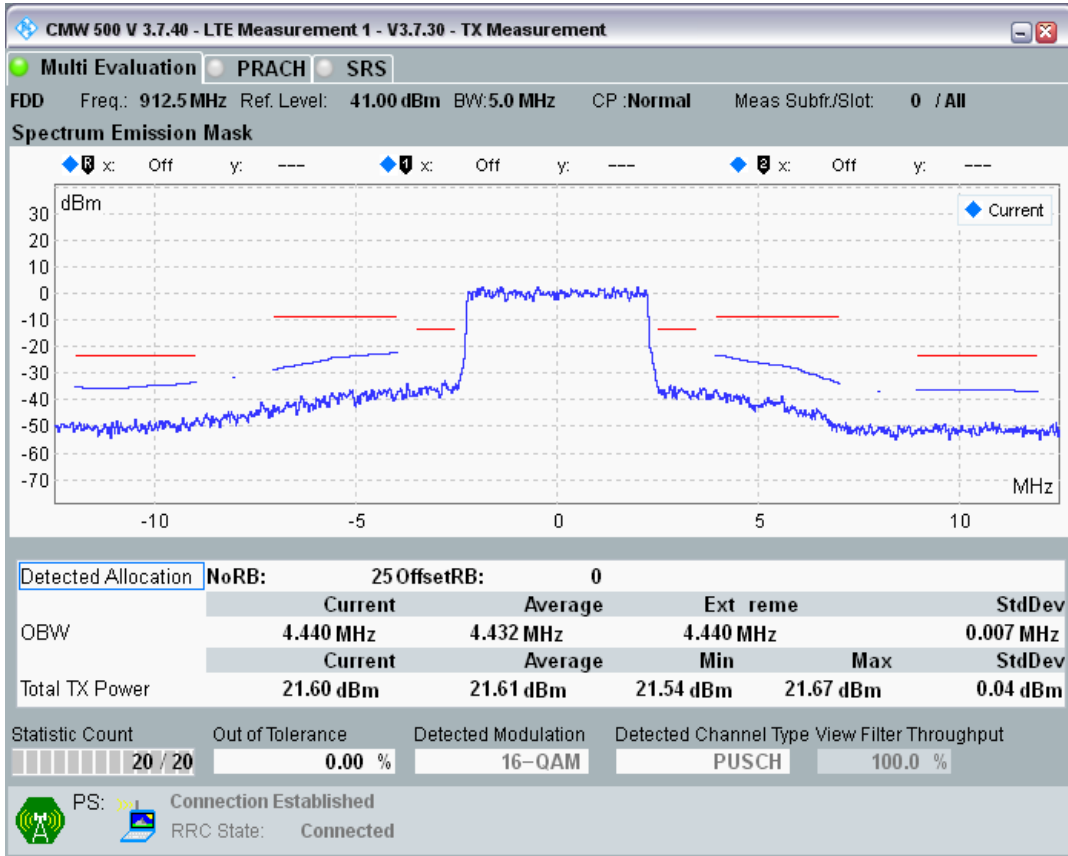

Band8 QPSK BW=5MHz Channel=21775 RB Size=25 Position=#0

Band8 QAM16 BW=5MHz Channel=21775 RB Size=8 Position=#0

Band8 QAM16 BW=5MHz Channel=21775 RB Size=8 Position=#Max

Band8 QAM16 BW=5MHz Channel=21775 RB Size=25 Position=#0