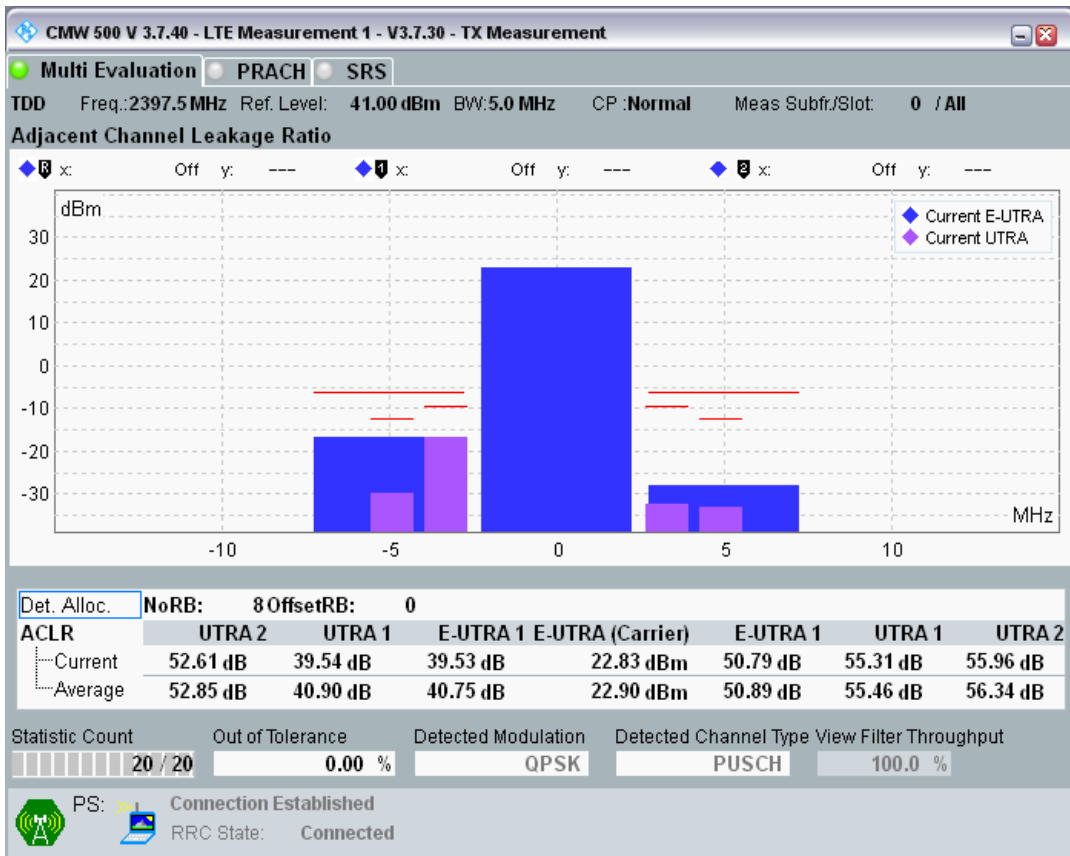

Band40 QPSK BW=5MHz Channel=39625 RB Size=8 Position=#0