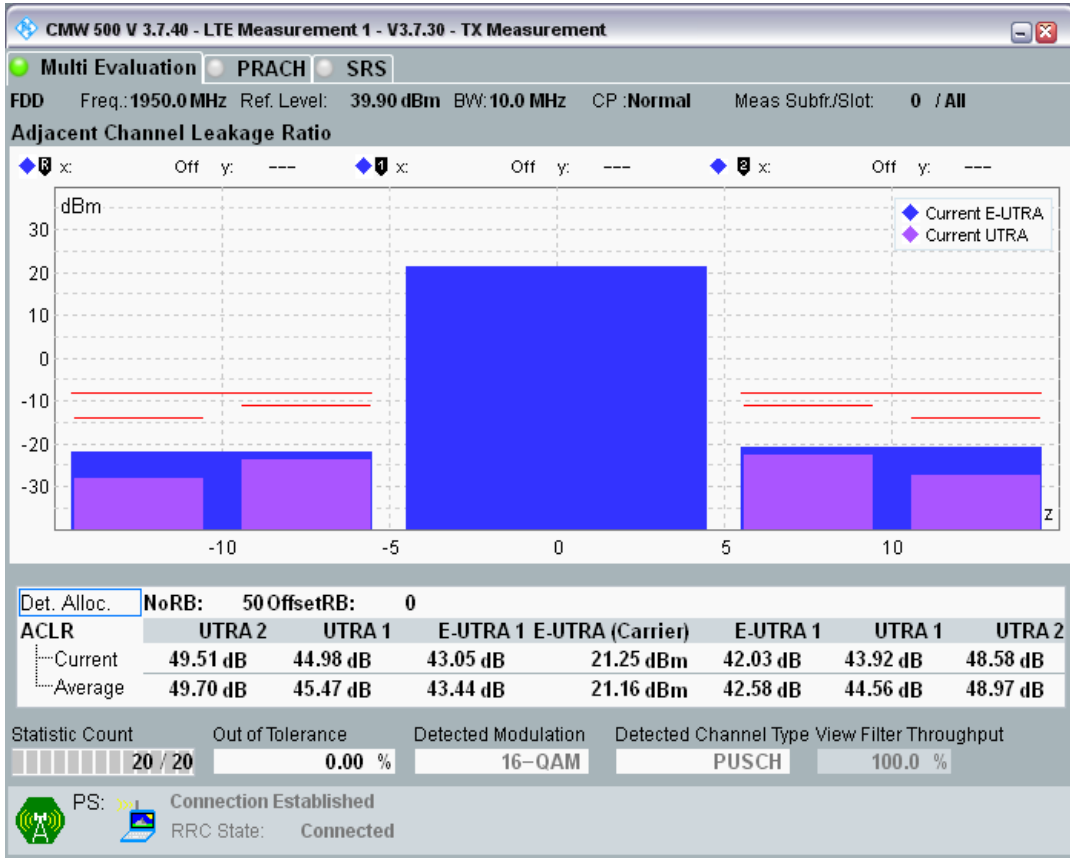

Band1 QAM16 BW=10MHz Channel=18300 RB Size=50 Position=#0