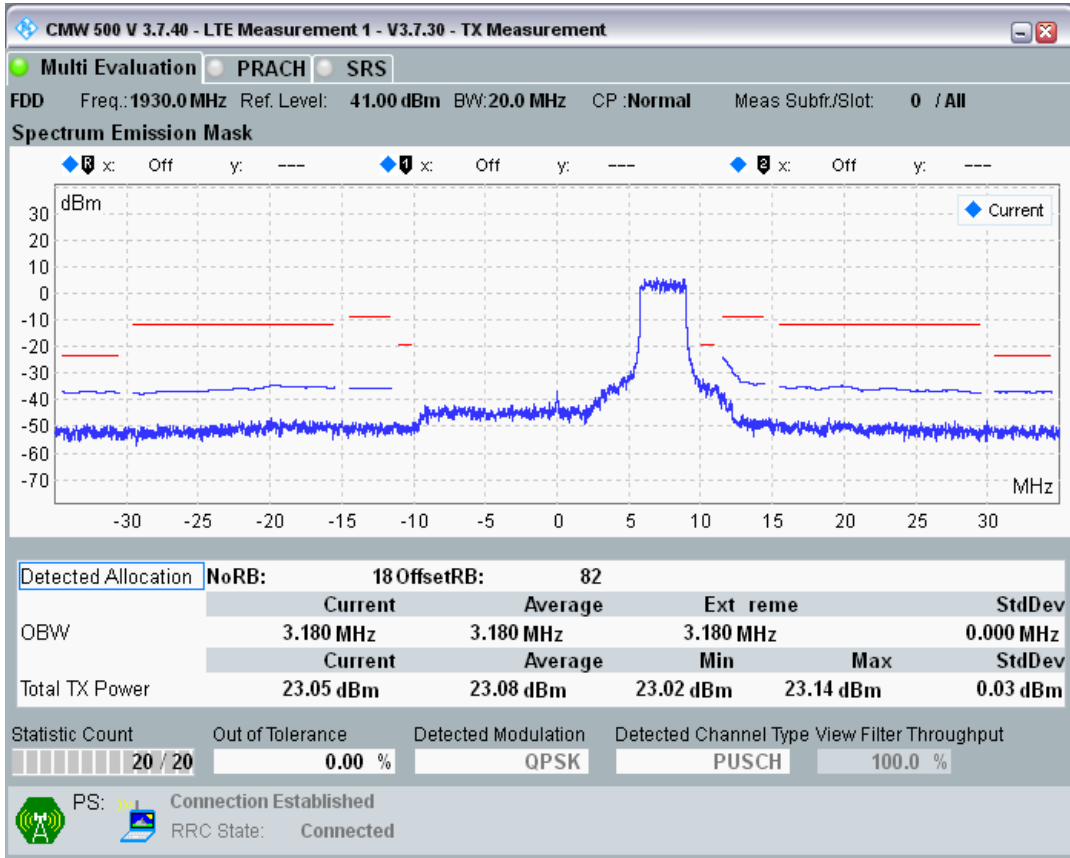

Band1 QPSK BW=20MHz Channel=18100 RB Size=18 Position=#Max