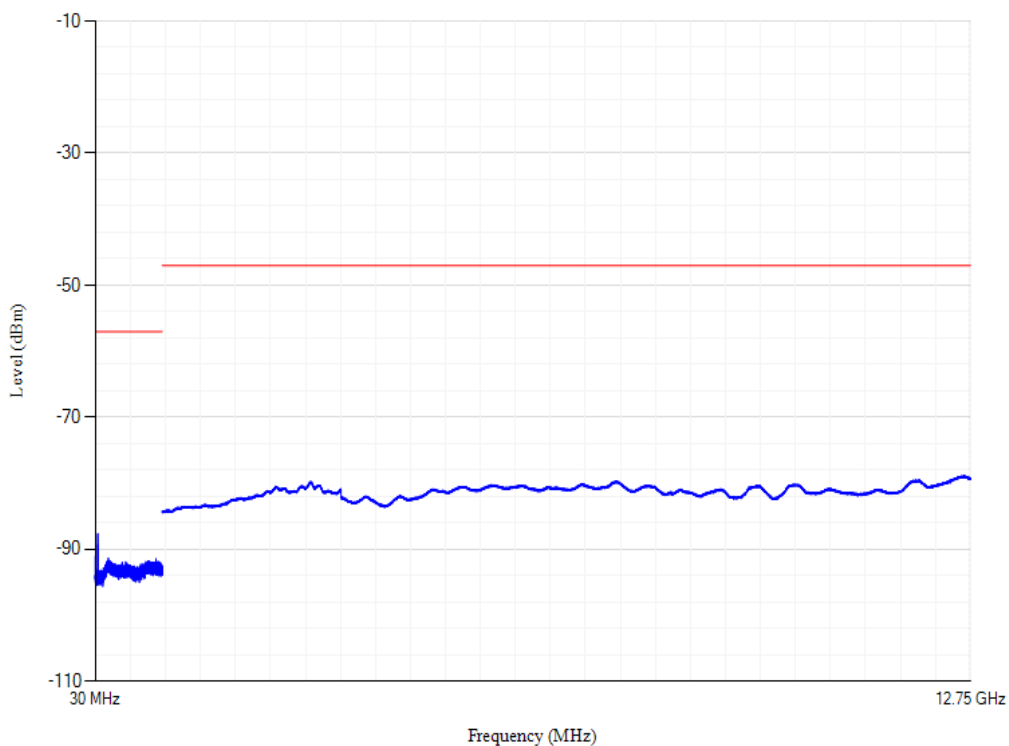

Conducted spurious emissions

Band8 QPSK BW=10MHz Channel=21750