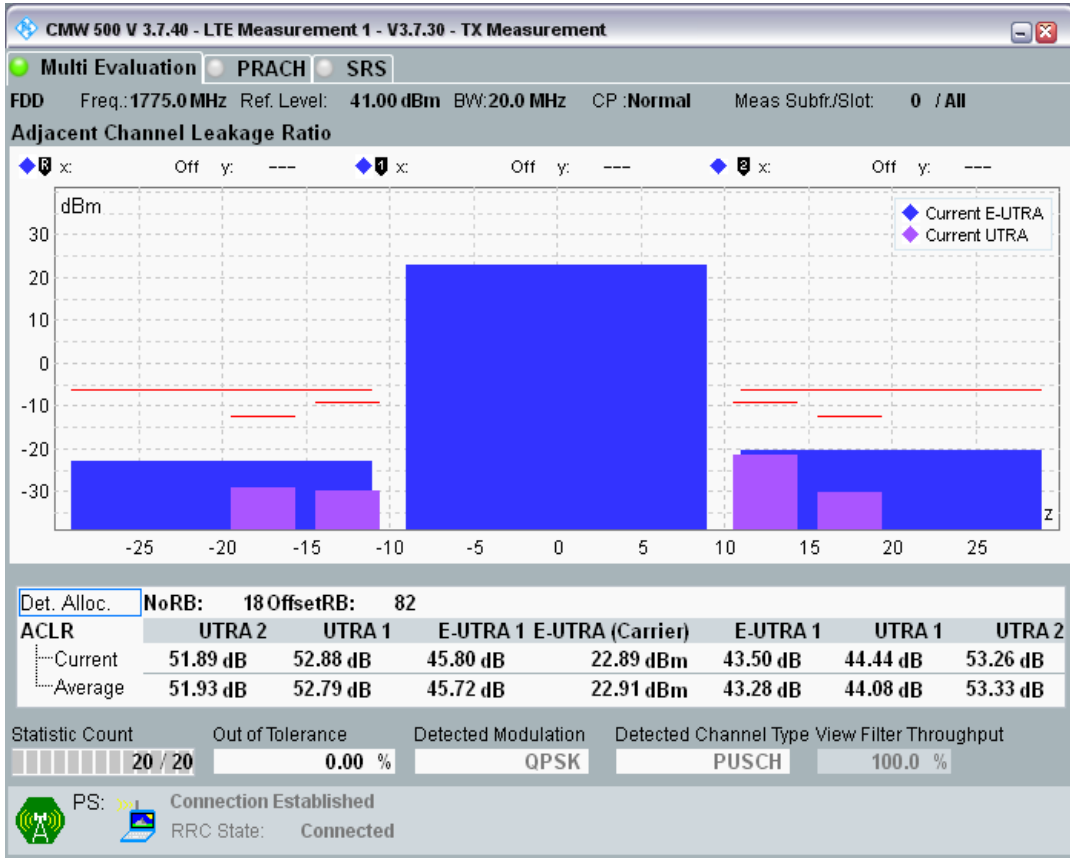

Band3 QAM16 BW=20MHz Channel=19575 RB Size=18 Position=#Max

Band3 QAM16 BW=20MHz Channel=19575 RB Size=100 Position=#0

Band3 QPSK BW=20MHz Channel=19850 RB Size=18 Position=#0

Band3 QPSK BW=20MHz Channel=19850 RB Size=18 Position=#Max