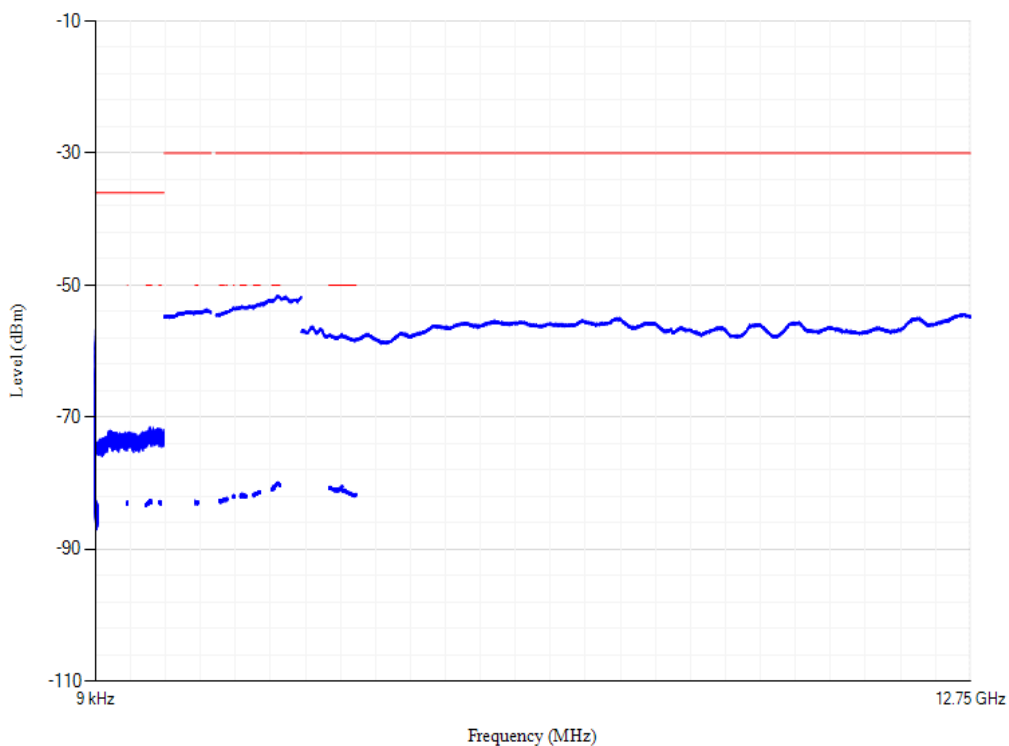

Conducted spurious emissions

Band3 QPSK BW=5MHz Channel=19925 RB Size=1 Position=#0