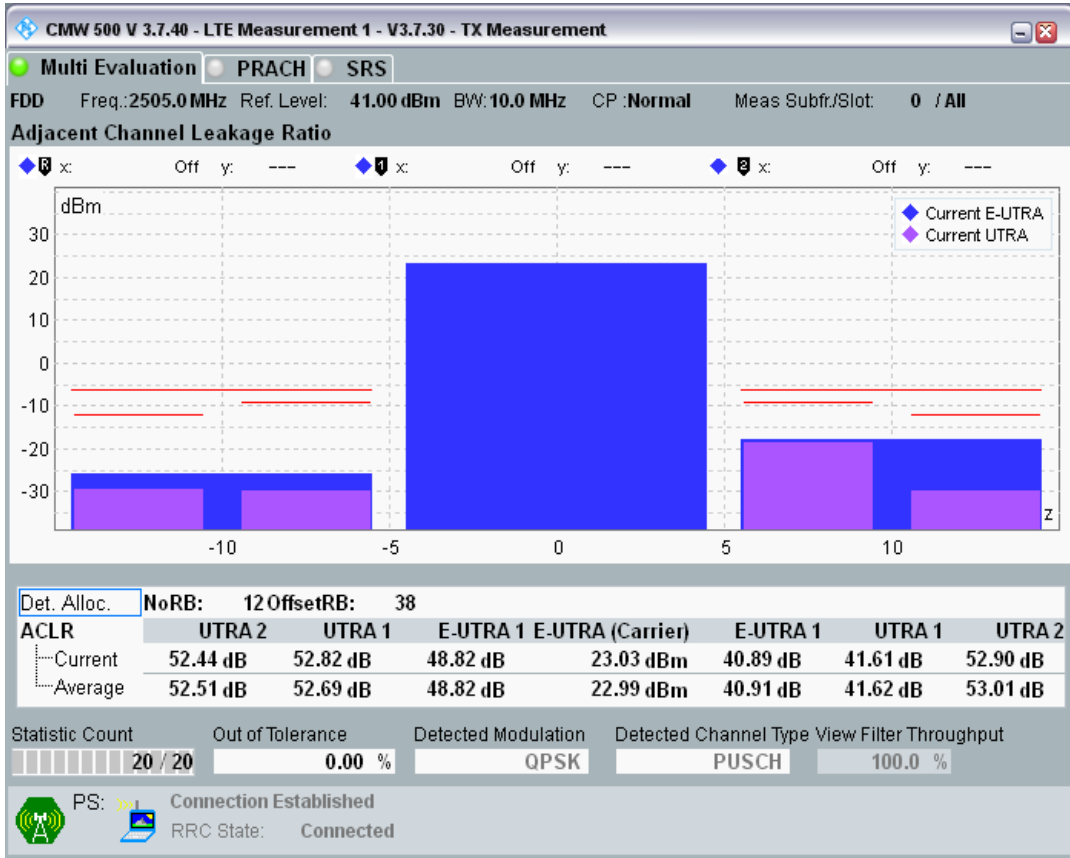

Band7 QPSK BW=10MHz Channel=20800 RB Size=12 Position=#Max