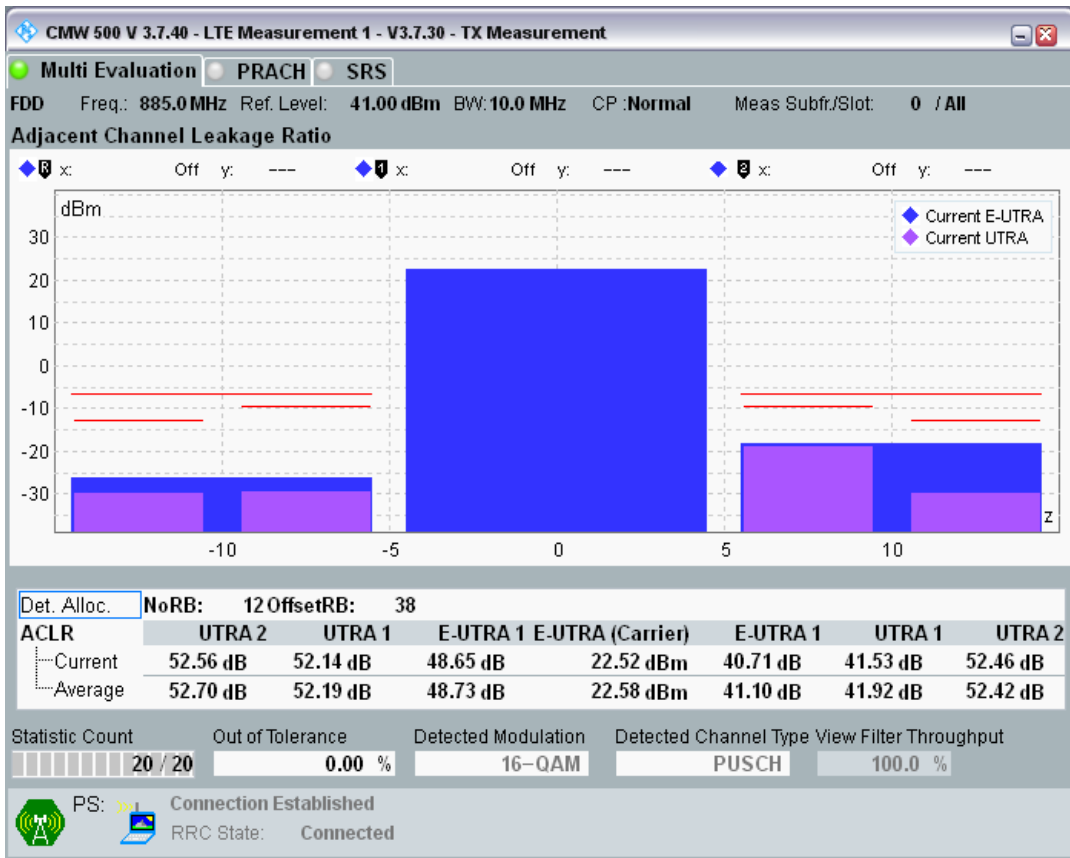

Band8 QAM16 BW=10MHz Channel=21500 RB Size=12 Position=#Max