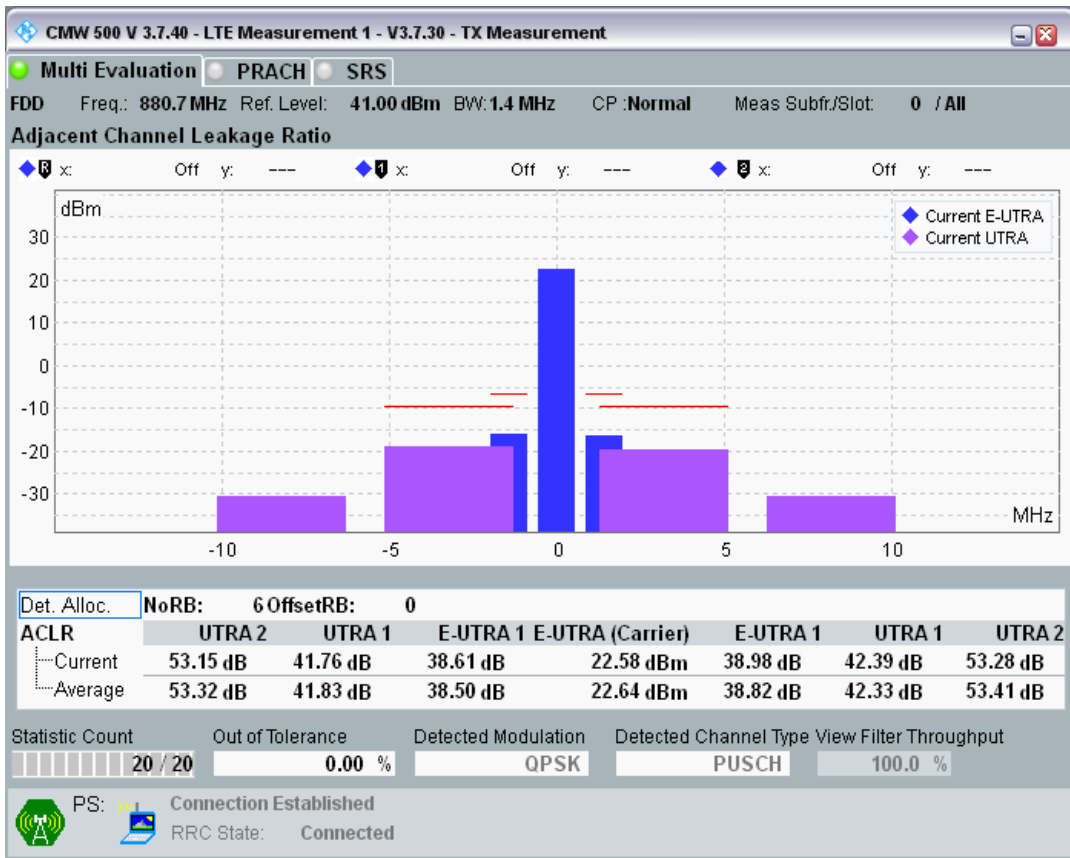

Band8 QPSK BW=1.4MHz Channel=21457 RB Size=6 Position=#0