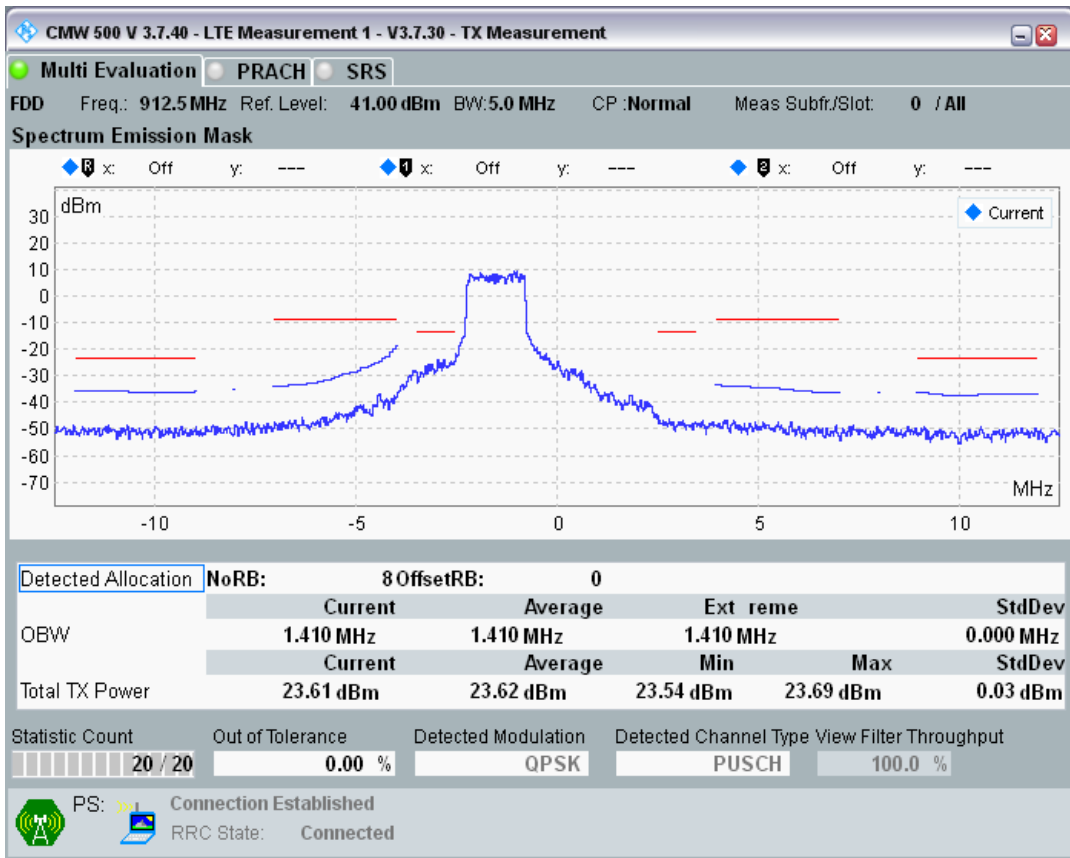

Band8 QPSK BW=5MHz Channel=21775 RB Size=8 Position=#0