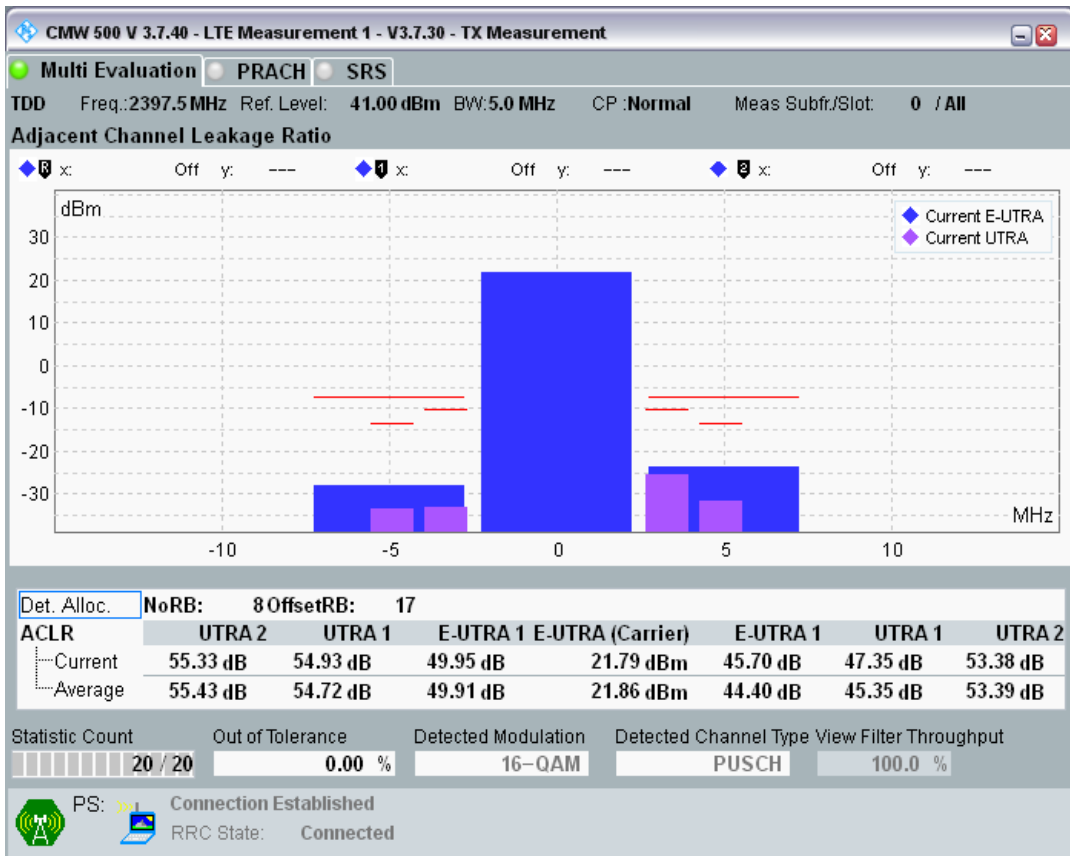

Band40 QAM16 BW=5MHz Channel=39625 RB Size=8 Position=#Max