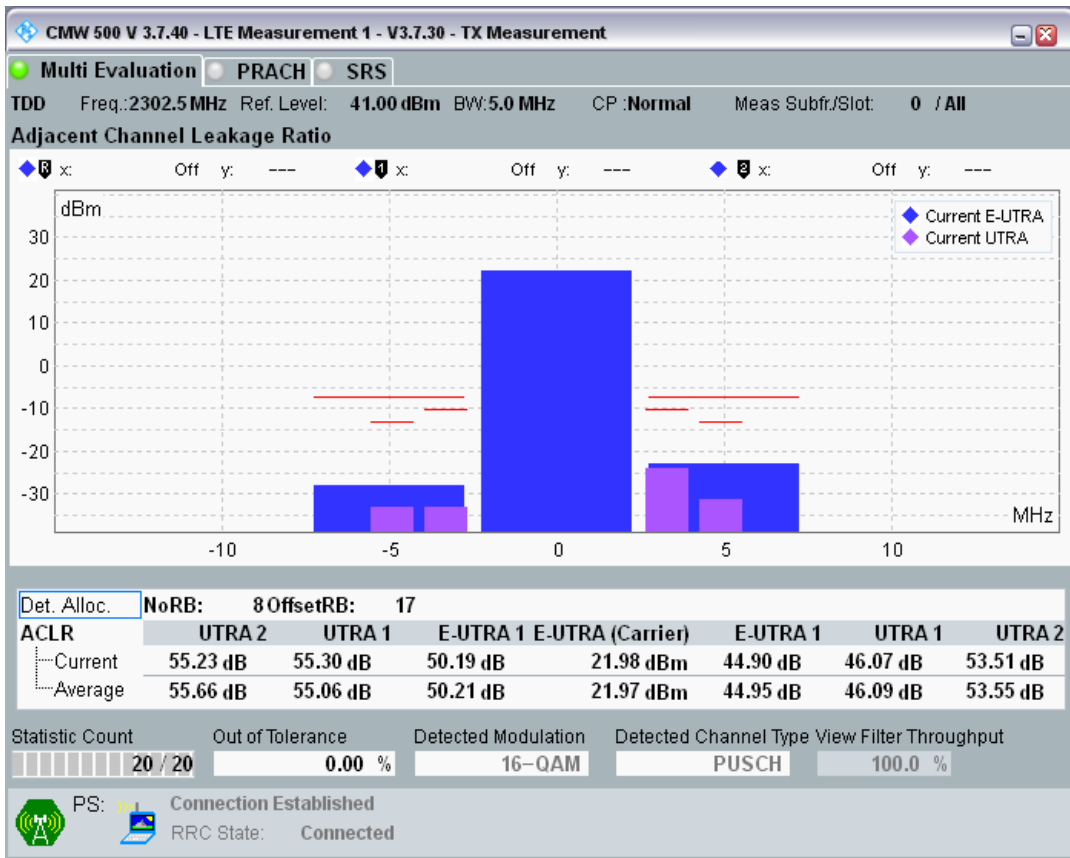

Band40 QAM16 BW=5MHz Channel=38675 RB Size=8 Position=#Max