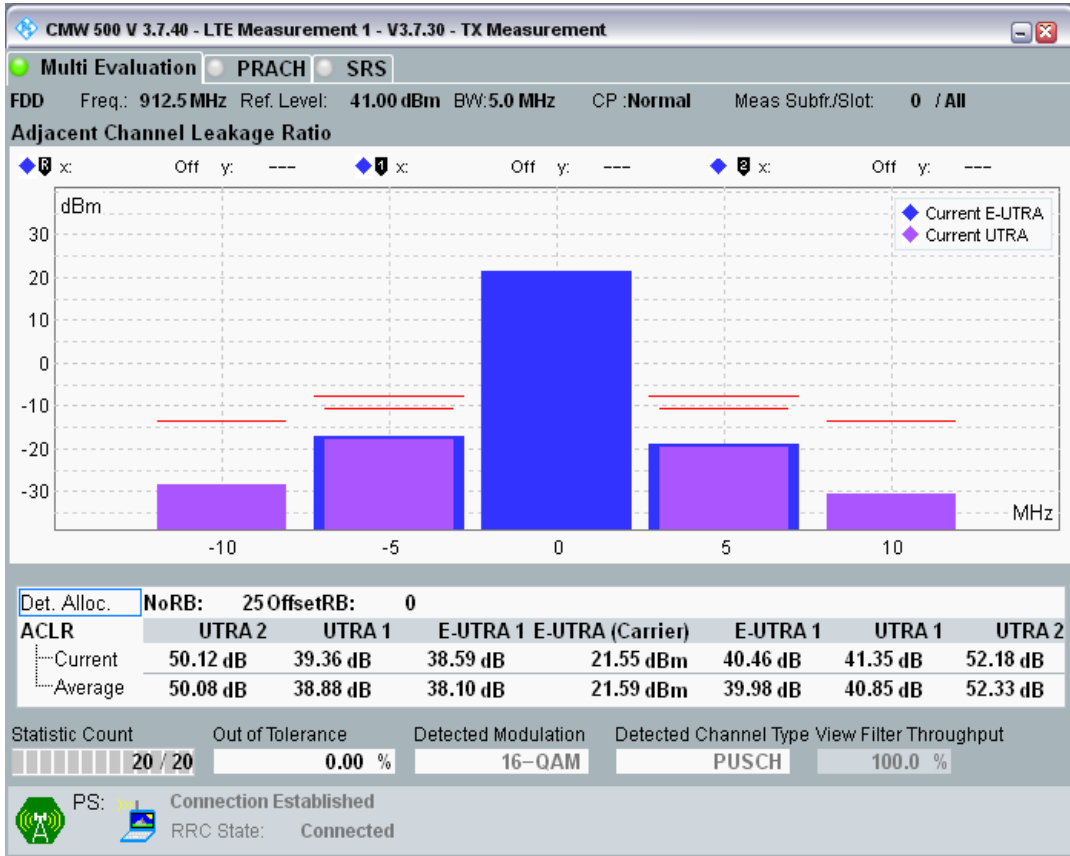

Band8 QPSK BW=5MHz Channel=21775 RB Size=25 Position=#0

Band8 QAM16 BW=5MHz Channel=21775 RB Size=8 Position=#0

Band8 QAM16 BW=5MHz Channel=21775 RB Size=8 Position=#Max

Band8 QAM16 BW=5MHz Channel=21775 RB Size=25 Position=#0