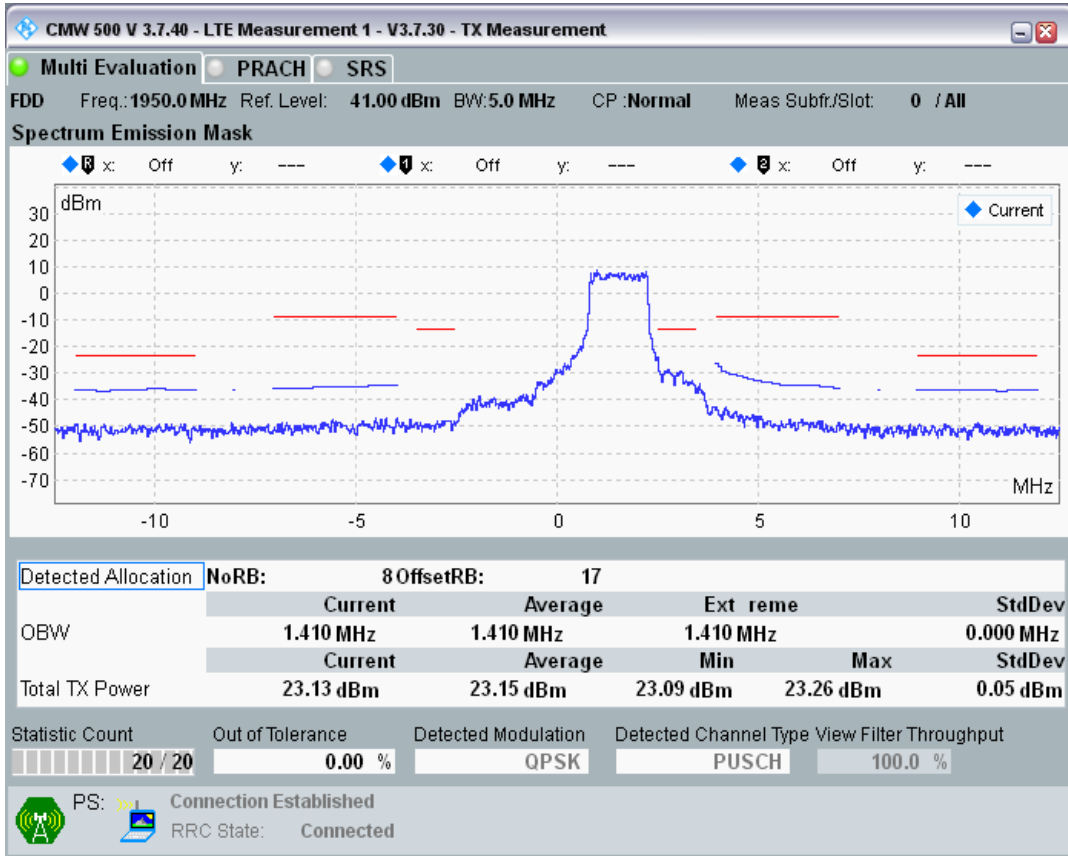

Band1 QAM16 BW=5MHz Channel=18025 RB Size=8 Position=#Max

Band1 QAM16 BW=5MHz Channel=18025 RB Size=25 Position=#0

Band1 QPSK BW=5MHz Channel=18300 RB Size=8 Position=#0

Band1 QPSK BW=5MHz Channel=18300 RB Size=8 Position=#Max