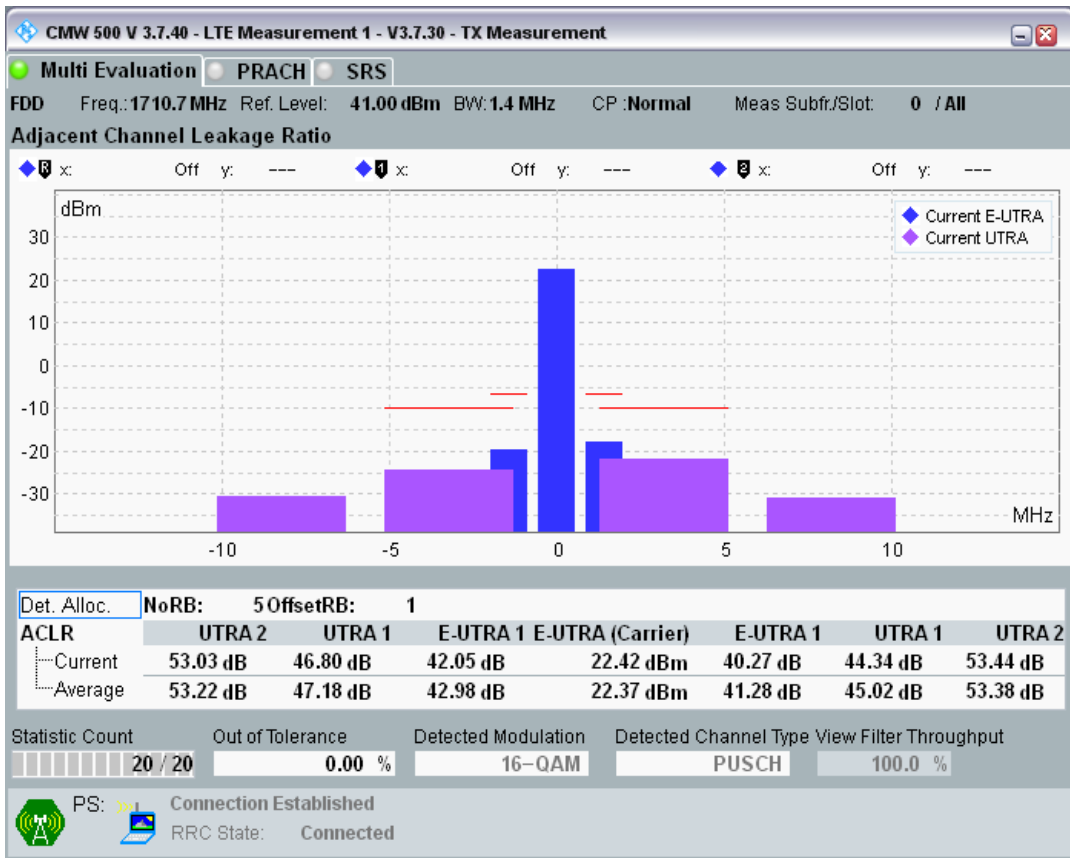

Band3 QAM16 BW=1.4MHz Channel=19207 RB Size=5 Position=#Max