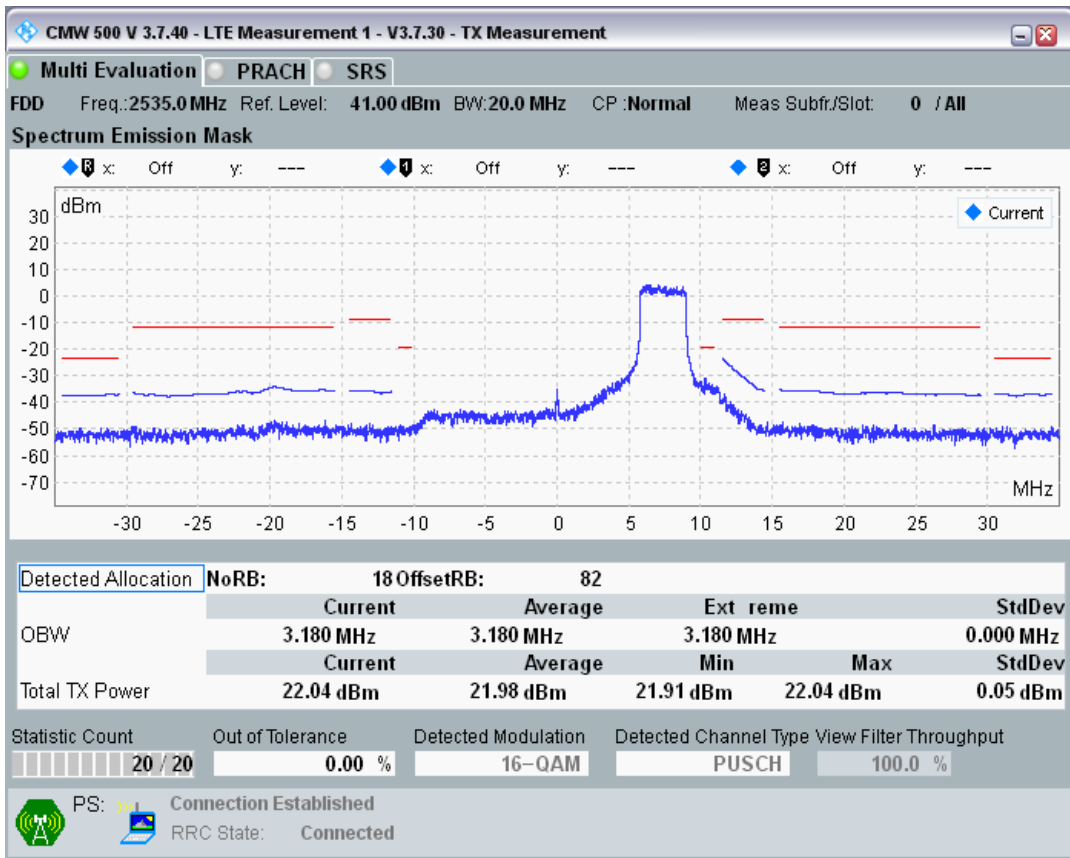

Band7 QAM16 BW=20MHz Channel=21100 RB Size=18 Position=#Max