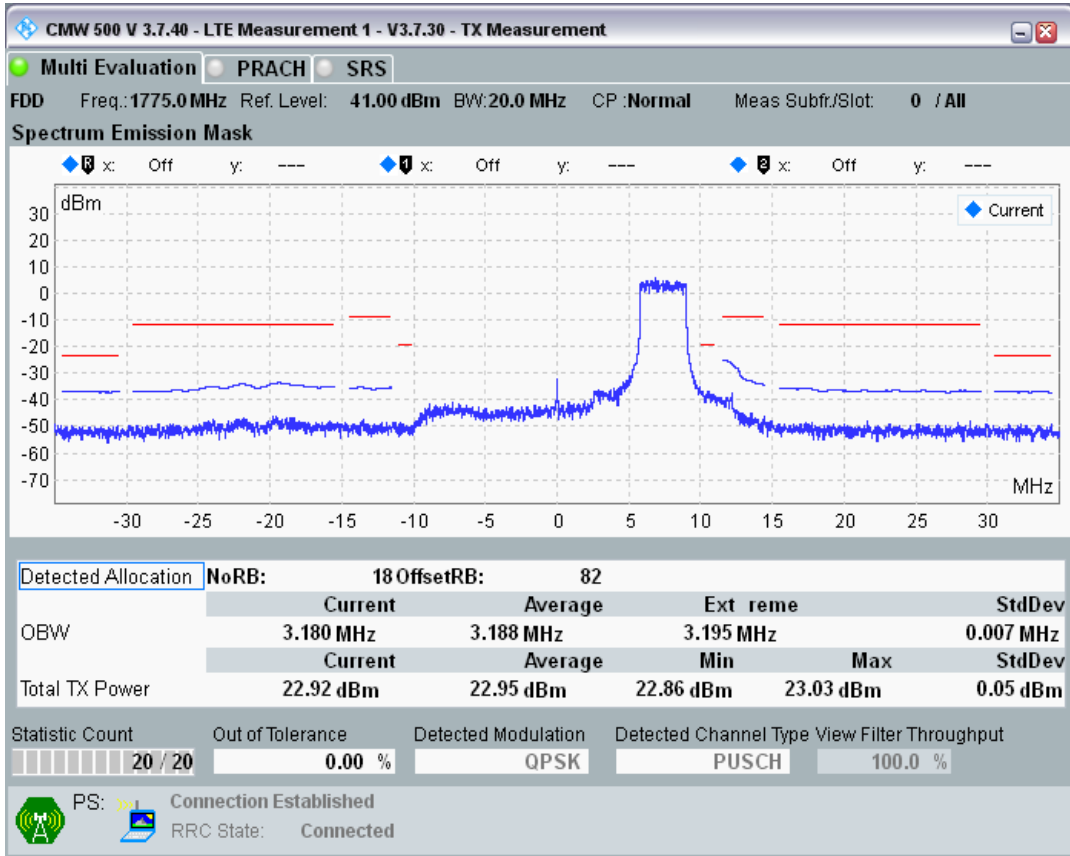

Band3 QAM16 BW=20MHz Channel=19575 RB Size=18 Position=#Max

Band3 QAM16 BW=20MHz Channel=19575 RB Size=100 Position=#0

Band3 QPSK BW=20MHz Channel=19850 RB Size=18 Position=#0

Band3 QPSK BW=20MHz Channel=19850 RB Size=18 Position=#Max