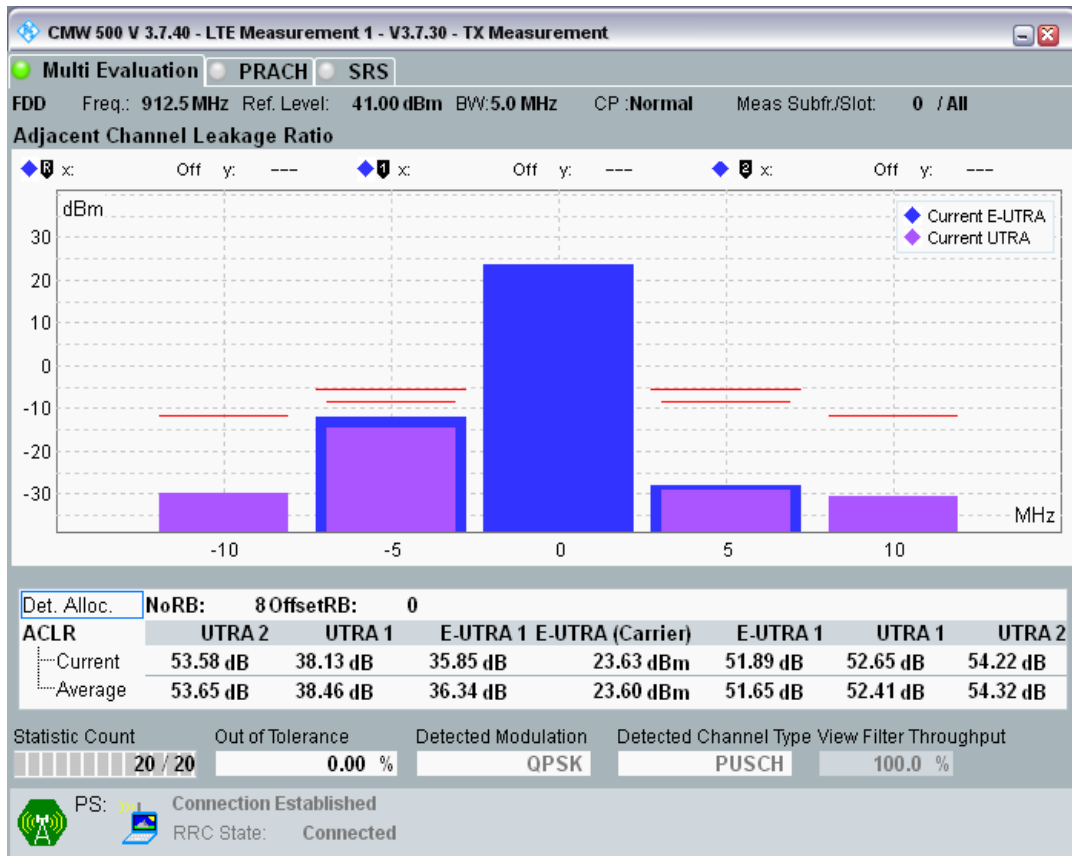

Band8 QPSK BW=5MHz Channel=21775 RB Size=8 Position=#0