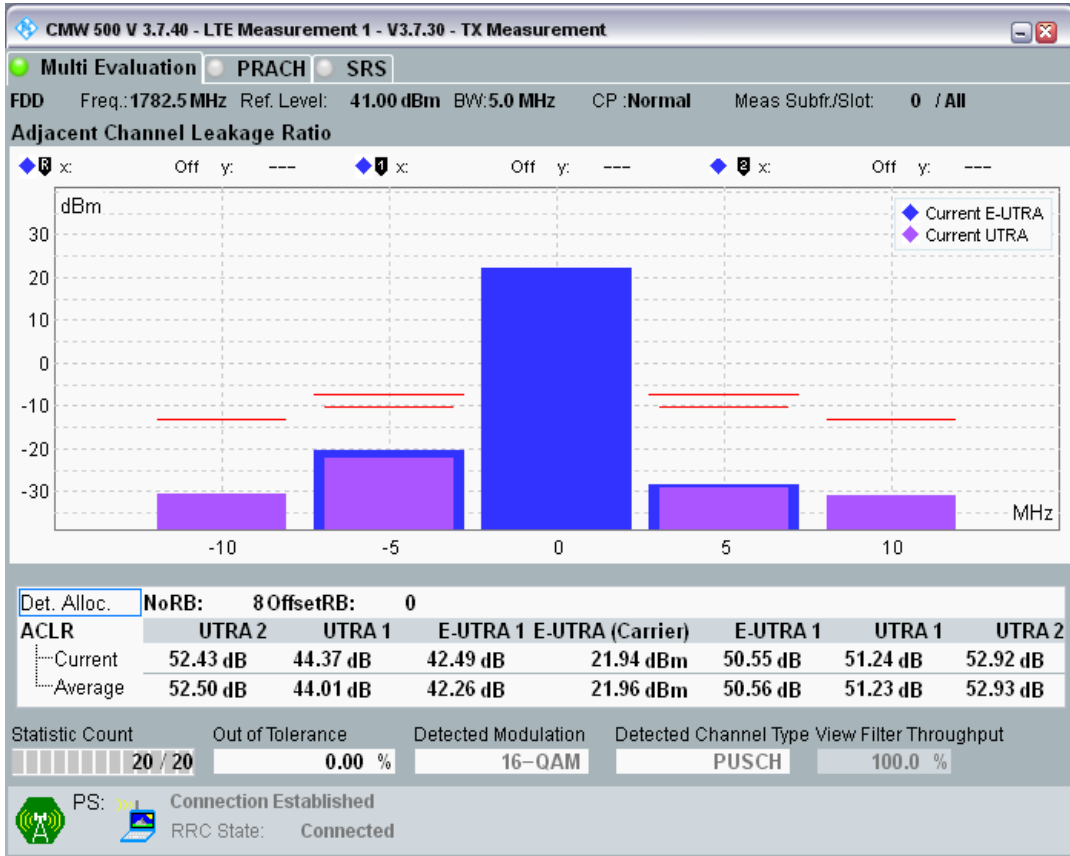

Band3 QAM16 BW=5MHz Channel=19925 RB Size=8 Position=#0