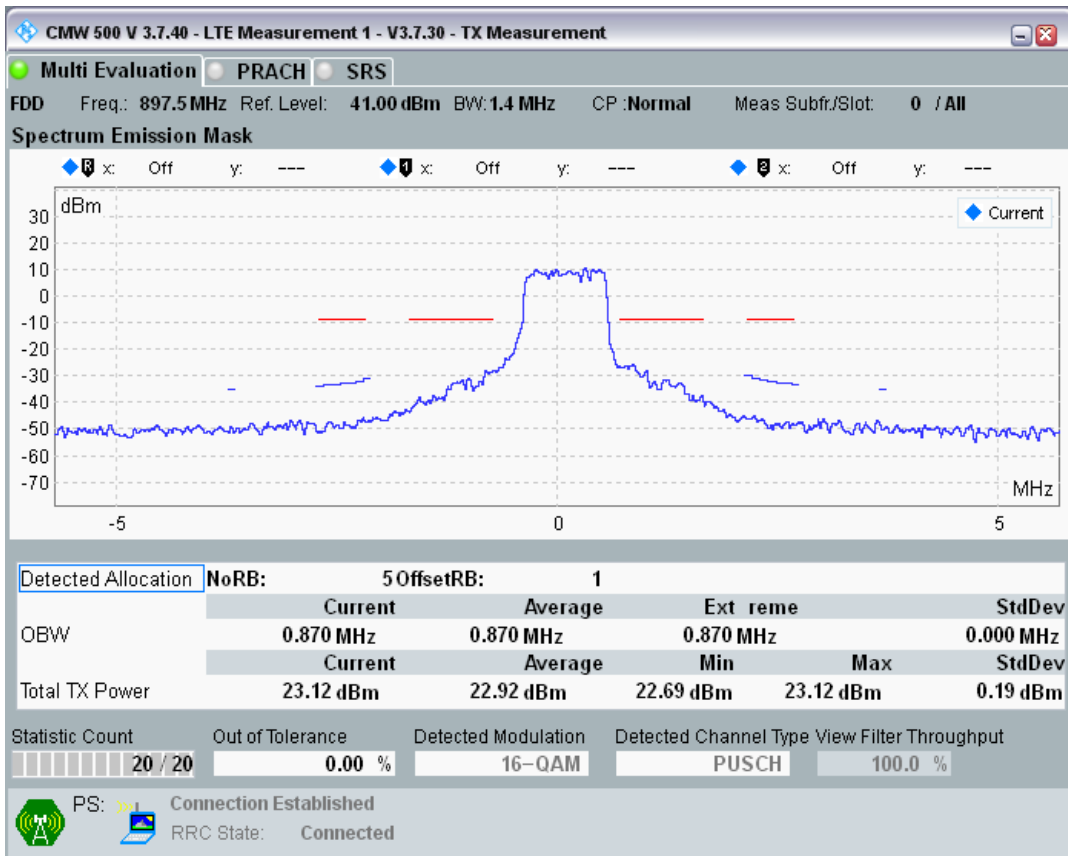

Band8 QAM16 BW=1.4MHz Channel=21625 RB Size=5 Position=#Max