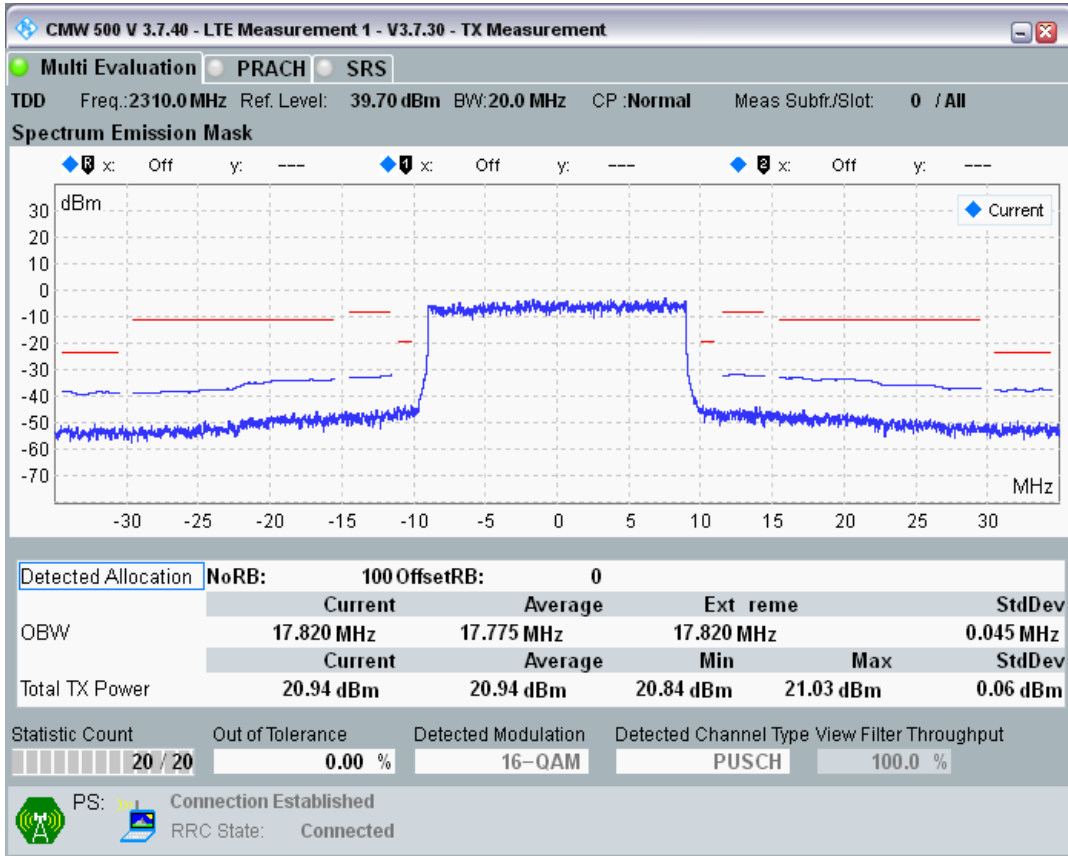

Band40 QAM16 BW=20MHz Channel=38750 RB Size=100 Position=#0