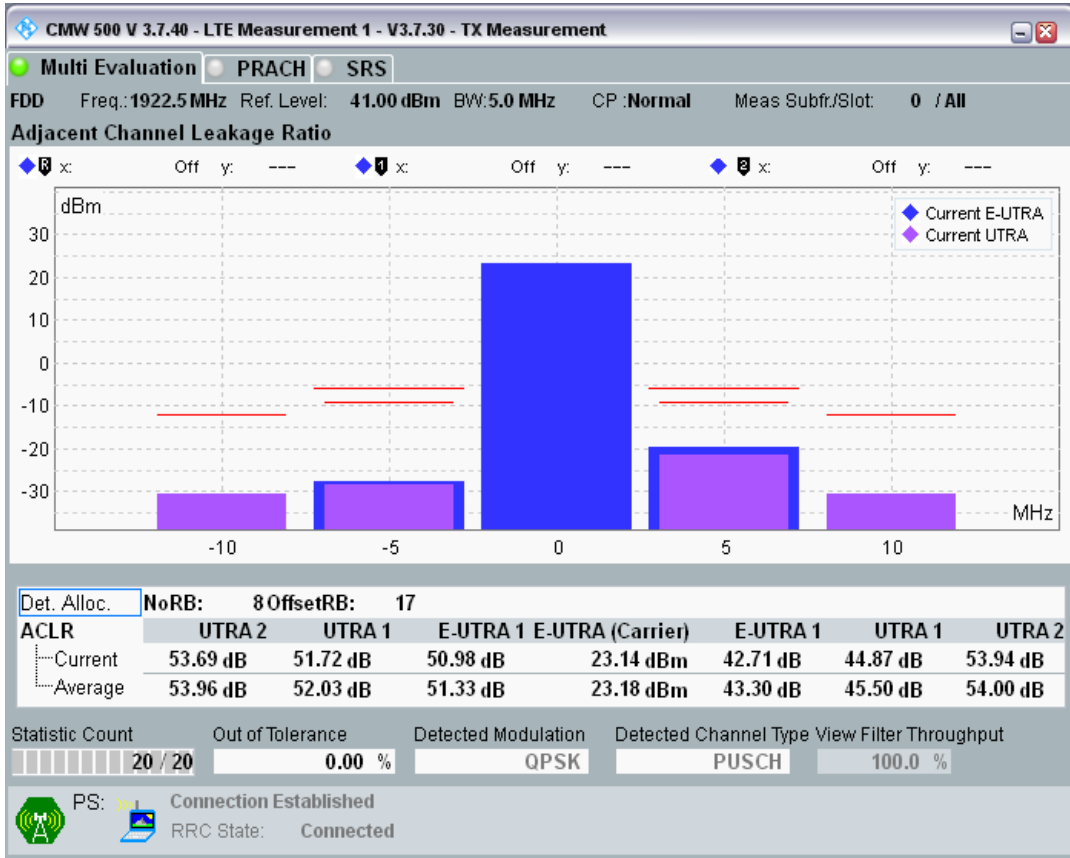

Band1 QPSK BW=5MHz Channel=18025 RB Size=8 Position=#Max