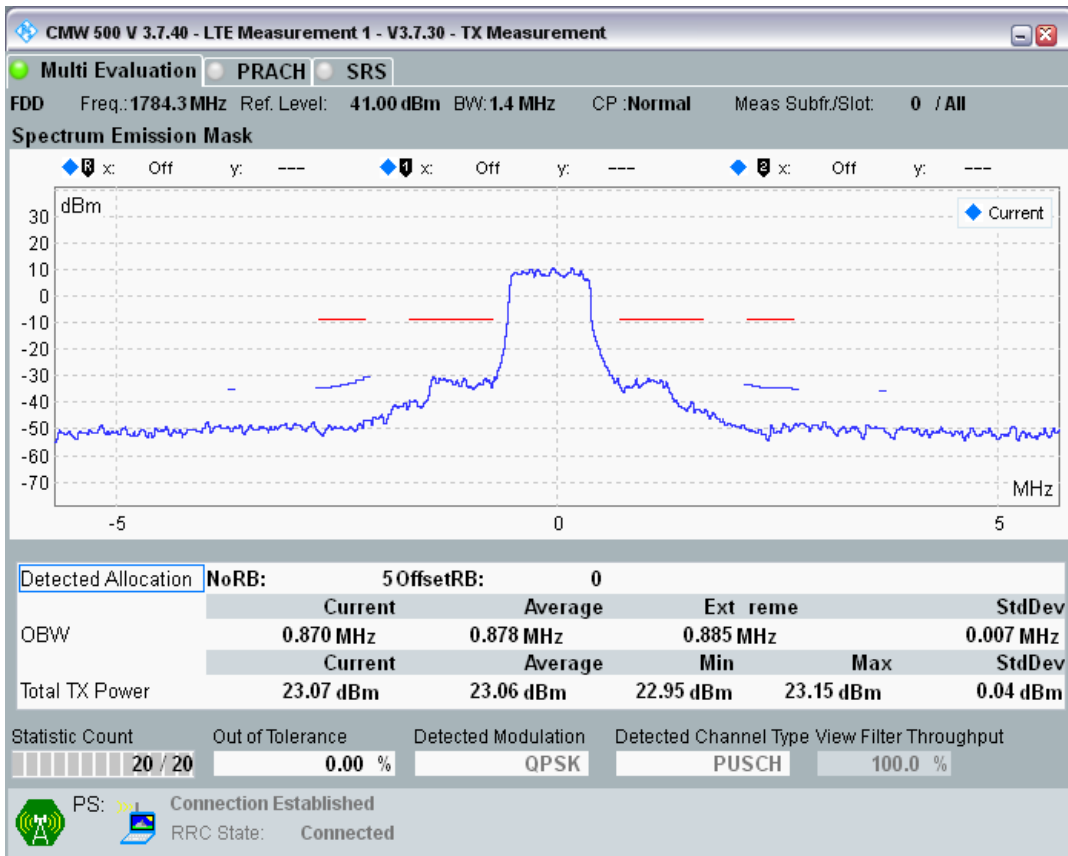

Band3 QPSK BW=1.4MHz Channel=19943 RB Size=5 Position=#0