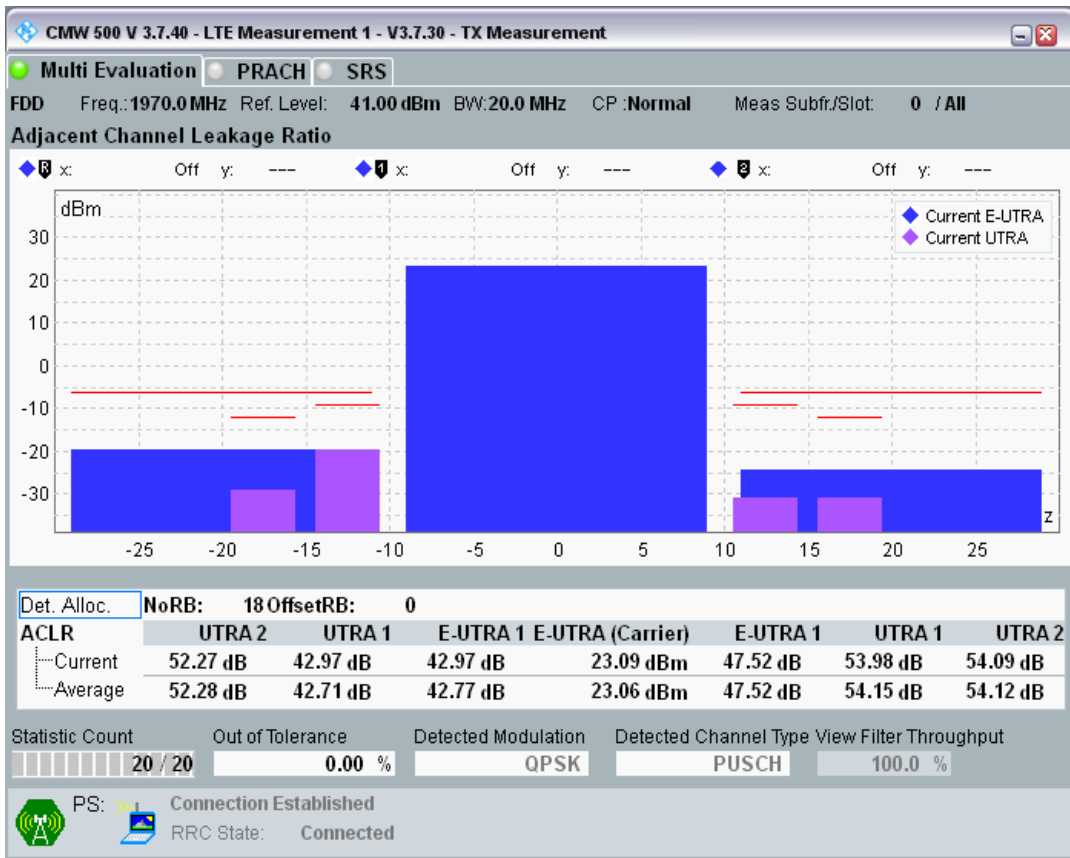

Band1 QPSK BW=20MHz Channel=18500 RB Size=18 Position=#0