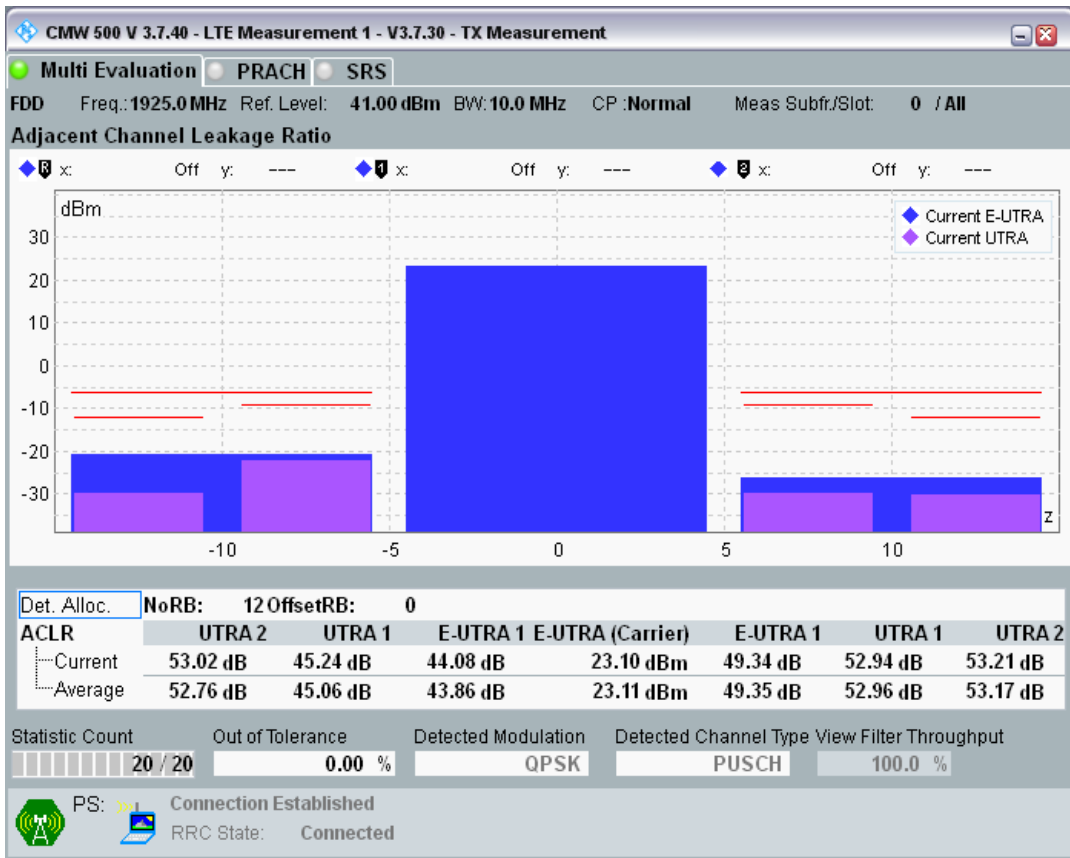

Band1 QPSK BW=10MHz Channel=18050 RB Size=12 Position=#0