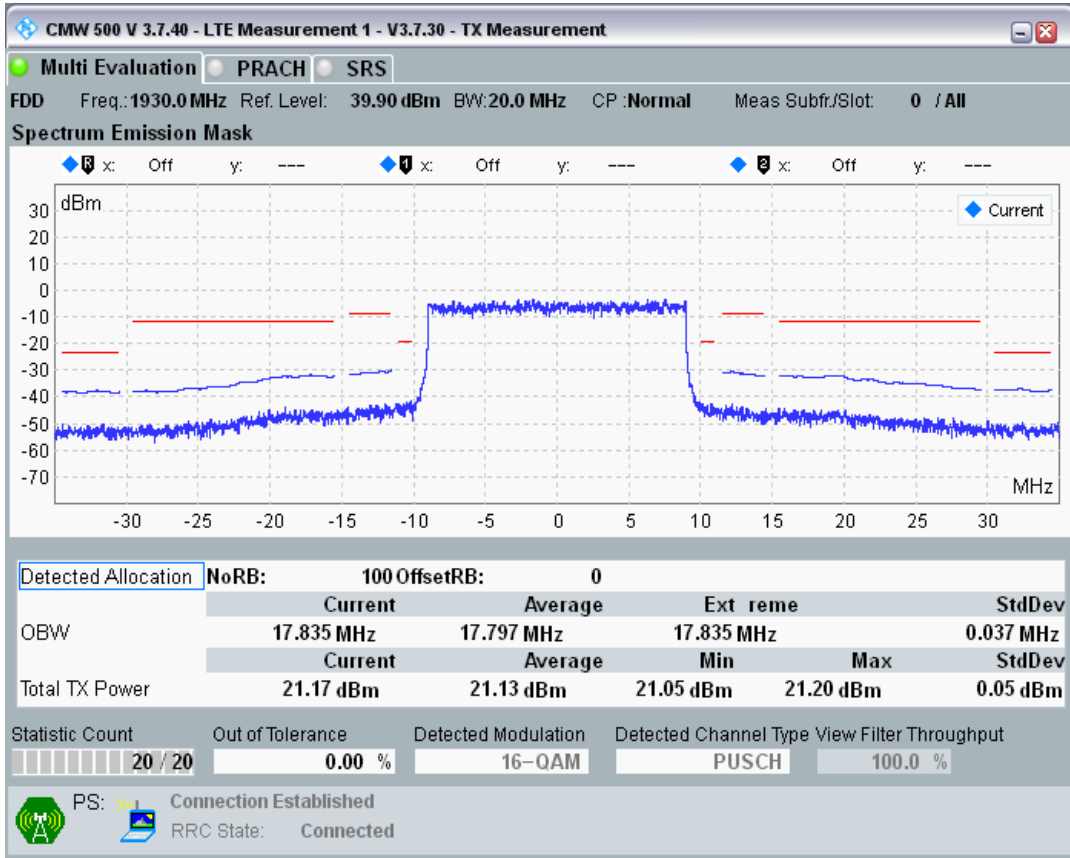

Band1 QAM16 BW=20MHz Channel=18100 RB Size=100 Position=#0