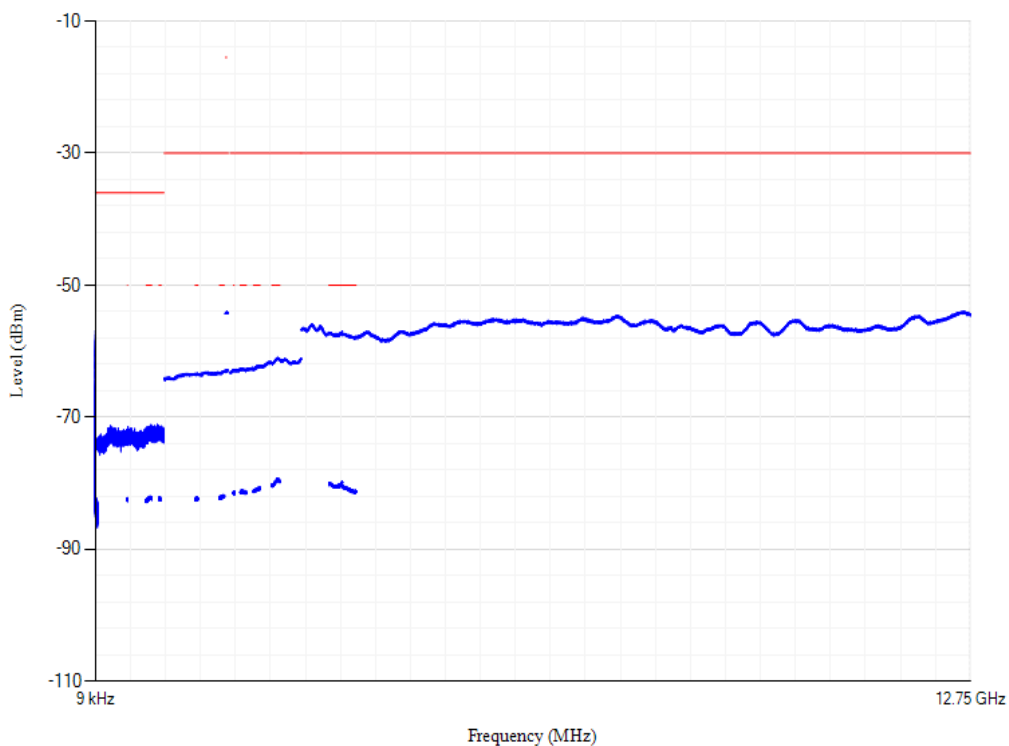

Band1 QPSK BW=5MHz Channel=18025 RB Size=1 Position=#0

Conducted spurious emissions

Band1 QPSK BW=5MHz Channel=18300 RB Size=1 Position=#0

Conducted spurious emissions

Band1 QPSK BW=5MHz Channel=18575 RB Size=1 Position=#0