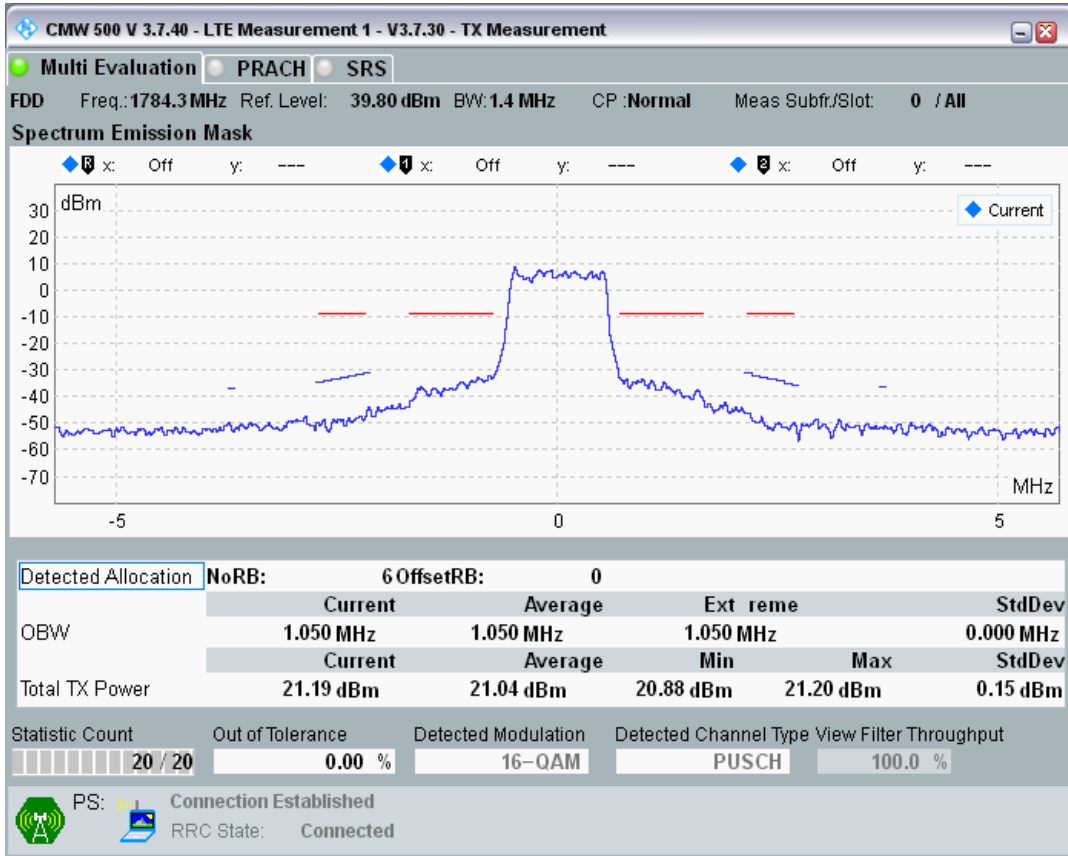

Band3 QAM16 BW=1.4MHz Channel=19943 RB Size=6 Position=#0