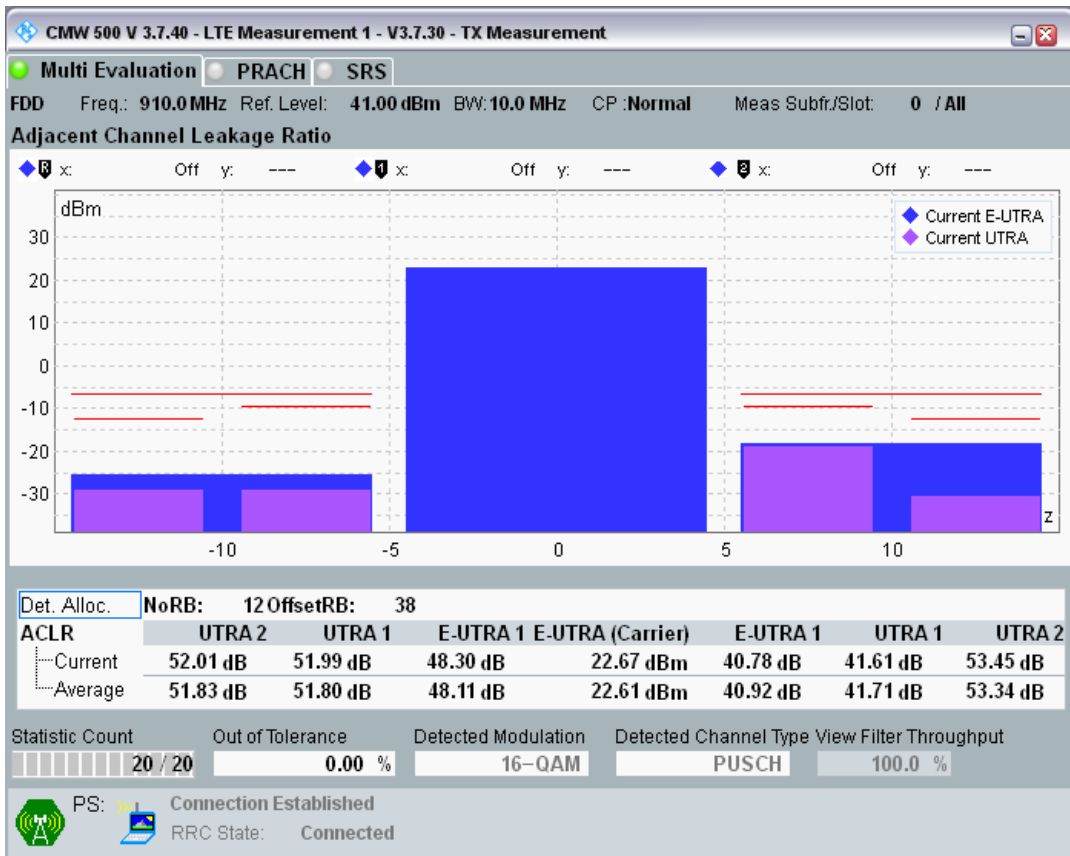

Band8 QAM16 BW=10MHz Channel=21750 RB Size=12 Position=#Max