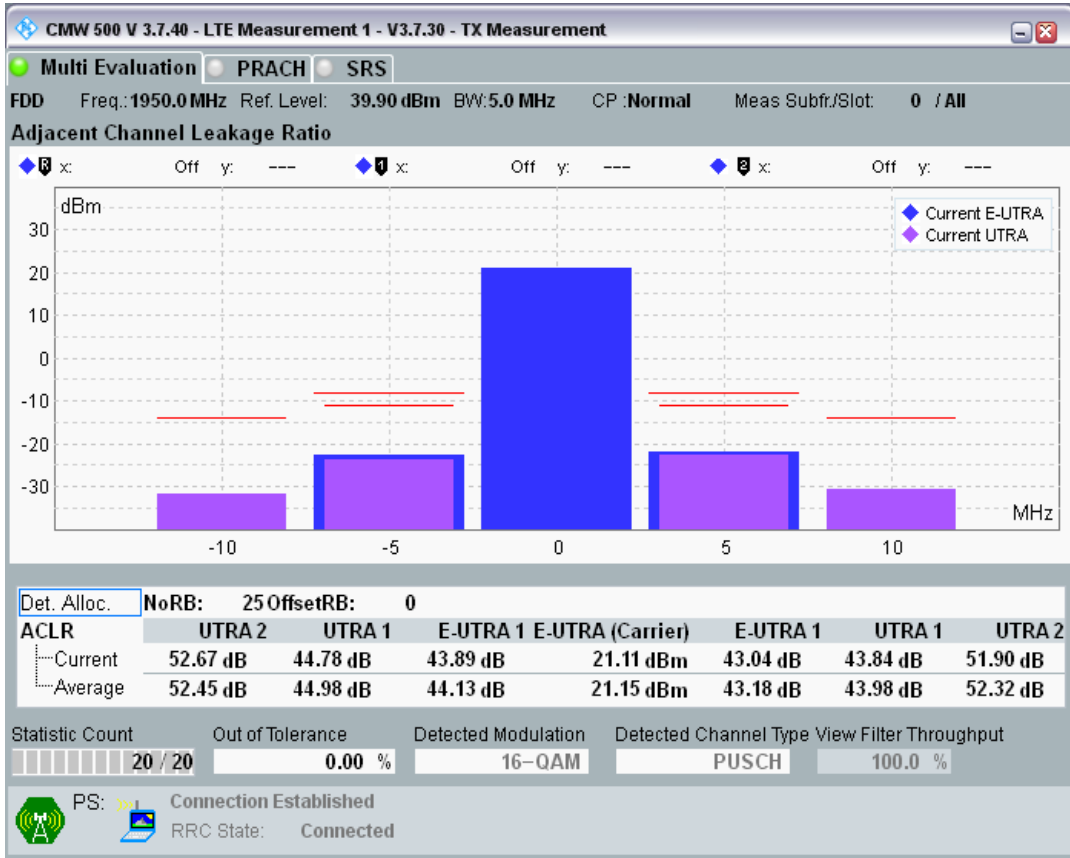

Band1 QPSK BW=5MHz Channel=18300 RB Size=25 Position=#0

Band1 QAM16 BW=5MHz Channel=18300 RB Size=8 Position=#0

Band1 QAM16 BW=5MHz Channel=18300 RB Size=8 Position=#Max

Band1 QAM16 BW=5MHz Channel=18300 RB Size=25 Position=#0