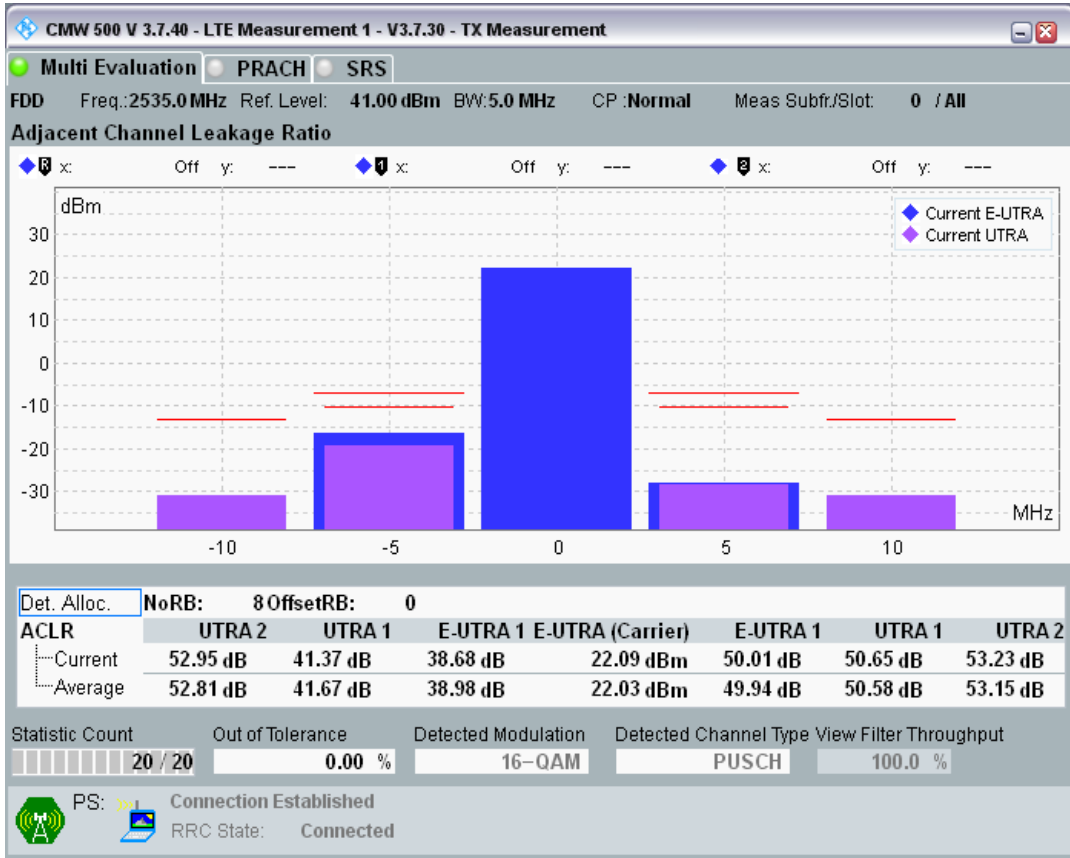

Band7 QPSK BW=5MHz Channel=21100 RB Size=8 Position=#0

Band7 QPSK BW=5MHz Channel=21100 RB Size=8 Position=#Max

Band7 QPSK BW=5MHz Channel=21100 RB Size=25 Position=#0

Band7 QAM16 BW=5MHz Channel=21100 RB Size=8 Position=#0