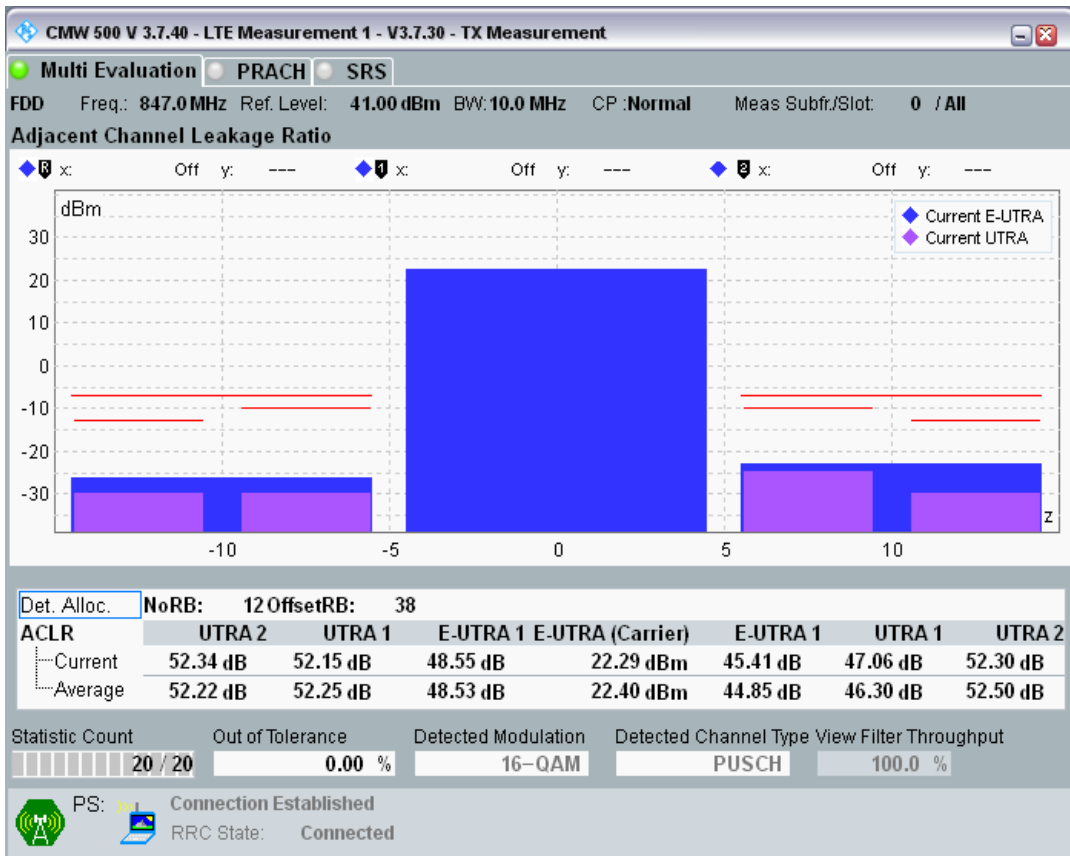

Band20 QAM16 BW=10MHz Channel=24300 RB Size=12 Position=#Max