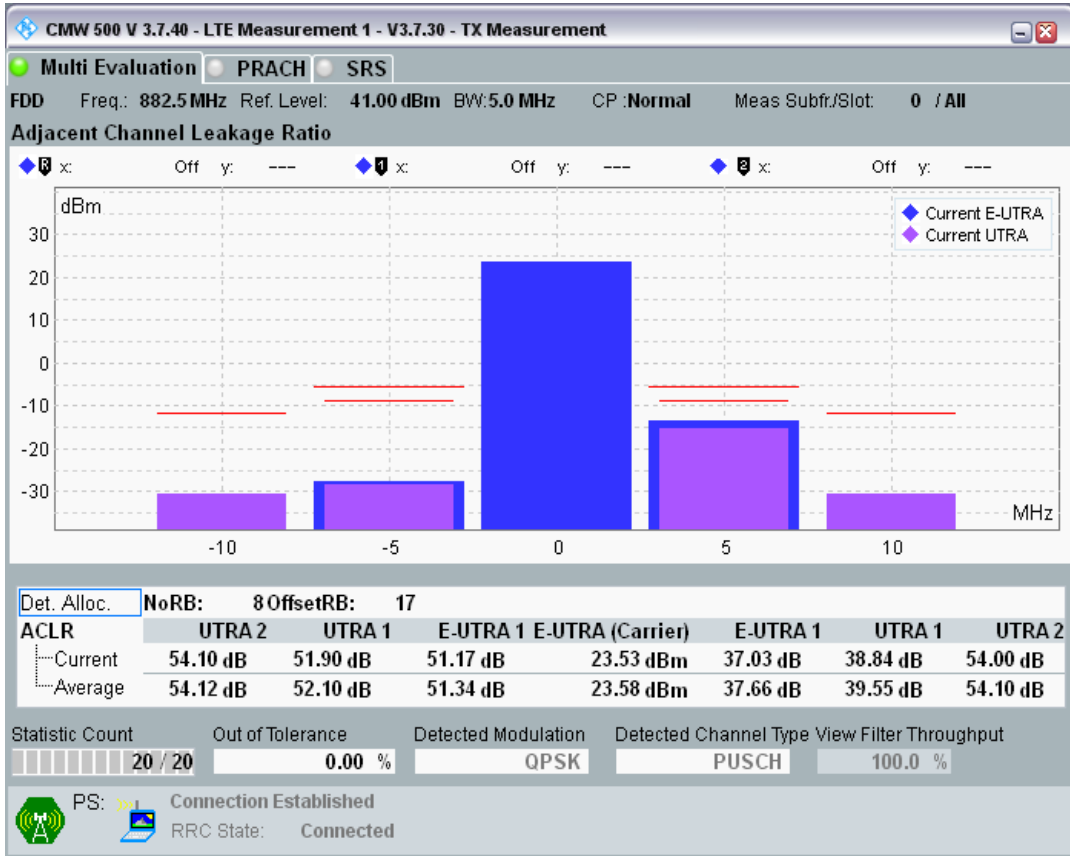

Band8 QPSK BW=5MHz Channel=21475 RB Size=25 Position=#0

Band8 QAM16 BW=5MHz Channel=21475 RB Size=8 Position=#0

Band8 QAM16 BW=5MHz Channel=21475 RB Size=8 Position=#Max

Band8 QAM16 BW=5MHz Channel=21475 RB Size=25 Position=#0