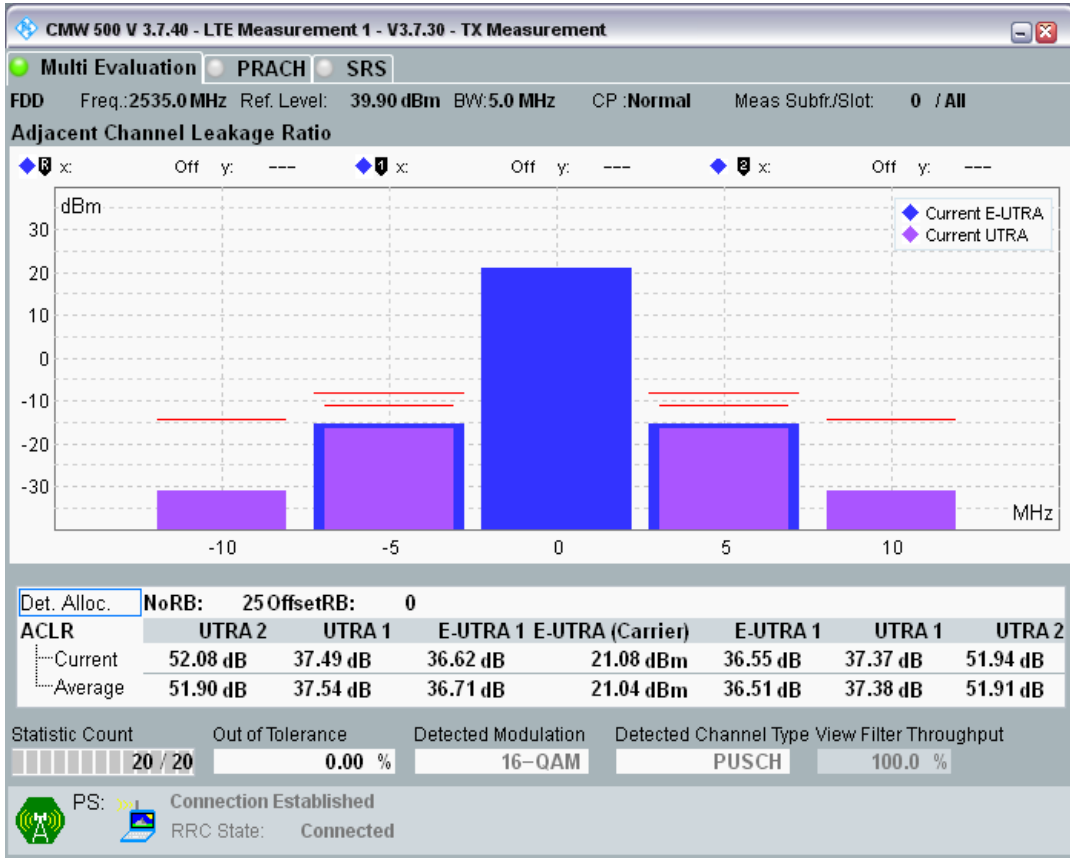

Band7 QAM16 BW=5MHz Channel=21100 RB Size=25 Position=#0