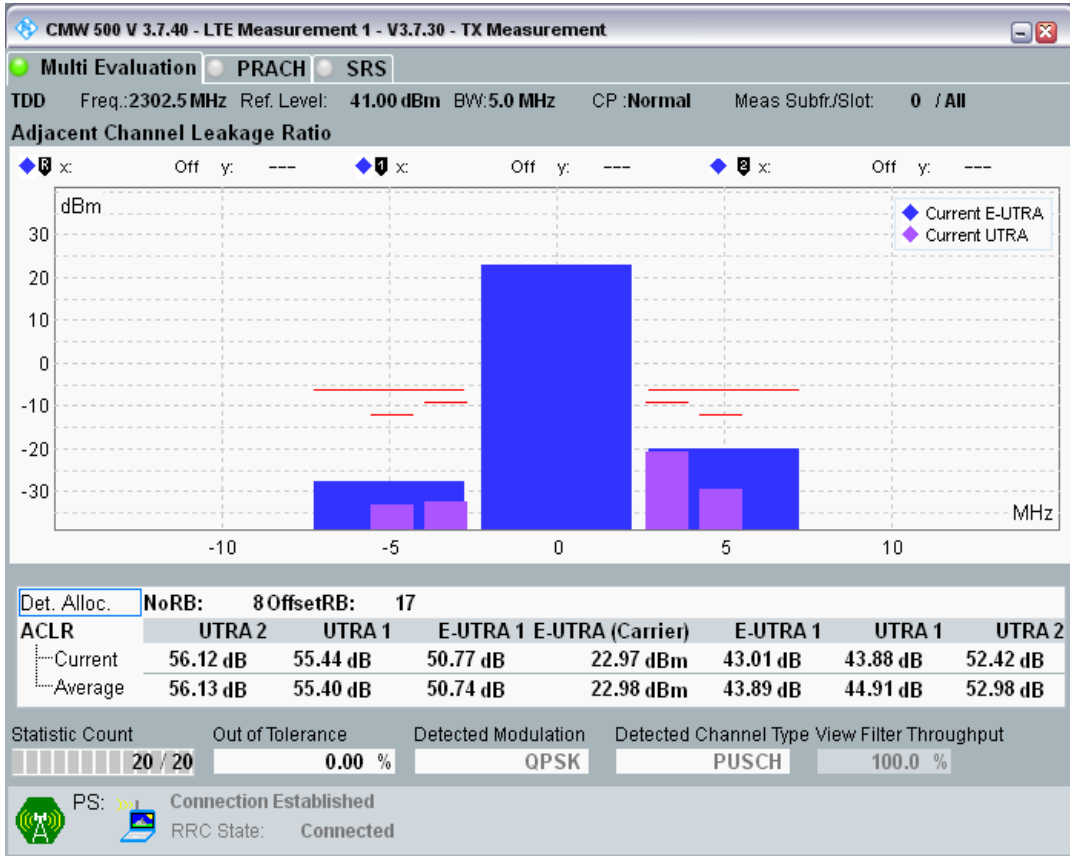

Band40 QPSK BW=5MHz Channel=38675 RB Size=8 Position=#Max