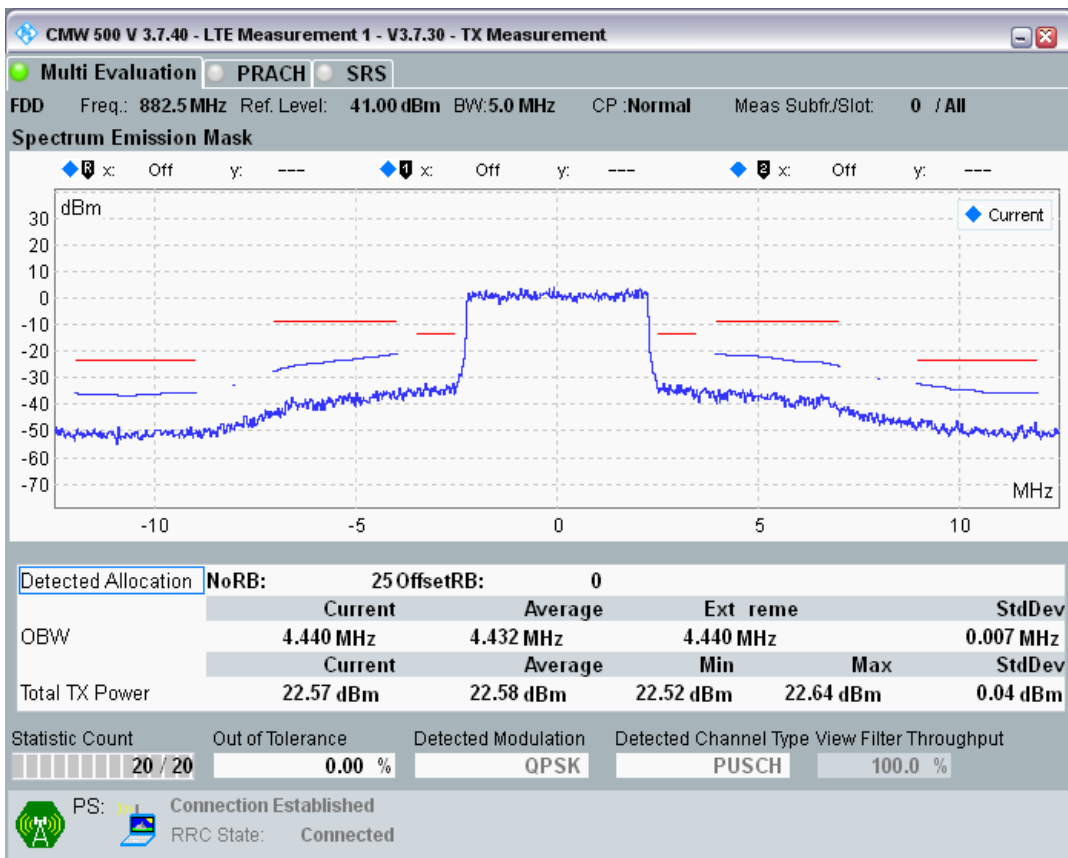

Band8 QPSK BW=5MHz Channel=21475 RB Size=25 Position=#0