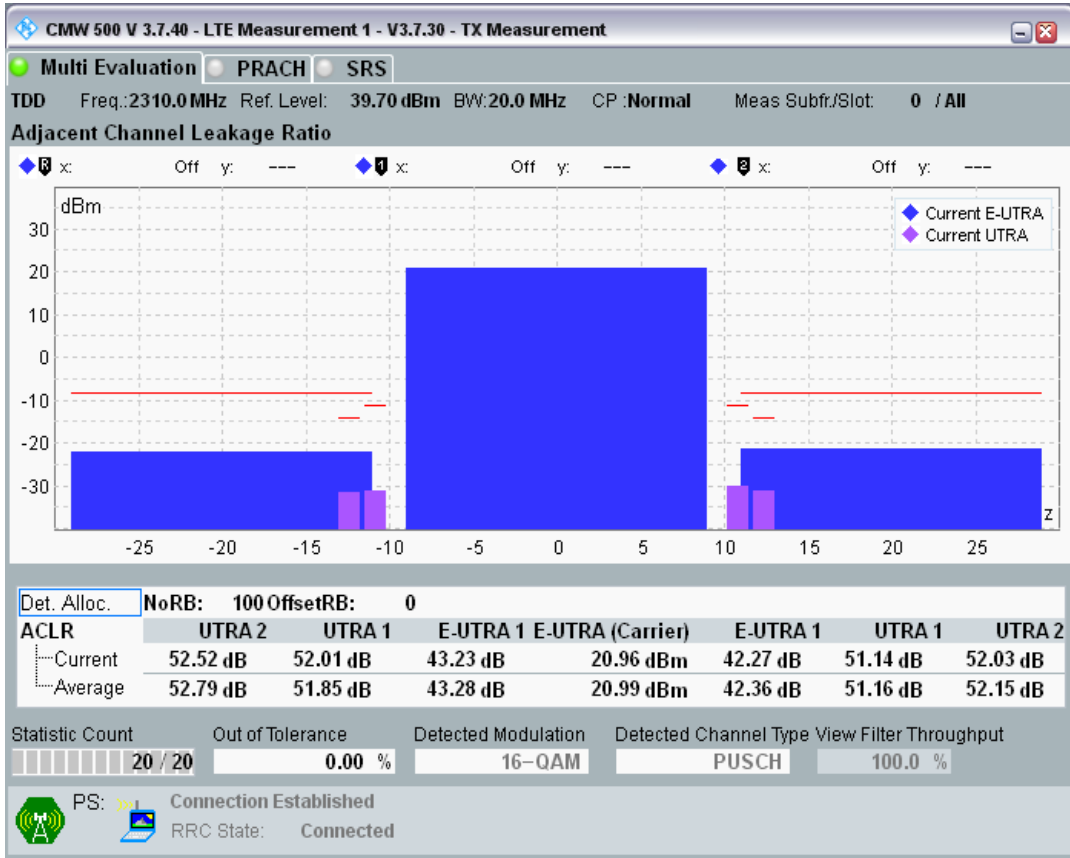

Band40 QAM16 BW=20MHz Channel=38750 RB Size=100 Position=#0