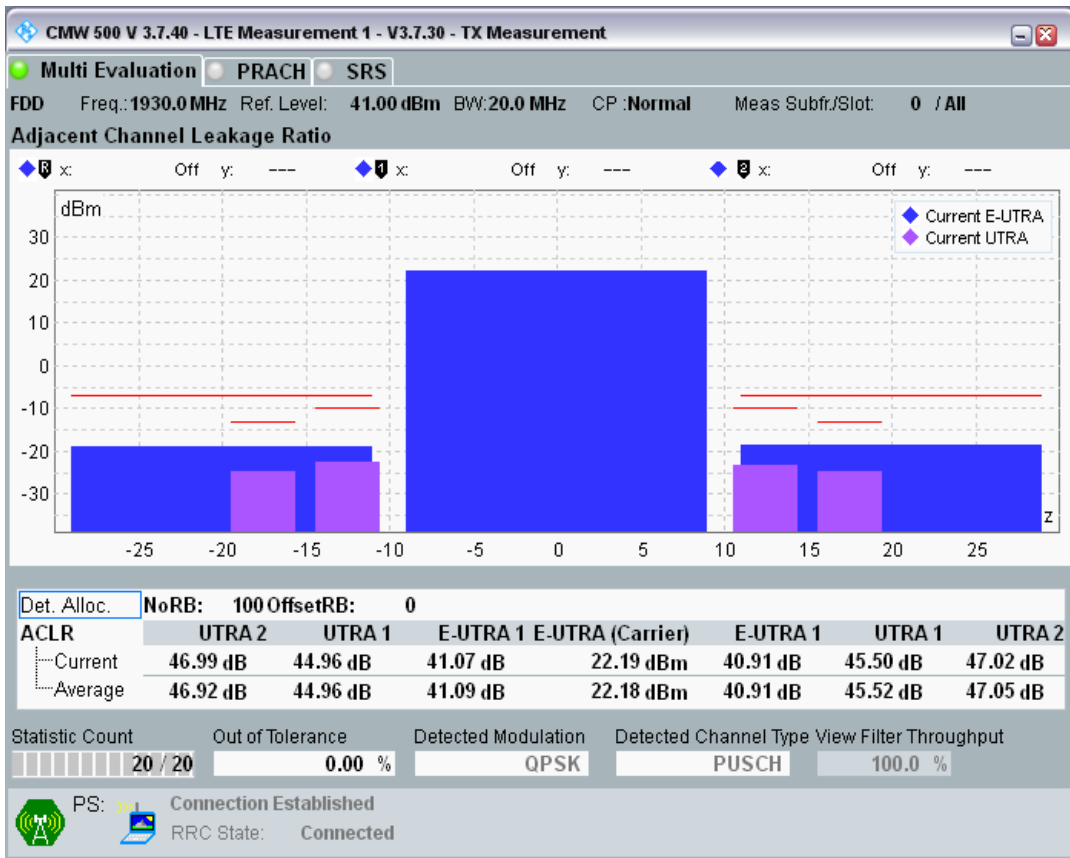

Band1 QPSK BW=20MHz Channel=18100 RB Size=100 Position=#0