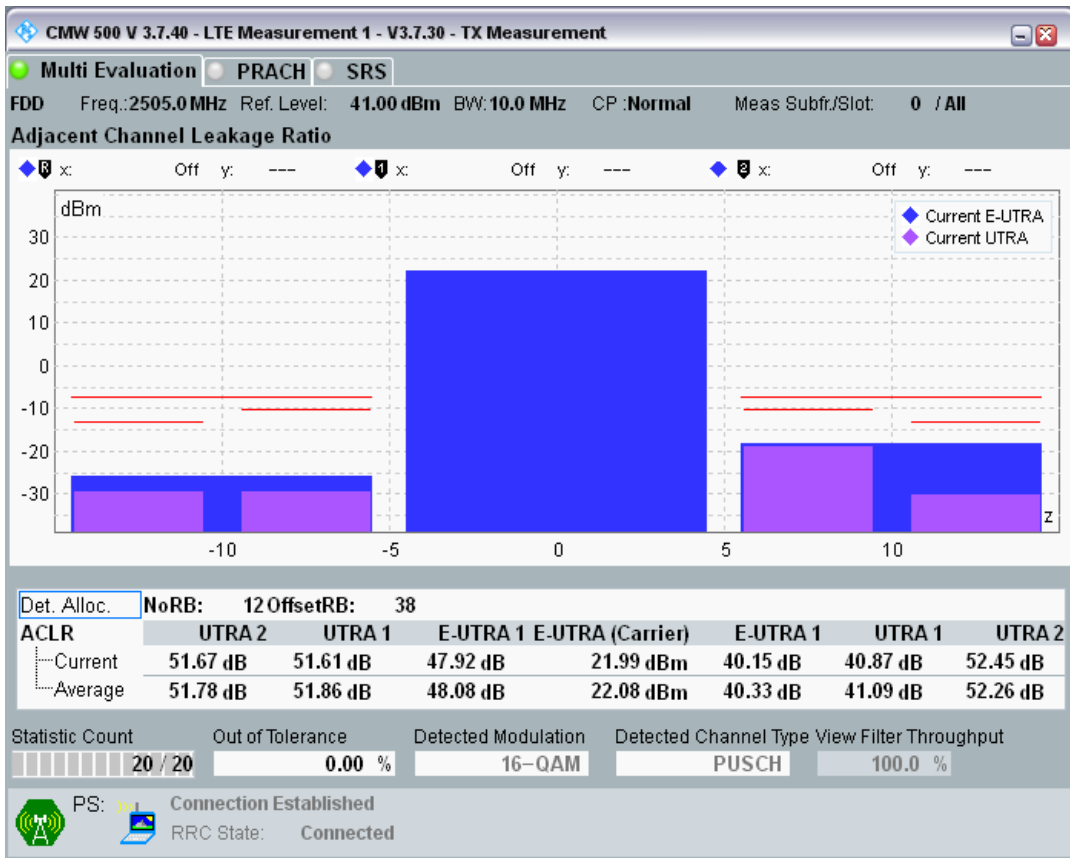

Band7 QAM16 BW=10MHz Channel=20800 RB Size=12 Position=#Max