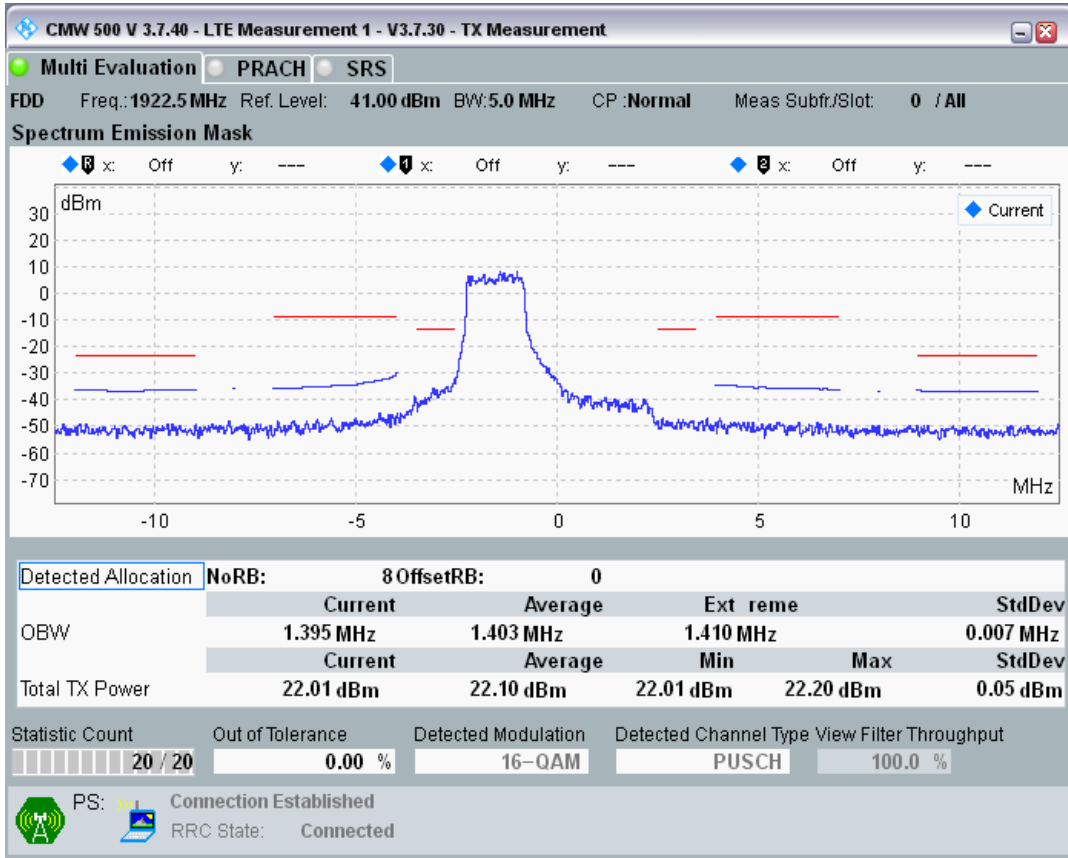

Band1 QPSK BW=5MHz Channel=18025 RB Size=8 Position=#0

Band1 QPSK BW=5MHz Channel=18025 RB Size=8 Position=#Max

Band1 QPSK BW=5MHz Channel=18025 RB Size=25 Position=#0

Band1 QAM16 BW=5MHz Channel=18025 RB Size=8 Position=#0