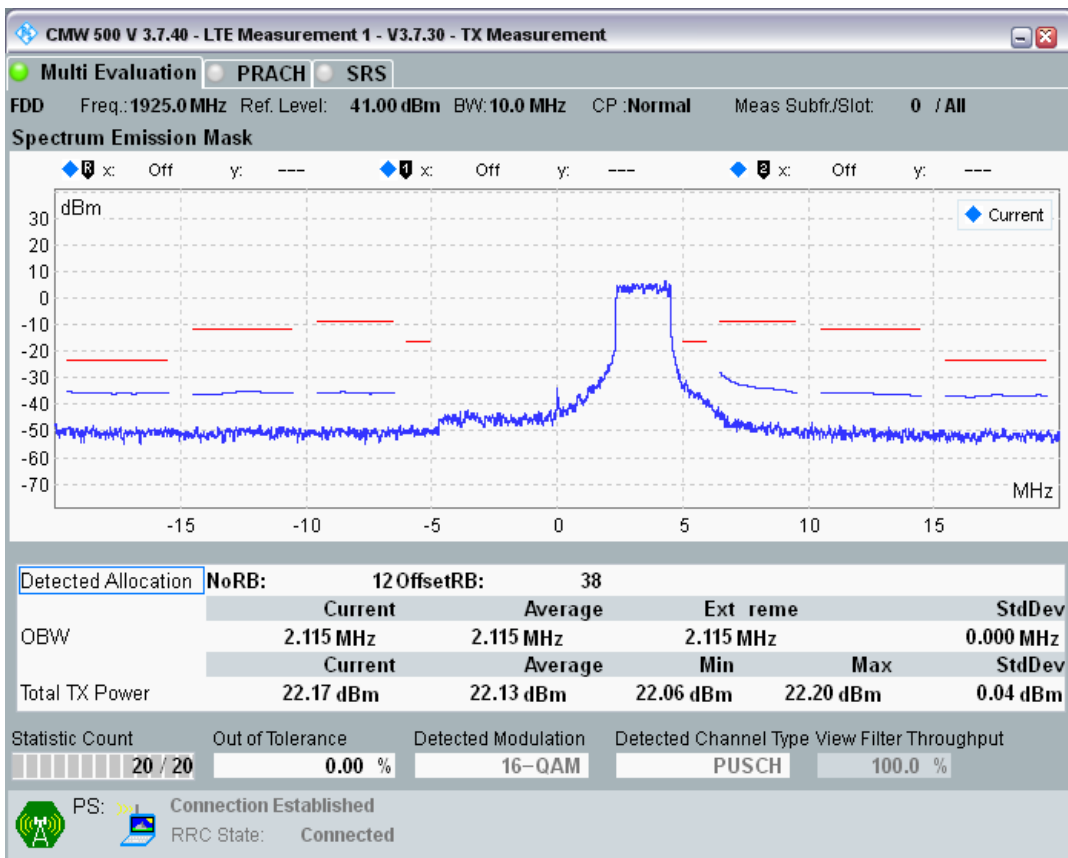

Band1 QAM16 BW=10MHz Channel=18050 RB Size=12 Position=#Max