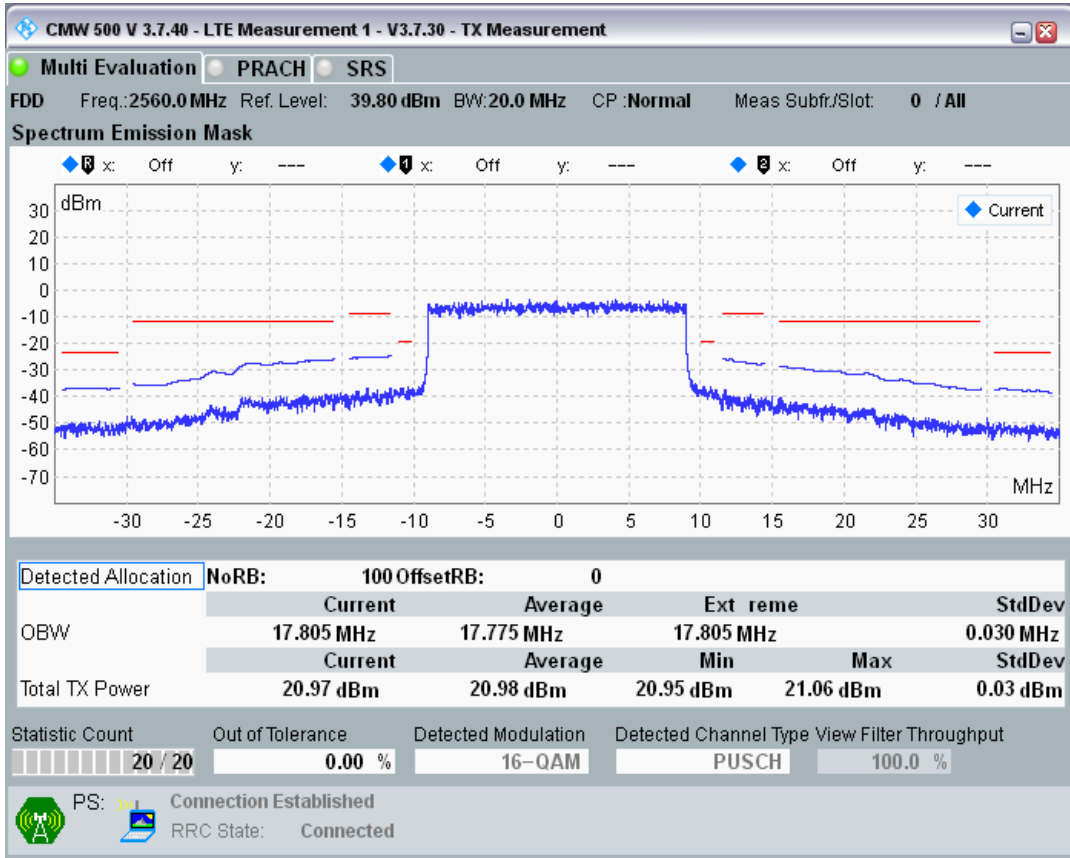

Band7 QPSK BW=20MHz Channel=21350 RB Size=100 Position=#0

Band7 QAM16 BW=20MHz Channel=21350 RB Size=18 Position=#0

Band7 QAM16 BW=20MHz Channel=21350 RB Size=18 Position=#Max

Band7 QAM16 BW=20MHz Channel=21350 RB Size=100 Position=#0