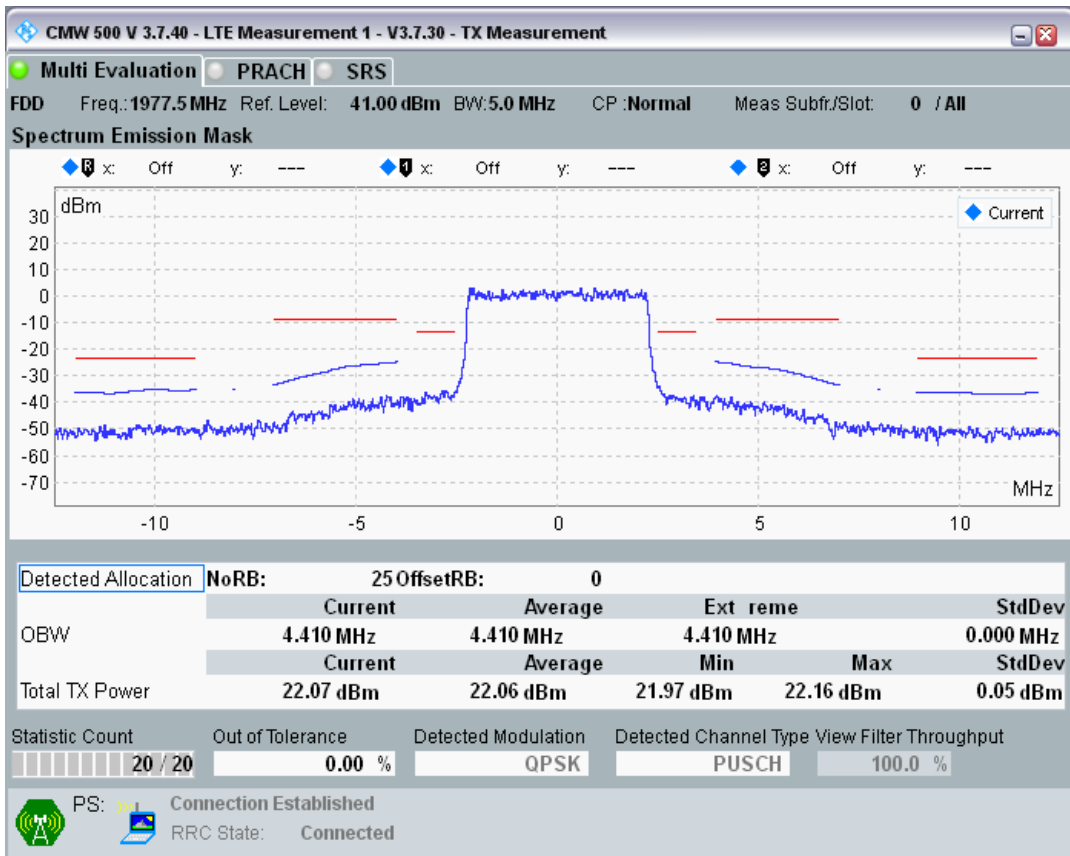

Band1 QPSK BW=5MHz Channel=18575 RB Size=25 Position=#0