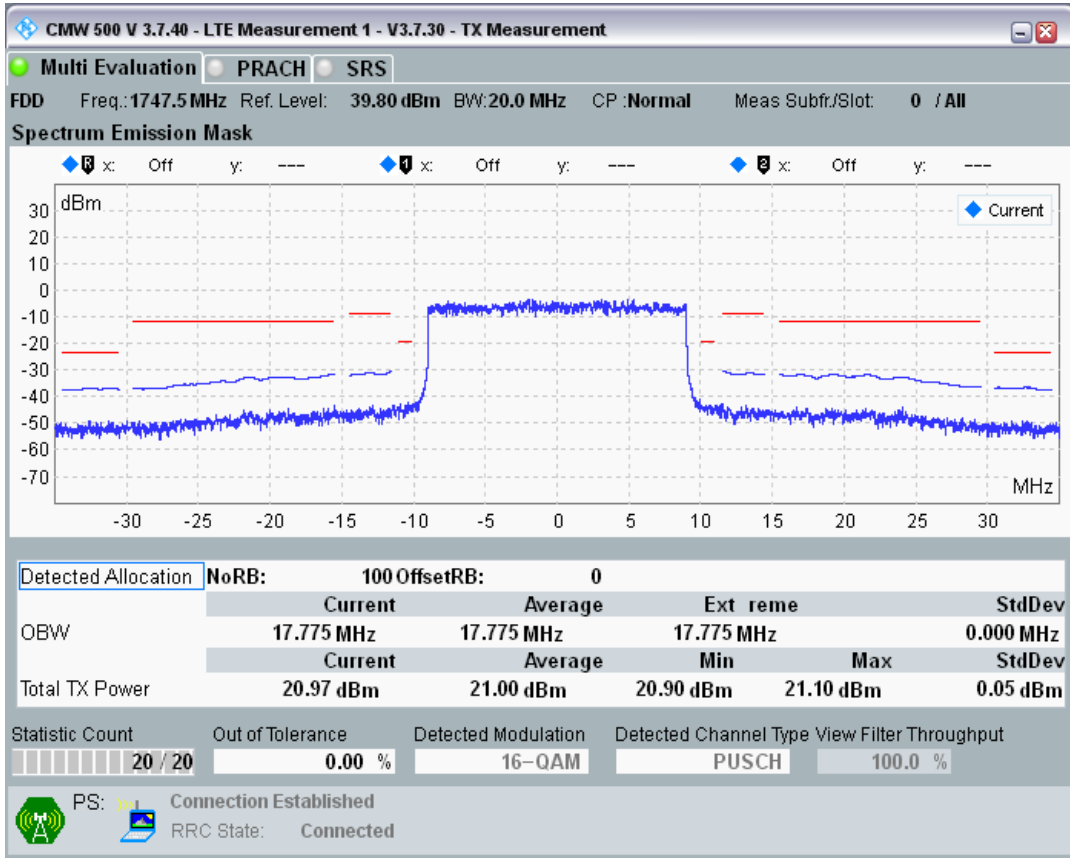

Band3 QAM16 BW=20MHz Channel=19575 RB Size=100 Position=#0