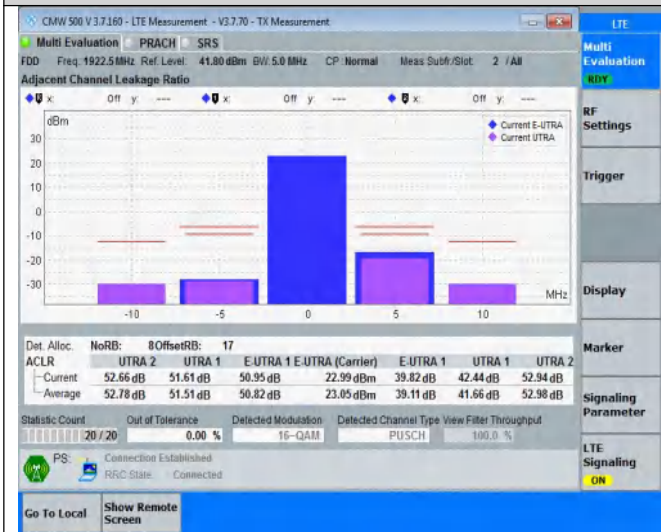

NTNV	Band1	10MHz	16QAM	18300	12RB#38	See graph	PASS
NTNV	Band1	10MHz	16QAM	18300	50RB#0	See graph	PASS
NTNV	Band1	10MHz	16QAM	18550	12RB#0	See graph	PASS
NTNV	Band1	10MHz	16QAM	18550	12RB#38	See graph	PASS
NTNV	Band1	10MHz	16QAM	18550	50RB#0	See graph	PASS
NTNV	Band1	20MHz	QPSK	18100	18RB#0	See graph	PASS
NTNV	Band1	20MHz	QPSK	18100	18RB#82	See graph	PASS
NTNV	Band1	20MHz	QPSK	18100	100RB#0	See graph	PASS
NTNV	Band1	20MHz	QPSK	18300	18RB#0	See graph	PASS
NTNV	Band1	20MHz	QPSK	18300	18RB#82	See graph	PASS
NTNV	Band1	20MHz	QPSK	18300	100RB#0	See graph	PASS
NTNV	Band1	20MHz	QPSK	18500	18RB#0	See graph	PASS
NTNV	Band1	20MHz	QPSK	18500	18RB#82	See graph	PASS
NTNV	Band1	20MHz	QPSK	18500	100RB#0	See graph	PASS
NTNV	Band1	20MHz	16QAM	18100	18RB#0	See graph	PASS
NTNV	Band1	20MHz	16QAM	18100	18RB#82	See graph	PASS
NTNV	Band1	20MHz	16QAM	18100	100RB#0	See graph	PASS
NTNV	Band1	20MHz	16QAM	18300	18RB#0	See graph	PASS
NTNV	Band1	20MHz	16QAM	18300	18RB#82	See graph	PASS
NTNV	Band1	20MHz	16QAM	18300	100RB#0	See graph	PASS
NTNV	Band1	20MHz	16QAM	18500	18RB#0	See graph	PASS
NTNV	Band1	20MHz	16QAM	18500	18RB#82	See graph	PASS
NTNV	Band1	20MHz	16QAM	18500	100RB#0	See graph	PASS

Test Graphs

NTNV-Band1-5MHz-QPSK-18575-25RB#0

NTNV-Band1-5MHz-16QAM-18025-8RB#0

NTNV-Band1-5MHz-16QAM-18025-8RB#17

NTNV-Band1-5MHz-16QAM-18025-25RB#0

NTNV-Band1-5MHz-16QAM-18300-8RB#0

NTNV-Band1-5MHz-16QAM-18300-8RB#17