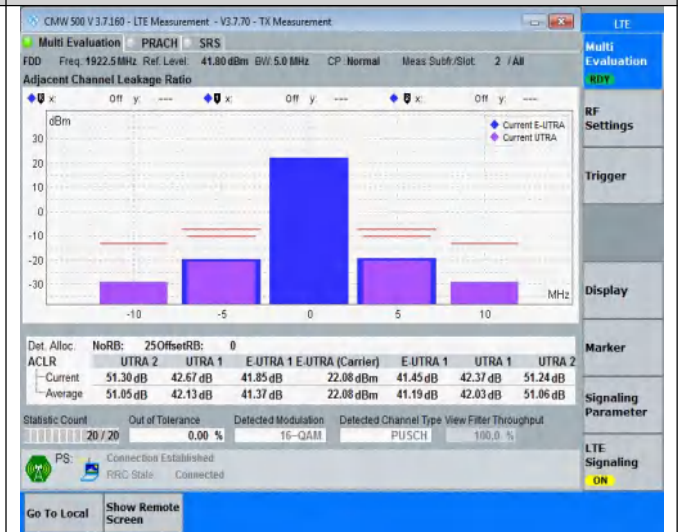

NTNV	Band1	10MHz	16QAM	18300	12RB#38	See graph	PASS
NTNV	Band1	10MHz	16QAM	18300	50RB#0	See graph	PASS
NTNV	Band1	10MHz	16QAM	18550	12RB#0	See graph	PASS
NTNV	Band1	10MHz	16QAM	18550	12RB#38	See graph	PASS
NTNV	Band1	10MHz	16QAM	18550	50RB#0	See graph	PASS
NTNV	Band1	20MHz	QPSK	18100	18RB#0	See graph	PASS
NTNV	Band1	20MHz	QPSK	18100	18RB#82	See graph	PASS
NTNV	Band1	20MHz	QPSK	18100	100RB#0	See graph	PASS
NTNV	Band1	20MHz	QPSK	18300	18RB#0	See graph	PASS
NTNV	Band1	20MHz	QPSK	18300	18RB#82	See graph	PASS
NTNV	Band1	20MHz	QPSK	18300	100RB#0	See graph	PASS
NTNV	Band1	20MHz	QPSK	18500	18RB#0	See graph	PASS
NTNV	Band1	20MHz	QPSK	18500	18RB#82	See graph	PASS
NTNV	Band1	20MHz	QPSK	18500	100RB#0	See graph	PASS
NTNV	Band1	20MHz	16QAM	18100	18RB#0	See graph	PASS
NTNV	Band1	20MHz	16QAM	18100	18RB#82	See graph	PASS
NTNV	Band1	20MHz	16QAM	18100	100RB#0	See graph	PASS
NTNV	Band1	20MHz	16QAM	18300	18RB#0	See graph	PASS
NTNV	Band1	20MHz	16QAM	18300	18RB#82	See graph	PASS
NTNV	Band1	20MHz	16QAM	18300	100RB#0	See graph	PASS
NTNV	Band1	20MHz	16QAM	18500	18RB#0	See graph	PASS
NTNV	Band1	20MHz	16QAM	18500	18RB#82	See graph	PASS
NTNV	Band1	20MHz	16QAM	18500	100RB#0	See graph	PASS

Test Graphs

NTNV-Band1-5MHz-QPSK-18575-25RB#0

NTNV-Band1-5MHz-16QAM-18025-8RB#0

NTNV-Band1-5MHz-16QAM-18025-8RB#17

NTNV-Band1-5MHz-16QAM-18025-25RB#0

NTNV-Band1-5MHz-16QAM-18300-8RB#0

NTNV-Band1-5MHz-16QAM-18300-8RB#17