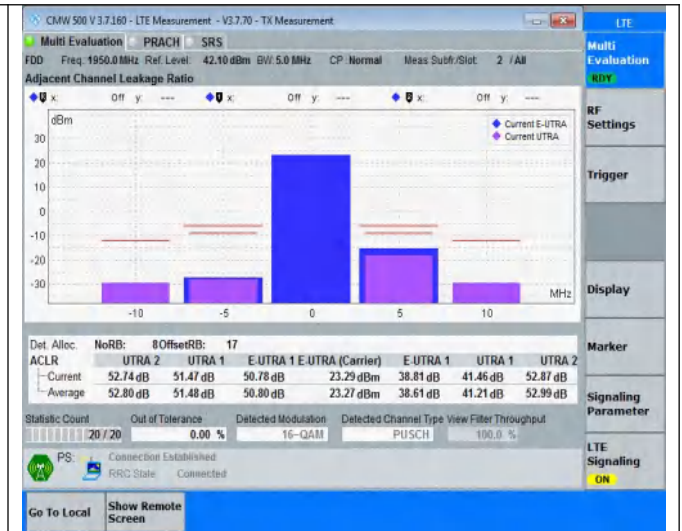

NTNV-Band1-5MHz-16QAM-18300-8RB#17