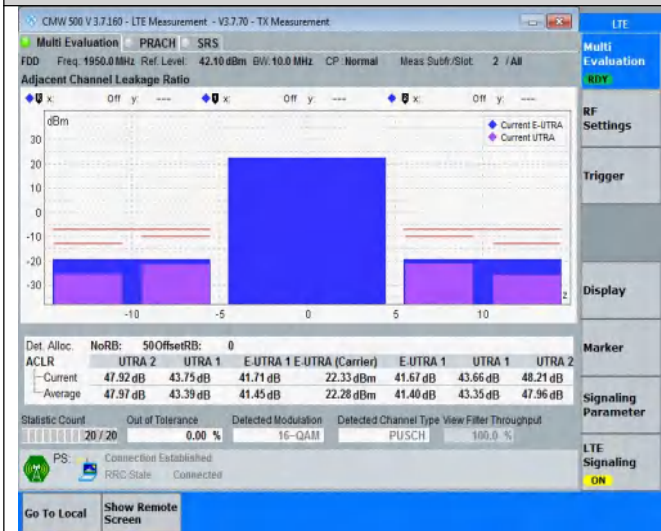

NTNV-Band1-10MHz-16QAM-18300-50RB#0