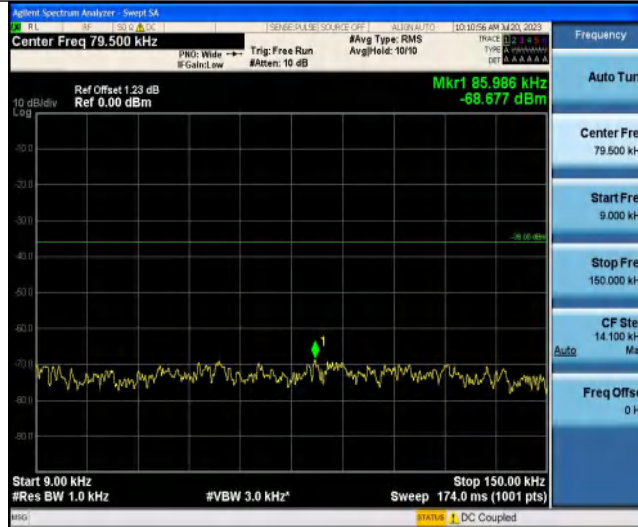

Test Graphs - General

NTNV-Band1-5MHz-QPSK-18025-1RB#0-0.009~0.15-1-3