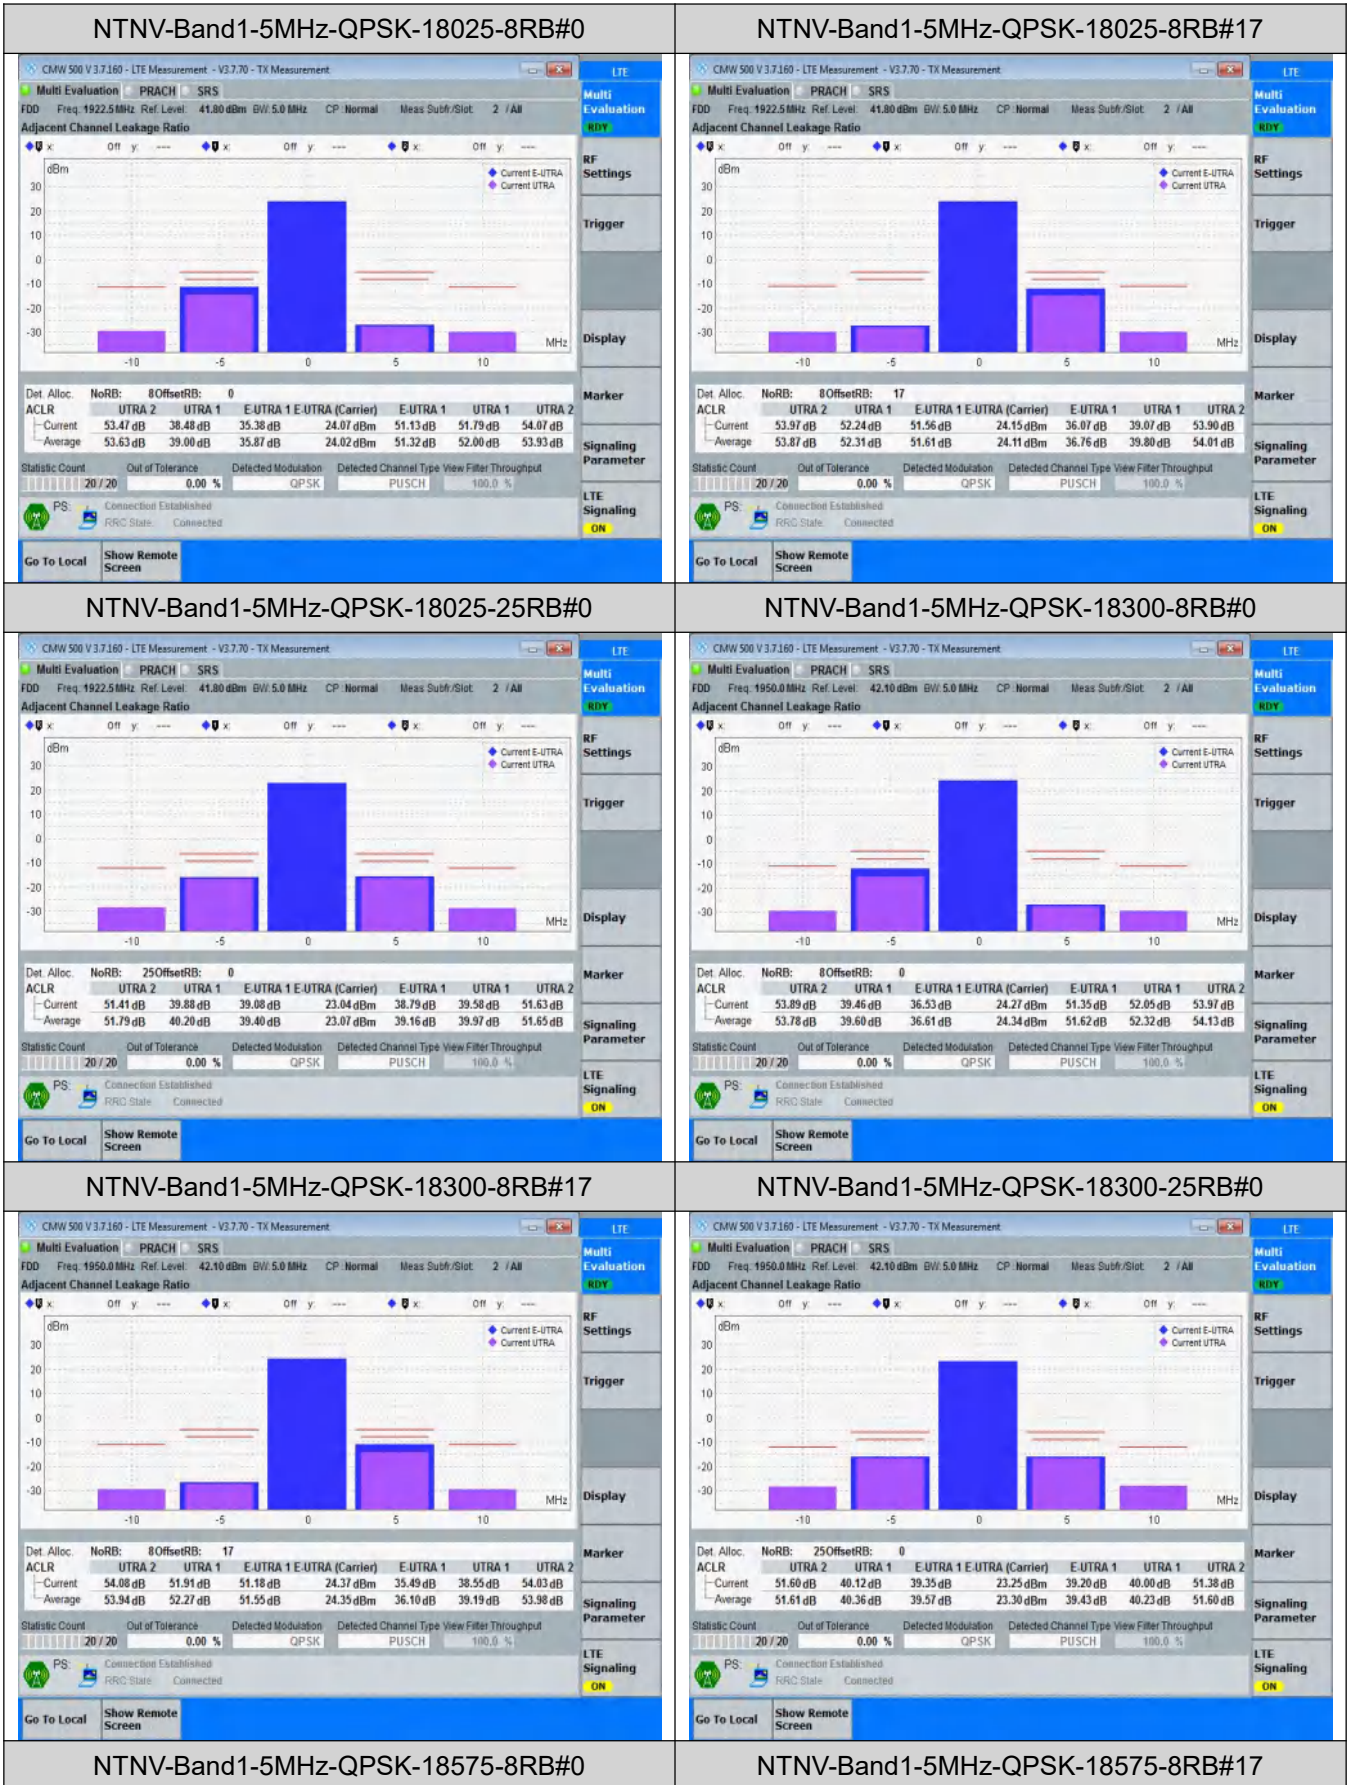

Test Graphs