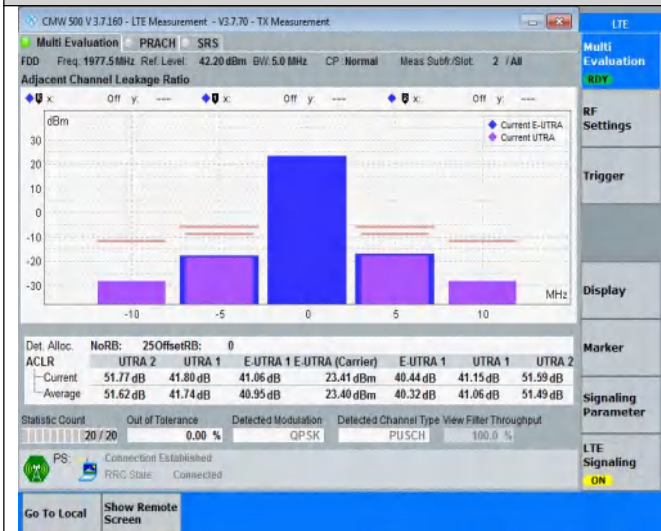

NTNV	Band1	10MHz	16QAM	18300	12RB#38	See graph	PASS
NTNV	Band1	10MHz	16QAM	18300	50RB#0	See graph	PASS
NTNV	Band1	10MHz	16QAM	18550	12RB#0	See graph	PASS
NTNV	Band1	10MHz	16QAM	18550	12RB#38	See graph	PASS
NTNV	Band1	10MHz	16QAM	18550	50RB#0	See graph	PASS
NTNV	Band1	20MHz	QPSK	18100	18RB#0	See graph	PASS
NTNV	Band1	20MHz	QPSK	18100	18RB#82	See graph	PASS
NTNV	Band1	20MHz	QPSK	18100	100RB#0	See graph	PASS
NTNV	Band1	20MHz	QPSK	18300	18RB#0	See graph	PASS
NTNV	Band1	20MHz	QPSK	18300	18RB#82	See graph	PASS
NTNV	Band1	20MHz	QPSK	18300	100RB#0	See graph	PASS
NTNV	Band1	20MHz	QPSK	18500	18RB#0	See graph	PASS
NTNV	Band1	20MHz	QPSK	18500	18RB#82	See graph	PASS
NTNV	Band1	20MHz	QPSK	18500	100RB#0	See graph	PASS
NTNV	Band1	20MHz	16QAM	18100	18RB#0	See graph	PASS
NTNV	Band1	20MHz	16QAM	18100	18RB#82	See graph	PASS
NTNV	Band1	20MHz	16QAM	18100	100RB#0	See graph	PASS
NTNV	Band1	20MHz	16QAM	18300	18RB#0	See graph	PASS
NTNV	Band1	20MHz	16QAM	18300	18RB#82	See graph	PASS
NTNV	Band1	20MHz	16QAM	18300	100RB#0	See graph	PASS
NTNV	Band1	20MHz	16QAM	18500	18RB#0	See graph	PASS
NTNV	Band1	20MHz	16QAM	18500	18RB#82	See graph	PASS
NTNV	Band1	20MHz	16QAM	18500	100RB#0	See graph	PASS

Test Graphs

NTNV-Band1-5MHz-QPSK-18575-25RB#0

NTNV-Band1-5MHz-16QAM-18025-8RB#0

NTNV-Band1-5MHz-16QAM-18025-8RB#17

NTNV-Band1-5MHz-16QAM-18025-25RB#0

NTNV-Band1-5MHz-16QAM-18300-8RB#0

NTNV-Band1-5MHz-16QAM-18300-8RB#17