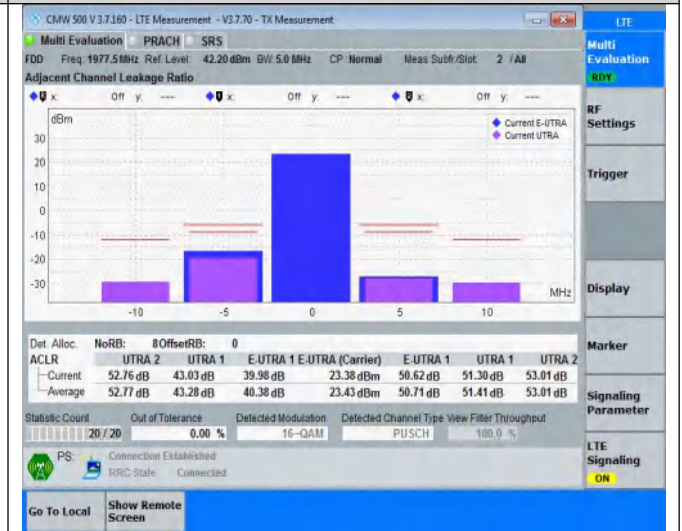

NTNV-Band1-5MHz-16QAM-18575-8RB#0