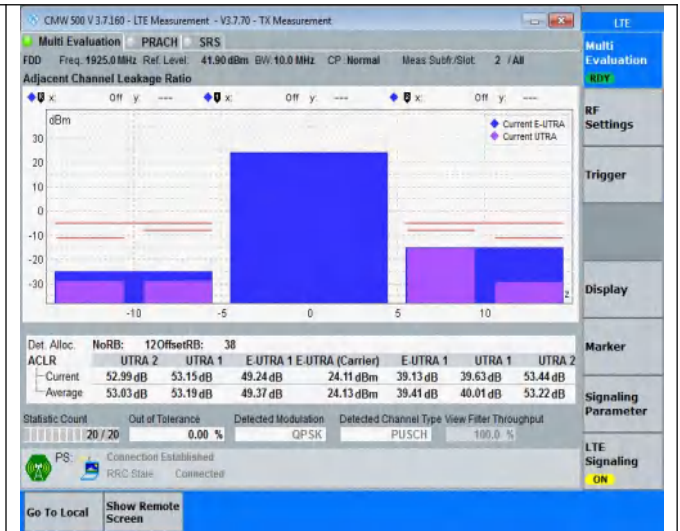

NTNV-Band1-10MHz-QPSK-18050-12RB#38