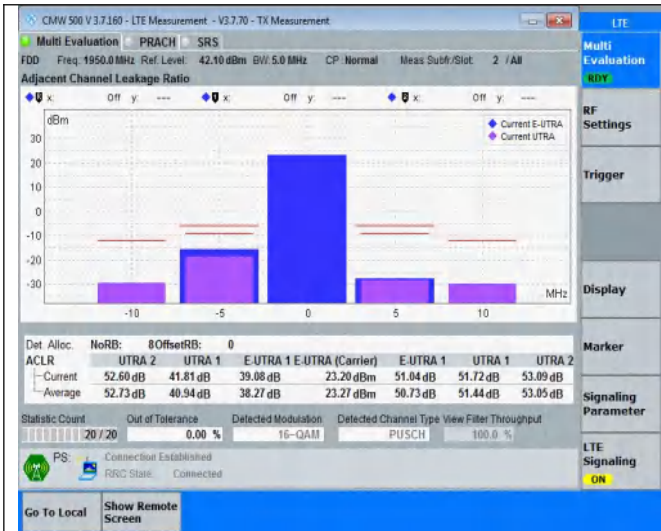

NTNV	Band1	10MHz	16QAM	18300	12RB#38	See graph	PASS
NTNV	Band1	10MHz	16QAM	18300	50RB#0	See graph	PASS
NTNV	Band1	10MHz	16QAM	18550	12RB#0	See graph	PASS
NTNV	Band1	10MHz	16QAM	18550	12RB#38	See graph	PASS
NTNV	Band1	10MHz	16QAM	18550	50RB#0	See graph	PASS
NTNV	Band1	20MHz	QPSK	18100	18RB#0	See graph	PASS
NTNV	Band1	20MHz	QPSK	18100	18RB#82	See graph	PASS
NTNV	Band1	20MHz	QPSK	18100	100RB#0	See graph	PASS
NTNV	Band1	20MHz	QPSK	18300	18RB#0	See graph	PASS
NTNV	Band1	20MHz	QPSK	18300	18RB#82	See graph	PASS
NTNV	Band1	20MHz	QPSK	18300	100RB#0	See graph	PASS
NTNV	Band1	20MHz	QPSK	18500	18RB#0	See graph	PASS
NTNV	Band1	20MHz	QPSK	18500	18RB#82	See graph	PASS
NTNV	Band1	20MHz	QPSK	18500	100RB#0	See graph	PASS
NTNV	Band1	20MHz	16QAM	18100	18RB#0	See graph	PASS
NTNV	Band1	20MHz	16QAM	18100	18RB#82	See graph	PASS
NTNV	Band1	20MHz	16QAM	18100	100RB#0	See graph	PASS
NTNV	Band1	20MHz	16QAM	18300	18RB#0	See graph	PASS
NTNV	Band1	20MHz	16QAM	18300	18RB#82	See graph	PASS
NTNV	Band1	20MHz	16QAM	18300	100RB#0	See graph	PASS
NTNV	Band1	20MHz	16QAM	18500	18RB#0	See graph	PASS
NTNV	Band1	20MHz	16QAM	18500	18RB#82	See graph	PASS
NTNV	Band1	20MHz	16QAM	18500	100RB#0	See graph	PASS

Test Graphs

NTNV-Band1-5MHz-QPSK-18575-25RB#0

NTNV-Band1-5MHz-16QAM-18025-8RB#0

NTNV-Band1-5MHz-16QAM-18025-8RB#17

NTNV-Band1-5MHz-16QAM-18025-25RB#0

NTNV-Band1-5MHz-16QAM-18300-8RB#0

NTNV-Band1-5MHz-16QAM-18300-8RB#17