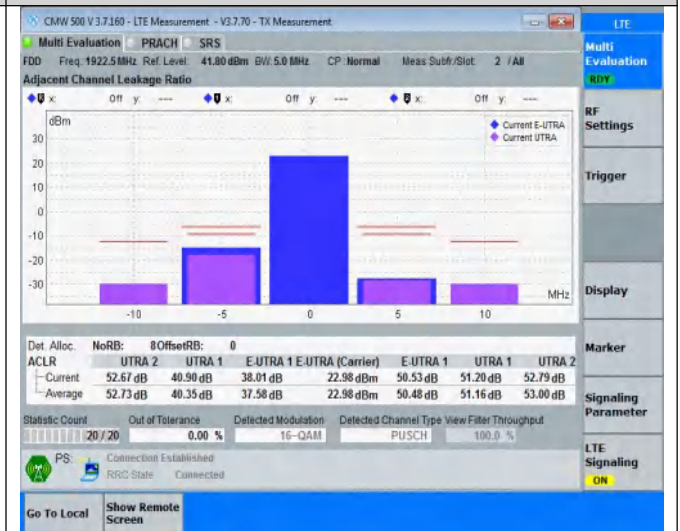

NTNV	Band1	10MHz	16QAM	18300	12RB#38	See graph	PASS
NTNV	Band1	10MHz	16QAM	18300	50RB#0	See graph	PASS
NTNV	Band1	10MHz	16QAM	18550	12RB#0	See graph	PASS
NTNV	Band1	10MHz	16QAM	18550	12RB#38	See graph	PASS
NTNV	Band1	10MHz	16QAM	18550	50RB#0	See graph	PASS
NTNV	Band1	20MHz	QPSK	18100	18RB#0	See graph	PASS
NTNV	Band1	20MHz	QPSK	18100	18RB#82	See graph	PASS
NTNV	Band1	20MHz	QPSK	18100	100RB#0	See graph	PASS
NTNV	Band1	20MHz	QPSK	18300	18RB#0	See graph	PASS
NTNV	Band1	20MHz	QPSK	18300	18RB#82	See graph	PASS
NTNV	Band1	20MHz	QPSK	18300	100RB#0	See graph	PASS
NTNV	Band1	20MHz	QPSK	18500	18RB#0	See graph	PASS
NTNV	Band1	20MHz	QPSK	18500	18RB#82	See graph	PASS
NTNV	Band1	20MHz	QPSK	18500	100RB#0	See graph	PASS
NTNV	Band1	20MHz	16QAM	18100	18RB#0	See graph	PASS
NTNV	Band1	20MHz	16QAM	18100	18RB#82	See graph	PASS
NTNV	Band1	20MHz	16QAM	18100	100RB#0	See graph	PASS
NTNV	Band1	20MHz	16QAM	18300	18RB#0	See graph	PASS
NTNV	Band1	20MHz	16QAM	18300	18RB#82	See graph	PASS
NTNV	Band1	20MHz	16QAM	18300	100RB#0	See graph	PASS
NTNV	Band1	20MHz	16QAM	18500	18RB#0	See graph	PASS
NTNV	Band1	20MHz	16QAM	18500	18RB#82	See graph	PASS
NTNV	Band1	20MHz	16QAM	18500	100RB#0	See graph	PASS

Test Graphs

NTNV-Band1-5MHz-QPSK-18575-25RB#0

NTNV-Band1-5MHz-16QAM-18025-8RB#0

NTNV-Band1-5MHz-16QAM-18025-8RB#17

NTNV-Band1-5MHz-16QAM-18025-25RB#0

NTNV-Band1-5MHz-16QAM-18300-8RB#0

NTNV-Band1-5MHz-16QAM-18300-8RB#17