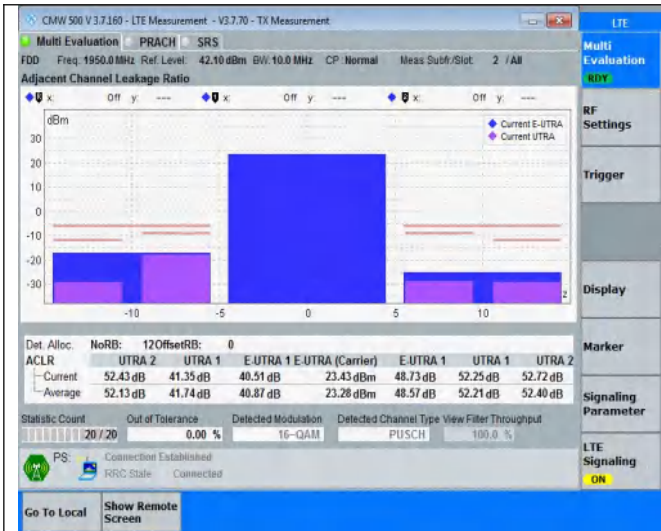

NTNV-Band1-10MHz-16QAM-18300-12RB#0