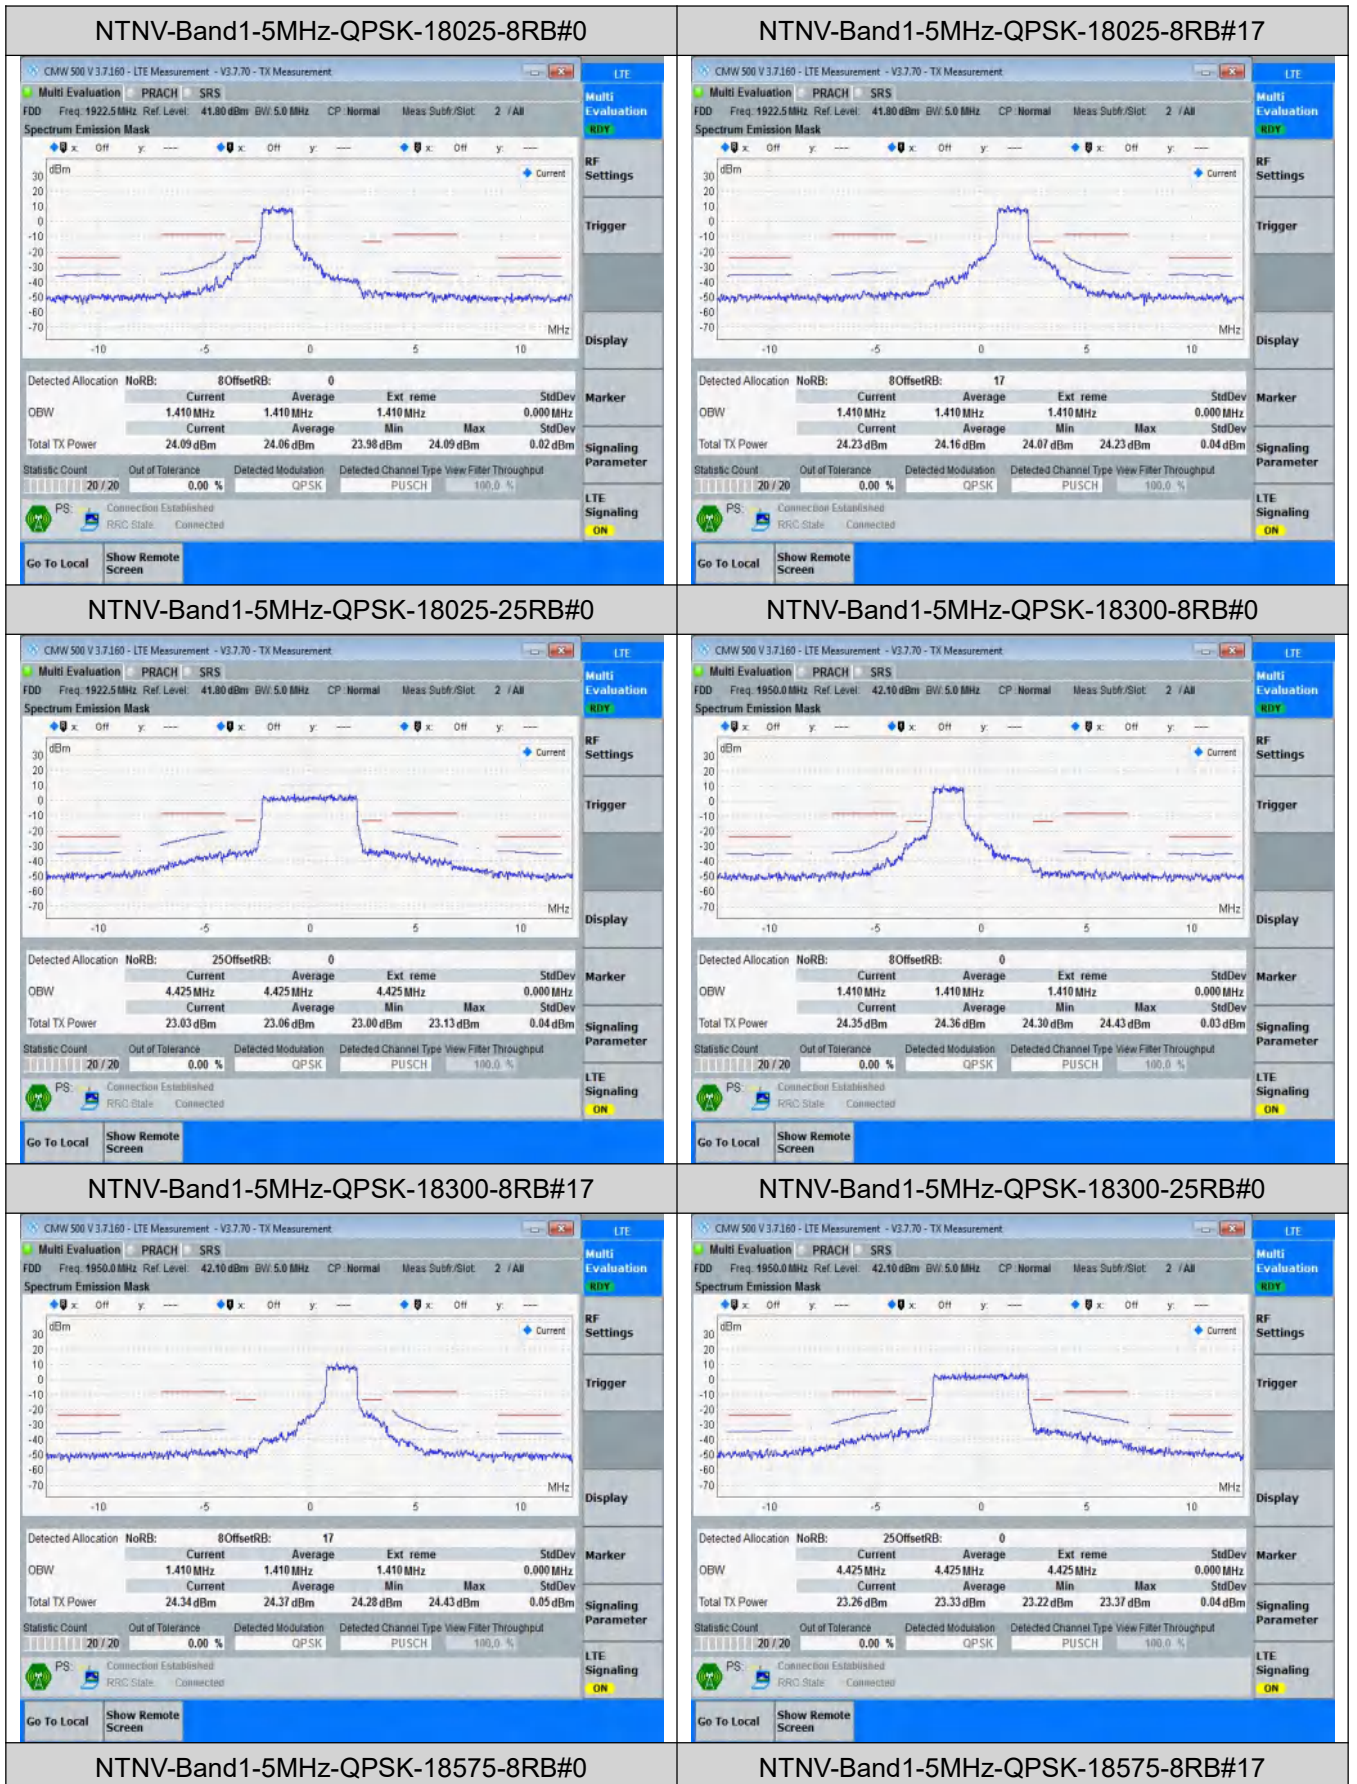

Test Graphs