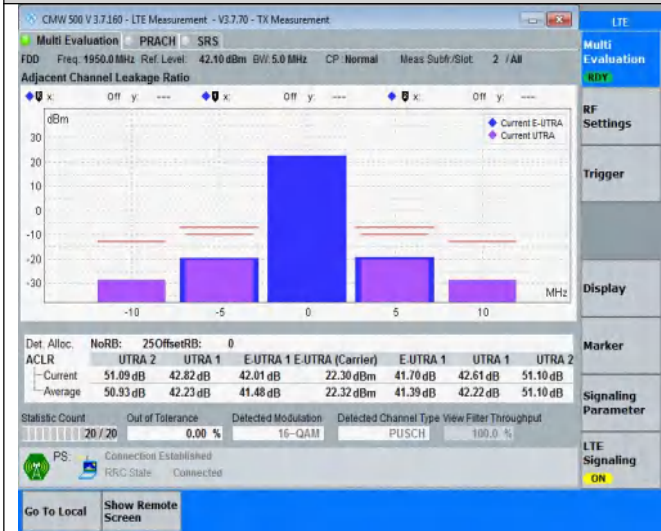

NTNV-Band1-5MHz-16QAM-18300-25RB#0