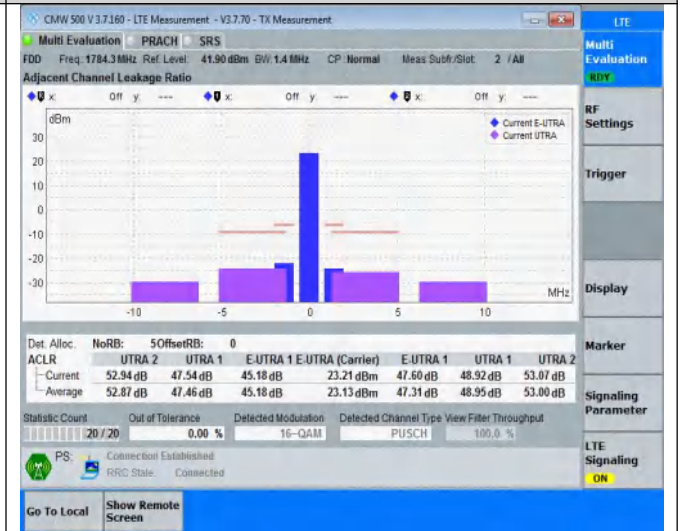

NTNV-Band3-1.4MHz-16QAM-19943-5RB#0