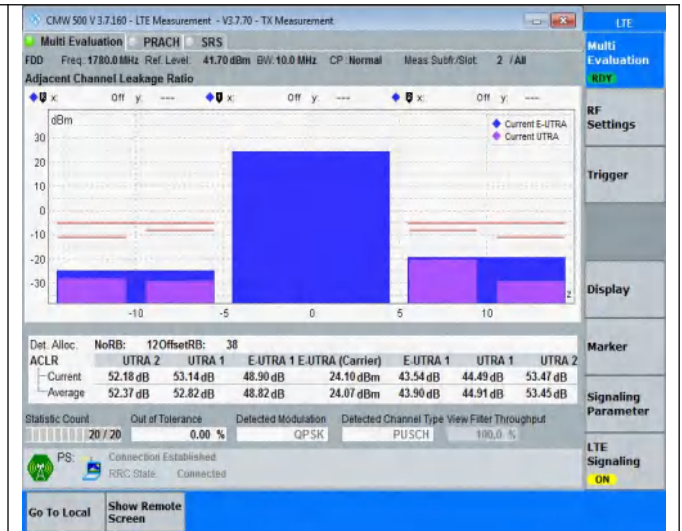

TABLE OF CONTENTS

Summary of Test Results Data and Graph	3
Appendix A .Transmitter Maximum Output Power	3
Appendix B .Transmitter Minimum Output Power	4
Appendix C .Transmitter Spectrum Emission Mask	5
Appendix D .Transmitter Adjacent Channel Leakage Power Ratio(ACLR)	20
Appendix E .Transmitter Spurious Emissions	35
Appendix F .Receiver Spurious Emissions	261
Appendix G . Receiver Adjacent Channel Selectivity (ACS)	264
Appendix H . Receiver Spurious Response	265
Appendix I . Receiver blocking characteristics	266
Appendix J . Receiver Intermodulation Characteristics	269
Appendix K .Receiver Reference Sensitivity Level	270

NTNV-Band3-10MHz-QPSK-19575-12RB#38

NTNV-Band3-10MHz-QPSK-19575-50RB#0

NTNV-Band3-10MHz-QPSK-19900-12RB#0

NTNV-Band3-10MHz-QPSK-19900-12RB#38

NTNV-Band3-10MHz-QPSK-19900-50RB#0

NTNV-Band3-10MHz-16QAM-19250-12RB#0