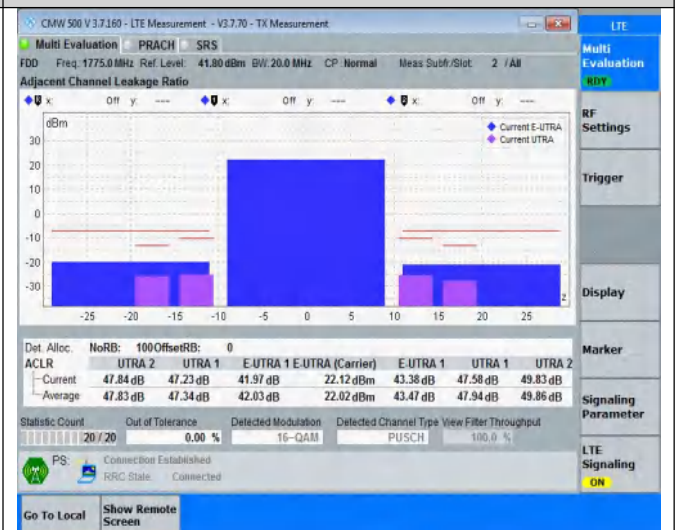

NTNV-Band3-20MHz-16QAM-19850-100RB#0