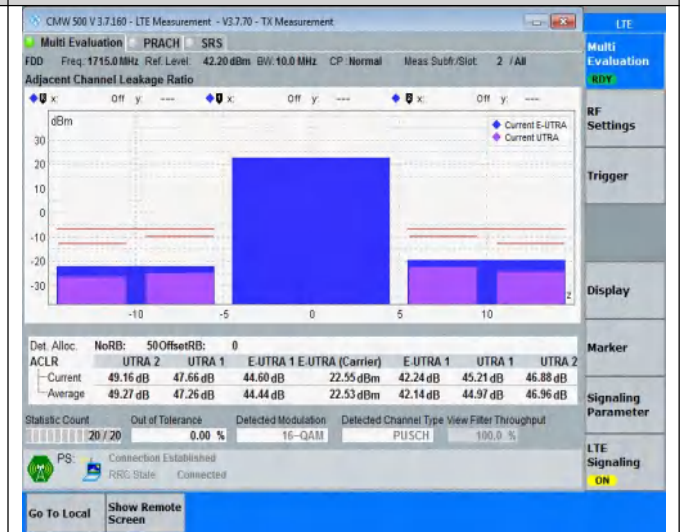

NTNV-Band3-10MHz-16QAM-19250-50RB#0