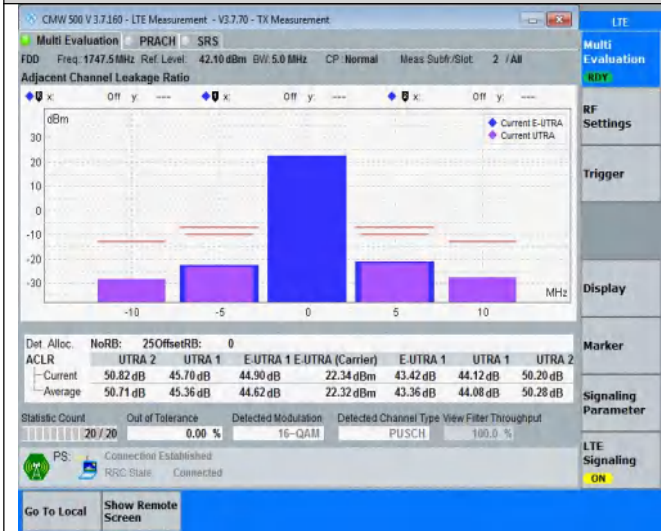

NTNV-Band3-5MHz-16QAM-19575-25RB#0