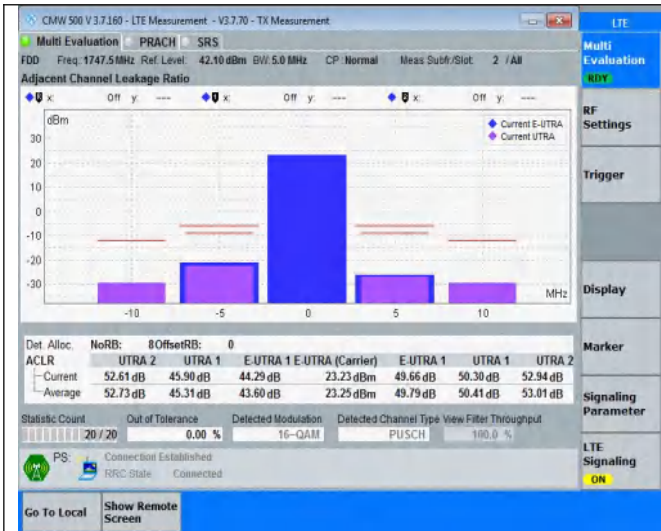

NTNV-Band3-5MHz-16QAM-19575-8RB#0