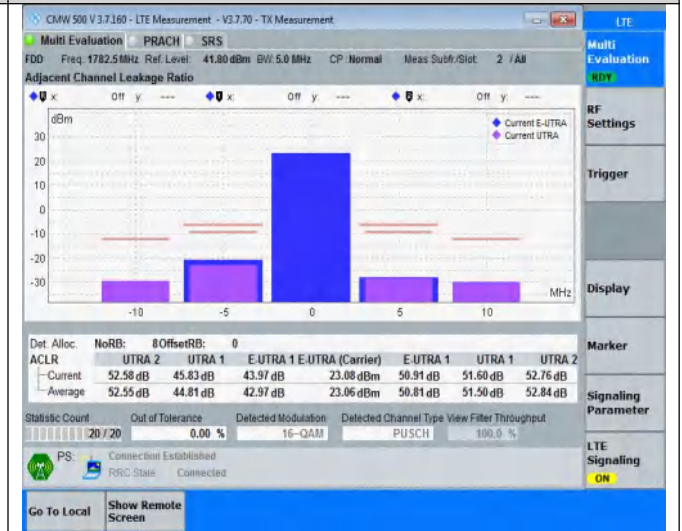

NTNV-Band3-5MHz-16QAM-19925-8RB#0