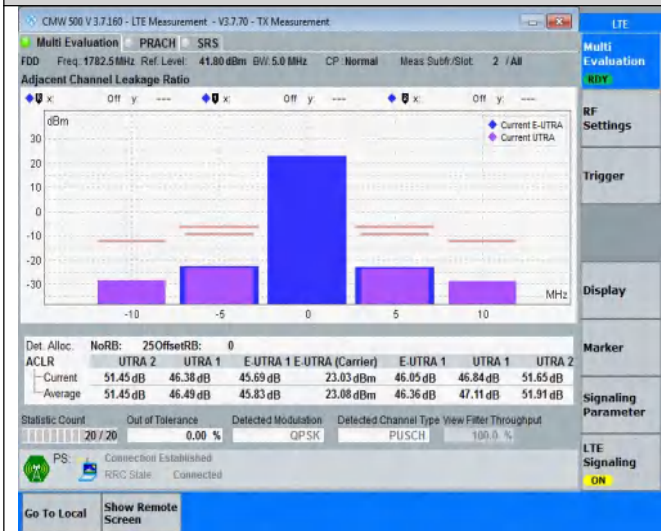

NTNV-Band3-5MHz-QPSK-19925-25RB#0