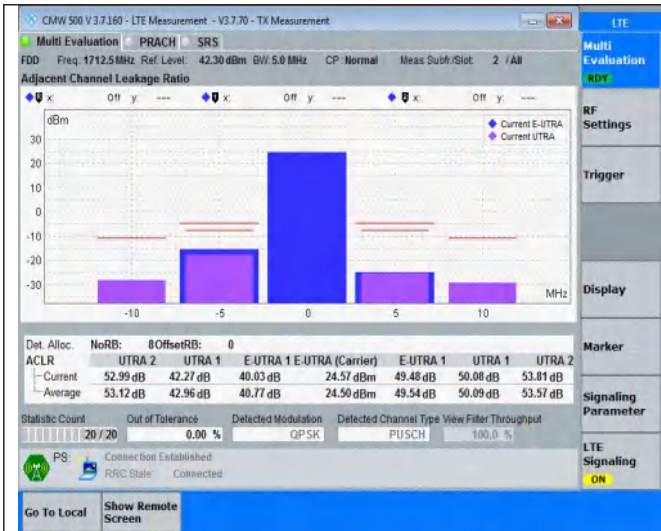

NTNV-Band3-5MHz-QPSK-19225-8RB#0