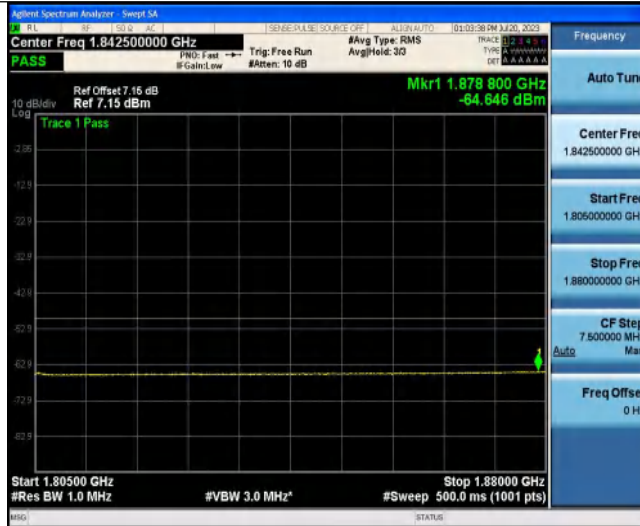

NTNV-Band3-1.4MHz-QPSK-19207-1RB#5-791~821-1000-3000

NTNV-Band3-1.4MHz-QPSK-19207-1RB#5-925~960-1000-3000

NTNV-Band3-1.4MHz-QPSK-19207-1RB#5-1452~1496-1000-3000

NTNV-Band3-1.4MHz-QPSK-19207-1RB#5-1805~1880-1000-3000