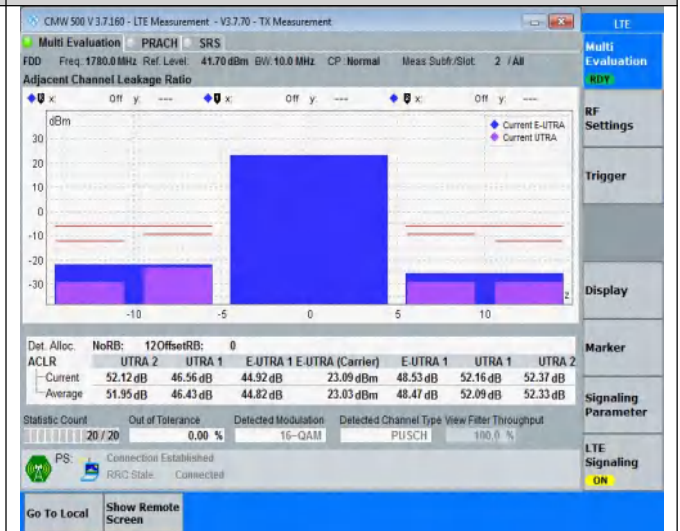

NTNV-Band3-10MHz-16QAM-19900-12RB#0