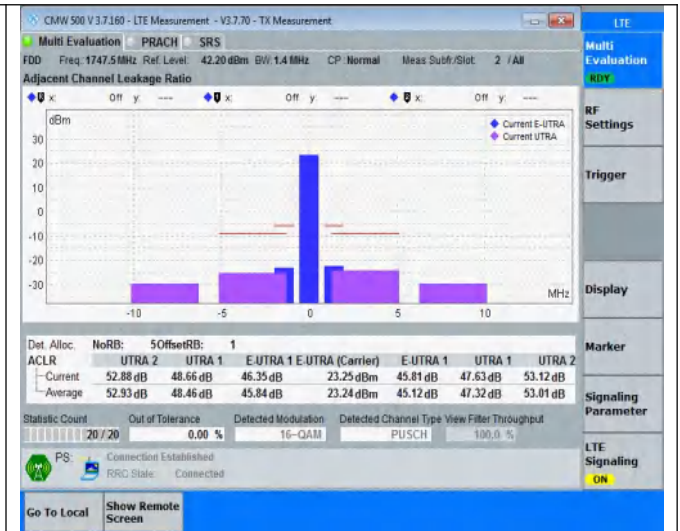

NTNV-Band3-1.4MHz-16QAM-19575-5RB#1