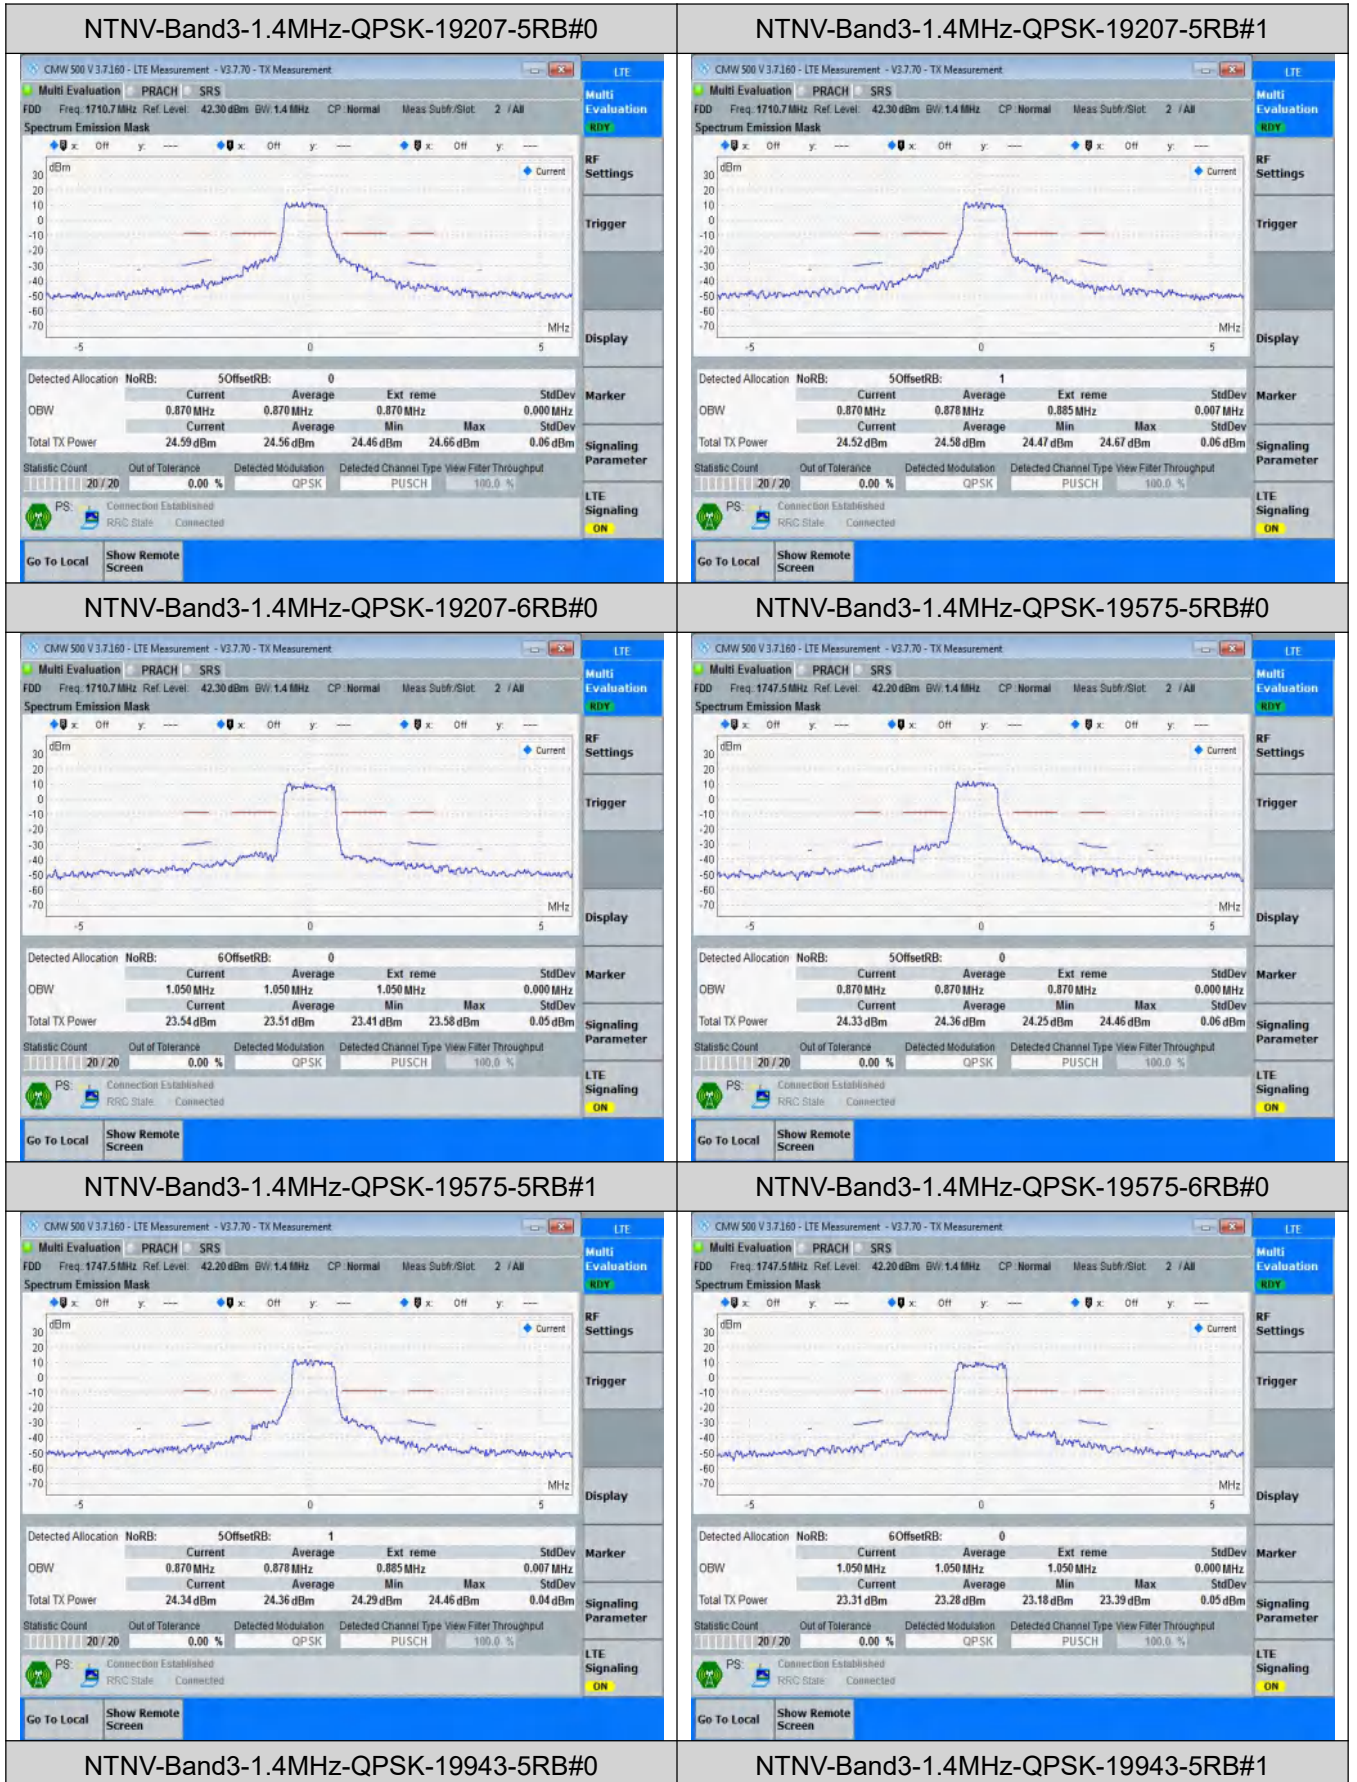

Test Graphs