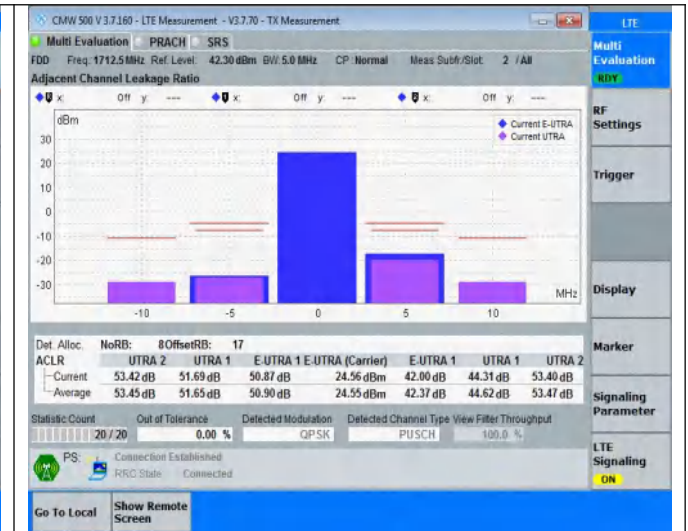

NTNV-Band3-5MHz-QPSK-19225-8RB#17