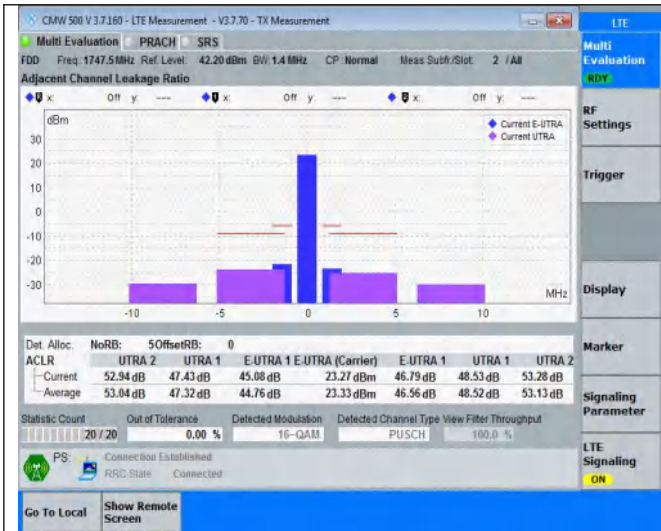

NTNV-Band3-1.4MHz-16QAM-19575-5RB#0