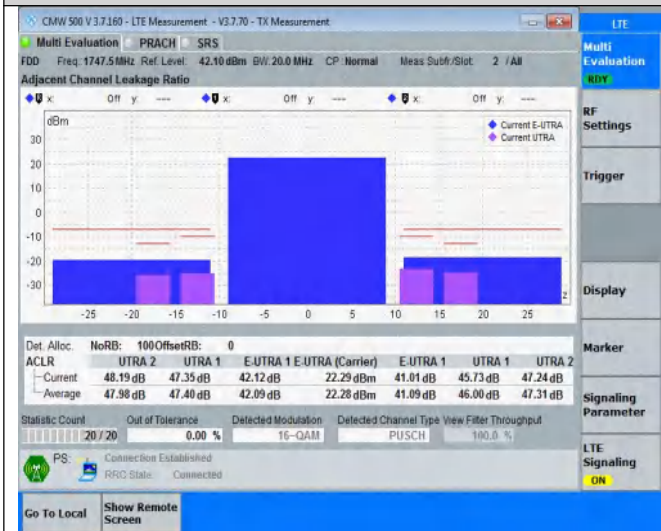

NTNV-Band3-20MHz-16QAM-19575-100RB#0