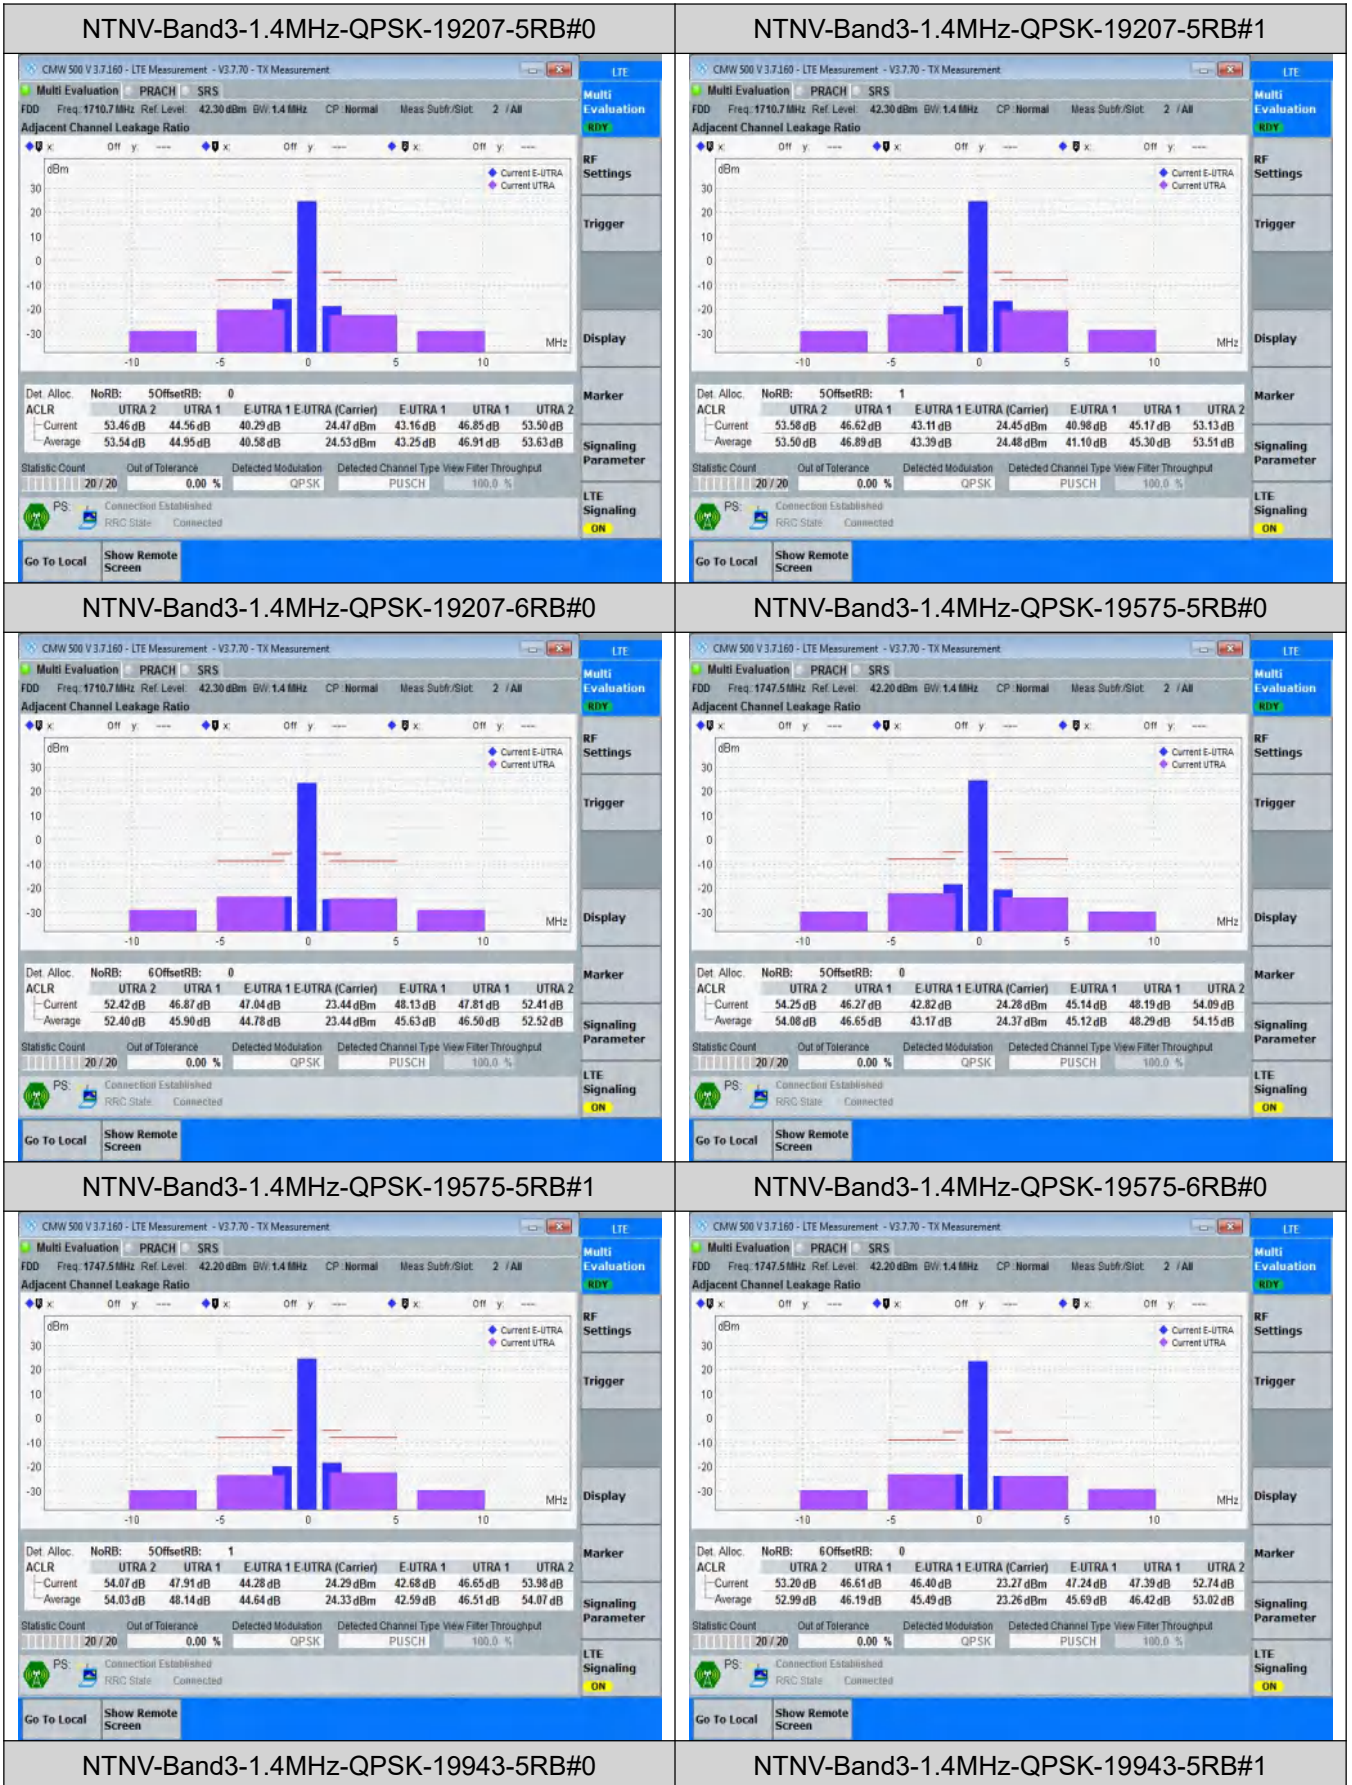

Test Graphs