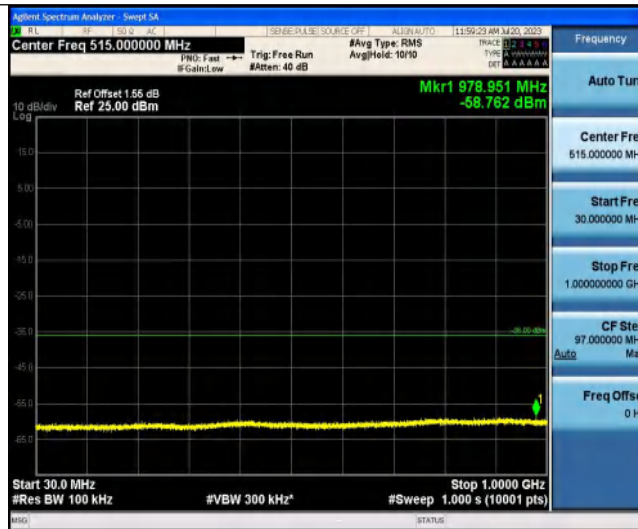

NTNV-Band3-1.4MHz-QPSK-19943-6RB#0-30~1000-100-300