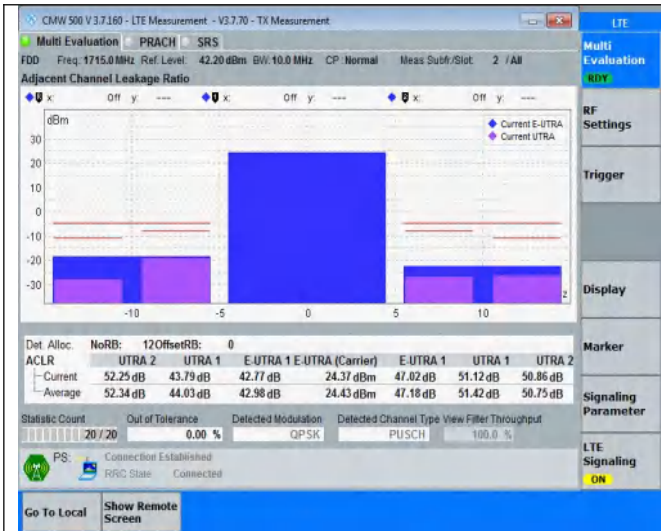

NTNV-Band3-10MHz-QPSK-19250-12RB#0