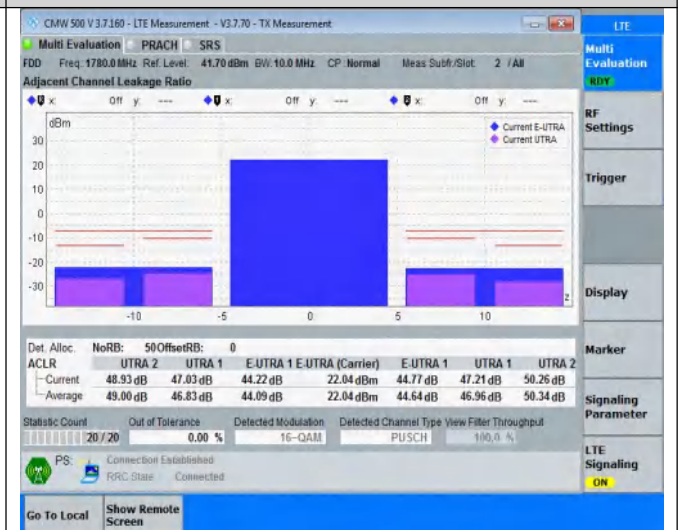

NTNV-Band3-10MHz-16QAM-19900-50RB#0