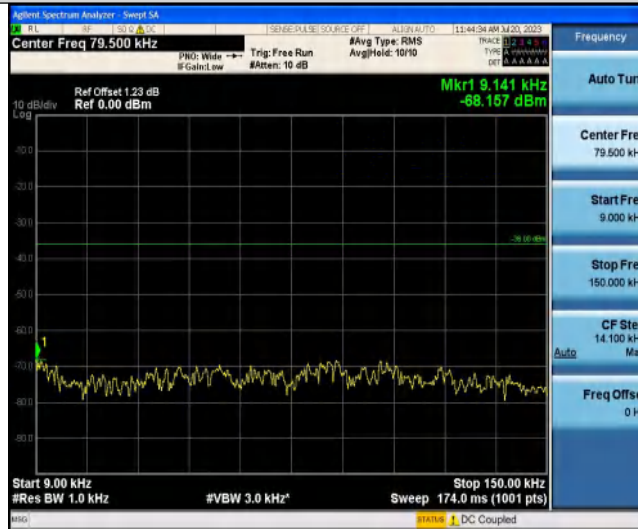

Test Graphs - General

NTNV-Band3-1.4MHz-QPSK-19207-1RB#0-0.009~0.15-1-3