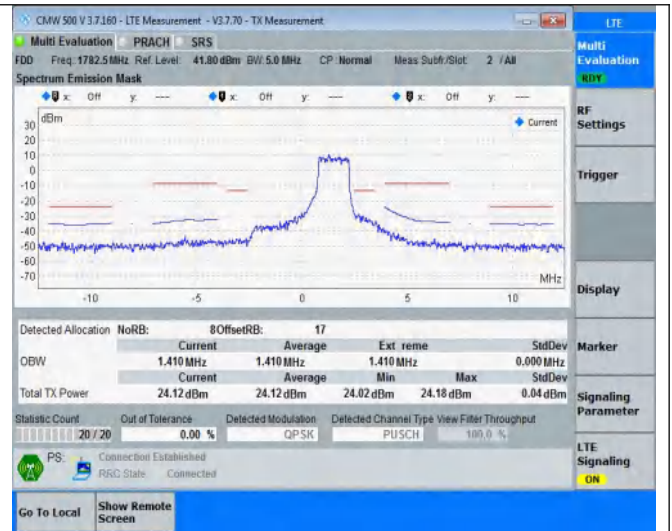

NTNV-Band3-5MHz-16QAM-19225-8RB#0