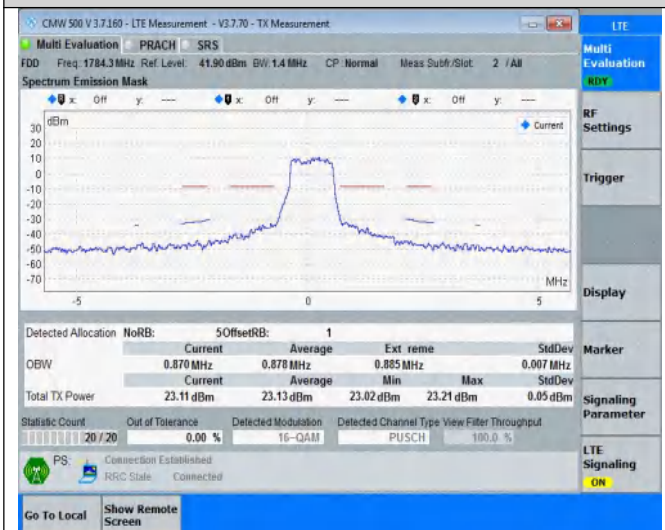

NTNV-Band3-5MHz-QPSK-19225-8RB#0