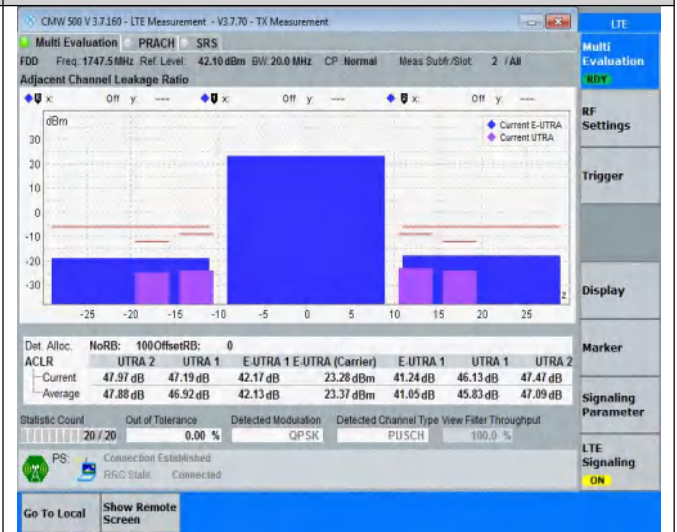

NTNV-Band3-20MHz-QPSK-19575-100RB#0