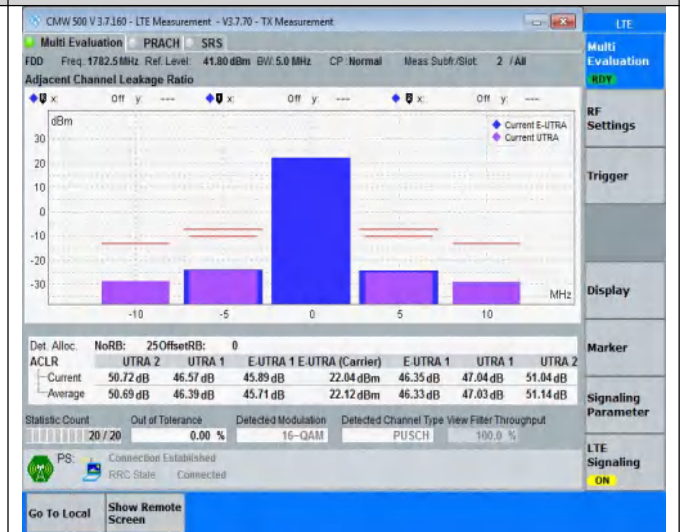

NTNV-Band3-5MHz-16QAM-19925-25RB#0