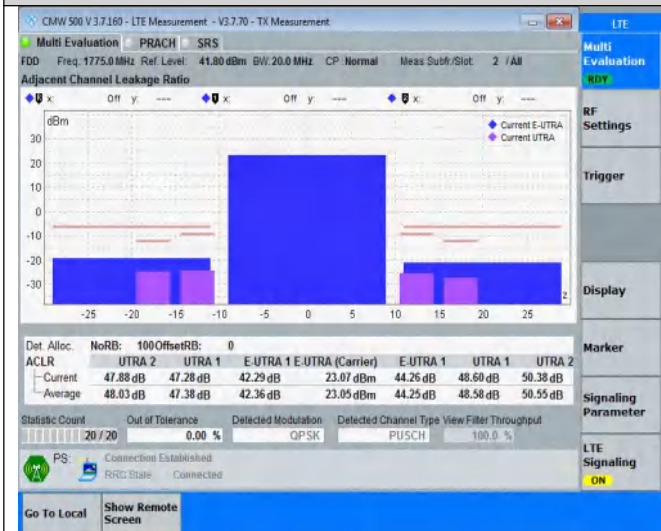

NTNV-Band3-20MHz-QPSK-19850-100RB#0