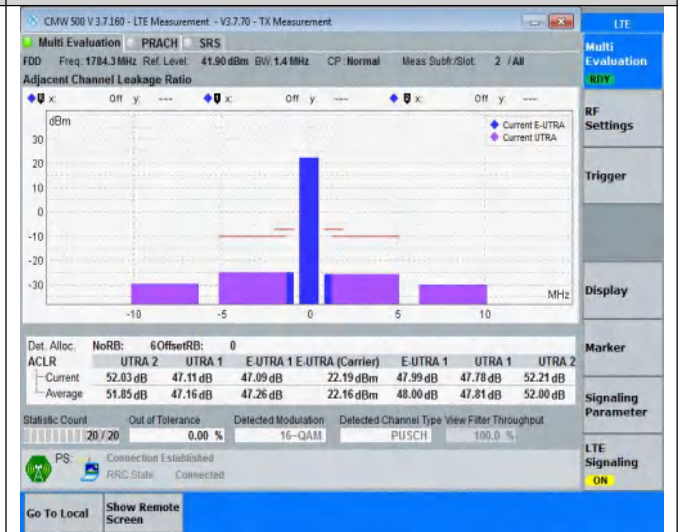

NTNV-Band3-1.4MHz-16QAM-19943-6RB#0