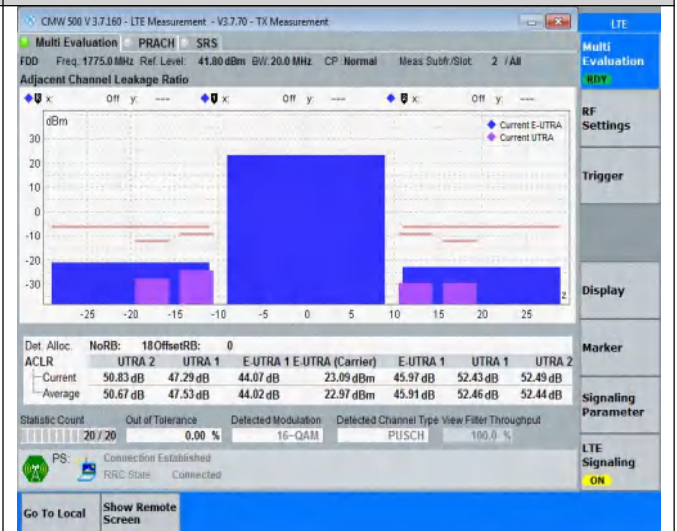

NTNV-Band3-20MHz-16QAM-19850-18RB#0