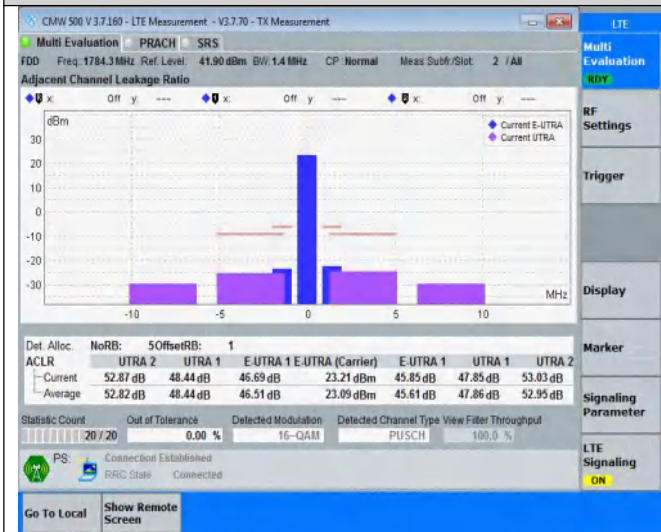

NTNV-Band3-1.4MHz-16QAM-19943-5RB#1