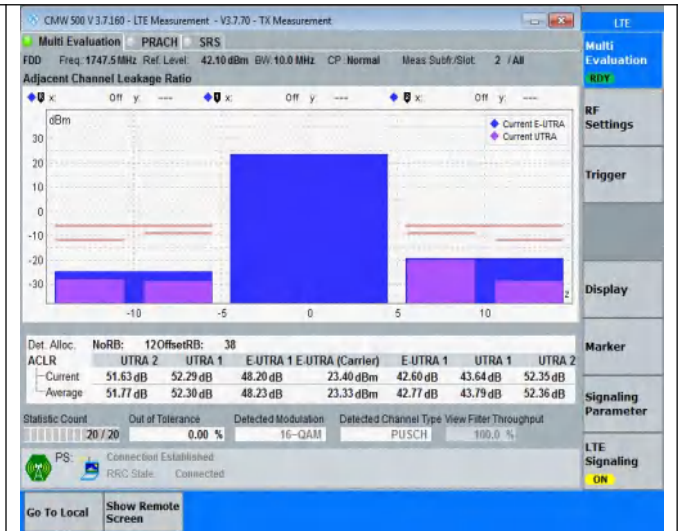

NTNV-Band3-10MHz-16QAM-19575-12RB#38