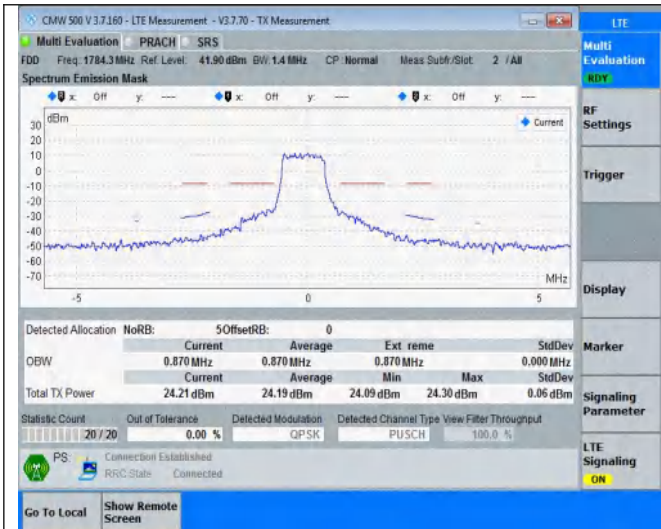

NTNV-Band3-1.4MHz-QPSK-19943-6RB#0