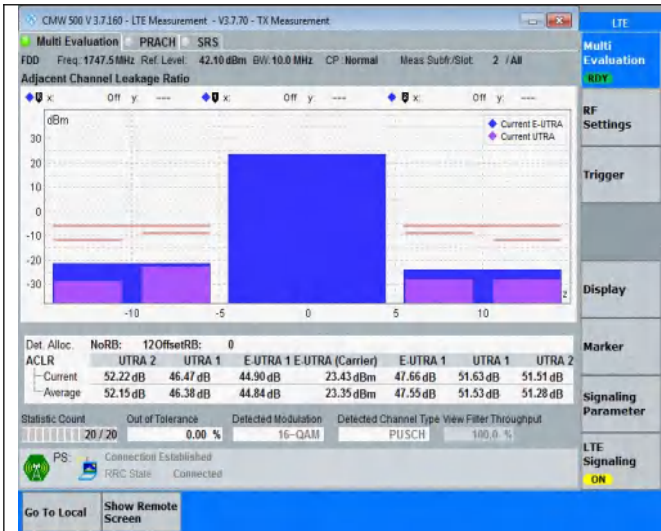

NTNV-Band3-10MHz-16QAM-19575-12RB#0