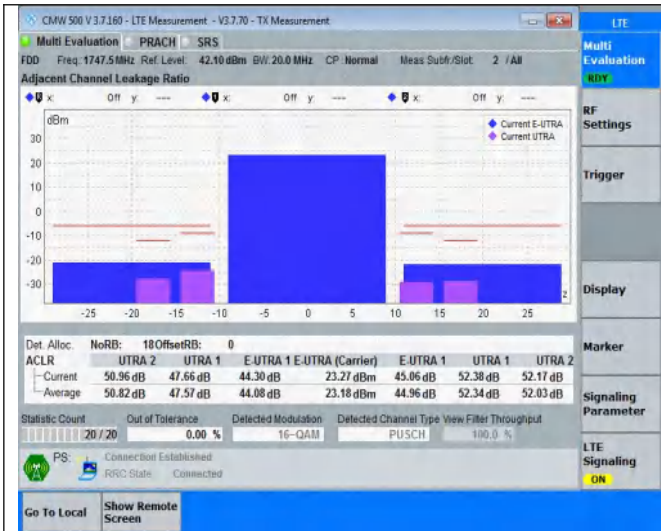

NTNV-Band3-20MHz-16QAM-19575-18RB#0