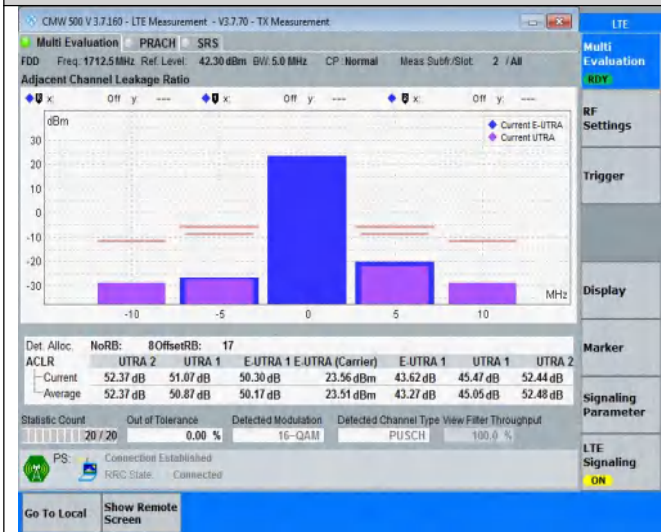

NTNV-Band3-5MHz-16QAM-19225-8RB#17