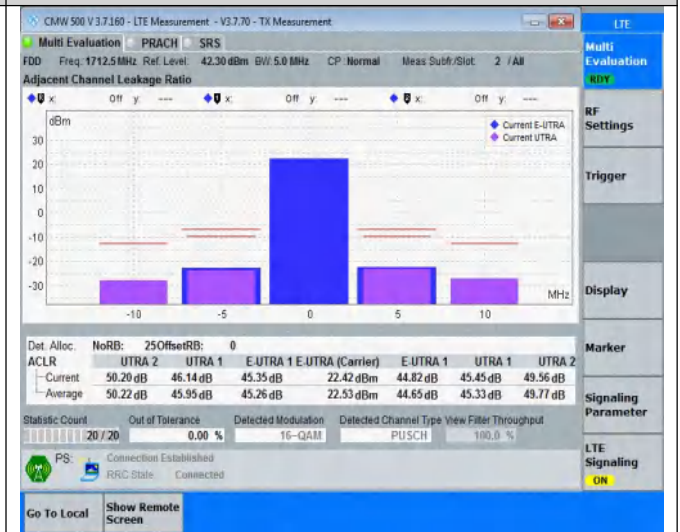

NTNV-Band3-5MHz-16QAM-19225-25RB#0