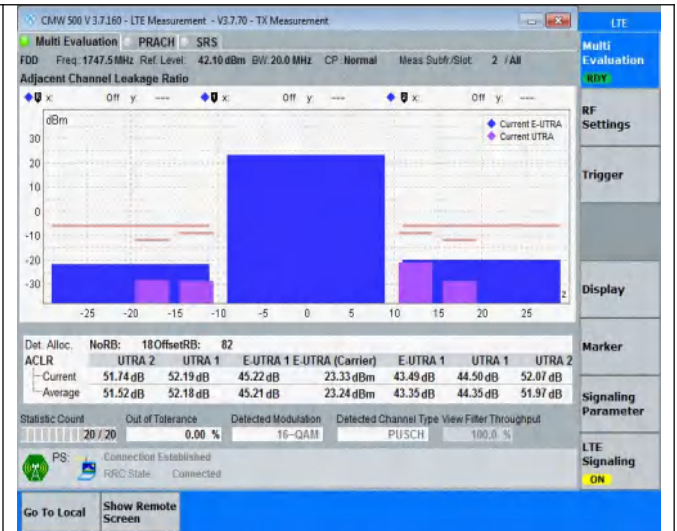

NTNV-Band3-20MHz-16QAM-19575-18RB#82