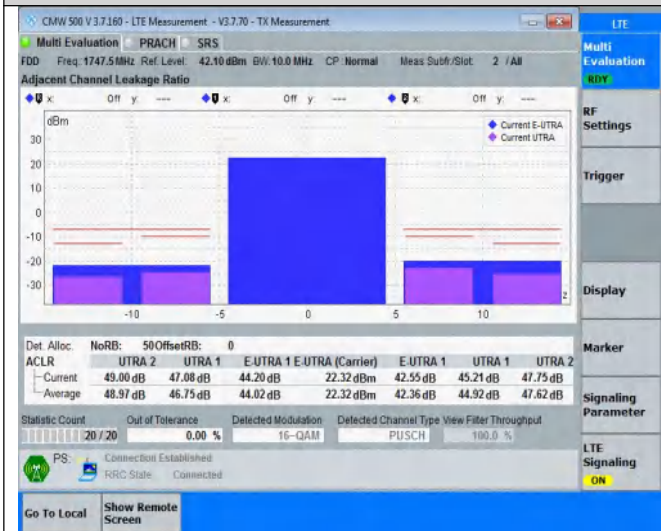

NTNV-Band3-10MHz-16QAM-19575-50RB#0