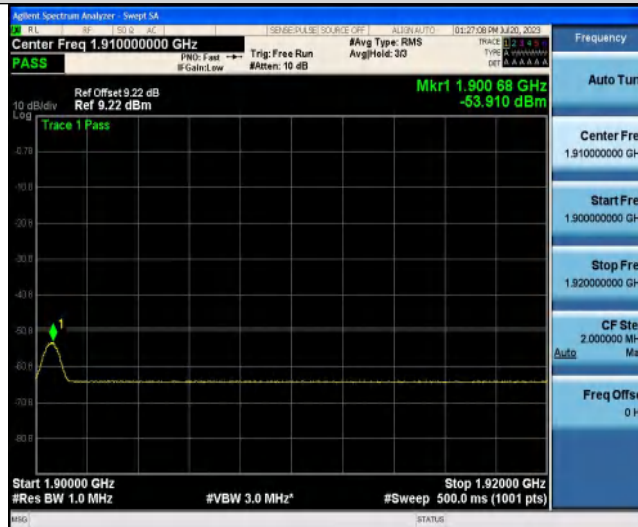

NTNV-Band3-1.4MHz-QPSK-19943-1RB#5-1900~1920-1000-3000