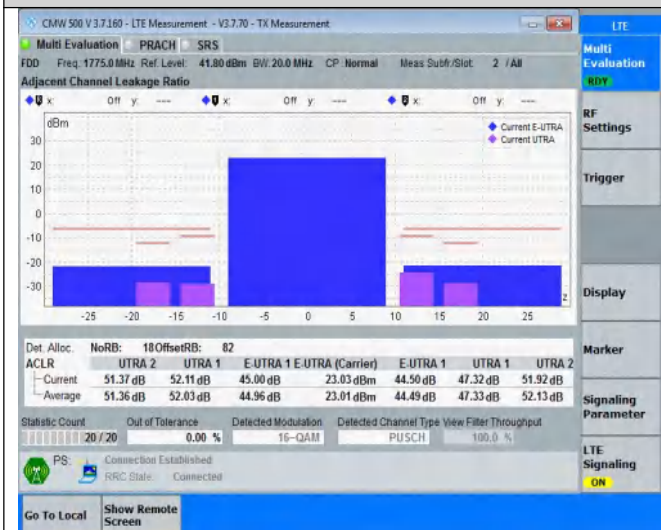

NTNV-Band3-20MHz-16QAM-19850-18RB#82