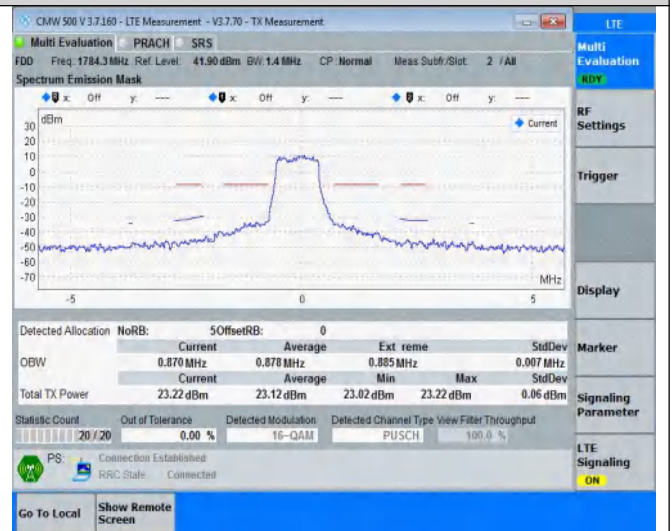

NTNV-Band3-1.4MHz-16QAM-19943-6RB#0