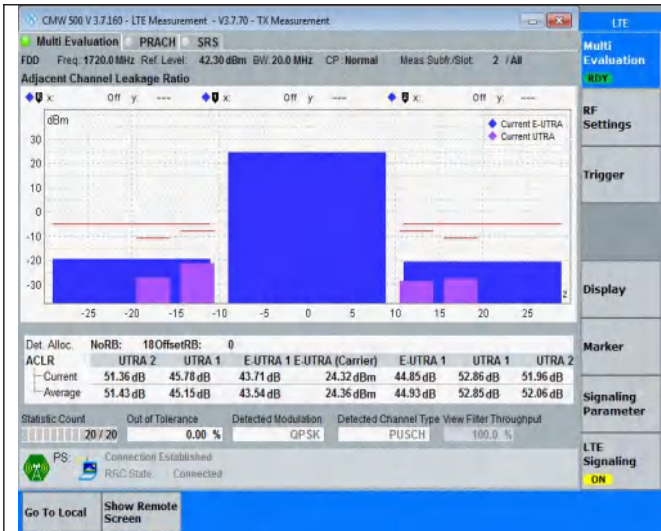

NTNV-Band3-20MHz-QPSK-19300-18RB#0