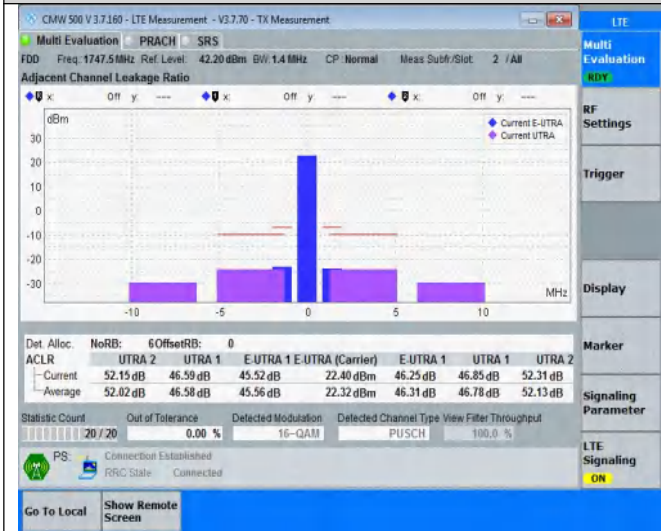

NTNV-Band3-1.4MHz-16QAM-19575-6RB#0