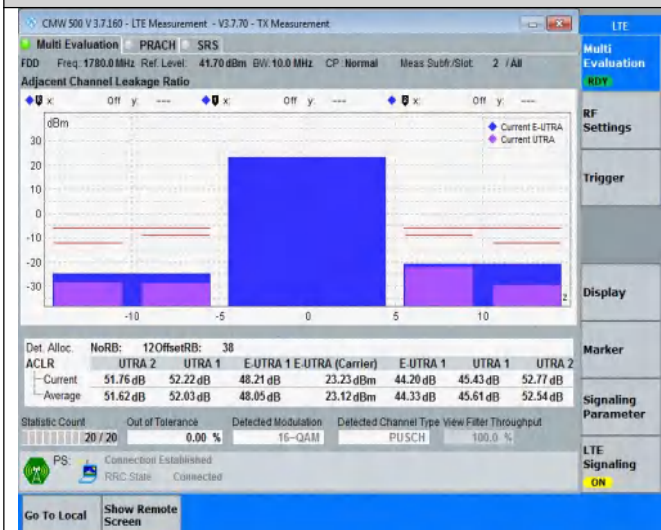

NTNV-Band3-10MHz-16QAM-19900-12RB#38